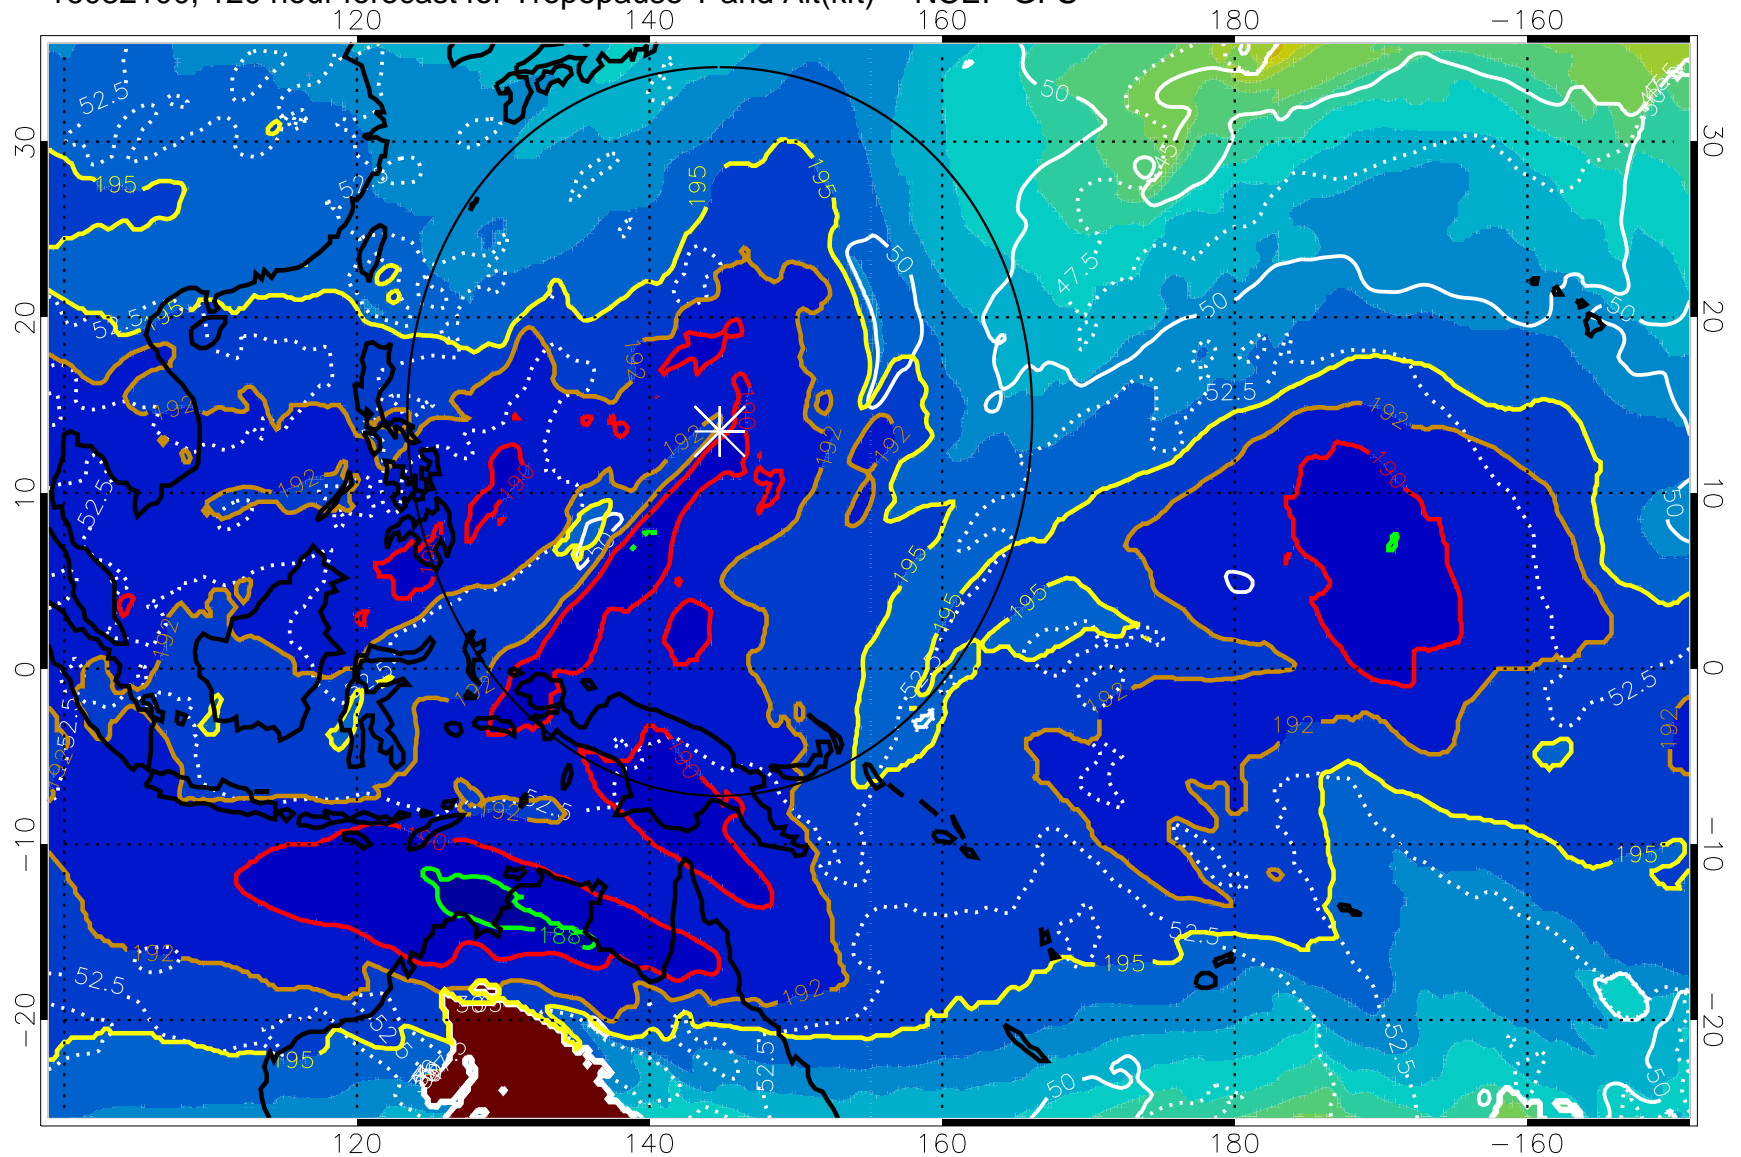

16082100, 120 hour forecast for Tropopause T and Alt(kft) -- NCEP GFS

190   200   210   220   230
Tropopause T, K

Tropopause Altitude in kft (white)

192.5K Isotherm   195K Isotherm
187.5K Isotherm   190K Isotherm

Range ring of 2304 km