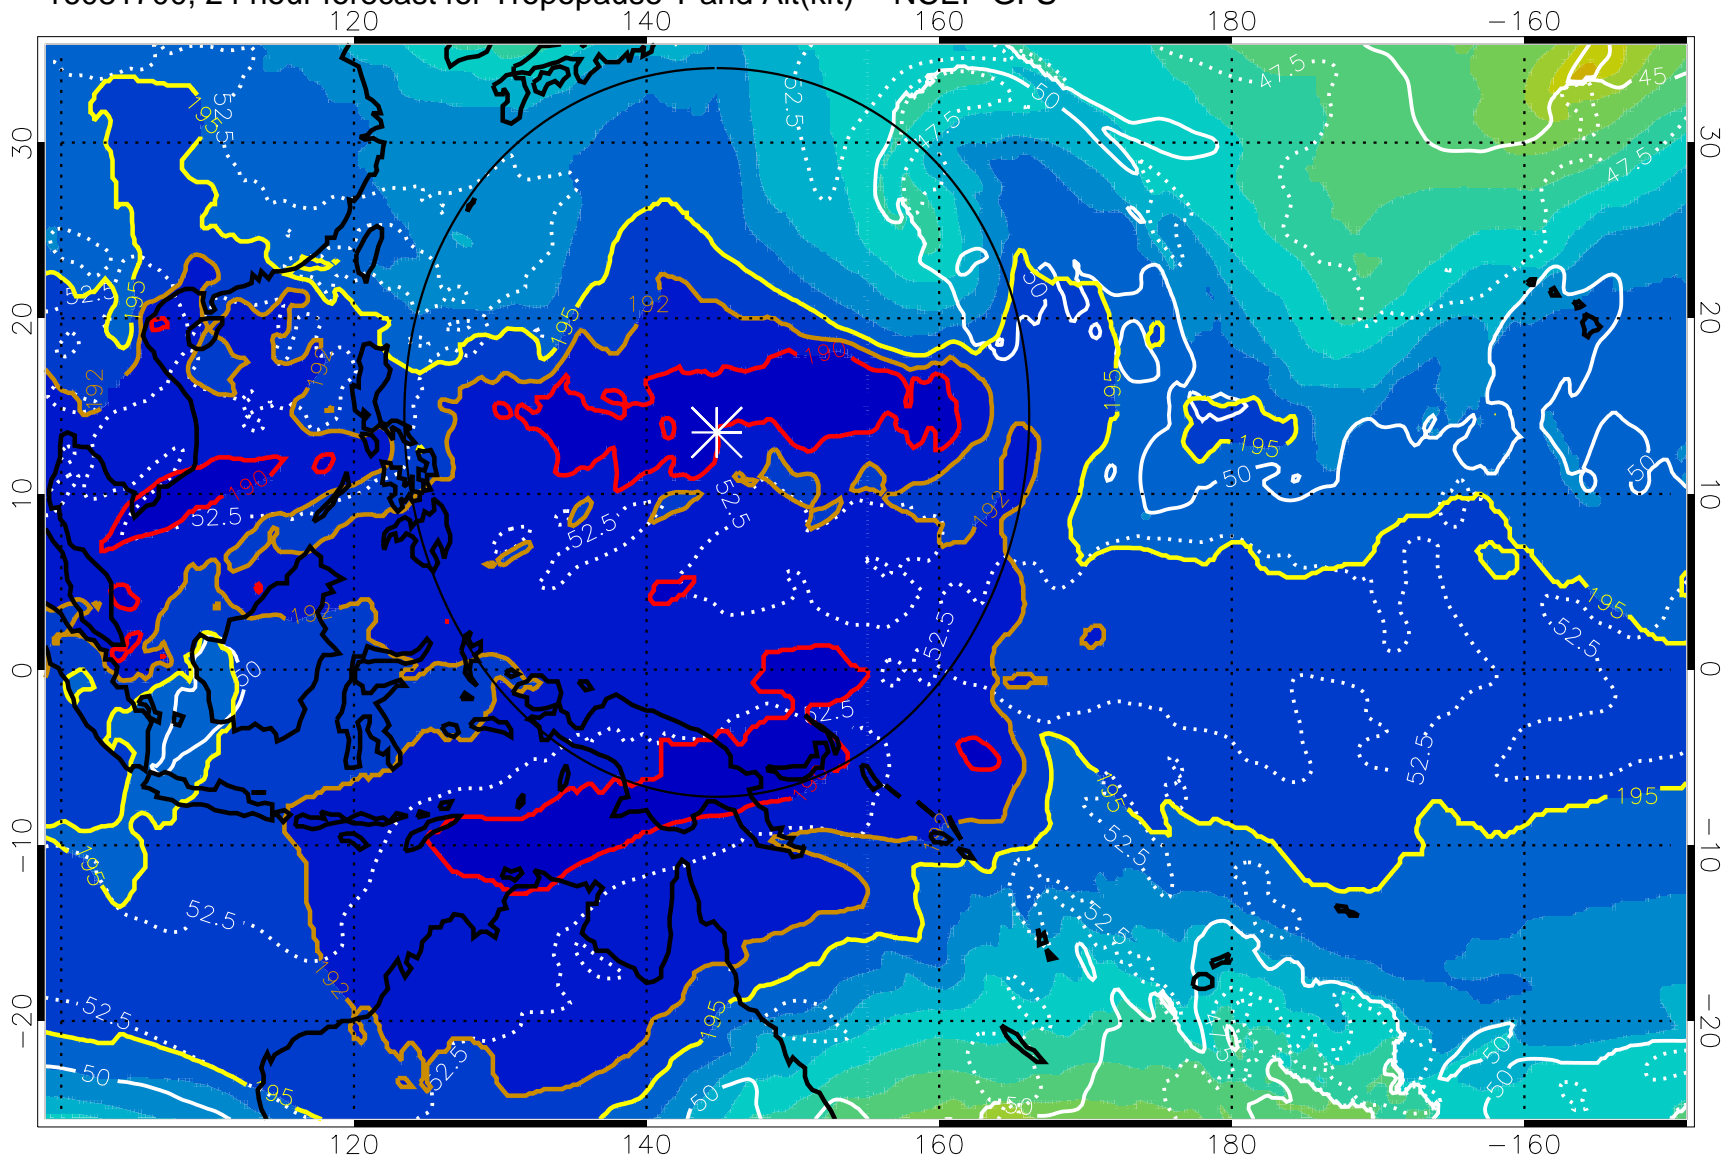

16081700, 24 hour forecast for Tropopause T and Alt(kft) -- NCEP GFS

190 200 210 220 230
Tropopause T, K

Tropopause Altitude in kft (white)

192.5K Isotherm 195K Isotherm
187.5K Isotherm 190K Isotherm

Range ring of 2304 km