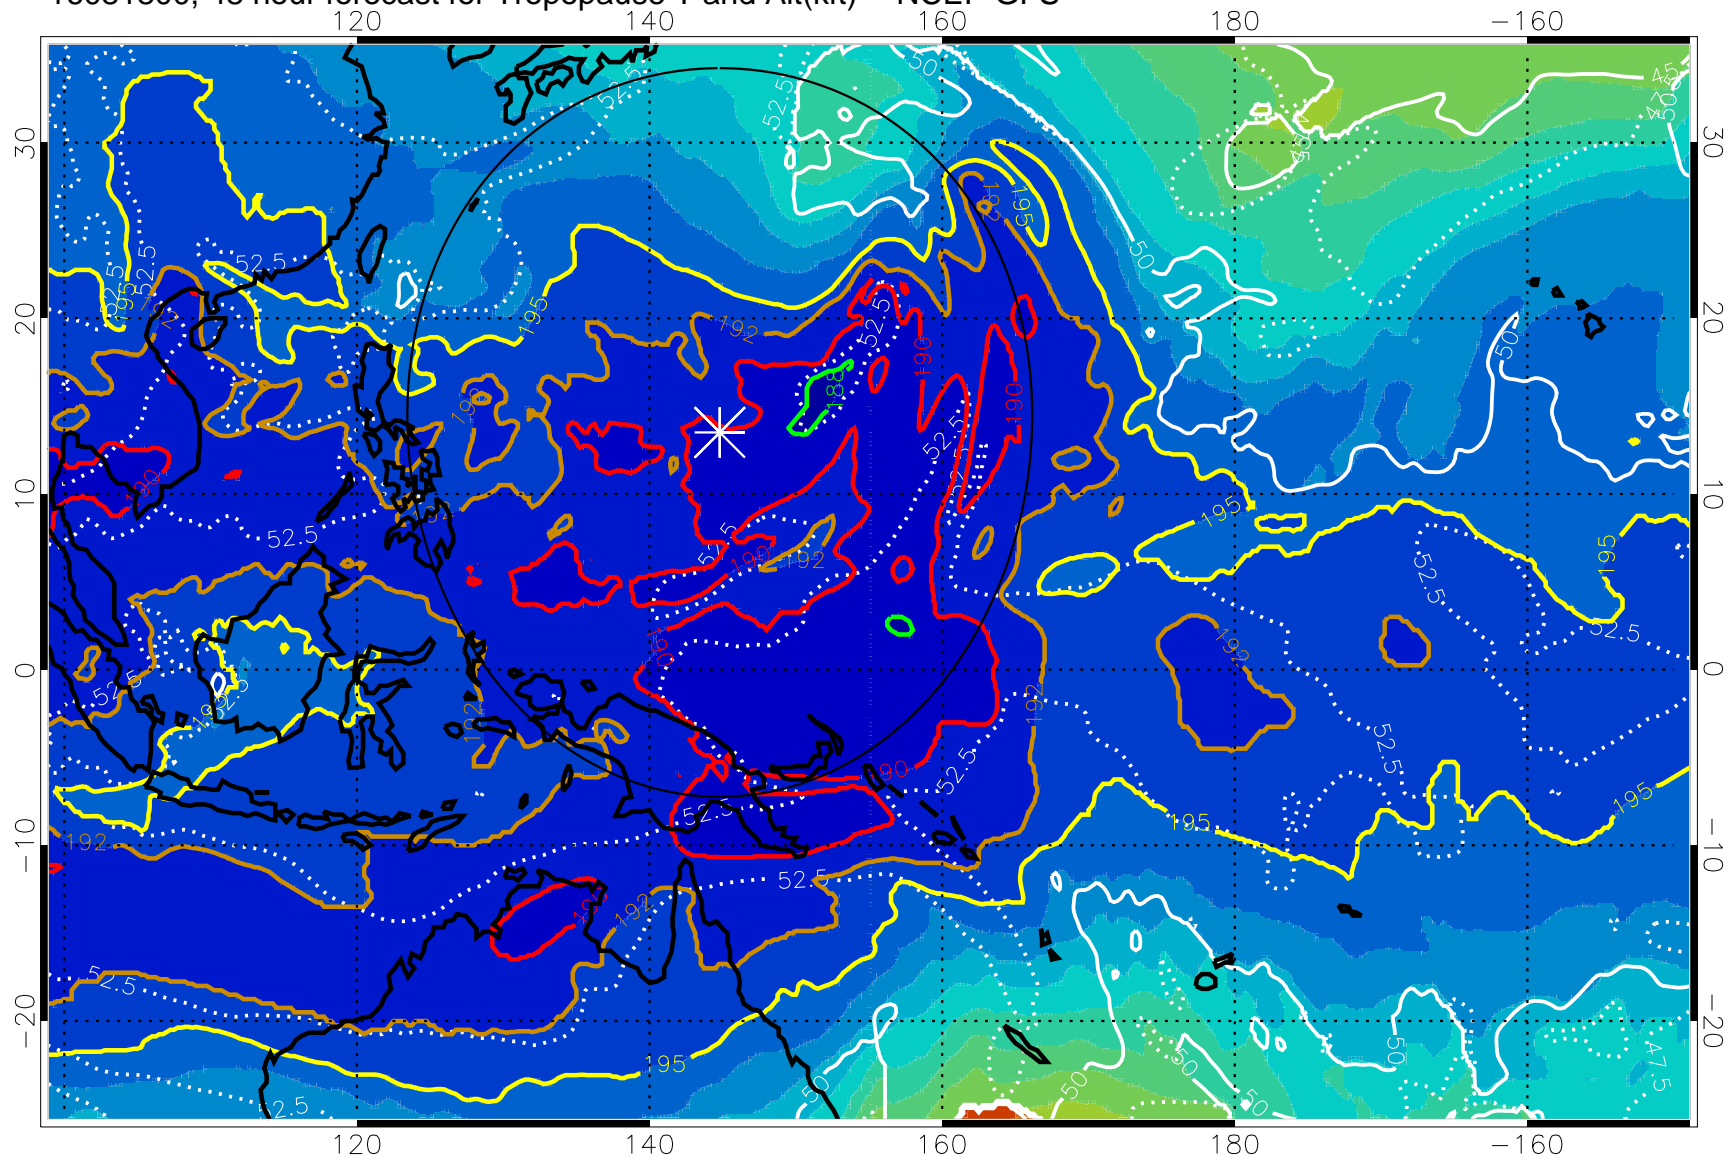

16081800, 48 hour forecast for Tropopause T and Alt(kft) -- NCEP GFS

190 200 210 220 230

Tropopause T, K

Tropopause Altitude in kft (white)

192.5K Isotherm 195K Isotherm
187.5K Isotherm 190K Isotherm

Range ring of 2304 km