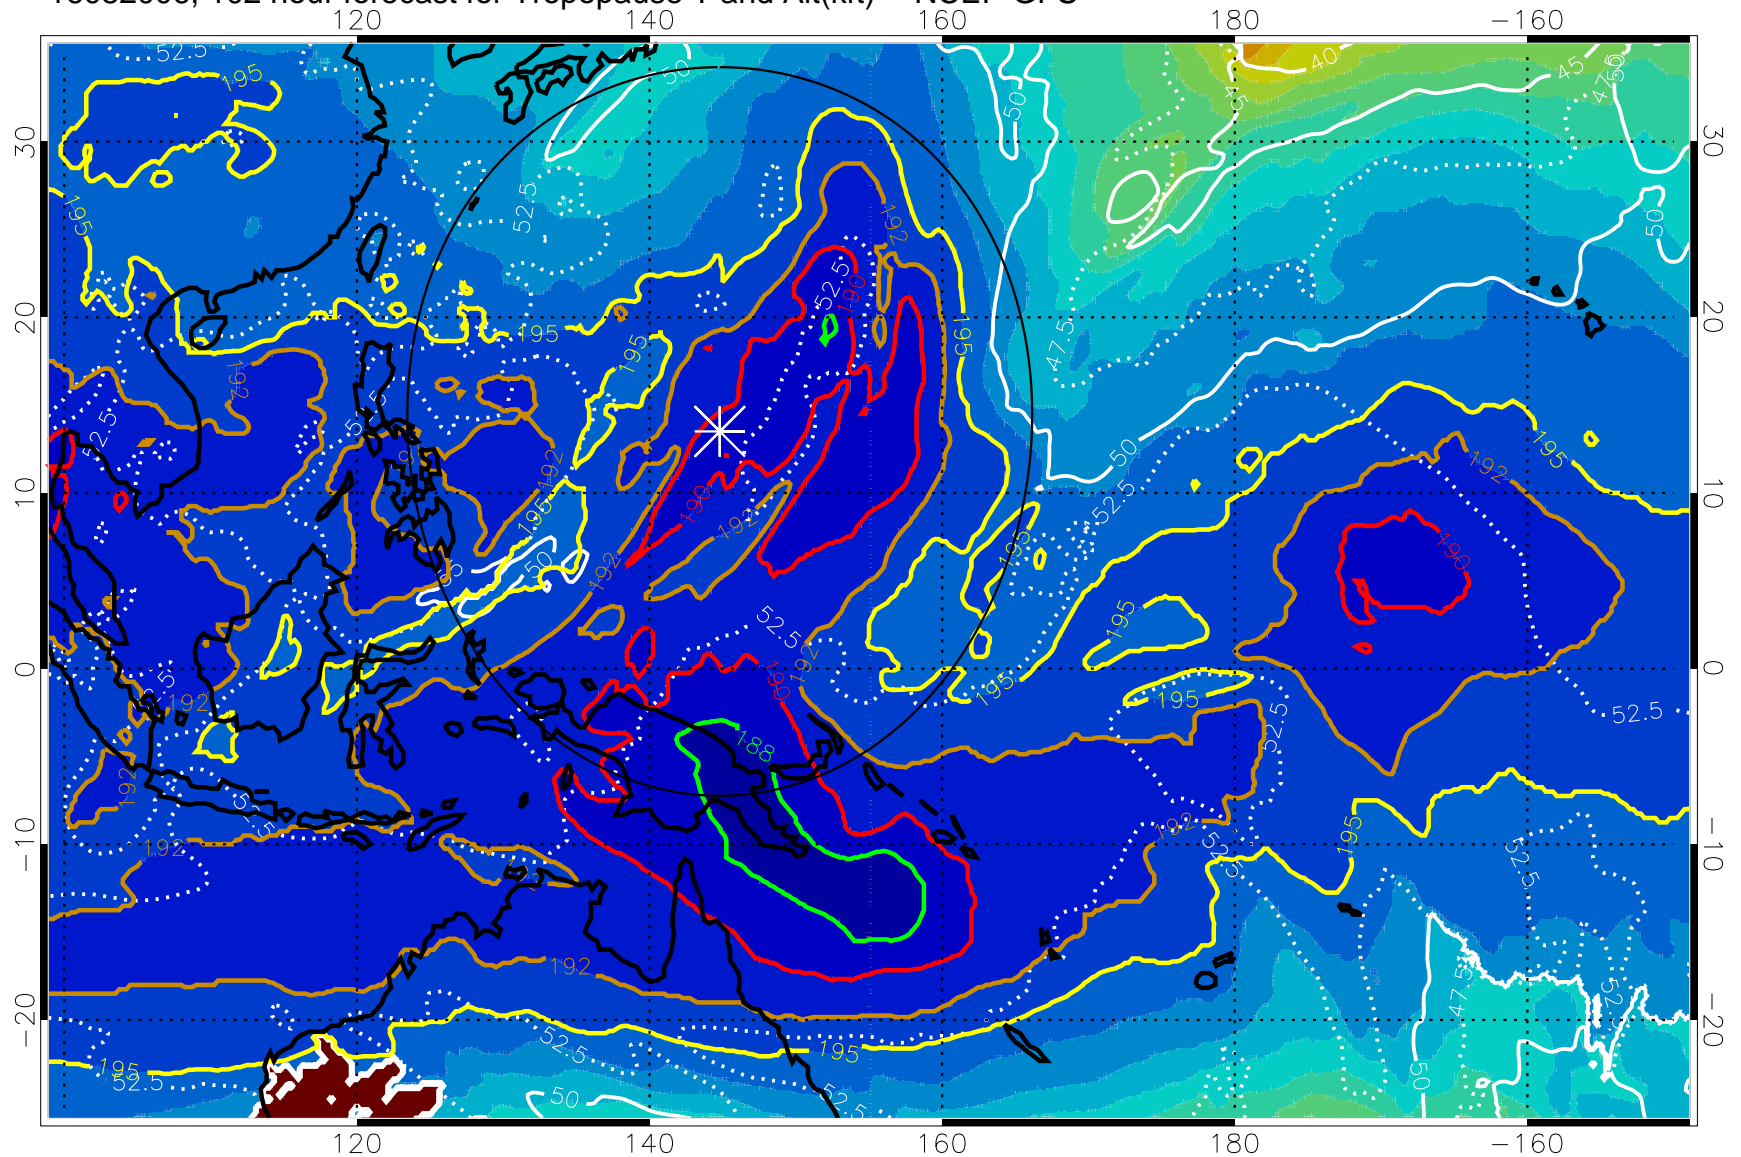

16082006, 102 hour forecast for Tropopause T and Alt(kft) -- NCEP GFS

190   200   210   220   230
Tropopause T, K

Tropopause Altitude in kft (white)

192.5K Isotherm   195K Isotherm
187.5K Isotherm   190K Isotherm

Range ring of 2304 km