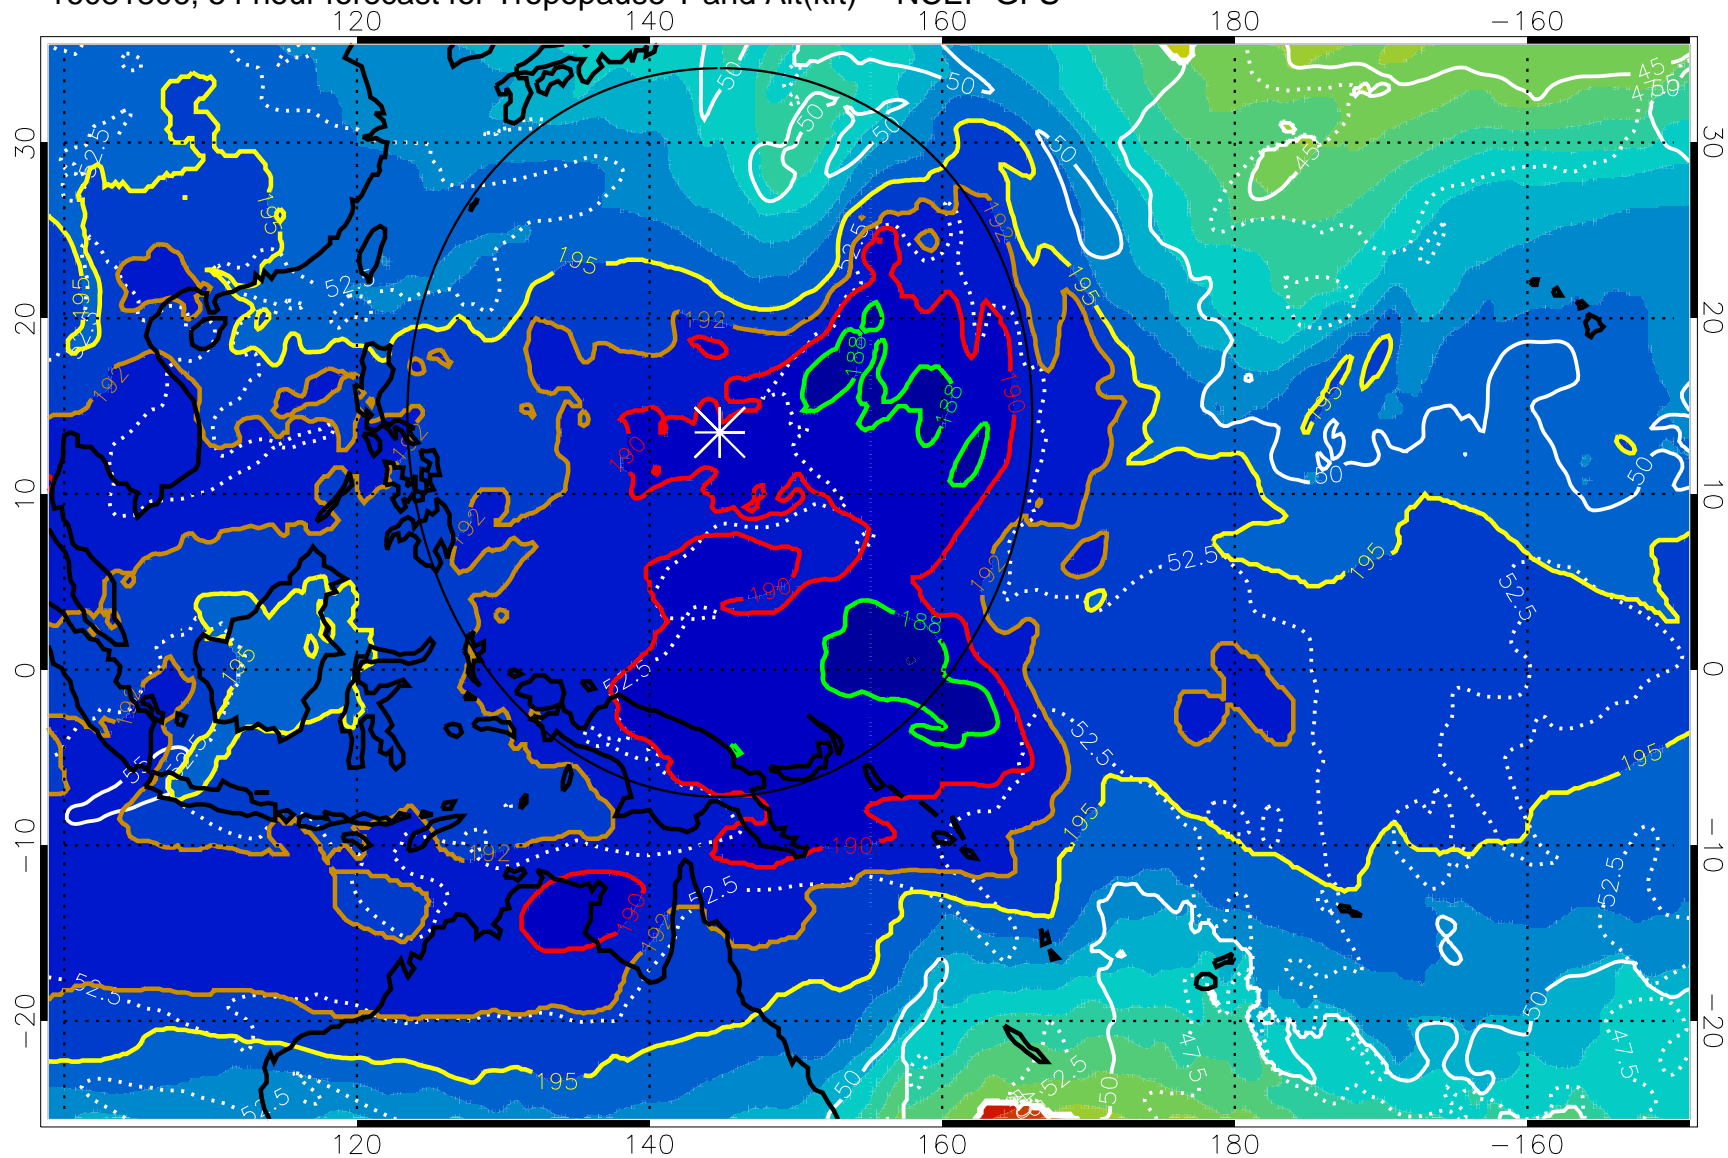

16081806, 54 hour forecast for Tropopause T and Alt(kft) -- NCEP GFS

190 200 210 220 230

Tropopause T, K

Tropopause Altitude in kft (white)

192.5K Isotherm 195K Isotherm
187.5K Isotherm 190K Isotherm

Range ring of 2304 km