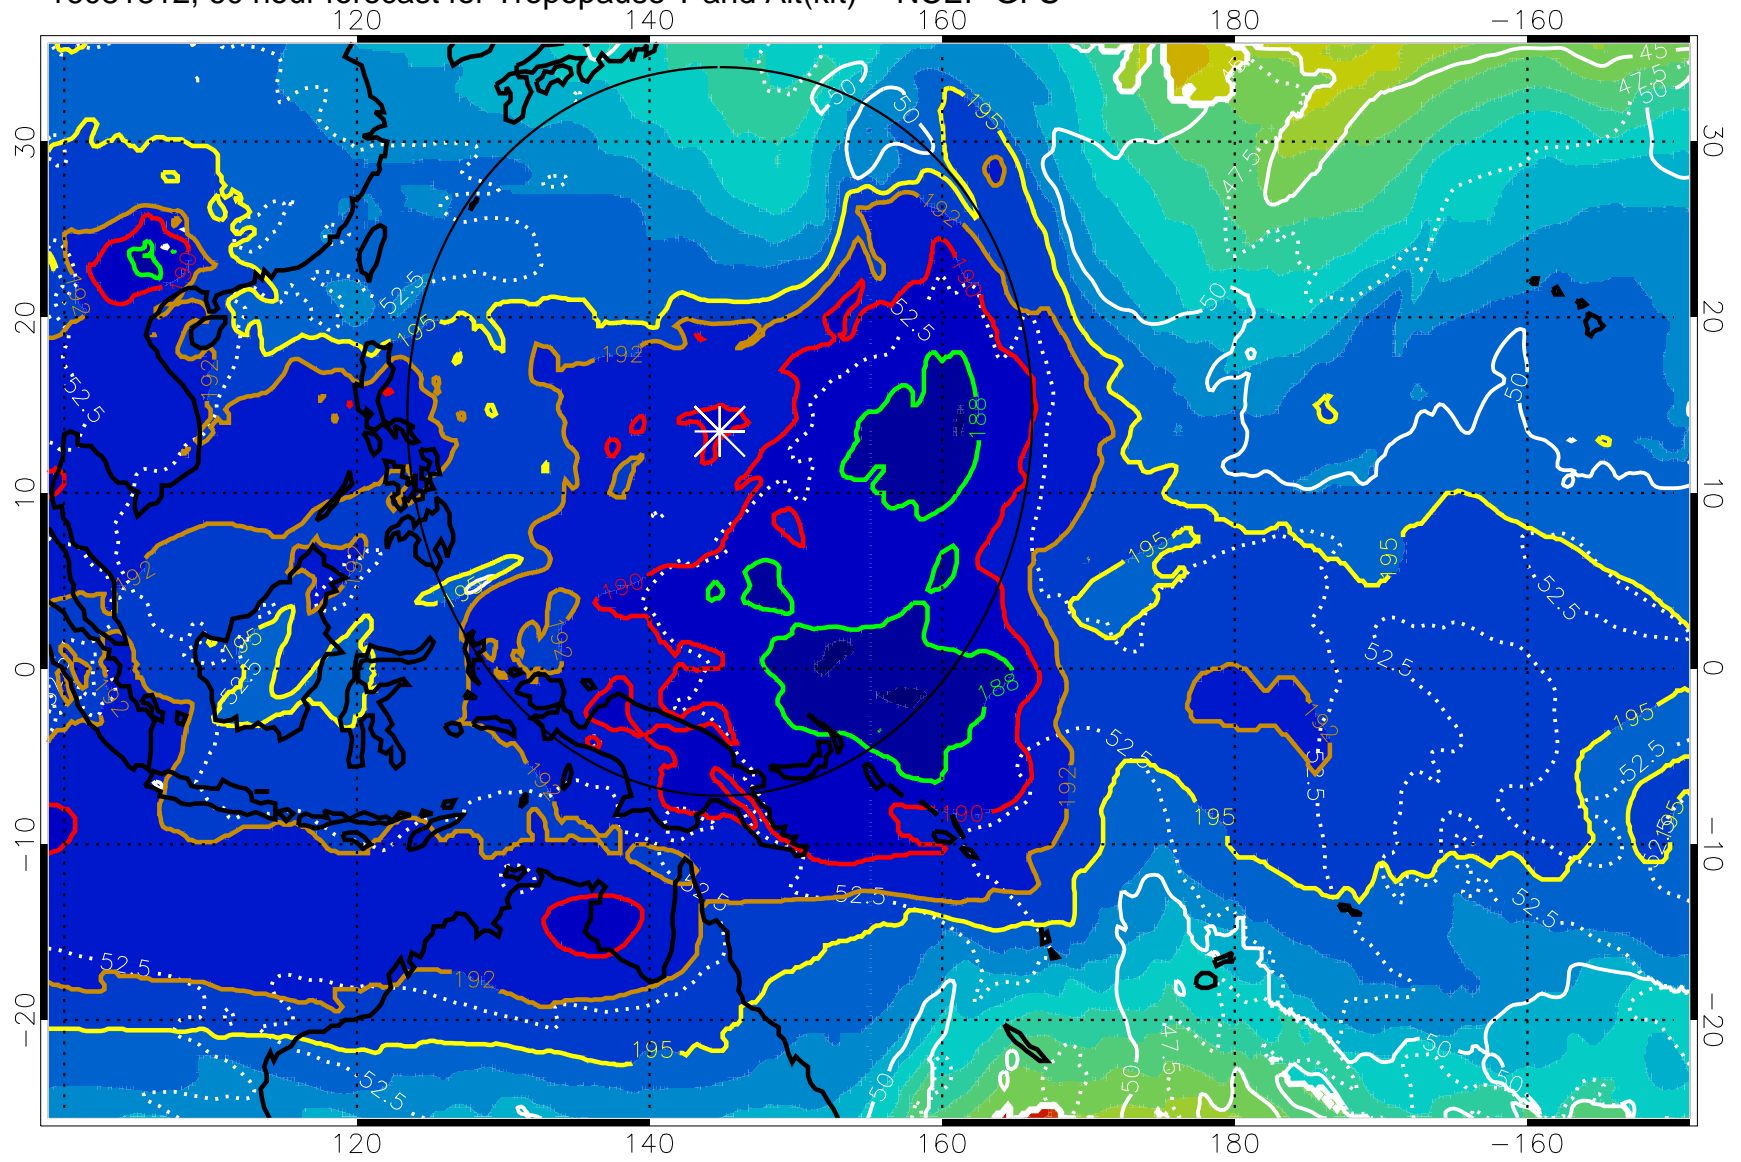

16081812, 60 hour forecast for Tropopause T and Alt(kft) -- NCEP GFS

190 200 210 220 230
Tropopause T, K

Tropopause Altitude in kft (white)

192.5K Isotherm 195K Isotherm
187.5K Isotherm 190K Isotherm

Range ring of 2304 km