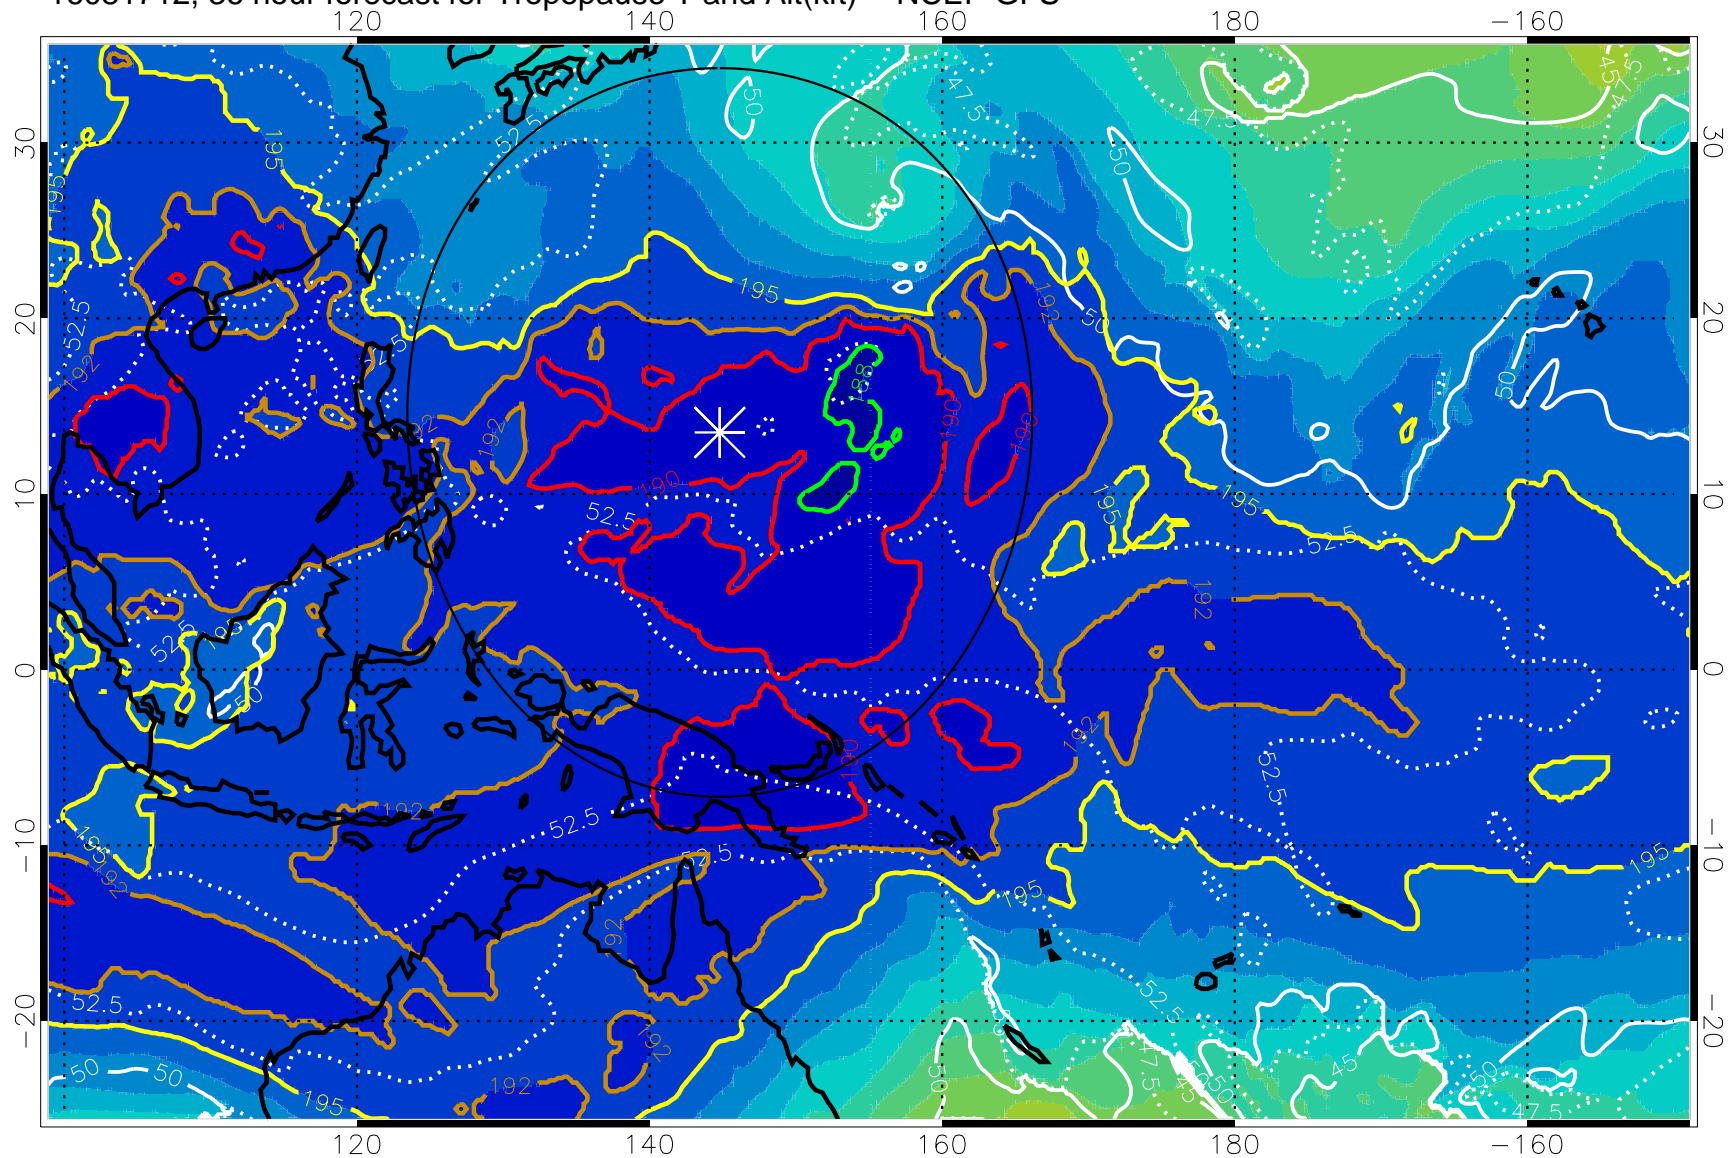

16081712, 36 hour forecast for Tropopause T and Alt(kft) -- NCEP GFS

190 200 210 220 230

Tropopause T, K

Tropopause Altitude in kft (white)

192.5K Isotherm 195K Isotherm
187.5K Isotherm 190K Isotherm

Range ring of 2304 km