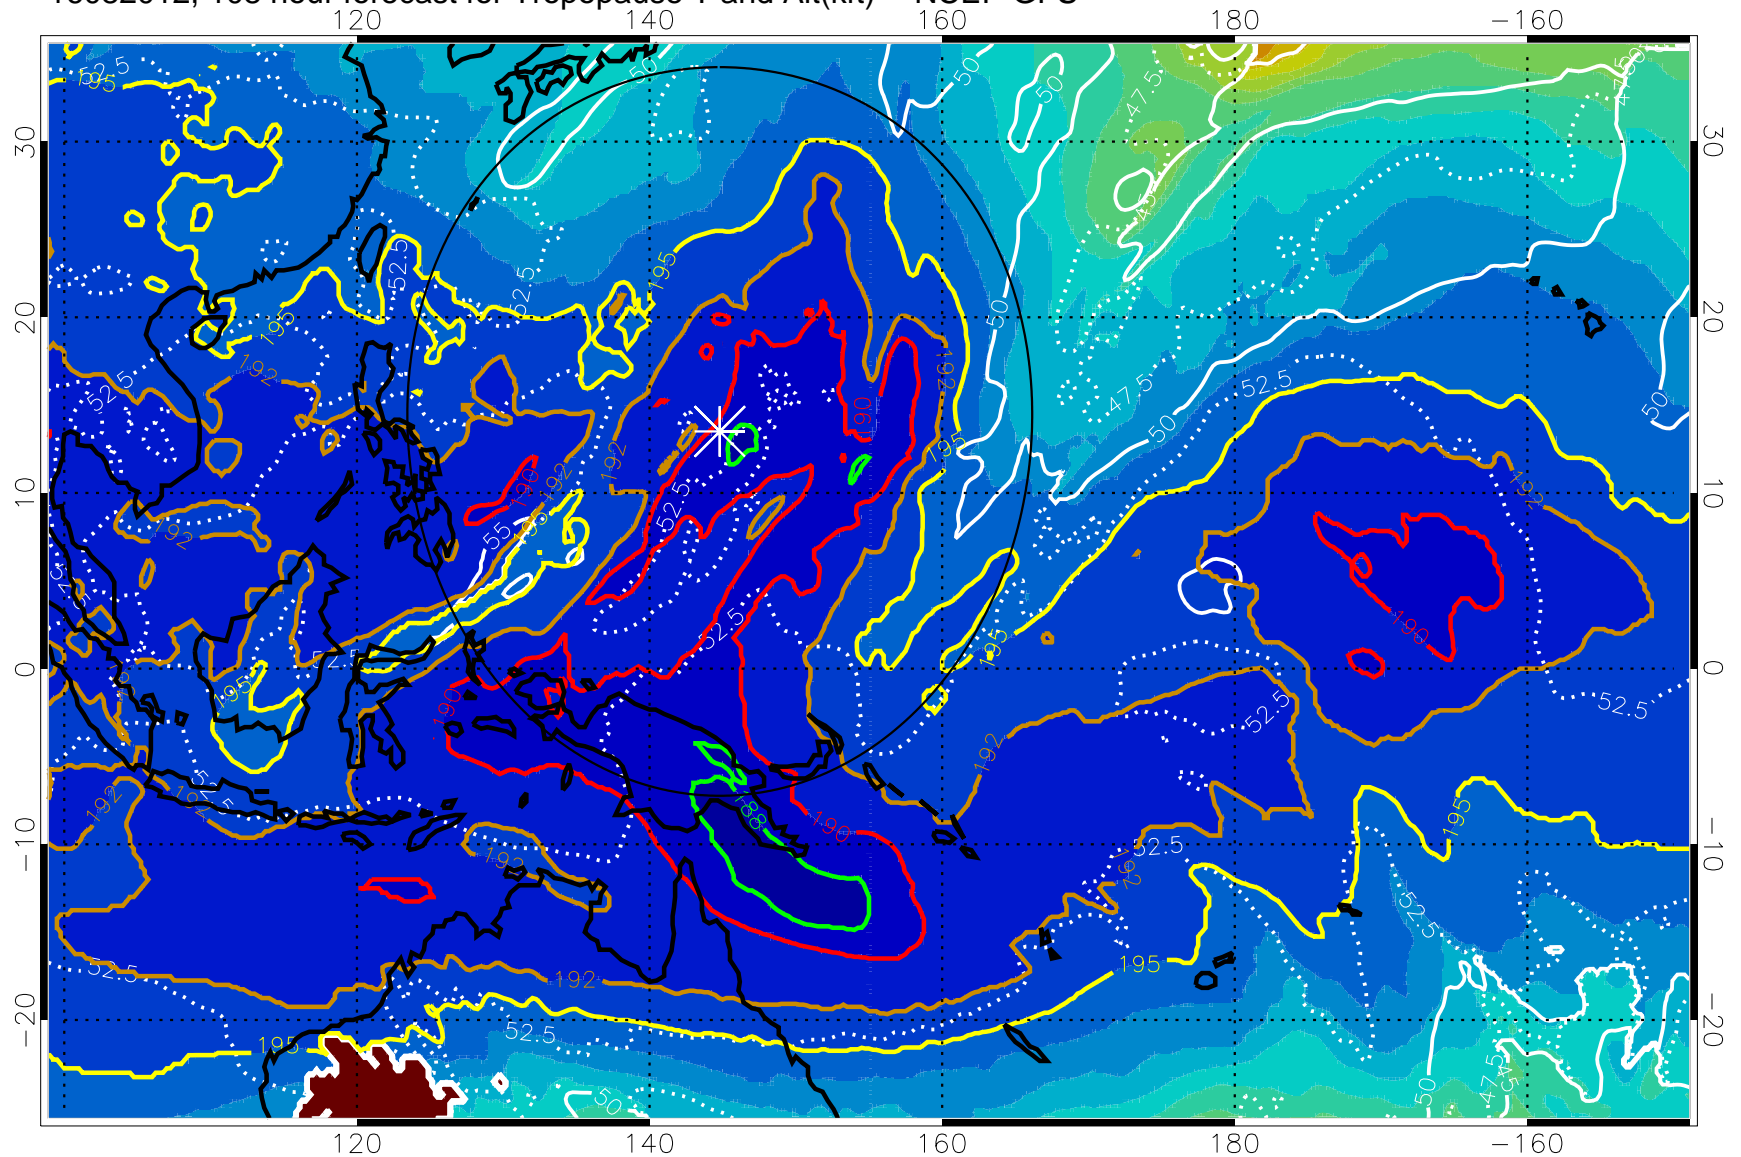

16082012, 108 hour forecast for Tropopause T and Alt(kft) -- NCEP GFS

190 200 210 220 230

Tropopause T, K

Tropopause Altitude in kft (white)

192.5K Isotherm 195K Isotherm

187.5K Isotherm 190K Isotherm

Range ring of 2304 km