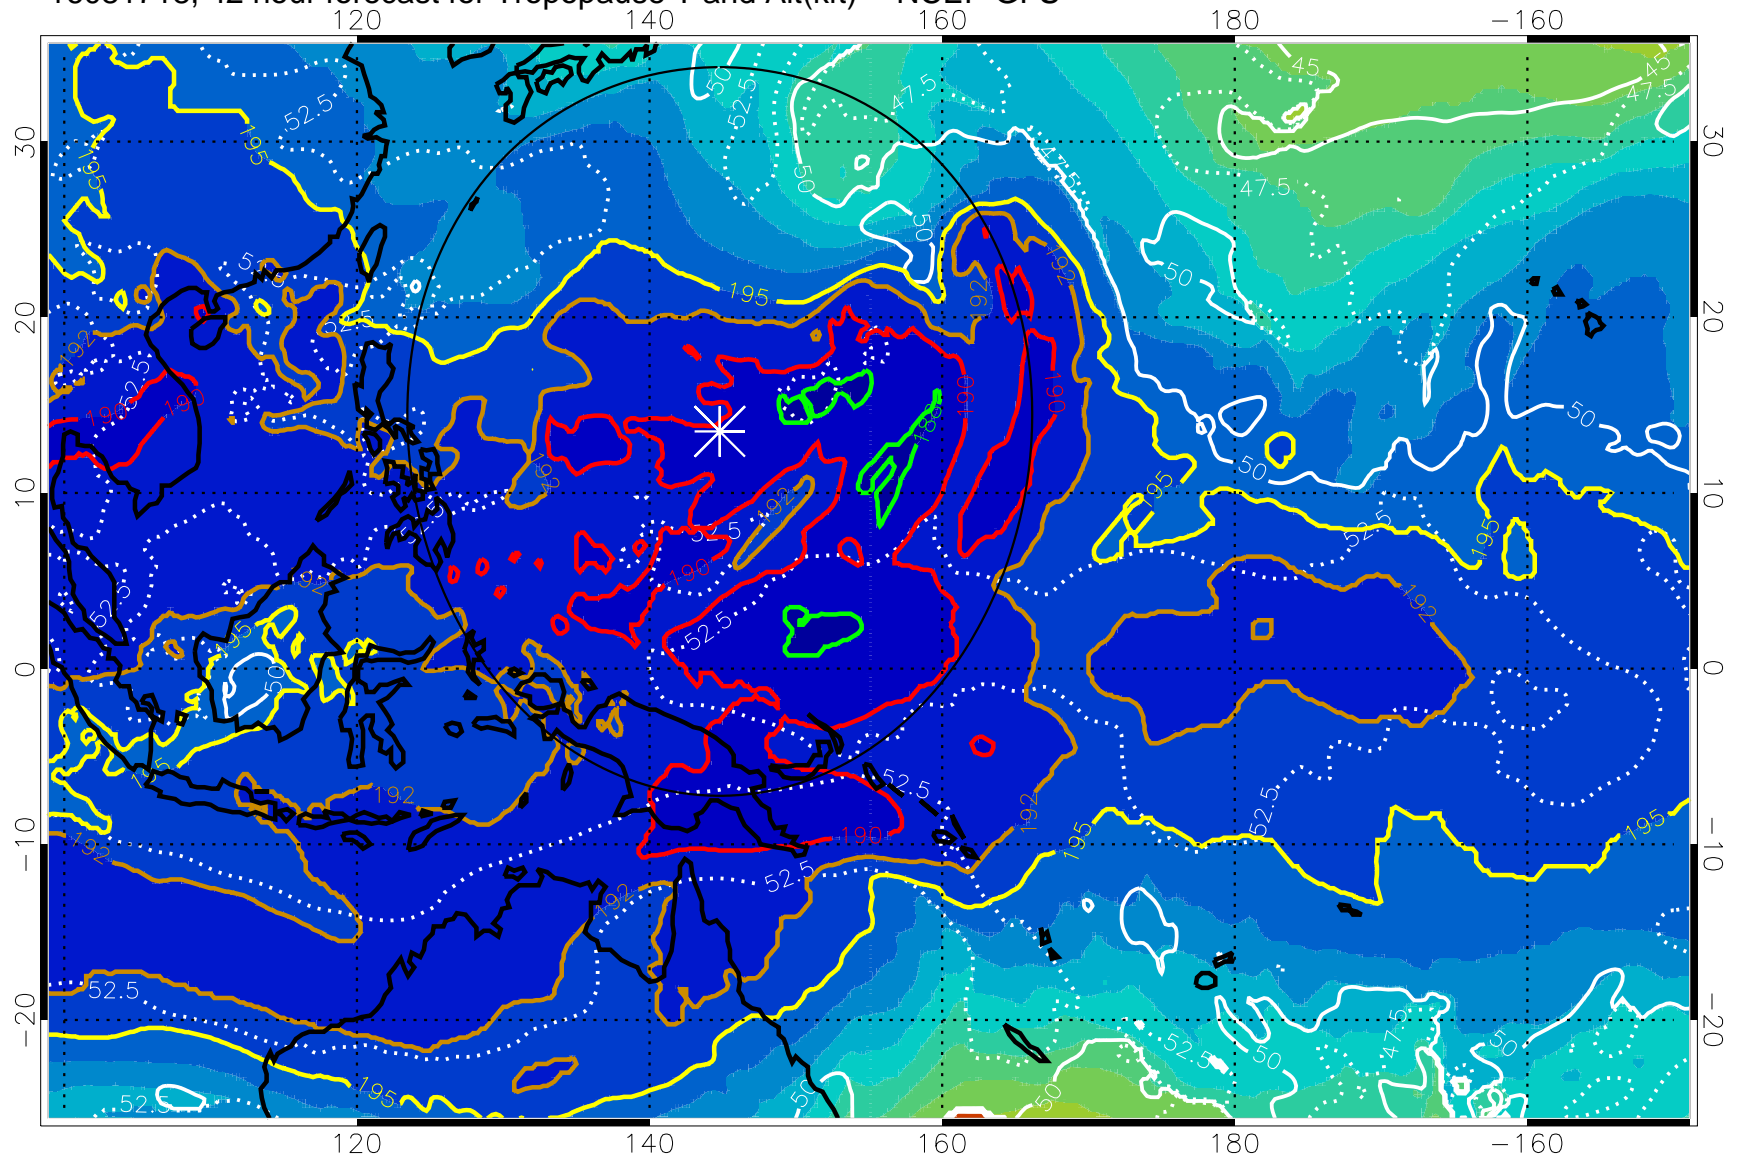

16081712, 36 hour forecast for Tropopause T and Alt(kft) -- NCEP GFS

190 200 210 220 230

Tropopause T, K

Tropopause Altitude in kft (white)

192.5K Isotherm 195K Isotherm
187.5K Isotherm 190K Isotherm

Range ring of 2304 km

16081718, 42 hour forecast for Tropopause T and Alt(kft) -- NCEP GFS

190 200 210 220 230
Tropopause T, K

Tropopause Altitude in kft (white)

192.5K Isotherm 195K Isotherm
187.5K Isotherm 190K Isotherm

Range ring of 2304 km