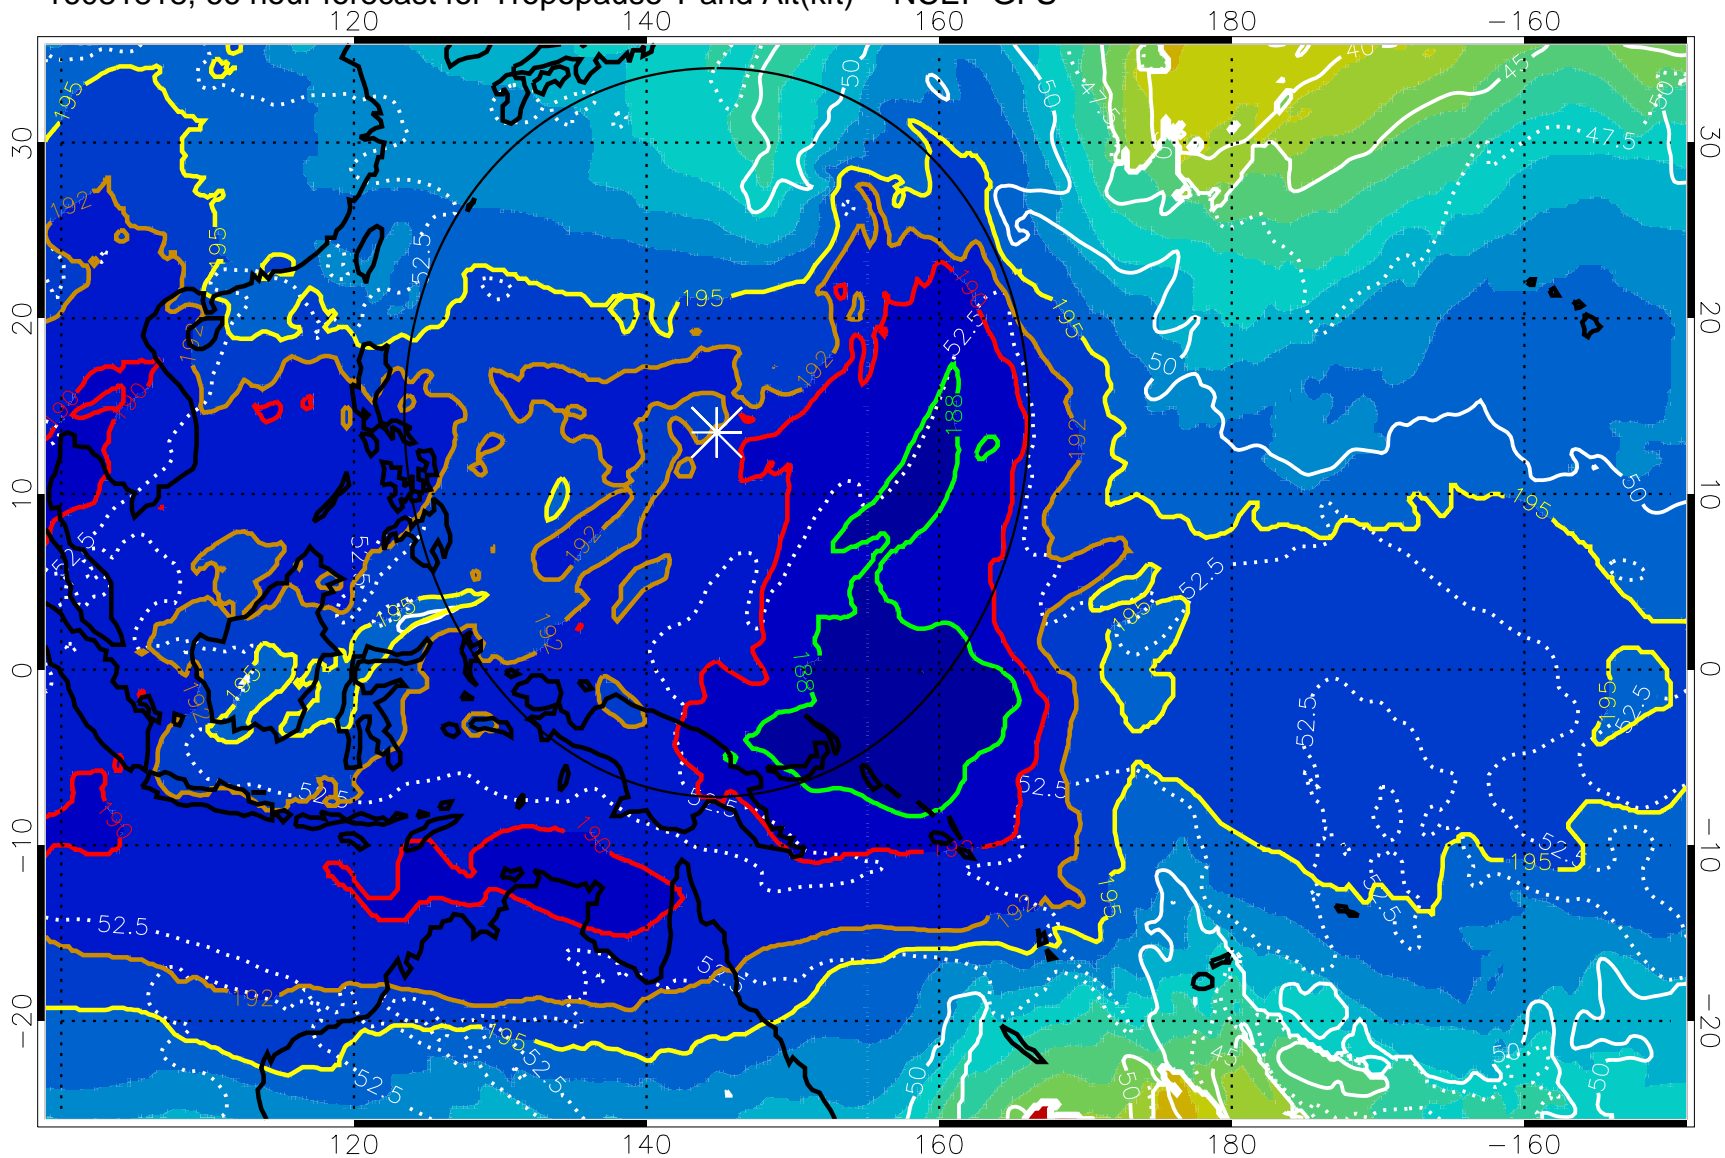

16081818, 66 hour forecast for Tropopause T and Alt(kft) -- NCEP GFS

190 200 210 220 230

Tropopause T, K

Tropopause Altitude in kft (white)

192.5K Isotherm 195K Isotherm
187.5K Isotherm 190K Isotherm

Range ring of 2304 km