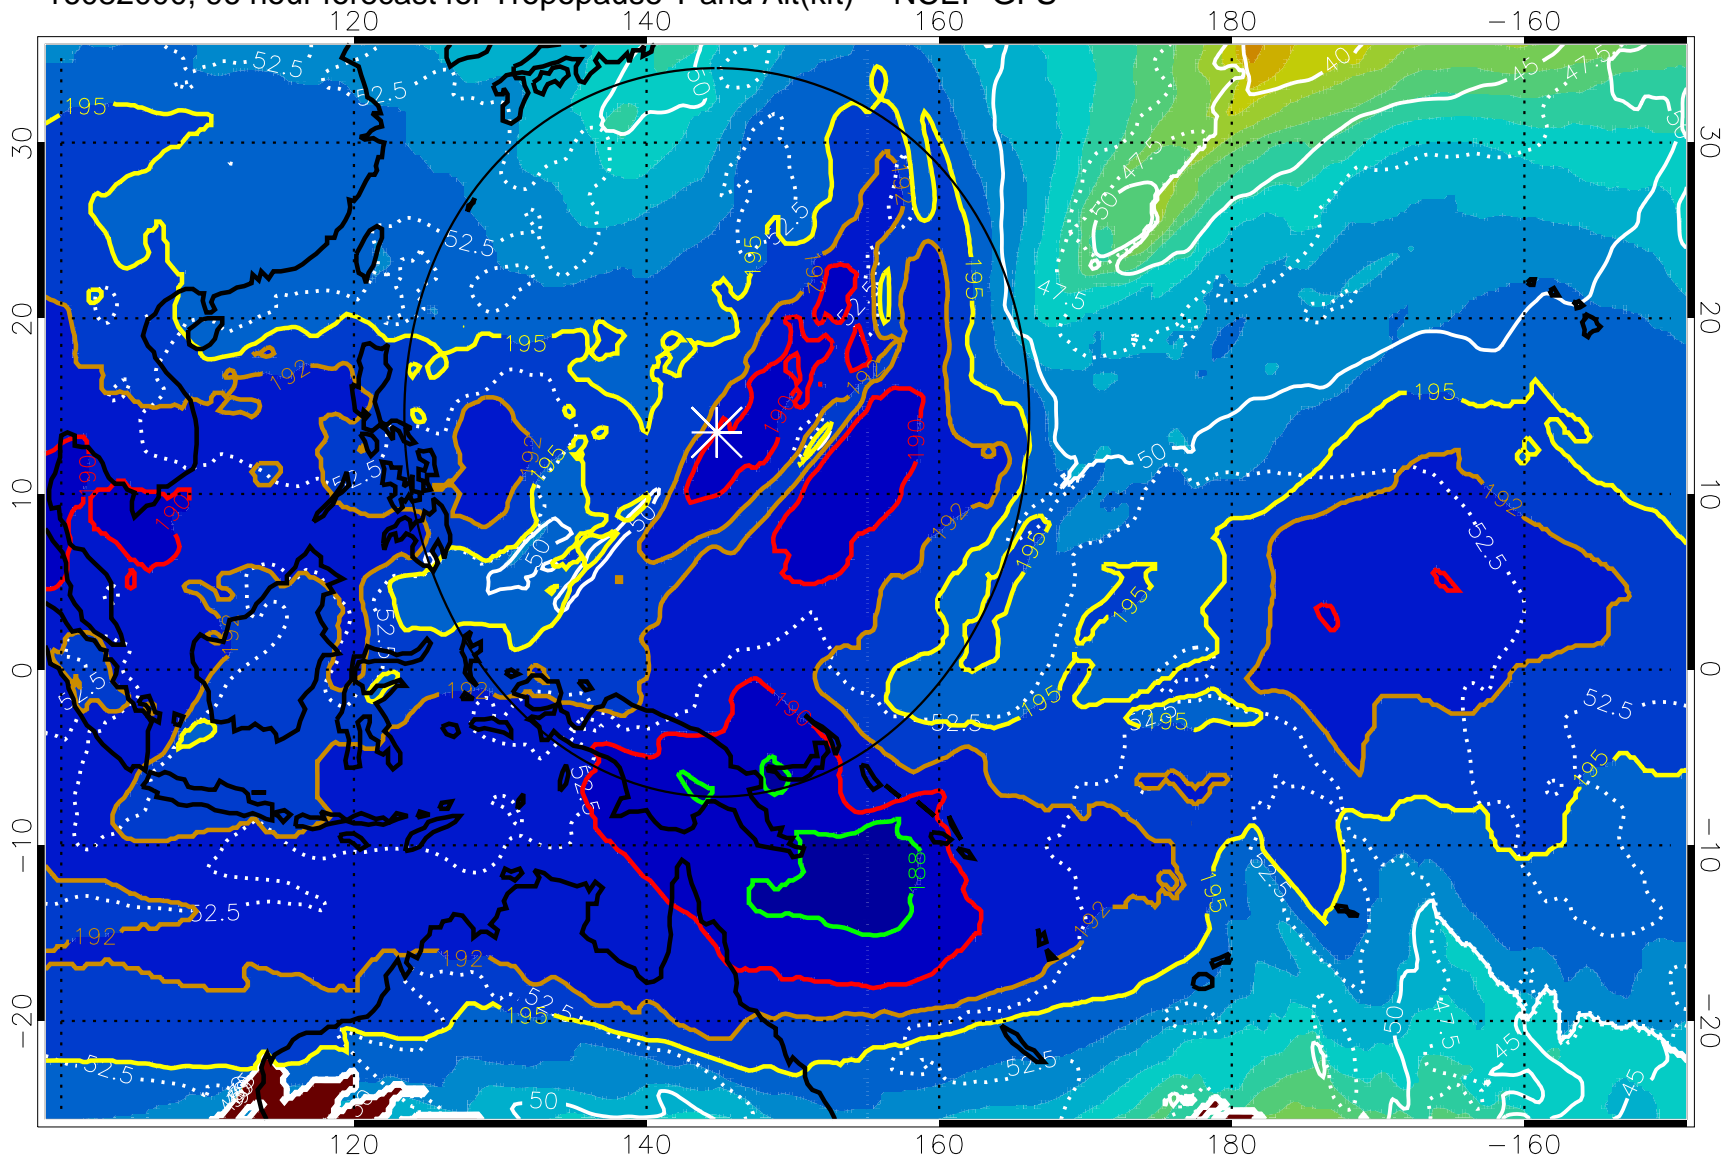

16082000, 96 hour forecast for Tropopause T and Alt(kft) -- NCEP GFS

190 200 210 220 230

Tropopause T, K

Tropopause Altitude in kft (white)

192.5K Isotherm 195K Isotherm

187.5K Isotherm 190K Isotherm

Range ring of 2304 km