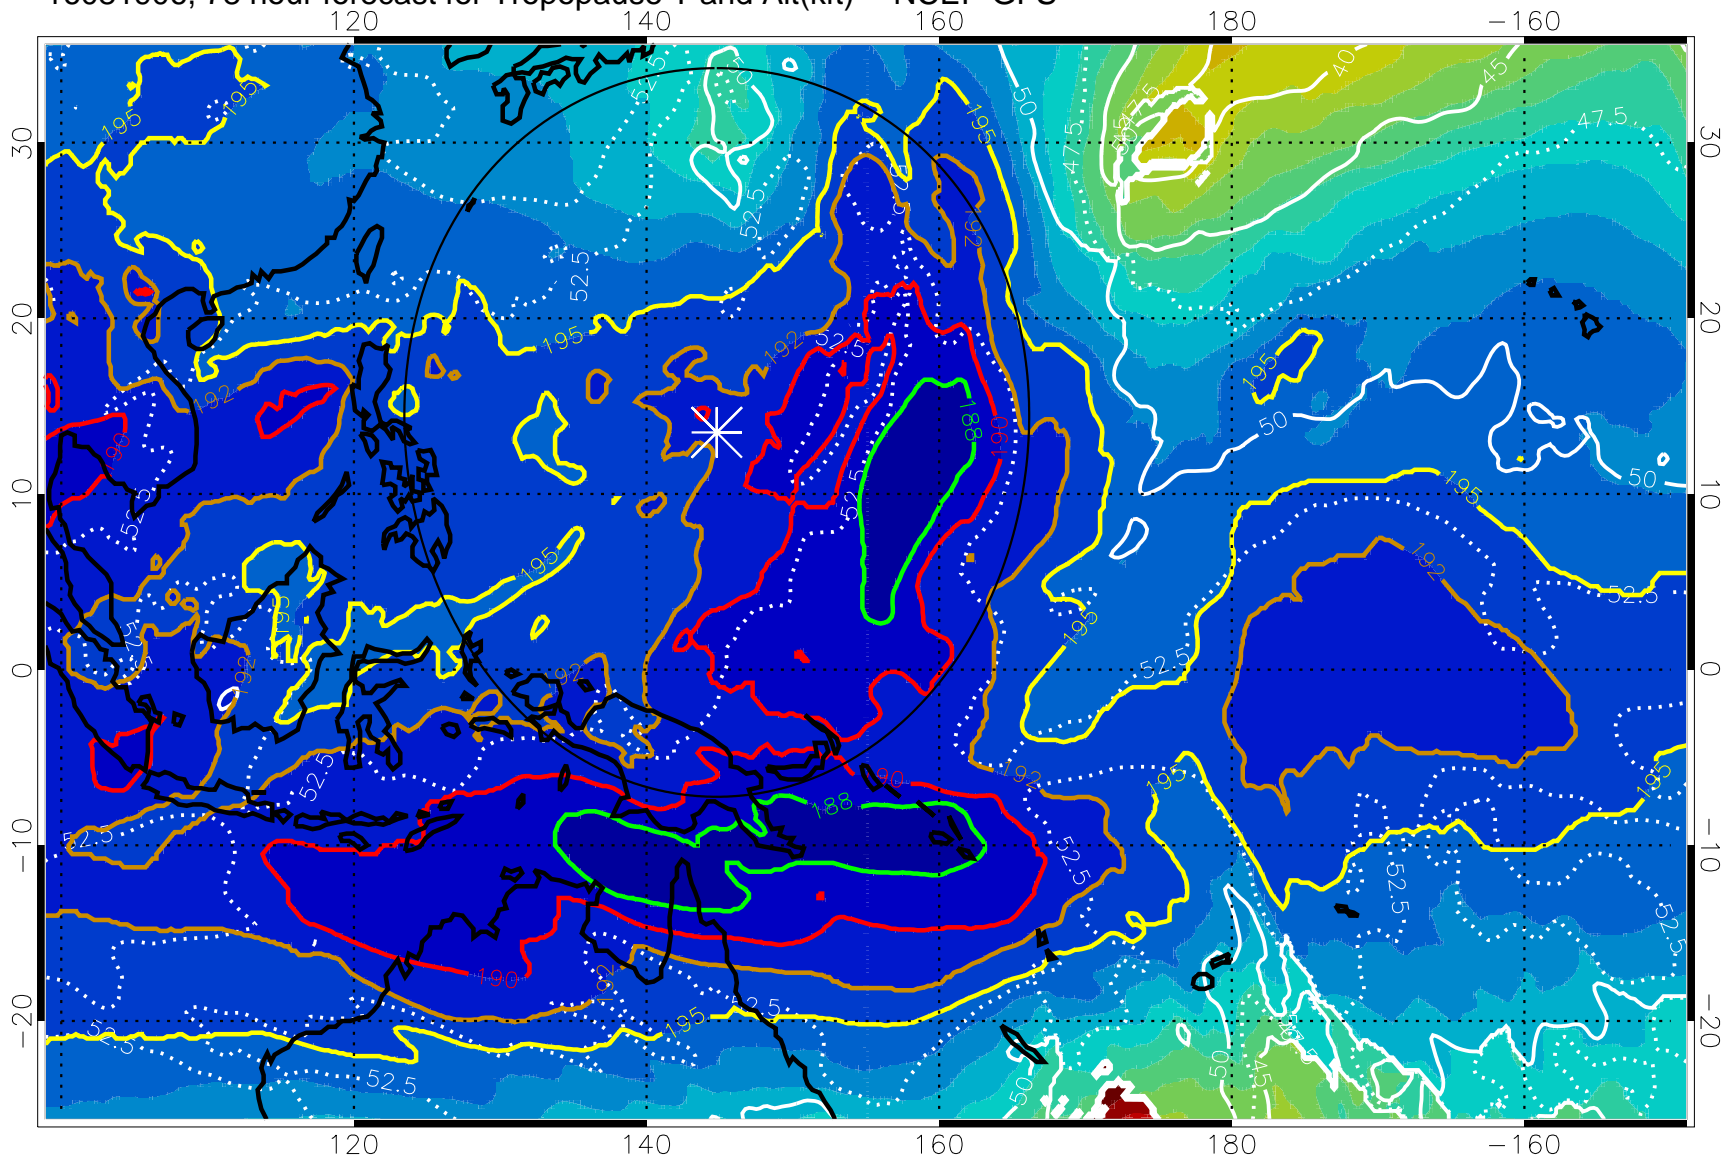

16081906, 78 hour forecast for Tropopause T and Alt(kft) -- NCEP GFS

190 200 210 220 230

Tropopause T, K

Tropopause Altitude in kft (white)

192.5K Isotherm 195K Isotherm

187.5K Isotherm 190K Isotherm

Range ring of 2304 km