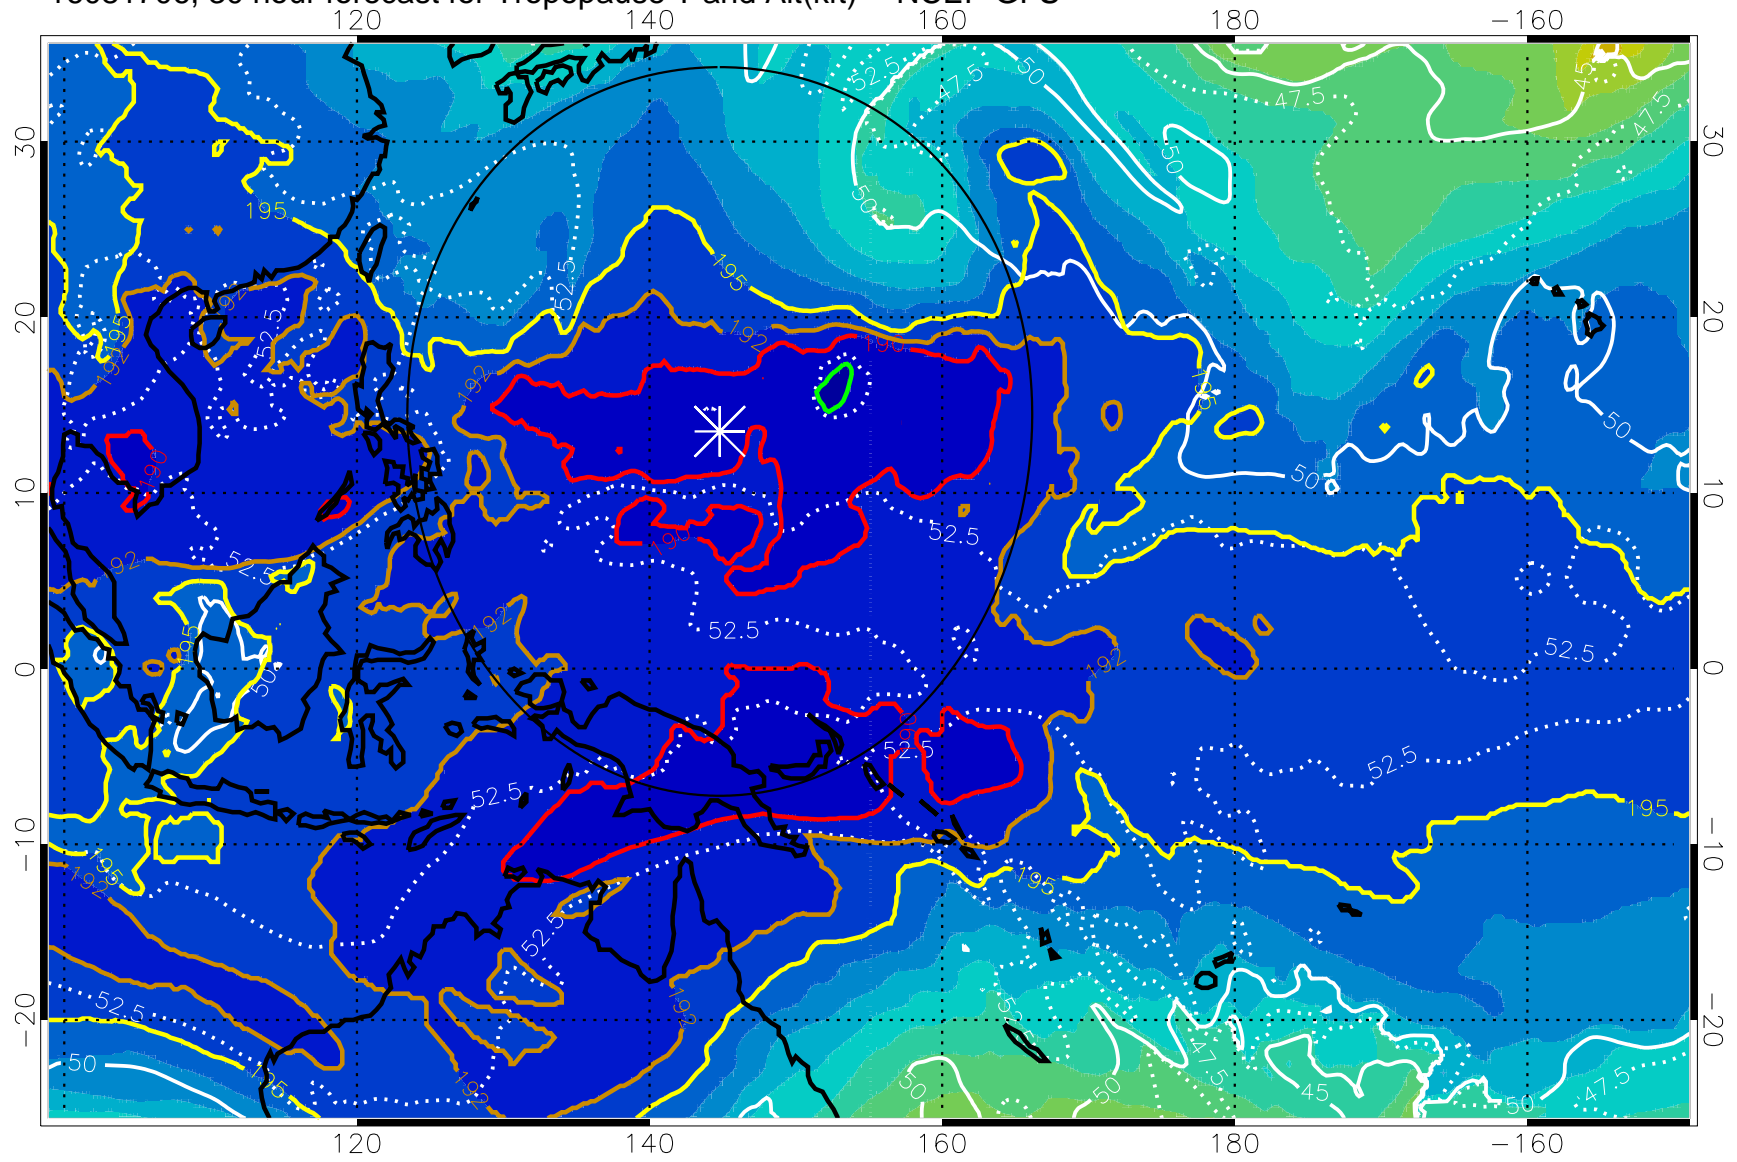

16081706, 30 hour forecast for Tropopause T and Alt(kft) -- NCEP GFS

190   200   210   220   230
Tropopause T, K

Tropopause Altitude in kft (white)

192.5K Isotherm   195K Isotherm
187.5K Isotherm   190K Isotherm

Range ring of 2304 km