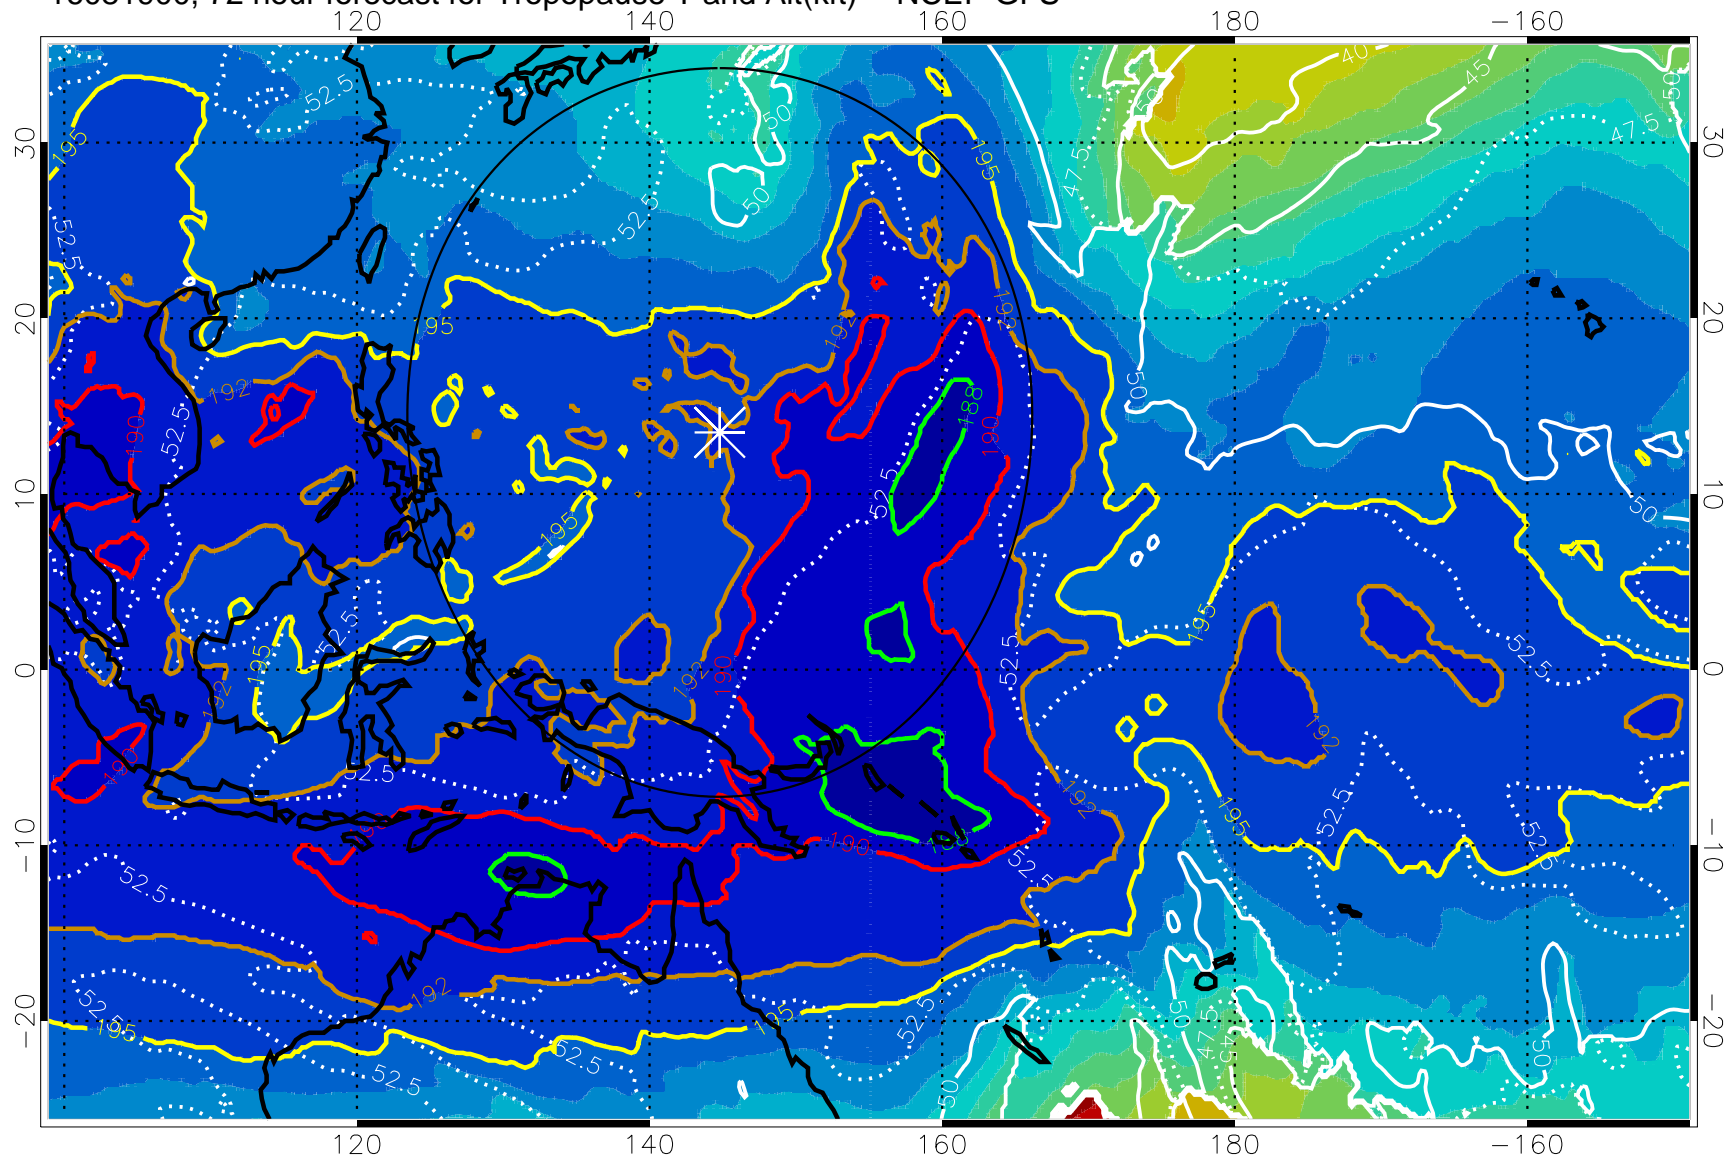

16081900, 72 hour forecast for Tropopause T and Alt(kft) -- NCEP GFS

190 200 210 220 230

Tropopause T, K

Tropopause Altitude in kft (white)

192.5K Isotherm 195K Isotherm

187.5K Isotherm 190K Isotherm

Range ring of 2304 km