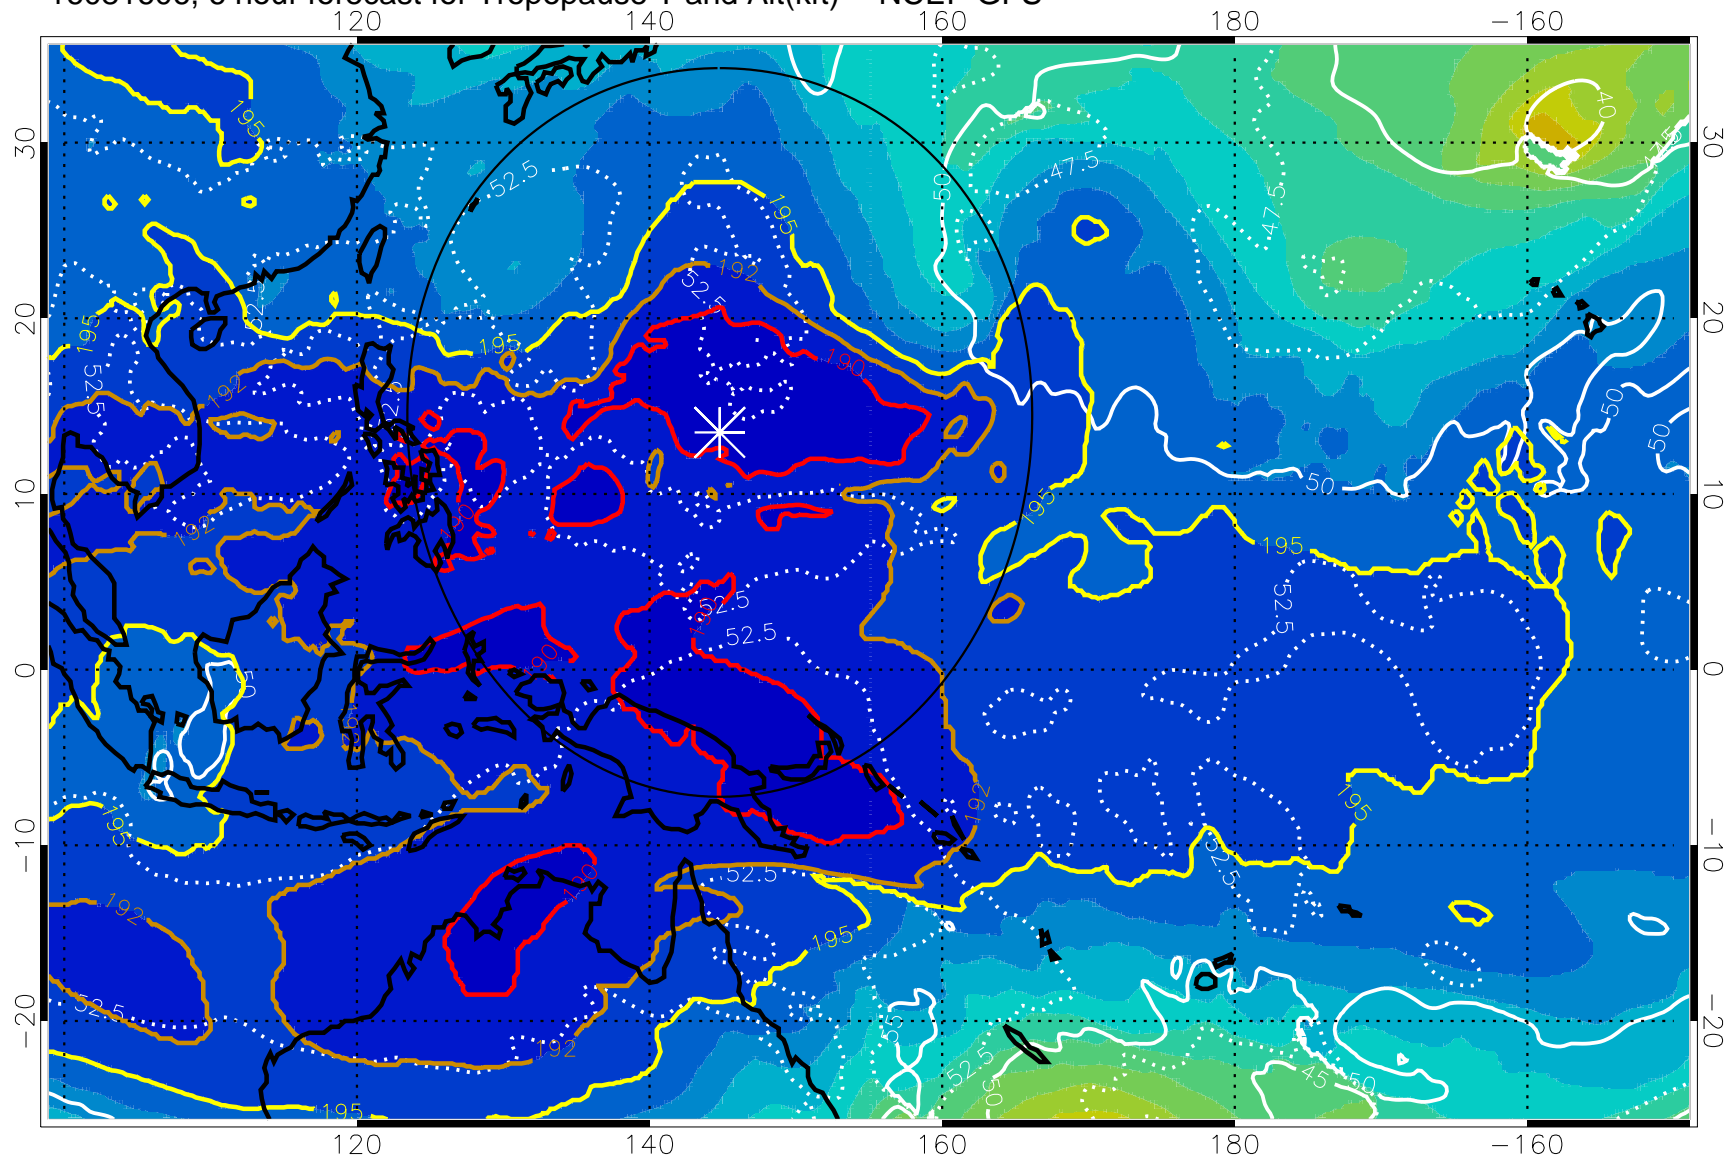

16081606, 6 hour forecast for Tropopause T and Alt(kft) -- NCEP GFS

190 200 210 220 230

Tropopause T, K

Tropopause Altitude in kft (white)

192.5K Isotherm 195K Isotherm
187.5K Isotherm 190K Isotherm

Range ring of 2304 km