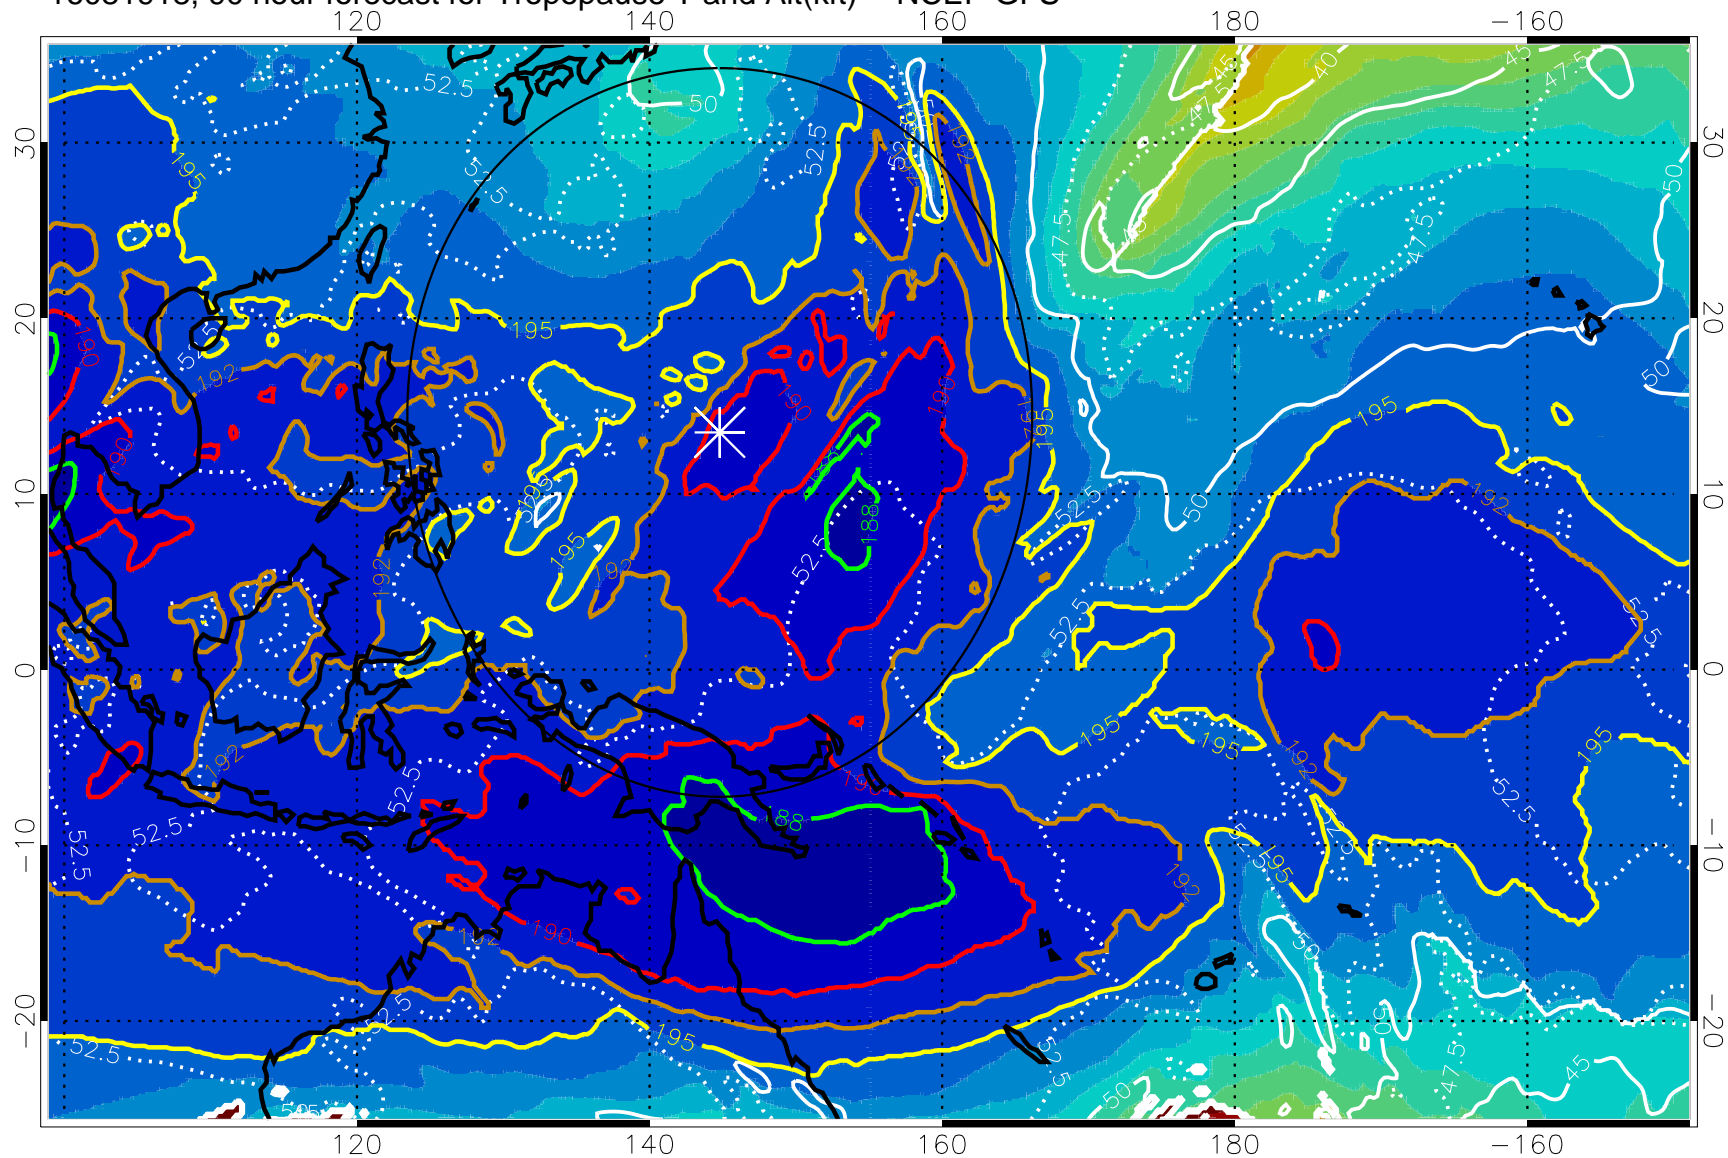

16081918, 90 hour forecast for Tropopause T and Alt(kft) -- NCEP GFS

190 200 210 220 230
Tropopause T, K

Tropopause Altitude in kft (white)

192.5K Isotherm 195K Isotherm
187.5K Isotherm 190K Isotherm

Range ring of 2304 km