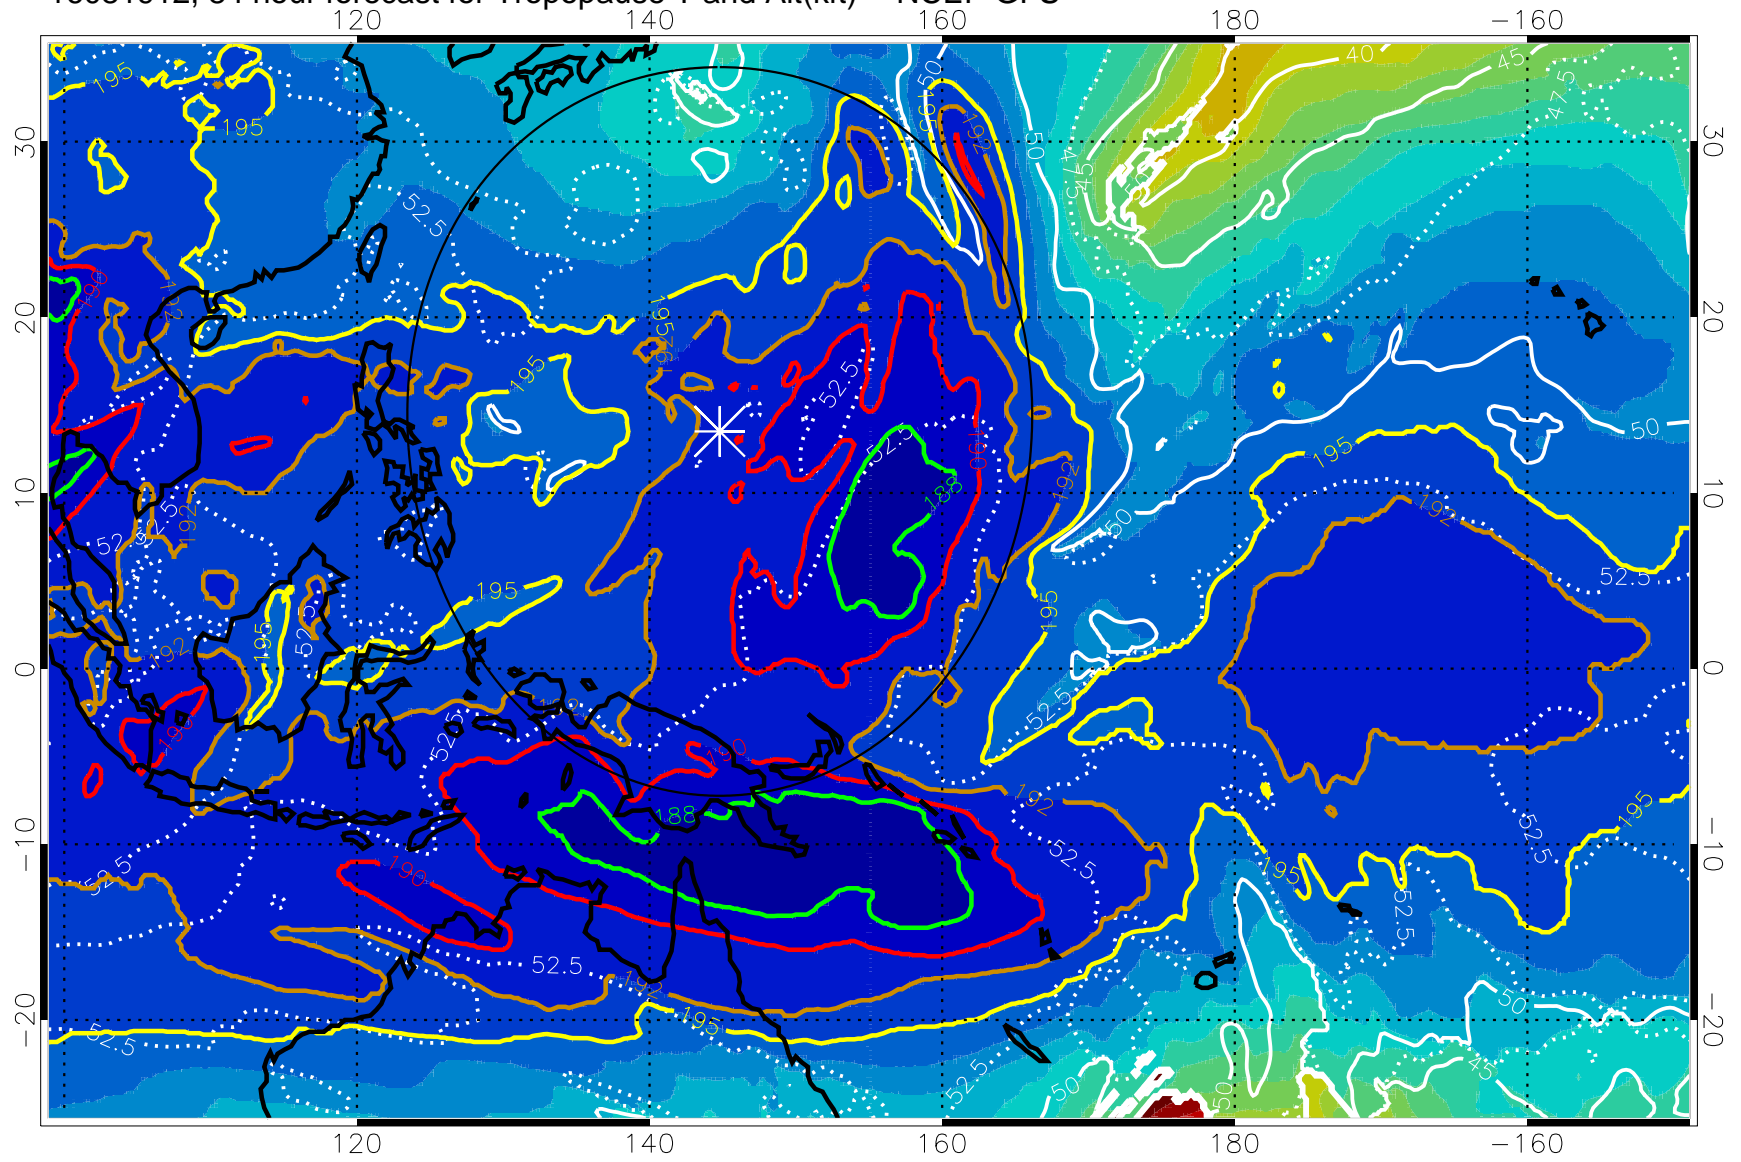

16081912, 84 hour forecast for Tropopause T and Alt(kft) -- NCEP GFS

190   200   210   220   230
Tropopause T, K

Tropopause Altitude in kft (white)

192.5K Isotherm   195K Isotherm
187.5K Isotherm   190K Isotherm

Range ring of 2304 km