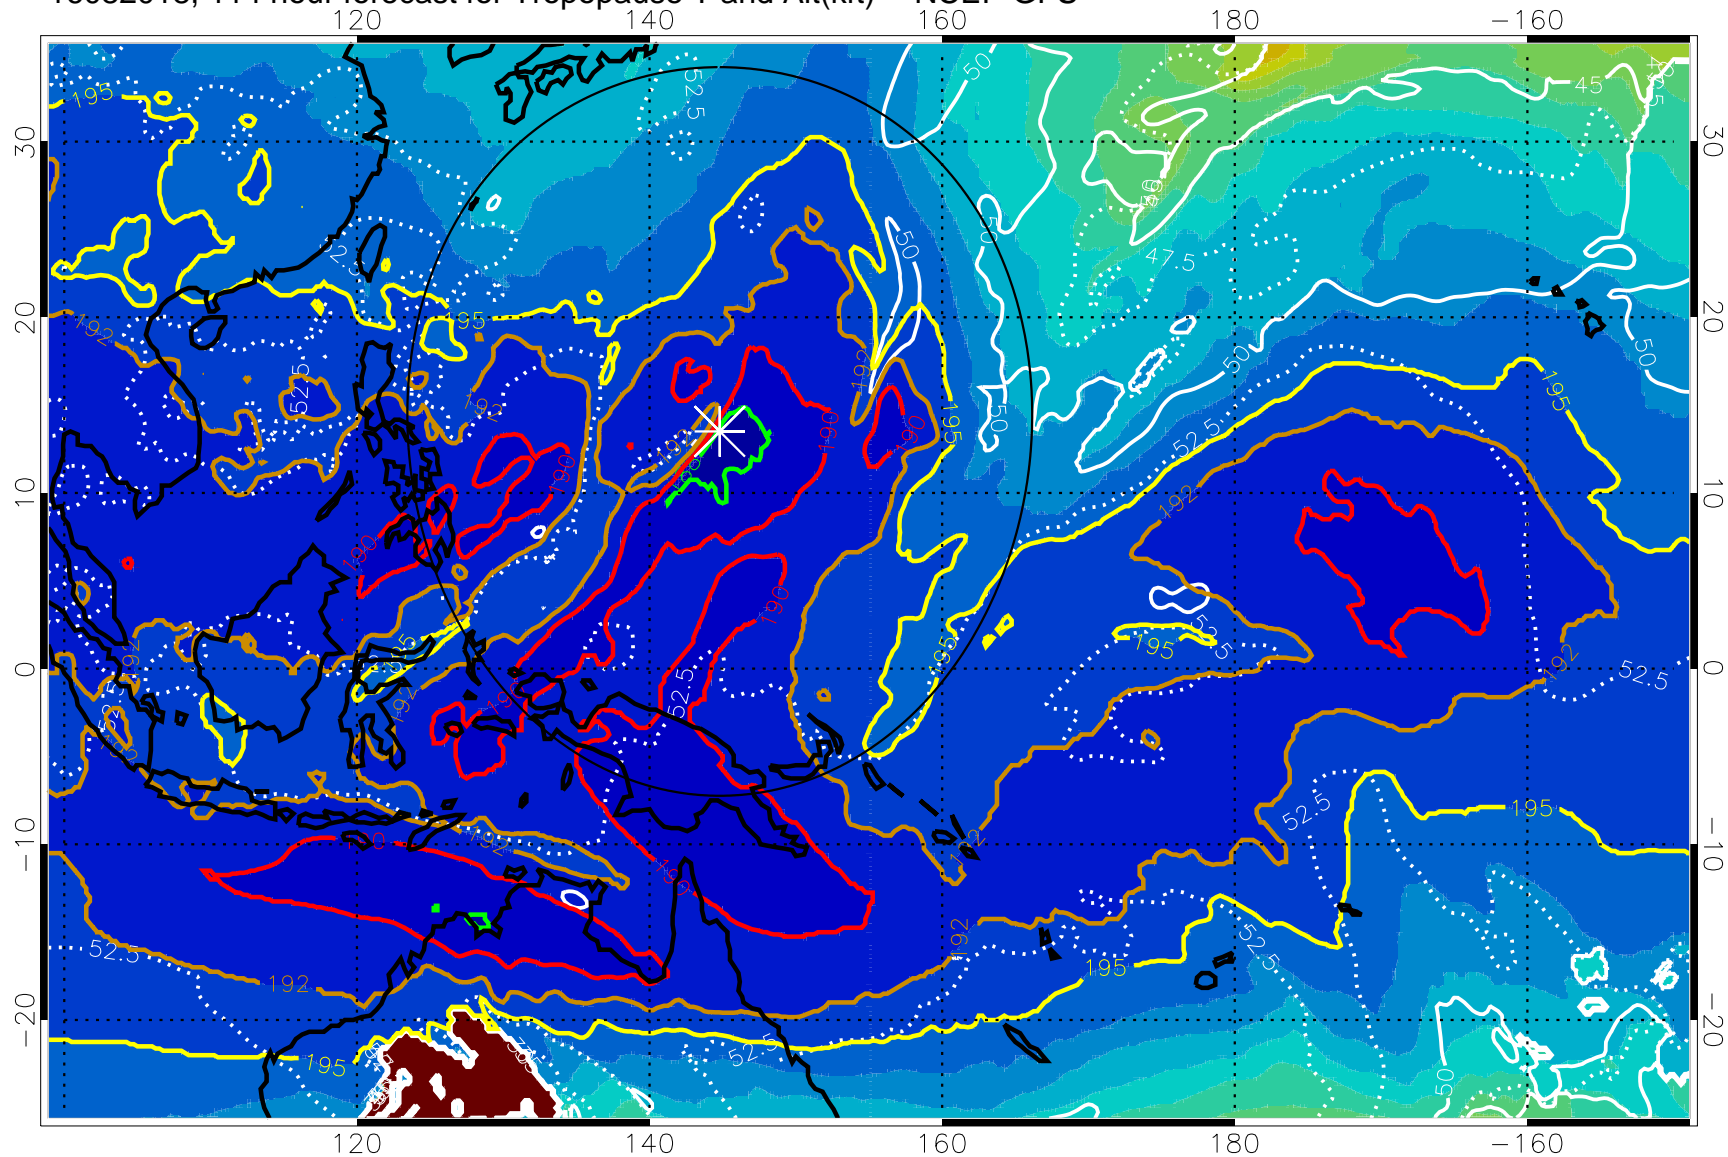

16082018, 114 hour forecast for Tropopause T and Alt(kft) -- NCEP GFS

190 200 210 220 230
Tropopause T, K

Tropopause Altitude in kft (white)

192.5K Isotherm 195K Isotherm
187.5K Isotherm 190K Isotherm

Range ring of 2304 km