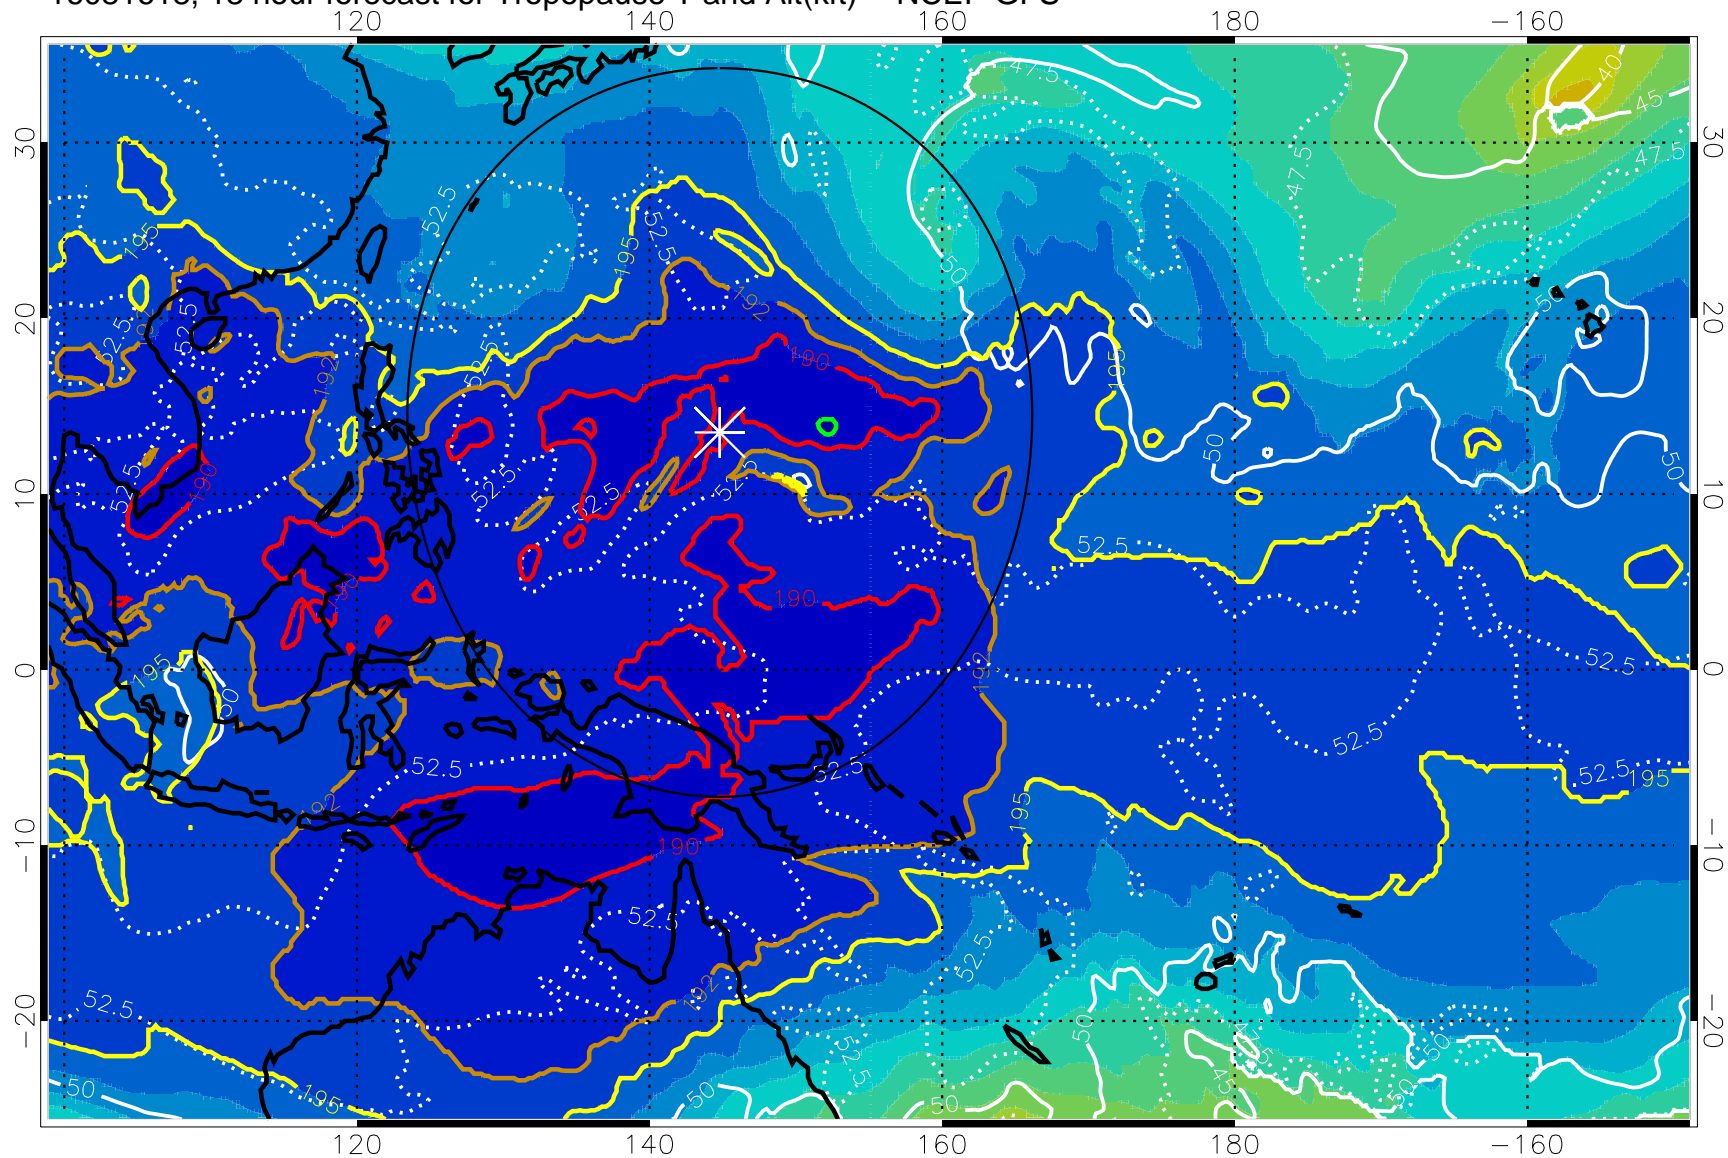

16081618, 18 hour forecast for Tropopause T and Alt(kft) -- NCEP GFS

190 200 210 220 230

Tropopause T, K

Tropopause Altitude in kft (white)

192.5K Isotherm 195K Isotherm
187.5K Isotherm 190K Isotherm

Range ring of 2304 km