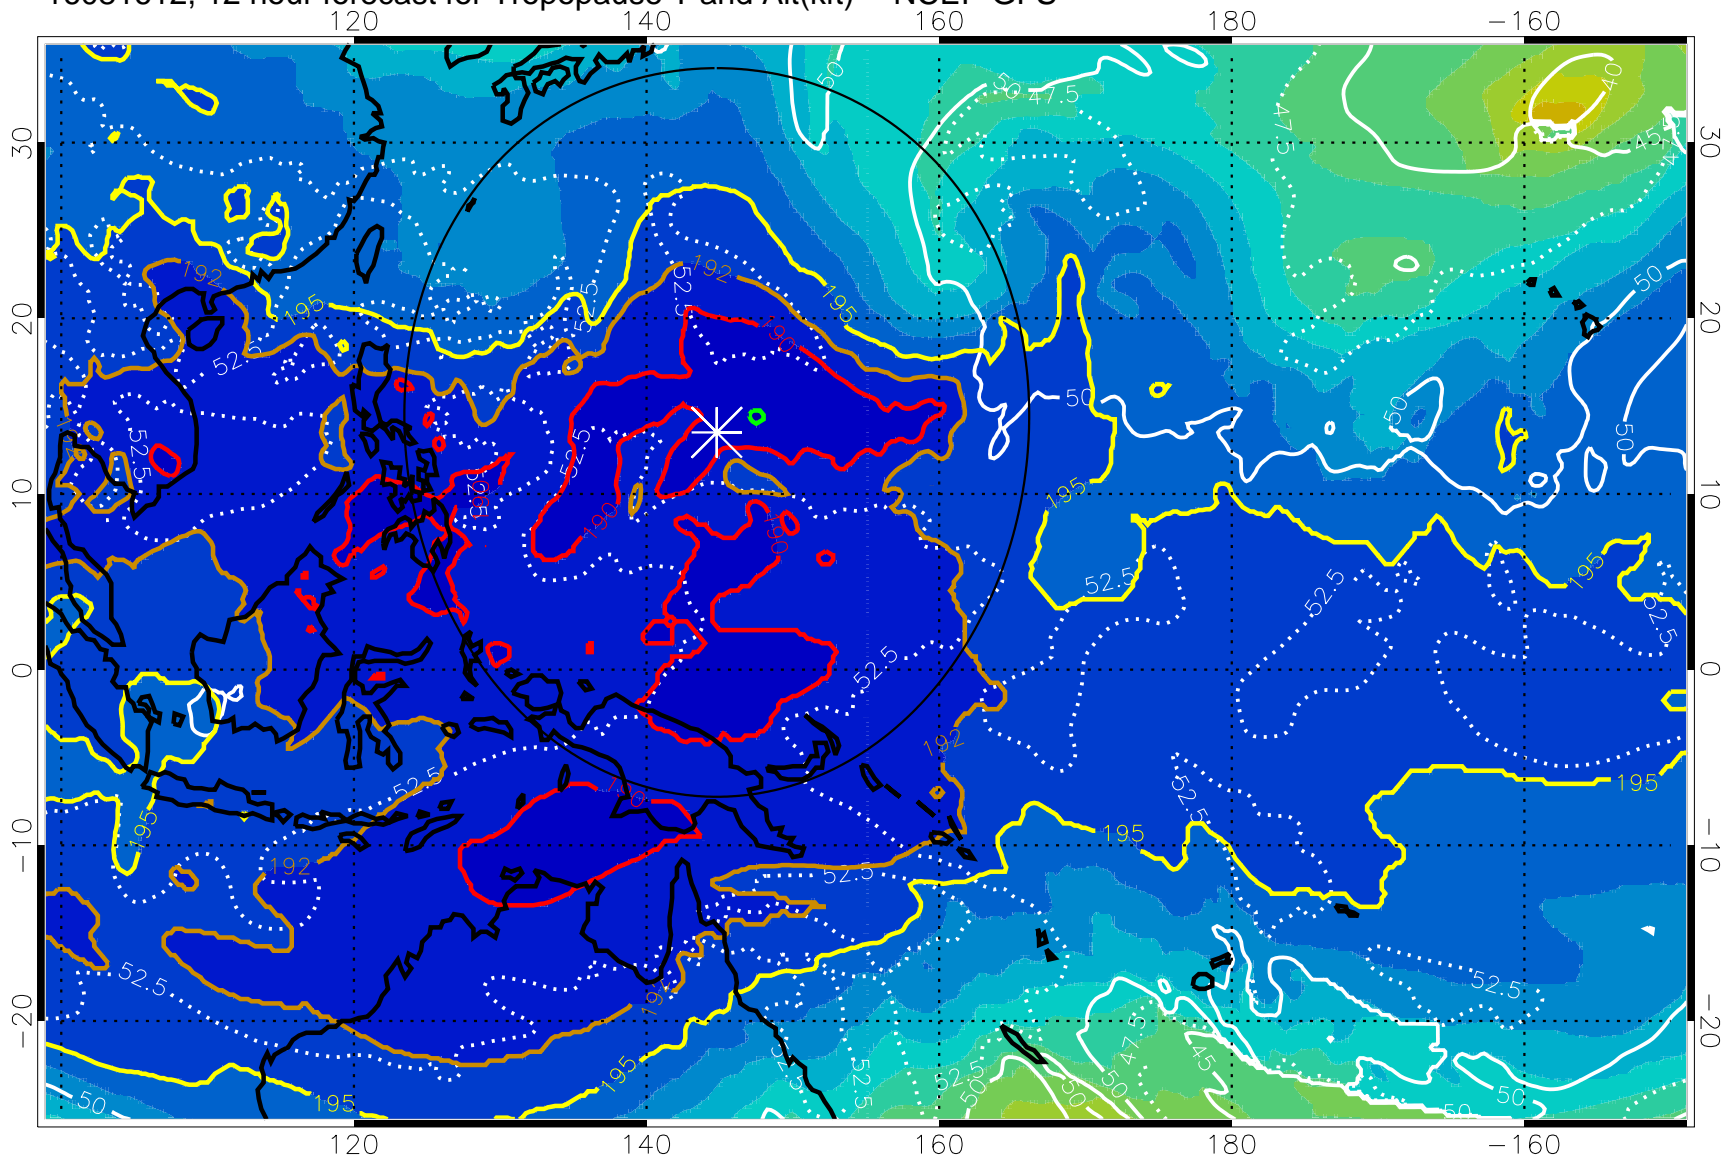

16081612, 12 hour forecast for Tropopause T and Alt(kft) -- NCEP GFS

190 200 210 220 230

Tropopause T, K

Tropopause Altitude in kft (white)

192.5K Isotherm 195K Isotherm

187.5K Isotherm 190K Isotherm

Range ring of 2304 km