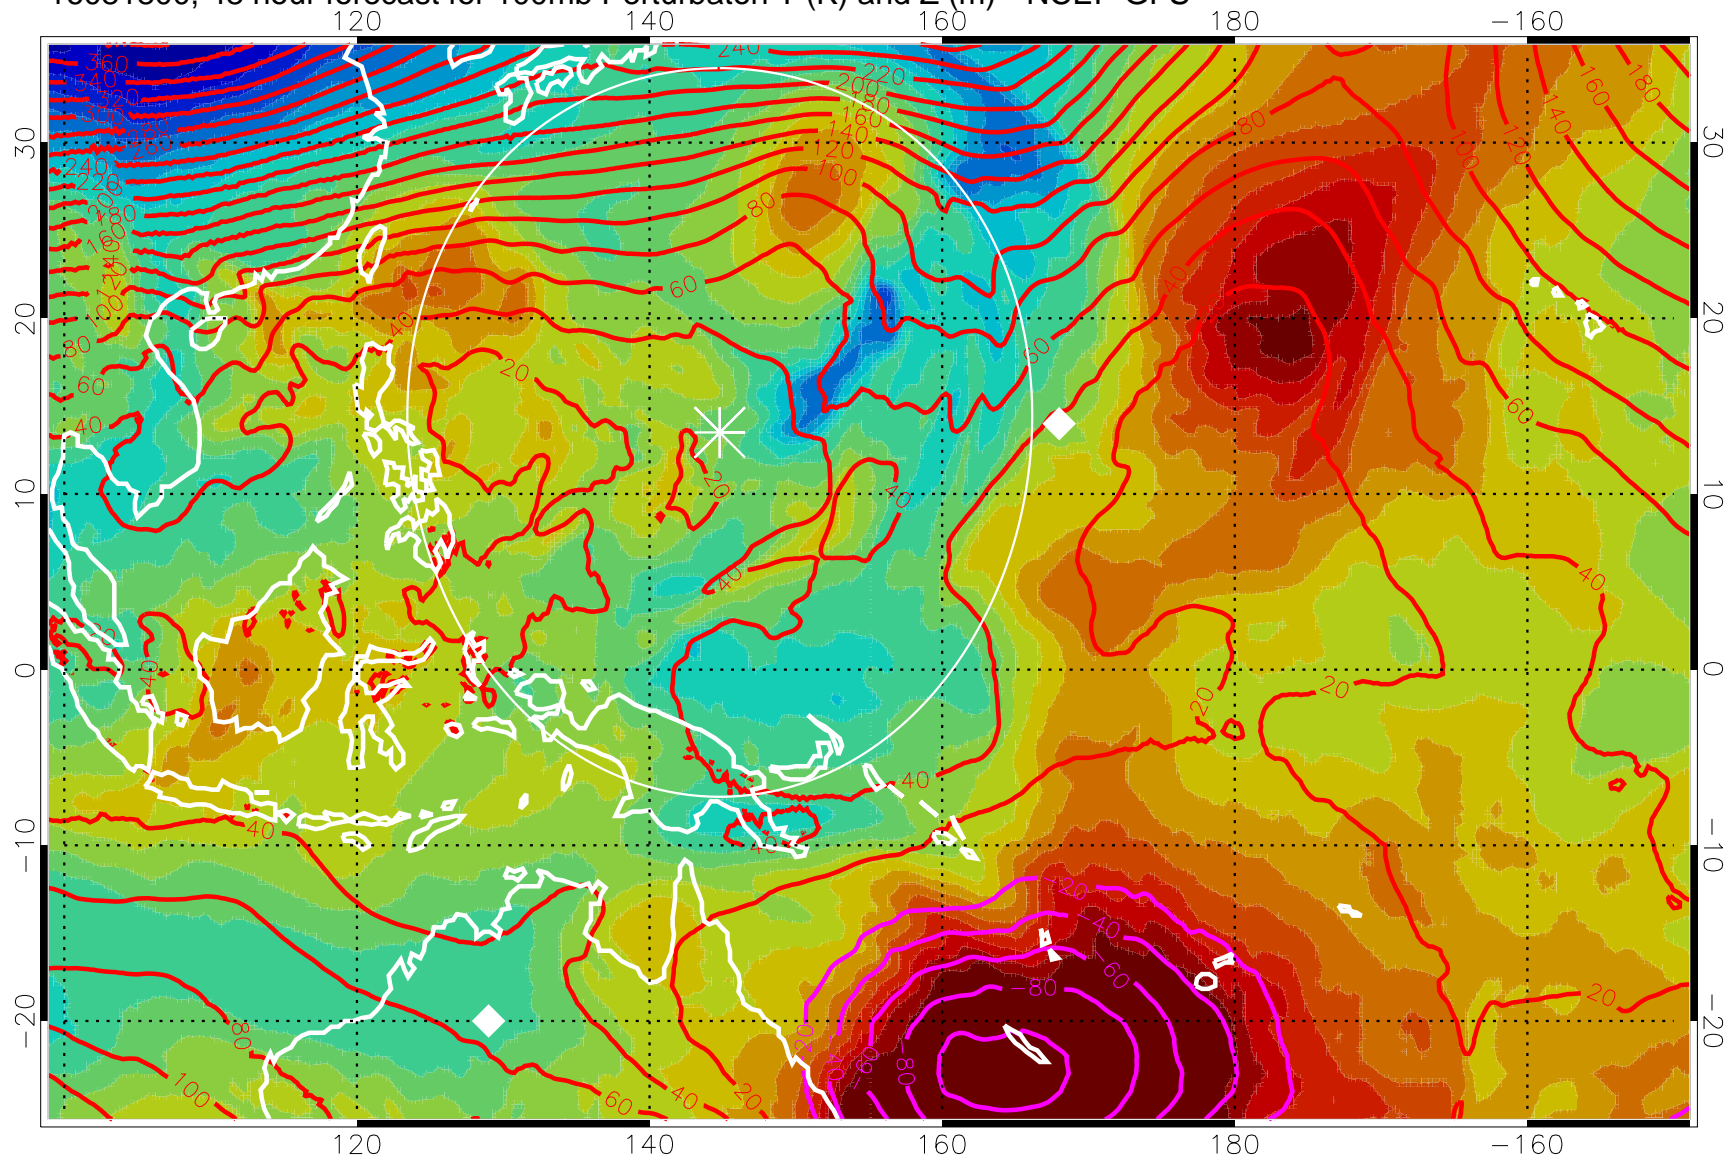

16081800, 48 hour forecast for 100mb Perturbaton T (K) and Z (m)-- NCEP GFS

Contours are 100 mbar Z perturbation (m)
Positive Z Contours
Negative Z Contours
Diamonds-mean pos. of anticyclones

Range ring of 2304 km