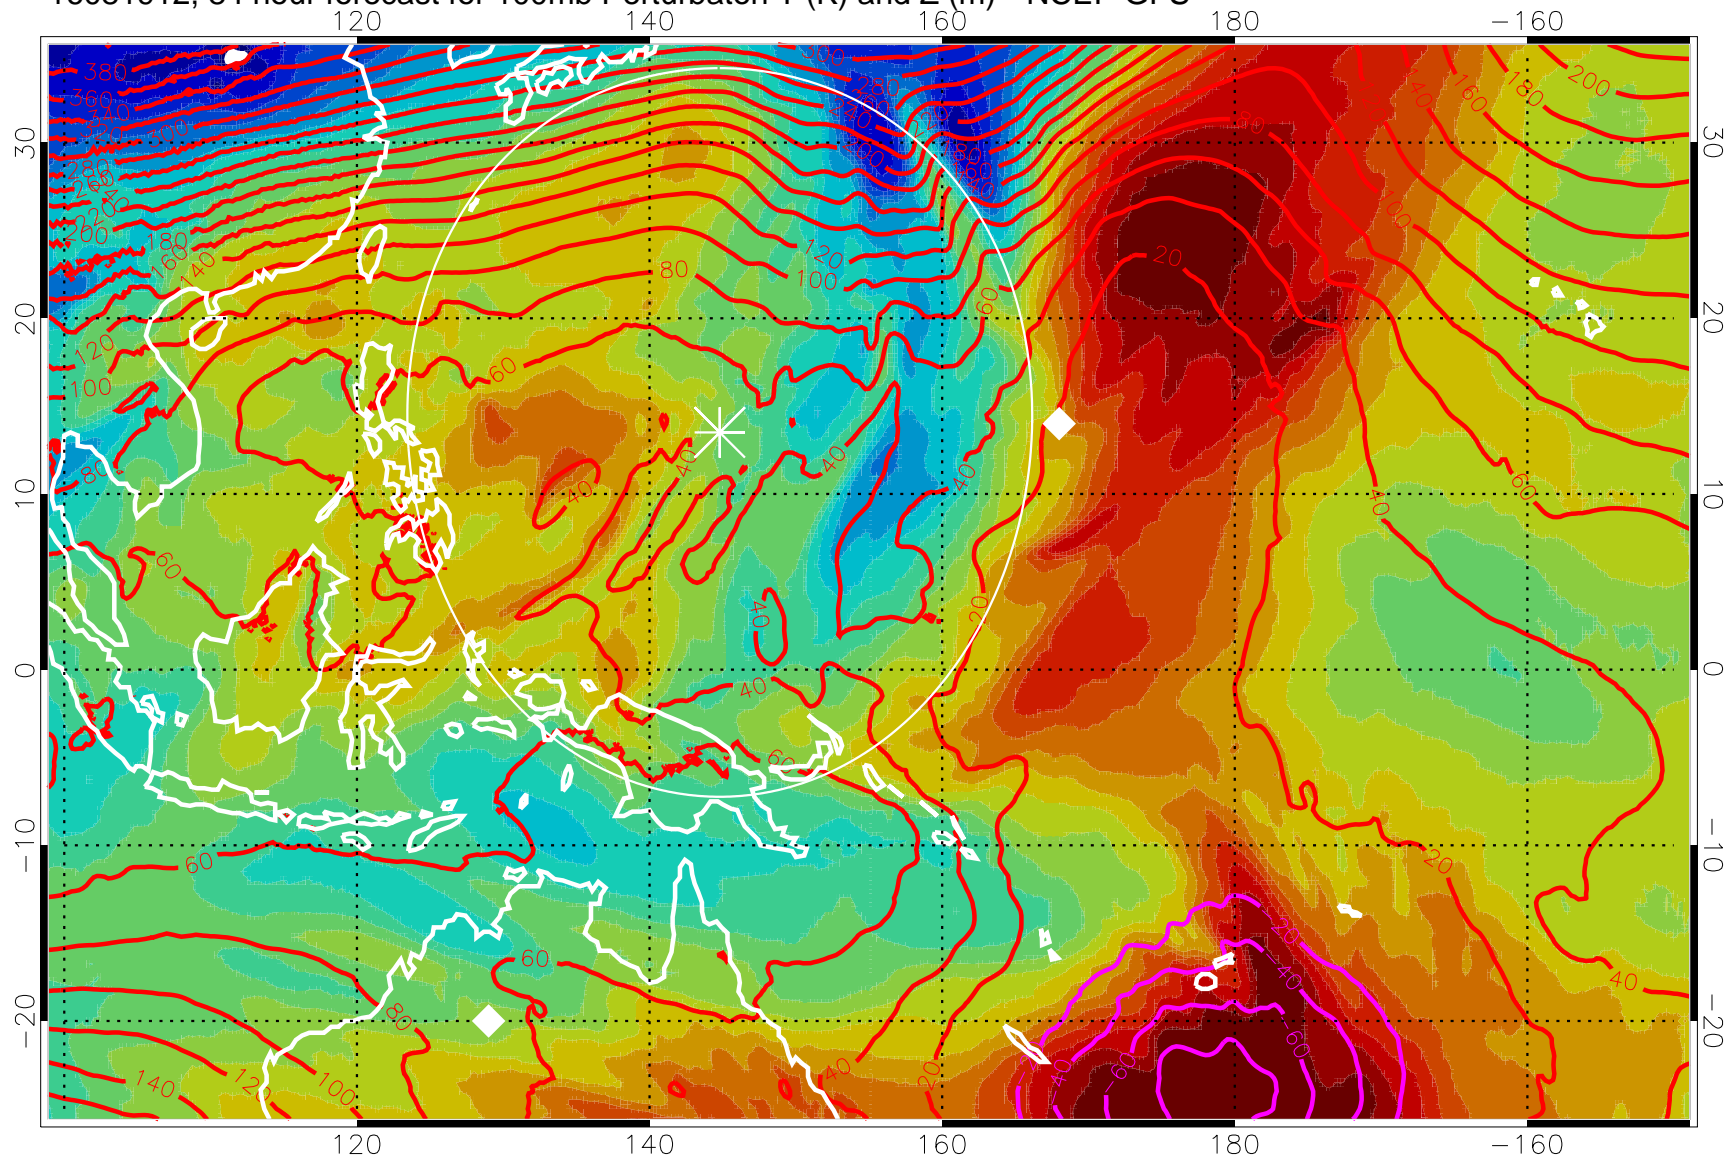

16081912, 84 hour forecast for 100mb Perturbaton T (K) and Z (m)-- NCEP GFS

Contours are 100 mbar Z perturbation (m)
Positive Z Contours
Negative Z Contours
Diamonds-mean pos. of anticyclones

Range ring of 2304 km