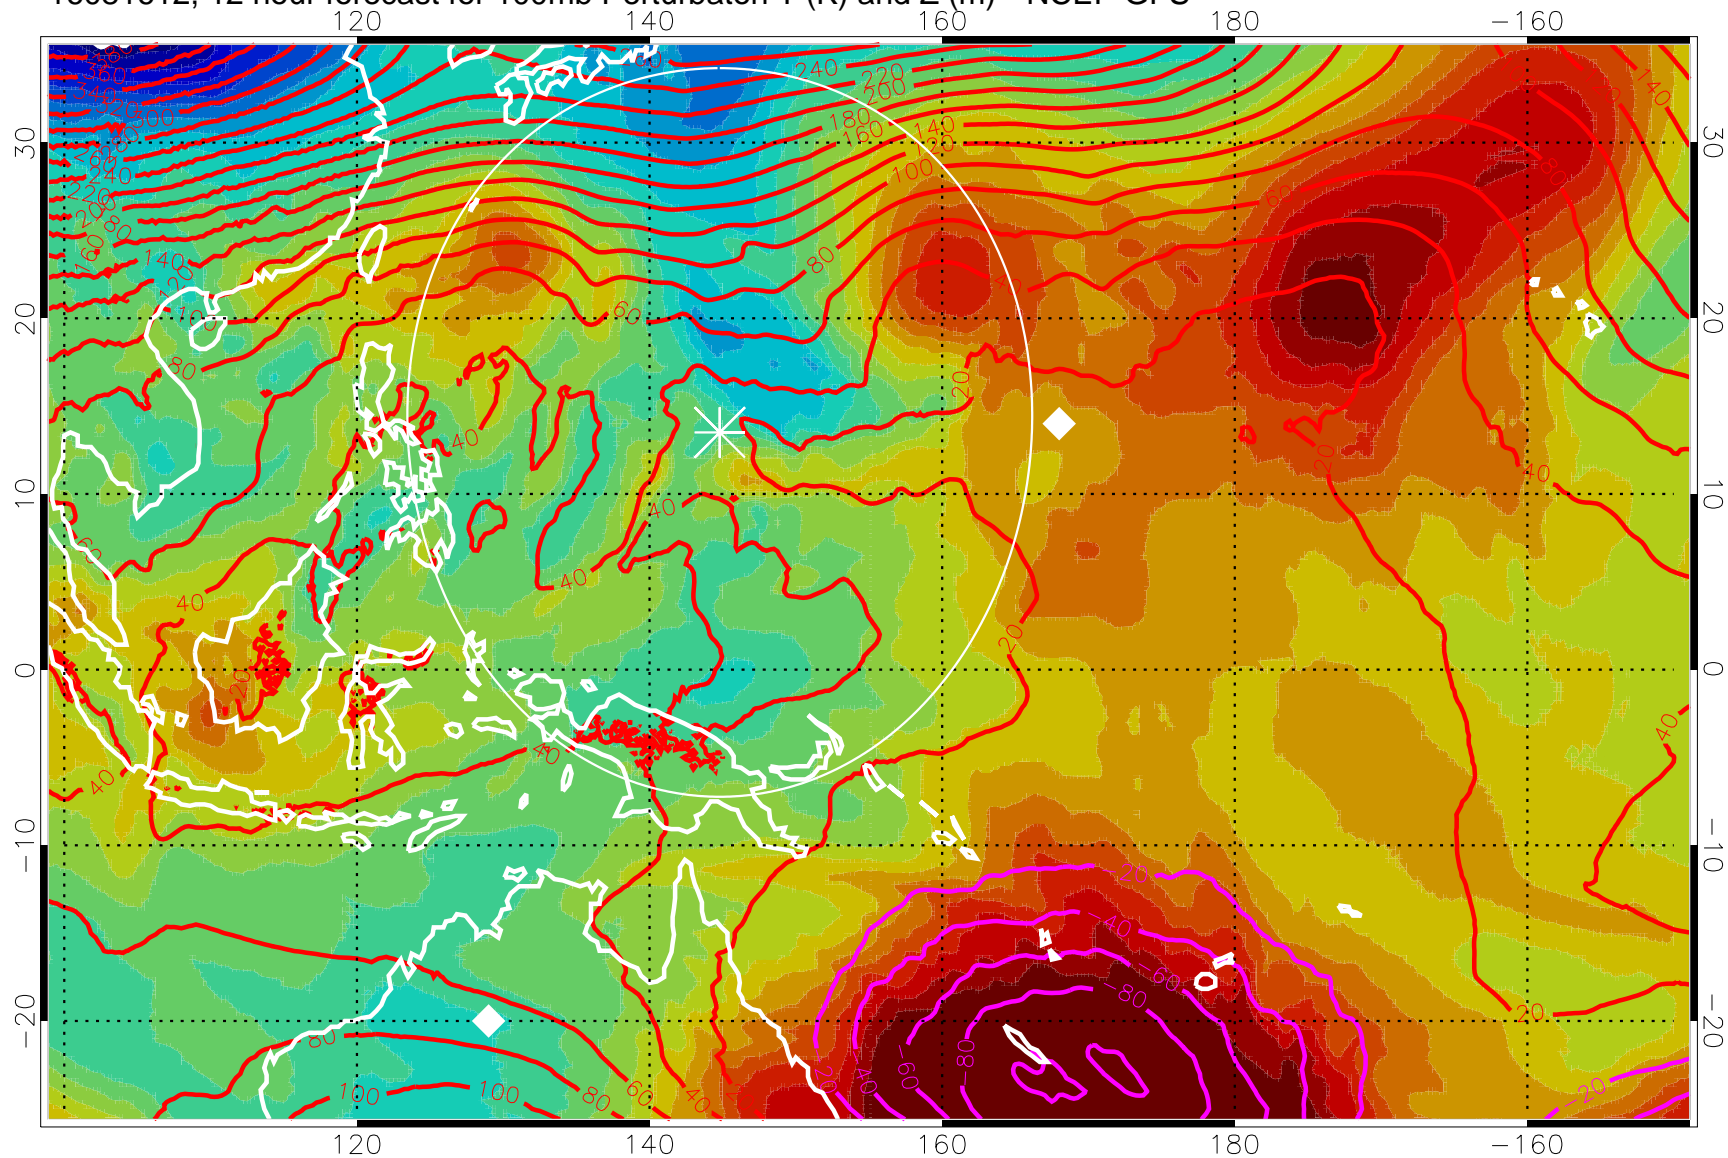

16081612, 12 hour forecast for 100mb Perturbaton T (K) and Z (m)-- NCEP GFS

Contours are 100 mbar Z perturbation (m)
Positive Z Contours
Negative Z Contours
Diamonds-mean pos. of anticyclones

Range ring of 2304 km