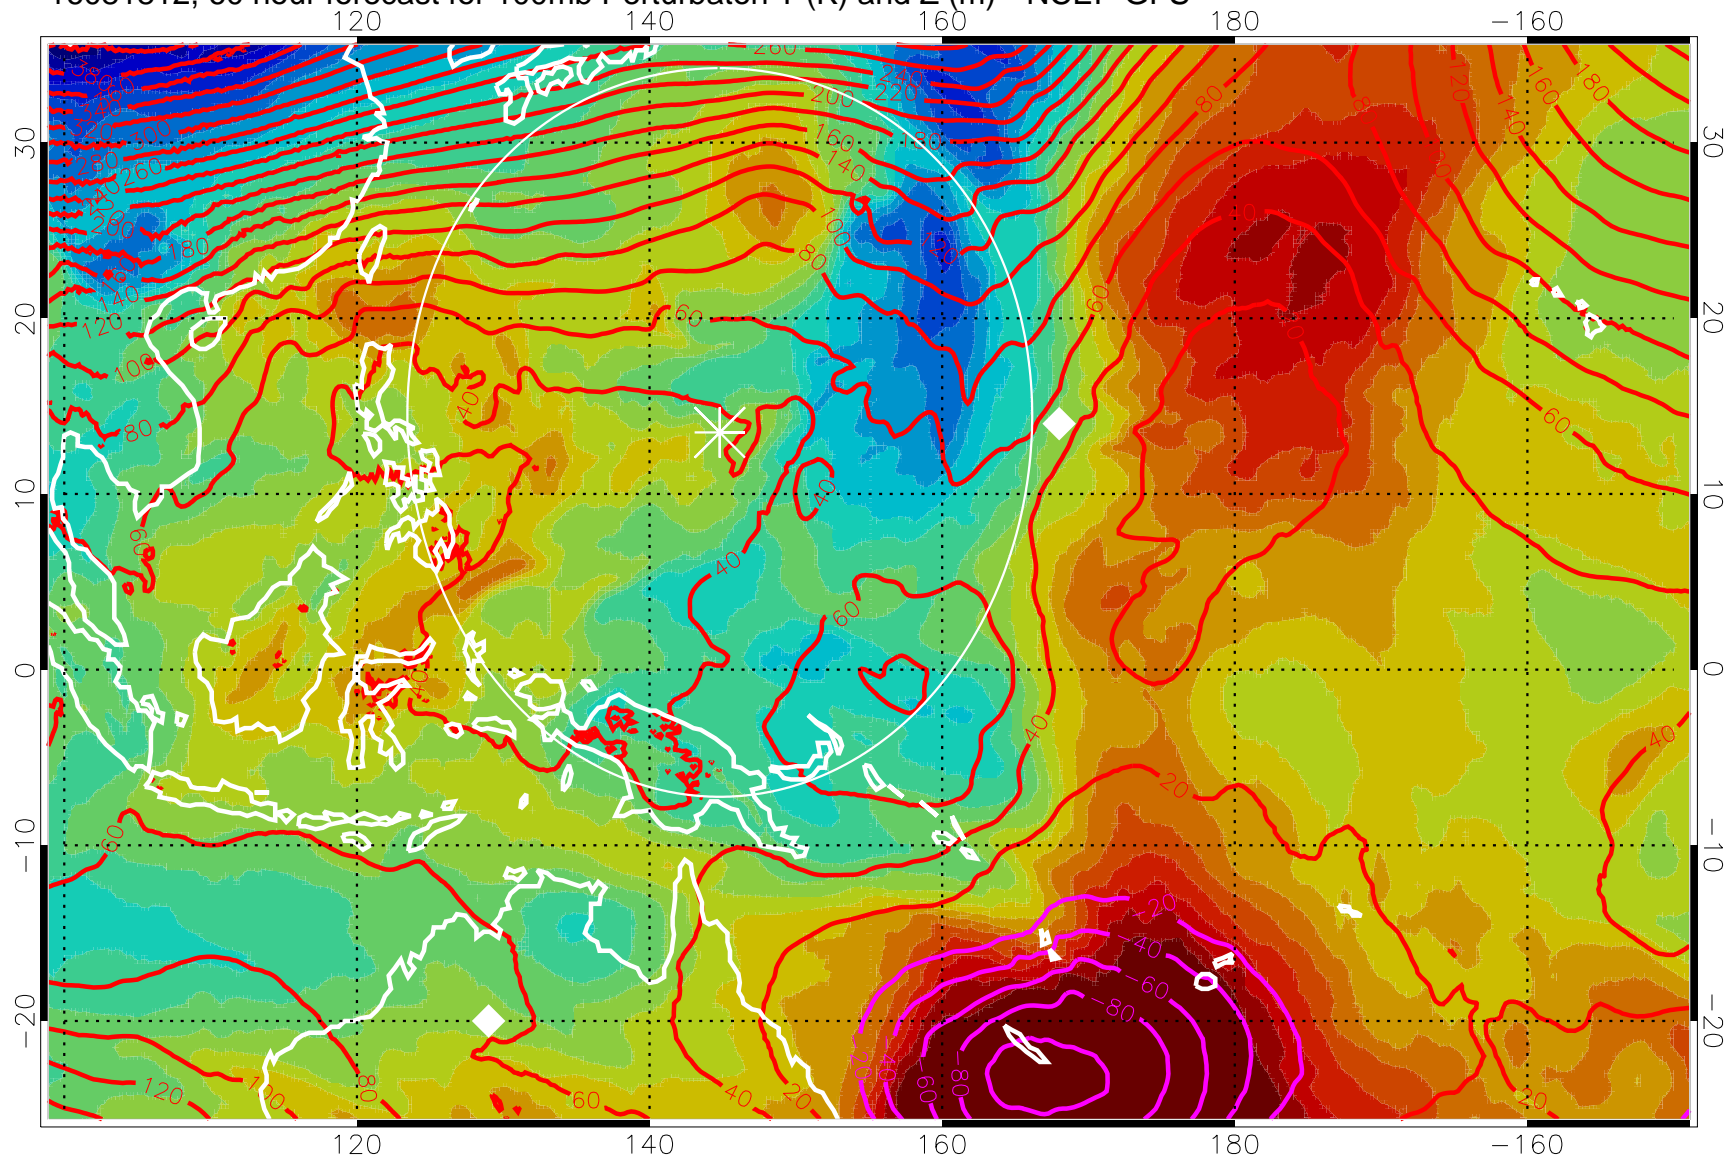

16081812, 60 hour forecast for 100mb Perturbaton T (K) and Z (m)-- NCEP GFS

Contours are 100 mbar Z perturbation (m)
Positive Z Contours
Negative Z Contours
Diamonds-mean pos. of anticyclones

Range ring of 2304 km