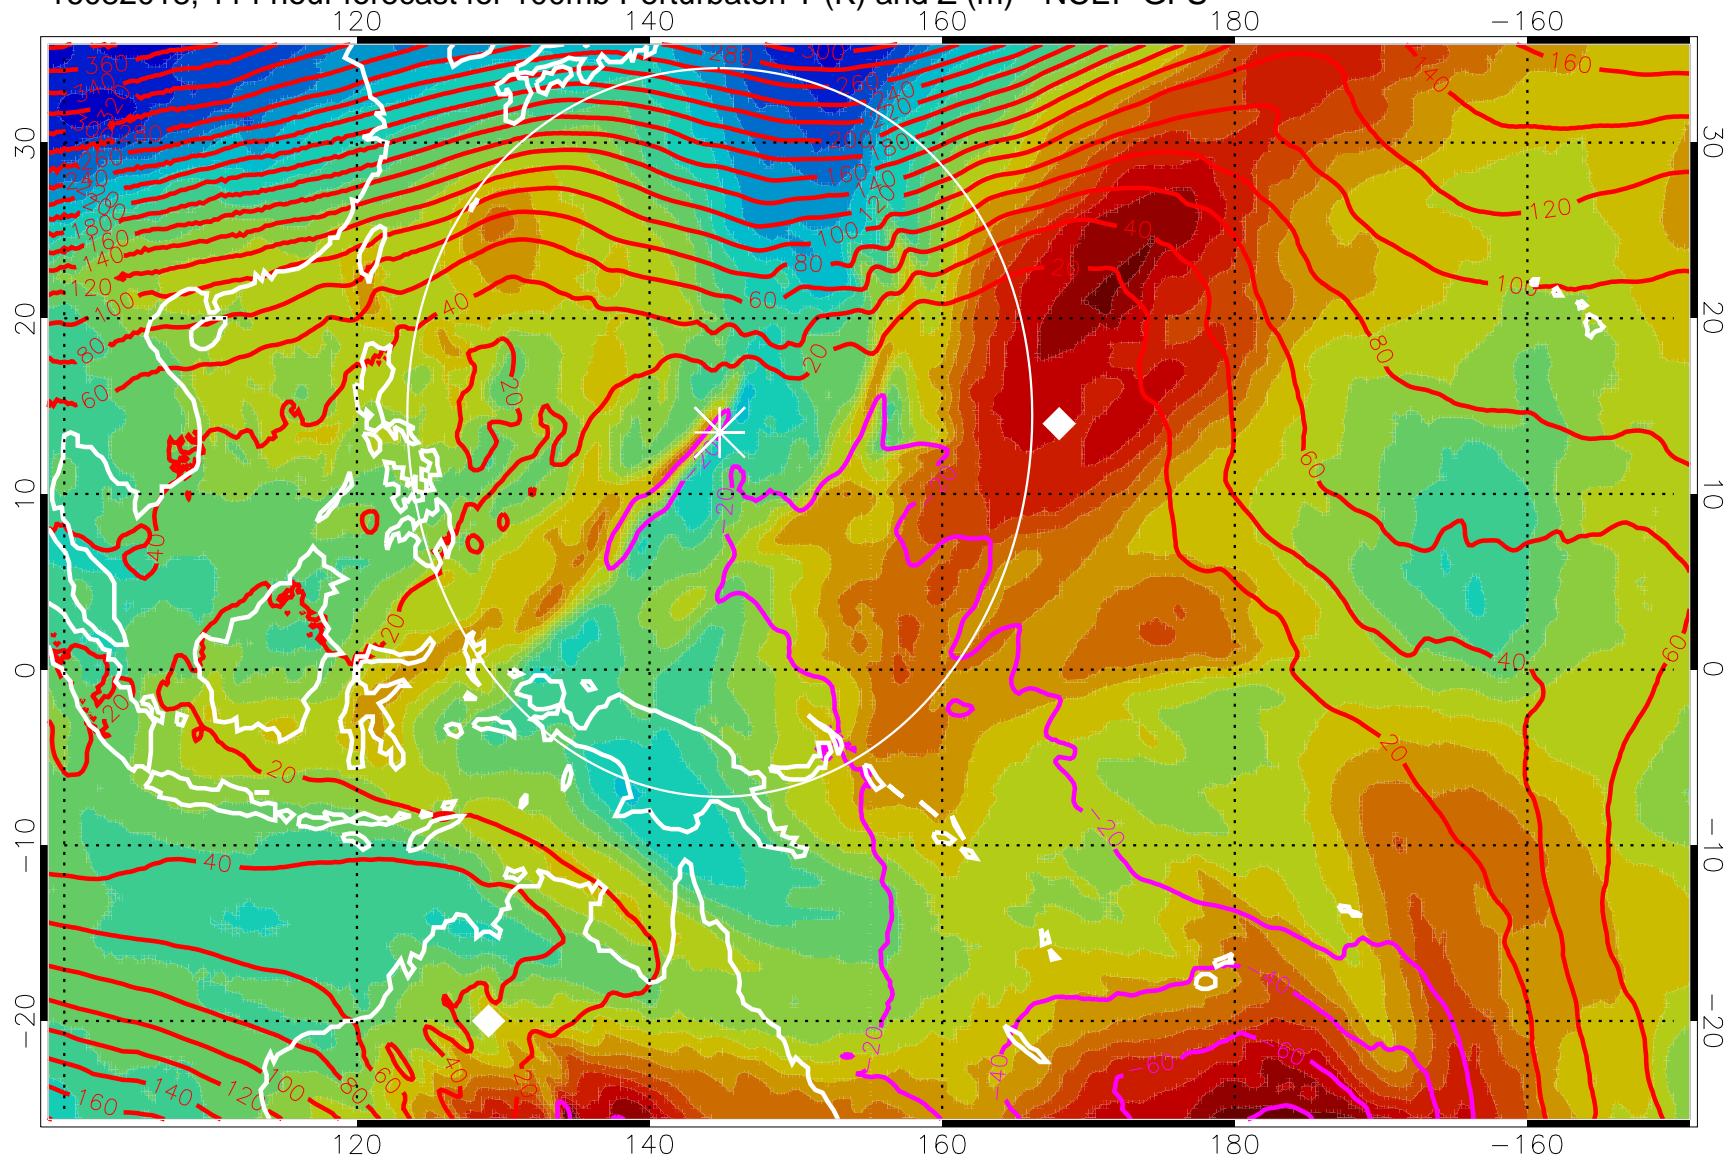

16082018, 114 hour forecast for 100mb Perturbaton T (K) and Z (m)-- NCEP GFS

Contours are 100 mbar Z perturbation (m)
Positive Z Contours
Negative Z Contours
Diamonds-mean pos. of anticyclones

Range ring of 2304 km