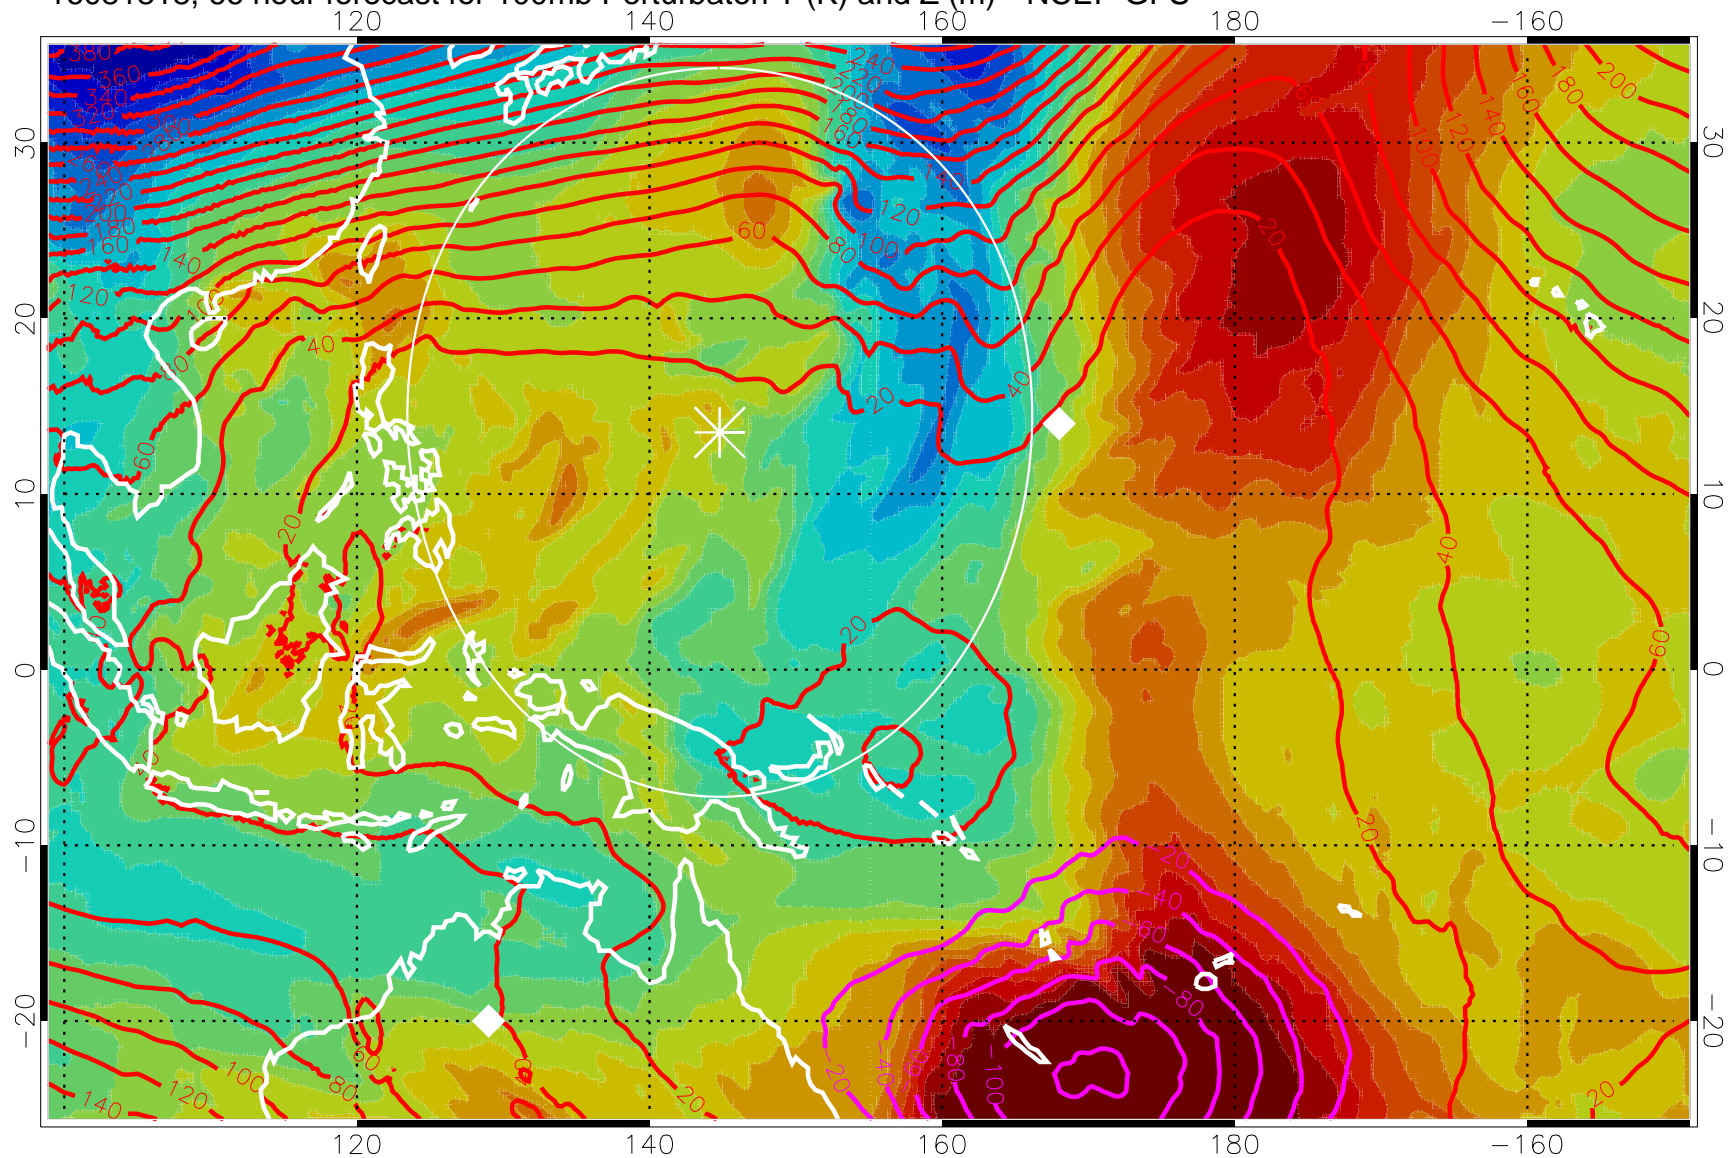

16081818, 66 hour forecast for 100mb Perturbaton T (K) and Z (m)-- NCEP GFS

Contours are 100 mbar Z perturbation (m)
Positive Z Contours
Negative Z Contours
Diamonds-mean pos. of anticyclones

Range ring of 2304 km