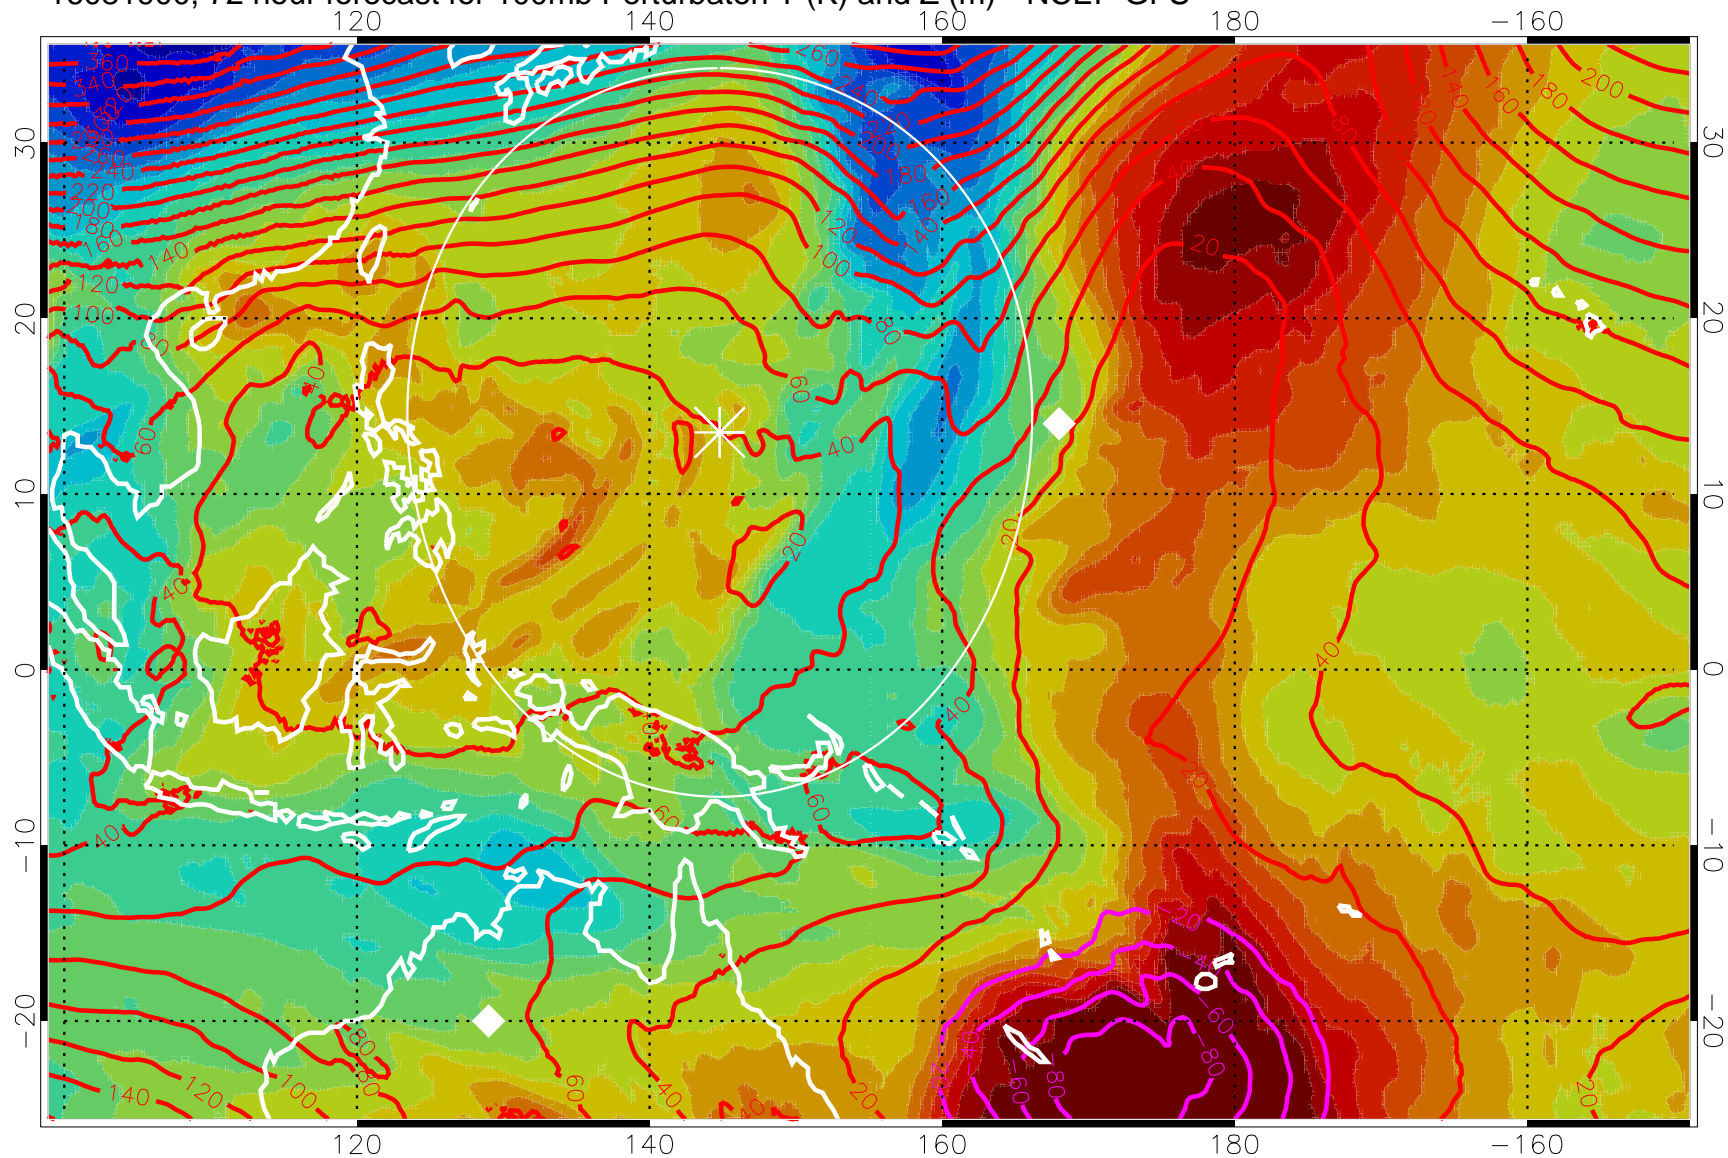

16081900, 72 hour forecast for 100mb Perturbaton T (K) and Z (m)-- NCEP GFS

Contours are 100 mbar Z perturbation (m)
Positive Z Contours
Negative Z Contours
Diamonds-mean pos. of anticyclones

Range ring of 2304 km