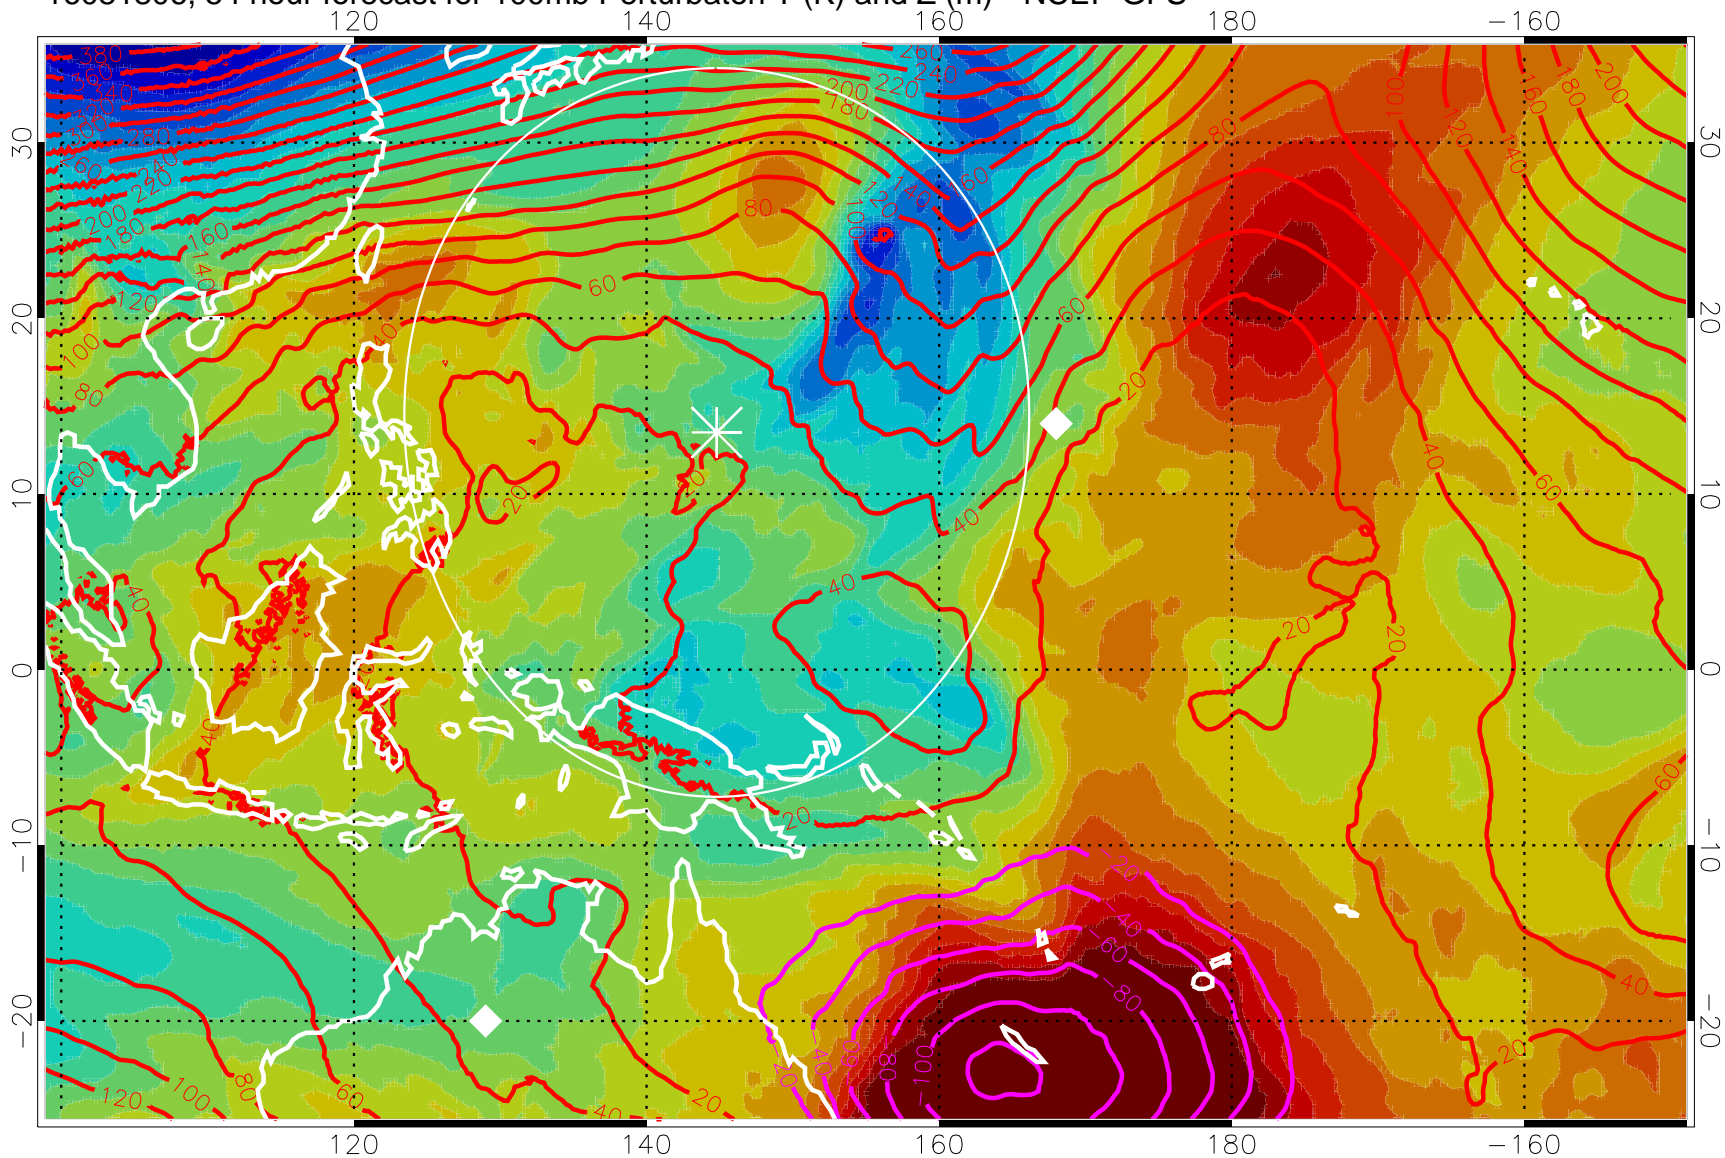

16081806, 54 hour forecast for 100mb Perturbaton T (K) and Z (m)-- NCEP GFS

Contours are 100 mbar Z perturbation (m)
Positive Z Contours
Negative Z Contours
Diamonds-mean pos. of anticyclones

Range ring of 2304 km