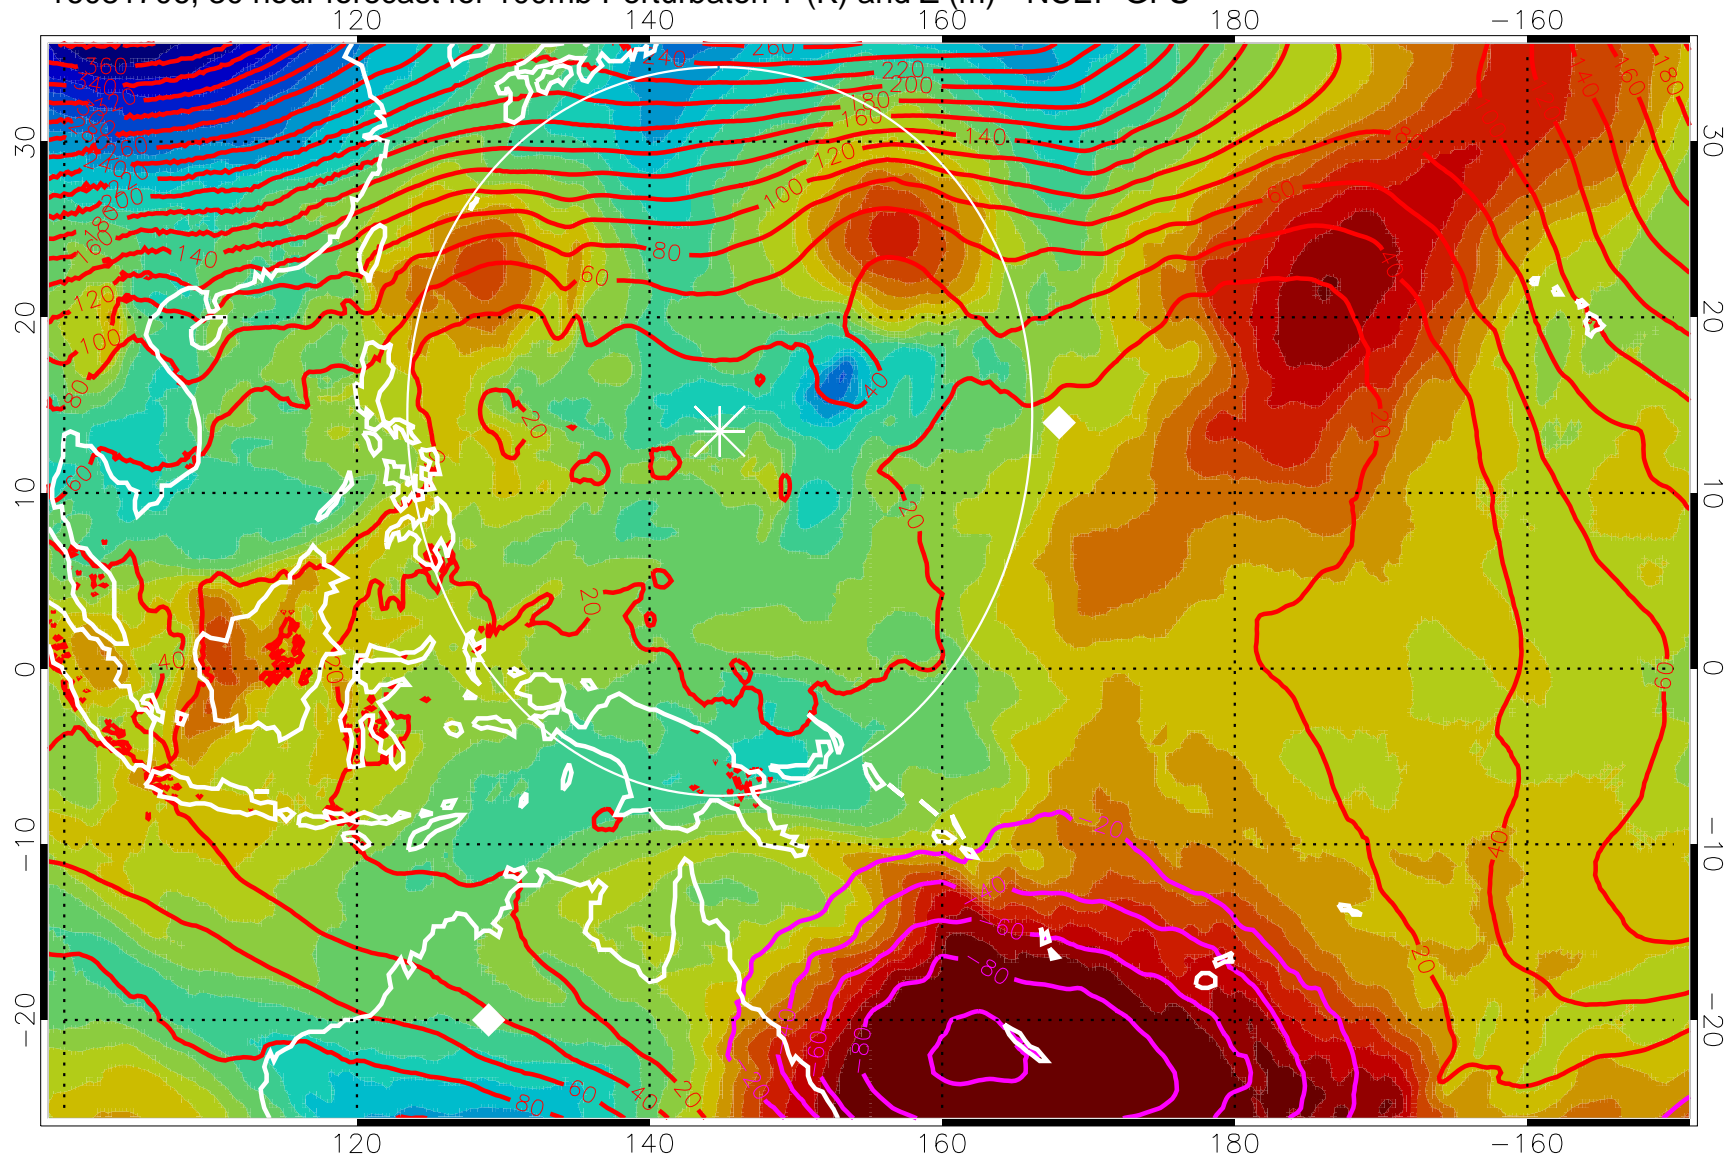

16081706, 30 hour forecast for 100mb Perturbaton T (K) and Z (m)-- NCEP GFS

Contours are 100 mbar Z perturbation (m)
Positive Z Contours
Negative Z Contours
Diamonds-mean pos. of anticyclones

Range ring of 2304 km