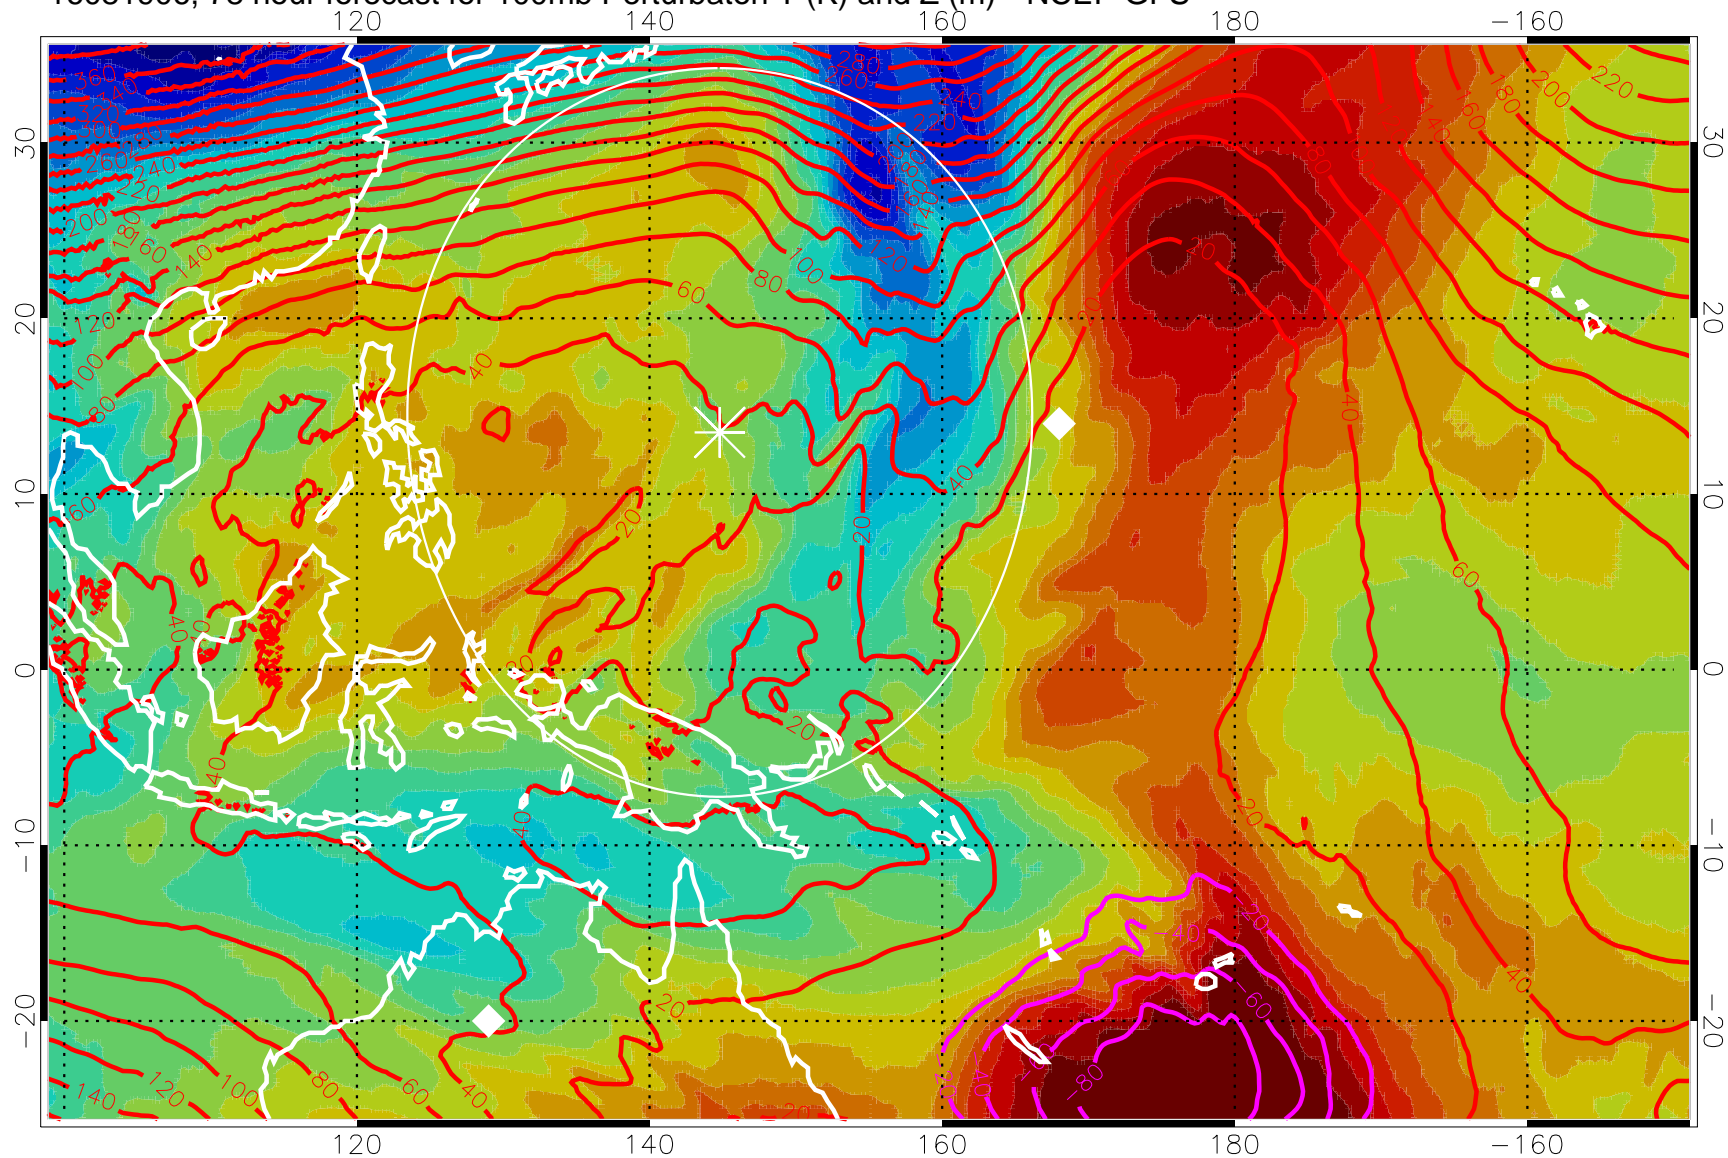

16081906, 78 hour forecast for 100mb Perturbaton T (K) and Z (m)-- NCEP GFS

Contours are 100 mbar Z perturbation (m)
Positive Z Contours
Negative Z Contours
Diamonds-mean pos. of anticyclones

Range ring of 2304 km