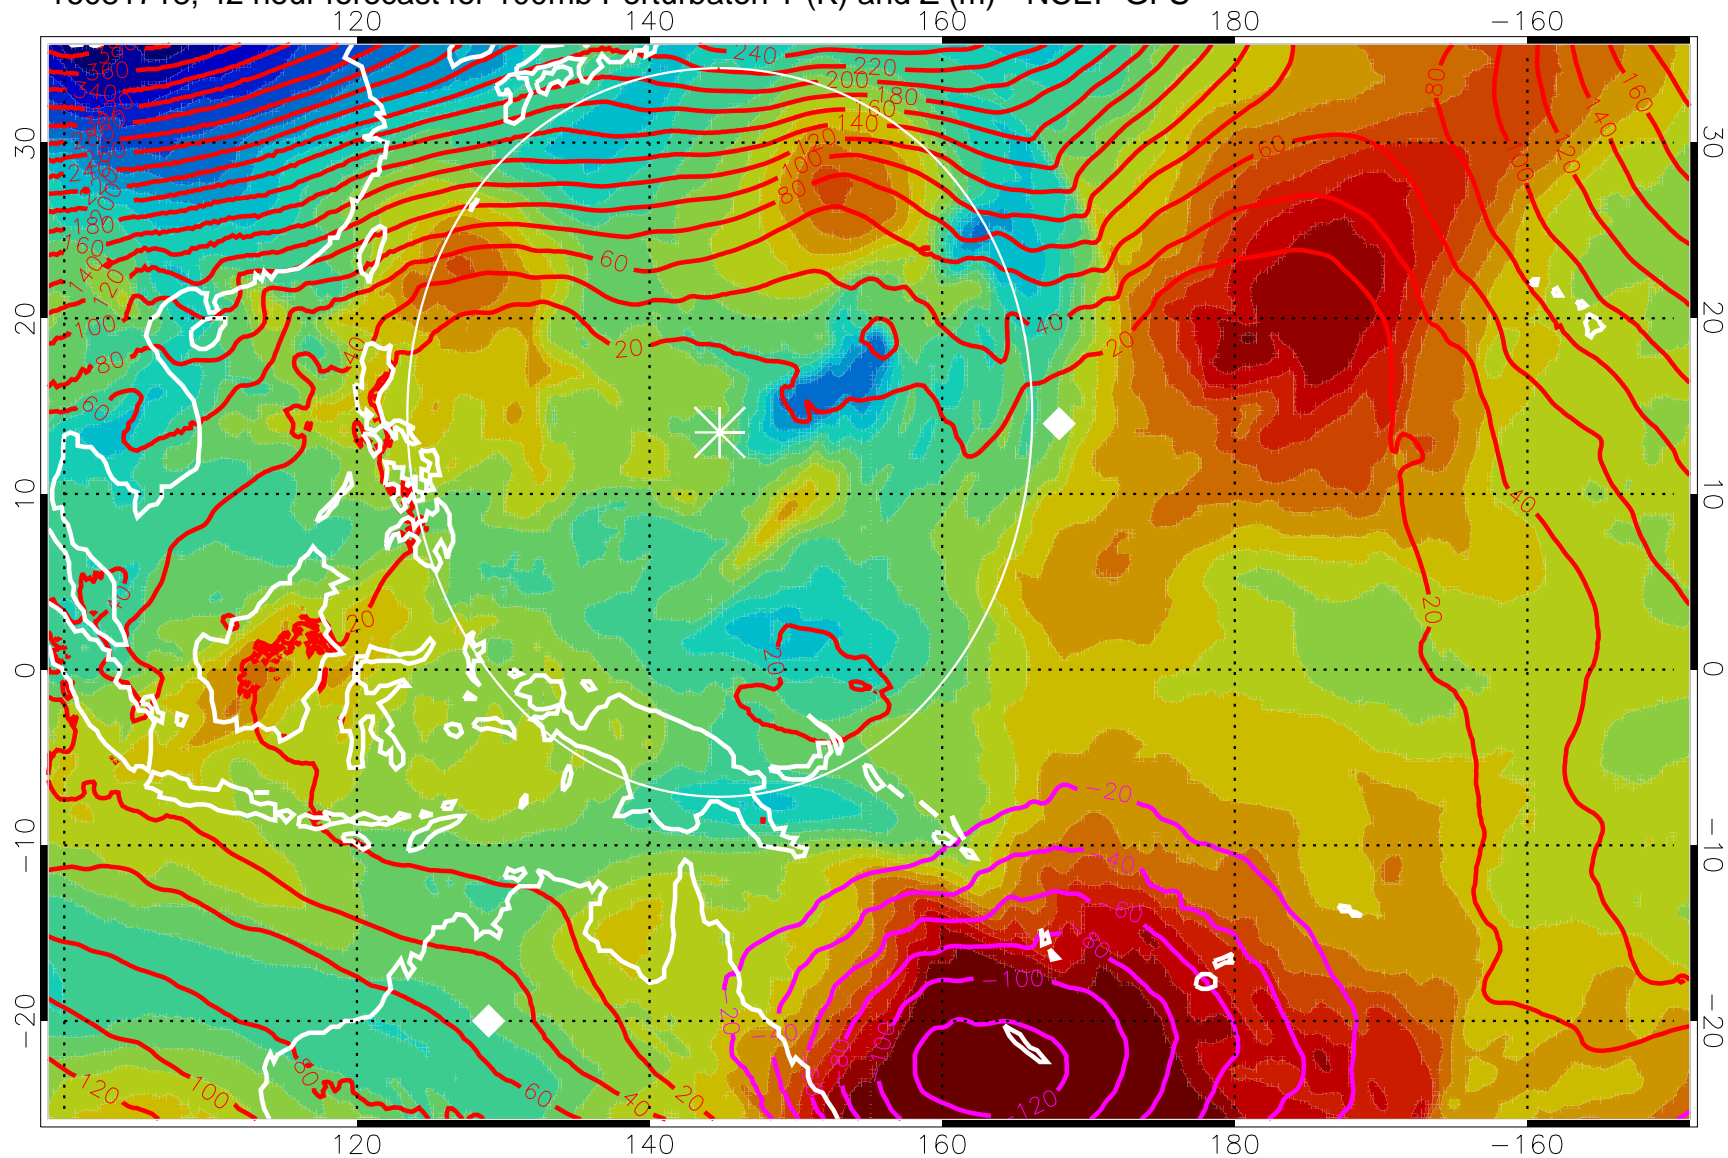

16081718, 42 hour forecast for 100mb Perturbaton T (K) and Z (m)-- NCEP GFS

Contours are 100 mbar Z perturbation (m)
Positive Z Contours
Negative Z Contours
Diamonds-mean pos. of anticyclones

Range ring of 2304 km