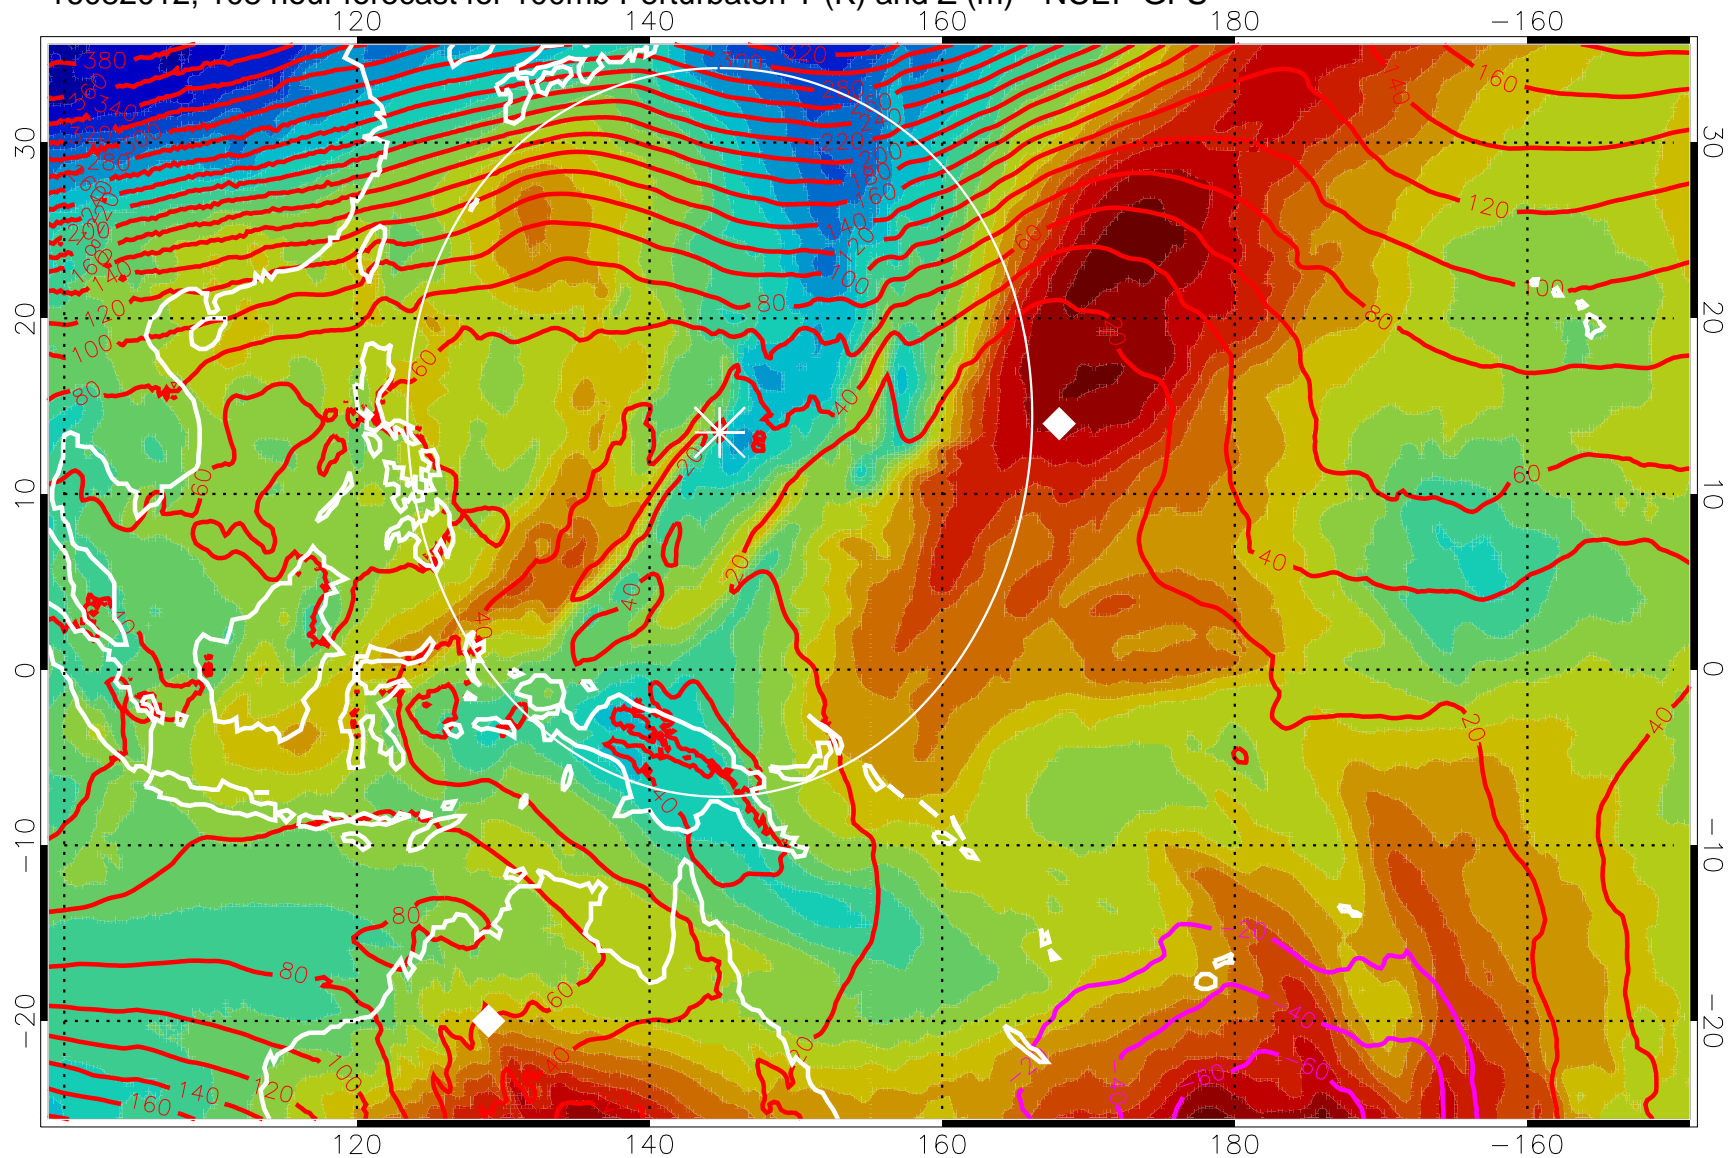

16082012, 108 hour forecast for 100mb Perturbaton T (K) and Z (m)-- NCEP GFS

Contours are 100 mbar Z perturbation (m)
Positive Z Contours
Negative Z Contours
Diamonds-mean pos. of anticyclones

Range ring of 2304 km