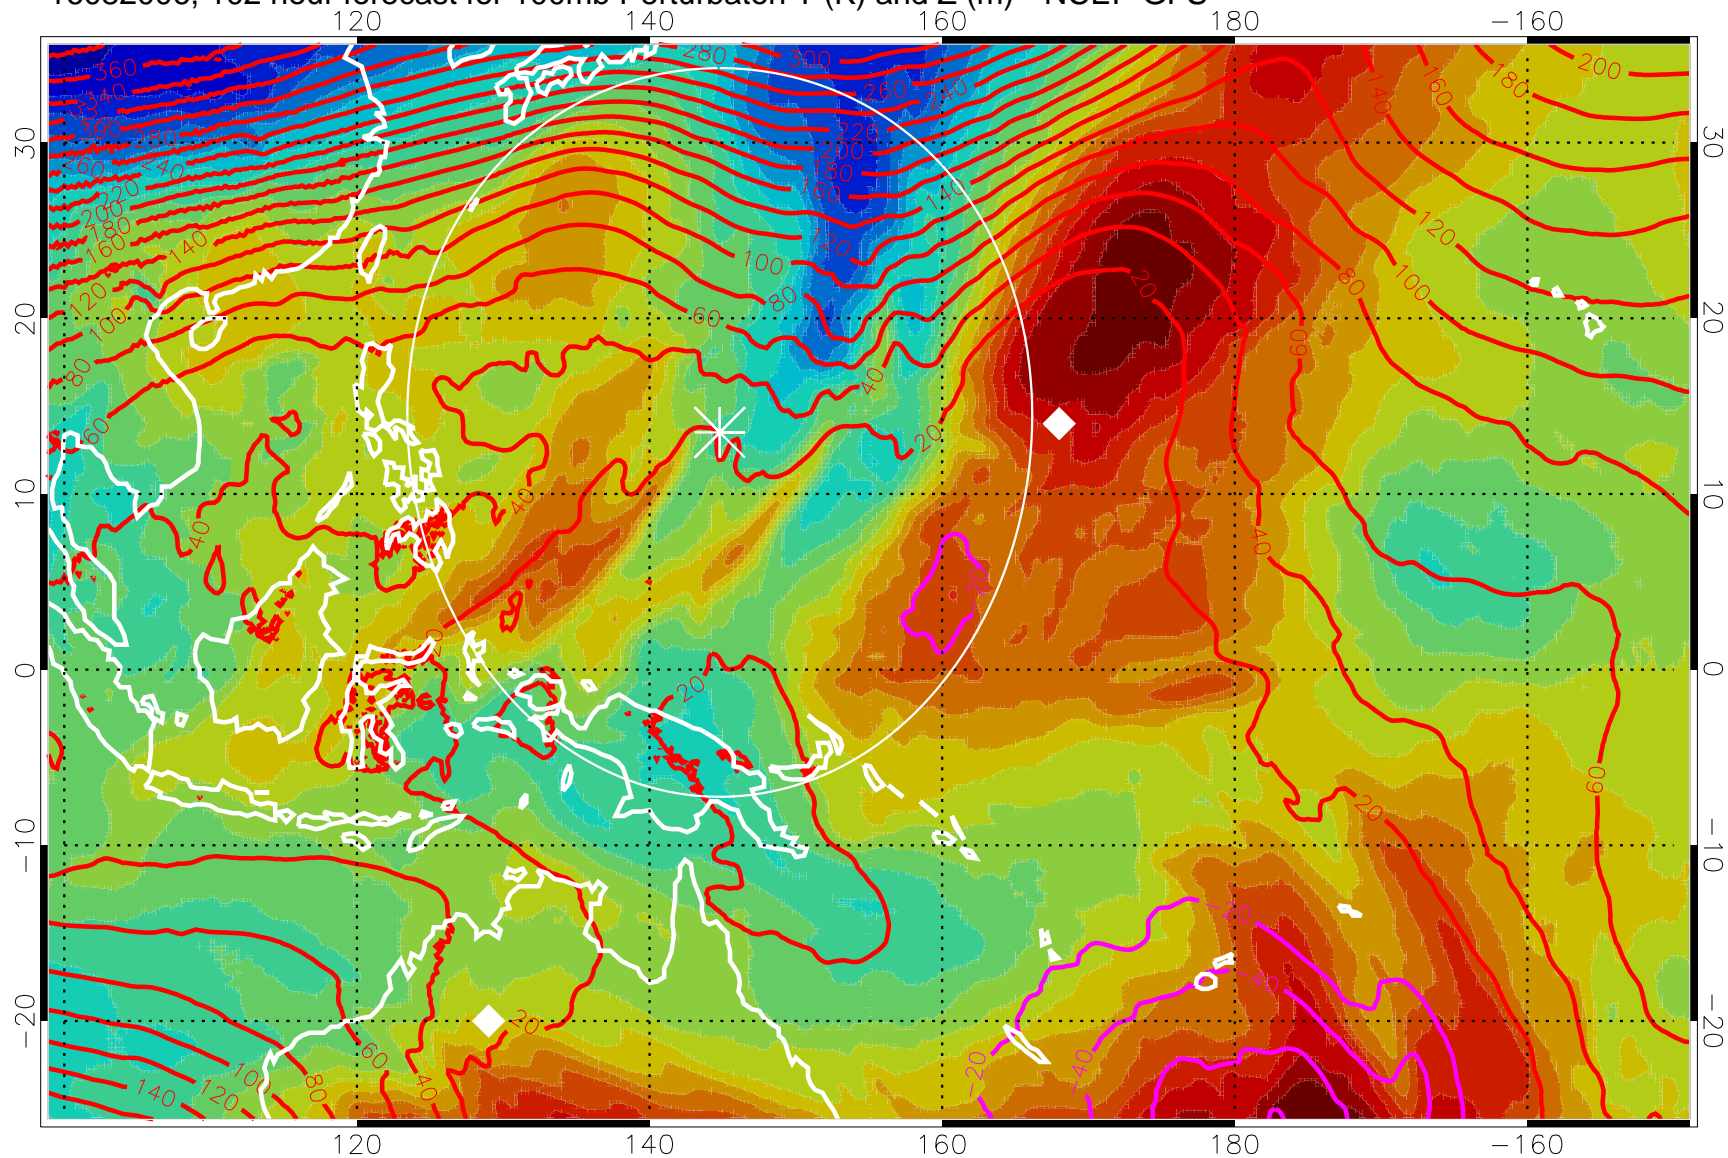

16082006, 102 hour forecast for 100mb Perturbaton T (K) and Z (m)-- NCEP GFS

Contours are 100 mbar Z perturbation (m)
Positive Z Contours
Negative Z Contours
Diamonds-mean pos. of anticyclones

Range ring of 2304 km