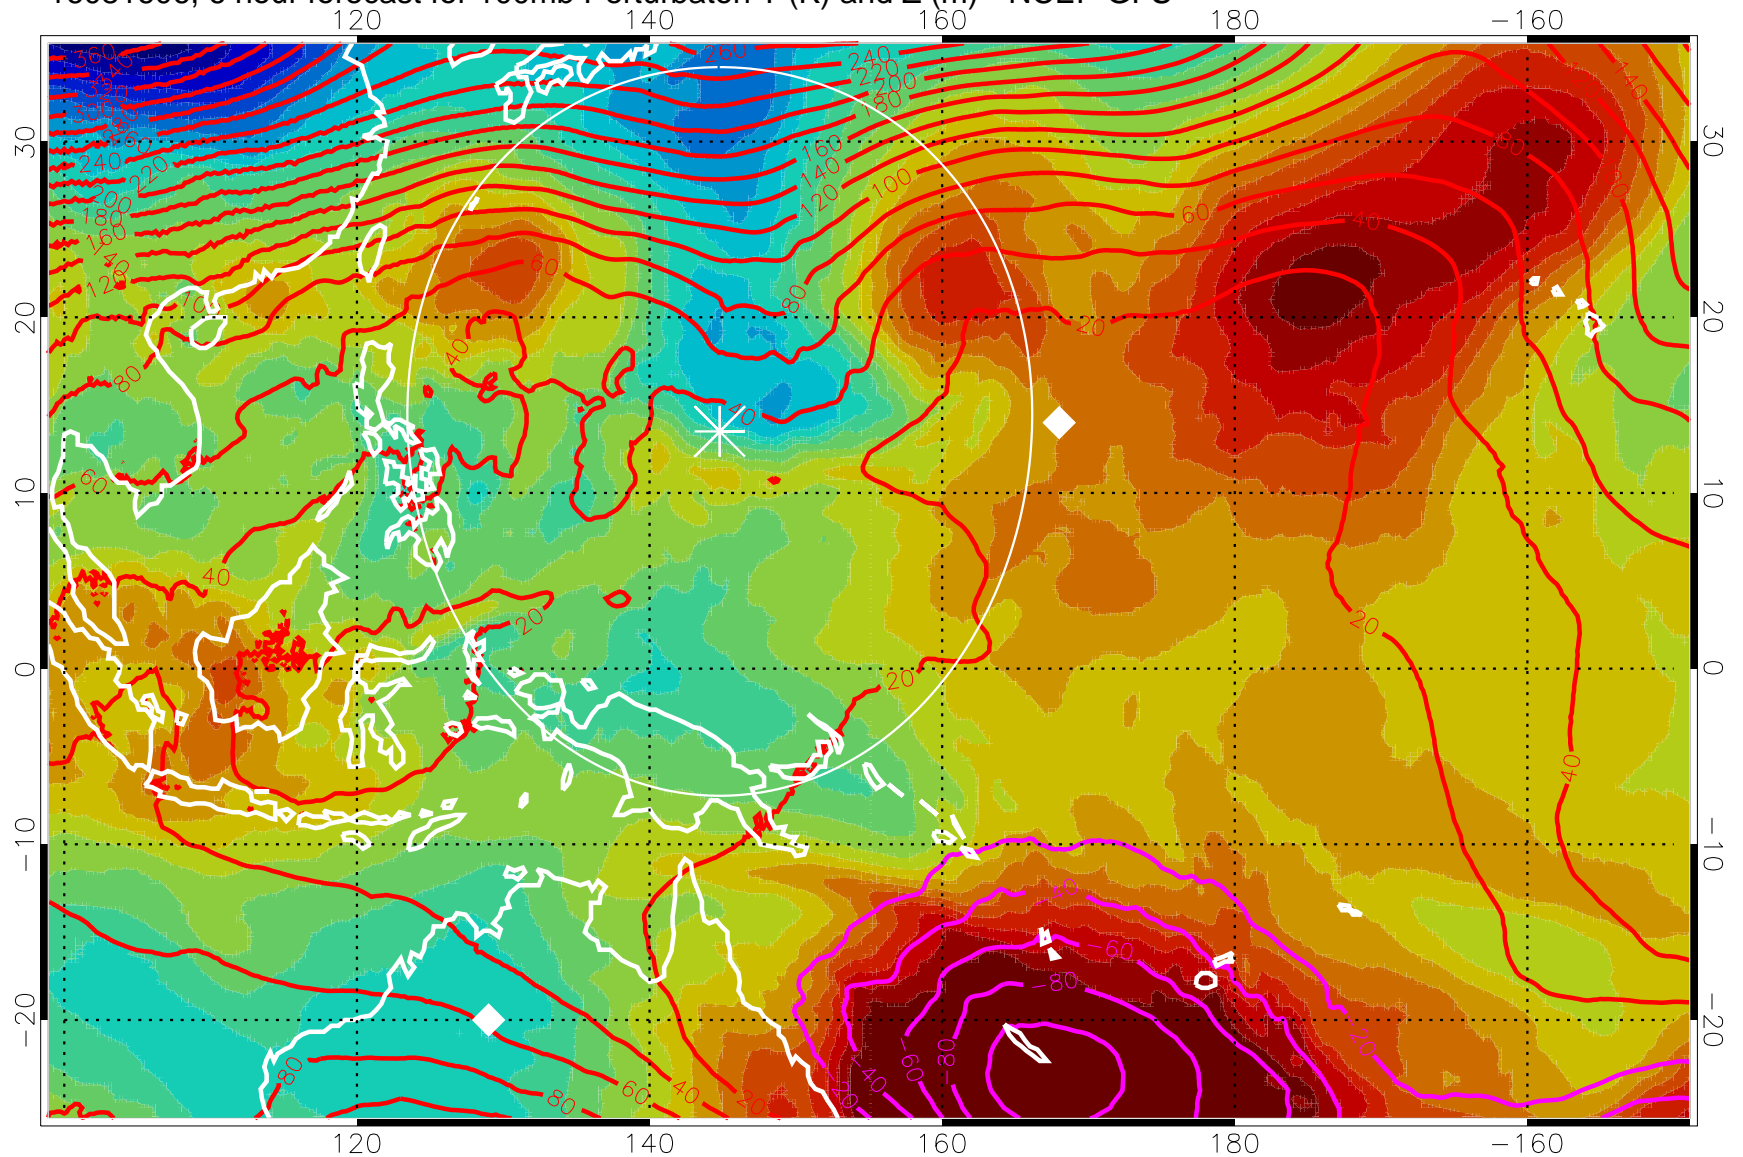

16081606, 6 hour forecast for 100mb Perturbaton T (K) and Z (m)-- NCEP GFS

Contours are 100 mbar Z perturbation (m)
Positive Z Contours
Negative Z Contours
Diamonds-mean pos. of anticyclones

Range ring of 2304 km