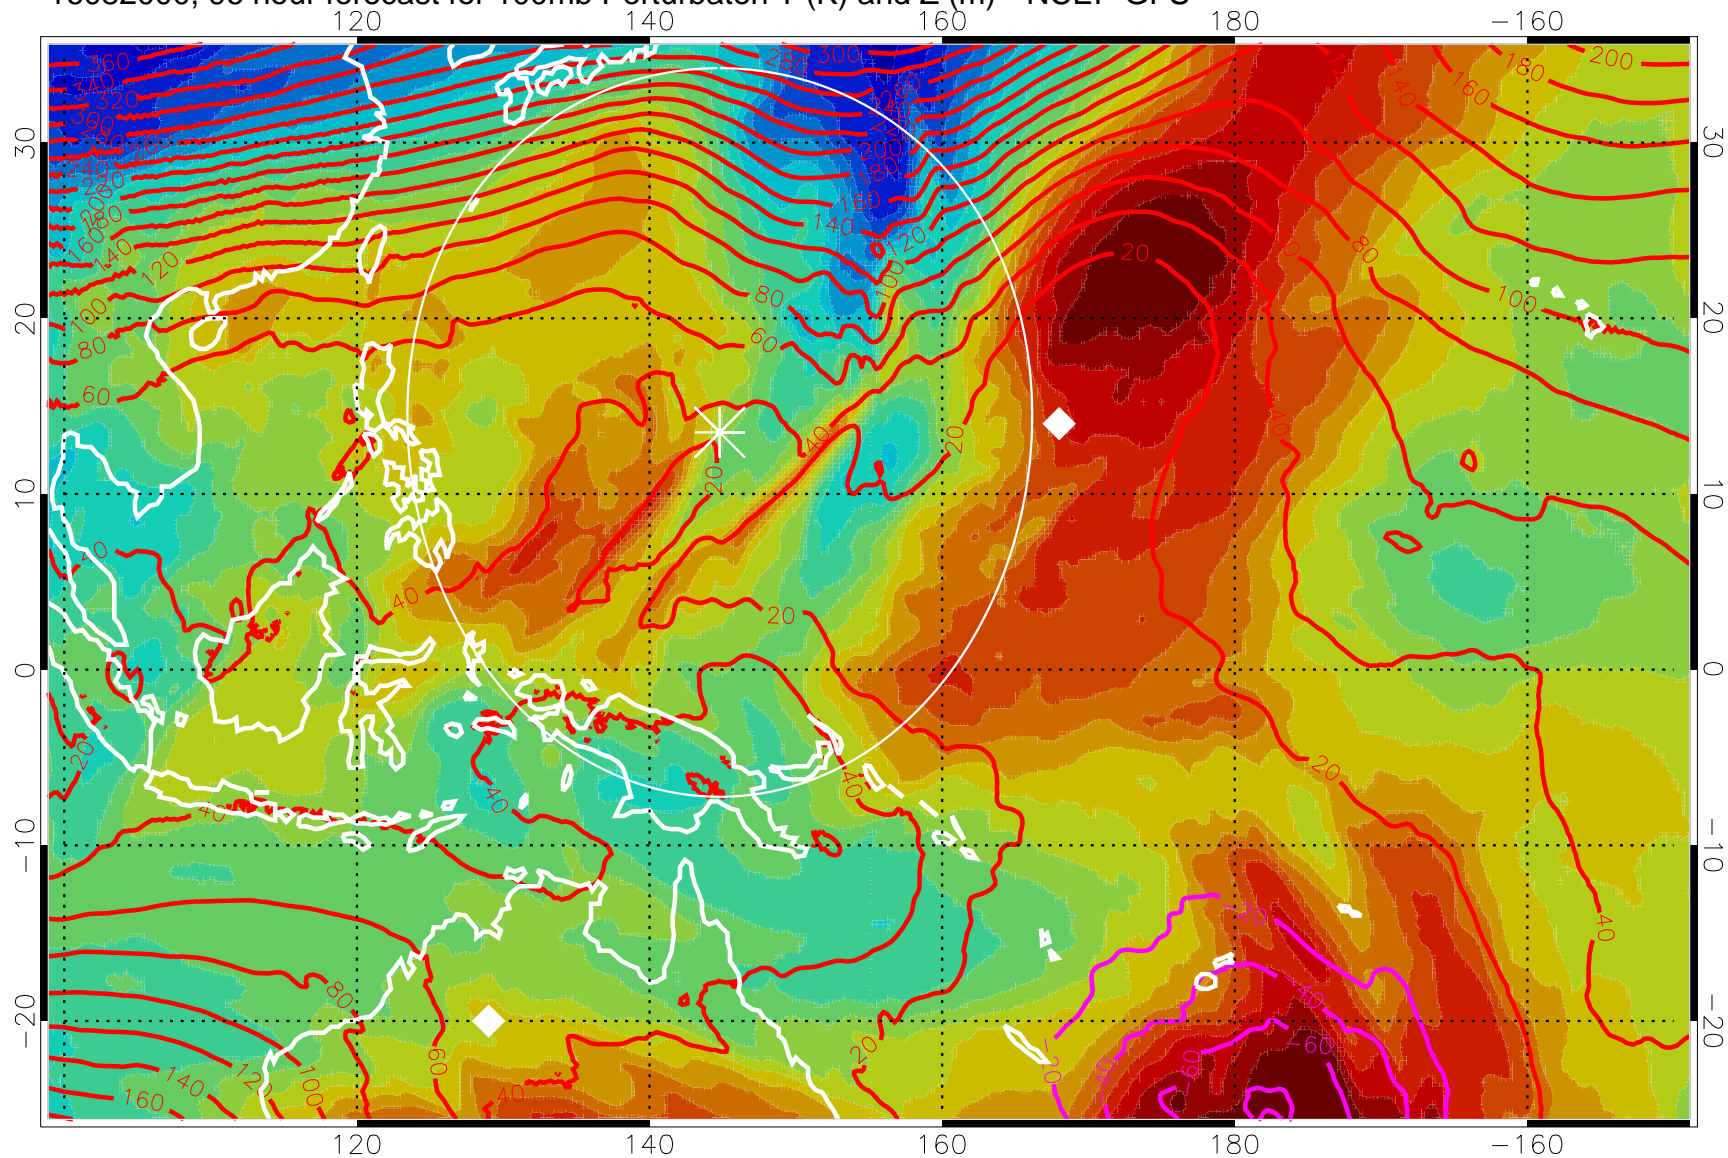

16082000, 96 hour forecast for 100mb Perturbaton T (K) and Z (m)-- NCEP GFS

Contours are 100 mbar Z perturbation (m)
Positive Z Contours
Negative Z Contours
Diamonds-mean pos. of anticyclones

Range ring of 2304 km