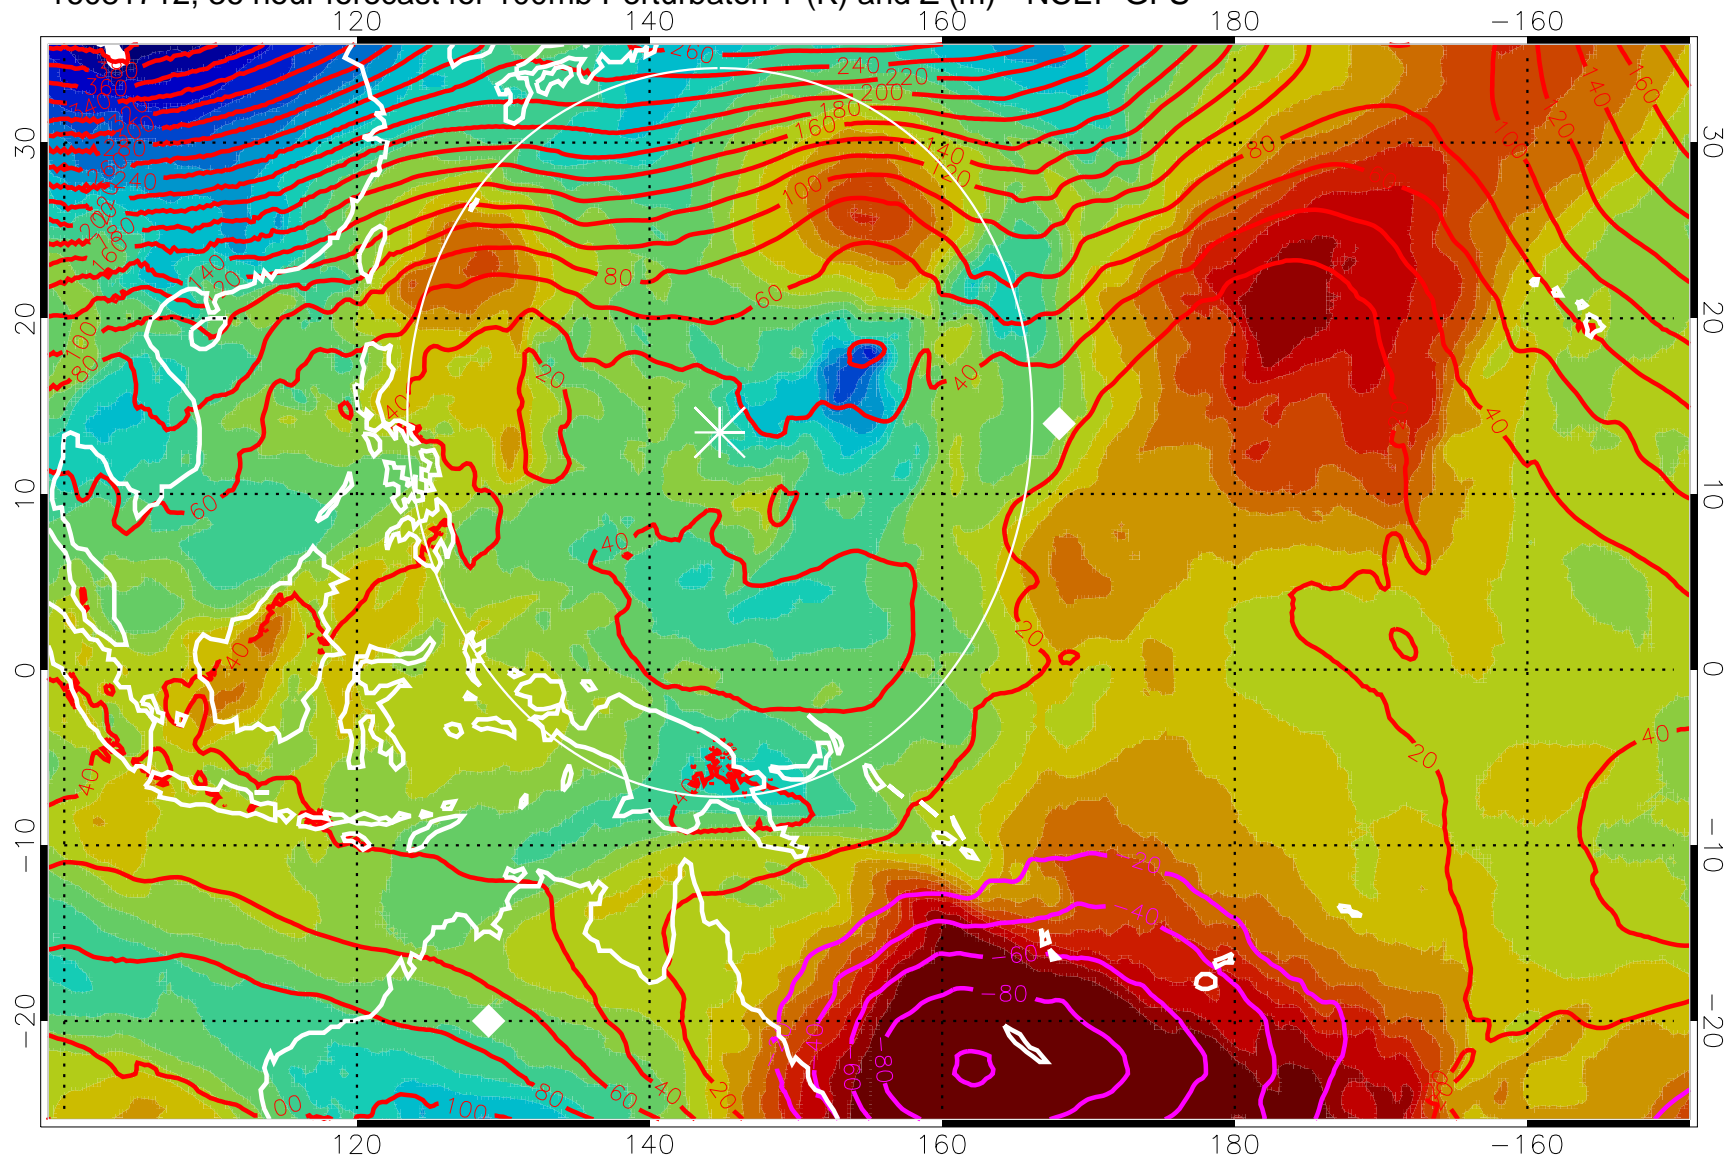

16081712, 36 hour forecast for 100mb Perturbaton T (K) and Z (m)-- NCEP GFS

Contours are 100 mbar Z perturbation (m)
Positive Z Contours
Negative Z Contours
Diamonds-mean pos. of anticyclones

Range ring of 2304 km