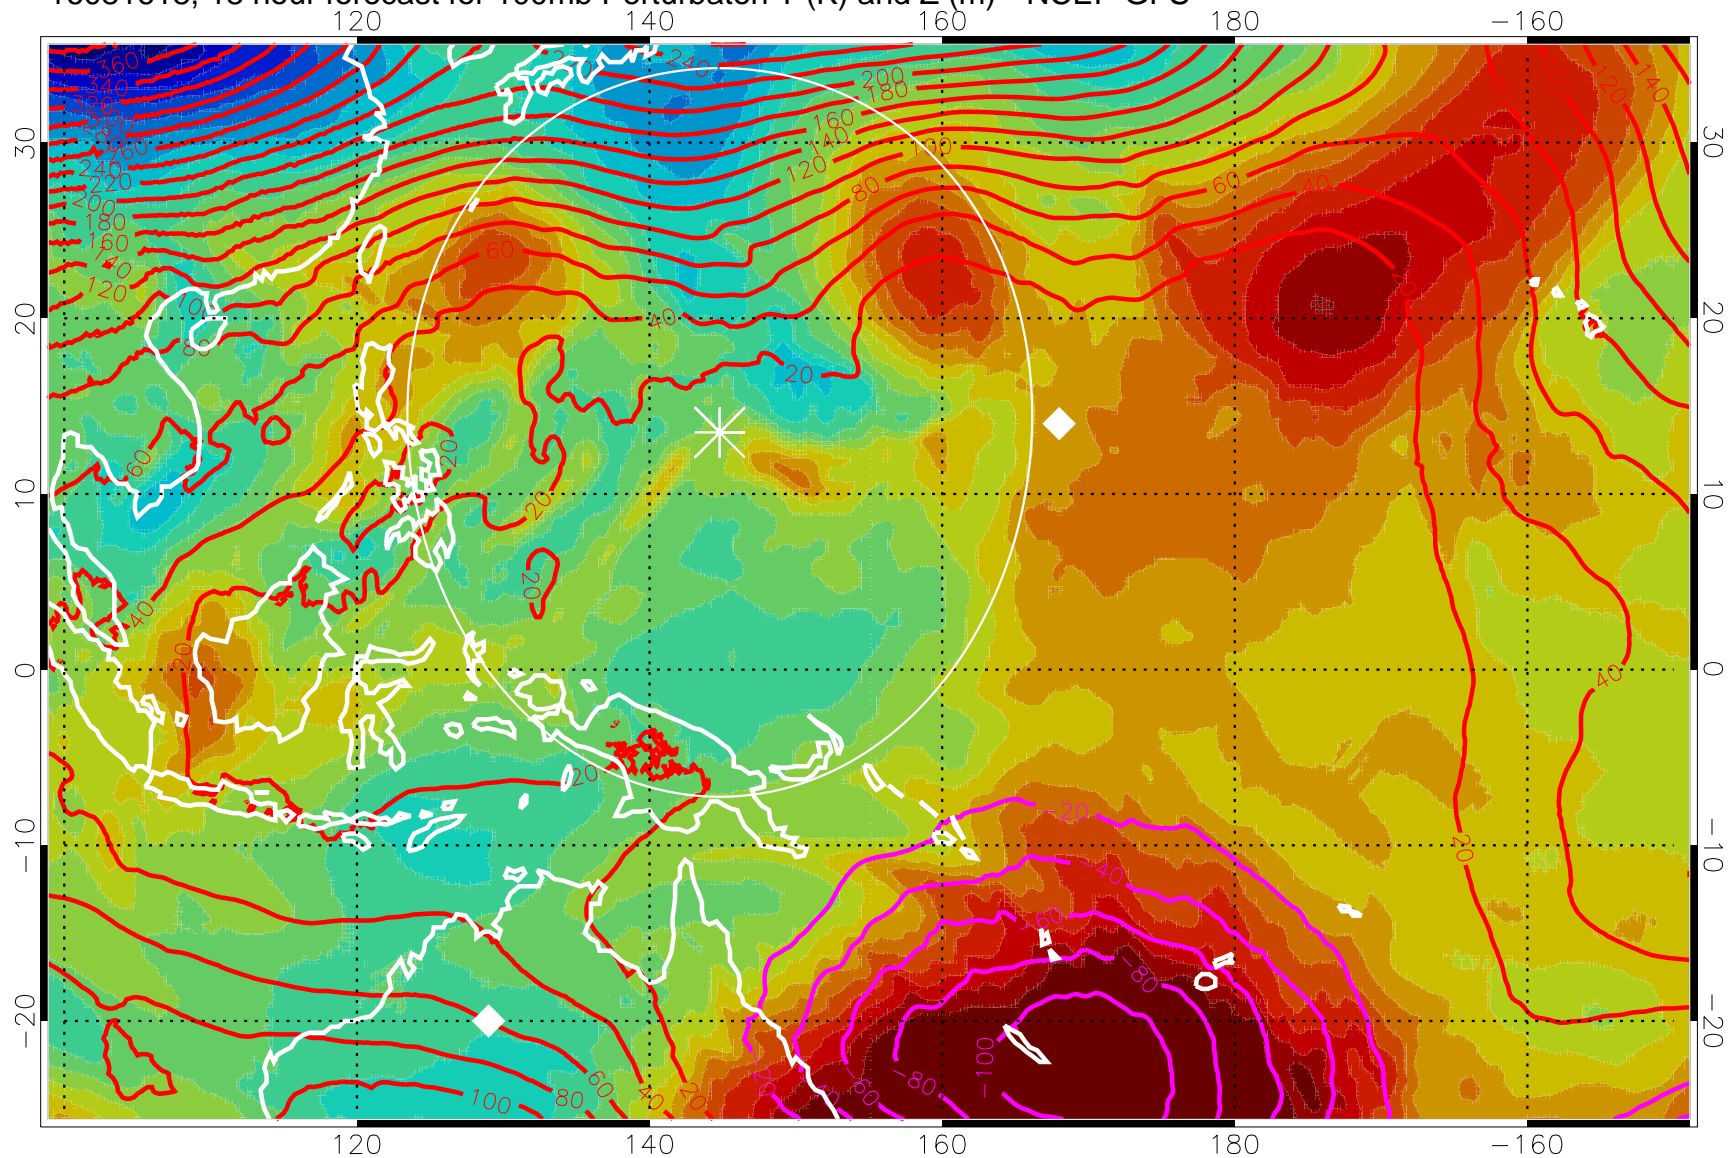

16081618, 18 hour forecast for 100mb Perturbaton T (K) and Z (m)-- NCEP GFS

Contours are 100 mbar Z perturbation (m)
Positive Z Contours
Negative Z Contours
Diamonds-mean pos. of anticyclones

Range ring of 2304 km