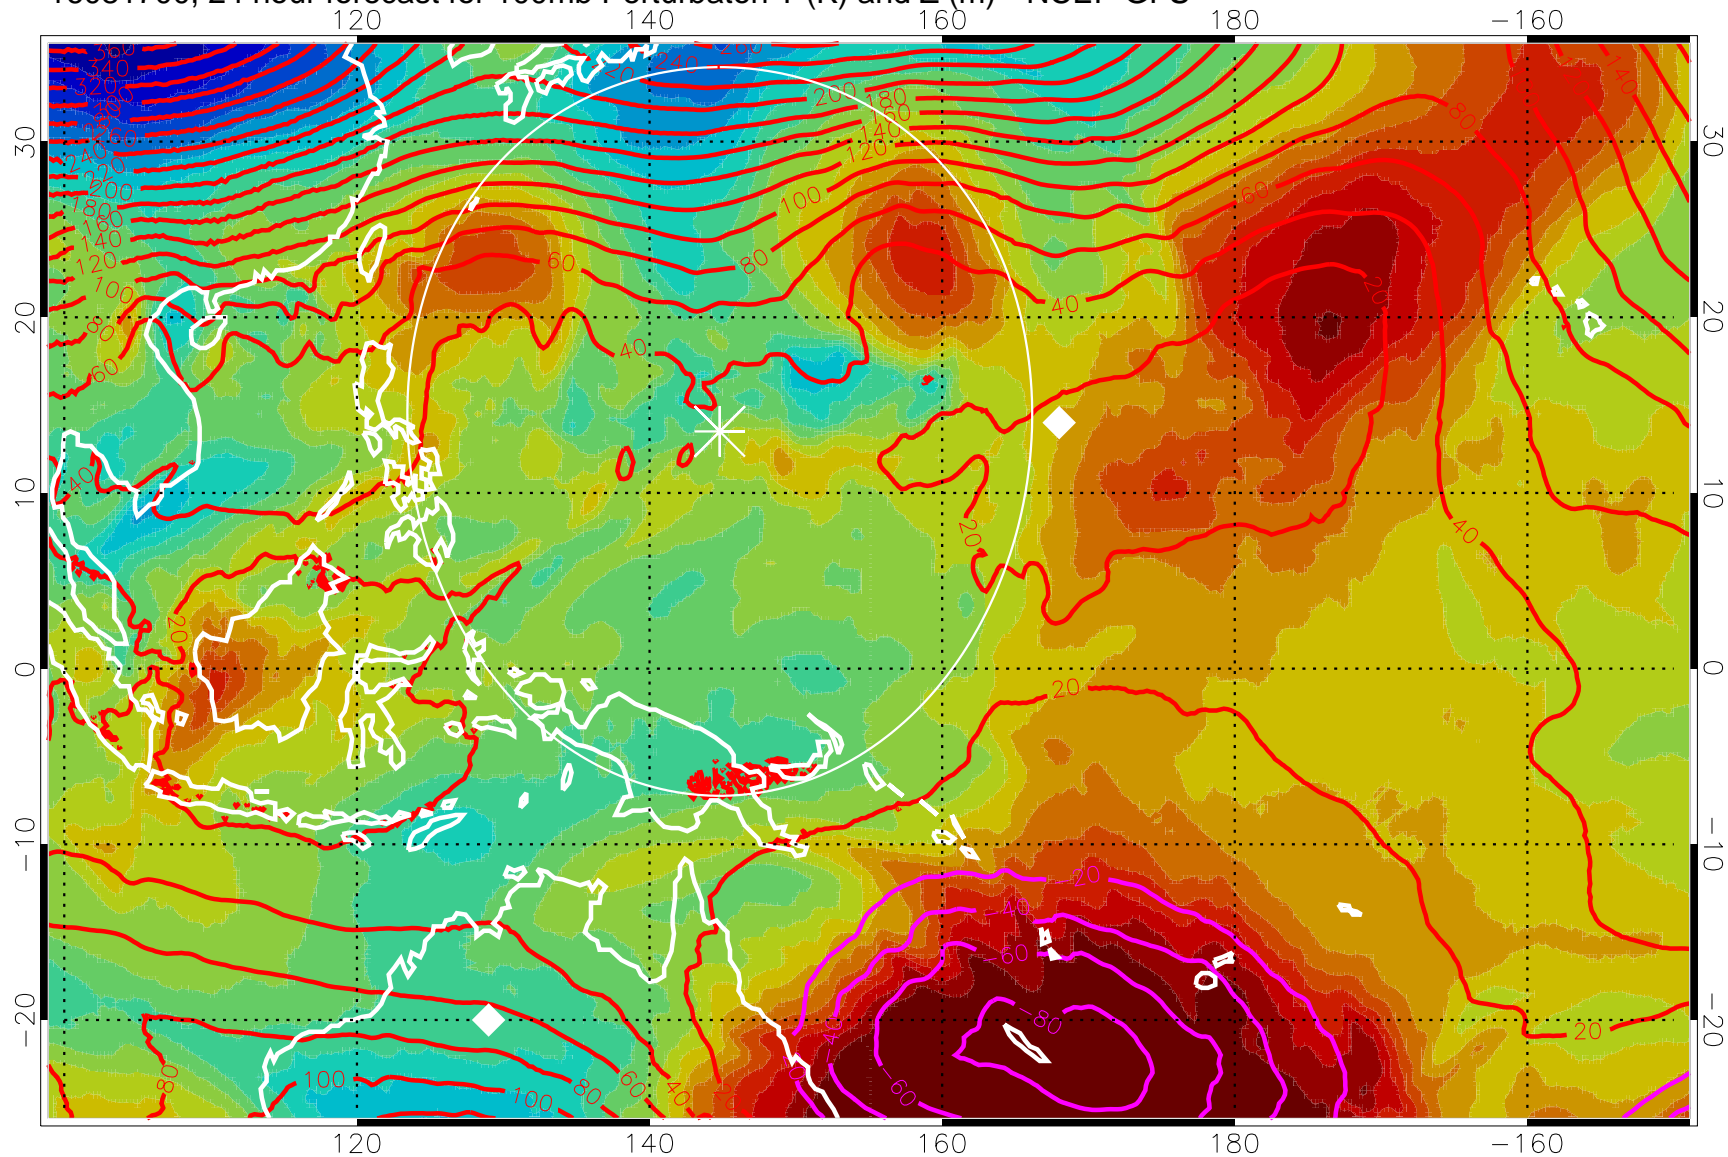

16081700, 24 hour forecast for 100mb Perturbaton T (K) and Z (m)-- NCEP GFS

Contours are 100 mbar Z perturbation (m)
Positive Z Contours
Negative Z Contours
Diamonds-mean pos. of anticyclones

Range ring of 2304 km