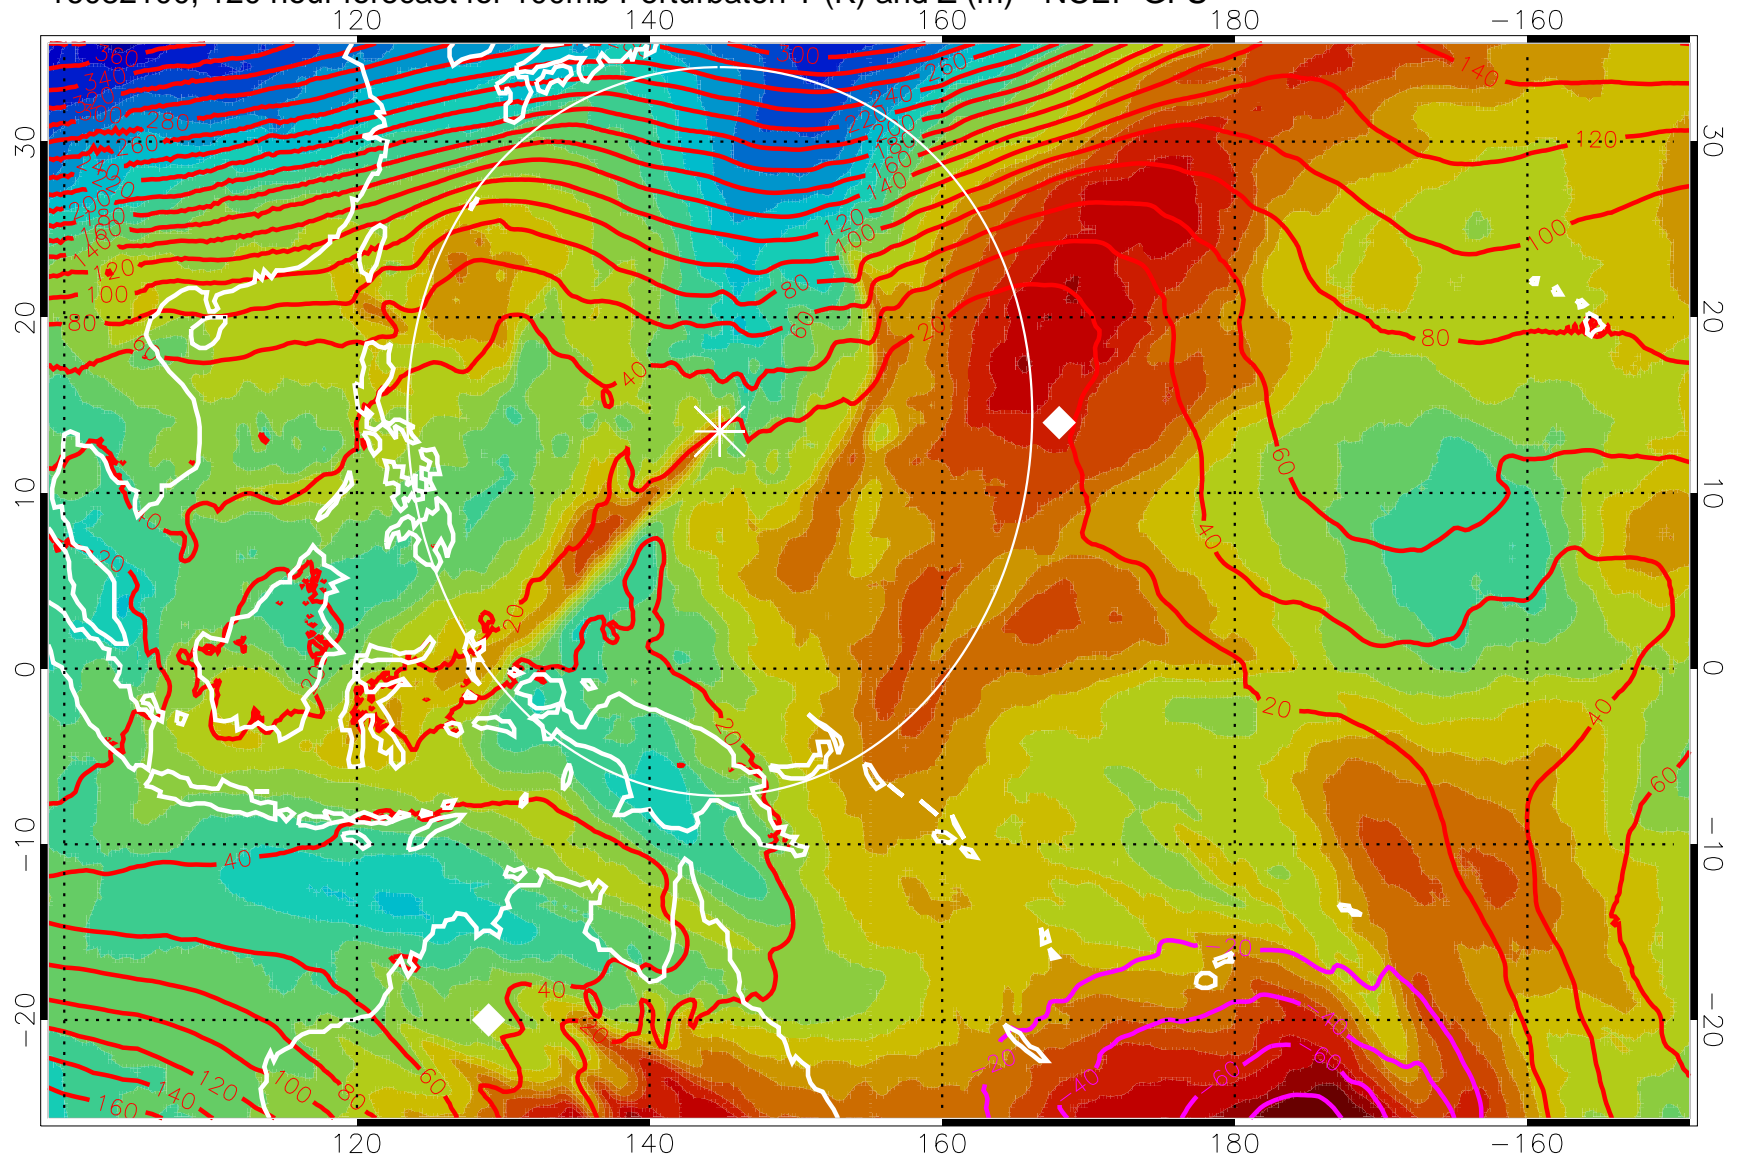

16082100, 120 hour forecast for 100mb Perturbaton T (K) and Z (m)-- NCEP GFS

Contours are 100 mbar Z perturbation (m)
Positive Z Contours
Negative Z Contours
Diamonds-mean pos. of anticyclones

Range ring of 2304 km