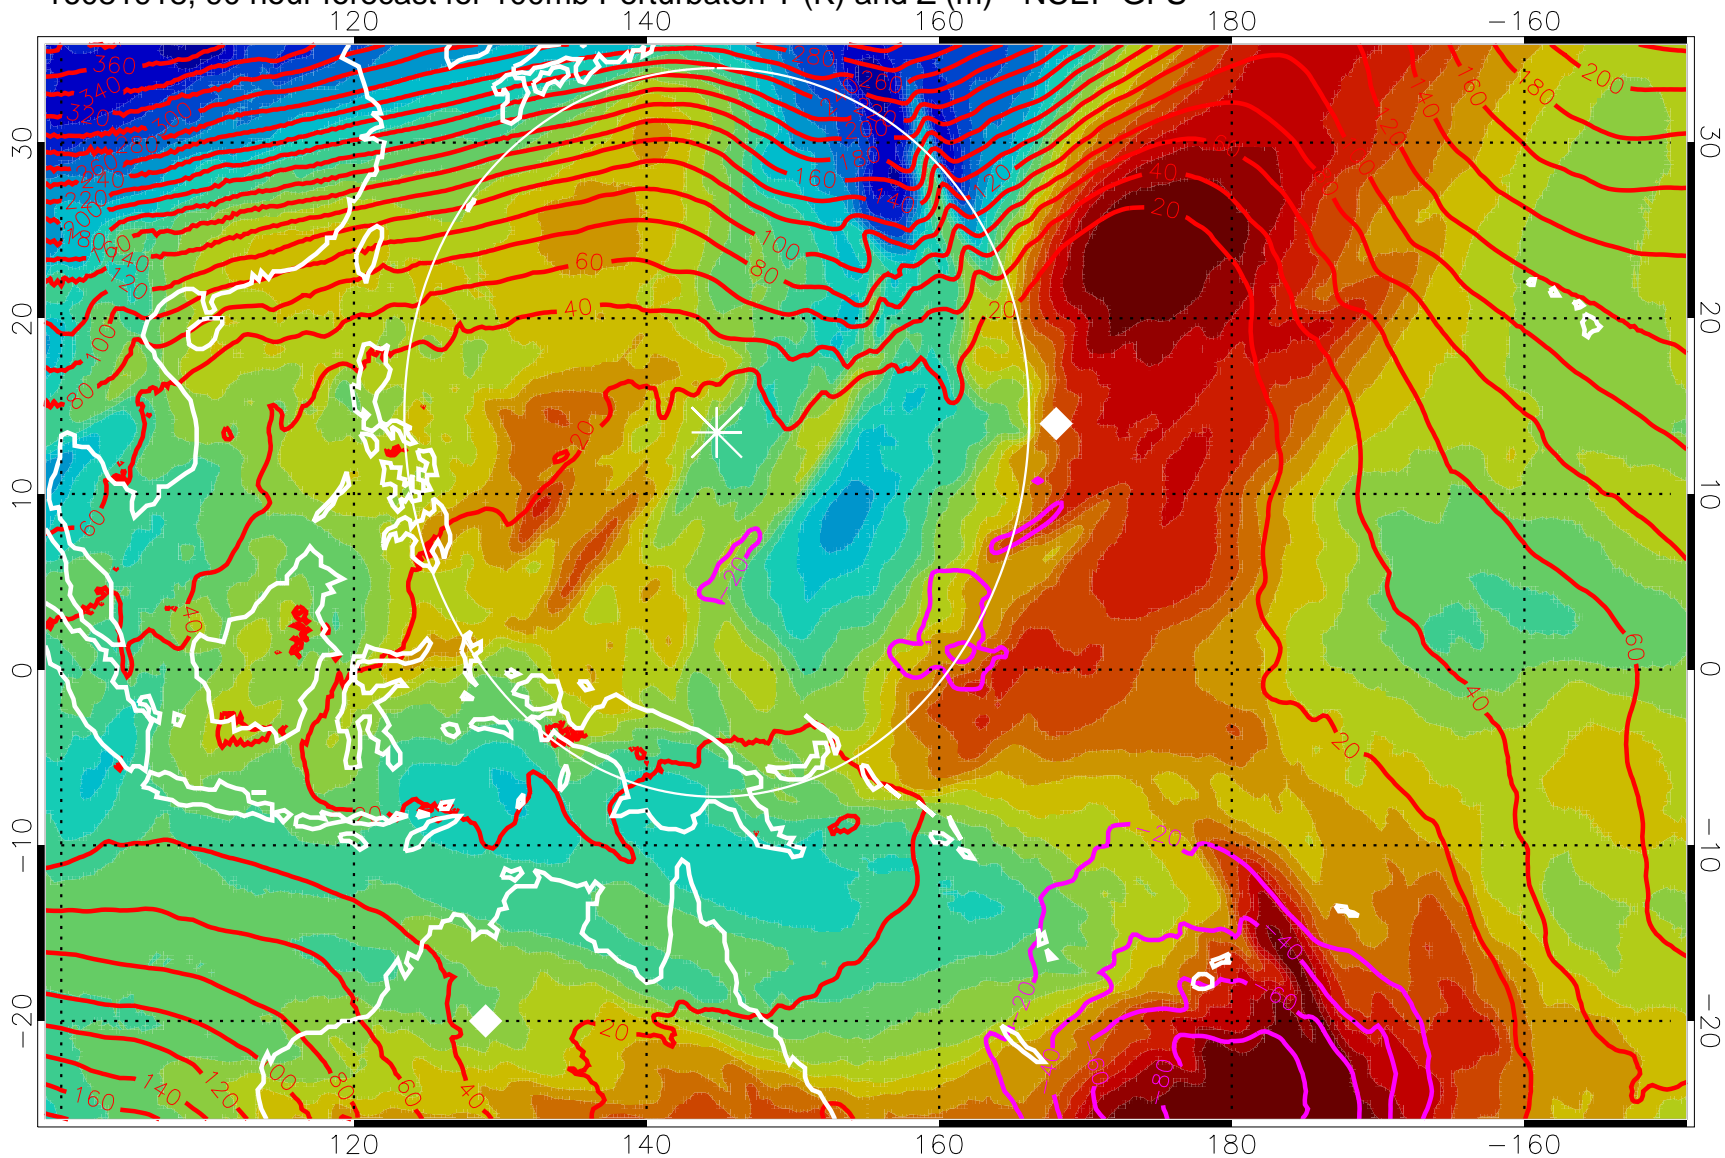

16081918, 90 hour forecast for 100mb Perturbaton T (K) and Z (m)-- NCEP GFS

Contours are 100 mbar Z perturbation (m)
Positive Z Contours
Negative Z Contours
Diamonds-mean pos. of anticyclones

Range ring of 2304 km