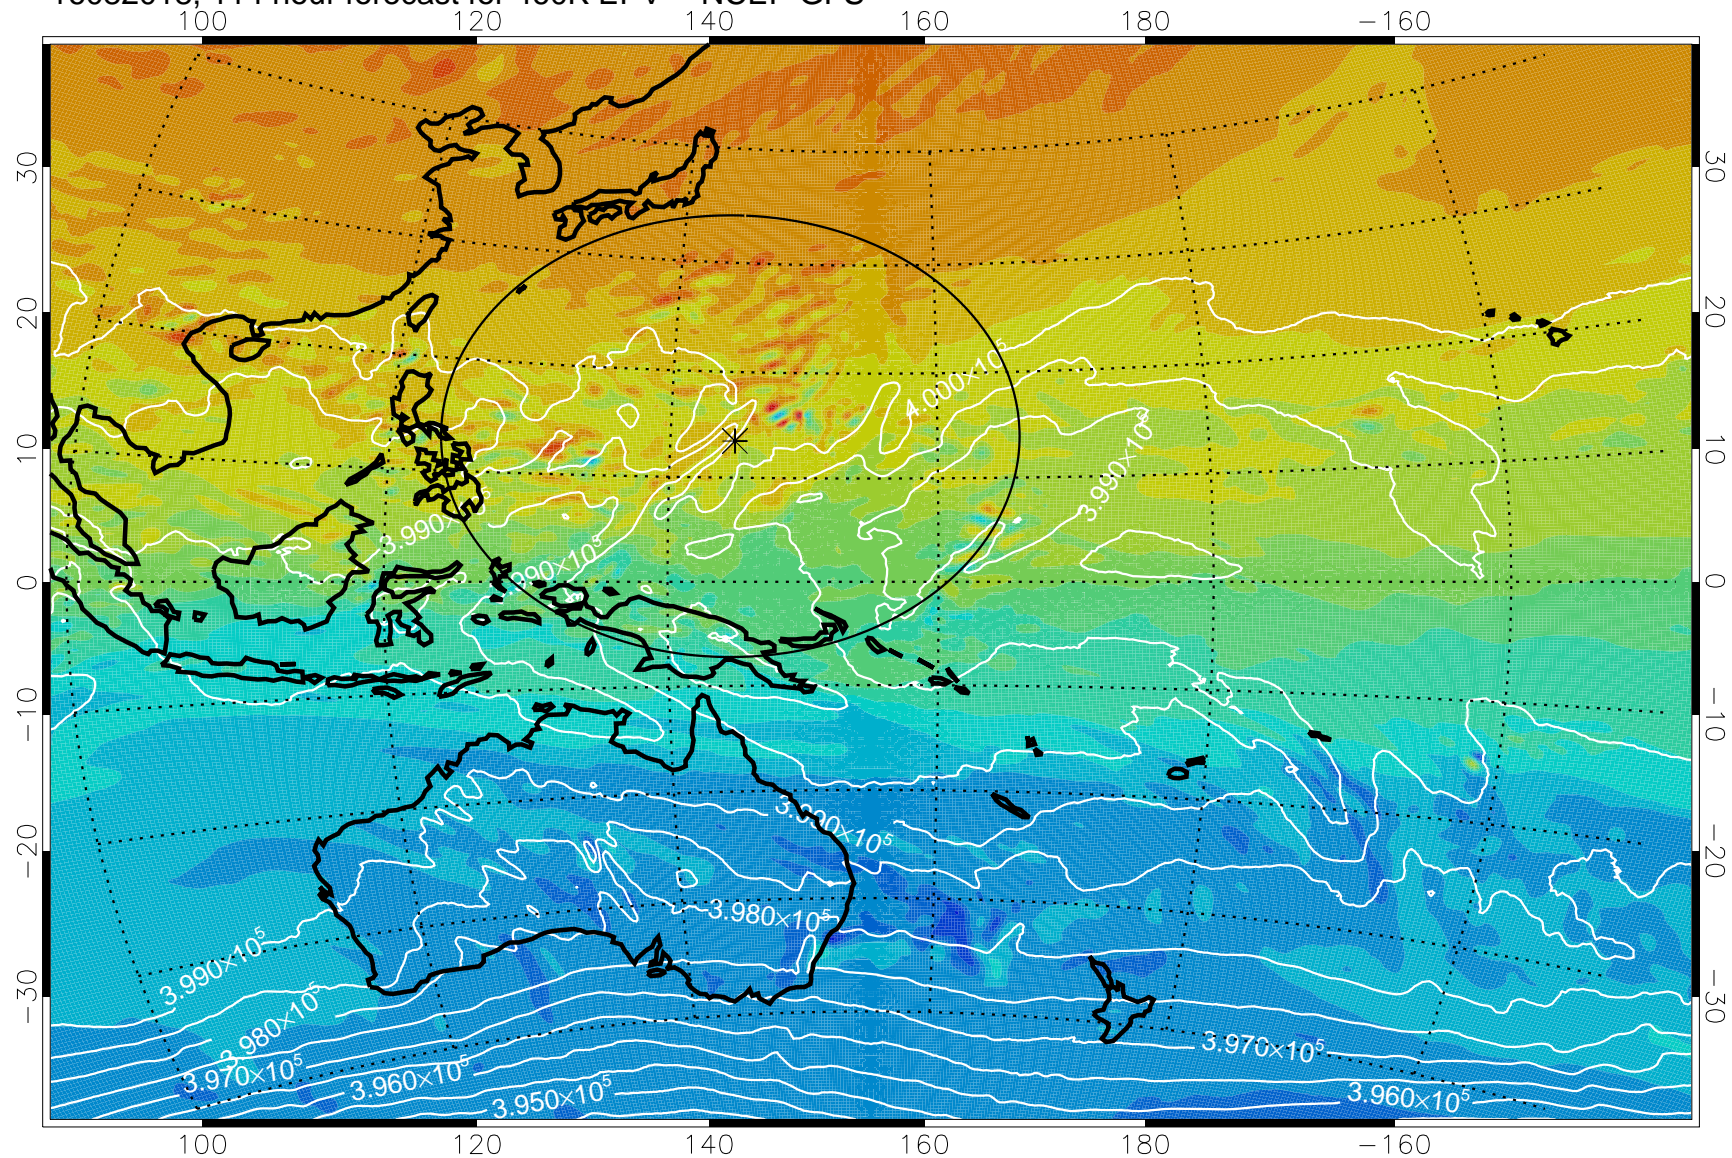

16081918, 90 hour forecast for 460K EPV -- NCEP GFS

460K Montgomery Streamfunction, white

Range ring of 2304 km

16082000, 96 hour forecast for 460K EPV -- NCEP GFS

460K Montgomery Streamfunction, white

Range ring of 2304 km

16082006, 102 hour forecast for 460K EPV -- NCEP GFS

460K Montgomery Streamfunction, white

Range ring of 2304 km

16082012, 108 hour forecast for 460K EPV -- NCEP GFS

460K Montgomery Streamfunction, white

Range ring of 2304 km

16082018, 114 hour forecast for 460K EPV -- NCEP GFS

460K Montgomery Streamfunction, white

Range ring of 2304 km

16082100, 120 hour forecast for 460K EPV -- NCEP GFS

460K Montgomery Streamfunction, white

Range ring of 2304 km