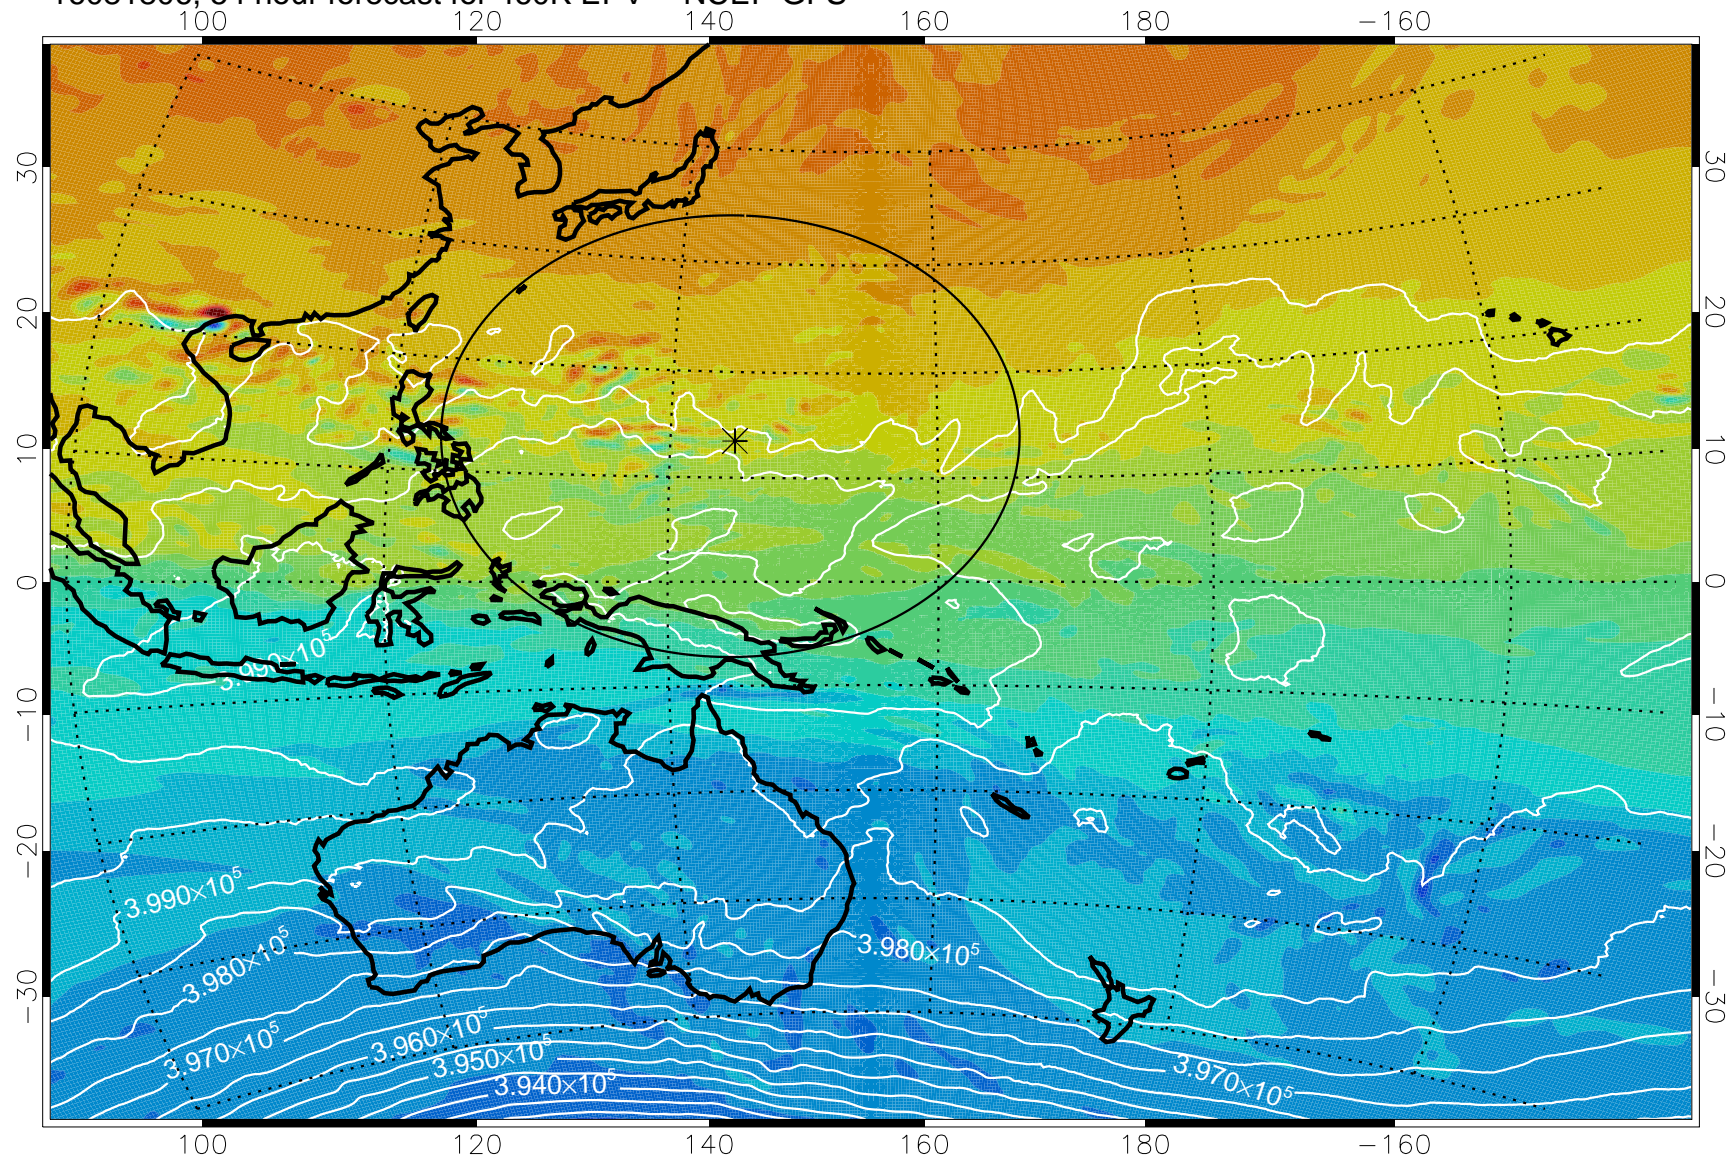

16081718, 42 hour forecast for 460K EPV -- NCEP GFS

460K Montgomery Streamfunction, white

Range ring of 2304 km

16081800, 48 hour forecast for 460K EPV -- NCEP GFS

460K Montgomery Streamfunction, white

Range ring of 2304 km

16081806, 54 hour forecast for 460K EPV -- NCEP GFS

460K Montgomery Streamfunction, white

Range ring of 2304 km

16081812, 60 hour forecast for 460K EPV -- NCEP GFS

460K Montgomery Streamfunction, white

Range ring of 2304 km

16081818, 66 hour forecast for 460K EPV -- NCEP GFS

460K Montgomery Streamfunction, white

Range ring of 2304 km

16081900, 72 hour forecast for 460K EPV -- NCEP GFS

460K Montgomery Streamfunction, white

Range ring of 2304 km

16081906, 78 hour forecast for 460K EPV -- NCEP GFS

460K Montgomery Streamfunction, white

Range ring of 2304 km

16081912, 84 hour forecast for 460K EPV -- NCEP GFS

460K Montgomery Streamfunction, white

Range ring of 2304 km