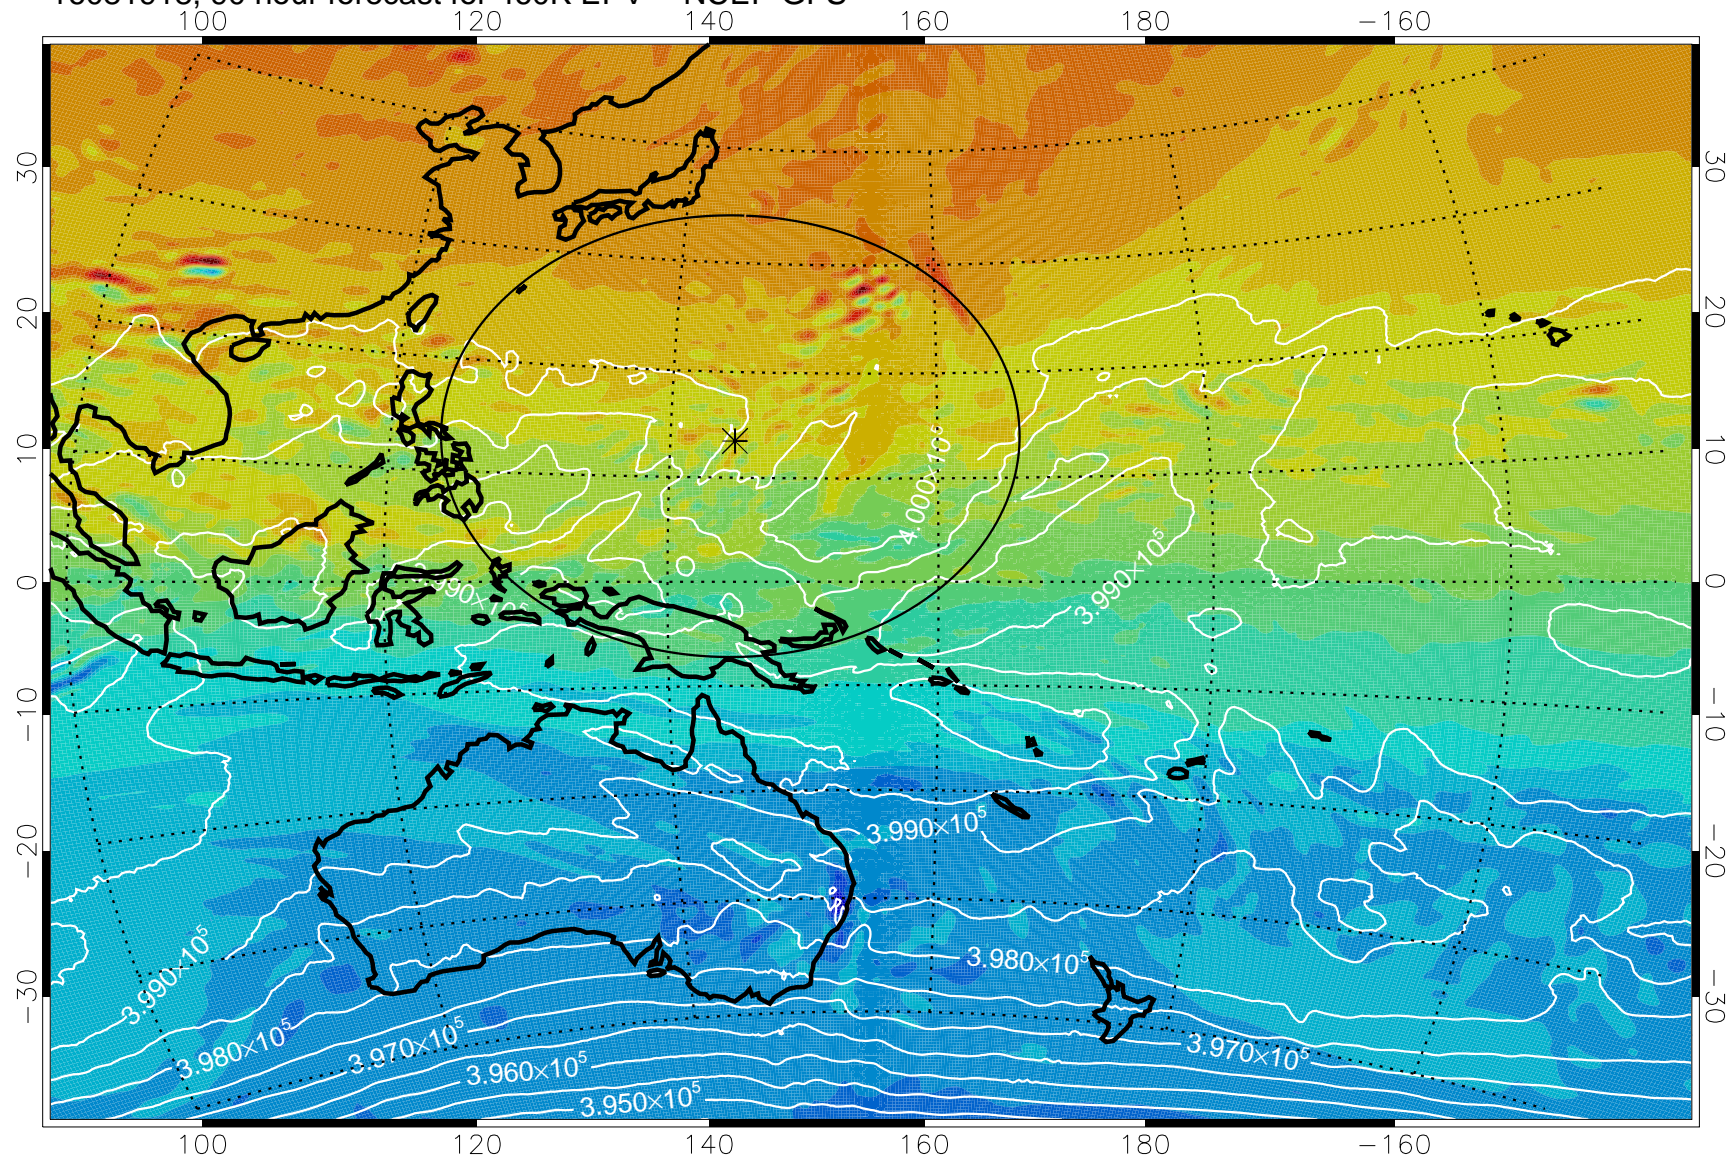

16081818, 66 hour forecast for 460K EPV -- NCEP GFS

460K Montgomery Streamfunction, white

Range ring of 2304 km

16081900, 72 hour forecast for 460K EPV -- NCEP GFS

460K Montgomery Streamfunction, white

Range ring of 2304 km

16081906, 78 hour forecast for 460K EPV -- NCEP GFS

460K Montgomery Streamfunction, white

Range ring of 2304 km

16081912, 84 hour forecast for 460K EPV -- NCEP GFS

460K Montgomery Streamfunction, white

Range ring of 2304 km

16081918, 90 hour forecast for 460K EPV -- NCEP GFS

460K Montgomery Streamfunction, white

Range ring of 2304 km

16082000, 96 hour forecast for 460K EPV -- NCEP GFS

460K Montgomery Streamfunction, white

Range ring of 2304 km

16082006, 102 hour forecast for 460K EPV -- NCEP GFS

460K Montgomery Streamfunction, white

Range ring of 2304 km

16082012, 108 hour forecast for 460K EPV -- NCEP GFS

460K Montgomery Streamfunction, white

Range ring of 2304 km