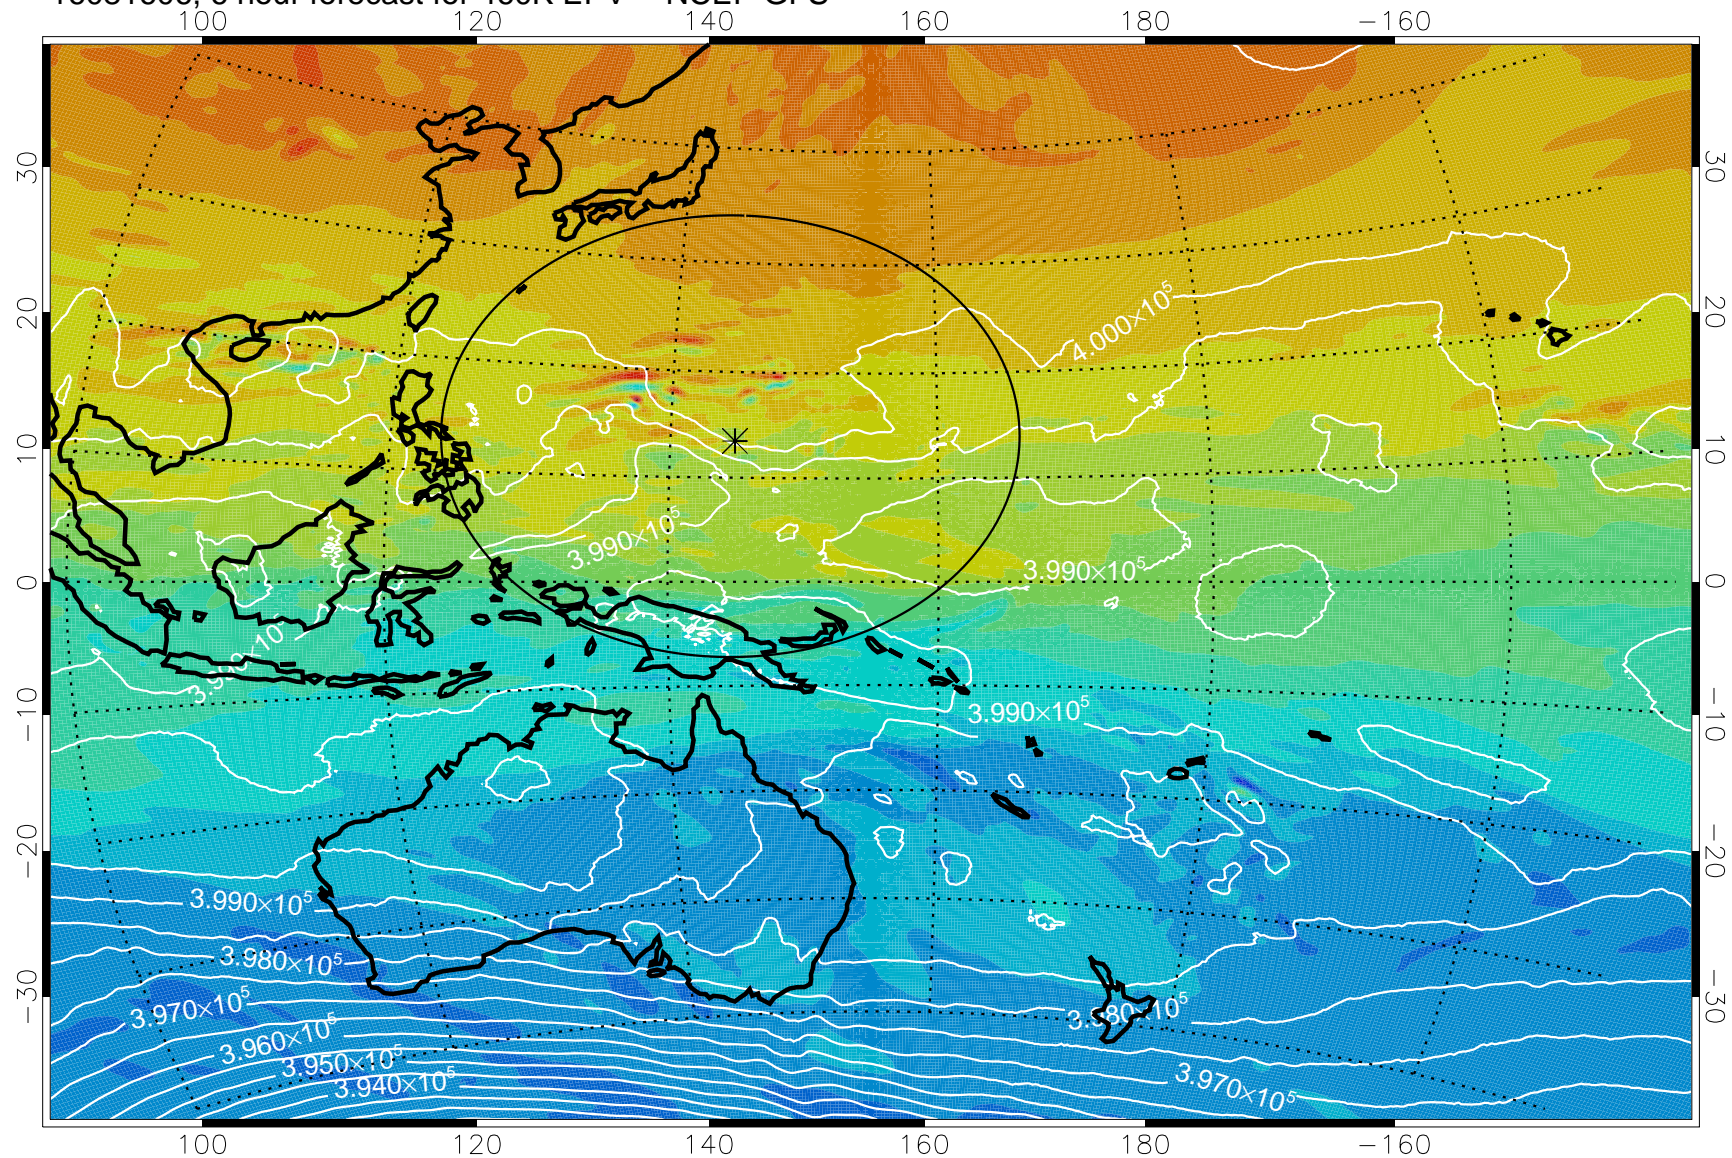

16081606, 6 hour forecast for 460K EPV -- NCEP GFS

460K Montgomery Streamfunction, white

Range ring of 2304 km

16081612, 12 hour forecast for 460K EPV -- NCEP GFS

460K Montgomery Streamfunction, white

Range ring of 2304 km

16081618, 18 hour forecast for 460K EPV -- NCEP GFS

460K Montgomery Streamfunction, white

Range ring of 2304 km

16081700, 24 hour forecast for 460K EPV -- NCEP GFS

460K Montgomery Streamfunction, white

Range ring of 2304 km

16081706, 30 hour forecast for 460K EPV -- NCEP GFS

460K Montgomery Streamfunction, white

Range ring of 2304 km

16081712, 36 hour forecast for 460K EPV -- NCEP GFS

460K Montgomery Streamfunction, white

Range ring of 2304 km

16081718, 42 hour forecast for 460K EPV -- NCEP GFS

460K Montgomery Streamfunction, white

Range ring of 2304 km

16081800, 48 hour forecast for 460K EPV -- NCEP GFS

460K Montgomery Streamfunction, white

Range ring of 2304 km