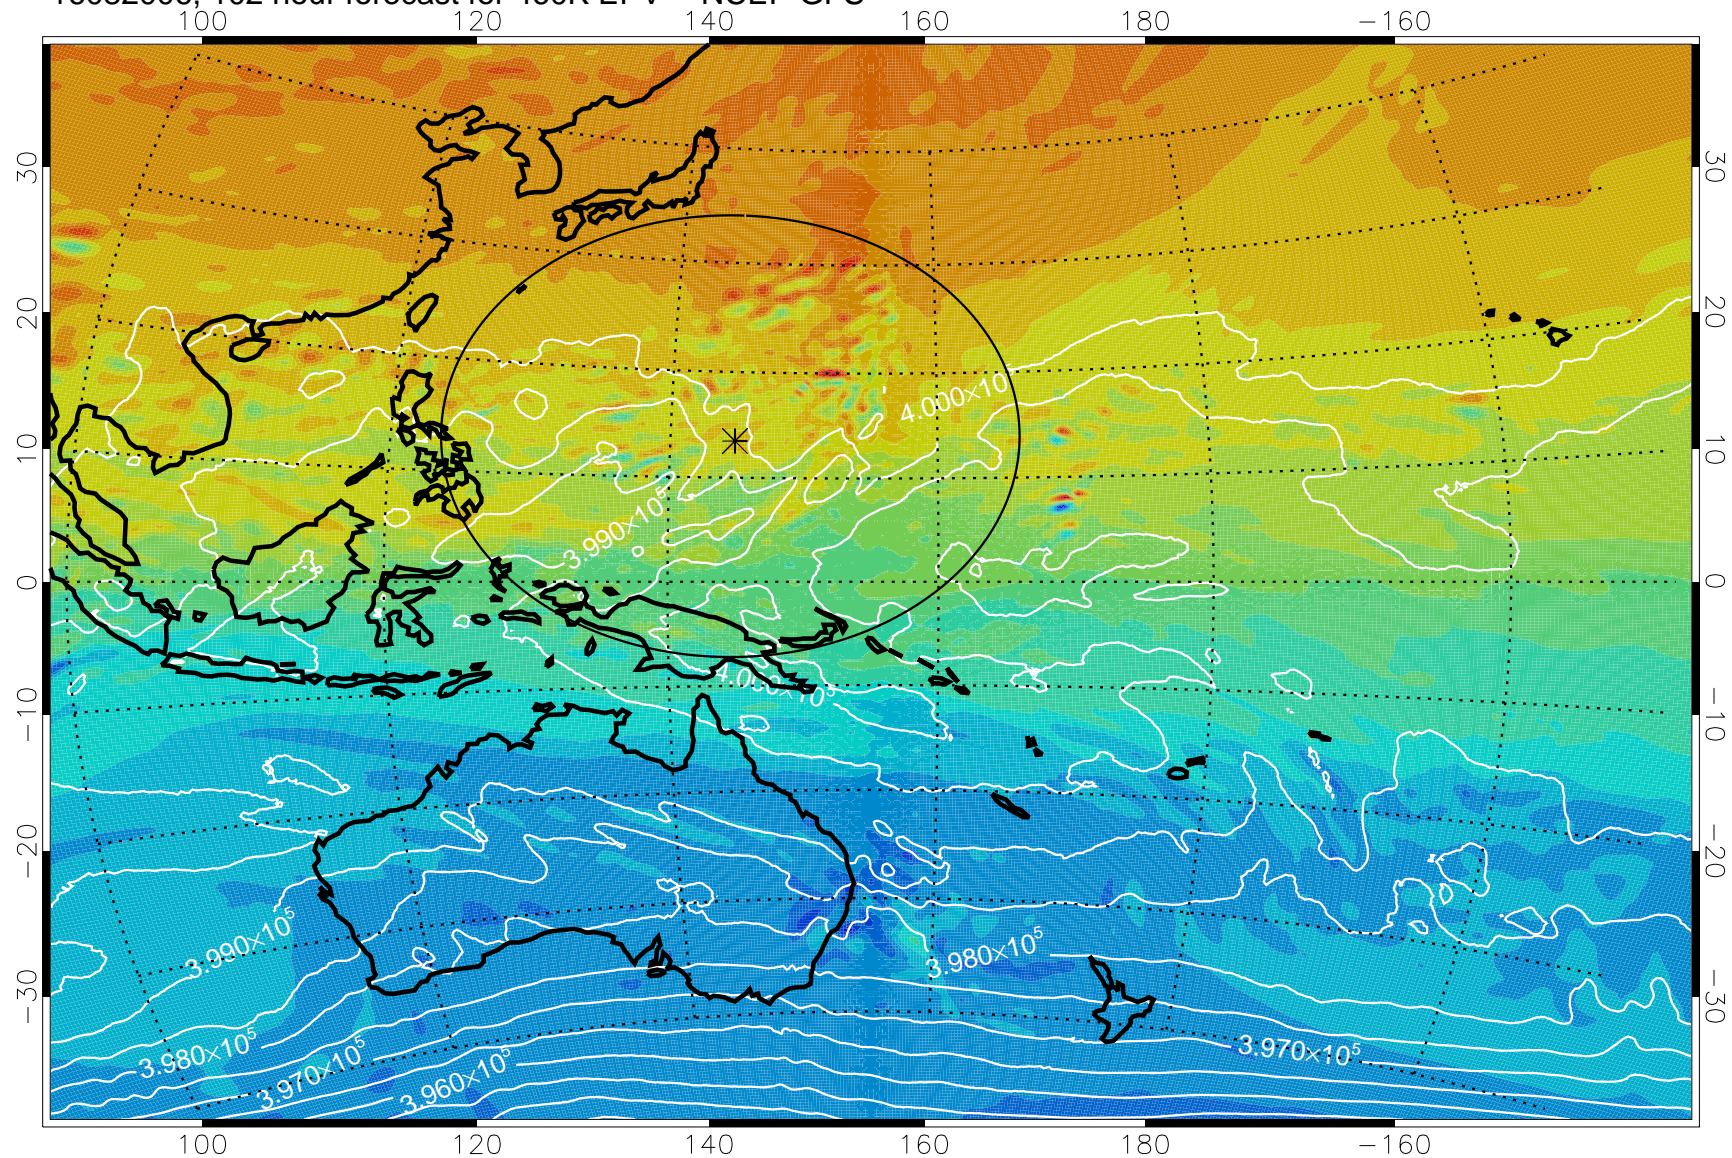

16081906, 78 hour forecast for 460K EPV -- NCEP GFS

460K Montgomery Streamfunction, white

Range ring of 2304 km

16081912, 84 hour forecast for 460K EPV -- NCEP GFS

460K Montgomery Streamfunction, white

Range ring of 2304 km

16081918, 90 hour forecast for 460K EPV -- NCEP GFS

460K Montgomery Streamfunction, white

Range ring of 2304 km

16082000, 96 hour forecast for 460K EPV -- NCEP GFS

460K Montgomery Streamfunction, white

Range ring of 2304 km

16082006, 102 hour forecast for 460K EPV -- NCEP GFS

460K Montgomery Streamfunction, white

Range ring of 2304 km

16082012, 108 hour forecast for 460K EPV -- NCEP GFS

460K Montgomery Streamfunction, white

Range ring of 2304 km

16082018, 114 hour forecast for 460K EPV -- NCEP GFS

460K Montgomery Streamfunction, white

Range ring of 2304 km

16082100, 120 hour forecast for 460K EPV -- NCEP GFS

460K Montgomery Streamfunction, white

Range ring of 2304 km