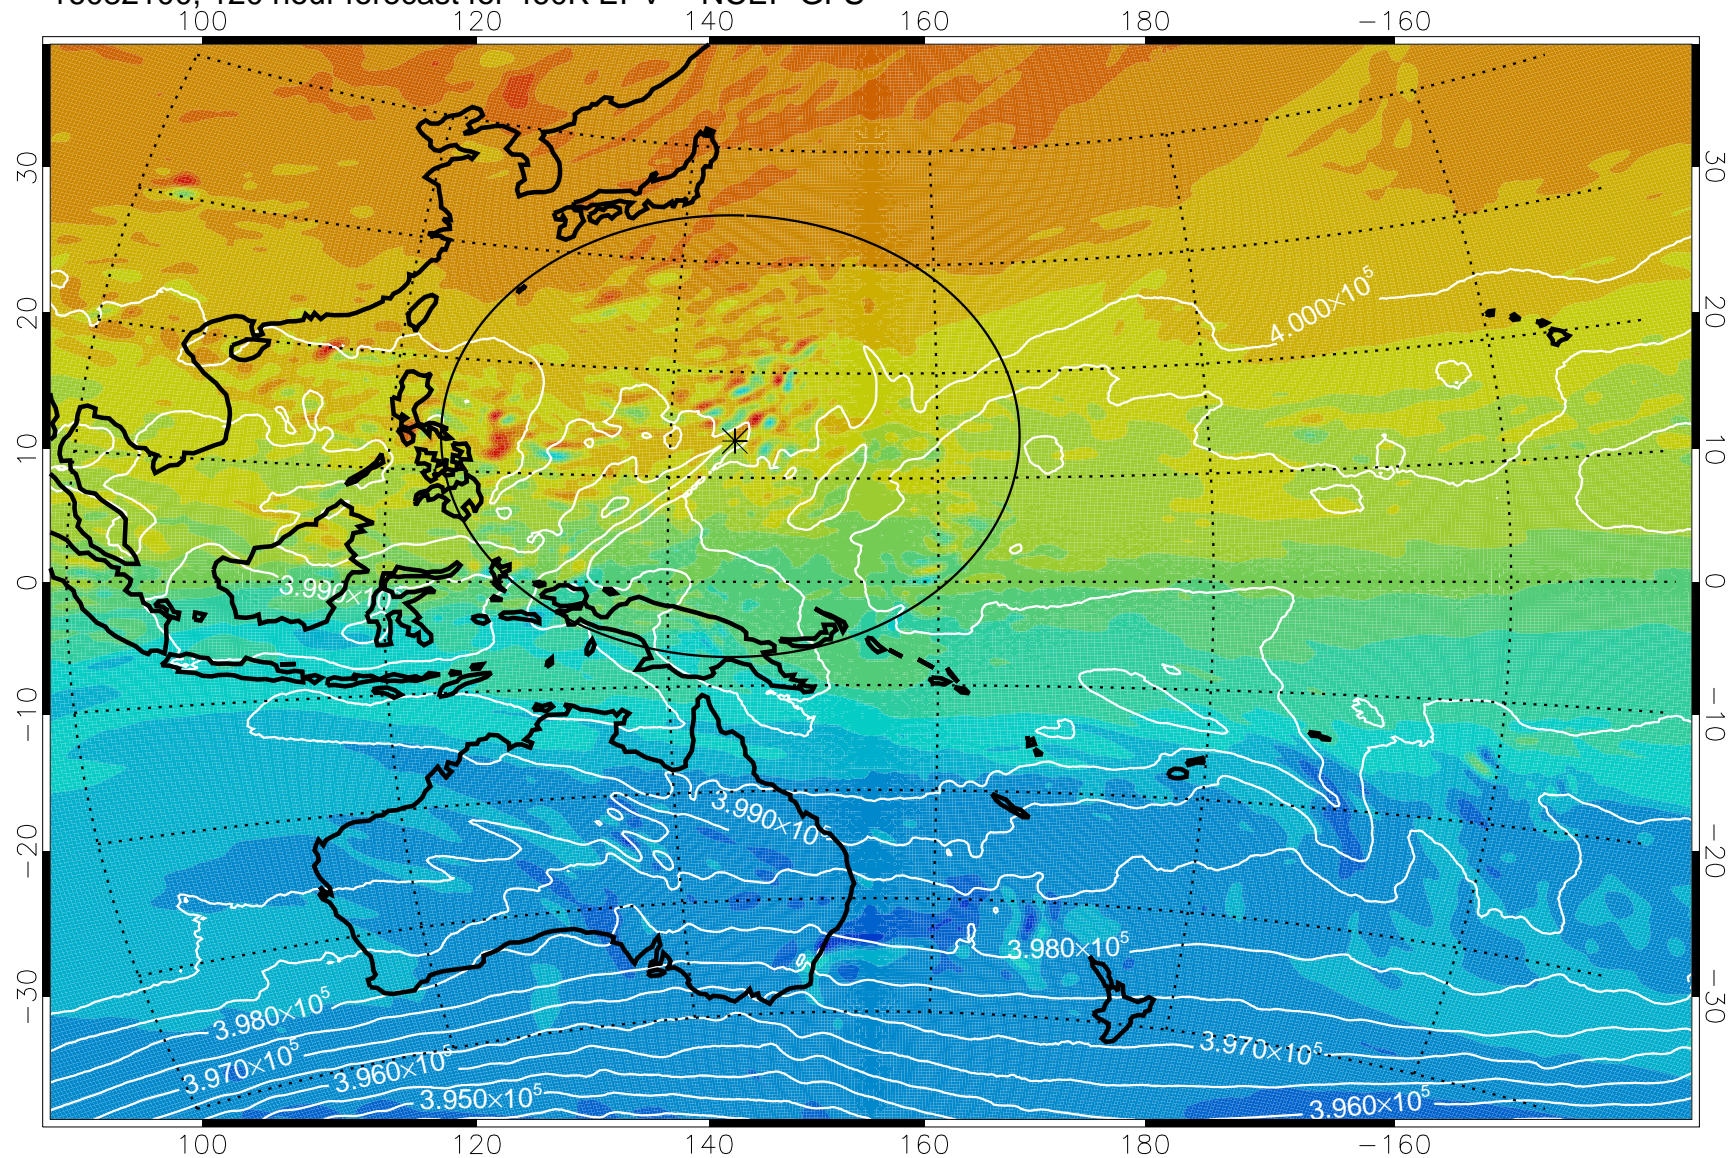

16081918, 90 hour forecast for 460K EPV -- NCEP GFS

460K Montgomery Streamfunction, white

Range ring of 2304 km

16082000, 96 hour forecast for 460K EPV -- NCEP GFS

460K Montgomery Streamfunction, white

Range ring of 2304 km

16082006, 102 hour forecast for 460K EPV -- NCEP GFS

460K Montgomery Streamfunction, white

Range ring of 2304 km

16082012, 108 hour forecast for 460K EPV -- NCEP GFS

460K Montgomery Streamfunction, white

Range ring of 2304 km

16082018, 114 hour forecast for 460K EPV -- NCEP GFS

460K Montgomery Streamfunction, white

Range ring of 2304 km

16082100, 120 hour forecast for 460K EPV -- NCEP GFS

460K Montgomery Streamfunction, white

Range ring of 2304 km