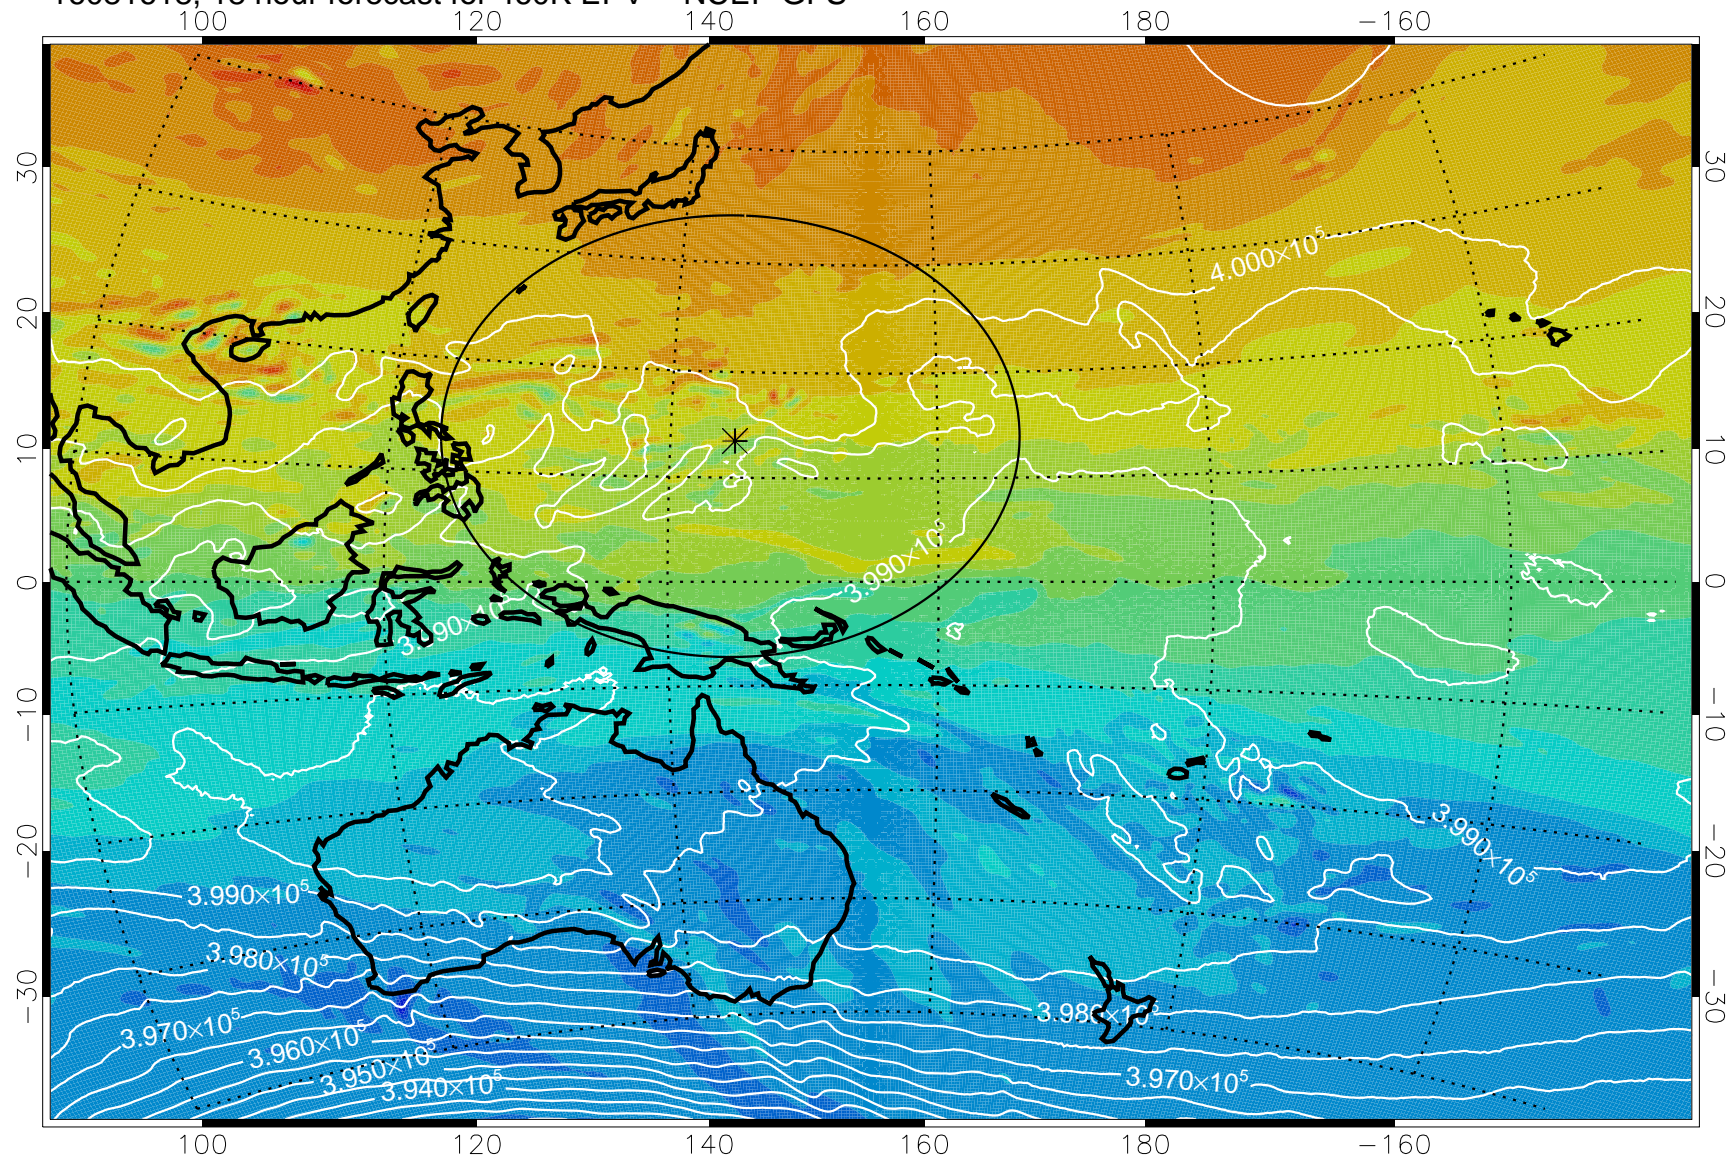

16081606, 6 hour forecast for 460K EPV -- NCEP GFS

460K Montgomery Streamfunction, white

Range ring of 2304 km

16081612, 12 hour forecast for 460K EPV -- NCEP GFS

460K Montgomery Streamfunction, white

Range ring of 2304 km

16081618, 18 hour forecast for 460K EPV -- NCEP GFS

460K Montgomery Streamfunction, white

Range ring of 2304 km

16081700, 24 hour forecast for 460K EPV -- NCEP GFS

460K Montgomery Streamfunction, white

Range ring of 2304 km

16081706, 30 hour forecast for 460K EPV -- NCEP GFS

460K Montgomery Streamfunction, white

Range ring of 2304 km

16081712, 36 hour forecast for 460K EPV -- NCEP GFS

460K Montgomery Streamfunction, white

Range ring of 2304 km

16081718, 42 hour forecast for 460K EPV -- NCEP GFS

460K Montgomery Streamfunction, white

Range ring of 2304 km

16081800, 48 hour forecast for 460K EPV -- NCEP GFS

460K Montgomery Streamfunction, white

Range ring of 2304 km