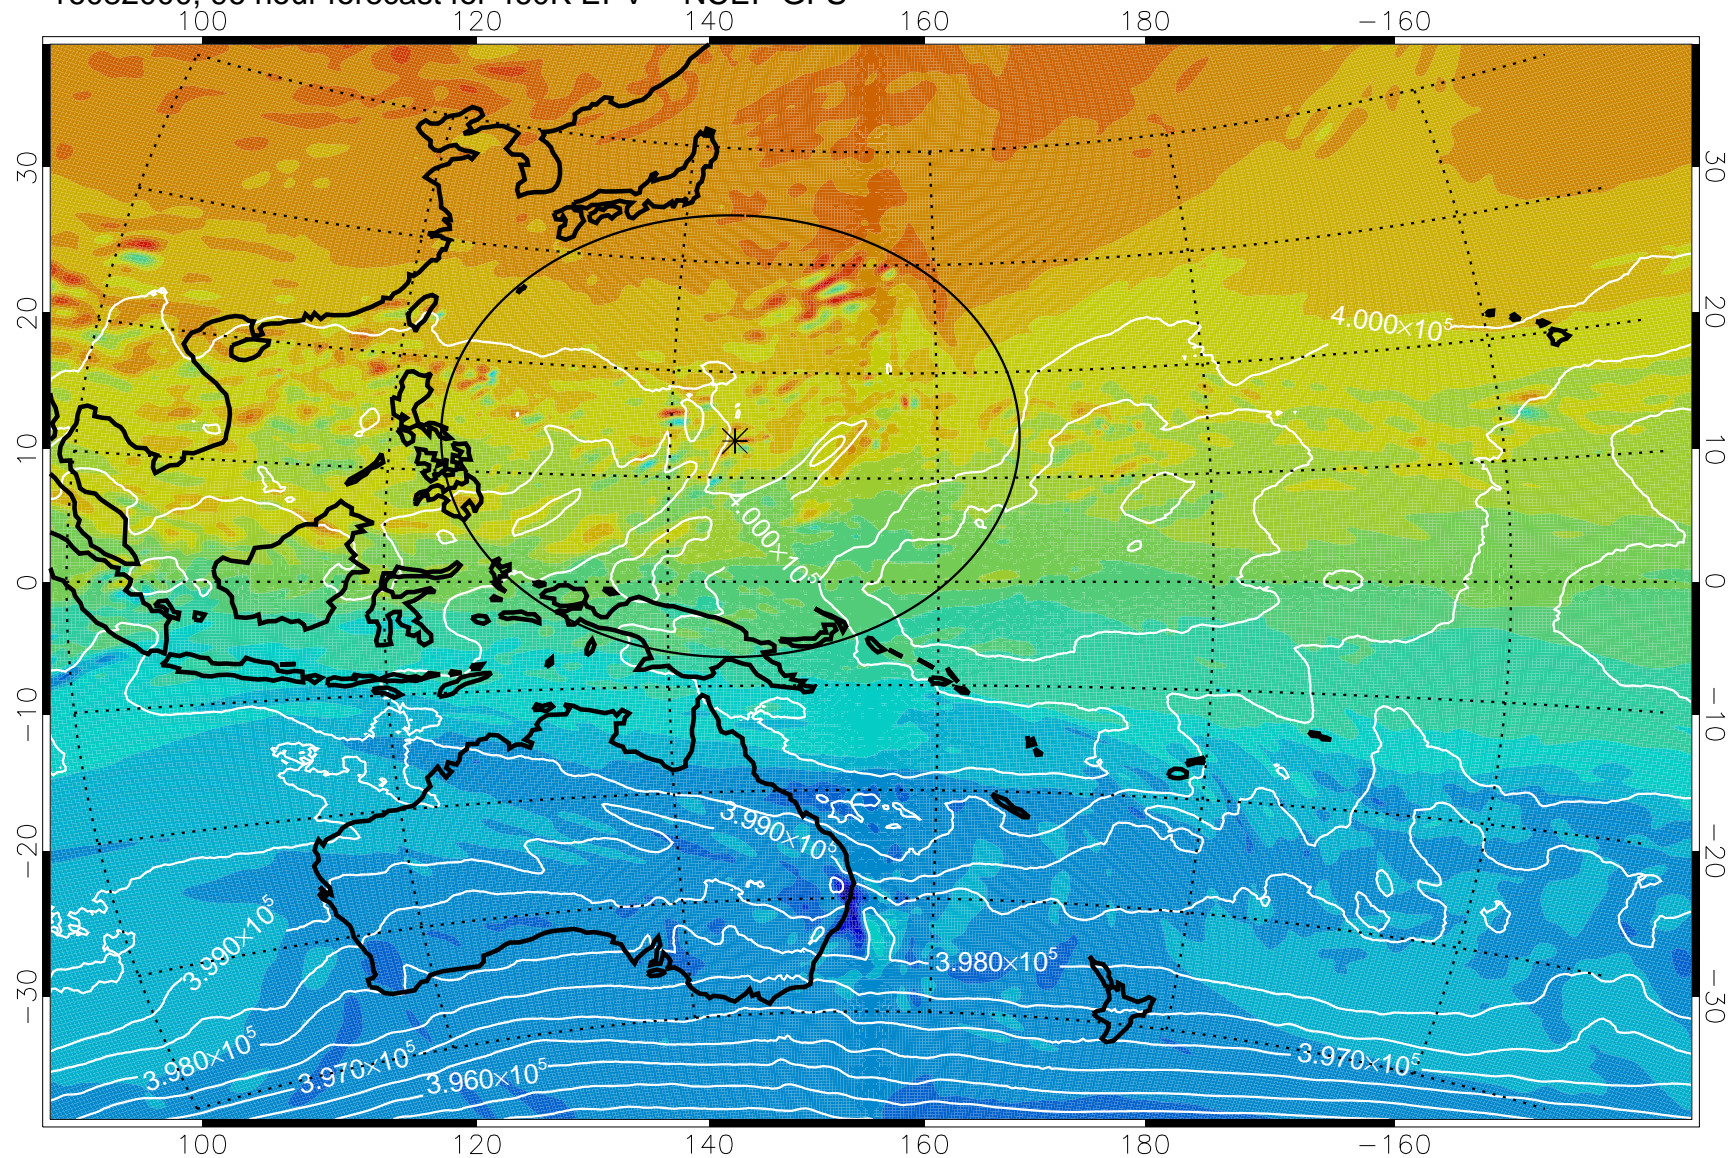

16081818, 66 hour forecast for 460K EPV -- NCEP GFS

460K Montgomery Streamfunction, white

Range ring of 2304 km

16081900, 72 hour forecast for 460K EPV -- NCEP GFS

460K Montgomery Streamfunction, white

Range ring of 2304 km

16081906, 78 hour forecast for 460K EPV -- NCEP GFS

460K Montgomery Streamfunction, white

Range ring of 2304 km

16081912, 84 hour forecast for 460K EPV -- NCEP GFS

460K Montgomery Streamfunction, white

Range ring of 2304 km

16081918, 90 hour forecast for 460K EPV -- NCEP GFS

460K Montgomery Streamfunction, white

Range ring of 2304 km

16082000, 96 hour forecast for 460K EPV -- NCEP GFS

460K Montgomery Streamfunction, white

Range ring of 2304 km

16082006, 102 hour forecast for 460K EPV -- NCEP GFS

460K Montgomery Streamfunction, white

Range ring of 2304 km

16082012, 108 hour forecast for 460K EPV -- NCEP GFS

460K Montgomery Streamfunction, white

Range ring of 2304 km