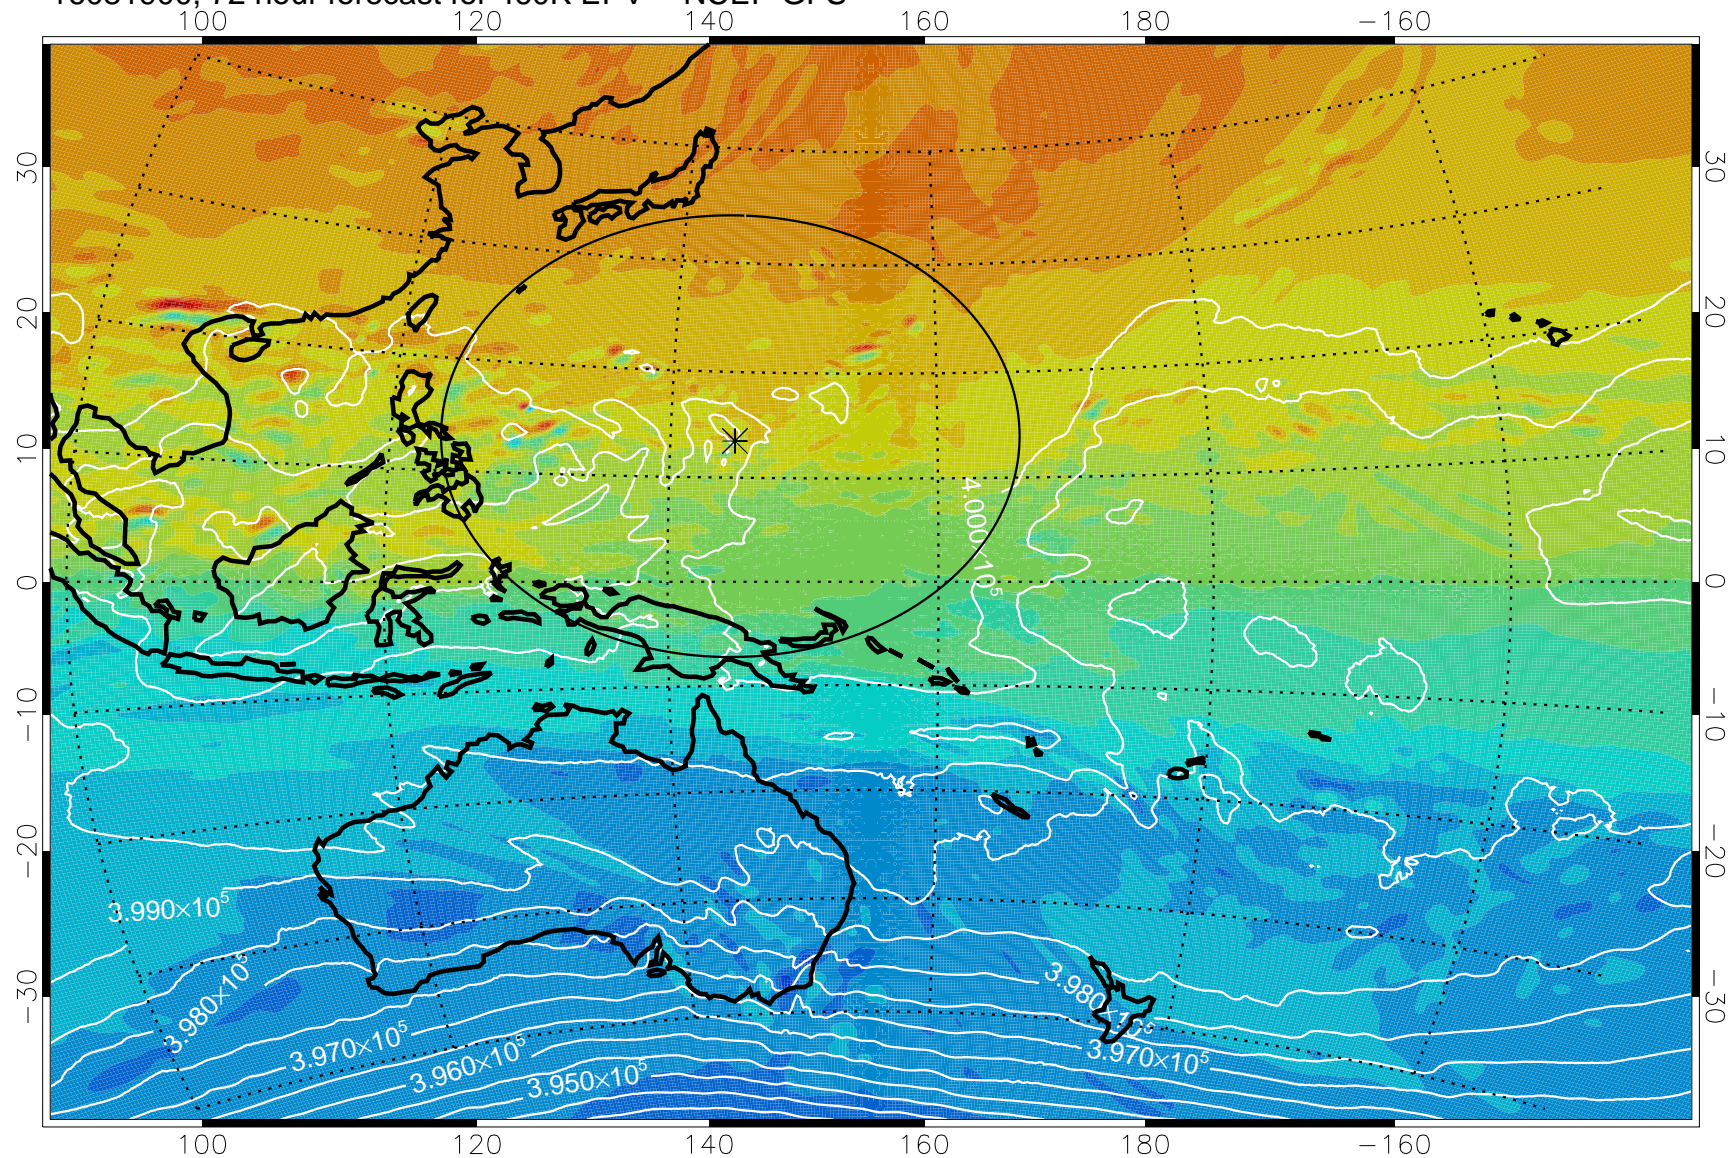

16081806, 54 hour forecast for 460K EPV -- NCEP GFS

460K Montgomery Streamfunction, white

Range ring of 2304 km

16081812, 60 hour forecast for 460K EPV -- NCEP GFS

460K Montgomery Streamfunction, white

Range ring of 2304 km

16081818, 66 hour forecast for 460K EPV -- NCEP GFS

460K Montgomery Streamfunction, white

Range ring of 2304 km

16081900, 72 hour forecast for 460K EPV -- NCEP GFS

460K Montgomery Streamfunction, white

Range ring of 2304 km

16081906, 78 hour forecast for 460K EPV -- NCEP GFS

460K Montgomery Streamfunction, white

Range ring of 2304 km

16081912, 84 hour forecast for 460K EPV -- NCEP GFS

460K Montgomery Streamfunction, white

Range ring of 2304 km

16081918, 90 hour forecast for 460K EPV -- NCEP GFS

460K Montgomery Streamfunction, white

Range ring of 2304 km

16082000, 96 hour forecast for 460K EPV -- NCEP GFS

460K Montgomery Streamfunction, white

Range ring of 2304 km