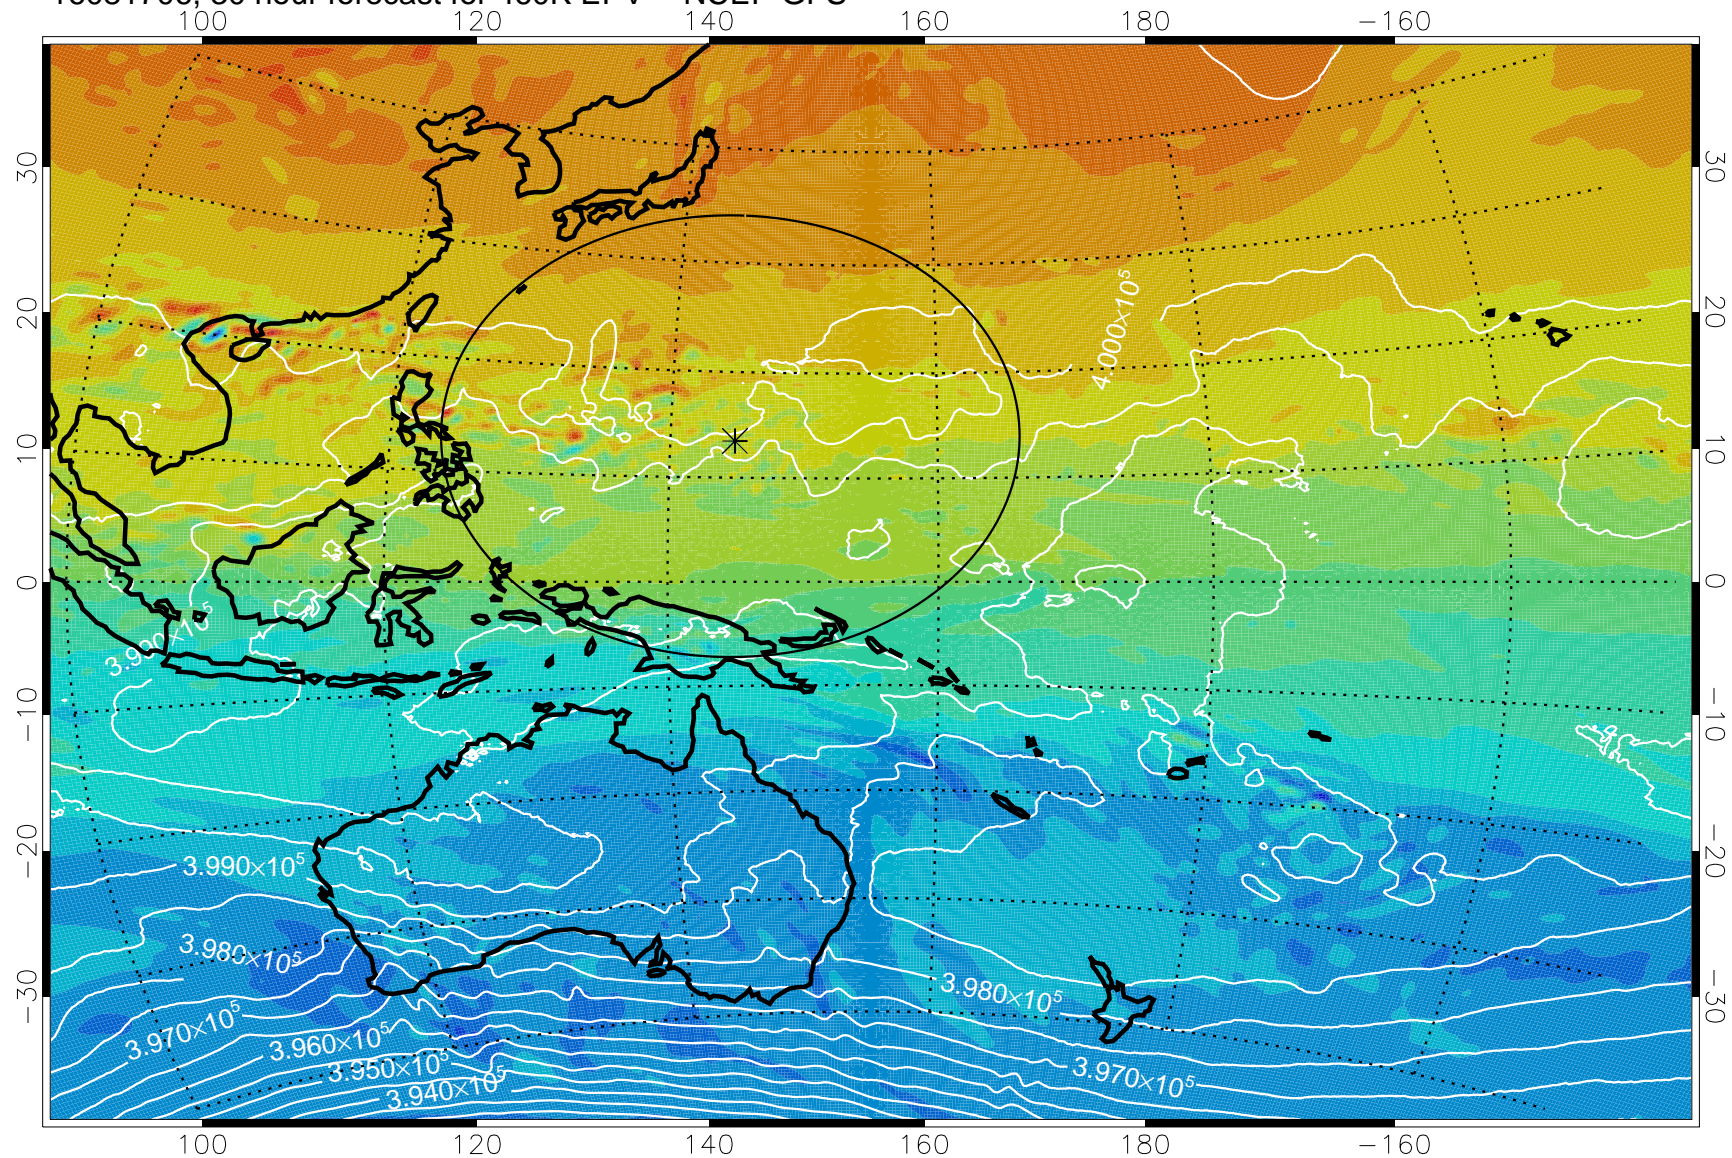

16081618, 18 hour forecast for 460K EPV -- NCEP GFS

460K Montgomery Streamfunction, white

Range ring of 2304 km

16081700, 24 hour forecast for 460K EPV -- NCEP GFS

460K Montgomery Streamfunction, white

Range ring of 2304 km

16081706, 30 hour forecast for 460K EPV -- NCEP GFS

460K Montgomery Streamfunction, white

Range ring of 2304 km

16081712, 36 hour forecast for 460K EPV -- NCEP GFS

460K Montgomery Streamfunction, white

Range ring of 2304 km

16081718, 42 hour forecast for 460K EPV -- NCEP GFS

460K Montgomery Streamfunction, white

Range ring of 2304 km

16081800, 48 hour forecast for 460K EPV -- NCEP GFS

460K Montgomery Streamfunction, white

Range ring of 2304 km

16081818, 66 hour forecast for 460K EPV -- NCEP GFS

460K Montgomery Streamfunction, white

Range ring of 2304 km

16081900, 72 hour forecast for 460K EPV -- NCEP GFS

460K Montgomery Streamfunction, white

Range ring of 2304 km