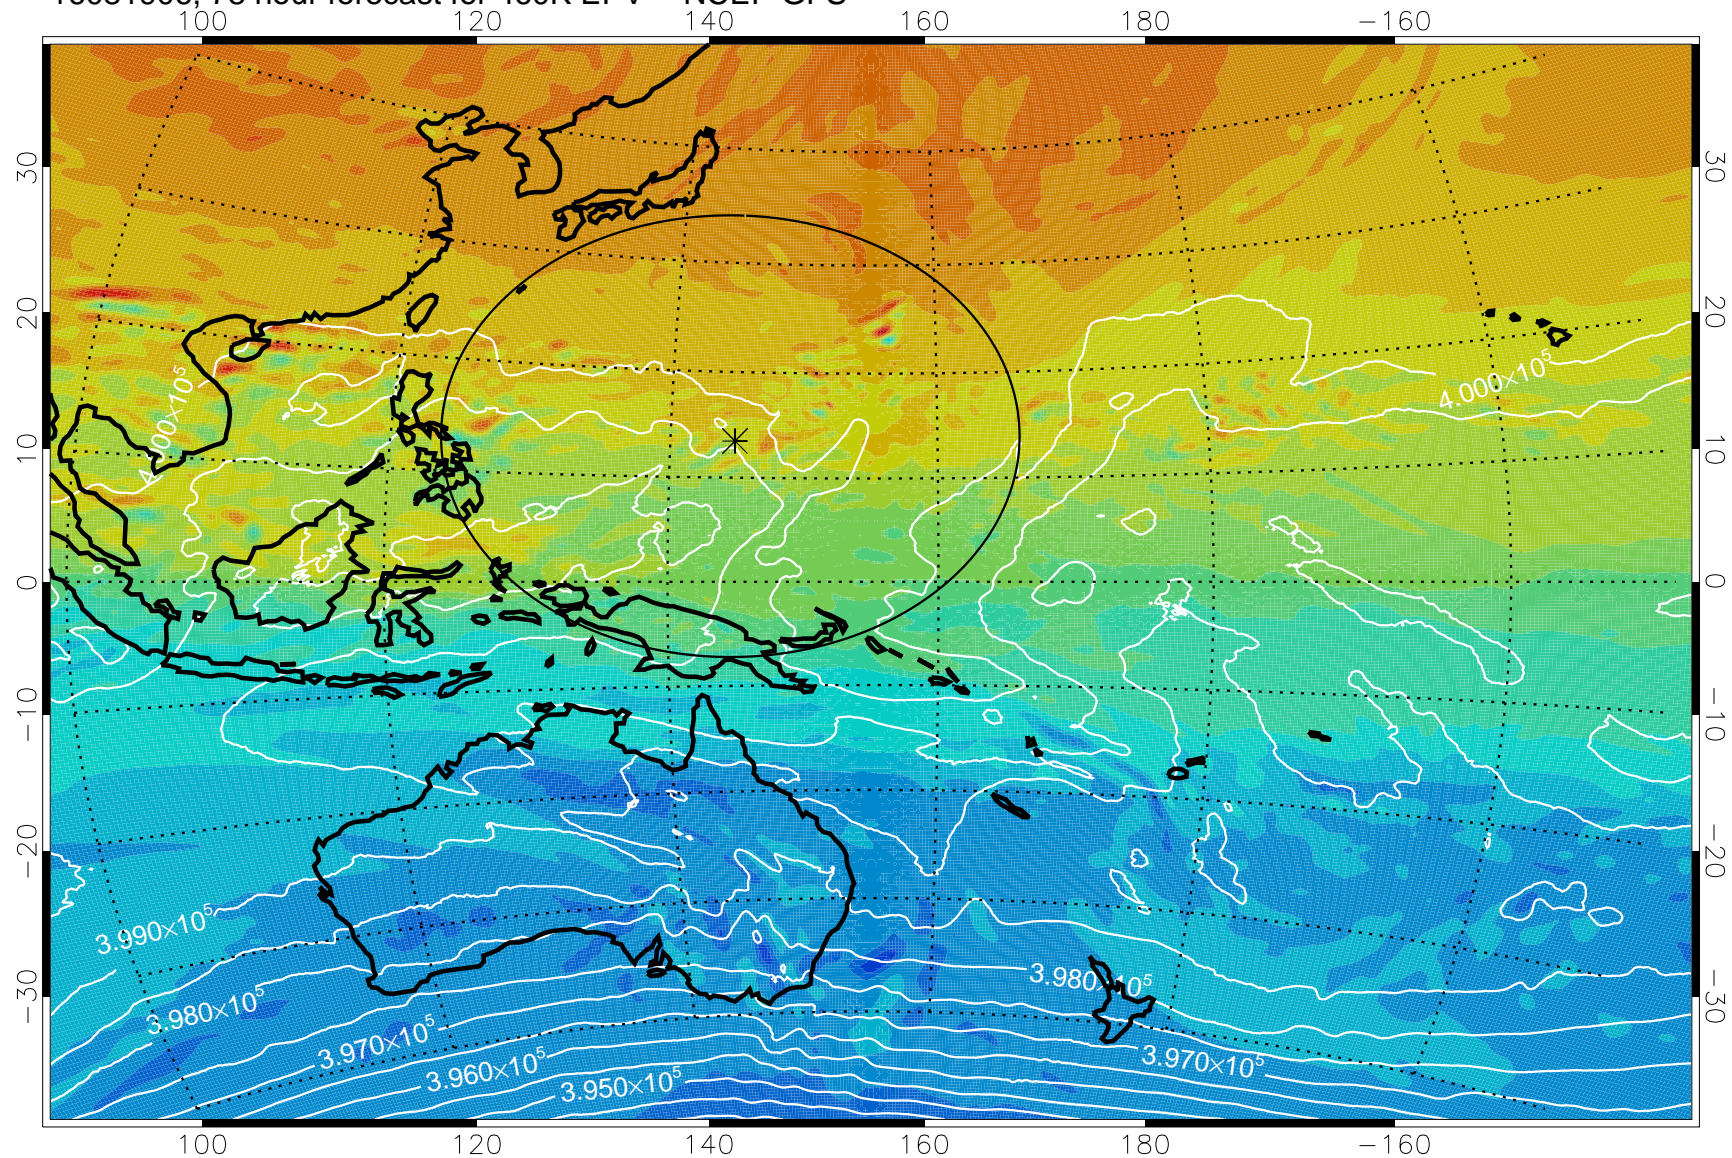

16081806, 54 hour forecast for 460K EPV -- NCEP GFS

460K Montgomery Streamfunction, white

Range ring of 2304 km

16081812, 60 hour forecast for 460K EPV -- NCEP GFS

460K Montgomery Streamfunction, white

Range ring of 2304 km

16081818, 66 hour forecast for 460K EPV -- NCEP GFS

460K Montgomery Streamfunction, white

Range ring of 2304 km

16081900, 72 hour forecast for 460K EPV -- NCEP GFS

460K Montgomery Streamfunction, white

Range ring of 2304 km

16081906, 78 hour forecast for 460K EPV -- NCEP GFS

460K Montgomery Streamfunction, white

Range ring of 2304 km

16081912, 84 hour forecast for 460K EPV -- NCEP GFS

460K Montgomery Streamfunction, white

Range ring of 2304 km

16081918, 90 hour forecast for 460K EPV -- NCEP GFS

460K Montgomery Streamfunction, white

Range ring of 2304 km

16082000, 96 hour forecast for 460K EPV -- NCEP GFS

460K Montgomery Streamfunction, white

Range ring of 2304 km