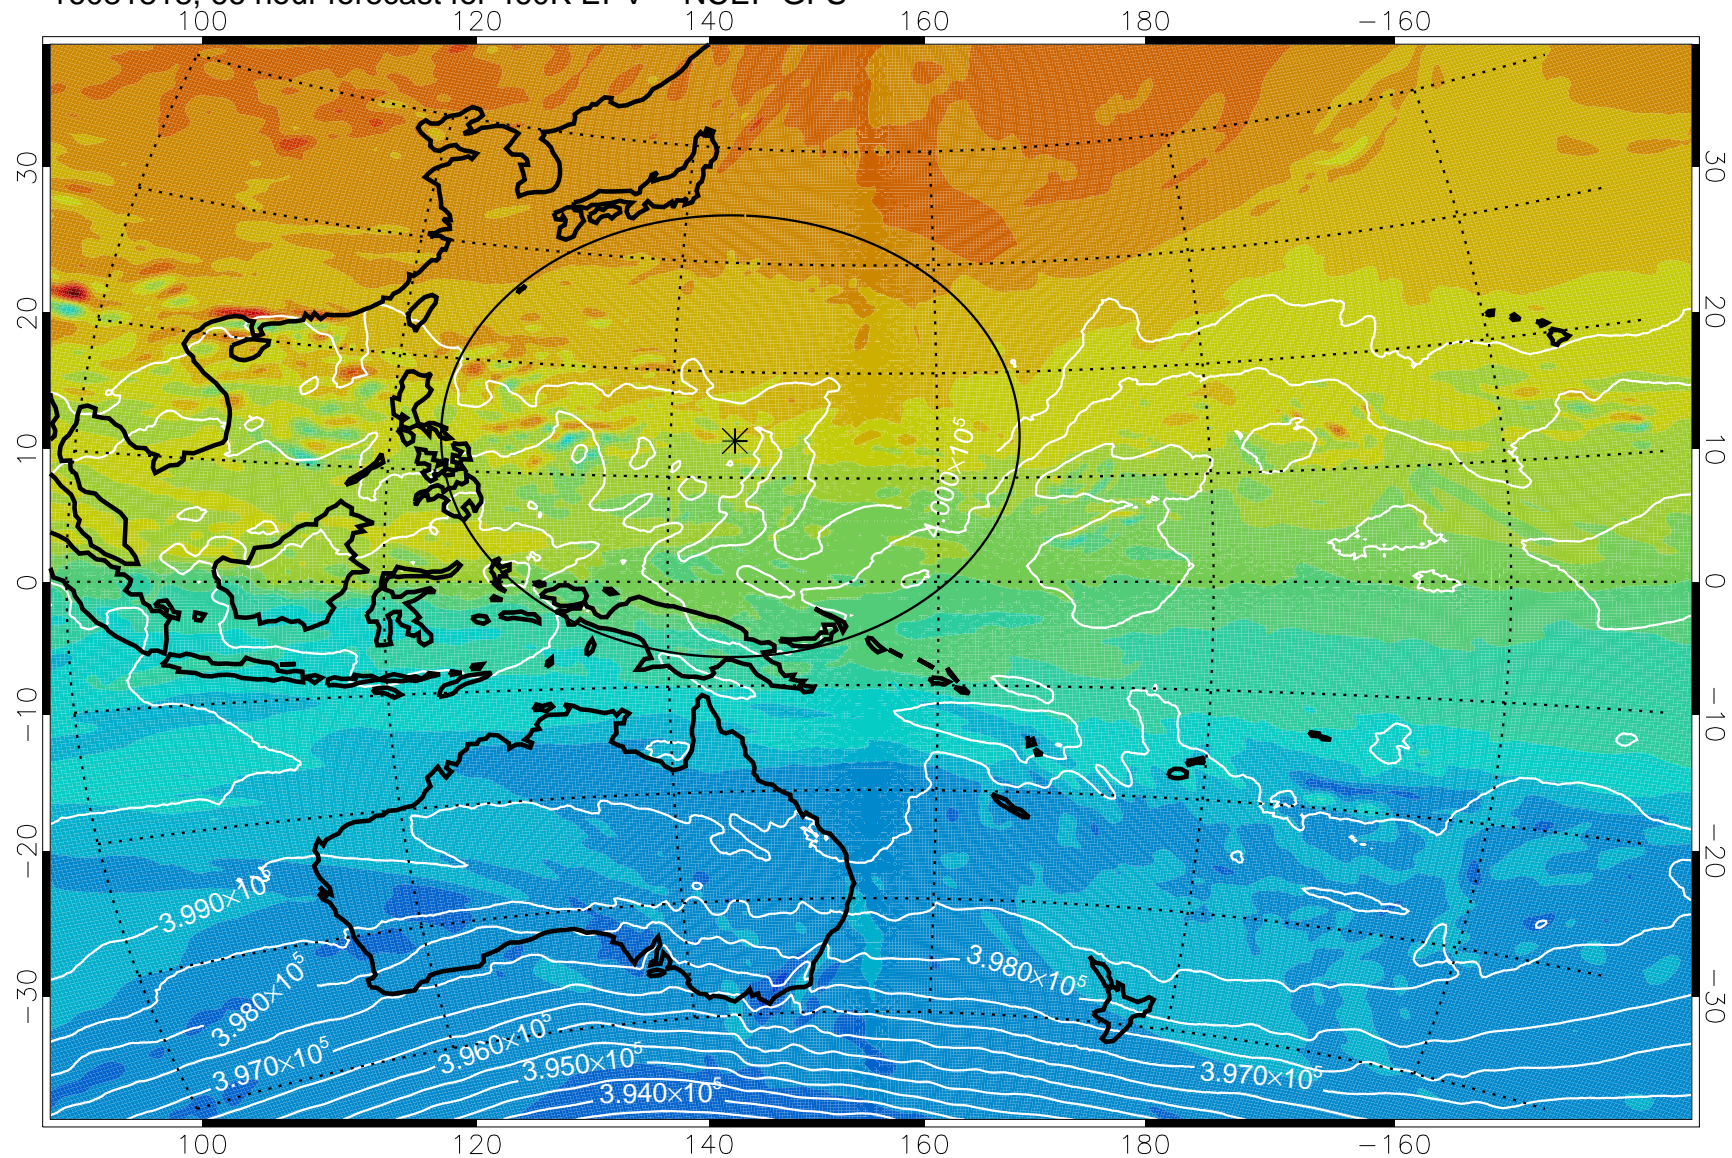

16081718, 42 hour forecast for 460K EPV -- NCEP GFS

460K Montgomery Streamfunction, white

Range ring of 2304 km

16081800, 48 hour forecast for 460K EPV -- NCEP GFS

460K Montgomery Streamfunction, white

Range ring of 2304 km

16081806, 54 hour forecast for 460K EPV -- NCEP GFS

460K Montgomery Streamfunction, white

Range ring of 2304 km

16081812, 60 hour forecast for 460K EPV -- NCEP GFS

460K Montgomery Streamfunction, white

Range ring of 2304 km

16081818, 66 hour forecast for 460K EPV -- NCEP GFS

460K Montgomery Streamfunction, white

Range ring of 2304 km

16081900, 72 hour forecast for 460K EPV -- NCEP GFS

460K Montgomery Streamfunction, white

Range ring of 2304 km

16081906, 78 hour forecast for 460K EPV -- NCEP GFS

460K Montgomery Streamfunction, white

Range ring of 2304 km

16081912, 84 hour forecast for 460K EPV -- NCEP GFS

460K Montgomery Streamfunction, white

Range ring of 2304 km