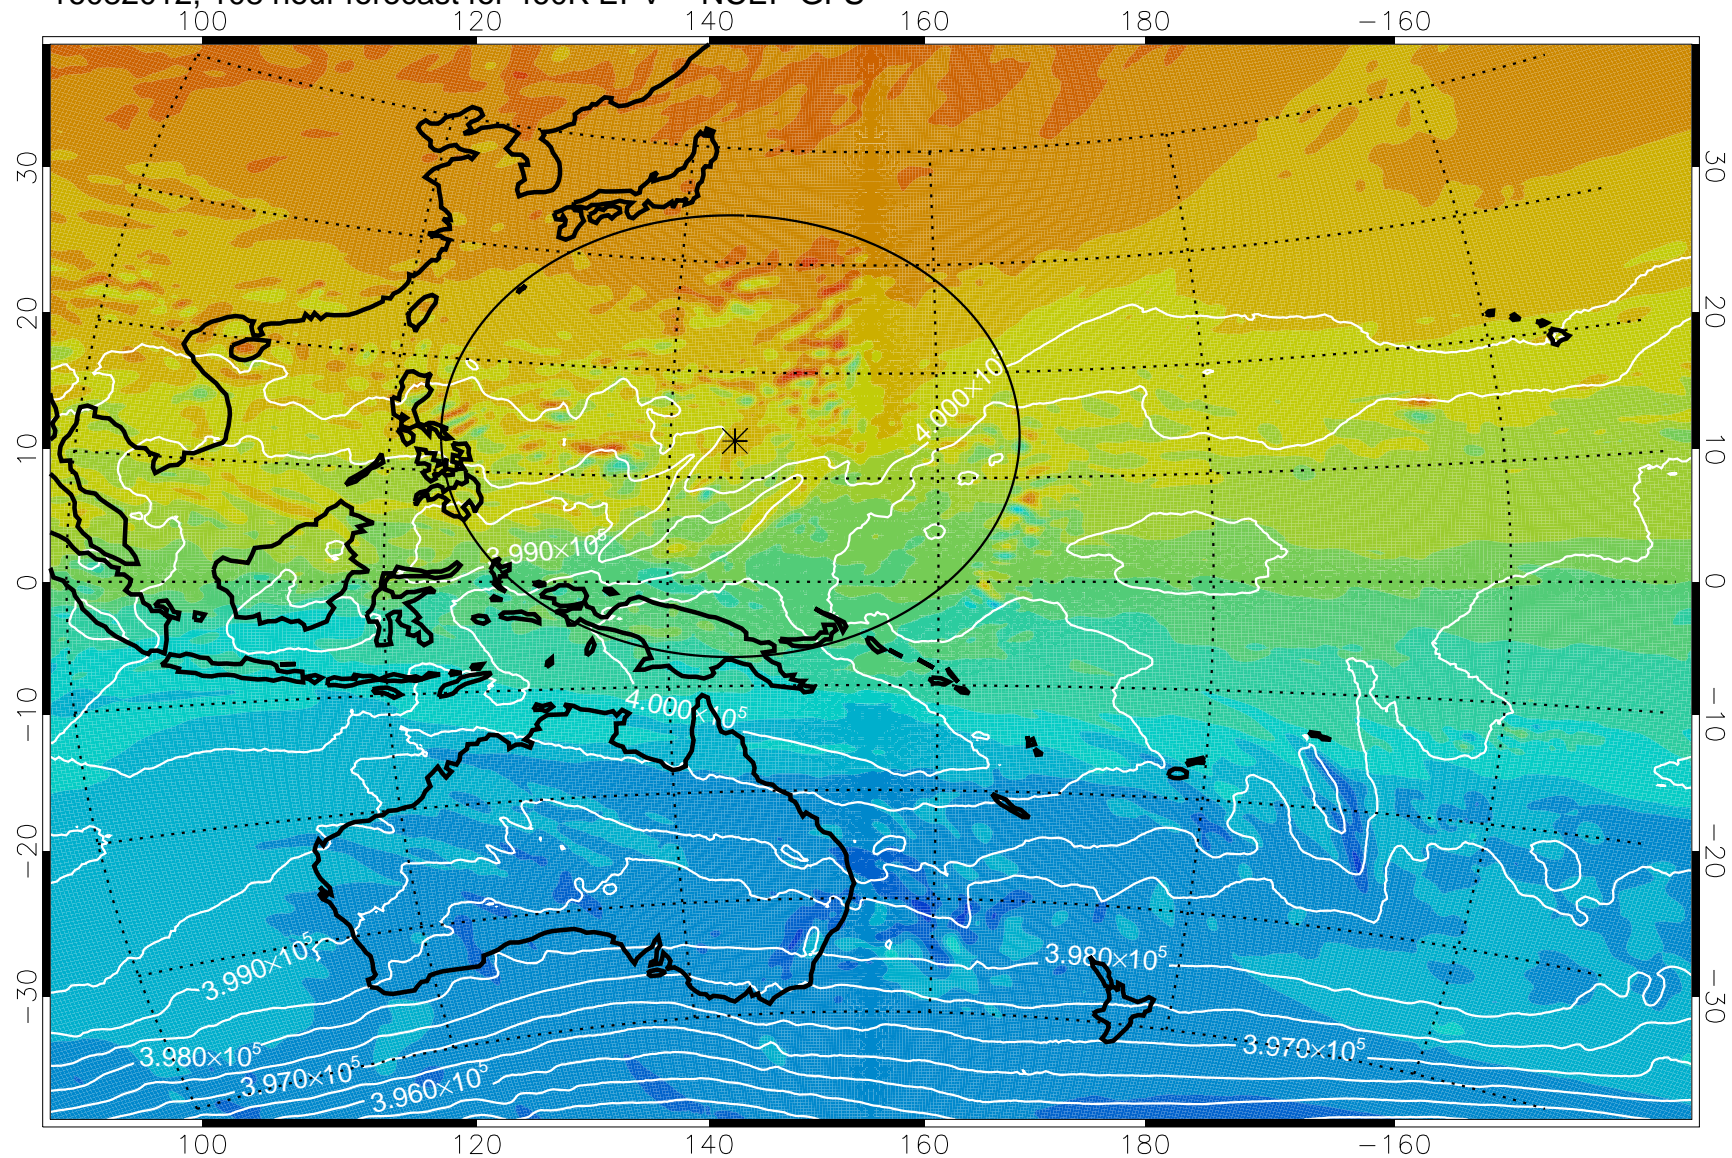

16081918, 90 hour forecast for 460K EPV -- NCEP GFS

460K Montgomery Streamfunction, white

Range ring of 2304 km

16082000, 96 hour forecast for 460K EPV -- NCEP GFS

460K Montgomery Streamfunction, white

Range ring of 2304 km

16082006, 102 hour forecast for 460K EPV -- NCEP GFS

460K Montgomery Streamfunction, white

Range ring of 2304 km

16082012, 108 hour forecast for 460K EPV -- NCEP GFS

460K Montgomery Streamfunction, white

Range ring of 2304 km

16082018, 114 hour forecast for 460K EPV -- NCEP GFS

460K Montgomery Streamfunction, white

Range ring of 2304 km

16082100, 120 hour forecast for 460K EPV -- NCEP GFS

460K Montgomery Streamfunction, white

Range ring of 2304 km