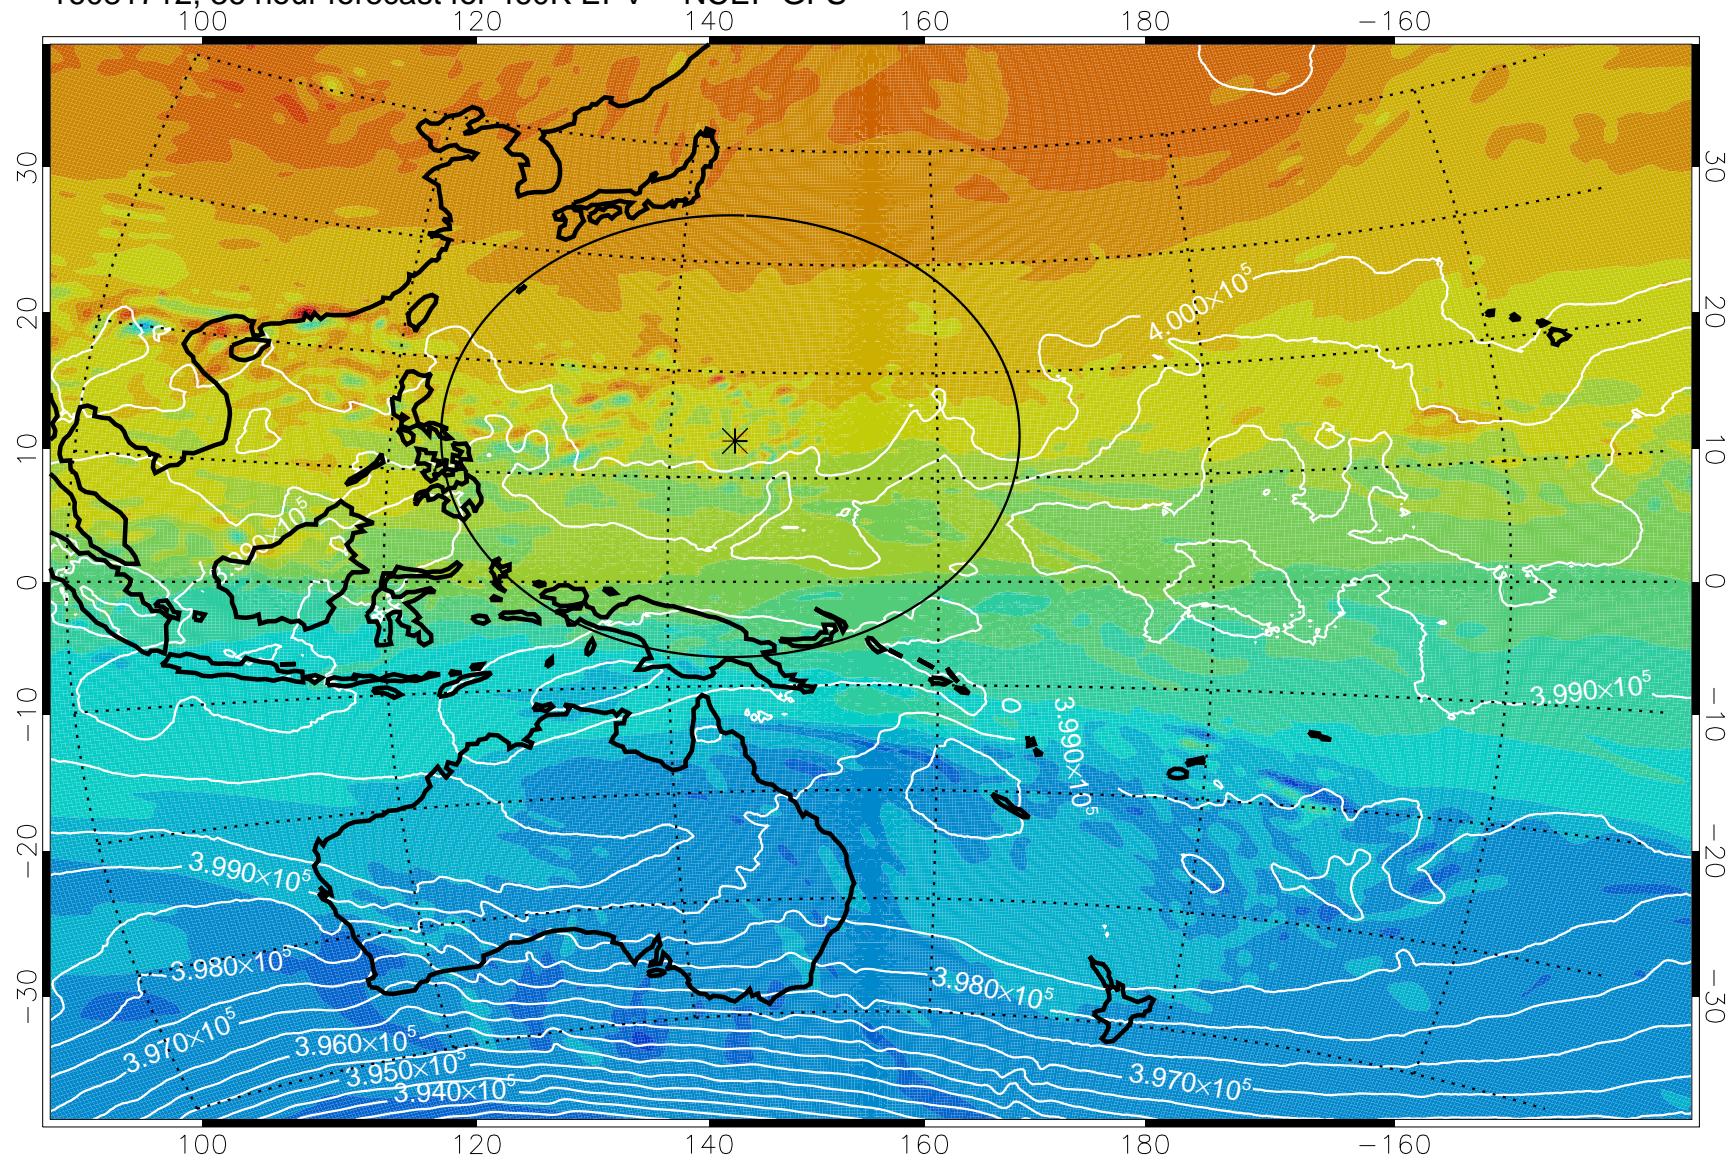

16081706, 30 hour forecast for 460K EPV -- NCEP GFS

460K Montgomery Streamfunction, white

Range ring of 2304 km

16081712, 36 hour forecast for 460K EPV -- NCEP GFS

460K Montgomery Streamfunction, white

Range ring of 2304 km

16081718, 42 hour forecast for 460K EPV -- NCEP GFS

460K Montgomery Streamfunction, white

Range ring of 2304 km

16081800, 48 hour forecast for 460K EPV -- NCEP GFS

460K Montgomery Streamfunction, white

Range ring of 2304 km

16081806, 54 hour forecast for 460K EPV -- NCEP GFS

460K Montgomery Streamfunction, white

Range ring of 2304 km

16081812, 60 hour forecast for 460K EPV -- NCEP GFS

460K Montgomery Streamfunction, white

Range ring of 2304 km

16081818, 66 hour forecast for 460K EPV -- NCEP GFS

460K Montgomery Streamfunction, white

Range ring of 2304 km

16081900, 72 hour forecast for 460K EPV -- NCEP GFS

460K Montgomery Streamfunction, white

Range ring of 2304 km