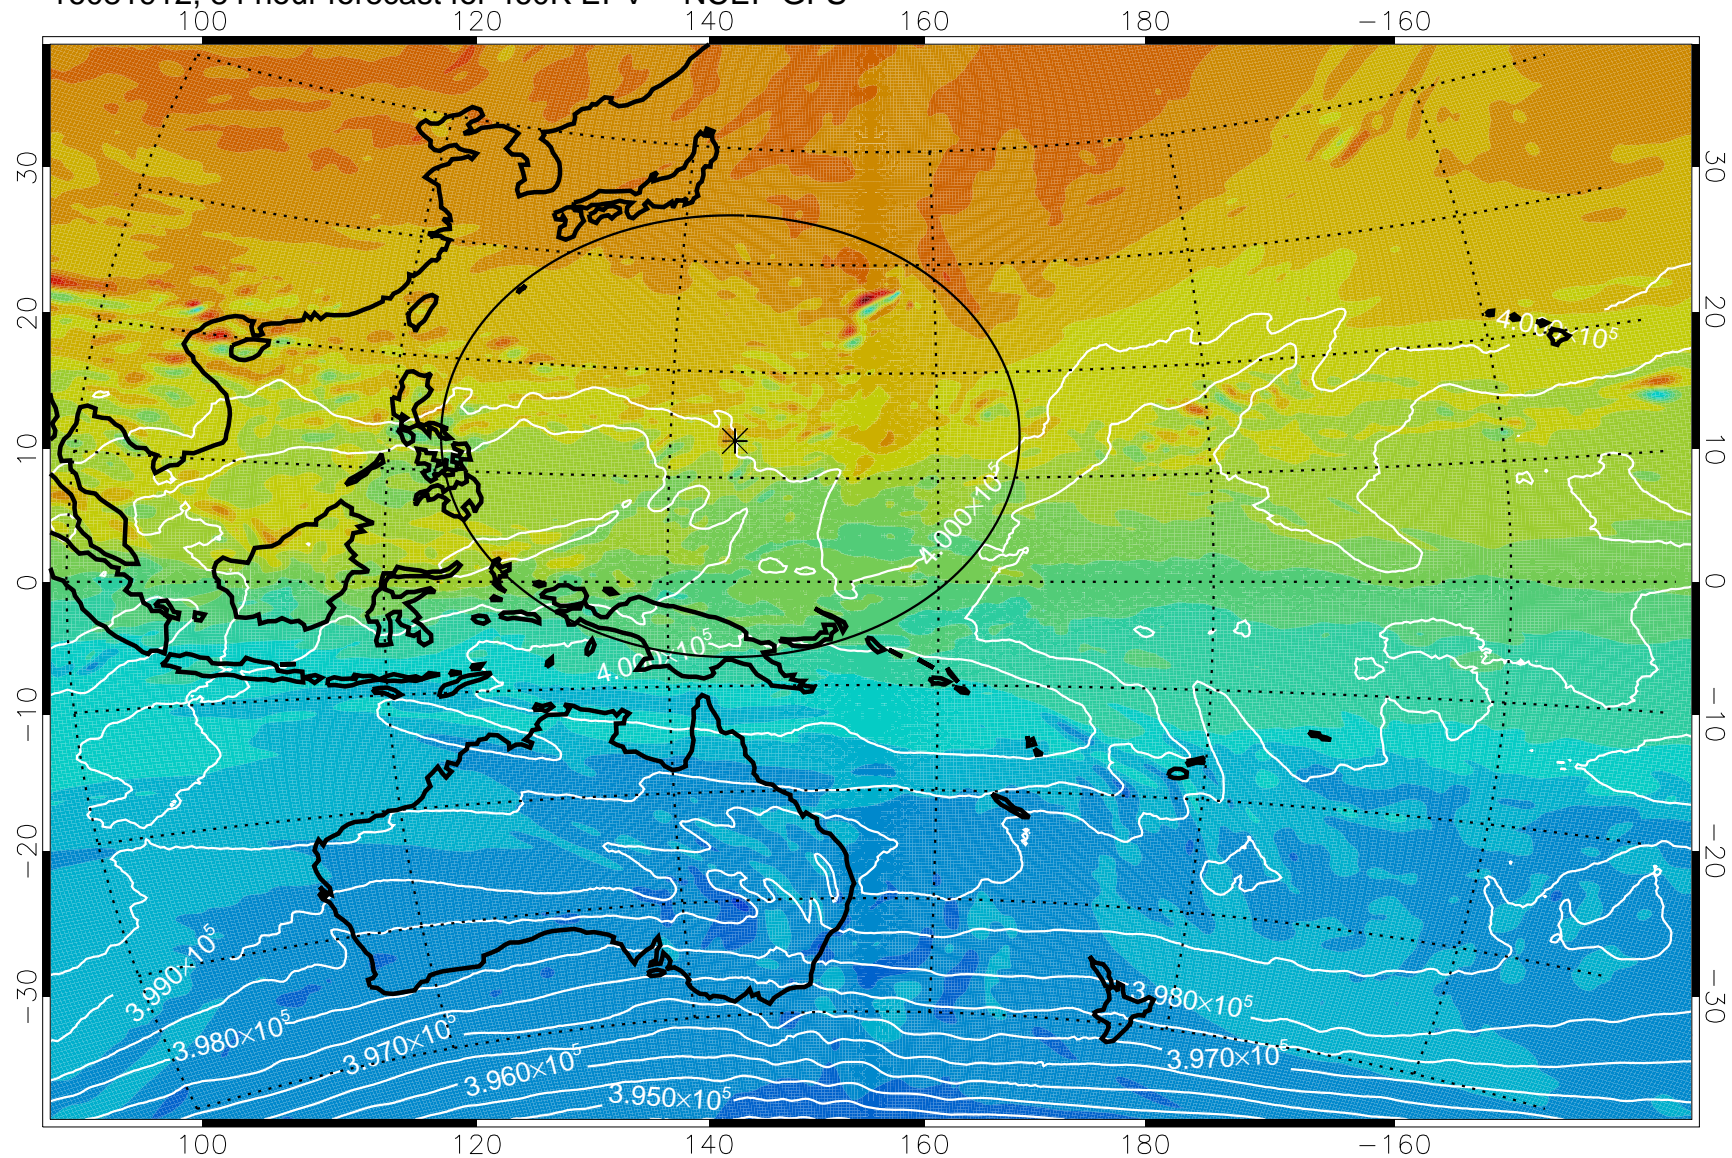

16081806, 54 hour forecast for 460K EPV -- NCEP GFS

460K Montgomery Streamfunction, white

Range ring of 2304 km

16081812, 60 hour forecast for 460K EPV -- NCEP GFS

460K Montgomery Streamfunction, white

Range ring of 2304 km

16081818, 66 hour forecast for 460K EPV -- NCEP GFS

460K Montgomery Streamfunction, white

Range ring of 2304 km

16081900, 72 hour forecast for 460K EPV -- NCEP GFS

460K Montgomery Streamfunction, white

Range ring of 2304 km

16081906, 78 hour forecast for 460K EPV -- NCEP GFS

460K Montgomery Streamfunction, white

Range ring of 2304 km

16081912, 84 hour forecast for 460K EPV -- NCEP GFS

460K Montgomery Streamfunction, white

Range ring of 2304 km

16081918, 90 hour forecast for 460K EPV -- NCEP GFS

460K Montgomery Streamfunction, white

Range ring of 2304 km

16082000, 96 hour forecast for 460K EPV -- NCEP GFS

460K Montgomery Streamfunction, white

Range ring of 2304 km