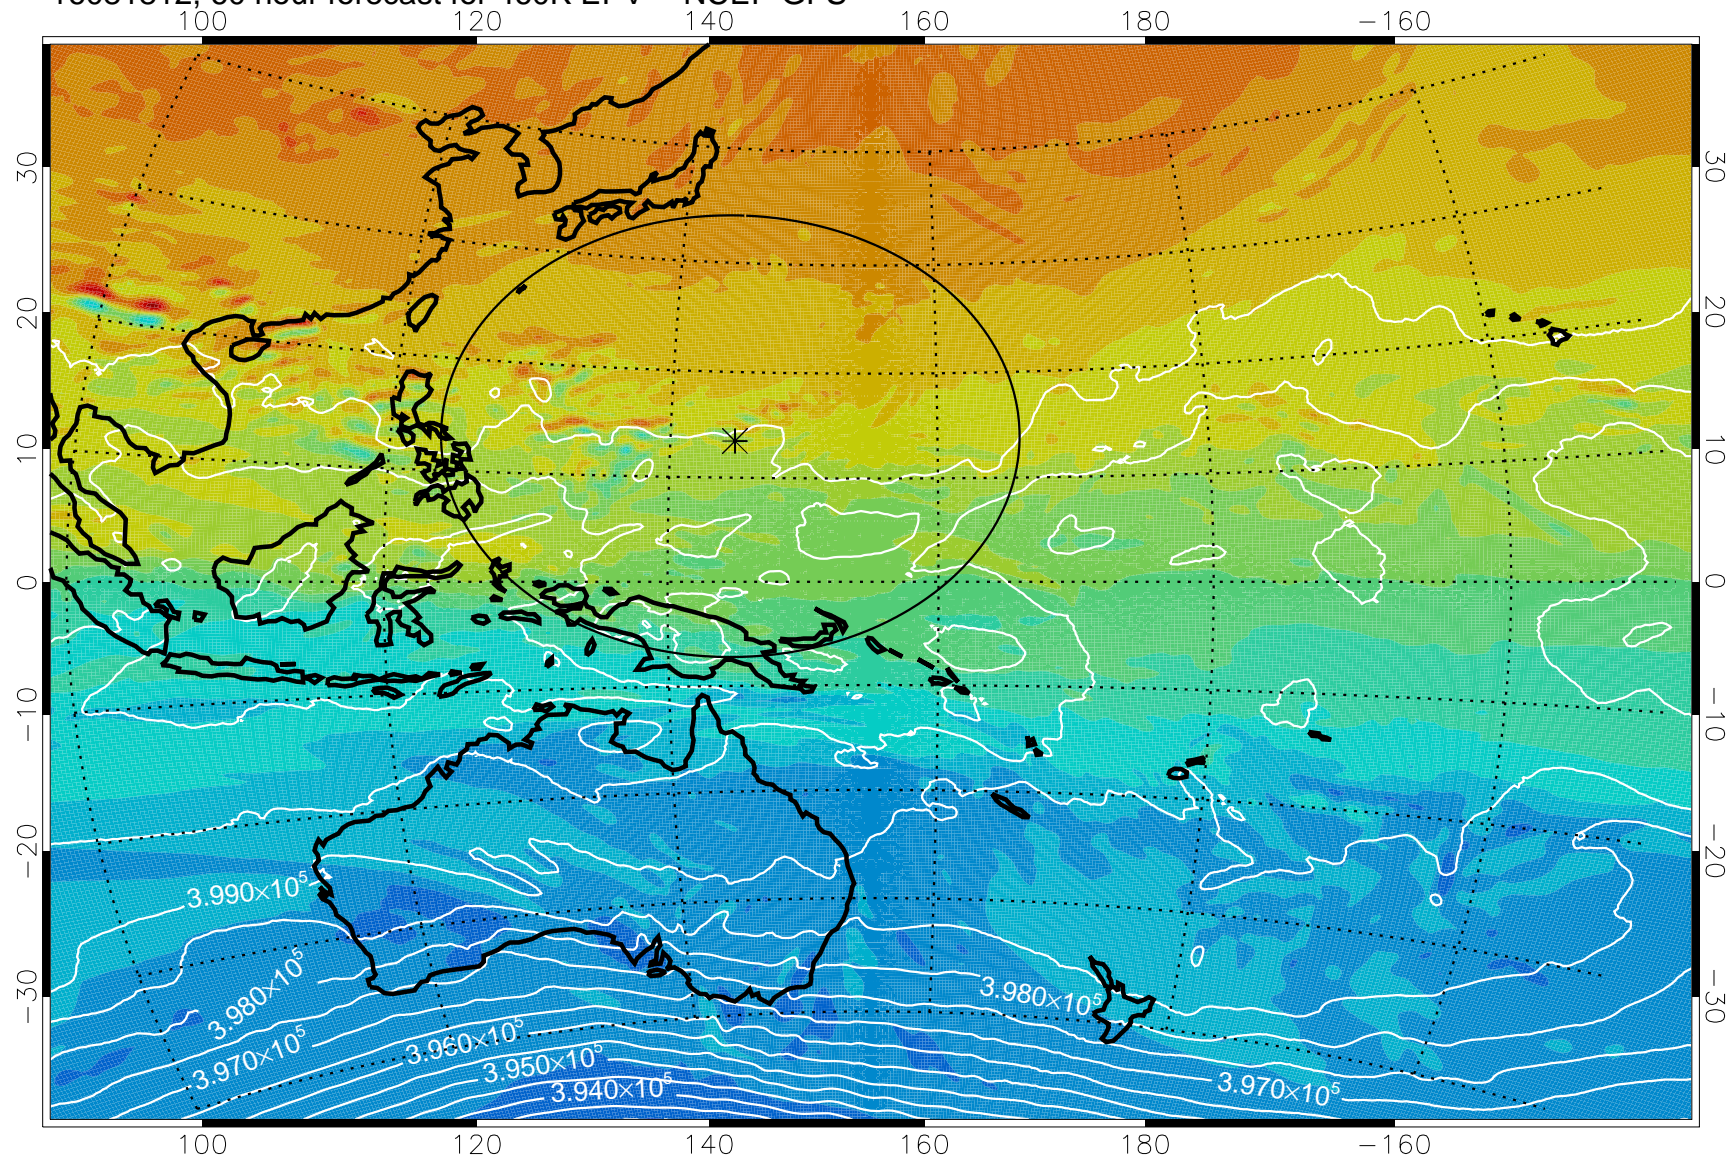

16081718, 42 hour forecast for 460K EPV -- NCEP GFS

460K Montgomery Streamfunction, white

Range ring of 2304 km

16081800, 48 hour forecast for 460K EPV -- NCEP GFS

460K Montgomery Streamfunction, white

Range ring of 2304 km

16081806, 54 hour forecast for 460K EPV -- NCEP GFS

460K Montgomery Streamfunction, white

Range ring of 2304 km

16081812, 60 hour forecast for 460K EPV -- NCEP GFS

460K Montgomery Streamfunction, white

Range ring of 2304 km

16081818, 66 hour forecast for 460K EPV -- NCEP GFS

460K Montgomery Streamfunction, white

Range ring of 2304 km

16081900, 72 hour forecast for 460K EPV -- NCEP GFS

460K Montgomery Streamfunction, white

Range ring of 2304 km

16081906, 78 hour forecast for 460K EPV -- NCEP GFS

460K Montgomery Streamfunction, white

Range ring of 2304 km

16081912, 84 hour forecast for 460K EPV -- NCEP GFS

460K Montgomery Streamfunction, white

Range ring of 2304 km