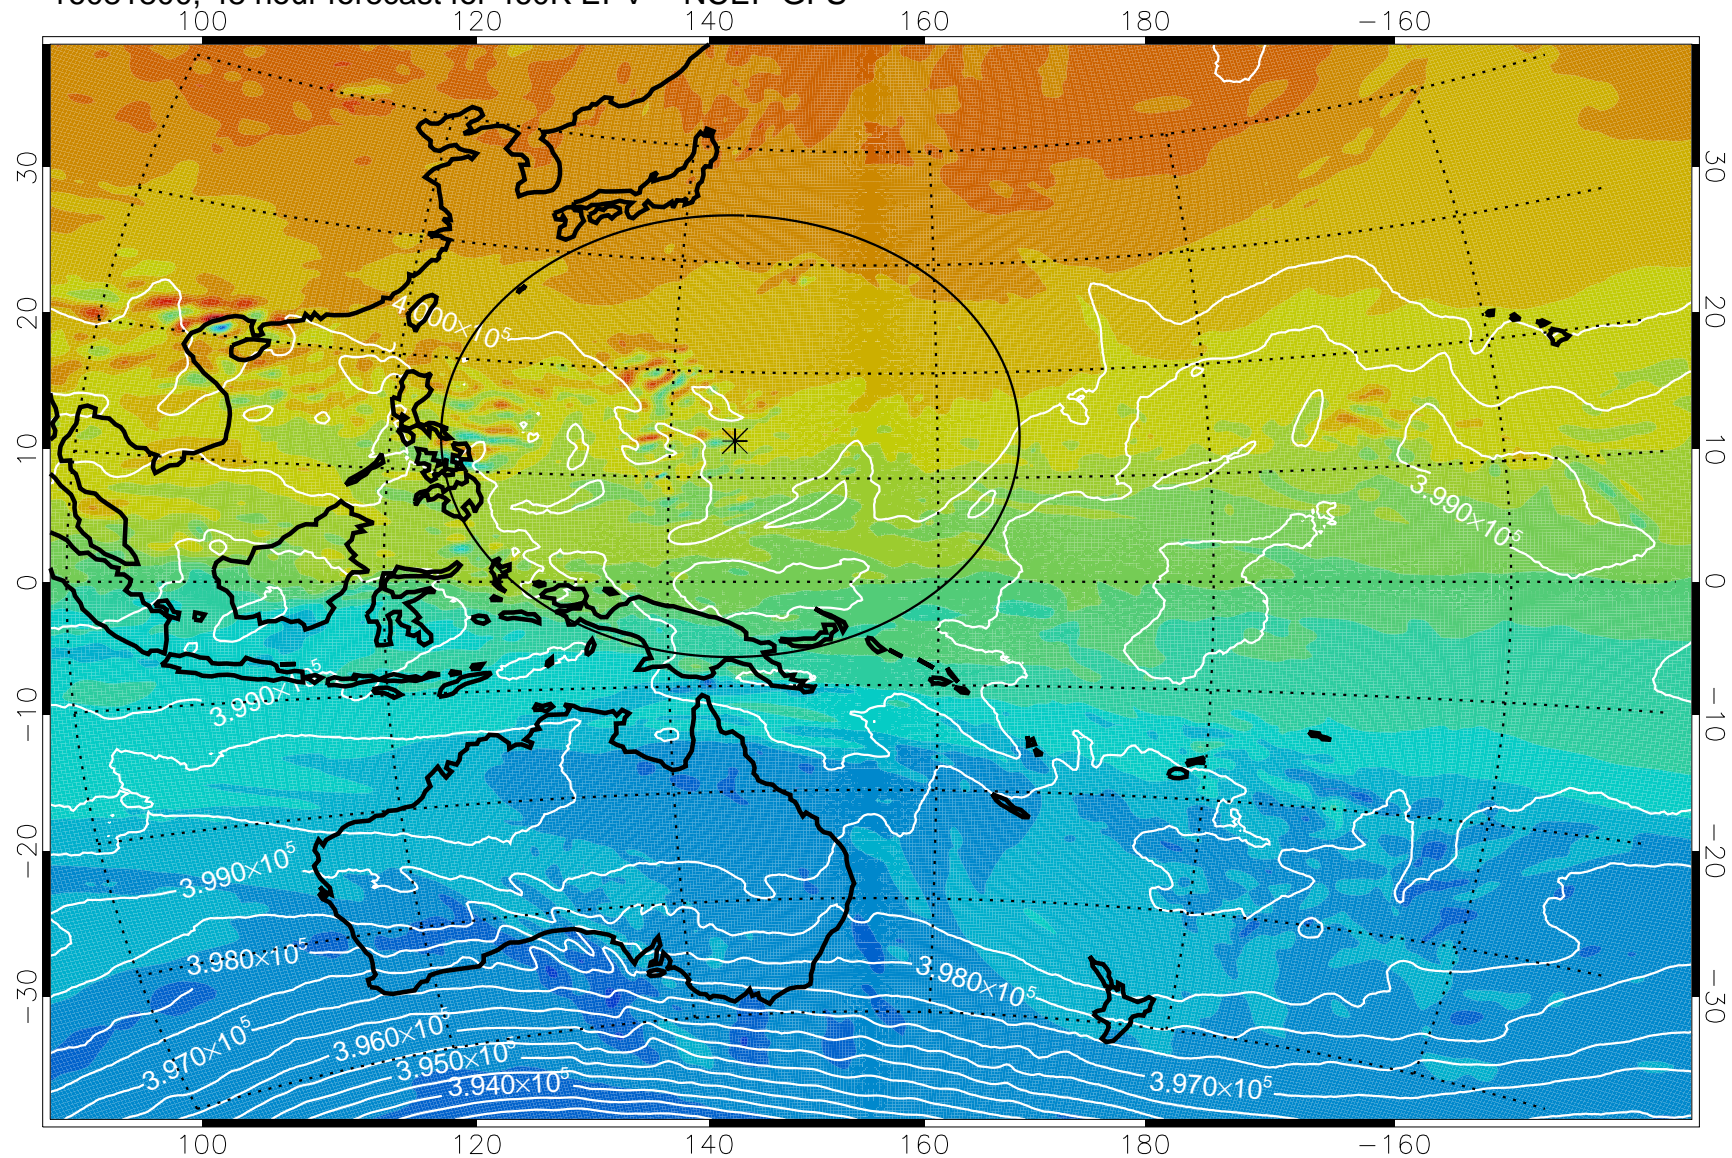

16081706, 30 hour forecast for 460K EPV -- NCEP GFS

460K Montgomery Streamfunction, white

Range ring of 2304 km

16081712, 36 hour forecast for 460K EPV -- NCEP GFS

460K Montgomery Streamfunction, white

Range ring of 2304 km

16081718, 42 hour forecast for 460K EPV -- NCEP GFS

460K Montgomery Streamfunction, white

Range ring of 2304 km

16081800, 48 hour forecast for 460K EPV -- NCEP GFS

460K Montgomery Streamfunction, white

Range ring of 2304 km

16081806, 54 hour forecast for 460K EPV -- NCEP GFS

460K Montgomery Streamfunction, white

Range ring of 2304 km

16081812, 60 hour forecast for 460K EPV -- NCEP GFS

460K Montgomery Streamfunction, white

Range ring of 2304 km

16081818, 66 hour forecast for 460K EPV -- NCEP GFS

460K Montgomery Streamfunction, white

Range ring of 2304 km

16081900, 72 hour forecast for 460K EPV -- NCEP GFS

460K Montgomery Streamfunction, white

Range ring of 2304 km