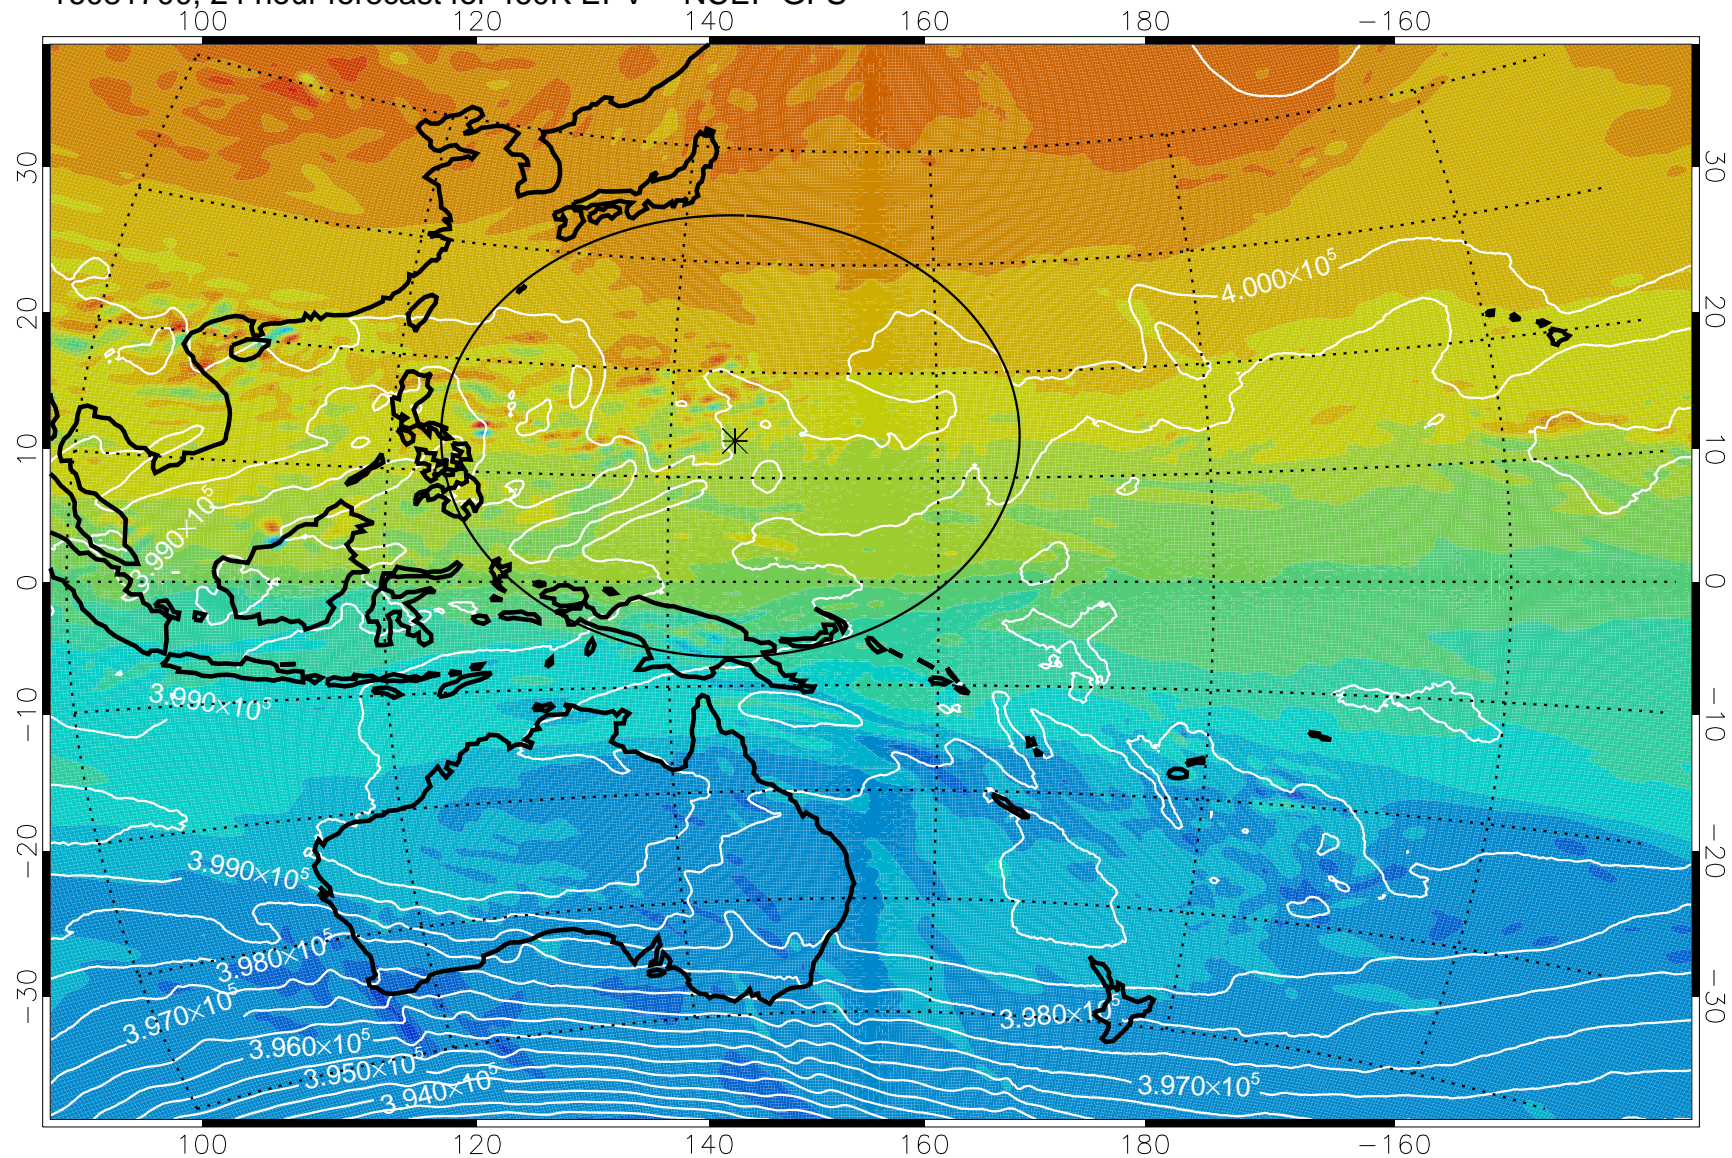

16081606, 6 hour forecast for 460K EPV -- NCEP GFS

460K Montgomery Streamfunction, white

Range ring of 2304 km

16081612, 12 hour forecast for 460K EPV -- NCEP GFS

460K Montgomery Streamfunction, white

Range ring of 2304 km

16081618, 18 hour forecast for 460K EPV -- NCEP GFS

460K Montgomery Streamfunction, white

Range ring of 2304 km

16081700, 24 hour forecast for 460K EPV -- NCEP GFS

460K Montgomery Streamfunction, white

Range ring of 2304 km

16081706, 30 hour forecast for 460K EPV -- NCEP GFS

460K Montgomery Streamfunction, white

Range ring of 2304 km

16081712, 36 hour forecast for 460K EPV -- NCEP GFS

460K Montgomery Streamfunction, white

Range ring of 2304 km

16081718, 42 hour forecast for 460K EPV -- NCEP GFS

460K Montgomery Streamfunction, white

Range ring of 2304 km

16081800, 48 hour forecast for 460K EPV -- NCEP GFS

460K Montgomery Streamfunction, white

Range ring of 2304 km