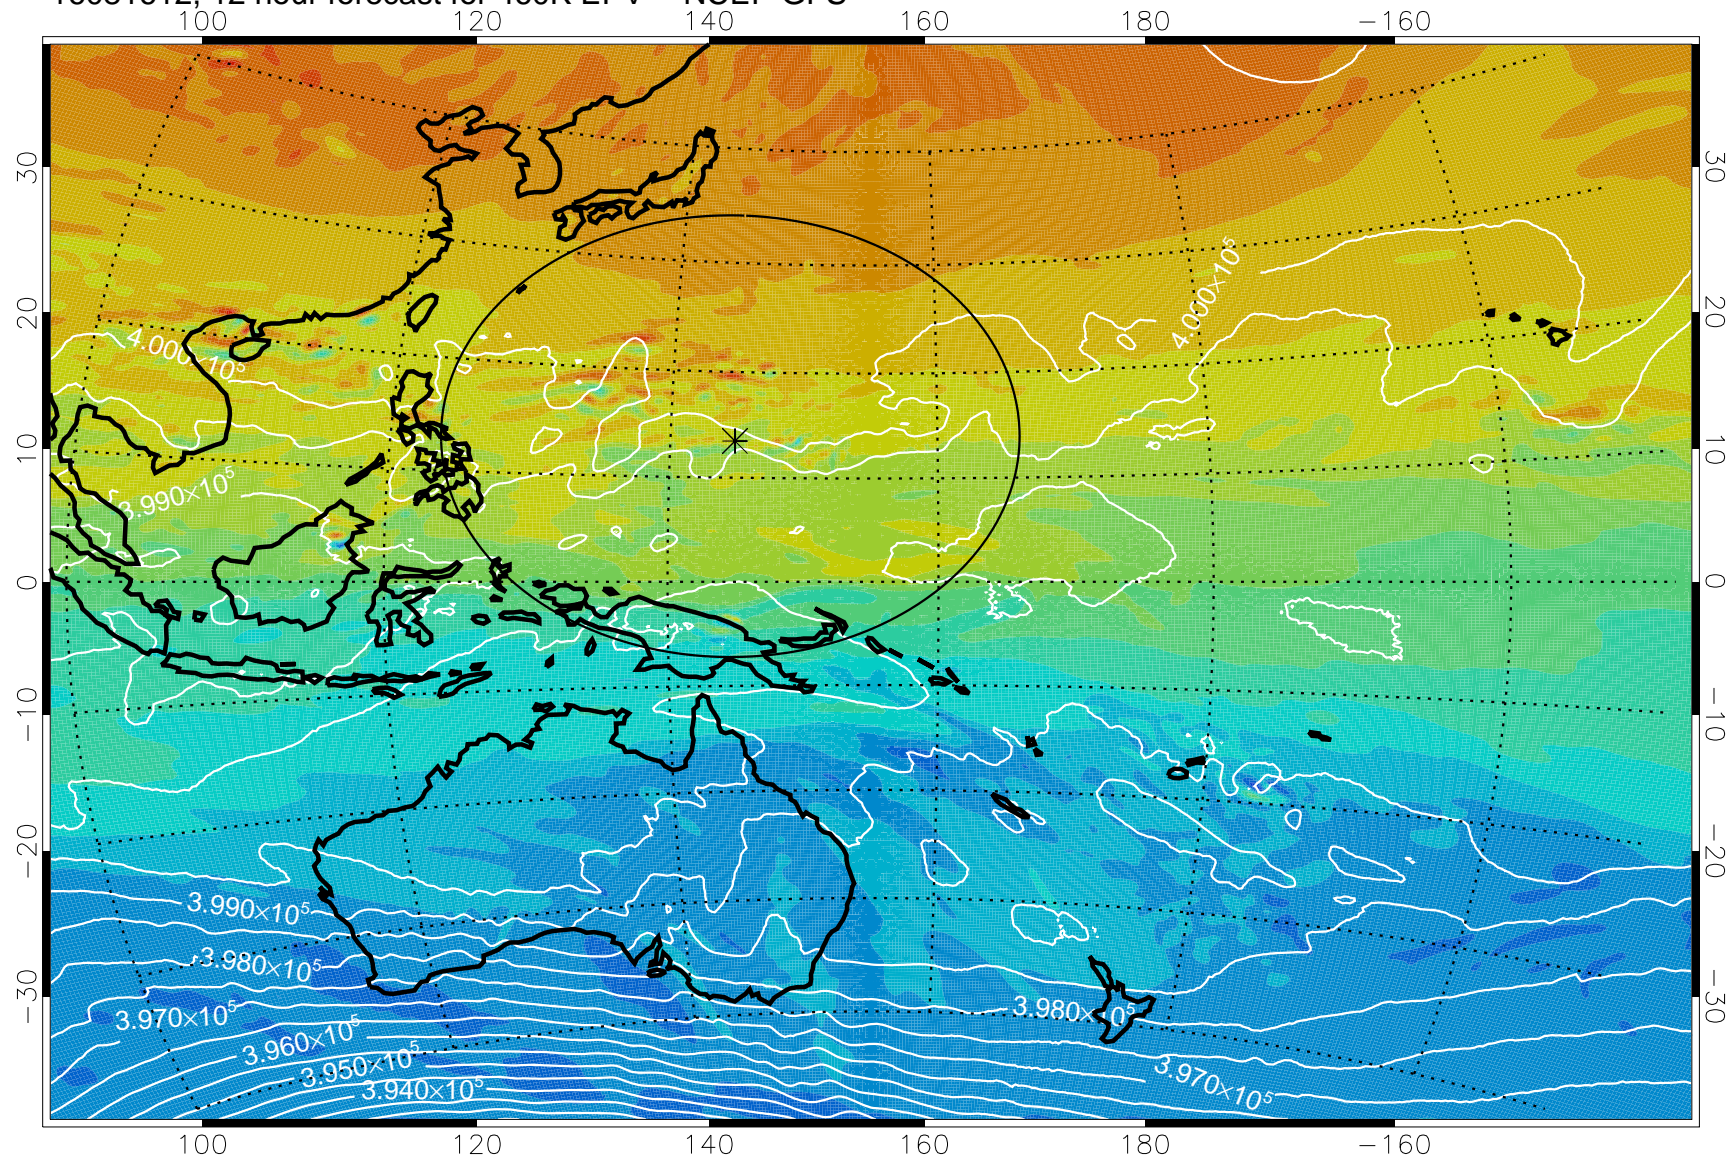

16081606, 6 hour forecast for 460K EPV -- NCEP GFS

460K Montgomery Streamfunction, white

Range ring of 2304 km

16081612, 12 hour forecast for 460K EPV -- NCEP GFS

460K Montgomery Streamfunction, white

Range ring of 2304 km

16081618, 18 hour forecast for 460K EPV -- NCEP GFS

460K Montgomery Streamfunction, white

Range ring of 2304 km

16081700, 24 hour forecast for 460K EPV -- NCEP GFS

460K Montgomery Streamfunction, white

Range ring of 2304 km

16081706, 30 hour forecast for 460K EPV -- NCEP GFS

460K Montgomery Streamfunction, white

Range ring of 2304 km

16081712, 36 hour forecast for 460K EPV -- NCEP GFS

460K Montgomery Streamfunction, white

Range ring of 2304 km

16081718, 42 hour forecast for 460K EPV -- NCEP GFS

460K Montgomery Streamfunction, white

Range ring of 2304 km

16081800, 48 hour forecast for 460K EPV -- NCEP GFS

460K Montgomery Streamfunction, white

Range ring of 2304 km