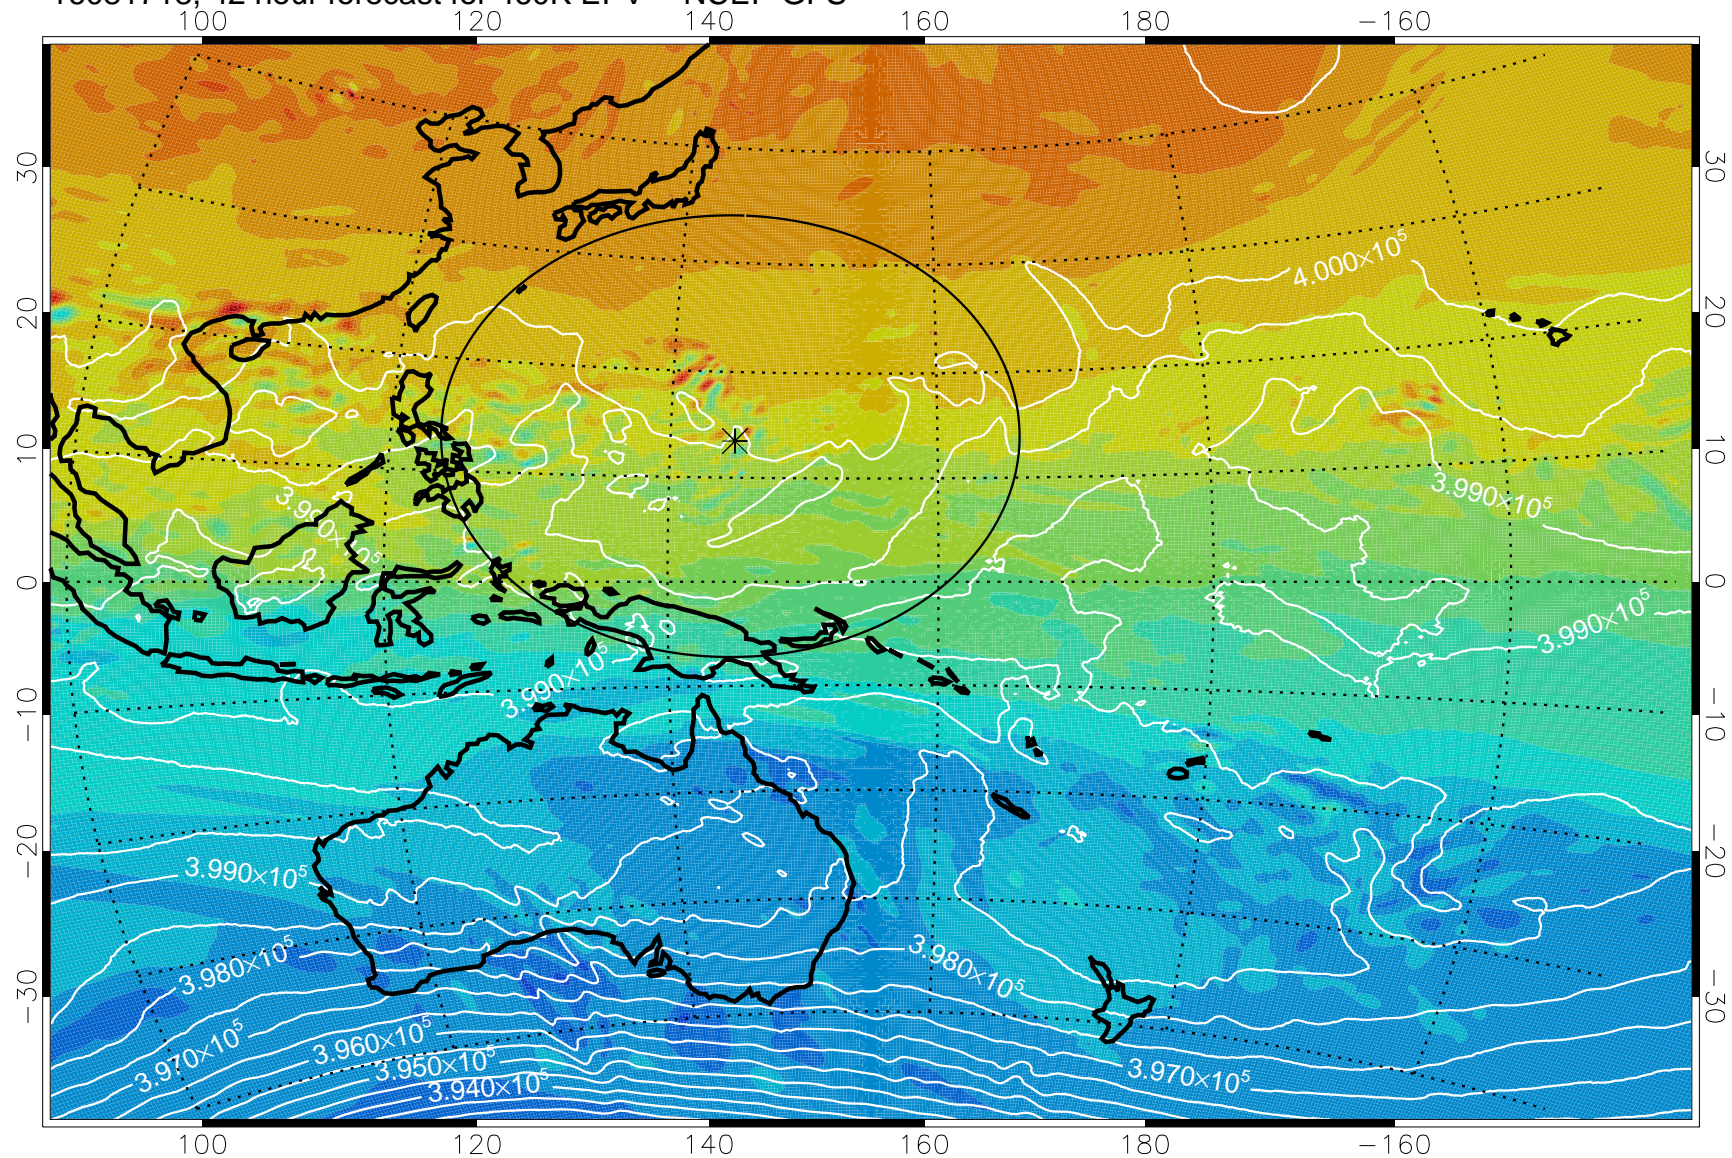

16081706, 30 hour forecast for 460K EPV -- NCEP GFS

460K Montgomery Streamfunction, white

Range ring of 2304 km

16081712, 36 hour forecast for 460K EPV -- NCEP GFS

460K Montgomery Streamfunction, white

Range ring of 2304 km

16081718, 42 hour forecast for 460K EPV -- NCEP GFS

460K Montgomery Streamfunction, white

Range ring of 2304 km

16081800, 48 hour forecast for 460K EPV -- NCEP GFS

460K Montgomery Streamfunction, white

Range ring of 2304 km

16081806, 54 hour forecast for 460K EPV -- NCEP GFS

460K Montgomery Streamfunction, white

Range ring of 2304 km

16081812, 60 hour forecast for 460K EPV -- NCEP GFS

460K Montgomery Streamfunction, white

Range ring of 2304 km

16081818, 66 hour forecast for 460K EPV -- NCEP GFS

460K Montgomery Streamfunction, white

Range ring of 2304 km

16081900, 72 hour forecast for 460K EPV -- NCEP GFS

460K Montgomery Streamfunction, white

Range ring of 2304 km