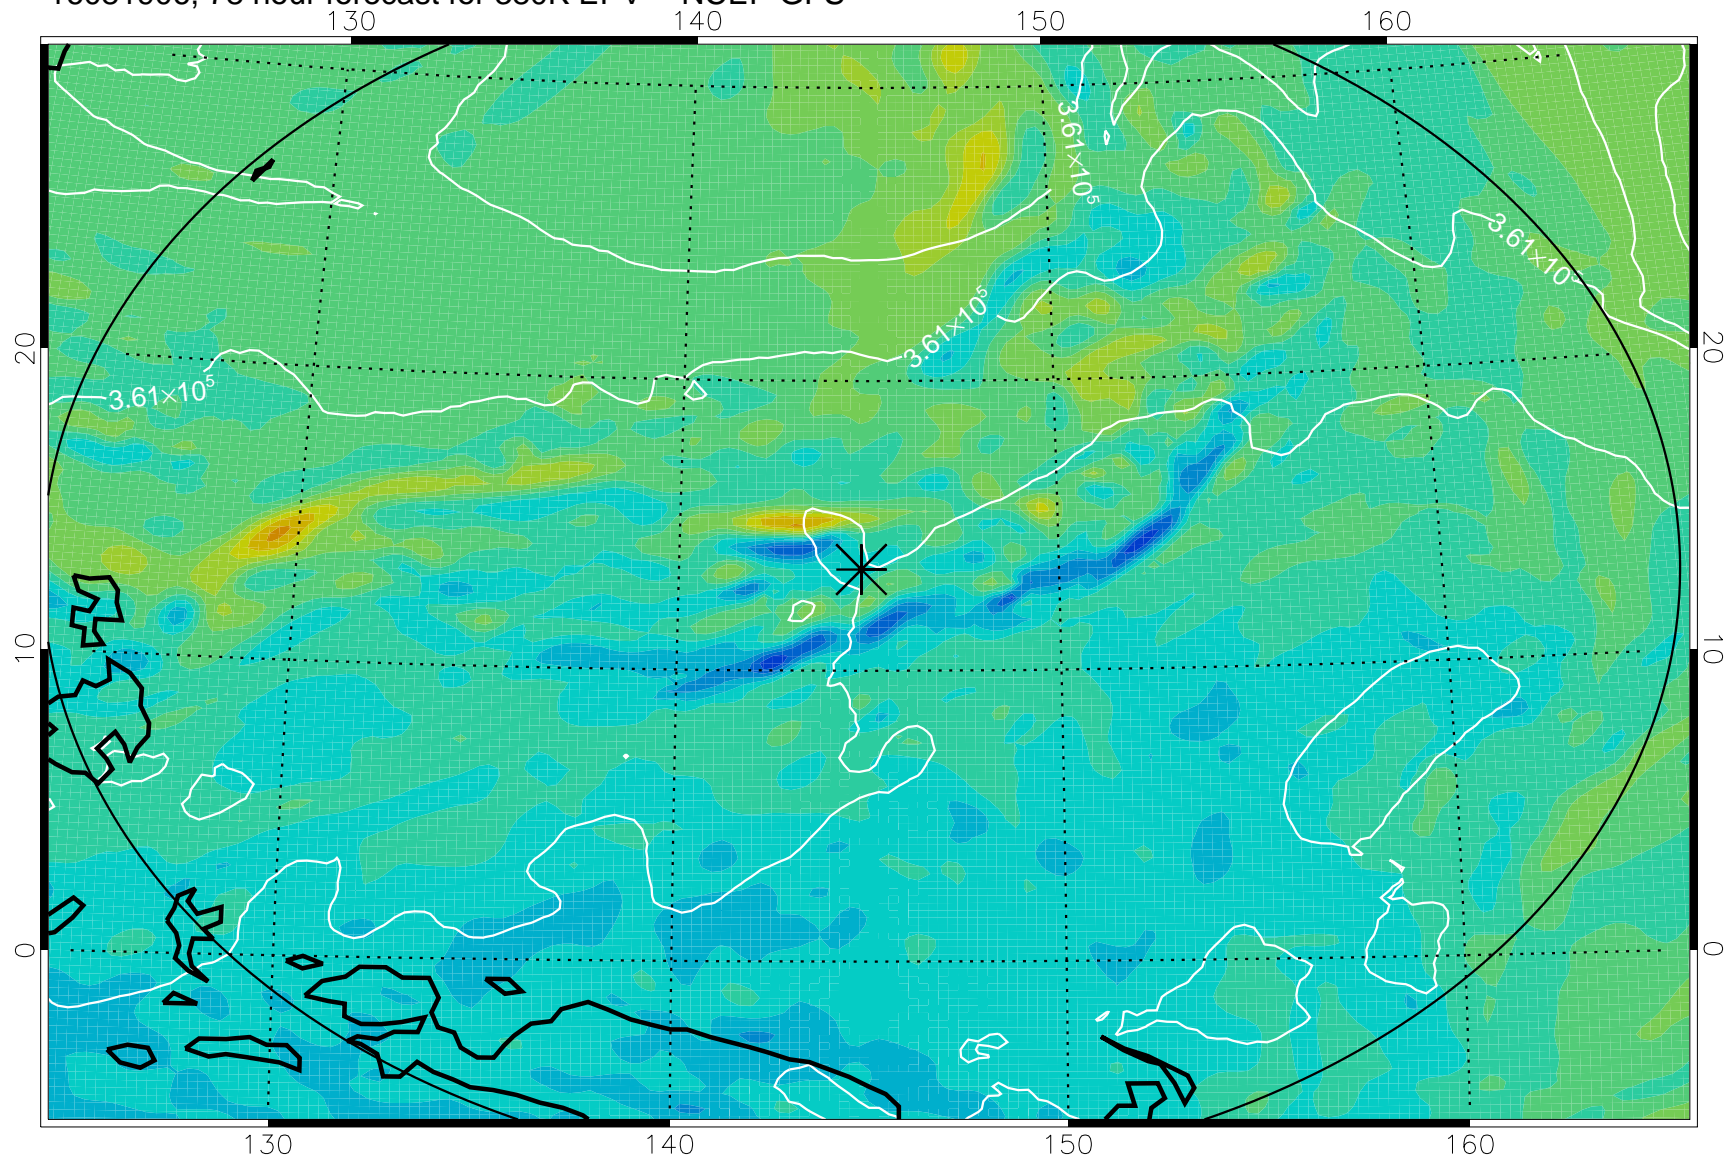

16081818, 66 hour forecast for 380K EPV -- NCEP GFS

380K Montgomery Streamfunction, white

Range ring of 2304 km

16081900, 72 hour forecast for 380K EPV -- NCEP GFS

380K Montgomery Streamfunction, white

Range ring of 2304 km

16081906, 78 hour forecast for 380K EPV -- NCEP GFS

380K Montgomery Streamfunction, white

Range ring of 2304 km

16081912, 84 hour forecast for 380K EPV -- NCEP GFS

380K Montgomery Streamfunction, white

Range ring of 2304 km

16081918, 90 hour forecast for 380K EPV -- NCEP GFS

380K Montgomery Streamfunction, white

Range ring of 2304 km

16082000, 96 hour forecast for 380K EPV -- NCEP GFS

380K Montgomery Streamfunction, white

Range ring of 2304 km

16082018, 114 hour forecast for 380K EPV -- NCEP GFS

380K Montgomery Streamfunction, white

Range ring of 2304 km

16082100, 120 hour forecast for 380K EPV -- NCEP GFS

380K Montgomery Streamfunction, white

Range ring of 2304 km