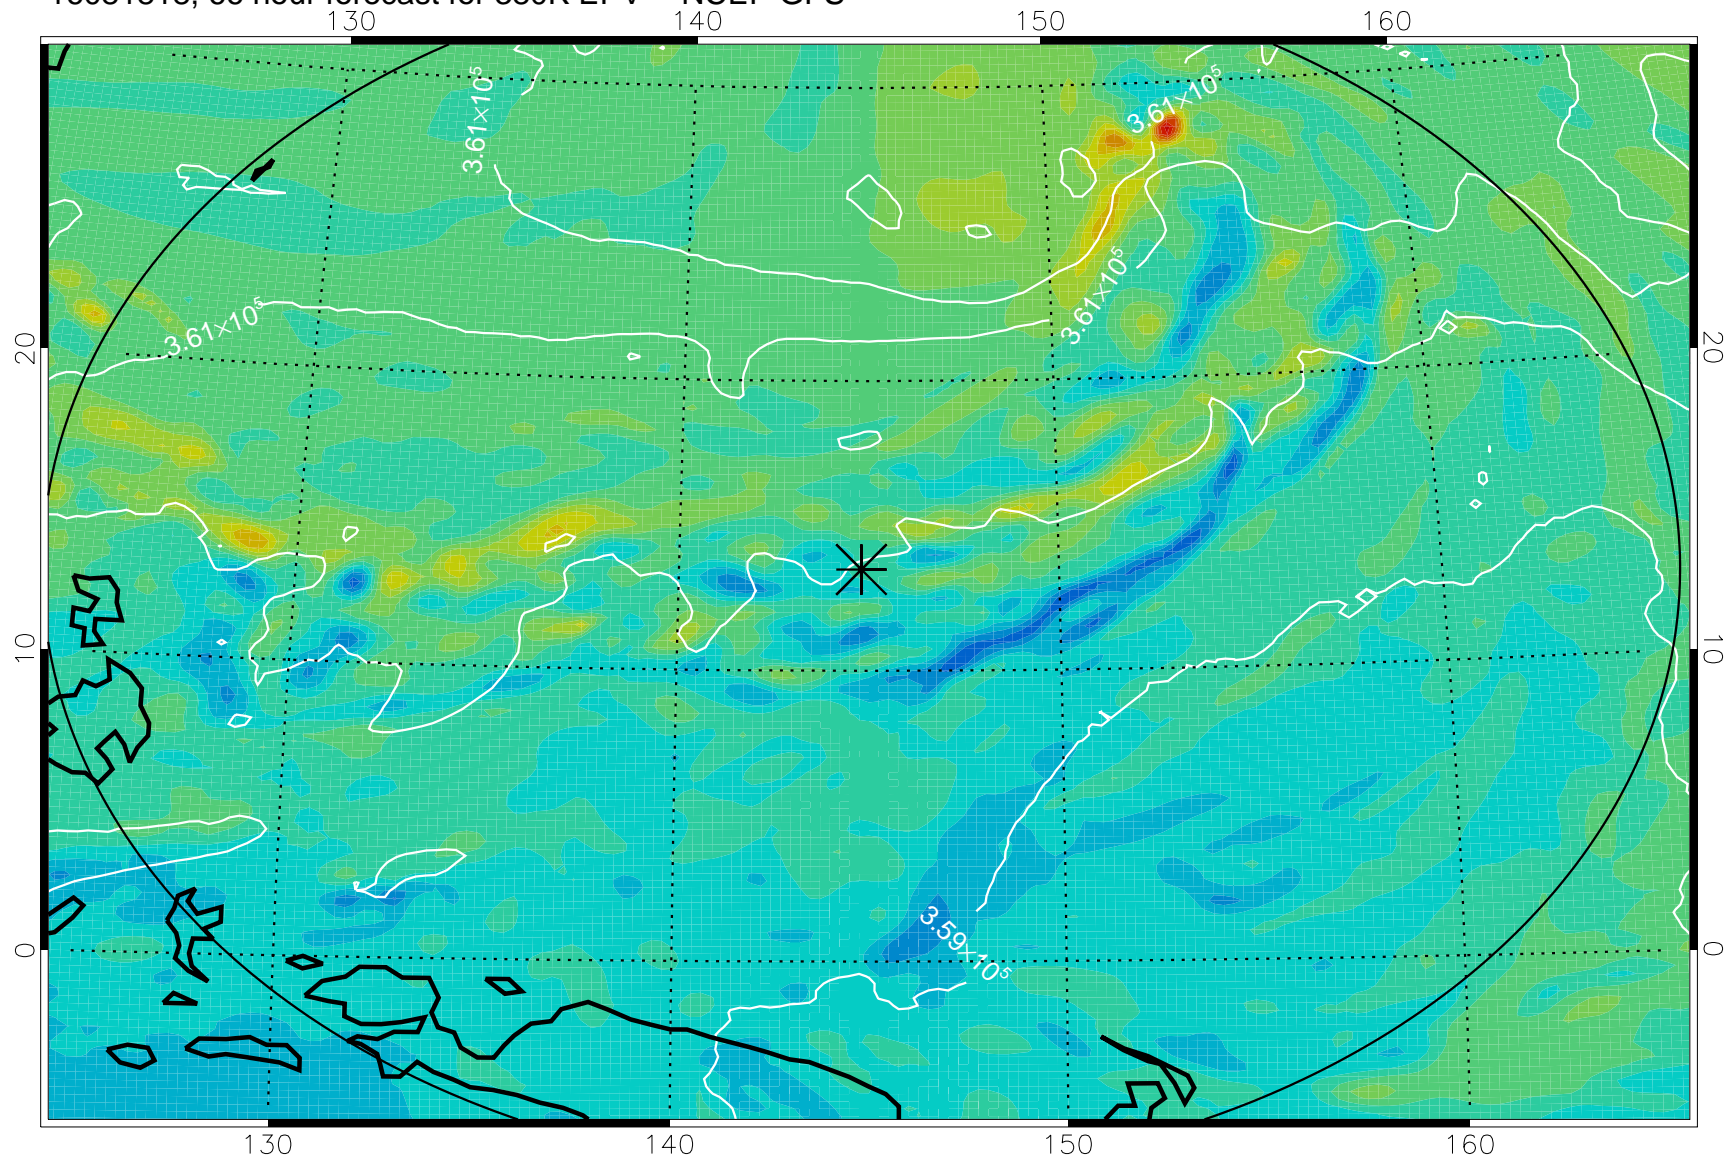

16081806, 54 hour forecast for 380K EPV -- NCEP GFS

380K Montgomery Streamfunction, white

Range ring of 2304 km

16081812, 60 hour forecast for 380K EPV -- NCEP GFS

380K Montgomery Streamfunction, white

Range ring of 2304 km

16081818, 66 hour forecast for 380K EPV -- NCEP GFS

380K Montgomery Streamfunction, white

Range ring of 2304 km

16081900, 72 hour forecast for 380K EPV -- NCEP GFS

380K Montgomery Streamfunction, white

Range ring of 2304 km

16081906, 78 hour forecast for 380K EPV -- NCEP GFS

380K Montgomery Streamfunction, white

Range ring of 2304 km

16081912, 84 hour forecast for 380K EPV -- NCEP GFS

380K Montgomery Streamfunction, white

Range ring of 2304 km

16081918, 90 hour forecast for 380K EPV -- NCEP GFS

380K Montgomery Streamfunction, white

Range ring of 2304 km

16082000, 96 hour forecast for 380K EPV -- NCEP GFS

380K Montgomery Streamfunction, white

Range ring of 2304 km