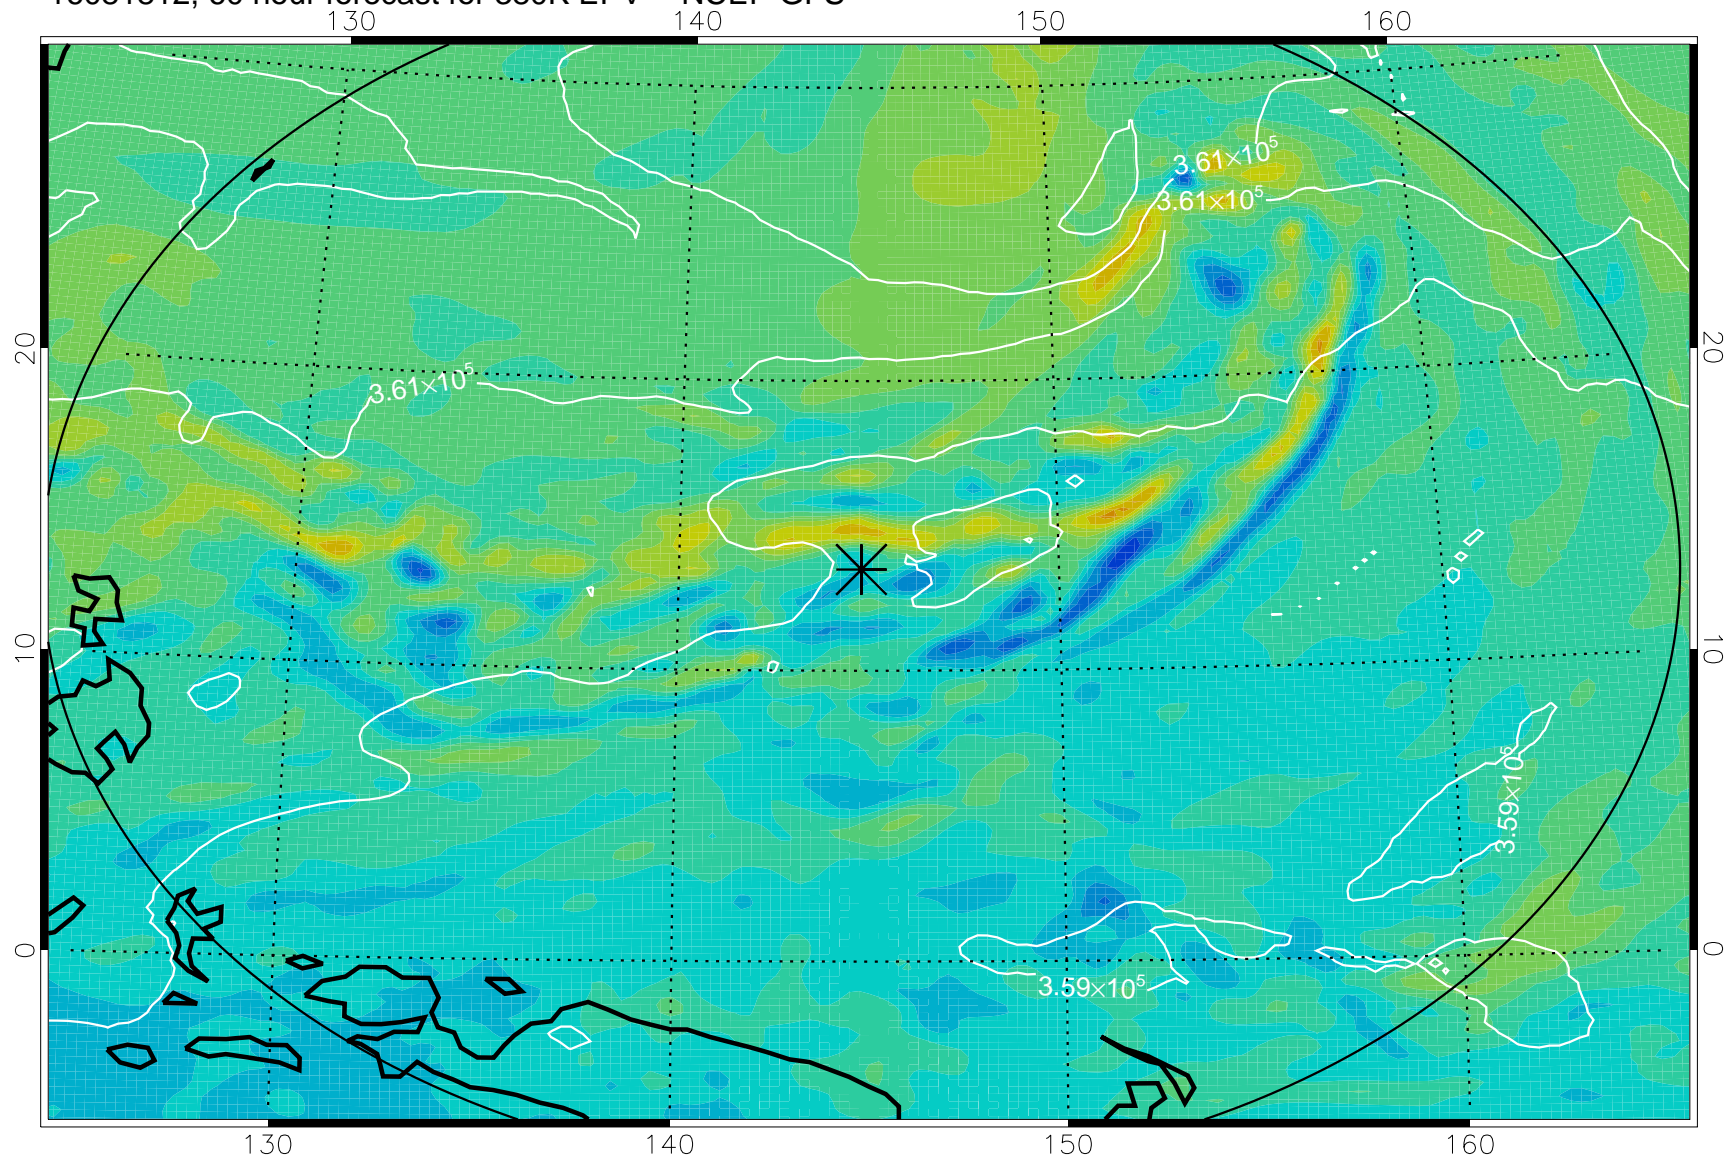

16081718, 42 hour forecast for 380K EPV -- NCEP GFS

380K Montgomery Streamfunction, white

Range ring of 2304 km

16081800, 48 hour forecast for 380K EPV -- NCEP GFS

380K Montgomery Streamfunction, white

Range ring of 2304 km

16081806, 54 hour forecast for 380K EPV -- NCEP GFS

380K Montgomery Streamfunction, white

Range ring of 2304 km

16081812, 60 hour forecast for 380K EPV -- NCEP GFS

380K Montgomery Streamfunction, white

Range ring of 2304 km

16081818, 66 hour forecast for 380K EPV -- NCEP GFS

380K Montgomery Streamfunction, white

Range ring of 2304 km

16081900, 72 hour forecast for 380K EPV -- NCEP GFS

380K Montgomery Streamfunction, white

Range ring of 2304 km

16081906, 78 hour forecast for 380K EPV -- NCEP GFS

380K Montgomery Streamfunction, white

Range ring of 2304 km

16081912, 84 hour forecast for 380K EPV -- NCEP GFS

380K Montgomery Streamfunction, white

Range ring of 2304 km