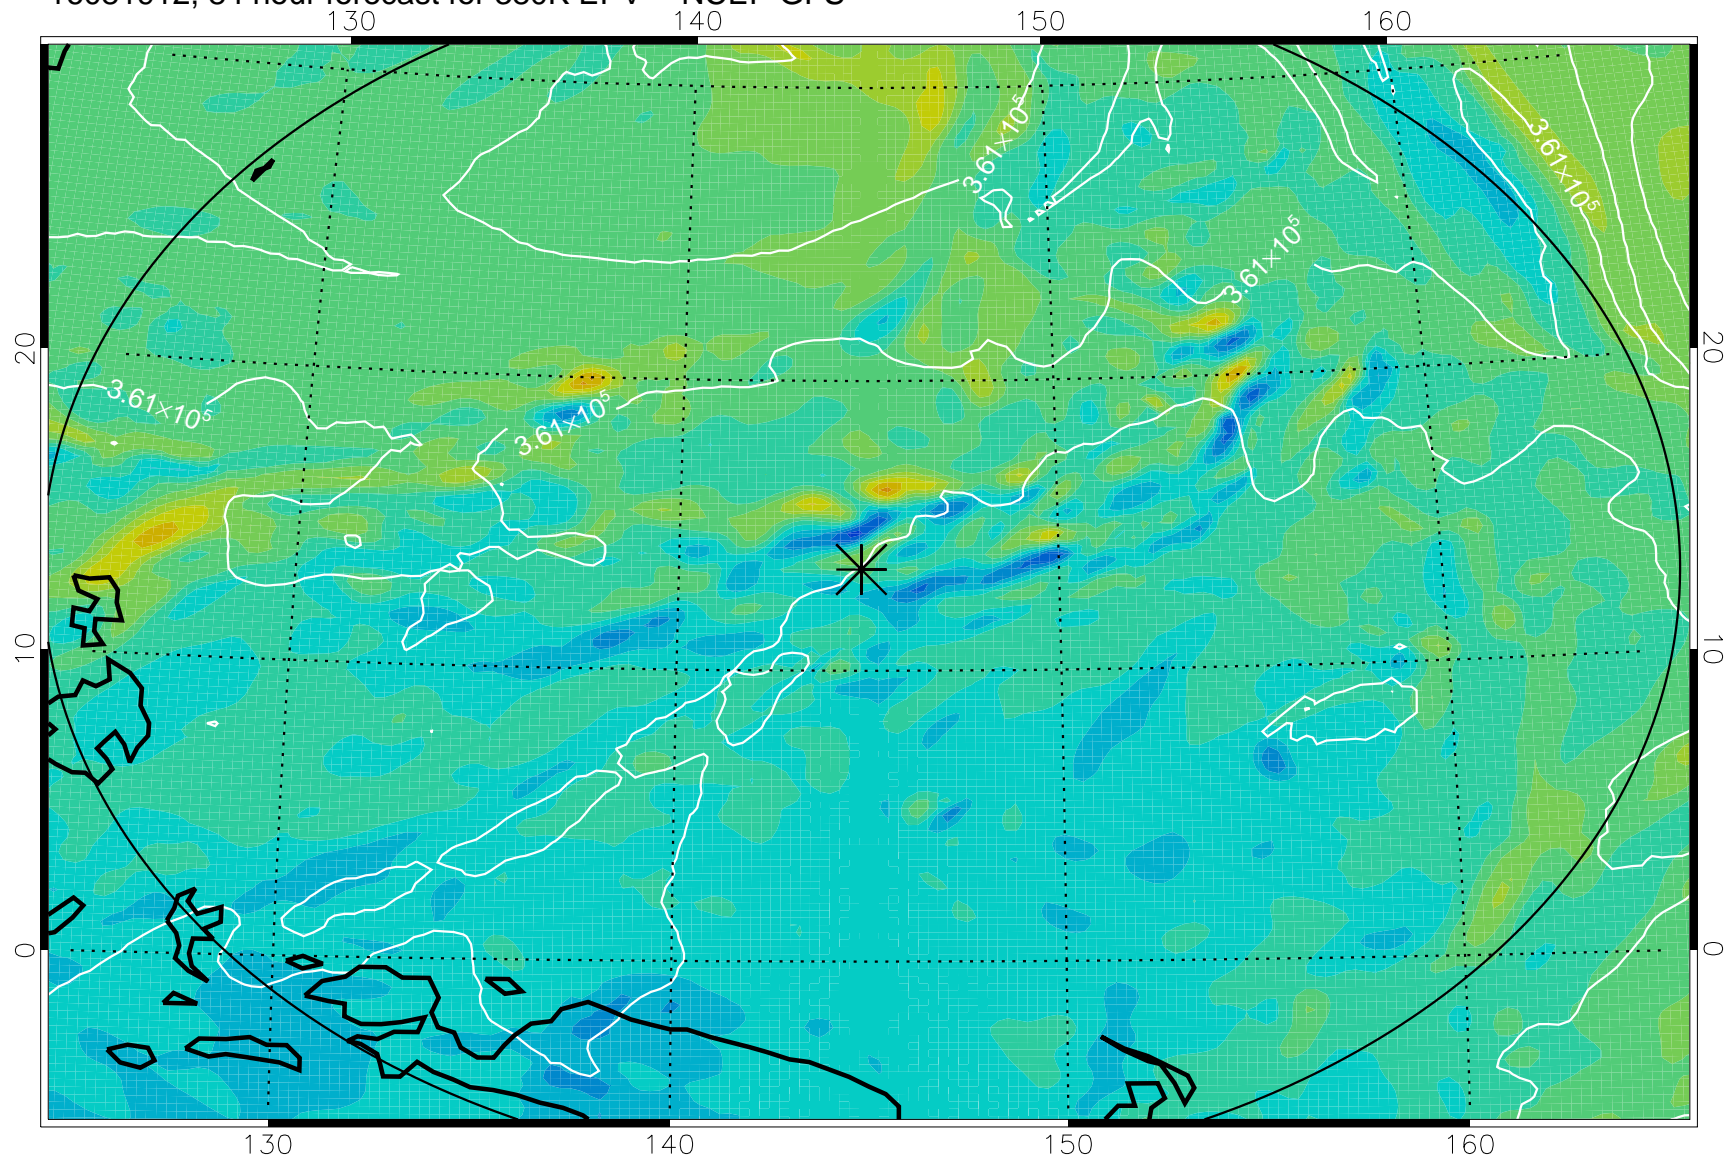

16081818, 66 hour forecast for 380K EPV -- NCEP GFS

380K Montgomery Streamfunction, white

Range ring of 2304 km

16081900, 72 hour forecast for 380K EPV -- NCEP GFS

380K Montgomery Streamfunction, white

Range ring of 2304 km

16081906, 78 hour forecast for 380K EPV -- NCEP GFS

380K Montgomery Streamfunction, white

Range ring of 2304 km

16081912, 84 hour forecast for 380K EPV -- NCEP GFS

380K Montgomery Streamfunction, white

Range ring of 2304 km

16081918, 90 hour forecast for 380K EPV -- NCEP GFS

380K Montgomery Streamfunction, white

Range ring of 2304 km

16082000, 96 hour forecast for 380K EPV -- NCEP GFS

380K Montgomery Streamfunction, white

Range ring of 2304 km

16082018, 114 hour forecast for 380K EPV -- NCEP GFS

380K Montgomery Streamfunction, white

Range ring of 2304 km

16082100, 120 hour forecast for 380K EPV -- NCEP GFS

380K Montgomery Streamfunction, white

Range ring of 2304 km