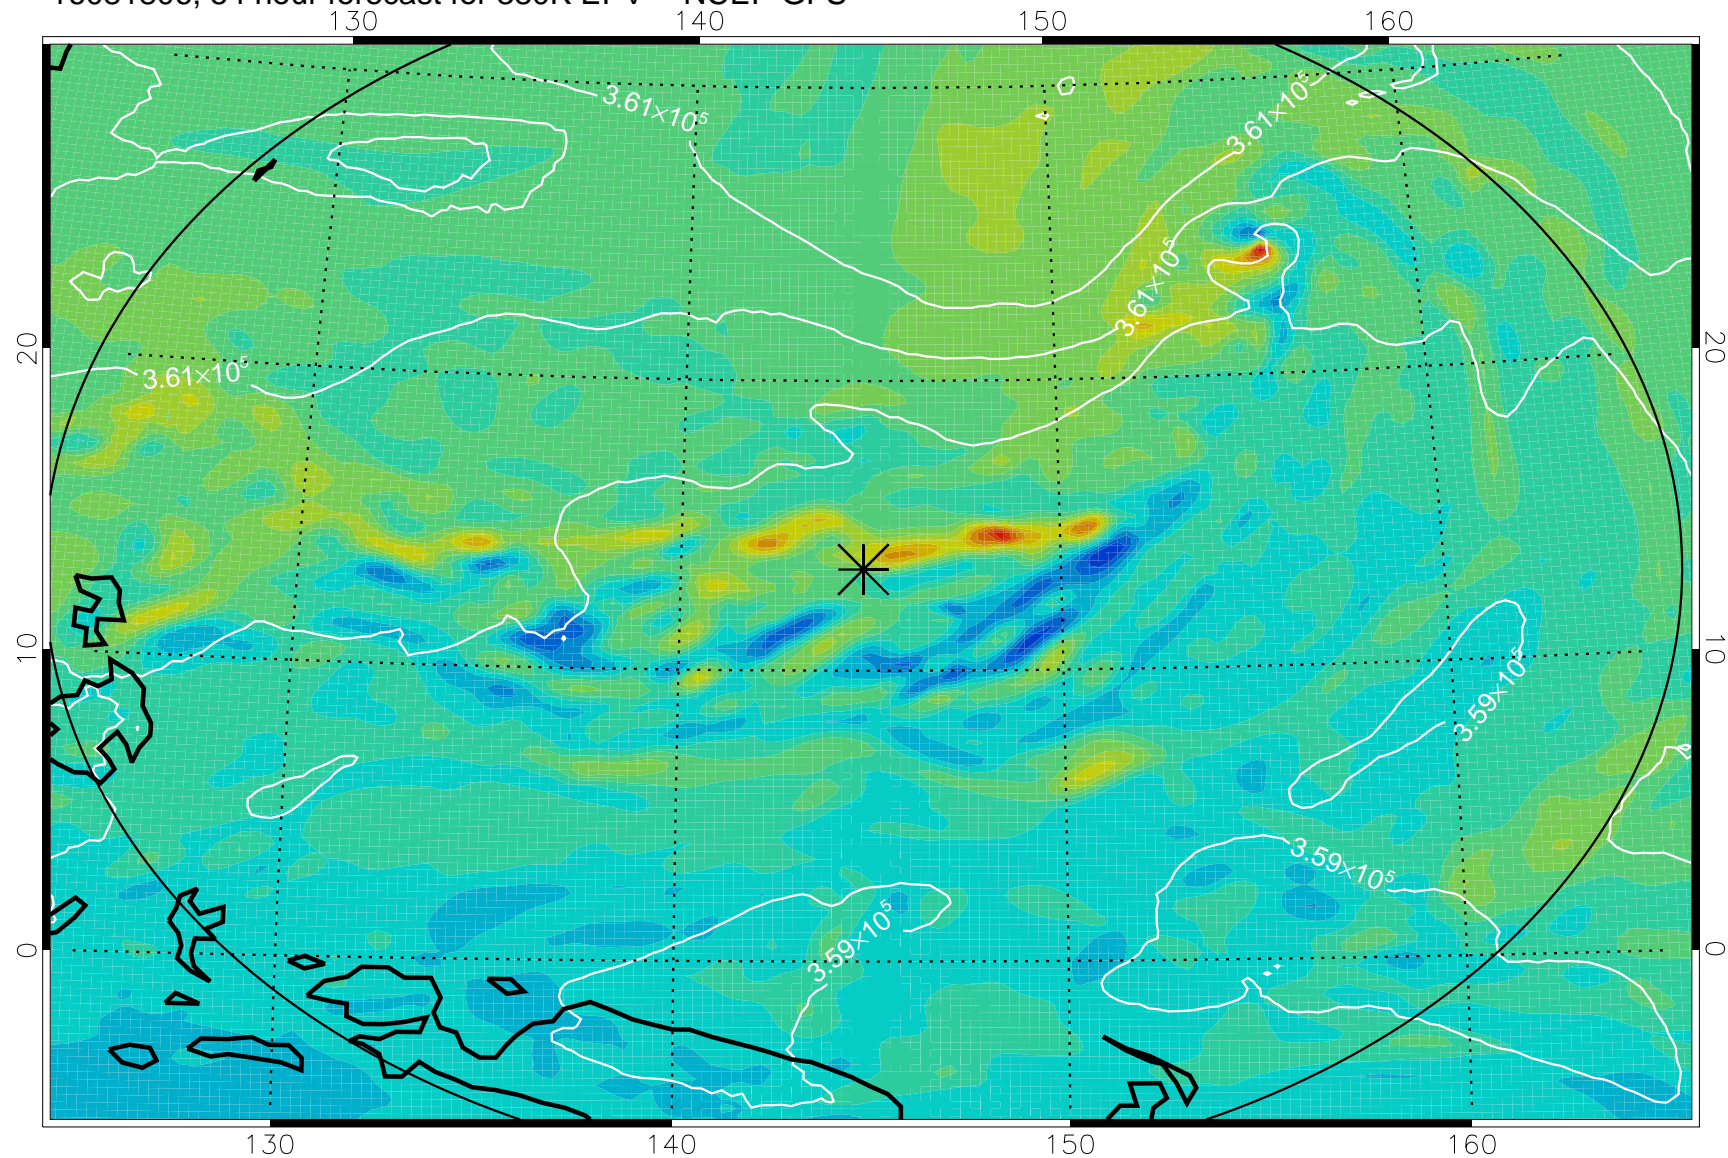

16081718, 42 hour forecast for 380K EPV -- NCEP GFS

380K Montgomery Streamfunction, white

Range ring of 2304 km

16081800, 48 hour forecast for 380K EPV -- NCEP GFS

380K Montgomery Streamfunction, white

Range ring of 2304 km

16081806, 54 hour forecast for 380K EPV -- NCEP GFS

380K Montgomery Streamfunction, white

Range ring of 2304 km

16081812, 60 hour forecast for 380K EPV -- NCEP GFS

380K Montgomery Streamfunction, white

Range ring of 2304 km

16081818, 66 hour forecast for 380K EPV -- NCEP GFS

380K Montgomery Streamfunction, white

Range ring of 2304 km

16081900, 72 hour forecast for 380K EPV -- NCEP GFS

380K Montgomery Streamfunction, white

Range ring of 2304 km

16081918, 90 hour forecast for 380K EPV -- NCEP GFS

380K Montgomery Streamfunction, white

Range ring of 2304 km

16082000, 96 hour forecast for 380K EPV -- NCEP GFS

380K Montgomery Streamfunction, white

Range ring of 2304 km