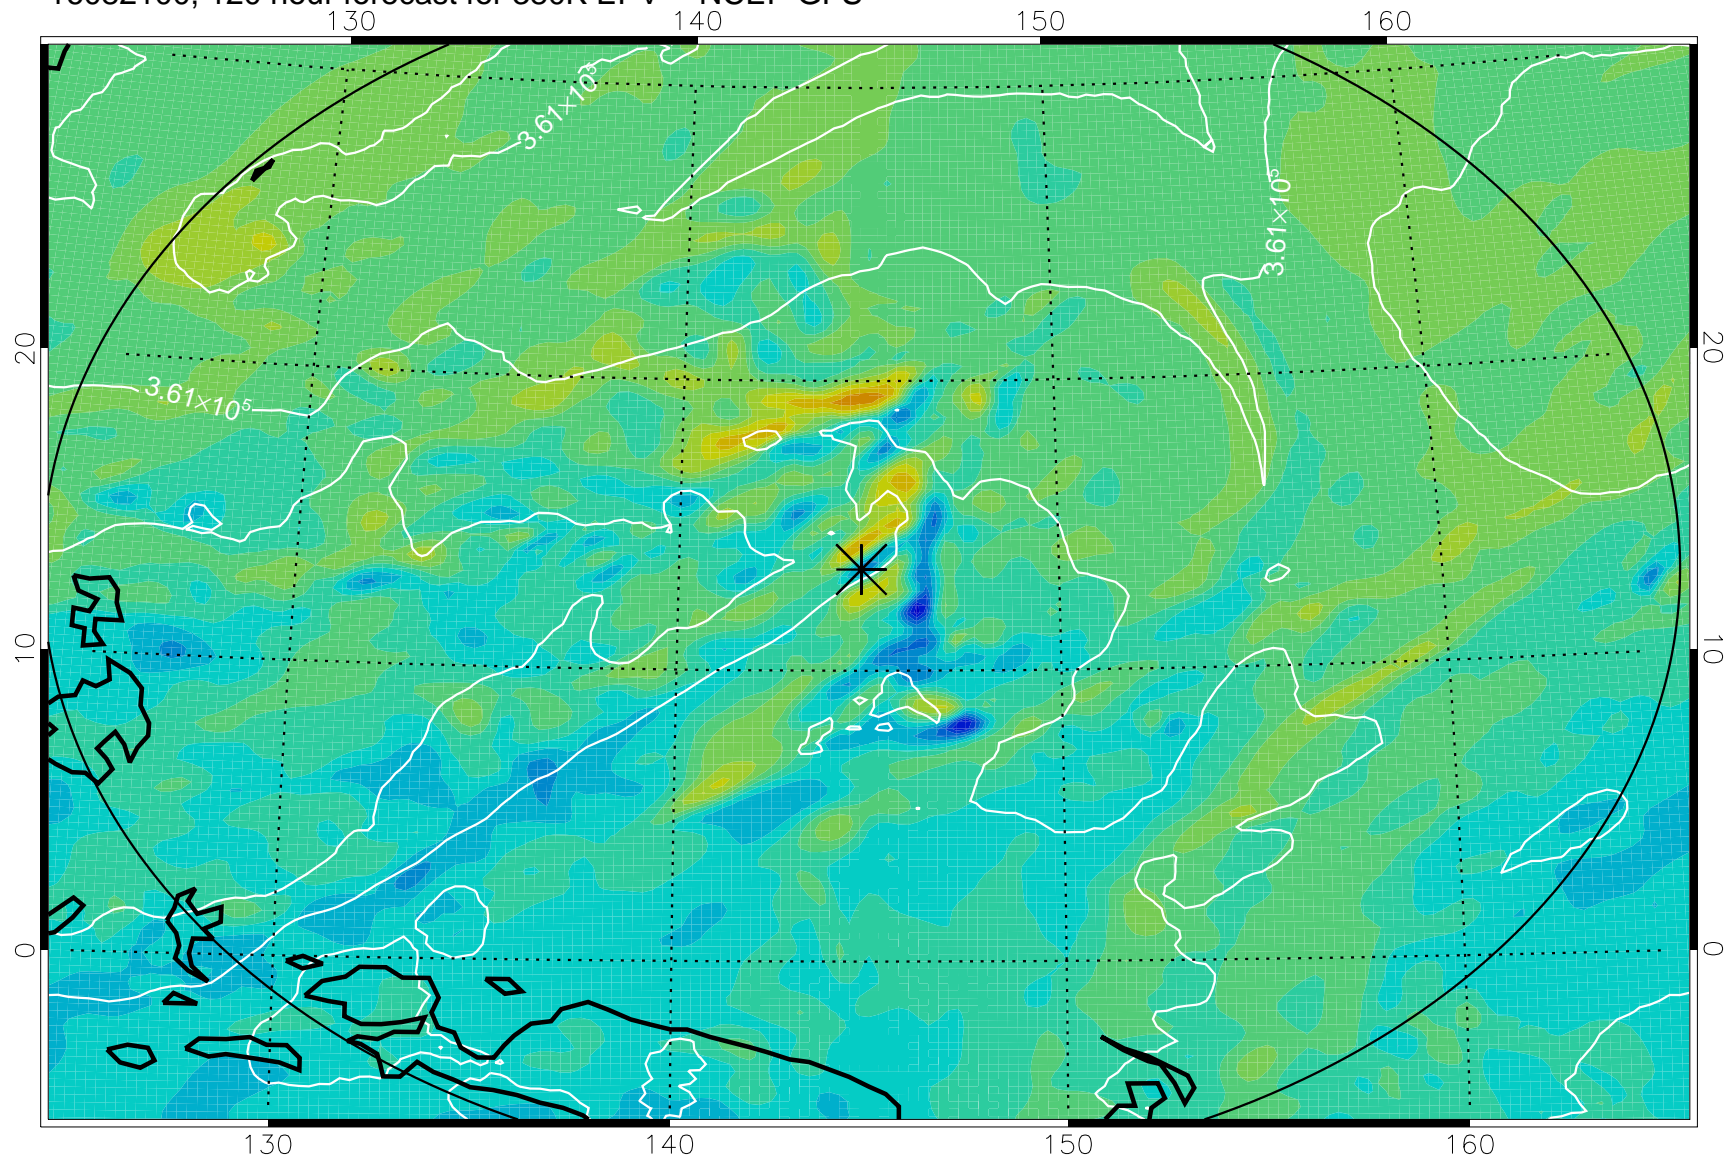

16081906, 78 hour forecast for 380K EPV -- NCEP GFS

380K Montgomery Streamfunction, white

Range ring of 2304 km

16081912, 84 hour forecast for 380K EPV -- NCEP GFS

380K Montgomery Streamfunction, white

Range ring of 2304 km

16081918, 90 hour forecast for 380K EPV -- NCEP GFS

380K Montgomery Streamfunction, white

Range ring of 2304 km

16082000, 96 hour forecast for 380K EPV -- NCEP GFS

380K Montgomery Streamfunction, white

Range ring of 2304 km

16082006, 102 hour forecast for 380K EPV -- NCEP GFS

380K Montgomery Streamfunction, white

Range ring of 2304 km

16082012, 108 hour forecast for 380K EPV -- NCEP GFS

380K Montgomery Streamfunction, white

Range ring of 2304 km

16082018, 114 hour forecast for 380K EPV -- NCEP GFS

380K Montgomery Streamfunction, white

Range ring of 2304 km

16082100, 120 hour forecast for 380K EPV -- NCEP GFS

380K Montgomery Streamfunction, white

Range ring of 2304 km