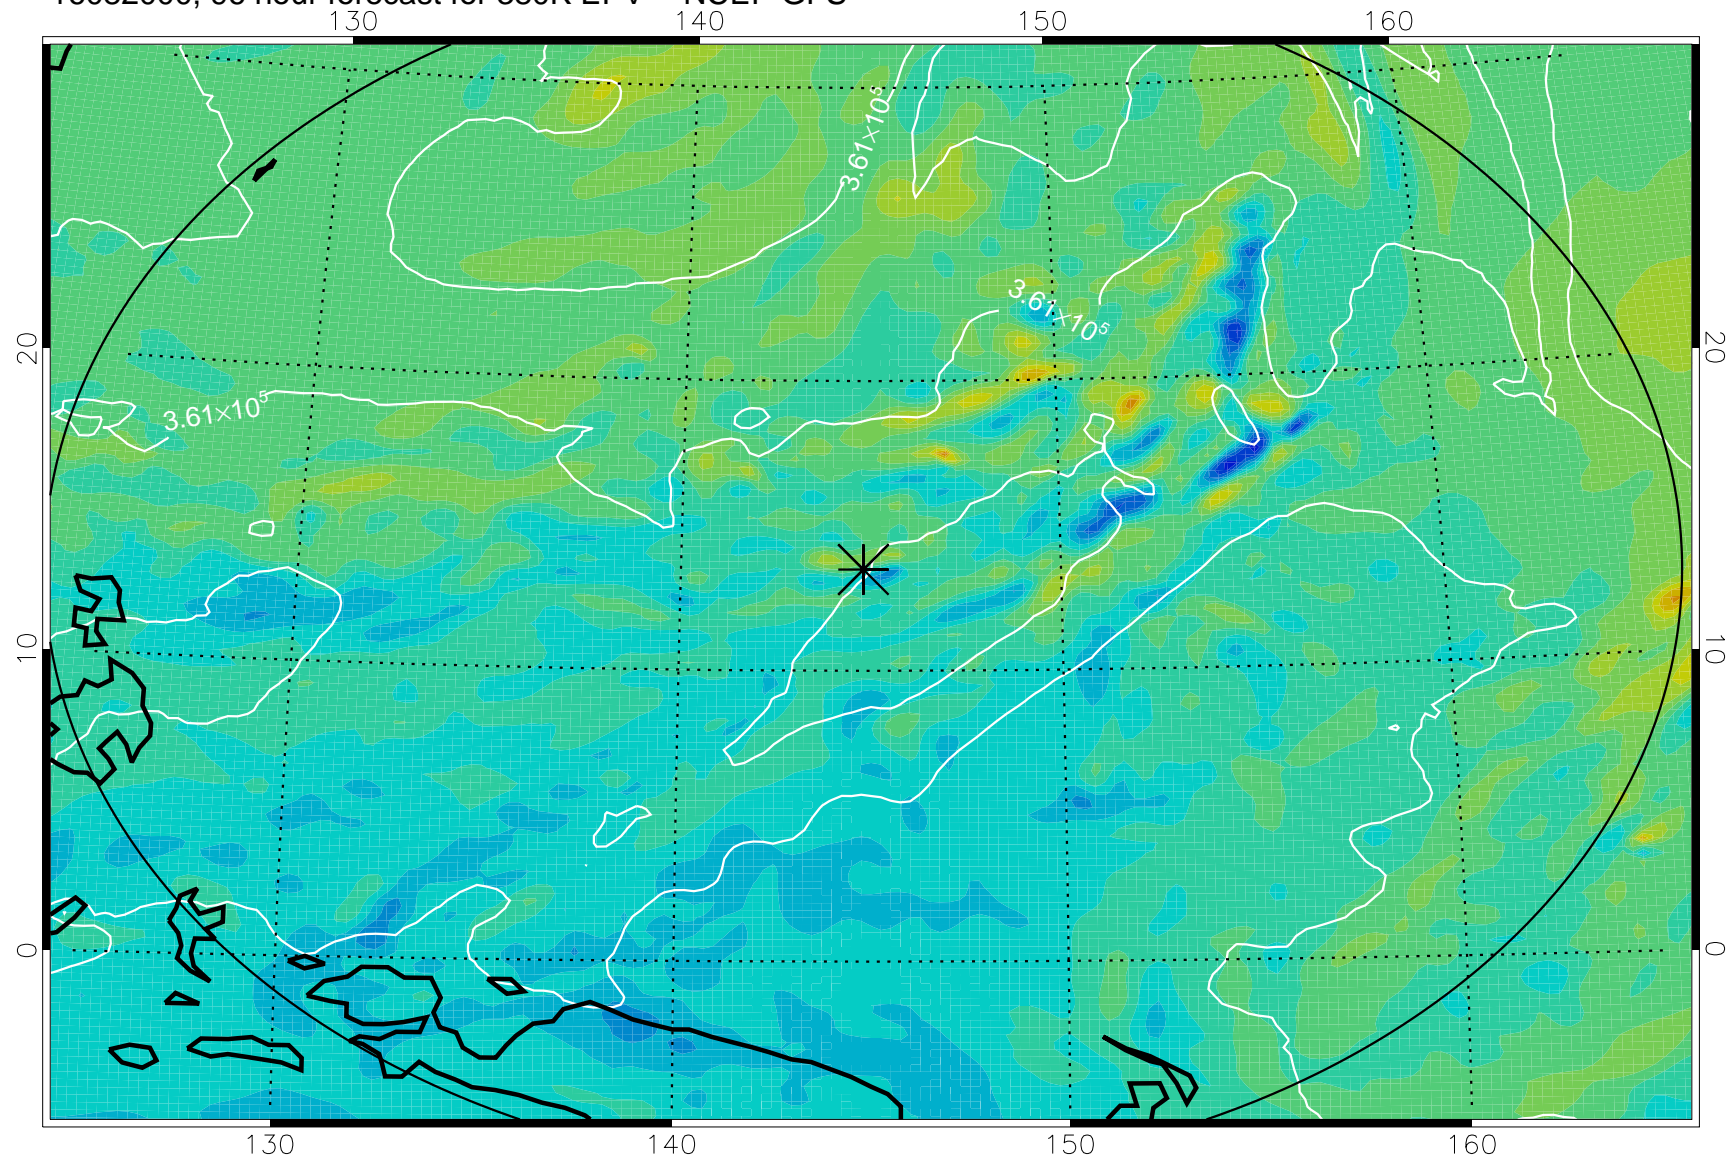

16081818, 66 hour forecast for 380K EPV -- NCEP GFS

380K Montgomery Streamfunction, white

Range ring of 2304 km

16081900, 72 hour forecast for 380K EPV -- NCEP GFS

380K Montgomery Streamfunction, white

Range ring of 2304 km

16081906, 78 hour forecast for 380K EPV -- NCEP GFS

380K Montgomery Streamfunction, white

Range ring of 2304 km

16081912, 84 hour forecast for 380K EPV -- NCEP GFS

380K Montgomery Streamfunction, white

Range ring of 2304 km

16081918, 90 hour forecast for 380K EPV -- NCEP GFS

380K Montgomery Streamfunction, white

Range ring of 2304 km

16082000, 96 hour forecast for 380K EPV -- NCEP GFS

380K Montgomery Streamfunction, white

Range ring of 2304 km

16082006, 102 hour forecast for 380K EPV -- NCEP GFS

380K Montgomery Streamfunction, white

Range ring of 2304 km

16082012, 108 hour forecast for 380K EPV -- NCEP GFS

380K Montgomery Streamfunction, white

Range ring of 2304 km