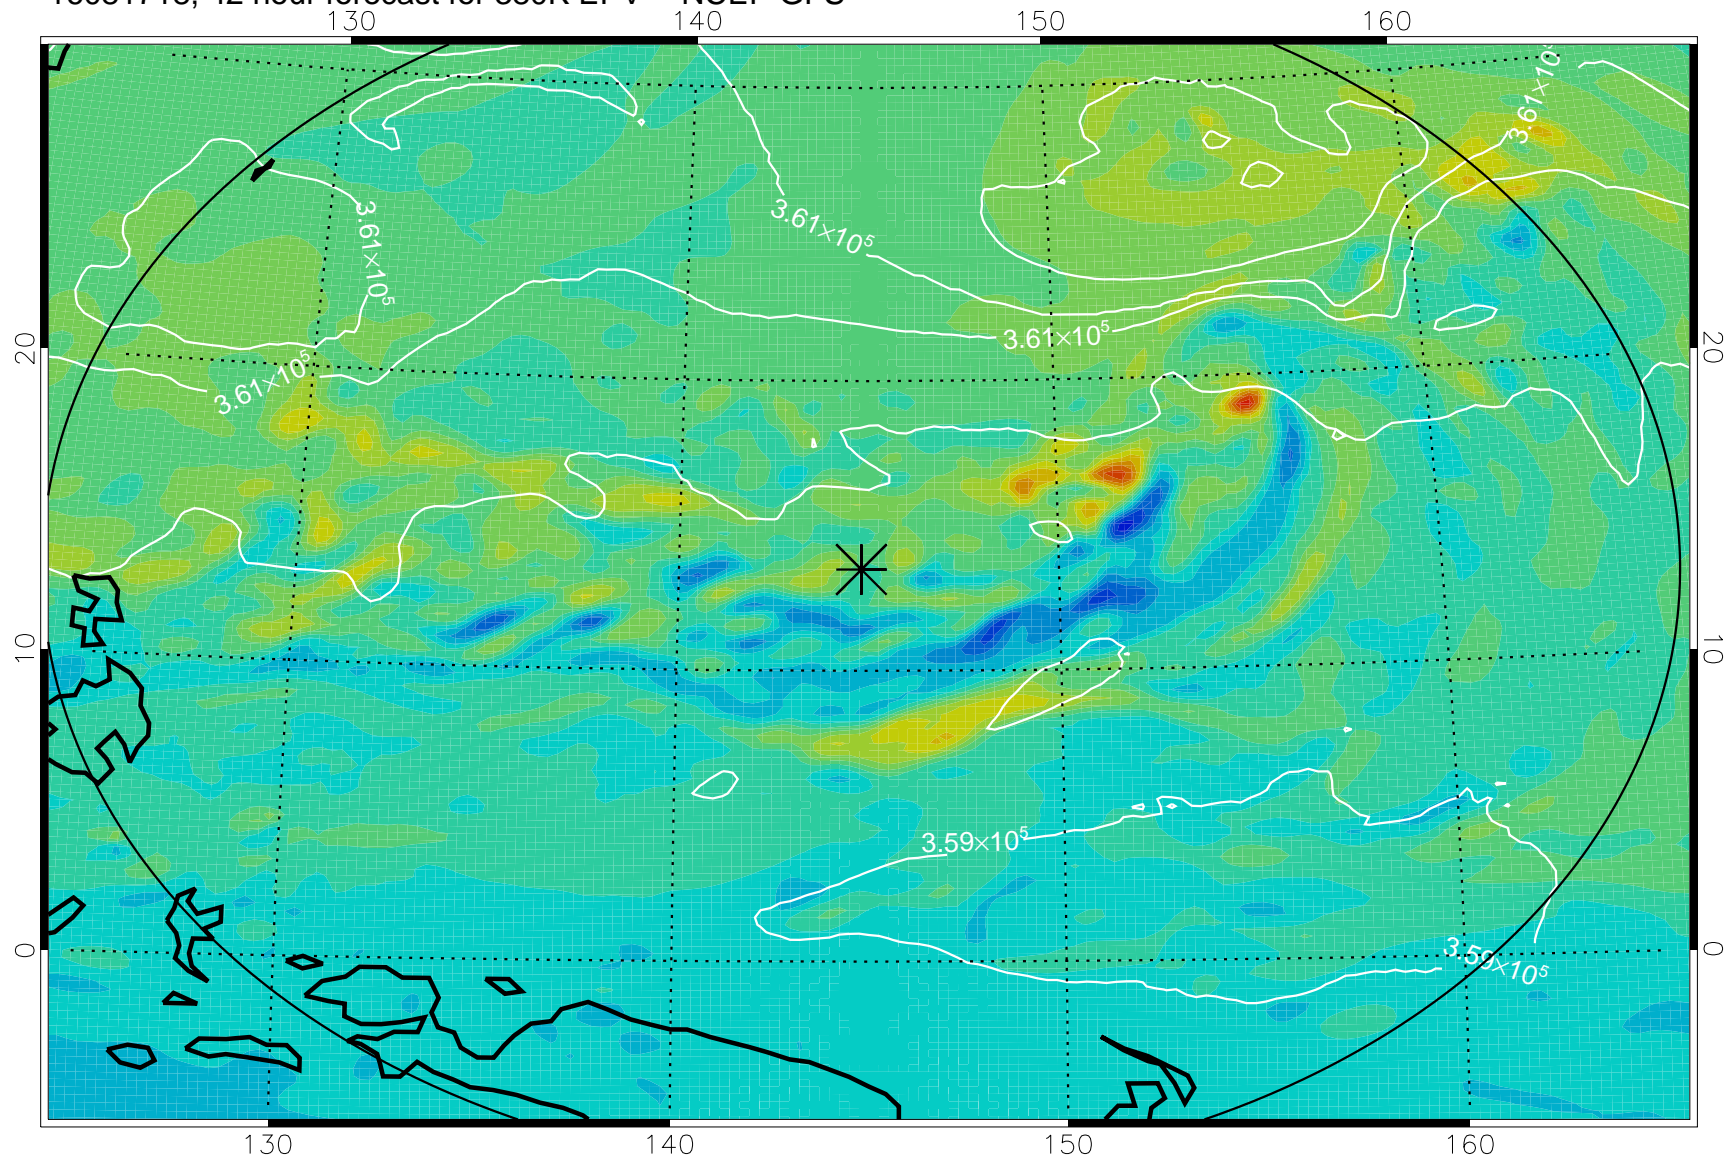

16081706, 30 hour forecast for 380K EPV -- NCEP GFS

380K Montgomery Streamfunction, white

Range ring of 2304 km

16081712, 36 hour forecast for 380K EPV -- NCEP GFS

380K Montgomery Streamfunction, white

Range ring of 2304 km

16081718, 42 hour forecast for 380K EPV -- NCEP GFS

380K Montgomery Streamfunction, white

Range ring of 2304 km

16081800, 48 hour forecast for 380K EPV -- NCEP GFS

380K Montgomery Streamfunction, white

Range ring of 2304 km

16081806, 54 hour forecast for 380K EPV -- NCEP GFS

380K Montgomery Streamfunction, white

Range ring of 2304 km

16081812, 60 hour forecast for 380K EPV -- NCEP GFS

380K Montgomery Streamfunction, white

Range ring of 2304 km

16081818, 66 hour forecast for 380K EPV -- NCEP GFS

380K Montgomery Streamfunction, white

Range ring of 2304 km

16081900, 72 hour forecast for 380K EPV -- NCEP GFS

380K Montgomery Streamfunction, white

Range ring of 2304 km