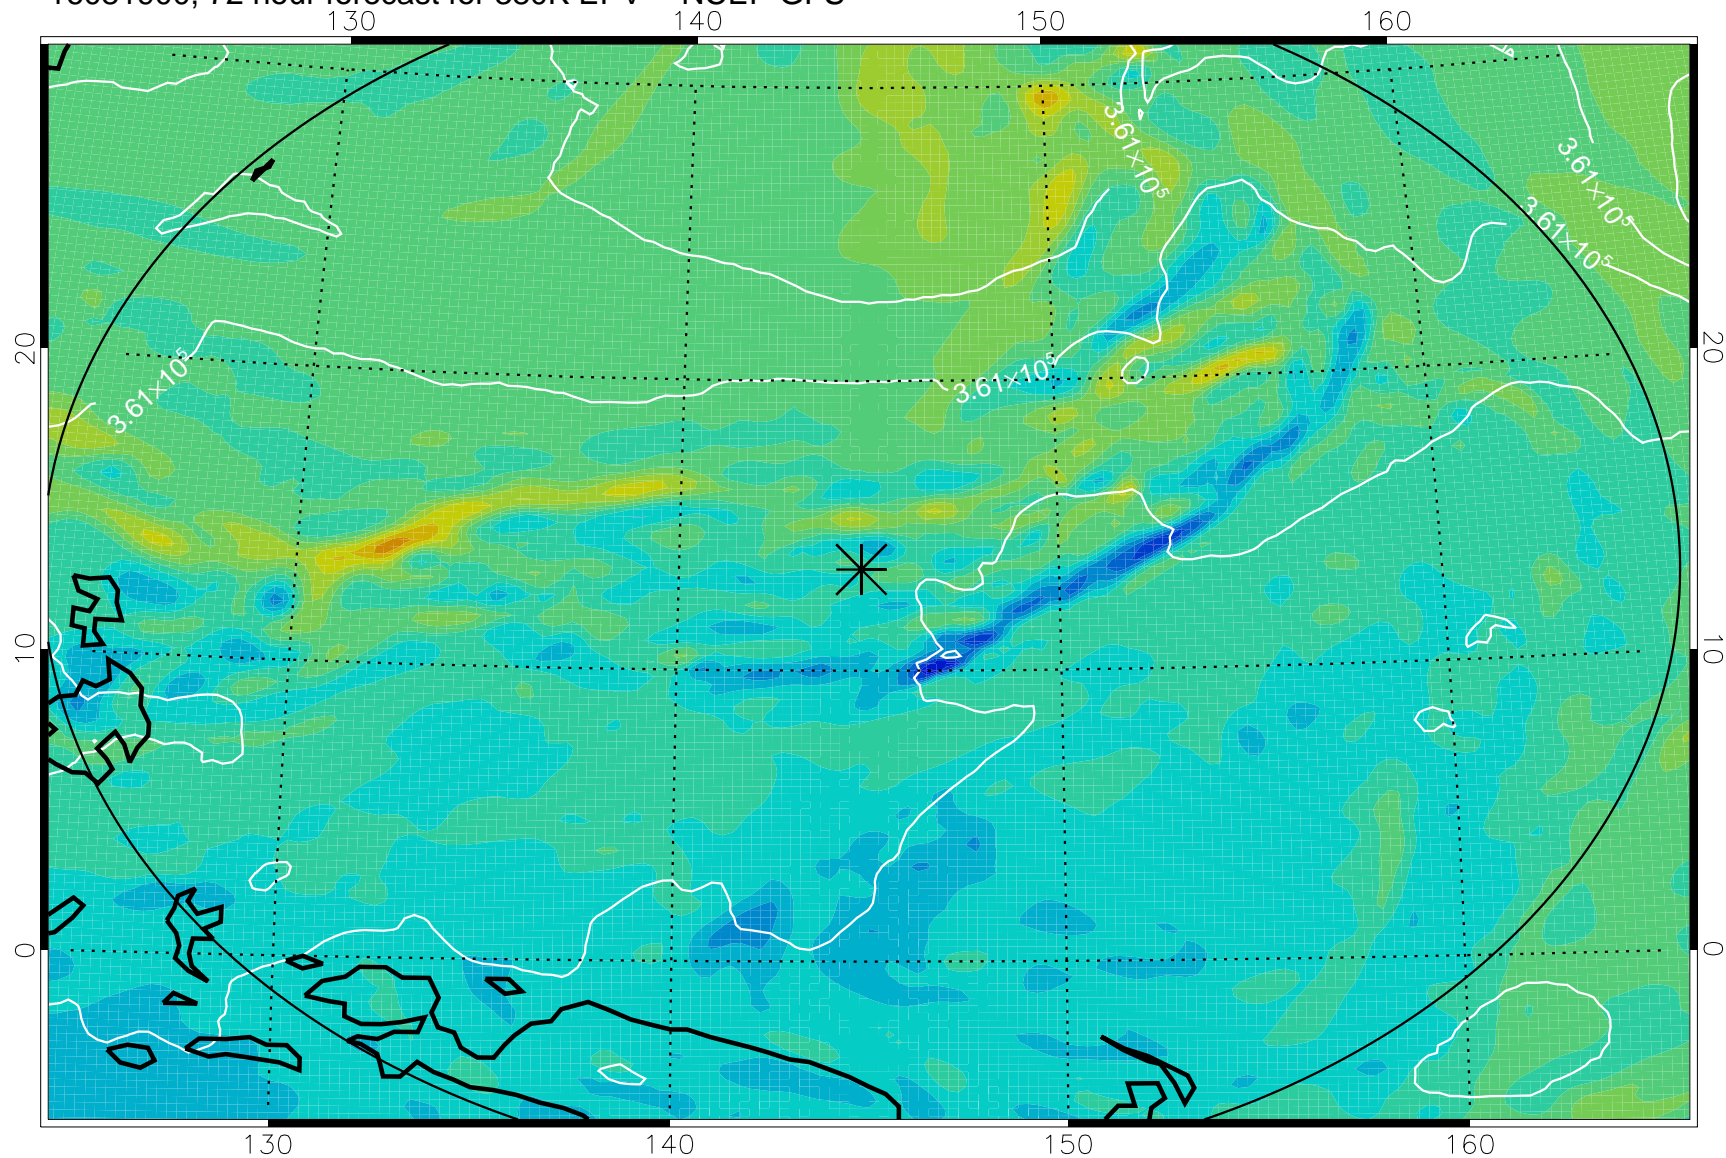

16081806, 54 hour forecast for 380K EPV -- NCEP GFS

380K Montgomery Streamfunction, white

Range ring of 2304 km

16081812, 60 hour forecast for 380K EPV -- NCEP GFS

380K Montgomery Streamfunction, white

Range ring of 2304 km

16081818, 66 hour forecast for 380K EPV -- NCEP GFS

380K Montgomery Streamfunction, white

Range ring of 2304 km

16081900, 72 hour forecast for 380K EPV -- NCEP GFS

380K Montgomery Streamfunction, white

Range ring of 2304 km

16081906, 78 hour forecast for 380K EPV -- NCEP GFS

380K Montgomery Streamfunction, white

Range ring of 2304 km

16081912, 84 hour forecast for 380K EPV -- NCEP GFS

380K Montgomery Streamfunction, white

Range ring of 2304 km

16081918, 90 hour forecast for 380K EPV -- NCEP GFS

380K Montgomery Streamfunction, white

Range ring of 2304 km

16082000, 96 hour forecast for 380K EPV -- NCEP GFS

380K Montgomery Streamfunction, white

Range ring of 2304 km