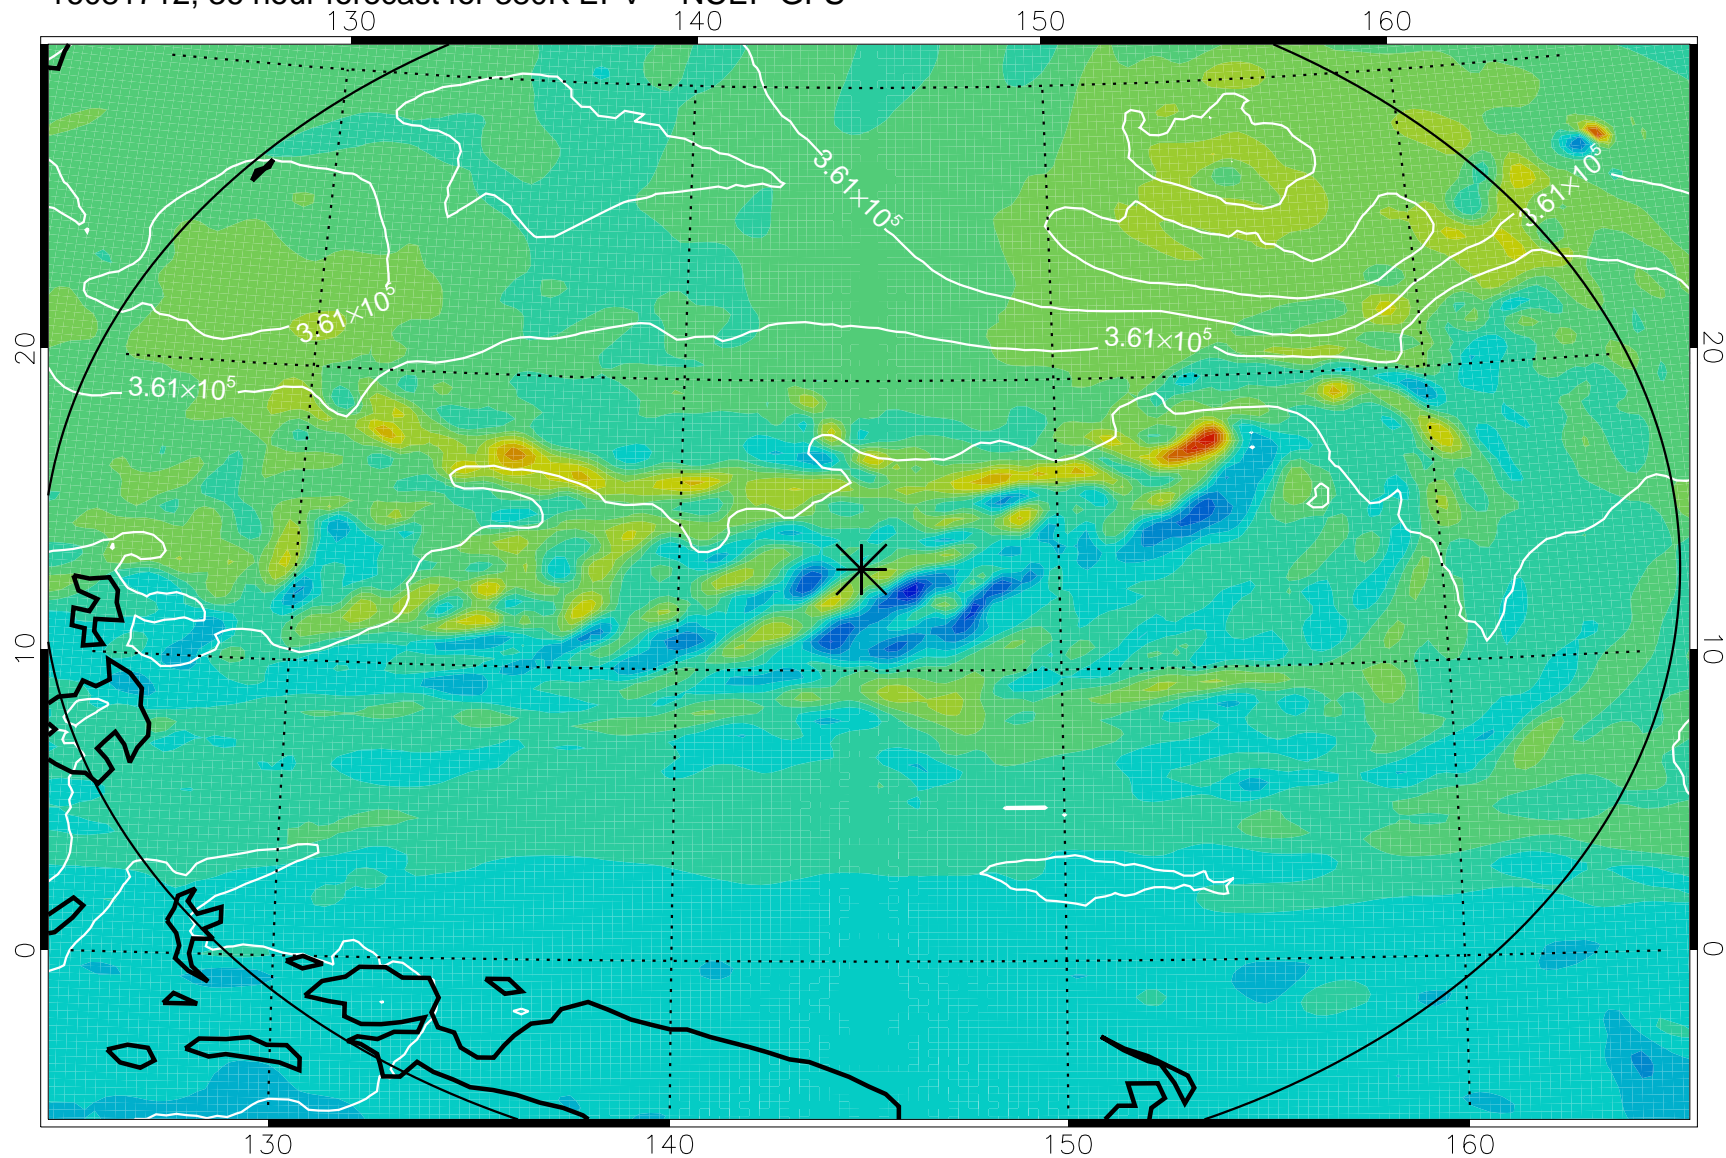

16081618, 18 hour forecast for 380K EPV -- NCEP GFS

380K Montgomery Streamfunction, white

Range ring of 2304 km

16081700, 24 hour forecast for 380K EPV -- NCEP GFS

380K Montgomery Streamfunction, white

Range ring of 2304 km

16081706, 30 hour forecast for 380K EPV -- NCEP GFS

380K Montgomery Streamfunction, white

Range ring of 2304 km

16081712, 36 hour forecast for 380K EPV -- NCEP GFS

380K Montgomery Streamfunction, white

Range ring of 2304 km

16081718, 42 hour forecast for 380K EPV -- NCEP GFS

380K Montgomery Streamfunction, white

Range ring of 2304 km

16081800, 48 hour forecast for 380K EPV -- NCEP GFS

380K Montgomery Streamfunction, white

Range ring of 2304 km

16081818, 66 hour forecast for 380K EPV -- NCEP GFS

380K Montgomery Streamfunction, white

Range ring of 2304 km

16081900, 72 hour forecast for 380K EPV -- NCEP GFS

380K Montgomery Streamfunction, white

Range ring of 2304 km