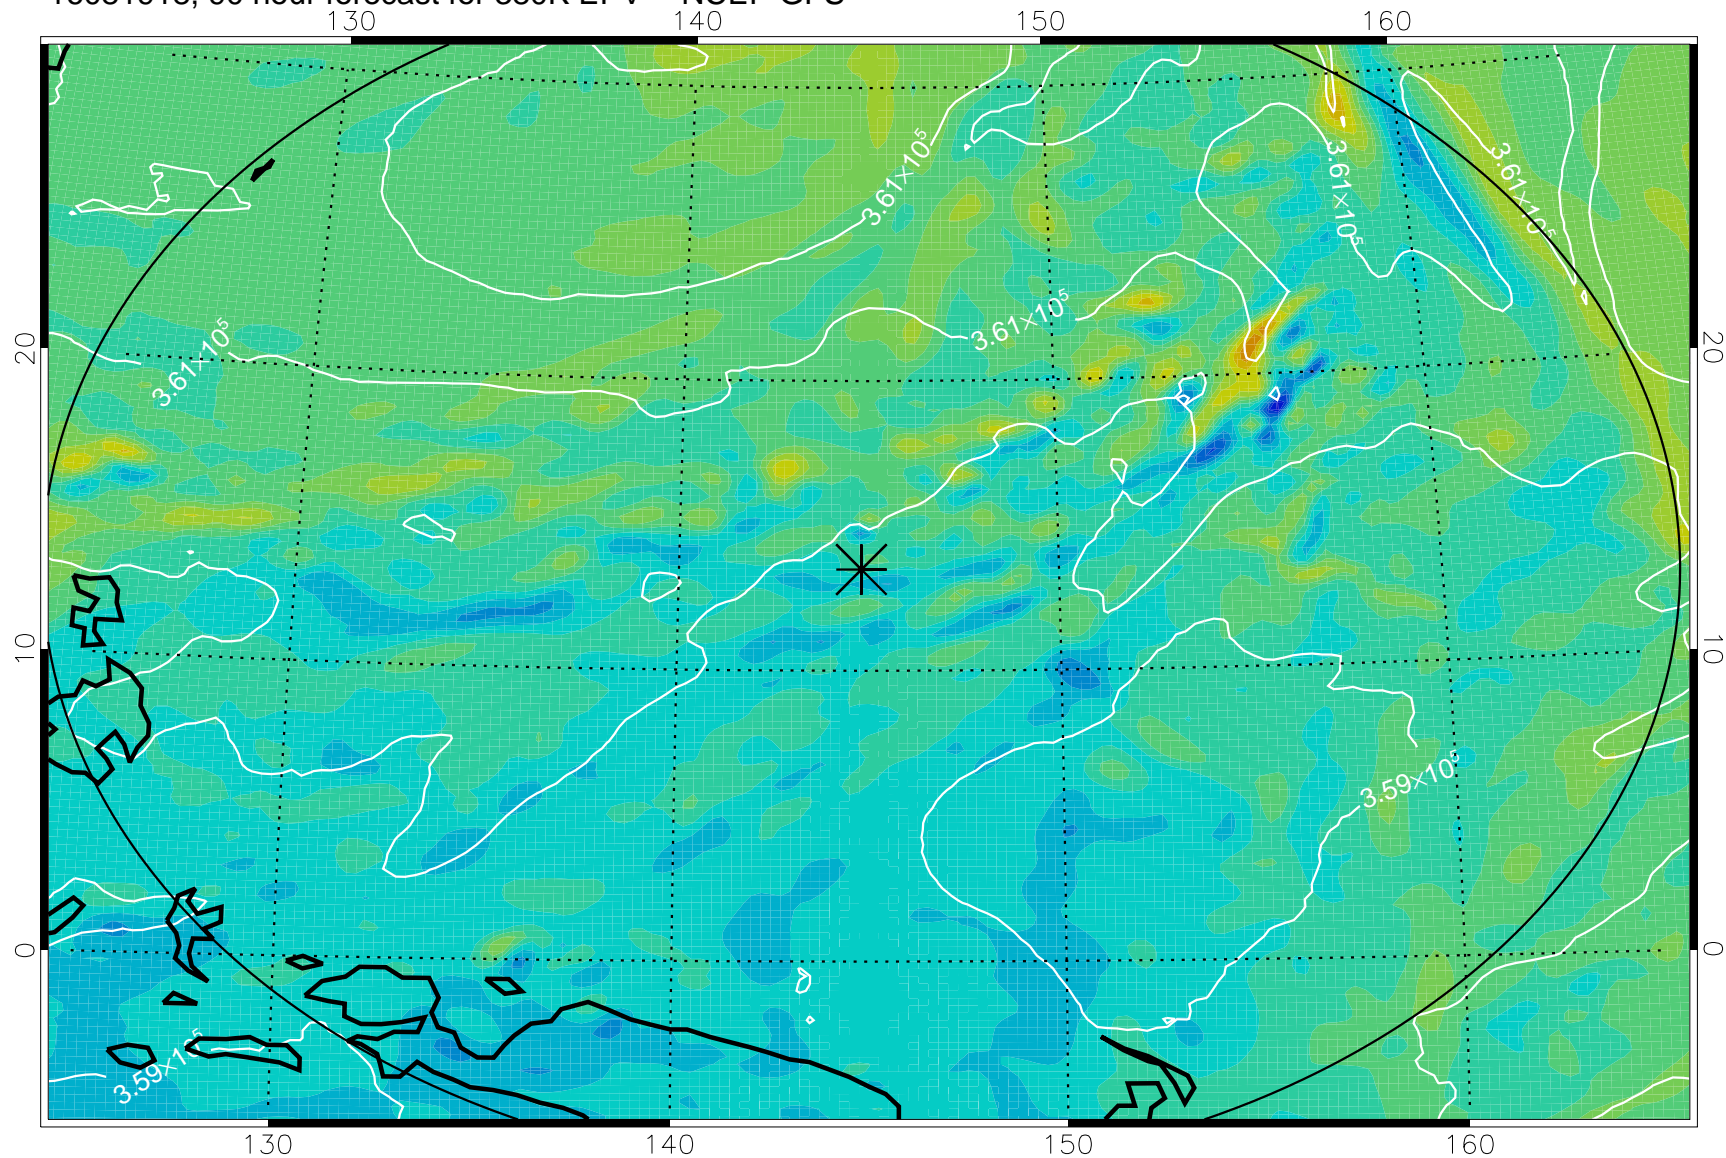

16081906, 78 hour forecast for 380K EPV -- NCEP GFS

380K Montgomery Streamfunction, white

Range ring of 2304 km

16081912, 84 hour forecast for 380K EPV -- NCEP GFS

380K Montgomery Streamfunction, white

Range ring of 2304 km

16081918, 90 hour forecast for 380K EPV -- NCEP GFS

380K Montgomery Streamfunction, white

Range ring of 2304 km

16082000, 96 hour forecast for 380K EPV -- NCEP GFS

380K Montgomery Streamfunction, white

Range ring of 2304 km

16082006, 102 hour forecast for 380K EPV -- NCEP GFS

380K Montgomery Streamfunction, white

Range ring of 2304 km

16082012, 108 hour forecast for 380K EPV -- NCEP GFS

380K Montgomery Streamfunction, white

Range ring of 2304 km

16082018, 114 hour forecast for 380K EPV -- NCEP GFS

380K Montgomery Streamfunction, white

Range ring of 2304 km

16082100, 120 hour forecast for 380K EPV -- NCEP GFS

380K Montgomery Streamfunction, white

Range ring of 2304 km