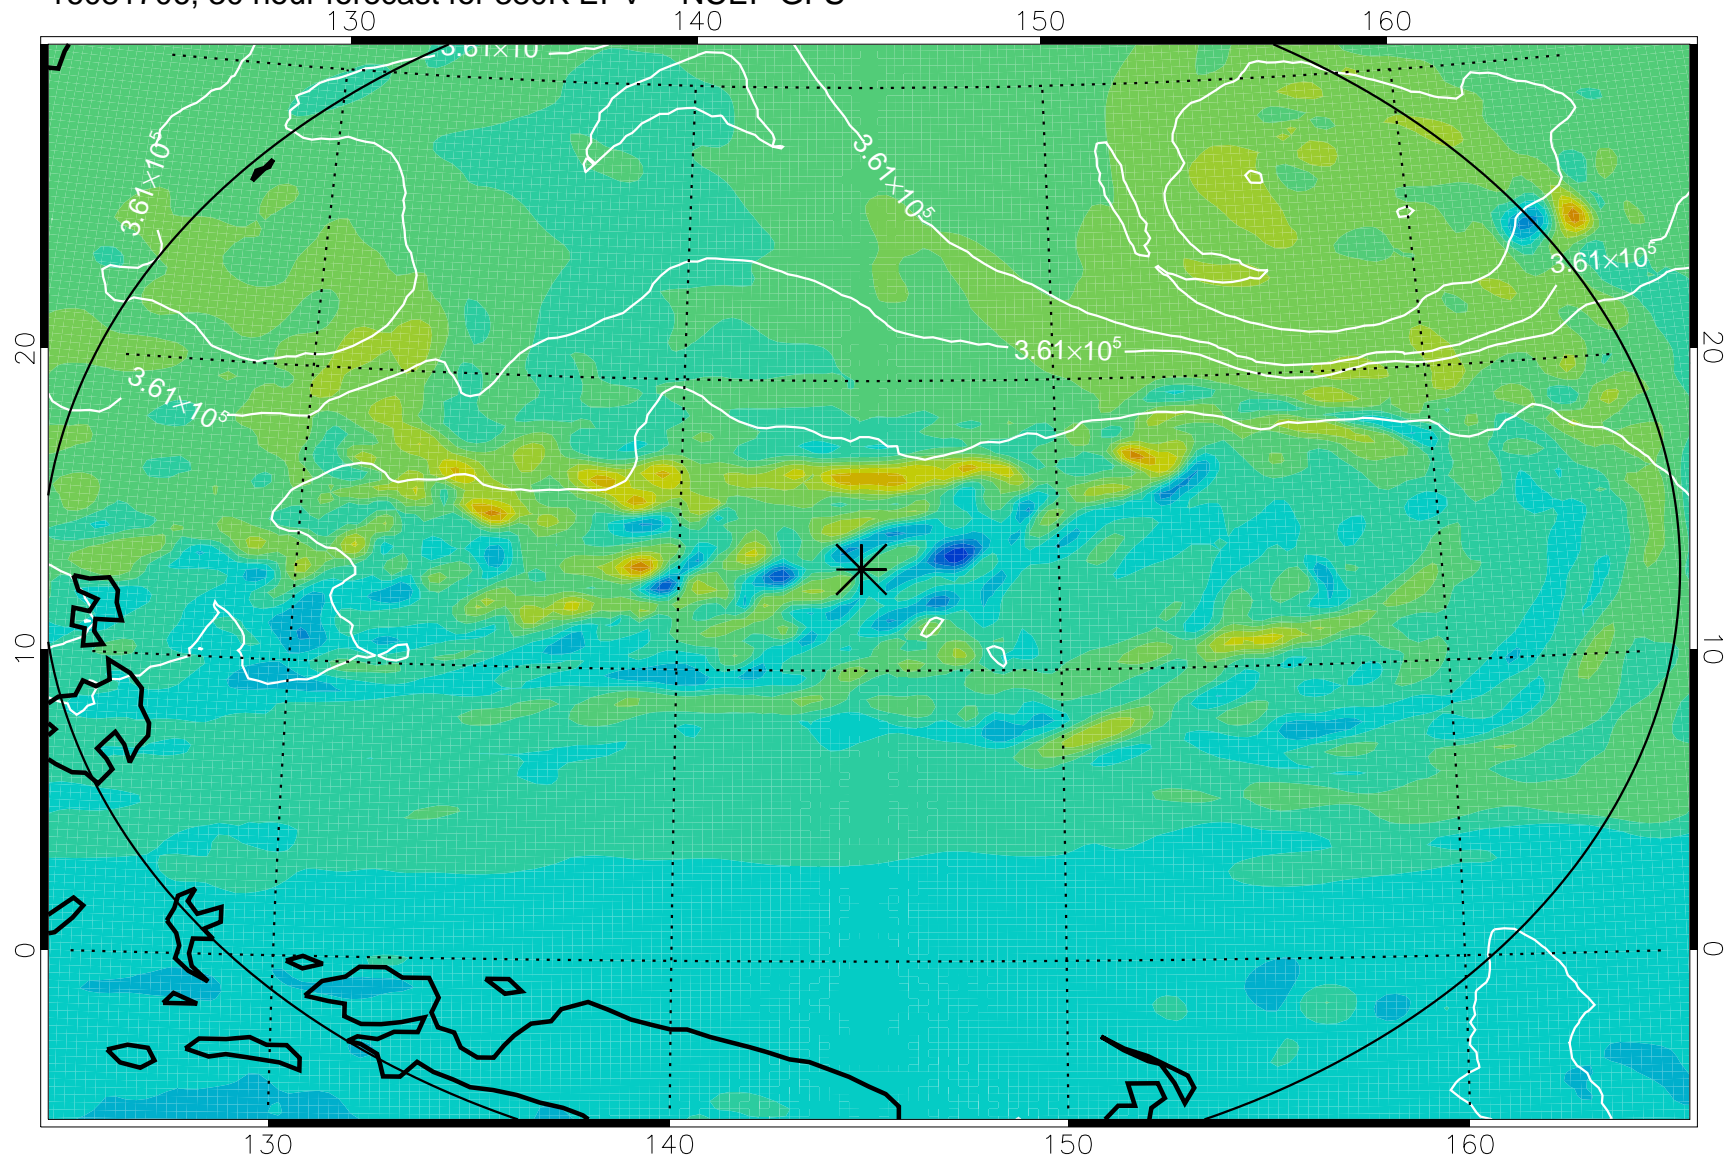

16081618, 18 hour forecast for 380K EPV -- NCEP GFS

380K Montgomery Streamfunction, white

Range ring of 2304 km

16081700, 24 hour forecast for 380K EPV -- NCEP GFS

380K Montgomery Streamfunction, white

Range ring of 2304 km

16081706, 30 hour forecast for 380K EPV -- NCEP GFS

380K Montgomery Streamfunction, white

Range ring of 2304 km

16081712, 36 hour forecast for 380K EPV -- NCEP GFS

380K Montgomery Streamfunction, white

Range ring of 2304 km

16081718, 42 hour forecast for 380K EPV -- NCEP GFS

380K Montgomery Streamfunction, white

Range ring of 2304 km

16081800, 48 hour forecast for 380K EPV -- NCEP GFS

380K Montgomery Streamfunction, white

Range ring of 2304 km

16081918, 90 hour forecast for 380K EPV -- NCEP GFS

380K Montgomery Streamfunction, white

Range ring of 2304 km

16082000, 96 hour forecast for 380K EPV -- NCEP GFS

380K Montgomery Streamfunction, white

Range ring of 2304 km