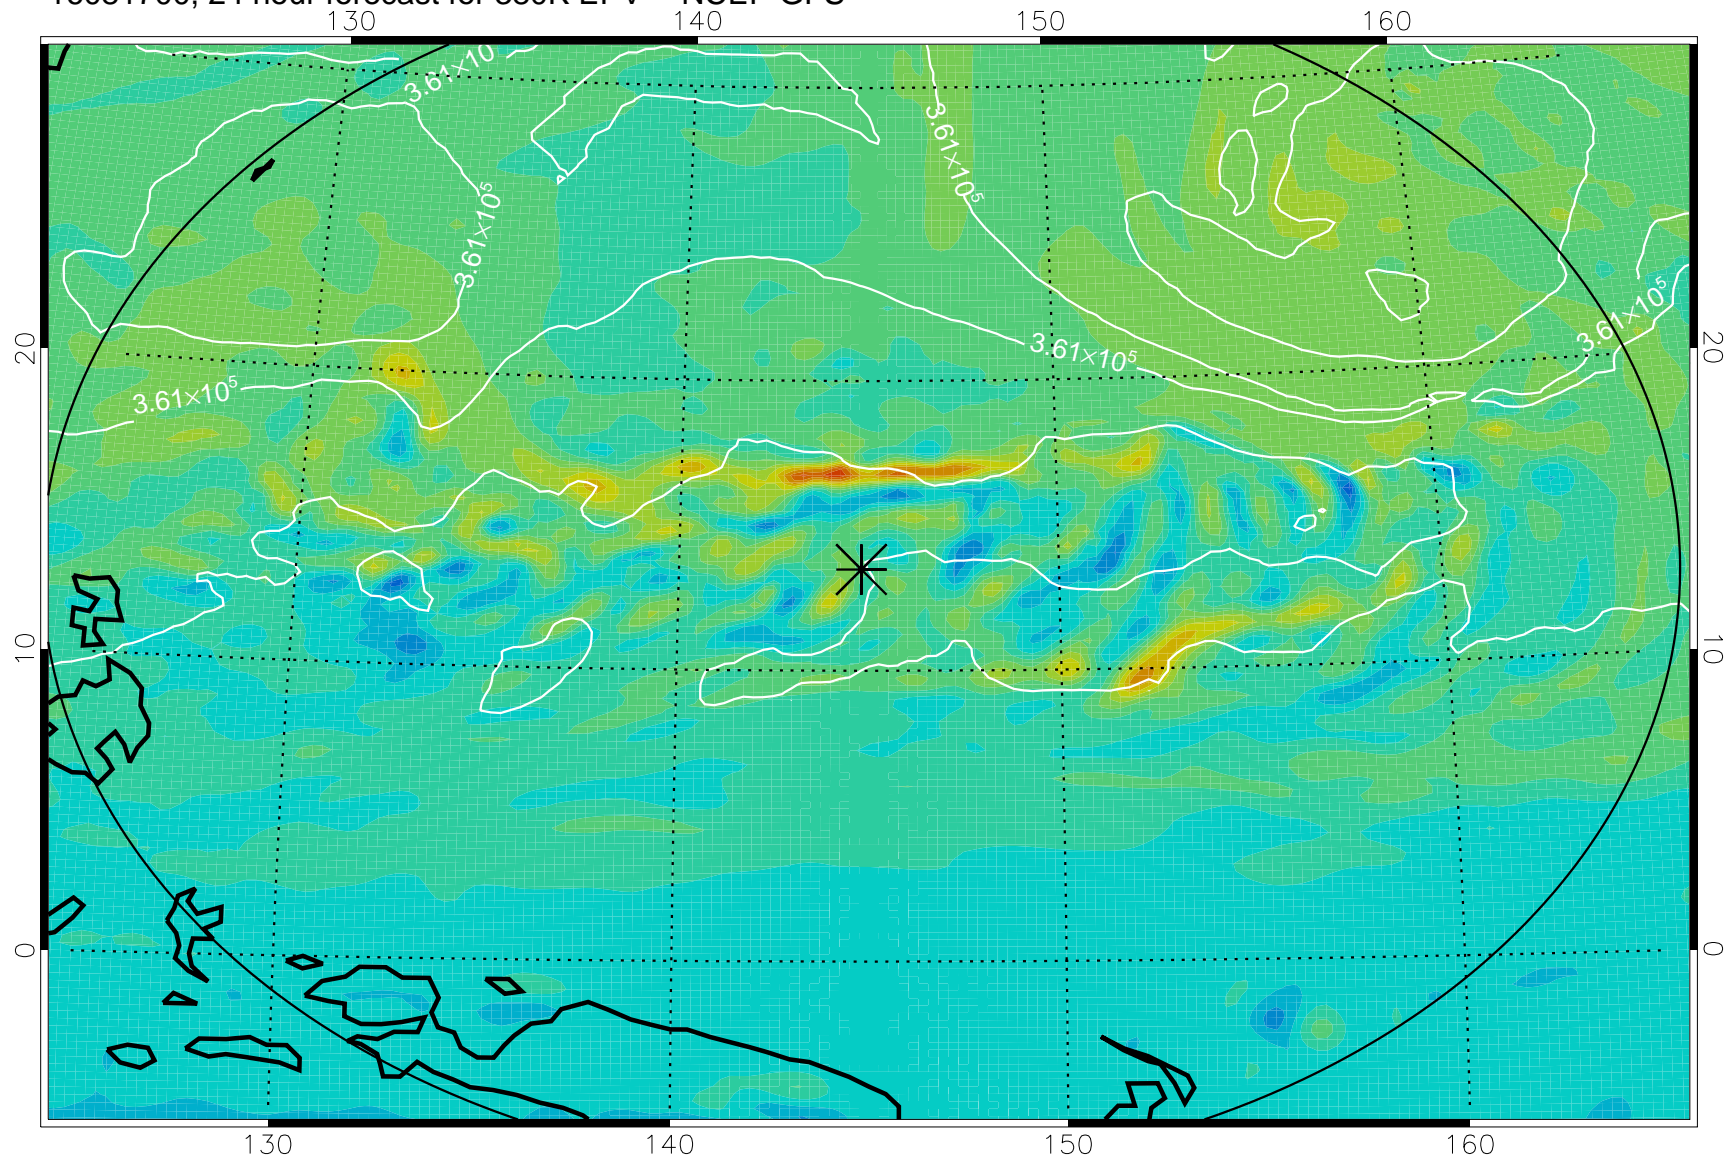

16081606, 6 hour forecast for 380K EPV -- NCEP GFS

380K Montgomery Streamfunction, white

Range ring of 2304 km

16081612, 12 hour forecast for 380K EPV -- NCEP GFS

380K Montgomery Streamfunction, white

Range ring of 2304 km

16081618, 18 hour forecast for 380K EPV -- NCEP GFS

380K Montgomery Streamfunction, white

Range ring of 2304 km

16081700, 24 hour forecast for 380K EPV -- NCEP GFS

380K Montgomery Streamfunction, white

Range ring of 2304 km

16081706, 30 hour forecast for 380K EPV -- NCEP GFS

380K Montgomery Streamfunction, white

Range ring of 2304 km

16081712, 36 hour forecast for 380K EPV -- NCEP GFS

380K Montgomery Streamfunction, white

Range ring of 2304 km

16081918, 90 hour forecast for 380K EPV -- NCEP GFS

380K Montgomery Streamfunction, white

Range ring of 2304 km

16082000, 96 hour forecast for 380K EPV -- NCEP GFS

380K Montgomery Streamfunction, white

Range ring of 2304 km