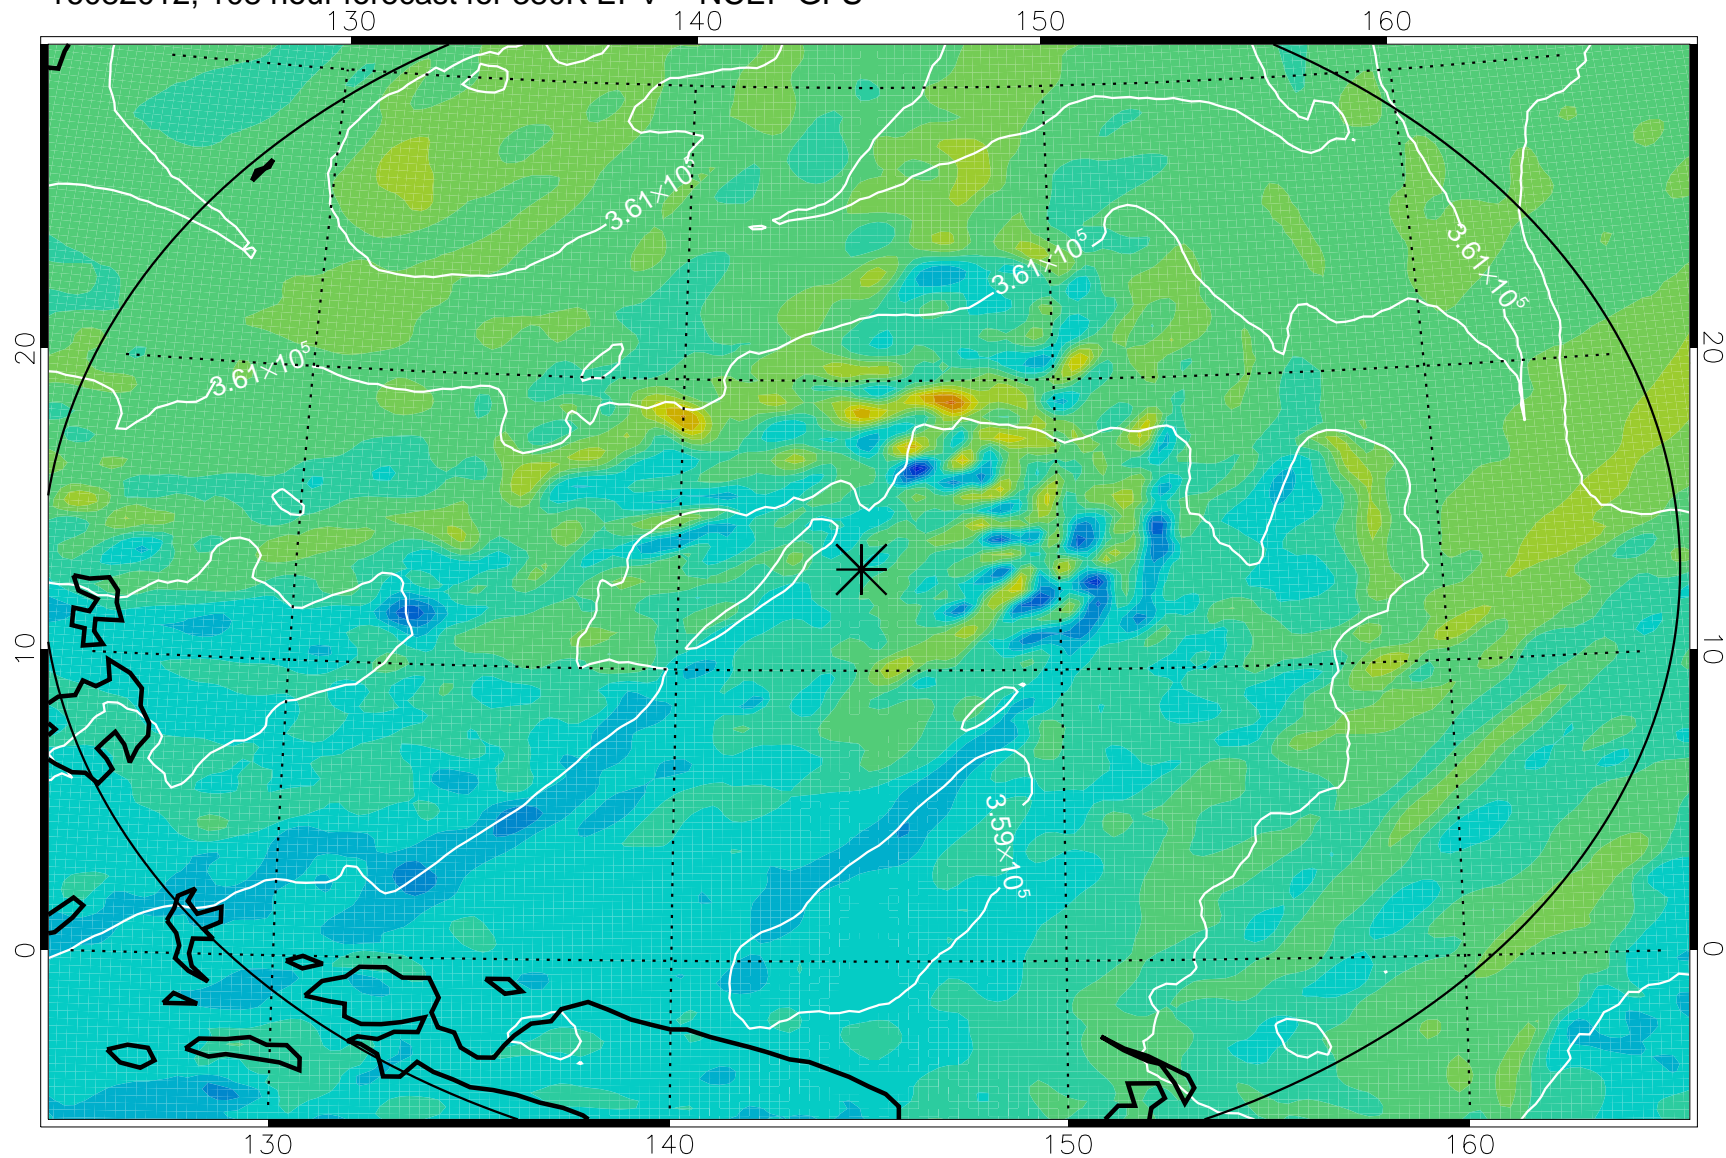

16081906, 78 hour forecast for 380K EPV -- NCEP GFS

380K Montgomery Streamfunction, white

Range ring of 2304 km

16081912, 84 hour forecast for 380K EPV -- NCEP GFS

380K Montgomery Streamfunction, white

Range ring of 2304 km

16081918, 90 hour forecast for 380K EPV -- NCEP GFS

380K Montgomery Streamfunction, white

Range ring of 2304 km

16082000, 96 hour forecast for 380K EPV -- NCEP GFS

380K Montgomery Streamfunction, white

Range ring of 2304 km

16082006, 102 hour forecast for 380K EPV -- NCEP GFS

380K Montgomery Streamfunction, white

Range ring of 2304 km

16082012, 108 hour forecast for 380K EPV -- NCEP GFS

380K Montgomery Streamfunction, white

Range ring of 2304 km

16082018, 114 hour forecast for 380K EPV -- NCEP GFS

380K Montgomery Streamfunction, white

Range ring of 2304 km

16082100, 120 hour forecast for 380K EPV -- NCEP GFS

380K Montgomery Streamfunction, white

Range ring of 2304 km