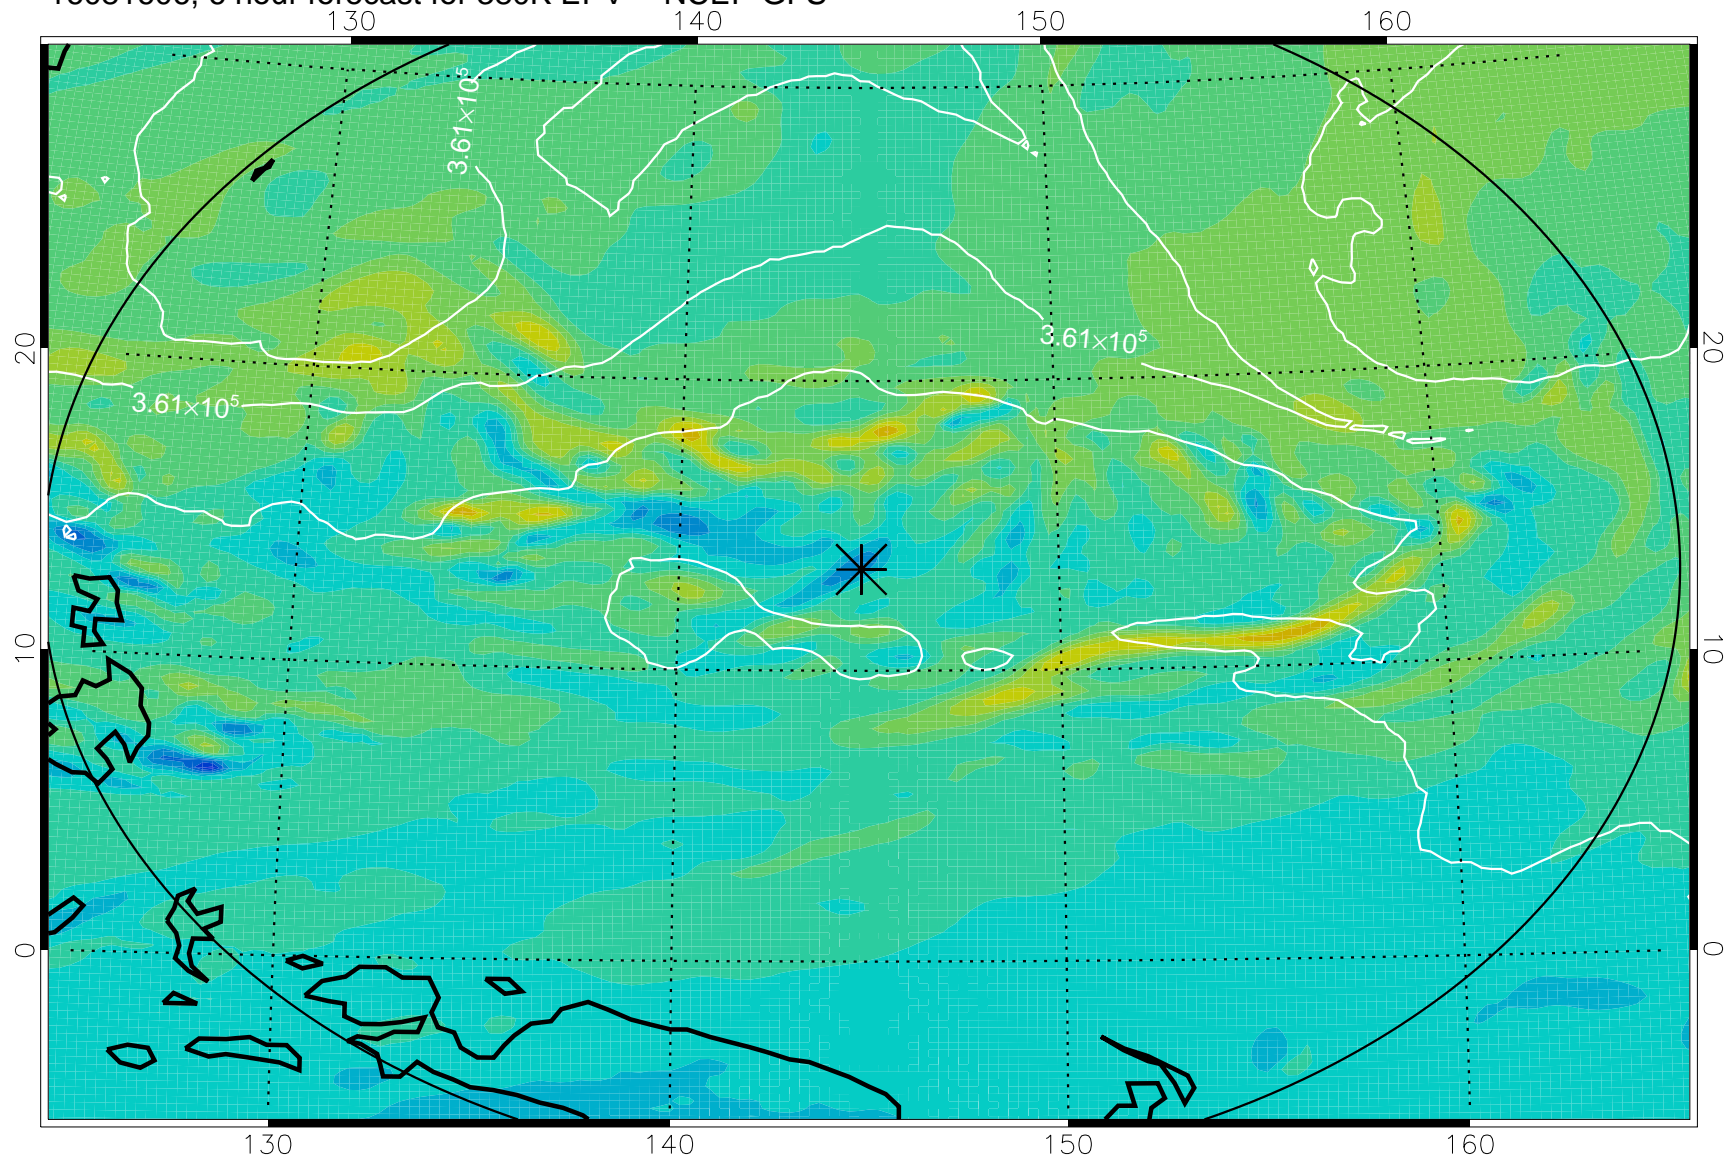

16081606, 6 hour forecast for 380K EPV -- NCEP GFS

380K Montgomery Streamfunction, white

Range ring of 2304 km

16081612, 12 hour forecast for 380K EPV -- NCEP GFS

380K Montgomery Streamfunction, white

Range ring of 2304 km

16081618, 18 hour forecast for 380K EPV -- NCEP GFS

380K Montgomery Streamfunction, white

Range ring of 2304 km

16081700, 24 hour forecast for 380K EPV -- NCEP GFS

380K Montgomery Streamfunction, white

Range ring of 2304 km

16081706, 30 hour forecast for 380K EPV -- NCEP GFS

380K Montgomery Streamfunction, white

Range ring of 2304 km

16081712, 36 hour forecast for 380K EPV -- NCEP GFS

380K Montgomery Streamfunction, white

Range ring of 2304 km

16081718, 42 hour forecast for 380K EPV -- NCEP GFS

380K Montgomery Streamfunction, white

Range ring of 2304 km

16081800, 48 hour forecast for 380K EPV -- NCEP GFS

380K Montgomery Streamfunction, white

Range ring of 2304 km