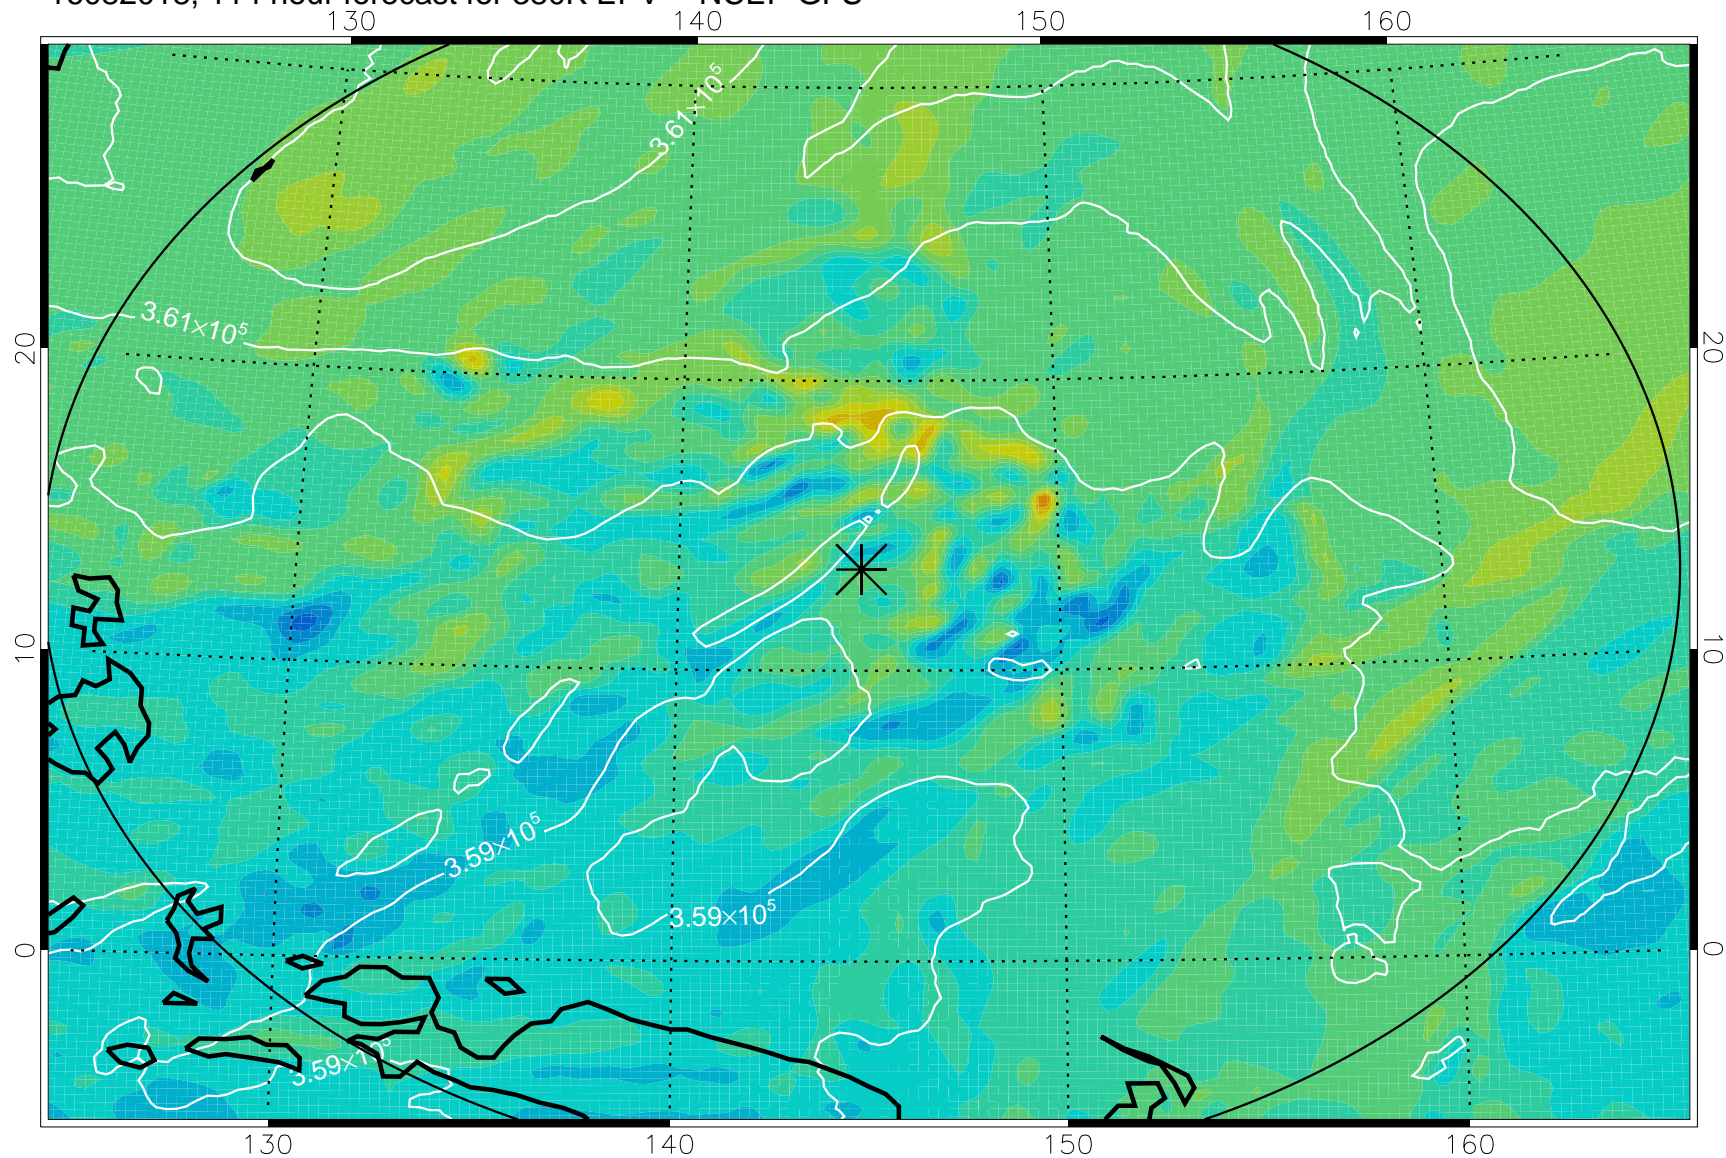

16081906, 78 hour forecast for 380K EPV -- NCEP GFS

380K Montgomery Streamfunction, white

Range ring of 2304 km

16081912, 84 hour forecast for 380K EPV -- NCEP GFS

380K Montgomery Streamfunction, white

Range ring of 2304 km

16081918, 90 hour forecast for 380K EPV -- NCEP GFS

380K Montgomery Streamfunction, white

Range ring of 2304 km

16082000, 96 hour forecast for 380K EPV -- NCEP GFS

380K Montgomery Streamfunction, white

Range ring of 2304 km

16082006, 102 hour forecast for 380K EPV -- NCEP GFS

380K Montgomery Streamfunction, white

Range ring of 2304 km

16082012, 108 hour forecast for 380K EPV -- NCEP GFS

380K Montgomery Streamfunction, white

Range ring of 2304 km

16082018, 114 hour forecast for 380K EPV -- NCEP GFS

380K Montgomery Streamfunction, white

Range ring of 2304 km

16082100, 120 hour forecast for 380K EPV -- NCEP GFS

380K Montgomery Streamfunction, white

Range ring of 2304 km