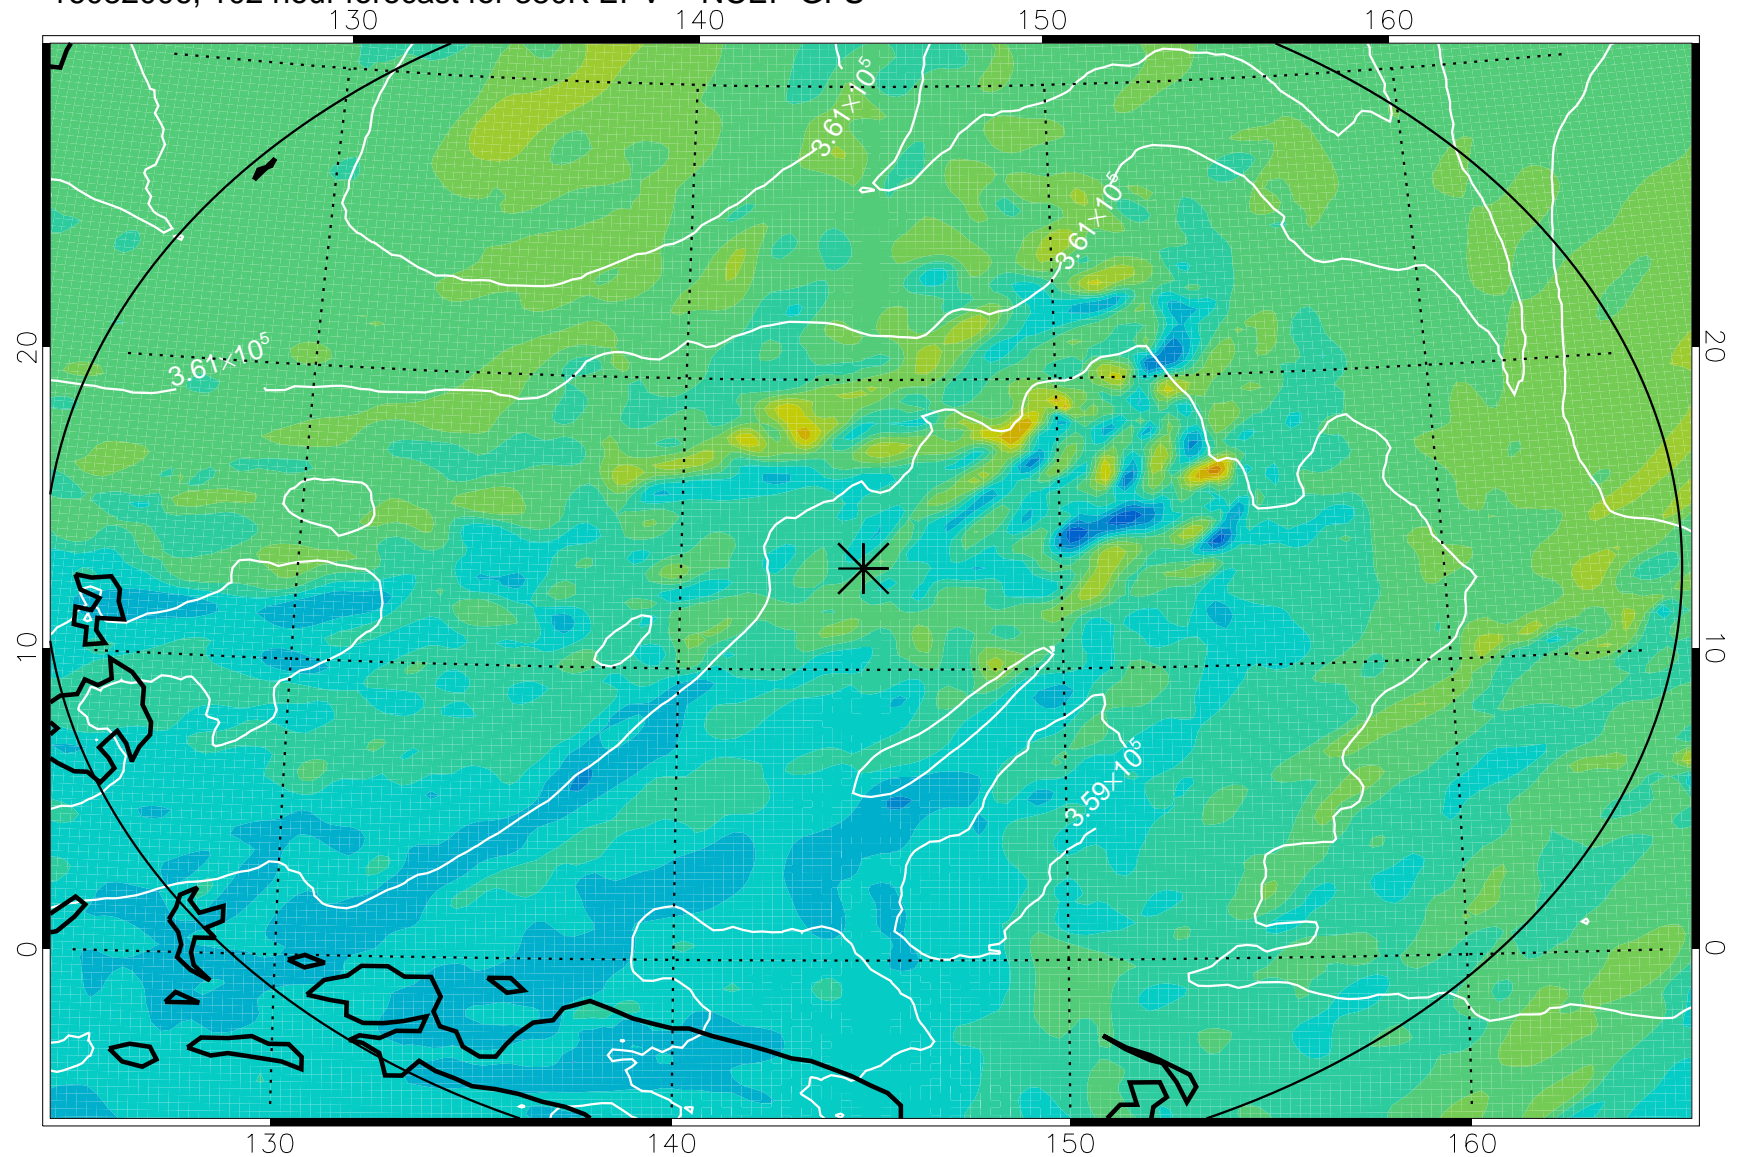

16081906, 78 hour forecast for 380K EPV -- NCEP GFS

380K Montgomery Streamfunction, white

Range ring of 2304 km

16081912, 84 hour forecast for 380K EPV -- NCEP GFS

380K Montgomery Streamfunction, white

Range ring of 2304 km

16081918, 90 hour forecast for 380K EPV -- NCEP GFS

380K Montgomery Streamfunction, white

Range ring of 2304 km

16082000, 96 hour forecast for 380K EPV -- NCEP GFS

380K Montgomery Streamfunction, white

Range ring of 2304 km

16082006, 102 hour forecast for 380K EPV -- NCEP GFS

380K Montgomery Streamfunction, white

Range ring of 2304 km

16082012, 108 hour forecast for 380K EPV -- NCEP GFS

380K Montgomery Streamfunction, white

Range ring of 2304 km

16082018, 114 hour forecast for 380K EPV -- NCEP GFS

380K Montgomery Streamfunction, white

Range ring of 2304 km

16082100, 120 hour forecast for 380K EPV -- NCEP GFS

380K Montgomery Streamfunction, white

Range ring of 2304 km