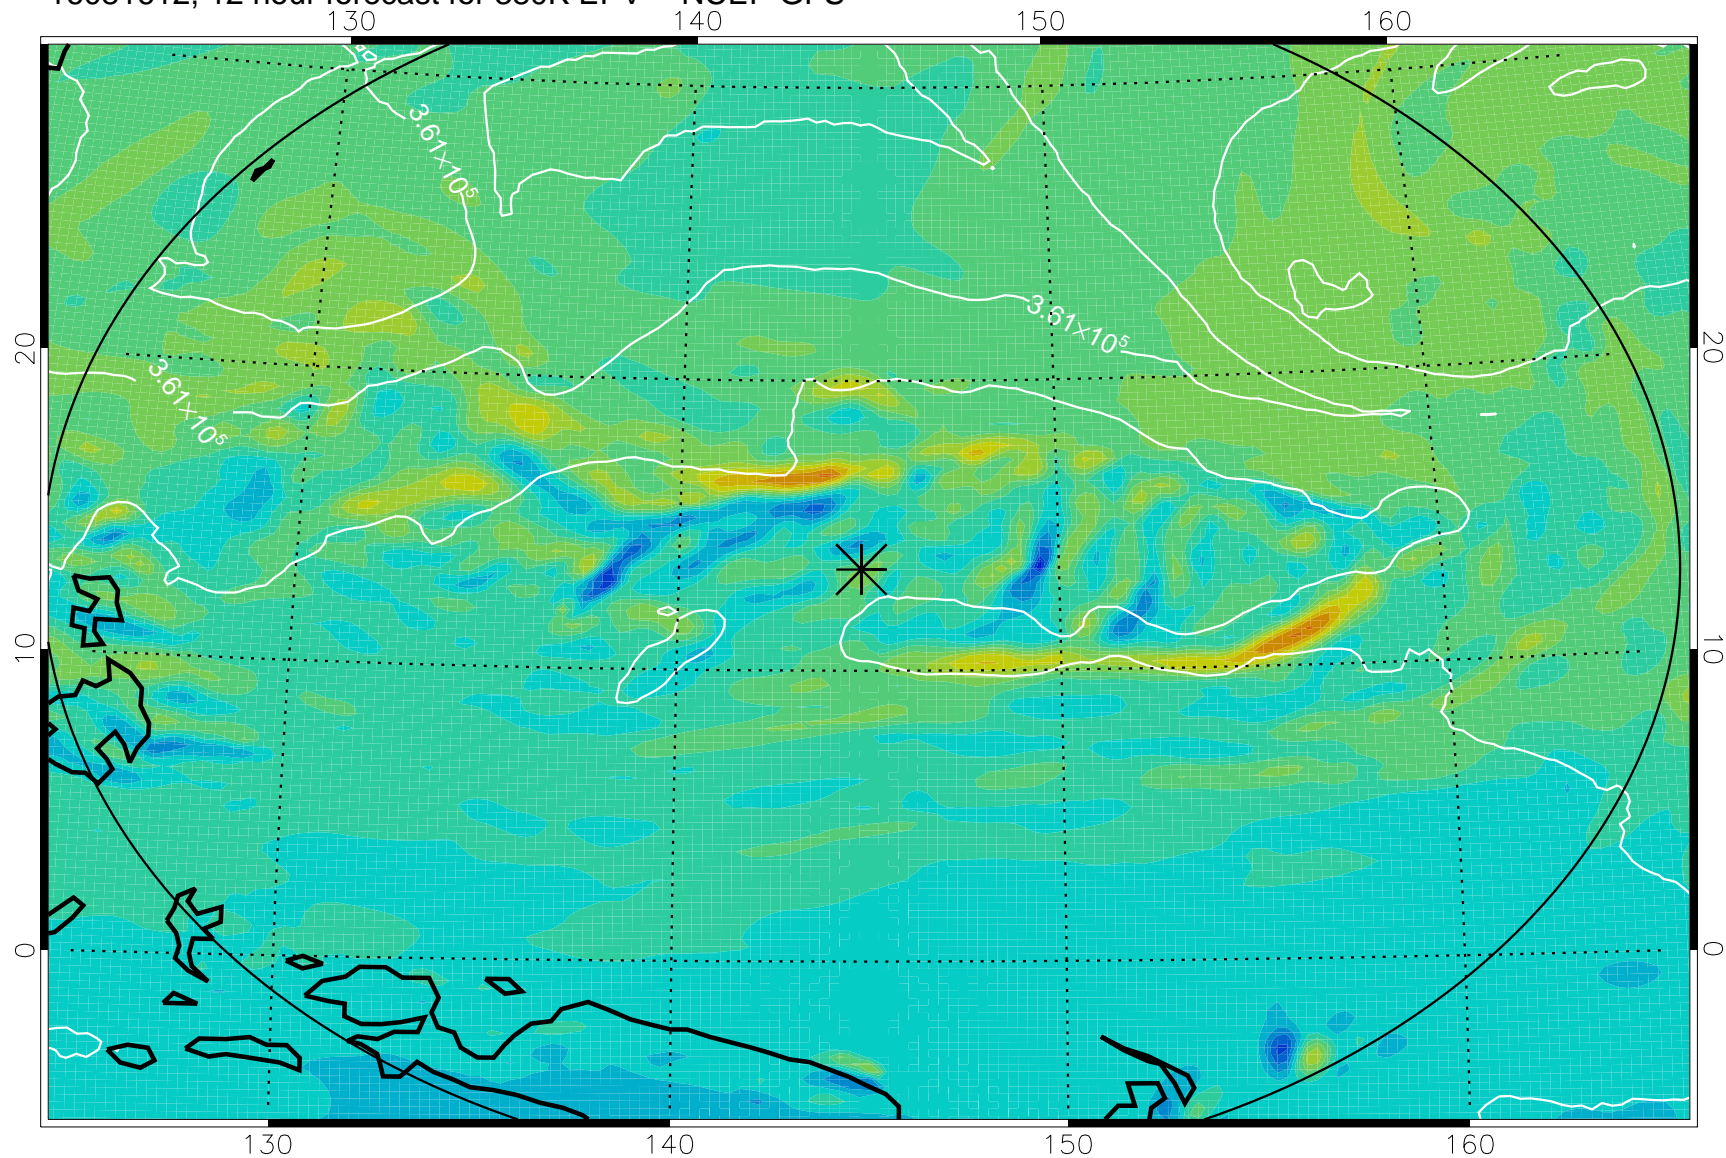

16081606, 6 hour forecast for 380K EPV -- NCEP GFS

380K Montgomery Streamfunction, white

Range ring of 2304 km

16081612, 12 hour forecast for 380K EPV -- NCEP GFS

380K Montgomery Streamfunction, white

Range ring of 2304 km

16081618, 18 hour forecast for 380K EPV -- NCEP GFS

380K Montgomery Streamfunction, white

Range ring of 2304 km

16081700, 24 hour forecast for 380K EPV -- NCEP GFS

380K Montgomery Streamfunction, white

Range ring of 2304 km

16081706, 30 hour forecast for 380K EPV -- NCEP GFS

380K Montgomery Streamfunction, white

Range ring of 2304 km

16081712, 36 hour forecast for 380K EPV -- NCEP GFS

380K Montgomery Streamfunction, white

Range ring of 2304 km

16081718, 42 hour forecast for 380K EPV -- NCEP GFS

380K Montgomery Streamfunction, white

Range ring of 2304 km

16081800, 48 hour forecast for 380K EPV -- NCEP GFS

380K Montgomery Streamfunction, white

Range ring of 2304 km