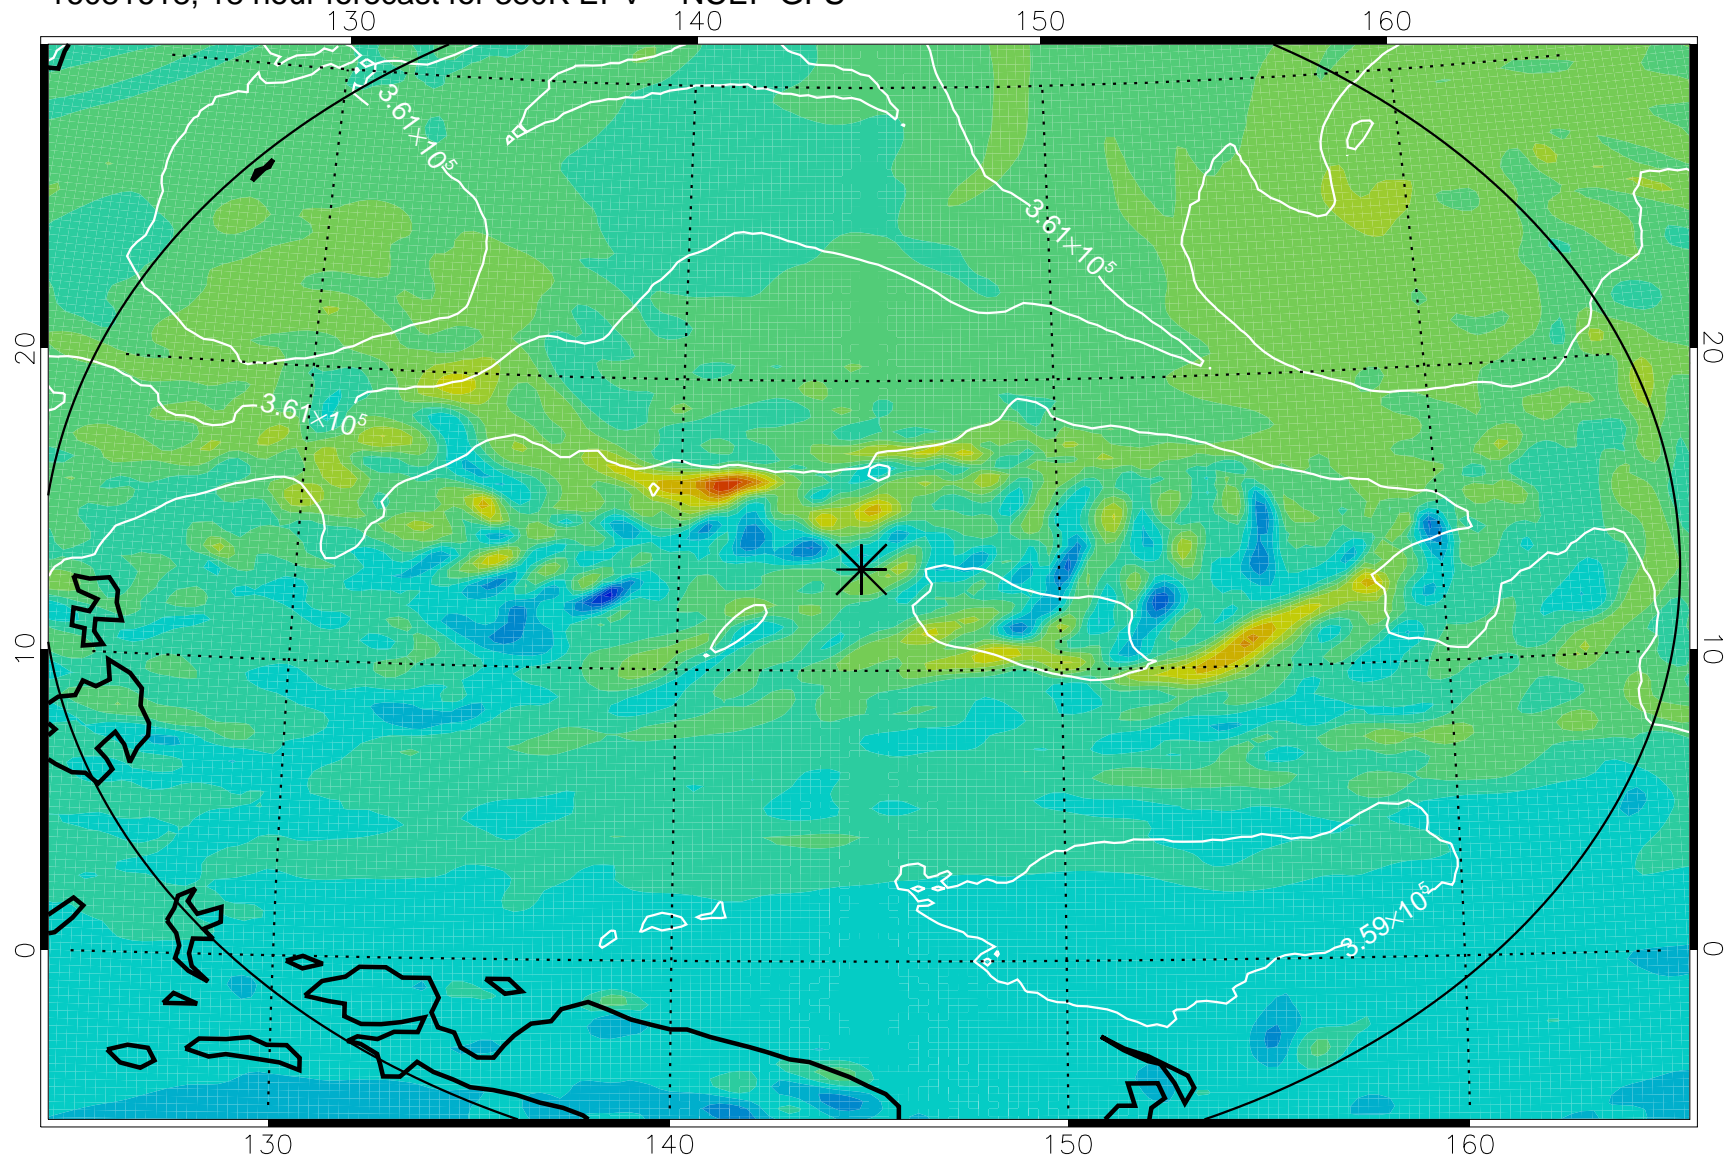

16081606, 6 hour forecast for 380K EPV -- NCEP GFS

380K Montgomery Streamfunction, white

Range ring of 2304 km

16081612, 12 hour forecast for 380K EPV -- NCEP GFS

380K Montgomery Streamfunction, white

Range ring of 2304 km

16081618, 18 hour forecast for 380K EPV -- NCEP GFS

380K Montgomery Streamfunction, white

Range ring of 2304 km

16081700, 24 hour forecast for 380K EPV -- NCEP GFS

380K Montgomery Streamfunction, white

Range ring of 2304 km

16081706, 30 hour forecast for 380K EPV -- NCEP GFS

380K Montgomery Streamfunction, white

Range ring of 2304 km

16081712, 36 hour forecast for 380K EPV -- NCEP GFS

380K Montgomery Streamfunction, white

Range ring of 2304 km

16081718, 42 hour forecast for 380K EPV -- NCEP GFS

380K Montgomery Streamfunction, white

Range ring of 2304 km

16081800, 48 hour forecast for 380K EPV -- NCEP GFS

380K Montgomery Streamfunction, white

Range ring of 2304 km