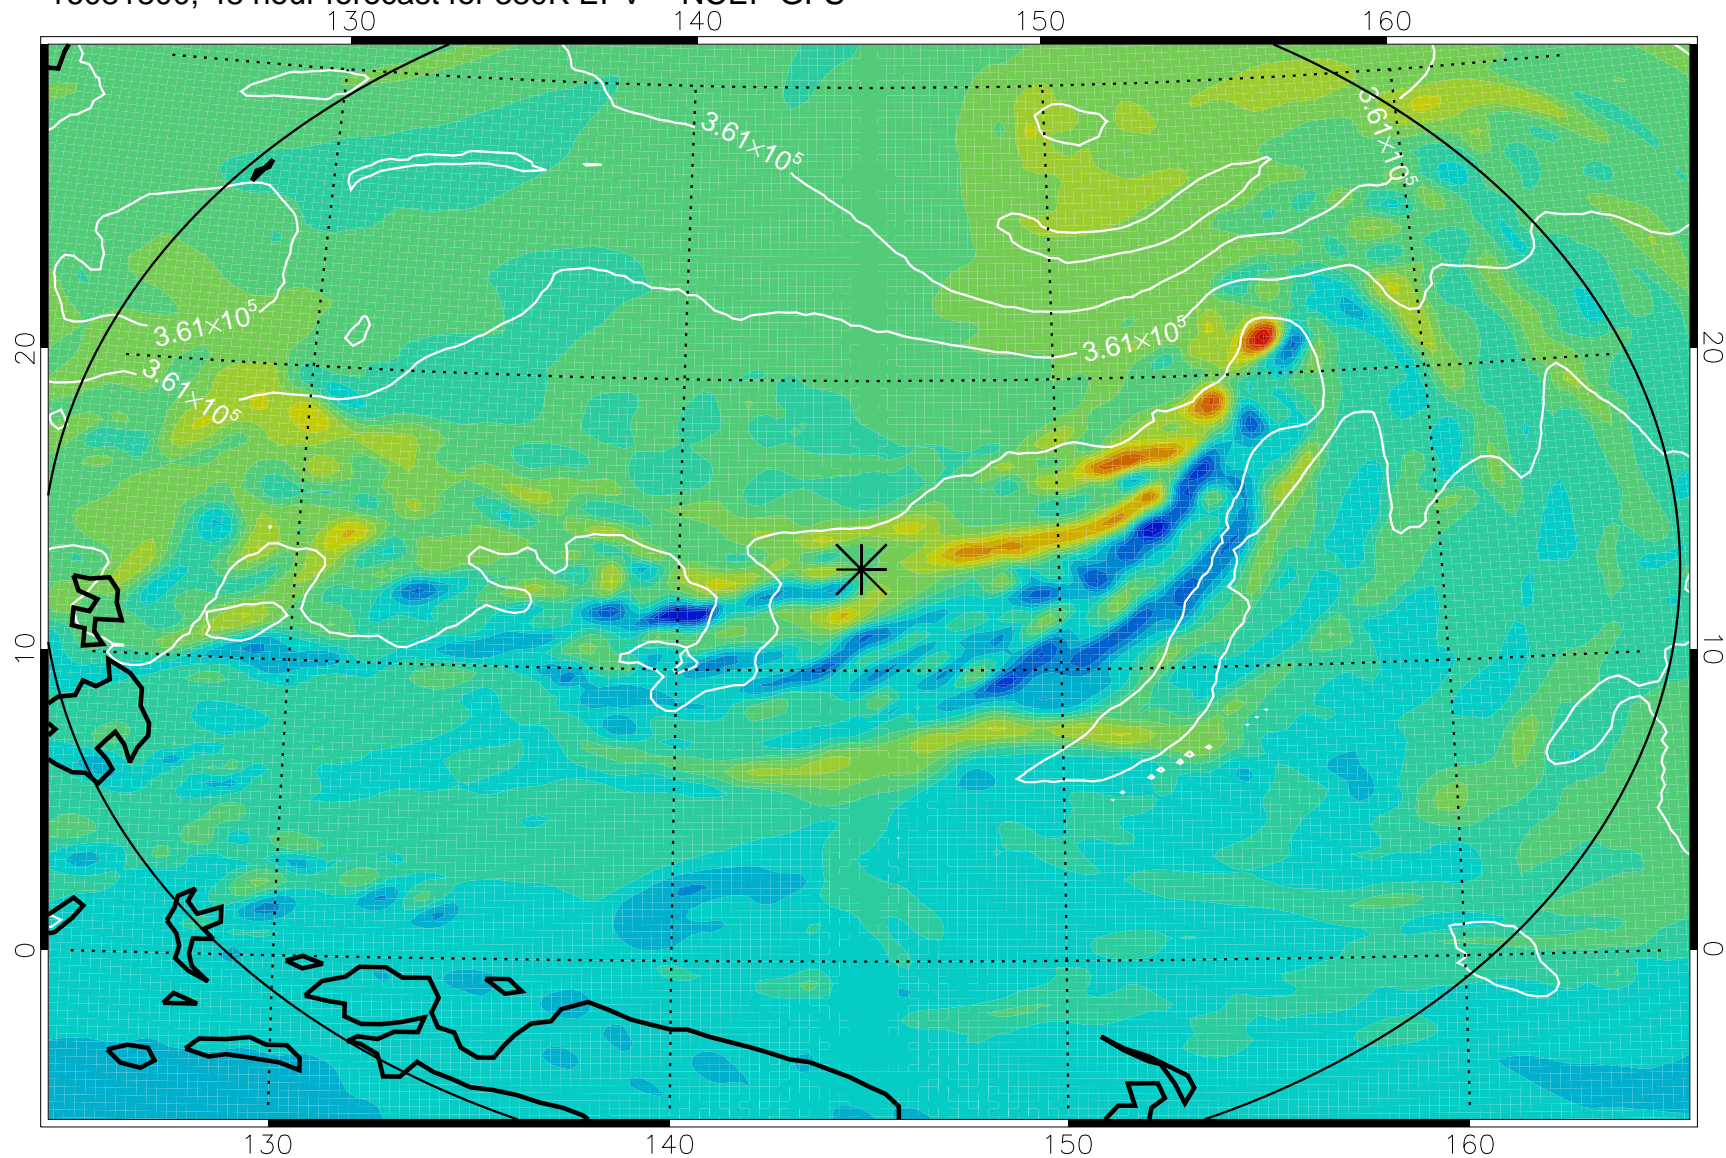

16081706, 30 hour forecast for 380K EPV -- NCEP GFS

380K Montgomery Streamfunction, white

Range ring of 2304 km

16081712, 36 hour forecast for 380K EPV -- NCEP GFS

380K Montgomery Streamfunction, white

Range ring of 2304 km

16081718, 42 hour forecast for 380K EPV -- NCEP GFS

380K Montgomery Streamfunction, white

Range ring of 2304 km

16081800, 48 hour forecast for 380K EPV -- NCEP GFS

380K Montgomery Streamfunction, white

Range ring of 2304 km

16081806, 54 hour forecast for 380K EPV -- NCEP GFS

380K Montgomery Streamfunction, white

Range ring of 2304 km

16081812, 60 hour forecast for 380K EPV -- NCEP GFS

380K Montgomery Streamfunction, white

Range ring of 2304 km

16081818, 66 hour forecast for 380K EPV -- NCEP GFS

380K Montgomery Streamfunction, white

Range ring of 2304 km

16081900, 72 hour forecast for 380K EPV -- NCEP GFS

380K Montgomery Streamfunction, white

Range ring of 2304 km