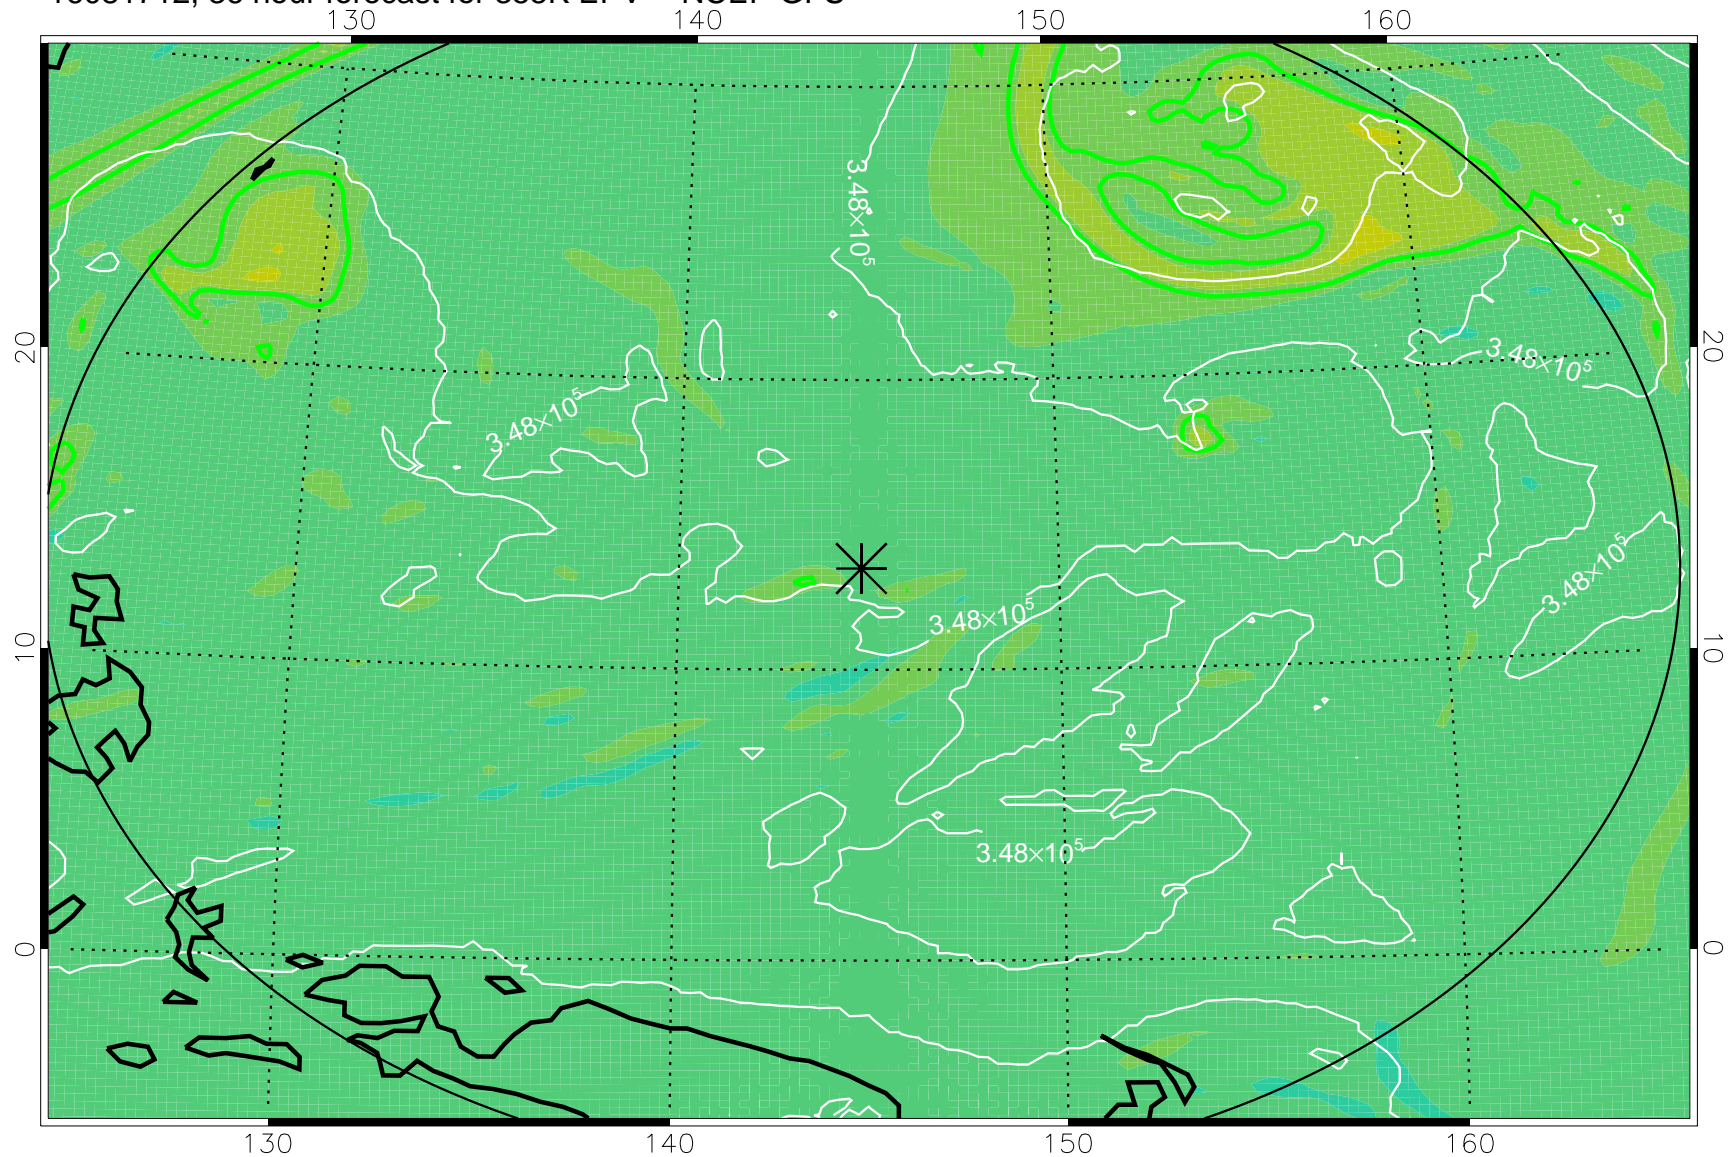

16081618, 18 hour forecast for 355K EPV -- NCEP GFS

355K Montgomery Streamfunction, white  
EPV Tropopause (2 PVU) Position  
Range ring of 2304 km

16081700, 24 hour forecast for 355K EPV -- NCEP GFS

355K Montgomery Streamfunction, white  
EPV Tropopause (2 PVU) Position  
Range ring of 2304 km

16081706, 30 hour forecast for 355K EPV -- NCEP GFS

355K Montgomery Streamfunction, white  
EPV Tropopause (2 PVU) Position  
Range ring of 2304 km

16081712, 36 hour forecast for 355K EPV -- NCEP GFS

355K Montgomery Streamfunction, white  
EPV Tropopause (2 PVU) Position  
Range ring of 2304 km

16081718, 42 hour forecast for 355K EPV -- NCEP GFS

355K Montgomery Streamfunction, white  
EPV Tropopause (2 PVU) Position  
Range ring of 2304 km

16081800, 48 hour forecast for 355K EPV -- NCEP GFS

355K Montgomery Streamfunction, white  
EPV Tropopause (2 PVU) Position  
Range ring of 2304 km

16081818, 66 hour forecast for 355K EPV -- NCEP GFS

355K Montgomery Streamfunction, white  
EPV Tropopause (2 PVU) Position  
Range ring of 2304 km

16081900, 72 hour forecast for 355K EPV -- NCEP GFS

355K Montgomery Streamfunction, white  
EPV Tropopause (2 PVU) Position  
Range ring of 2304 km