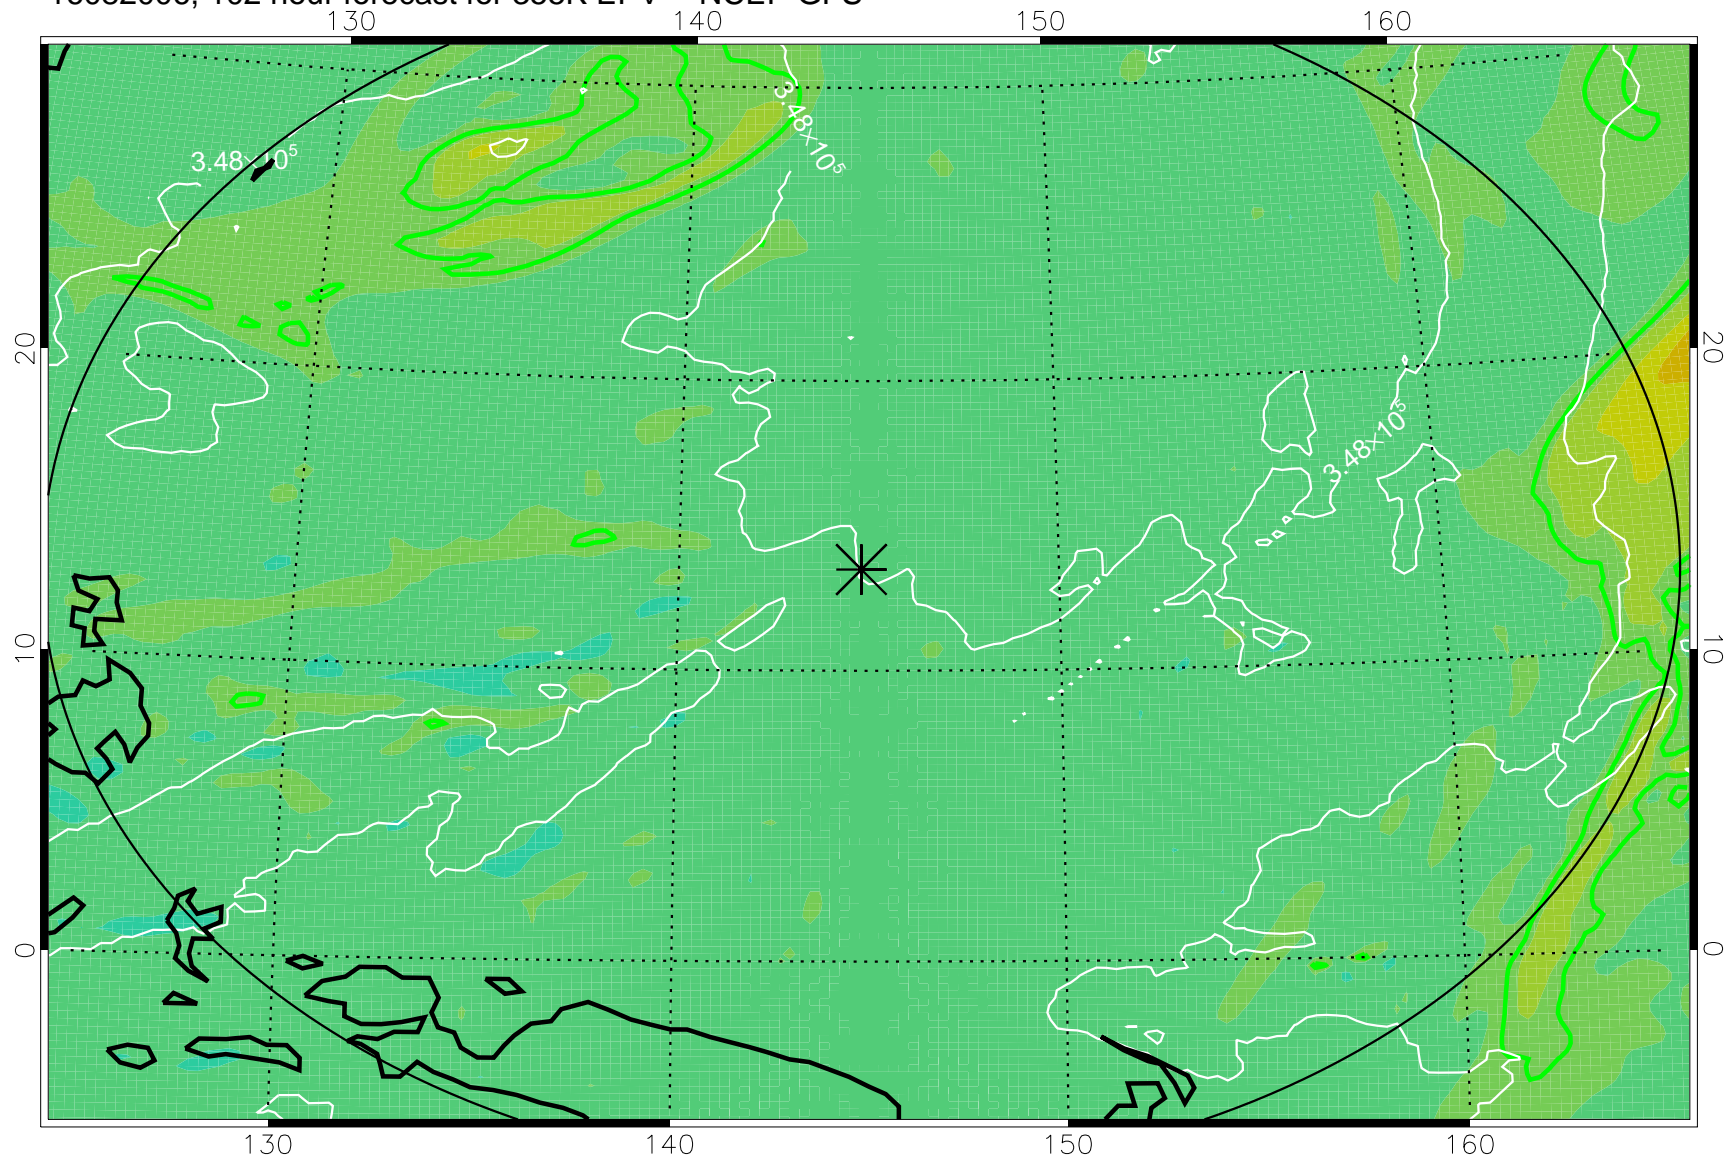

16081906, 78 hour forecast for 355K EPV -- NCEP GFS

355K Montgomery Streamfunction, white  
EPV Tropopause (2 PVU) Position  
Range ring of 2304 km

16081912, 84 hour forecast for 355K EPV -- NCEP GFS

355K Montgomery Streamfunction, white  
EPV Tropopause (2 PVU) Position  
Range ring of 2304 km

16081918, 90 hour forecast for 355K EPV -- NCEP GFS

355K Montgomery Streamfunction, white  
EPV Tropopause (2 PVU) Position  
Range ring of 2304 km

16082000, 96 hour forecast for 355K EPV -- NCEP GFS

355K Montgomery Streamfunction, white  
EPV Tropopause (2 PVU) Position  
Range ring of 2304 km

16082006, 102 hour forecast for 355K EPV -- NCEP GFS

355K Montgomery Streamfunction, white  
EPV Tropopause (2 PVU) Position  
Range ring of 2304 km

16082012, 108 hour forecast for 355K EPV -- NCEP GFS

355K Montgomery Streamfunction, white  
EPV Tropopause (2 PVU) Position  
Range ring of 2304 km

16082018, 114 hour forecast for 355K EPV -- NCEP GFS

355K Montgomery Streamfunction, white  
EPV Tropopause (2 PVU) Position  
Range ring of 2304 km

16082100, 120 hour forecast for 355K EPV -- NCEP GFS

355K Montgomery Streamfunction, white  
EPV Tropopause (2 PVU) Position  
Range ring of 2304 km