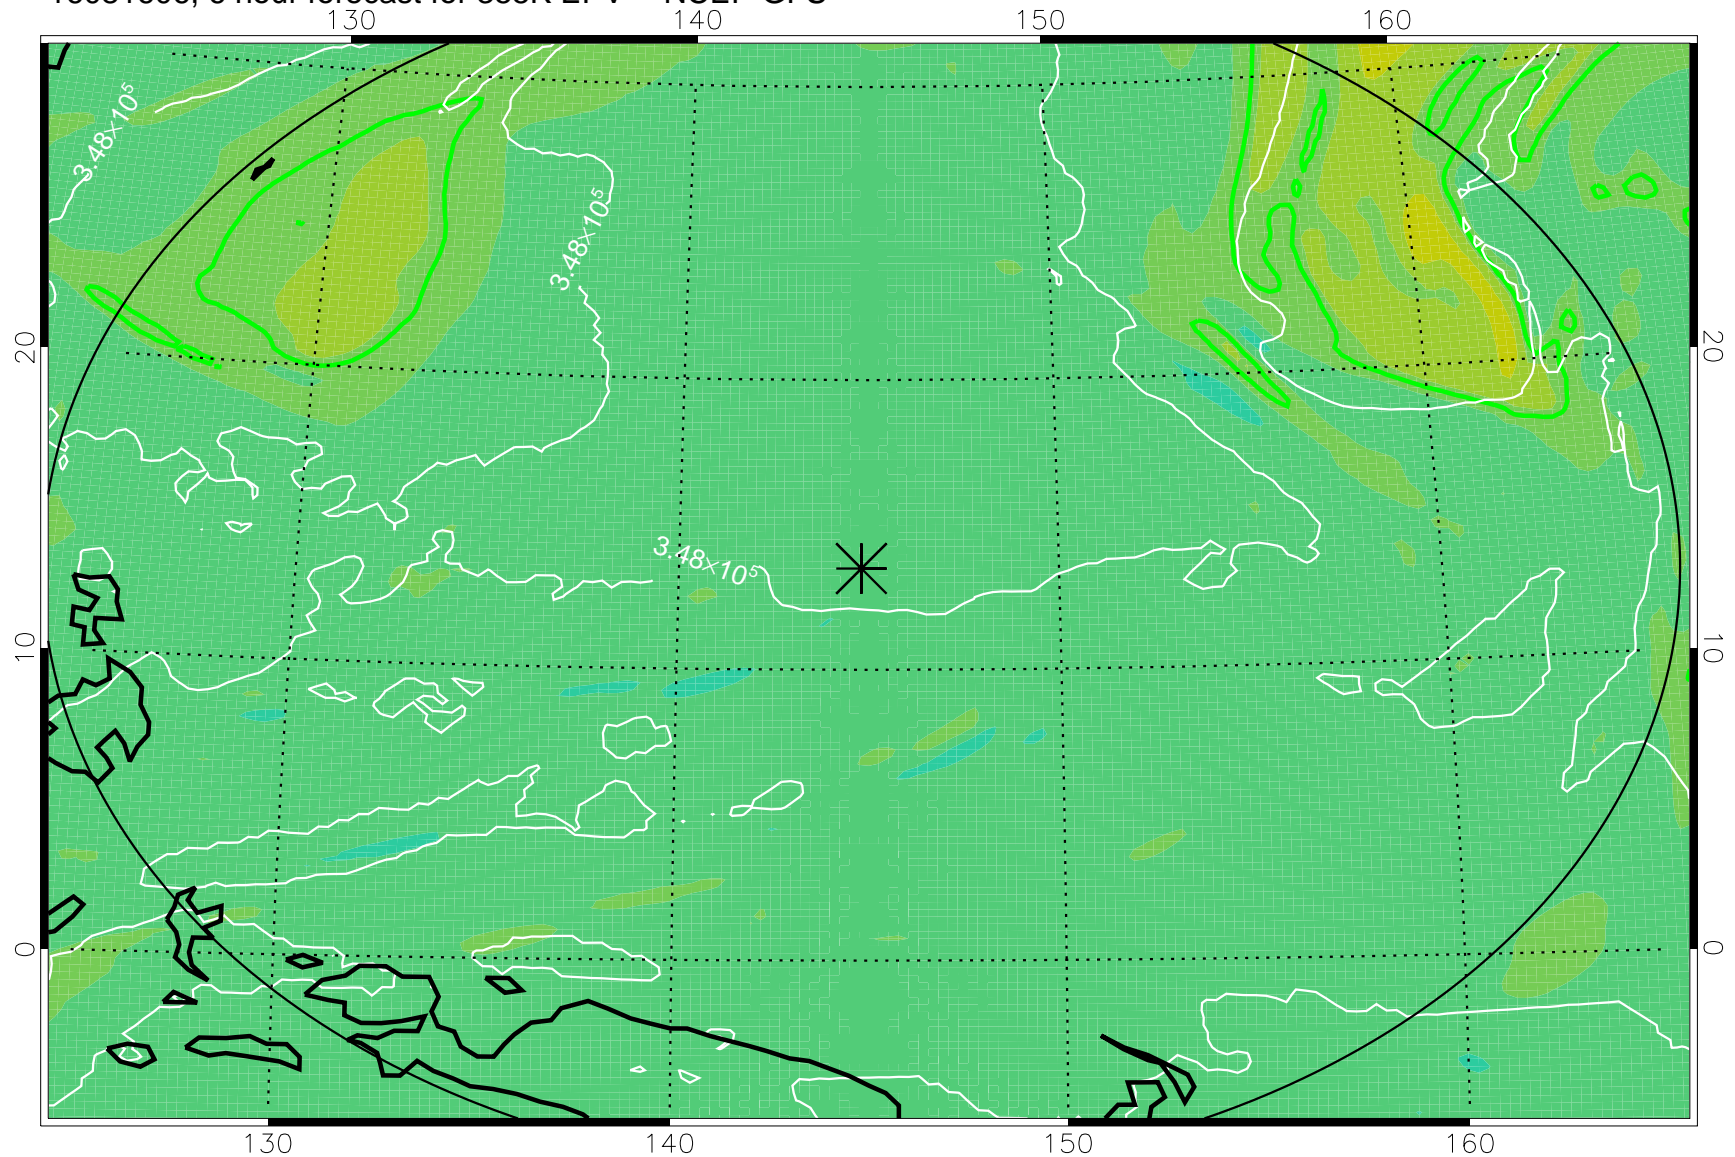

16081606, 6 hour forecast for 355K EPV -- NCEP GFS

355K Montgomery Streamfunction, white  
EPV Tropopause (2 PVU) Position  
Range ring of 2304 km

16081612, 12 hour forecast for 355K EPV -- NCEP GFS

355K Montgomery Streamfunction, white  
EPV Tropopause (2 PVU) Position  
Range ring of 2304 km

16081618, 18 hour forecast for 355K EPV -- NCEP GFS

355K Montgomery Streamfunction, white  
EPV Tropopause (2 PVU) Position  
Range ring of 2304 km

16081700, 24 hour forecast for 355K EPV -- NCEP GFS

355K Montgomery Streamfunction, white  
EPV Tropopause (2 PVU) Position  
Range ring of 2304 km

16081706, 30 hour forecast for 355K EPV -- NCEP GFS

355K Montgomery Streamfunction, white  
EPV Tropopause (2 PVU) Position  
Range ring of 2304 km

16081712, 36 hour forecast for 355K EPV -- NCEP GFS

355K Montgomery Streamfunction, white  
EPV Tropopause (2 PVU) Position  
Range ring of 2304 km

16081818, 66 hour forecast for 355K EPV -- NCEP GFS

355K Montgomery Streamfunction, white  
EPV Tropopause (2 PVU) Position  
Range ring of 2304 km

16081900, 72 hour forecast for 355K EPV -- NCEP GFS

355K Montgomery Streamfunction, white  
EPV Tropopause (2 PVU) Position  
Range ring of 2304 km