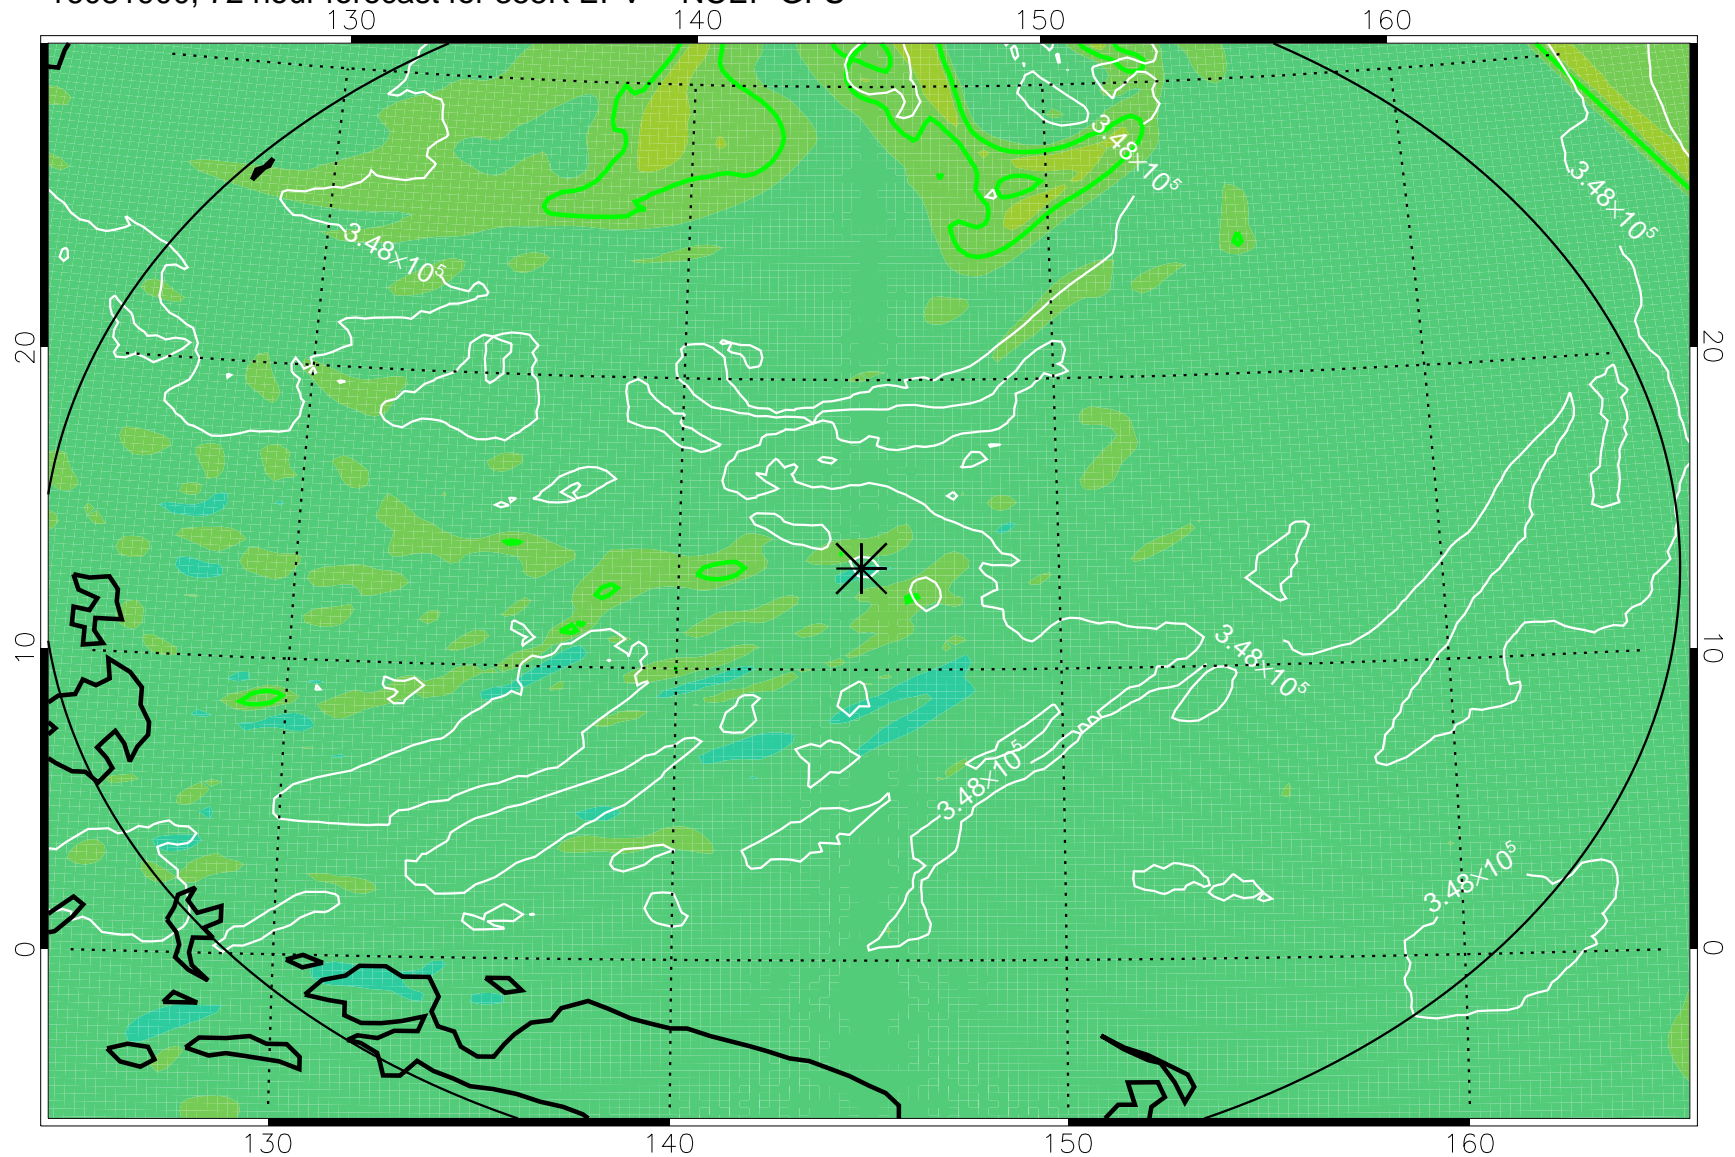

16081806, 54 hour forecast for 355K EPV -- NCEP GFS

355K Montgomery Streamfunction, white  
EPV Tropopause (2 PVU) Position  
Range ring of 2304 km

16081812, 60 hour forecast for 355K EPV -- NCEP GFS

355K Montgomery Streamfunction, white  
EPV Tropopause (2 PVU) Position  
Range ring of 2304 km

16081818, 66 hour forecast for 355K EPV -- NCEP GFS

355K Montgomery Streamfunction, white  
EPV Tropopause (2 PVU) Position  
Range ring of 2304 km

16081900, 72 hour forecast for 355K EPV -- NCEP GFS

355K Montgomery Streamfunction, white  
EPV Tropopause (2 PVU) Position  
Range ring of 2304 km

16081906, 78 hour forecast for 355K EPV -- NCEP GFS

355K Montgomery Streamfunction, white  
EPV Tropopause (2 PVU) Position  
Range ring of 2304 km

16081912, 84 hour forecast for 355K EPV -- NCEP GFS

355K Montgomery Streamfunction, white  
EPV Tropopause (2 PVU) Position  
Range ring of 2304 km

16081918, 90 hour forecast for 355K EPV -- NCEP GFS

355K Montgomery Streamfunction, white  
EPV Tropopause (2 PVU) Position  
Range ring of 2304 km

16082000, 96 hour forecast for 355K EPV -- NCEP GFS

355K Montgomery Streamfunction, white  
EPV Tropopause (2 PVU) Position  
Range ring of 2304 km