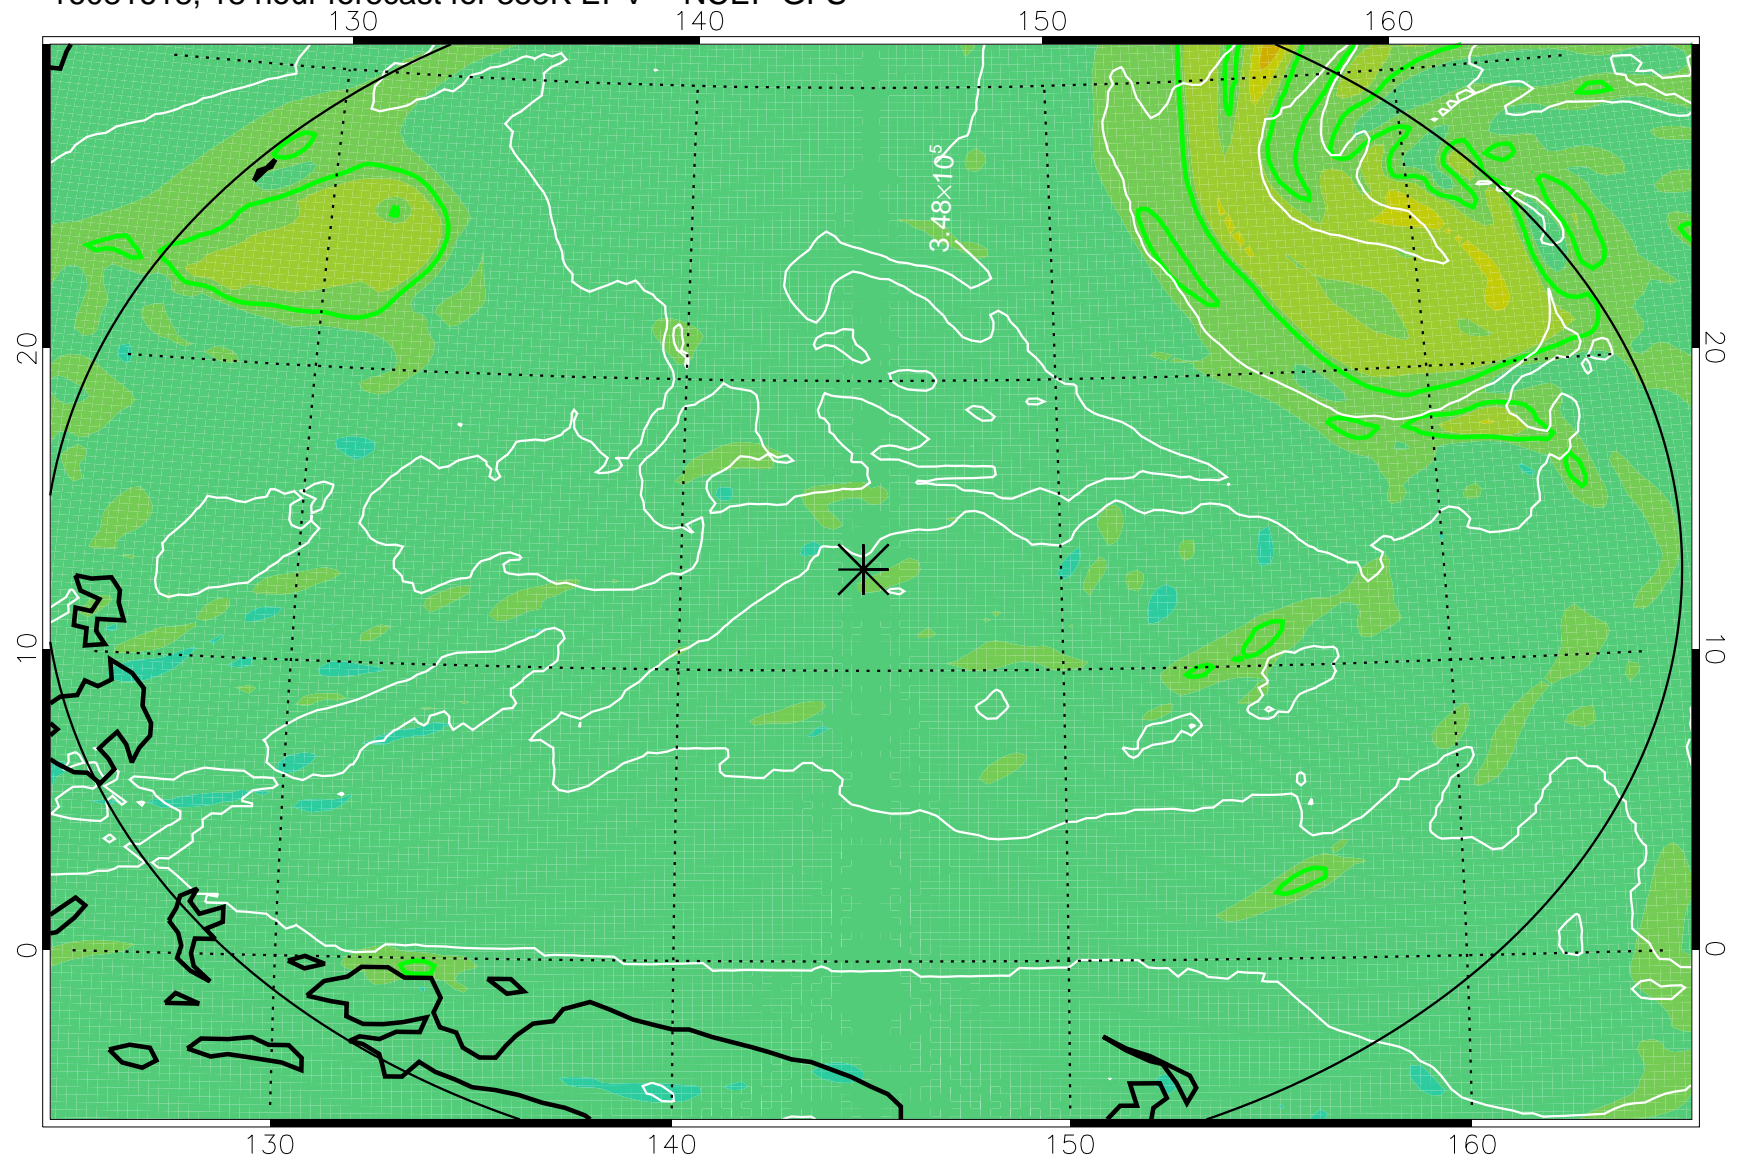

16081606, 6 hour forecast for 355K EPV -- NCEP GFS

355K Montgomery Streamfunction, white  
EPV Tropopause (2 PVU) Position  
Range ring of 2304 km

16081612, 12 hour forecast for 355K EPV -- NCEP GFS

355K Montgomery Streamfunction, white  
EPV Tropopause (2 PVU) Position  
Range ring of 2304 km

16081618, 18 hour forecast for 355K EPV -- NCEP GFS

355K Montgomery Streamfunction, white  
EPV Tropopause (2 PVU) Position  
Range ring of 2304 km

16081700, 24 hour forecast for 355K EPV -- NCEP GFS

355K Montgomery Streamfunction, white  
EPV Tropopause (2 PVU) Position  
Range ring of 2304 km

16081818, 66 hour forecast for 355K EPV -- NCEP GFS

355K Montgomery Streamfunction, white  
EPV Tropopause (2 PVU) Position  
Range ring of 2304 km

16081900, 72 hour forecast for 355K EPV -- NCEP GFS

355K Montgomery Streamfunction, white  
EPV Tropopause (2 PVU) Position  
Range ring of 2304 km

16082018, 114 hour forecast for 355K EPV -- NCEP GFS

355K Montgomery Streamfunction, white  
EPV Tropopause (2 PVU) Position  
Range ring of 2304 km

16082100, 120 hour forecast for 355K EPV -- NCEP GFS

355K Montgomery Streamfunction, white  
EPV Tropopause (2 PVU) Position  
Range ring of 2304 km