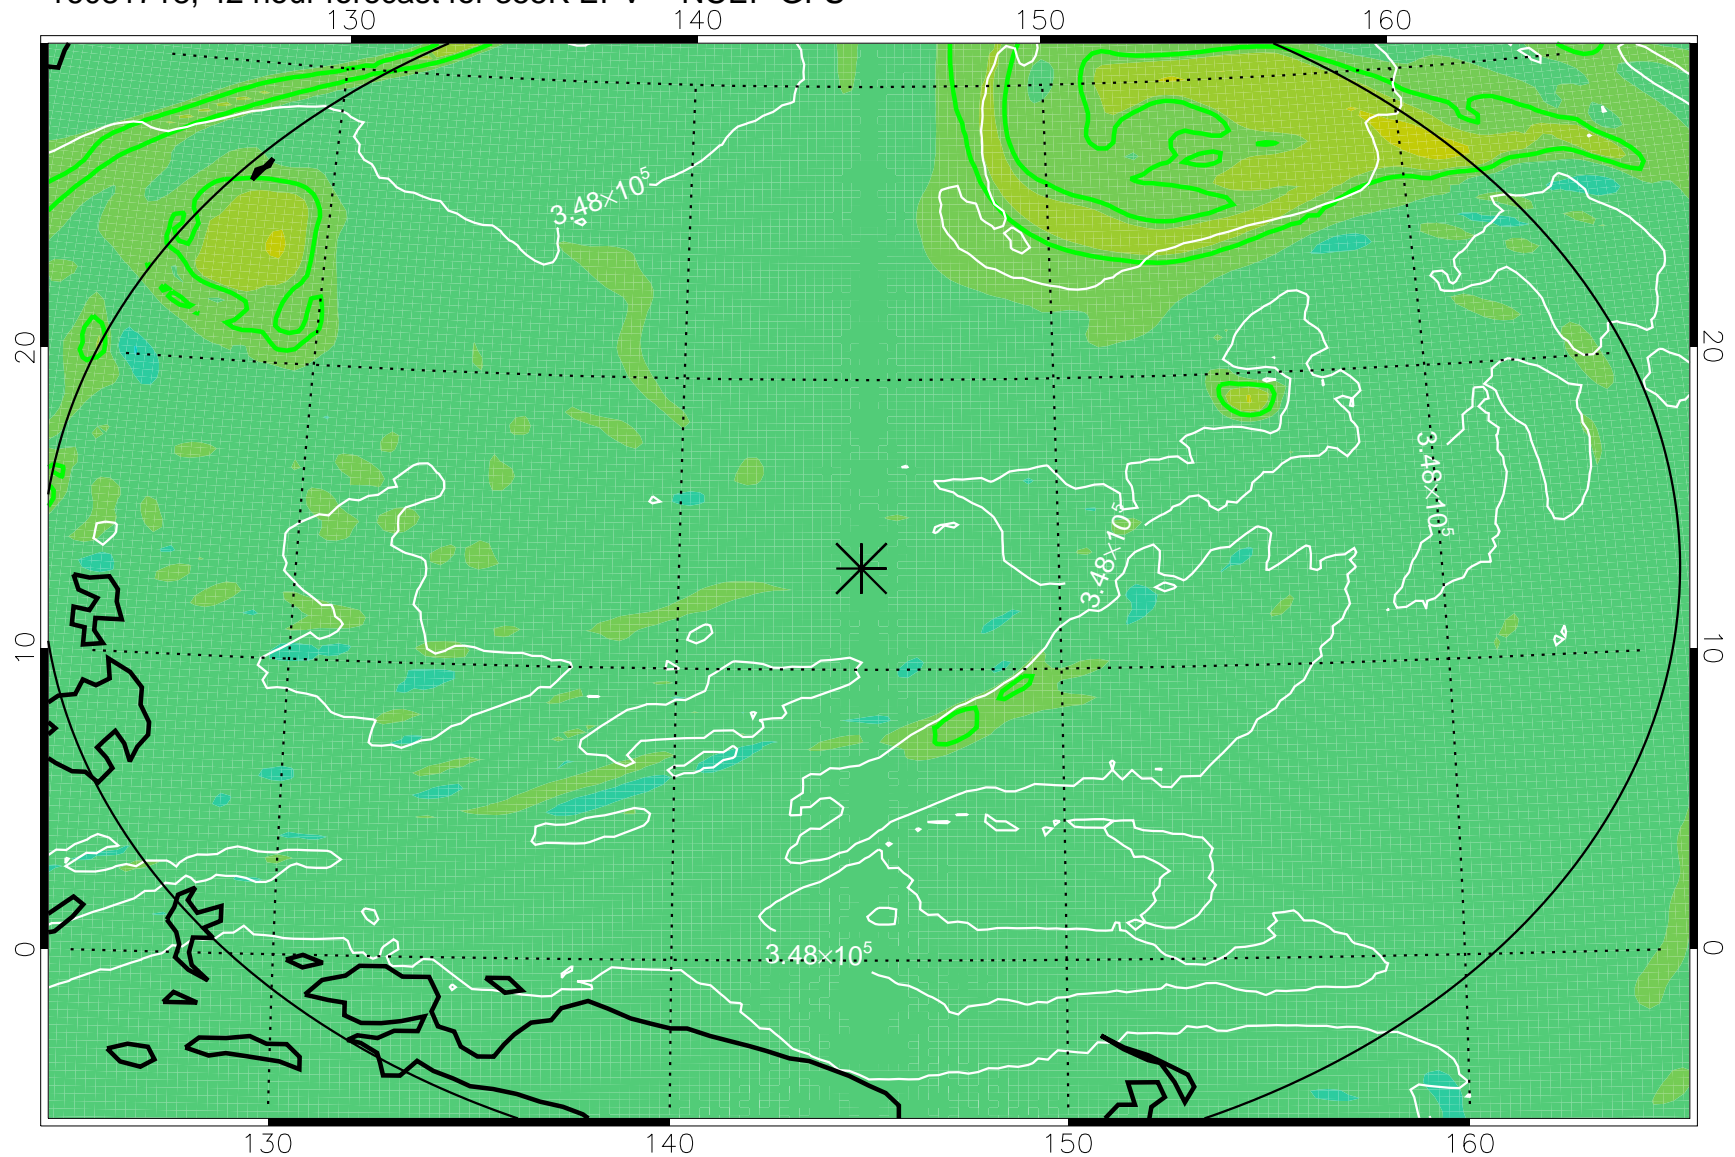

16081706, 30 hour forecast for 355K EPV -- NCEP GFS

355K Montgomery Streamfunction, white  
EPV Tropopause (2 PVU) Position  
Range ring of 2304 km

16081712, 36 hour forecast for 355K EPV -- NCEP GFS

355K Montgomery Streamfunction, white  
EPV Tropopause (2 PVU) Position  
Range ring of 2304 km

16081718, 42 hour forecast for 355K EPV -- NCEP GFS

355K Montgomery Streamfunction, white  
EPV Tropopause (2 PVU) Position  
Range ring of 2304 km

16081800, 48 hour forecast for 355K EPV -- NCEP GFS

355K Montgomery Streamfunction, white  
EPV Tropopause (2 PVU) Position  
Range ring of 2304 km

16081806, 54 hour forecast for 355K EPV -- NCEP GFS

355K Montgomery Streamfunction, white  
EPV Tropopause (2 PVU) Position  
Range ring of 2304 km

16081812, 60 hour forecast for 355K EPV -- NCEP GFS

355K Montgomery Streamfunction, white  
EPV Tropopause (2 PVU) Position  
Range ring of 2304 km

16081818, 66 hour forecast for 355K EPV -- NCEP GFS

355K Montgomery Streamfunction, white  
EPV Tropopause (2 PVU) Position  
Range ring of 2304 km

16081900, 72 hour forecast for 355K EPV -- NCEP GFS

355K Montgomery Streamfunction, white  
EPV Tropopause (2 PVU) Position  
Range ring of 2304 km