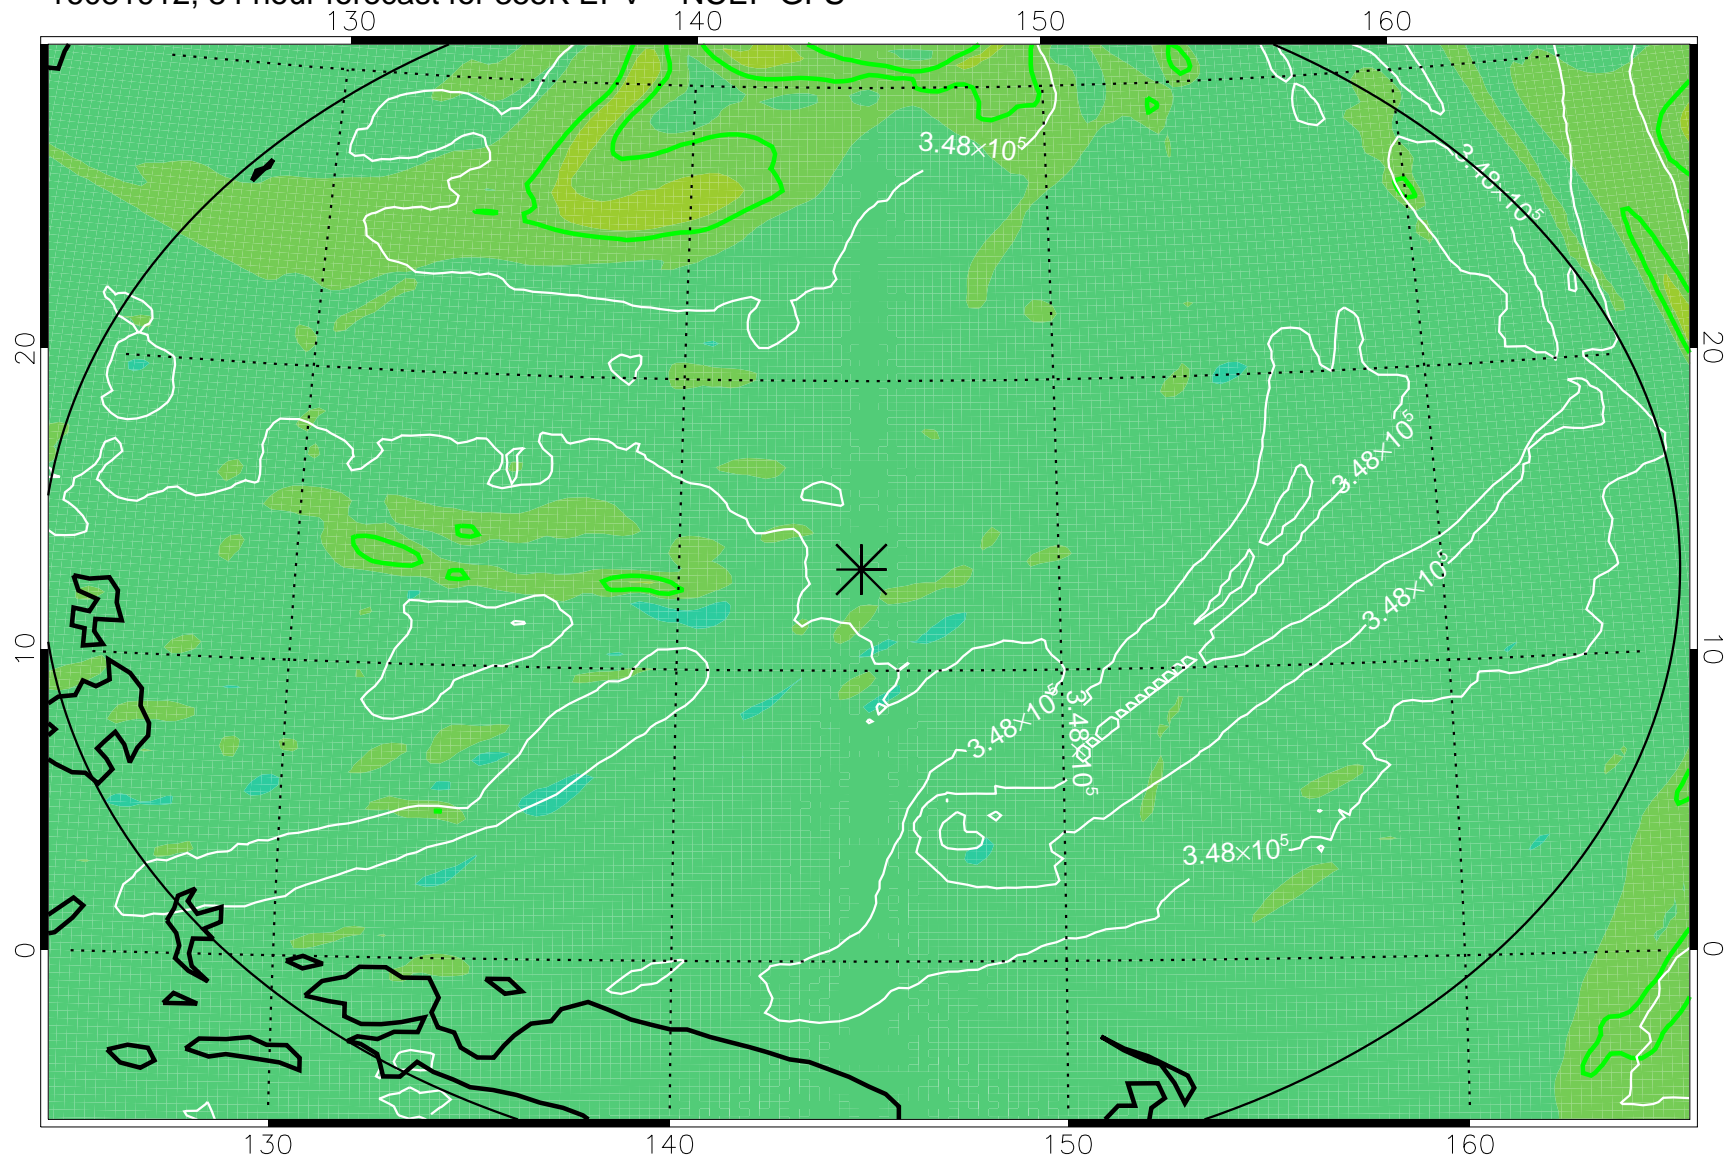

16081818, 66 hour forecast for 355K EPV -- NCEP GFS

355K Montgomery Streamfunction, white  
EPV Tropopause (2 PVU) Position  
Range ring of 2304 km

16081900, 72 hour forecast for 355K EPV -- NCEP GFS

355K Montgomery Streamfunction, white  
EPV Tropopause (2 PVU) Position  
Range ring of 2304 km

16081906, 78 hour forecast for 355K EPV -- NCEP GFS

355K Montgomery Streamfunction, white  
EPV Tropopause (2 PVU) Position  
Range ring of 2304 km

16081912, 84 hour forecast for 355K EPV -- NCEP GFS

355K Montgomery Streamfunction, white  
EPV Tropopause (2 PVU) Position  
Range ring of 2304 km

16081918, 90 hour forecast for 355K EPV -- NCEP GFS

355K Montgomery Streamfunction, white  
EPV Tropopause (2 PVU) Position  
Range ring of 2304 km

16082000, 96 hour forecast for 355K EPV -- NCEP GFS

355K Montgomery Streamfunction, white  
EPV Tropopause (2 PVU) Position  
Range ring of 2304 km

16082018, 114 hour forecast for 355K EPV -- NCEP GFS

355K Montgomery Streamfunction, white  
EPV Tropopause (2 PVU) Position  
Range ring of 2304 km

16082100, 120 hour forecast for 355K EPV -- NCEP GFS

355K Montgomery Streamfunction, white  
EPV Tropopause (2 PVU) Position  
Range ring of 2304 km