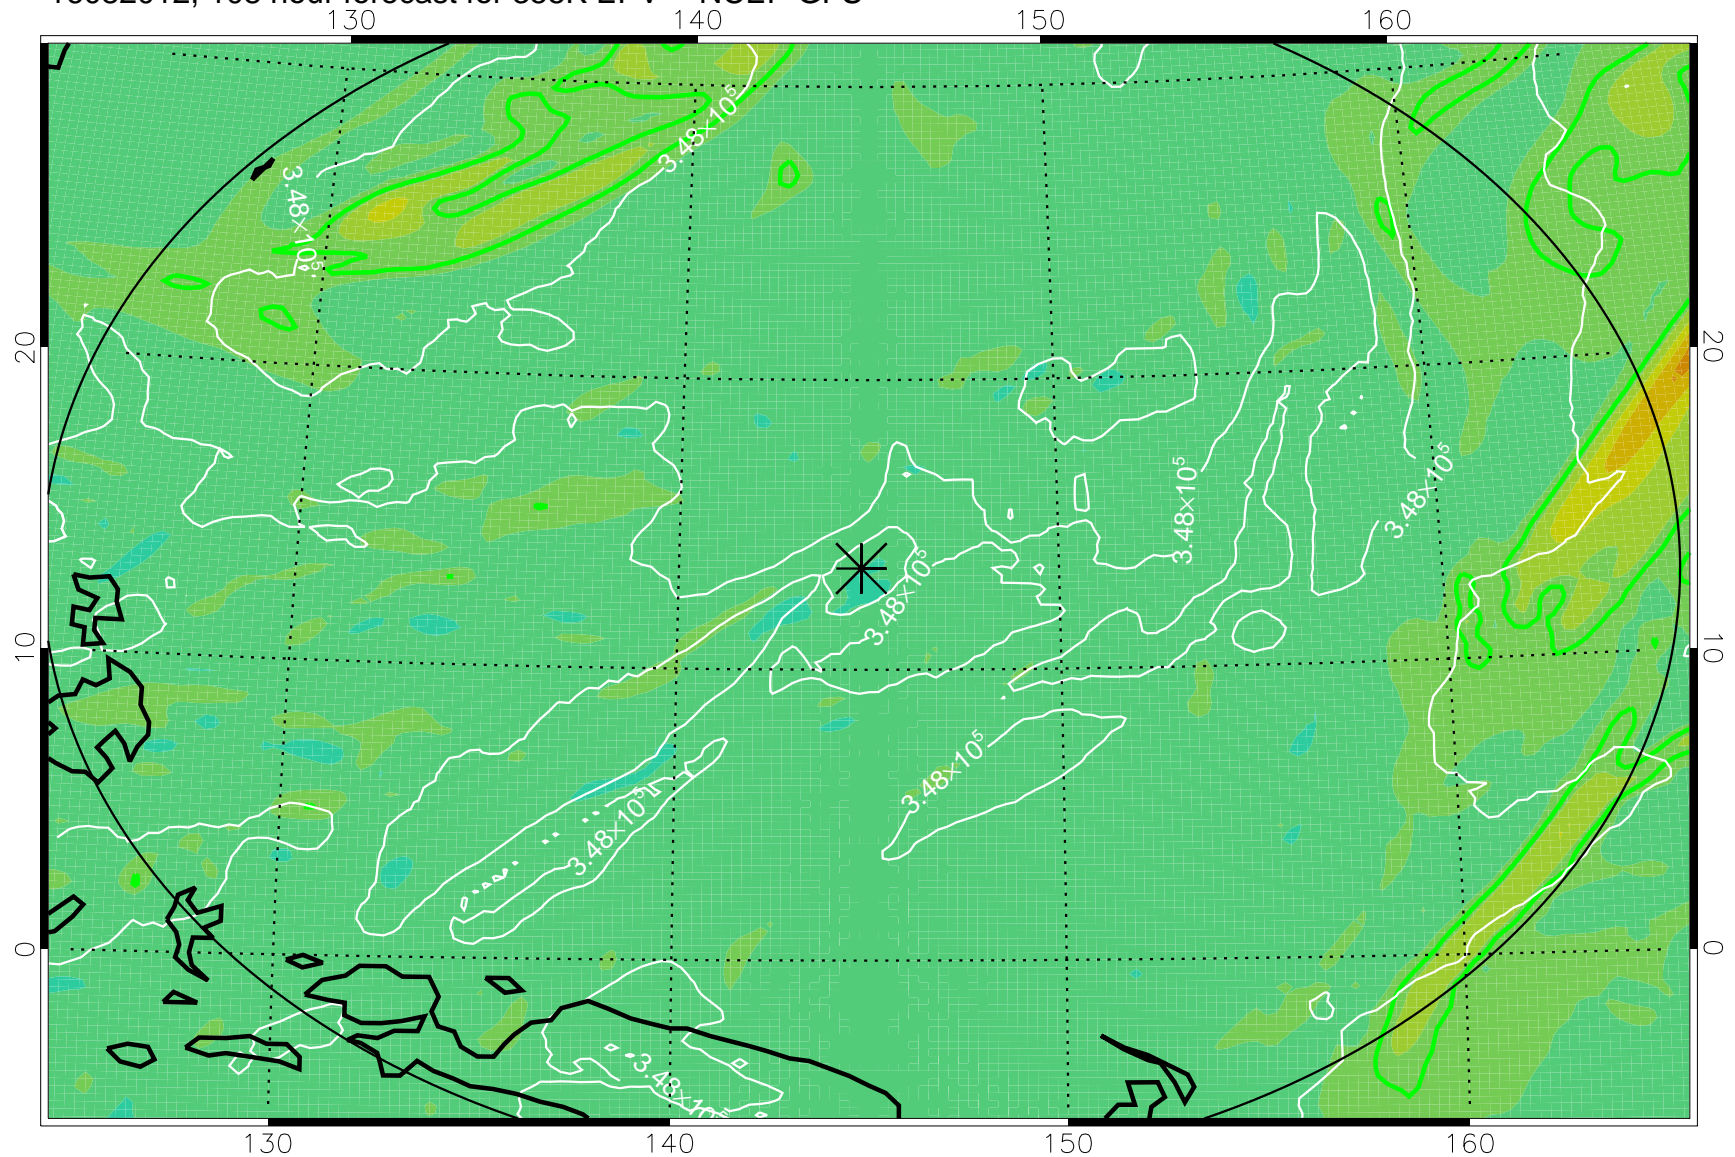

16081906, 78 hour forecast for 355K EPV -- NCEP GFS

355K Montgomery Streamfunction, white  
EPV Tropopause (2 PVU) Position  
Range ring of 2304 km

16081912, 84 hour forecast for 355K EPV -- NCEP GFS

355K Montgomery Streamfunction, white  
EPV Tropopause (2 PVU) Position  
Range ring of 2304 km

16081918, 90 hour forecast for 355K EPV -- NCEP GFS

355K Montgomery Streamfunction, white  
EPV Tropopause (2 PVU) Position  
Range ring of 2304 km

16082000, 96 hour forecast for 355K EPV -- NCEP GFS

355K Montgomery Streamfunction, white  
EPV Tropopause (2 PVU) Position  
Range ring of 2304 km

16082006, 102 hour forecast for 355K EPV -- NCEP GFS

355K Montgomery Streamfunction, white  
EPV Tropopause (2 PVU) Position  
Range ring of 2304 km

16082012, 108 hour forecast for 355K EPV -- NCEP GFS

355K Montgomery Streamfunction, white  
EPV Tropopause (2 PVU) Position  
Range ring of 2304 km

16082018, 114 hour forecast for 355K EPV -- NCEP GFS

355K Montgomery Streamfunction, white  
EPV Tropopause (2 PVU) Position  
Range ring of 2304 km

16082100, 120 hour forecast for 355K EPV -- NCEP GFS

355K Montgomery Streamfunction, white  
EPV Tropopause (2 PVU) Position  
Range ring of 2304 km