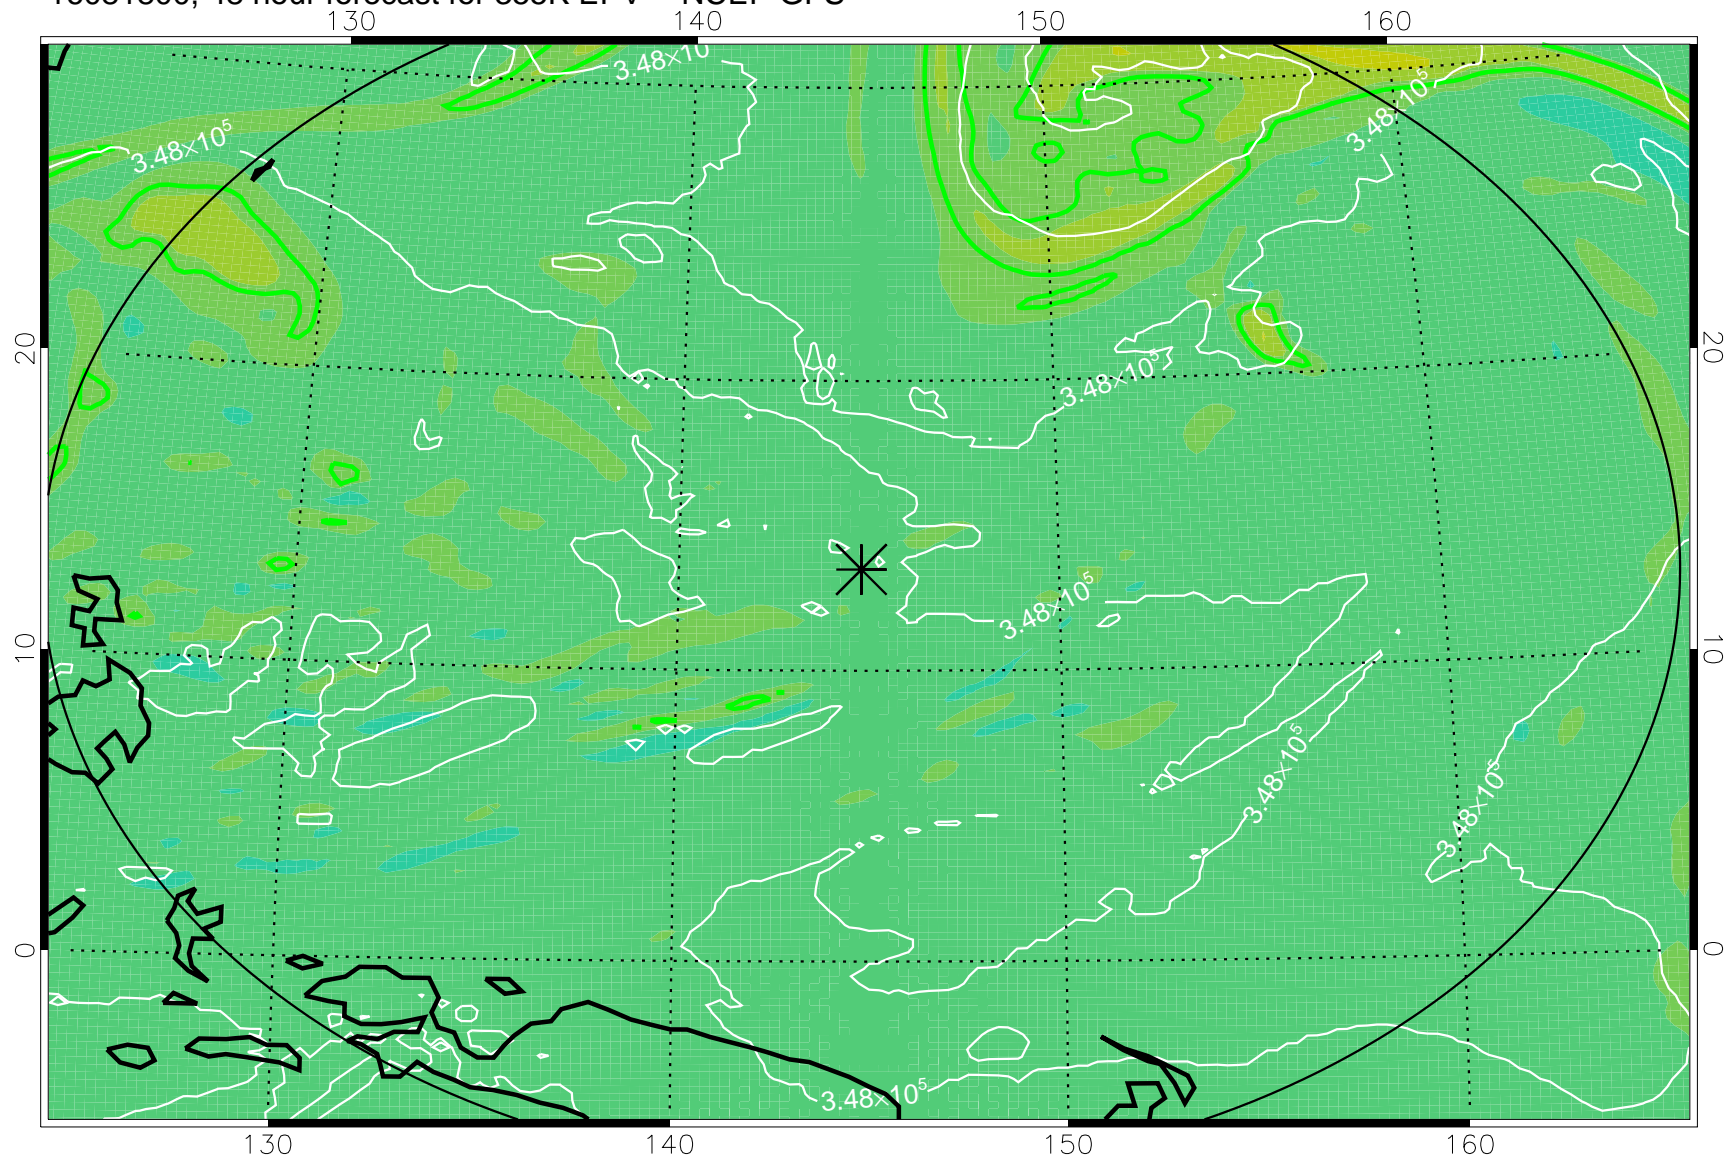

16081706, 30 hour forecast for 355K EPV -- NCEP GFS

355K Montgomery Streamfunction, white  
EPV Tropopause (2 PVU) Position  
Range ring of 2304 km

16081712, 36 hour forecast for 355K EPV -- NCEP GFS

355K Montgomery Streamfunction, white  
EPV Tropopause (2 PVU) Position  
Range ring of 2304 km

16081718, 42 hour forecast for 355K EPV -- NCEP GFS

355K Montgomery Streamfunction, white  
EPV Tropopause (2 PVU) Position  
Range ring of 2304 km

16081800, 48 hour forecast for 355K EPV -- NCEP GFS

355K Montgomery Streamfunction, white  
EPV Tropopause (2 PVU) Position  
Range ring of 2304 km

16081806, 54 hour forecast for 355K EPV -- NCEP GFS

355K Montgomery Streamfunction, white  
EPV Tropopause (2 PVU) Position  
Range ring of 2304 km

16081812, 60 hour forecast for 355K EPV -- NCEP GFS

355K Montgomery Streamfunction, white  
EPV Tropopause (2 PVU) Position  
Range ring of 2304 km

16081818, 66 hour forecast for 355K EPV -- NCEP GFS

355K Montgomery Streamfunction, white  
EPV Tropopause (2 PVU) Position  
Range ring of 2304 km

16081900, 72 hour forecast for 355K EPV -- NCEP GFS

355K Montgomery Streamfunction, white  
EPV Tropopause (2 PVU) Position  
Range ring of 2304 km