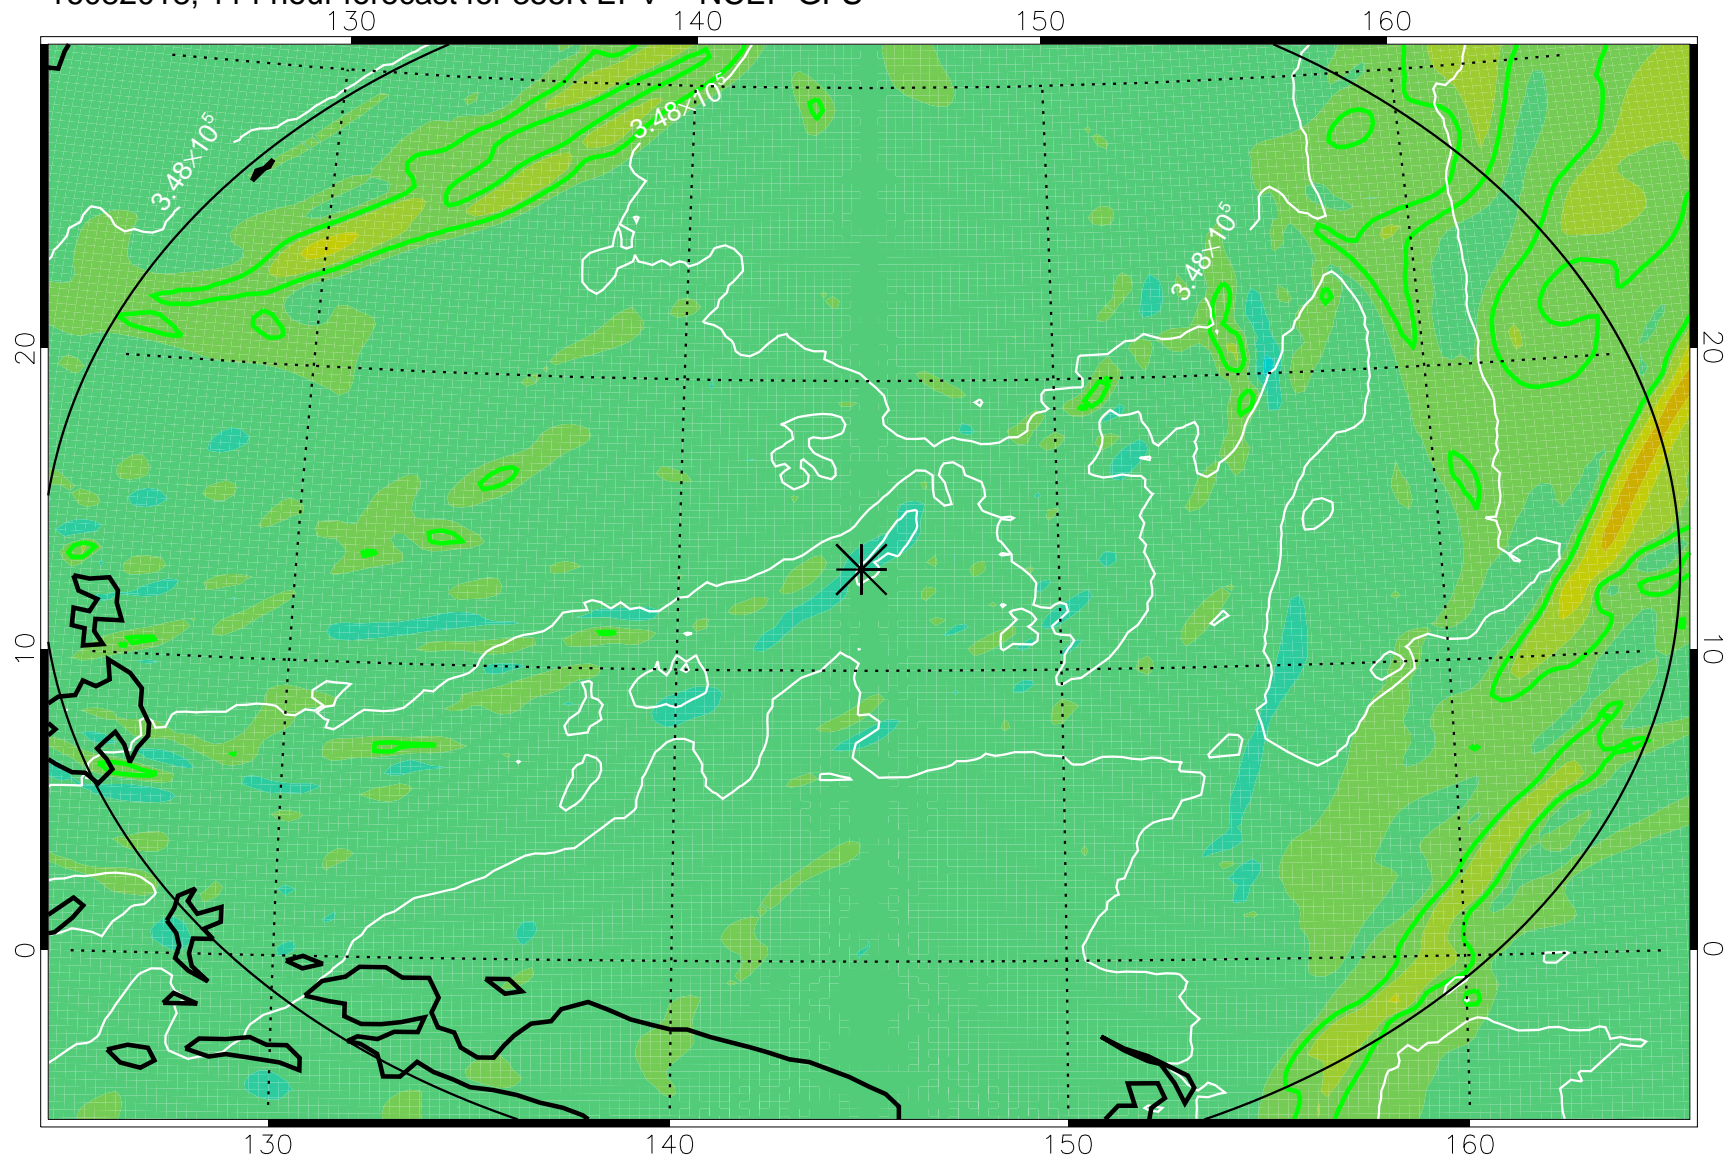

16081906, 78 hour forecast for 355K EPV -- NCEP GFS

355K Montgomery Streamfunction, white  
EPV Tropopause (2 PVU) Position  
Range ring of 2304 km

16081912, 84 hour forecast for 355K EPV -- NCEP GFS

355K Montgomery Streamfunction, white  
EPV Tropopause (2 PVU) Position  
Range ring of 2304 km

16081918, 90 hour forecast for 355K EPV -- NCEP GFS

355K Montgomery Streamfunction, white  
EPV Tropopause (2 PVU) Position  
Range ring of 2304 km

16082000, 96 hour forecast for 355K EPV -- NCEP GFS

355K Montgomery Streamfunction, white  
EPV Tropopause (2 PVU) Position  
Range ring of 2304 km

16082006, 102 hour forecast for 355K EPV -- NCEP GFS

355K Montgomery Streamfunction, white  
EPV Tropopause (2 PVU) Position  
Range ring of 2304 km

16082012, 108 hour forecast for 355K EPV -- NCEP GFS

355K Montgomery Streamfunction, white  
EPV Tropopause (2 PVU) Position  
Range ring of 2304 km

16082018, 114 hour forecast for 355K EPV -- NCEP GFS

355K Montgomery Streamfunction, white  
EPV Tropopause (2 PVU) Position  
Range ring of 2304 km

16082100, 120 hour forecast for 355K EPV -- NCEP GFS

355K Montgomery Streamfunction, white  
EPV Tropopause (2 PVU) Position  
Range ring of 2304 km