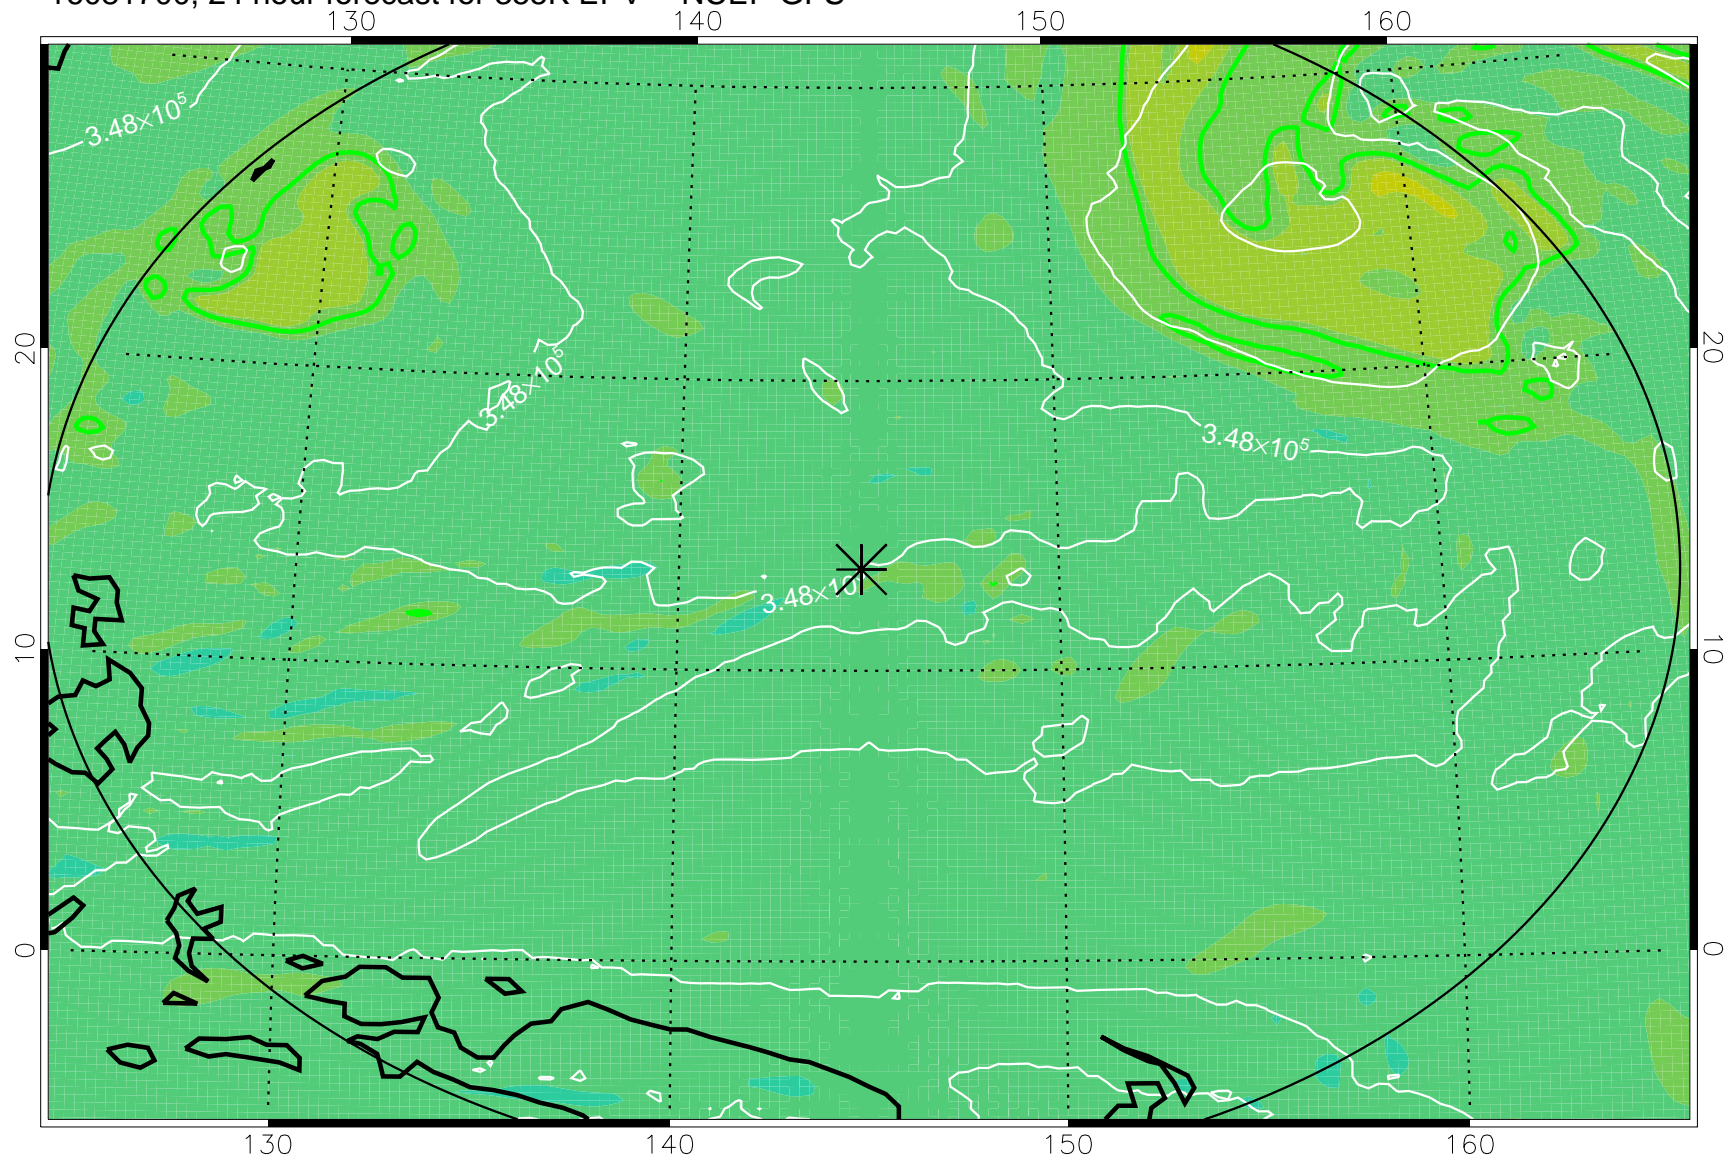

16081606, 6 hour forecast for 355K EPV -- NCEP GFS

355K Montgomery Streamfunction, white  
EPV Tropopause (2 PVU) Position  
Range ring of 2304 km

16081612, 12 hour forecast for 355K EPV -- NCEP GFS

355K Montgomery Streamfunction, white  
EPV Tropopause (2 PVU) Position  
Range ring of 2304 km

16081618, 18 hour forecast for 355K EPV -- NCEP GFS

355K Montgomery Streamfunction, white  
EPV Tropopause (2 PVU) Position  
Range ring of 2304 km

16081700, 24 hour forecast for 355K EPV -- NCEP GFS

355K Montgomery Streamfunction, white  
EPV Tropopause (2 PVU) Position  
Range ring of 2304 km

16081706, 30 hour forecast for 355K EPV -- NCEP GFS

355K Montgomery Streamfunction, white  
EPV Tropopause (2 PVU) Position  
Range ring of 2304 km

16081712, 36 hour forecast for 355K EPV -- NCEP GFS

355K Montgomery Streamfunction, white  
EPV Tropopause (2 PVU) Position  
Range ring of 2304 km

16081718, 42 hour forecast for 355K EPV -- NCEP GFS

355K Montgomery Streamfunction, white  
EPV Tropopause (2 PVU) Position  
Range ring of 2304 km

16081800, 48 hour forecast for 355K EPV -- NCEP GFS

355K Montgomery Streamfunction, white  
EPV Tropopause (2 PVU) Position  
Range ring of 2304 km