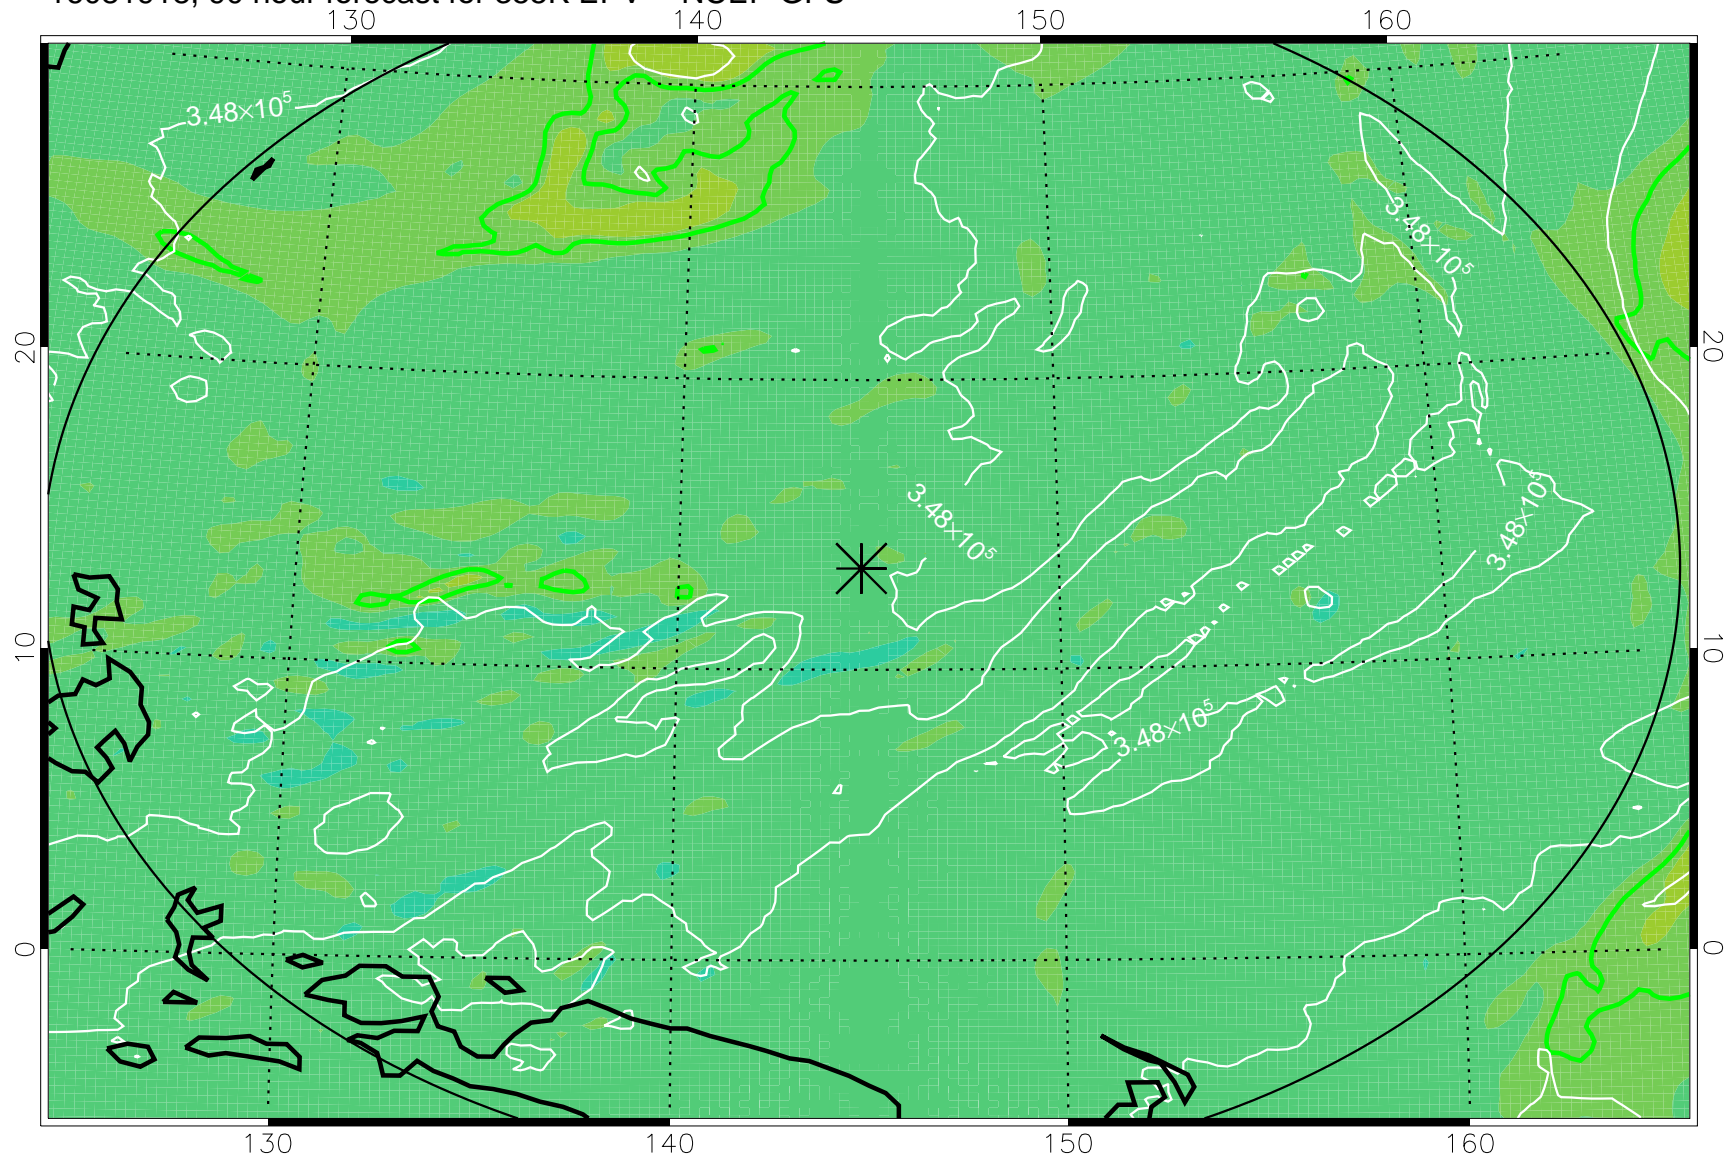

16081906, 78 hour forecast for 355K EPV -- NCEP GFS

355K Montgomery Streamfunction, white  
EPV Tropopause (2 PVU) Position  
Range ring of 2304 km

16081912, 84 hour forecast for 355K EPV -- NCEP GFS

355K Montgomery Streamfunction, white  
EPV Tropopause (2 PVU) Position  
Range ring of 2304 km

16081918, 90 hour forecast for 355K EPV -- NCEP GFS

355K Montgomery Streamfunction, white  
EPV Tropopause (2 PVU) Position  
Range ring of 2304 km

16082000, 96 hour forecast for 355K EPV -- NCEP GFS

355K Montgomery Streamfunction, white  
EPV Tropopause (2 PVU) Position  
Range ring of 2304 km

16082006, 102 hour forecast for 355K EPV -- NCEP GFS

355K Montgomery Streamfunction, white  
EPV Tropopause (2 PVU) Position  
Range ring of 2304 km

16082012, 108 hour forecast for 355K EPV -- NCEP GFS

355K Montgomery Streamfunction, white  
EPV Tropopause (2 PVU) Position  
Range ring of 2304 km

16082018, 114 hour forecast for 355K EPV -- NCEP GFS

355K Montgomery Streamfunction, white  
EPV Tropopause (2 PVU) Position  
Range ring of 2304 km

16082100, 120 hour forecast for 355K EPV -- NCEP GFS

355K Montgomery Streamfunction, white  
EPV Tropopause (2 PVU) Position  
Range ring of 2304 km