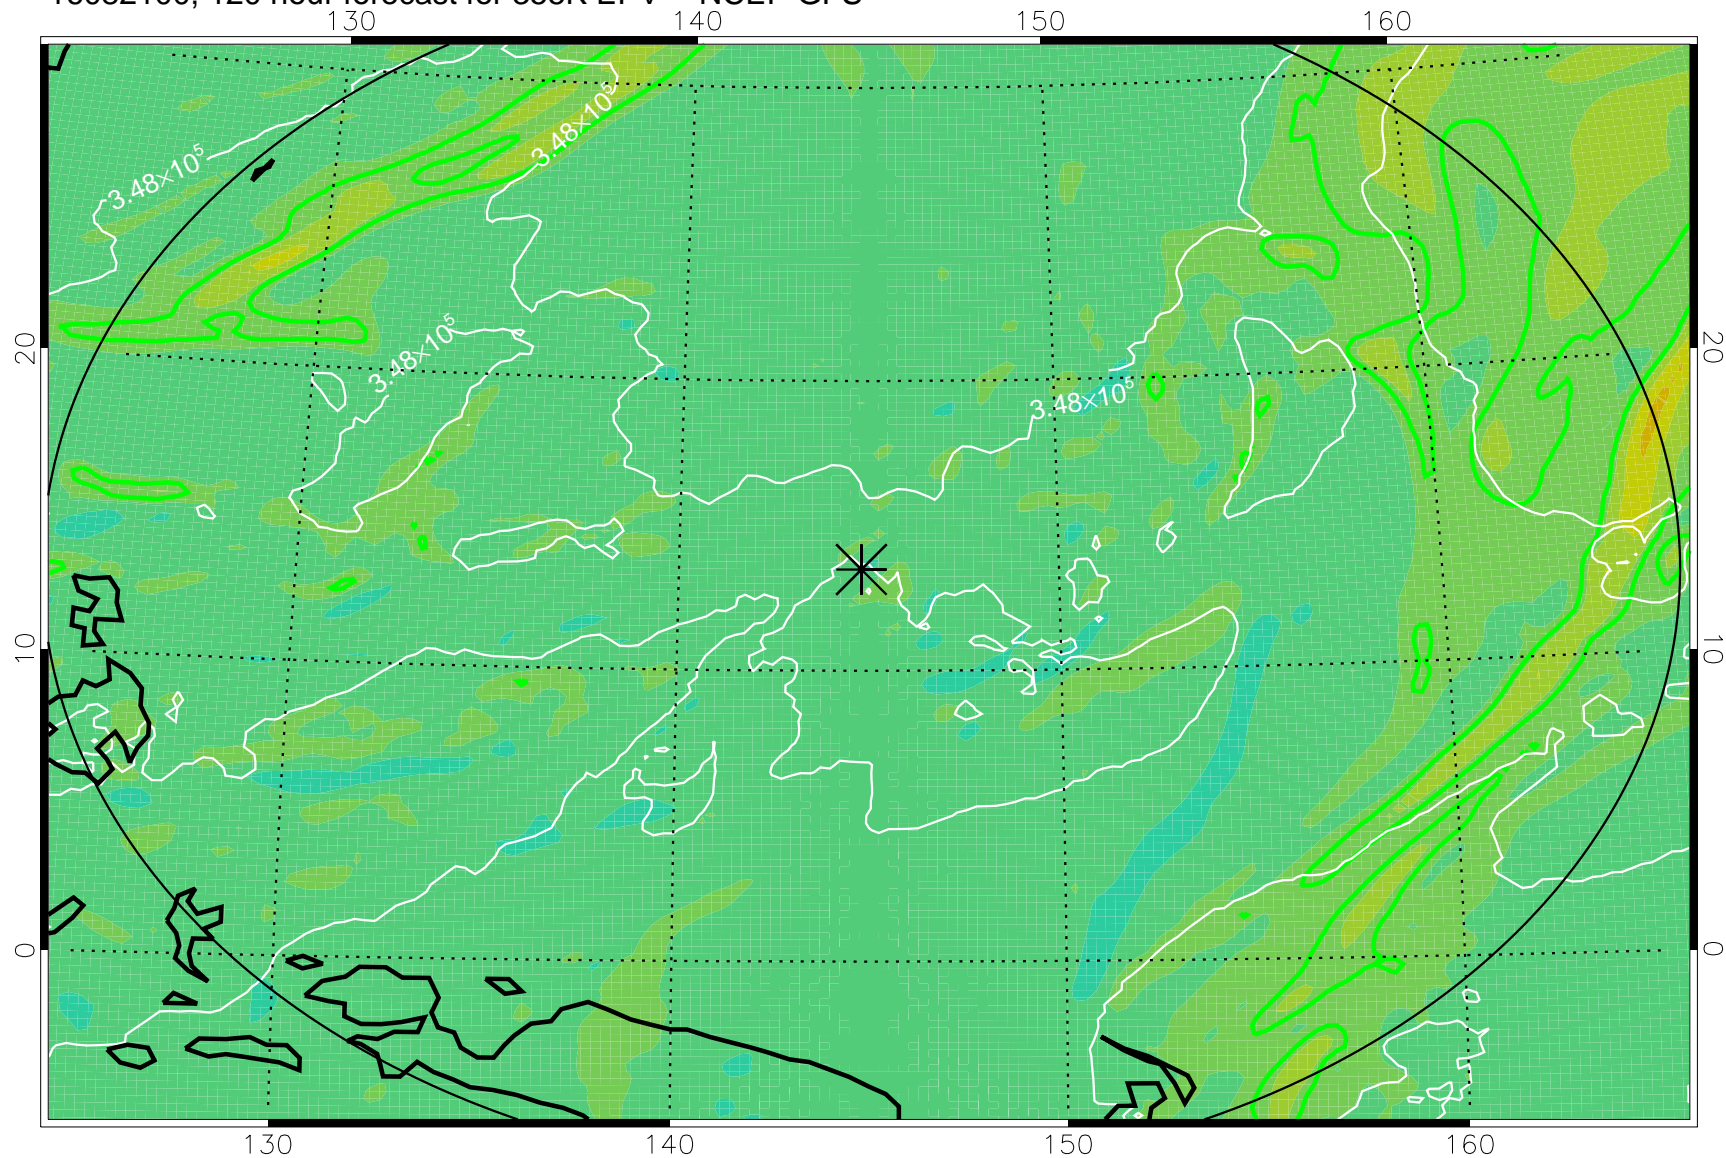

16081906, 78 hour forecast for 355K EPV -- NCEP GFS

355K Montgomery Streamfunction, white  
EPV Tropopause (2 PVU) Position  
Range ring of 2304 km

16081912, 84 hour forecast for 355K EPV -- NCEP GFS

355K Montgomery Streamfunction, white  
EPV Tropopause (2 PVU) Position  
Range ring of 2304 km

16081918, 90 hour forecast for 355K EPV -- NCEP GFS

355K Montgomery Streamfunction, white  
EPV Tropopause (2 PVU) Position  
Range ring of 2304 km

16082000, 96 hour forecast for 355K EPV -- NCEP GFS

355K Montgomery Streamfunction, white  
EPV Tropopause (2 PVU) Position  
Range ring of 2304 km

16082006, 102 hour forecast for 355K EPV -- NCEP GFS

355K Montgomery Streamfunction, white  
EPV Tropopause (2 PVU) Position  
Range ring of 2304 km

16082012, 108 hour forecast for 355K EPV -- NCEP GFS

355K Montgomery Streamfunction, white  
EPV Tropopause (2 PVU) Position  
Range ring of 2304 km

16082018, 114 hour forecast for 355K EPV -- NCEP GFS

355K Montgomery Streamfunction, white  
EPV Tropopause (2 PVU) Position  
Range ring of 2304 km

16082100, 120 hour forecast for 355K EPV -- NCEP GFS

355K Montgomery Streamfunction, white  
EPV Tropopause (2 PVU) Position  
Range ring of 2304 km