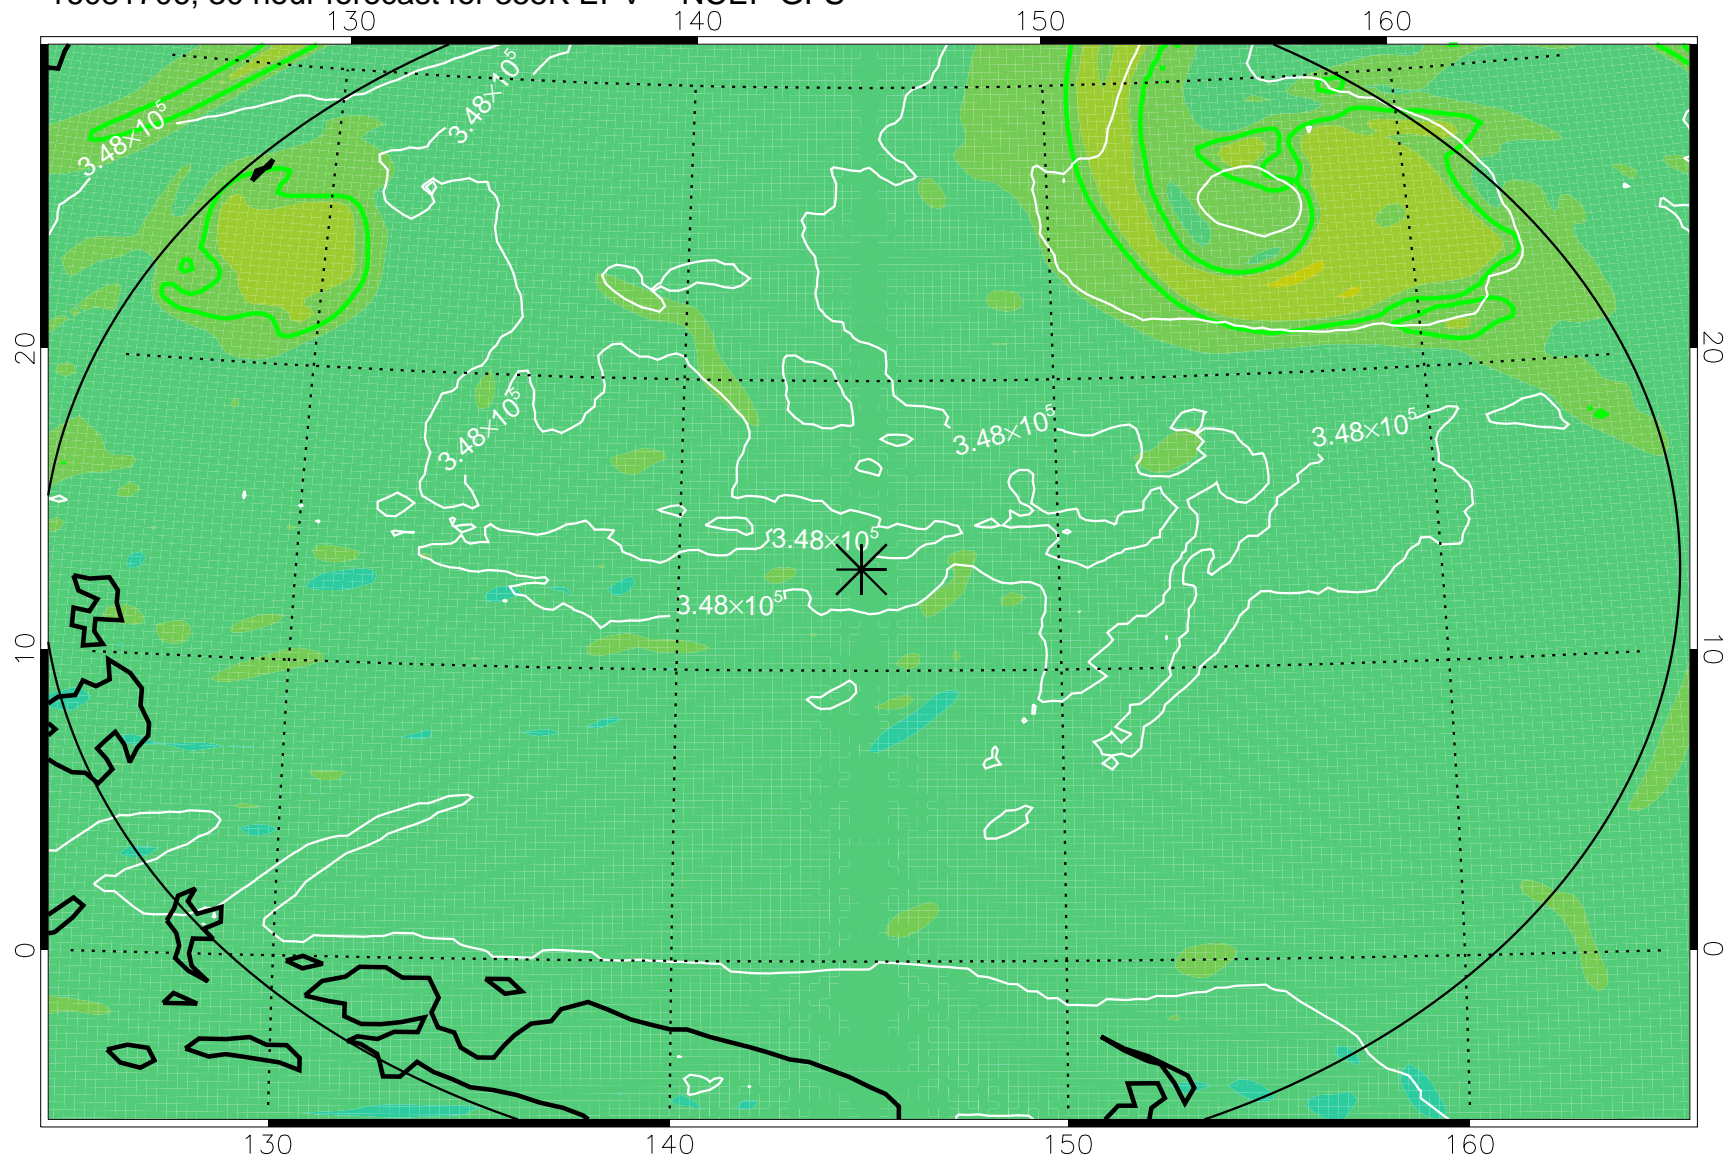

16081618, 18 hour forecast for 355K EPV -- NCEP GFS

355K Montgomery Streamfunction, white  
EPV Tropopause (2 PVU) Position  
Range ring of 2304 km

16081700, 24 hour forecast for 355K EPV -- NCEP GFS

355K Montgomery Streamfunction, white  
EPV Tropopause (2 PVU) Position  
Range ring of 2304 km

16081706, 30 hour forecast for 355K EPV -- NCEP GFS

355K Montgomery Streamfunction, white  
EPV Tropopause (2 PVU) Position  
Range ring of 2304 km

16081712, 36 hour forecast for 355K EPV -- NCEP GFS

355K Montgomery Streamfunction, white  
EPV Tropopause (2 PVU) Position  
Range ring of 2304 km

16081718, 42 hour forecast for 355K EPV -- NCEP GFS

355K Montgomery Streamfunction, white  
EPV Tropopause (2 PVU) Position  
Range ring of 2304 km

16081800, 48 hour forecast for 355K EPV -- NCEP GFS

355K Montgomery Streamfunction, white  
EPV Tropopause (2 PVU) Position  
Range ring of 2304 km

16081818, 66 hour forecast for 355K EPV -- NCEP GFS

355K Montgomery Streamfunction, white  
EPV Tropopause (2 PVU) Position  
Range ring of 2304 km

16081900, 72 hour forecast for 355K EPV -- NCEP GFS

355K Montgomery Streamfunction, white  
EPV Tropopause (2 PVU) Position  
Range ring of 2304 km