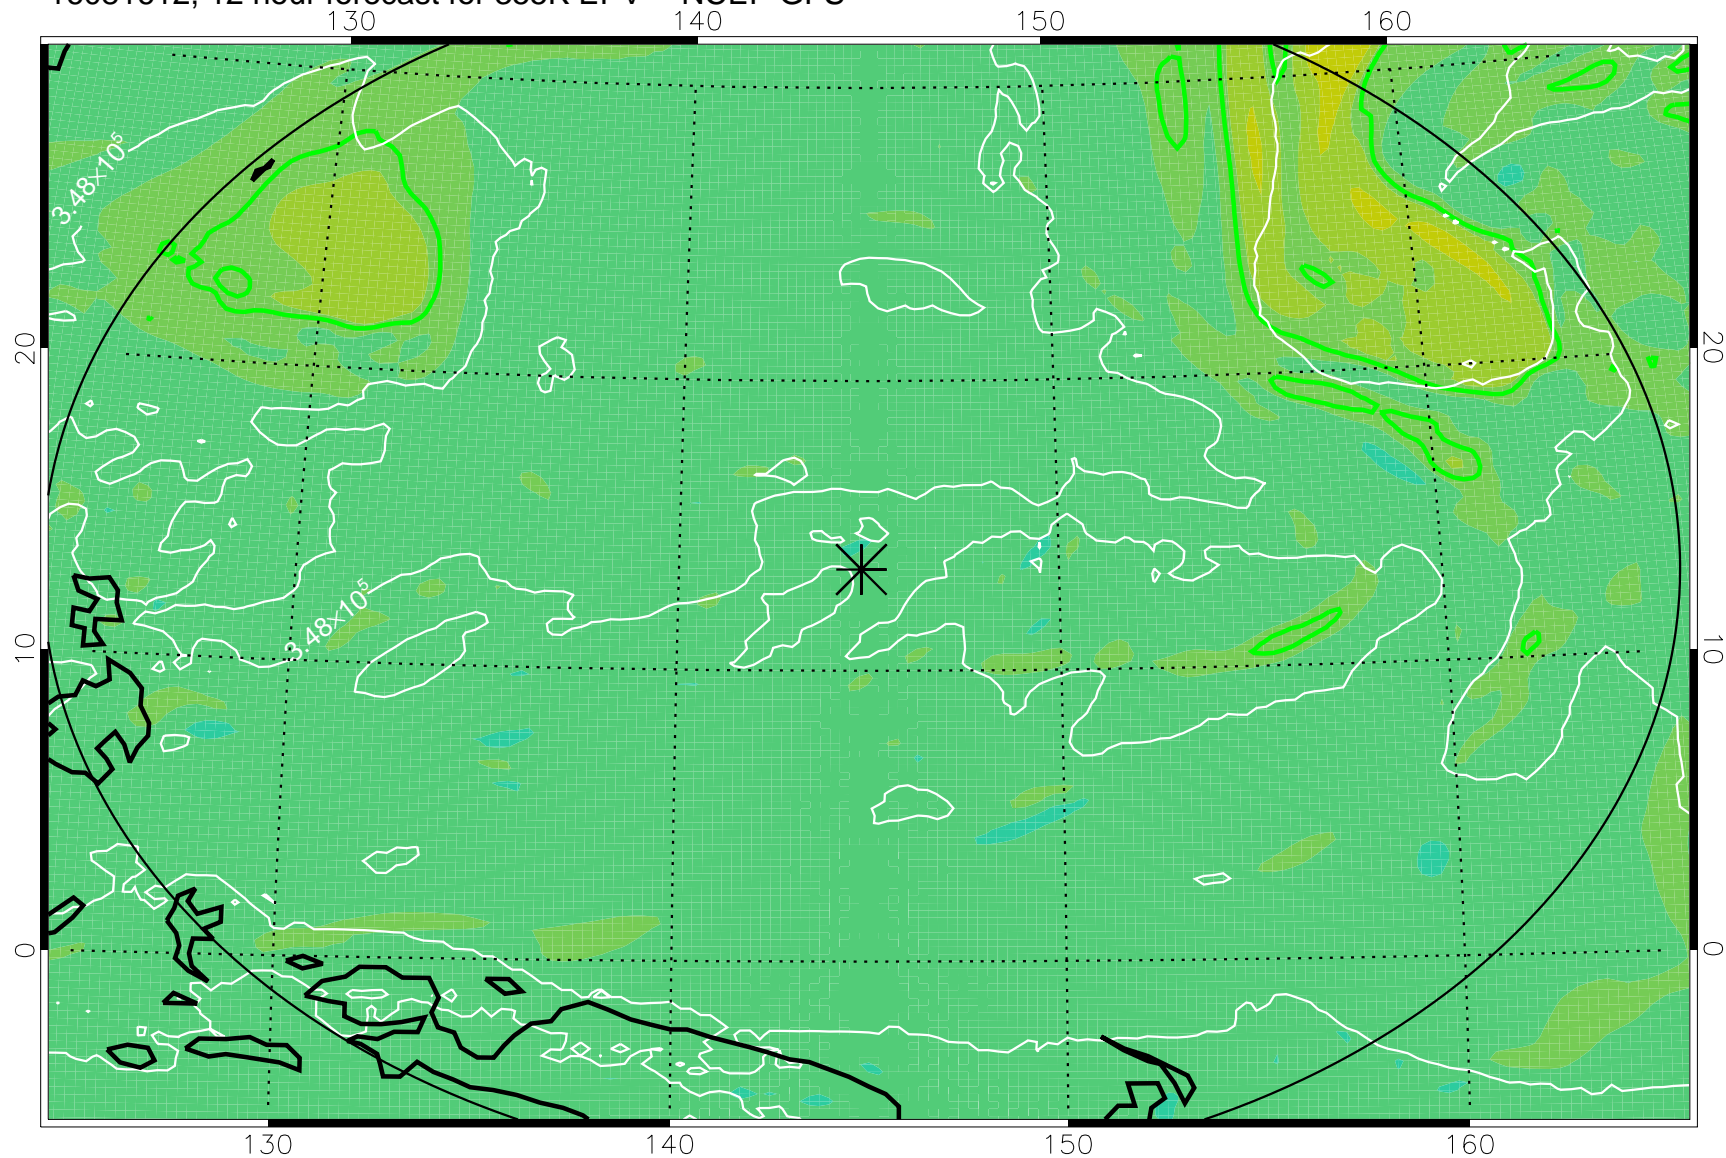

16081606, 6 hour forecast for 355K EPV -- NCEP GFS

355K Montgomery Streamfunction, white  
EPV Tropopause (2 PVU) Position  
Range ring of 2304 km

16081612, 12 hour forecast for 355K EPV -- NCEP GFS

355K Montgomery Streamfunction, white  
EPV Tropopause (2 PVU) Position  
Range ring of 2304 km

16081618, 18 hour forecast for 355K EPV -- NCEP GFS

355K Montgomery Streamfunction, white  
EPV Tropopause (2 PVU) Position  
Range ring of 2304 km

16081700, 24 hour forecast for 355K EPV -- NCEP GFS

355K Montgomery Streamfunction, white  
EPV Tropopause (2 PVU) Position  
Range ring of 2304 km

16081706, 30 hour forecast for 355K EPV -- NCEP GFS

355K Montgomery Streamfunction, white  
EPV Tropopause (2 PVU) Position  
Range ring of 2304 km

16081712, 36 hour forecast for 355K EPV -- NCEP GFS

355K Montgomery Streamfunction, white  
EPV Tropopause (2 PVU) Position  
Range ring of 2304 km

16081818, 66 hour forecast for 355K EPV -- NCEP GFS

355K Montgomery Streamfunction, white  
EPV Tropopause (2 PVU) Position  
Range ring of 2304 km

16081900, 72 hour forecast for 355K EPV -- NCEP GFS

355K Montgomery Streamfunction, white  
EPV Tropopause (2 PVU) Position  
Range ring of 2304 km