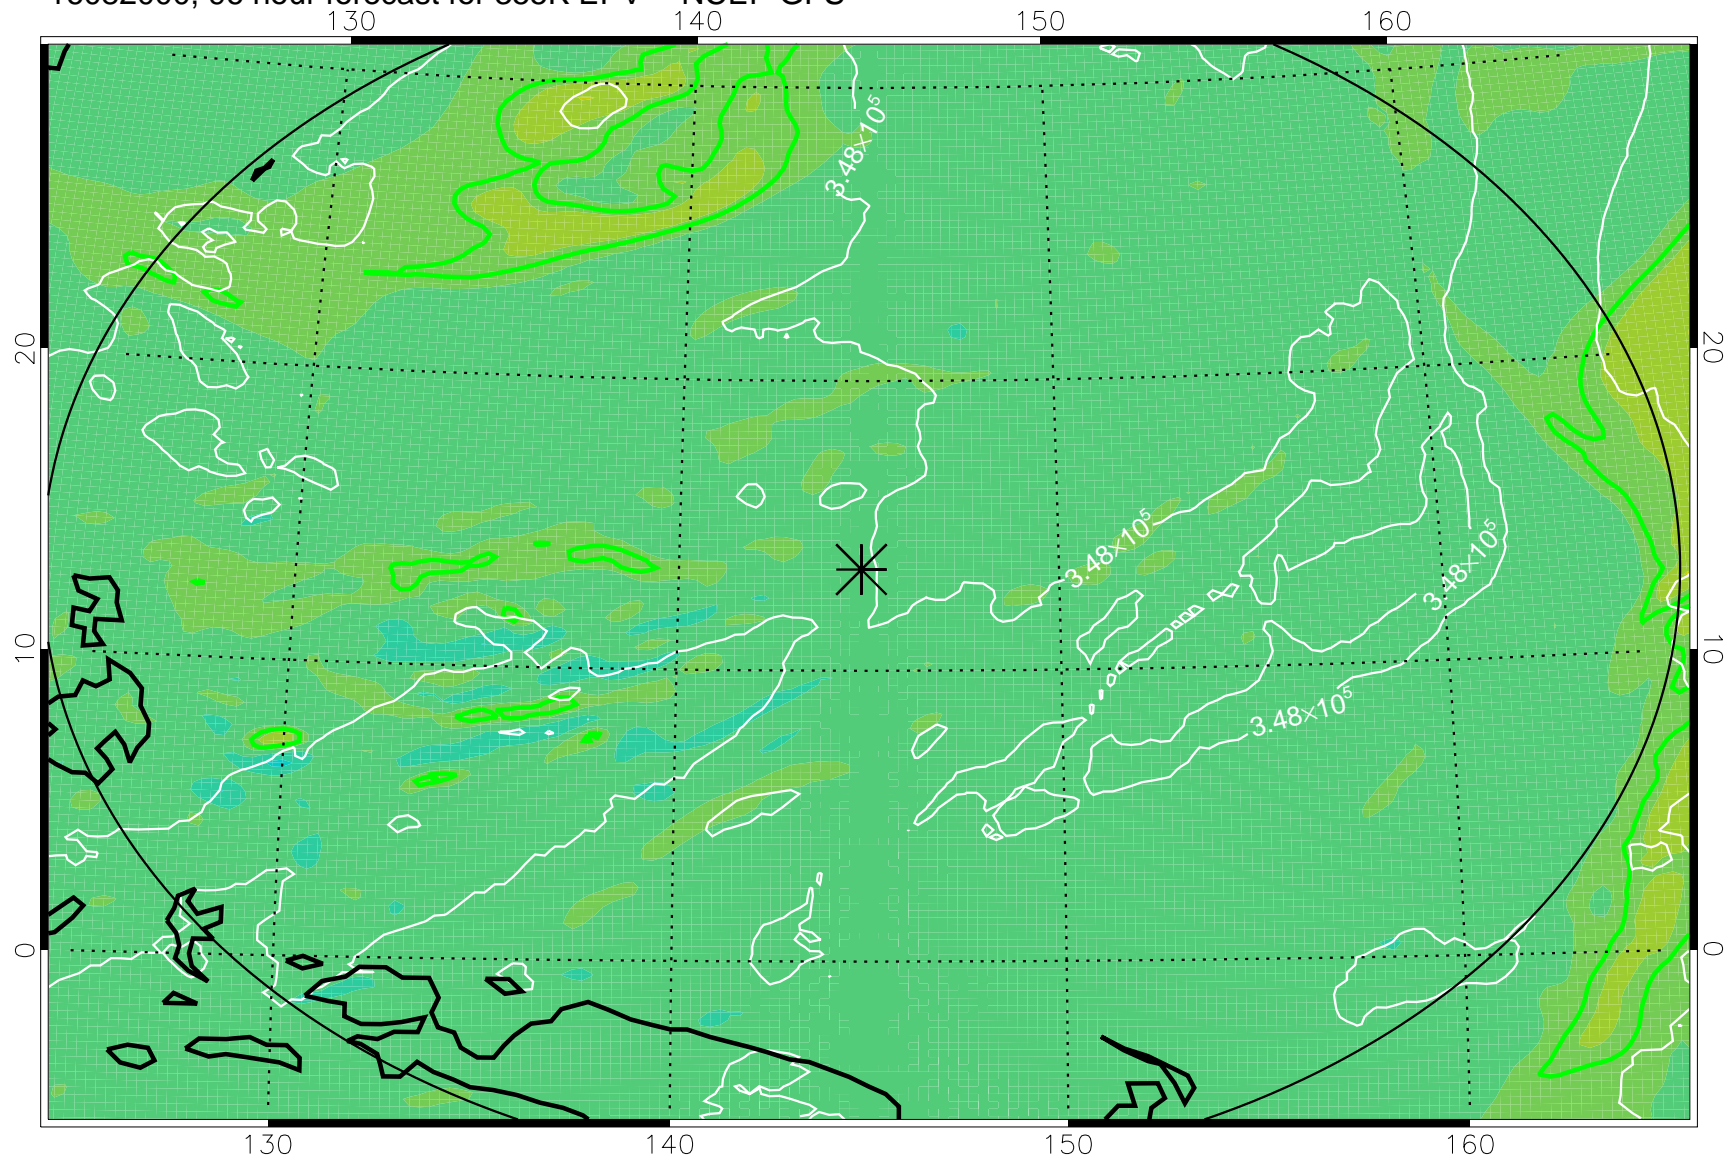

16081818, 66 hour forecast for 355K EPV -- NCEP GFS

355K Montgomery Streamfunction, white  
EPV Tropopause (2 PVU) Position  
Range ring of 2304 km

16081900, 72 hour forecast for 355K EPV -- NCEP GFS

355K Montgomery Streamfunction, white  
EPV Tropopause (2 PVU) Position  
Range ring of 2304 km

16081906, 78 hour forecast for 355K EPV -- NCEP GFS

355K Montgomery Streamfunction, white  
EPV Tropopause (2 PVU) Position  
Range ring of 2304 km

16081912, 84 hour forecast for 355K EPV -- NCEP GFS

355K Montgomery Streamfunction, white  
EPV Tropopause (2 PVU) Position  
Range ring of 2304 km

16081918, 90 hour forecast for 355K EPV -- NCEP GFS

355K Montgomery Streamfunction, white  
EPV Tropopause (2 PVU) Position  
Range ring of 2304 km

16082000, 96 hour forecast for 355K EPV -- NCEP GFS

355K Montgomery Streamfunction, white  
EPV Tropopause (2 PVU) Position  
Range ring of 2304 km

16082006, 102 hour forecast for 355K EPV -- NCEP GFS

355K Montgomery Streamfunction, white  
EPV Tropopause (2 PVU) Position  
Range ring of 2304 km

16082012, 108 hour forecast for 355K EPV -- NCEP GFS

355K Montgomery Streamfunction, white  
EPV Tropopause (2 PVU) Position  
Range ring of 2304 km