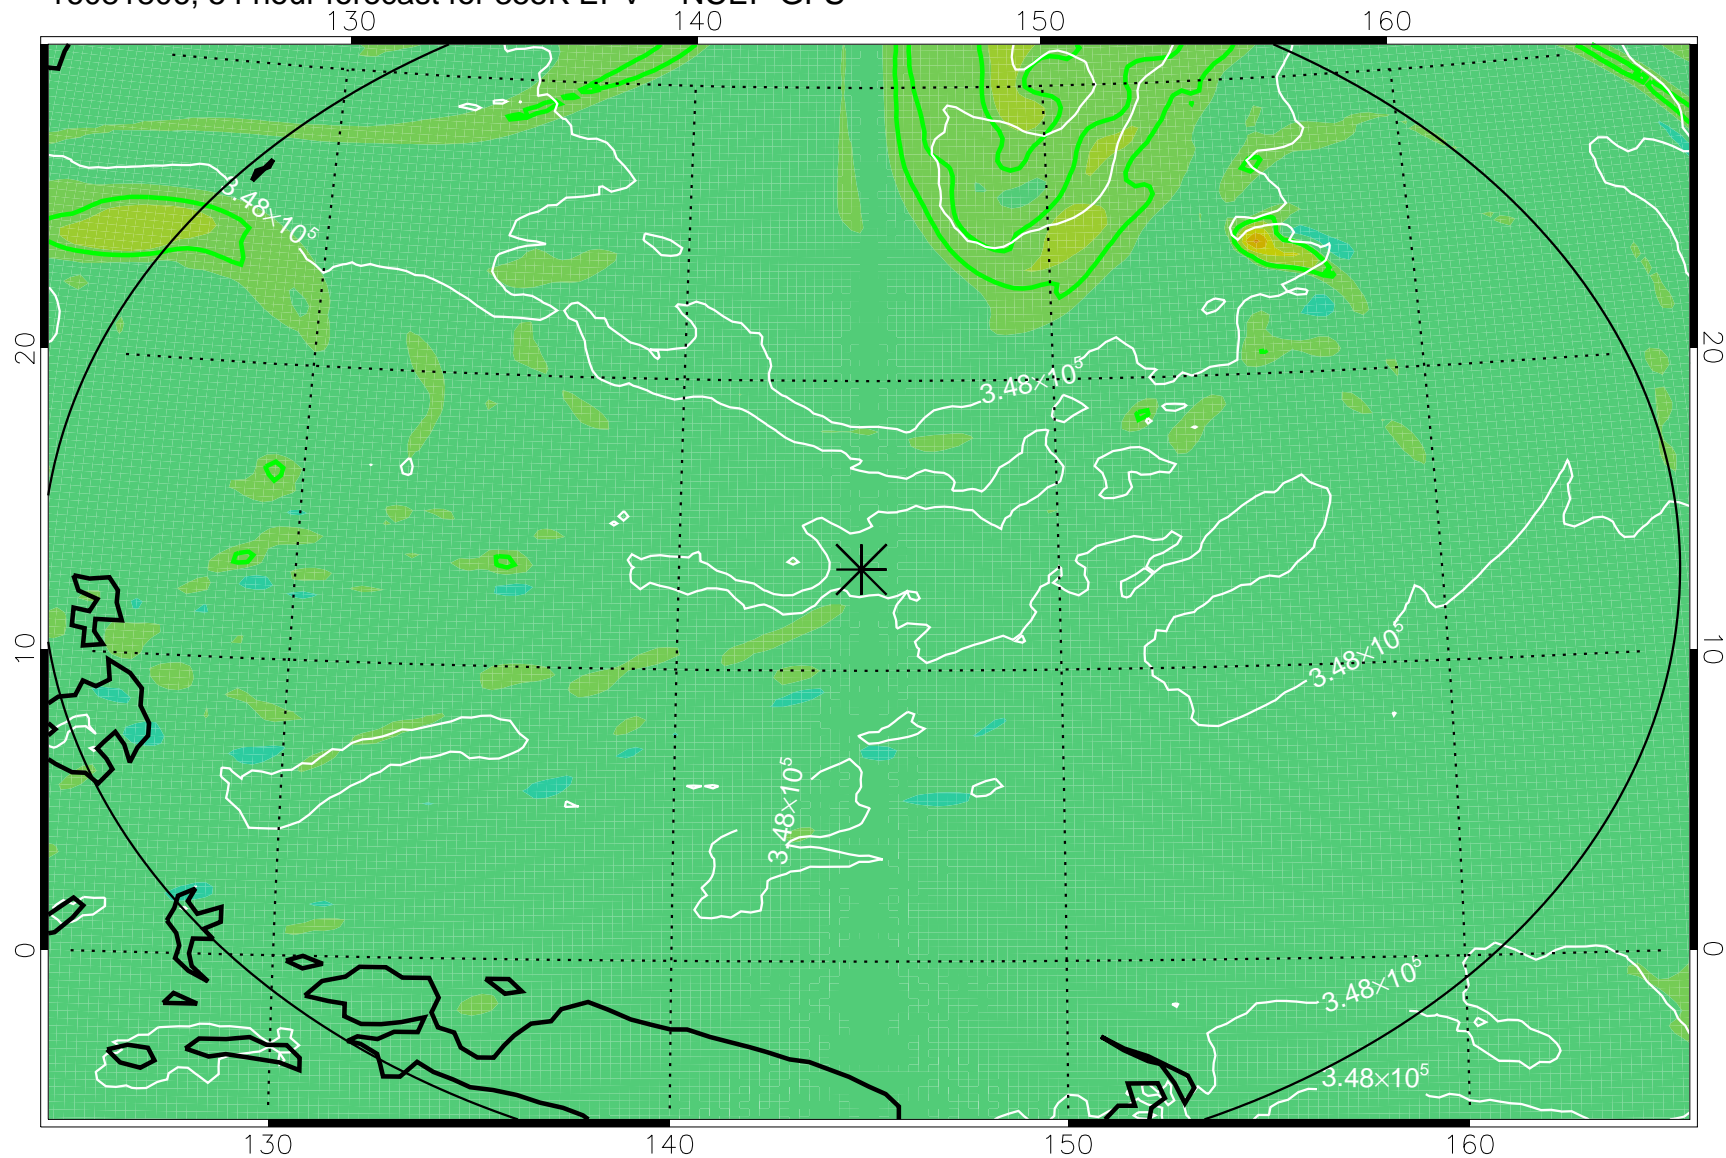

16081718, 42 hour forecast for 355K EPV -- NCEP GFS

355K Montgomery Streamfunction, white  
EPV Tropopause (2 PVU) Position  
Range ring of 2304 km

16081800, 48 hour forecast for 355K EPV -- NCEP GFS

355K Montgomery Streamfunction, white  
EPV Tropopause (2 PVU) Position  
Range ring of 2304 km

16081806, 54 hour forecast for 355K EPV -- NCEP GFS

355K Montgomery Streamfunction, white  
EPV Tropopause (2 PVU) Position  
Range ring of 2304 km

16081812, 60 hour forecast for 355K EPV -- NCEP GFS

355K Montgomery Streamfunction, white  
EPV Tropopause (2 PVU) Position  
Range ring of 2304 km

16081818, 66 hour forecast for 355K EPV -- NCEP GFS

355K Montgomery Streamfunction, white  
EPV Tropopause (2 PVU) Position  
Range ring of 2304 km

16081900, 72 hour forecast for 355K EPV -- NCEP GFS

355K Montgomery Streamfunction, white  
EPV Tropopause (2 PVU) Position  
Range ring of 2304 km

16081906, 78 hour forecast for 355K EPV -- NCEP GFS

355K Montgomery Streamfunction, white  
EPV Tropopause (2 PVU) Position  
Range ring of 2304 km

16081912, 84 hour forecast for 355K EPV -- NCEP GFS

355K Montgomery Streamfunction, white  
EPV Tropopause (2 PVU) Position  
Range ring of 2304 km