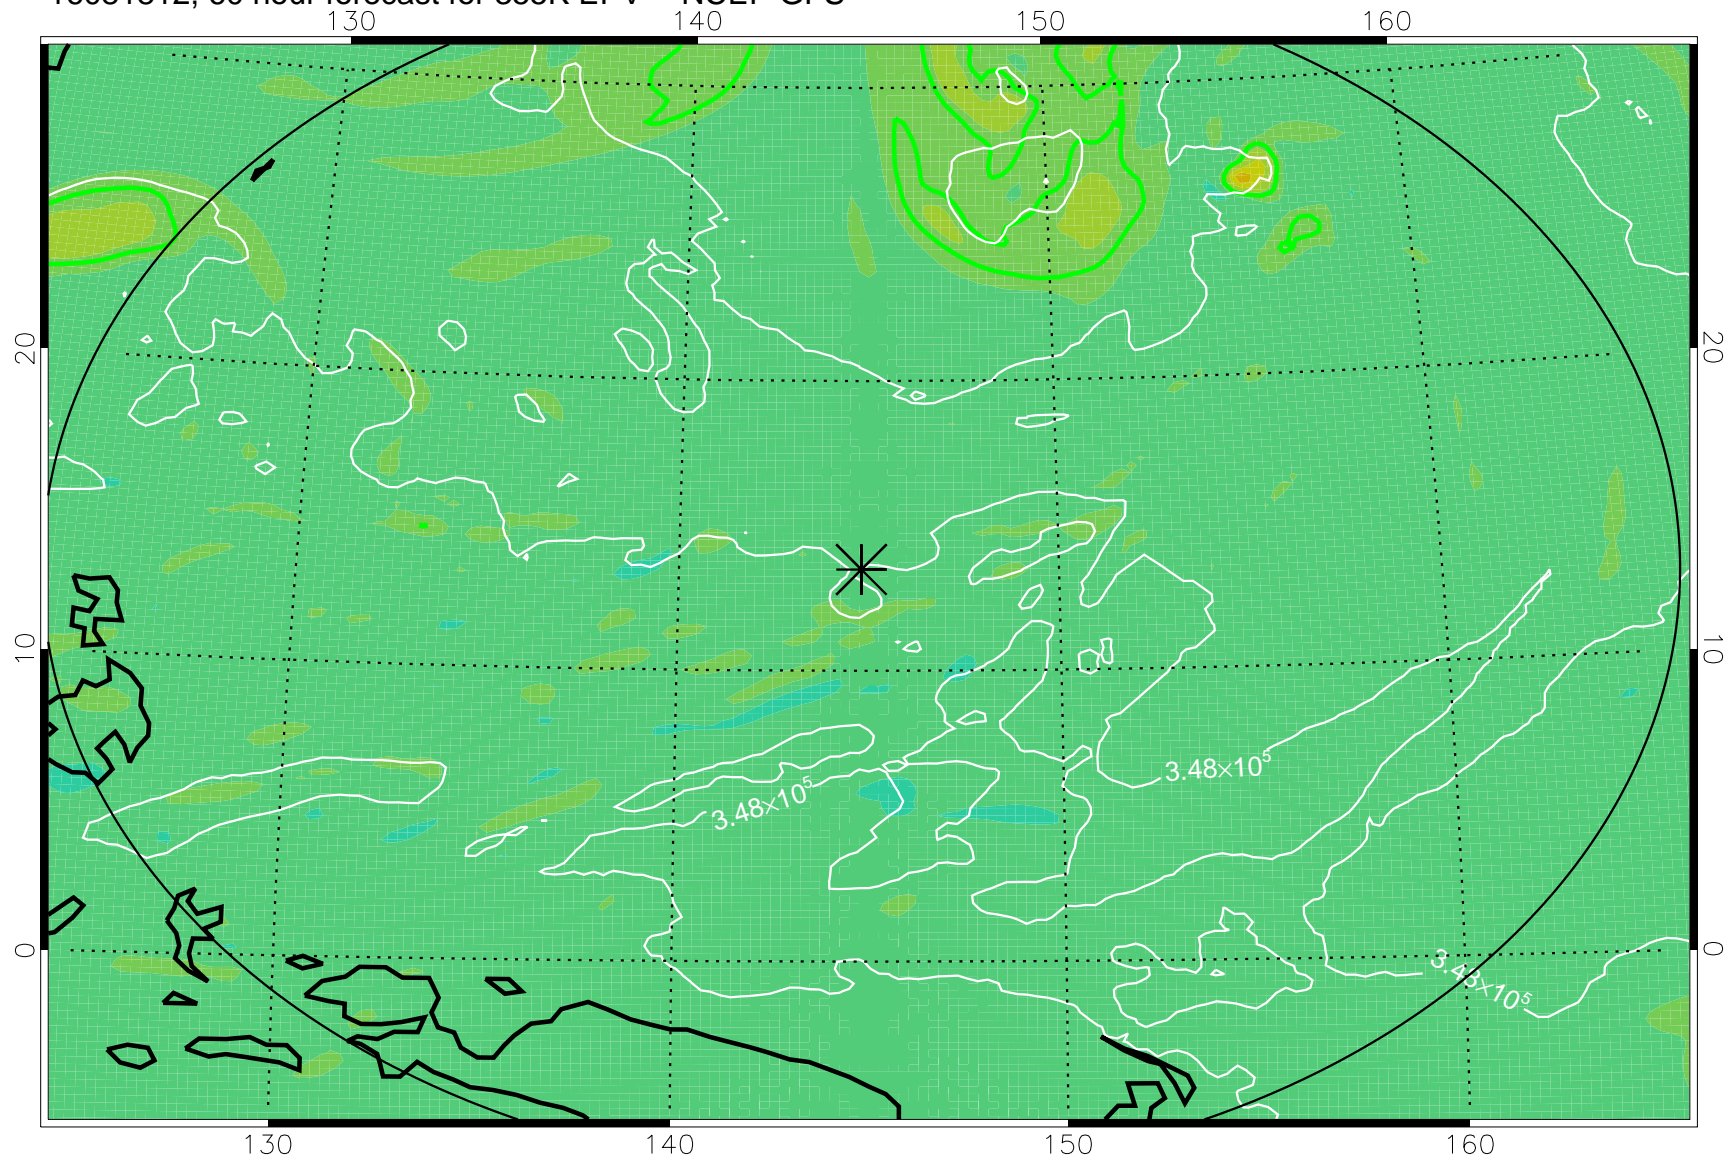

16081718, 42 hour forecast for 355K EPV -- NCEP GFS

355K Montgomery Streamfunction, white  
EPV Tropopause (2 PVU) Position  
Range ring of 2304 km

16081800, 48 hour forecast for 355K EPV -- NCEP GFS

355K Montgomery Streamfunction, white  
EPV Tropopause (2 PVU) Position  
Range ring of 2304 km

16081806, 54 hour forecast for 355K EPV -- NCEP GFS

355K Montgomery Streamfunction, white  
EPV Tropopause (2 PVU) Position  
Range ring of 2304 km

16081812, 60 hour forecast for 355K EPV -- NCEP GFS

355K Montgomery Streamfunction, white  
EPV Tropopause (2 PVU) Position  
Range ring of 2304 km

16081818, 66 hour forecast for 355K EPV -- NCEP GFS

355K Montgomery Streamfunction, white  
EPV Tropopause (2 PVU) Position  
Range ring of 2304 km

16081900, 72 hour forecast for 355K EPV -- NCEP GFS

355K Montgomery Streamfunction, white  
EPV Tropopause (2 PVU) Position  
Range ring of 2304 km

16081906, 78 hour forecast for 355K EPV -- NCEP GFS

355K Montgomery Streamfunction, white  
EPV Tropopause (2 PVU) Position  
Range ring of 2304 km

16081912, 84 hour forecast for 355K EPV -- NCEP GFS

355K Montgomery Streamfunction, white  
EPV Tropopause (2 PVU) Position  
Range ring of 2304 km