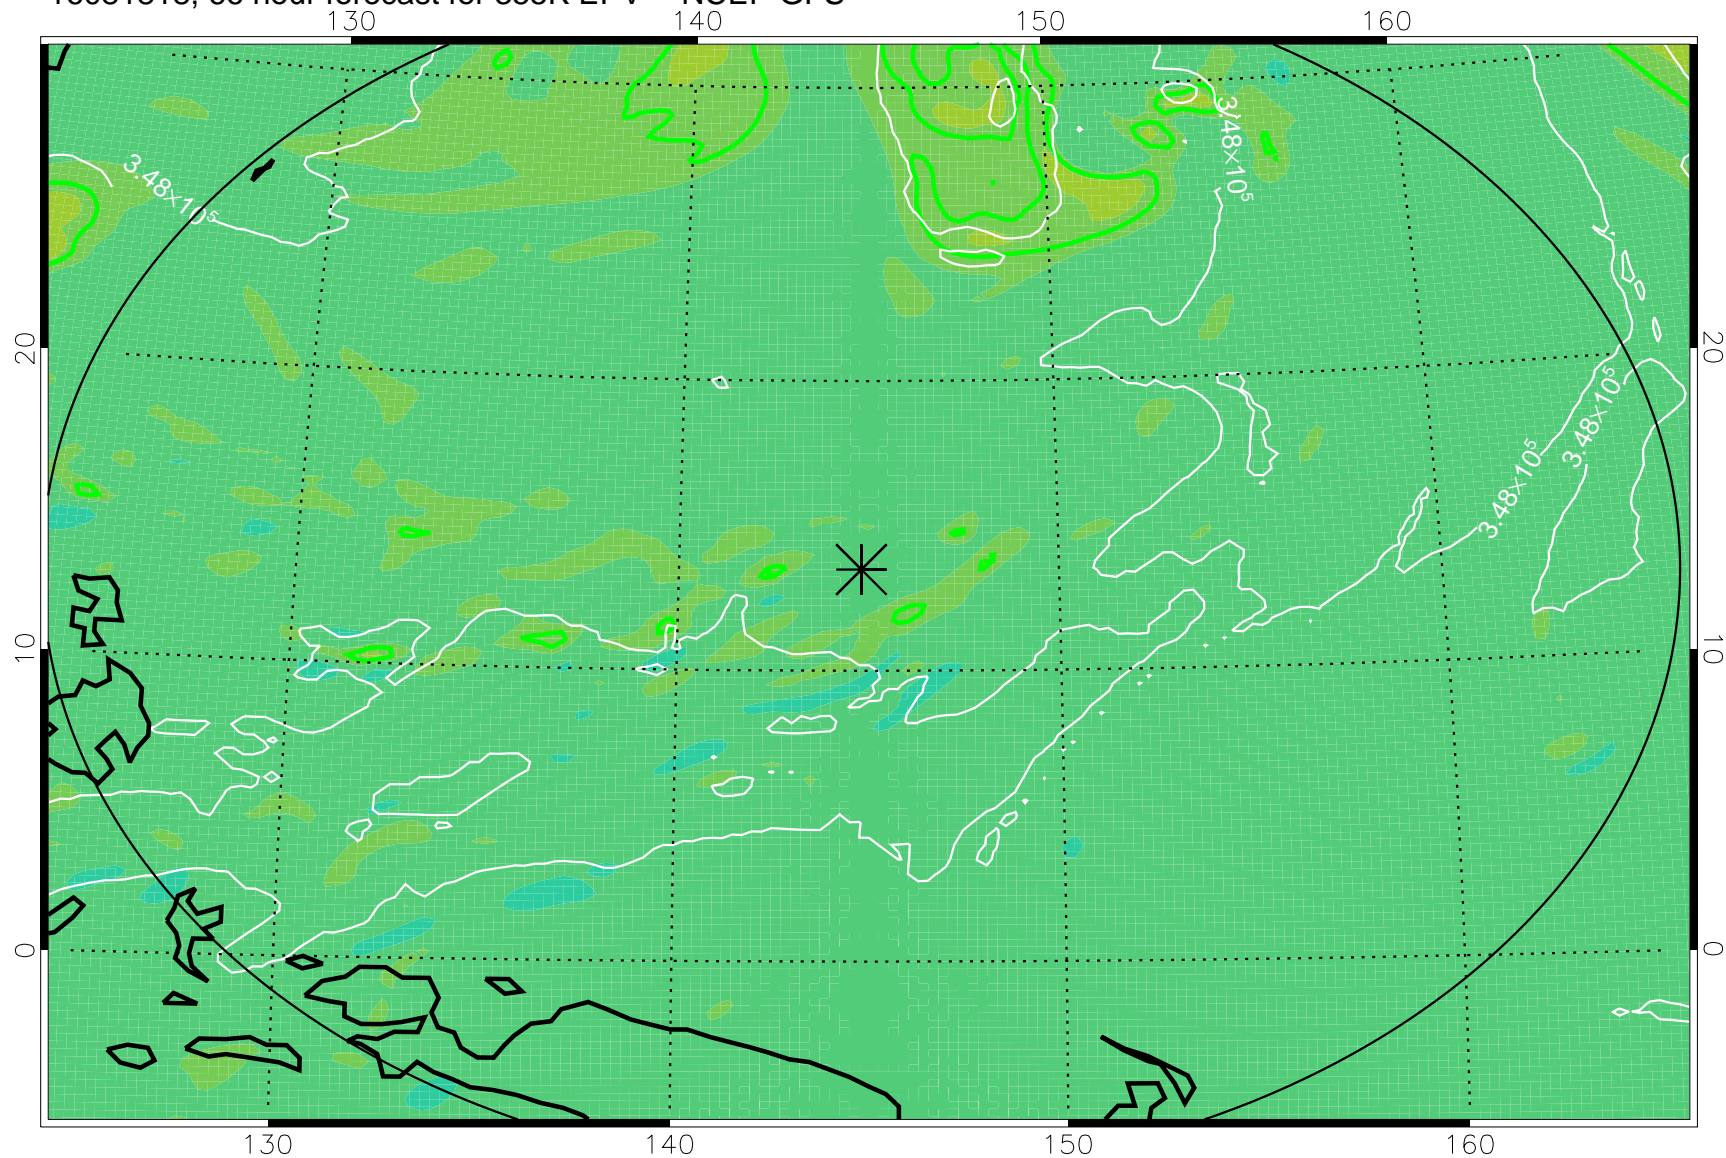

16081806, 54 hour forecast for 355K EPV -- NCEP GFS

355K Montgomery Streamfunction, white  
EPV Tropopause (2 PVU) Position  
Range ring of 2304 km

16081812, 60 hour forecast for 355K EPV -- NCEP GFS

355K Montgomery Streamfunction, white  
EPV Tropopause (2 PVU) Position  
Range ring of 2304 km

16081818, 66 hour forecast for 355K EPV -- NCEP GFS

355K Montgomery Streamfunction, white  
EPV Tropopause (2 PVU) Position  
Range ring of 2304 km

16081900, 72 hour forecast for 355K EPV -- NCEP GFS

355K Montgomery Streamfunction, white  
EPV Tropopause (2 PVU) Position  
Range ring of 2304 km

16081906, 78 hour forecast for 355K EPV -- NCEP GFS

355K Montgomery Streamfunction, white  
EPV Tropopause (2 PVU) Position  
Range ring of 2304 km

16081912, 84 hour forecast for 355K EPV -- NCEP GFS

355K Montgomery Streamfunction, white  
EPV Tropopause (2 PVU) Position  
Range ring of 2304 km

16081918, 90 hour forecast for 355K EPV -- NCEP GFS

355K Montgomery Streamfunction, white  
EPV Tropopause (2 PVU) Position  
Range ring of 2304 km

16082000, 96 hour forecast for 355K EPV -- NCEP GFS

355K Montgomery Streamfunction, white  
EPV Tropopause (2 PVU) Position  
Range ring of 2304 km