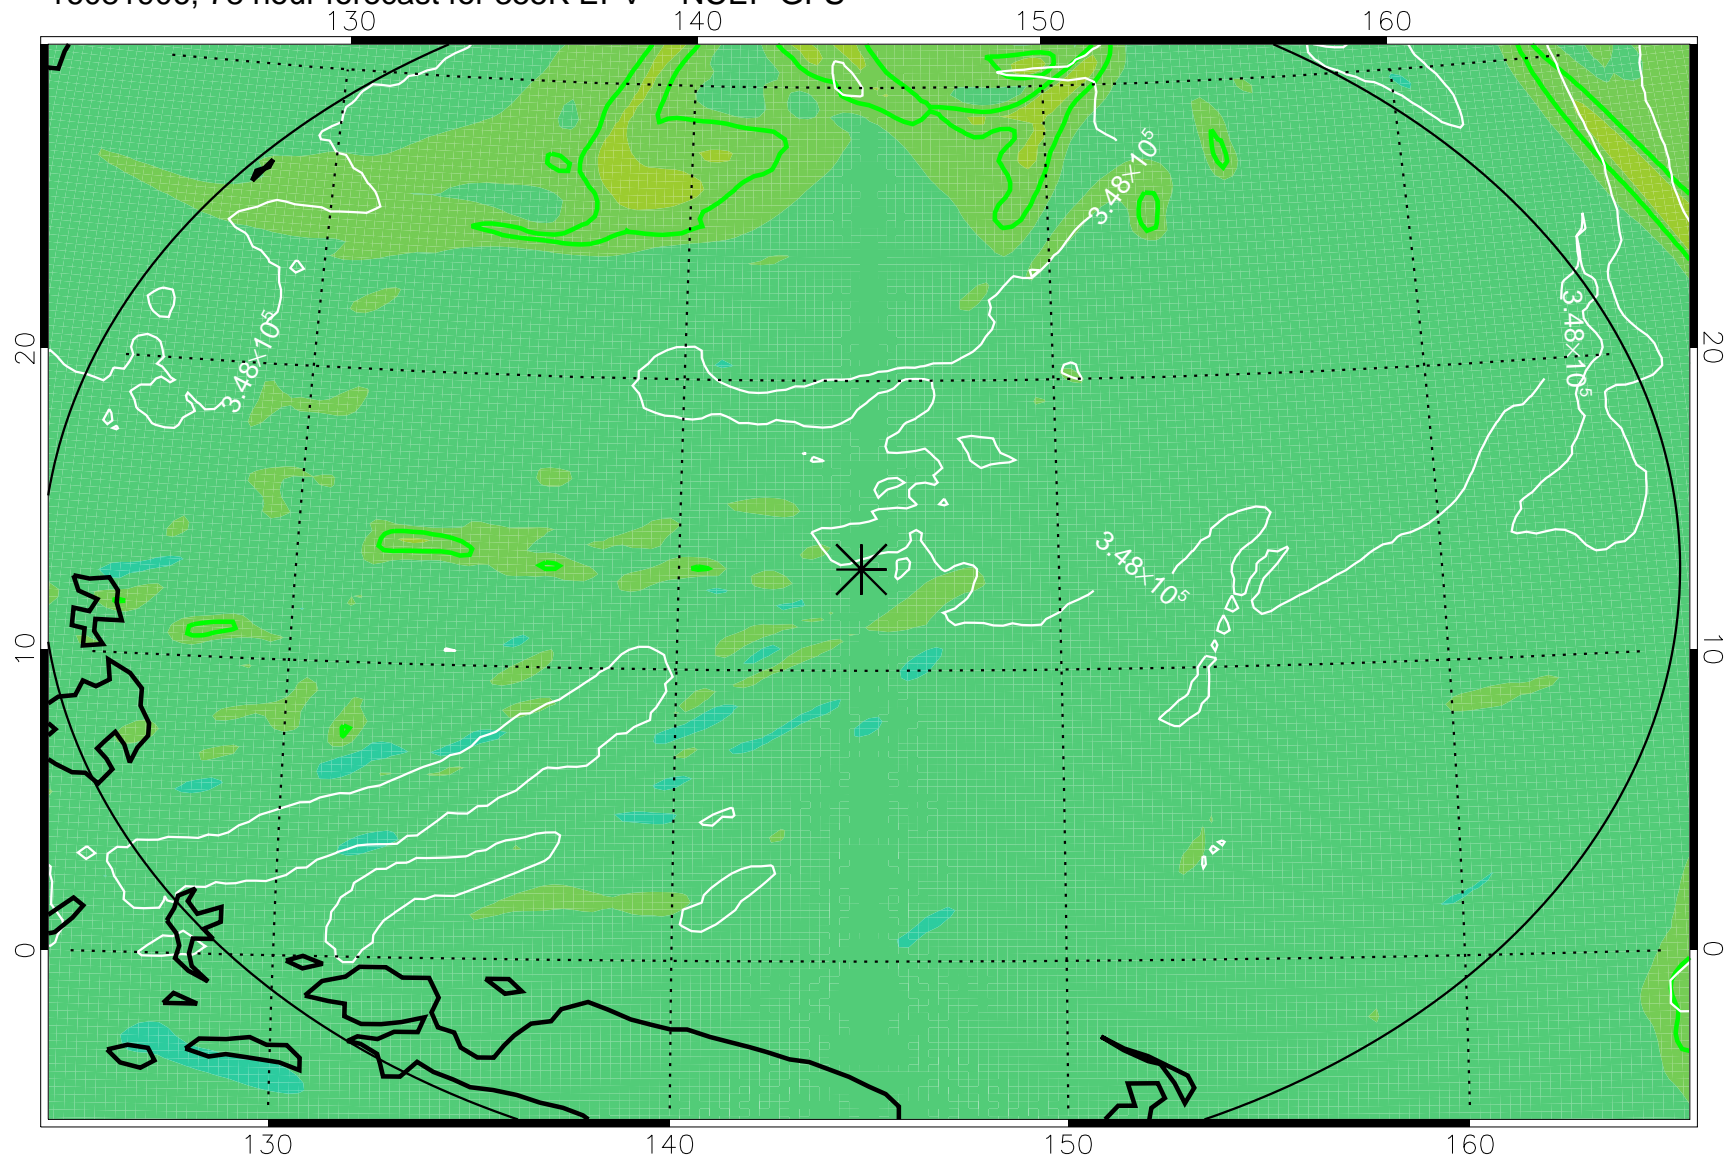

16081818, 66 hour forecast for 355K EPV -- NCEP GFS

355K Montgomery Streamfunction, white  
EPV Tropopause (2 PVU) Position  
Range ring of 2304 km

16081900, 72 hour forecast for 355K EPV -- NCEP GFS

355K Montgomery Streamfunction, white  
EPV Tropopause (2 PVU) Position  
Range ring of 2304 km

16081906, 78 hour forecast for 355K EPV -- NCEP GFS

355K Montgomery Streamfunction, white  
EPV Tropopause (2 PVU) Position  
Range ring of 2304 km

16081912, 84 hour forecast for 355K EPV -- NCEP GFS

355K Montgomery Streamfunction, white  
EPV Tropopause (2 PVU) Position  
Range ring of 2304 km

16081918, 90 hour forecast for 355K EPV -- NCEP GFS

355K Montgomery Streamfunction, white  
EPV Tropopause (2 PVU) Position  
Range ring of 2304 km

16082000, 96 hour forecast for 355K EPV -- NCEP GFS

355K Montgomery Streamfunction, white  
EPV Tropopause (2 PVU) Position  
Range ring of 2304 km

16082018, 114 hour forecast for 355K EPV -- NCEP GFS

355K Montgomery Streamfunction, white  
EPV Tropopause (2 PVU) Position  
Range ring of 2304 km

16082100, 120 hour forecast for 355K EPV -- NCEP GFS

355K Montgomery Streamfunction, white  
EPV Tropopause (2 PVU) Position  
Range ring of 2304 km