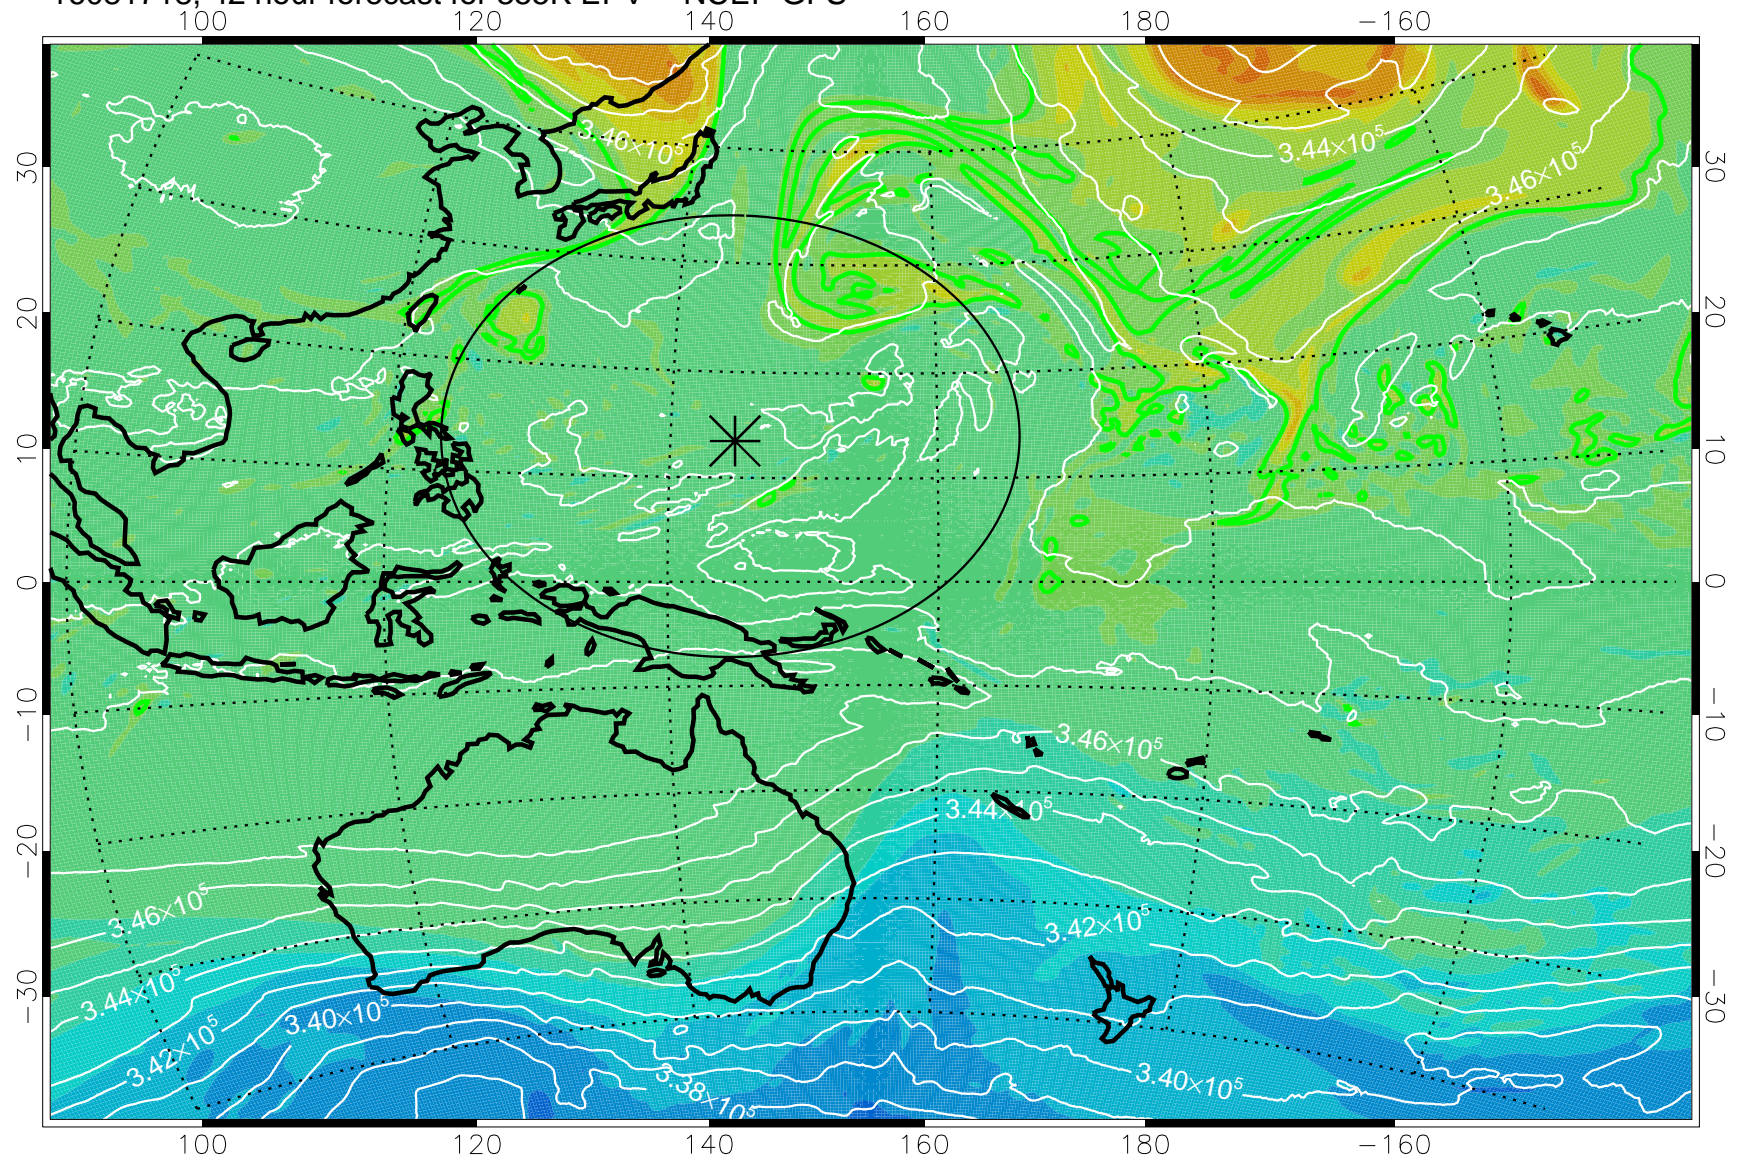

16081706, 30 hour forecast for 355K EPV -- NCEP GFS

355K Montgomery Streamfunction, white
EPV Tropopause (2 PVU) Position
Range ring of 2304 km

16081712, 36 hour forecast for 355K EPV -- NCEP GFS

355K Montgomery Streamfunction, white
EPV Tropopause (2 PVU) Position
Range ring of 2304 km

16081718, 42 hour forecast for 355K EPV -- NCEP GFS

355K Montgomery Streamfunction, white
EPV Tropopause (2 PVU) Position
Range ring of 2304 km

16081800, 48 hour forecast for 355K EPV -- NCEP GFS

355K Montgomery Streamfunction, white
EPV Tropopause (2 PVU) Position
Range ring of 2304 km

16081806, 54 hour forecast for 355K EPV -- NCEP GFS

355K Montgomery Streamfunction, white
EPV Tropopause (2 PVU) Position
Range ring of 2304 km

16081812, 60 hour forecast for 355K EPV -- NCEP GFS

355K Montgomery Streamfunction, white
EPV Tropopause (2 PVU) Position
Range ring of 2304 km

16081818, 66 hour forecast for 355K EPV -- NCEP GFS

355K Montgomery Streamfunction, white
EPV Tropopause (2 PVU) Position
Range ring of 2304 km

16081900, 72 hour forecast for 355K EPV -- NCEP GFS

355K Montgomery Streamfunction, white
EPV Tropopause (2 PVU) Position
Range ring of 2304 km