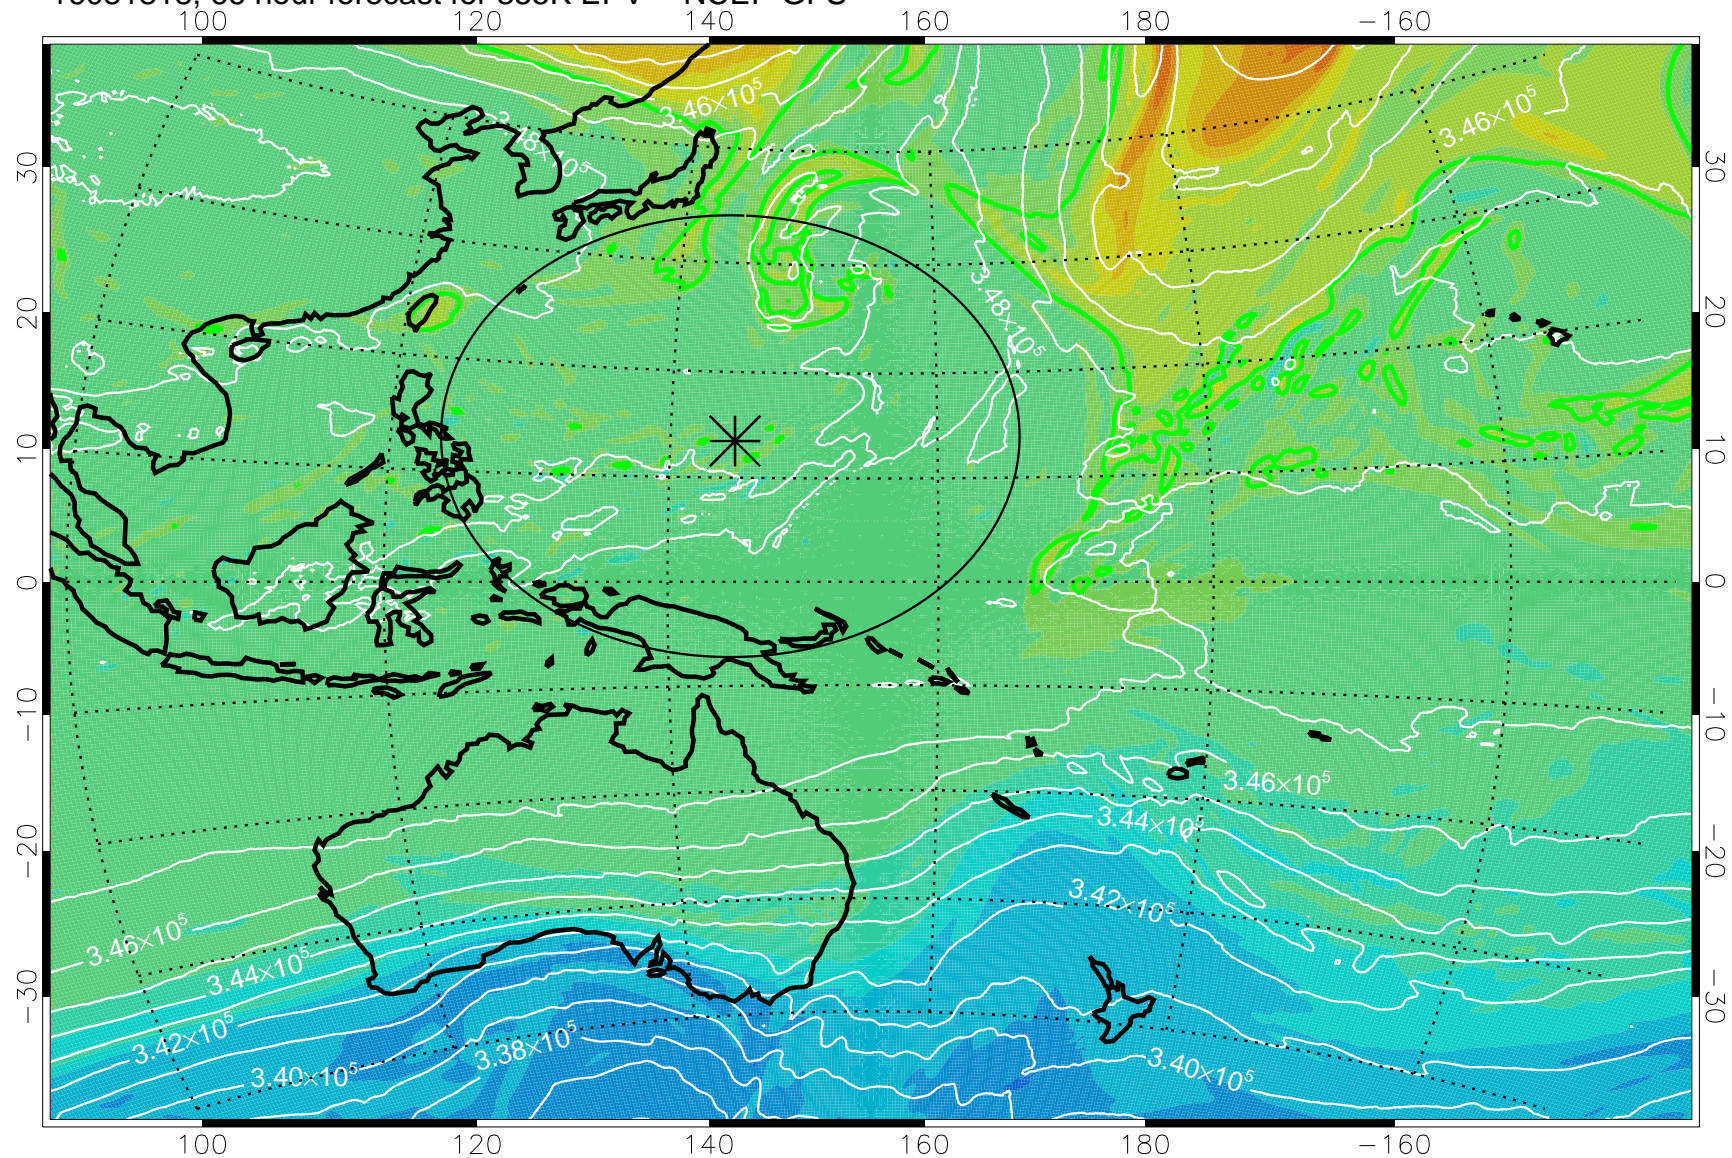

16081718, 42 hour forecast for 355K EPV -- NCEP GFS

355K Montgomery Streamfunction, white
EPV Tropopause (2 PVU) Position
Range ring of 2304 km

16081800, 48 hour forecast for 355K EPV -- NCEP GFS

355K Montgomery Streamfunction, white
EPV Tropopause (2 PVU) Position
Range ring of 2304 km

16081806, 54 hour forecast for 355K EPV -- NCEP GFS

355K Montgomery Streamfunction, white
EPV Tropopause (2 PVU) Position
Range ring of 2304 km

16081812, 60 hour forecast for 355K EPV -- NCEP GFS

355K Montgomery Streamfunction, white
EPV Tropopause (2 PVU) Position
Range ring of 2304 km

16081818, 66 hour forecast for 355K EPV -- NCEP GFS

355K Montgomery Streamfunction, white
EPV Tropopause (2 PVU) Position
Range ring of 2304 km

16081900, 72 hour forecast for 355K EPV -- NCEP GFS

355K Montgomery Streamfunction, white
EPV Tropopause (2 PVU) Position
Range ring of 2304 km

16081906, 78 hour forecast for 355K EPV -- NCEP GFS

355K Montgomery Streamfunction, white
EPV Tropopause (2 PVU) Position
Range ring of 2304 km

16081912, 84 hour forecast for 355K EPV -- NCEP GFS

355K Montgomery Streamfunction, white
EPV Tropopause (2 PVU) Position
Range ring of 2304 km