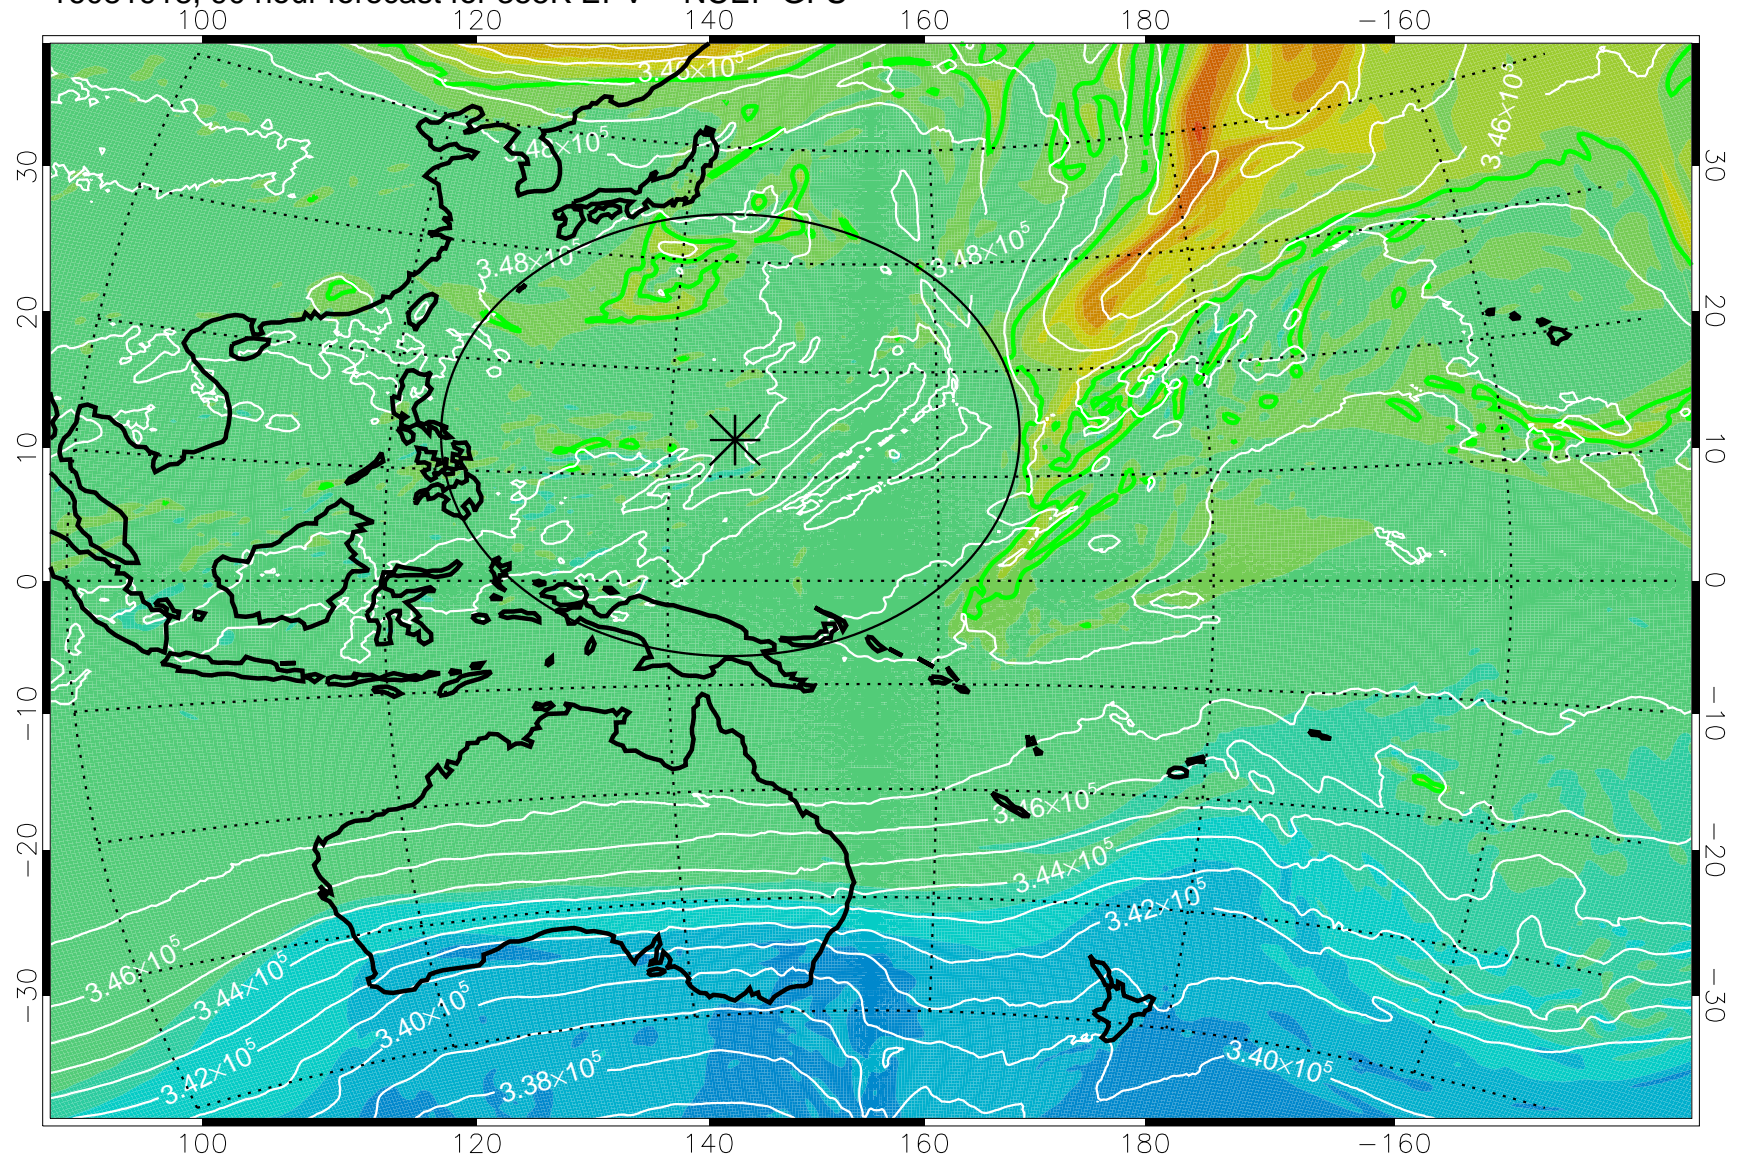

16081818, 66 hour forecast for 355K EPV -- NCEP GFS

355K Montgomery Streamfunction, white
EPV Tropopause (2 PVU) Position
Range ring of 2304 km

16081900, 72 hour forecast for 355K EPV -- NCEP GFS

355K Montgomery Streamfunction, white
EPV Tropopause (2 PVU) Position
Range ring of 2304 km

16081906, 78 hour forecast for 355K EPV -- NCEP GFS

355K Montgomery Streamfunction, white
EPV Tropopause (2 PVU) Position
Range ring of 2304 km

16081912, 84 hour forecast for 355K EPV -- NCEP GFS

355K Montgomery Streamfunction, white
EPV Tropopause (2 PVU) Position
Range ring of 2304 km

16081918, 90 hour forecast for 355K EPV -- NCEP GFS

355K Montgomery Streamfunction, white
EPV Tropopause (2 PVU) Position
Range ring of 2304 km

16082000, 96 hour forecast for 355K EPV -- NCEP GFS

355K Montgomery Streamfunction, white
EPV Tropopause (2 PVU) Position
Range ring of 2304 km

16082006, 102 hour forecast for 355K EPV -- NCEP GFS

355K Montgomery Streamfunction, white
EPV Tropopause (2 PVU) Position
Range ring of 2304 km

16082012, 108 hour forecast for 355K EPV -- NCEP GFS

355K Montgomery Streamfunction, white
EPV Tropopause (2 PVU) Position
Range ring of 2304 km