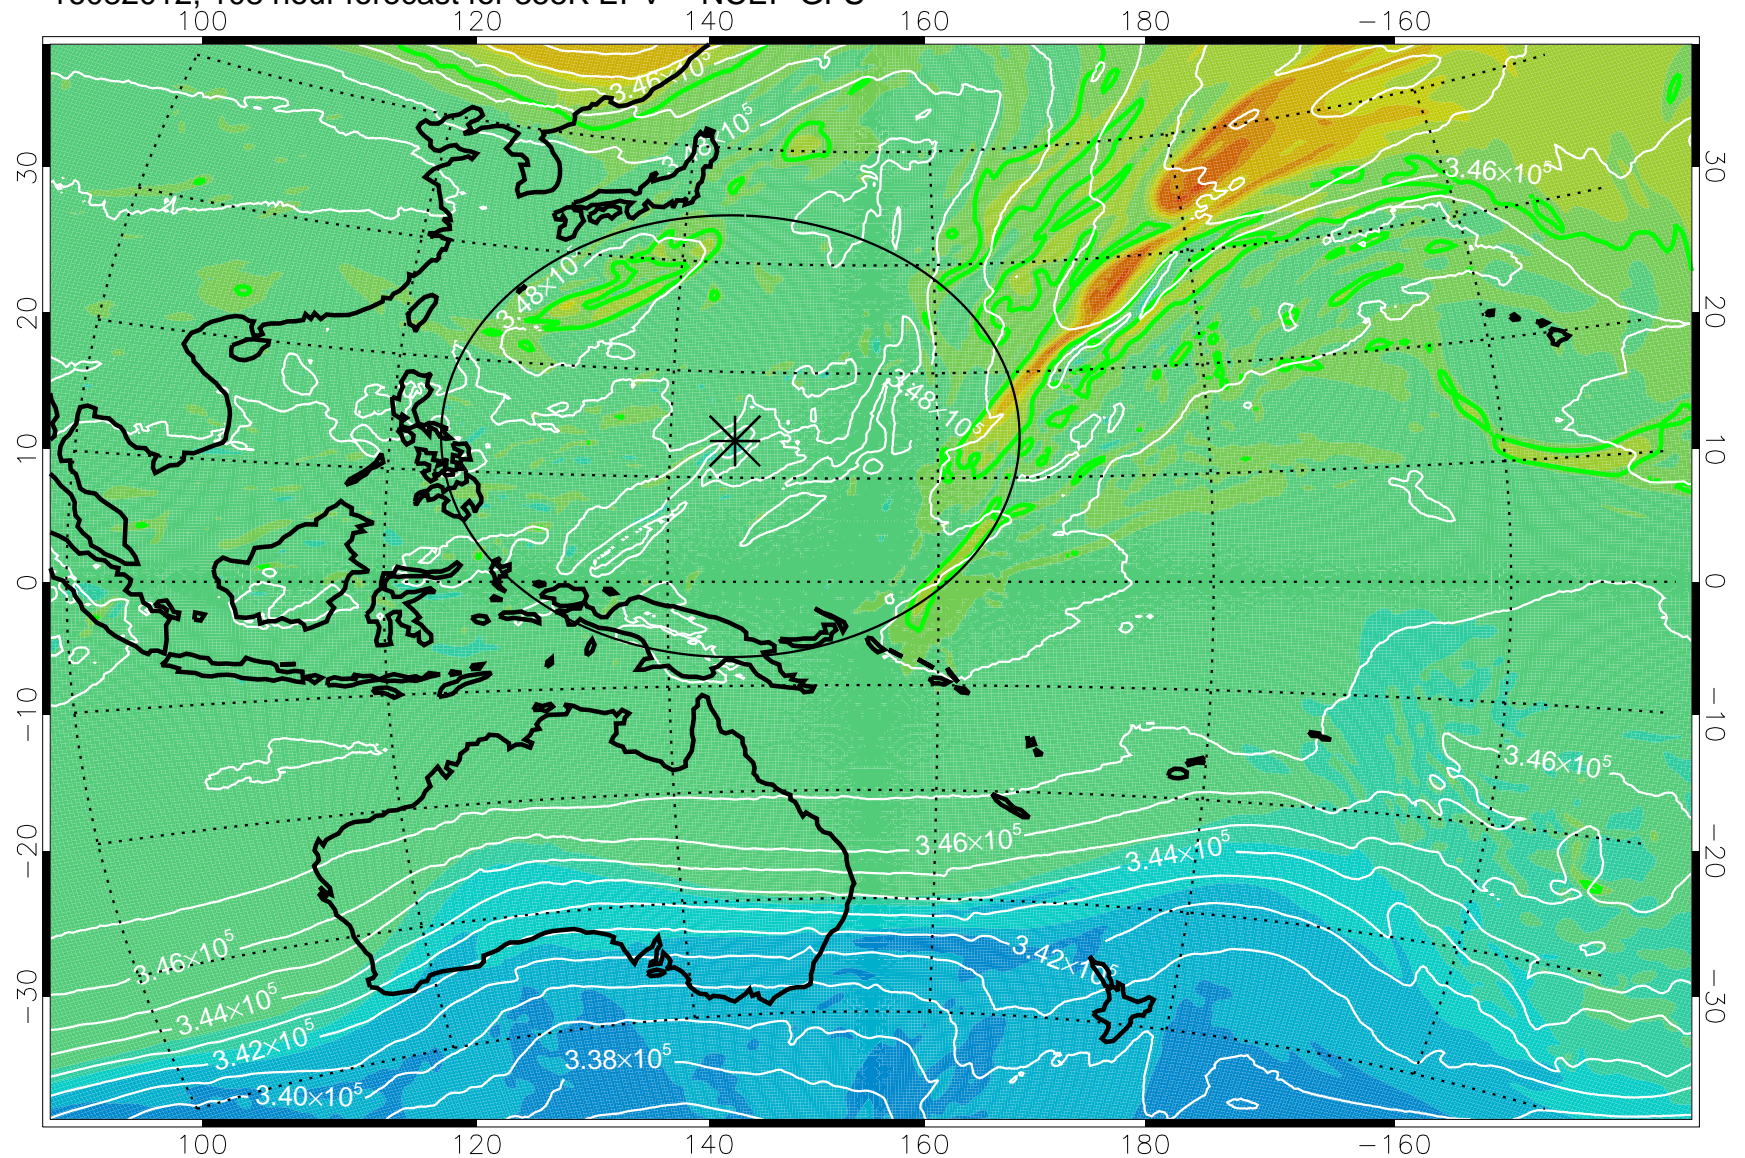

16081906, 78 hour forecast for 355K EPV -- NCEP GFS

355K Montgomery Streamfunction, white
EPV Tropopause (2 PVU) Position
Range ring of 2304 km

16081912, 84 hour forecast for 355K EPV -- NCEP GFS

355K Montgomery Streamfunction, white
EPV Tropopause (2 PVU) Position
Range ring of 2304 km

16081918, 90 hour forecast for 355K EPV -- NCEP GFS

355K Montgomery Streamfunction, white
EPV Tropopause (2 PVU) Position
Range ring of 2304 km

16082000, 96 hour forecast for 355K EPV -- NCEP GFS

355K Montgomery Streamfunction, white
EPV Tropopause (2 PVU) Position
Range ring of 2304 km

16082006, 102 hour forecast for 355K EPV -- NCEP GFS

355K Montgomery Streamfunction, white
EPV Tropopause (2 PVU) Position
Range ring of 2304 km

16082012, 108 hour forecast for 355K EPV -- NCEP GFS

355K Montgomery Streamfunction, white
EPV Tropopause (2 PVU) Position
Range ring of 2304 km

16082018, 114 hour forecast for 355K EPV -- NCEP GFS

355K Montgomery Streamfunction, white
EPV Tropopause (2 PVU) Position
Range ring of 2304 km

16082100, 120 hour forecast for 355K EPV -- NCEP GFS

355K Montgomery Streamfunction, white
EPV Tropopause (2 PVU) Position
Range ring of 2304 km