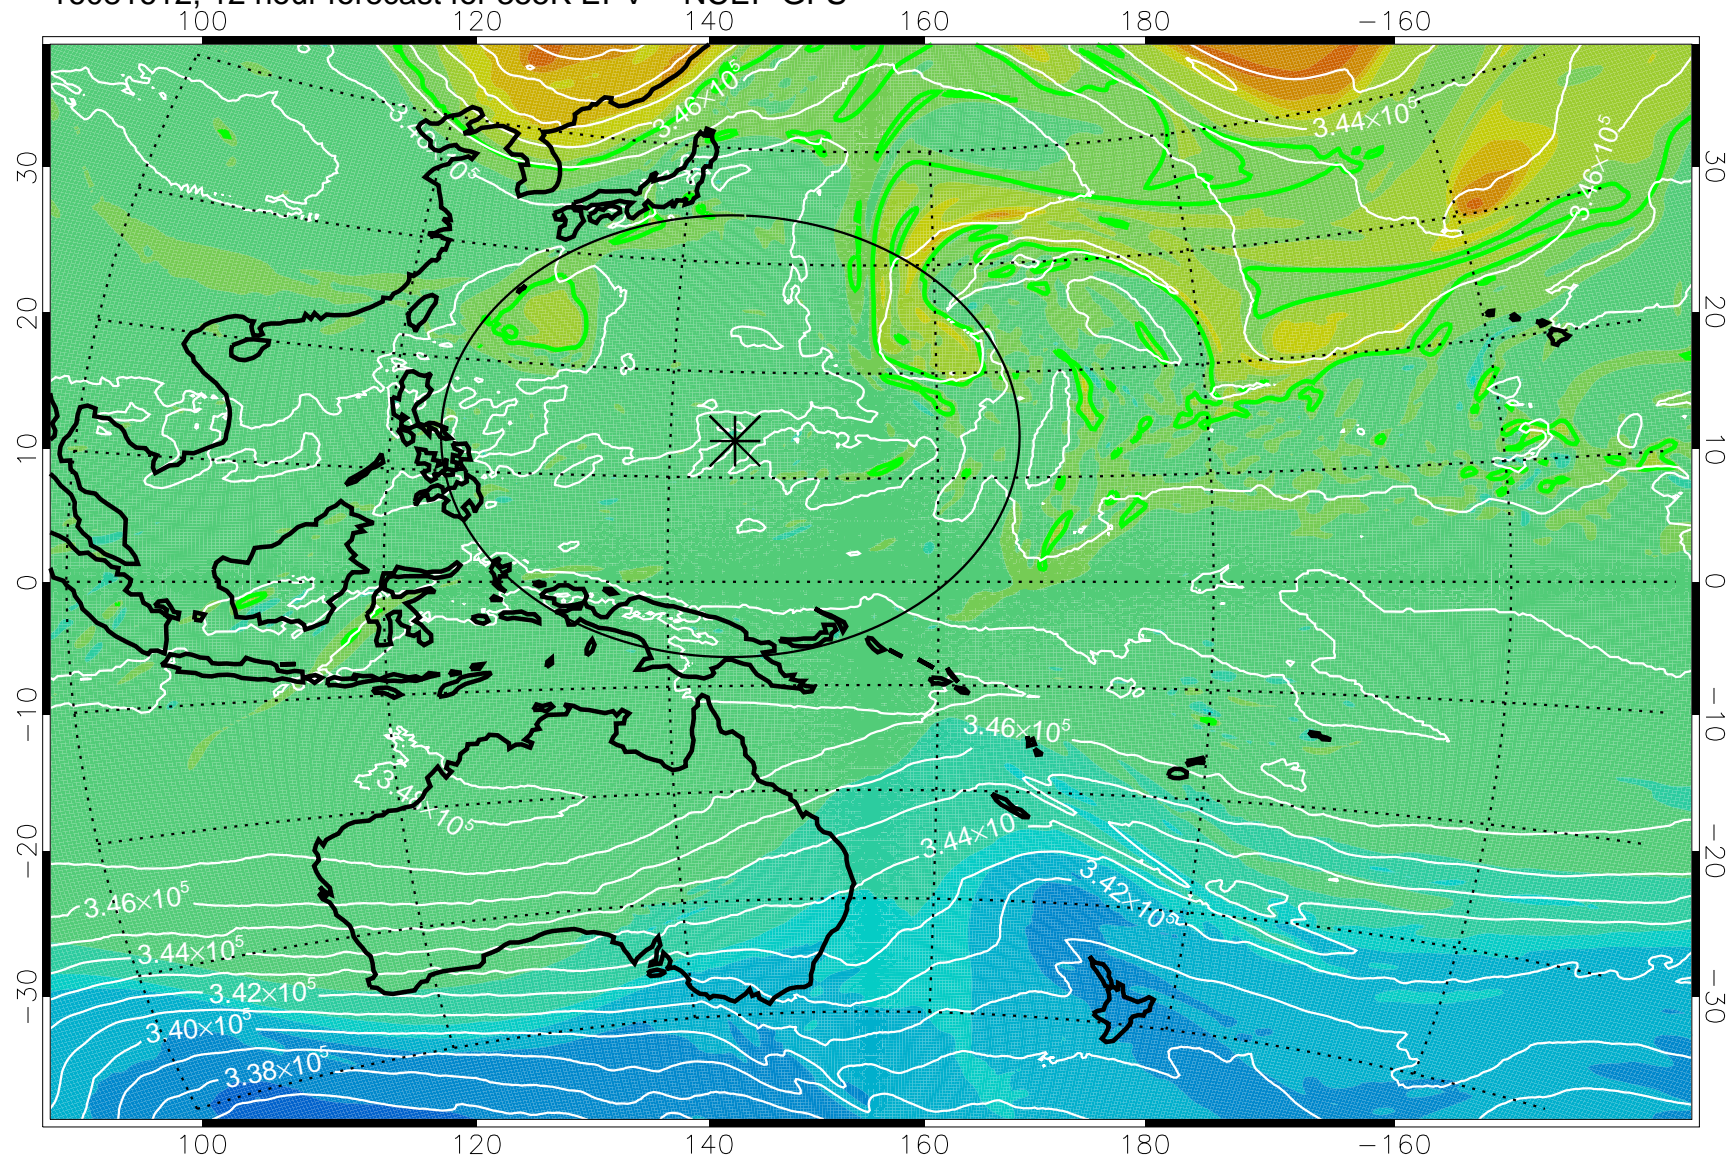

16081606, 6 hour forecast for 355K EPV -- NCEP GFS

355K Montgomery Streamfunction, white
EPV Tropopause (2 PVU) Position
Range ring of 2304 km

16081612, 12 hour forecast for 355K EPV -- NCEP GFS

355K Montgomery Streamfunction, white
EPV Tropopause (2 PVU) Position
Range ring of 2304 km

16081618, 18 hour forecast for 355K EPV -- NCEP GFS

355K Montgomery Streamfunction, white
EPV Tropopause (2 PVU) Position
Range ring of 2304 km

16081700, 24 hour forecast for 355K EPV -- NCEP GFS

355K Montgomery Streamfunction, white
EPV Tropopause (2 PVU) Position
Range ring of 2304 km

16081706, 30 hour forecast for 355K EPV -- NCEP GFS

355K Montgomery Streamfunction, white
EPV Tropopause (2 PVU) Position
Range ring of 2304 km

16081712, 36 hour forecast for 355K EPV -- NCEP GFS

355K Montgomery Streamfunction, white
EPV Tropopause (2 PVU) Position
Range ring of 2304 km

16081718, 42 hour forecast for 355K EPV -- NCEP GFS

355K Montgomery Streamfunction, white
EPV Tropopause (2 PVU) Position
Range ring of 2304 km

16081800, 48 hour forecast for 355K EPV -- NCEP GFS

355K Montgomery Streamfunction, white
EPV Tropopause (2 PVU) Position
Range ring of 2304 km