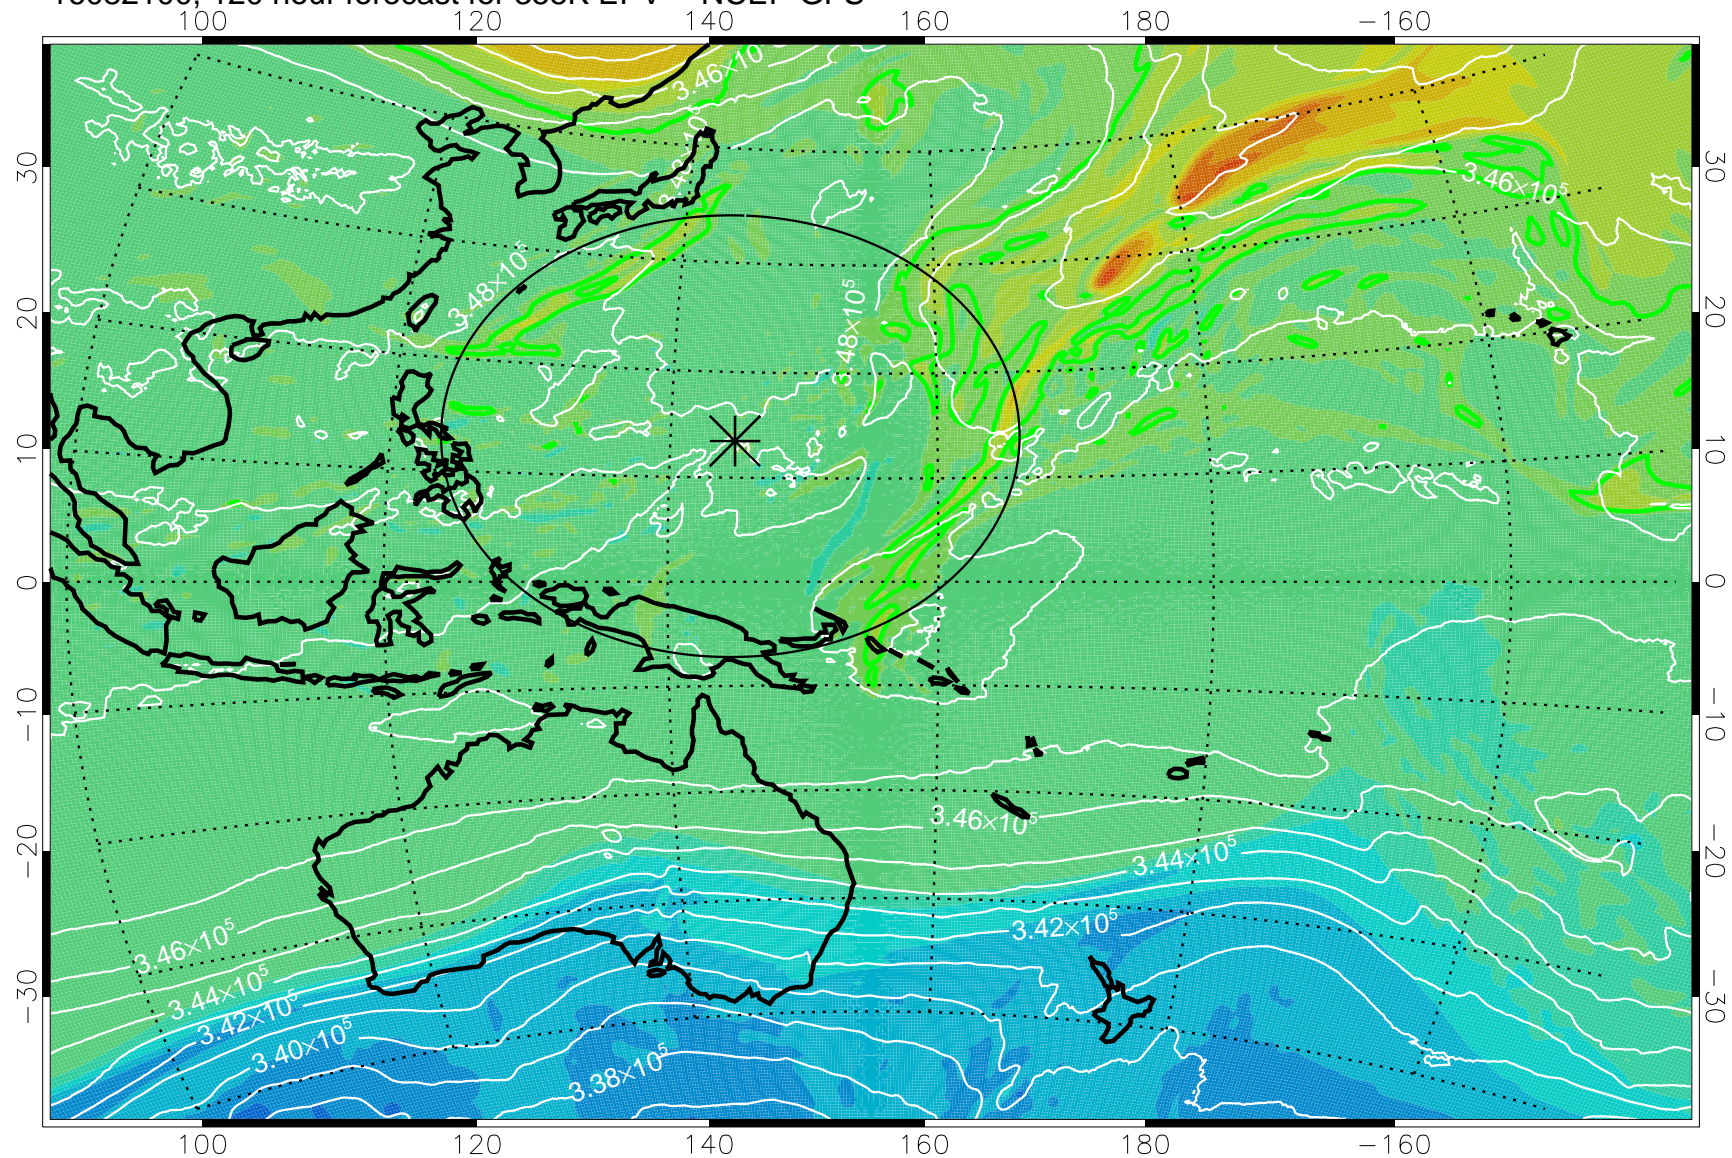

16081906, 78 hour forecast for 355K EPV -- NCEP GFS

355K Montgomery Streamfunction, white
EPV Tropopause (2 PVU) Position
Range ring of 2304 km

16081912, 84 hour forecast for 355K EPV -- NCEP GFS

355K Montgomery Streamfunction, white
EPV Tropopause (2 PVU) Position
Range ring of 2304 km

16081918, 90 hour forecast for 355K EPV -- NCEP GFS

355K Montgomery Streamfunction, white
EPV Tropopause (2 PVU) Position
Range ring of 2304 km

16082000, 96 hour forecast for 355K EPV -- NCEP GFS

355K Montgomery Streamfunction, white
EPV Tropopause (2 PVU) Position
Range ring of 2304 km

16082006, 102 hour forecast for 355K EPV -- NCEP GFS

355K Montgomery Streamfunction, white
EPV Tropopause (2 PVU) Position
Range ring of 2304 km

16082012, 108 hour forecast for 355K EPV -- NCEP GFS

355K Montgomery Streamfunction, white
EPV Tropopause (2 PVU) Position
Range ring of 2304 km

16082018, 114 hour forecast for 355K EPV -- NCEP GFS

355K Montgomery Streamfunction, white
EPV Tropopause (2 PVU) Position
Range ring of 2304 km

16082100, 120 hour forecast for 355K EPV -- NCEP GFS

355K Montgomery Streamfunction, white
EPV Tropopause (2 PVU) Position
Range ring of 2304 km