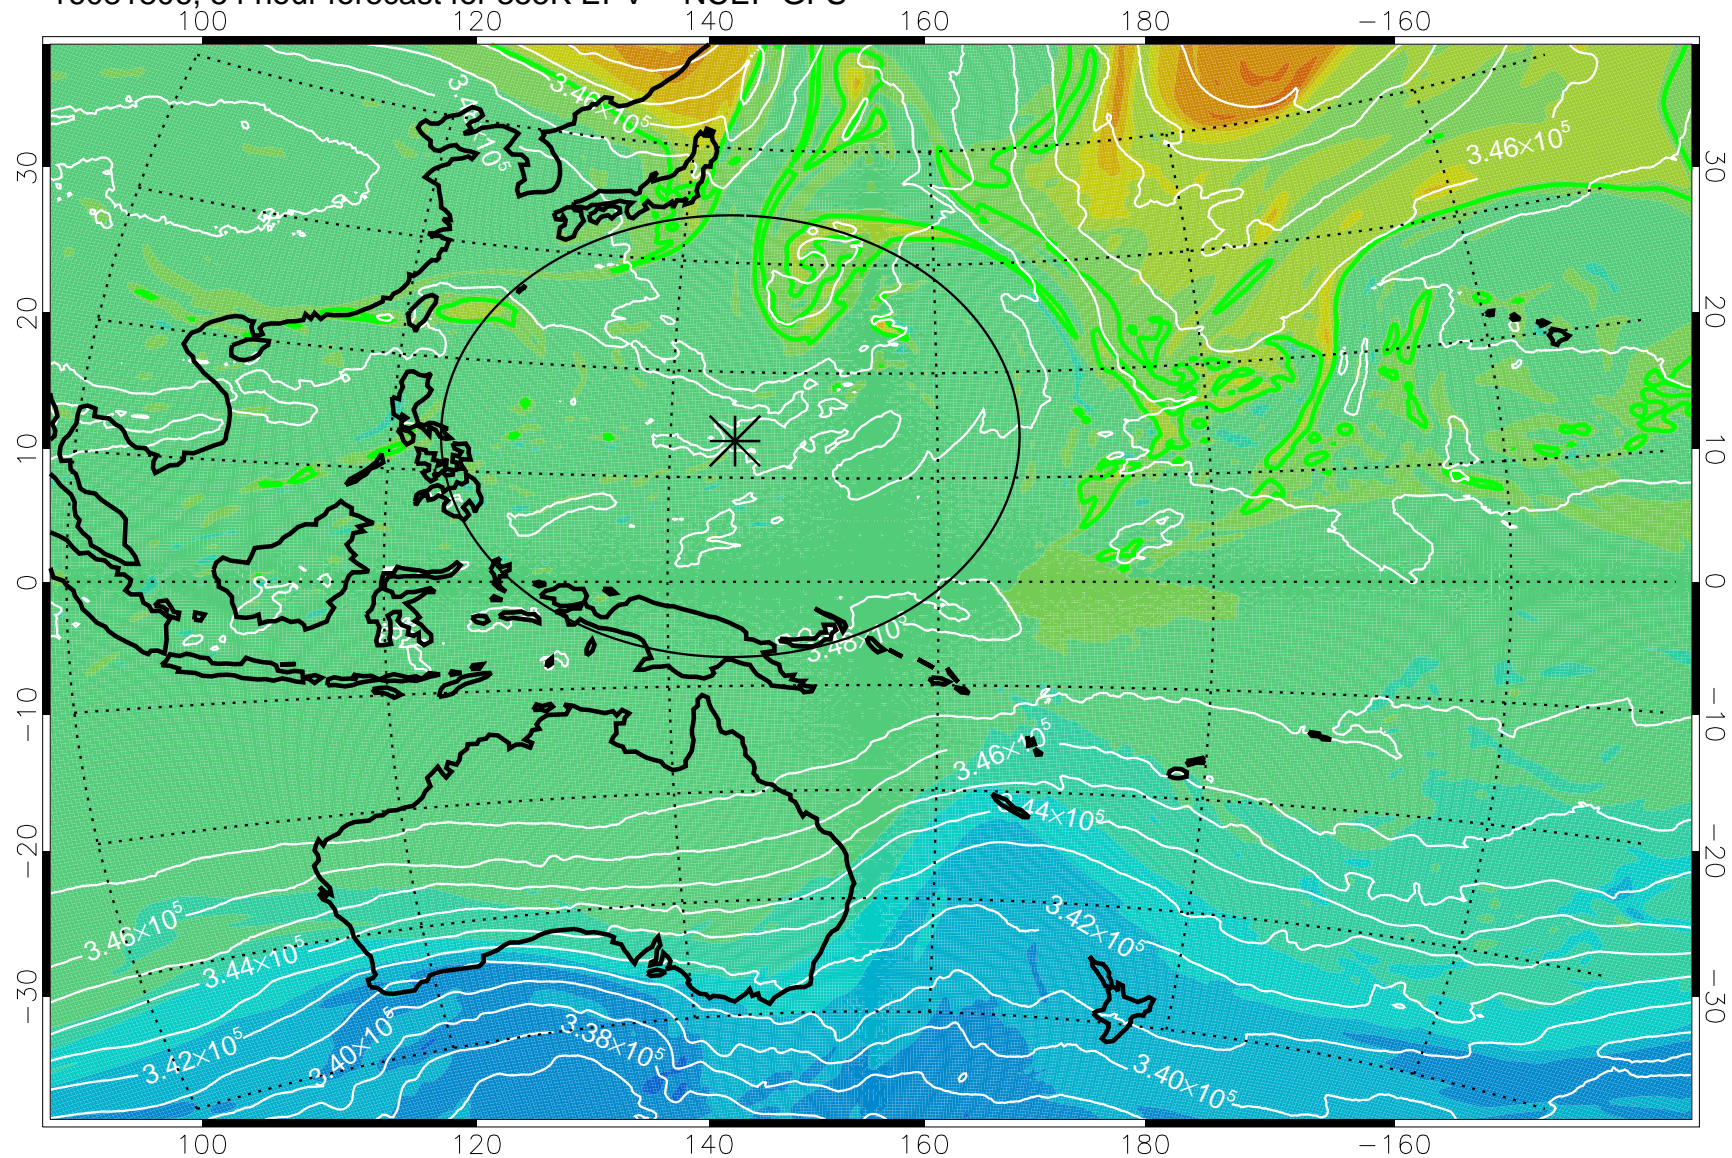

16081718, 42 hour forecast for 355K EPV -- NCEP GFS

355K Montgomery Streamfunction, white
EPV Tropopause (2 PVU) Position
Range ring of 2304 km

16081800, 48 hour forecast for 355K EPV -- NCEP GFS

355K Montgomery Streamfunction, white
EPV Tropopause (2 PVU) Position
Range ring of 2304 km

16081806, 54 hour forecast for 355K EPV -- NCEP GFS

355K Montgomery Streamfunction, white
EPV Tropopause (2 PVU) Position
Range ring of 2304 km

16081812, 60 hour forecast for 355K EPV -- NCEP GFS

355K Montgomery Streamfunction, white
EPV Tropopause (2 PVU) Position
Range ring of 2304 km

16081818, 66 hour forecast for 355K EPV -- NCEP GFS

355K Montgomery Streamfunction, white
EPV Tropopause (2 PVU) Position
Range ring of 2304 km

16081900, 72 hour forecast for 355K EPV -- NCEP GFS

355K Montgomery Streamfunction, white
EPV Tropopause (2 PVU) Position
Range ring of 2304 km

16081906, 78 hour forecast for 355K EPV -- NCEP GFS

355K Montgomery Streamfunction, white
EPV Tropopause (2 PVU) Position
Range ring of 2304 km

16081912, 84 hour forecast for 355K EPV -- NCEP GFS

355K Montgomery Streamfunction, white
EPV Tropopause (2 PVU) Position
Range ring of 2304 km