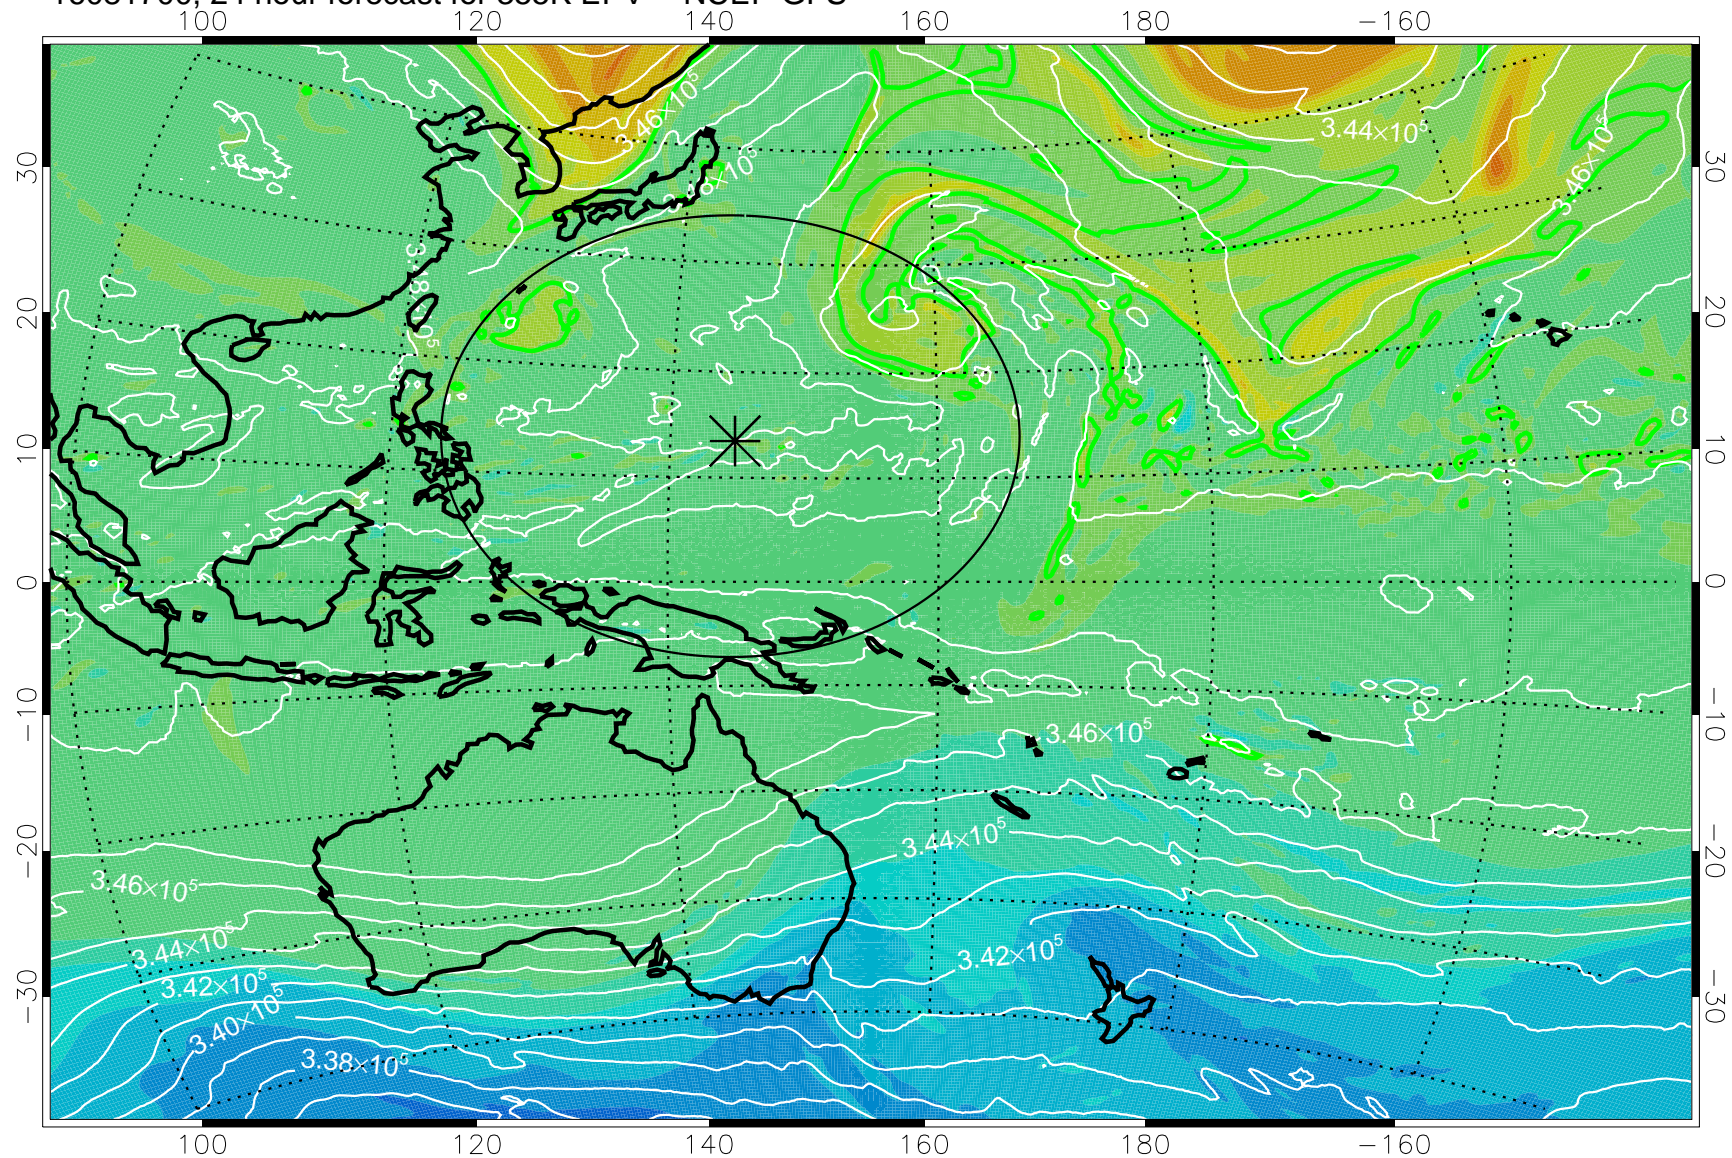

16081606, 6 hour forecast for 355K EPV -- NCEP GFS

355K Montgomery Streamfunction, white
EPV Tropopause (2 PVU) Position
Range ring of 2304 km

16081612, 12 hour forecast for 355K EPV -- NCEP GFS

355K Montgomery Streamfunction, white
EPV Tropopause (2 PVU) Position
Range ring of 2304 km

16081618, 18 hour forecast for 355K EPV -- NCEP GFS

355K Montgomery Streamfunction, white
EPV Tropopause (2 PVU) Position
Range ring of 2304 km

16081700, 24 hour forecast for 355K EPV -- NCEP GFS

355K Montgomery Streamfunction, white
EPV Tropopause (2 PVU) Position
Range ring of 2304 km

16081706, 30 hour forecast for 355K EPV -- NCEP GFS

355K Montgomery Streamfunction, white
EPV Tropopause (2 PVU) Position
Range ring of 2304 km

16081712, 36 hour forecast for 355K EPV -- NCEP GFS

355K Montgomery Streamfunction, white
EPV Tropopause (2 PVU) Position
Range ring of 2304 km

16081718, 42 hour forecast for 355K EPV -- NCEP GFS

355K Montgomery Streamfunction, white
EPV Tropopause (2 PVU) Position
Range ring of 2304 km

16081800, 48 hour forecast for 355K EPV -- NCEP GFS

355K Montgomery Streamfunction, white
EPV Tropopause (2 PVU) Position
Range ring of 2304 km