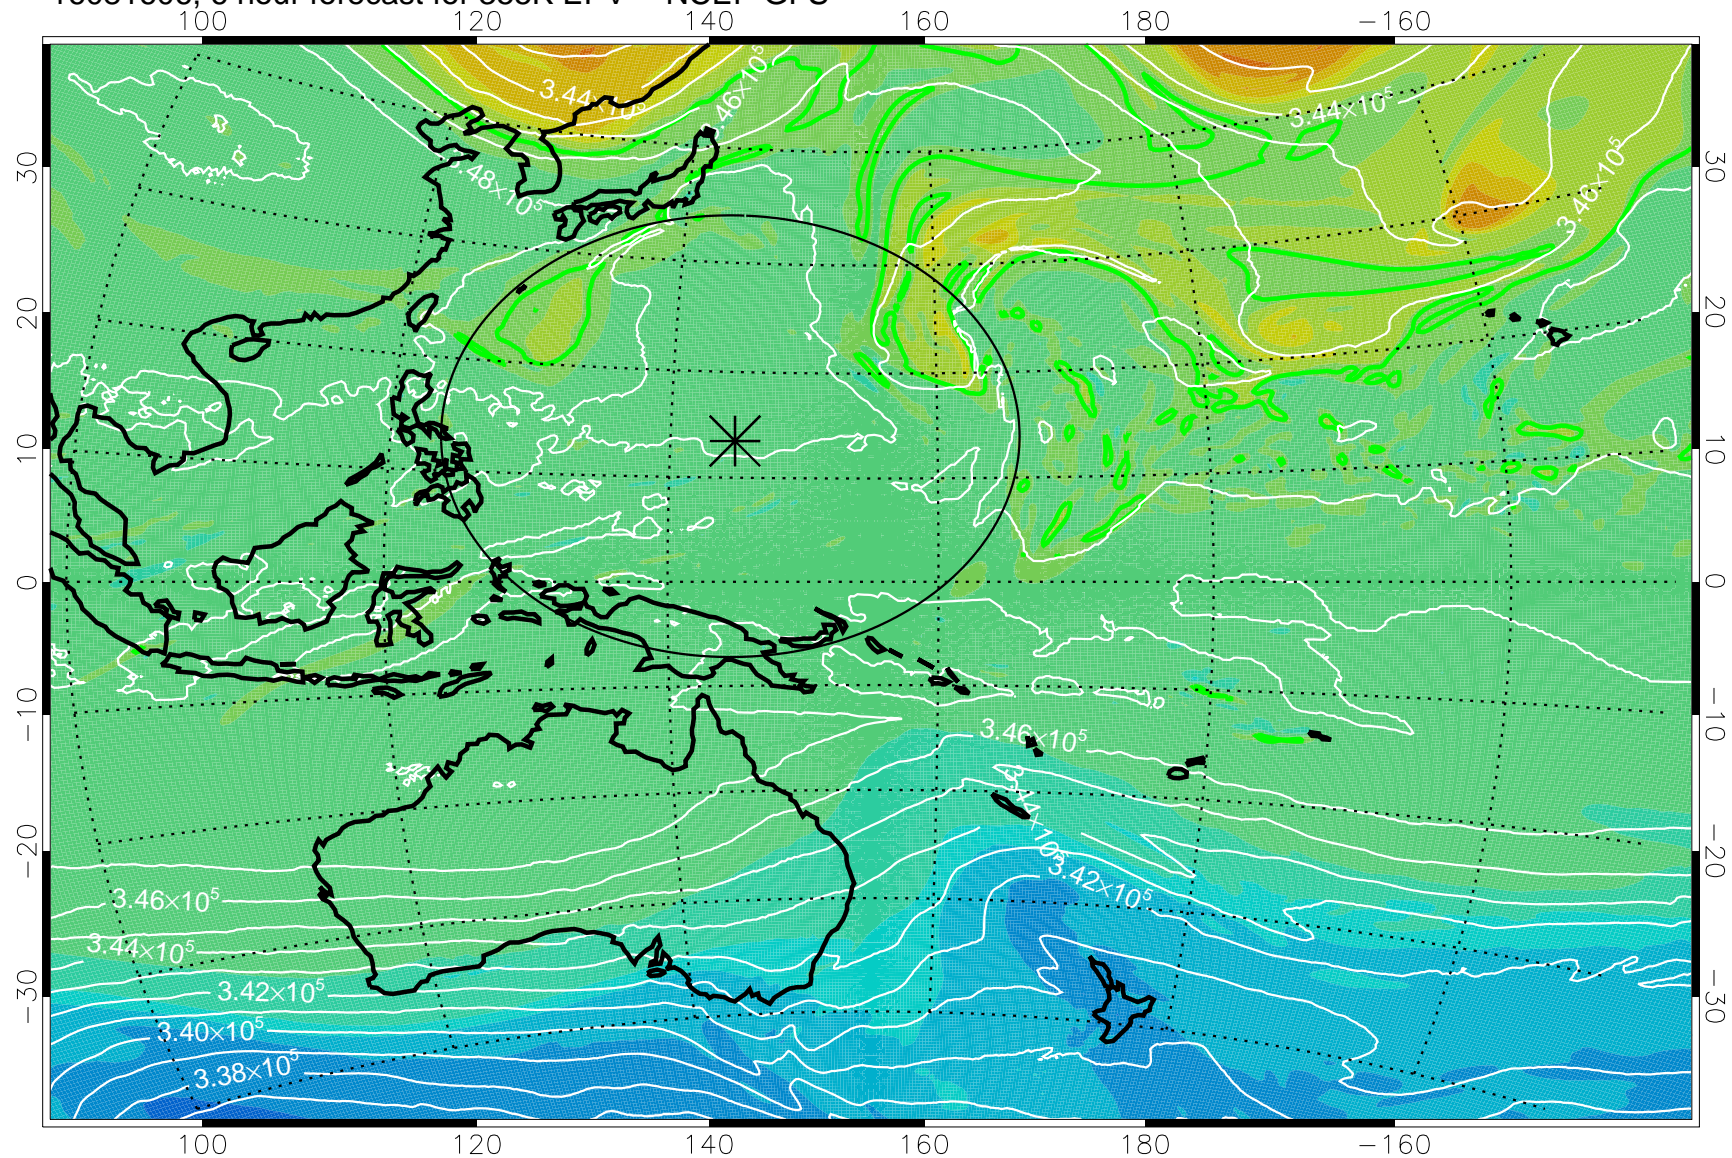

16081606, 6 hour forecast for 355K EPV -- NCEP GFS

355K Montgomery Streamfunction, white
EPV Tropopause (2 PVU) Position
Range ring of 2304 km

16081612, 12 hour forecast for 355K EPV -- NCEP GFS

355K Montgomery Streamfunction, white
EPV Tropopause (2 PVU) Position
Range ring of 2304 km

16081618, 18 hour forecast for 355K EPV -- NCEP GFS

355K Montgomery Streamfunction, white
EPV Tropopause (2 PVU) Position
Range ring of 2304 km

16081700, 24 hour forecast for 355K EPV -- NCEP GFS

355K Montgomery Streamfunction, white
EPV Tropopause (2 PVU) Position
Range ring of 2304 km

16081706, 30 hour forecast for 355K EPV -- NCEP GFS

355K Montgomery Streamfunction, white
EPV Tropopause (2 PVU) Position
Range ring of 2304 km

16081712, 36 hour forecast for 355K EPV -- NCEP GFS

355K Montgomery Streamfunction, white
EPV Tropopause (2 PVU) Position
Range ring of 2304 km

16081718, 42 hour forecast for 355K EPV -- NCEP GFS

355K Montgomery Streamfunction, white
EPV Tropopause (2 PVU) Position
Range ring of 2304 km

16081800, 48 hour forecast for 355K EPV -- NCEP GFS

355K Montgomery Streamfunction, white
EPV Tropopause (2 PVU) Position
Range ring of 2304 km