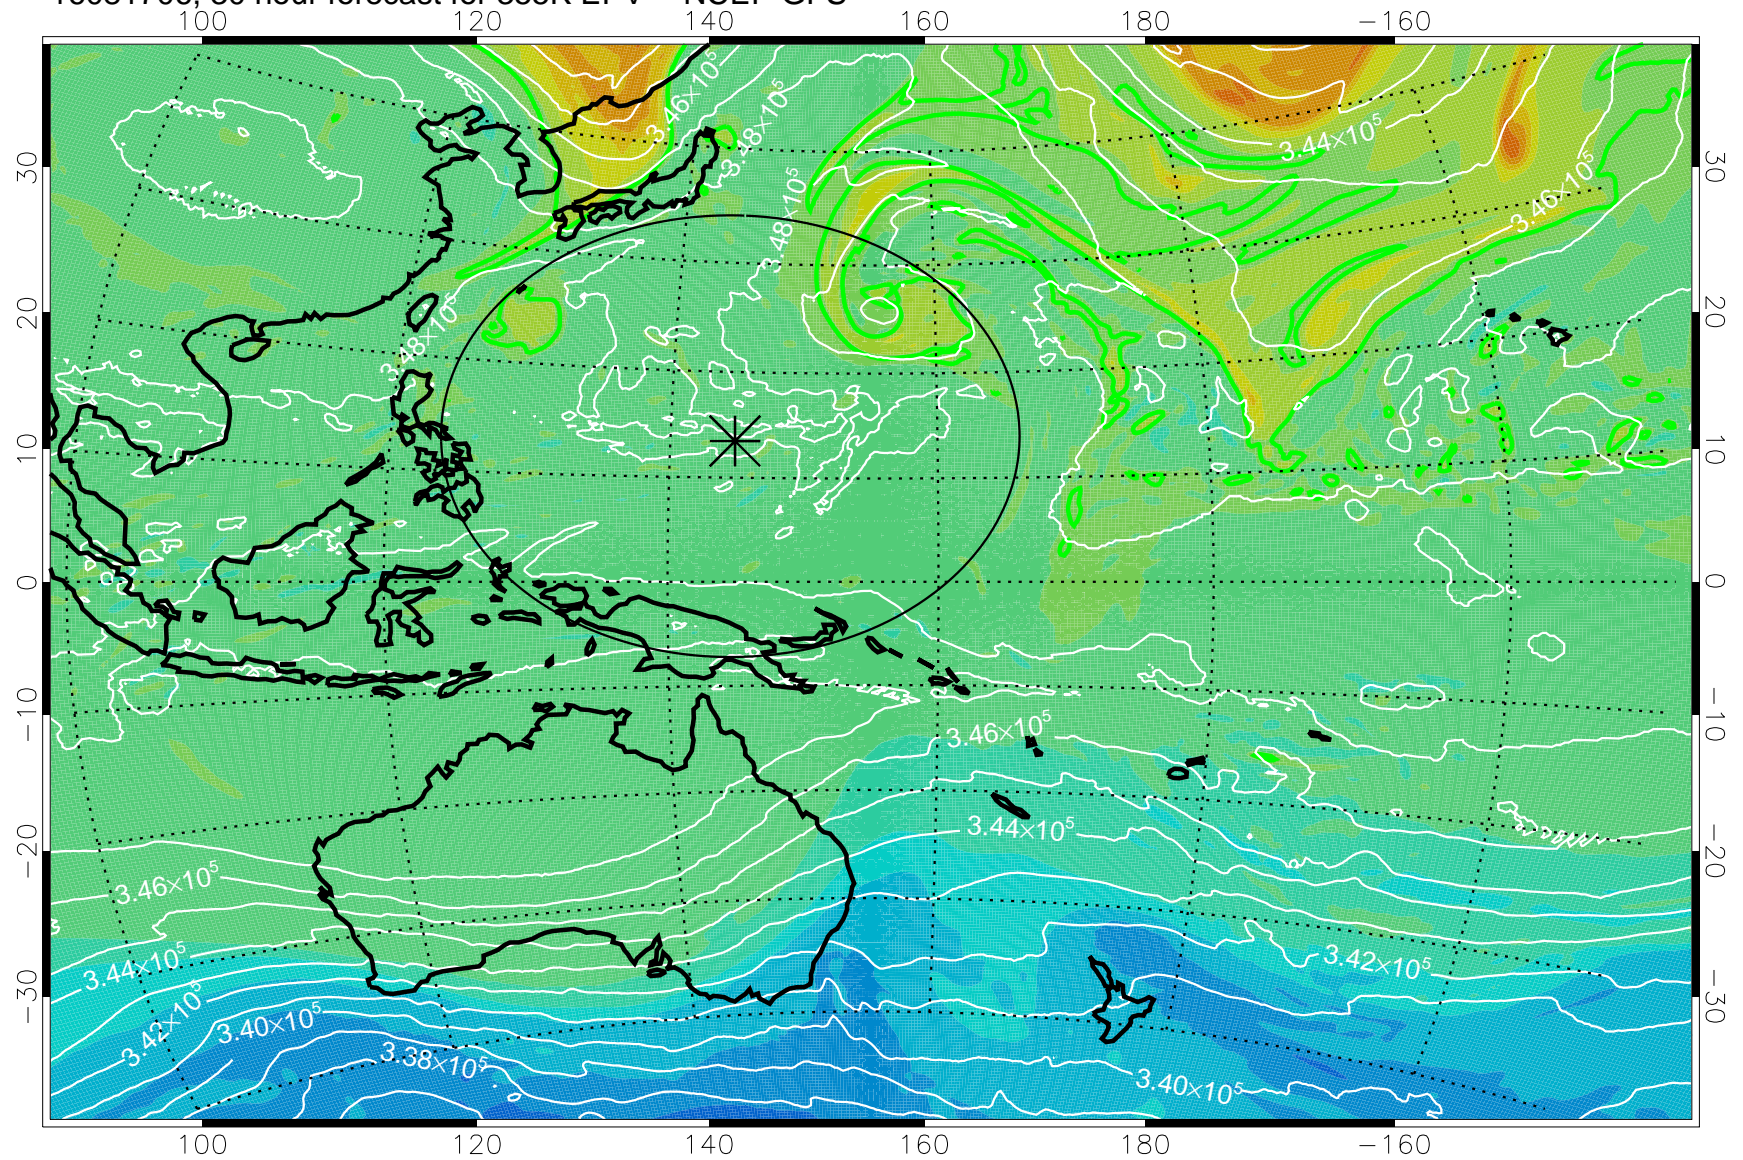

16081618, 18 hour forecast for 355K EPV -- NCEP GFS

355K Montgomery Streamfunction, white
EPV Tropopause (2 PVU) Position
Range ring of 2304 km

16081700, 24 hour forecast for 355K EPV -- NCEP GFS

355K Montgomery Streamfunction, white
EPV Tropopause (2 PVU) Position
Range ring of 2304 km

16081706, 30 hour forecast for 355K EPV -- NCEP GFS

355K Montgomery Streamfunction, white
EPV Tropopause (2 PVU) Position
Range ring of 2304 km

16081712, 36 hour forecast for 355K EPV -- NCEP GFS

355K Montgomery Streamfunction, white
EPV Tropopause (2 PVU) Position
Range ring of 2304 km

16081718, 42 hour forecast for 355K EPV -- NCEP GFS

355K Montgomery Streamfunction, white
EPV Tropopause (2 PVU) Position
Range ring of 2304 km

16081800, 48 hour forecast for 355K EPV -- NCEP GFS

355K Montgomery Streamfunction, white
EPV Tropopause (2 PVU) Position
Range ring of 2304 km

16081818, 66 hour forecast for 355K EPV -- NCEP GFS

355K Montgomery Streamfunction, white
EPV Tropopause (2 PVU) Position
Range ring of 2304 km

16081900, 72 hour forecast for 355K EPV -- NCEP GFS

355K Montgomery Streamfunction, white
EPV Tropopause (2 PVU) Position
Range ring of 2304 km