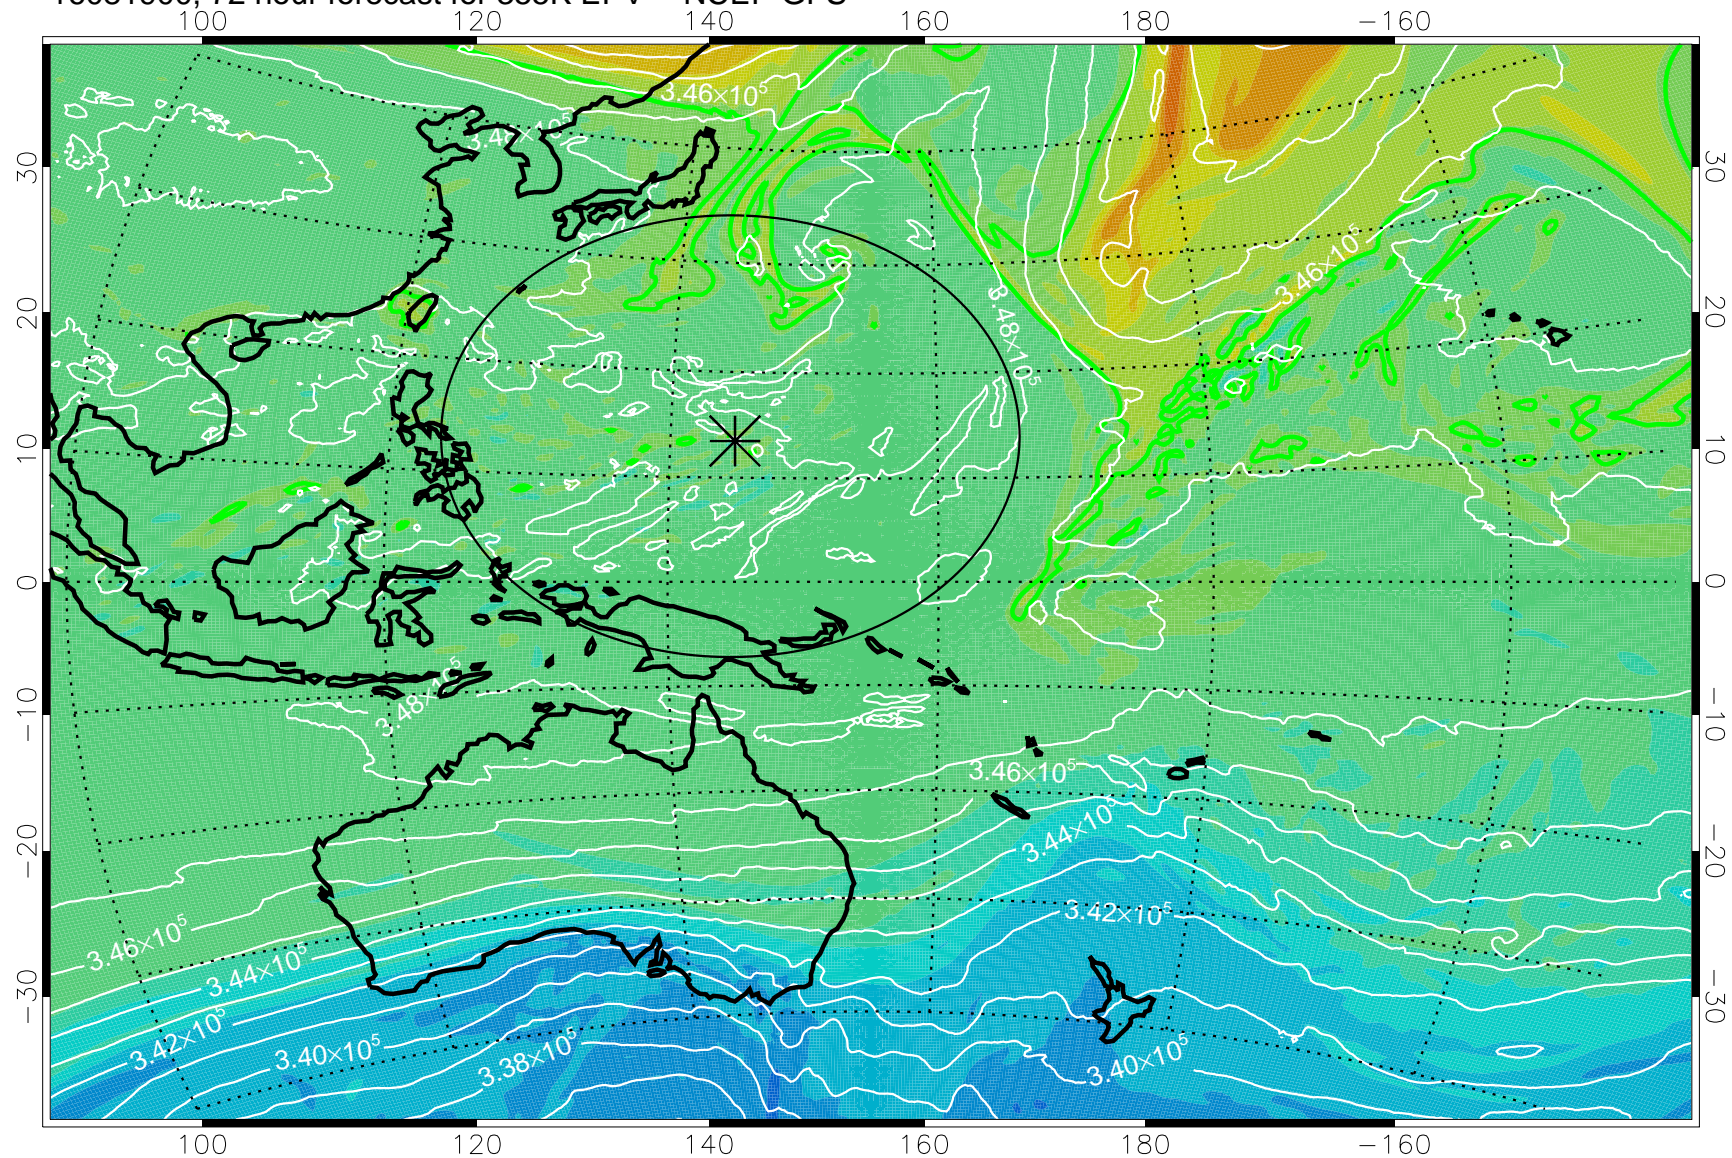

16081718, 42 hour forecast for 355K EPV -- NCEP GFS

355K Montgomery Streamfunction, white
EPV Tropopause (2 PVU) Position
Range ring of 2304 km

16081800, 48 hour forecast for 355K EPV -- NCEP GFS

355K Montgomery Streamfunction, white
EPV Tropopause (2 PVU) Position
Range ring of 2304 km

16081806, 54 hour forecast for 355K EPV -- NCEP GFS

355K Montgomery Streamfunction, white
EPV Tropopause (2 PVU) Position
Range ring of 2304 km

16081812, 60 hour forecast for 355K EPV -- NCEP GFS

355K Montgomery Streamfunction, white
EPV Tropopause (2 PVU) Position
Range ring of 2304 km

16081818, 66 hour forecast for 355K EPV -- NCEP GFS

355K Montgomery Streamfunction, white
EPV Tropopause (2 PVU) Position
Range ring of 2304 km

16081900, 72 hour forecast for 355K EPV -- NCEP GFS

355K Montgomery Streamfunction, white
EPV Tropopause (2 PVU) Position
Range ring of 2304 km

16081906, 78 hour forecast for 355K EPV -- NCEP GFS

355K Montgomery Streamfunction, white
EPV Tropopause (2 PVU) Position
Range ring of 2304 km

16081912, 84 hour forecast for 355K EPV -- NCEP GFS

355K Montgomery Streamfunction, white
EPV Tropopause (2 PVU) Position
Range ring of 2304 km