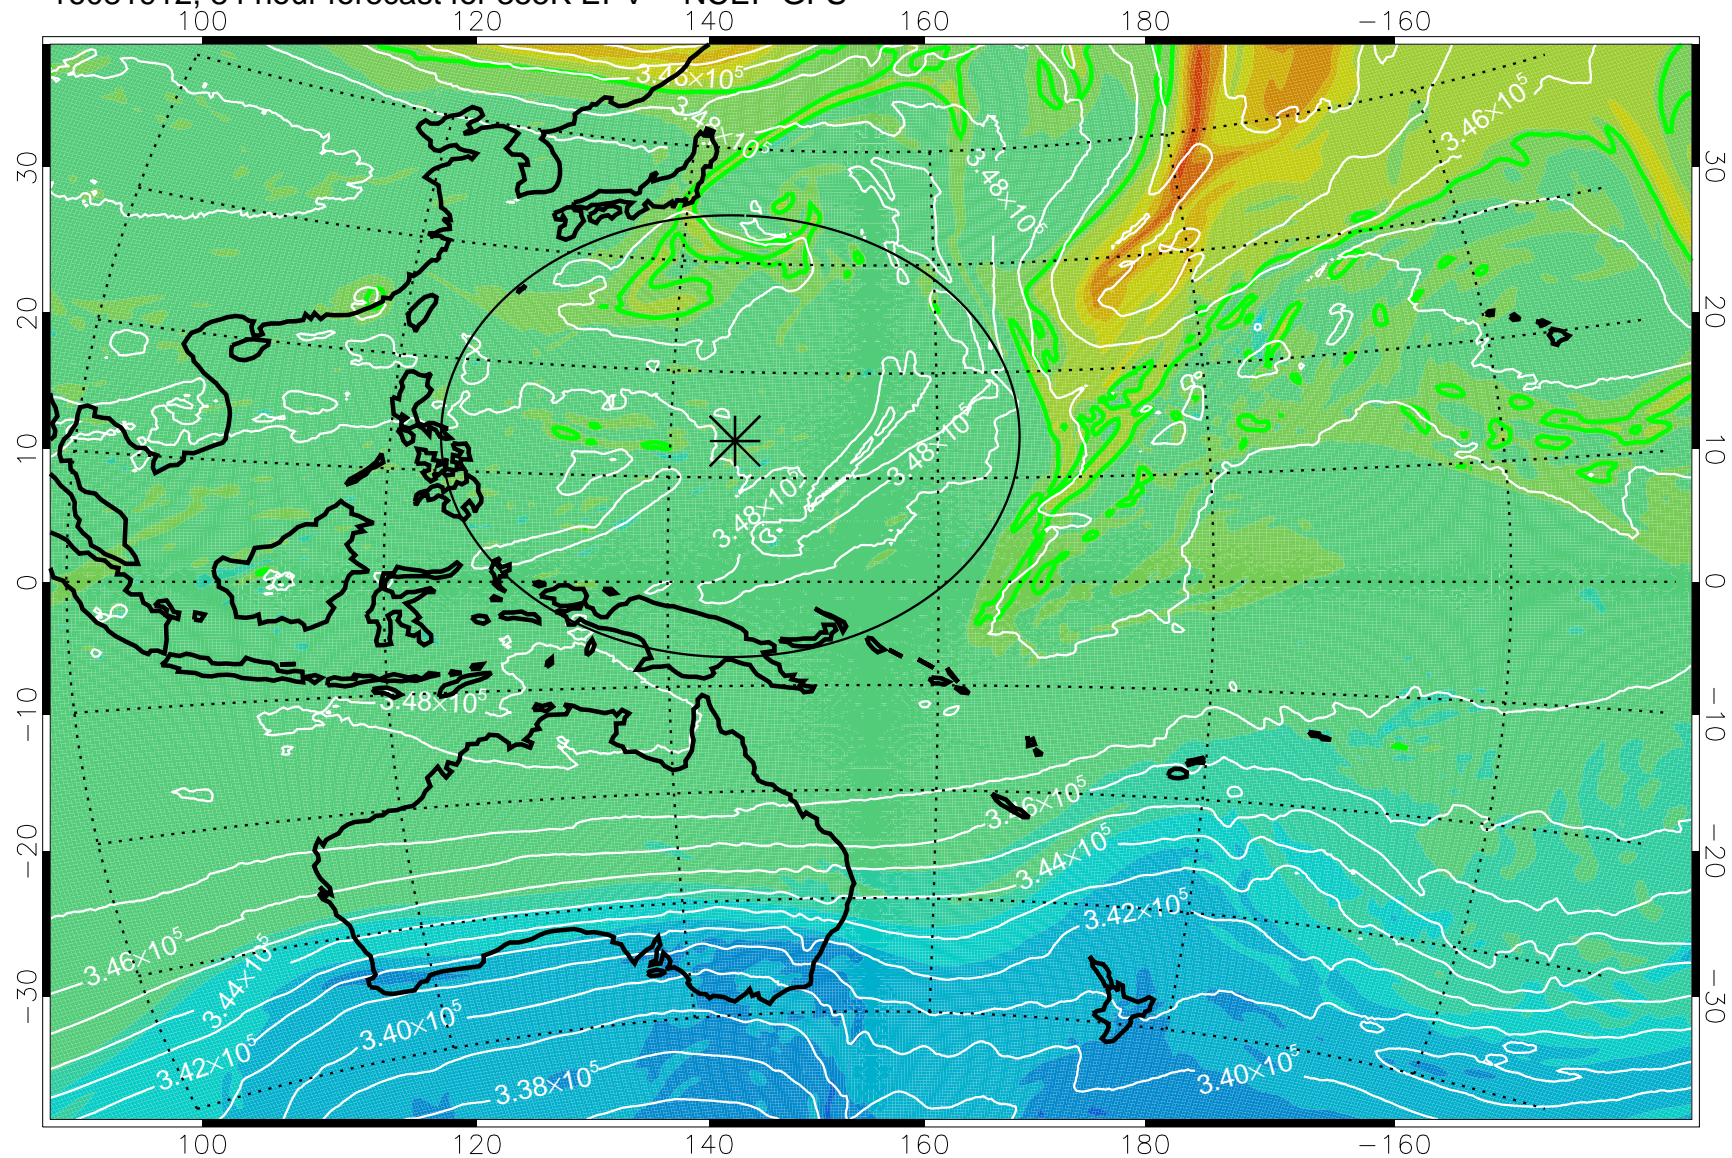

16081806, 54 hour forecast for 355K EPV -- NCEP GFS

355K Montgomery Streamfunction, white
EPV Tropopause (2 PVU) Position
Range ring of 2304 km

16081812, 60 hour forecast for 355K EPV -- NCEP GFS

355K Montgomery Streamfunction, white
EPV Tropopause (2 PVU) Position
Range ring of 2304 km

16081818, 66 hour forecast for 355K EPV -- NCEP GFS

355K Montgomery Streamfunction, white
EPV Tropopause (2 PVU) Position
Range ring of 2304 km

16081900, 72 hour forecast for 355K EPV -- NCEP GFS

355K Montgomery Streamfunction, white
EPV Tropopause (2 PVU) Position
Range ring of 2304 km

16081906, 78 hour forecast for 355K EPV -- NCEP GFS

355K Montgomery Streamfunction, white
EPV Tropopause (2 PVU) Position
Range ring of 2304 km

16081912, 84 hour forecast for 355K EPV -- NCEP GFS

355K Montgomery Streamfunction, white
EPV Tropopause (2 PVU) Position
Range ring of 2304 km

16081918, 90 hour forecast for 355K EPV -- NCEP GFS

355K Montgomery Streamfunction, white
EPV Tropopause (2 PVU) Position
Range ring of 2304 km

16082000, 96 hour forecast for 355K EPV -- NCEP GFS

355K Montgomery Streamfunction, white
EPV Tropopause (2 PVU) Position
Range ring of 2304 km