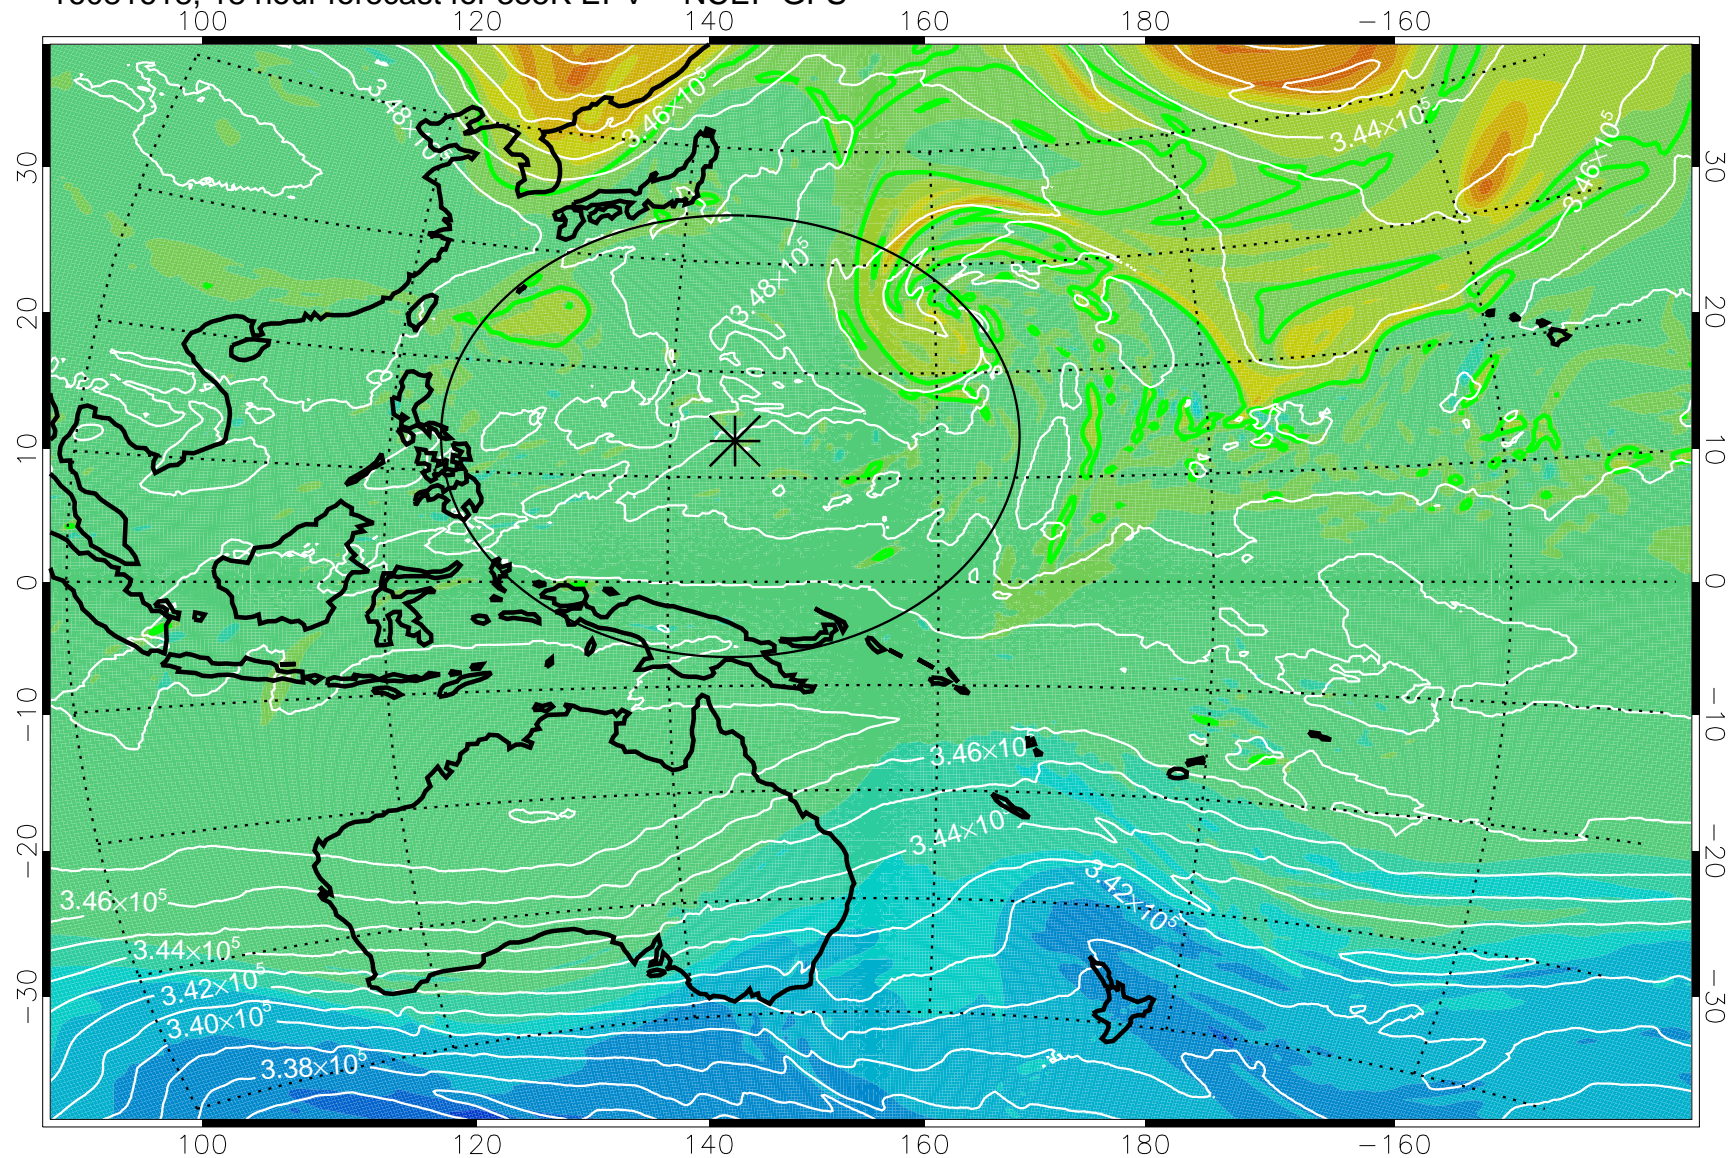

16081606, 6 hour forecast for 355K EPV -- NCEP GFS

355K Montgomery Streamfunction, white
EPV Tropopause (2 PVU) Position
Range ring of 2304 km

16081612, 12 hour forecast for 355K EPV -- NCEP GFS

355K Montgomery Streamfunction, white
EPV Tropopause (2 PVU) Position
Range ring of 2304 km

16081618, 18 hour forecast for 355K EPV -- NCEP GFS

355K Montgomery Streamfunction, white
EPV Tropopause (2 PVU) Position
Range ring of 2304 km

16081700, 24 hour forecast for 355K EPV -- NCEP GFS

355K Montgomery Streamfunction, white
EPV Tropopause (2 PVU) Position
Range ring of 2304 km

16081706, 30 hour forecast for 355K EPV -- NCEP GFS

355K Montgomery Streamfunction, white
EPV Tropopause (2 PVU) Position
Range ring of 2304 km

16081712, 36 hour forecast for 355K EPV -- NCEP GFS

355K Montgomery Streamfunction, white
EPV Tropopause (2 PVU) Position
Range ring of 2304 km

16081718, 42 hour forecast for 355K EPV -- NCEP GFS

355K Montgomery Streamfunction, white
EPV Tropopause (2 PVU) Position
Range ring of 2304 km

16081800, 48 hour forecast for 355K EPV -- NCEP GFS

355K Montgomery Streamfunction, white
EPV Tropopause (2 PVU) Position
Range ring of 2304 km