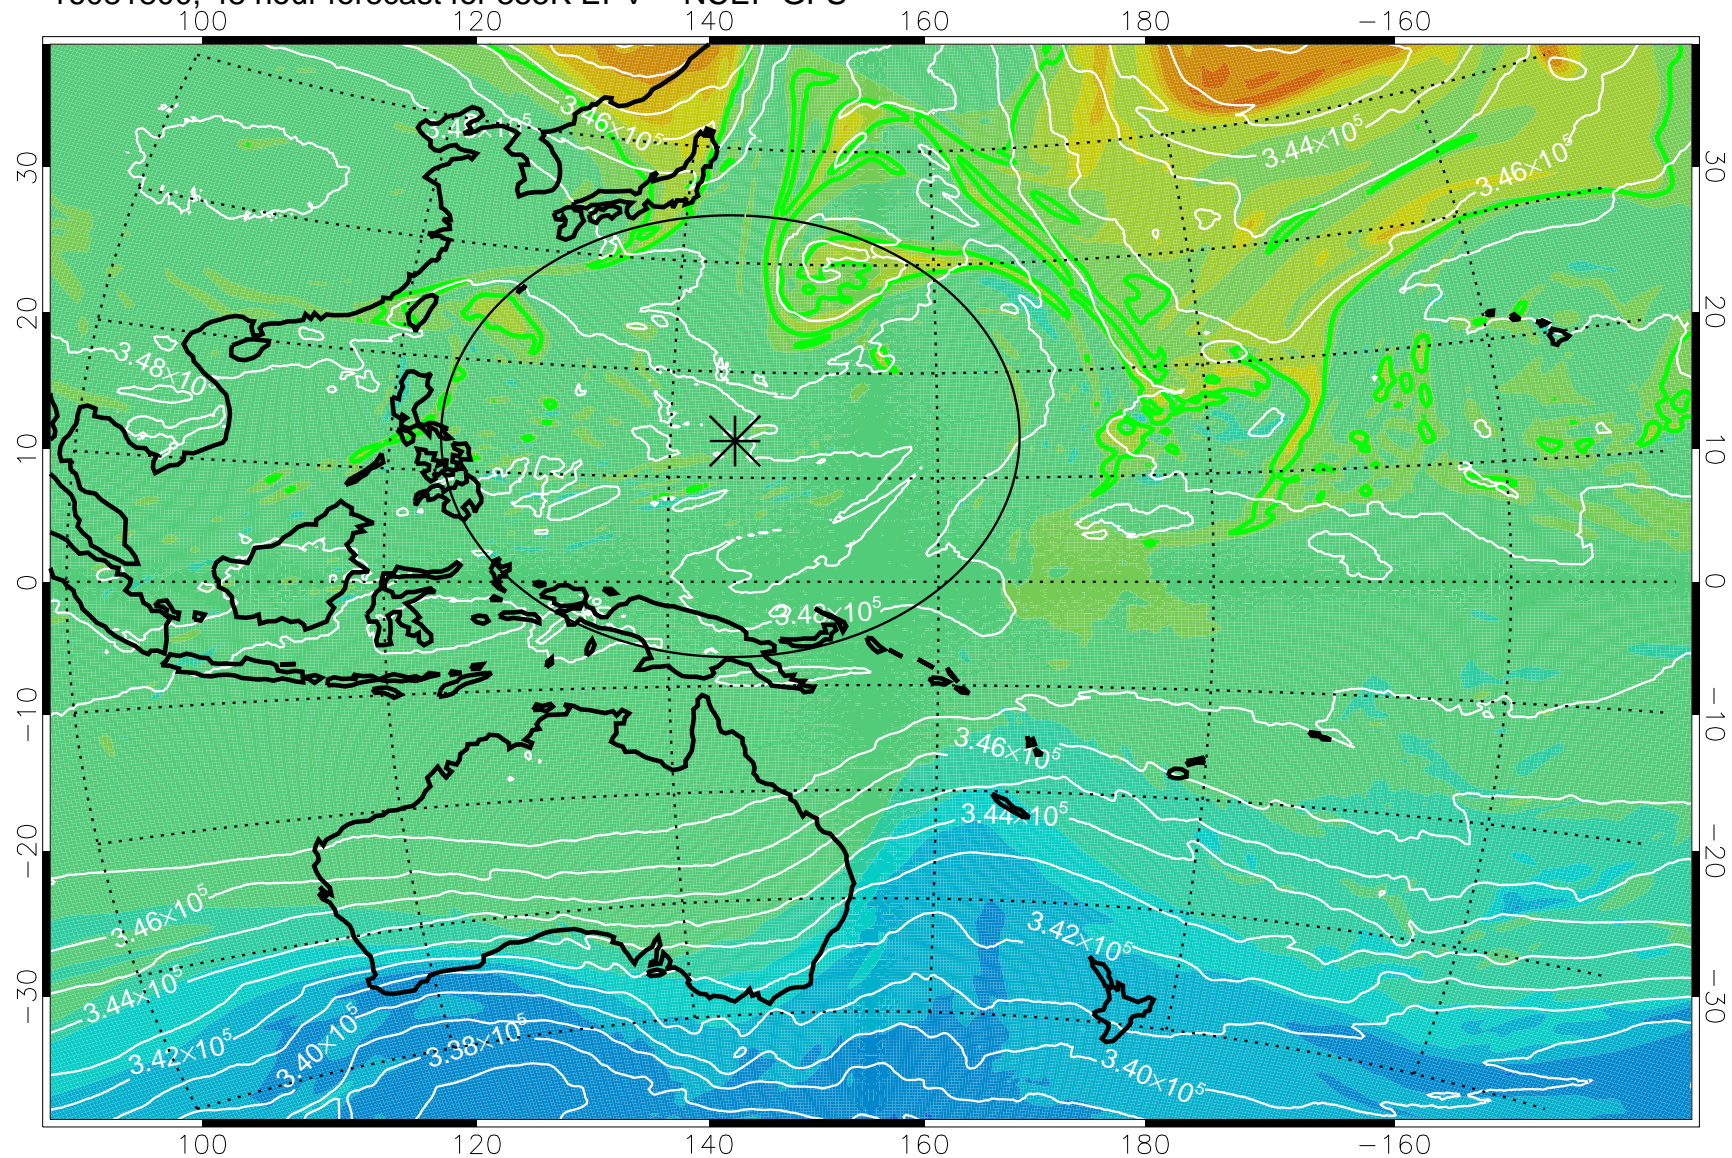

16081706, 30 hour forecast for 355K EPV -- NCEP GFS

355K Montgomery Streamfunction, white
EPV Tropopause (2 PVU) Position
Range ring of 2304 km

16081712, 36 hour forecast for 355K EPV -- NCEP GFS

355K Montgomery Streamfunction, white
EPV Tropopause (2 PVU) Position
Range ring of 2304 km

16081718, 42 hour forecast for 355K EPV -- NCEP GFS

355K Montgomery Streamfunction, white
EPV Tropopause (2 PVU) Position
Range ring of 2304 km

16081800, 48 hour forecast for 355K EPV -- NCEP GFS

355K Montgomery Streamfunction, white
EPV Tropopause (2 PVU) Position
Range ring of 2304 km

16081806, 54 hour forecast for 355K EPV -- NCEP GFS

355K Montgomery Streamfunction, white
EPV Tropopause (2 PVU) Position
Range ring of 2304 km

16081812, 60 hour forecast for 355K EPV -- NCEP GFS

355K Montgomery Streamfunction, white
EPV Tropopause (2 PVU) Position
Range ring of 2304 km

16081818, 66 hour forecast for 355K EPV -- NCEP GFS

355K Montgomery Streamfunction, white
EPV Tropopause (2 PVU) Position
Range ring of 2304 km

16081900, 72 hour forecast for 355K EPV -- NCEP GFS

355K Montgomery Streamfunction, white
EPV Tropopause (2 PVU) Position
Range ring of 2304 km