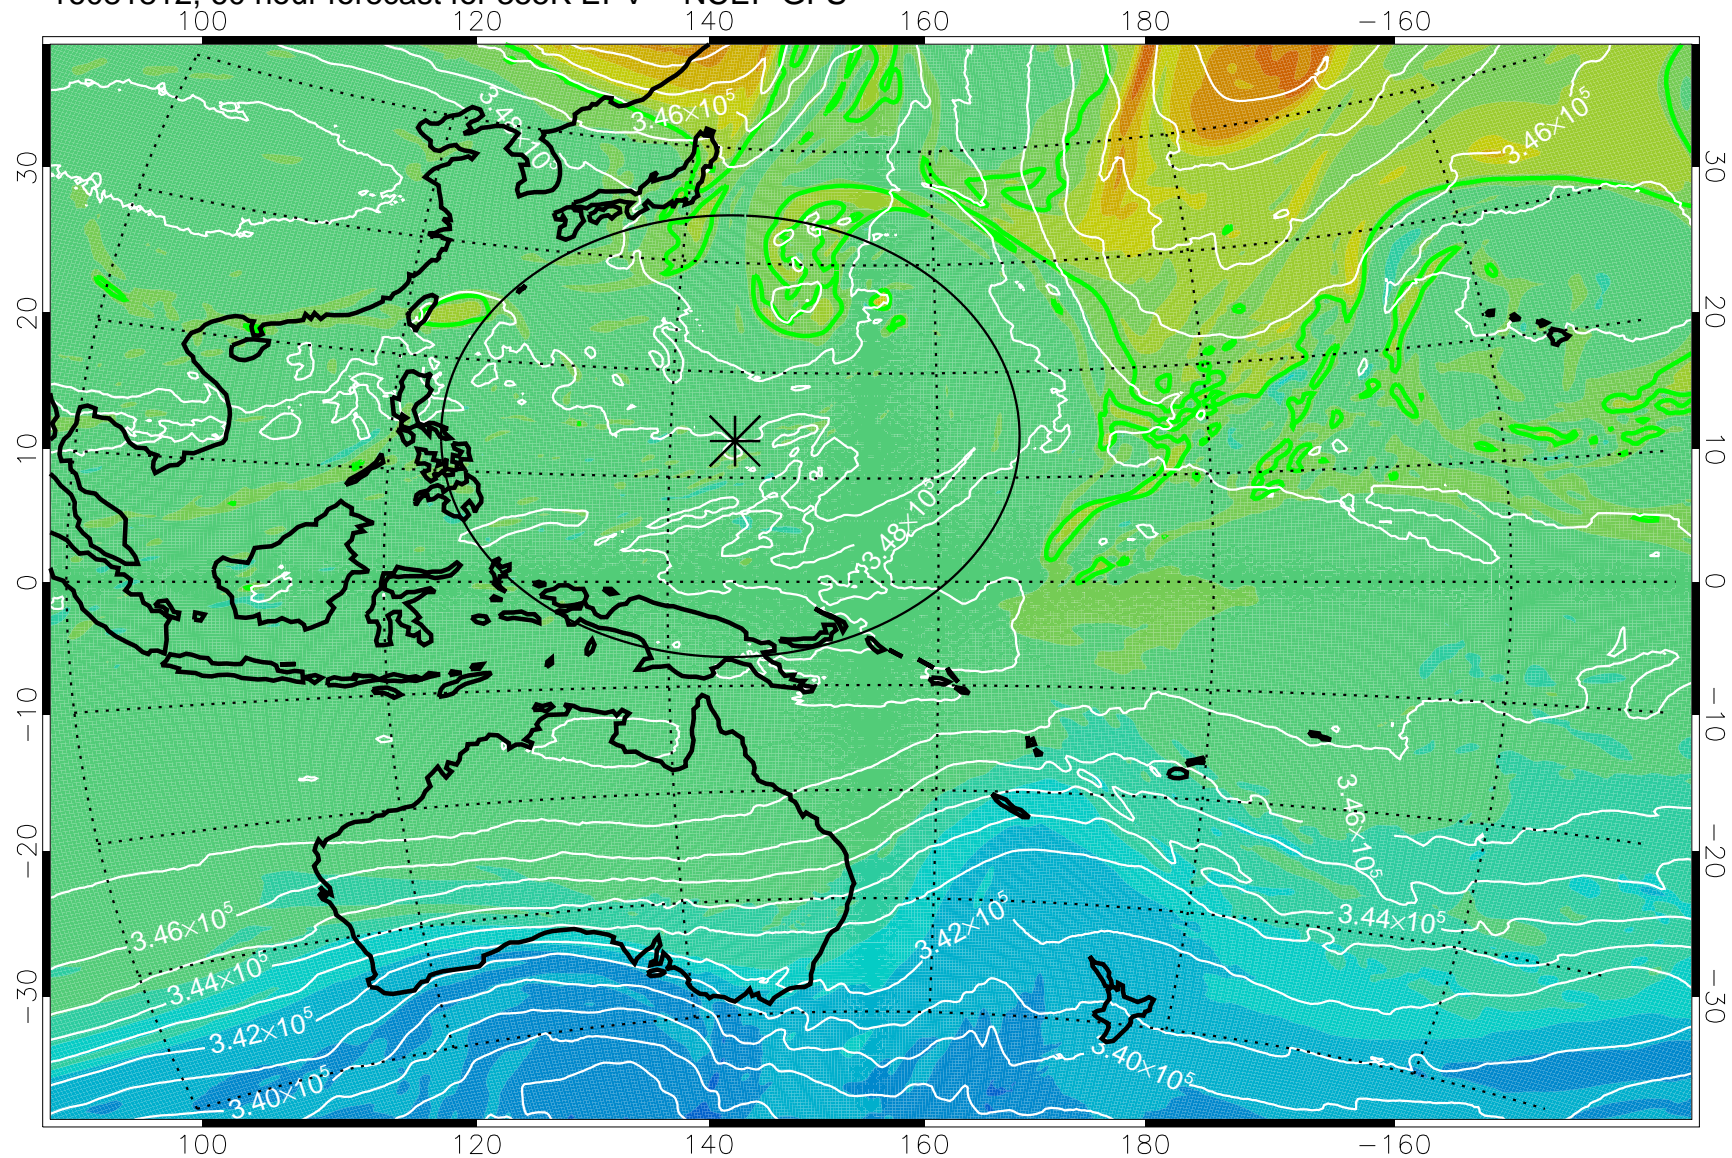

16081718, 42 hour forecast for 355K EPV -- NCEP GFS

355K Montgomery Streamfunction, white
EPV Tropopause (2 PVU) Position
Range ring of 2304 km

16081800, 48 hour forecast for 355K EPV -- NCEP GFS

355K Montgomery Streamfunction, white
EPV Tropopause (2 PVU) Position
Range ring of 2304 km

16081806, 54 hour forecast for 355K EPV -- NCEP GFS

355K Montgomery Streamfunction, white
EPV Tropopause (2 PVU) Position
Range ring of 2304 km

16081812, 60 hour forecast for 355K EPV -- NCEP GFS

355K Montgomery Streamfunction, white
EPV Tropopause (2 PVU) Position
Range ring of 2304 km

16081818, 66 hour forecast for 355K EPV -- NCEP GFS

355K Montgomery Streamfunction, white
EPV Tropopause (2 PVU) Position
Range ring of 2304 km

16081900, 72 hour forecast for 355K EPV -- NCEP GFS

355K Montgomery Streamfunction, white
EPV Tropopause (2 PVU) Position
Range ring of 2304 km

16081906, 78 hour forecast for 355K EPV -- NCEP GFS

355K Montgomery Streamfunction, white
EPV Tropopause (2 PVU) Position
Range ring of 2304 km

16081912, 84 hour forecast for 355K EPV -- NCEP GFS

355K Montgomery Streamfunction, white
EPV Tropopause (2 PVU) Position
Range ring of 2304 km