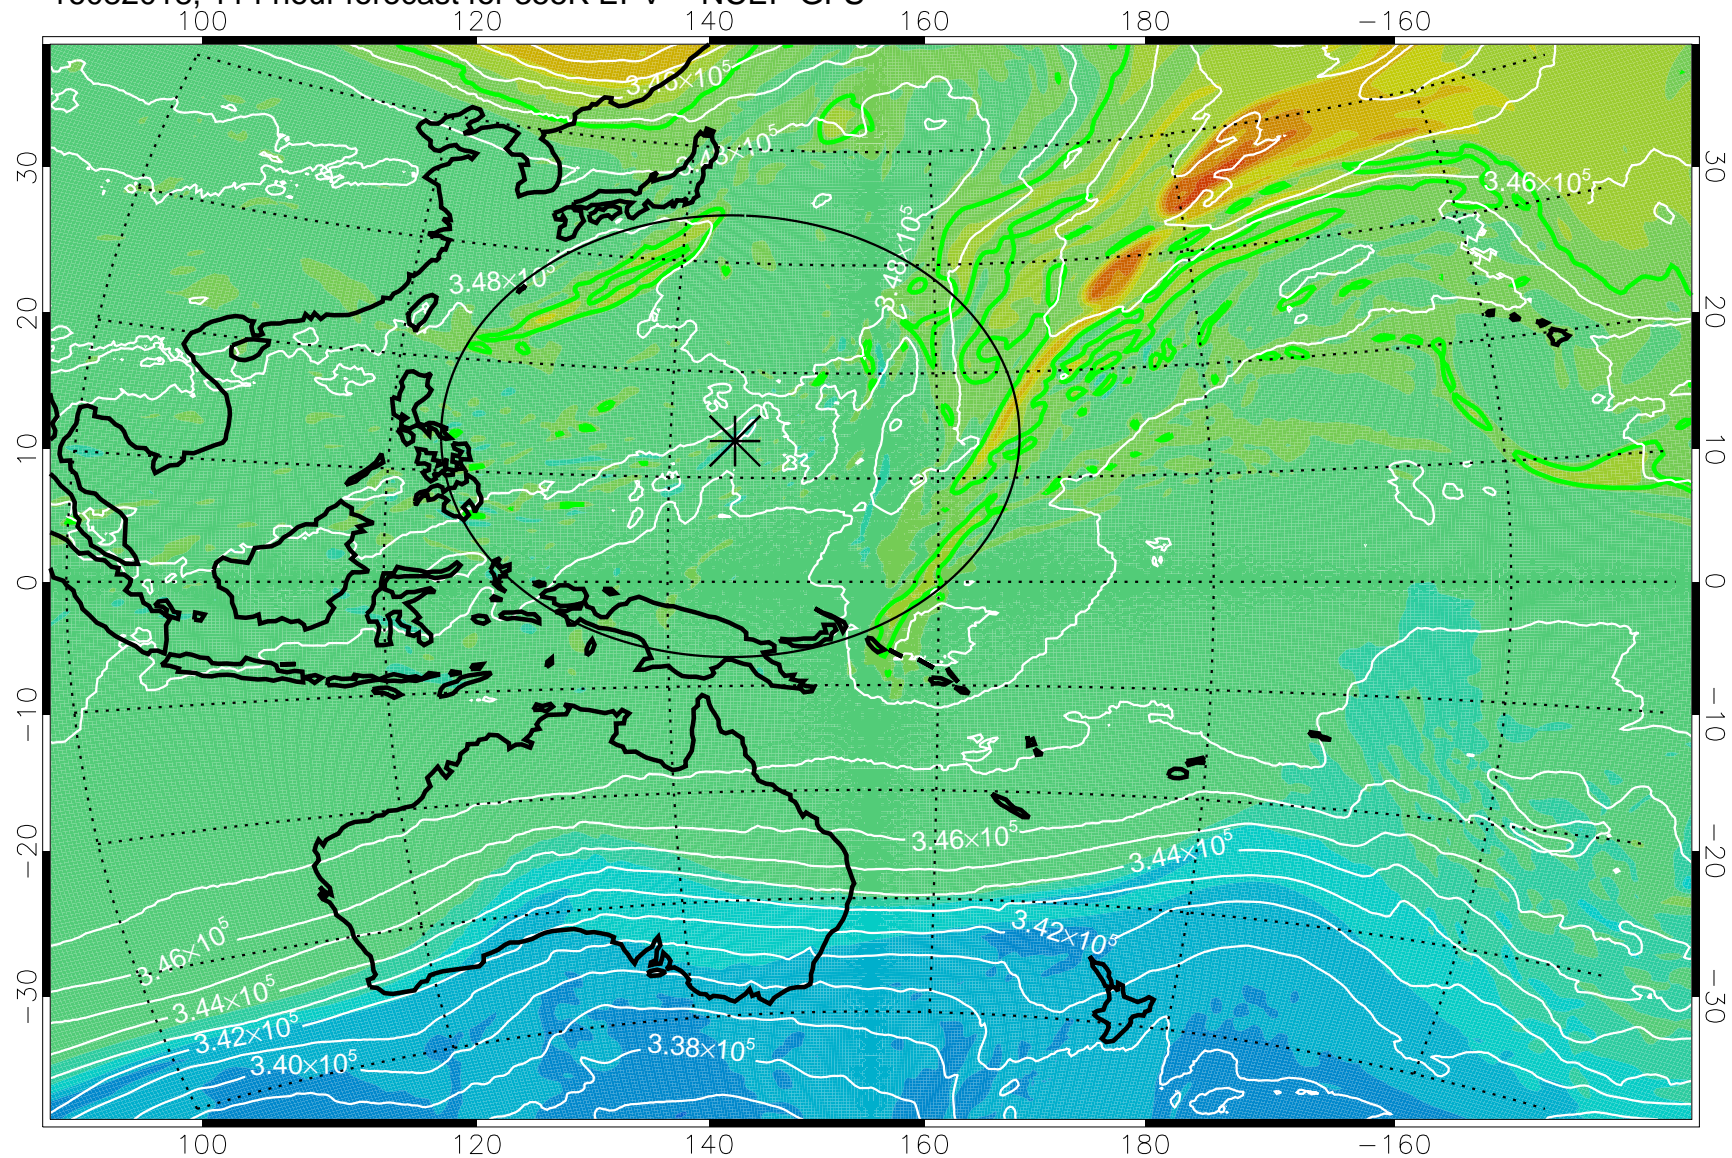

16081906, 78 hour forecast for 355K EPV -- NCEP GFS

355K Montgomery Streamfunction, white
EPV Tropopause (2 PVU) Position
Range ring of 2304 km

16081912, 84 hour forecast for 355K EPV -- NCEP GFS

355K Montgomery Streamfunction, white
EPV Tropopause (2 PVU) Position
Range ring of 2304 km

16081918, 90 hour forecast for 355K EPV -- NCEP GFS

355K Montgomery Streamfunction, white
EPV Tropopause (2 PVU) Position
Range ring of 2304 km

16082000, 96 hour forecast for 355K EPV -- NCEP GFS

355K Montgomery Streamfunction, white
EPV Tropopause (2 PVU) Position
Range ring of 2304 km

16082006, 102 hour forecast for 355K EPV -- NCEP GFS

355K Montgomery Streamfunction, white
EPV Tropopause (2 PVU) Position
Range ring of 2304 km

16082012, 108 hour forecast for 355K EPV -- NCEP GFS

355K Montgomery Streamfunction, white
EPV Tropopause (2 PVU) Position
Range ring of 2304 km

16082018, 114 hour forecast for 355K EPV -- NCEP GFS

355K Montgomery Streamfunction, white
EPV Tropopause (2 PVU) Position
Range ring of 2304 km

16082100, 120 hour forecast for 355K EPV -- NCEP GFS

355K Montgomery Streamfunction, white
EPV Tropopause (2 PVU) Position
Range ring of 2304 km