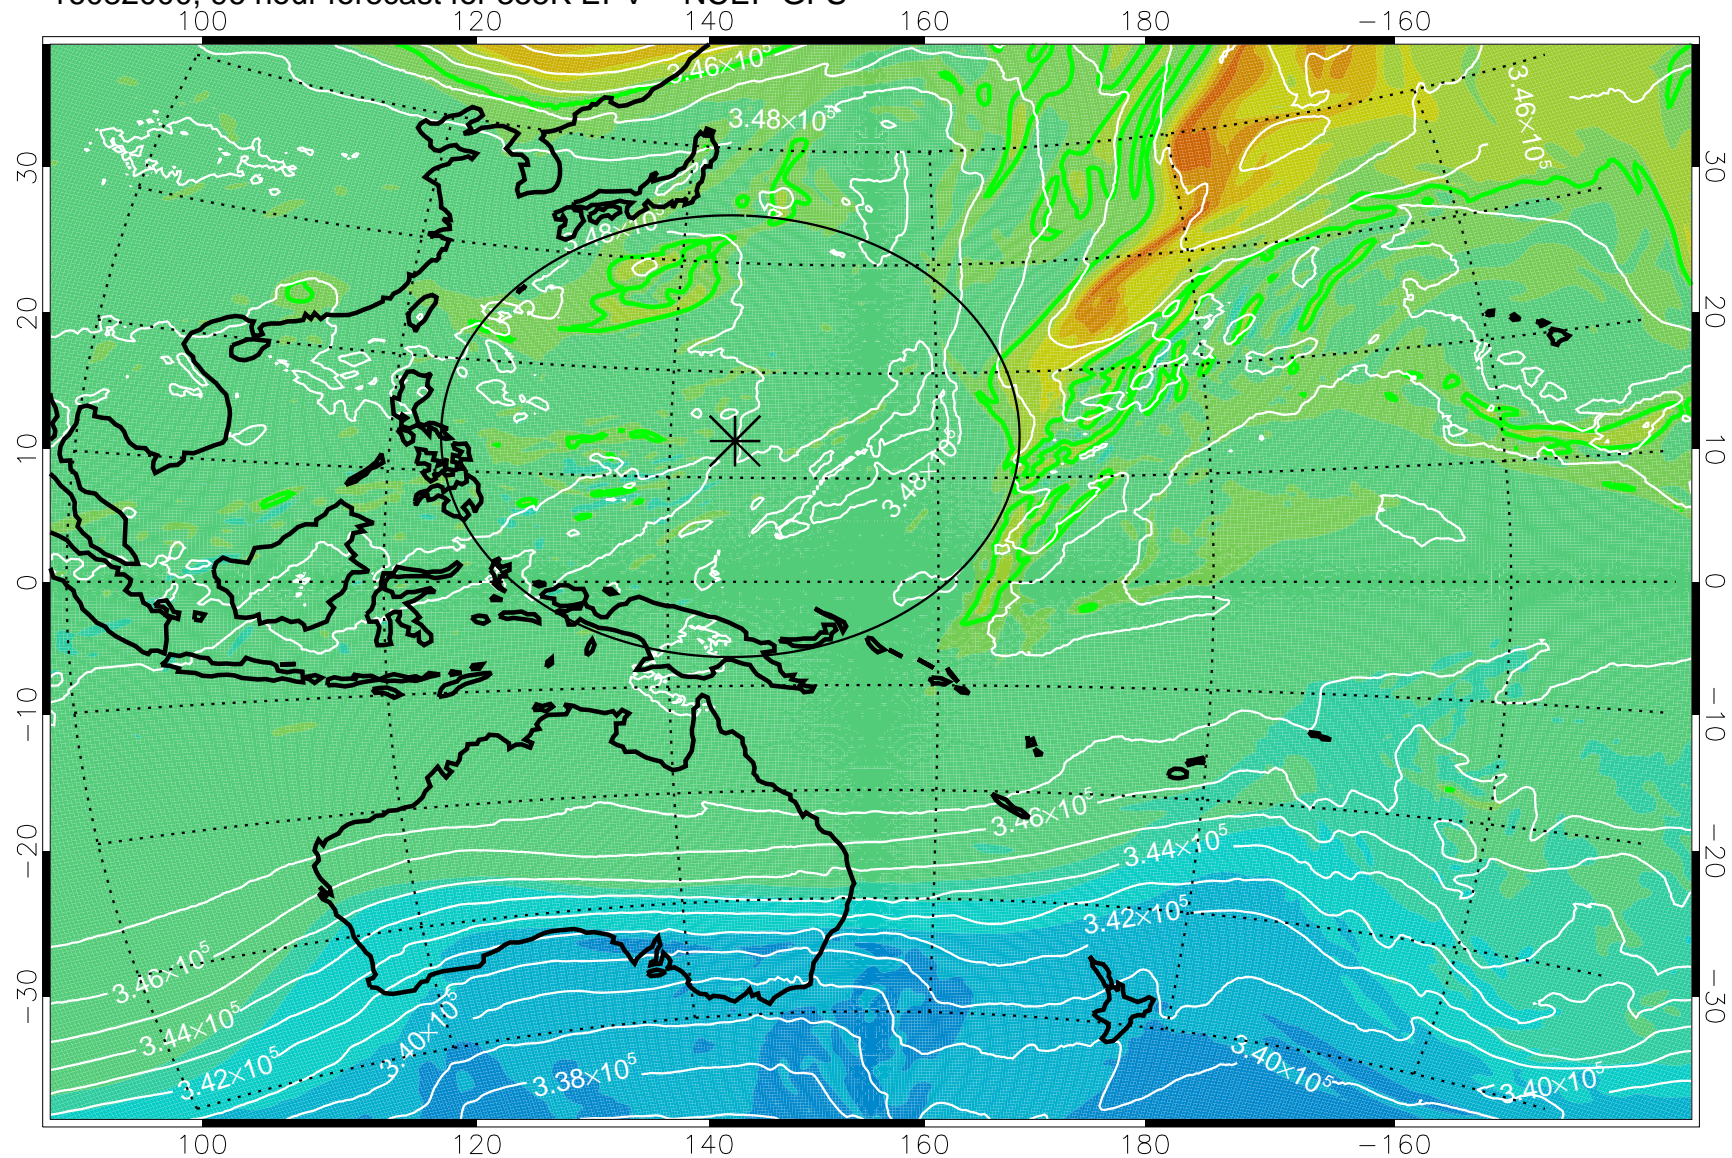

16081818, 66 hour forecast for 355K EPV -- NCEP GFS

355K Montgomery Streamfunction, white
EPV Tropopause (2 PVU) Position
Range ring of 2304 km

16081900, 72 hour forecast for 355K EPV -- NCEP GFS

355K Montgomery Streamfunction, white
EPV Tropopause (2 PVU) Position
Range ring of 2304 km

16081906, 78 hour forecast for 355K EPV -- NCEP GFS

355K Montgomery Streamfunction, white
EPV Tropopause (2 PVU) Position
Range ring of 2304 km

16081912, 84 hour forecast for 355K EPV -- NCEP GFS

355K Montgomery Streamfunction, white
EPV Tropopause (2 PVU) Position
Range ring of 2304 km

16081918, 90 hour forecast for 355K EPV -- NCEP GFS

355K Montgomery Streamfunction, white
EPV Tropopause (2 PVU) Position
Range ring of 2304 km

16082000, 96 hour forecast for 355K EPV -- NCEP GFS

355K Montgomery Streamfunction, white
EPV Tropopause (2 PVU) Position
Range ring of 2304 km

16082006, 102 hour forecast for 355K EPV -- NCEP GFS

355K Montgomery Streamfunction, white
EPV Tropopause (2 PVU) Position
Range ring of 2304 km

16082012, 108 hour forecast for 355K EPV -- NCEP GFS

355K Montgomery Streamfunction, white
EPV Tropopause (2 PVU) Position
Range ring of 2304 km