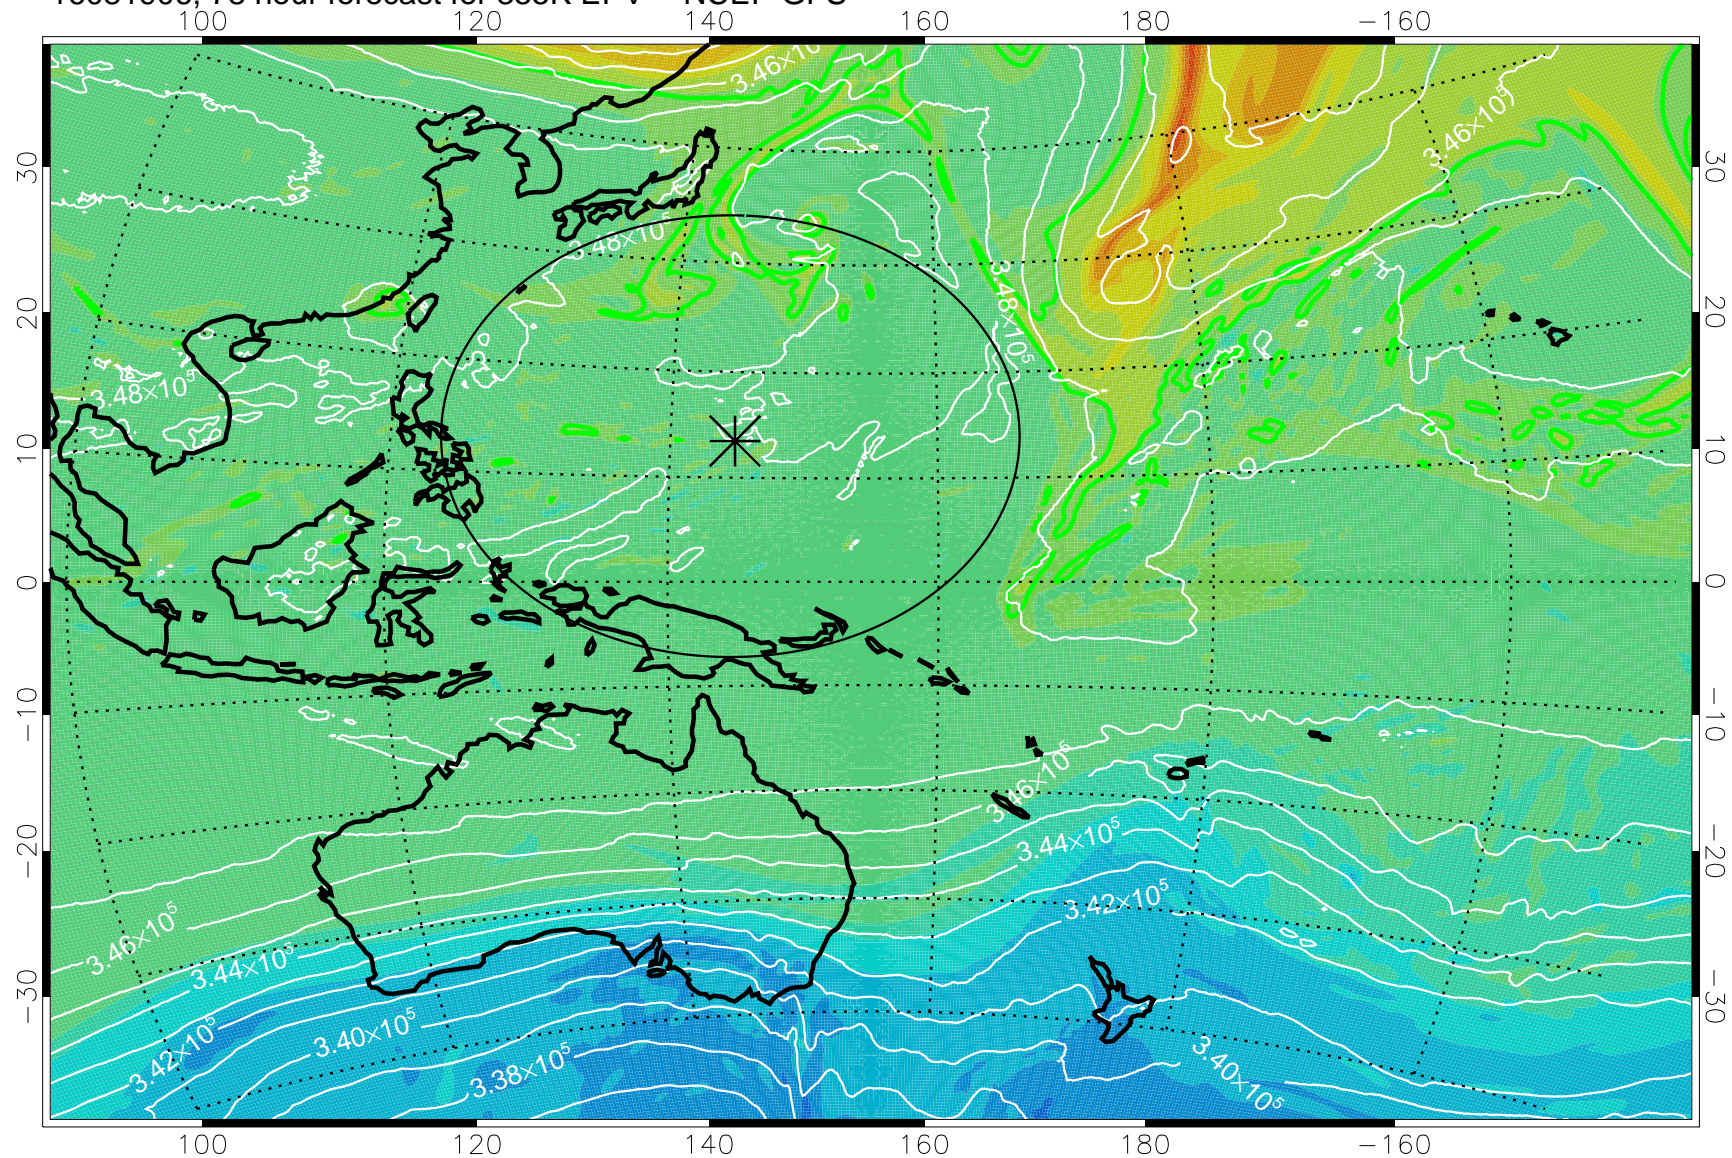

16081806, 54 hour forecast for 355K EPV -- NCEP GFS

355K Montgomery Streamfunction, white
EPV Tropopause (2 PVU) Position
Range ring of 2304 km

16081812, 60 hour forecast for 355K EPV -- NCEP GFS

355K Montgomery Streamfunction, white
EPV Tropopause (2 PVU) Position
Range ring of 2304 km

16081818, 66 hour forecast for 355K EPV -- NCEP GFS

355K Montgomery Streamfunction, white
EPV Tropopause (2 PVU) Position
Range ring of 2304 km

16081900, 72 hour forecast for 355K EPV -- NCEP GFS

355K Montgomery Streamfunction, white
EPV Tropopause (2 PVU) Position
Range ring of 2304 km

16081906, 78 hour forecast for 355K EPV -- NCEP GFS

355K Montgomery Streamfunction, white
EPV Tropopause (2 PVU) Position
Range ring of 2304 km

16081912, 84 hour forecast for 355K EPV -- NCEP GFS

355K Montgomery Streamfunction, white
EPV Tropopause (2 PVU) Position
Range ring of 2304 km

16081918, 90 hour forecast for 355K EPV -- NCEP GFS

355K Montgomery Streamfunction, white
EPV Tropopause (2 PVU) Position
Range ring of 2304 km

16082000, 96 hour forecast for 355K EPV -- NCEP GFS

355K Montgomery Streamfunction, white
EPV Tropopause (2 PVU) Position
Range ring of 2304 km