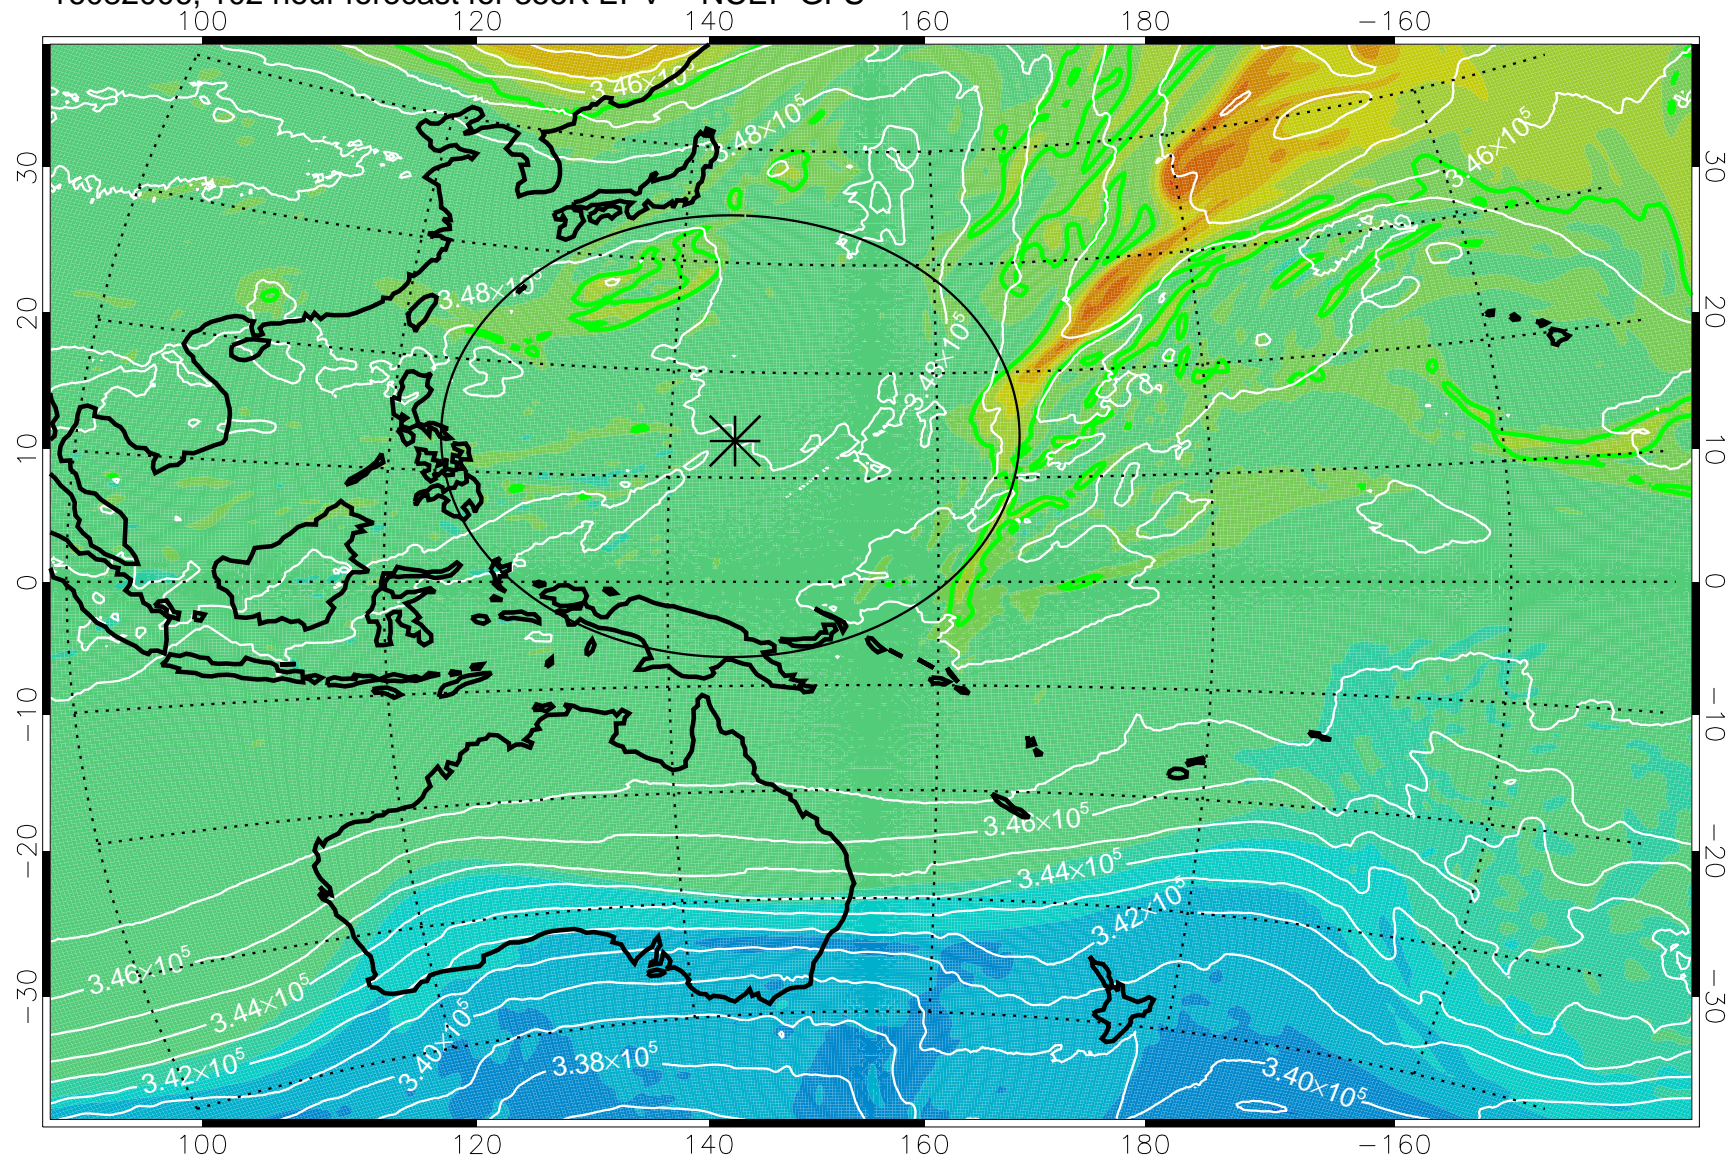

16081906, 78 hour forecast for 355K EPV -- NCEP GFS

355K Montgomery Streamfunction, white
EPV Tropopause (2 PVU) Position
Range ring of 2304 km

16081912, 84 hour forecast for 355K EPV -- NCEP GFS

355K Montgomery Streamfunction, white
EPV Tropopause (2 PVU) Position
Range ring of 2304 km

16081918, 90 hour forecast for 355K EPV -- NCEP GFS

355K Montgomery Streamfunction, white
EPV Tropopause (2 PVU) Position
Range ring of 2304 km

16082000, 96 hour forecast for 355K EPV -- NCEP GFS

355K Montgomery Streamfunction, white
EPV Tropopause (2 PVU) Position
Range ring of 2304 km

16082006, 102 hour forecast for 355K EPV -- NCEP GFS

355K Montgomery Streamfunction, white
EPV Tropopause (2 PVU) Position
Range ring of 2304 km

16082012, 108 hour forecast for 355K EPV -- NCEP GFS

355K Montgomery Streamfunction, white
EPV Tropopause (2 PVU) Position
Range ring of 2304 km

16082018, 114 hour forecast for 355K EPV -- NCEP GFS

355K Montgomery Streamfunction, white
EPV Tropopause (2 PVU) Position
Range ring of 2304 km

16082100, 120 hour forecast for 355K EPV -- NCEP GFS

355K Montgomery Streamfunction, white
EPV Tropopause (2 PVU) Position
Range ring of 2304 km