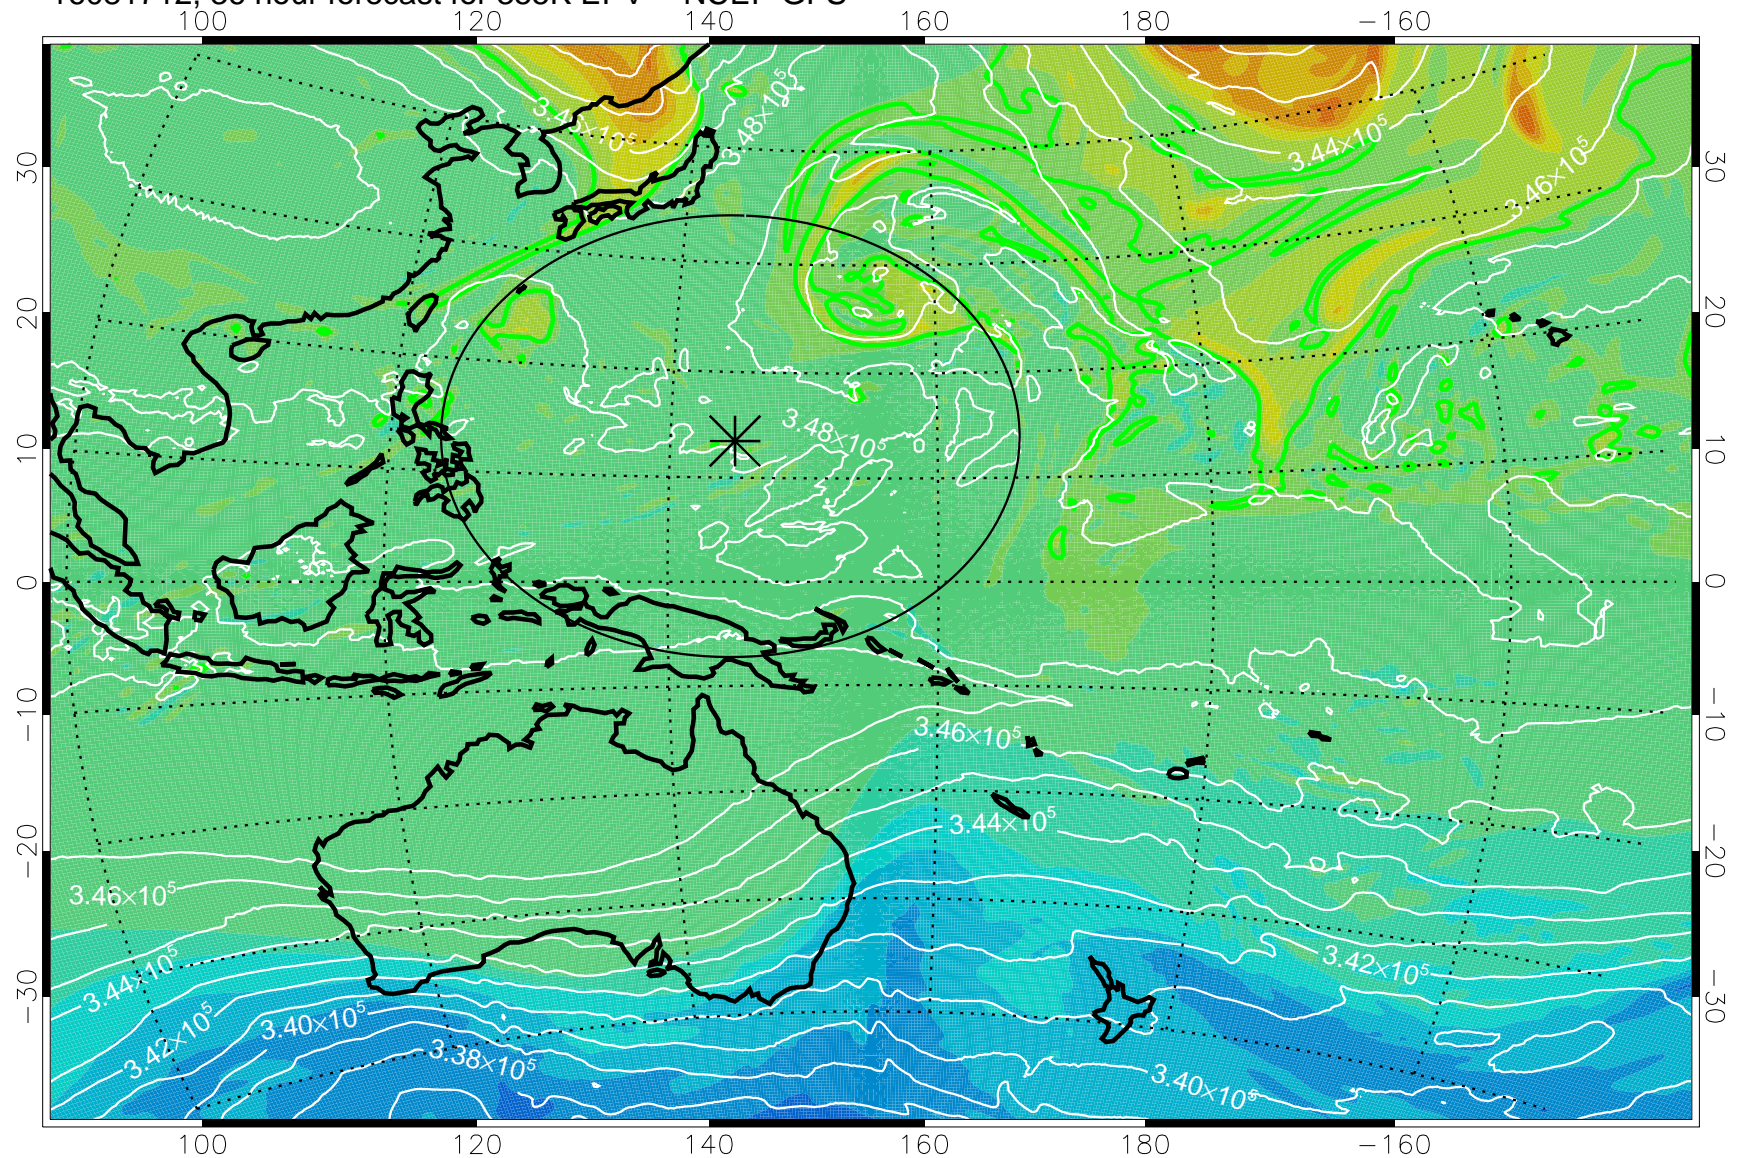

16081618, 18 hour forecast for 355K EPV -- NCEP GFS

355K Montgomery Streamfunction, white
EPV Tropopause (2 PVU) Position
Range ring of 2304 km

16081700, 24 hour forecast for 355K EPV -- NCEP GFS

355K Montgomery Streamfunction, white
EPV Tropopause (2 PVU) Position
Range ring of 2304 km

16081706, 30 hour forecast for 355K EPV -- NCEP GFS

355K Montgomery Streamfunction, white
EPV Tropopause (2 PVU) Position
Range ring of 2304 km

16081712, 36 hour forecast for 355K EPV -- NCEP GFS

355K Montgomery Streamfunction, white
EPV Tropopause (2 PVU) Position
Range ring of 2304 km

16081718, 42 hour forecast for 355K EPV -- NCEP GFS

355K Montgomery Streamfunction, white
EPV Tropopause (2 PVU) Position
Range ring of 2304 km

16081800, 48 hour forecast for 355K EPV -- NCEP GFS

355K Montgomery Streamfunction, white
EPV Tropopause (2 PVU) Position
Range ring of 2304 km

16081818, 66 hour forecast for 355K EPV -- NCEP GFS

355K Montgomery Streamfunction, white
EPV Tropopause (2 PVU) Position
Range ring of 2304 km

16081900, 72 hour forecast for 355K EPV -- NCEP GFS

355K Montgomery Streamfunction, white
EPV Tropopause (2 PVU) Position
Range ring of 2304 km