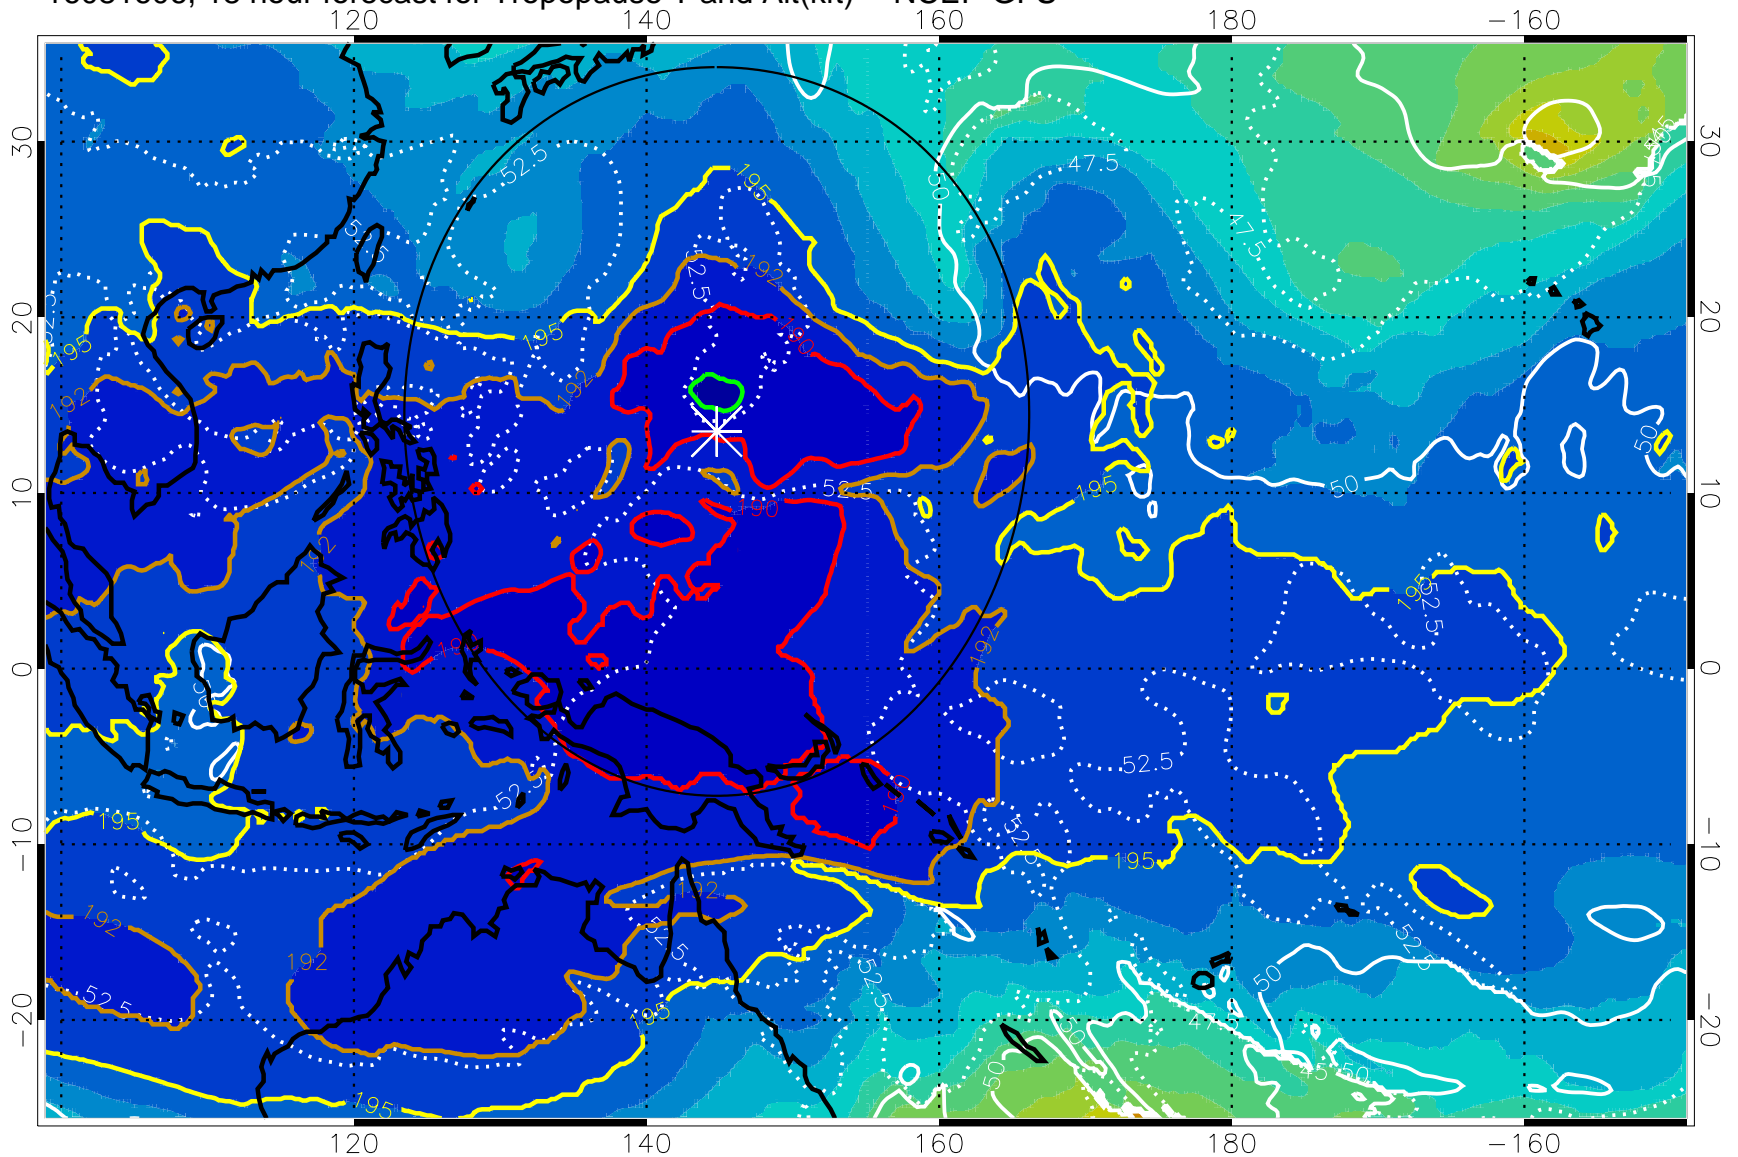

16081518, 6 hour forecast for Tropopause T and Alt(kft) -- NCEP GFS

190 200 210 220 230

Tropopause T, K

Tropopause Altitude in kft (white)

192.5K Isotherm 195K Isotherm
187.5K Isotherm 190K Isotherm

Range ring of 2304 km

16081600, 12 hour forecast for Tropopause T and Alt(kft) -- NCEP GFS

16081606, 18 hour forecast for Tropopause T and Alt(kft) -- NCEP GFS

190 200 210 220 230
Tropopause T, K

Tropopause Altitude in kft (white)

192.5K Isotherm 195K Isotherm
187.5K Isotherm 190K Isotherm

Range ring of 2304 km

16081612, 24 hour forecast for Tropopause T and Alt(kft) -- NCEP GFS

190 200 210 220 230

Tropopause T, K

Tropopause Altitude in kft (white)

192.5K Isotherm 195K Isotherm

187.5K Isotherm 190K Isotherm

Range ring of 2304 km

16081700, 36 hour forecast for Tropopause T and Alt(kft) -- NCEP GFS

190 200 210 220 230
Tropopause T, K

Tropopause Altitude in kft (white)