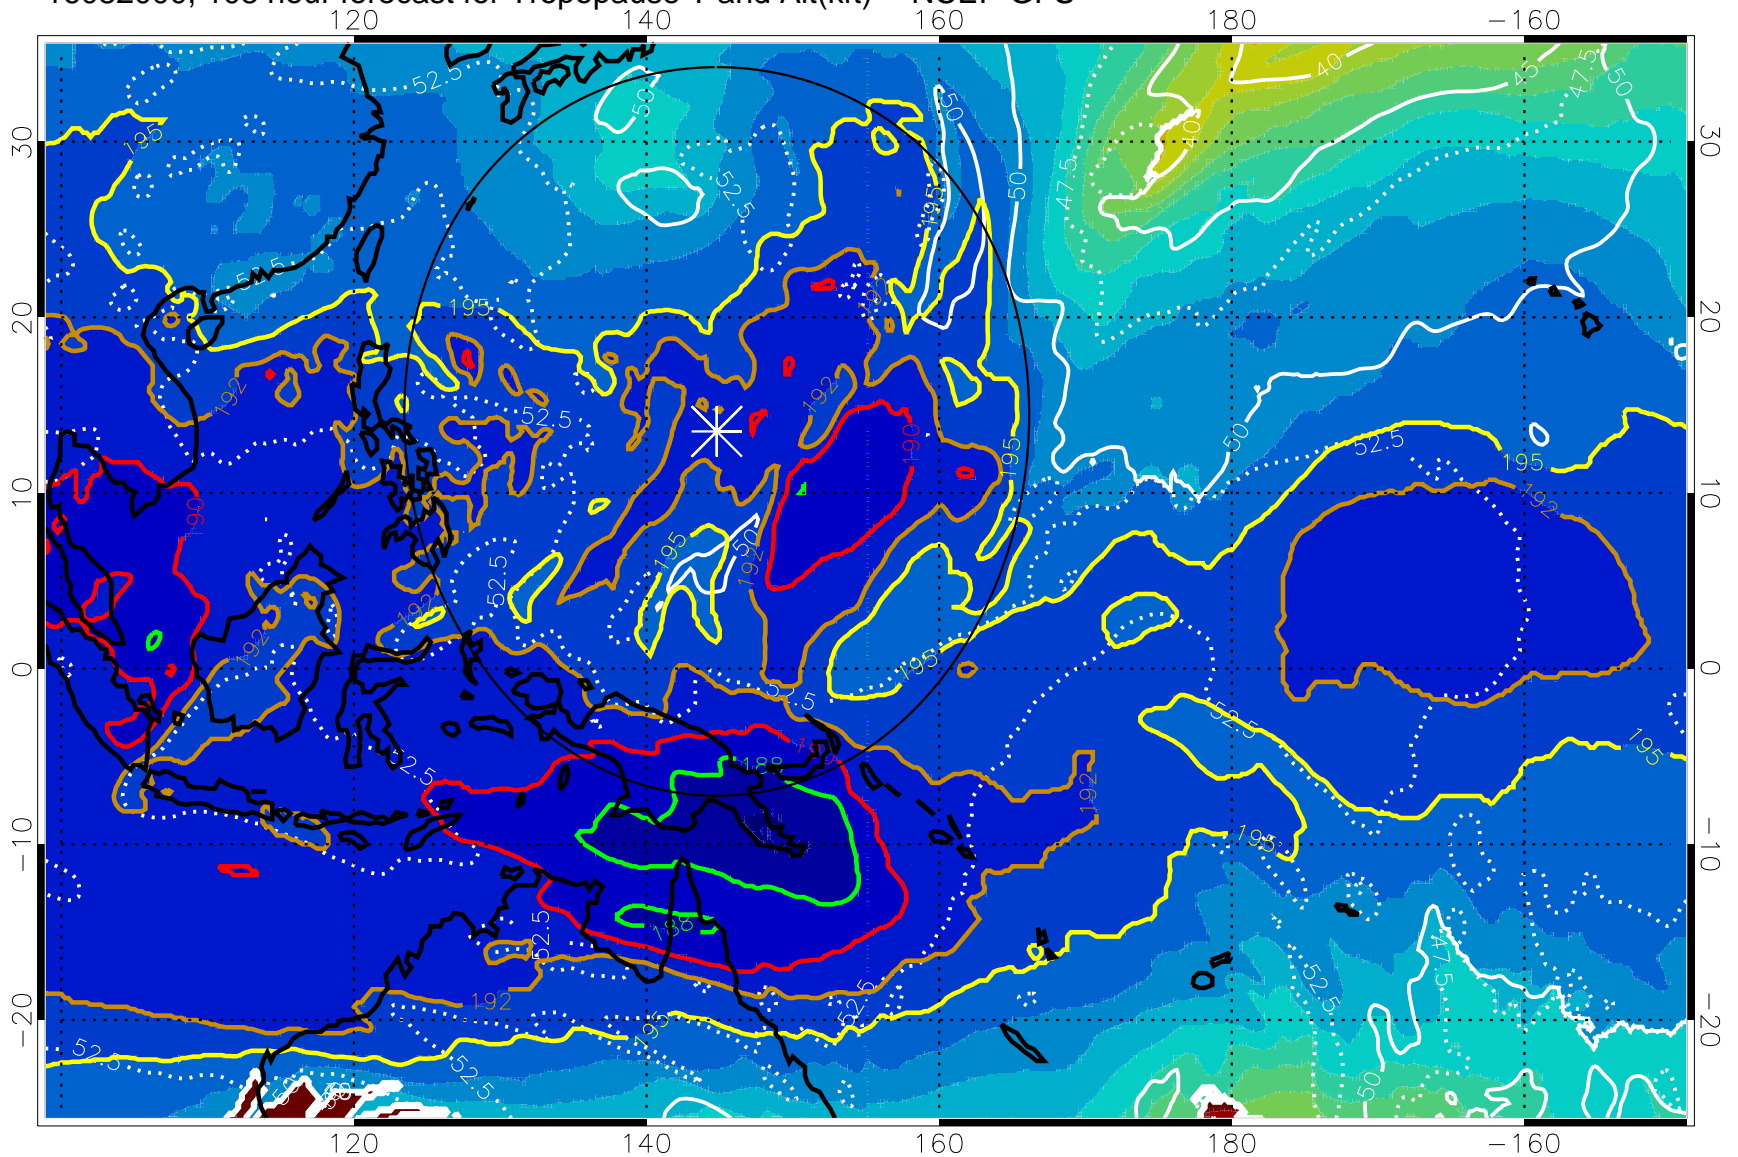

16081906, 90 hour forecast for Tropopause T and Alt(kft) -- NCEP GFS

16081918, 102 hour forecast for Tropopause T and Alt(kft) -- NCEP GFS

190 200 210 220 230
Tropopause T, K

Tropopause Altitude in kft (white)

192.5K Isotherm 195K Isotherm
187.5K Isotherm 190K Isotherm

Range ring of 2304 km

16082000, 108 hour forecast for Tropopause T and Alt(kft) -- NCEP GFS

190 200 210 220 230
Tropopause T, K

Tropopause Altitude in kft (white)