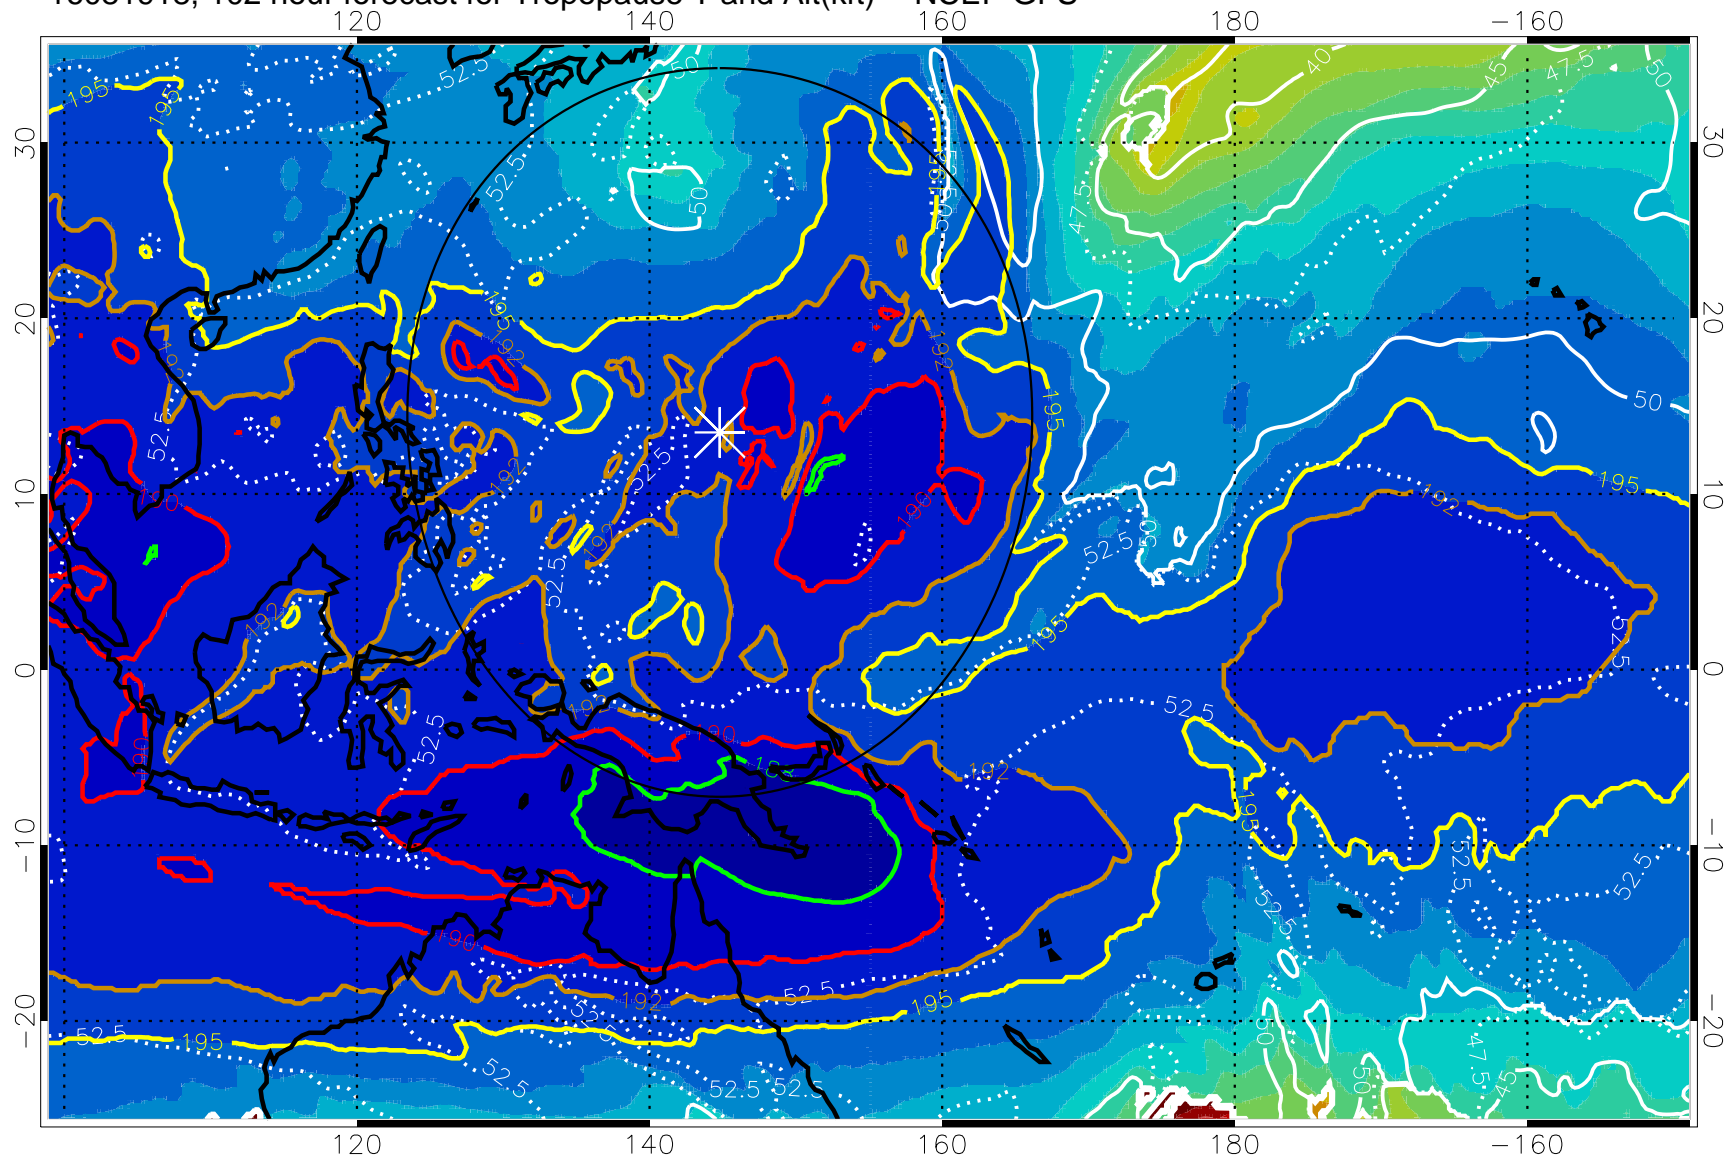

16081918, 102 hour forecast for Tropopause T and Alt(kft) -- NCEP GFS

190 200 210 220 230
Tropopause T, K

Tropopause Altitude in kft (white)

192.5K Isotherm 195K Isotherm
187.5K Isotherm 190K Isotherm

Range ring of 2304 km