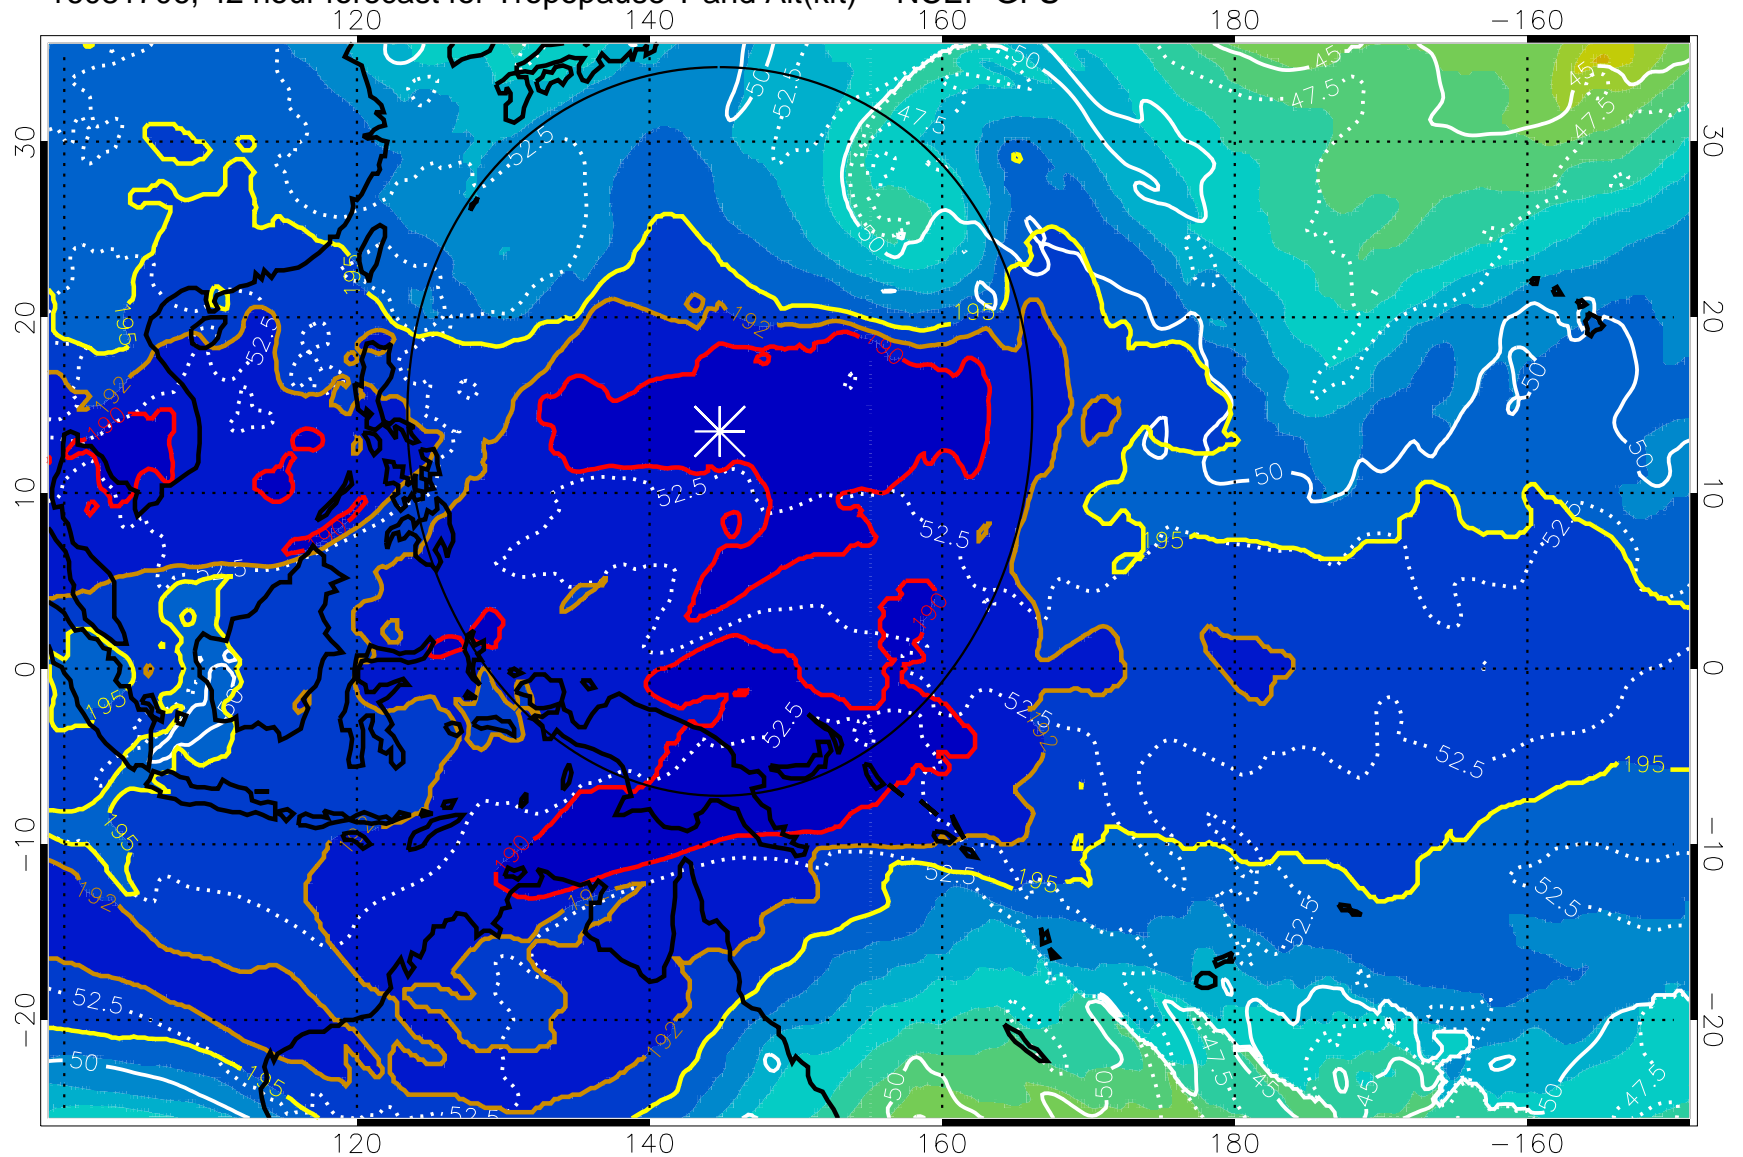

192.5K Isotherm 195K Isotherm
187.5K Isotherm 190K Isotherm

Range ring of 2304 km

16081612, 24 hour forecast for Tropopause T and Alt(kft) -- NCEP GFS

190 200 210 220 230

Tropopause T, K

Tropopause Altitude in kft (white)

192.5K Isotherm 195K Isotherm

187.5K Isotherm 190K Isotherm

Range ring of 2304 km

16081700, 36 hour forecast for Tropopause T and Alt(kft) -- NCEP GFS

190 200 210 220 230
Tropopause T, K

Tropopause Altitude in kft (white)

192.5K Isotherm 195K Isotherm
187.5K Isotherm 190K Isotherm

Range ring of 2304 km

16081706, 42 hour forecast for Tropopause T and Alt(kft) -- NCEP GFS

16081712, 48 hour forecast for Tropopause T and Alt(kft) -- NCEP GFS