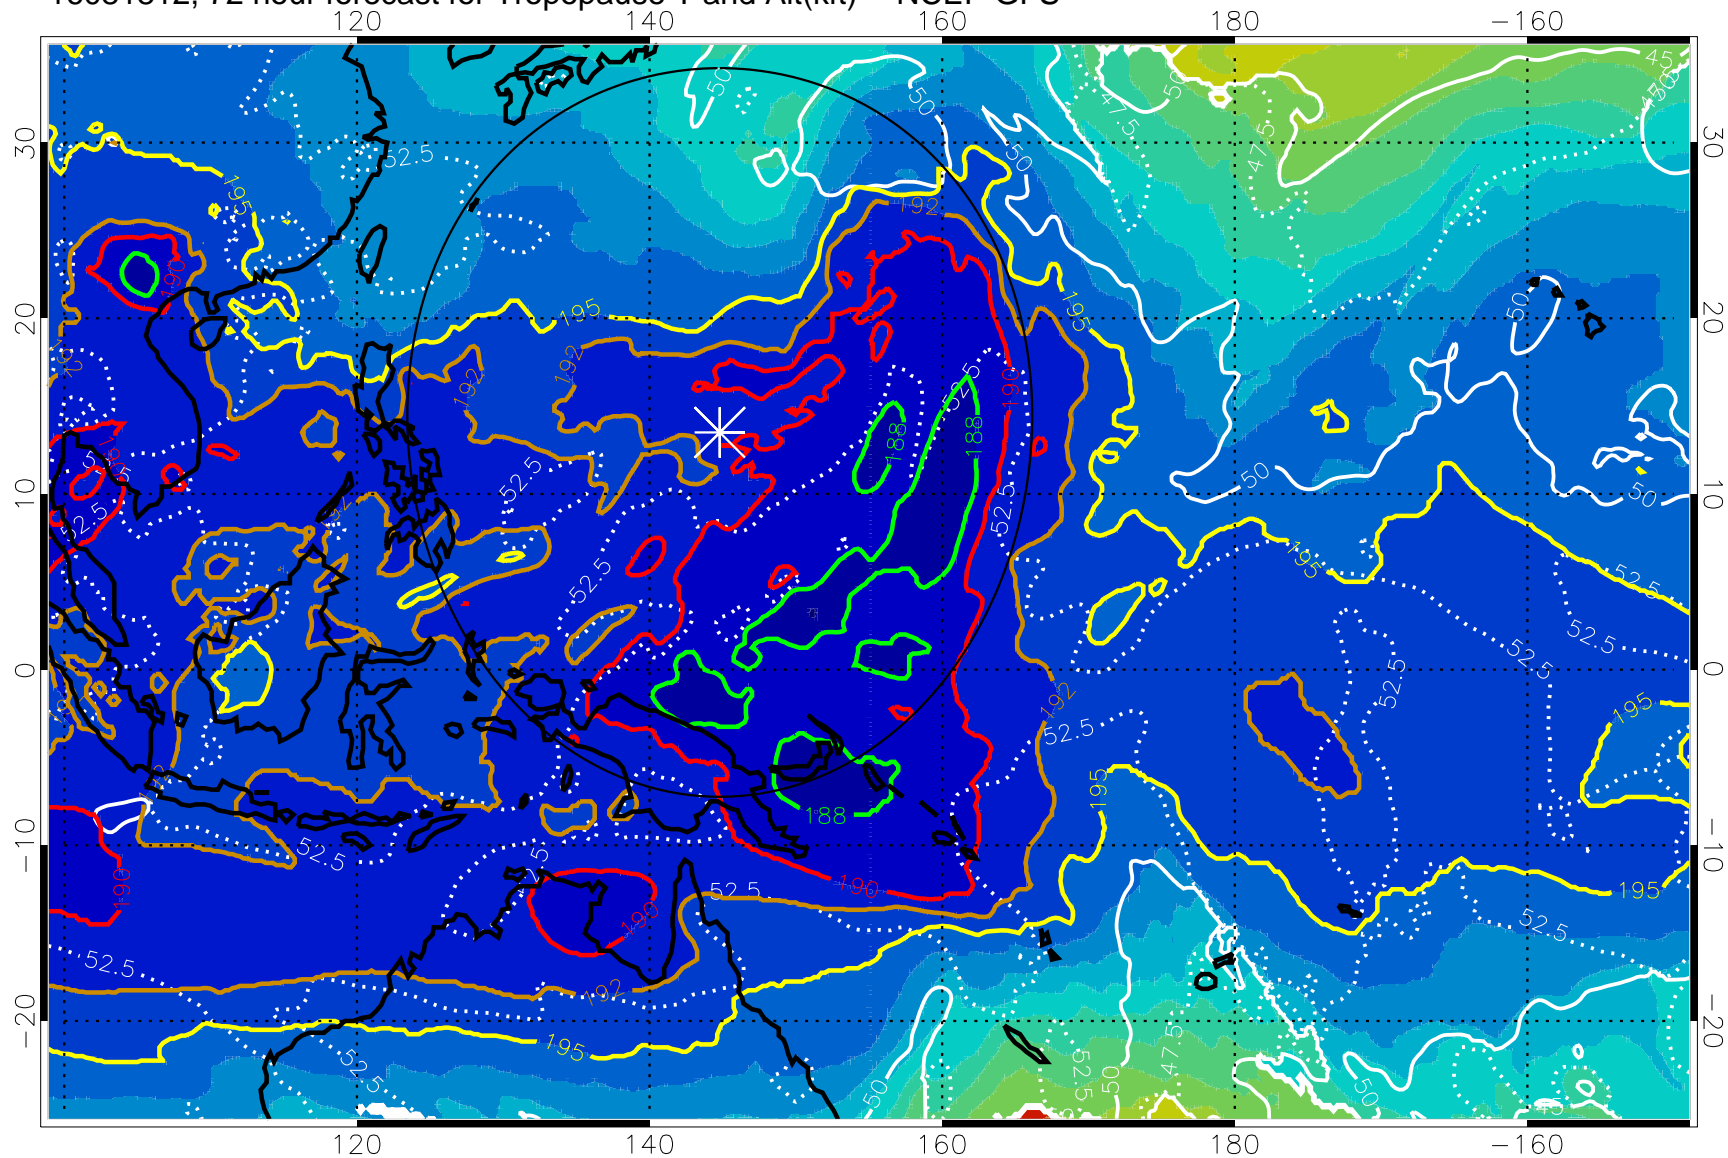

190 200 210 220 230
Tropopause T, K

Tropopause Altitude in kft (white)

192.5K Isotherm 195K Isotherm
187.5K Isotherm 190K Isotherm

Range ring of 2304 km

16081800, 60 hour forecast for Tropopause T and Alt(kft) -- NCEP GFS

16081806, 66 hour forecast for Tropopause T and Alt(kft) -- NCEP GFS

190 200 210 220 230

Tropopause T, K

Tropopause Altitude in kft (white)

192.5K Isotherm 195K Isotherm
187.5K Isotherm 190K Isotherm

Range ring of 2304 km

16081812, 72 hour forecast for Tropopause T and Alt(kft) -- NCEP GFS

190 200 210 220 230
Tropopause T, K

Tropopause Altitude in kft (white)

192.5K Isotherm 195K Isotherm
187.5K Isotherm 190K Isotherm

Range ring of 2304 km