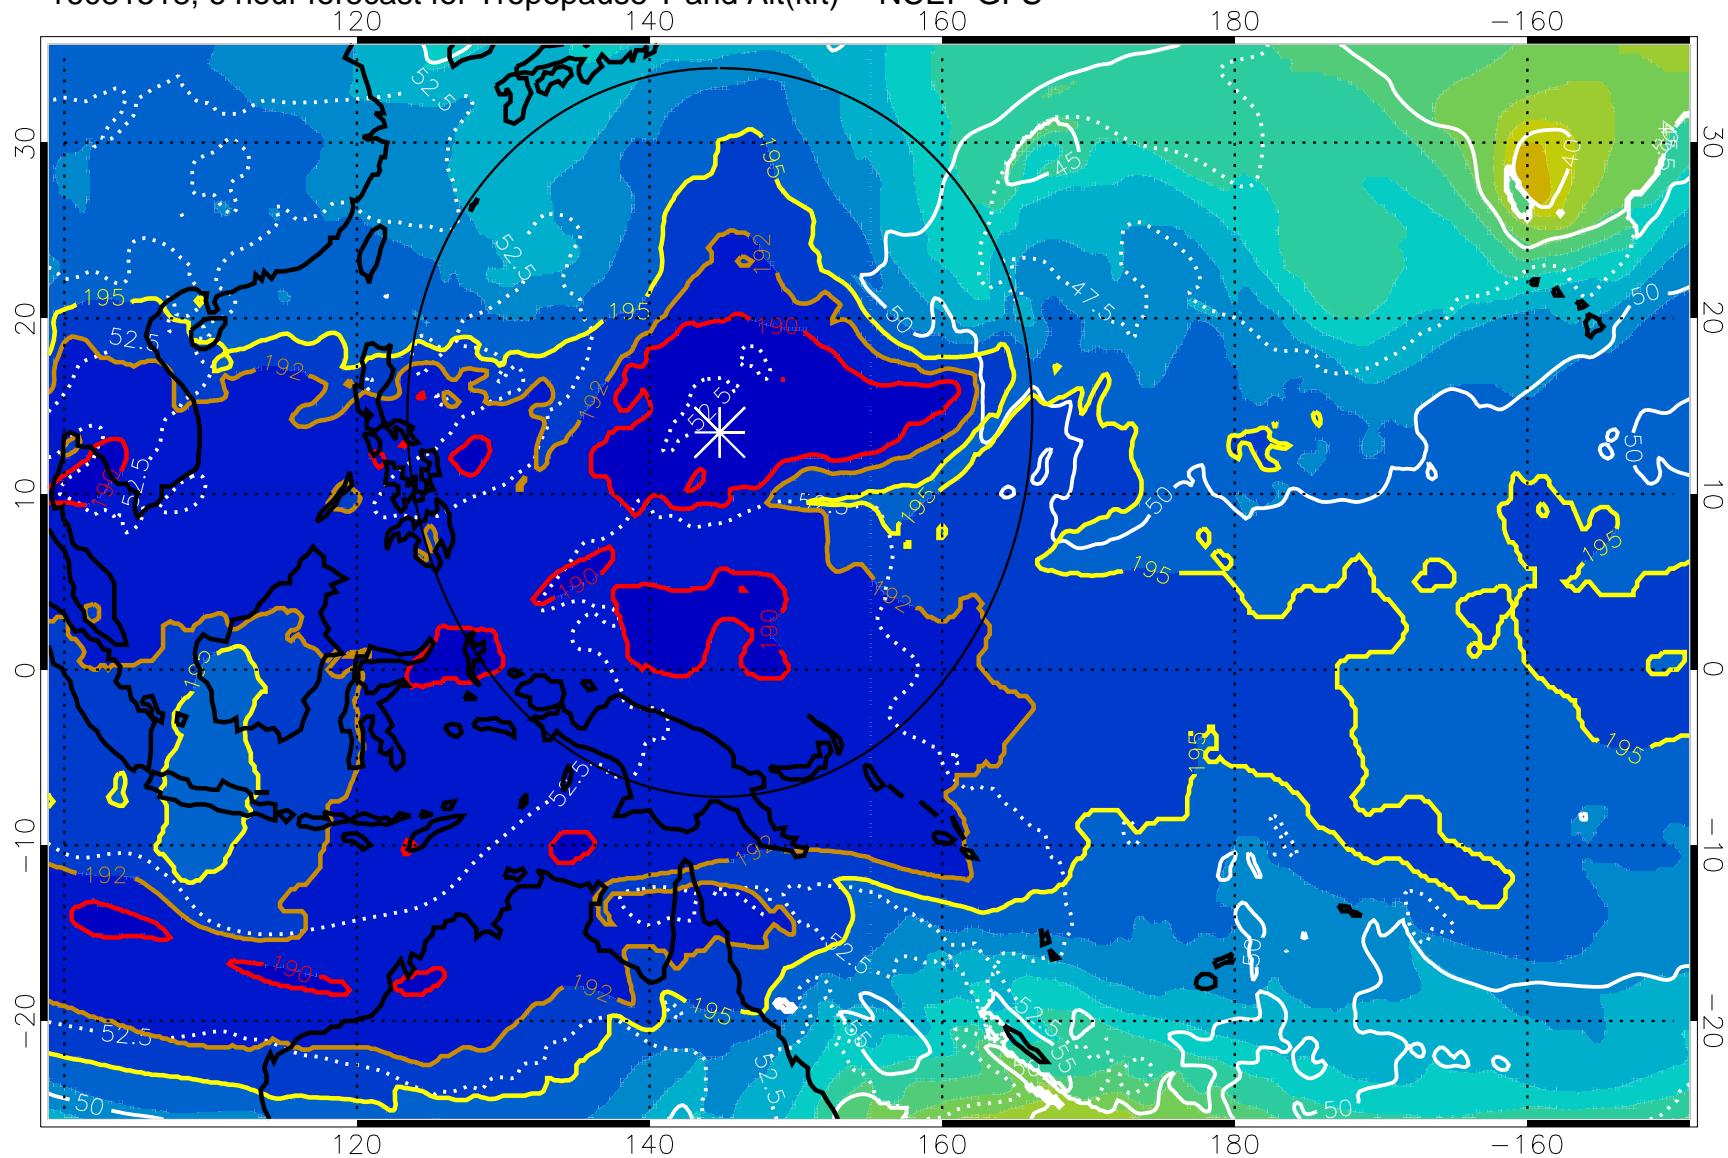

16081518, 6 hour forecast for Tropopause T and Alt(kft) -- NCEP GFS

190 200 210 220 230

Tropopause T, K

Tropopause Altitude in kft (white)

192.5K Isotherm 195K Isotherm
187.5K Isotherm 190K Isotherm

Range ring of 2304 km