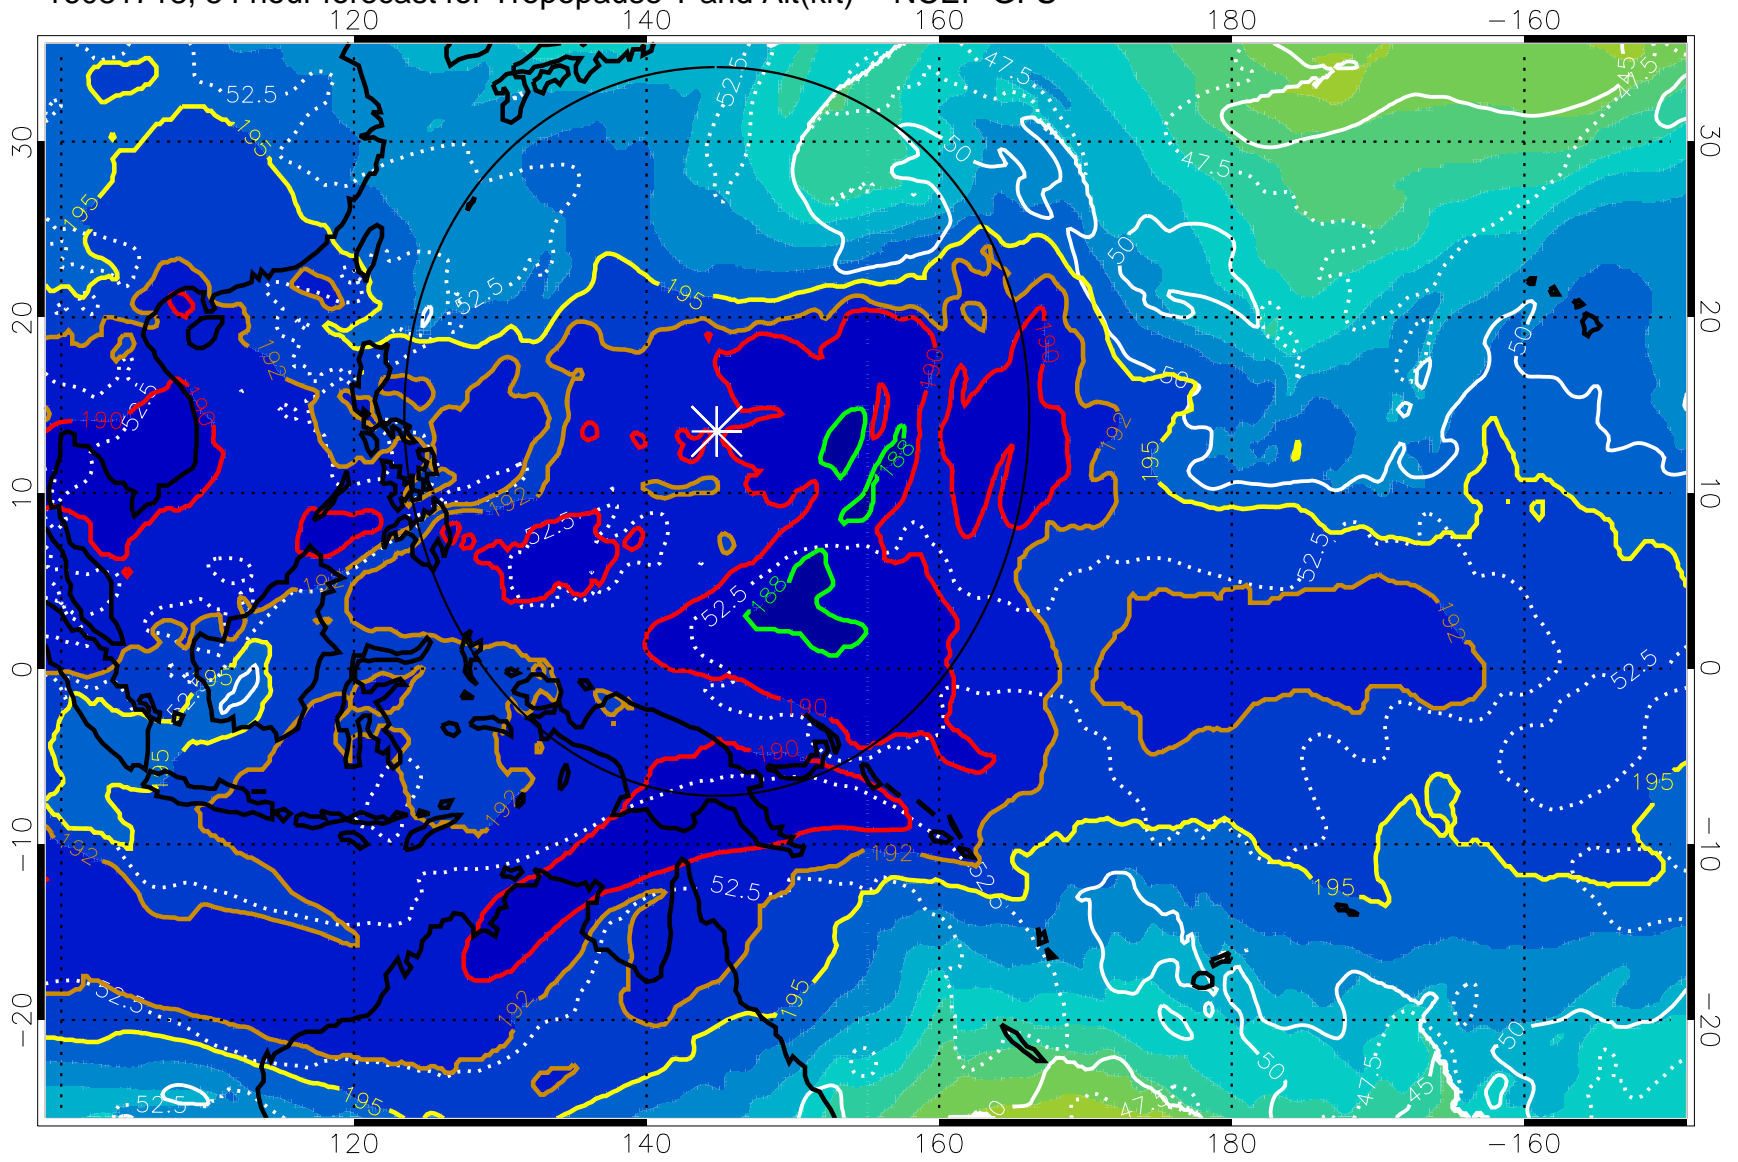

192.5K Isotherm 195K Isotherm

187.5K Isotherm 190K Isotherm

Range ring of 2304 km

16081700, 36 hour forecast for Tropopause T and Alt(kft) -- NCEP GFS

190 200 210 220 230
Tropopause T, K

Tropopause Altitude in kft (white)

192.5K Isotherm 195K Isotherm
187.5K Isotherm 190K Isotherm

Range ring of 2304 km

16081706, 42 hour forecast for Tropopause T and Alt(kft) -- NCEP GFS

16081712, 48 hour forecast for Tropopause T and Alt(kft) -- NCEP GFS

190 200 210 220 230
Tropopause T, K

Tropopause Altitude in kft (white)

192.5K Isotherm 195K Isotherm
187.5K Isotherm 190K Isotherm

Range ring of 2304 km

16081718, 54 hour forecast for Tropopause T and Alt(kft) -- NCEP GFS

190 200 210 220 230
Tropopause T, K

Tropopause Altitude in kft (white)

192.5K Isotherm 195K Isotherm
187.5K Isotherm 190K Isotherm

Range ring of 2304 km

16081800, 60 hour forecast for Tropopause T and Alt(kft) -- NCEP GFS