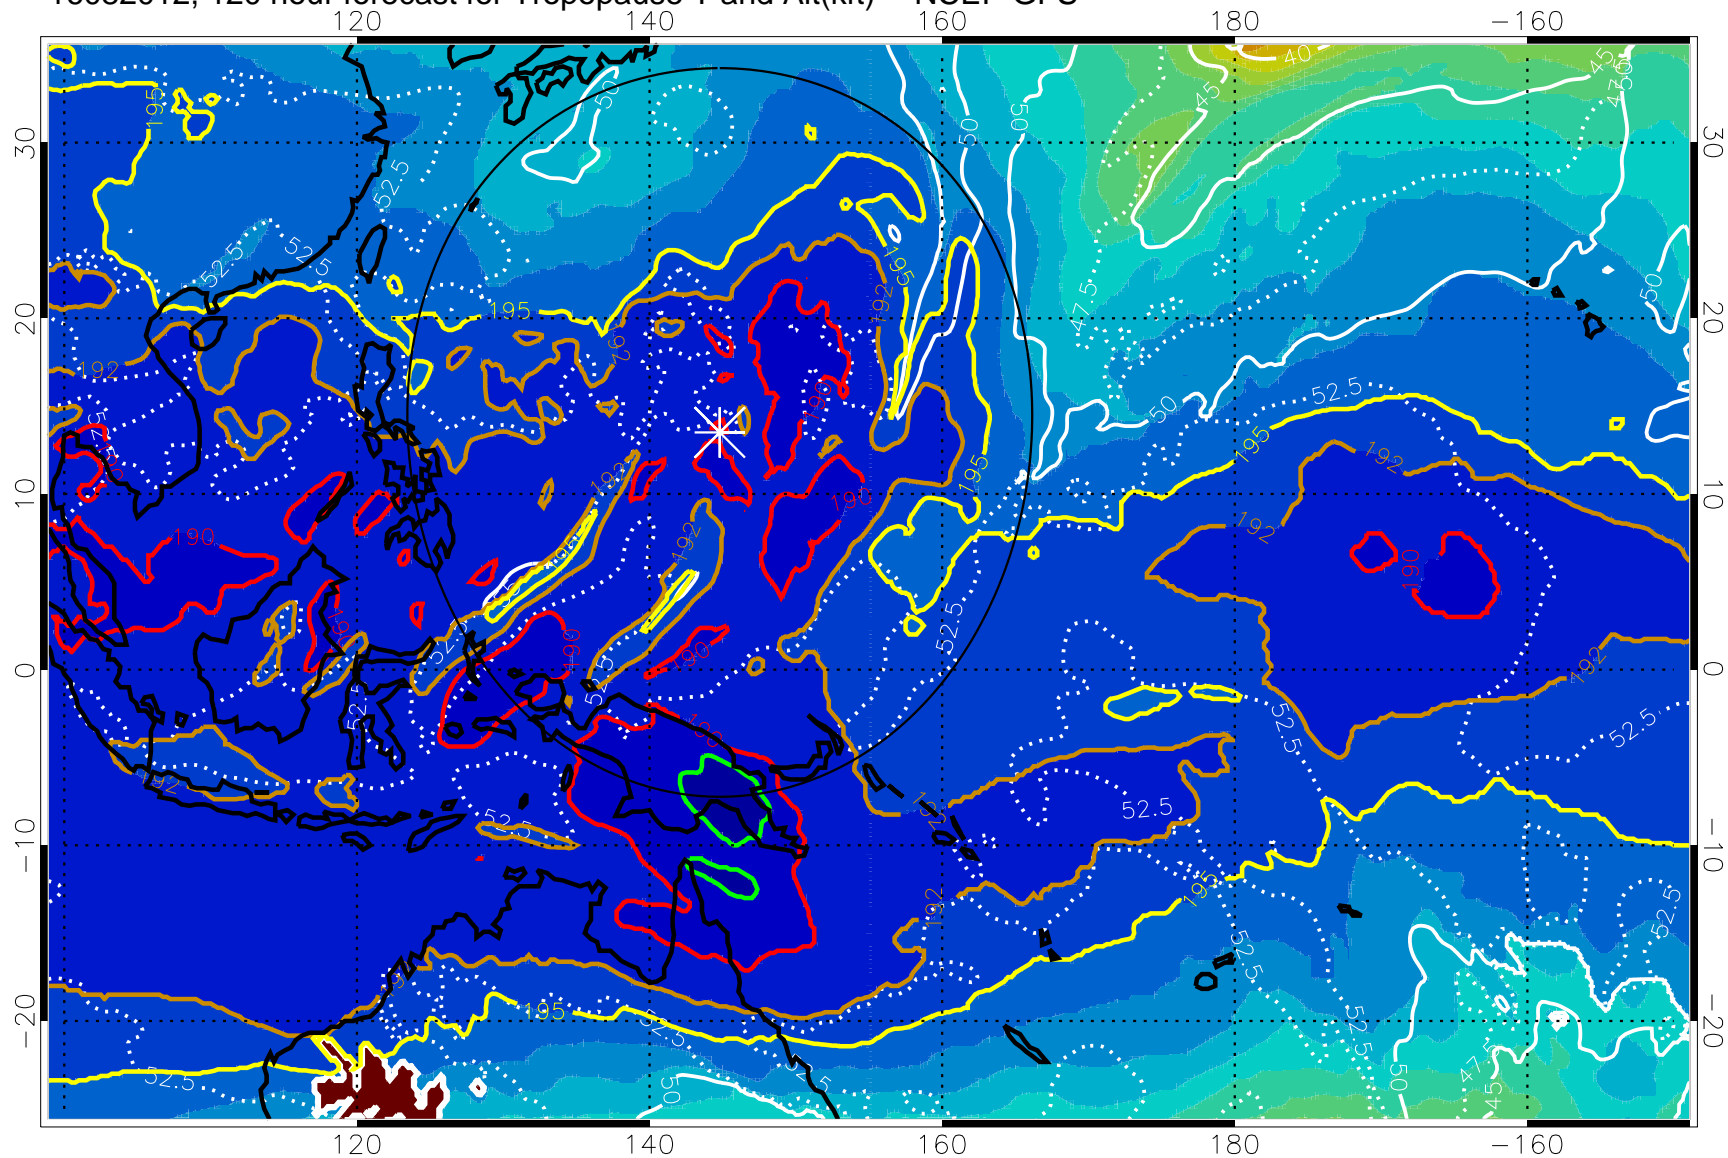

192.5K Isotherm 195K Isotherm
187.5K Isotherm 190K Isotherm

Range ring of 2304 km

16082000, 108 hour forecast for Tropopause T and Alt(kft) -- NCEP GFS

190 200 210 220 230
Tropopause T, K

Tropopause Altitude in kft (white)

192.5K Isotherm 195K Isotherm
187.5K Isotherm 190K Isotherm

Range ring of 2304 km

16082006, 114 hour forecast for Tropopause T and Alt(kft) -- NCEP GFS

190 200 210 220 230

Tropopause T, K

Tropopause Altitude in kft (white)

192.5K Isotherm 195K Isotherm
187.5K Isotherm 190K Isotherm

Range ring of 2304 km

16082012, 120 hour forecast for Tropopause T and Alt(kft) -- NCEP GFS

190 200 210 220 230
Tropopause T, K

Tropopause Altitude in kft (white)

192.5K Isotherm 195K Isotherm
187.5K Isotherm 190K Isotherm

Range ring of 2304 km