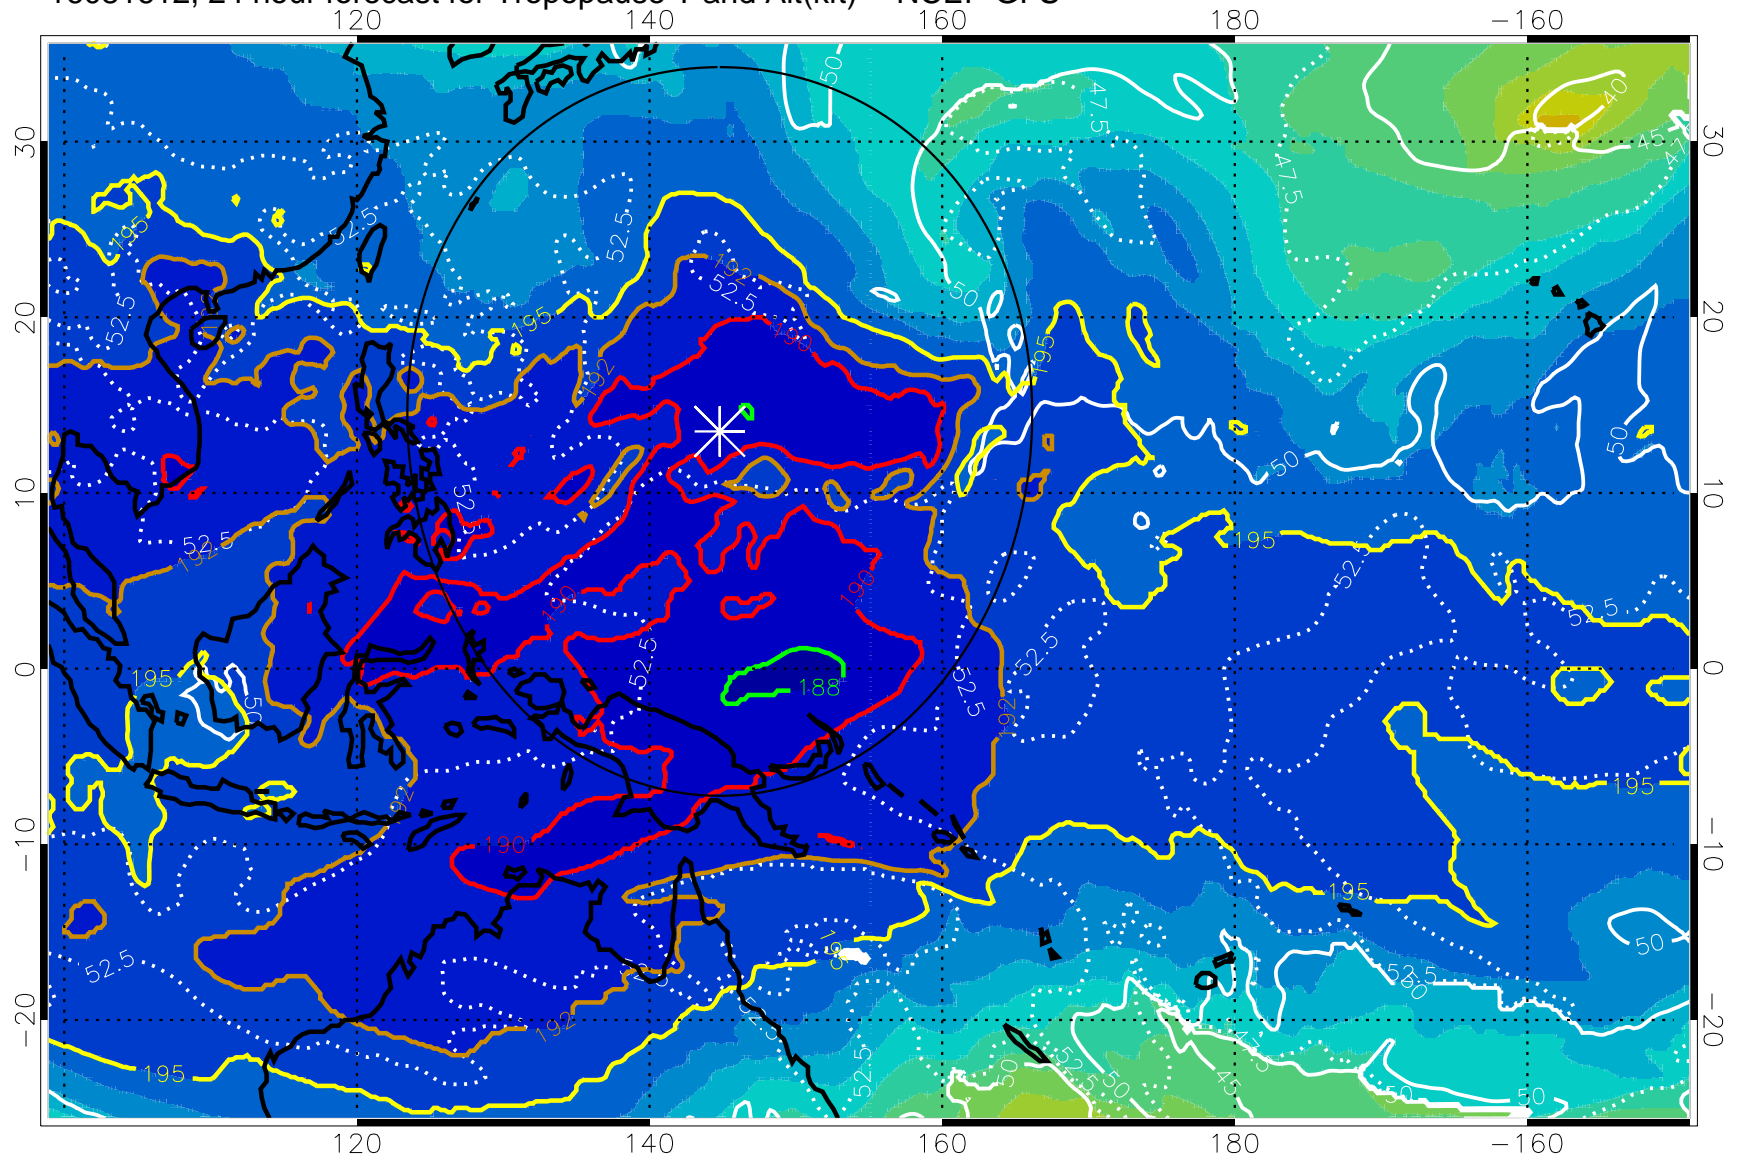

16081600, 12 hour forecast for Tropopause T and Alt(kft) -- NCEP GFS

16081606, 18 hour forecast for Tropopause T and Alt(kft) -- NCEP GFS

190 200 210 220 230
Tropopause T, K

Tropopause Altitude in kft (white)

192.5K Isotherm 195K Isotherm
187.5K Isotherm 190K Isotherm

Range ring of 2304 km

16081612, 24 hour forecast for Tropopause T and Alt(kft) -- NCEP GFS

190 200 210 220 230

Tropopause T, K

Tropopause Altitude in kft (white)

192.5K Isotherm 195K Isotherm

187.5K Isotherm 190K Isotherm

Range ring of 2304 km

16081700, 36 hour forecast for Tropopause T and Alt(kft) -- NCEP GFS

190 200 210 220 230
Tropopause T, K

Tropopause Altitude in kft (white)

192.5K Isotherm 195K Isotherm
187.5K Isotherm 190K Isotherm

Range ring of 2304 km

16081706, 42 hour forecast for Tropopause T and Alt(kft) -- NCEP GFS

16081712, 48 hour forecast for Tropopause T and Alt(kft) -- NCEP GFS