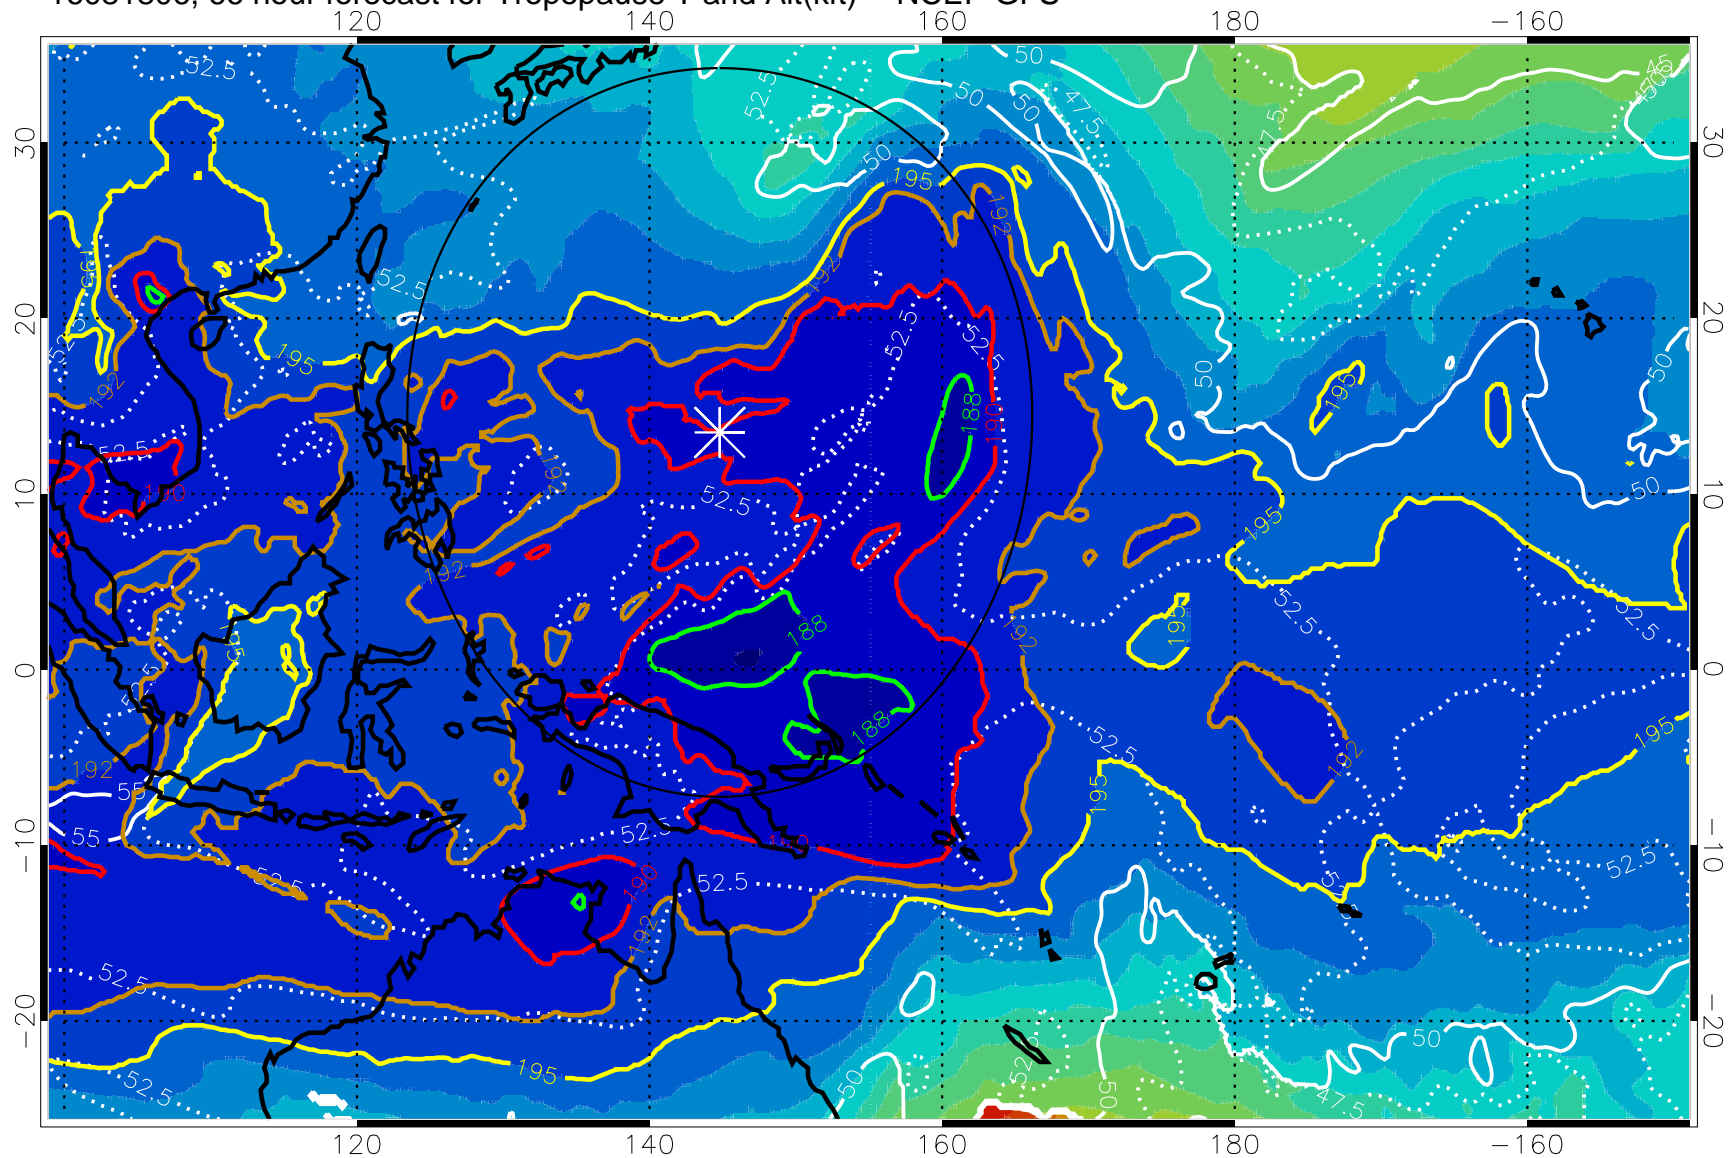

190 200 210 220 230
Tropopause T, K

Tropopause Altitude in kft (white)

192.5K Isotherm 195K Isotherm
187.5K Isotherm 190K Isotherm

Range ring of 2304 km

16081800, 60 hour forecast for Tropopause T and Alt(kft) -- NCEP GFS

16081806, 66 hour forecast for Tropopause T and Alt(kft) -- NCEP GFS

190 200 210 220 230

Tropopause T, K

Tropopause Altitude in kft (white)

192.5K Isotherm 195K Isotherm
187.5K Isotherm 190K Isotherm

Range ring of 2304 km