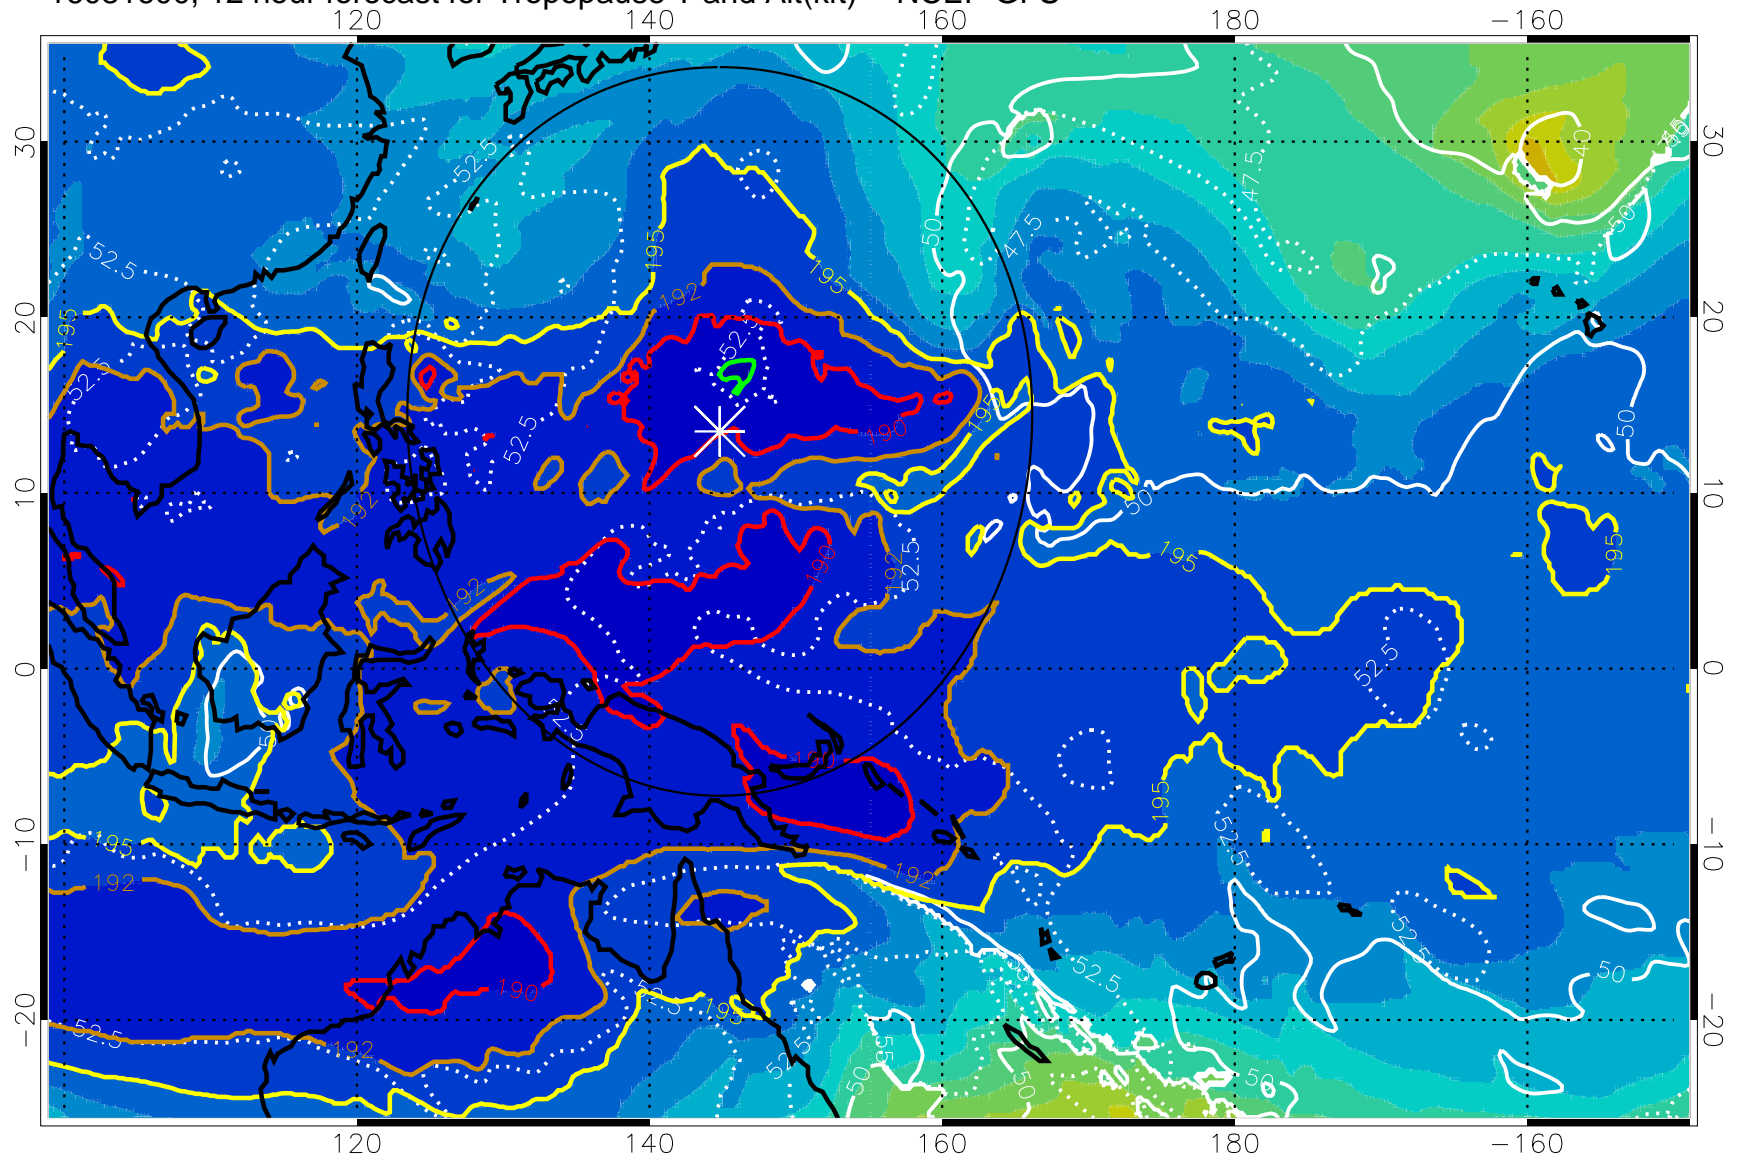

16081518, 6 hour forecast for Tropopause T and Alt(kft) -- NCEP GFS

190 200 210 220 230

Tropopause T, K

Tropopause Altitude in kft (white)

192.5K Isotherm 195K Isotherm
187.5K Isotherm 190K Isotherm

Range ring of 2304 km

16081600, 12 hour forecast for Tropopause T and Alt(kft) -- NCEP GFS

16081606, 18 hour forecast for Tropopause T and Alt(kft) -- NCEP GFS

190 200 210 220 230
Tropopause T, K

Tropopause Altitude in kft (white)

192.5K Isotherm 195K Isotherm
187.5K Isotherm 190K Isotherm

Range ring of 2304 km

16081612, 24 hour forecast for Tropopause T and Alt(kft) -- NCEP GFS

190 200 210 220 230

Tropopause T, K

Tropopause Altitude in kft (white)

192.5K Isotherm 195K Isotherm

187.5K Isotherm 190K Isotherm

Range ring of 2304 km

16081700, 36 hour forecast for Tropopause T and Alt(kft) -- NCEP GFS

190 200 210 220 230
Tropopause T, K

Tropopause Altitude in kft (white)