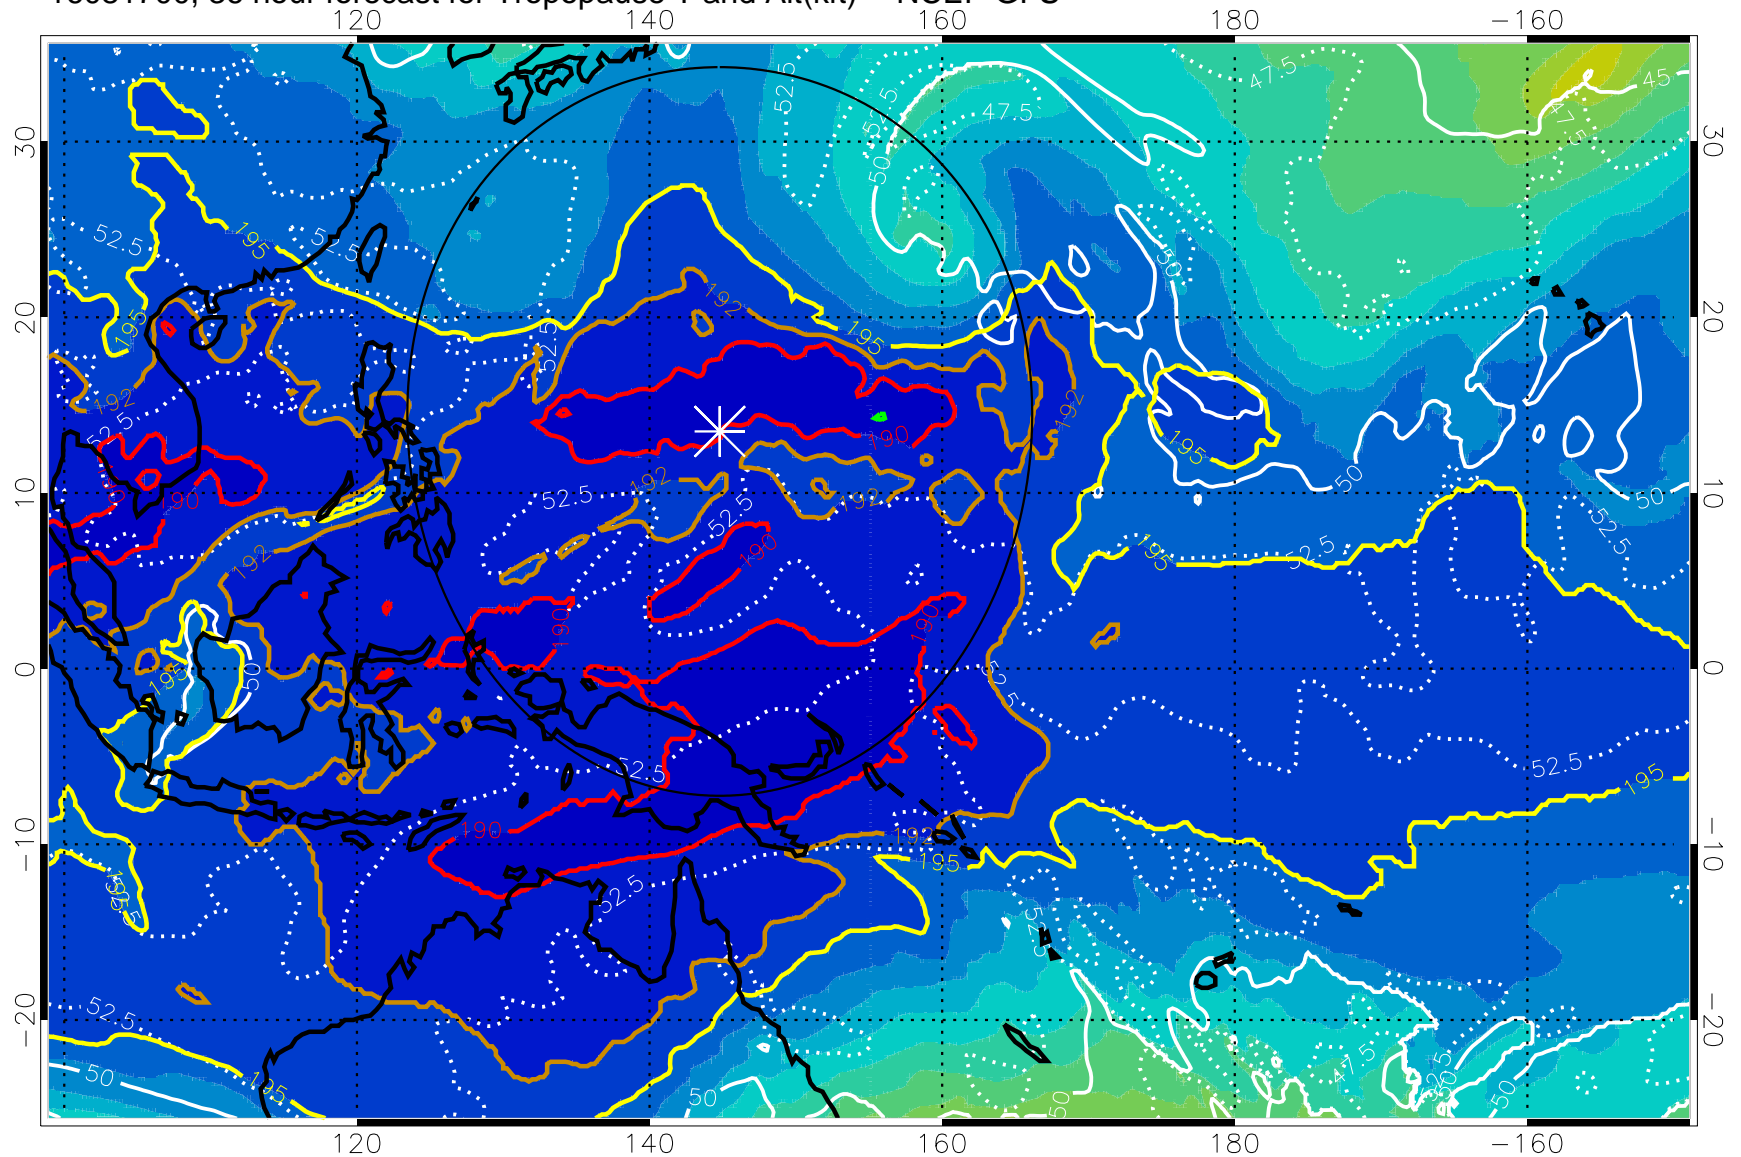

192.5K Isotherm 195K Isotherm
187.5K Isotherm 190K Isotherm

Range ring of 2304 km

16081612, 24 hour forecast for Tropopause T and Alt(kft) -- NCEP GFS

190 200 210 220 230

Tropopause T, K

Tropopause Altitude in kft (white)

192.5K Isotherm 195K Isotherm

187.5K Isotherm 190K Isotherm

Range ring of 2304 km

16081700, 36 hour forecast for Tropopause T and Alt(kft) -- NCEP GFS

190 200 210 220 230
Tropopause T, K

Tropopause Altitude in kft (white)