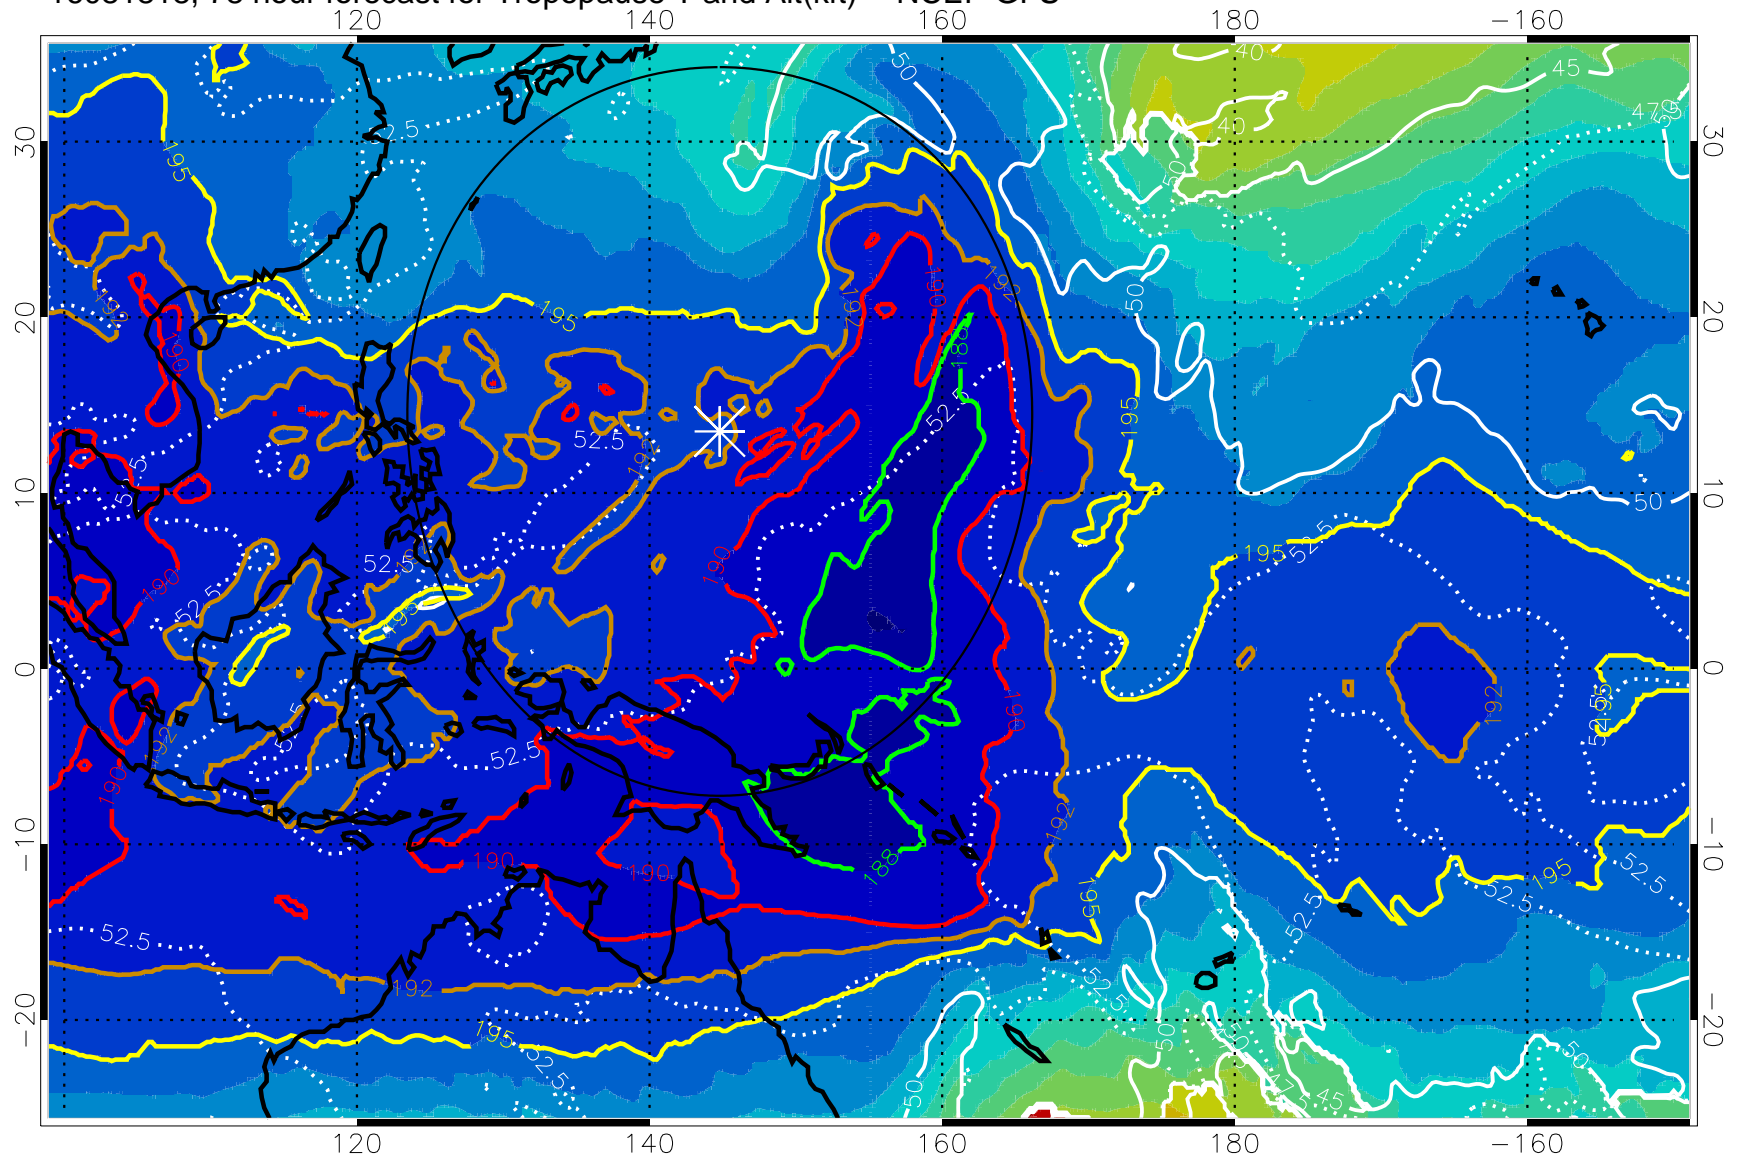

16081812, 72 hour forecast for Tropopause T and Alt(kft) -- NCEP GFS

190 200 210 220 230
Tropopause T, K

Tropopause Altitude in kft (white)

192.5K Isotherm 195K Isotherm
187.5K Isotherm 190K Isotherm

Range ring of 2304 km

16081818, 78 hour forecast for Tropopause T and Alt(kft) -- NCEP GFS

190 200 210 220 230

Tropopause T, K

Tropopause Altitude in kft (white)

192.5K Isotherm 195K Isotherm

187.5K Isotherm 190K Isotherm

Range ring of 2304 km