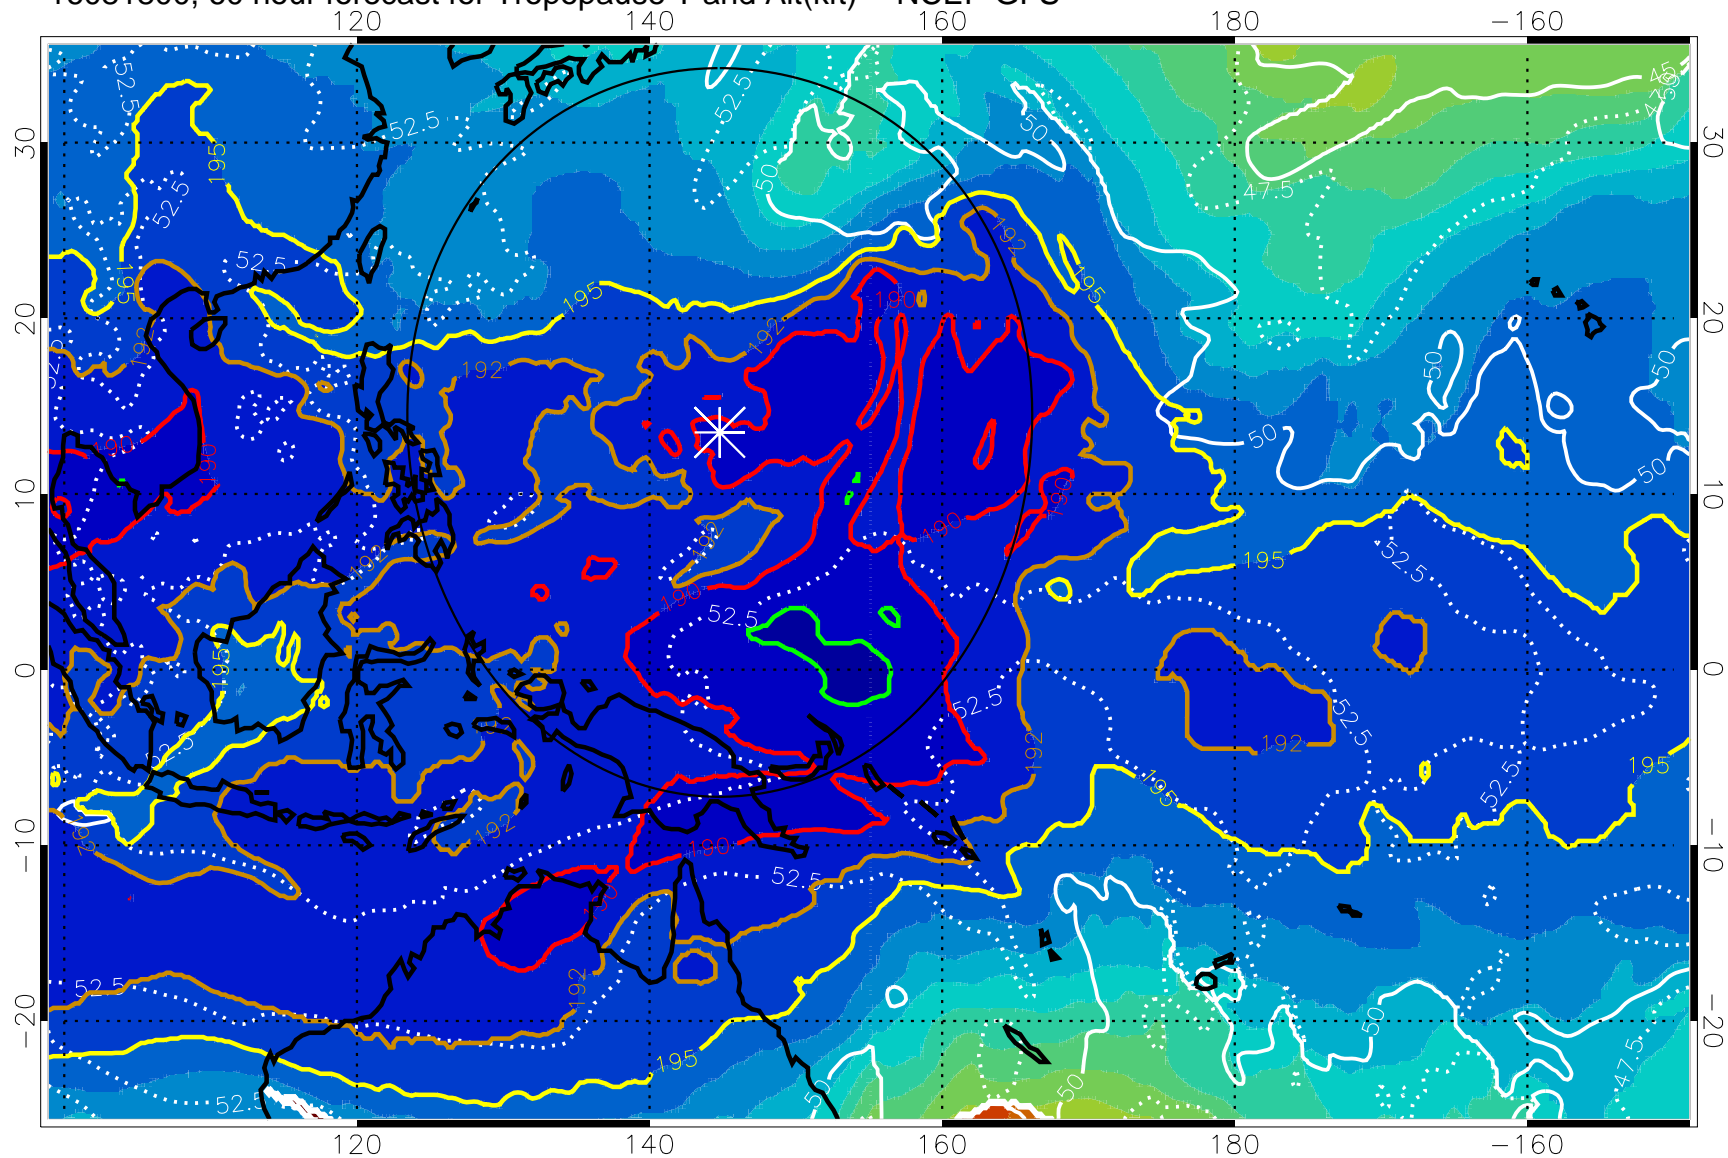

192.5K Isotherm 195K Isotherm
187.5K Isotherm 190K Isotherm

Range ring of 2304 km

16081706, 42 hour forecast for Tropopause T and Alt(kft) -- NCEP GFS

16081712, 48 hour forecast for Tropopause T and Alt(kft) -- NCEP GFS

190 200 210 220 230
Tropopause T, K

Tropopause Altitude in kft (white)

192.5K Isotherm 195K Isotherm
187.5K Isotherm 190K Isotherm

Range ring of 2304 km

16081718, 54 hour forecast for Tropopause T and Alt(kft) -- NCEP GFS

190 200 210 220 230
Tropopause T, K

Tropopause Altitude in kft (white)

192.5K Isotherm 195K Isotherm
187.5K Isotherm 190K Isotherm

Range ring of 2304 km

16081800, 60 hour forecast for Tropopause T and Alt(kft) -- NCEP GFS