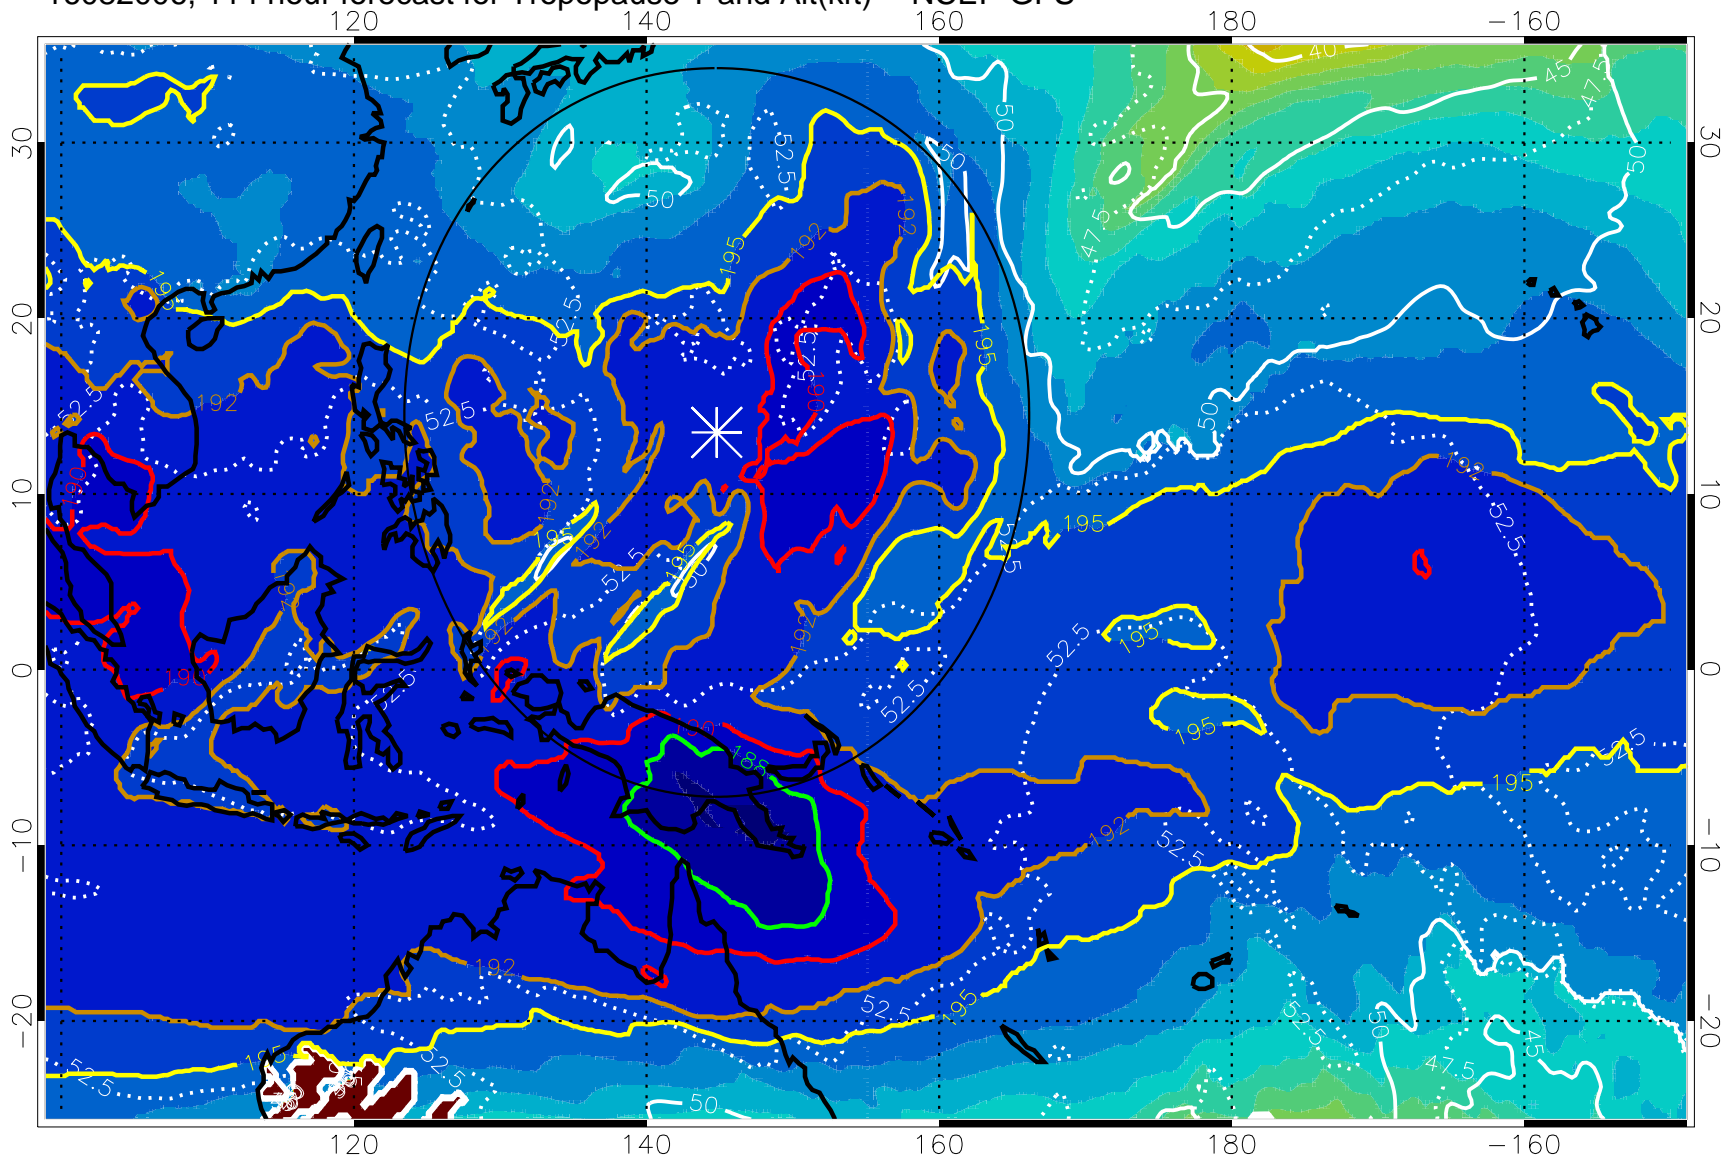

192.5K Isotherm 195K Isotherm
187.5K Isotherm 190K Isotherm

Range ring of 2304 km

16082000, 108 hour forecast for Tropopause T and Alt(kft) -- NCEP GFS

190 200 210 220 230
Tropopause T, K

Tropopause Altitude in kft (white)

192.5K Isotherm 195K Isotherm
187.5K Isotherm 190K Isotherm

Range ring of 2304 km

16082006, 114 hour forecast for Tropopause T and Alt(kft) -- NCEP GFS

190 200 210 220 230

Tropopause T, K

Tropopause Altitude in kft (white)

192.5K Isotherm 195K Isotherm
187.5K Isotherm 190K Isotherm

Range ring of 2304 km