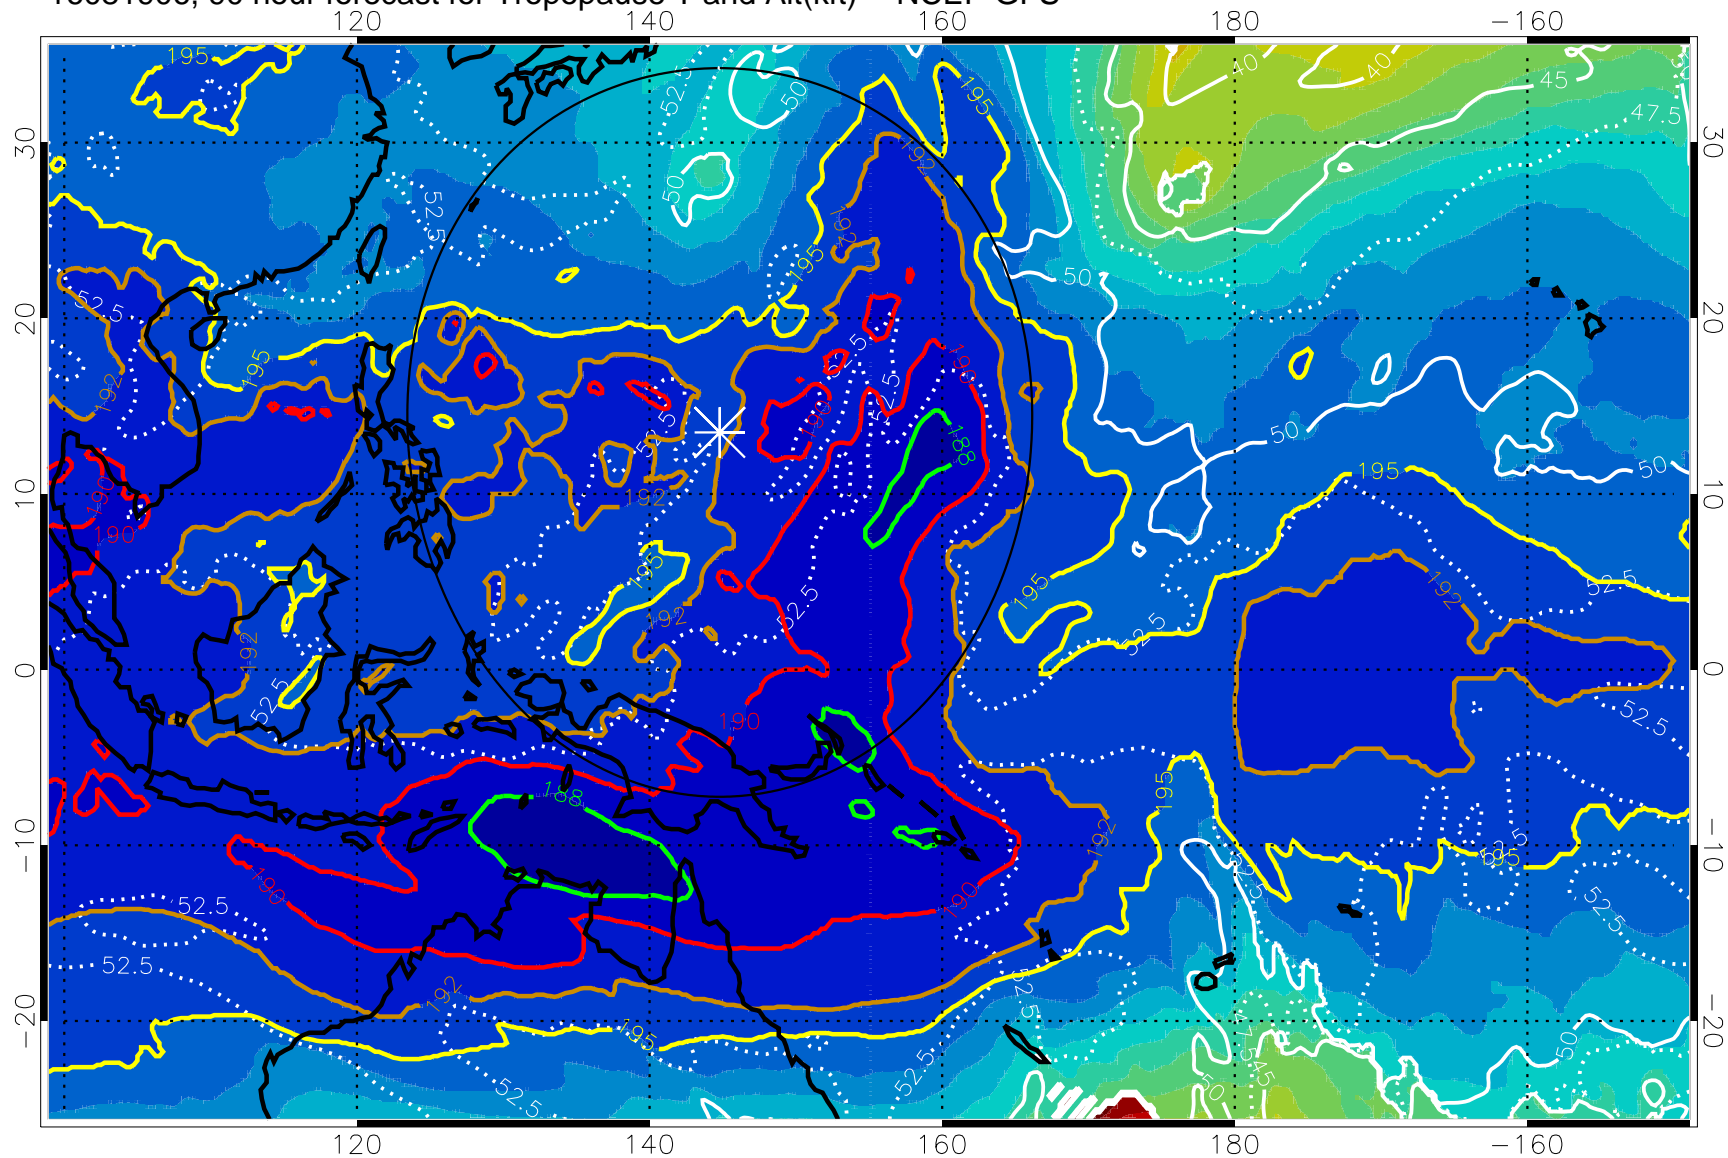

16081906, 90 hour forecast for Tropopause T and Alt(kft) -- NCEP GFS