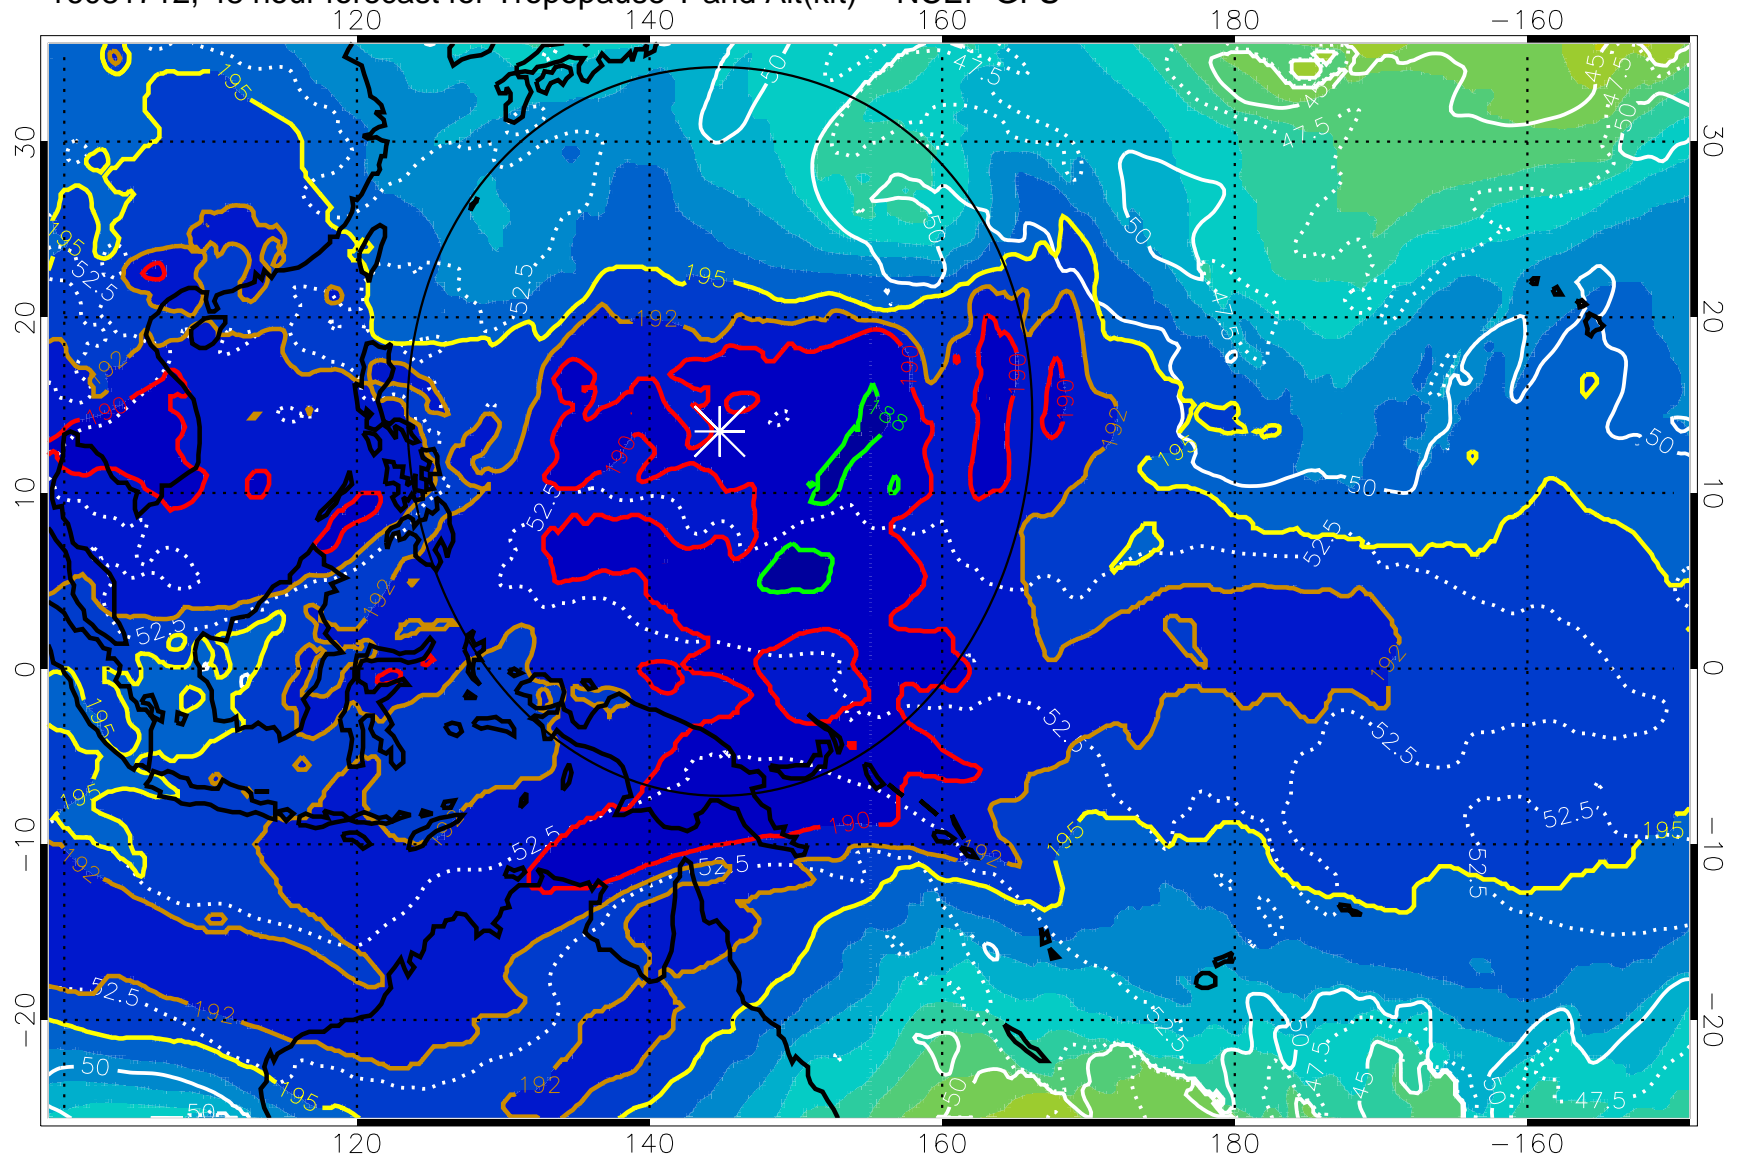

192.5K Isotherm 195K Isotherm
187.5K Isotherm 190K Isotherm

Range ring of 2304 km

16081612, 24 hour forecast for Tropopause T and Alt(kft) -- NCEP GFS

190 200 210 220 230

Tropopause T, K

Tropopause Altitude in kft (white)

192.5K Isotherm 195K Isotherm

187.5K Isotherm 190K Isotherm

Range ring of 2304 km

16081700, 36 hour forecast for Tropopause T and Alt(kft) -- NCEP GFS

190 200 210 220 230
Tropopause T, K

Tropopause Altitude in kft (white)

192.5K Isotherm 195K Isotherm
187.5K Isotherm 190K Isotherm

Range ring of 2304 km

16081706, 42 hour forecast for Tropopause T and Alt(kft) -- NCEP GFS

16081712, 48 hour forecast for Tropopause T and Alt(kft) -- NCEP GFS