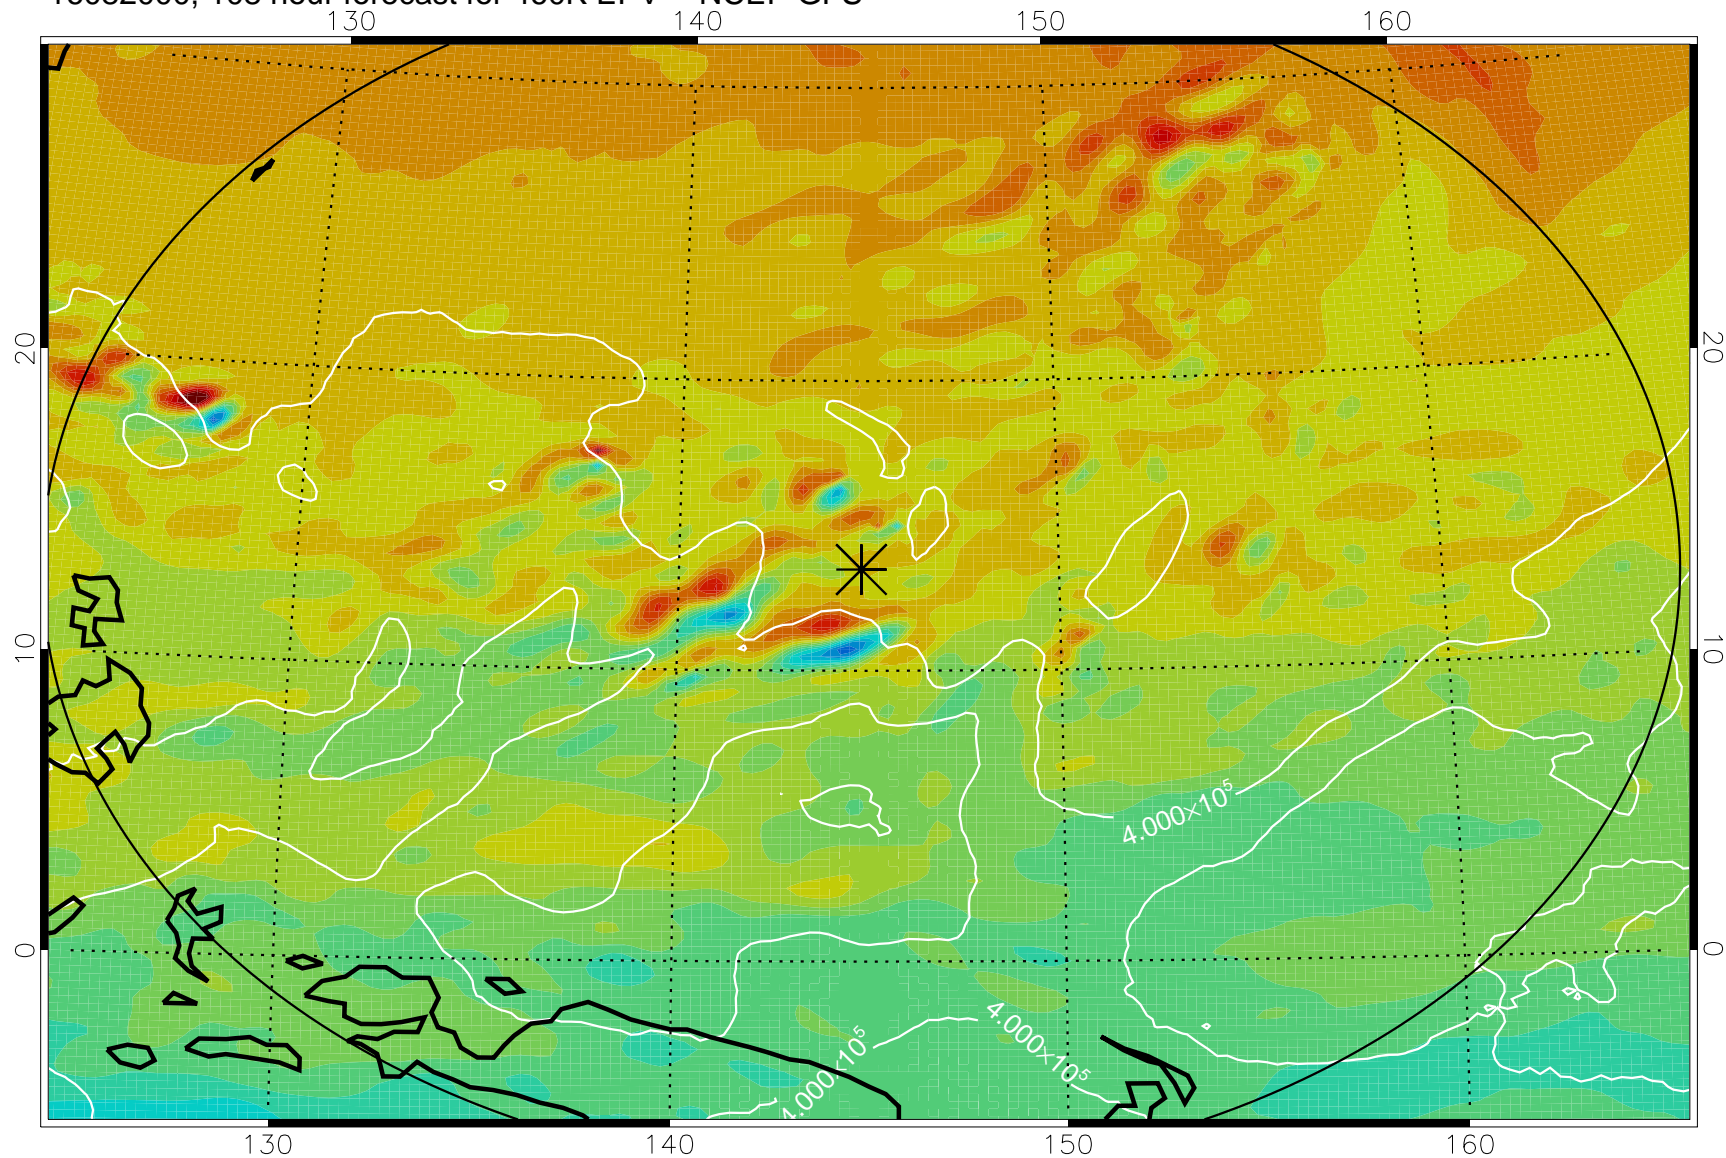

16081818, 78 hour forecast for 460K EPV -- NCEP GFS

460K Montgomery Streamfunction, white

Range ring of 2304 km

16081900, 84 hour forecast for 460K EPV -- NCEP GFS

460K Montgomery Streamfunction, white

Range ring of 2304 km

16081906, 90 hour forecast for 460K EPV -- NCEP GFS

460K Montgomery Streamfunction, white

Range ring of 2304 km

16081912, 96 hour forecast for 460K EPV -- NCEP GFS

460K Montgomery Streamfunction, white

Range ring of 2304 km

16081918, 102 hour forecast for 460K EPV -- NCEP GFS

460K Montgomery Streamfunction, white

Range ring of 2304 km

16082000, 108 hour forecast for 460K EPV -- NCEP GFS

460K Montgomery Streamfunction, white

Range ring of 2304 km

16082006, 114 hour forecast for 460K EPV -- NCEP GFS

460K Montgomery Streamfunction, white

Range ring of 2304 km

16082012, 120 hour forecast for 460K EPV -- NCEP GFS

460K Montgomery Streamfunction, white

Range ring of 2304 km