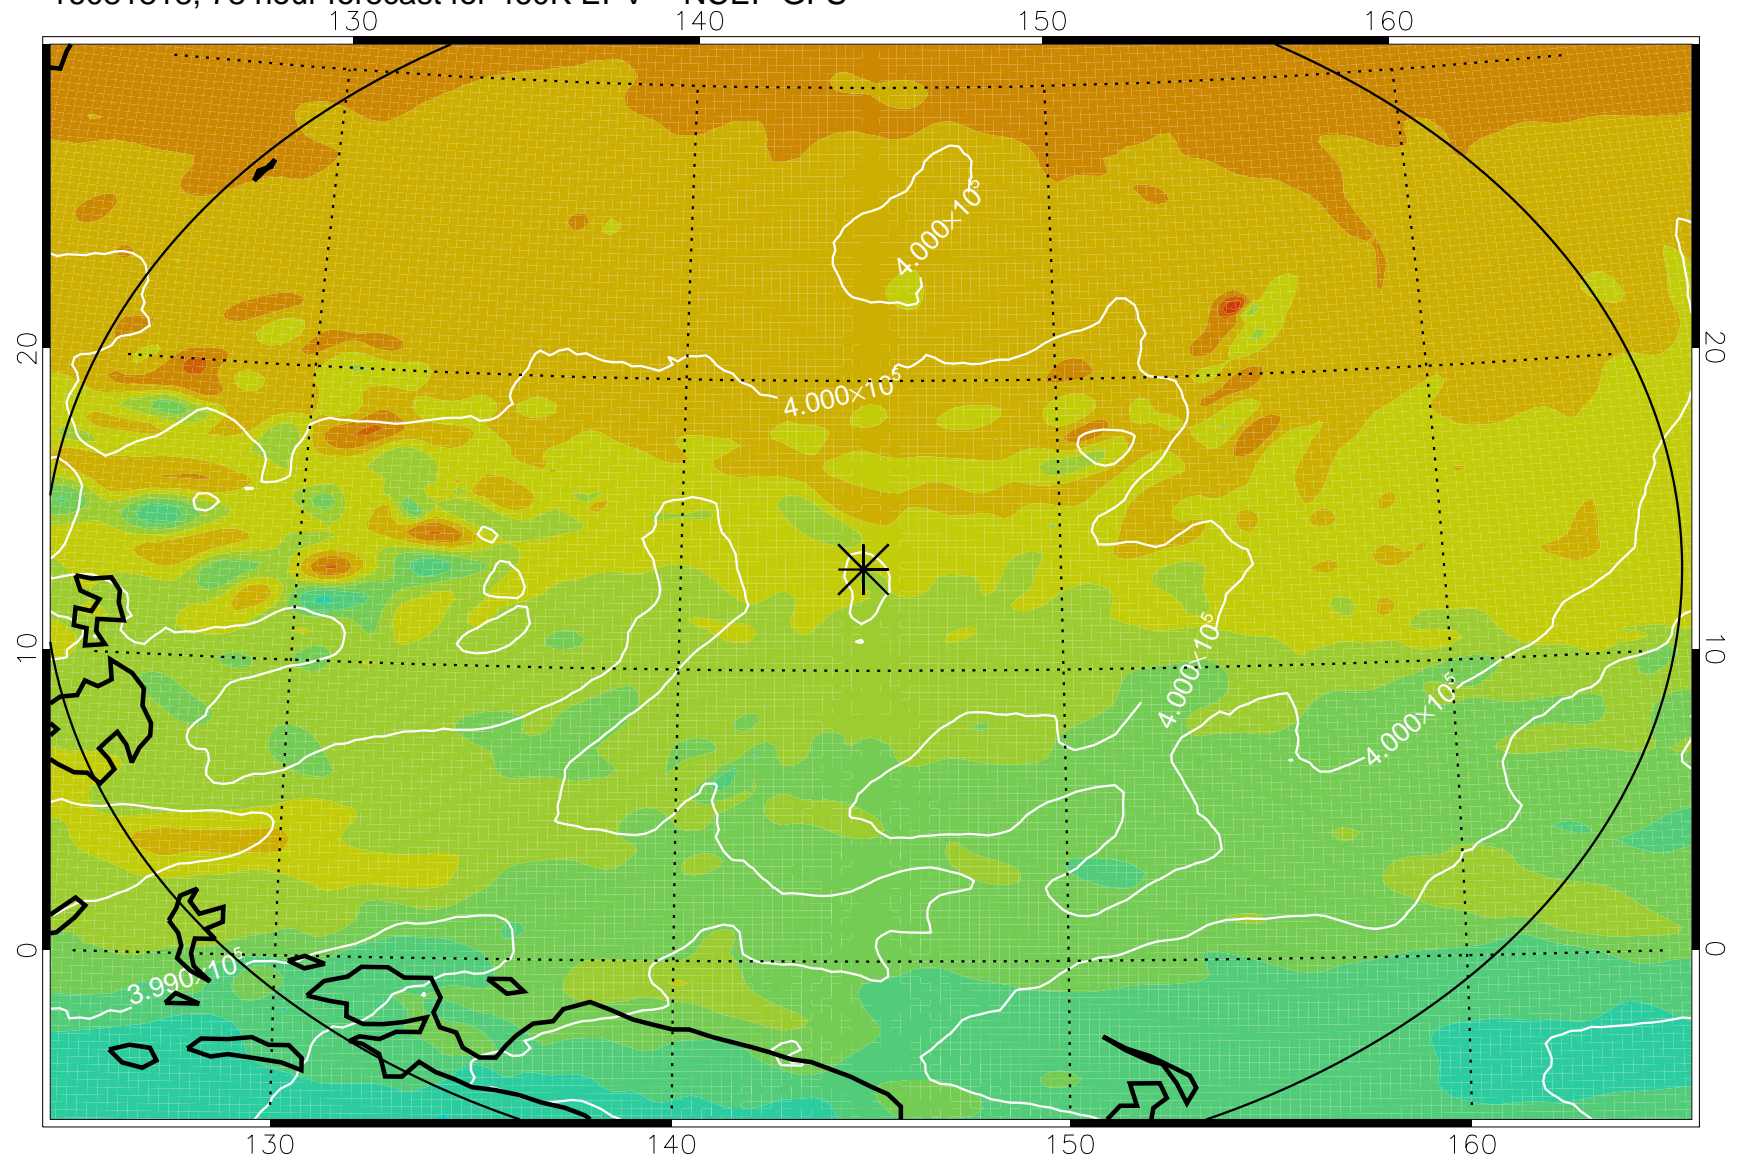

16081806, 66 hour forecast for 460K EPV -- NCEP GFS

460K Montgomery Streamfunction, white

Range ring of 2304 km

16081812, 72 hour forecast for 460K EPV -- NCEP GFS

460K Montgomery Streamfunction, white

Range ring of 2304 km

16081818, 78 hour forecast for 460K EPV -- NCEP GFS

460K Montgomery Streamfunction, white

Range ring of 2304 km

16081900, 84 hour forecast for 460K EPV -- NCEP GFS

460K Montgomery Streamfunction, white

Range ring of 2304 km

16081906, 90 hour forecast for 460K EPV -- NCEP GFS

460K Montgomery Streamfunction, white

Range ring of 2304 km

16081912, 96 hour forecast for 460K EPV -- NCEP GFS

460K Montgomery Streamfunction, white

Range ring of 2304 km

16081918, 102 hour forecast for 460K EPV -- NCEP GFS

460K Montgomery Streamfunction, white

Range ring of 2304 km

16082000, 108 hour forecast for 460K EPV -- NCEP GFS

460K Montgomery Streamfunction, white

Range ring of 2304 km