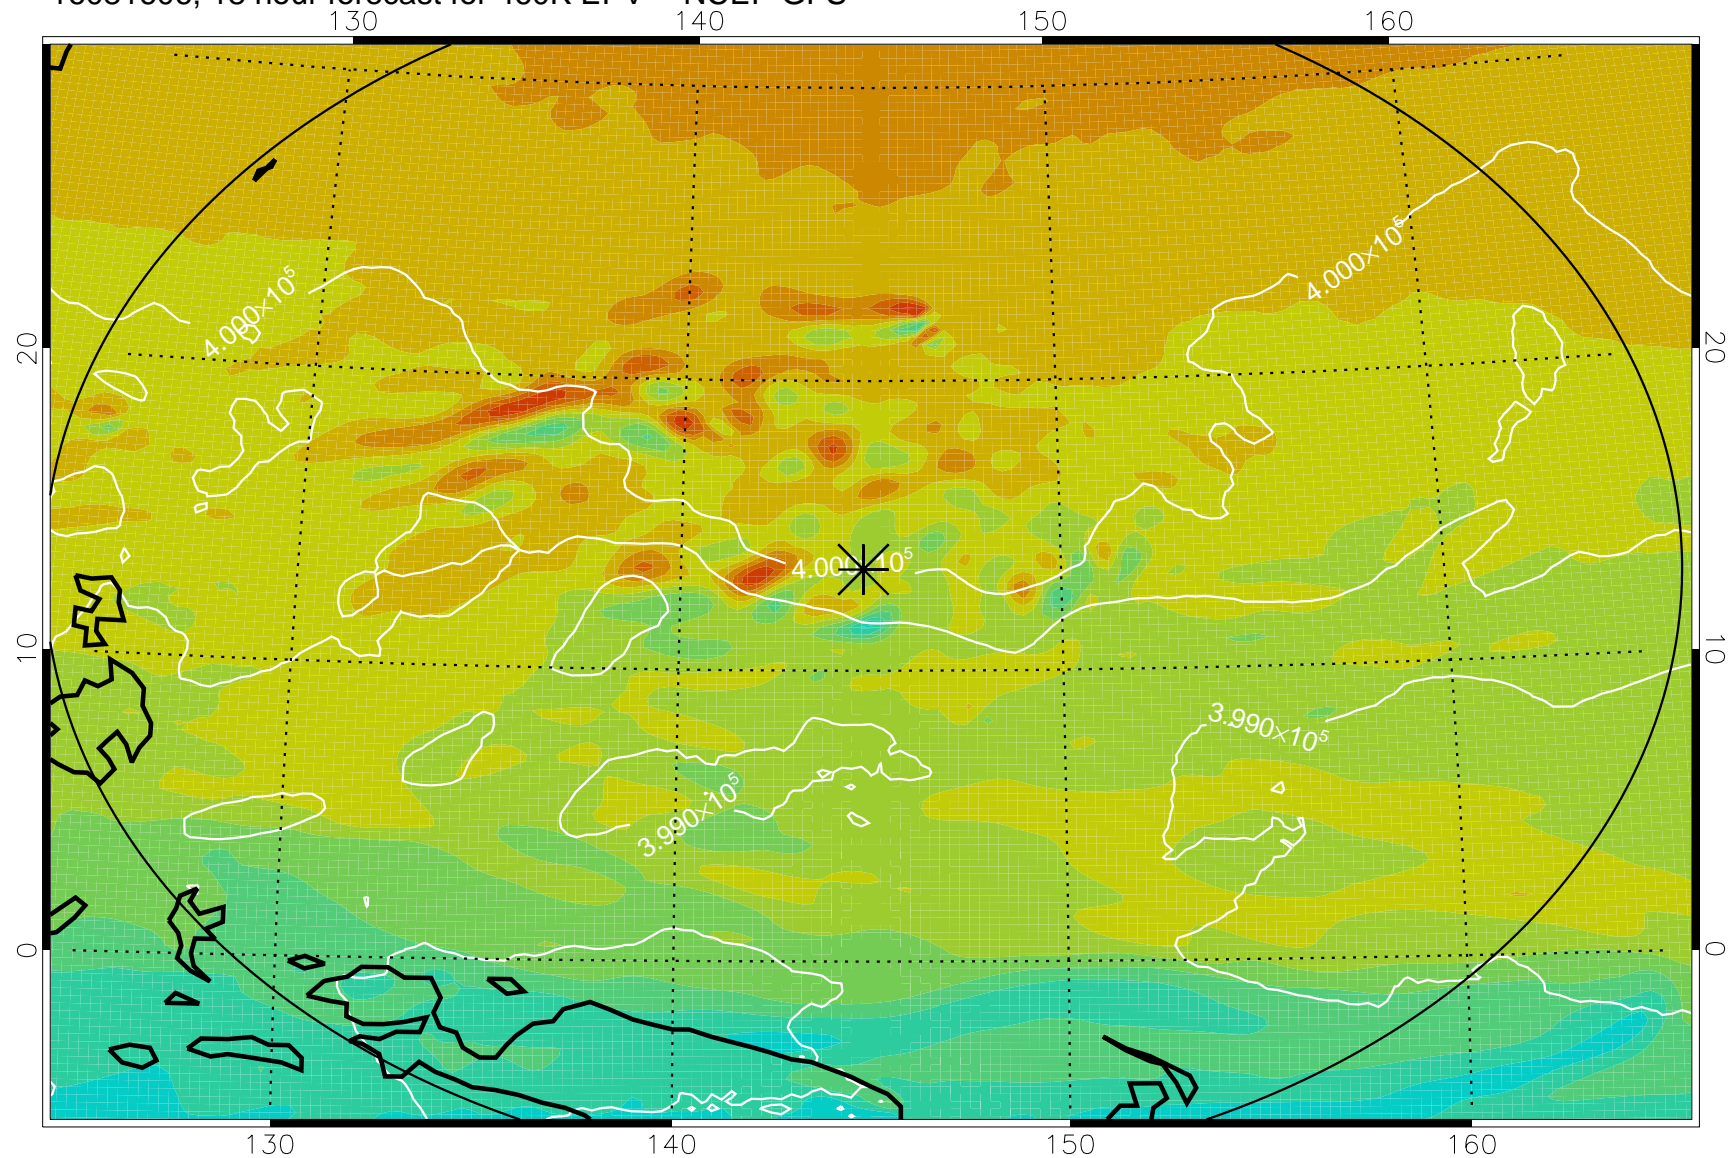

16081518, 6 hour forecast for 460K EPV -- NCEP GFS

460K Montgomery Streamfunction, white

Range ring of 2304 km

16081600, 12 hour forecast for 460K EPV -- NCEP GFS

460K Montgomery Streamfunction, white

Range ring of 2304 km

16081606, 18 hour forecast for 460K EPV -- NCEP GFS

460K Montgomery Streamfunction, white

Range ring of 2304 km

16081612, 24 hour forecast for 460K EPV -- NCEP GFS

460K Montgomery Streamfunction, white

Range ring of 2304 km

16081618, 30 hour forecast for 460K EPV -- NCEP GFS

460K Montgomery Streamfunction, white

Range ring of 2304 km

16081700, 36 hour forecast for 460K EPV -- NCEP GFS

460K Montgomery Streamfunction, white

Range ring of 2304 km

16081818, 78 hour forecast for 460K EPV -- NCEP GFS

460K Montgomery Streamfunction, white

Range ring of 2304 km

16081900, 84 hour forecast for 460K EPV -- NCEP GFS

460K Montgomery Streamfunction, white

Range ring of 2304 km