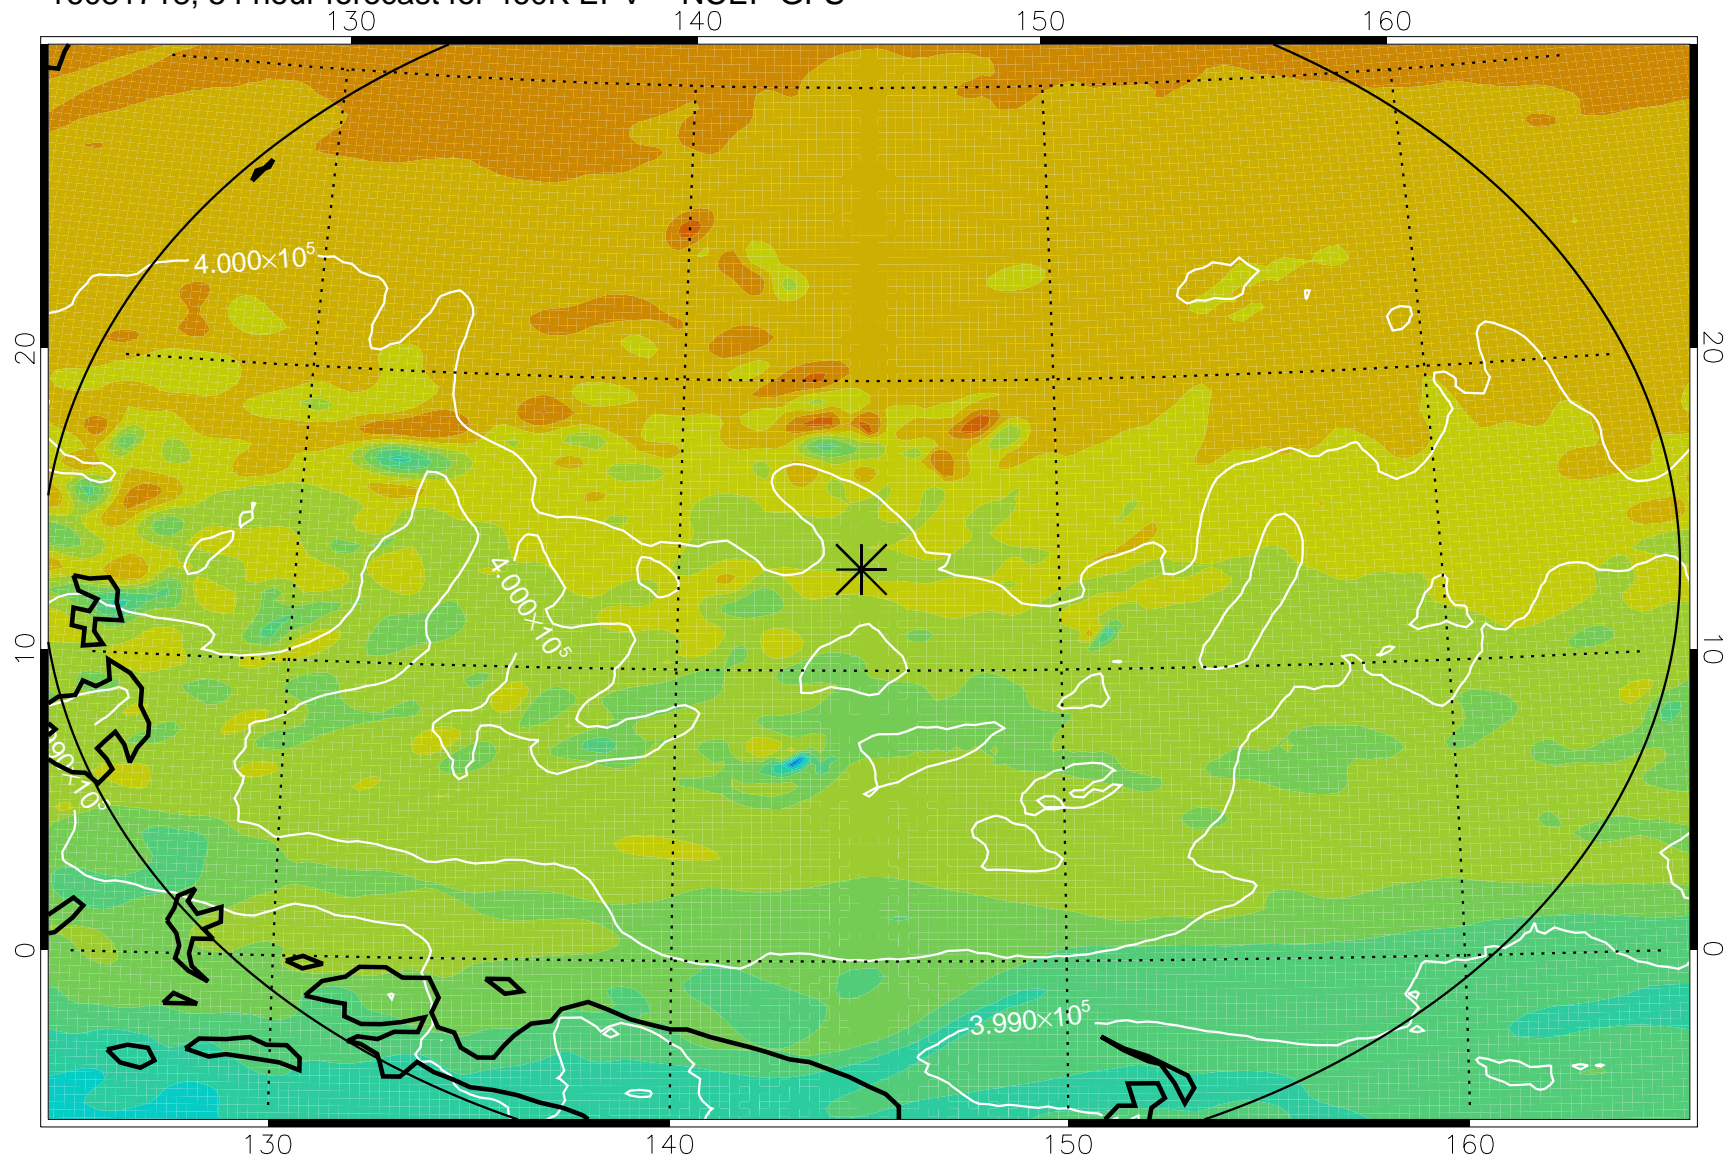

16081706, 42 hour forecast for 460K EPV -- NCEP GFS

460K Montgomery Streamfunction, white

Range ring of 2304 km

16081712, 48 hour forecast for 460K EPV -- NCEP GFS

460K Montgomery Streamfunction, white

Range ring of 2304 km

16081718, 54 hour forecast for 460K EPV -- NCEP GFS

460K Montgomery Streamfunction, white

Range ring of 2304 km

16081800, 60 hour forecast for 460K EPV -- NCEP GFS

460K Montgomery Streamfunction, white

Range ring of 2304 km

16081806, 66 hour forecast for 460K EPV -- NCEP GFS

460K Montgomery Streamfunction, white

Range ring of 2304 km

16081812, 72 hour forecast for 460K EPV -- NCEP GFS

460K Montgomery Streamfunction, white

Range ring of 2304 km

16081818, 78 hour forecast for 460K EPV -- NCEP GFS

460K Montgomery Streamfunction, white

Range ring of 2304 km

16081900, 84 hour forecast for 460K EPV -- NCEP GFS

460K Montgomery Streamfunction, white

Range ring of 2304 km