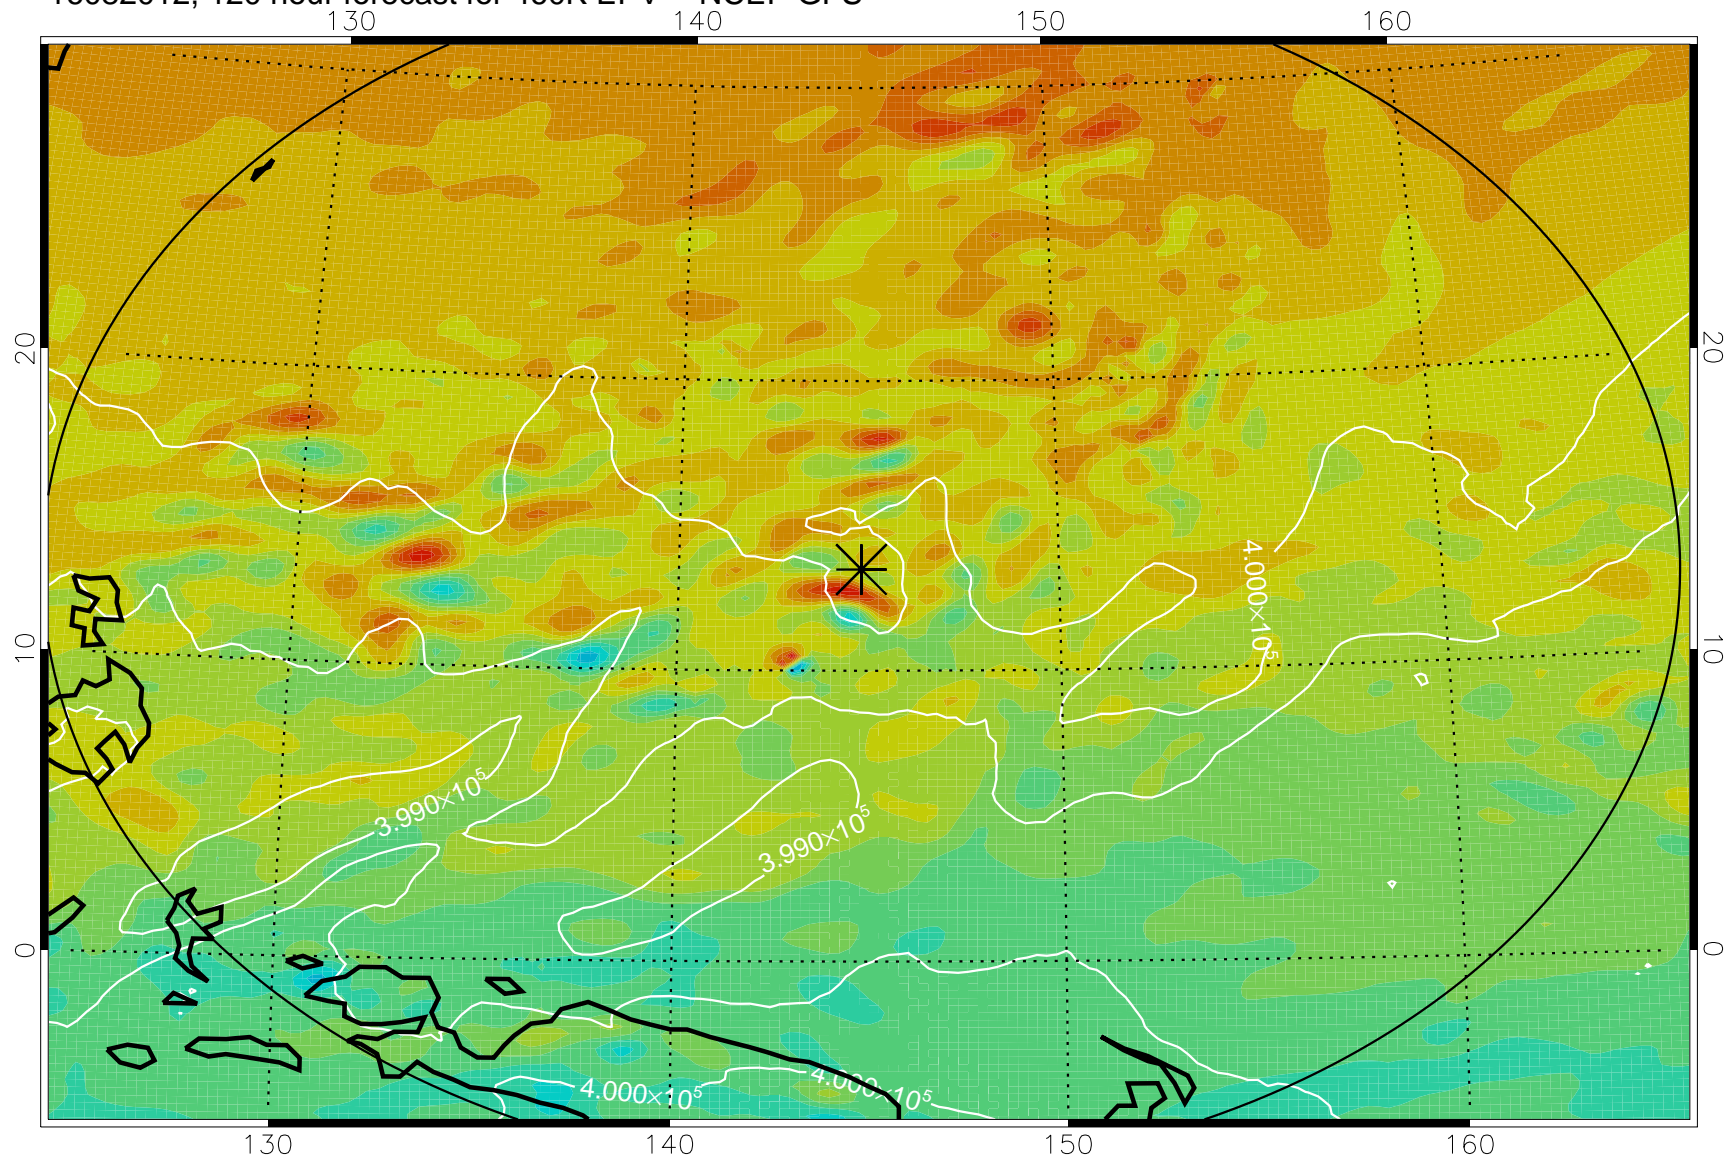

16081818, 78 hour forecast for 460K EPV -- NCEP GFS

460K Montgomery Streamfunction, white

Range ring of 2304 km

16081900, 84 hour forecast for 460K EPV -- NCEP GFS

460K Montgomery Streamfunction, white

Range ring of 2304 km

16081906, 90 hour forecast for 460K EPV -- NCEP GFS

460K Montgomery Streamfunction, white

Range ring of 2304 km

16081912, 96 hour forecast for 460K EPV -- NCEP GFS

460K Montgomery Streamfunction, white

Range ring of 2304 km

16081918, 102 hour forecast for 460K EPV -- NCEP GFS

460K Montgomery Streamfunction, white

Range ring of 2304 km

16082000, 108 hour forecast for 460K EPV -- NCEP GFS

460K Montgomery Streamfunction, white

Range ring of 2304 km

16082006, 114 hour forecast for 460K EPV -- NCEP GFS

460K Montgomery Streamfunction, white

Range ring of 2304 km

16082012, 120 hour forecast for 460K EPV -- NCEP GFS

460K Montgomery Streamfunction, white

Range ring of 2304 km