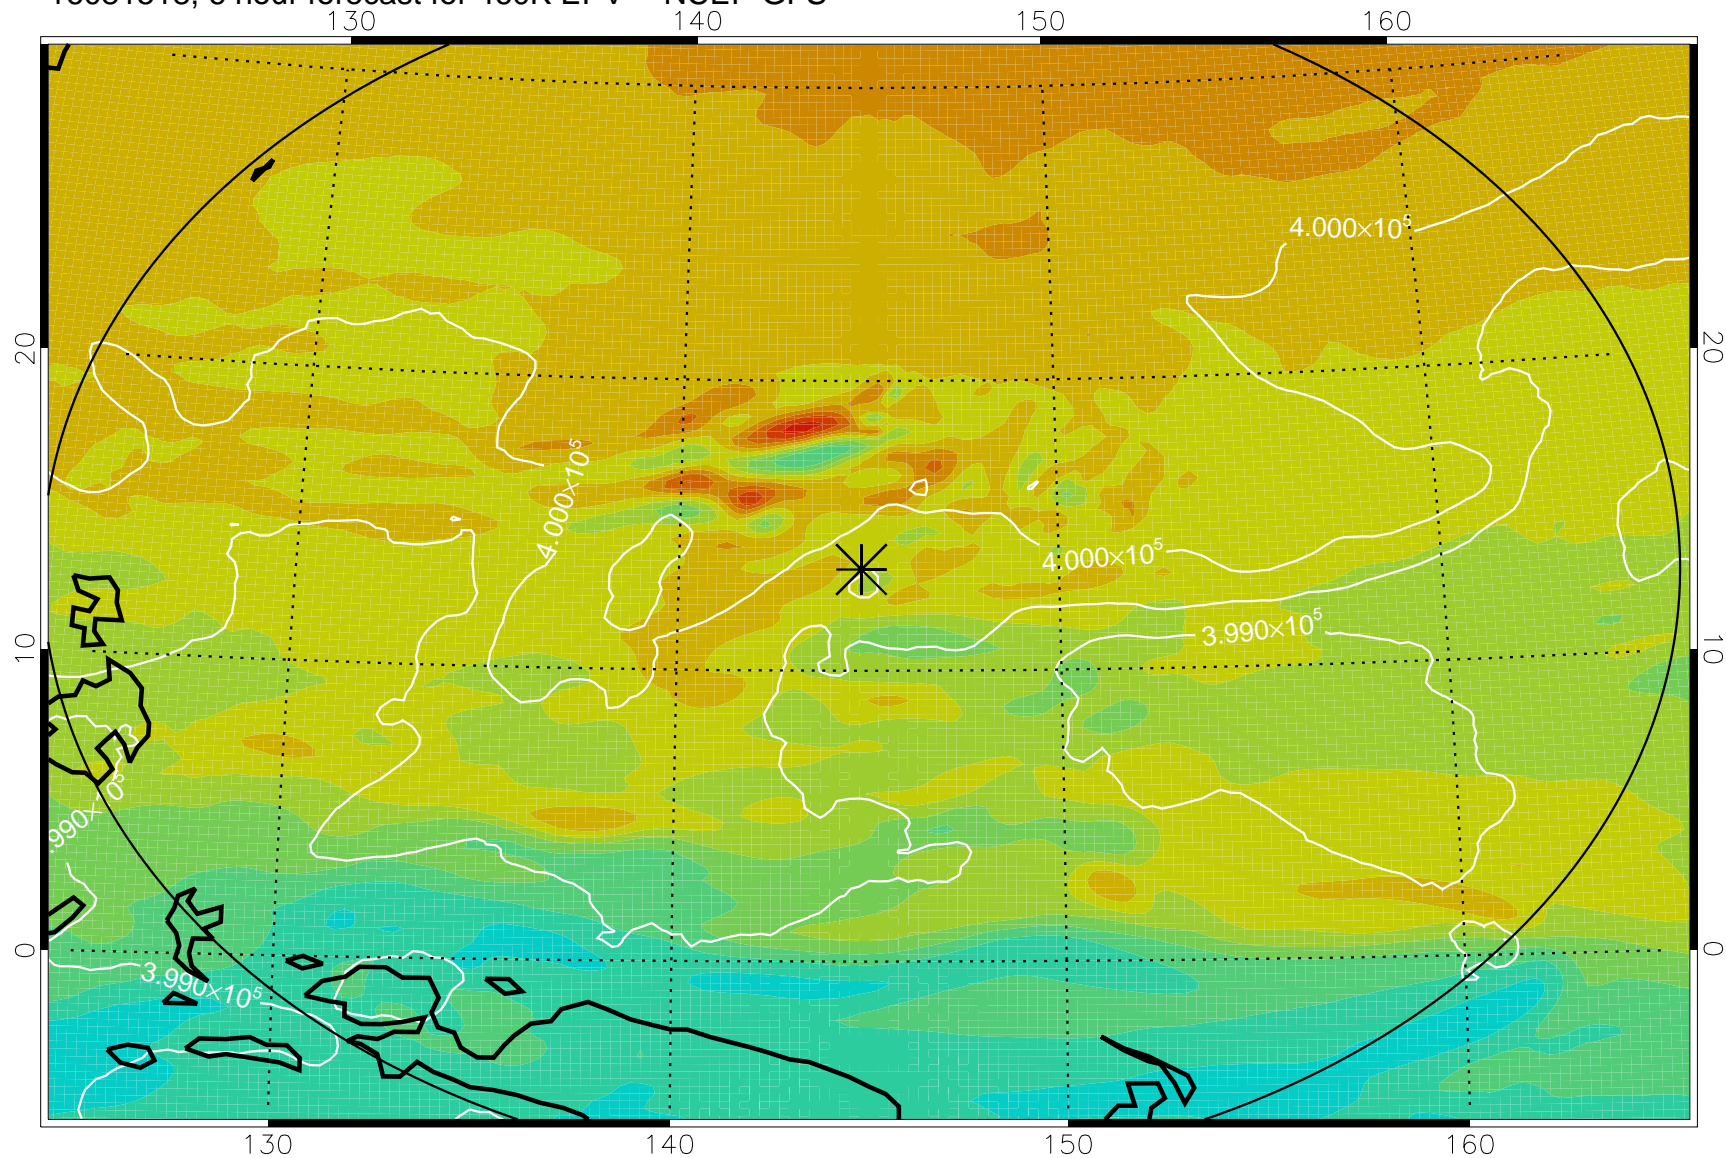

16081518, 6 hour forecast for 460K EPV -- NCEP GFS

460K Montgomery Streamfunction, white

Range ring of 2304 km

16081600, 12 hour forecast for 460K EPV -- NCEP GFS

460K Montgomery Streamfunction, white

Range ring of 2304 km

16081606, 18 hour forecast for 460K EPV -- NCEP GFS

460K Montgomery Streamfunction, white

Range ring of 2304 km

16081612, 24 hour forecast for 460K EPV -- NCEP GFS

460K Montgomery Streamfunction, white

Range ring of 2304 km

16081618, 30 hour forecast for 460K EPV -- NCEP GFS

460K Montgomery Streamfunction, white

Range ring of 2304 km

16081700, 36 hour forecast for 460K EPV -- NCEP GFS

460K Montgomery Streamfunction, white

Range ring of 2304 km

16081818, 78 hour forecast for 460K EPV -- NCEP GFS

460K Montgomery Streamfunction, white

Range ring of 2304 km

16081900, 84 hour forecast for 460K EPV -- NCEP GFS

460K Montgomery Streamfunction, white

Range ring of 2304 km