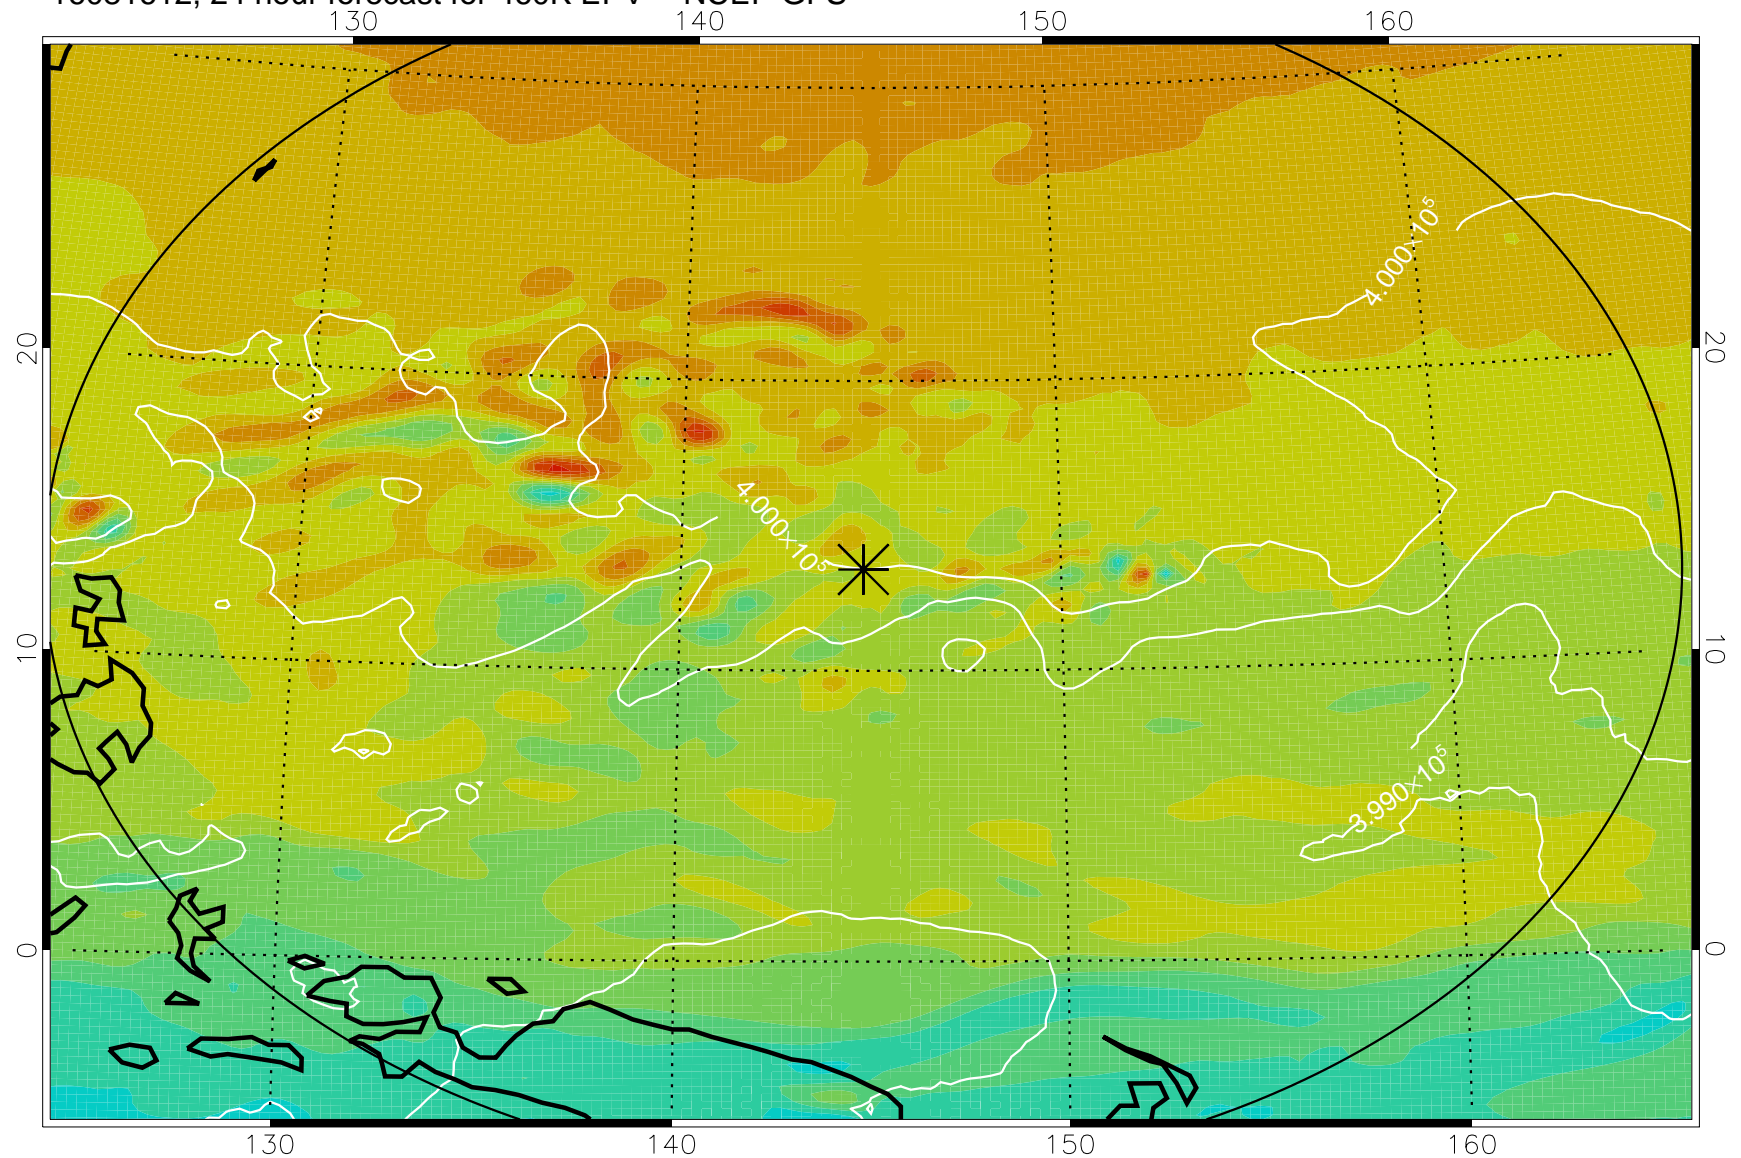

16081606, 18 hour forecast for 460K EPV -- NCEP GFS

460K Montgomery Streamfunction, white

Range ring of 2304 km

16081612, 24 hour forecast for 460K EPV -- NCEP GFS

460K Montgomery Streamfunction, white

Range ring of 2304 km

16081618, 30 hour forecast for 460K EPV -- NCEP GFS

460K Montgomery Streamfunction, white

Range ring of 2304 km

16081700, 36 hour forecast for 460K EPV -- NCEP GFS

460K Montgomery Streamfunction, white

Range ring of 2304 km

16081718, 54 hour forecast for 460K EPV -- NCEP GFS

460K Montgomery Streamfunction, white

Range ring of 2304 km

16081800, 60 hour forecast for 460K EPV -- NCEP GFS

460K Montgomery Streamfunction, white

Range ring of 2304 km

16081818, 78 hour forecast for 460K EPV -- NCEP GFS

460K Montgomery Streamfunction, white

Range ring of 2304 km

16081900, 84 hour forecast for 460K EPV -- NCEP GFS

460K Montgomery Streamfunction, white

Range ring of 2304 km