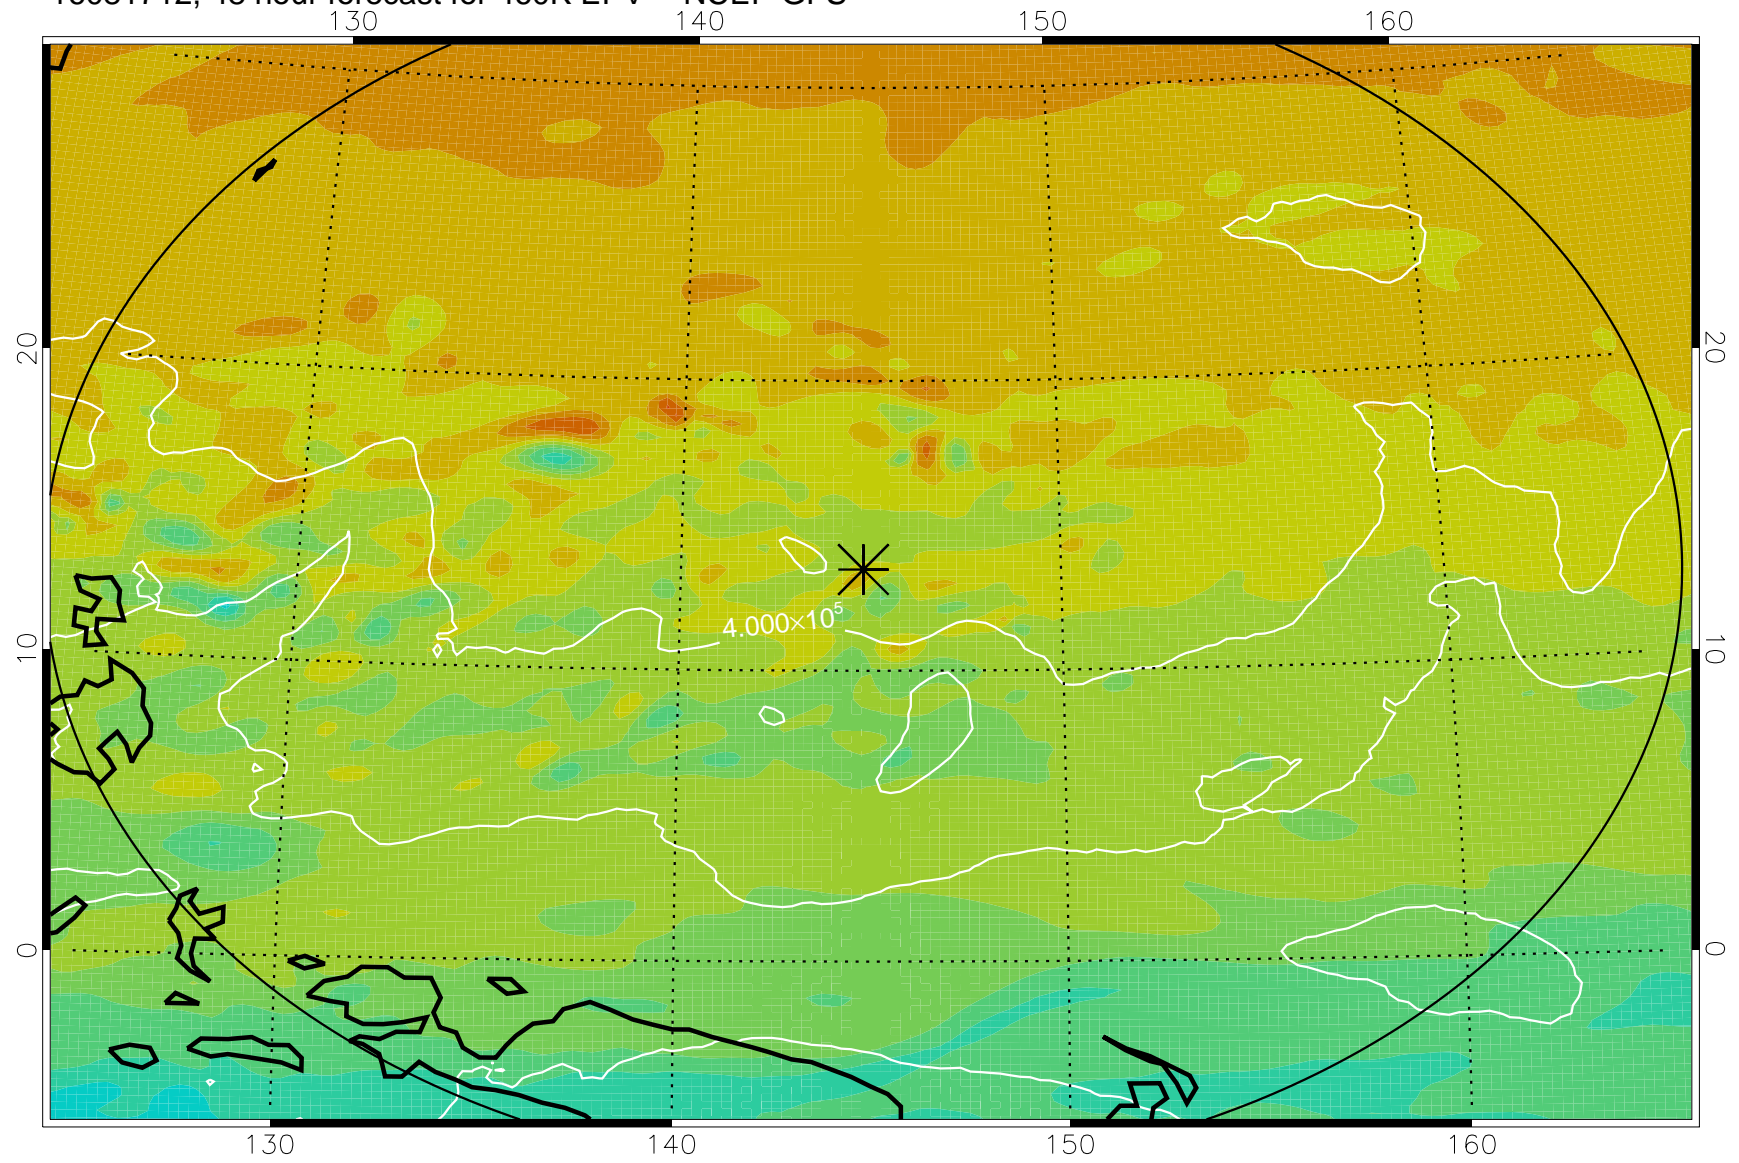

16081706, 42 hour forecast for 460K EPV -- NCEP GFS

460K Montgomery Streamfunction, white

Range ring of 2304 km

16081712, 48 hour forecast for 460K EPV -- NCEP GFS

460K Montgomery Streamfunction, white

Range ring of 2304 km

16081718, 54 hour forecast for 460K EPV -- NCEP GFS

460K Montgomery Streamfunction, white

Range ring of 2304 km

16081800, 60 hour forecast for 460K EPV -- NCEP GFS

460K Montgomery Streamfunction, white

Range ring of 2304 km

16081806, 66 hour forecast for 460K EPV -- NCEP GFS

460K Montgomery Streamfunction, white

Range ring of 2304 km

16081812, 72 hour forecast for 460K EPV -- NCEP GFS

460K Montgomery Streamfunction, white

Range ring of 2304 km

16081818, 78 hour forecast for 460K EPV -- NCEP GFS

460K Montgomery Streamfunction, white

Range ring of 2304 km

16081900, 84 hour forecast for 460K EPV -- NCEP GFS

460K Montgomery Streamfunction, white

Range ring of 2304 km