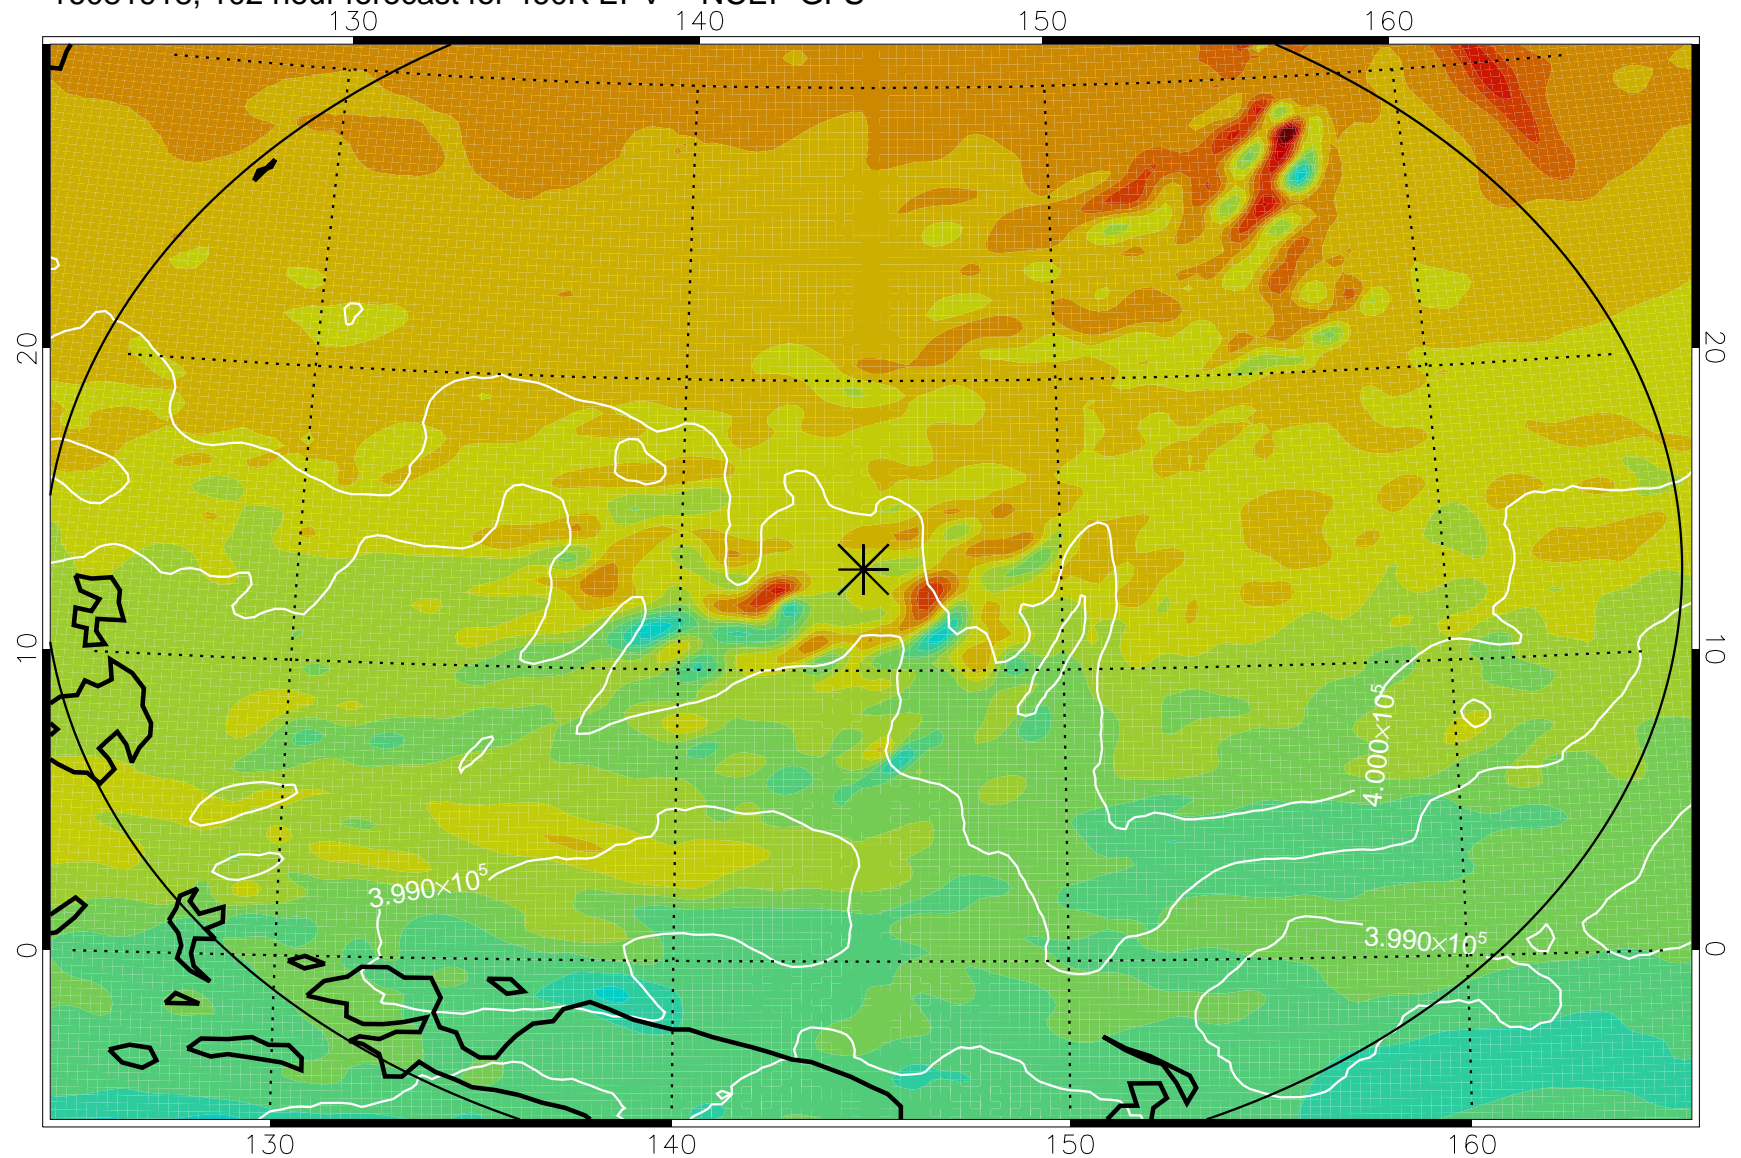

16081818, 78 hour forecast for 460K EPV -- NCEP GFS

460K Montgomery Streamfunction, white

Range ring of 2304 km

16081900, 84 hour forecast for 460K EPV -- NCEP GFS

460K Montgomery Streamfunction, white

Range ring of 2304 km

16081906, 90 hour forecast for 460K EPV -- NCEP GFS

460K Montgomery Streamfunction, white

Range ring of 2304 km

16081912, 96 hour forecast for 460K EPV -- NCEP GFS

460K Montgomery Streamfunction, white

Range ring of 2304 km

16081918, 102 hour forecast for 460K EPV -- NCEP GFS

460K Montgomery Streamfunction, white

Range ring of 2304 km

16082000, 108 hour forecast for 460K EPV -- NCEP GFS

460K Montgomery Streamfunction, white

Range ring of 2304 km

16082006, 114 hour forecast for 460K EPV -- NCEP GFS

460K Montgomery Streamfunction, white

Range ring of 2304 km

16082012, 120 hour forecast for 460K EPV -- NCEP GFS

460K Montgomery Streamfunction, white

Range ring of 2304 km