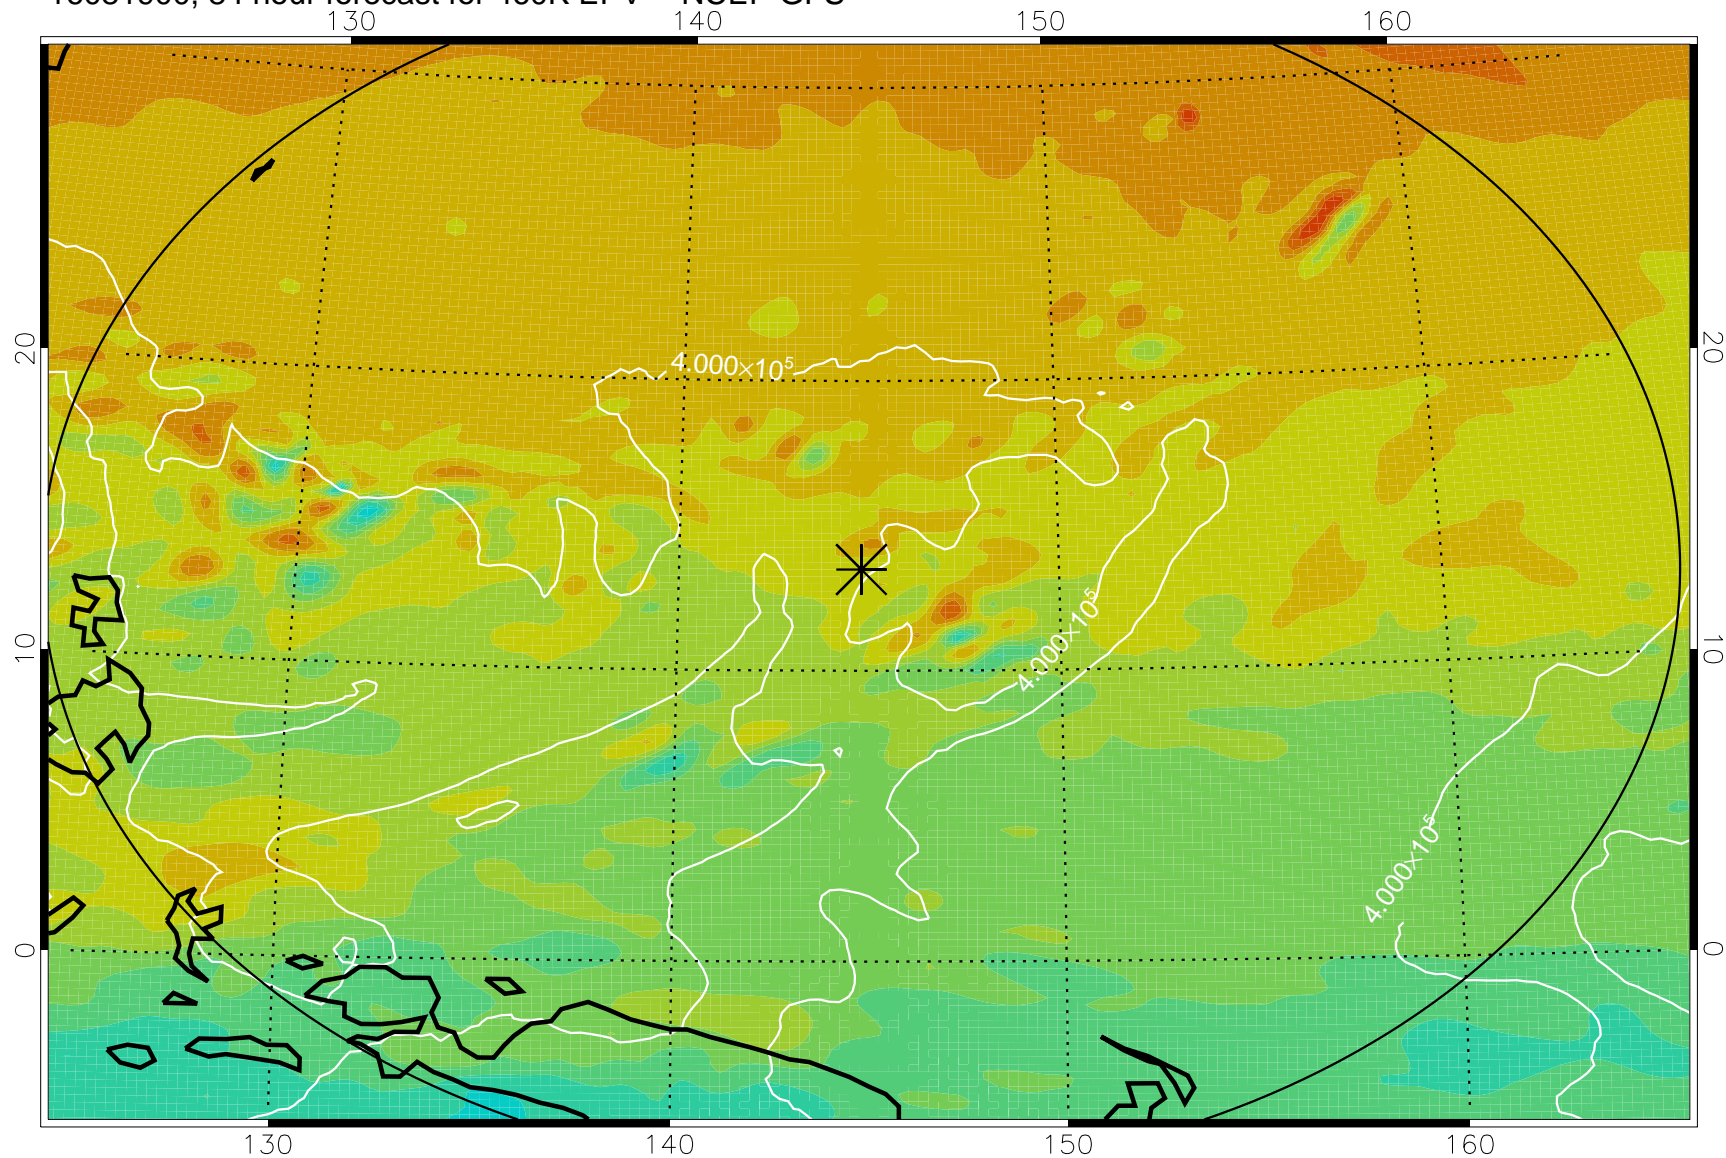

16081806, 66 hour forecast for 460K EPV -- NCEP GFS

460K Montgomery Streamfunction, white

Range ring of 2304 km

16081812, 72 hour forecast for 460K EPV -- NCEP GFS

460K Montgomery Streamfunction, white

Range ring of 2304 km

16081818, 78 hour forecast for 460K EPV -- NCEP GFS

460K Montgomery Streamfunction, white

Range ring of 2304 km

16081900, 84 hour forecast for 460K EPV -- NCEP GFS

460K Montgomery Streamfunction, white

Range ring of 2304 km

16081906, 90 hour forecast for 460K EPV -- NCEP GFS

460K Montgomery Streamfunction, white

Range ring of 2304 km

16081912, 96 hour forecast for 460K EPV -- NCEP GFS

460K Montgomery Streamfunction, white

Range ring of 2304 km

16081918, 102 hour forecast for 460K EPV -- NCEP GFS

460K Montgomery Streamfunction, white

Range ring of 2304 km

16082000, 108 hour forecast for 460K EPV -- NCEP GFS

460K Montgomery Streamfunction, white

Range ring of 2304 km