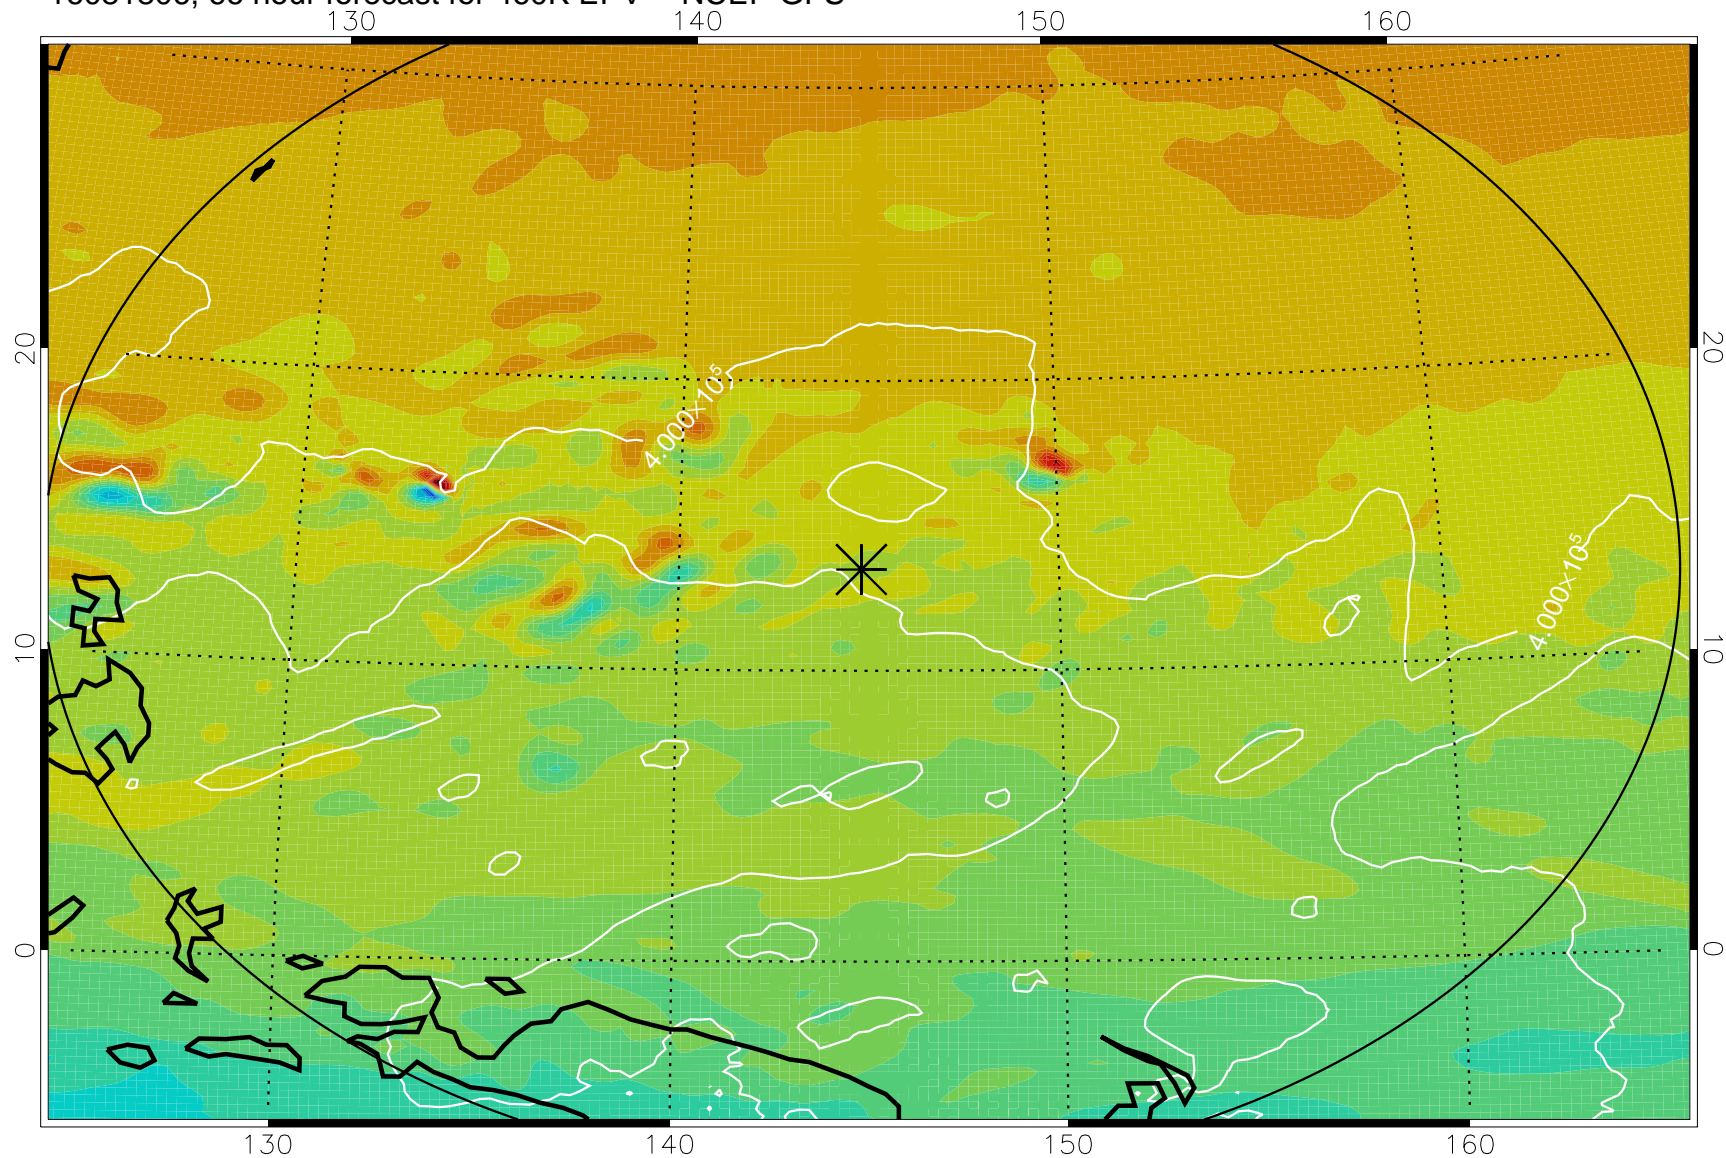

16081718, 54 hour forecast for 460K EPV -- NCEP GFS

460K Montgomery Streamfunction, white

Range ring of 2304 km

16081800, 60 hour forecast for 460K EPV -- NCEP GFS

460K Montgomery Streamfunction, white

Range ring of 2304 km

16081806, 66 hour forecast for 460K EPV -- NCEP GFS

460K Montgomery Streamfunction, white

Range ring of 2304 km

16081812, 72 hour forecast for 460K EPV -- NCEP GFS

460K Montgomery Streamfunction, white

Range ring of 2304 km

16081818, 78 hour forecast for 460K EPV -- NCEP GFS

460K Montgomery Streamfunction, white

Range ring of 2304 km

16081900, 84 hour forecast for 460K EPV -- NCEP GFS

460K Montgomery Streamfunction, white

Range ring of 2304 km

16081918, 102 hour forecast for 460K EPV -- NCEP GFS

460K Montgomery Streamfunction, white

Range ring of 2304 km

16082000, 108 hour forecast for 460K EPV -- NCEP GFS

460K Montgomery Streamfunction, white

Range ring of 2304 km