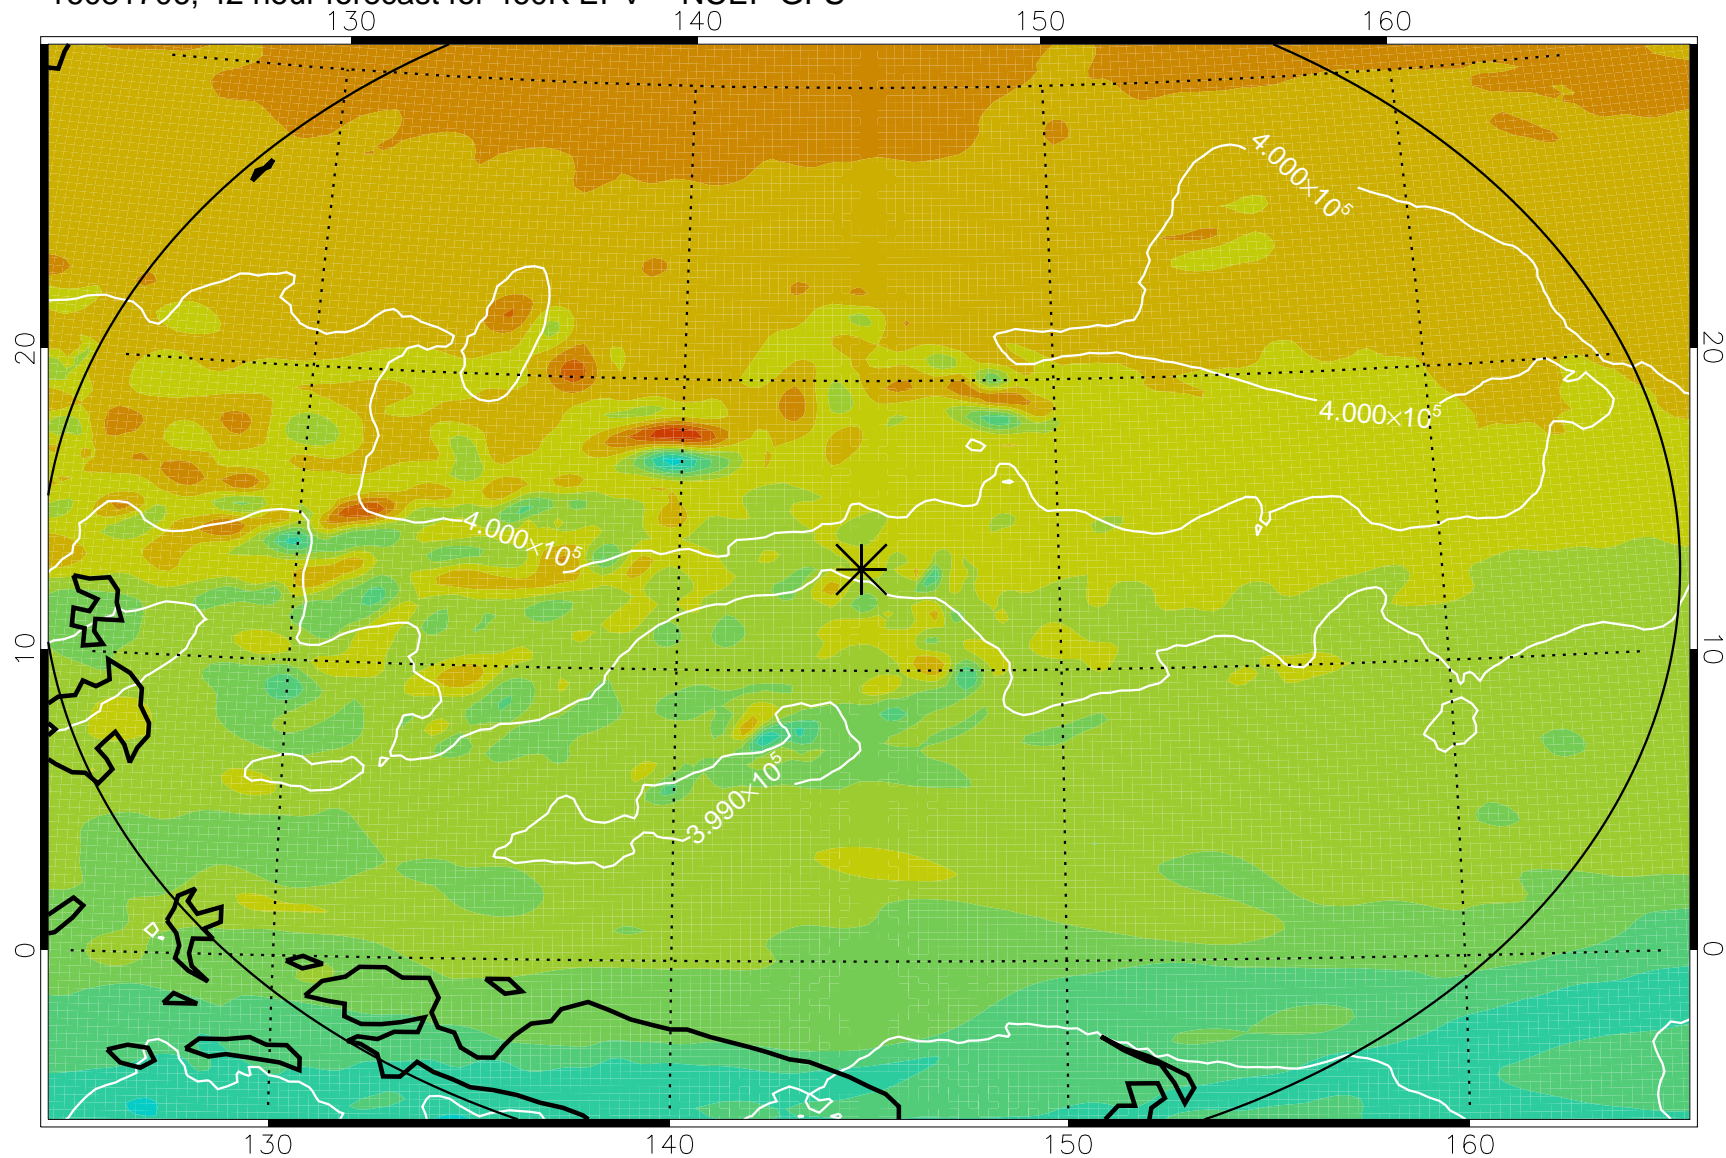

16081618, 30 hour forecast for 460K EPV -- NCEP GFS

460K Montgomery Streamfunction, white

Range ring of 2304 km

16081700, 36 hour forecast for 460K EPV -- NCEP GFS

460K Montgomery Streamfunction, white

Range ring of 2304 km

16081706, 42 hour forecast for 460K EPV -- NCEP GFS

460K Montgomery Streamfunction, white

Range ring of 2304 km

16081712, 48 hour forecast for 460K EPV -- NCEP GFS

460K Montgomery Streamfunction, white

Range ring of 2304 km

16081718, 54 hour forecast for 460K EPV -- NCEP GFS

460K Montgomery Streamfunction, white

Range ring of 2304 km

16081800, 60 hour forecast for 460K EPV -- NCEP GFS

460K Montgomery Streamfunction, white

Range ring of 2304 km

16081818, 78 hour forecast for 460K EPV -- NCEP GFS

460K Montgomery Streamfunction, white

Range ring of 2304 km

16081900, 84 hour forecast for 460K EPV -- NCEP GFS

460K Montgomery Streamfunction, white

Range ring of 2304 km