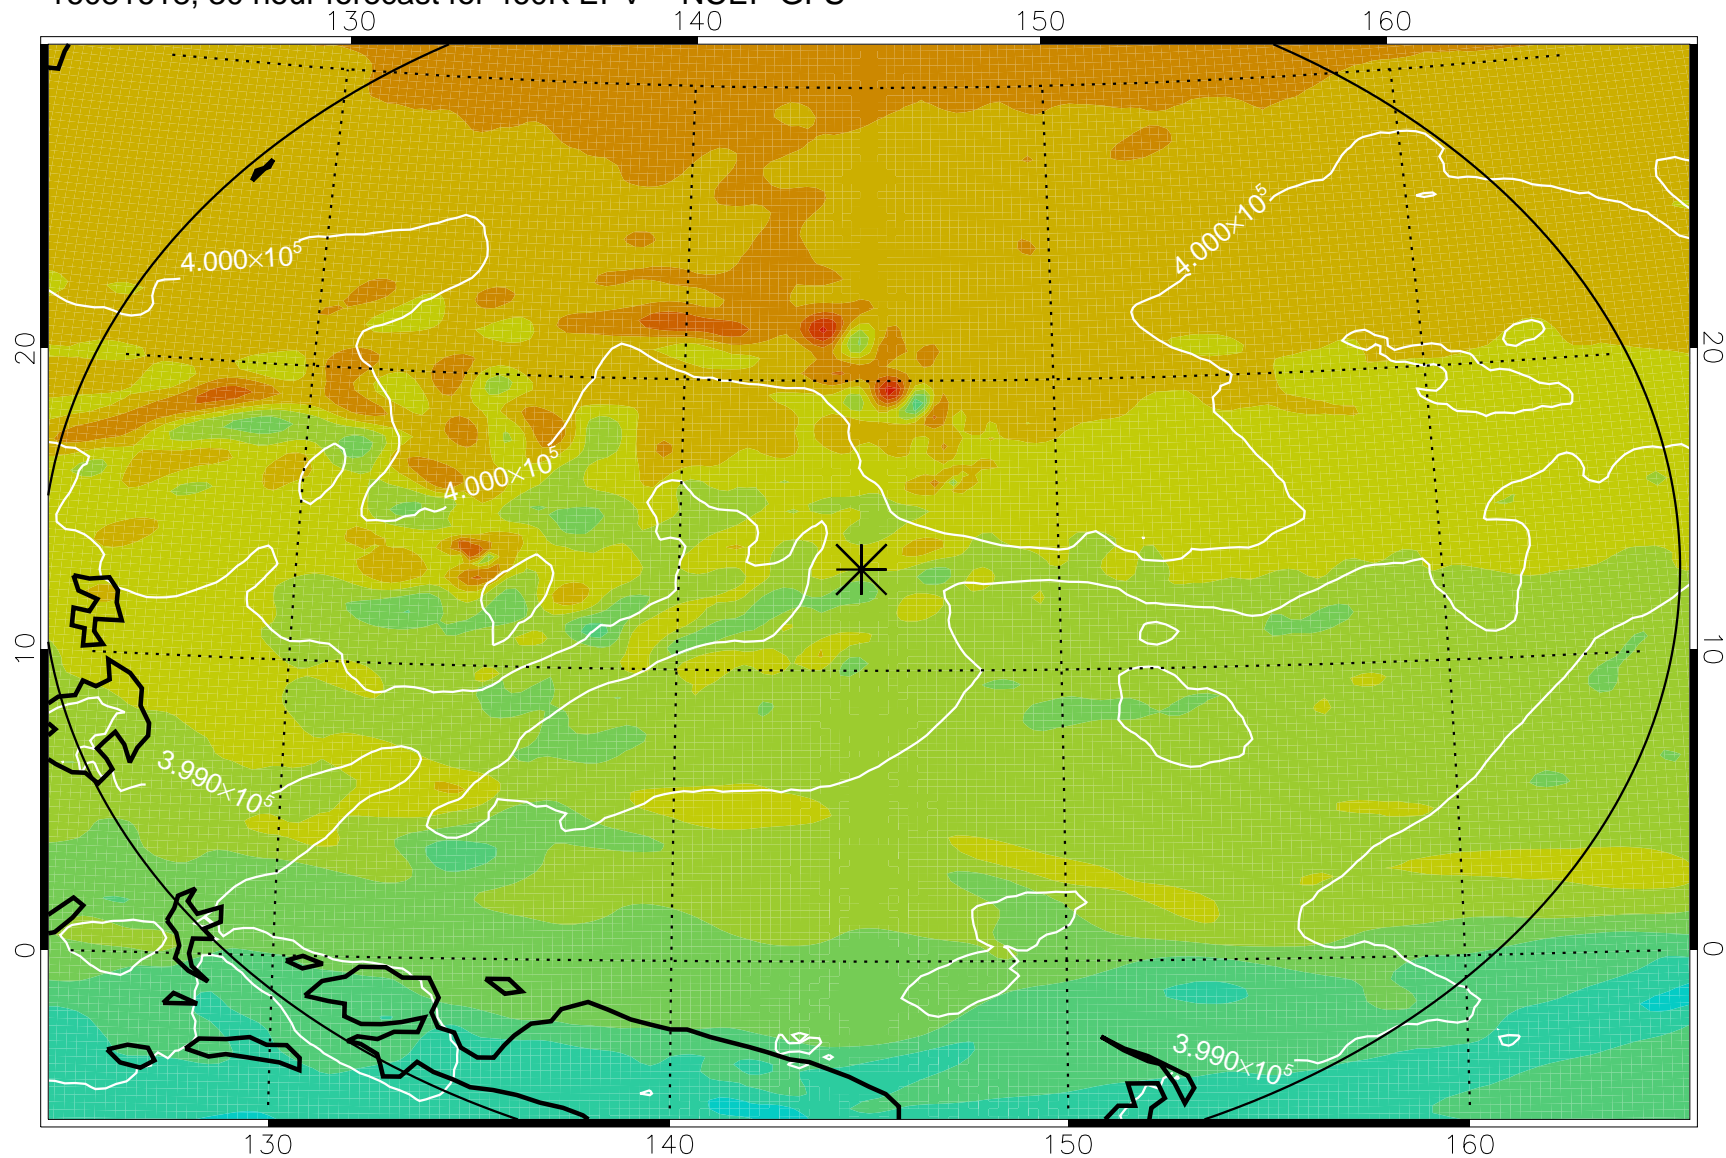

16081518, 6 hour forecast for 460K EPV -- NCEP GFS

460K Montgomery Streamfunction, white

Range ring of 2304 km

16081600, 12 hour forecast for 460K EPV -- NCEP GFS

460K Montgomery Streamfunction, white

Range ring of 2304 km

16081606, 18 hour forecast for 460K EPV -- NCEP GFS

460K Montgomery Streamfunction, white

Range ring of 2304 km

16081612, 24 hour forecast for 460K EPV -- NCEP GFS

460K Montgomery Streamfunction, white

Range ring of 2304 km

16081618, 30 hour forecast for 460K EPV -- NCEP GFS

460K Montgomery Streamfunction, white

Range ring of 2304 km

16081700, 36 hour forecast for 460K EPV -- NCEP GFS

460K Montgomery Streamfunction, white

Range ring of 2304 km

16081706, 42 hour forecast for 460K EPV -- NCEP GFS

460K Montgomery Streamfunction, white

Range ring of 2304 km

16081712, 48 hour forecast for 460K EPV -- NCEP GFS

460K Montgomery Streamfunction, white

Range ring of 2304 km