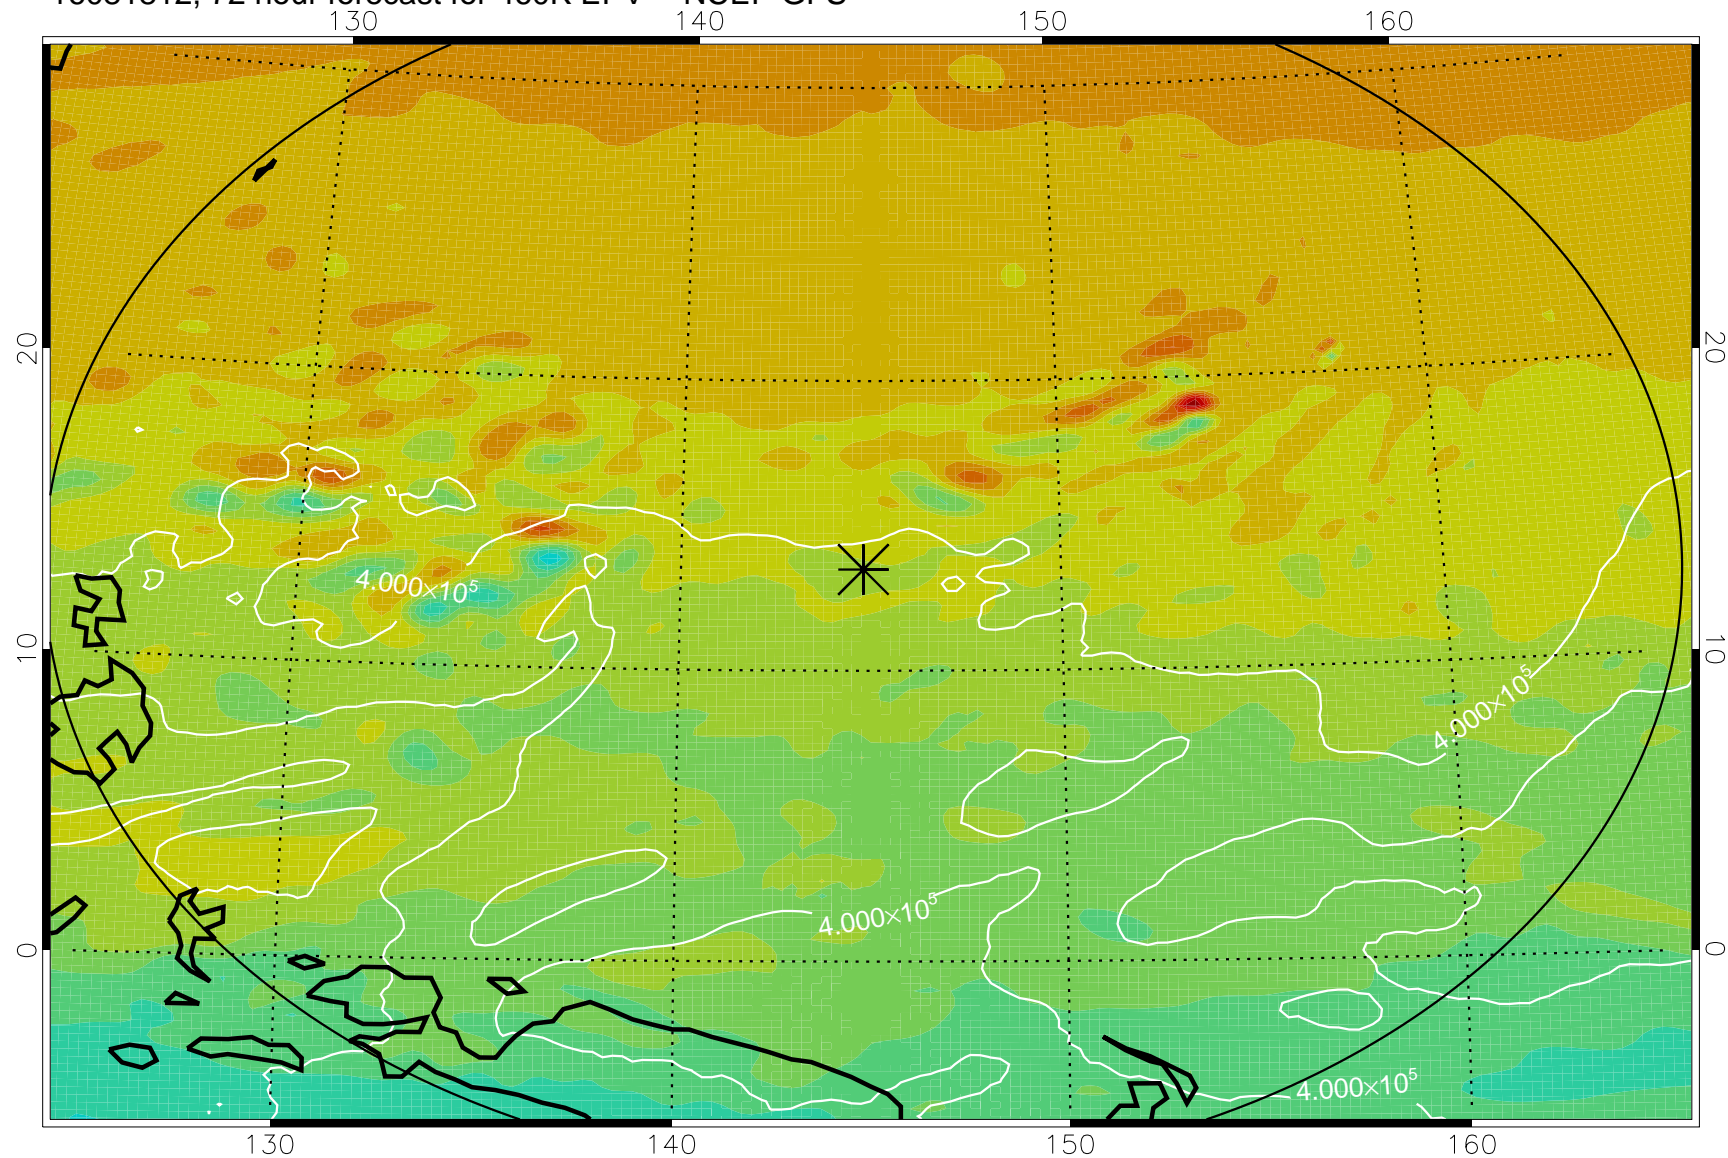

16081718, 54 hour forecast for 460K EPV -- NCEP GFS

460K Montgomery Streamfunction, white

Range ring of 2304 km

16081800, 60 hour forecast for 460K EPV -- NCEP GFS

460K Montgomery Streamfunction, white

Range ring of 2304 km

16081806, 66 hour forecast for 460K EPV -- NCEP GFS

460K Montgomery Streamfunction, white

Range ring of 2304 km

16081812, 72 hour forecast for 460K EPV -- NCEP GFS

460K Montgomery Streamfunction, white

Range ring of 2304 km

16081818, 78 hour forecast for 460K EPV -- NCEP GFS

460K Montgomery Streamfunction, white

Range ring of 2304 km

16081900, 84 hour forecast for 460K EPV -- NCEP GFS

460K Montgomery Streamfunction, white

Range ring of 2304 km

16081918, 102 hour forecast for 460K EPV -- NCEP GFS

460K Montgomery Streamfunction, white

Range ring of 2304 km

16082000, 108 hour forecast for 460K EPV -- NCEP GFS

460K Montgomery Streamfunction, white

Range ring of 2304 km