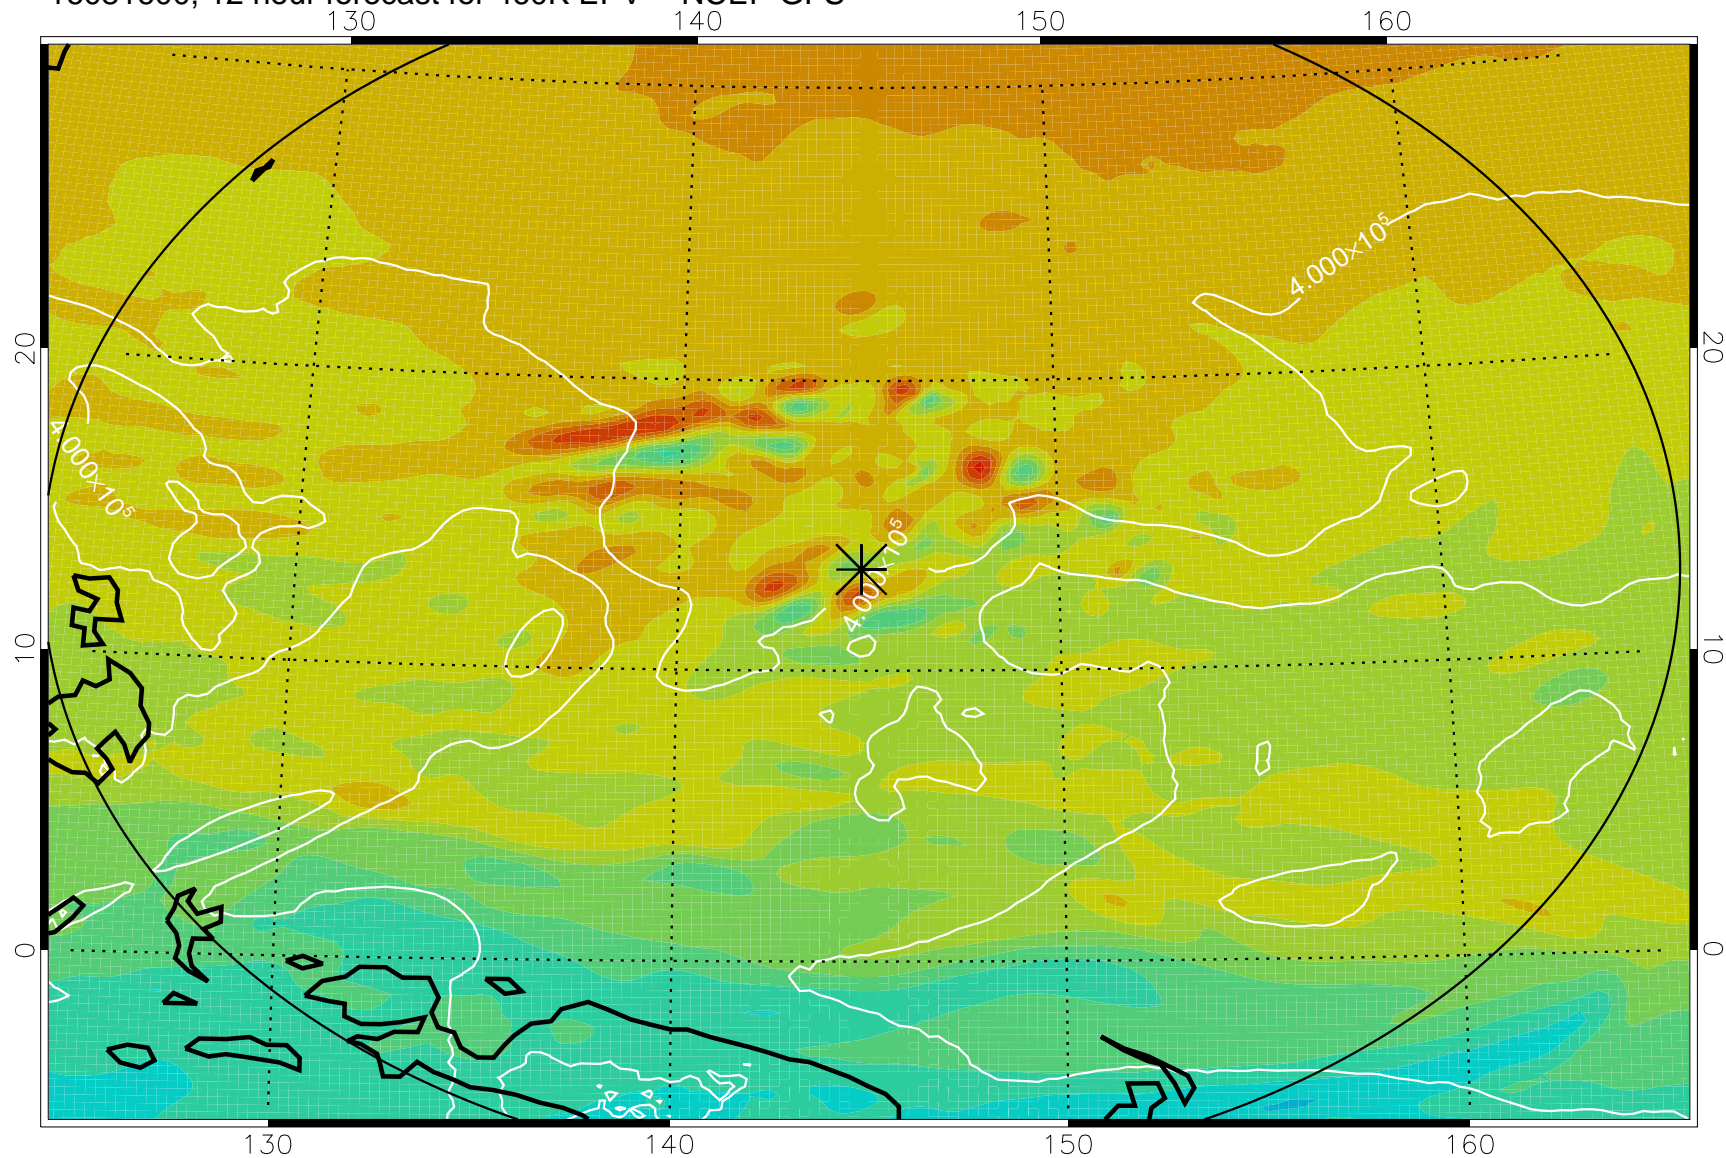

16081518, 6 hour forecast for 460K EPV -- NCEP GFS

460K Montgomery Streamfunction, white

Range ring of 2304 km

16081600, 12 hour forecast for 460K EPV -- NCEP GFS

460K Montgomery Streamfunction, white

Range ring of 2304 km

16081606, 18 hour forecast for 460K EPV -- NCEP GFS

460K Montgomery Streamfunction, white

Range ring of 2304 km

16081612, 24 hour forecast for 460K EPV -- NCEP GFS

460K Montgomery Streamfunction, white

Range ring of 2304 km

16081618, 30 hour forecast for 460K EPV -- NCEP GFS

460K Montgomery Streamfunction, white

Range ring of 2304 km

16081700, 36 hour forecast for 460K EPV -- NCEP GFS

460K Montgomery Streamfunction, white

Range ring of 2304 km

16081818, 78 hour forecast for 460K EPV -- NCEP GFS

460K Montgomery Streamfunction, white

Range ring of 2304 km

16081900, 84 hour forecast for 460K EPV -- NCEP GFS

460K Montgomery Streamfunction, white

Range ring of 2304 km