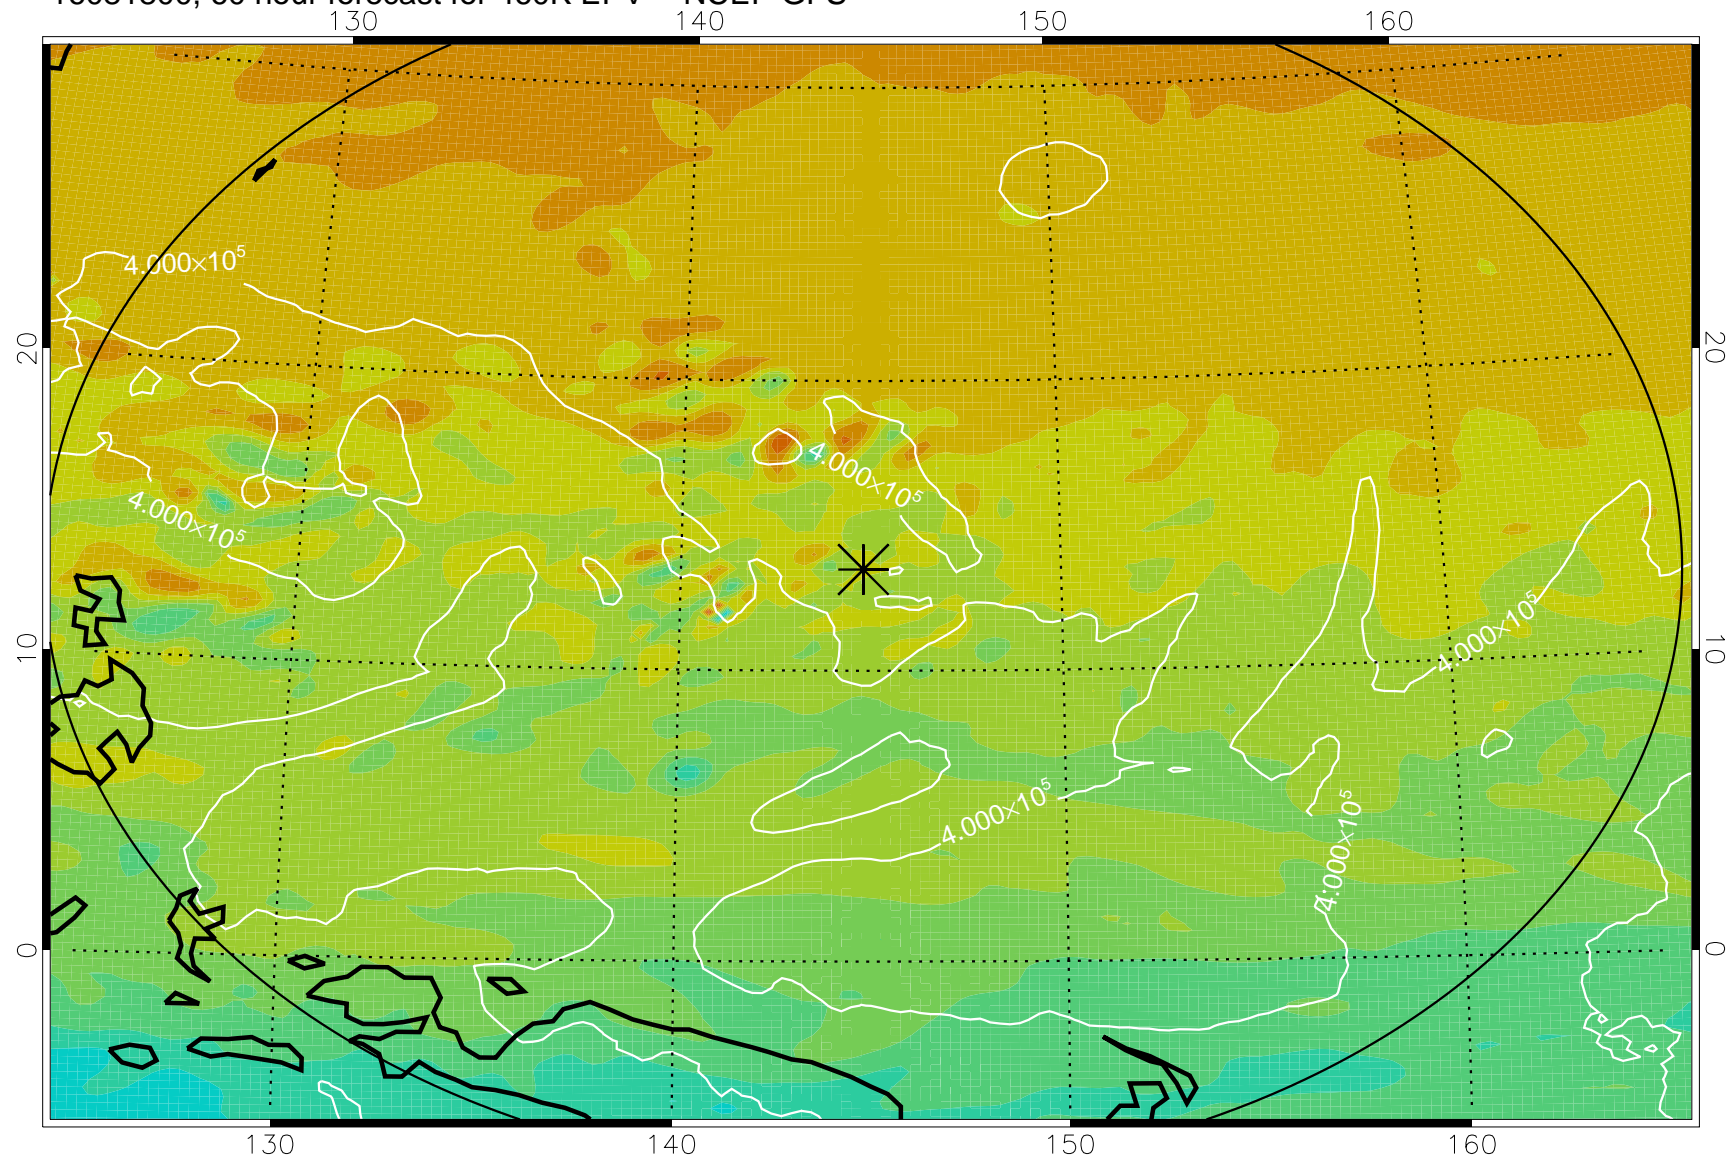

16081706, 42 hour forecast for 460K EPV -- NCEP GFS

460K Montgomery Streamfunction, white

Range ring of 2304 km

16081712, 48 hour forecast for 460K EPV -- NCEP GFS

460K Montgomery Streamfunction, white

Range ring of 2304 km

16081718, 54 hour forecast for 460K EPV -- NCEP GFS

460K Montgomery Streamfunction, white

Range ring of 2304 km

16081800, 60 hour forecast for 460K EPV -- NCEP GFS

460K Montgomery Streamfunction, white

Range ring of 2304 km

16081806, 66 hour forecast for 460K EPV -- NCEP GFS

460K Montgomery Streamfunction, white

Range ring of 2304 km

16081812, 72 hour forecast for 460K EPV -- NCEP GFS

460K Montgomery Streamfunction, white

Range ring of 2304 km

16081818, 78 hour forecast for 460K EPV -- NCEP GFS

460K Montgomery Streamfunction, white

Range ring of 2304 km

16081900, 84 hour forecast for 460K EPV -- NCEP GFS

460K Montgomery Streamfunction, white

Range ring of 2304 km