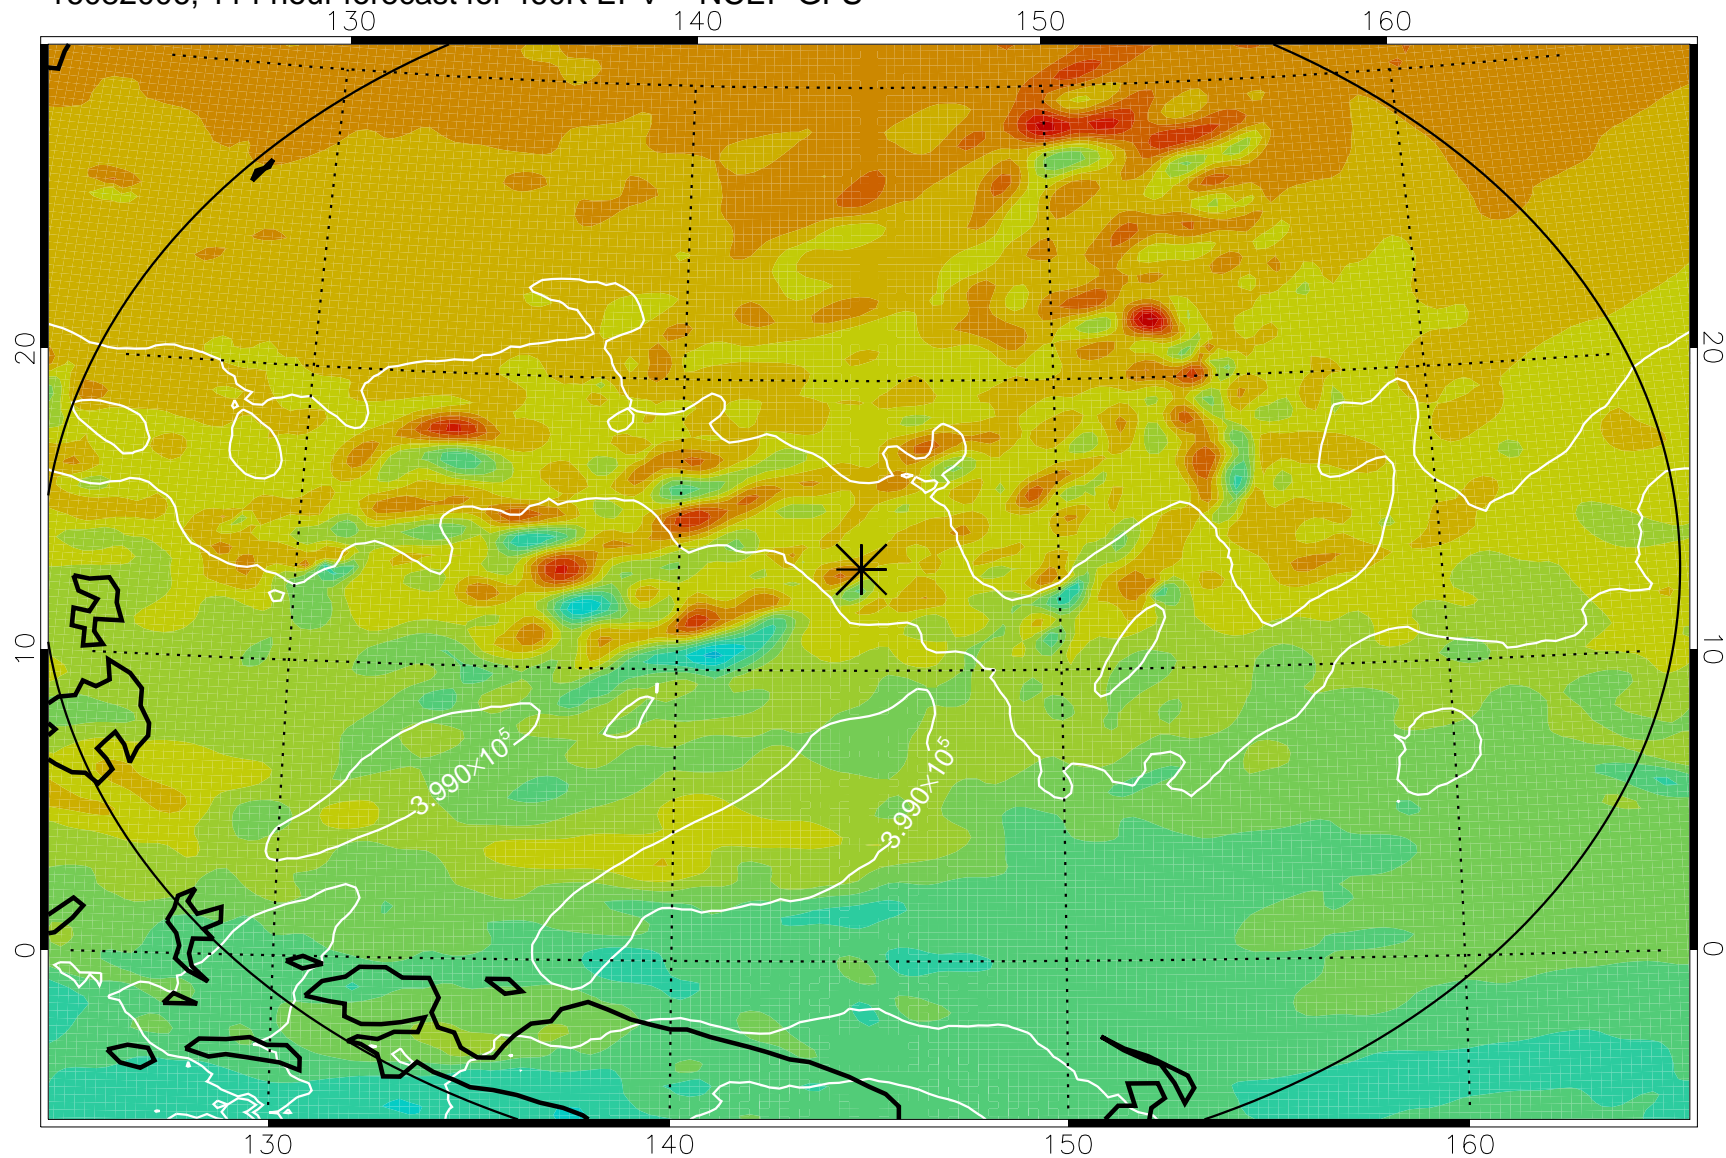

16081818, 78 hour forecast for 460K EPV -- NCEP GFS

460K Montgomery Streamfunction, white

Range ring of 2304 km

16081900, 84 hour forecast for 460K EPV -- NCEP GFS

460K Montgomery Streamfunction, white

Range ring of 2304 km

16081906, 90 hour forecast for 460K EPV -- NCEP GFS

460K Montgomery Streamfunction, white

Range ring of 2304 km

16081912, 96 hour forecast for 460K EPV -- NCEP GFS

460K Montgomery Streamfunction, white

Range ring of 2304 km

16081918, 102 hour forecast for 460K EPV -- NCEP GFS

460K Montgomery Streamfunction, white

Range ring of 2304 km

16082000, 108 hour forecast for 460K EPV -- NCEP GFS

460K Montgomery Streamfunction, white

Range ring of 2304 km

16082006, 114 hour forecast for 460K EPV -- NCEP GFS

460K Montgomery Streamfunction, white

Range ring of 2304 km

16082012, 120 hour forecast for 460K EPV -- NCEP GFS

460K Montgomery Streamfunction, white

Range ring of 2304 km