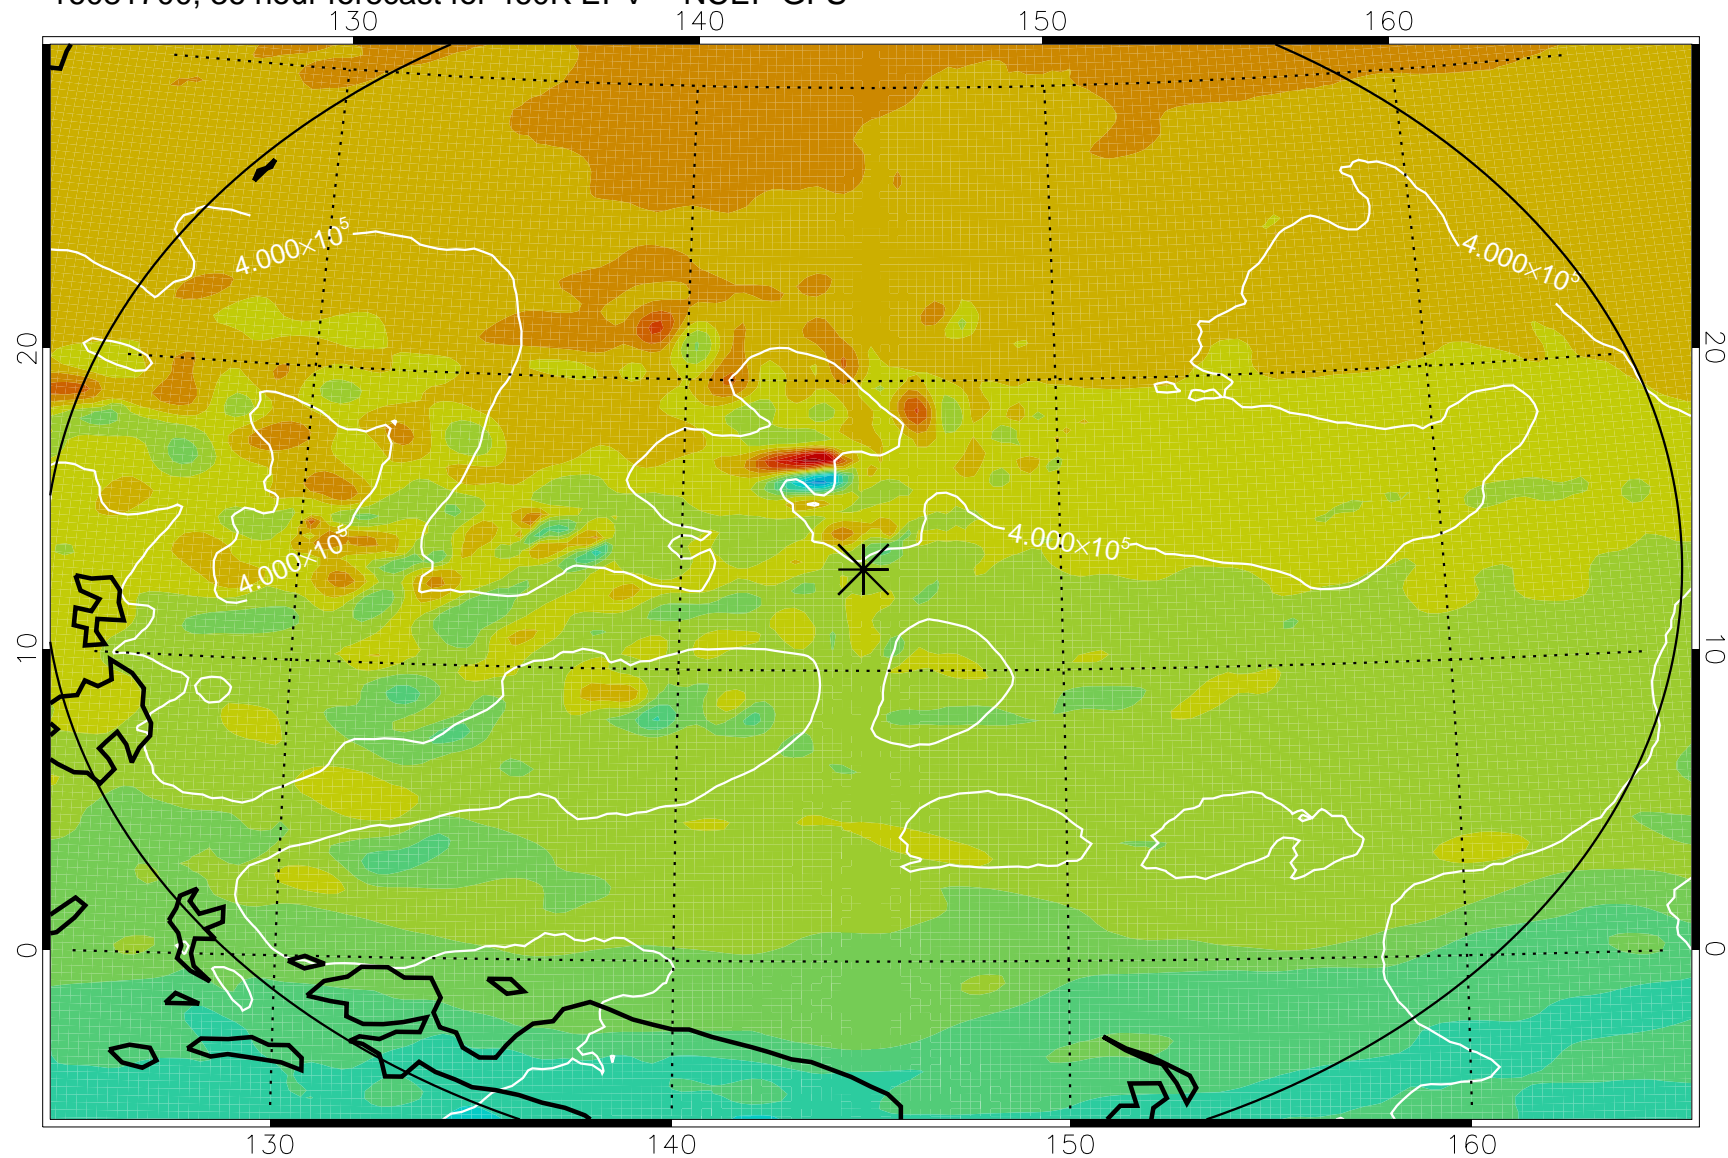

16081606, 18 hour forecast for 460K EPV -- NCEP GFS

460K Montgomery Streamfunction, white

Range ring of 2304 km

16081612, 24 hour forecast for 460K EPV -- NCEP GFS

460K Montgomery Streamfunction, white

Range ring of 2304 km

16081618, 30 hour forecast for 460K EPV -- NCEP GFS

460K Montgomery Streamfunction, white

Range ring of 2304 km

16081700, 36 hour forecast for 460K EPV -- NCEP GFS

460K Montgomery Streamfunction, white

Range ring of 2304 km

16081718, 54 hour forecast for 460K EPV -- NCEP GFS

460K Montgomery Streamfunction, white

Range ring of 2304 km

16081800, 60 hour forecast for 460K EPV -- NCEP GFS

460K Montgomery Streamfunction, white

Range ring of 2304 km

16081818, 78 hour forecast for 460K EPV -- NCEP GFS

460K Montgomery Streamfunction, white

Range ring of 2304 km

16081900, 84 hour forecast for 460K EPV -- NCEP GFS

460K Montgomery Streamfunction, white

Range ring of 2304 km