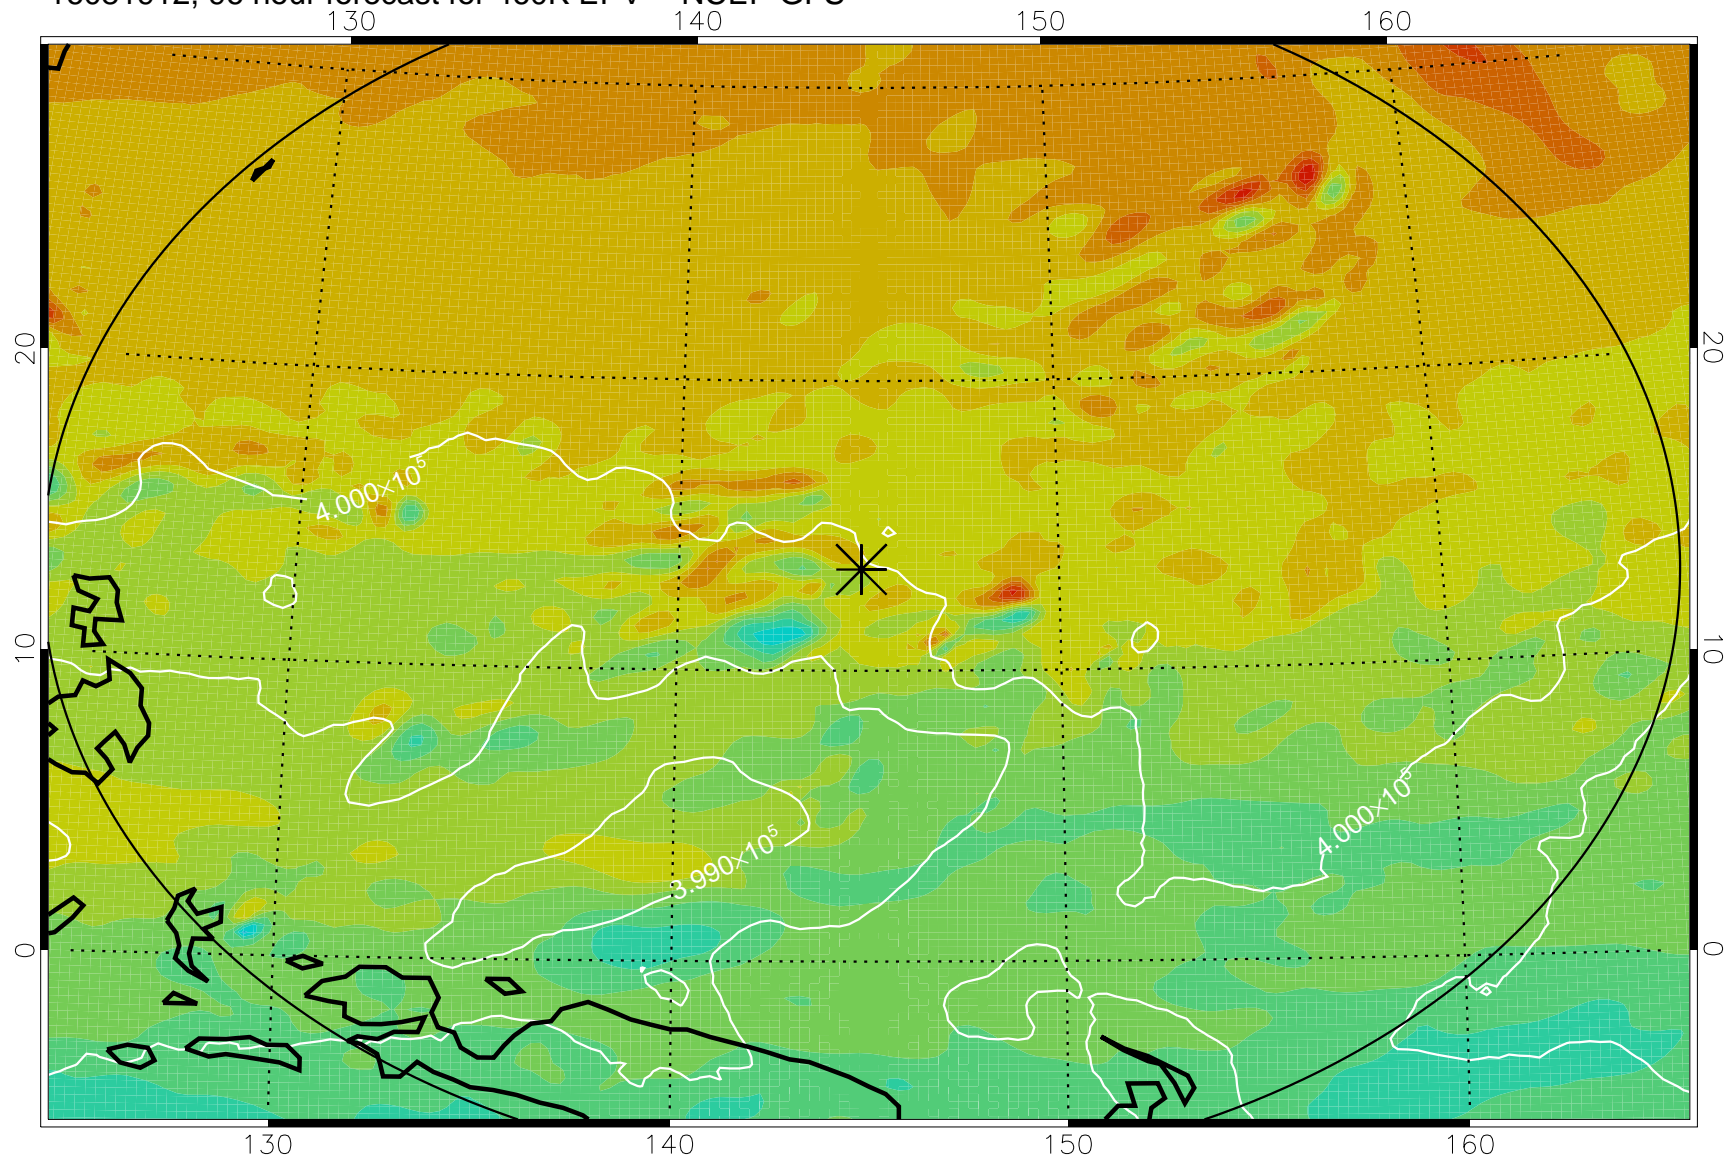

16081806, 66 hour forecast for 460K EPV -- NCEP GFS

460K Montgomery Streamfunction, white

Range ring of 2304 km

16081812, 72 hour forecast for 460K EPV -- NCEP GFS

460K Montgomery Streamfunction, white

Range ring of 2304 km

16081818, 78 hour forecast for 460K EPV -- NCEP GFS

460K Montgomery Streamfunction, white

Range ring of 2304 km

16081900, 84 hour forecast for 460K EPV -- NCEP GFS

460K Montgomery Streamfunction, white

Range ring of 2304 km

16081906, 90 hour forecast for 460K EPV -- NCEP GFS

460K Montgomery Streamfunction, white

Range ring of 2304 km

16081912, 96 hour forecast for 460K EPV -- NCEP GFS

460K Montgomery Streamfunction, white

Range ring of 2304 km

16081918, 102 hour forecast for 460K EPV -- NCEP GFS

460K Montgomery Streamfunction, white

Range ring of 2304 km

16082000, 108 hour forecast for 460K EPV -- NCEP GFS

460K Montgomery Streamfunction, white

Range ring of 2304 km