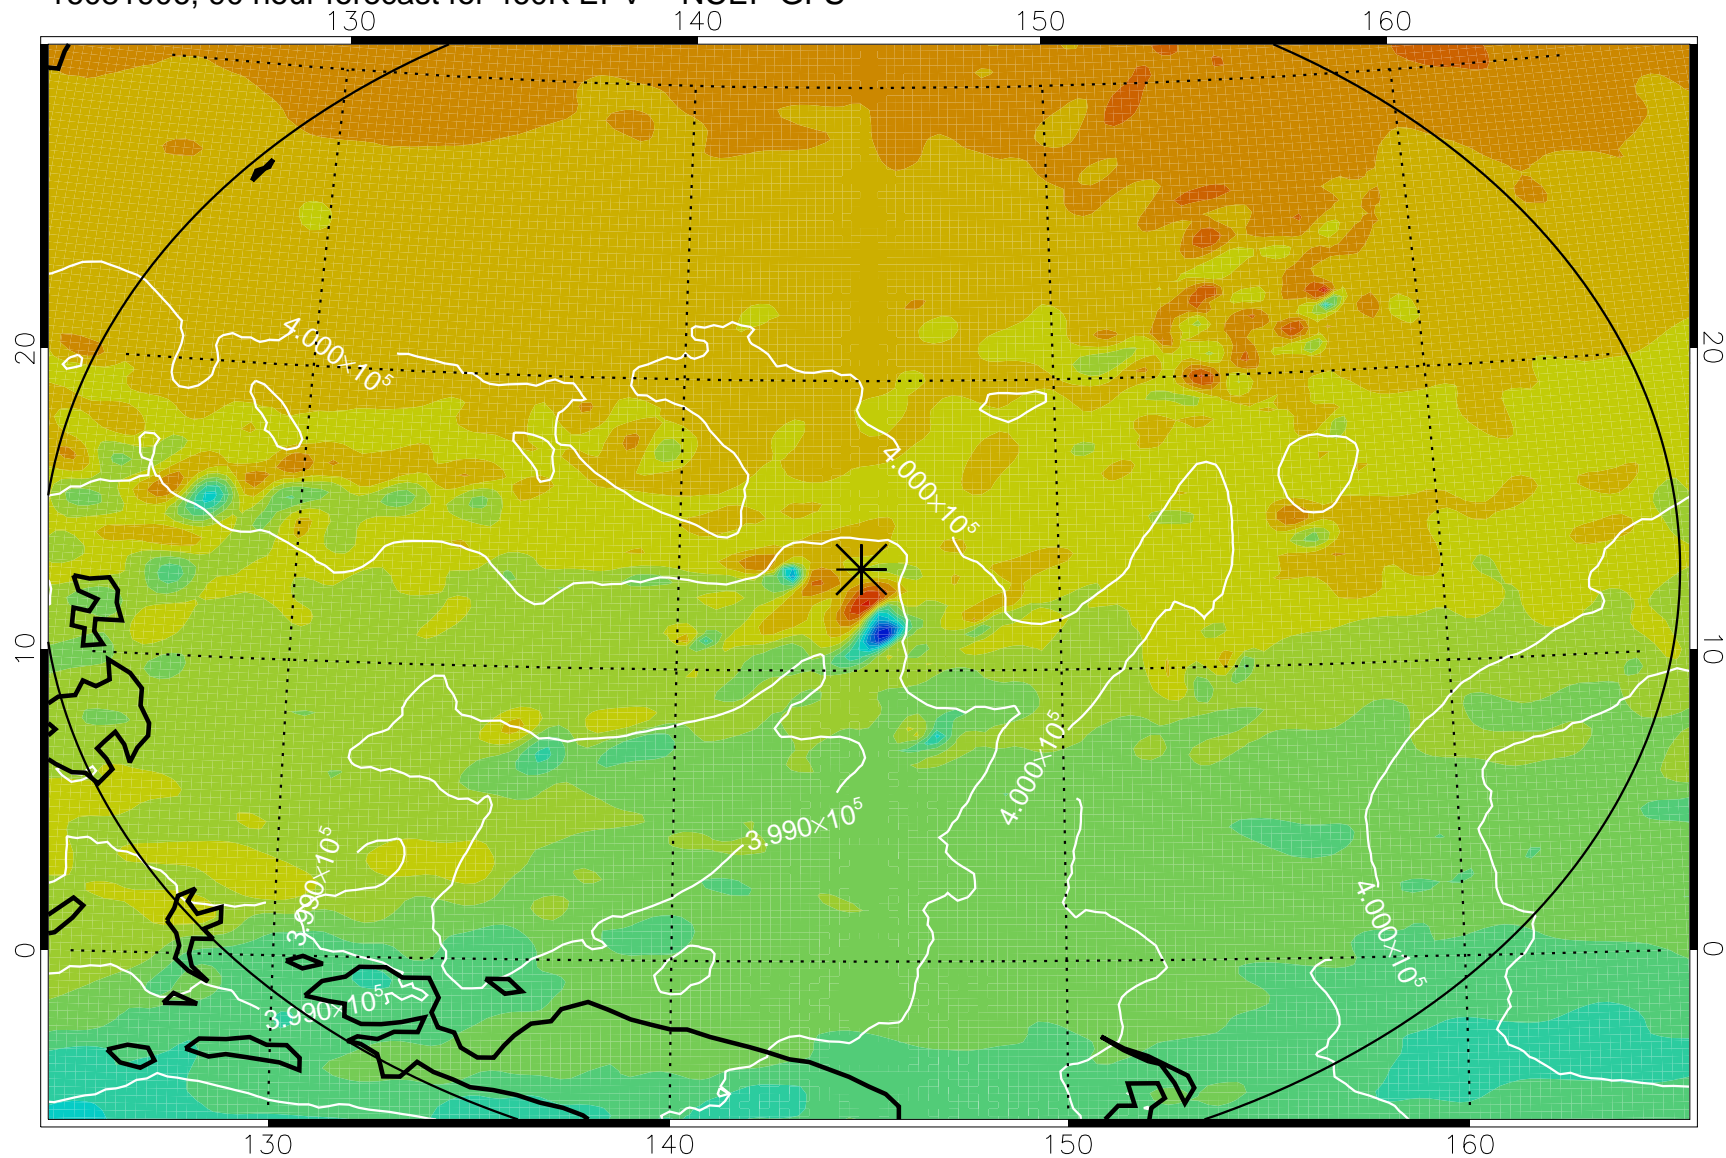

16081806, 66 hour forecast for 460K EPV -- NCEP GFS

460K Montgomery Streamfunction, white

Range ring of 2304 km

16081812, 72 hour forecast for 460K EPV -- NCEP GFS

460K Montgomery Streamfunction, white

Range ring of 2304 km

16081818, 78 hour forecast for 460K EPV -- NCEP GFS

460K Montgomery Streamfunction, white

Range ring of 2304 km

16081900, 84 hour forecast for 460K EPV -- NCEP GFS

460K Montgomery Streamfunction, white

Range ring of 2304 km

16081906, 90 hour forecast for 460K EPV -- NCEP GFS

460K Montgomery Streamfunction, white

Range ring of 2304 km

16081912, 96 hour forecast for 460K EPV -- NCEP GFS

460K Montgomery Streamfunction, white

Range ring of 2304 km

16081918, 102 hour forecast for 460K EPV -- NCEP GFS

460K Montgomery Streamfunction, white

Range ring of 2304 km

16082000, 108 hour forecast for 460K EPV -- NCEP GFS

460K Montgomery Streamfunction, white

Range ring of 2304 km