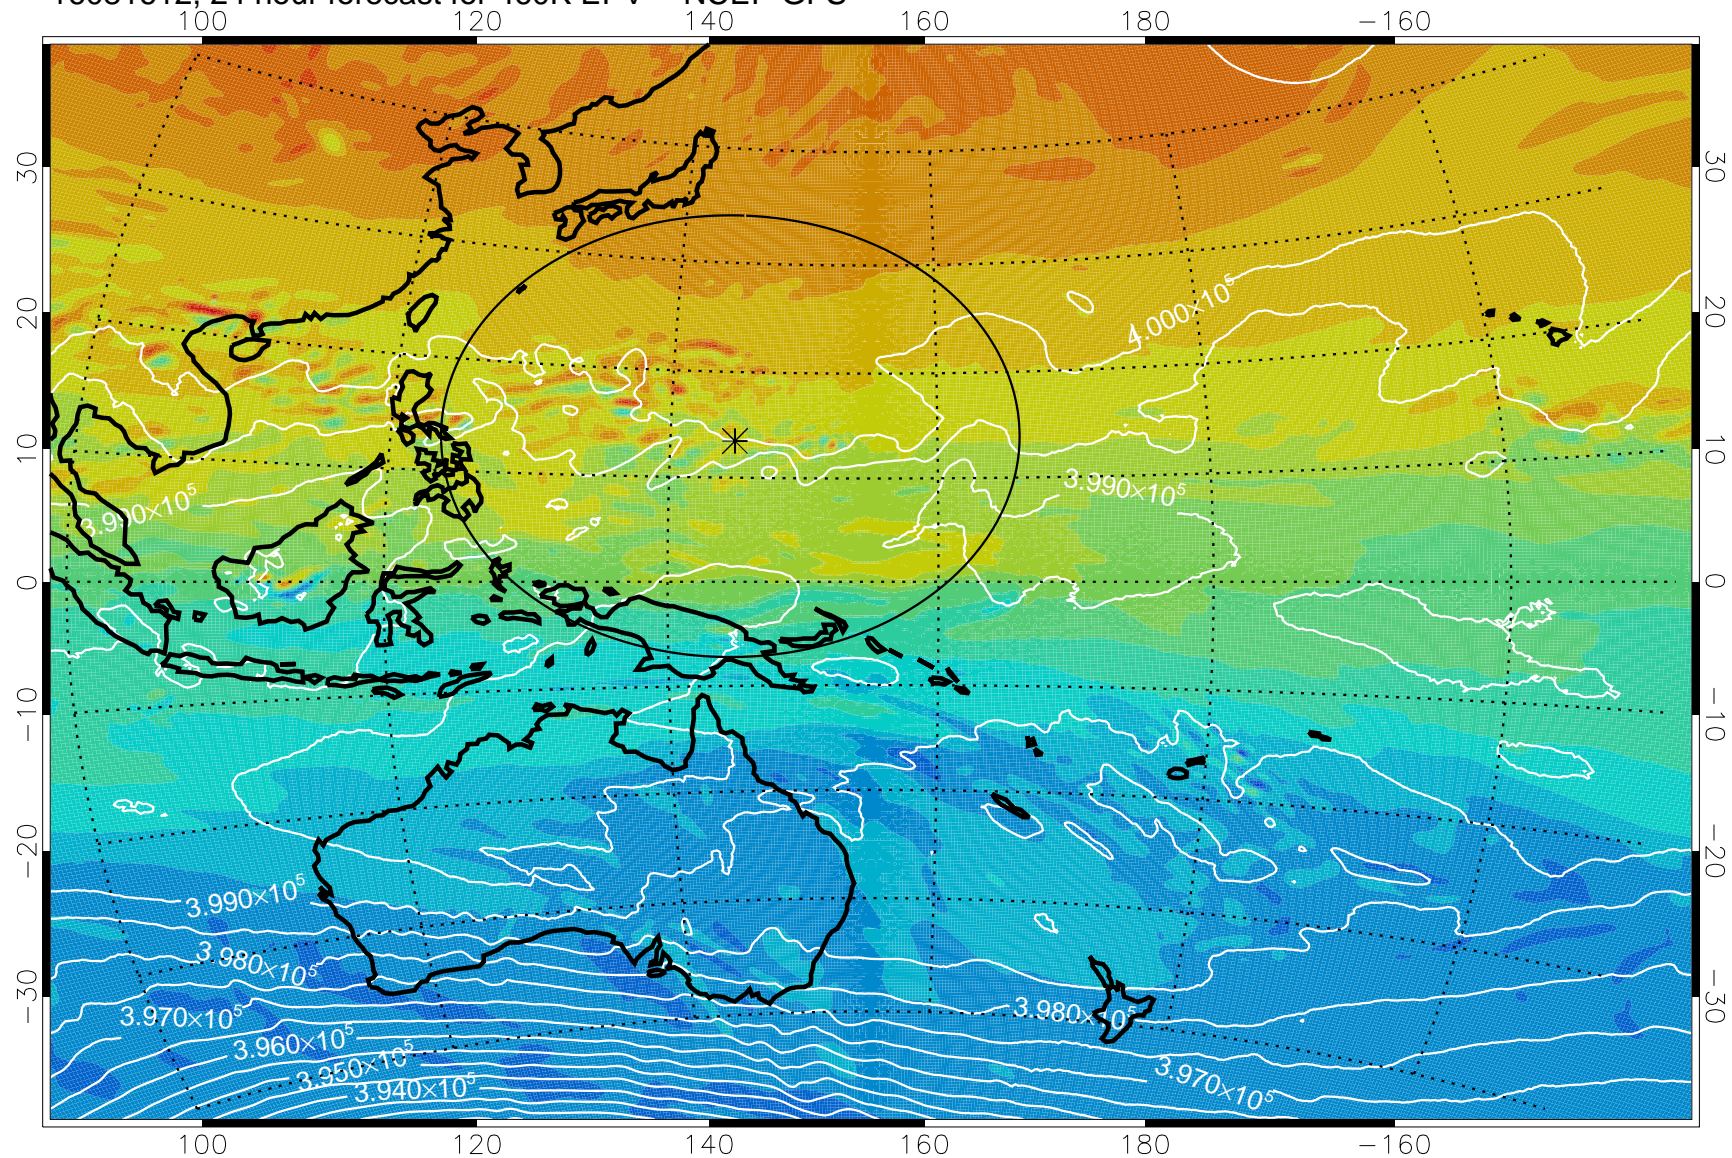

16081518, 6 hour forecast for 460K EPV -- NCEP GFS

460K Montgomery Streamfunction, white

Range ring of 2304 km

16081600, 12 hour forecast for 460K EPV -- NCEP GFS

460K Montgomery Streamfunction, white

Range ring of 2304 km

16081606, 18 hour forecast for 460K EPV -- NCEP GFS

460K Montgomery Streamfunction, white

Range ring of 2304 km

16081612, 24 hour forecast for 460K EPV -- NCEP GFS

460K Montgomery Streamfunction, white

Range ring of 2304 km

16081618, 30 hour forecast for 460K EPV -- NCEP GFS

460K Montgomery Streamfunction, white

Range ring of 2304 km

16081700, 36 hour forecast for 460K EPV -- NCEP GFS

460K Montgomery Streamfunction, white

Range ring of 2304 km

16081718, 54 hour forecast for 460K EPV -- NCEP GFS

460K Montgomery Streamfunction, white

Range ring of 2304 km

16081800, 60 hour forecast for 460K EPV -- NCEP GFS

460K Montgomery Streamfunction, white

Range ring of 2304 km