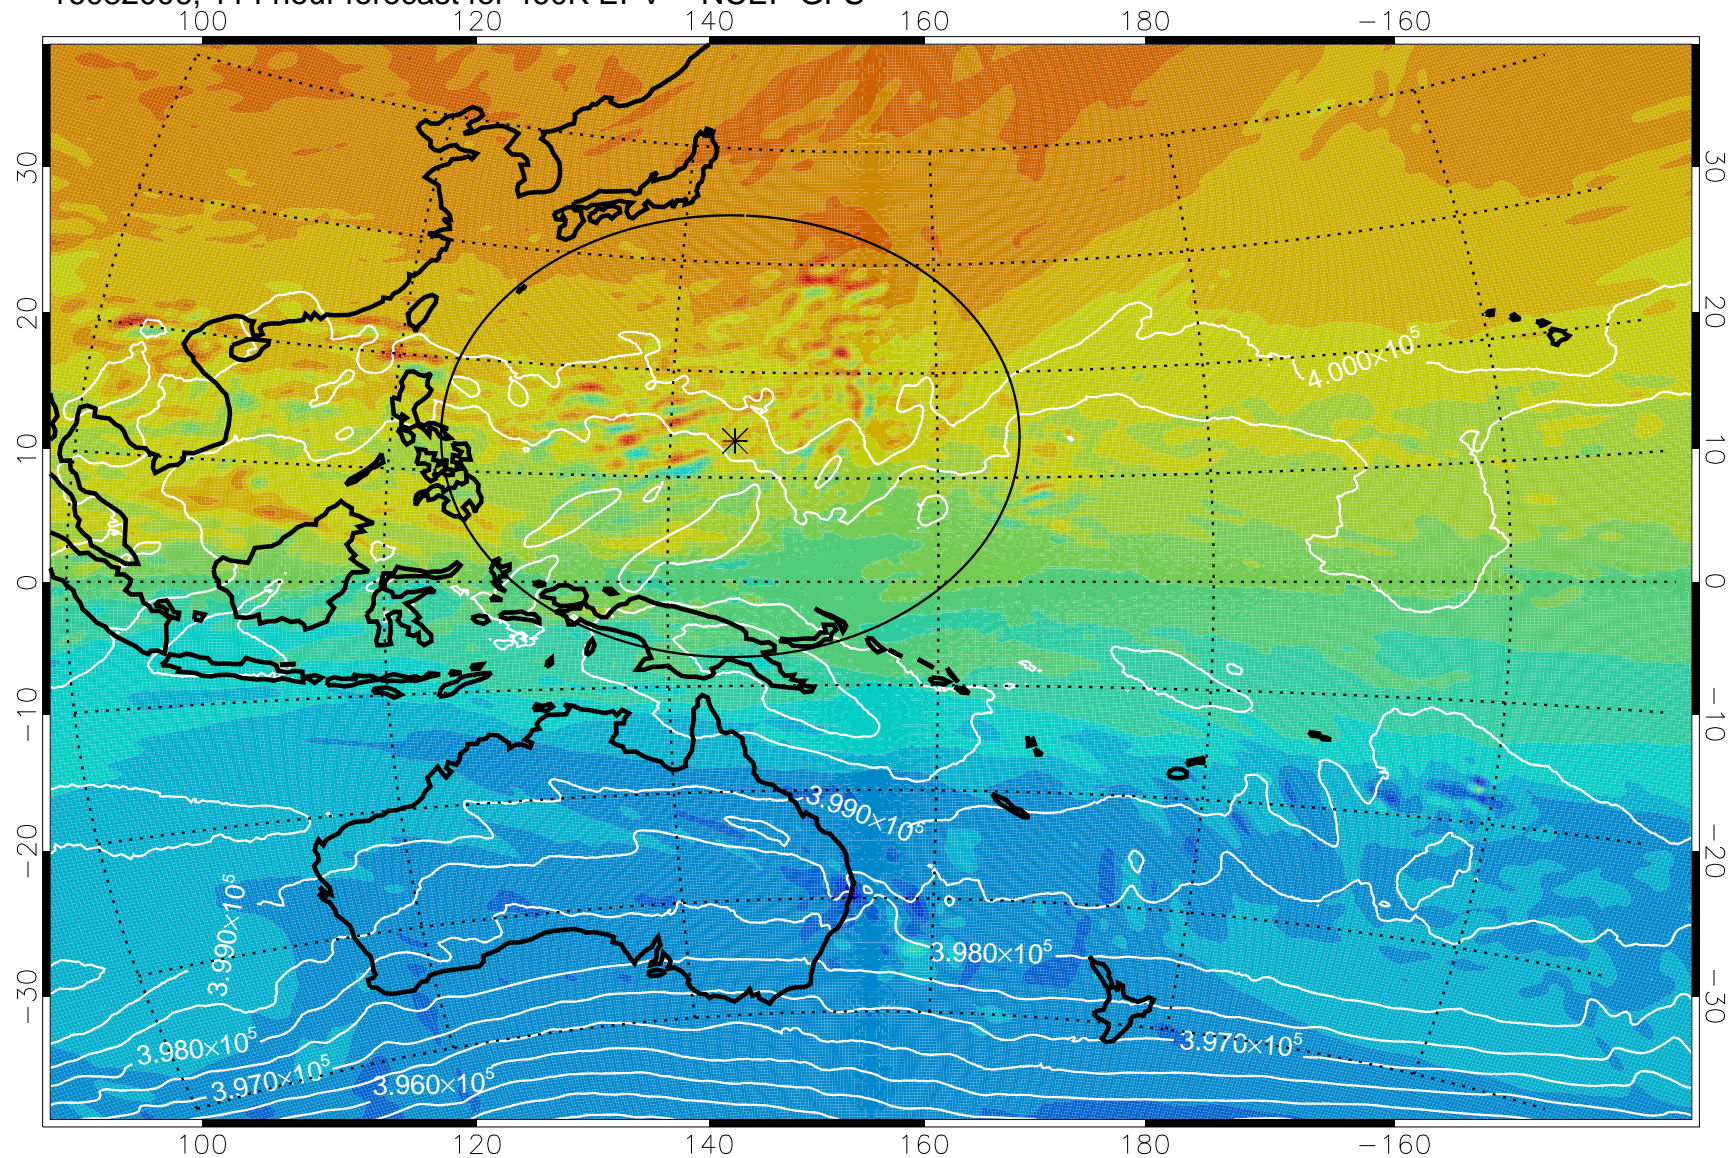

16081818, 78 hour forecast for 460K EPV -- NCEP GFS

460K Montgomery Streamfunction, white

Range ring of 2304 km

16081900, 84 hour forecast for 460K EPV -- NCEP GFS

460K Montgomery Streamfunction, white

Range ring of 2304 km

16081906, 90 hour forecast for 460K EPV -- NCEP GFS

460K Montgomery Streamfunction, white

Range ring of 2304 km

16081912, 96 hour forecast for 460K EPV -- NCEP GFS

460K Montgomery Streamfunction, white

Range ring of 2304 km

16081918, 102 hour forecast for 460K EPV -- NCEP GFS

460K Montgomery Streamfunction, white

Range ring of 2304 km

16082000, 108 hour forecast for 460K EPV -- NCEP GFS

460K Montgomery Streamfunction, white

Range ring of 2304 km

16082006, 114 hour forecast for 460K EPV -- NCEP GFS

460K Montgomery Streamfunction, white

Range ring of 2304 km

16082012, 120 hour forecast for 460K EPV -- NCEP GFS

460K Montgomery Streamfunction, white

Range ring of 2304 km