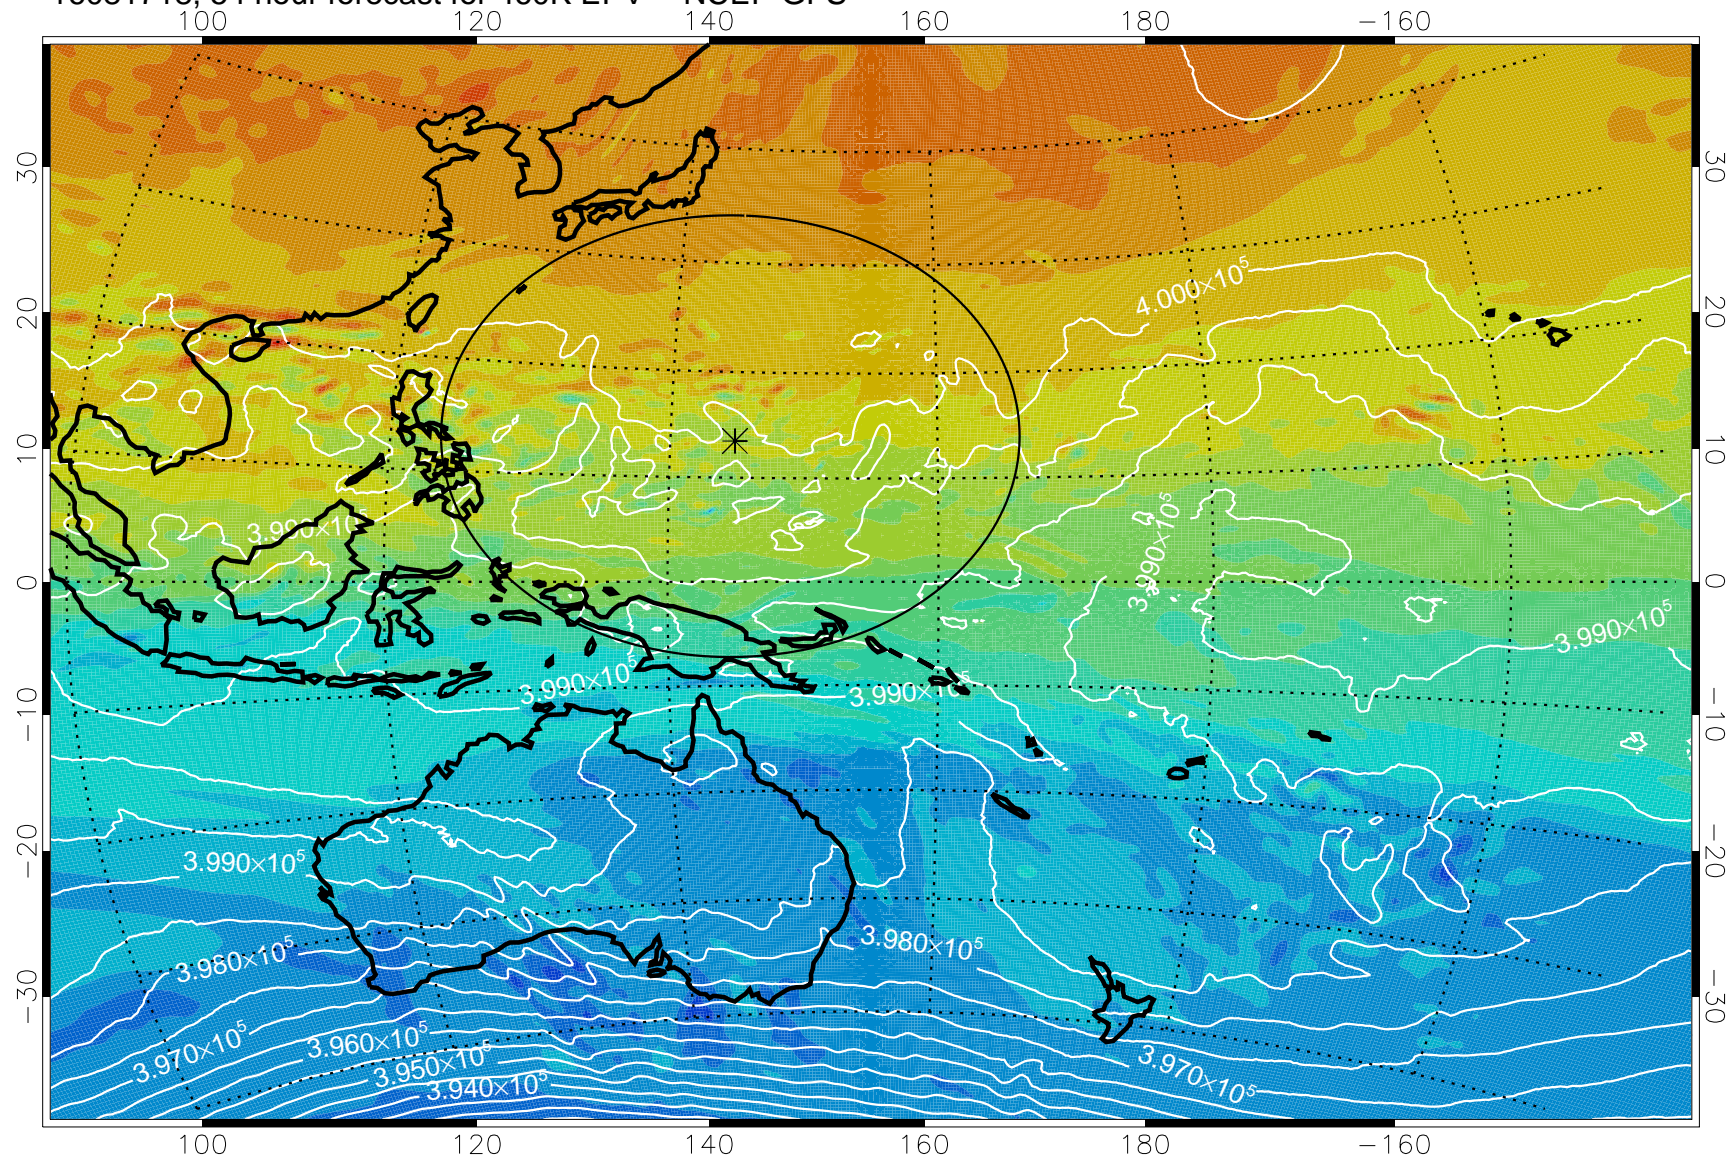

16081706, 42 hour forecast for 460K EPV -- NCEP GFS

460K Montgomery Streamfunction, white

Range ring of 2304 km

16081712, 48 hour forecast for 460K EPV -- NCEP GFS

460K Montgomery Streamfunction, white

Range ring of 2304 km

16081718, 54 hour forecast for 460K EPV -- NCEP GFS

460K Montgomery Streamfunction, white

Range ring of 2304 km

16081800, 60 hour forecast for 460K EPV -- NCEP GFS

460K Montgomery Streamfunction, white

Range ring of 2304 km

16081806, 66 hour forecast for 460K EPV -- NCEP GFS

460K Montgomery Streamfunction, white

Range ring of 2304 km

16081812, 72 hour forecast for 460K EPV -- NCEP GFS

460K Montgomery Streamfunction, white

Range ring of 2304 km

16081818, 78 hour forecast for 460K EPV -- NCEP GFS

460K Montgomery Streamfunction, white

Range ring of 2304 km

16081900, 84 hour forecast for 460K EPV -- NCEP GFS

460K Montgomery Streamfunction, white

Range ring of 2304 km