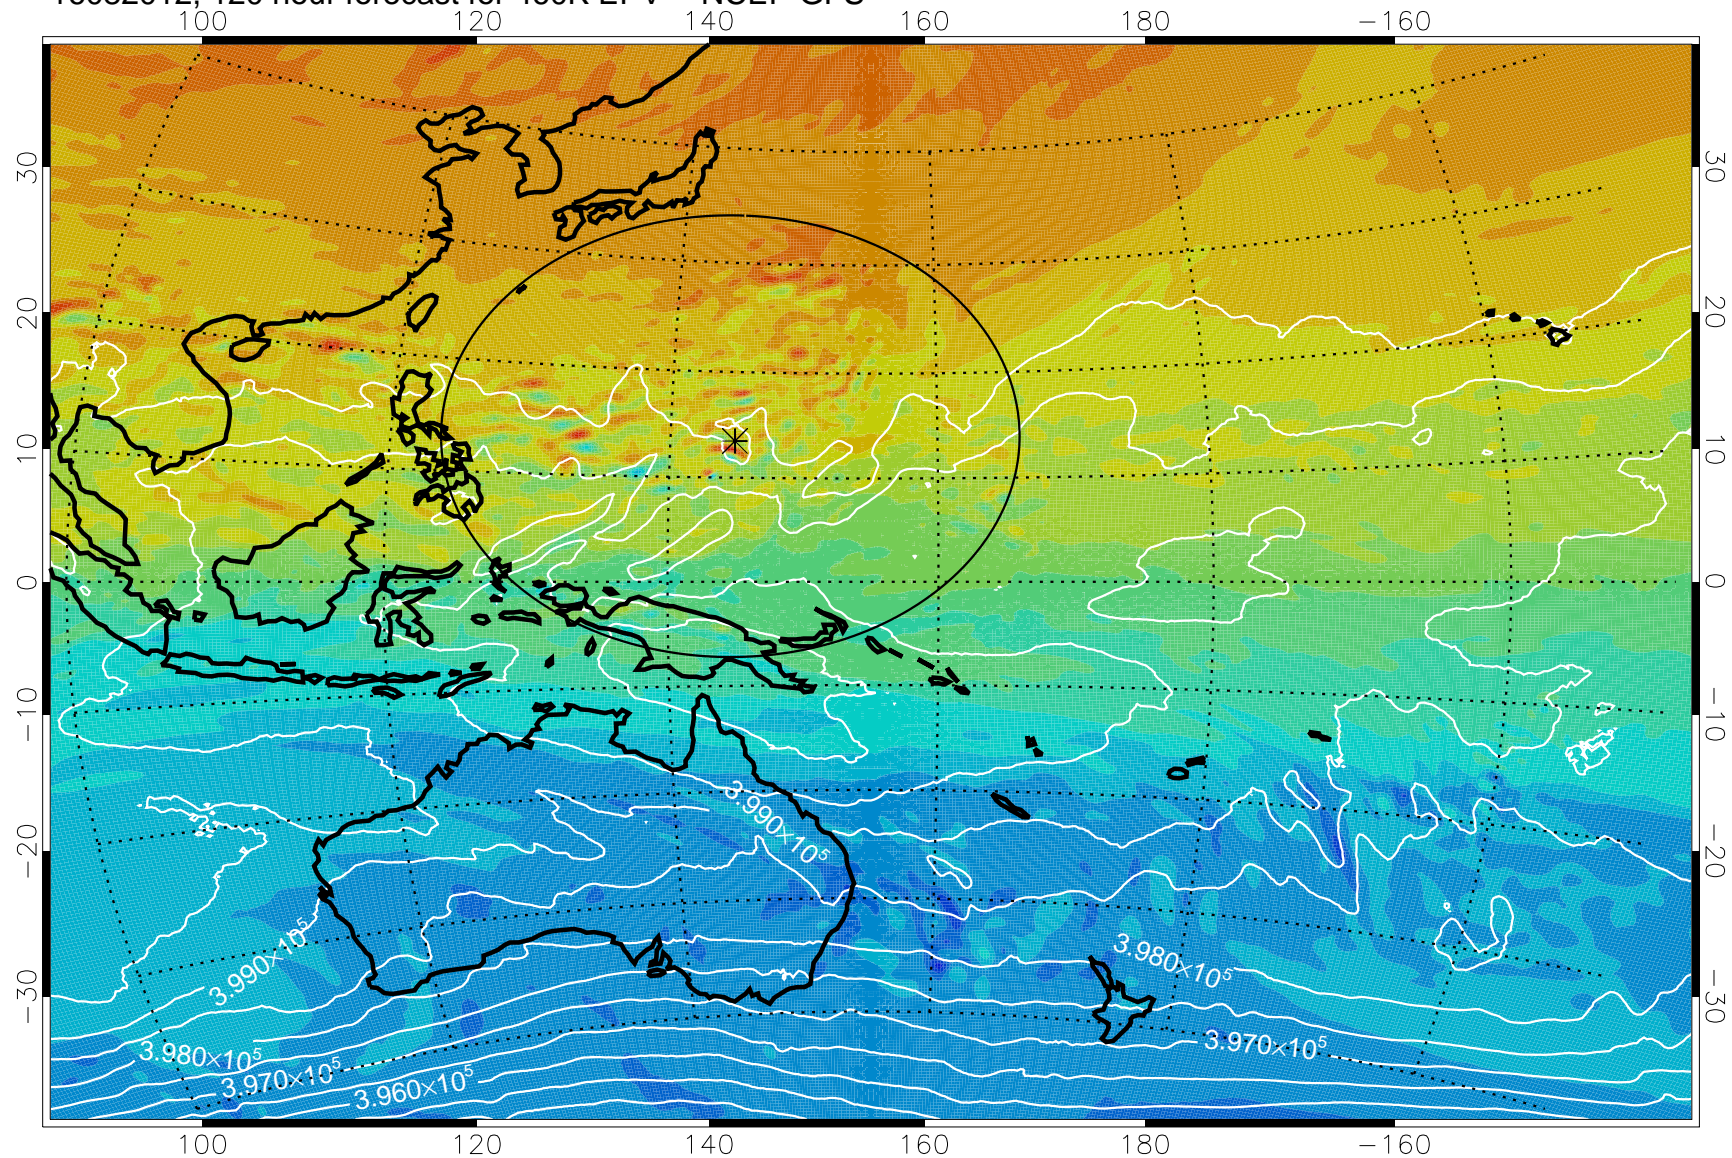

16081906, 90 hour forecast for 460K EPV -- NCEP GFS

460K Montgomery Streamfunction, white

Range ring of 2304 km

16081912, 96 hour forecast for 460K EPV -- NCEP GFS

460K Montgomery Streamfunction, white

Range ring of 2304 km

16081918, 102 hour forecast for 460K EPV -- NCEP GFS

460K Montgomery Streamfunction, white

Range ring of 2304 km

16082000, 108 hour forecast for 460K EPV -- NCEP GFS

460K Montgomery Streamfunction, white

Range ring of 2304 km

16082006, 114 hour forecast for 460K EPV -- NCEP GFS

460K Montgomery Streamfunction, white

Range ring of 2304 km

16082012, 120 hour forecast for 460K EPV -- NCEP GFS

460K Montgomery Streamfunction, white

Range ring of 2304 km