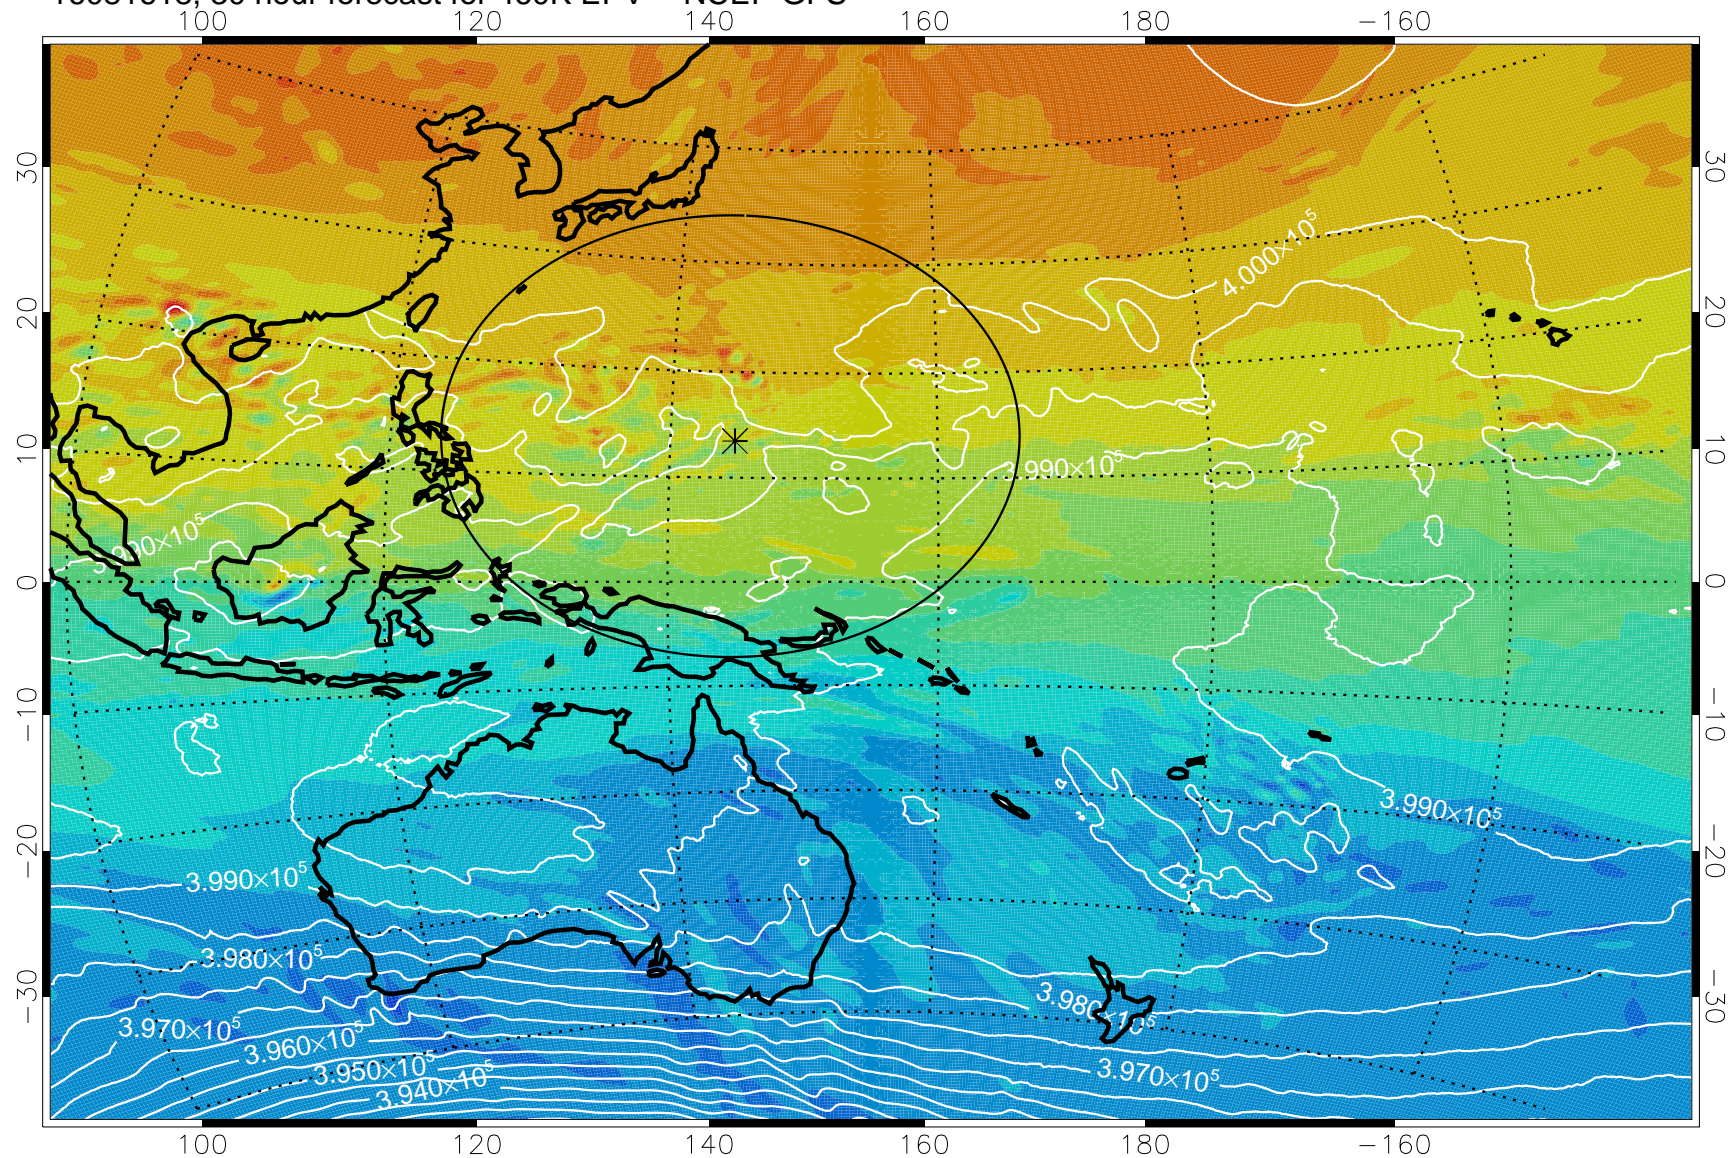

16081606, 18 hour forecast for 460K EPV -- NCEP GFS

460K Montgomery Streamfunction, white

Range ring of 2304 km

16081612, 24 hour forecast for 460K EPV -- NCEP GFS

460K Montgomery Streamfunction, white

Range ring of 2304 km

16081618, 30 hour forecast for 460K EPV -- NCEP GFS

460K Montgomery Streamfunction, white

Range ring of 2304 km

16081700, 36 hour forecast for 460K EPV -- NCEP GFS

460K Montgomery Streamfunction, white

Range ring of 2304 km

16081706, 42 hour forecast for 460K EPV -- NCEP GFS

460K Montgomery Streamfunction, white

Range ring of 2304 km

16081712, 48 hour forecast for 460K EPV -- NCEP GFS

460K Montgomery Streamfunction, white

Range ring of 2304 km

16081718, 54 hour forecast for 460K EPV -- NCEP GFS

460K Montgomery Streamfunction, white

Range ring of 2304 km

16081800, 60 hour forecast for 460K EPV -- NCEP GFS

460K Montgomery Streamfunction, white

Range ring of 2304 km