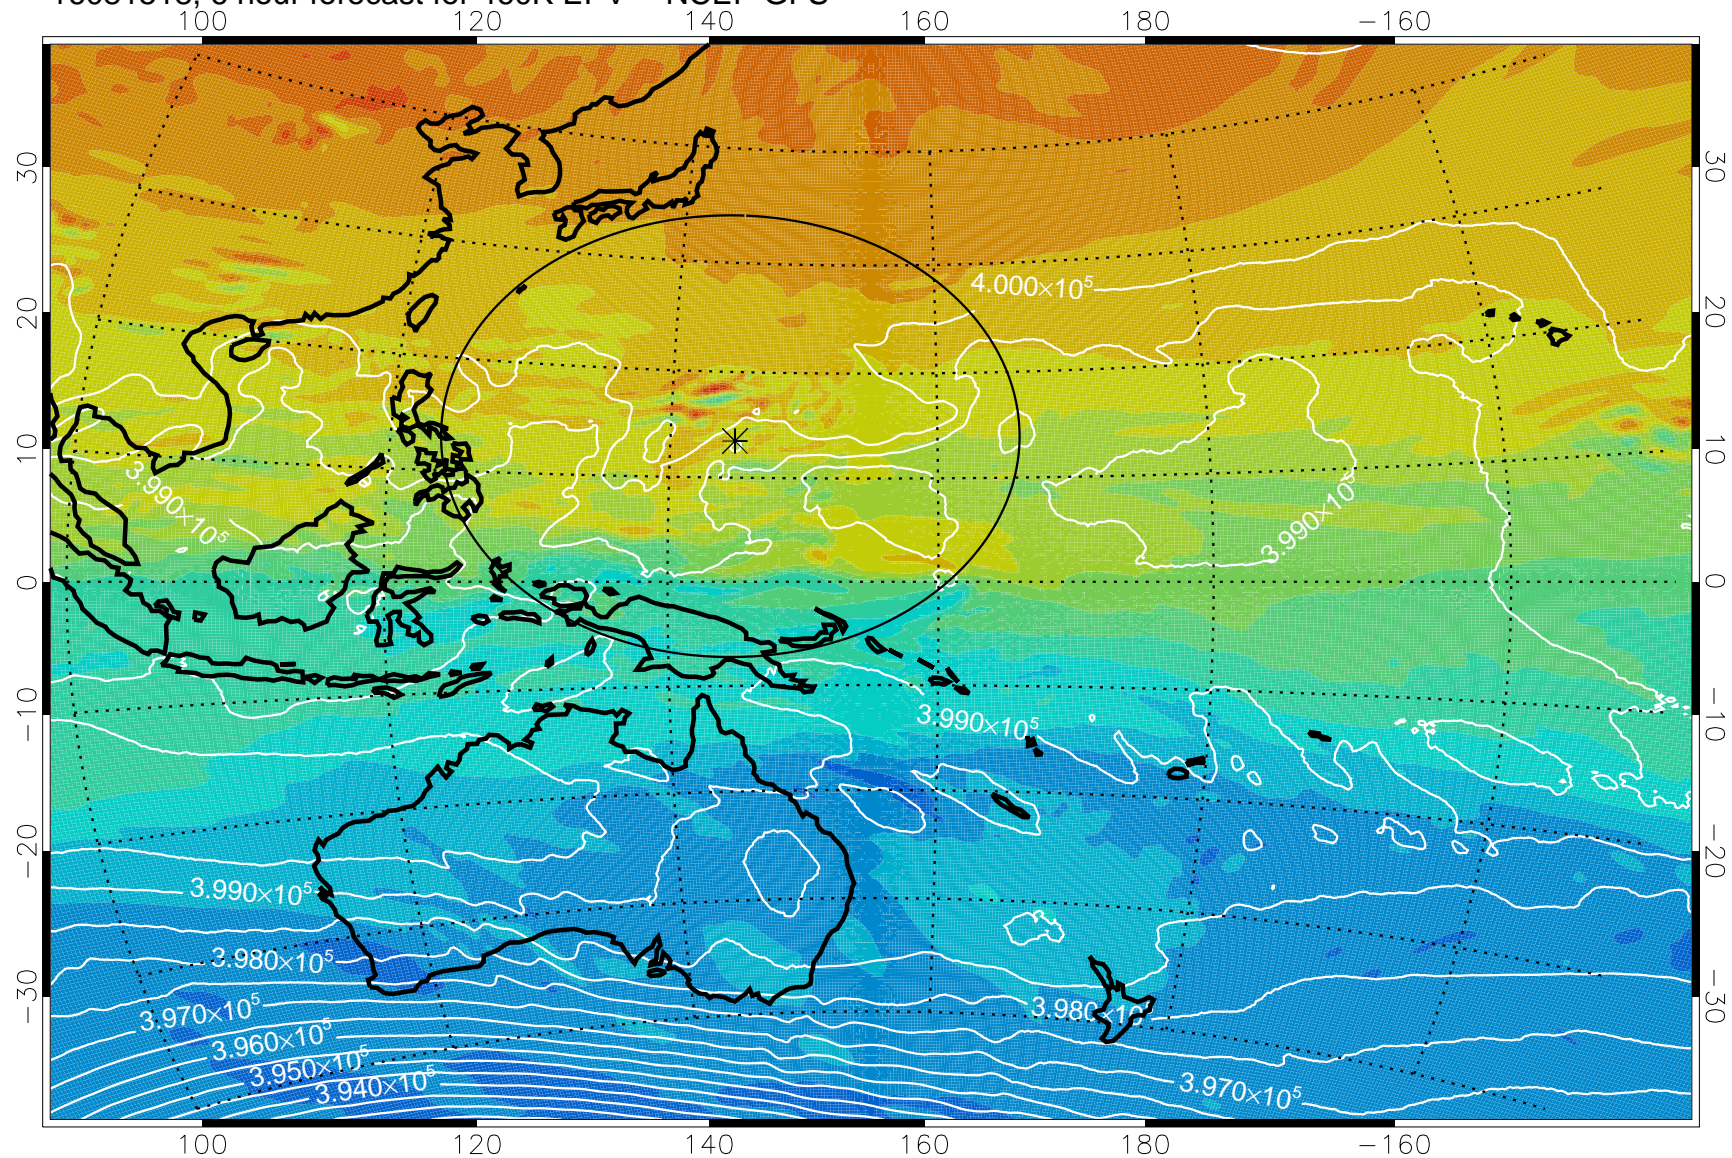

16081518, 6 hour forecast for 460K EPV -- NCEP GFS

460K Montgomery Streamfunction, white

Range ring of 2304 km

16081600, 12 hour forecast for 460K EPV -- NCEP GFS

460K Montgomery Streamfunction, white

Range ring of 2304 km

16081606, 18 hour forecast for 460K EPV -- NCEP GFS

460K Montgomery Streamfunction, white

Range ring of 2304 km

16081612, 24 hour forecast for 460K EPV -- NCEP GFS

460K Montgomery Streamfunction, white

Range ring of 2304 km

16081618, 30 hour forecast for 460K EPV -- NCEP GFS

460K Montgomery Streamfunction, white

Range ring of 2304 km

16081700, 36 hour forecast for 460K EPV -- NCEP GFS

460K Montgomery Streamfunction, white

Range ring of 2304 km

16081718, 54 hour forecast for 460K EPV -- NCEP GFS

460K Montgomery Streamfunction, white

Range ring of 2304 km

16081800, 60 hour forecast for 460K EPV -- NCEP GFS

460K Montgomery Streamfunction, white

Range ring of 2304 km