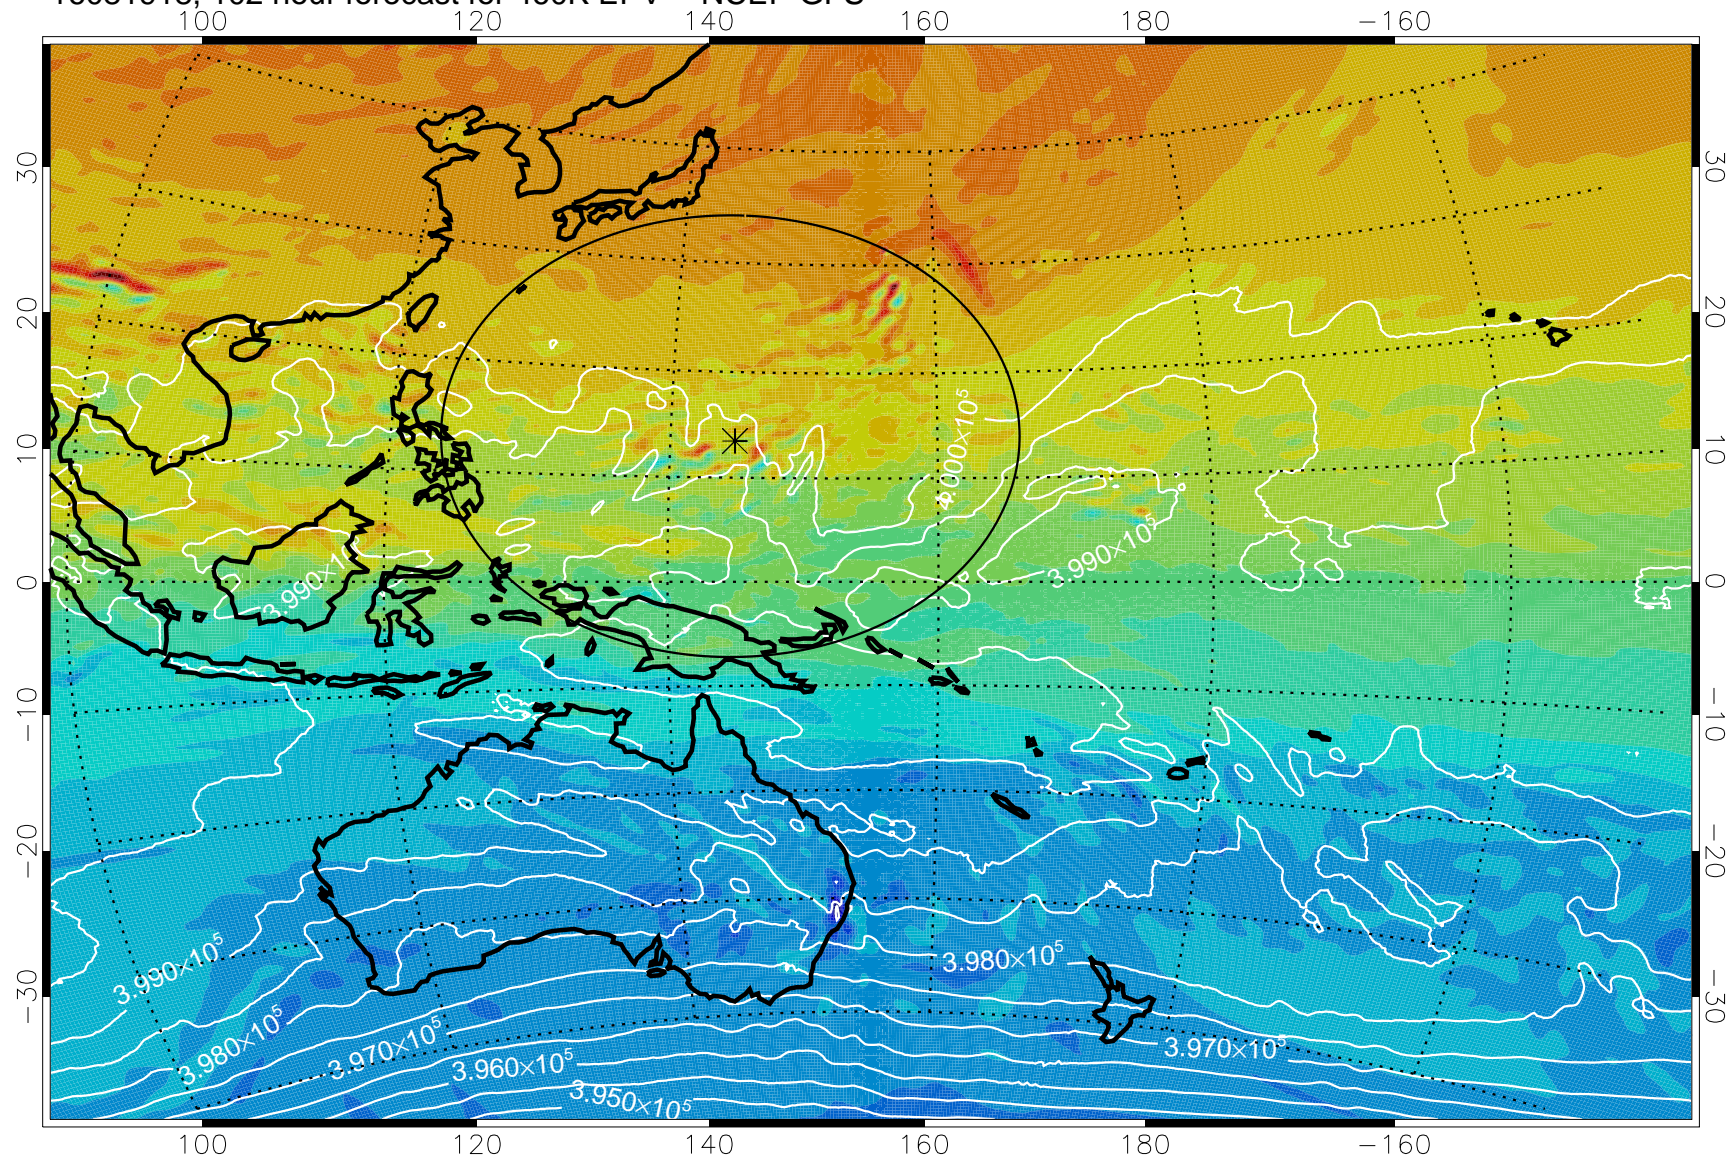

16081818, 78 hour forecast for 460K EPV -- NCEP GFS

460K Montgomery Streamfunction, white

Range ring of 2304 km

16081900, 84 hour forecast for 460K EPV -- NCEP GFS

460K Montgomery Streamfunction, white

Range ring of 2304 km

16081906, 90 hour forecast for 460K EPV -- NCEP GFS

460K Montgomery Streamfunction, white

Range ring of 2304 km

16081912, 96 hour forecast for 460K EPV -- NCEP GFS

460K Montgomery Streamfunction, white

Range ring of 2304 km

16081918, 102 hour forecast for 460K EPV -- NCEP GFS

460K Montgomery Streamfunction, white

Range ring of 2304 km

16082000, 108 hour forecast for 460K EPV -- NCEP GFS

460K Montgomery Streamfunction, white

Range ring of 2304 km

16082006, 114 hour forecast for 460K EPV -- NCEP GFS

460K Montgomery Streamfunction, white

Range ring of 2304 km

16082012, 120 hour forecast for 460K EPV -- NCEP GFS

460K Montgomery Streamfunction, white

Range ring of 2304 km