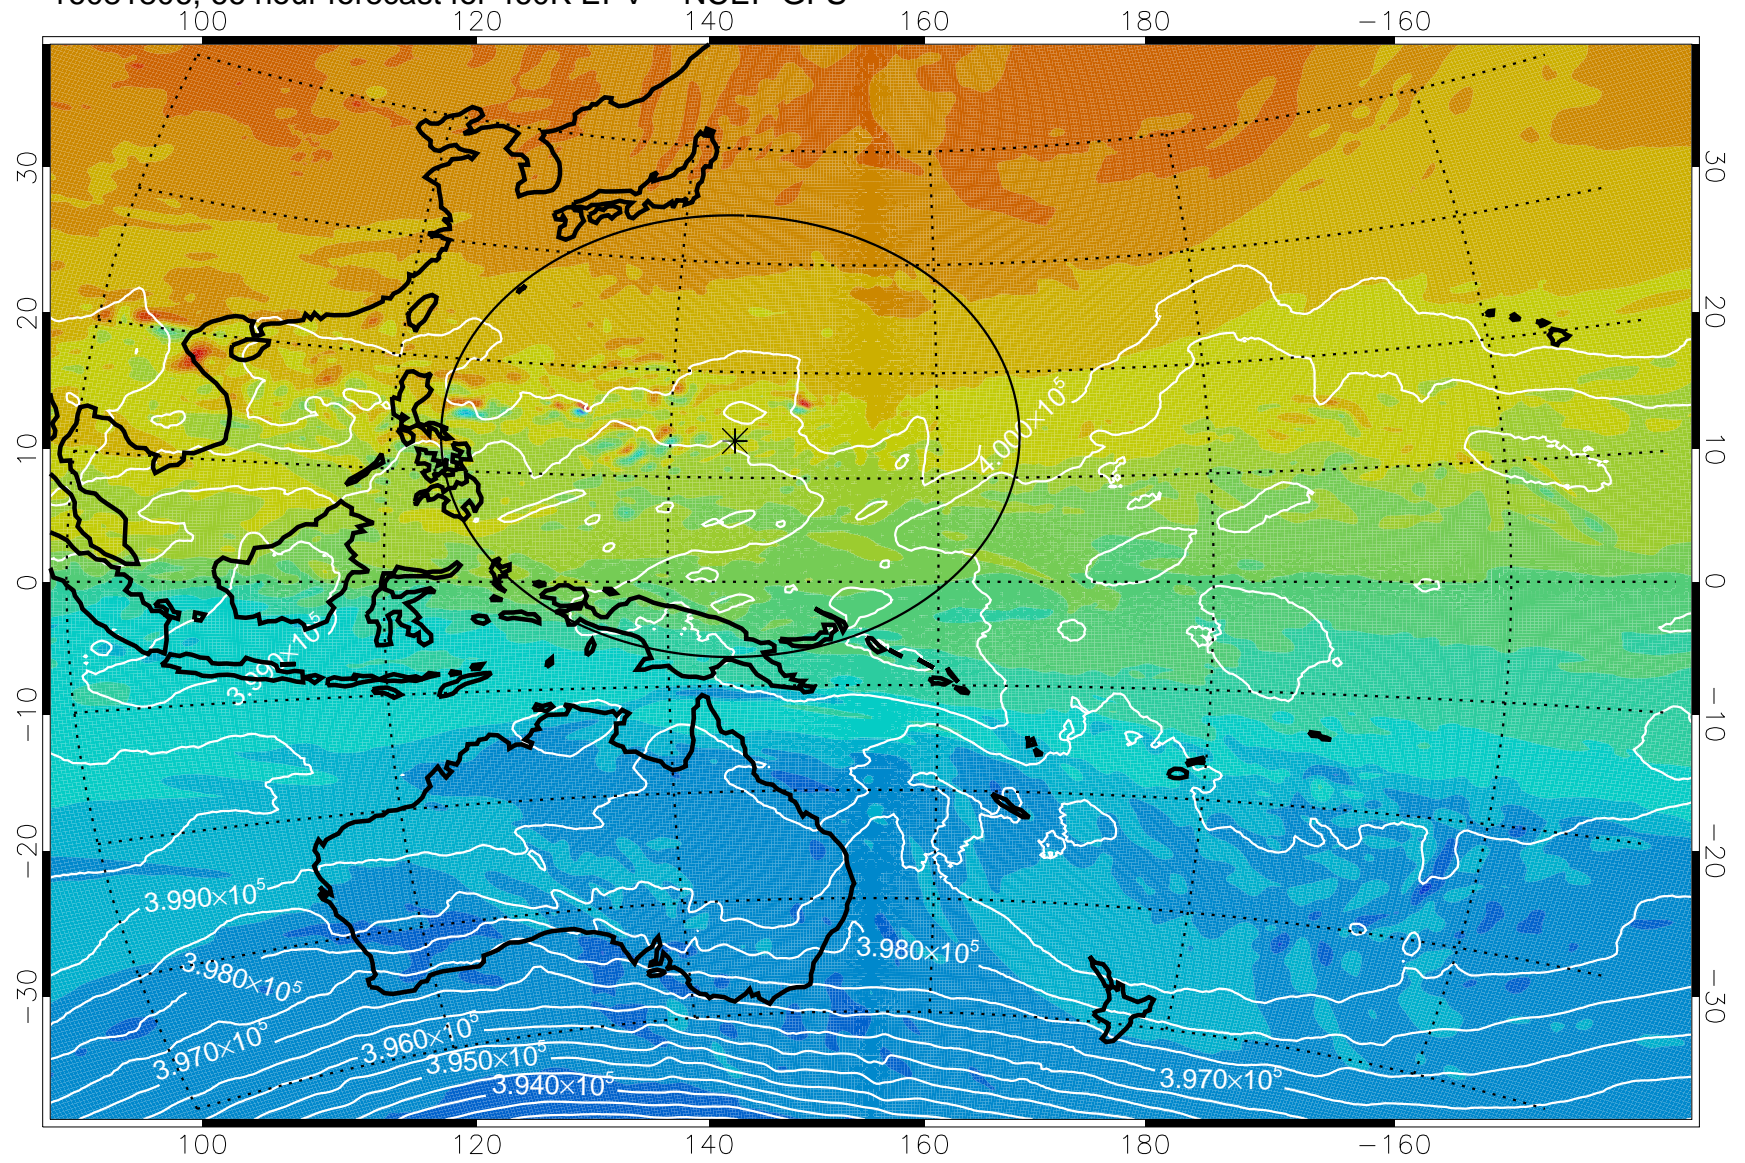

16081706, 42 hour forecast for 460K EPV -- NCEP GFS

460K Montgomery Streamfunction, white

Range ring of 2304 km

16081712, 48 hour forecast for 460K EPV -- NCEP GFS

460K Montgomery Streamfunction, white

Range ring of 2304 km

16081718, 54 hour forecast for 460K EPV -- NCEP GFS

460K Montgomery Streamfunction, white

Range ring of 2304 km

16081800, 60 hour forecast for 460K EPV -- NCEP GFS

460K Montgomery Streamfunction, white

Range ring of 2304 km

16081806, 66 hour forecast for 460K EPV -- NCEP GFS

460K Montgomery Streamfunction, white

Range ring of 2304 km

16081812, 72 hour forecast for 460K EPV -- NCEP GFS

460K Montgomery Streamfunction, white

Range ring of 2304 km

16081818, 78 hour forecast for 460K EPV -- NCEP GFS

460K Montgomery Streamfunction, white

Range ring of 2304 km

16081900, 84 hour forecast for 460K EPV -- NCEP GFS

460K Montgomery Streamfunction, white

Range ring of 2304 km