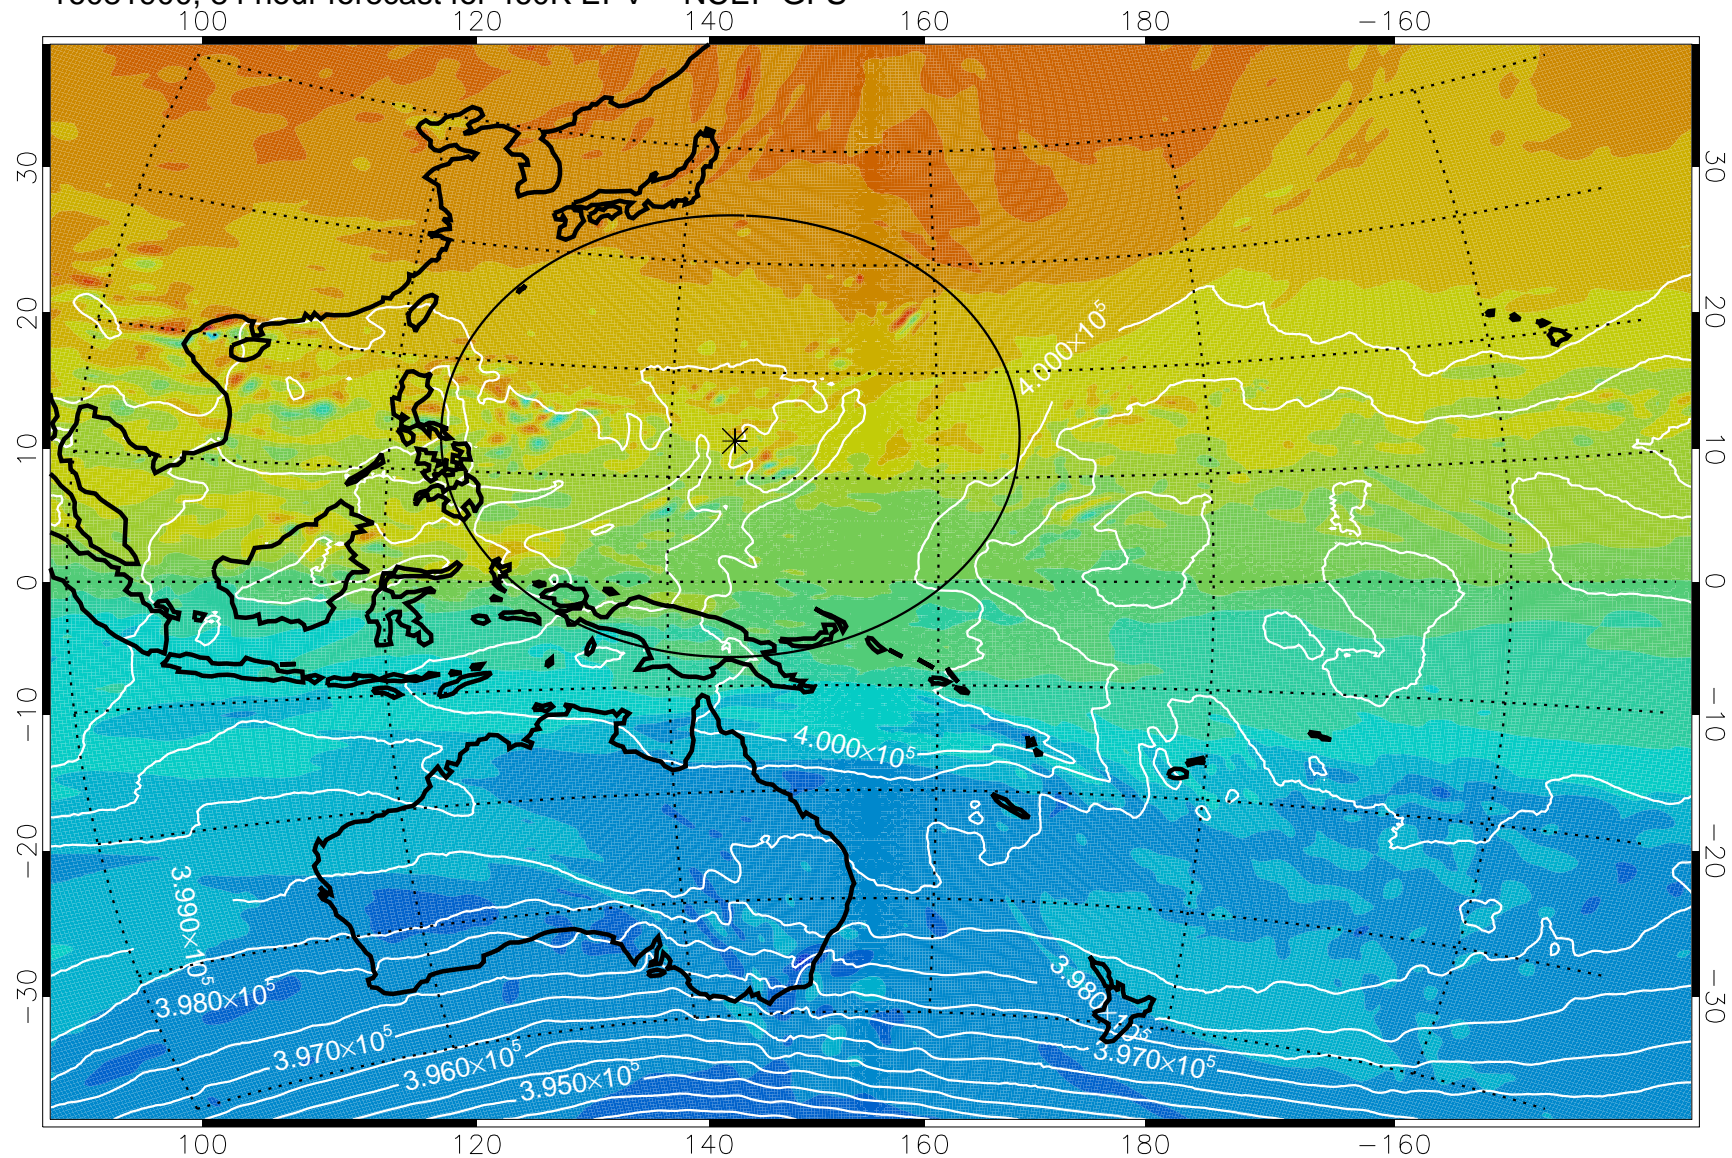

16081718, 54 hour forecast for 460K EPV -- NCEP GFS

460K Montgomery Streamfunction, white

Range ring of 2304 km

16081800, 60 hour forecast for 460K EPV -- NCEP GFS

460K Montgomery Streamfunction, white

Range ring of 2304 km

16081806, 66 hour forecast for 460K EPV -- NCEP GFS

460K Montgomery Streamfunction, white

Range ring of 2304 km

16081812, 72 hour forecast for 460K EPV -- NCEP GFS

460K Montgomery Streamfunction, white

Range ring of 2304 km

16081818, 78 hour forecast for 460K EPV -- NCEP GFS

460K Montgomery Streamfunction, white

Range ring of 2304 km

16081900, 84 hour forecast for 460K EPV -- NCEP GFS

460K Montgomery Streamfunction, white

Range ring of 2304 km

16081906, 90 hour forecast for 460K EPV -- NCEP GFS

460K Montgomery Streamfunction, white

Range ring of 2304 km

16081912, 96 hour forecast for 460K EPV -- NCEP GFS

460K Montgomery Streamfunction, white

Range ring of 2304 km