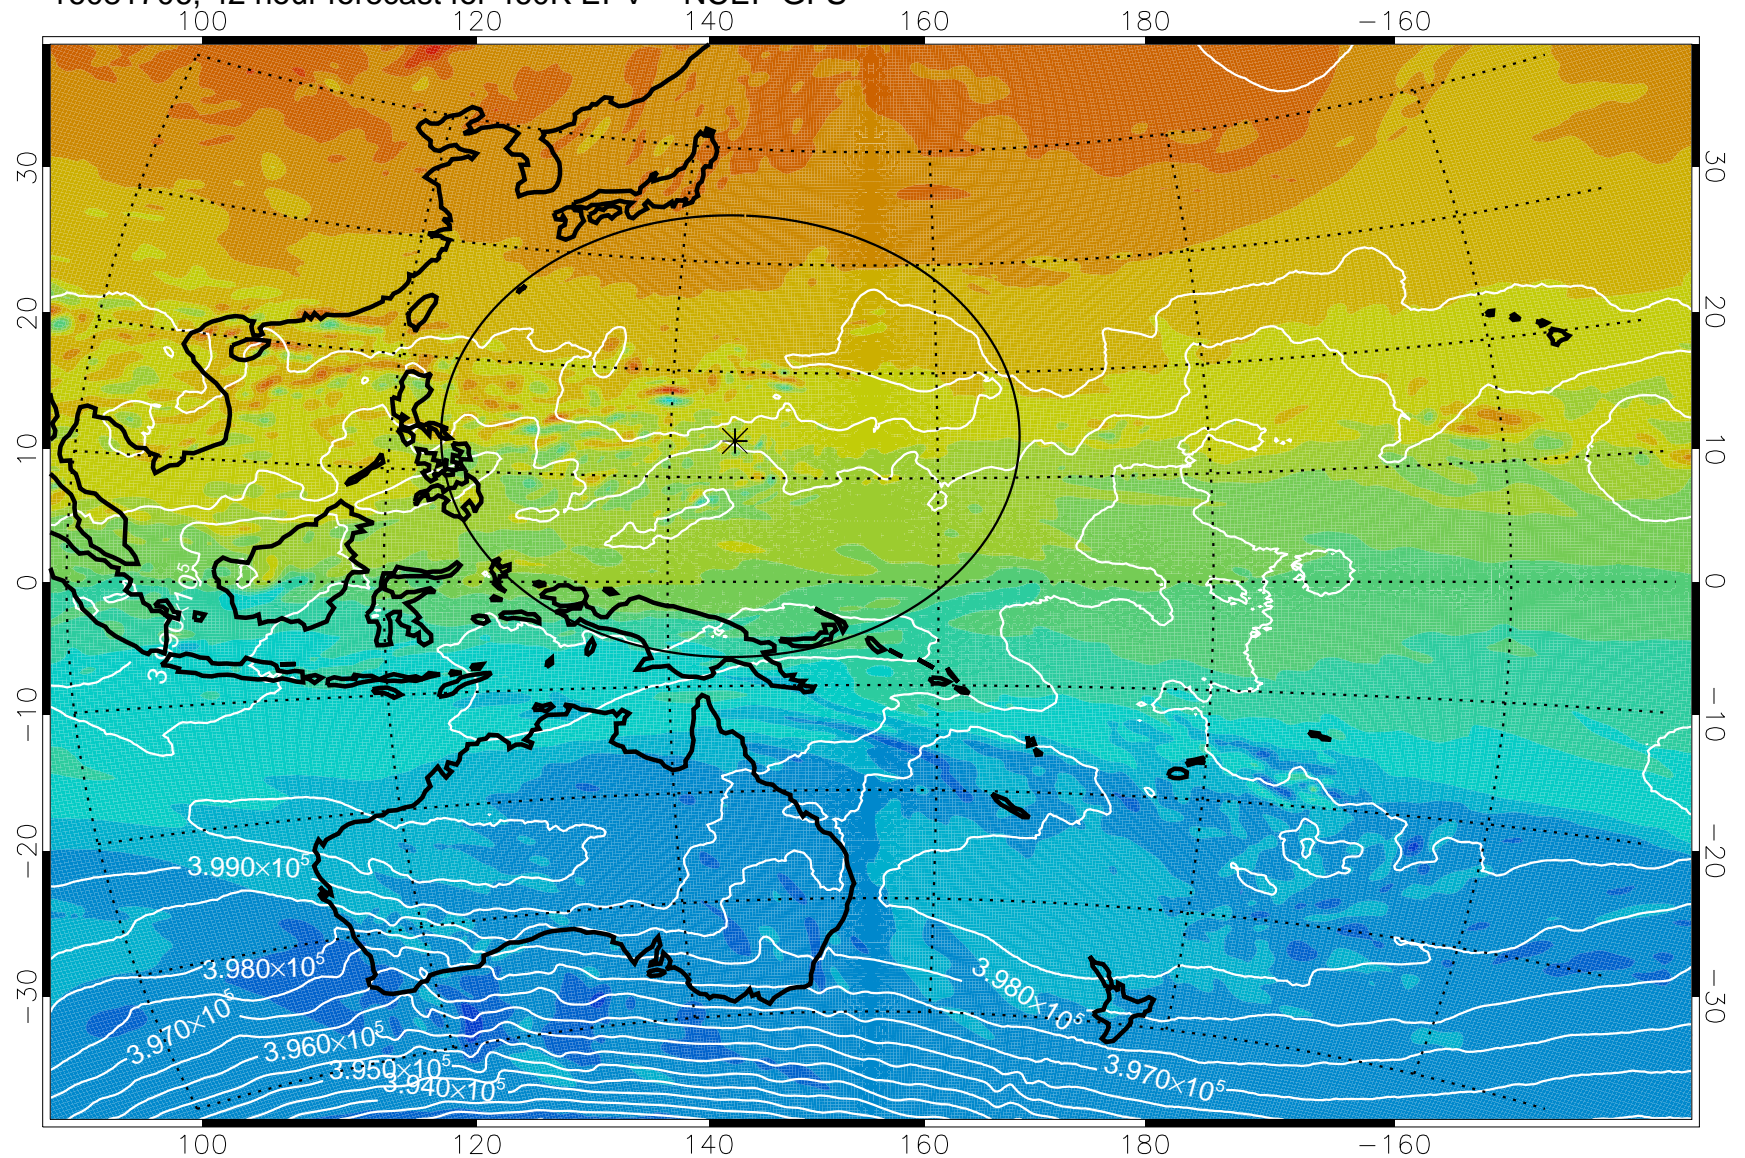

16081618, 30 hour forecast for 460K EPV -- NCEP GFS

460K Montgomery Streamfunction, white

Range ring of 2304 km

16081700, 36 hour forecast for 460K EPV -- NCEP GFS

460K Montgomery Streamfunction, white

Range ring of 2304 km

16081706, 42 hour forecast for 460K EPV -- NCEP GFS

460K Montgomery Streamfunction, white

Range ring of 2304 km

16081712, 48 hour forecast for 460K EPV -- NCEP GFS

460K Montgomery Streamfunction, white

Range ring of 2304 km

16081718, 54 hour forecast for 460K EPV -- NCEP GFS

460K Montgomery Streamfunction, white

Range ring of 2304 km

16081800, 60 hour forecast for 460K EPV -- NCEP GFS

460K Montgomery Streamfunction, white

Range ring of 2304 km

16081806, 66 hour forecast for 460K EPV -- NCEP GFS

460K Montgomery Streamfunction, white

Range ring of 2304 km

16081812, 72 hour forecast for 460K EPV -- NCEP GFS

460K Montgomery Streamfunction, white

Range ring of 2304 km