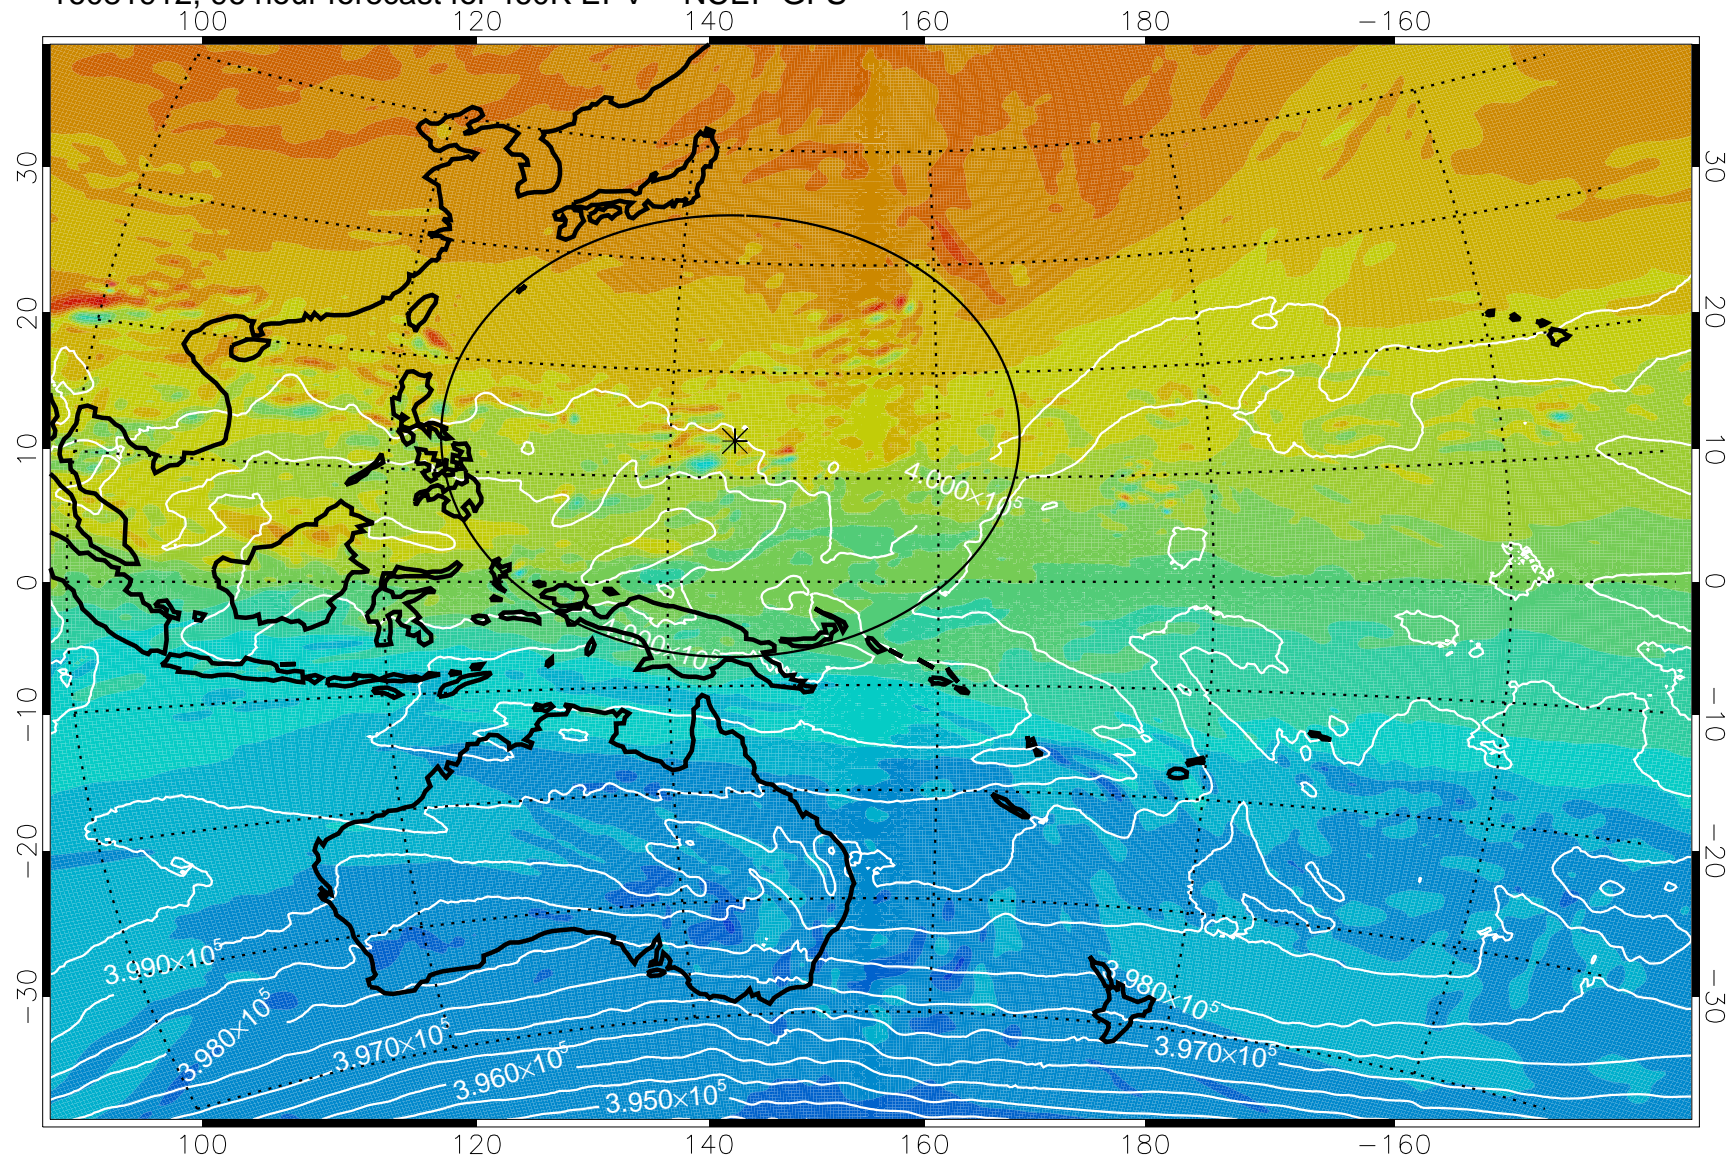

16081818, 78 hour forecast for 460K EPV -- NCEP GFS

460K Montgomery Streamfunction, white

Range ring of 2304 km

16081900, 84 hour forecast for 460K EPV -- NCEP GFS

460K Montgomery Streamfunction, white

Range ring of 2304 km

16081906, 90 hour forecast for 460K EPV -- NCEP GFS

460K Montgomery Streamfunction, white

Range ring of 2304 km

16081912, 96 hour forecast for 460K EPV -- NCEP GFS

460K Montgomery Streamfunction, white

Range ring of 2304 km

16081918, 102 hour forecast for 460K EPV -- NCEP GFS

460K Montgomery Streamfunction, white

Range ring of 2304 km

16082000, 108 hour forecast for 460K EPV -- NCEP GFS

460K Montgomery Streamfunction, white

Range ring of 2304 km

16082006, 114 hour forecast for 460K EPV -- NCEP GFS

460K Montgomery Streamfunction, white

Range ring of 2304 km

16082012, 120 hour forecast for 460K EPV -- NCEP GFS

460K Montgomery Streamfunction, white

Range ring of 2304 km