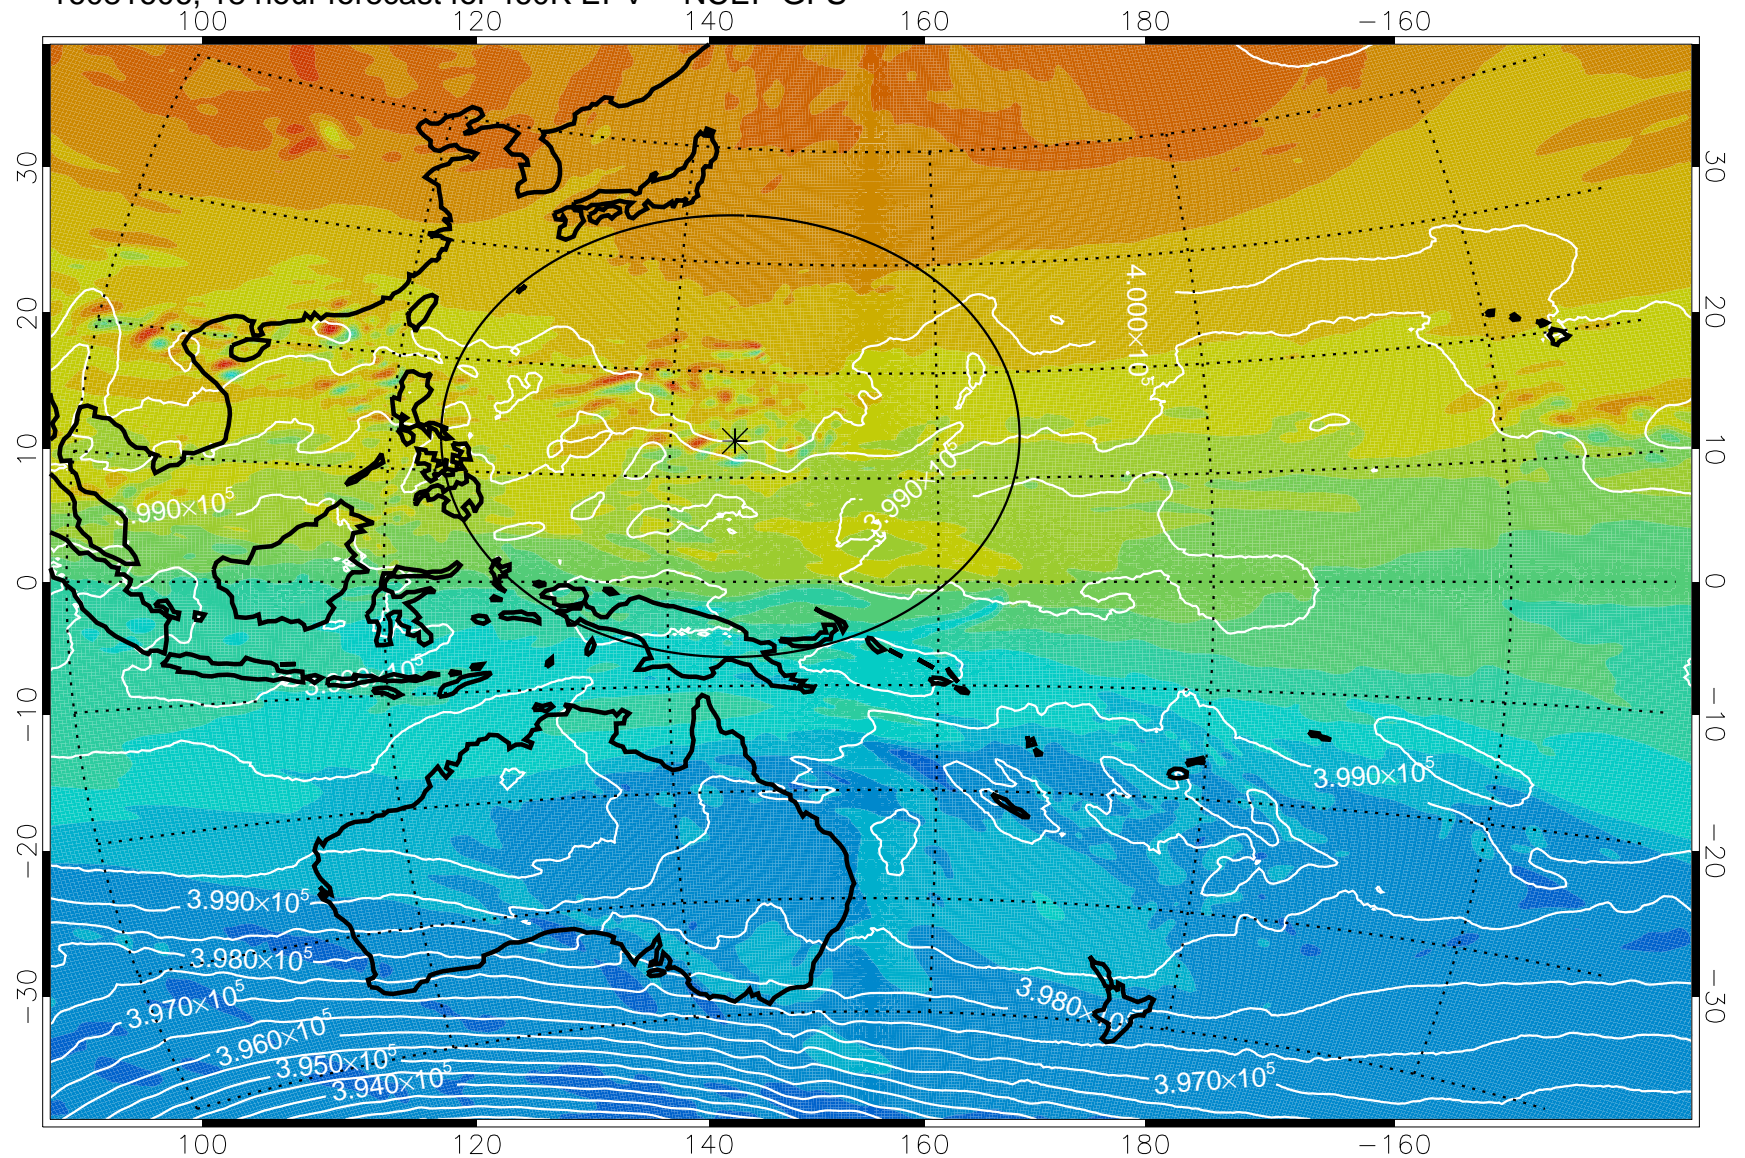

16081518, 6 hour forecast for 460K EPV -- NCEP GFS

460K Montgomery Streamfunction, white

Range ring of 2304 km

16081600, 12 hour forecast for 460K EPV -- NCEP GFS

460K Montgomery Streamfunction, white

Range ring of 2304 km

16081606, 18 hour forecast for 460K EPV -- NCEP GFS

460K Montgomery Streamfunction, white

Range ring of 2304 km

16081612, 24 hour forecast for 460K EPV -- NCEP GFS

460K Montgomery Streamfunction, white

Range ring of 2304 km

16081618, 30 hour forecast for 460K EPV -- NCEP GFS

460K Montgomery Streamfunction, white

Range ring of 2304 km

16081700, 36 hour forecast for 460K EPV -- NCEP GFS

460K Montgomery Streamfunction, white

Range ring of 2304 km

16081718, 54 hour forecast for 460K EPV -- NCEP GFS

460K Montgomery Streamfunction, white

Range ring of 2304 km

16081800, 60 hour forecast for 460K EPV -- NCEP GFS

460K Montgomery Streamfunction, white

Range ring of 2304 km