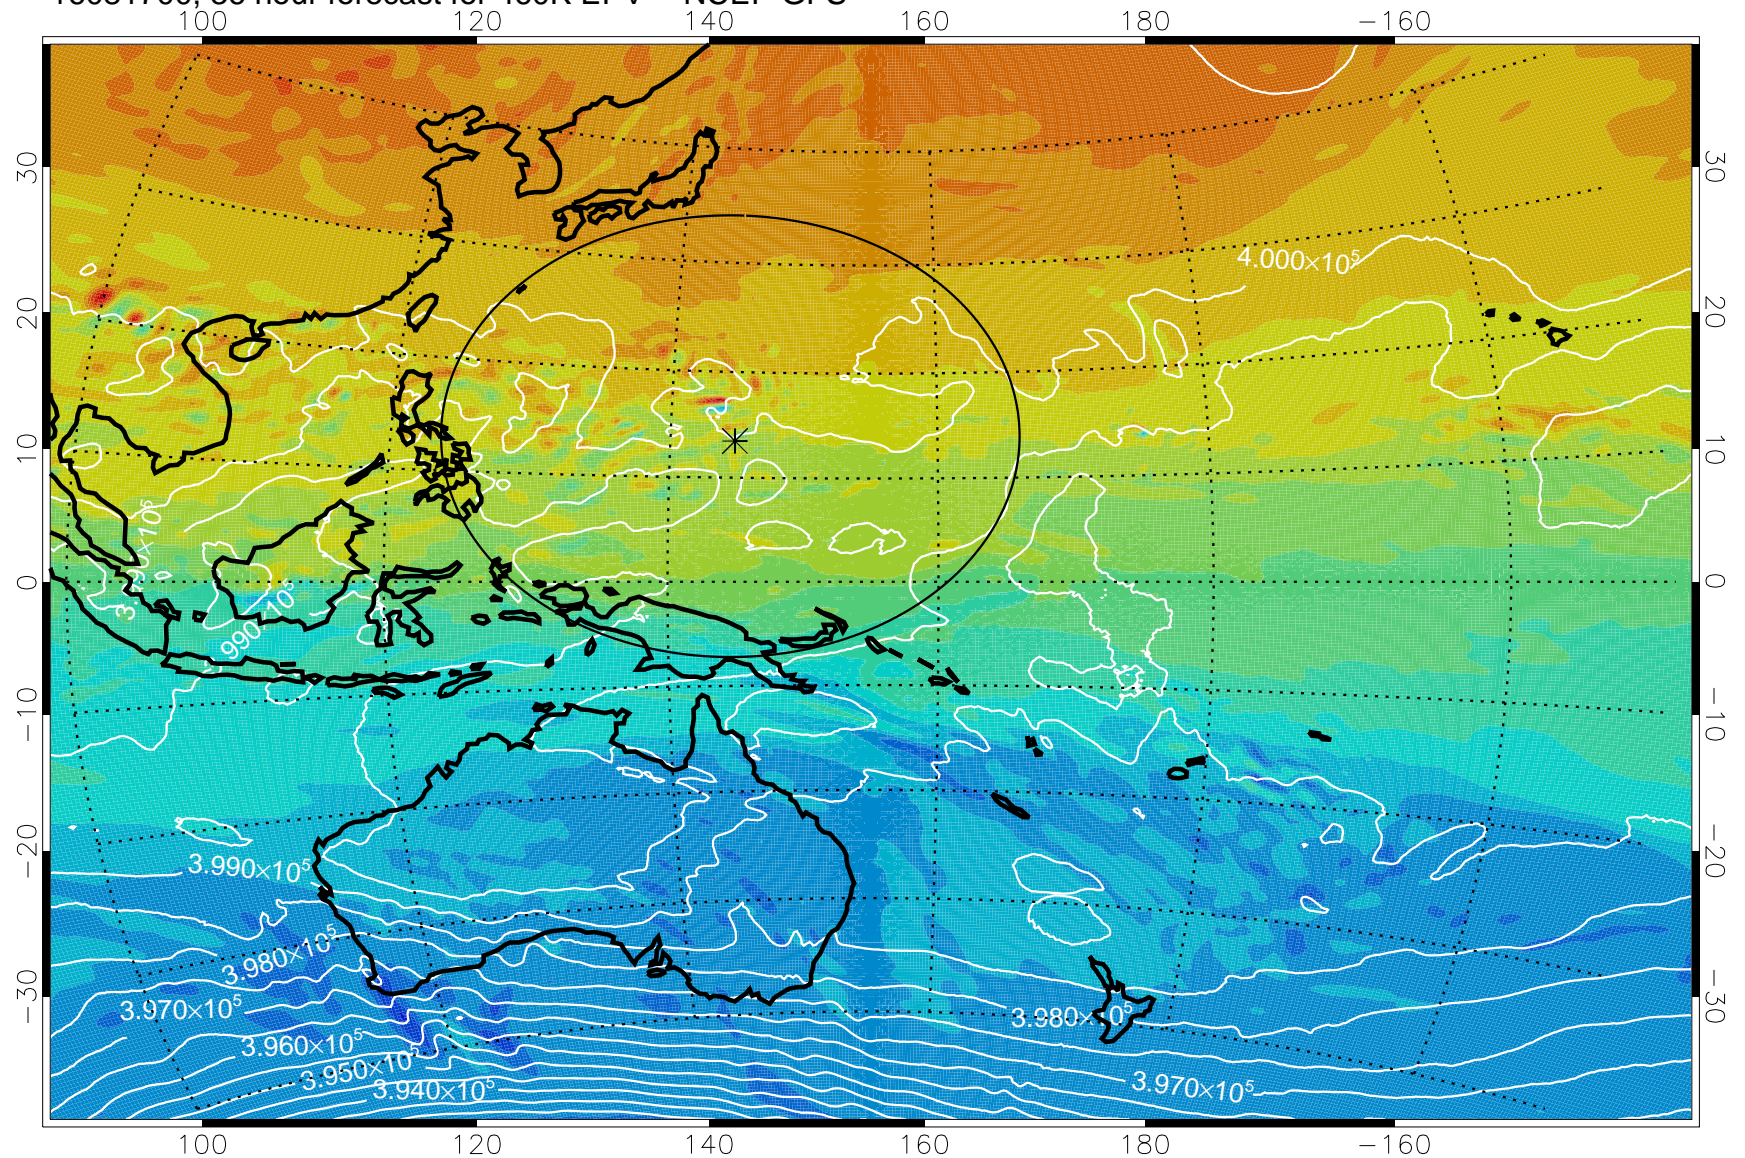

16081606, 18 hour forecast for 460K EPV -- NCEP GFS

460K Montgomery Streamfunction, white

Range ring of 2304 km

16081612, 24 hour forecast for 460K EPV -- NCEP GFS

460K Montgomery Streamfunction, white

Range ring of 2304 km

16081618, 30 hour forecast for 460K EPV -- NCEP GFS

460K Montgomery Streamfunction, white

Range ring of 2304 km

16081700, 36 hour forecast for 460K EPV -- NCEP GFS

460K Montgomery Streamfunction, white

Range ring of 2304 km

16081706, 42 hour forecast for 460K EPV -- NCEP GFS

460K Montgomery Streamfunction, white

Range ring of 2304 km

16081712, 48 hour forecast for 460K EPV -- NCEP GFS

460K Montgomery Streamfunction, white

Range ring of 2304 km

16081718, 54 hour forecast for 460K EPV -- NCEP GFS

460K Montgomery Streamfunction, white

Range ring of 2304 km

16081800, 60 hour forecast for 460K EPV -- NCEP GFS

460K Montgomery Streamfunction, white

Range ring of 2304 km