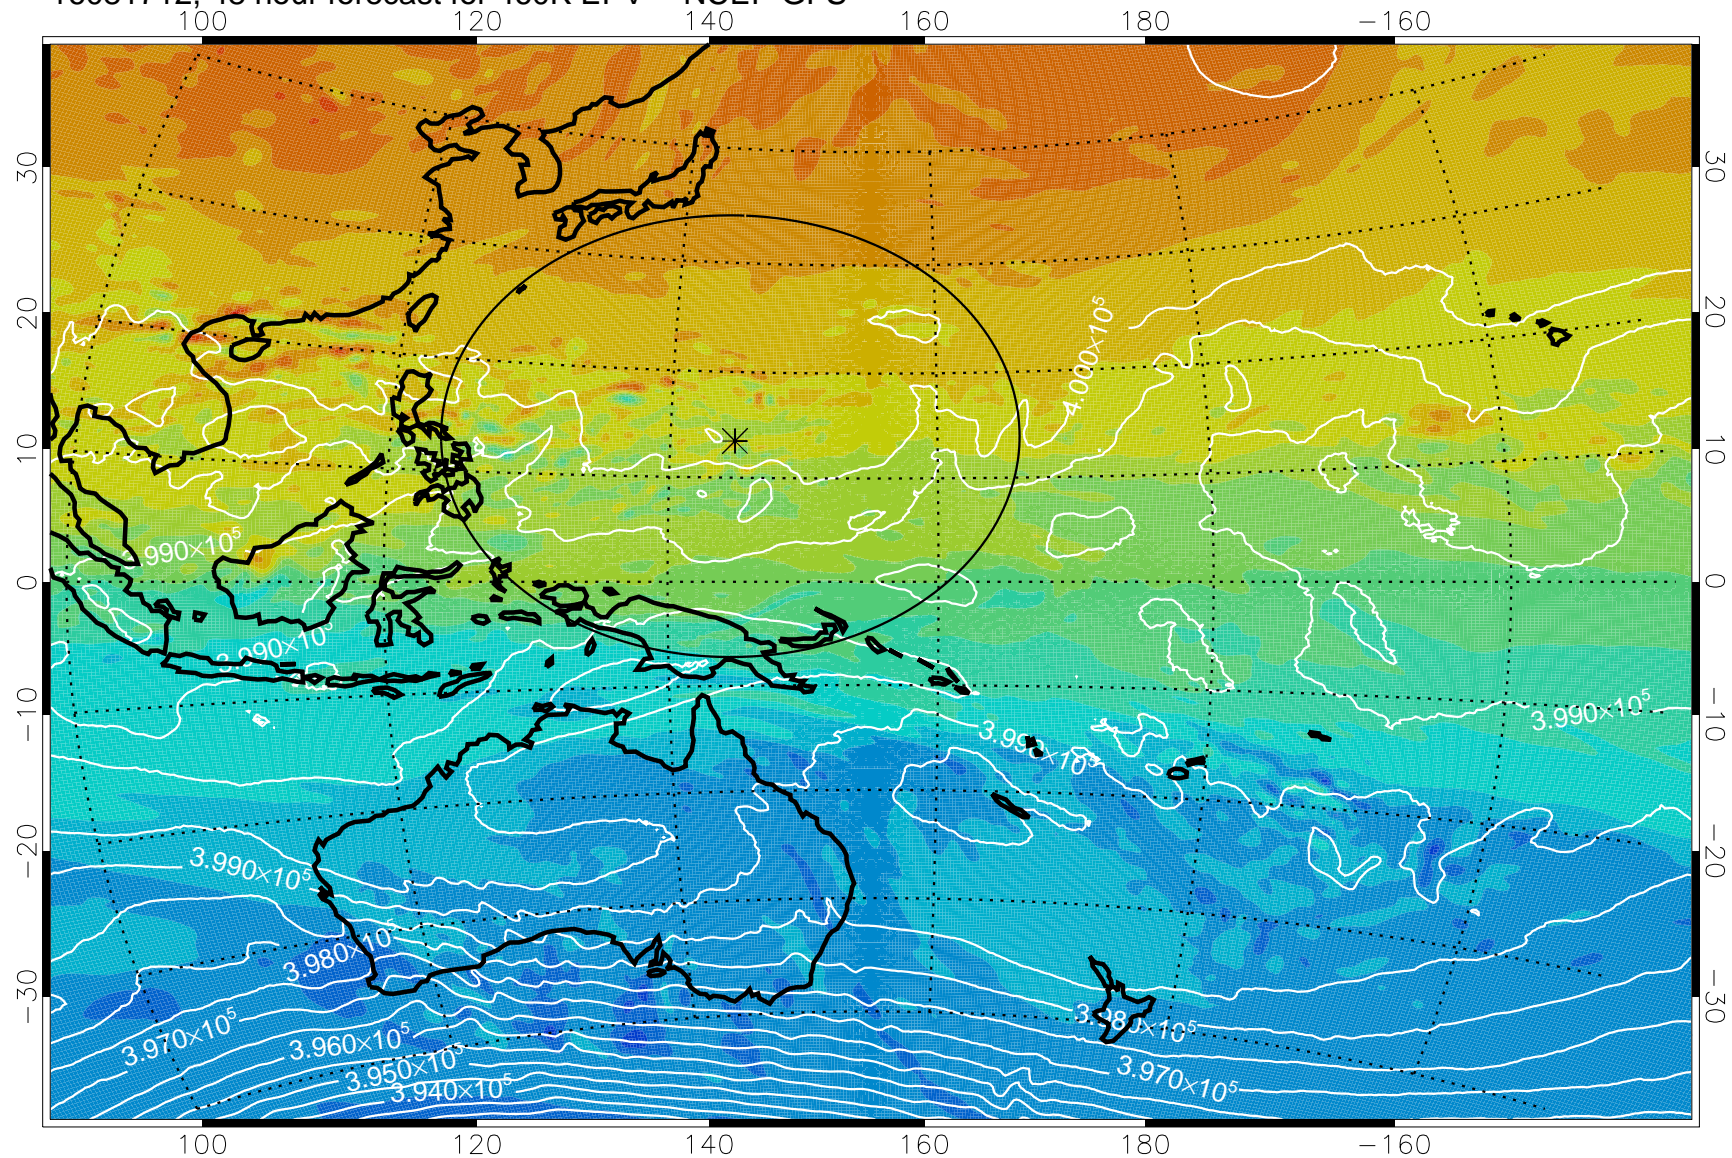

16081618, 30 hour forecast for 460K EPV -- NCEP GFS

460K Montgomery Streamfunction, white

Range ring of 2304 km

16081700, 36 hour forecast for 460K EPV -- NCEP GFS

460K Montgomery Streamfunction, white

Range ring of 2304 km

16081706, 42 hour forecast for 460K EPV -- NCEP GFS

460K Montgomery Streamfunction, white

Range ring of 2304 km

16081712, 48 hour forecast for 460K EPV -- NCEP GFS

460K Montgomery Streamfunction, white

Range ring of 2304 km

16081718, 54 hour forecast for 460K EPV -- NCEP GFS

460K Montgomery Streamfunction, white

Range ring of 2304 km

16081800, 60 hour forecast for 460K EPV -- NCEP GFS

460K Montgomery Streamfunction, white

Range ring of 2304 km

16081806, 66 hour forecast for 460K EPV -- NCEP GFS

460K Montgomery Streamfunction, white

Range ring of 2304 km

16081812, 72 hour forecast for 460K EPV -- NCEP GFS

460K Montgomery Streamfunction, white

Range ring of 2304 km