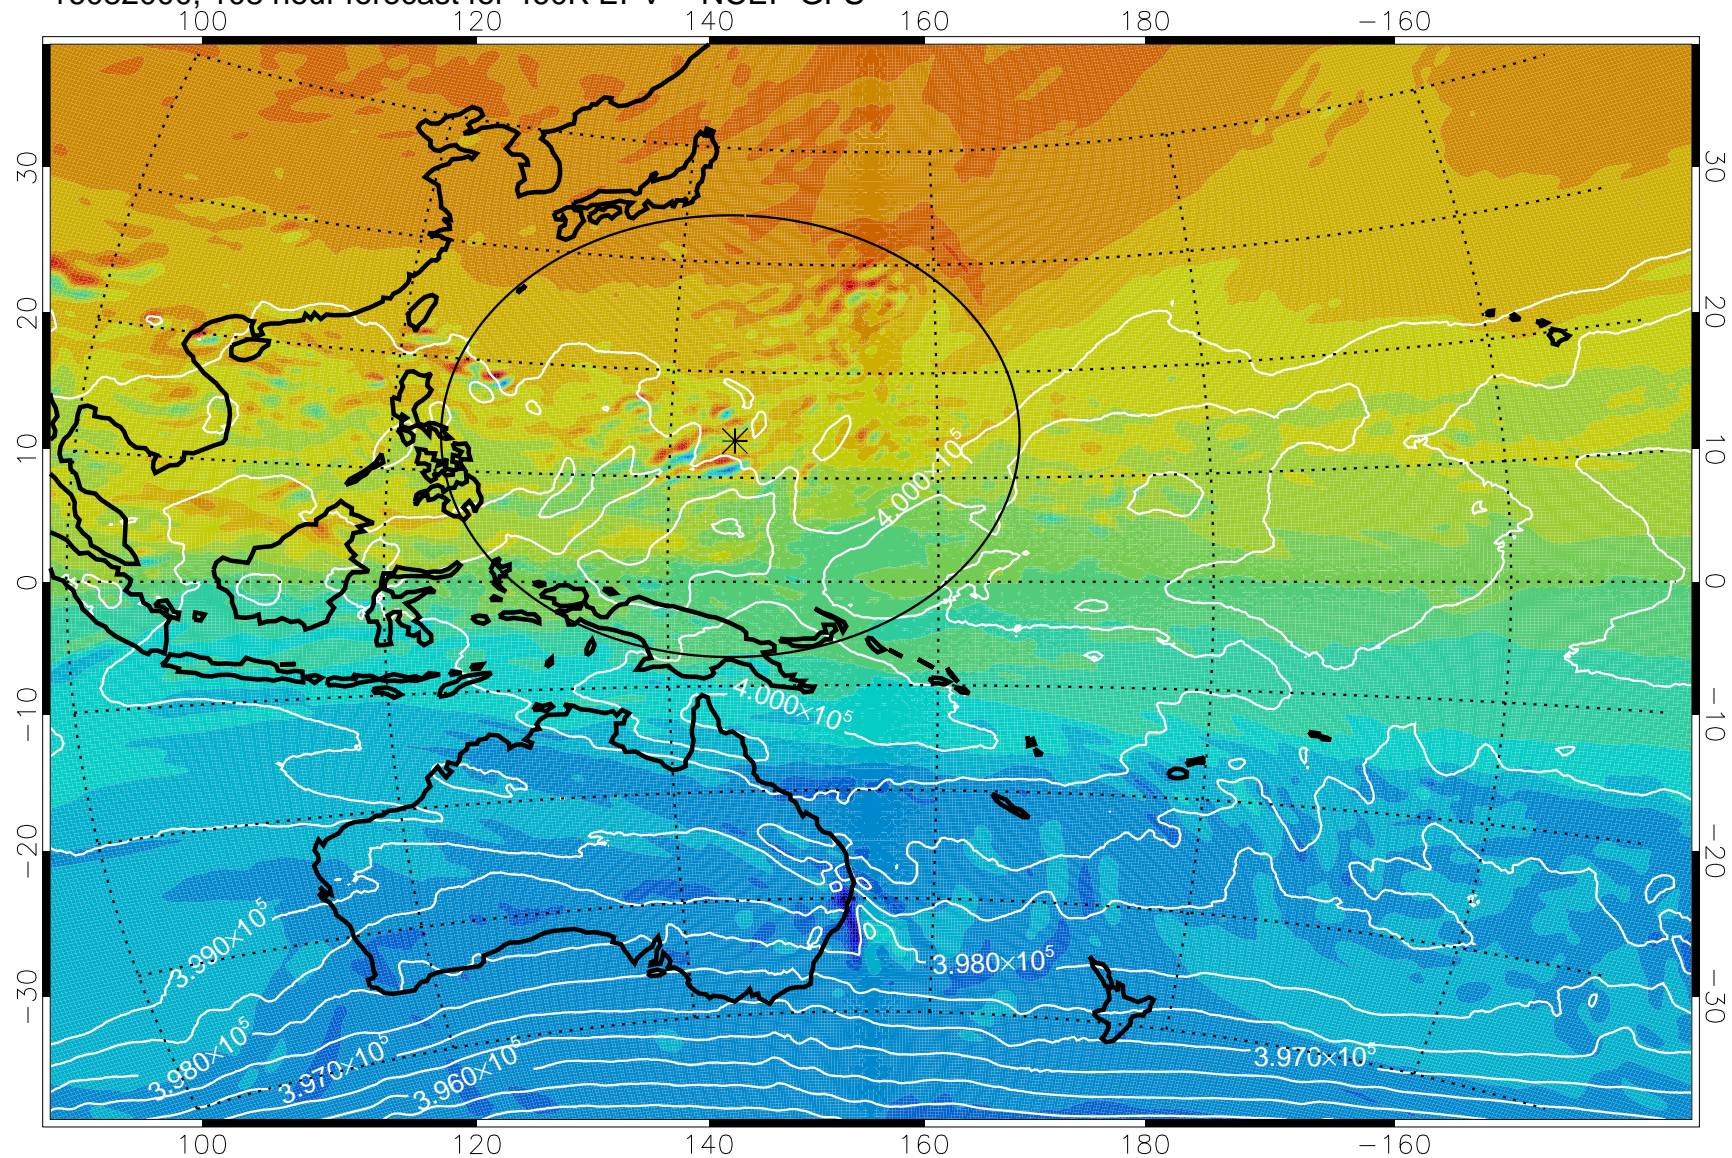

16081818, 78 hour forecast for 460K EPV -- NCEP GFS

460K Montgomery Streamfunction, white

Range ring of 2304 km

16081900, 84 hour forecast for 460K EPV -- NCEP GFS

460K Montgomery Streamfunction, white

Range ring of 2304 km

16081906, 90 hour forecast for 460K EPV -- NCEP GFS

460K Montgomery Streamfunction, white

Range ring of 2304 km

16081912, 96 hour forecast for 460K EPV -- NCEP GFS

460K Montgomery Streamfunction, white

Range ring of 2304 km

16081918, 102 hour forecast for 460K EPV -- NCEP GFS

460K Montgomery Streamfunction, white

Range ring of 2304 km

16082000, 108 hour forecast for 460K EPV -- NCEP GFS

460K Montgomery Streamfunction, white

Range ring of 2304 km

16082006, 114 hour forecast for 460K EPV -- NCEP GFS

460K Montgomery Streamfunction, white

Range ring of 2304 km

16082012, 120 hour forecast for 460K EPV -- NCEP GFS

460K Montgomery Streamfunction, white

Range ring of 2304 km