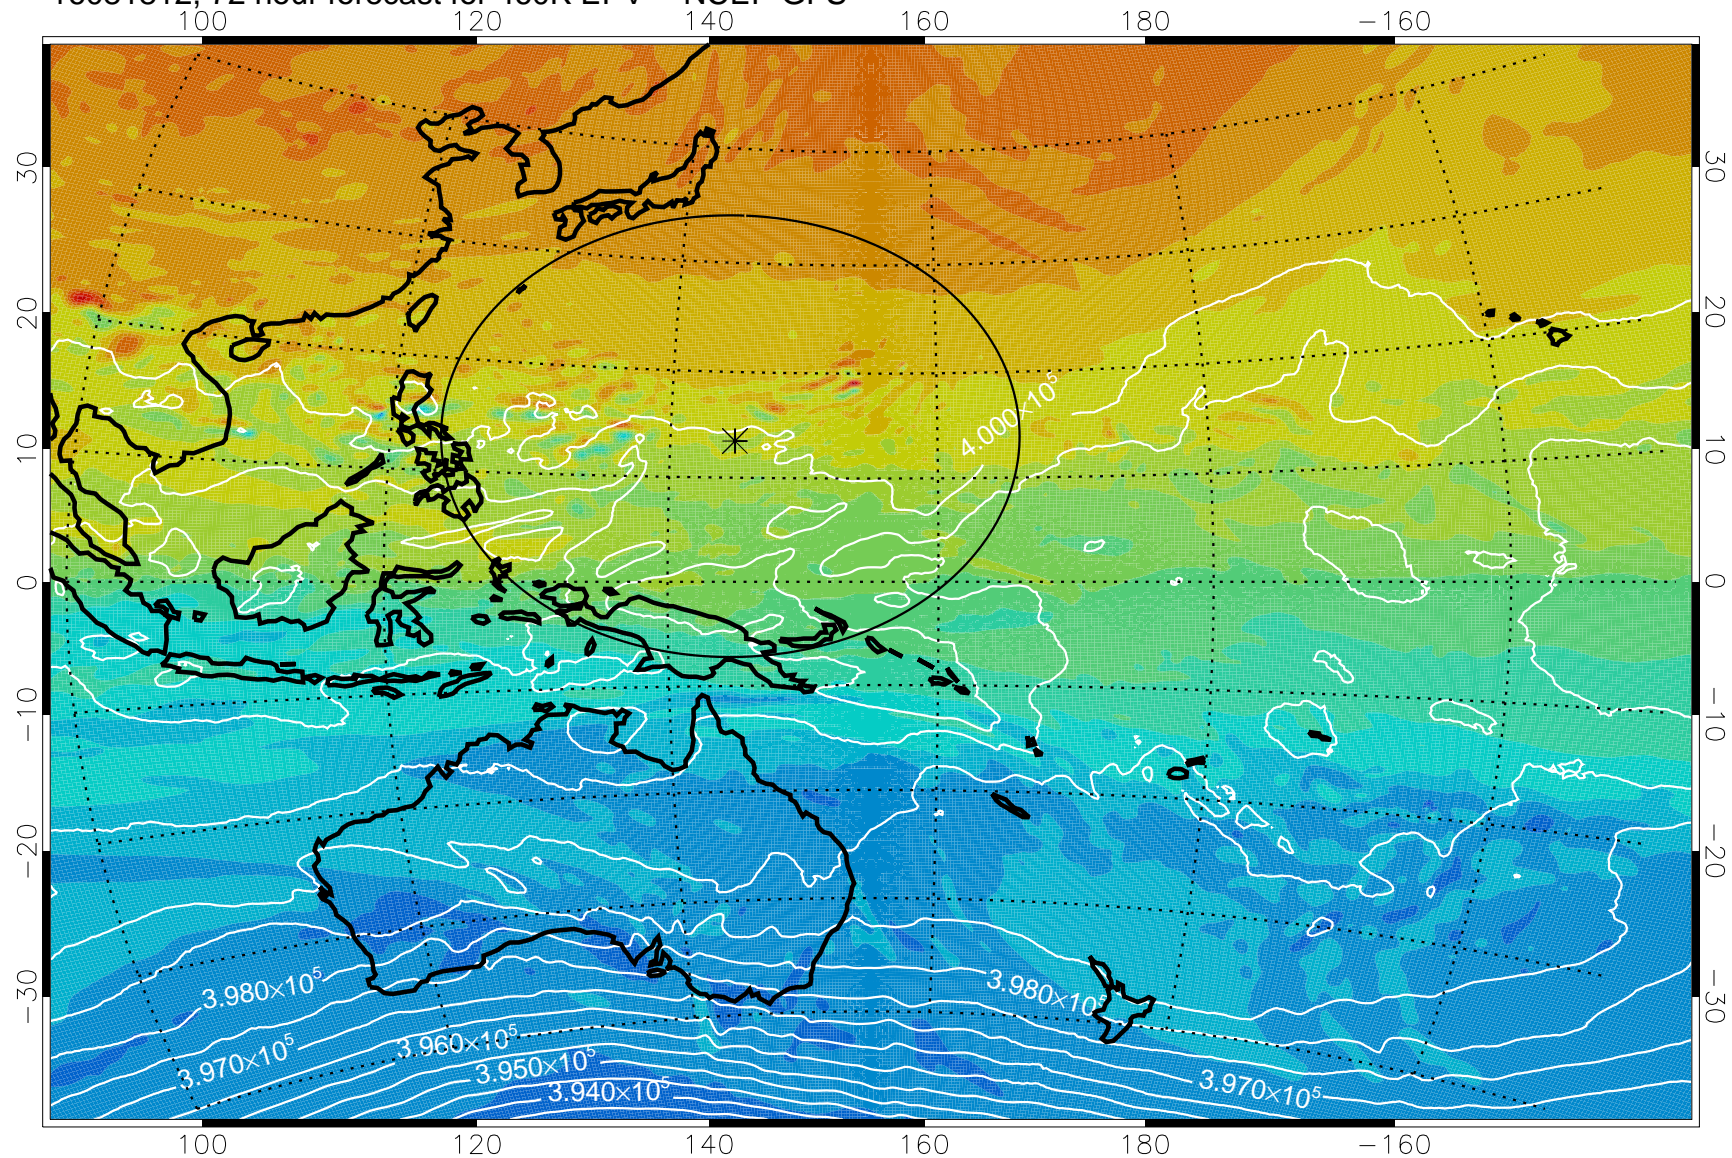

16081706, 42 hour forecast for 460K EPV -- NCEP GFS

460K Montgomery Streamfunction, white

Range ring of 2304 km

16081712, 48 hour forecast for 460K EPV -- NCEP GFS

460K Montgomery Streamfunction, white

Range ring of 2304 km

16081718, 54 hour forecast for 460K EPV -- NCEP GFS

460K Montgomery Streamfunction, white

Range ring of 2304 km

16081800, 60 hour forecast for 460K EPV -- NCEP GFS

460K Montgomery Streamfunction, white

Range ring of 2304 km

16081806, 66 hour forecast for 460K EPV -- NCEP GFS

460K Montgomery Streamfunction, white

Range ring of 2304 km

16081812, 72 hour forecast for 460K EPV -- NCEP GFS

460K Montgomery Streamfunction, white

Range ring of 2304 km

16081818, 78 hour forecast for 460K EPV -- NCEP GFS

460K Montgomery Streamfunction, white

Range ring of 2304 km

16081900, 84 hour forecast for 460K EPV -- NCEP GFS

460K Montgomery Streamfunction, white

Range ring of 2304 km