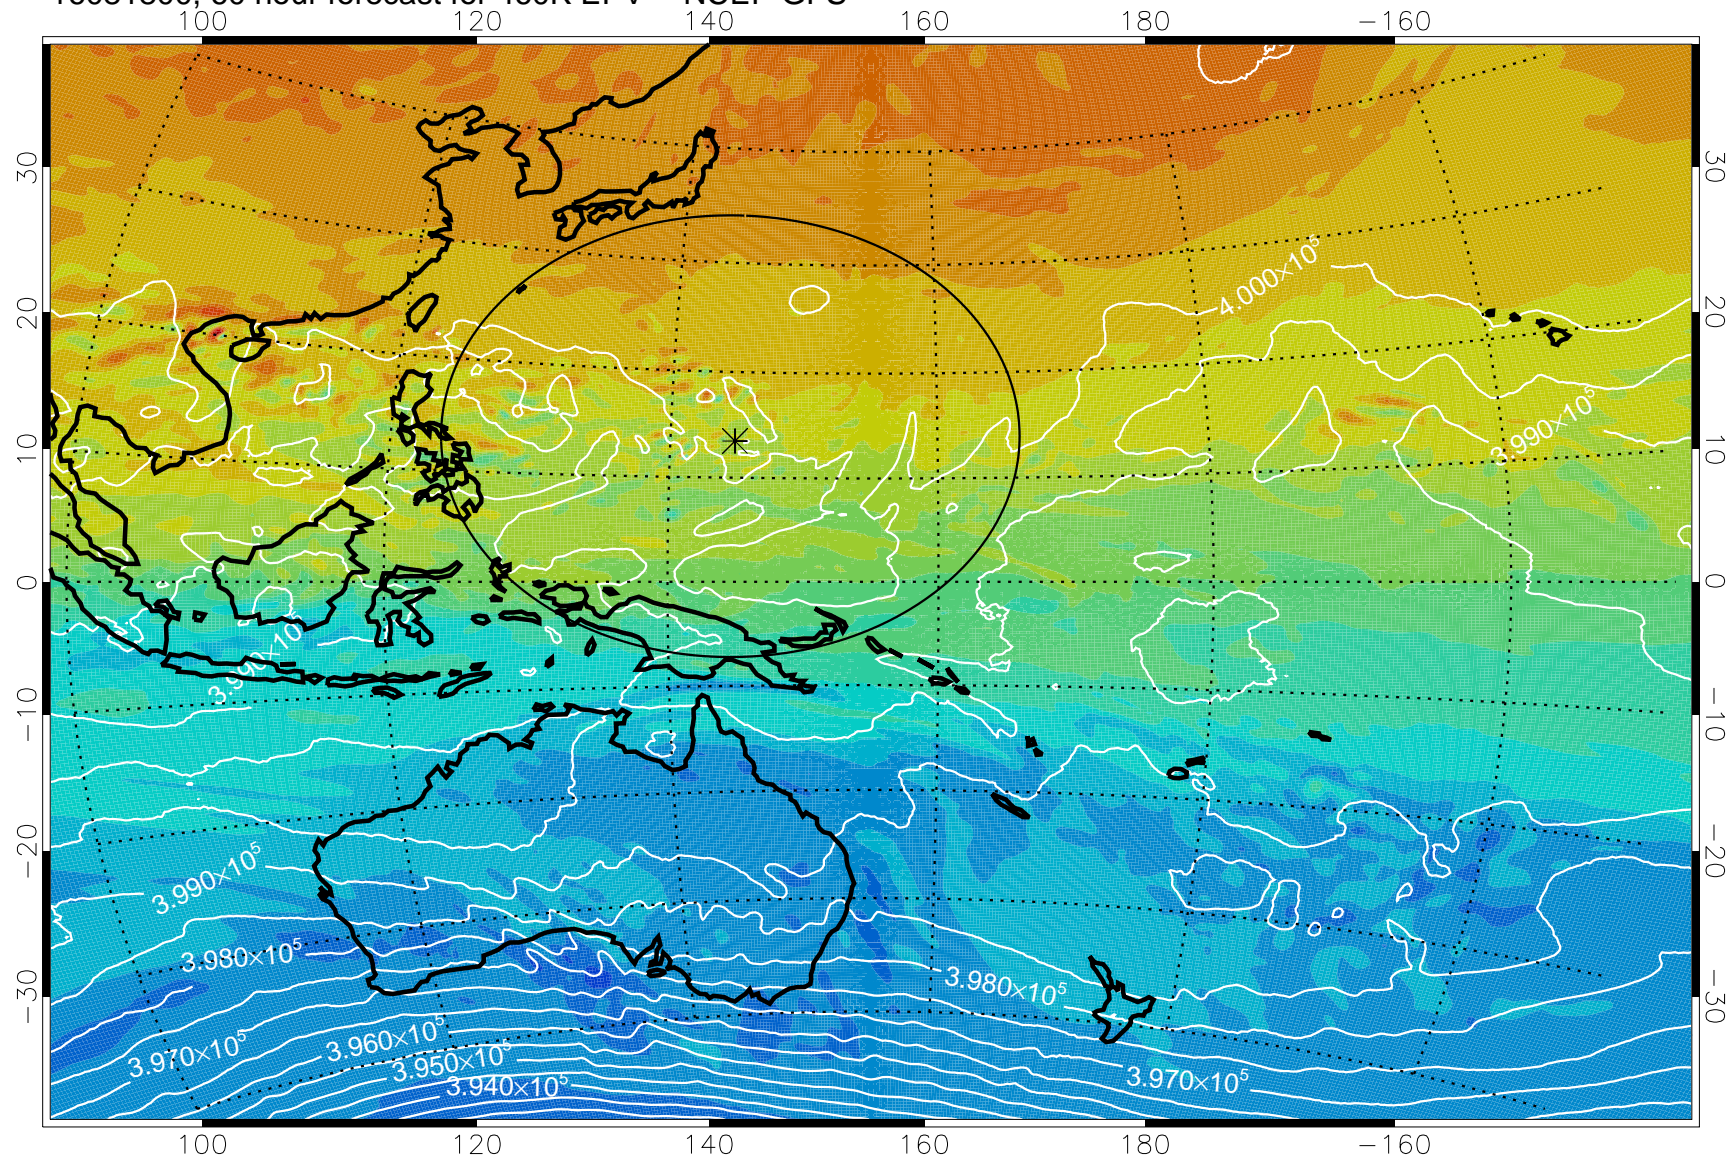

16081706, 42 hour forecast for 460K EPV -- NCEP GFS

460K Montgomery Streamfunction, white

Range ring of 2304 km

16081712, 48 hour forecast for 460K EPV -- NCEP GFS

460K Montgomery Streamfunction, white

Range ring of 2304 km

16081718, 54 hour forecast for 460K EPV -- NCEP GFS

460K Montgomery Streamfunction, white

Range ring of 2304 km

16081800, 60 hour forecast for 460K EPV -- NCEP GFS

460K Montgomery Streamfunction, white

Range ring of 2304 km

16081806, 66 hour forecast for 460K EPV -- NCEP GFS

460K Montgomery Streamfunction, white

Range ring of 2304 km

16081812, 72 hour forecast for 460K EPV -- NCEP GFS

460K Montgomery Streamfunction, white

Range ring of 2304 km

16081818, 78 hour forecast for 460K EPV -- NCEP GFS

460K Montgomery Streamfunction, white

Range ring of 2304 km

16081900, 84 hour forecast for 460K EPV -- NCEP GFS

460K Montgomery Streamfunction, white

Range ring of 2304 km