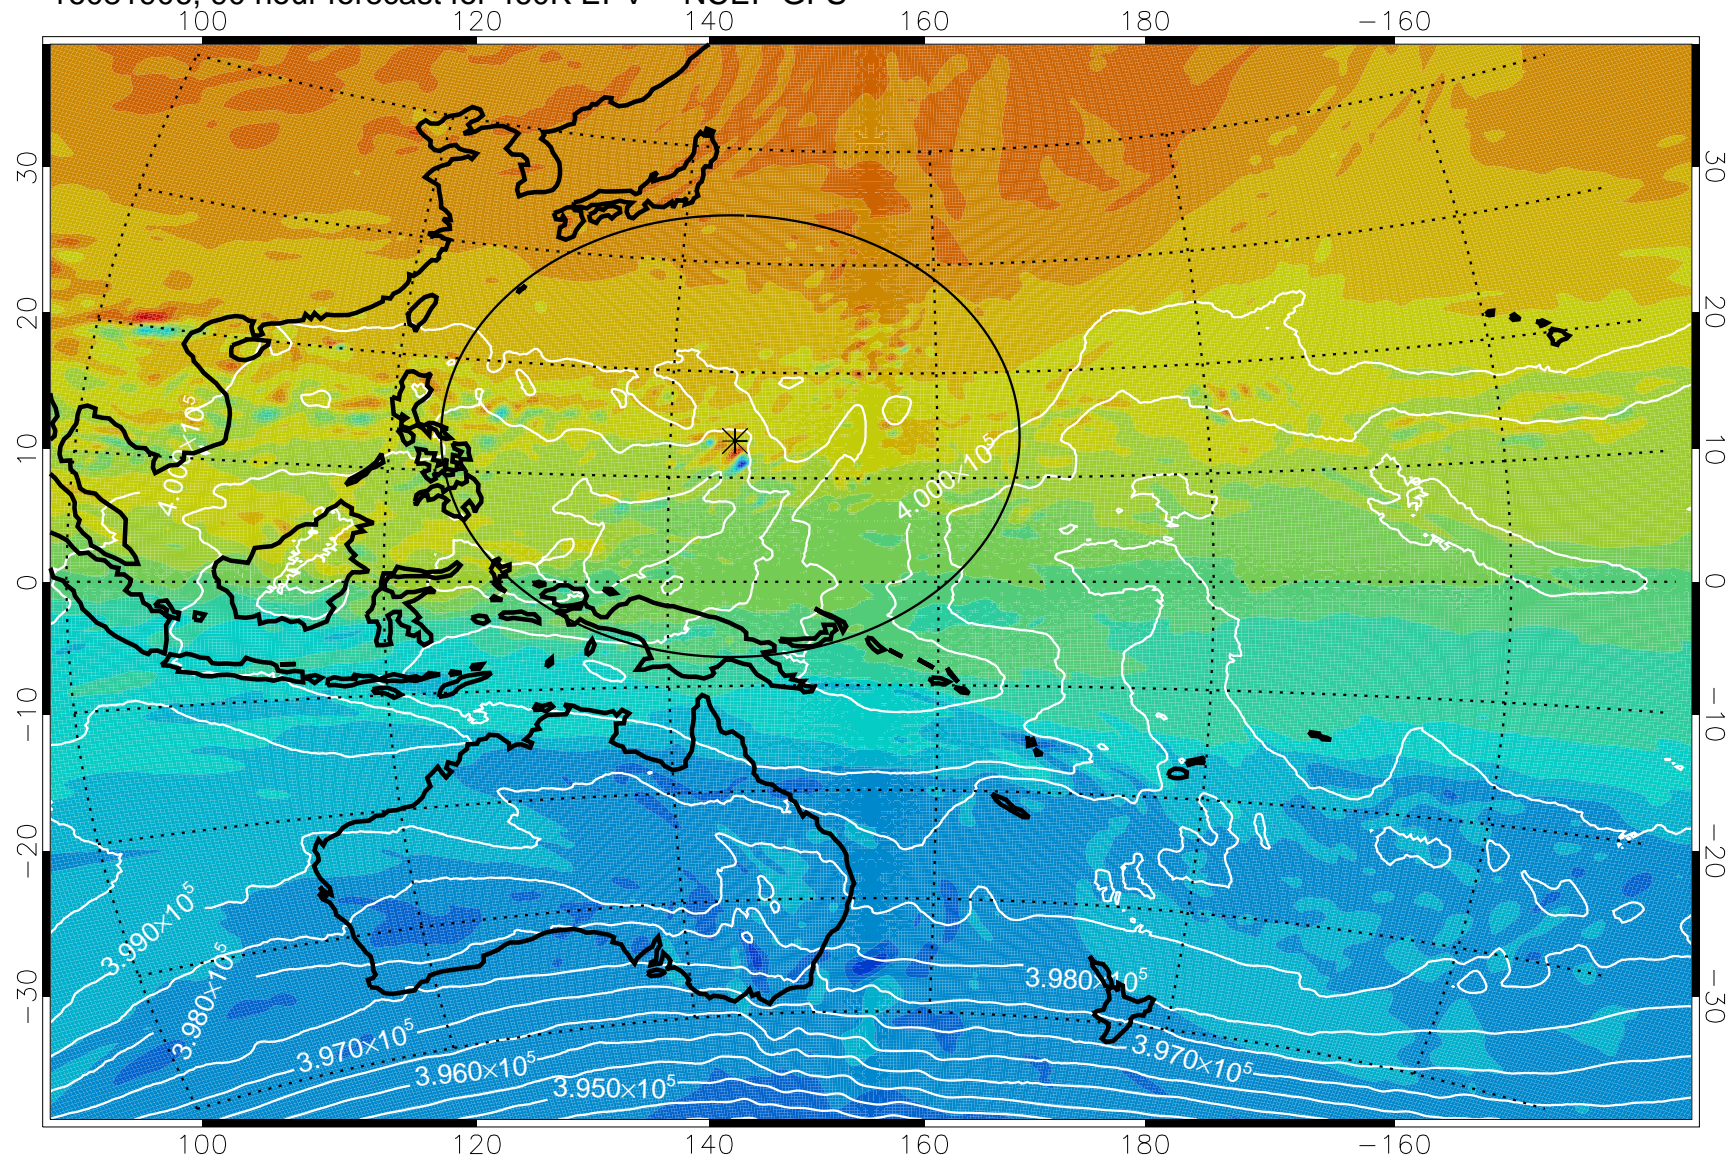

16081806, 66 hour forecast for 460K EPV -- NCEP GFS

460K Montgomery Streamfunction, white

Range ring of 2304 km

16081812, 72 hour forecast for 460K EPV -- NCEP GFS

460K Montgomery Streamfunction, white

Range ring of 2304 km

16081818, 78 hour forecast for 460K EPV -- NCEP GFS

460K Montgomery Streamfunction, white

Range ring of 2304 km

16081900, 84 hour forecast for 460K EPV -- NCEP GFS

460K Montgomery Streamfunction, white

Range ring of 2304 km

16081906, 90 hour forecast for 460K EPV -- NCEP GFS

460K Montgomery Streamfunction, white

Range ring of 2304 km

16081912, 96 hour forecast for 460K EPV -- NCEP GFS

460K Montgomery Streamfunction, white

Range ring of 2304 km

16081918, 102 hour forecast for 460K EPV -- NCEP GFS

460K Montgomery Streamfunction, white

Range ring of 2304 km

16082000, 108 hour forecast for 460K EPV -- NCEP GFS

460K Montgomery Streamfunction, white

Range ring of 2304 km