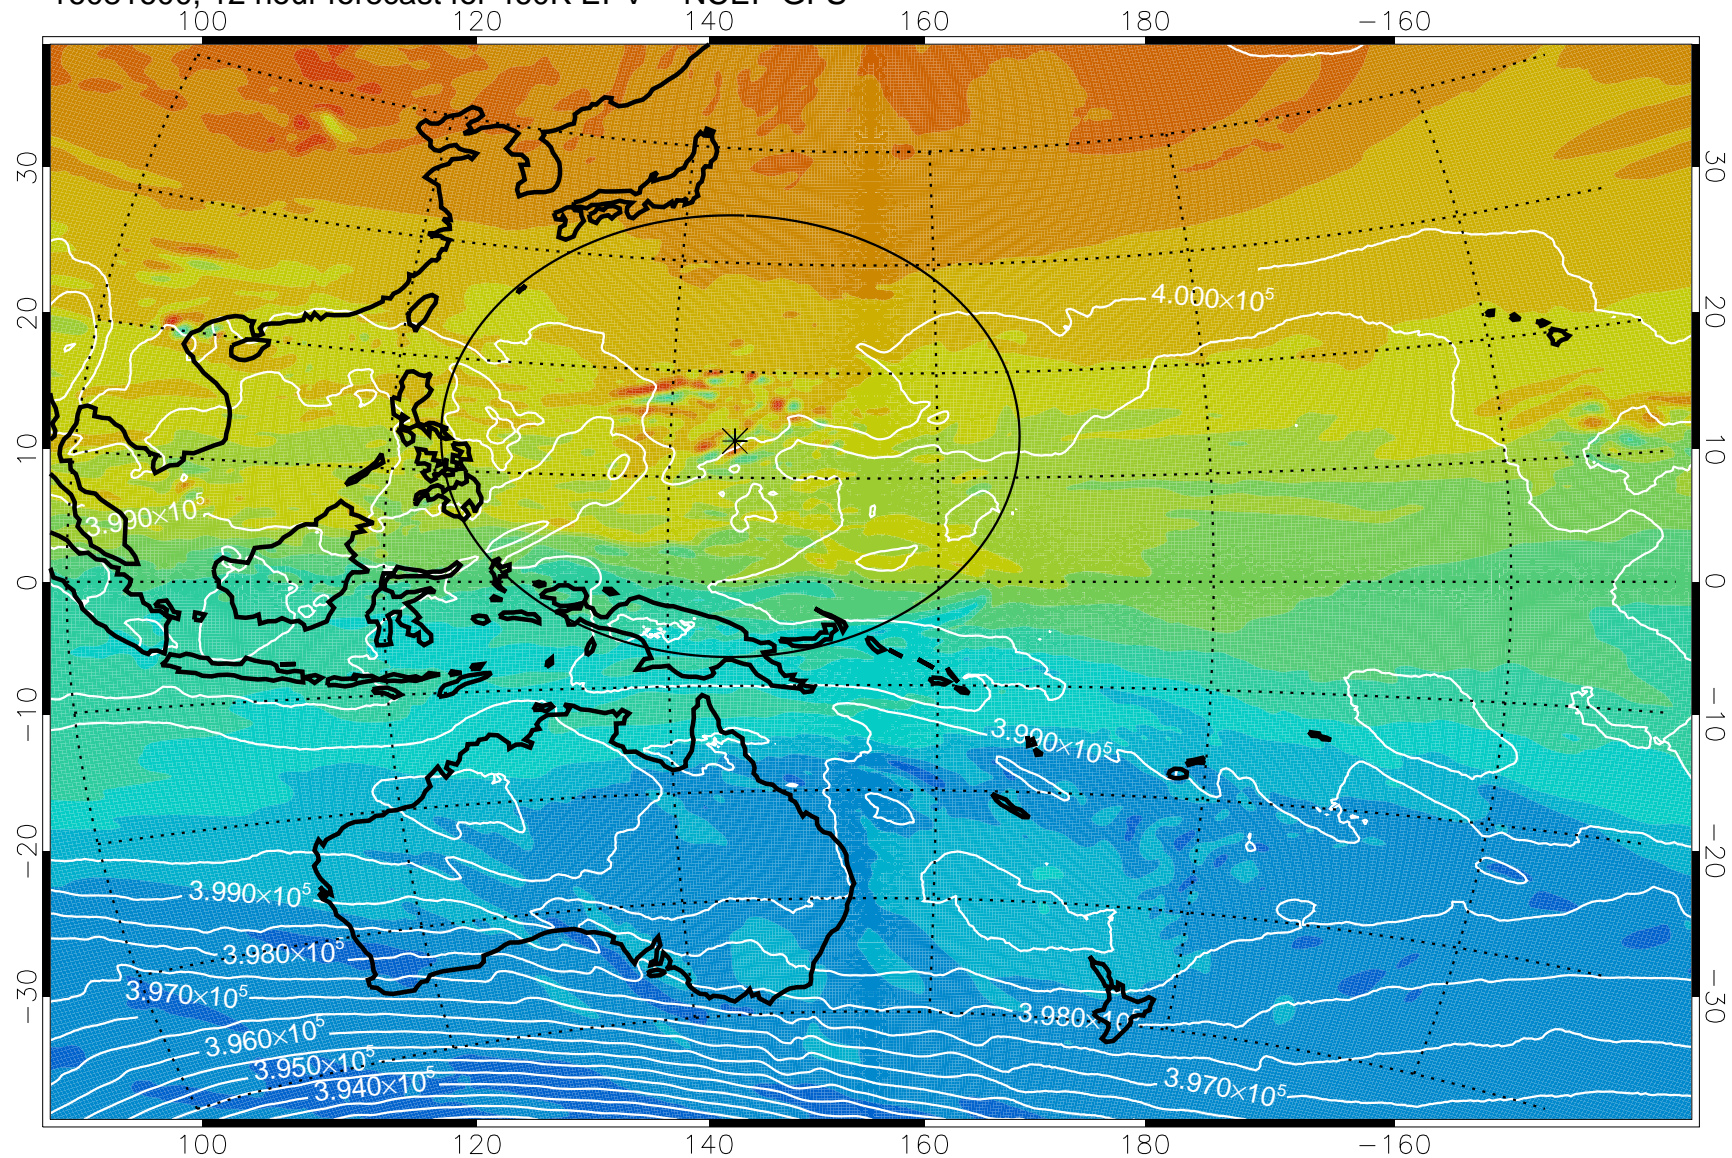

16081518, 6 hour forecast for 460K EPV -- NCEP GFS

460K Montgomery Streamfunction, white

Range ring of 2304 km

16081600, 12 hour forecast for 460K EPV -- NCEP GFS

460K Montgomery Streamfunction, white

Range ring of 2304 km

16081606, 18 hour forecast for 460K EPV -- NCEP GFS

460K Montgomery Streamfunction, white

Range ring of 2304 km

16081612, 24 hour forecast for 460K EPV -- NCEP GFS

460K Montgomery Streamfunction, white

Range ring of 2304 km

16081618, 30 hour forecast for 460K EPV -- NCEP GFS

460K Montgomery Streamfunction, white

Range ring of 2304 km

16081700, 36 hour forecast for 460K EPV -- NCEP GFS

460K Montgomery Streamfunction, white

Range ring of 2304 km

16081718, 54 hour forecast for 460K EPV -- NCEP GFS

460K Montgomery Streamfunction, white

Range ring of 2304 km

16081800, 60 hour forecast for 460K EPV -- NCEP GFS

460K Montgomery Streamfunction, white

Range ring of 2304 km