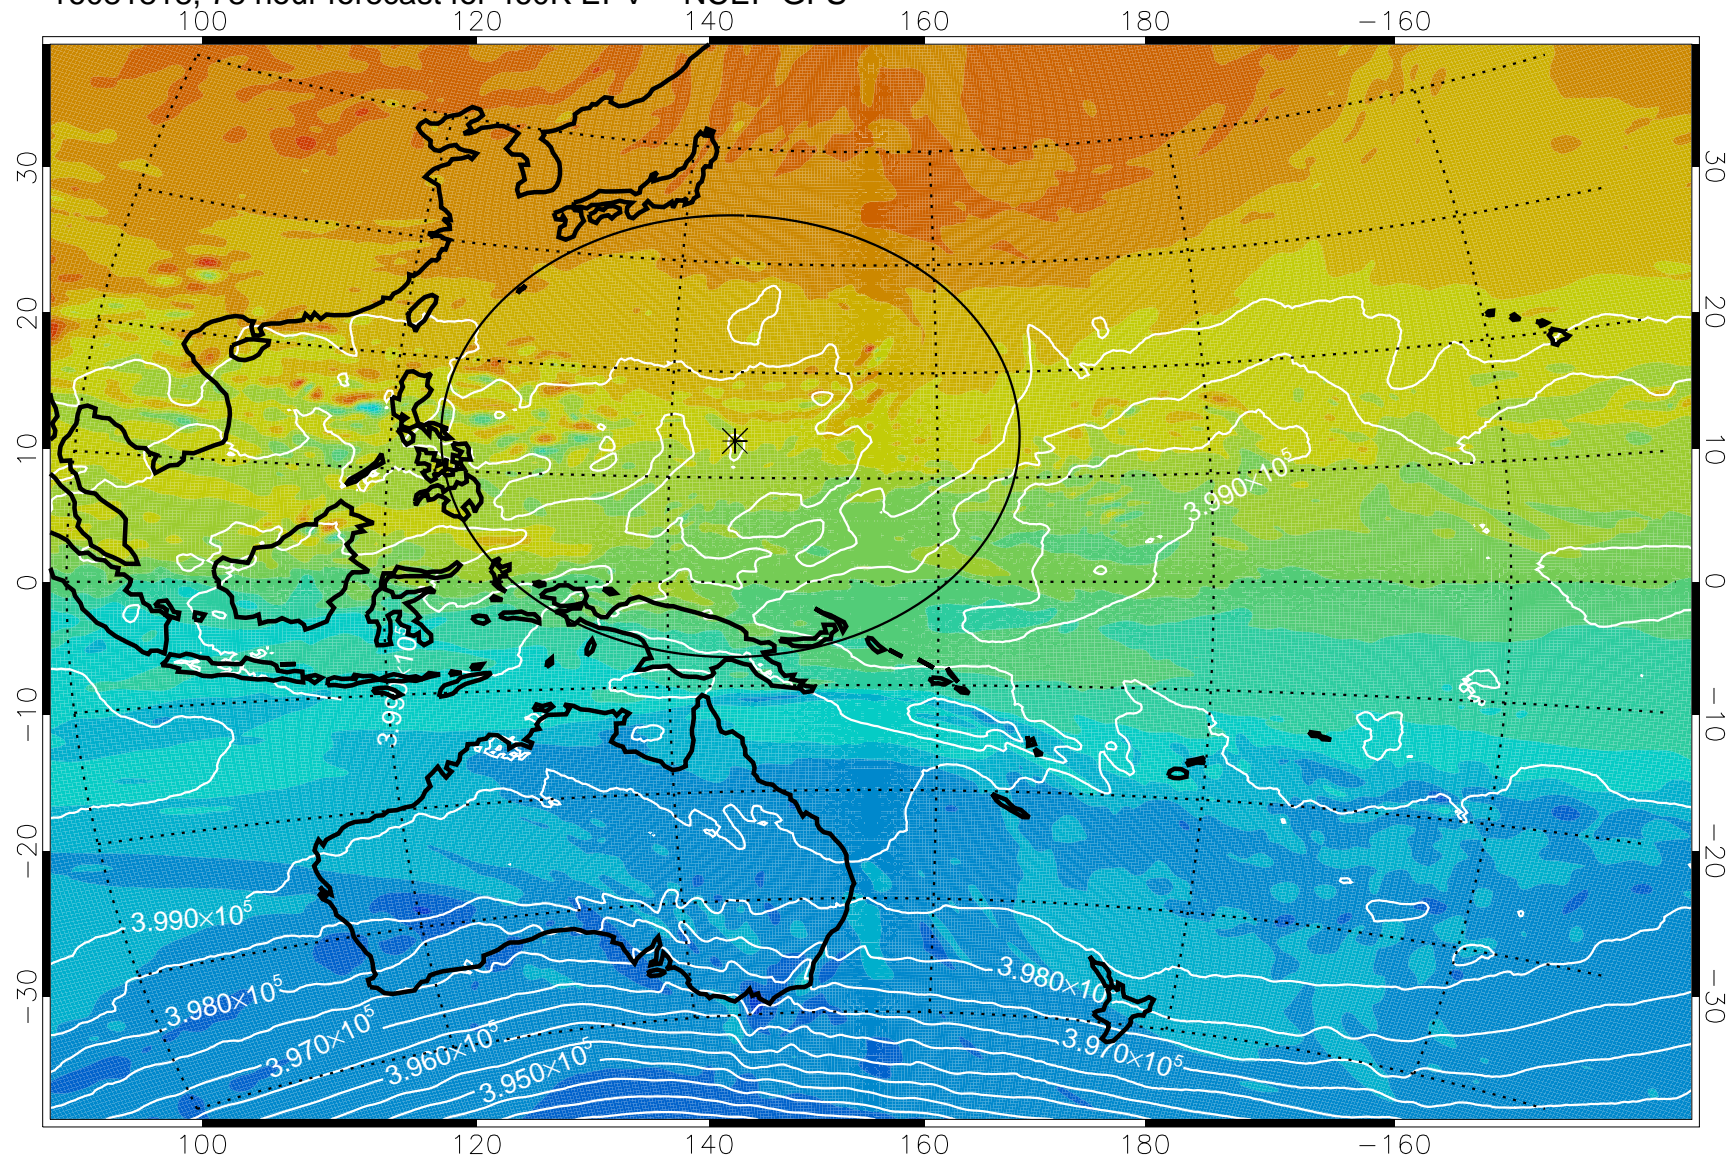

16081718, 54 hour forecast for 460K EPV -- NCEP GFS

460K Montgomery Streamfunction, white

Range ring of 2304 km

16081800, 60 hour forecast for 460K EPV -- NCEP GFS

460K Montgomery Streamfunction, white

Range ring of 2304 km

16081806, 66 hour forecast for 460K EPV -- NCEP GFS

460K Montgomery Streamfunction, white

Range ring of 2304 km

16081812, 72 hour forecast for 460K EPV -- NCEP GFS

460K Montgomery Streamfunction, white

Range ring of 2304 km

16081818, 78 hour forecast for 460K EPV -- NCEP GFS

460K Montgomery Streamfunction, white

Range ring of 2304 km

16081900, 84 hour forecast for 460K EPV -- NCEP GFS

460K Montgomery Streamfunction, white

Range ring of 2304 km

16081906, 90 hour forecast for 460K EPV -- NCEP GFS

460K Montgomery Streamfunction, white

Range ring of 2304 km

16081912, 96 hour forecast for 460K EPV -- NCEP GFS

460K Montgomery Streamfunction, white

Range ring of 2304 km