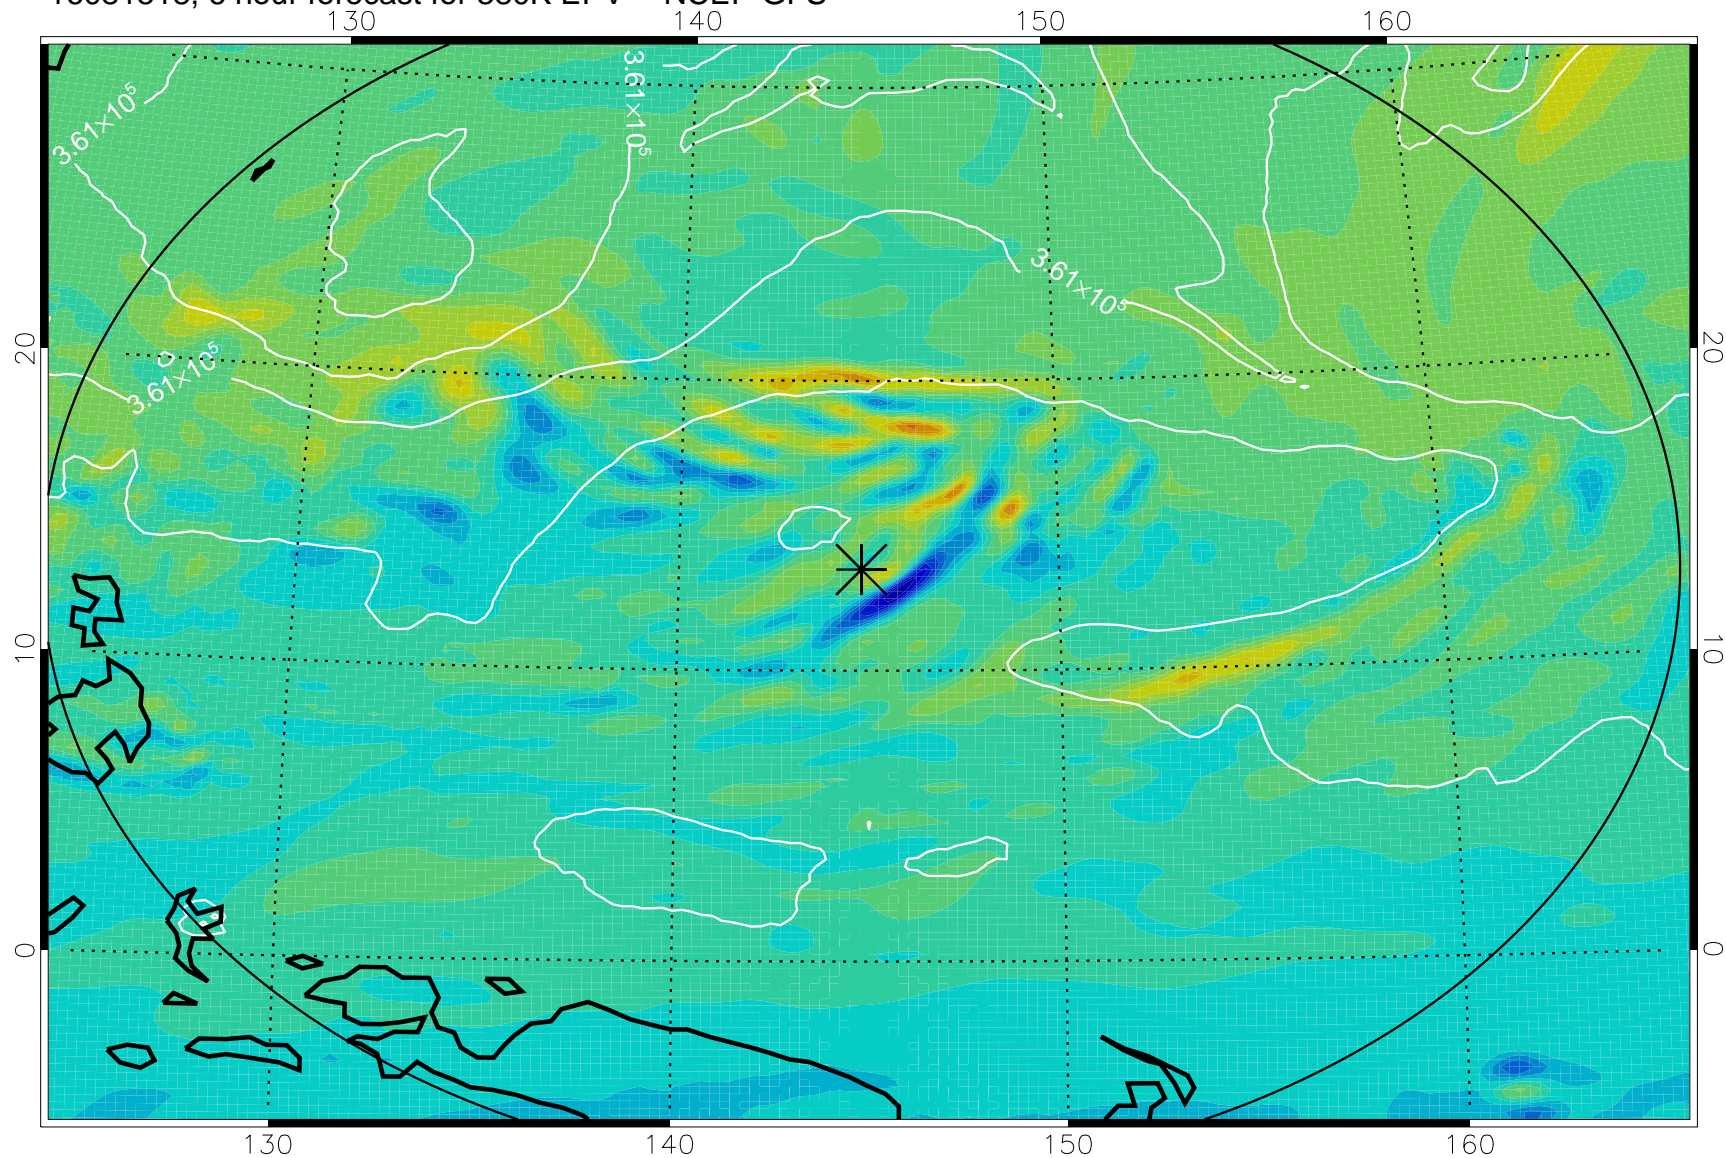

16081518, 6 hour forecast for 380K EPV -- NCEP GFS

380K Montgomery Streamfunction, white

Range ring of 2304 km

16081600, 12 hour forecast for 380K EPV -- NCEP GFS

380K Montgomery Streamfunction, white

Range ring of 2304 km

16081606, 18 hour forecast for 380K EPV -- NCEP GFS

380K Montgomery Streamfunction, white

Range ring of 2304 km

16081612, 24 hour forecast for 380K EPV -- NCEP GFS

380K Montgomery Streamfunction, white

Range ring of 2304 km

16081618, 30 hour forecast for 380K EPV -- NCEP GFS

380K Montgomery Streamfunction, white

Range ring of 2304 km

16081700, 36 hour forecast for 380K EPV -- NCEP GFS

380K Montgomery Streamfunction, white

Range ring of 2304 km

16081818, 78 hour forecast for 380K EPV -- NCEP GFS

380K Montgomery Streamfunction, white

Range ring of 2304 km

16081900, 84 hour forecast for 380K EPV -- NCEP GFS

380K Montgomery Streamfunction, white

Range ring of 2304 km