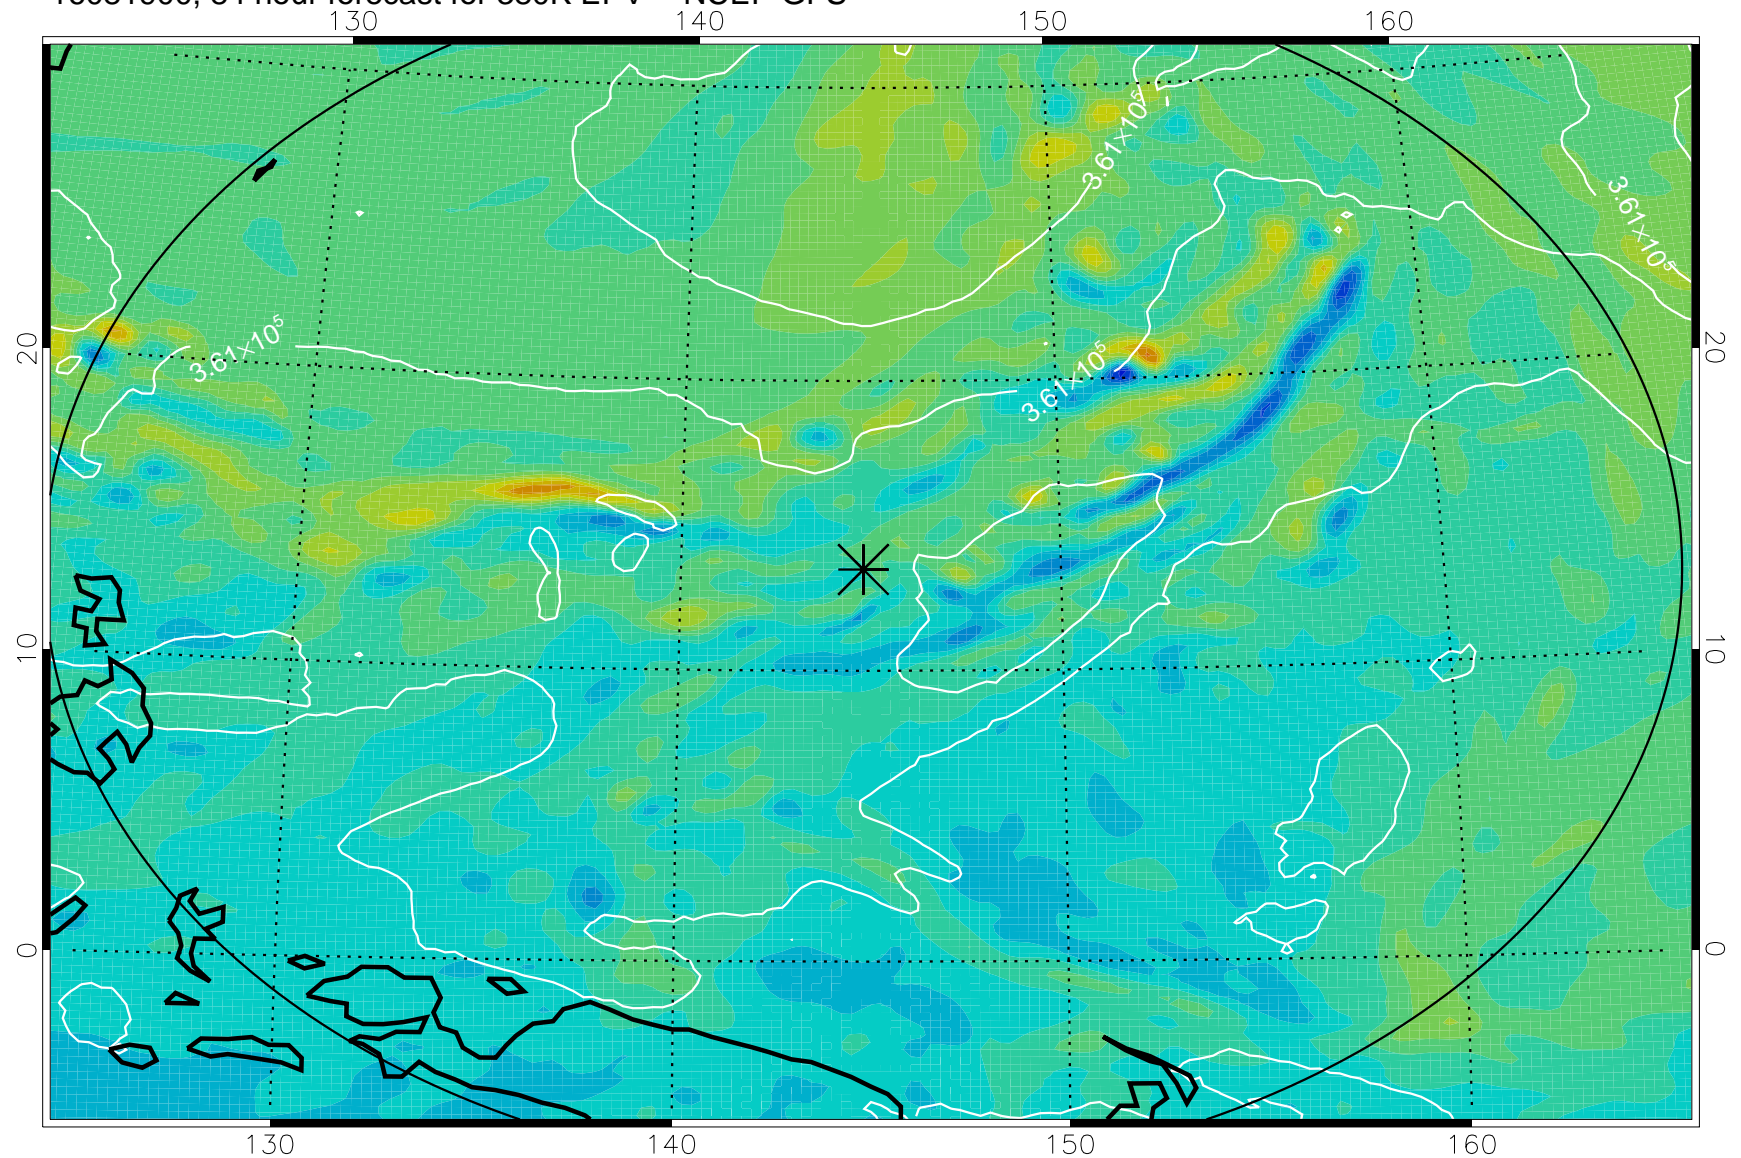

16081806, 66 hour forecast for 380K EPV -- NCEP GFS

380K Montgomery Streamfunction, white

Range ring of 2304 km

16081812, 72 hour forecast for 380K EPV -- NCEP GFS

380K Montgomery Streamfunction, white

Range ring of 2304 km

16081818, 78 hour forecast for 380K EPV -- NCEP GFS

380K Montgomery Streamfunction, white

Range ring of 2304 km

16081900, 84 hour forecast for 380K EPV -- NCEP GFS

380K Montgomery Streamfunction, white

Range ring of 2304 km

16081906, 90 hour forecast for 380K EPV -- NCEP GFS

380K Montgomery Streamfunction, white

Range ring of 2304 km

16081912, 96 hour forecast for 380K EPV -- NCEP GFS

380K Montgomery Streamfunction, white

Range ring of 2304 km

16081918, 102 hour forecast for 380K EPV -- NCEP GFS

380K Montgomery Streamfunction, white

Range ring of 2304 km

16082000, 108 hour forecast for 380K EPV -- NCEP GFS

380K Montgomery Streamfunction, white

Range ring of 2304 km