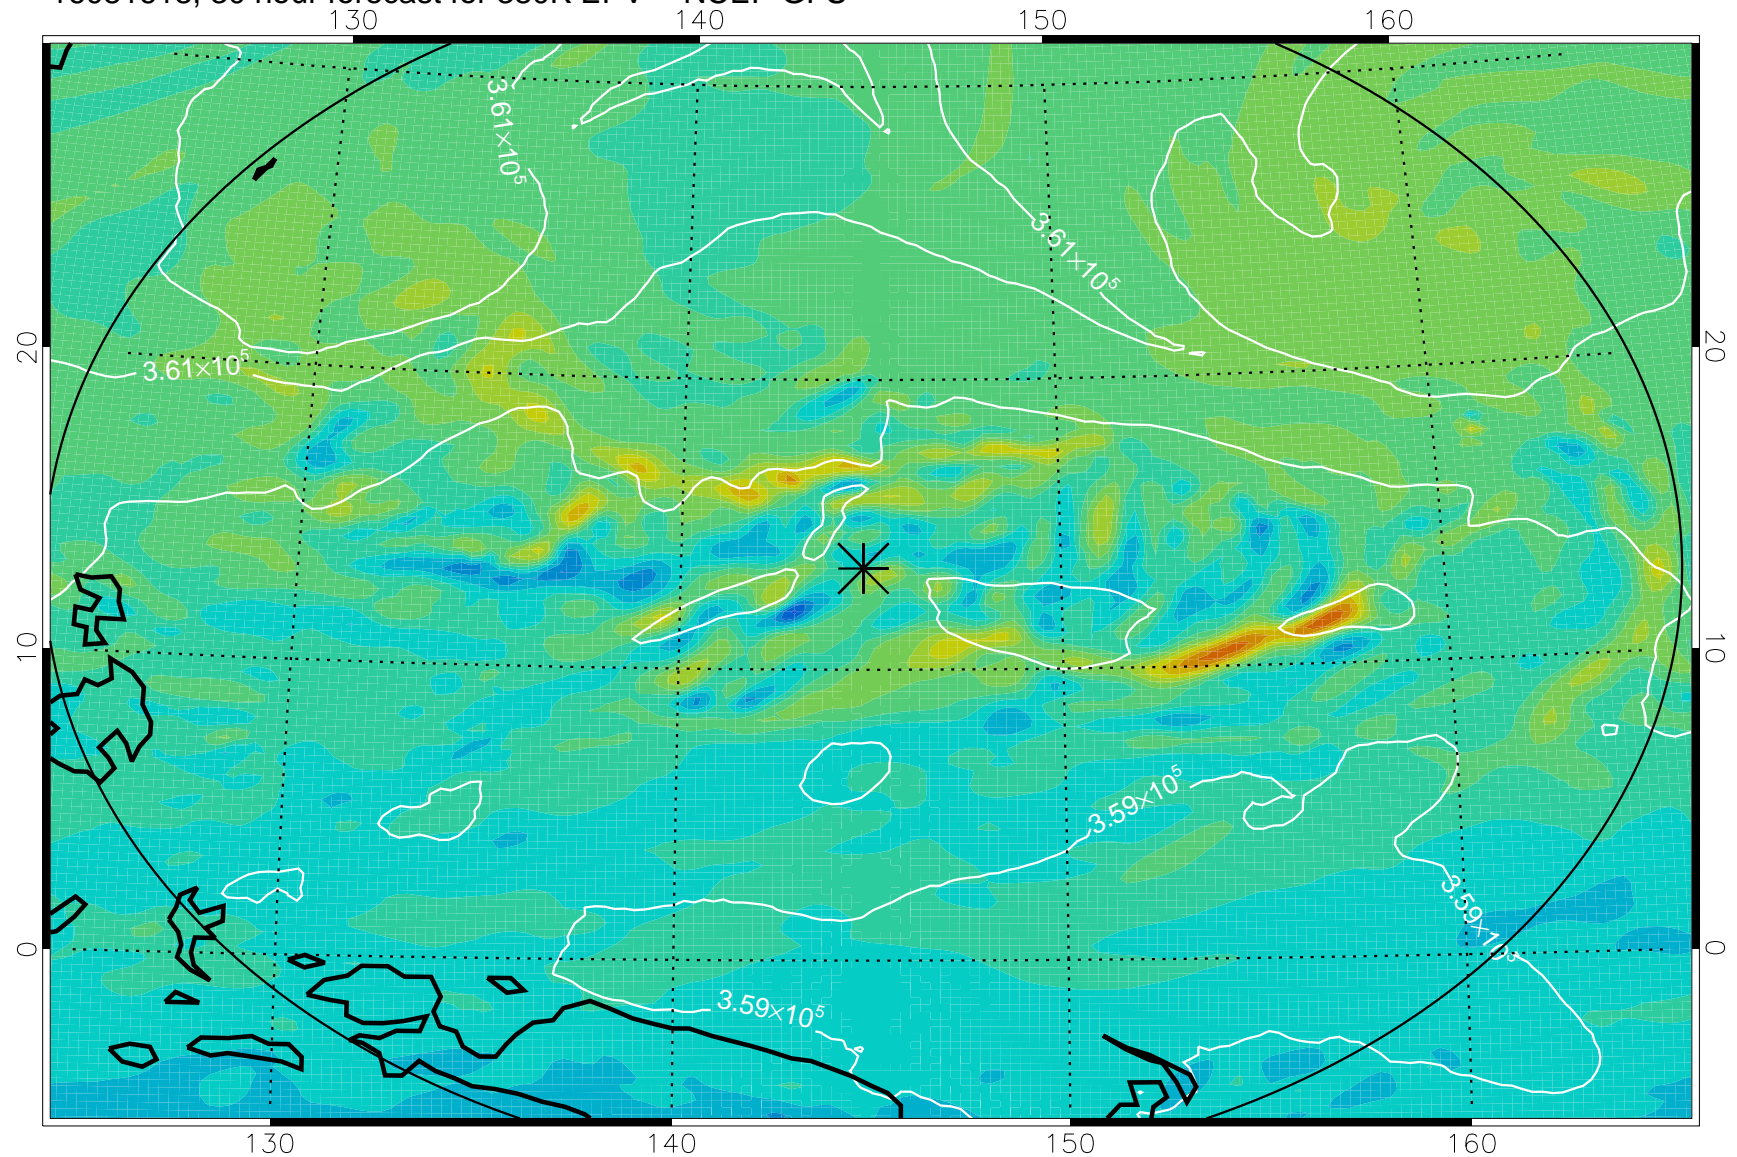

16081606, 18 hour forecast for 380K EPV -- NCEP GFS

380K Montgomery Streamfunction, white

Range ring of 2304 km

16081612, 24 hour forecast for 380K EPV -- NCEP GFS

380K Montgomery Streamfunction, white

Range ring of 2304 km

16081618, 30 hour forecast for 380K EPV -- NCEP GFS

380K Montgomery Streamfunction, white

Range ring of 2304 km

16081700, 36 hour forecast for 380K EPV -- NCEP GFS

380K Montgomery Streamfunction, white

Range ring of 2304 km

16081706, 42 hour forecast for 380K EPV -- NCEP GFS

380K Montgomery Streamfunction, white

Range ring of 2304 km

16081712, 48 hour forecast for 380K EPV -- NCEP GFS

380K Montgomery Streamfunction, white

Range ring of 2304 km

16081818, 78 hour forecast for 380K EPV -- NCEP GFS

380K Montgomery Streamfunction, white

Range ring of 2304 km

16081900, 84 hour forecast for 380K EPV -- NCEP GFS

380K Montgomery Streamfunction, white

Range ring of 2304 km