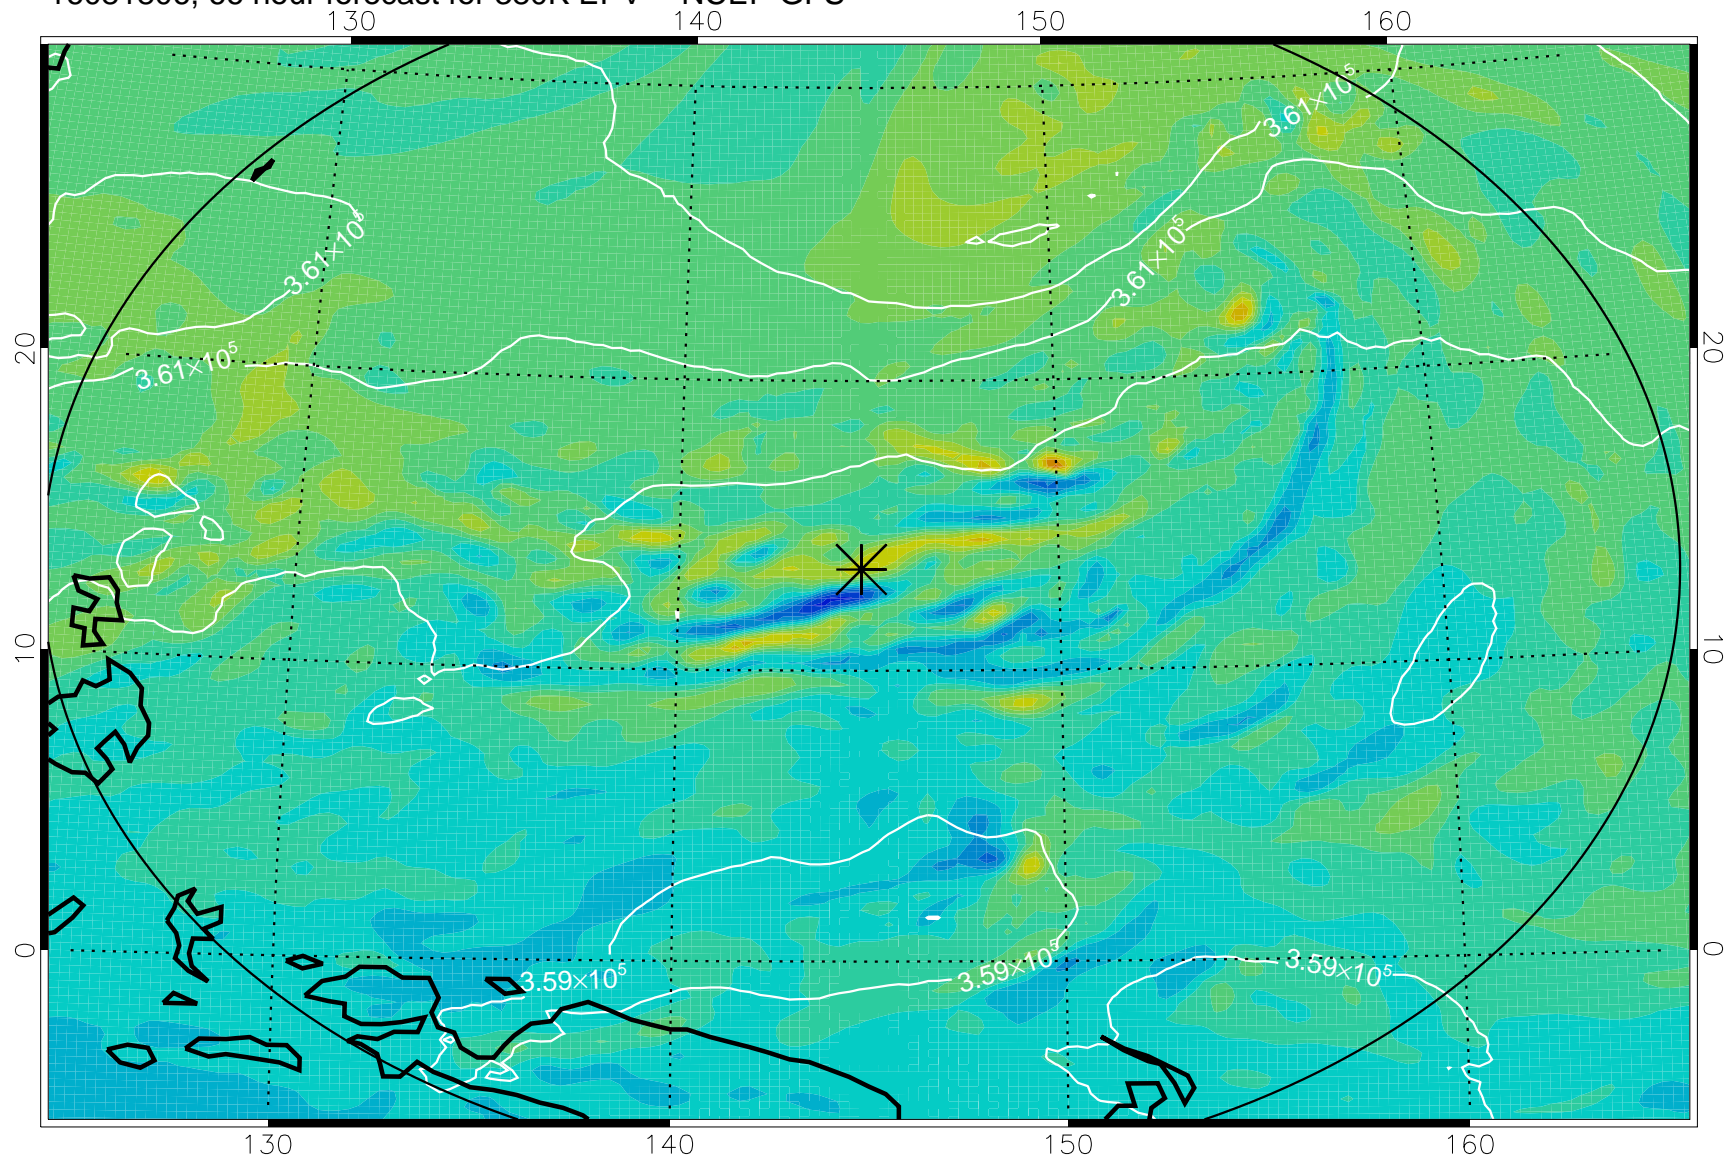

16081718, 54 hour forecast for 380K EPV -- NCEP GFS

380K Montgomery Streamfunction, white

Range ring of 2304 km

16081800, 60 hour forecast for 380K EPV -- NCEP GFS

380K Montgomery Streamfunction, white

Range ring of 2304 km

16081806, 66 hour forecast for 380K EPV -- NCEP GFS

380K Montgomery Streamfunction, white

Range ring of 2304 km

16081812, 72 hour forecast for 380K EPV -- NCEP GFS

380K Montgomery Streamfunction, white

Range ring of 2304 km

16081818, 78 hour forecast for 380K EPV -- NCEP GFS

380K Montgomery Streamfunction, white

Range ring of 2304 km

16081900, 84 hour forecast for 380K EPV -- NCEP GFS

380K Montgomery Streamfunction, white

Range ring of 2304 km

16081918, 102 hour forecast for 380K EPV -- NCEP GFS

380K Montgomery Streamfunction, white

Range ring of 2304 km

16082000, 108 hour forecast for 380K EPV -- NCEP GFS

380K Montgomery Streamfunction, white

Range ring of 2304 km