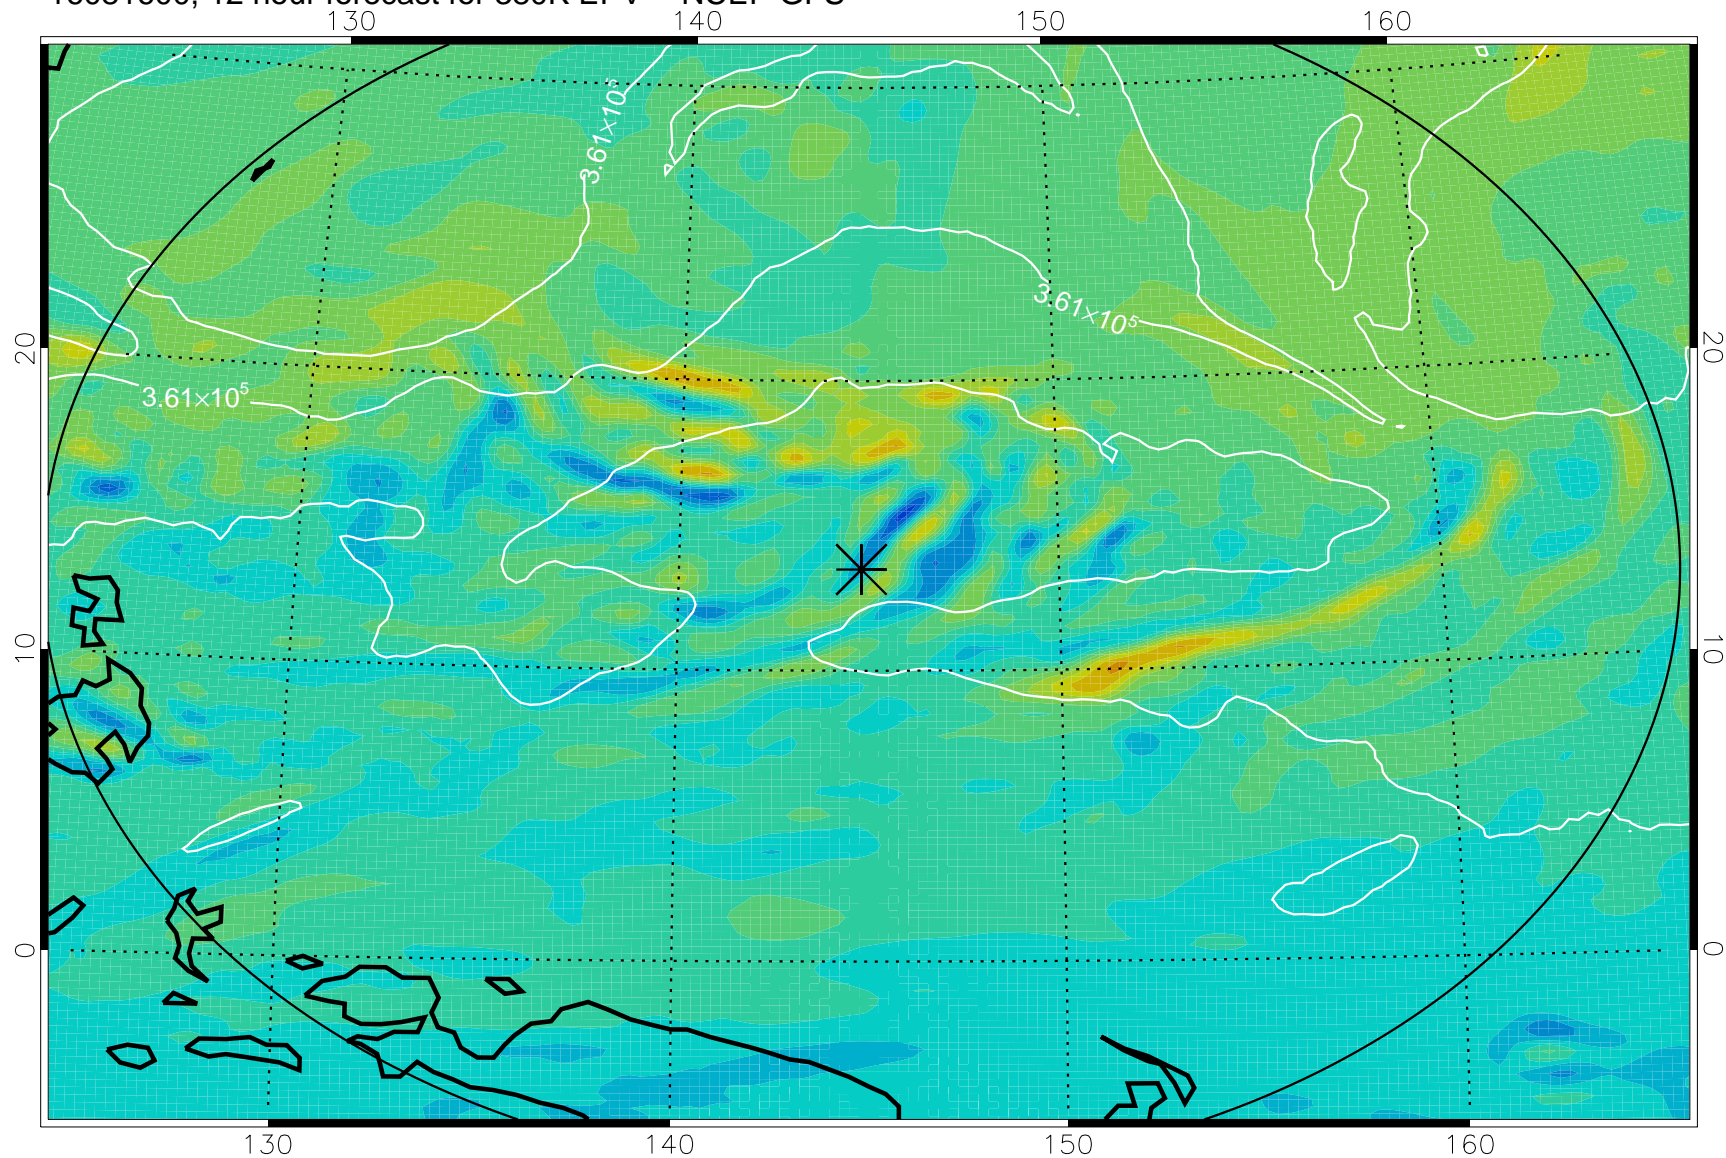

16081518, 6 hour forecast for 380K EPV -- NCEP GFS

380K Montgomery Streamfunction, white

Range ring of 2304 km

16081600, 12 hour forecast for 380K EPV -- NCEP GFS

380K Montgomery Streamfunction, white

Range ring of 2304 km

16081606, 18 hour forecast for 380K EPV -- NCEP GFS

380K Montgomery Streamfunction, white

Range ring of 2304 km

16081612, 24 hour forecast for 380K EPV -- NCEP GFS

380K Montgomery Streamfunction, white

Range ring of 2304 km

16081618, 30 hour forecast for 380K EPV -- NCEP GFS

380K Montgomery Streamfunction, white

Range ring of 2304 km

16081700, 36 hour forecast for 380K EPV -- NCEP GFS

380K Montgomery Streamfunction, white

Range ring of 2304 km

16081718, 54 hour forecast for 380K EPV -- NCEP GFS

380K Montgomery Streamfunction, white

Range ring of 2304 km

16081800, 60 hour forecast for 380K EPV -- NCEP GFS

380K Montgomery Streamfunction, white

Range ring of 2304 km