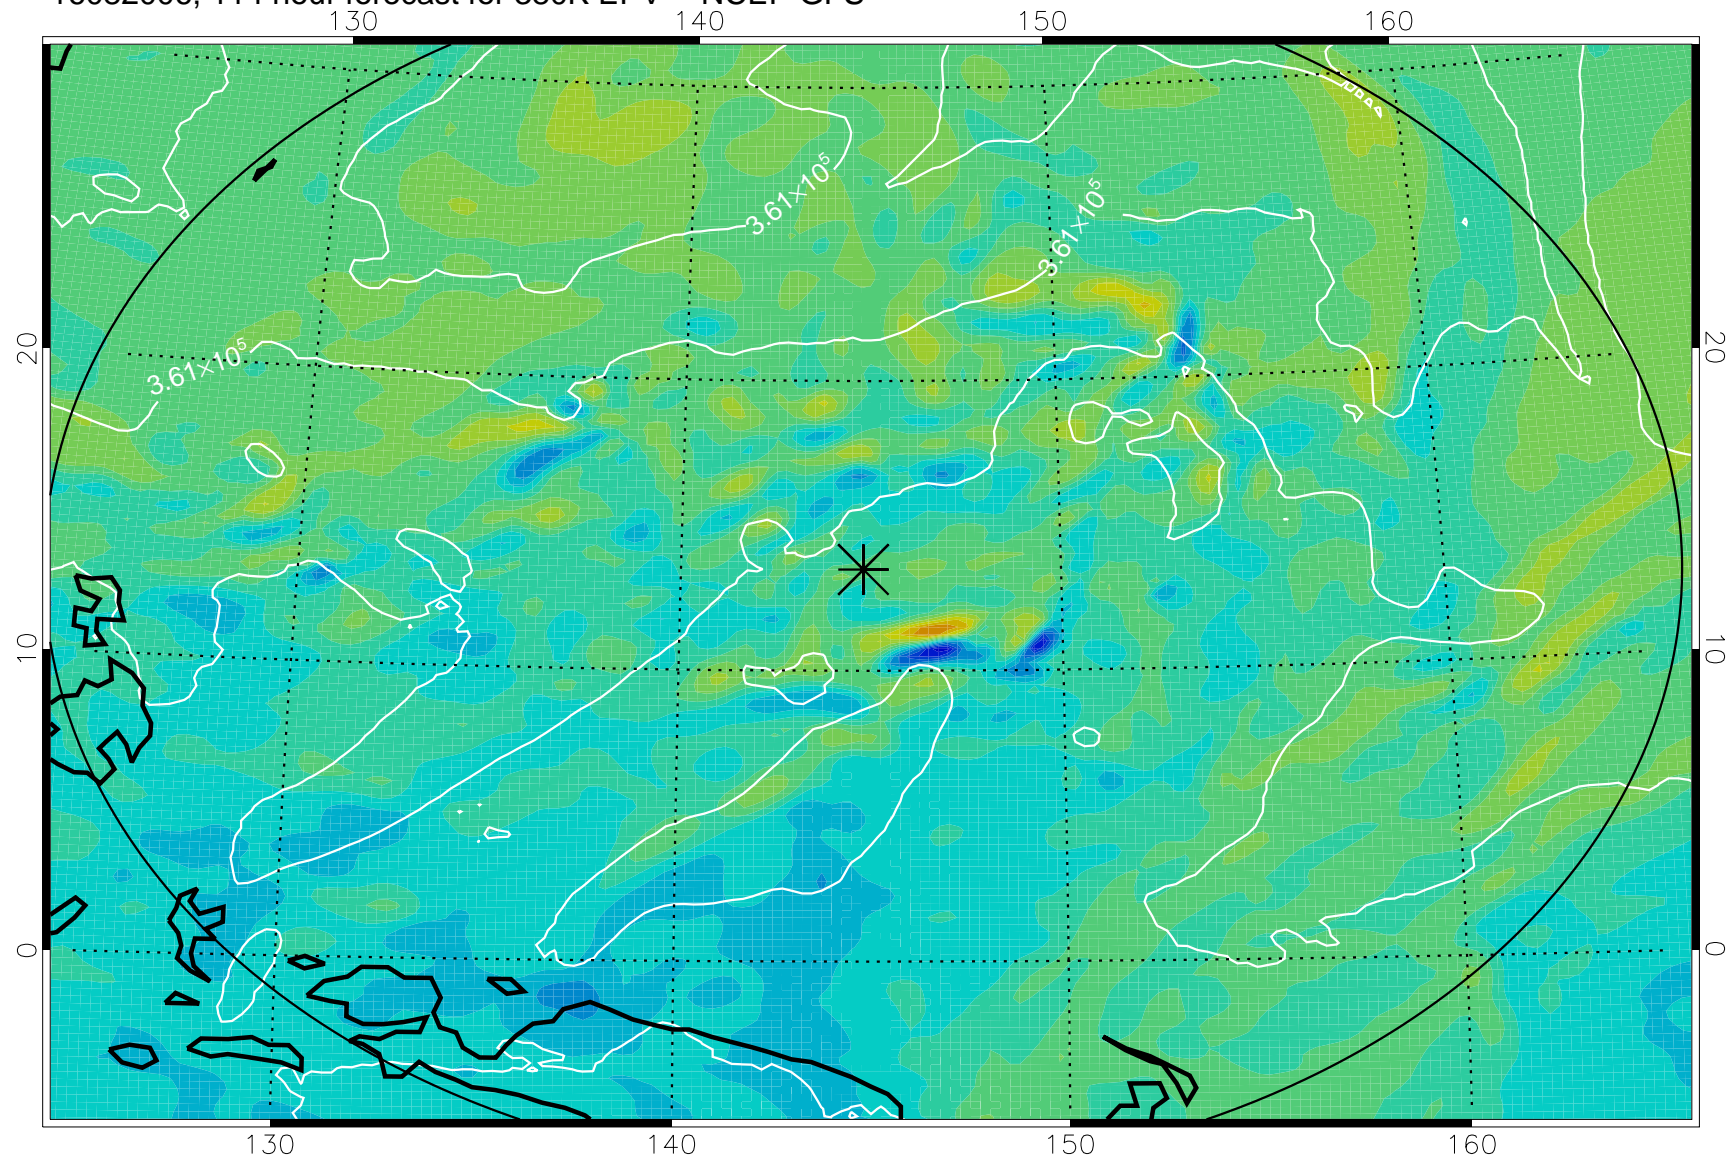

16081818, 78 hour forecast for 380K EPV -- NCEP GFS

380K Montgomery Streamfunction, white

Range ring of 2304 km

16081900, 84 hour forecast for 380K EPV -- NCEP GFS

380K Montgomery Streamfunction, white

Range ring of 2304 km

16081906, 90 hour forecast for 380K EPV -- NCEP GFS

380K Montgomery Streamfunction, white

Range ring of 2304 km

16081912, 96 hour forecast for 380K EPV -- NCEP GFS

380K Montgomery Streamfunction, white

Range ring of 2304 km

16081918, 102 hour forecast for 380K EPV -- NCEP GFS

380K Montgomery Streamfunction, white

Range ring of 2304 km

16082000, 108 hour forecast for 380K EPV -- NCEP GFS

380K Montgomery Streamfunction, white

Range ring of 2304 km

16082006, 114 hour forecast for 380K EPV -- NCEP GFS

380K Montgomery Streamfunction, white

Range ring of 2304 km

16082012, 120 hour forecast for 380K EPV -- NCEP GFS

380K Montgomery Streamfunction, white

Range ring of 2304 km