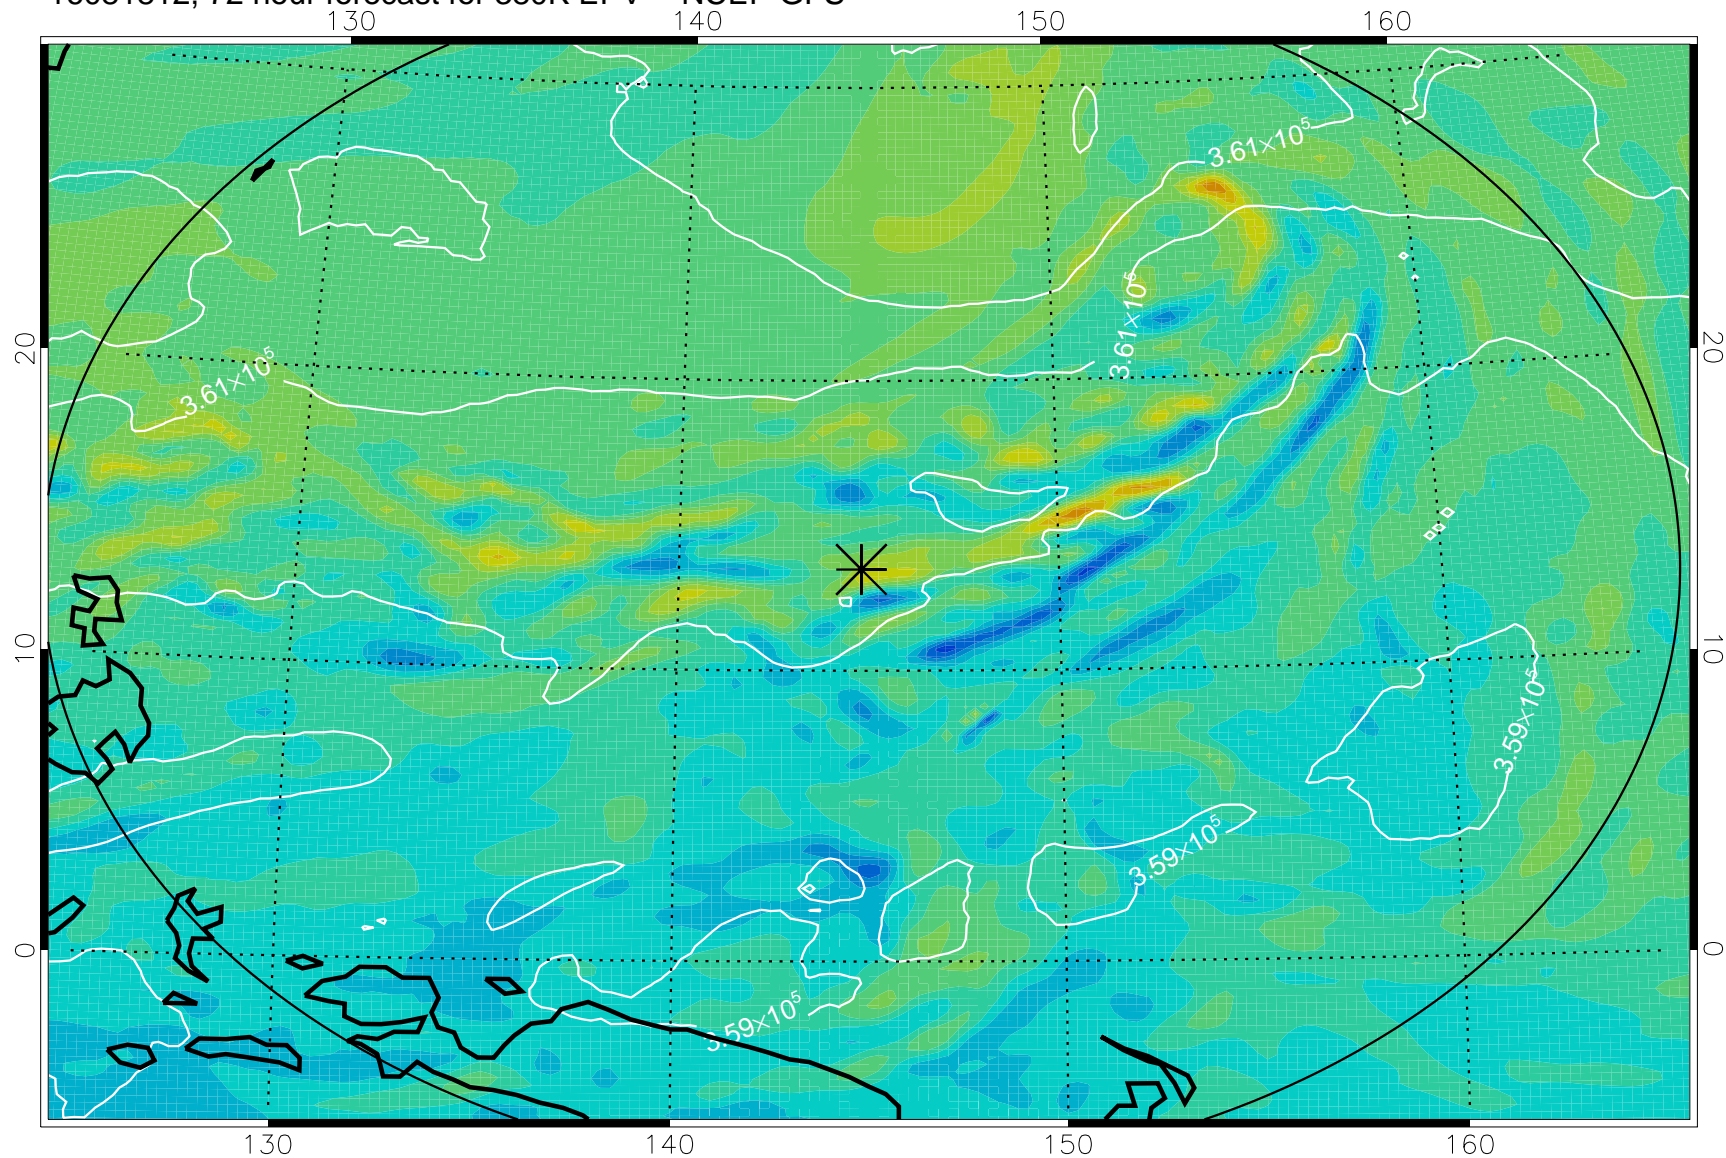

16081718, 54 hour forecast for 380K EPV -- NCEP GFS

380K Montgomery Streamfunction, white

Range ring of 2304 km

16081800, 60 hour forecast for 380K EPV -- NCEP GFS

380K Montgomery Streamfunction, white

Range ring of 2304 km

16081806, 66 hour forecast for 380K EPV -- NCEP GFS

380K Montgomery Streamfunction, white

Range ring of 2304 km

16081812, 72 hour forecast for 380K EPV -- NCEP GFS

380K Montgomery Streamfunction, white

Range ring of 2304 km

16081818, 78 hour forecast for 380K EPV -- NCEP GFS

380K Montgomery Streamfunction, white

Range ring of 2304 km

16081900, 84 hour forecast for 380K EPV -- NCEP GFS

380K Montgomery Streamfunction, white

Range ring of 2304 km

16081906, 90 hour forecast for 380K EPV -- NCEP GFS

380K Montgomery Streamfunction, white

Range ring of 2304 km

16081912, 96 hour forecast for 380K EPV -- NCEP GFS

380K Montgomery Streamfunction, white

Range ring of 2304 km