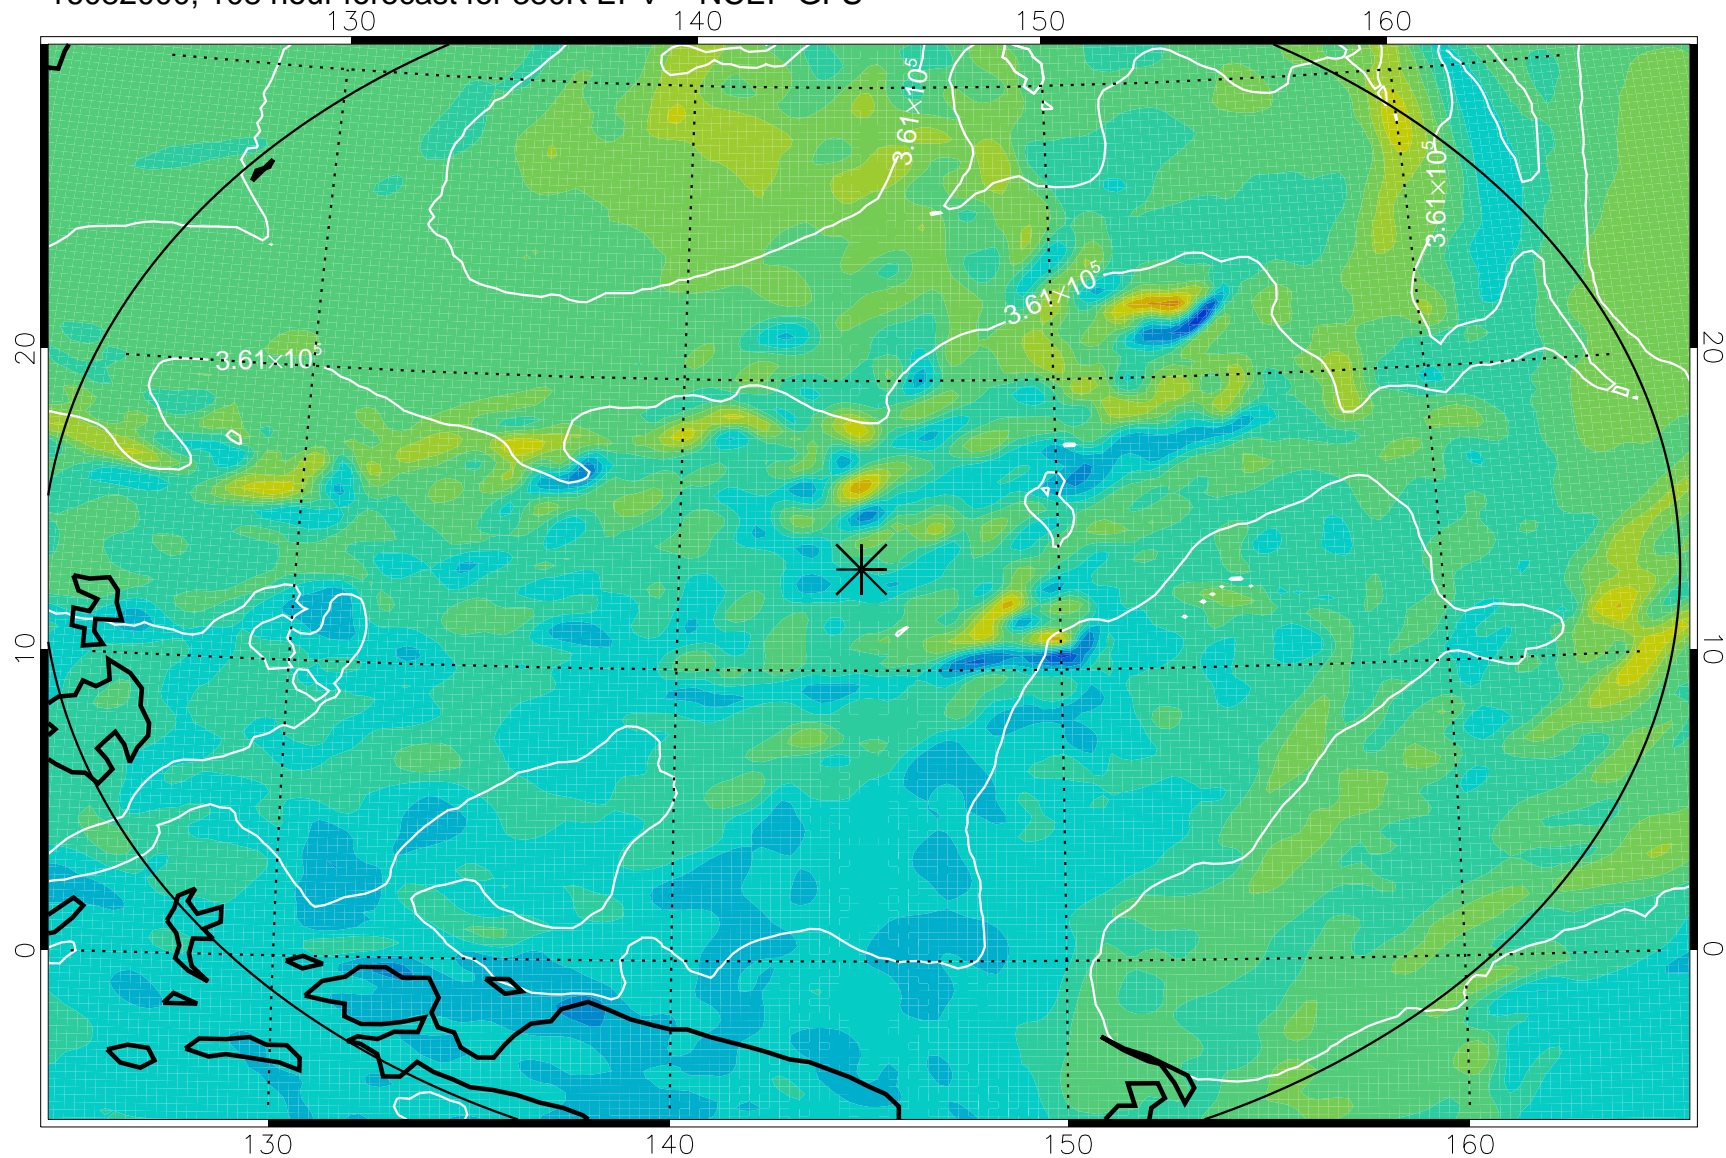

16081818, 78 hour forecast for 380K EPV -- NCEP GFS

380K Montgomery Streamfunction, white

Range ring of 2304 km

16081900, 84 hour forecast for 380K EPV -- NCEP GFS

380K Montgomery Streamfunction, white

Range ring of 2304 km

16081906, 90 hour forecast for 380K EPV -- NCEP GFS

380K Montgomery Streamfunction, white

Range ring of 2304 km

16081912, 96 hour forecast for 380K EPV -- NCEP GFS

380K Montgomery Streamfunction, white

Range ring of 2304 km

16081918, 102 hour forecast for 380K EPV -- NCEP GFS

380K Montgomery Streamfunction, white

Range ring of 2304 km

16082000, 108 hour forecast for 380K EPV -- NCEP GFS

380K Montgomery Streamfunction, white

Range ring of 2304 km

16082006, 114 hour forecast for 380K EPV -- NCEP GFS

380K Montgomery Streamfunction, white

Range ring of 2304 km

16082012, 120 hour forecast for 380K EPV -- NCEP GFS

380K Montgomery Streamfunction, white

Range ring of 2304 km