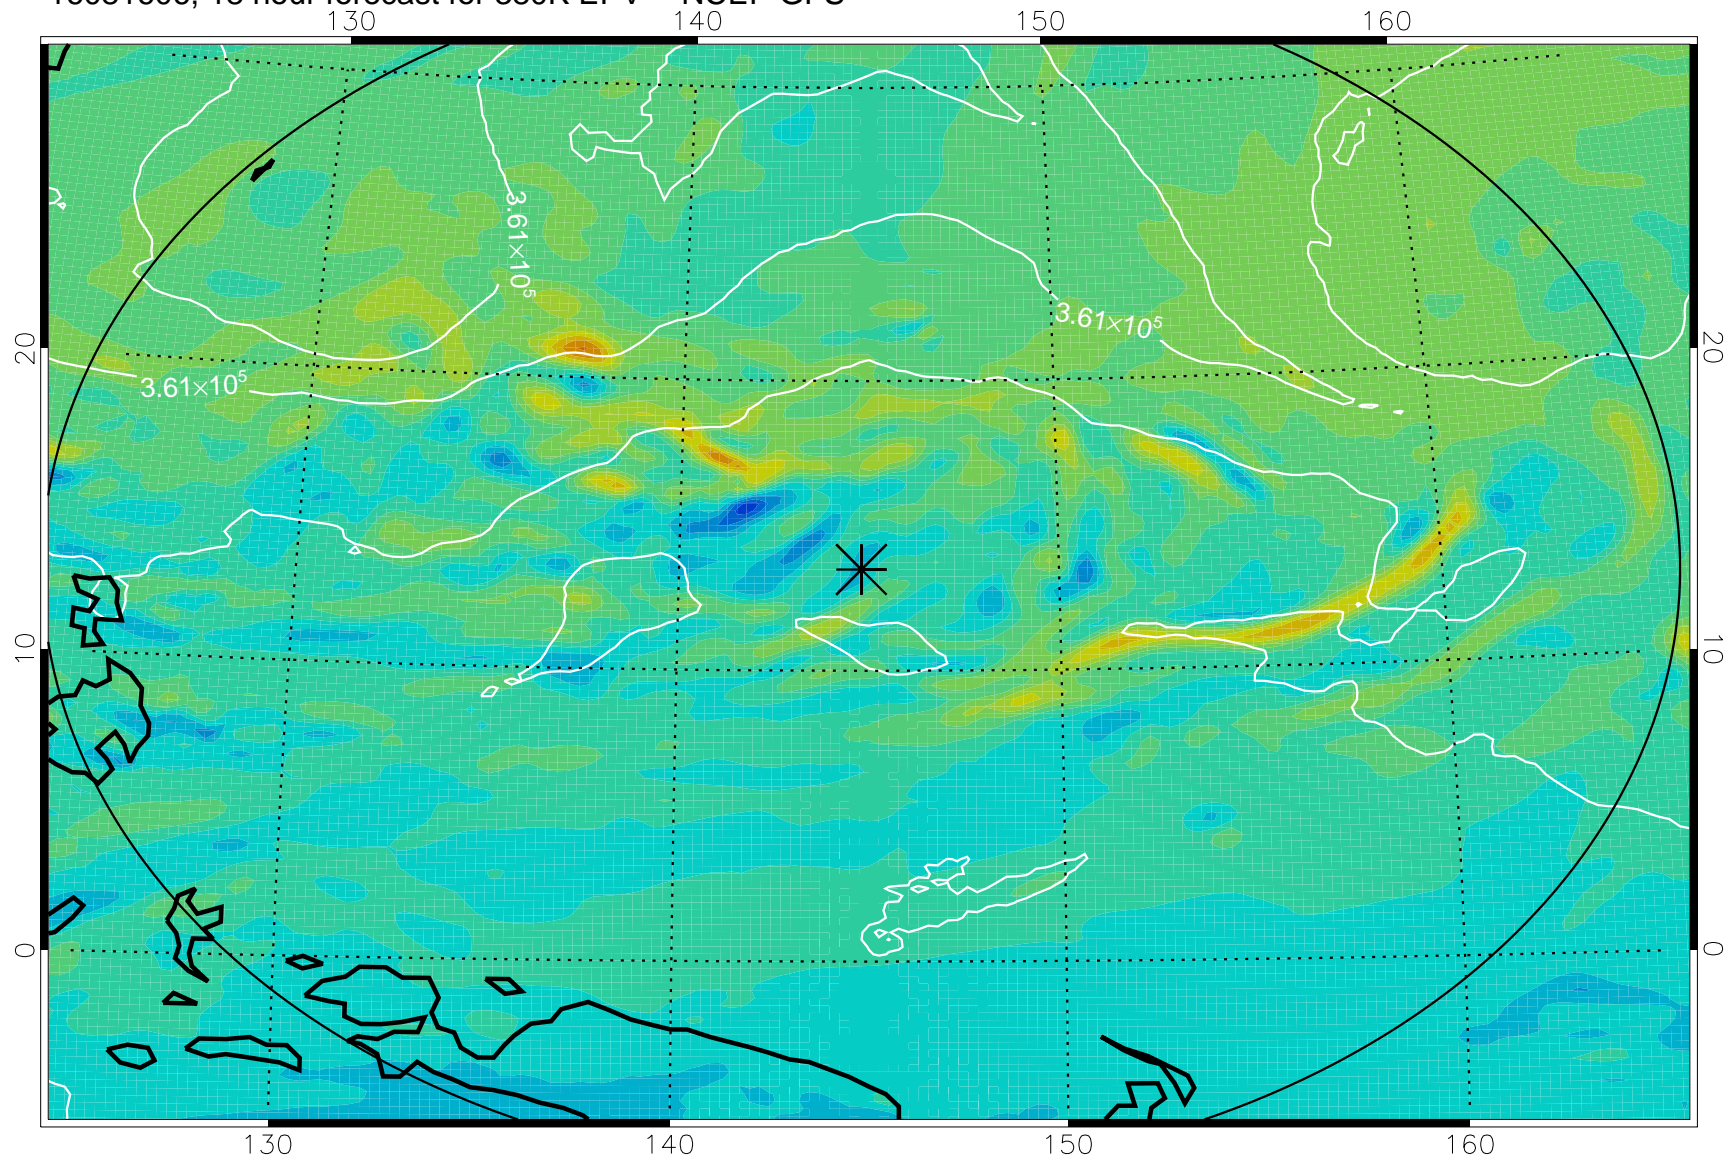

16081518, 6 hour forecast for 380K EPV -- NCEP GFS

380K Montgomery Streamfunction, white

Range ring of 2304 km

16081600, 12 hour forecast for 380K EPV -- NCEP GFS

380K Montgomery Streamfunction, white

Range ring of 2304 km

16081606, 18 hour forecast for 380K EPV -- NCEP GFS

380K Montgomery Streamfunction, white

Range ring of 2304 km

16081612, 24 hour forecast for 380K EPV -- NCEP GFS

380K Montgomery Streamfunction, white

Range ring of 2304 km

16081618, 30 hour forecast for 380K EPV -- NCEP GFS

380K Montgomery Streamfunction, white

Range ring of 2304 km

16081700, 36 hour forecast for 380K EPV -- NCEP GFS

380K Montgomery Streamfunction, white

Range ring of 2304 km

16081718, 54 hour forecast for 380K EPV -- NCEP GFS

380K Montgomery Streamfunction, white

Range ring of 2304 km

16081800, 60 hour forecast for 380K EPV -- NCEP GFS

380K Montgomery Streamfunction, white

Range ring of 2304 km