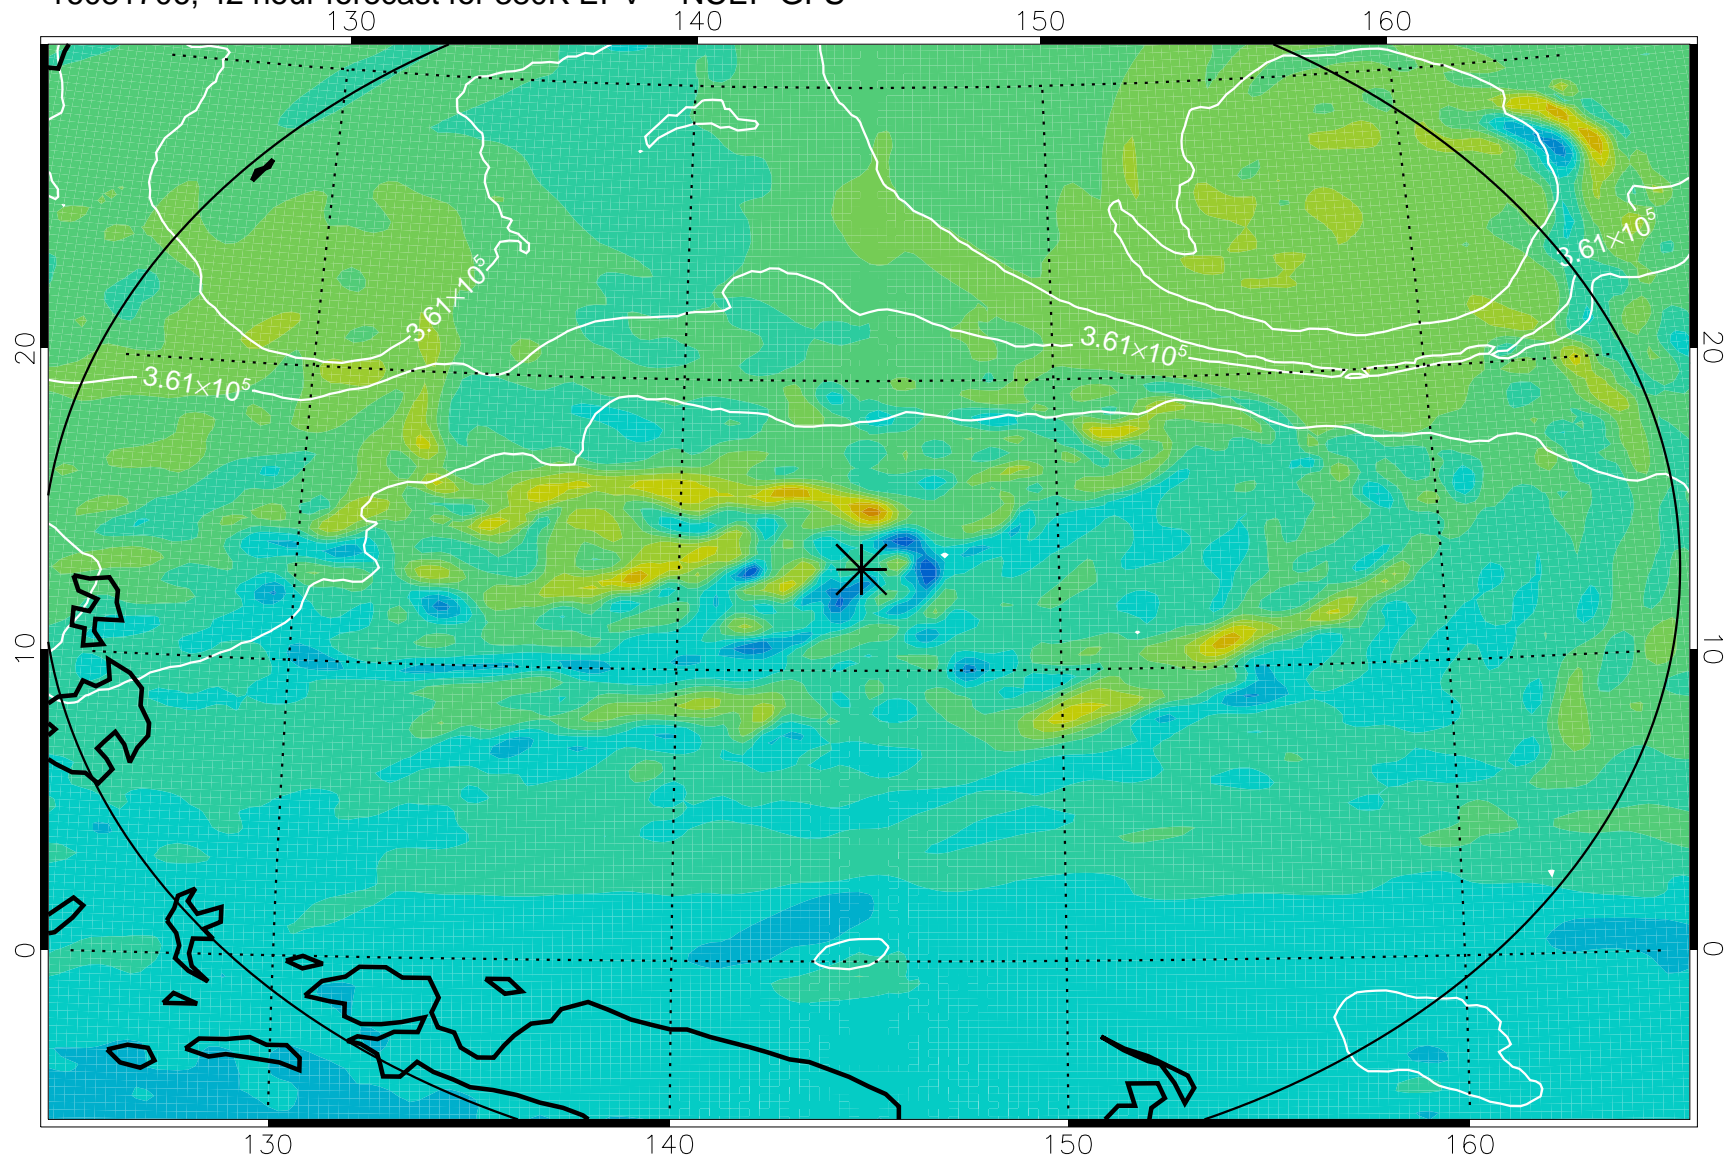

16081618, 30 hour forecast for 380K EPV -- NCEP GFS

380K Montgomery Streamfunction, white

Range ring of 2304 km

16081700, 36 hour forecast for 380K EPV -- NCEP GFS

380K Montgomery Streamfunction, white

Range ring of 2304 km

16081706, 42 hour forecast for 380K EPV -- NCEP GFS

380K Montgomery Streamfunction, white

Range ring of 2304 km

16081712, 48 hour forecast for 380K EPV -- NCEP GFS

380K Montgomery Streamfunction, white

Range ring of 2304 km

16081718, 54 hour forecast for 380K EPV -- NCEP GFS

380K Montgomery Streamfunction, white

Range ring of 2304 km

16081800, 60 hour forecast for 380K EPV -- NCEP GFS

380K Montgomery Streamfunction, white

Range ring of 2304 km

16081818, 78 hour forecast for 380K EPV -- NCEP GFS

380K Montgomery Streamfunction, white

Range ring of 2304 km

16081900, 84 hour forecast for 380K EPV -- NCEP GFS

380K Montgomery Streamfunction, white

Range ring of 2304 km