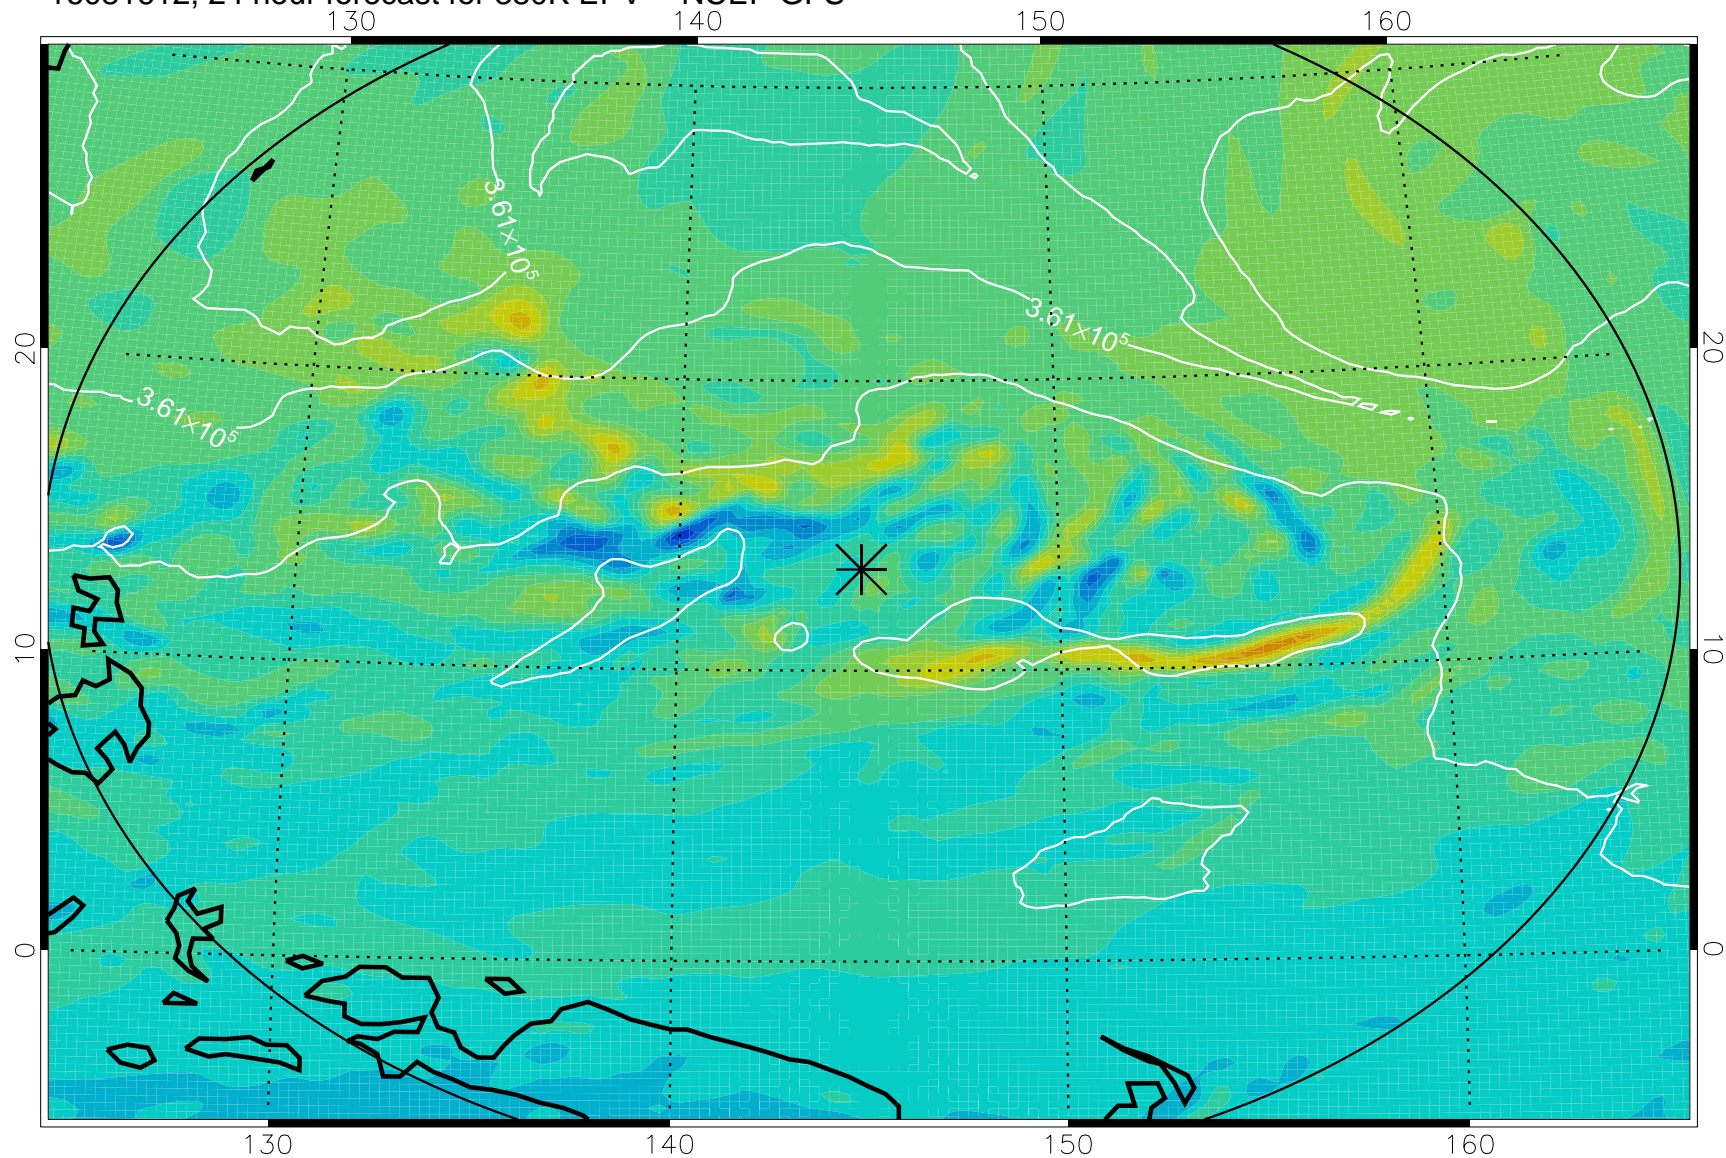

16081518, 6 hour forecast for 380K EPV -- NCEP GFS

380K Montgomery Streamfunction, white

Range ring of 2304 km

16081600, 12 hour forecast for 380K EPV -- NCEP GFS

380K Montgomery Streamfunction, white

Range ring of 2304 km

16081606, 18 hour forecast for 380K EPV -- NCEP GFS

380K Montgomery Streamfunction, white

Range ring of 2304 km

16081612, 24 hour forecast for 380K EPV -- NCEP GFS

380K Montgomery Streamfunction, white

Range ring of 2304 km

16081618, 30 hour forecast for 380K EPV -- NCEP GFS

380K Montgomery Streamfunction, white

Range ring of 2304 km

16081700, 36 hour forecast for 380K EPV -- NCEP GFS

380K Montgomery Streamfunction, white

Range ring of 2304 km

16081718, 54 hour forecast for 380K EPV -- NCEP GFS

380K Montgomery Streamfunction, white

Range ring of 2304 km

16081800, 60 hour forecast for 380K EPV -- NCEP GFS

380K Montgomery Streamfunction, white

Range ring of 2304 km