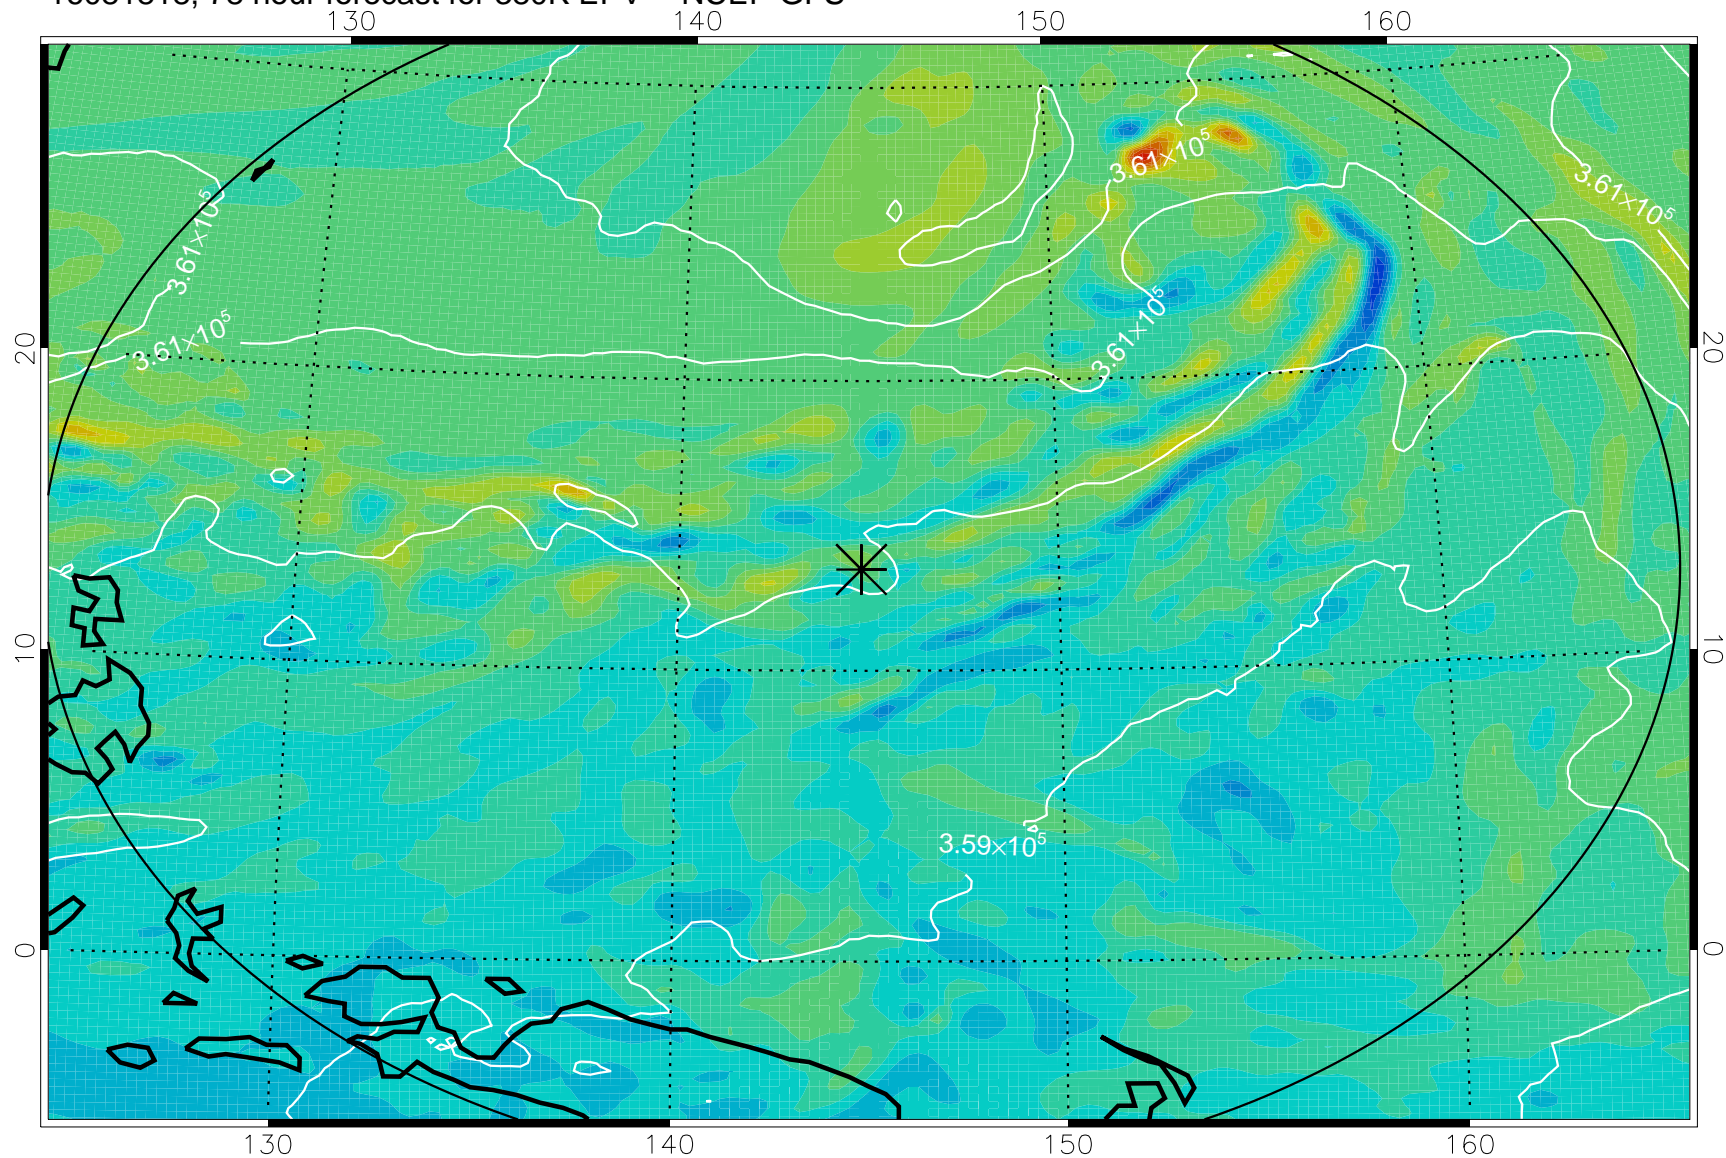

16081806, 66 hour forecast for 380K EPV -- NCEP GFS

380K Montgomery Streamfunction, white

Range ring of 2304 km

16081812, 72 hour forecast for 380K EPV -- NCEP GFS

380K Montgomery Streamfunction, white

Range ring of 2304 km

16081818, 78 hour forecast for 380K EPV -- NCEP GFS

380K Montgomery Streamfunction, white

Range ring of 2304 km

16081900, 84 hour forecast for 380K EPV -- NCEP GFS

380K Montgomery Streamfunction, white

Range ring of 2304 km

16081906, 90 hour forecast for 380K EPV -- NCEP GFS

380K Montgomery Streamfunction, white

Range ring of 2304 km

16081912, 96 hour forecast for 380K EPV -- NCEP GFS

380K Montgomery Streamfunction, white

Range ring of 2304 km

16081918, 102 hour forecast for 380K EPV -- NCEP GFS

380K Montgomery Streamfunction, white

Range ring of 2304 km

16082000, 108 hour forecast for 380K EPV -- NCEP GFS

380K Montgomery Streamfunction, white

Range ring of 2304 km