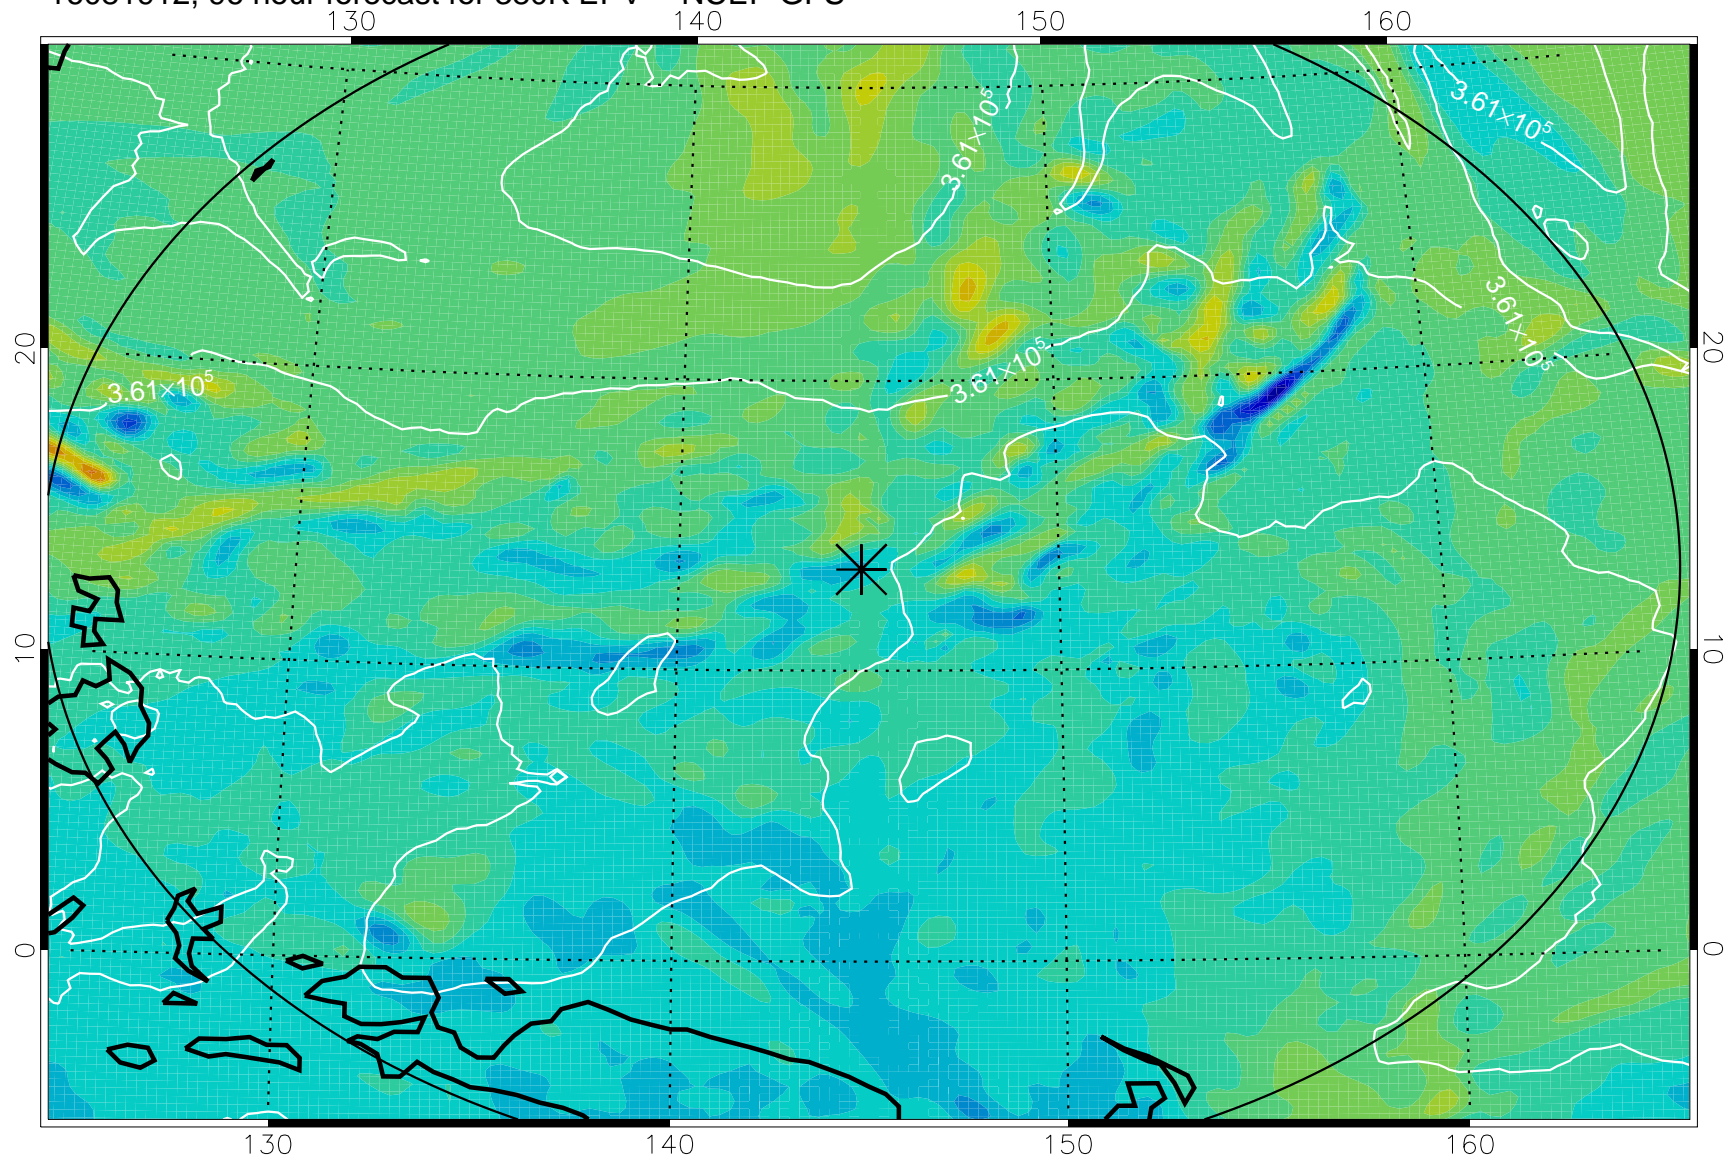

16081806, 66 hour forecast for 380K EPV -- NCEP GFS

380K Montgomery Streamfunction, white

Range ring of 2304 km

16081812, 72 hour forecast for 380K EPV -- NCEP GFS

380K Montgomery Streamfunction, white

Range ring of 2304 km

16081818, 78 hour forecast for 380K EPV -- NCEP GFS

380K Montgomery Streamfunction, white

Range ring of 2304 km

16081900, 84 hour forecast for 380K EPV -- NCEP GFS

380K Montgomery Streamfunction, white

Range ring of 2304 km

16081906, 90 hour forecast for 380K EPV -- NCEP GFS

380K Montgomery Streamfunction, white

Range ring of 2304 km

16081912, 96 hour forecast for 380K EPV -- NCEP GFS

380K Montgomery Streamfunction, white

Range ring of 2304 km

16081918, 102 hour forecast for 380K EPV -- NCEP GFS

380K Montgomery Streamfunction, white

Range ring of 2304 km

16082000, 108 hour forecast for 380K EPV -- NCEP GFS

380K Montgomery Streamfunction, white

Range ring of 2304 km