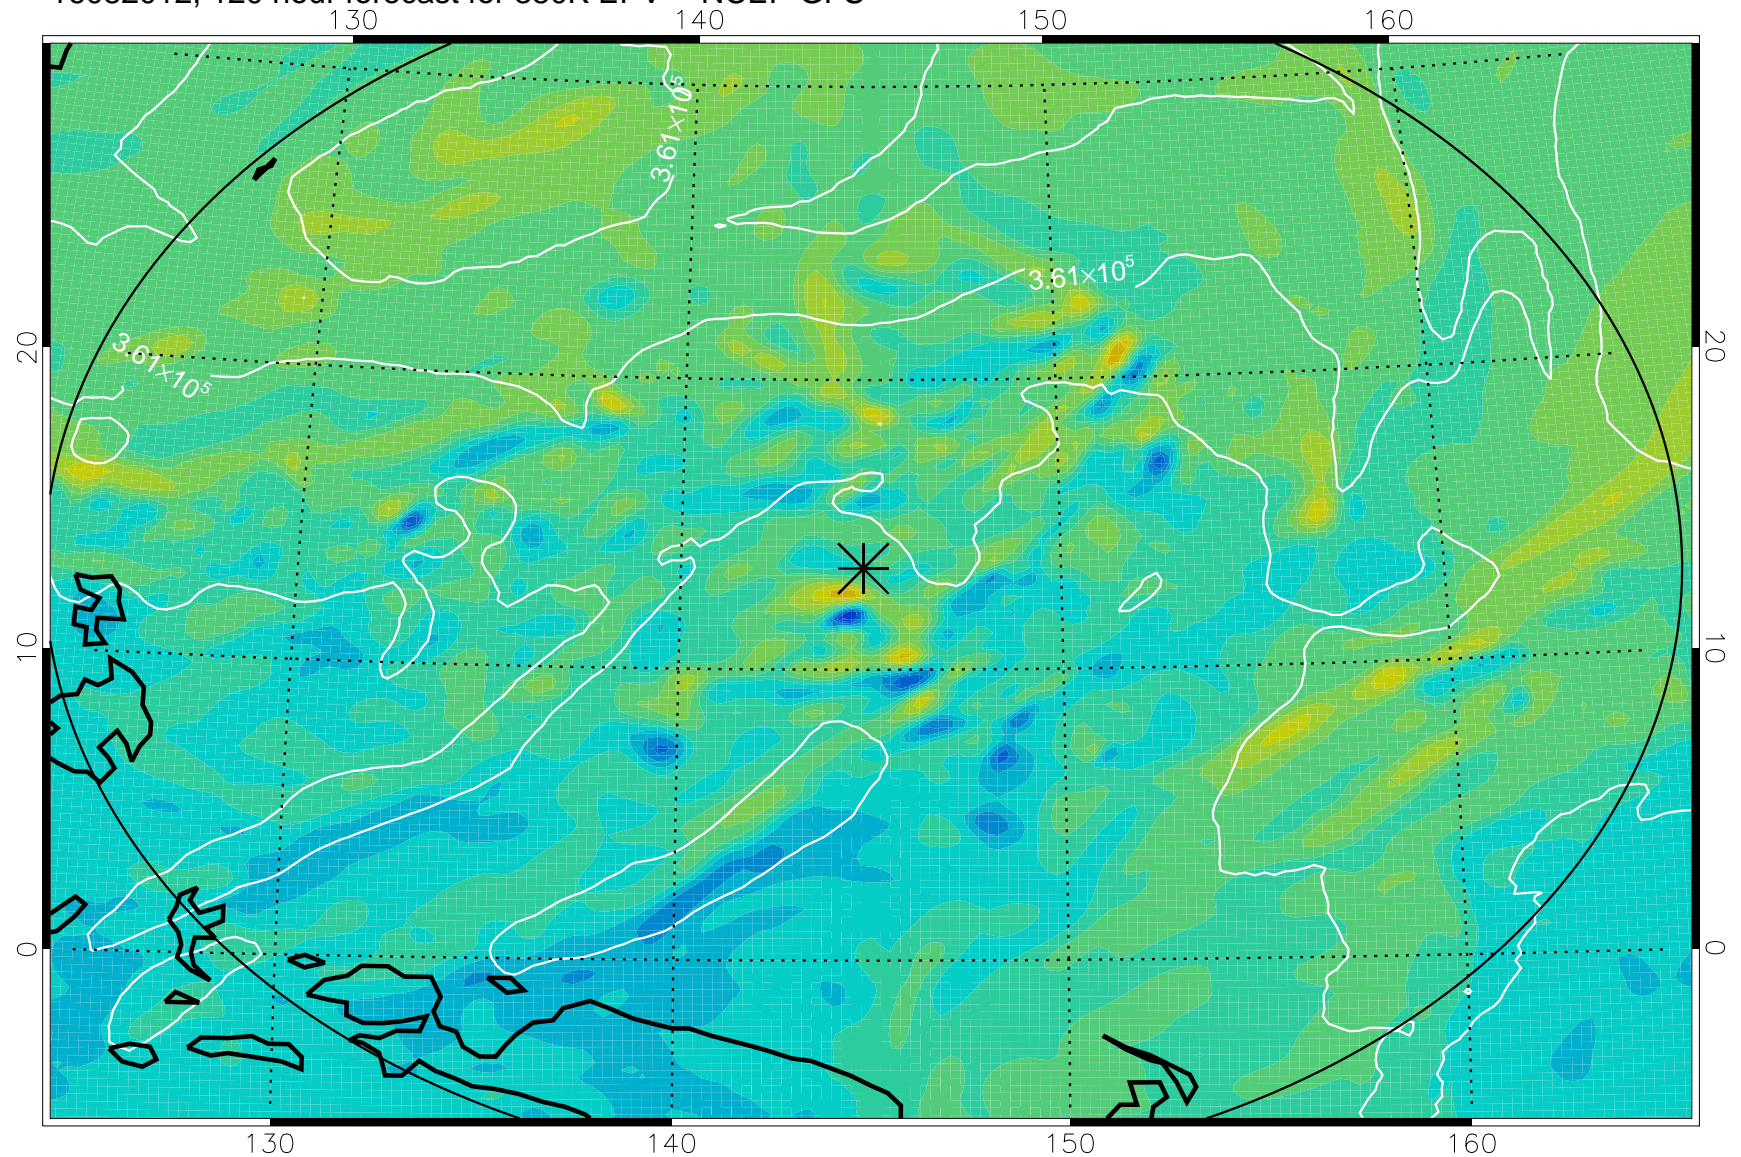

16081818, 78 hour forecast for 380K EPV -- NCEP GFS

380K Montgomery Streamfunction, white

Range ring of 2304 km

16081900, 84 hour forecast for 380K EPV -- NCEP GFS

380K Montgomery Streamfunction, white

Range ring of 2304 km

16081906, 90 hour forecast for 380K EPV -- NCEP GFS

380K Montgomery Streamfunction, white

Range ring of 2304 km

16081912, 96 hour forecast for 380K EPV -- NCEP GFS

380K Montgomery Streamfunction, white

Range ring of 2304 km

16081918, 102 hour forecast for 380K EPV -- NCEP GFS

380K Montgomery Streamfunction, white

Range ring of 2304 km

16082000, 108 hour forecast for 380K EPV -- NCEP GFS

380K Montgomery Streamfunction, white

Range ring of 2304 km

16082006, 114 hour forecast for 380K EPV -- NCEP GFS

380K Montgomery Streamfunction, white

Range ring of 2304 km

16082012, 120 hour forecast for 380K EPV -- NCEP GFS

380K Montgomery Streamfunction, white

Range ring of 2304 km