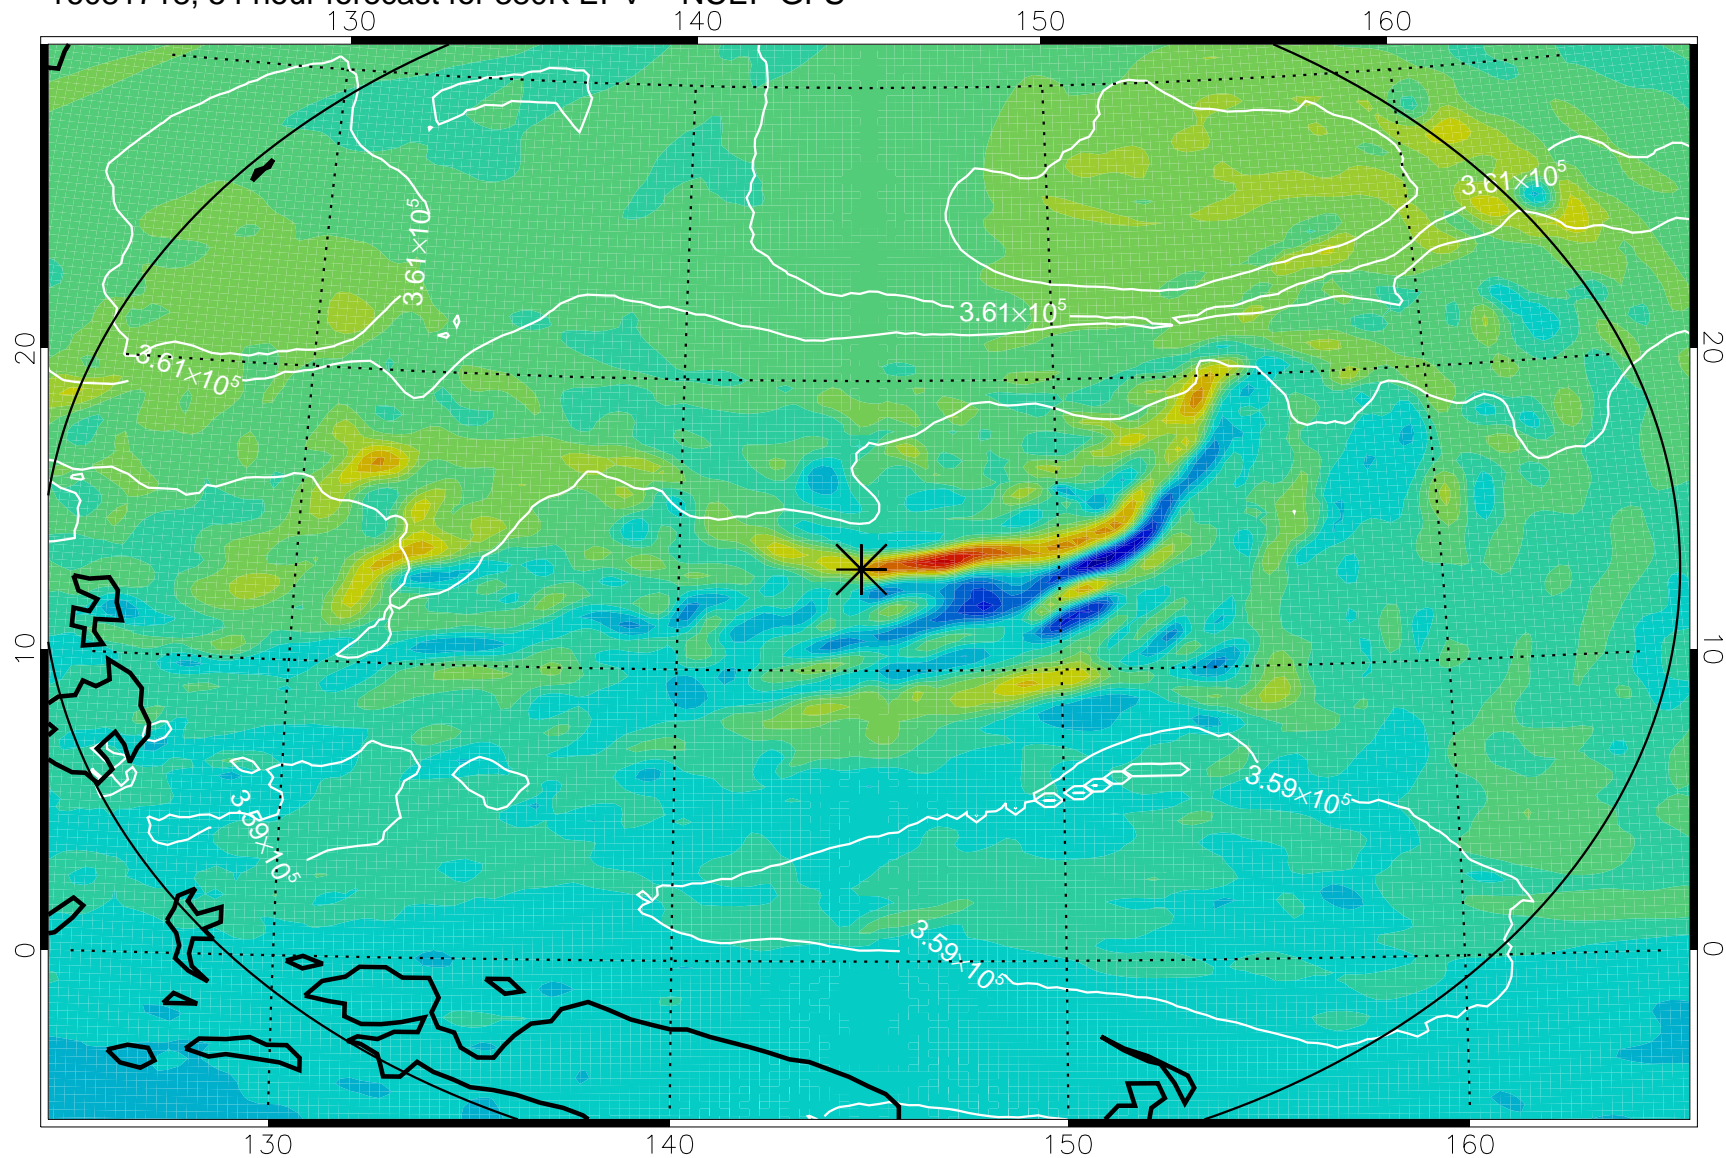

16081706, 42 hour forecast for 380K EPV -- NCEP GFS

380K Montgomery Streamfunction, white

Range ring of 2304 km

16081712, 48 hour forecast for 380K EPV -- NCEP GFS

380K Montgomery Streamfunction, white

Range ring of 2304 km

16081718, 54 hour forecast for 380K EPV -- NCEP GFS

380K Montgomery Streamfunction, white

Range ring of 2304 km

16081800, 60 hour forecast for 380K EPV -- NCEP GFS

380K Montgomery Streamfunction, white

Range ring of 2304 km

16081806, 66 hour forecast for 380K EPV -- NCEP GFS

380K Montgomery Streamfunction, white

Range ring of 2304 km

16081812, 72 hour forecast for 380K EPV -- NCEP GFS

380K Montgomery Streamfunction, white

Range ring of 2304 km

16081818, 78 hour forecast for 380K EPV -- NCEP GFS

380K Montgomery Streamfunction, white

Range ring of 2304 km

16081900, 84 hour forecast for 380K EPV -- NCEP GFS

380K Montgomery Streamfunction, white

Range ring of 2304 km