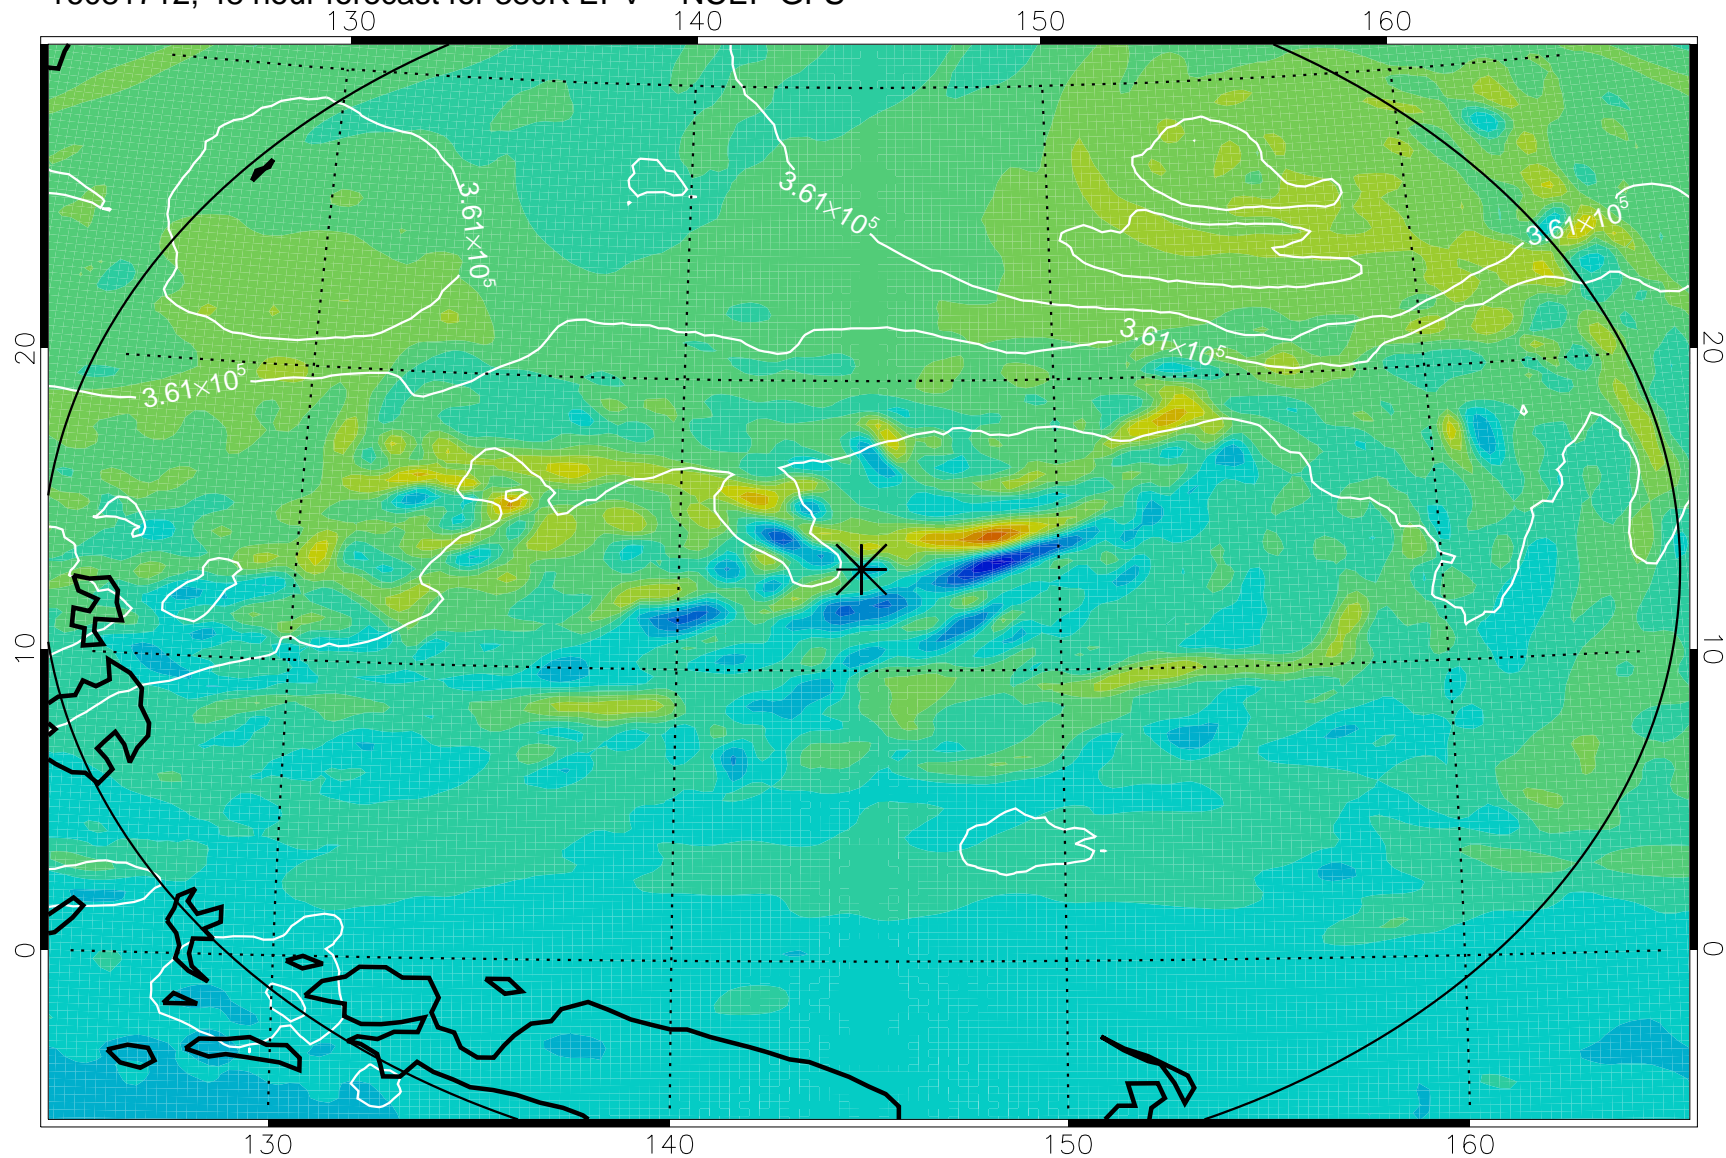

16081618, 30 hour forecast for 380K EPV -- NCEP GFS

380K Montgomery Streamfunction, white

Range ring of 2304 km

16081700, 36 hour forecast for 380K EPV -- NCEP GFS

380K Montgomery Streamfunction, white

Range ring of 2304 km

16081706, 42 hour forecast for 380K EPV -- NCEP GFS

380K Montgomery Streamfunction, white

Range ring of 2304 km

16081712, 48 hour forecast for 380K EPV -- NCEP GFS

380K Montgomery Streamfunction, white

Range ring of 2304 km

16081718, 54 hour forecast for 380K EPV -- NCEP GFS

380K Montgomery Streamfunction, white

Range ring of 2304 km

16081800, 60 hour forecast for 380K EPV -- NCEP GFS

380K Montgomery Streamfunction, white

Range ring of 2304 km

16081818, 78 hour forecast for 380K EPV -- NCEP GFS

380K Montgomery Streamfunction, white

Range ring of 2304 km

16081900, 84 hour forecast for 380K EPV -- NCEP GFS

380K Montgomery Streamfunction, white

Range ring of 2304 km