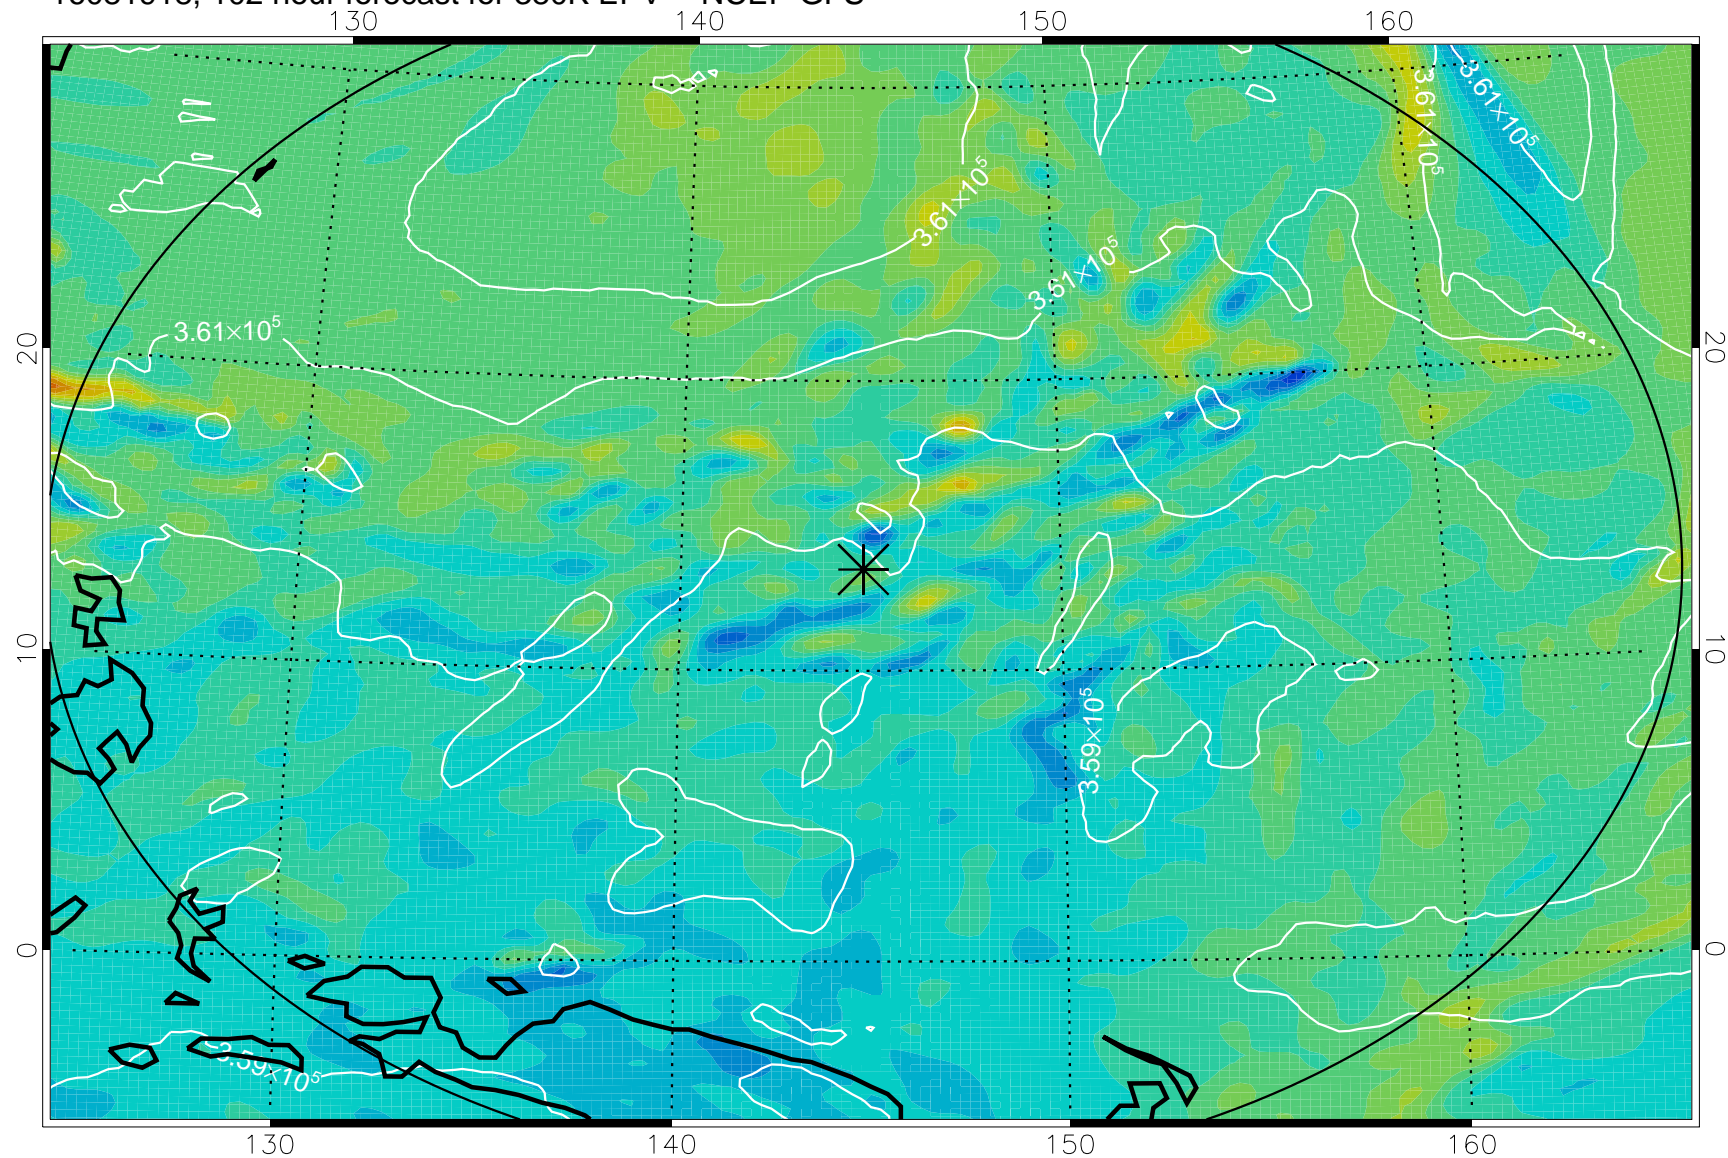

16081818, 78 hour forecast for 380K EPV -- NCEP GFS

380K Montgomery Streamfunction, white

Range ring of 2304 km

16081900, 84 hour forecast for 380K EPV -- NCEP GFS

380K Montgomery Streamfunction, white

Range ring of 2304 km

16081906, 90 hour forecast for 380K EPV -- NCEP GFS

380K Montgomery Streamfunction, white

Range ring of 2304 km

16081912, 96 hour forecast for 380K EPV -- NCEP GFS

380K Montgomery Streamfunction, white

Range ring of 2304 km

16081918, 102 hour forecast for 380K EPV -- NCEP GFS

380K Montgomery Streamfunction, white

Range ring of 2304 km

16082000, 108 hour forecast for 380K EPV -- NCEP GFS

380K Montgomery Streamfunction, white

Range ring of 2304 km

16082006, 114 hour forecast for 380K EPV -- NCEP GFS

380K Montgomery Streamfunction, white

Range ring of 2304 km

16082012, 120 hour forecast for 380K EPV -- NCEP GFS

380K Montgomery Streamfunction, white

Range ring of 2304 km