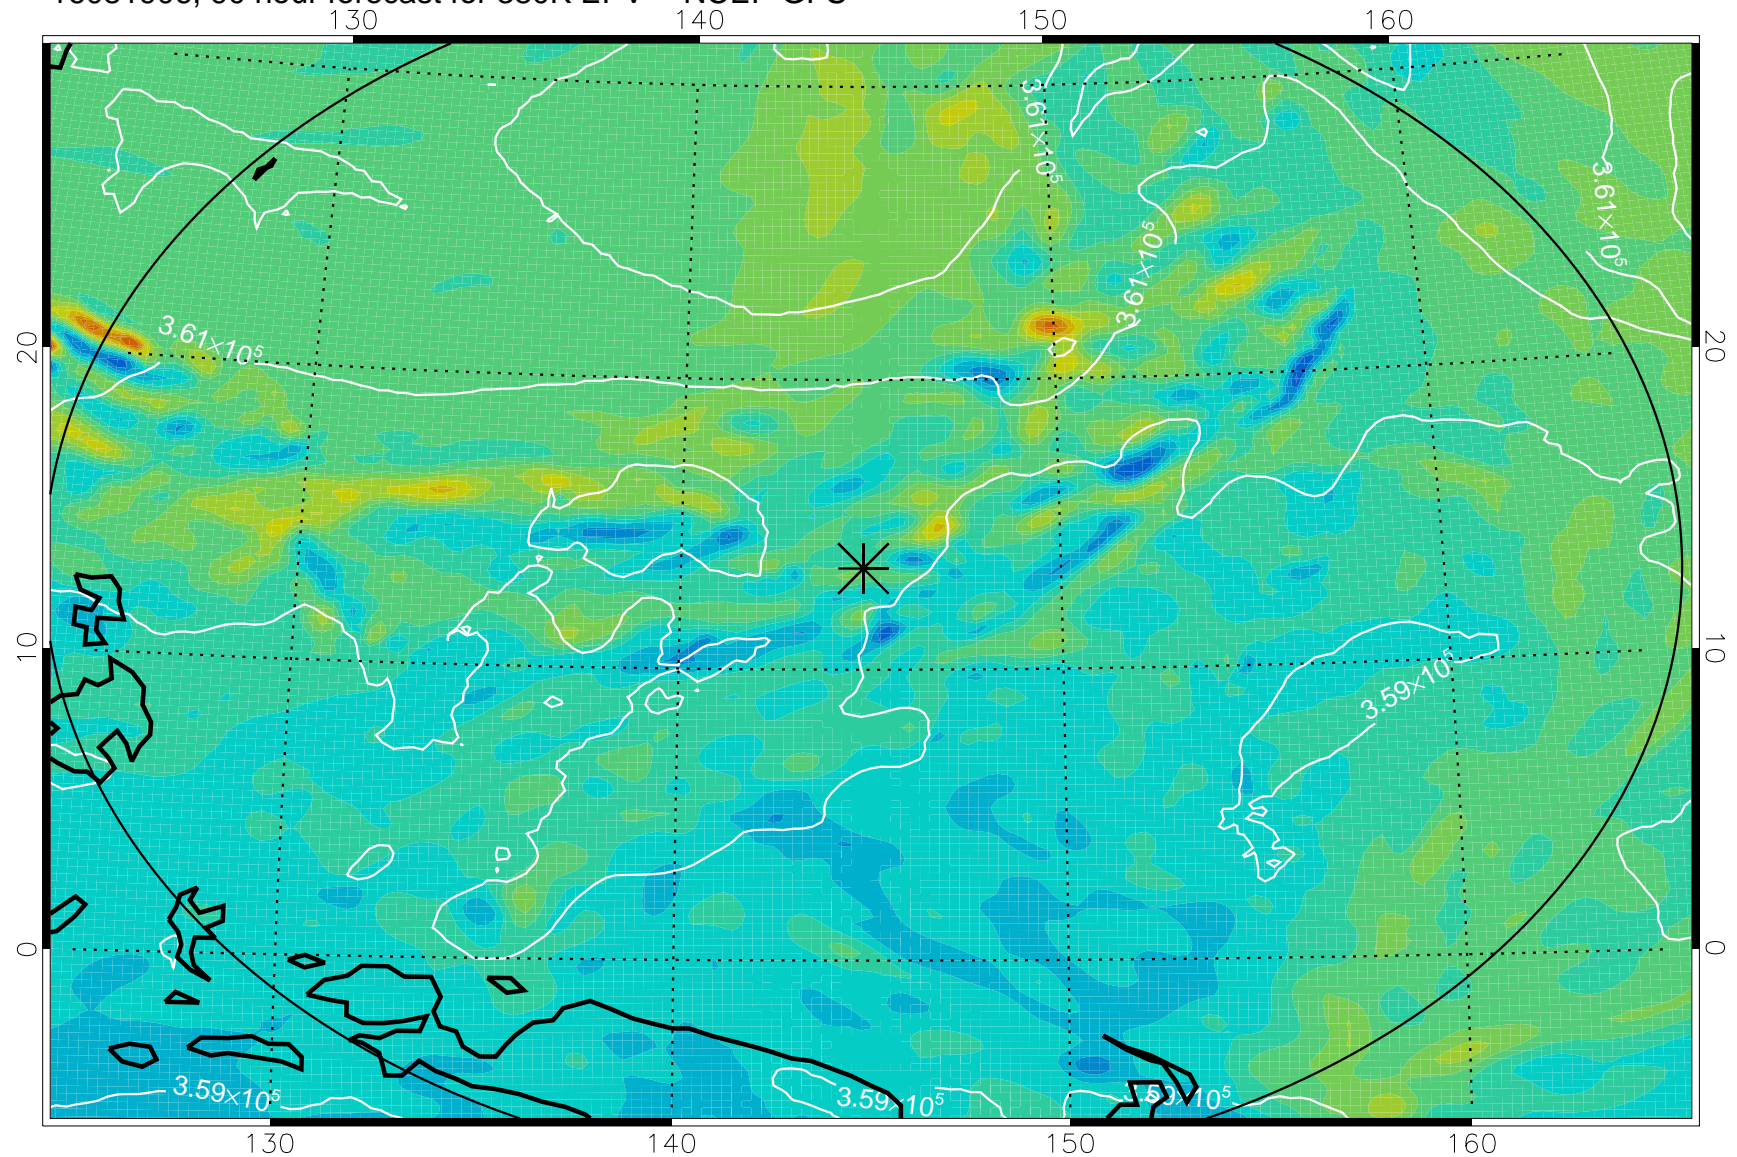

16081806, 66 hour forecast for 380K EPV -- NCEP GFS

380K Montgomery Streamfunction, white

Range ring of 2304 km

16081812, 72 hour forecast for 380K EPV -- NCEP GFS

380K Montgomery Streamfunction, white

Range ring of 2304 km

16081818, 78 hour forecast for 380K EPV -- NCEP GFS

380K Montgomery Streamfunction, white

Range ring of 2304 km

16081900, 84 hour forecast for 380K EPV -- NCEP GFS

380K Montgomery Streamfunction, white

Range ring of 2304 km

16081906, 90 hour forecast for 380K EPV -- NCEP GFS

380K Montgomery Streamfunction, white

Range ring of 2304 km

16081912, 96 hour forecast for 380K EPV -- NCEP GFS

380K Montgomery Streamfunction, white

Range ring of 2304 km

16081918, 102 hour forecast for 380K EPV -- NCEP GFS

380K Montgomery Streamfunction, white

Range ring of 2304 km

16082000, 108 hour forecast for 380K EPV -- NCEP GFS

380K Montgomery Streamfunction, white

Range ring of 2304 km