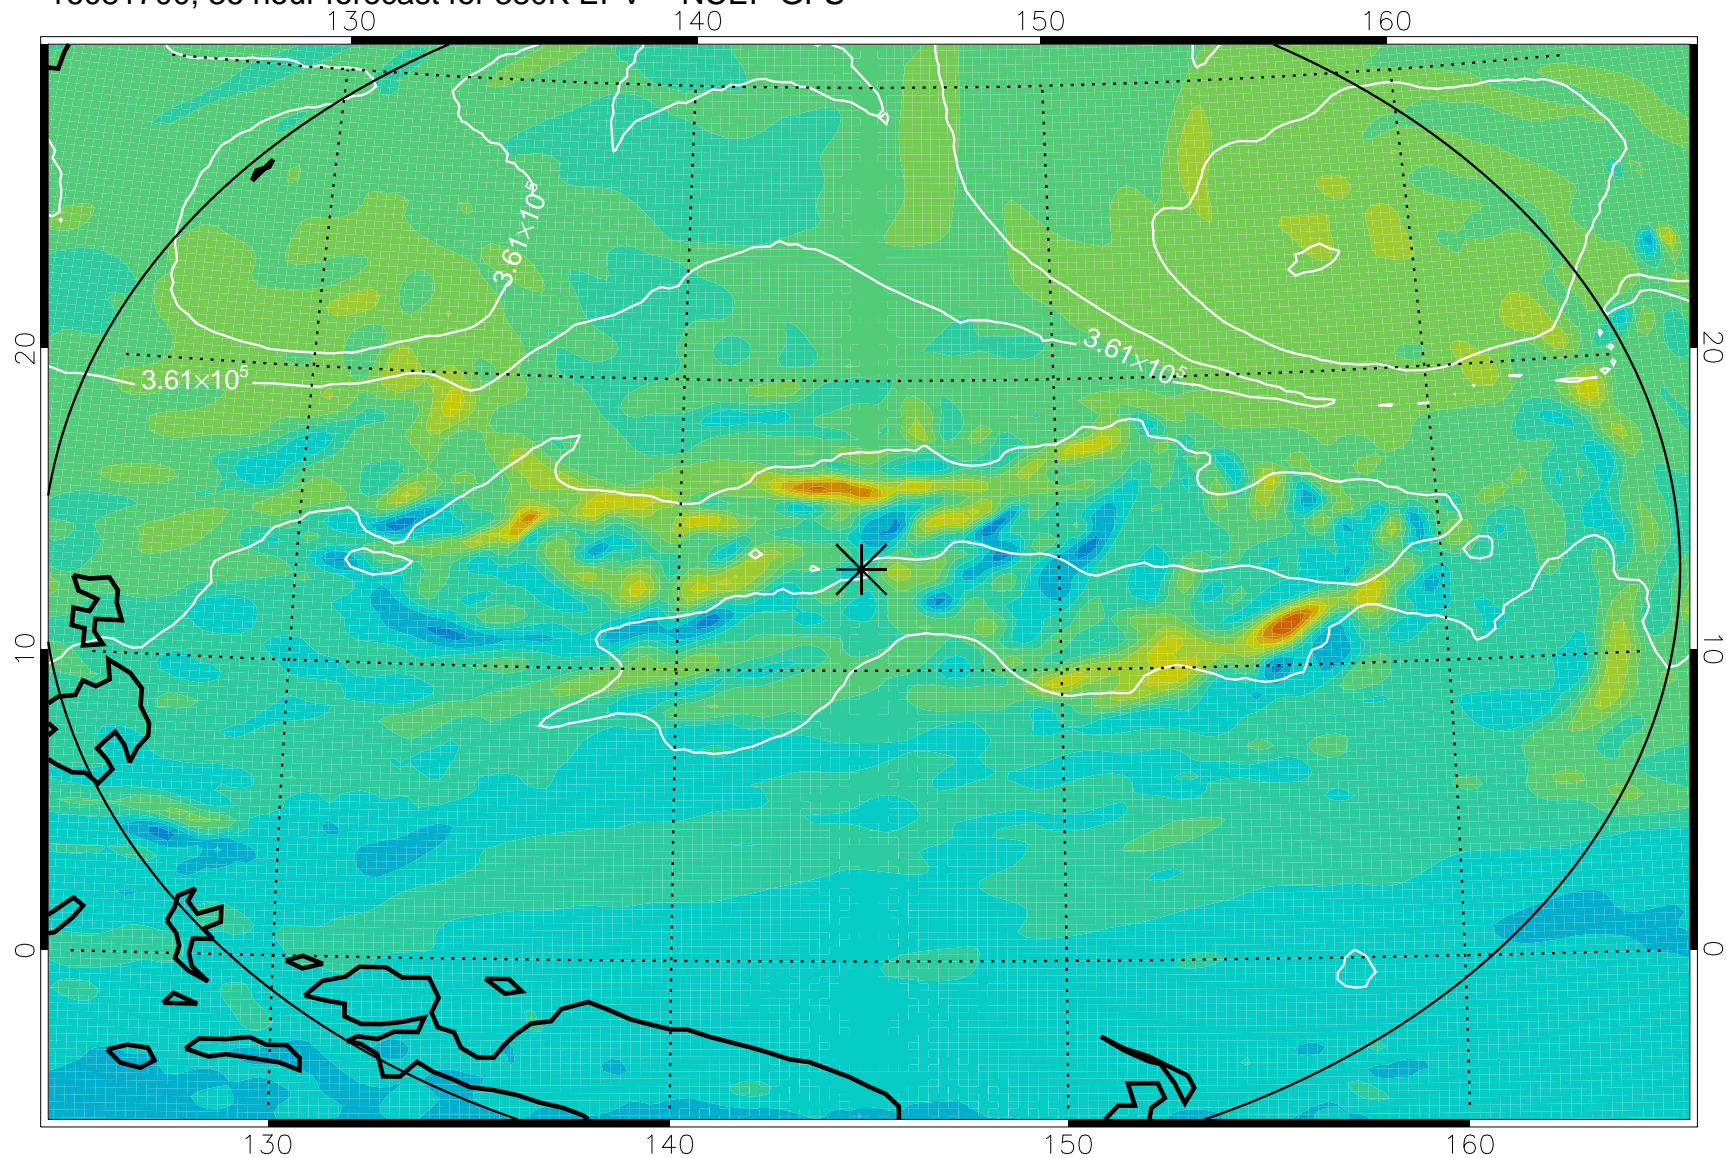

16081606, 18 hour forecast for 380K EPV -- NCEP GFS

380K Montgomery Streamfunction, white

Range ring of 2304 km

16081612, 24 hour forecast for 380K EPV -- NCEP GFS

380K Montgomery Streamfunction, white

Range ring of 2304 km

16081618, 30 hour forecast for 380K EPV -- NCEP GFS

380K Montgomery Streamfunction, white

Range ring of 2304 km

16081700, 36 hour forecast for 380K EPV -- NCEP GFS

380K Montgomery Streamfunction, white

Range ring of 2304 km

16081706, 42 hour forecast for 380K EPV -- NCEP GFS

380K Montgomery Streamfunction, white

Range ring of 2304 km

16081712, 48 hour forecast for 380K EPV -- NCEP GFS

380K Montgomery Streamfunction, white

Range ring of 2304 km

16081918, 102 hour forecast for 380K EPV -- NCEP GFS

380K Montgomery Streamfunction, white

Range ring of 2304 km

16082000, 108 hour forecast for 380K EPV -- NCEP GFS

380K Montgomery Streamfunction, white

Range ring of 2304 km