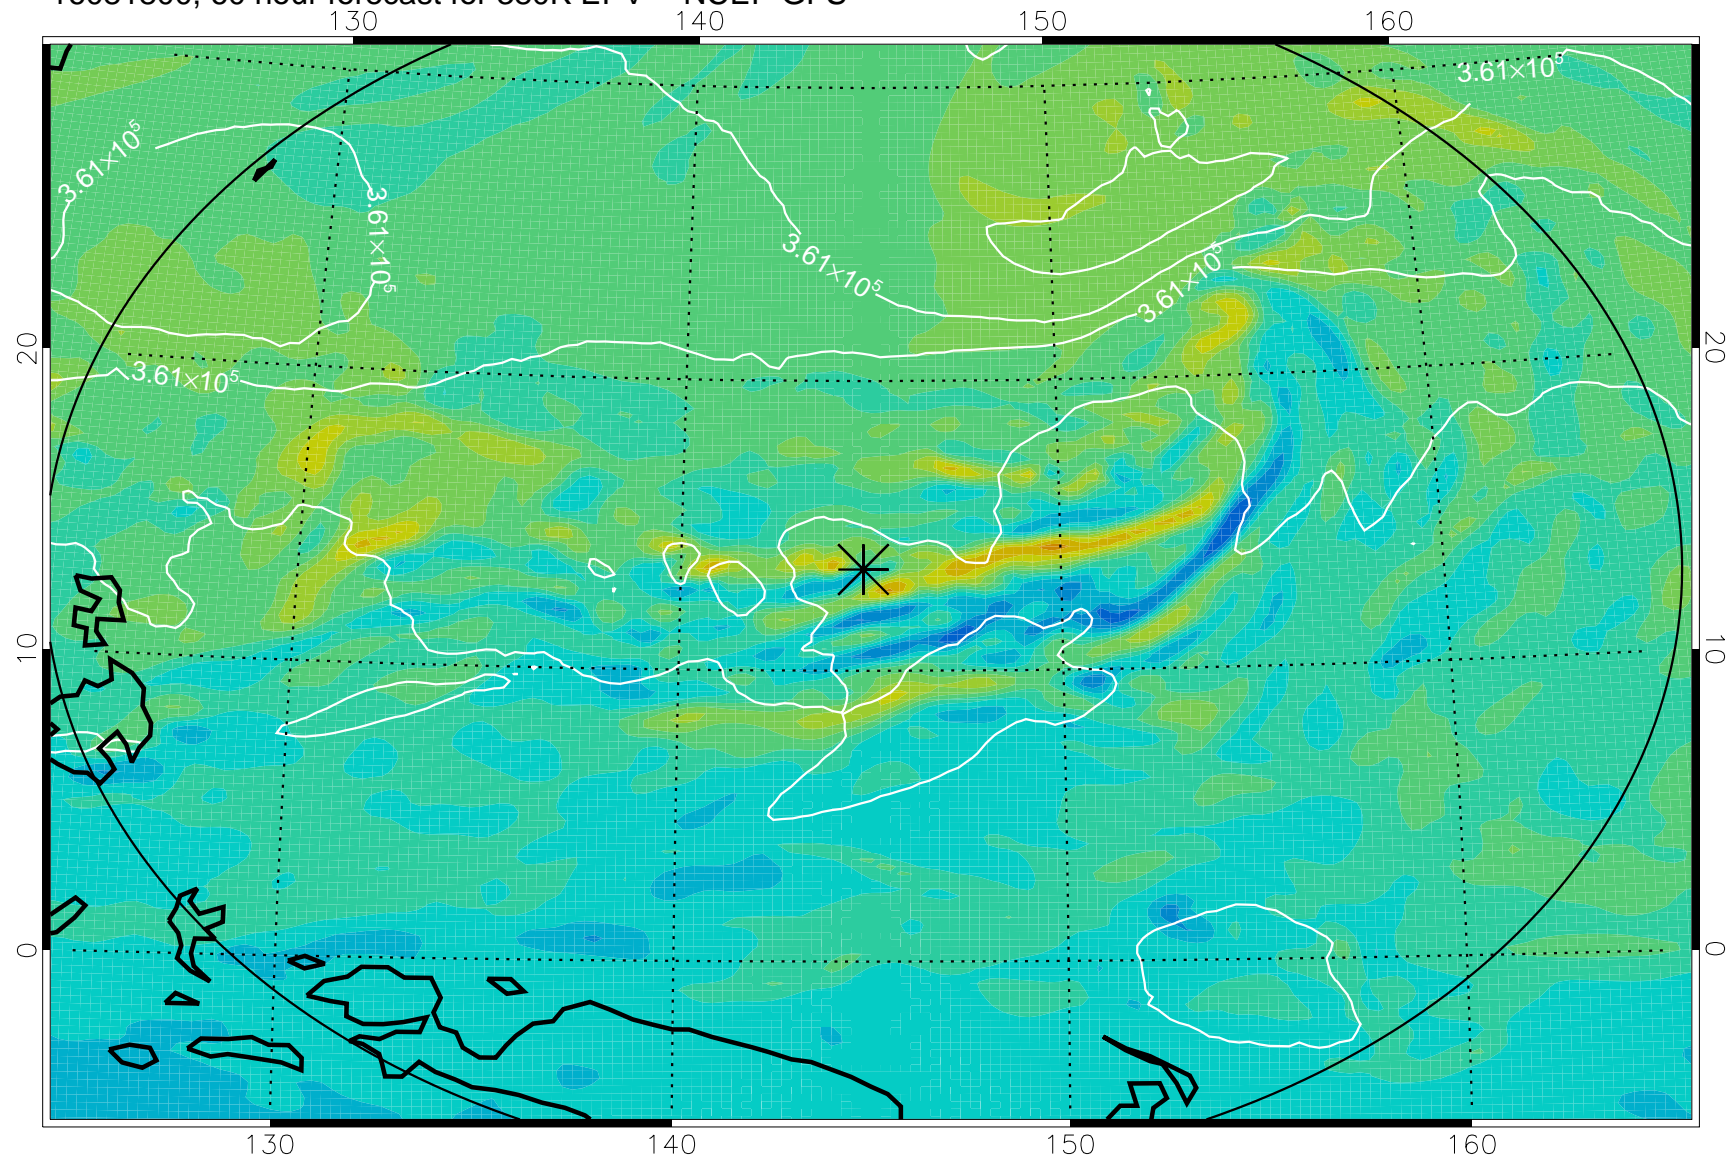

16081706, 42 hour forecast for 380K EPV -- NCEP GFS

380K Montgomery Streamfunction, white

Range ring of 2304 km

16081712, 48 hour forecast for 380K EPV -- NCEP GFS

380K Montgomery Streamfunction, white

Range ring of 2304 km

16081718, 54 hour forecast for 380K EPV -- NCEP GFS

380K Montgomery Streamfunction, white

Range ring of 2304 km

16081800, 60 hour forecast for 380K EPV -- NCEP GFS

380K Montgomery Streamfunction, white

Range ring of 2304 km

16081806, 66 hour forecast for 380K EPV -- NCEP GFS

380K Montgomery Streamfunction, white

Range ring of 2304 km

16081812, 72 hour forecast for 380K EPV -- NCEP GFS

380K Montgomery Streamfunction, white

Range ring of 2304 km

16081818, 78 hour forecast for 380K EPV -- NCEP GFS

380K Montgomery Streamfunction, white

Range ring of 2304 km

16081900, 84 hour forecast for 380K EPV -- NCEP GFS

380K Montgomery Streamfunction, white

Range ring of 2304 km