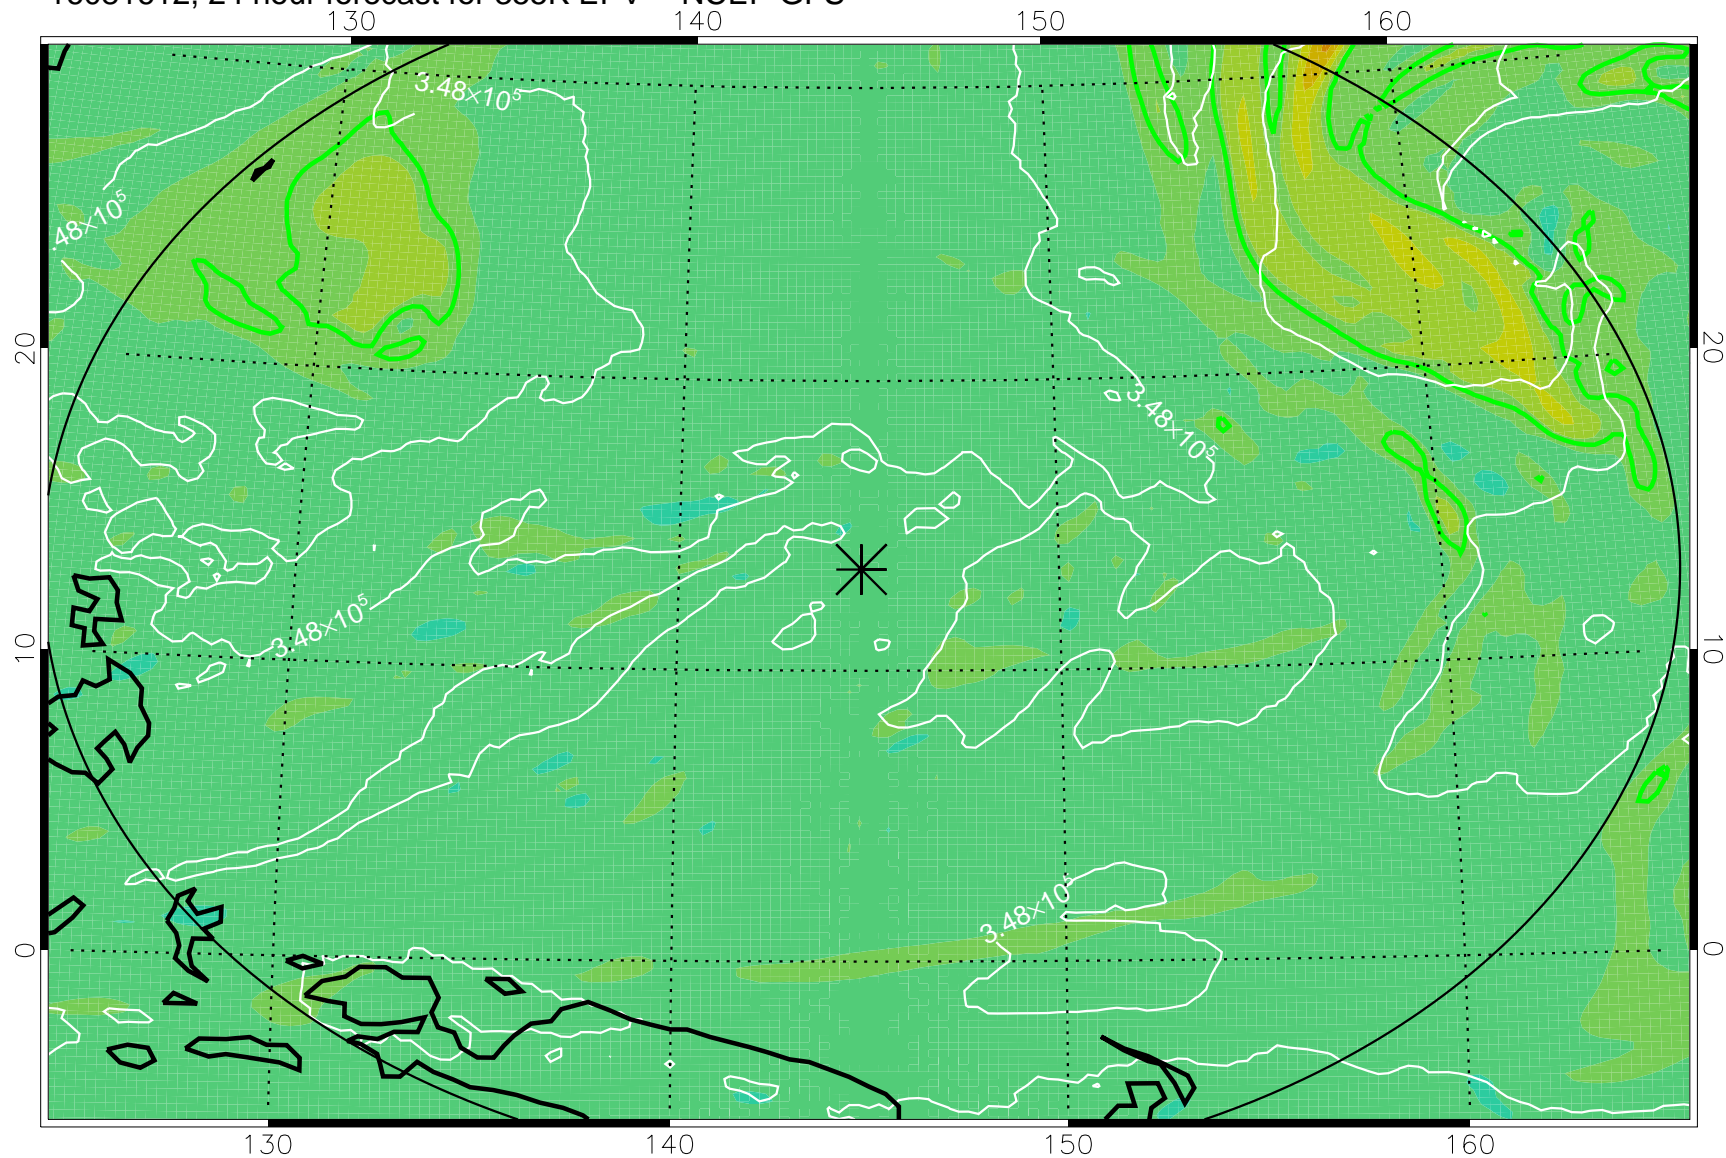

16081518, 6 hour forecast for 355K EPV -- NCEP GFS

355K Montgomery Streamfunction, white
EPV Tropopause (2 PVU) Position
Range ring of 2304 km

16081600, 12 hour forecast for 355K EPV -- NCEP GFS

355K Montgomery Streamfunction, white
EPV Tropopause (2 PVU) Position
Range ring of 2304 km

16081606, 18 hour forecast for 355K EPV -- NCEP GFS

355K Montgomery Streamfunction, white
EPV Tropopause (2 PVU) Position
Range ring of 2304 km

16081612, 24 hour forecast for 355K EPV -- NCEP GFS

355K Montgomery Streamfunction, white
EPV Tropopause (2 PVU) Position
Range ring of 2304 km

16081618, 30 hour forecast for 355K EPV -- NCEP GFS

355K Montgomery Streamfunction, white
EPV Tropopause (2 PVU) Position
Range ring of 2304 km

16081700, 36 hour forecast for 355K EPV -- NCEP GFS

355K Montgomery Streamfunction, white
EPV Tropopause (2 PVU) Position
Range ring of 2304 km

16081718, 54 hour forecast for 355K EPV -- NCEP GFS

355K Montgomery Streamfunction, white
EPV Tropopause (2 PVU) Position
Range ring of 2304 km

16081800, 60 hour forecast for 355K EPV -- NCEP GFS

355K Montgomery Streamfunction, white
EPV Tropopause (2 PVU) Position
Range ring of 2304 km