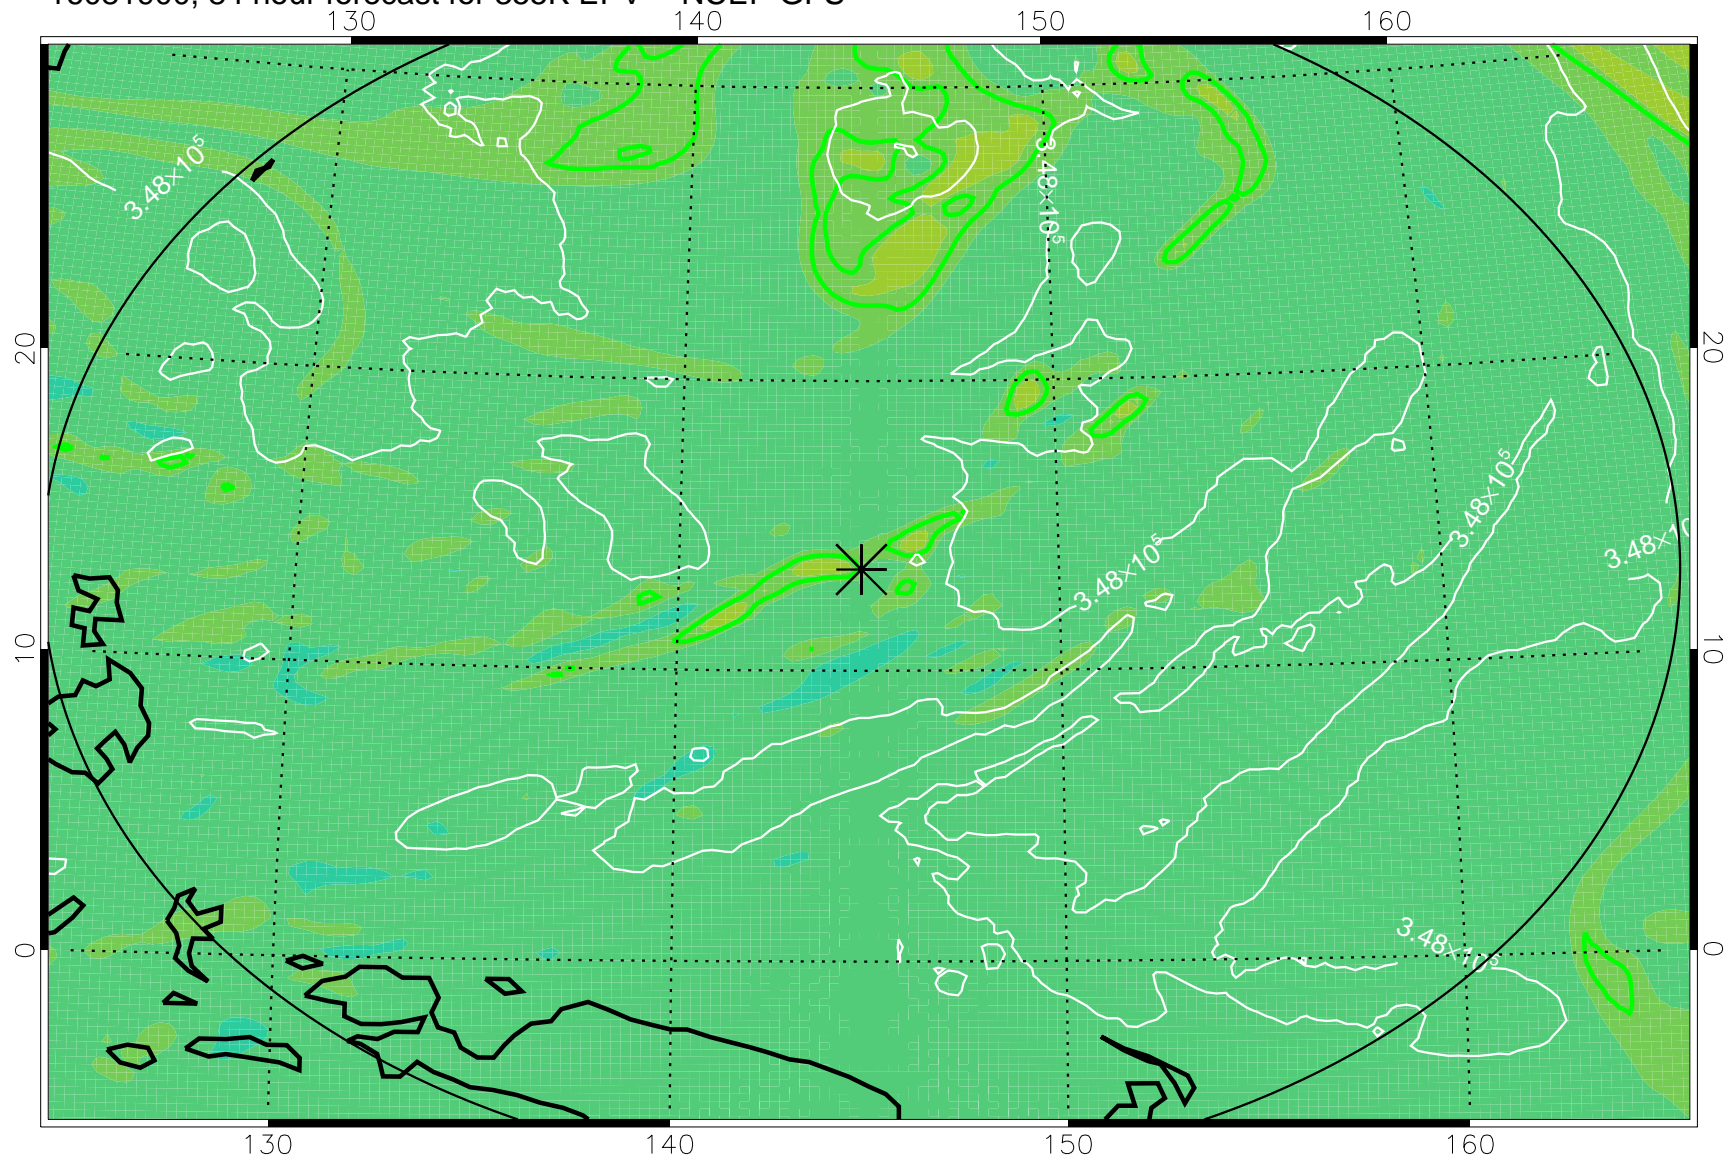

16081806, 66 hour forecast for 355K EPV -- NCEP GFS

355K Montgomery Streamfunction, white
EPV Tropopause (2 PVU) Position
Range ring of 2304 km

16081812, 72 hour forecast for 355K EPV -- NCEP GFS

355K Montgomery Streamfunction, white
EPV Tropopause (2 PVU) Position
Range ring of 2304 km

16081818, 78 hour forecast for 355K EPV -- NCEP GFS

355K Montgomery Streamfunction, white
EPV Tropopause (2 PVU) Position
Range ring of 2304 km

16081900, 84 hour forecast for 355K EPV -- NCEP GFS

355K Montgomery Streamfunction, white
EPV Tropopause (2 PVU) Position
Range ring of 2304 km

16081906, 90 hour forecast for 355K EPV -- NCEP GFS

355K Montgomery Streamfunction, white
EPV Tropopause (2 PVU) Position
Range ring of 2304 km

16081912, 96 hour forecast for 355K EPV -- NCEP GFS

355K Montgomery Streamfunction, white
EPV Tropopause (2 PVU) Position
Range ring of 2304 km

16081918, 102 hour forecast for 355K EPV -- NCEP GFS

355K Montgomery Streamfunction, white
EPV Tropopause (2 PVU) Position
Range ring of 2304 km

16082000, 108 hour forecast for 355K EPV -- NCEP GFS

355K Montgomery Streamfunction, white
EPV Tropopause (2 PVU) Position
Range ring of 2304 km