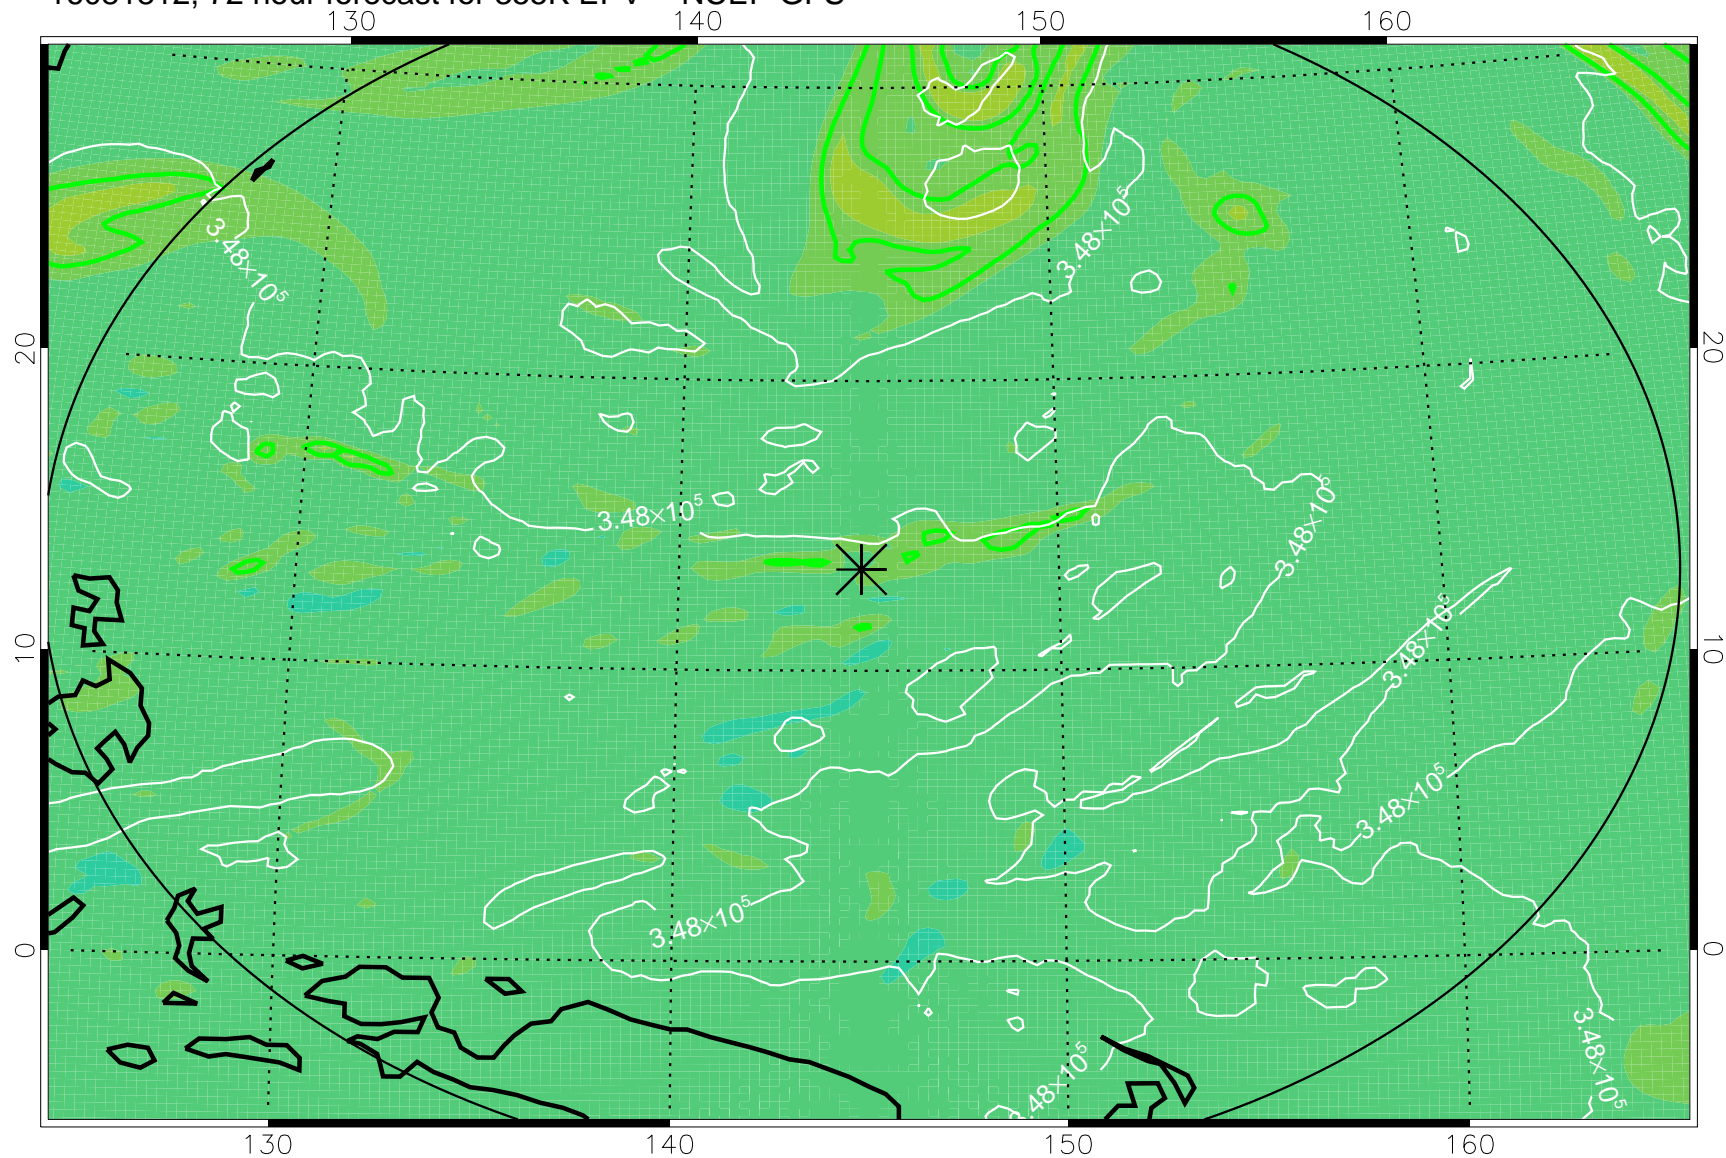

16081718, 54 hour forecast for 355K EPV -- NCEP GFS

355K Montgomery Streamfunction, white
EPV Tropopause (2 PVU) Position
Range ring of 2304 km

16081800, 60 hour forecast for 355K EPV -- NCEP GFS

355K Montgomery Streamfunction, white
EPV Tropopause (2 PVU) Position
Range ring of 2304 km

16081806, 66 hour forecast for 355K EPV -- NCEP GFS

355K Montgomery Streamfunction, white
EPV Tropopause (2 PVU) Position
Range ring of 2304 km

16081812, 72 hour forecast for 355K EPV -- NCEP GFS

355K Montgomery Streamfunction, white
EPV Tropopause (2 PVU) Position
Range ring of 2304 km

16081818, 78 hour forecast for 355K EPV -- NCEP GFS

355K Montgomery Streamfunction, white
EPV Tropopause (2 PVU) Position
Range ring of 2304 km

16081900, 84 hour forecast for 355K EPV -- NCEP GFS

355K Montgomery Streamfunction, white
EPV Tropopause (2 PVU) Position
Range ring of 2304 km

16081906, 90 hour forecast for 355K EPV -- NCEP GFS

355K Montgomery Streamfunction, white
EPV Tropopause (2 PVU) Position
Range ring of 2304 km

16081912, 96 hour forecast for 355K EPV -- NCEP GFS

355K Montgomery Streamfunction, white
EPV Tropopause (2 PVU) Position
Range ring of 2304 km