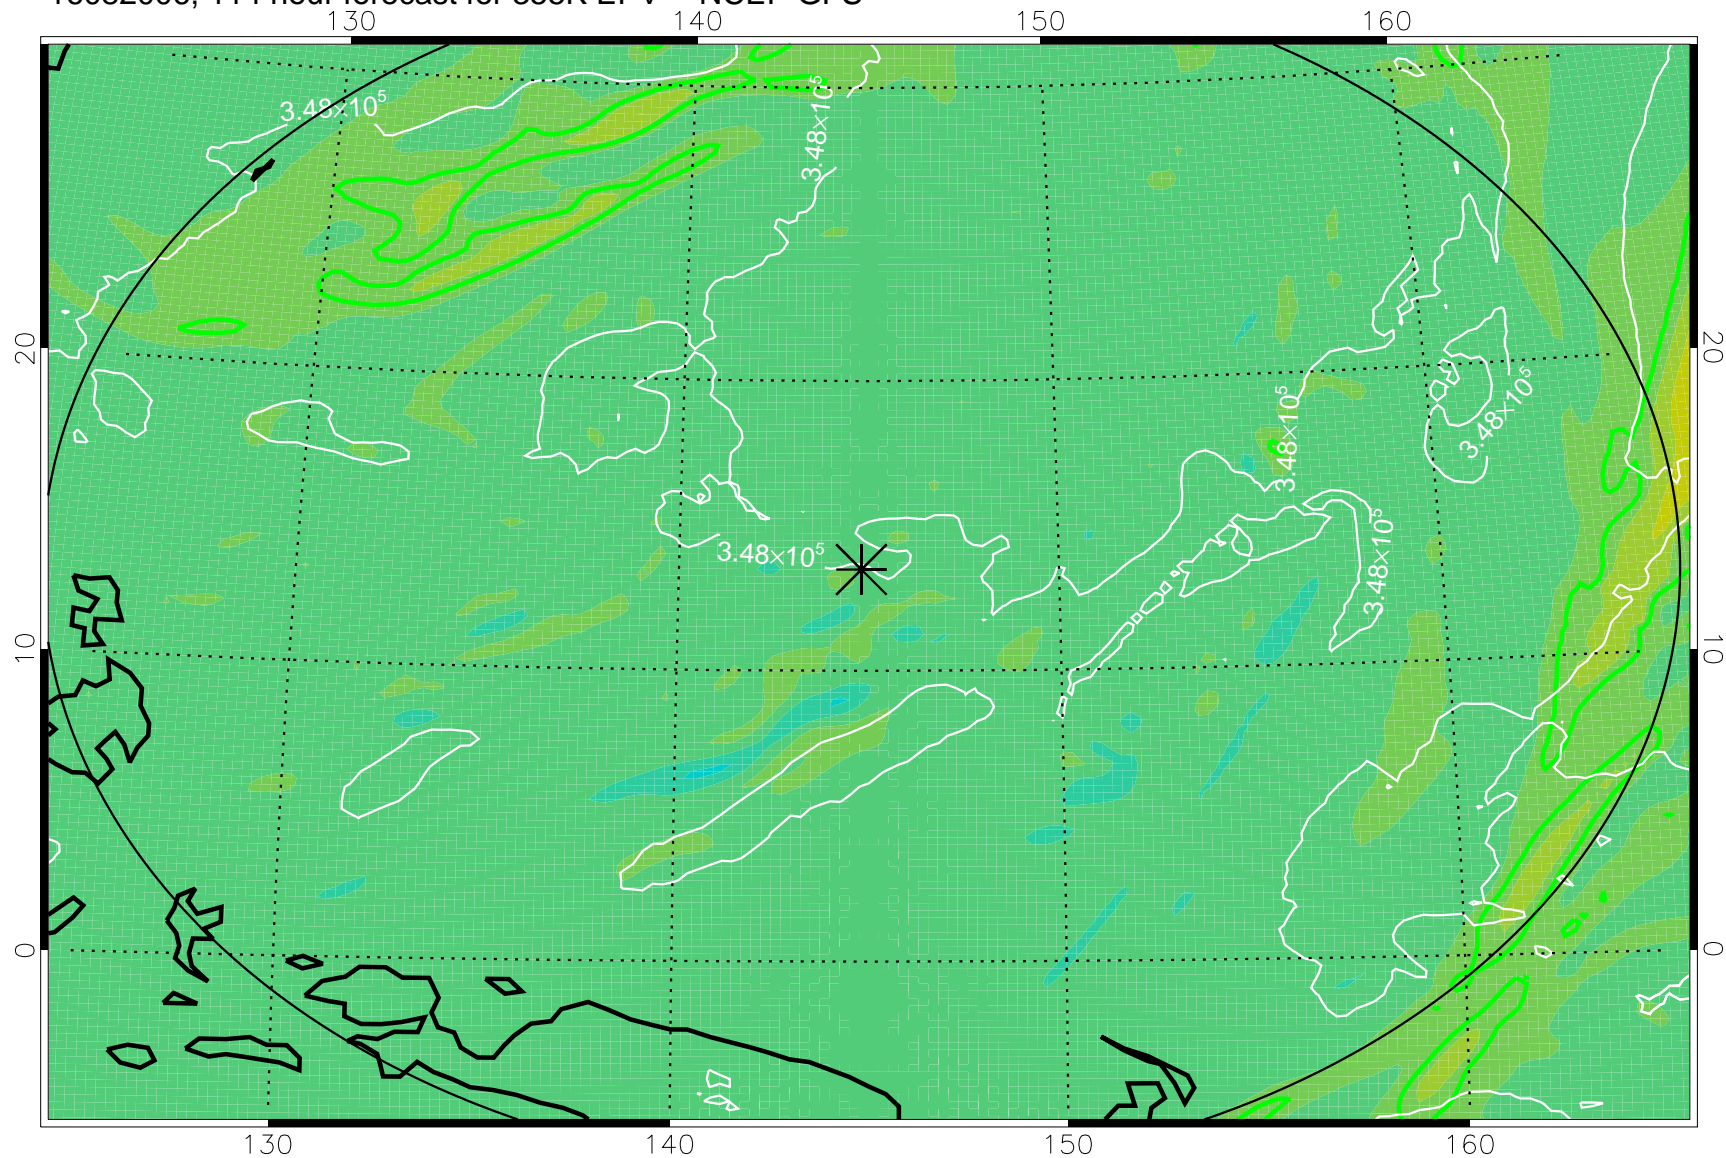

16081818, 78 hour forecast for 355K EPV -- NCEP GFS

355K Montgomery Streamfunction, white
EPV Tropopause (2 PVU) Position
Range ring of 2304 km

16081900, 84 hour forecast for 355K EPV -- NCEP GFS

355K Montgomery Streamfunction, white
EPV Tropopause (2 PVU) Position
Range ring of 2304 km

16081906, 90 hour forecast for 355K EPV -- NCEP GFS

355K Montgomery Streamfunction, white
EPV Tropopause (2 PVU) Position
Range ring of 2304 km

16081912, 96 hour forecast for 355K EPV -- NCEP GFS

355K Montgomery Streamfunction, white
EPV Tropopause (2 PVU) Position
Range ring of 2304 km

16081918, 102 hour forecast for 355K EPV -- NCEP GFS

355K Montgomery Streamfunction, white
EPV Tropopause (2 PVU) Position
Range ring of 2304 km

16082000, 108 hour forecast for 355K EPV -- NCEP GFS

355K Montgomery Streamfunction, white
EPV Tropopause (2 PVU) Position
Range ring of 2304 km

16082006, 114 hour forecast for 355K EPV -- NCEP GFS

355K Montgomery Streamfunction, white
EPV Tropopause (2 PVU) Position
Range ring of 2304 km

16082012, 120 hour forecast for 355K EPV -- NCEP GFS

355K Montgomery Streamfunction, white
EPV Tropopause (2 PVU) Position
Range ring of 2304 km