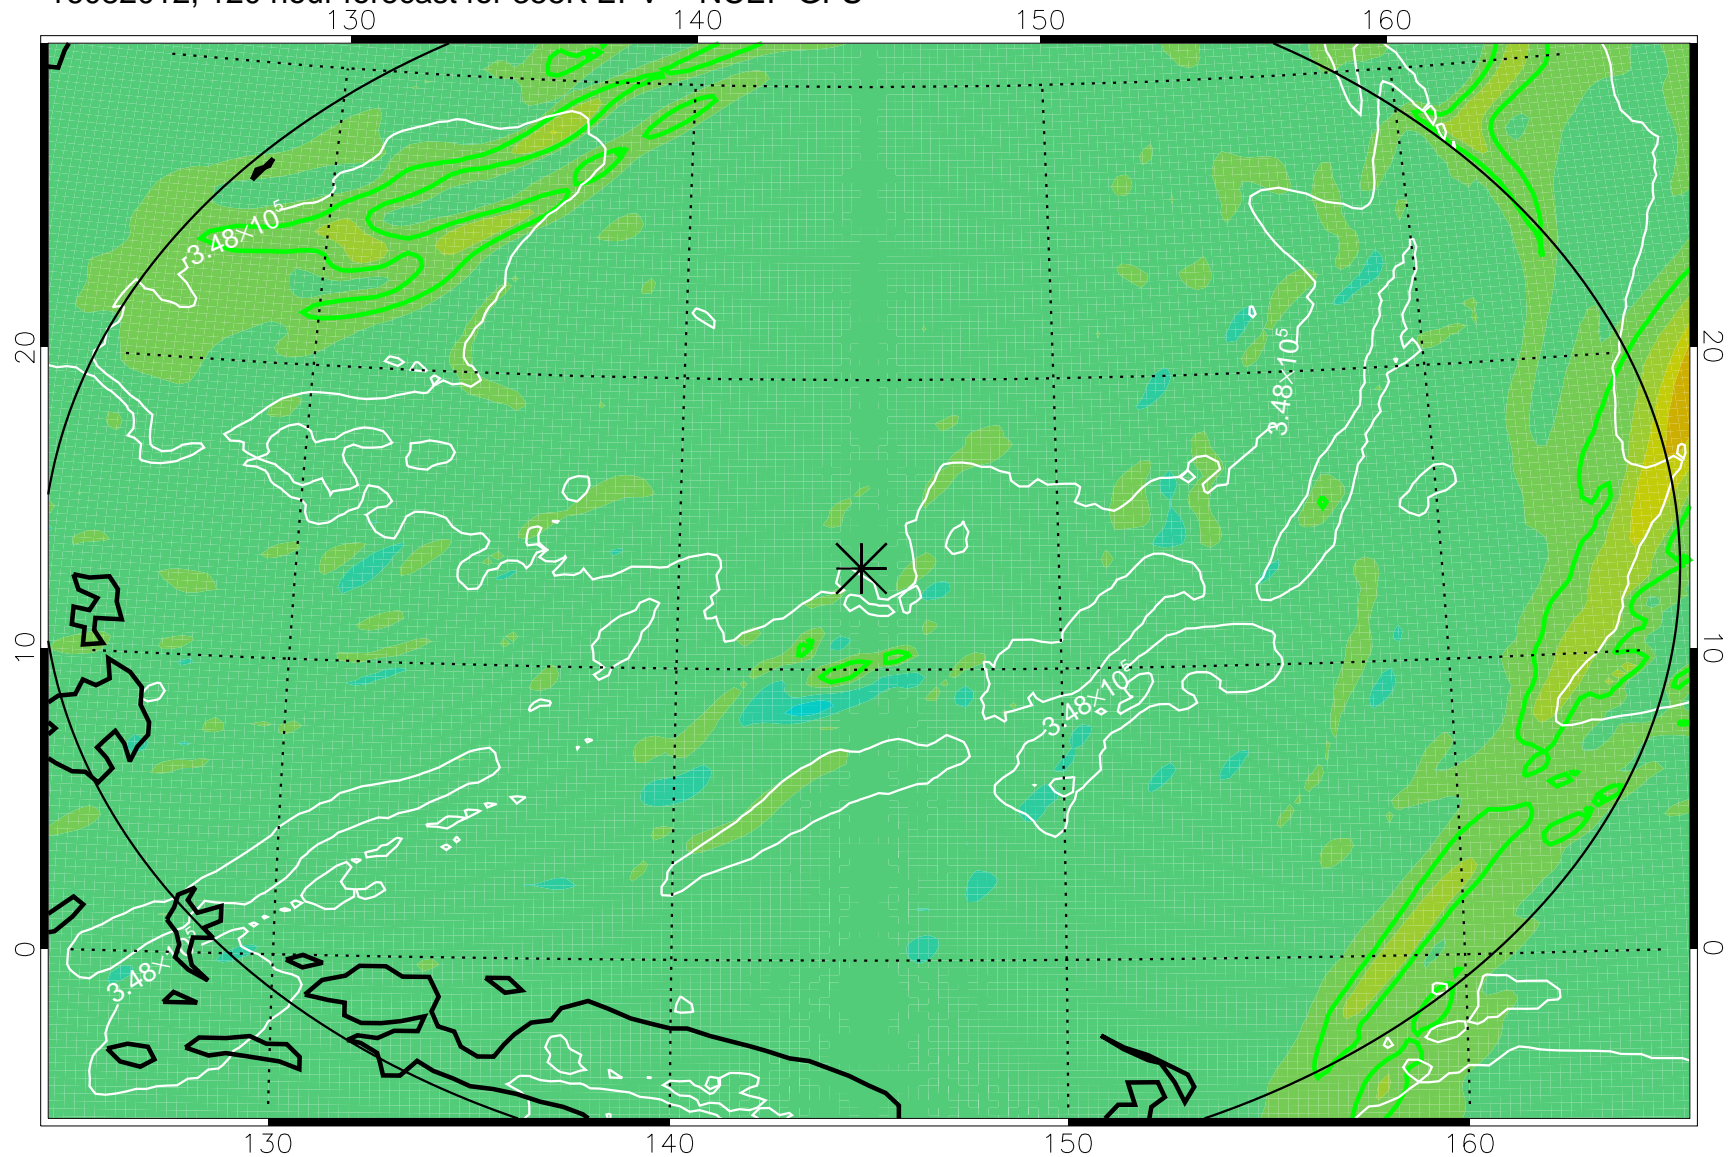

16081818, 78 hour forecast for 355K EPV -- NCEP GFS

355K Montgomery Streamfunction, white
EPV Tropopause (2 PVU) Position
Range ring of 2304 km

16081900, 84 hour forecast for 355K EPV -- NCEP GFS

355K Montgomery Streamfunction, white
EPV Tropopause (2 PVU) Position
Range ring of 2304 km

16081906, 90 hour forecast for 355K EPV -- NCEP GFS

355K Montgomery Streamfunction, white
EPV Tropopause (2 PVU) Position
Range ring of 2304 km

16081912, 96 hour forecast for 355K EPV -- NCEP GFS

355K Montgomery Streamfunction, white
EPV Tropopause (2 PVU) Position
Range ring of 2304 km

16081918, 102 hour forecast for 355K EPV -- NCEP GFS

355K Montgomery Streamfunction, white
EPV Tropopause (2 PVU) Position
Range ring of 2304 km

16082000, 108 hour forecast for 355K EPV -- NCEP GFS

355K Montgomery Streamfunction, white
EPV Tropopause (2 PVU) Position
Range ring of 2304 km

16082006, 114 hour forecast for 355K EPV -- NCEP GFS

355K Montgomery Streamfunction, white
EPV Tropopause (2 PVU) Position
Range ring of 2304 km

16082012, 120 hour forecast for 355K EPV -- NCEP GFS

355K Montgomery Streamfunction, white
EPV Tropopause (2 PVU) Position
Range ring of 2304 km