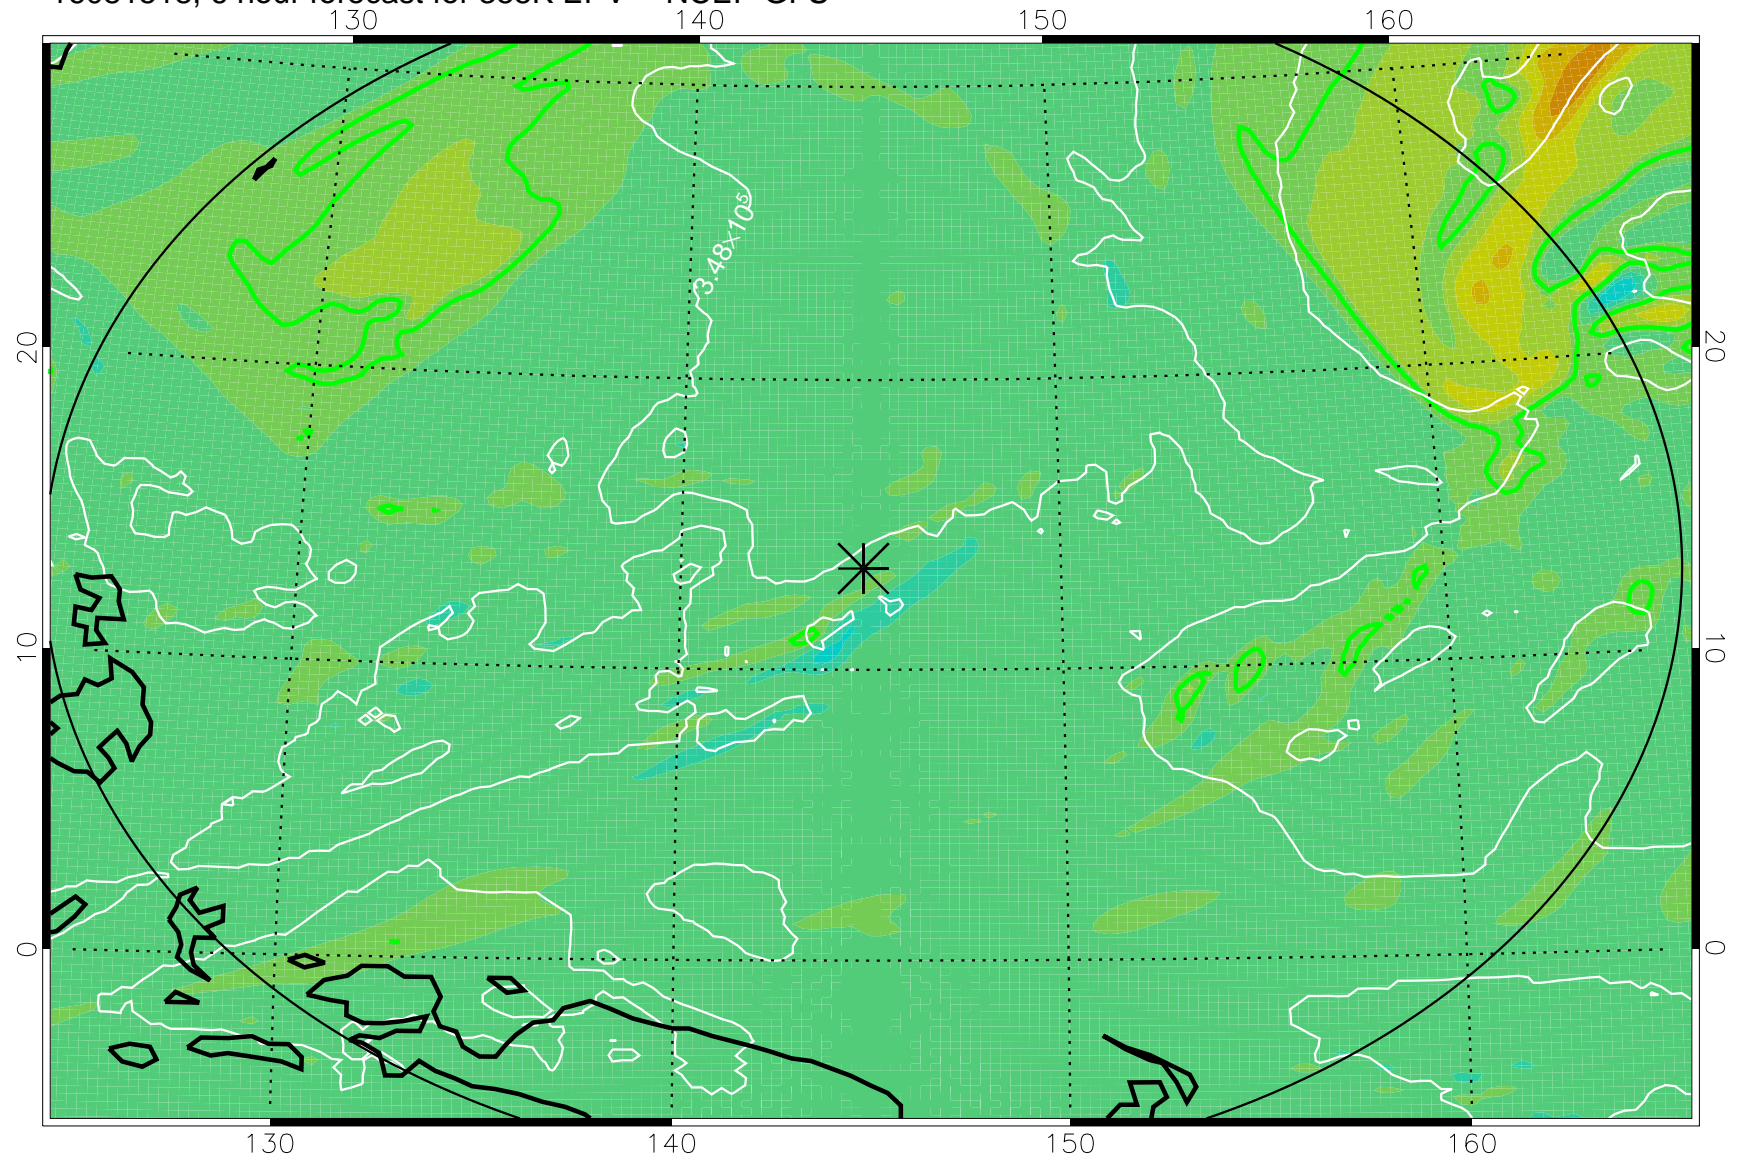

16081518, 6 hour forecast for 355K EPV -- NCEP GFS

355K Montgomery Streamfunction, white
EPV Tropopause (2 PVU) Position
Range ring of 2304 km

16081600, 12 hour forecast for 355K EPV -- NCEP GFS

355K Montgomery Streamfunction, white
EPV Tropopause (2 PVU) Position
Range ring of 2304 km

16081606, 18 hour forecast for 355K EPV -- NCEP GFS

355K Montgomery Streamfunction, white
EPV Tropopause (2 PVU) Position
Range ring of 2304 km

16081612, 24 hour forecast for 355K EPV -- NCEP GFS

355K Montgomery Streamfunction, white
EPV Tropopause (2 PVU) Position
Range ring of 2304 km

16081618, 30 hour forecast for 355K EPV -- NCEP GFS

355K Montgomery Streamfunction, white
EPV Tropopause (2 PVU) Position
Range ring of 2304 km

16081700, 36 hour forecast for 355K EPV -- NCEP GFS

355K Montgomery Streamfunction, white
EPV Tropopause (2 PVU) Position
Range ring of 2304 km

16081818, 78 hour forecast for 355K EPV -- NCEP GFS

355K Montgomery Streamfunction, white
EPV Tropopause (2 PVU) Position
Range ring of 2304 km

16081900, 84 hour forecast for 355K EPV -- NCEP GFS

355K Montgomery Streamfunction, white
EPV Tropopause (2 PVU) Position
Range ring of 2304 km