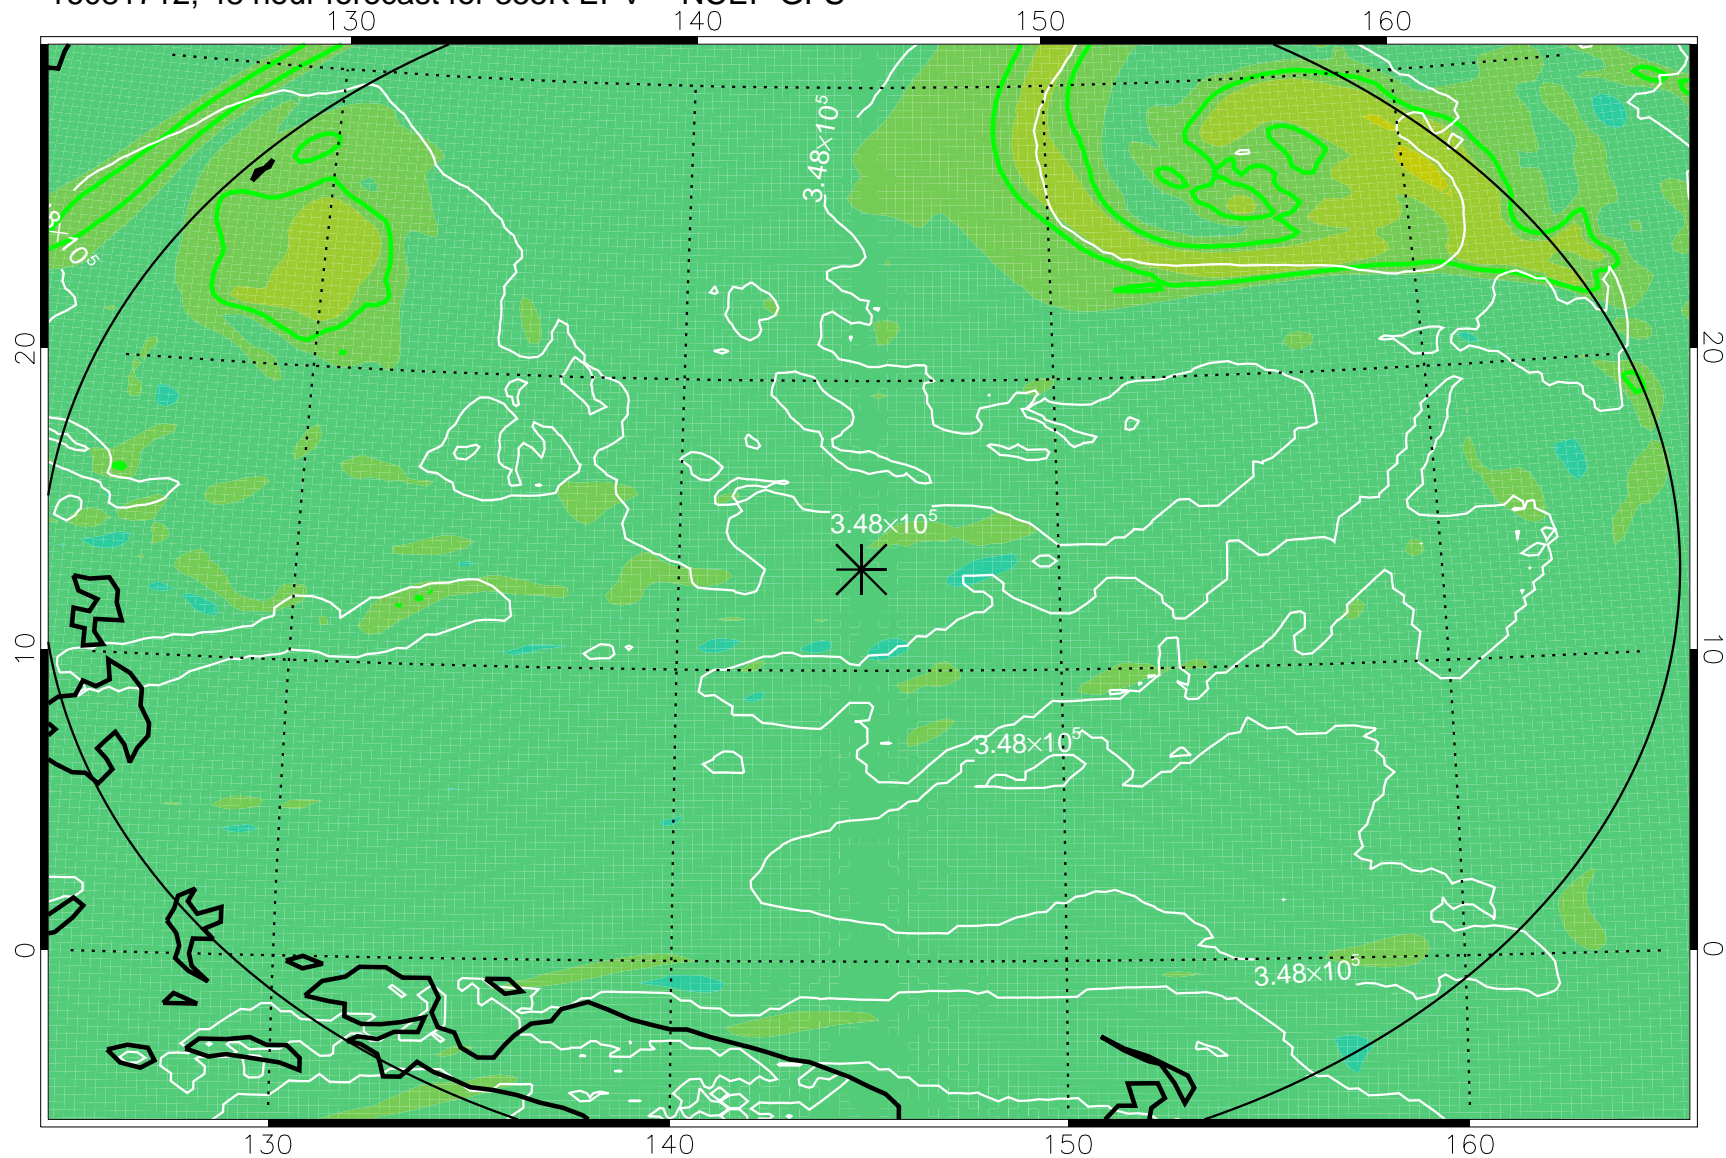

16081618, 30 hour forecast for 355K EPV -- NCEP GFS

355K Montgomery Streamfunction, white
EPV Tropopause (2 PVU) Position
Range ring of 2304 km

16081700, 36 hour forecast for 355K EPV -- NCEP GFS

355K Montgomery Streamfunction, white
EPV Tropopause (2 PVU) Position
Range ring of 2304 km

16081706, 42 hour forecast for 355K EPV -- NCEP GFS

355K Montgomery Streamfunction, white
EPV Tropopause (2 PVU) Position
Range ring of 2304 km

16081712, 48 hour forecast for 355K EPV -- NCEP GFS

355K Montgomery Streamfunction, white
EPV Tropopause (2 PVU) Position
Range ring of 2304 km

16081718, 54 hour forecast for 355K EPV -- NCEP GFS

355K Montgomery Streamfunction, white
EPV Tropopause (2 PVU) Position
Range ring of 2304 km

16081800, 60 hour forecast for 355K EPV -- NCEP GFS

355K Montgomery Streamfunction, white
EPV Tropopause (2 PVU) Position
Range ring of 2304 km

16081818, 78 hour forecast for 355K EPV -- NCEP GFS

355K Montgomery Streamfunction, white
EPV Tropopause (2 PVU) Position
Range ring of 2304 km

16081900, 84 hour forecast for 355K EPV -- NCEP GFS

355K Montgomery Streamfunction, white
EPV Tropopause (2 PVU) Position
Range ring of 2304 km