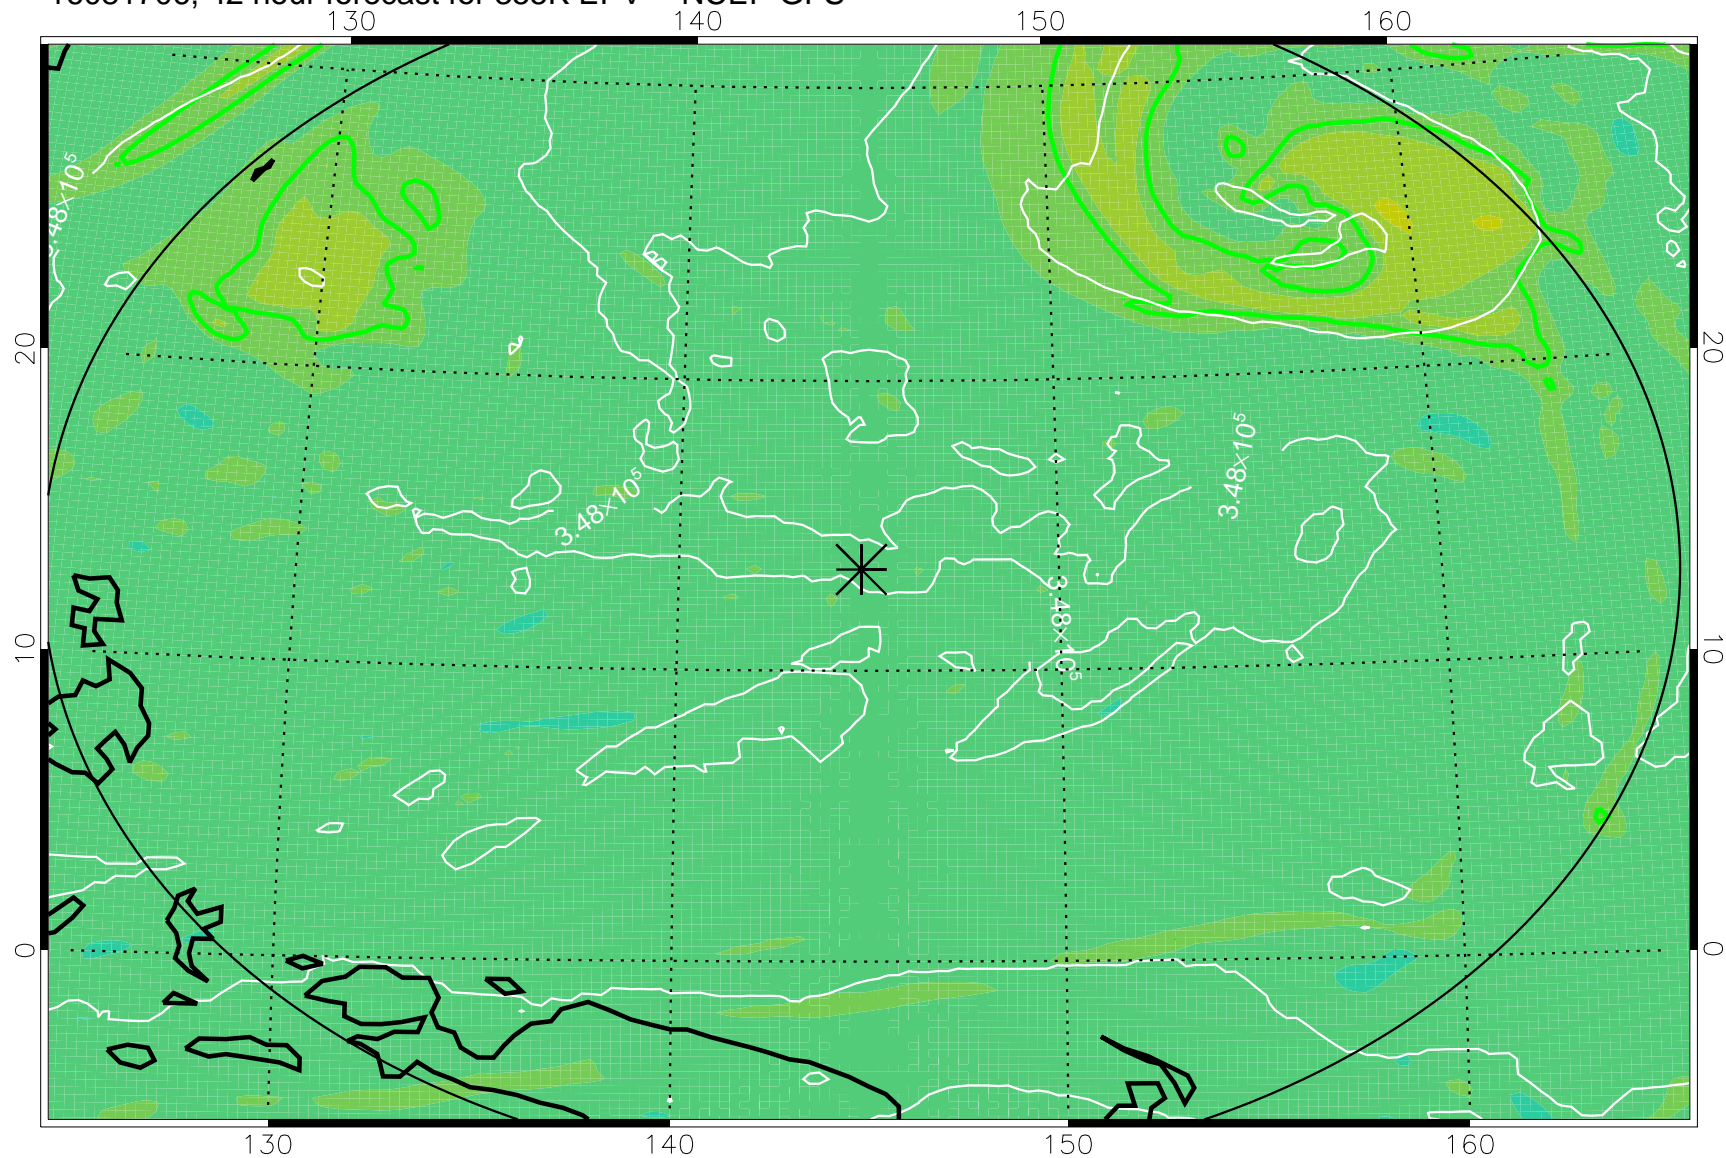

16081618, 30 hour forecast for 355K EPV -- NCEP GFS

355K Montgomery Streamfunction, white
EPV Tropopause (2 PVU) Position
Range ring of 2304 km

16081700, 36 hour forecast for 355K EPV -- NCEP GFS

355K Montgomery Streamfunction, white
EPV Tropopause (2 PVU) Position
Range ring of 2304 km

16081706, 42 hour forecast for 355K EPV -- NCEP GFS

355K Montgomery Streamfunction, white
EPV Tropopause (2 PVU) Position
Range ring of 2304 km

16081712, 48 hour forecast for 355K EPV -- NCEP GFS

355K Montgomery Streamfunction, white
EPV Tropopause (2 PVU) Position
Range ring of 2304 km

16081718, 54 hour forecast for 355K EPV -- NCEP GFS

355K Montgomery Streamfunction, white
EPV Tropopause (2 PVU) Position
Range ring of 2304 km

16081800, 60 hour forecast for 355K EPV -- NCEP GFS

355K Montgomery Streamfunction, white
EPV Tropopause (2 PVU) Position
Range ring of 2304 km

16081818, 78 hour forecast for 355K EPV -- NCEP GFS

355K Montgomery Streamfunction, white
EPV Tropopause (2 PVU) Position
Range ring of 2304 km

16081900, 84 hour forecast for 355K EPV -- NCEP GFS

355K Montgomery Streamfunction, white
EPV Tropopause (2 PVU) Position
Range ring of 2304 km