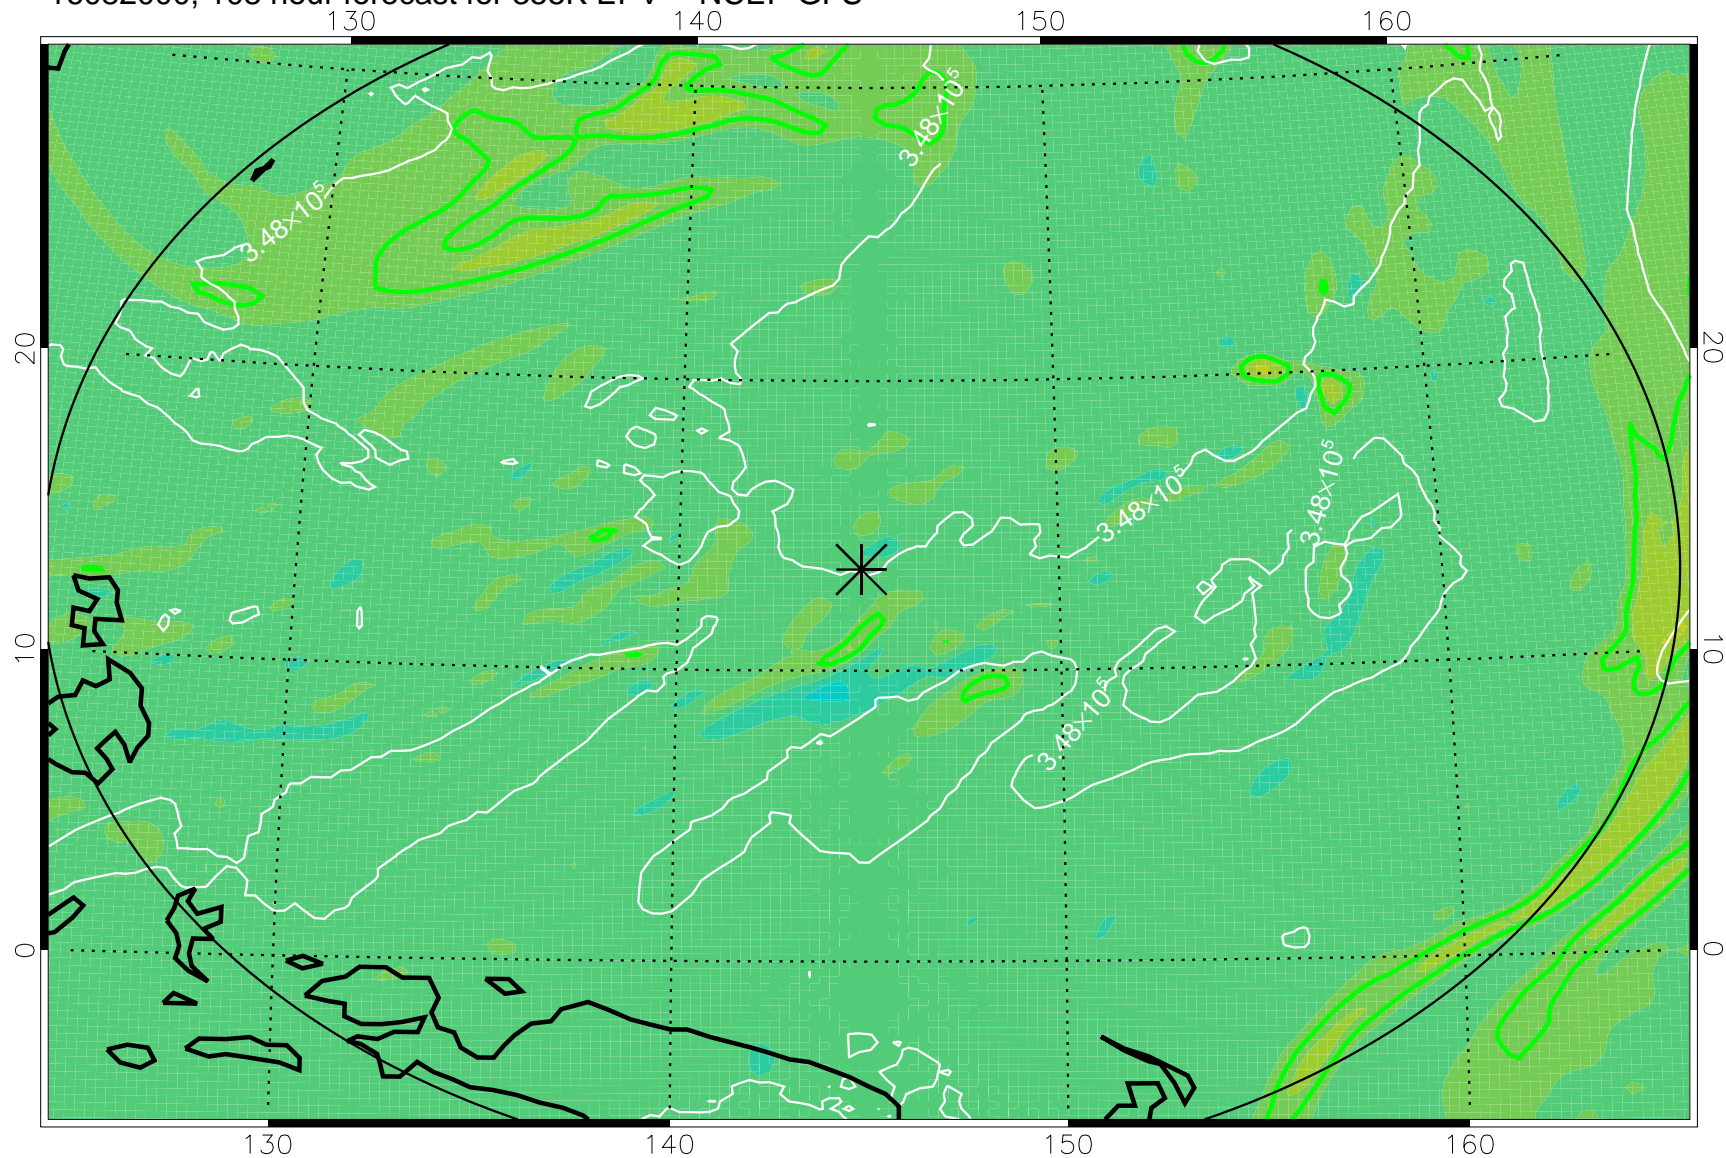

16081818, 78 hour forecast for 355K EPV -- NCEP GFS

355K Montgomery Streamfunction, white
EPV Tropopause (2 PVU) Position
Range ring of 2304 km

16081900, 84 hour forecast for 355K EPV -- NCEP GFS

355K Montgomery Streamfunction, white
EPV Tropopause (2 PVU) Position
Range ring of 2304 km

16081906, 90 hour forecast for 355K EPV -- NCEP GFS

355K Montgomery Streamfunction, white
EPV Tropopause (2 PVU) Position
Range ring of 2304 km

16081912, 96 hour forecast for 355K EPV -- NCEP GFS

355K Montgomery Streamfunction, white
EPV Tropopause (2 PVU) Position
Range ring of 2304 km

16081918, 102 hour forecast for 355K EPV -- NCEP GFS

355K Montgomery Streamfunction, white
EPV Tropopause (2 PVU) Position
Range ring of 2304 km

16082000, 108 hour forecast for 355K EPV -- NCEP GFS

355K Montgomery Streamfunction, white
EPV Tropopause (2 PVU) Position
Range ring of 2304 km

16082006, 114 hour forecast for 355K EPV -- NCEP GFS

355K Montgomery Streamfunction, white
EPV Tropopause (2 PVU) Position
Range ring of 2304 km

16082012, 120 hour forecast for 355K EPV -- NCEP GFS

355K Montgomery Streamfunction, white
EPV Tropopause (2 PVU) Position
Range ring of 2304 km