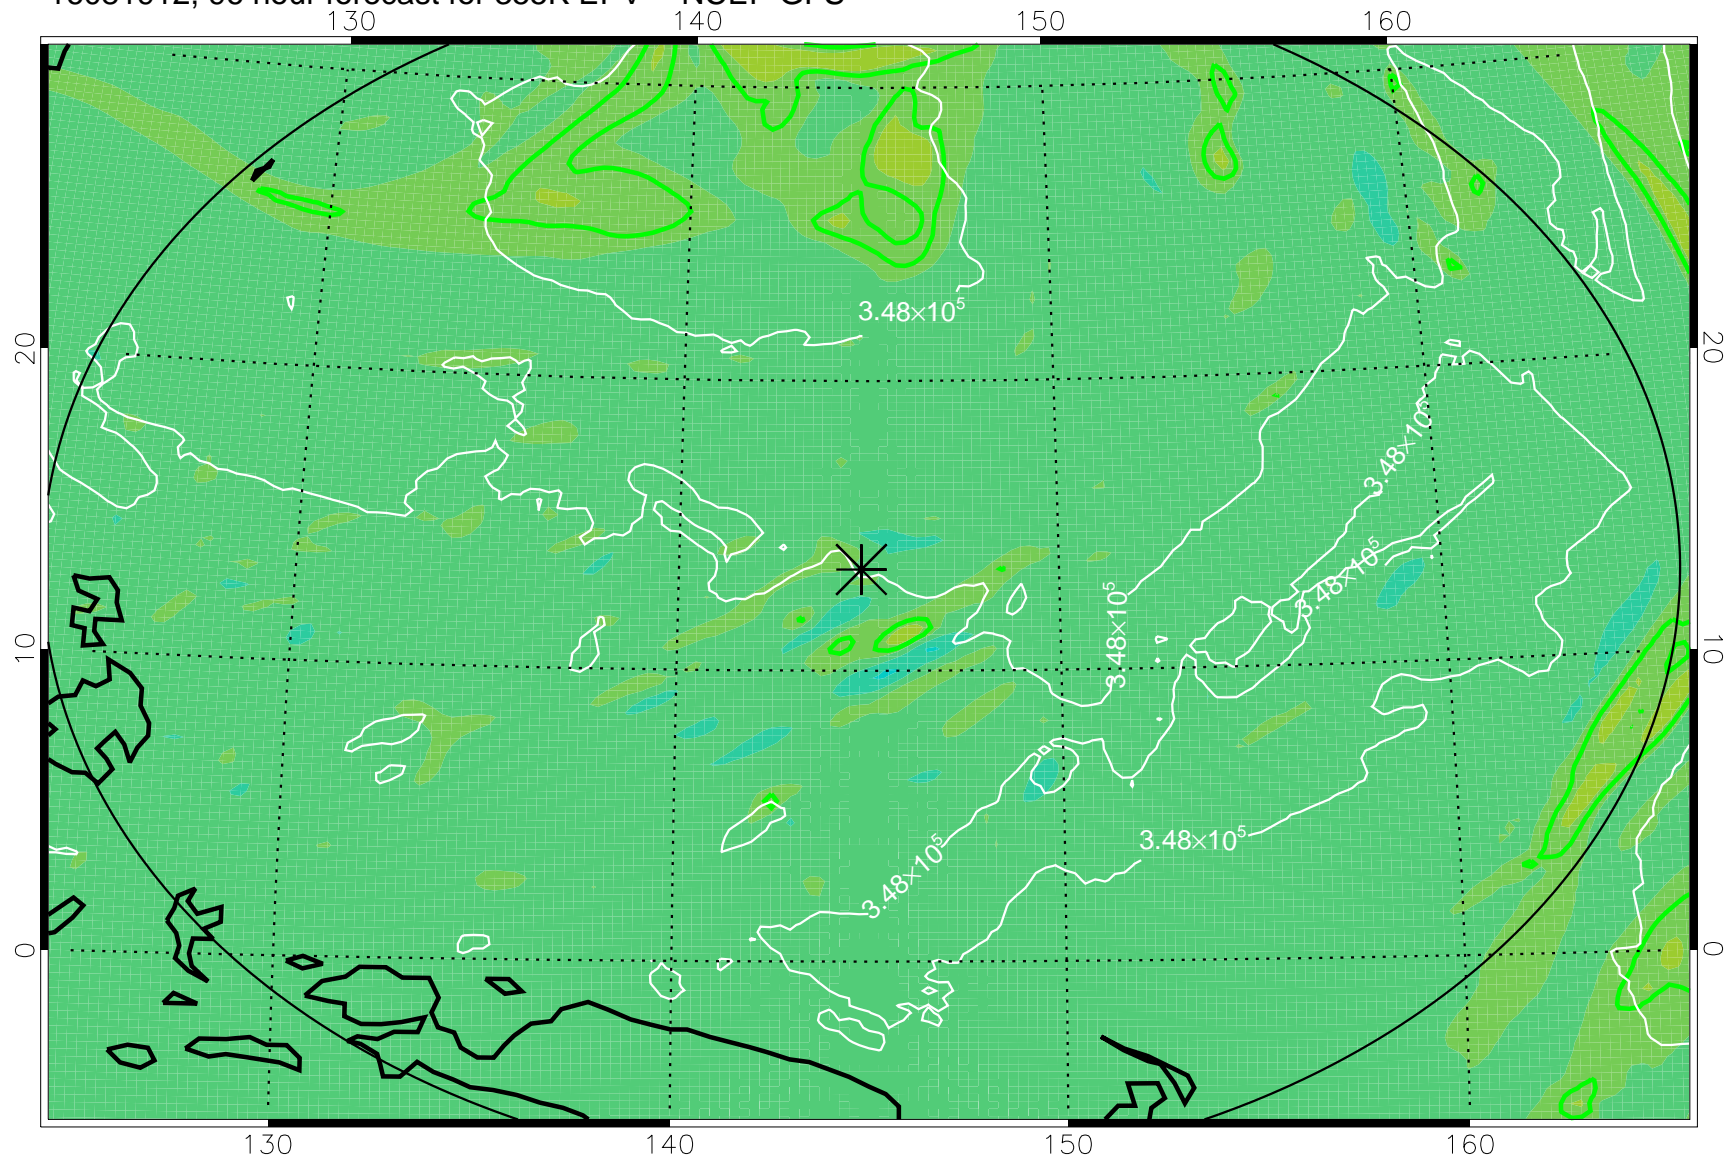

16081806, 66 hour forecast for 355K EPV -- NCEP GFS

355K Montgomery Streamfunction, white
EPV Tropopause (2 PVU) Position
Range ring of 2304 km

16081812, 72 hour forecast for 355K EPV -- NCEP GFS

355K Montgomery Streamfunction, white
EPV Tropopause (2 PVU) Position
Range ring of 2304 km

16081818, 78 hour forecast for 355K EPV -- NCEP GFS

355K Montgomery Streamfunction, white
EPV Tropopause (2 PVU) Position
Range ring of 2304 km

16081900, 84 hour forecast for 355K EPV -- NCEP GFS

355K Montgomery Streamfunction, white
EPV Tropopause (2 PVU) Position
Range ring of 2304 km

16081906, 90 hour forecast for 355K EPV -- NCEP GFS

355K Montgomery Streamfunction, white
EPV Tropopause (2 PVU) Position
Range ring of 2304 km

16081912, 96 hour forecast for 355K EPV -- NCEP GFS

355K Montgomery Streamfunction, white
EPV Tropopause (2 PVU) Position
Range ring of 2304 km

16081918, 102 hour forecast for 355K EPV -- NCEP GFS

355K Montgomery Streamfunction, white
EPV Tropopause (2 PVU) Position
Range ring of 2304 km

16082000, 108 hour forecast for 355K EPV -- NCEP GFS

355K Montgomery Streamfunction, white
EPV Tropopause (2 PVU) Position
Range ring of 2304 km