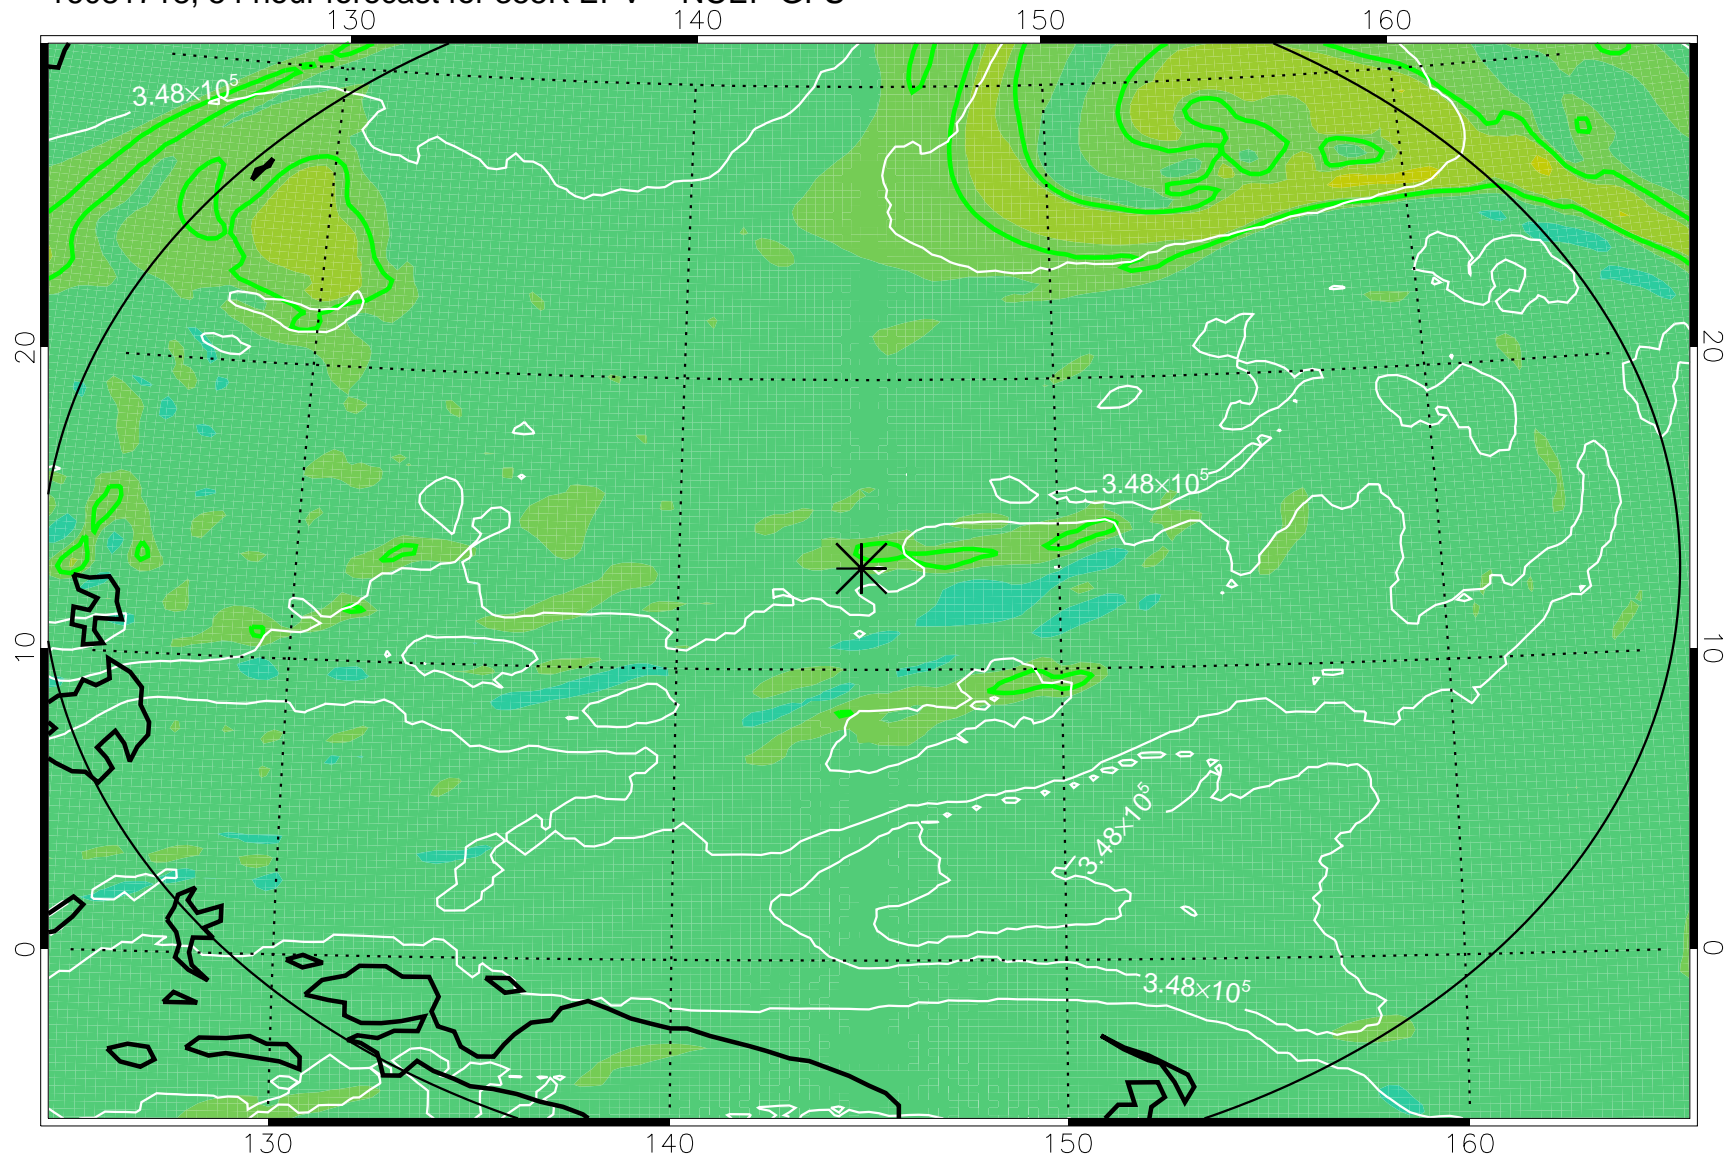

16081706, 42 hour forecast for 355K EPV -- NCEP GFS

355K Montgomery Streamfunction, white
EPV Tropopause (2 PVU) Position
Range ring of 2304 km

16081712, 48 hour forecast for 355K EPV -- NCEP GFS

355K Montgomery Streamfunction, white
EPV Tropopause (2 PVU) Position
Range ring of 2304 km

16081718, 54 hour forecast for 355K EPV -- NCEP GFS

355K Montgomery Streamfunction, white
EPV Tropopause (2 PVU) Position
Range ring of 2304 km

16081800, 60 hour forecast for 355K EPV -- NCEP GFS

355K Montgomery Streamfunction, white
EPV Tropopause (2 PVU) Position
Range ring of 2304 km

16081806, 66 hour forecast for 355K EPV -- NCEP GFS

355K Montgomery Streamfunction, white
EPV Tropopause (2 PVU) Position
Range ring of 2304 km

16081812, 72 hour forecast for 355K EPV -- NCEP GFS

355K Montgomery Streamfunction, white
EPV Tropopause (2 PVU) Position
Range ring of 2304 km

16081818, 78 hour forecast for 355K EPV -- NCEP GFS

355K Montgomery Streamfunction, white
EPV Tropopause (2 PVU) Position
Range ring of 2304 km

16081900, 84 hour forecast for 355K EPV -- NCEP GFS

355K Montgomery Streamfunction, white
EPV Tropopause (2 PVU) Position
Range ring of 2304 km