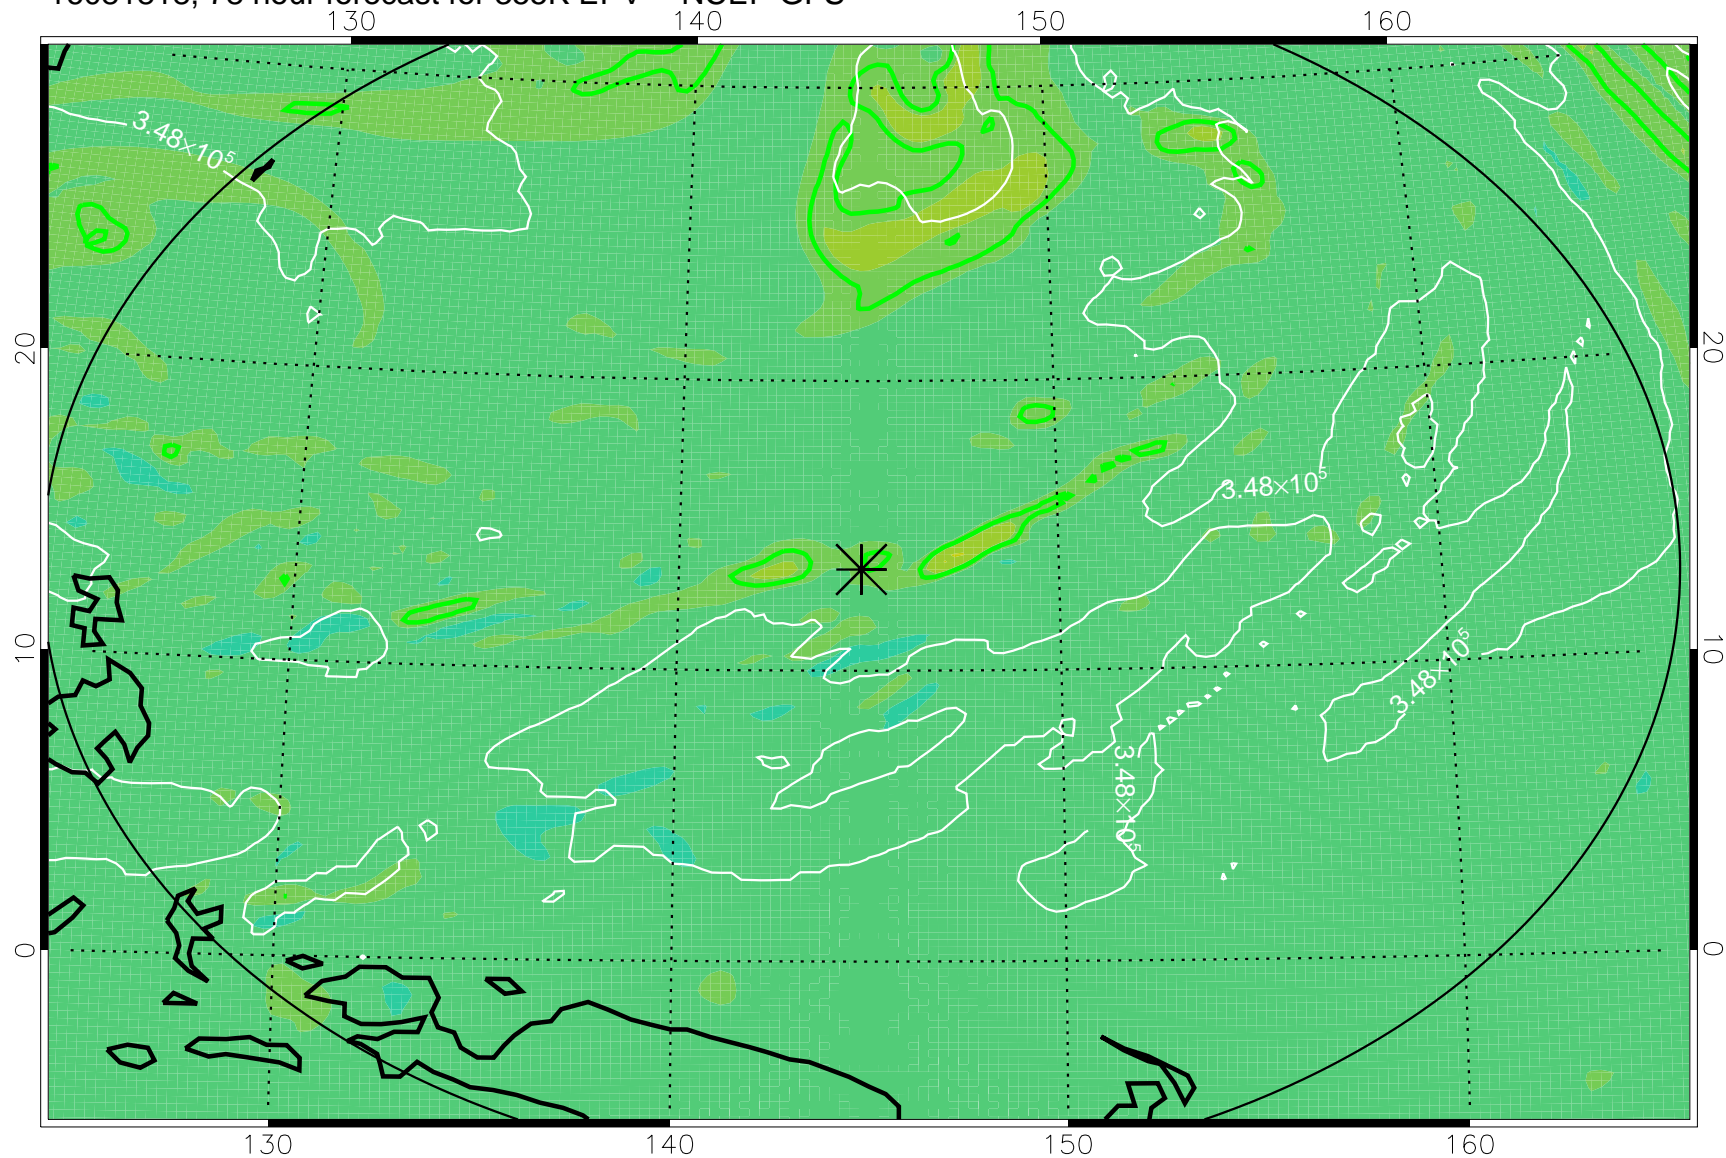

16081806, 66 hour forecast for 355K EPV -- NCEP GFS

355K Montgomery Streamfunction, white
EPV Tropopause (2 PVU) Position
Range ring of 2304 km

16081812, 72 hour forecast for 355K EPV -- NCEP GFS

355K Montgomery Streamfunction, white
EPV Tropopause (2 PVU) Position
Range ring of 2304 km

16081818, 78 hour forecast for 355K EPV -- NCEP GFS

355K Montgomery Streamfunction, white
EPV Tropopause (2 PVU) Position
Range ring of 2304 km

16081900, 84 hour forecast for 355K EPV -- NCEP GFS

355K Montgomery Streamfunction, white
EPV Tropopause (2 PVU) Position
Range ring of 2304 km

16081906, 90 hour forecast for 355K EPV -- NCEP GFS

355K Montgomery Streamfunction, white
EPV Tropopause (2 PVU) Position
Range ring of 2304 km

16081912, 96 hour forecast for 355K EPV -- NCEP GFS

355K Montgomery Streamfunction, white
EPV Tropopause (2 PVU) Position
Range ring of 2304 km

16081918, 102 hour forecast for 355K EPV -- NCEP GFS

355K Montgomery Streamfunction, white
EPV Tropopause (2 PVU) Position
Range ring of 2304 km

16082000, 108 hour forecast for 355K EPV -- NCEP GFS

355K Montgomery Streamfunction, white
EPV Tropopause (2 PVU) Position
Range ring of 2304 km