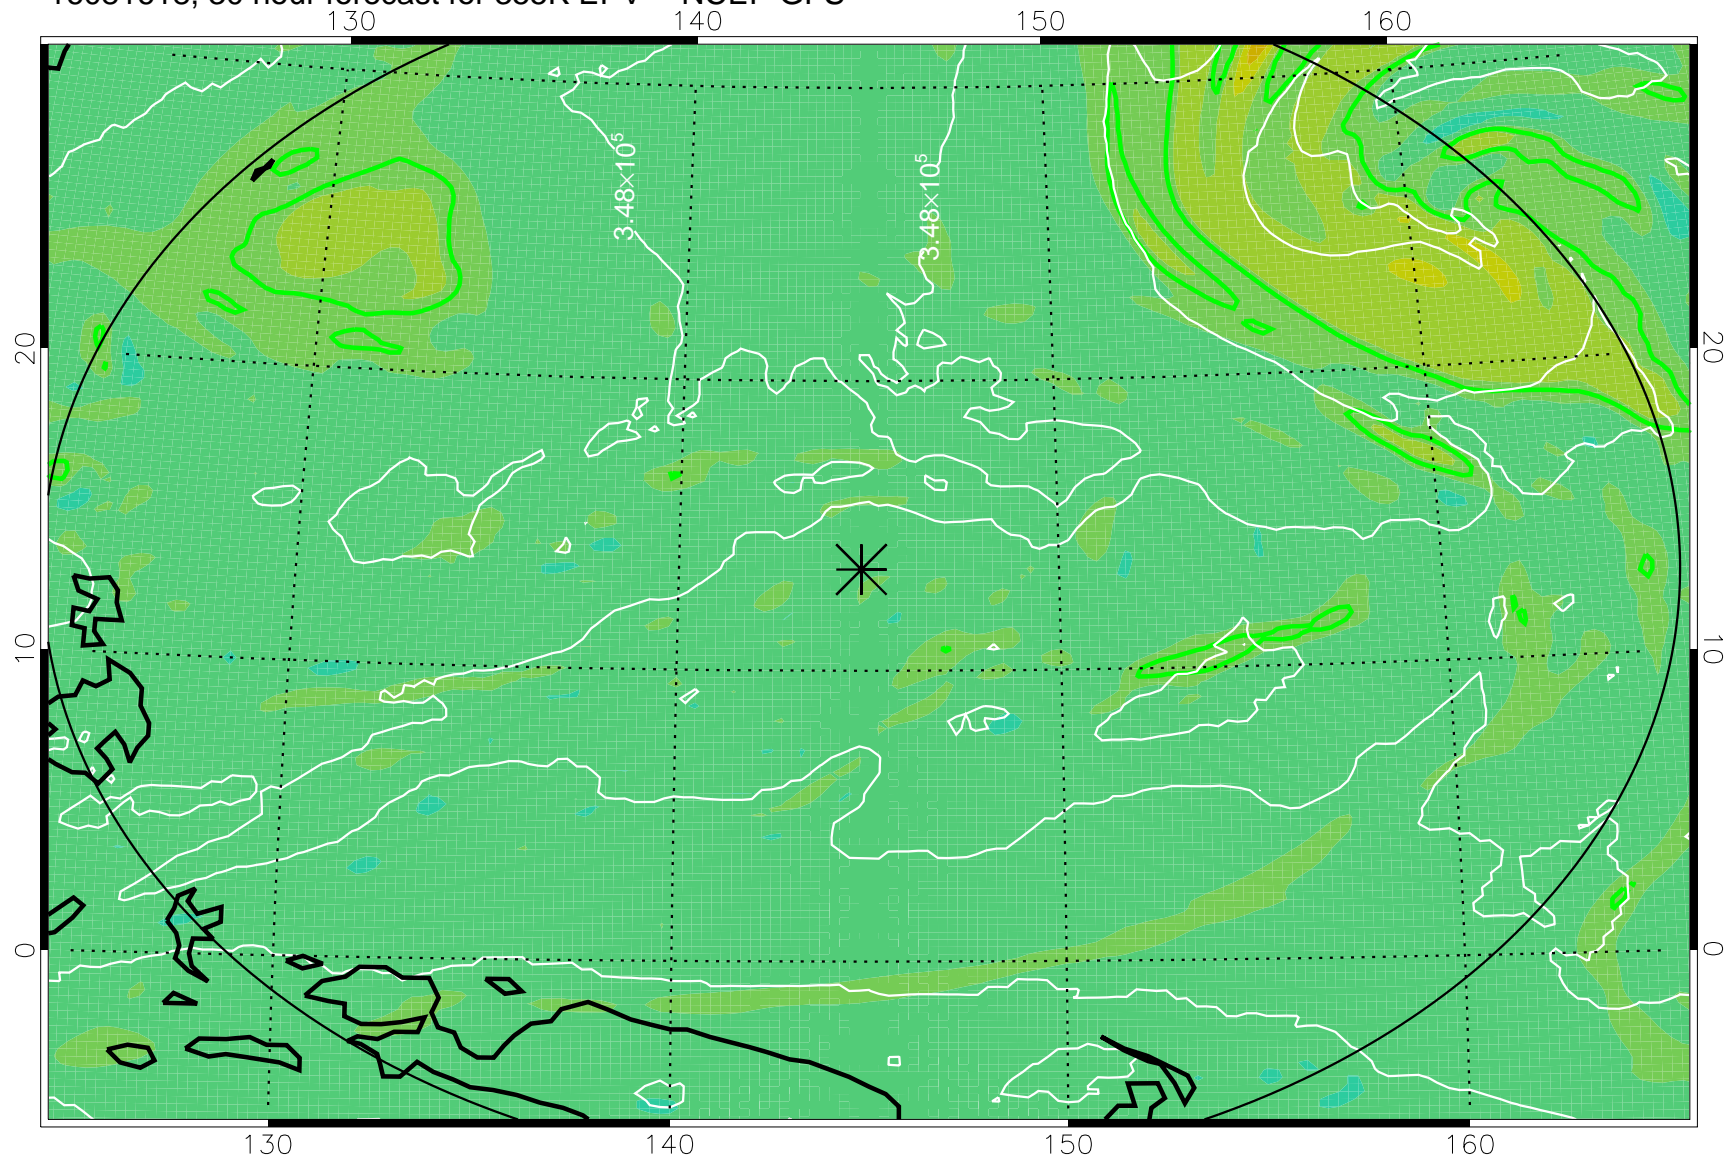

16081606, 18 hour forecast for 355K EPV -- NCEP GFS

355K Montgomery Streamfunction, white
EPV Tropopause (2 PVU) Position
Range ring of 2304 km

16081612, 24 hour forecast for 355K EPV -- NCEP GFS

355K Montgomery Streamfunction, white
EPV Tropopause (2 PVU) Position
Range ring of 2304 km

16081618, 30 hour forecast for 355K EPV -- NCEP GFS

355K Montgomery Streamfunction, white
EPV Tropopause (2 PVU) Position
Range ring of 2304 km

16081700, 36 hour forecast for 355K EPV -- NCEP GFS

355K Montgomery Streamfunction, white
EPV Tropopause (2 PVU) Position
Range ring of 2304 km

16081706, 42 hour forecast for 355K EPV -- NCEP GFS

355K Montgomery Streamfunction, white
EPV Tropopause (2 PVU) Position
Range ring of 2304 km

16081712, 48 hour forecast for 355K EPV -- NCEP GFS

355K Montgomery Streamfunction, white
EPV Tropopause (2 PVU) Position
Range ring of 2304 km

16081818, 78 hour forecast for 355K EPV -- NCEP GFS

355K Montgomery Streamfunction, white
EPV Tropopause (2 PVU) Position
Range ring of 2304 km

16081900, 84 hour forecast for 355K EPV -- NCEP GFS

355K Montgomery Streamfunction, white
EPV Tropopause (2 PVU) Position
Range ring of 2304 km