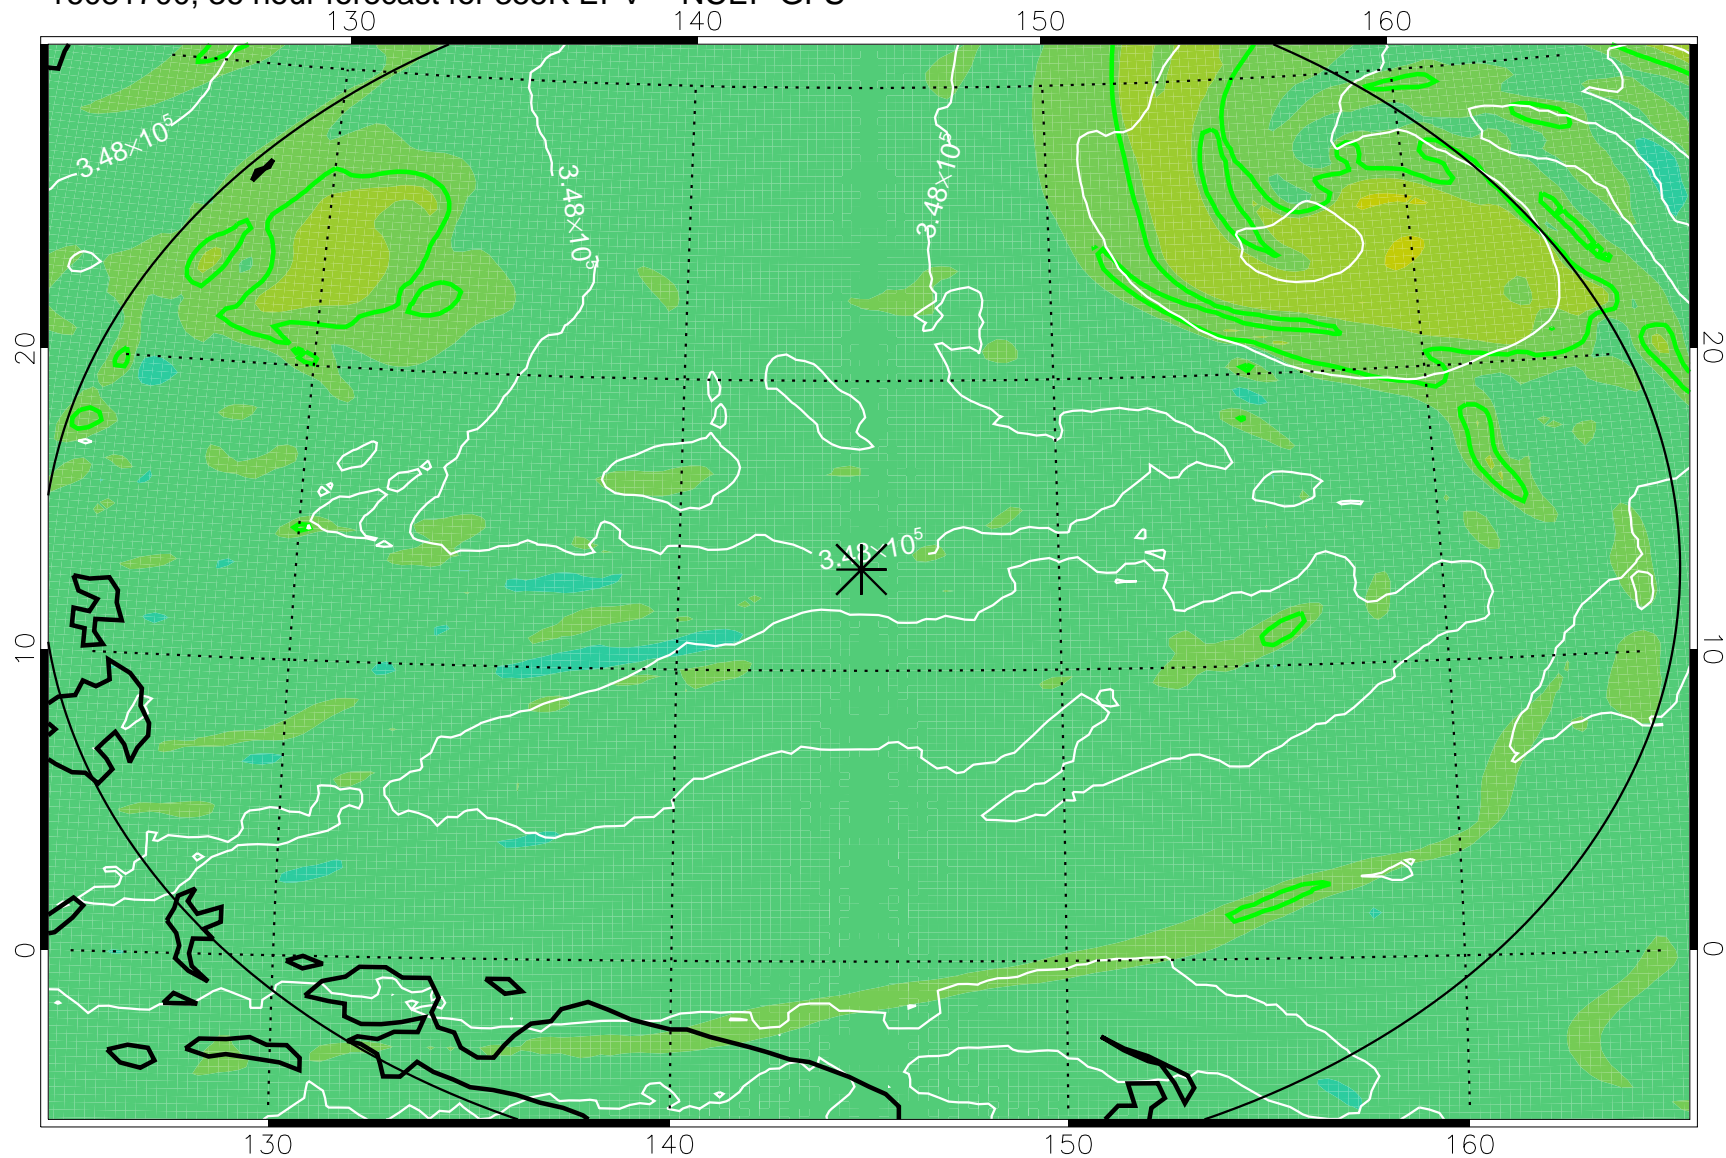

16081606, 18 hour forecast for 355K EPV -- NCEP GFS

355K Montgomery Streamfunction, white
EPV Tropopause (2 PVU) Position
Range ring of 2304 km

16081612, 24 hour forecast for 355K EPV -- NCEP GFS

355K Montgomery Streamfunction, white
EPV Tropopause (2 PVU) Position
Range ring of 2304 km

16081618, 30 hour forecast for 355K EPV -- NCEP GFS

355K Montgomery Streamfunction, white
EPV Tropopause (2 PVU) Position
Range ring of 2304 km

16081700, 36 hour forecast for 355K EPV -- NCEP GFS

355K Montgomery Streamfunction, white
EPV Tropopause (2 PVU) Position
Range ring of 2304 km

16081706, 42 hour forecast for 355K EPV -- NCEP GFS

355K Montgomery Streamfunction, white
EPV Tropopause (2 PVU) Position
Range ring of 2304 km

16081712, 48 hour forecast for 355K EPV -- NCEP GFS

355K Montgomery Streamfunction, white
EPV Tropopause (2 PVU) Position
Range ring of 2304 km

16081818, 78 hour forecast for 355K EPV -- NCEP GFS

355K Montgomery Streamfunction, white
EPV Tropopause (2 PVU) Position
Range ring of 2304 km

16081900, 84 hour forecast for 355K EPV -- NCEP GFS

355K Montgomery Streamfunction, white
EPV Tropopause (2 PVU) Position
Range ring of 2304 km