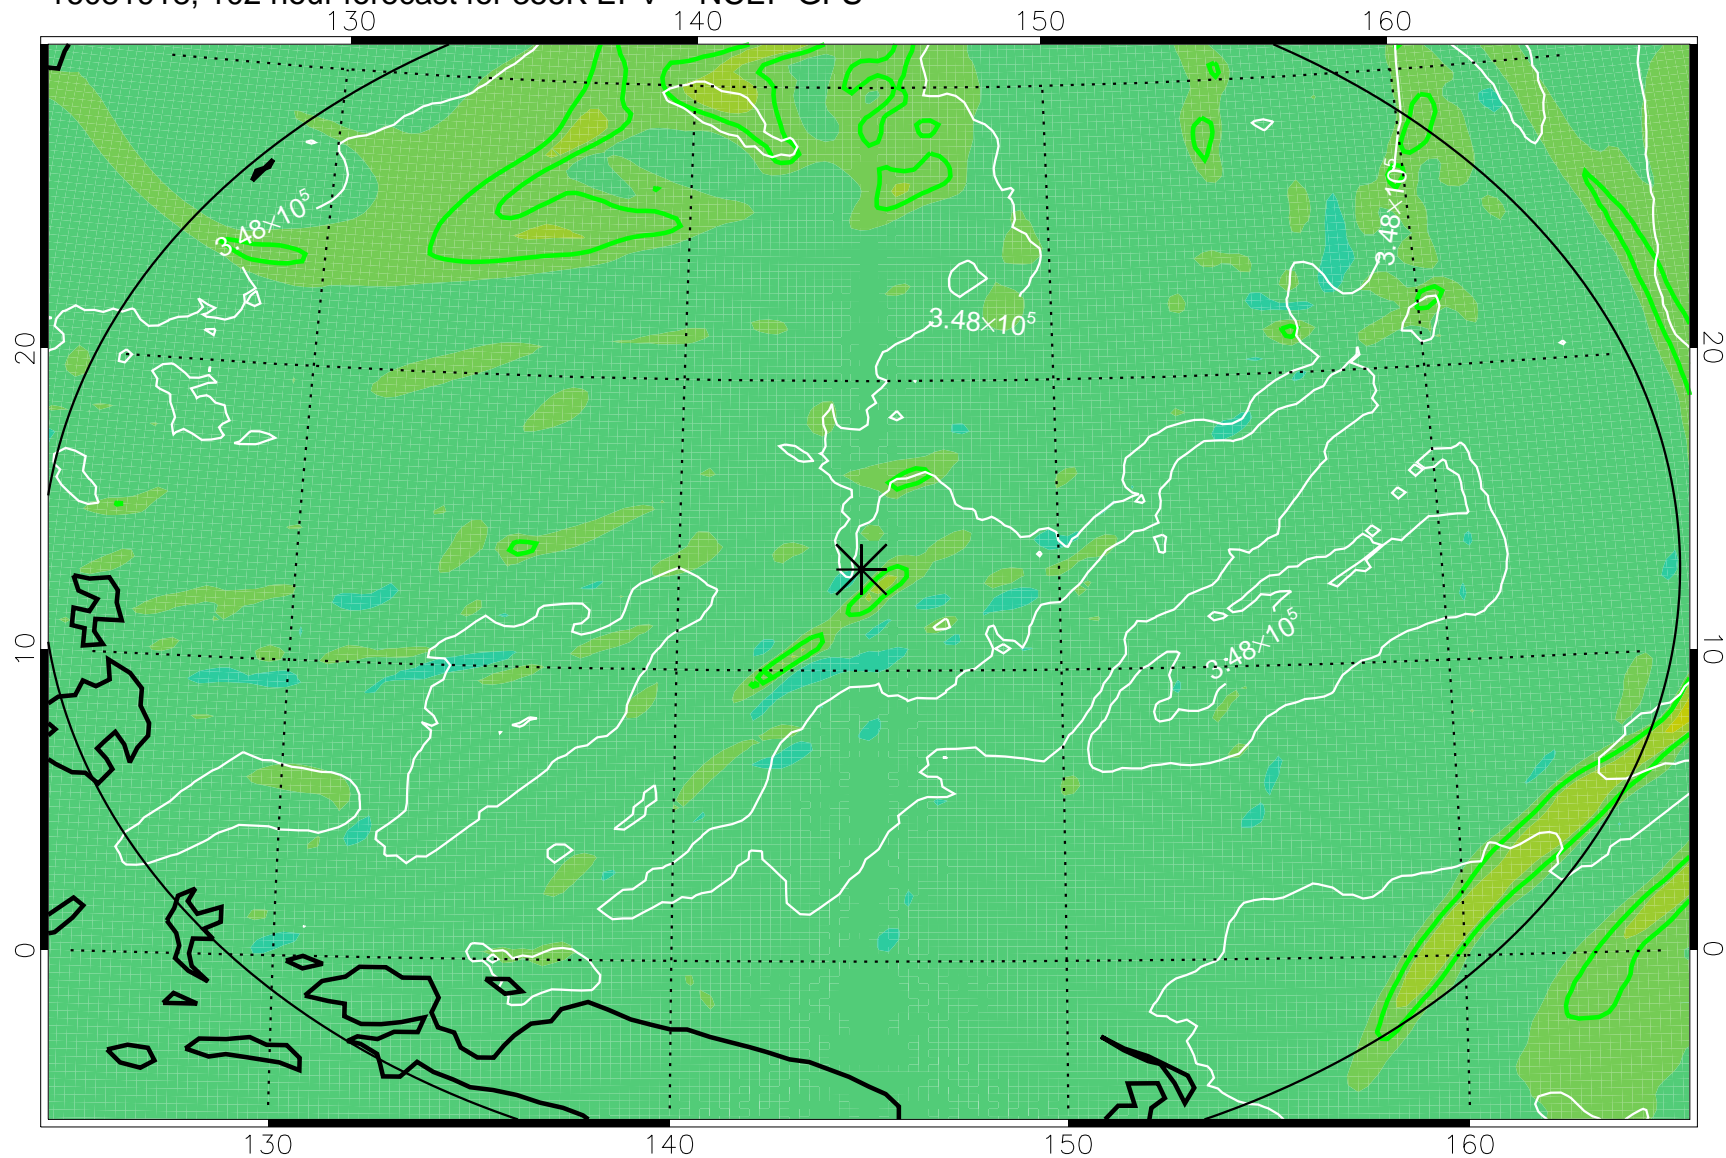

16081818, 78 hour forecast for 355K EPV -- NCEP GFS

355K Montgomery Streamfunction, white
EPV Tropopause (2 PVU) Position
Range ring of 2304 km

16081900, 84 hour forecast for 355K EPV -- NCEP GFS

355K Montgomery Streamfunction, white
EPV Tropopause (2 PVU) Position
Range ring of 2304 km

16081906, 90 hour forecast for 355K EPV -- NCEP GFS

355K Montgomery Streamfunction, white
EPV Tropopause (2 PVU) Position
Range ring of 2304 km

16081912, 96 hour forecast for 355K EPV -- NCEP GFS

355K Montgomery Streamfunction, white
EPV Tropopause (2 PVU) Position
Range ring of 2304 km

16081918, 102 hour forecast for 355K EPV -- NCEP GFS

355K Montgomery Streamfunction, white
EPV Tropopause (2 PVU) Position
Range ring of 2304 km

16082000, 108 hour forecast for 355K EPV -- NCEP GFS

355K Montgomery Streamfunction, white
EPV Tropopause (2 PVU) Position
Range ring of 2304 km

16082006, 114 hour forecast for 355K EPV -- NCEP GFS

355K Montgomery Streamfunction, white
EPV Tropopause (2 PVU) Position
Range ring of 2304 km

16082012, 120 hour forecast for 355K EPV -- NCEP GFS

355K Montgomery Streamfunction, white
EPV Tropopause (2 PVU) Position
Range ring of 2304 km