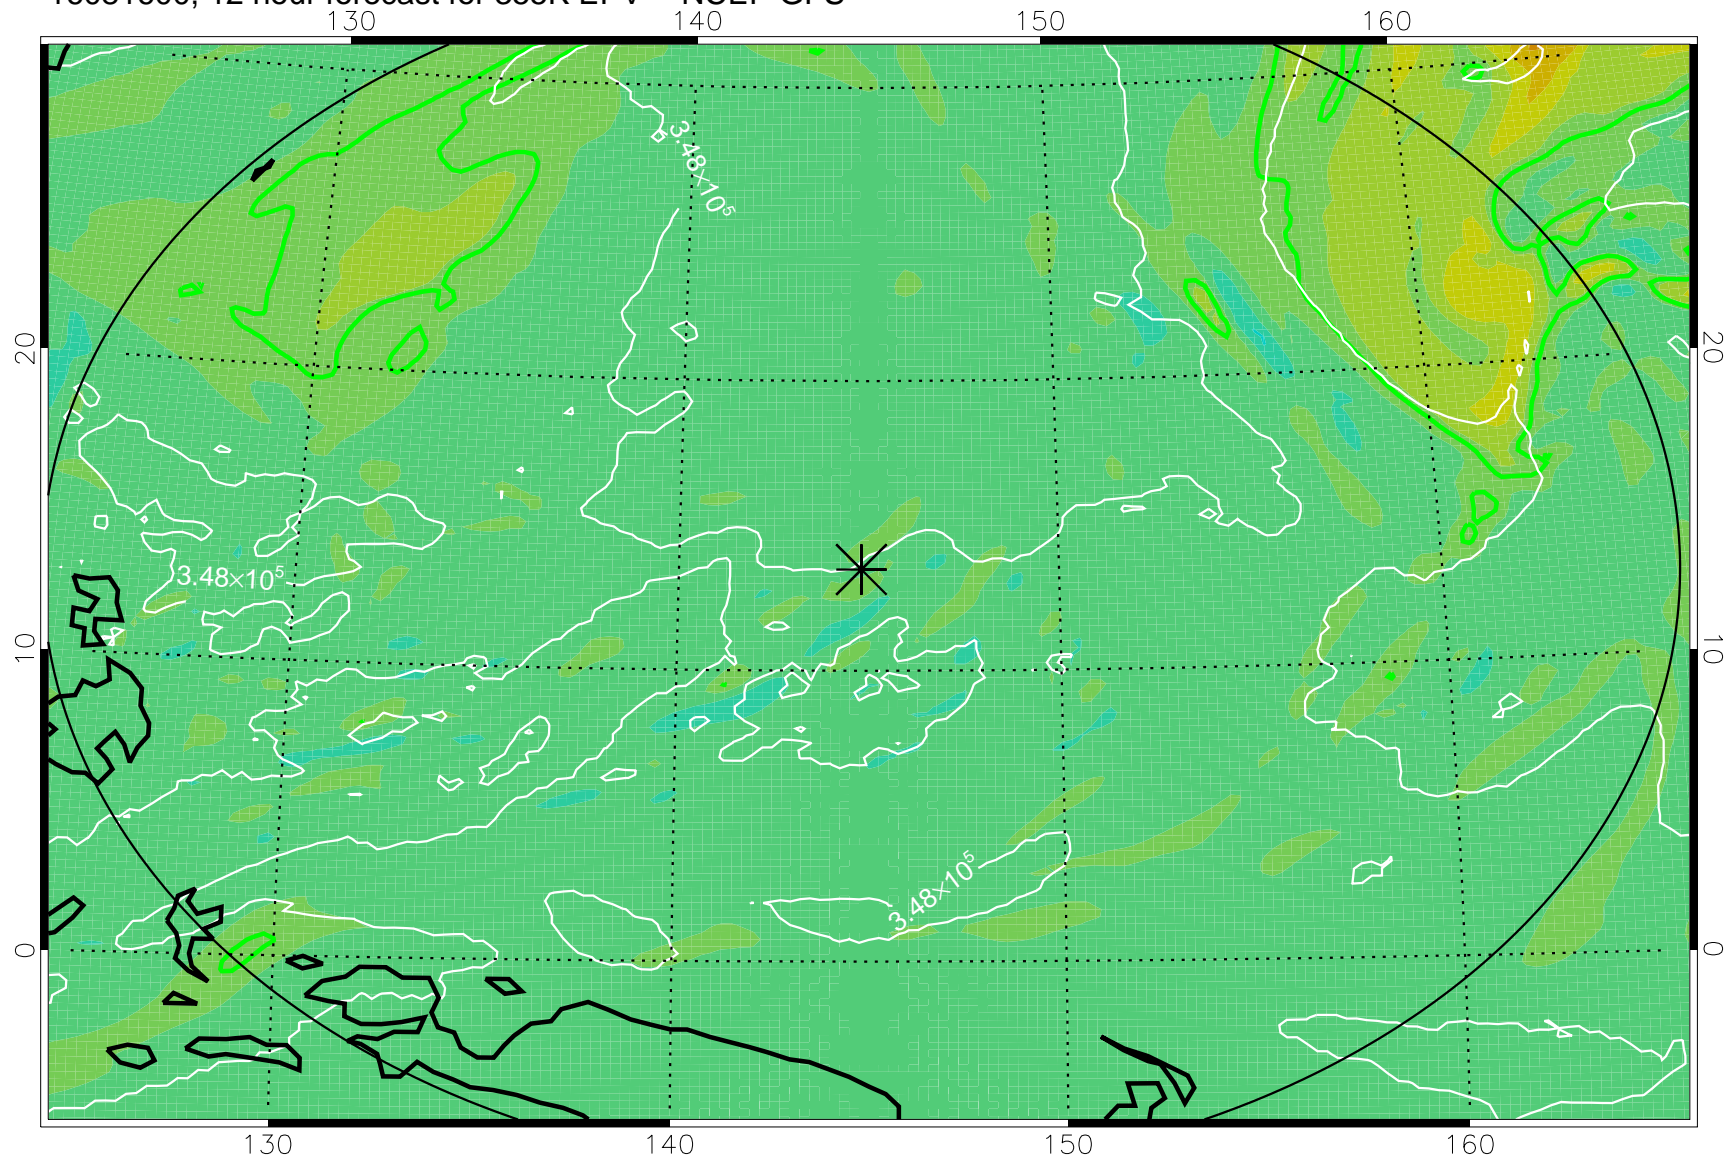

16081518, 6 hour forecast for 355K EPV -- NCEP GFS

355K Montgomery Streamfunction, white
EPV Tropopause (2 PVU) Position
Range ring of 2304 km

16081600, 12 hour forecast for 355K EPV -- NCEP GFS

355K Montgomery Streamfunction, white
EPV Tropopause (2 PVU) Position
Range ring of 2304 km

16081606, 18 hour forecast for 355K EPV -- NCEP GFS

355K Montgomery Streamfunction, white
EPV Tropopause (2 PVU) Position
Range ring of 2304 km

16081612, 24 hour forecast for 355K EPV -- NCEP GFS

355K Montgomery Streamfunction, white
EPV Tropopause (2 PVU) Position
Range ring of 2304 km

16081618, 30 hour forecast for 355K EPV -- NCEP GFS

355K Montgomery Streamfunction, white
EPV Tropopause (2 PVU) Position
Range ring of 2304 km

16081700, 36 hour forecast for 355K EPV -- NCEP GFS

355K Montgomery Streamfunction, white
EPV Tropopause (2 PVU) Position
Range ring of 2304 km

16081818, 78 hour forecast for 355K EPV -- NCEP GFS

355K Montgomery Streamfunction, white
EPV Tropopause (2 PVU) Position
Range ring of 2304 km

16081900, 84 hour forecast for 355K EPV -- NCEP GFS

355K Montgomery Streamfunction, white
EPV Tropopause (2 PVU) Position
Range ring of 2304 km