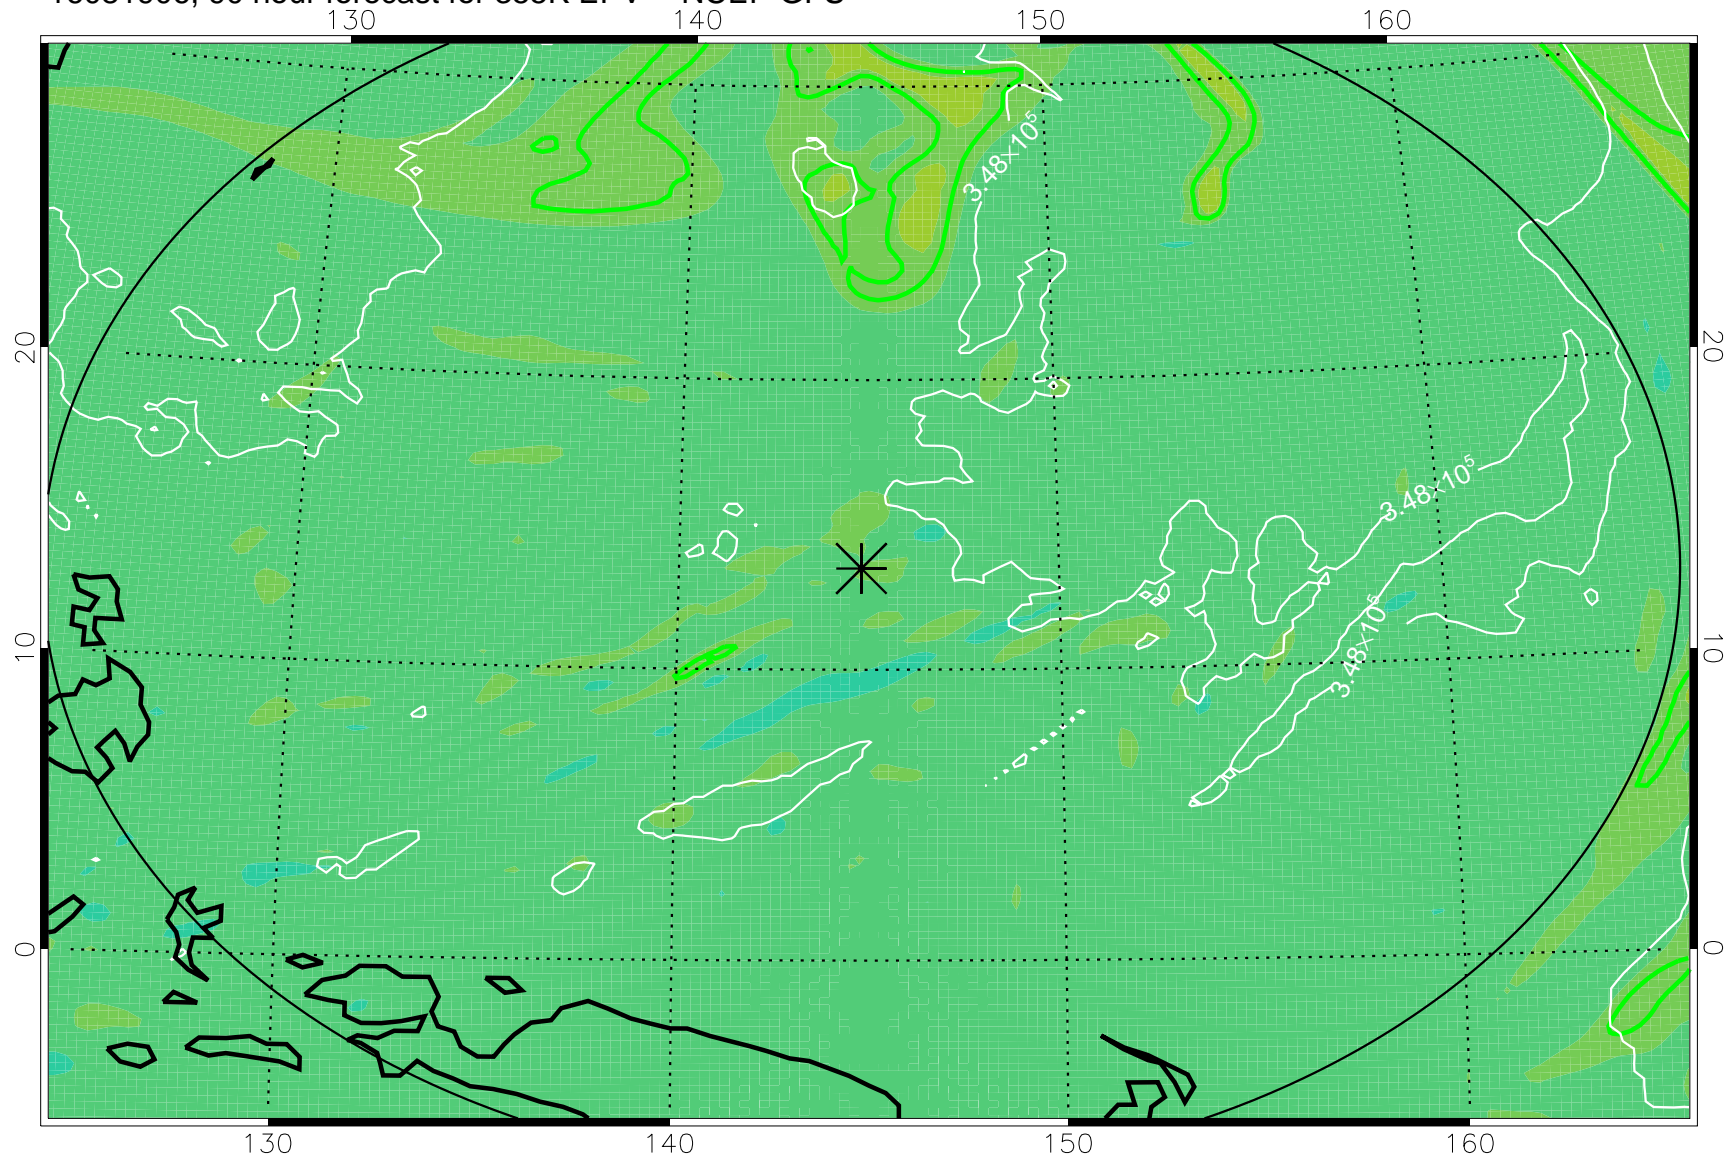

16081806, 66 hour forecast for 355K EPV -- NCEP GFS

355K Montgomery Streamfunction, white
EPV Tropopause (2 PVU) Position
Range ring of 2304 km

16081812, 72 hour forecast for 355K EPV -- NCEP GFS

355K Montgomery Streamfunction, white
EPV Tropopause (2 PVU) Position
Range ring of 2304 km

16081818, 78 hour forecast for 355K EPV -- NCEP GFS

355K Montgomery Streamfunction, white
EPV Tropopause (2 PVU) Position
Range ring of 2304 km

16081900, 84 hour forecast for 355K EPV -- NCEP GFS

355K Montgomery Streamfunction, white
EPV Tropopause (2 PVU) Position
Range ring of 2304 km

16081906, 90 hour forecast for 355K EPV -- NCEP GFS

355K Montgomery Streamfunction, white
EPV Tropopause (2 PVU) Position
Range ring of 2304 km

16081912, 96 hour forecast for 355K EPV -- NCEP GFS

355K Montgomery Streamfunction, white
EPV Tropopause (2 PVU) Position
Range ring of 2304 km

16081918, 102 hour forecast for 355K EPV -- NCEP GFS

355K Montgomery Streamfunction, white
EPV Tropopause (2 PVU) Position
Range ring of 2304 km

16082000, 108 hour forecast for 355K EPV -- NCEP GFS

355K Montgomery Streamfunction, white
EPV Tropopause (2 PVU) Position
Range ring of 2304 km