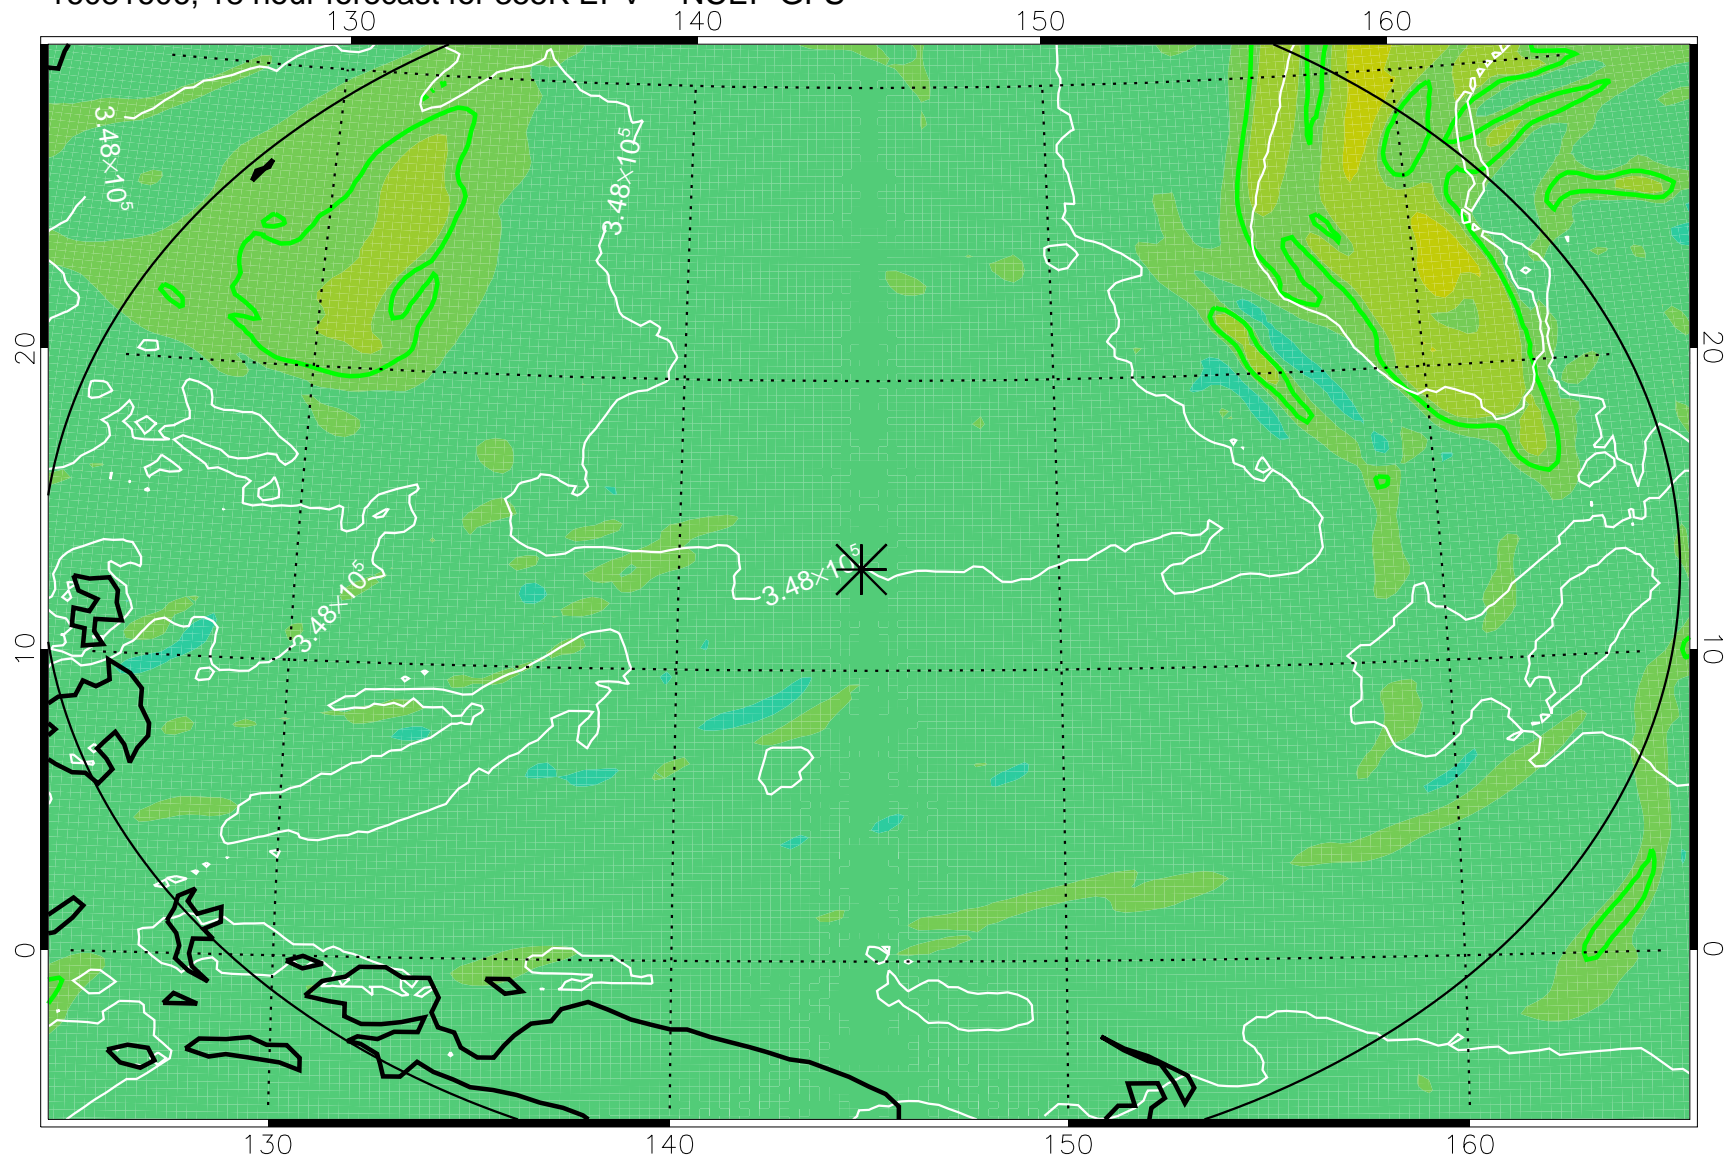

16081518, 6 hour forecast for 355K EPV -- NCEP GFS

355K Montgomery Streamfunction, white
EPV Tropopause (2 PVU) Position
Range ring of 2304 km

16081600, 12 hour forecast for 355K EPV -- NCEP GFS

355K Montgomery Streamfunction, white
EPV Tropopause (2 PVU) Position
Range ring of 2304 km

16081606, 18 hour forecast for 355K EPV -- NCEP GFS

355K Montgomery Streamfunction, white
EPV Tropopause (2 PVU) Position
Range ring of 2304 km

16081612, 24 hour forecast for 355K EPV -- NCEP GFS

355K Montgomery Streamfunction, white
EPV Tropopause (2 PVU) Position
Range ring of 2304 km

16081618, 30 hour forecast for 355K EPV -- NCEP GFS

355K Montgomery Streamfunction, white
EPV Tropopause (2 PVU) Position
Range ring of 2304 km

16081700, 36 hour forecast for 355K EPV -- NCEP GFS

355K Montgomery Streamfunction, white
EPV Tropopause (2 PVU) Position
Range ring of 2304 km

16081818, 78 hour forecast for 355K EPV -- NCEP GFS

355K Montgomery Streamfunction, white
EPV Tropopause (2 PVU) Position
Range ring of 2304 km

16081900, 84 hour forecast for 355K EPV -- NCEP GFS

355K Montgomery Streamfunction, white
EPV Tropopause (2 PVU) Position
Range ring of 2304 km