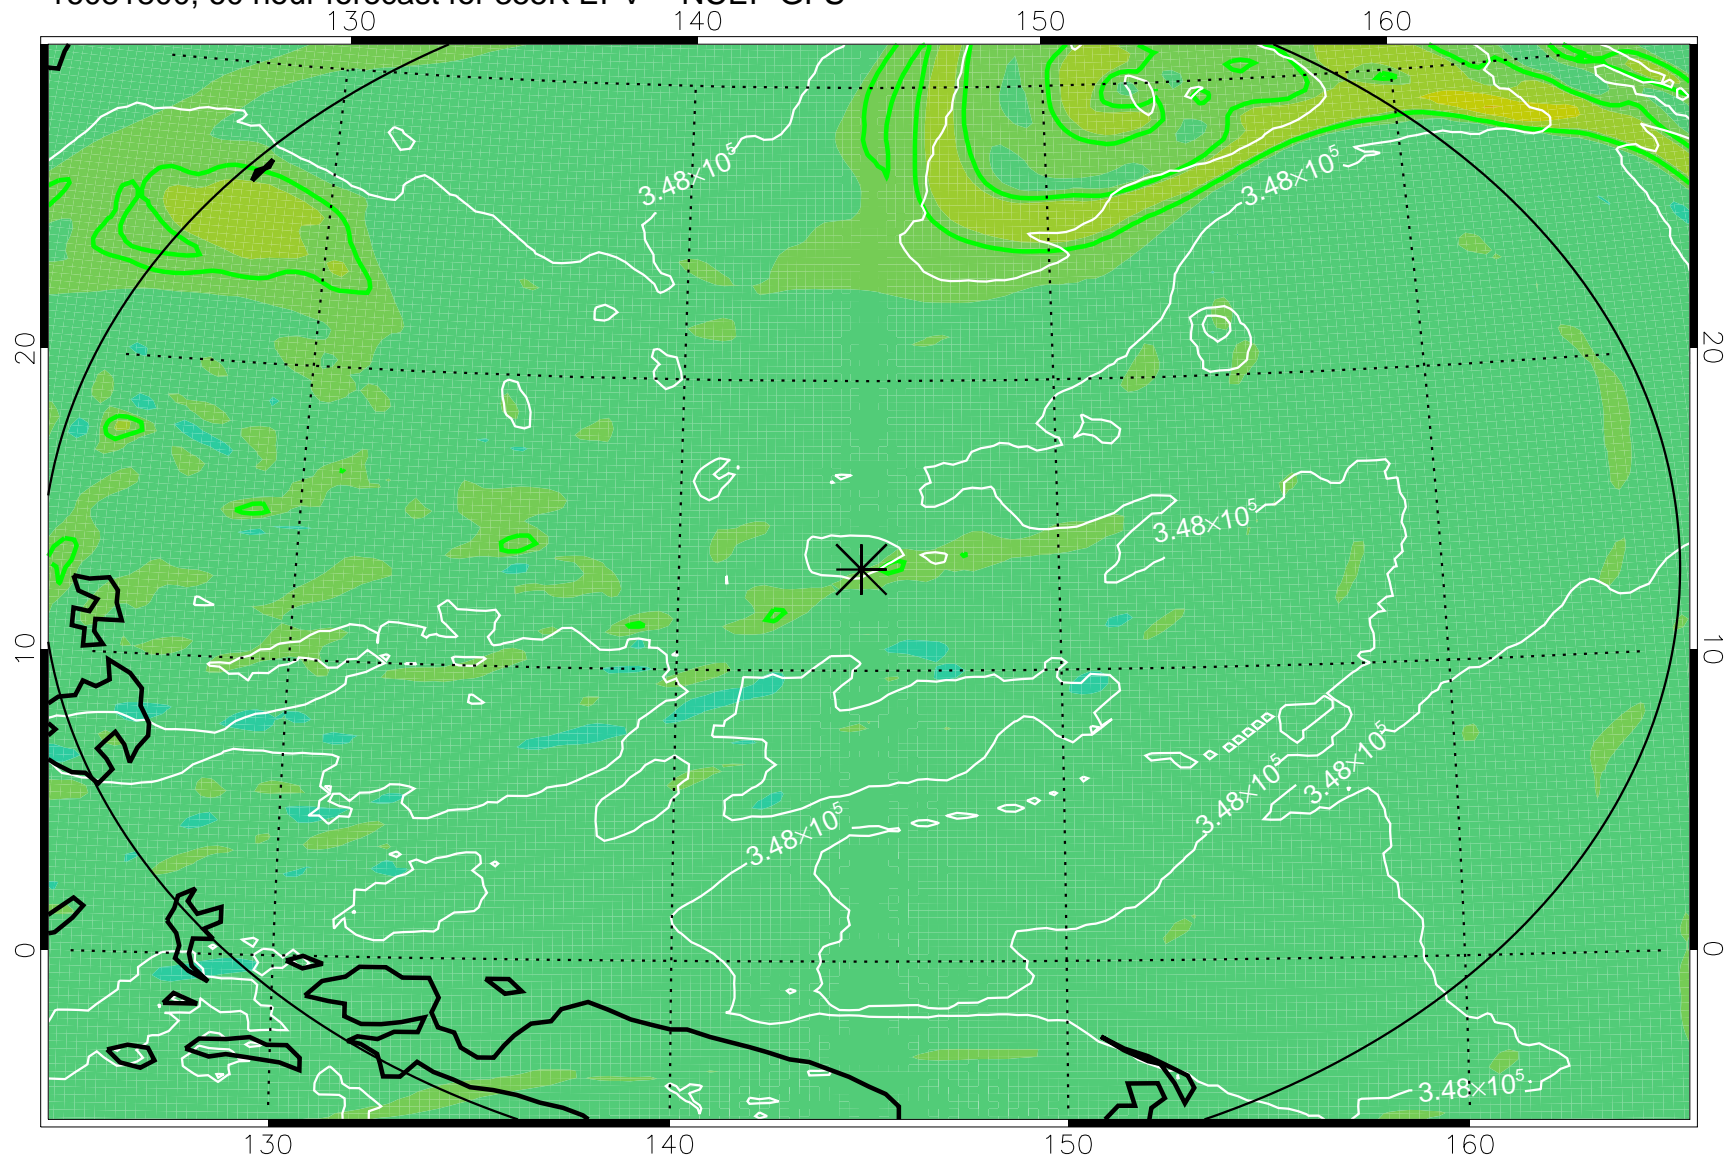

16081706, 42 hour forecast for 355K EPV -- NCEP GFS

355K Montgomery Streamfunction, white
EPV Tropopause (2 PVU) Position
Range ring of 2304 km

16081712, 48 hour forecast for 355K EPV -- NCEP GFS

355K Montgomery Streamfunction, white
EPV Tropopause (2 PVU) Position
Range ring of 2304 km

16081718, 54 hour forecast for 355K EPV -- NCEP GFS

355K Montgomery Streamfunction, white
EPV Tropopause (2 PVU) Position
Range ring of 2304 km

16081800, 60 hour forecast for 355K EPV -- NCEP GFS

355K Montgomery Streamfunction, white
EPV Tropopause (2 PVU) Position
Range ring of 2304 km

16081806, 66 hour forecast for 355K EPV -- NCEP GFS

355K Montgomery Streamfunction, white
EPV Tropopause (2 PVU) Position
Range ring of 2304 km

16081812, 72 hour forecast for 355K EPV -- NCEP GFS

355K Montgomery Streamfunction, white
EPV Tropopause (2 PVU) Position
Range ring of 2304 km

16081818, 78 hour forecast for 355K EPV -- NCEP GFS

355K Montgomery Streamfunction, white
EPV Tropopause (2 PVU) Position
Range ring of 2304 km

16081900, 84 hour forecast for 355K EPV -- NCEP GFS

355K Montgomery Streamfunction, white
EPV Tropopause (2 PVU) Position
Range ring of 2304 km