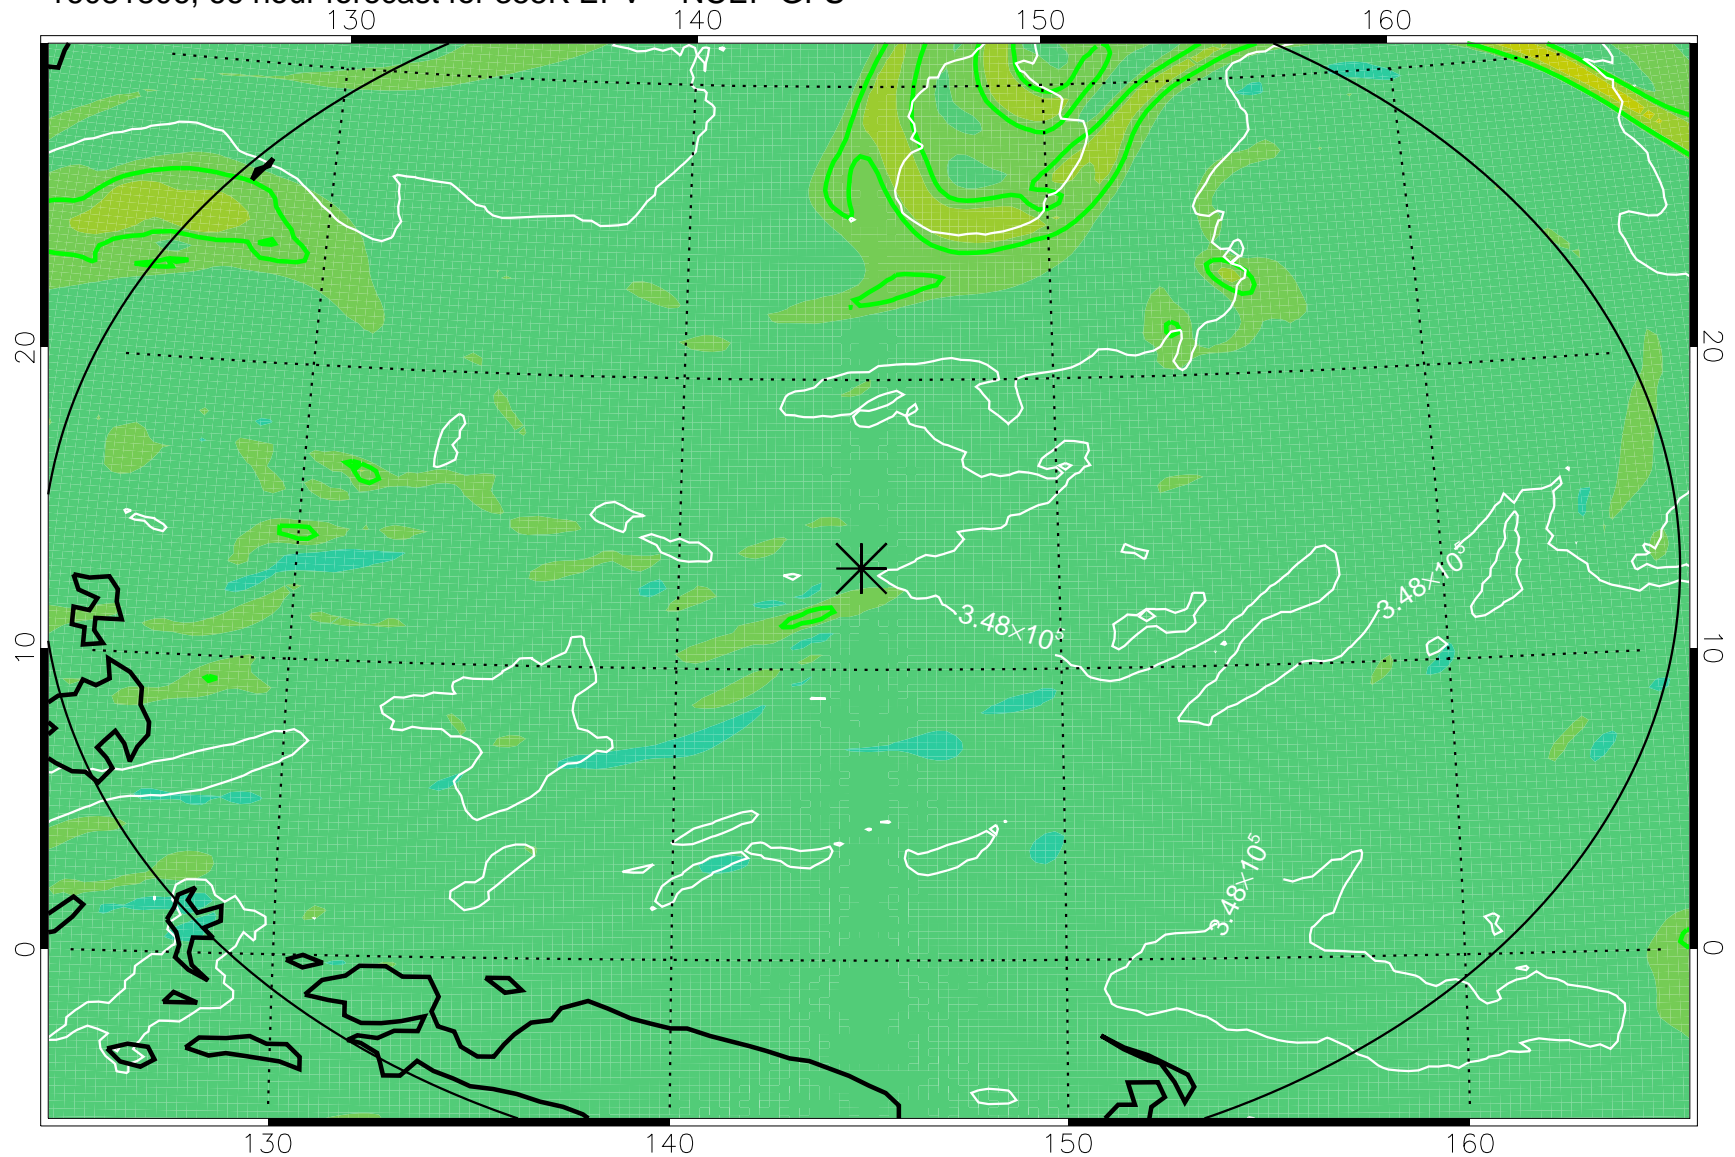

16081718, 54 hour forecast for 355K EPV -- NCEP GFS

355K Montgomery Streamfunction, white
EPV Tropopause (2 PVU) Position
Range ring of 2304 km

16081800, 60 hour forecast for 355K EPV -- NCEP GFS

355K Montgomery Streamfunction, white
EPV Tropopause (2 PVU) Position
Range ring of 2304 km

16081806, 66 hour forecast for 355K EPV -- NCEP GFS

355K Montgomery Streamfunction, white
EPV Tropopause (2 PVU) Position
Range ring of 2304 km

16081812, 72 hour forecast for 355K EPV -- NCEP GFS

355K Montgomery Streamfunction, white
EPV Tropopause (2 PVU) Position
Range ring of 2304 km

16081818, 78 hour forecast for 355K EPV -- NCEP GFS

355K Montgomery Streamfunction, white
EPV Tropopause (2 PVU) Position
Range ring of 2304 km

16081900, 84 hour forecast for 355K EPV -- NCEP GFS

355K Montgomery Streamfunction, white
EPV Tropopause (2 PVU) Position
Range ring of 2304 km

16081906, 90 hour forecast for 355K EPV -- NCEP GFS

355K Montgomery Streamfunction, white
EPV Tropopause (2 PVU) Position
Range ring of 2304 km

16081912, 96 hour forecast for 355K EPV -- NCEP GFS

355K Montgomery Streamfunction, white
EPV Tropopause (2 PVU) Position
Range ring of 2304 km