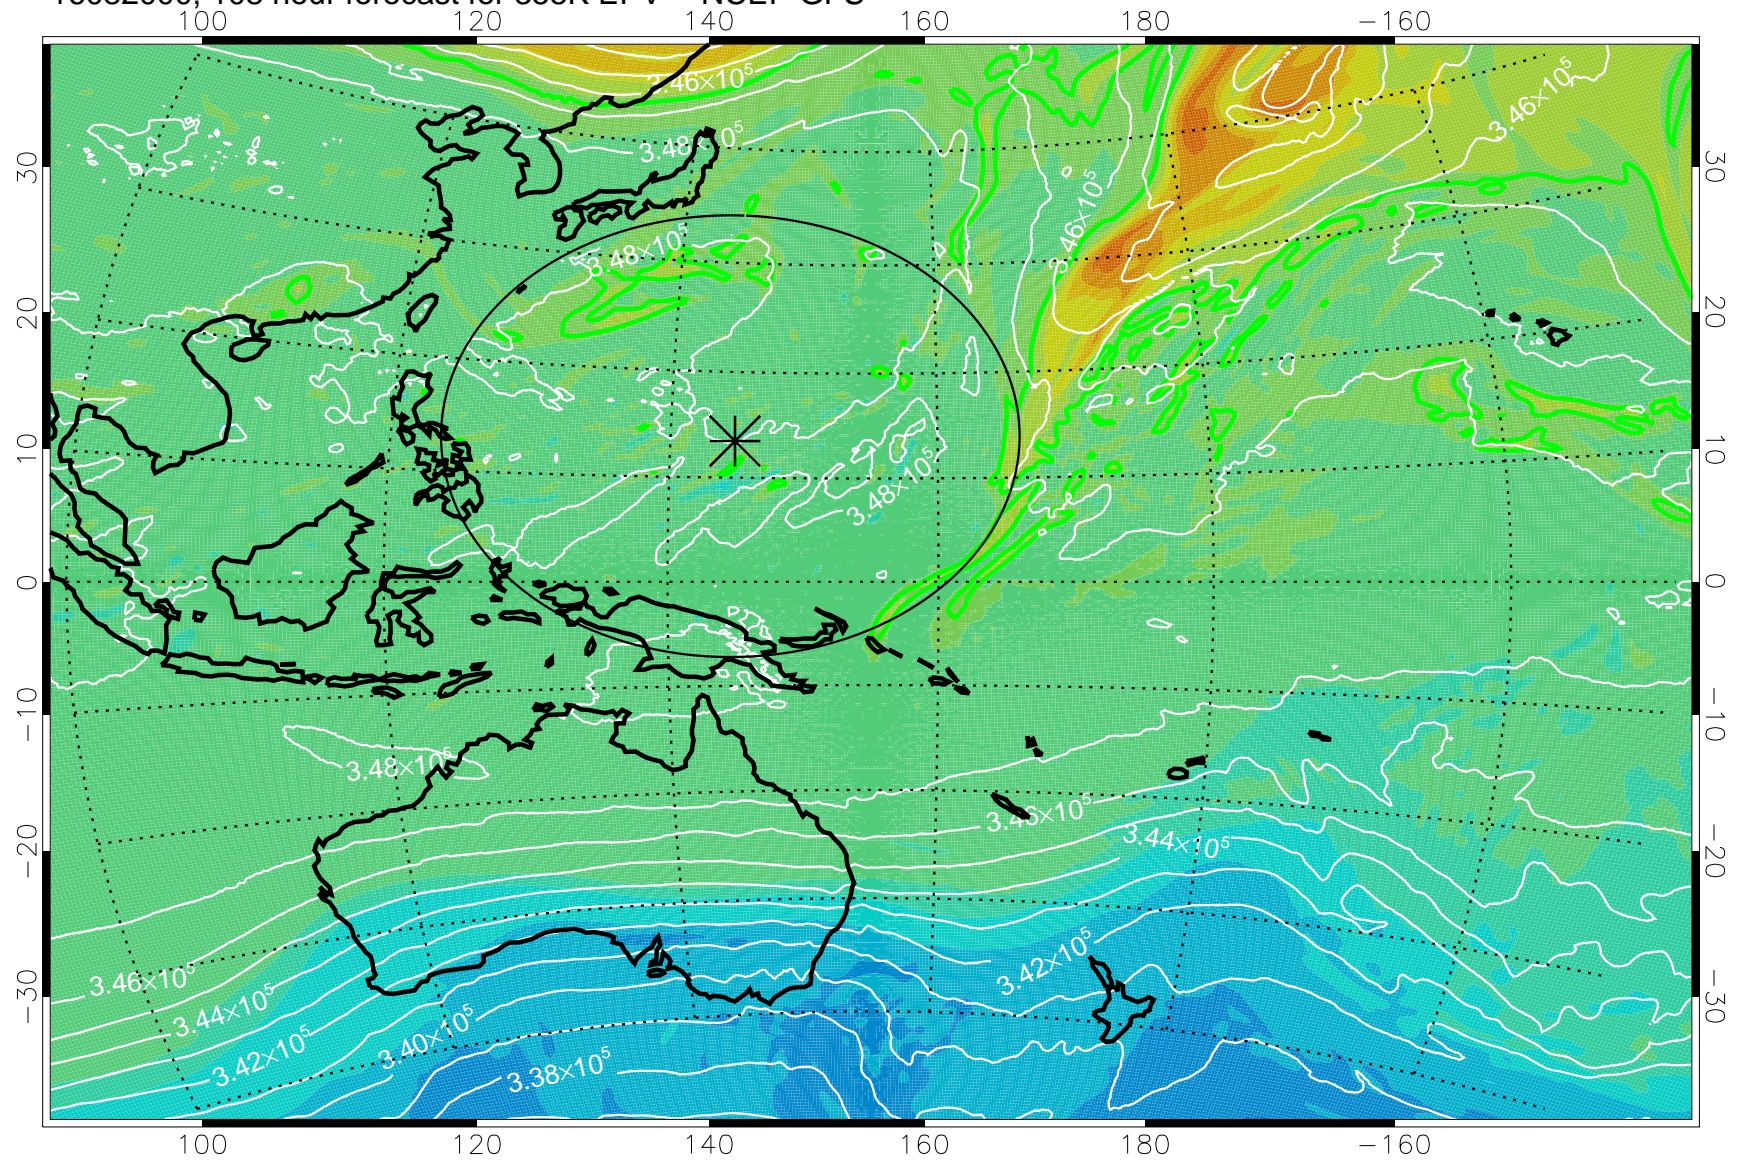

355K Montgomery Streamfunction, white
EPV Tropopause (2 PVU) Position
Range ring of 2304 km

16081906, 90 hour forecast for 355K EPV -- NCEP GFS

355K Montgomery Streamfunction, white
EPV Tropopause (2 PVU) Position
Range ring of 2304 km

16081912, 96 hour forecast for 355K EPV -- NCEP GFS

355K Montgomery Streamfunction, white
EPV Tropopause (2 PVU) Position
Range ring of 2304 km

16081918, 102 hour forecast for 355K EPV -- NCEP GFS

355K Montgomery Streamfunction, white
EPV Tropopause (2 PVU) Position
Range ring of 2304 km

16082000, 108 hour forecast for 355K EPV -- NCEP GFS

355K Montgomery Streamfunction, white
EPV Tropopause (2 PVU) Position
Range ring of 2304 km

16082006, 114 hour forecast for 355K EPV -- NCEP GFS

355K Montgomery Streamfunction, white
EPV Tropopause (2 PVU) Position
Range ring of 2304 km

16082012, 120 hour forecast for 355K EPV -- NCEP GFS

355K Montgomery Streamfunction, white
EPV Tropopause (2 PVU) Position
Range ring of 2304 km