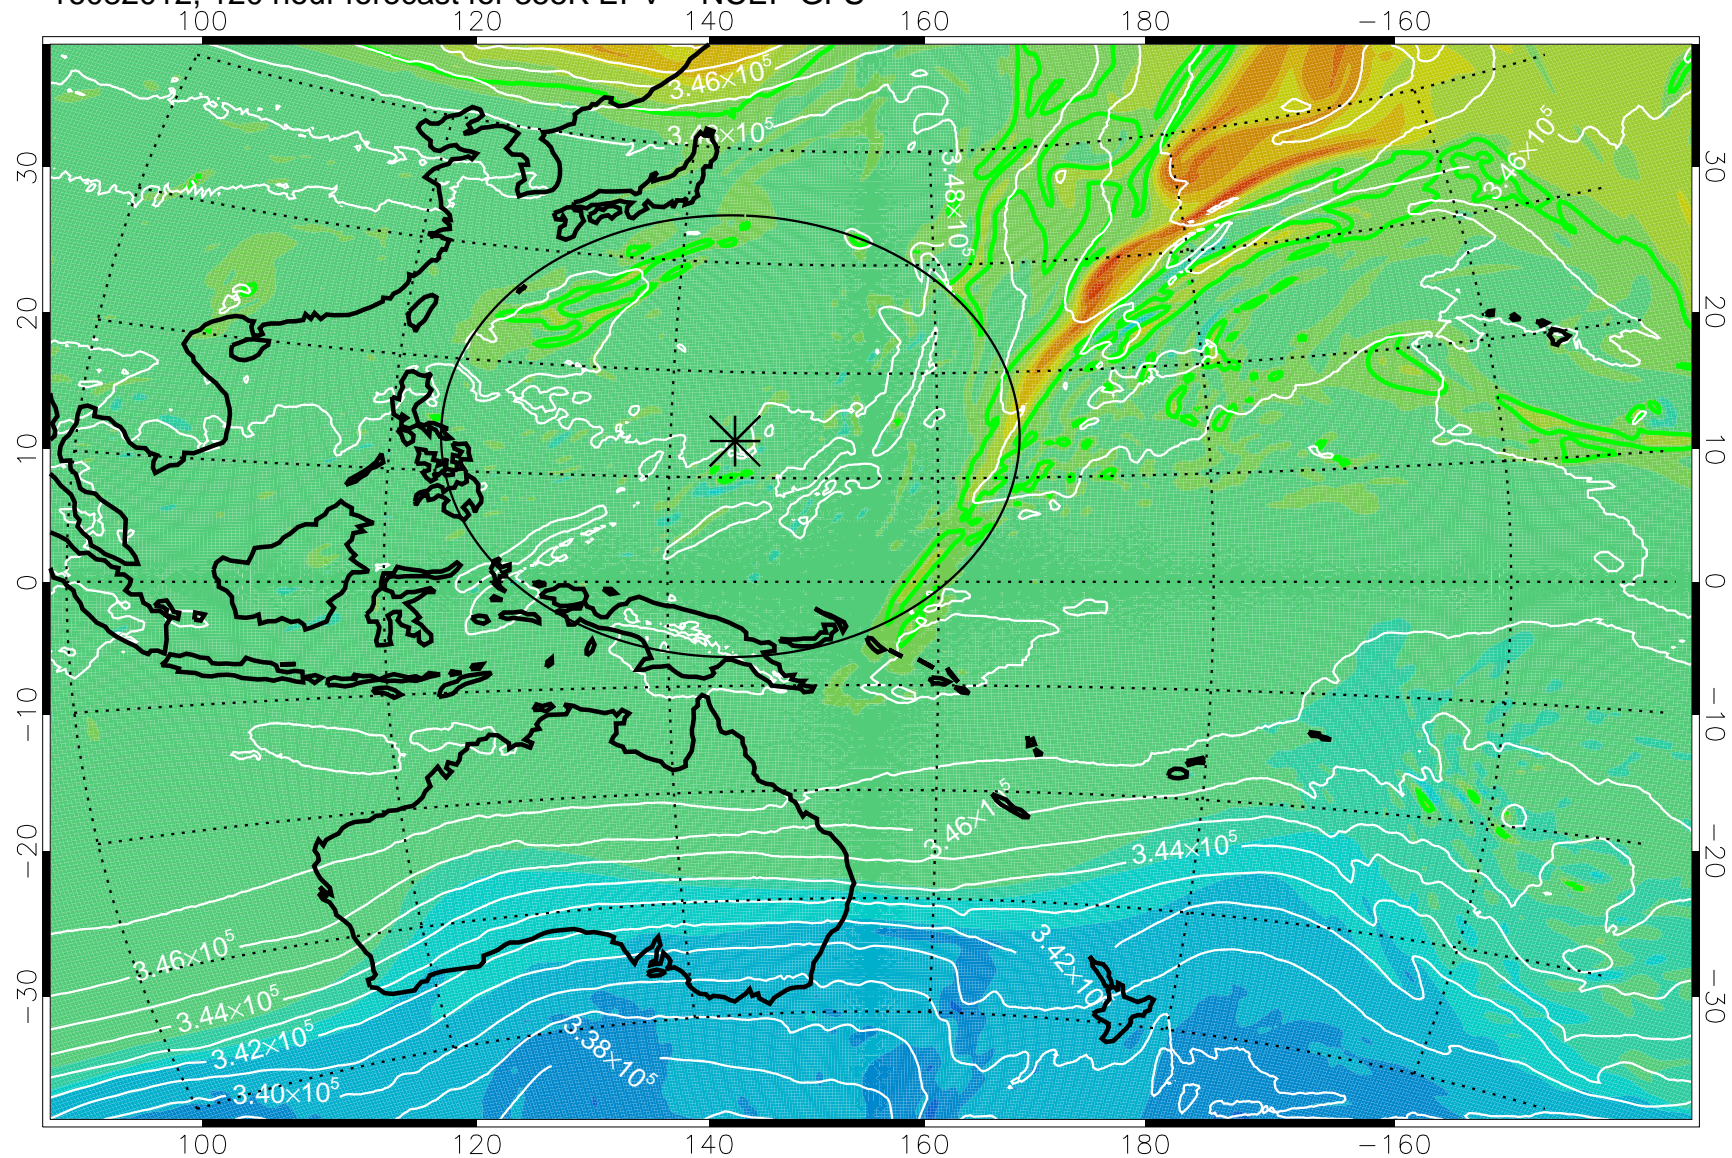

355K Montgomery Streamfunction, white
EPV Tropopause (2 PVU) Position
Range ring of 2304 km

16081906, 90 hour forecast for 355K EPV -- NCEP GFS

355K Montgomery Streamfunction, white
EPV Tropopause (2 PVU) Position
Range ring of 2304 km

16081912, 96 hour forecast for 355K EPV -- NCEP GFS

355K Montgomery Streamfunction, white
EPV Tropopause (2 PVU) Position
Range ring of 2304 km

16081918, 102 hour forecast for 355K EPV -- NCEP GFS

355K Montgomery Streamfunction, white
EPV Tropopause (2 PVU) Position
Range ring of 2304 km

16082000, 108 hour forecast for 355K EPV -- NCEP GFS

355K Montgomery Streamfunction, white
EPV Tropopause (2 PVU) Position
Range ring of 2304 km

16082006, 114 hour forecast for 355K EPV -- NCEP GFS

355K Montgomery Streamfunction, white
EPV Tropopause (2 PVU) Position
Range ring of 2304 km

16082012, 120 hour forecast for 355K EPV -- NCEP GFS

355K Montgomery Streamfunction, white
EPV Tropopause (2 PVU) Position
Range ring of 2304 km