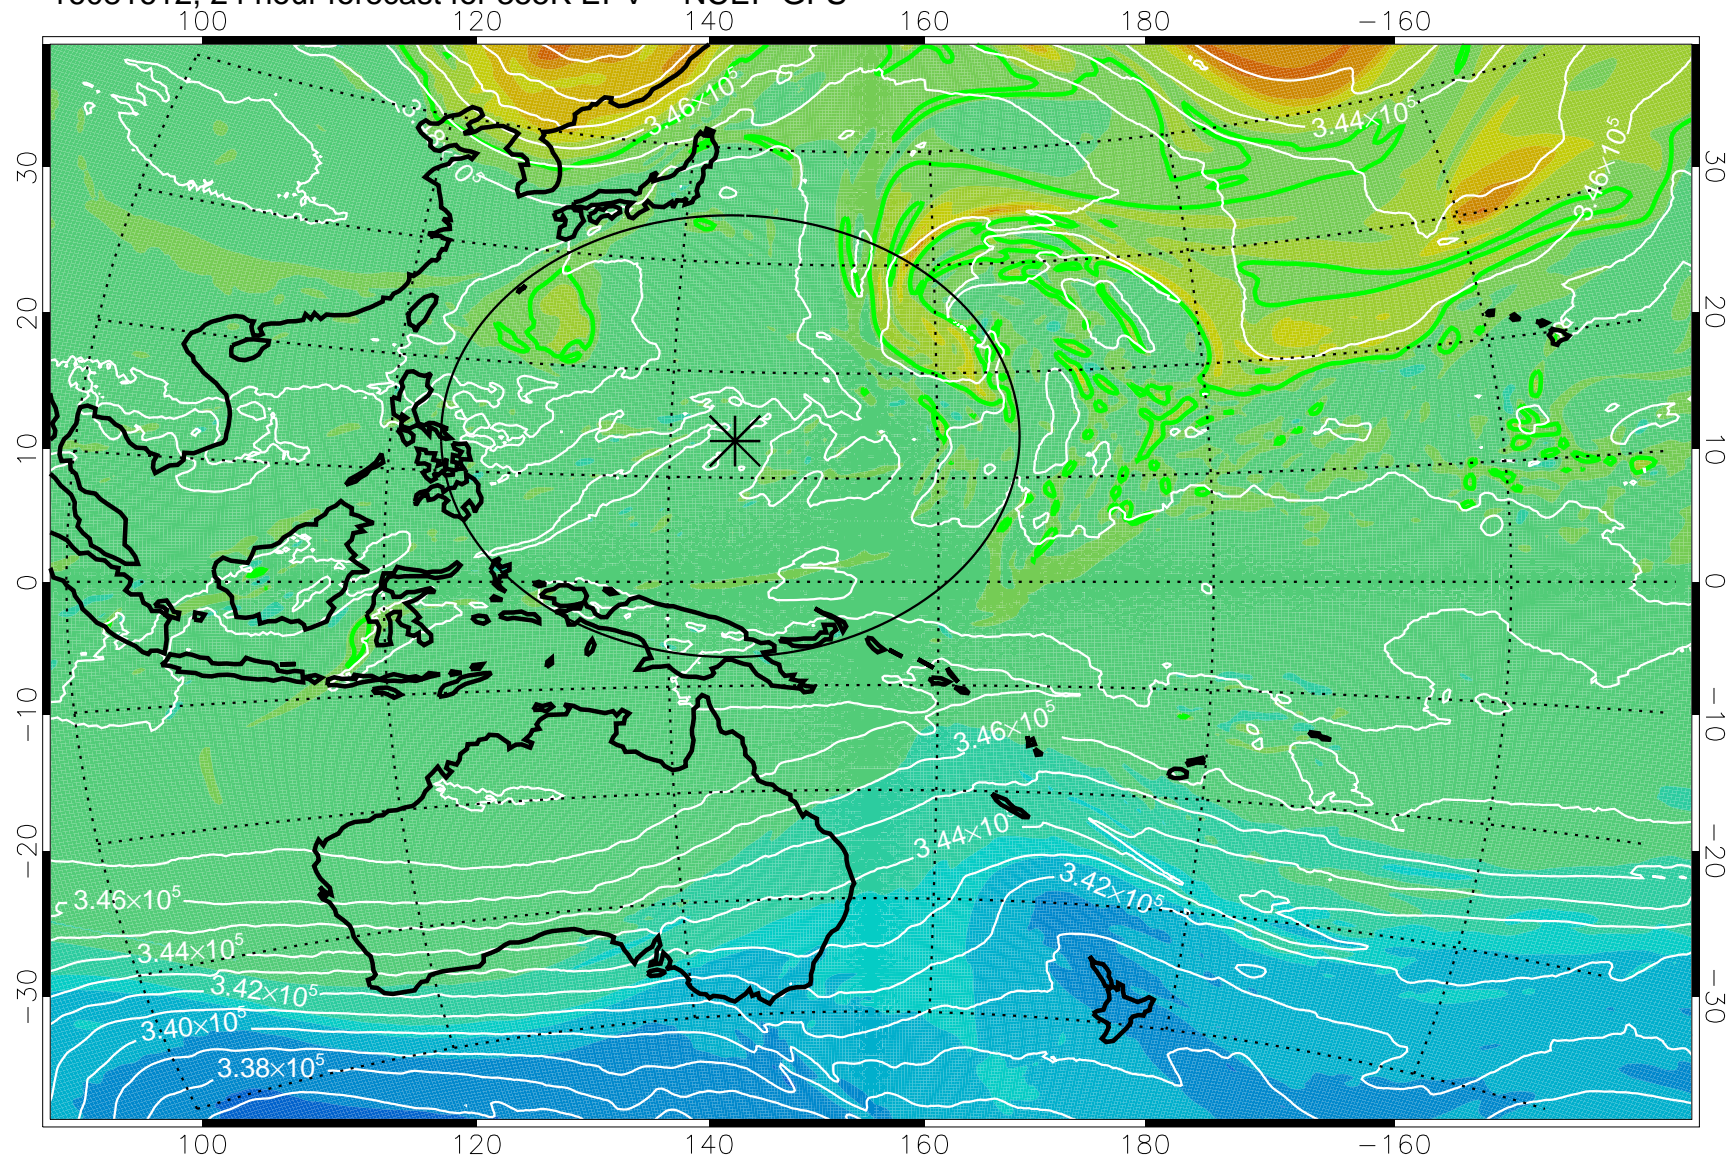

16081518, 6 hour forecast for 355K EPV -- NCEP GFS

355K Montgomery Streamfunction, white
EPV Tropopause (2 PVU) Position
Range ring of 2304 km

16081606, 18 hour forecast for 355K EPV -- NCEP GFS

355K Montgomery Streamfunction, white
EPV Tropopause (2 PVU) Position
Range ring of 2304 km

16081612, 24 hour forecast for 355K EPV -- NCEP GFS

355K Montgomery Streamfunction, white
EPV Tropopause (2 PVU) Position
Range ring of 2304 km

16081618, 30 hour forecast for 355K EPV -- NCEP GFS

355K Montgomery Streamfunction, white
EPV Tropopause (2 PVU) Position
Range ring of 2304 km

16081700, 36 hour forecast for 355K EPV -- NCEP GFS

355K Montgomery Streamfunction, white
EPV Tropopause (2 PVU) Position
Range ring of 2304 km

16081706, 42 hour forecast for 355K EPV -- NCEP GFS

355K Montgomery Streamfunction, white
EPV Tropopause (2 PVU) Position
Range ring of 2304 km

16081812, 72 hour forecast for 355K EPV -- NCEP GFS

16081818, 78 hour forecast for 355K EPV -- NCEP GFS

355K Montgomery Streamfunction, white
EPV Tropopause (2 PVU) Position
Range ring of 2304 km

16081900, 84 hour forecast for 355K EPV -- NCEP GFS