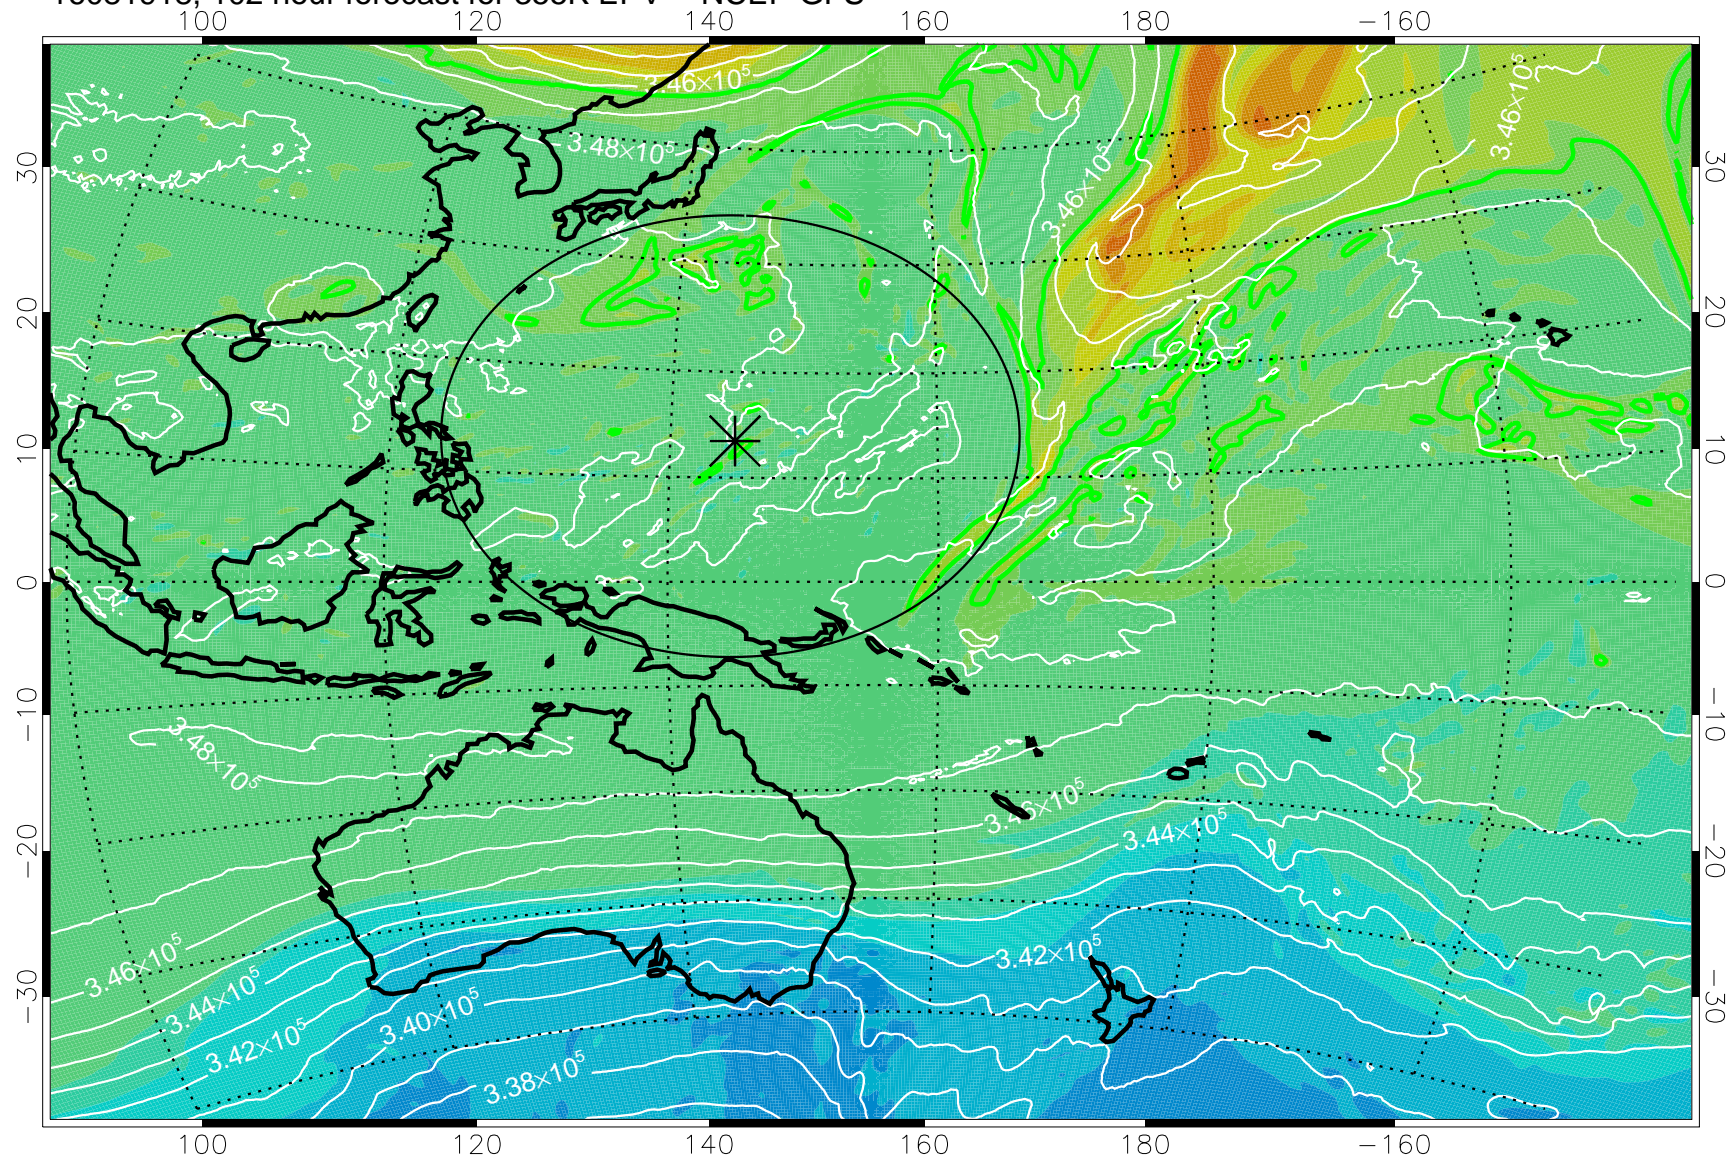

16081812, 72 hour forecast for 355K EPV -- NCEP GFS

16081818, 78 hour forecast for 355K EPV -- NCEP GFS

355K Montgomery Streamfunction, white
EPV Tropopause (2 PVU) Position
Range ring of 2304 km

16081900, 84 hour forecast for 355K EPV -- NCEP GFS

355K Montgomery Streamfunction, white
EPV Tropopause (2 PVU) Position
Range ring of 2304 km

16081906, 90 hour forecast for 355K EPV -- NCEP GFS

355K Montgomery Streamfunction, white
EPV Tropopause (2 PVU) Position
Range ring of 2304 km

16081912, 96 hour forecast for 355K EPV -- NCEP GFS

355K Montgomery Streamfunction, white
EPV Tropopause (2 PVU) Position
Range ring of 2304 km

16081918, 102 hour forecast for 355K EPV -- NCEP GFS

355K Montgomery Streamfunction, white
EPV Tropopause (2 PVU) Position
Range ring of 2304 km

16082000, 108 hour forecast for 355K EPV -- NCEP GFS

355K Montgomery Streamfunction, white
EPV Tropopause (2 PVU) Position
Range ring of 2304 km

16082006, 114 hour forecast for 355K EPV -- NCEP GFS

355K Montgomery Streamfunction, white
EPV Tropopause (2 PVU) Position
Range ring of 2304 km