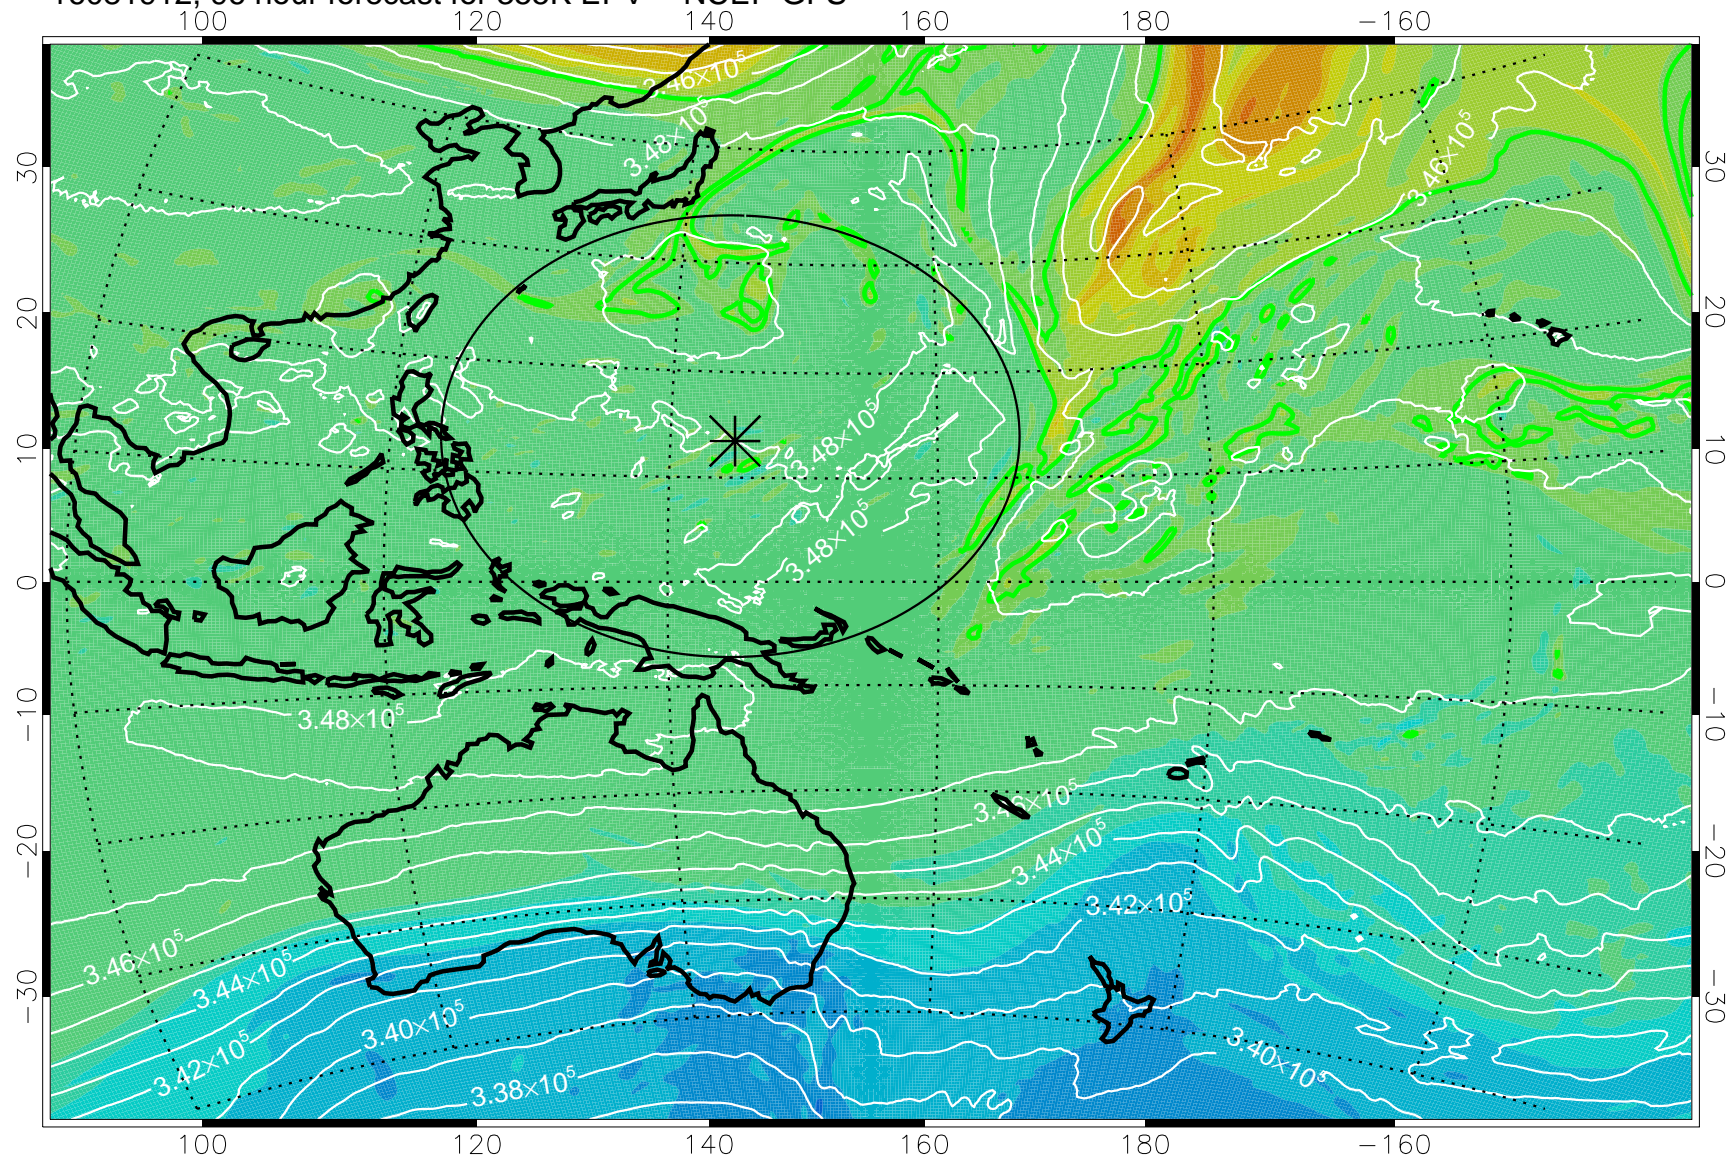

16081800, 60 hour forecast for 355K EPV -- NCEP GFS

355K Montgomery Streamfunction, white
EPV Tropopause (2 PVU) Position
Range ring of 2304 km

16081806, 66 hour forecast for 355K EPV -- NCEP GFS

355K Montgomery Streamfunction, white
EPV Tropopause (2 PVU) Position
Range ring of 2304 km

16081812, 72 hour forecast for 355K EPV -- NCEP GFS

16081818, 78 hour forecast for 355K EPV -- NCEP GFS

355K Montgomery Streamfunction, white
EPV Tropopause (2 PVU) Position
Range ring of 2304 km

16081900, 84 hour forecast for 355K EPV -- NCEP GFS

355K Montgomery Streamfunction, white
EPV Tropopause (2 PVU) Position
Range ring of 2304 km

16081906, 90 hour forecast for 355K EPV -- NCEP GFS

355K Montgomery Streamfunction, white
EPV Tropopause (2 PVU) Position
Range ring of 2304 km

16081912, 96 hour forecast for 355K EPV -- NCEP GFS

355K Montgomery Streamfunction, white
EPV Tropopause (2 PVU) Position
Range ring of 2304 km

16081918, 102 hour forecast for 355K EPV -- NCEP GFS

355K Montgomery Streamfunction, white
EPV Tropopause (2 PVU) Position
Range ring of 2304 km