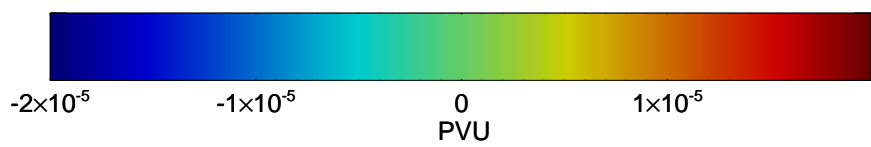

16081618, 30 hour forecast for 355K EPV -- NCEP GFS

355K Montgomery Streamfunction, white
EPV Tropopause (2 PVU) Position
Range ring of 2304 km