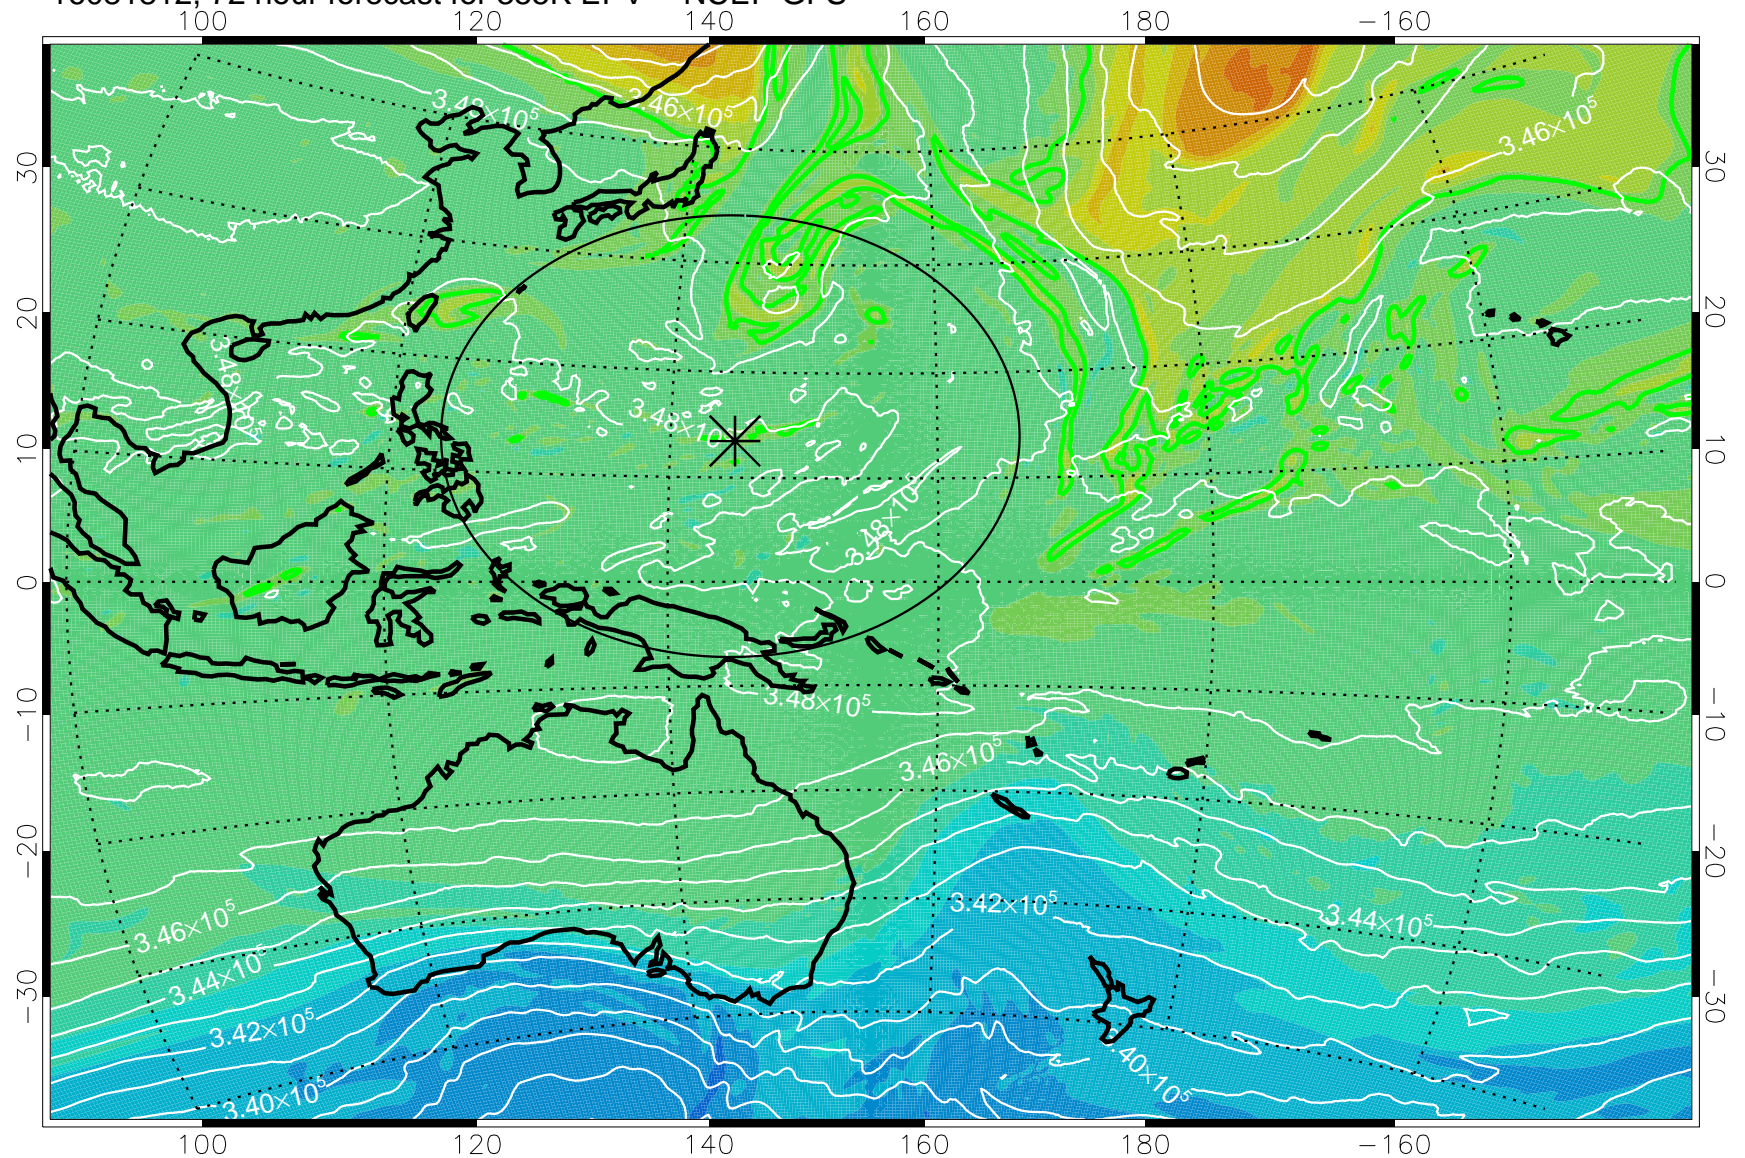

16081800, 60 hour forecast for 355K EPV -- NCEP GFS

355K Montgomery Streamfunction, white
EPV Tropopause (2 PVU) Position
Range ring of 2304 km

16081806, 66 hour forecast for 355K EPV -- NCEP GFS

355K Montgomery Streamfunction, white
EPV Tropopause (2 PVU) Position
Range ring of 2304 km

16081812, 72 hour forecast for 355K EPV -- NCEP GFS

16081818, 78 hour forecast for 355K EPV -- NCEP GFS

355K Montgomery Streamfunction, white
EPV Tropopause (2 PVU) Position
Range ring of 2304 km

16081900, 84 hour forecast for 355K EPV -- NCEP GFS

355K Montgomery Streamfunction, white
EPV Tropopause (2 PVU) Position
Range ring of 2304 km

16081906, 90 hour forecast for 355K EPV -- NCEP GFS

355K Montgomery Streamfunction, white
EPV Tropopause (2 PVU) Position
Range ring of 2304 km

16081912, 96 hour forecast for 355K EPV -- NCEP GFS

355K Montgomery Streamfunction, white
EPV Tropopause (2 PVU) Position
Range ring of 2304 km

16081918, 102 hour forecast for 355K EPV -- NCEP GFS

355K Montgomery Streamfunction, white
EPV Tropopause (2 PVU) Position
Range ring of 2304 km