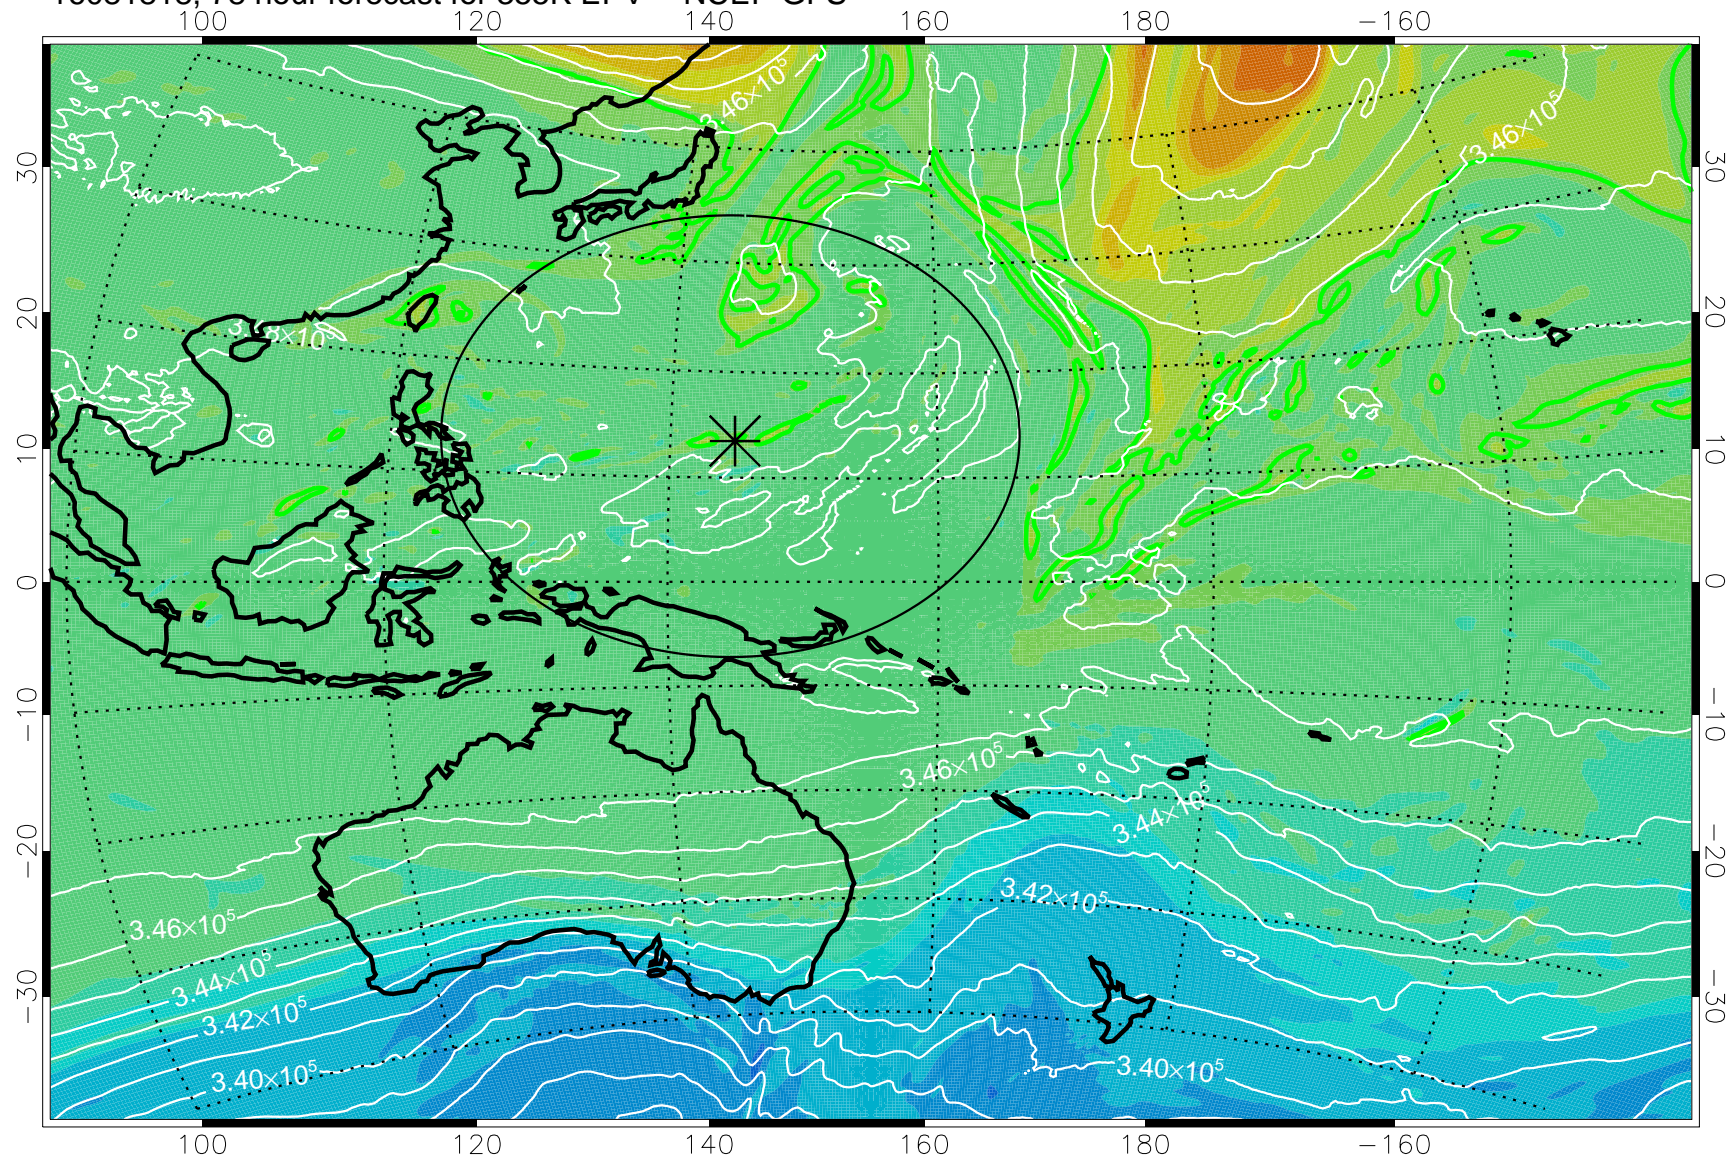

16081800, 60 hour forecast for 355K EPV -- NCEP GFS

355K Montgomery Streamfunction, white
EPV Tropopause (2 PVU) Position
Range ring of 2304 km

16081806, 66 hour forecast for 355K EPV -- NCEP GFS

355K Montgomery Streamfunction, white
EPV Tropopause (2 PVU) Position
Range ring of 2304 km

16081812, 72 hour forecast for 355K EPV -- NCEP GFS

16081818, 78 hour forecast for 355K EPV -- NCEP GFS

355K Montgomery Streamfunction, white
EPV Tropopause (2 PVU) Position
Range ring of 2304 km

16081900, 84 hour forecast for 355K EPV -- NCEP GFS

355K Montgomery Streamfunction, white
EPV Tropopause (2 PVU) Position
Range ring of 2304 km

16081906, 90 hour forecast for 355K EPV -- NCEP GFS

355K Montgomery Streamfunction, white
EPV Tropopause (2 PVU) Position
Range ring of 2304 km

16081912, 96 hour forecast for 355K EPV -- NCEP GFS

355K Montgomery Streamfunction, white
EPV Tropopause (2 PVU) Position
Range ring of 2304 km

16081918, 102 hour forecast for 355K EPV -- NCEP GFS

355K Montgomery Streamfunction, white
EPV Tropopause (2 PVU) Position
Range ring of 2304 km