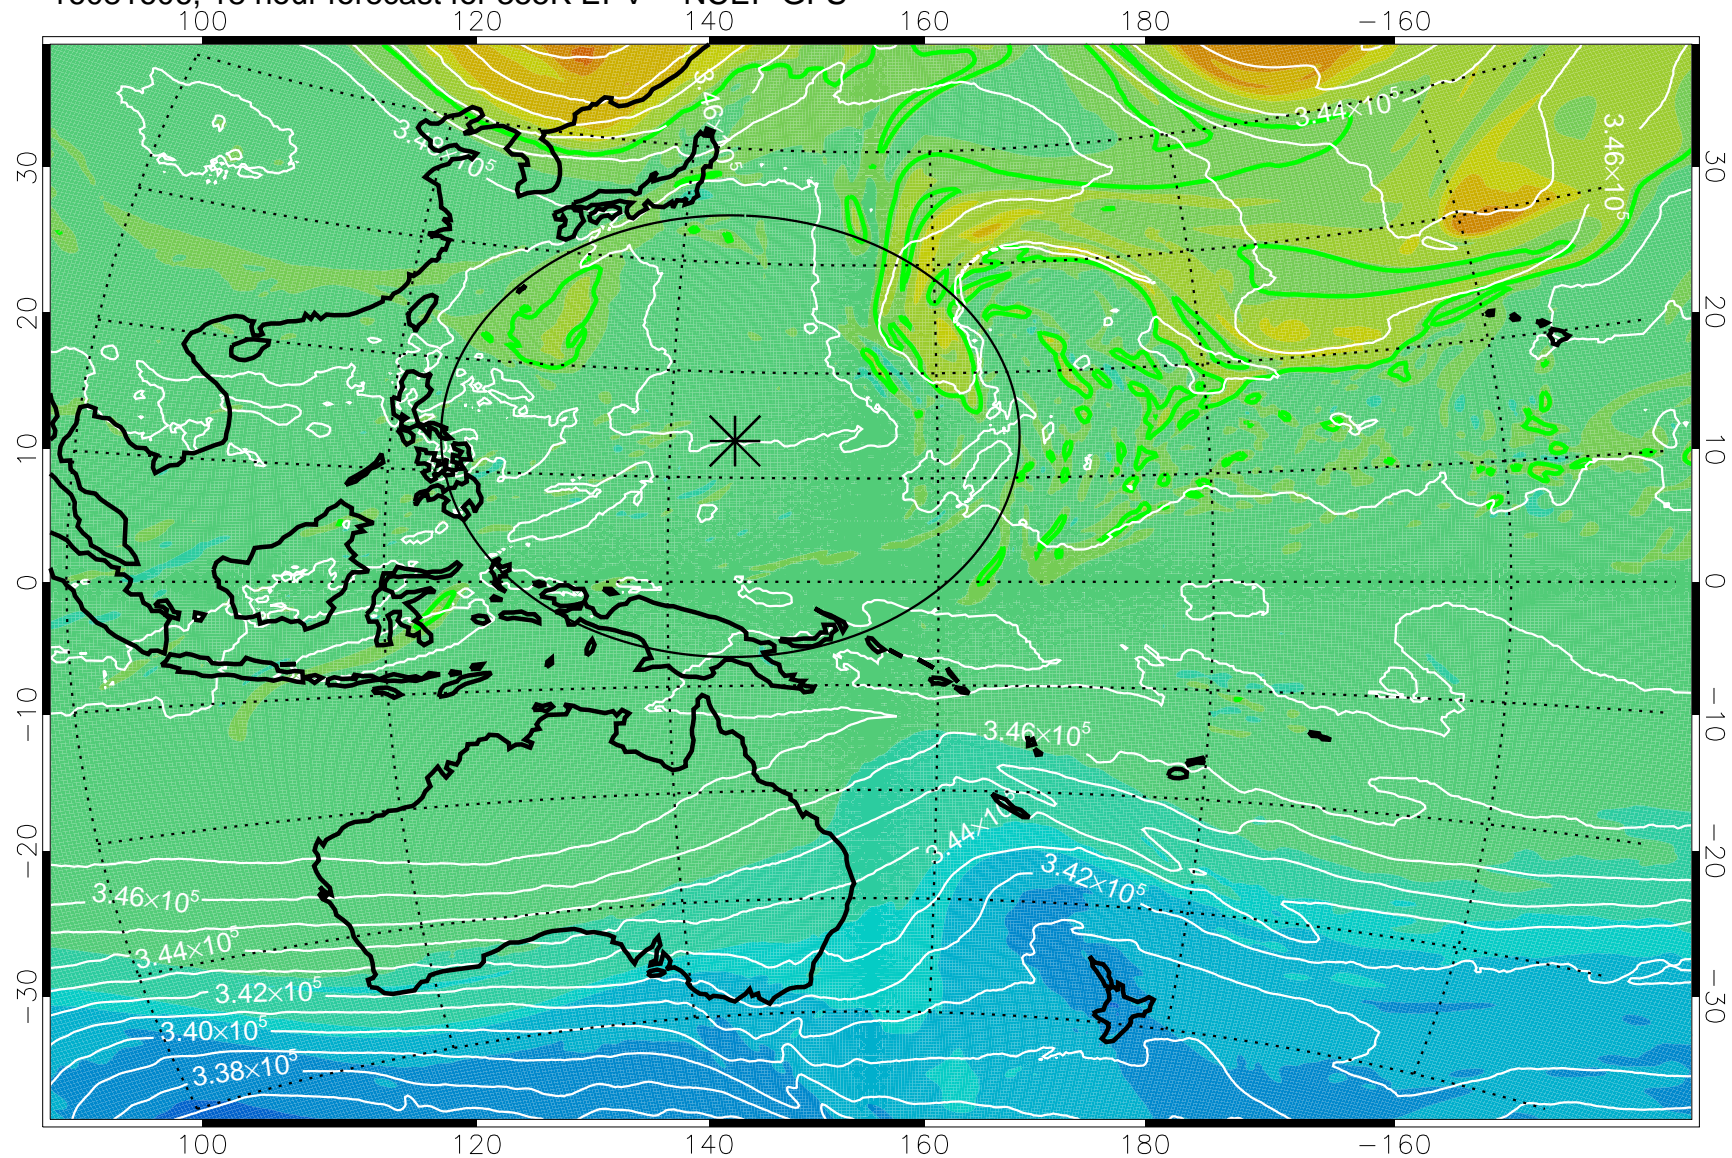

16081518, 6 hour forecast for 355K EPV -- NCEP GFS

355K Montgomery Streamfunction, white
EPV Tropopause (2 PVU) Position
Range ring of 2304 km

16081606, 18 hour forecast for 355K EPV -- NCEP GFS

355K Montgomery Streamfunction, white
EPV Tropopause (2 PVU) Position
Range ring of 2304 km

16081612, 24 hour forecast for 355K EPV -- NCEP GFS

355K Montgomery Streamfunction, white
EPV Tropopause (2 PVU) Position
Range ring of 2304 km

16081618, 30 hour forecast for 355K EPV -- NCEP GFS

355K Montgomery Streamfunction, white
EPV Tropopause (2 PVU) Position
Range ring of 2304 km

16081700, 36 hour forecast for 355K EPV -- NCEP GFS

355K Montgomery Streamfunction, white
EPV Tropopause (2 PVU) Position
Range ring of 2304 km

16081706, 42 hour forecast for 355K EPV -- NCEP GFS

355K Montgomery Streamfunction, white
EPV Tropopause (2 PVU) Position
Range ring of 2304 km

16081712, 48 hour forecast for 355K EPV -- NCEP GFS

355K Montgomery Streamfunction, white
EPV Tropopause (2 PVU) Position
Range ring of 2304 km

16081718, 54 hour forecast for 355K EPV -- NCEP GFS

355K Montgomery Streamfunction, white
EPV Tropopause (2 PVU) Position
Range ring of 2304 km