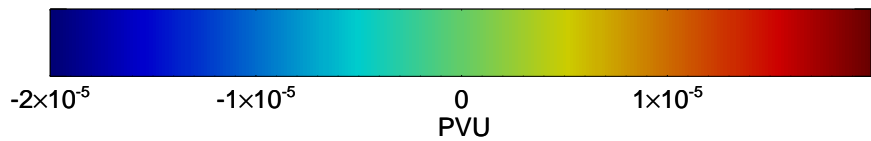

16081712, 48 hour forecast for 355K EPV -- NCEP GFS

355K Montgomery Streamfunction, white
EPV Tropopause (2 PVU) Position
Range ring of 2304 km