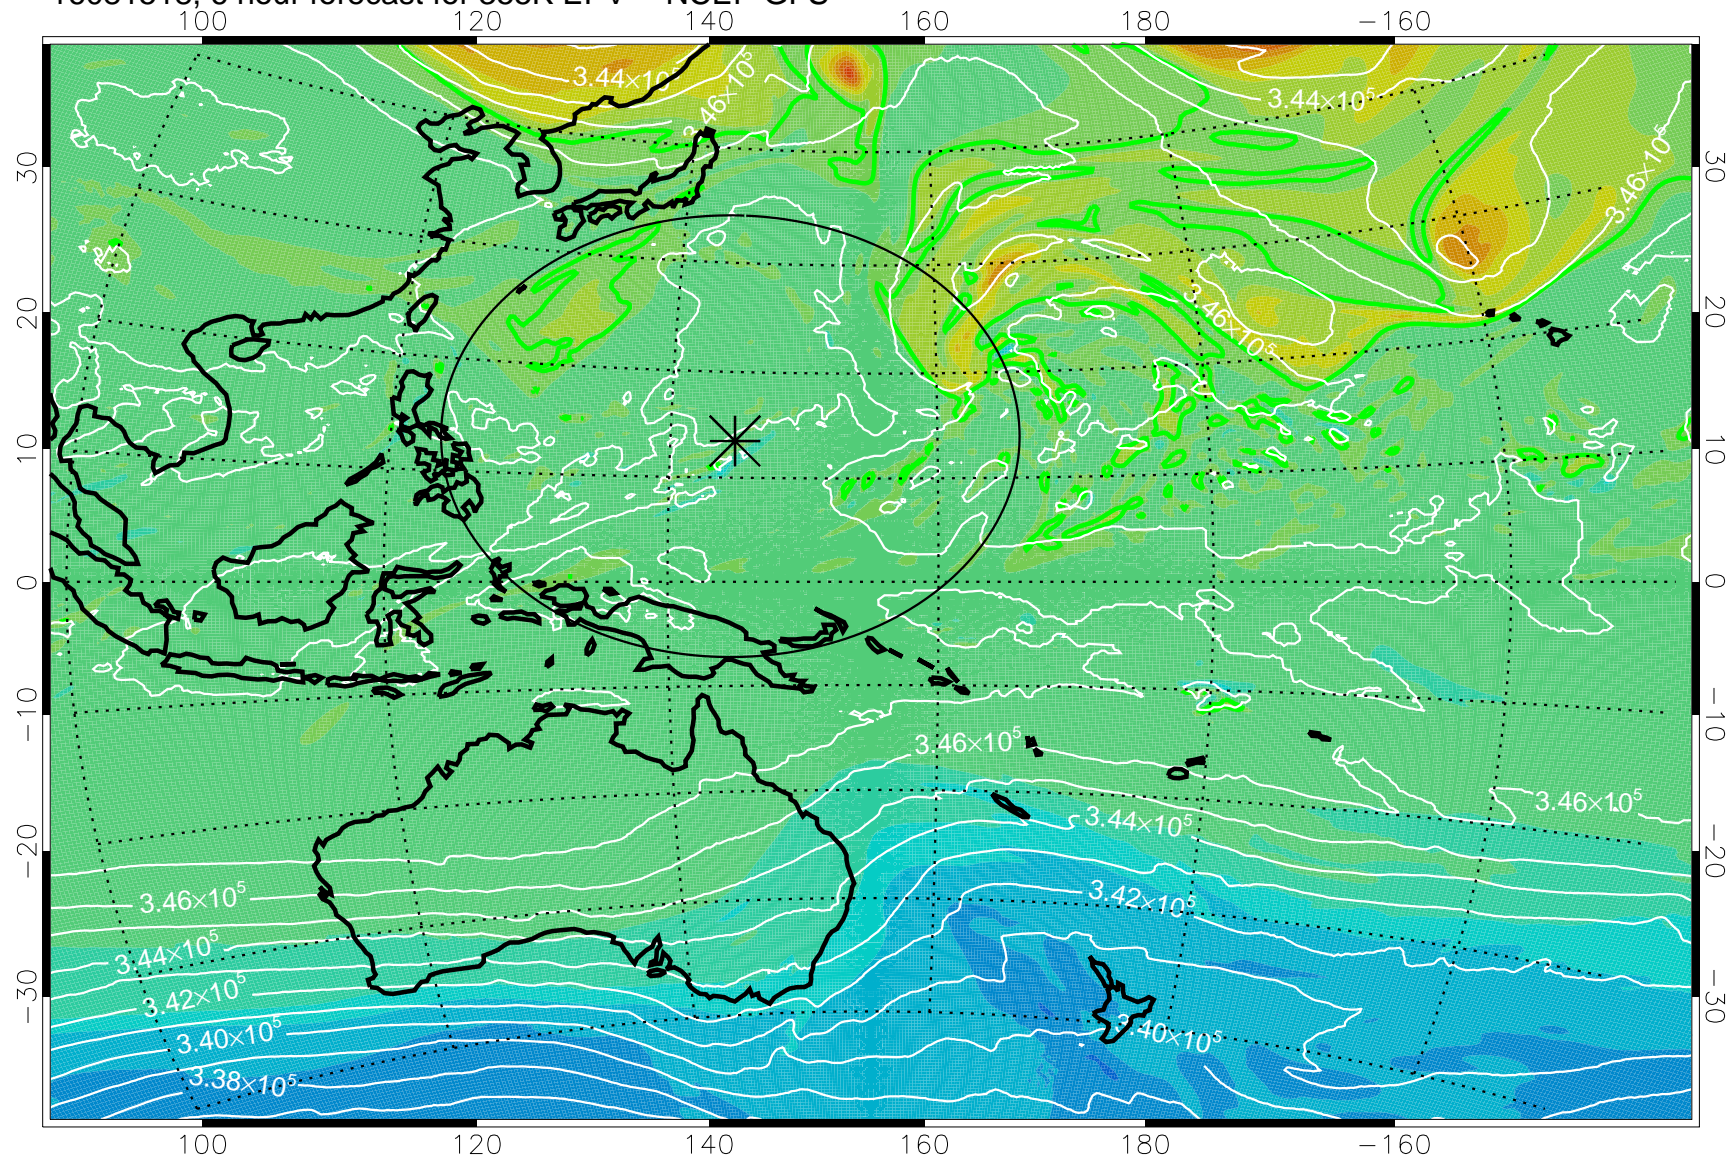

16081518, 6 hour forecast for 355K EPV -- NCEP GFS

355K Montgomery Streamfunction, white
EPV Tropopause (2 PVU) Position
Range ring of 2304 km

16081606, 18 hour forecast for 355K EPV -- NCEP GFS

355K Montgomery Streamfunction, white
EPV Tropopause (2 PVU) Position
Range ring of 2304 km

16081612, 24 hour forecast for 355K EPV -- NCEP GFS

355K Montgomery Streamfunction, white
EPV Tropopause (2 PVU) Position
Range ring of 2304 km

16081618, 30 hour forecast for 355K EPV -- NCEP GFS

355K Montgomery Streamfunction, white
EPV Tropopause (2 PVU) Position
Range ring of 2304 km

16081700, 36 hour forecast for 355K EPV -- NCEP GFS

355K Montgomery Streamfunction, white
EPV Tropopause (2 PVU) Position
Range ring of 2304 km

16081706, 42 hour forecast for 355K EPV -- NCEP GFS

355K Montgomery Streamfunction, white
EPV Tropopause (2 PVU) Position
Range ring of 2304 km

16081812, 72 hour forecast for 355K EPV -- NCEP GFS

16081818, 78 hour forecast for 355K EPV -- NCEP GFS

355K Montgomery Streamfunction, white
EPV Tropopause (2 PVU) Position
Range ring of 2304 km

16081900, 84 hour forecast for 355K EPV -- NCEP GFS