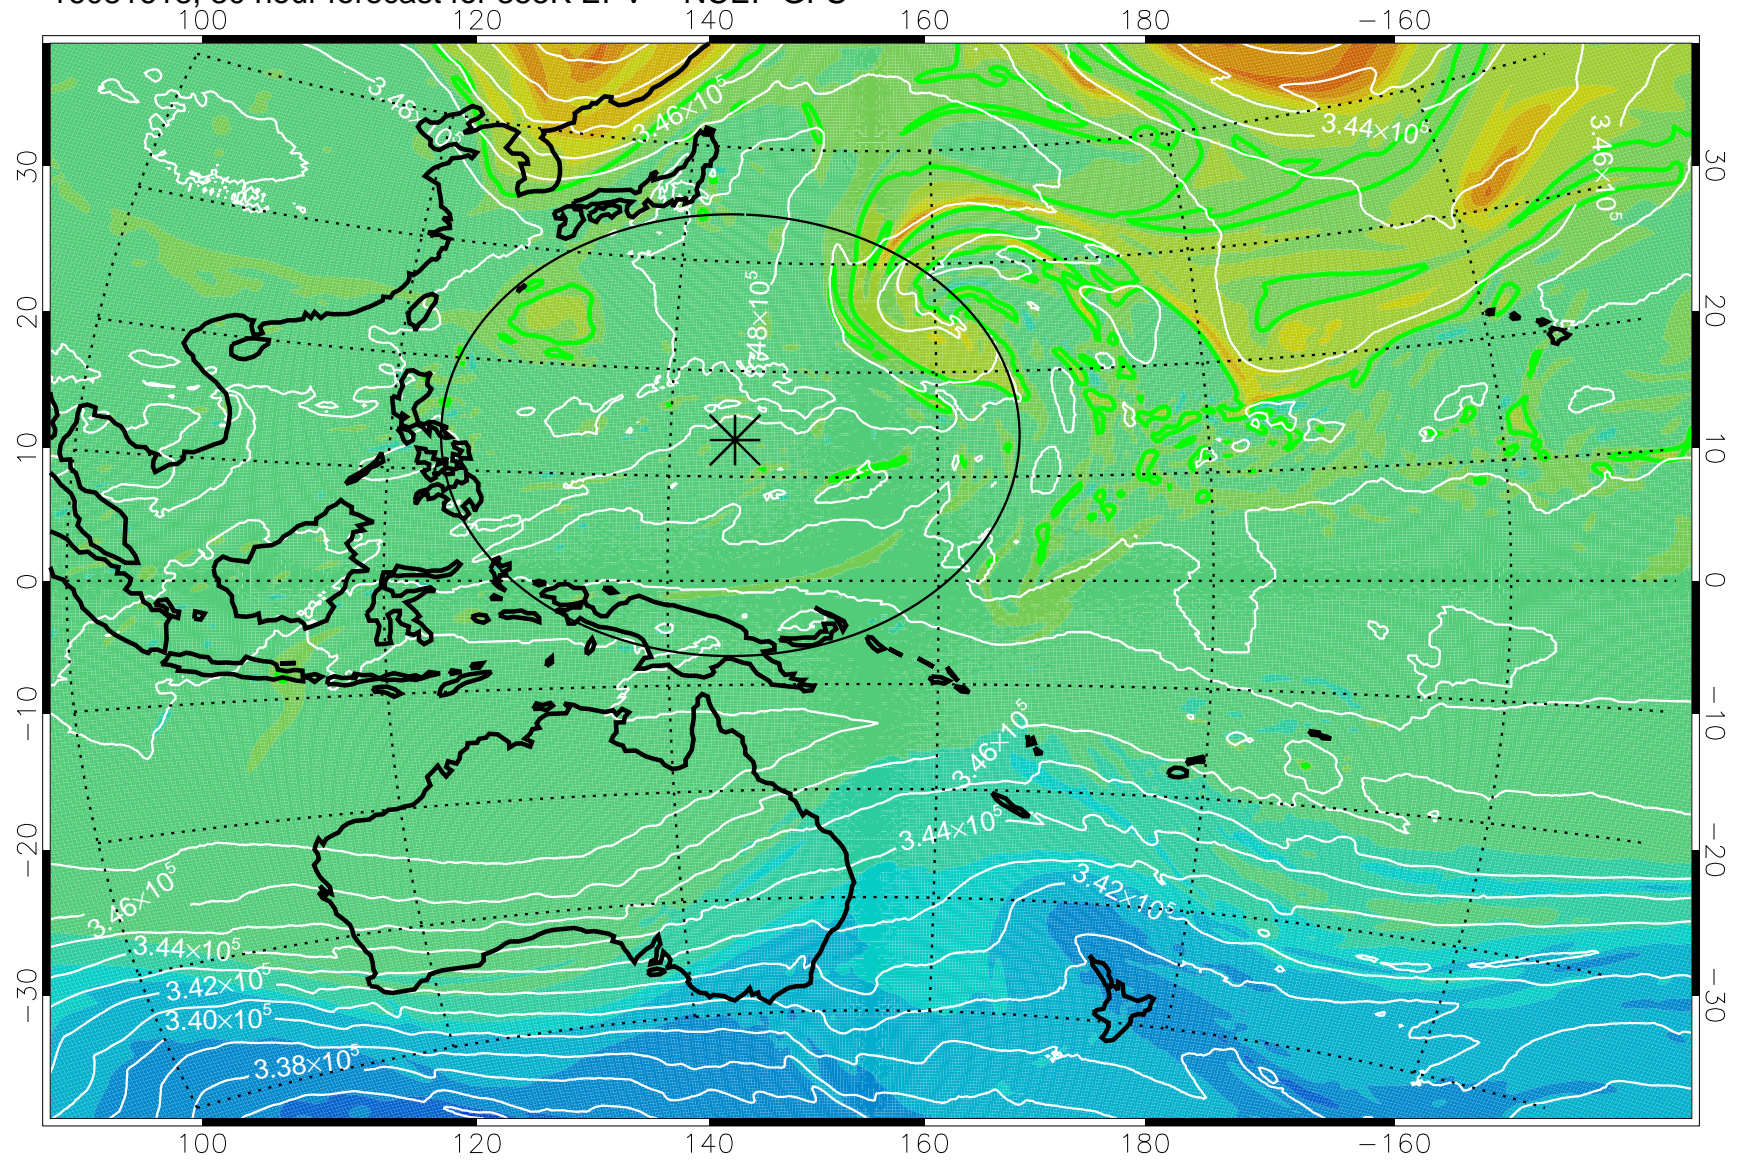

16081518, 6 hour forecast for 355K EPV -- NCEP GFS

355K Montgomery Streamfunction, white
EPV Tropopause (2 PVU) Position
Range ring of 2304 km

16081606, 18 hour forecast for 355K EPV -- NCEP GFS

355K Montgomery Streamfunction, white
EPV Tropopause (2 PVU) Position
Range ring of 2304 km

16081612, 24 hour forecast for 355K EPV -- NCEP GFS

355K Montgomery Streamfunction, white
EPV Tropopause (2 PVU) Position
Range ring of 2304 km

16081618, 30 hour forecast for 355K EPV -- NCEP GFS

355K Montgomery Streamfunction, white
EPV Tropopause (2 PVU) Position
Range ring of 2304 km

16081700, 36 hour forecast for 355K EPV -- NCEP GFS

355K Montgomery Streamfunction, white
EPV Tropopause (2 PVU) Position
Range ring of 2304 km

16081706, 42 hour forecast for 355K EPV -- NCEP GFS

355K Montgomery Streamfunction, white
EPV Tropopause (2 PVU) Position
Range ring of 2304 km

16081712, 48 hour forecast for 355K EPV -- NCEP GFS

355K Montgomery Streamfunction, white
EPV Tropopause (2 PVU) Position
Range ring of 2304 km

16081718, 54 hour forecast for 355K EPV -- NCEP GFS

355K Montgomery Streamfunction, white
EPV Tropopause (2 PVU) Position
Range ring of 2304 km