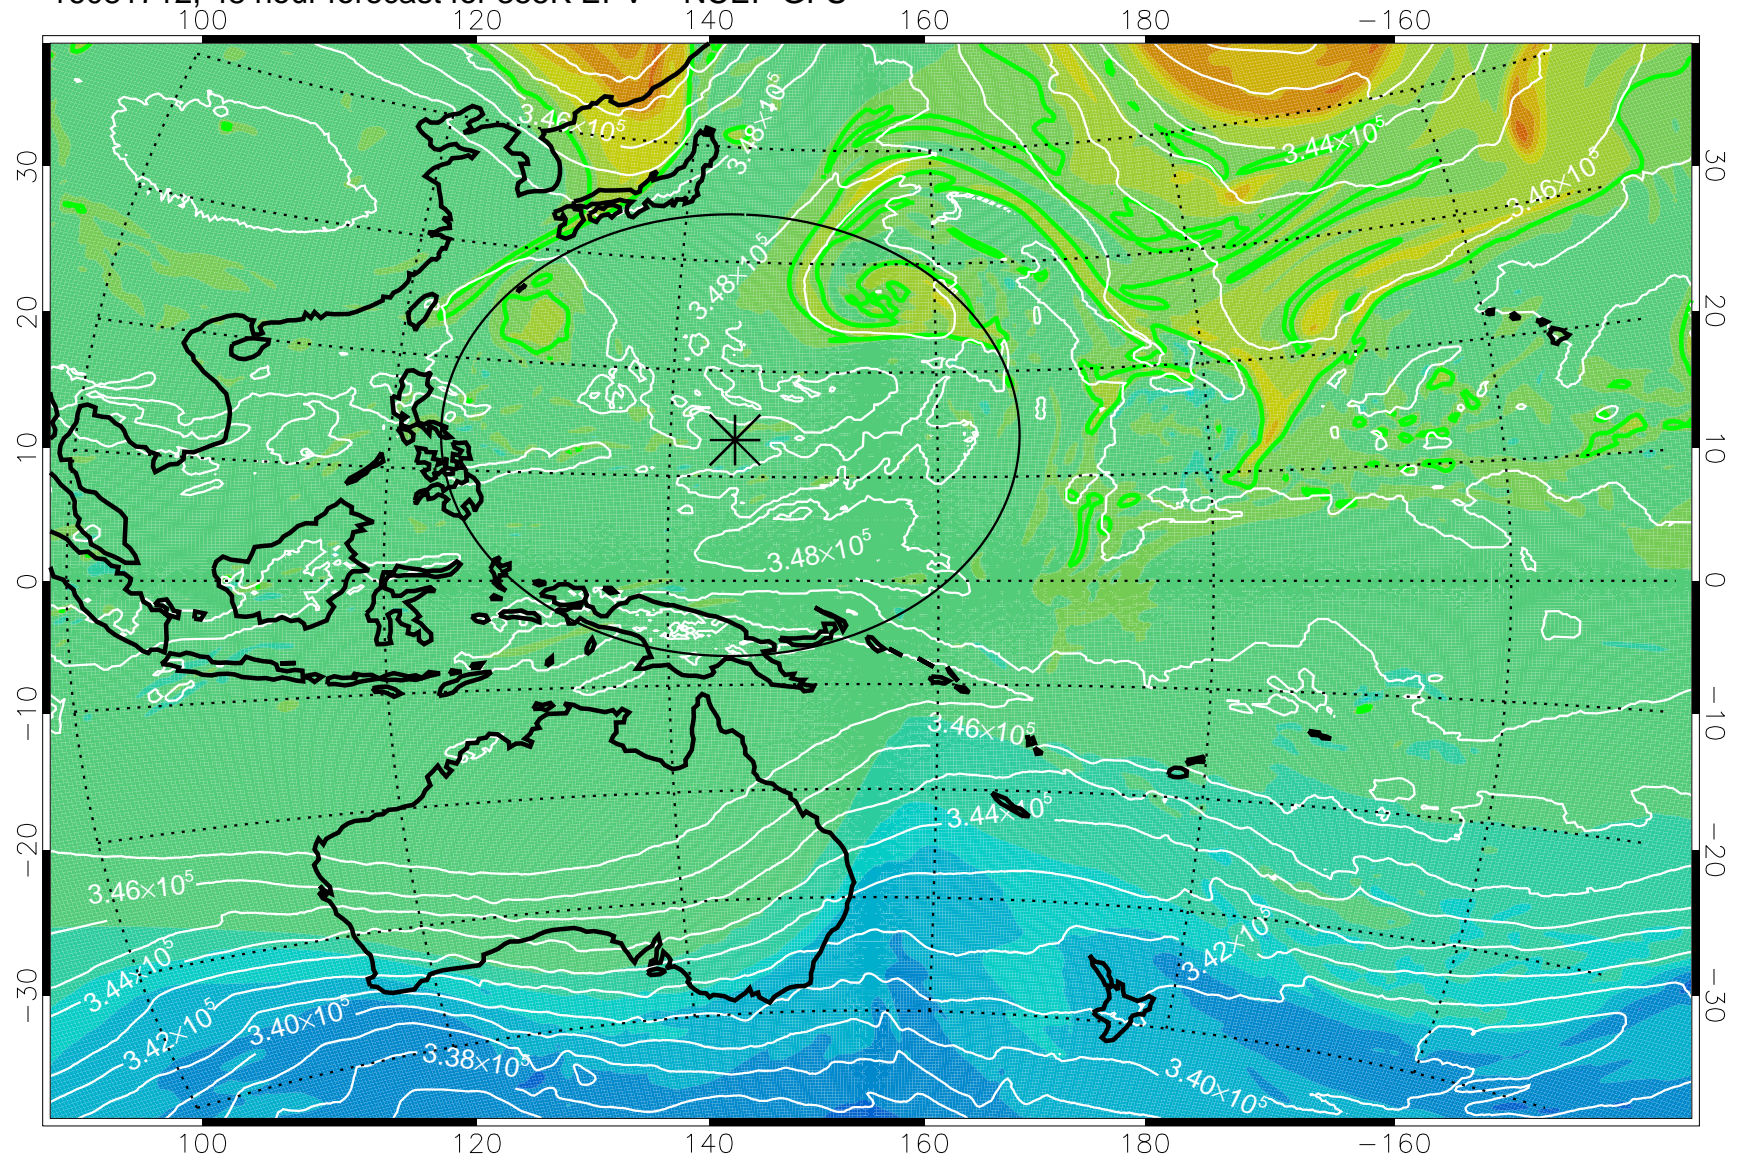

16081700, 36 hour forecast for 355K EPV -- NCEP GFS

355K Montgomery Streamfunction, white
EPV Tropopause (2 PVU) Position
Range ring of 2304 km

16081706, 42 hour forecast for 355K EPV -- NCEP GFS

355K Montgomery Streamfunction, white
EPV Tropopause (2 PVU) Position
Range ring of 2304 km

16081712, 48 hour forecast for 355K EPV -- NCEP GFS

355K Montgomery Streamfunction, white
EPV Tropopause (2 PVU) Position
Range ring of 2304 km

16081718, 54 hour forecast for 355K EPV -- NCEP GFS

355K Montgomery Streamfunction, white
EPV Tropopause (2 PVU) Position
Range ring of 2304 km

16081800, 60 hour forecast for 355K EPV -- NCEP GFS

355K Montgomery Streamfunction, white
EPV Tropopause (2 PVU) Position
Range ring of 2304 km

16081806, 66 hour forecast for 355K EPV -- NCEP GFS

355K Montgomery Streamfunction, white
EPV Tropopause (2 PVU) Position
Range ring of 2304 km

16081812, 72 hour forecast for 355K EPV -- NCEP GFS

16081818, 78 hour forecast for 355K EPV -- NCEP GFS

355K Montgomery Streamfunction, white
EPV Tropopause (2 PVU) Position
Range ring of 2304 km

16081900, 84 hour forecast for 355K EPV -- NCEP GFS