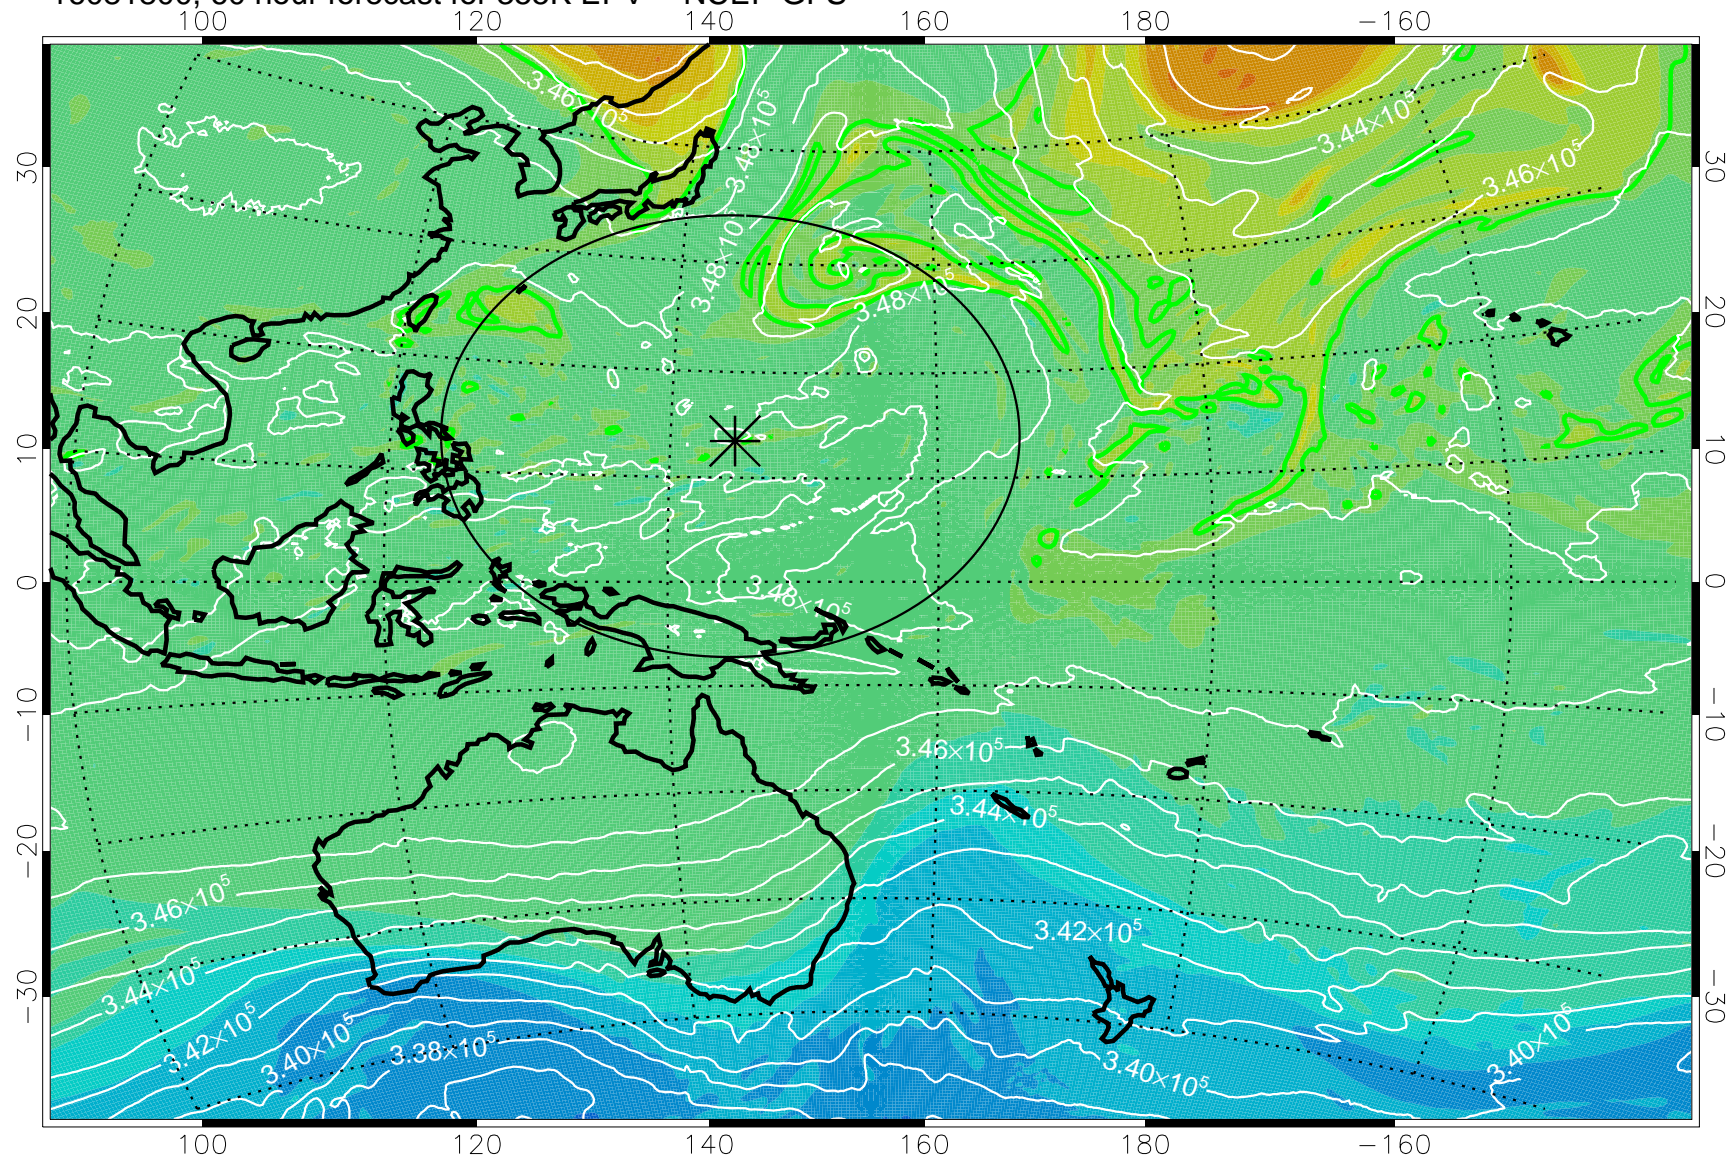

16081700, 36 hour forecast for 355K EPV -- NCEP GFS

355K Montgomery Streamfunction, white
EPV Tropopause (2 PVU) Position
Range ring of 2304 km

16081706, 42 hour forecast for 355K EPV -- NCEP GFS

355K Montgomery Streamfunction, white
EPV Tropopause (2 PVU) Position
Range ring of 2304 km

16081712, 48 hour forecast for 355K EPV -- NCEP GFS

355K Montgomery Streamfunction, white
EPV Tropopause (2 PVU) Position
Range ring of 2304 km

16081718, 54 hour forecast for 355K EPV -- NCEP GFS

355K Montgomery Streamfunction, white
EPV Tropopause (2 PVU) Position
Range ring of 2304 km

16081800, 60 hour forecast for 355K EPV -- NCEP GFS

355K Montgomery Streamfunction, white
EPV Tropopause (2 PVU) Position
Range ring of 2304 km

16081806, 66 hour forecast for 355K EPV -- NCEP GFS

355K Montgomery Streamfunction, white
EPV Tropopause (2 PVU) Position
Range ring of 2304 km

16081812, 72 hour forecast for 355K EPV -- NCEP GFS

16081818, 78 hour forecast for 355K EPV -- NCEP GFS

355K Montgomery Streamfunction, white
EPV Tropopause (2 PVU) Position
Range ring of 2304 km

16081900, 84 hour forecast for 355K EPV -- NCEP GFS