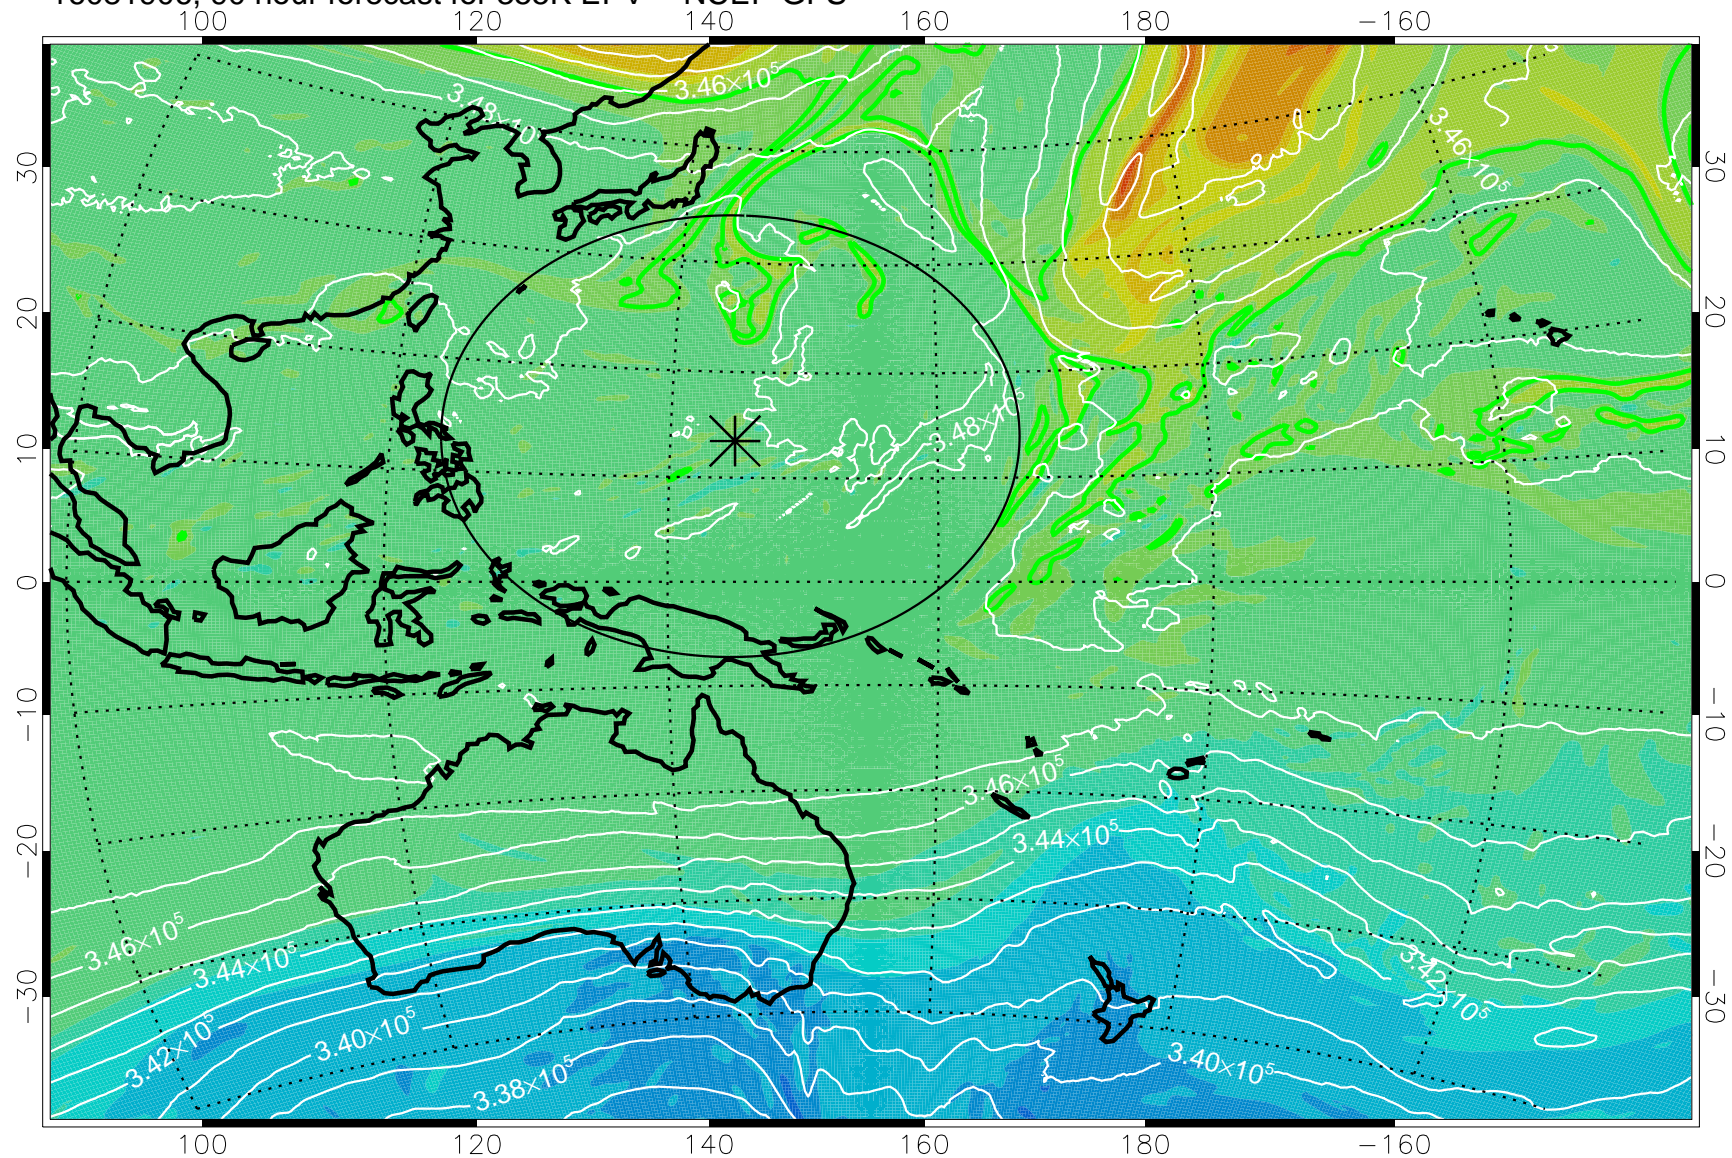

16081800, 60 hour forecast for 355K EPV -- NCEP GFS

355K Montgomery Streamfunction, white
EPV Tropopause (2 PVU) Position
Range ring of 2304 km

16081806, 66 hour forecast for 355K EPV -- NCEP GFS

355K Montgomery Streamfunction, white
EPV Tropopause (2 PVU) Position
Range ring of 2304 km

16081812, 72 hour forecast for 355K EPV -- NCEP GFS

16081818, 78 hour forecast for 355K EPV -- NCEP GFS

355K Montgomery Streamfunction, white
EPV Tropopause (2 PVU) Position
Range ring of 2304 km

16081900, 84 hour forecast for 355K EPV -- NCEP GFS

355K Montgomery Streamfunction, white
EPV Tropopause (2 PVU) Position
Range ring of 2304 km

16081906, 90 hour forecast for 355K EPV -- NCEP GFS

355K Montgomery Streamfunction, white
EPV Tropopause (2 PVU) Position
Range ring of 2304 km

16081912, 96 hour forecast for 355K EPV -- NCEP GFS

355K Montgomery Streamfunction, white
EPV Tropopause (2 PVU) Position
Range ring of 2304 km

16081918, 102 hour forecast for 355K EPV -- NCEP GFS

355K Montgomery Streamfunction, white
EPV Tropopause (2 PVU) Position
Range ring of 2304 km