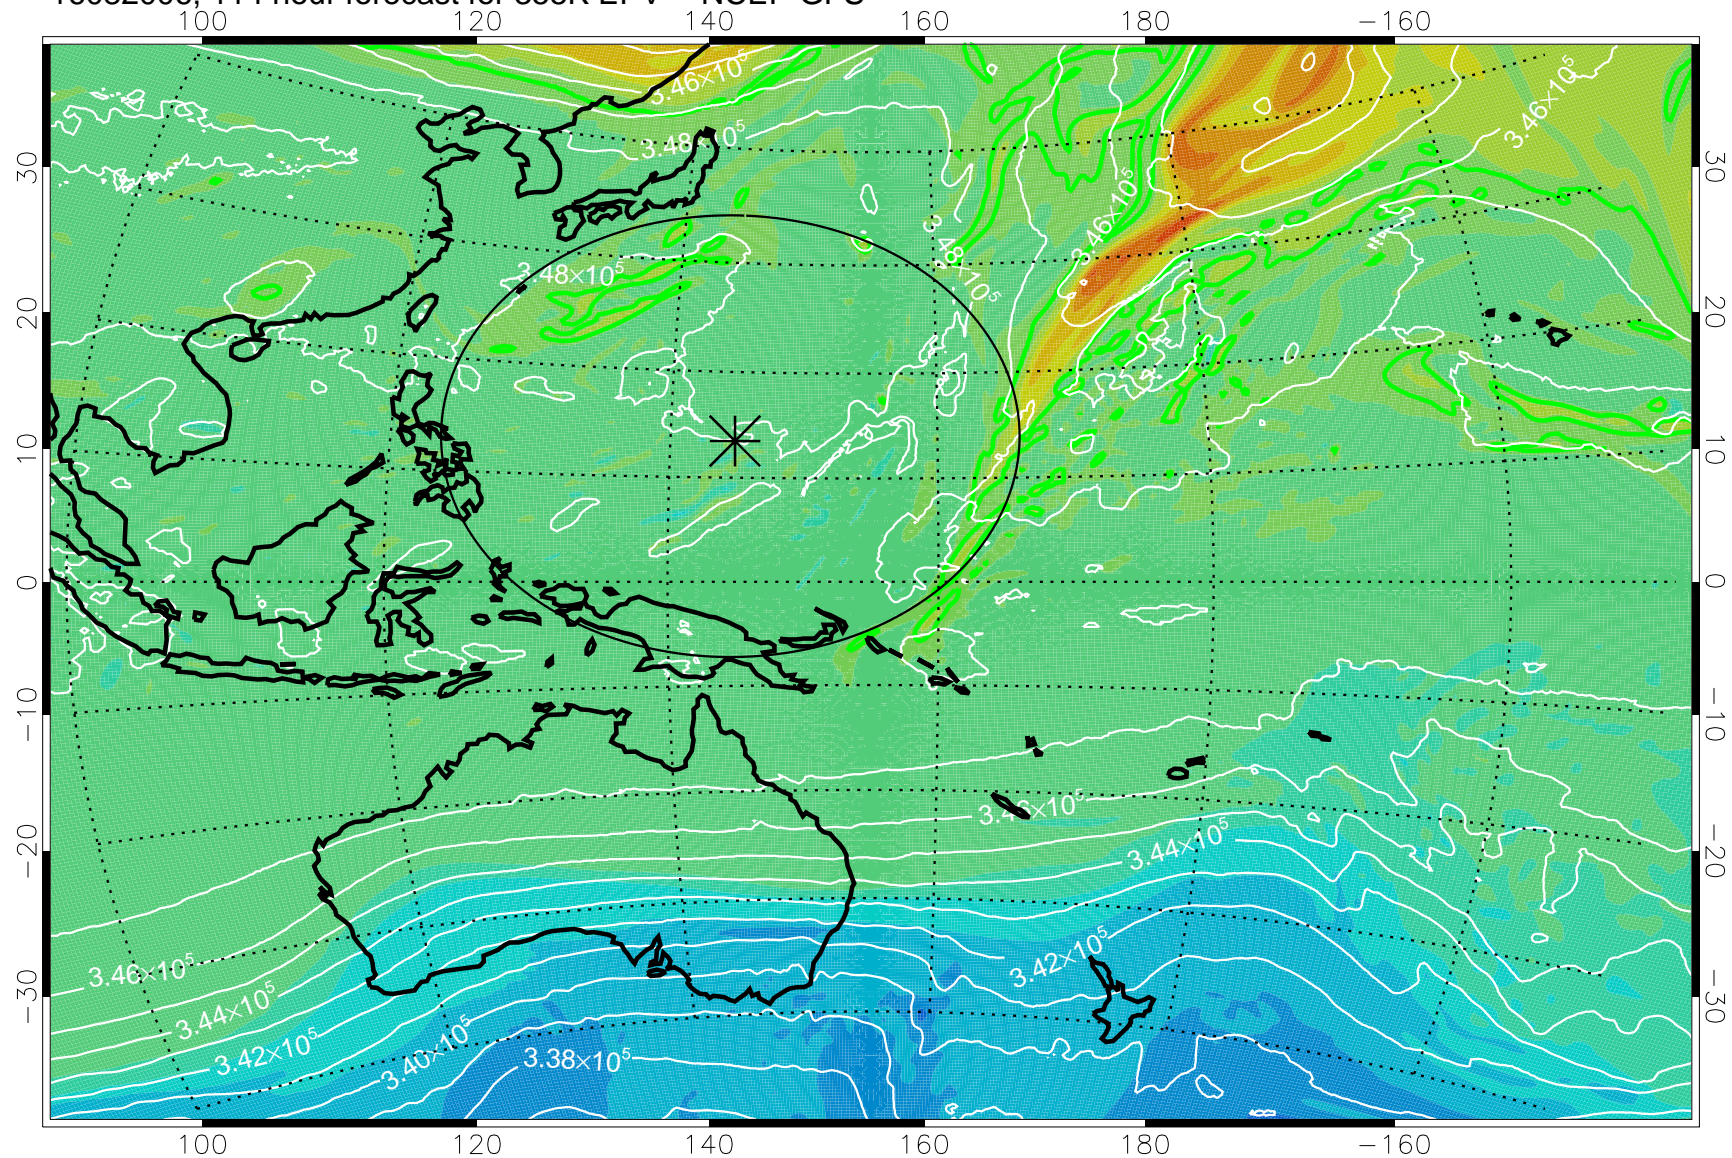

355K Montgomery Streamfunction, white
EPV Tropopause (2 PVU) Position
Range ring of 2304 km

16081906, 90 hour forecast for 355K EPV -- NCEP GFS

355K Montgomery Streamfunction, white
EPV Tropopause (2 PVU) Position
Range ring of 2304 km

16081912, 96 hour forecast for 355K EPV -- NCEP GFS

355K Montgomery Streamfunction, white
EPV Tropopause (2 PVU) Position
Range ring of 2304 km

16081918, 102 hour forecast for 355K EPV -- NCEP GFS

355K Montgomery Streamfunction, white
EPV Tropopause (2 PVU) Position
Range ring of 2304 km

16082000, 108 hour forecast for 355K EPV -- NCEP GFS

355K Montgomery Streamfunction, white
EPV Tropopause (2 PVU) Position
Range ring of 2304 km

16082006, 114 hour forecast for 355K EPV -- NCEP GFS

355K Montgomery Streamfunction, white
EPV Tropopause (2 PVU) Position
Range ring of 2304 km

16082012, 120 hour forecast for 355K EPV -- NCEP GFS

355K Montgomery Streamfunction, white
EPV Tropopause (2 PVU) Position
Range ring of 2304 km