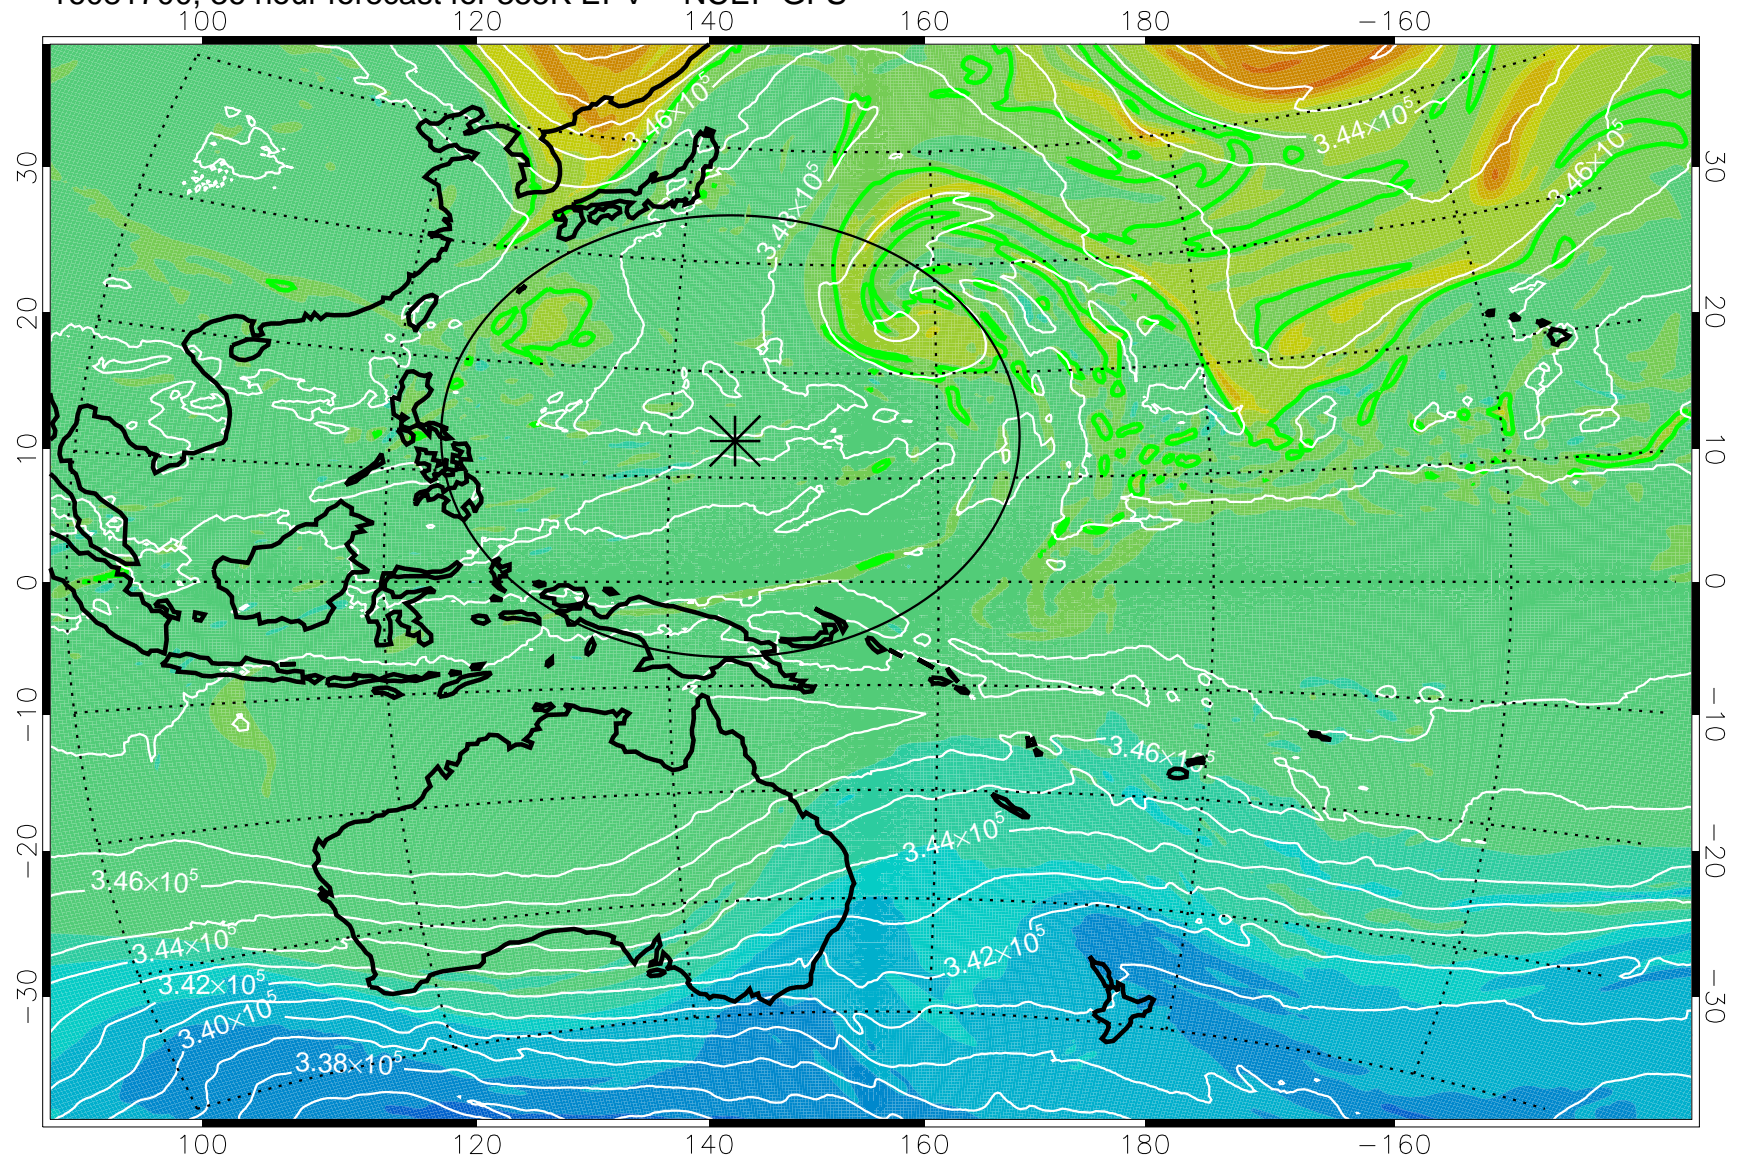

16081612, 24 hour forecast for 355K EPV -- NCEP GFS

355K Montgomery Streamfunction, white
EPV Tropopause (2 PVU) Position
Range ring of 2304 km

16081618, 30 hour forecast for 355K EPV -- NCEP GFS

355K Montgomery Streamfunction, white
EPV Tropopause (2 PVU) Position
Range ring of 2304 km

16081700, 36 hour forecast for 355K EPV -- NCEP GFS

355K Montgomery Streamfunction, white
EPV Tropopause (2 PVU) Position
Range ring of 2304 km

16081706, 42 hour forecast for 355K EPV -- NCEP GFS

355K Montgomery Streamfunction, white
EPV Tropopause (2 PVU) Position
Range ring of 2304 km

16081712, 48 hour forecast for 355K EPV -- NCEP GFS

355K Montgomery Streamfunction, white
EPV Tropopause (2 PVU) Position
Range ring of 2304 km

16081718, 54 hour forecast for 355K EPV -- NCEP GFS

355K Montgomery Streamfunction, white
EPV Tropopause (2 PVU) Position
Range ring of 2304 km

16081800, 60 hour forecast for 355K EPV -- NCEP GFS

355K Montgomery Streamfunction, white
EPV Tropopause (2 PVU) Position
Range ring of 2304 km

16081806, 66 hour forecast for 355K EPV -- NCEP GFS

355K Montgomery Streamfunction, white
EPV Tropopause (2 PVU) Position
Range ring of 2304 km