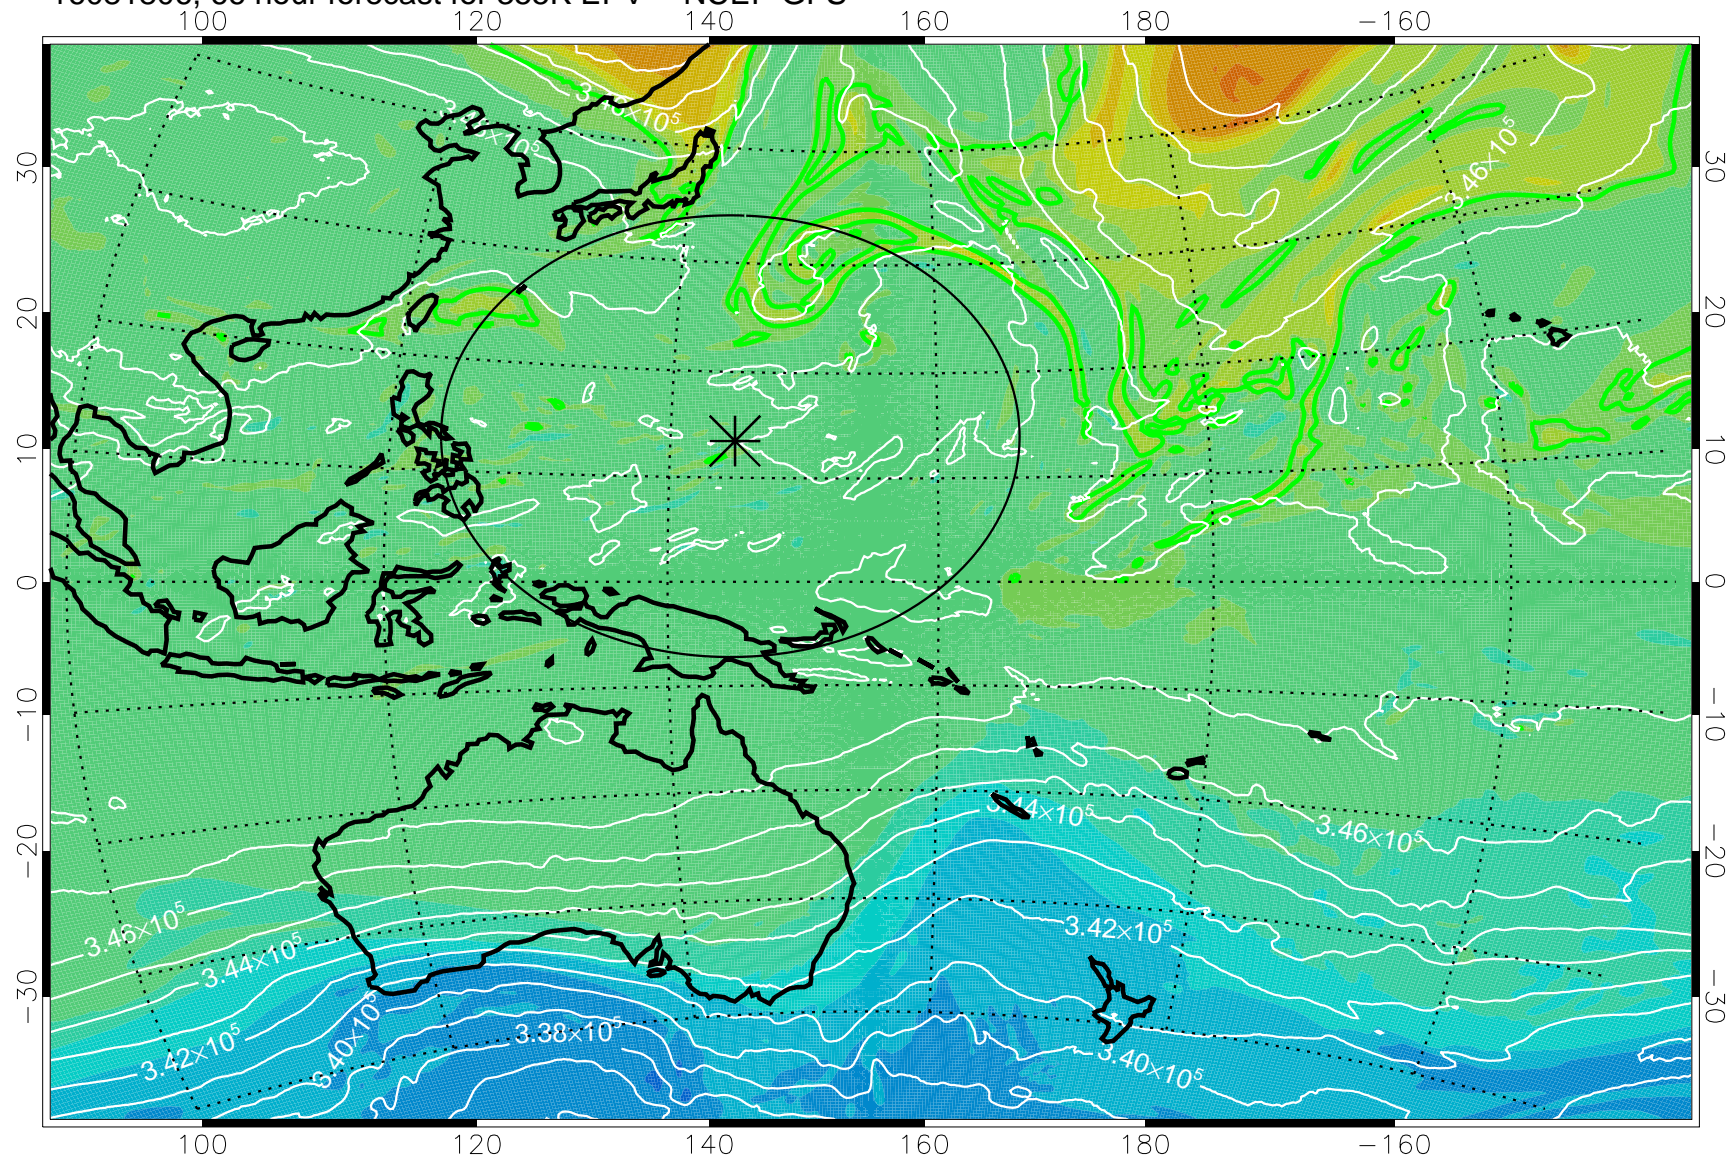

16081700, 36 hour forecast for 355K EPV -- NCEP GFS

355K Montgomery Streamfunction, white
EPV Tropopause (2 PVU) Position
Range ring of 2304 km

16081706, 42 hour forecast for 355K EPV -- NCEP GFS

355K Montgomery Streamfunction, white
EPV Tropopause (2 PVU) Position
Range ring of 2304 km

16081712, 48 hour forecast for 355K EPV -- NCEP GFS

355K Montgomery Streamfunction, white
EPV Tropopause (2 PVU) Position
Range ring of 2304 km

16081718, 54 hour forecast for 355K EPV -- NCEP GFS

355K Montgomery Streamfunction, white
EPV Tropopause (2 PVU) Position
Range ring of 2304 km

16081800, 60 hour forecast for 355K EPV -- NCEP GFS

355K Montgomery Streamfunction, white
EPV Tropopause (2 PVU) Position
Range ring of 2304 km

16081806, 66 hour forecast for 355K EPV -- NCEP GFS

355K Montgomery Streamfunction, white
EPV Tropopause (2 PVU) Position
Range ring of 2304 km

16081812, 72 hour forecast for 355K EPV -- NCEP GFS

16081818, 78 hour forecast for 355K EPV -- NCEP GFS

355K Montgomery Streamfunction, white
EPV Tropopause (2 PVU) Position
Range ring of 2304 km

16081900, 84 hour forecast for 355K EPV -- NCEP GFS