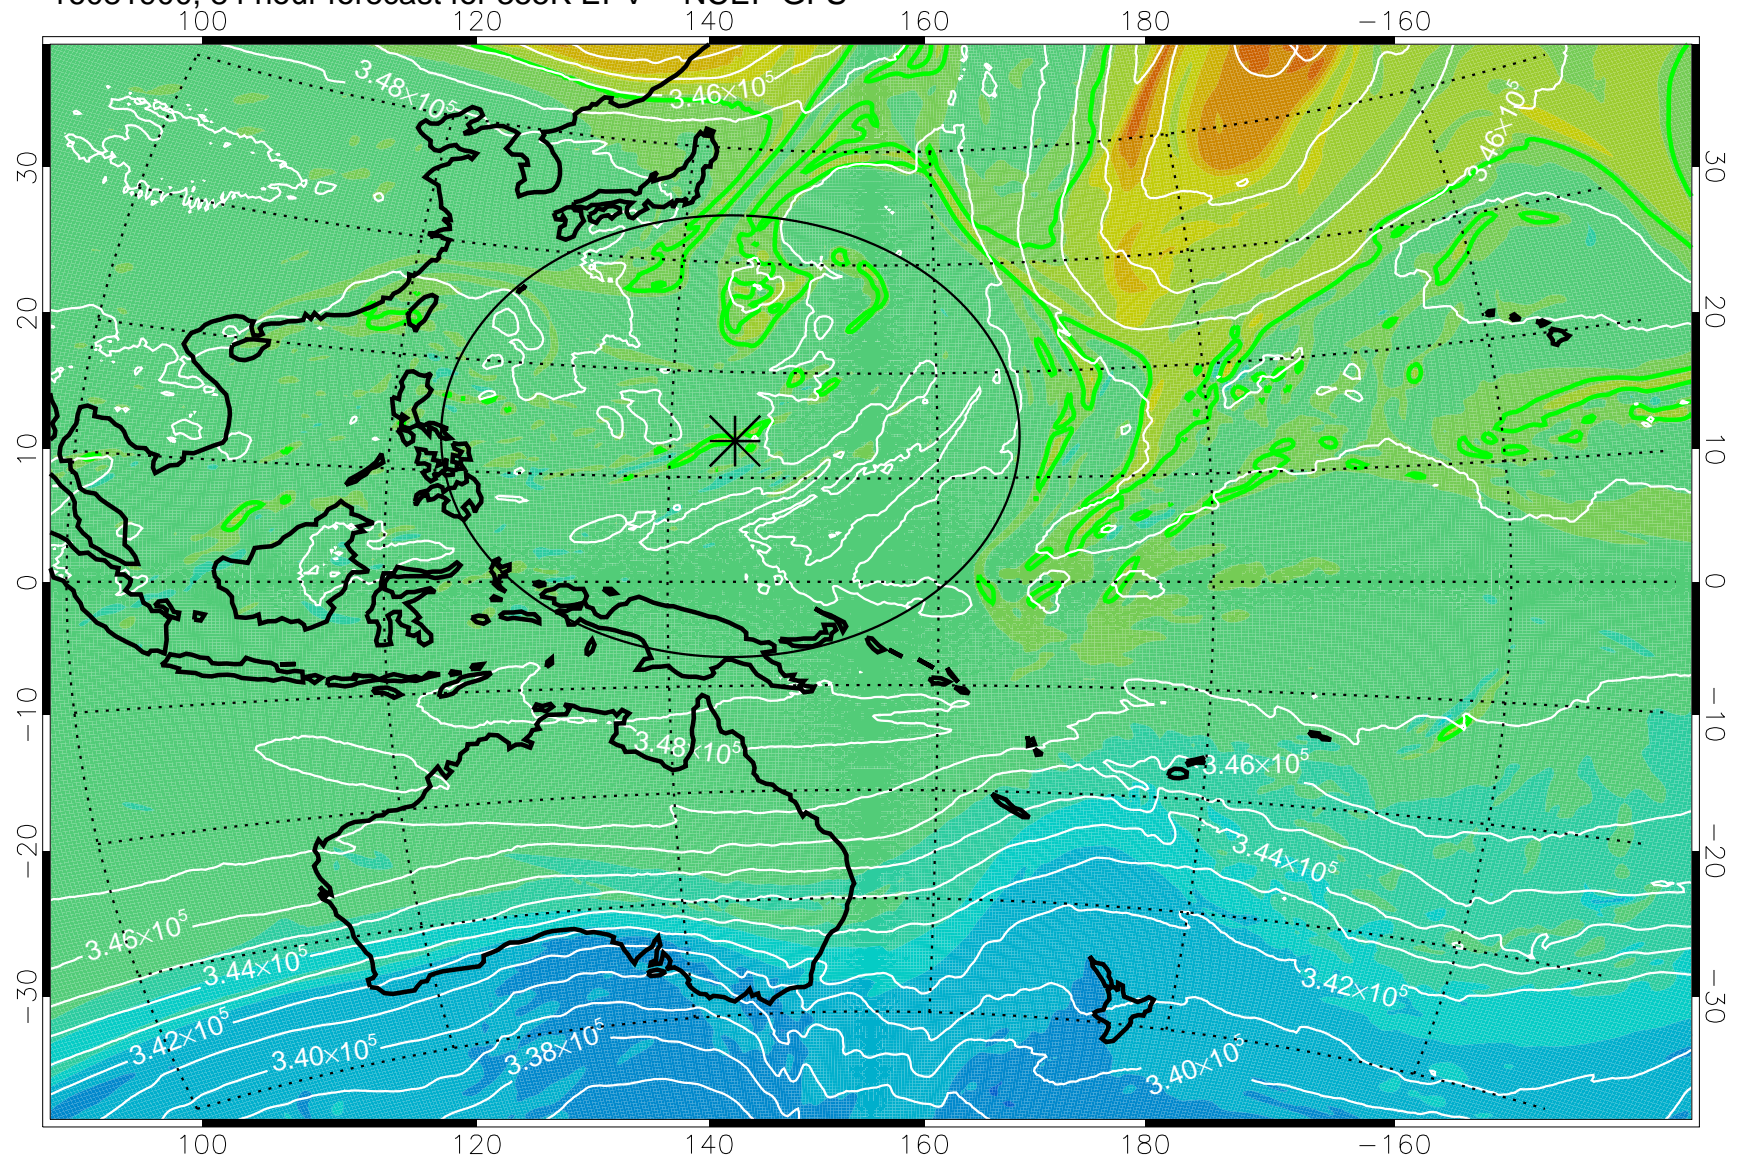

16081800, 60 hour forecast for 355K EPV -- NCEP GFS

355K Montgomery Streamfunction, white
EPV Tropopause (2 PVU) Position
Range ring of 2304 km

16081806, 66 hour forecast for 355K EPV -- NCEP GFS

355K Montgomery Streamfunction, white
EPV Tropopause (2 PVU) Position
Range ring of 2304 km

16081812, 72 hour forecast for 355K EPV -- NCEP GFS

16081818, 78 hour forecast for 355K EPV -- NCEP GFS

355K Montgomery Streamfunction, white
EPV Tropopause (2 PVU) Position
Range ring of 2304 km

16081900, 84 hour forecast for 355K EPV -- NCEP GFS

355K Montgomery Streamfunction, white
EPV Tropopause (2 PVU) Position
Range ring of 2304 km

16081906, 90 hour forecast for 355K EPV -- NCEP GFS

355K Montgomery Streamfunction, white
EPV Tropopause (2 PVU) Position
Range ring of 2304 km

16081912, 96 hour forecast for 355K EPV -- NCEP GFS

355K Montgomery Streamfunction, white
EPV Tropopause (2 PVU) Position
Range ring of 2304 km

16081918, 102 hour forecast for 355K EPV -- NCEP GFS

355K Montgomery Streamfunction, white
EPV Tropopause (2 PVU) Position
Range ring of 2304 km