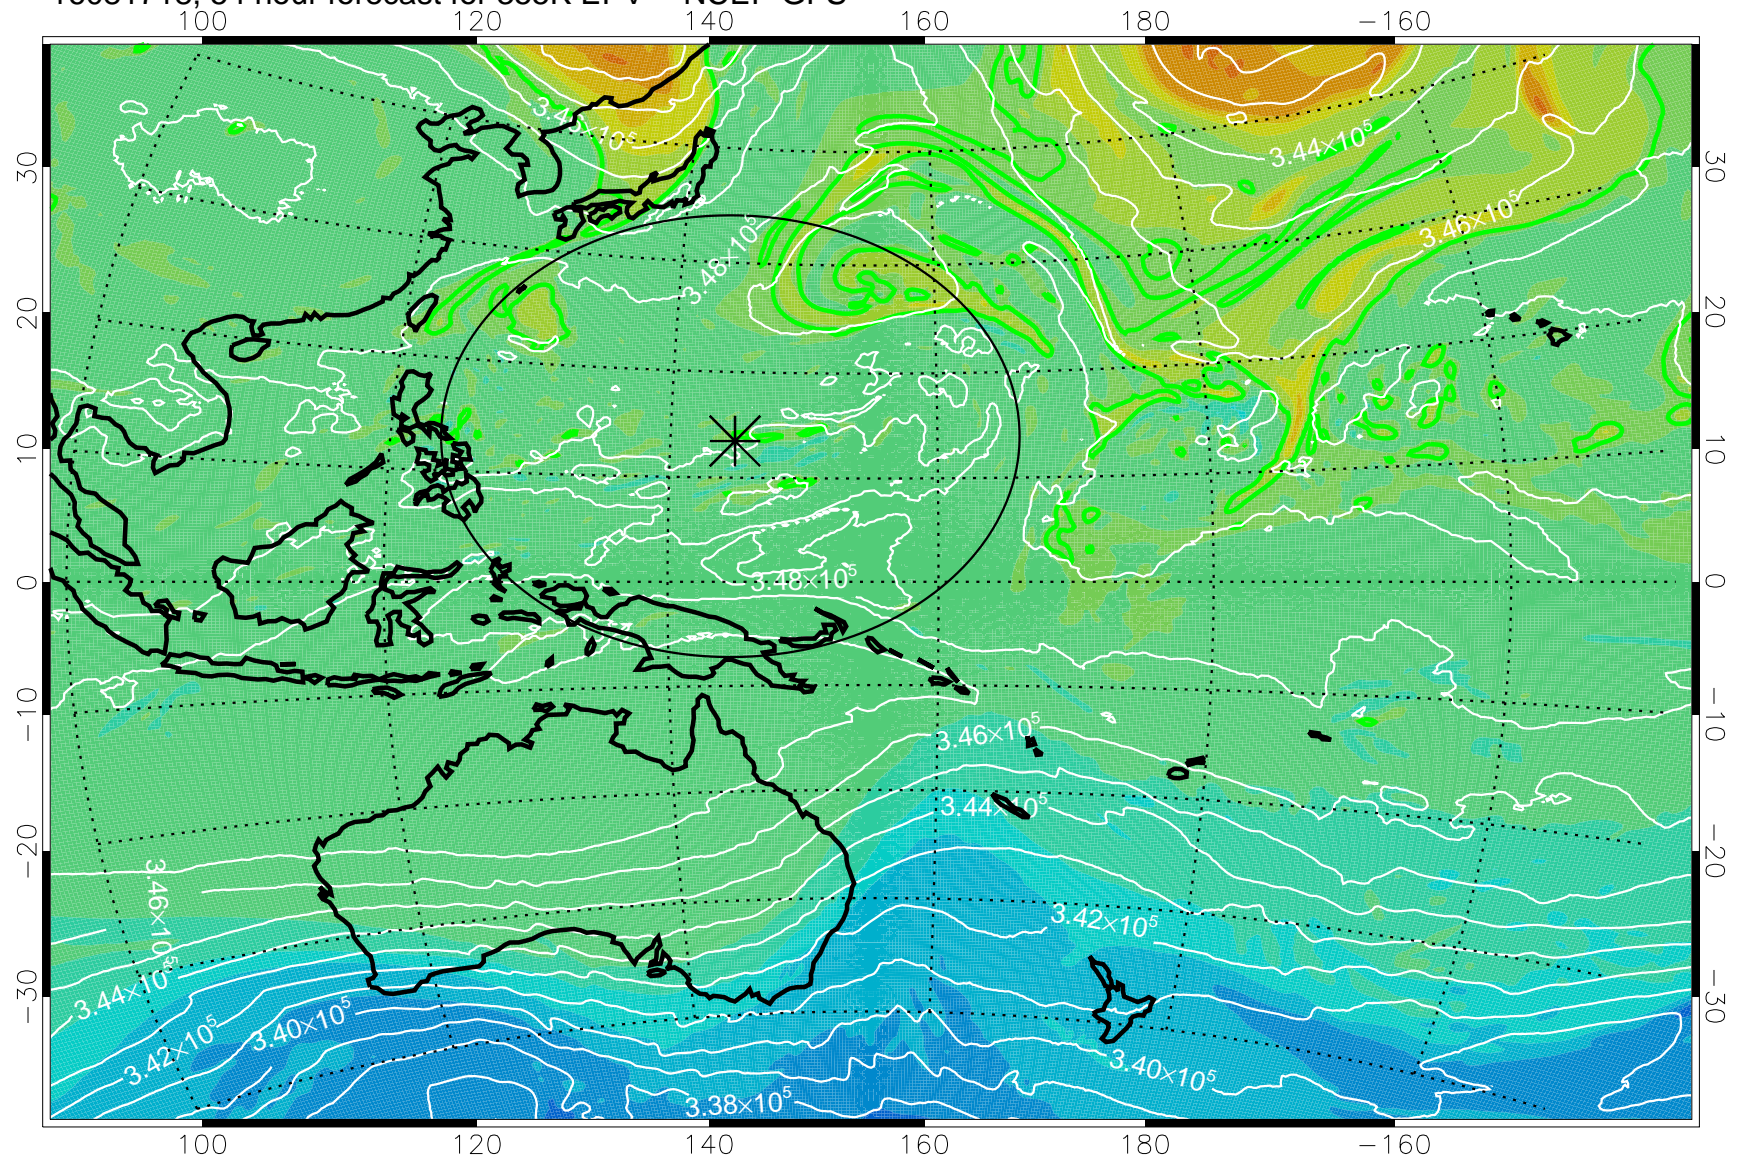

16081700, 36 hour forecast for 355K EPV -- NCEP GFS

355K Montgomery Streamfunction, white
EPV Tropopause (2 PVU) Position
Range ring of 2304 km

16081706, 42 hour forecast for 355K EPV -- NCEP GFS

355K Montgomery Streamfunction, white
EPV Tropopause (2 PVU) Position
Range ring of 2304 km

16081712, 48 hour forecast for 355K EPV -- NCEP GFS

355K Montgomery Streamfunction, white
EPV Tropopause (2 PVU) Position
Range ring of 2304 km

16081718, 54 hour forecast for 355K EPV -- NCEP GFS

355K Montgomery Streamfunction, white
EPV Tropopause (2 PVU) Position
Range ring of 2304 km

16081800, 60 hour forecast for 355K EPV -- NCEP GFS

355K Montgomery Streamfunction, white
EPV Tropopause (2 PVU) Position
Range ring of 2304 km

16081806, 66 hour forecast for 355K EPV -- NCEP GFS

355K Montgomery Streamfunction, white
EPV Tropopause (2 PVU) Position
Range ring of 2304 km

16081812, 72 hour forecast for 355K EPV -- NCEP GFS

16081818, 78 hour forecast for 355K EPV -- NCEP GFS

355K Montgomery Streamfunction, white
EPV Tropopause (2 PVU) Position
Range ring of 2304 km

16081900, 84 hour forecast for 355K EPV -- NCEP GFS