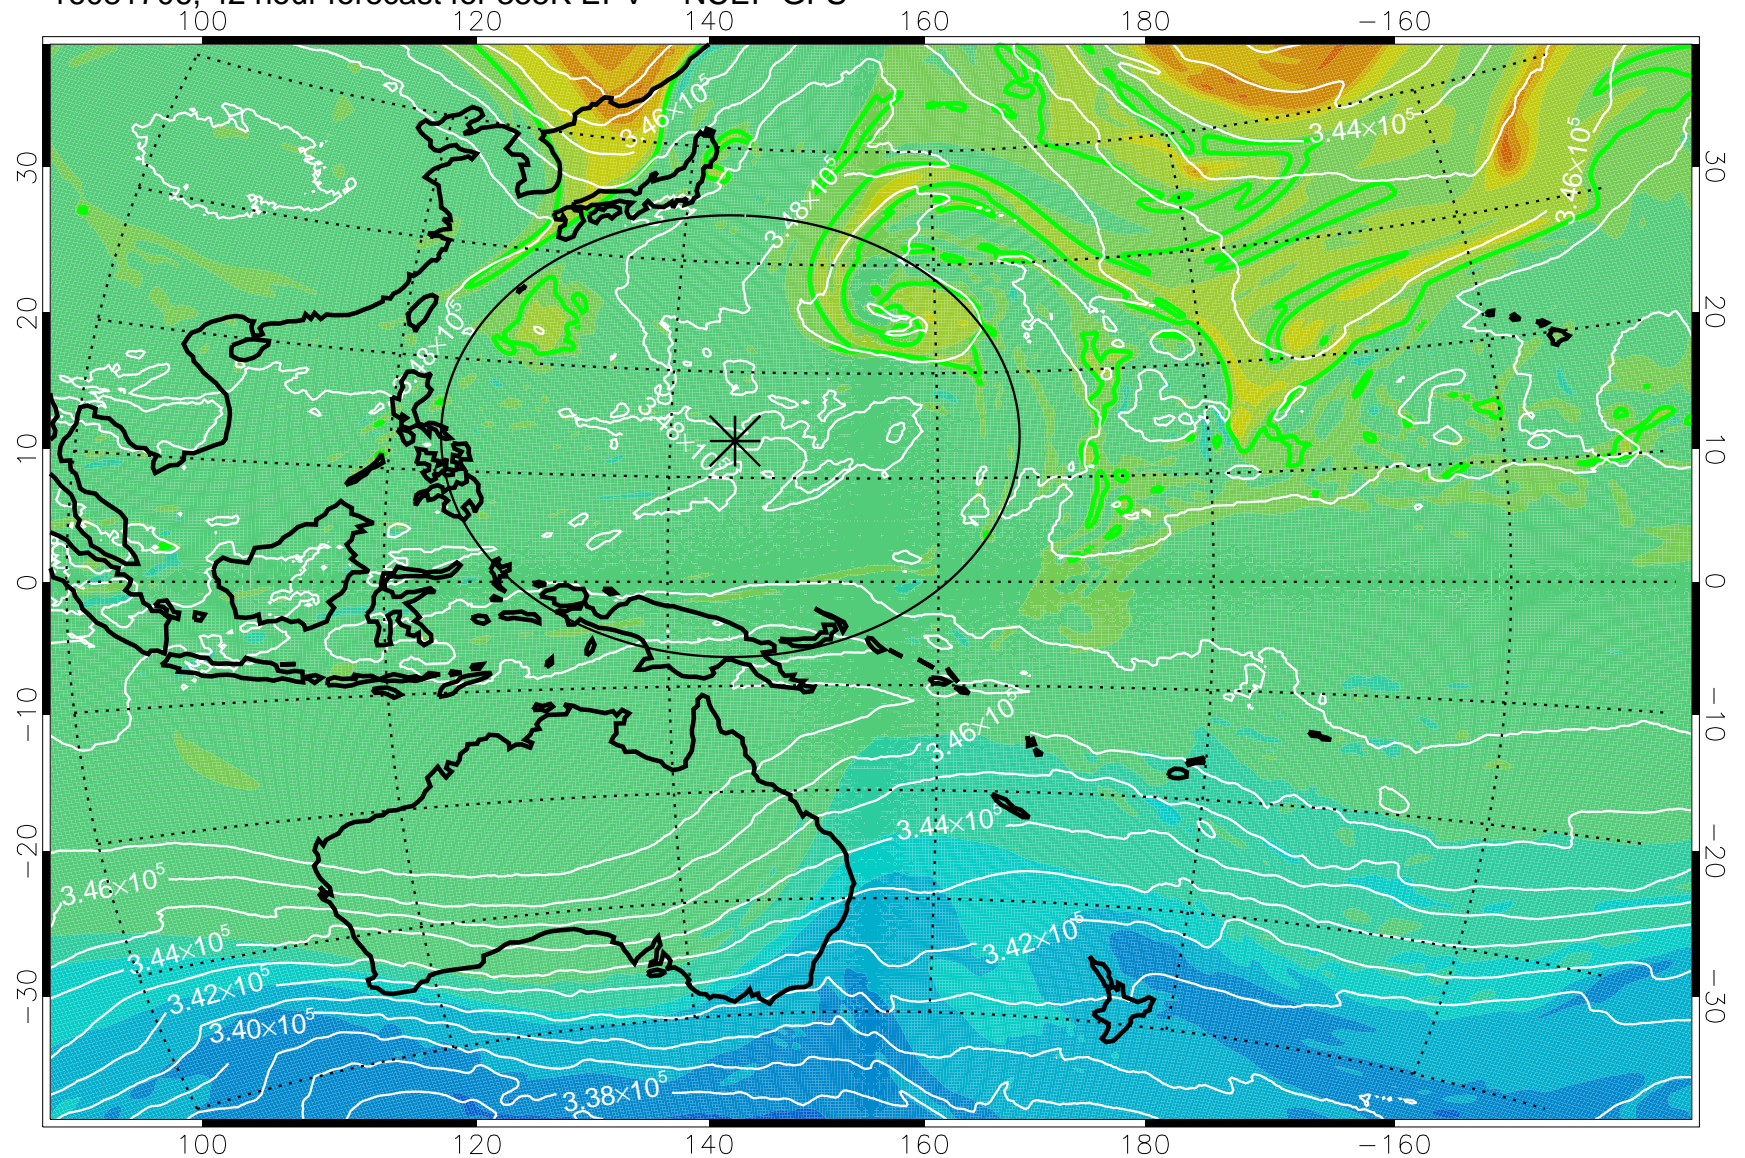

16081612, 24 hour forecast for 355K EPV -- NCEP GFS

355K Montgomery Streamfunction, white
EPV Tropopause (2 PVU) Position
Range ring of 2304 km

16081618, 30 hour forecast for 355K EPV -- NCEP GFS

355K Montgomery Streamfunction, white
EPV Tropopause (2 PVU) Position
Range ring of 2304 km

16081700, 36 hour forecast for 355K EPV -- NCEP GFS

355K Montgomery Streamfunction, white
EPV Tropopause (2 PVU) Position
Range ring of 2304 km

16081706, 42 hour forecast for 355K EPV -- NCEP GFS

355K Montgomery Streamfunction, white
EPV Tropopause (2 PVU) Position
Range ring of 2304 km

16081712, 48 hour forecast for 355K EPV -- NCEP GFS

355K Montgomery Streamfunction, white
EPV Tropopause (2 PVU) Position
Range ring of 2304 km

16081718, 54 hour forecast for 355K EPV -- NCEP GFS

355K Montgomery Streamfunction, white
EPV Tropopause (2 PVU) Position
Range ring of 2304 km

16081812, 72 hour forecast for 355K EPV -- NCEP GFS

16081818, 78 hour forecast for 355K EPV -- NCEP GFS

355K Montgomery Streamfunction, white
EPV Tropopause (2 PVU) Position
Range ring of 2304 km

16081900, 84 hour forecast for 355K EPV -- NCEP GFS