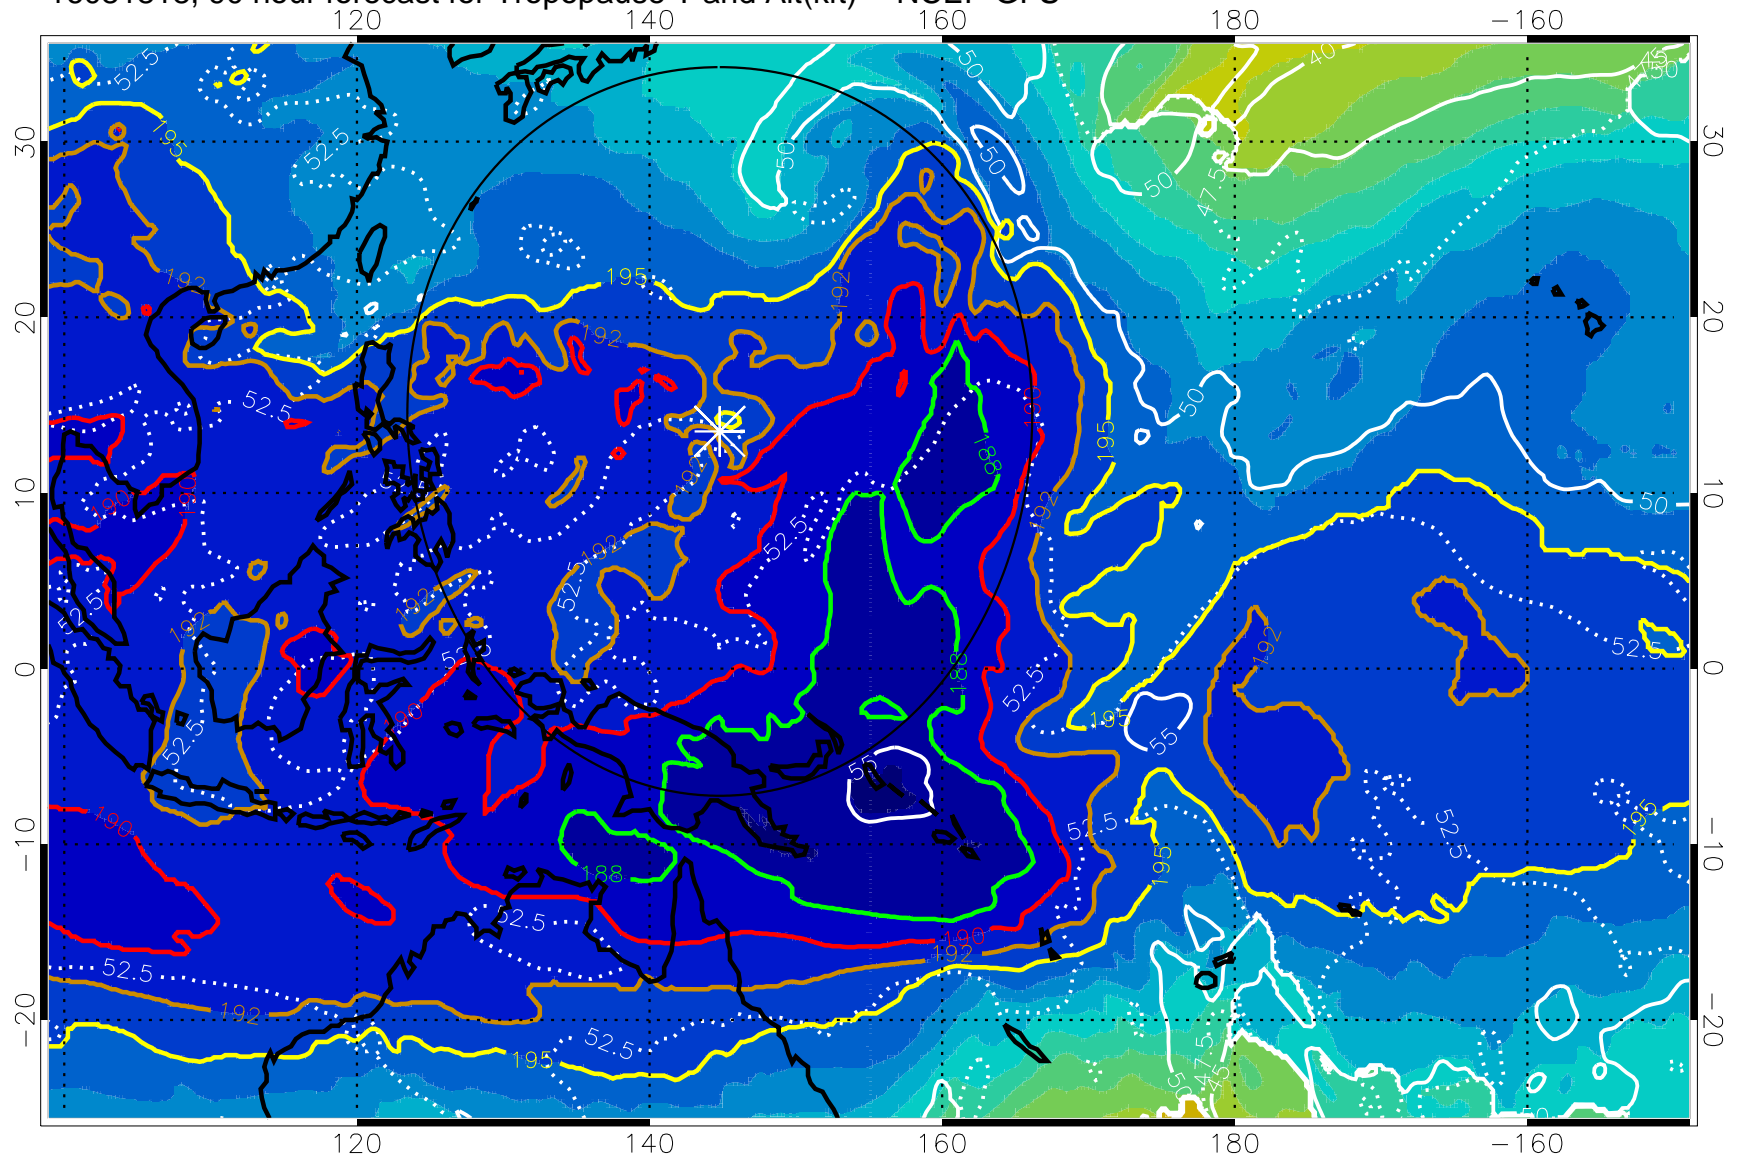

190 200 210 220 230

Tropopause T, K

Tropopause Altitude in kft (white)

192.5K Isotherm 195K Isotherm  
187.5K Isotherm 190K Isotherm

Range ring of 2304 km

16081818, 90 hour forecast for Tropopause T and Alt(kft) -- NCEP GFS

190 200 210 220 230

Tropopause T, K

Tropopause Altitude in kft (white)

192.5K Isotherm 195K Isotherm  
187.5K Isotherm 190K Isotherm

Range ring of 2304 km

16081900, 96 hour forecast for Tropopause T and Alt(kft) -- NCEP GFS