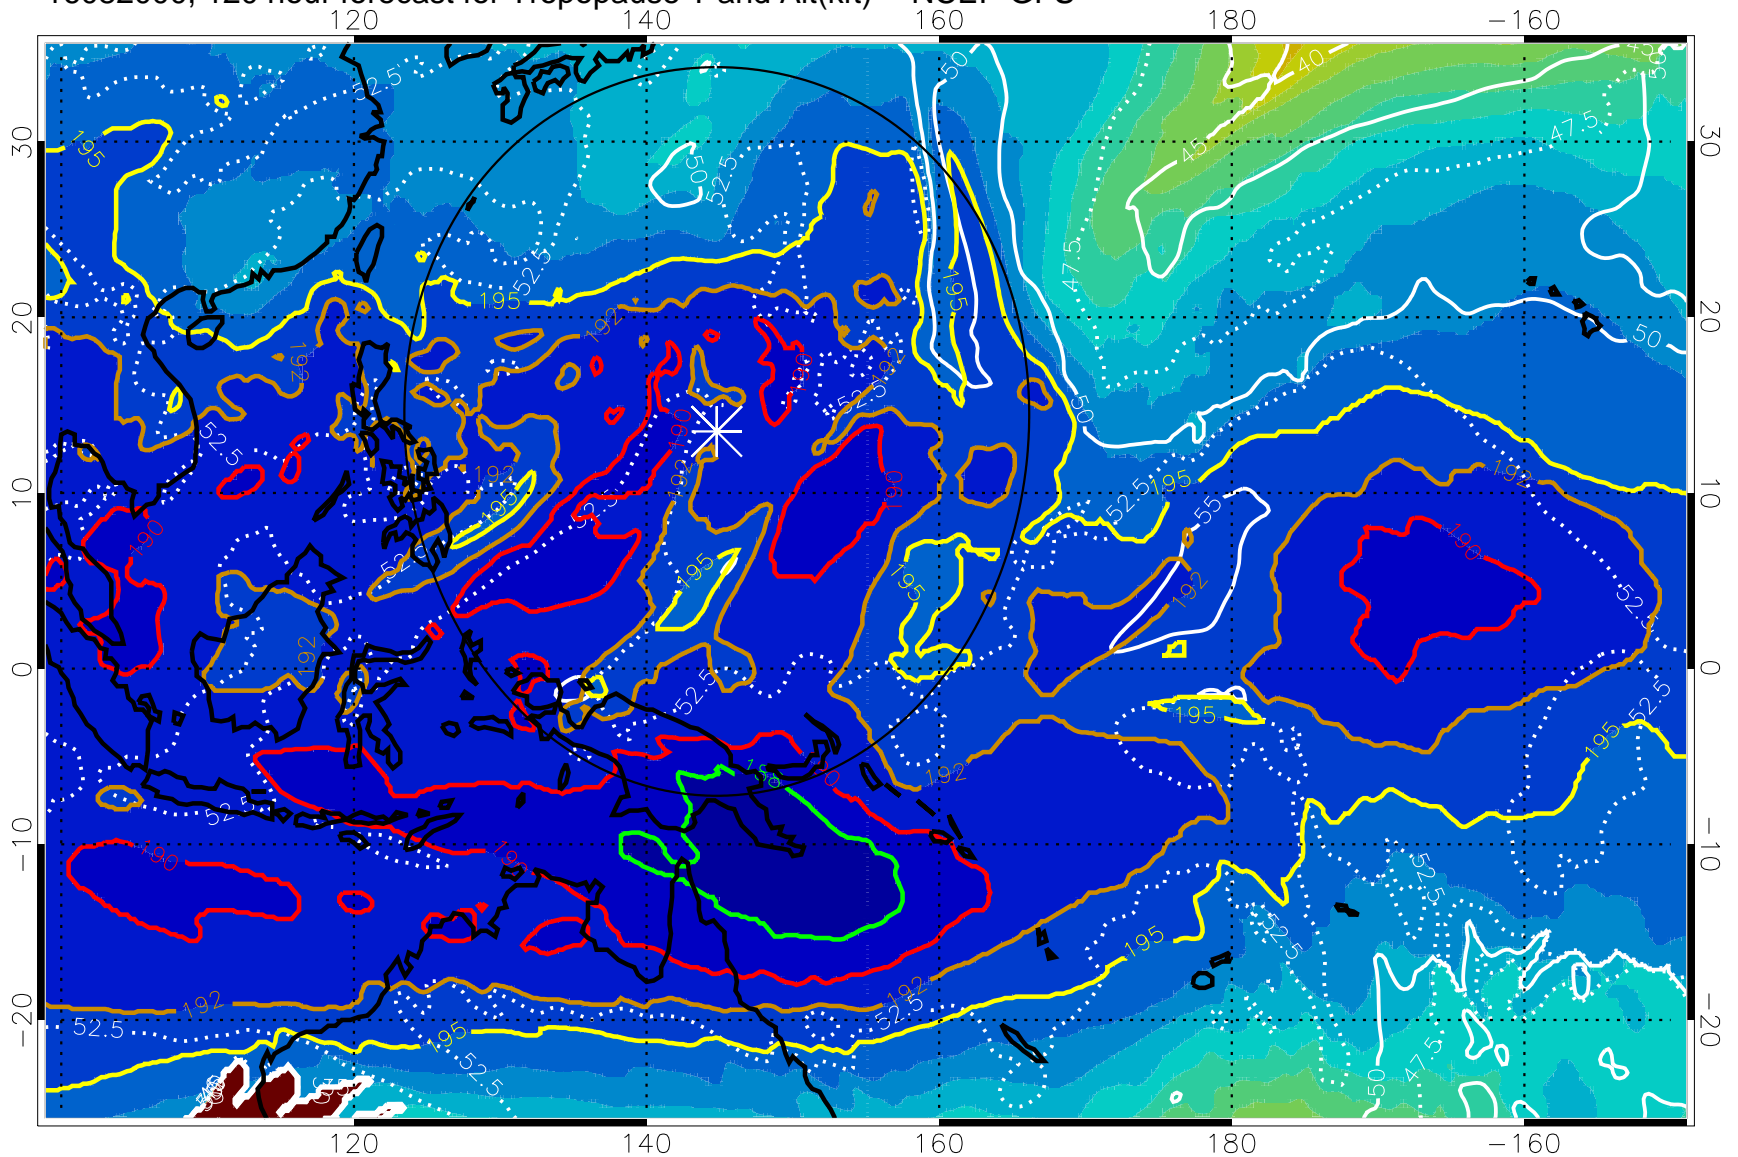

16082000, 120 hour forecast for Tropopause T and Alt(kft) -- NCEP GFS

190 200 210 220 230

Tropopause T, K

Tropopause Altitude in kft (white)

192.5K Isotherm 195K Isotherm
187.5K Isotherm 190K Isotherm

Range ring of 2304 km