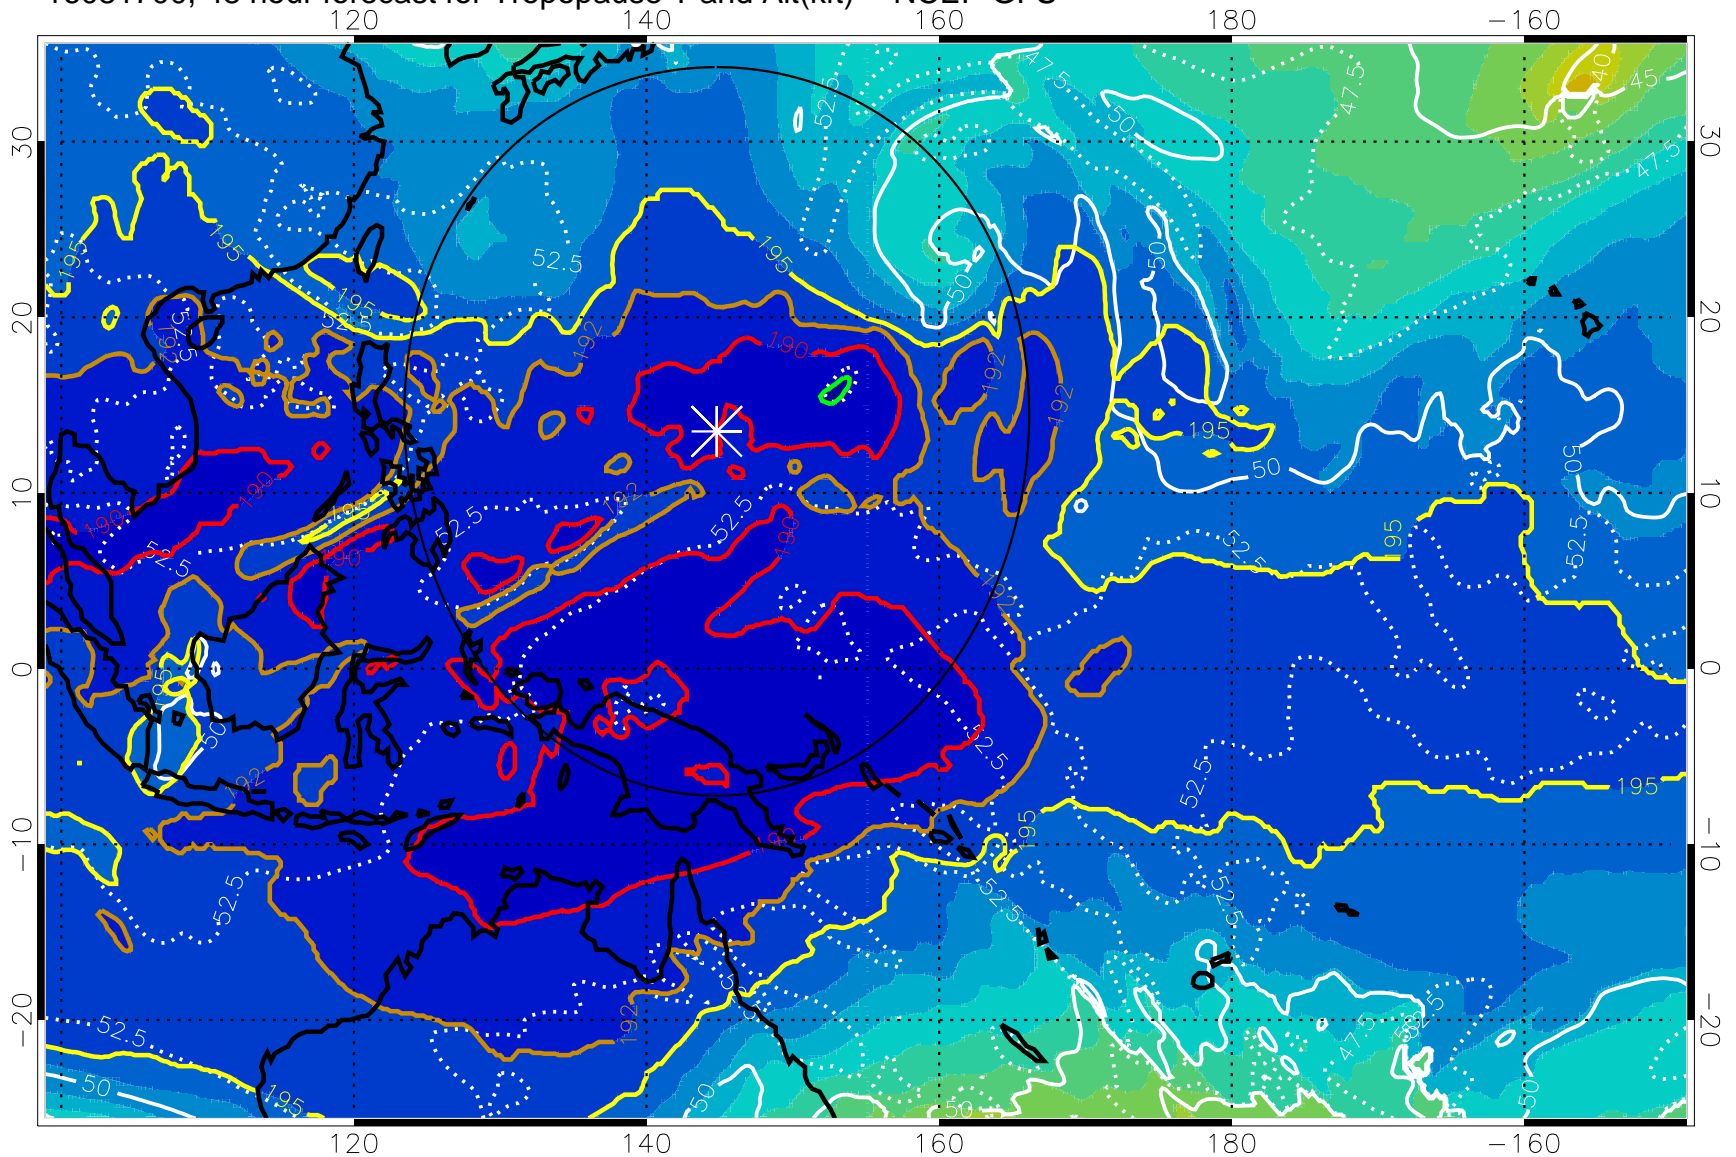

190 200 210 220 230

Tropopause T, K

Tropopause Altitude in kft (white)

192.5K Isotherm 195K Isotherm

187.5K Isotherm 190K Isotherm

Range ring of 2304 km

16081618, 42 hour forecast for Tropopause T and Alt(kft) -- NCEP GFS

190 200 210 220 230  
Tropopause T, K

Tropopause Altitude in kft (white)

192.5K Isotherm 195K Isotherm  
187.5K Isotherm 190K Isotherm

Range ring of 2304 km

16081700, 48 hour forecast for Tropopause T and Alt(kft) -- NCEP GFS