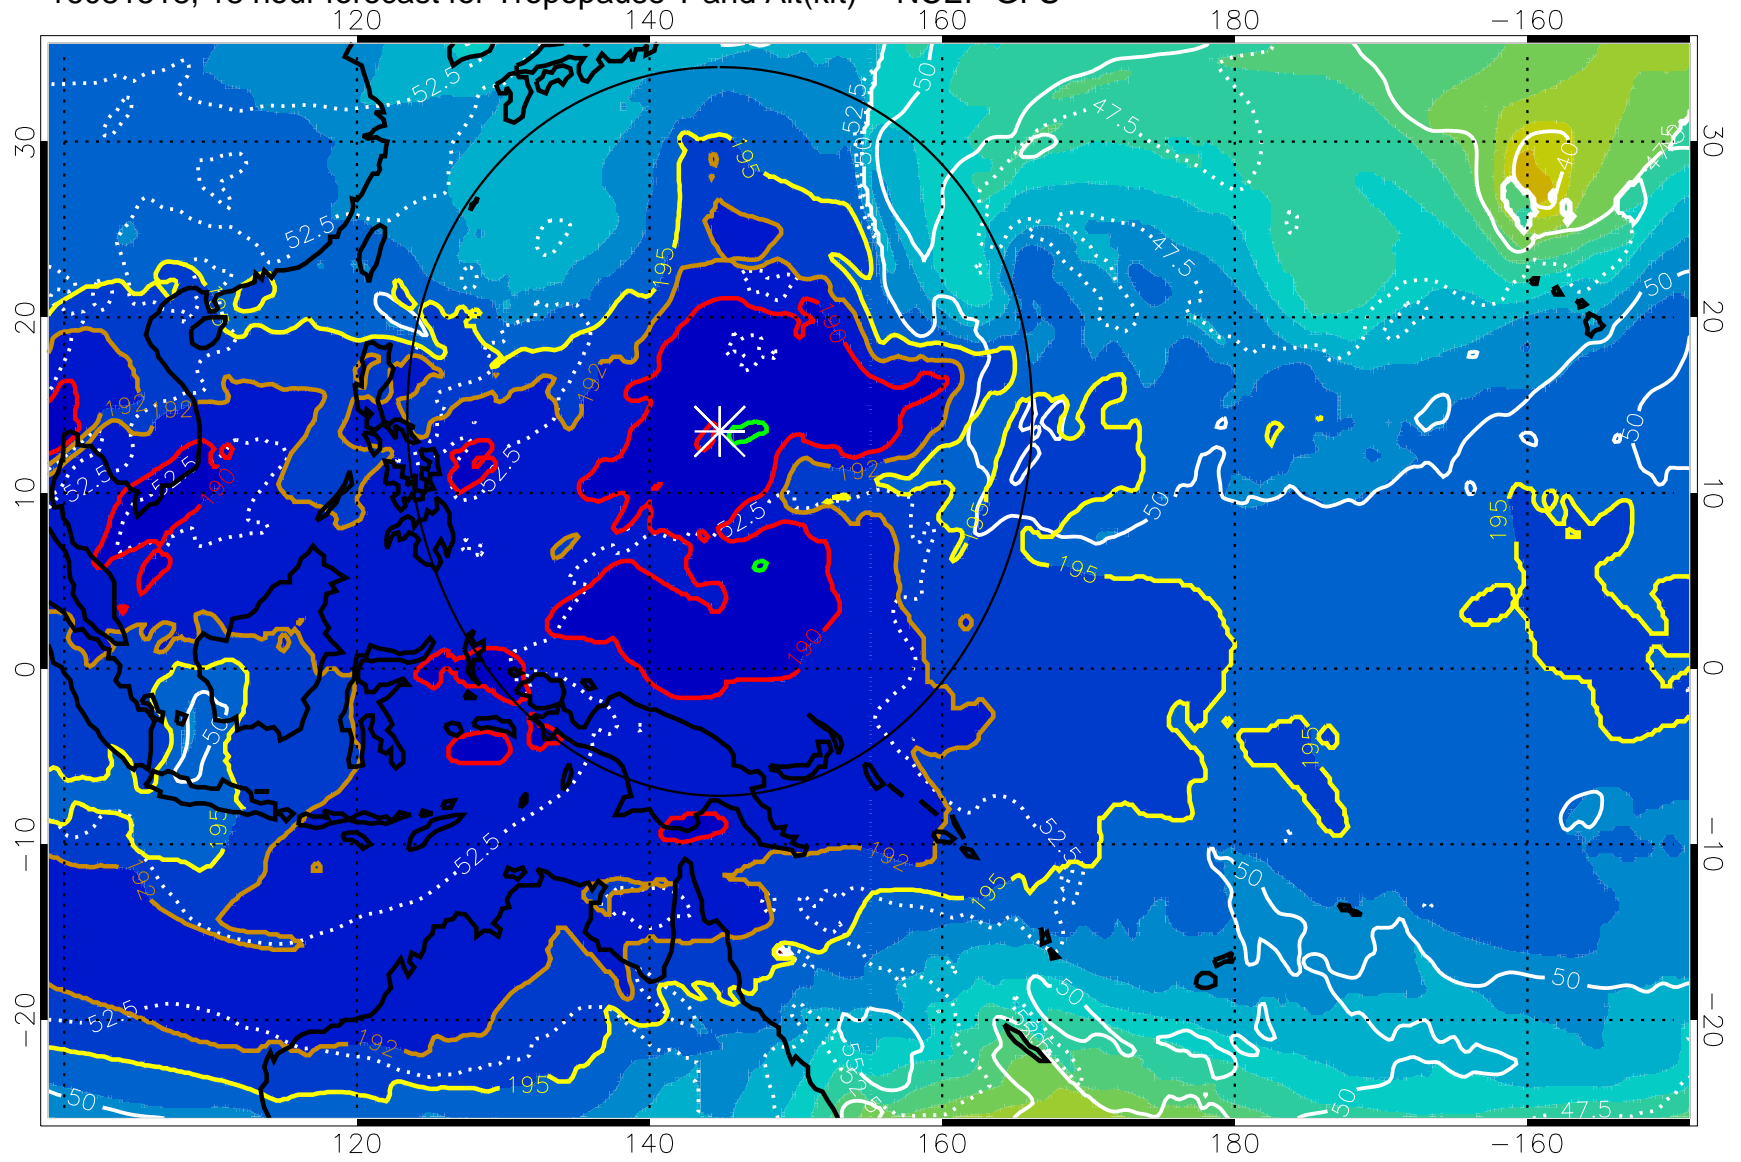

16081506, 6 hour forecast for Tropopause T and Alt(kft) -- NCEP GFS

Tropopause T, K

Tropopause Altitude in kft (white)

192.5K Isotherm 195K Isotherm  
187.5K Isotherm 190K Isotherm

Range ring of 2304 km

16081512, 12 hour forecast for Tropopause T and Alt(kft) -- NCEP GFS

190 200 210 220 230  
Tropopause T, K

Tropopause Altitude in kft (white)

192.5K Isotherm 195K Isotherm  
187.5K Isotherm 190K Isotherm

Range ring of 2304 km

16081518, 18 hour forecast for Tropopause T and Alt(kft) -- NCEP GFS