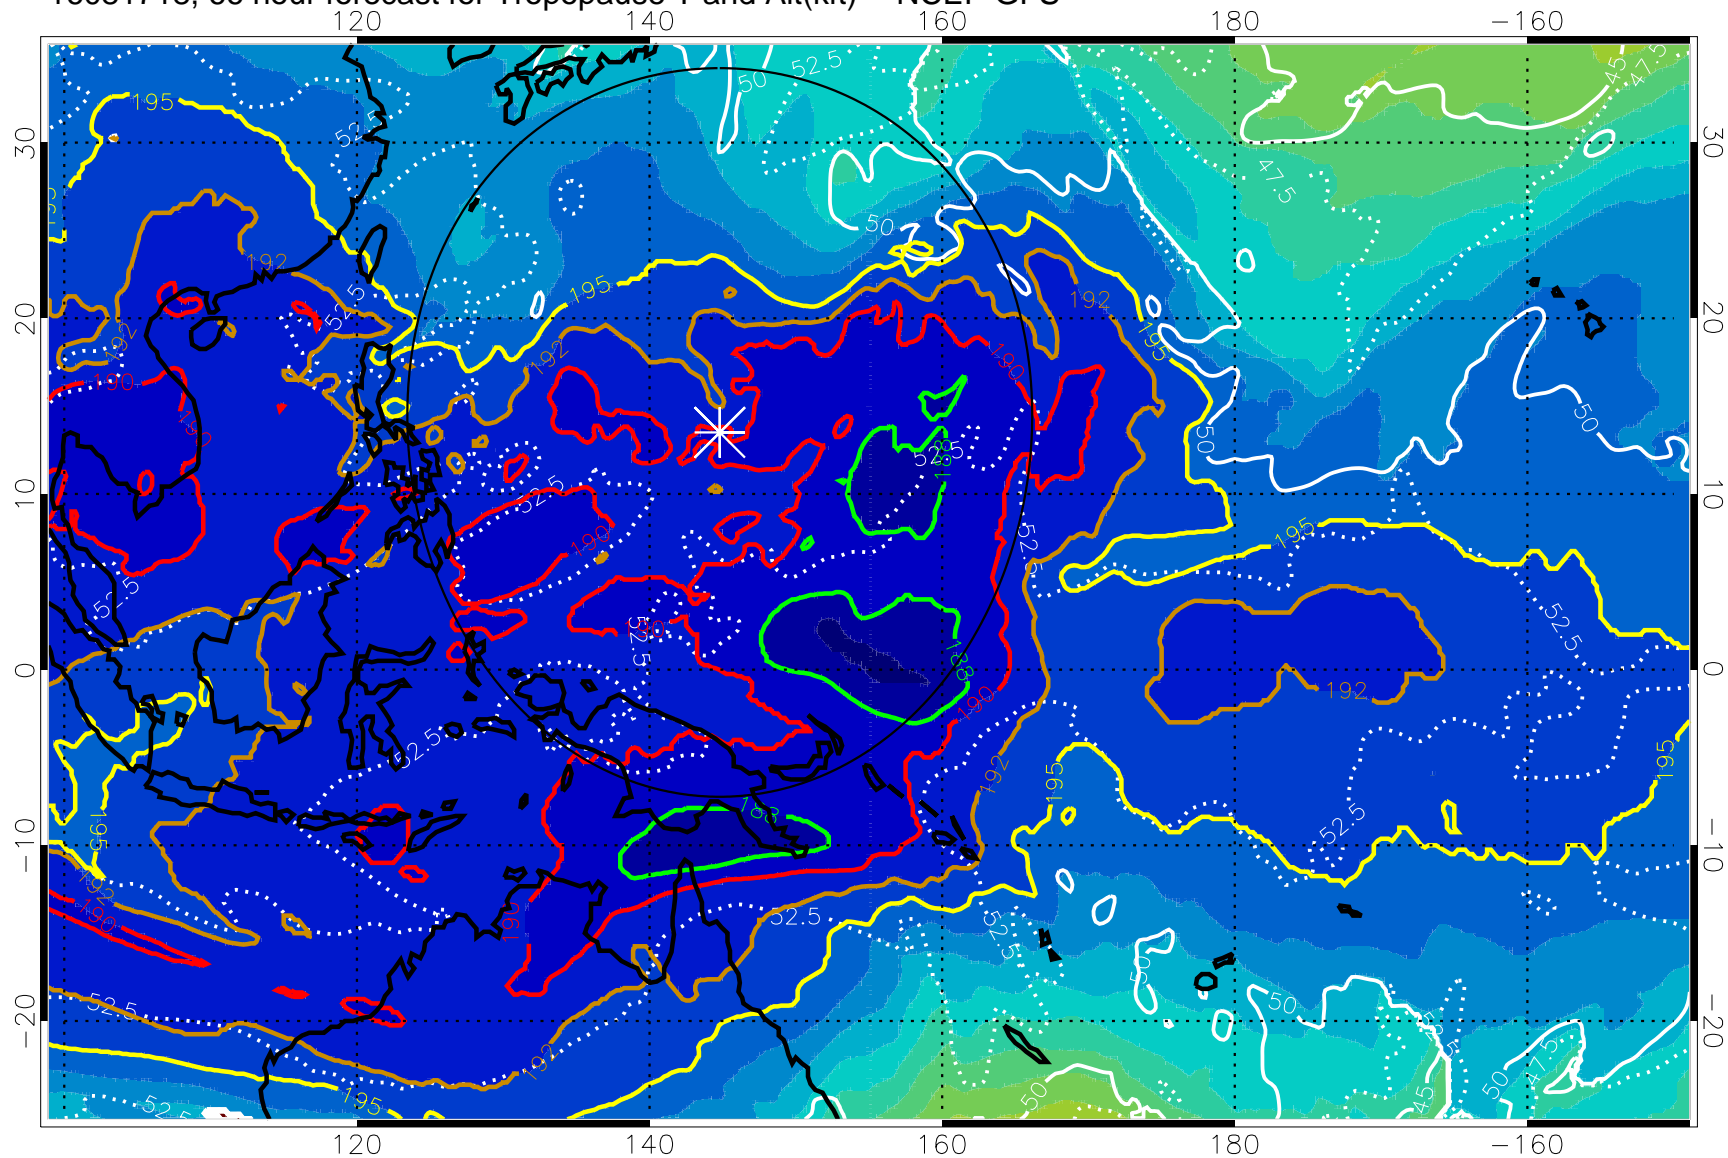

190 200 210 220 230

Tropopause T, K

Tropopause Altitude in kft (white)

192.5K Isotherm 195K Isotherm  
187.5K Isotherm 190K Isotherm

Range ring of 2304 km

16081712, 60 hour forecast for Tropopause T and Alt(kft) -- NCEP GFS

190 200 210 220 230  
Tropopause T, K

Tropopause Altitude in kft (white)

192.5K Isotherm 195K Isotherm  
187.5K Isotherm 190K Isotherm

Range ring of 2304 km

16081718, 66 hour forecast for Tropopause T and Alt(kft) -- NCEP GFS