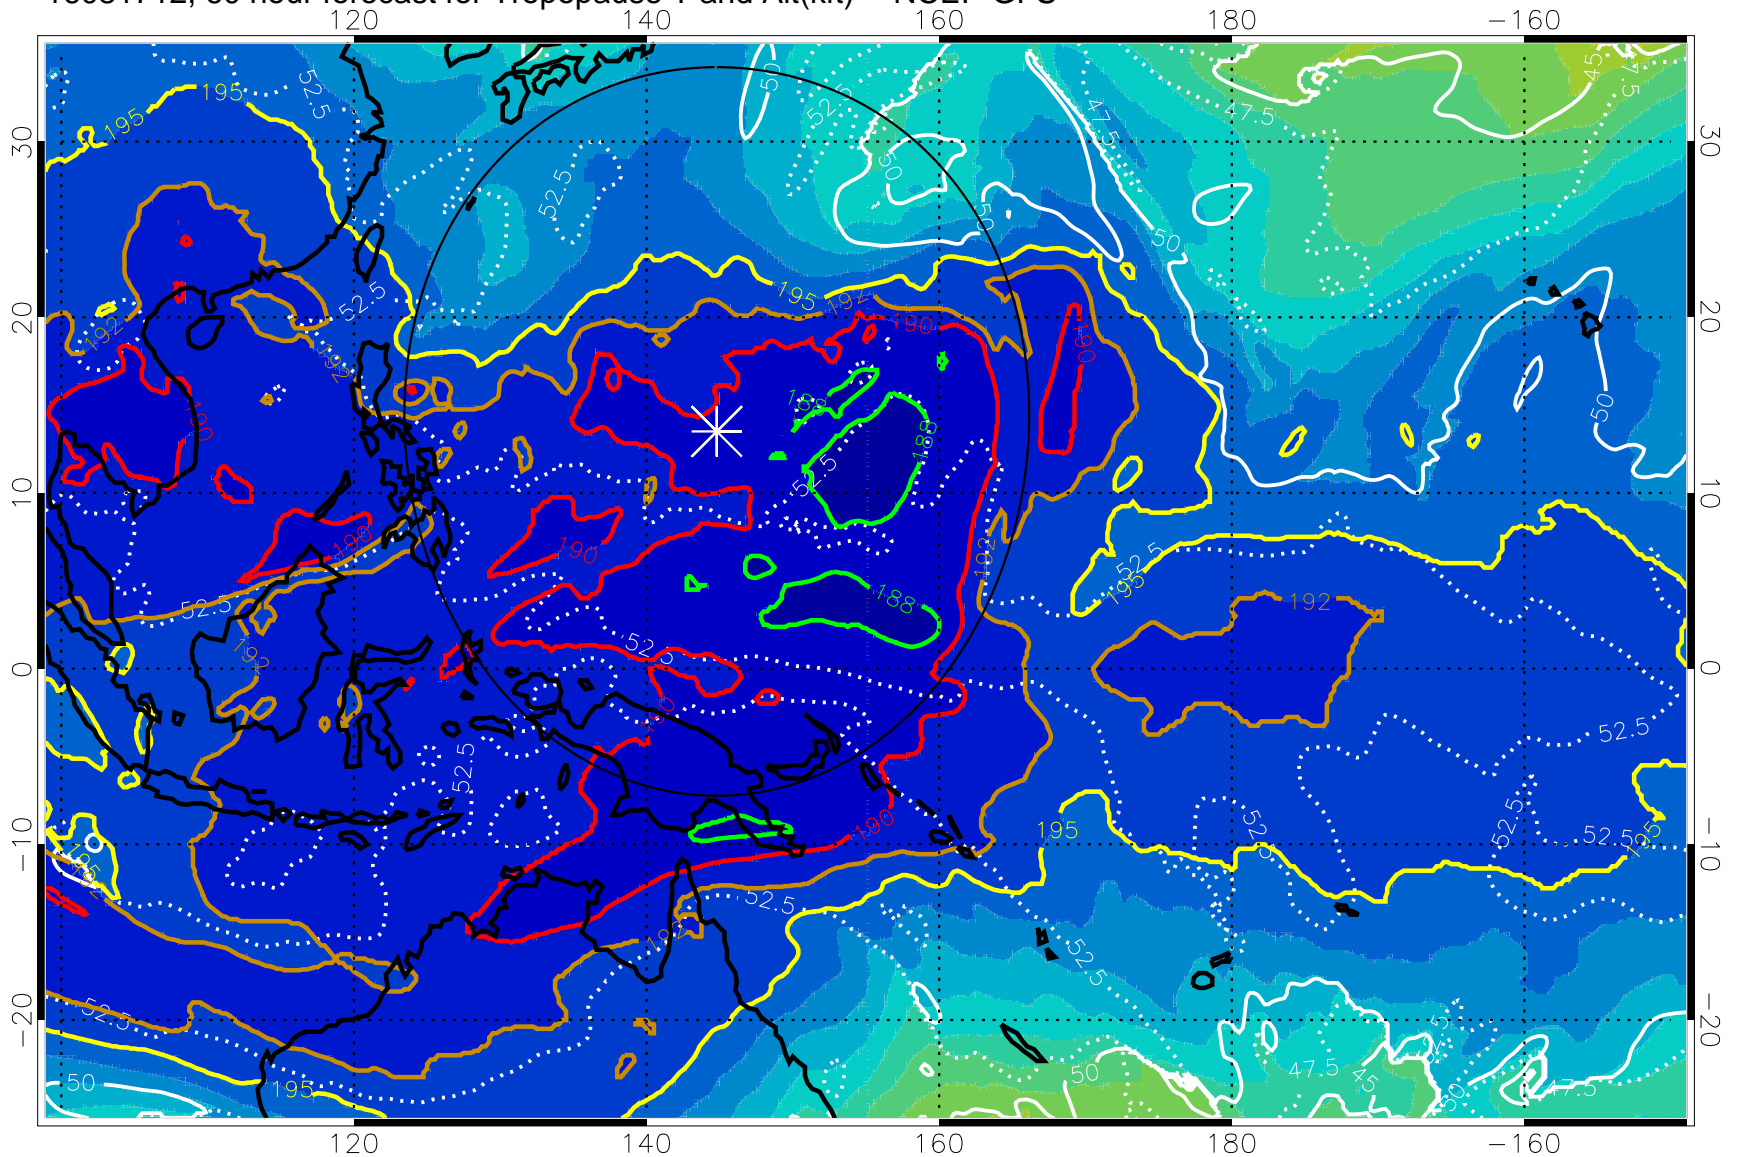

190 200 210 220 230

Tropopause T, K

Tropopause Altitude in kft (white)

192.5K Isotherm 195K Isotherm  
187.5K Isotherm 190K Isotherm

Range ring of 2304 km

16081712, 60 hour forecast for Tropopause T and Alt(kft) -- NCEP GFS

190 200 210 220 230  
Tropopause T, K

Tropopause Altitude in kft (white)

192.5K Isotherm 195K Isotherm  
187.5K Isotherm 190K Isotherm

Range ring of 2304 km

16081718, 66 hour forecast for Tropopause T and Alt(kft) -- NCEP GFS