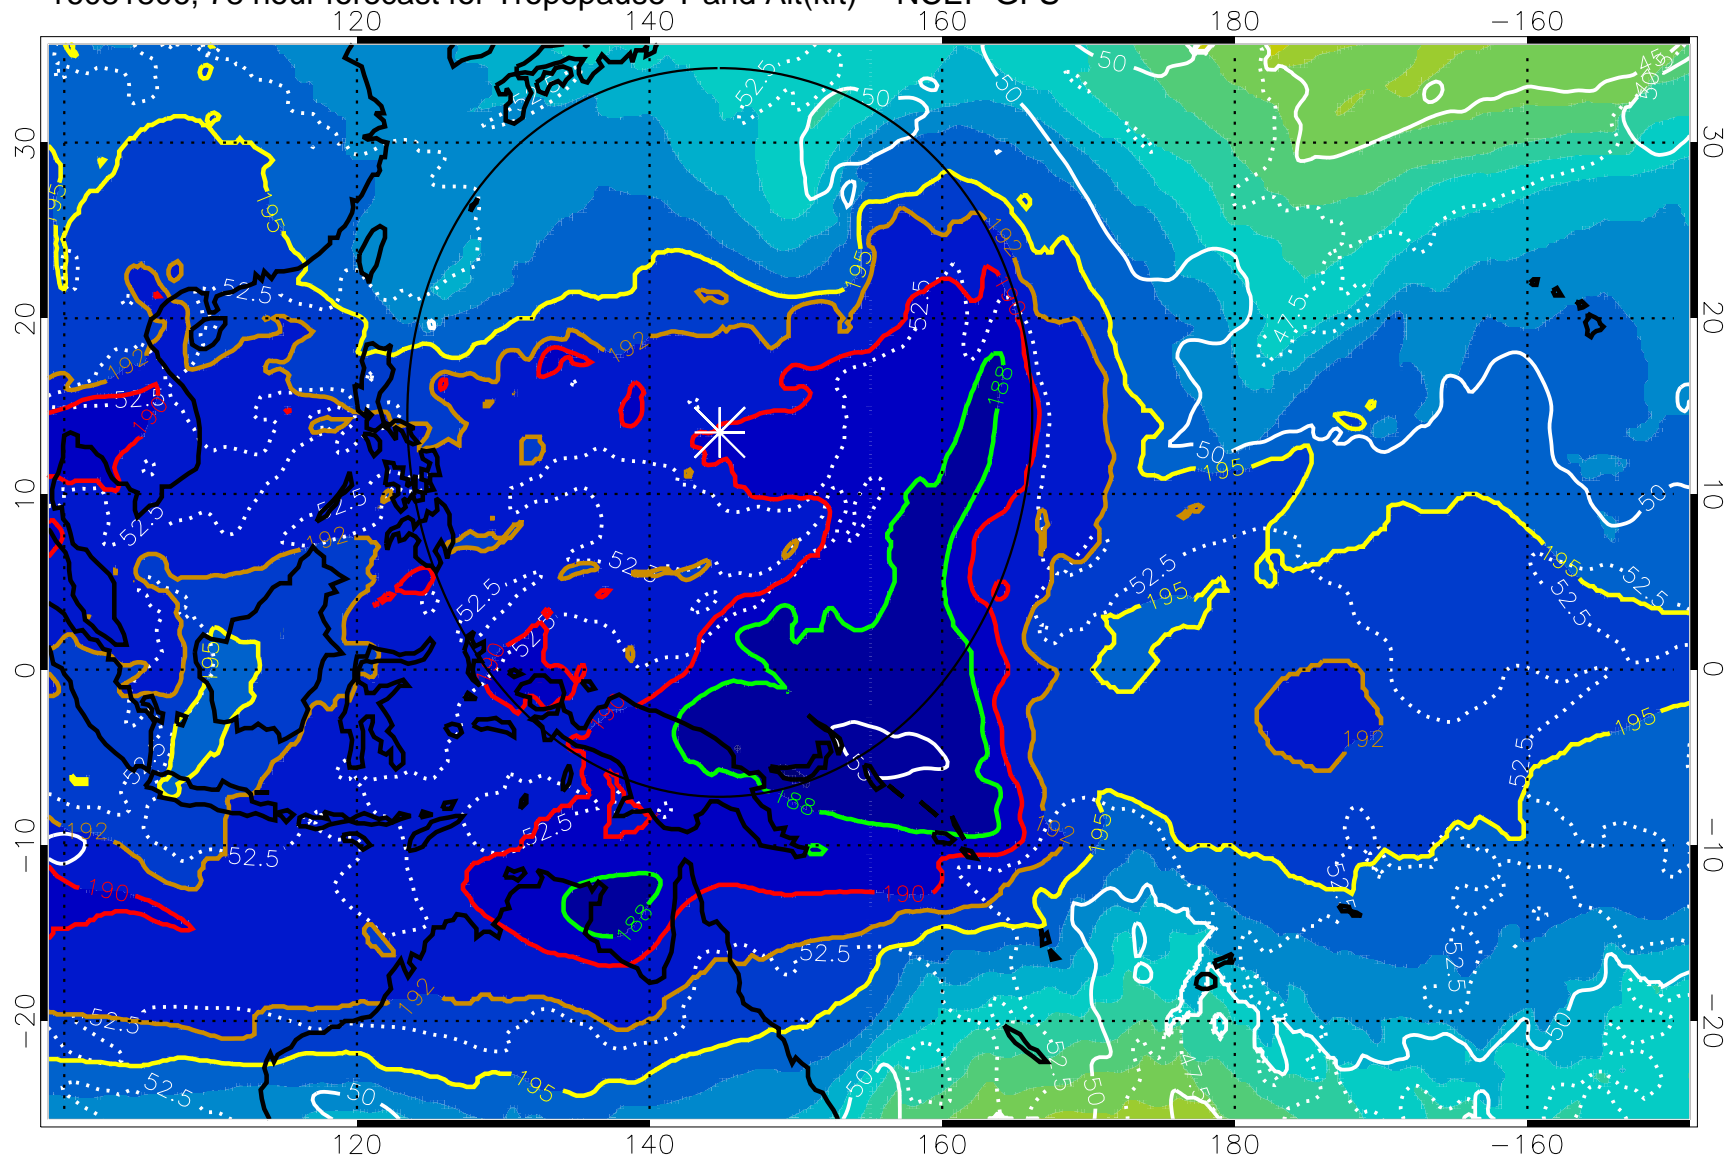

190 200 210 220 230

Tropopause T, K

Tropopause Altitude in kft (white)

192.5K Isotherm 195K Isotherm

187.5K Isotherm 190K Isotherm

Range ring of 2304 km

16081806, 78 hour forecast for Tropopause T and Alt(kft) -- NCEP GFS

190 200 210 220 230

Tropopause T, K

Tropopause Altitude in kft (white)

192.5K Isotherm 195K Isotherm

187.5K Isotherm 190K Isotherm

Range ring of 2304 km

16081812, 84 hour forecast for Tropopause T and Alt(kft) -- NCEP GFS