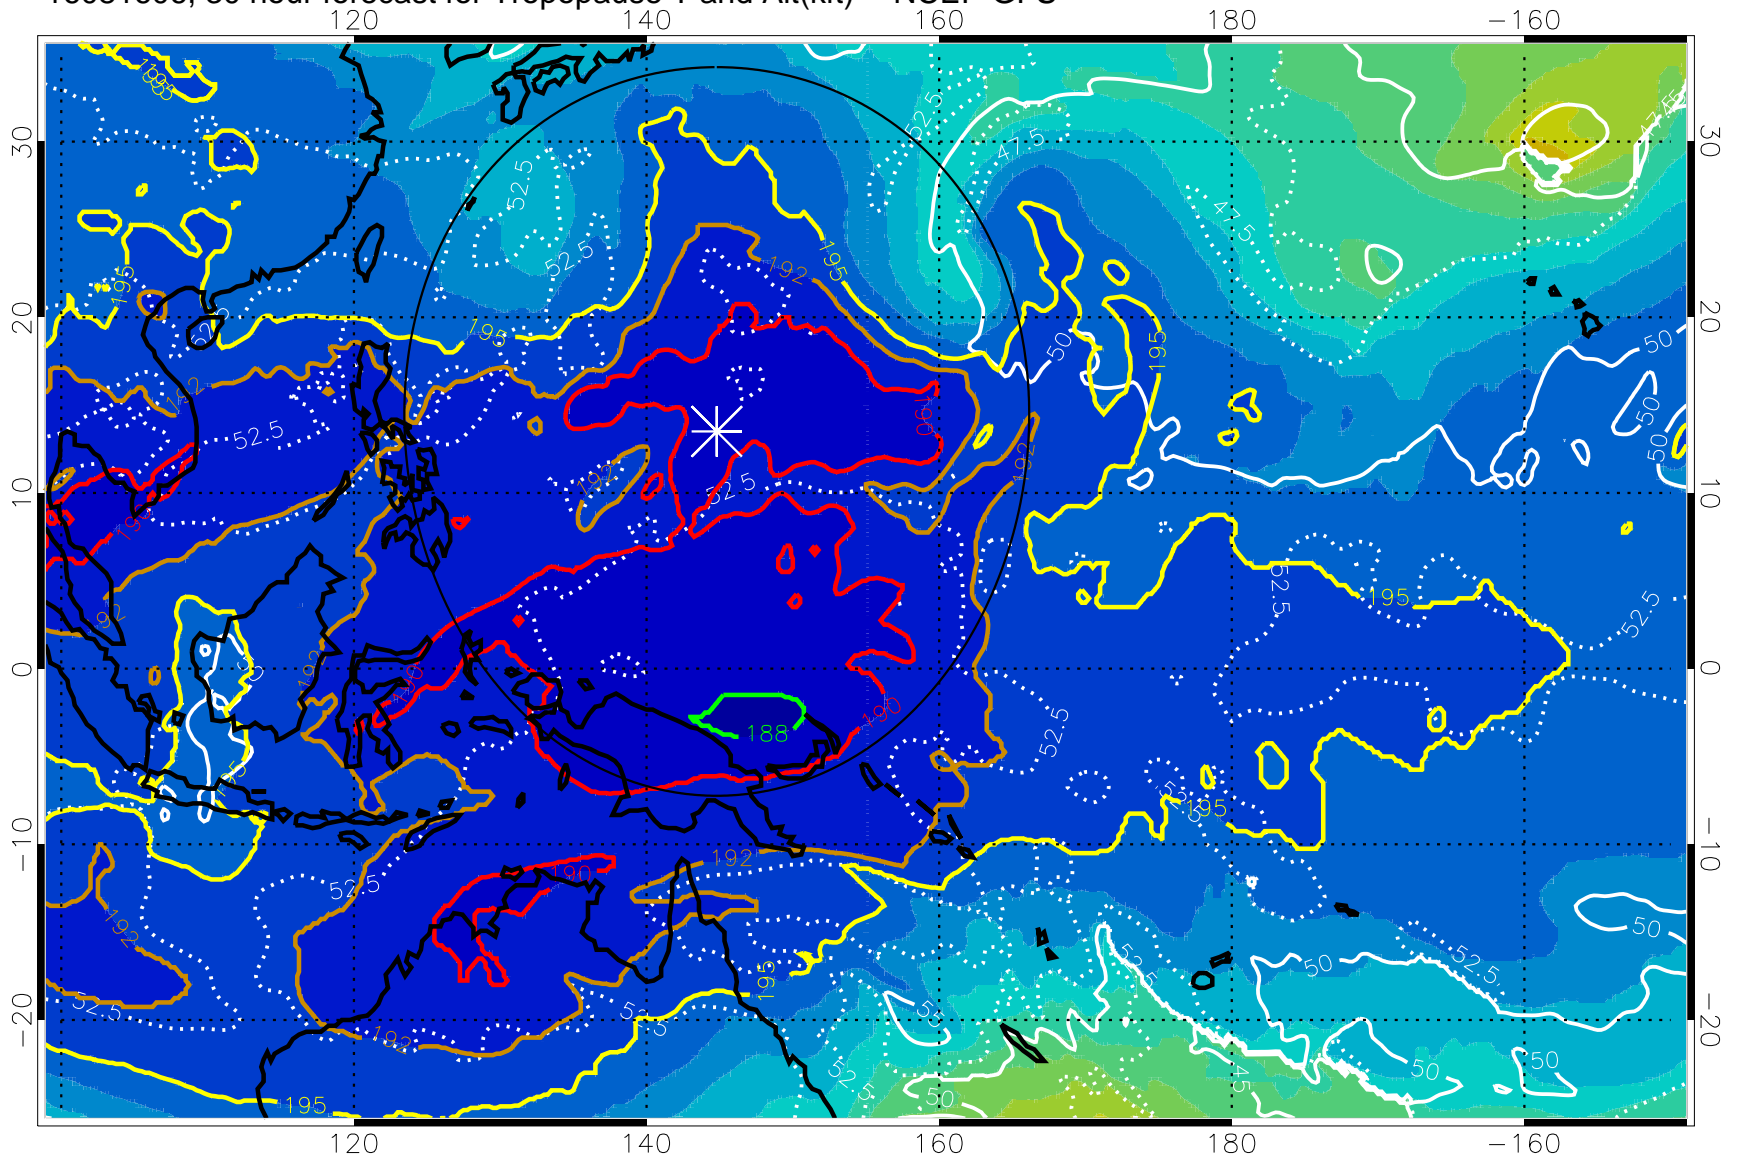

190 200 210 220 230

Tropopause T, K

Tropopause Altitude in kft (white)

192.5K Isotherm 195K Isotherm

187.5K Isotherm 190K Isotherm

Range ring of 2304 km

16081606, 30 hour forecast for Tropopause T and Alt(kft) -- NCEP GFS