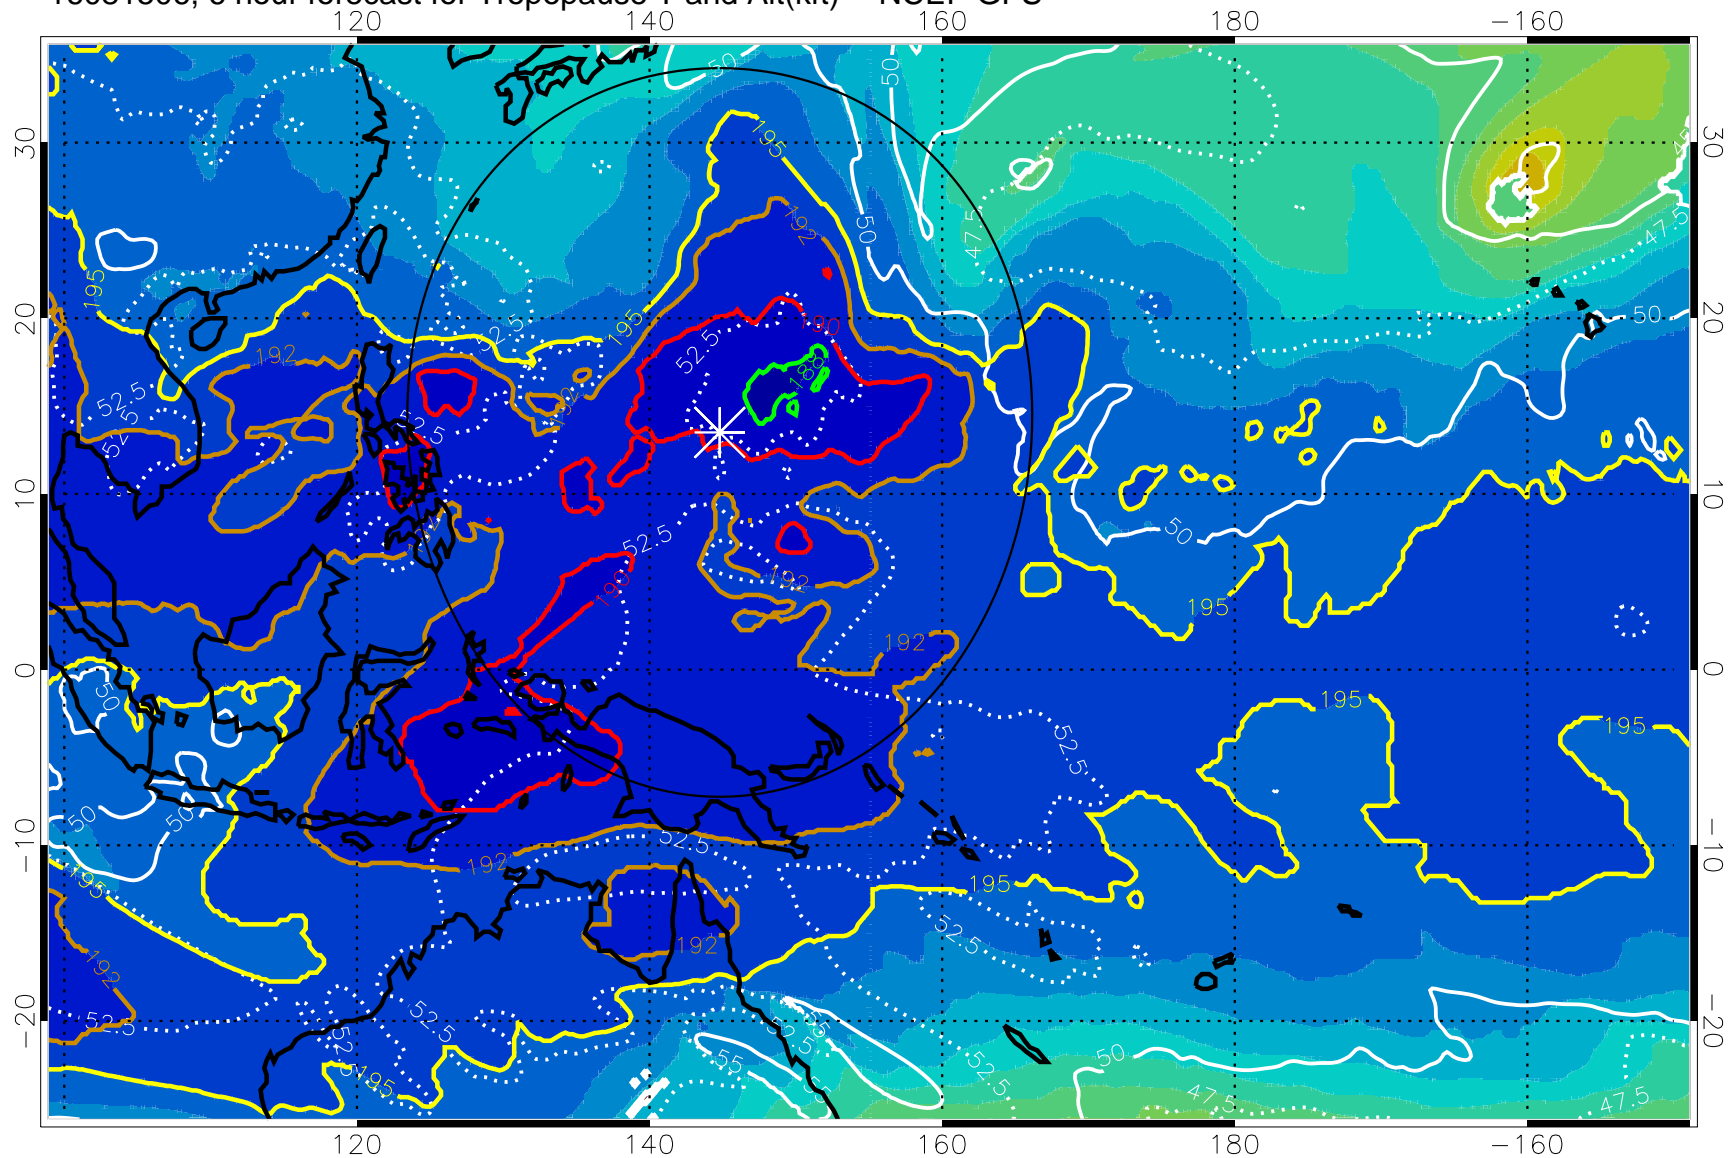

16081506, 6 hour forecast for Tropopause T and Alt(kft) -- NCEP GFS

Tropopause T, K

Tropopause Altitude in kft (white)

192.5K Isotherm 195K Isotherm  
187.5K Isotherm 190K Isotherm

Range ring of 2304 km

16081512, 12 hour forecast for Tropopause T and Alt(kft) -- NCEP GFS

190 200 210 220 230  
Tropopause T, K

Tropopause Altitude in kft (white)

192.5K Isotherm 195K Isotherm  
187.5K Isotherm 190K Isotherm

Range ring of 2304 km

16081518, 18 hour forecast for Tropopause T and Alt(kft) -- NCEP GFS