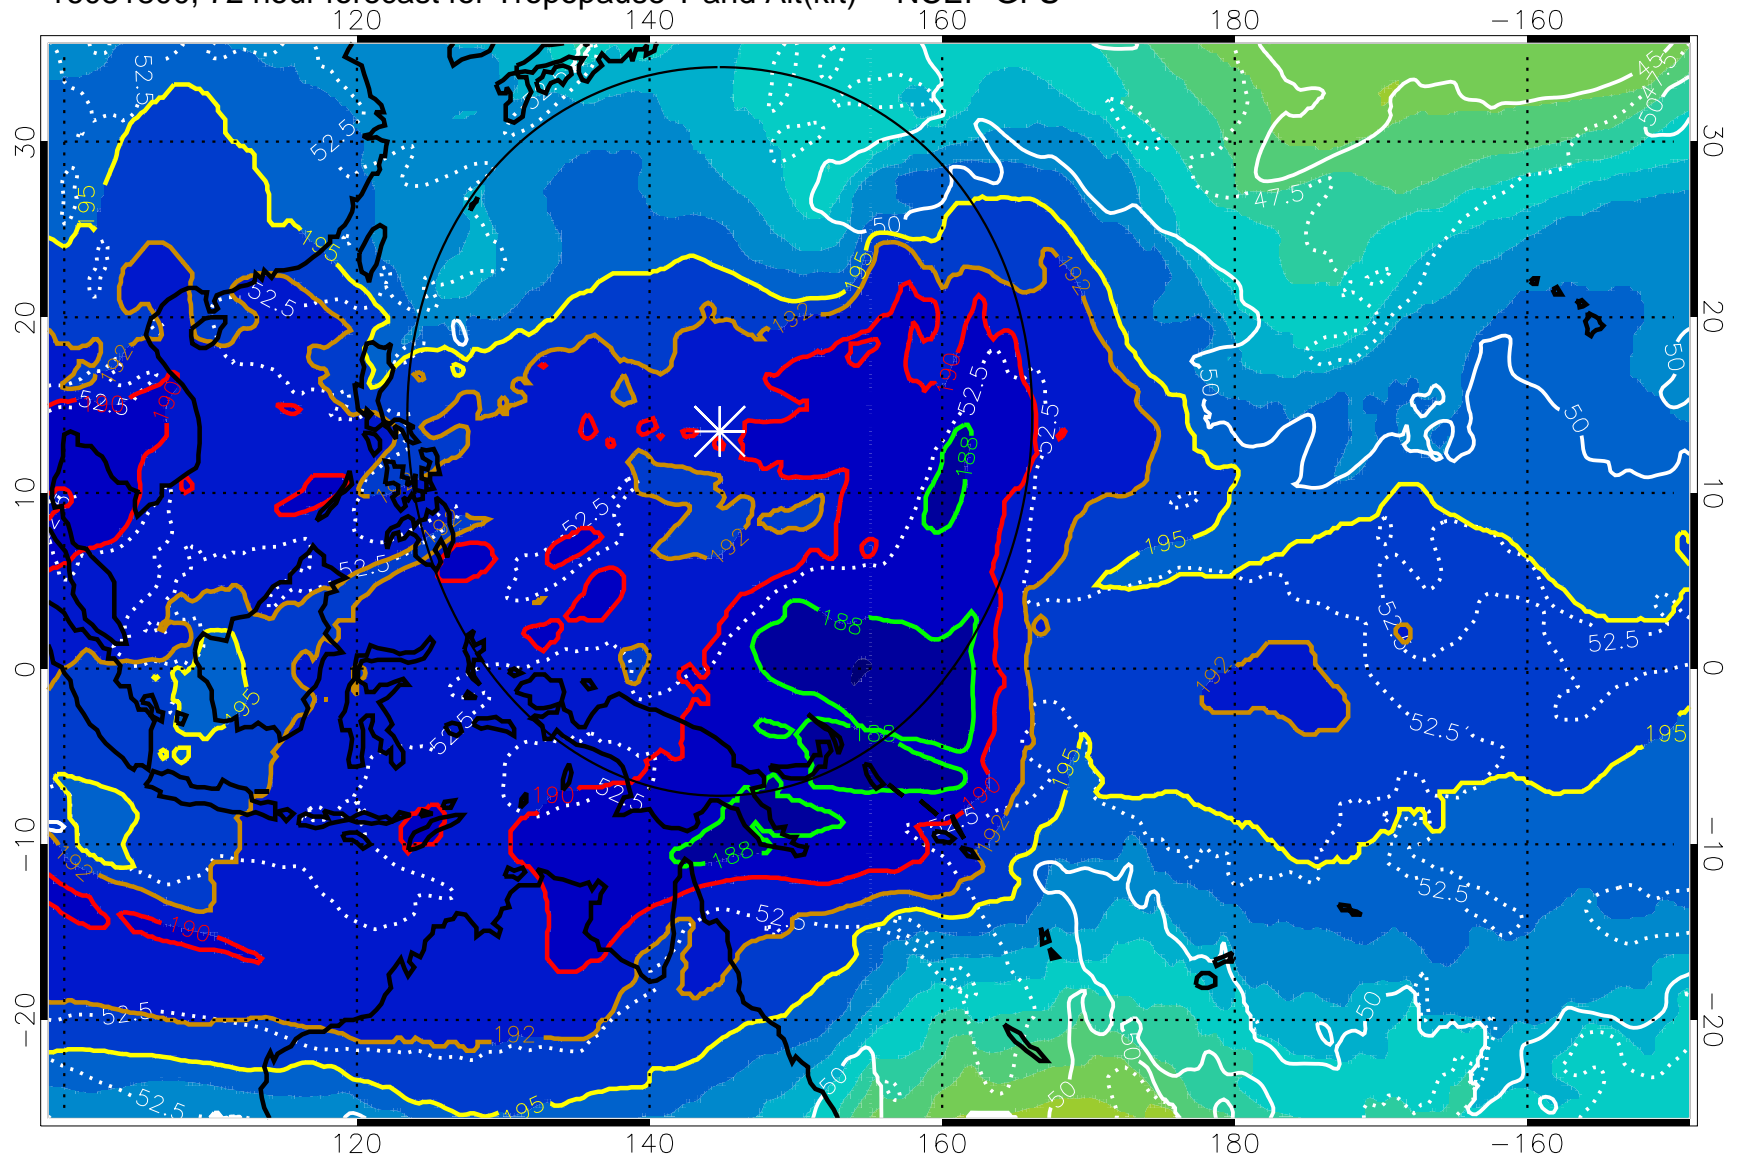

190 200 210 220 230  
Tropopause T, K

Tropopause Altitude in kft (white)

192.5K Isotherm 195K Isotherm  
187.5K Isotherm 190K Isotherm

Range ring of 2304 km

16081718, 66 hour forecast for Tropopause T and Alt(kft) -- NCEP GFS

190 200 210 220 230

Tropopause T, K

Tropopause Altitude in kft (white)

192.5K Isotherm 195K Isotherm  
187.5K Isotherm 190K Isotherm

Range ring of 2304 km

16081800, 72 hour forecast for Tropopause T and Alt(kft) -- NCEP GFS

190 200 210 220 230

Tropopause T, K

Tropopause Altitude in kft (white)

192.5K Isotherm 195K Isotherm

187.5K Isotherm 190K Isotherm

Range ring of 2304 km

16081806, 78 hour forecast for Tropopause T and Alt(kft) -- NCEP GFS