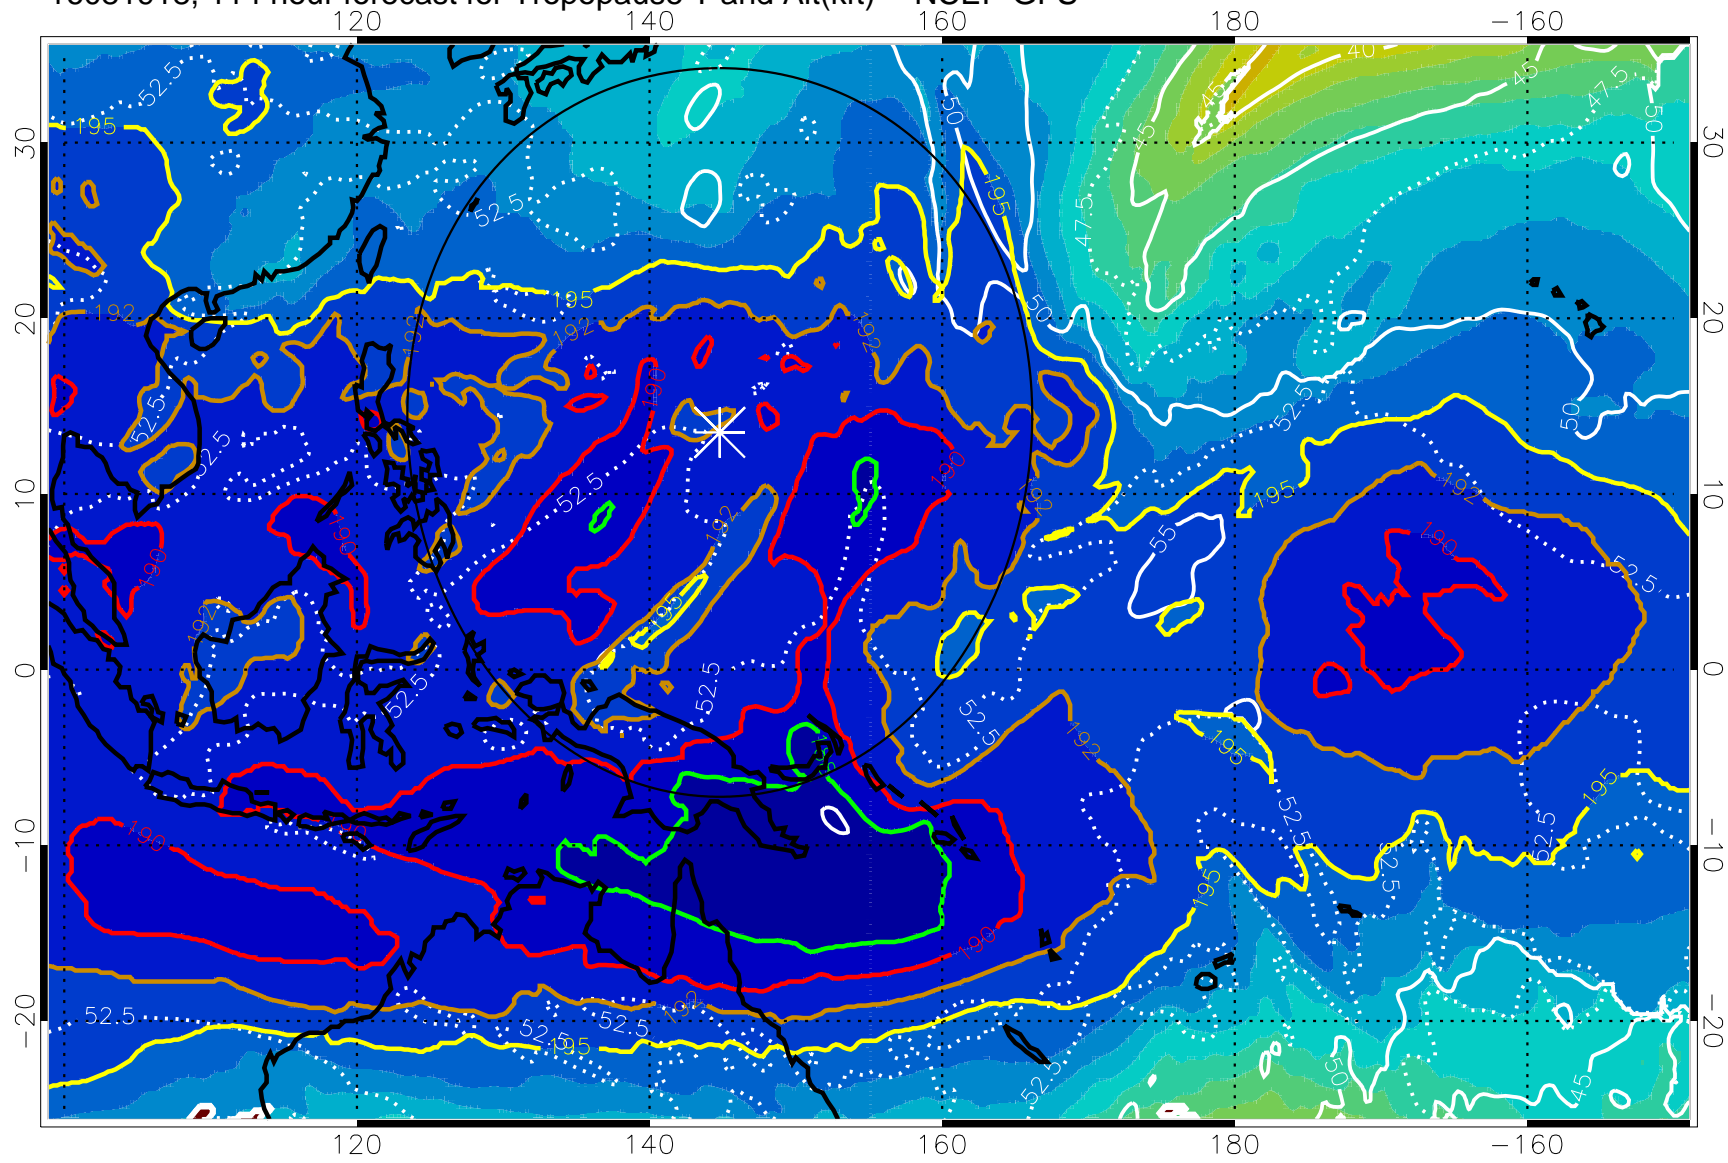

190 200 210 220 230

Tropopause T, K

Tropopause Altitude in kft (white)

192.5K Isotherm 195K Isotherm

187.5K Isotherm 190K Isotherm

Range ring of 2304 km

16081918, 114 hour forecast for Tropopause T and Alt(kft) -- NCEP GFS