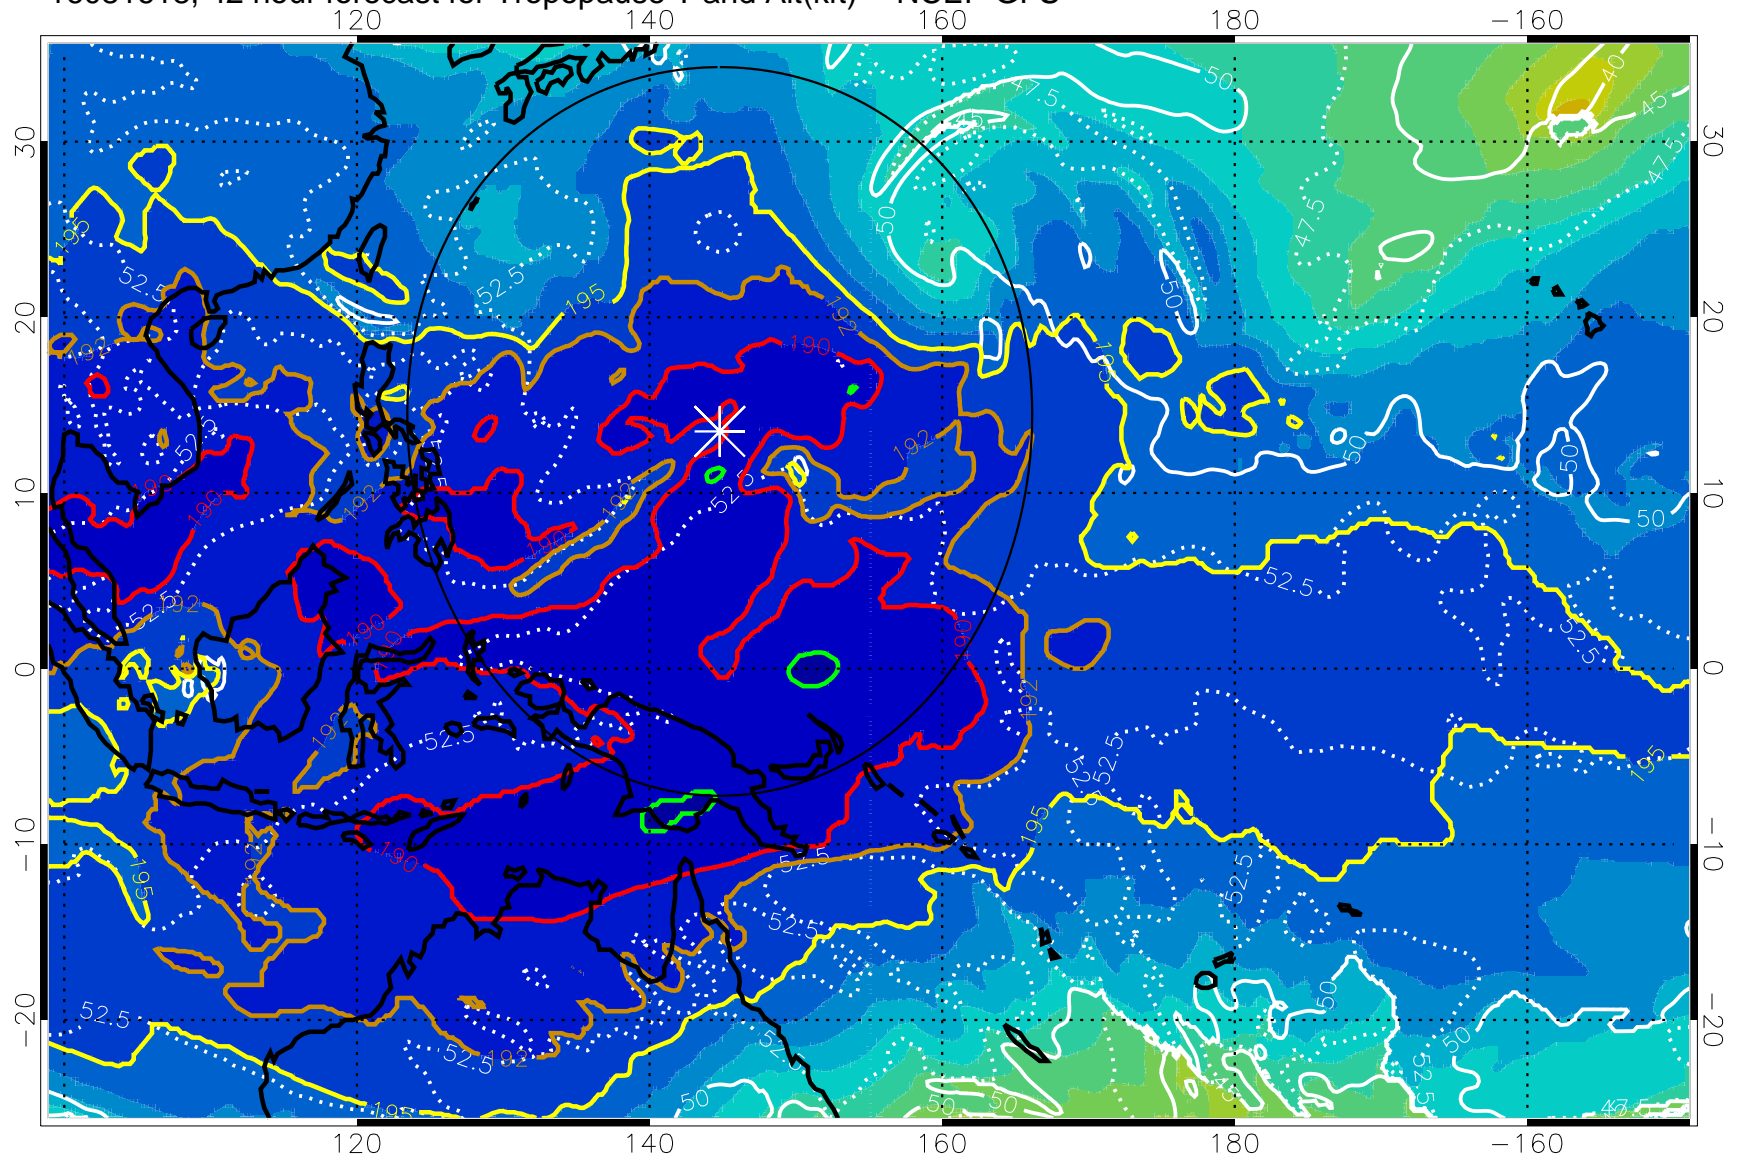

190 200 210 220 230

Tropopause T, K

Tropopause Altitude in kft (white)

192.5K Isotherm 195K Isotherm

187.5K Isotherm 190K Isotherm

Range ring of 2304 km

16081618, 42 hour forecast for Tropopause T and Alt(kft) -- NCEP GFS

190 200 210 220 230  
Tropopause T, K

Tropopause Altitude in kft (white)

192.5K Isotherm 195K Isotherm  
187.5K Isotherm 190K Isotherm

Range ring of 2304 km

16081700, 48 hour forecast for Tropopause T and Alt(kft) -- NCEP GFS