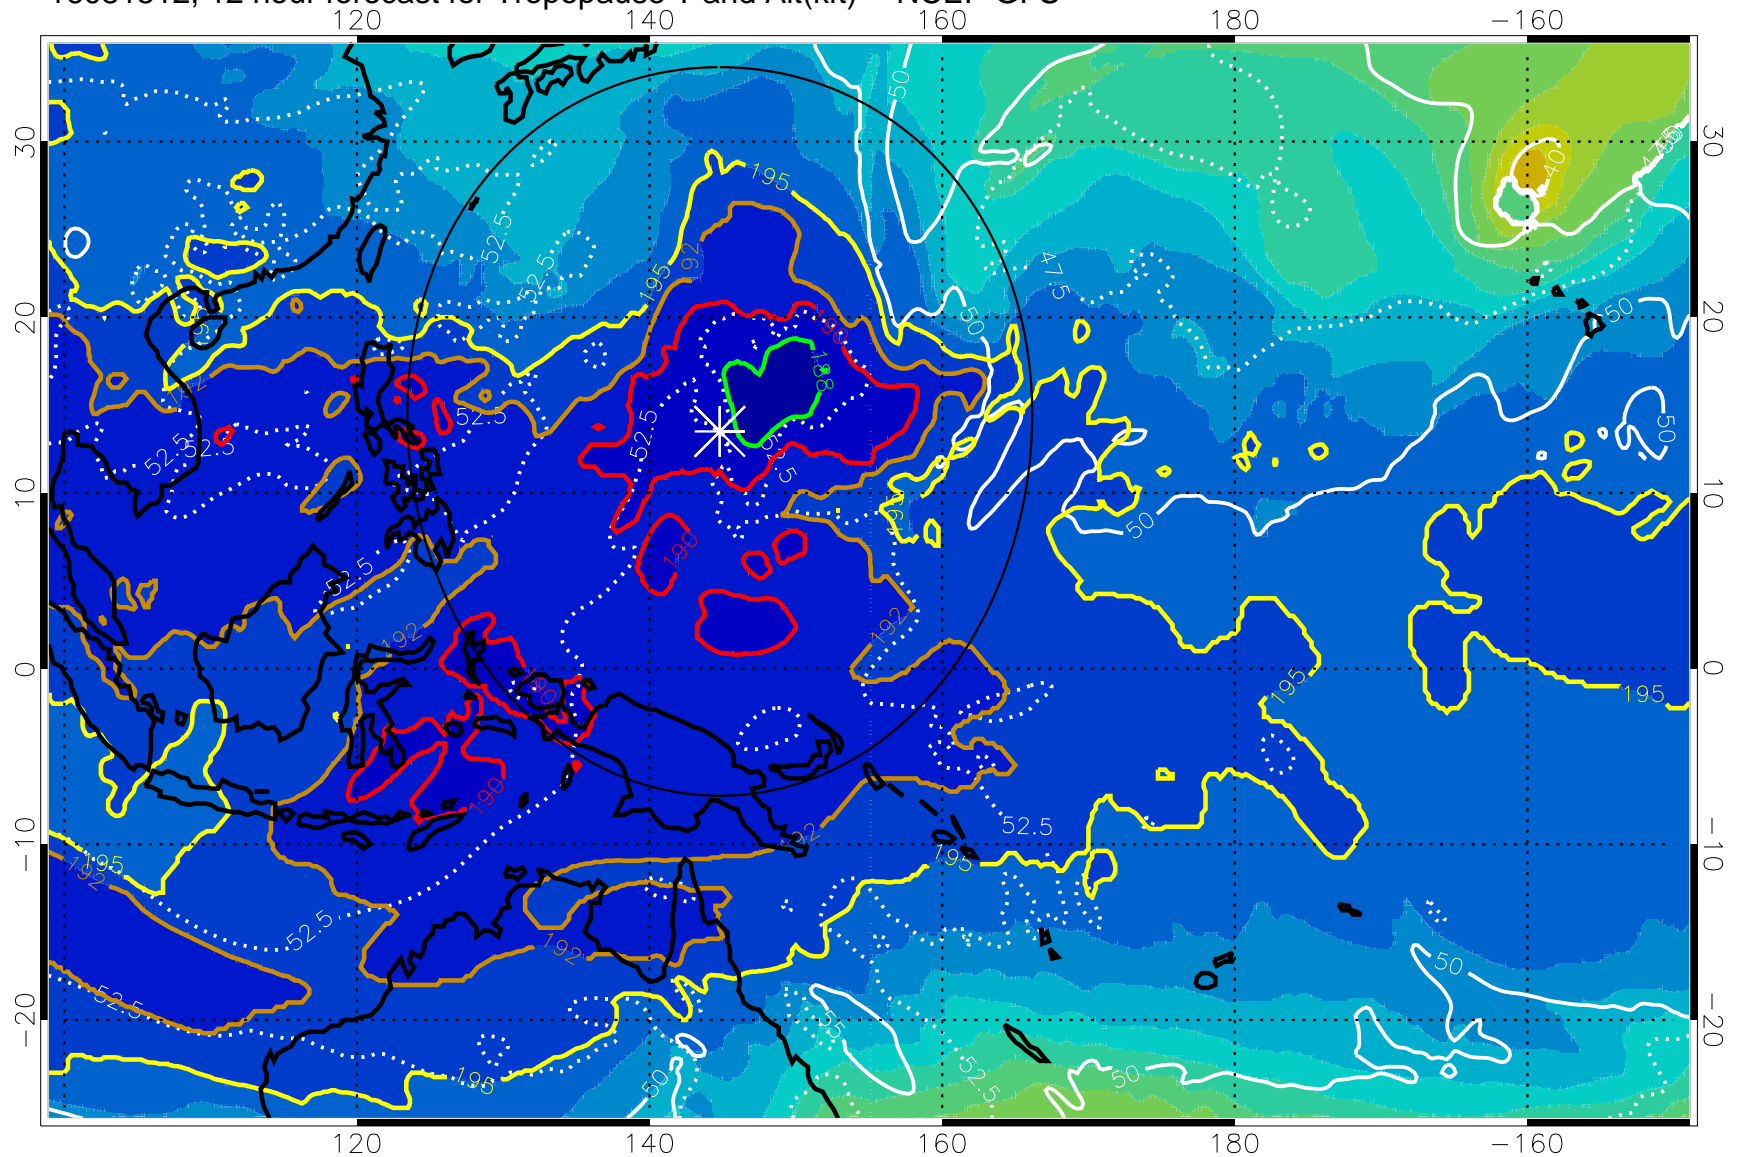

16081506, 6 hour forecast for Tropopause T and Alt(kft) -- NCEP GFS

Tropopause T, K

Tropopause Altitude in kft (white)

192.5K Isotherm 195K Isotherm  
187.5K Isotherm 190K Isotherm

Range ring of 2304 km

16081512, 12 hour forecast for Tropopause T and Alt(kft) -- NCEP GFS

190 200 210 220 230  
Tropopause T, K

Tropopause Altitude in kft (white)

192.5K Isotherm 195K Isotherm  
187.5K Isotherm 190K Isotherm

Range ring of 2304 km

16081518, 18 hour forecast for Tropopause T and Alt(kft) -- NCEP GFS