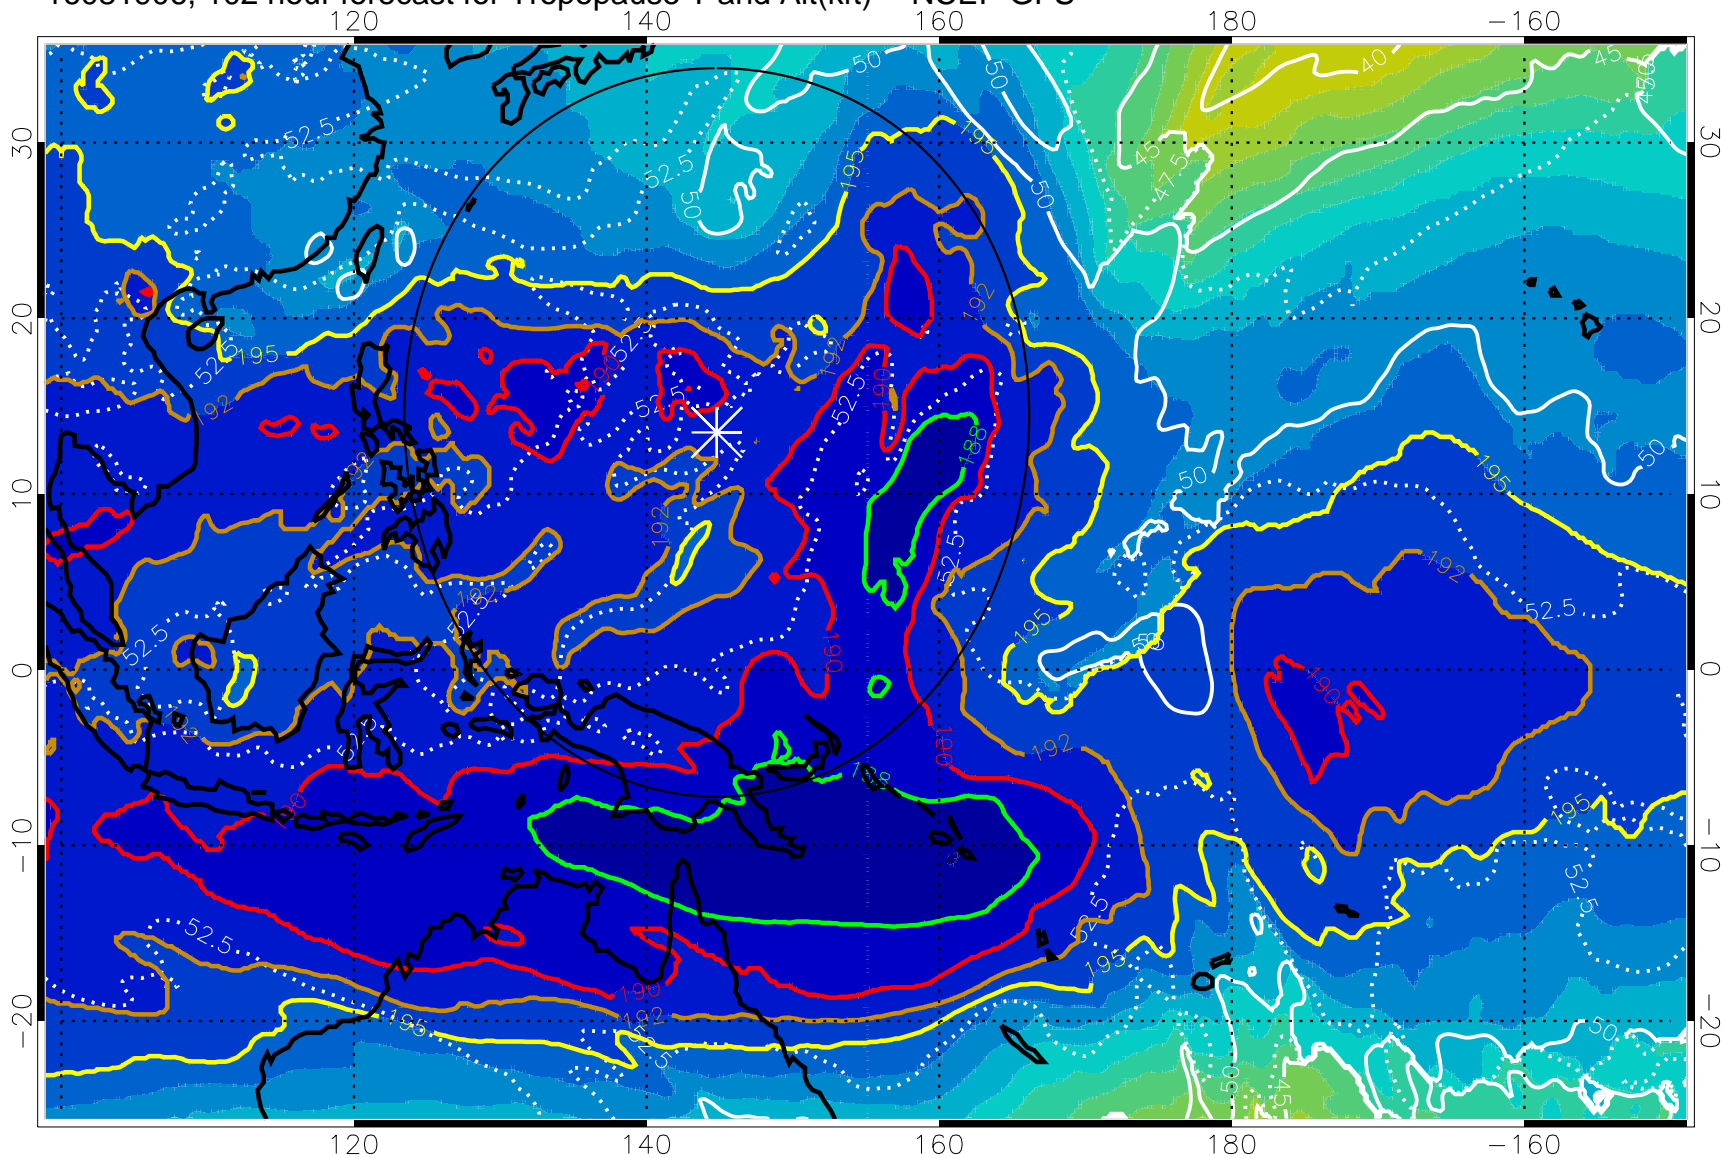

190 200 210 220 230

Tropopause T, K

Tropopause Altitude in kft (white)

192.5K Isotherm 195K Isotherm  
187.5K Isotherm 190K Isotherm

Range ring of 2304 km

16081900, 96 hour forecast for Tropopause T and Alt(kft) -- NCEP GFS

190 200 210 220 230

Tropopause T, K

Tropopause Altitude in kft (white)

192.5K Isotherm 195K Isotherm

187.5K Isotherm 190K Isotherm

Range ring of 2304 km

16081906, 102 hour forecast for Tropopause T and Alt(kft) -- NCEP GFS

190 200 210 220 230  
Tropopause T, K

Tropopause Altitude in kft (white)

192.5K Isotherm 195K Isotherm  
187.5K Isotherm 190K Isotherm

Range ring of 2304 km

16081912, 108 hour forecast for Tropopause T and Alt(kft) -- NCEP GFS