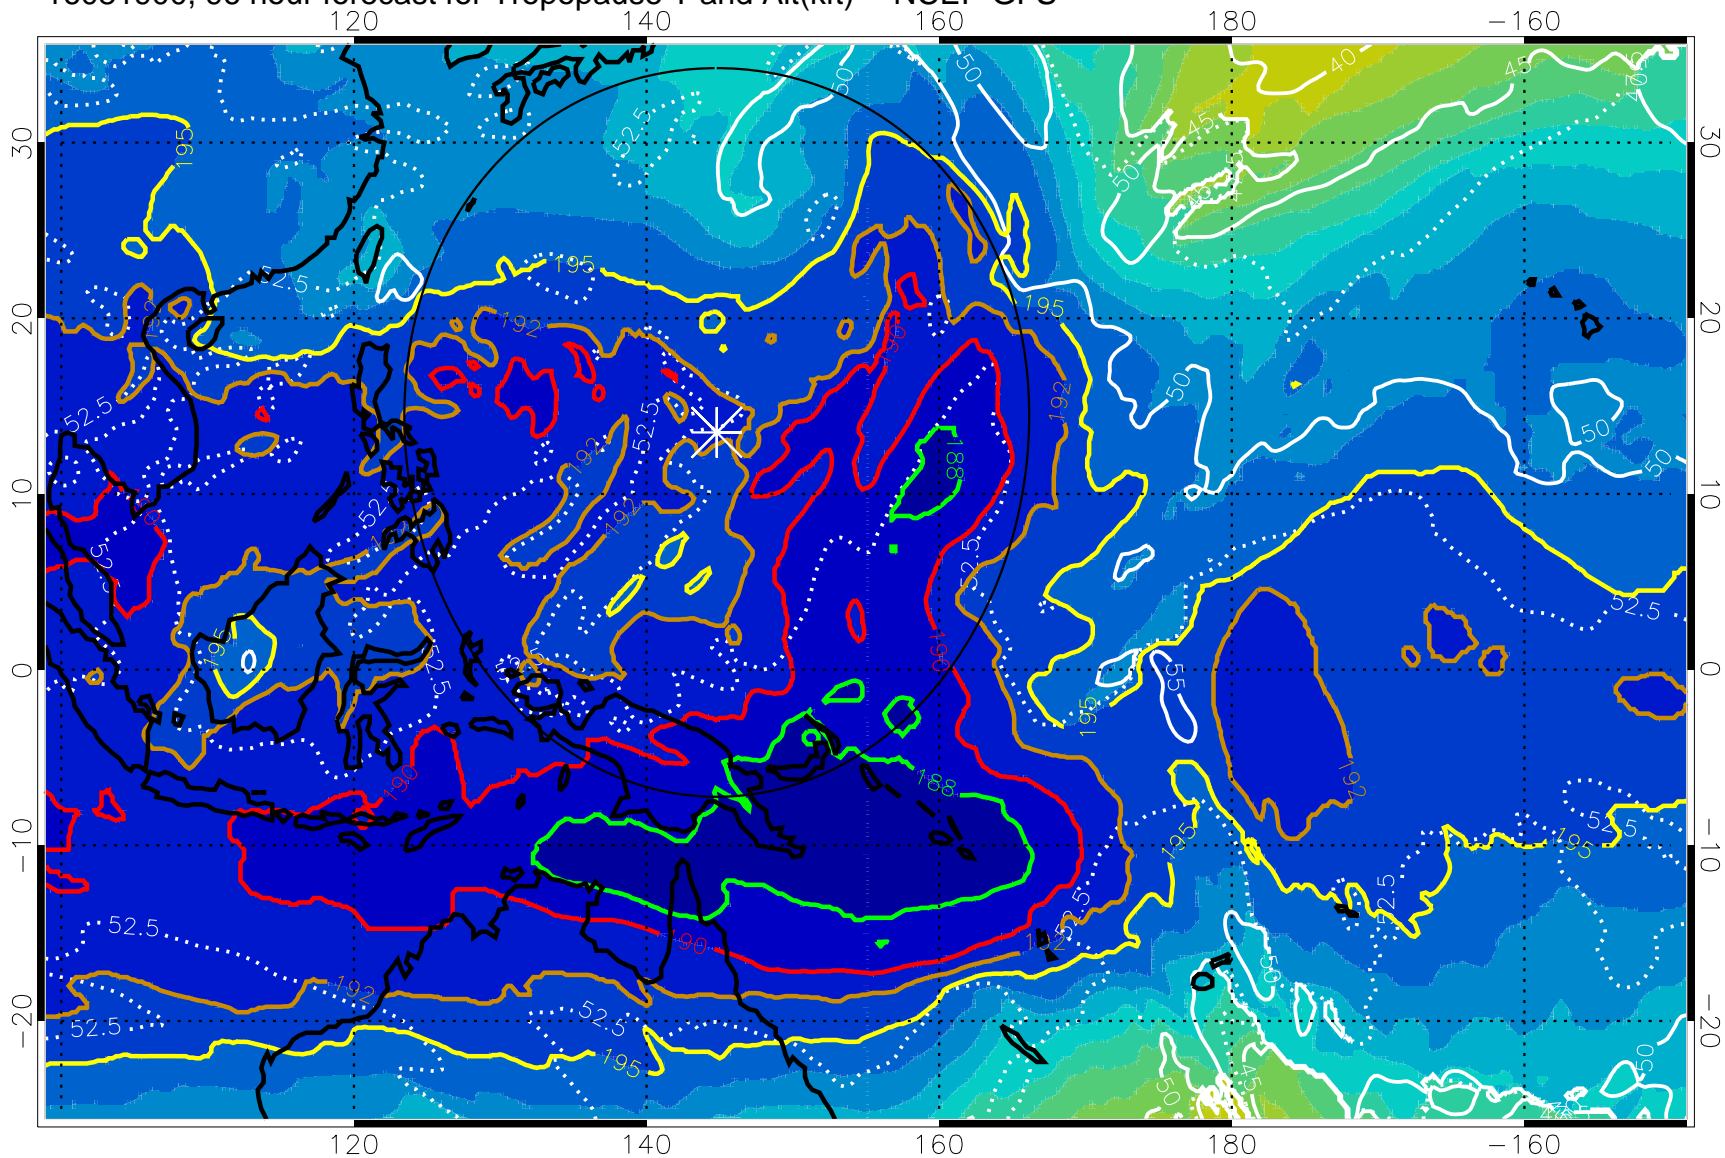

190 200 210 220 230

Tropopause T, K

Tropopause Altitude in kft (white)

192.5K Isotherm 195K Isotherm  
187.5K Isotherm 190K Isotherm

Range ring of 2304 km

16081900, 96 hour forecast for Tropopause T and Alt(kft) -- NCEP GFS

190 200 210 220 230

Tropopause T, K

Tropopause Altitude in kft (white)

192.5K Isotherm 195K Isotherm

187.5K Isotherm 190K Isotherm

Range ring of 2304 km

16081906, 102 hour forecast for Tropopause T and Alt(kft) -- NCEP GFS