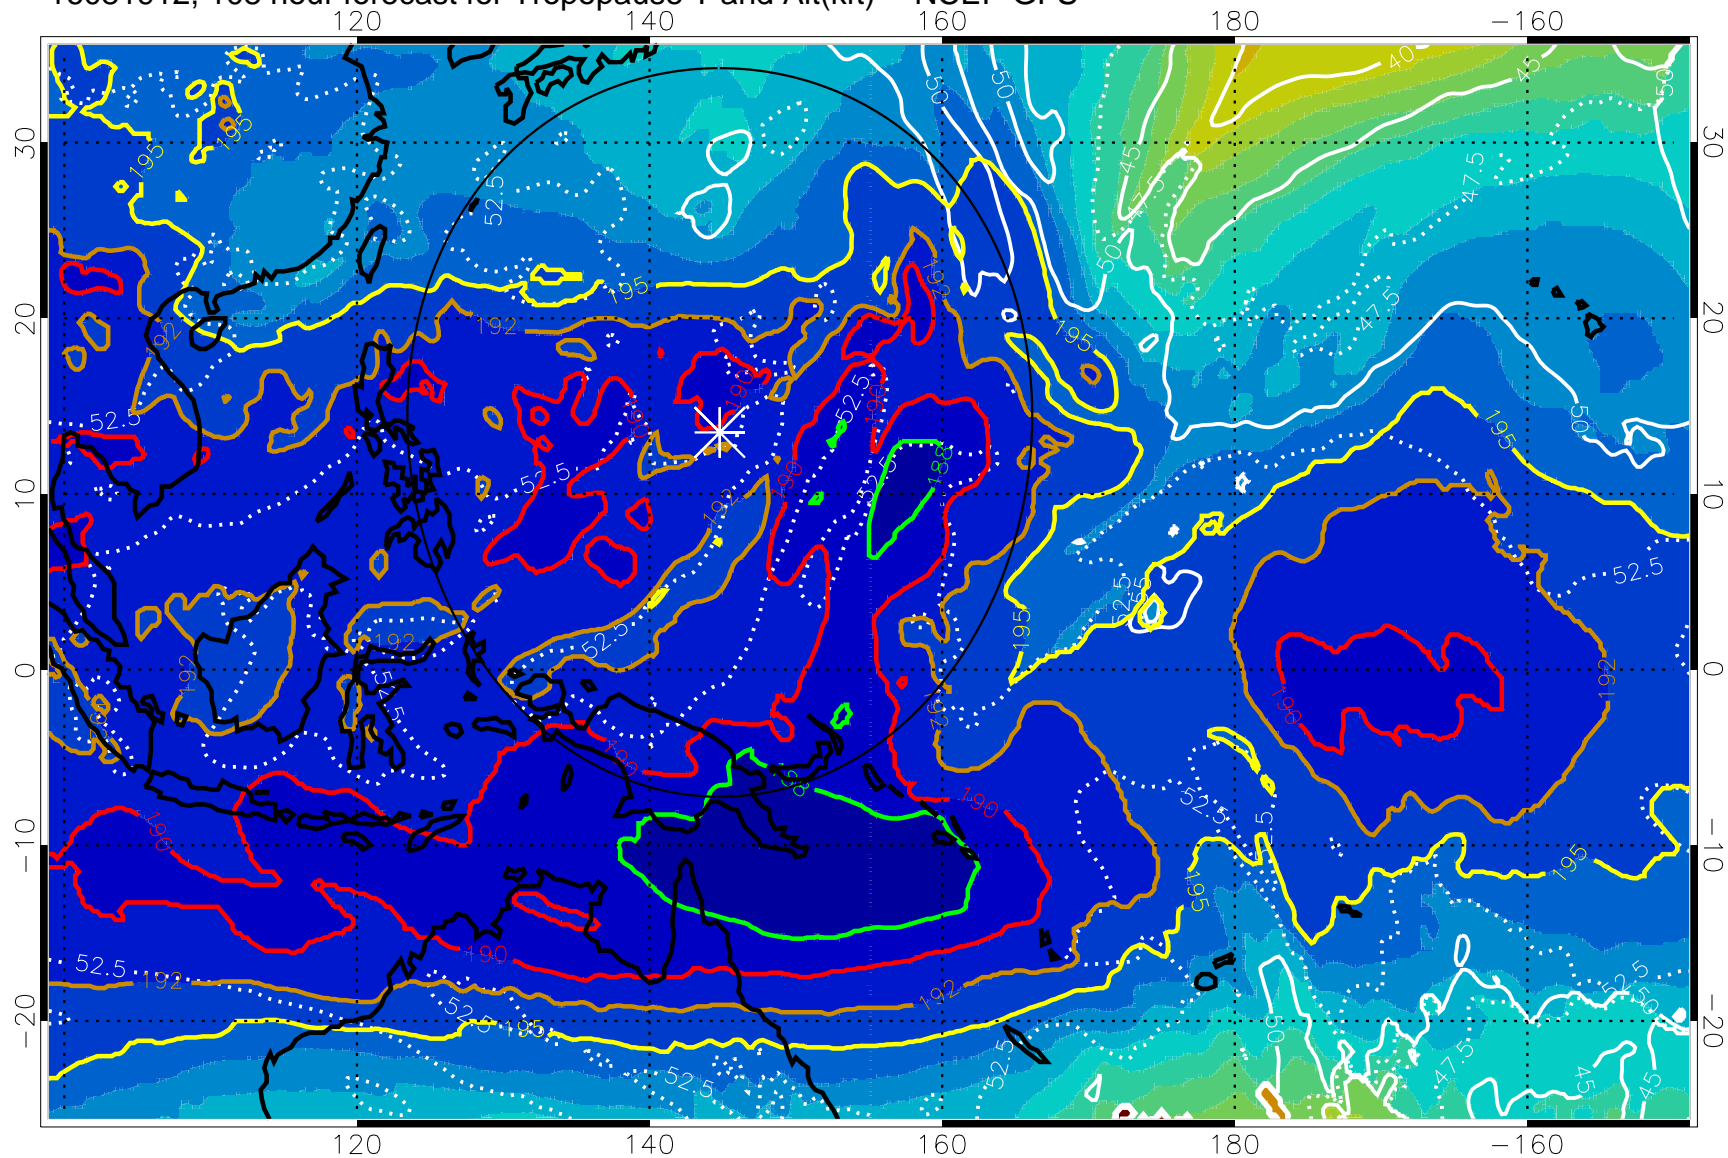

16081912, 108 hour forecast for Tropopause T and Alt(kft) -- NCEP GFS

190 200 210 220 230

Tropopause T, K

Tropopause Altitude in kft (white)

192.5K Isotherm 195K Isotherm

187.5K Isotherm 190K Isotherm

Range ring of 2304 km