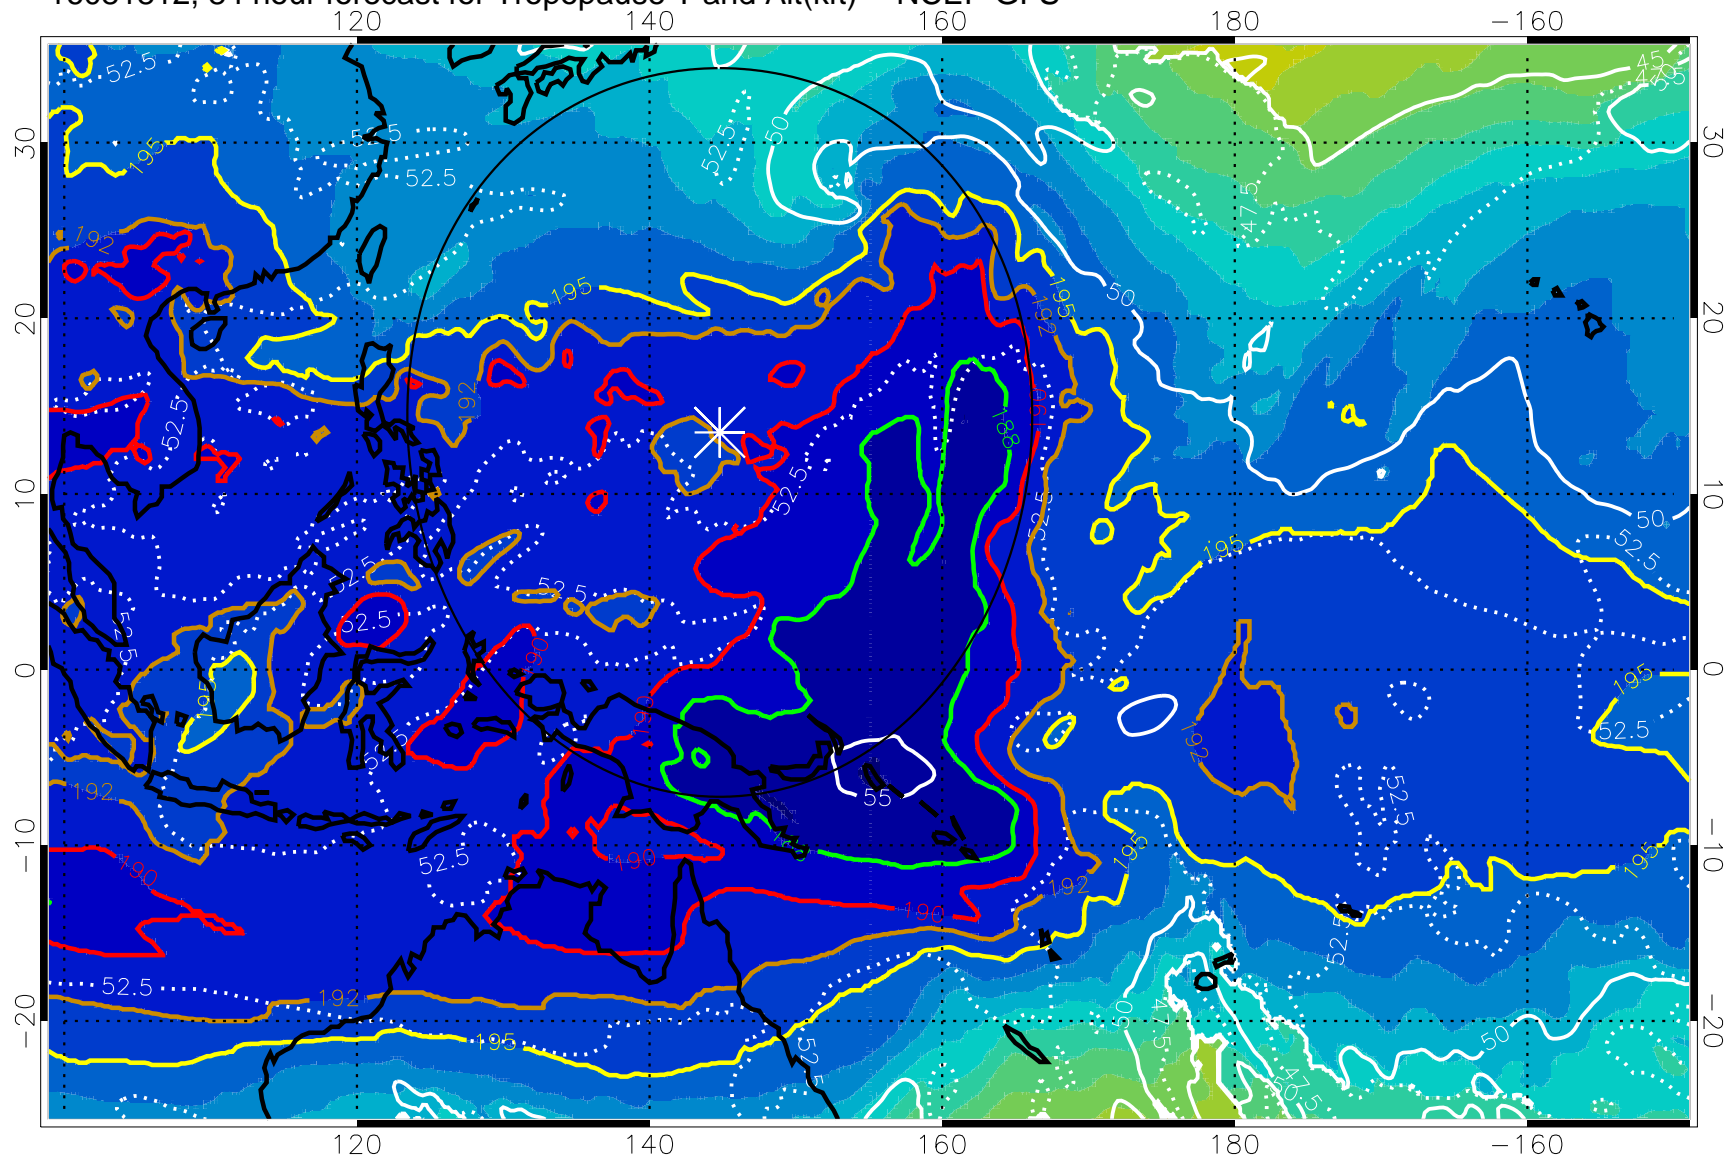

190 200 210 220 230

Tropopause T, K

Tropopause Altitude in kft (white)

192.5K Isotherm 195K Isotherm

187.5K Isotherm 190K Isotherm

Range ring of 2304 km

16081812, 84 hour forecast for Tropopause T and Alt(kft) -- NCEP GFS

190 200 210 220 230

Tropopause T, K

Tropopause Altitude in kft (white)

192.5K Isotherm 195K Isotherm  
187.5K Isotherm 190K Isotherm

Range ring of 2304 km

16081818, 90 hour forecast for Tropopause T and Alt(kft) -- NCEP GFS