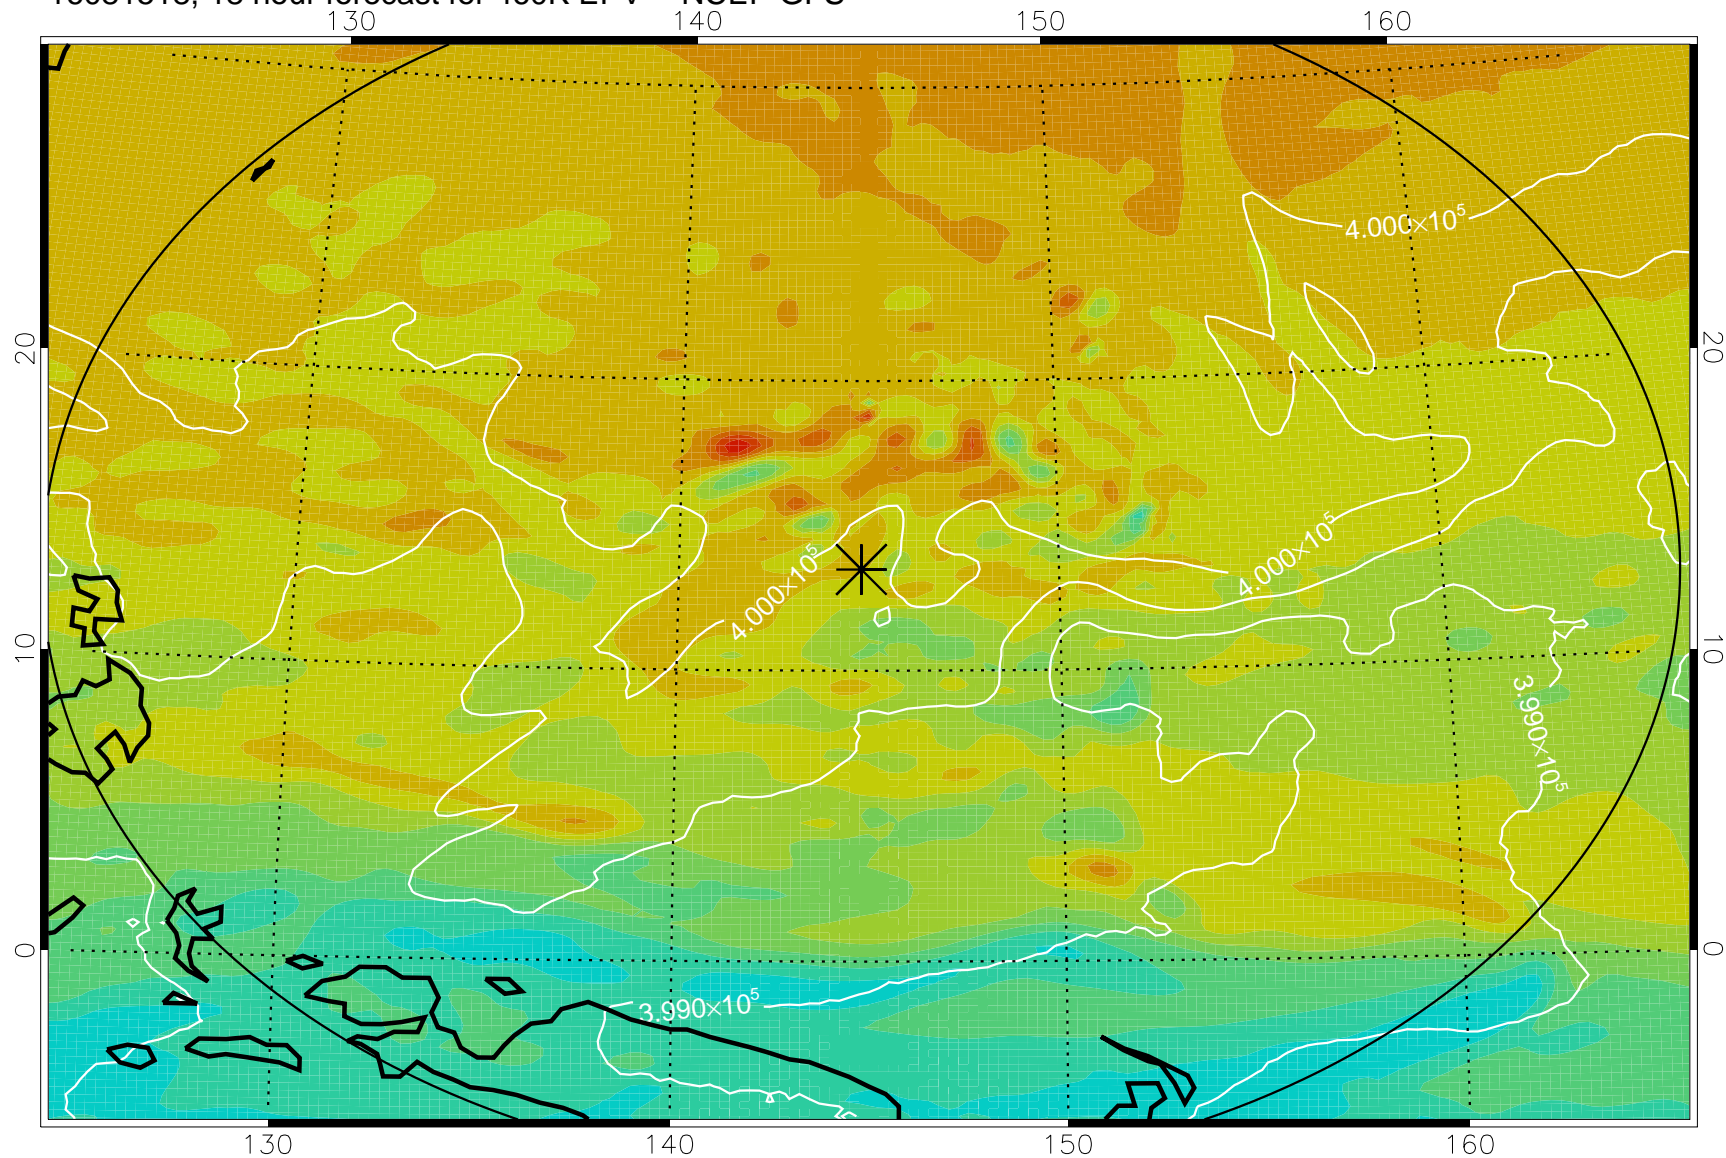

16081506, 6 hour forecast for 460K EPV -- NCEP GFS

460K Montgomery Streamfunction, white

Range ring of 2304 km

16081512, 12 hour forecast for 460K EPV -- NCEP GFS

460K Montgomery Streamfunction, white

Range ring of 2304 km

16081518, 18 hour forecast for 460K EPV -- NCEP GFS

460K Montgomery Streamfunction, white

Range ring of 2304 km

16081600, 24 hour forecast for 460K EPV -- NCEP GFS

460K Montgomery Streamfunction, white

Range ring of 2304 km

16081606, 30 hour forecast for 460K EPV -- NCEP GFS

460K Montgomery Streamfunction, white

Range ring of 2304 km

16081612, 36 hour forecast for 460K EPV -- NCEP GFS

460K Montgomery Streamfunction, white

Range ring of 2304 km

16081718, 66 hour forecast for 460K EPV -- NCEP GFS

460K Montgomery Streamfunction, white

Range ring of 2304 km

16081800, 72 hour forecast for 460K EPV -- NCEP GFS

460K Montgomery Streamfunction, white

Range ring of 2304 km