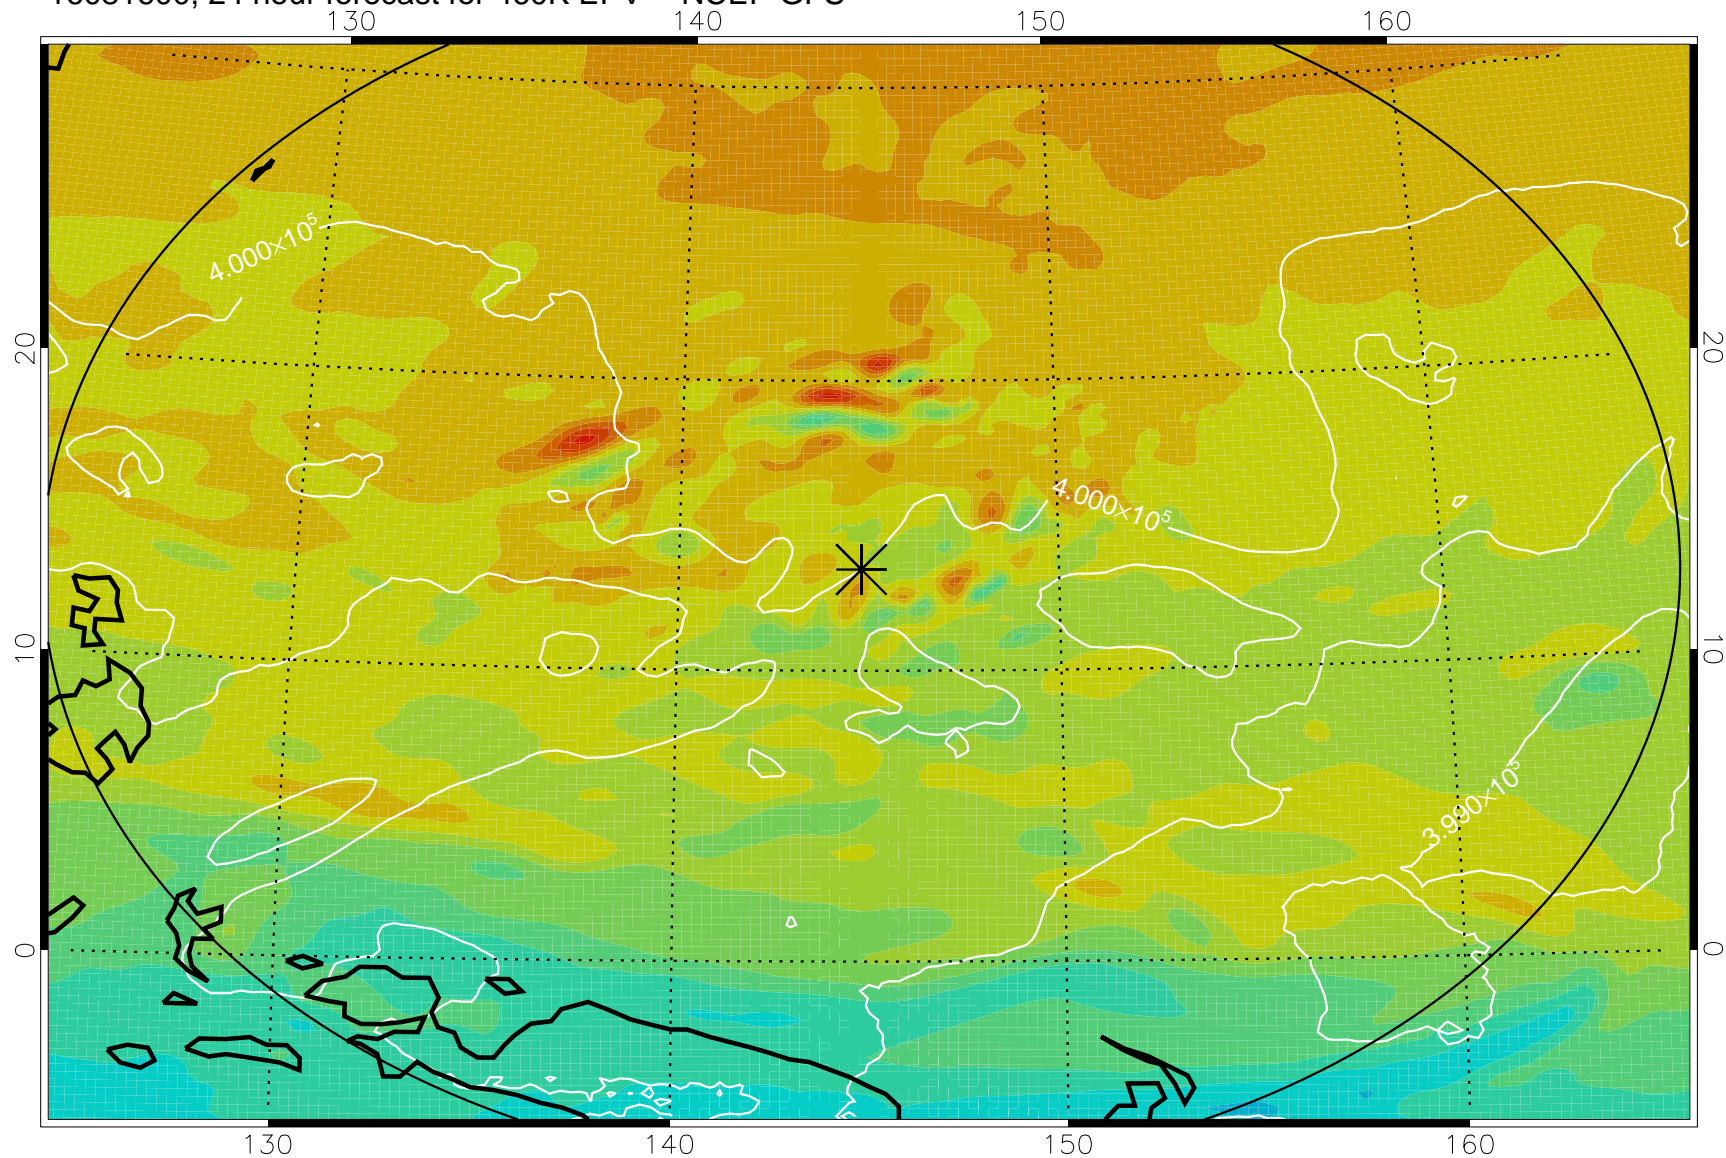

16081518, 18 hour forecast for 460K EPV -- NCEP GFS

460K Montgomery Streamfunction, white

Range ring of 2304 km

16081600, 24 hour forecast for 460K EPV -- NCEP GFS

460K Montgomery Streamfunction, white

Range ring of 2304 km

16081606, 30 hour forecast for 460K EPV -- NCEP GFS

460K Montgomery Streamfunction, white

Range ring of 2304 km

16081612, 36 hour forecast for 460K EPV -- NCEP GFS

460K Montgomery Streamfunction, white

Range ring of 2304 km

16081618, 42 hour forecast for 460K EPV -- NCEP GFS

460K Montgomery Streamfunction, white

Range ring of 2304 km

16081700, 48 hour forecast for 460K EPV -- NCEP GFS

460K Montgomery Streamfunction, white

Range ring of 2304 km

16081718, 66 hour forecast for 460K EPV -- NCEP GFS

460K Montgomery Streamfunction, white

Range ring of 2304 km

16081800, 72 hour forecast for 460K EPV -- NCEP GFS

460K Montgomery Streamfunction, white

Range ring of 2304 km