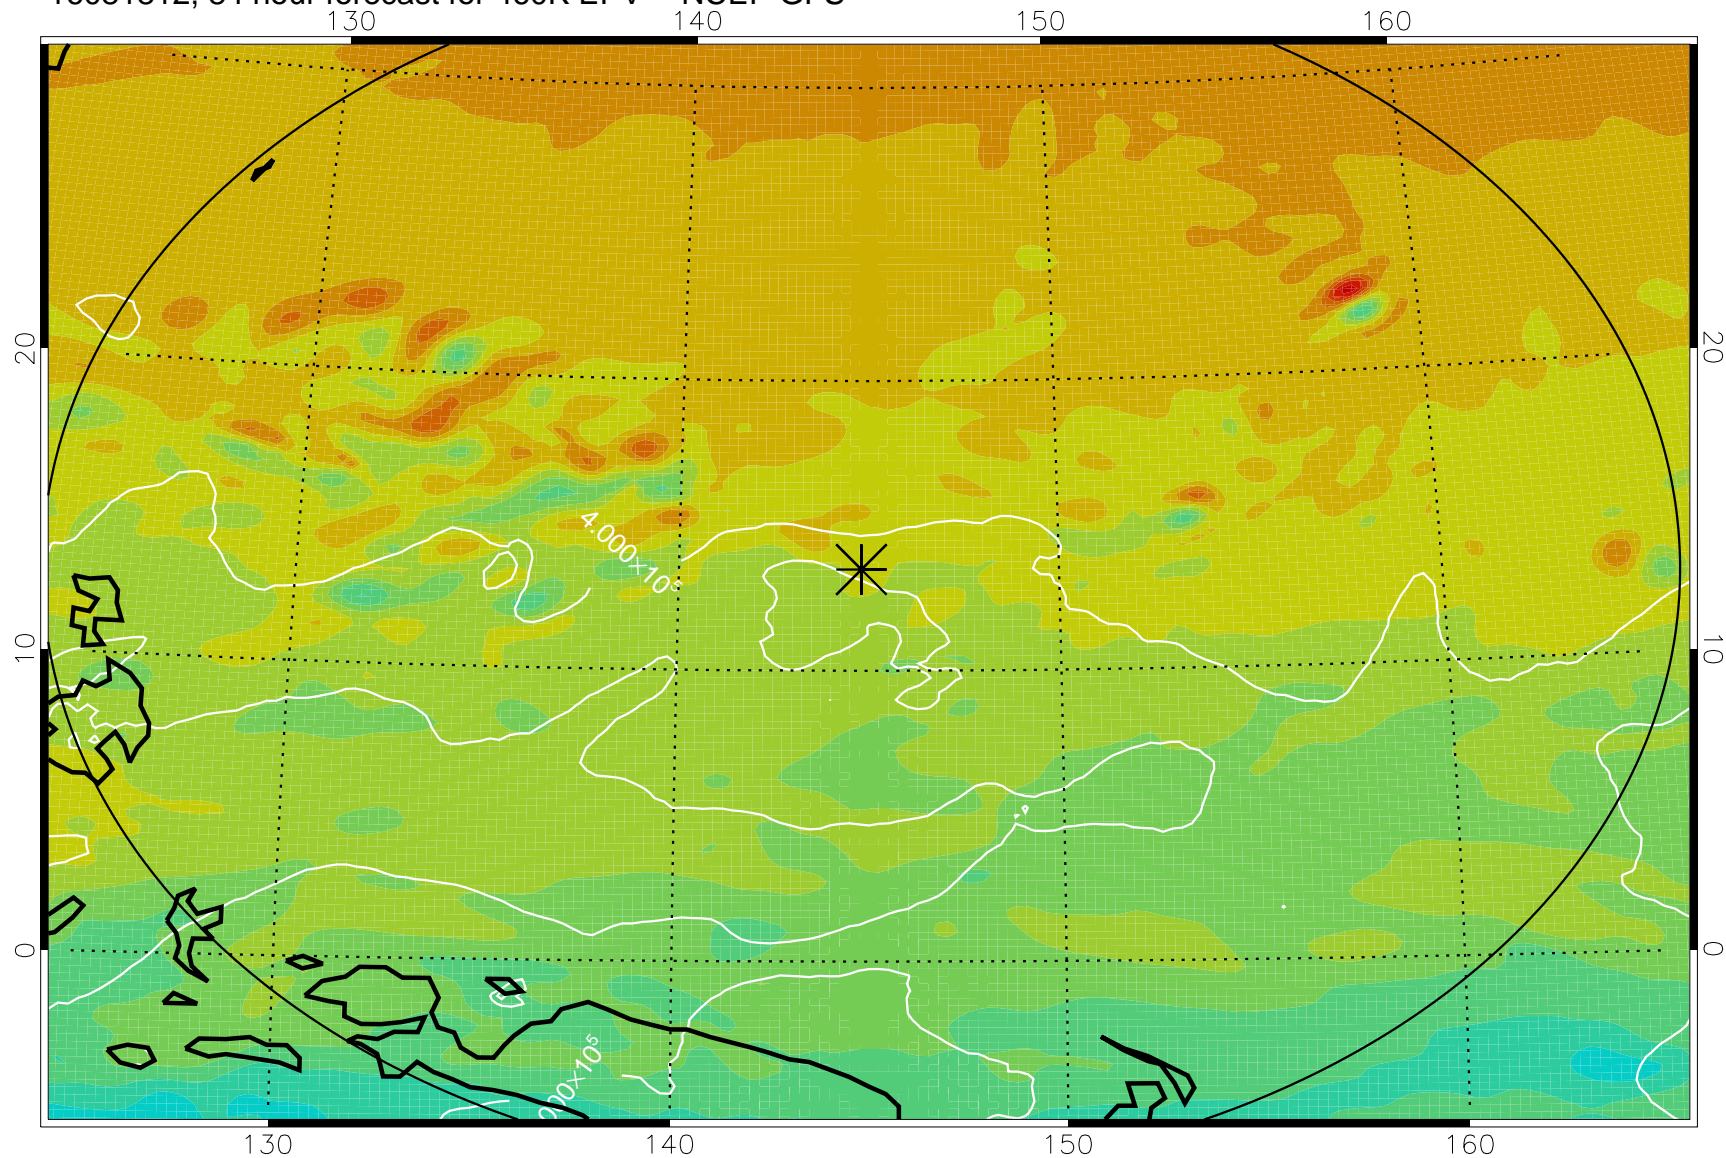

16081718, 66 hour forecast for 460K EPV -- NCEP GFS

460K Montgomery Streamfunction, white

Range ring of 2304 km

16081800, 72 hour forecast for 460K EPV -- NCEP GFS

460K Montgomery Streamfunction, white

Range ring of 2304 km

16081806, 78 hour forecast for 460K EPV -- NCEP GFS

460K Montgomery Streamfunction, white

Range ring of 2304 km

16081812, 84 hour forecast for 460K EPV -- NCEP GFS

460K Montgomery Streamfunction, white

Range ring of 2304 km

16081818, 90 hour forecast for 460K EPV -- NCEP GFS

460K Montgomery Streamfunction, white

Range ring of 2304 km

16081900, 96 hour forecast for 460K EPV -- NCEP GFS

460K Montgomery Streamfunction, white

Range ring of 2304 km

16081906, 102 hour forecast for 460K EPV -- NCEP GFS

460K Montgomery Streamfunction, white

Range ring of 2304 km

16081912, 108 hour forecast for 460K EPV -- NCEP GFS

460K Montgomery Streamfunction, white

Range ring of 2304 km