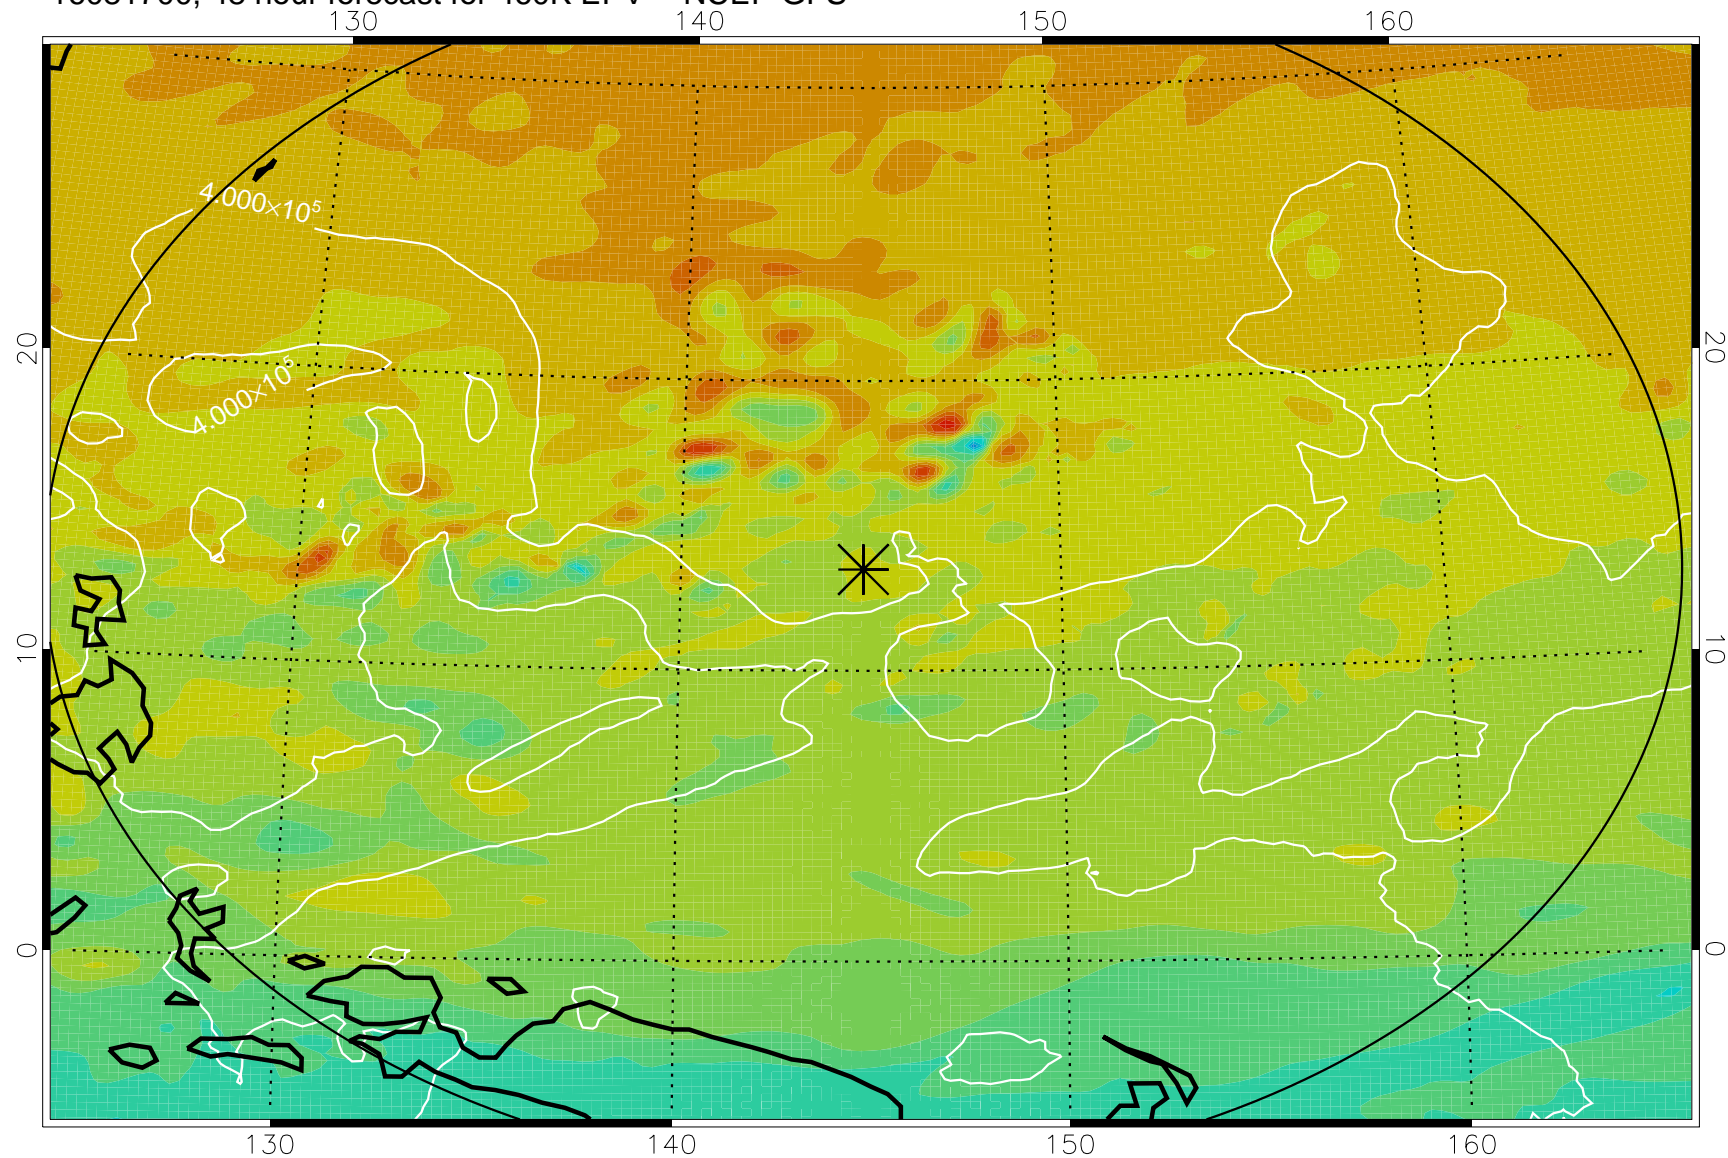

16081618, 42 hour forecast for 460K EPV -- NCEP GFS

460K Montgomery Streamfunction, white

Range ring of 2304 km

16081700, 48 hour forecast for 460K EPV -- NCEP GFS

460K Montgomery Streamfunction, white

Range ring of 2304 km

16081706, 54 hour forecast for 460K EPV -- NCEP GFS

460K Montgomery Streamfunction, white

Range ring of 2304 km

16081712, 60 hour forecast for 460K EPV -- NCEP GFS

460K Montgomery Streamfunction, white

Range ring of 2304 km

16081718, 66 hour forecast for 460K EPV -- NCEP GFS

460K Montgomery Streamfunction, white

Range ring of 2304 km

16081800, 72 hour forecast for 460K EPV -- NCEP GFS

460K Montgomery Streamfunction, white

Range ring of 2304 km

16081818, 90 hour forecast for 460K EPV -- NCEP GFS

460K Montgomery Streamfunction, white

Range ring of 2304 km

16081900, 96 hour forecast for 460K EPV -- NCEP GFS

460K Montgomery Streamfunction, white

Range ring of 2304 km