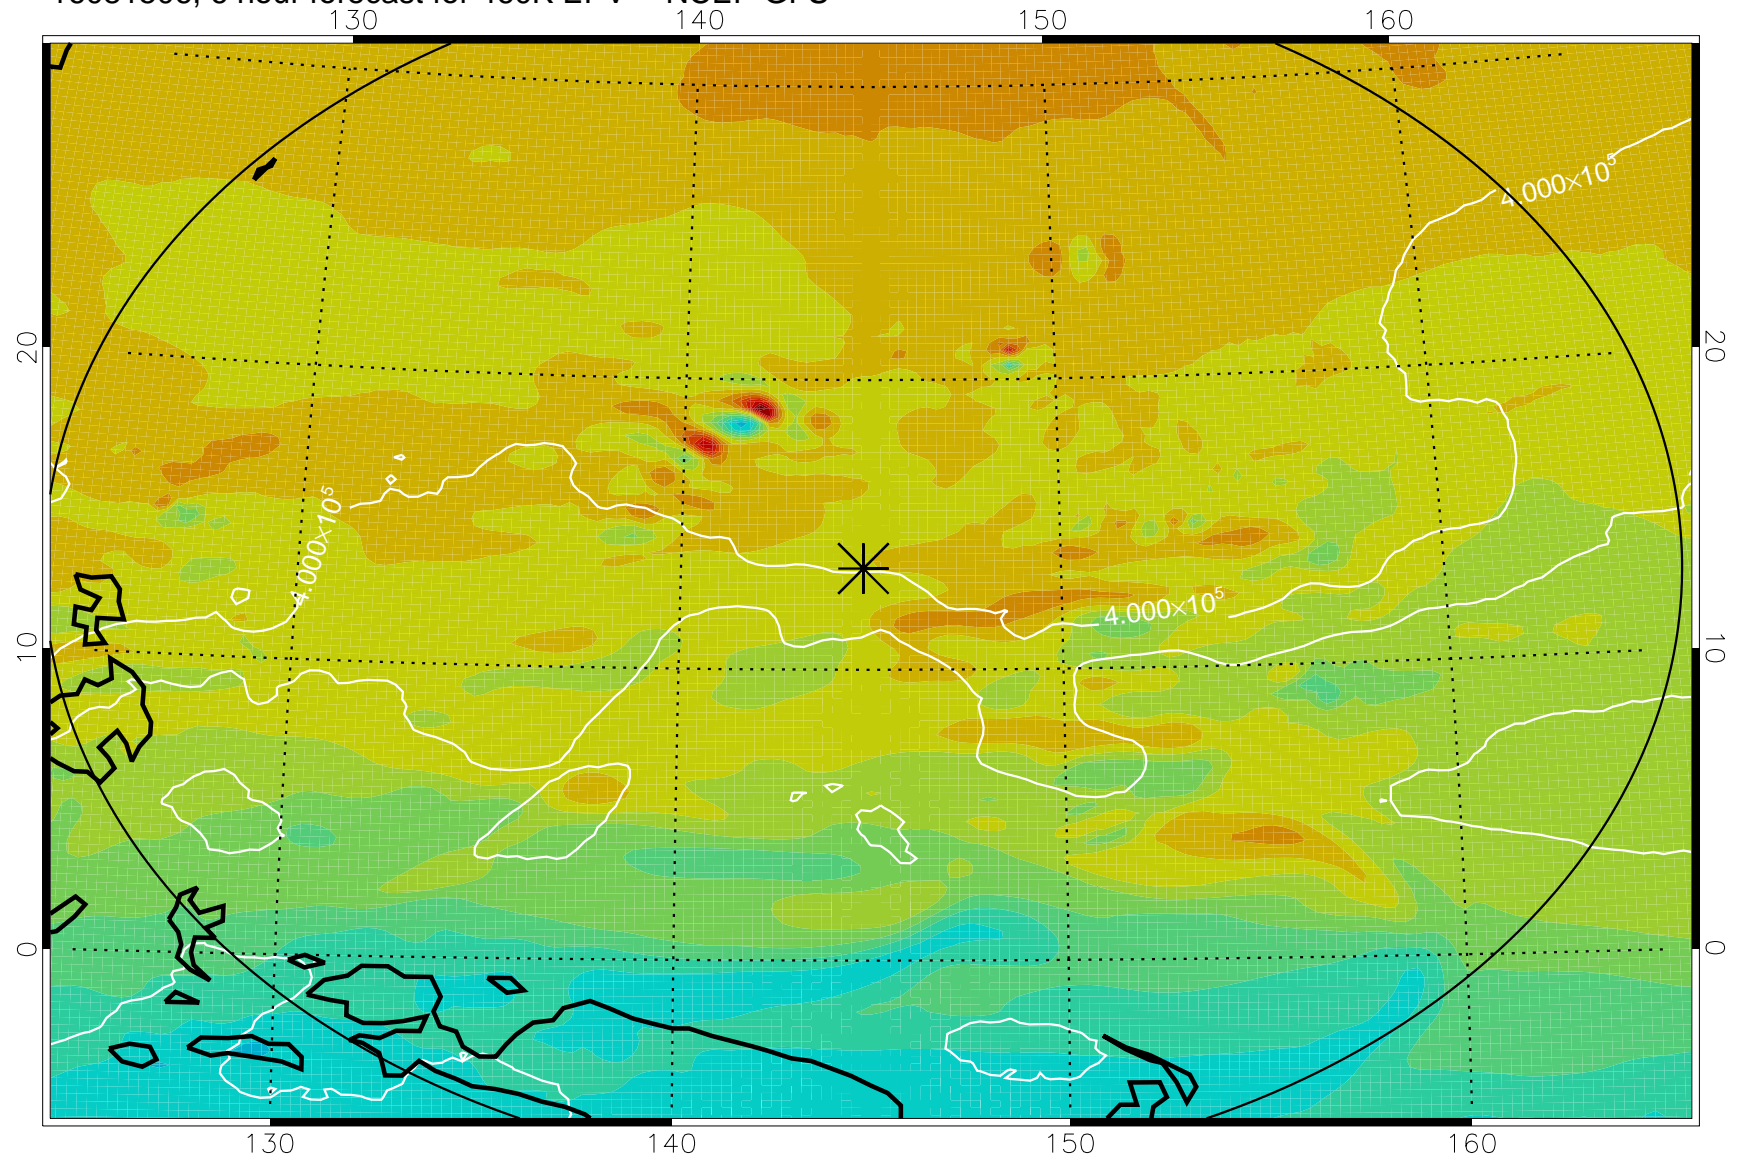

16081506, 6 hour forecast for 460K EPV -- NCEP GFS

460K Montgomery Streamfunction, white

Range ring of 2304 km

16081512, 12 hour forecast for 460K EPV -- NCEP GFS

460K Montgomery Streamfunction, white

Range ring of 2304 km

16081518, 18 hour forecast for 460K EPV -- NCEP GFS

460K Montgomery Streamfunction, white

Range ring of 2304 km

16081600, 24 hour forecast for 460K EPV -- NCEP GFS

460K Montgomery Streamfunction, white

Range ring of 2304 km

16081606, 30 hour forecast for 460K EPV -- NCEP GFS

460K Montgomery Streamfunction, white

Range ring of 2304 km

16081612, 36 hour forecast for 460K EPV -- NCEP GFS

460K Montgomery Streamfunction, white

Range ring of 2304 km

16081618, 42 hour forecast for 460K EPV -- NCEP GFS

460K Montgomery Streamfunction, white

Range ring of 2304 km

16081700, 48 hour forecast for 460K EPV -- NCEP GFS

460K Montgomery Streamfunction, white

Range ring of 2304 km