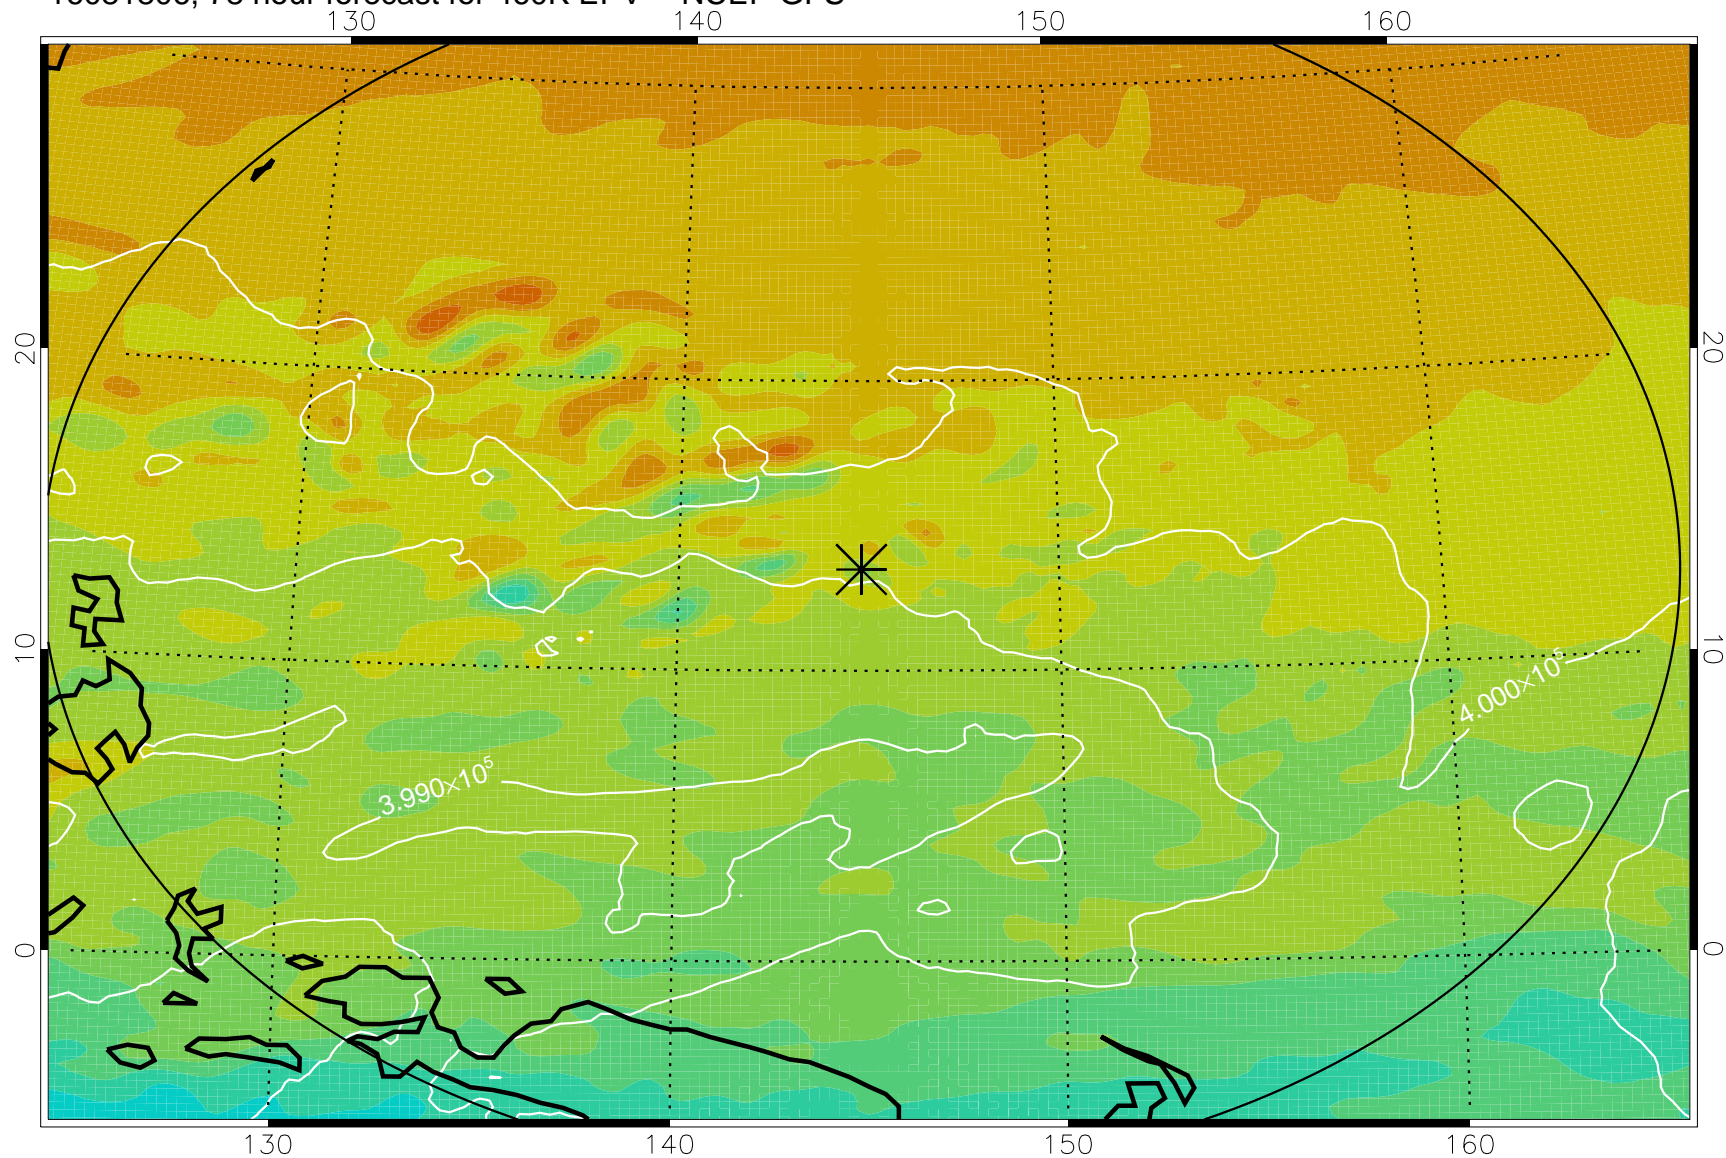

16081718, 66 hour forecast for 460K EPV -- NCEP GFS

460K Montgomery Streamfunction, white

Range ring of 2304 km

16081800, 72 hour forecast for 460K EPV -- NCEP GFS

460K Montgomery Streamfunction, white

Range ring of 2304 km

16081806, 78 hour forecast for 460K EPV -- NCEP GFS

460K Montgomery Streamfunction, white

Range ring of 2304 km

16081812, 84 hour forecast for 460K EPV -- NCEP GFS

460K Montgomery Streamfunction, white

Range ring of 2304 km

16081818, 90 hour forecast for 460K EPV -- NCEP GFS

460K Montgomery Streamfunction, white

Range ring of 2304 km

16081900, 96 hour forecast for 460K EPV -- NCEP GFS

460K Montgomery Streamfunction, white

Range ring of 2304 km

16081906, 102 hour forecast for 460K EPV -- NCEP GFS

460K Montgomery Streamfunction, white

Range ring of 2304 km

16081912, 108 hour forecast for 460K EPV -- NCEP GFS

460K Montgomery Streamfunction, white

Range ring of 2304 km