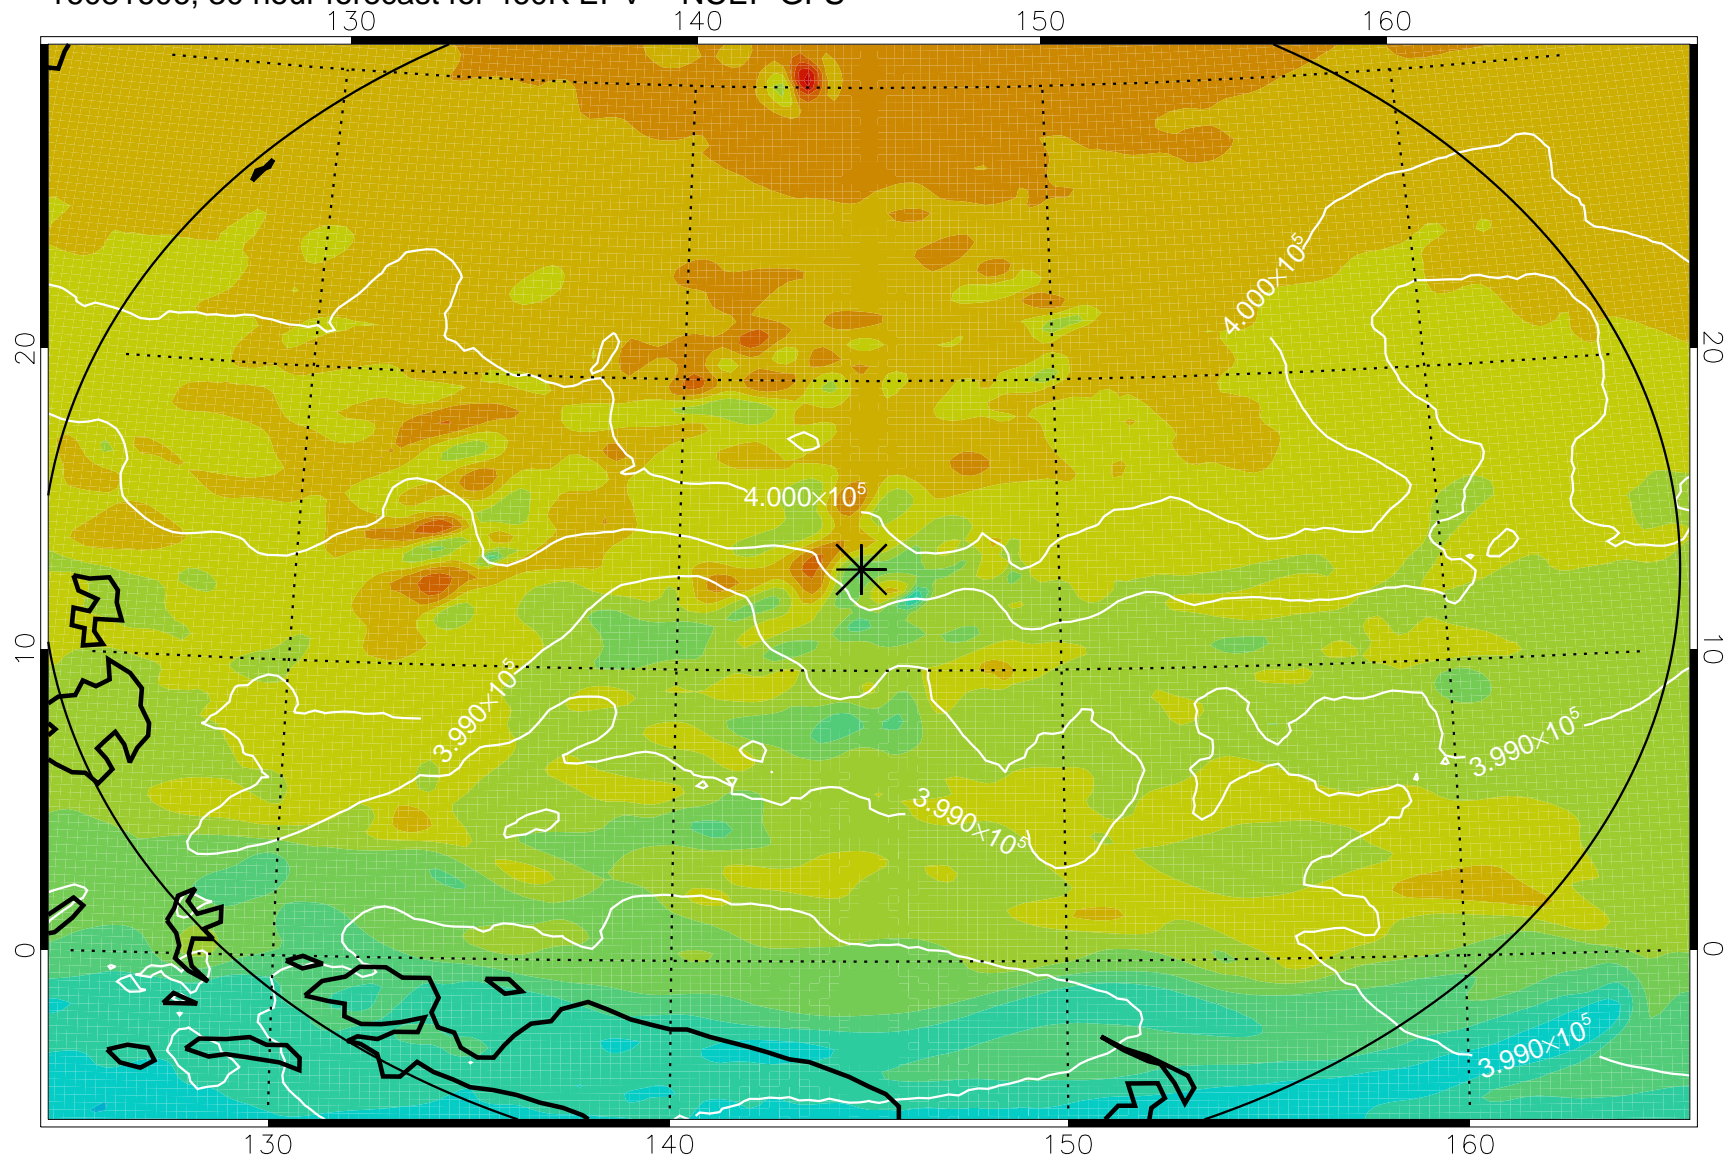

16081518, 18 hour forecast for 460K EPV -- NCEP GFS

460K Montgomery Streamfunction, white

Range ring of 2304 km

16081600, 24 hour forecast for 460K EPV -- NCEP GFS

460K Montgomery Streamfunction, white

Range ring of 2304 km

16081606, 30 hour forecast for 460K EPV -- NCEP GFS

460K Montgomery Streamfunction, white

Range ring of 2304 km

16081612, 36 hour forecast for 460K EPV -- NCEP GFS

460K Montgomery Streamfunction, white

Range ring of 2304 km

16081618, 42 hour forecast for 460K EPV -- NCEP GFS

460K Montgomery Streamfunction, white

Range ring of 2304 km

16081700, 48 hour forecast for 460K EPV -- NCEP GFS

460K Montgomery Streamfunction, white

Range ring of 2304 km

16081718, 66 hour forecast for 460K EPV -- NCEP GFS

460K Montgomery Streamfunction, white

Range ring of 2304 km

16081800, 72 hour forecast for 460K EPV -- NCEP GFS

460K Montgomery Streamfunction, white

Range ring of 2304 km