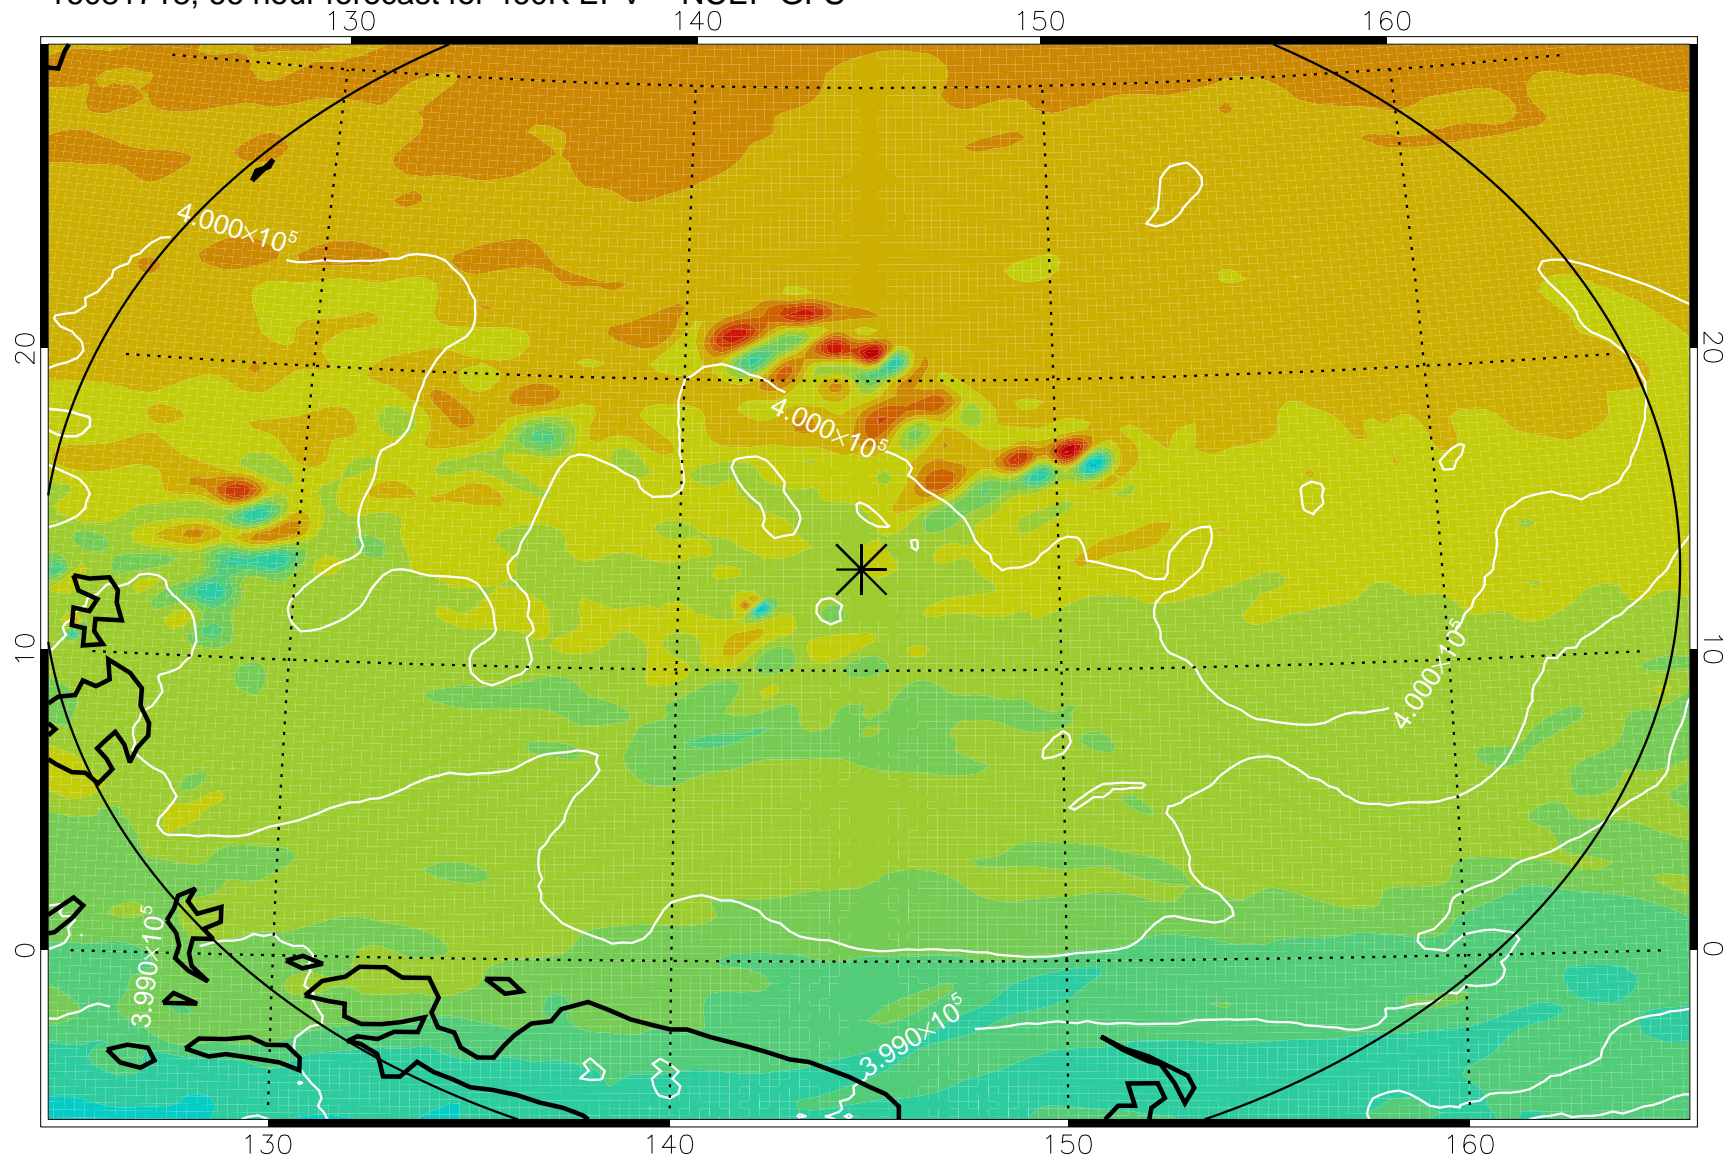

16081706, 54 hour forecast for 460K EPV -- NCEP GFS

460K Montgomery Streamfunction, white

Range ring of 2304 km

16081712, 60 hour forecast for 460K EPV -- NCEP GFS

460K Montgomery Streamfunction, white

Range ring of 2304 km

16081718, 66 hour forecast for 460K EPV -- NCEP GFS

460K Montgomery Streamfunction, white

Range ring of 2304 km

16081800, 72 hour forecast for 460K EPV -- NCEP GFS

460K Montgomery Streamfunction, white

Range ring of 2304 km

16081806, 78 hour forecast for 460K EPV -- NCEP GFS

460K Montgomery Streamfunction, white

Range ring of 2304 km

16081812, 84 hour forecast for 460K EPV -- NCEP GFS

460K Montgomery Streamfunction, white

Range ring of 2304 km

16081818, 90 hour forecast for 460K EPV -- NCEP GFS

460K Montgomery Streamfunction, white

Range ring of 2304 km

16081900, 96 hour forecast for 460K EPV -- NCEP GFS

460K Montgomery Streamfunction, white

Range ring of 2304 km