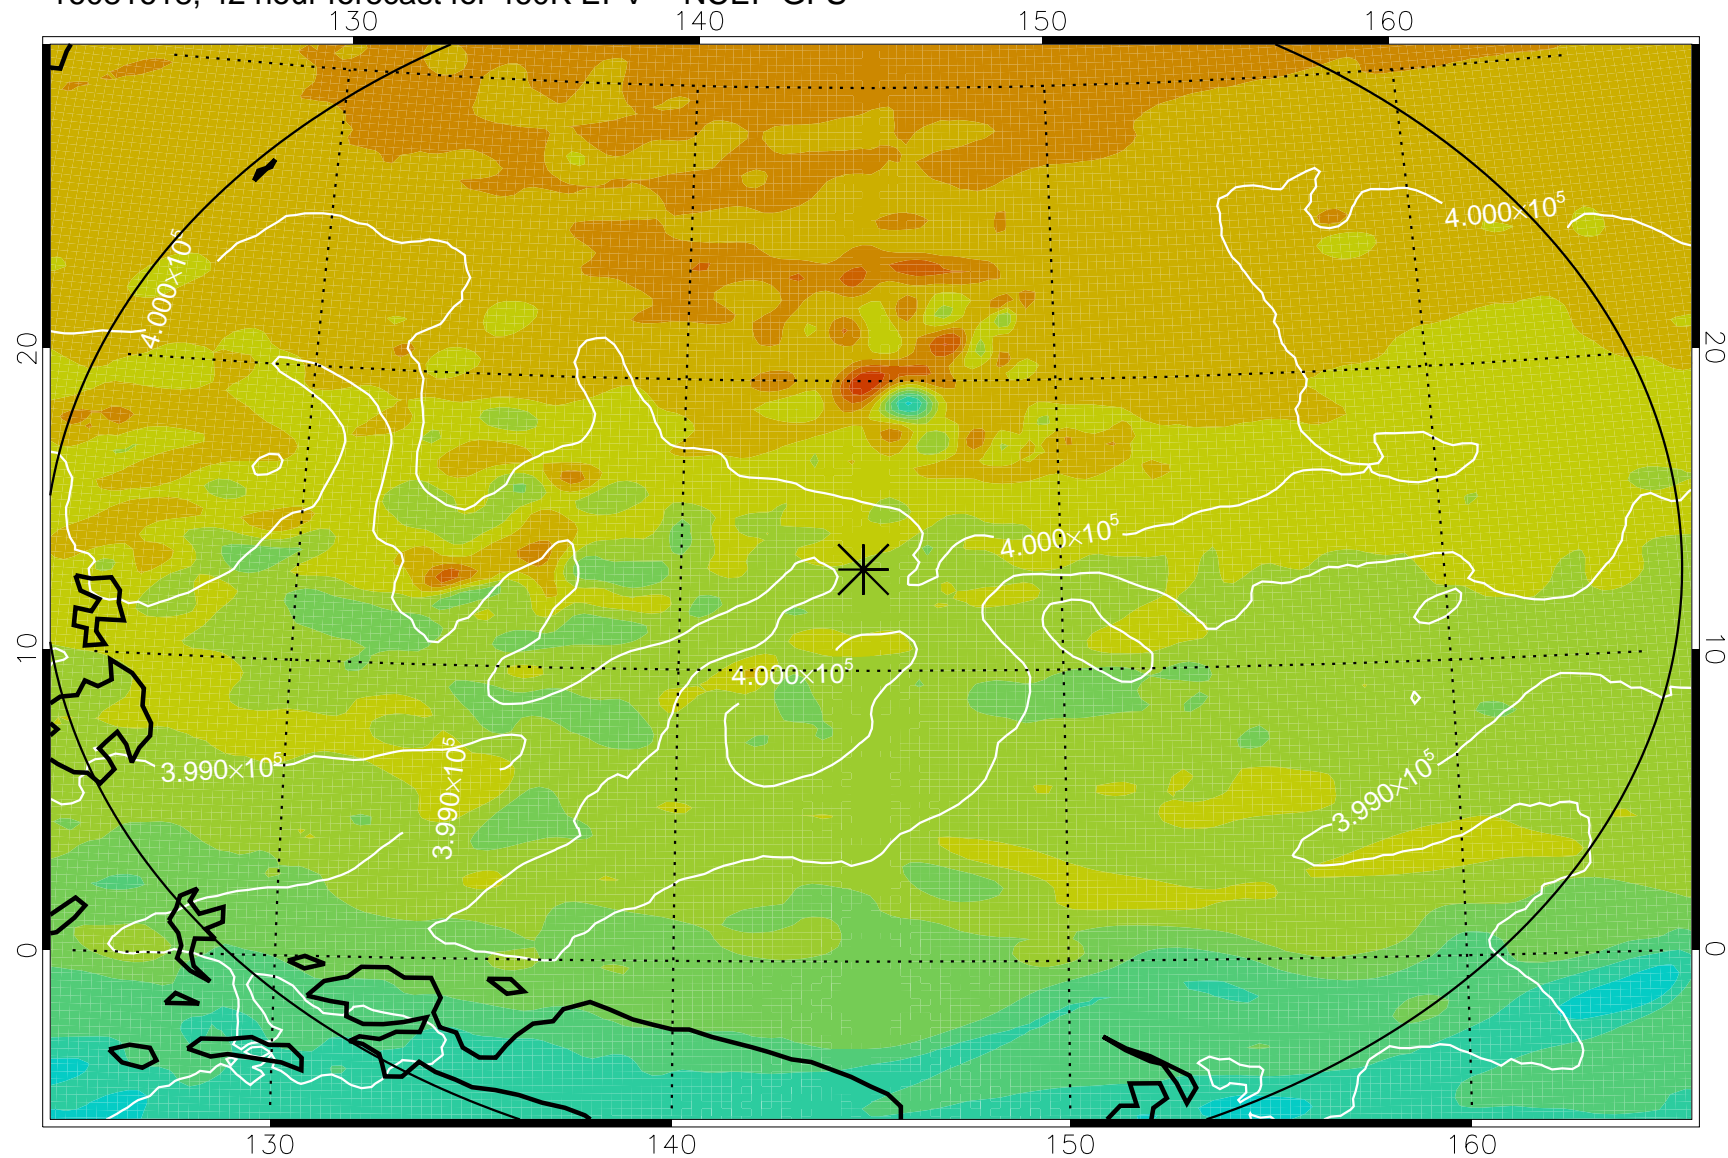

16081606, 30 hour forecast for 460K EPV -- NCEP GFS

460K Montgomery Streamfunction, white

Range ring of 2304 km

16081612, 36 hour forecast for 460K EPV -- NCEP GFS

460K Montgomery Streamfunction, white

Range ring of 2304 km

16081618, 42 hour forecast for 460K EPV -- NCEP GFS

460K Montgomery Streamfunction, white

Range ring of 2304 km

16081700, 48 hour forecast for 460K EPV -- NCEP GFS

460K Montgomery Streamfunction, white

Range ring of 2304 km

16081718, 66 hour forecast for 460K EPV -- NCEP GFS

460K Montgomery Streamfunction, white

Range ring of 2304 km

16081800, 72 hour forecast for 460K EPV -- NCEP GFS

460K Montgomery Streamfunction, white

Range ring of 2304 km

16081818, 90 hour forecast for 460K EPV -- NCEP GFS

460K Montgomery Streamfunction, white

Range ring of 2304 km

16081900, 96 hour forecast for 460K EPV -- NCEP GFS

460K Montgomery Streamfunction, white

Range ring of 2304 km