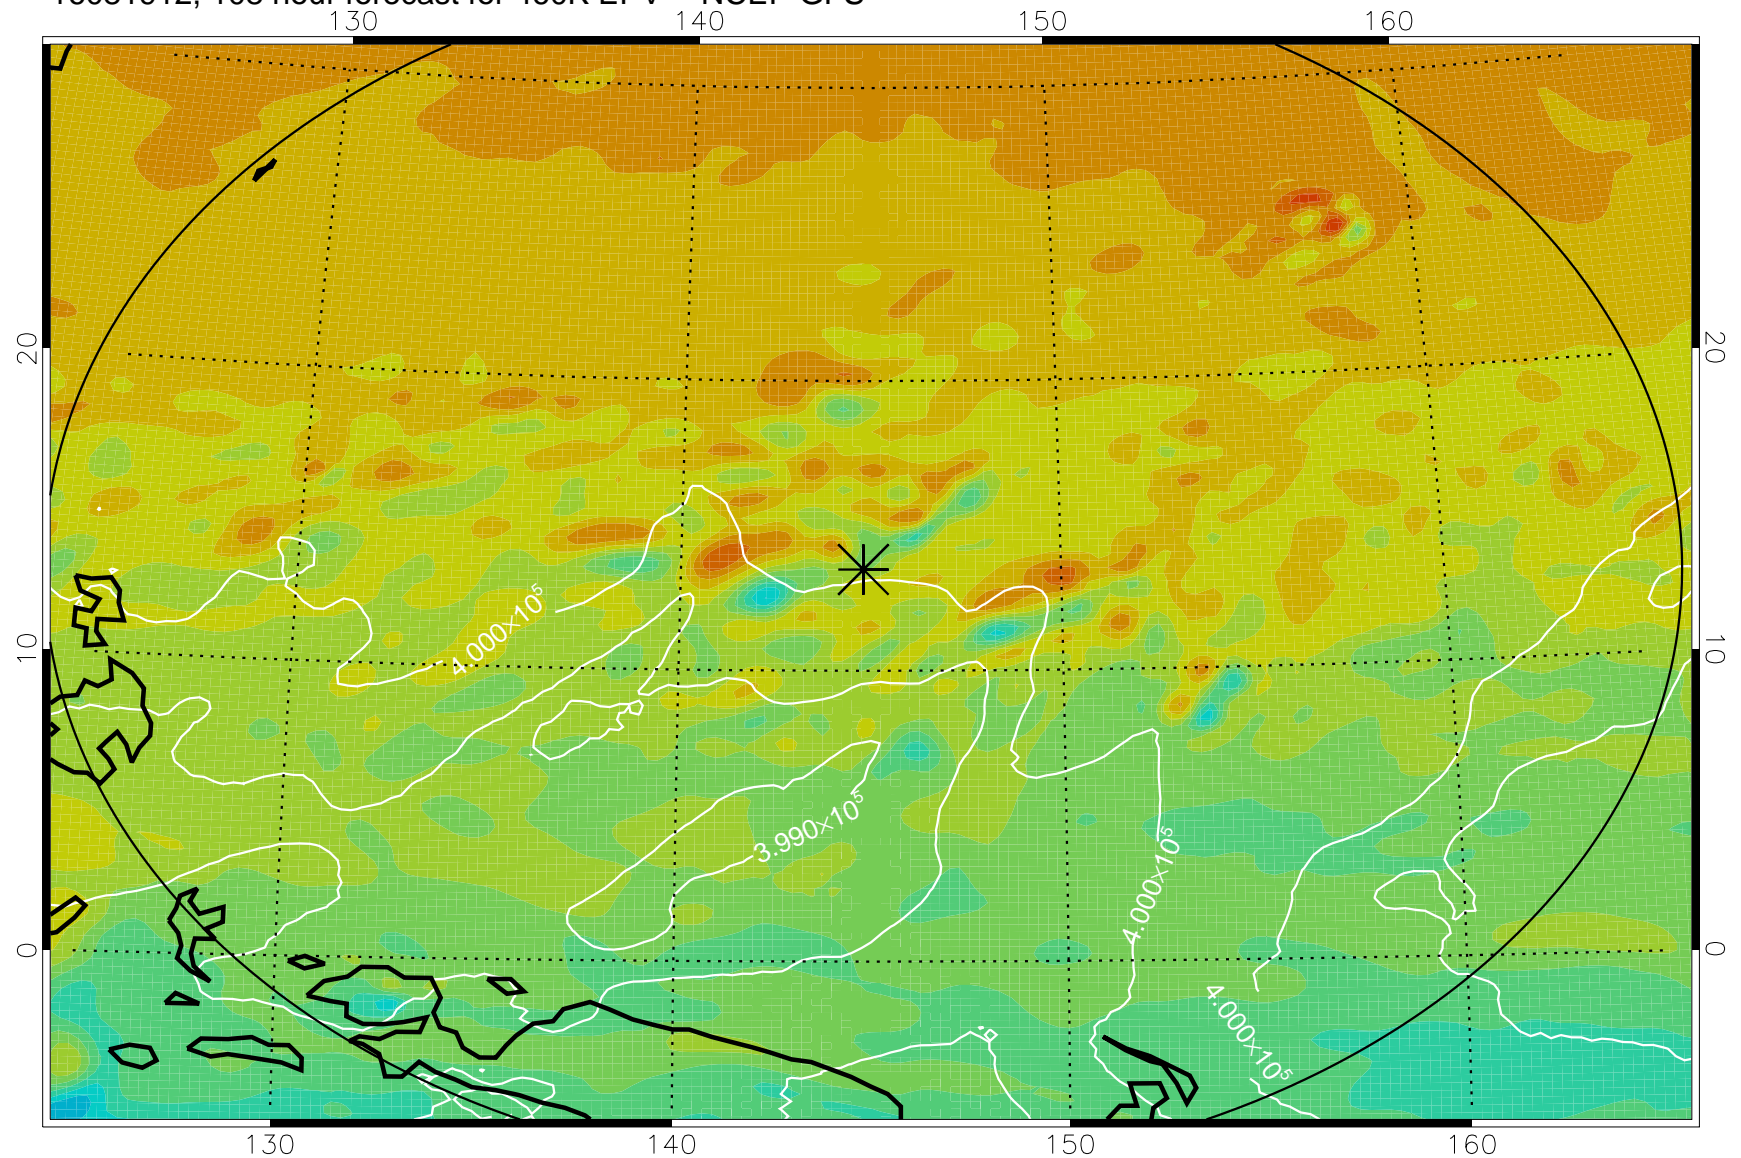

16081806, 78 hour forecast for 460K EPV -- NCEP GFS

460K Montgomery Streamfunction, white

Range ring of 2304 km

16081812, 84 hour forecast for 460K EPV -- NCEP GFS

460K Montgomery Streamfunction, white

Range ring of 2304 km

16081818, 90 hour forecast for 460K EPV -- NCEP GFS

460K Montgomery Streamfunction, white

Range ring of 2304 km

16081900, 96 hour forecast for 460K EPV -- NCEP GFS

460K Montgomery Streamfunction, white

Range ring of 2304 km

16081906, 102 hour forecast for 460K EPV -- NCEP GFS

460K Montgomery Streamfunction, white

Range ring of 2304 km

16081912, 108 hour forecast for 460K EPV -- NCEP GFS

460K Montgomery Streamfunction, white

Range ring of 2304 km

16081918, 114 hour forecast for 460K EPV -- NCEP GFS

460K Montgomery Streamfunction, white

Range ring of 2304 km

16082000, 120 hour forecast for 460K EPV -- NCEP GFS

460K Montgomery Streamfunction, white

Range ring of 2304 km