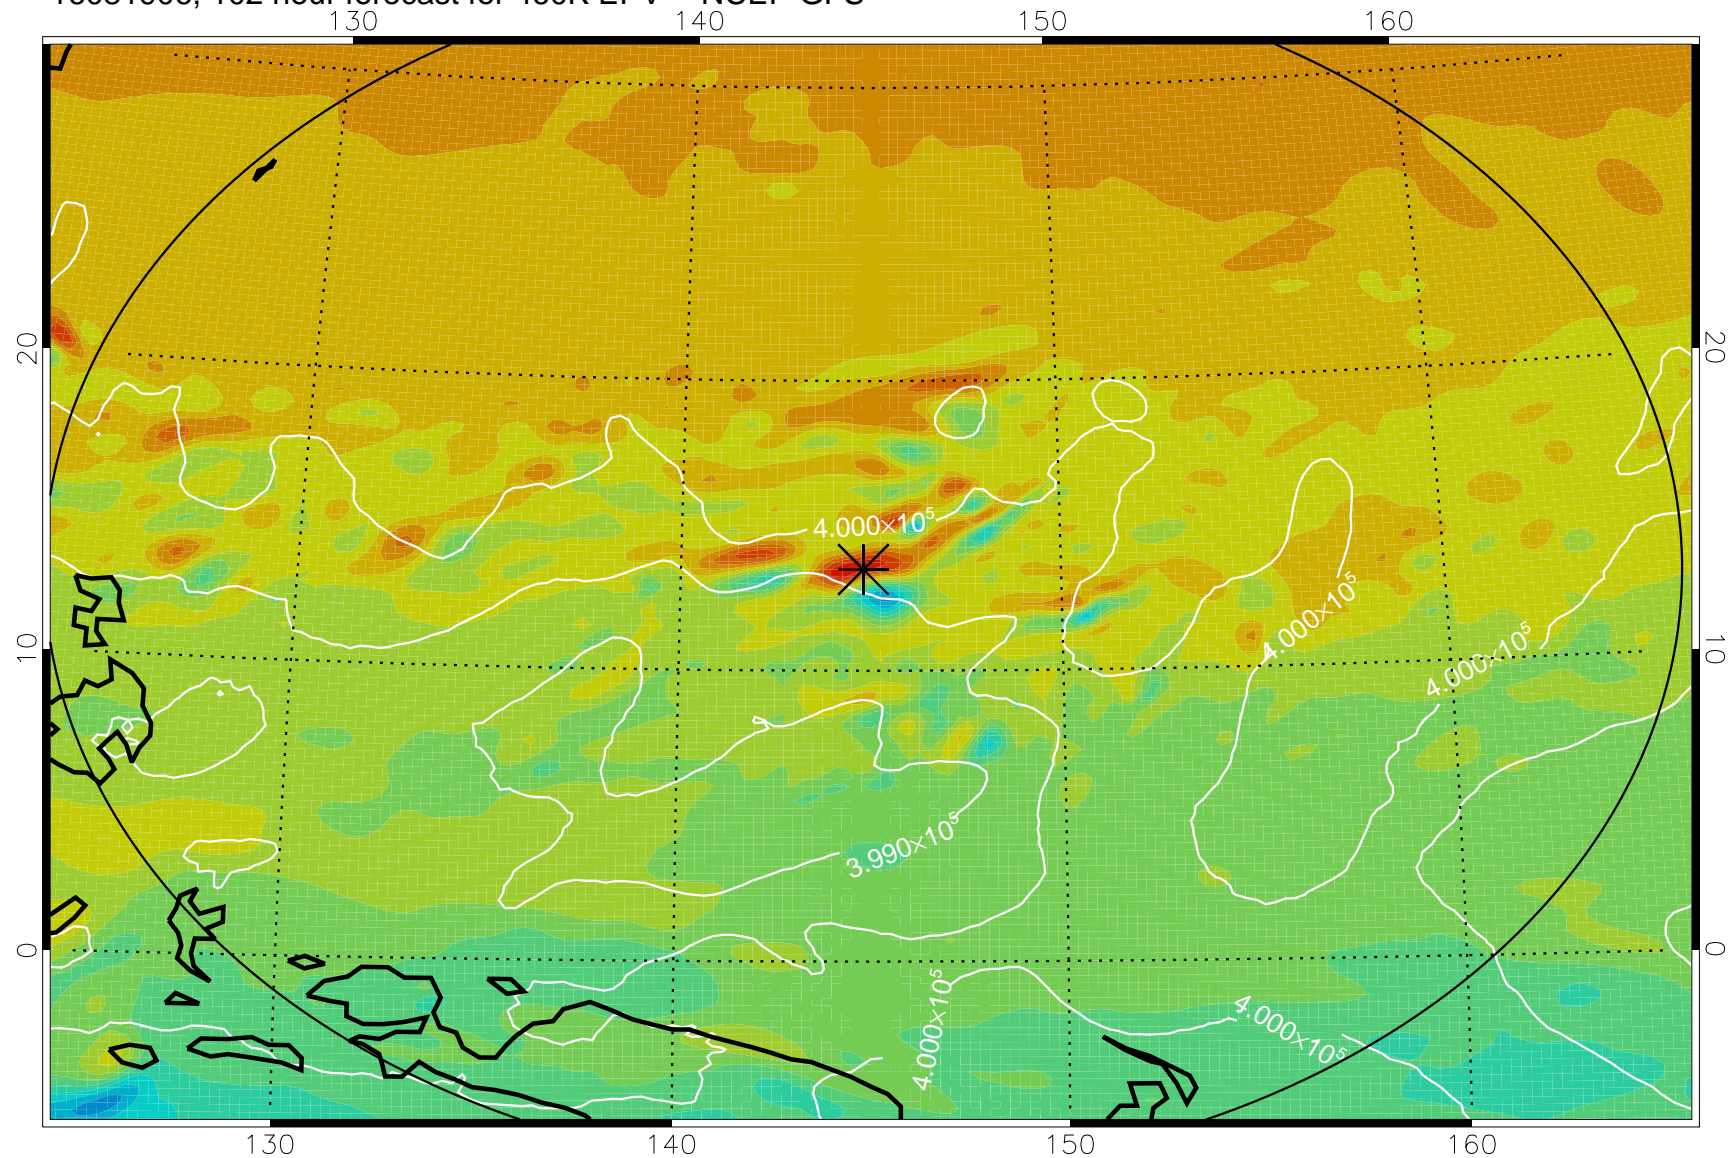

16081806, 78 hour forecast for 460K EPV -- NCEP GFS

460K Montgomery Streamfunction, white

Range ring of 2304 km

16081812, 84 hour forecast for 460K EPV -- NCEP GFS

460K Montgomery Streamfunction, white

Range ring of 2304 km

16081818, 90 hour forecast for 460K EPV -- NCEP GFS

460K Montgomery Streamfunction, white

Range ring of 2304 km

16081900, 96 hour forecast for 460K EPV -- NCEP GFS

460K Montgomery Streamfunction, white

Range ring of 2304 km

16081906, 102 hour forecast for 460K EPV -- NCEP GFS

460K Montgomery Streamfunction, white

Range ring of 2304 km

16081912, 108 hour forecast for 460K EPV -- NCEP GFS

460K Montgomery Streamfunction, white

Range ring of 2304 km

16081918, 114 hour forecast for 460K EPV -- NCEP GFS

460K Montgomery Streamfunction, white

Range ring of 2304 km

16082000, 120 hour forecast for 460K EPV -- NCEP GFS

460K Montgomery Streamfunction, white

Range ring of 2304 km