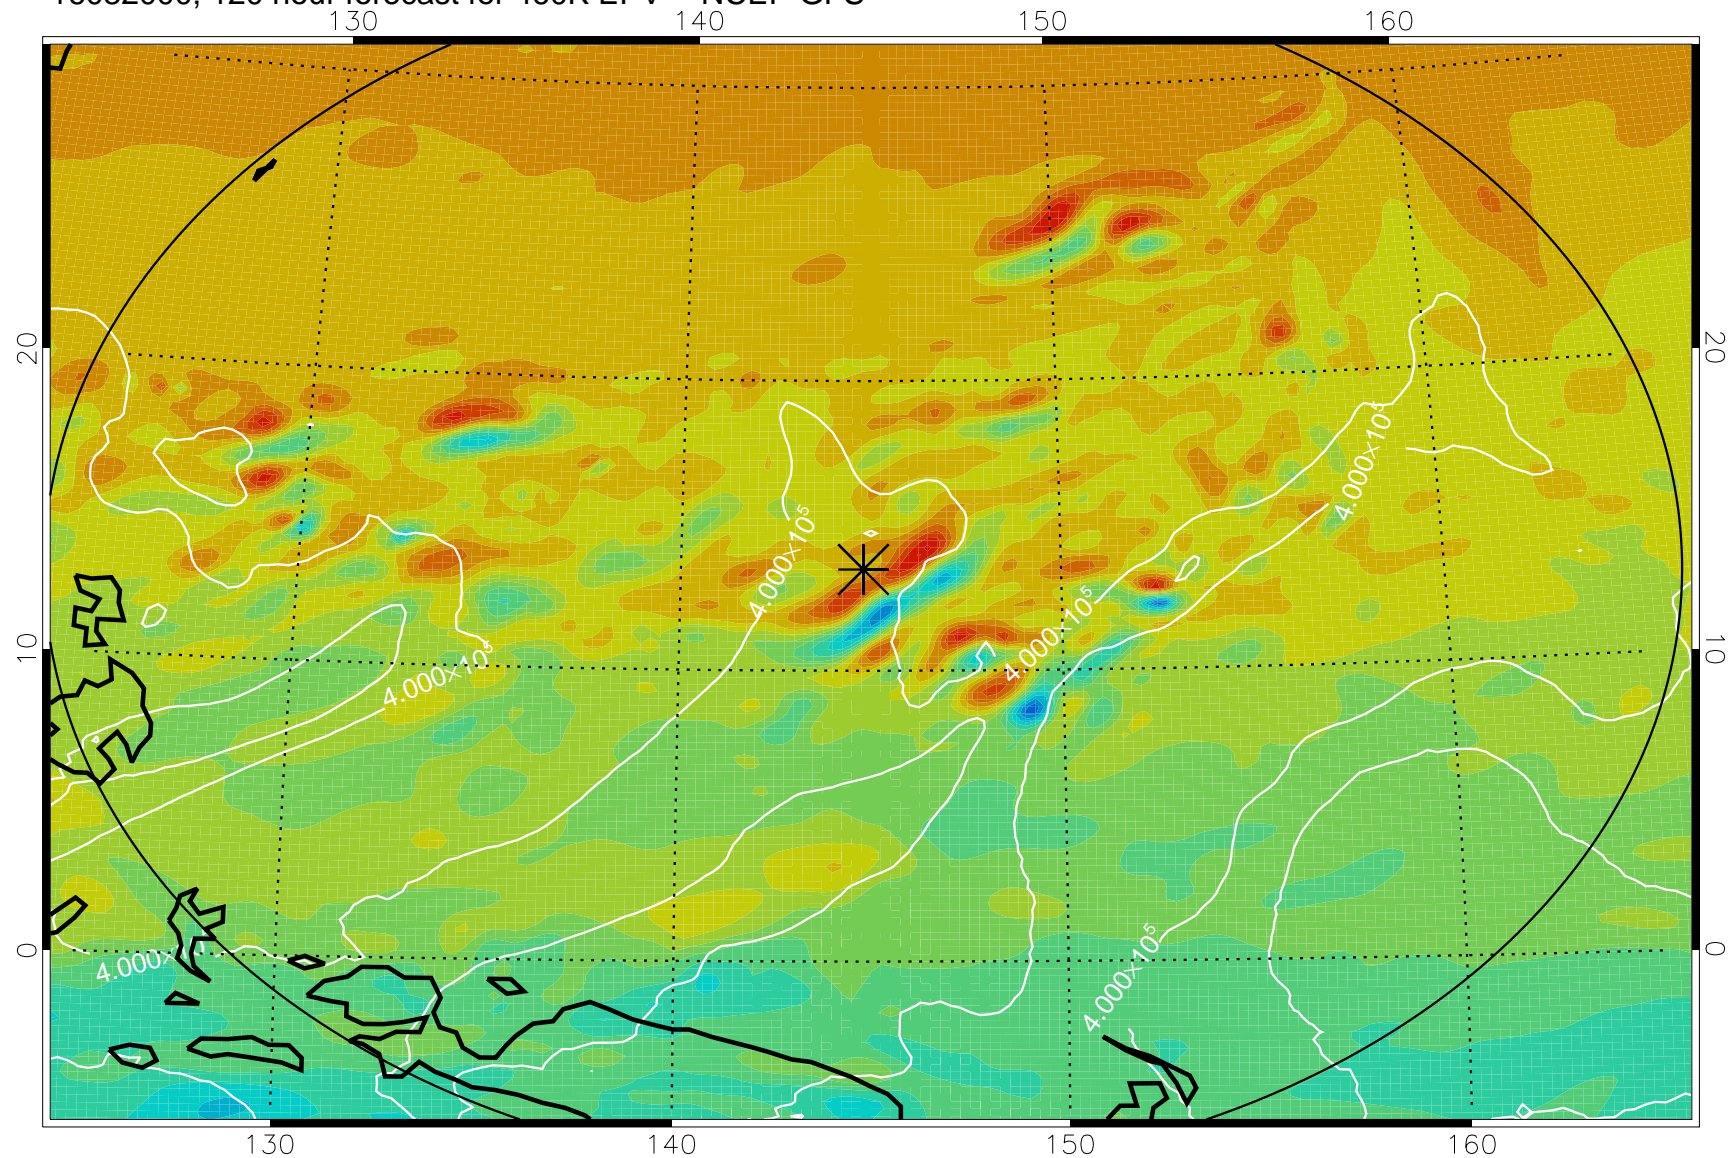

16081818, 90 hour forecast for 460K EPV -- NCEP GFS

460K Montgomery Streamfunction, white

Range ring of 2304 km

16081900, 96 hour forecast for 460K EPV -- NCEP GFS

460K Montgomery Streamfunction, white

Range ring of 2304 km

16081906, 102 hour forecast for 460K EPV -- NCEP GFS

460K Montgomery Streamfunction, white

Range ring of 2304 km

16081912, 108 hour forecast for 460K EPV -- NCEP GFS

460K Montgomery Streamfunction, white

Range ring of 2304 km

16081918, 114 hour forecast for 460K EPV -- NCEP GFS

460K Montgomery Streamfunction, white

Range ring of 2304 km

16082000, 120 hour forecast for 460K EPV -- NCEP GFS

460K Montgomery Streamfunction, white

Range ring of 2304 km