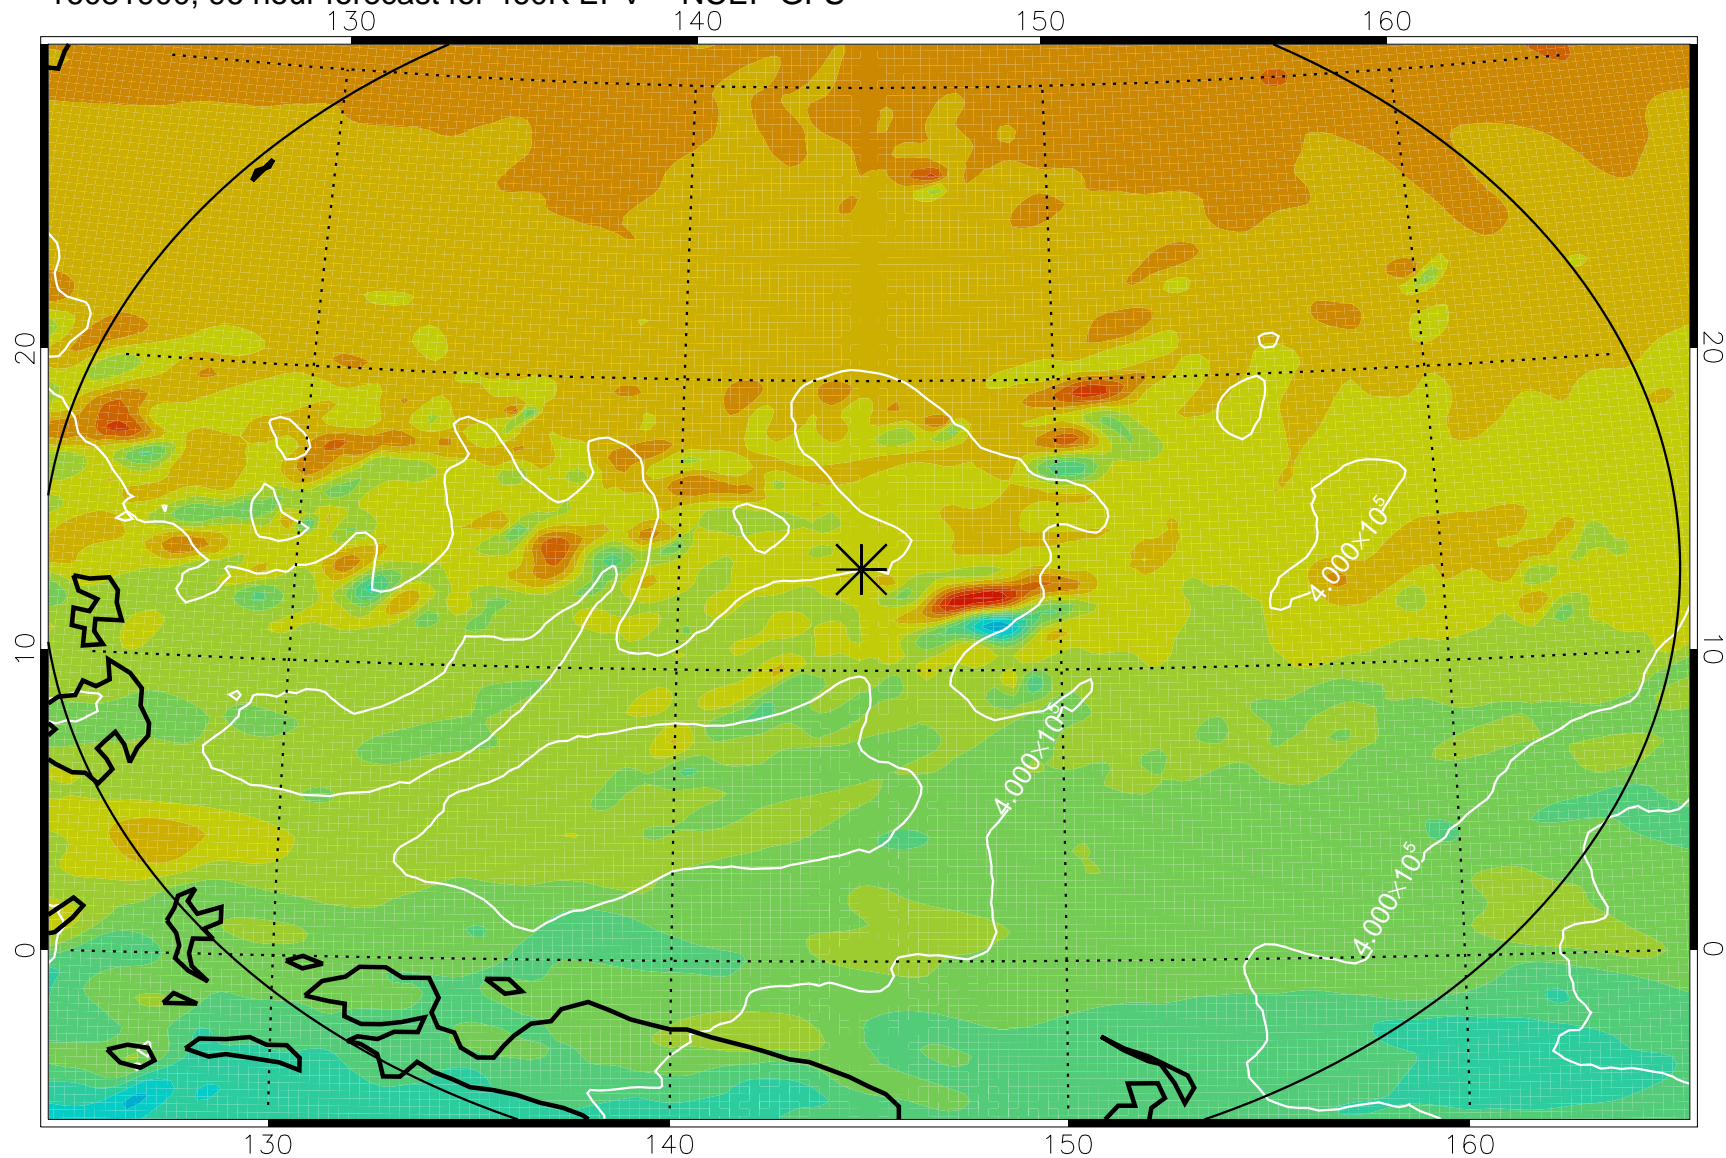

16081718, 66 hour forecast for 460K EPV -- NCEP GFS

460K Montgomery Streamfunction, white

Range ring of 2304 km

16081800, 72 hour forecast for 460K EPV -- NCEP GFS

460K Montgomery Streamfunction, white

Range ring of 2304 km

16081806, 78 hour forecast for 460K EPV -- NCEP GFS

460K Montgomery Streamfunction, white

Range ring of 2304 km

16081812, 84 hour forecast for 460K EPV -- NCEP GFS

460K Montgomery Streamfunction, white

Range ring of 2304 km

16081818, 90 hour forecast for 460K EPV -- NCEP GFS

460K Montgomery Streamfunction, white

Range ring of 2304 km

16081900, 96 hour forecast for 460K EPV -- NCEP GFS

460K Montgomery Streamfunction, white

Range ring of 2304 km

16081906, 102 hour forecast for 460K EPV -- NCEP GFS

460K Montgomery Streamfunction, white

Range ring of 2304 km

16081912, 108 hour forecast for 460K EPV -- NCEP GFS

460K Montgomery Streamfunction, white

Range ring of 2304 km