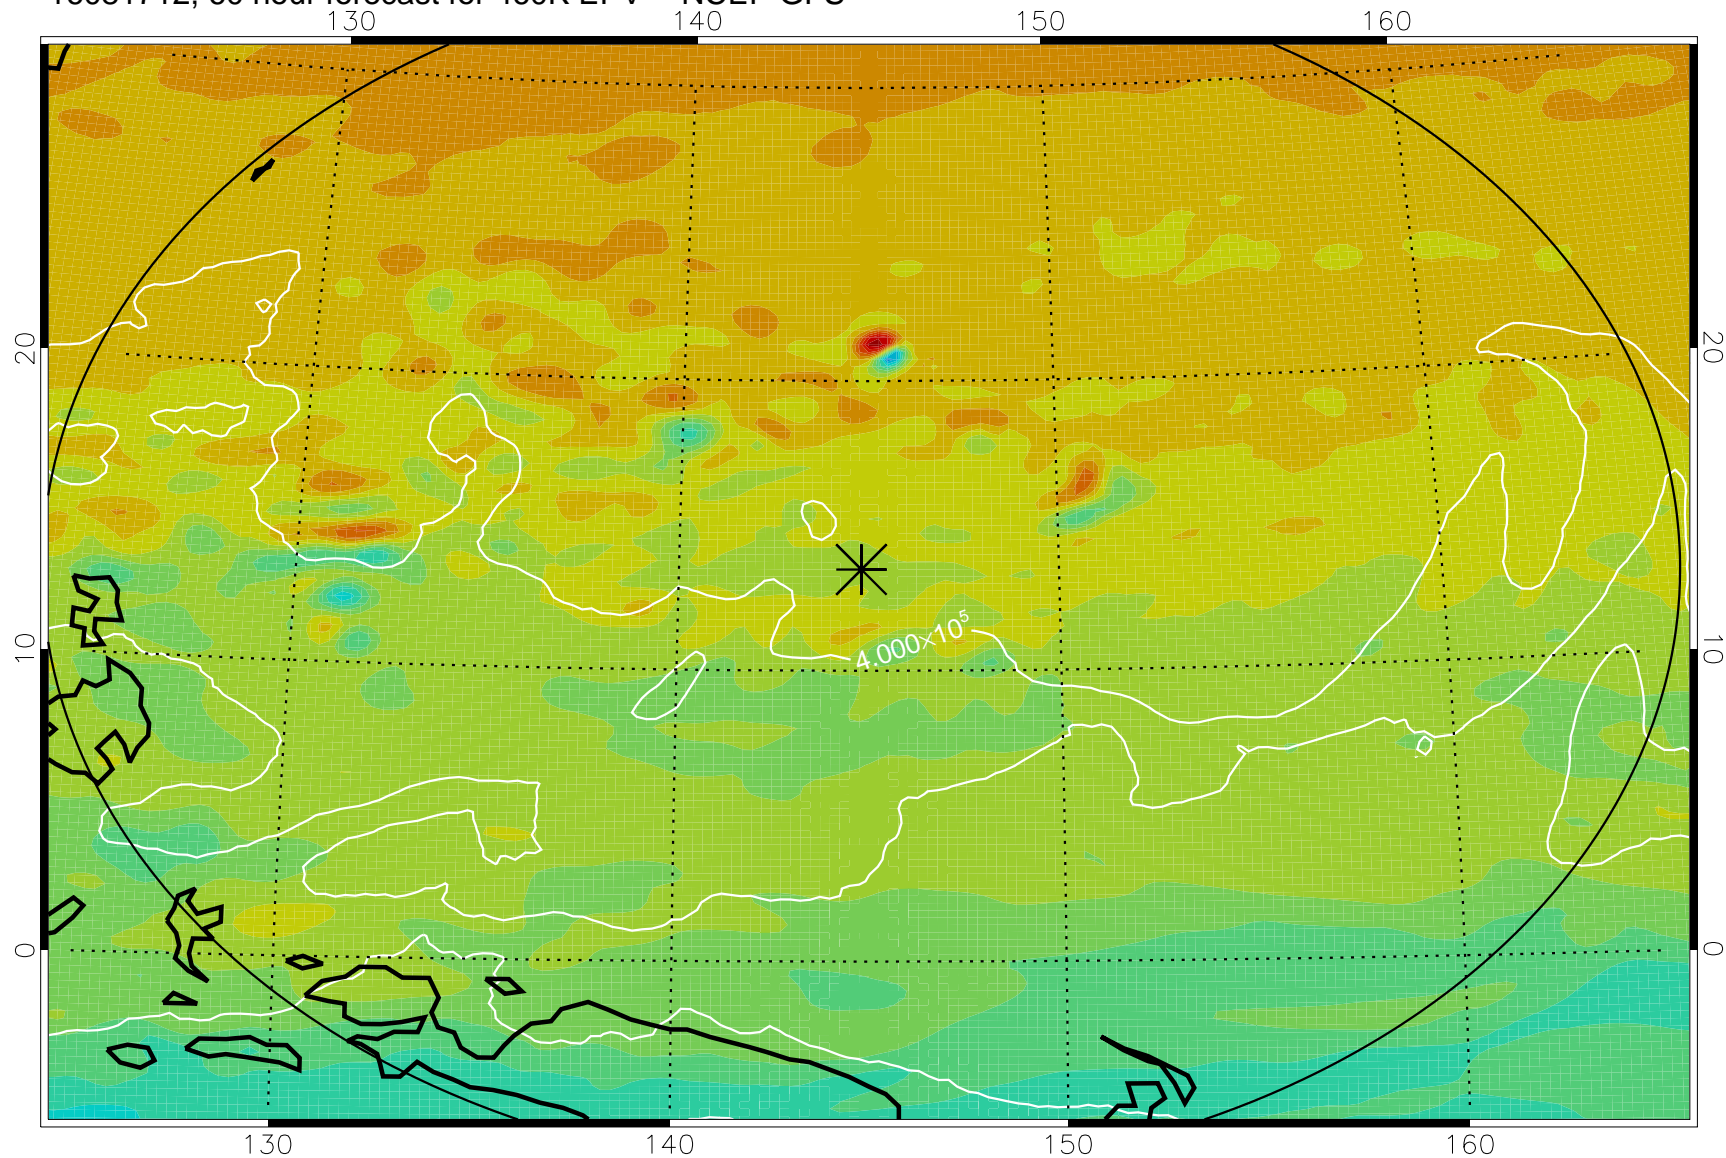

16081618, 42 hour forecast for 460K EPV -- NCEP GFS

460K Montgomery Streamfunction, white

Range ring of 2304 km

16081700, 48 hour forecast for 460K EPV -- NCEP GFS

460K Montgomery Streamfunction, white

Range ring of 2304 km

16081706, 54 hour forecast for 460K EPV -- NCEP GFS

460K Montgomery Streamfunction, white

Range ring of 2304 km

16081712, 60 hour forecast for 460K EPV -- NCEP GFS

460K Montgomery Streamfunction, white

Range ring of 2304 km

16081718, 66 hour forecast for 460K EPV -- NCEP GFS

460K Montgomery Streamfunction, white

Range ring of 2304 km

16081800, 72 hour forecast for 460K EPV -- NCEP GFS

460K Montgomery Streamfunction, white

Range ring of 2304 km

16081818, 90 hour forecast for 460K EPV -- NCEP GFS

460K Montgomery Streamfunction, white

Range ring of 2304 km

16081900, 96 hour forecast for 460K EPV -- NCEP GFS

460K Montgomery Streamfunction, white

Range ring of 2304 km