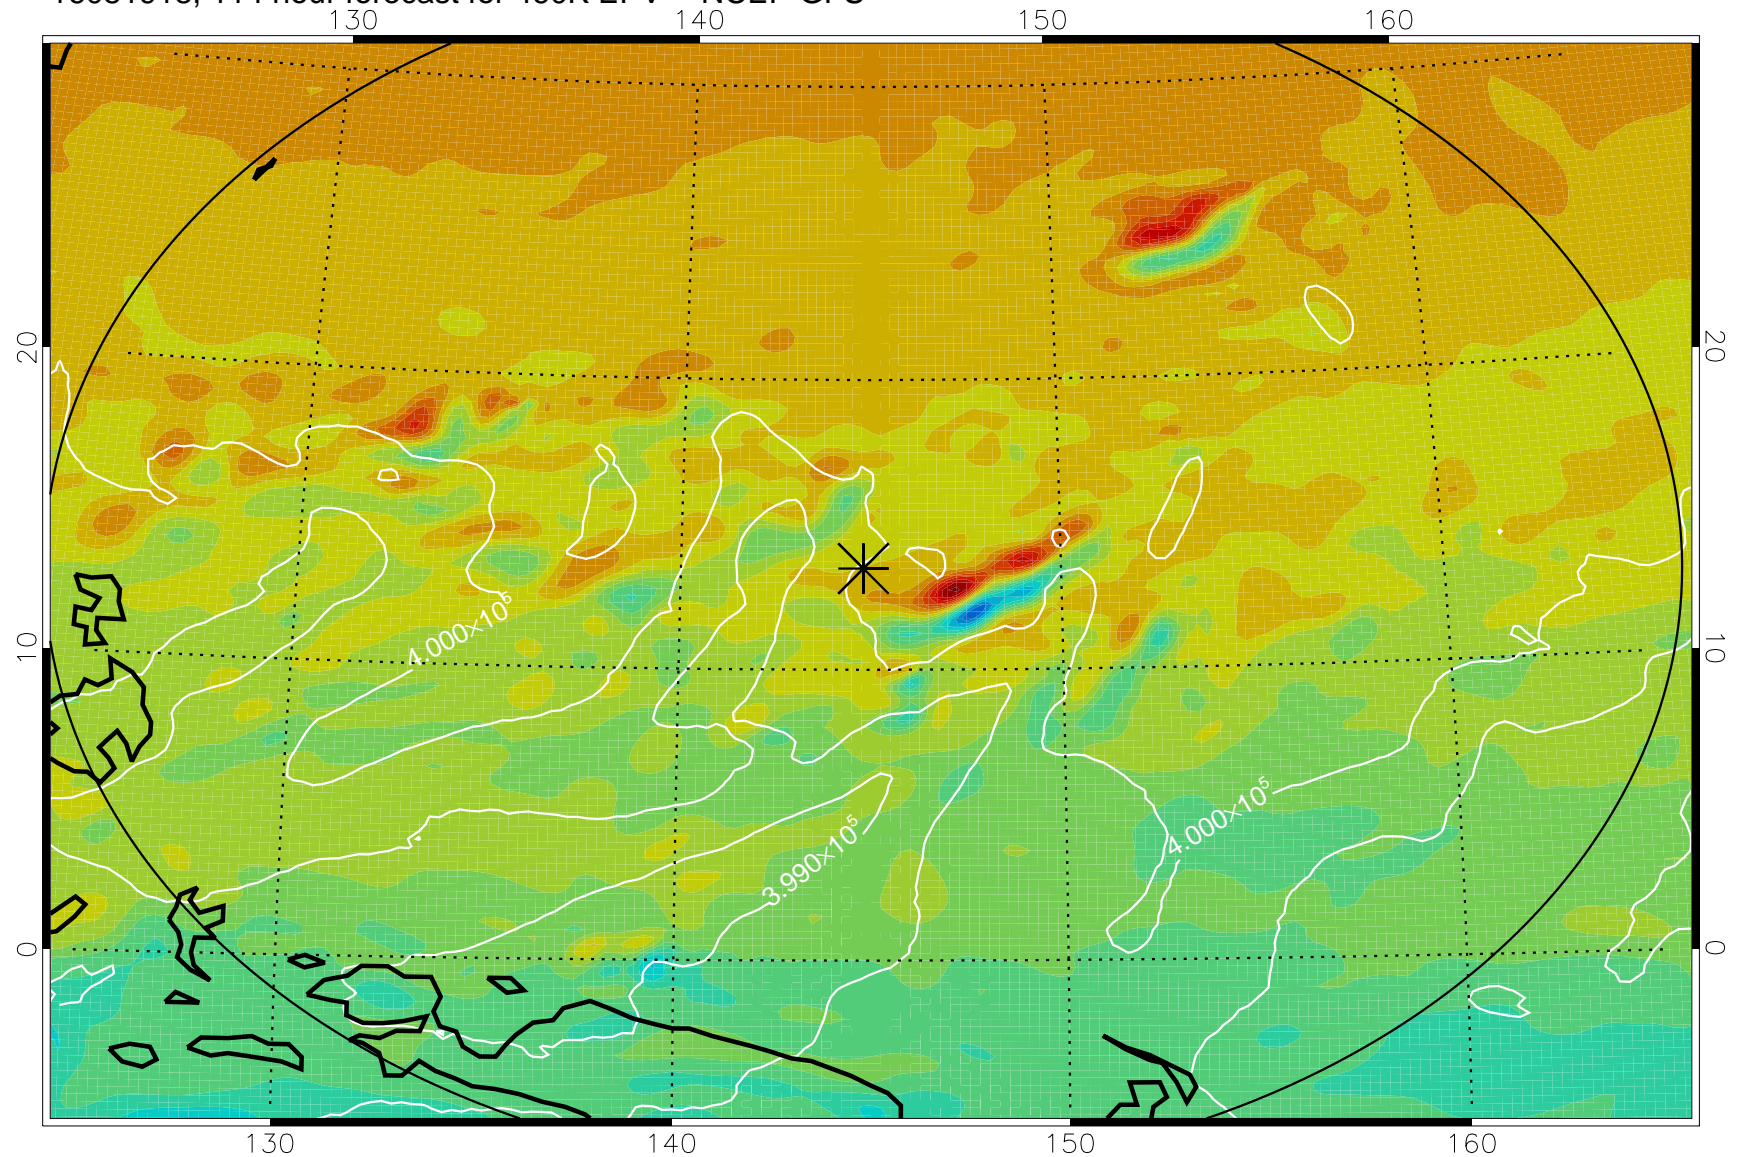

16081806, 78 hour forecast for 460K EPV -- NCEP GFS

460K Montgomery Streamfunction, white

Range ring of 2304 km

16081812, 84 hour forecast for 460K EPV -- NCEP GFS

460K Montgomery Streamfunction, white

Range ring of 2304 km

16081818, 90 hour forecast for 460K EPV -- NCEP GFS

460K Montgomery Streamfunction, white

Range ring of 2304 km

16081900, 96 hour forecast for 460K EPV -- NCEP GFS

460K Montgomery Streamfunction, white

Range ring of 2304 km

16081906, 102 hour forecast for 460K EPV -- NCEP GFS

460K Montgomery Streamfunction, white

Range ring of 2304 km

16081912, 108 hour forecast for 460K EPV -- NCEP GFS

460K Montgomery Streamfunction, white

Range ring of 2304 km

16081918, 114 hour forecast for 460K EPV -- NCEP GFS

460K Montgomery Streamfunction, white

Range ring of 2304 km

16082000, 120 hour forecast for 460K EPV -- NCEP GFS

460K Montgomery Streamfunction, white

Range ring of 2304 km