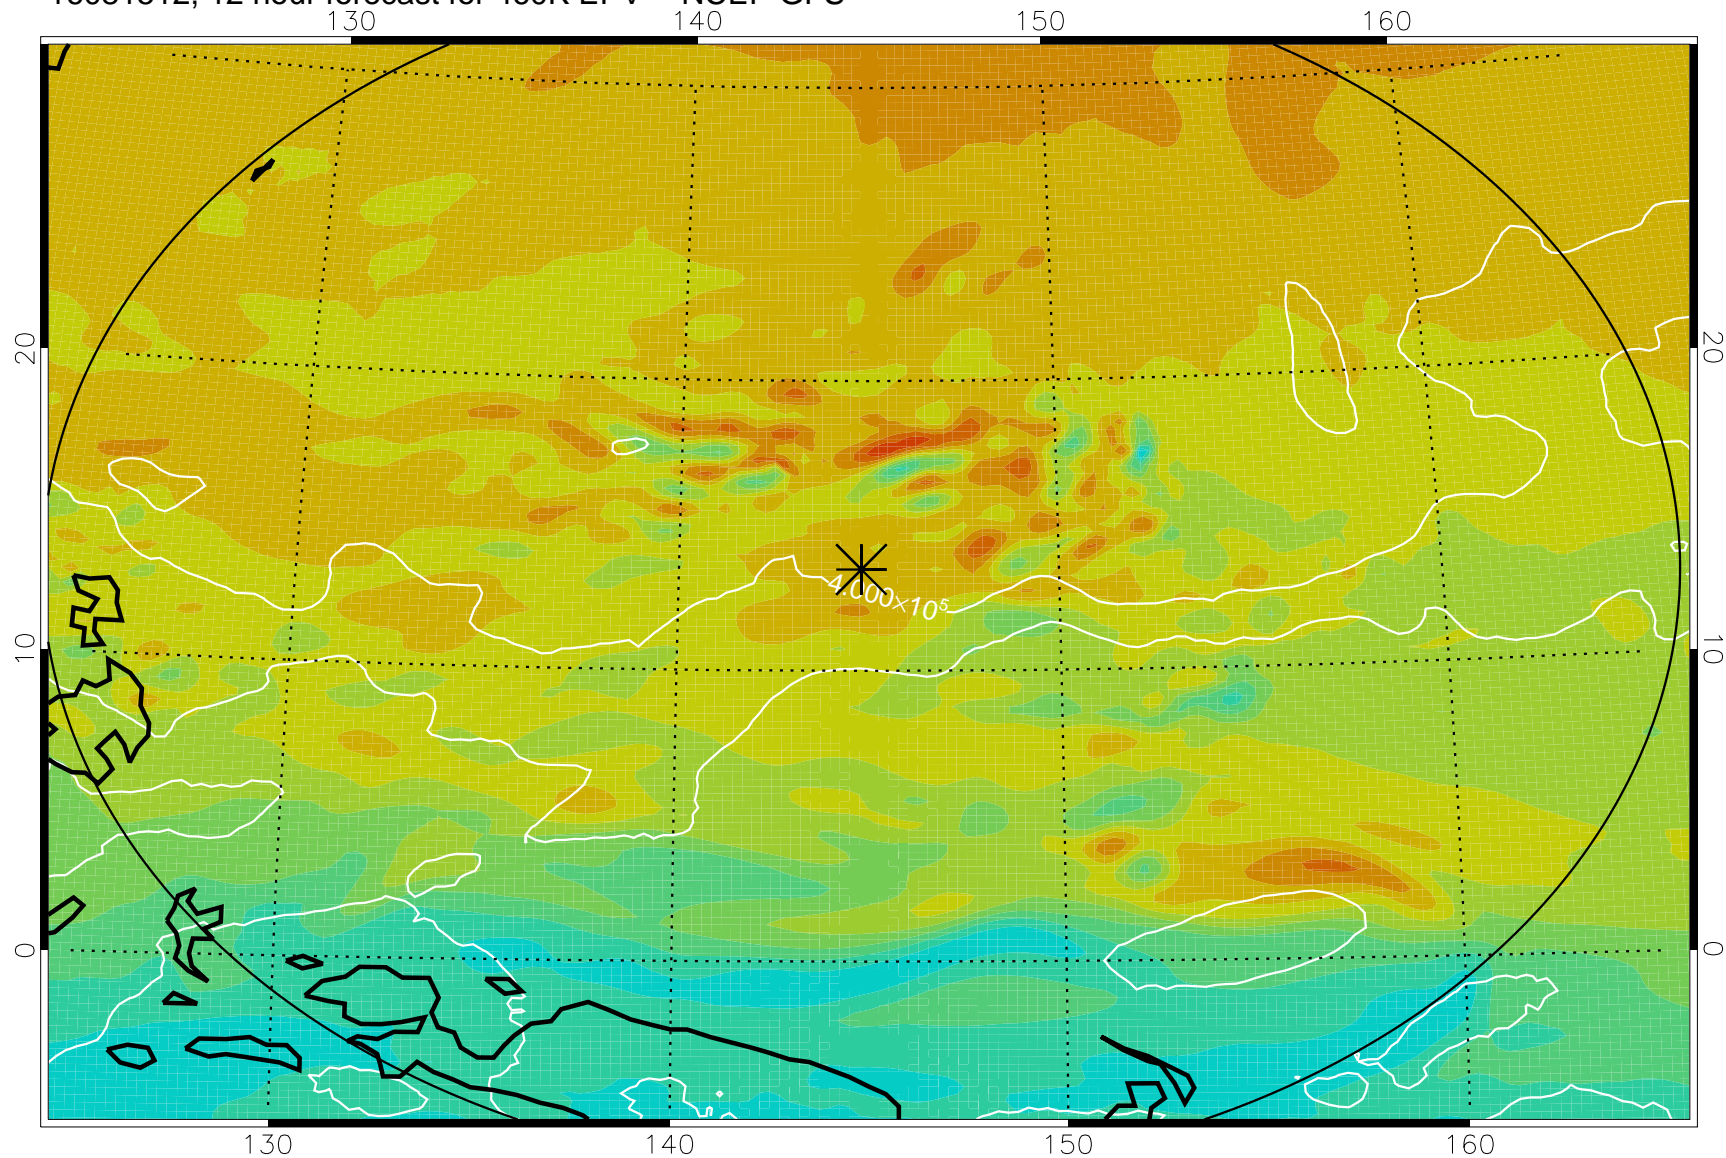

16081506, 6 hour forecast for 460K EPV -- NCEP GFS

460K Montgomery Streamfunction, white

Range ring of 2304 km

16081512, 12 hour forecast for 460K EPV -- NCEP GFS

460K Montgomery Streamfunction, white

Range ring of 2304 km

16081518, 18 hour forecast for 460K EPV -- NCEP GFS

460K Montgomery Streamfunction, white

Range ring of 2304 km

16081600, 24 hour forecast for 460K EPV -- NCEP GFS

460K Montgomery Streamfunction, white

Range ring of 2304 km

16081606, 30 hour forecast for 460K EPV -- NCEP GFS

460K Montgomery Streamfunction, white

Range ring of 2304 km

16081612, 36 hour forecast for 460K EPV -- NCEP GFS

460K Montgomery Streamfunction, white

Range ring of 2304 km

16081718, 66 hour forecast for 460K EPV -- NCEP GFS

460K Montgomery Streamfunction, white

Range ring of 2304 km

16081800, 72 hour forecast for 460K EPV -- NCEP GFS

460K Montgomery Streamfunction, white

Range ring of 2304 km