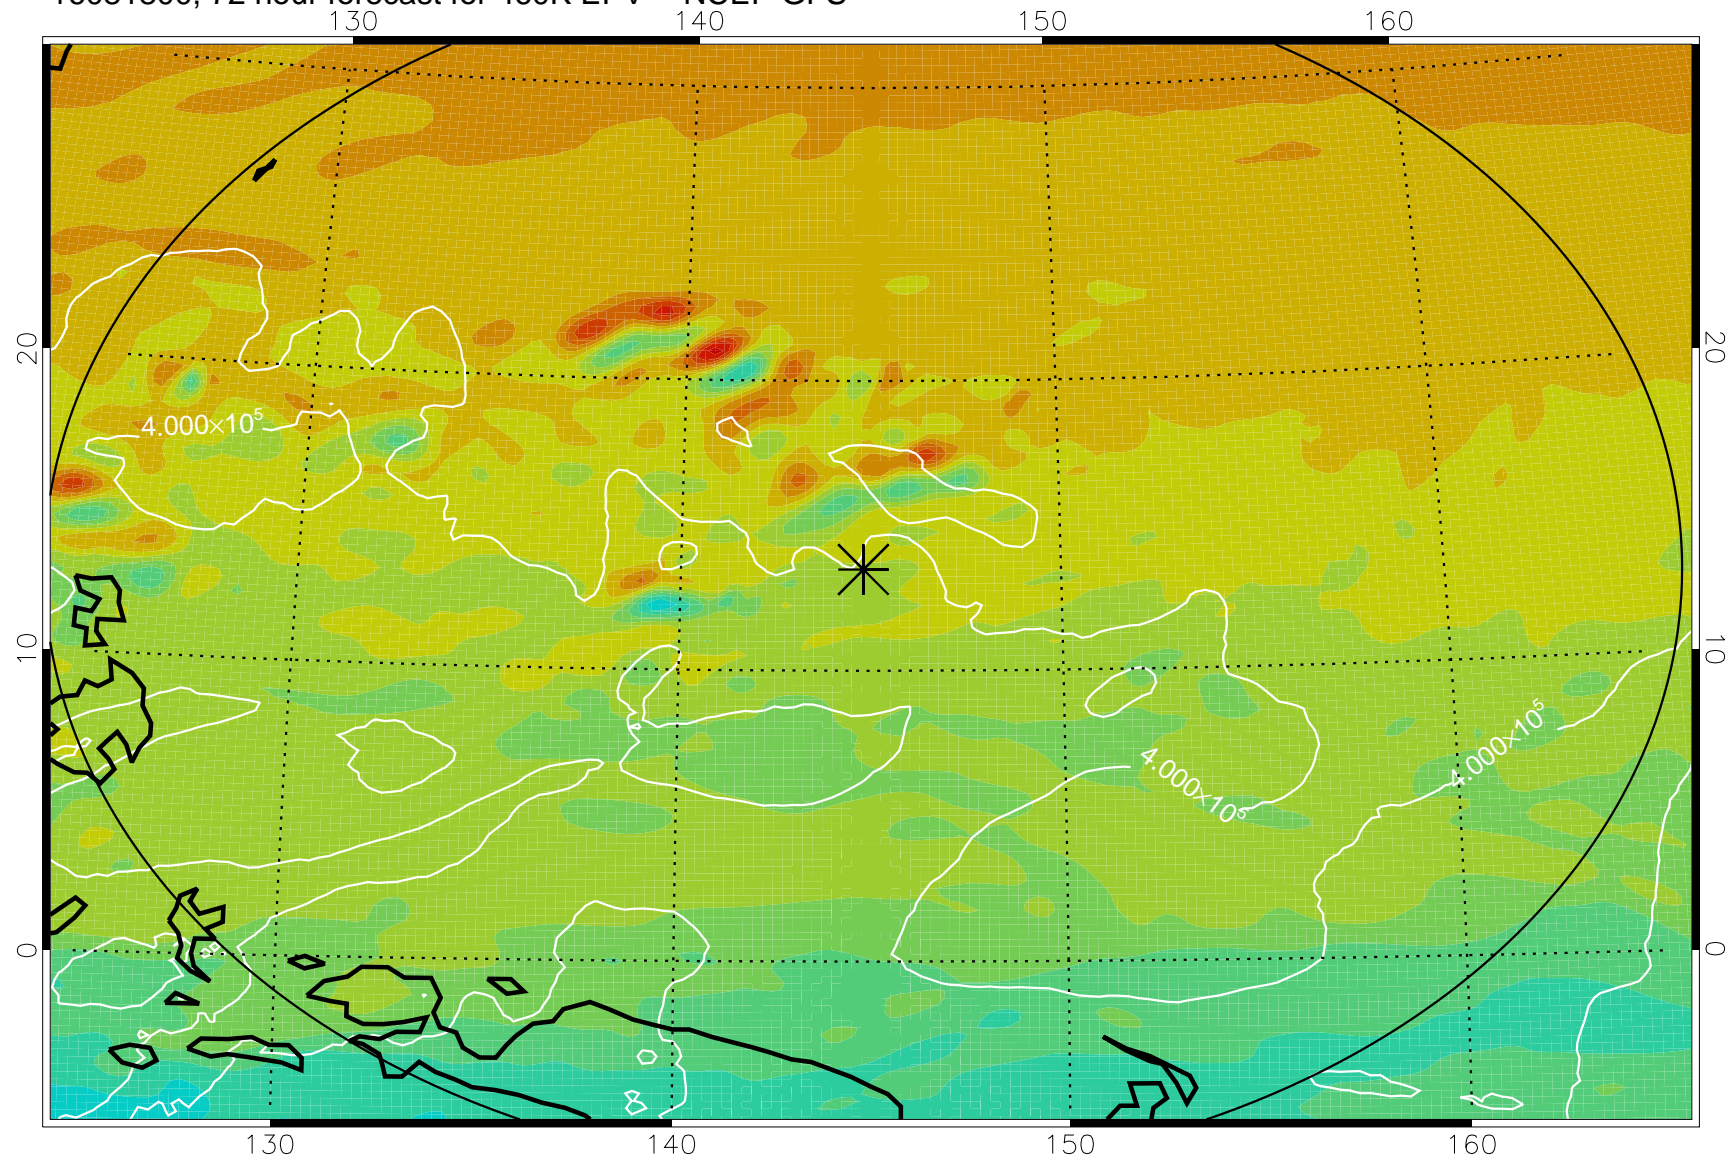

16081718, 66 hour forecast for 460K EPV -- NCEP GFS

460K Montgomery Streamfunction, white

Range ring of 2304 km

16081800, 72 hour forecast for 460K EPV -- NCEP GFS

460K Montgomery Streamfunction, white

Range ring of 2304 km

16081806, 78 hour forecast for 460K EPV -- NCEP GFS

460K Montgomery Streamfunction, white

Range ring of 2304 km

16081812, 84 hour forecast for 460K EPV -- NCEP GFS

460K Montgomery Streamfunction, white

Range ring of 2304 km

16081818, 90 hour forecast for 460K EPV -- NCEP GFS

460K Montgomery Streamfunction, white

Range ring of 2304 km

16081900, 96 hour forecast for 460K EPV -- NCEP GFS

460K Montgomery Streamfunction, white

Range ring of 2304 km

16081906, 102 hour forecast for 460K EPV -- NCEP GFS

460K Montgomery Streamfunction, white

Range ring of 2304 km

16081912, 108 hour forecast for 460K EPV -- NCEP GFS

460K Montgomery Streamfunction, white

Range ring of 2304 km