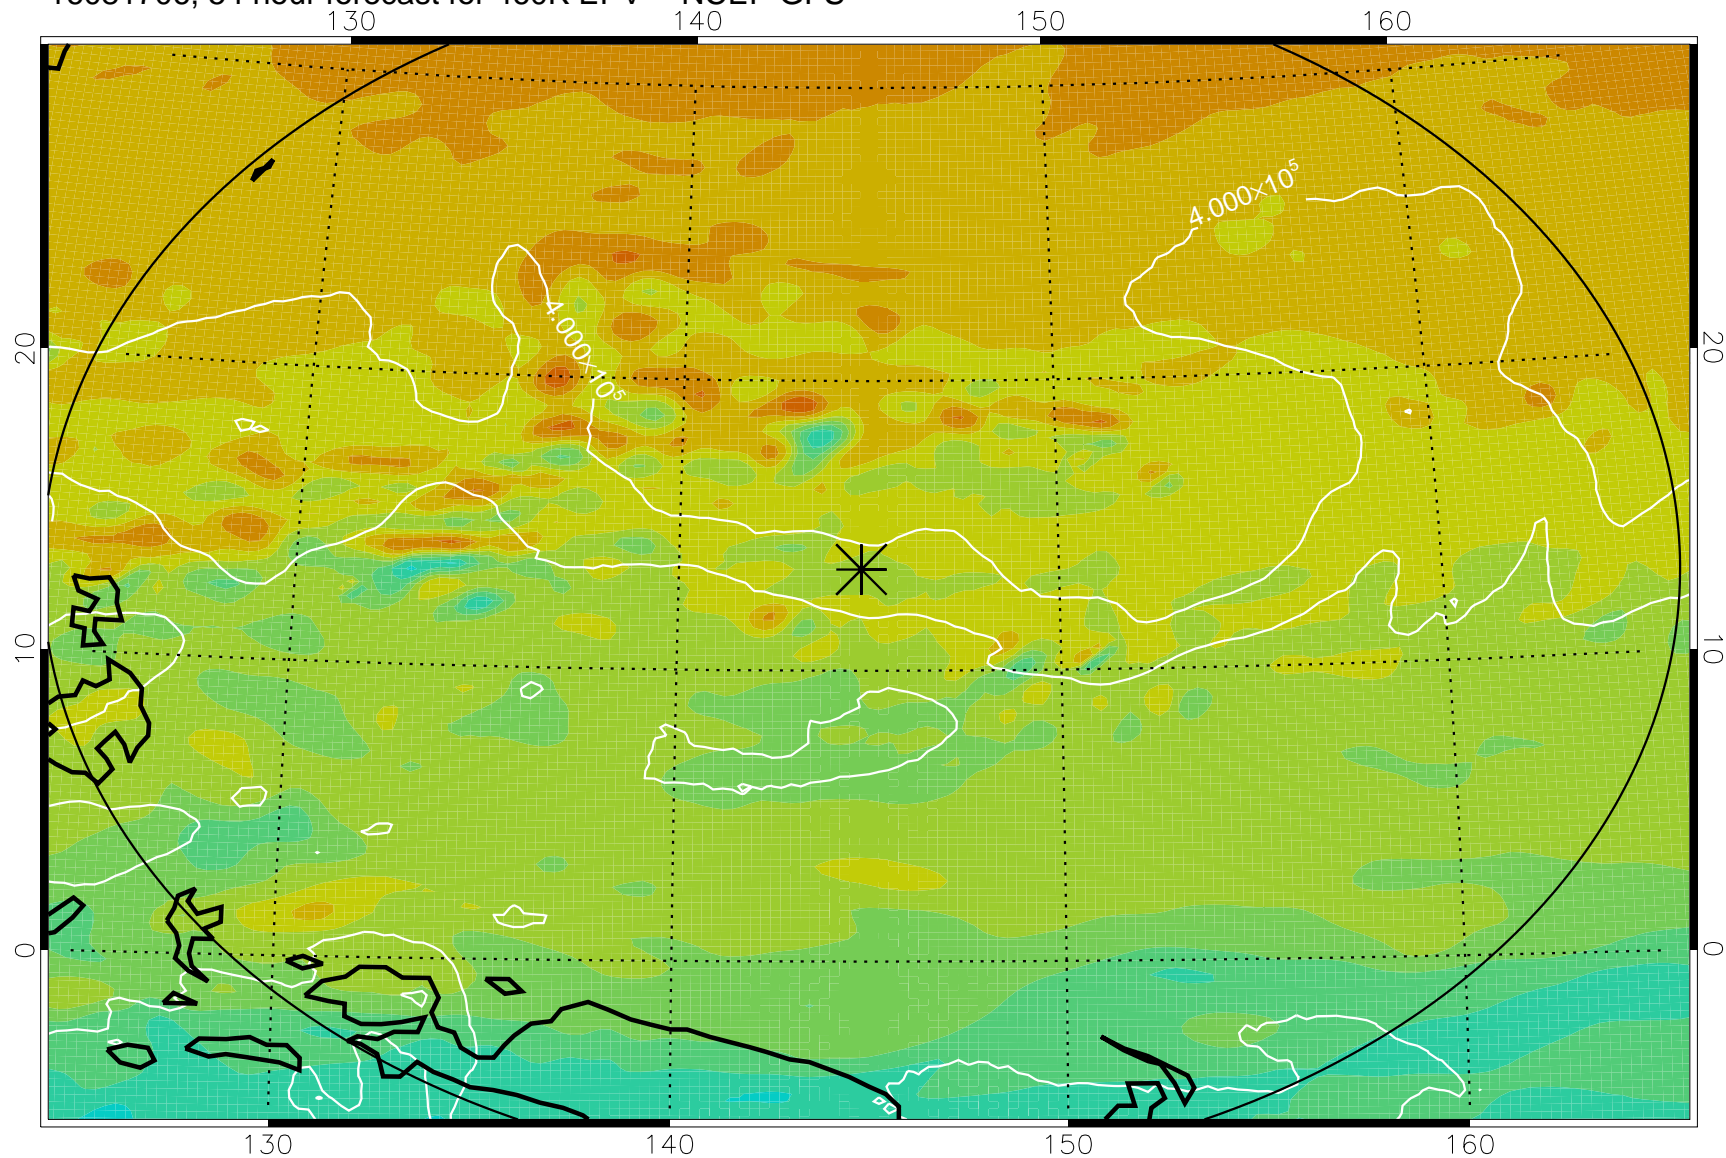

16081618, 42 hour forecast for 460K EPV -- NCEP GFS

460K Montgomery Streamfunction, white

Range ring of 2304 km

16081700, 48 hour forecast for 460K EPV -- NCEP GFS

460K Montgomery Streamfunction, white

Range ring of 2304 km

16081706, 54 hour forecast for 460K EPV -- NCEP GFS

460K Montgomery Streamfunction, white

Range ring of 2304 km

16081712, 60 hour forecast for 460K EPV -- NCEP GFS

460K Montgomery Streamfunction, white

Range ring of 2304 km

16081718, 66 hour forecast for 460K EPV -- NCEP GFS

460K Montgomery Streamfunction, white

Range ring of 2304 km

16081800, 72 hour forecast for 460K EPV -- NCEP GFS

460K Montgomery Streamfunction, white

Range ring of 2304 km

16081818, 90 hour forecast for 460K EPV -- NCEP GFS

460K Montgomery Streamfunction, white

Range ring of 2304 km

16081900, 96 hour forecast for 460K EPV -- NCEP GFS

460K Montgomery Streamfunction, white

Range ring of 2304 km