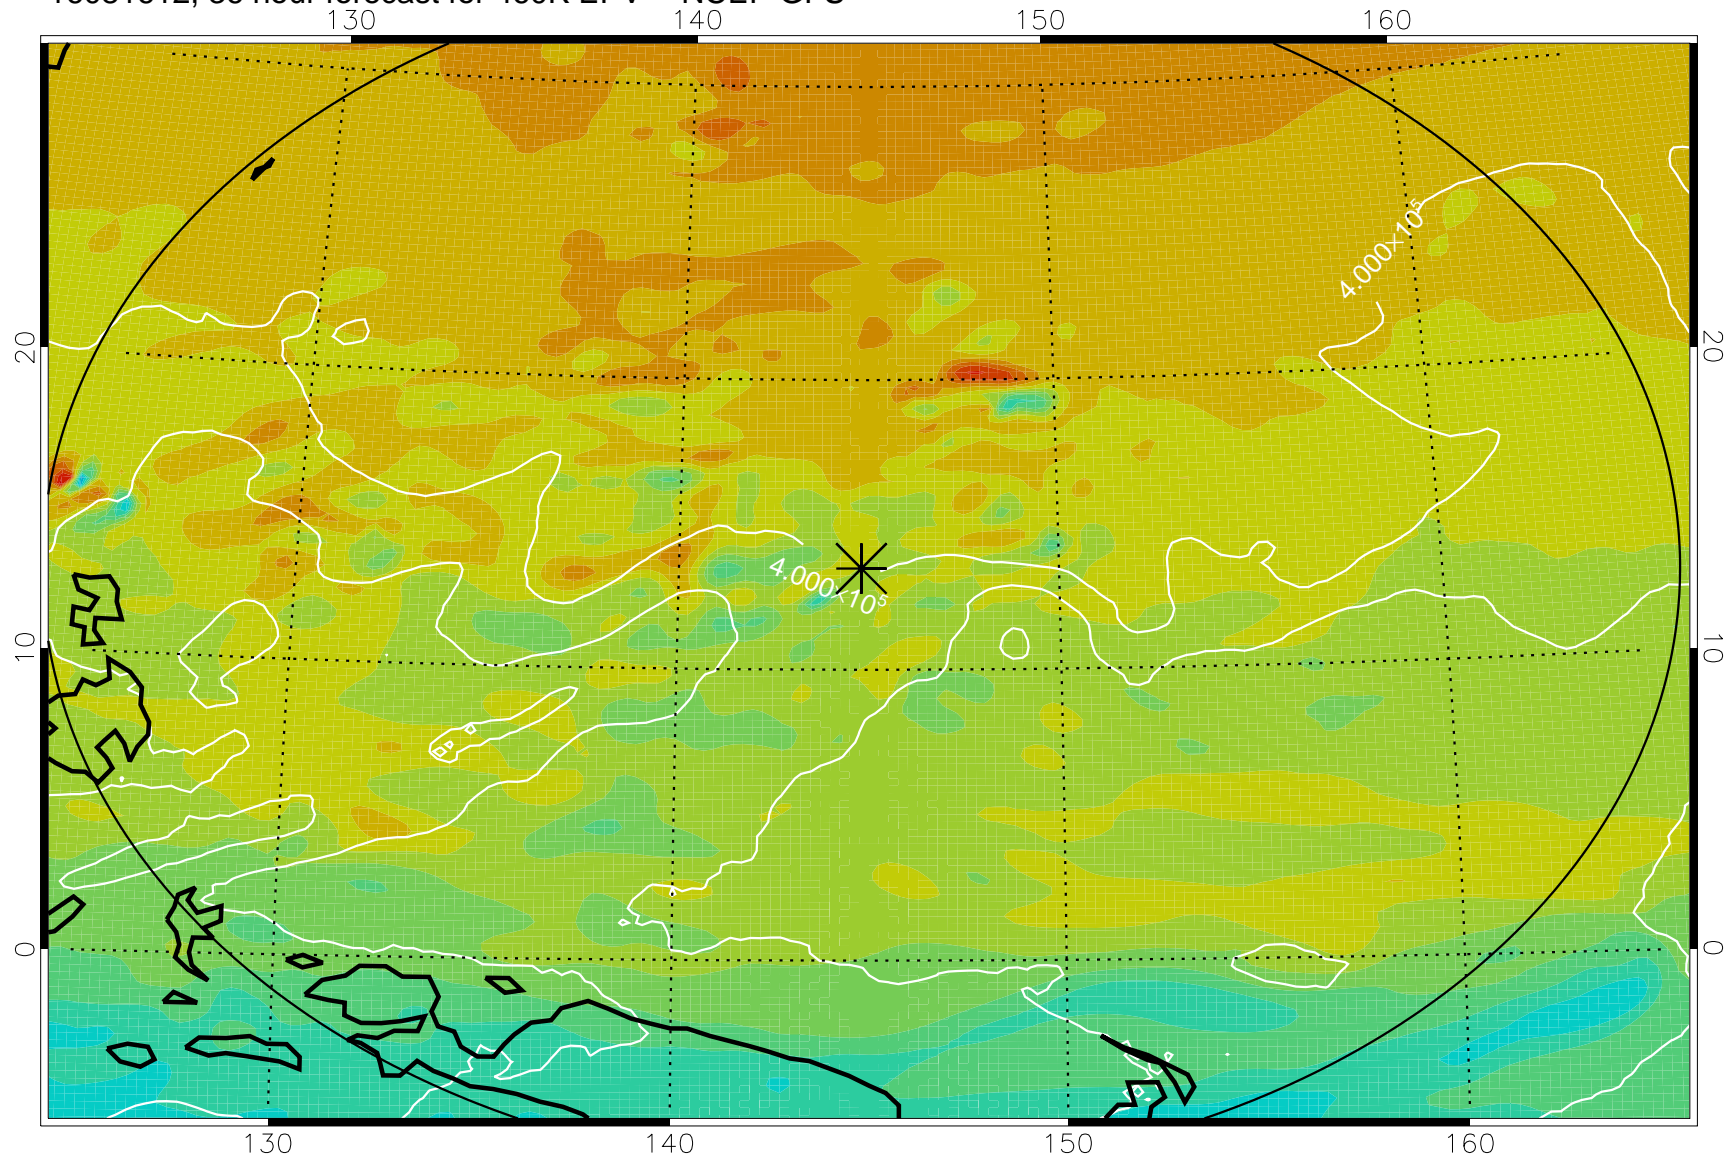

16081518, 18 hour forecast for 460K EPV -- NCEP GFS

460K Montgomery Streamfunction, white

Range ring of 2304 km

16081600, 24 hour forecast for 460K EPV -- NCEP GFS

460K Montgomery Streamfunction, white

Range ring of 2304 km

16081606, 30 hour forecast for 460K EPV -- NCEP GFS

460K Montgomery Streamfunction, white

Range ring of 2304 km

16081612, 36 hour forecast for 460K EPV -- NCEP GFS

460K Montgomery Streamfunction, white

Range ring of 2304 km

16081618, 42 hour forecast for 460K EPV -- NCEP GFS

460K Montgomery Streamfunction, white

Range ring of 2304 km

16081700, 48 hour forecast for 460K EPV -- NCEP GFS

460K Montgomery Streamfunction, white

Range ring of 2304 km

16081818, 90 hour forecast for 460K EPV -- NCEP GFS

460K Montgomery Streamfunction, white

Range ring of 2304 km

16081900, 96 hour forecast for 460K EPV -- NCEP GFS

460K Montgomery Streamfunction, white

Range ring of 2304 km