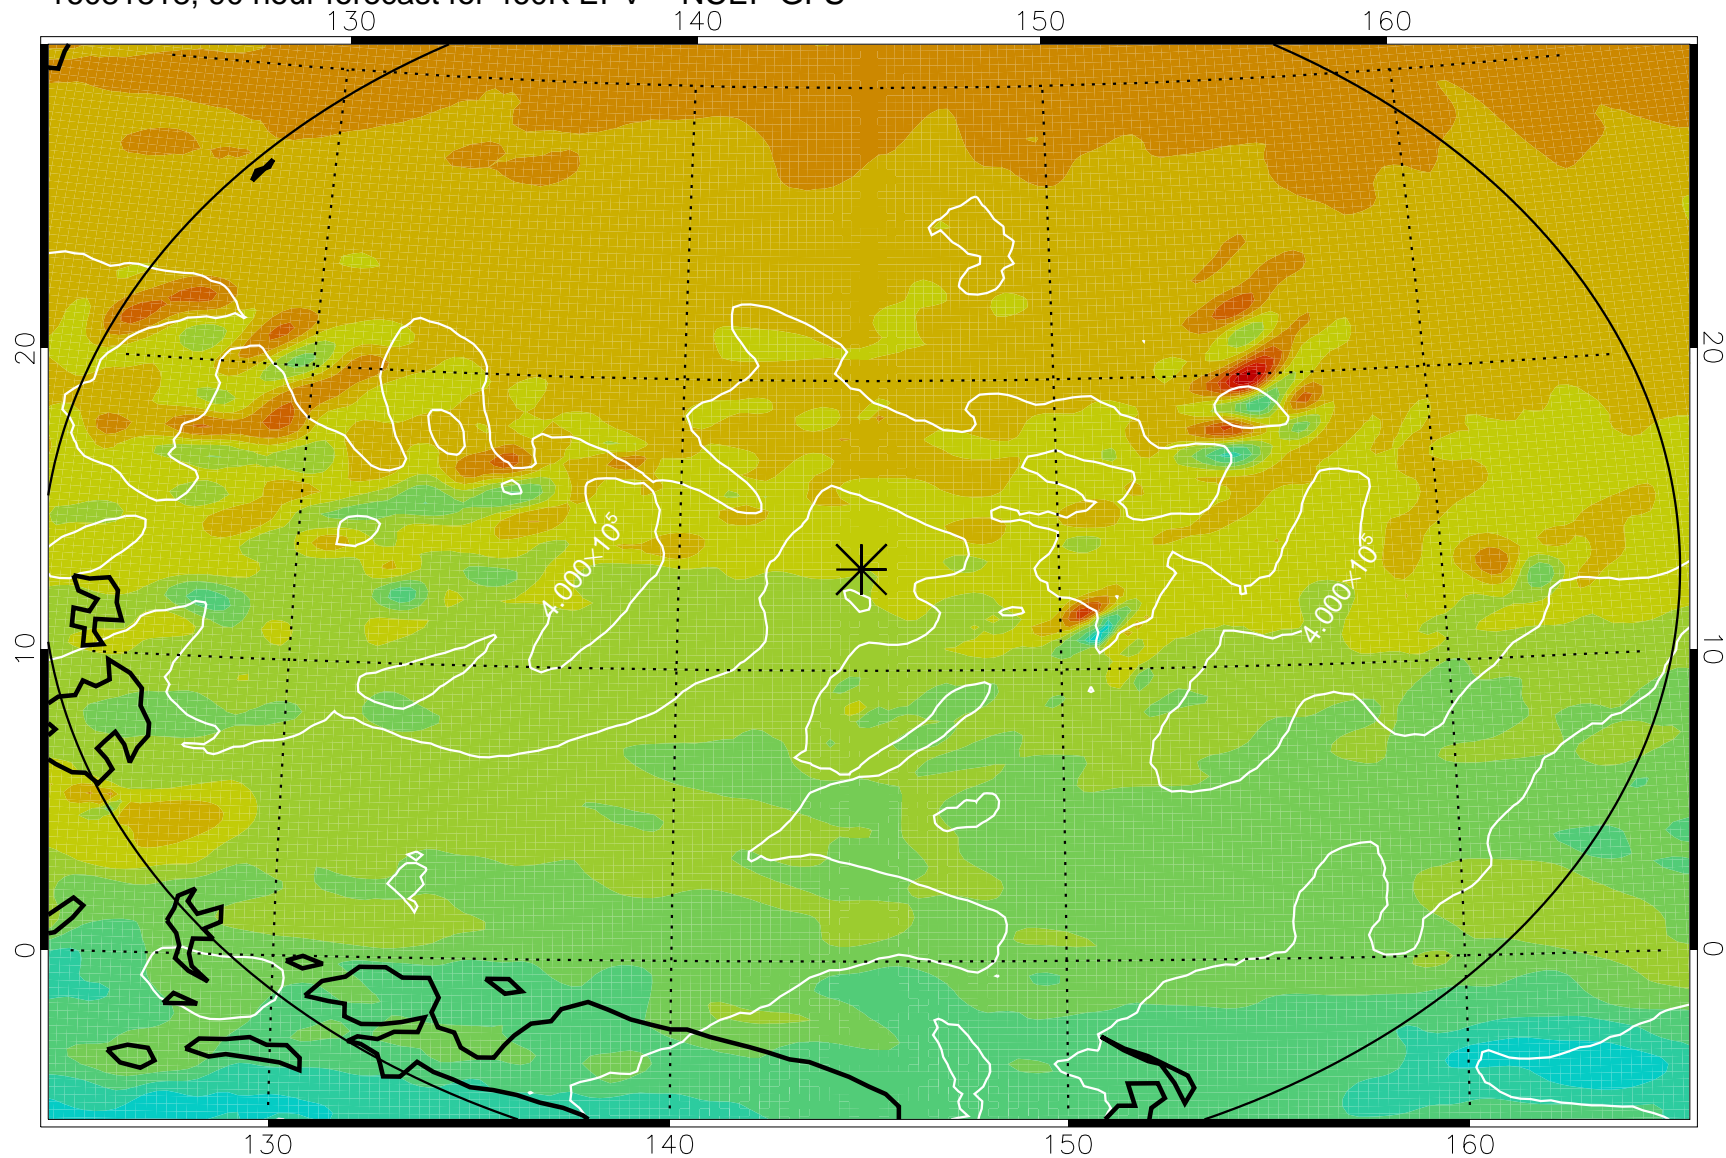

16081718, 66 hour forecast for 460K EPV -- NCEP GFS

460K Montgomery Streamfunction, white

Range ring of 2304 km

16081800, 72 hour forecast for 460K EPV -- NCEP GFS

460K Montgomery Streamfunction, white

Range ring of 2304 km

16081806, 78 hour forecast for 460K EPV -- NCEP GFS

460K Montgomery Streamfunction, white

Range ring of 2304 km

16081812, 84 hour forecast for 460K EPV -- NCEP GFS

460K Montgomery Streamfunction, white

Range ring of 2304 km

16081818, 90 hour forecast for 460K EPV -- NCEP GFS

460K Montgomery Streamfunction, white

Range ring of 2304 km

16081900, 96 hour forecast for 460K EPV -- NCEP GFS

460K Montgomery Streamfunction, white

Range ring of 2304 km

16081906, 102 hour forecast for 460K EPV -- NCEP GFS

460K Montgomery Streamfunction, white

Range ring of 2304 km

16081912, 108 hour forecast for 460K EPV -- NCEP GFS

460K Montgomery Streamfunction, white

Range ring of 2304 km