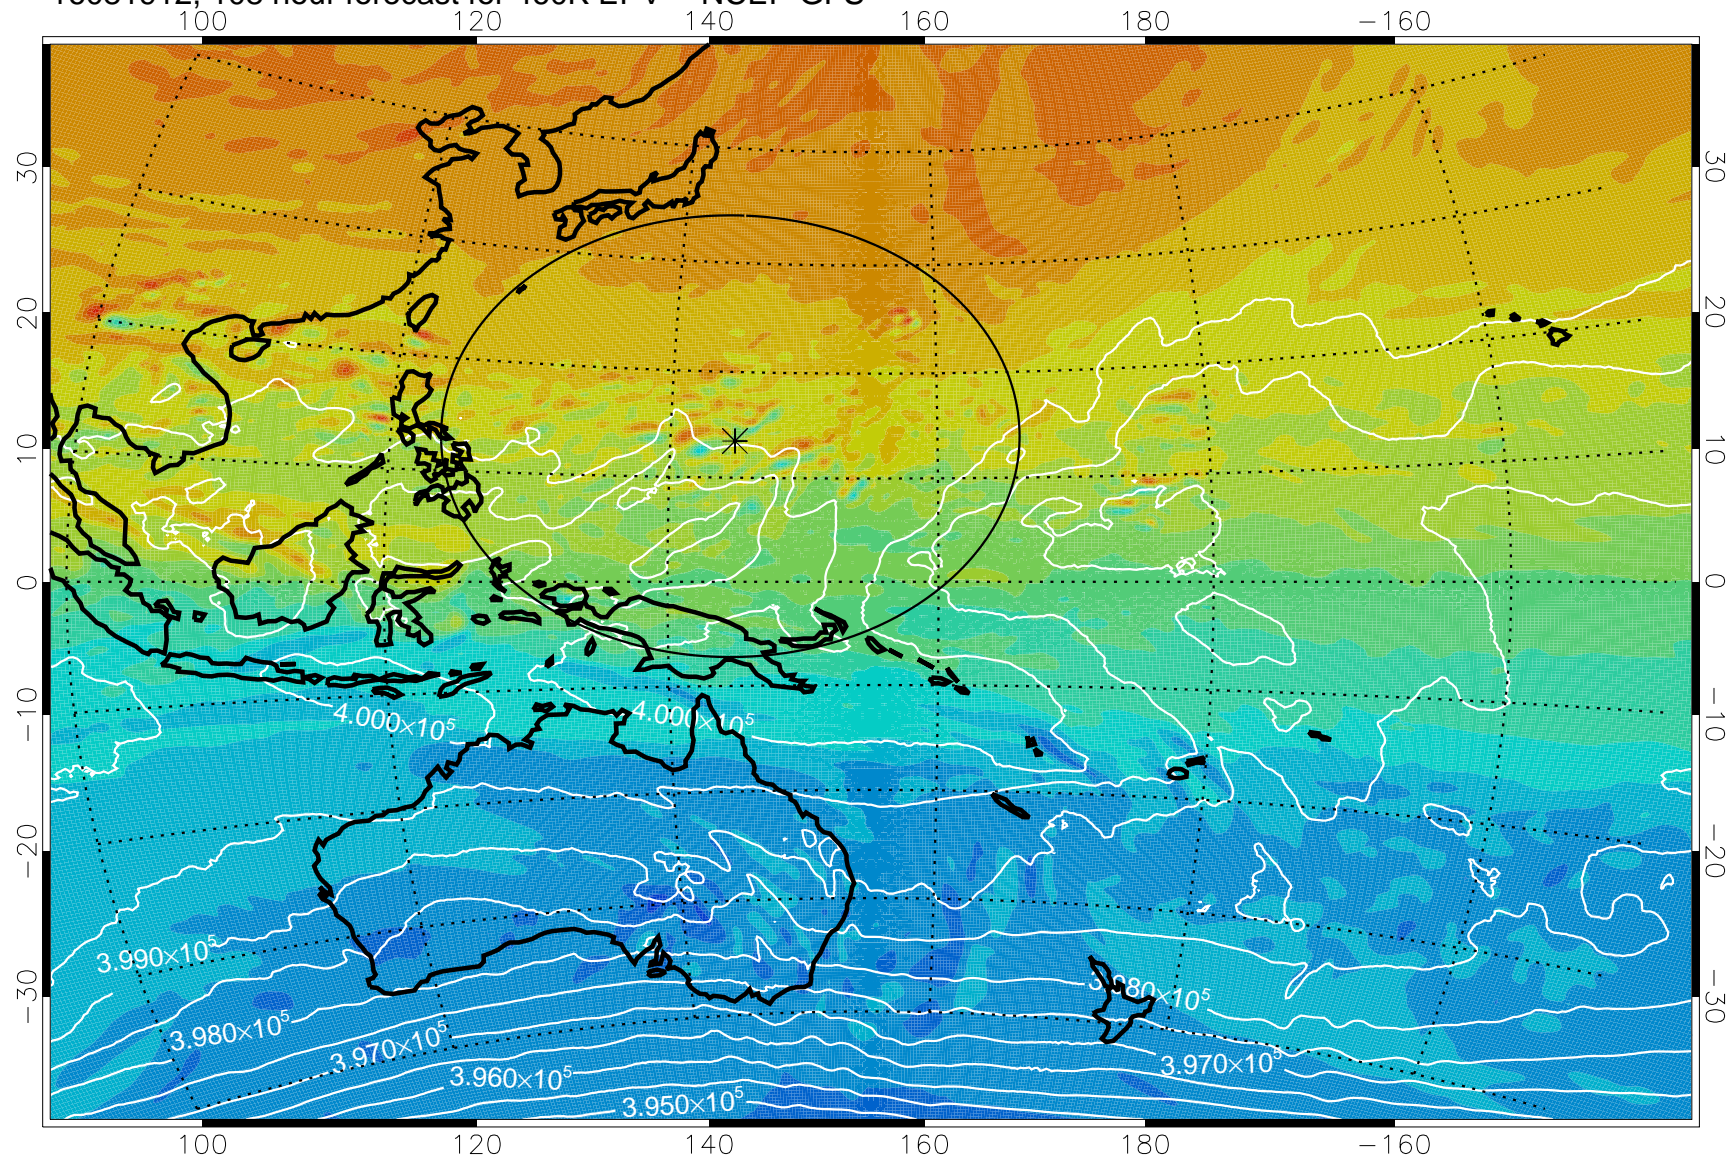

16081806, 78 hour forecast for 460K EPV -- NCEP GFS

460K Montgomery Streamfunction, white

Range ring of 2304 km

16081812, 84 hour forecast for 460K EPV -- NCEP GFS

460K Montgomery Streamfunction, white

Range ring of 2304 km

16081818, 90 hour forecast for 460K EPV -- NCEP GFS

460K Montgomery Streamfunction, white

Range ring of 2304 km

16081900, 96 hour forecast for 460K EPV -- NCEP GFS

460K Montgomery Streamfunction, white

Range ring of 2304 km

16081906, 102 hour forecast for 460K EPV -- NCEP GFS

16081912, 108 hour forecast for 460K EPV -- NCEP GFS

460K Montgomery Streamfunction, white

Range ring of 2304 km

16081918, 114 hour forecast for 460K EPV -- NCEP GFS

460K Montgomery Streamfunction, white

Range ring of 2304 km

16082000, 120 hour forecast for 460K EPV -- NCEP GFS

460K Montgomery Streamfunction, white

Range ring of 2304 km