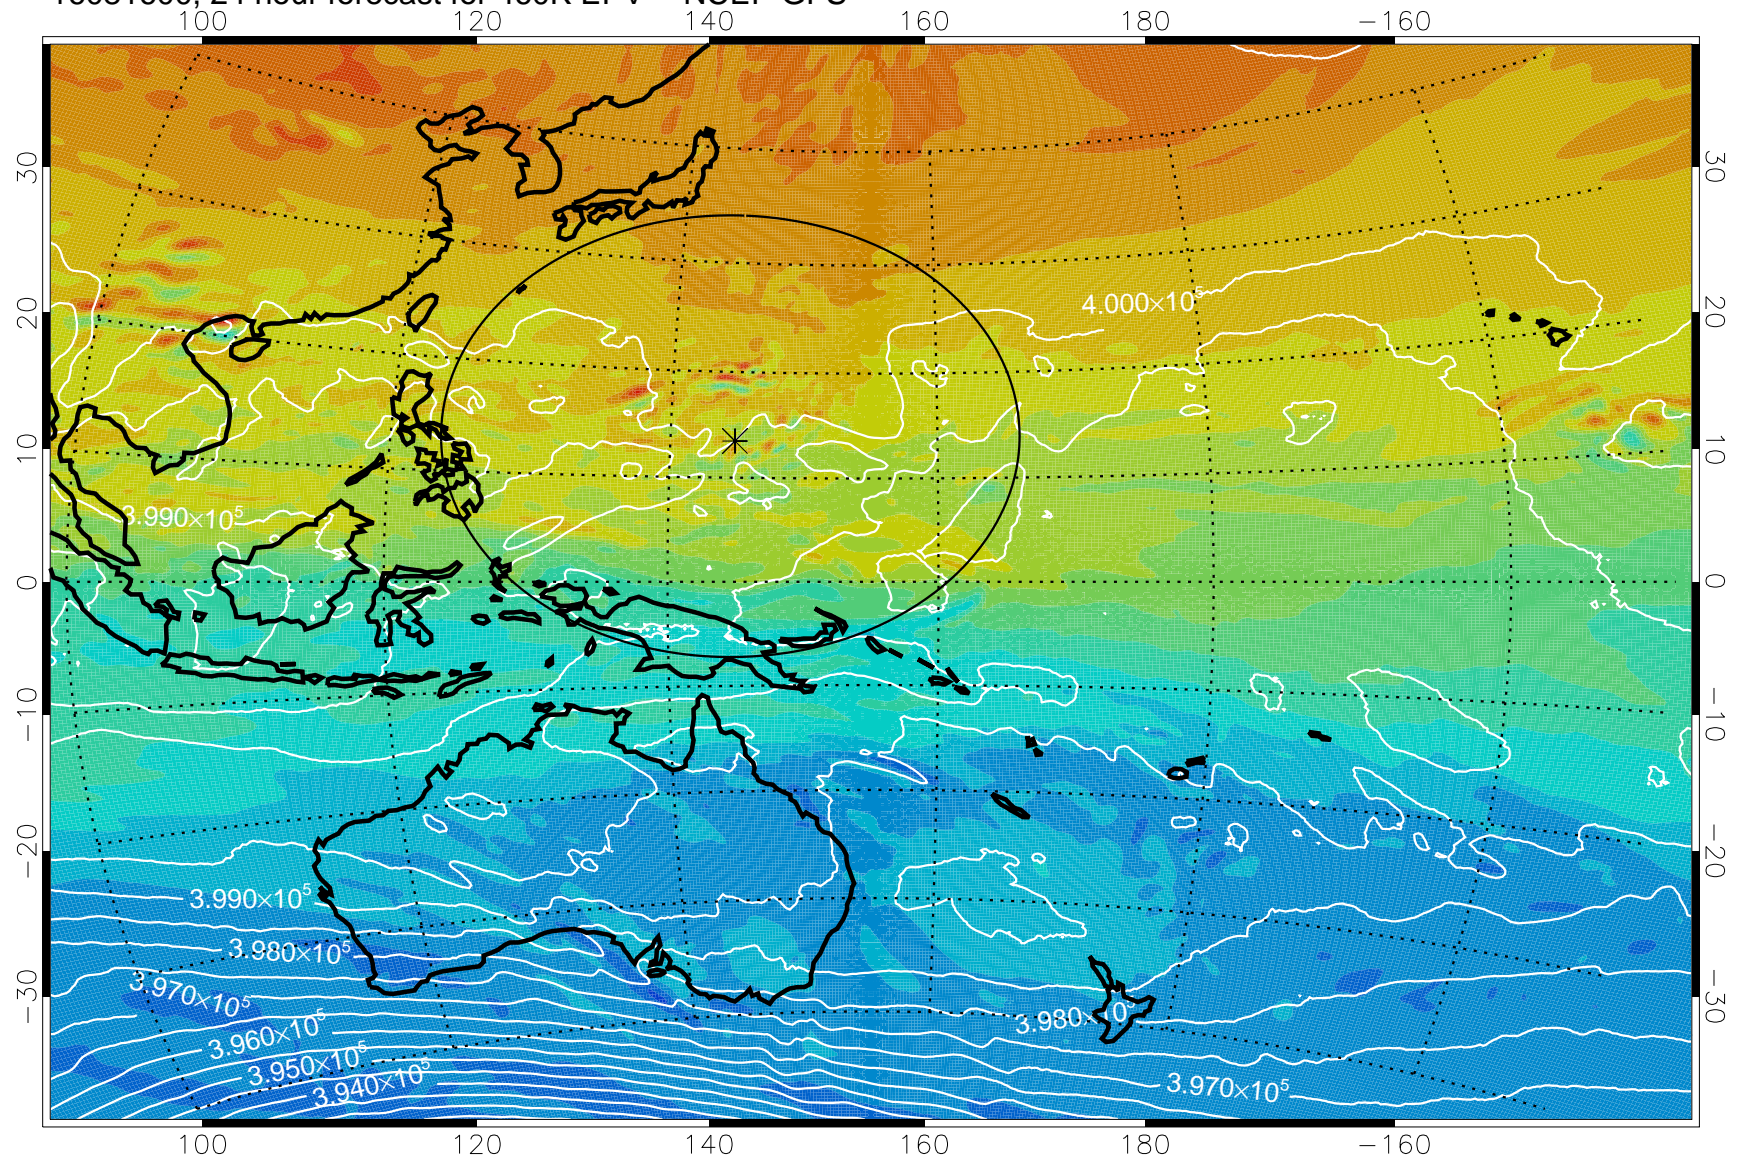

16081518, 18 hour forecast for 460K EPV -- NCEP GFS

460K Montgomery Streamfunction, white

Range ring of 2304 km

16081600, 24 hour forecast for 460K EPV -- NCEP GFS

460K Montgomery Streamfunction, white

Range ring of 2304 km

16081606, 30 hour forecast for 460K EPV -- NCEP GFS

460K Montgomery Streamfunction, white

Range ring of 2304 km

16081612, 36 hour forecast for 460K EPV -- NCEP GFS

460K Montgomery Streamfunction, white

Range ring of 2304 km

16081618, 42 hour forecast for 460K EPV -- NCEP GFS

460K Montgomery Streamfunction, white

Range ring of 2304 km

16081700, 48 hour forecast for 460K EPV -- NCEP GFS

460K Montgomery Streamfunction, white

Range ring of 2304 km

16081718, 66 hour forecast for 460K EPV -- NCEP GFS

460K Montgomery Streamfunction, white

Range ring of 2304 km

16081800, 72 hour forecast for 460K EPV -- NCEP GFS

460K Montgomery Streamfunction, white

Range ring of 2304 km