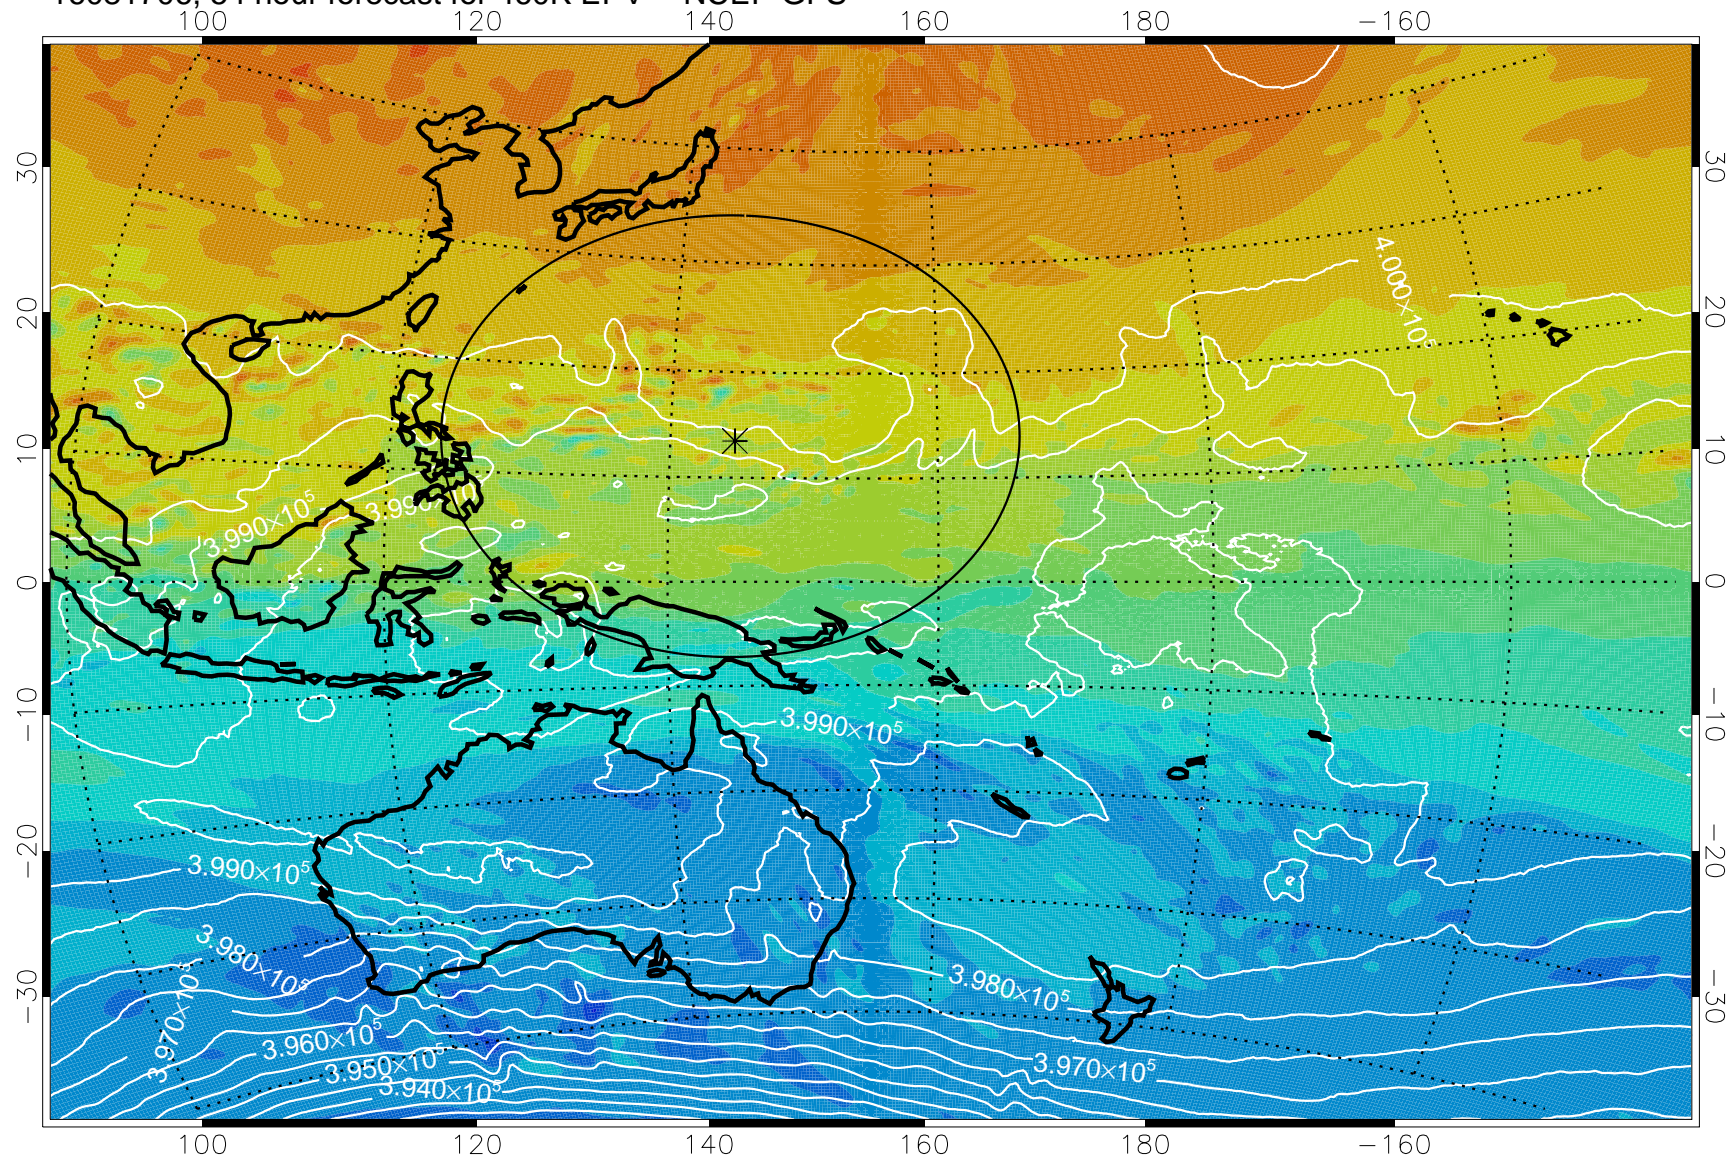

16081618, 42 hour forecast for 460K EPV -- NCEP GFS

460K Montgomery Streamfunction, white

Range ring of 2304 km

16081700, 48 hour forecast for 460K EPV -- NCEP GFS

460K Montgomery Streamfunction, white

Range ring of 2304 km

16081706, 54 hour forecast for 460K EPV -- NCEP GFS

460K Montgomery Streamfunction, white

Range ring of 2304 km

16081712, 60 hour forecast for 460K EPV -- NCEP GFS

460K Montgomery Streamfunction, white

Range ring of 2304 km

16081718, 66 hour forecast for 460K EPV -- NCEP GFS

460K Montgomery Streamfunction, white

Range ring of 2304 km

16081800, 72 hour forecast for 460K EPV -- NCEP GFS

460K Montgomery Streamfunction, white

Range ring of 2304 km

16081806, 78 hour forecast for 460K EPV -- NCEP GFS

460K Montgomery Streamfunction, white

Range ring of 2304 km

16081812, 84 hour forecast for 460K EPV -- NCEP GFS

460K Montgomery Streamfunction, white

Range ring of 2304 km