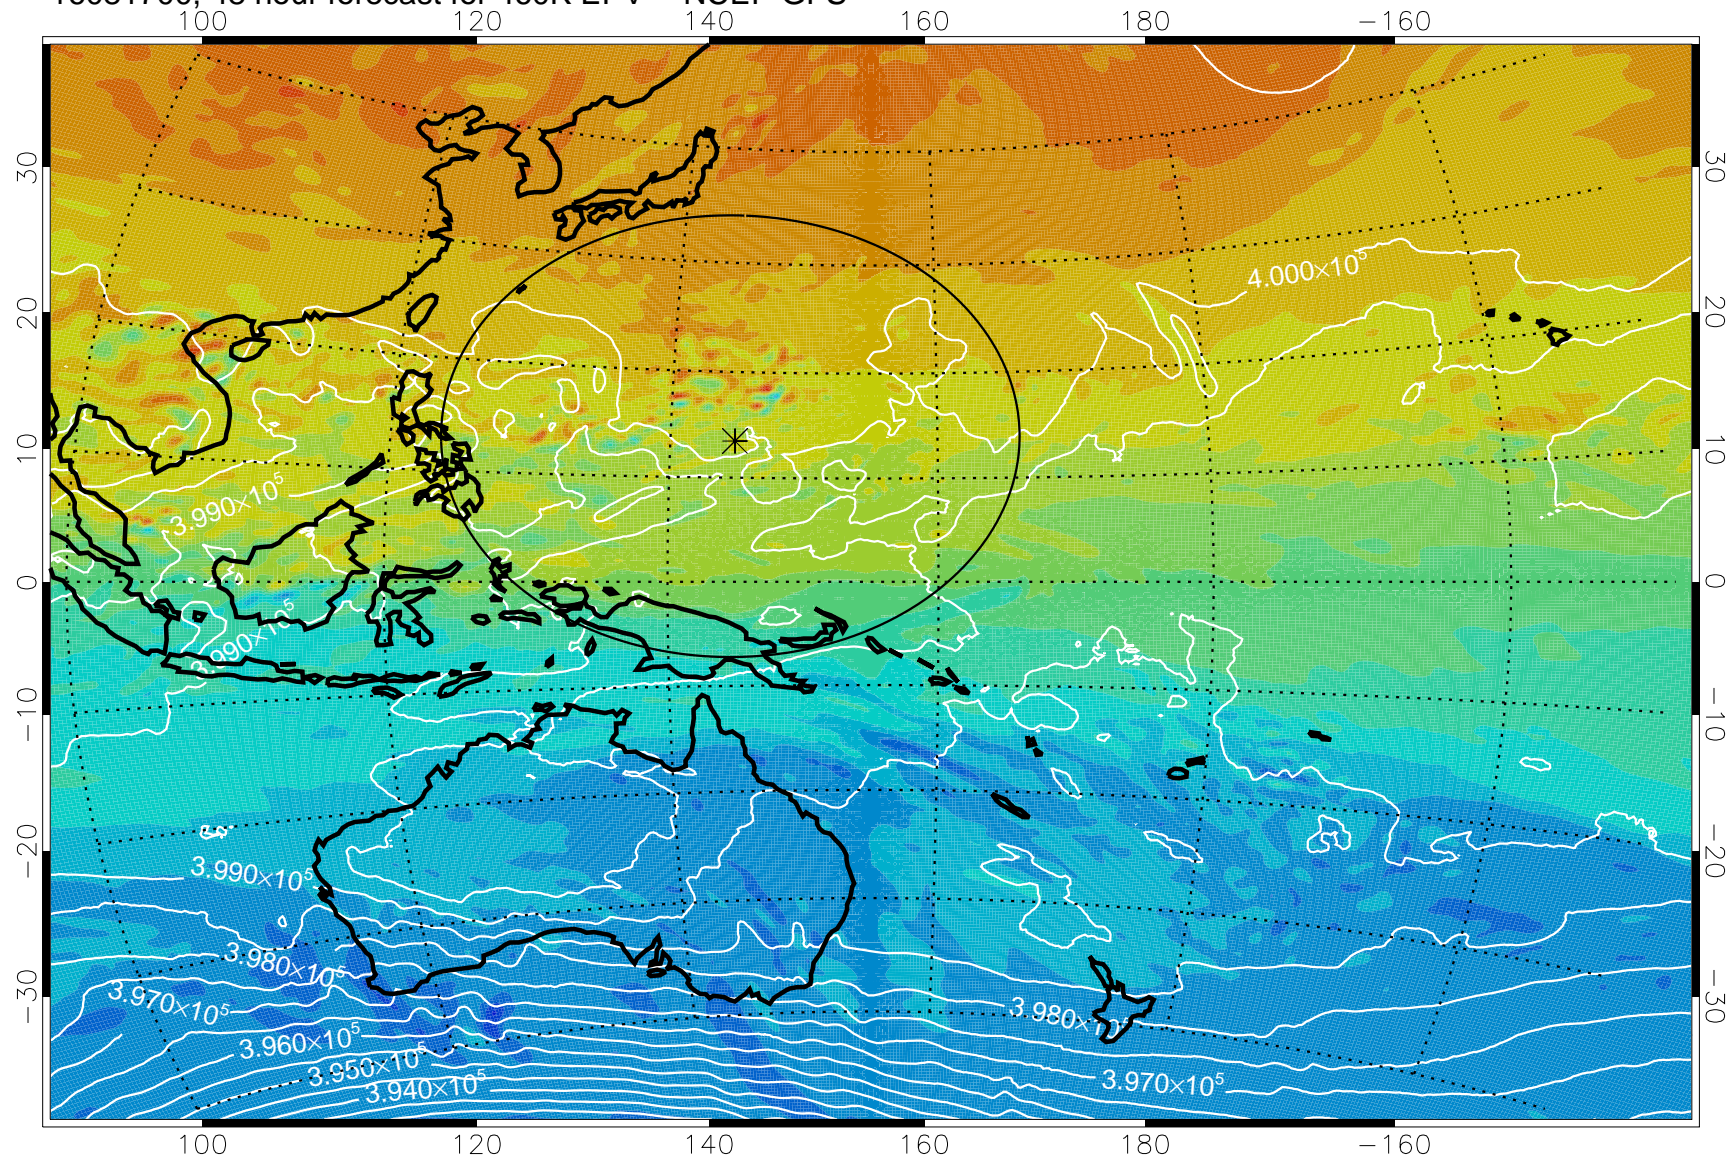

16081618, 42 hour forecast for 460K EPV -- NCEP GFS

460K Montgomery Streamfunction, white

Range ring of 2304 km

16081700, 48 hour forecast for 460K EPV -- NCEP GFS

460K Montgomery Streamfunction, white

Range ring of 2304 km

16081706, 54 hour forecast for 460K EPV -- NCEP GFS

460K Montgomery Streamfunction, white

Range ring of 2304 km

16081712, 60 hour forecast for 460K EPV -- NCEP GFS

460K Montgomery Streamfunction, white

Range ring of 2304 km

16081718, 66 hour forecast for 460K EPV -- NCEP GFS

460K Montgomery Streamfunction, white

Range ring of 2304 km

16081800, 72 hour forecast for 460K EPV -- NCEP GFS

460K Montgomery Streamfunction, white

Range ring of 2304 km

16081806, 78 hour forecast for 460K EPV -- NCEP GFS

460K Montgomery Streamfunction, white

Range ring of 2304 km

16081812, 84 hour forecast for 460K EPV -- NCEP GFS

460K Montgomery Streamfunction, white

Range ring of 2304 km