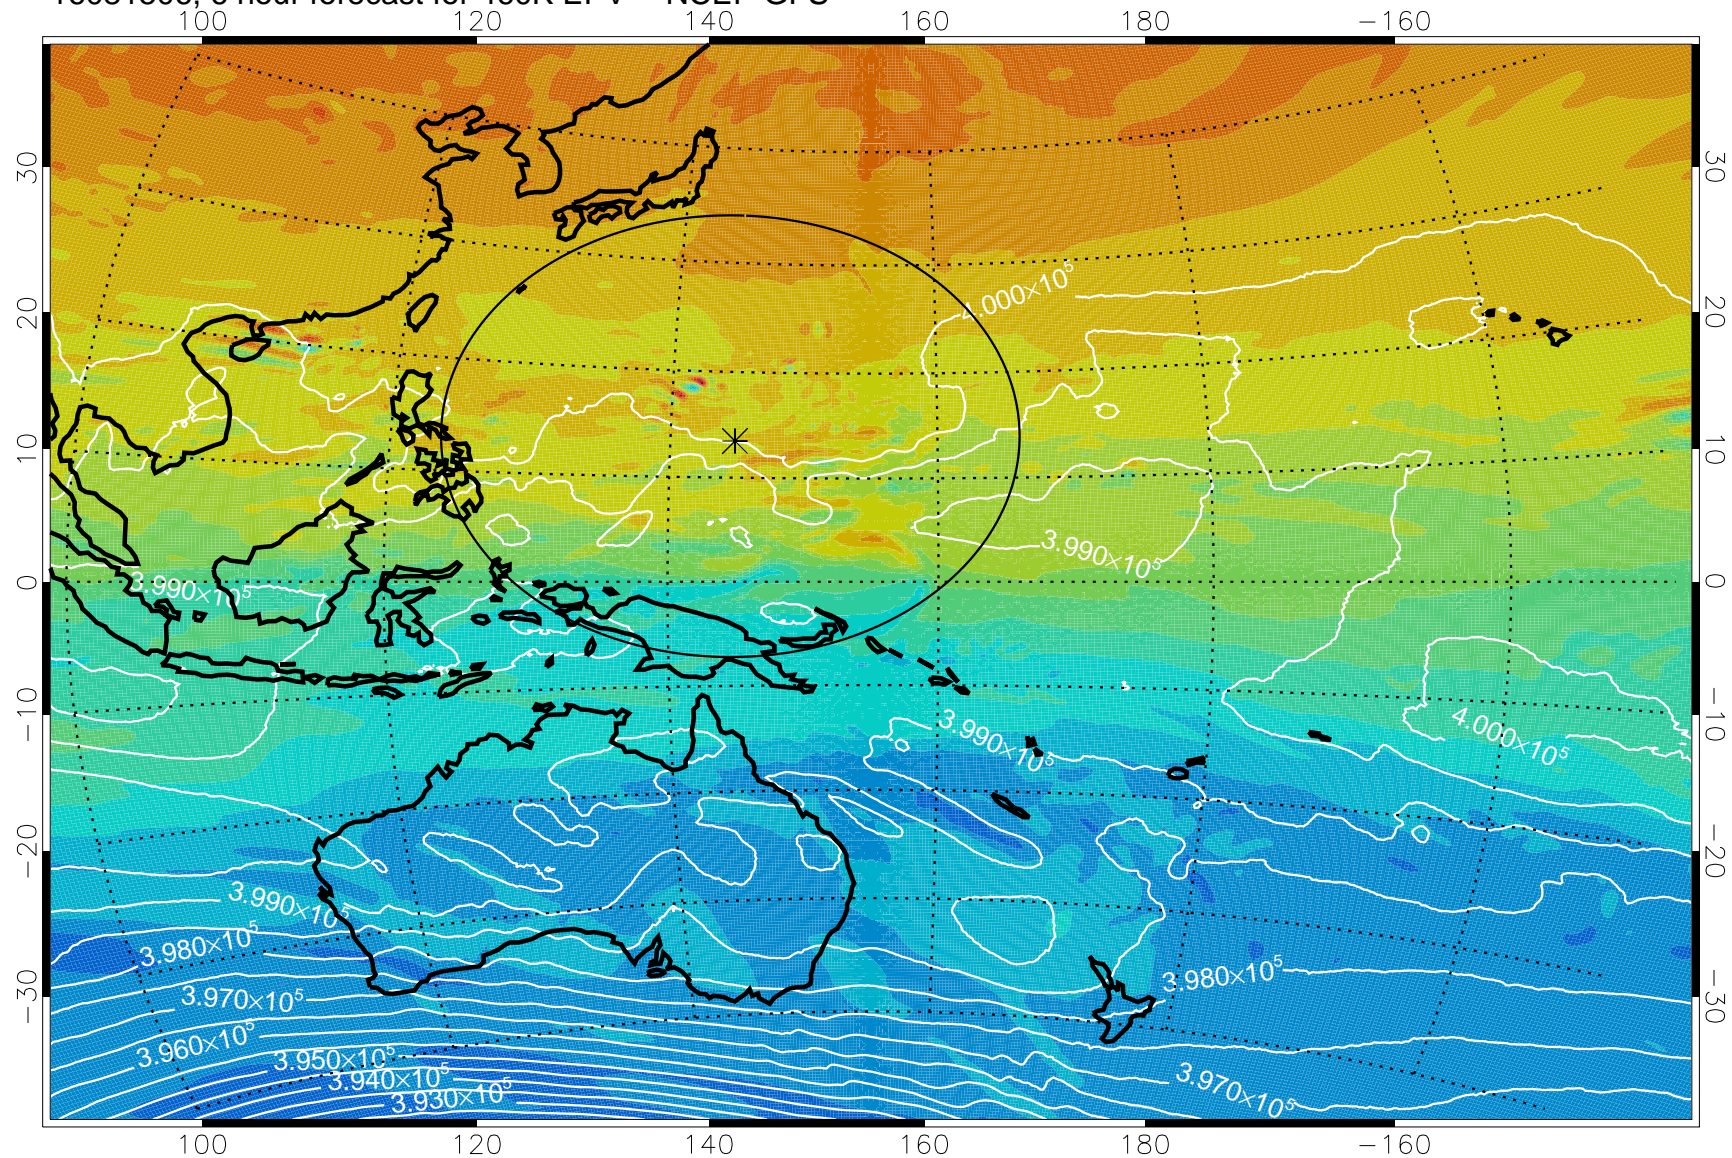

16081506, 6 hour forecast for 460K EPV -- NCEP GFS

460K Montgomery Streamfunction, white

Range ring of 2304 km

16081512, 12 hour forecast for 460K EPV -- NCEP GFS

460K Montgomery Streamfunction, white

Range ring of 2304 km

16081518, 18 hour forecast for 460K EPV -- NCEP GFS

460K Montgomery Streamfunction, white

Range ring of 2304 km

16081600, 24 hour forecast for 460K EPV -- NCEP GFS

460K Montgomery Streamfunction, white

Range ring of 2304 km

16081606, 30 hour forecast for 460K EPV -- NCEP GFS

460K Montgomery Streamfunction, white

Range ring of 2304 km

16081612, 36 hour forecast for 460K EPV -- NCEP GFS

460K Montgomery Streamfunction, white

Range ring of 2304 km

16081618, 42 hour forecast for 460K EPV -- NCEP GFS

460K Montgomery Streamfunction, white

Range ring of 2304 km

16081700, 48 hour forecast for 460K EPV -- NCEP GFS

460K Montgomery Streamfunction, white

Range ring of 2304 km