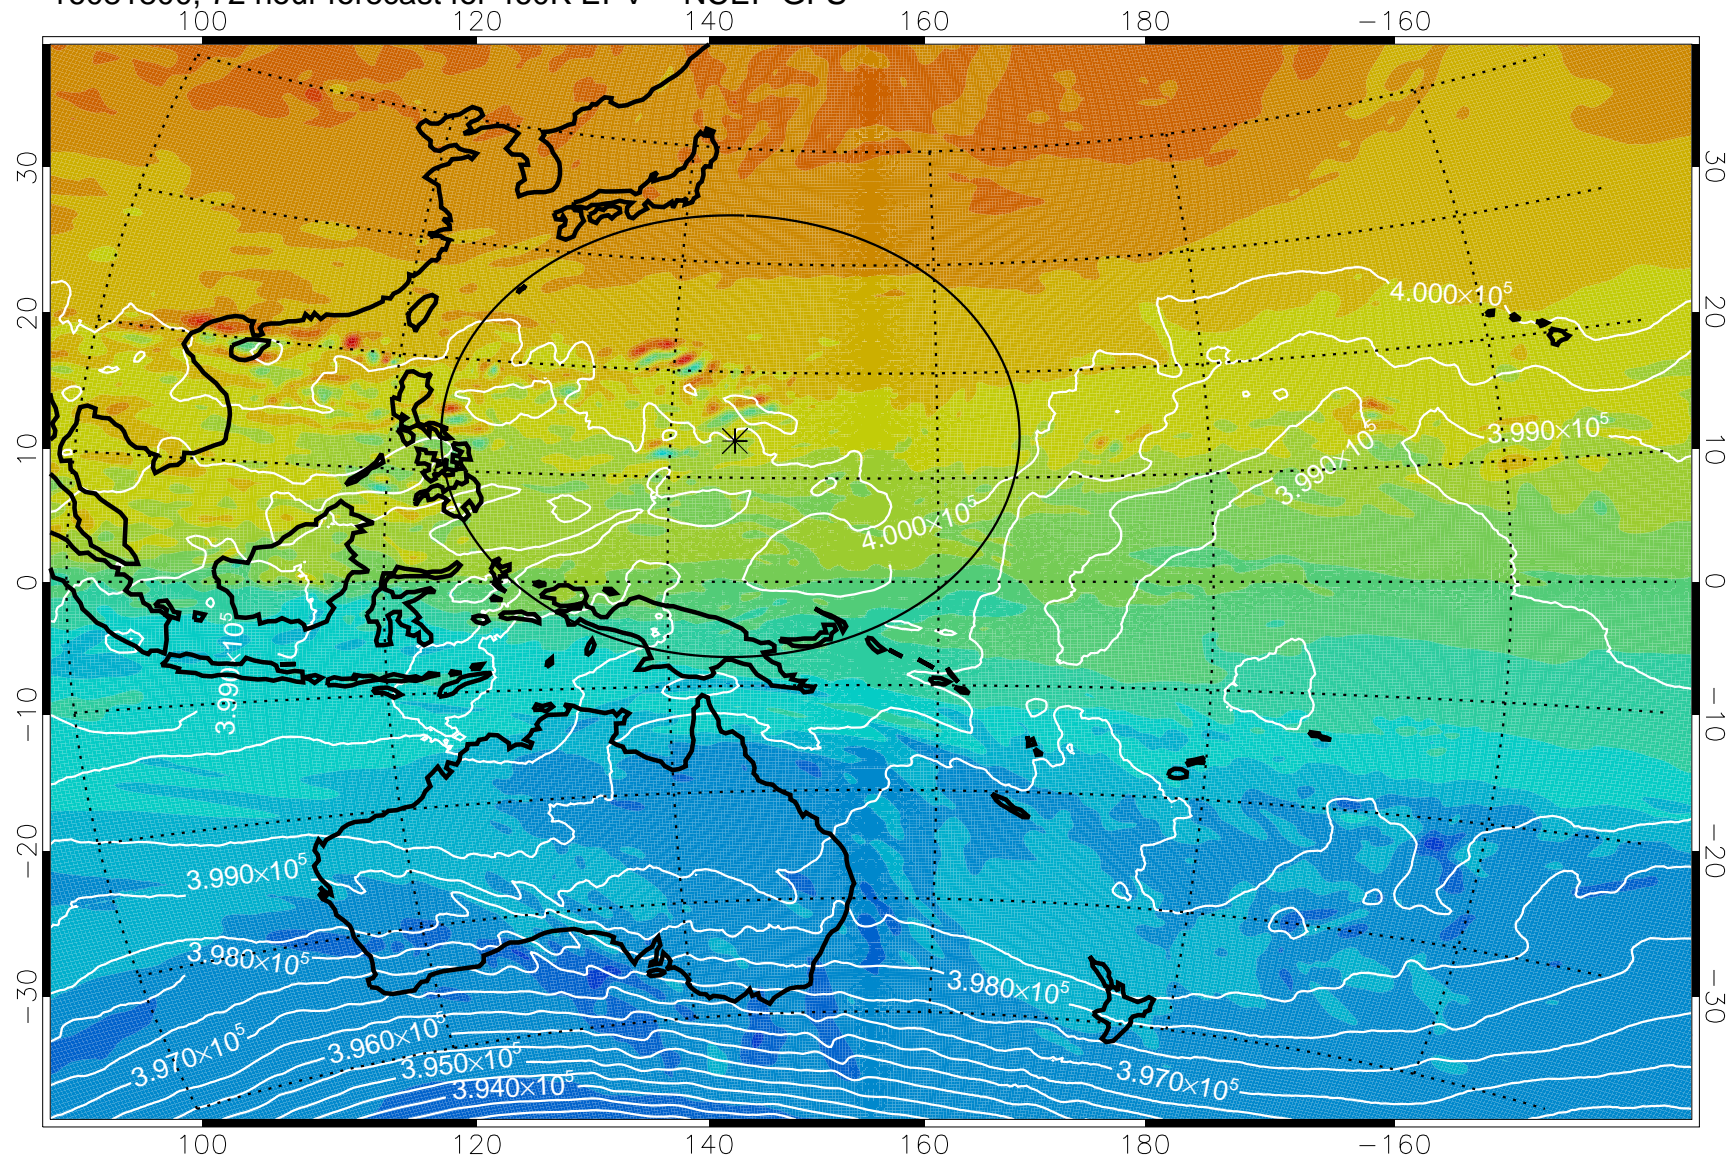

16081718, 66 hour forecast for 460K EPV -- NCEP GFS

460K Montgomery Streamfunction, white

Range ring of 2304 km

16081800, 72 hour forecast for 460K EPV -- NCEP GFS

460K Montgomery Streamfunction, white

Range ring of 2304 km

16081806, 78 hour forecast for 460K EPV -- NCEP GFS

460K Montgomery Streamfunction, white

Range ring of 2304 km

16081812, 84 hour forecast for 460K EPV -- NCEP GFS

460K Montgomery Streamfunction, white

Range ring of 2304 km

16081818, 90 hour forecast for 460K EPV -- NCEP GFS

460K Montgomery Streamfunction, white

Range ring of 2304 km

16081900, 96 hour forecast for 460K EPV -- NCEP GFS

460K Montgomery Streamfunction, white

Range ring of 2304 km

16081906, 102 hour forecast for 460K EPV -- NCEP GFS

16081912, 108 hour forecast for 460K EPV -- NCEP GFS

460K Montgomery Streamfunction, white

Range ring of 2304 km

16081918, 114 hour forecast for 460K EPV -- NCEP GFS