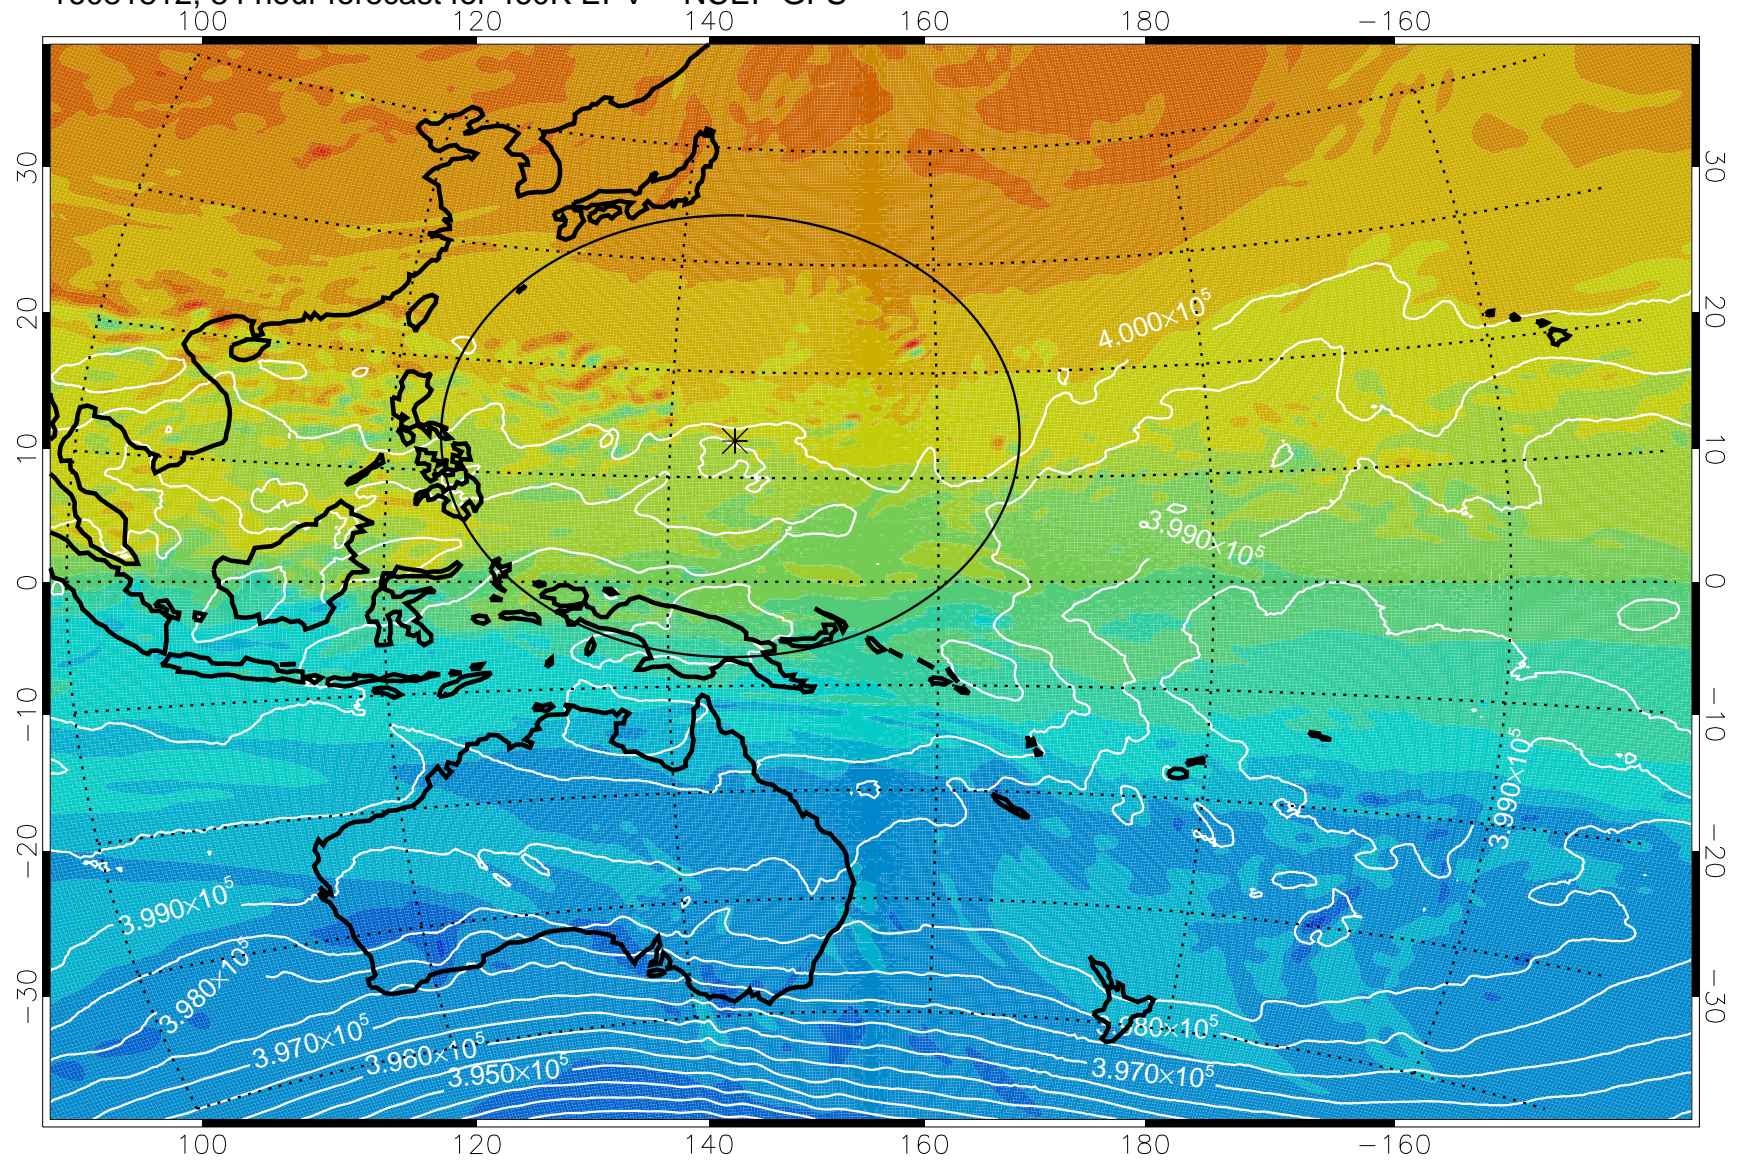

16081718, 66 hour forecast for 460K EPV -- NCEP GFS

460K Montgomery Streamfunction, white

Range ring of 2304 km

16081800, 72 hour forecast for 460K EPV -- NCEP GFS

460K Montgomery Streamfunction, white

Range ring of 2304 km

16081806, 78 hour forecast for 460K EPV -- NCEP GFS

460K Montgomery Streamfunction, white

Range ring of 2304 km

16081812, 84 hour forecast for 460K EPV -- NCEP GFS

460K Montgomery Streamfunction, white

Range ring of 2304 km

16081818, 90 hour forecast for 460K EPV -- NCEP GFS

460K Montgomery Streamfunction, white

Range ring of 2304 km

16081900, 96 hour forecast for 460K EPV -- NCEP GFS

460K Montgomery Streamfunction, white

Range ring of 2304 km

16081906, 102 hour forecast for 460K EPV -- NCEP GFS

16081912, 108 hour forecast for 460K EPV -- NCEP GFS

460K Montgomery Streamfunction, white

Range ring of 2304 km

16081918, 114 hour forecast for 460K EPV -- NCEP GFS