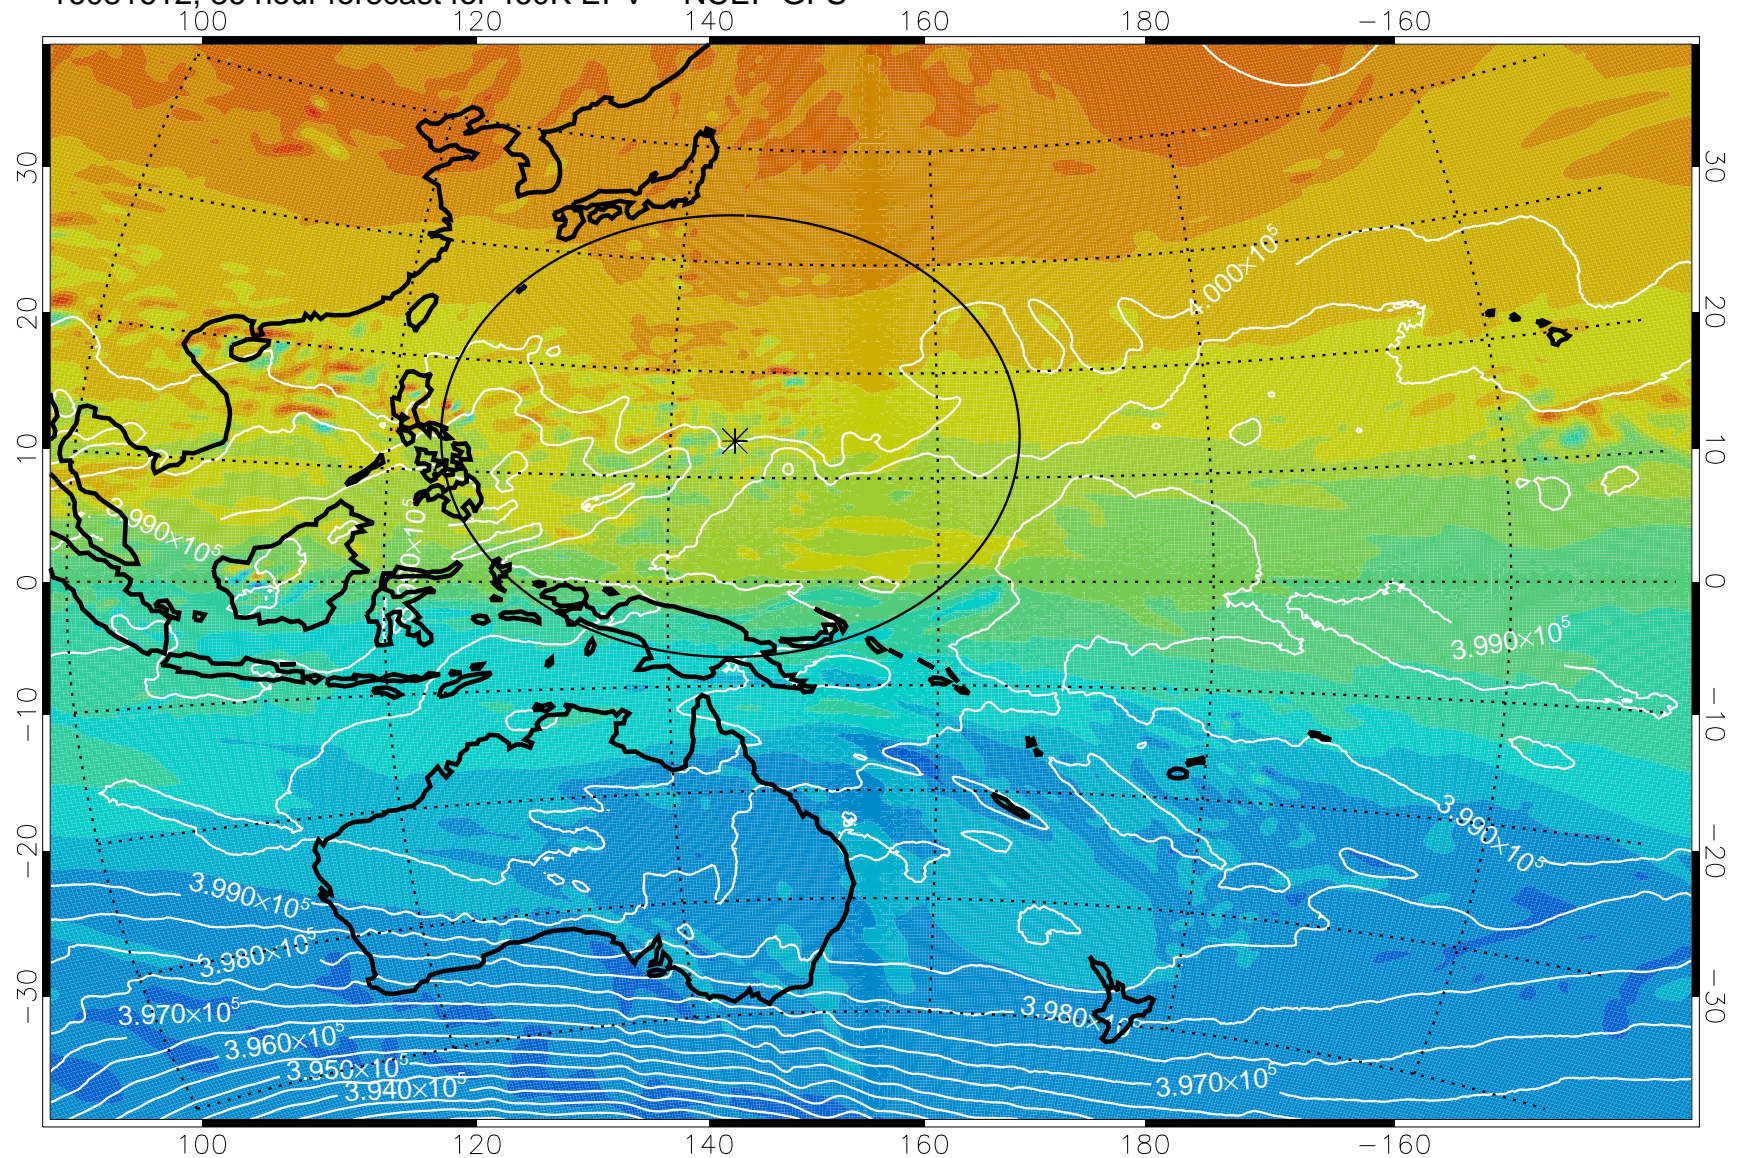

16081606, 30 hour forecast for 460K EPV -- NCEP GFS

460K Montgomery Streamfunction, white

Range ring of 2304 km

16081612, 36 hour forecast for 460K EPV -- NCEP GFS

460K Montgomery Streamfunction, white

Range ring of 2304 km

16081618, 42 hour forecast for 460K EPV -- NCEP GFS

460K Montgomery Streamfunction, white

Range ring of 2304 km

16081700, 48 hour forecast for 460K EPV -- NCEP GFS

460K Montgomery Streamfunction, white

Range ring of 2304 km

16081706, 54 hour forecast for 460K EPV -- NCEP GFS

460K Montgomery Streamfunction, white

Range ring of 2304 km

16081712, 60 hour forecast for 460K EPV -- NCEP GFS

460K Montgomery Streamfunction, white

Range ring of 2304 km

16081718, 66 hour forecast for 460K EPV -- NCEP GFS

460K Montgomery Streamfunction, white

Range ring of 2304 km

16081800, 72 hour forecast for 460K EPV -- NCEP GFS

460K Montgomery Streamfunction, white

Range ring of 2304 km