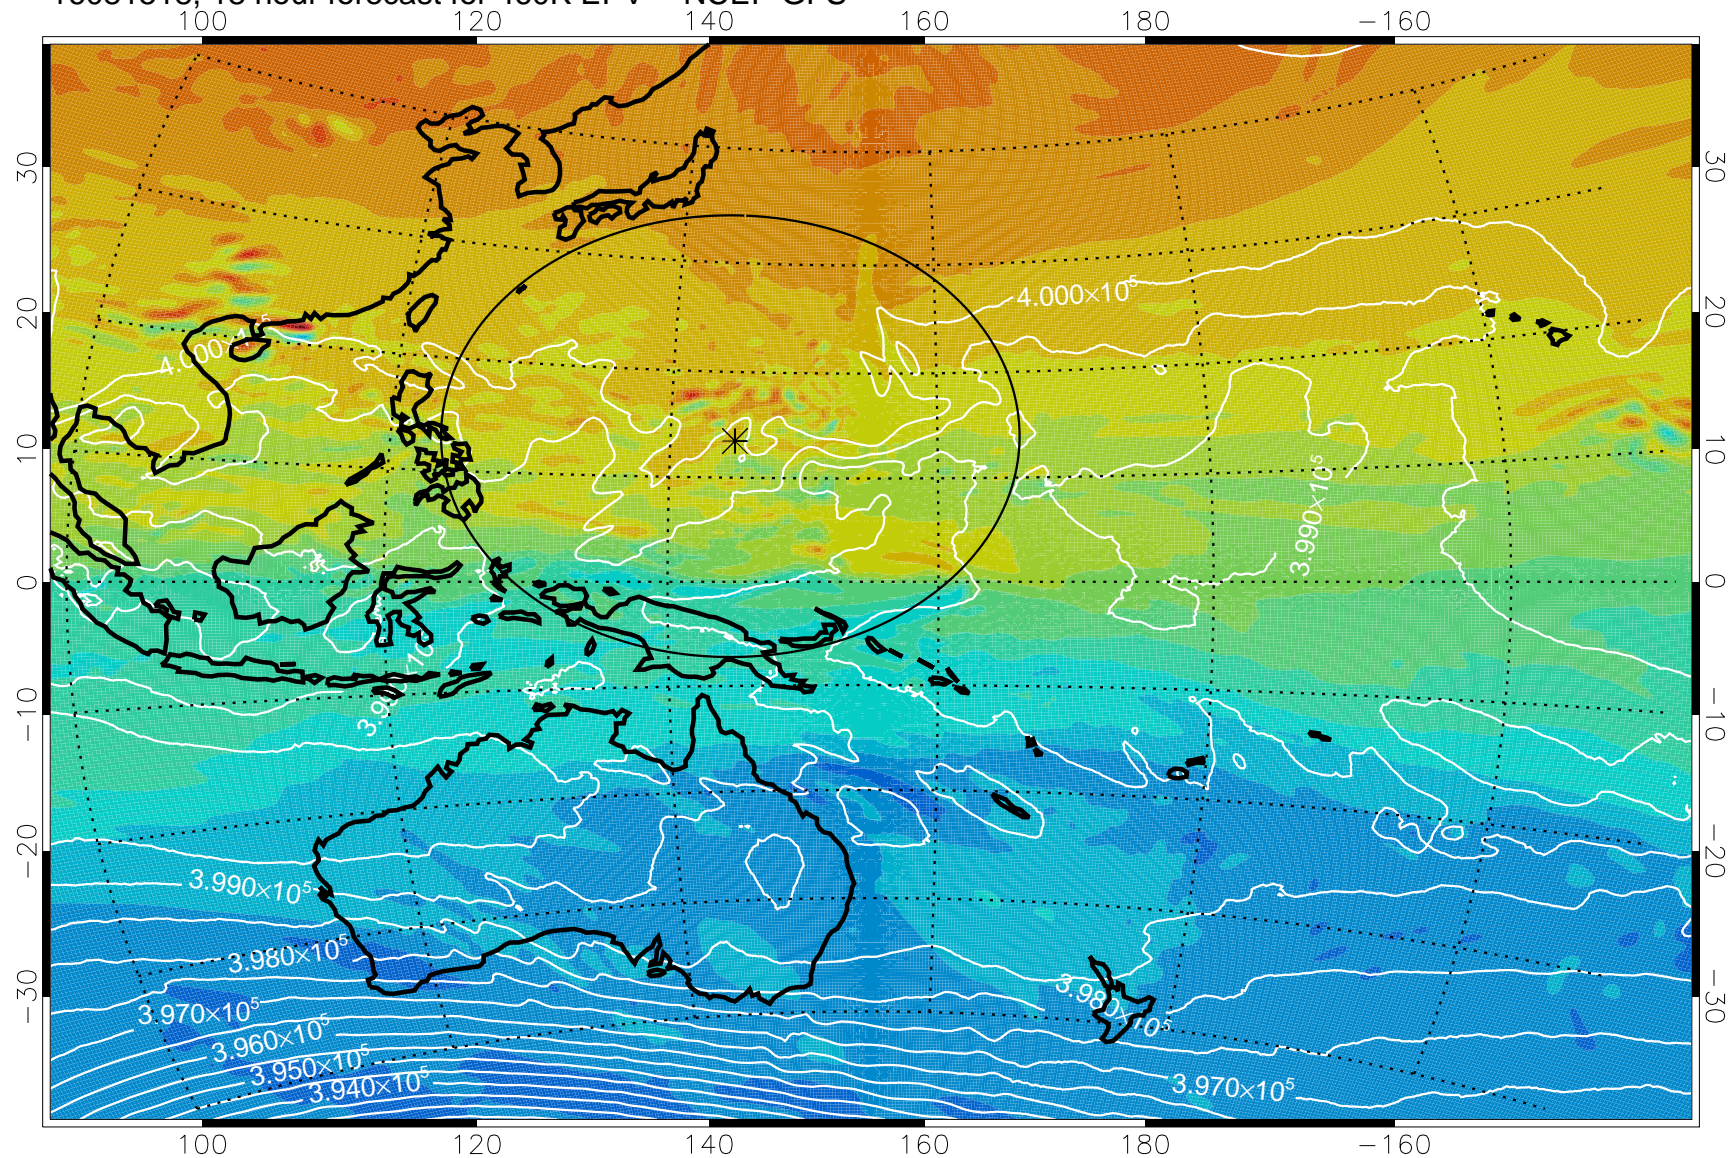

16081506, 6 hour forecast for 460K EPV -- NCEP GFS

460K Montgomery Streamfunction, white

Range ring of 2304 km

16081512, 12 hour forecast for 460K EPV -- NCEP GFS

460K Montgomery Streamfunction, white

Range ring of 2304 km

16081518, 18 hour forecast for 460K EPV -- NCEP GFS

460K Montgomery Streamfunction, white

Range ring of 2304 km

16081600, 24 hour forecast for 460K EPV -- NCEP GFS

460K Montgomery Streamfunction, white

Range ring of 2304 km

16081606, 30 hour forecast for 460K EPV -- NCEP GFS

460K Montgomery Streamfunction, white

Range ring of 2304 km

16081612, 36 hour forecast for 460K EPV -- NCEP GFS

460K Montgomery Streamfunction, white

Range ring of 2304 km

16081618, 42 hour forecast for 460K EPV -- NCEP GFS

460K Montgomery Streamfunction, white

Range ring of 2304 km

16081700, 48 hour forecast for 460K EPV -- NCEP GFS

460K Montgomery Streamfunction, white

Range ring of 2304 km