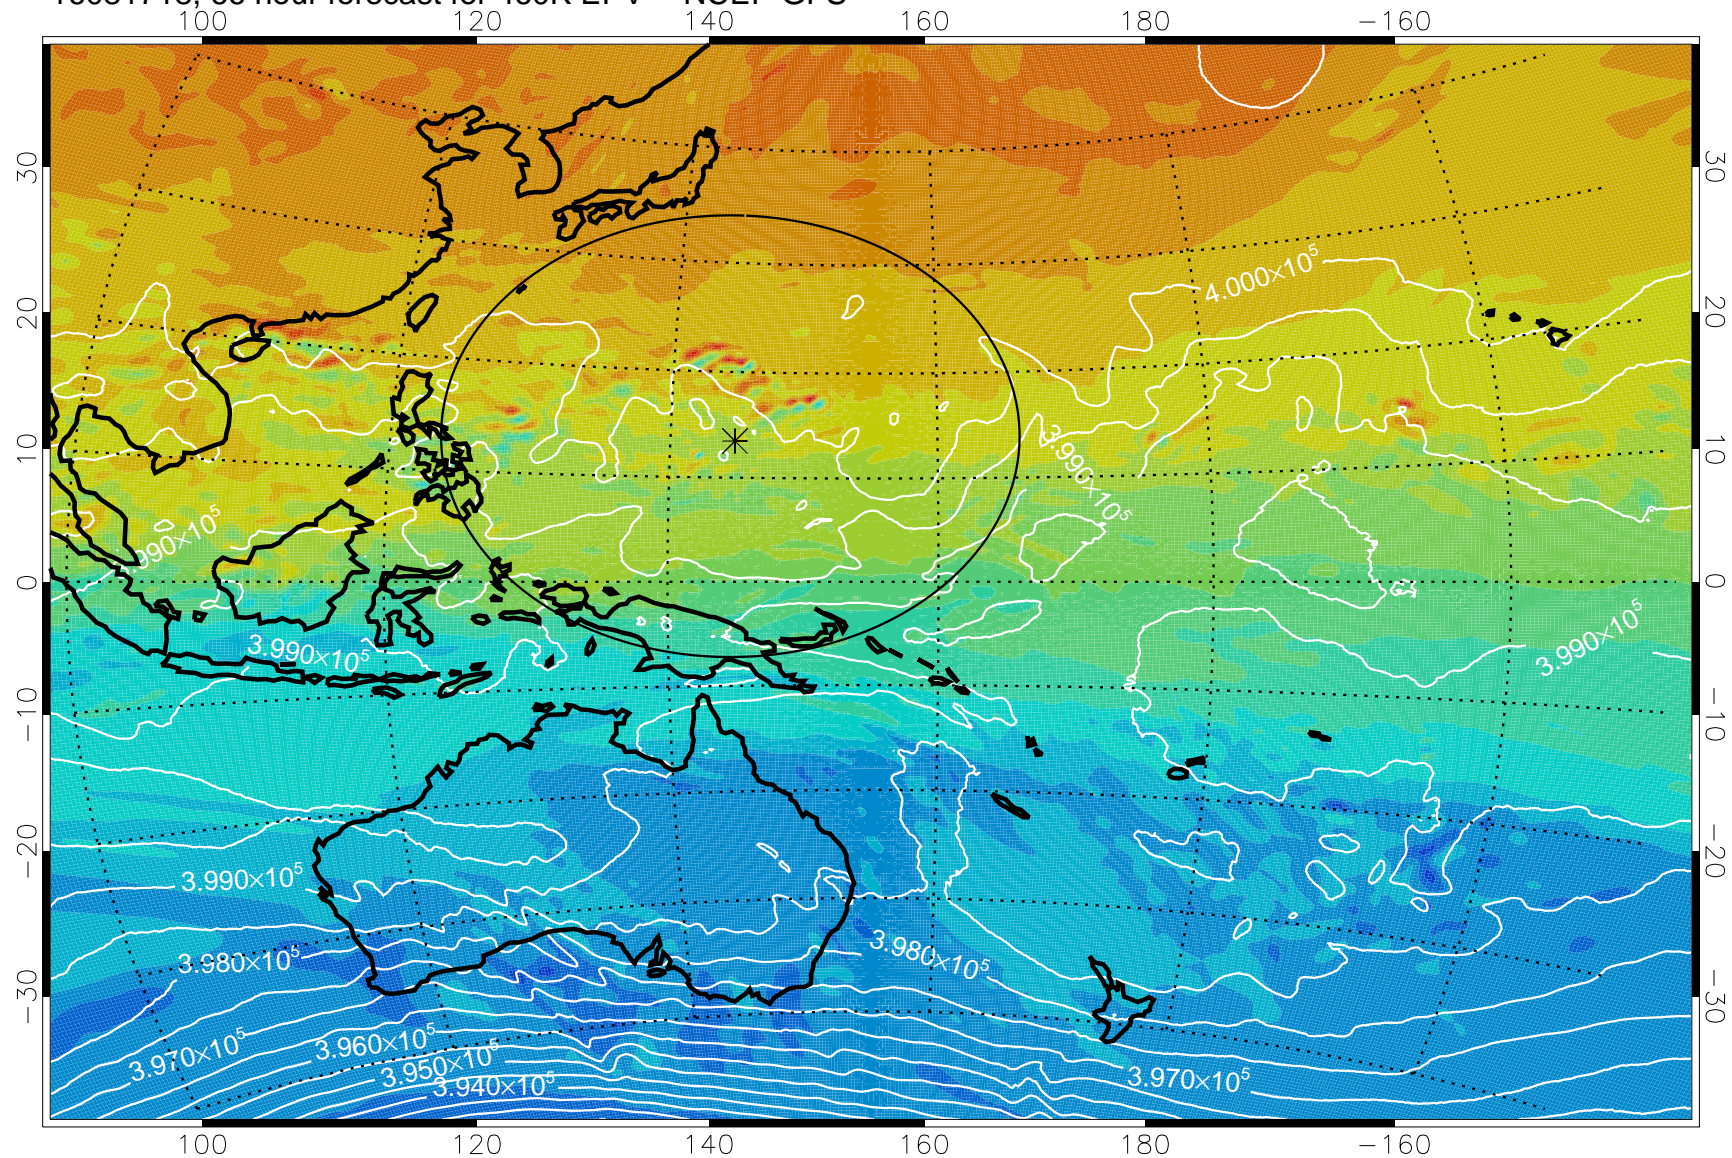

16081706, 54 hour forecast for 460K EPV -- NCEP GFS

460K Montgomery Streamfunction, white

Range ring of 2304 km

16081712, 60 hour forecast for 460K EPV -- NCEP GFS

460K Montgomery Streamfunction, white

Range ring of 2304 km

16081718, 66 hour forecast for 460K EPV -- NCEP GFS

460K Montgomery Streamfunction, white

Range ring of 2304 km

16081800, 72 hour forecast for 460K EPV -- NCEP GFS

460K Montgomery Streamfunction, white

Range ring of 2304 km

16081806, 78 hour forecast for 460K EPV -- NCEP GFS

460K Montgomery Streamfunction, white

Range ring of 2304 km

16081812, 84 hour forecast for 460K EPV -- NCEP GFS

460K Montgomery Streamfunction, white

Range ring of 2304 km

16081818, 90 hour forecast for 460K EPV -- NCEP GFS

460K Montgomery Streamfunction, white

Range ring of 2304 km

16081900, 96 hour forecast for 460K EPV -- NCEP GFS

460K Montgomery Streamfunction, white

Range ring of 2304 km