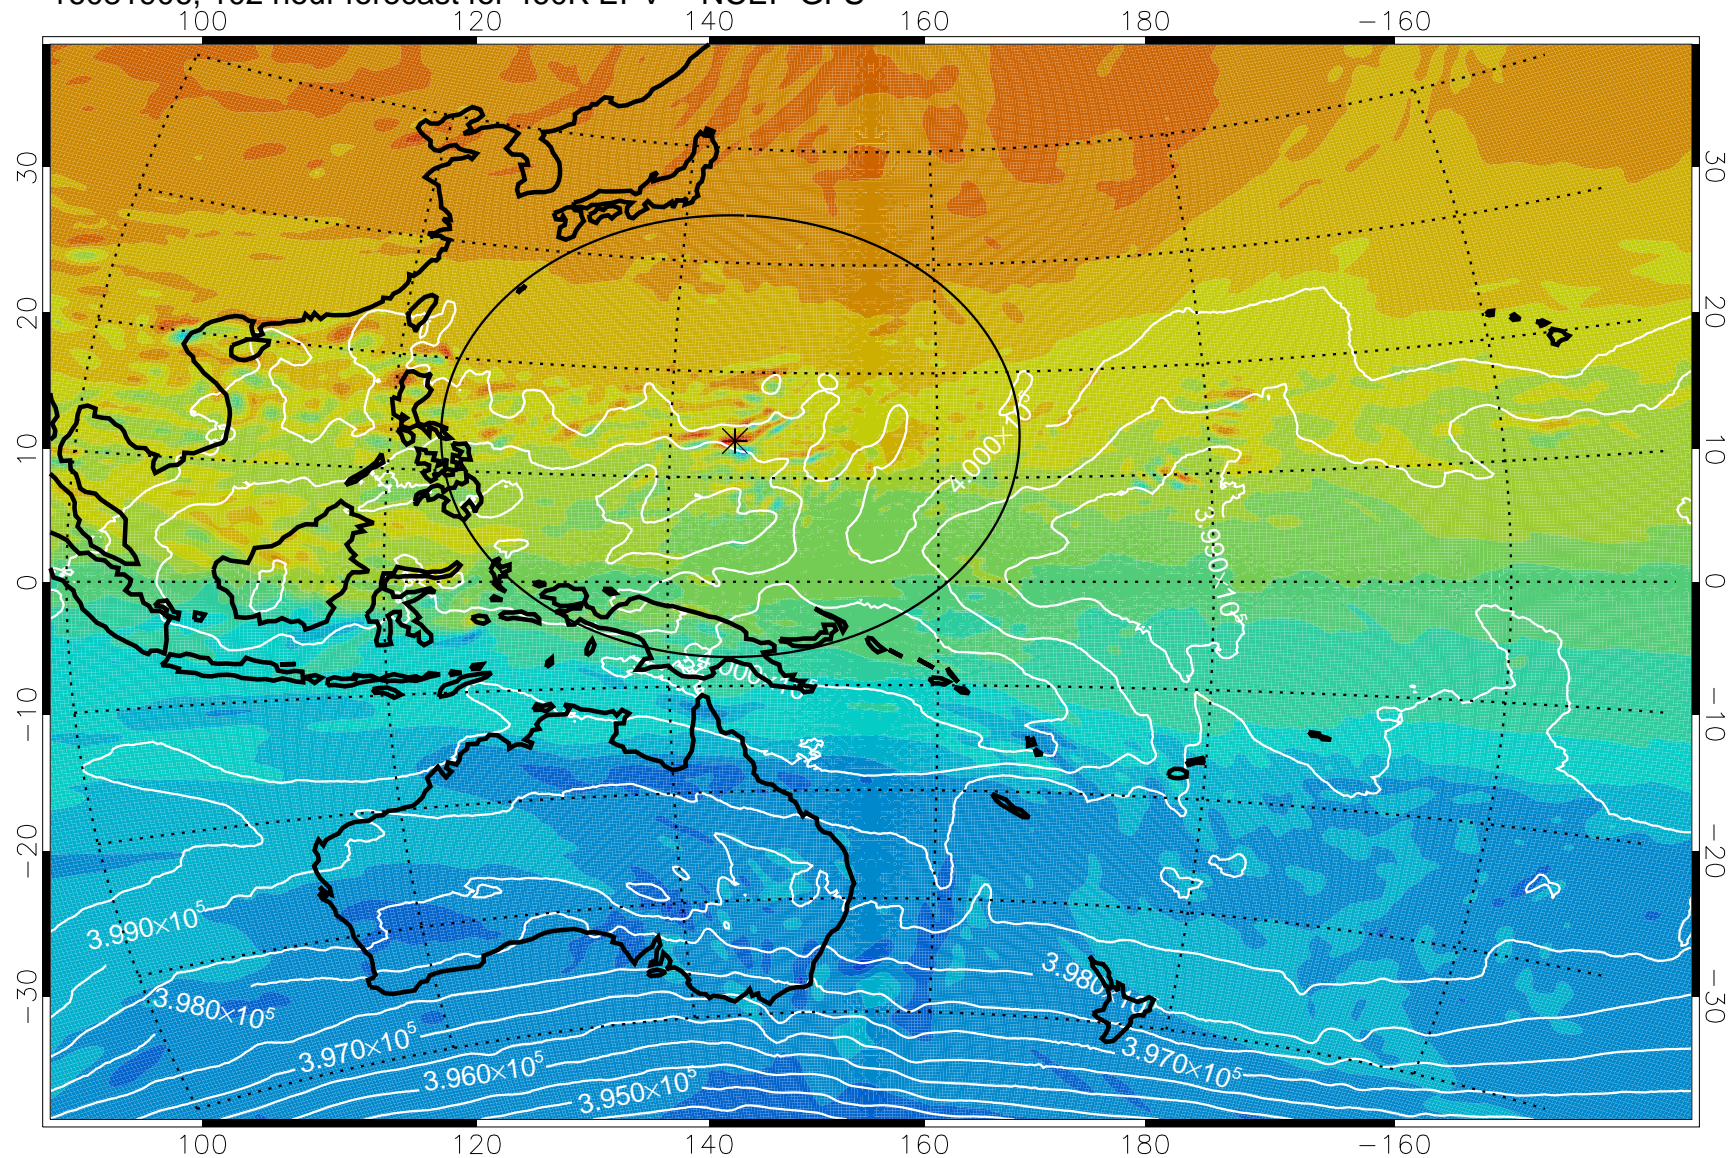

16081806, 78 hour forecast for 460K EPV -- NCEP GFS

460K Montgomery Streamfunction, white

Range ring of 2304 km

16081812, 84 hour forecast for 460K EPV -- NCEP GFS

460K Montgomery Streamfunction, white

Range ring of 2304 km

16081818, 90 hour forecast for 460K EPV -- NCEP GFS

460K Montgomery Streamfunction, white

Range ring of 2304 km

16081900, 96 hour forecast for 460K EPV -- NCEP GFS

460K Montgomery Streamfunction, white

Range ring of 2304 km

16081906, 102 hour forecast for 460K EPV -- NCEP GFS

16081912, 108 hour forecast for 460K EPV -- NCEP GFS

460K Montgomery Streamfunction, white

Range ring of 2304 km

16081918, 114 hour forecast for 460K EPV -- NCEP GFS

460K Montgomery Streamfunction, white

Range ring of 2304 km

16082000, 120 hour forecast for 460K EPV -- NCEP GFS

460K Montgomery Streamfunction, white

Range ring of 2304 km