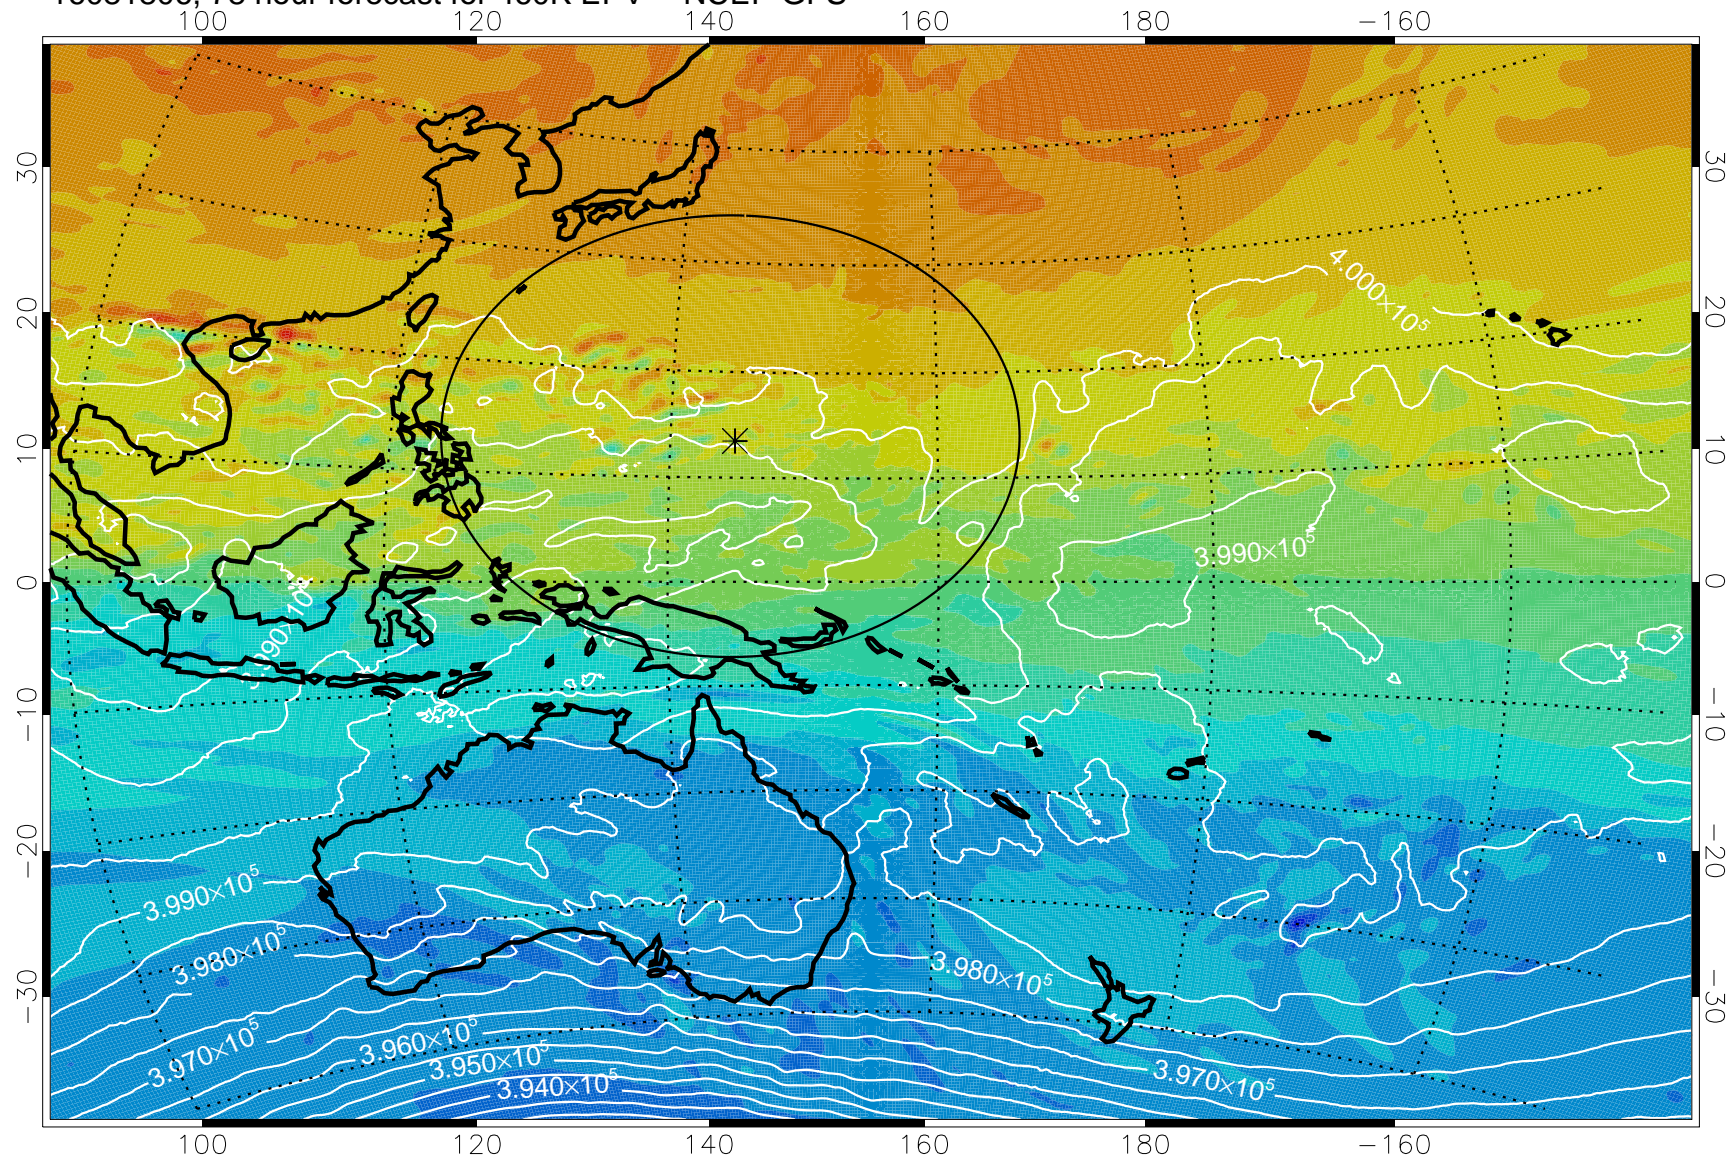

16081718, 66 hour forecast for 460K EPV -- NCEP GFS

460K Montgomery Streamfunction, white

Range ring of 2304 km

16081800, 72 hour forecast for 460K EPV -- NCEP GFS

460K Montgomery Streamfunction, white

Range ring of 2304 km

16081806, 78 hour forecast for 460K EPV -- NCEP GFS

460K Montgomery Streamfunction, white

Range ring of 2304 km

16081812, 84 hour forecast for 460K EPV -- NCEP GFS

460K Montgomery Streamfunction, white

Range ring of 2304 km

16081818, 90 hour forecast for 460K EPV -- NCEP GFS

460K Montgomery Streamfunction, white

Range ring of 2304 km

16081900, 96 hour forecast for 460K EPV -- NCEP GFS

460K Montgomery Streamfunction, white

Range ring of 2304 km

16081906, 102 hour forecast for 460K EPV -- NCEP GFS

16081912, 108 hour forecast for 460K EPV -- NCEP GFS

460K Montgomery Streamfunction, white

Range ring of 2304 km

16081918, 114 hour forecast for 460K EPV -- NCEP GFS