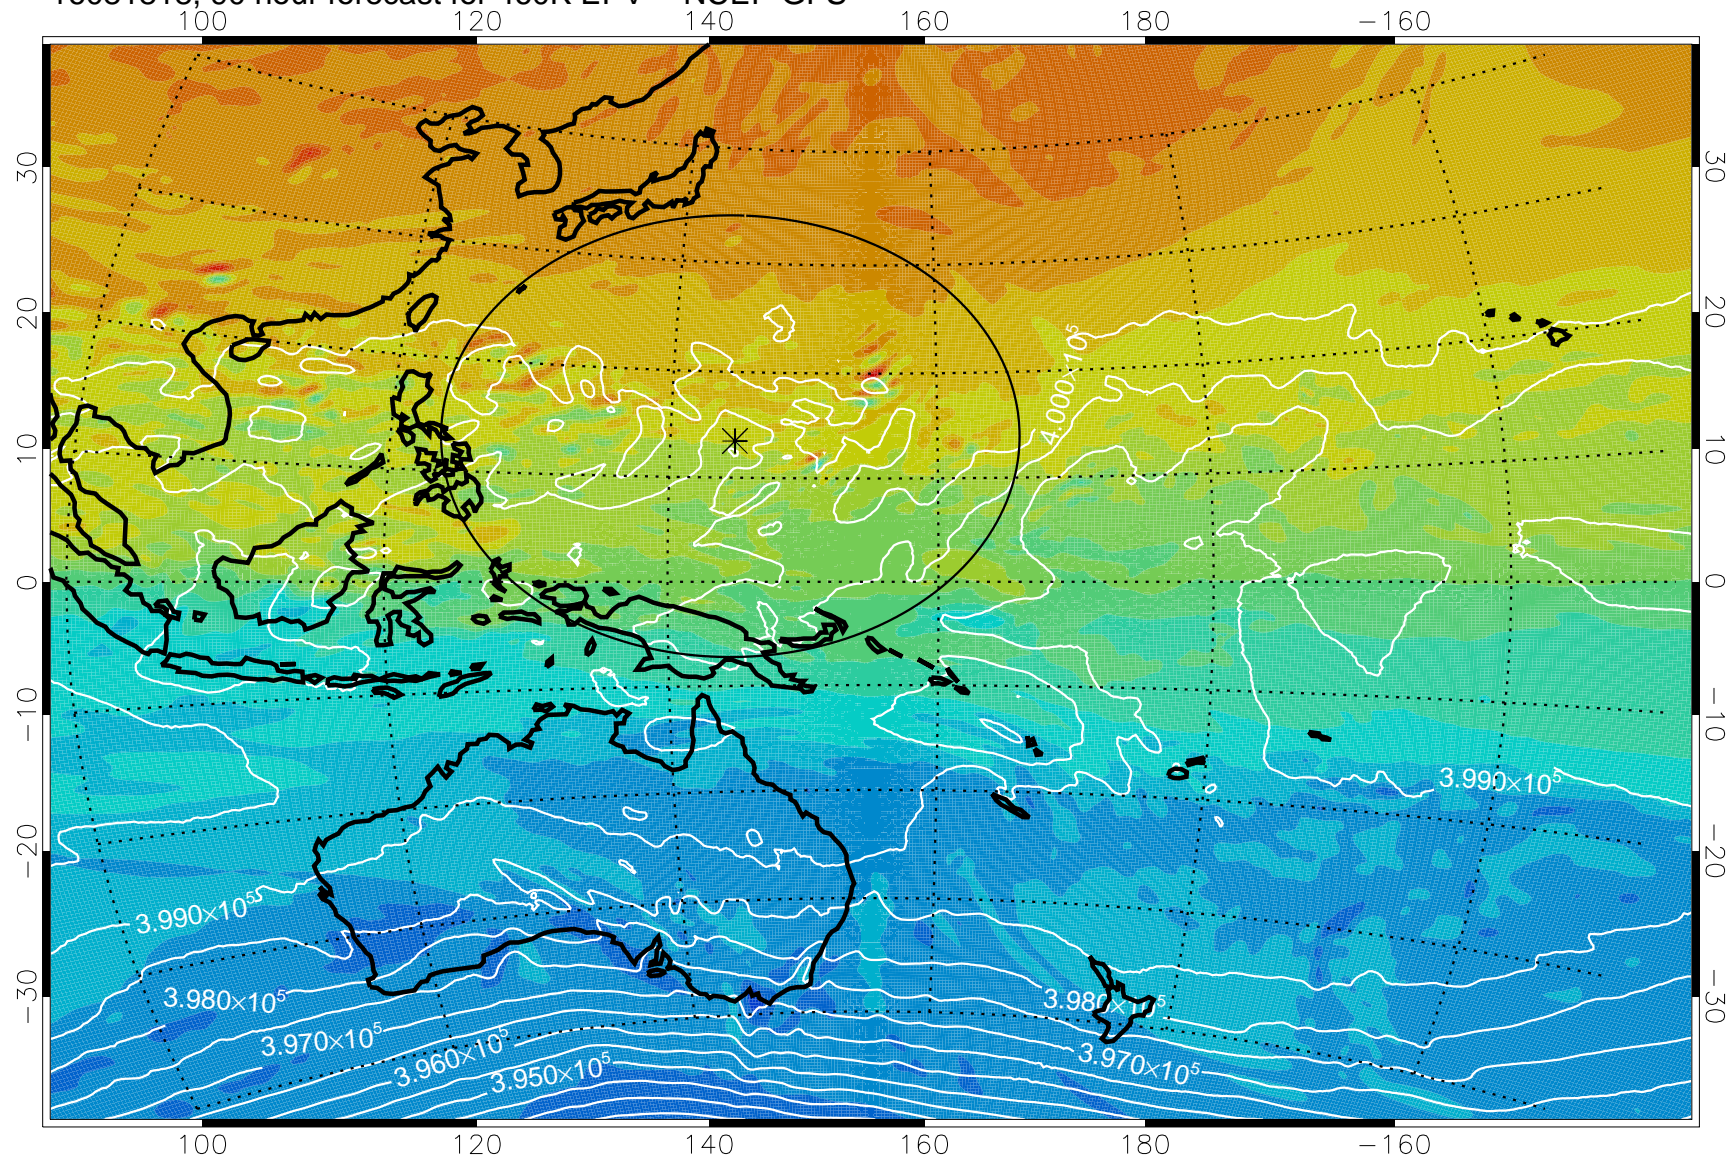

16081718, 66 hour forecast for 460K EPV -- NCEP GFS

460K Montgomery Streamfunction, white

Range ring of 2304 km

16081800, 72 hour forecast for 460K EPV -- NCEP GFS

460K Montgomery Streamfunction, white

Range ring of 2304 km

16081806, 78 hour forecast for 460K EPV -- NCEP GFS

460K Montgomery Streamfunction, white

Range ring of 2304 km

16081812, 84 hour forecast for 460K EPV -- NCEP GFS

460K Montgomery Streamfunction, white

Range ring of 2304 km

16081818, 90 hour forecast for 460K EPV -- NCEP GFS

460K Montgomery Streamfunction, white

Range ring of 2304 km

16081900, 96 hour forecast for 460K EPV -- NCEP GFS

460K Montgomery Streamfunction, white

Range ring of 2304 km

16081906, 102 hour forecast for 460K EPV -- NCEP GFS

16081912, 108 hour forecast for 460K EPV -- NCEP GFS

460K Montgomery Streamfunction, white

Range ring of 2304 km

16081918, 114 hour forecast for 460K EPV -- NCEP GFS