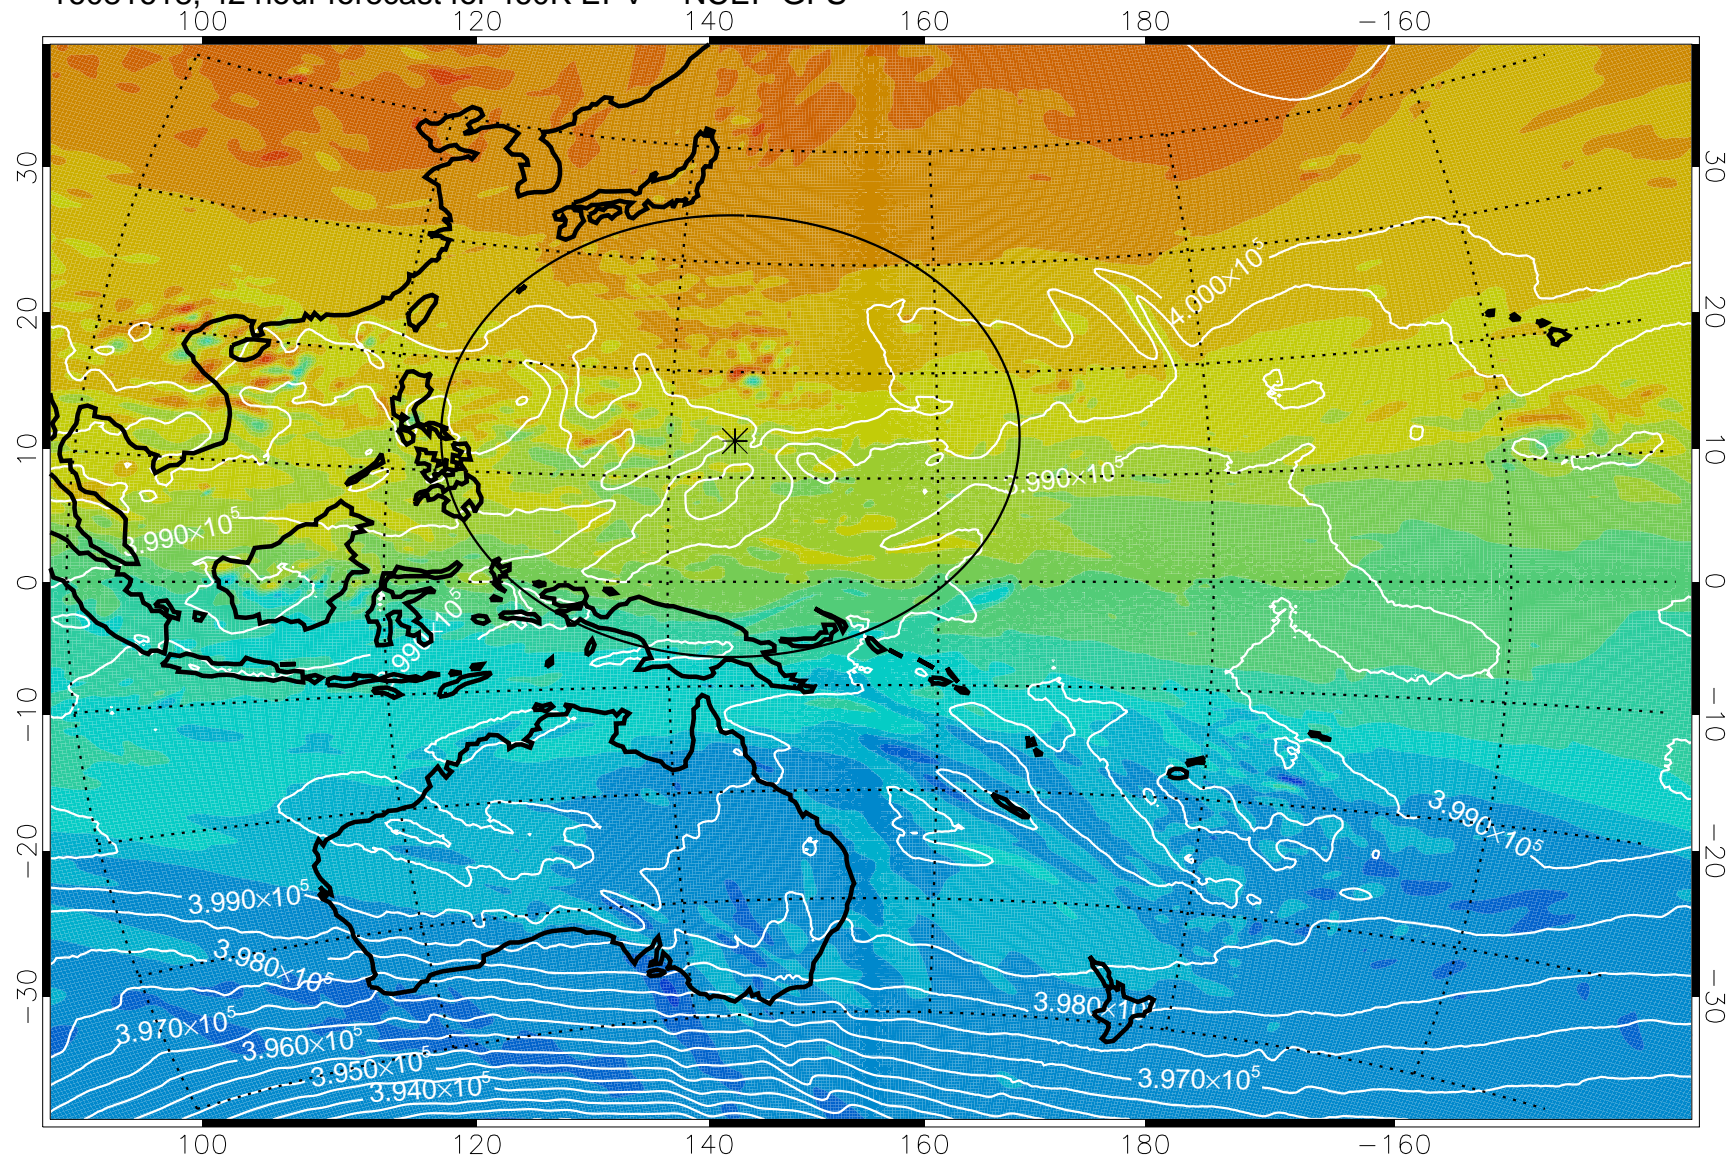

16081606, 30 hour forecast for 460K EPV -- NCEP GFS

460K Montgomery Streamfunction, white

Range ring of 2304 km

16081612, 36 hour forecast for 460K EPV -- NCEP GFS

460K Montgomery Streamfunction, white

Range ring of 2304 km

16081618, 42 hour forecast for 460K EPV -- NCEP GFS

460K Montgomery Streamfunction, white

Range ring of 2304 km

16081700, 48 hour forecast for 460K EPV -- NCEP GFS

460K Montgomery Streamfunction, white

Range ring of 2304 km

16081706, 54 hour forecast for 460K EPV -- NCEP GFS

460K Montgomery Streamfunction, white

Range ring of 2304 km

16081712, 60 hour forecast for 460K EPV -- NCEP GFS

460K Montgomery Streamfunction, white

Range ring of 2304 km

16081718, 66 hour forecast for 460K EPV -- NCEP GFS

460K Montgomery Streamfunction, white

Range ring of 2304 km

16081800, 72 hour forecast for 460K EPV -- NCEP GFS

460K Montgomery Streamfunction, white

Range ring of 2304 km