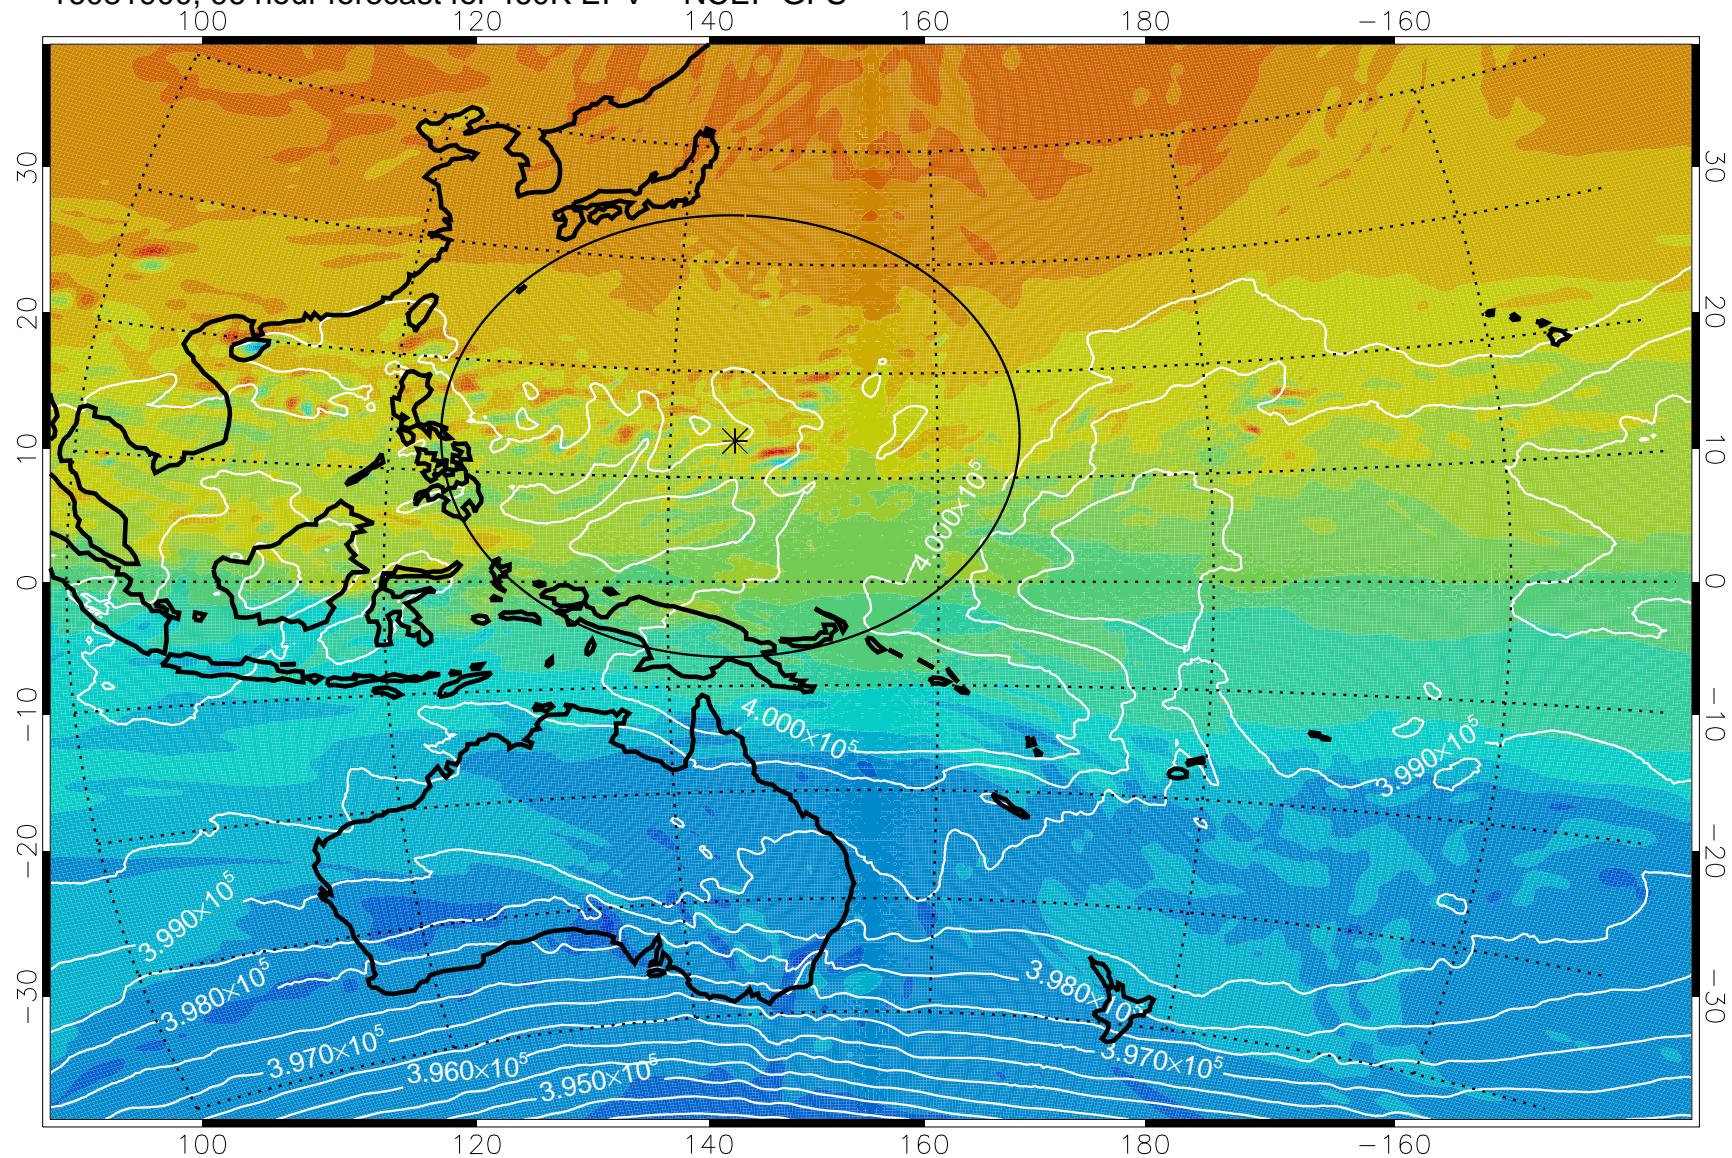

16081806, 78 hour forecast for 460K EPV -- NCEP GFS

460K Montgomery Streamfunction, white

Range ring of 2304 km

16081812, 84 hour forecast for 460K EPV -- NCEP GFS

460K Montgomery Streamfunction, white

Range ring of 2304 km

16081818, 90 hour forecast for 460K EPV -- NCEP GFS

460K Montgomery Streamfunction, white

Range ring of 2304 km

16081900, 96 hour forecast for 460K EPV -- NCEP GFS

460K Montgomery Streamfunction, white

Range ring of 2304 km

16081906, 102 hour forecast for 460K EPV -- NCEP GFS

16081912, 108 hour forecast for 460K EPV -- NCEP GFS

460K Montgomery Streamfunction, white

Range ring of 2304 km

16081918, 114 hour forecast for 460K EPV -- NCEP GFS

460K Montgomery Streamfunction, white

Range ring of 2304 km

16082000, 120 hour forecast for 460K EPV -- NCEP GFS

460K Montgomery Streamfunction, white

Range ring of 2304 km