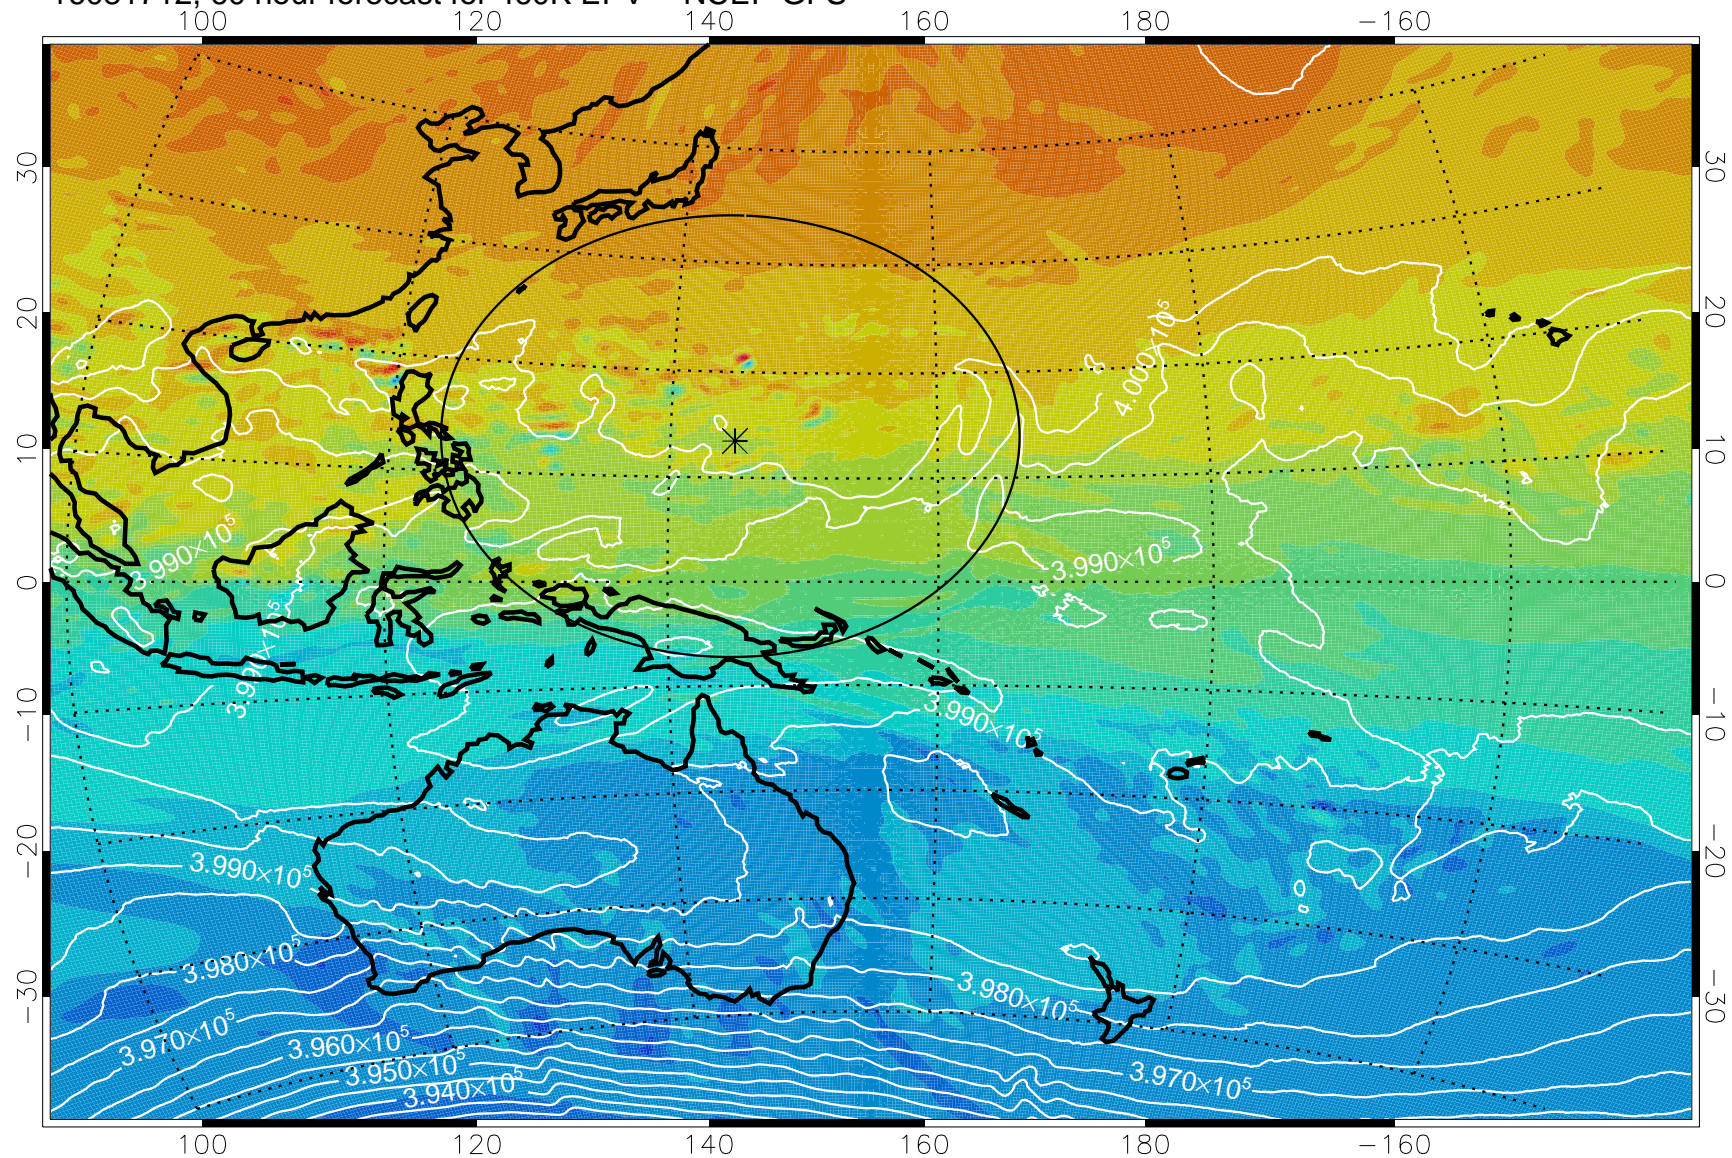

16081706, 54 hour forecast for 460K EPV -- NCEP GFS

460K Montgomery Streamfunction, white

Range ring of 2304 km

16081712, 60 hour forecast for 460K EPV -- NCEP GFS

460K Montgomery Streamfunction, white

Range ring of 2304 km

16081718, 66 hour forecast for 460K EPV -- NCEP GFS

460K Montgomery Streamfunction, white

Range ring of 2304 km

16081800, 72 hour forecast for 460K EPV -- NCEP GFS

460K Montgomery Streamfunction, white

Range ring of 2304 km

16081806, 78 hour forecast for 460K EPV -- NCEP GFS

460K Montgomery Streamfunction, white

Range ring of 2304 km

16081812, 84 hour forecast for 460K EPV -- NCEP GFS

460K Montgomery Streamfunction, white

Range ring of 2304 km

16081818, 90 hour forecast for 460K EPV -- NCEP GFS

460K Montgomery Streamfunction, white

Range ring of 2304 km

16081900, 96 hour forecast for 460K EPV -- NCEP GFS

460K Montgomery Streamfunction, white

Range ring of 2304 km