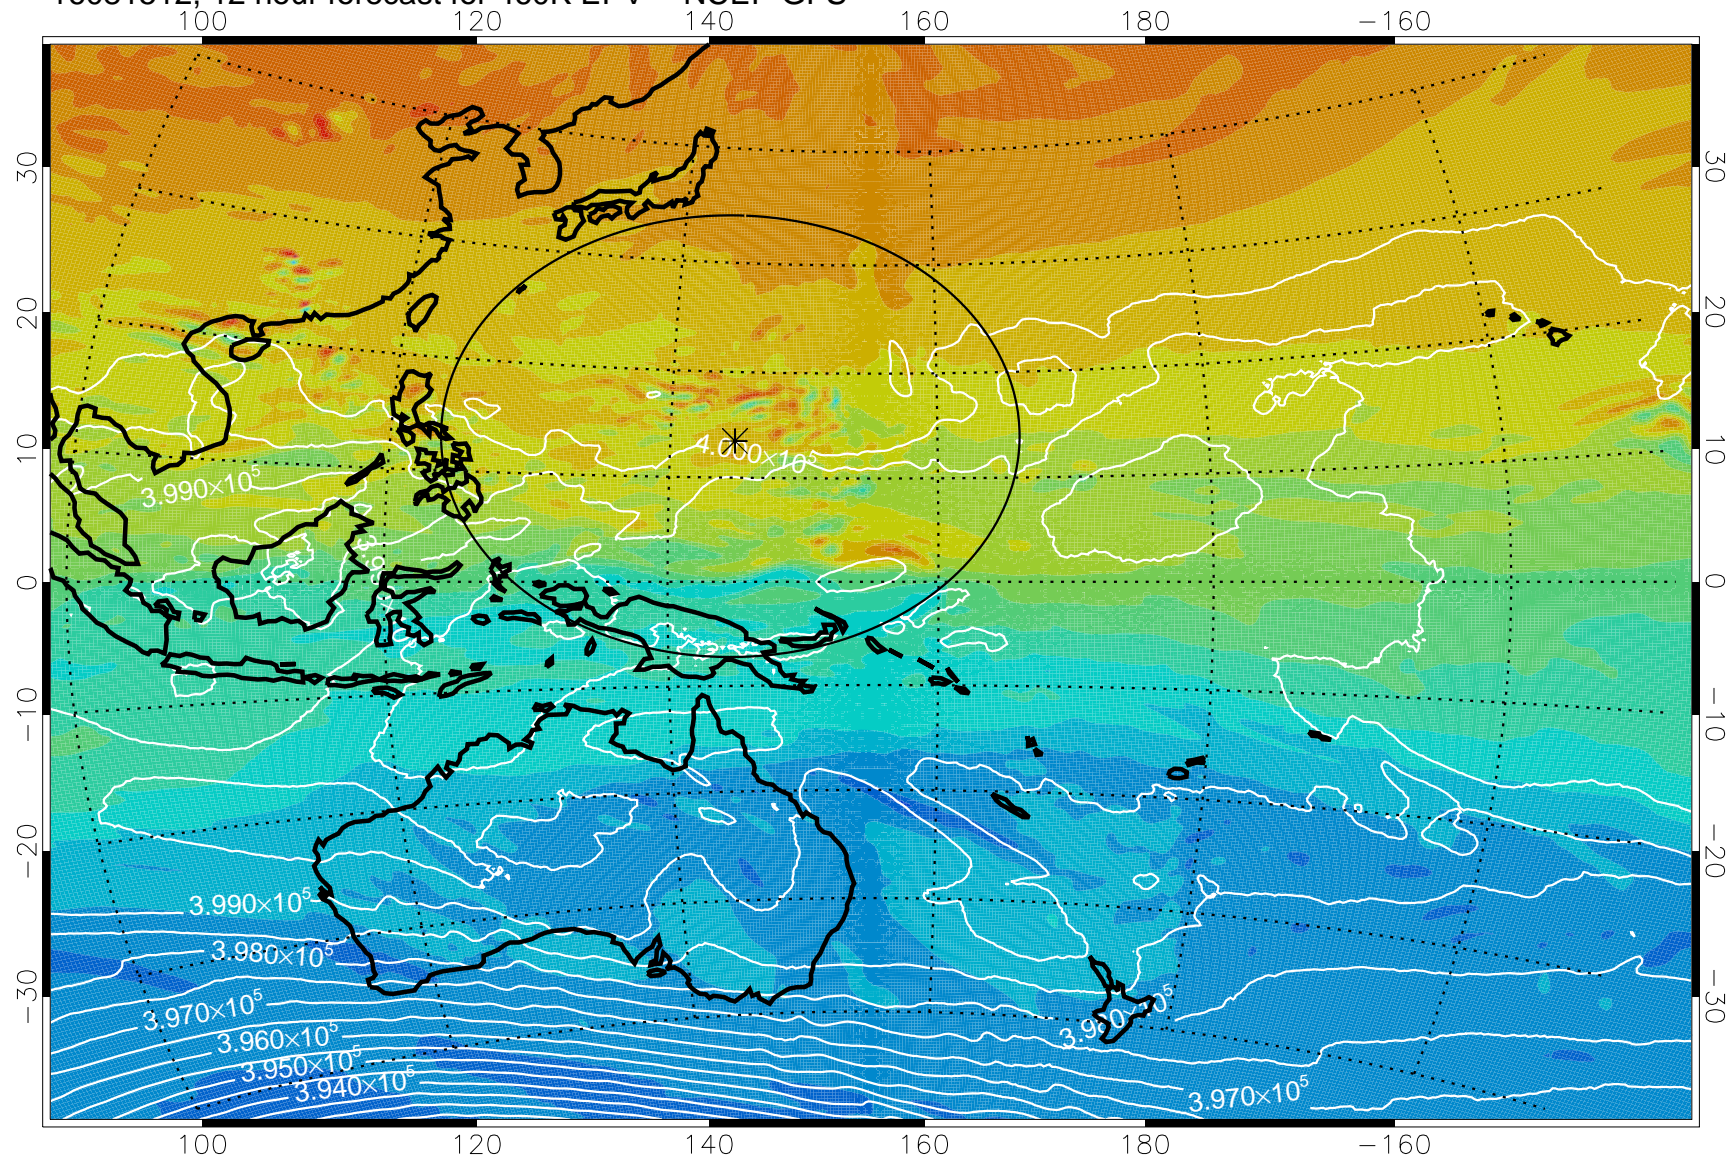

16081506, 6 hour forecast for 460K EPV -- NCEP GFS

460K Montgomery Streamfunction, white

Range ring of 2304 km

16081512, 12 hour forecast for 460K EPV -- NCEP GFS

460K Montgomery Streamfunction, white

Range ring of 2304 km

16081518, 18 hour forecast for 460K EPV -- NCEP GFS

460K Montgomery Streamfunction, white

Range ring of 2304 km

16081600, 24 hour forecast for 460K EPV -- NCEP GFS

460K Montgomery Streamfunction, white

Range ring of 2304 km

16081606, 30 hour forecast for 460K EPV -- NCEP GFS

460K Montgomery Streamfunction, white

Range ring of 2304 km

16081612, 36 hour forecast for 460K EPV -- NCEP GFS

460K Montgomery Streamfunction, white

Range ring of 2304 km

16081618, 42 hour forecast for 460K EPV -- NCEP GFS

460K Montgomery Streamfunction, white

Range ring of 2304 km

16081700, 48 hour forecast for 460K EPV -- NCEP GFS

460K Montgomery Streamfunction, white

Range ring of 2304 km