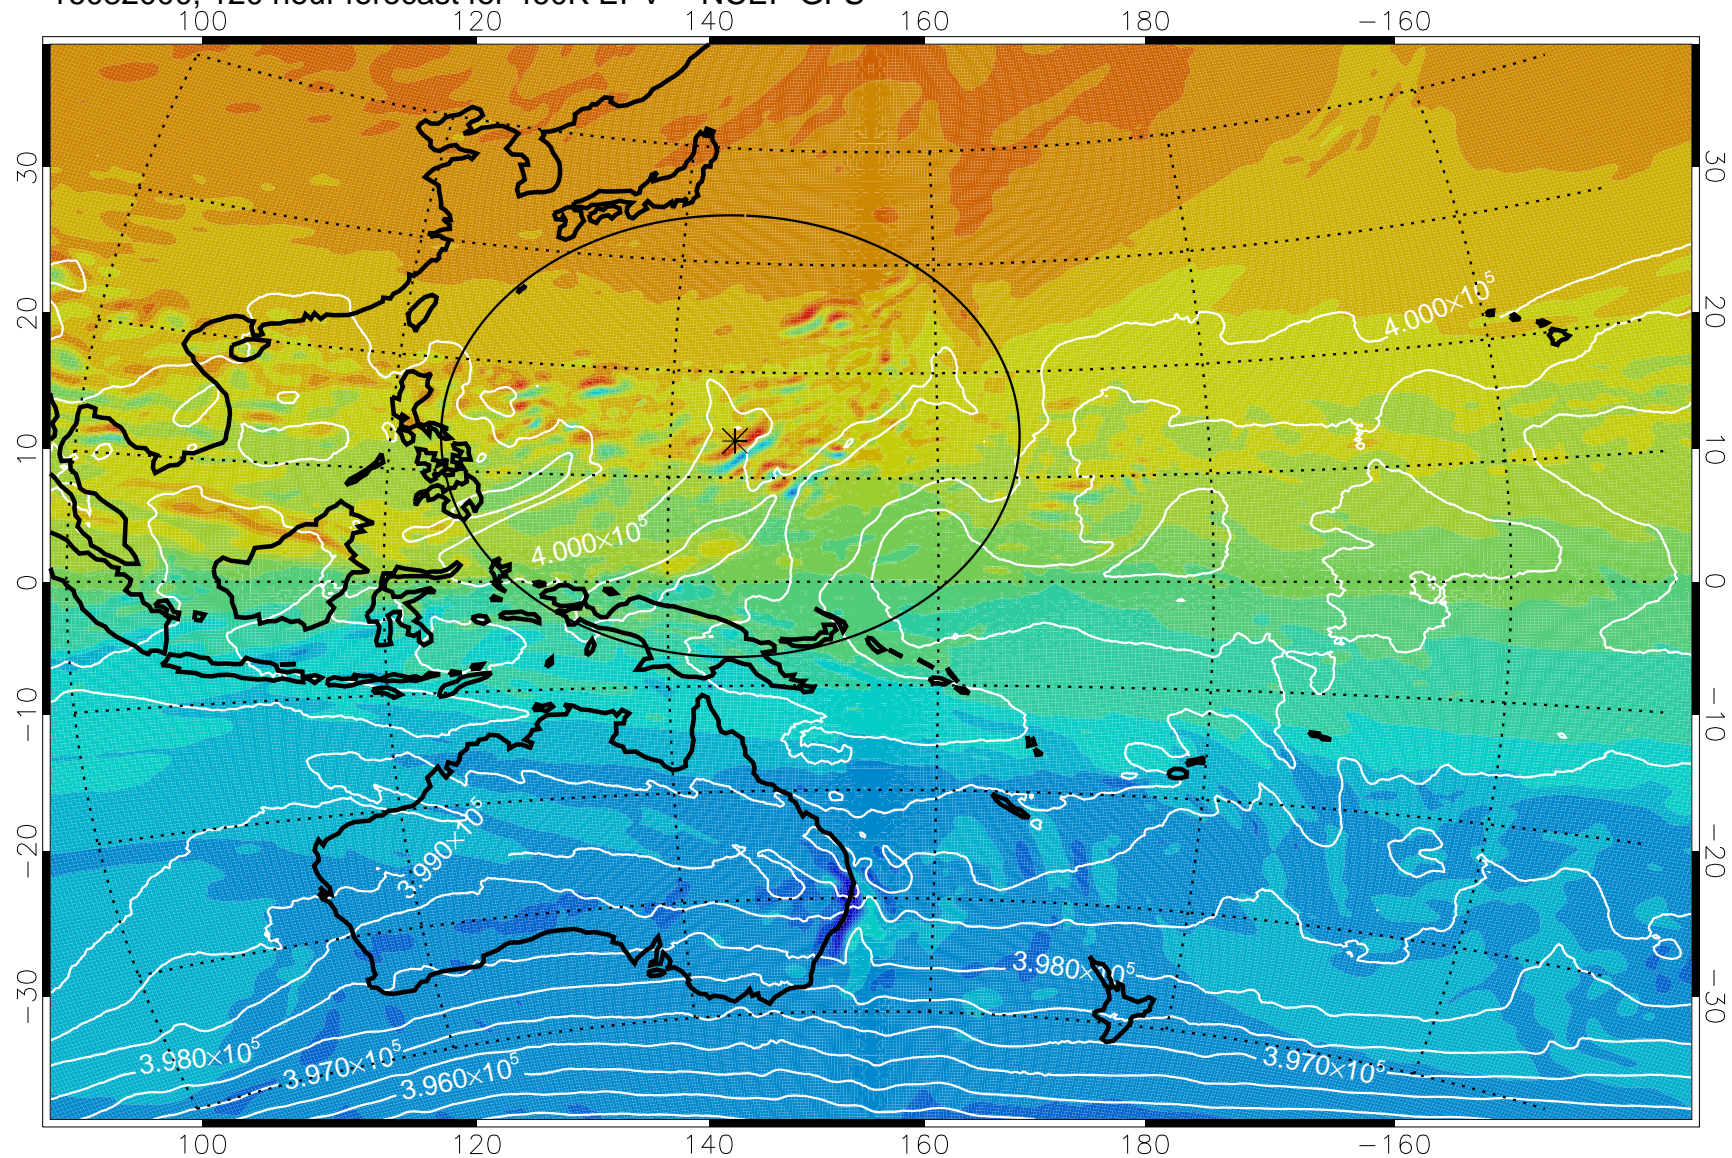

16081818, 90 hour forecast for 460K EPV -- NCEP GFS

460K Montgomery Streamfunction, white

Range ring of 2304 km

16081900, 96 hour forecast for 460K EPV -- NCEP GFS

460K Montgomery Streamfunction, white

Range ring of 2304 km

16081906, 102 hour forecast for 460K EPV -- NCEP GFS

16081912, 108 hour forecast for 460K EPV -- NCEP GFS

460K Montgomery Streamfunction, white

Range ring of 2304 km

16081918, 114 hour forecast for 460K EPV -- NCEP GFS

460K Montgomery Streamfunction, white

Range ring of 2304 km

16082000, 120 hour forecast for 460K EPV -- NCEP GFS

460K Montgomery Streamfunction, white

Range ring of 2304 km