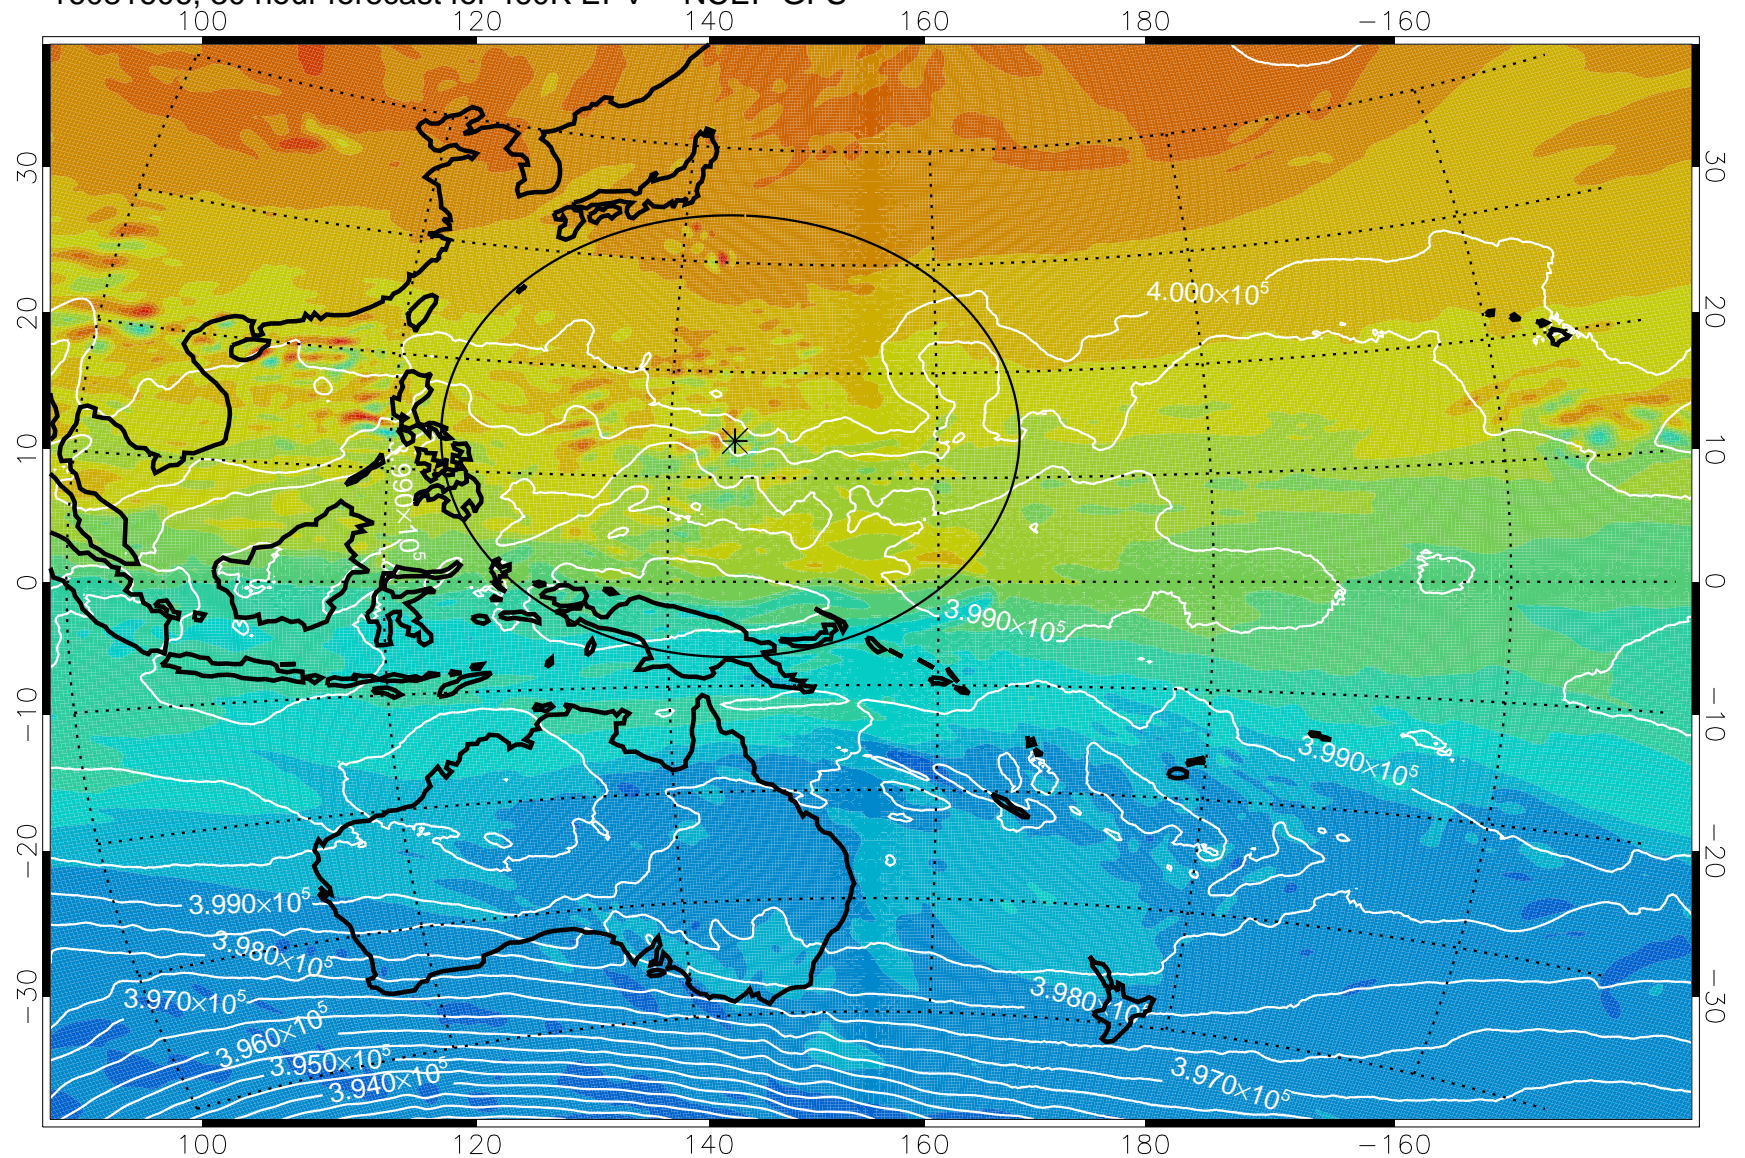

16081518, 18 hour forecast for 460K EPV -- NCEP GFS

460K Montgomery Streamfunction, white

Range ring of 2304 km

16081600, 24 hour forecast for 460K EPV -- NCEP GFS

460K Montgomery Streamfunction, white

Range ring of 2304 km

16081606, 30 hour forecast for 460K EPV -- NCEP GFS

460K Montgomery Streamfunction, white

Range ring of 2304 km

16081612, 36 hour forecast for 460K EPV -- NCEP GFS

460K Montgomery Streamfunction, white

Range ring of 2304 km

16081618, 42 hour forecast for 460K EPV -- NCEP GFS

460K Montgomery Streamfunction, white

Range ring of 2304 km

16081700, 48 hour forecast for 460K EPV -- NCEP GFS

460K Montgomery Streamfunction, white

Range ring of 2304 km

16081718, 66 hour forecast for 460K EPV -- NCEP GFS

460K Montgomery Streamfunction, white

Range ring of 2304 km

16081800, 72 hour forecast for 460K EPV -- NCEP GFS

460K Montgomery Streamfunction, white

Range ring of 2304 km