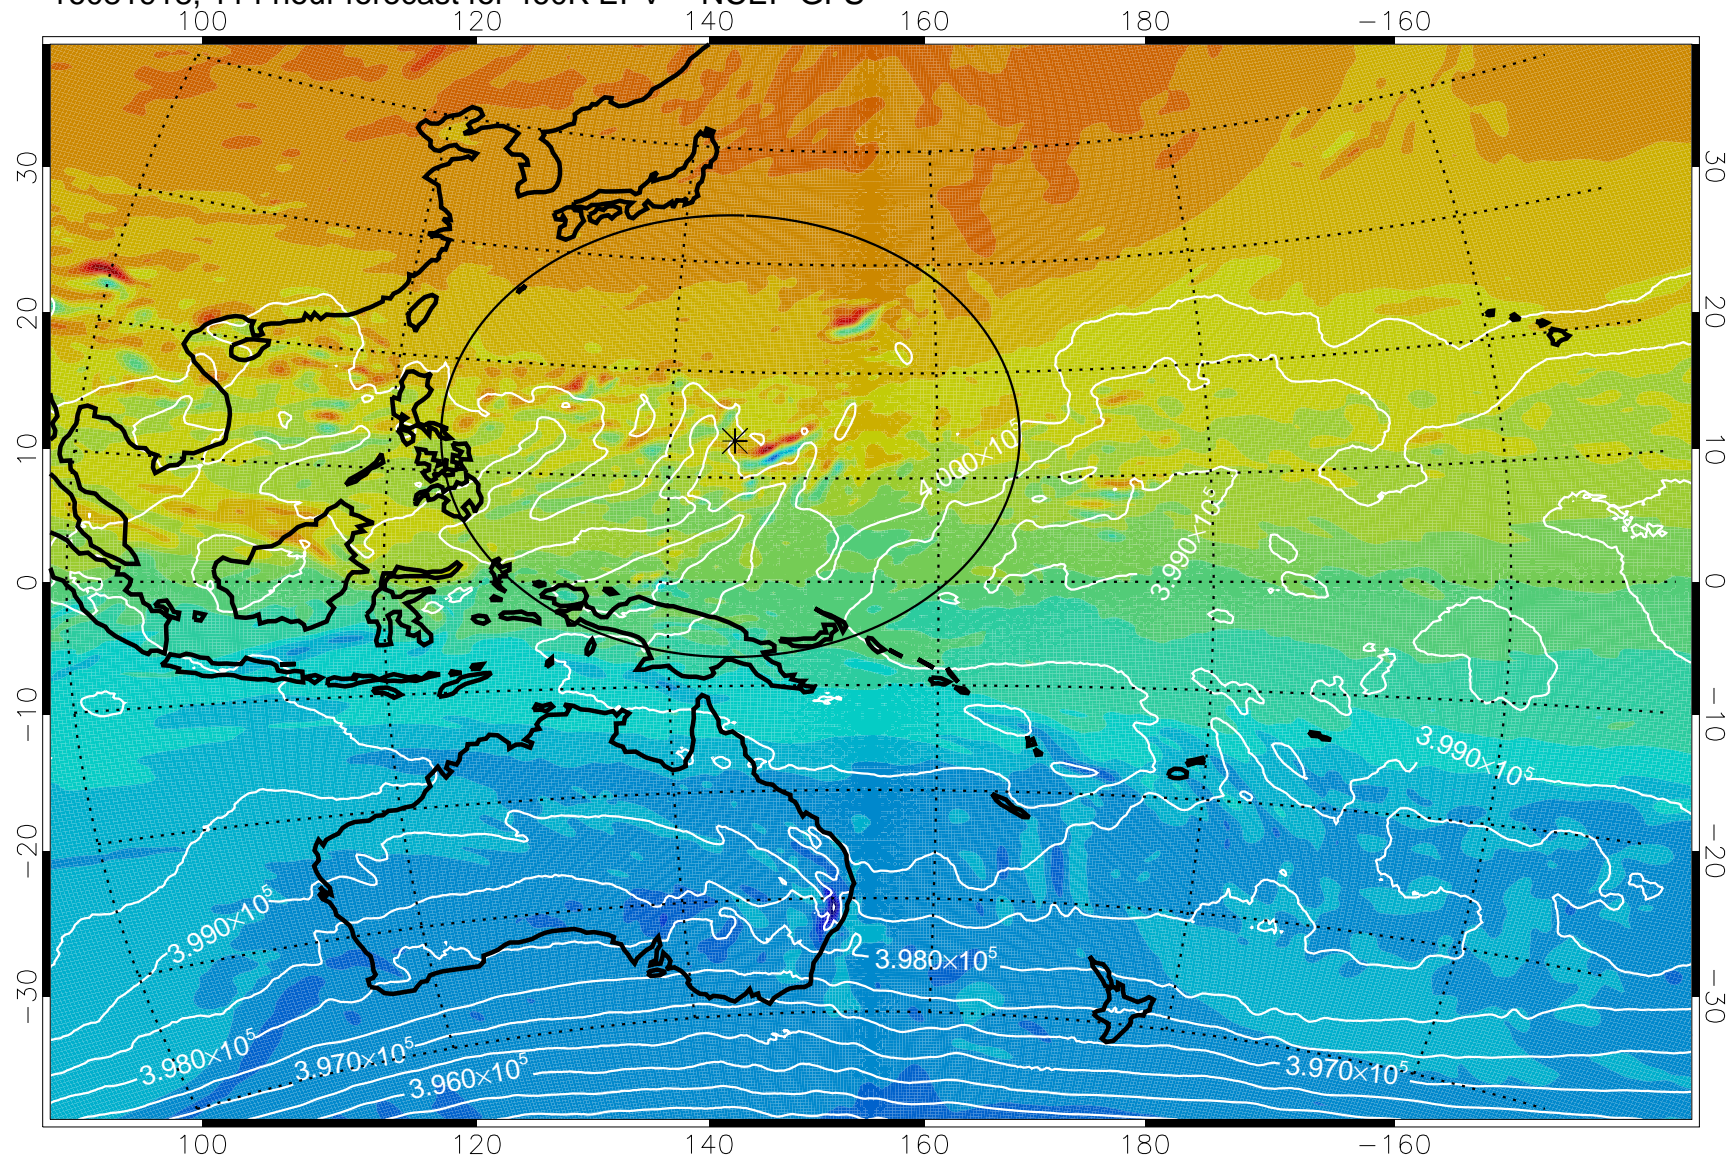

16081818, 90 hour forecast for 460K EPV -- NCEP GFS

460K Montgomery Streamfunction, white

Range ring of 2304 km

16081900, 96 hour forecast for 460K EPV -- NCEP GFS

460K Montgomery Streamfunction, white

Range ring of 2304 km

16081906, 102 hour forecast for 460K EPV -- NCEP GFS

16081912, 108 hour forecast for 460K EPV -- NCEP GFS

460K Montgomery Streamfunction, white

Range ring of 2304 km

16081918, 114 hour forecast for 460K EPV -- NCEP GFS

460K Montgomery Streamfunction, white

Range ring of 2304 km

16082000, 120 hour forecast for 460K EPV -- NCEP GFS

460K Montgomery Streamfunction, white

Range ring of 2304 km