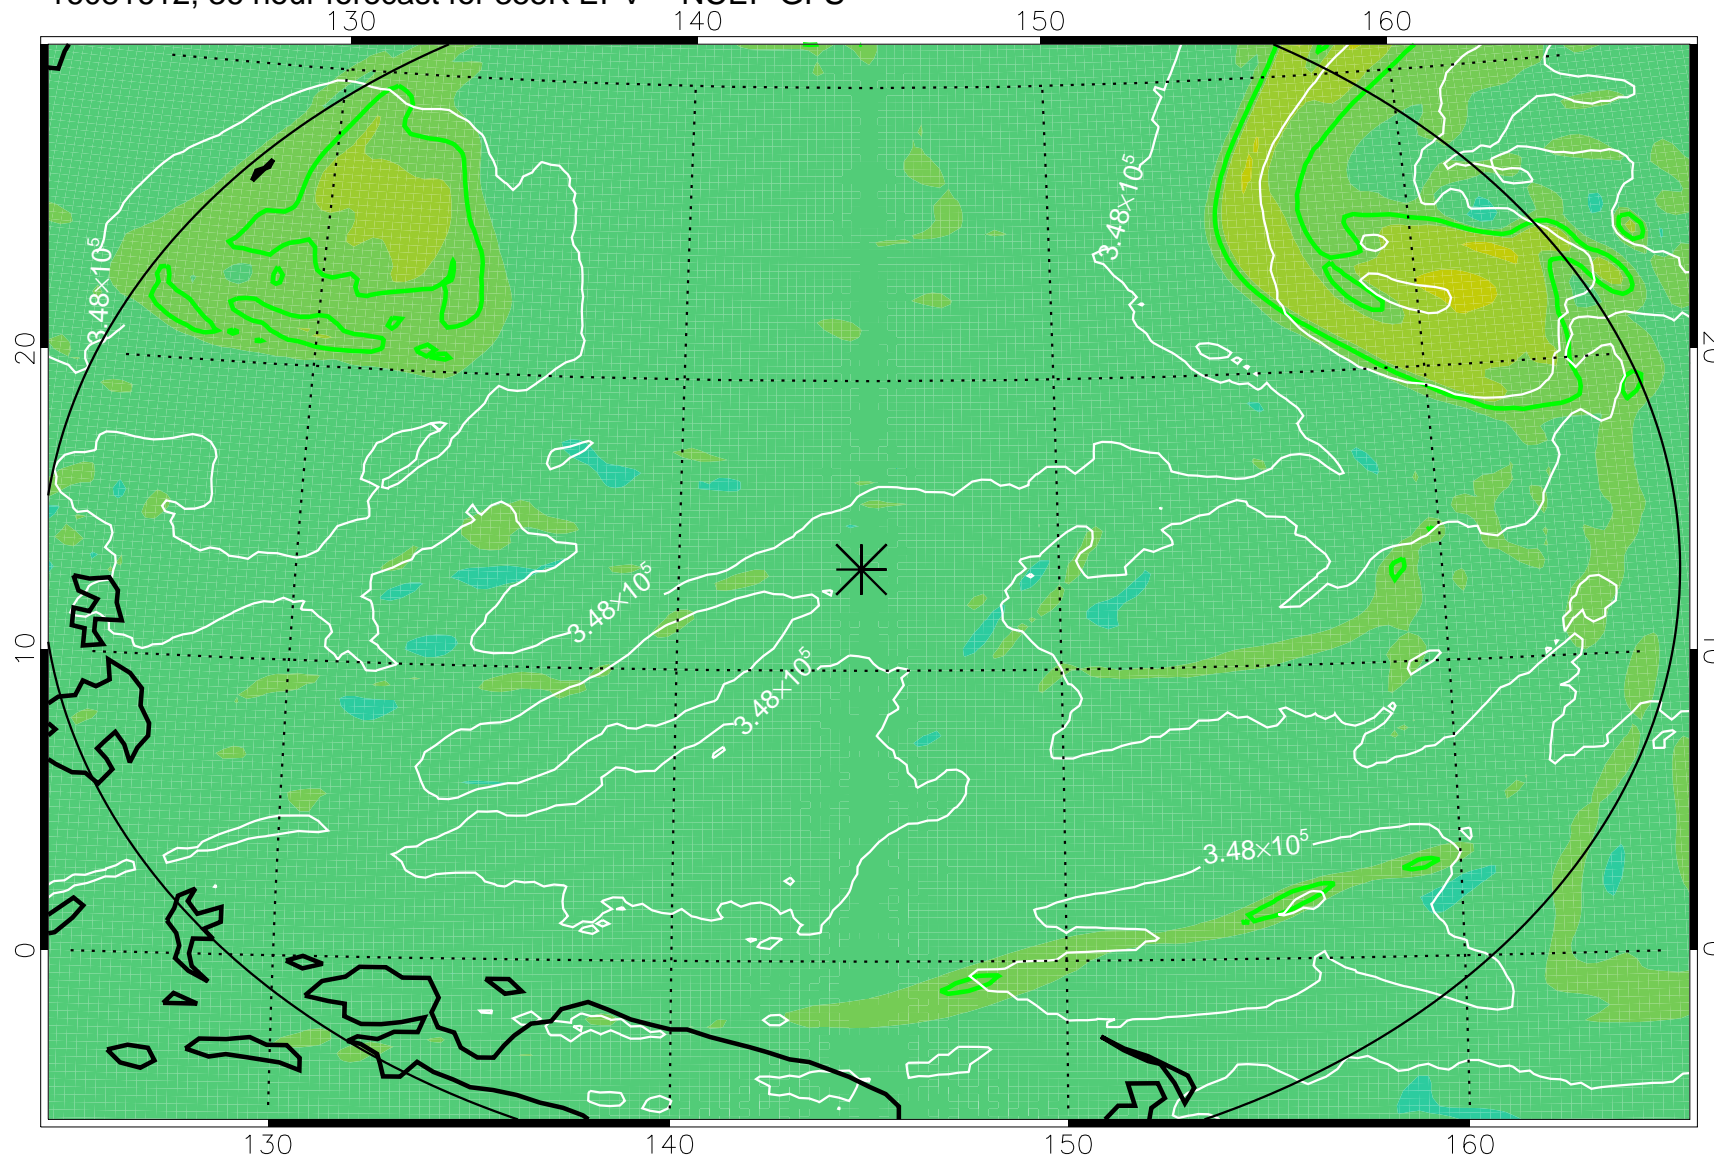

16081518, 18 hour forecast for 355K EPV -- NCEP GFS

355K Montgomery Streamfunction, white
EPV Tropopause (2 PVU) Position
Range ring of 2304 km

16081600, 24 hour forecast for 355K EPV -- NCEP GFS

355K Montgomery Streamfunction, white
EPV Tropopause (2 PVU) Position
Range ring of 2304 km

16081606, 30 hour forecast for 355K EPV -- NCEP GFS

355K Montgomery Streamfunction, white
EPV Tropopause (2 PVU) Position
Range ring of 2304 km

16081612, 36 hour forecast for 355K EPV -- NCEP GFS

355K Montgomery Streamfunction, white
EPV Tropopause (2 PVU) Position
Range ring of 2304 km

16081618, 42 hour forecast for 355K EPV -- NCEP GFS

355K Montgomery Streamfunction, white
EPV Tropopause (2 PVU) Position
Range ring of 2304 km

16081700, 48 hour forecast for 355K EPV -- NCEP GFS

355K Montgomery Streamfunction, white
EPV Tropopause (2 PVU) Position
Range ring of 2304 km

16081718, 66 hour forecast for 355K EPV -- NCEP GFS

355K Montgomery Streamfunction, white
EPV Tropopause (2 PVU) Position
Range ring of 2304 km

16081800, 72 hour forecast for 355K EPV -- NCEP GFS

355K Montgomery Streamfunction, white
EPV Tropopause (2 PVU) Position
Range ring of 2304 km