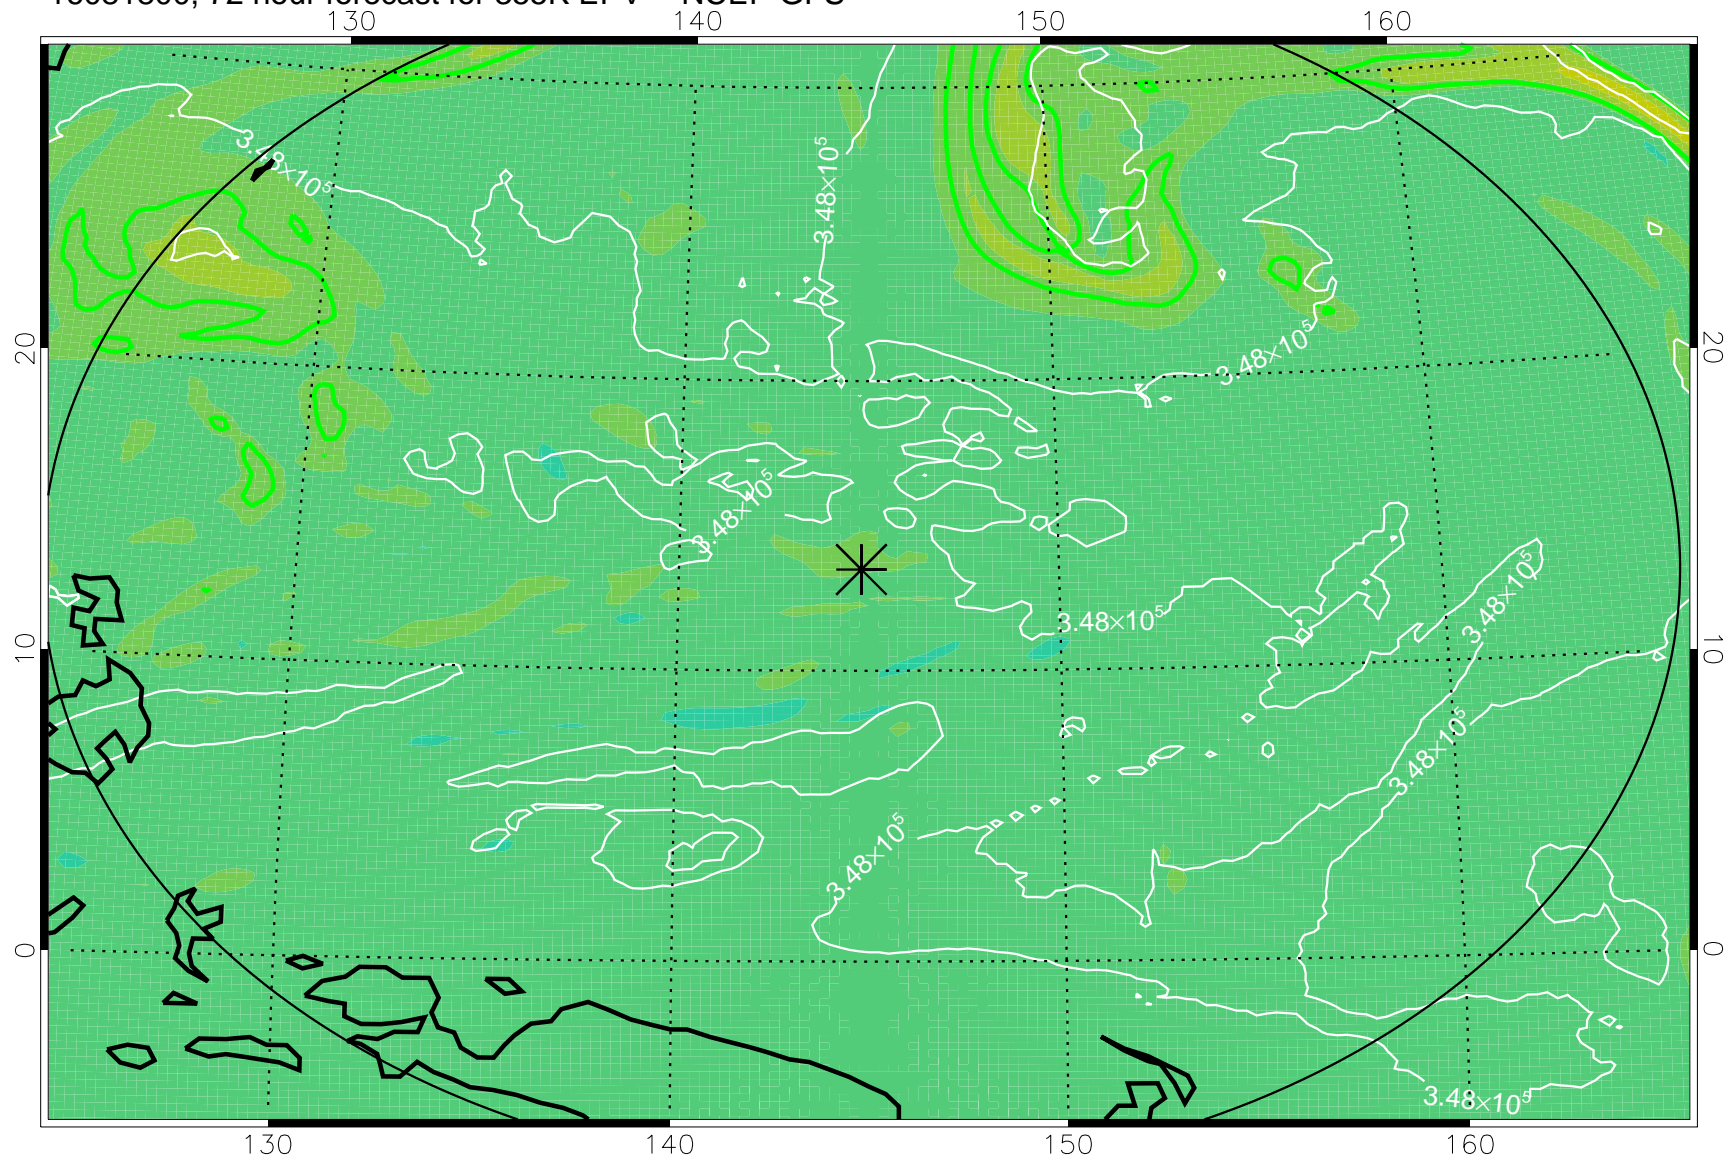

16081706, 54 hour forecast for 355K EPV -- NCEP GFS

355K Montgomery Streamfunction, white
EPV Tropopause (2 PVU) Position
Range ring of 2304 km

16081712, 60 hour forecast for 355K EPV -- NCEP GFS

355K Montgomery Streamfunction, white
EPV Tropopause (2 PVU) Position
Range ring of 2304 km

16081718, 66 hour forecast for 355K EPV -- NCEP GFS

355K Montgomery Streamfunction, white
EPV Tropopause (2 PVU) Position
Range ring of 2304 km

16081800, 72 hour forecast for 355K EPV -- NCEP GFS

355K Montgomery Streamfunction, white
EPV Tropopause (2 PVU) Position
Range ring of 2304 km

16081806, 78 hour forecast for 355K EPV -- NCEP GFS

355K Montgomery Streamfunction, white
EPV Tropopause (2 PVU) Position
Range ring of 2304 km

16081812, 84 hour forecast for 355K EPV -- NCEP GFS

355K Montgomery Streamfunction, white
EPV Tropopause (2 PVU) Position
Range ring of 2304 km

16081818, 90 hour forecast for 355K EPV -- NCEP GFS

355K Montgomery Streamfunction, white
EPV Tropopause (2 PVU) Position
Range ring of 2304 km

16081900, 96 hour forecast for 355K EPV -- NCEP GFS

355K Montgomery Streamfunction, white
EPV Tropopause (2 PVU) Position
Range ring of 2304 km