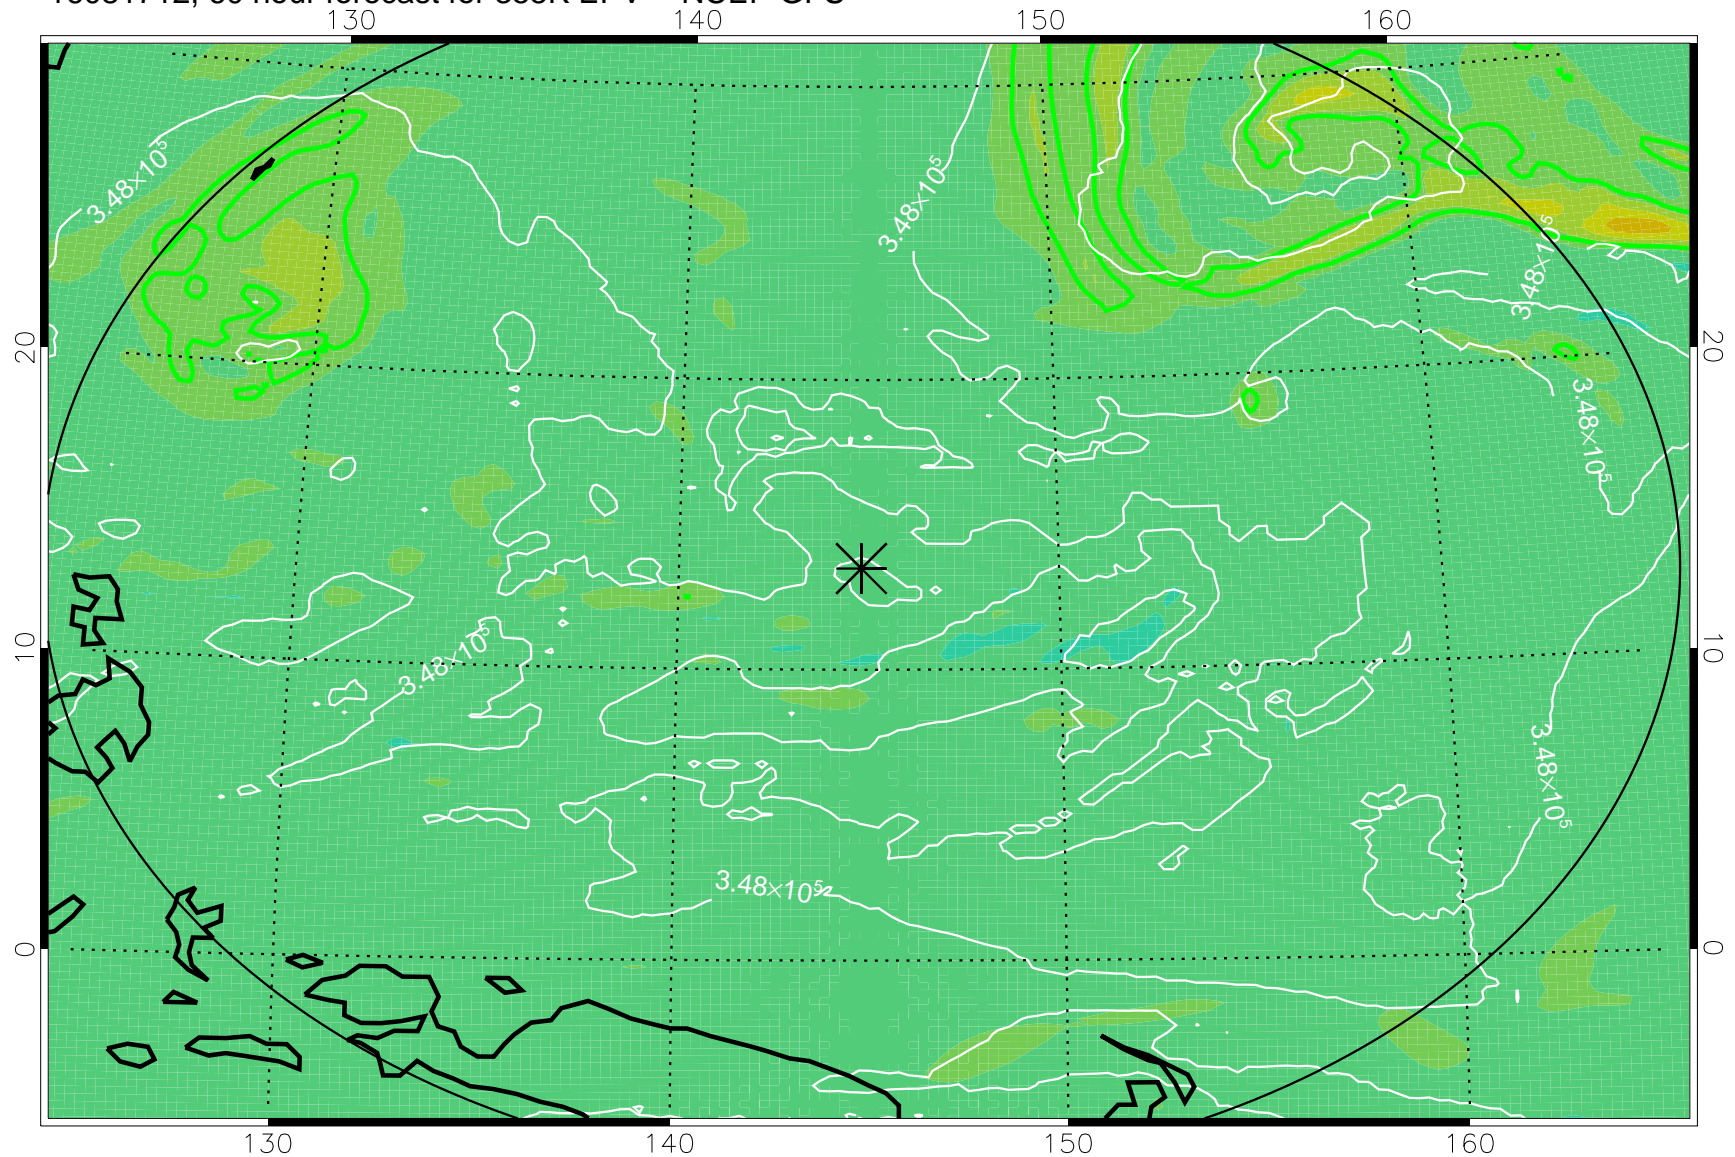

16081618, 42 hour forecast for 355K EPV -- NCEP GFS

355K Montgomery Streamfunction, white
EPV Tropopause (2 PVU) Position
Range ring of 2304 km

16081700, 48 hour forecast for 355K EPV -- NCEP GFS

355K Montgomery Streamfunction, white
EPV Tropopause (2 PVU) Position
Range ring of 2304 km

16081706, 54 hour forecast for 355K EPV -- NCEP GFS

355K Montgomery Streamfunction, white
EPV Tropopause (2 PVU) Position
Range ring of 2304 km

16081712, 60 hour forecast for 355K EPV -- NCEP GFS

355K Montgomery Streamfunction, white
EPV Tropopause (2 PVU) Position
Range ring of 2304 km

16081718, 66 hour forecast for 355K EPV -- NCEP GFS

355K Montgomery Streamfunction, white
EPV Tropopause (2 PVU) Position
Range ring of 2304 km

16081800, 72 hour forecast for 355K EPV -- NCEP GFS

355K Montgomery Streamfunction, white
EPV Tropopause (2 PVU) Position
Range ring of 2304 km

16081818, 90 hour forecast for 355K EPV -- NCEP GFS

355K Montgomery Streamfunction, white
EPV Tropopause (2 PVU) Position
Range ring of 2304 km

16081900, 96 hour forecast for 355K EPV -- NCEP GFS

355K Montgomery Streamfunction, white
EPV Tropopause (2 PVU) Position
Range ring of 2304 km