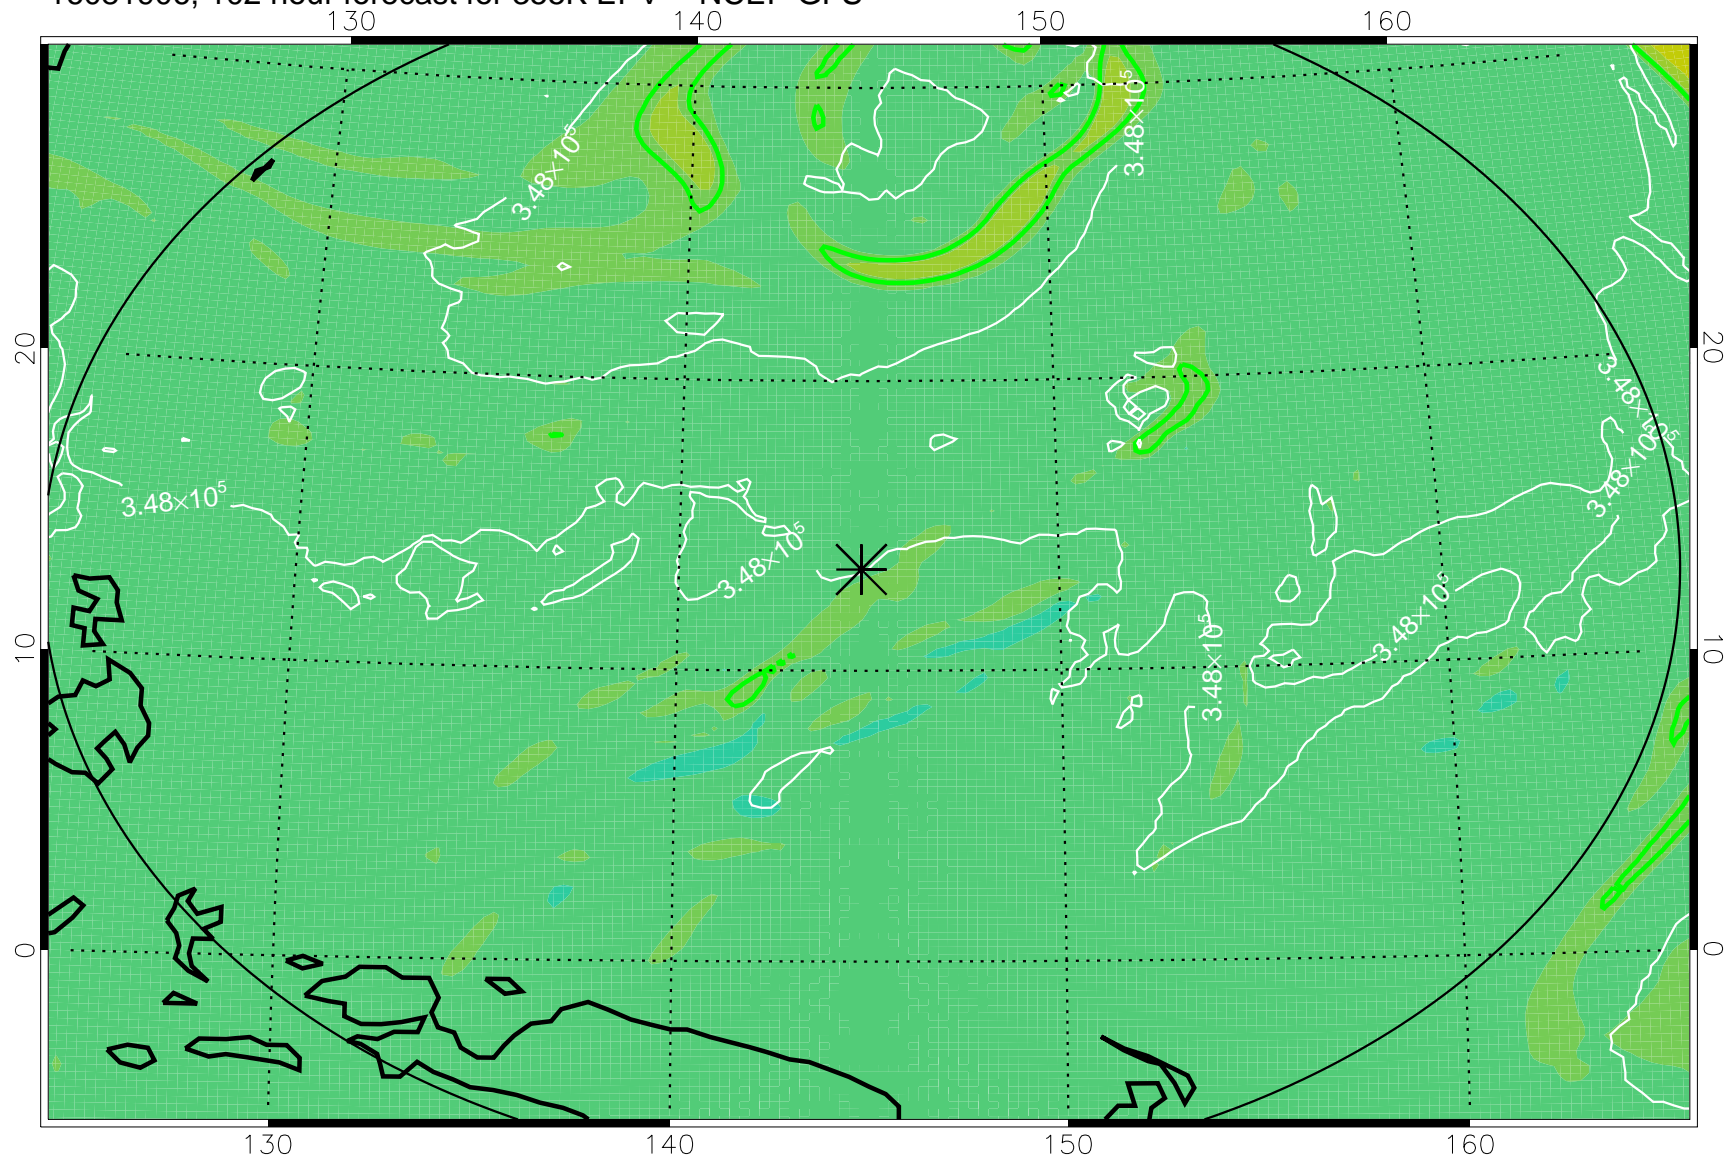

16081806, 78 hour forecast for 355K EPV -- NCEP GFS

355K Montgomery Streamfunction, white
EPV Tropopause (2 PVU) Position
Range ring of 2304 km

16081812, 84 hour forecast for 355K EPV -- NCEP GFS

355K Montgomery Streamfunction, white
EPV Tropopause (2 PVU) Position
Range ring of 2304 km

16081818, 90 hour forecast for 355K EPV -- NCEP GFS

355K Montgomery Streamfunction, white
EPV Tropopause (2 PVU) Position
Range ring of 2304 km

16081900, 96 hour forecast for 355K EPV -- NCEP GFS

355K Montgomery Streamfunction, white
EPV Tropopause (2 PVU) Position
Range ring of 2304 km

16081906, 102 hour forecast for 355K EPV -- NCEP GFS

355K Montgomery Streamfunction, white
EPV Tropopause (2 PVU) Position
Range ring of 2304 km

16081912, 108 hour forecast for 355K EPV -- NCEP GFS

355K Montgomery Streamfunction, white
EPV Tropopause (2 PVU) Position
Range ring of 2304 km

16081918, 114 hour forecast for 355K EPV -- NCEP GFS

355K Montgomery Streamfunction, white
EPV Tropopause (2 PVU) Position
Range ring of 2304 km

16082000, 120 hour forecast for 355K EPV -- NCEP GFS

355K Montgomery Streamfunction, white
EPV Tropopause (2 PVU) Position
Range ring of 2304 km