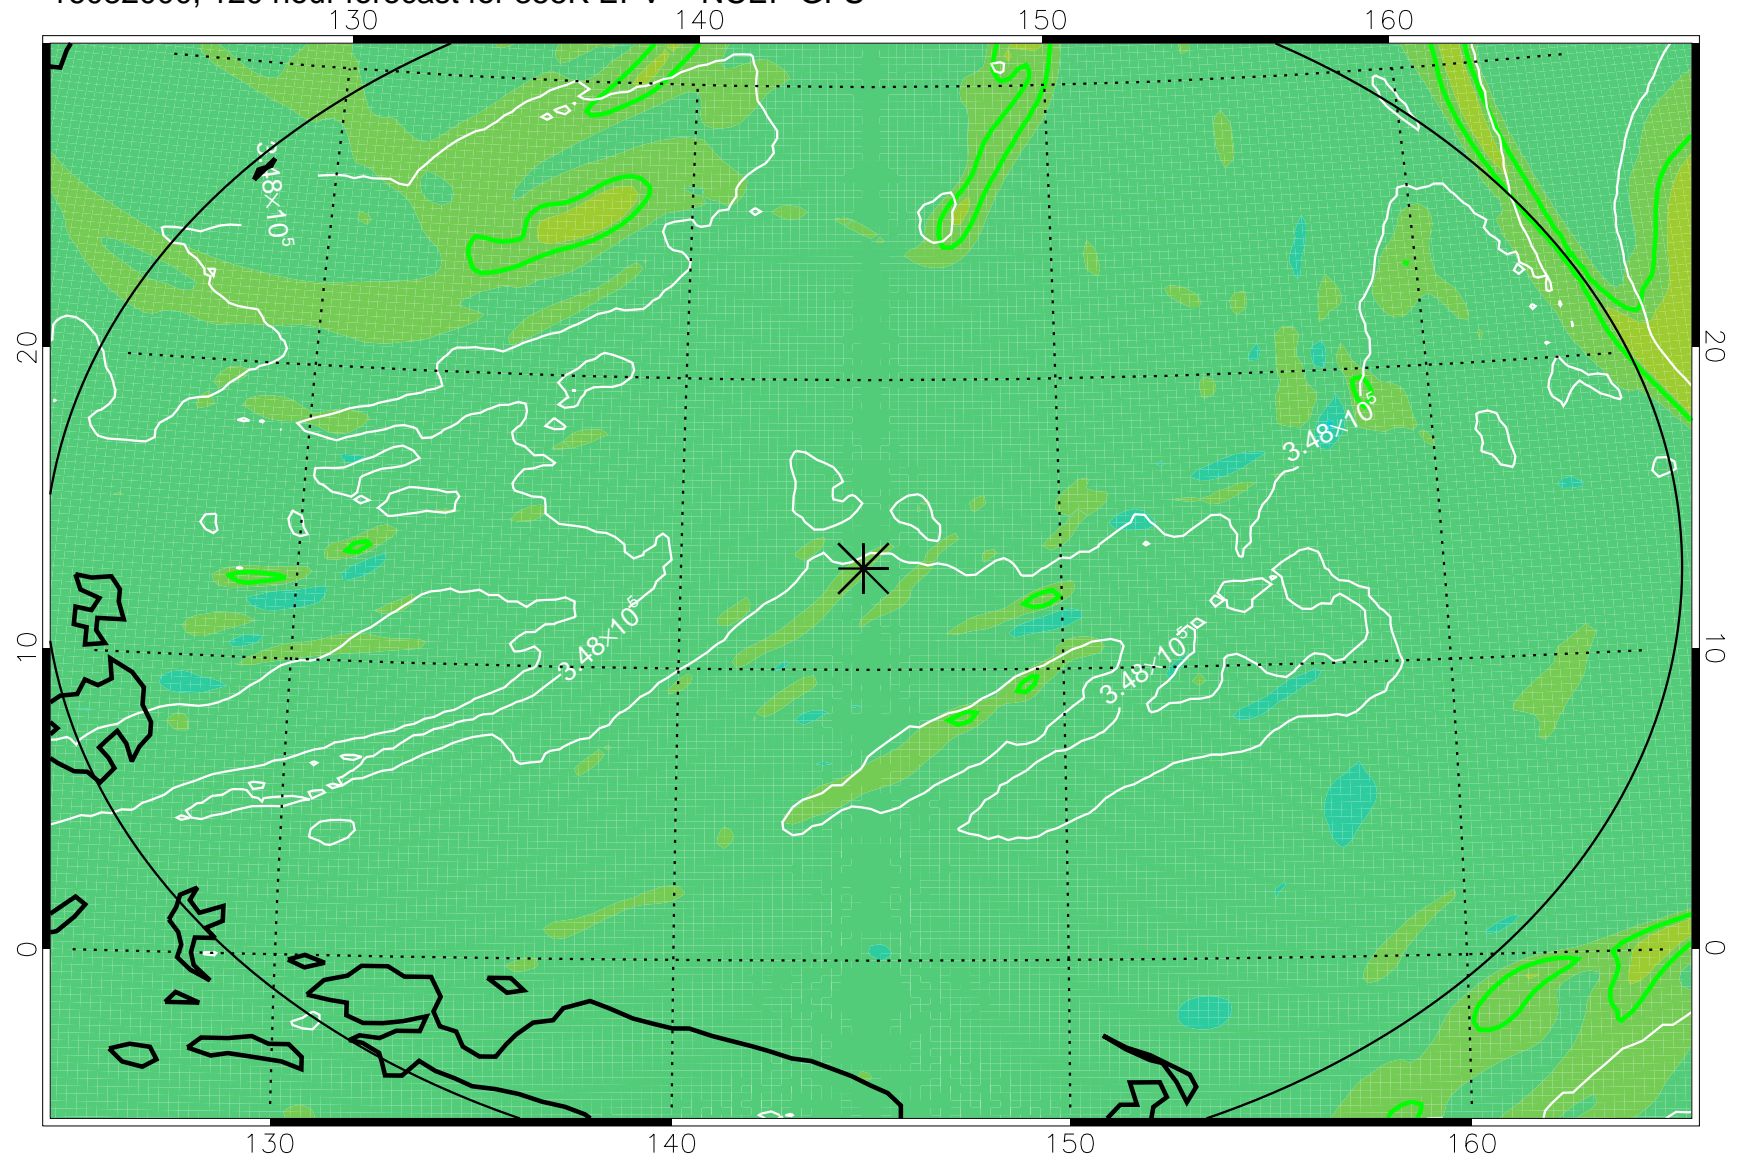

16081806, 78 hour forecast for 355K EPV -- NCEP GFS

355K Montgomery Streamfunction, white
EPV Tropopause (2 PVU) Position
Range ring of 2304 km

16081812, 84 hour forecast for 355K EPV -- NCEP GFS

355K Montgomery Streamfunction, white
EPV Tropopause (2 PVU) Position
Range ring of 2304 km

16081818, 90 hour forecast for 355K EPV -- NCEP GFS

355K Montgomery Streamfunction, white
EPV Tropopause (2 PVU) Position
Range ring of 2304 km

16081900, 96 hour forecast for 355K EPV -- NCEP GFS

355K Montgomery Streamfunction, white
EPV Tropopause (2 PVU) Position
Range ring of 2304 km

16081906, 102 hour forecast for 355K EPV -- NCEP GFS

355K Montgomery Streamfunction, white
EPV Tropopause (2 PVU) Position
Range ring of 2304 km

16081912, 108 hour forecast for 355K EPV -- NCEP GFS

355K Montgomery Streamfunction, white
EPV Tropopause (2 PVU) Position
Range ring of 2304 km

16081918, 114 hour forecast for 355K EPV -- NCEP GFS

355K Montgomery Streamfunction, white
EPV Tropopause (2 PVU) Position
Range ring of 2304 km

16082000, 120 hour forecast for 355K EPV -- NCEP GFS

355K Montgomery Streamfunction, white
EPV Tropopause (2 PVU) Position
Range ring of 2304 km