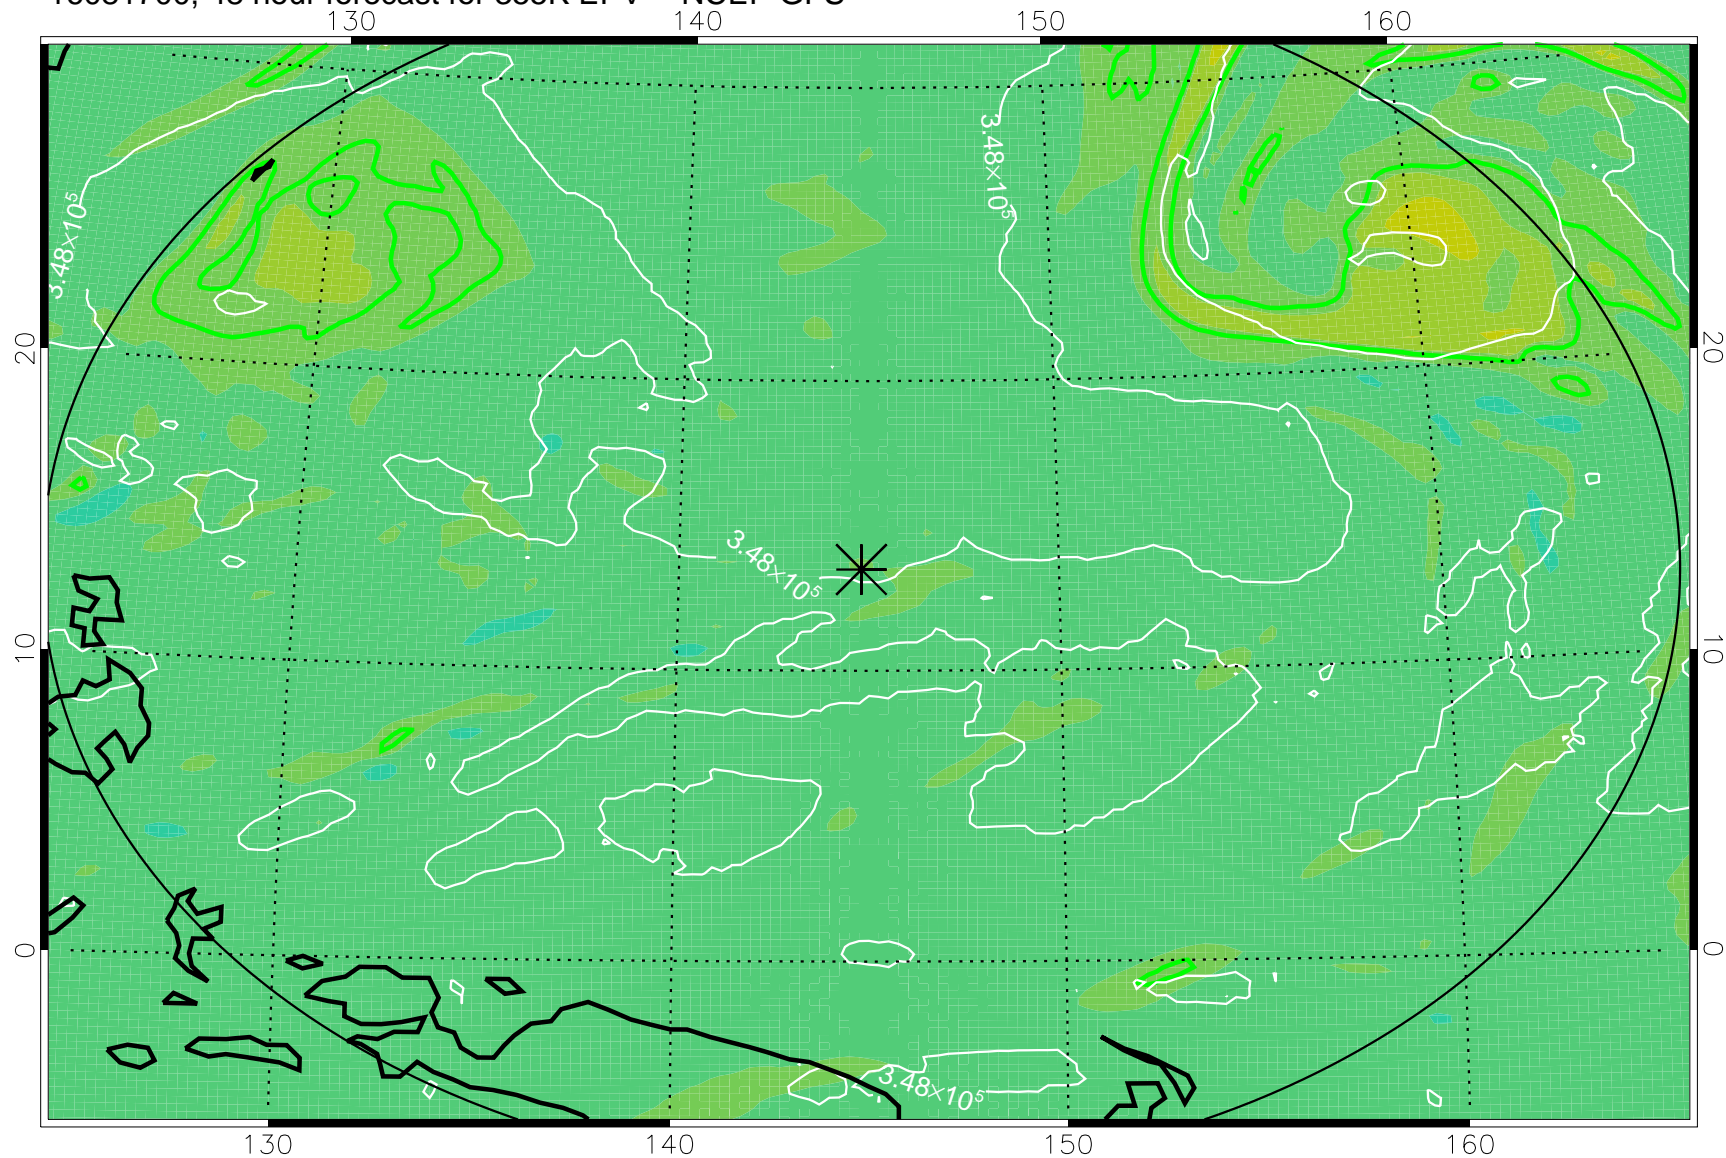

16081606, 30 hour forecast for 355K EPV -- NCEP GFS

355K Montgomery Streamfunction, white
EPV Tropopause (2 PVU) Position
Range ring of 2304 km

16081612, 36 hour forecast for 355K EPV -- NCEP GFS

355K Montgomery Streamfunction, white
EPV Tropopause (2 PVU) Position
Range ring of 2304 km

16081618, 42 hour forecast for 355K EPV -- NCEP GFS

355K Montgomery Streamfunction, white
EPV Tropopause (2 PVU) Position
Range ring of 2304 km

16081700, 48 hour forecast for 355K EPV -- NCEP GFS

355K Montgomery Streamfunction, white
EPV Tropopause (2 PVU) Position
Range ring of 2304 km

16081718, 66 hour forecast for 355K EPV -- NCEP GFS

355K Montgomery Streamfunction, white
EPV Tropopause (2 PVU) Position
Range ring of 2304 km

16081800, 72 hour forecast for 355K EPV -- NCEP GFS

355K Montgomery Streamfunction, white
EPV Tropopause (2 PVU) Position
Range ring of 2304 km

16081818, 90 hour forecast for 355K EPV -- NCEP GFS

355K Montgomery Streamfunction, white
EPV Tropopause (2 PVU) Position
Range ring of 2304 km

16081900, 96 hour forecast for 355K EPV -- NCEP GFS

355K Montgomery Streamfunction, white
EPV Tropopause (2 PVU) Position
Range ring of 2304 km