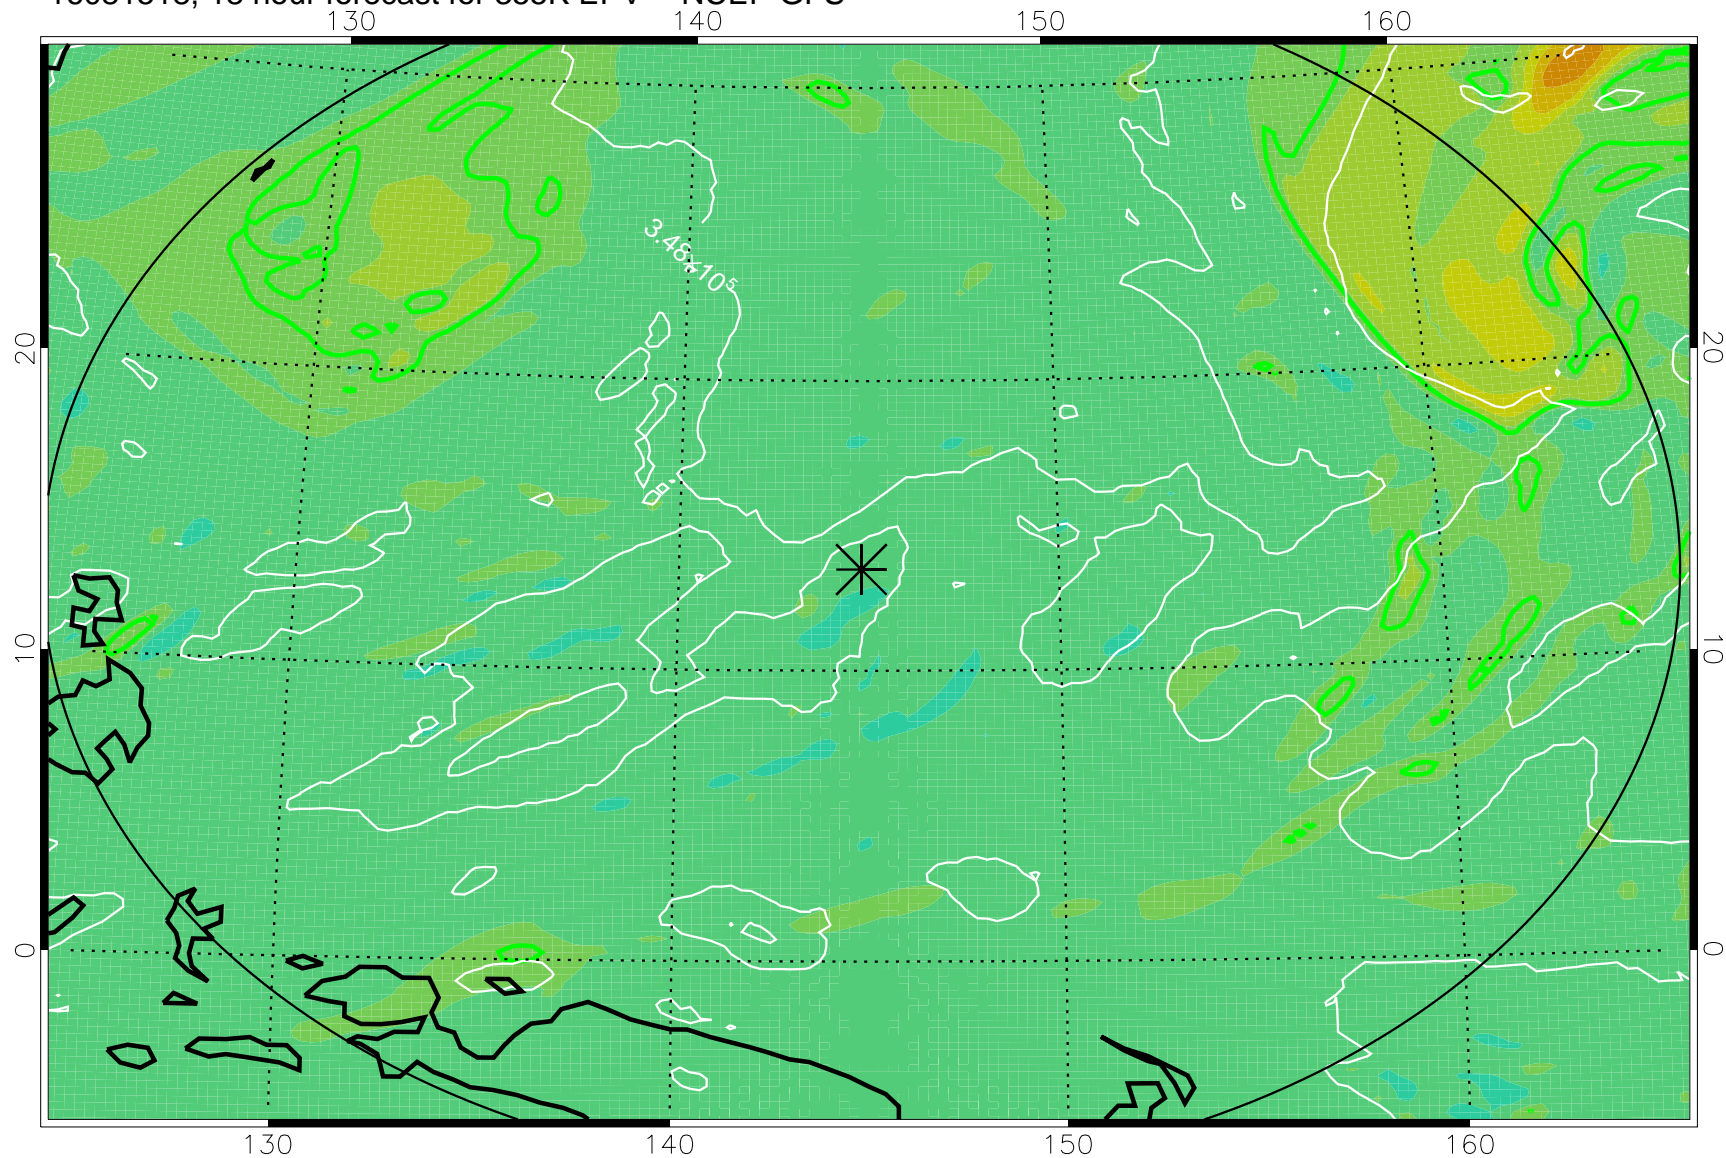

16081506, 6 hour forecast for 355K EPV -- NCEP GFS

355K Montgomery Streamfunction, white
EPV Tropopause (2 PVU) Position
Range ring of 2304 km

16081512, 12 hour forecast for 355K EPV -- NCEP GFS

355K Montgomery Streamfunction, white
EPV Tropopause (2 PVU) Position
Range ring of 2304 km

16081518, 18 hour forecast for 355K EPV -- NCEP GFS

355K Montgomery Streamfunction, white
EPV Tropopause (2 PVU) Position
Range ring of 2304 km

16081600, 24 hour forecast for 355K EPV -- NCEP GFS

355K Montgomery Streamfunction, white
EPV Tropopause (2 PVU) Position
Range ring of 2304 km

16081606, 30 hour forecast for 355K EPV -- NCEP GFS

355K Montgomery Streamfunction, white
EPV Tropopause (2 PVU) Position
Range ring of 2304 km

16081612, 36 hour forecast for 355K EPV -- NCEP GFS

355K Montgomery Streamfunction, white
EPV Tropopause (2 PVU) Position
Range ring of 2304 km

16081618, 42 hour forecast for 355K EPV -- NCEP GFS

355K Montgomery Streamfunction, white
EPV Tropopause (2 PVU) Position
Range ring of 2304 km

16081700, 48 hour forecast for 355K EPV -- NCEP GFS

355K Montgomery Streamfunction, white
EPV Tropopause (2 PVU) Position
Range ring of 2304 km