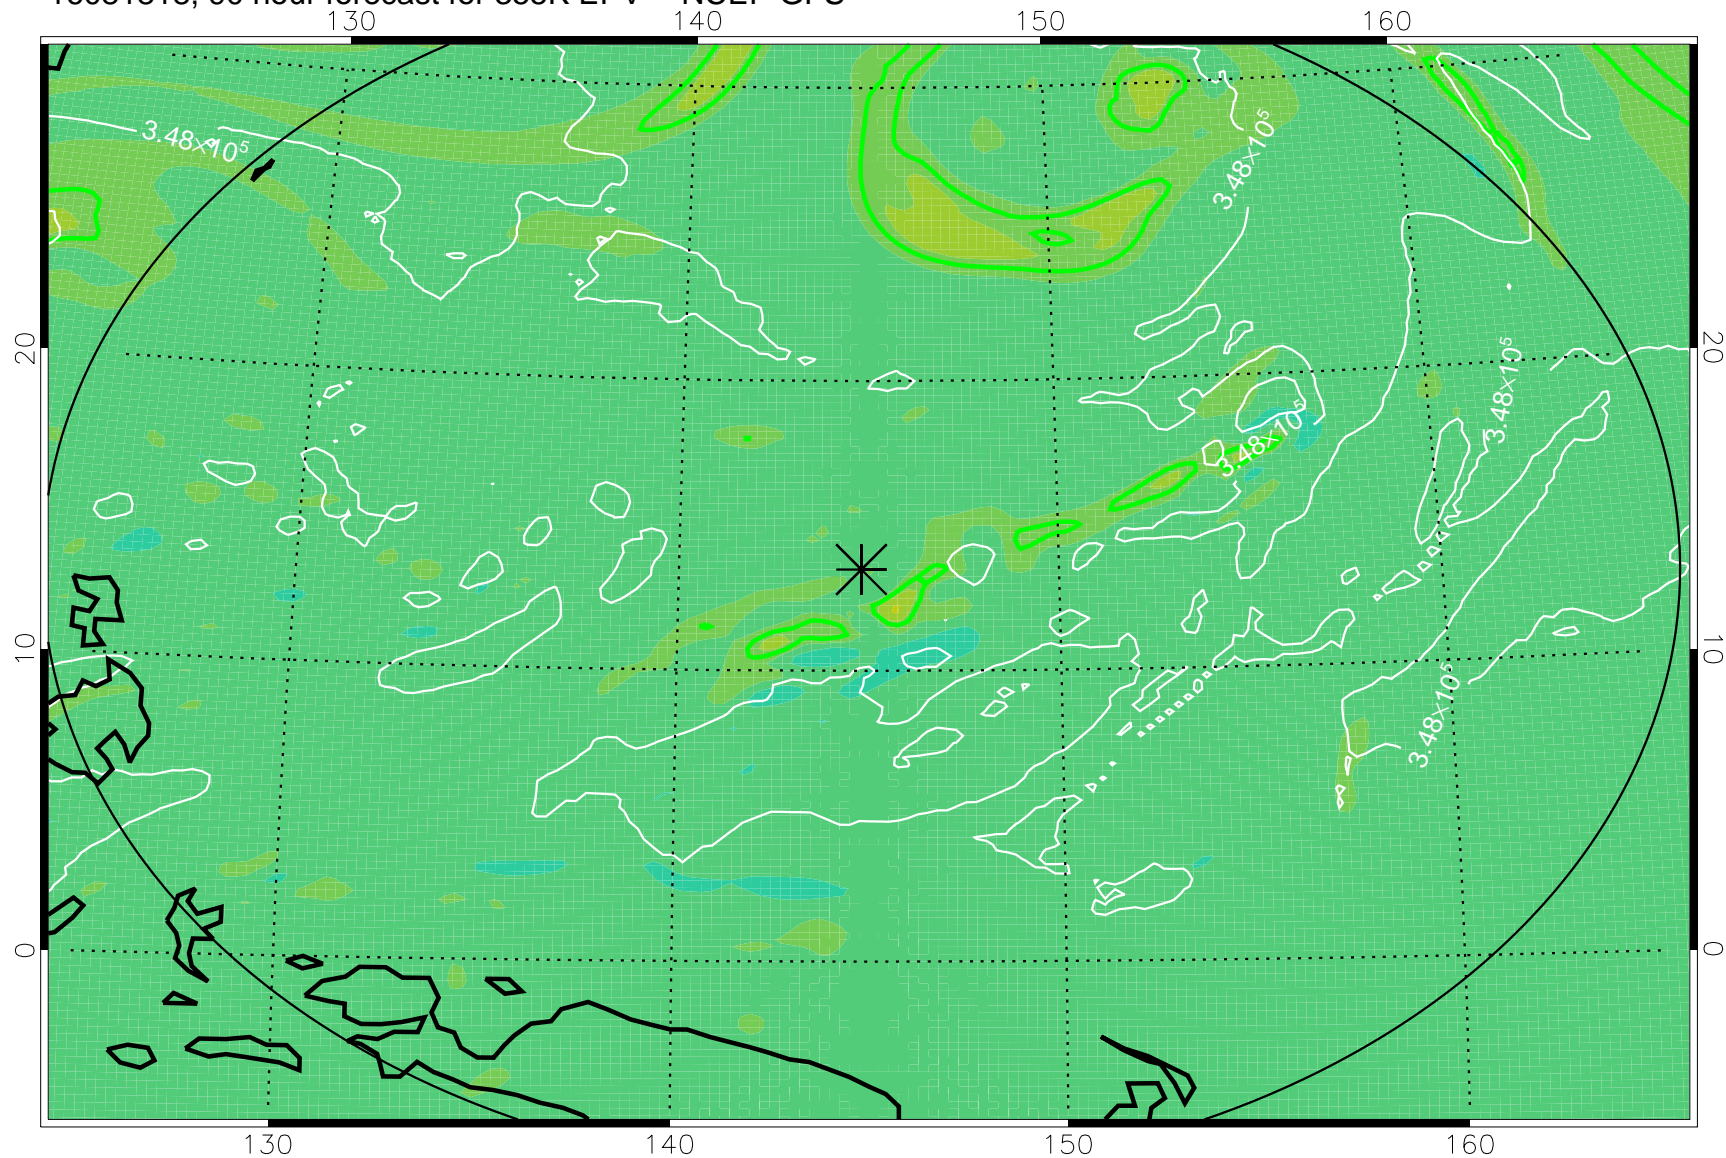

16081806, 78 hour forecast for 355K EPV -- NCEP GFS

355K Montgomery Streamfunction, white
EPV Tropopause (2 PVU) Position
Range ring of 2304 km

16081812, 84 hour forecast for 355K EPV -- NCEP GFS

355K Montgomery Streamfunction, white
EPV Tropopause (2 PVU) Position
Range ring of 2304 km

16081818, 90 hour forecast for 355K EPV -- NCEP GFS

355K Montgomery Streamfunction, white
EPV Tropopause (2 PVU) Position
Range ring of 2304 km

16081900, 96 hour forecast for 355K EPV -- NCEP GFS

355K Montgomery Streamfunction, white
EPV Tropopause (2 PVU) Position
Range ring of 2304 km

16081906, 102 hour forecast for 355K EPV -- NCEP GFS

355K Montgomery Streamfunction, white
EPV Tropopause (2 PVU) Position
Range ring of 2304 km

16081912, 108 hour forecast for 355K EPV -- NCEP GFS

355K Montgomery Streamfunction, white
EPV Tropopause (2 PVU) Position
Range ring of 2304 km

16081918, 114 hour forecast for 355K EPV -- NCEP GFS

355K Montgomery Streamfunction, white
EPV Tropopause (2 PVU) Position
Range ring of 2304 km

16082000, 120 hour forecast for 355K EPV -- NCEP GFS

355K Montgomery Streamfunction, white
EPV Tropopause (2 PVU) Position
Range ring of 2304 km