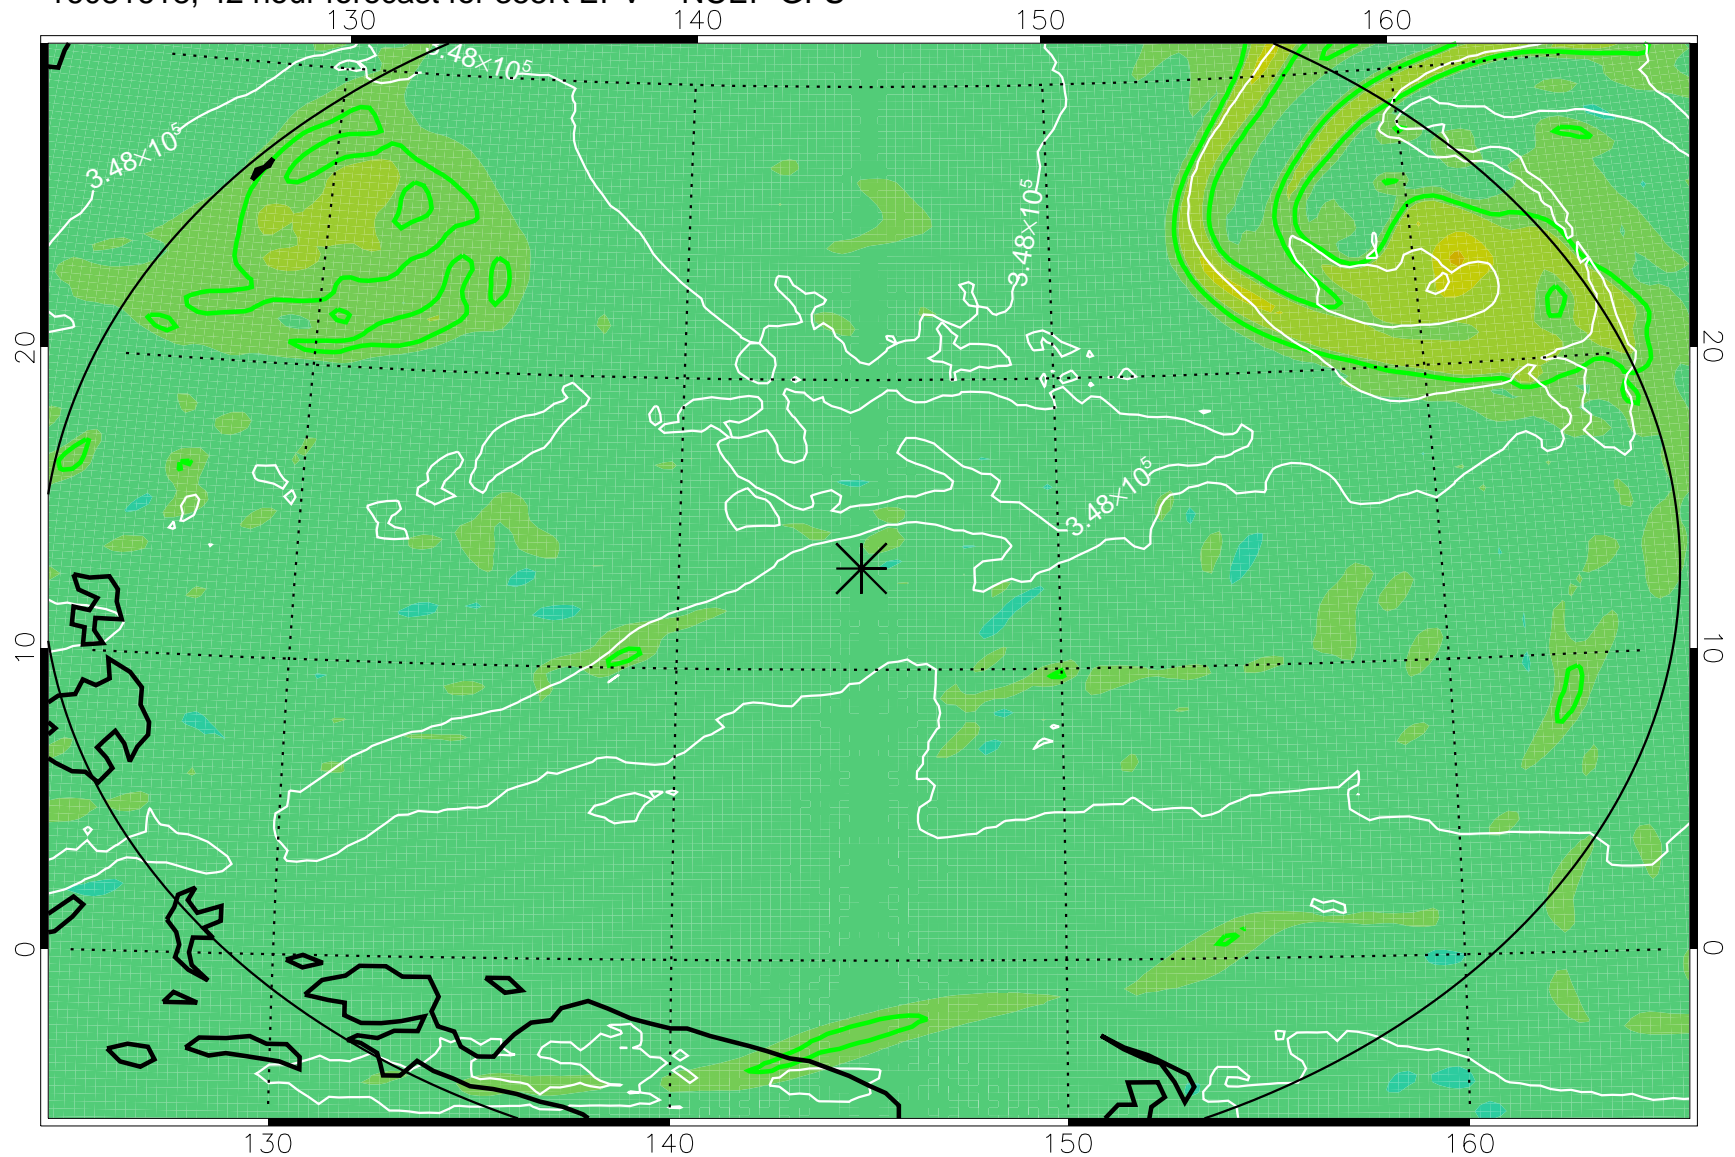

16081606, 30 hour forecast for 355K EPV -- NCEP GFS

355K Montgomery Streamfunction, white
EPV Tropopause (2 PVU) Position
Range ring of 2304 km

16081612, 36 hour forecast for 355K EPV -- NCEP GFS

355K Montgomery Streamfunction, white
EPV Tropopause (2 PVU) Position
Range ring of 2304 km

16081618, 42 hour forecast for 355K EPV -- NCEP GFS

355K Montgomery Streamfunction, white
EPV Tropopause (2 PVU) Position
Range ring of 2304 km

16081700, 48 hour forecast for 355K EPV -- NCEP GFS

355K Montgomery Streamfunction, white
EPV Tropopause (2 PVU) Position
Range ring of 2304 km

16081718, 66 hour forecast for 355K EPV -- NCEP GFS

355K Montgomery Streamfunction, white
EPV Tropopause (2 PVU) Position
Range ring of 2304 km

16081800, 72 hour forecast for 355K EPV -- NCEP GFS

355K Montgomery Streamfunction, white
EPV Tropopause (2 PVU) Position
Range ring of 2304 km

16081818, 90 hour forecast for 355K EPV -- NCEP GFS

355K Montgomery Streamfunction, white
EPV Tropopause (2 PVU) Position
Range ring of 2304 km

16081900, 96 hour forecast for 355K EPV -- NCEP GFS

355K Montgomery Streamfunction, white
EPV Tropopause (2 PVU) Position
Range ring of 2304 km