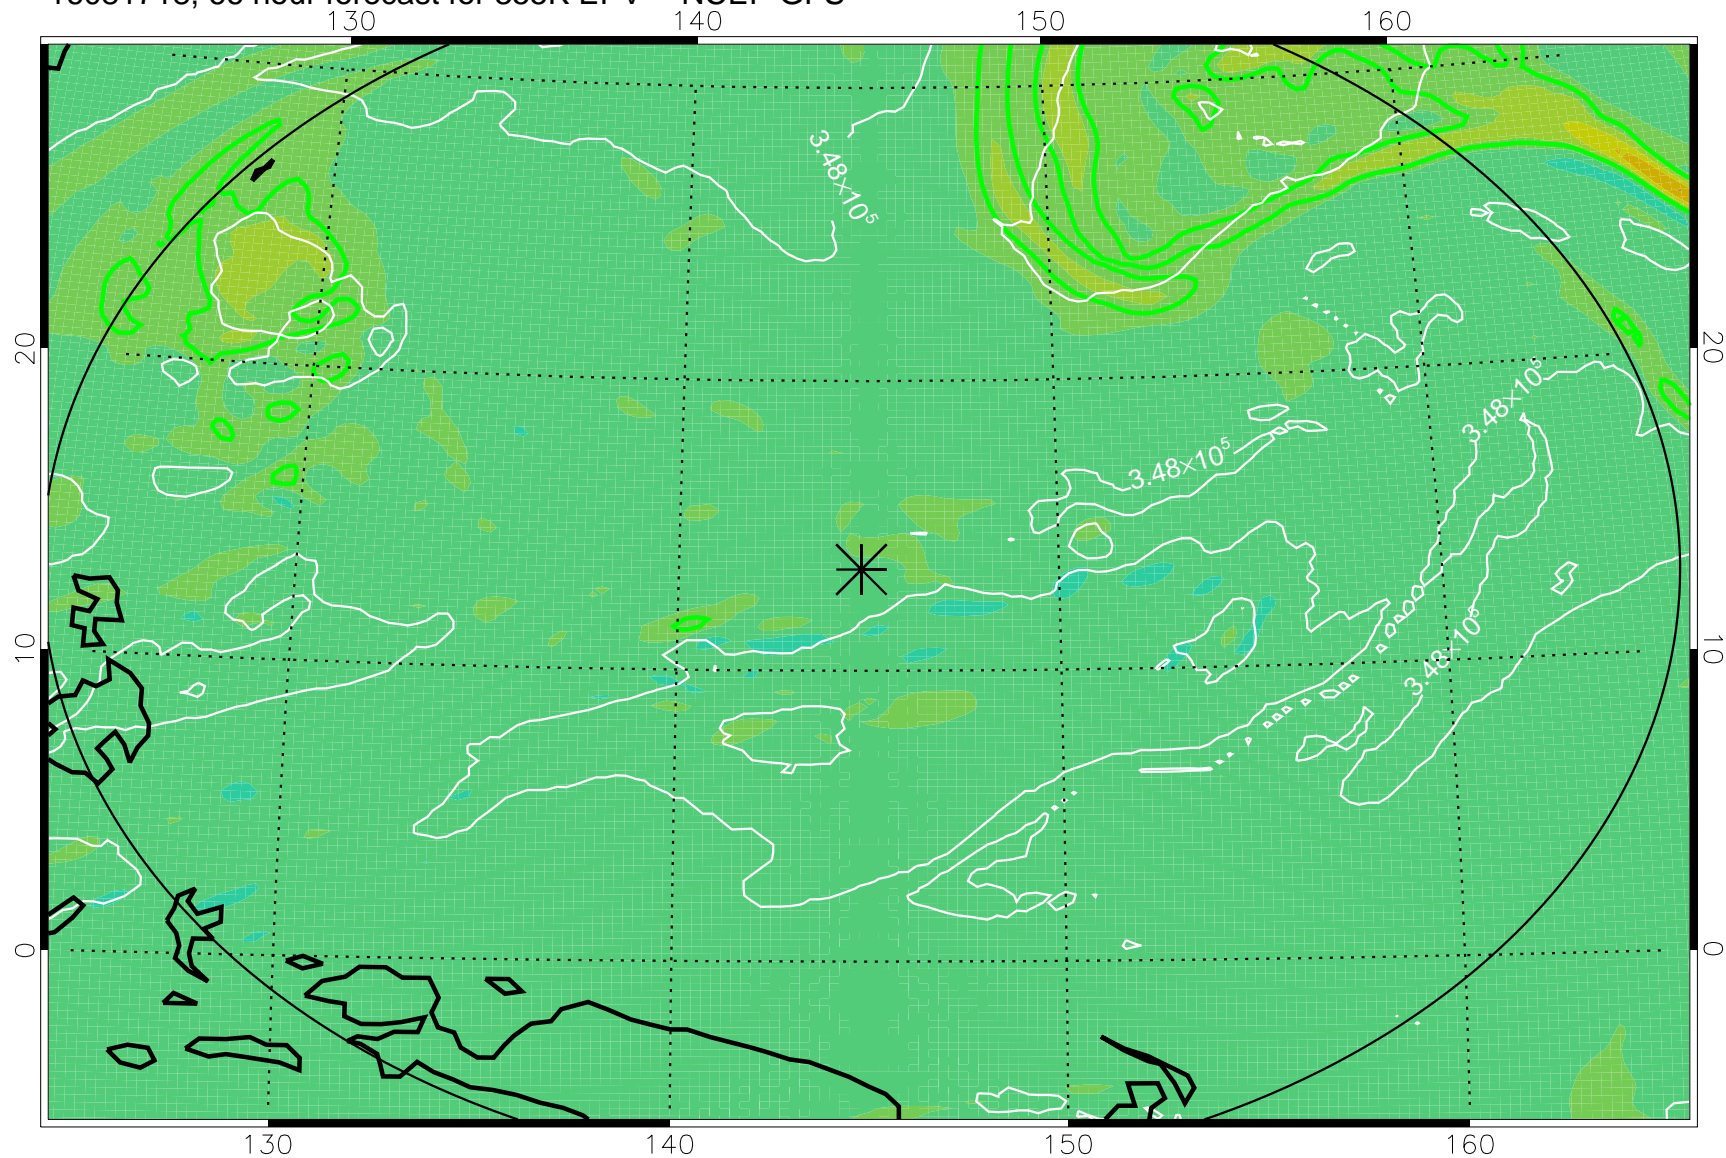

16081706, 54 hour forecast for 355K EPV -- NCEP GFS

355K Montgomery Streamfunction, white
EPV Tropopause (2 PVU) Position
Range ring of 2304 km

16081712, 60 hour forecast for 355K EPV -- NCEP GFS

355K Montgomery Streamfunction, white
EPV Tropopause (2 PVU) Position
Range ring of 2304 km

16081718, 66 hour forecast for 355K EPV -- NCEP GFS

355K Montgomery Streamfunction, white
EPV Tropopause (2 PVU) Position
Range ring of 2304 km

16081800, 72 hour forecast for 355K EPV -- NCEP GFS

355K Montgomery Streamfunction, white
EPV Tropopause (2 PVU) Position
Range ring of 2304 km

16081806, 78 hour forecast for 355K EPV -- NCEP GFS

355K Montgomery Streamfunction, white
EPV Tropopause (2 PVU) Position
Range ring of 2304 km

16081812, 84 hour forecast for 355K EPV -- NCEP GFS

355K Montgomery Streamfunction, white
EPV Tropopause (2 PVU) Position
Range ring of 2304 km

16081818, 90 hour forecast for 355K EPV -- NCEP GFS

355K Montgomery Streamfunction, white
EPV Tropopause (2 PVU) Position
Range ring of 2304 km

16081900, 96 hour forecast for 355K EPV -- NCEP GFS

355K Montgomery Streamfunction, white
EPV Tropopause (2 PVU) Position
Range ring of 2304 km