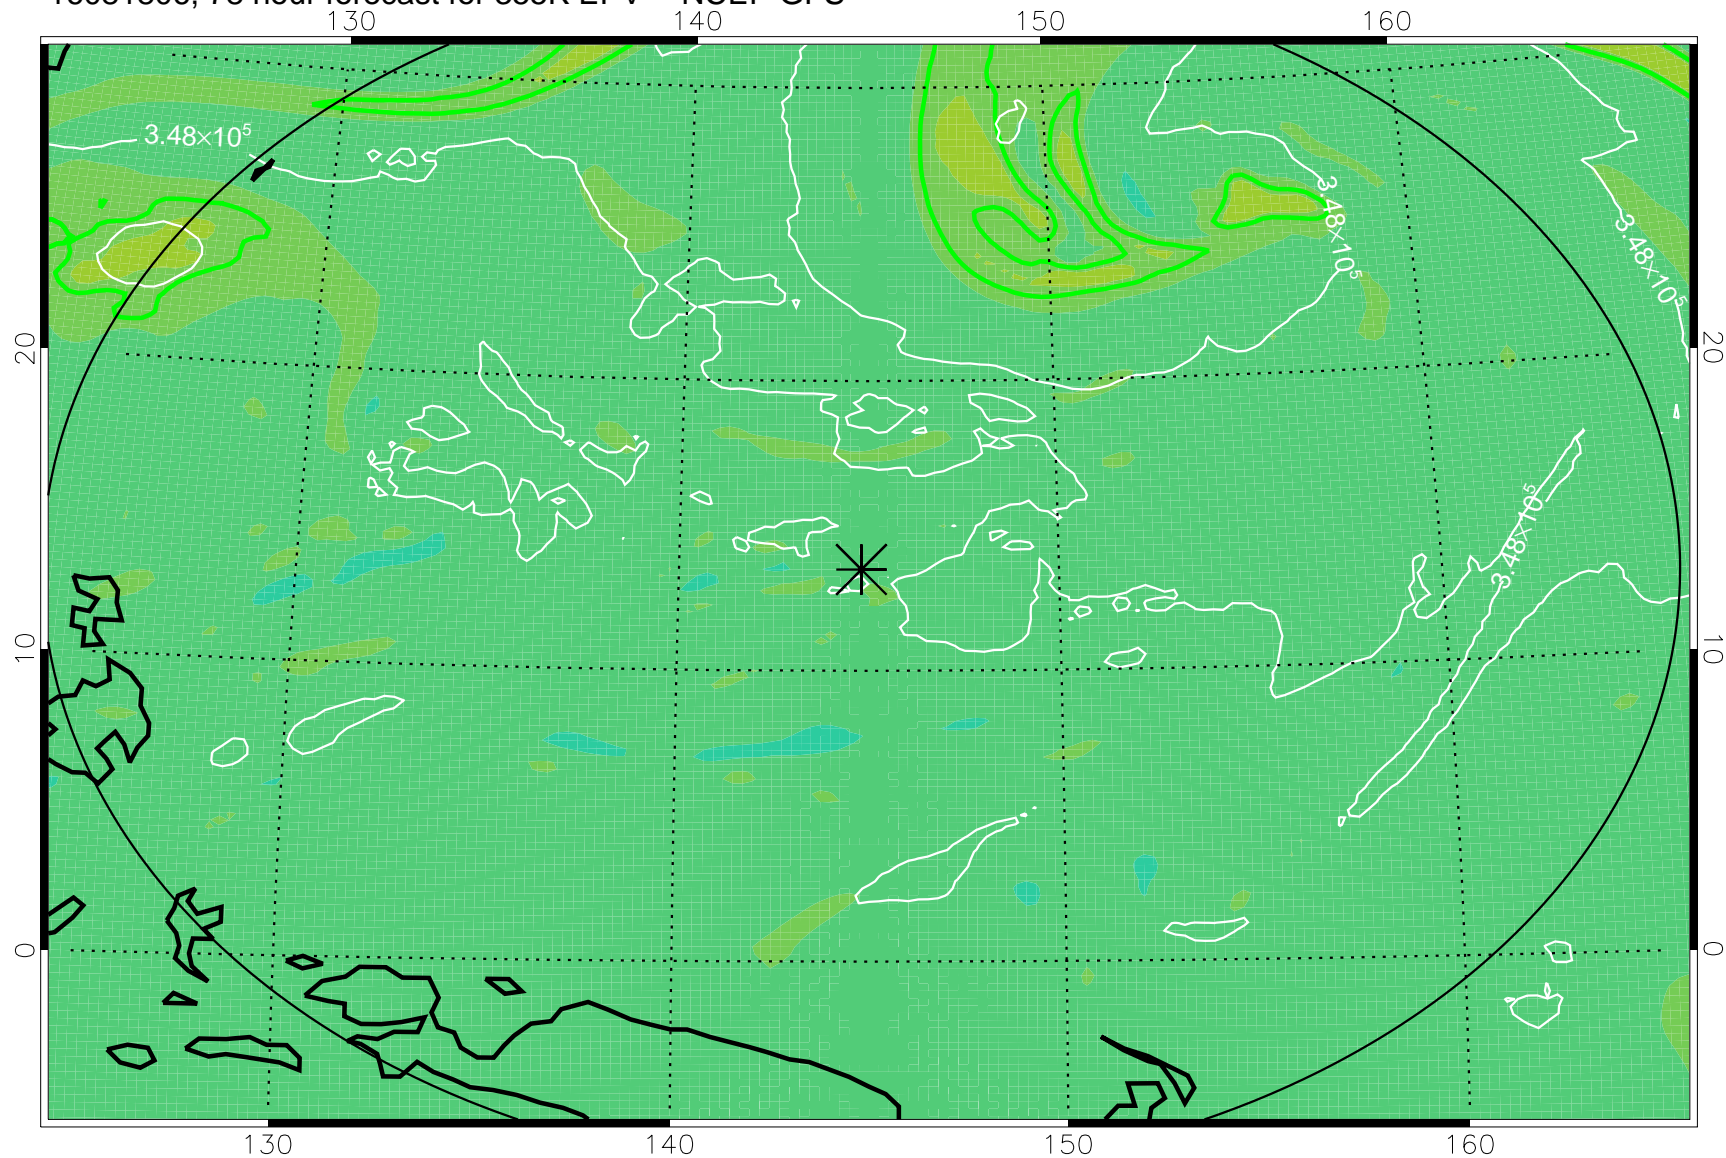

16081718, 66 hour forecast for 355K EPV -- NCEP GFS

355K Montgomery Streamfunction, white
EPV Tropopause (2 PVU) Position
Range ring of 2304 km

16081800, 72 hour forecast for 355K EPV -- NCEP GFS

355K Montgomery Streamfunction, white
EPV Tropopause (2 PVU) Position
Range ring of 2304 km

16081806, 78 hour forecast for 355K EPV -- NCEP GFS

355K Montgomery Streamfunction, white
EPV Tropopause (2 PVU) Position
Range ring of 2304 km

16081812, 84 hour forecast for 355K EPV -- NCEP GFS

355K Montgomery Streamfunction, white
EPV Tropopause (2 PVU) Position
Range ring of 2304 km

16081818, 90 hour forecast for 355K EPV -- NCEP GFS

355K Montgomery Streamfunction, white
EPV Tropopause (2 PVU) Position
Range ring of 2304 km

16081900, 96 hour forecast for 355K EPV -- NCEP GFS

355K Montgomery Streamfunction, white
EPV Tropopause (2 PVU) Position
Range ring of 2304 km

16081906, 102 hour forecast for 355K EPV -- NCEP GFS

355K Montgomery Streamfunction, white
EPV Tropopause (2 PVU) Position
Range ring of 2304 km

16081912, 108 hour forecast for 355K EPV -- NCEP GFS

355K Montgomery Streamfunction, white
EPV Tropopause (2 PVU) Position
Range ring of 2304 km