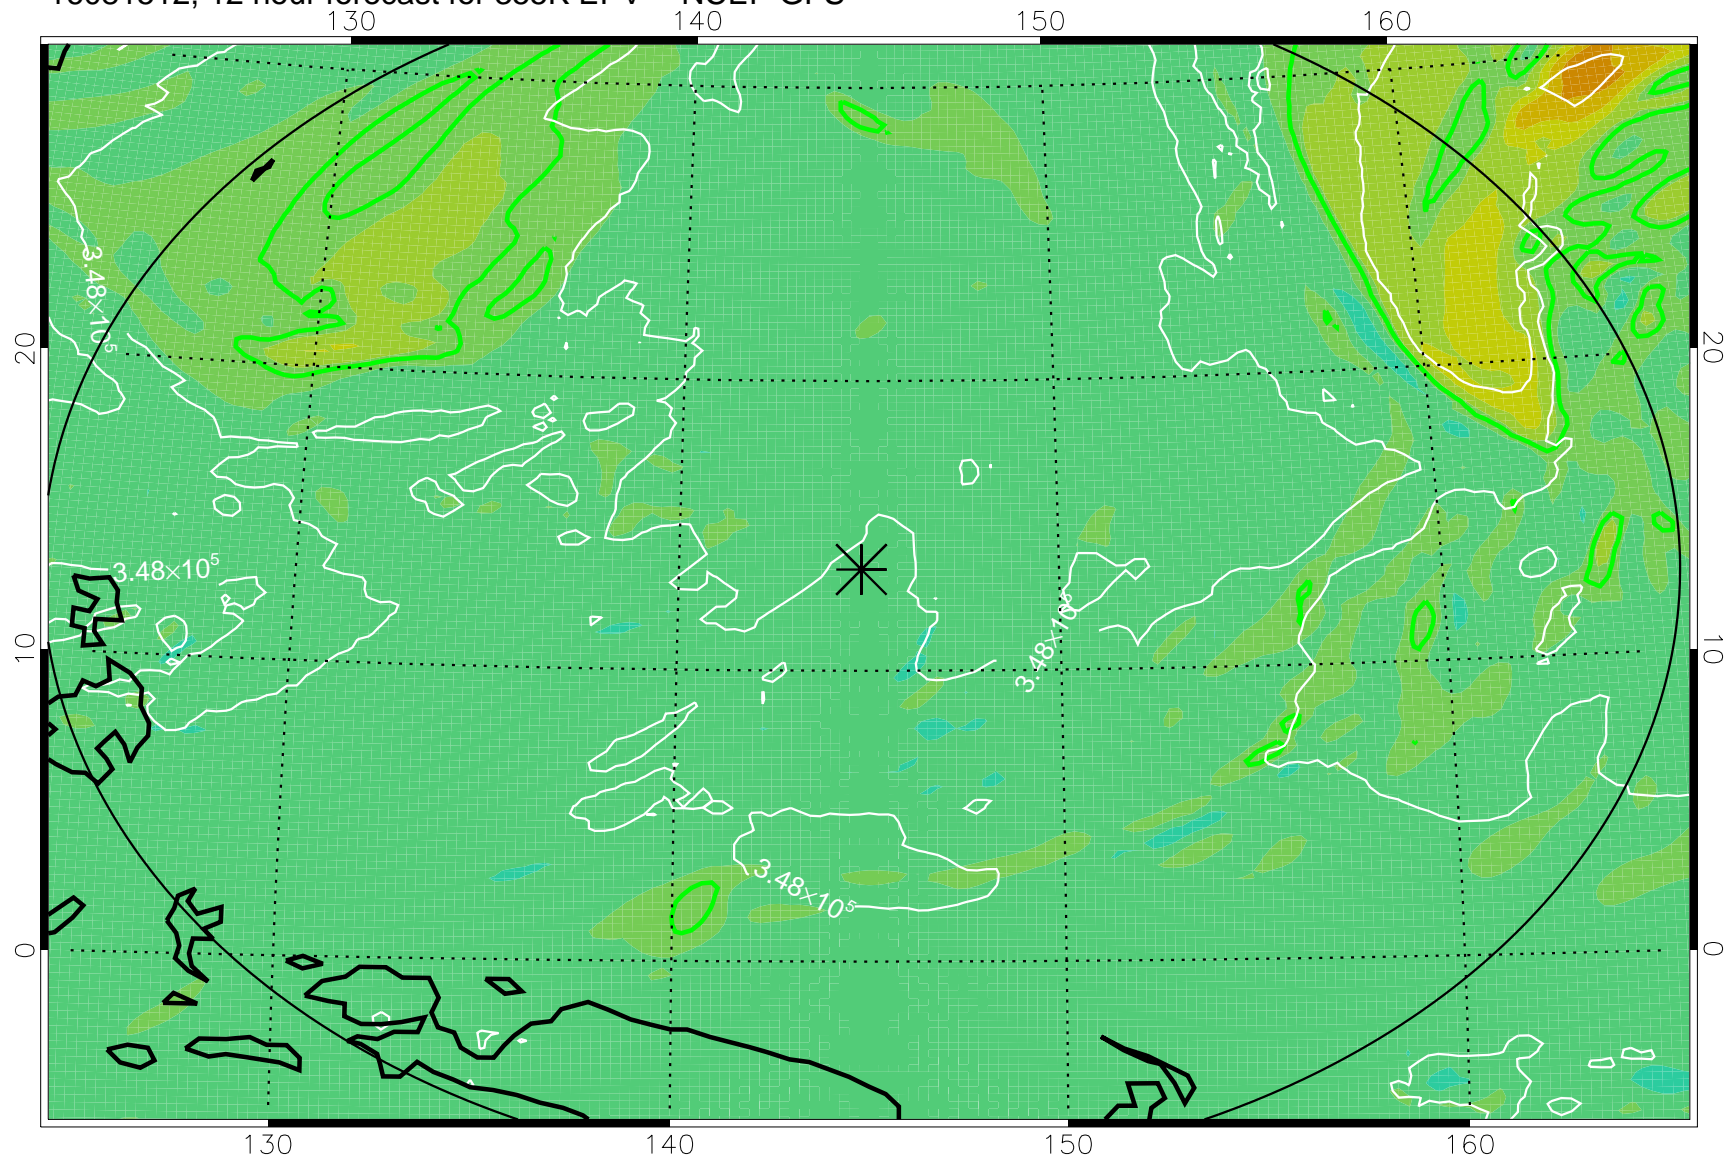

16081506, 6 hour forecast for 355K EPV -- NCEP GFS

355K Montgomery Streamfunction, white
EPV Tropopause (2 PVU) Position
Range ring of 2304 km

16081512, 12 hour forecast for 355K EPV -- NCEP GFS

355K Montgomery Streamfunction, white
EPV Tropopause (2 PVU) Position
Range ring of 2304 km

16081518, 18 hour forecast for 355K EPV -- NCEP GFS

355K Montgomery Streamfunction, white
EPV Tropopause (2 PVU) Position
Range ring of 2304 km

16081600, 24 hour forecast for 355K EPV -- NCEP GFS

355K Montgomery Streamfunction, white
EPV Tropopause (2 PVU) Position
Range ring of 2304 km

16081606, 30 hour forecast for 355K EPV -- NCEP GFS

355K Montgomery Streamfunction, white
EPV Tropopause (2 PVU) Position
Range ring of 2304 km

16081612, 36 hour forecast for 355K EPV -- NCEP GFS

355K Montgomery Streamfunction, white
EPV Tropopause (2 PVU) Position
Range ring of 2304 km

16081818, 90 hour forecast for 355K EPV -- NCEP GFS

355K Montgomery Streamfunction, white
EPV Tropopause (2 PVU) Position
Range ring of 2304 km

16081900, 96 hour forecast for 355K EPV -- NCEP GFS

355K Montgomery Streamfunction, white
EPV Tropopause (2 PVU) Position
Range ring of 2304 km