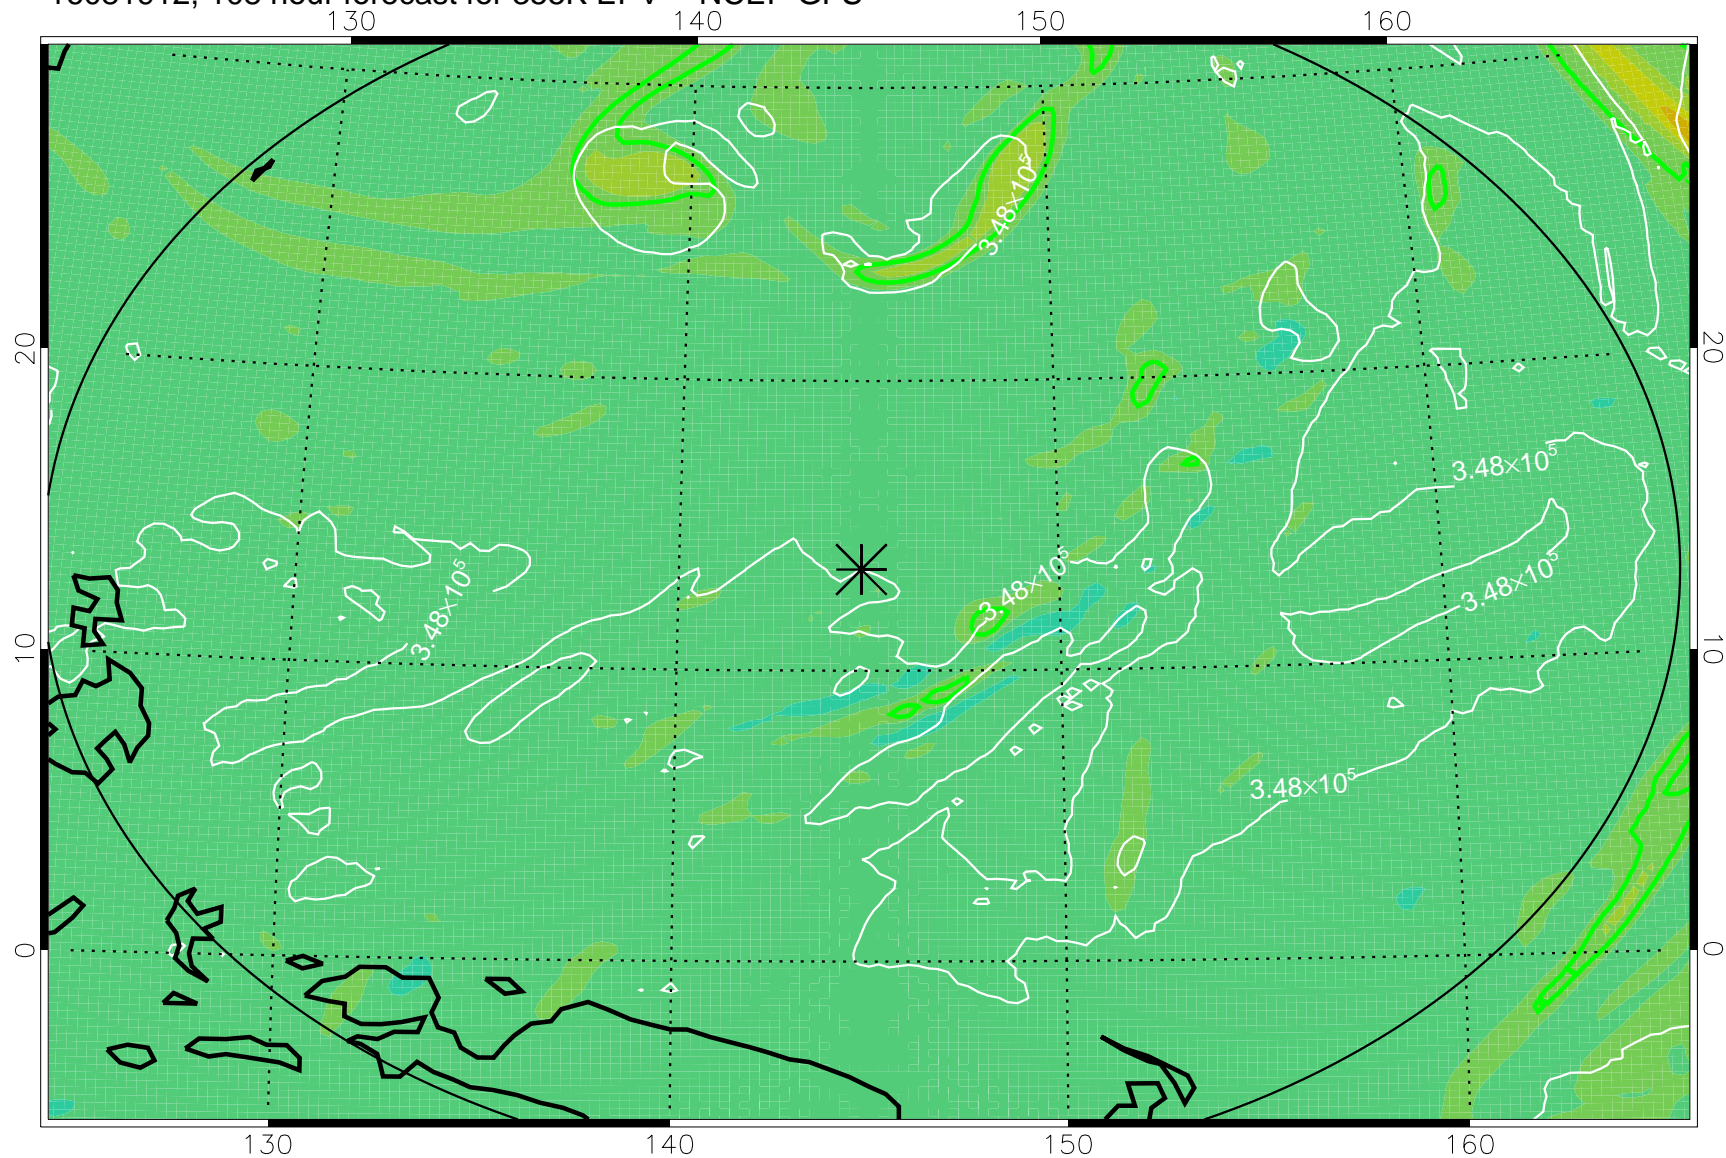

16081806, 78 hour forecast for 355K EPV -- NCEP GFS

355K Montgomery Streamfunction, white
EPV Tropopause (2 PVU) Position
Range ring of 2304 km

16081812, 84 hour forecast for 355K EPV -- NCEP GFS

355K Montgomery Streamfunction, white
EPV Tropopause (2 PVU) Position
Range ring of 2304 km

16081818, 90 hour forecast for 355K EPV -- NCEP GFS

355K Montgomery Streamfunction, white
EPV Tropopause (2 PVU) Position
Range ring of 2304 km

16081900, 96 hour forecast for 355K EPV -- NCEP GFS

355K Montgomery Streamfunction, white
EPV Tropopause (2 PVU) Position
Range ring of 2304 km

16081906, 102 hour forecast for 355K EPV -- NCEP GFS

355K Montgomery Streamfunction, white
EPV Tropopause (2 PVU) Position
Range ring of 2304 km

16081912, 108 hour forecast for 355K EPV -- NCEP GFS

355K Montgomery Streamfunction, white
EPV Tropopause (2 PVU) Position
Range ring of 2304 km

16081918, 114 hour forecast for 355K EPV -- NCEP GFS

355K Montgomery Streamfunction, white
EPV Tropopause (2 PVU) Position
Range ring of 2304 km

16082000, 120 hour forecast for 355K EPV -- NCEP GFS

355K Montgomery Streamfunction, white
EPV Tropopause (2 PVU) Position
Range ring of 2304 km