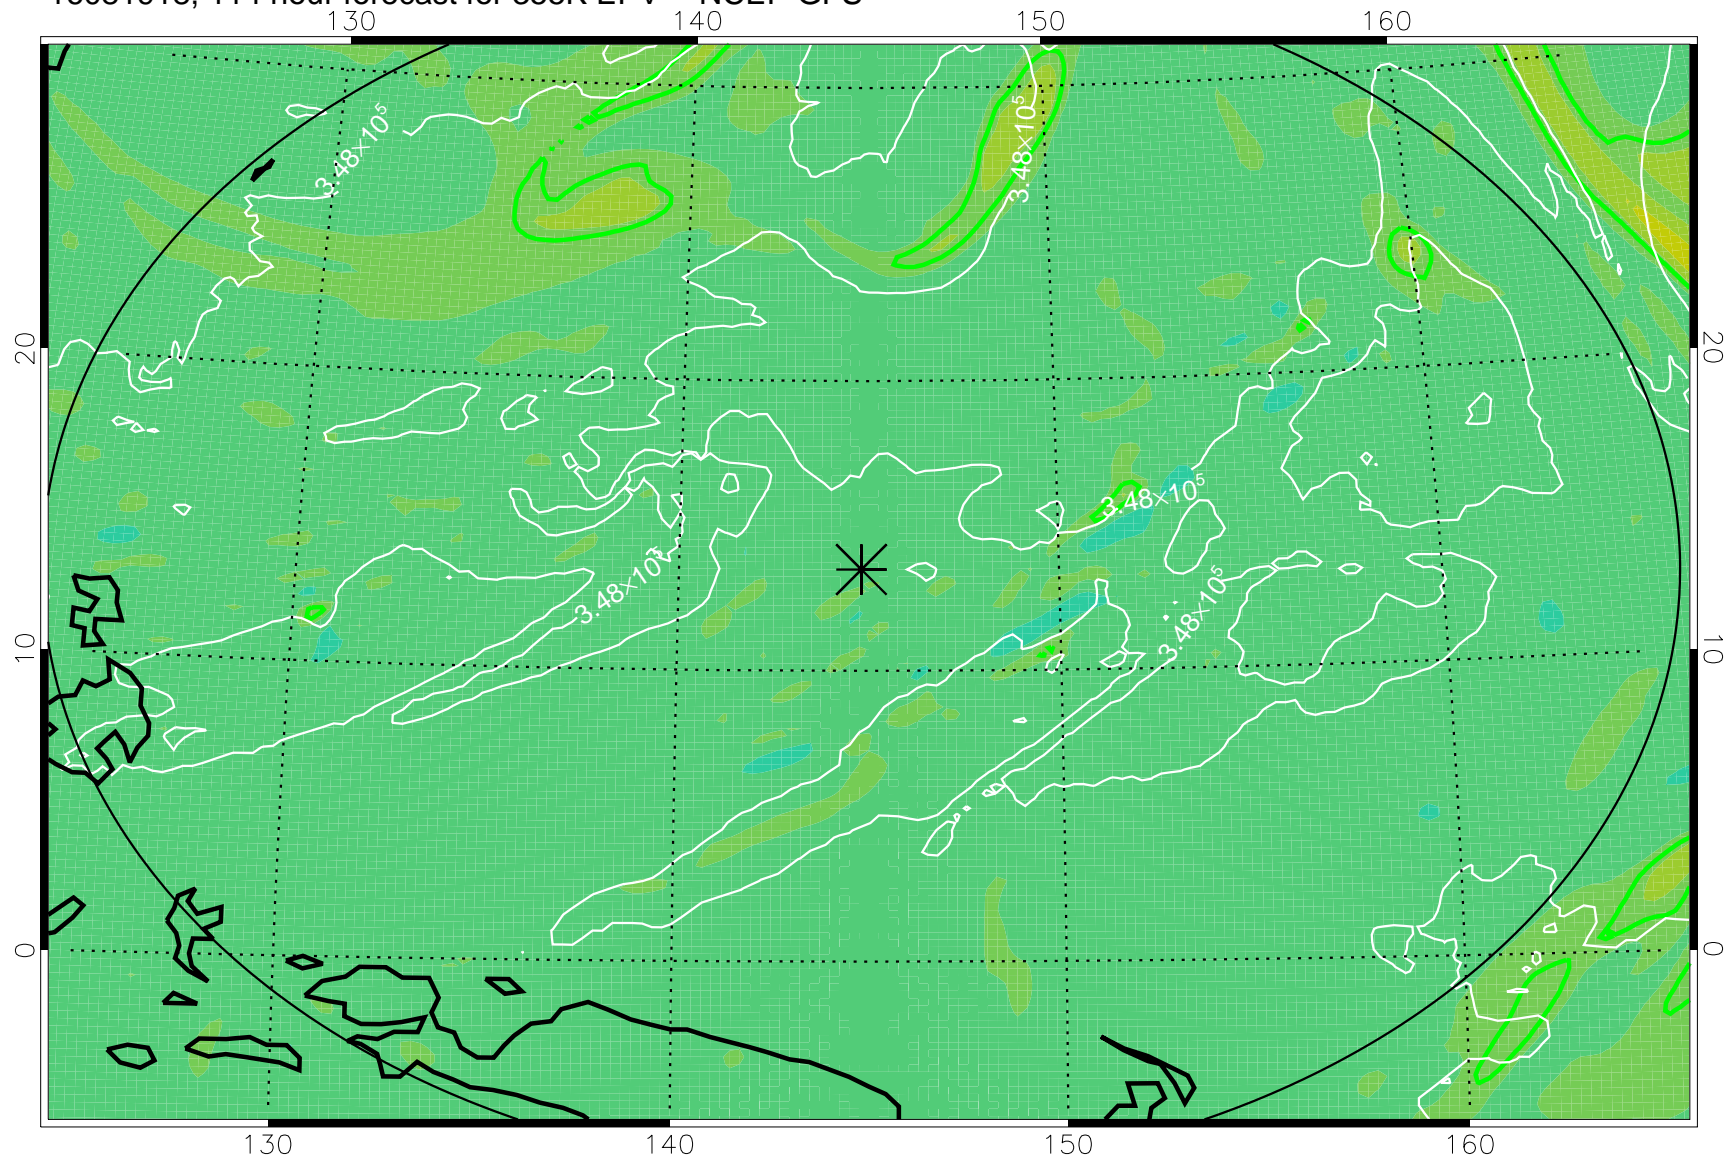

16081806, 78 hour forecast for 355K EPV -- NCEP GFS

355K Montgomery Streamfunction, white
EPV Tropopause (2 PVU) Position
Range ring of 2304 km

16081812, 84 hour forecast for 355K EPV -- NCEP GFS

355K Montgomery Streamfunction, white
EPV Tropopause (2 PVU) Position
Range ring of 2304 km

16081818, 90 hour forecast for 355K EPV -- NCEP GFS

355K Montgomery Streamfunction, white
EPV Tropopause (2 PVU) Position
Range ring of 2304 km

16081900, 96 hour forecast for 355K EPV -- NCEP GFS

355K Montgomery Streamfunction, white
EPV Tropopause (2 PVU) Position
Range ring of 2304 km

16081906, 102 hour forecast for 355K EPV -- NCEP GFS

355K Montgomery Streamfunction, white
EPV Tropopause (2 PVU) Position
Range ring of 2304 km

16081912, 108 hour forecast for 355K EPV -- NCEP GFS

355K Montgomery Streamfunction, white
EPV Tropopause (2 PVU) Position
Range ring of 2304 km

16081918, 114 hour forecast for 355K EPV -- NCEP GFS

355K Montgomery Streamfunction, white
EPV Tropopause (2 PVU) Position
Range ring of 2304 km

16082000, 120 hour forecast for 355K EPV -- NCEP GFS

355K Montgomery Streamfunction, white
EPV Tropopause (2 PVU) Position
Range ring of 2304 km