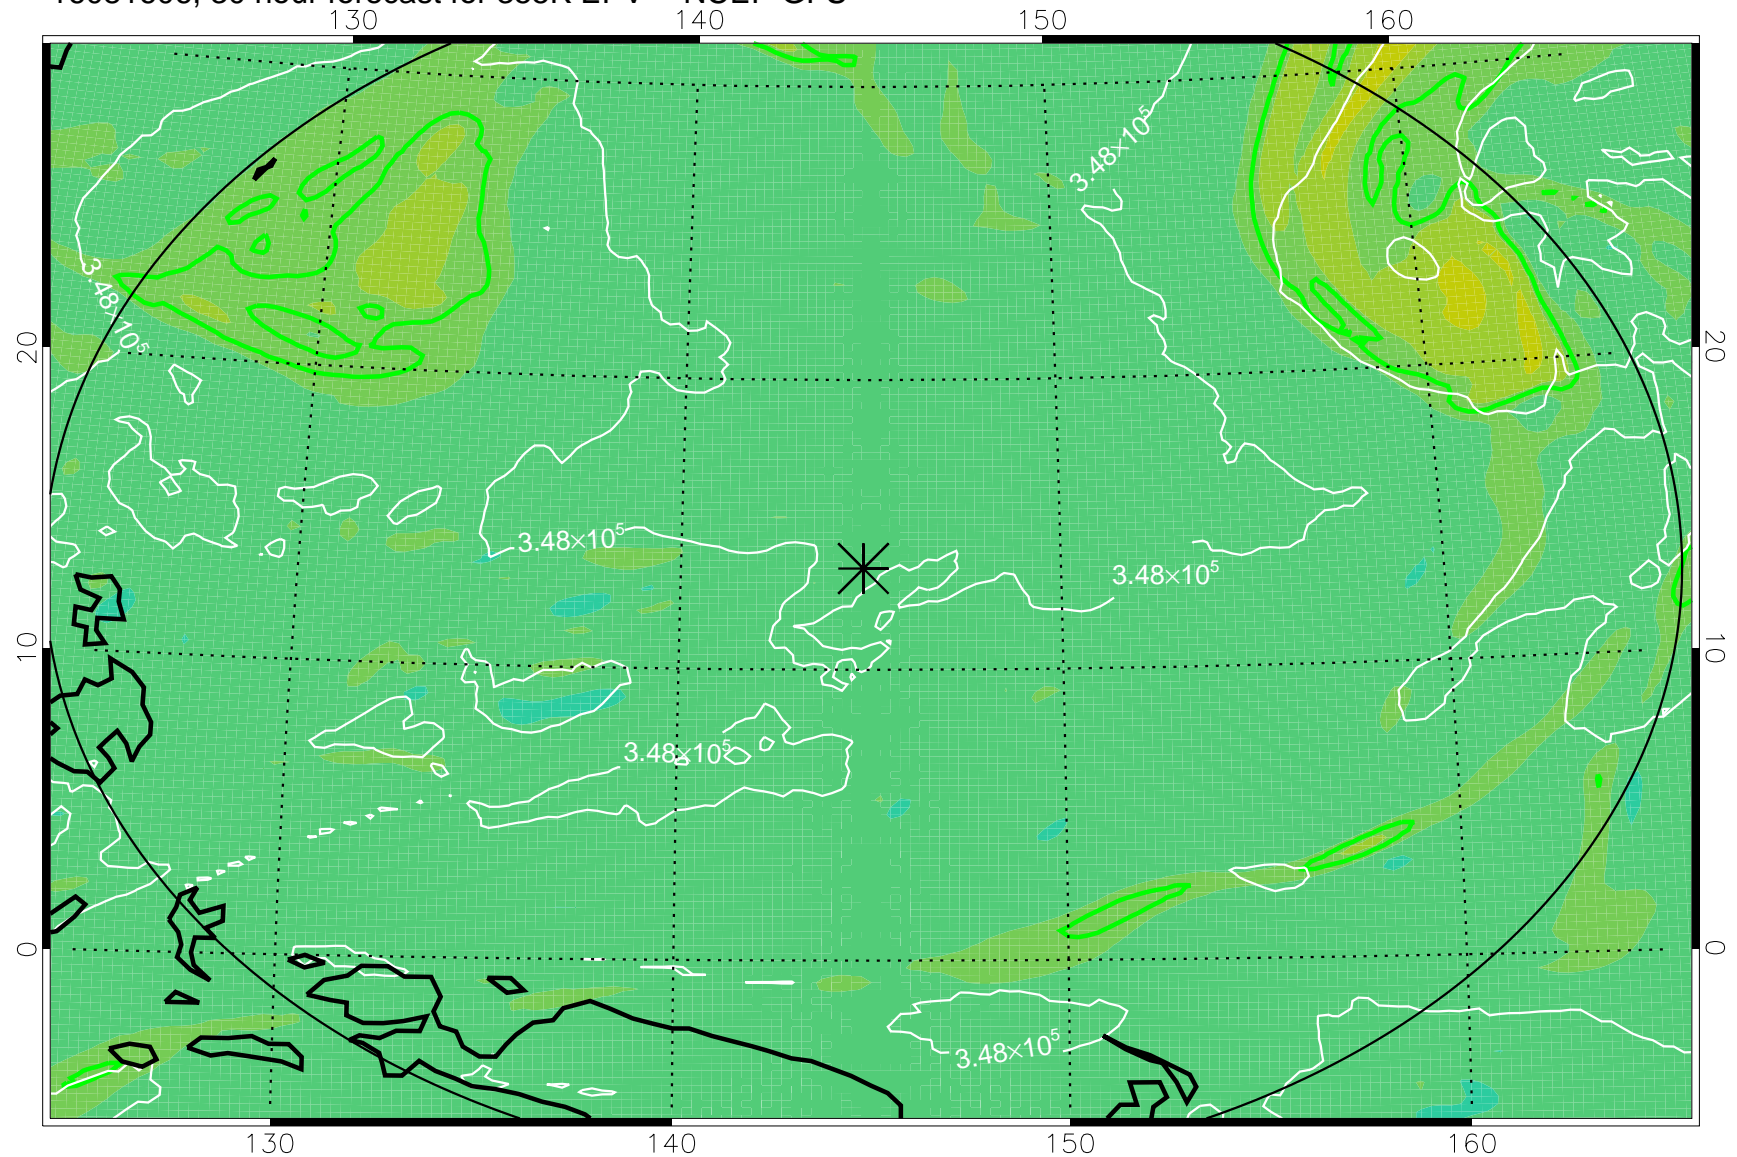

16081518, 18 hour forecast for 355K EPV -- NCEP GFS

355K Montgomery Streamfunction, white
EPV Tropopause (2 PVU) Position
Range ring of 2304 km

16081600, 24 hour forecast for 355K EPV -- NCEP GFS

355K Montgomery Streamfunction, white
EPV Tropopause (2 PVU) Position
Range ring of 2304 km

16081606, 30 hour forecast for 355K EPV -- NCEP GFS

355K Montgomery Streamfunction, white
EPV Tropopause (2 PVU) Position
Range ring of 2304 km

16081612, 36 hour forecast for 355K EPV -- NCEP GFS

355K Montgomery Streamfunction, white
EPV Tropopause (2 PVU) Position
Range ring of 2304 km

16081618, 42 hour forecast for 355K EPV -- NCEP GFS

355K Montgomery Streamfunction, white
EPV Tropopause (2 PVU) Position
Range ring of 2304 km

16081700, 48 hour forecast for 355K EPV -- NCEP GFS

355K Montgomery Streamfunction, white
EPV Tropopause (2 PVU) Position
Range ring of 2304 km

16081718, 66 hour forecast for 355K EPV -- NCEP GFS

355K Montgomery Streamfunction, white
EPV Tropopause (2 PVU) Position
Range ring of 2304 km

16081800, 72 hour forecast for 355K EPV -- NCEP GFS

355K Montgomery Streamfunction, white
EPV Tropopause (2 PVU) Position
Range ring of 2304 km