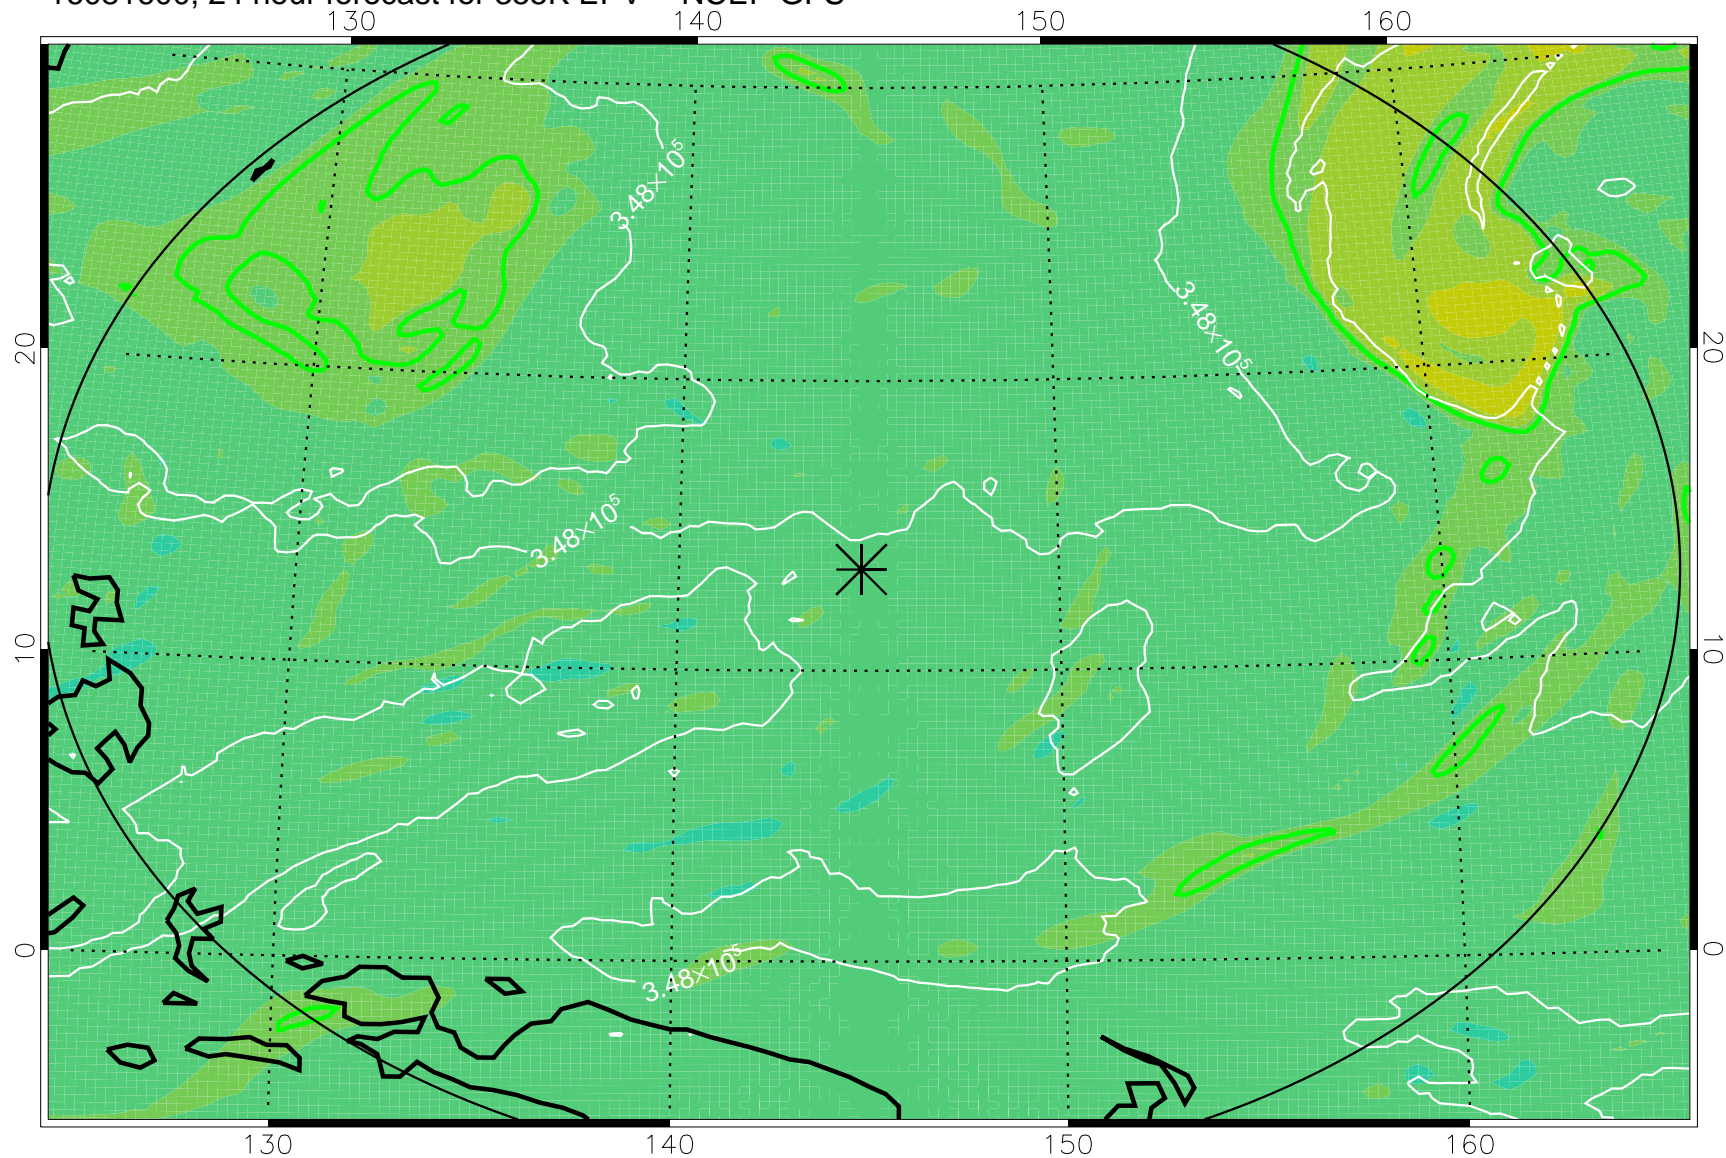

16081506, 6 hour forecast for 355K EPV -- NCEP GFS

355K Montgomery Streamfunction, white
EPV Tropopause (2 PVU) Position
Range ring of 2304 km

16081512, 12 hour forecast for 355K EPV -- NCEP GFS

355K Montgomery Streamfunction, white
EPV Tropopause (2 PVU) Position
Range ring of 2304 km

16081518, 18 hour forecast for 355K EPV -- NCEP GFS

355K Montgomery Streamfunction, white
EPV Tropopause (2 PVU) Position
Range ring of 2304 km

16081600, 24 hour forecast for 355K EPV -- NCEP GFS

355K Montgomery Streamfunction, white
EPV Tropopause (2 PVU) Position
Range ring of 2304 km

16081606, 30 hour forecast for 355K EPV -- NCEP GFS

355K Montgomery Streamfunction, white
EPV Tropopause (2 PVU) Position
Range ring of 2304 km

16081612, 36 hour forecast for 355K EPV -- NCEP GFS

355K Montgomery Streamfunction, white
EPV Tropopause (2 PVU) Position
Range ring of 2304 km

16081818, 90 hour forecast for 355K EPV -- NCEP GFS

355K Montgomery Streamfunction, white
EPV Tropopause (2 PVU) Position
Range ring of 2304 km

16081900, 96 hour forecast for 355K EPV -- NCEP GFS

355K Montgomery Streamfunction, white
EPV Tropopause (2 PVU) Position
Range ring of 2304 km