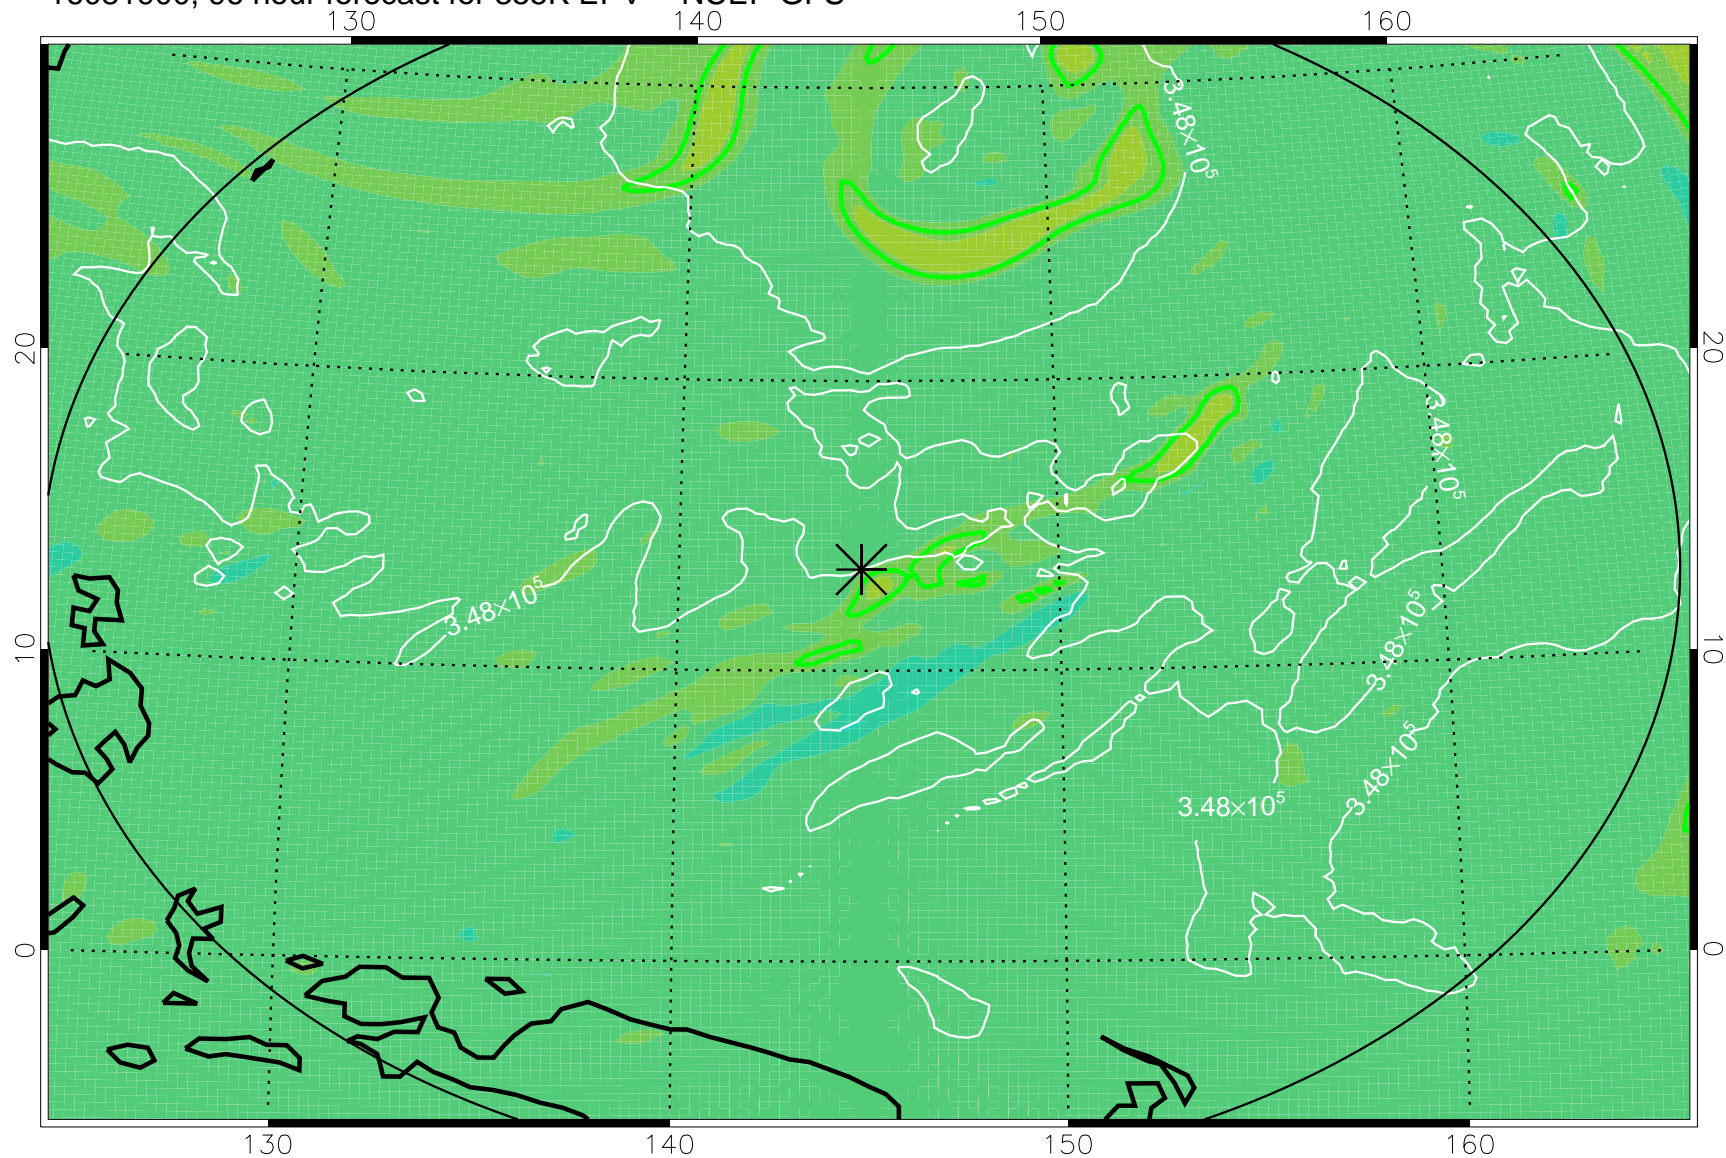

16081806, 78 hour forecast for 355K EPV -- NCEP GFS

355K Montgomery Streamfunction, white
EPV Tropopause (2 PVU) Position
Range ring of 2304 km

16081812, 84 hour forecast for 355K EPV -- NCEP GFS

355K Montgomery Streamfunction, white
EPV Tropopause (2 PVU) Position
Range ring of 2304 km

16081818, 90 hour forecast for 355K EPV -- NCEP GFS

355K Montgomery Streamfunction, white
EPV Tropopause (2 PVU) Position
Range ring of 2304 km

16081900, 96 hour forecast for 355K EPV -- NCEP GFS

355K Montgomery Streamfunction, white
EPV Tropopause (2 PVU) Position
Range ring of 2304 km

16081906, 102 hour forecast for 355K EPV -- NCEP GFS

355K Montgomery Streamfunction, white
EPV Tropopause (2 PVU) Position
Range ring of 2304 km

16081912, 108 hour forecast for 355K EPV -- NCEP GFS

355K Montgomery Streamfunction, white
EPV Tropopause (2 PVU) Position
Range ring of 2304 km

16081918, 114 hour forecast for 355K EPV -- NCEP GFS

355K Montgomery Streamfunction, white
EPV Tropopause (2 PVU) Position
Range ring of 2304 km

16082000, 120 hour forecast for 355K EPV -- NCEP GFS

355K Montgomery Streamfunction, white
EPV Tropopause (2 PVU) Position
Range ring of 2304 km