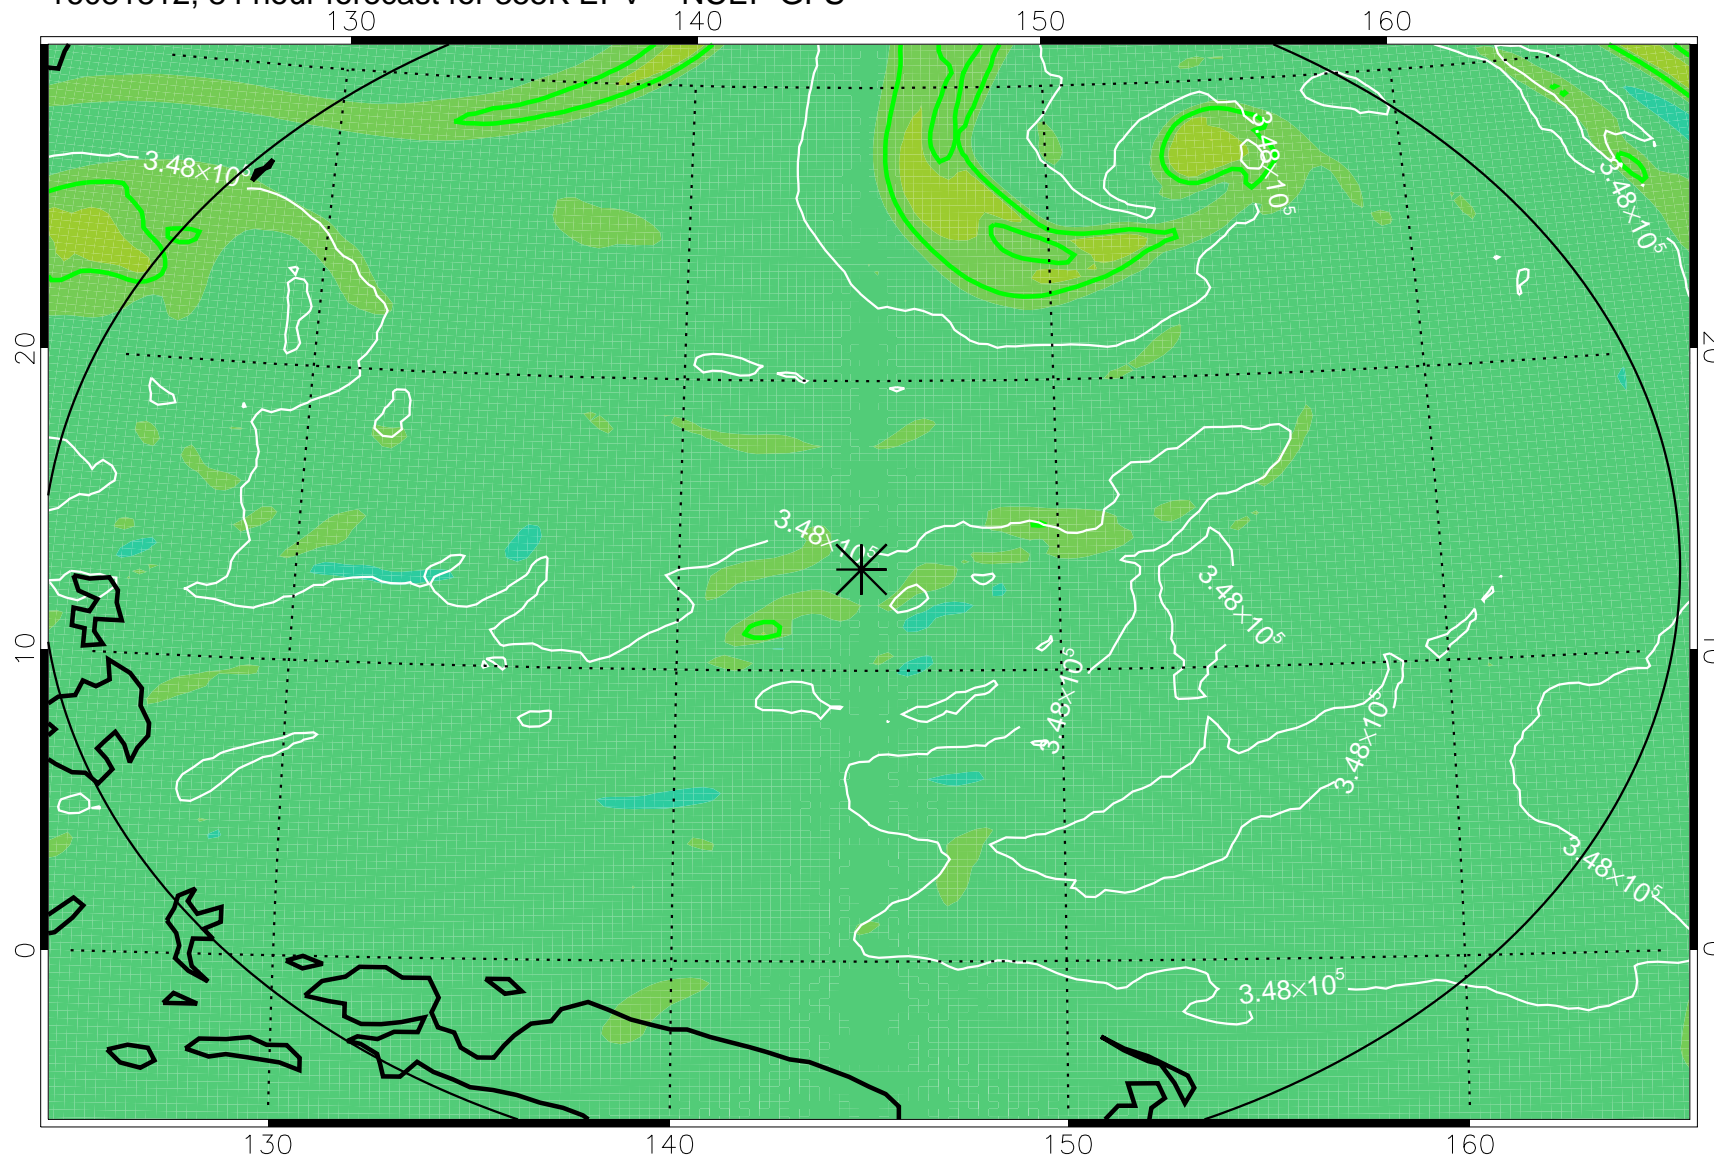

16081718, 66 hour forecast for 355K EPV -- NCEP GFS

355K Montgomery Streamfunction, white
EPV Tropopause (2 PVU) Position
Range ring of 2304 km

16081800, 72 hour forecast for 355K EPV -- NCEP GFS

355K Montgomery Streamfunction, white
EPV Tropopause (2 PVU) Position
Range ring of 2304 km

16081806, 78 hour forecast for 355K EPV -- NCEP GFS

355K Montgomery Streamfunction, white
EPV Tropopause (2 PVU) Position
Range ring of 2304 km

16081812, 84 hour forecast for 355K EPV -- NCEP GFS

355K Montgomery Streamfunction, white
EPV Tropopause (2 PVU) Position
Range ring of 2304 km

16081818, 90 hour forecast for 355K EPV -- NCEP GFS

355K Montgomery Streamfunction, white
EPV Tropopause (2 PVU) Position
Range ring of 2304 km

16081900, 96 hour forecast for 355K EPV -- NCEP GFS

355K Montgomery Streamfunction, white
EPV Tropopause (2 PVU) Position
Range ring of 2304 km

16081906, 102 hour forecast for 355K EPV -- NCEP GFS

355K Montgomery Streamfunction, white
EPV Tropopause (2 PVU) Position
Range ring of 2304 km

16081912, 108 hour forecast for 355K EPV -- NCEP GFS

355K Montgomery Streamfunction, white
EPV Tropopause (2 PVU) Position
Range ring of 2304 km