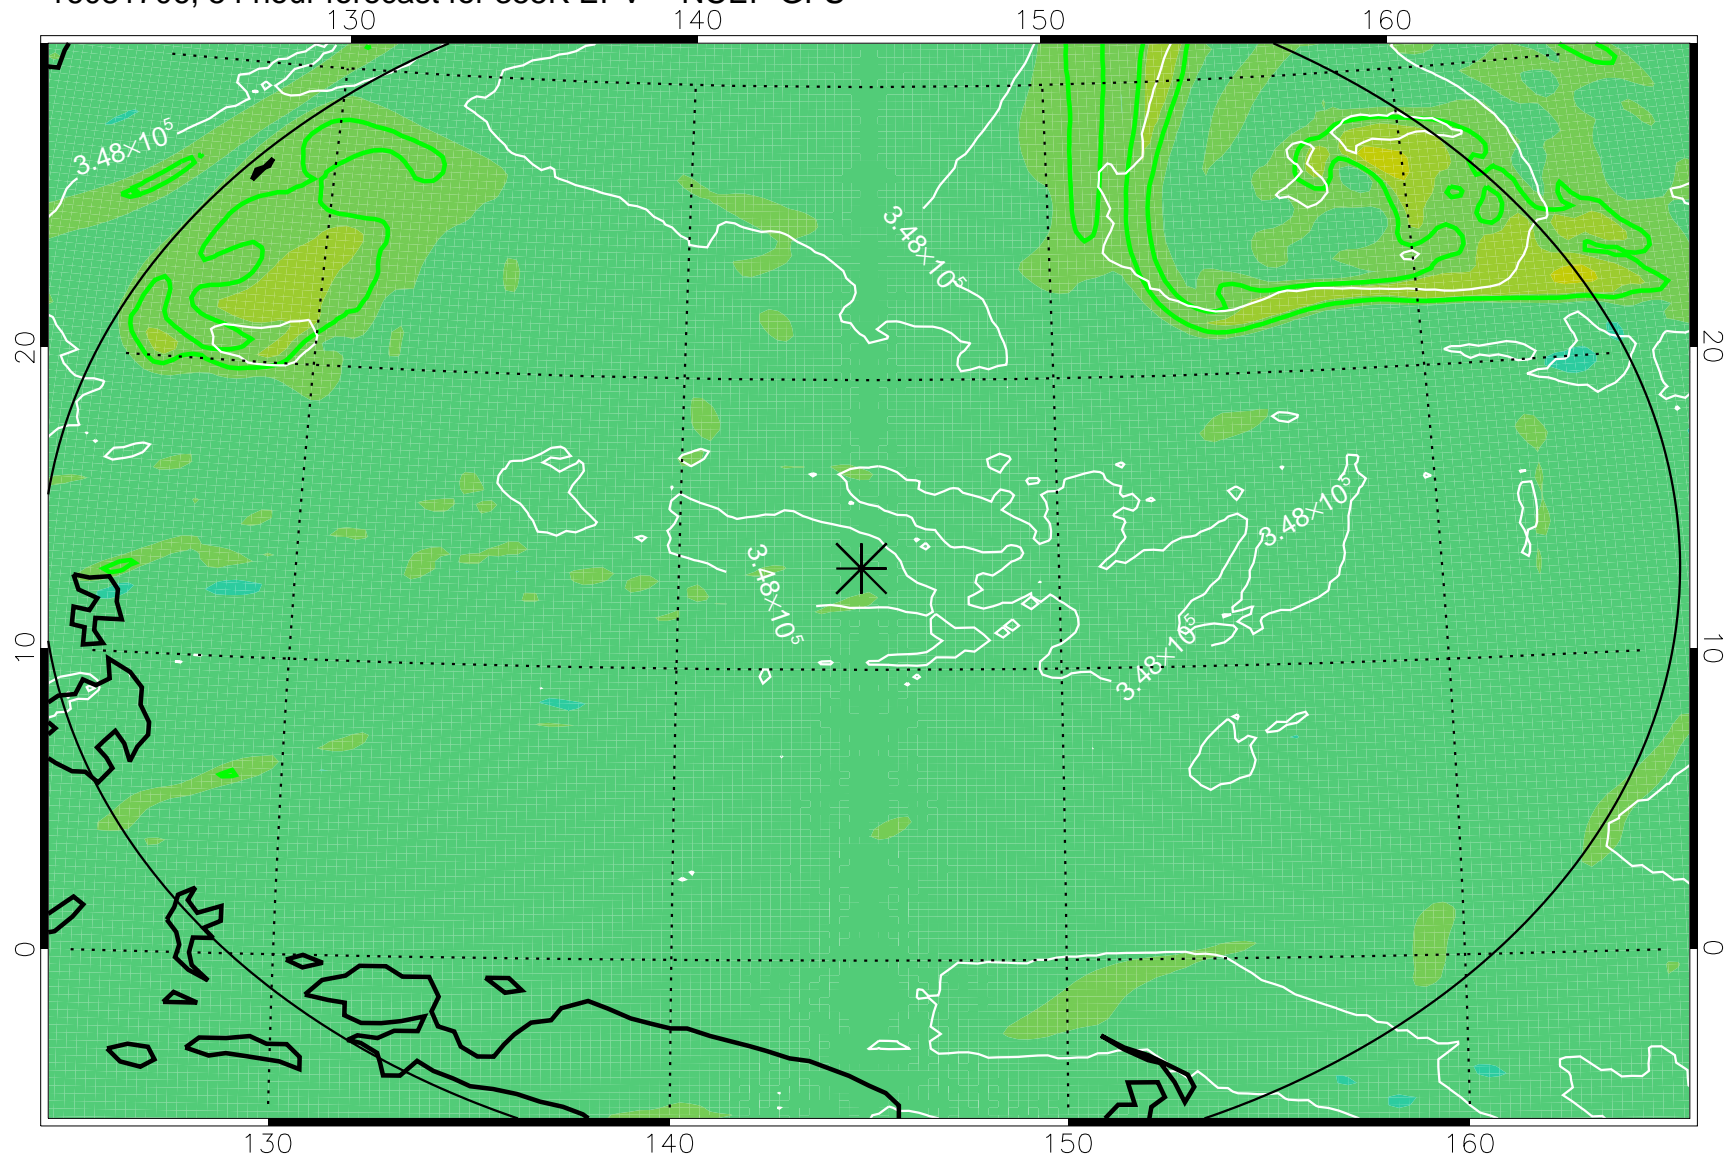

16081618, 42 hour forecast for 355K EPV -- NCEP GFS

355K Montgomery Streamfunction, white
EPV Tropopause (2 PVU) Position
Range ring of 2304 km

16081700, 48 hour forecast for 355K EPV -- NCEP GFS

355K Montgomery Streamfunction, white
EPV Tropopause (2 PVU) Position
Range ring of 2304 km

16081706, 54 hour forecast for 355K EPV -- NCEP GFS

355K Montgomery Streamfunction, white
EPV Tropopause (2 PVU) Position
Range ring of 2304 km

16081712, 60 hour forecast for 355K EPV -- NCEP GFS

355K Montgomery Streamfunction, white
EPV Tropopause (2 PVU) Position
Range ring of 2304 km

16081718, 66 hour forecast for 355K EPV -- NCEP GFS

355K Montgomery Streamfunction, white
EPV Tropopause (2 PVU) Position
Range ring of 2304 km

16081800, 72 hour forecast for 355K EPV -- NCEP GFS

355K Montgomery Streamfunction, white
EPV Tropopause (2 PVU) Position
Range ring of 2304 km

16081818, 90 hour forecast for 355K EPV -- NCEP GFS

355K Montgomery Streamfunction, white
EPV Tropopause (2 PVU) Position
Range ring of 2304 km

16081900, 96 hour forecast for 355K EPV -- NCEP GFS

355K Montgomery Streamfunction, white
EPV Tropopause (2 PVU) Position
Range ring of 2304 km