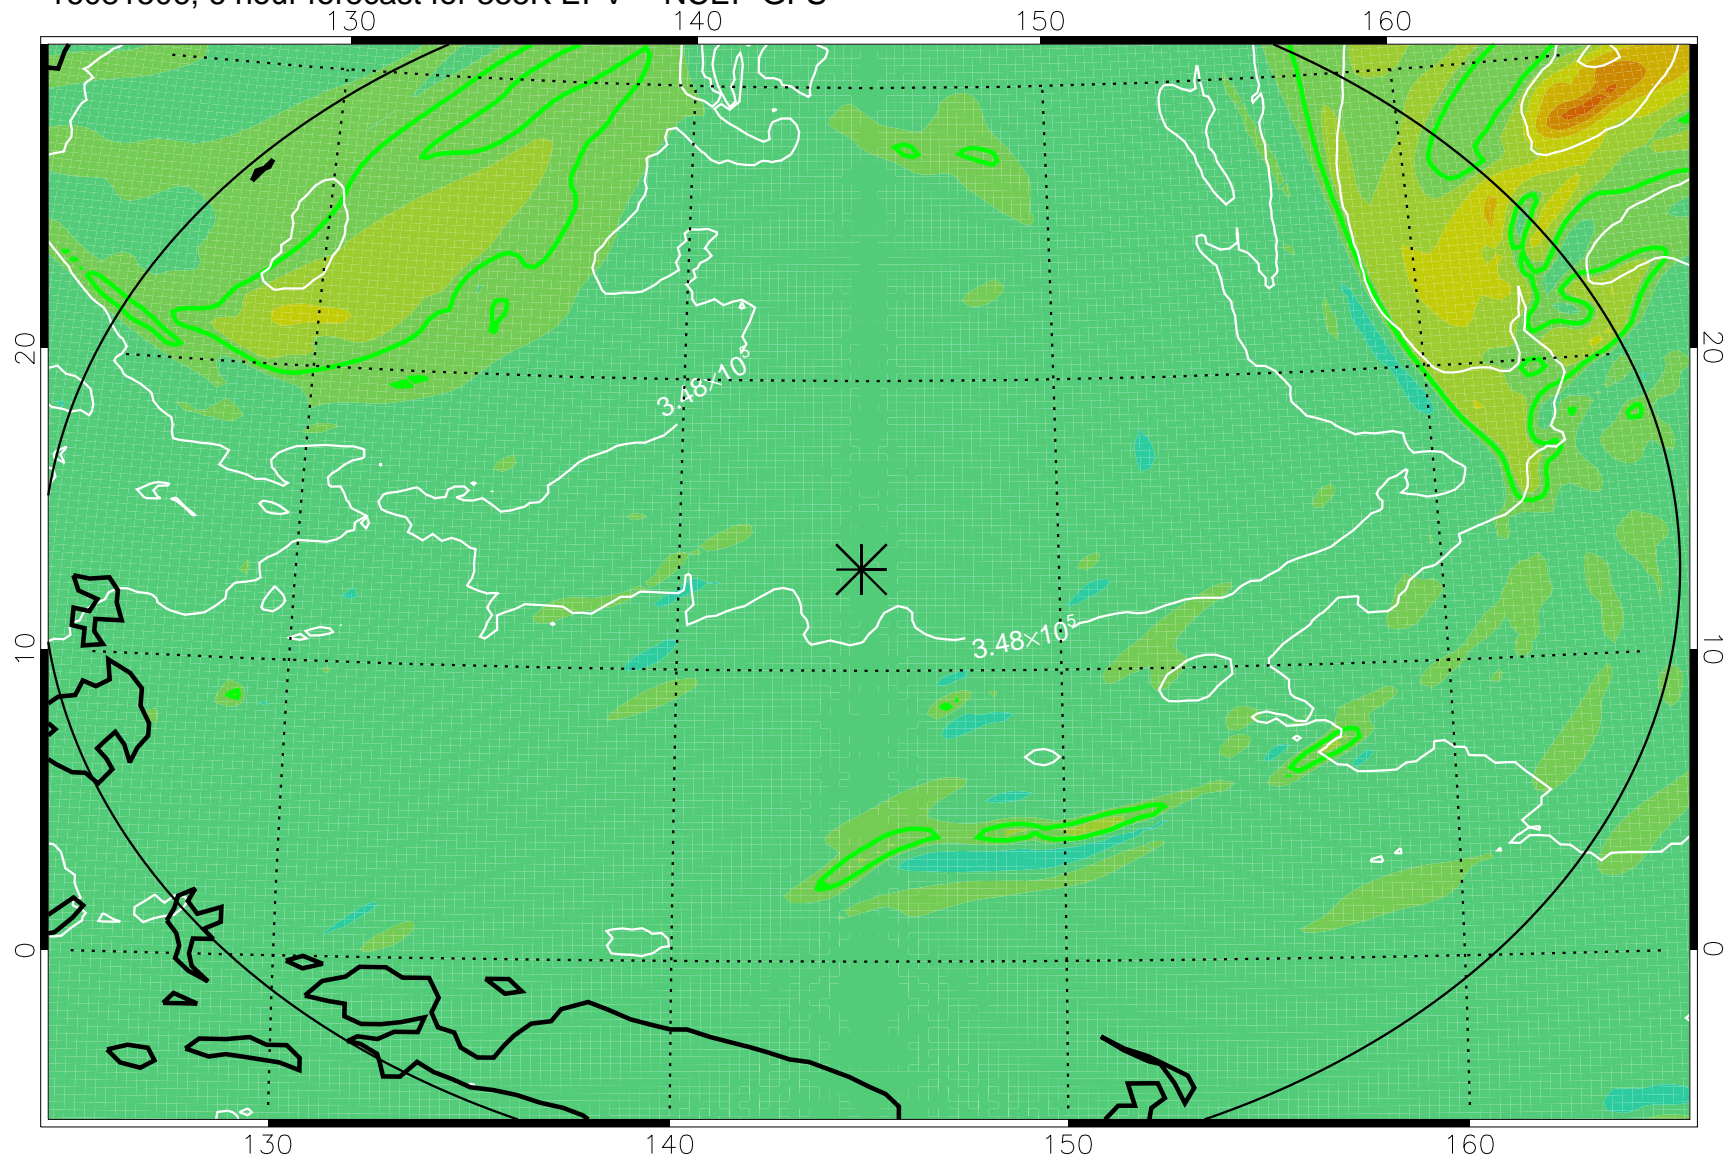

16081506, 6 hour forecast for 355K EPV -- NCEP GFS

355K Montgomery Streamfunction, white
EPV Tropopause (2 PVU) Position
Range ring of 2304 km

16081512, 12 hour forecast for 355K EPV -- NCEP GFS

355K Montgomery Streamfunction, white
EPV Tropopause (2 PVU) Position
Range ring of 2304 km

16081518, 18 hour forecast for 355K EPV -- NCEP GFS

355K Montgomery Streamfunction, white
EPV Tropopause (2 PVU) Position
Range ring of 2304 km

16081600, 24 hour forecast for 355K EPV -- NCEP GFS

355K Montgomery Streamfunction, white
EPV Tropopause (2 PVU) Position
Range ring of 2304 km

16081606, 30 hour forecast for 355K EPV -- NCEP GFS

355K Montgomery Streamfunction, white
EPV Tropopause (2 PVU) Position
Range ring of 2304 km

16081612, 36 hour forecast for 355K EPV -- NCEP GFS

355K Montgomery Streamfunction, white
EPV Tropopause (2 PVU) Position
Range ring of 2304 km

16081818, 90 hour forecast for 355K EPV -- NCEP GFS

355K Montgomery Streamfunction, white
EPV Tropopause (2 PVU) Position
Range ring of 2304 km

16081900, 96 hour forecast for 355K EPV -- NCEP GFS

355K Montgomery Streamfunction, white
EPV Tropopause (2 PVU) Position
Range ring of 2304 km