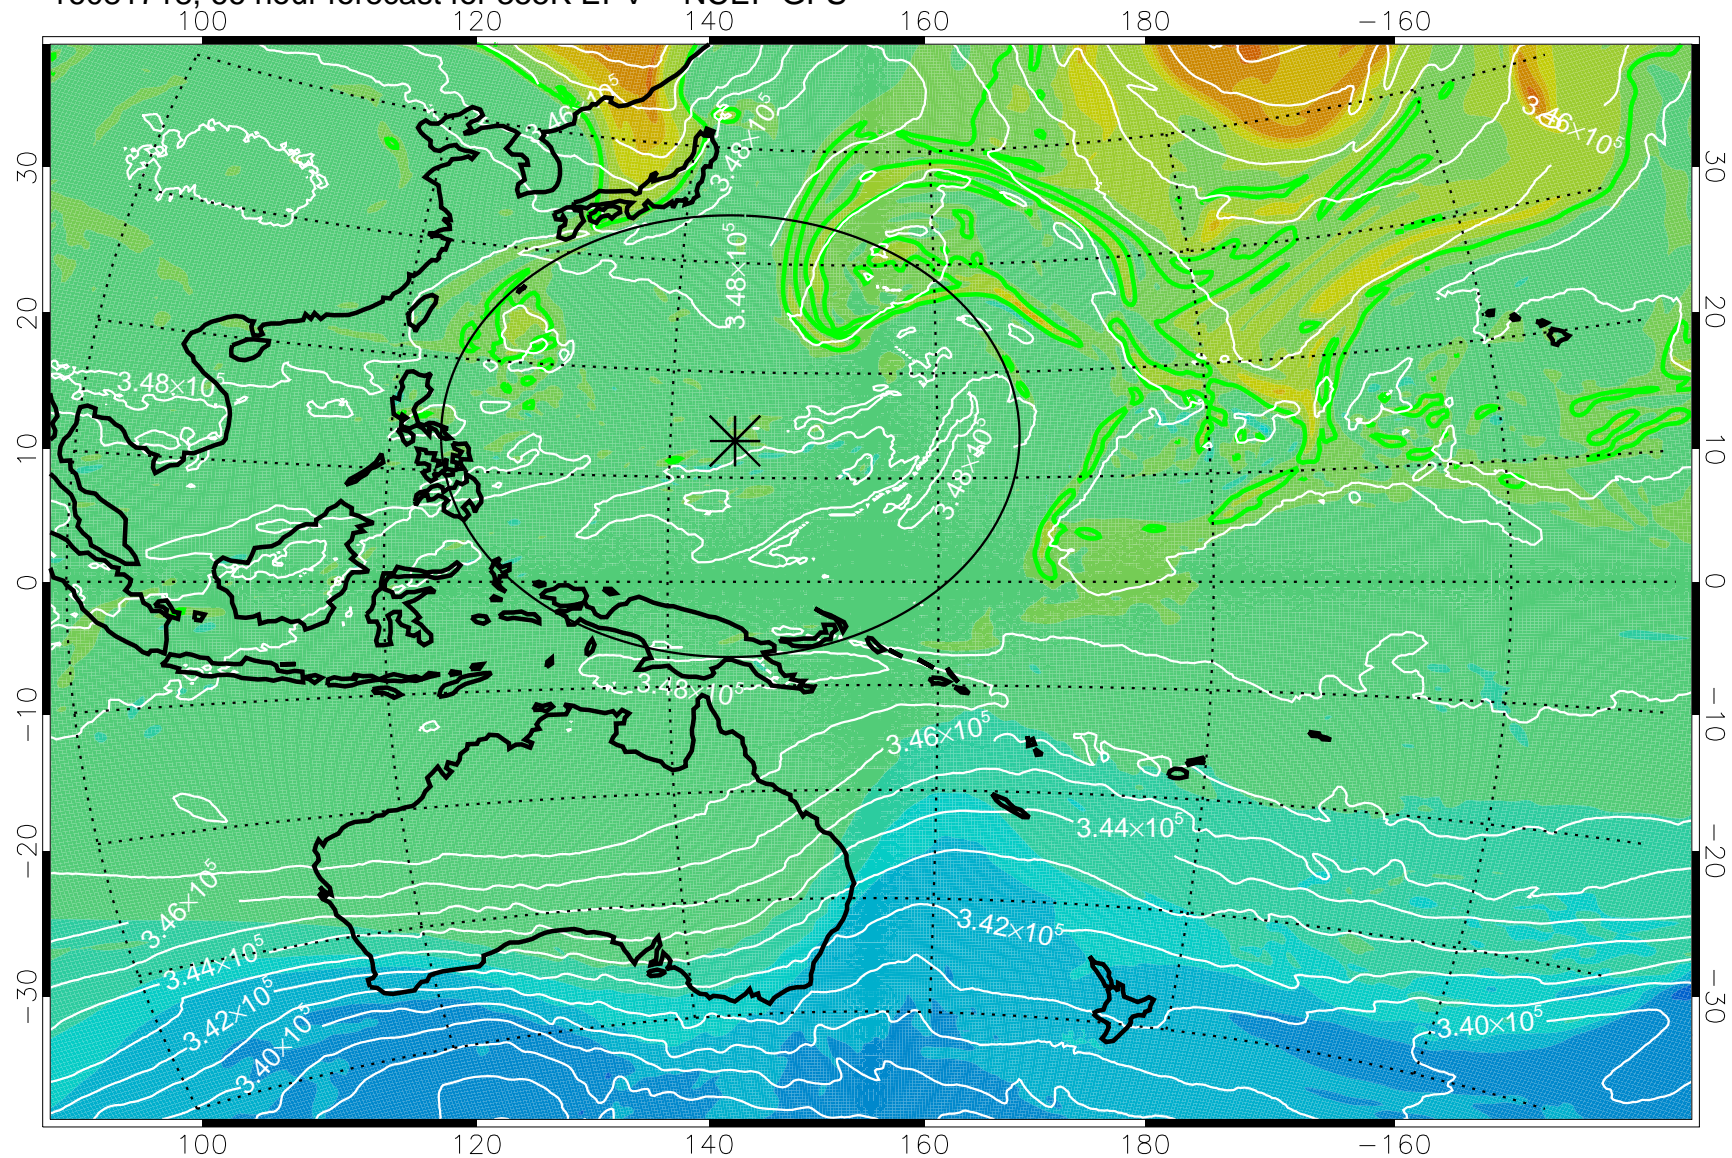

16081706, 54 hour forecast for 355K EPV -- NCEP GFS

355K Montgomery Streamfunction, white
EPV Tropopause (2 PVU) Position
Range ring of 2304 km

16081712, 60 hour forecast for 355K EPV -- NCEP GFS

355K Montgomery Streamfunction, white
EPV Tropopause (2 PVU) Position
Range ring of 2304 km

16081718, 66 hour forecast for 355K EPV -- NCEP GFS

355K Montgomery Streamfunction, white
EPV Tropopause (2 PVU) Position
Range ring of 2304 km

16081800, 72 hour forecast for 355K EPV -- NCEP GFS

355K Montgomery Streamfunction, white
EPV Tropopause (2 PVU) Position
Range ring of 2304 km

16081806, 78 hour forecast for 355K EPV -- NCEP GFS

355K Montgomery Streamfunction, white
EPV Tropopause (2 PVU) Position
Range ring of 2304 km

16081812, 84 hour forecast for 355K EPV -- NCEP GFS

355K Montgomery Streamfunction, white
EPV Tropopause (2 PVU) Position
Range ring of 2304 km

16081818, 90 hour forecast for 355K EPV -- NCEP GFS

355K Montgomery Streamfunction, white
EPV Tropopause (2 PVU) Position
Range ring of 2304 km

16081900, 96 hour forecast for 355K EPV -- NCEP GFS

355K Montgomery Streamfunction, white
EPV Tropopause (2 PVU) Position
Range ring of 2304 km