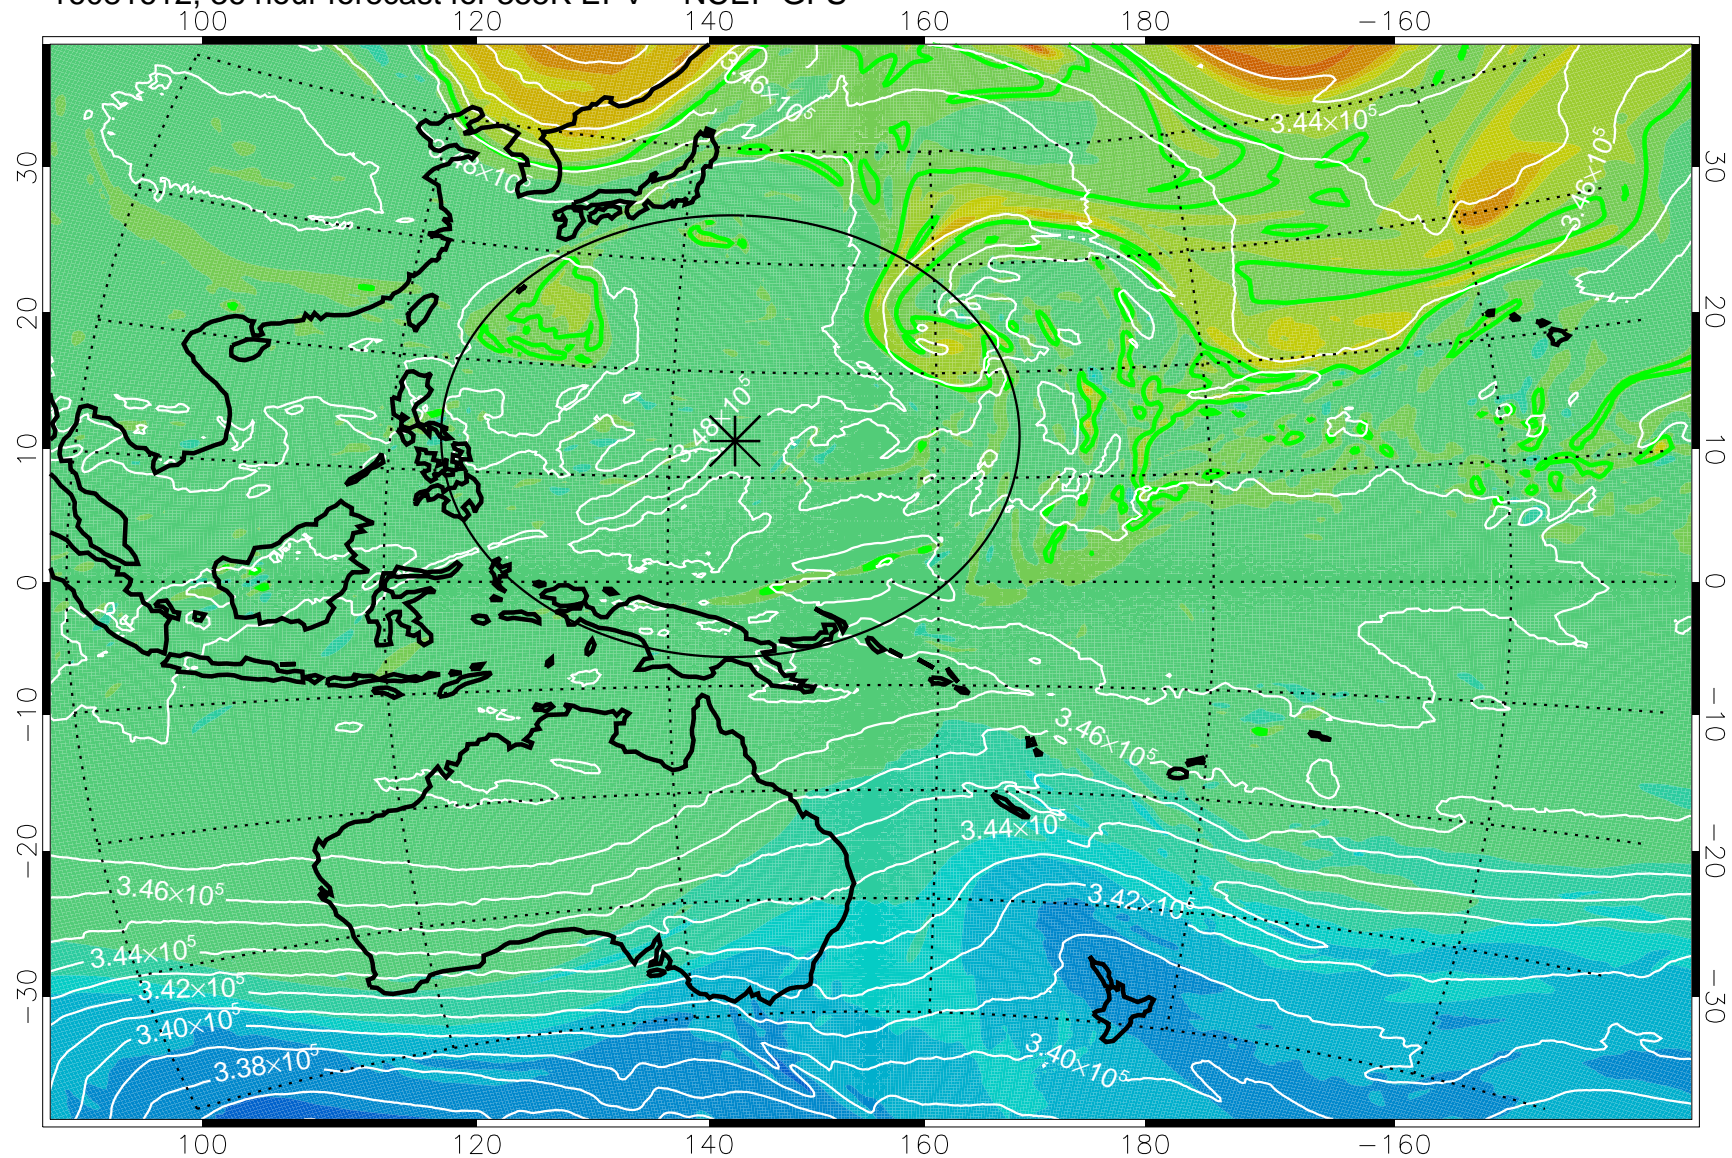

16081518, 18 hour forecast for 355K EPV -- NCEP GFS

355K Montgomery Streamfunction, white
EPV Tropopause (2 PVU) Position
Range ring of 2304 km

16081600, 24 hour forecast for 355K EPV -- NCEP GFS

355K Montgomery Streamfunction, white
EPV Tropopause (2 PVU) Position
Range ring of 2304 km

16081606, 30 hour forecast for 355K EPV -- NCEP GFS

355K Montgomery Streamfunction, white
EPV Tropopause (2 PVU) Position
Range ring of 2304 km

16081612, 36 hour forecast for 355K EPV -- NCEP GFS

355K Montgomery Streamfunction, white
EPV Tropopause (2 PVU) Position
Range ring of 2304 km

16081618, 42 hour forecast for 355K EPV -- NCEP GFS

355K Montgomery Streamfunction, white
EPV Tropopause (2 PVU) Position
Range ring of 2304 km

16081700, 48 hour forecast for 355K EPV -- NCEP GFS

355K Montgomery Streamfunction, white
EPV Tropopause (2 PVU) Position
Range ring of 2304 km

16081706, 54 hour forecast for 355K EPV -- NCEP GFS

355K Montgomery Streamfunction, white
EPV Tropopause (2 PVU) Position
Range ring of 2304 km

16081712, 60 hour forecast for 355K EPV -- NCEP GFS

355K Montgomery Streamfunction, white
EPV Tropopause (2 PVU) Position
Range ring of 2304 km