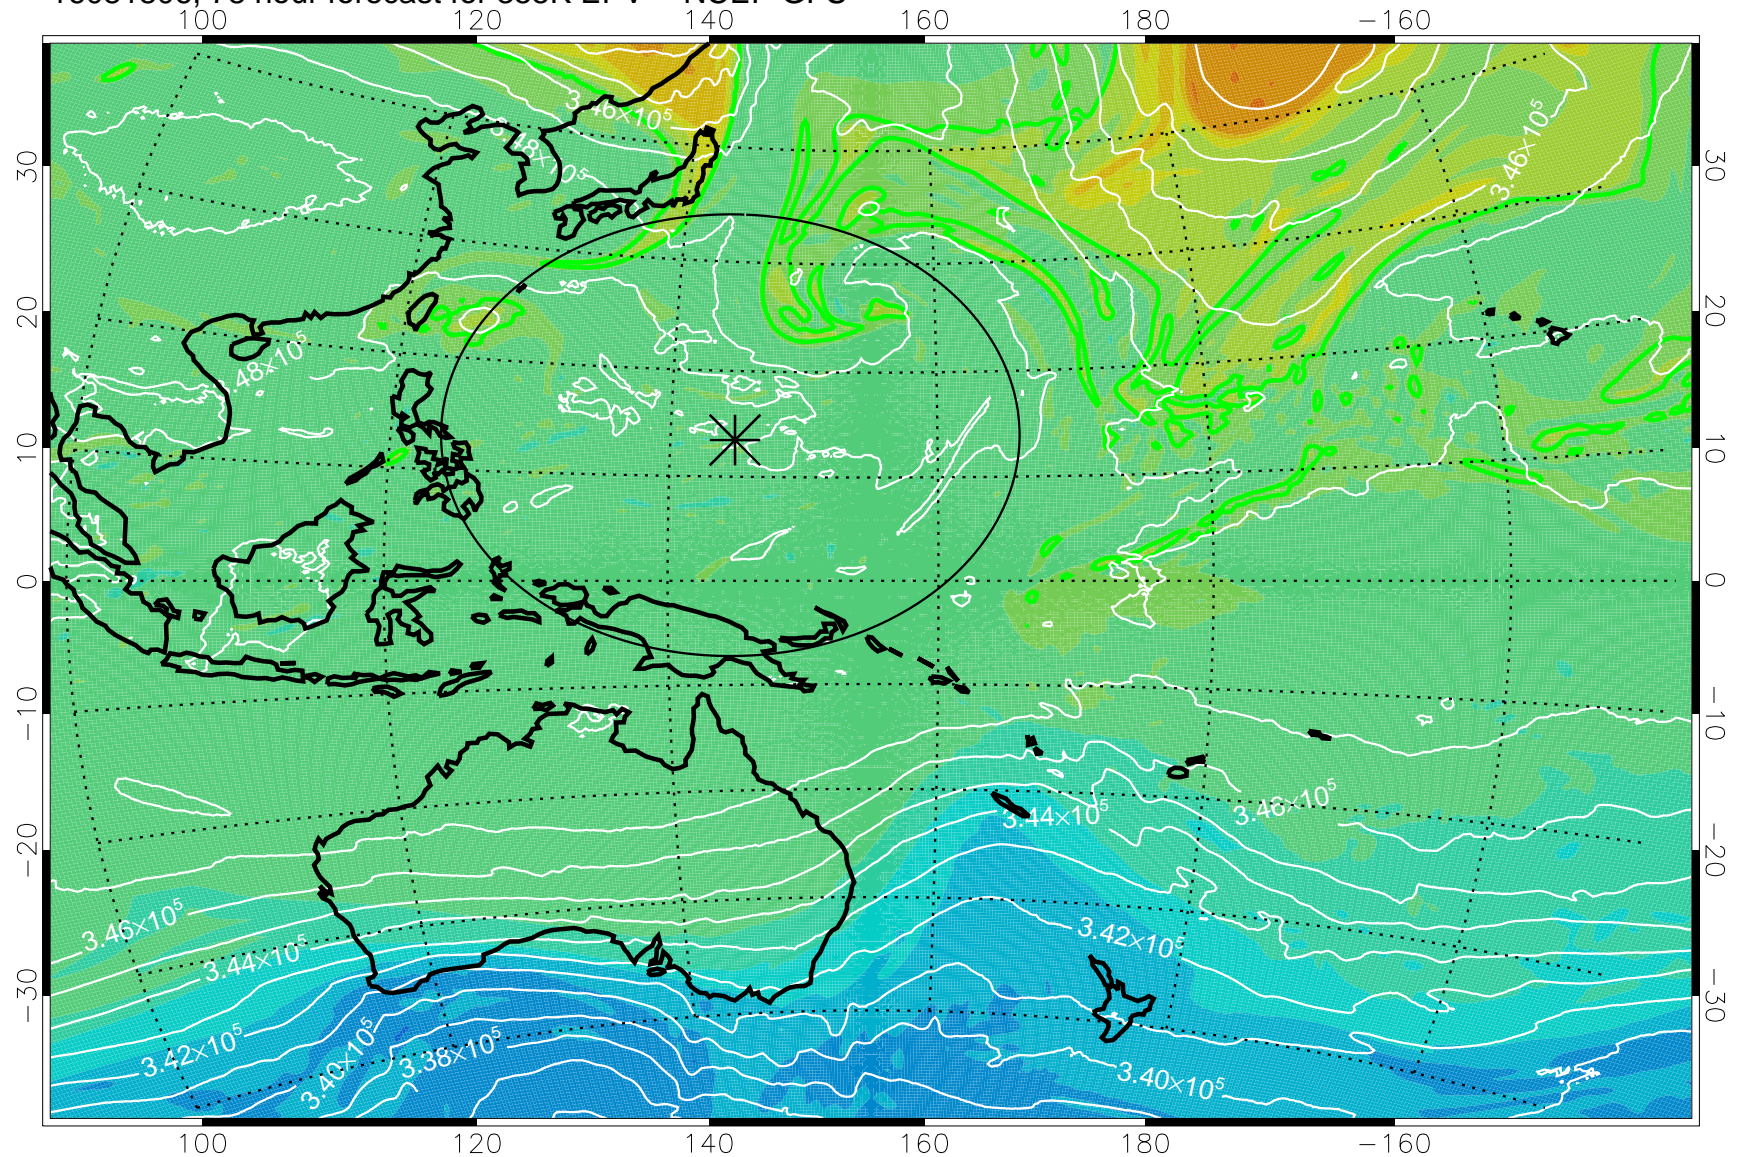

16081706, 54 hour forecast for 355K EPV -- NCEP GFS

355K Montgomery Streamfunction, white
EPV Tropopause (2 PVU) Position
Range ring of 2304 km

16081712, 60 hour forecast for 355K EPV -- NCEP GFS

355K Montgomery Streamfunction, white
EPV Tropopause (2 PVU) Position
Range ring of 2304 km

16081718, 66 hour forecast for 355K EPV -- NCEP GFS

355K Montgomery Streamfunction, white
EPV Tropopause (2 PVU) Position
Range ring of 2304 km

16081800, 72 hour forecast for 355K EPV -- NCEP GFS

355K Montgomery Streamfunction, white
EPV Tropopause (2 PVU) Position
Range ring of 2304 km

16081806, 78 hour forecast for 355K EPV -- NCEP GFS

355K Montgomery Streamfunction, white
EPV Tropopause (2 PVU) Position
Range ring of 2304 km

16081812, 84 hour forecast for 355K EPV -- NCEP GFS

355K Montgomery Streamfunction, white
EPV Tropopause (2 PVU) Position
Range ring of 2304 km

16081818, 90 hour forecast for 355K EPV -- NCEP GFS

355K Montgomery Streamfunction, white
EPV Tropopause (2 PVU) Position
Range ring of 2304 km

16081900, 96 hour forecast for 355K EPV -- NCEP GFS

355K Montgomery Streamfunction, white
EPV Tropopause (2 PVU) Position
Range ring of 2304 km