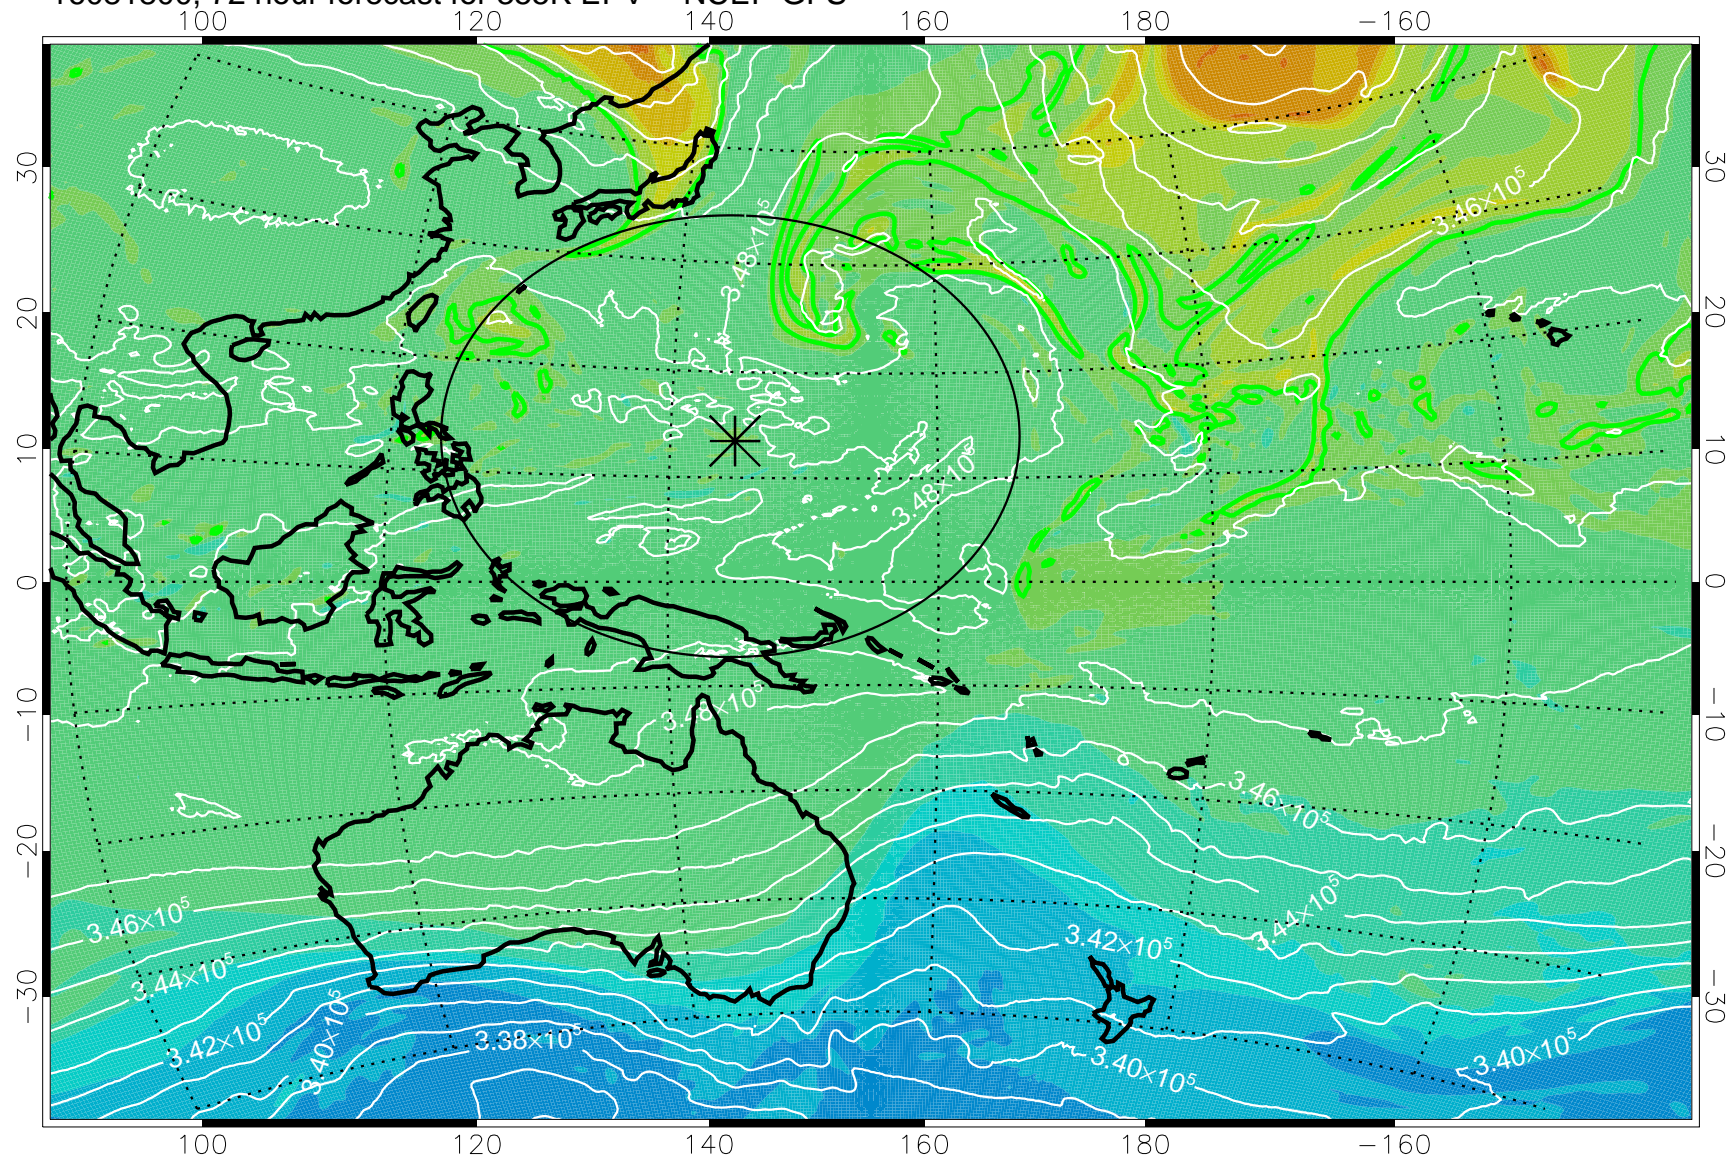

16081618, 42 hour forecast for 355K EPV -- NCEP GFS

355K Montgomery Streamfunction, white
EPV Tropopause (2 PVU) Position
Range ring of 2304 km

16081700, 48 hour forecast for 355K EPV -- NCEP GFS

355K Montgomery Streamfunction, white
EPV Tropopause (2 PVU) Position
Range ring of 2304 km

16081706, 54 hour forecast for 355K EPV -- NCEP GFS

355K Montgomery Streamfunction, white
EPV Tropopause (2 PVU) Position
Range ring of 2304 km

16081712, 60 hour forecast for 355K EPV -- NCEP GFS

355K Montgomery Streamfunction, white
EPV Tropopause (2 PVU) Position
Range ring of 2304 km

16081718, 66 hour forecast for 355K EPV -- NCEP GFS

355K Montgomery Streamfunction, white
EPV Tropopause (2 PVU) Position
Range ring of 2304 km

16081800, 72 hour forecast for 355K EPV -- NCEP GFS

355K Montgomery Streamfunction, white
EPV Tropopause (2 PVU) Position
Range ring of 2304 km

16081806, 78 hour forecast for 355K EPV -- NCEP GFS

355K Montgomery Streamfunction, white
EPV Tropopause (2 PVU) Position
Range ring of 2304 km

16081812, 84 hour forecast for 355K EPV -- NCEP GFS

355K Montgomery Streamfunction, white
EPV Tropopause (2 PVU) Position
Range ring of 2304 km