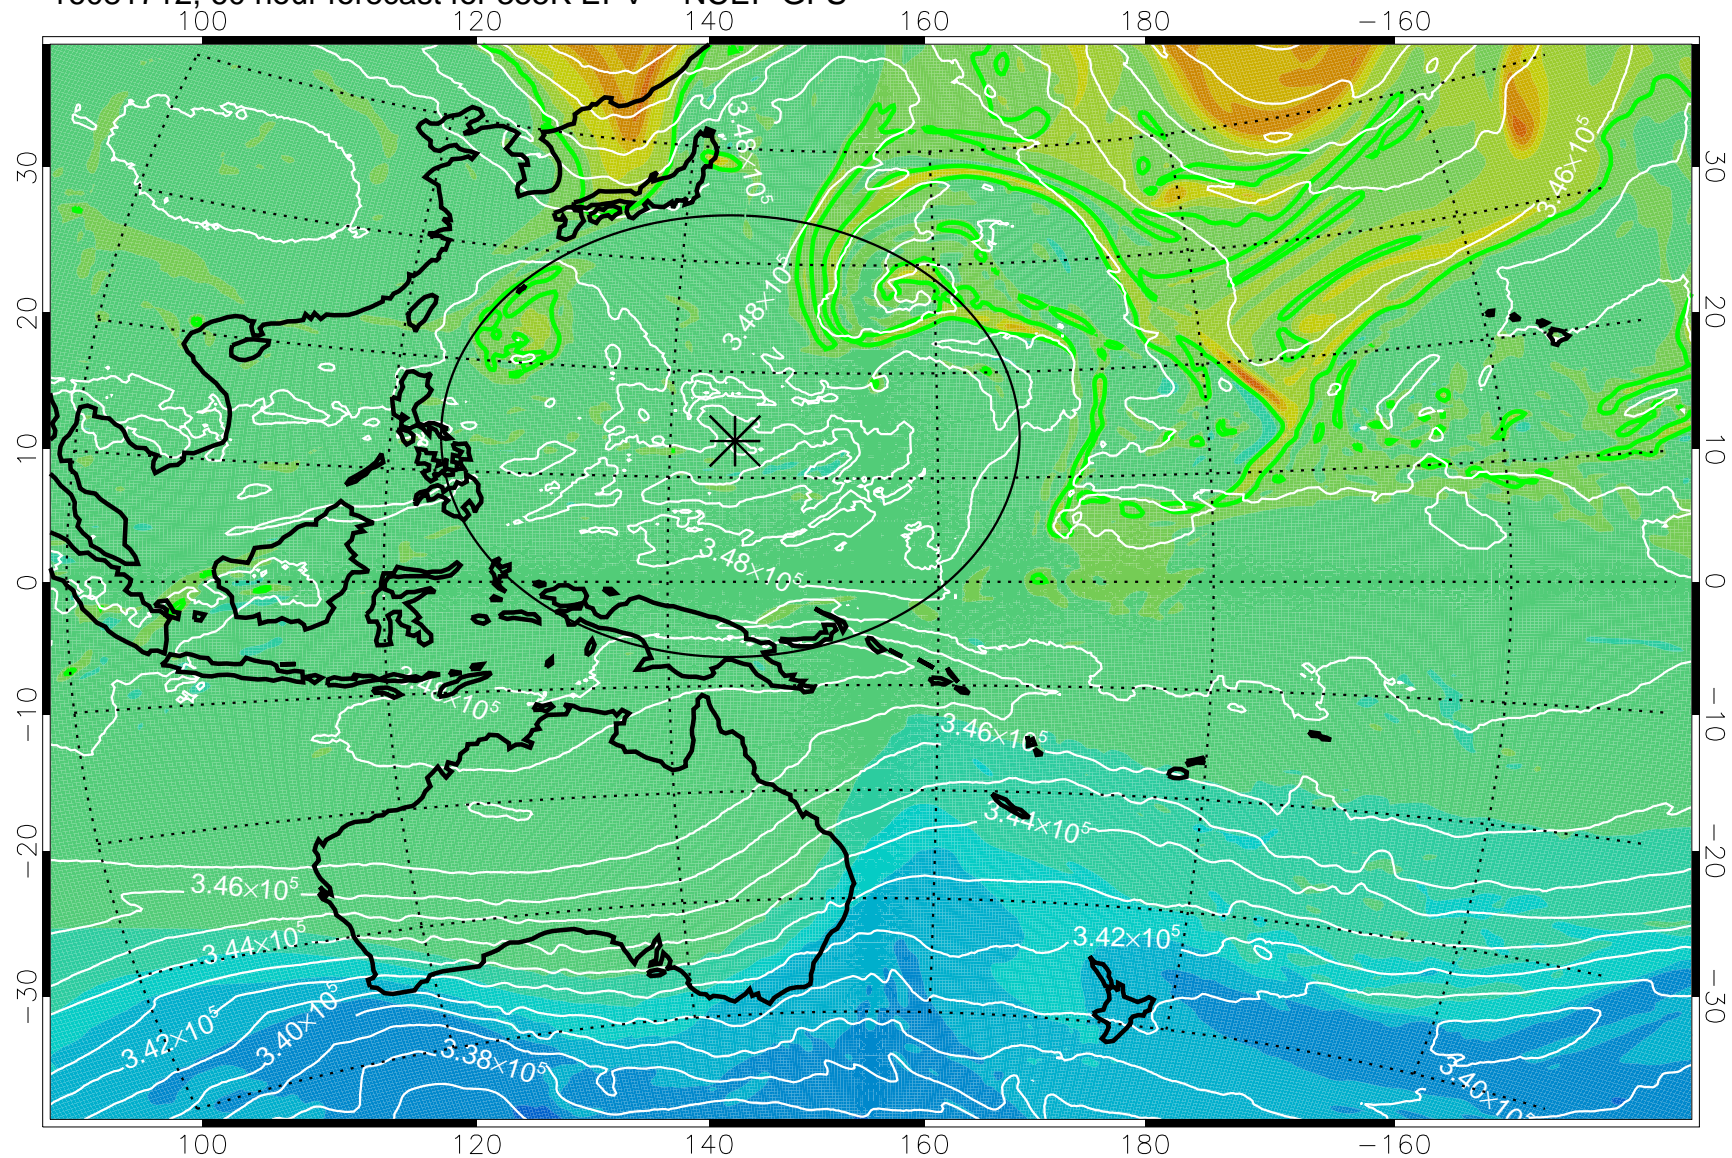

16081606, 30 hour forecast for 355K EPV -- NCEP GFS

355K Montgomery Streamfunction, white
EPV Tropopause (2 PVU) Position
Range ring of 2304 km

16081612, 36 hour forecast for 355K EPV -- NCEP GFS

355K Montgomery Streamfunction, white
EPV Tropopause (2 PVU) Position
Range ring of 2304 km

16081618, 42 hour forecast for 355K EPV -- NCEP GFS

355K Montgomery Streamfunction, white
EPV Tropopause (2 PVU) Position
Range ring of 2304 km

16081700, 48 hour forecast for 355K EPV -- NCEP GFS

355K Montgomery Streamfunction, white
EPV Tropopause (2 PVU) Position
Range ring of 2304 km

16081706, 54 hour forecast for 355K EPV -- NCEP GFS

355K Montgomery Streamfunction, white
EPV Tropopause (2 PVU) Position
Range ring of 2304 km

16081712, 60 hour forecast for 355K EPV -- NCEP GFS

355K Montgomery Streamfunction, white
EPV Tropopause (2 PVU) Position
Range ring of 2304 km

16081718, 66 hour forecast for 355K EPV -- NCEP GFS

355K Montgomery Streamfunction, white
EPV Tropopause (2 PVU) Position
Range ring of 2304 km

16081800, 72 hour forecast for 355K EPV -- NCEP GFS

355K Montgomery Streamfunction, white
EPV Tropopause (2 PVU) Position
Range ring of 2304 km