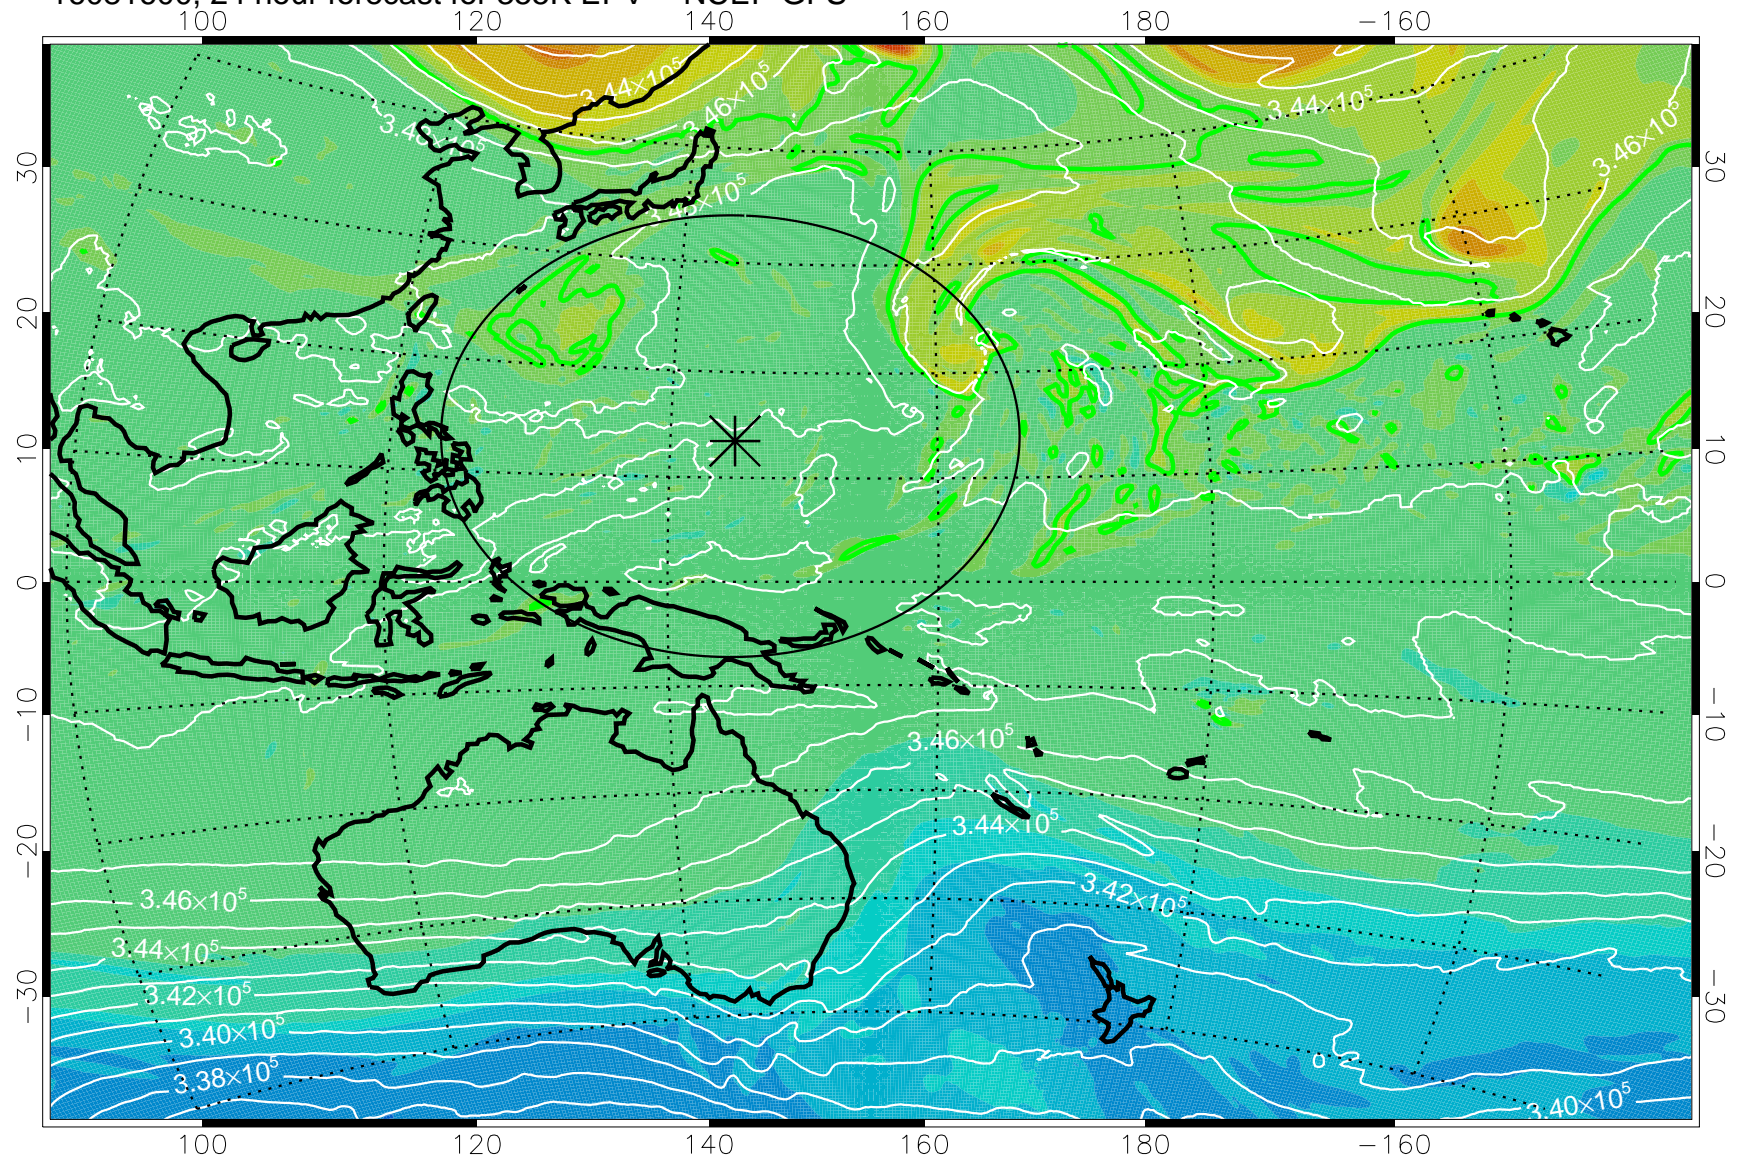

16081506, 6 hour forecast for 355K EPV -- NCEP GFS

355K Montgomery Streamfunction, white
EPV Tropopause (2 PVU) Position
Range ring of 2304 km

16081512, 12 hour forecast for 355K EPV -- NCEP GFS

355K Montgomery Streamfunction, white
EPV Tropopause (2 PVU) Position
Range ring of 2304 km

16081518, 18 hour forecast for 355K EPV -- NCEP GFS

355K Montgomery Streamfunction, white
EPV Tropopause (2 PVU) Position
Range ring of 2304 km

16081600, 24 hour forecast for 355K EPV -- NCEP GFS

355K Montgomery Streamfunction, white
EPV Tropopause (2 PVU) Position
Range ring of 2304 km

16081606, 30 hour forecast for 355K EPV -- NCEP GFS

355K Montgomery Streamfunction, white
EPV Tropopause (2 PVU) Position
Range ring of 2304 km

16081612, 36 hour forecast for 355K EPV -- NCEP GFS

355K Montgomery Streamfunction, white
EPV Tropopause (2 PVU) Position
Range ring of 2304 km

16081618, 42 hour forecast for 355K EPV -- NCEP GFS

355K Montgomery Streamfunction, white
EPV Tropopause (2 PVU) Position
Range ring of 2304 km

16081700, 48 hour forecast for 355K EPV -- NCEP GFS

355K Montgomery Streamfunction, white
EPV Tropopause (2 PVU) Position
Range ring of 2304 km