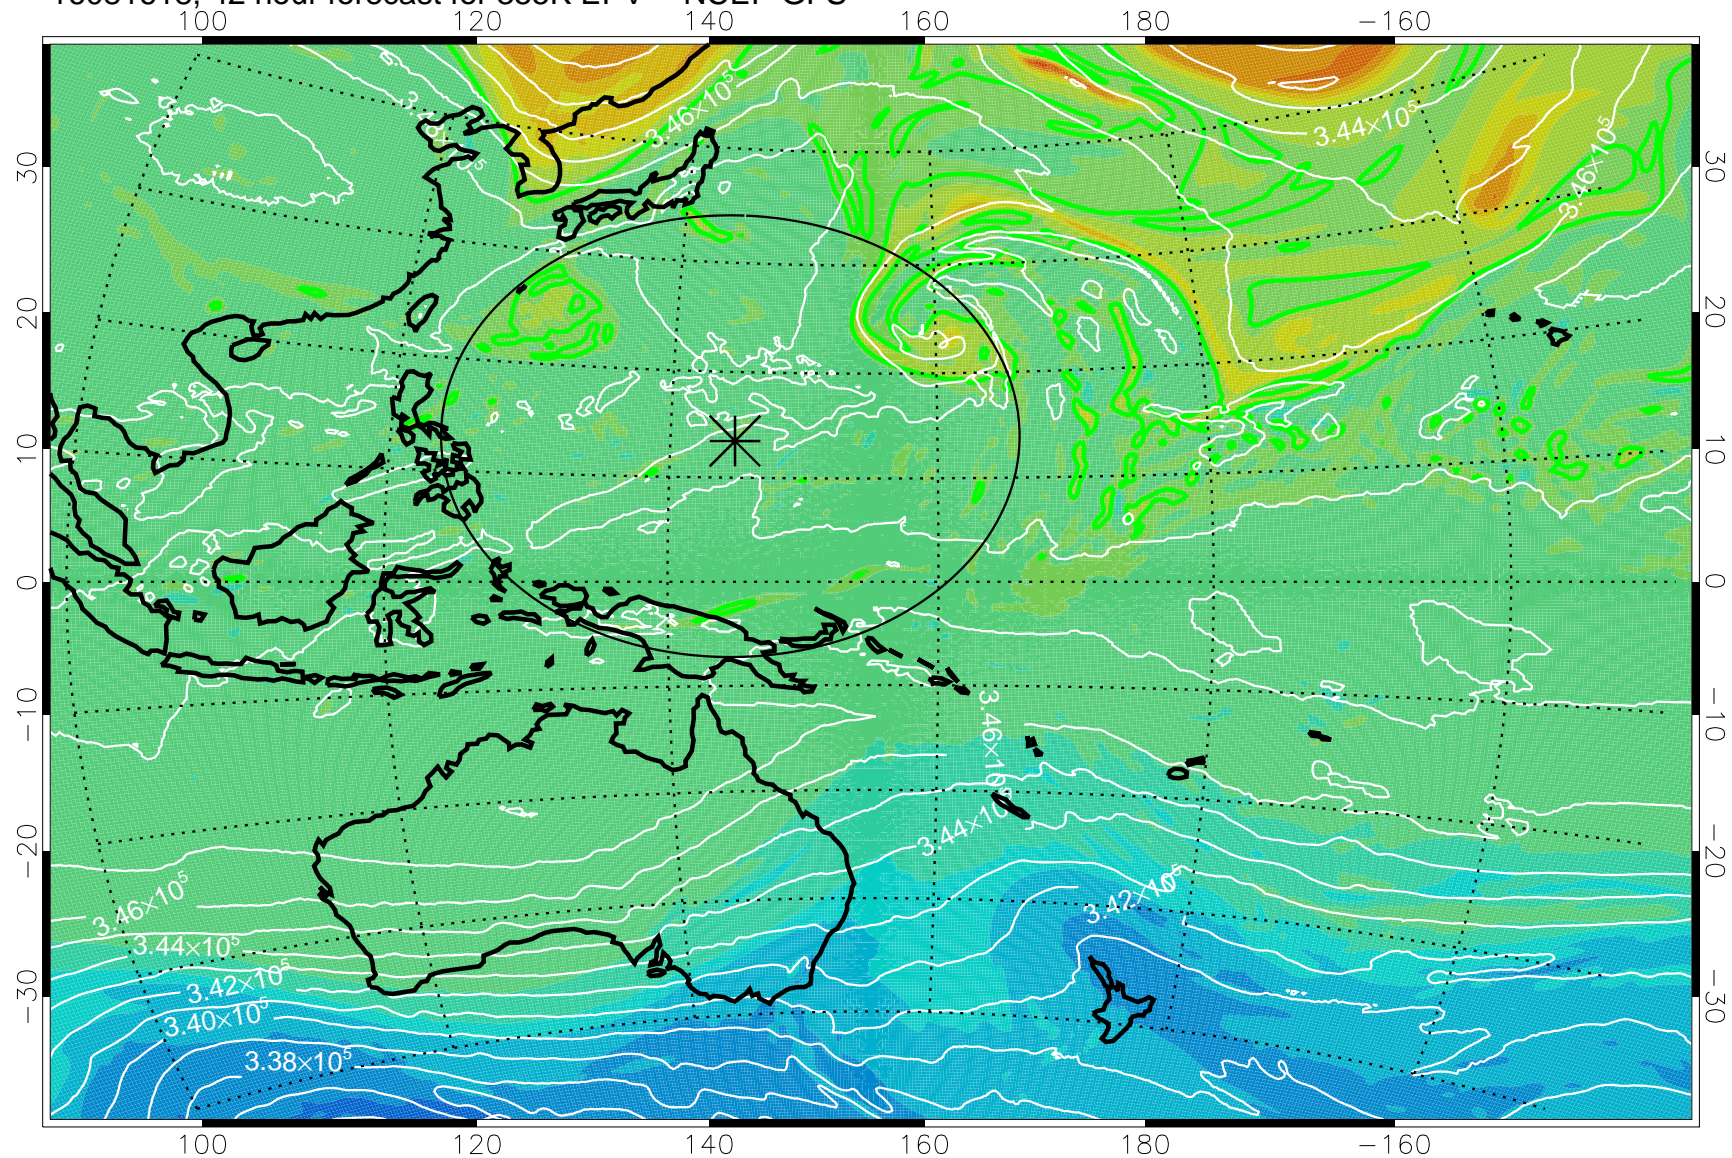

16081606, 30 hour forecast for 355K EPV -- NCEP GFS

355K Montgomery Streamfunction, white
EPV Tropopause (2 PVU) Position
Range ring of 2304 km

16081612, 36 hour forecast for 355K EPV -- NCEP GFS

355K Montgomery Streamfunction, white
EPV Tropopause (2 PVU) Position
Range ring of 2304 km

16081618, 42 hour forecast for 355K EPV -- NCEP GFS

355K Montgomery Streamfunction, white
EPV Tropopause (2 PVU) Position
Range ring of 2304 km

16081700, 48 hour forecast for 355K EPV -- NCEP GFS

355K Montgomery Streamfunction, white
EPV Tropopause (2 PVU) Position
Range ring of 2304 km

16081706, 54 hour forecast for 355K EPV -- NCEP GFS

355K Montgomery Streamfunction, white
EPV Tropopause (2 PVU) Position
Range ring of 2304 km

16081712, 60 hour forecast for 355K EPV -- NCEP GFS

355K Montgomery Streamfunction, white
EPV Tropopause (2 PVU) Position
Range ring of 2304 km

16081718, 66 hour forecast for 355K EPV -- NCEP GFS

355K Montgomery Streamfunction, white
EPV Tropopause (2 PVU) Position
Range ring of 2304 km

16081800, 72 hour forecast for 355K EPV -- NCEP GFS

355K Montgomery Streamfunction, white
EPV Tropopause (2 PVU) Position
Range ring of 2304 km