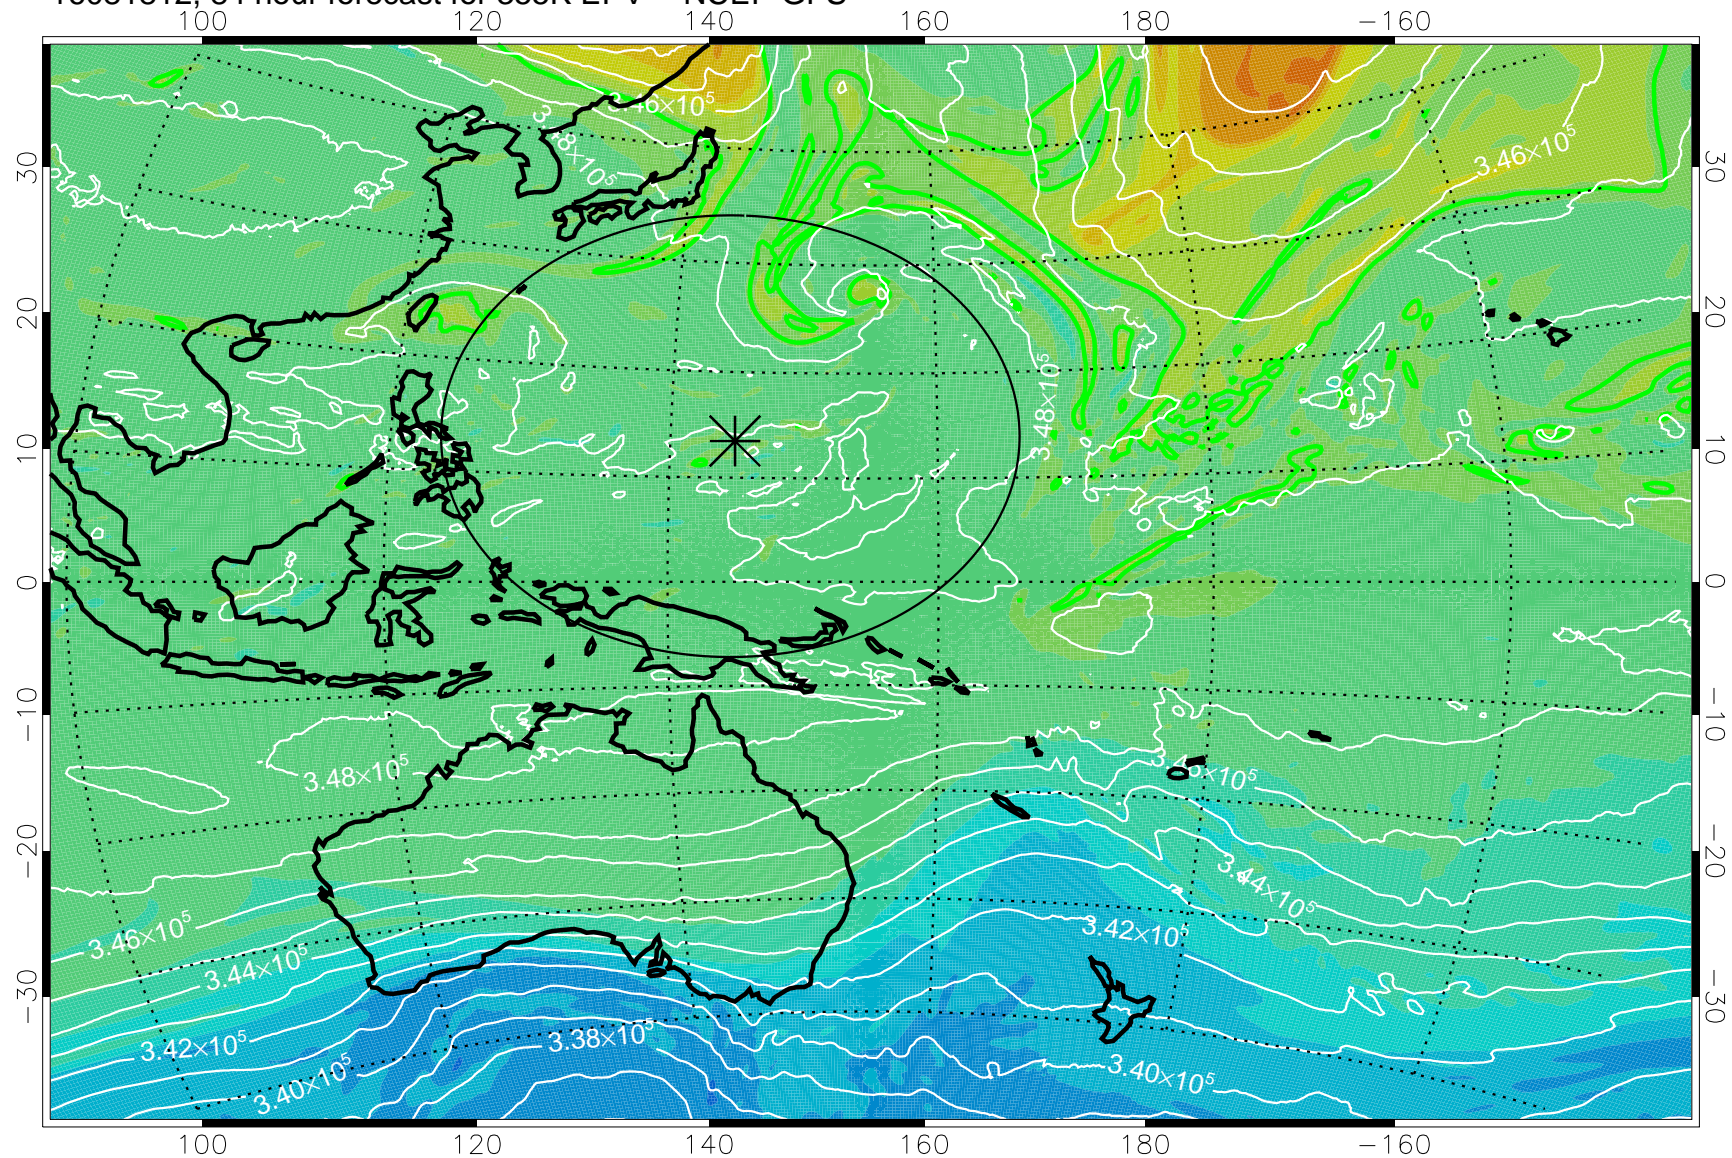

16081706, 54 hour forecast for 355K EPV -- NCEP GFS

355K Montgomery Streamfunction, white
EPV Tropopause (2 PVU) Position
Range ring of 2304 km

16081712, 60 hour forecast for 355K EPV -- NCEP GFS

355K Montgomery Streamfunction, white
EPV Tropopause (2 PVU) Position
Range ring of 2304 km

16081718, 66 hour forecast for 355K EPV -- NCEP GFS

355K Montgomery Streamfunction, white
EPV Tropopause (2 PVU) Position
Range ring of 2304 km

16081800, 72 hour forecast for 355K EPV -- NCEP GFS

355K Montgomery Streamfunction, white
EPV Tropopause (2 PVU) Position
Range ring of 2304 km

16081806, 78 hour forecast for 355K EPV -- NCEP GFS

355K Montgomery Streamfunction, white
EPV Tropopause (2 PVU) Position
Range ring of 2304 km

16081812, 84 hour forecast for 355K EPV -- NCEP GFS

355K Montgomery Streamfunction, white
EPV Tropopause (2 PVU) Position
Range ring of 2304 km

16081818, 90 hour forecast for 355K EPV -- NCEP GFS

355K Montgomery Streamfunction, white
EPV Tropopause (2 PVU) Position
Range ring of 2304 km

16081900, 96 hour forecast for 355K EPV -- NCEP GFS

355K Montgomery Streamfunction, white
EPV Tropopause (2 PVU) Position
Range ring of 2304 km