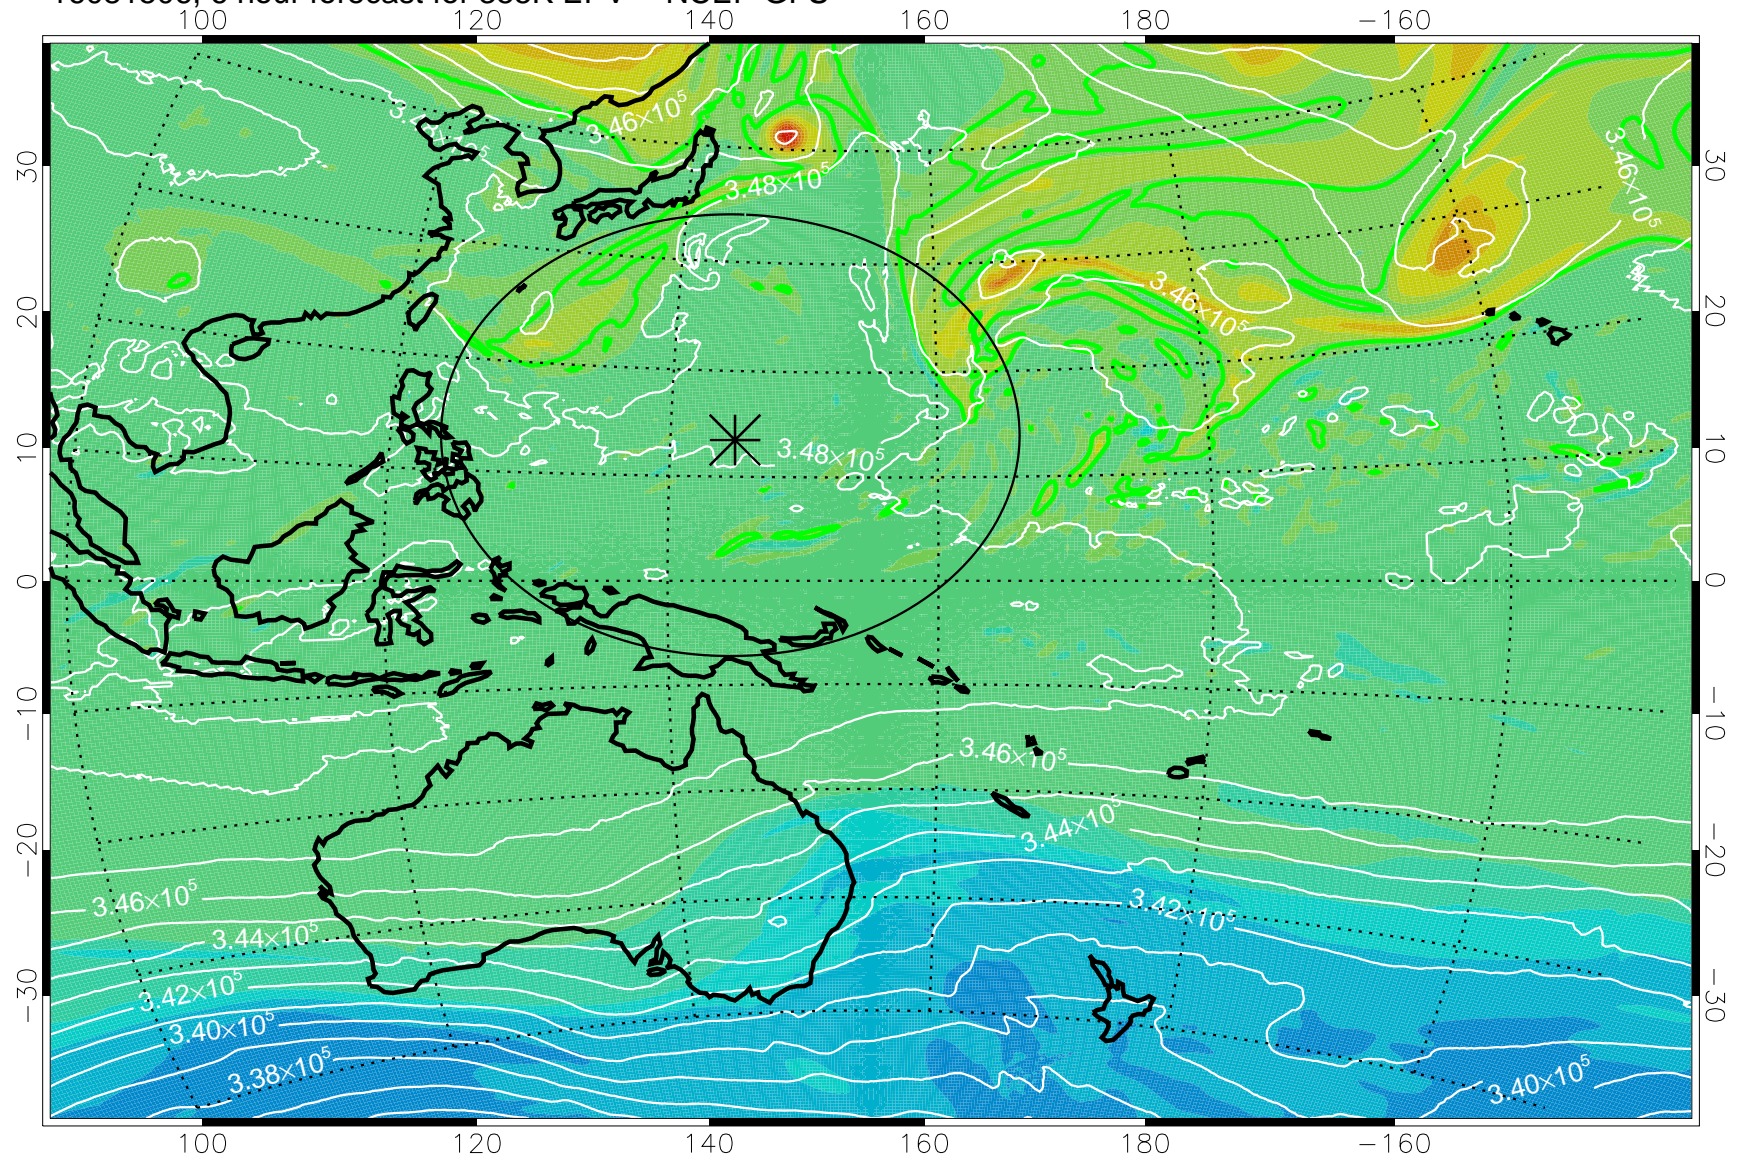

16081506, 6 hour forecast for 355K EPV -- NCEP GFS

355K Montgomery Streamfunction, white
EPV Tropopause (2 PVU) Position
Range ring of 2304 km

16081512, 12 hour forecast for 355K EPV -- NCEP GFS

355K Montgomery Streamfunction, white
EPV Tropopause (2 PVU) Position
Range ring of 2304 km

16081518, 18 hour forecast for 355K EPV -- NCEP GFS

355K Montgomery Streamfunction, white
EPV Tropopause (2 PVU) Position
Range ring of 2304 km

16081600, 24 hour forecast for 355K EPV -- NCEP GFS

355K Montgomery Streamfunction, white
EPV Tropopause (2 PVU) Position
Range ring of 2304 km

16081606, 30 hour forecast for 355K EPV -- NCEP GFS

355K Montgomery Streamfunction, white
EPV Tropopause (2 PVU) Position
Range ring of 2304 km

16081612, 36 hour forecast for 355K EPV -- NCEP GFS

355K Montgomery Streamfunction, white
EPV Tropopause (2 PVU) Position
Range ring of 2304 km

16081618, 42 hour forecast for 355K EPV -- NCEP GFS

355K Montgomery Streamfunction, white
EPV Tropopause (2 PVU) Position
Range ring of 2304 km

16081700, 48 hour forecast for 355K EPV -- NCEP GFS

355K Montgomery Streamfunction, white
EPV Tropopause (2 PVU) Position
Range ring of 2304 km