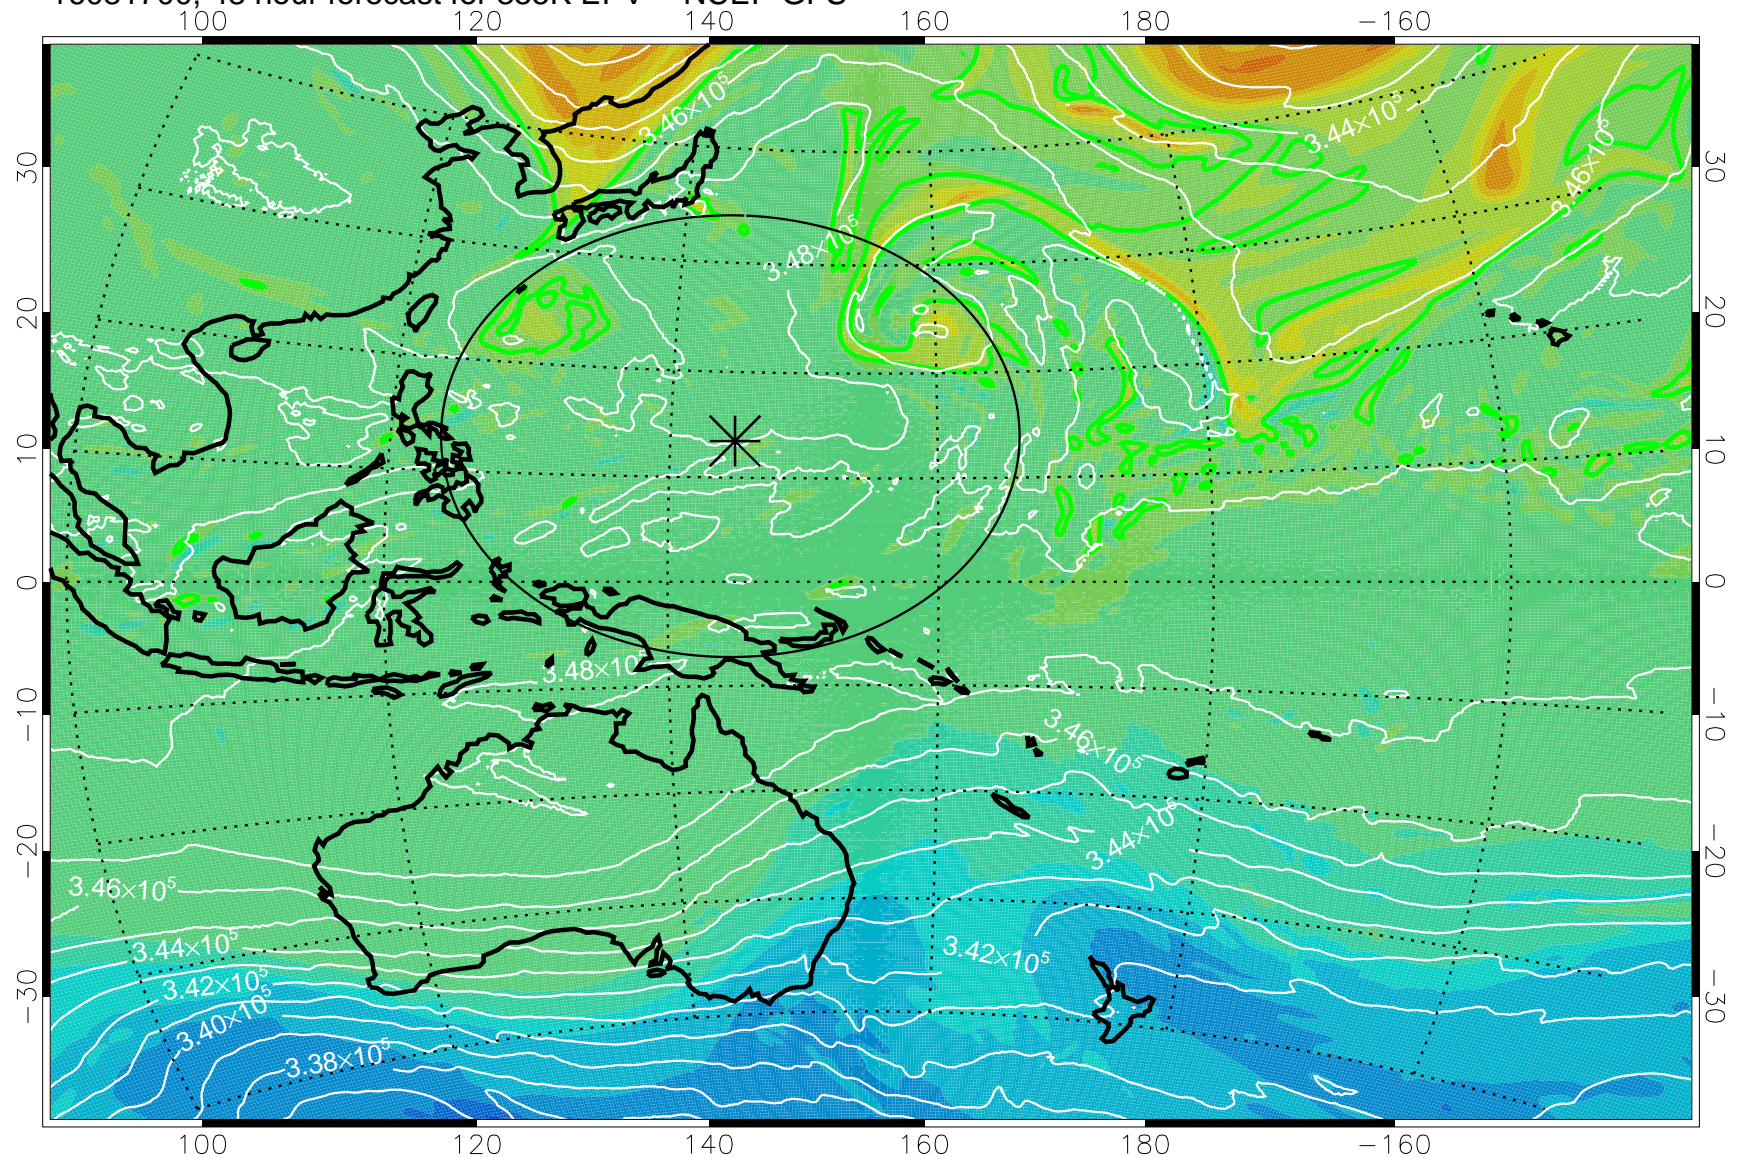

16081606, 30 hour forecast for 355K EPV -- NCEP GFS

355K Montgomery Streamfunction, white
EPV Tropopause (2 PVU) Position
Range ring of 2304 km

16081612, 36 hour forecast for 355K EPV -- NCEP GFS

355K Montgomery Streamfunction, white
EPV Tropopause (2 PVU) Position
Range ring of 2304 km

16081618, 42 hour forecast for 355K EPV -- NCEP GFS

355K Montgomery Streamfunction, white
EPV Tropopause (2 PVU) Position
Range ring of 2304 km

16081700, 48 hour forecast for 355K EPV -- NCEP GFS

355K Montgomery Streamfunction, white
EPV Tropopause (2 PVU) Position
Range ring of 2304 km

16081706, 54 hour forecast for 355K EPV -- NCEP GFS

355K Montgomery Streamfunction, white
EPV Tropopause (2 PVU) Position
Range ring of 2304 km

16081712, 60 hour forecast for 355K EPV -- NCEP GFS

355K Montgomery Streamfunction, white
EPV Tropopause (2 PVU) Position
Range ring of 2304 km

16081718, 66 hour forecast for 355K EPV -- NCEP GFS

355K Montgomery Streamfunction, white
EPV Tropopause (2 PVU) Position
Range ring of 2304 km

16081800, 72 hour forecast for 355K EPV -- NCEP GFS

355K Montgomery Streamfunction, white
EPV Tropopause (2 PVU) Position
Range ring of 2304 km