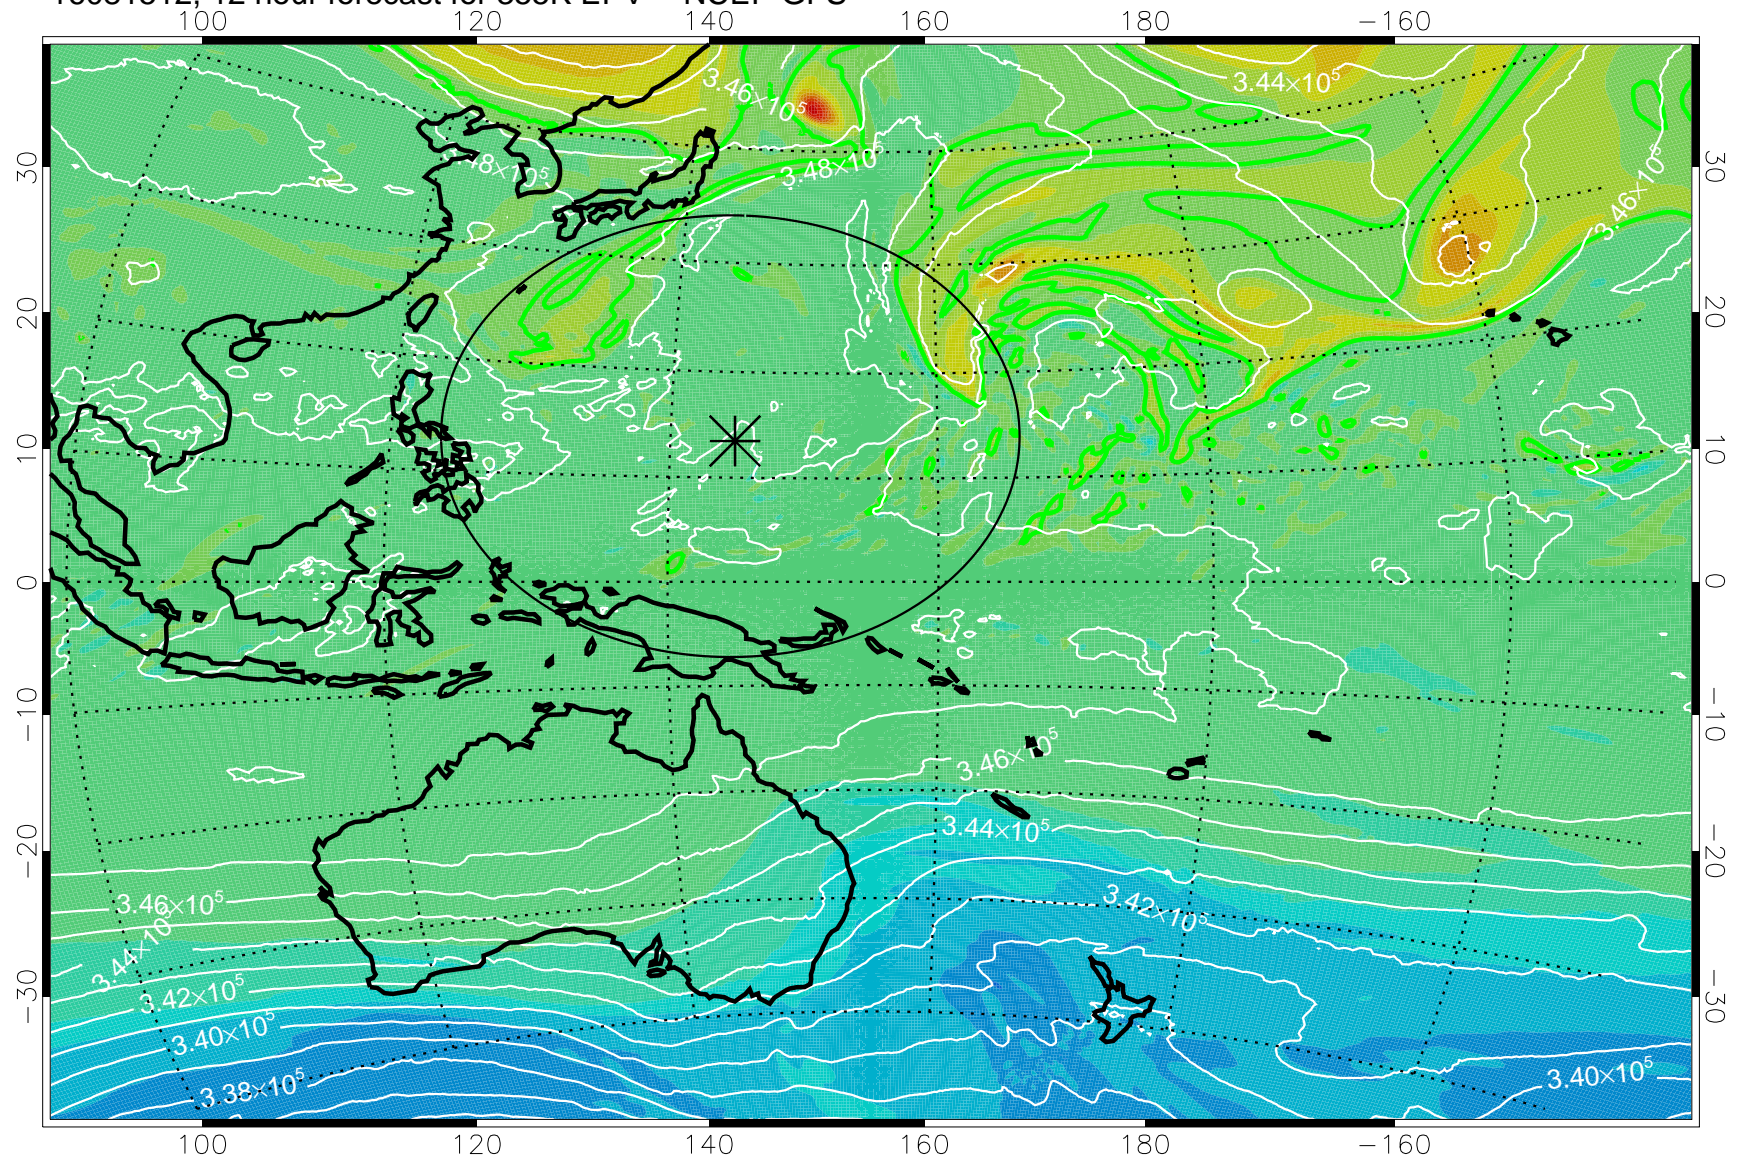

16081506, 6 hour forecast for 355K EPV -- NCEP GFS

355K Montgomery Streamfunction, white
EPV Tropopause (2 PVU) Position
Range ring of 2304 km

16081512, 12 hour forecast for 355K EPV -- NCEP GFS

355K Montgomery Streamfunction, white
EPV Tropopause (2 PVU) Position
Range ring of 2304 km

16081518, 18 hour forecast for 355K EPV -- NCEP GFS

355K Montgomery Streamfunction, white
EPV Tropopause (2 PVU) Position
Range ring of 2304 km

16081600, 24 hour forecast for 355K EPV -- NCEP GFS

355K Montgomery Streamfunction, white
EPV Tropopause (2 PVU) Position
Range ring of 2304 km

16081606, 30 hour forecast for 355K EPV -- NCEP GFS

355K Montgomery Streamfunction, white
EPV Tropopause (2 PVU) Position
Range ring of 2304 km

16081612, 36 hour forecast for 355K EPV -- NCEP GFS

355K Montgomery Streamfunction, white
EPV Tropopause (2 PVU) Position
Range ring of 2304 km

16081618, 42 hour forecast for 355K EPV -- NCEP GFS

355K Montgomery Streamfunction, white
EPV Tropopause (2 PVU) Position
Range ring of 2304 km

16081700, 48 hour forecast for 355K EPV -- NCEP GFS

355K Montgomery Streamfunction, white
EPV Tropopause (2 PVU) Position
Range ring of 2304 km