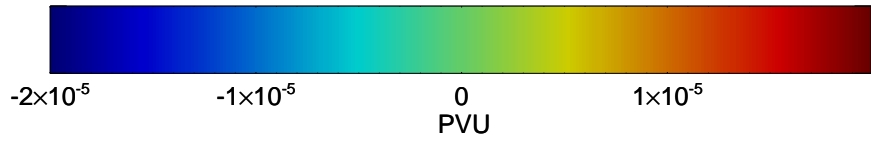

16081506, 6 hour forecast for 355K EPV -- NCEP GFS

355K Montgomery Streamfunction, white
EPV Tropopause (2 PVU) Position
Range ring of 2304 km

16081512, 12 hour forecast for 355K EPV -- NCEP GFS

355K Montgomery Streamfunction, white
EPV Tropopause (2 PVU) Position
Range ring of 2304 km