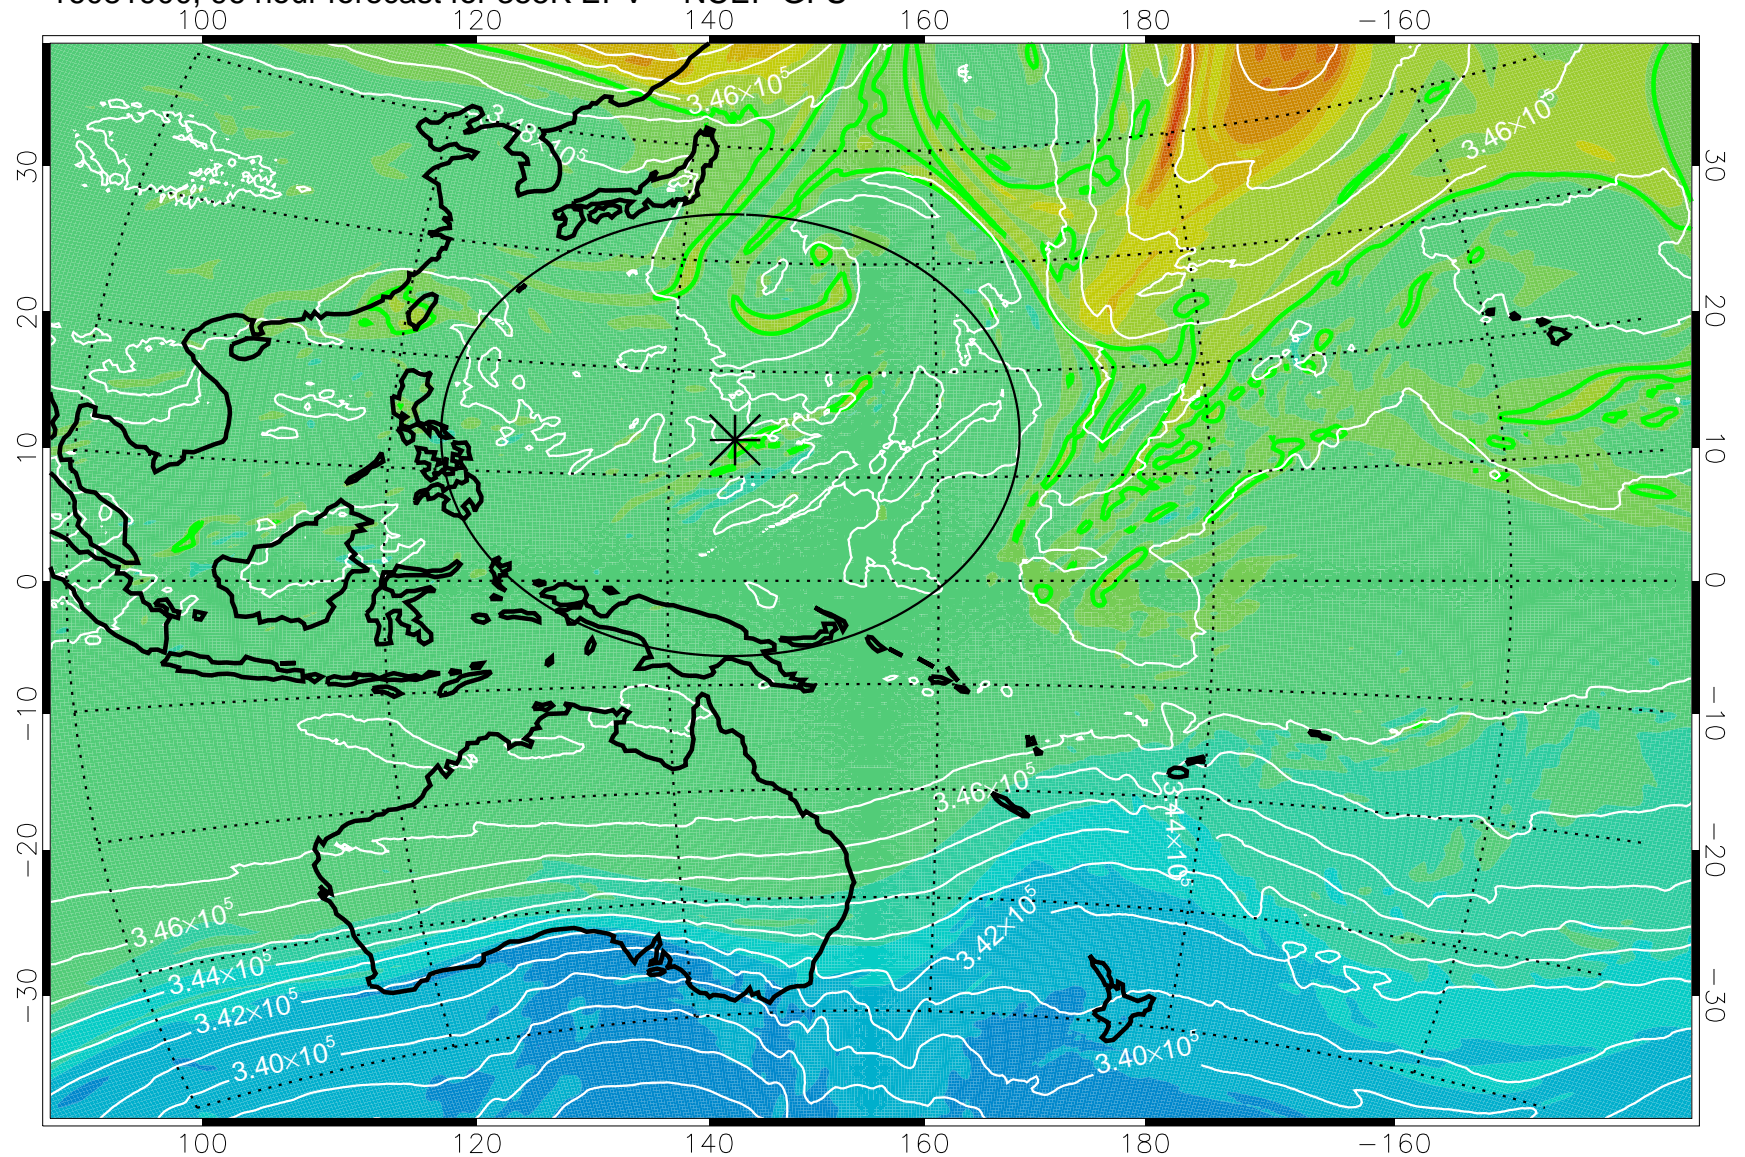

16081718, 66 hour forecast for 355K EPV -- NCEP GFS

355K Montgomery Streamfunction, white
EPV Tropopause (2 PVU) Position
Range ring of 2304 km

16081800, 72 hour forecast for 355K EPV -- NCEP GFS

355K Montgomery Streamfunction, white
EPV Tropopause (2 PVU) Position
Range ring of 2304 km

16081806, 78 hour forecast for 355K EPV -- NCEP GFS

355K Montgomery Streamfunction, white
EPV Tropopause (2 PVU) Position
Range ring of 2304 km

16081812, 84 hour forecast for 355K EPV -- NCEP GFS

355K Montgomery Streamfunction, white
EPV Tropopause (2 PVU) Position
Range ring of 2304 km

16081818, 90 hour forecast for 355K EPV -- NCEP GFS

355K Montgomery Streamfunction, white
EPV Tropopause (2 PVU) Position
Range ring of 2304 km

16081900, 96 hour forecast for 355K EPV -- NCEP GFS

355K Montgomery Streamfunction, white
EPV Tropopause (2 PVU) Position
Range ring of 2304 km

16081906, 102 hour forecast for 355K EPV -- NCEP GFS

355K Montgomery Streamfunction, white
EPV Tropopause (2 PVU) Position
Range ring of 2304 km

16081912, 108 hour forecast for 355K EPV -- NCEP GFS

355K Montgomery Streamfunction, white
EPV Tropopause (2 PVU) Position
Range ring of 2304 km