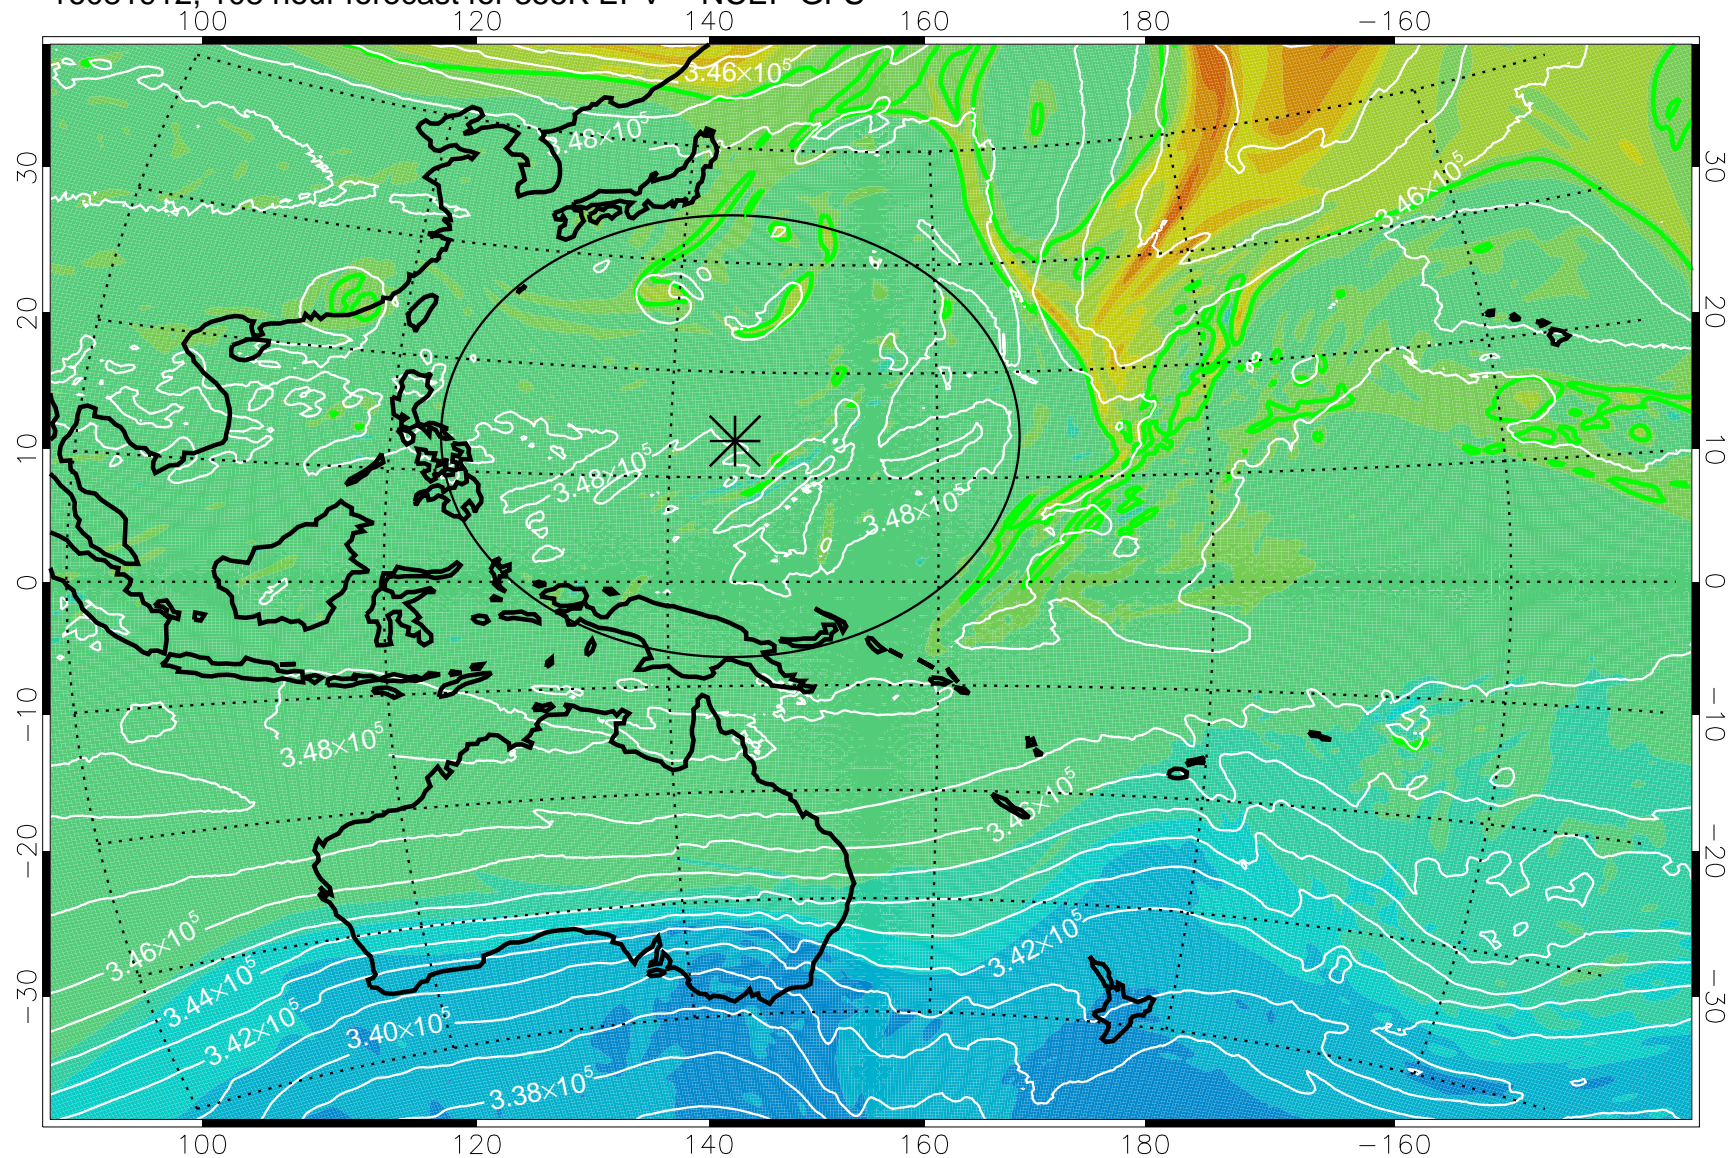

16081806, 78 hour forecast for 355K EPV -- NCEP GFS

355K Montgomery Streamfunction, white
EPV Tropopause (2 PVU) Position
Range ring of 2304 km

16081812, 84 hour forecast for 355K EPV -- NCEP GFS

355K Montgomery Streamfunction, white
EPV Tropopause (2 PVU) Position
Range ring of 2304 km

16081818, 90 hour forecast for 355K EPV -- NCEP GFS

355K Montgomery Streamfunction, white
EPV Tropopause (2 PVU) Position
Range ring of 2304 km

16081900, 96 hour forecast for 355K EPV -- NCEP GFS

355K Montgomery Streamfunction, white
EPV Tropopause (2 PVU) Position
Range ring of 2304 km

16081906, 102 hour forecast for 355K EPV -- NCEP GFS

355K Montgomery Streamfunction, white
EPV Tropopause (2 PVU) Position
Range ring of 2304 km

16081912, 108 hour forecast for 355K EPV -- NCEP GFS

355K Montgomery Streamfunction, white
EPV Tropopause (2 PVU) Position
Range ring of 2304 km

16081918, 114 hour forecast for 355K EPV -- NCEP GFS

355K Montgomery Streamfunction, white
EPV Tropopause (2 PVU) Position
Range ring of 2304 km

16082000, 120 hour forecast for 355K EPV -- NCEP GFS

355K Montgomery Streamfunction, white
EPV Tropopause (2 PVU) Position
Range ring of 2304 km