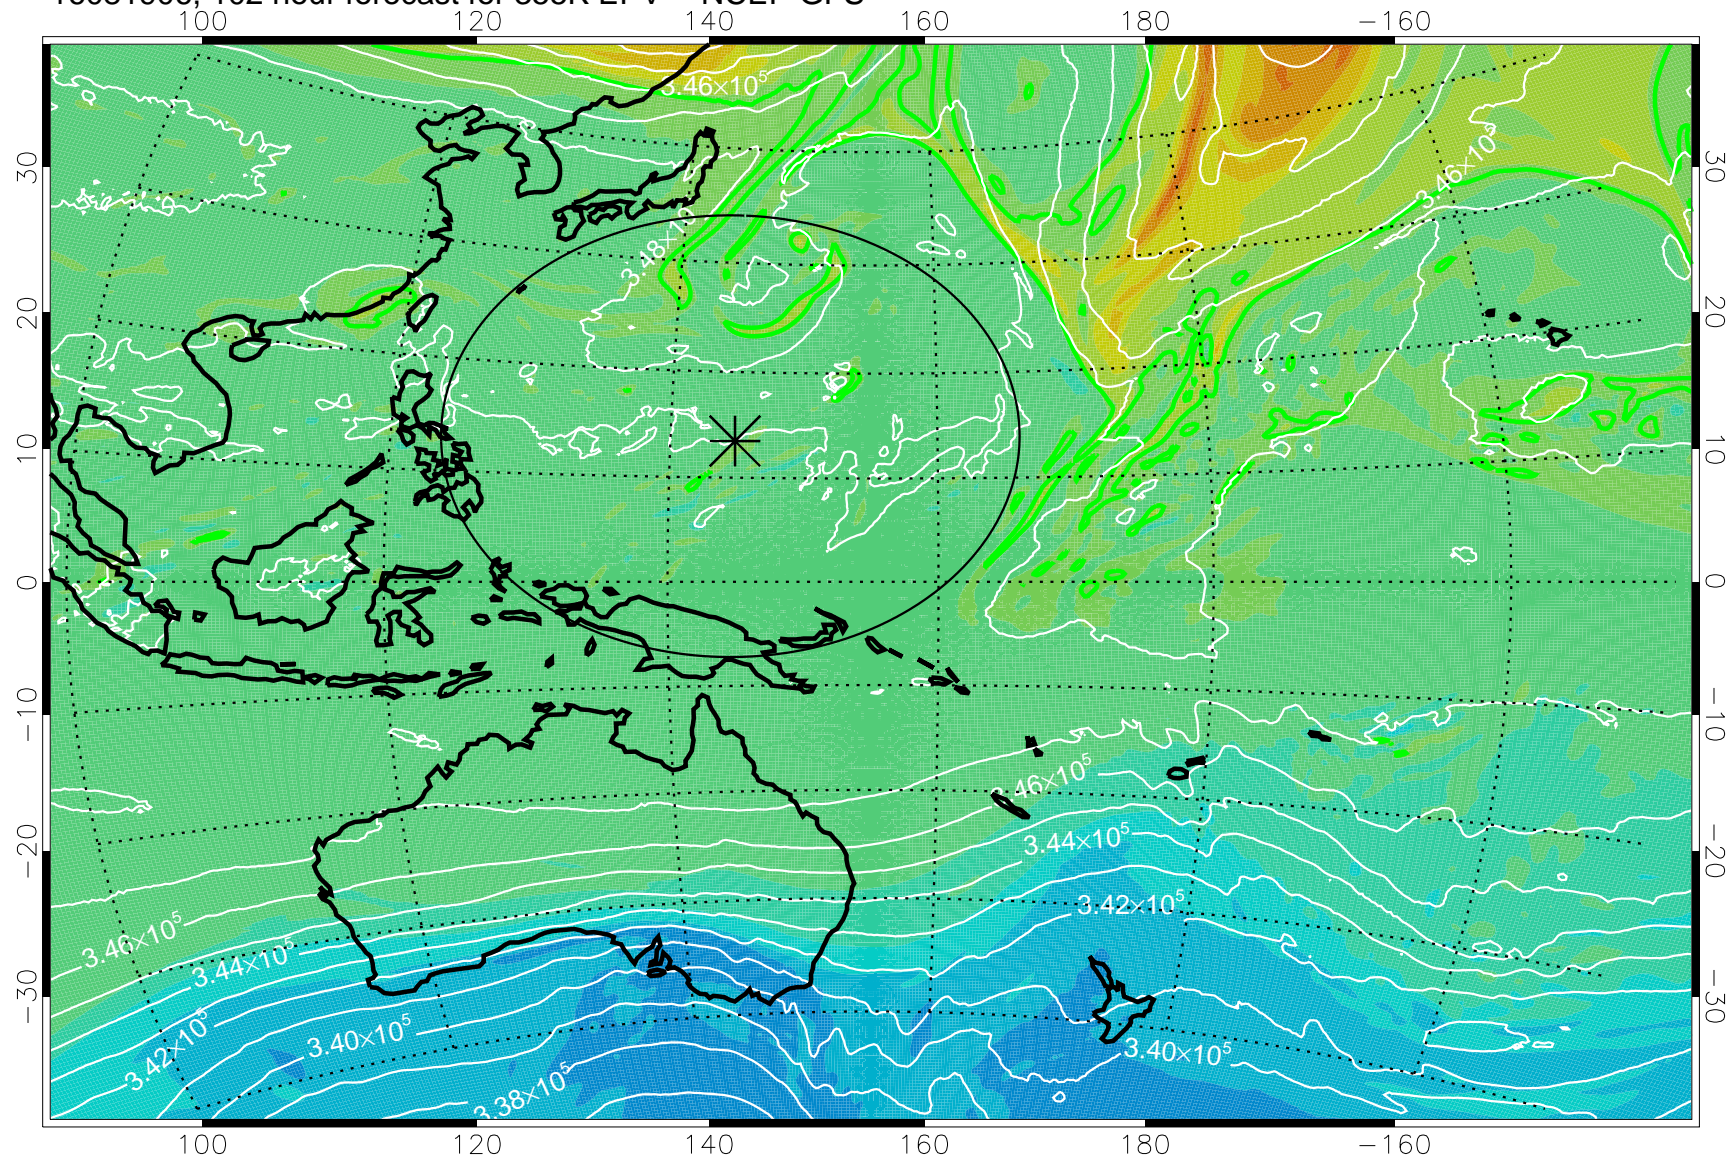

16081806, 78 hour forecast for 355K EPV -- NCEP GFS

355K Montgomery Streamfunction, white
EPV Tropopause (2 PVU) Position
Range ring of 2304 km

16081812, 84 hour forecast for 355K EPV -- NCEP GFS

355K Montgomery Streamfunction, white
EPV Tropopause (2 PVU) Position
Range ring of 2304 km

16081818, 90 hour forecast for 355K EPV -- NCEP GFS

355K Montgomery Streamfunction, white
EPV Tropopause (2 PVU) Position
Range ring of 2304 km

16081900, 96 hour forecast for 355K EPV -- NCEP GFS

355K Montgomery Streamfunction, white
EPV Tropopause (2 PVU) Position
Range ring of 2304 km

16081906, 102 hour forecast for 355K EPV -- NCEP GFS

355K Montgomery Streamfunction, white
EPV Tropopause (2 PVU) Position
Range ring of 2304 km

16081912, 108 hour forecast for 355K EPV -- NCEP GFS

355K Montgomery Streamfunction, white
EPV Tropopause (2 PVU) Position
Range ring of 2304 km

16081918, 114 hour forecast for 355K EPV -- NCEP GFS

355K Montgomery Streamfunction, white
EPV Tropopause (2 PVU) Position
Range ring of 2304 km

16082000, 120 hour forecast for 355K EPV -- NCEP GFS

355K Montgomery Streamfunction, white
EPV Tropopause (2 PVU) Position
Range ring of 2304 km