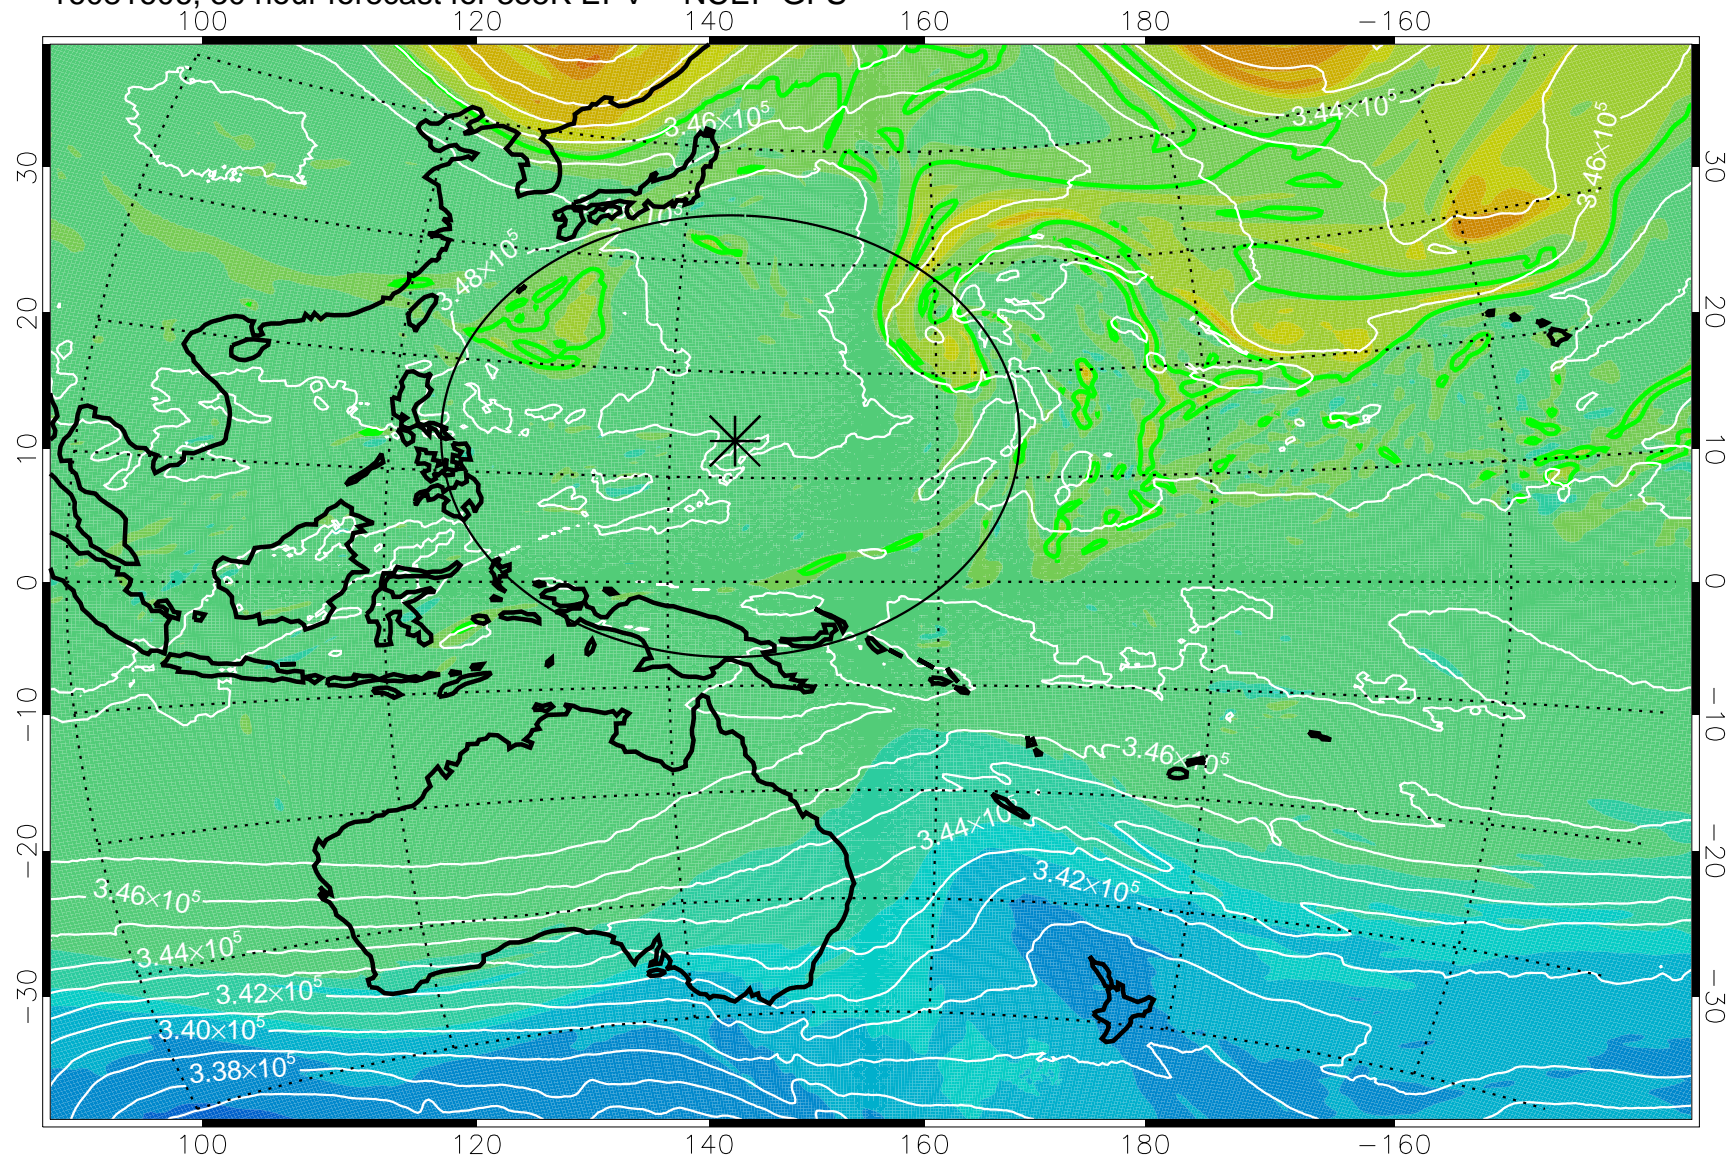

16081518, 18 hour forecast for 355K EPV -- NCEP GFS

355K Montgomery Streamfunction, white
EPV Tropopause (2 PVU) Position
Range ring of 2304 km

16081600, 24 hour forecast for 355K EPV -- NCEP GFS

355K Montgomery Streamfunction, white
EPV Tropopause (2 PVU) Position
Range ring of 2304 km

16081606, 30 hour forecast for 355K EPV -- NCEP GFS

355K Montgomery Streamfunction, white
EPV Tropopause (2 PVU) Position
Range ring of 2304 km

16081612, 36 hour forecast for 355K EPV -- NCEP GFS

355K Montgomery Streamfunction, white
EPV Tropopause (2 PVU) Position
Range ring of 2304 km

16081618, 42 hour forecast for 355K EPV -- NCEP GFS

355K Montgomery Streamfunction, white
EPV Tropopause (2 PVU) Position
Range ring of 2304 km

16081700, 48 hour forecast for 355K EPV -- NCEP GFS

355K Montgomery Streamfunction, white
EPV Tropopause (2 PVU) Position
Range ring of 2304 km

16081718, 66 hour forecast for 355K EPV -- NCEP GFS

355K Montgomery Streamfunction, white
EPV Tropopause (2 PVU) Position
Range ring of 2304 km

16081800, 72 hour forecast for 355K EPV -- NCEP GFS

355K Montgomery Streamfunction, white
EPV Tropopause (2 PVU) Position
Range ring of 2304 km