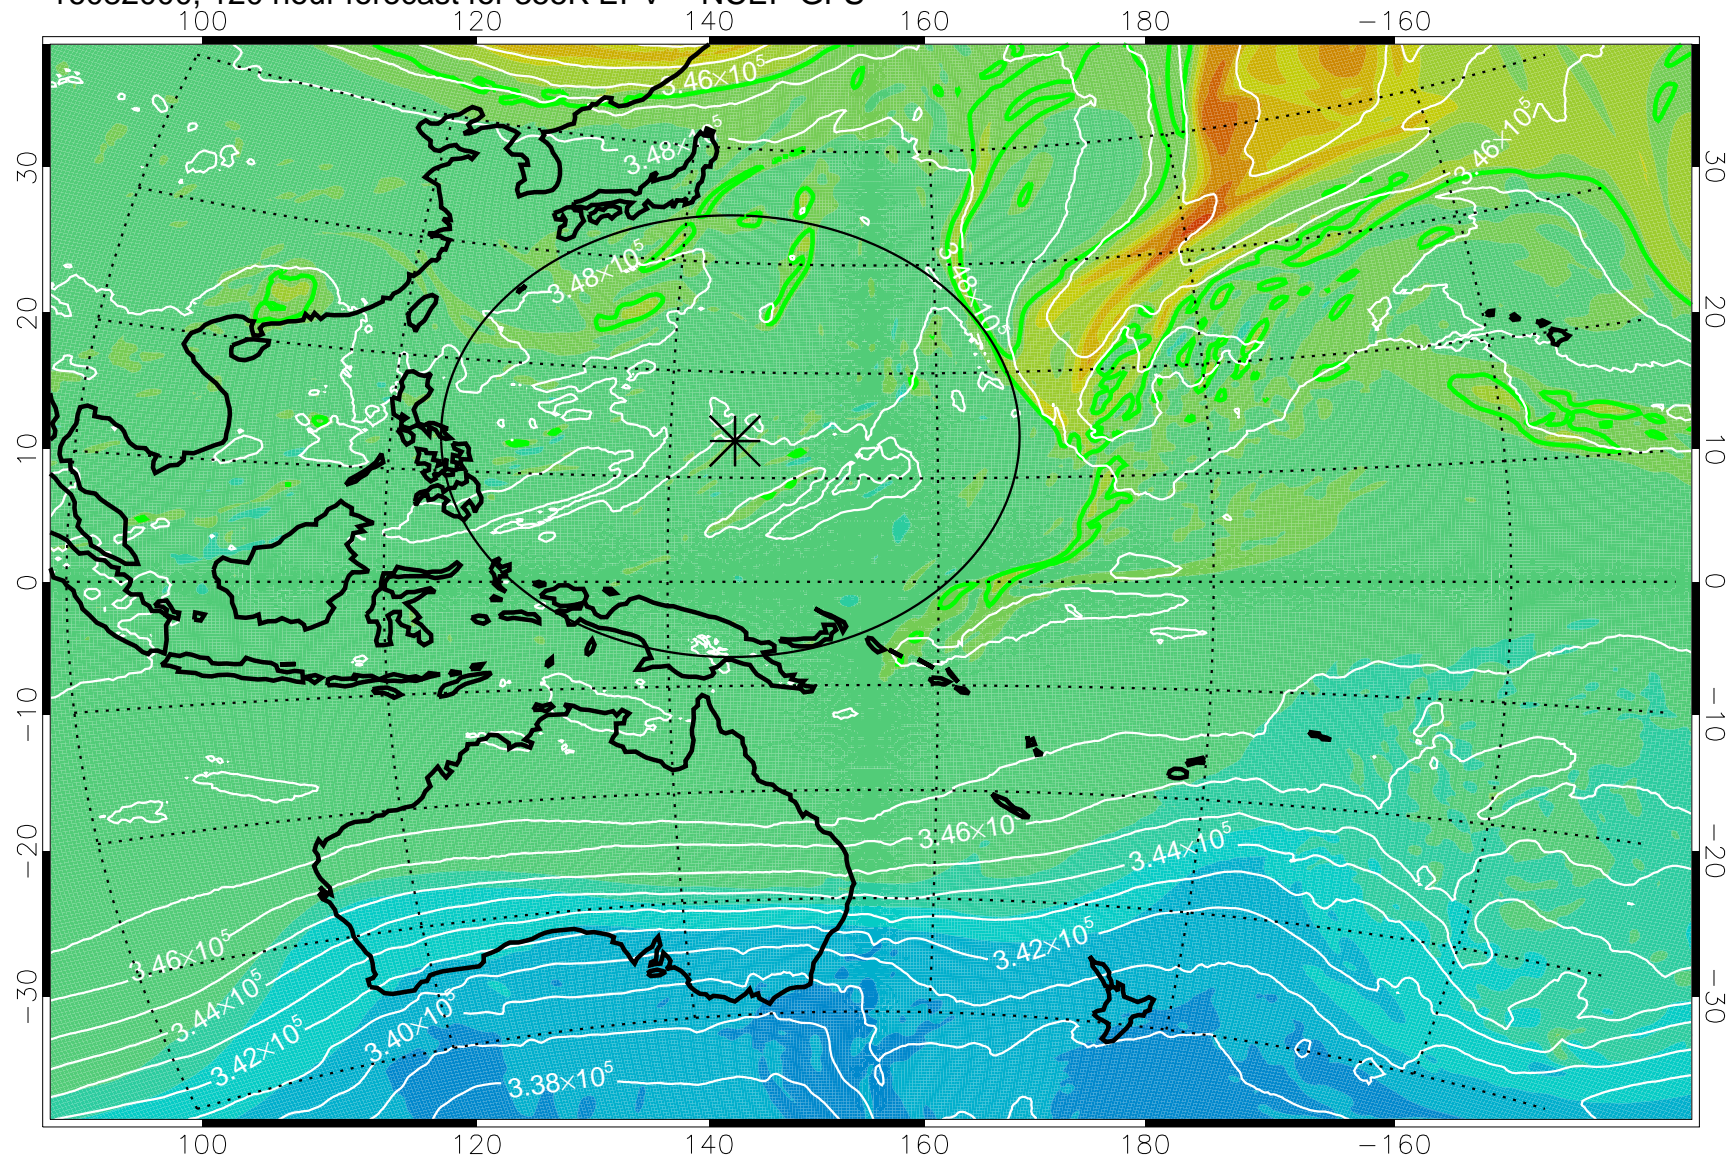

16081806, 78 hour forecast for 355K EPV -- NCEP GFS

355K Montgomery Streamfunction, white
EPV Tropopause (2 PVU) Position
Range ring of 2304 km

16081812, 84 hour forecast for 355K EPV -- NCEP GFS

355K Montgomery Streamfunction, white
EPV Tropopause (2 PVU) Position
Range ring of 2304 km

16081818, 90 hour forecast for 355K EPV -- NCEP GFS

355K Montgomery Streamfunction, white
EPV Tropopause (2 PVU) Position
Range ring of 2304 km

16081900, 96 hour forecast for 355K EPV -- NCEP GFS

355K Montgomery Streamfunction, white
EPV Tropopause (2 PVU) Position
Range ring of 2304 km

16081906, 102 hour forecast for 355K EPV -- NCEP GFS

355K Montgomery Streamfunction, white
EPV Tropopause (2 PVU) Position
Range ring of 2304 km

16081912, 108 hour forecast for 355K EPV -- NCEP GFS

355K Montgomery Streamfunction, white
EPV Tropopause (2 PVU) Position
Range ring of 2304 km

16081918, 114 hour forecast for 355K EPV -- NCEP GFS

355K Montgomery Streamfunction, white
EPV Tropopause (2 PVU) Position
Range ring of 2304 km

16082000, 120 hour forecast for 355K EPV -- NCEP GFS

355K Montgomery Streamfunction, white
EPV Tropopause (2 PVU) Position
Range ring of 2304 km