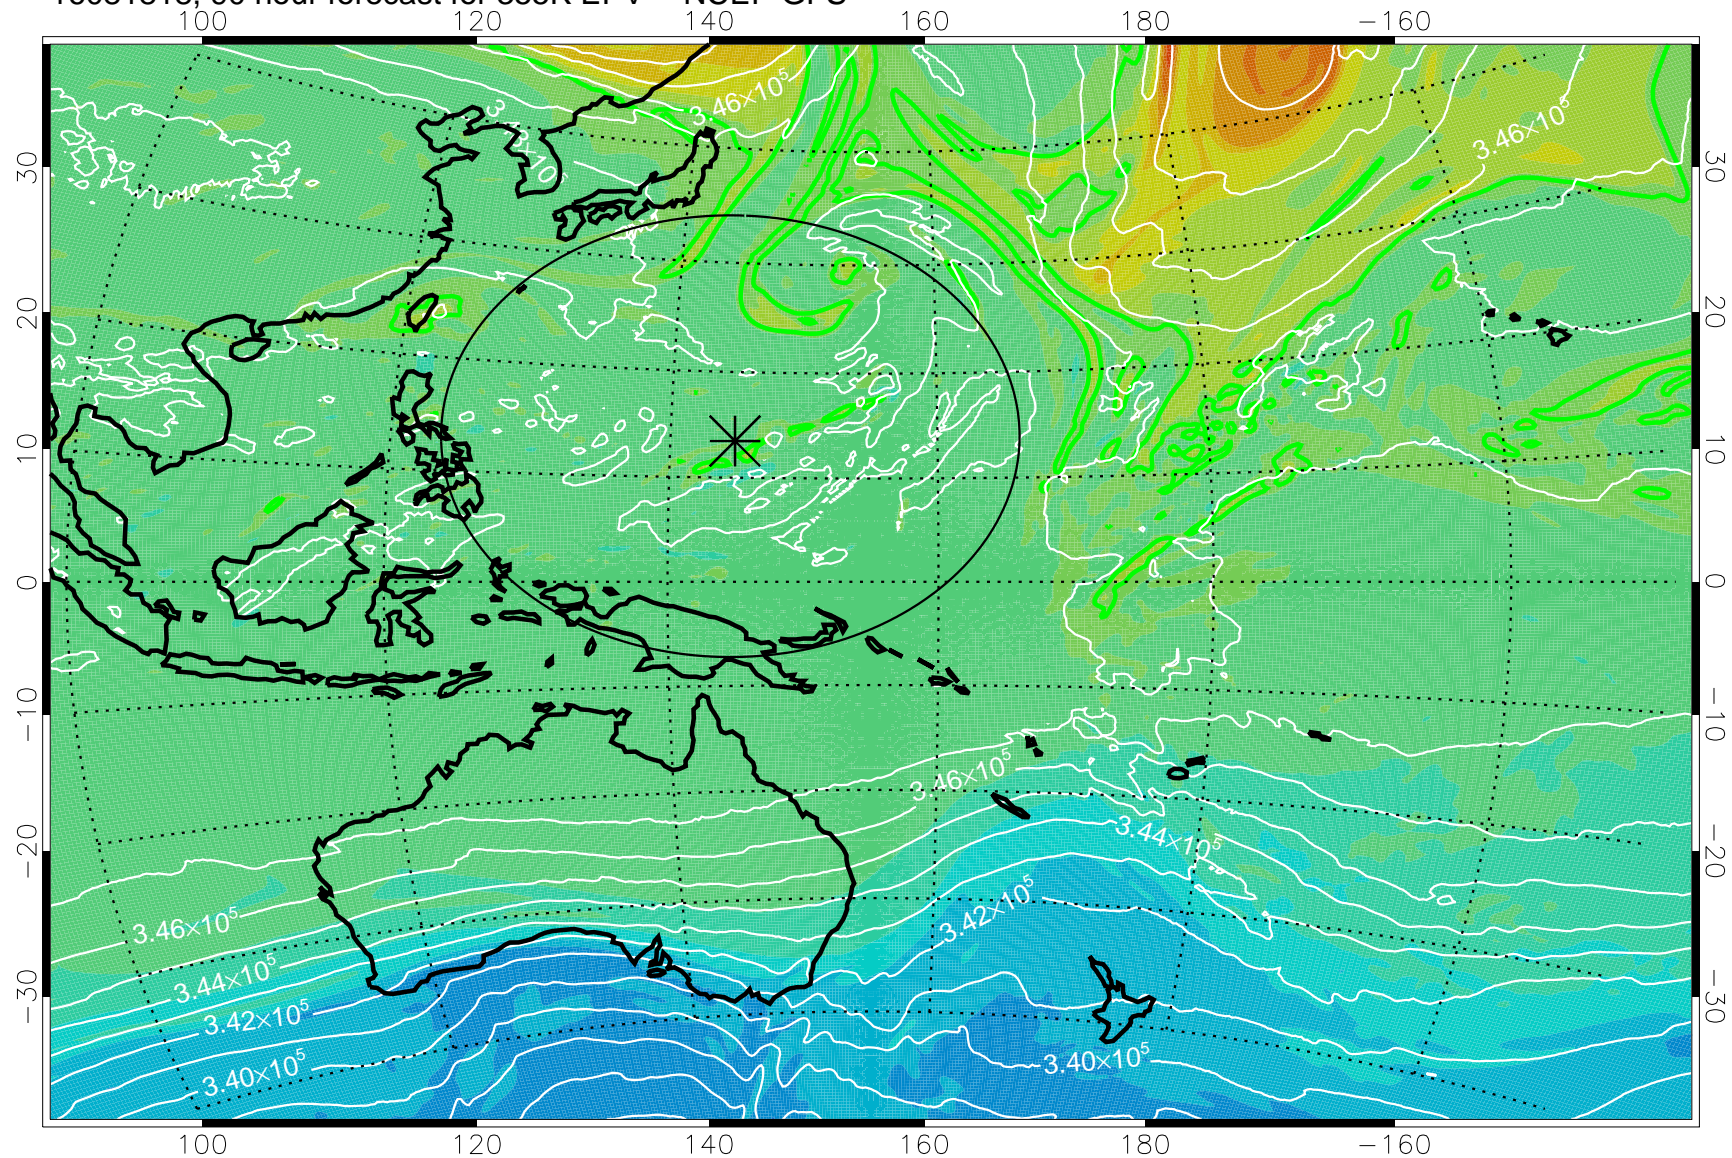

16081718, 66 hour forecast for 355K EPV -- NCEP GFS

355K Montgomery Streamfunction, white
EPV Tropopause (2 PVU) Position
Range ring of 2304 km

16081800, 72 hour forecast for 355K EPV -- NCEP GFS

355K Montgomery Streamfunction, white
EPV Tropopause (2 PVU) Position
Range ring of 2304 km

16081806, 78 hour forecast for 355K EPV -- NCEP GFS

355K Montgomery Streamfunction, white
EPV Tropopause (2 PVU) Position
Range ring of 2304 km

16081812, 84 hour forecast for 355K EPV -- NCEP GFS

355K Montgomery Streamfunction, white
EPV Tropopause (2 PVU) Position
Range ring of 2304 km

16081818, 90 hour forecast for 355K EPV -- NCEP GFS

355K Montgomery Streamfunction, white
EPV Tropopause (2 PVU) Position
Range ring of 2304 km

16081900, 96 hour forecast for 355K EPV -- NCEP GFS

355K Montgomery Streamfunction, white
EPV Tropopause (2 PVU) Position
Range ring of 2304 km

16081906, 102 hour forecast for 355K EPV -- NCEP GFS

355K Montgomery Streamfunction, white
EPV Tropopause (2 PVU) Position
Range ring of 2304 km

16081912, 108 hour forecast for 355K EPV -- NCEP GFS

355K Montgomery Streamfunction, white
EPV Tropopause (2 PVU) Position
Range ring of 2304 km