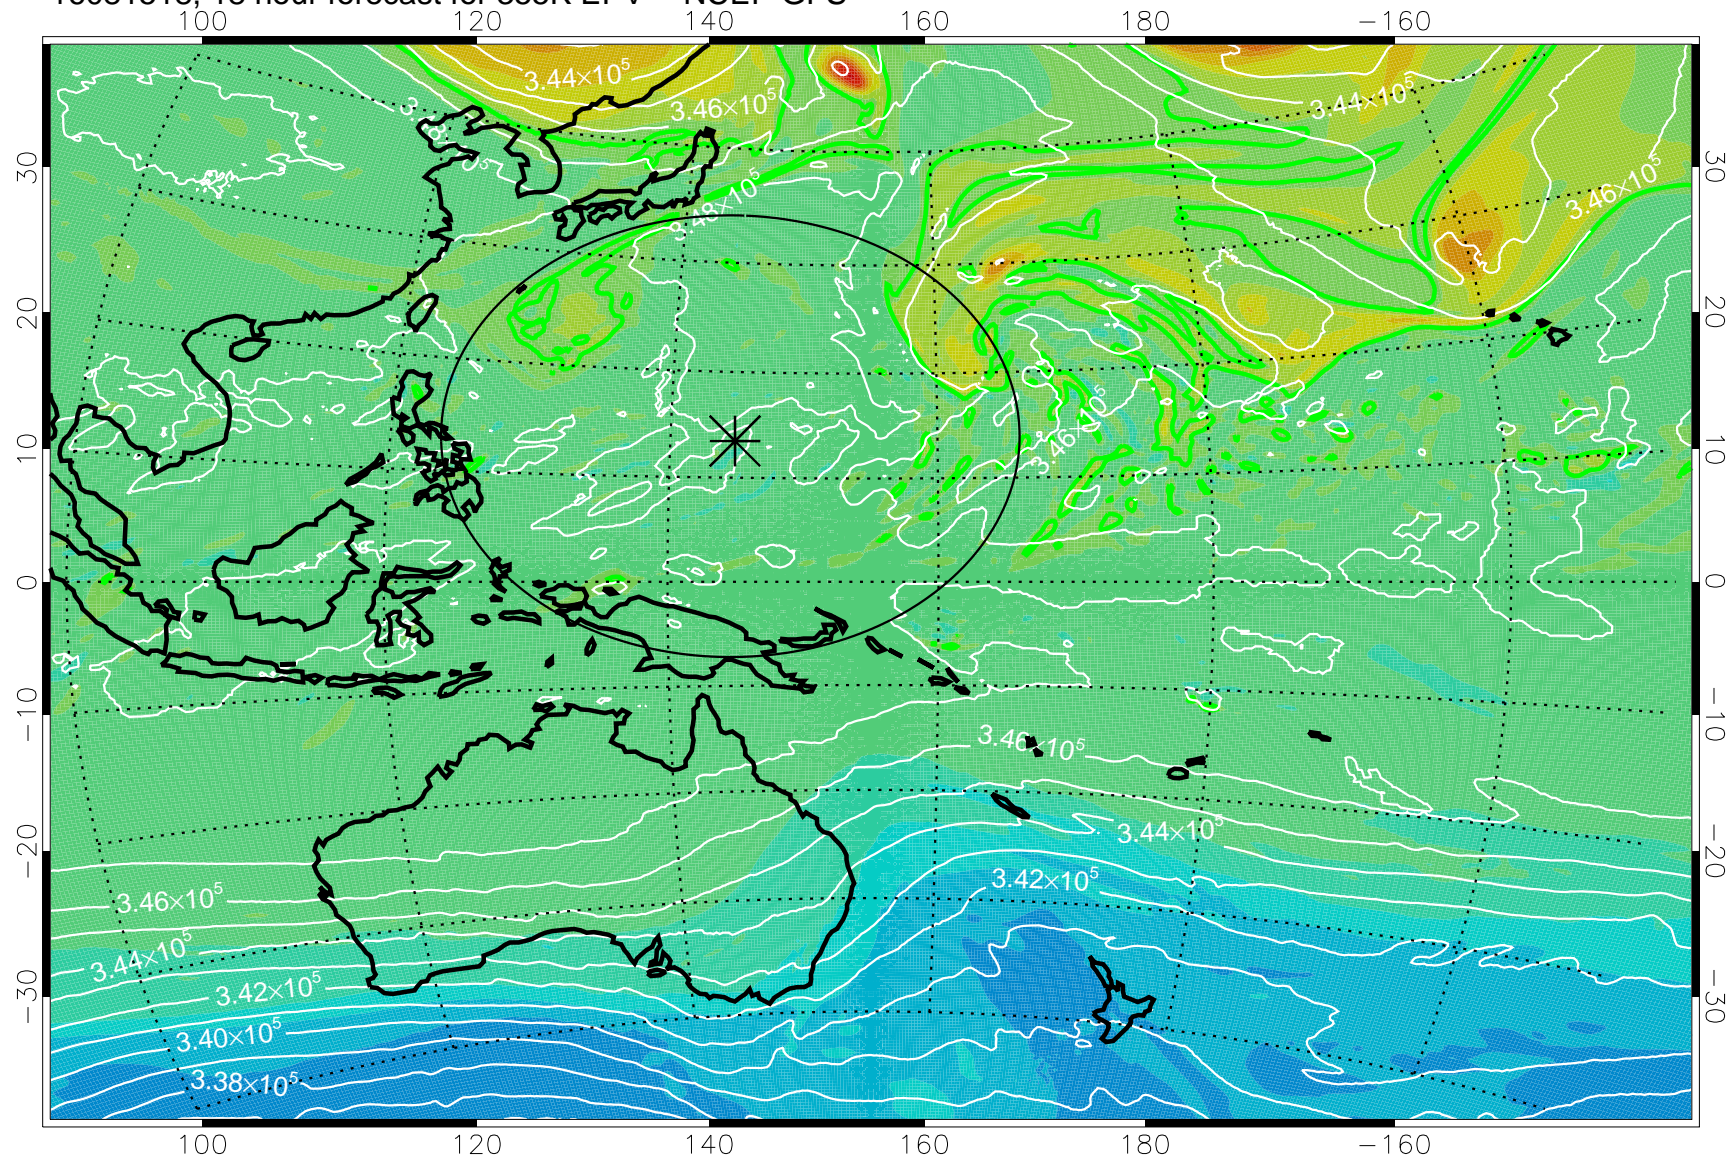

16081506, 6 hour forecast for 355K EPV -- NCEP GFS

355K Montgomery Streamfunction, white
EPV Tropopause (2 PVU) Position
Range ring of 2304 km

16081512, 12 hour forecast for 355K EPV -- NCEP GFS

355K Montgomery Streamfunction, white
EPV Tropopause (2 PVU) Position
Range ring of 2304 km

16081518, 18 hour forecast for 355K EPV -- NCEP GFS

355K Montgomery Streamfunction, white
EPV Tropopause (2 PVU) Position
Range ring of 2304 km

16081600, 24 hour forecast for 355K EPV -- NCEP GFS

355K Montgomery Streamfunction, white
EPV Tropopause (2 PVU) Position
Range ring of 2304 km

16081606, 30 hour forecast for 355K EPV -- NCEP GFS

355K Montgomery Streamfunction, white
EPV Tropopause (2 PVU) Position
Range ring of 2304 km

16081612, 36 hour forecast for 355K EPV -- NCEP GFS

355K Montgomery Streamfunction, white
EPV Tropopause (2 PVU) Position
Range ring of 2304 km

16081618, 42 hour forecast for 355K EPV -- NCEP GFS

355K Montgomery Streamfunction, white
EPV Tropopause (2 PVU) Position
Range ring of 2304 km

16081700, 48 hour forecast for 355K EPV -- NCEP GFS

355K Montgomery Streamfunction, white
EPV Tropopause (2 PVU) Position
Range ring of 2304 km