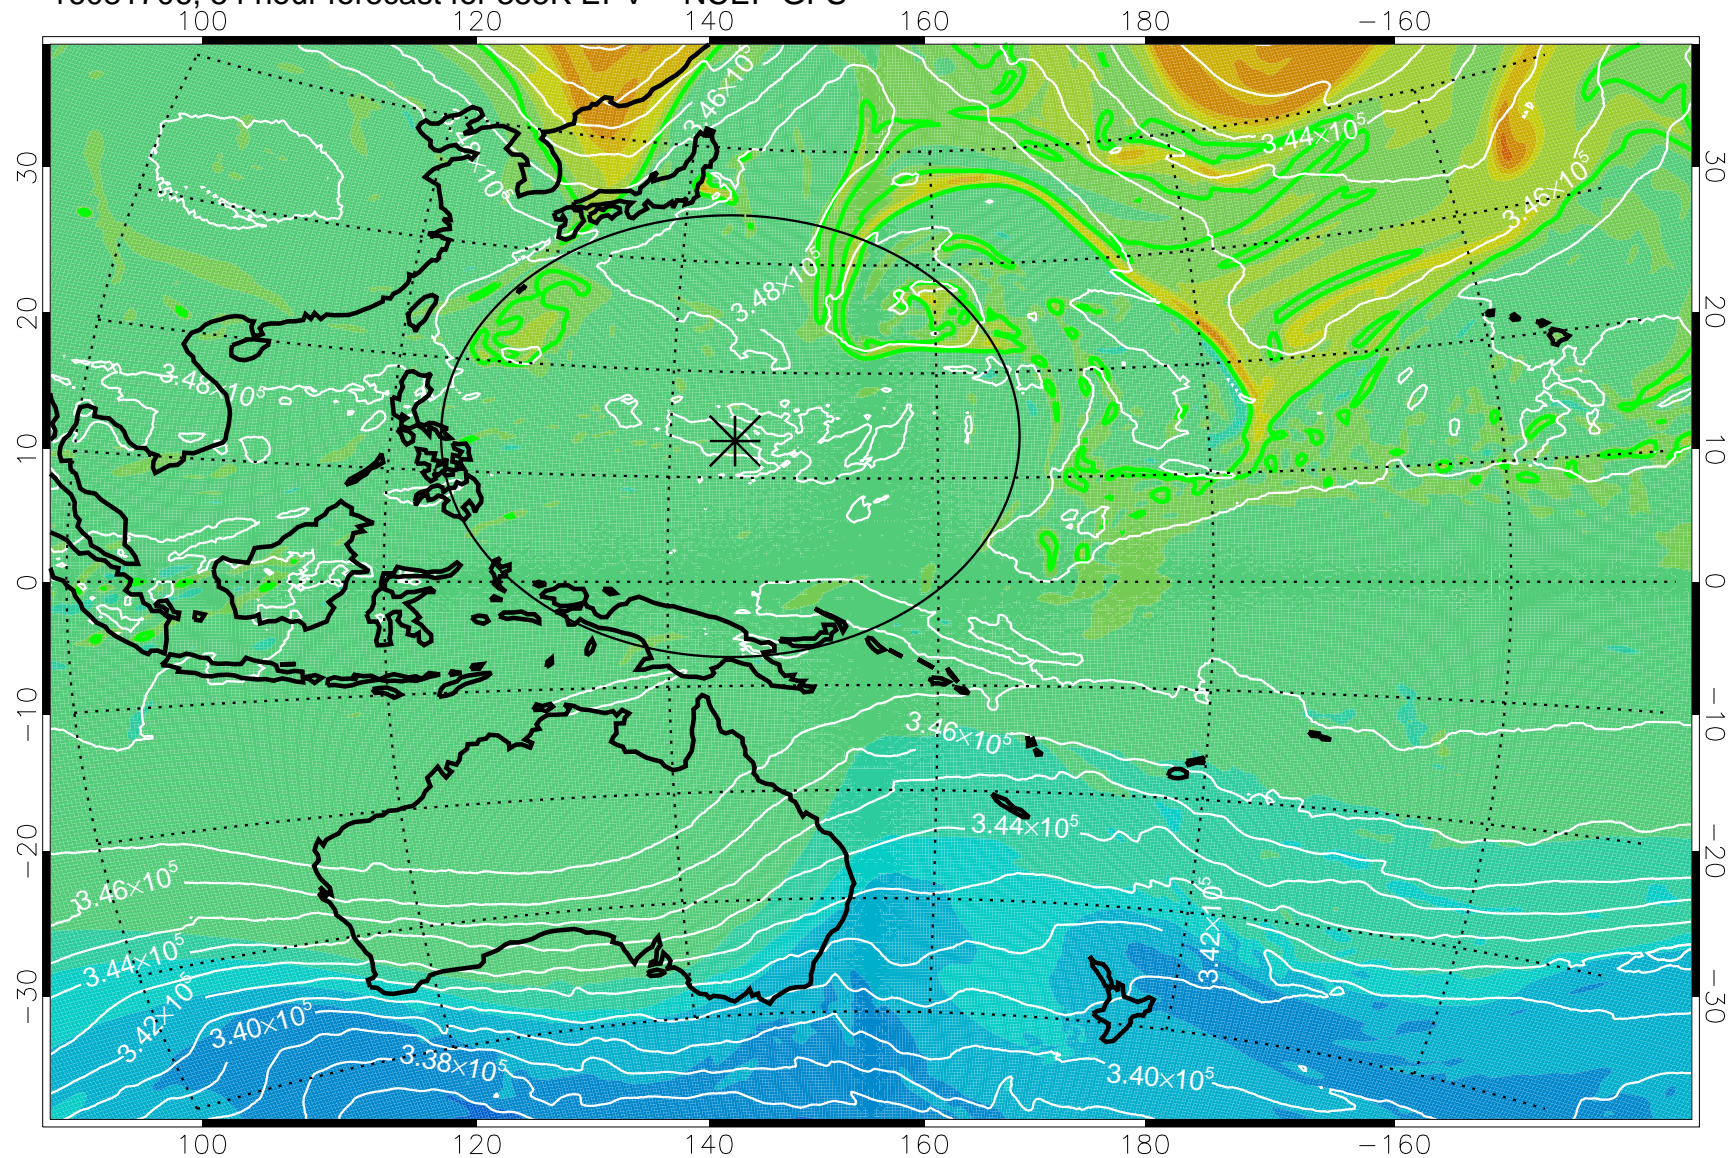

16081606, 30 hour forecast for 355K EPV -- NCEP GFS

355K Montgomery Streamfunction, white
EPV Tropopause (2 PVU) Position
Range ring of 2304 km

16081612, 36 hour forecast for 355K EPV -- NCEP GFS

355K Montgomery Streamfunction, white
EPV Tropopause (2 PVU) Position
Range ring of 2304 km

16081618, 42 hour forecast for 355K EPV -- NCEP GFS

355K Montgomery Streamfunction, white
EPV Tropopause (2 PVU) Position
Range ring of 2304 km

16081700, 48 hour forecast for 355K EPV -- NCEP GFS

355K Montgomery Streamfunction, white
EPV Tropopause (2 PVU) Position
Range ring of 2304 km

16081706, 54 hour forecast for 355K EPV -- NCEP GFS

355K Montgomery Streamfunction, white
EPV Tropopause (2 PVU) Position
Range ring of 2304 km

16081712, 60 hour forecast for 355K EPV -- NCEP GFS

355K Montgomery Streamfunction, white
EPV Tropopause (2 PVU) Position
Range ring of 2304 km

16081718, 66 hour forecast for 355K EPV -- NCEP GFS

355K Montgomery Streamfunction, white
EPV Tropopause (2 PVU) Position
Range ring of 2304 km

16081800, 72 hour forecast for 355K EPV -- NCEP GFS

355K Montgomery Streamfunction, white
EPV Tropopause (2 PVU) Position
Range ring of 2304 km