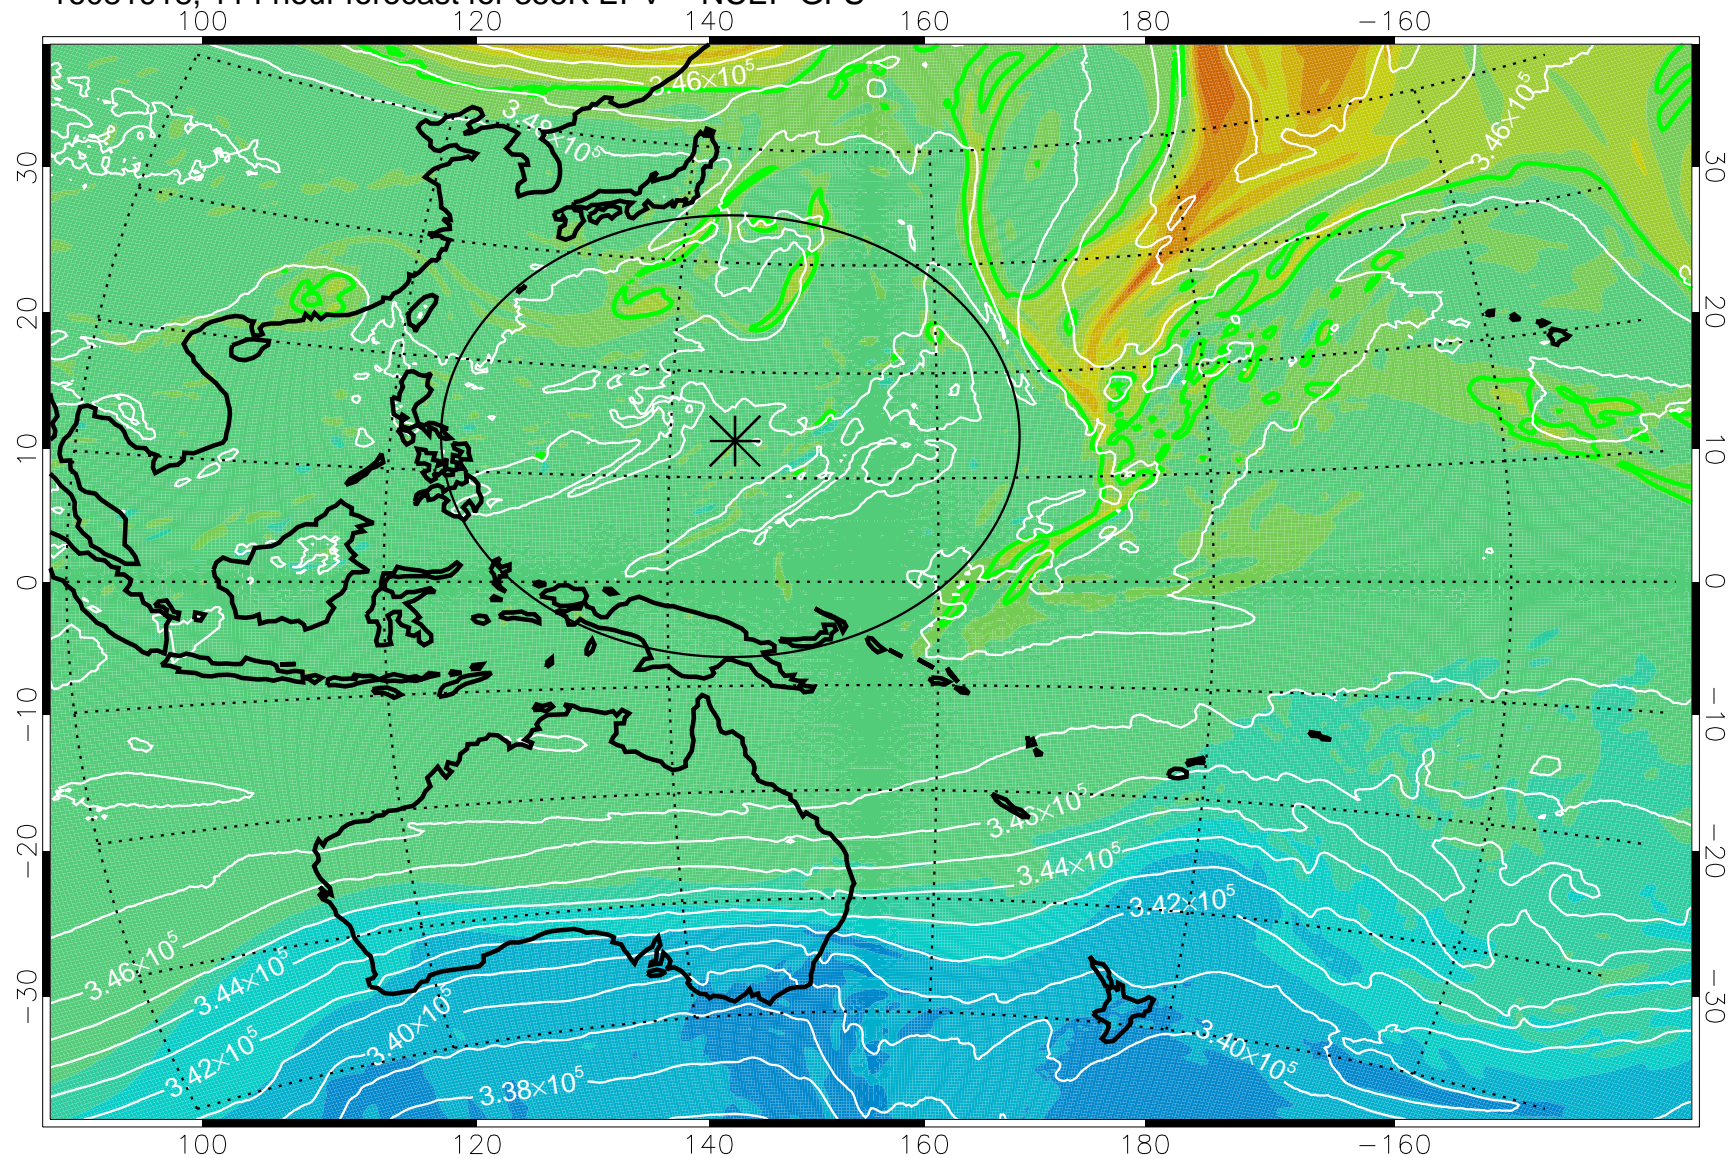

16081806, 78 hour forecast for 355K EPV -- NCEP GFS

355K Montgomery Streamfunction, white
EPV Tropopause (2 PVU) Position
Range ring of 2304 km

16081812, 84 hour forecast for 355K EPV -- NCEP GFS

355K Montgomery Streamfunction, white
EPV Tropopause (2 PVU) Position
Range ring of 2304 km

16081818, 90 hour forecast for 355K EPV -- NCEP GFS

355K Montgomery Streamfunction, white
EPV Tropopause (2 PVU) Position
Range ring of 2304 km

16081900, 96 hour forecast for 355K EPV -- NCEP GFS

355K Montgomery Streamfunction, white
EPV Tropopause (2 PVU) Position
Range ring of 2304 km

16081906, 102 hour forecast for 355K EPV -- NCEP GFS

355K Montgomery Streamfunction, white
EPV Tropopause (2 PVU) Position
Range ring of 2304 km

16081912, 108 hour forecast for 355K EPV -- NCEP GFS

355K Montgomery Streamfunction, white
EPV Tropopause (2 PVU) Position
Range ring of 2304 km

16081918, 114 hour forecast for 355K EPV -- NCEP GFS

355K Montgomery Streamfunction, white
EPV Tropopause (2 PVU) Position
Range ring of 2304 km

16082000, 120 hour forecast for 355K EPV -- NCEP GFS

355K Montgomery Streamfunction, white
EPV Tropopause (2 PVU) Position
Range ring of 2304 km