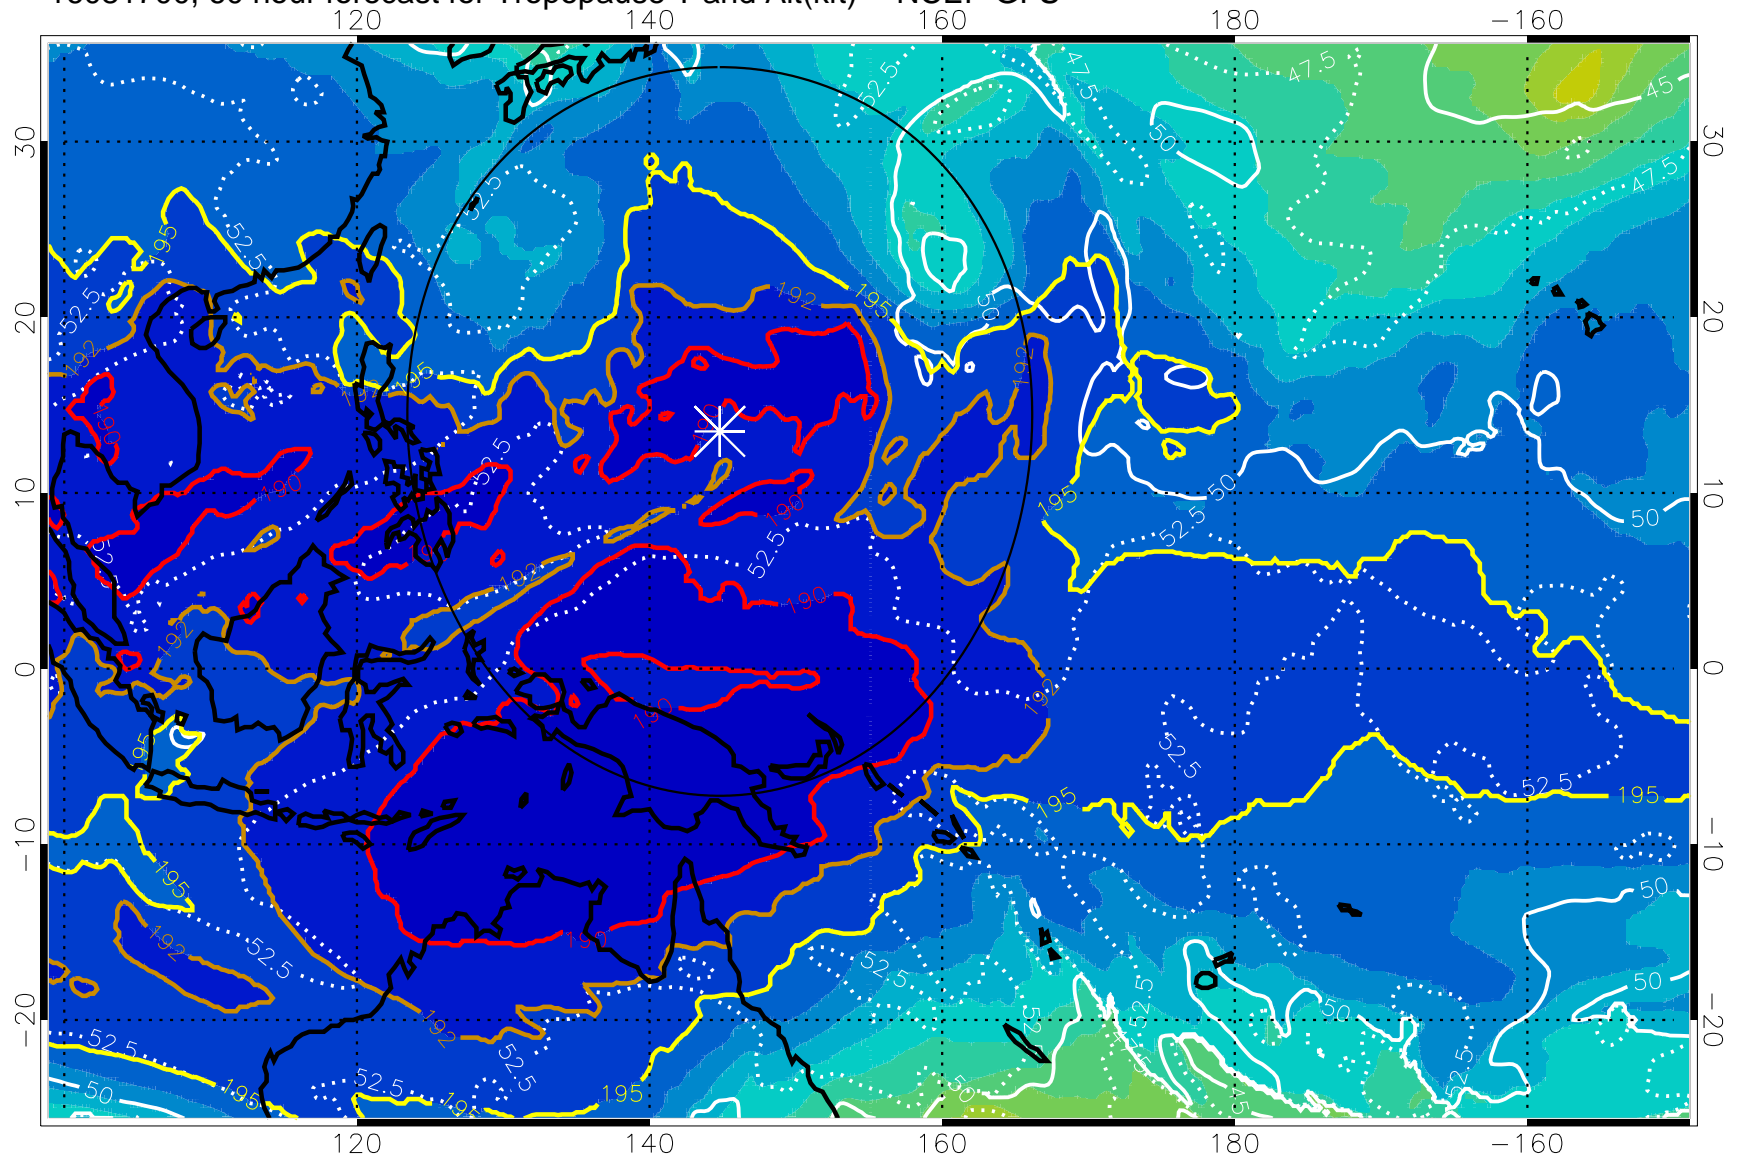

190 200 210 220 230

Tropopause T, K

Tropopause Altitude in kft (white)

192.5K Isotherm 195K Isotherm
187.5K Isotherm 190K Isotherm

Range ring of 2304 km

16081700, 60 hour forecast for Tropopause T and Alt(kft) -- NCEP GFS