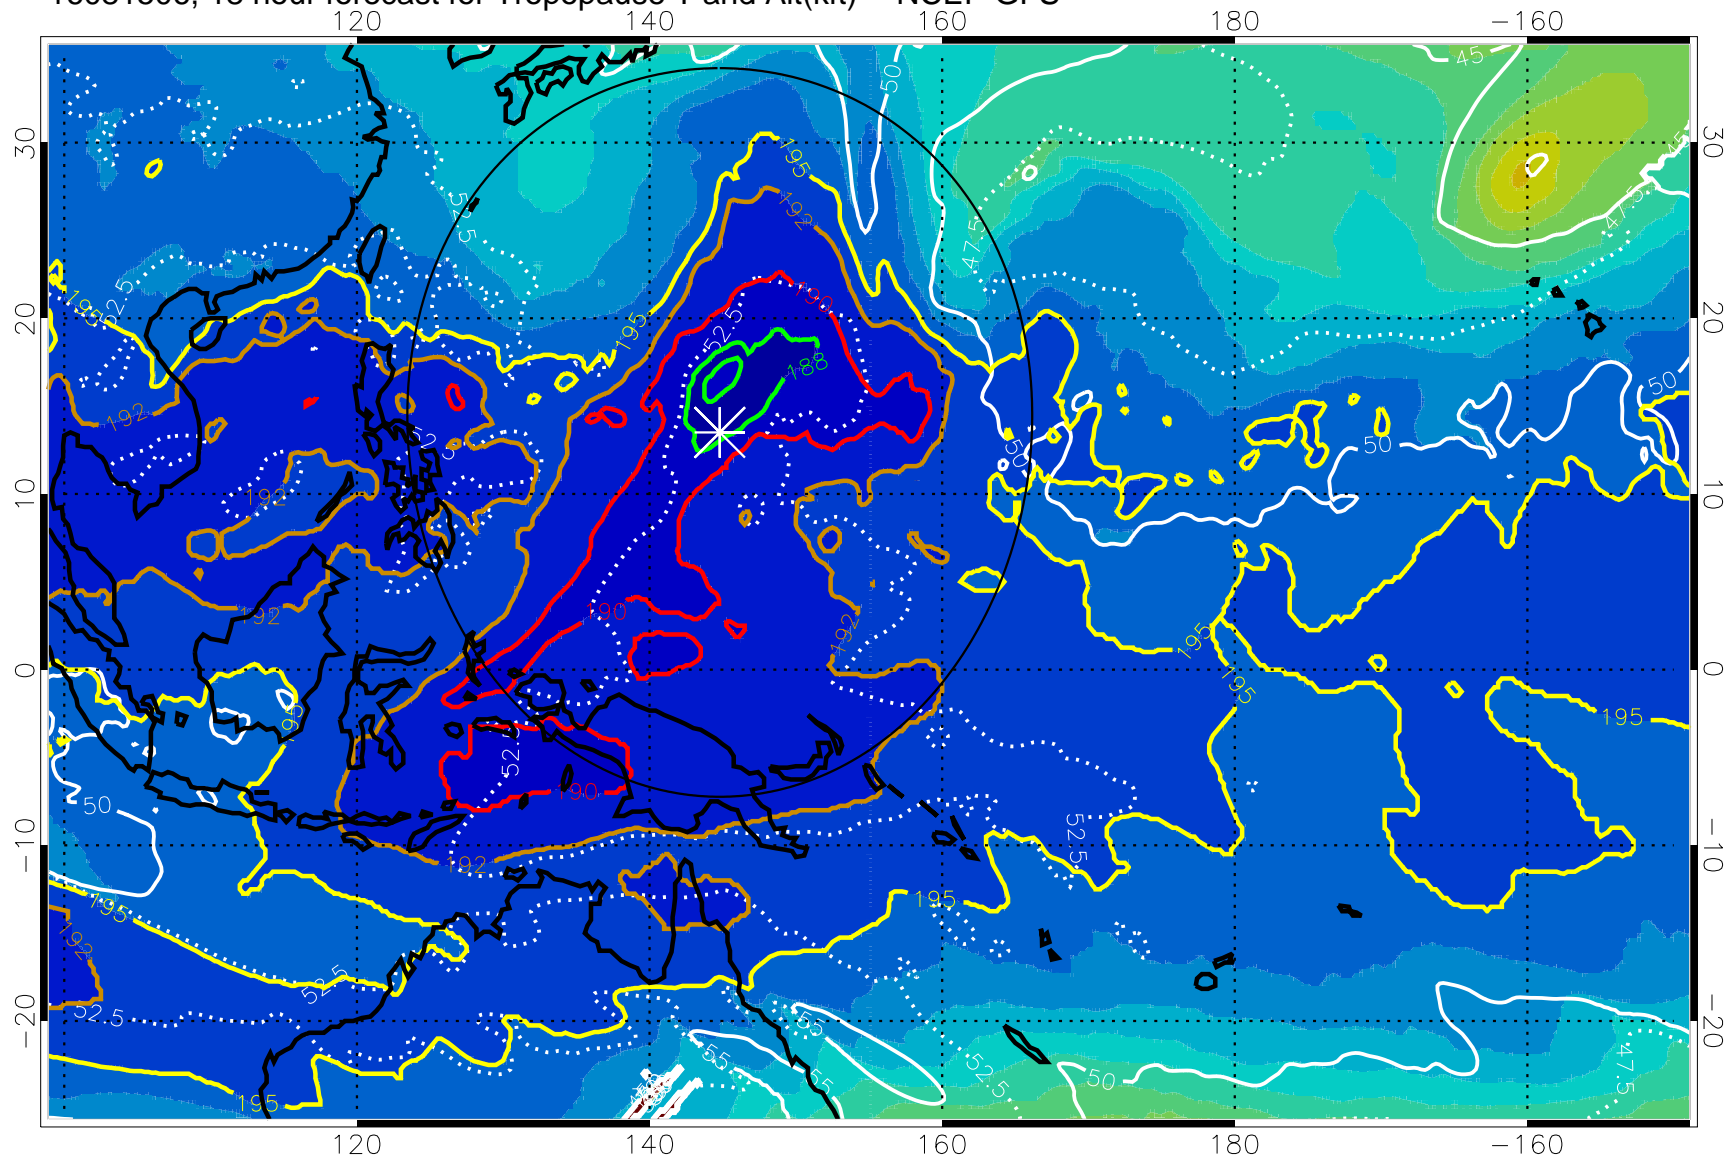

16081506, 18 hour forecast for Tropopause T and Alt(kft) -- NCEP GFS

Tropopause Altitude in kft (white)

192.5K Isotherm 195K Isotherm
187.5K Isotherm 190K Isotherm

Range ring of 2304 km