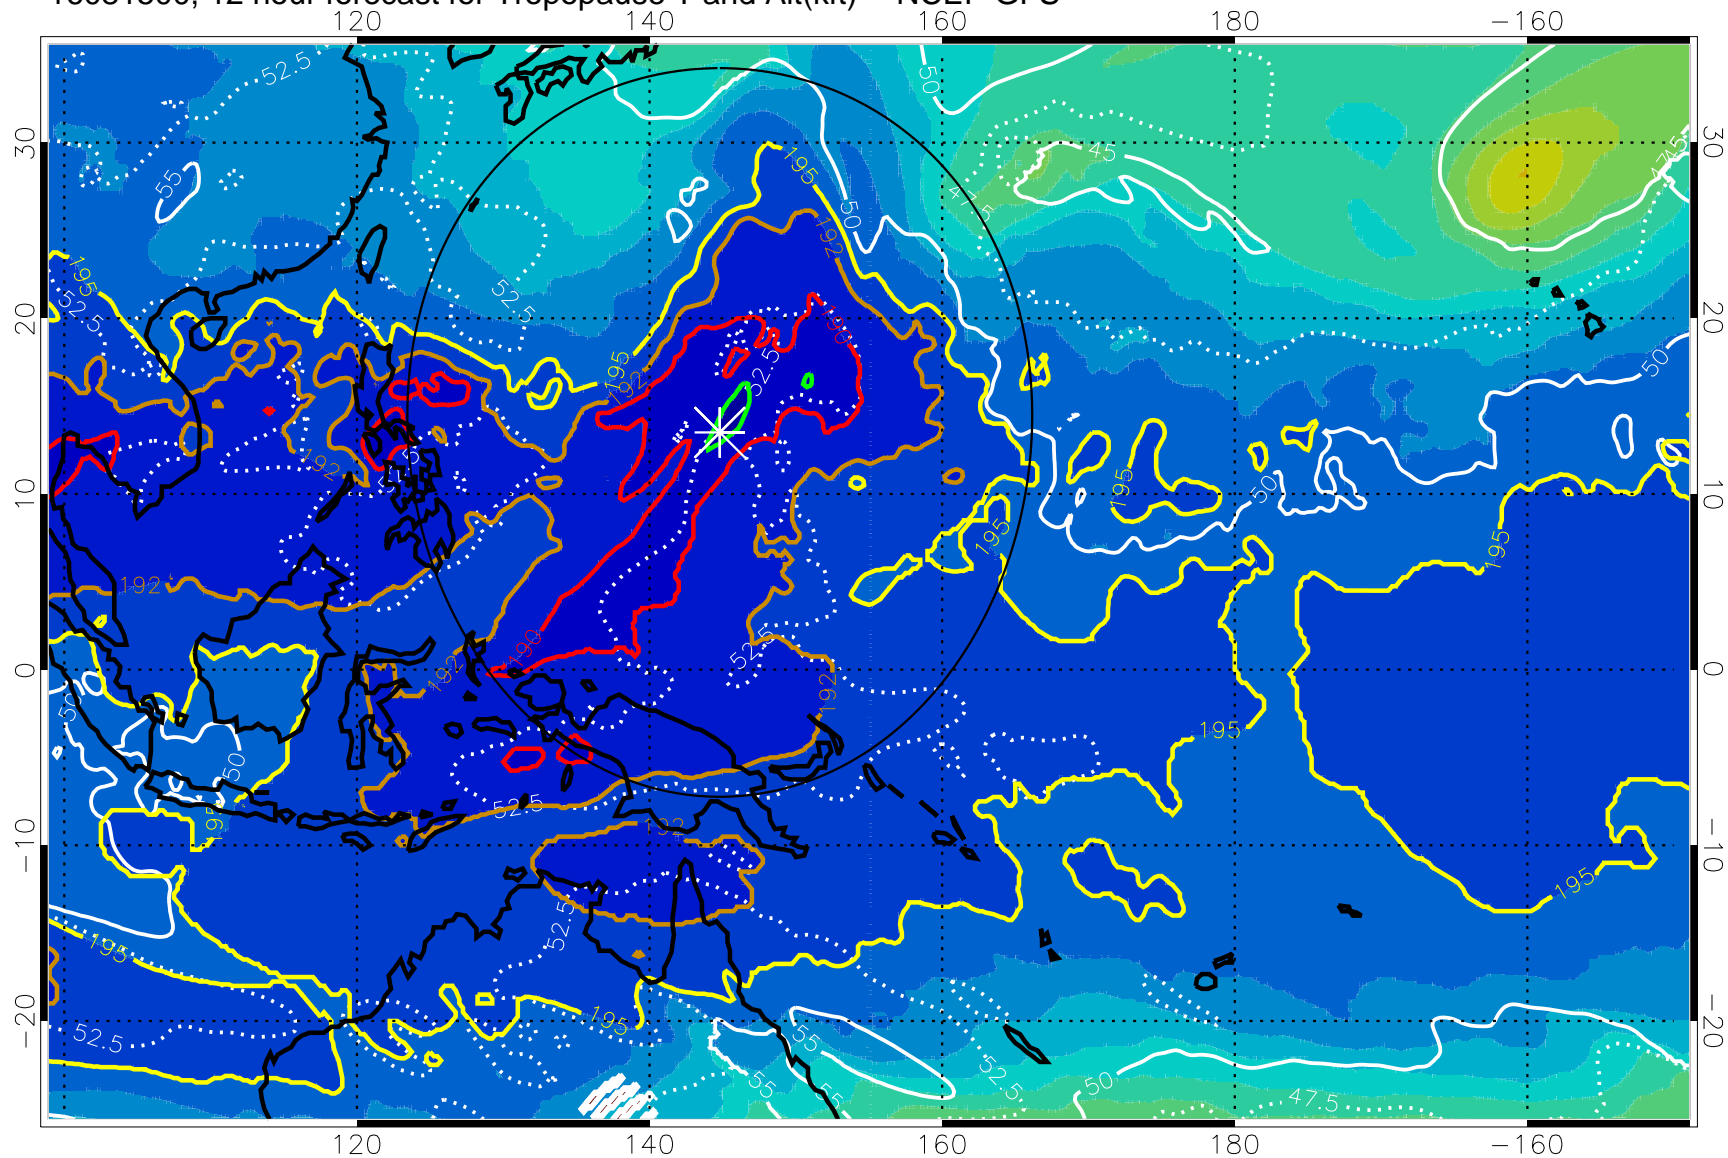

16081418, 6 hour forecast for Tropopause T and Alt(kft) -- NCEP GFS

190 200 210 220 230
Tropopause T, K

Tropopause Altitude in kft (white)

192.5K Isotherm 195K Isotherm
187.5K Isotherm 190K Isotherm

Range ring of 2304 km

16081500, 12 hour forecast for Tropopause T and Alt(kft) -- NCEP GFS

190 200 210 220 230

Tropopause T, K

Tropopause Altitude in kft (white)

192.5K Isotherm 195K Isotherm

187.5K Isotherm 190K Isotherm

Range ring of 2304 km