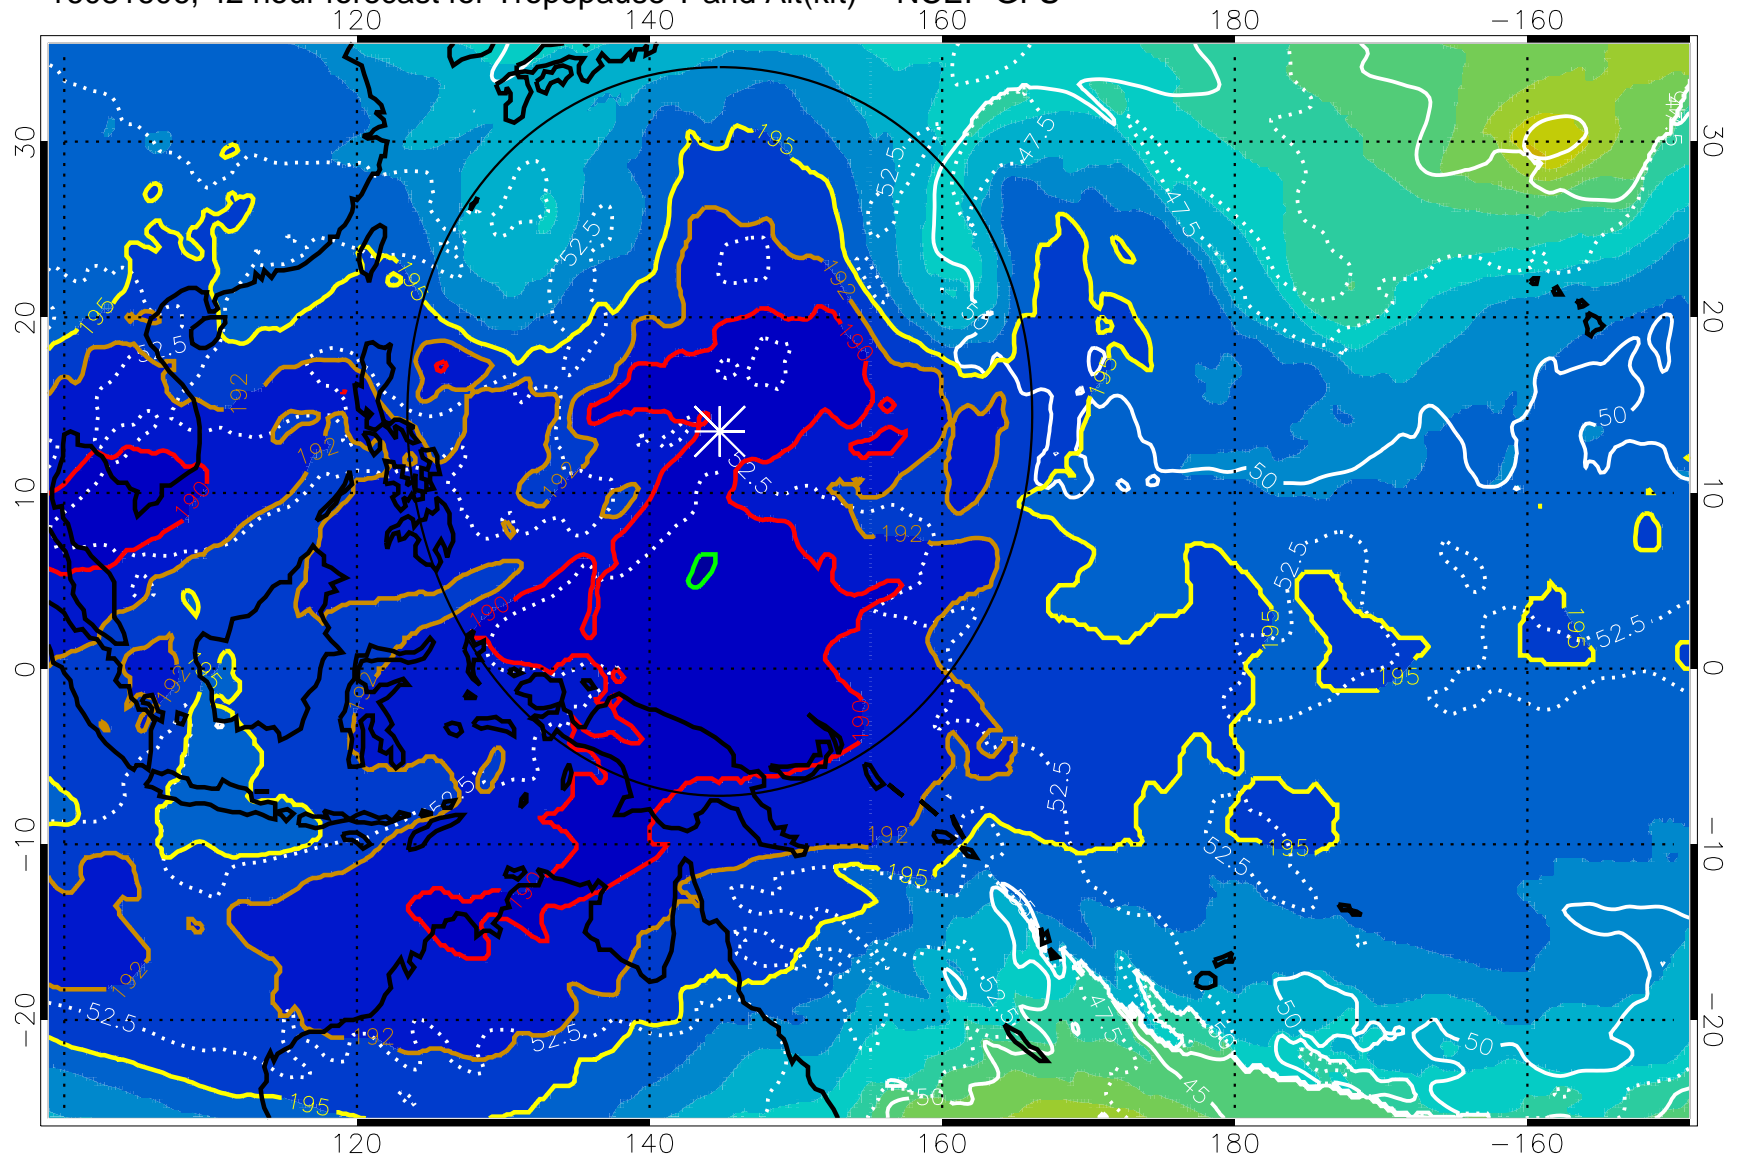

190 200 210 220 230

Tropopause T, K

Tropopause Altitude in kft (white)

192.5K Isotherm 195K Isotherm

187.5K Isotherm 190K Isotherm

Range ring of 2304 km

16081600, 36 hour forecast for Tropopause T and Alt(kft) -- NCEP GFS

190 200 210 220 230
Tropopause T, K

Tropopause Altitude in kft (white)

192.5K Isotherm 195K Isotherm
187.5K Isotherm 190K Isotherm

Range ring of 2304 km

16081606, 42 hour forecast for Tropopause T and Alt(kft) -- NCEP GFS