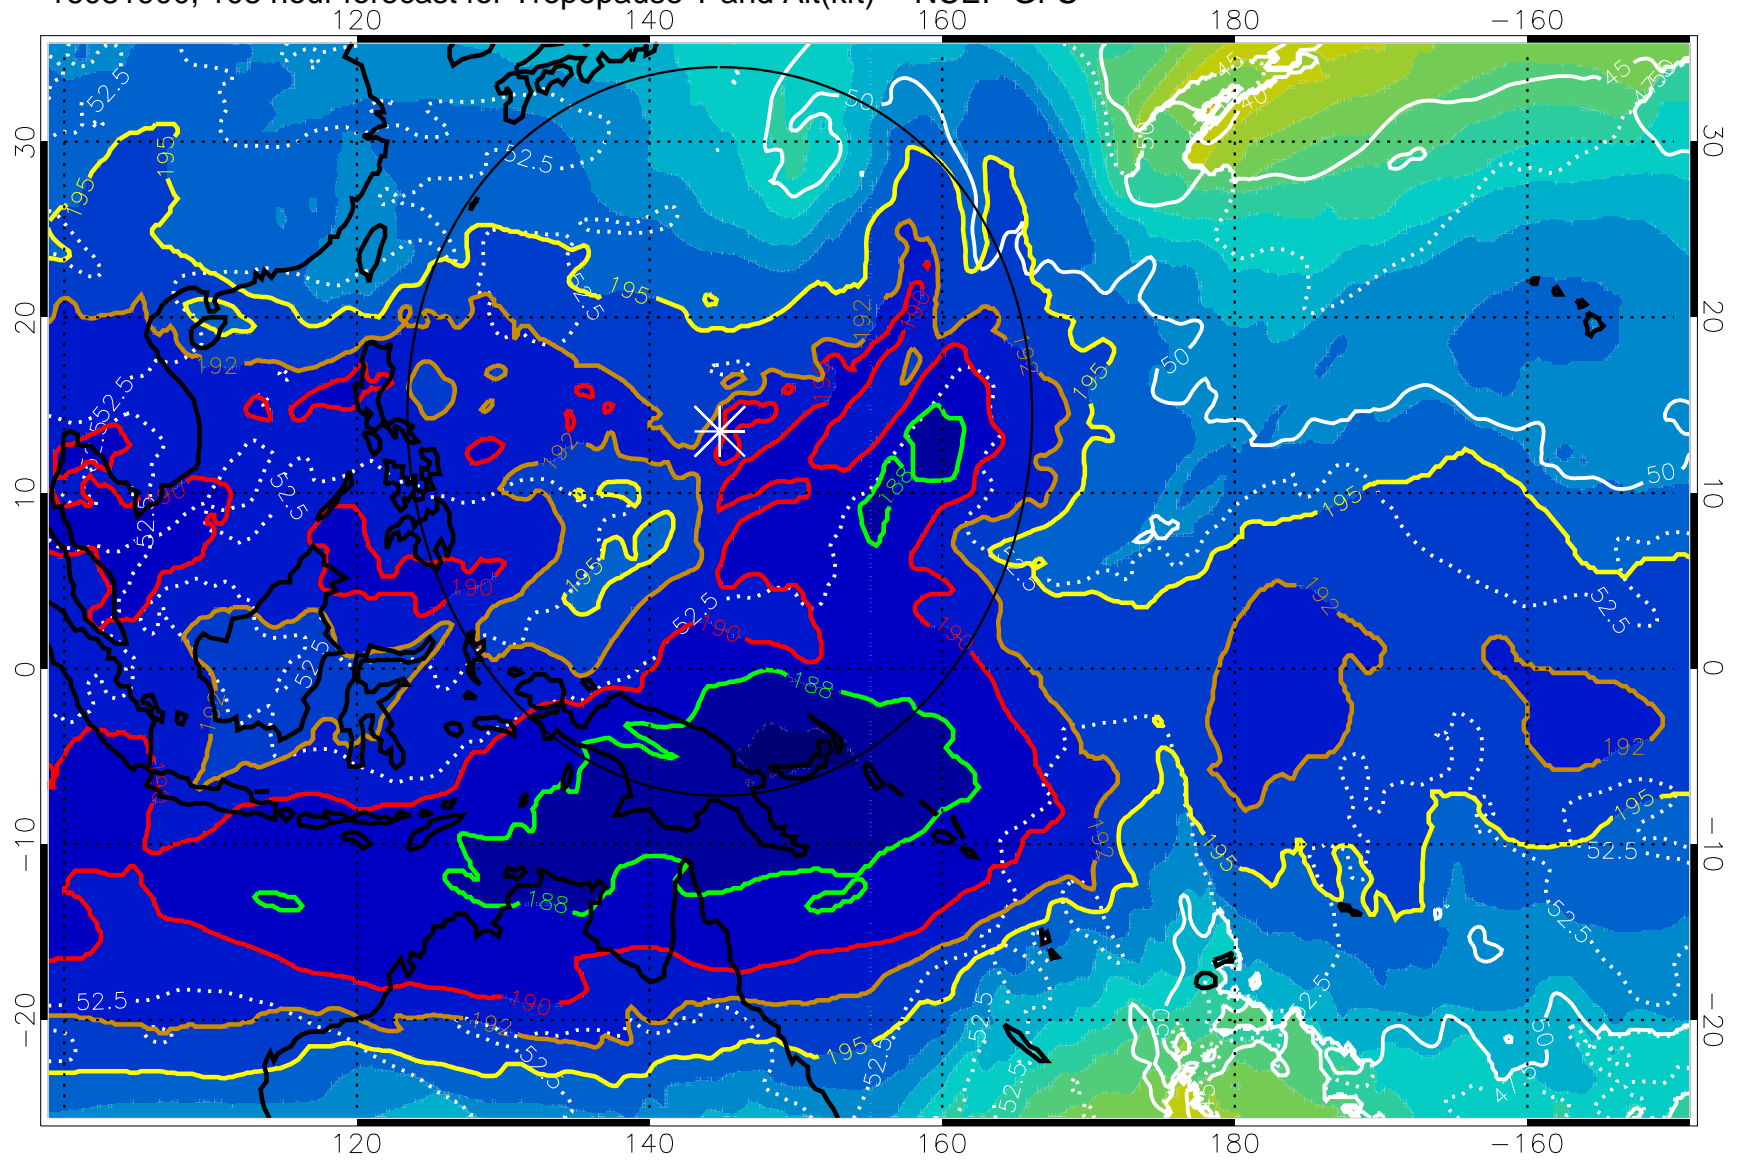

190 200 210 220 230
Tropopause T, K

Tropopause Altitude in kft (white)

192.5K Isotherm 195K Isotherm
187.5K Isotherm 190K Isotherm

Range ring of 2304 km

16081812, 96 hour forecast for Tropopause T and Alt(kft) -- NCEP GFS

190 200 210 220 230
Tropopause T, K

Tropopause Altitude in kft (white)

192.5K Isotherm 195K Isotherm
187.5K Isotherm 190K Isotherm

Range ring of 2304 km

16081818, 102 hour forecast for Tropopause T and Alt(kft) -- NCEP GFS

190 200 210 220 230
Tropopause T, K

Tropopause Altitude in kft (white)

192.5K Isotherm 195K Isotherm
187.5K Isotherm 190K Isotherm

Range ring of 2304 km

16081900, 108 hour forecast for Tropopause T and Alt(kft) -- NCEP GFS