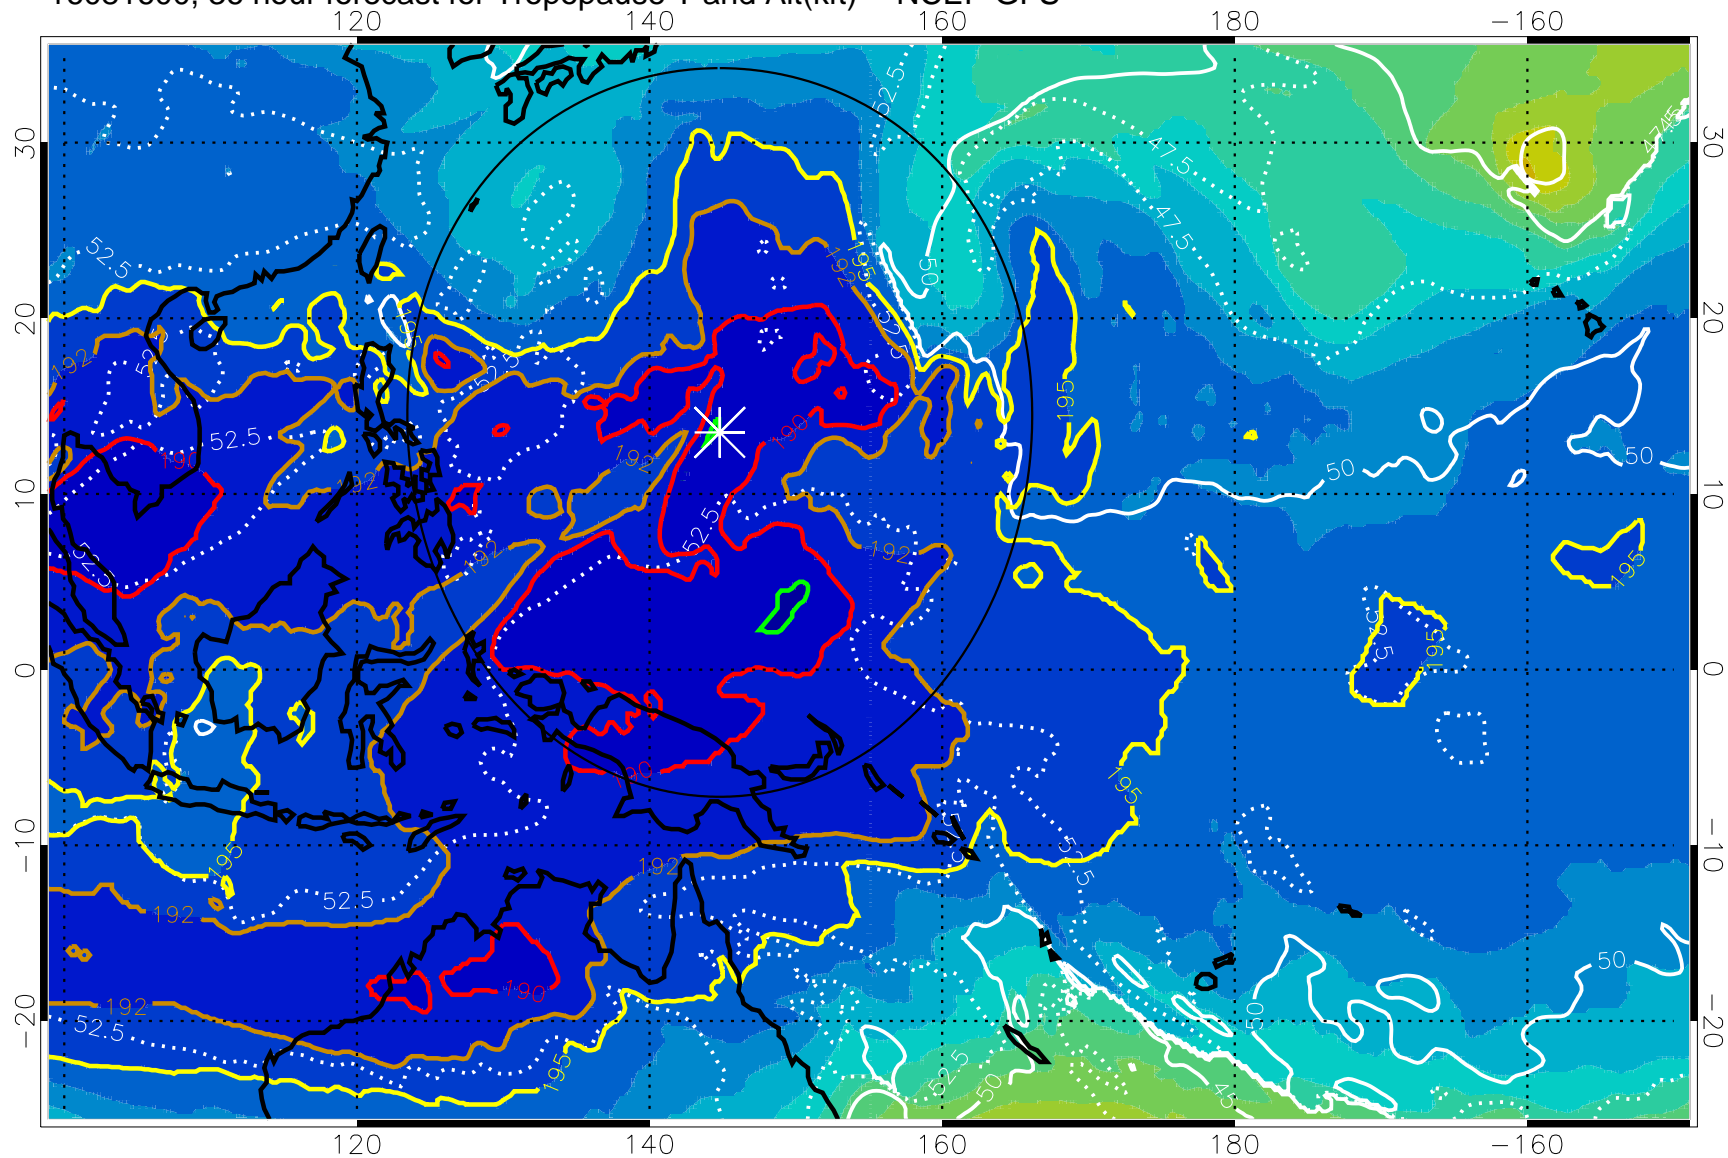

190 200 210 220 230

Tropopause T, K

Tropopause Altitude in kft (white)

192.5K Isotherm 195K Isotherm

187.5K Isotherm 190K Isotherm

Range ring of 2304 km

16081600, 36 hour forecast for Tropopause T and Alt(kft) -- NCEP GFS

190 200 210 220 230
Tropopause T, K

Tropopause Altitude in kft (white)

192.5K Isotherm 195K Isotherm
187.5K Isotherm 190K Isotherm

Range ring of 2304 km

16081606, 42 hour forecast for Tropopause T and Alt(kft) -- NCEP GFS