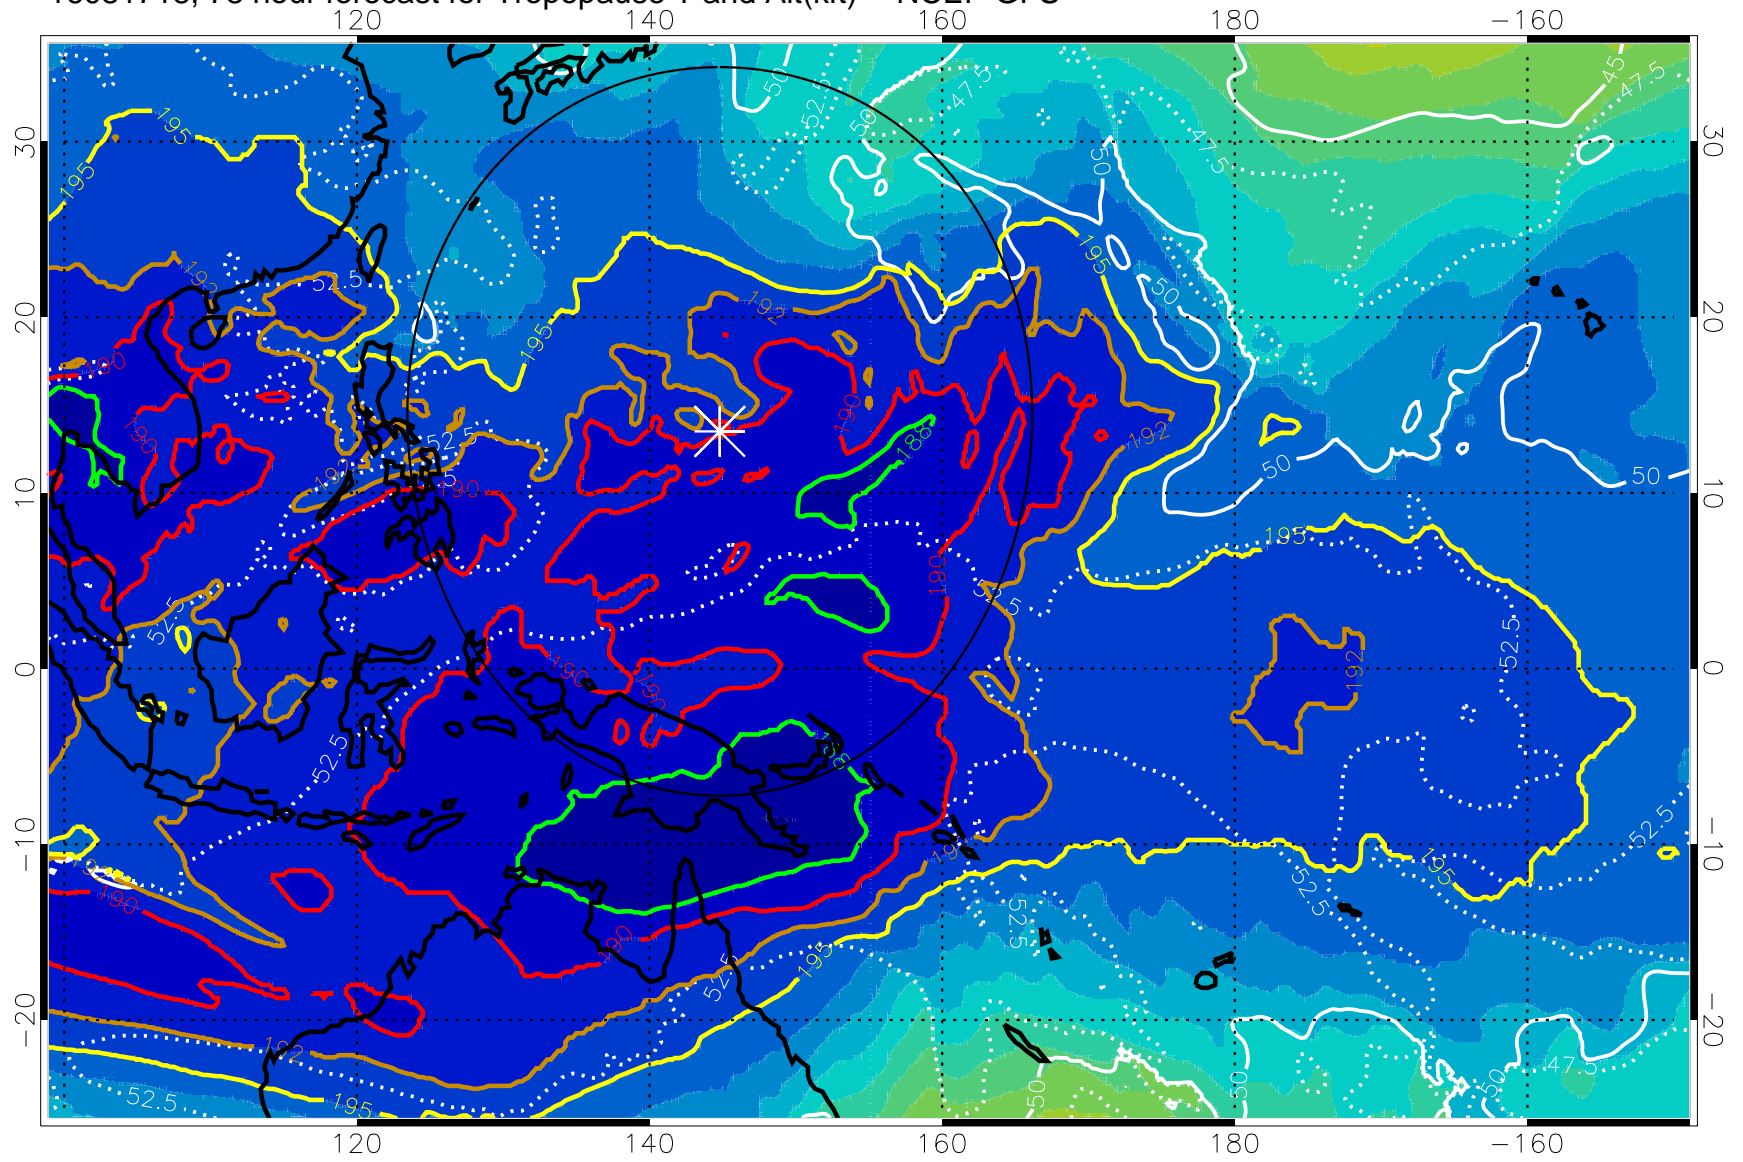

190 200 210 220 230
Tropopause T, K

Tropopause Altitude in kft (white)

192.5K Isotherm 195K Isotherm
187.5K Isotherm 190K Isotherm

Range ring of 2304 km

16081712, 72 hour forecast for Tropopause T and Alt(kft) -- NCEP GFS

190 200 210 220 230
 Tropopause T, K

Tropopause Altitude in kft (white)

192.5K Isotherm 195K Isotherm
 187.5K Isotherm 190K Isotherm

Range ring of 2304 km

16081718, 78 hour forecast for Tropopause T and Alt(kft) -- NCEP GFS