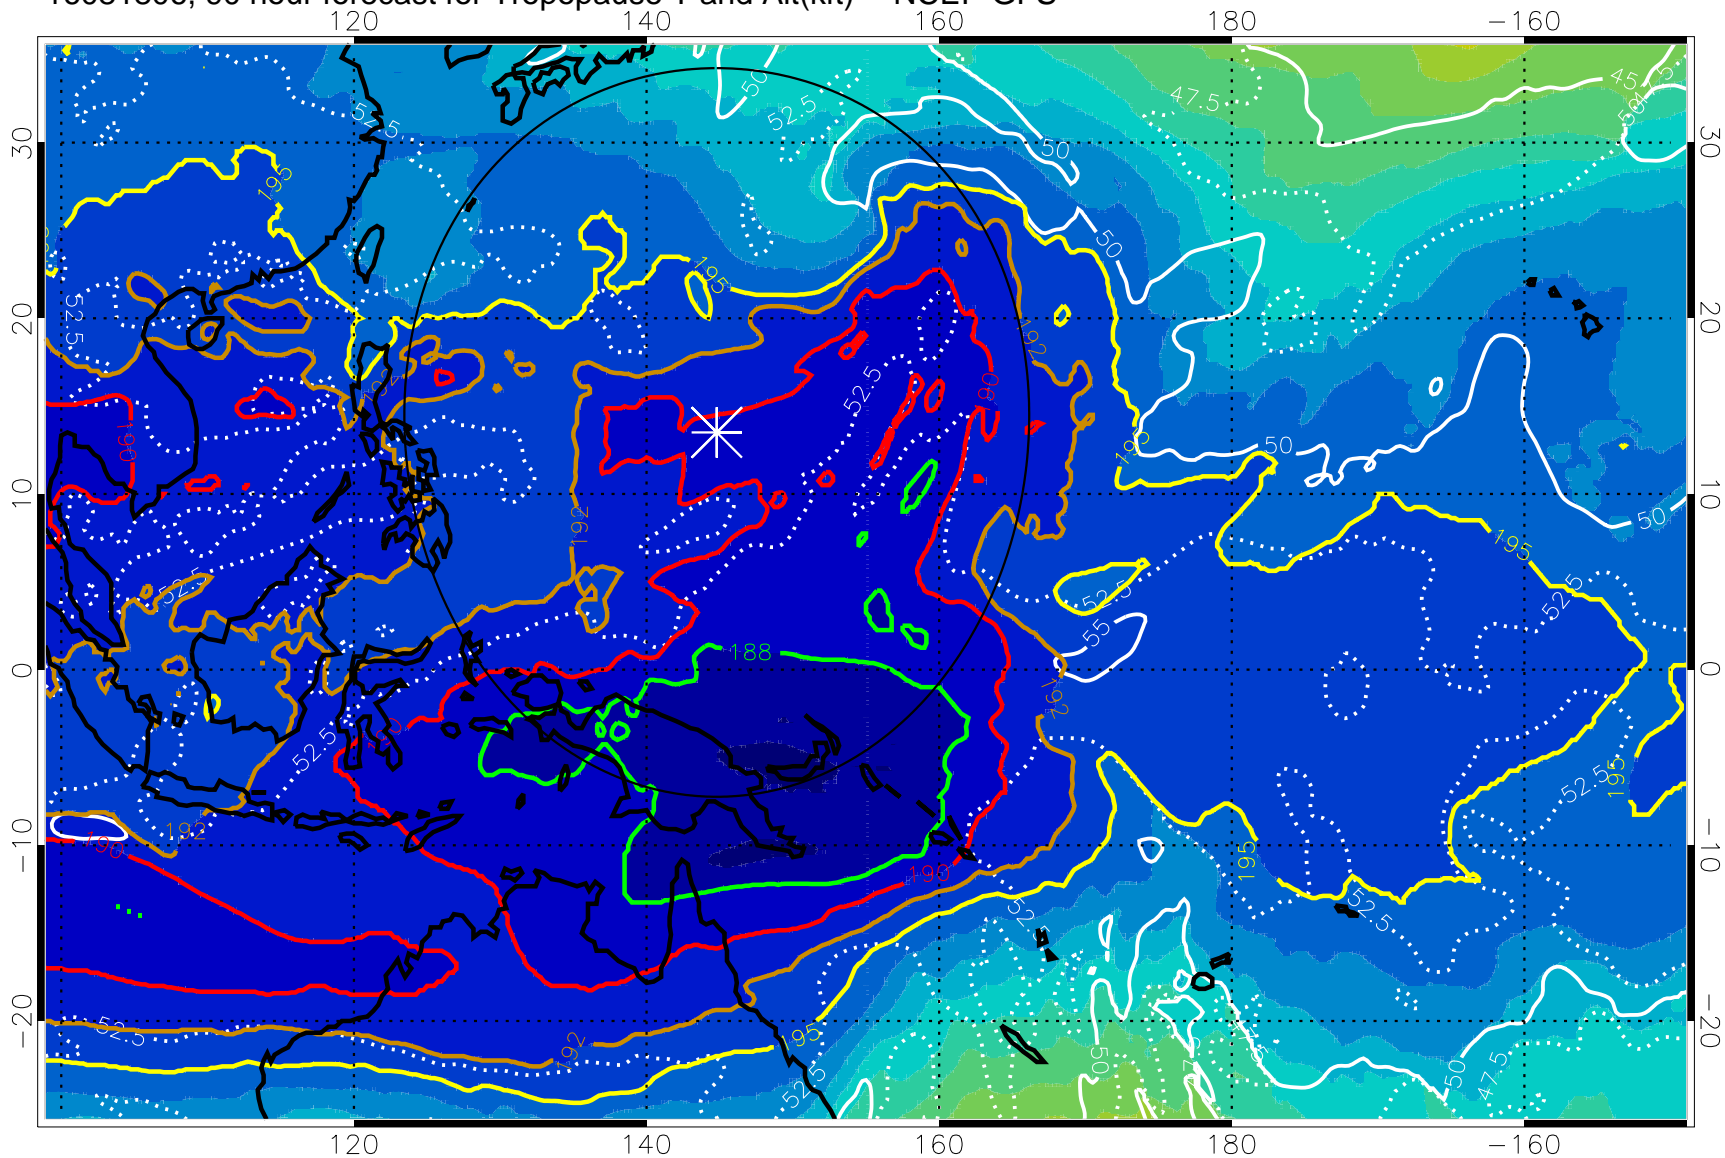

190 200 210 220 230

Tropopause T, K

Tropopause Altitude in kft (white)

192.5K Isotherm 195K Isotherm
187.5K Isotherm 190K Isotherm

Range ring of 2304 km

16081806, 90 hour forecast for Tropopause T and Alt(kft) -- NCEP GFS

190 200 210 220 230
Tropopause T, K

Tropopause Altitude in kft (white)

192.5K Isotherm 195K Isotherm
187.5K Isotherm 190K Isotherm

Range ring of 2304 km

16081812, 96 hour forecast for Tropopause T and Alt(kft) -- NCEP GFS