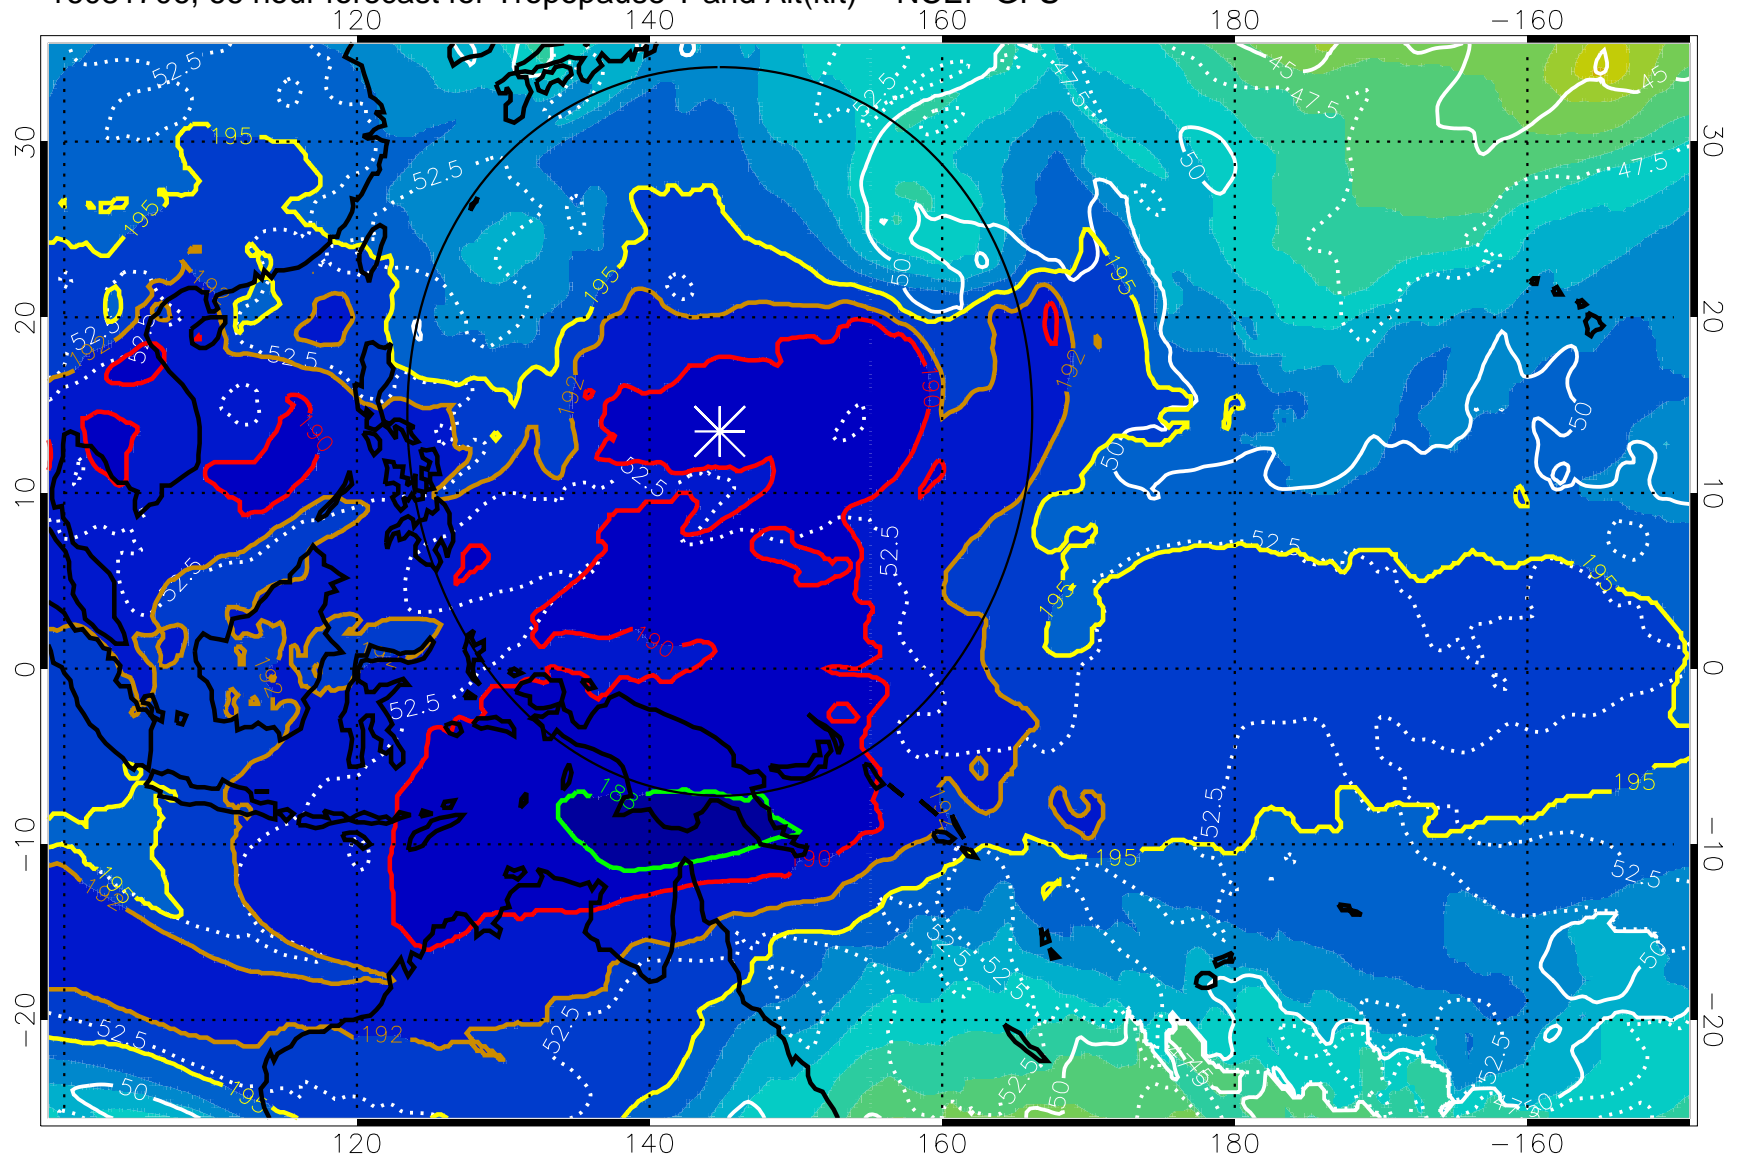

16081706, 66 hour forecast for Tropopause T and Alt(kft) -- NCEP GFS

190   200   210   220   230
Tropopause T, K

Tropopause Altitude in kft (white)

192.5K Isotherm   195K Isotherm
187.5K Isotherm   190K Isotherm

Range ring of 2304 km