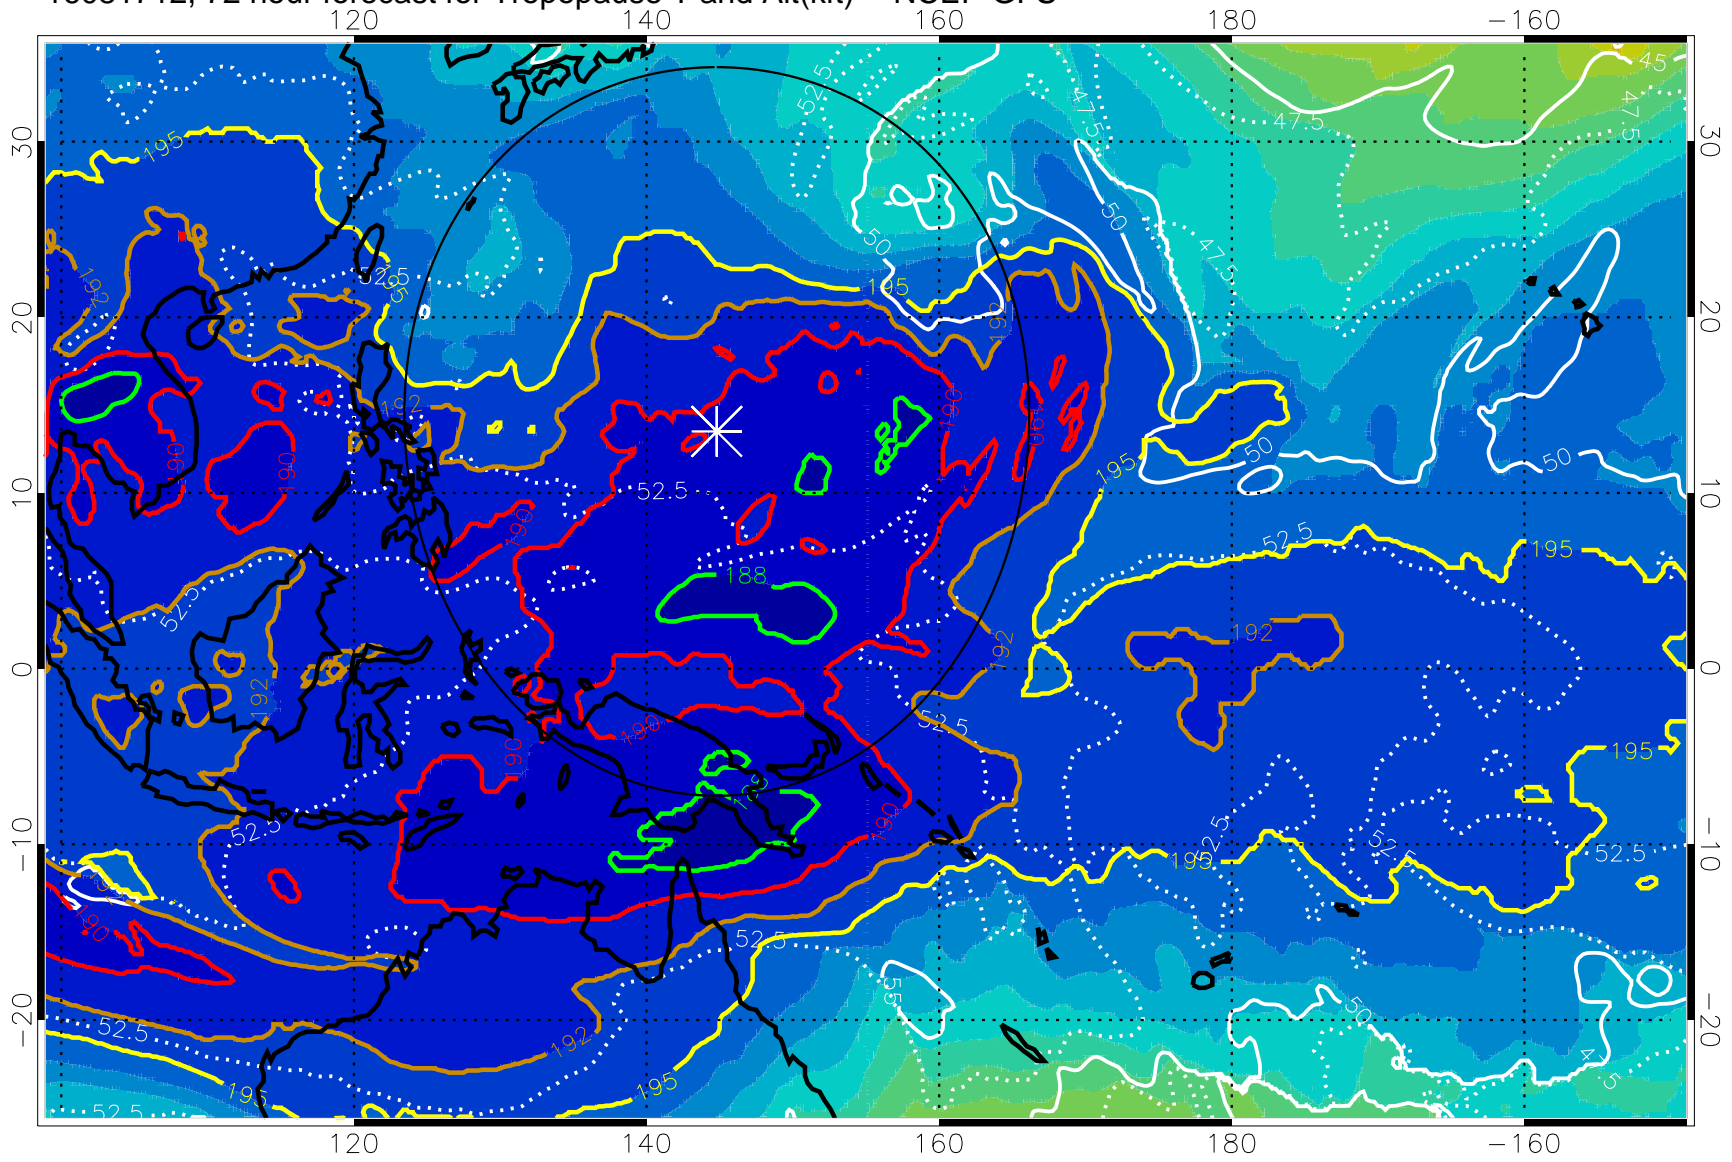

16081712, 72 hour forecast for Tropopause T and Alt(kft) -- NCEP GFS

190   200   210   220   230
Tropopause T, K

Tropopause Altitude in kft (white)

192.5K Isotherm   195K Isotherm
187.5K Isotherm   190K Isotherm

Range ring of 2304 km