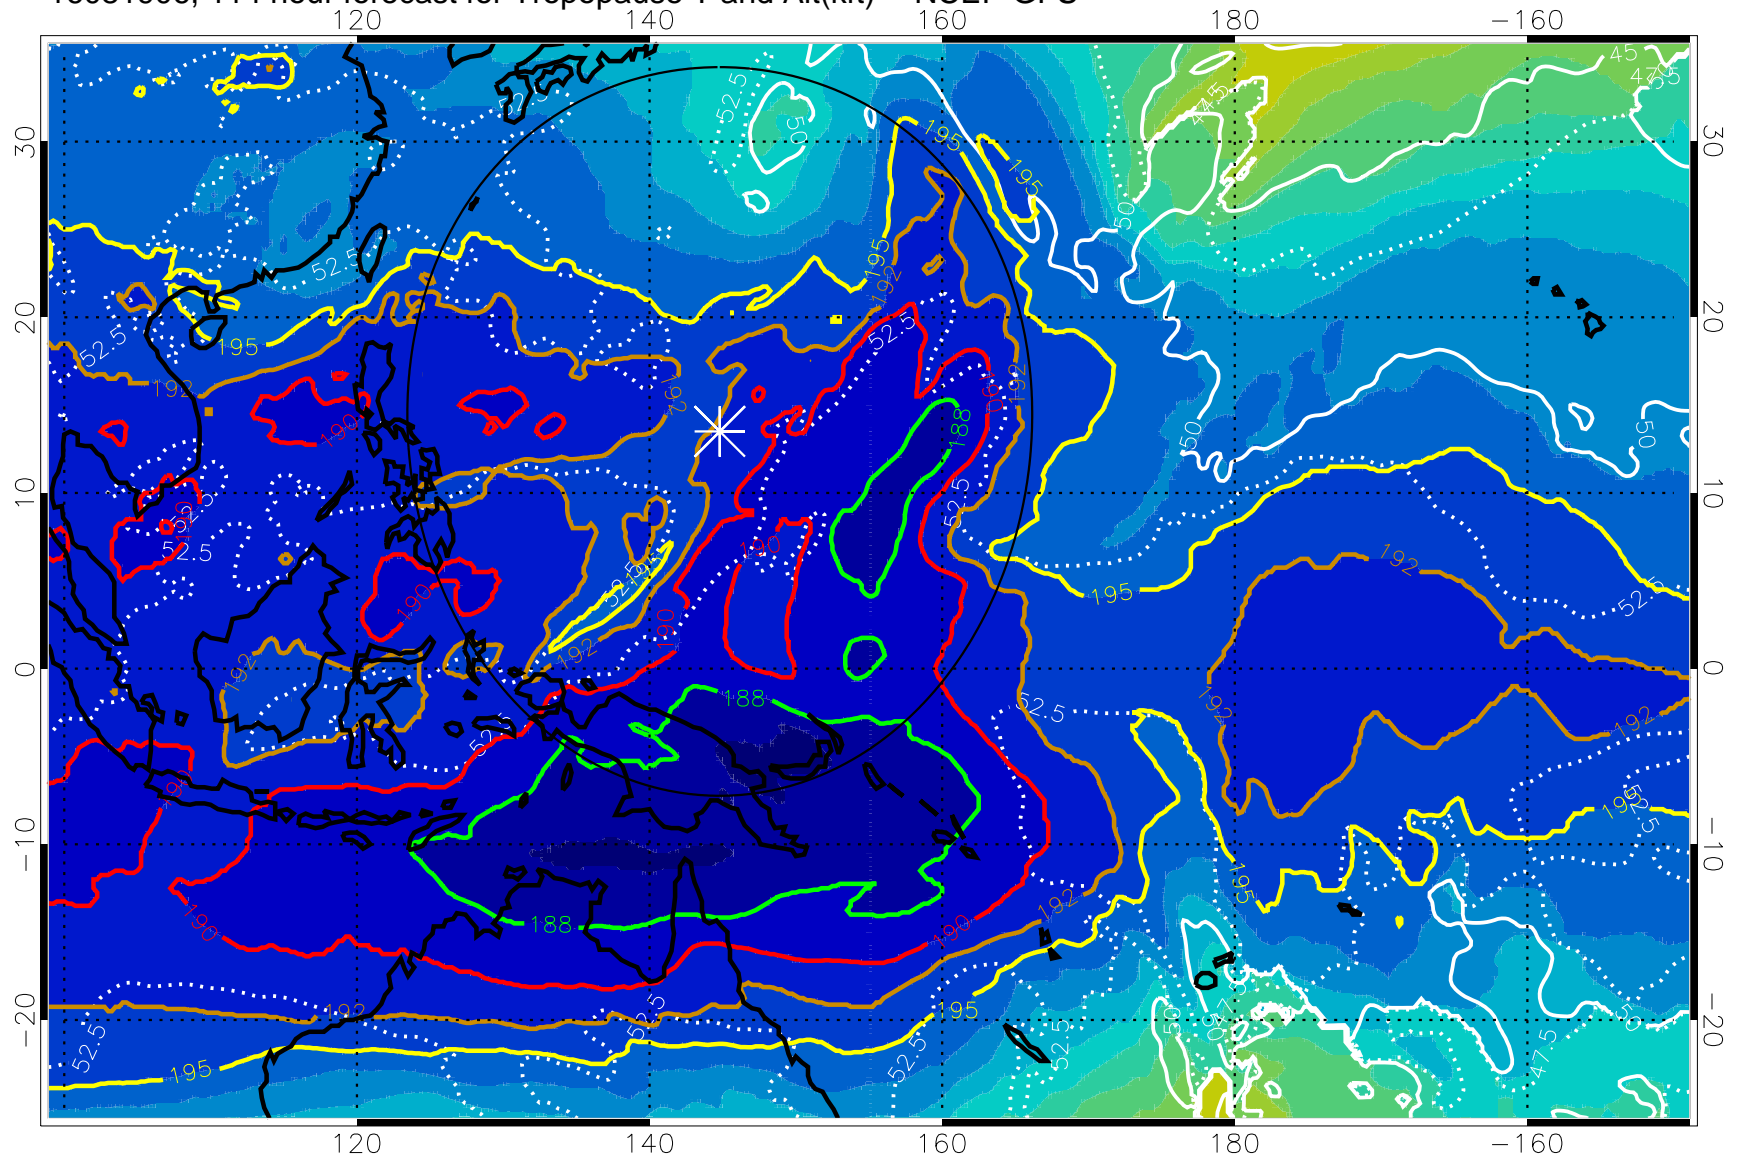

190 200 210 220 230

Tropopause T, K

Tropopause Altitude in kft (white)

192.5K Isotherm 195K Isotherm
187.5K Isotherm 190K Isotherm

Range ring of 2304 km

16081906, 114 hour forecast for Tropopause T and Alt(kft) -- NCEP GFS

190 200 210 220 230
Tropopause T, K

Tropopause Altitude in kft (white)

192.5K Isotherm 195K Isotherm
187.5K Isotherm 190K Isotherm

Range ring of 2304 km

16081912, 120 hour forecast for Tropopause T and Alt(kft) -- NCEP GFS