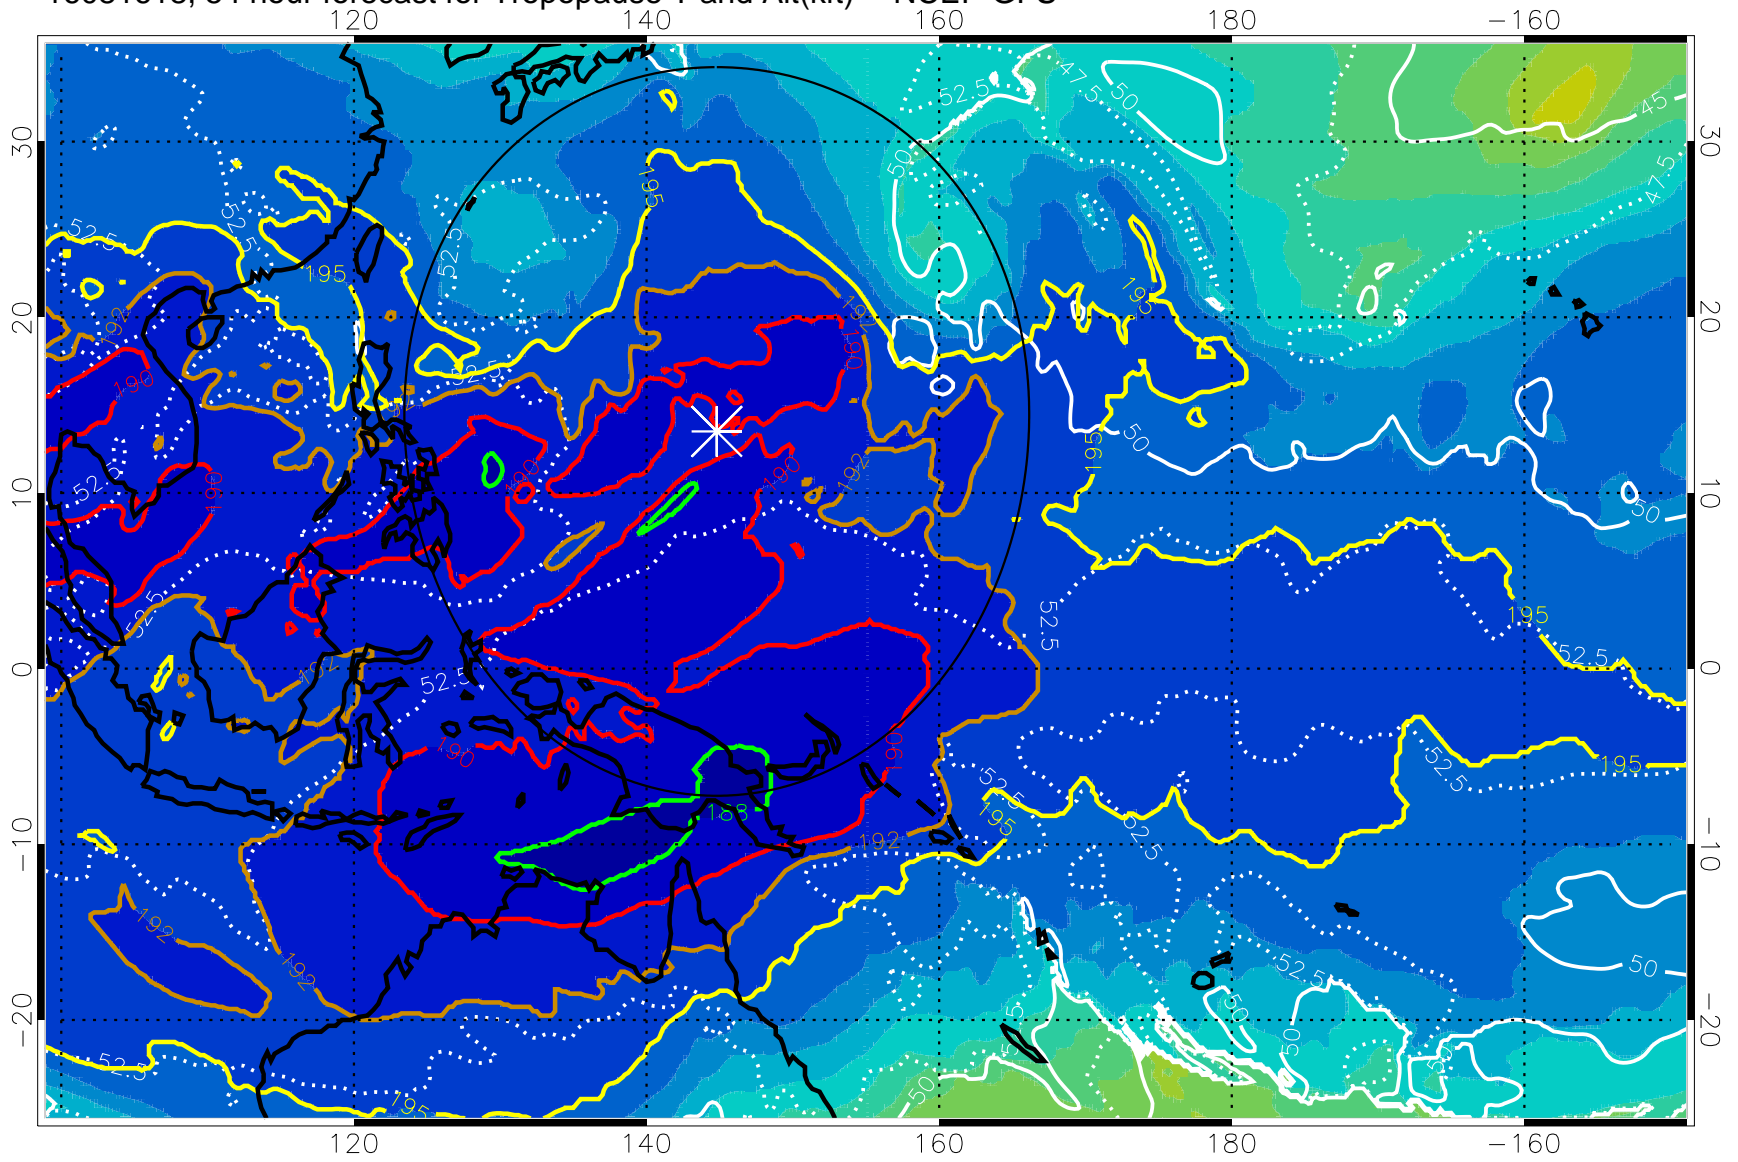

16081618, 54 hour forecast for Tropopause T and Alt(kft) -- NCEP GFS

190 200 210 220 230

Tropopause T, K

Tropopause Altitude in kft (white)

192.5K Isotherm 195K Isotherm
187.5K Isotherm 190K Isotherm

Range ring of 2304 km