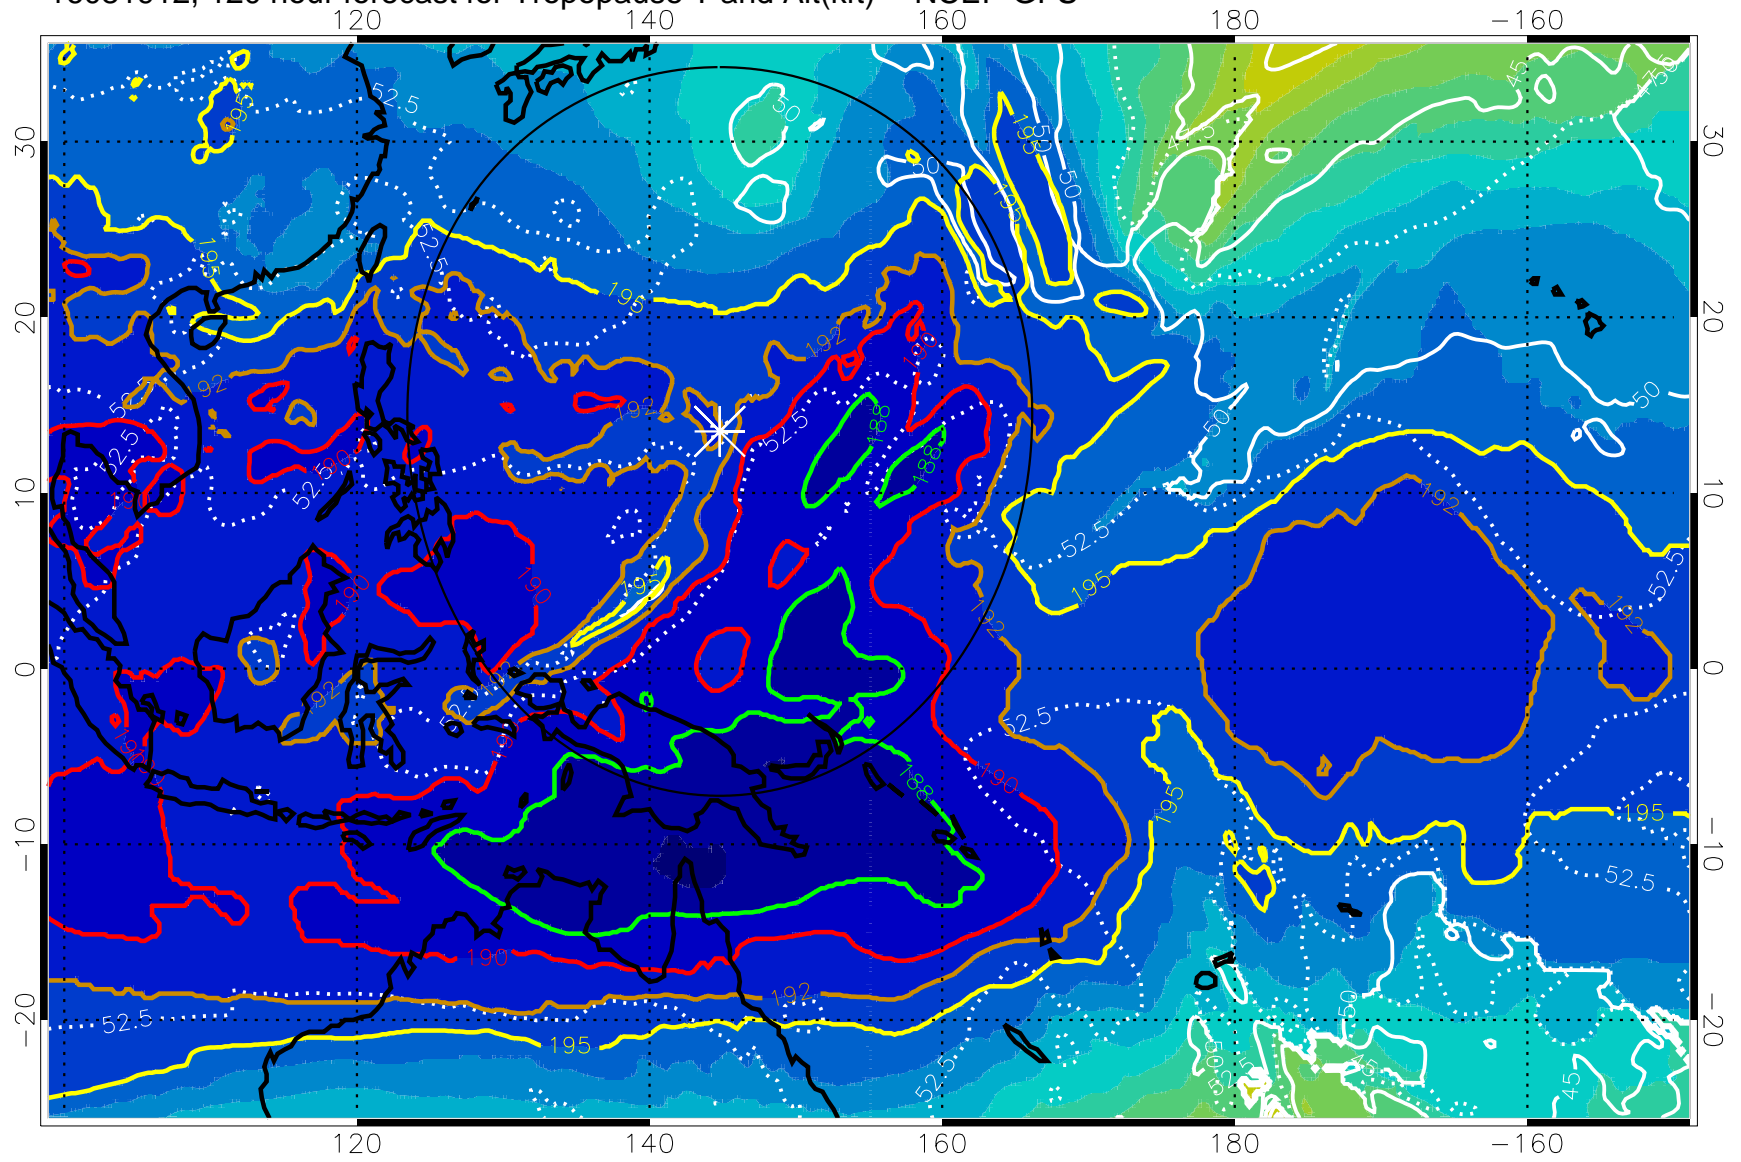

190 200 210 220 230
Tropopause T, K

Tropopause Altitude in kft (white)

192.5K Isotherm 195K Isotherm
187.5K Isotherm 190K Isotherm

Range ring of 2304 km

16081900, 108 hour forecast for Tropopause T and Alt(kft) -- NCEP GFS

190 200 210 220 230

Tropopause T, K

Tropopause Altitude in kft (white)

192.5K Isotherm 195K Isotherm
187.5K Isotherm 190K Isotherm

Range ring of 2304 km

16081906, 114 hour forecast for Tropopause T and Alt(kft) -- NCEP GFS

190 200 210 220 230
Tropopause T, K

Tropopause Altitude in kft (white)

192.5K Isotherm 195K Isotherm
187.5K Isotherm 190K Isotherm

Range ring of 2304 km

16081912, 120 hour forecast for Tropopause T and Alt(kft) -- NCEP GFS