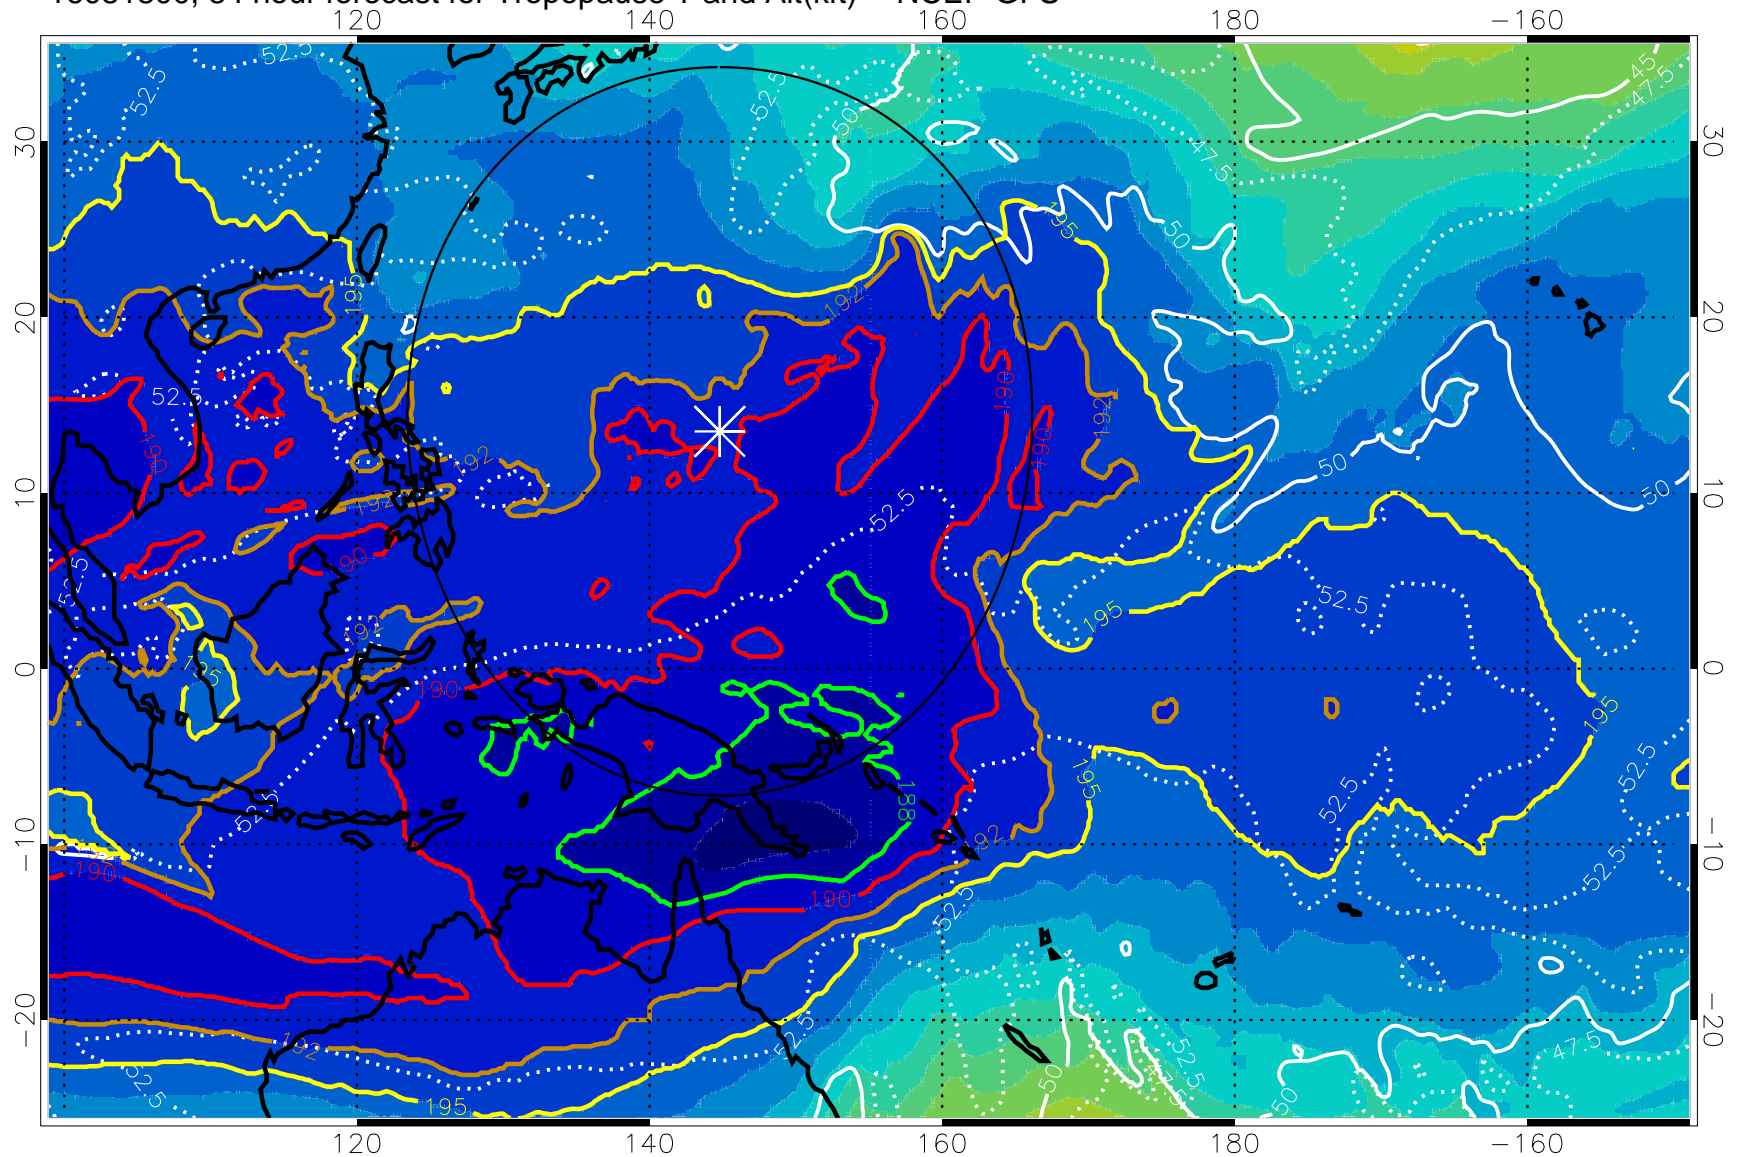

190 200 210 220 230
 Tropopause T, K

Tropopause Altitude in kft (white)

192.5K Isotherm 195K Isotherm
 187.5K Isotherm 190K Isotherm

Range ring of 2304 km

16081718, 78 hour forecast for Tropopause T and Alt(kft) -- NCEP GFS

190 200 210 220 230
Tropopause T, K

Tropopause Altitude in kft (white)

192.5K Isotherm 195K Isotherm
187.5K Isotherm 190K Isotherm

Range ring of 2304 km

16081800, 84 hour forecast for Tropopause T and Alt(kft) -- NCEP GFS