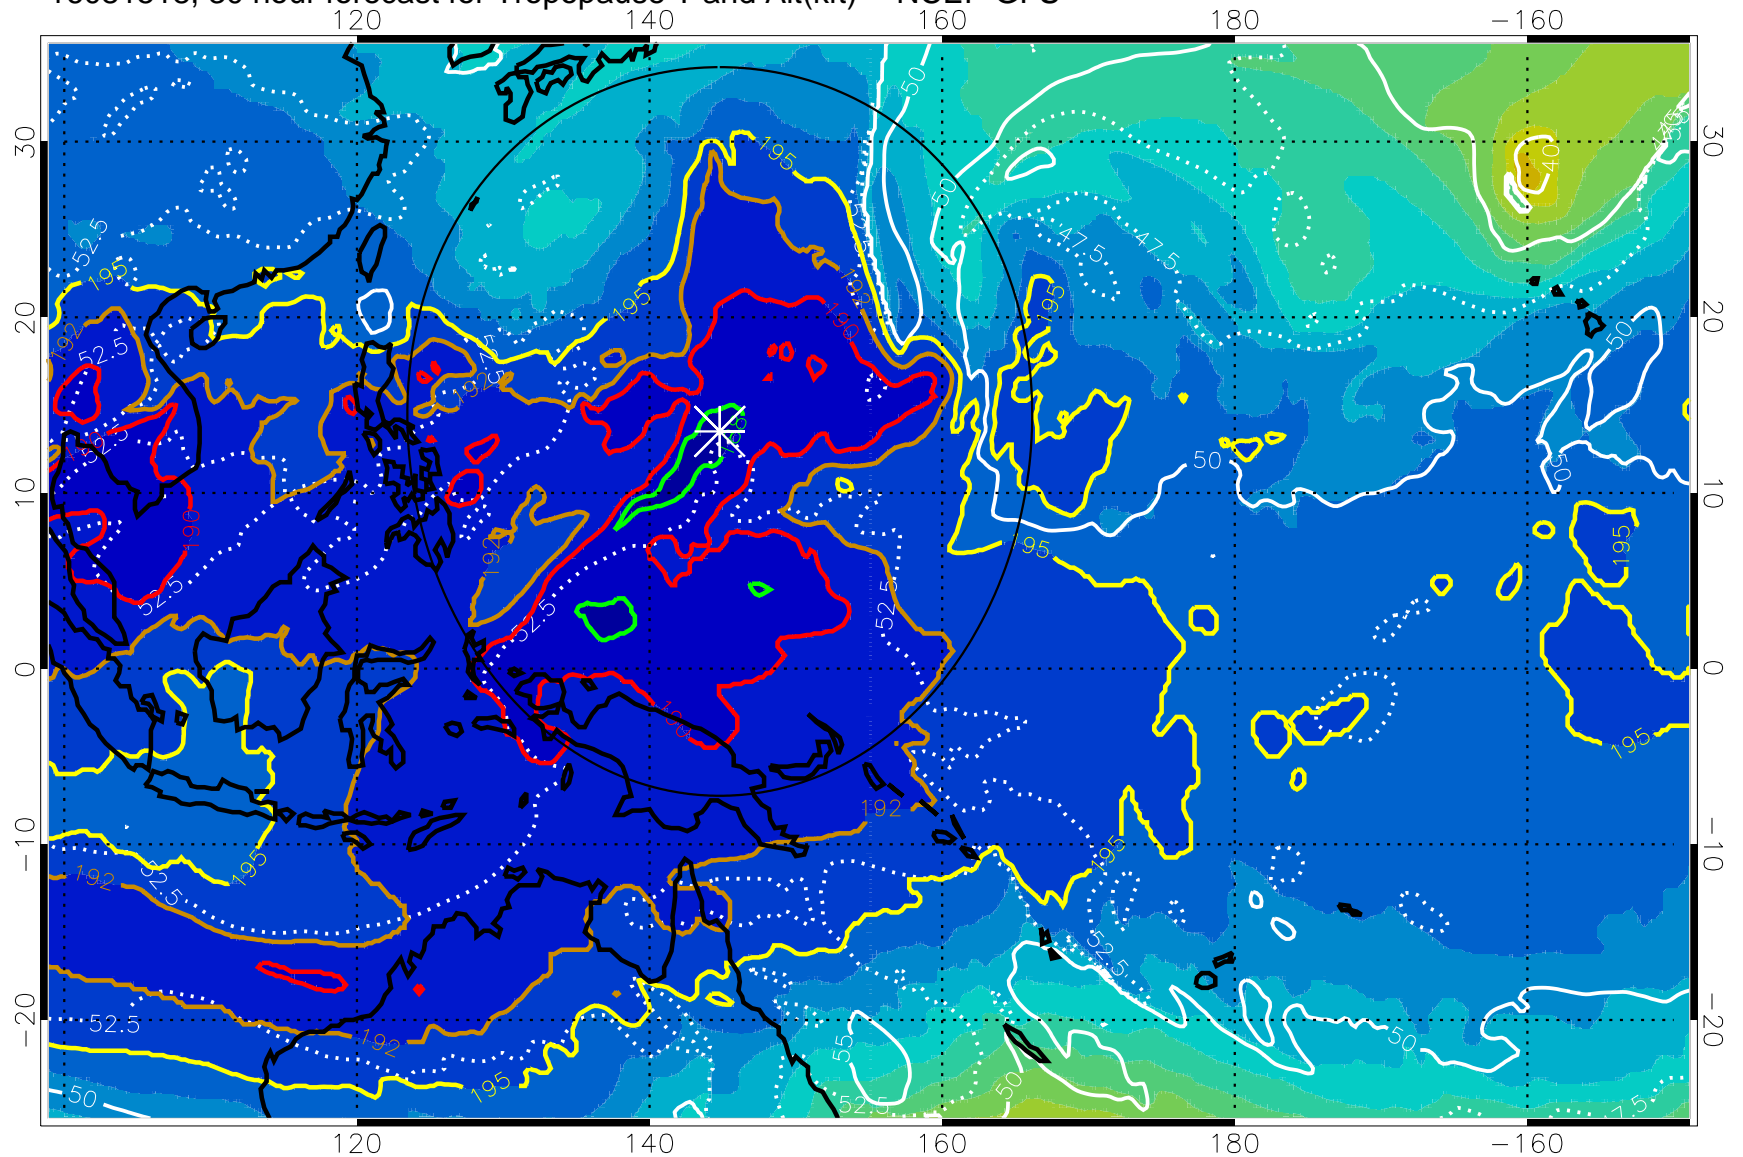

16081506, 18 hour forecast for Tropopause T and Alt(kft) -- NCEP GFS

Tropopause Altitude in kft (white)

192.5K Isotherm 195K Isotherm
187.5K Isotherm 190K Isotherm

Range ring of 2304 km

16081512, 24 hour forecast for Tropopause T and Alt(kft) -- NCEP GFS

190 200 210 220 230
Tropopause T, K

Tropopause Altitude in kft (white)

192.5K Isotherm 195K Isotherm
187.5K Isotherm 190K Isotherm

Range ring of 2304 km

16081518, 30 hour forecast for Tropopause T and Alt(kft) -- NCEP GFS