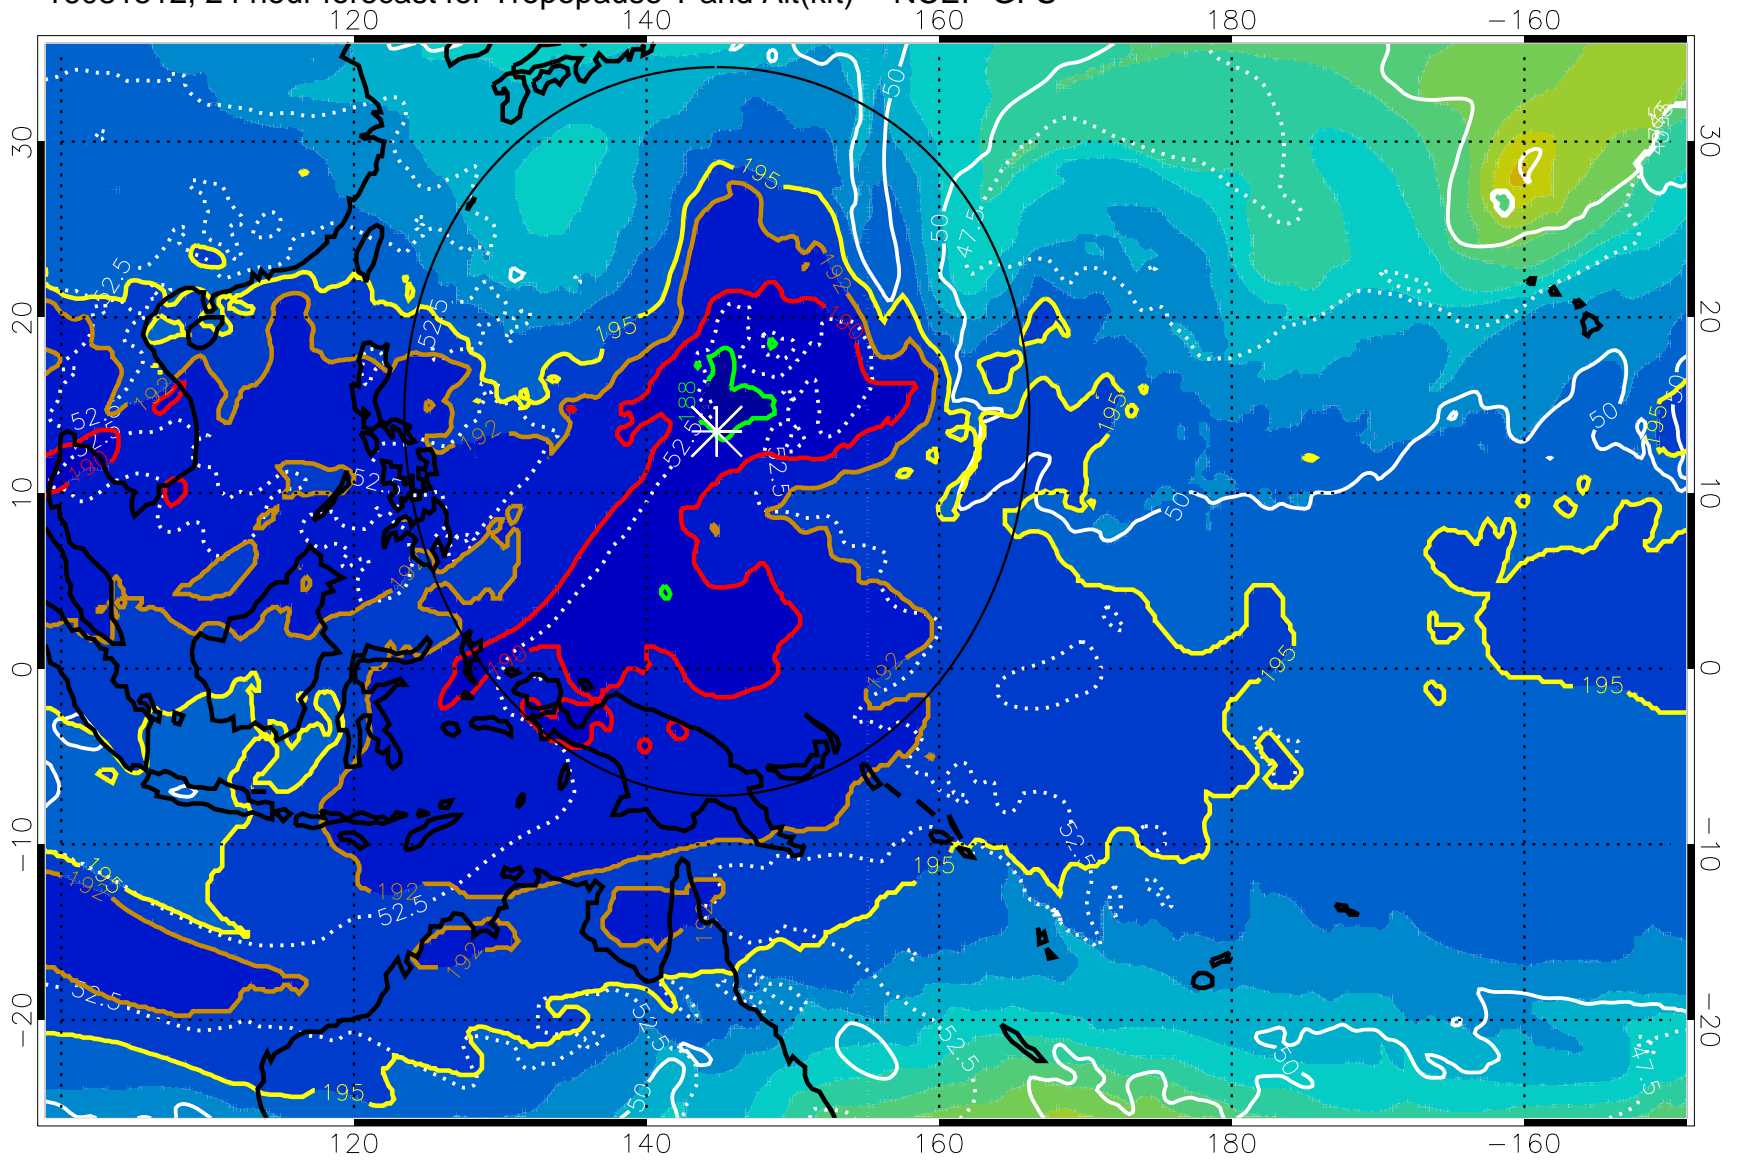

16081506, 18 hour forecast for Tropopause T and Alt(kft) -- NCEP GFS

Tropopause Altitude in kft (white)

192.5K Isotherm 195K Isotherm
187.5K Isotherm 190K Isotherm

Range ring of 2304 km

16081512, 24 hour forecast for Tropopause T and Alt(kft) -- NCEP GFS

190 200 210 220 230
Tropopause T, K

Tropopause Altitude in kft (white)

192.5K Isotherm 195K Isotherm
187.5K Isotherm 190K Isotherm

Range ring of 2304 km

16081518, 30 hour forecast for Tropopause T and Alt(kft) -- NCEP GFS