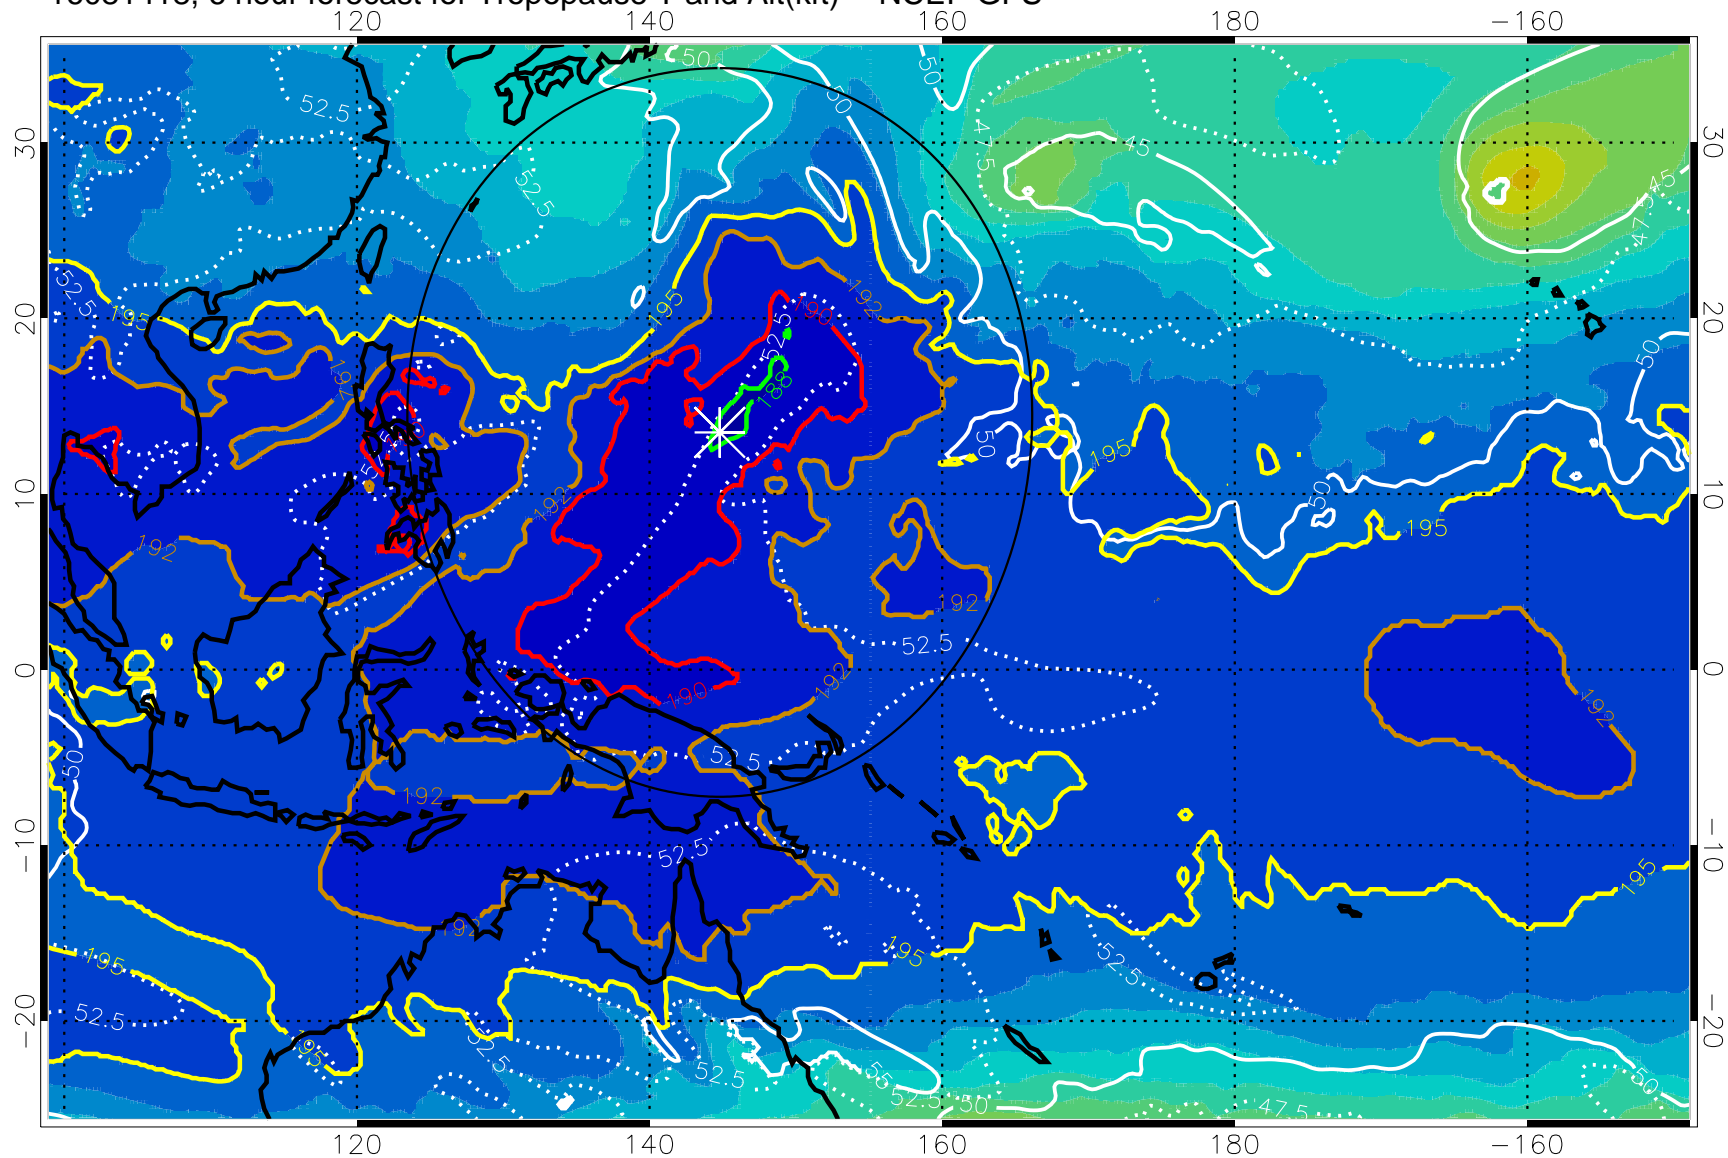

16081418, 6 hour forecast for Tropopause T and Alt(kft) -- NCEP GFS

190 200 210 220 230
Tropopause T, K

Tropopause Altitude in kft (white)

192.5K Isotherm 195K Isotherm
187.5K Isotherm 190K Isotherm

Range ring of 2304 km