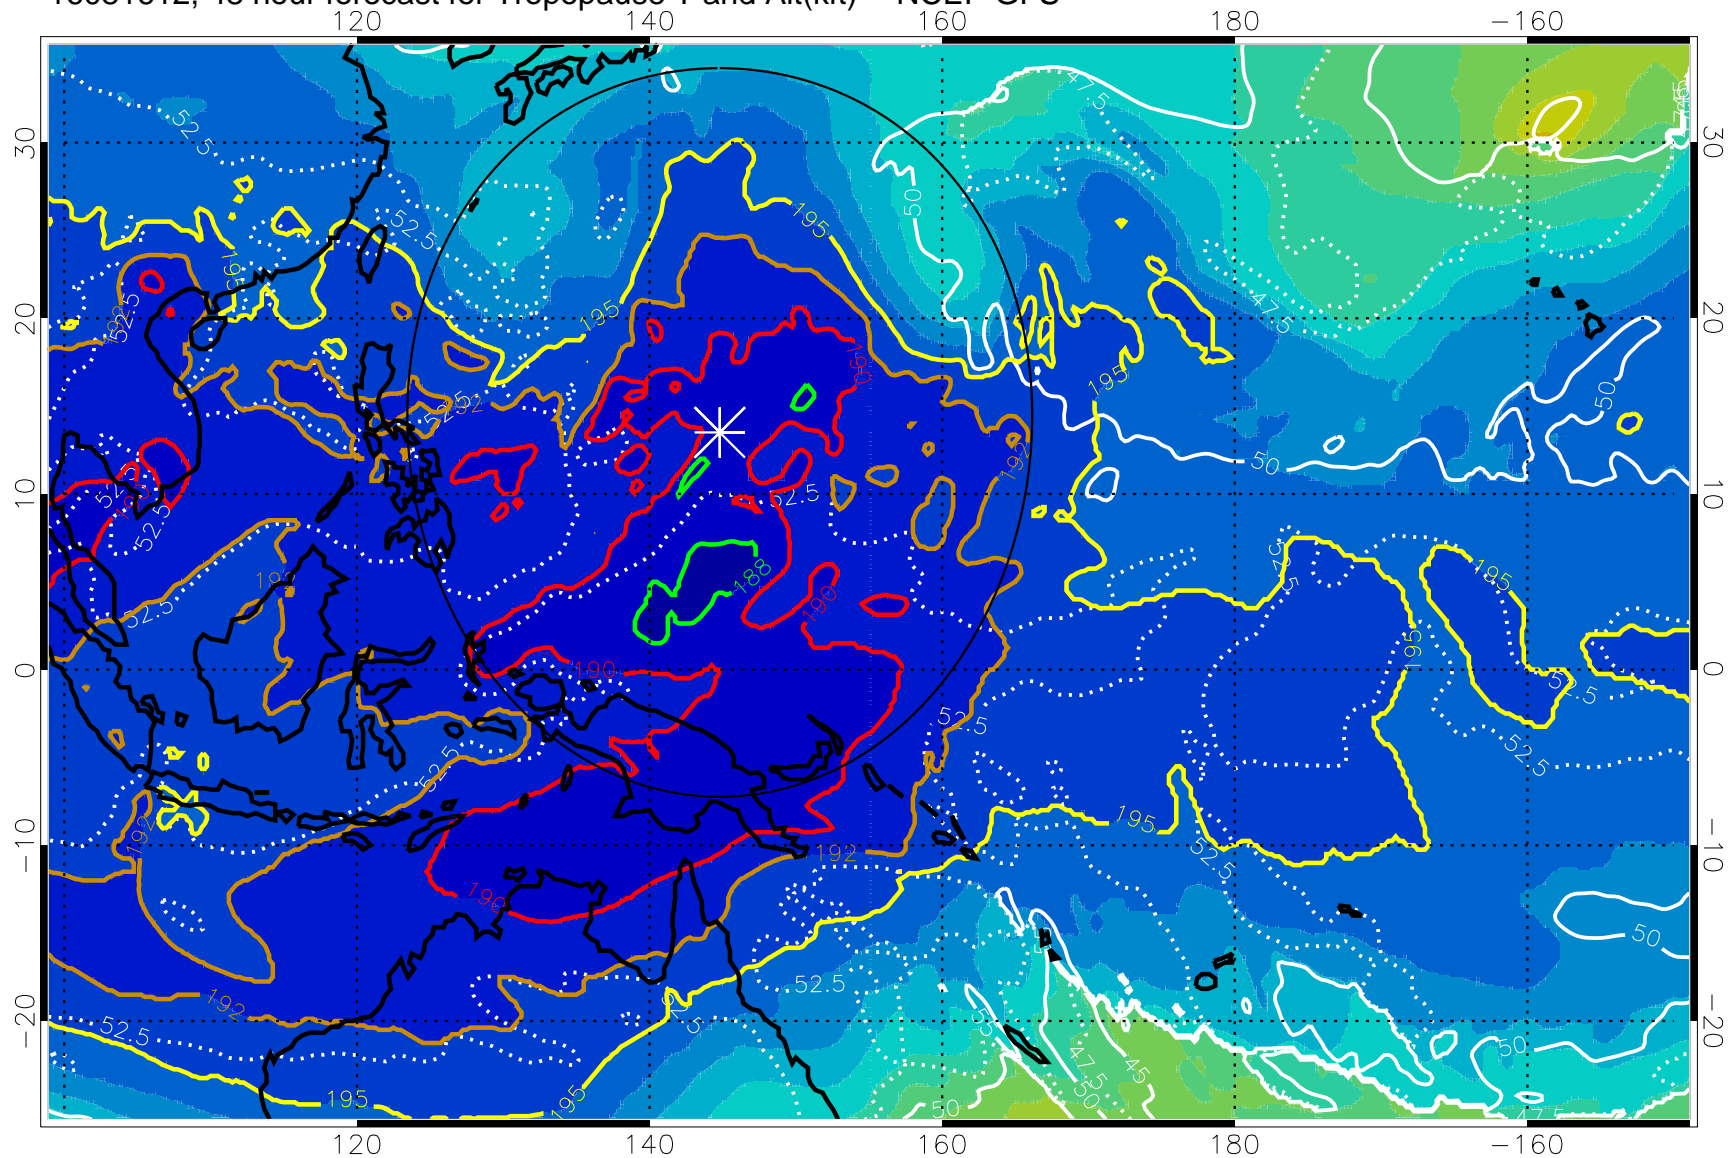

190 200 210 220 230

Tropopause T, K

Tropopause Altitude in kft (white)

192.5K Isotherm 195K Isotherm

187.5K Isotherm 190K Isotherm

Range ring of 2304 km

16081612, 48 hour forecast for Tropopause T and Alt(kft) -- NCEP GFS