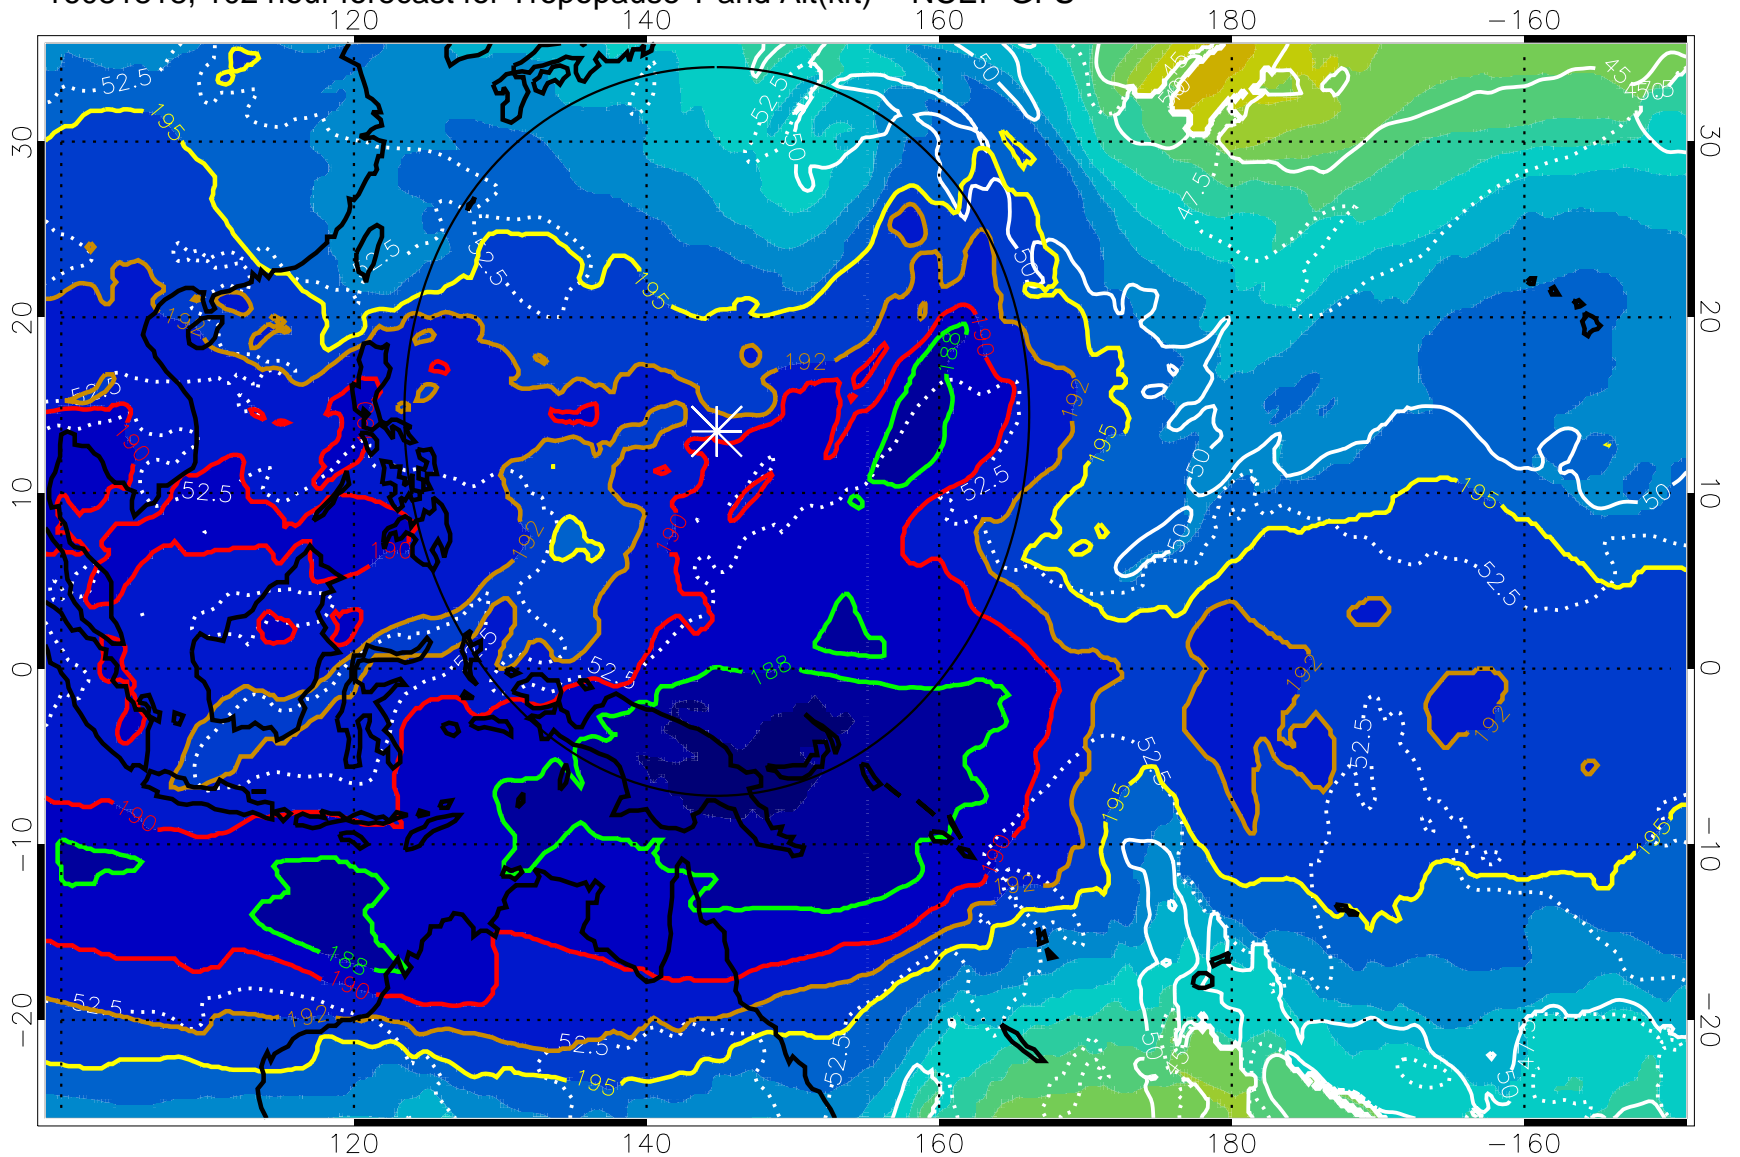

190 200 210 220 230
Tropopause T, K

Tropopause Altitude in kft (white)

192.5K Isotherm 195K Isotherm
187.5K Isotherm 190K Isotherm

Range ring of 2304 km

16081812, 96 hour forecast for Tropopause T and Alt(kft) -- NCEP GFS

190 200 210 220 230
Tropopause T, K

Tropopause Altitude in kft (white)

192.5K Isotherm 195K Isotherm
187.5K Isotherm 190K Isotherm

Range ring of 2304 km

16081818, 102 hour forecast for Tropopause T and Alt(kft) -- NCEP GFS