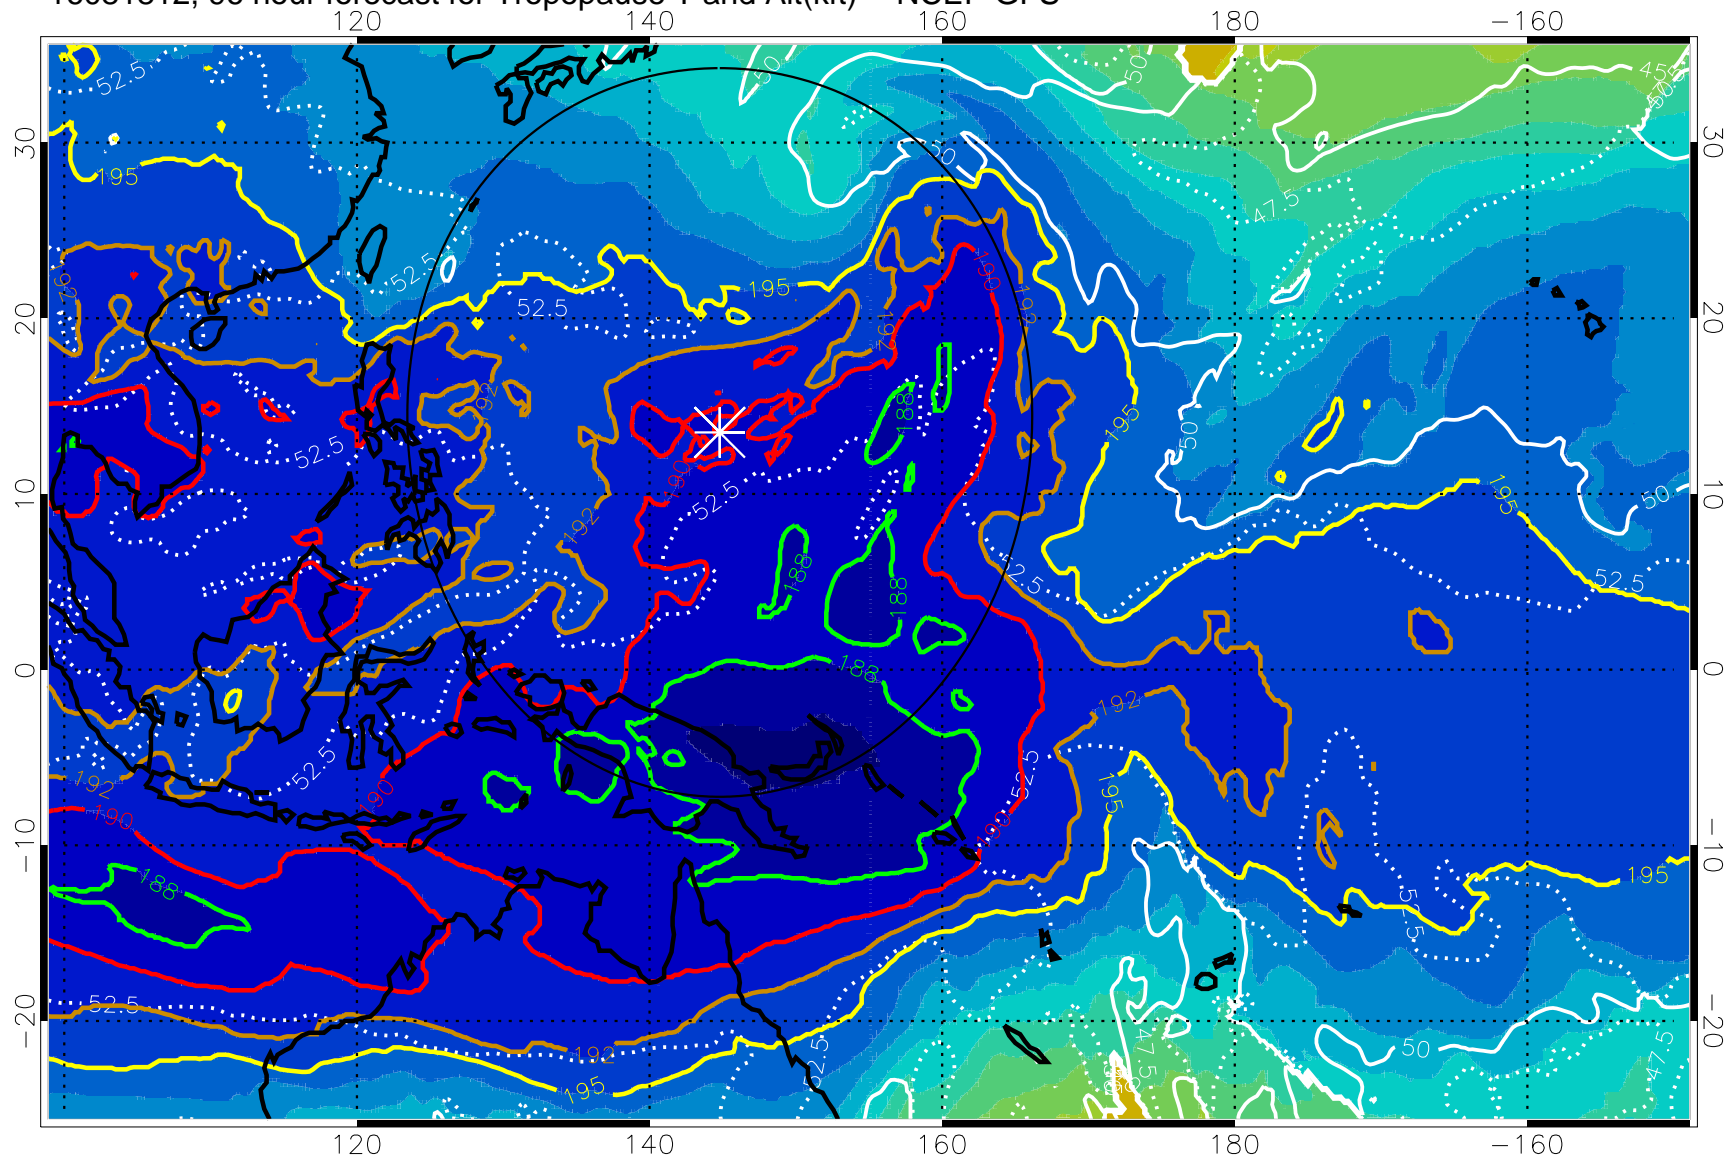

190 200 210 220 230

Tropopause T, K

Tropopause Altitude in kft (white)

192.5K Isotherm 195K Isotherm
187.5K Isotherm 190K Isotherm

Range ring of 2304 km

16081806, 90 hour forecast for Tropopause T and Alt(kft) -- NCEP GFS

190 200 210 220 230
Tropopause T, K

Tropopause Altitude in kft (white)

192.5K Isotherm 195K Isotherm
187.5K Isotherm 190K Isotherm

Range ring of 2304 km

16081812, 96 hour forecast for Tropopause T and Alt(kft) -- NCEP GFS