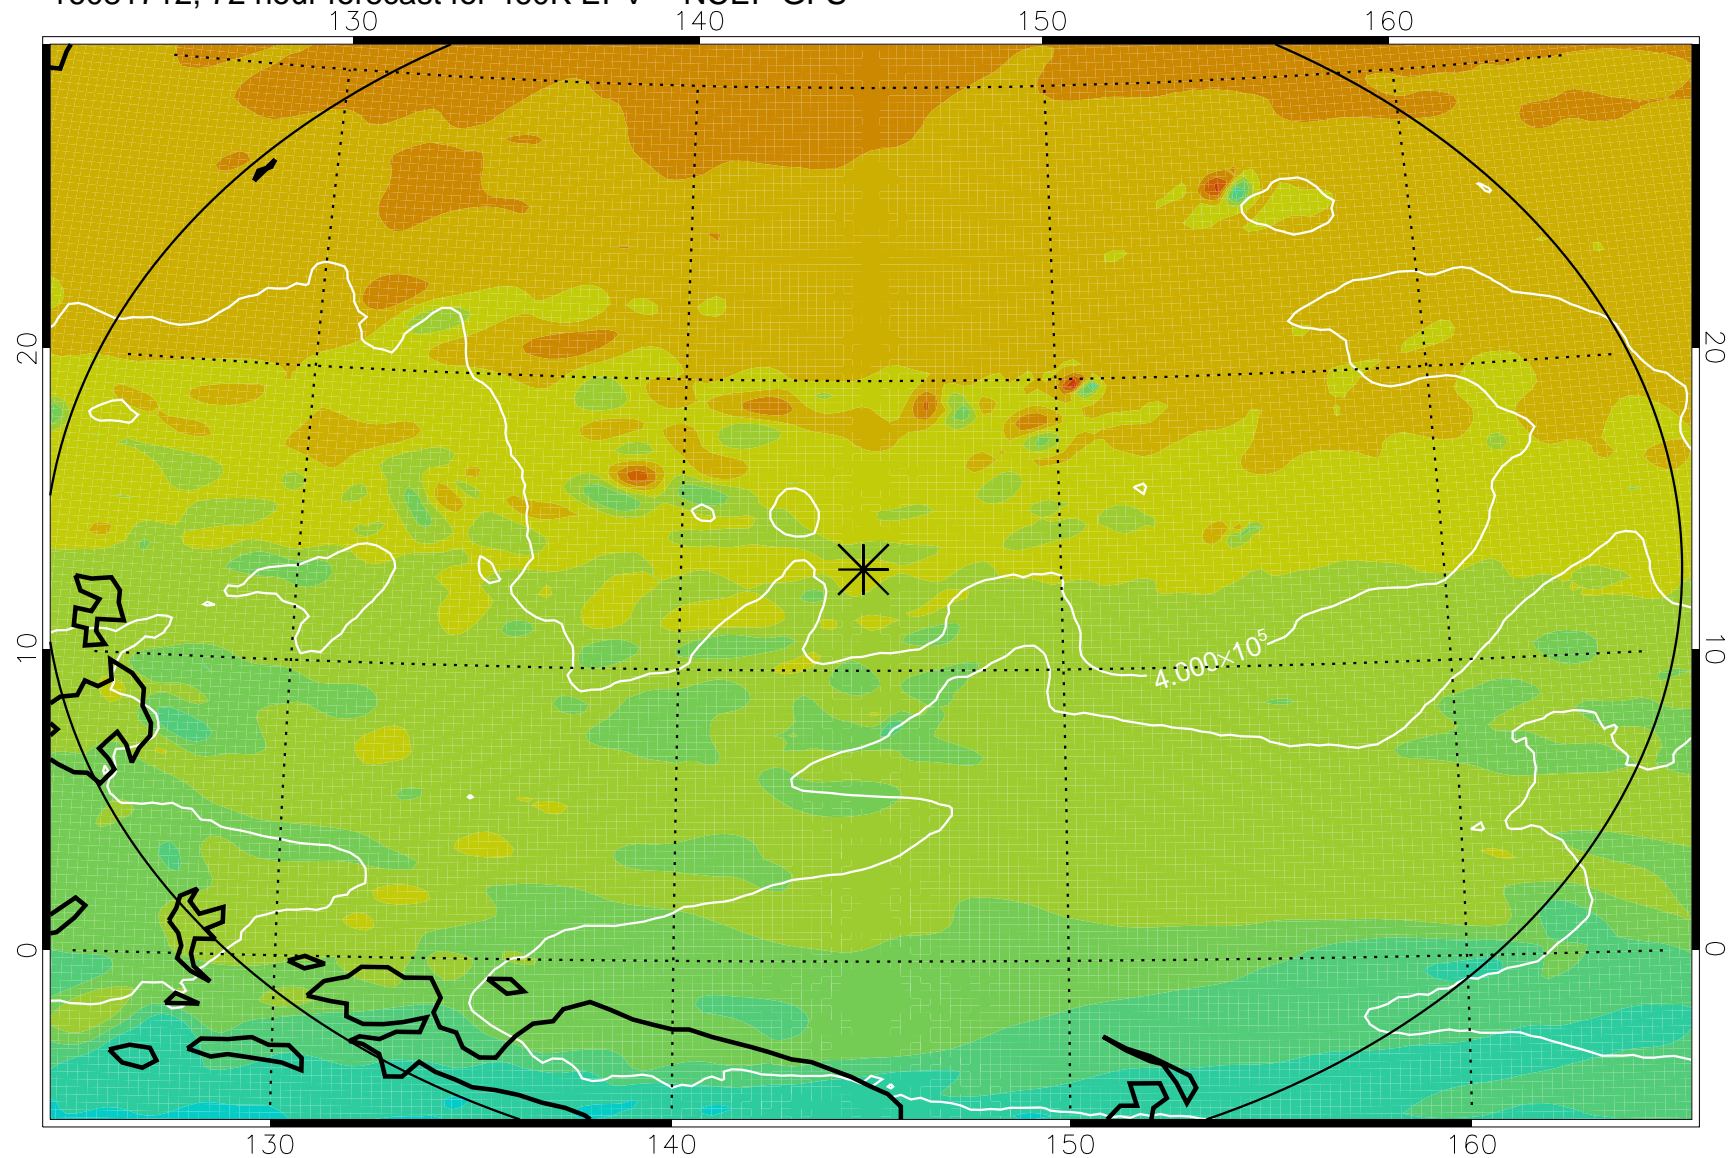

16081606, 42 hour forecast for 460K EPV -- NCEP GFS

460K Montgomery Streamfunction, white

Range ring of 2304 km

16081612, 48 hour forecast for 460K EPV -- NCEP GFS

460K Montgomery Streamfunction, white

Range ring of 2304 km

16081618, 54 hour forecast for 460K EPV -- NCEP GFS

460K Montgomery Streamfunction, white

Range ring of 2304 km

16081700, 60 hour forecast for 460K EPV -- NCEP GFS

460K Montgomery Streamfunction, white

Range ring of 2304 km

16081706, 66 hour forecast for 460K EPV -- NCEP GFS

460K Montgomery Streamfunction, white

Range ring of 2304 km

16081712, 72 hour forecast for 460K EPV -- NCEP GFS

460K Montgomery Streamfunction, white

Range ring of 2304 km

16081718, 78 hour forecast for 460K EPV -- NCEP GFS

460K Montgomery Streamfunction, white

Range ring of 2304 km

16081800, 84 hour forecast for 460K EPV -- NCEP GFS

16081806, 90 hour forecast for 460K EPV -- NCEP GFS