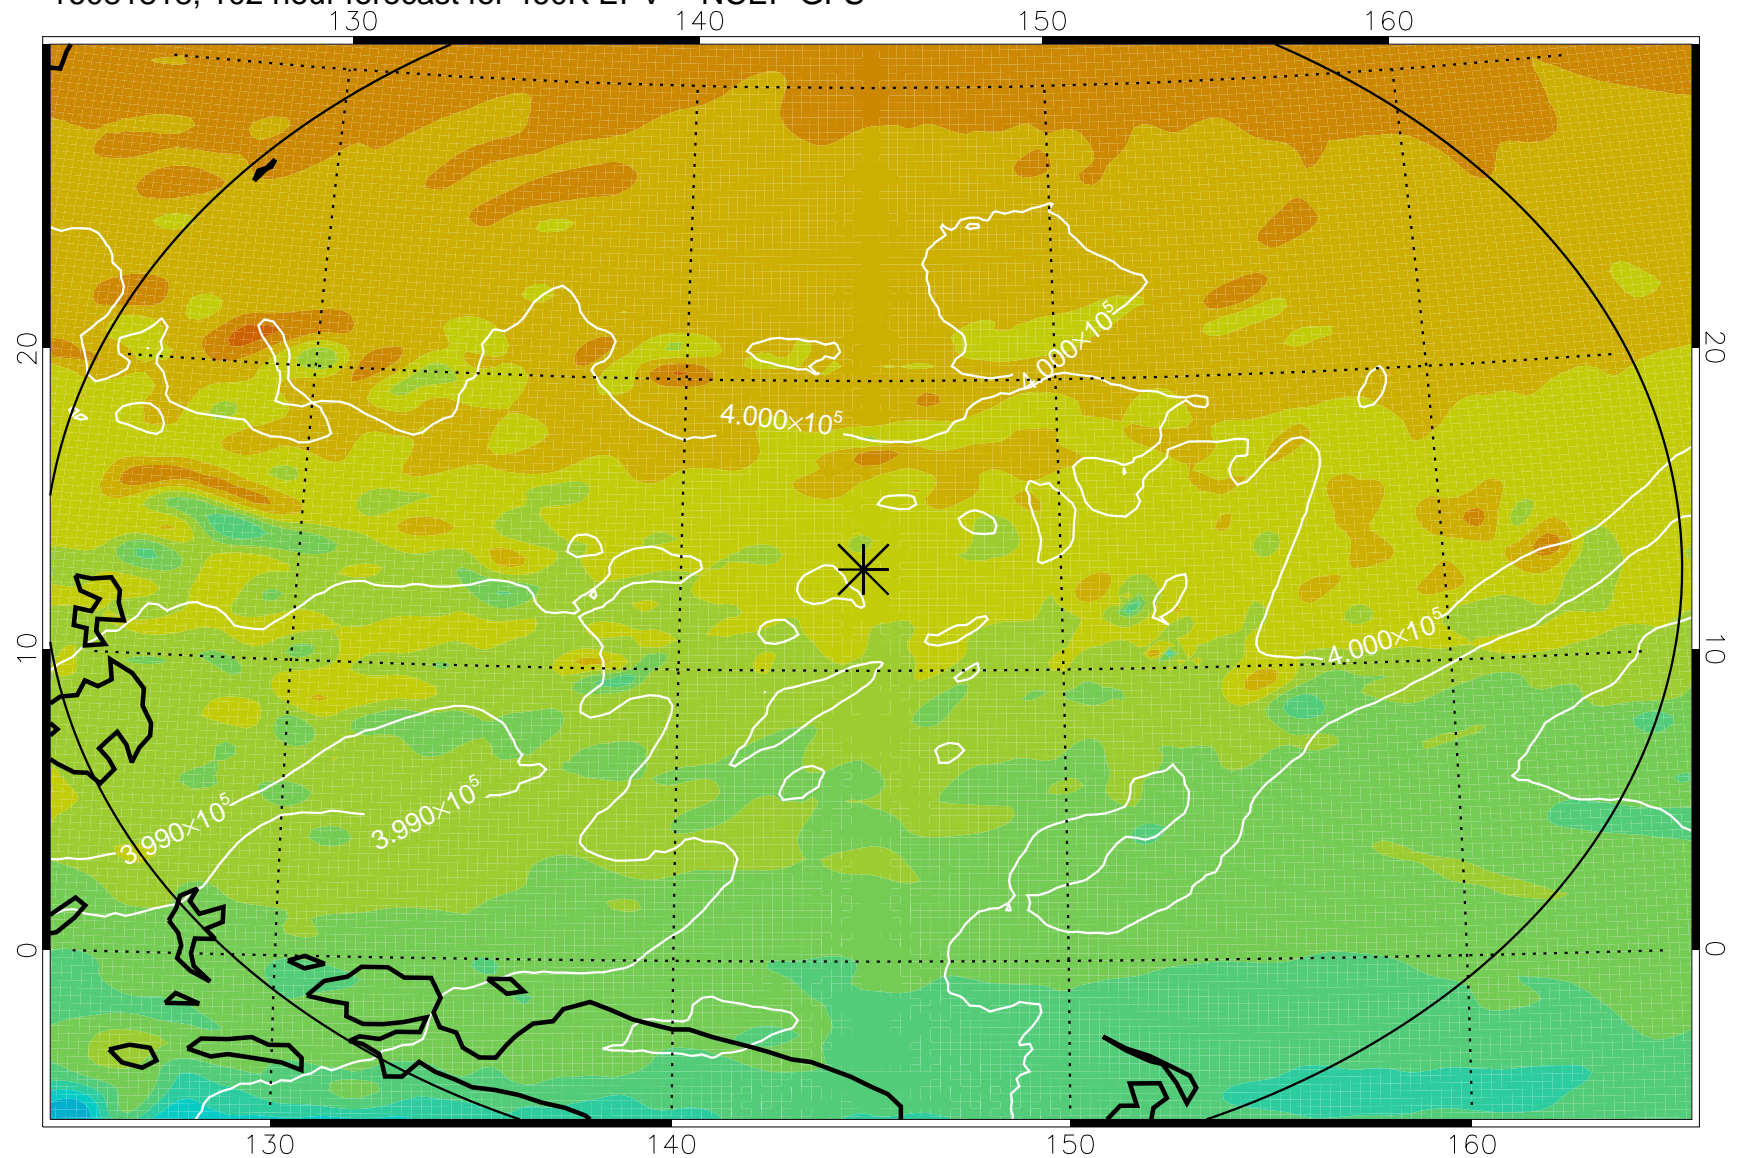

16081718, 78 hour forecast for 460K EPV -- NCEP GFS

460K Montgomery Streamfunction, white

Range ring of 2304 km

16081800, 84 hour forecast for 460K EPV -- NCEP GFS

16081806, 90 hour forecast for 460K EPV -- NCEP GFS

460K Montgomery Streamfunction, white

Range ring of 2304 km

16081812, 96 hour forecast for 460K EPV -- NCEP GFS

460K Montgomery Streamfunction, white

Range ring of 2304 km

16081818, 102 hour forecast for 460K EPV -- NCEP GFS

460K Montgomery Streamfunction, white

Range ring of 2304 km

16081900, 108 hour forecast for 460K EPV -- NCEP GFS

460K Montgomery Streamfunction, white

Range ring of 2304 km

16081906, 114 hour forecast for 460K EPV -- NCEP GFS

460K Montgomery Streamfunction, white

Range ring of 2304 km

16081912, 120 hour forecast for 460K EPV -- NCEP GFS

460K Montgomery Streamfunction, white

Range ring of 2304 km