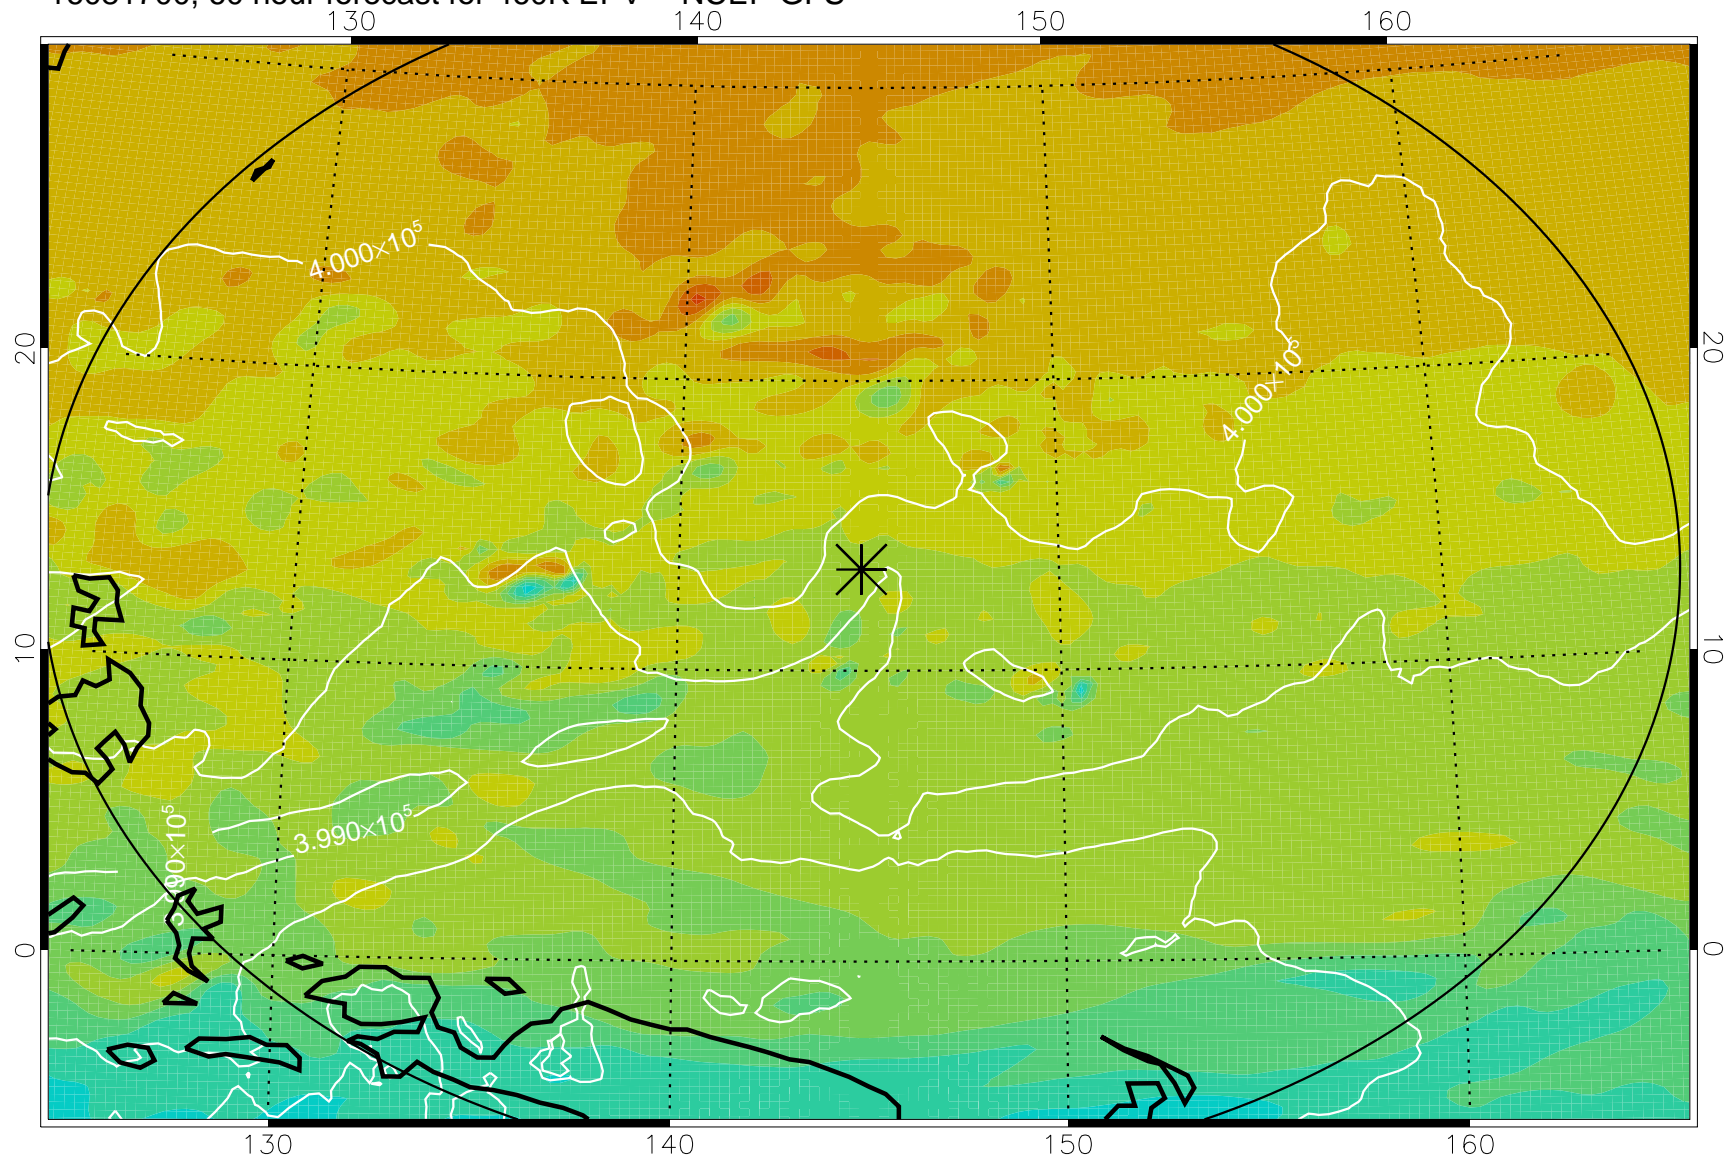

16081606, 42 hour forecast for 460K EPV -- NCEP GFS

460K Montgomery Streamfunction, white

Range ring of 2304 km

16081612, 48 hour forecast for 460K EPV -- NCEP GFS

460K Montgomery Streamfunction, white

Range ring of 2304 km

16081618, 54 hour forecast for 460K EPV -- NCEP GFS

460K Montgomery Streamfunction, white

Range ring of 2304 km

16081700, 60 hour forecast for 460K EPV -- NCEP GFS

460K Montgomery Streamfunction, white

Range ring of 2304 km

16081706, 66 hour forecast for 460K EPV -- NCEP GFS

460K Montgomery Streamfunction, white

Range ring of 2304 km

16081712, 72 hour forecast for 460K EPV -- NCEP GFS

460K Montgomery Streamfunction, white

Range ring of 2304 km

16081718, 78 hour forecast for 460K EPV -- NCEP GFS

460K Montgomery Streamfunction, white

Range ring of 2304 km

16081800, 84 hour forecast for 460K EPV -- NCEP GFS

16081806, 90 hour forecast for 460K EPV -- NCEP GFS