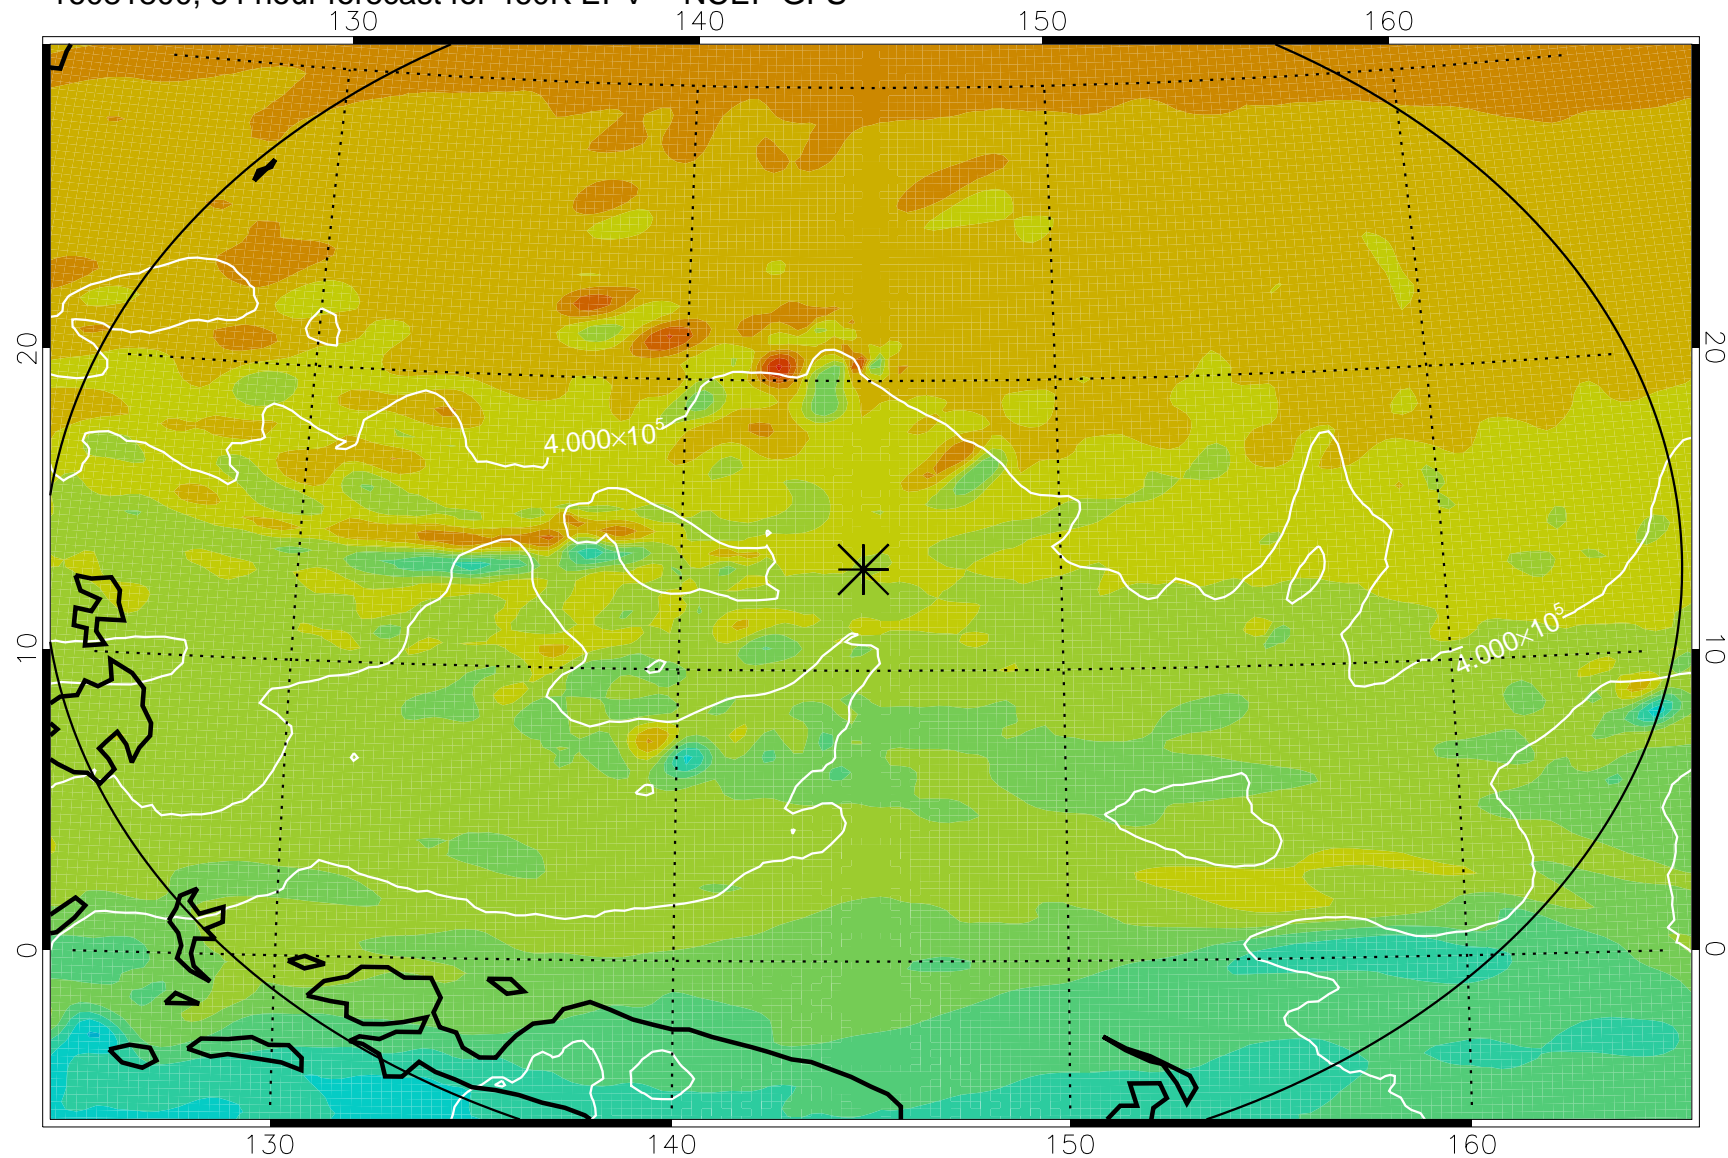

16081706, 66 hour forecast for 460K EPV -- NCEP GFS

460K Montgomery Streamfunction, white

Range ring of 2304 km

16081712, 72 hour forecast for 460K EPV -- NCEP GFS

460K Montgomery Streamfunction, white

Range ring of 2304 km

16081718, 78 hour forecast for 460K EPV -- NCEP GFS

460K Montgomery Streamfunction, white

Range ring of 2304 km

16081800, 84 hour forecast for 460K EPV -- NCEP GFS

16081806, 90 hour forecast for 460K EPV -- NCEP GFS

460K Montgomery Streamfunction, white

Range ring of 2304 km

16081812, 96 hour forecast for 460K EPV -- NCEP GFS

460K Montgomery Streamfunction, white

Range ring of 2304 km

16081818, 102 hour forecast for 460K EPV -- NCEP GFS

460K Montgomery Streamfunction, white

Range ring of 2304 km

16081900, 108 hour forecast for 460K EPV -- NCEP GFS

460K Montgomery Streamfunction, white

Range ring of 2304 km

16081906, 114 hour forecast for 460K EPV -- NCEP GFS