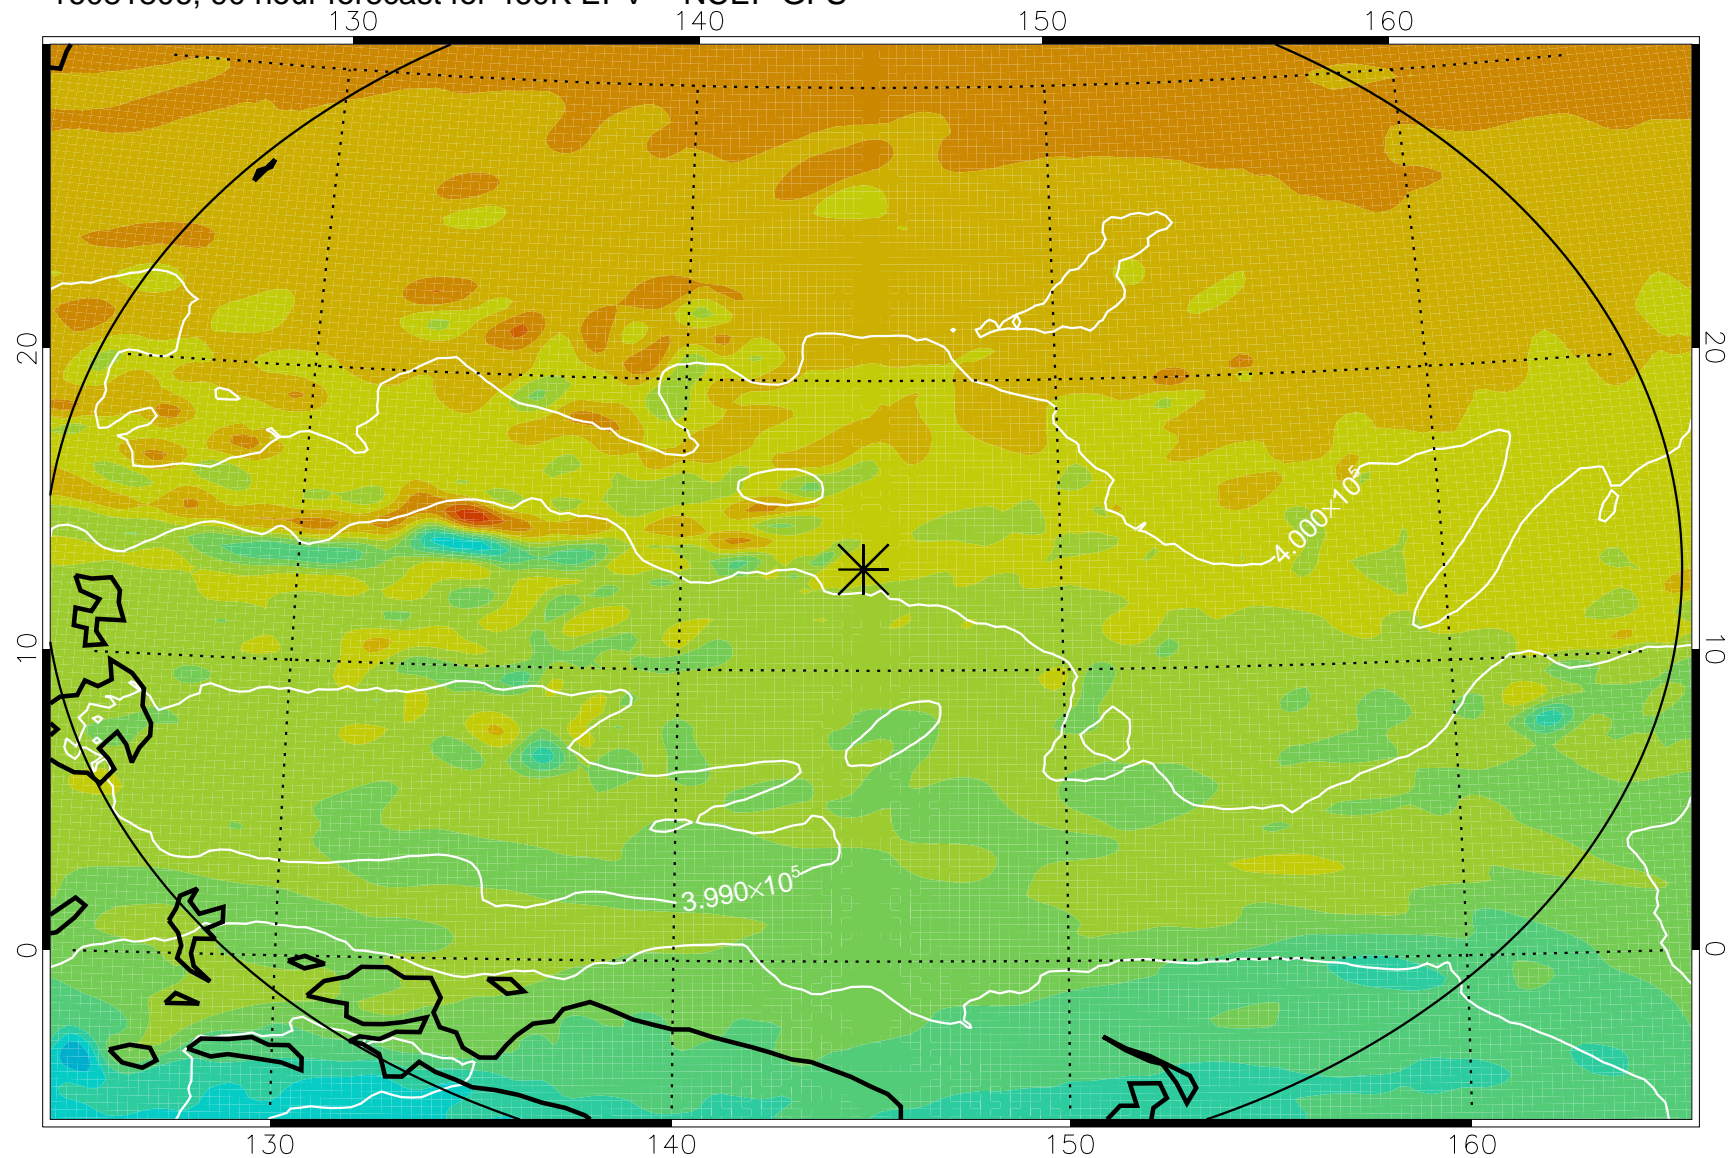

16081706, 66 hour forecast for 460K EPV -- NCEP GFS

460K Montgomery Streamfunction, white

Range ring of 2304 km

16081712, 72 hour forecast for 460K EPV -- NCEP GFS

460K Montgomery Streamfunction, white

Range ring of 2304 km

16081718, 78 hour forecast for 460K EPV -- NCEP GFS

460K Montgomery Streamfunction, white

Range ring of 2304 km

16081800, 84 hour forecast for 460K EPV -- NCEP GFS

16081806, 90 hour forecast for 460K EPV -- NCEP GFS

460K Montgomery Streamfunction, white

Range ring of 2304 km

16081812, 96 hour forecast for 460K EPV -- NCEP GFS

460K Montgomery Streamfunction, white

Range ring of 2304 km

16081818, 102 hour forecast for 460K EPV -- NCEP GFS

460K Montgomery Streamfunction, white

Range ring of 2304 km

16081900, 108 hour forecast for 460K EPV -- NCEP GFS

460K Montgomery Streamfunction, white

Range ring of 2304 km

16081906, 114 hour forecast for 460K EPV -- NCEP GFS