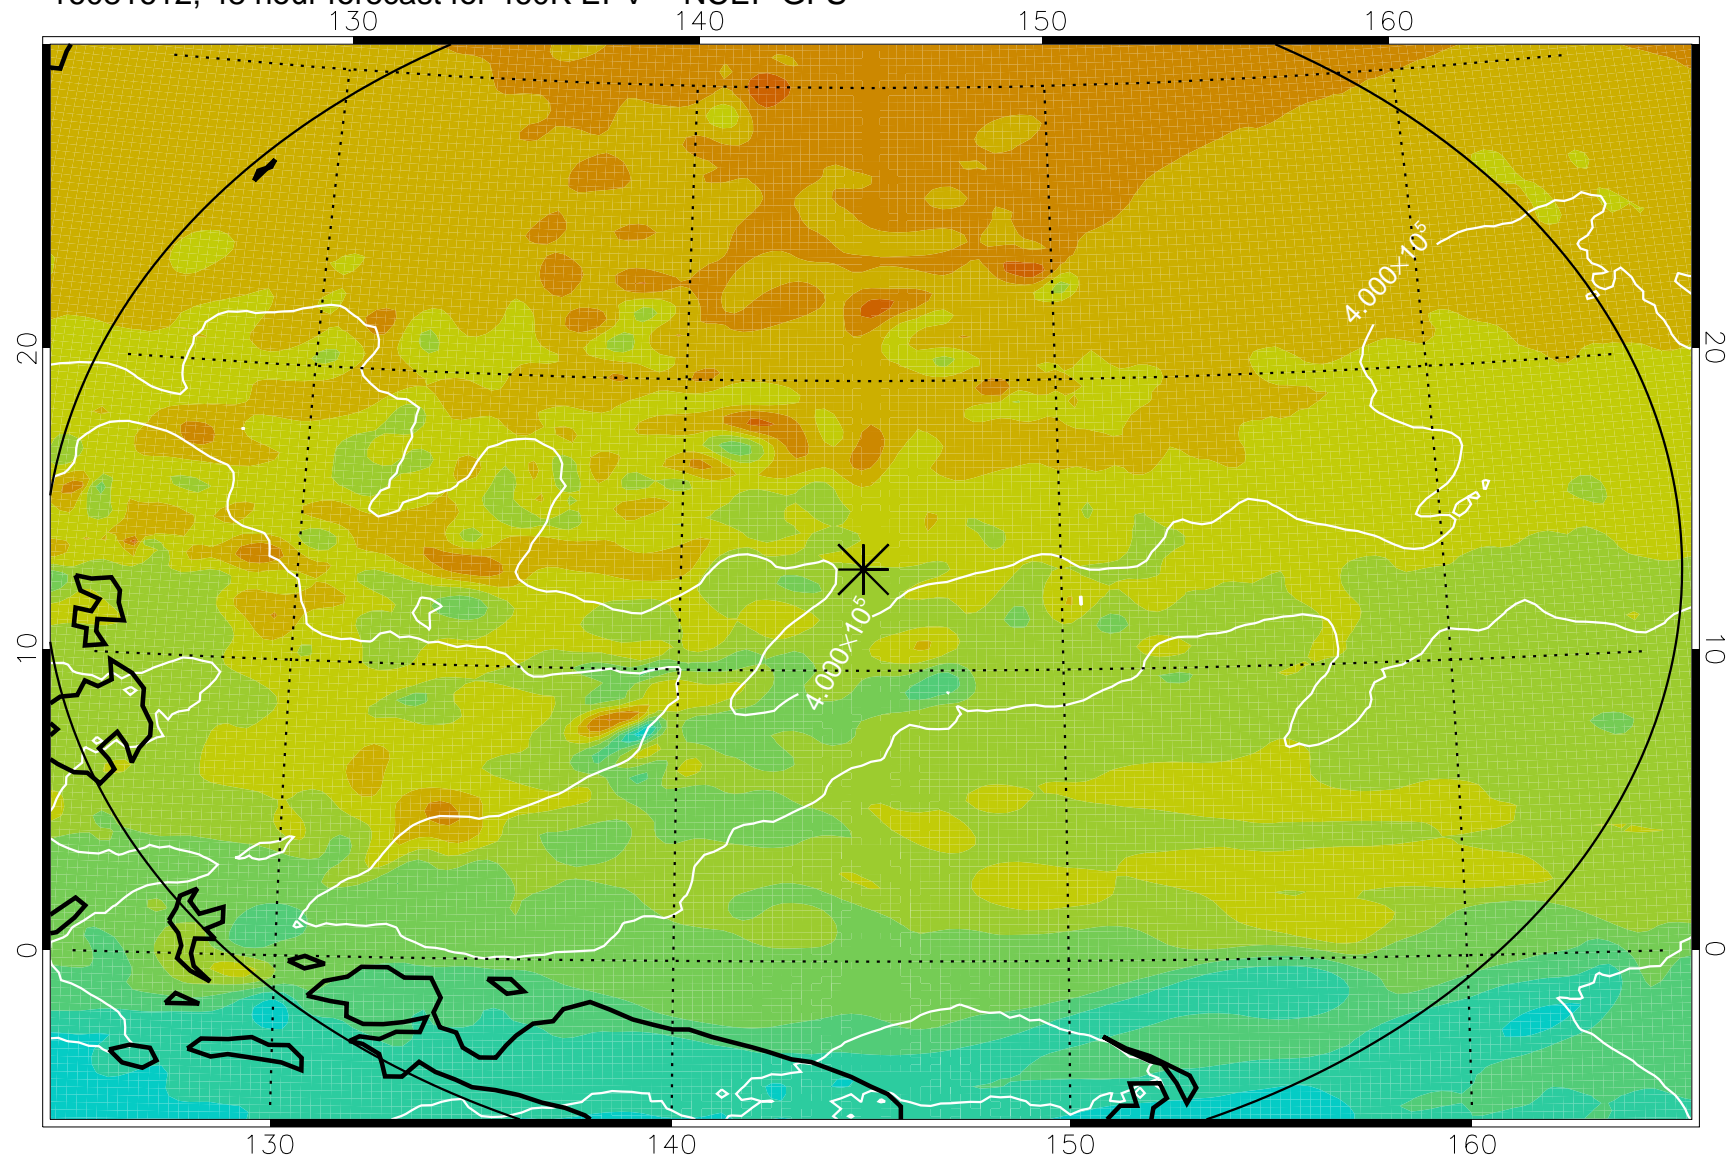

16081606, 42 hour forecast for 460K EPV -- NCEP GFS

460K Montgomery Streamfunction, white

Range ring of 2304 km

16081612, 48 hour forecast for 460K EPV -- NCEP GFS

460K Montgomery Streamfunction, white

Range ring of 2304 km

16081618, 54 hour forecast for 460K EPV -- NCEP GFS

460K Montgomery Streamfunction, white

Range ring of 2304 km

16081700, 60 hour forecast for 460K EPV -- NCEP GFS

460K Montgomery Streamfunction, white

Range ring of 2304 km

16081706, 66 hour forecast for 460K EPV -- NCEP GFS

460K Montgomery Streamfunction, white

Range ring of 2304 km

16081712, 72 hour forecast for 460K EPV -- NCEP GFS

460K Montgomery Streamfunction, white

Range ring of 2304 km

16081718, 78 hour forecast for 460K EPV -- NCEP GFS

460K Montgomery Streamfunction, white

Range ring of 2304 km

16081800, 84 hour forecast for 460K EPV -- NCEP GFS

16081806, 90 hour forecast for 460K EPV -- NCEP GFS