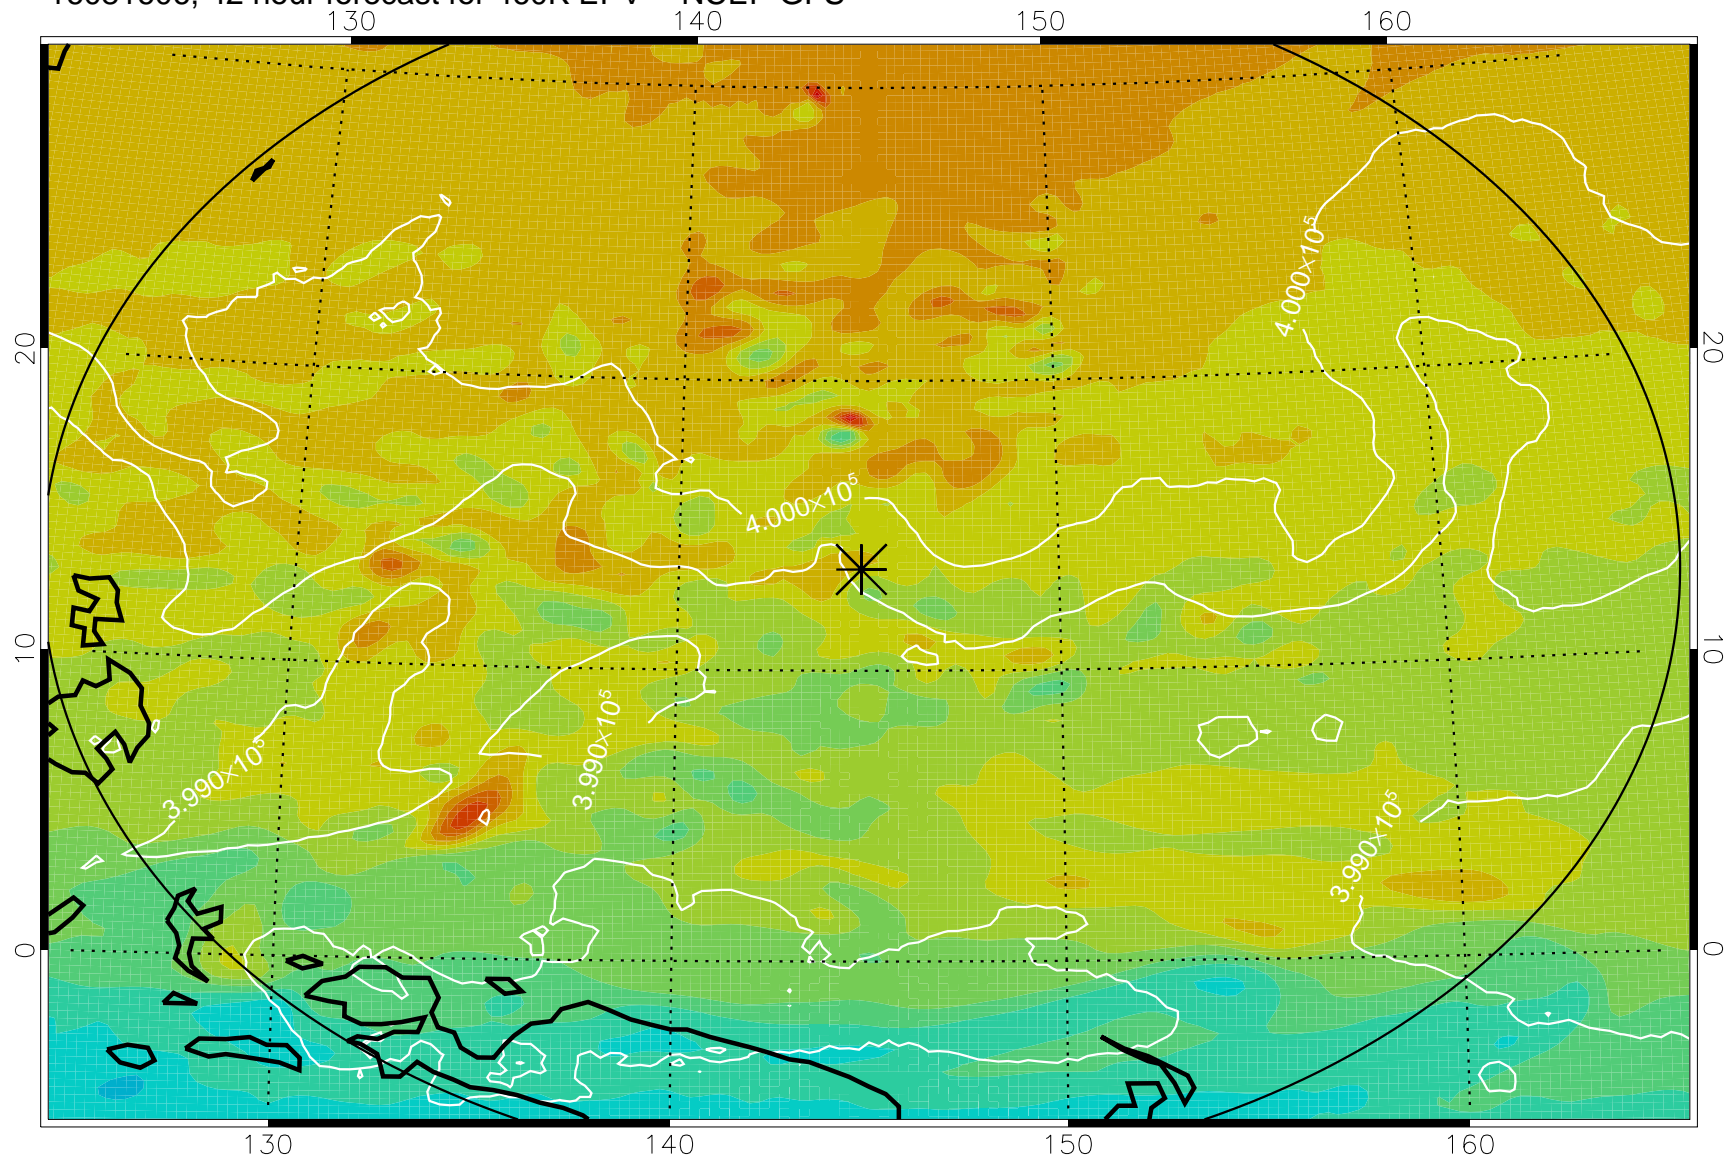

16081518, 30 hour forecast for 460K EPV -- NCEP GFS

460K Montgomery Streamfunction, white

Range ring of 2304 km

16081600, 36 hour forecast for 460K EPV -- NCEP GFS

460K Montgomery Streamfunction, white

Range ring of 2304 km

16081606, 42 hour forecast for 460K EPV -- NCEP GFS

460K Montgomery Streamfunction, white

Range ring of 2304 km

16081612, 48 hour forecast for 460K EPV -- NCEP GFS

460K Montgomery Streamfunction, white

Range ring of 2304 km

16081618, 54 hour forecast for 460K EPV -- NCEP GFS

460K Montgomery Streamfunction, white

Range ring of 2304 km

16081700, 60 hour forecast for 460K EPV -- NCEP GFS

460K Montgomery Streamfunction, white

Range ring of 2304 km

16081718, 78 hour forecast for 460K EPV -- NCEP GFS

460K Montgomery Streamfunction, white

Range ring of 2304 km

16081800, 84 hour forecast for 460K EPV -- NCEP GFS

16081806, 90 hour forecast for 460K EPV -- NCEP GFS