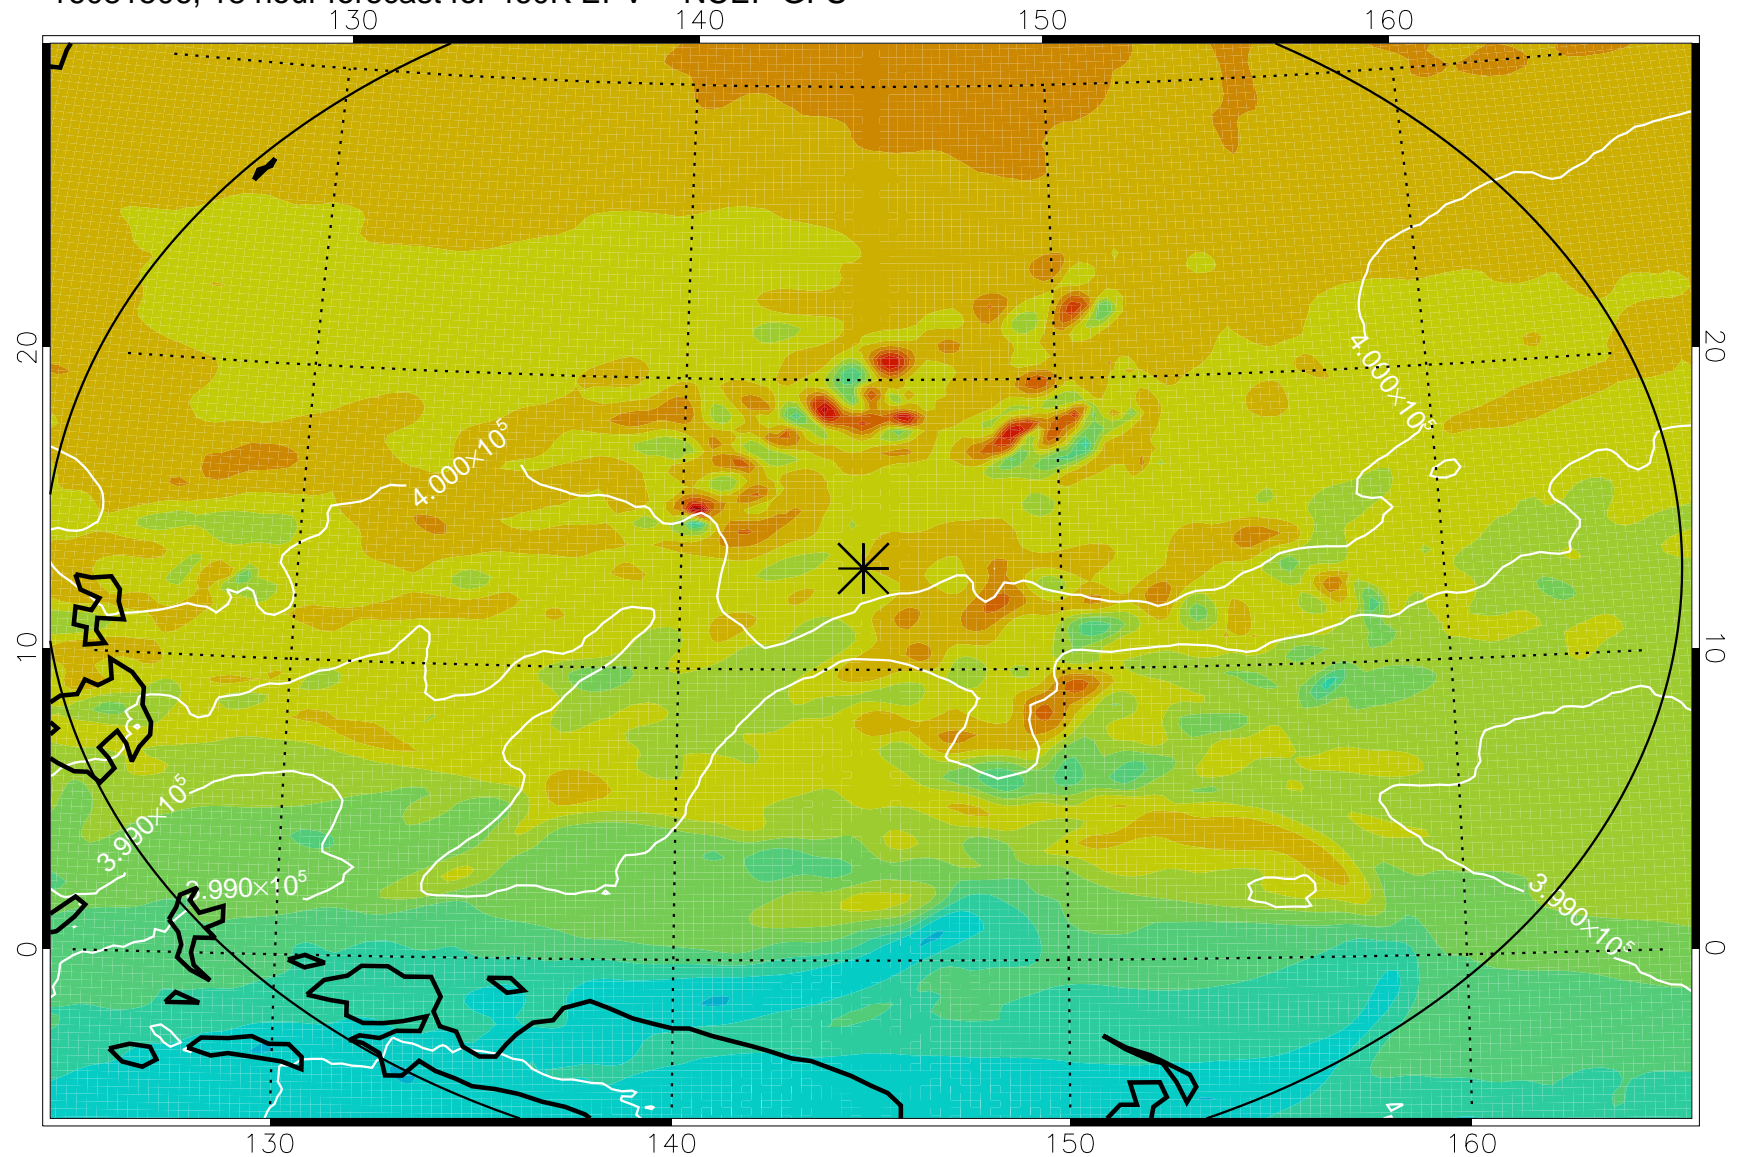

16081418, 6 hour forecast for 460K EPV -- NCEP GFS

460K Montgomery Streamfunction, white

Range ring of 2304 km

16081500, 12 hour forecast for 460K EPV -- NCEP GFS

460K Montgomery Streamfunction, white

Range ring of 2304 km

16081506, 18 hour forecast for 460K EPV -- NCEP GFS

460K Montgomery Streamfunction, white

Range ring of 2304 km

16081512, 24 hour forecast for 460K EPV -- NCEP GFS

460K Montgomery Streamfunction, white

Range ring of 2304 km

16081518, 30 hour forecast for 460K EPV -- NCEP GFS

460K Montgomery Streamfunction, white

Range ring of 2304 km

16081600, 36 hour forecast for 460K EPV -- NCEP GFS

460K Montgomery Streamfunction, white

Range ring of 2304 km

16081718, 78 hour forecast for 460K EPV -- NCEP GFS

460K Montgomery Streamfunction, white

Range ring of 2304 km

16081800, 84 hour forecast for 460K EPV -- NCEP GFS

16081806, 90 hour forecast for 460K EPV -- NCEP GFS