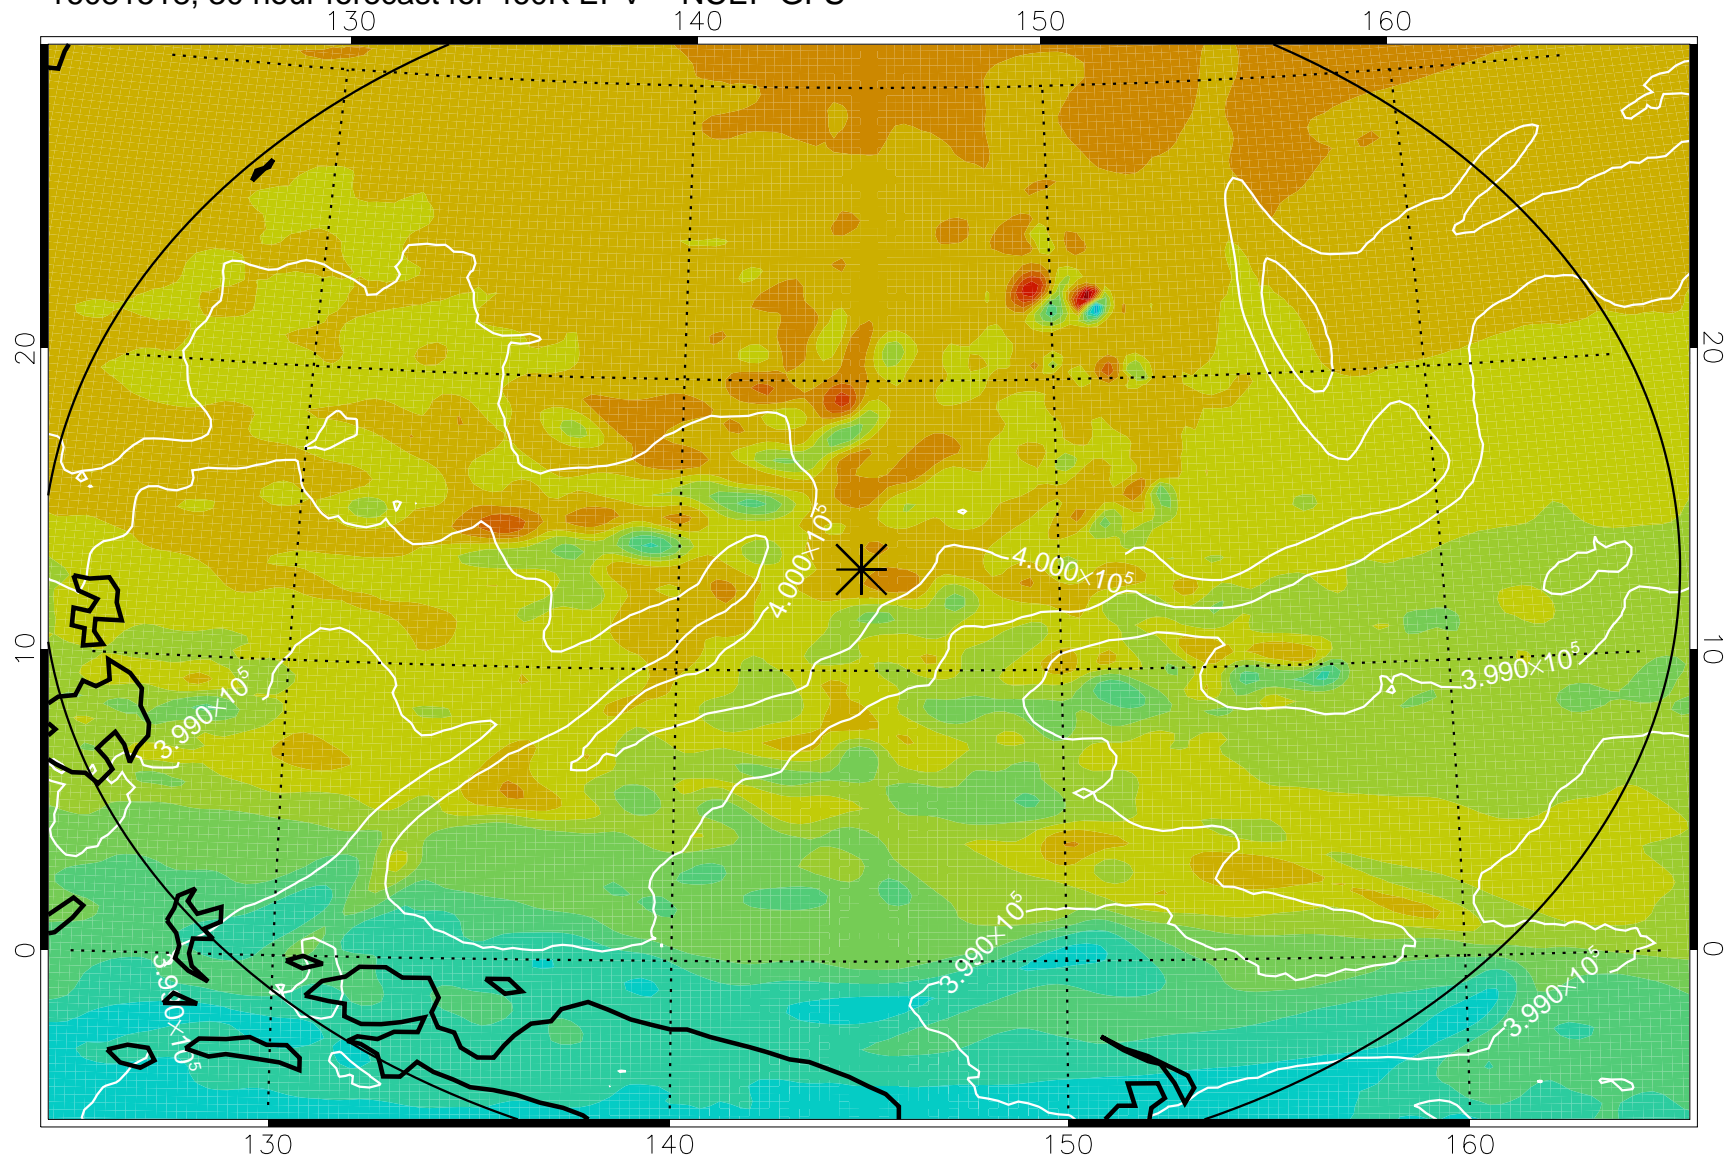

16081506, 18 hour forecast for 460K EPV -- NCEP GFS

460K Montgomery Streamfunction, white

Range ring of 2304 km

16081512, 24 hour forecast for 460K EPV -- NCEP GFS

460K Montgomery Streamfunction, white

Range ring of 2304 km

16081518, 30 hour forecast for 460K EPV -- NCEP GFS

460K Montgomery Streamfunction, white

Range ring of 2304 km

16081600, 36 hour forecast for 460K EPV -- NCEP GFS

460K Montgomery Streamfunction, white

Range ring of 2304 km

16081606, 42 hour forecast for 460K EPV -- NCEP GFS

460K Montgomery Streamfunction, white

Range ring of 2304 km

16081612, 48 hour forecast for 460K EPV -- NCEP GFS

460K Montgomery Streamfunction, white

Range ring of 2304 km

16081718, 78 hour forecast for 460K EPV -- NCEP GFS

460K Montgomery Streamfunction, white

Range ring of 2304 km

16081800, 84 hour forecast for 460K EPV -- NCEP GFS

16081806, 90 hour forecast for 460K EPV -- NCEP GFS