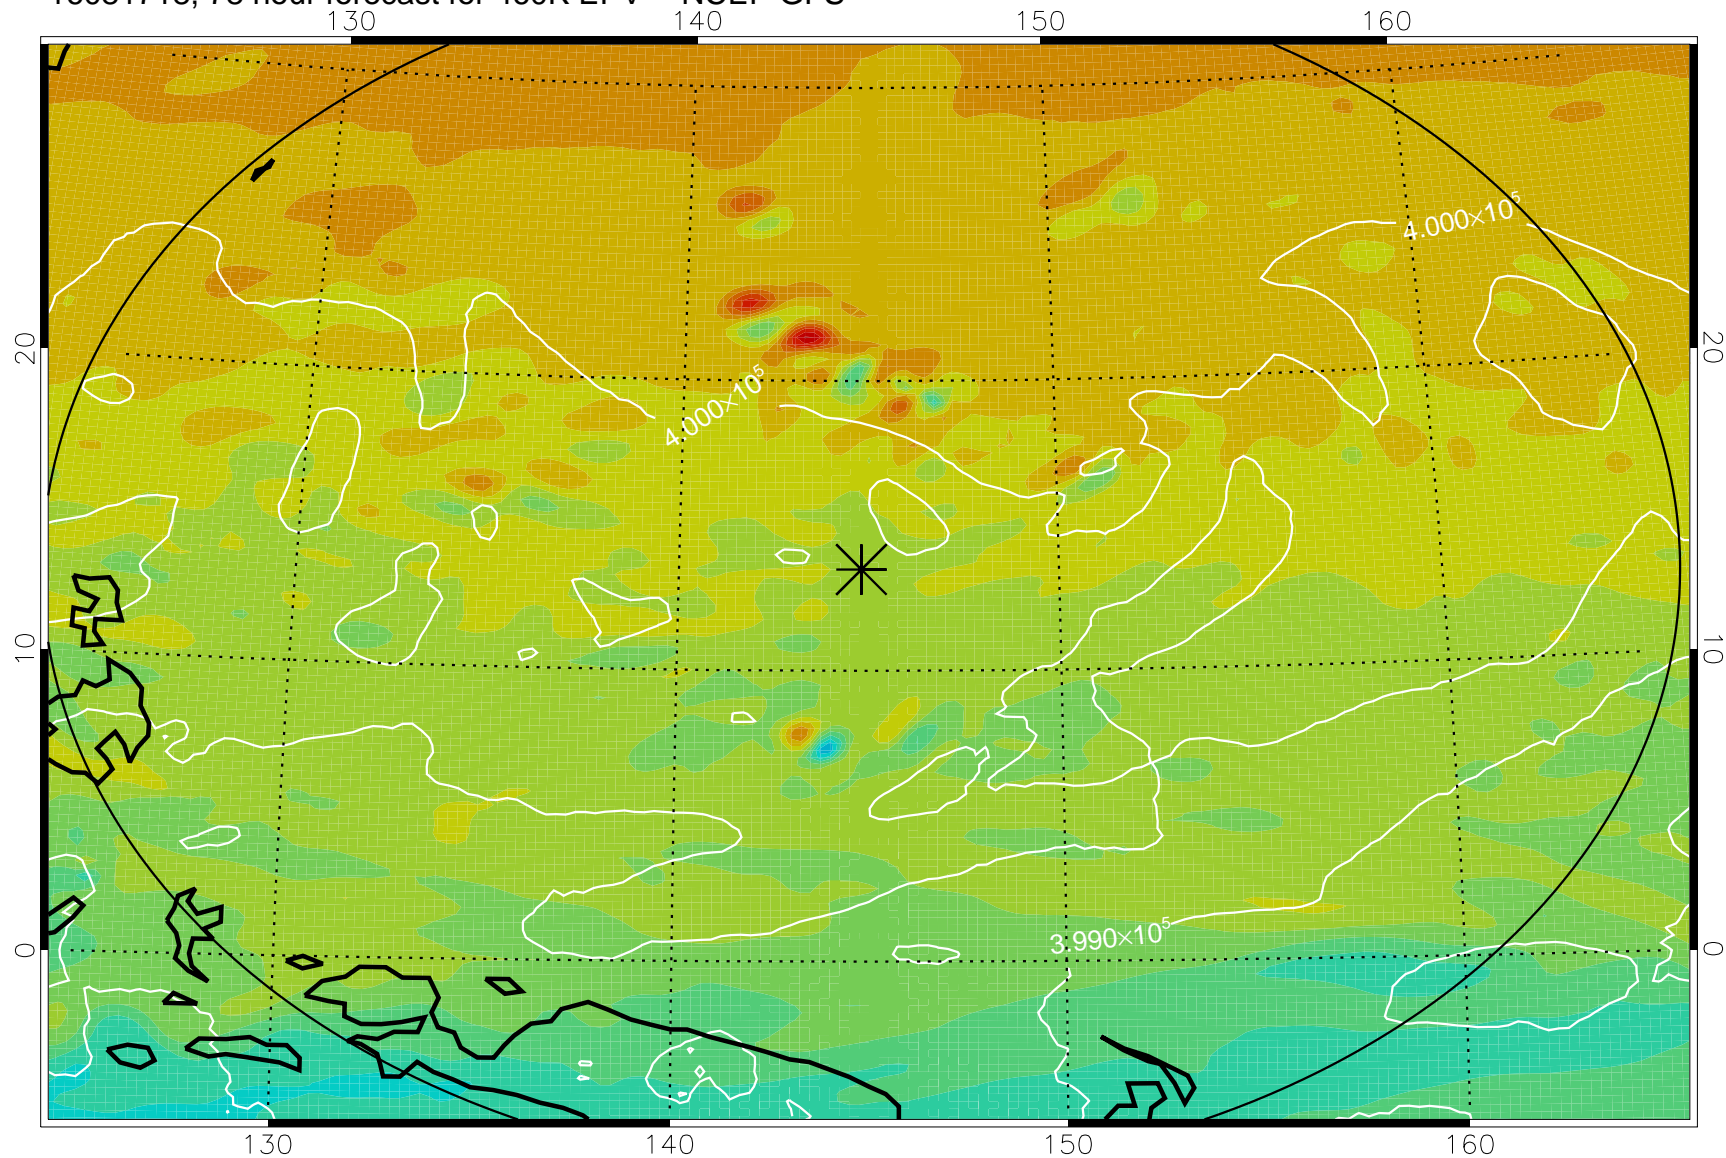

16081618, 54 hour forecast for 460K EPV -- NCEP GFS

460K Montgomery Streamfunction, white

Range ring of 2304 km

16081700, 60 hour forecast for 460K EPV -- NCEP GFS

460K Montgomery Streamfunction, white

Range ring of 2304 km

16081706, 66 hour forecast for 460K EPV -- NCEP GFS

460K Montgomery Streamfunction, white

Range ring of 2304 km

16081712, 72 hour forecast for 460K EPV -- NCEP GFS

460K Montgomery Streamfunction, white

Range ring of 2304 km

16081718, 78 hour forecast for 460K EPV -- NCEP GFS

460K Montgomery Streamfunction, white

Range ring of 2304 km

16081800, 84 hour forecast for 460K EPV -- NCEP GFS

16081806, 90 hour forecast for 460K EPV -- NCEP GFS

460K Montgomery Streamfunction, white

Range ring of 2304 km

16081812, 96 hour forecast for 460K EPV -- NCEP GFS

460K Montgomery Streamfunction, white

Range ring of 2304 km

16081818, 102 hour forecast for 460K EPV -- NCEP GFS