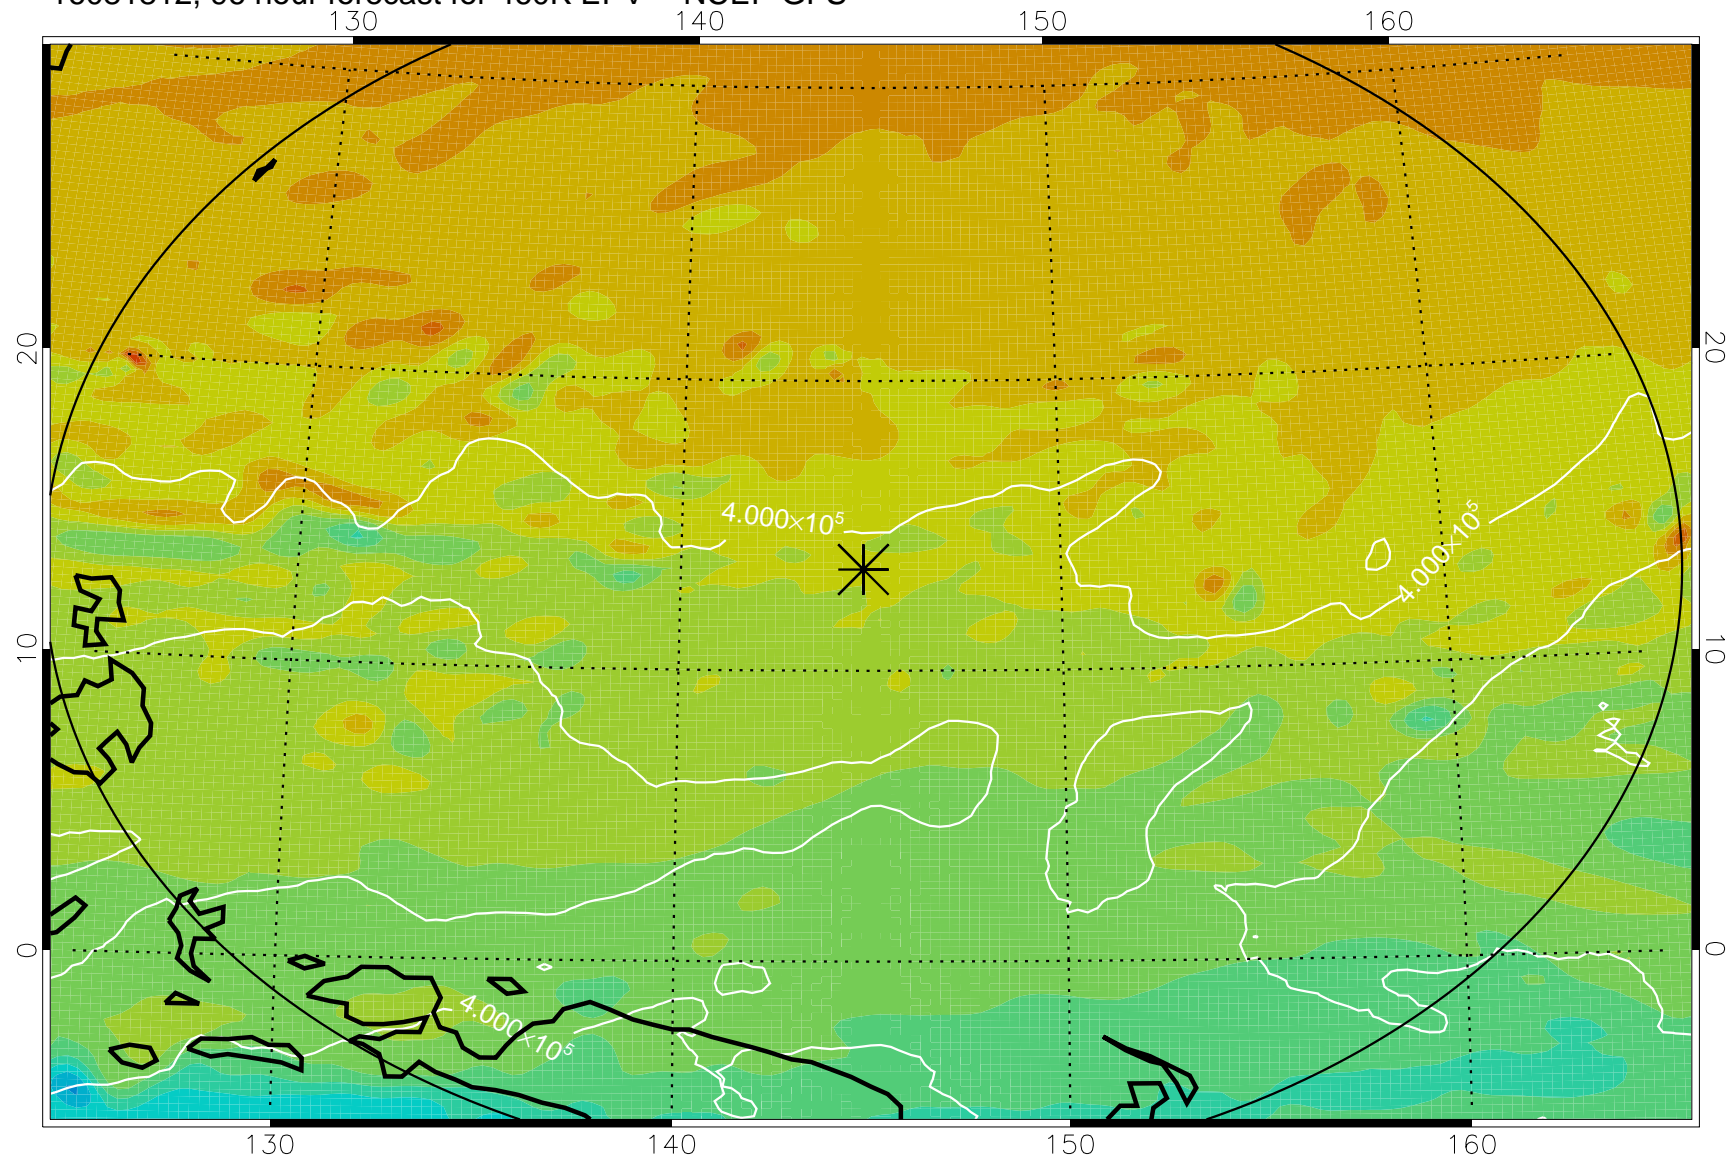

16081706, 66 hour forecast for 460K EPV -- NCEP GFS

460K Montgomery Streamfunction, white

Range ring of 2304 km

16081712, 72 hour forecast for 460K EPV -- NCEP GFS

460K Montgomery Streamfunction, white

Range ring of 2304 km

16081718, 78 hour forecast for 460K EPV -- NCEP GFS

460K Montgomery Streamfunction, white

Range ring of 2304 km

16081800, 84 hour forecast for 460K EPV -- NCEP GFS

16081806, 90 hour forecast for 460K EPV -- NCEP GFS

460K Montgomery Streamfunction, white

Range ring of 2304 km

16081812, 96 hour forecast for 460K EPV -- NCEP GFS

460K Montgomery Streamfunction, white

Range ring of 2304 km

16081818, 102 hour forecast for 460K EPV -- NCEP GFS

460K Montgomery Streamfunction, white

Range ring of 2304 km

16081900, 108 hour forecast for 460K EPV -- NCEP GFS

460K Montgomery Streamfunction, white

Range ring of 2304 km

16081906, 114 hour forecast for 460K EPV -- NCEP GFS