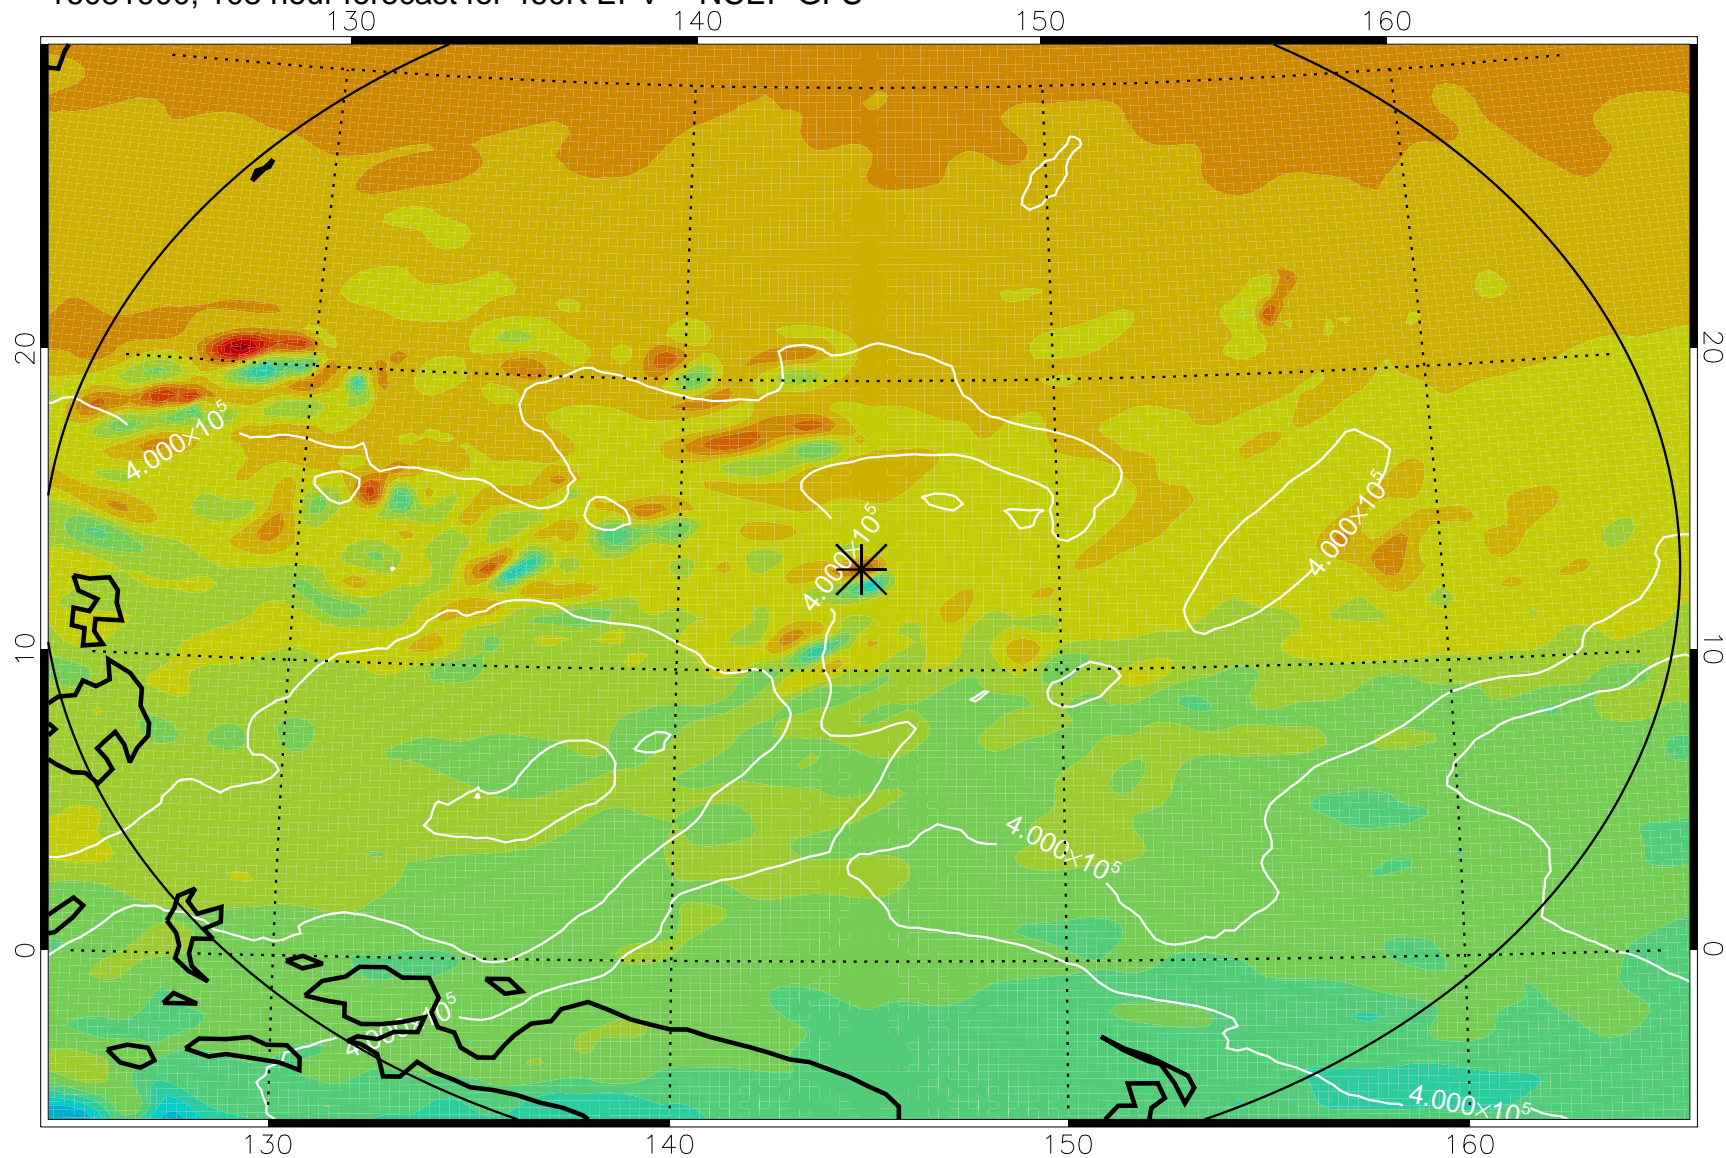

16081718, 78 hour forecast for 460K EPV -- NCEP GFS

460K Montgomery Streamfunction, white

Range ring of 2304 km

16081800, 84 hour forecast for 460K EPV -- NCEP GFS

16081806, 90 hour forecast for 460K EPV -- NCEP GFS

460K Montgomery Streamfunction, white

Range ring of 2304 km

16081812, 96 hour forecast for 460K EPV -- NCEP GFS

460K Montgomery Streamfunction, white

Range ring of 2304 km

16081818, 102 hour forecast for 460K EPV -- NCEP GFS

460K Montgomery Streamfunction, white

Range ring of 2304 km

16081900, 108 hour forecast for 460K EPV -- NCEP GFS

460K Montgomery Streamfunction, white

Range ring of 2304 km

16081906, 114 hour forecast for 460K EPV -- NCEP GFS

460K Montgomery Streamfunction, white

Range ring of 2304 km

16081912, 120 hour forecast for 460K EPV -- NCEP GFS

460K Montgomery Streamfunction, white

Range ring of 2304 km