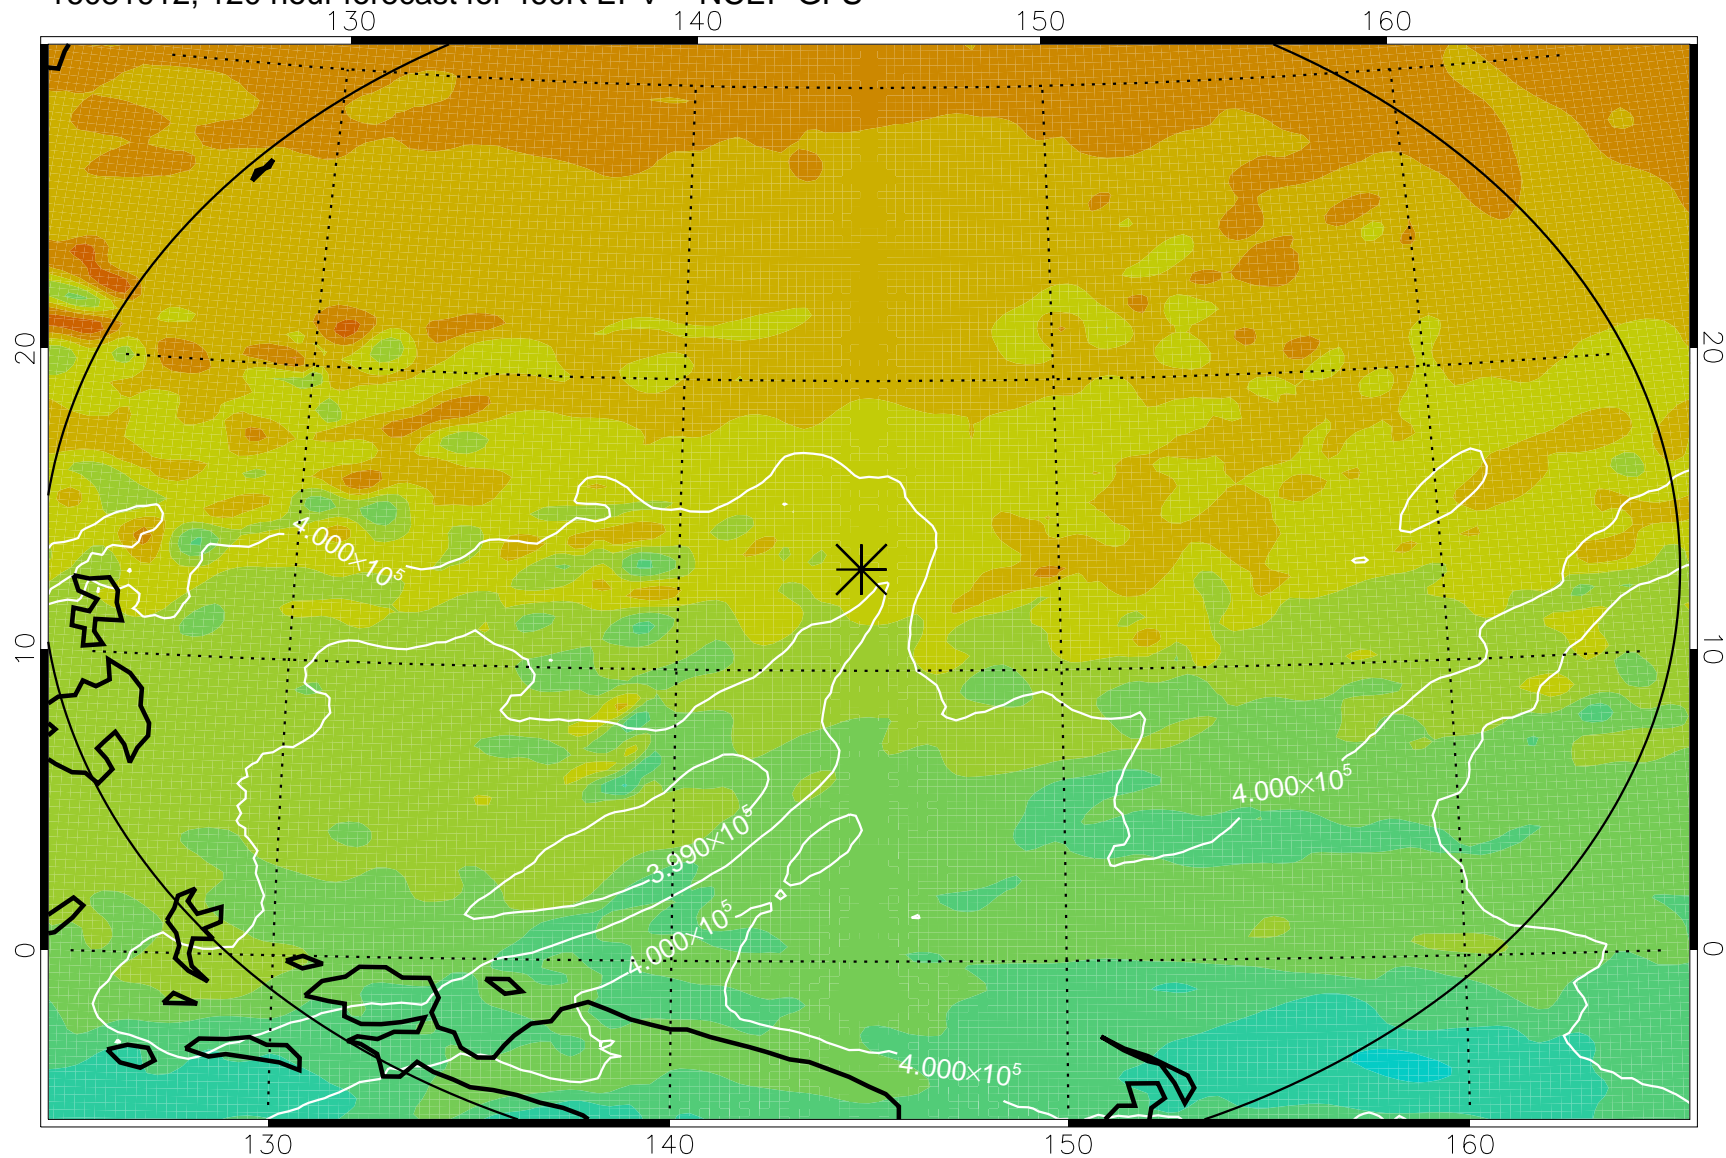

16081718, 78 hour forecast for 460K EPV -- NCEP GFS

460K Montgomery Streamfunction, white

Range ring of 2304 km

16081800, 84 hour forecast for 460K EPV -- NCEP GFS

16081806, 90 hour forecast for 460K EPV -- NCEP GFS

460K Montgomery Streamfunction, white

Range ring of 2304 km

16081812, 96 hour forecast for 460K EPV -- NCEP GFS

460K Montgomery Streamfunction, white

Range ring of 2304 km

16081818, 102 hour forecast for 460K EPV -- NCEP GFS

460K Montgomery Streamfunction, white

Range ring of 2304 km

16081900, 108 hour forecast for 460K EPV -- NCEP GFS

460K Montgomery Streamfunction, white

Range ring of 2304 km

16081906, 114 hour forecast for 460K EPV -- NCEP GFS

460K Montgomery Streamfunction, white

Range ring of 2304 km

16081912, 120 hour forecast for 460K EPV -- NCEP GFS

460K Montgomery Streamfunction, white

Range ring of 2304 km