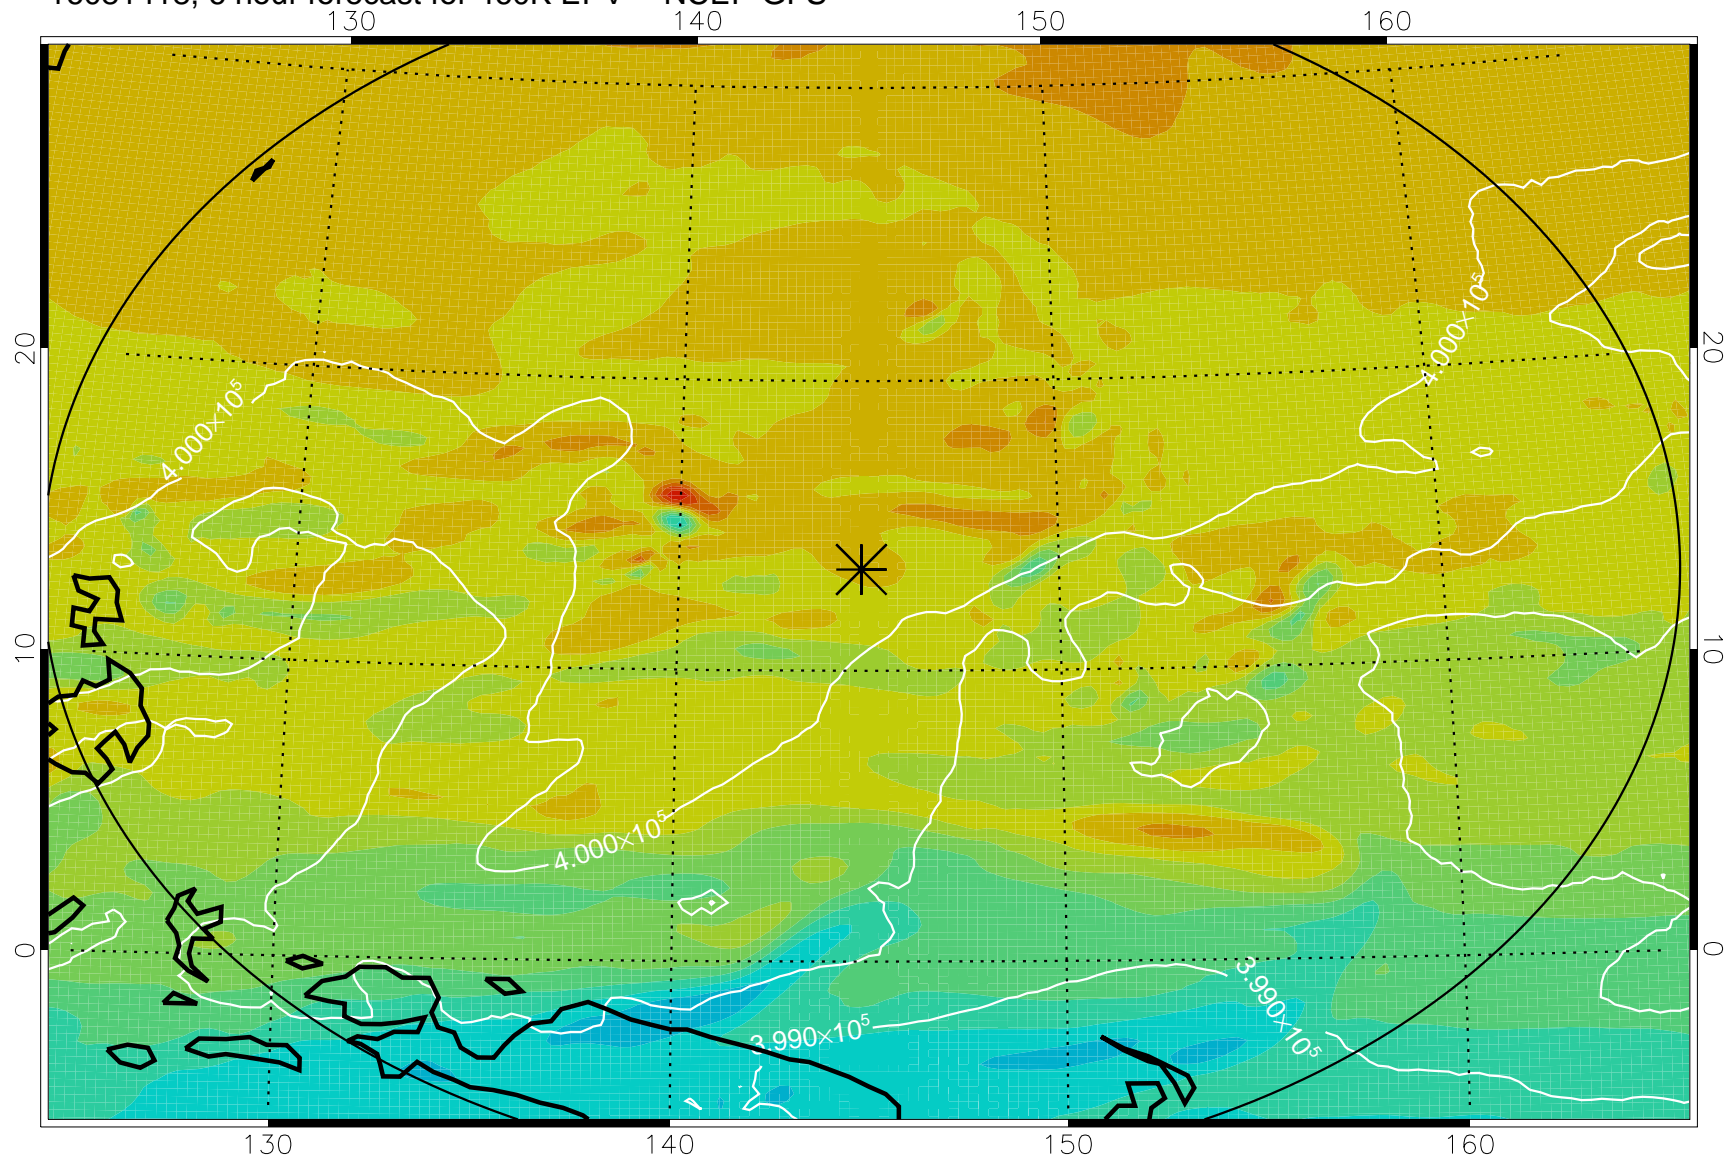

16081418, 6 hour forecast for 460K EPV -- NCEP GFS

460K Montgomery Streamfunction, white

Range ring of 2304 km

16081500, 12 hour forecast for 460K EPV -- NCEP GFS

460K Montgomery Streamfunction, white

Range ring of 2304 km

16081506, 18 hour forecast for 460K EPV -- NCEP GFS

460K Montgomery Streamfunction, white

Range ring of 2304 km

16081512, 24 hour forecast for 460K EPV -- NCEP GFS

460K Montgomery Streamfunction, white

Range ring of 2304 km

16081518, 30 hour forecast for 460K EPV -- NCEP GFS

460K Montgomery Streamfunction, white

Range ring of 2304 km

16081600, 36 hour forecast for 460K EPV -- NCEP GFS

460K Montgomery Streamfunction, white

Range ring of 2304 km

16081606, 42 hour forecast for 460K EPV -- NCEP GFS

460K Montgomery Streamfunction, white

Range ring of 2304 km

16081612, 48 hour forecast for 460K EPV -- NCEP GFS

460K Montgomery Streamfunction, white

Range ring of 2304 km