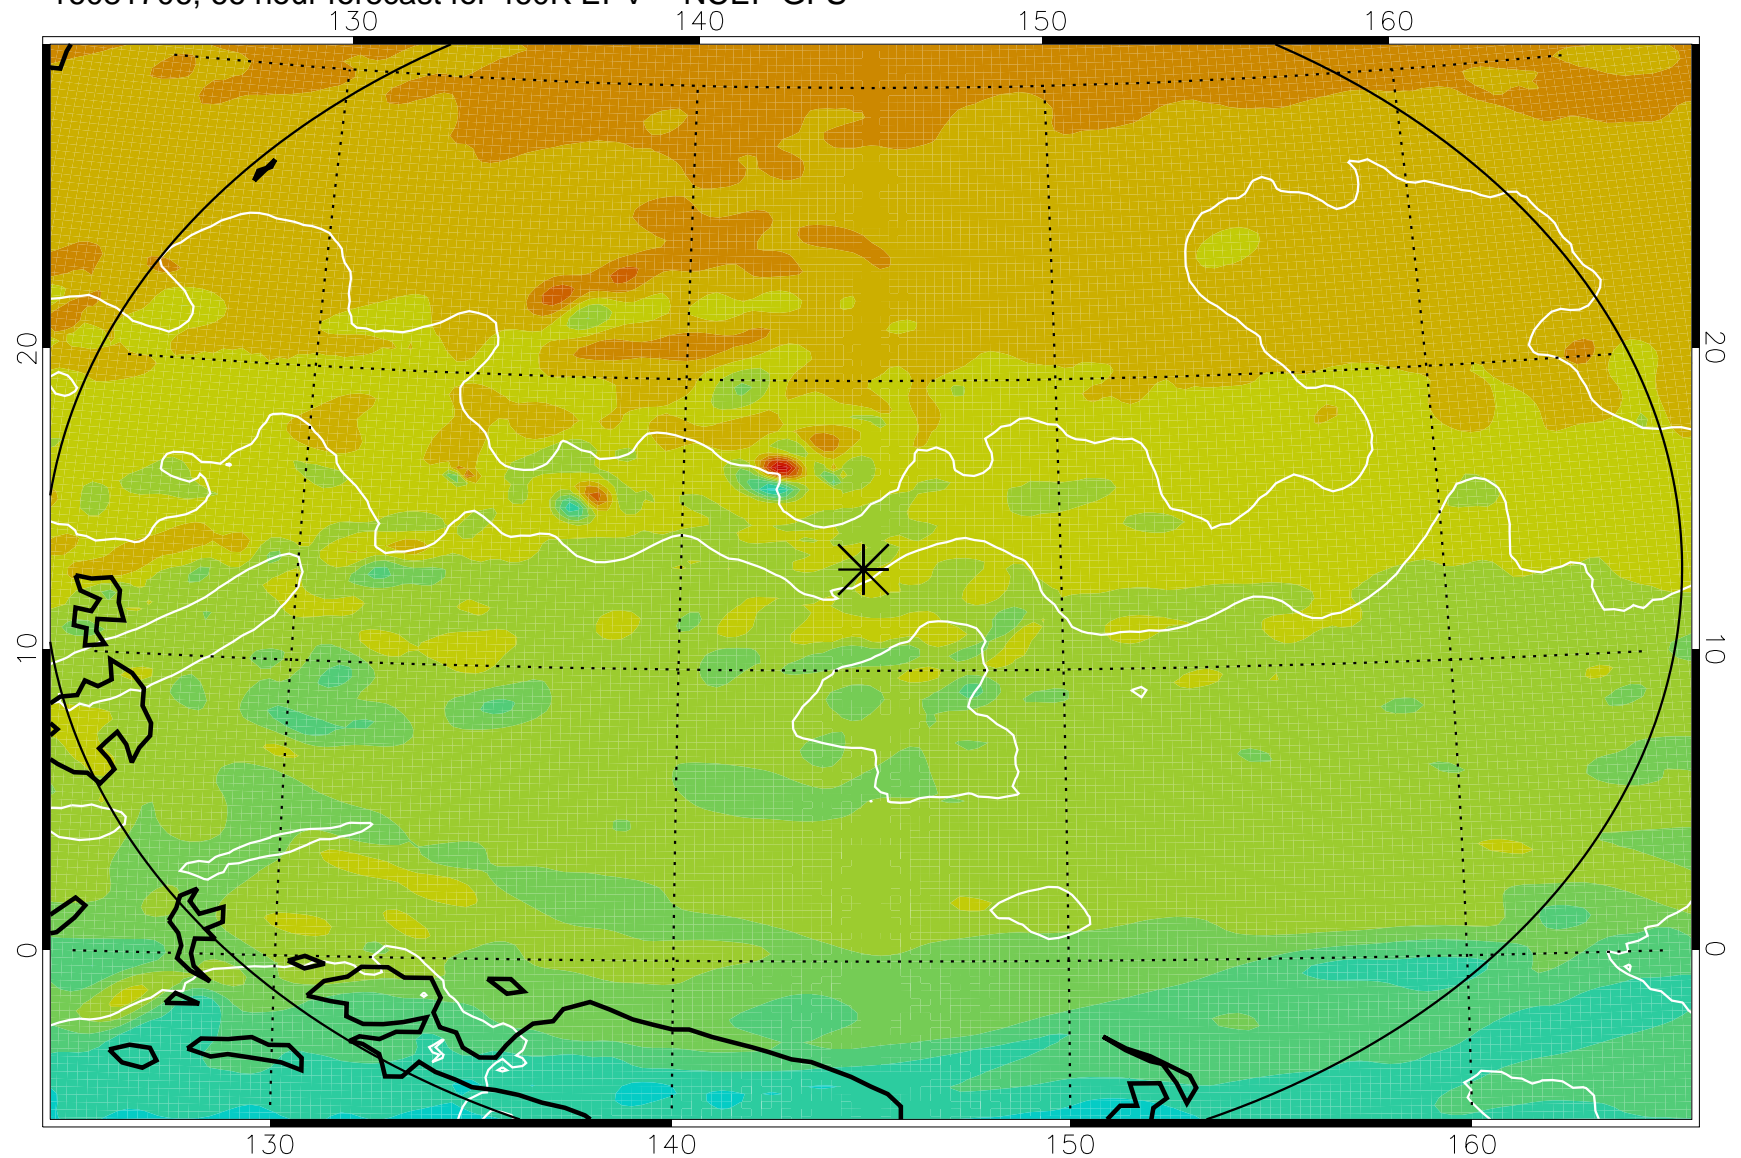

16081618, 54 hour forecast for 460K EPV -- NCEP GFS

460K Montgomery Streamfunction, white

Range ring of 2304 km

16081700, 60 hour forecast for 460K EPV -- NCEP GFS

460K Montgomery Streamfunction, white

Range ring of 2304 km

16081706, 66 hour forecast for 460K EPV -- NCEP GFS

460K Montgomery Streamfunction, white

Range ring of 2304 km

16081712, 72 hour forecast for 460K EPV -- NCEP GFS

460K Montgomery Streamfunction, white

Range ring of 2304 km

16081718, 78 hour forecast for 460K EPV -- NCEP GFS

460K Montgomery Streamfunction, white

Range ring of 2304 km

16081800, 84 hour forecast for 460K EPV -- NCEP GFS

16081806, 90 hour forecast for 460K EPV -- NCEP GFS

460K Montgomery Streamfunction, white

Range ring of 2304 km

16081812, 96 hour forecast for 460K EPV -- NCEP GFS

460K Montgomery Streamfunction, white

Range ring of 2304 km

16081818, 102 hour forecast for 460K EPV -- NCEP GFS