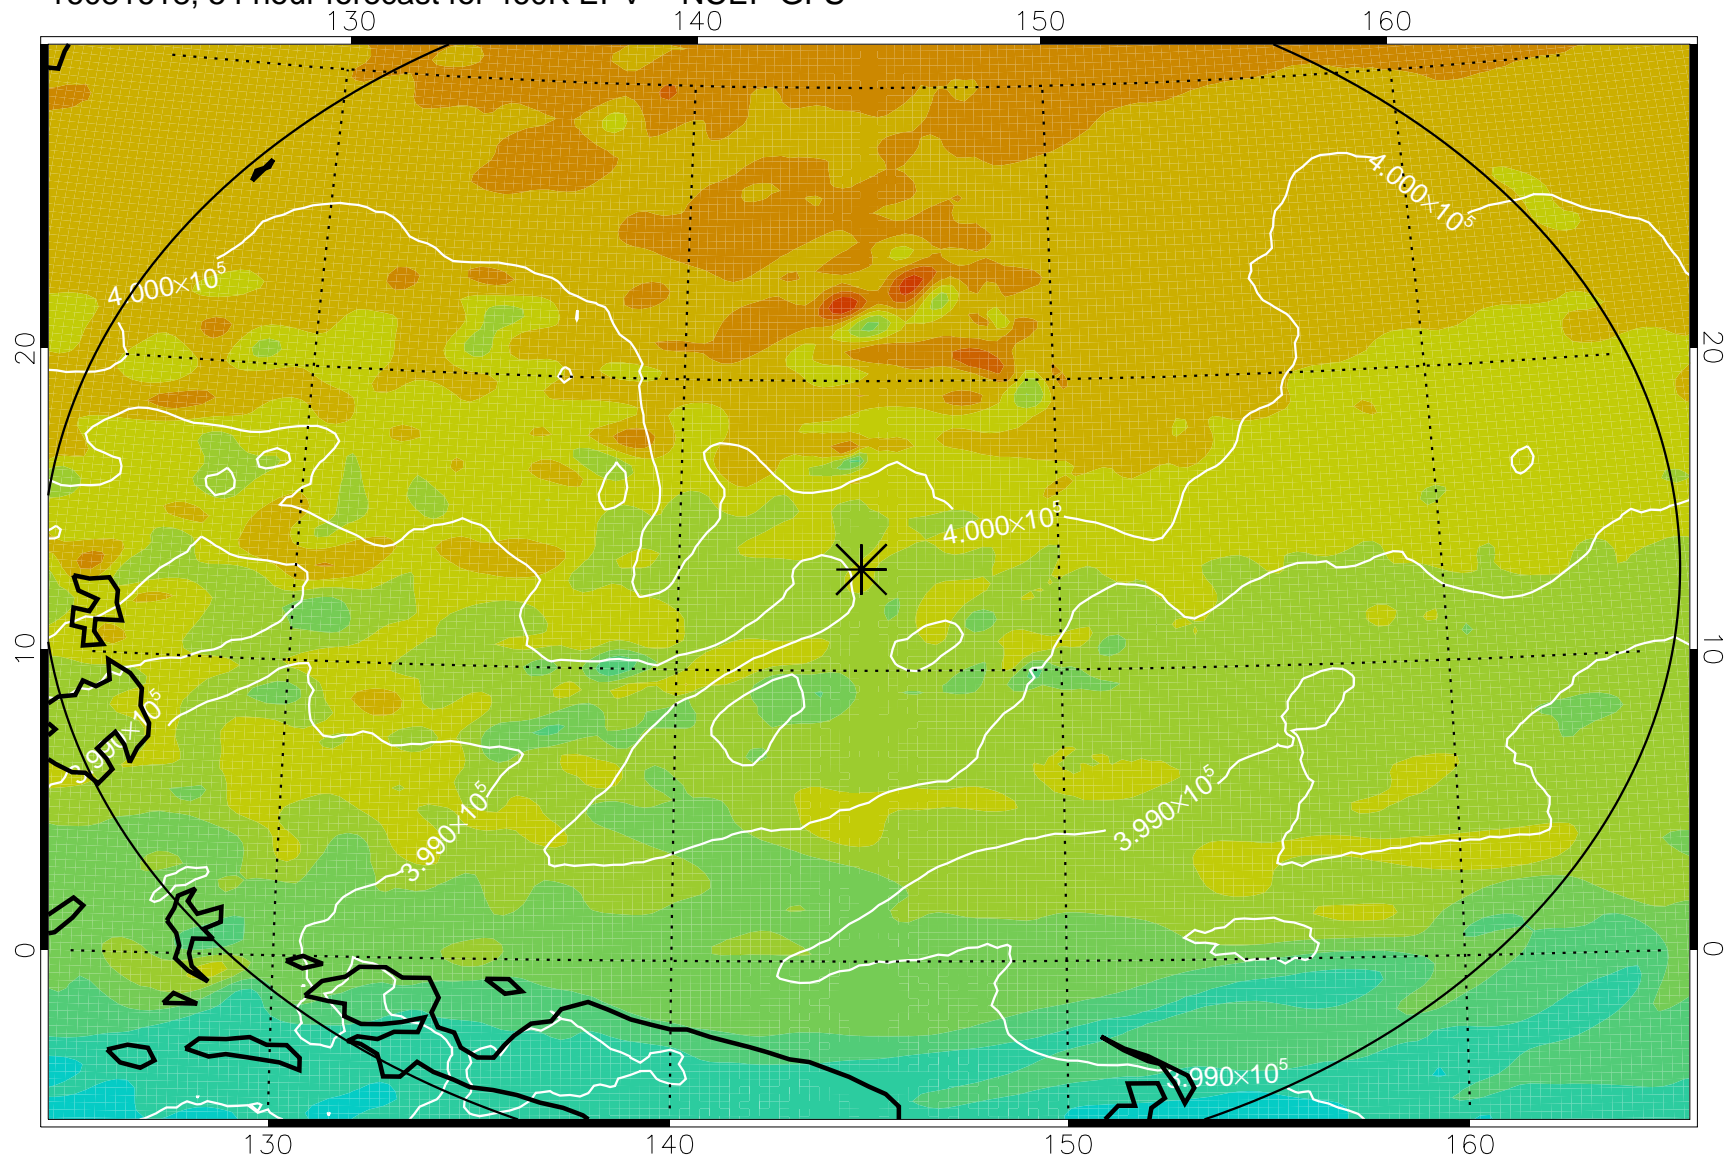

16081606, 42 hour forecast for 460K EPV -- NCEP GFS

460K Montgomery Streamfunction, white

Range ring of 2304 km

16081612, 48 hour forecast for 460K EPV -- NCEP GFS

460K Montgomery Streamfunction, white

Range ring of 2304 km

16081618, 54 hour forecast for 460K EPV -- NCEP GFS

460K Montgomery Streamfunction, white

Range ring of 2304 km

16081700, 60 hour forecast for 460K EPV -- NCEP GFS

460K Montgomery Streamfunction, white

Range ring of 2304 km

16081706, 66 hour forecast for 460K EPV -- NCEP GFS

460K Montgomery Streamfunction, white

Range ring of 2304 km

16081712, 72 hour forecast for 460K EPV -- NCEP GFS

460K Montgomery Streamfunction, white

Range ring of 2304 km

16081718, 78 hour forecast for 460K EPV -- NCEP GFS

460K Montgomery Streamfunction, white

Range ring of 2304 km

16081800, 84 hour forecast for 460K EPV -- NCEP GFS

16081806, 90 hour forecast for 460K EPV -- NCEP GFS