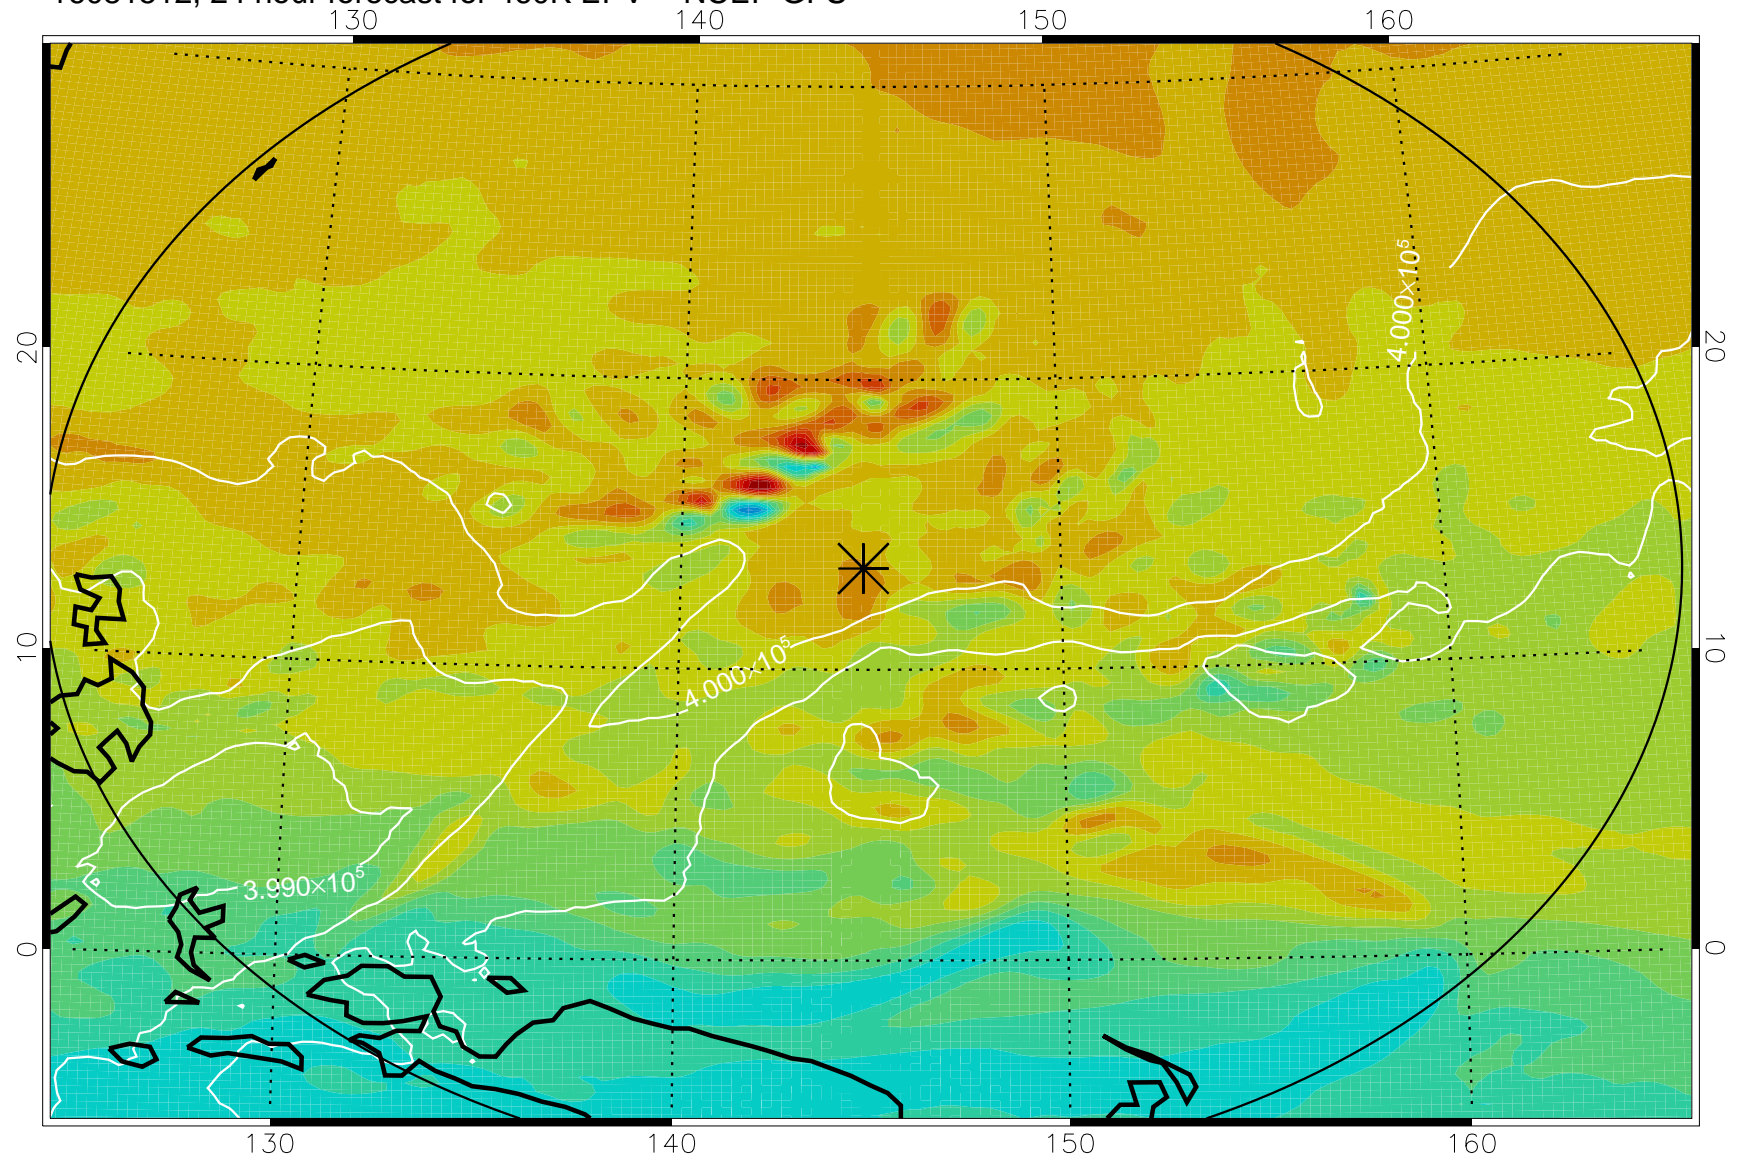

16081506, 18 hour forecast for 460K EPV -- NCEP GFS

460K Montgomery Streamfunction, white

Range ring of 2304 km

16081512, 24 hour forecast for 460K EPV -- NCEP GFS

460K Montgomery Streamfunction, white

Range ring of 2304 km

16081518, 30 hour forecast for 460K EPV -- NCEP GFS

460K Montgomery Streamfunction, white

Range ring of 2304 km

16081600, 36 hour forecast for 460K EPV -- NCEP GFS

460K Montgomery Streamfunction, white

Range ring of 2304 km

16081606, 42 hour forecast for 460K EPV -- NCEP GFS

460K Montgomery Streamfunction, white

Range ring of 2304 km

16081612, 48 hour forecast for 460K EPV -- NCEP GFS

460K Montgomery Streamfunction, white

Range ring of 2304 km

16081718, 78 hour forecast for 460K EPV -- NCEP GFS

460K Montgomery Streamfunction, white

Range ring of 2304 km

16081800, 84 hour forecast for 460K EPV -- NCEP GFS

16081806, 90 hour forecast for 460K EPV -- NCEP GFS