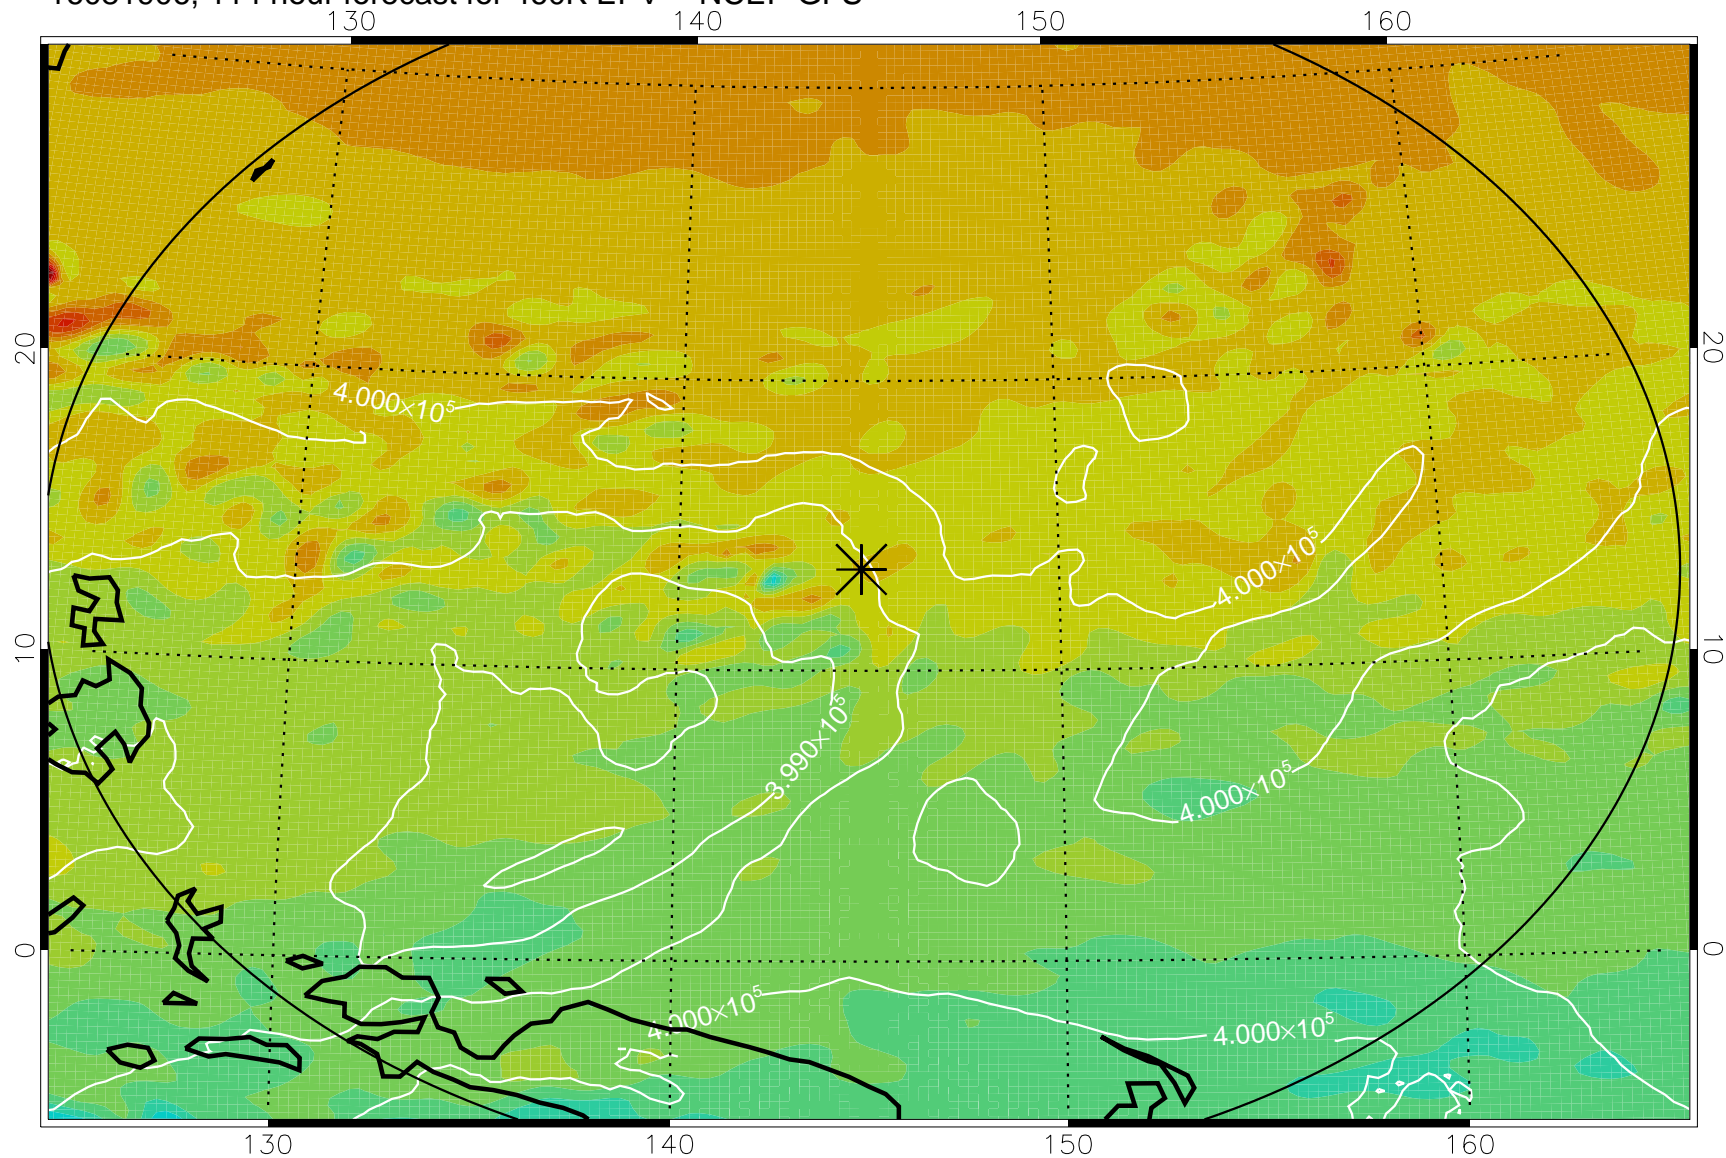

16081718, 78 hour forecast for 460K EPV -- NCEP GFS

460K Montgomery Streamfunction, white

Range ring of 2304 km

16081800, 84 hour forecast for 460K EPV -- NCEP GFS

16081806, 90 hour forecast for 460K EPV -- NCEP GFS

460K Montgomery Streamfunction, white

Range ring of 2304 km

16081812, 96 hour forecast for 460K EPV -- NCEP GFS

460K Montgomery Streamfunction, white

Range ring of 2304 km

16081818, 102 hour forecast for 460K EPV -- NCEP GFS

460K Montgomery Streamfunction, white

Range ring of 2304 km

16081900, 108 hour forecast for 460K EPV -- NCEP GFS

460K Montgomery Streamfunction, white

Range ring of 2304 km

16081906, 114 hour forecast for 460K EPV -- NCEP GFS

460K Montgomery Streamfunction, white

Range ring of 2304 km

16081912, 120 hour forecast for 460K EPV -- NCEP GFS

460K Montgomery Streamfunction, white

Range ring of 2304 km