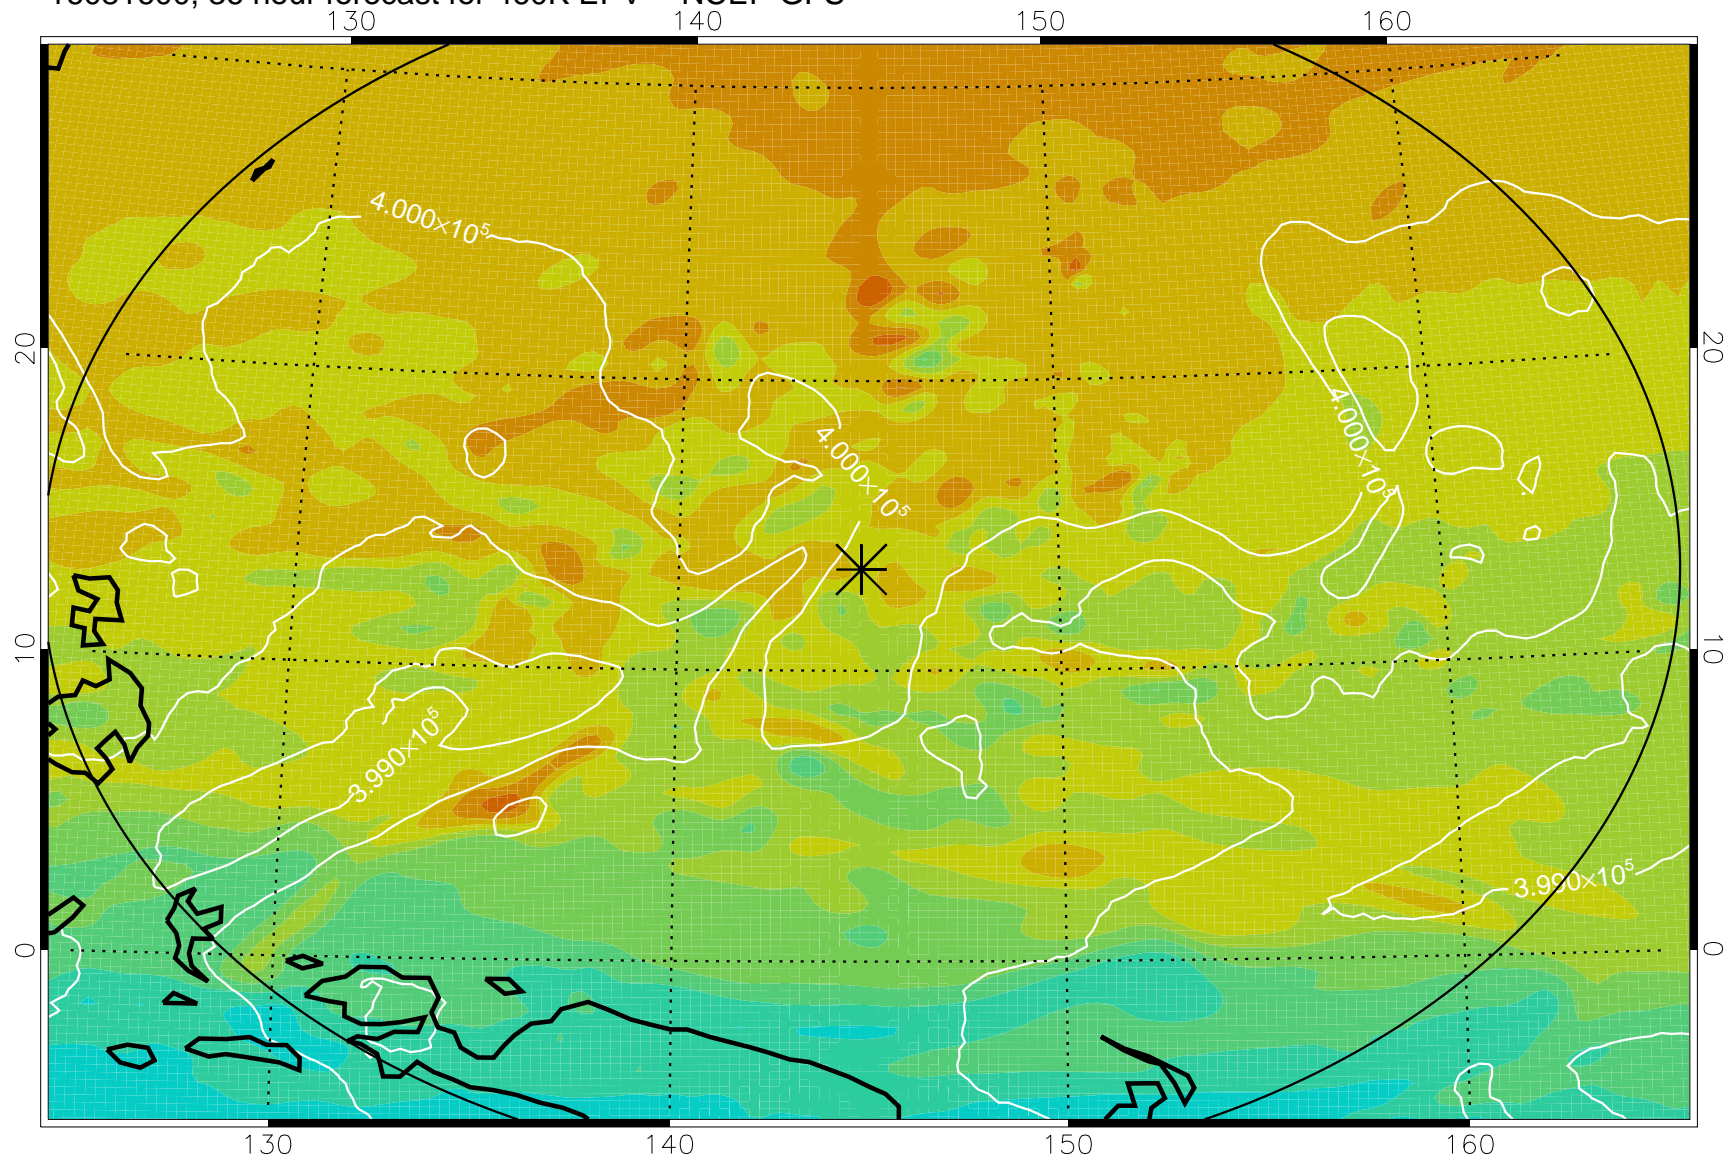

16081506, 18 hour forecast for 460K EPV -- NCEP GFS

460K Montgomery Streamfunction, white

Range ring of 2304 km

16081512, 24 hour forecast for 460K EPV -- NCEP GFS

460K Montgomery Streamfunction, white

Range ring of 2304 km

16081518, 30 hour forecast for 460K EPV -- NCEP GFS

460K Montgomery Streamfunction, white

Range ring of 2304 km

16081600, 36 hour forecast for 460K EPV -- NCEP GFS

460K Montgomery Streamfunction, white

Range ring of 2304 km

16081606, 42 hour forecast for 460K EPV -- NCEP GFS

460K Montgomery Streamfunction, white

Range ring of 2304 km

16081612, 48 hour forecast for 460K EPV -- NCEP GFS

460K Montgomery Streamfunction, white

Range ring of 2304 km

16081718, 78 hour forecast for 460K EPV -- NCEP GFS

460K Montgomery Streamfunction, white

Range ring of 2304 km

16081800, 84 hour forecast for 460K EPV -- NCEP GFS

16081806, 90 hour forecast for 460K EPV -- NCEP GFS