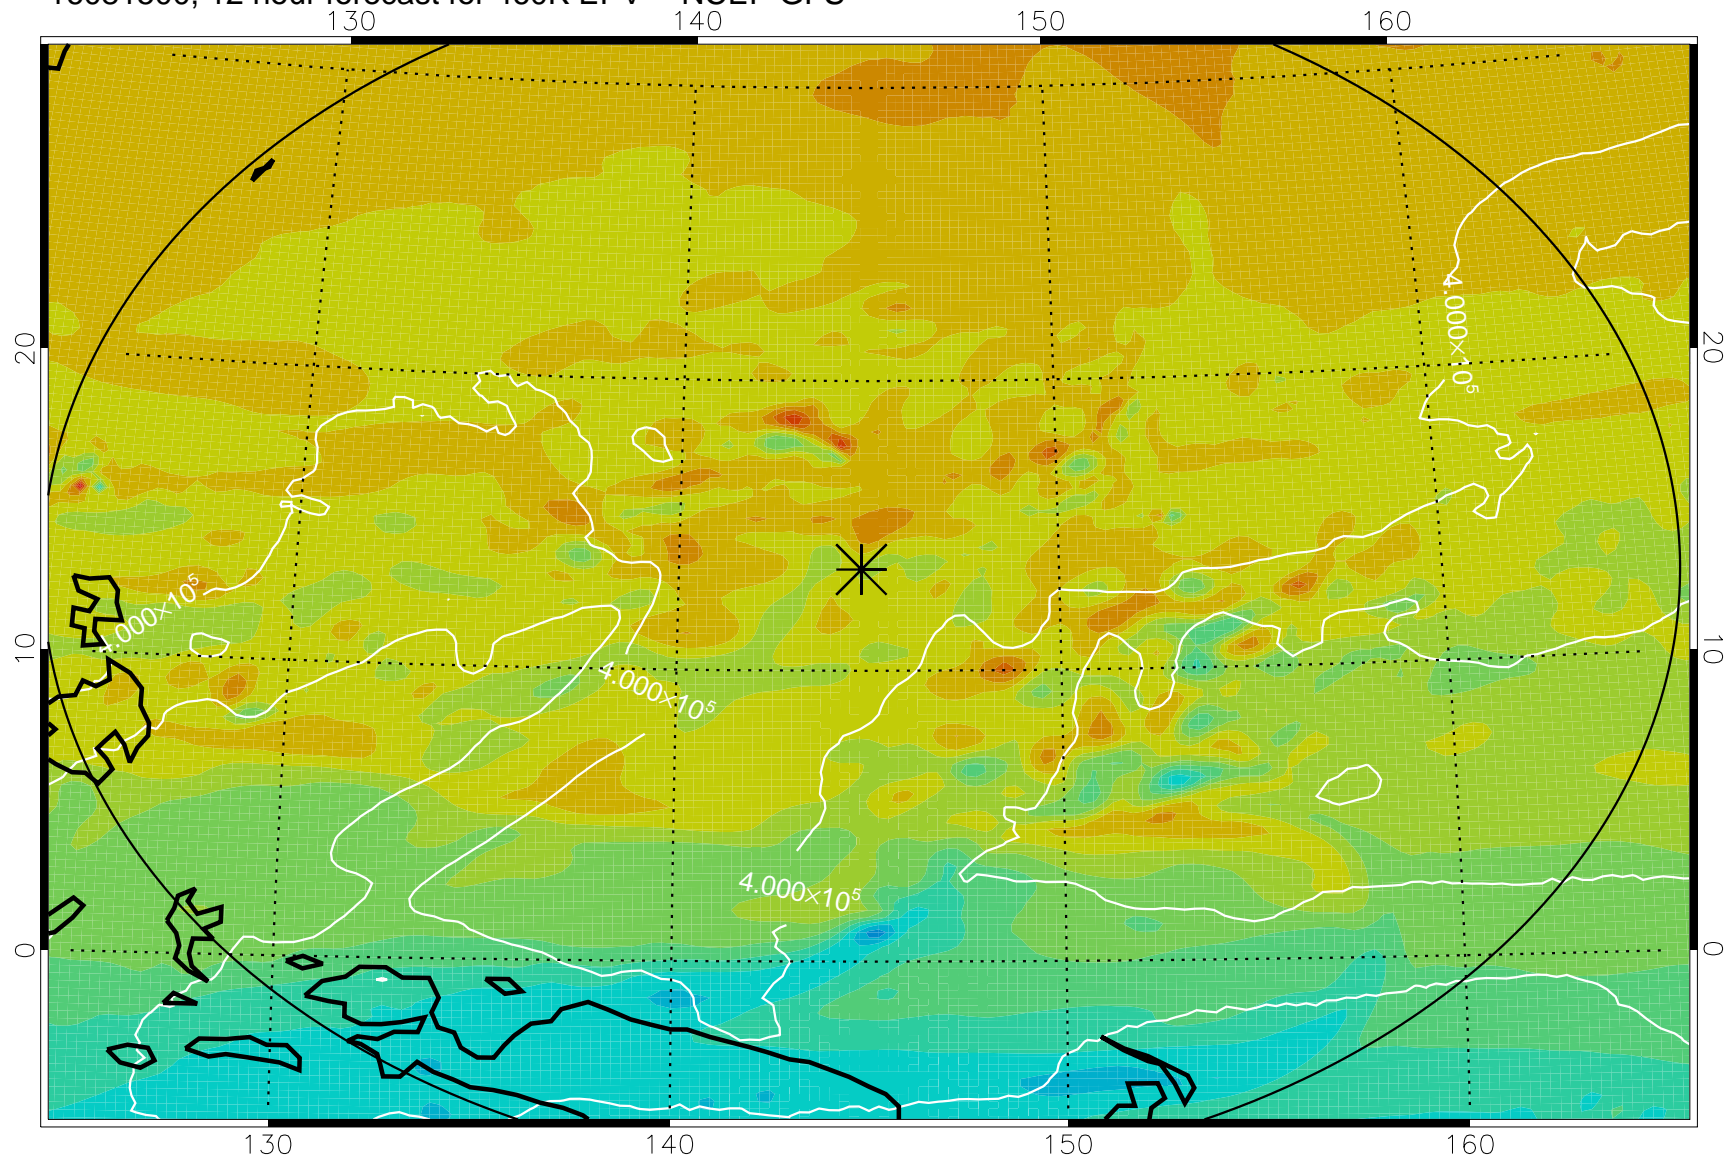

16081418, 6 hour forecast for 460K EPV -- NCEP GFS

460K Montgomery Streamfunction, white

Range ring of 2304 km

16081500, 12 hour forecast for 460K EPV -- NCEP GFS

460K Montgomery Streamfunction, white

Range ring of 2304 km

16081506, 18 hour forecast for 460K EPV -- NCEP GFS

460K Montgomery Streamfunction, white

Range ring of 2304 km

16081512, 24 hour forecast for 460K EPV -- NCEP GFS

460K Montgomery Streamfunction, white

Range ring of 2304 km

16081518, 30 hour forecast for 460K EPV -- NCEP GFS

460K Montgomery Streamfunction, white

Range ring of 2304 km

16081600, 36 hour forecast for 460K EPV -- NCEP GFS

460K Montgomery Streamfunction, white

Range ring of 2304 km

16081718, 78 hour forecast for 460K EPV -- NCEP GFS

460K Montgomery Streamfunction, white

Range ring of 2304 km

16081800, 84 hour forecast for 460K EPV -- NCEP GFS

16081806, 90 hour forecast for 460K EPV -- NCEP GFS