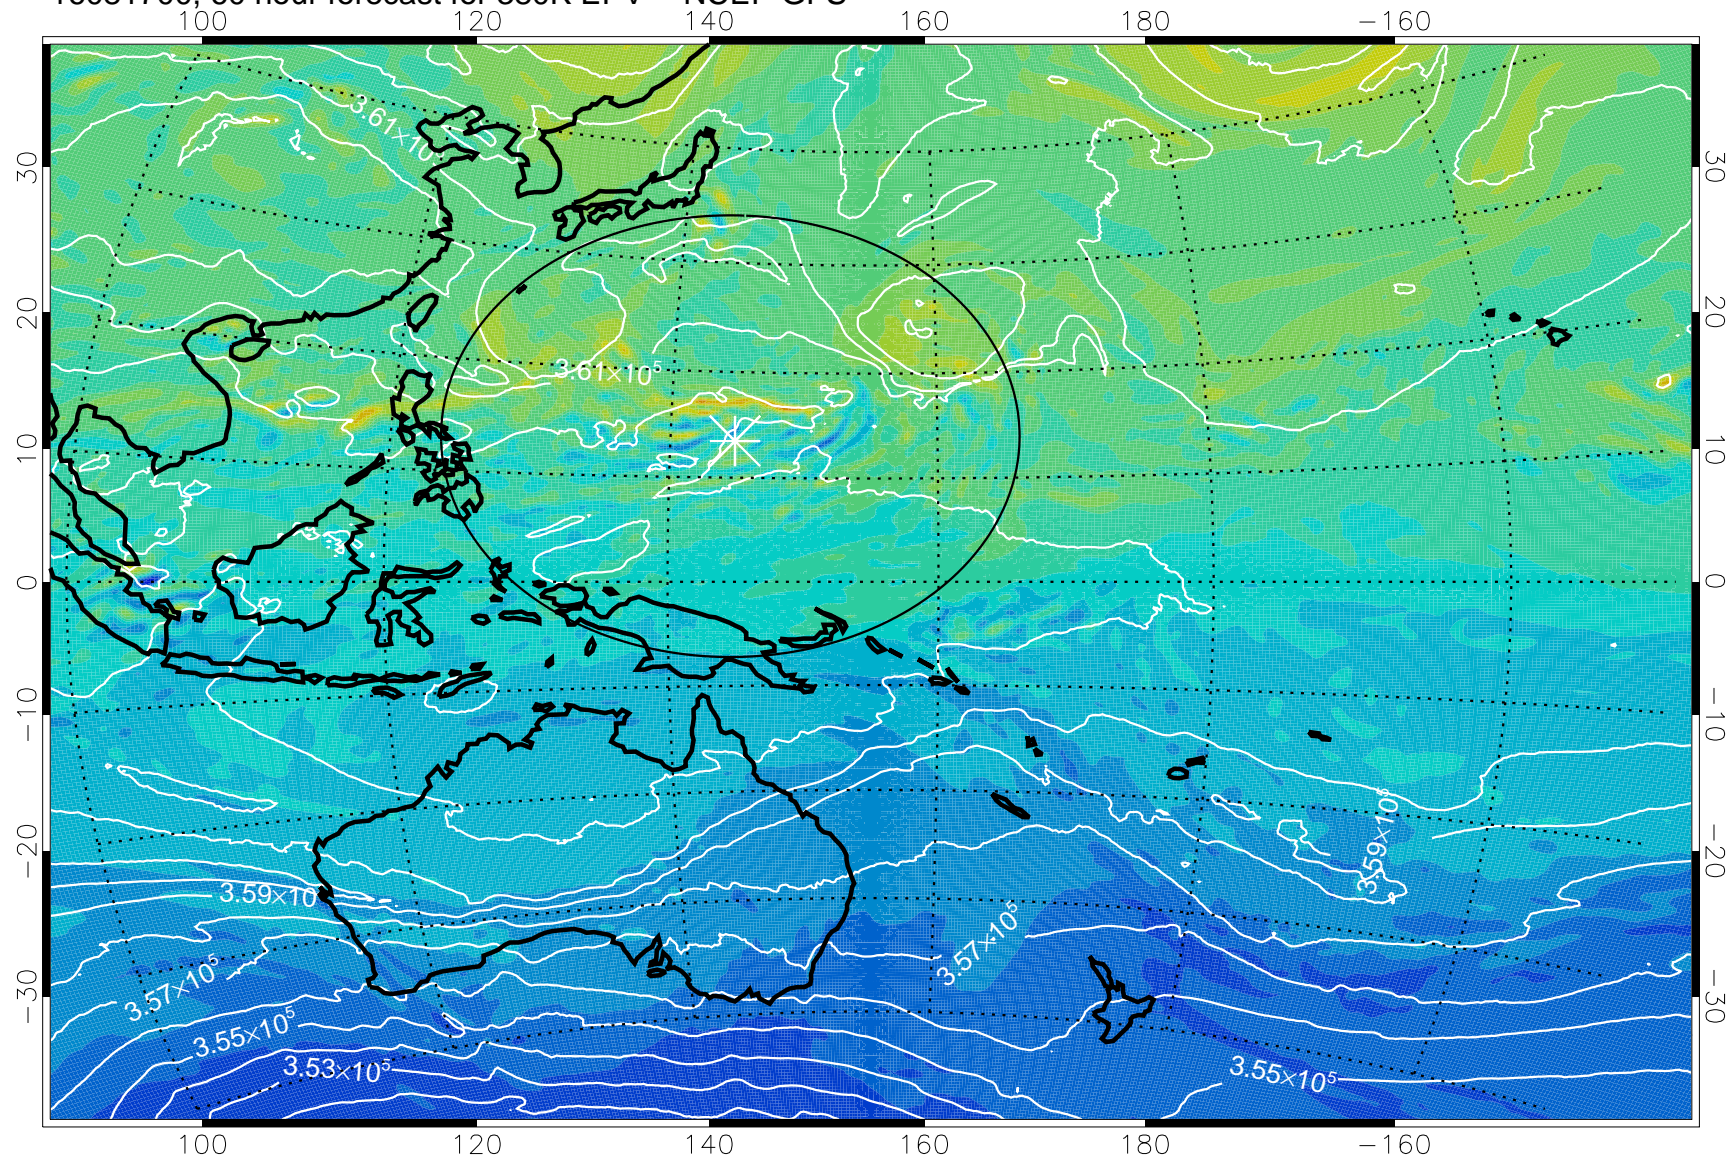

16081606, 42 hour forecast for 380K EPV -- NCEP GFS

380K Montgomery Streamfunction, white

Range ring of 2304 km

16081612, 48 hour forecast for 380K EPV -- NCEP GFS

380K Montgomery Streamfunction, white

Range ring of 2304 km

16081618, 54 hour forecast for 380K EPV -- NCEP GFS

380K Montgomery Streamfunction, white

Range ring of 2304 km

16081700, 60 hour forecast for 380K EPV -- NCEP GFS

380K Montgomery Streamfunction, white

Range ring of 2304 km

16081706, 66 hour forecast for 380K EPV -- NCEP GFS

380K Montgomery Streamfunction, white

Range ring of 2304 km

16081712, 72 hour forecast for 380K EPV -- NCEP GFS

380K Montgomery Streamfunction, white

Range ring of 2304 km

16081718, 78 hour forecast for 380K EPV -- NCEP GFS

16081800, 84 hour forecast for 380K EPV -- NCEP GFS

380K Montgomery Streamfunction, white

Range ring of 2304 km

16081806, 90 hour forecast for 380K EPV -- NCEP GFS