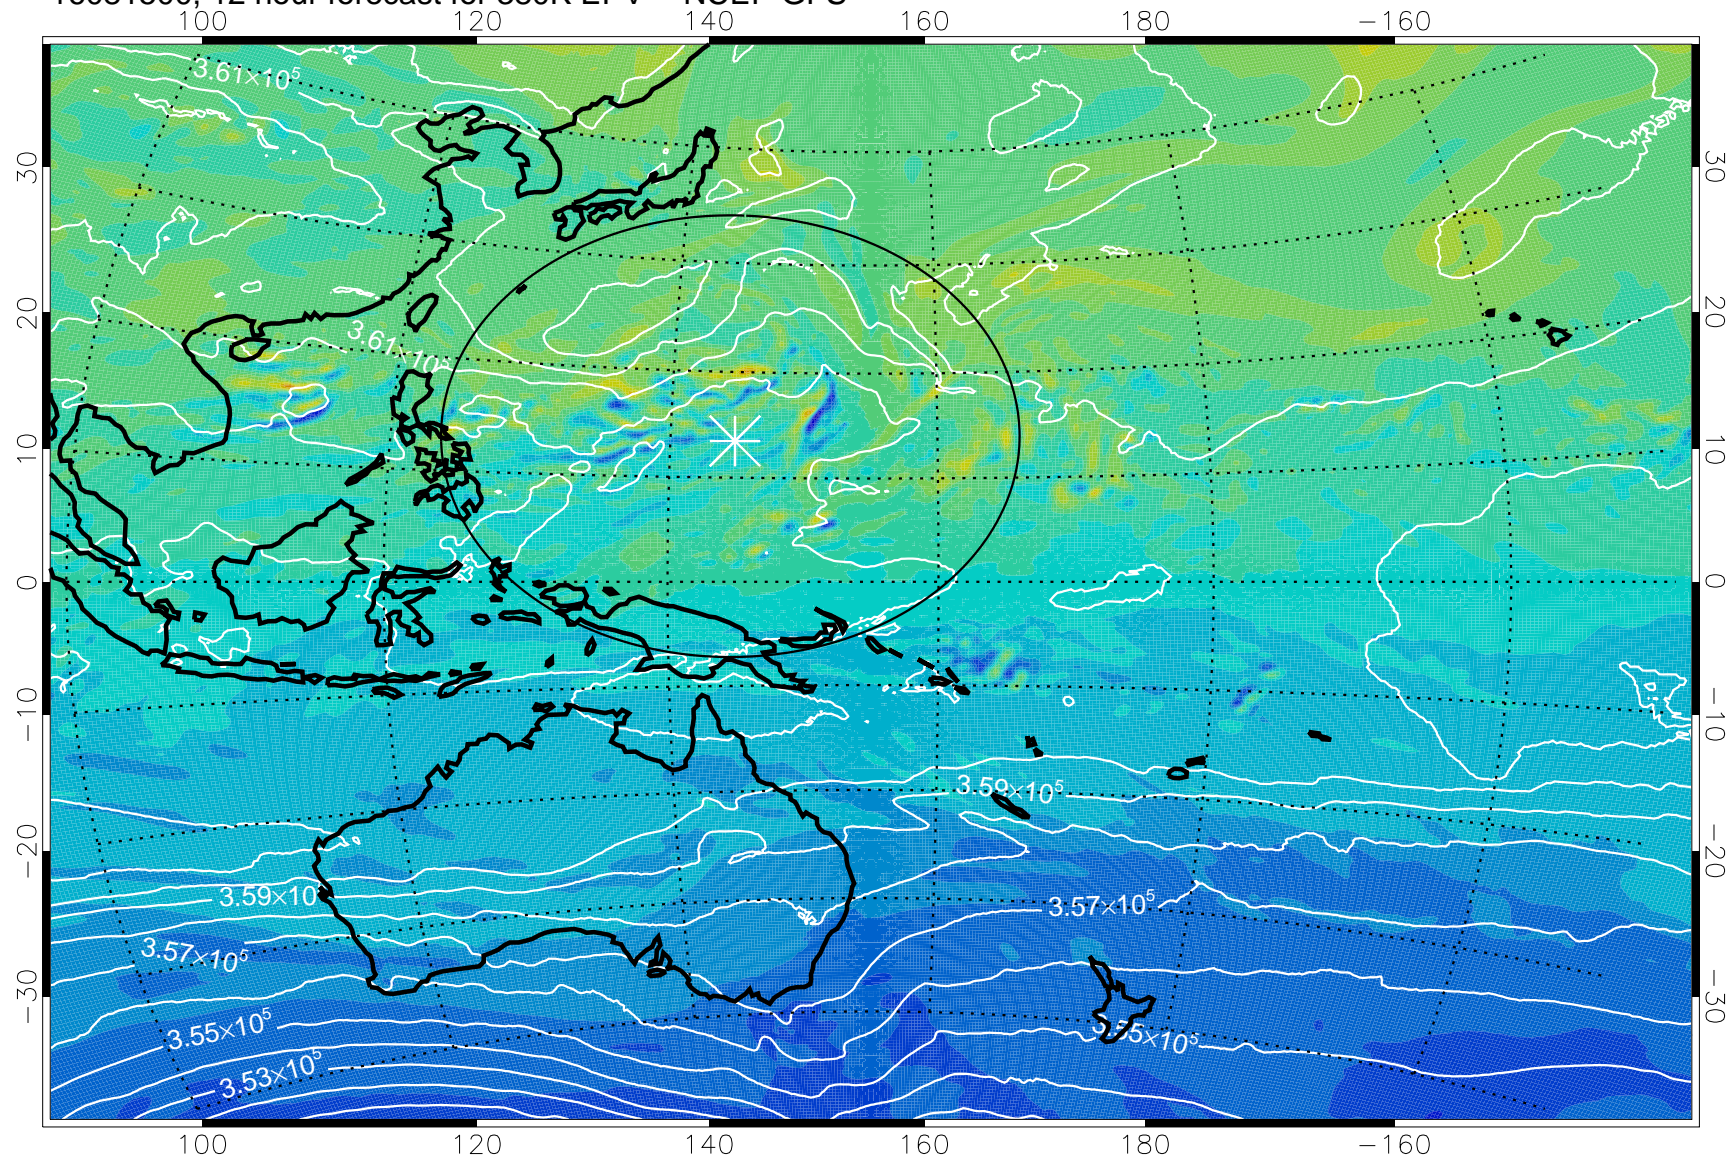

16081418, 6 hour forecast for 380K EPV -- NCEP GFS

380K Montgomery Streamfunction, white

Range ring of 2304 km

16081500, 12 hour forecast for 380K EPV -- NCEP GFS

380K Montgomery Streamfunction, white

Range ring of 2304 km

16081506, 18 hour forecast for 380K EPV -- NCEP GFS

380K Montgomery Streamfunction, white

Range ring of 2304 km

16081512, 24 hour forecast for 380K EPV -- NCEP GFS

380K Montgomery Streamfunction, white

Range ring of 2304 km

16081518, 30 hour forecast for 380K EPV -- NCEP GFS

380K Montgomery Streamfunction, white

Range ring of 2304 km

16081600, 36 hour forecast for 380K EPV -- NCEP GFS

380K Montgomery Streamfunction, white

Range ring of 2304 km

16081606, 42 hour forecast for 380K EPV -- NCEP GFS

380K Montgomery Streamfunction, white

Range ring of 2304 km

16081612, 48 hour forecast for 380K EPV -- NCEP GFS

380K Montgomery Streamfunction, white

Range ring of 2304 km