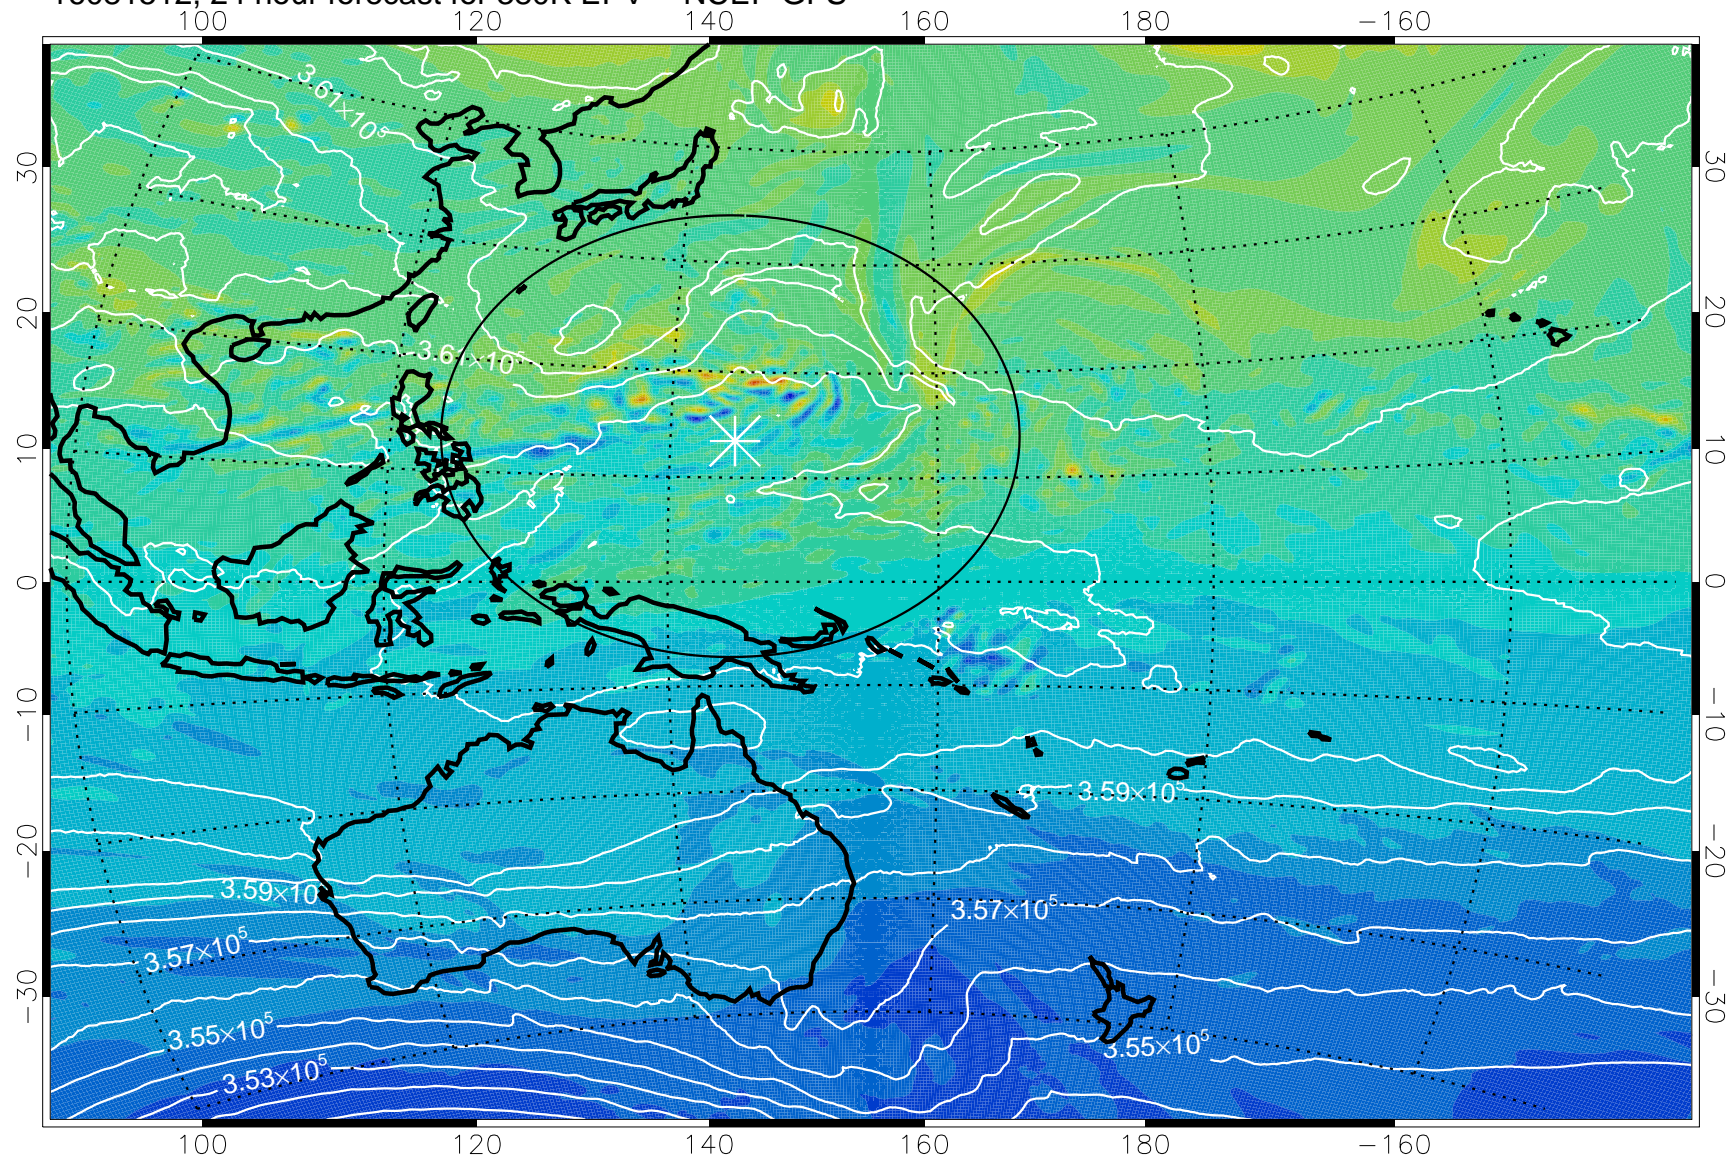

16081506, 18 hour forecast for 380K EPV -- NCEP GFS

380K Montgomery Streamfunction, white

Range ring of 2304 km

16081512, 24 hour forecast for 380K EPV -- NCEP GFS

380K Montgomery Streamfunction, white

Range ring of 2304 km

16081518, 30 hour forecast for 380K EPV -- NCEP GFS

380K Montgomery Streamfunction, white

Range ring of 2304 km

16081600, 36 hour forecast for 380K EPV -- NCEP GFS

380K Montgomery Streamfunction, white

Range ring of 2304 km

16081606, 42 hour forecast for 380K EPV -- NCEP GFS

380K Montgomery Streamfunction, white

Range ring of 2304 km

16081612, 48 hour forecast for 380K EPV -- NCEP GFS

380K Montgomery Streamfunction, white

Range ring of 2304 km

16081618, 54 hour forecast for 380K EPV -- NCEP GFS

380K Montgomery Streamfunction, white

Range ring of 2304 km

16081700, 60 hour forecast for 380K EPV -- NCEP GFS

380K Montgomery Streamfunction, white

Range ring of 2304 km