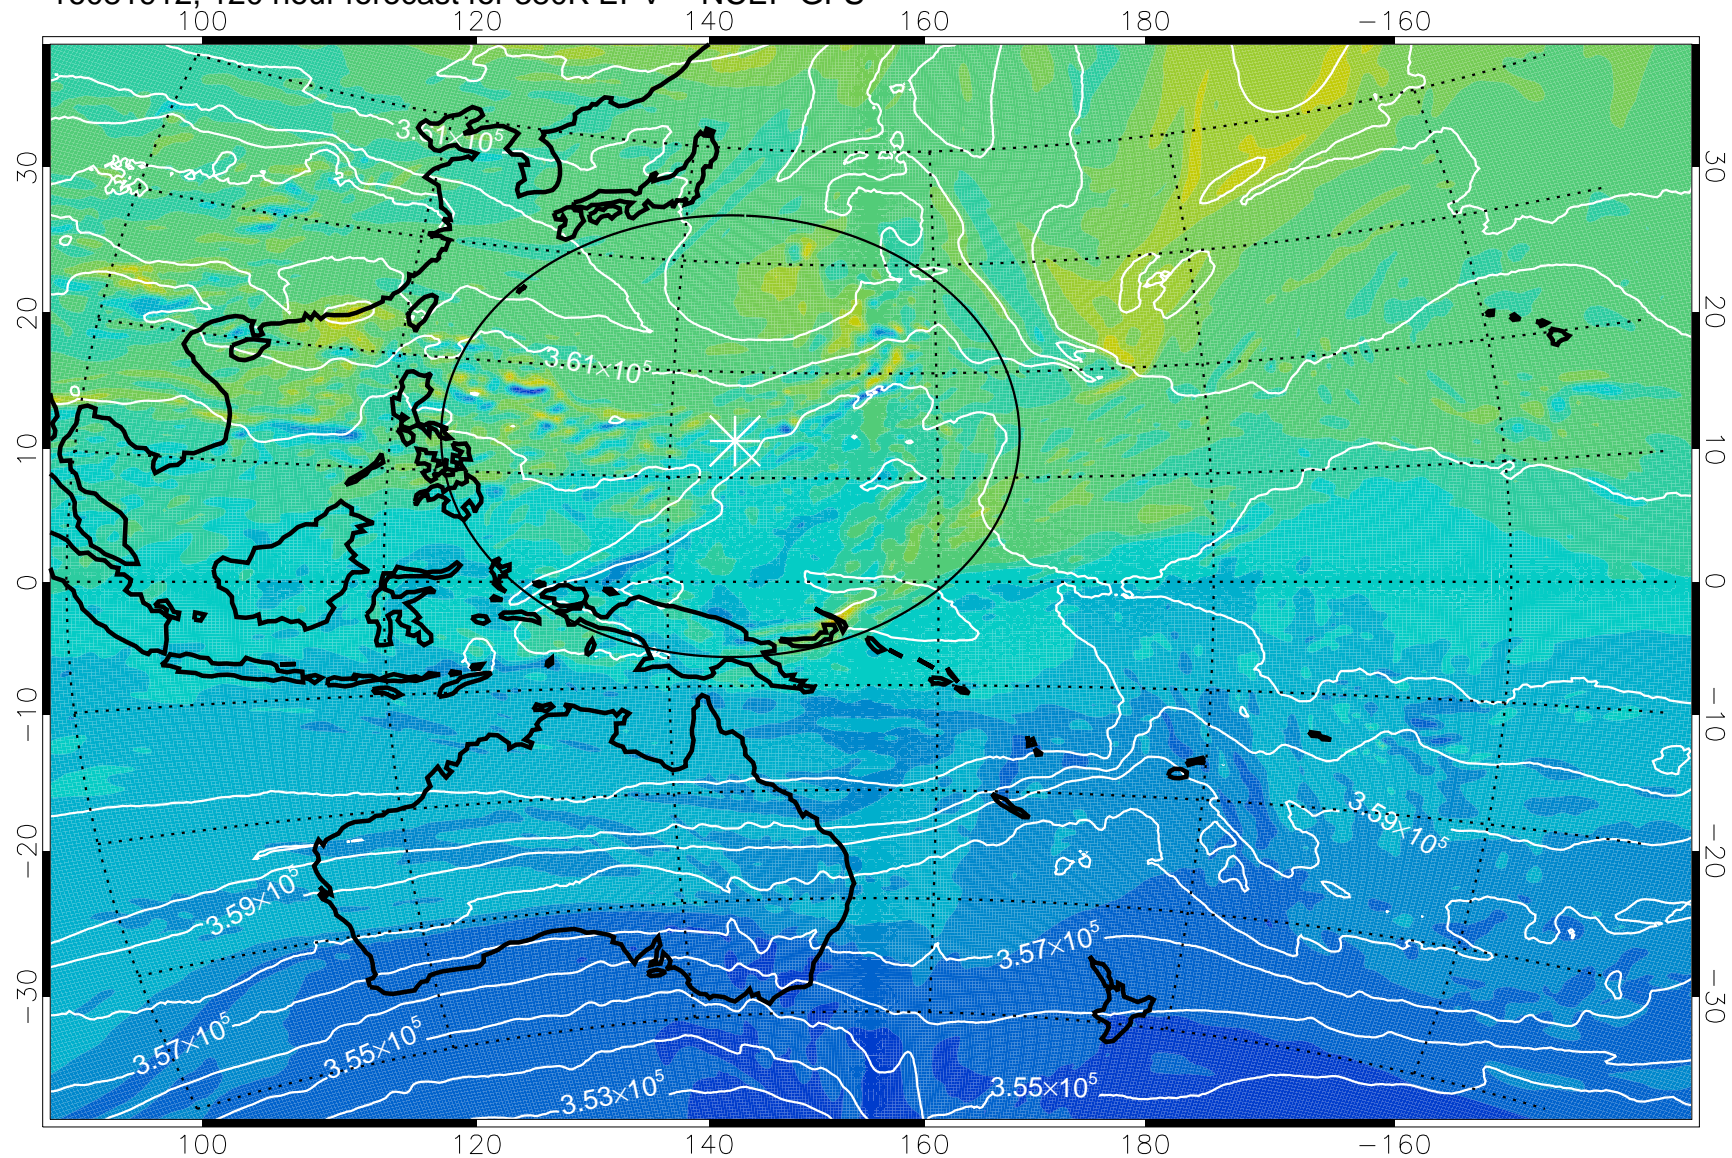

380K Montgomery Streamfunction, white

Range ring of 2304 km

16081812, 96 hour forecast for 380K EPV -- NCEP GFS

380K Montgomery Streamfunction, white

Range ring of 2304 km

16081818, 102 hour forecast for 380K EPV -- NCEP GFS

380K Montgomery Streamfunction, white

Range ring of 2304 km

16081900, 108 hour forecast for 380K EPV -- NCEP GFS

380K Montgomery Streamfunction, white

Range ring of 2304 km

16081906, 114 hour forecast for 380K EPV -- NCEP GFS

380K Montgomery Streamfunction, white

Range ring of 2304 km

16081912, 120 hour forecast for 380K EPV -- NCEP GFS

380K Montgomery Streamfunction, white

Range ring of 2304 km