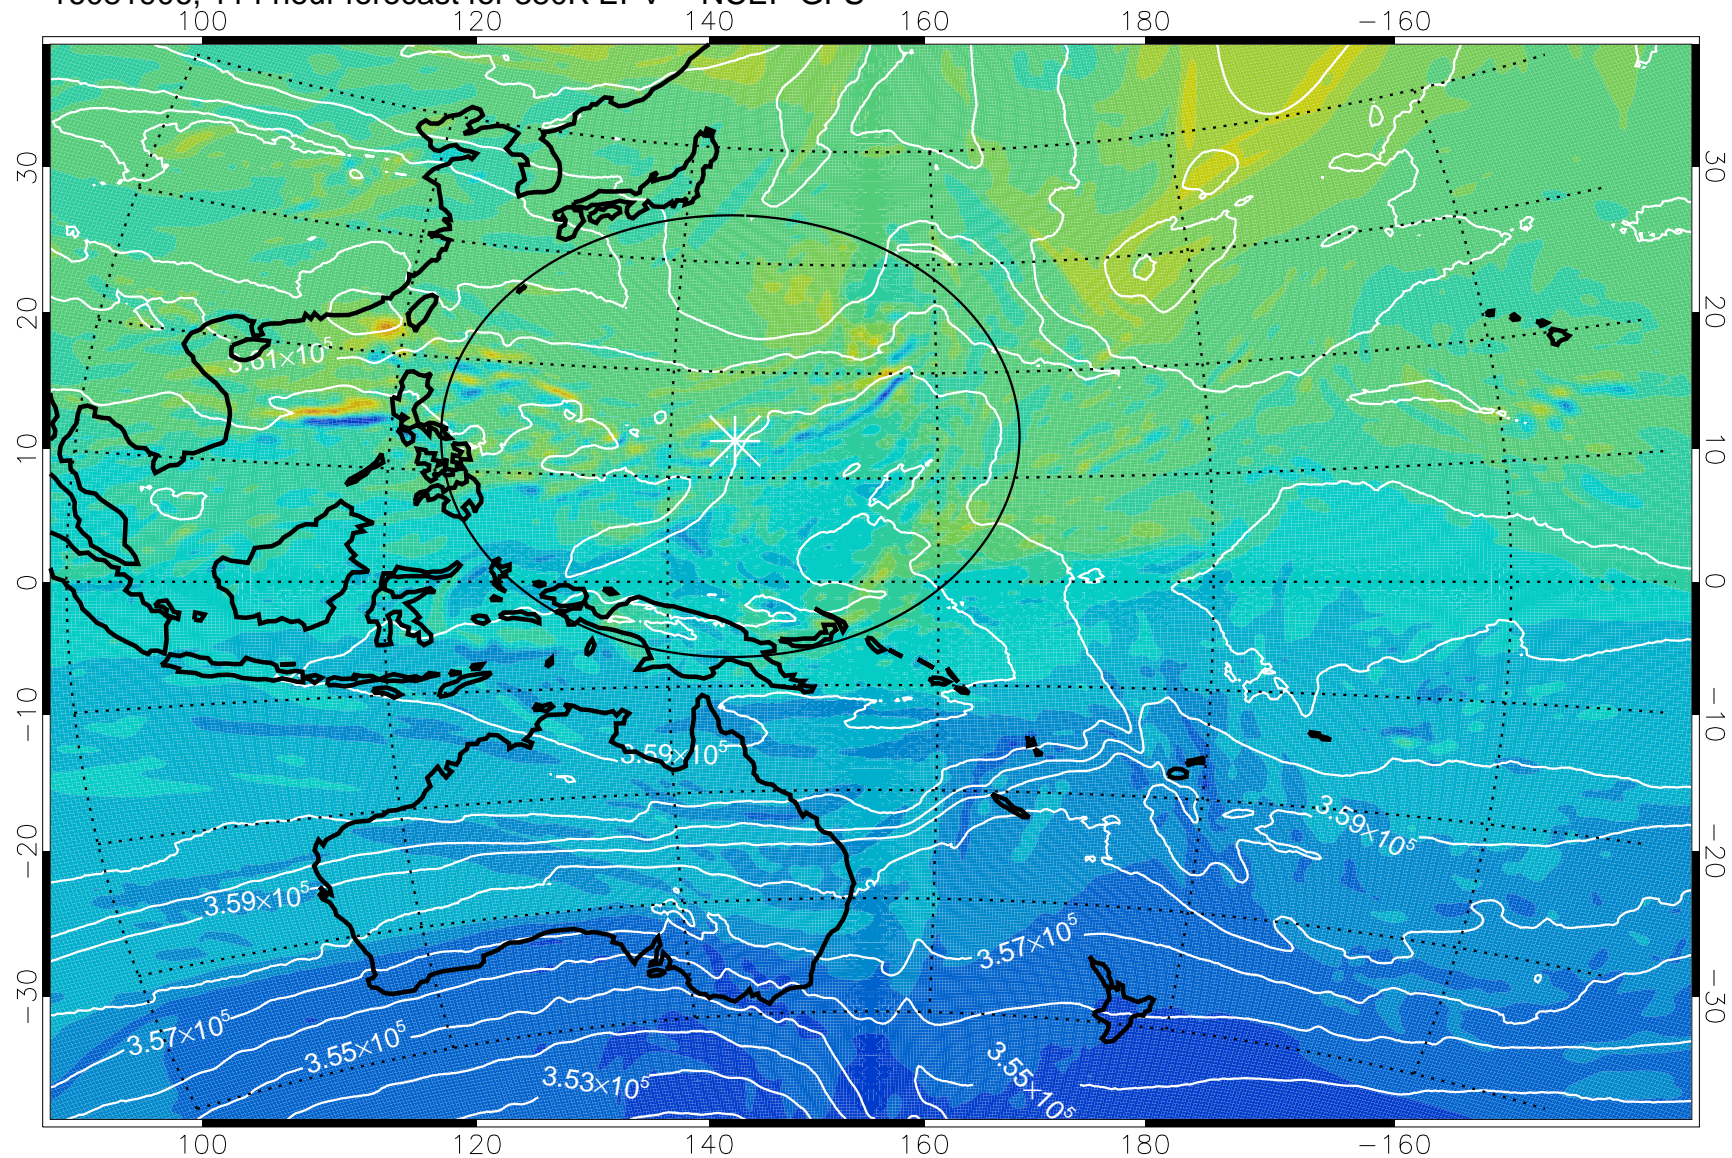

380K Montgomery Streamfunction, white

Range ring of 2304 km

16081812, 96 hour forecast for 380K EPV -- NCEP GFS

380K Montgomery Streamfunction, white

Range ring of 2304 km

16081818, 102 hour forecast for 380K EPV -- NCEP GFS

380K Montgomery Streamfunction, white

Range ring of 2304 km

16081900, 108 hour forecast for 380K EPV -- NCEP GFS

380K Montgomery Streamfunction, white

Range ring of 2304 km

16081906, 114 hour forecast for 380K EPV -- NCEP GFS

380K Montgomery Streamfunction, white

Range ring of 2304 km

16081912, 120 hour forecast for 380K EPV -- NCEP GFS

380K Montgomery Streamfunction, white

Range ring of 2304 km