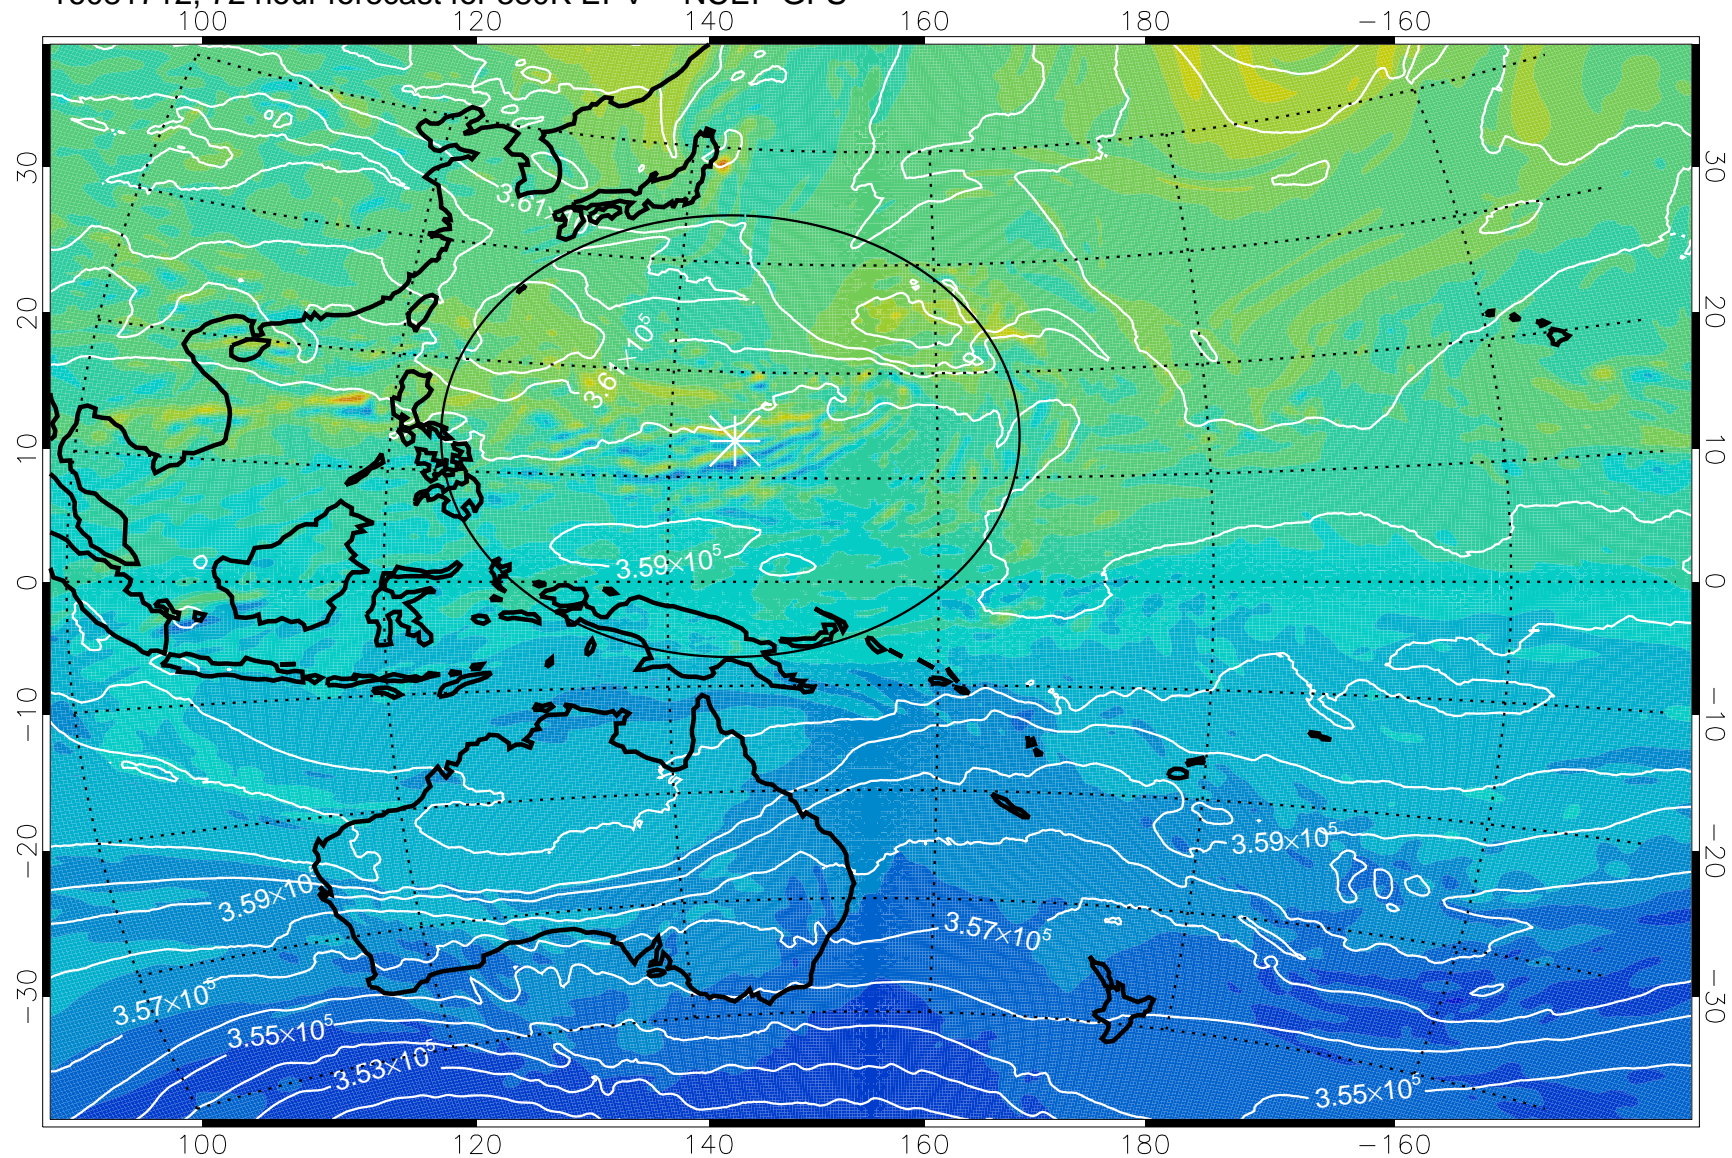

16081618, 54 hour forecast for 380K EPV -- NCEP GFS

380K Montgomery Streamfunction, white

Range ring of 2304 km

16081700, 60 hour forecast for 380K EPV -- NCEP GFS

380K Montgomery Streamfunction, white

Range ring of 2304 km

16081706, 66 hour forecast for 380K EPV -- NCEP GFS

380K Montgomery Streamfunction, white

Range ring of 2304 km

16081712, 72 hour forecast for 380K EPV -- NCEP GFS

380K Montgomery Streamfunction, white

Range ring of 2304 km

16081718, 78 hour forecast for 380K EPV -- NCEP GFS

16081800, 84 hour forecast for 380K EPV -- NCEP GFS

380K Montgomery Streamfunction, white

Range ring of 2304 km

16081806, 90 hour forecast for 380K EPV -- NCEP GFS

380K Montgomery Streamfunction, white

Range ring of 2304 km

16081812, 96 hour forecast for 380K EPV -- NCEP GFS

380K Montgomery Streamfunction, white

Range ring of 2304 km

16081818, 102 hour forecast for 380K EPV -- NCEP GFS