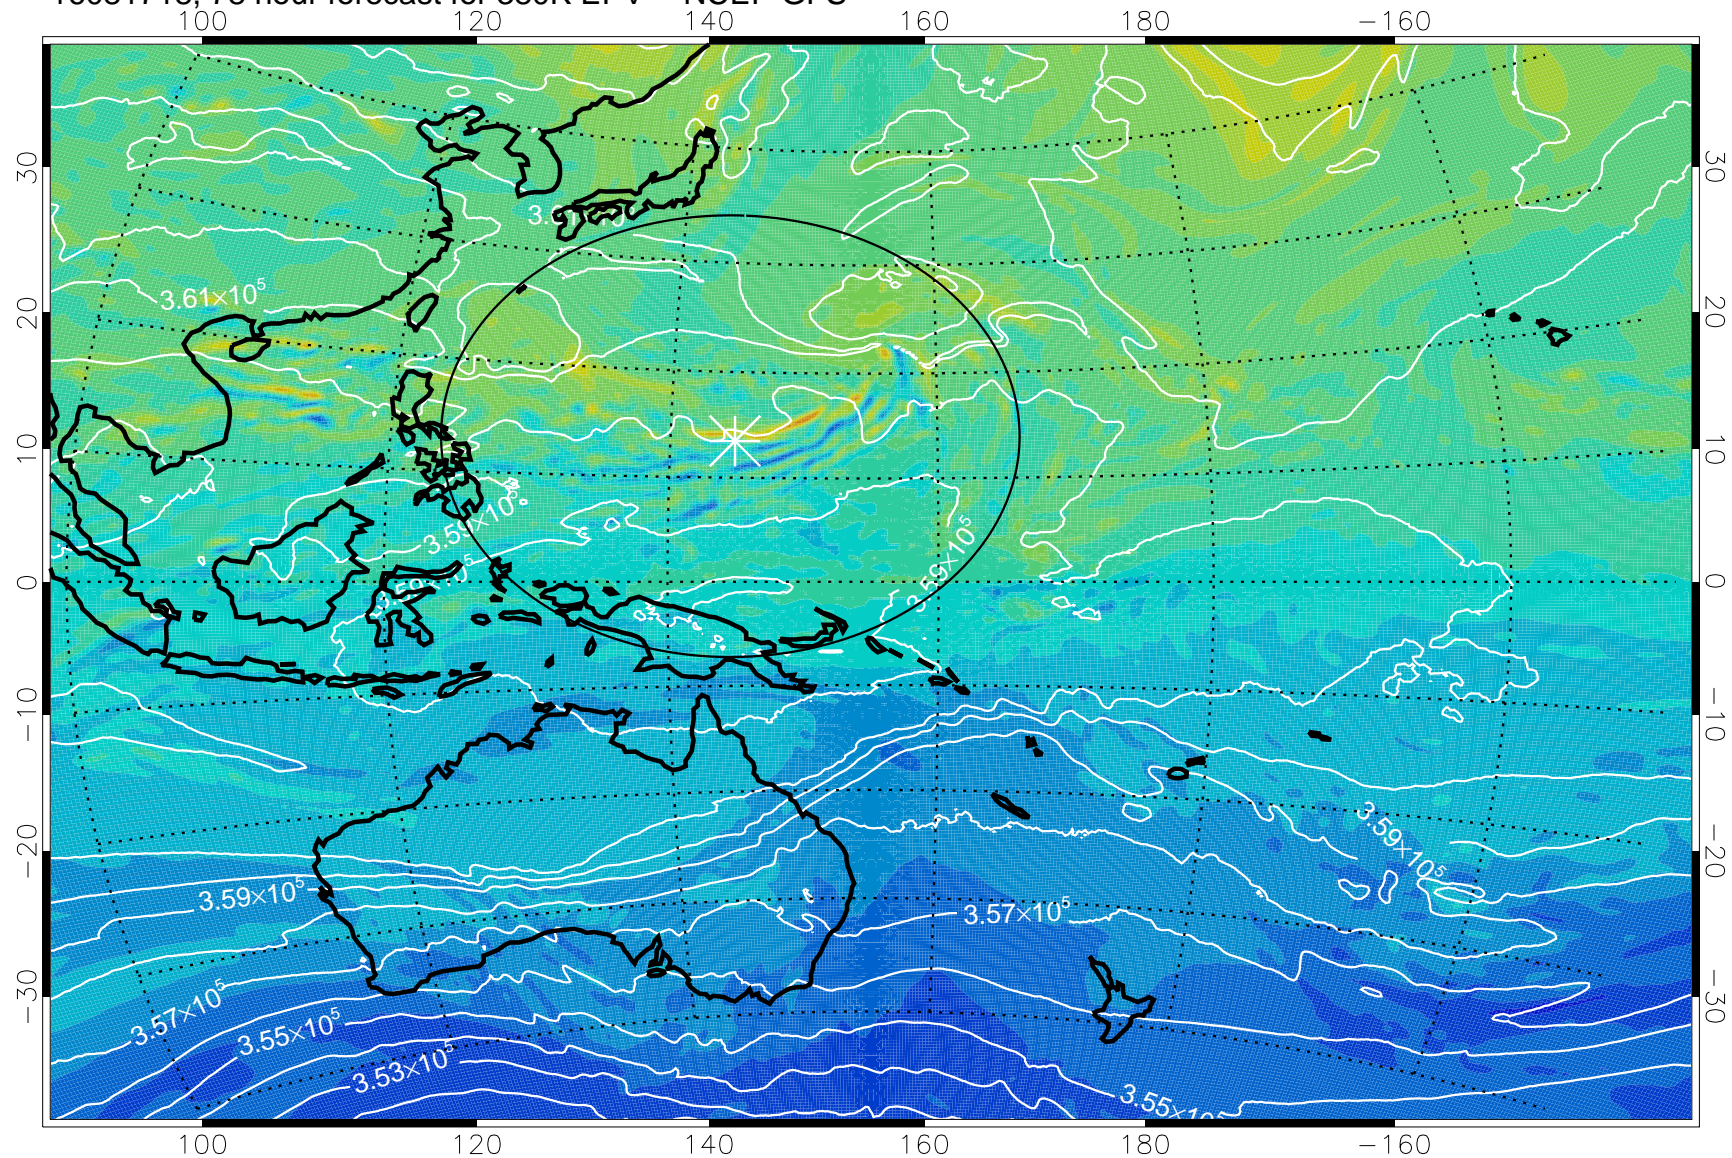

16081618, 54 hour forecast for 380K EPV -- NCEP GFS

380K Montgomery Streamfunction, white

Range ring of 2304 km

16081700, 60 hour forecast for 380K EPV -- NCEP GFS

380K Montgomery Streamfunction, white

Range ring of 2304 km

16081706, 66 hour forecast for 380K EPV -- NCEP GFS

380K Montgomery Streamfunction, white

Range ring of 2304 km

16081712, 72 hour forecast for 380K EPV -- NCEP GFS

380K Montgomery Streamfunction, white

Range ring of 2304 km

16081718, 78 hour forecast for 380K EPV -- NCEP GFS

16081800, 84 hour forecast for 380K EPV -- NCEP GFS

380K Montgomery Streamfunction, white

Range ring of 2304 km

16081806, 90 hour forecast for 380K EPV -- NCEP GFS

380K Montgomery Streamfunction, white

Range ring of 2304 km

16081812, 96 hour forecast for 380K EPV -- NCEP GFS

380K Montgomery Streamfunction, white

Range ring of 2304 km

16081818, 102 hour forecast for 380K EPV -- NCEP GFS