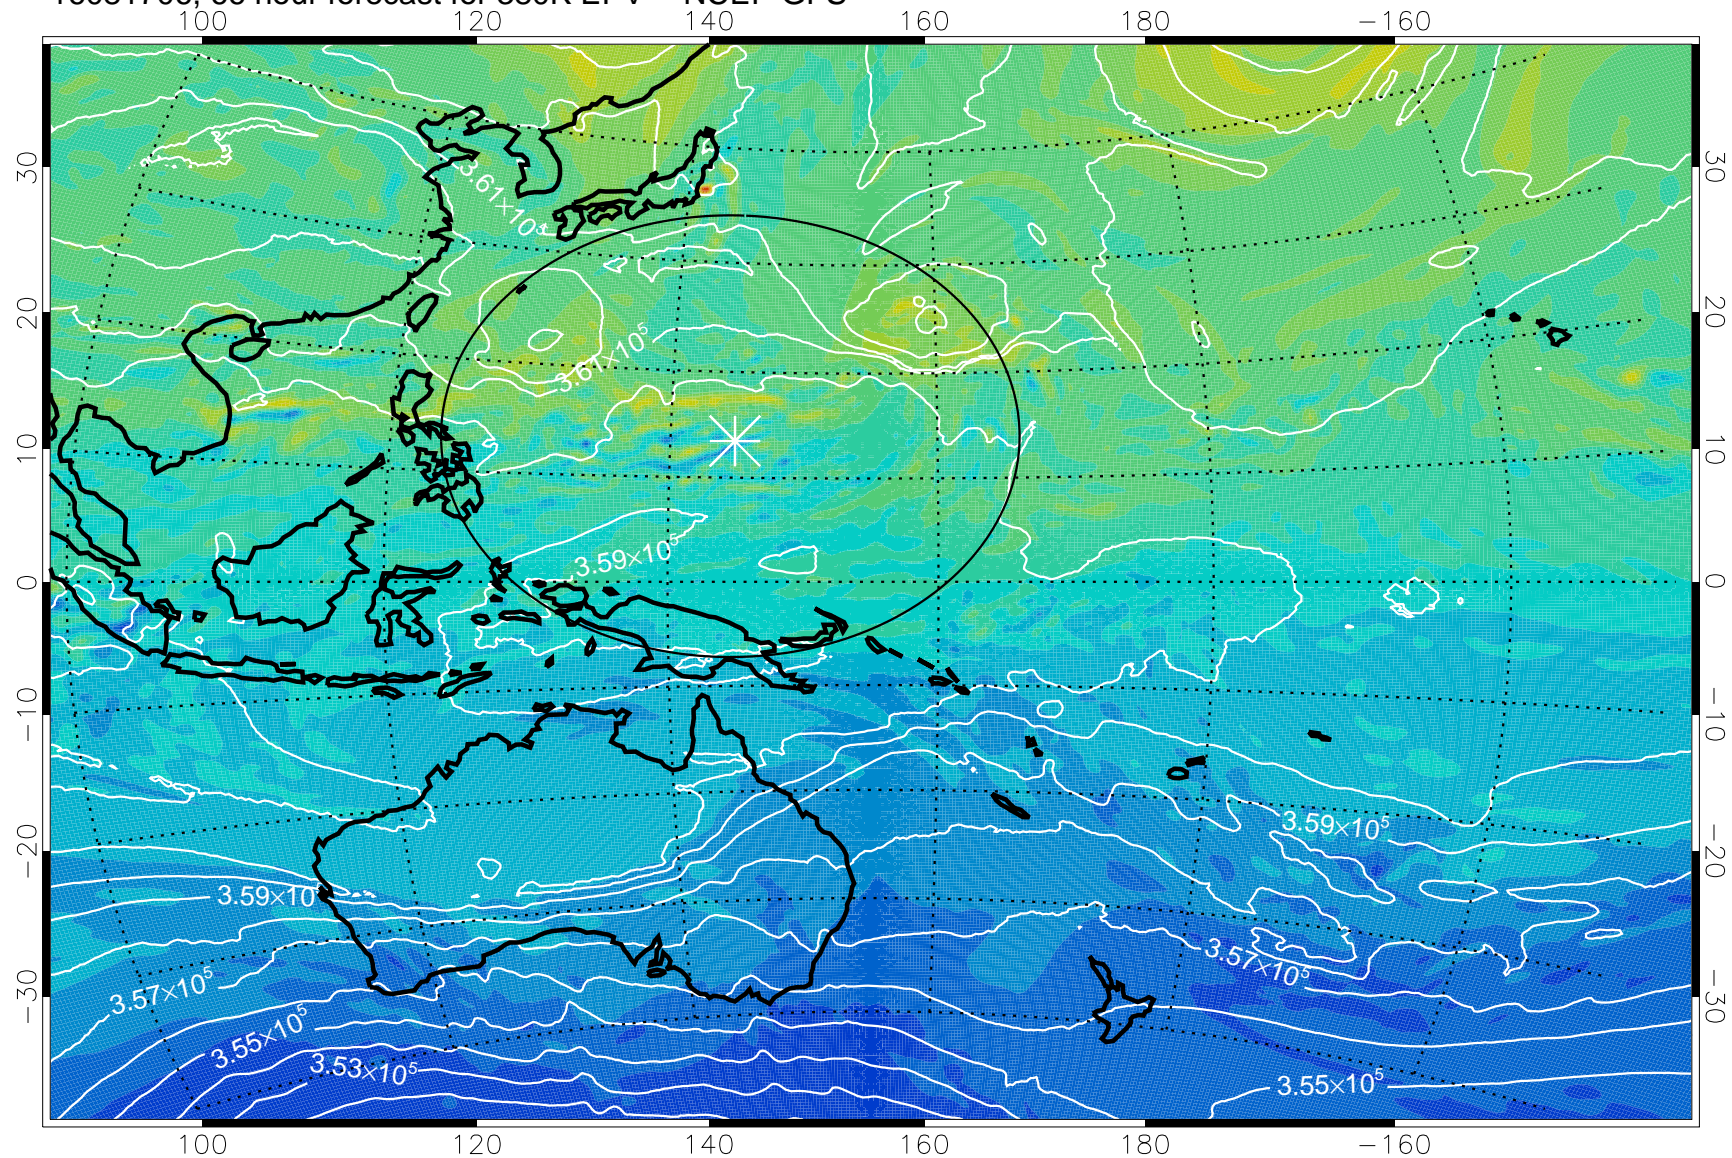

16081606, 42 hour forecast for 380K EPV -- NCEP GFS

380K Montgomery Streamfunction, white

Range ring of 2304 km

16081612, 48 hour forecast for 380K EPV -- NCEP GFS

380K Montgomery Streamfunction, white

Range ring of 2304 km

16081618, 54 hour forecast for 380K EPV -- NCEP GFS

380K Montgomery Streamfunction, white

Range ring of 2304 km

16081700, 60 hour forecast for 380K EPV -- NCEP GFS

380K Montgomery Streamfunction, white

Range ring of 2304 km

16081706, 66 hour forecast for 380K EPV -- NCEP GFS

380K Montgomery Streamfunction, white

Range ring of 2304 km

16081712, 72 hour forecast for 380K EPV -- NCEP GFS

380K Montgomery Streamfunction, white

Range ring of 2304 km

16081718, 78 hour forecast for 380K EPV -- NCEP GFS

16081800, 84 hour forecast for 380K EPV -- NCEP GFS

380K Montgomery Streamfunction, white

Range ring of 2304 km

16081806, 90 hour forecast for 380K EPV -- NCEP GFS