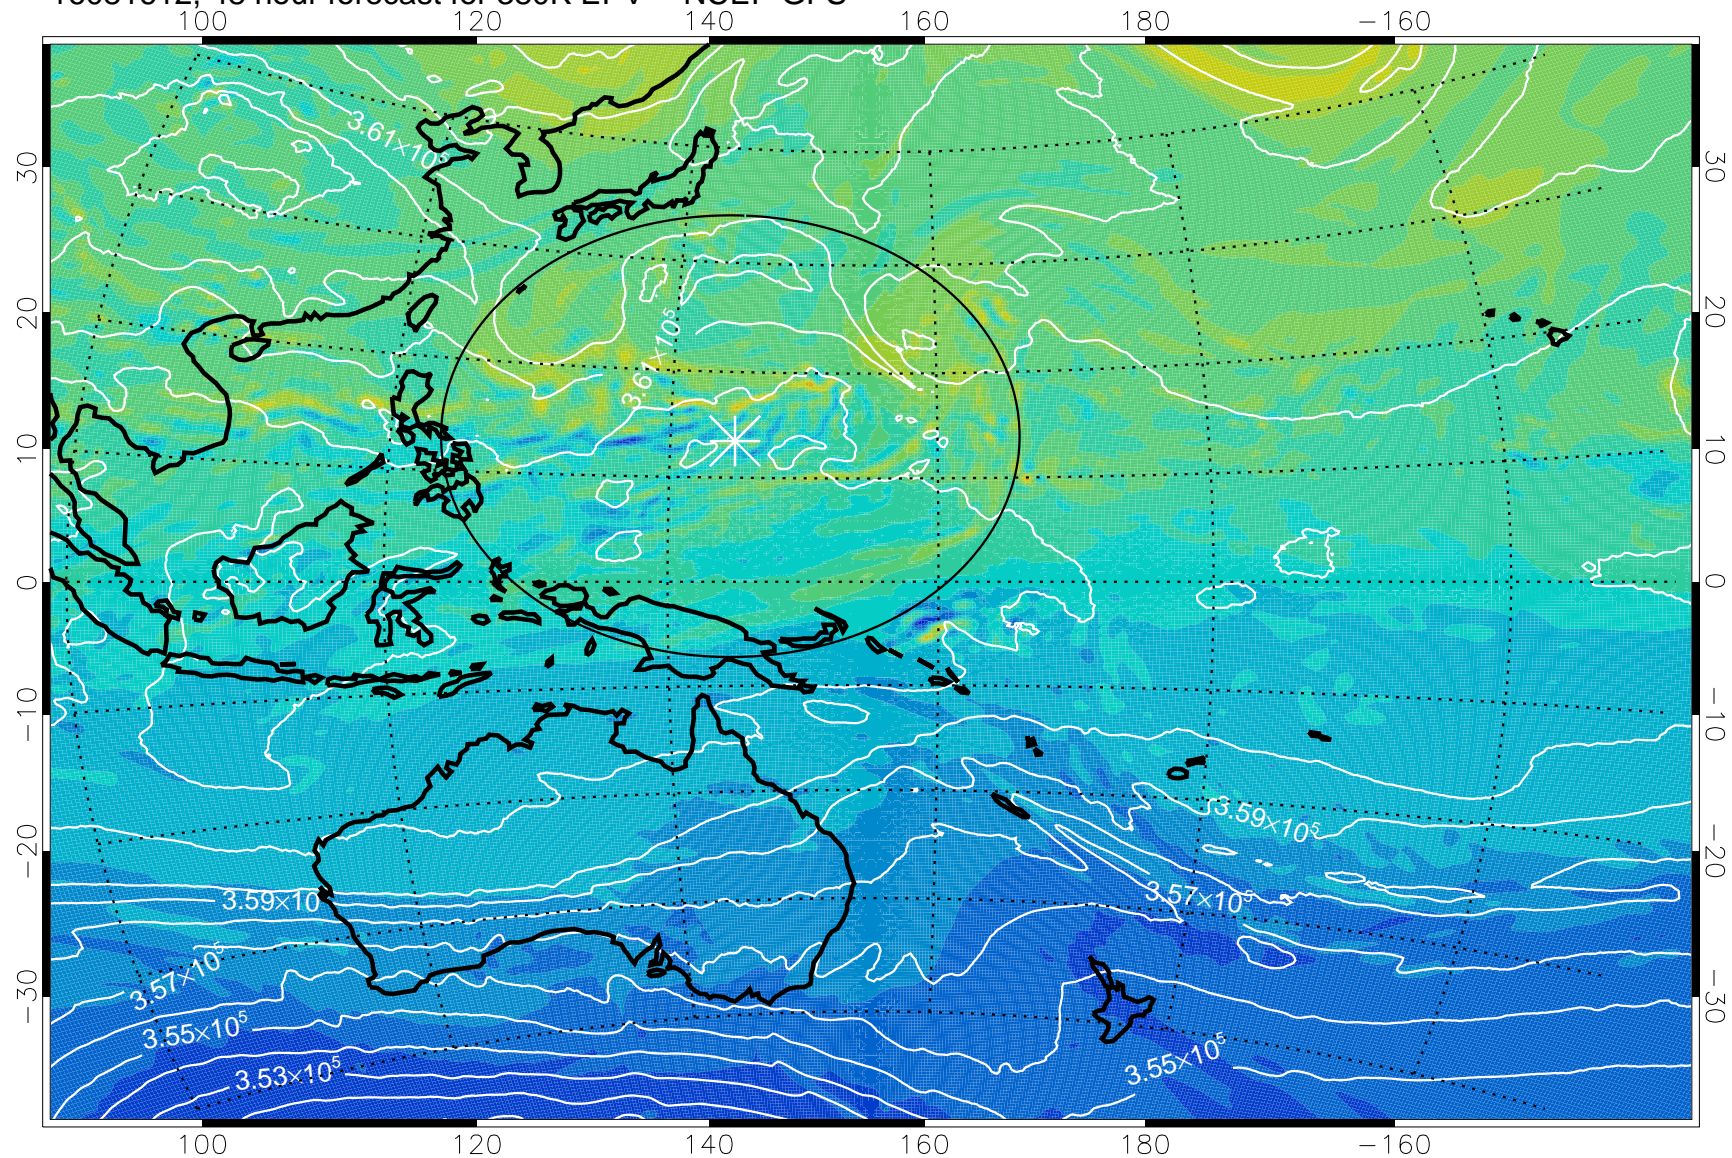

16081518, 30 hour forecast for 380K EPV -- NCEP GFS

380K Montgomery Streamfunction, white

Range ring of 2304 km

16081600, 36 hour forecast for 380K EPV -- NCEP GFS

380K Montgomery Streamfunction, white

Range ring of 2304 km

16081606, 42 hour forecast for 380K EPV -- NCEP GFS

380K Montgomery Streamfunction, white

Range ring of 2304 km

16081612, 48 hour forecast for 380K EPV -- NCEP GFS

380K Montgomery Streamfunction, white

Range ring of 2304 km

16081618, 54 hour forecast for 380K EPV -- NCEP GFS

380K Montgomery Streamfunction, white

Range ring of 2304 km

16081700, 60 hour forecast for 380K EPV -- NCEP GFS

380K Montgomery Streamfunction, white

Range ring of 2304 km

16081718, 78 hour forecast for 380K EPV -- NCEP GFS

16081800, 84 hour forecast for 380K EPV -- NCEP GFS

380K Montgomery Streamfunction, white

Range ring of 2304 km

16081806, 90 hour forecast for 380K EPV -- NCEP GFS