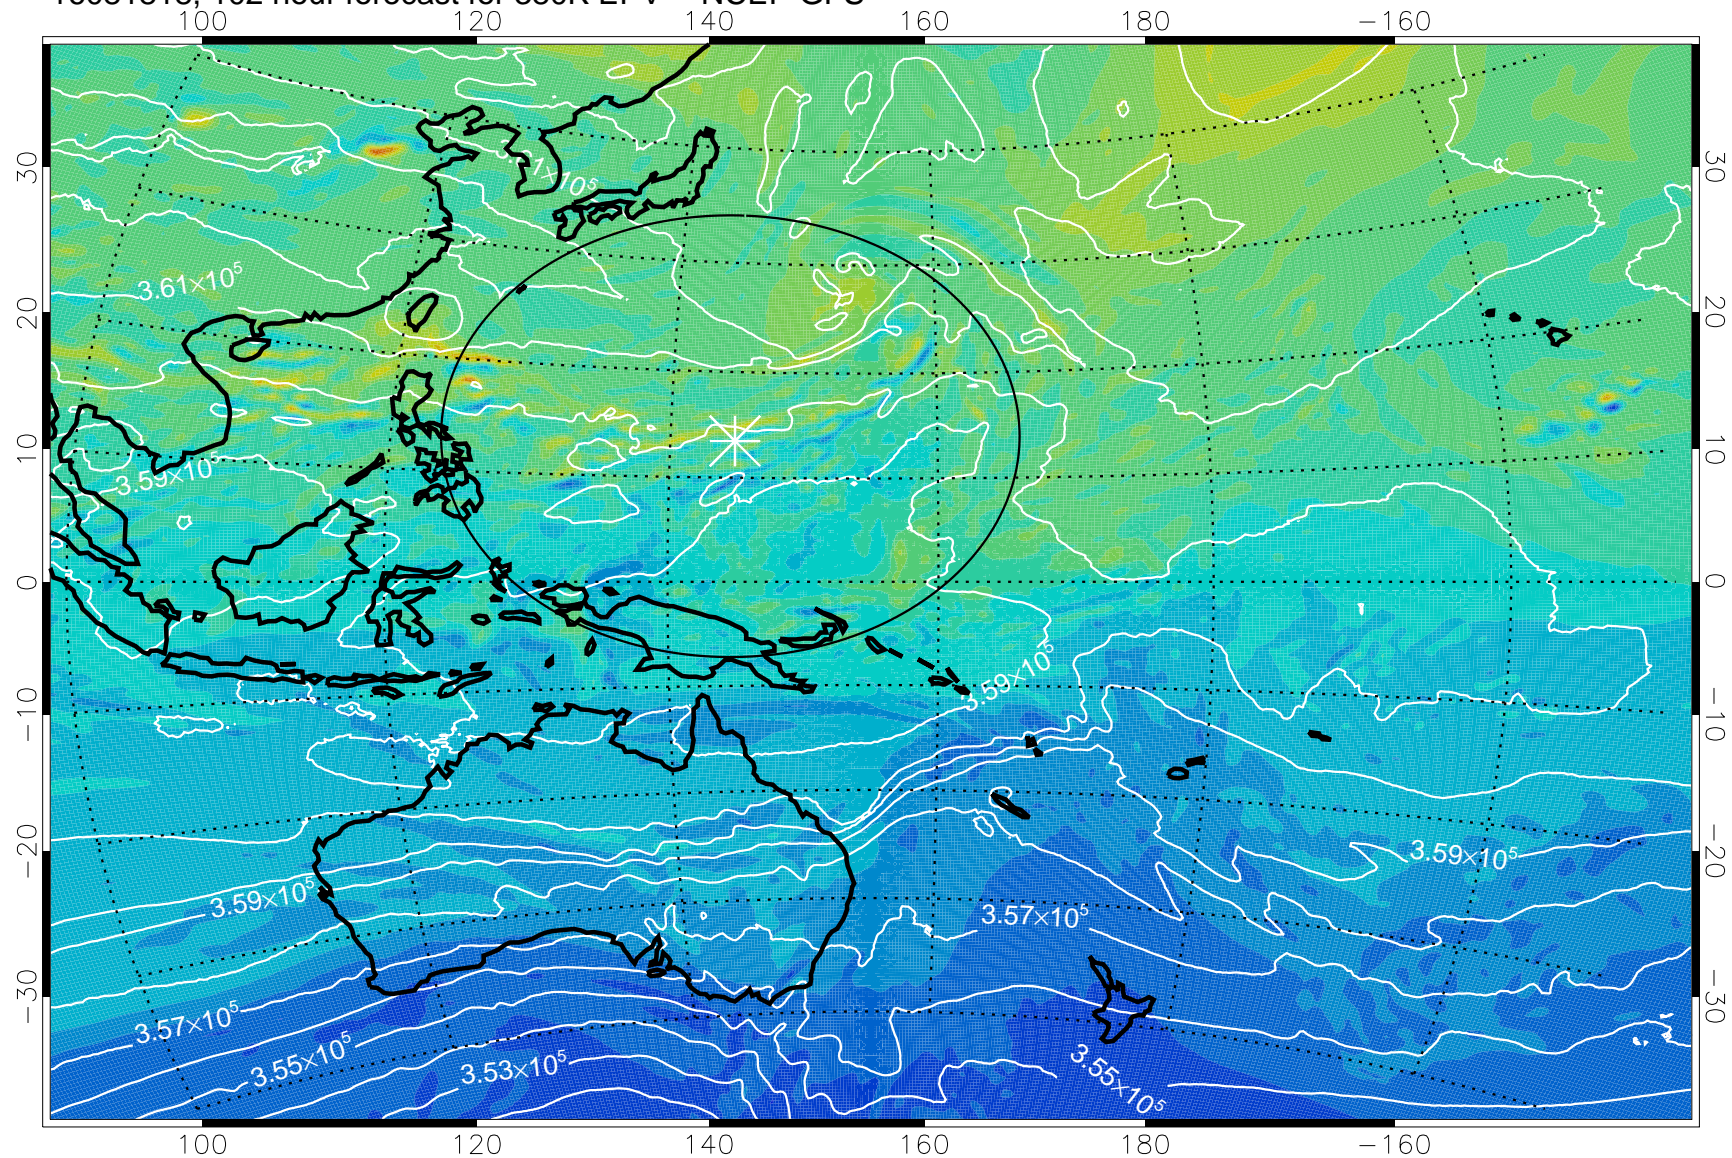

16081718, 78 hour forecast for 380K EPV -- NCEP GFS

16081800, 84 hour forecast for 380K EPV -- NCEP GFS

380K Montgomery Streamfunction, white

Range ring of 2304 km

16081806, 90 hour forecast for 380K EPV -- NCEP GFS

380K Montgomery Streamfunction, white

Range ring of 2304 km

16081812, 96 hour forecast for 380K EPV -- NCEP GFS

380K Montgomery Streamfunction, white

Range ring of 2304 km

16081818, 102 hour forecast for 380K EPV -- NCEP GFS

380K Montgomery Streamfunction, white

Range ring of 2304 km

16081900, 108 hour forecast for 380K EPV -- NCEP GFS

380K Montgomery Streamfunction, white

Range ring of 2304 km

16081906, 114 hour forecast for 380K EPV -- NCEP GFS

380K Montgomery Streamfunction, white

Range ring of 2304 km

16081912, 120 hour forecast for 380K EPV -- NCEP GFS

380K Montgomery Streamfunction, white

Range ring of 2304 km