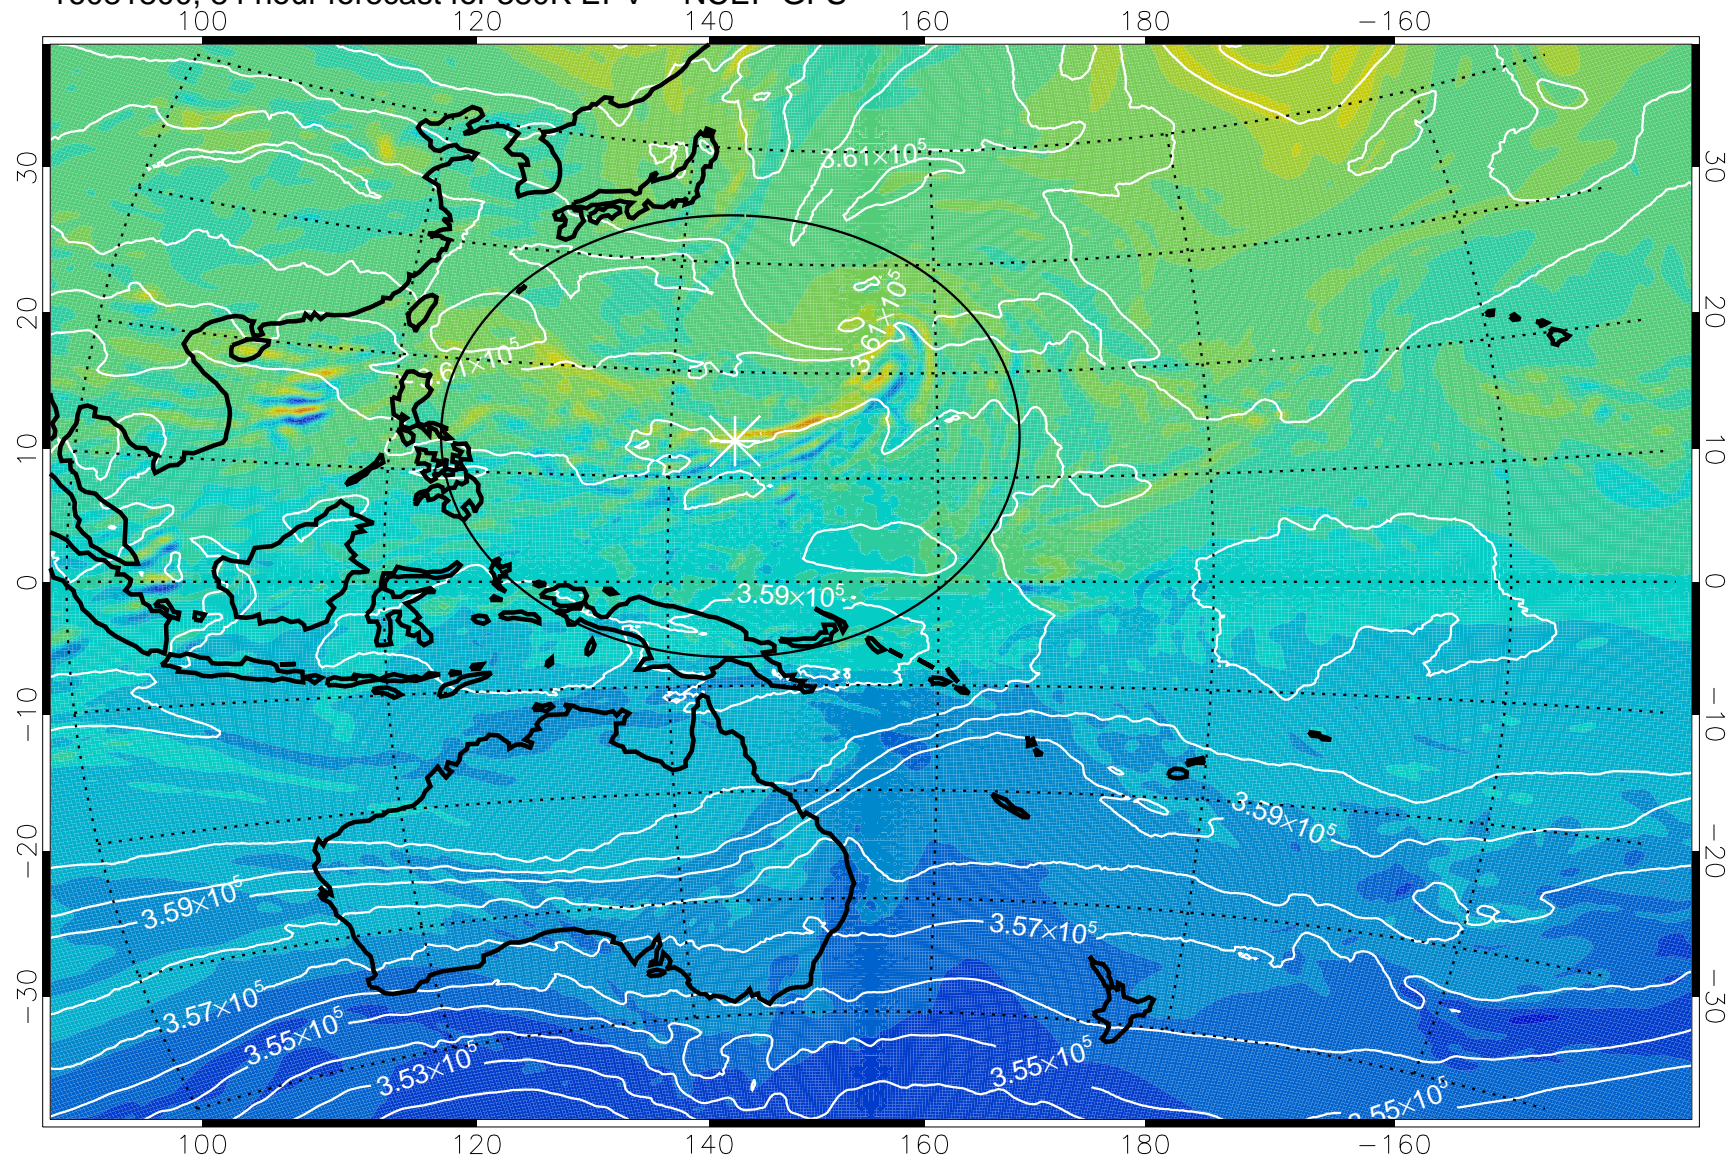

16081618, 54 hour forecast for 380K EPV -- NCEP GFS

380K Montgomery Streamfunction, white

Range ring of 2304 km

16081700, 60 hour forecast for 380K EPV -- NCEP GFS

380K Montgomery Streamfunction, white

Range ring of 2304 km

16081706, 66 hour forecast for 380K EPV -- NCEP GFS

380K Montgomery Streamfunction, white

Range ring of 2304 km

16081712, 72 hour forecast for 380K EPV -- NCEP GFS

380K Montgomery Streamfunction, white

Range ring of 2304 km

16081718, 78 hour forecast for 380K EPV -- NCEP GFS

16081800, 84 hour forecast for 380K EPV -- NCEP GFS

380K Montgomery Streamfunction, white

Range ring of 2304 km

16081806, 90 hour forecast for 380K EPV -- NCEP GFS

380K Montgomery Streamfunction, white

Range ring of 2304 km

16081812, 96 hour forecast for 380K EPV -- NCEP GFS

380K Montgomery Streamfunction, white

Range ring of 2304 km

16081818, 102 hour forecast for 380K EPV -- NCEP GFS