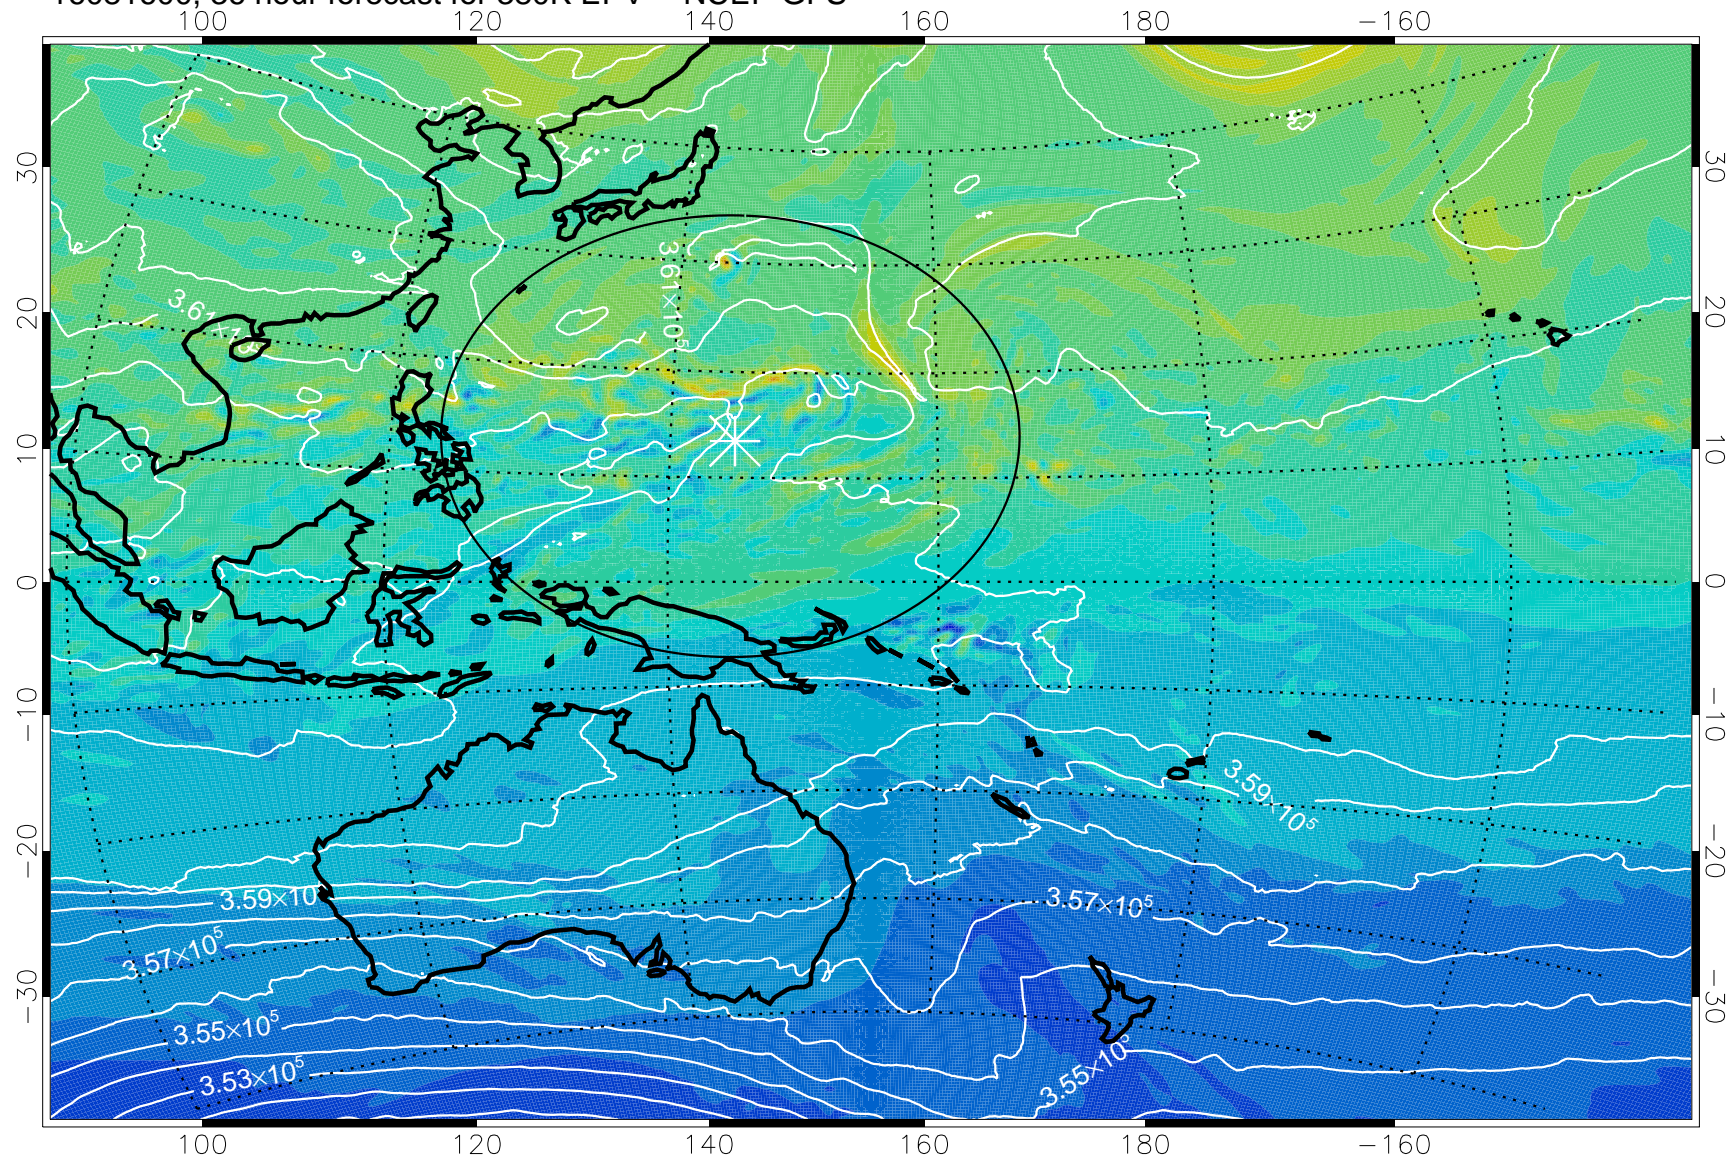

16081518, 30 hour forecast for 380K EPV -- NCEP GFS

380K Montgomery Streamfunction, white

Range ring of 2304 km

16081600, 36 hour forecast for 380K EPV -- NCEP GFS

380K Montgomery Streamfunction, white

Range ring of 2304 km

16081606, 42 hour forecast for 380K EPV -- NCEP GFS

380K Montgomery Streamfunction, white

Range ring of 2304 km

16081612, 48 hour forecast for 380K EPV -- NCEP GFS

380K Montgomery Streamfunction, white

Range ring of 2304 km

16081618, 54 hour forecast for 380K EPV -- NCEP GFS

380K Montgomery Streamfunction, white

Range ring of 2304 km

16081700, 60 hour forecast for 380K EPV -- NCEP GFS

380K Montgomery Streamfunction, white

Range ring of 2304 km

16081718, 78 hour forecast for 380K EPV -- NCEP GFS

16081800, 84 hour forecast for 380K EPV -- NCEP GFS

380K Montgomery Streamfunction, white

Range ring of 2304 km

16081806, 90 hour forecast for 380K EPV -- NCEP GFS