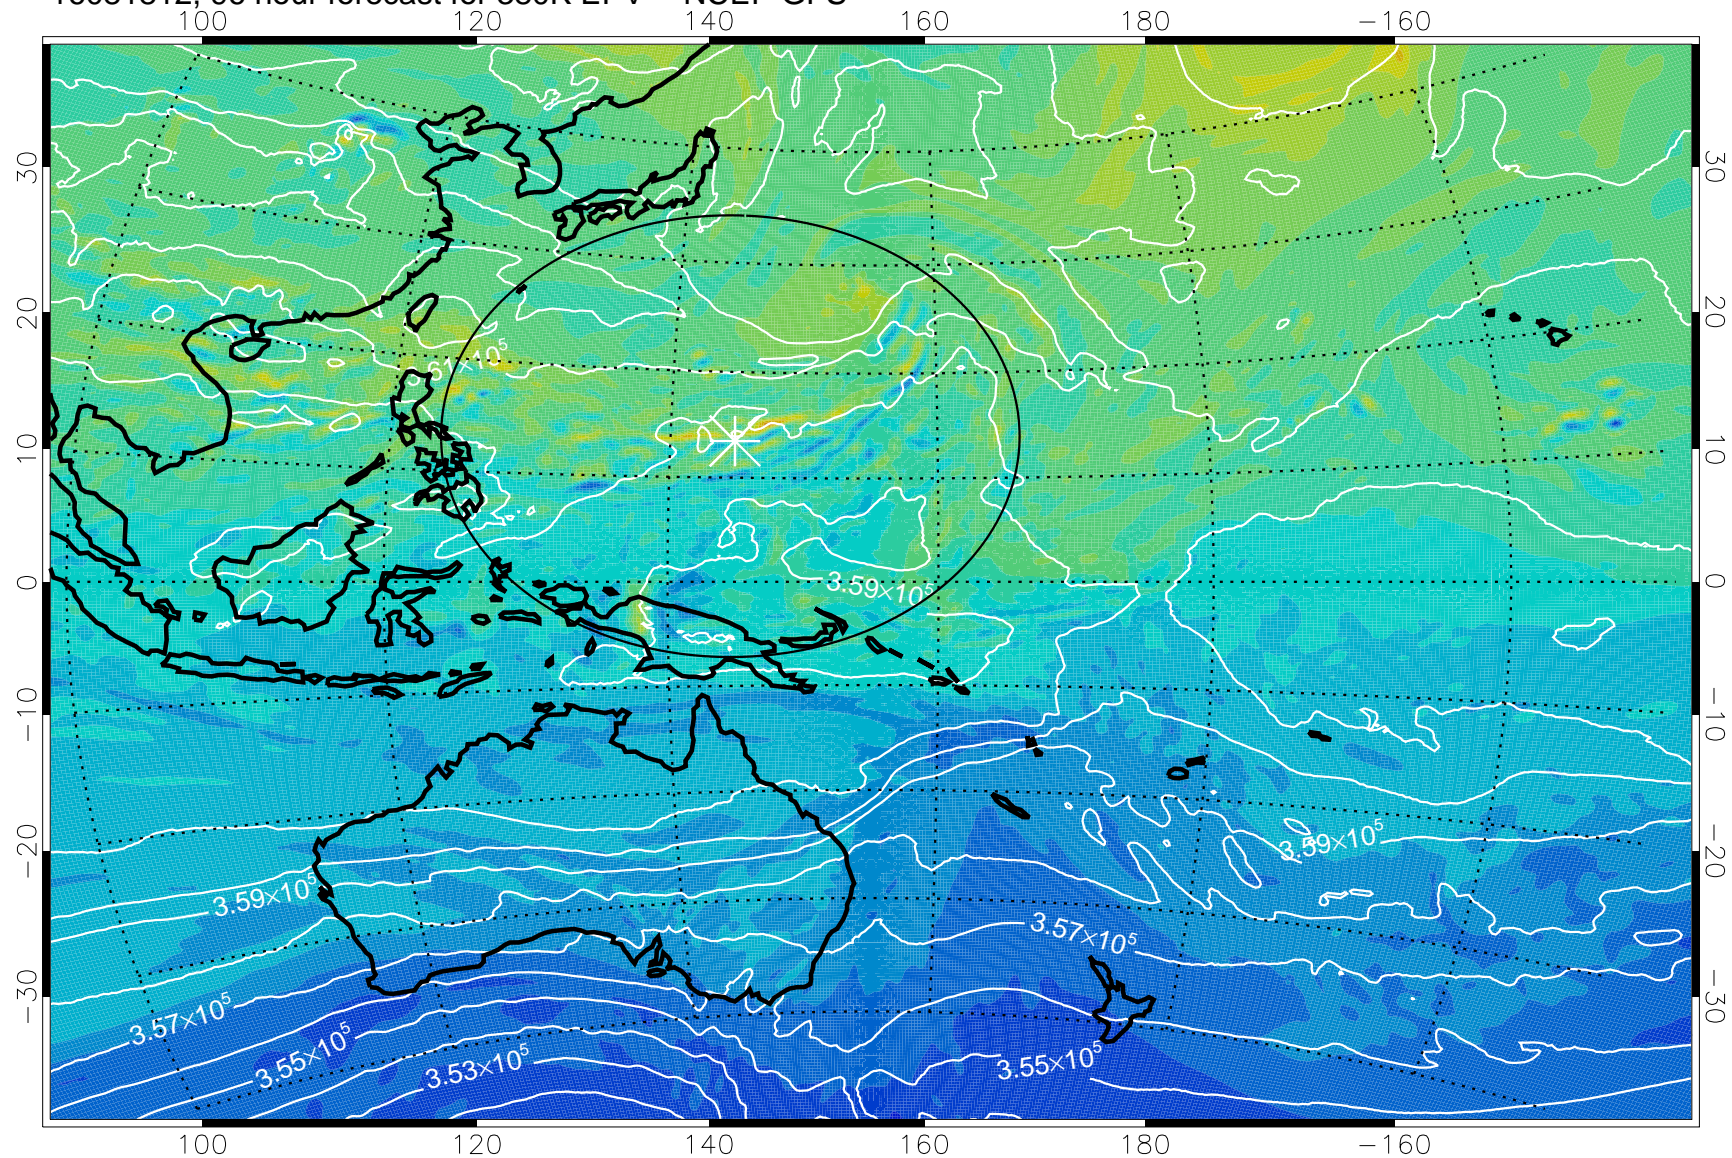

16081706, 66 hour forecast for 380K EPV -- NCEP GFS

380K Montgomery Streamfunction, white

Range ring of 2304 km

16081712, 72 hour forecast for 380K EPV -- NCEP GFS

380K Montgomery Streamfunction, white

Range ring of 2304 km

16081718, 78 hour forecast for 380K EPV -- NCEP GFS

16081800, 84 hour forecast for 380K EPV -- NCEP GFS

380K Montgomery Streamfunction, white

Range ring of 2304 km

16081806, 90 hour forecast for 380K EPV -- NCEP GFS

380K Montgomery Streamfunction, white

Range ring of 2304 km

16081812, 96 hour forecast for 380K EPV -- NCEP GFS

380K Montgomery Streamfunction, white

Range ring of 2304 km

16081818, 102 hour forecast for 380K EPV -- NCEP GFS

380K Montgomery Streamfunction, white

Range ring of 2304 km

16081900, 108 hour forecast for 380K EPV -- NCEP GFS

380K Montgomery Streamfunction, white

Range ring of 2304 km

16081906, 114 hour forecast for 380K EPV -- NCEP GFS