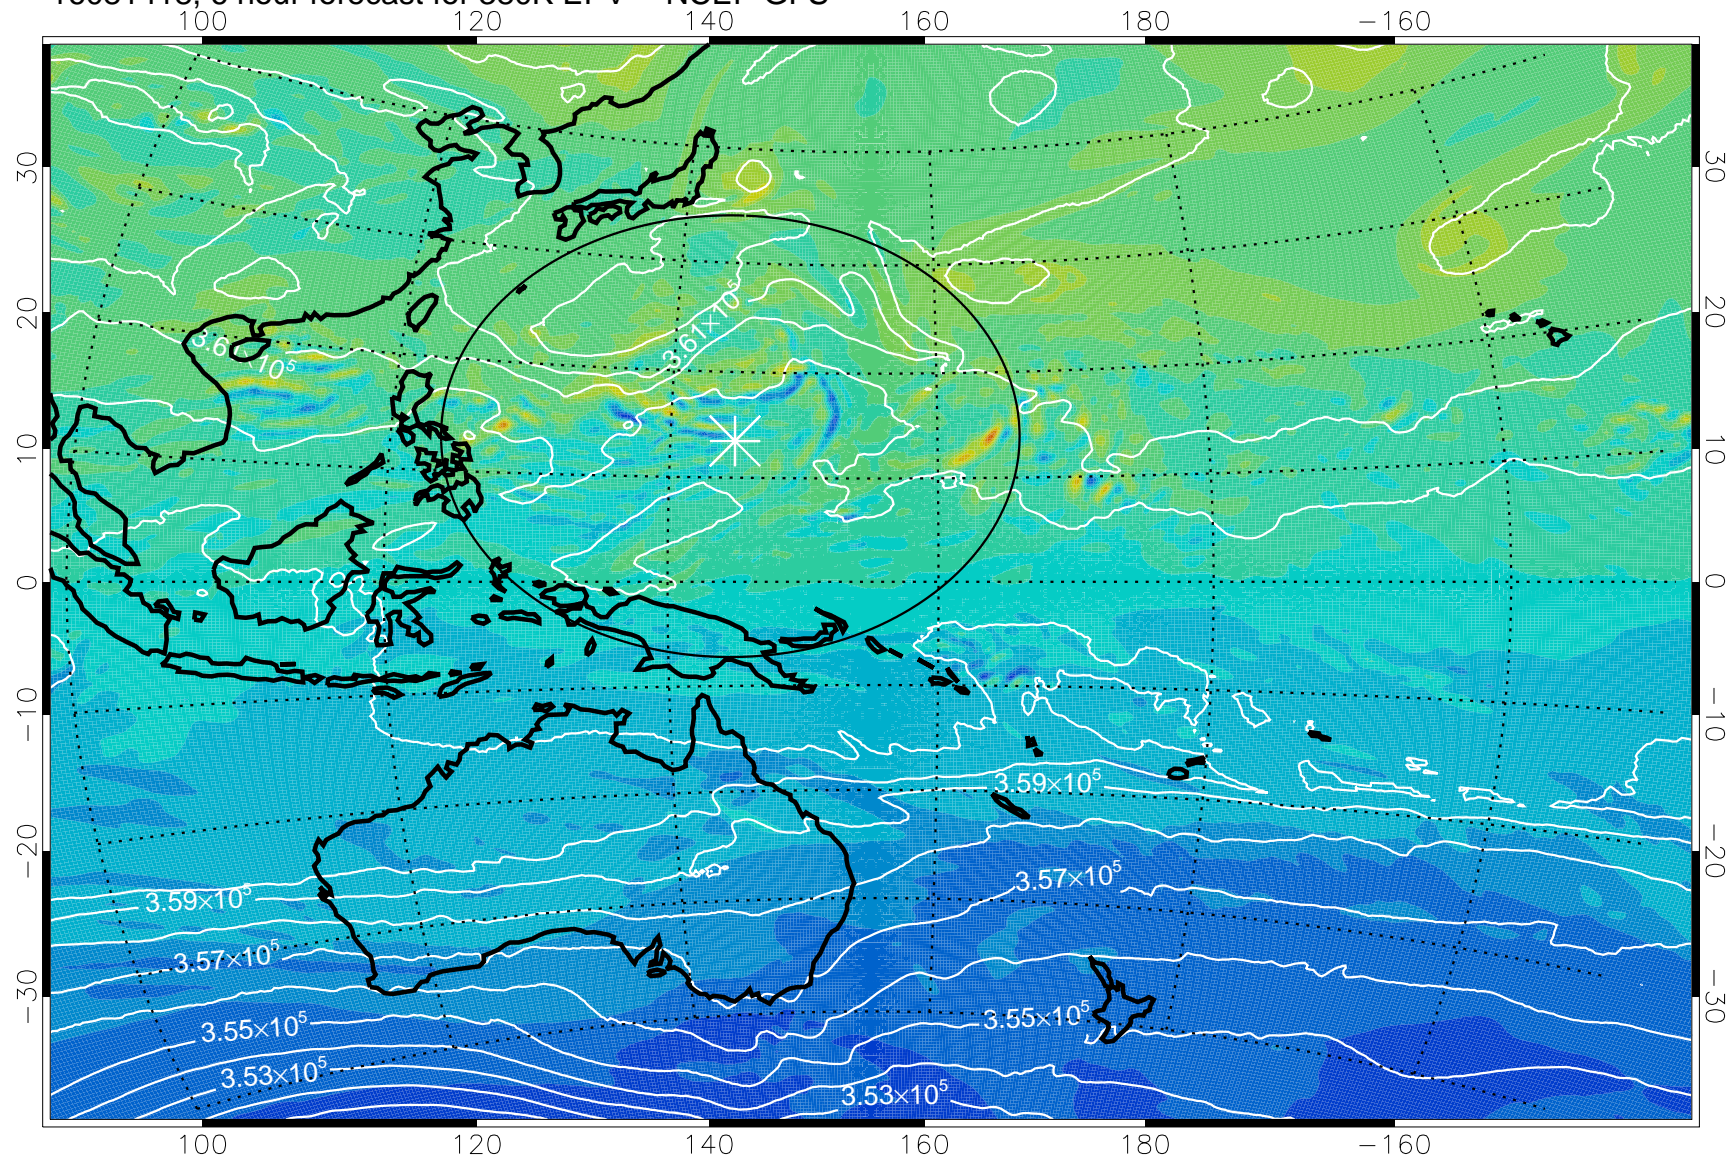

16081418, 6 hour forecast for 380K EPV -- NCEP GFS

380K Montgomery Streamfunction, white

Range ring of 2304 km

16081500, 12 hour forecast for 380K EPV -- NCEP GFS

380K Montgomery Streamfunction, white

Range ring of 2304 km

16081506, 18 hour forecast for 380K EPV -- NCEP GFS

380K Montgomery Streamfunction, white

Range ring of 2304 km

16081512, 24 hour forecast for 380K EPV -- NCEP GFS

380K Montgomery Streamfunction, white

Range ring of 2304 km

16081518, 30 hour forecast for 380K EPV -- NCEP GFS

380K Montgomery Streamfunction, white

Range ring of 2304 km

16081600, 36 hour forecast for 380K EPV -- NCEP GFS

380K Montgomery Streamfunction, white

Range ring of 2304 km

16081606, 42 hour forecast for 380K EPV -- NCEP GFS

380K Montgomery Streamfunction, white

Range ring of 2304 km

16081612, 48 hour forecast for 380K EPV -- NCEP GFS

380K Montgomery Streamfunction, white

Range ring of 2304 km