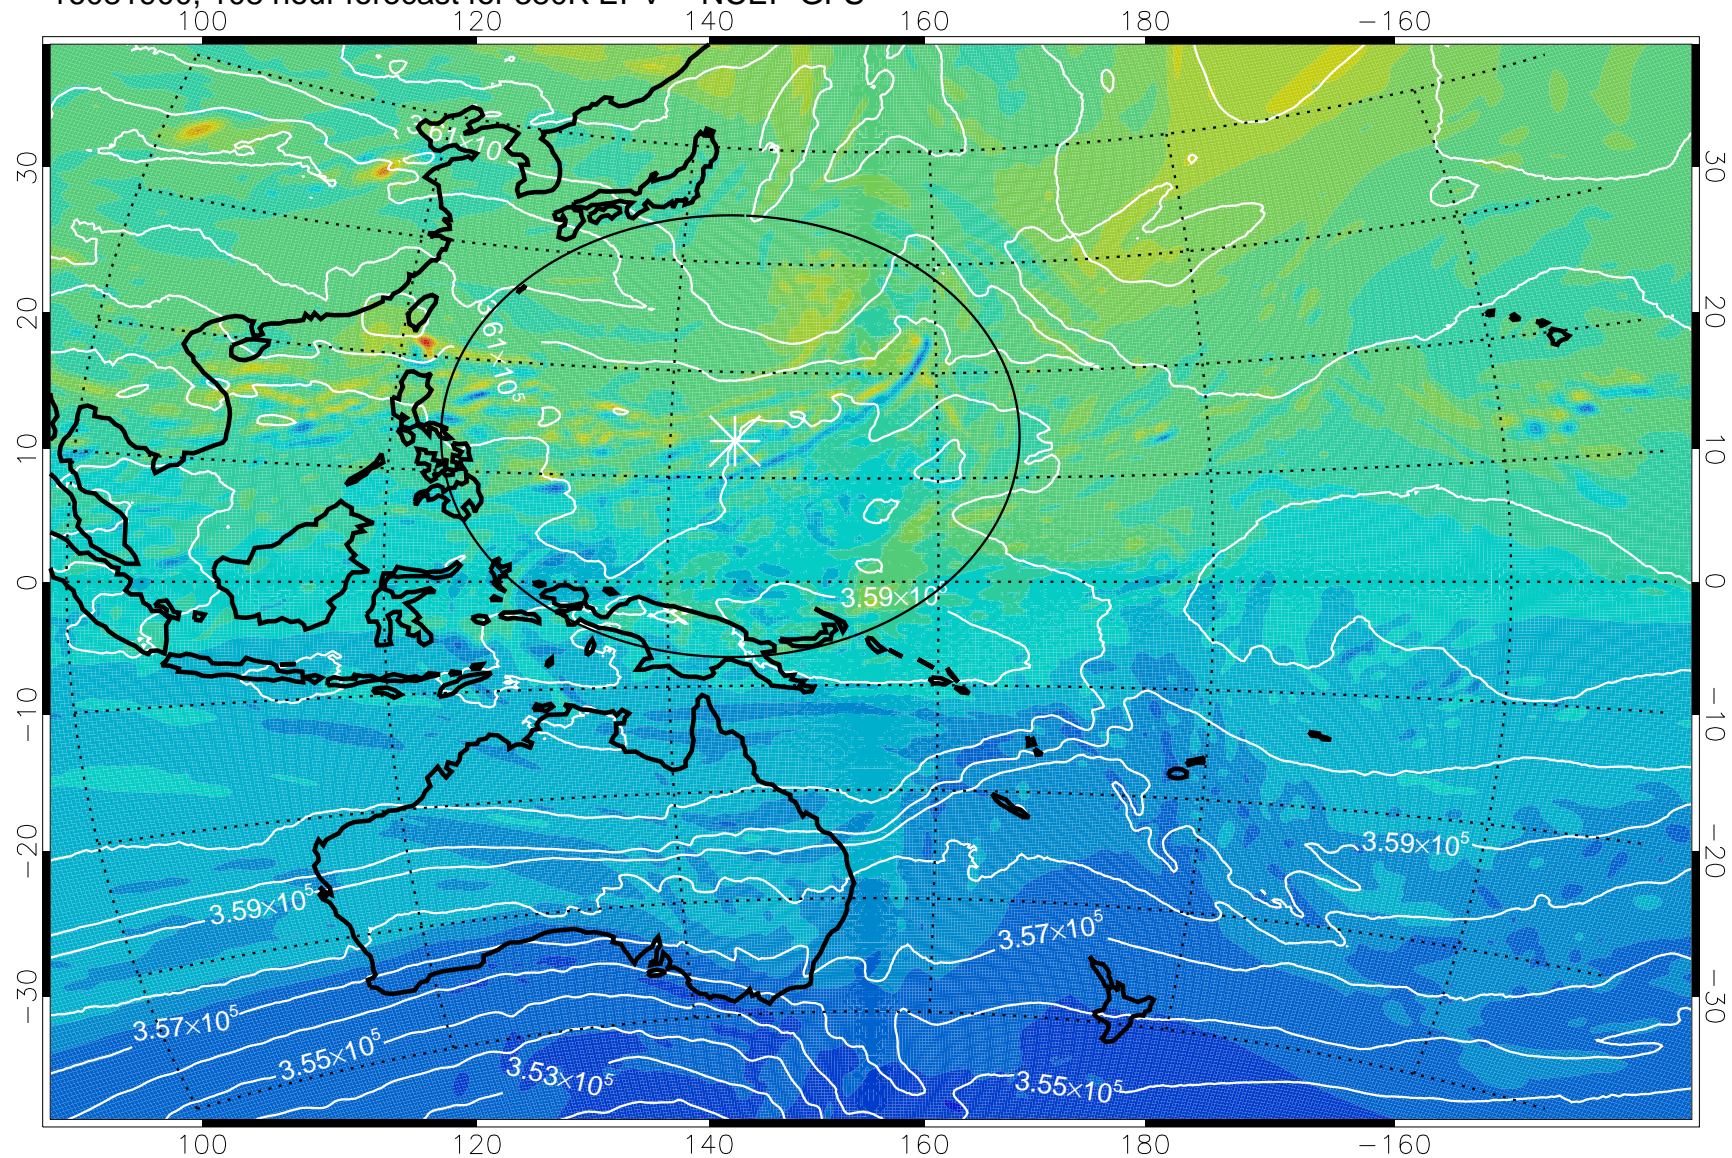

16081718, 78 hour forecast for 380K EPV -- NCEP GFS

16081800, 84 hour forecast for 380K EPV -- NCEP GFS

380K Montgomery Streamfunction, white

Range ring of 2304 km

16081806, 90 hour forecast for 380K EPV -- NCEP GFS

380K Montgomery Streamfunction, white

Range ring of 2304 km

16081812, 96 hour forecast for 380K EPV -- NCEP GFS

380K Montgomery Streamfunction, white

Range ring of 2304 km

16081818, 102 hour forecast for 380K EPV -- NCEP GFS

380K Montgomery Streamfunction, white

Range ring of 2304 km

16081900, 108 hour forecast for 380K EPV -- NCEP GFS

380K Montgomery Streamfunction, white

Range ring of 2304 km

16081906, 114 hour forecast for 380K EPV -- NCEP GFS