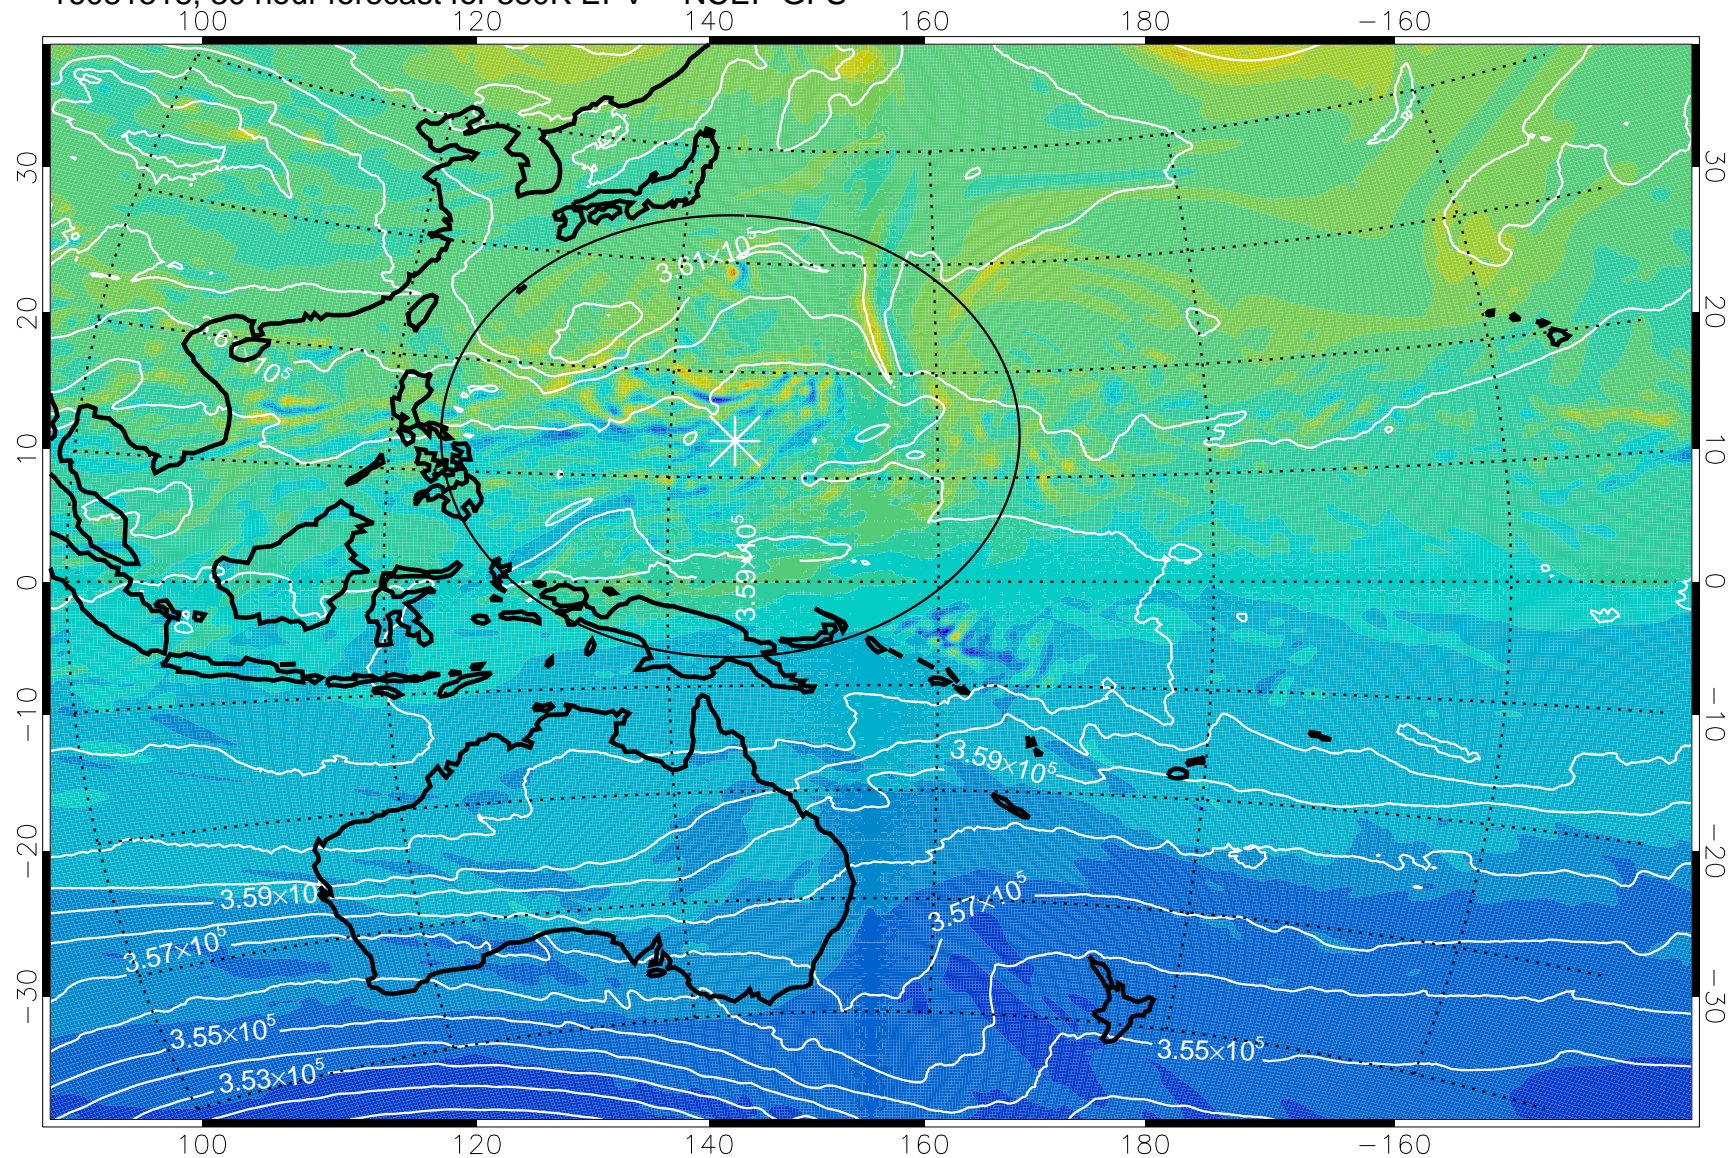

16081506, 18 hour forecast for 380K EPV -- NCEP GFS

380K Montgomery Streamfunction, white

Range ring of 2304 km

16081512, 24 hour forecast for 380K EPV -- NCEP GFS

380K Montgomery Streamfunction, white

Range ring of 2304 km

16081518, 30 hour forecast for 380K EPV -- NCEP GFS

380K Montgomery Streamfunction, white

Range ring of 2304 km

16081600, 36 hour forecast for 380K EPV -- NCEP GFS

380K Montgomery Streamfunction, white

Range ring of 2304 km

16081606, 42 hour forecast for 380K EPV -- NCEP GFS

380K Montgomery Streamfunction, white

Range ring of 2304 km

16081612, 48 hour forecast for 380K EPV -- NCEP GFS

380K Montgomery Streamfunction, white

Range ring of 2304 km

16081618, 54 hour forecast for 380K EPV -- NCEP GFS

380K Montgomery Streamfunction, white

Range ring of 2304 km

16081700, 60 hour forecast for 380K EPV -- NCEP GFS

380K Montgomery Streamfunction, white

Range ring of 2304 km