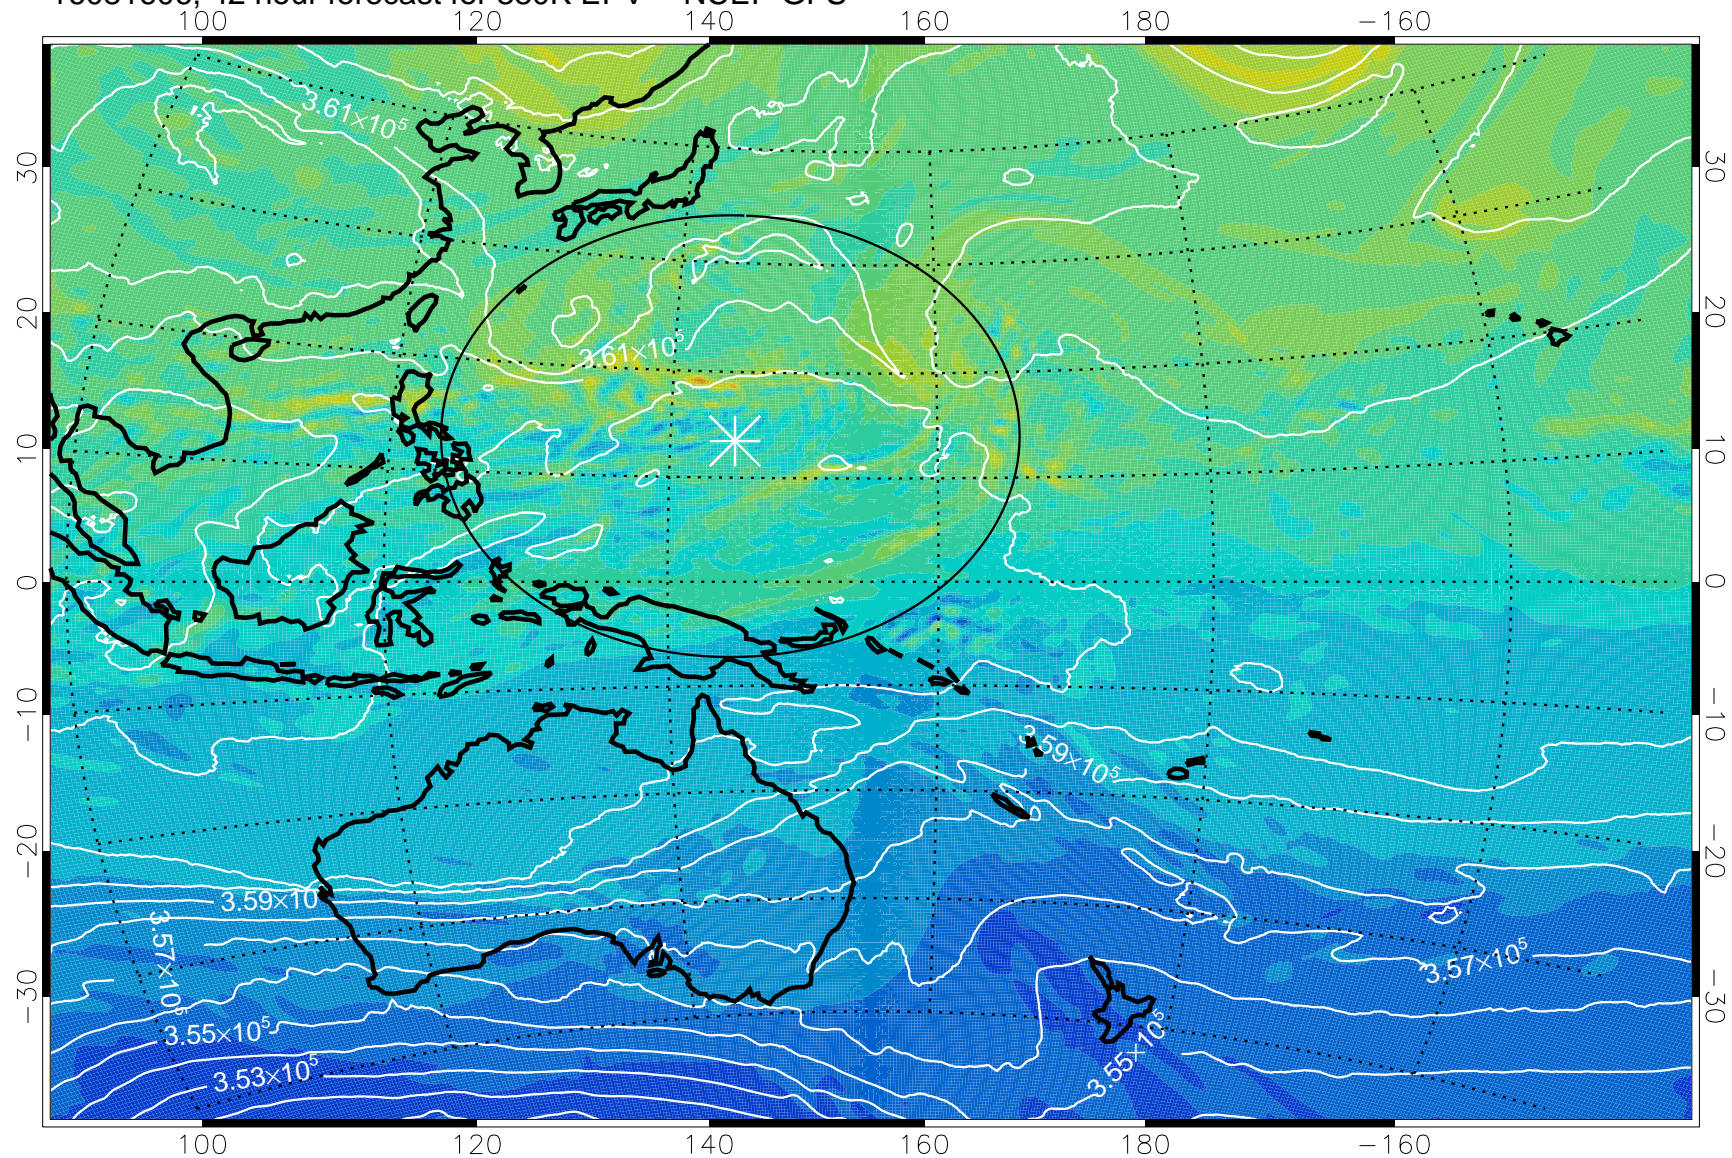

16081518, 30 hour forecast for 380K EPV -- NCEP GFS

380K Montgomery Streamfunction, white

Range ring of 2304 km

16081600, 36 hour forecast for 380K EPV -- NCEP GFS

380K Montgomery Streamfunction, white

Range ring of 2304 km

16081606, 42 hour forecast for 380K EPV -- NCEP GFS

380K Montgomery Streamfunction, white

Range ring of 2304 km

16081612, 48 hour forecast for 380K EPV -- NCEP GFS

380K Montgomery Streamfunction, white

Range ring of 2304 km

16081618, 54 hour forecast for 380K EPV -- NCEP GFS

380K Montgomery Streamfunction, white

Range ring of 2304 km

16081700, 60 hour forecast for 380K EPV -- NCEP GFS

380K Montgomery Streamfunction, white

Range ring of 2304 km

16081718, 78 hour forecast for 380K EPV -- NCEP GFS

16081800, 84 hour forecast for 380K EPV -- NCEP GFS

380K Montgomery Streamfunction, white

Range ring of 2304 km

16081806, 90 hour forecast for 380K EPV -- NCEP GFS