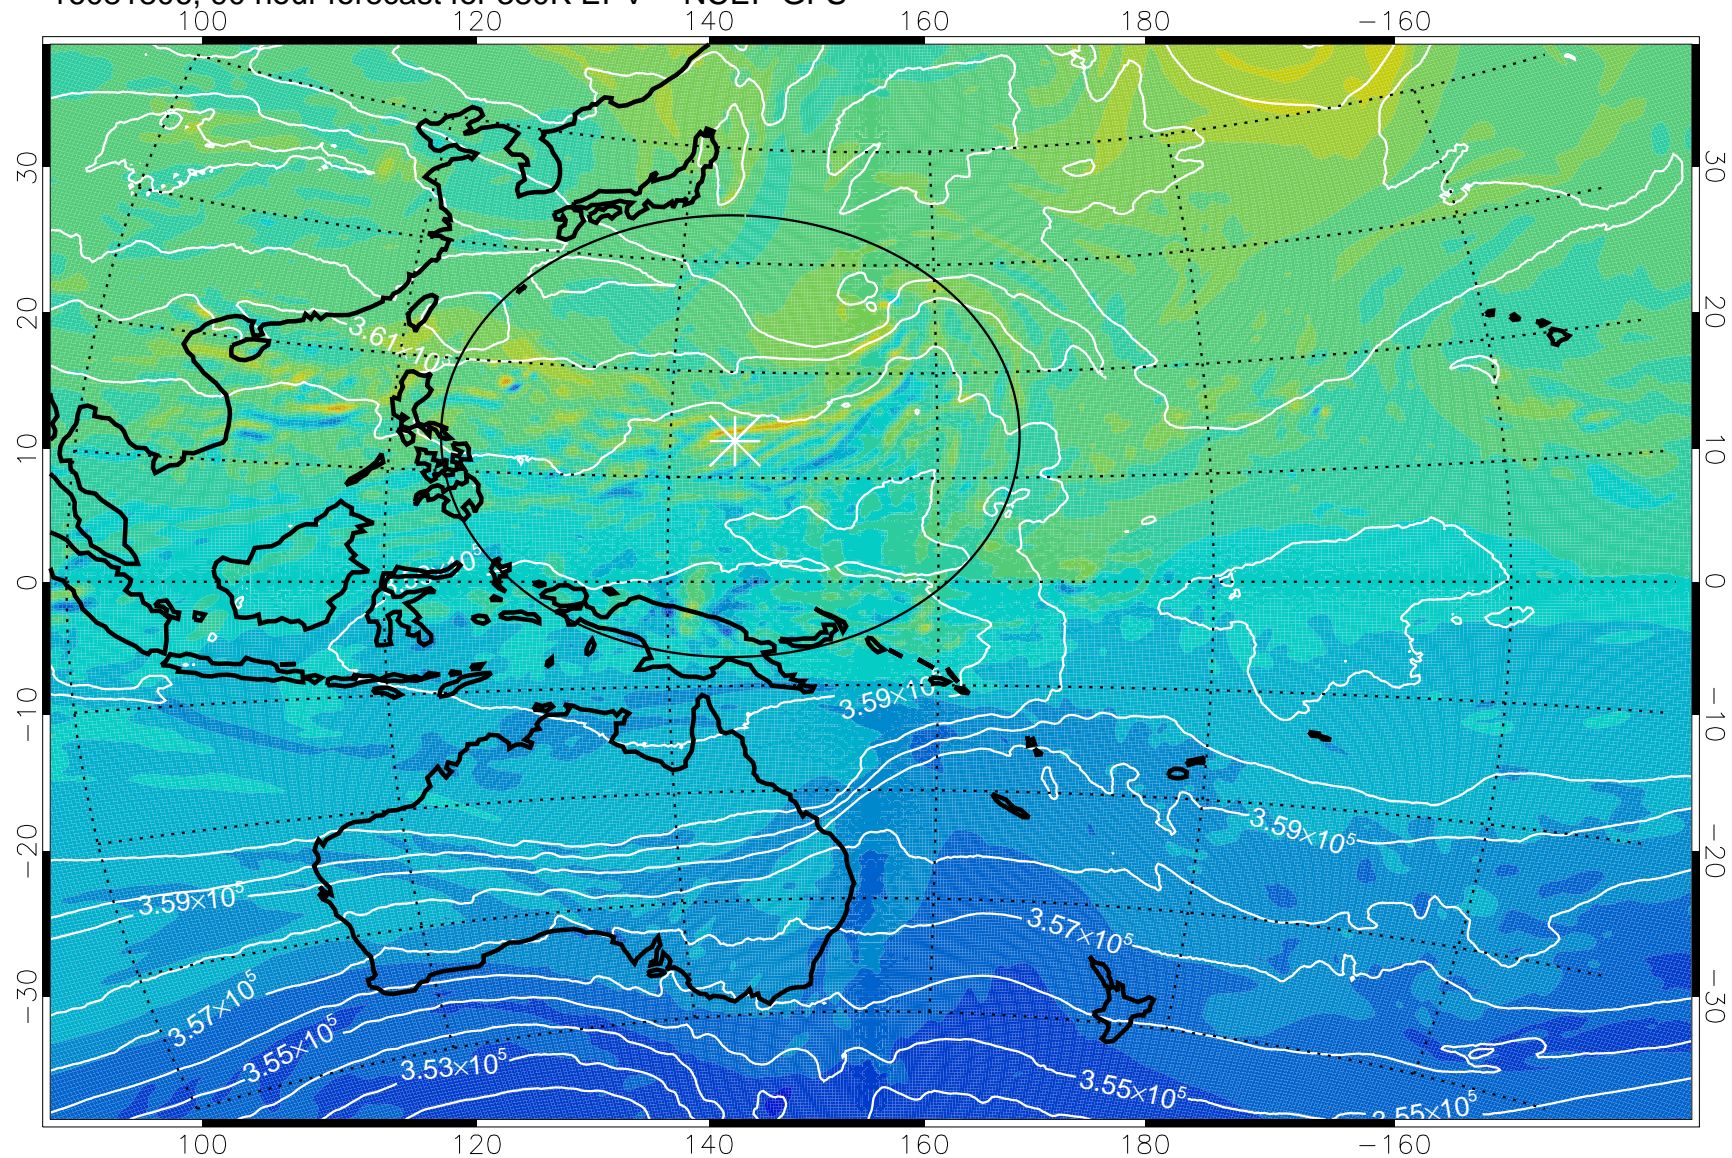

16081706, 66 hour forecast for 380K EPV -- NCEP GFS

380K Montgomery Streamfunction, white

Range ring of 2304 km

16081712, 72 hour forecast for 380K EPV -- NCEP GFS

380K Montgomery Streamfunction, white

Range ring of 2304 km

16081718, 78 hour forecast for 380K EPV -- NCEP GFS

16081800, 84 hour forecast for 380K EPV -- NCEP GFS

380K Montgomery Streamfunction, white

Range ring of 2304 km

16081806, 90 hour forecast for 380K EPV -- NCEP GFS

380K Montgomery Streamfunction, white

Range ring of 2304 km

16081812, 96 hour forecast for 380K EPV -- NCEP GFS

380K Montgomery Streamfunction, white

Range ring of 2304 km

16081818, 102 hour forecast for 380K EPV -- NCEP GFS

380K Montgomery Streamfunction, white

Range ring of 2304 km

16081900, 108 hour forecast for 380K EPV -- NCEP GFS

380K Montgomery Streamfunction, white

Range ring of 2304 km

16081906, 114 hour forecast for 380K EPV -- NCEP GFS