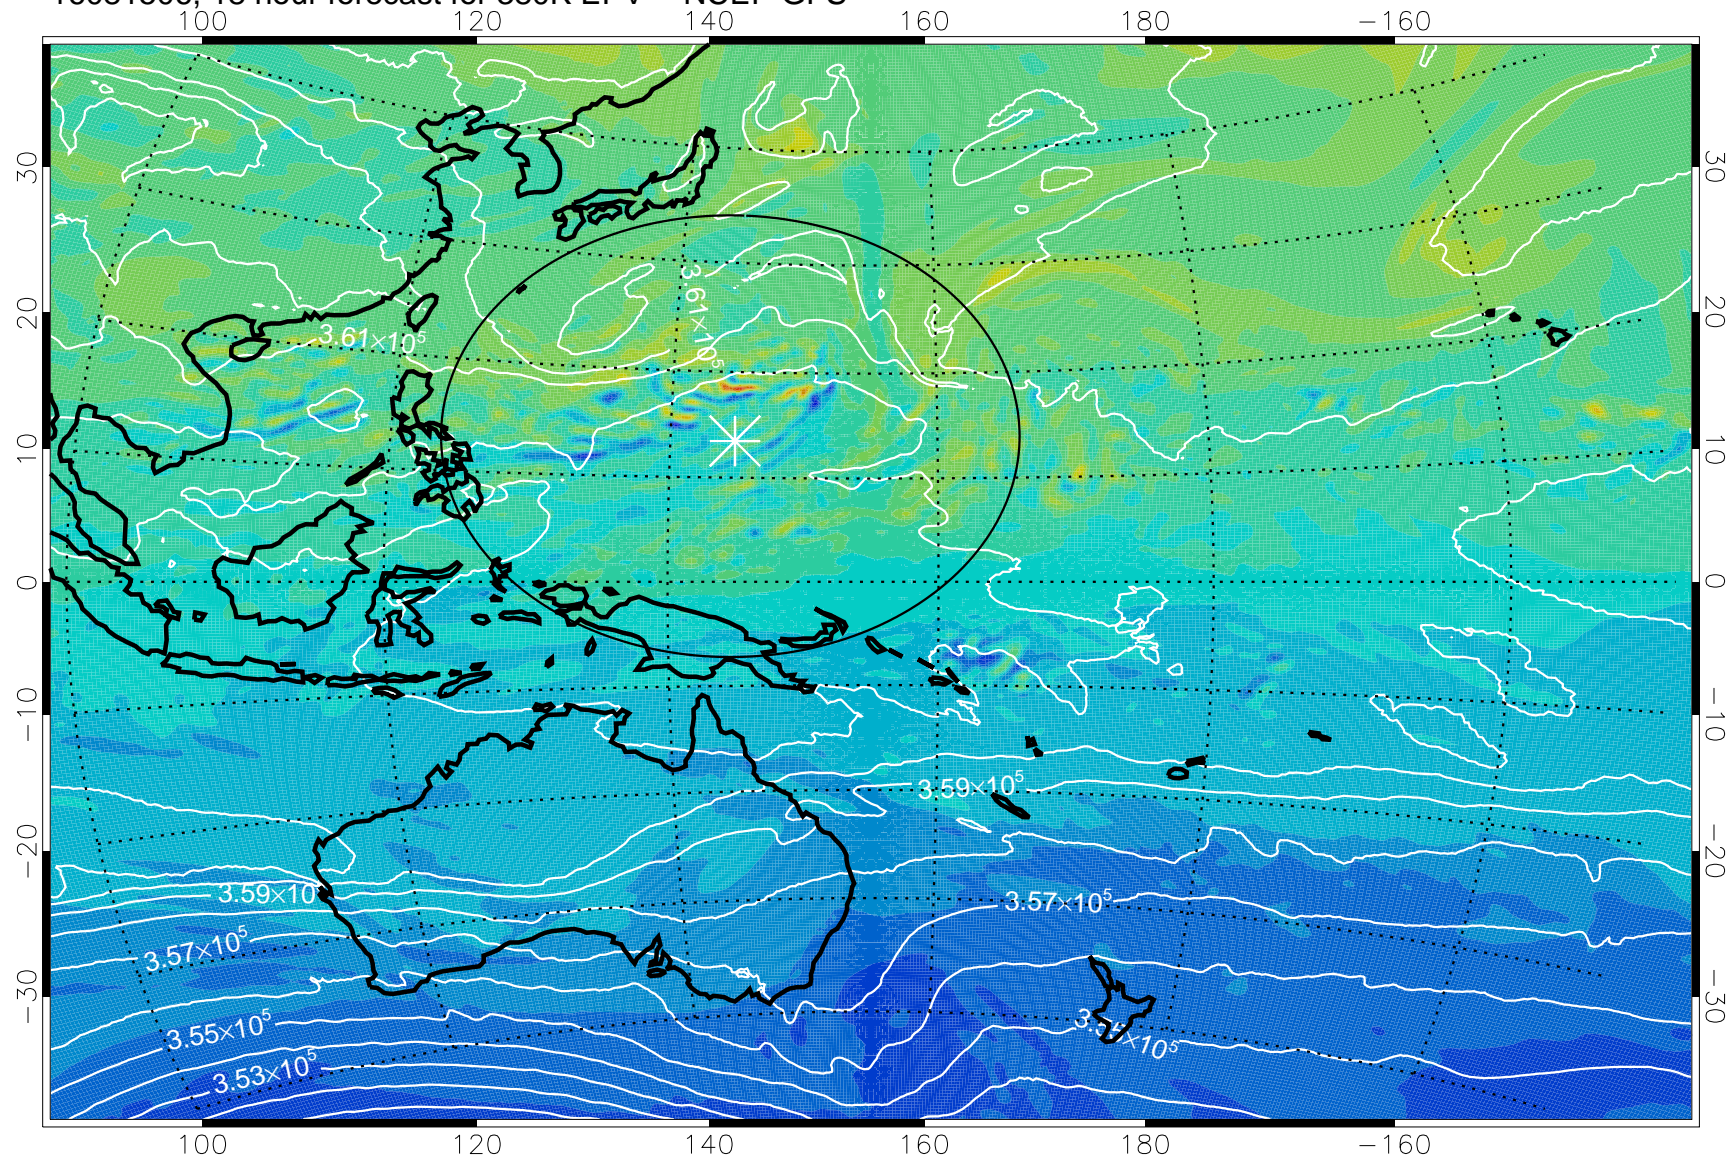

16081418, 6 hour forecast for 380K EPV -- NCEP GFS

380K Montgomery Streamfunction, white

Range ring of 2304 km

16081500, 12 hour forecast for 380K EPV -- NCEP GFS

380K Montgomery Streamfunction, white

Range ring of 2304 km

16081506, 18 hour forecast for 380K EPV -- NCEP GFS

380K Montgomery Streamfunction, white

Range ring of 2304 km

16081512, 24 hour forecast for 380K EPV -- NCEP GFS

380K Montgomery Streamfunction, white

Range ring of 2304 km

16081518, 30 hour forecast for 380K EPV -- NCEP GFS

380K Montgomery Streamfunction, white

Range ring of 2304 km

16081600, 36 hour forecast for 380K EPV -- NCEP GFS

380K Montgomery Streamfunction, white

Range ring of 2304 km

16081606, 42 hour forecast for 380K EPV -- NCEP GFS

380K Montgomery Streamfunction, white

Range ring of 2304 km

16081612, 48 hour forecast for 380K EPV -- NCEP GFS

380K Montgomery Streamfunction, white

Range ring of 2304 km