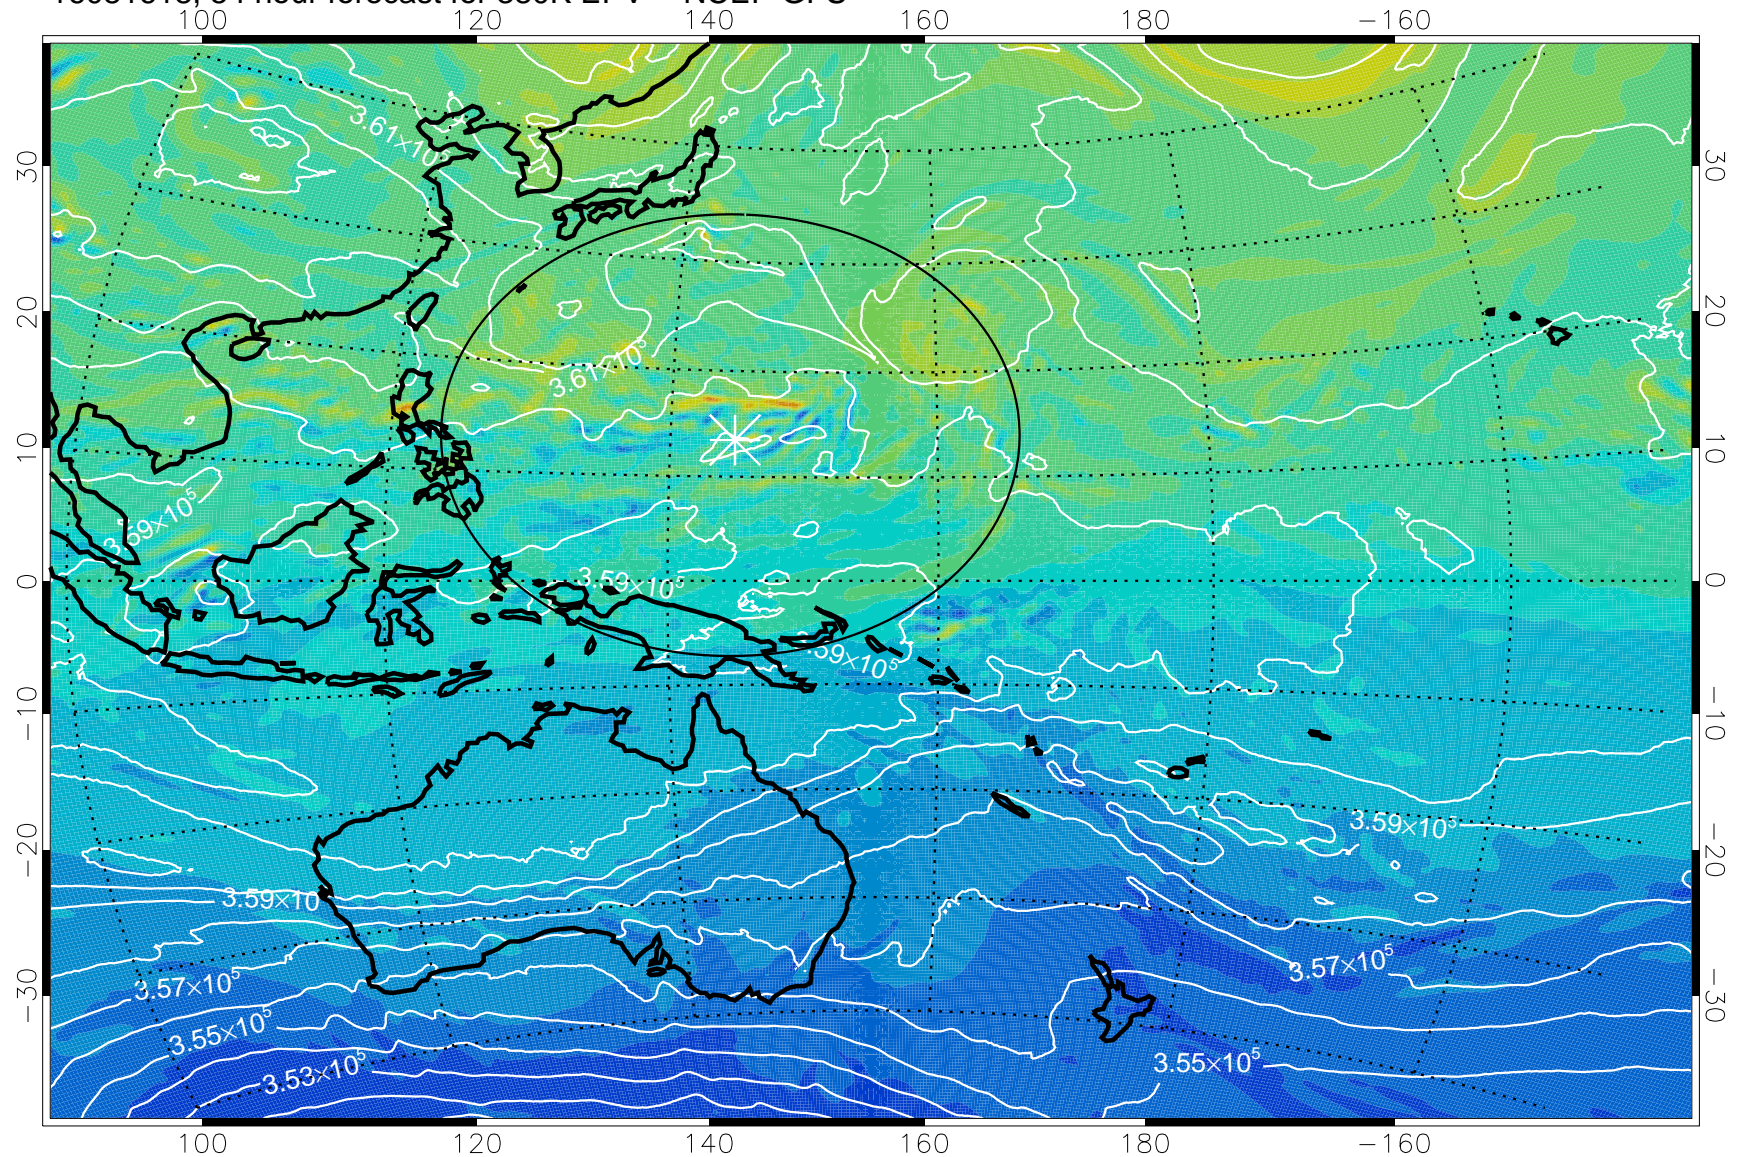

16081606, 42 hour forecast for 380K EPV -- NCEP GFS

380K Montgomery Streamfunction, white

Range ring of 2304 km

16081612, 48 hour forecast for 380K EPV -- NCEP GFS

380K Montgomery Streamfunction, white

Range ring of 2304 km

16081618, 54 hour forecast for 380K EPV -- NCEP GFS

380K Montgomery Streamfunction, white

Range ring of 2304 km

16081700, 60 hour forecast for 380K EPV -- NCEP GFS

380K Montgomery Streamfunction, white

Range ring of 2304 km

16081706, 66 hour forecast for 380K EPV -- NCEP GFS

380K Montgomery Streamfunction, white

Range ring of 2304 km

16081712, 72 hour forecast for 380K EPV -- NCEP GFS

380K Montgomery Streamfunction, white

Range ring of 2304 km

16081718, 78 hour forecast for 380K EPV -- NCEP GFS

16081800, 84 hour forecast for 380K EPV -- NCEP GFS

380K Montgomery Streamfunction, white

Range ring of 2304 km

16081806, 90 hour forecast for 380K EPV -- NCEP GFS