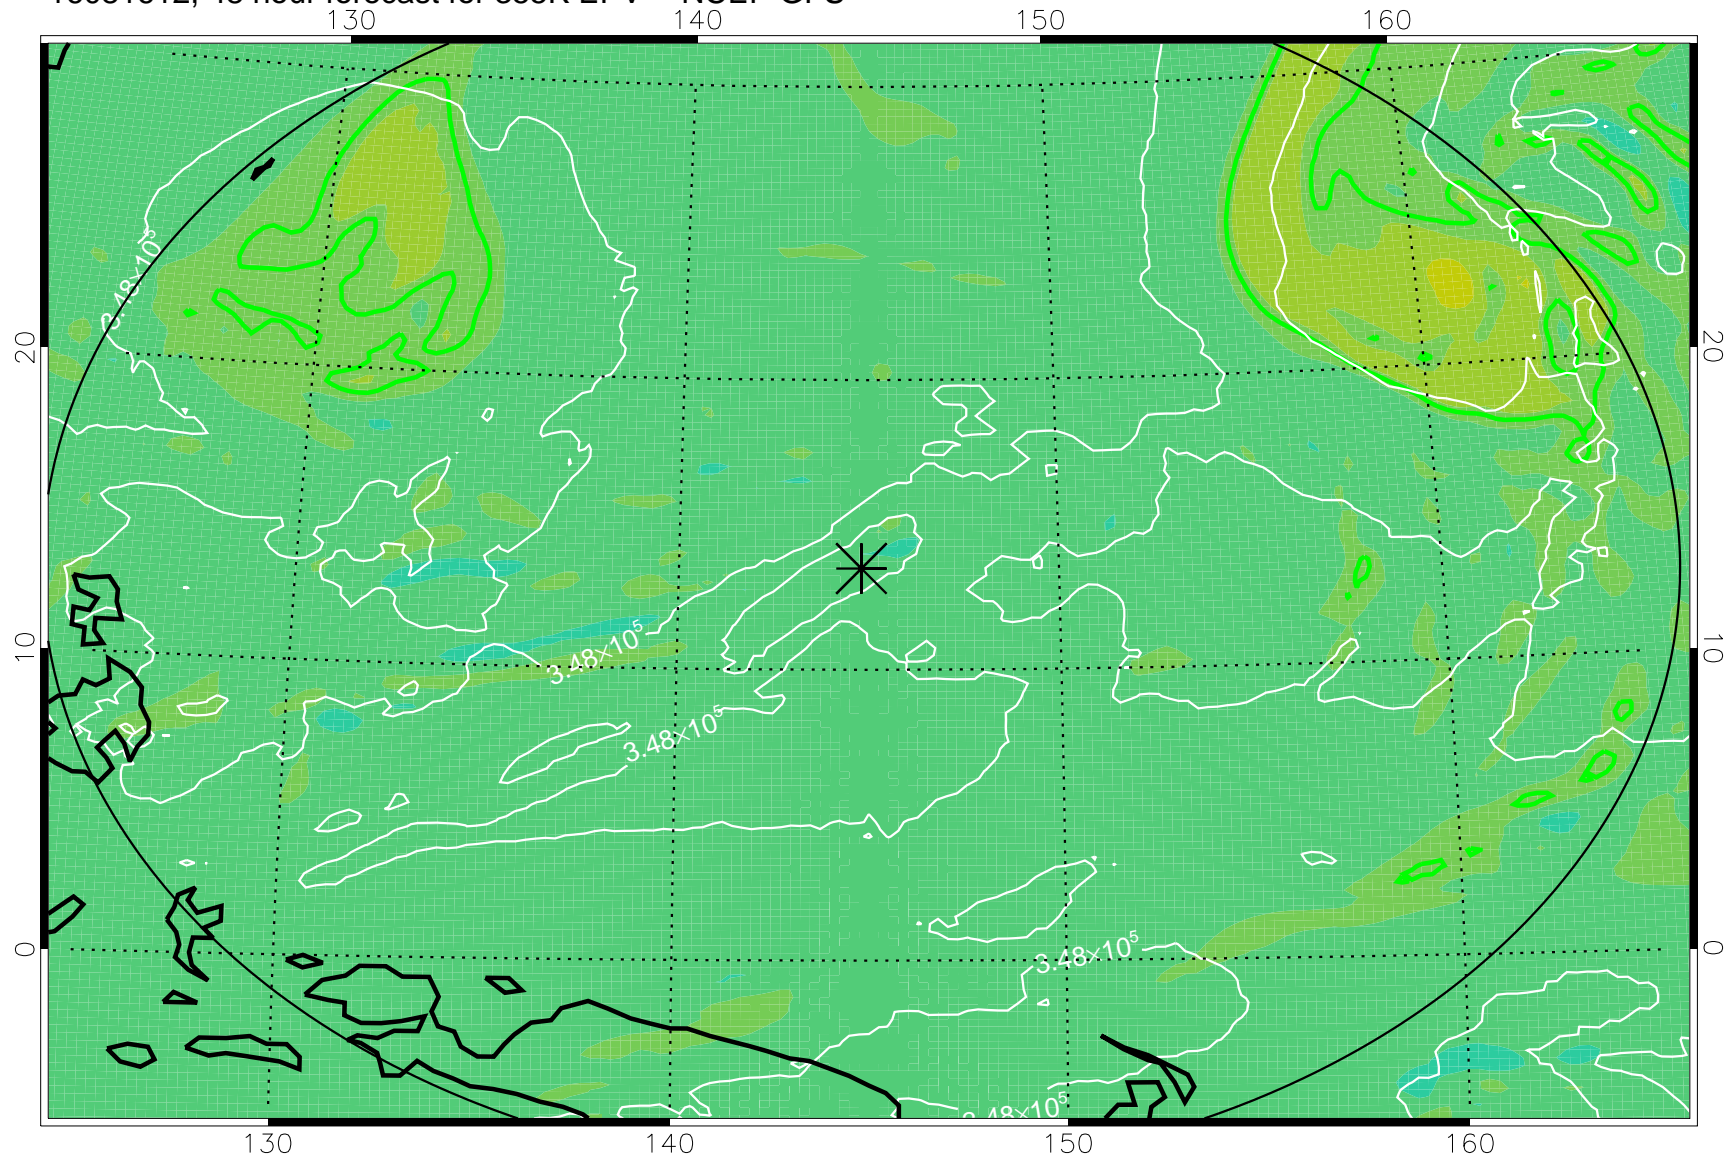

16081518, 30 hour forecast for 355K EPV -- NCEP GFS

355K Montgomery Streamfunction, white
EPV Tropopause (2 PVU) Position
Range ring of 2304 km

16081600, 36 hour forecast for 355K EPV -- NCEP GFS

355K Montgomery Streamfunction, white
EPV Tropopause (2 PVU) Position
Range ring of 2304 km

16081606, 42 hour forecast for 355K EPV -- NCEP GFS

355K Montgomery Streamfunction, white
EPV Tropopause (2 PVU) Position
Range ring of 2304 km

16081612, 48 hour forecast for 355K EPV -- NCEP GFS

355K Montgomery Streamfunction, white
EPV Tropopause (2 PVU) Position
Range ring of 2304 km

16081618, 54 hour forecast for 355K EPV -- NCEP GFS

355K Montgomery Streamfunction, white
EPV Tropopause (2 PVU) Position
Range ring of 2304 km

16081700, 60 hour forecast for 355K EPV -- NCEP GFS

355K Montgomery Streamfunction, white
EPV Tropopause (2 PVU) Position
Range ring of 2304 km

16081718, 78 hour forecast for 355K EPV -- NCEP GFS

355K Montgomery Streamfunction, white
EPV Tropopause (2 PVU) Position
Range ring of 2304 km

16081800, 84 hour forecast for 355K EPV -- NCEP GFS

355K Montgomery Streamfunction, white
EPV Tropopause (2 PVU) Position
Range ring of 2304 km