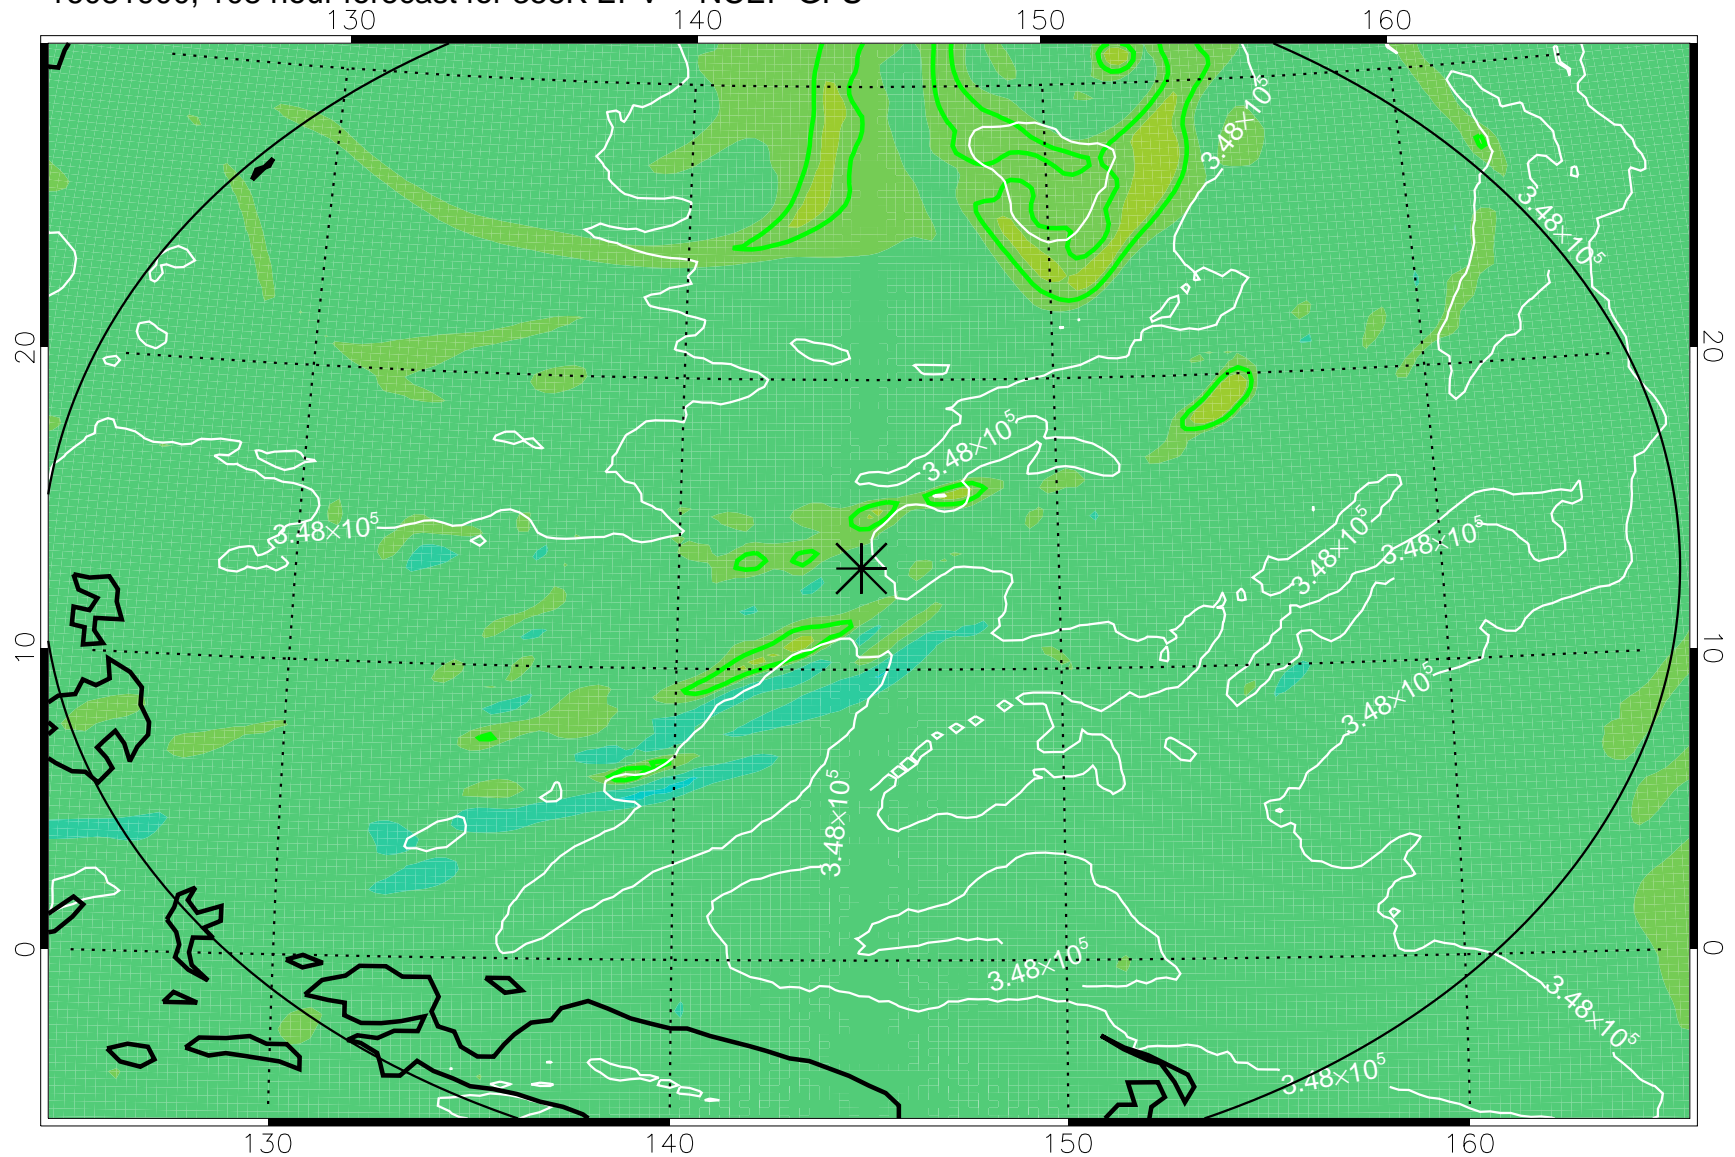

16081718, 78 hour forecast for 355K EPV -- NCEP GFS

355K Montgomery Streamfunction, white
EPV Tropopause (2 PVU) Position
Range ring of 2304 km

16081800, 84 hour forecast for 355K EPV -- NCEP GFS

355K Montgomery Streamfunction, white
EPV Tropopause (2 PVU) Position
Range ring of 2304 km

16081806, 90 hour forecast for 355K EPV -- NCEP GFS

355K Montgomery Streamfunction, white
EPV Tropopause (2 PVU) Position
Range ring of 2304 km

16081812, 96 hour forecast for 355K EPV -- NCEP GFS

355K Montgomery Streamfunction, white
EPV Tropopause (2 PVU) Position
Range ring of 2304 km

16081818, 102 hour forecast for 355K EPV -- NCEP GFS

355K Montgomery Streamfunction, white
EPV Tropopause (2 PVU) Position
Range ring of 2304 km

16081900, 108 hour forecast for 355K EPV -- NCEP GFS

355K Montgomery Streamfunction, white
EPV Tropopause (2 PVU) Position
Range ring of 2304 km

16081906, 114 hour forecast for 355K EPV -- NCEP GFS

355K Montgomery Streamfunction, white
EPV Tropopause (2 PVU) Position
Range ring of 2304 km

16081912, 120 hour forecast for 355K EPV -- NCEP GFS

355K Montgomery Streamfunction, white
EPV Tropopause (2 PVU) Position
Range ring of 2304 km