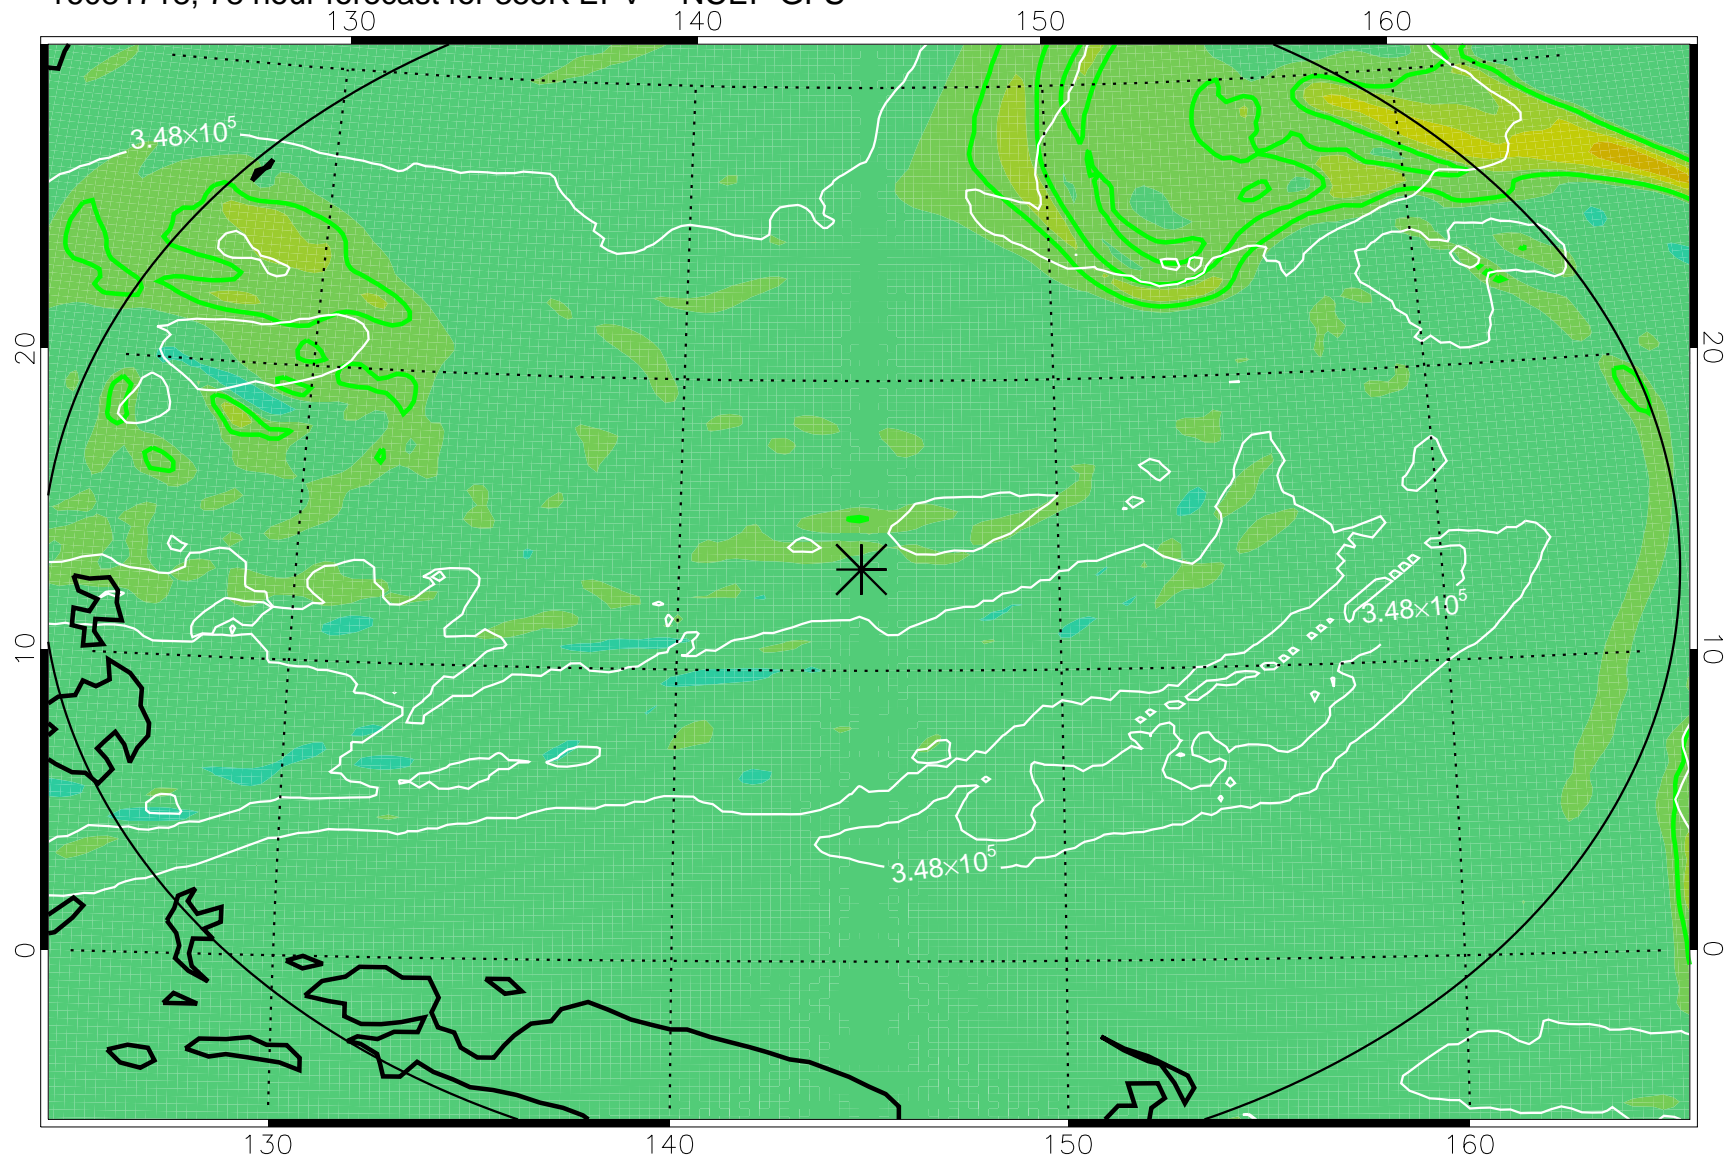

16081706, 66 hour forecast for 355K EPV -- NCEP GFS

355K Montgomery Streamfunction, white
EPV Tropopause (2 PVU) Position
Range ring of 2304 km

16081712, 72 hour forecast for 355K EPV -- NCEP GFS

355K Montgomery Streamfunction, white
EPV Tropopause (2 PVU) Position
Range ring of 2304 km

16081718, 78 hour forecast for 355K EPV -- NCEP GFS

355K Montgomery Streamfunction, white
EPV Tropopause (2 PVU) Position
Range ring of 2304 km

16081800, 84 hour forecast for 355K EPV -- NCEP GFS

355K Montgomery Streamfunction, white
EPV Tropopause (2 PVU) Position
Range ring of 2304 km

16081806, 90 hour forecast for 355K EPV -- NCEP GFS

355K Montgomery Streamfunction, white
EPV Tropopause (2 PVU) Position
Range ring of 2304 km

16081812, 96 hour forecast for 355K EPV -- NCEP GFS

355K Montgomery Streamfunction, white
EPV Tropopause (2 PVU) Position
Range ring of 2304 km

16081818, 102 hour forecast for 355K EPV -- NCEP GFS

355K Montgomery Streamfunction, white
EPV Tropopause (2 PVU) Position
Range ring of 2304 km

16081900, 108 hour forecast for 355K EPV -- NCEP GFS

355K Montgomery Streamfunction, white
EPV Tropopause (2 PVU) Position
Range ring of 2304 km