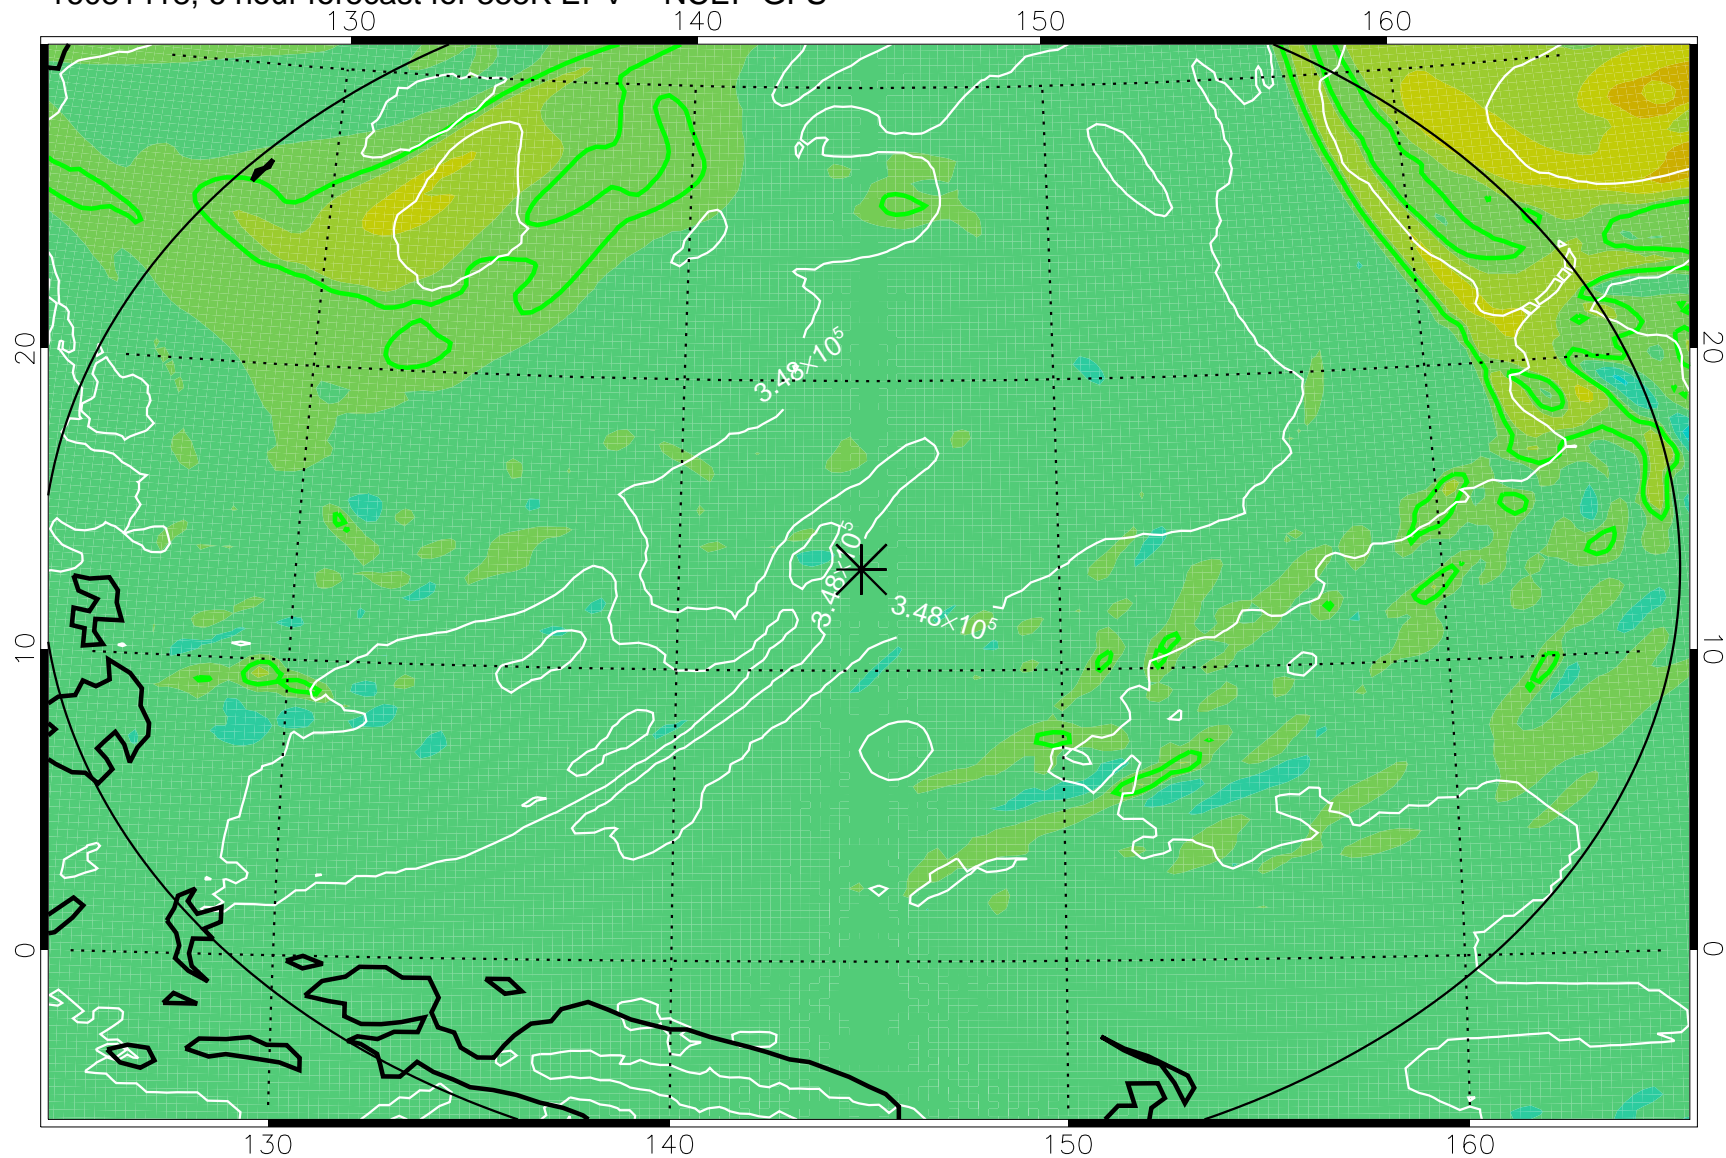

16081418, 6 hour forecast for 355K EPV -- NCEP GFS

355K Montgomery Streamfunction, white
EPV Tropopause (2 PVU) Position
Range ring of 2304 km

16081500, 12 hour forecast for 355K EPV -- NCEP GFS

355K Montgomery Streamfunction, white
EPV Tropopause (2 PVU) Position
Range ring of 2304 km

16081506, 18 hour forecast for 355K EPV -- NCEP GFS

355K Montgomery Streamfunction, white
EPV Tropopause (2 PVU) Position
Range ring of 2304 km

16081512, 24 hour forecast for 355K EPV -- NCEP GFS

355K Montgomery Streamfunction, white
EPV Tropopause (2 PVU) Position
Range ring of 2304 km

16081518, 30 hour forecast for 355K EPV -- NCEP GFS

355K Montgomery Streamfunction, white
EPV Tropopause (2 PVU) Position
Range ring of 2304 km

16081600, 36 hour forecast for 355K EPV -- NCEP GFS

355K Montgomery Streamfunction, white
EPV Tropopause (2 PVU) Position
Range ring of 2304 km

16081818, 102 hour forecast for 355K EPV -- NCEP GFS

355K Montgomery Streamfunction, white
EPV Tropopause (2 PVU) Position
Range ring of 2304 km

16081900, 108 hour forecast for 355K EPV -- NCEP GFS

355K Montgomery Streamfunction, white
EPV Tropopause (2 PVU) Position
Range ring of 2304 km