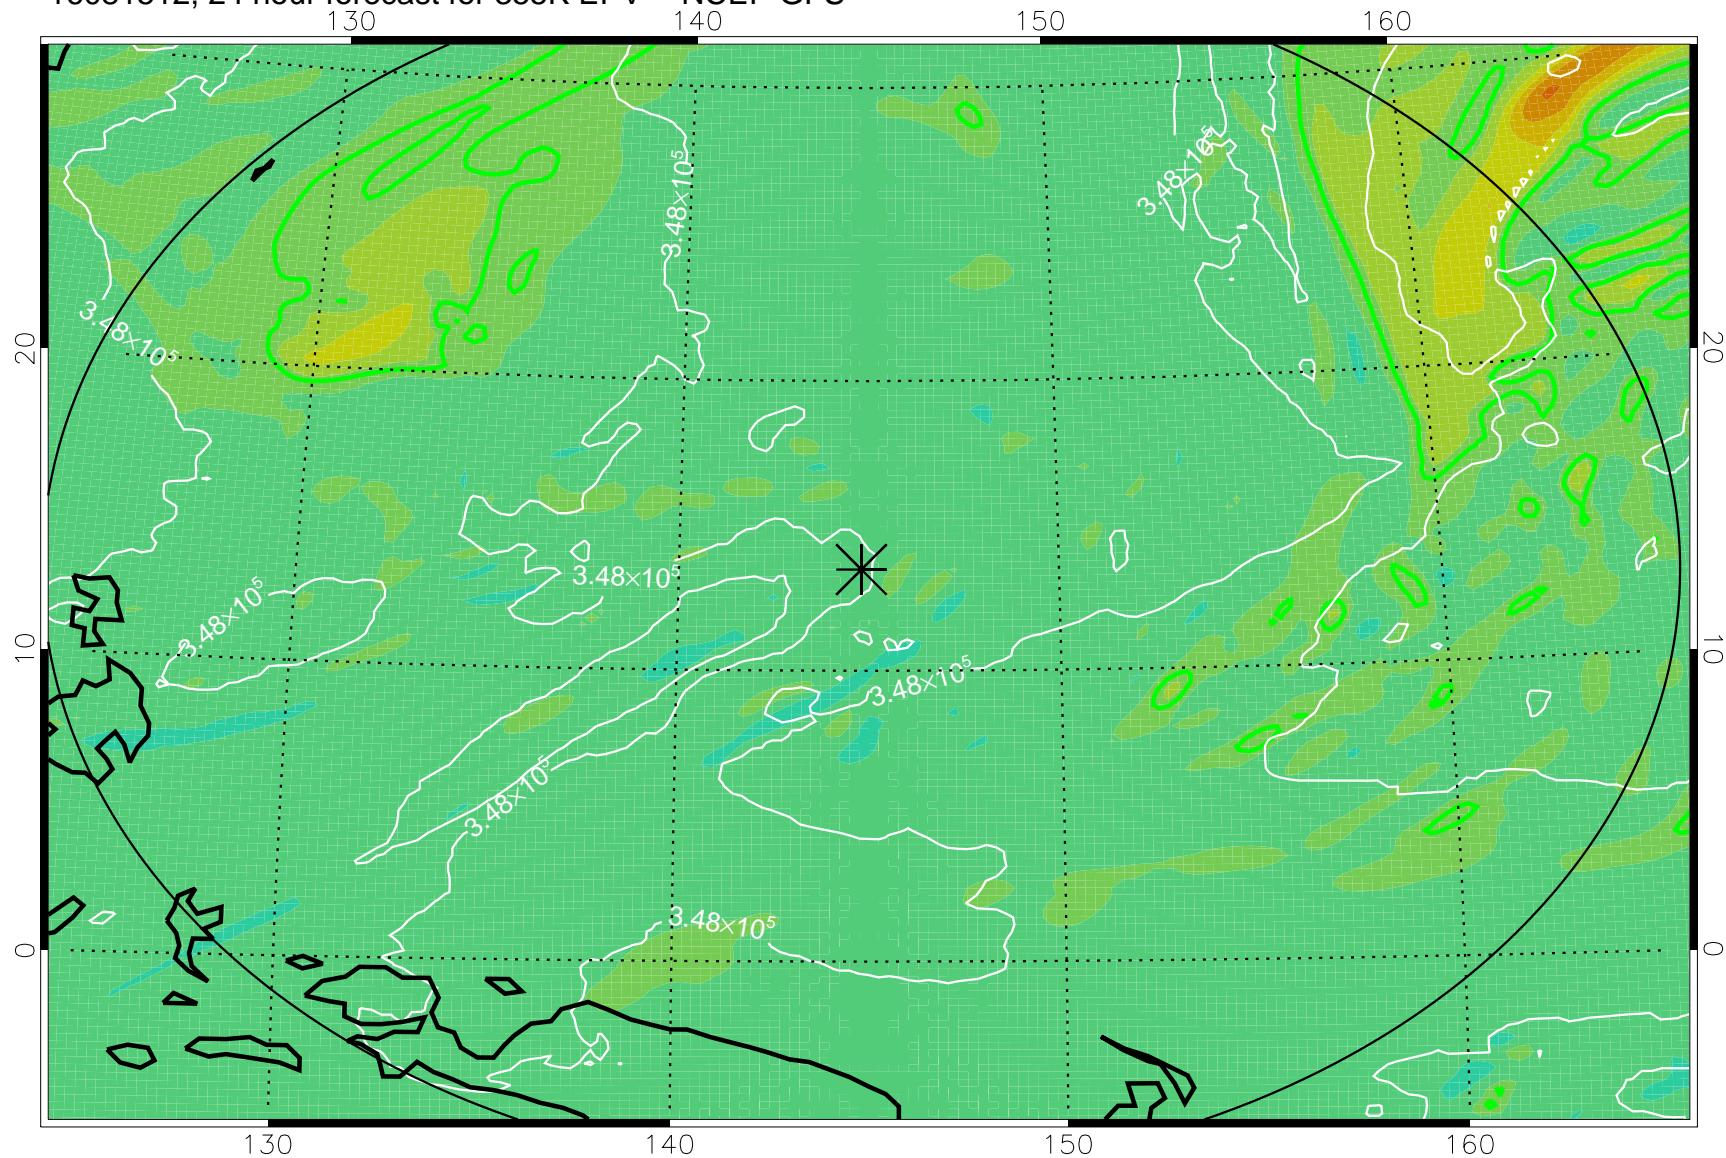

16081418, 6 hour forecast for 355K EPV -- NCEP GFS

355K Montgomery Streamfunction, white
EPV Tropopause (2 PVU) Position
Range ring of 2304 km

16081500, 12 hour forecast for 355K EPV -- NCEP GFS

355K Montgomery Streamfunction, white
EPV Tropopause (2 PVU) Position
Range ring of 2304 km

16081506, 18 hour forecast for 355K EPV -- NCEP GFS

355K Montgomery Streamfunction, white
EPV Tropopause (2 PVU) Position
Range ring of 2304 km

16081512, 24 hour forecast for 355K EPV -- NCEP GFS

355K Montgomery Streamfunction, white
EPV Tropopause (2 PVU) Position
Range ring of 2304 km

16081518, 30 hour forecast for 355K EPV -- NCEP GFS

355K Montgomery Streamfunction, white
EPV Tropopause (2 PVU) Position
Range ring of 2304 km

16081600, 36 hour forecast for 355K EPV -- NCEP GFS

355K Montgomery Streamfunction, white
EPV Tropopause (2 PVU) Position
Range ring of 2304 km

16081818, 102 hour forecast for 355K EPV -- NCEP GFS

355K Montgomery Streamfunction, white
EPV Tropopause (2 PVU) Position
Range ring of 2304 km

16081900, 108 hour forecast for 355K EPV -- NCEP GFS

355K Montgomery Streamfunction, white
EPV Tropopause (2 PVU) Position
Range ring of 2304 km