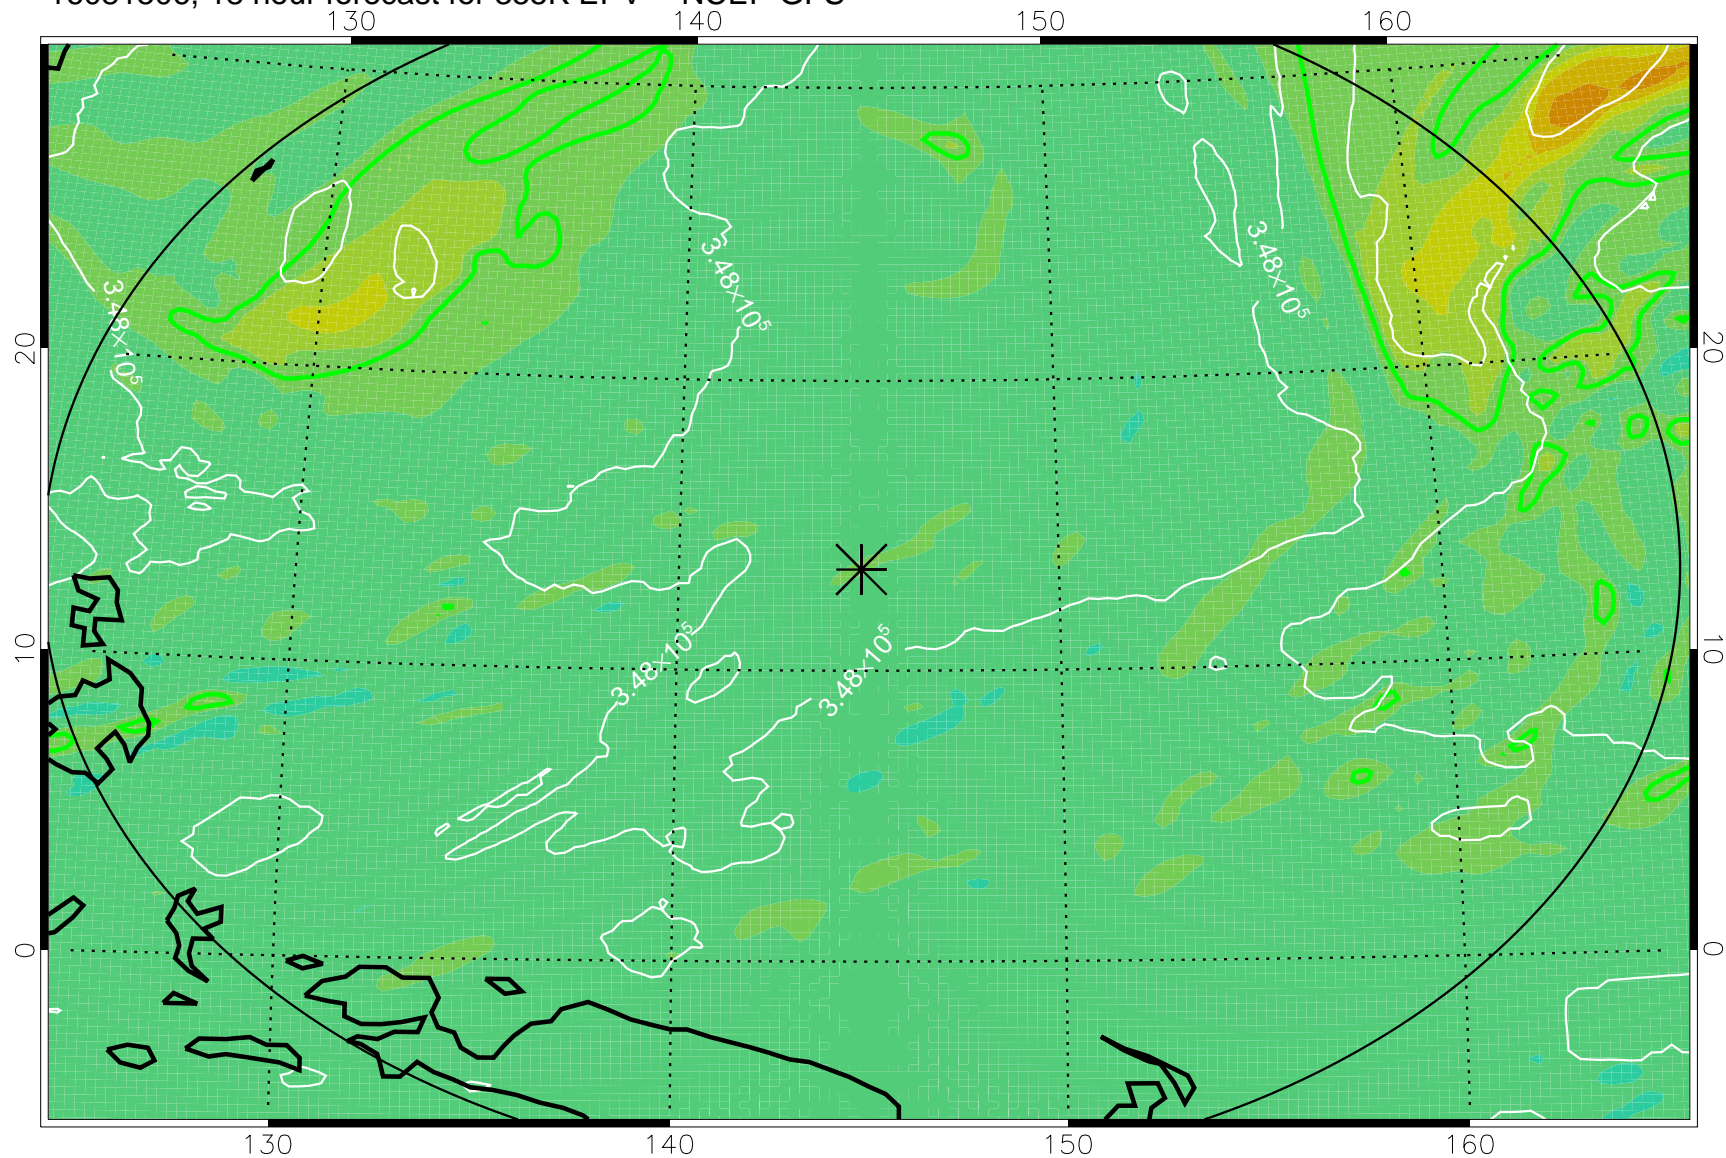

16081418, 6 hour forecast for 355K EPV -- NCEP GFS

355K Montgomery Streamfunction, white
EPV Tropopause (2 PVU) Position
Range ring of 2304 km

16081500, 12 hour forecast for 355K EPV -- NCEP GFS

355K Montgomery Streamfunction, white
EPV Tropopause (2 PVU) Position
Range ring of 2304 km

16081506, 18 hour forecast for 355K EPV -- NCEP GFS

355K Montgomery Streamfunction, white
EPV Tropopause (2 PVU) Position
Range ring of 2304 km

16081512, 24 hour forecast for 355K EPV -- NCEP GFS

355K Montgomery Streamfunction, white
EPV Tropopause (2 PVU) Position
Range ring of 2304 km

16081518, 30 hour forecast for 355K EPV -- NCEP GFS

355K Montgomery Streamfunction, white
EPV Tropopause (2 PVU) Position
Range ring of 2304 km

16081600, 36 hour forecast for 355K EPV -- NCEP GFS

355K Montgomery Streamfunction, white
EPV Tropopause (2 PVU) Position
Range ring of 2304 km

16081818, 102 hour forecast for 355K EPV -- NCEP GFS

355K Montgomery Streamfunction, white
EPV Tropopause (2 PVU) Position
Range ring of 2304 km

16081900, 108 hour forecast for 355K EPV -- NCEP GFS

355K Montgomery Streamfunction, white
EPV Tropopause (2 PVU) Position
Range ring of 2304 km