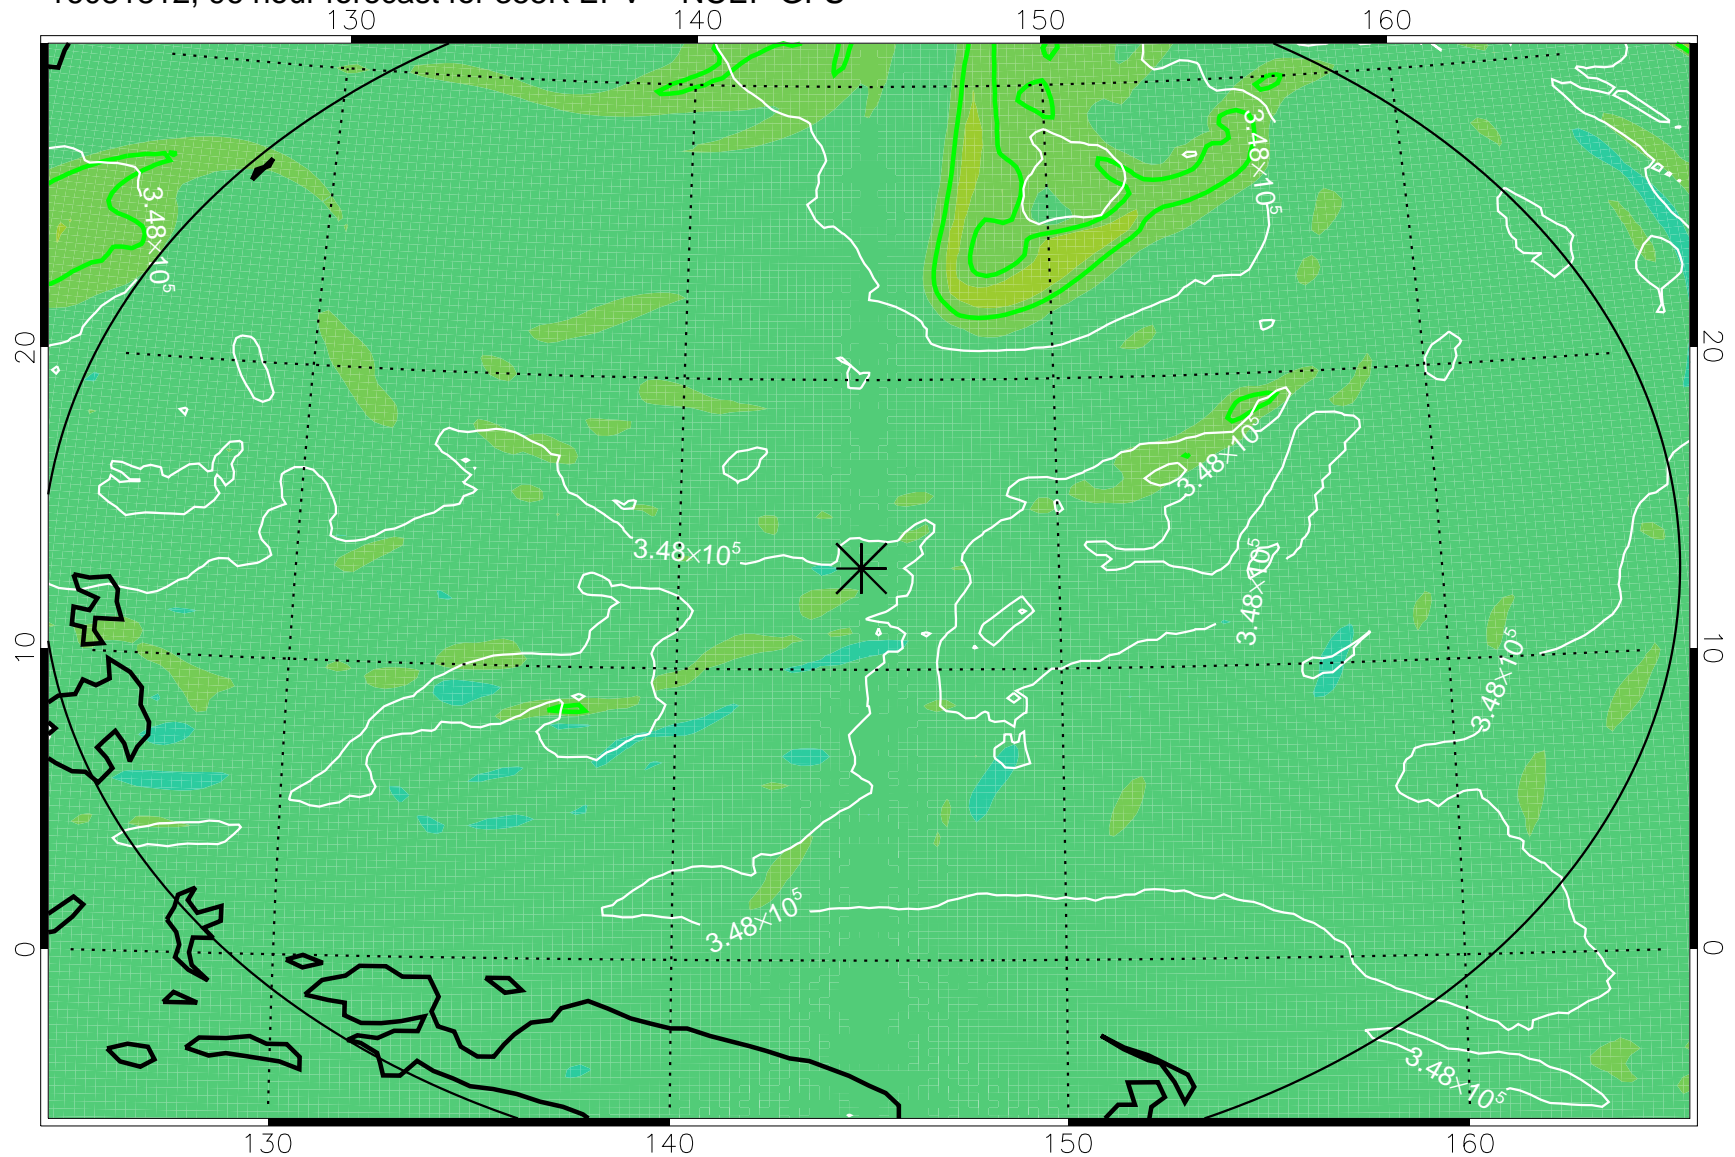

16081706, 66 hour forecast for 355K EPV -- NCEP GFS

355K Montgomery Streamfunction, white
EPV Tropopause (2 PVU) Position
Range ring of 2304 km

16081712, 72 hour forecast for 355K EPV -- NCEP GFS

355K Montgomery Streamfunction, white
EPV Tropopause (2 PVU) Position
Range ring of 2304 km

16081718, 78 hour forecast for 355K EPV -- NCEP GFS

355K Montgomery Streamfunction, white
EPV Tropopause (2 PVU) Position
Range ring of 2304 km

16081800, 84 hour forecast for 355K EPV -- NCEP GFS

355K Montgomery Streamfunction, white
EPV Tropopause (2 PVU) Position
Range ring of 2304 km

16081806, 90 hour forecast for 355K EPV -- NCEP GFS

355K Montgomery Streamfunction, white
EPV Tropopause (2 PVU) Position
Range ring of 2304 km

16081812, 96 hour forecast for 355K EPV -- NCEP GFS

355K Montgomery Streamfunction, white
EPV Tropopause (2 PVU) Position
Range ring of 2304 km

16081818, 102 hour forecast for 355K EPV -- NCEP GFS

355K Montgomery Streamfunction, white
EPV Tropopause (2 PVU) Position
Range ring of 2304 km

16081900, 108 hour forecast for 355K EPV -- NCEP GFS

355K Montgomery Streamfunction, white
EPV Tropopause (2 PVU) Position
Range ring of 2304 km