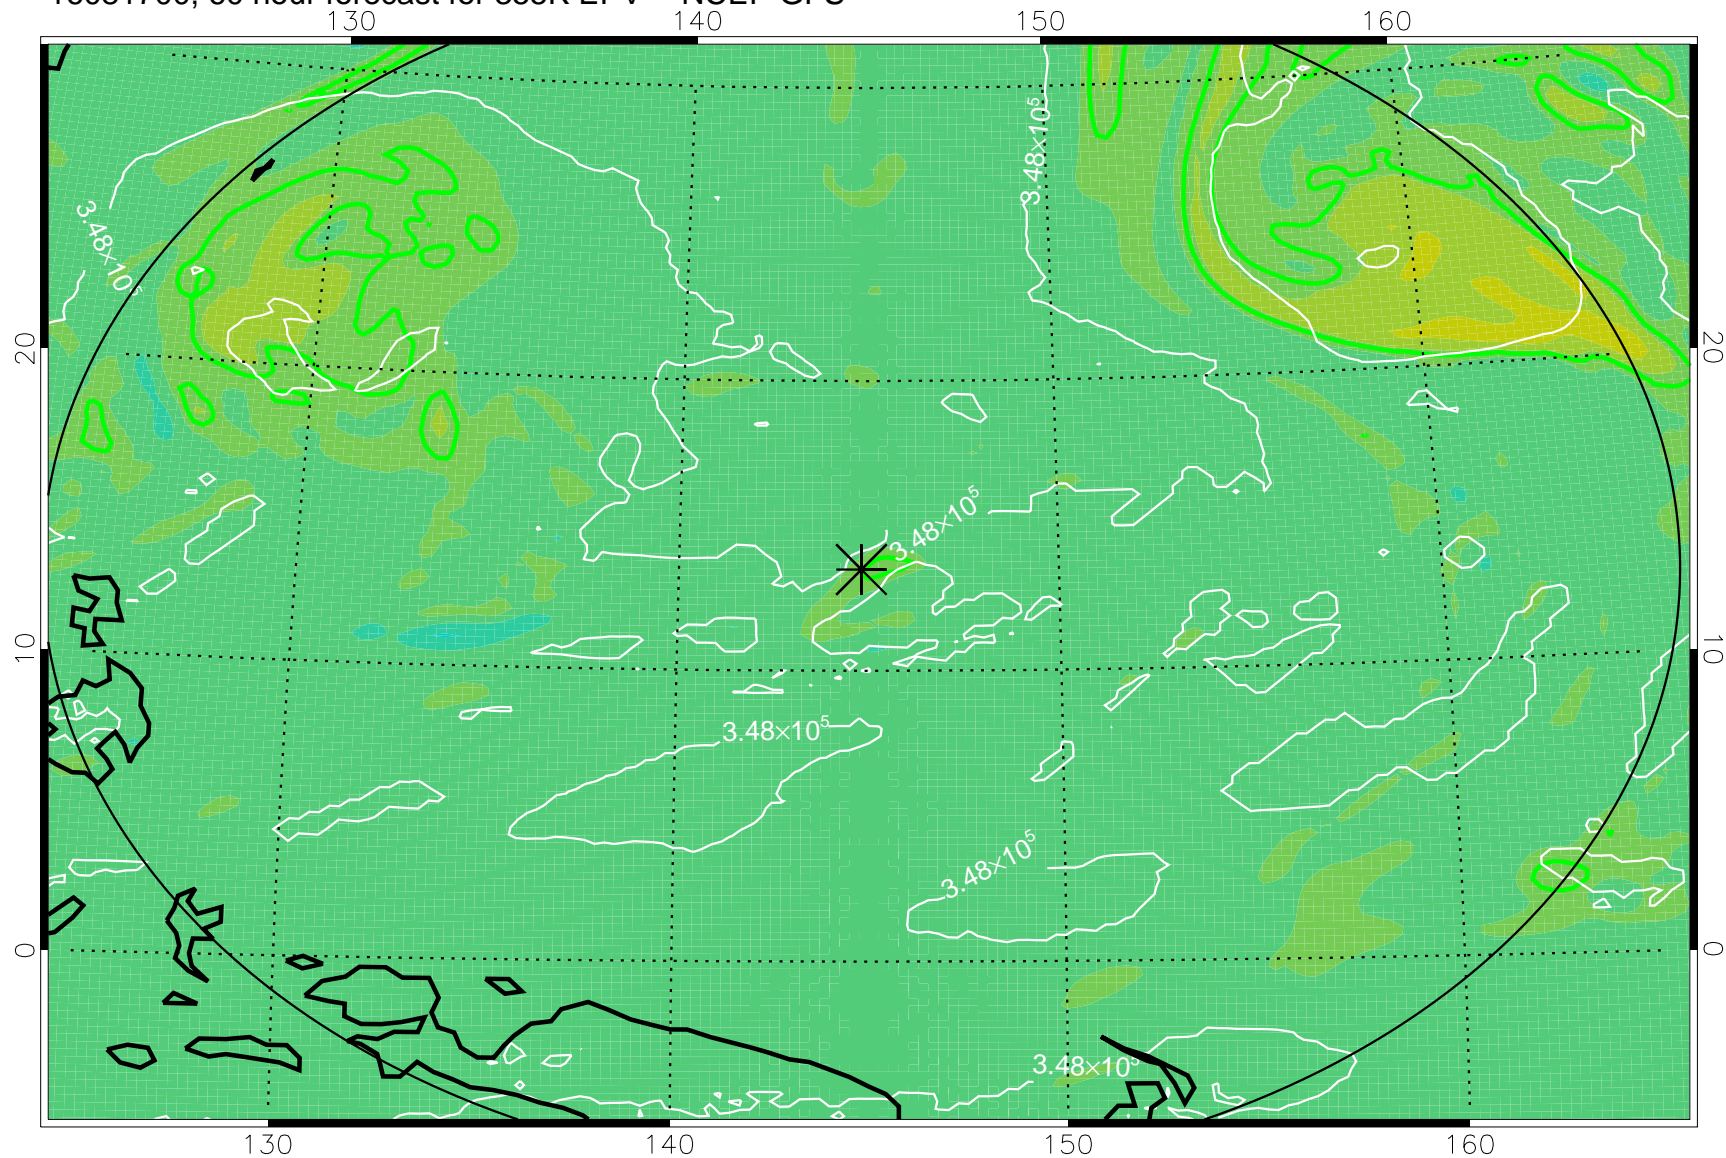

16081606, 42 hour forecast for 355K EPV -- NCEP GFS

355K Montgomery Streamfunction, white
EPV Tropopause (2 PVU) Position
Range ring of 2304 km

16081612, 48 hour forecast for 355K EPV -- NCEP GFS

355K Montgomery Streamfunction, white
EPV Tropopause (2 PVU) Position
Range ring of 2304 km

16081618, 54 hour forecast for 355K EPV -- NCEP GFS

355K Montgomery Streamfunction, white
EPV Tropopause (2 PVU) Position
Range ring of 2304 km

16081700, 60 hour forecast for 355K EPV -- NCEP GFS

355K Montgomery Streamfunction, white
EPV Tropopause (2 PVU) Position
Range ring of 2304 km

16081706, 66 hour forecast for 355K EPV -- NCEP GFS

355K Montgomery Streamfunction, white
EPV Tropopause (2 PVU) Position
Range ring of 2304 km

16081712, 72 hour forecast for 355K EPV -- NCEP GFS

355K Montgomery Streamfunction, white
EPV Tropopause (2 PVU) Position
Range ring of 2304 km

16081718, 78 hour forecast for 355K EPV -- NCEP GFS

355K Montgomery Streamfunction, white
EPV Tropopause (2 PVU) Position
Range ring of 2304 km

16081800, 84 hour forecast for 355K EPV -- NCEP GFS

355K Montgomery Streamfunction, white
EPV Tropopause (2 PVU) Position
Range ring of 2304 km