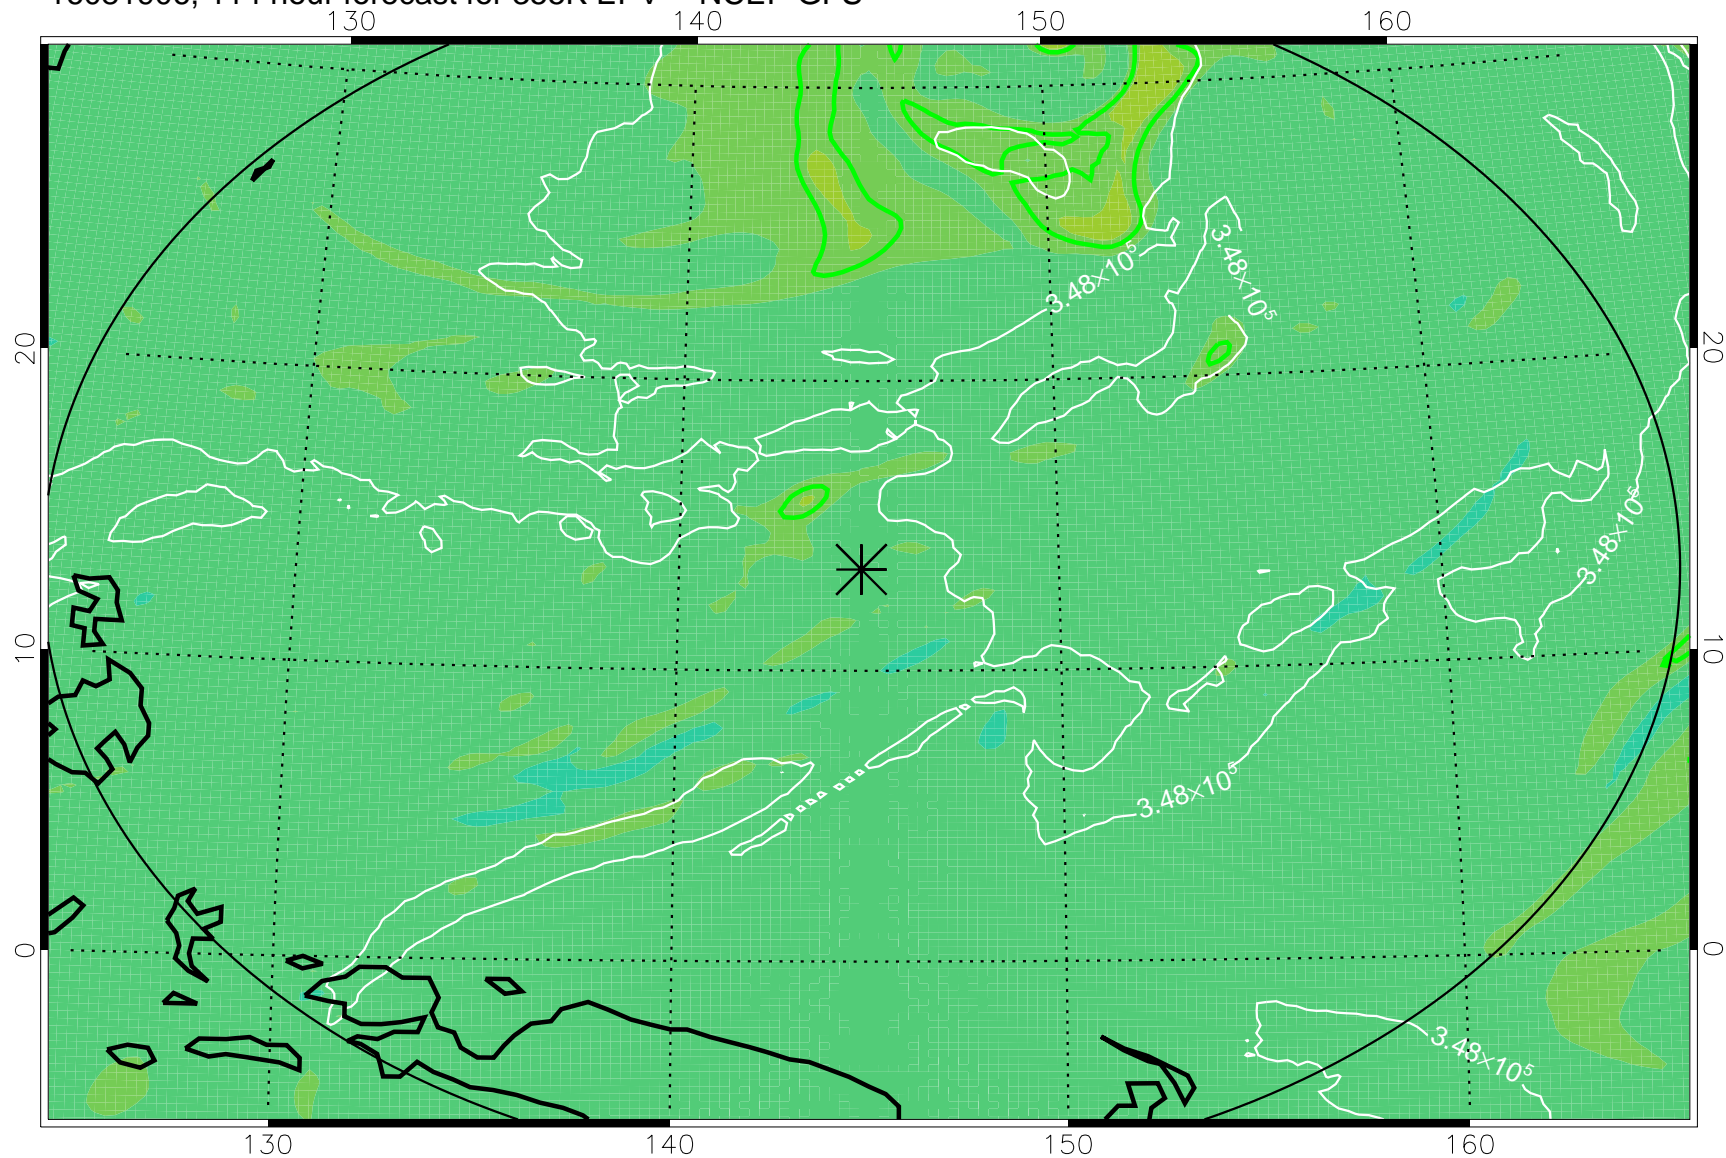

16081718, 78 hour forecast for 355K EPV -- NCEP GFS

355K Montgomery Streamfunction, white
EPV Tropopause (2 PVU) Position
Range ring of 2304 km

16081800, 84 hour forecast for 355K EPV -- NCEP GFS

355K Montgomery Streamfunction, white
EPV Tropopause (2 PVU) Position
Range ring of 2304 km

16081806, 90 hour forecast for 355K EPV -- NCEP GFS

355K Montgomery Streamfunction, white
EPV Tropopause (2 PVU) Position
Range ring of 2304 km

16081812, 96 hour forecast for 355K EPV -- NCEP GFS

355K Montgomery Streamfunction, white
EPV Tropopause (2 PVU) Position
Range ring of 2304 km

16081818, 102 hour forecast for 355K EPV -- NCEP GFS

355K Montgomery Streamfunction, white
EPV Tropopause (2 PVU) Position
Range ring of 2304 km

16081900, 108 hour forecast for 355K EPV -- NCEP GFS

355K Montgomery Streamfunction, white
EPV Tropopause (2 PVU) Position
Range ring of 2304 km

16081906, 114 hour forecast for 355K EPV -- NCEP GFS

355K Montgomery Streamfunction, white
EPV Tropopause (2 PVU) Position
Range ring of 2304 km

16081912, 120 hour forecast for 355K EPV -- NCEP GFS

355K Montgomery Streamfunction, white
EPV Tropopause (2 PVU) Position
Range ring of 2304 km