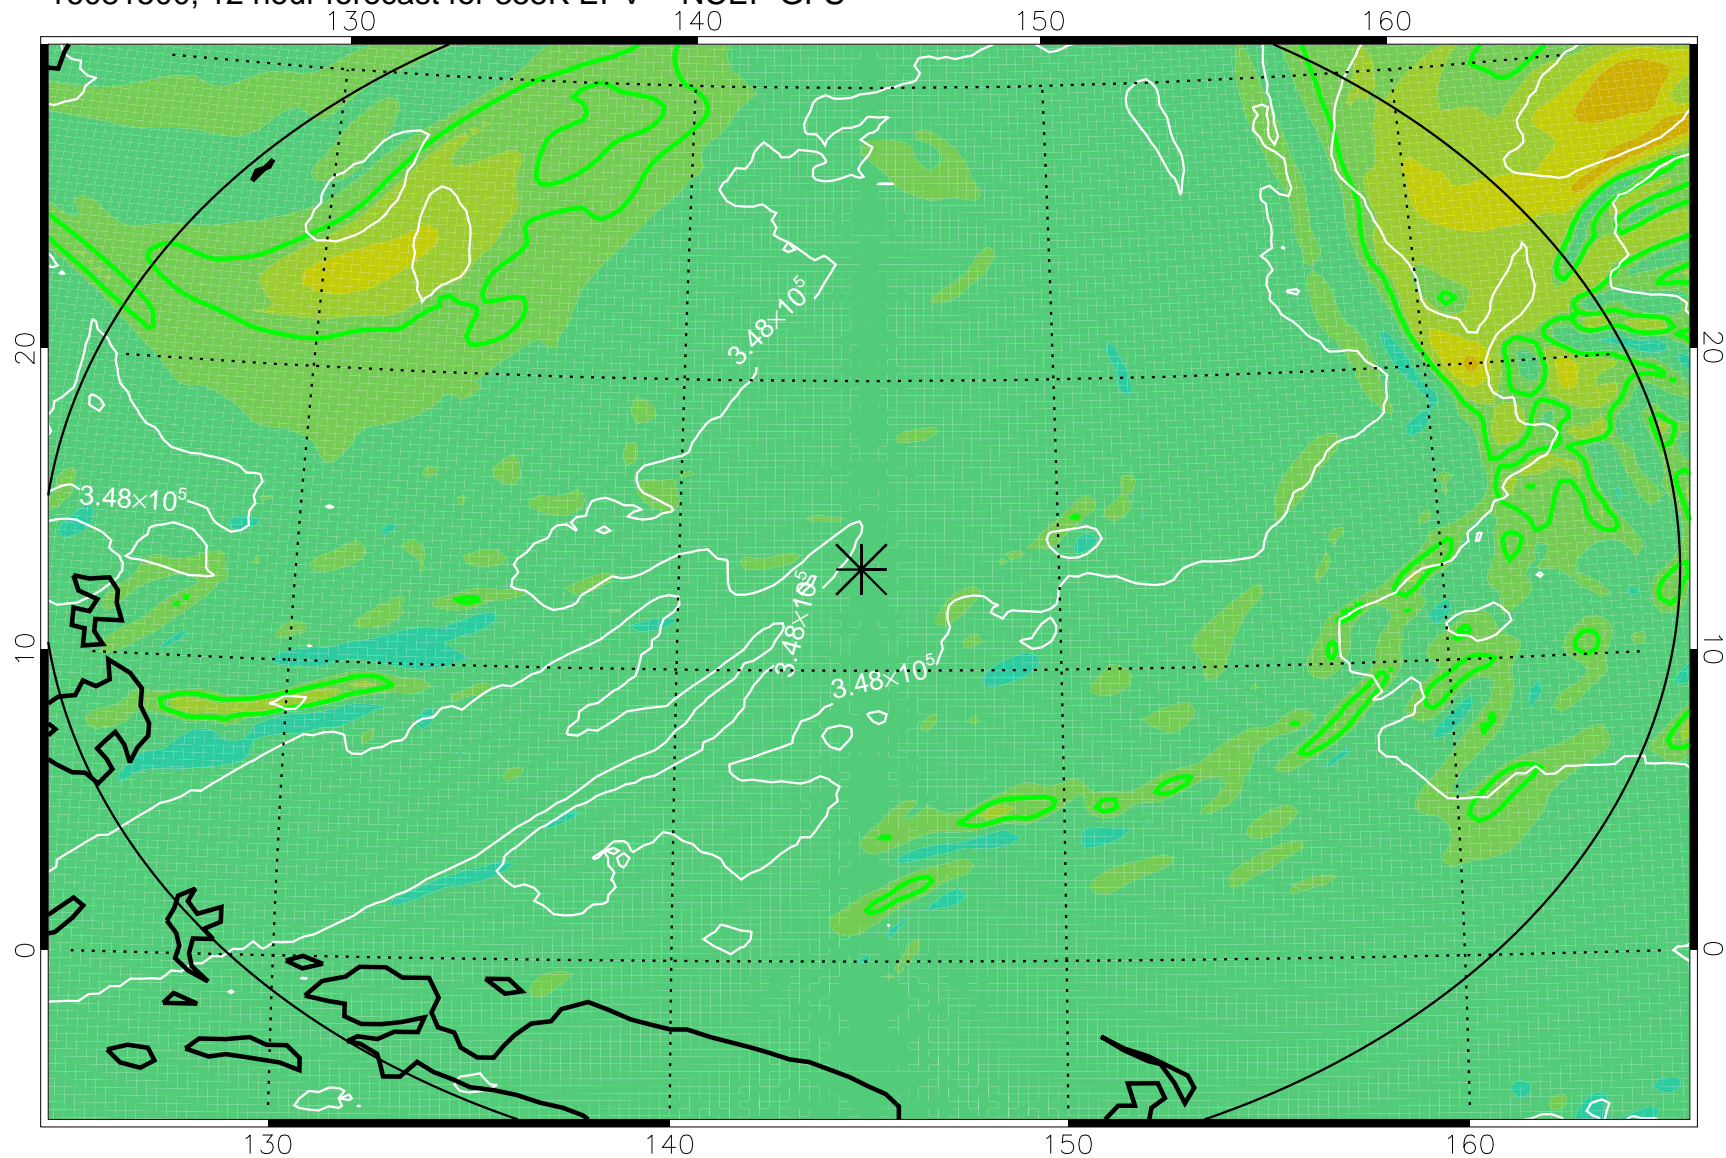

16081418, 6 hour forecast for 355K EPV -- NCEP GFS

355K Montgomery Streamfunction, white
EPV Tropopause (2 PVU) Position
Range ring of 2304 km

16081500, 12 hour forecast for 355K EPV -- NCEP GFS

355K Montgomery Streamfunction, white
EPV Tropopause (2 PVU) Position
Range ring of 2304 km

16081506, 18 hour forecast for 355K EPV -- NCEP GFS

355K Montgomery Streamfunction, white
EPV Tropopause (2 PVU) Position
Range ring of 2304 km

16081512, 24 hour forecast for 355K EPV -- NCEP GFS

355K Montgomery Streamfunction, white
EPV Tropopause (2 PVU) Position
Range ring of 2304 km

16081518, 30 hour forecast for 355K EPV -- NCEP GFS

355K Montgomery Streamfunction, white
EPV Tropopause (2 PVU) Position
Range ring of 2304 km

16081600, 36 hour forecast for 355K EPV -- NCEP GFS

355K Montgomery Streamfunction, white
EPV Tropopause (2 PVU) Position
Range ring of 2304 km

16081818, 102 hour forecast for 355K EPV -- NCEP GFS

355K Montgomery Streamfunction, white
EPV Tropopause (2 PVU) Position
Range ring of 2304 km

16081900, 108 hour forecast for 355K EPV -- NCEP GFS

355K Montgomery Streamfunction, white
EPV Tropopause (2 PVU) Position
Range ring of 2304 km