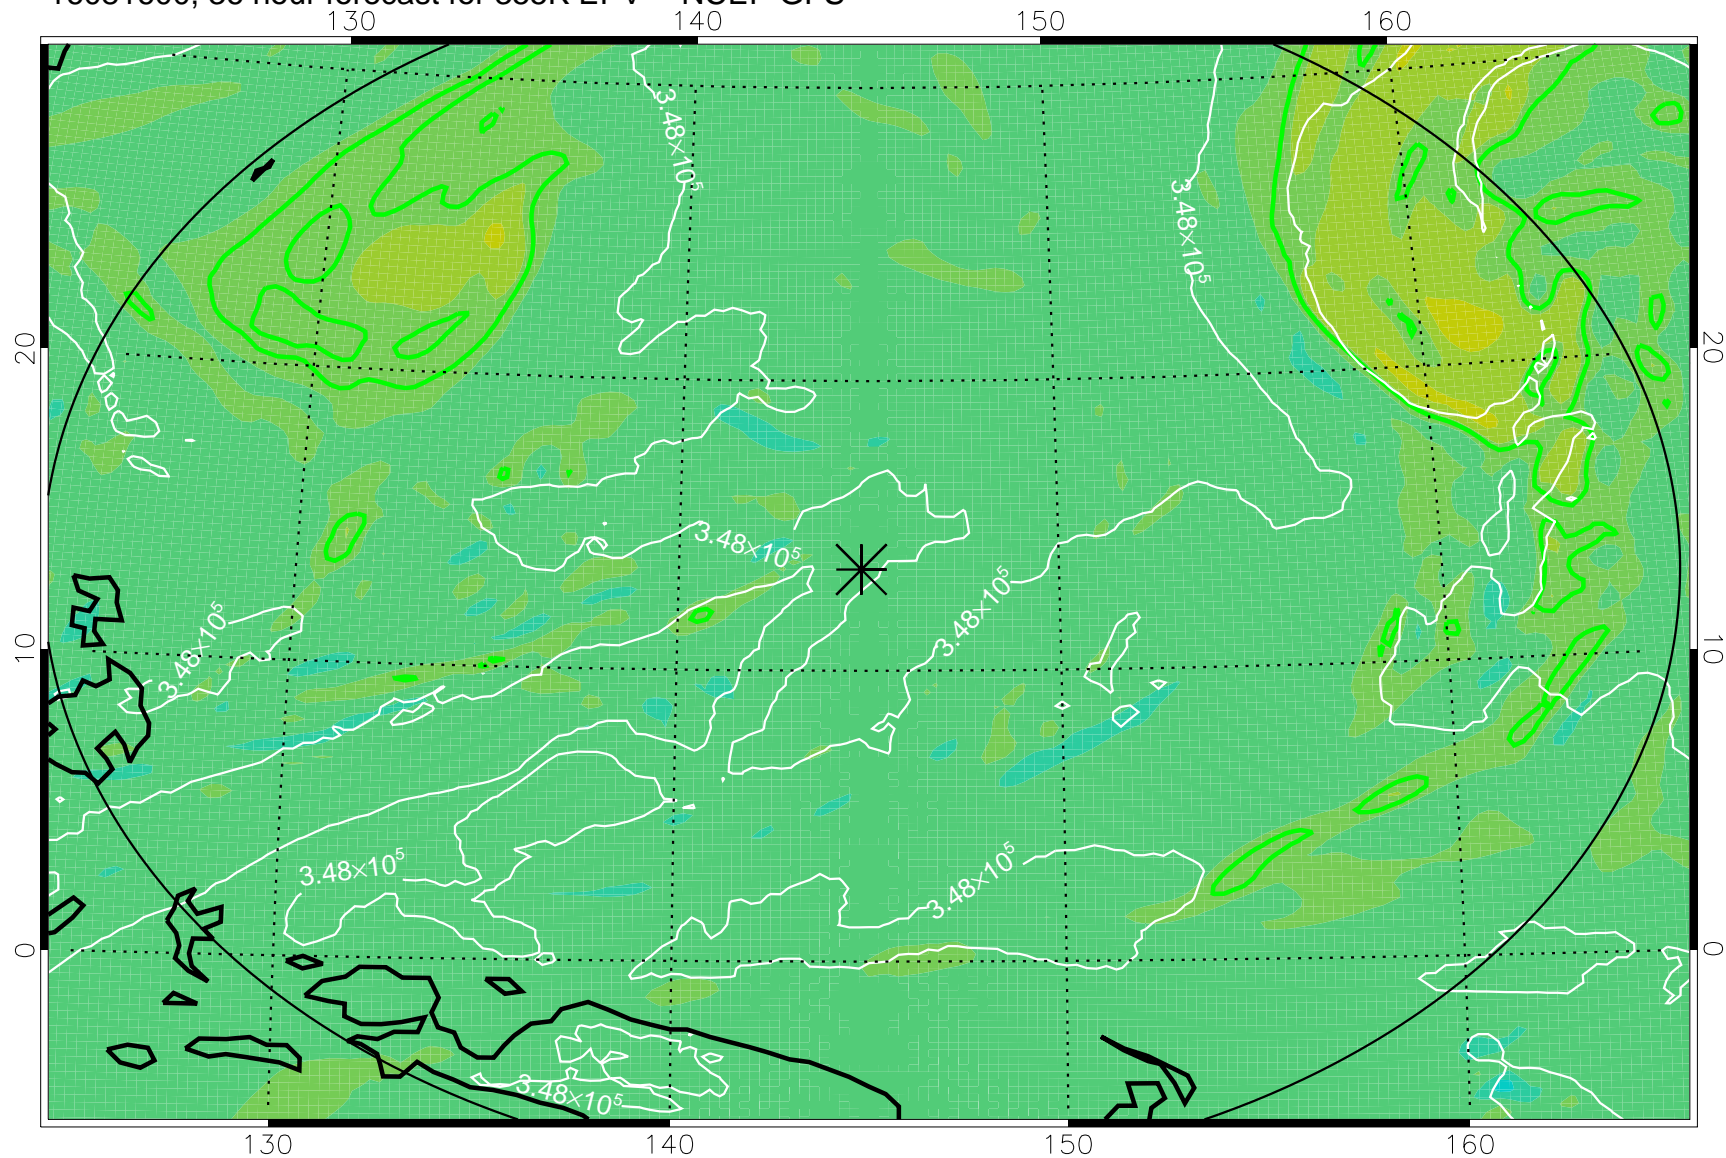

16081506, 18 hour forecast for 355K EPV -- NCEP GFS

355K Montgomery Streamfunction, white
EPV Tropopause (2 PVU) Position
Range ring of 2304 km

16081512, 24 hour forecast for 355K EPV -- NCEP GFS

355K Montgomery Streamfunction, white
EPV Tropopause (2 PVU) Position
Range ring of 2304 km

16081518, 30 hour forecast for 355K EPV -- NCEP GFS

355K Montgomery Streamfunction, white
EPV Tropopause (2 PVU) Position
Range ring of 2304 km

16081600, 36 hour forecast for 355K EPV -- NCEP GFS

355K Montgomery Streamfunction, white
EPV Tropopause (2 PVU) Position
Range ring of 2304 km

16081606, 42 hour forecast for 355K EPV -- NCEP GFS

355K Montgomery Streamfunction, white
EPV Tropopause (2 PVU) Position
Range ring of 2304 km

16081612, 48 hour forecast for 355K EPV -- NCEP GFS

355K Montgomery Streamfunction, white
EPV Tropopause (2 PVU) Position
Range ring of 2304 km

16081818, 102 hour forecast for 355K EPV -- NCEP GFS

355K Montgomery Streamfunction, white
EPV Tropopause (2 PVU) Position
Range ring of 2304 km

16081900, 108 hour forecast for 355K EPV -- NCEP GFS

355K Montgomery Streamfunction, white
EPV Tropopause (2 PVU) Position
Range ring of 2304 km