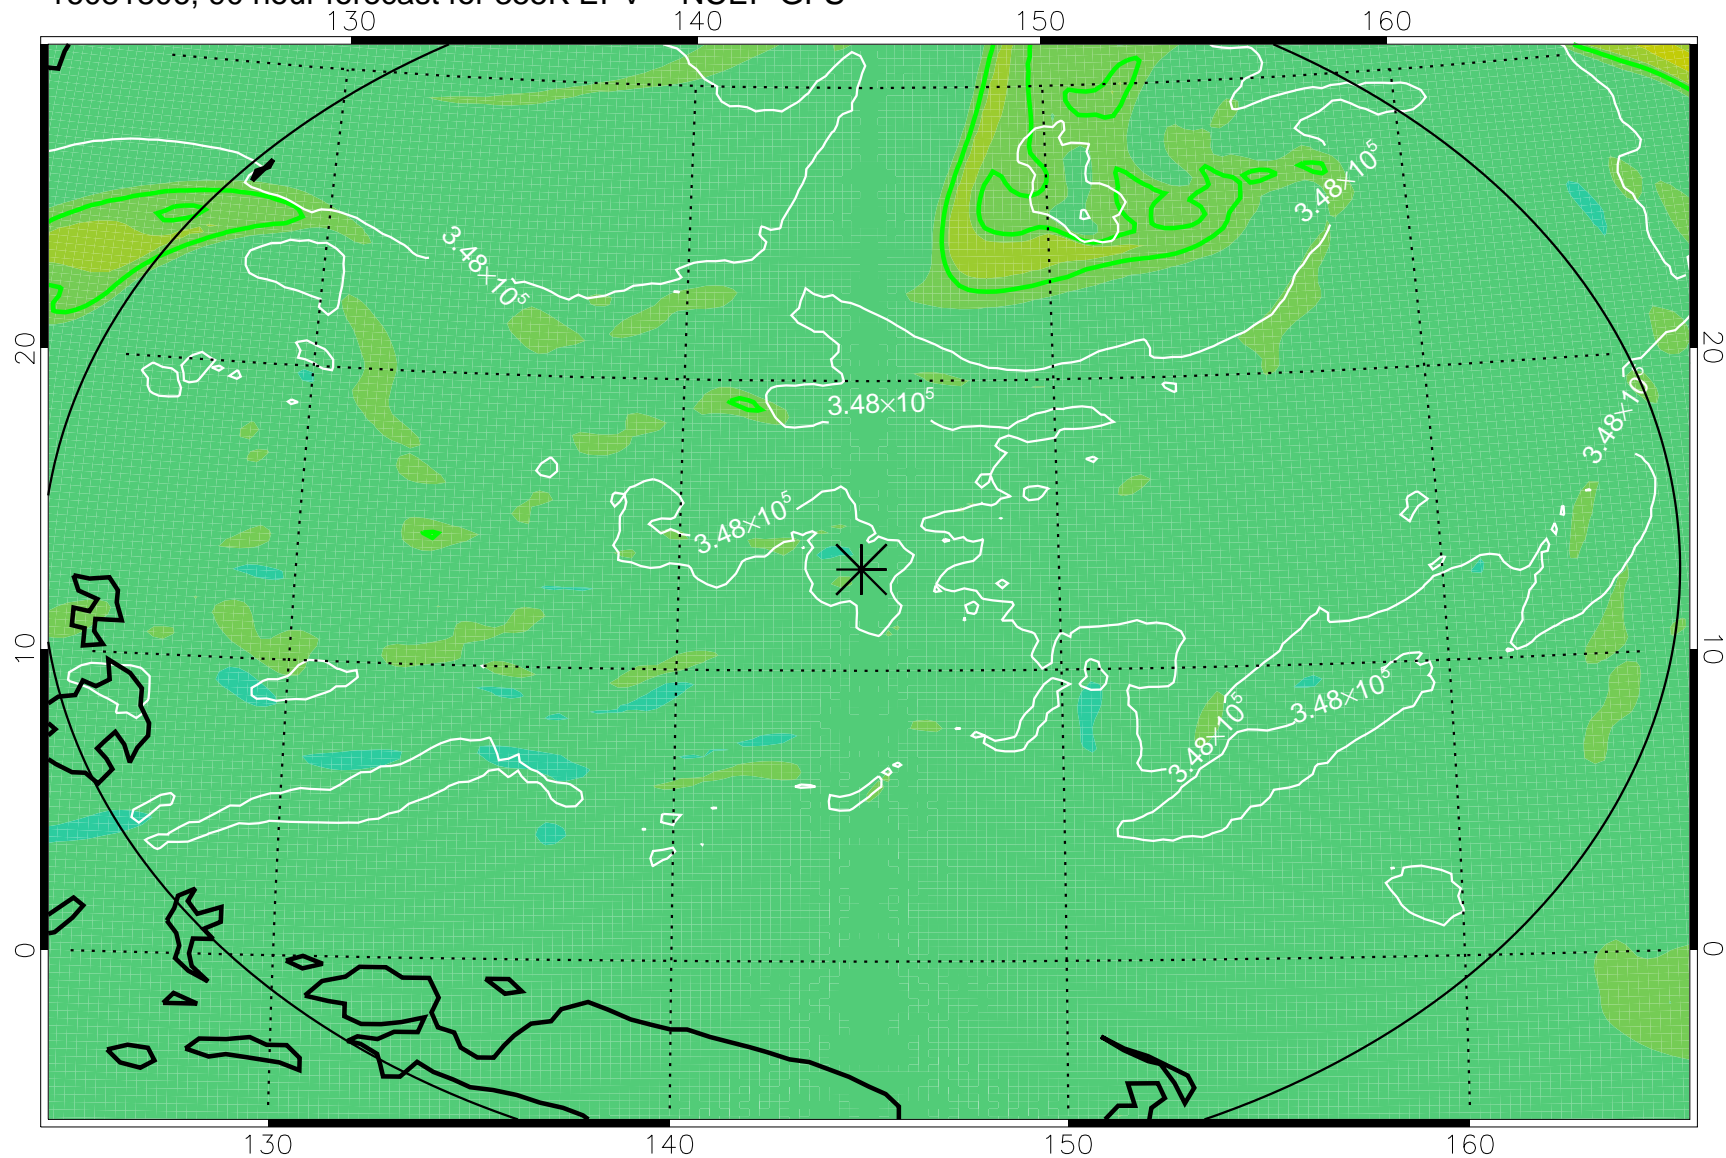

16081706, 66 hour forecast for 355K EPV -- NCEP GFS

355K Montgomery Streamfunction, white
EPV Tropopause (2 PVU) Position
Range ring of 2304 km

16081712, 72 hour forecast for 355K EPV -- NCEP GFS

355K Montgomery Streamfunction, white
EPV Tropopause (2 PVU) Position
Range ring of 2304 km

16081718, 78 hour forecast for 355K EPV -- NCEP GFS

355K Montgomery Streamfunction, white
EPV Tropopause (2 PVU) Position
Range ring of 2304 km

16081800, 84 hour forecast for 355K EPV -- NCEP GFS

355K Montgomery Streamfunction, white
EPV Tropopause (2 PVU) Position
Range ring of 2304 km

16081806, 90 hour forecast for 355K EPV -- NCEP GFS

355K Montgomery Streamfunction, white
EPV Tropopause (2 PVU) Position
Range ring of 2304 km

16081812, 96 hour forecast for 355K EPV -- NCEP GFS

355K Montgomery Streamfunction, white
EPV Tropopause (2 PVU) Position
Range ring of 2304 km

16081818, 102 hour forecast for 355K EPV -- NCEP GFS

355K Montgomery Streamfunction, white
EPV Tropopause (2 PVU) Position
Range ring of 2304 km

16081900, 108 hour forecast for 355K EPV -- NCEP GFS

355K Montgomery Streamfunction, white
EPV Tropopause (2 PVU) Position
Range ring of 2304 km