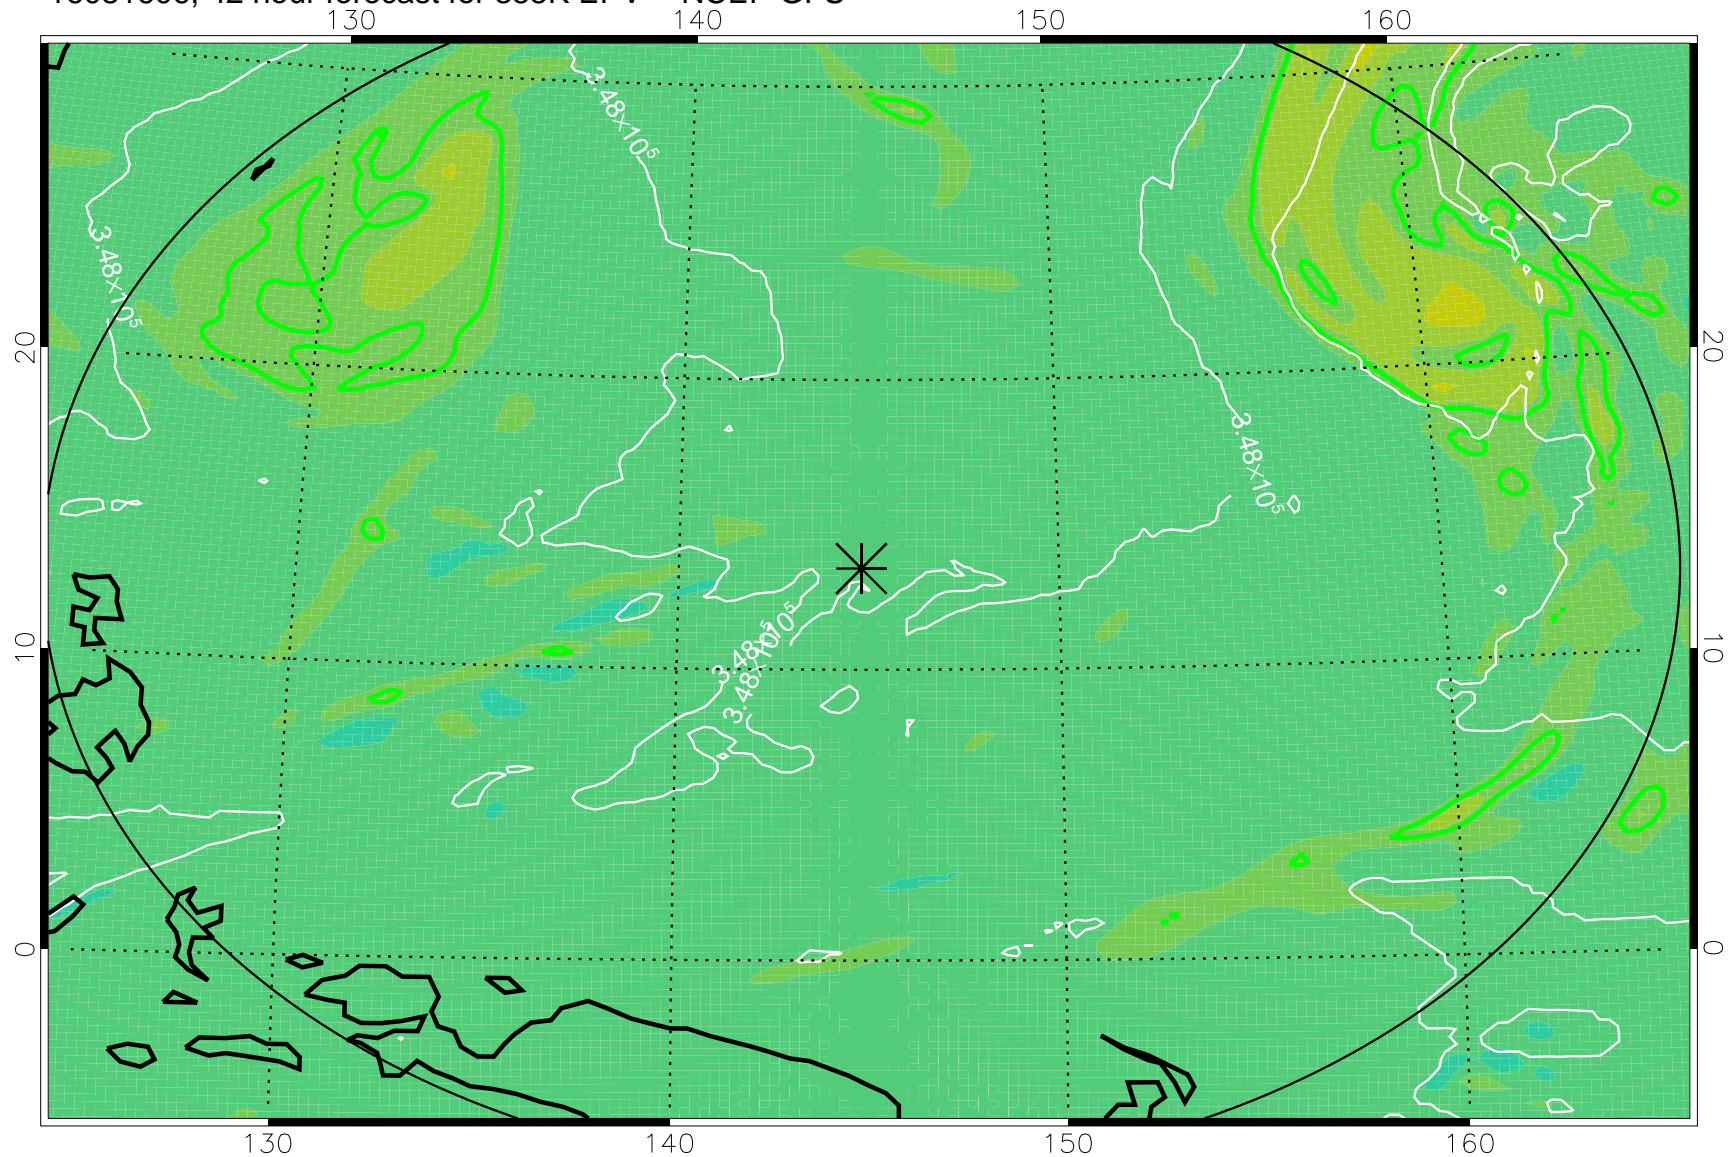

16081518, 30 hour forecast for 355K EPV -- NCEP GFS

355K Montgomery Streamfunction, white
EPV Tropopause (2 PVU) Position
Range ring of 2304 km

16081600, 36 hour forecast for 355K EPV -- NCEP GFS

355K Montgomery Streamfunction, white
EPV Tropopause (2 PVU) Position
Range ring of 2304 km

16081606, 42 hour forecast for 355K EPV -- NCEP GFS

355K Montgomery Streamfunction, white
EPV Tropopause (2 PVU) Position
Range ring of 2304 km

16081612, 48 hour forecast for 355K EPV -- NCEP GFS

355K Montgomery Streamfunction, white
EPV Tropopause (2 PVU) Position
Range ring of 2304 km

16081618, 54 hour forecast for 355K EPV -- NCEP GFS

355K Montgomery Streamfunction, white
EPV Tropopause (2 PVU) Position
Range ring of 2304 km

16081700, 60 hour forecast for 355K EPV -- NCEP GFS

355K Montgomery Streamfunction, white
EPV Tropopause (2 PVU) Position
Range ring of 2304 km

16081718, 78 hour forecast for 355K EPV -- NCEP GFS

355K Montgomery Streamfunction, white
EPV Tropopause (2 PVU) Position
Range ring of 2304 km

16081800, 84 hour forecast for 355K EPV -- NCEP GFS

355K Montgomery Streamfunction, white
EPV Tropopause (2 PVU) Position
Range ring of 2304 km