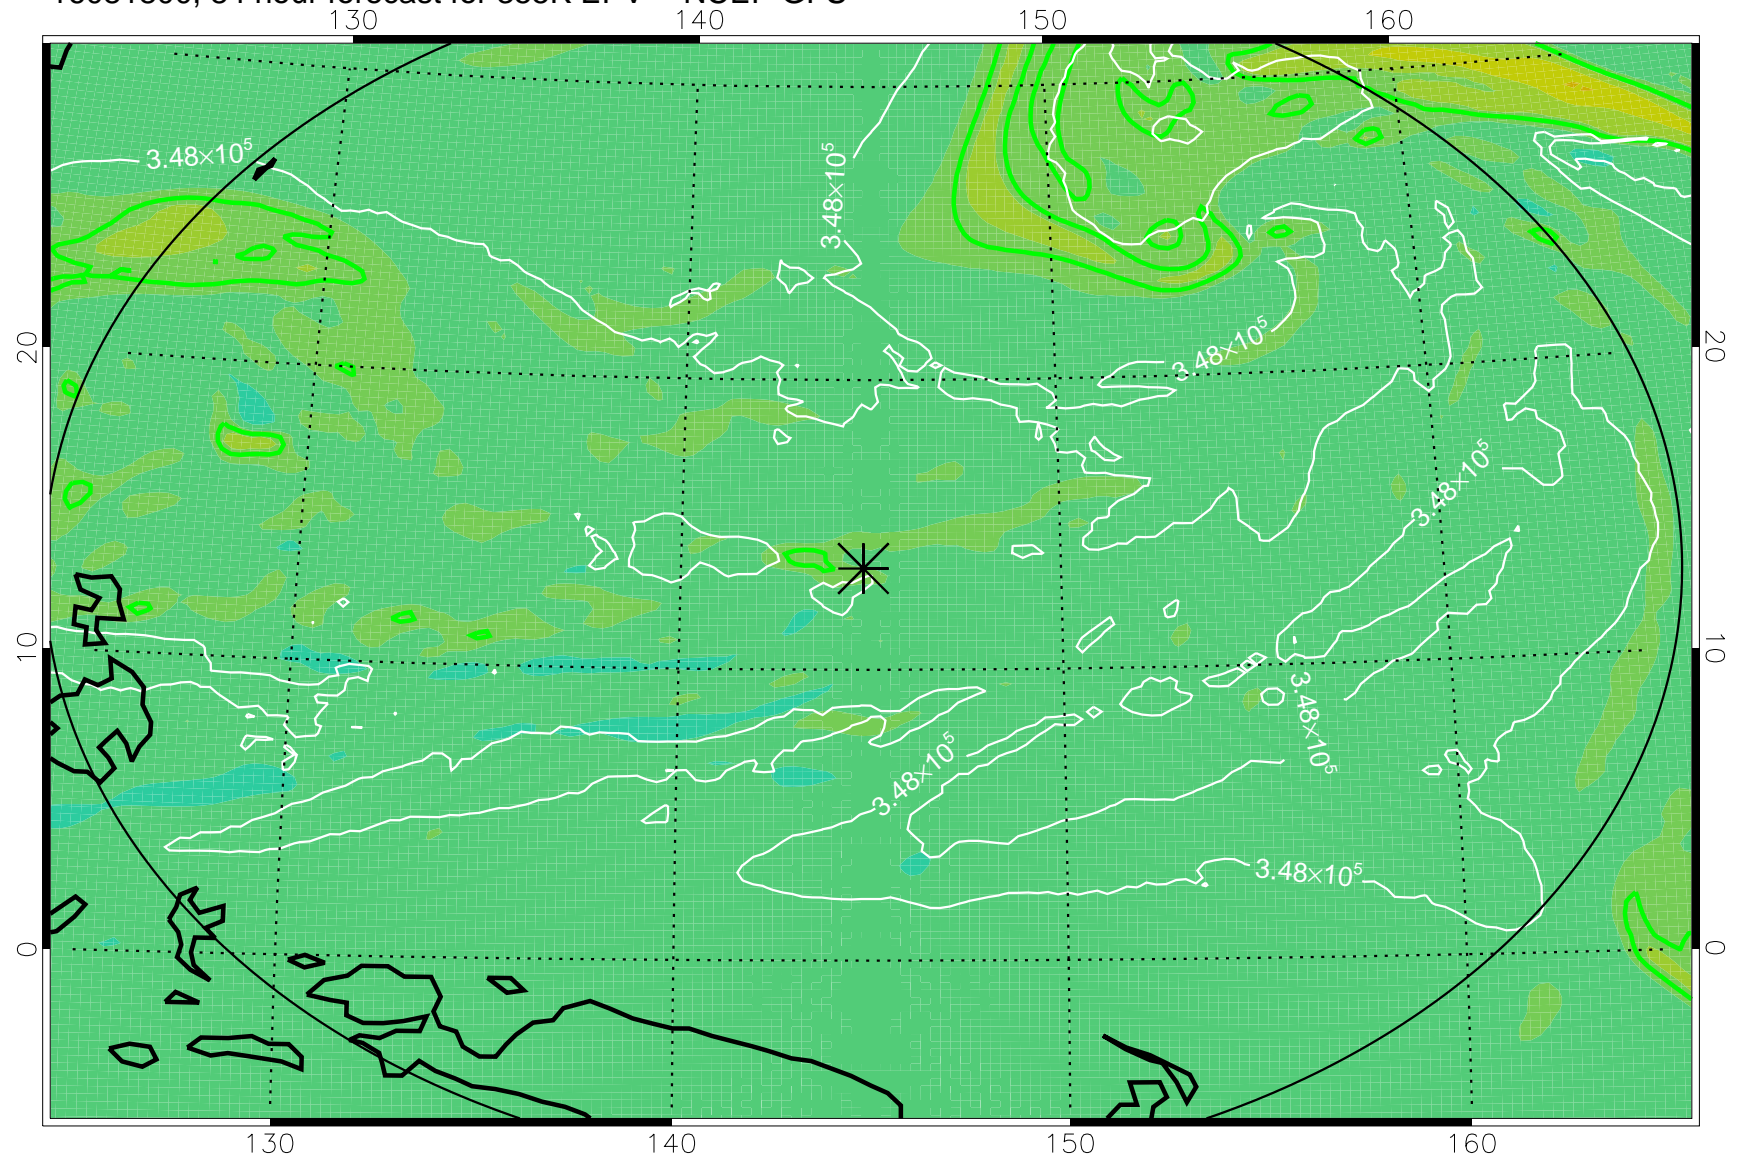

16081706, 66 hour forecast for 355K EPV -- NCEP GFS

355K Montgomery Streamfunction, white
EPV Tropopause (2 PVU) Position
Range ring of 2304 km

16081712, 72 hour forecast for 355K EPV -- NCEP GFS

355K Montgomery Streamfunction, white
EPV Tropopause (2 PVU) Position
Range ring of 2304 km

16081718, 78 hour forecast for 355K EPV -- NCEP GFS

355K Montgomery Streamfunction, white
EPV Tropopause (2 PVU) Position
Range ring of 2304 km

16081800, 84 hour forecast for 355K EPV -- NCEP GFS

355K Montgomery Streamfunction, white
EPV Tropopause (2 PVU) Position
Range ring of 2304 km

16081806, 90 hour forecast for 355K EPV -- NCEP GFS

355K Montgomery Streamfunction, white
EPV Tropopause (2 PVU) Position
Range ring of 2304 km

16081812, 96 hour forecast for 355K EPV -- NCEP GFS

355K Montgomery Streamfunction, white
EPV Tropopause (2 PVU) Position
Range ring of 2304 km

16081818, 102 hour forecast for 355K EPV -- NCEP GFS

355K Montgomery Streamfunction, white
EPV Tropopause (2 PVU) Position
Range ring of 2304 km

16081900, 108 hour forecast for 355K EPV -- NCEP GFS

355K Montgomery Streamfunction, white
EPV Tropopause (2 PVU) Position
Range ring of 2304 km