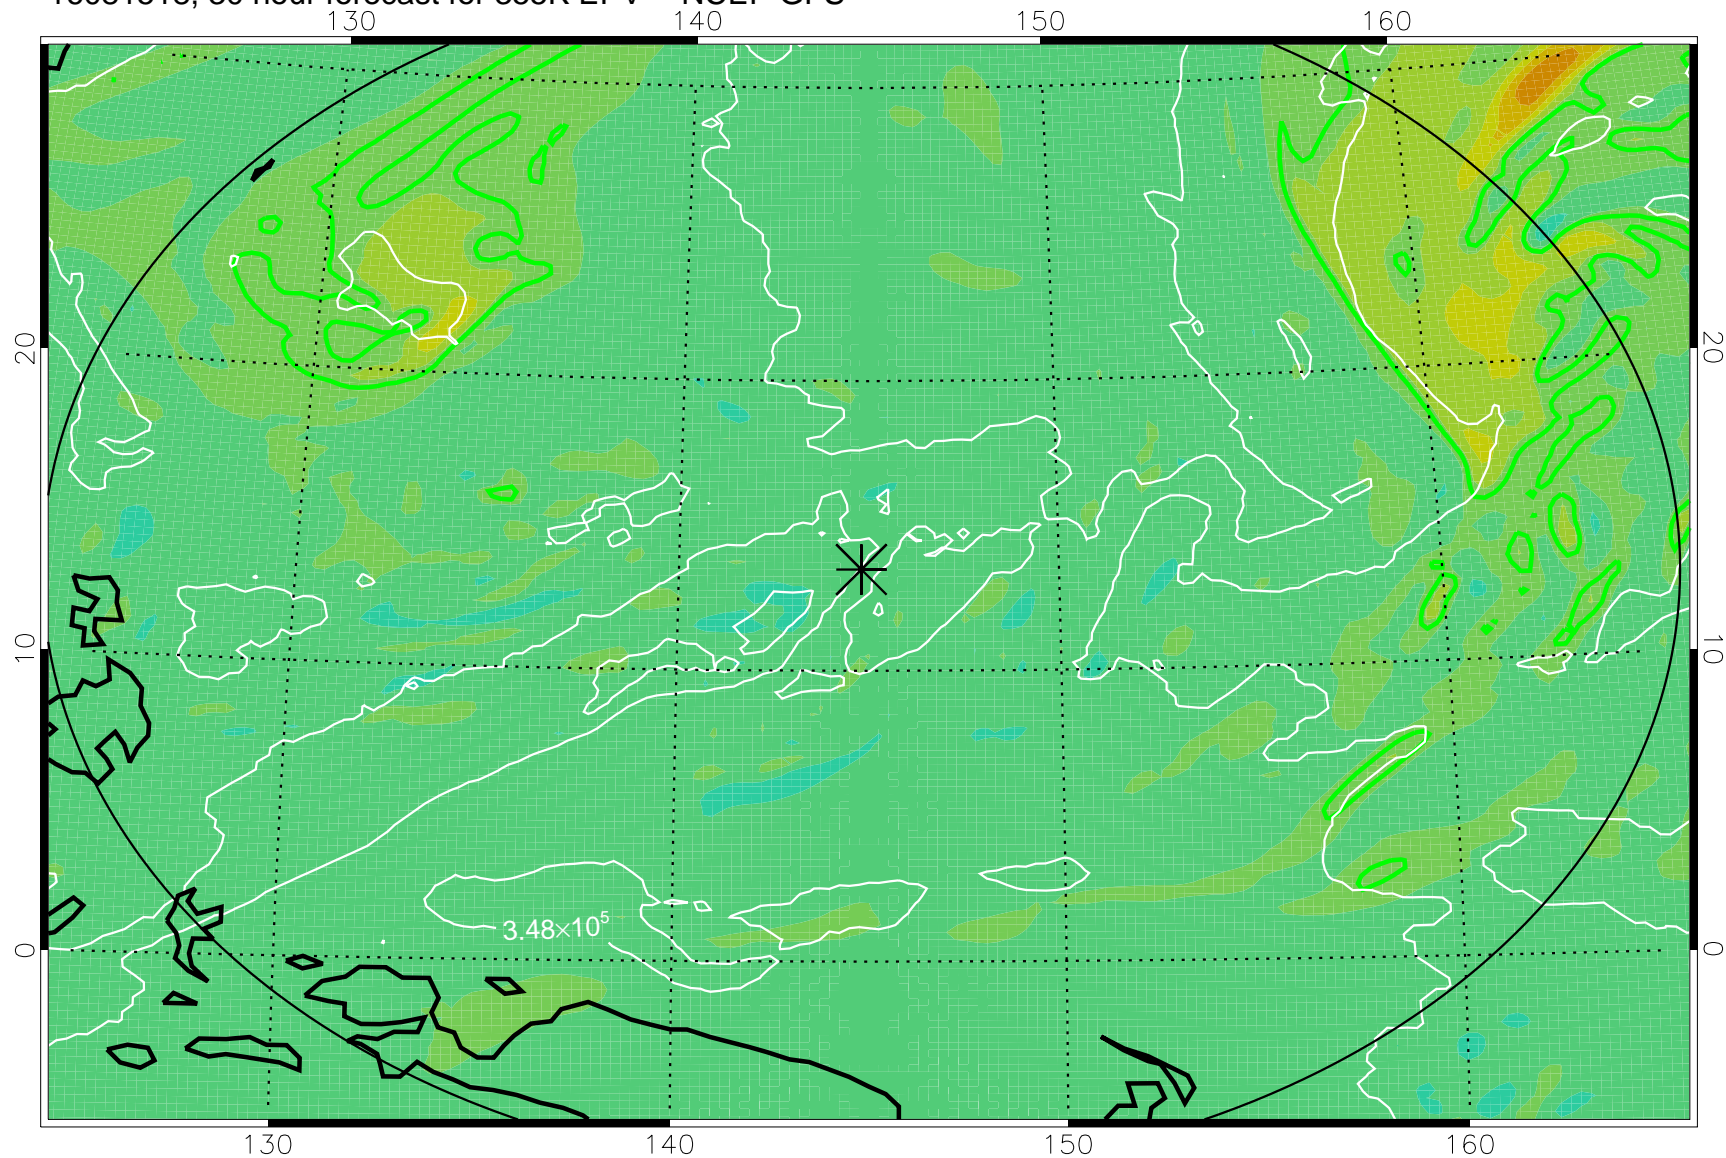

16081506, 18 hour forecast for 355K EPV -- NCEP GFS

355K Montgomery Streamfunction, white
EPV Tropopause (2 PVU) Position
Range ring of 2304 km

16081512, 24 hour forecast for 355K EPV -- NCEP GFS

355K Montgomery Streamfunction, white
EPV Tropopause (2 PVU) Position
Range ring of 2304 km

16081518, 30 hour forecast for 355K EPV -- NCEP GFS

355K Montgomery Streamfunction, white
EPV Tropopause (2 PVU) Position
Range ring of 2304 km

16081600, 36 hour forecast for 355K EPV -- NCEP GFS

355K Montgomery Streamfunction, white
EPV Tropopause (2 PVU) Position
Range ring of 2304 km

16081606, 42 hour forecast for 355K EPV -- NCEP GFS

355K Montgomery Streamfunction, white
EPV Tropopause (2 PVU) Position
Range ring of 2304 km

16081612, 48 hour forecast for 355K EPV -- NCEP GFS

355K Montgomery Streamfunction, white
EPV Tropopause (2 PVU) Position
Range ring of 2304 km

16081718, 78 hour forecast for 355K EPV -- NCEP GFS

355K Montgomery Streamfunction, white
EPV Tropopause (2 PVU) Position
Range ring of 2304 km

16081800, 84 hour forecast for 355K EPV -- NCEP GFS

355K Montgomery Streamfunction, white
EPV Tropopause (2 PVU) Position
Range ring of 2304 km