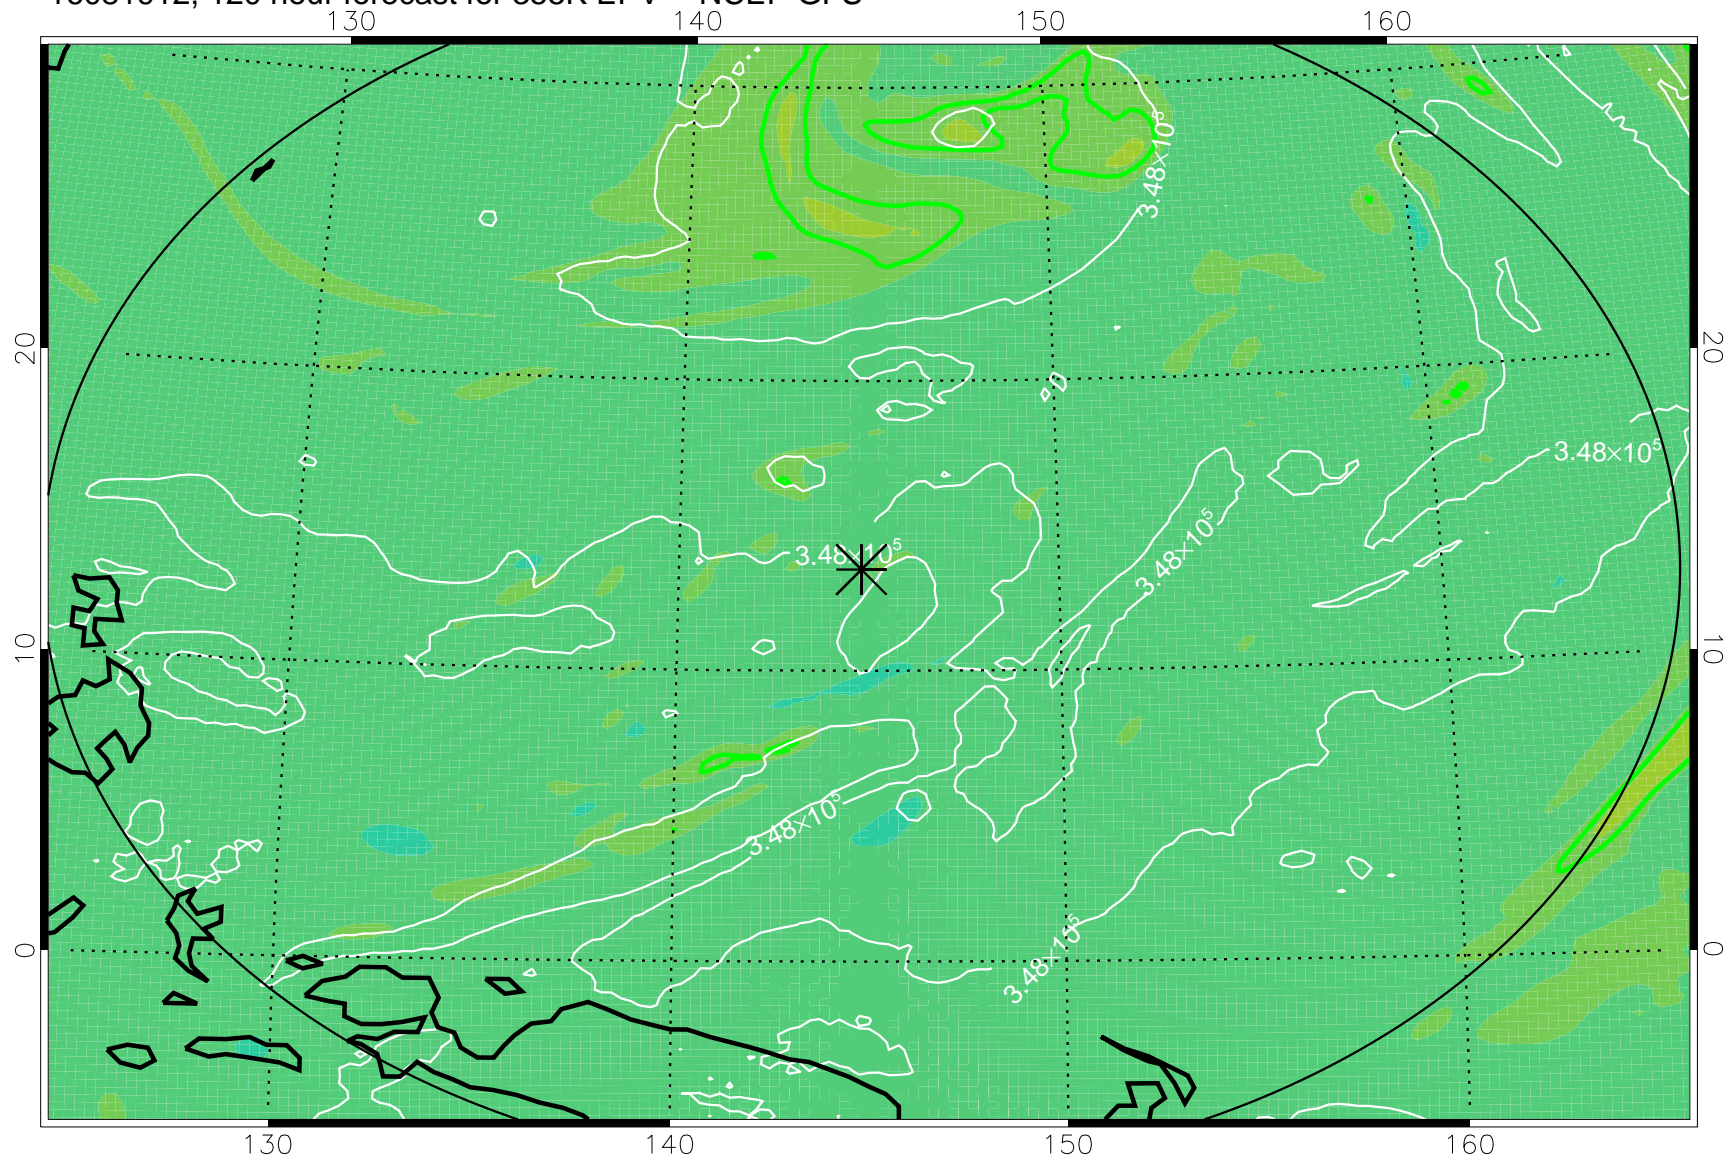

16081718, 78 hour forecast for 355K EPV -- NCEP GFS

355K Montgomery Streamfunction, white
EPV Tropopause (2 PVU) Position
Range ring of 2304 km

16081800, 84 hour forecast for 355K EPV -- NCEP GFS

355K Montgomery Streamfunction, white
EPV Tropopause (2 PVU) Position
Range ring of 2304 km

16081806, 90 hour forecast for 355K EPV -- NCEP GFS

355K Montgomery Streamfunction, white
EPV Tropopause (2 PVU) Position
Range ring of 2304 km

16081812, 96 hour forecast for 355K EPV -- NCEP GFS

355K Montgomery Streamfunction, white
EPV Tropopause (2 PVU) Position
Range ring of 2304 km

16081818, 102 hour forecast for 355K EPV -- NCEP GFS

355K Montgomery Streamfunction, white
EPV Tropopause (2 PVU) Position
Range ring of 2304 km

16081900, 108 hour forecast for 355K EPV -- NCEP GFS

355K Montgomery Streamfunction, white
EPV Tropopause (2 PVU) Position
Range ring of 2304 km

16081906, 114 hour forecast for 355K EPV -- NCEP GFS

355K Montgomery Streamfunction, white
EPV Tropopause (2 PVU) Position
Range ring of 2304 km

16081912, 120 hour forecast for 355K EPV -- NCEP GFS

355K Montgomery Streamfunction, white
EPV Tropopause (2 PVU) Position
Range ring of 2304 km