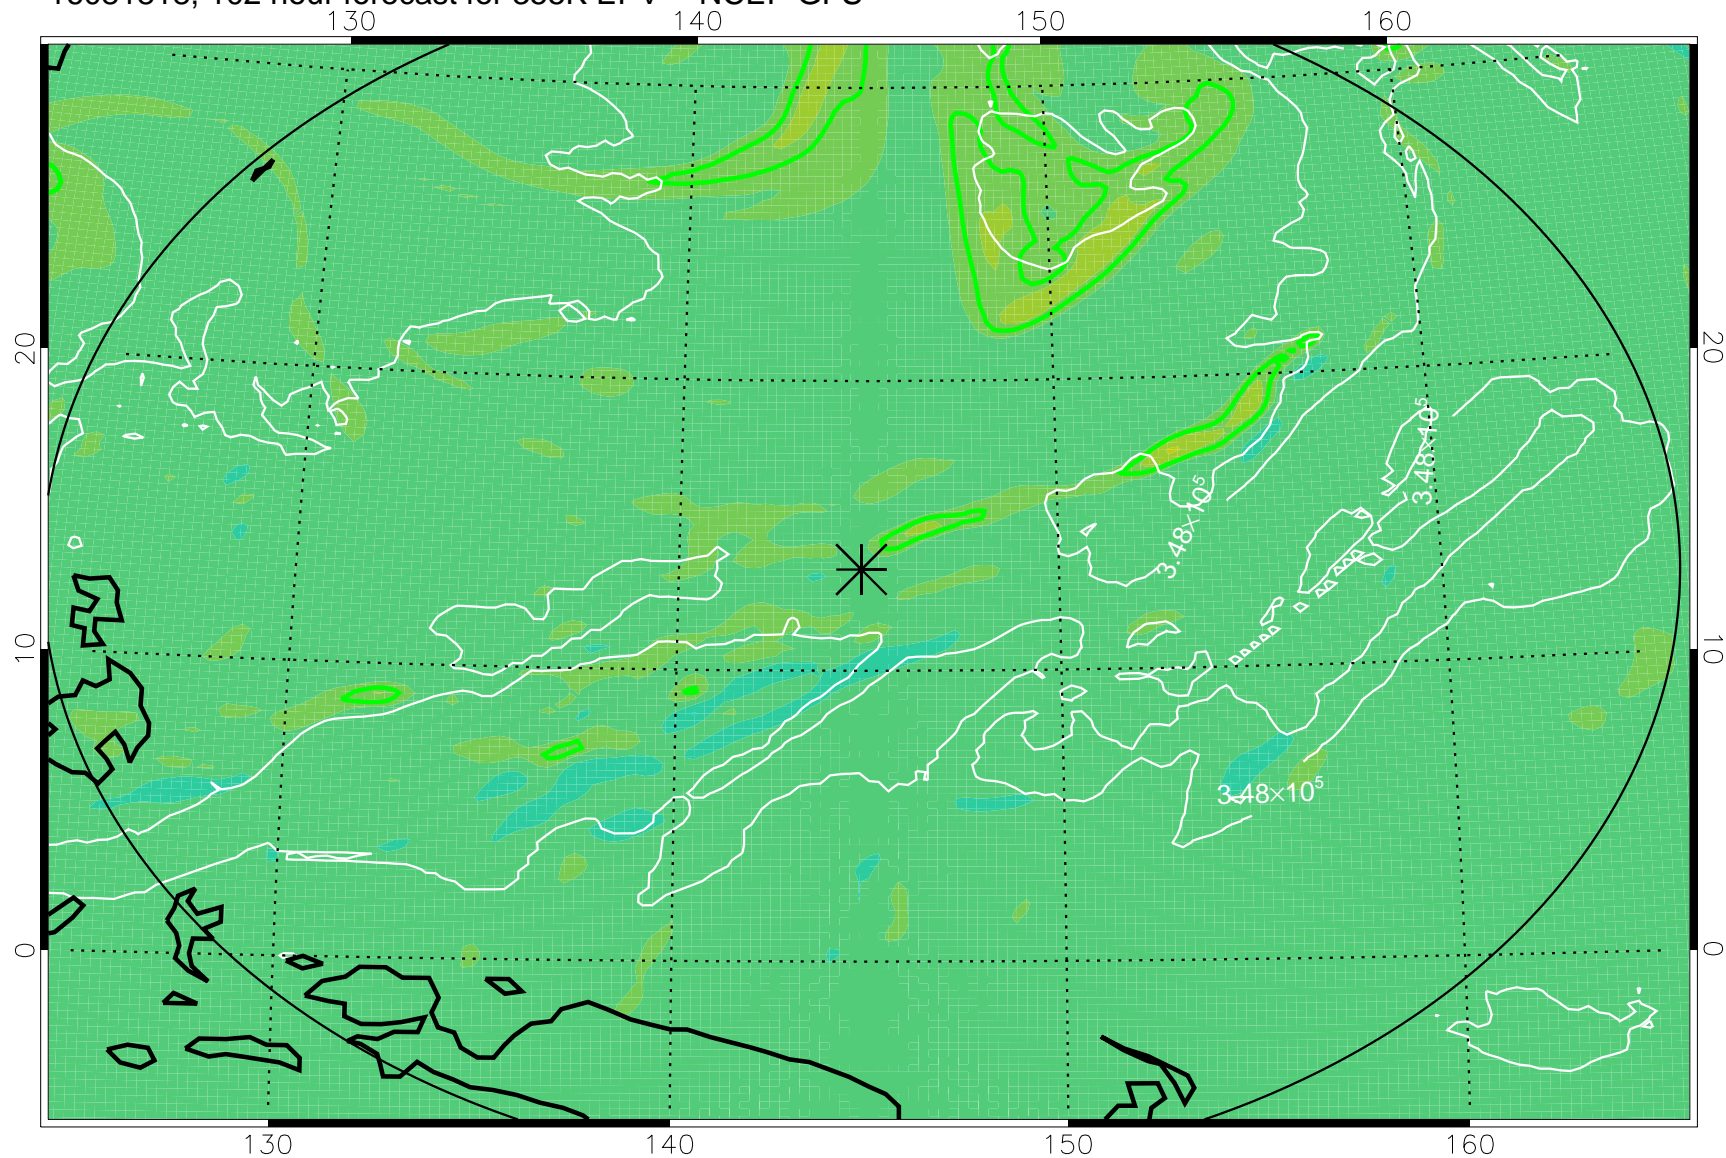

16081718, 78 hour forecast for 355K EPV -- NCEP GFS

355K Montgomery Streamfunction, white
EPV Tropopause (2 PVU) Position
Range ring of 2304 km

16081800, 84 hour forecast for 355K EPV -- NCEP GFS

355K Montgomery Streamfunction, white
EPV Tropopause (2 PVU) Position
Range ring of 2304 km

16081806, 90 hour forecast for 355K EPV -- NCEP GFS

355K Montgomery Streamfunction, white
EPV Tropopause (2 PVU) Position
Range ring of 2304 km

16081812, 96 hour forecast for 355K EPV -- NCEP GFS

355K Montgomery Streamfunction, white
EPV Tropopause (2 PVU) Position
Range ring of 2304 km

16081818, 102 hour forecast for 355K EPV -- NCEP GFS

355K Montgomery Streamfunction, white
EPV Tropopause (2 PVU) Position
Range ring of 2304 km

16081900, 108 hour forecast for 355K EPV -- NCEP GFS

355K Montgomery Streamfunction, white
EPV Tropopause (2 PVU) Position
Range ring of 2304 km

16081906, 114 hour forecast for 355K EPV -- NCEP GFS

355K Montgomery Streamfunction, white
EPV Tropopause (2 PVU) Position
Range ring of 2304 km

16081912, 120 hour forecast for 355K EPV -- NCEP GFS

355K Montgomery Streamfunction, white
EPV Tropopause (2 PVU) Position
Range ring of 2304 km