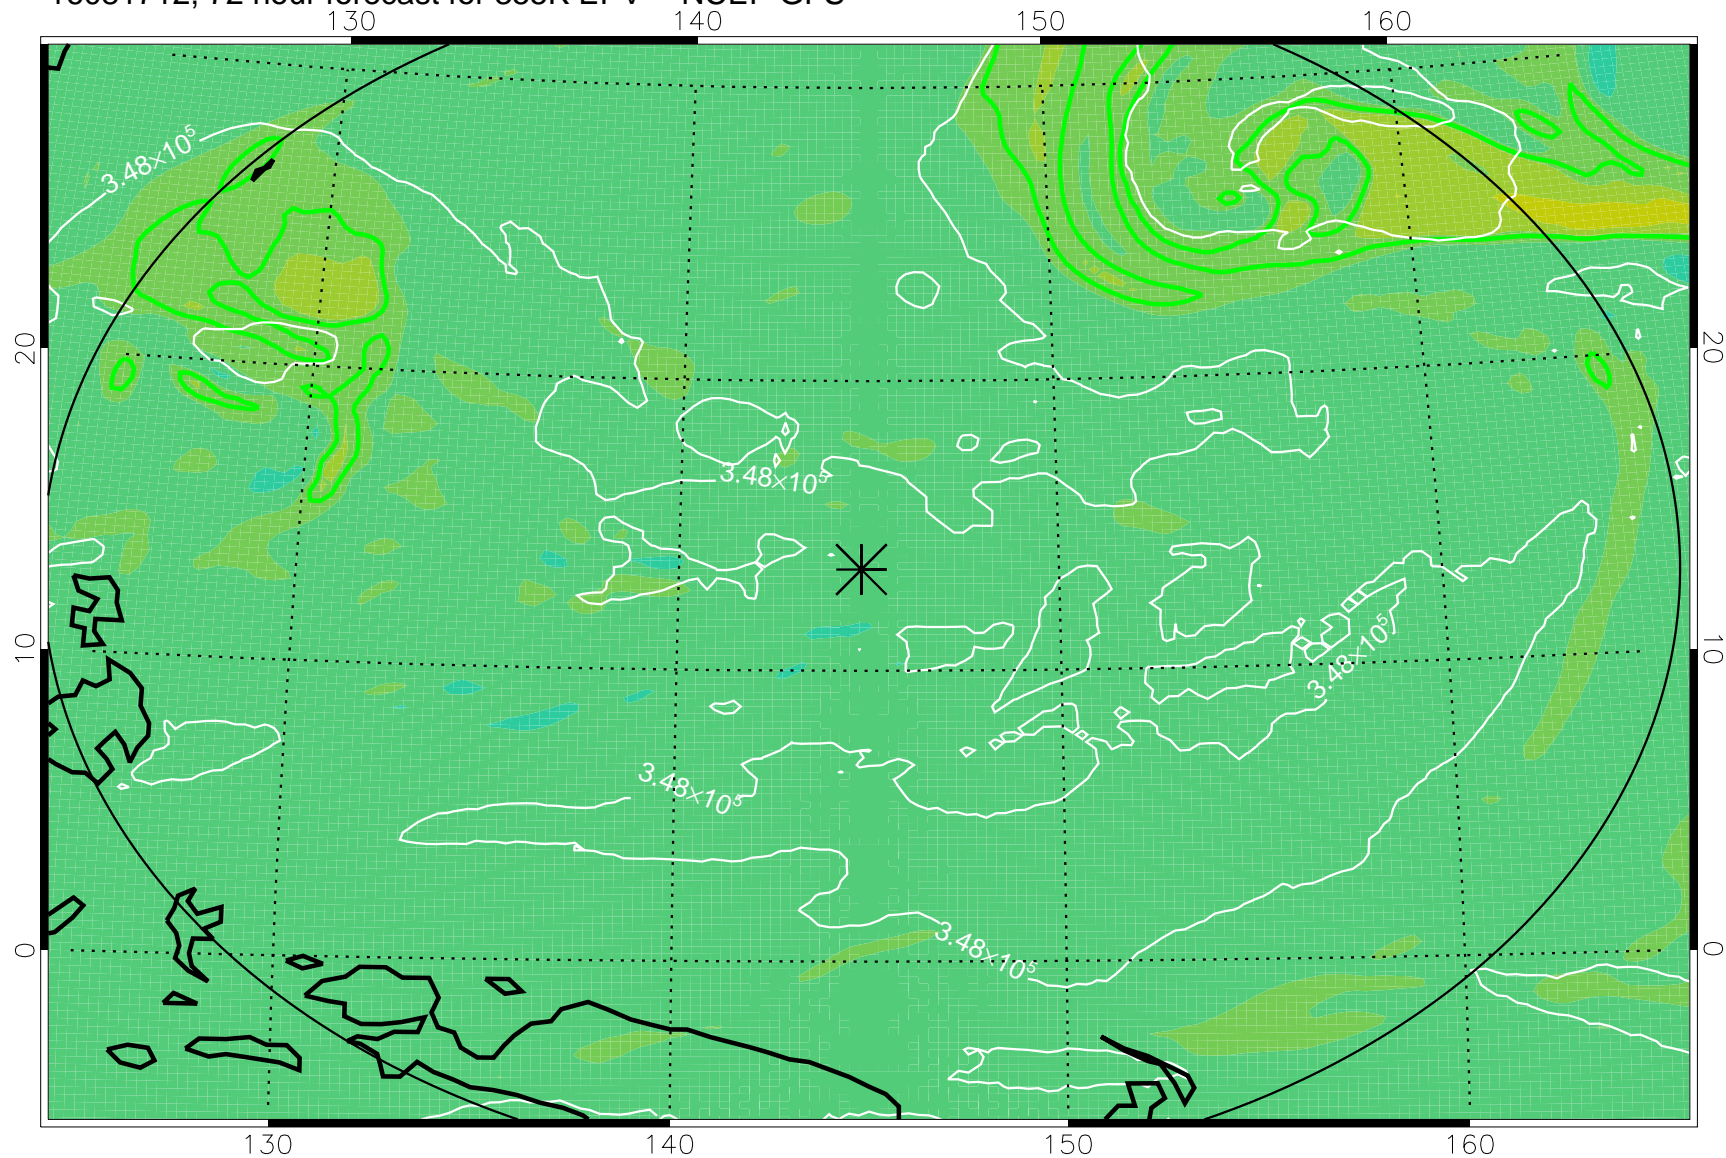

16081618, 54 hour forecast for 355K EPV -- NCEP GFS

355K Montgomery Streamfunction, white
EPV Tropopause (2 PVU) Position
Range ring of 2304 km

16081700, 60 hour forecast for 355K EPV -- NCEP GFS

355K Montgomery Streamfunction, white
EPV Tropopause (2 PVU) Position
Range ring of 2304 km

16081706, 66 hour forecast for 355K EPV -- NCEP GFS

355K Montgomery Streamfunction, white
EPV Tropopause (2 PVU) Position
Range ring of 2304 km

16081712, 72 hour forecast for 355K EPV -- NCEP GFS

355K Montgomery Streamfunction, white
EPV Tropopause (2 PVU) Position
Range ring of 2304 km

16081718, 78 hour forecast for 355K EPV -- NCEP GFS

355K Montgomery Streamfunction, white
EPV Tropopause (2 PVU) Position
Range ring of 2304 km

16081800, 84 hour forecast for 355K EPV -- NCEP GFS

355K Montgomery Streamfunction, white
EPV Tropopause (2 PVU) Position
Range ring of 2304 km

16081818, 102 hour forecast for 355K EPV -- NCEP GFS

355K Montgomery Streamfunction, white
EPV Tropopause (2 PVU) Position
Range ring of 2304 km

16081900, 108 hour forecast for 355K EPV -- NCEP GFS

355K Montgomery Streamfunction, white
EPV Tropopause (2 PVU) Position
Range ring of 2304 km