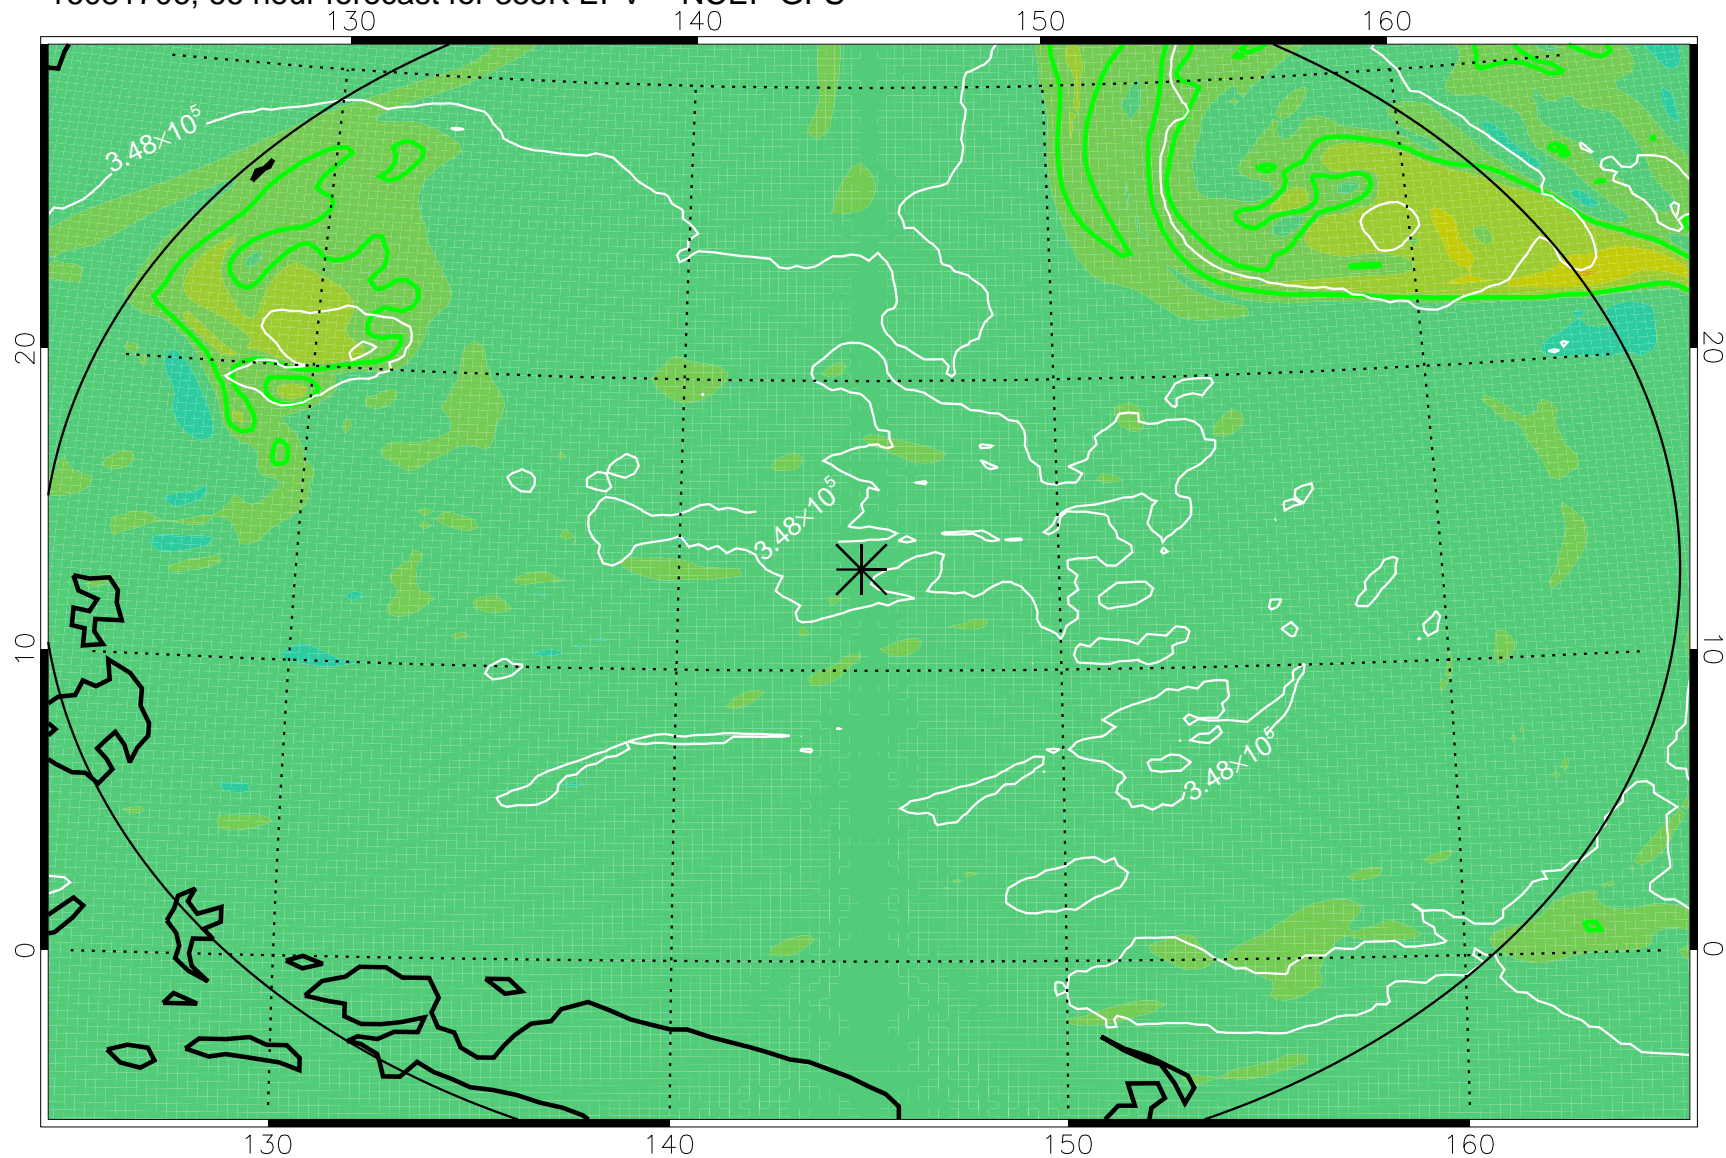

16081618, 54 hour forecast for 355K EPV -- NCEP GFS

355K Montgomery Streamfunction, white
EPV Tropopause (2 PVU) Position
Range ring of 2304 km

16081700, 60 hour forecast for 355K EPV -- NCEP GFS

355K Montgomery Streamfunction, white
EPV Tropopause (2 PVU) Position
Range ring of 2304 km

16081706, 66 hour forecast for 355K EPV -- NCEP GFS

355K Montgomery Streamfunction, white
EPV Tropopause (2 PVU) Position
Range ring of 2304 km

16081712, 72 hour forecast for 355K EPV -- NCEP GFS

355K Montgomery Streamfunction, white
EPV Tropopause (2 PVU) Position
Range ring of 2304 km

16081718, 78 hour forecast for 355K EPV -- NCEP GFS

355K Montgomery Streamfunction, white
EPV Tropopause (2 PVU) Position
Range ring of 2304 km

16081800, 84 hour forecast for 355K EPV -- NCEP GFS

355K Montgomery Streamfunction, white
EPV Tropopause (2 PVU) Position
Range ring of 2304 km

16081818, 102 hour forecast for 355K EPV -- NCEP GFS

355K Montgomery Streamfunction, white
EPV Tropopause (2 PVU) Position
Range ring of 2304 km

16081900, 108 hour forecast for 355K EPV -- NCEP GFS

355K Montgomery Streamfunction, white
EPV Tropopause (2 PVU) Position
Range ring of 2304 km