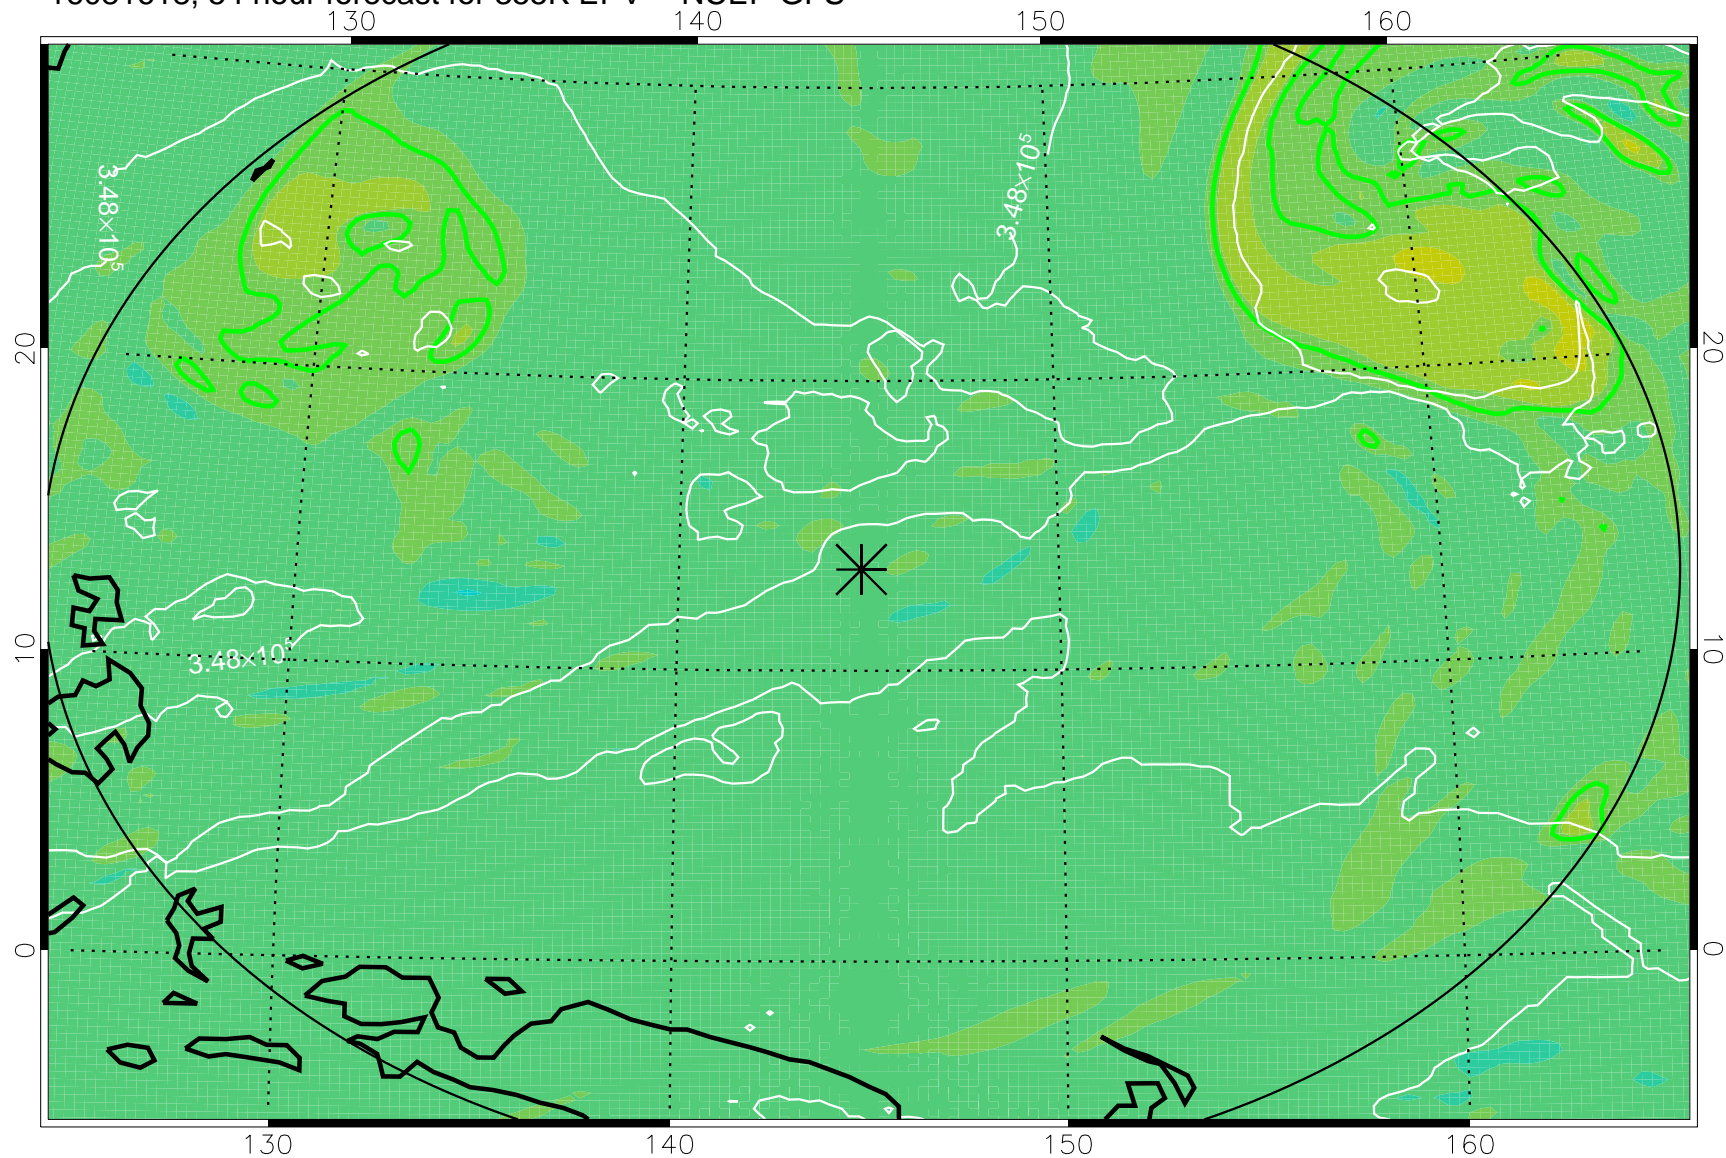

16081606, 42 hour forecast for 355K EPV -- NCEP GFS

355K Montgomery Streamfunction, white
EPV Tropopause (2 PVU) Position
Range ring of 2304 km

16081612, 48 hour forecast for 355K EPV -- NCEP GFS

355K Montgomery Streamfunction, white
EPV Tropopause (2 PVU) Position
Range ring of 2304 km

16081618, 54 hour forecast for 355K EPV -- NCEP GFS

355K Montgomery Streamfunction, white
EPV Tropopause (2 PVU) Position
Range ring of 2304 km

16081700, 60 hour forecast for 355K EPV -- NCEP GFS

355K Montgomery Streamfunction, white
EPV Tropopause (2 PVU) Position
Range ring of 2304 km

16081706, 66 hour forecast for 355K EPV -- NCEP GFS

355K Montgomery Streamfunction, white
EPV Tropopause (2 PVU) Position
Range ring of 2304 km

16081712, 72 hour forecast for 355K EPV -- NCEP GFS

355K Montgomery Streamfunction, white
EPV Tropopause (2 PVU) Position
Range ring of 2304 km

16081718, 78 hour forecast for 355K EPV -- NCEP GFS

355K Montgomery Streamfunction, white
EPV Tropopause (2 PVU) Position
Range ring of 2304 km

16081800, 84 hour forecast for 355K EPV -- NCEP GFS

355K Montgomery Streamfunction, white
EPV Tropopause (2 PVU) Position
Range ring of 2304 km