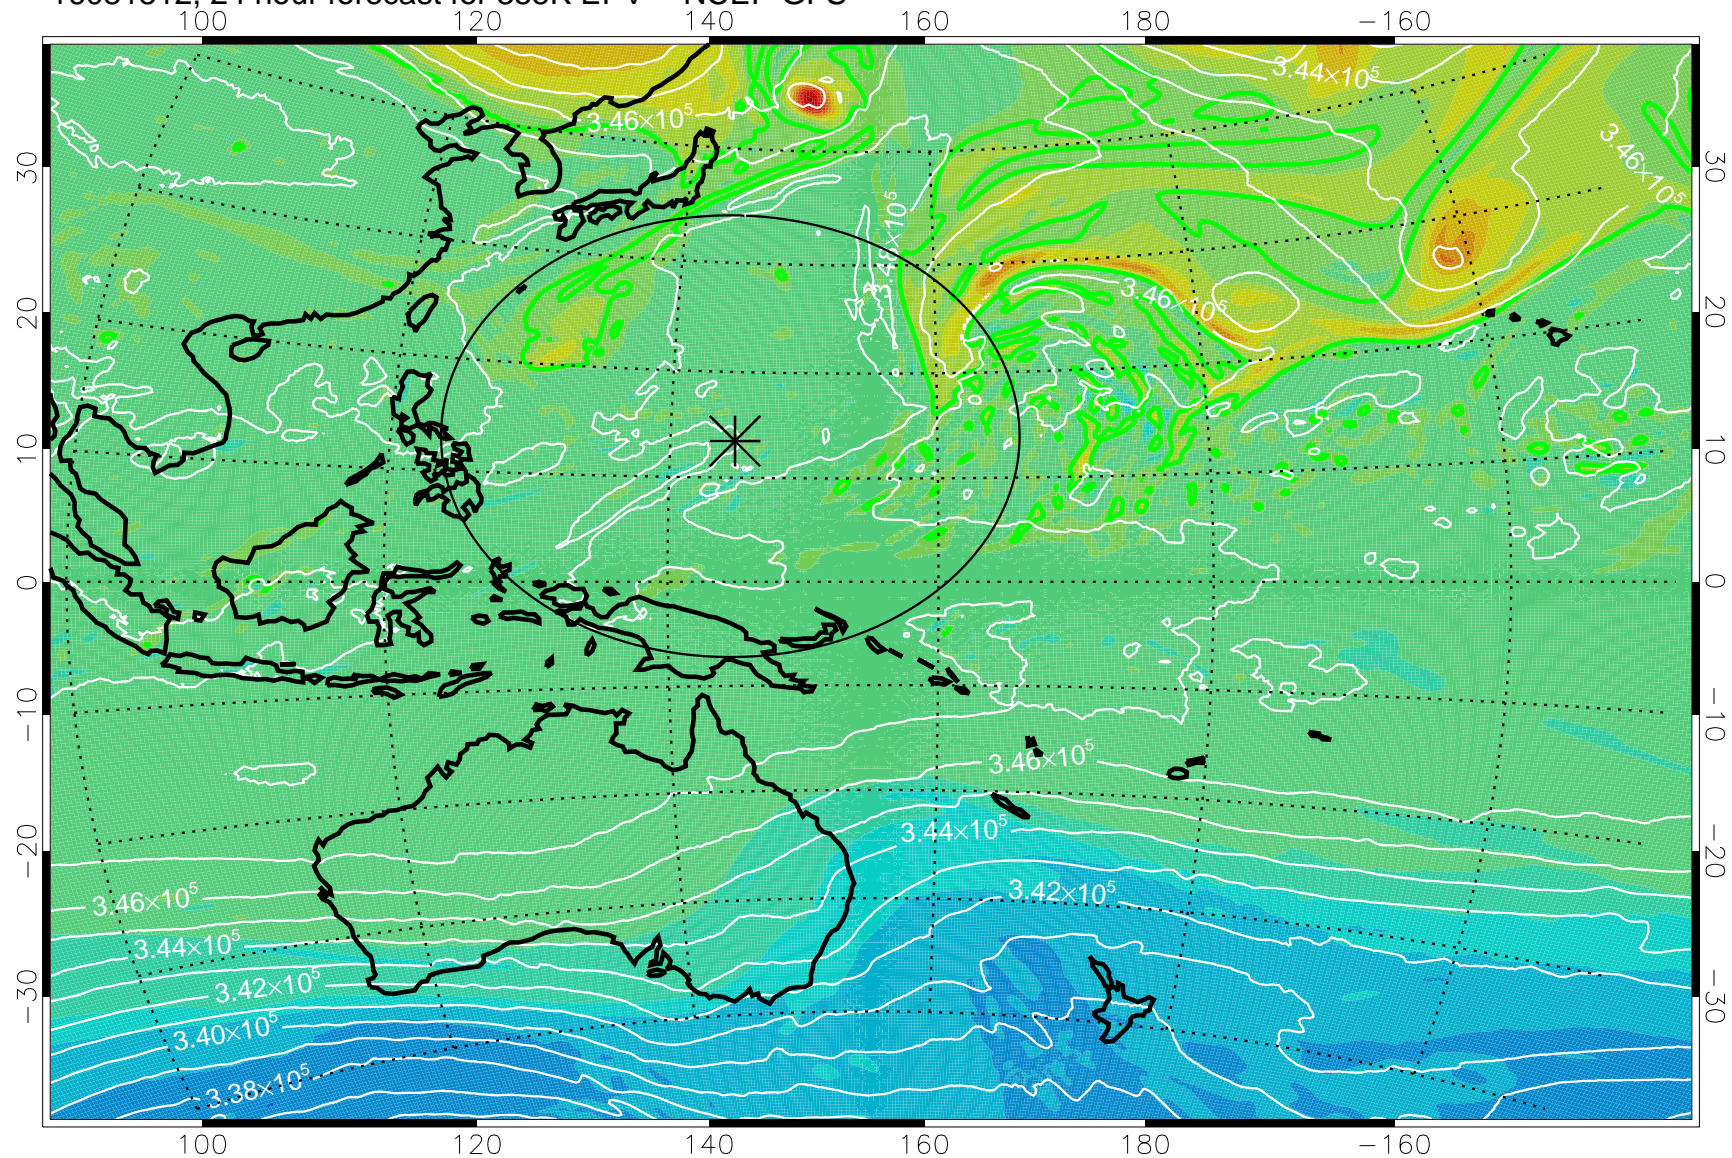

16081418, 6 hour forecast for 355K EPV -- NCEP GFS

355K Montgomery Streamfunction, white
EPV Tropopause (2 PVU) Position
Range ring of 2304 km

16081500, 12 hour forecast for 355K EPV -- NCEP GFS

355K Montgomery Streamfunction, white
EPV Tropopause (2 PVU) Position
Range ring of 2304 km

16081506, 18 hour forecast for 355K EPV -- NCEP GFS

355K Montgomery Streamfunction, white
EPV Tropopause (2 PVU) Position
Range ring of 2304 km

16081512, 24 hour forecast for 355K EPV -- NCEP GFS

355K Montgomery Streamfunction, white
EPV Tropopause (2 PVU) Position
Range ring of 2304 km

16081518, 30 hour forecast for 355K EPV -- NCEP GFS

355K Montgomery Streamfunction, white
EPV Tropopause (2 PVU) Position
Range ring of 2304 km

16081600, 36 hour forecast for 355K EPV -- NCEP GFS

355K Montgomery Streamfunction, white
EPV Tropopause (2 PVU) Position
Range ring of 2304 km

16081606, 42 hour forecast for 355K EPV -- NCEP GFS

355K Montgomery Streamfunction, white
EPV Tropopause (2 PVU) Position
Range ring of 2304 km

16081612, 48 hour forecast for 355K EPV -- NCEP GFS

355K Montgomery Streamfunction, white
EPV Tropopause (2 PVU) Position
Range ring of 2304 km