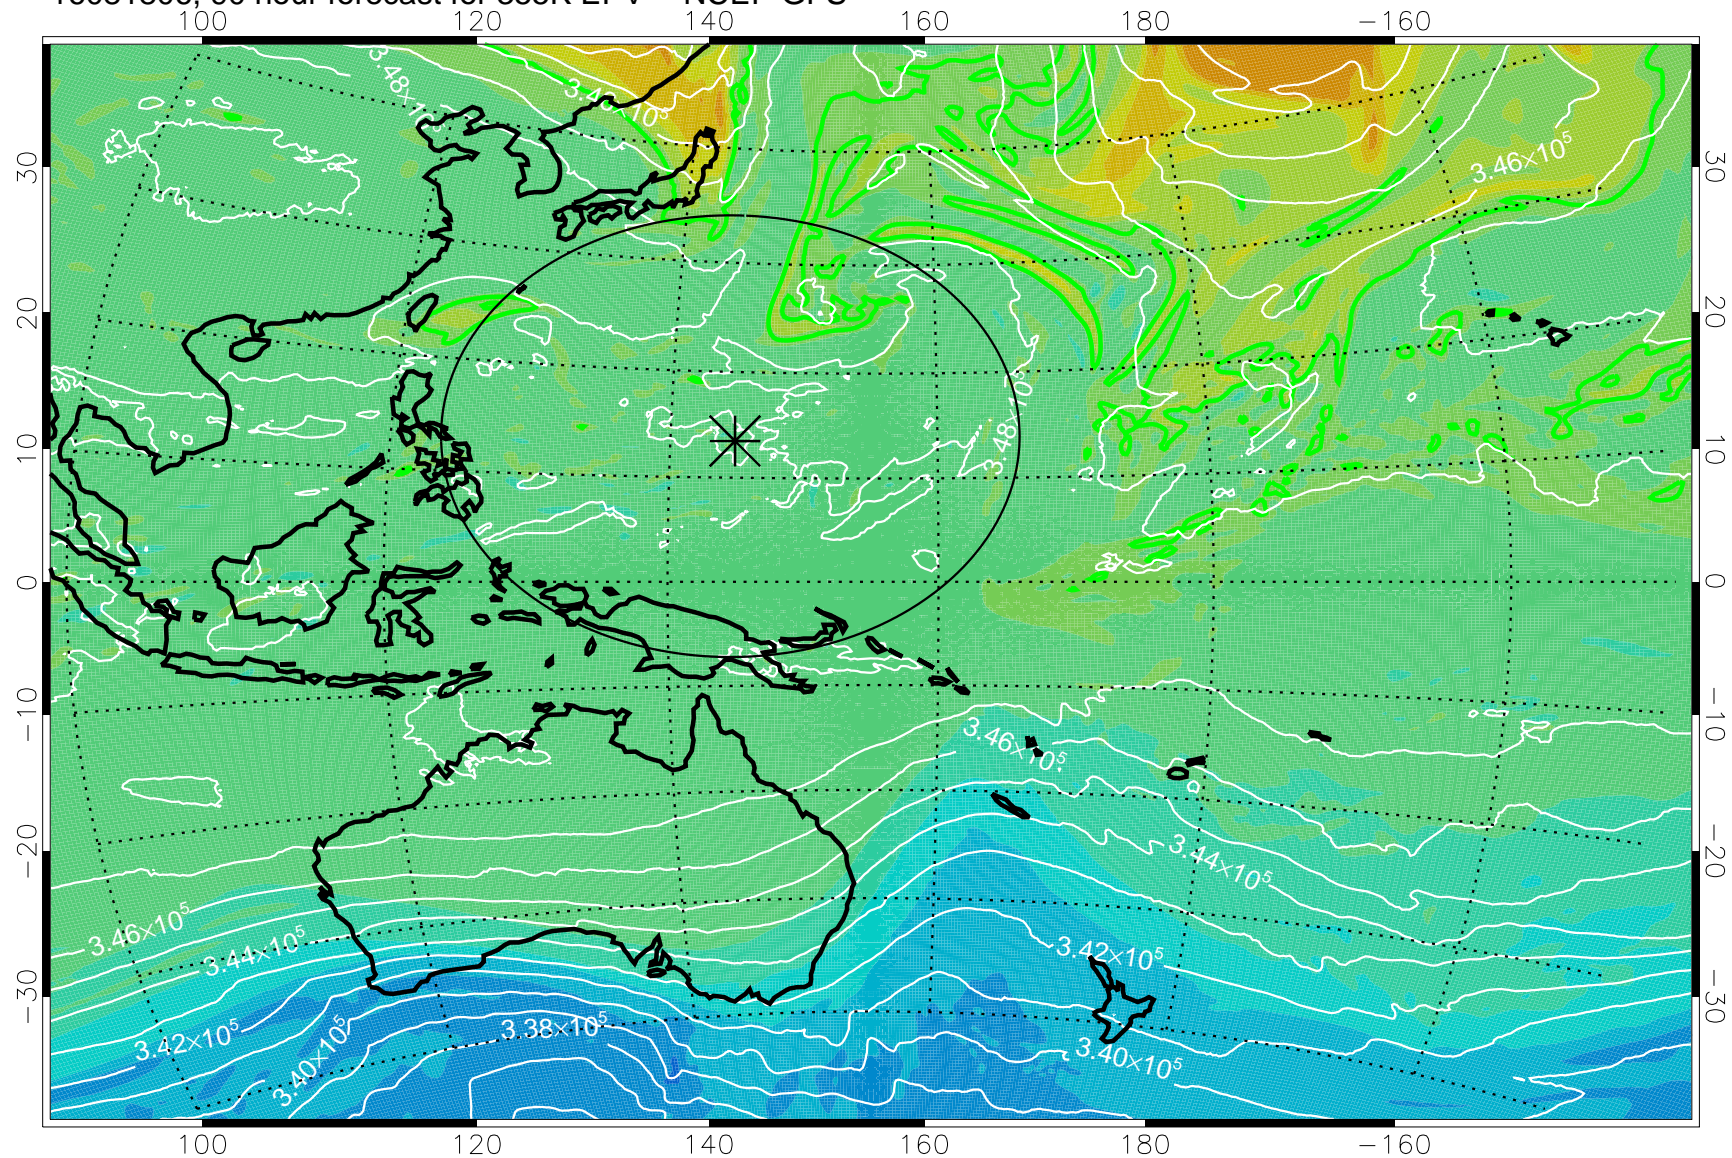

16081706, 66 hour forecast for 355K EPV -- NCEP GFS

355K Montgomery Streamfunction, white
EPV Tropopause (2 PVU) Position
Range ring of 2304 km

16081712, 72 hour forecast for 355K EPV -- NCEP GFS

355K Montgomery Streamfunction, white
EPV Tropopause (2 PVU) Position
Range ring of 2304 km

16081718, 78 hour forecast for 355K EPV -- NCEP GFS

355K Montgomery Streamfunction, white
EPV Tropopause (2 PVU) Position
Range ring of 2304 km

16081800, 84 hour forecast for 355K EPV -- NCEP GFS

355K Montgomery Streamfunction, white
EPV Tropopause (2 PVU) Position
Range ring of 2304 km

16081806, 90 hour forecast for 355K EPV -- NCEP GFS

355K Montgomery Streamfunction, white
EPV Tropopause (2 PVU) Position
Range ring of 2304 km

16081812, 96 hour forecast for 355K EPV -- NCEP GFS

355K Montgomery Streamfunction, white
EPV Tropopause (2 PVU) Position
Range ring of 2304 km

16081818, 102 hour forecast for 355K EPV -- NCEP GFS

355K Montgomery Streamfunction, white
EPV Tropopause (2 PVU) Position
Range ring of 2304 km

16081900, 108 hour forecast for 355K EPV -- NCEP GFS

355K Montgomery Streamfunction, white
EPV Tropopause (2 PVU) Position
Range ring of 2304 km