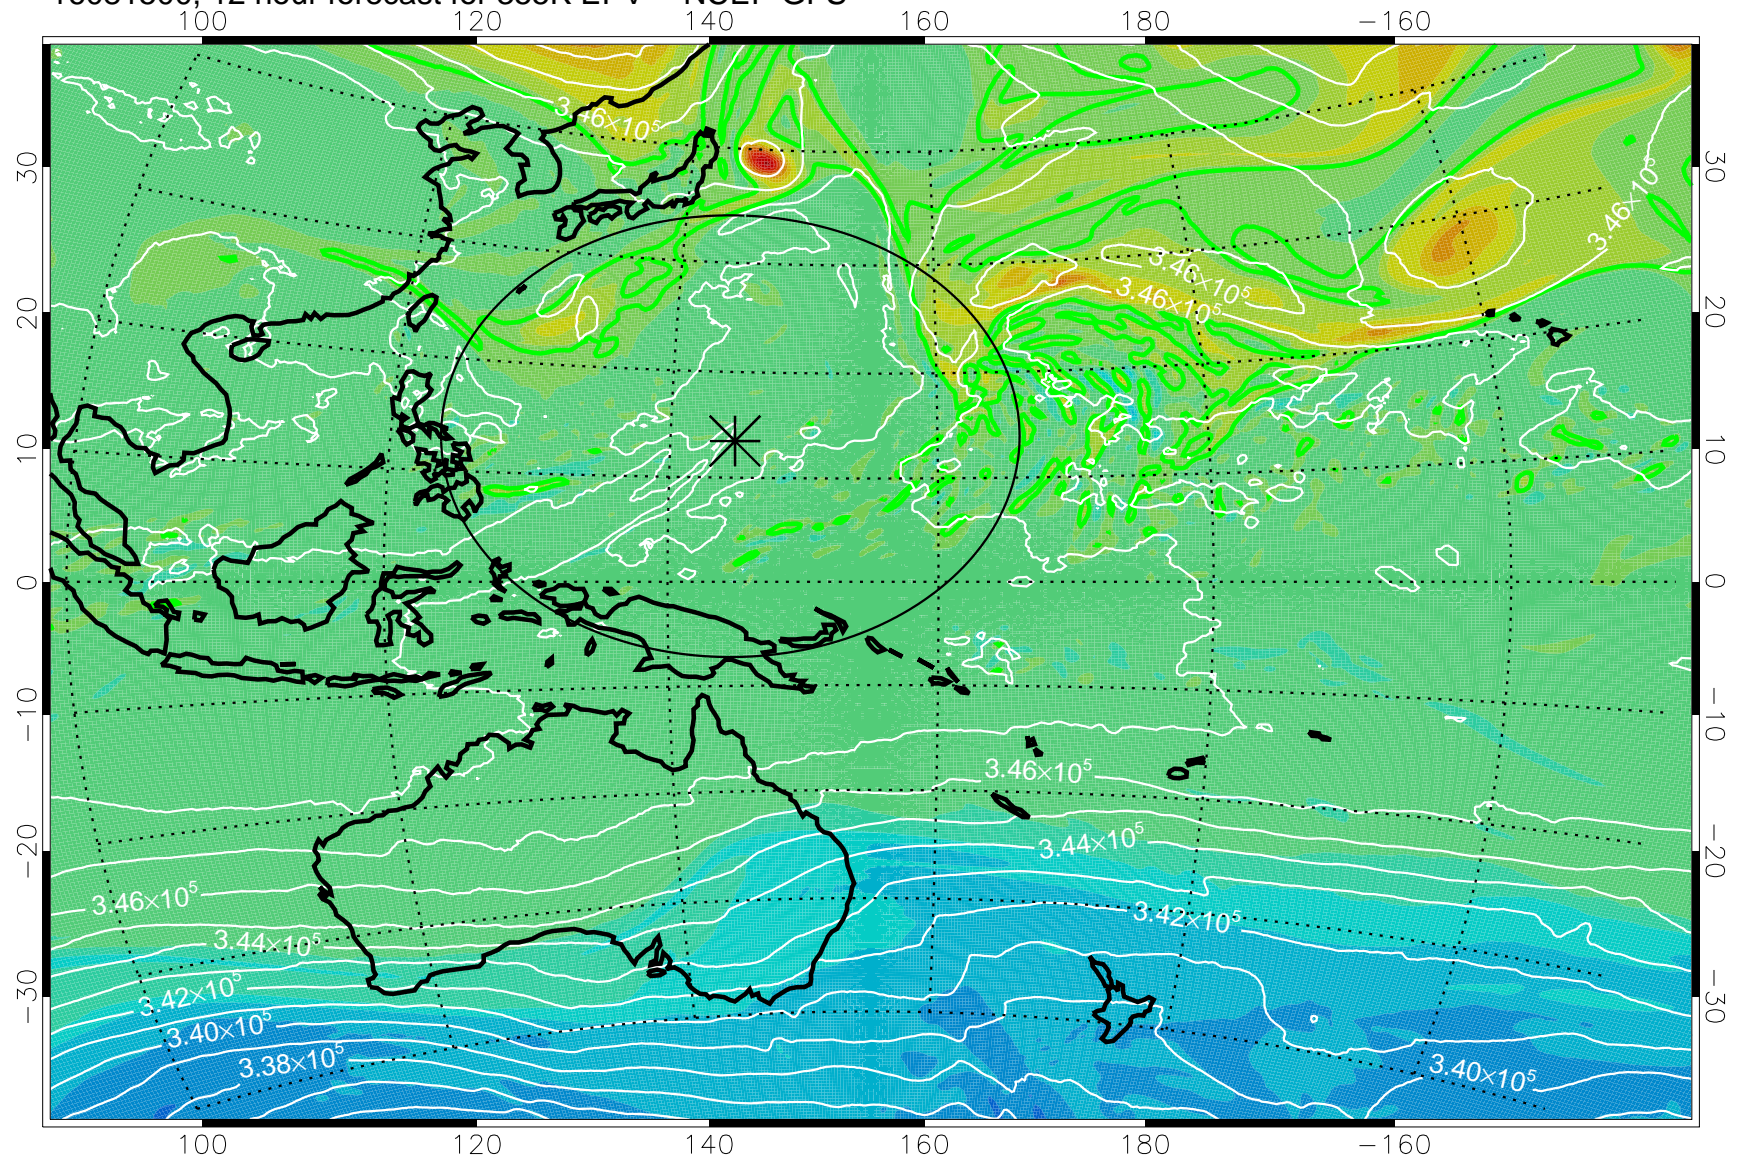

16081418, 6 hour forecast for 355K EPV -- NCEP GFS

355K Montgomery Streamfunction, white
EPV Tropopause (2 PVU) Position
Range ring of 2304 km

16081500, 12 hour forecast for 355K EPV -- NCEP GFS

355K Montgomery Streamfunction, white
EPV Tropopause (2 PVU) Position
Range ring of 2304 km

16081506, 18 hour forecast for 355K EPV -- NCEP GFS

355K Montgomery Streamfunction, white
EPV Tropopause (2 PVU) Position
Range ring of 2304 km

16081512, 24 hour forecast for 355K EPV -- NCEP GFS

355K Montgomery Streamfunction, white
EPV Tropopause (2 PVU) Position
Range ring of 2304 km

16081518, 30 hour forecast for 355K EPV -- NCEP GFS

355K Montgomery Streamfunction, white
EPV Tropopause (2 PVU) Position
Range ring of 2304 km

16081600, 36 hour forecast for 355K EPV -- NCEP GFS

355K Montgomery Streamfunction, white
EPV Tropopause (2 PVU) Position
Range ring of 2304 km

16081606, 42 hour forecast for 355K EPV -- NCEP GFS

355K Montgomery Streamfunction, white
EPV Tropopause (2 PVU) Position
Range ring of 2304 km

16081612, 48 hour forecast for 355K EPV -- NCEP GFS

355K Montgomery Streamfunction, white
EPV Tropopause (2 PVU) Position
Range ring of 2304 km