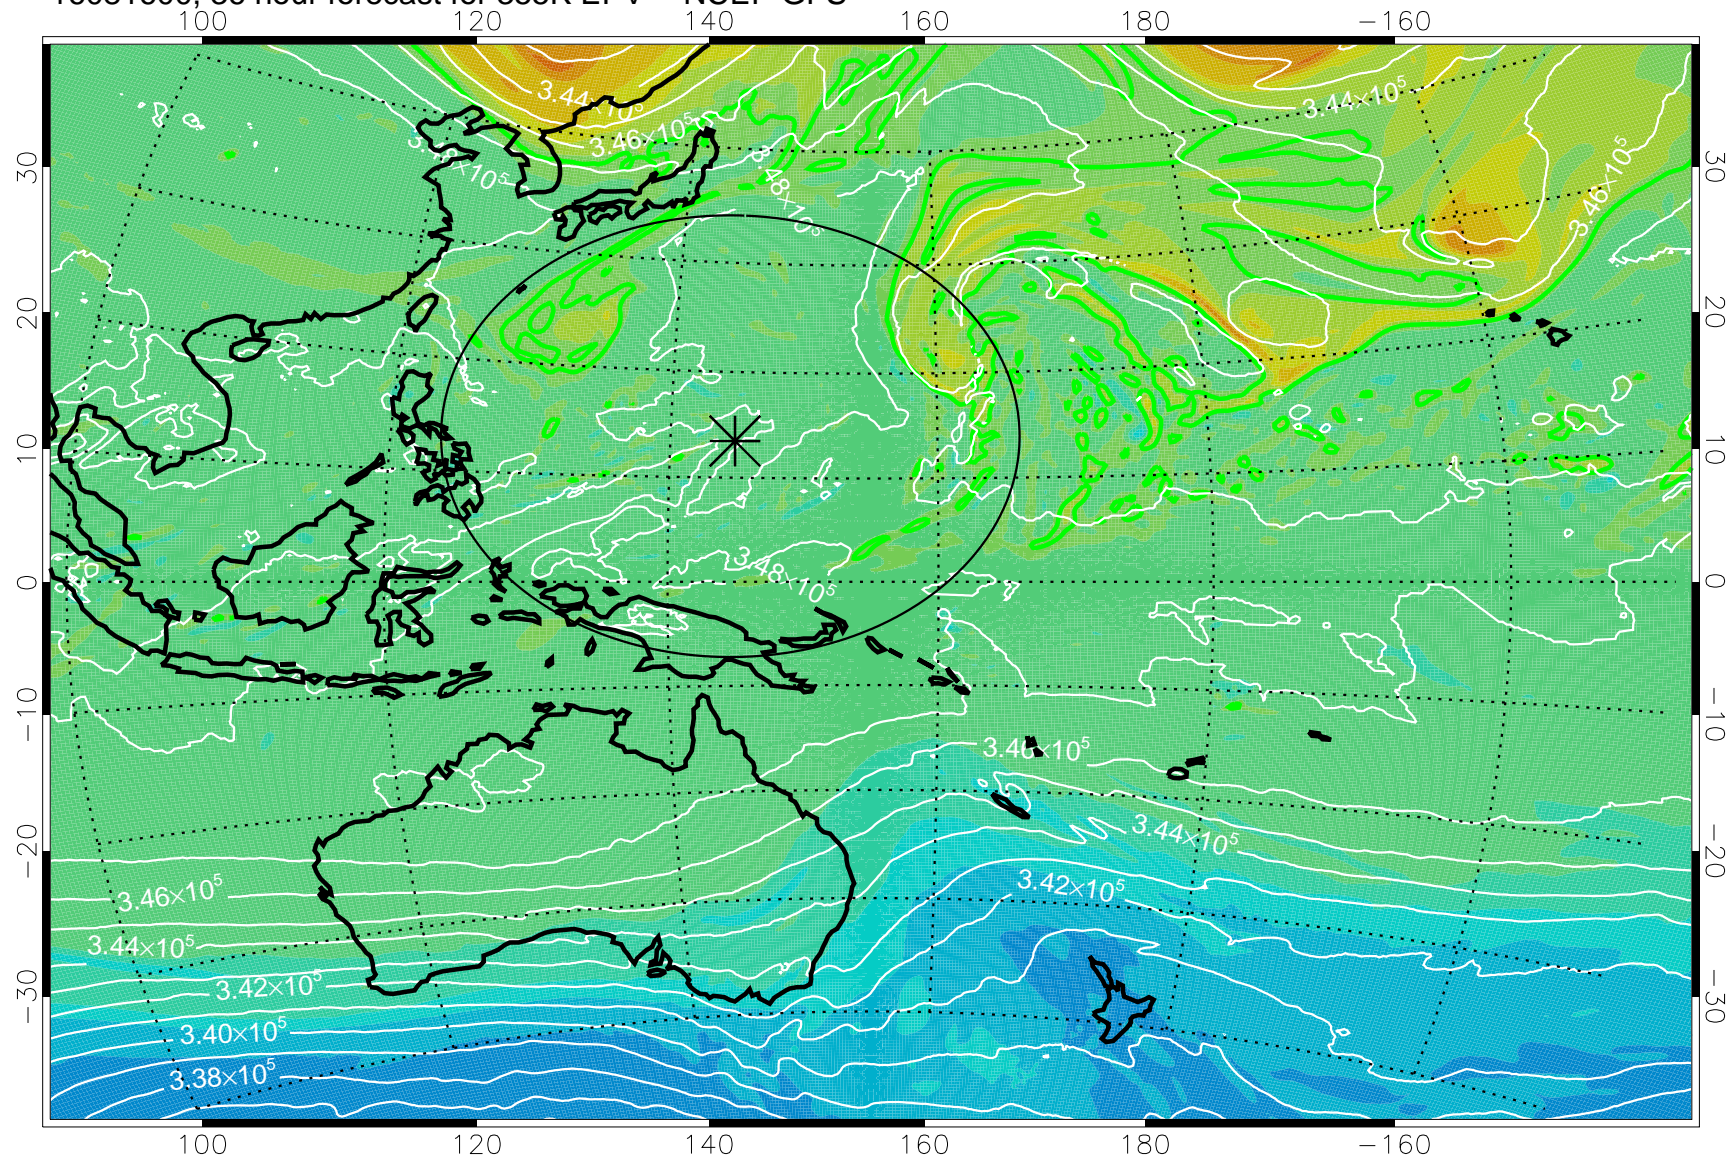

16081506, 18 hour forecast for 355K EPV -- NCEP GFS

355K Montgomery Streamfunction, white
EPV Tropopause (2 PVU) Position
Range ring of 2304 km

16081512, 24 hour forecast for 355K EPV -- NCEP GFS

355K Montgomery Streamfunction, white
EPV Tropopause (2 PVU) Position
Range ring of 2304 km

16081518, 30 hour forecast for 355K EPV -- NCEP GFS

355K Montgomery Streamfunction, white
EPV Tropopause (2 PVU) Position
Range ring of 2304 km

16081600, 36 hour forecast for 355K EPV -- NCEP GFS

355K Montgomery Streamfunction, white
EPV Tropopause (2 PVU) Position
Range ring of 2304 km

16081606, 42 hour forecast for 355K EPV -- NCEP GFS

355K Montgomery Streamfunction, white
EPV Tropopause (2 PVU) Position
Range ring of 2304 km

16081612, 48 hour forecast for 355K EPV -- NCEP GFS

355K Montgomery Streamfunction, white
EPV Tropopause (2 PVU) Position
Range ring of 2304 km

16081618, 54 hour forecast for 355K EPV -- NCEP GFS

355K Montgomery Streamfunction, white
EPV Tropopause (2 PVU) Position
Range ring of 2304 km

16081700, 60 hour forecast for 355K EPV -- NCEP GFS

355K Montgomery Streamfunction, white
EPV Tropopause (2 PVU) Position
Range ring of 2304 km