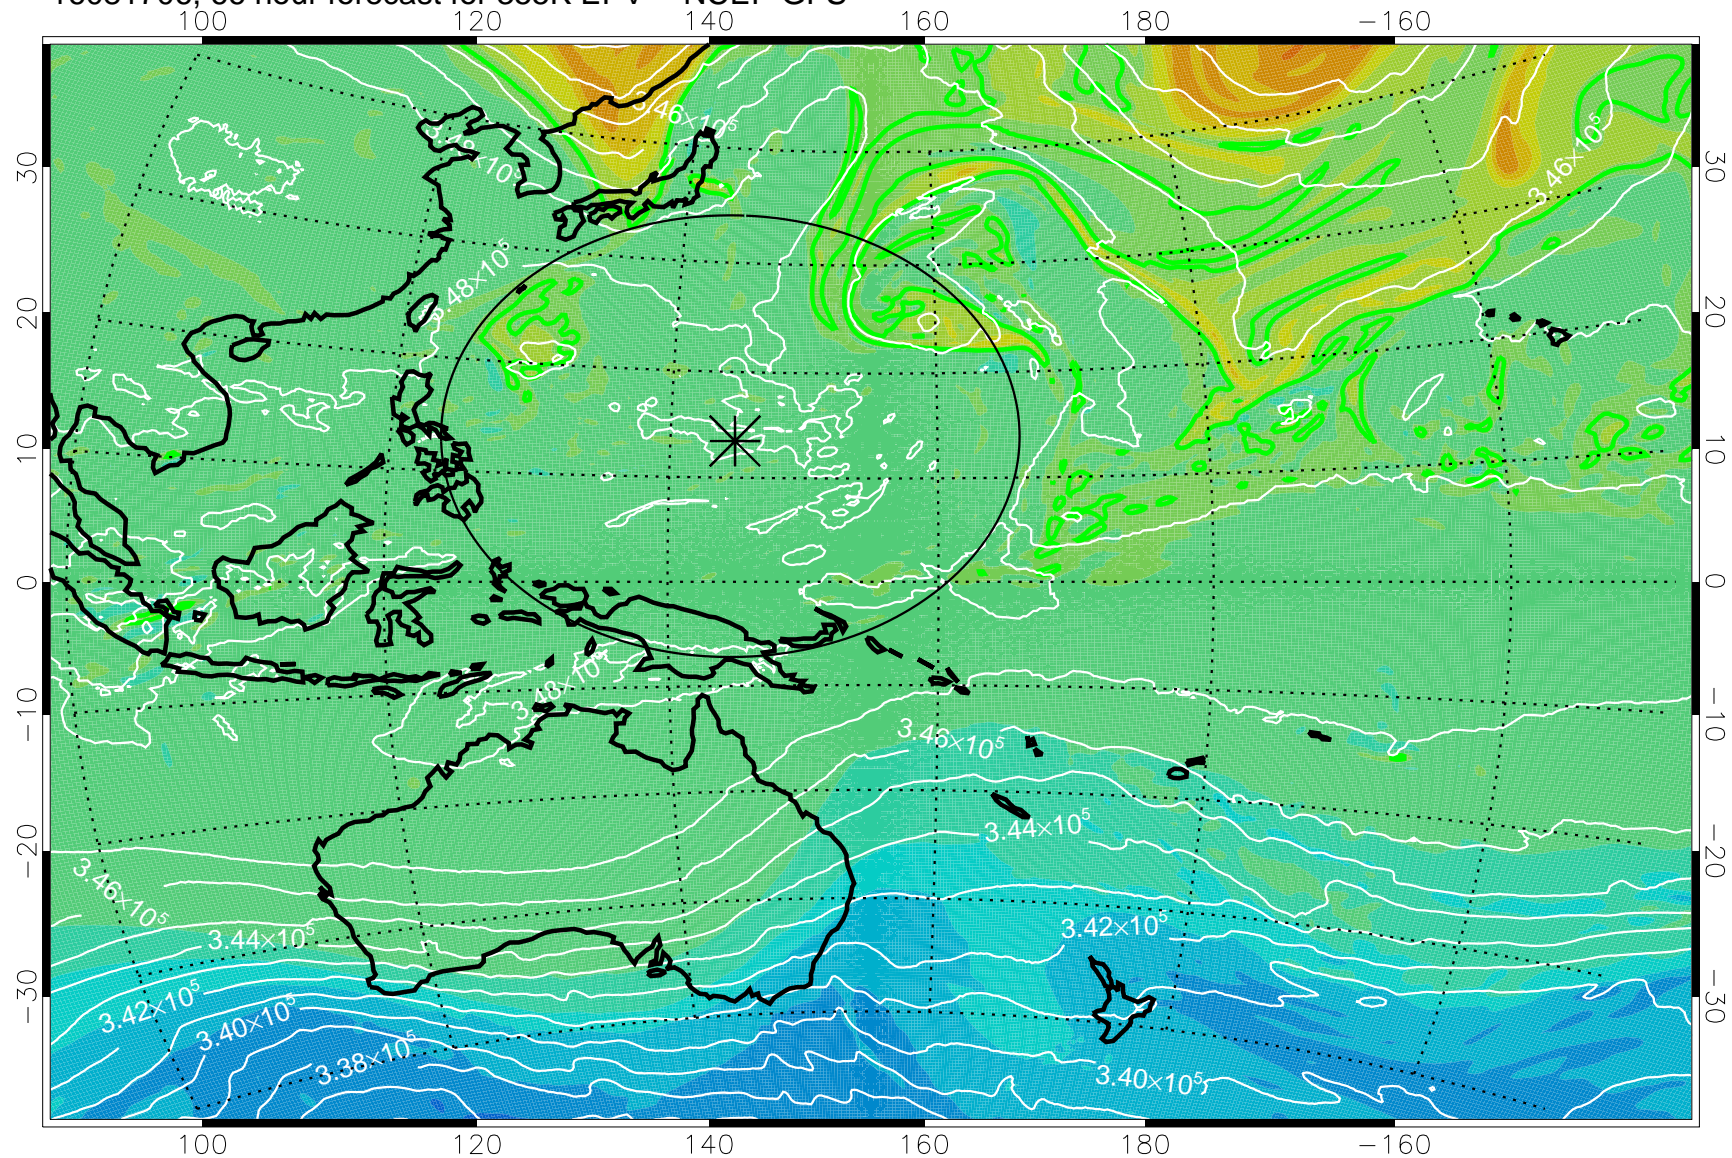

16081606, 42 hour forecast for 355K EPV -- NCEP GFS

355K Montgomery Streamfunction, white
EPV Tropopause (2 PVU) Position
Range ring of 2304 km

16081612, 48 hour forecast for 355K EPV -- NCEP GFS

355K Montgomery Streamfunction, white
EPV Tropopause (2 PVU) Position
Range ring of 2304 km

16081618, 54 hour forecast for 355K EPV -- NCEP GFS

355K Montgomery Streamfunction, white
EPV Tropopause (2 PVU) Position
Range ring of 2304 km

16081700, 60 hour forecast for 355K EPV -- NCEP GFS

355K Montgomery Streamfunction, white
EPV Tropopause (2 PVU) Position
Range ring of 2304 km

16081706, 66 hour forecast for 355K EPV -- NCEP GFS

355K Montgomery Streamfunction, white
EPV Tropopause (2 PVU) Position
Range ring of 2304 km

16081712, 72 hour forecast for 355K EPV -- NCEP GFS

355K Montgomery Streamfunction, white
EPV Tropopause (2 PVU) Position
Range ring of 2304 km

16081718, 78 hour forecast for 355K EPV -- NCEP GFS

355K Montgomery Streamfunction, white
EPV Tropopause (2 PVU) Position
Range ring of 2304 km

16081800, 84 hour forecast for 355K EPV -- NCEP GFS

355K Montgomery Streamfunction, white
EPV Tropopause (2 PVU) Position
Range ring of 2304 km