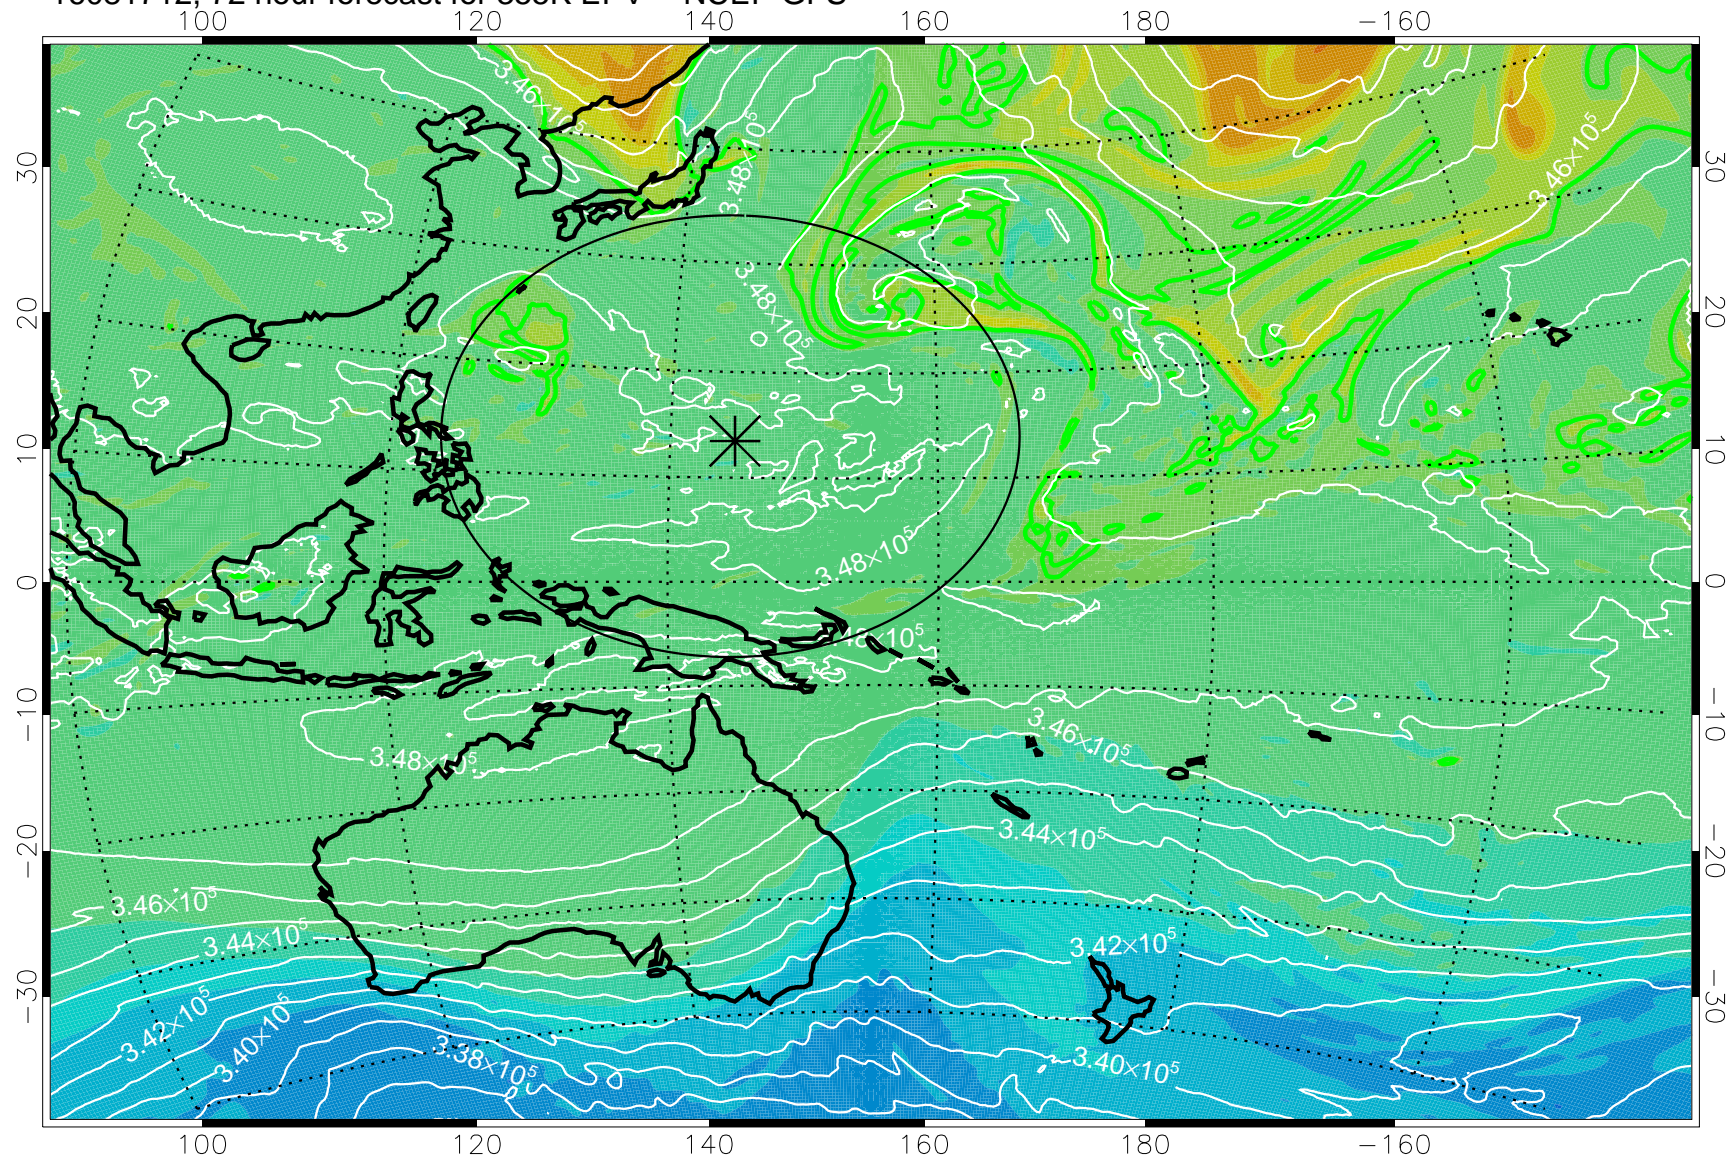

16081606, 42 hour forecast for 355K EPV -- NCEP GFS

355K Montgomery Streamfunction, white
EPV Tropopause (2 PVU) Position
Range ring of 2304 km

16081612, 48 hour forecast for 355K EPV -- NCEP GFS

355K Montgomery Streamfunction, white
EPV Tropopause (2 PVU) Position
Range ring of 2304 km

16081618, 54 hour forecast for 355K EPV -- NCEP GFS

355K Montgomery Streamfunction, white
EPV Tropopause (2 PVU) Position
Range ring of 2304 km

16081700, 60 hour forecast for 355K EPV -- NCEP GFS

355K Montgomery Streamfunction, white
EPV Tropopause (2 PVU) Position
Range ring of 2304 km

16081706, 66 hour forecast for 355K EPV -- NCEP GFS

355K Montgomery Streamfunction, white
EPV Tropopause (2 PVU) Position
Range ring of 2304 km

16081712, 72 hour forecast for 355K EPV -- NCEP GFS

355K Montgomery Streamfunction, white
EPV Tropopause (2 PVU) Position
Range ring of 2304 km

16081718, 78 hour forecast for 355K EPV -- NCEP GFS

355K Montgomery Streamfunction, white
EPV Tropopause (2 PVU) Position
Range ring of 2304 km

16081800, 84 hour forecast for 355K EPV -- NCEP GFS

355K Montgomery Streamfunction, white
EPV Tropopause (2 PVU) Position
Range ring of 2304 km