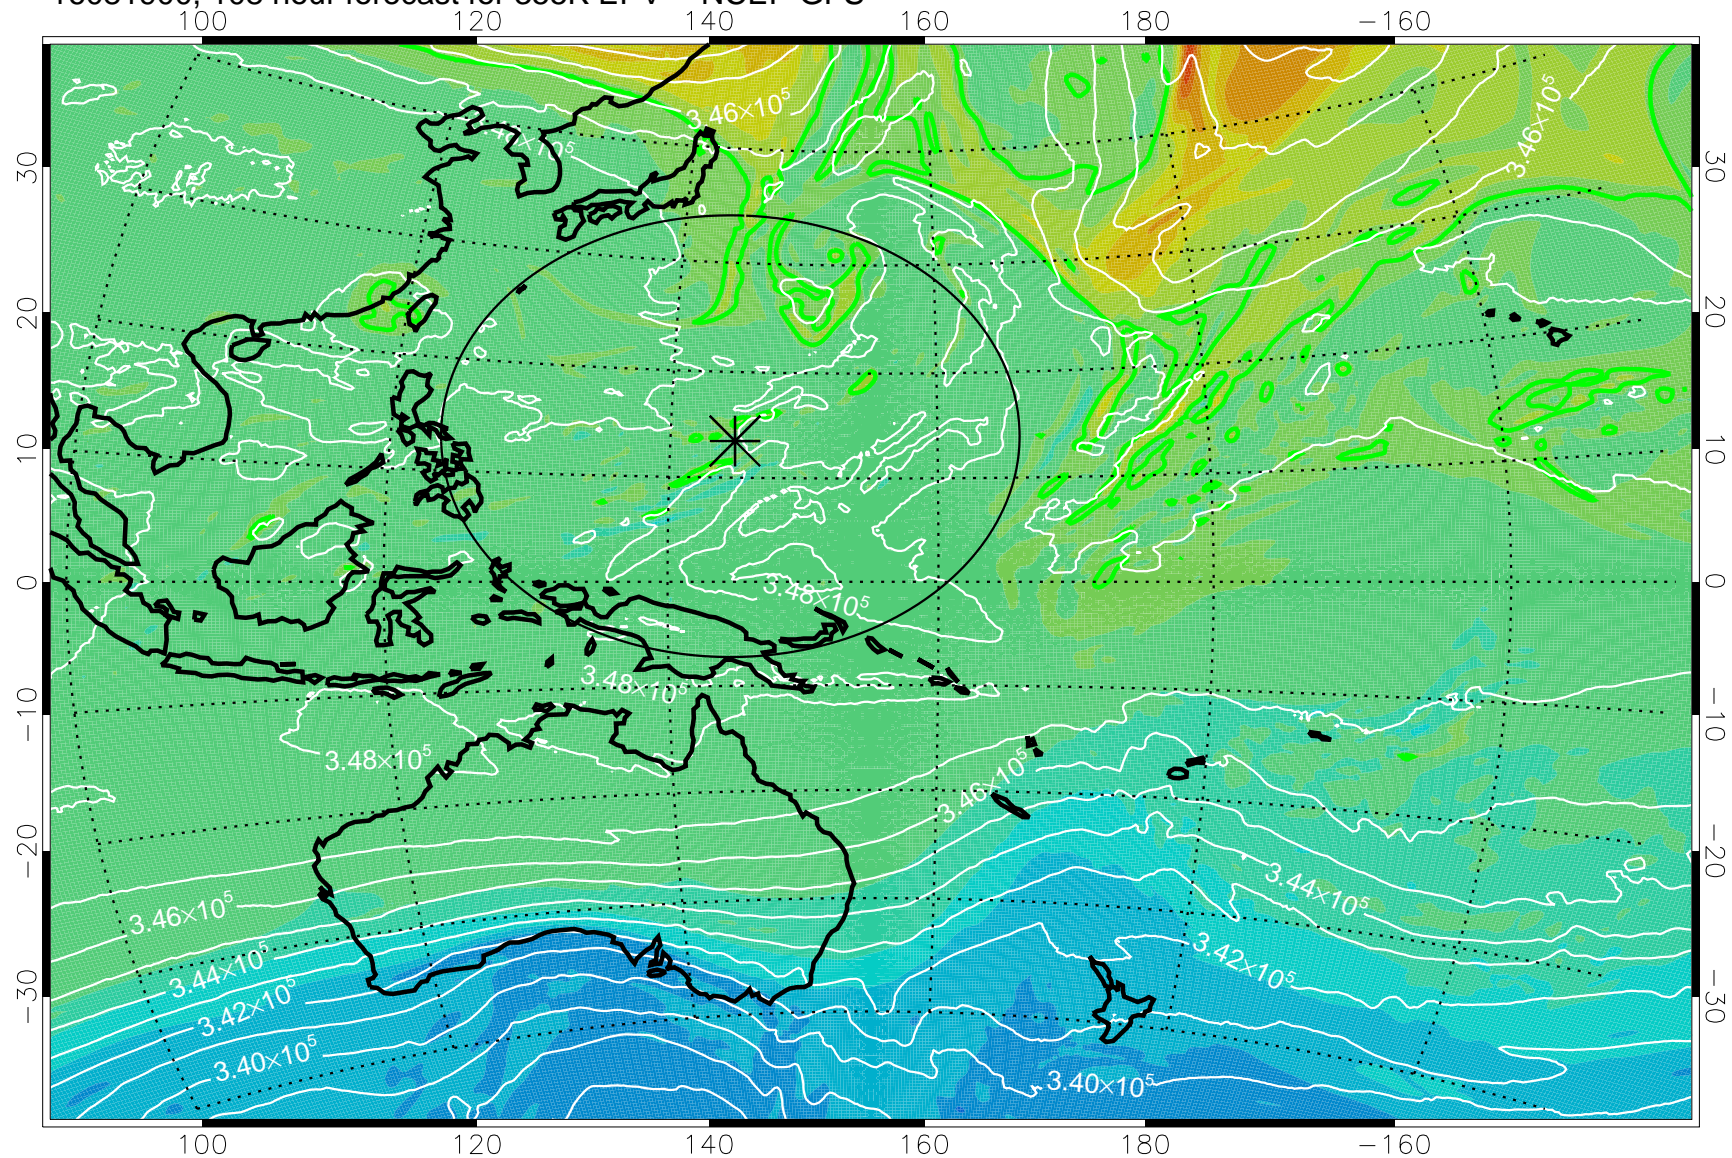

16081718, 78 hour forecast for 355K EPV -- NCEP GFS

355K Montgomery Streamfunction, white
EPV Tropopause (2 PVU) Position
Range ring of 2304 km

16081800, 84 hour forecast for 355K EPV -- NCEP GFS

355K Montgomery Streamfunction, white
EPV Tropopause (2 PVU) Position
Range ring of 2304 km

16081806, 90 hour forecast for 355K EPV -- NCEP GFS

355K Montgomery Streamfunction, white
EPV Tropopause (2 PVU) Position
Range ring of 2304 km

16081812, 96 hour forecast for 355K EPV -- NCEP GFS

355K Montgomery Streamfunction, white
EPV Tropopause (2 PVU) Position
Range ring of 2304 km

16081818, 102 hour forecast for 355K EPV -- NCEP GFS

355K Montgomery Streamfunction, white
EPV Tropopause (2 PVU) Position
Range ring of 2304 km

16081900, 108 hour forecast for 355K EPV -- NCEP GFS

355K Montgomery Streamfunction, white
EPV Tropopause (2 PVU) Position
Range ring of 2304 km

16081906, 114 hour forecast for 355K EPV -- NCEP GFS

355K Montgomery Streamfunction, white
EPV Tropopause (2 PVU) Position
Range ring of 2304 km

16081912, 120 hour forecast for 355K EPV -- NCEP GFS

355K Montgomery Streamfunction, white
EPV Tropopause (2 PVU) Position
Range ring of 2304 km