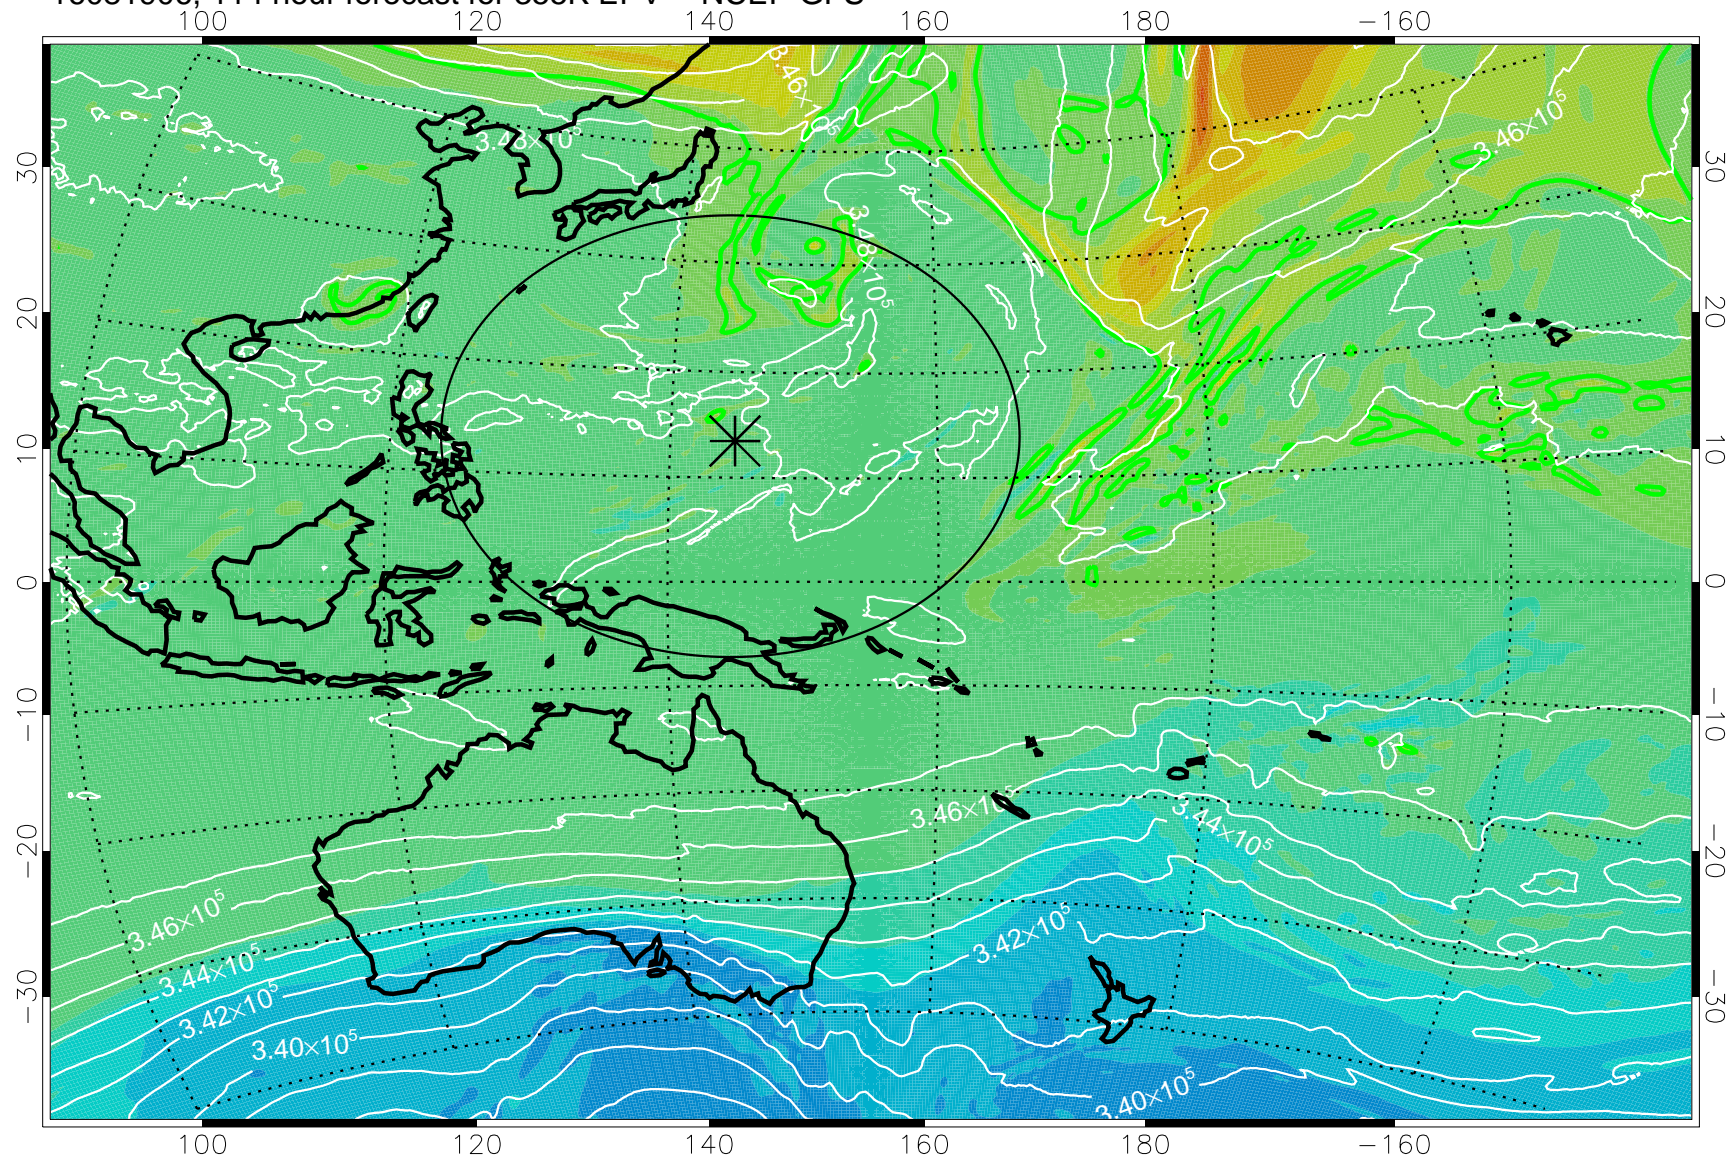

16081806, 90 hour forecast for 355K EPV -- NCEP GFS

355K Montgomery Streamfunction, white
EPV Tropopause (2 PVU) Position
Range ring of 2304 km

16081812, 96 hour forecast for 355K EPV -- NCEP GFS

355K Montgomery Streamfunction, white
EPV Tropopause (2 PVU) Position
Range ring of 2304 km

16081818, 102 hour forecast for 355K EPV -- NCEP GFS

355K Montgomery Streamfunction, white
EPV Tropopause (2 PVU) Position
Range ring of 2304 km

16081900, 108 hour forecast for 355K EPV -- NCEP GFS

355K Montgomery Streamfunction, white
EPV Tropopause (2 PVU) Position
Range ring of 2304 km

16081906, 114 hour forecast for 355K EPV -- NCEP GFS

355K Montgomery Streamfunction, white
EPV Tropopause (2 PVU) Position
Range ring of 2304 km

16081912, 120 hour forecast for 355K EPV -- NCEP GFS

355K Montgomery Streamfunction, white
EPV Tropopause (2 PVU) Position
Range ring of 2304 km