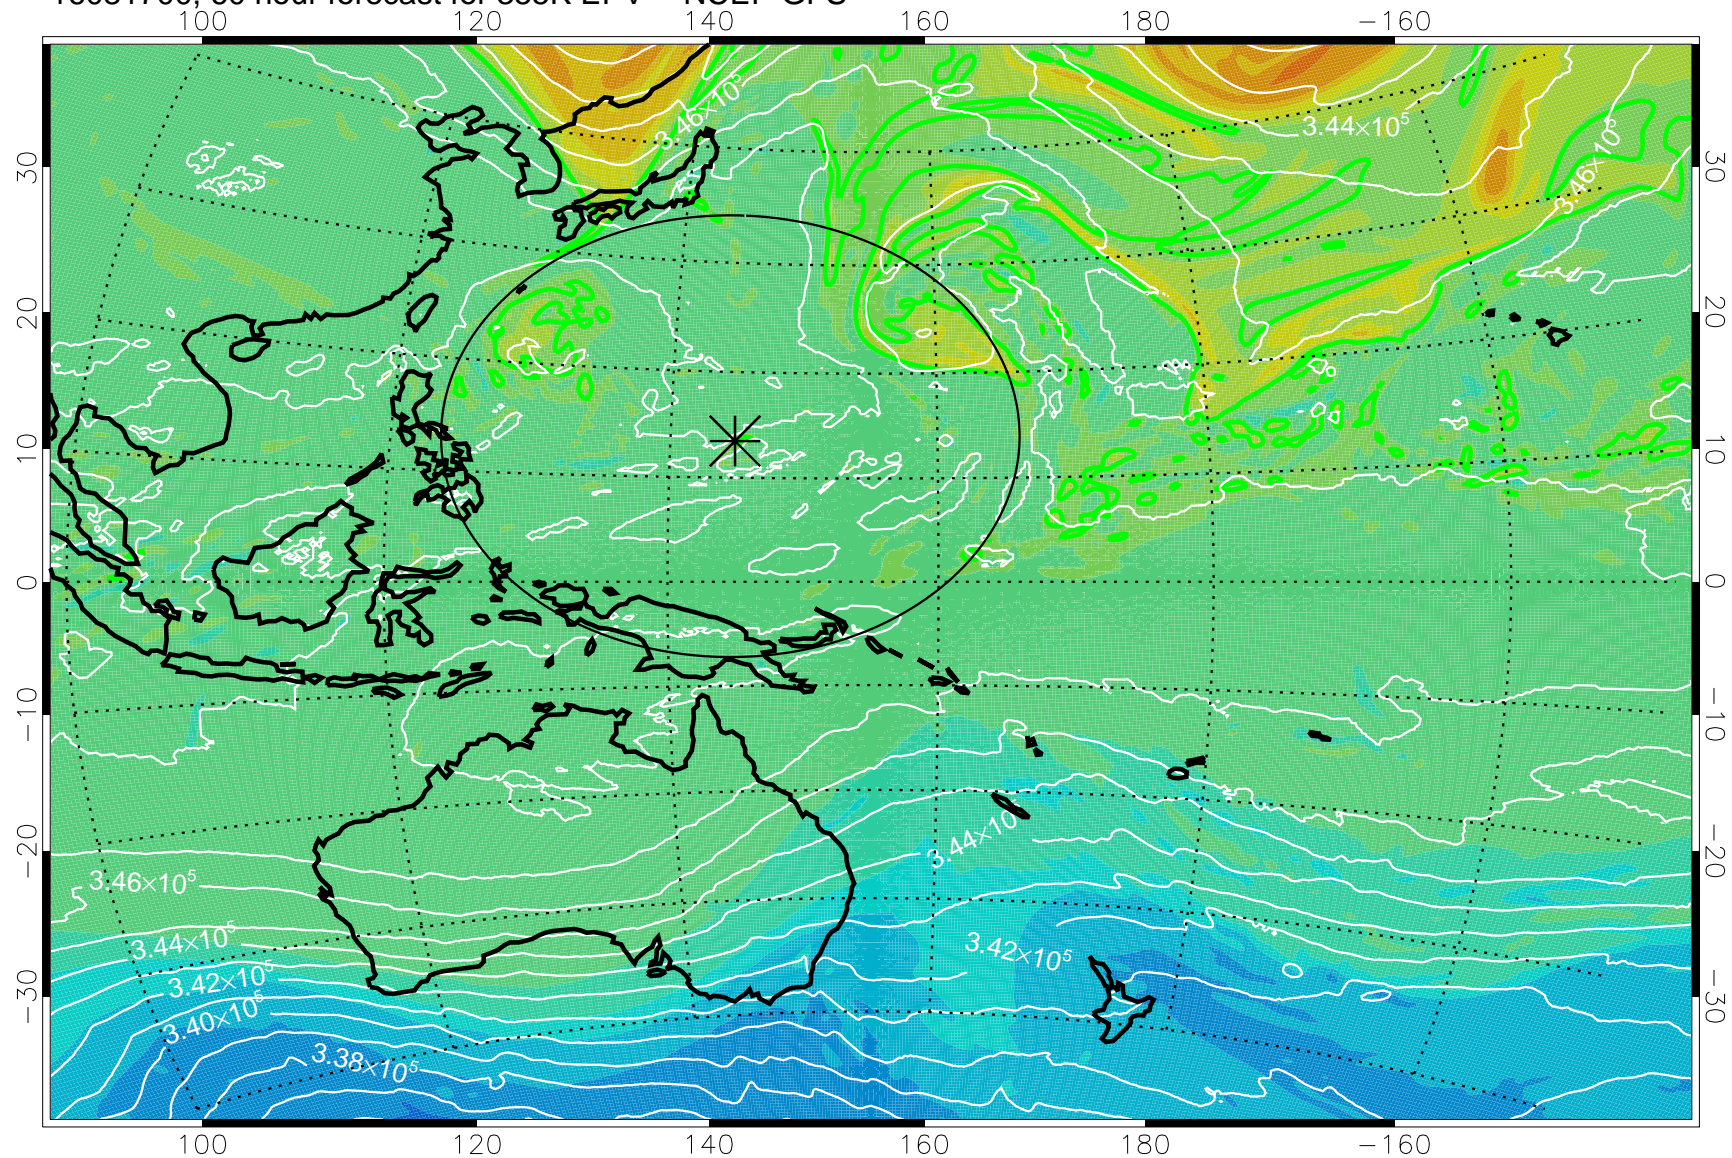

16081518, 30 hour forecast for 355K EPV -- NCEP GFS

355K Montgomery Streamfunction, white
EPV Tropopause (2 PVU) Position
Range ring of 2304 km

16081600, 36 hour forecast for 355K EPV -- NCEP GFS

355K Montgomery Streamfunction, white
EPV Tropopause (2 PVU) Position
Range ring of 2304 km

16081606, 42 hour forecast for 355K EPV -- NCEP GFS

355K Montgomery Streamfunction, white
EPV Tropopause (2 PVU) Position
Range ring of 2304 km

16081612, 48 hour forecast for 355K EPV -- NCEP GFS

355K Montgomery Streamfunction, white
EPV Tropopause (2 PVU) Position
Range ring of 2304 km

16081618, 54 hour forecast for 355K EPV -- NCEP GFS

355K Montgomery Streamfunction, white
EPV Tropopause (2 PVU) Position
Range ring of 2304 km

16081700, 60 hour forecast for 355K EPV -- NCEP GFS

355K Montgomery Streamfunction, white
EPV Tropopause (2 PVU) Position
Range ring of 2304 km

16081706, 66 hour forecast for 355K EPV -- NCEP GFS

355K Montgomery Streamfunction, white
EPV Tropopause (2 PVU) Position
Range ring of 2304 km

16081712, 72 hour forecast for 355K EPV -- NCEP GFS

355K Montgomery Streamfunction, white
EPV Tropopause (2 PVU) Position
Range ring of 2304 km