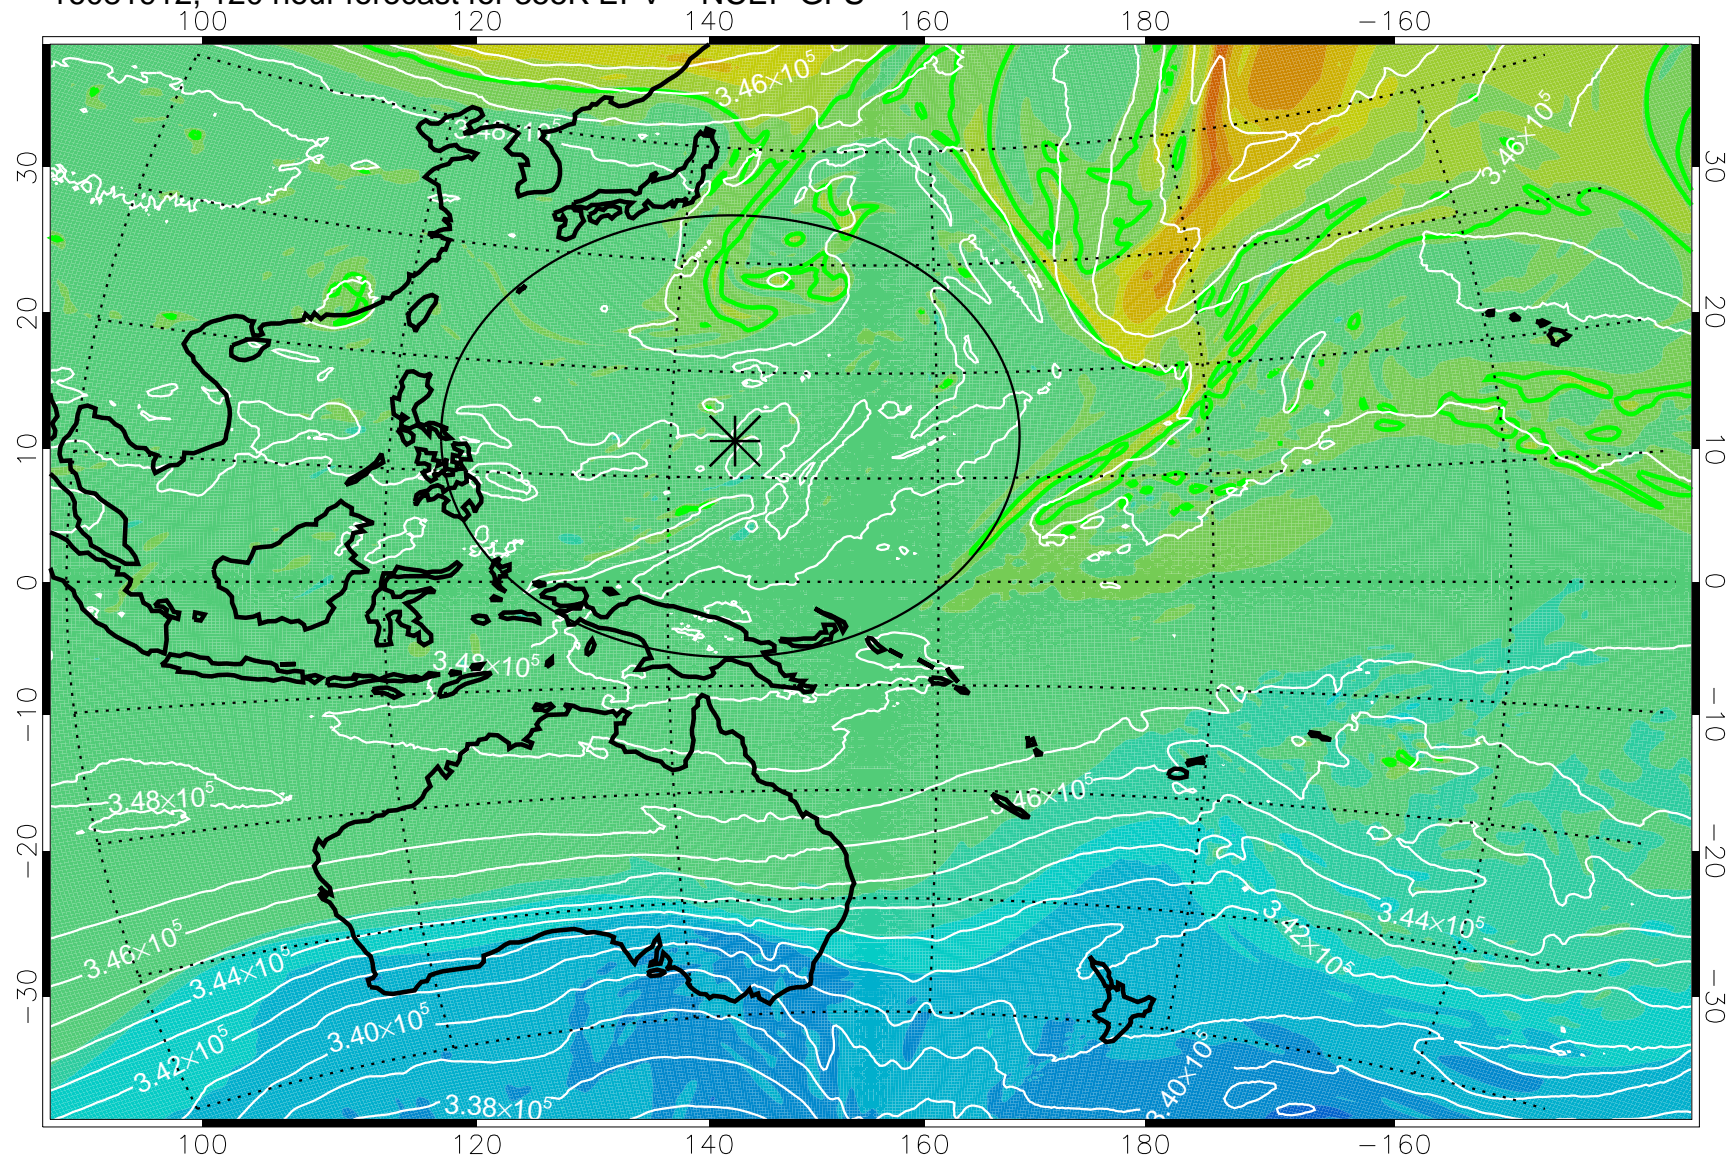

16081718, 78 hour forecast for 355K EPV -- NCEP GFS

355K Montgomery Streamfunction, white
EPV Tropopause (2 PVU) Position
Range ring of 2304 km

16081800, 84 hour forecast for 355K EPV -- NCEP GFS

355K Montgomery Streamfunction, white
EPV Tropopause (2 PVU) Position
Range ring of 2304 km

16081806, 90 hour forecast for 355K EPV -- NCEP GFS

355K Montgomery Streamfunction, white
EPV Tropopause (2 PVU) Position
Range ring of 2304 km

16081812, 96 hour forecast for 355K EPV -- NCEP GFS

355K Montgomery Streamfunction, white
EPV Tropopause (2 PVU) Position
Range ring of 2304 km

16081818, 102 hour forecast for 355K EPV -- NCEP GFS

355K Montgomery Streamfunction, white
EPV Tropopause (2 PVU) Position
Range ring of 2304 km

16081900, 108 hour forecast for 355K EPV -- NCEP GFS

355K Montgomery Streamfunction, white
EPV Tropopause (2 PVU) Position
Range ring of 2304 km

16081906, 114 hour forecast for 355K EPV -- NCEP GFS

355K Montgomery Streamfunction, white
EPV Tropopause (2 PVU) Position
Range ring of 2304 km

16081912, 120 hour forecast for 355K EPV -- NCEP GFS

355K Montgomery Streamfunction, white
EPV Tropopause (2 PVU) Position
Range ring of 2304 km