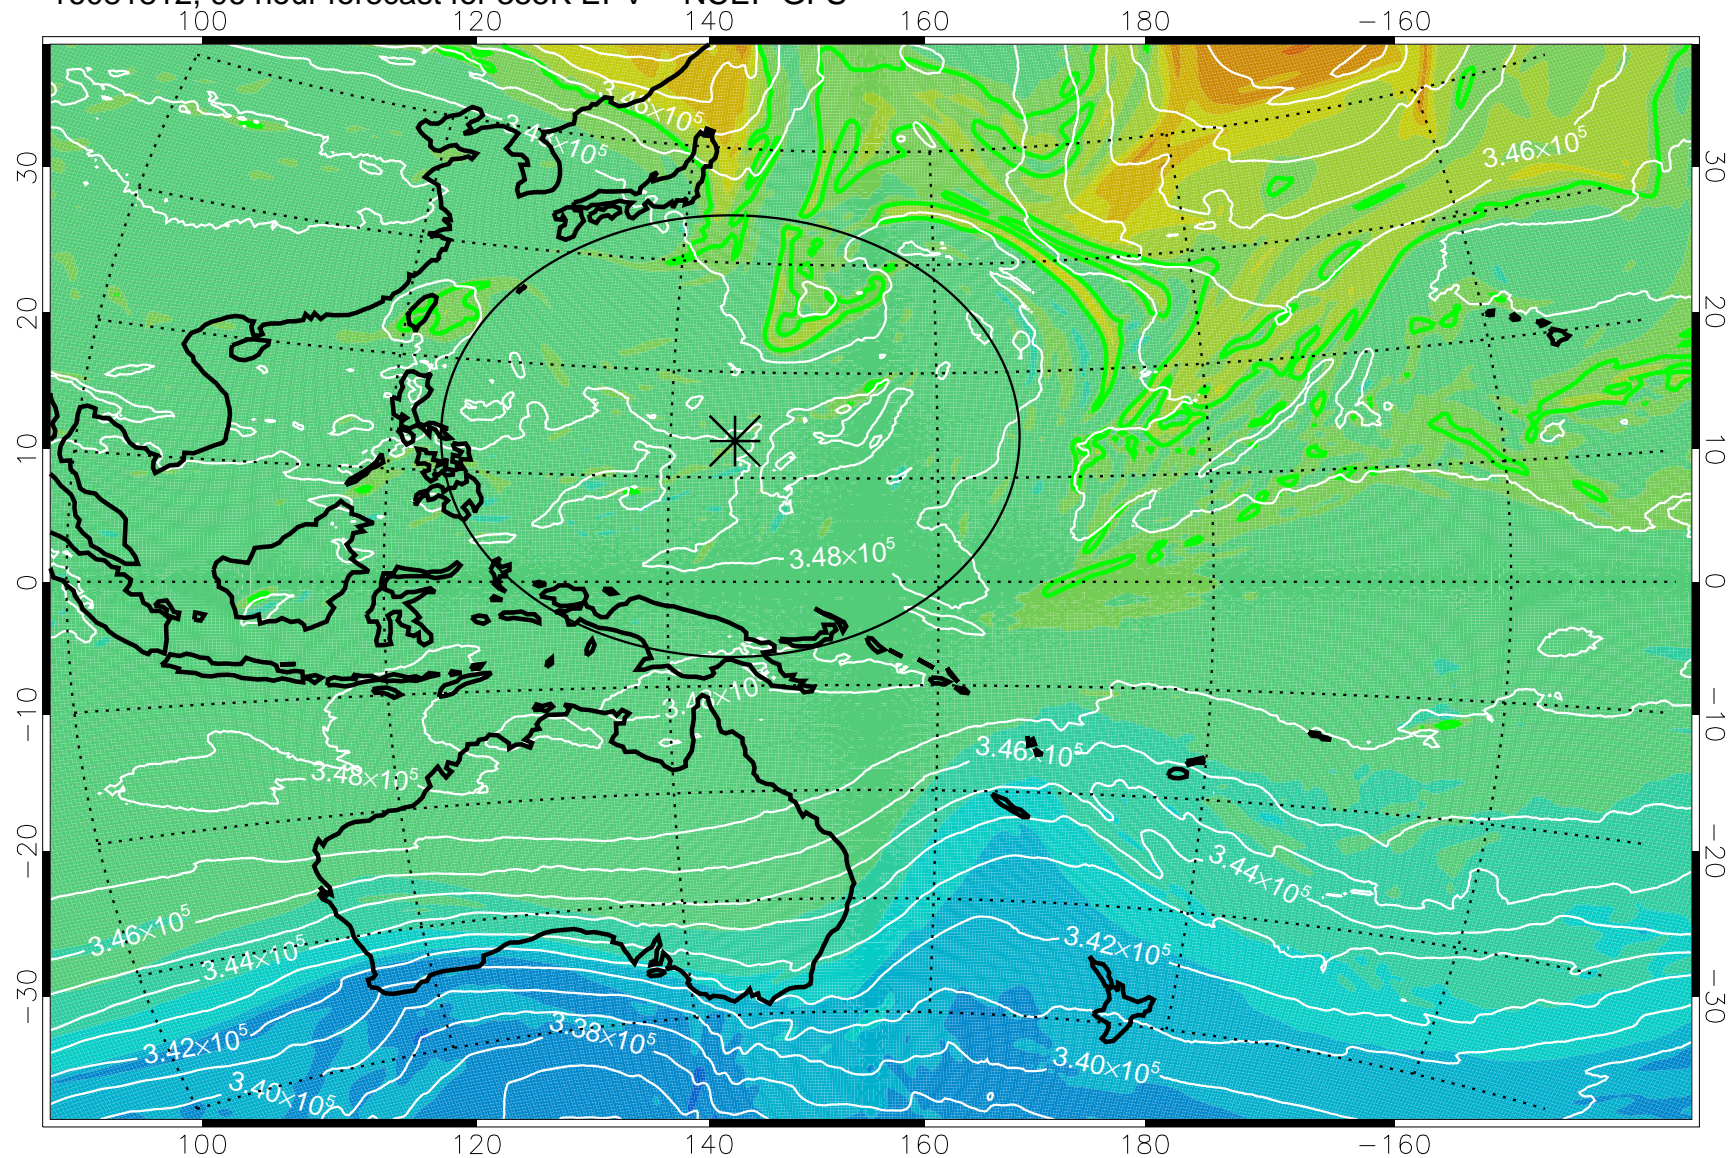

16081706, 66 hour forecast for 355K EPV -- NCEP GFS

355K Montgomery Streamfunction, white
EPV Tropopause (2 PVU) Position
Range ring of 2304 km

16081712, 72 hour forecast for 355K EPV -- NCEP GFS

355K Montgomery Streamfunction, white
EPV Tropopause (2 PVU) Position
Range ring of 2304 km

16081718, 78 hour forecast for 355K EPV -- NCEP GFS

355K Montgomery Streamfunction, white
EPV Tropopause (2 PVU) Position
Range ring of 2304 km

16081800, 84 hour forecast for 355K EPV -- NCEP GFS

355K Montgomery Streamfunction, white
EPV Tropopause (2 PVU) Position
Range ring of 2304 km

16081806, 90 hour forecast for 355K EPV -- NCEP GFS

355K Montgomery Streamfunction, white
EPV Tropopause (2 PVU) Position
Range ring of 2304 km

16081812, 96 hour forecast for 355K EPV -- NCEP GFS

355K Montgomery Streamfunction, white
EPV Tropopause (2 PVU) Position
Range ring of 2304 km

16081818, 102 hour forecast for 355K EPV -- NCEP GFS

355K Montgomery Streamfunction, white
EPV Tropopause (2 PVU) Position
Range ring of 2304 km

16081900, 108 hour forecast for 355K EPV -- NCEP GFS

355K Montgomery Streamfunction, white
EPV Tropopause (2 PVU) Position
Range ring of 2304 km