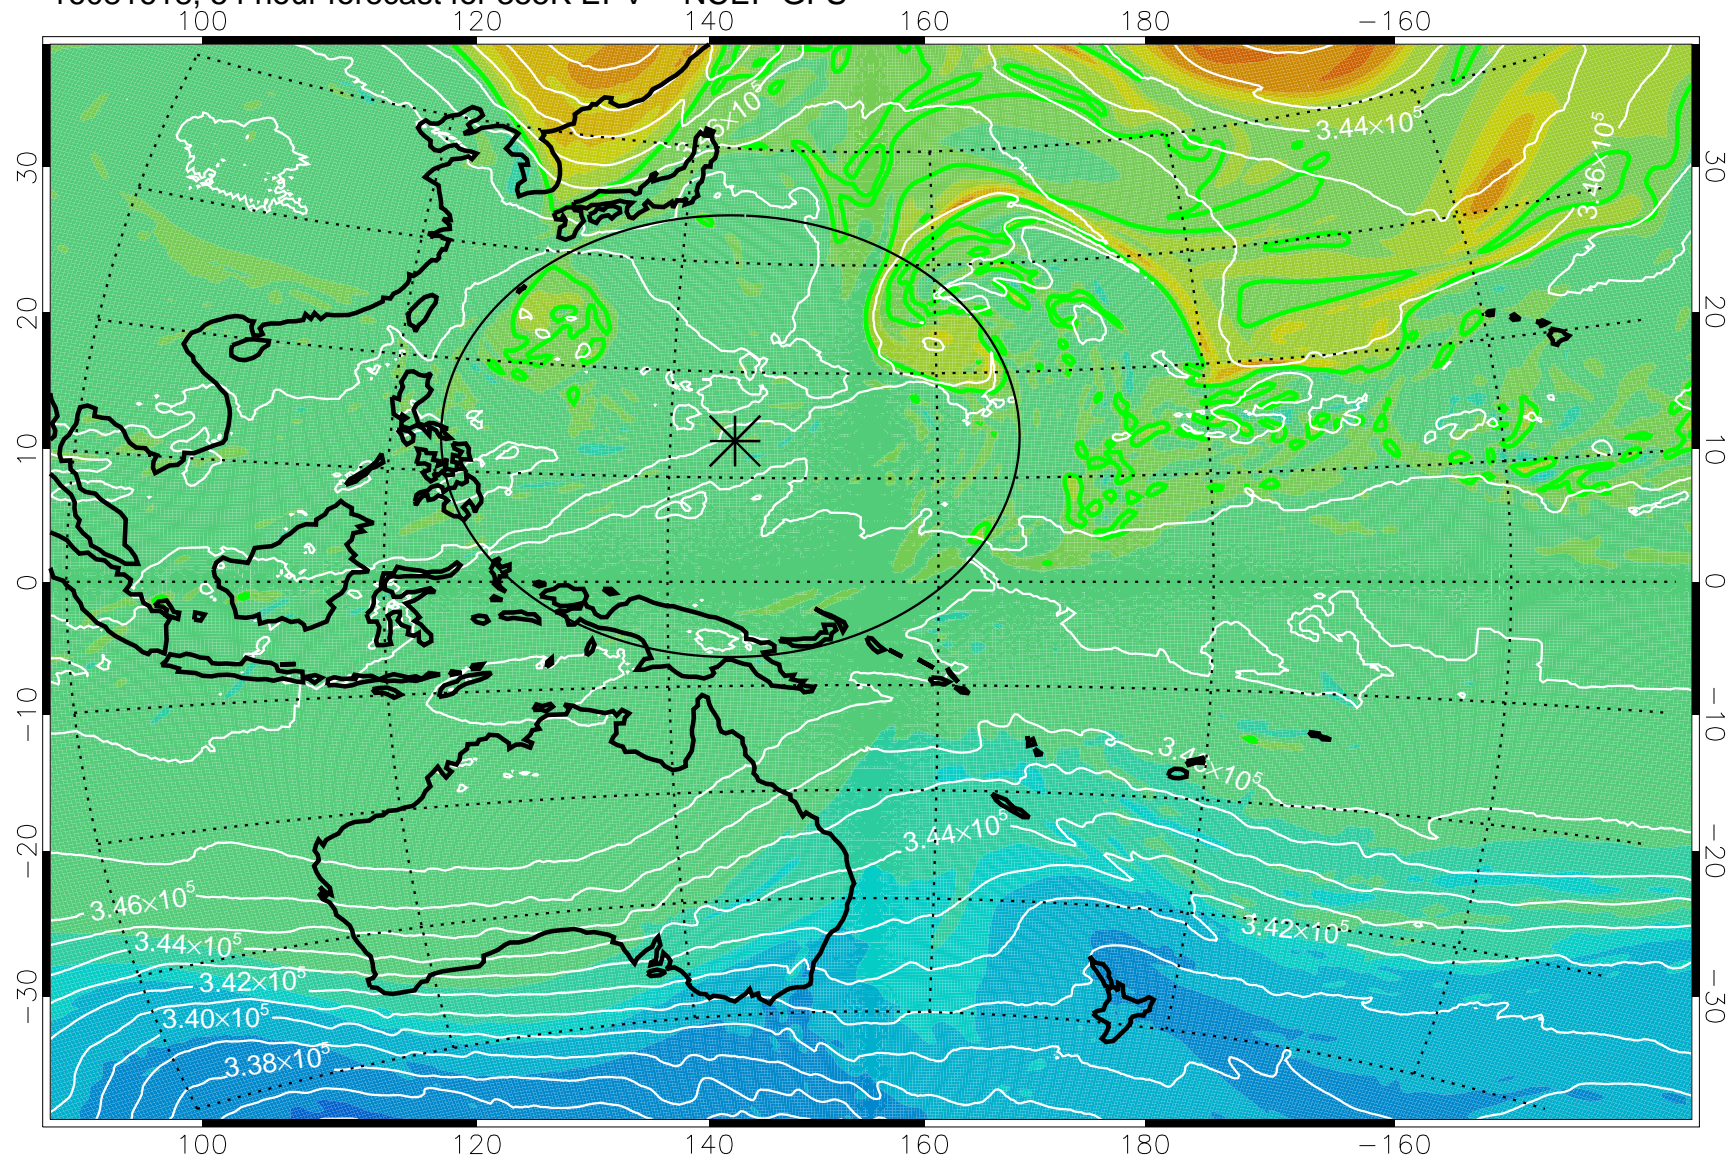

16081606, 42 hour forecast for 355K EPV -- NCEP GFS

355K Montgomery Streamfunction, white
EPV Tropopause (2 PVU) Position
Range ring of 2304 km

16081612, 48 hour forecast for 355K EPV -- NCEP GFS

355K Montgomery Streamfunction, white
EPV Tropopause (2 PVU) Position
Range ring of 2304 km

16081618, 54 hour forecast for 355K EPV -- NCEP GFS

355K Montgomery Streamfunction, white
EPV Tropopause (2 PVU) Position
Range ring of 2304 km

16081700, 60 hour forecast for 355K EPV -- NCEP GFS

355K Montgomery Streamfunction, white
EPV Tropopause (2 PVU) Position
Range ring of 2304 km

16081706, 66 hour forecast for 355K EPV -- NCEP GFS

355K Montgomery Streamfunction, white
EPV Tropopause (2 PVU) Position
Range ring of 2304 km

16081712, 72 hour forecast for 355K EPV -- NCEP GFS

355K Montgomery Streamfunction, white
EPV Tropopause (2 PVU) Position
Range ring of 2304 km

16081718, 78 hour forecast for 355K EPV -- NCEP GFS

355K Montgomery Streamfunction, white
EPV Tropopause (2 PVU) Position
Range ring of 2304 km

16081800, 84 hour forecast for 355K EPV -- NCEP GFS

355K Montgomery Streamfunction, white
EPV Tropopause (2 PVU) Position
Range ring of 2304 km