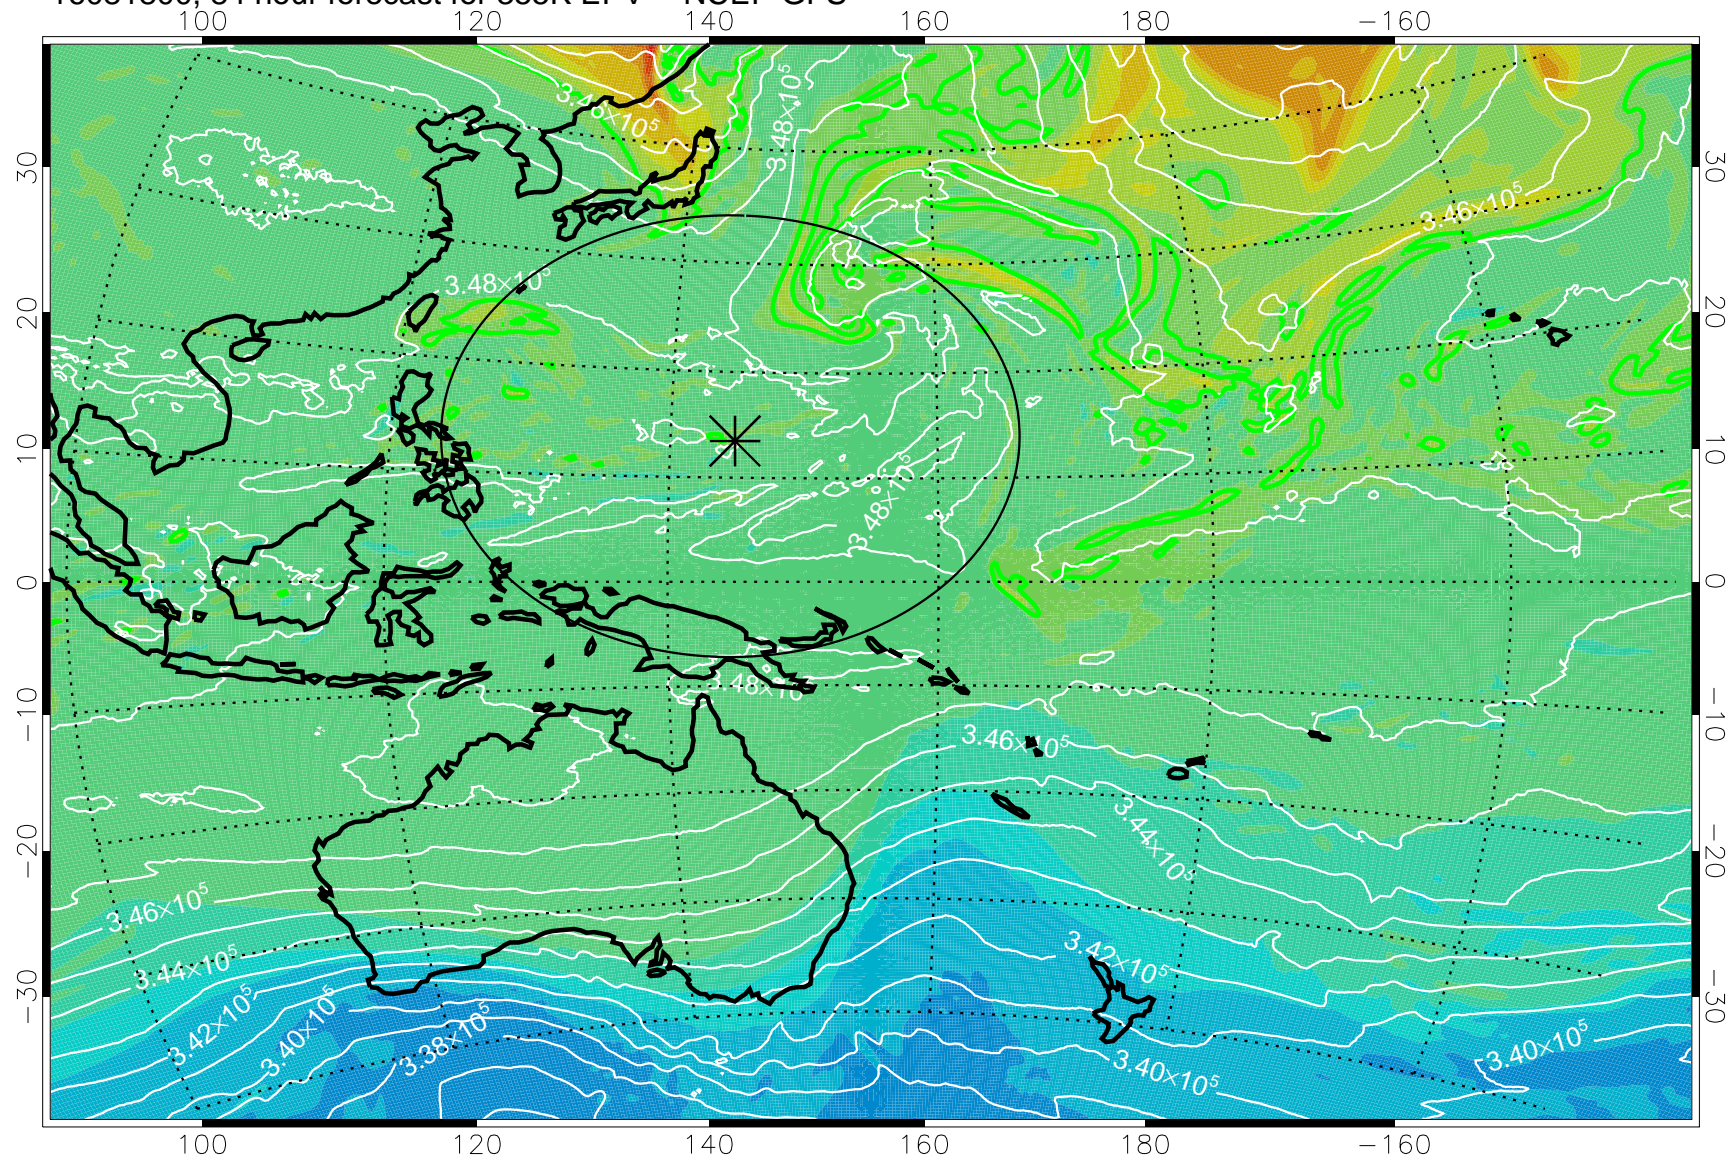

16081706, 66 hour forecast for 355K EPV -- NCEP GFS

355K Montgomery Streamfunction, white
EPV Tropopause (2 PVU) Position
Range ring of 2304 km

16081712, 72 hour forecast for 355K EPV -- NCEP GFS

355K Montgomery Streamfunction, white
EPV Tropopause (2 PVU) Position
Range ring of 2304 km

16081718, 78 hour forecast for 355K EPV -- NCEP GFS

355K Montgomery Streamfunction, white
EPV Tropopause (2 PVU) Position
Range ring of 2304 km

16081800, 84 hour forecast for 355K EPV -- NCEP GFS

355K Montgomery Streamfunction, white
EPV Tropopause (2 PVU) Position
Range ring of 2304 km

16081806, 90 hour forecast for 355K EPV -- NCEP GFS

355K Montgomery Streamfunction, white
EPV Tropopause (2 PVU) Position
Range ring of 2304 km

16081812, 96 hour forecast for 355K EPV -- NCEP GFS

355K Montgomery Streamfunction, white
EPV Tropopause (2 PVU) Position
Range ring of 2304 km

16081818, 102 hour forecast for 355K EPV -- NCEP GFS

355K Montgomery Streamfunction, white
EPV Tropopause (2 PVU) Position
Range ring of 2304 km

16081900, 108 hour forecast for 355K EPV -- NCEP GFS

355K Montgomery Streamfunction, white
EPV Tropopause (2 PVU) Position
Range ring of 2304 km