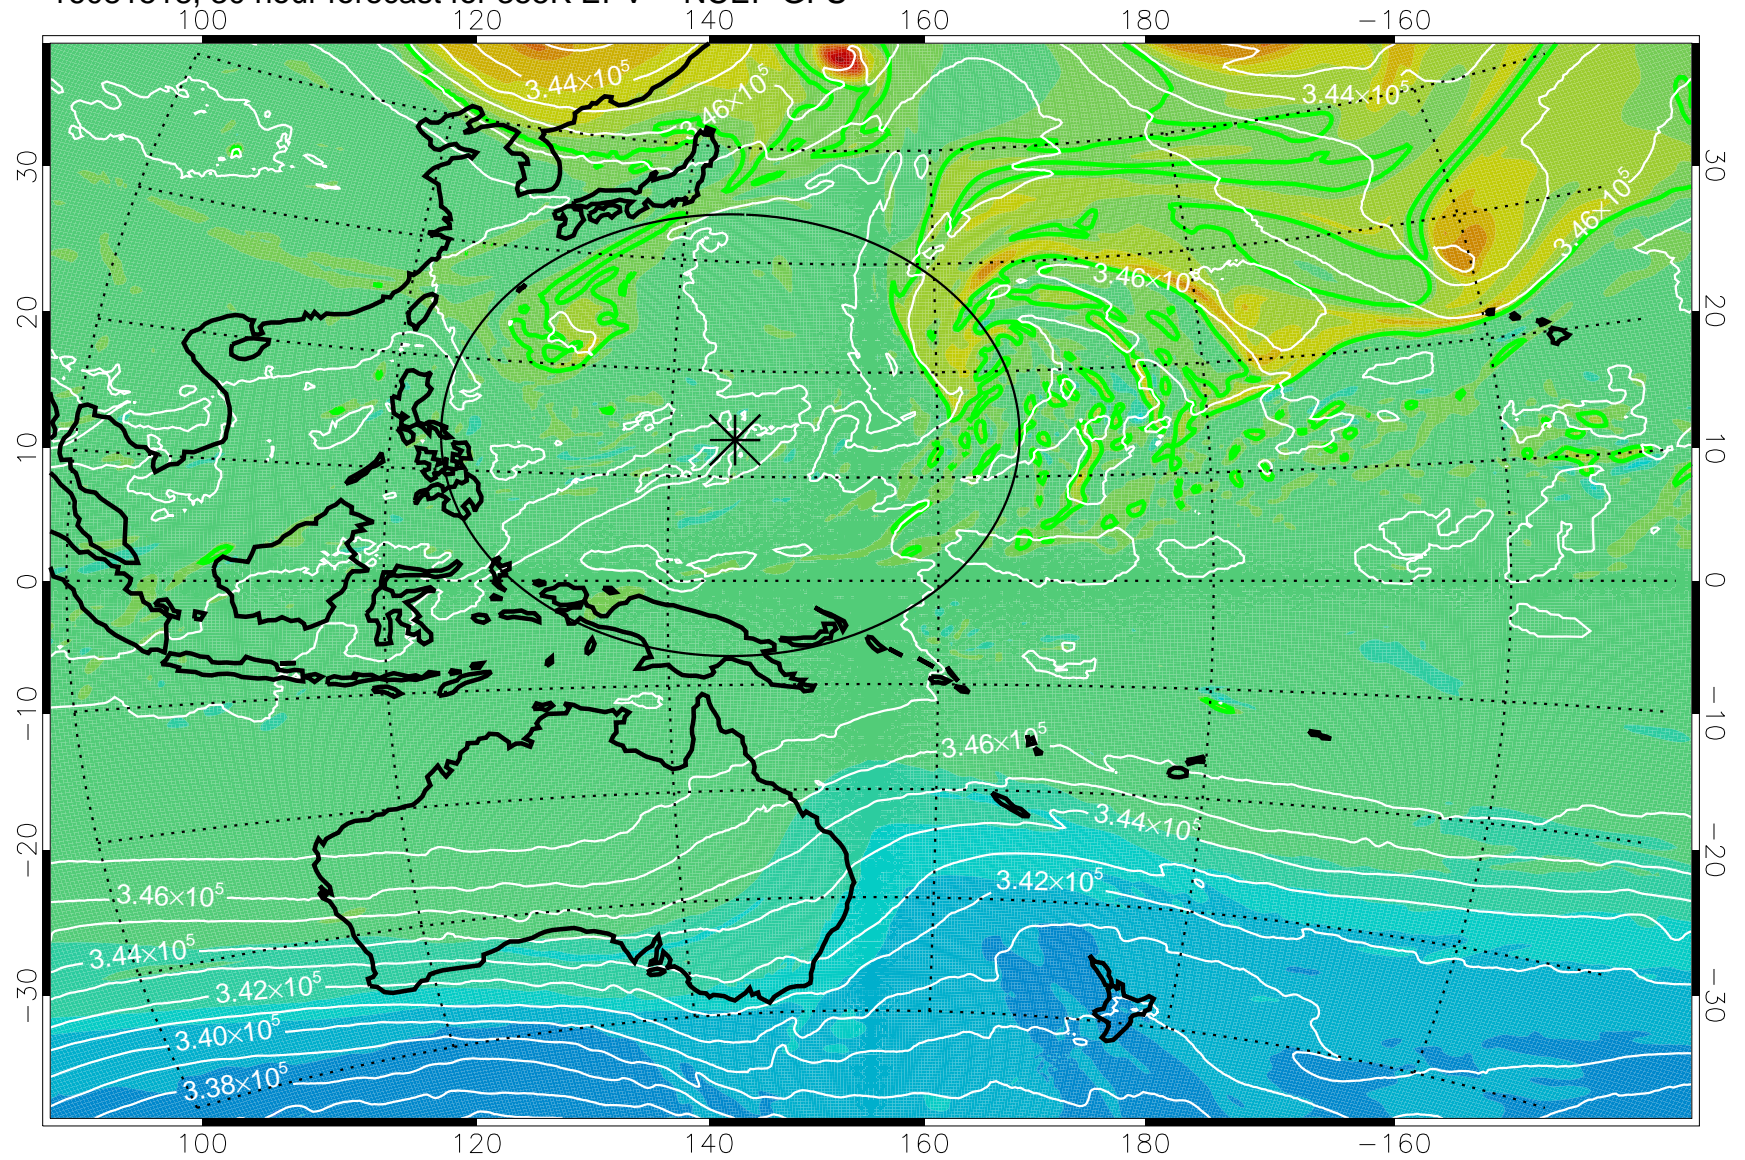

16081506, 18 hour forecast for 355K EPV -- NCEP GFS

355K Montgomery Streamfunction, white
EPV Tropopause (2 PVU) Position
Range ring of 2304 km

16081512, 24 hour forecast for 355K EPV -- NCEP GFS

355K Montgomery Streamfunction, white
EPV Tropopause (2 PVU) Position
Range ring of 2304 km

16081518, 30 hour forecast for 355K EPV -- NCEP GFS

355K Montgomery Streamfunction, white
EPV Tropopause (2 PVU) Position
Range ring of 2304 km

16081600, 36 hour forecast for 355K EPV -- NCEP GFS

355K Montgomery Streamfunction, white
EPV Tropopause (2 PVU) Position
Range ring of 2304 km

16081606, 42 hour forecast for 355K EPV -- NCEP GFS

355K Montgomery Streamfunction, white
EPV Tropopause (2 PVU) Position
Range ring of 2304 km

16081612, 48 hour forecast for 355K EPV -- NCEP GFS

355K Montgomery Streamfunction, white
EPV Tropopause (2 PVU) Position
Range ring of 2304 km

16081618, 54 hour forecast for 355K EPV -- NCEP GFS

355K Montgomery Streamfunction, white
EPV Tropopause (2 PVU) Position
Range ring of 2304 km

16081700, 60 hour forecast for 355K EPV -- NCEP GFS

355K Montgomery Streamfunction, white
EPV Tropopause (2 PVU) Position
Range ring of 2304 km