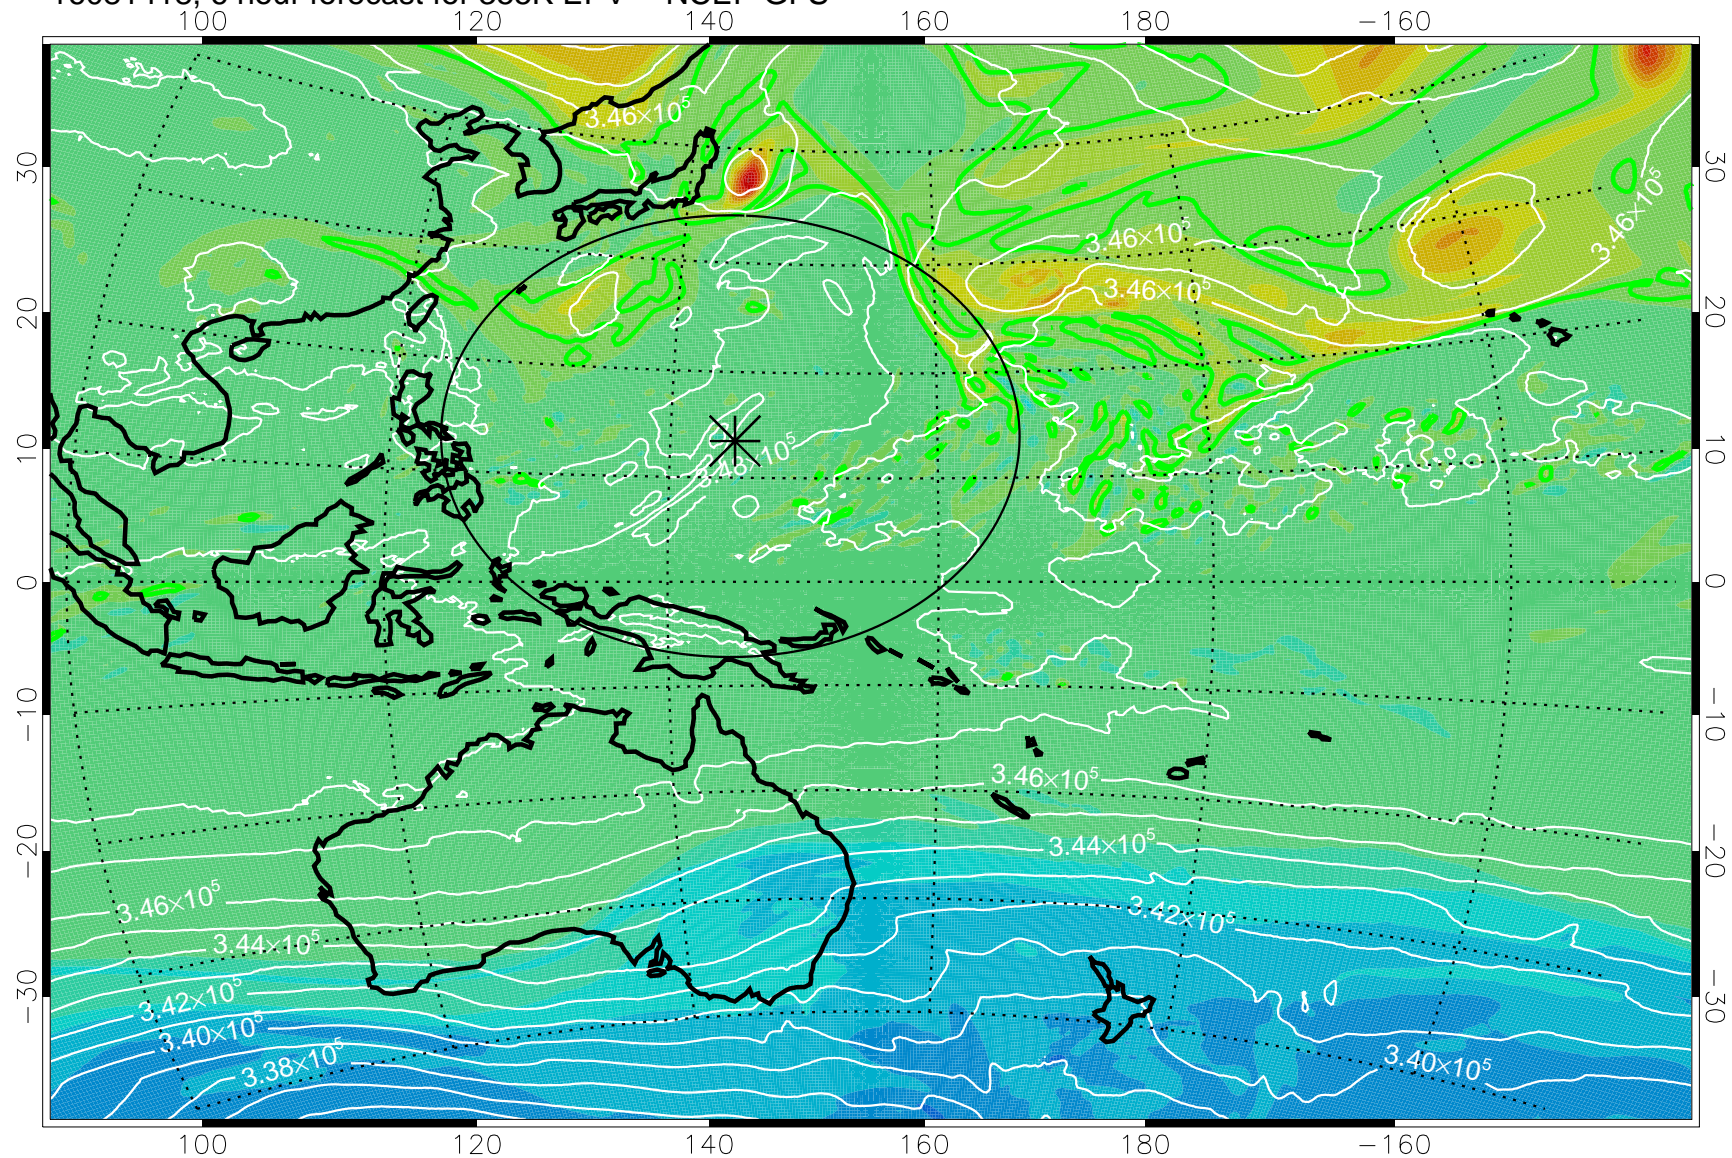

16081418, 6 hour forecast for 355K EPV -- NCEP GFS

355K Montgomery Streamfunction, white
EPV Tropopause (2 PVU) Position
Range ring of 2304 km

16081500, 12 hour forecast for 355K EPV -- NCEP GFS

355K Montgomery Streamfunction, white
EPV Tropopause (2 PVU) Position
Range ring of 2304 km

16081506, 18 hour forecast for 355K EPV -- NCEP GFS

355K Montgomery Streamfunction, white
EPV Tropopause (2 PVU) Position
Range ring of 2304 km

16081512, 24 hour forecast for 355K EPV -- NCEP GFS

355K Montgomery Streamfunction, white
EPV Tropopause (2 PVU) Position
Range ring of 2304 km

16081518, 30 hour forecast for 355K EPV -- NCEP GFS

355K Montgomery Streamfunction, white
EPV Tropopause (2 PVU) Position
Range ring of 2304 km

16081600, 36 hour forecast for 355K EPV -- NCEP GFS

355K Montgomery Streamfunction, white
EPV Tropopause (2 PVU) Position
Range ring of 2304 km

16081606, 42 hour forecast for 355K EPV -- NCEP GFS

355K Montgomery Streamfunction, white
EPV Tropopause (2 PVU) Position
Range ring of 2304 km

16081612, 48 hour forecast for 355K EPV -- NCEP GFS

355K Montgomery Streamfunction, white
EPV Tropopause (2 PVU) Position
Range ring of 2304 km