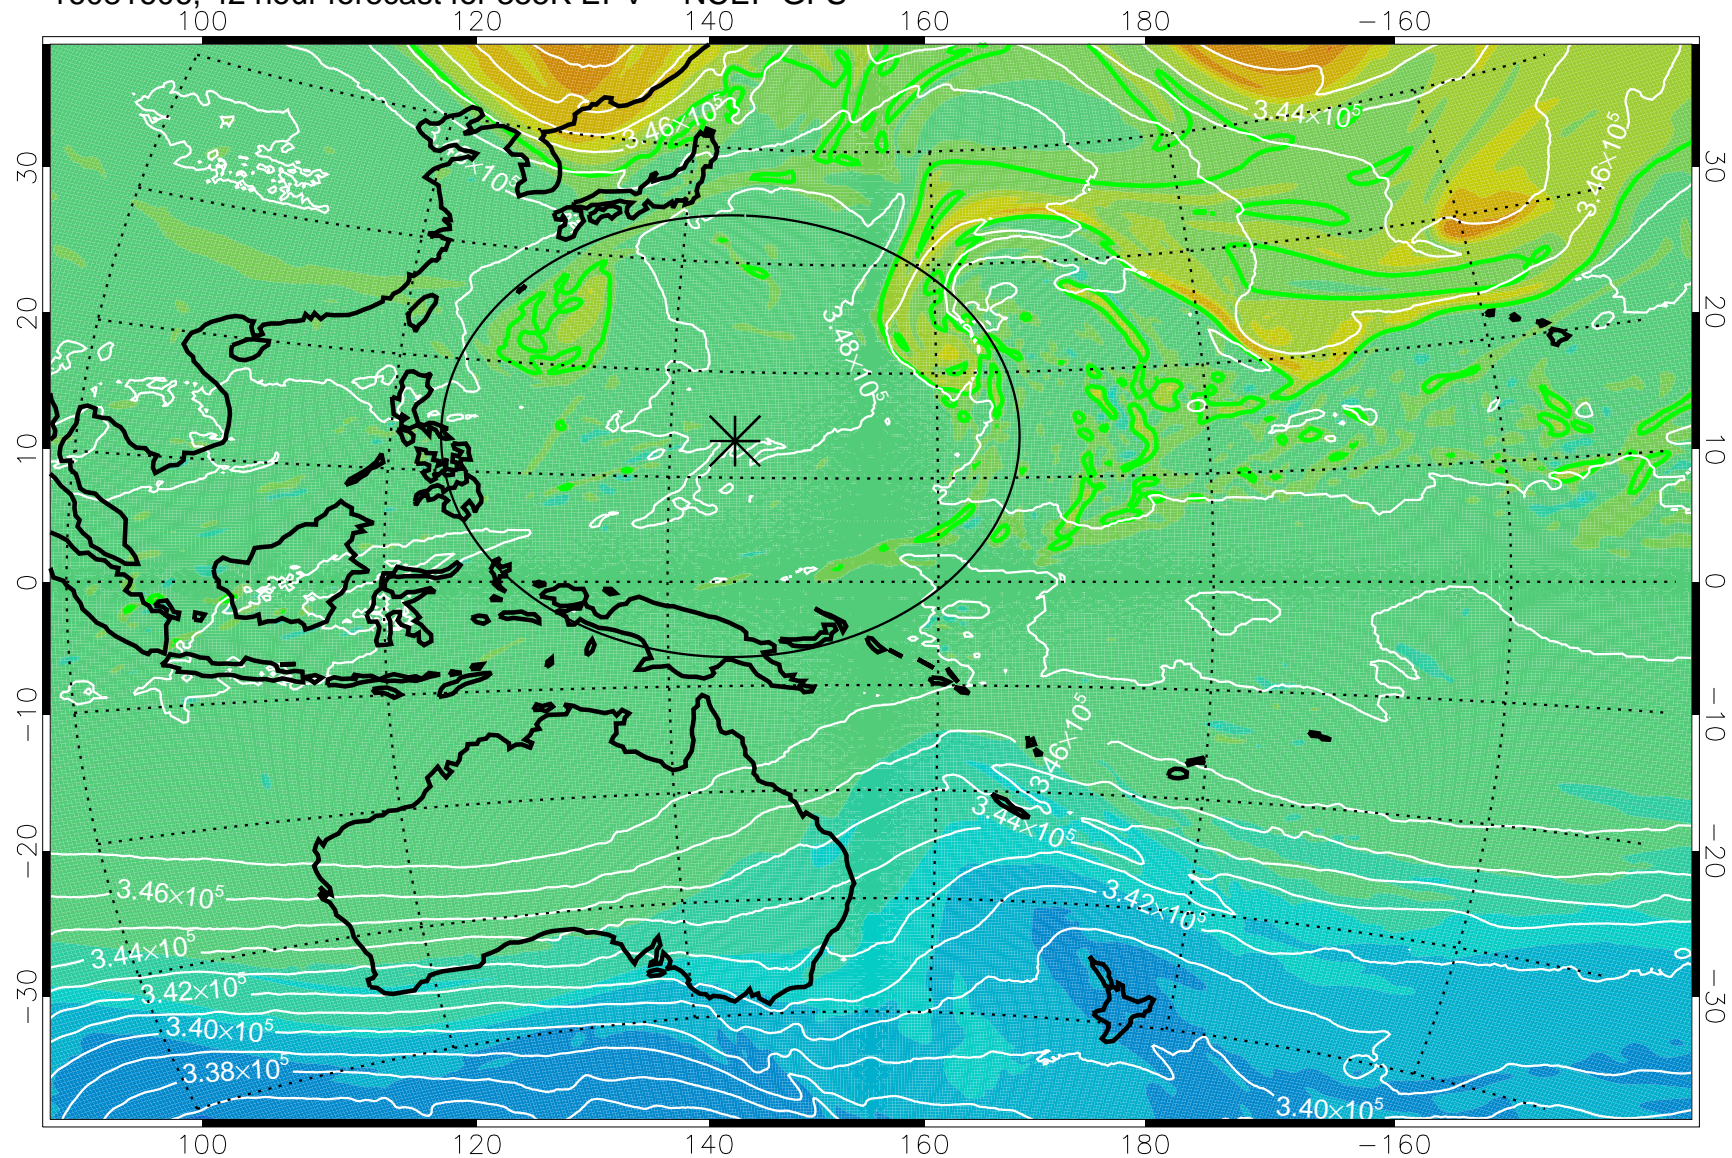

16081518, 30 hour forecast for 355K EPV -- NCEP GFS

355K Montgomery Streamfunction, white
EPV Tropopause (2 PVU) Position
Range ring of 2304 km

16081600, 36 hour forecast for 355K EPV -- NCEP GFS

355K Montgomery Streamfunction, white
EPV Tropopause (2 PVU) Position
Range ring of 2304 km

16081606, 42 hour forecast for 355K EPV -- NCEP GFS

355K Montgomery Streamfunction, white
EPV Tropopause (2 PVU) Position
Range ring of 2304 km

16081612, 48 hour forecast for 355K EPV -- NCEP GFS

355K Montgomery Streamfunction, white
EPV Tropopause (2 PVU) Position
Range ring of 2304 km

16081618, 54 hour forecast for 355K EPV -- NCEP GFS

355K Montgomery Streamfunction, white
EPV Tropopause (2 PVU) Position
Range ring of 2304 km

16081700, 60 hour forecast for 355K EPV -- NCEP GFS

355K Montgomery Streamfunction, white
EPV Tropopause (2 PVU) Position
Range ring of 2304 km

16081706, 66 hour forecast for 355K EPV -- NCEP GFS

355K Montgomery Streamfunction, white
EPV Tropopause (2 PVU) Position
Range ring of 2304 km

16081712, 72 hour forecast for 355K EPV -- NCEP GFS

355K Montgomery Streamfunction, white
EPV Tropopause (2 PVU) Position
Range ring of 2304 km