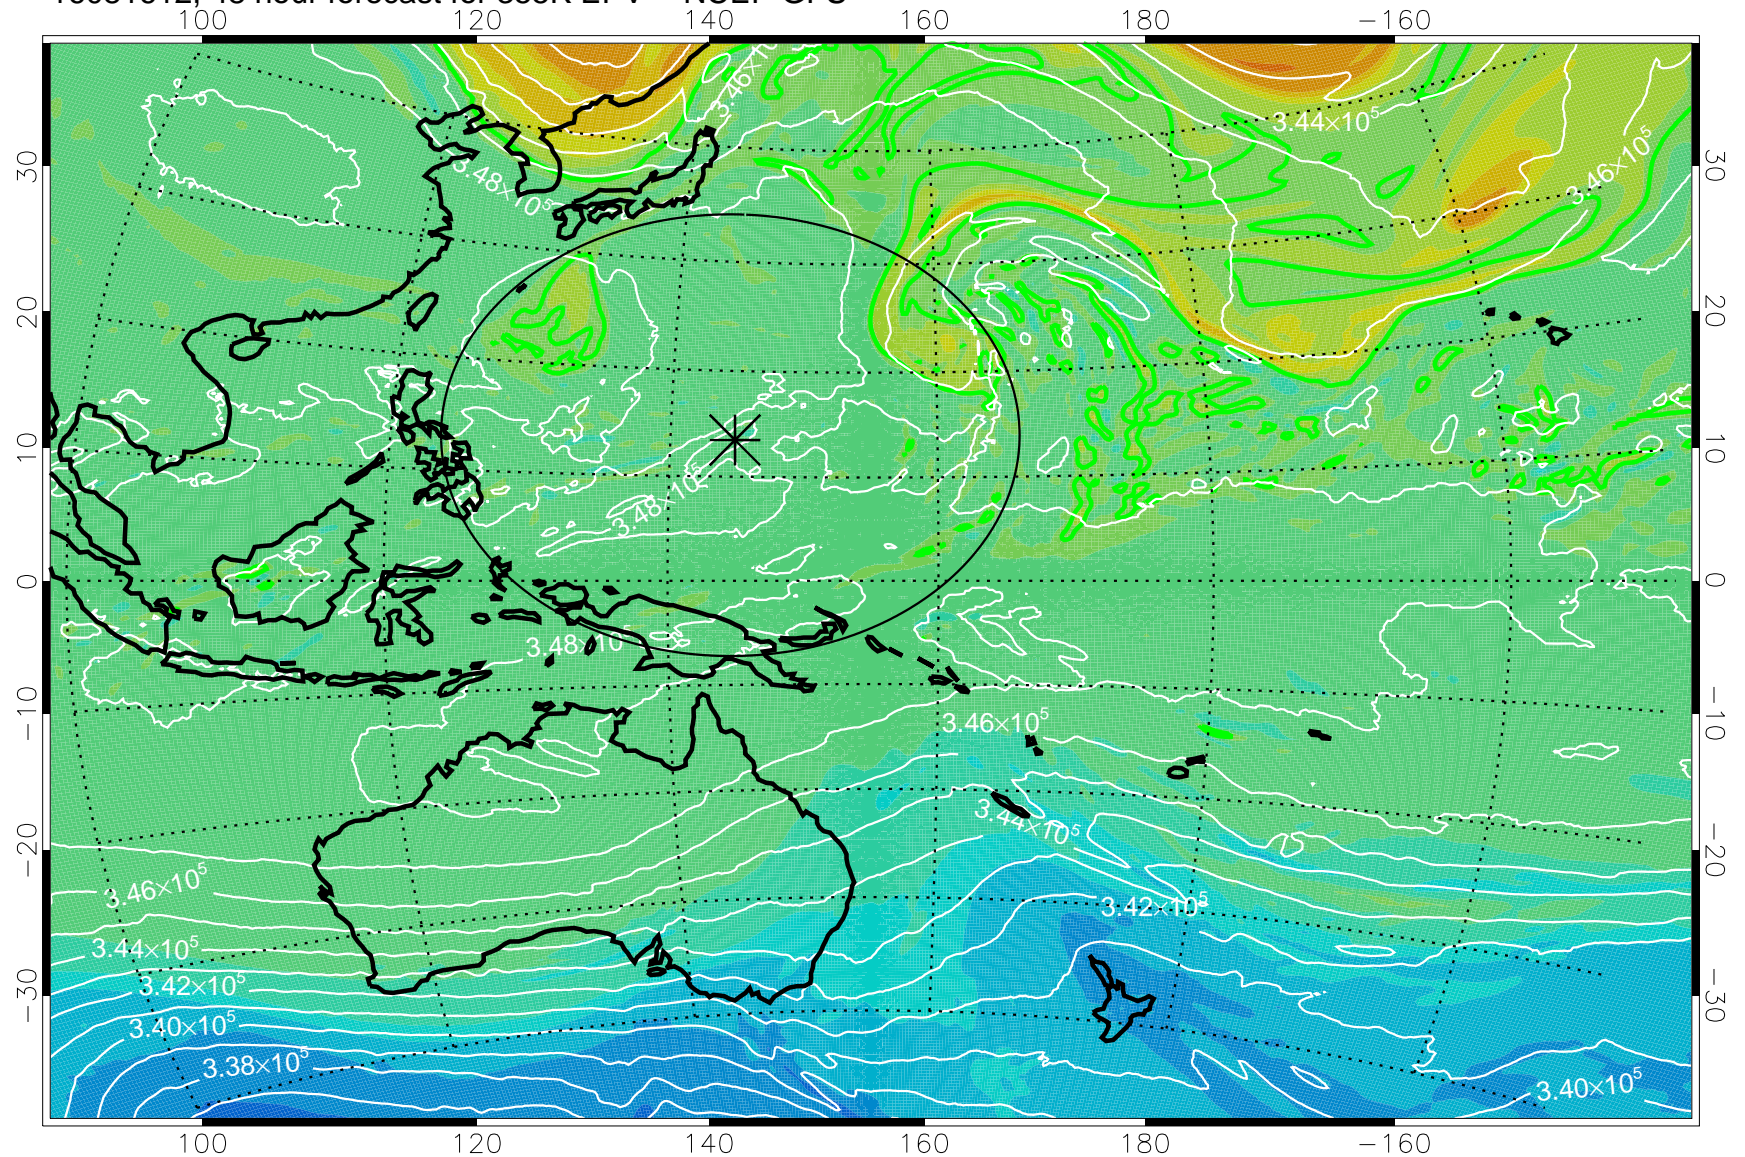

16081518, 30 hour forecast for 355K EPV -- NCEP GFS

355K Montgomery Streamfunction, white
EPV Tropopause (2 PVU) Position
Range ring of 2304 km

16081600, 36 hour forecast for 355K EPV -- NCEP GFS

355K Montgomery Streamfunction, white
EPV Tropopause (2 PVU) Position
Range ring of 2304 km

16081606, 42 hour forecast for 355K EPV -- NCEP GFS

355K Montgomery Streamfunction, white
EPV Tropopause (2 PVU) Position
Range ring of 2304 km

16081612, 48 hour forecast for 355K EPV -- NCEP GFS

355K Montgomery Streamfunction, white
EPV Tropopause (2 PVU) Position
Range ring of 2304 km

16081618, 54 hour forecast for 355K EPV -- NCEP GFS

355K Montgomery Streamfunction, white
EPV Tropopause (2 PVU) Position
Range ring of 2304 km

16081700, 60 hour forecast for 355K EPV -- NCEP GFS

355K Montgomery Streamfunction, white
EPV Tropopause (2 PVU) Position
Range ring of 2304 km

16081706, 66 hour forecast for 355K EPV -- NCEP GFS

355K Montgomery Streamfunction, white
EPV Tropopause (2 PVU) Position
Range ring of 2304 km

16081712, 72 hour forecast for 355K EPV -- NCEP GFS

355K Montgomery Streamfunction, white
EPV Tropopause (2 PVU) Position
Range ring of 2304 km