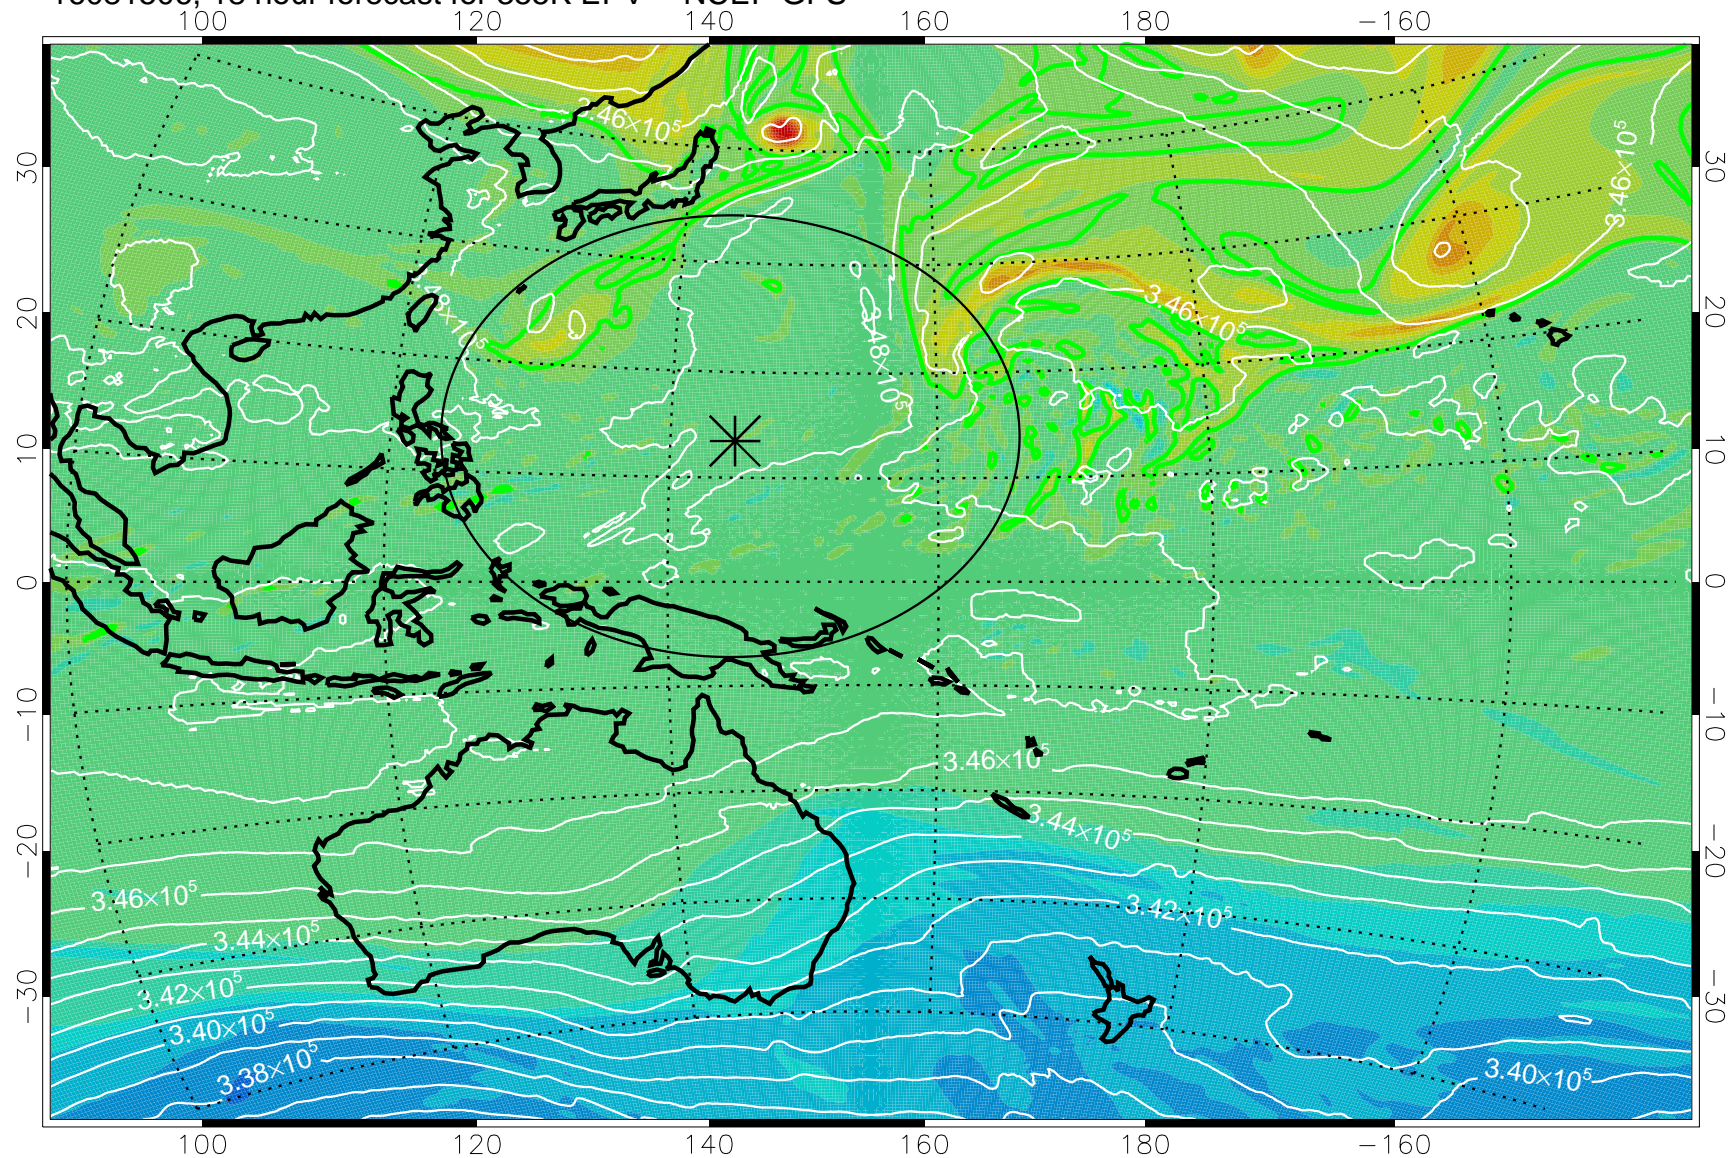

16081418, 6 hour forecast for 355K EPV -- NCEP GFS

355K Montgomery Streamfunction, white
EPV Tropopause (2 PVU) Position
Range ring of 2304 km

16081500, 12 hour forecast for 355K EPV -- NCEP GFS

355K Montgomery Streamfunction, white
EPV Tropopause (2 PVU) Position
Range ring of 2304 km

16081506, 18 hour forecast for 355K EPV -- NCEP GFS

355K Montgomery Streamfunction, white
EPV Tropopause (2 PVU) Position
Range ring of 2304 km

16081512, 24 hour forecast for 355K EPV -- NCEP GFS

355K Montgomery Streamfunction, white
EPV Tropopause (2 PVU) Position
Range ring of 2304 km

16081518, 30 hour forecast for 355K EPV -- NCEP GFS

355K Montgomery Streamfunction, white
EPV Tropopause (2 PVU) Position
Range ring of 2304 km

16081600, 36 hour forecast for 355K EPV -- NCEP GFS

355K Montgomery Streamfunction, white
EPV Tropopause (2 PVU) Position
Range ring of 2304 km

16081606, 42 hour forecast for 355K EPV -- NCEP GFS

355K Montgomery Streamfunction, white
EPV Tropopause (2 PVU) Position
Range ring of 2304 km

16081612, 48 hour forecast for 355K EPV -- NCEP GFS

355K Montgomery Streamfunction, white
EPV Tropopause (2 PVU) Position
Range ring of 2304 km