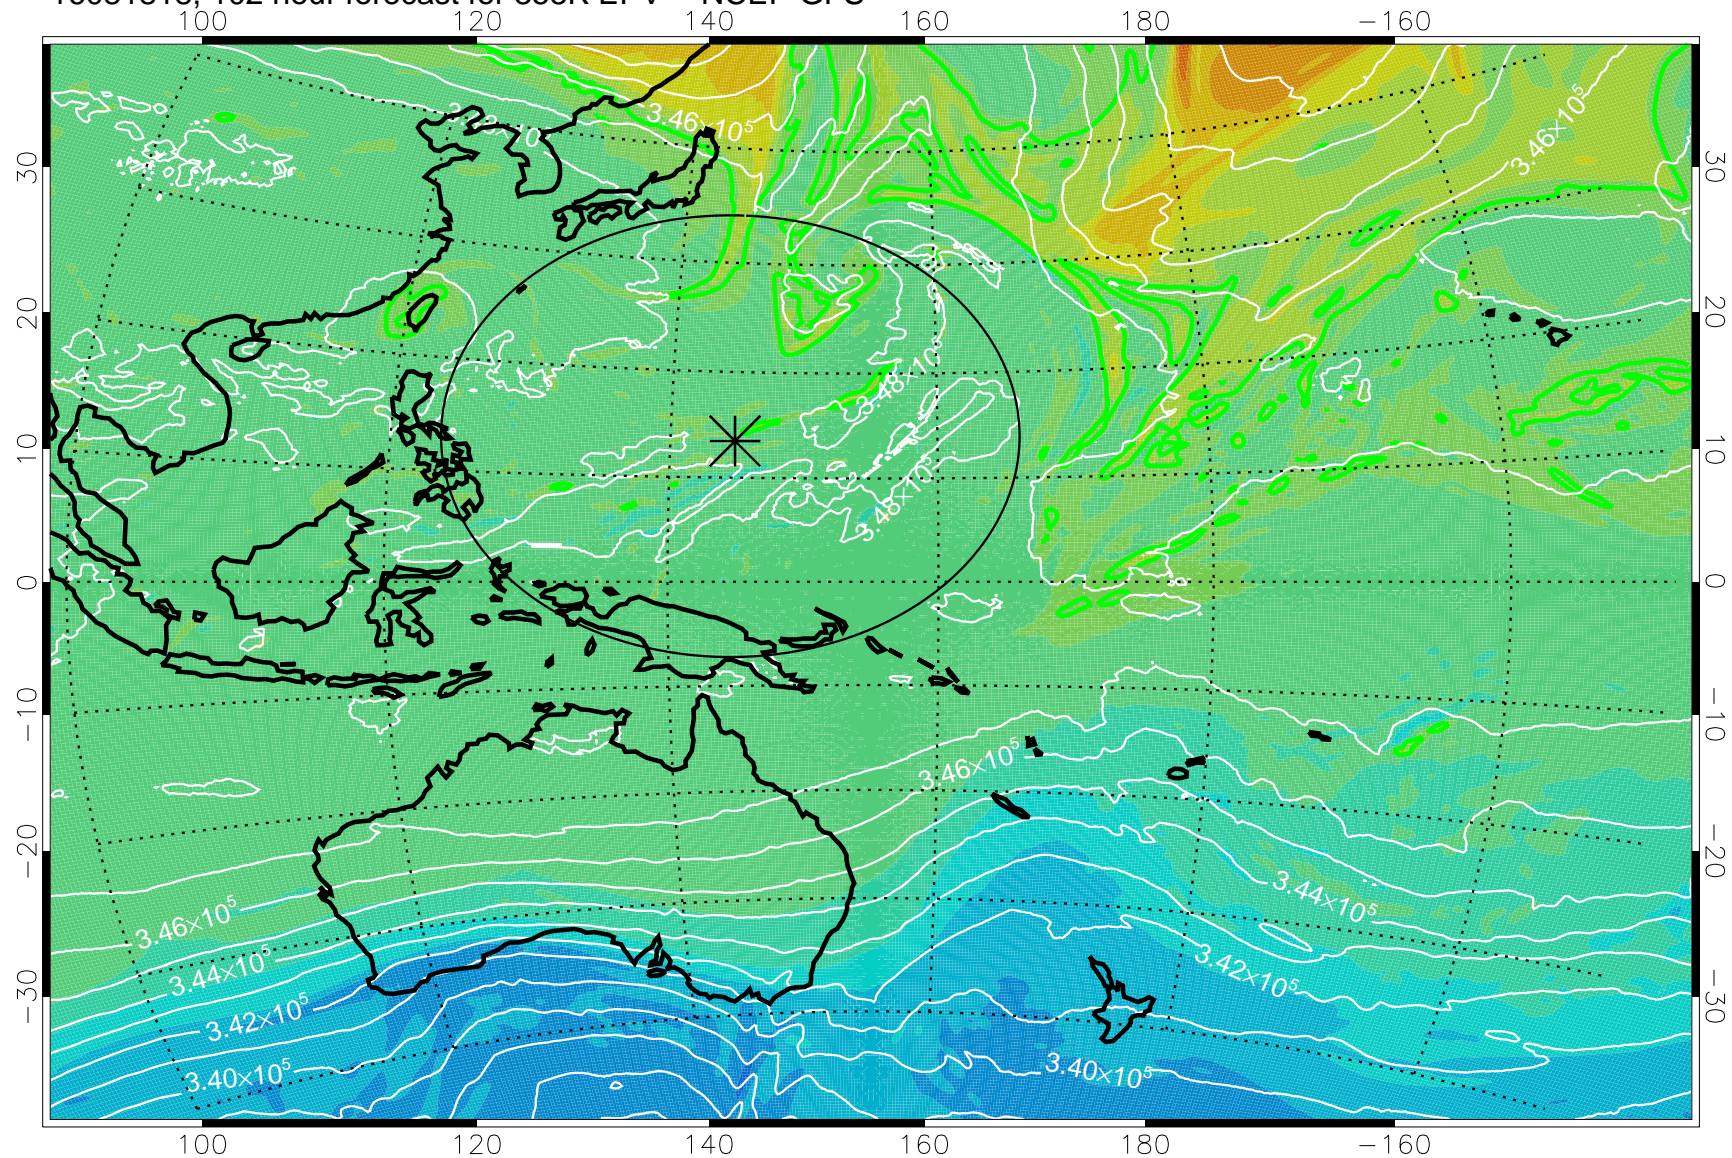

16081718, 78 hour forecast for 355K EPV -- NCEP GFS

355K Montgomery Streamfunction, white
EPV Tropopause (2 PVU) Position
Range ring of 2304 km

16081800, 84 hour forecast for 355K EPV -- NCEP GFS

355K Montgomery Streamfunction, white
EPV Tropopause (2 PVU) Position
Range ring of 2304 km

16081806, 90 hour forecast for 355K EPV -- NCEP GFS

355K Montgomery Streamfunction, white
EPV Tropopause (2 PVU) Position
Range ring of 2304 km

16081812, 96 hour forecast for 355K EPV -- NCEP GFS

355K Montgomery Streamfunction, white
EPV Tropopause (2 PVU) Position
Range ring of 2304 km

16081818, 102 hour forecast for 355K EPV -- NCEP GFS

355K Montgomery Streamfunction, white
EPV Tropopause (2 PVU) Position
Range ring of 2304 km

16081900, 108 hour forecast for 355K EPV -- NCEP GFS

355K Montgomery Streamfunction, white
EPV Tropopause (2 PVU) Position
Range ring of 2304 km

16081906, 114 hour forecast for 355K EPV -- NCEP GFS

355K Montgomery Streamfunction, white
EPV Tropopause (2 PVU) Position
Range ring of 2304 km

16081912, 120 hour forecast for 355K EPV -- NCEP GFS

355K Montgomery Streamfunction, white
EPV Tropopause (2 PVU) Position
Range ring of 2304 km