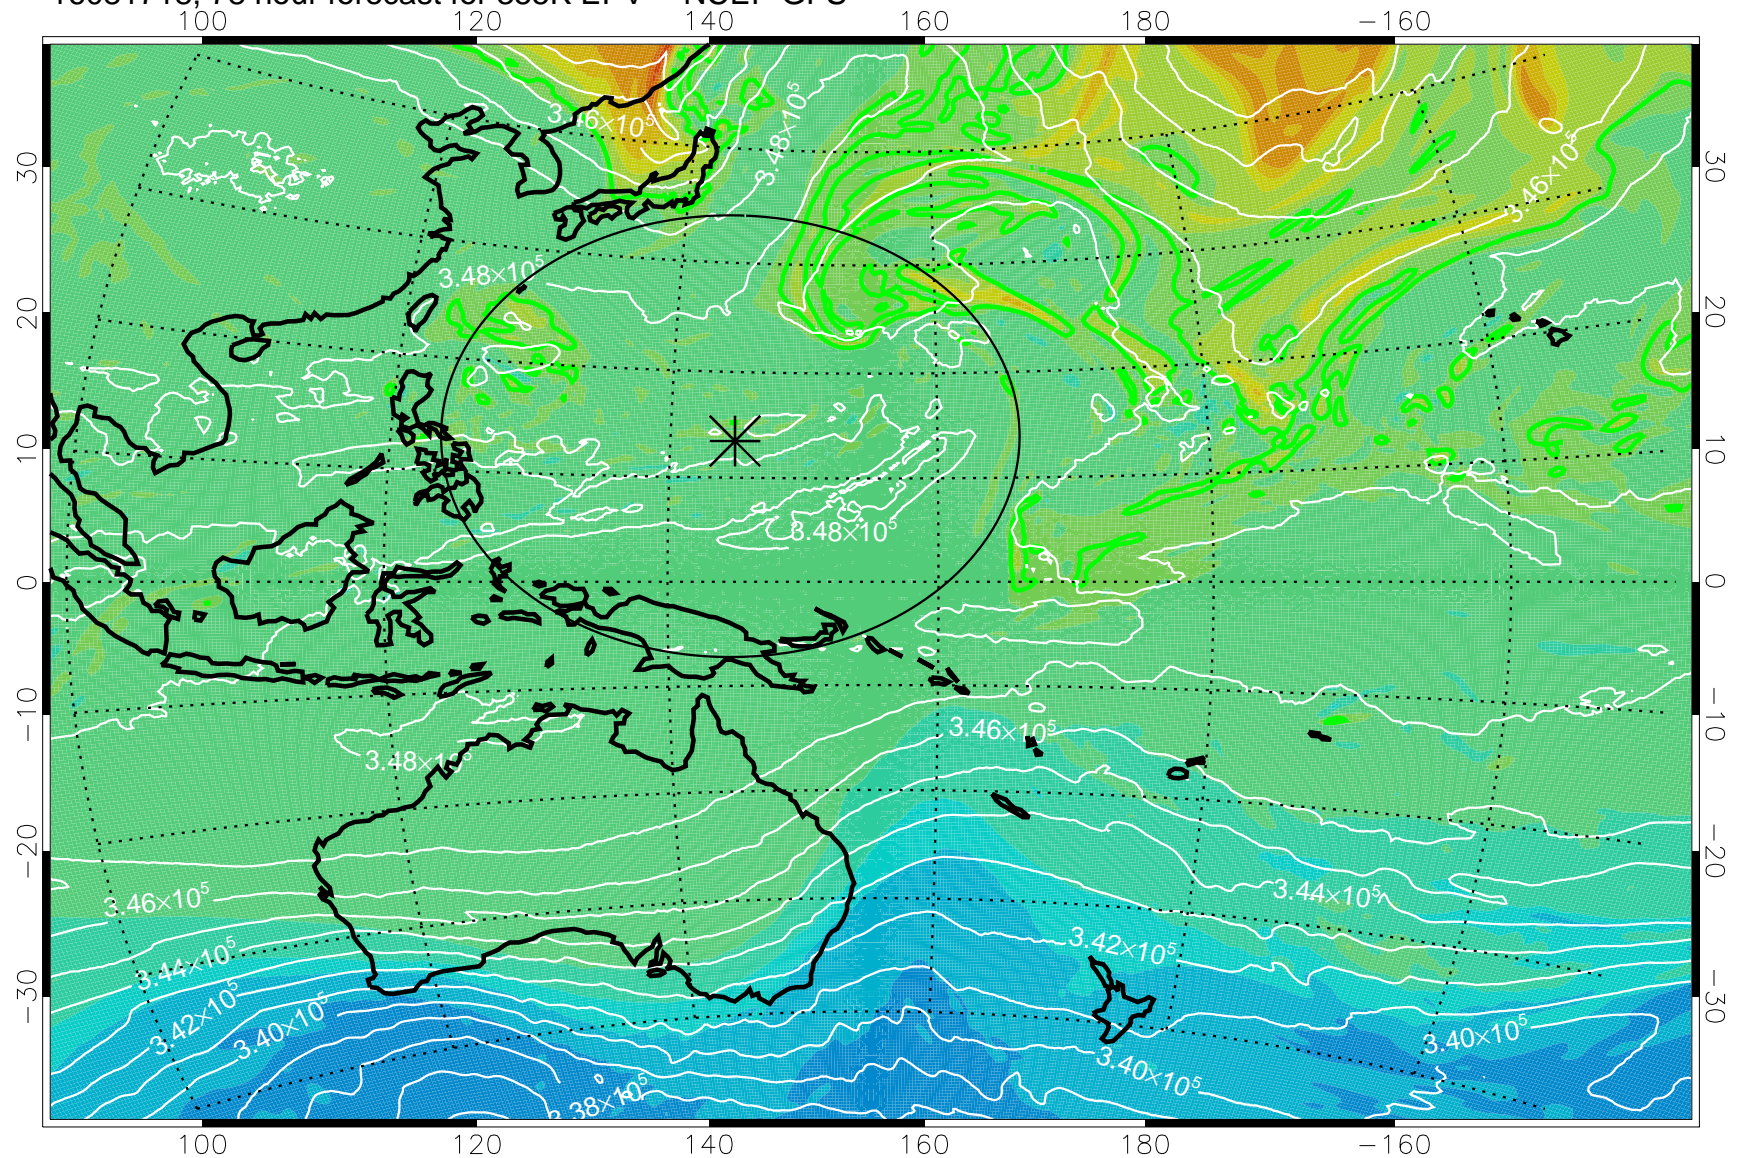

16081618, 54 hour forecast for 355K EPV -- NCEP GFS

355K Montgomery Streamfunction, white
EPV Tropopause (2 PVU) Position
Range ring of 2304 km

16081700, 60 hour forecast for 355K EPV -- NCEP GFS

355K Montgomery Streamfunction, white
EPV Tropopause (2 PVU) Position
Range ring of 2304 km

16081706, 66 hour forecast for 355K EPV -- NCEP GFS

355K Montgomery Streamfunction, white
EPV Tropopause (2 PVU) Position
Range ring of 2304 km

16081712, 72 hour forecast for 355K EPV -- NCEP GFS

355K Montgomery Streamfunction, white
EPV Tropopause (2 PVU) Position
Range ring of 2304 km

16081718, 78 hour forecast for 355K EPV -- NCEP GFS

355K Montgomery Streamfunction, white
EPV Tropopause (2 PVU) Position
Range ring of 2304 km

16081800, 84 hour forecast for 355K EPV -- NCEP GFS

355K Montgomery Streamfunction, white
EPV Tropopause (2 PVU) Position
Range ring of 2304 km

16081806, 90 hour forecast for 355K EPV -- NCEP GFS

355K Montgomery Streamfunction, white
EPV Tropopause (2 PVU) Position
Range ring of 2304 km

16081812, 96 hour forecast for 355K EPV -- NCEP GFS

355K Montgomery Streamfunction, white
EPV Tropopause (2 PVU) Position
Range ring of 2304 km