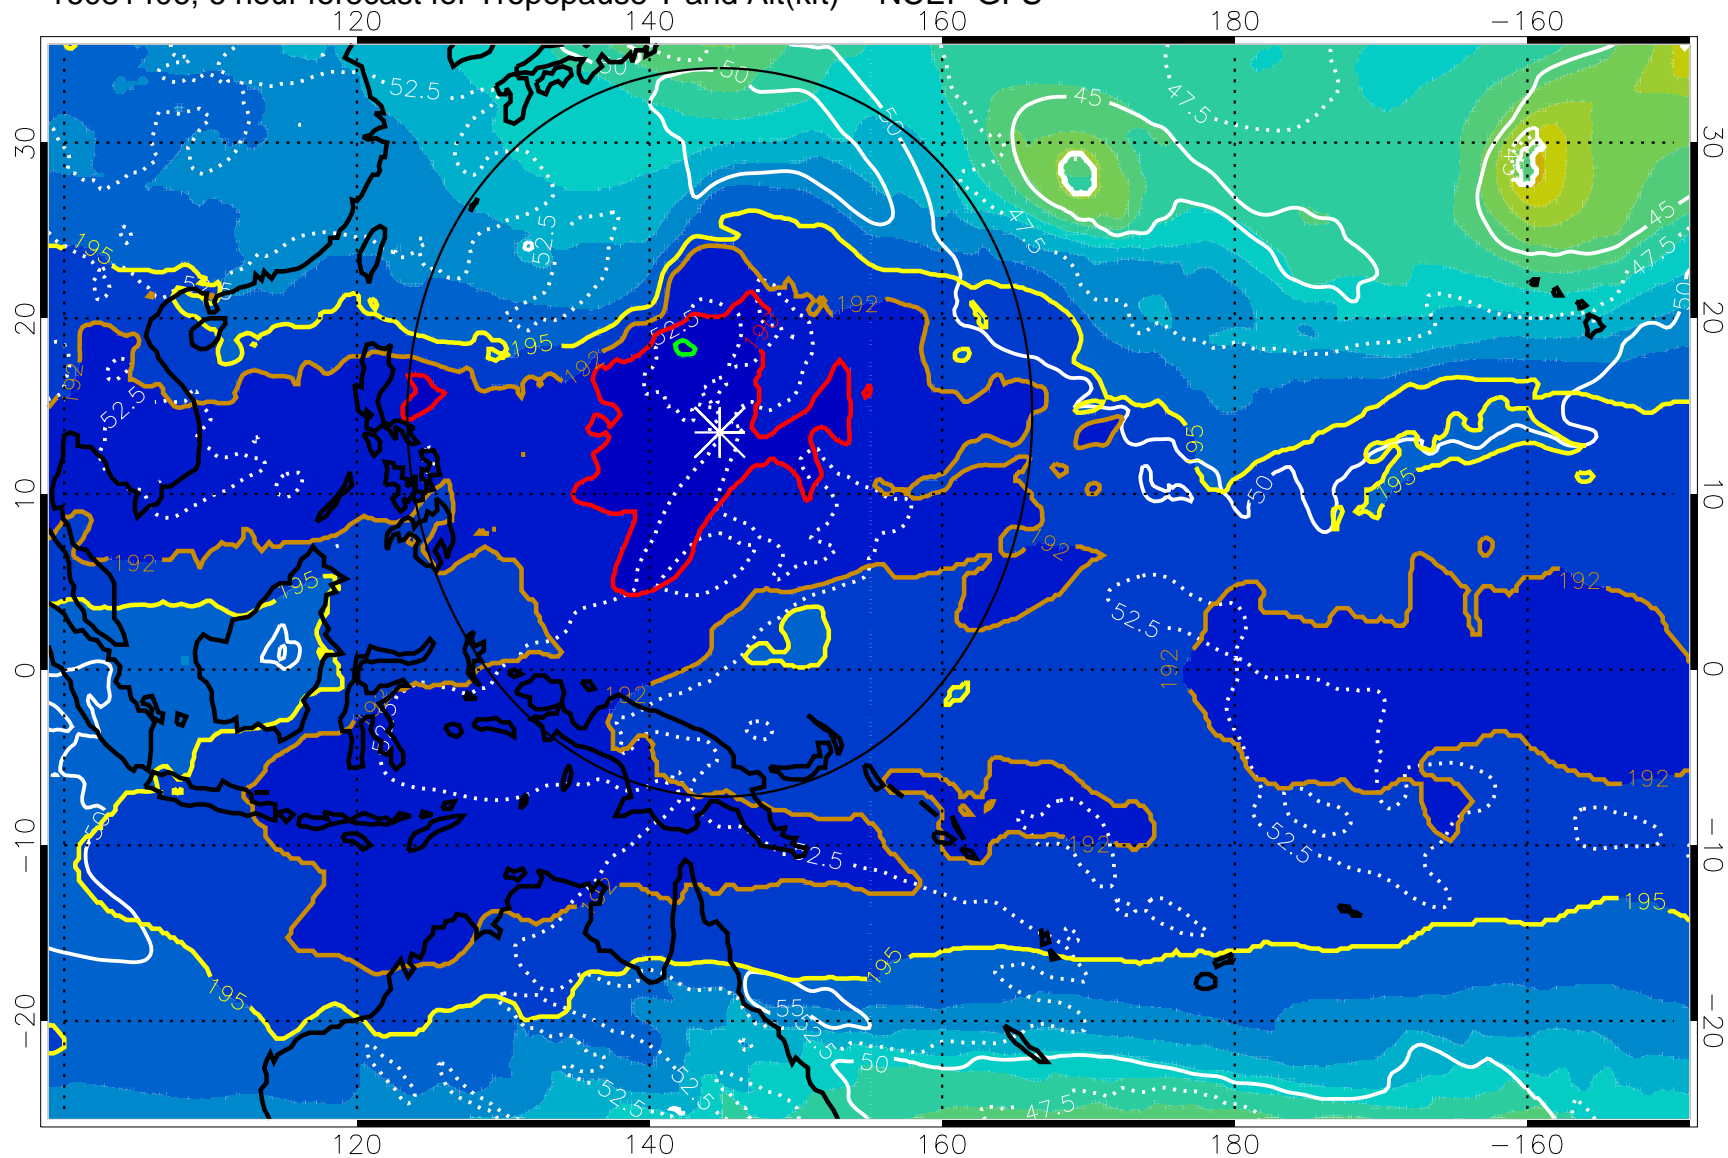

16081406, 6 hour forecast for Tropopause T and Alt(kft) -- NCEP GFS

190 200 210 220 230
Tropopause T, K

Tropopause Altitude in kft (white)

192.5K Isotherm 195K Isotherm
187.5K Isotherm 190K Isotherm

Range ring of 2304 km