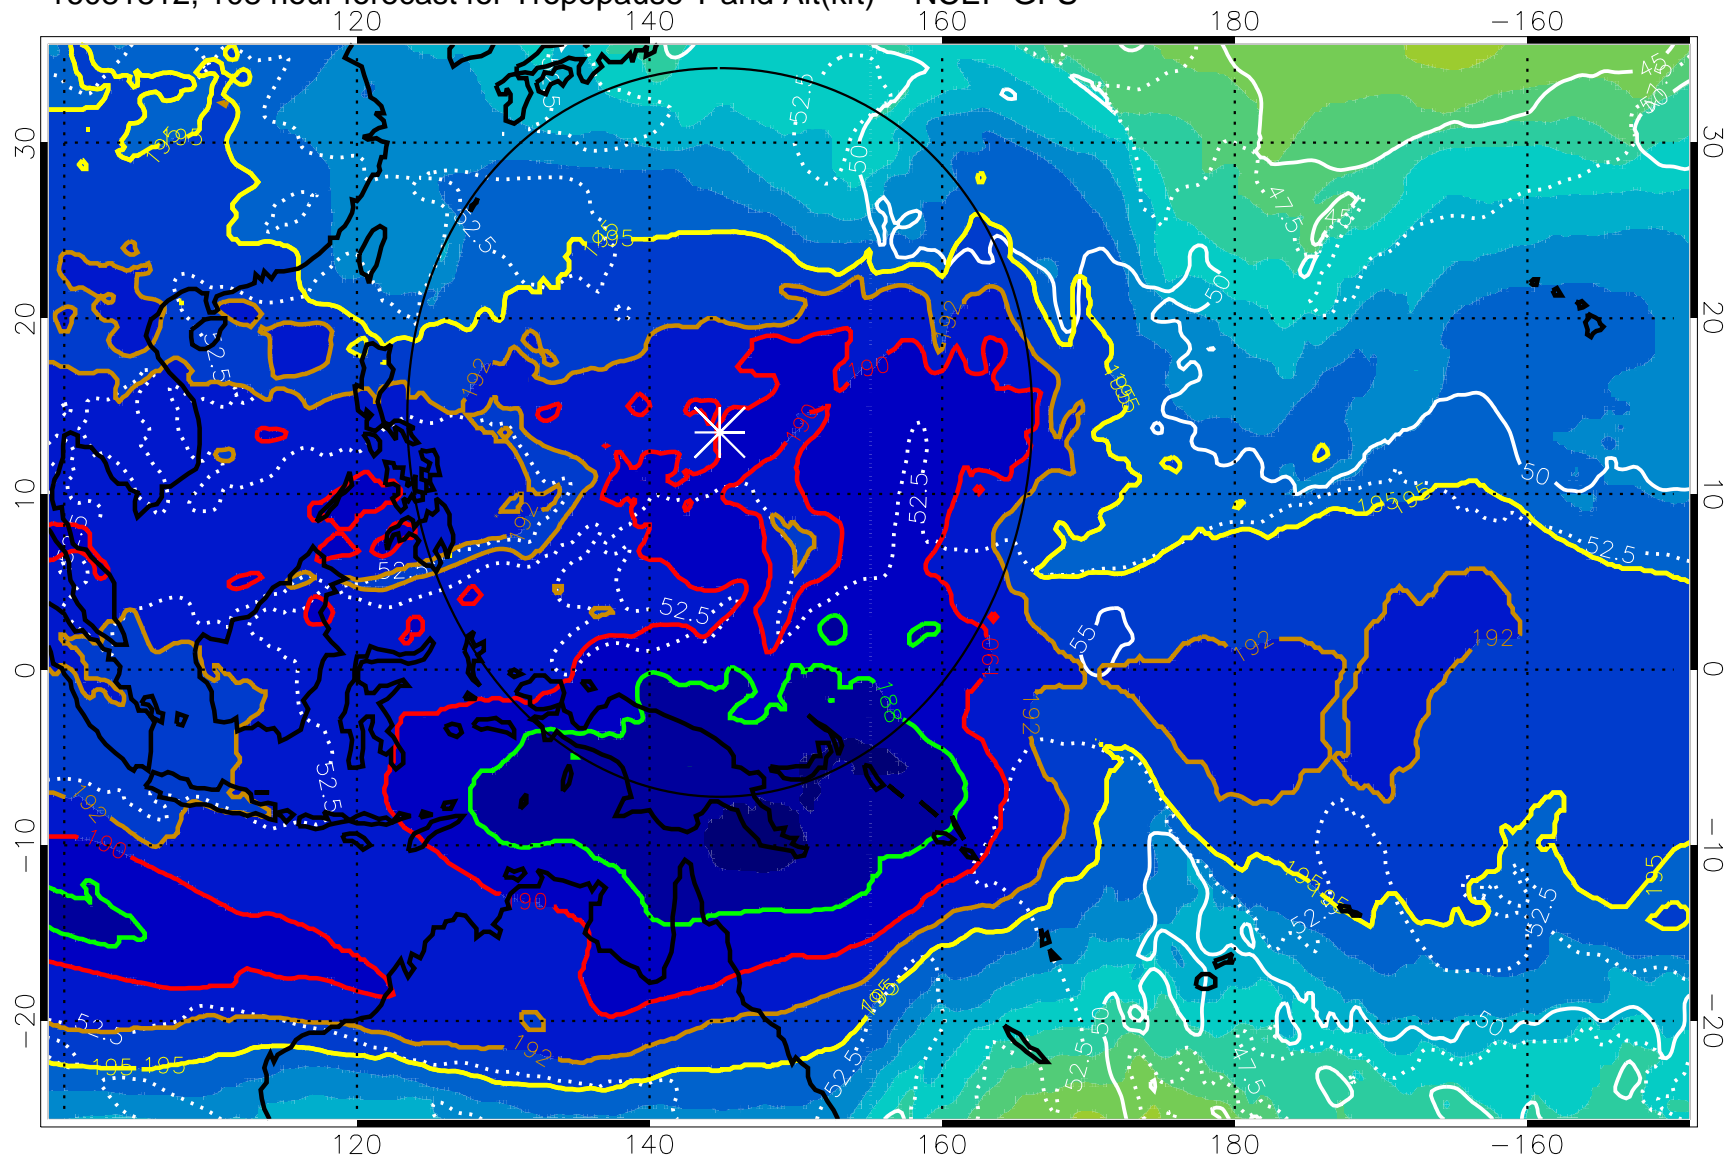

190 200 210 220 230

Tropopause T, K

Tropopause Altitude in kft (white)

192.5K Isotherm 195K Isotherm

187.5K Isotherm 190K Isotherm

Range ring of 2304 km

16081800, 96 hour forecast for Tropopause T and Alt(kft) -- NCEP GFS

190 200 210 220 230
Tropopause T, K

Tropopause Altitude in kft (white)

192.5K Isotherm 195K Isotherm
187.5K Isotherm 190K Isotherm

Range ring of 2304 km

16081806, 102 hour forecast for Tropopause T and Alt(kft) -- NCEP GFS

190 200 210 220 230
Tropopause T, K

Tropopause Altitude in kft (white)

192.5K Isotherm 195K Isotherm
187.5K Isotherm 190K Isotherm

Range ring of 2304 km

16081812, 108 hour forecast for Tropopause T and Alt(kft) -- NCEP GFS