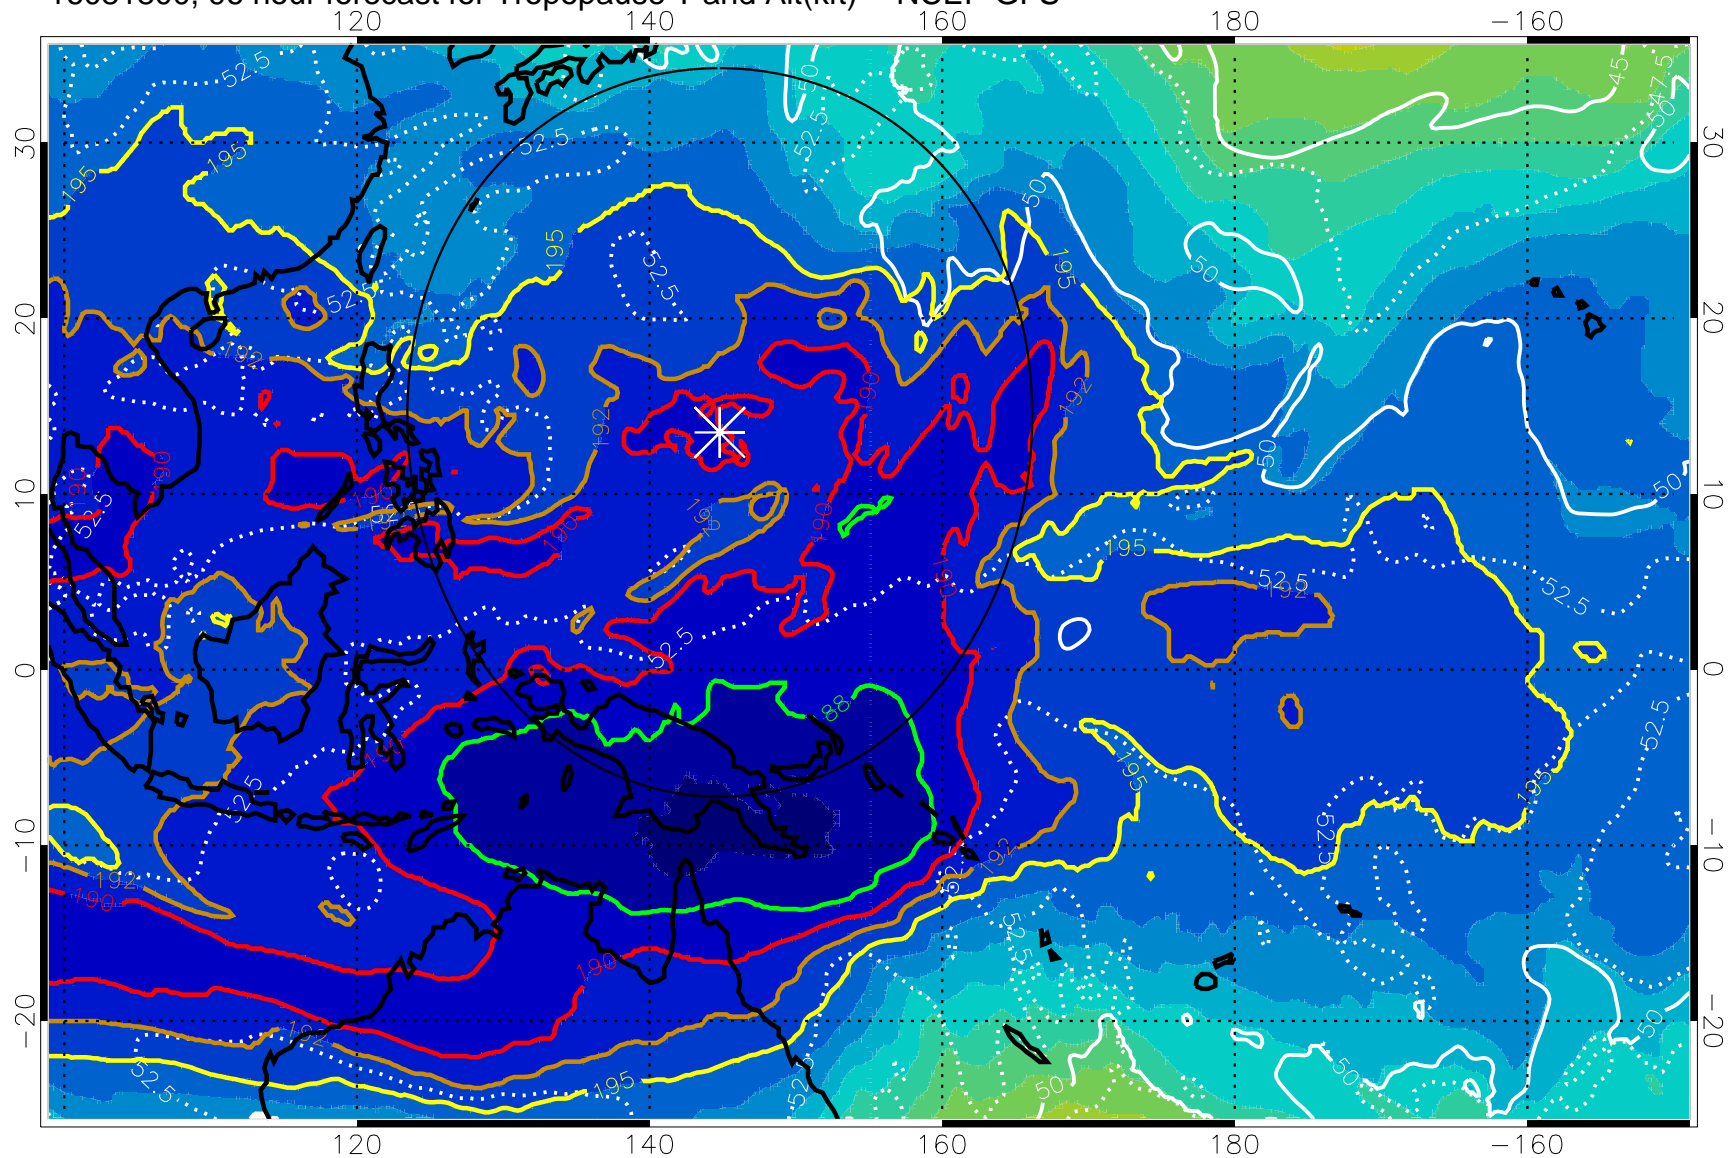

190 200 210 220 230

Tropopause T, K

Tropopause Altitude in kft (white)

192.5K Isotherm 195K Isotherm

187.5K Isotherm 190K Isotherm

Range ring of 2304 km

16081800, 96 hour forecast for Tropopause T and Alt(kft) -- NCEP GFS

190 200 210 220 230
Tropopause T, K

Tropopause Altitude in kft (white)

192.5K Isotherm 195K Isotherm
187.5K Isotherm 190K Isotherm

Range ring of 2304 km

16081806, 102 hour forecast for Tropopause T and Alt(kft) -- NCEP GFS