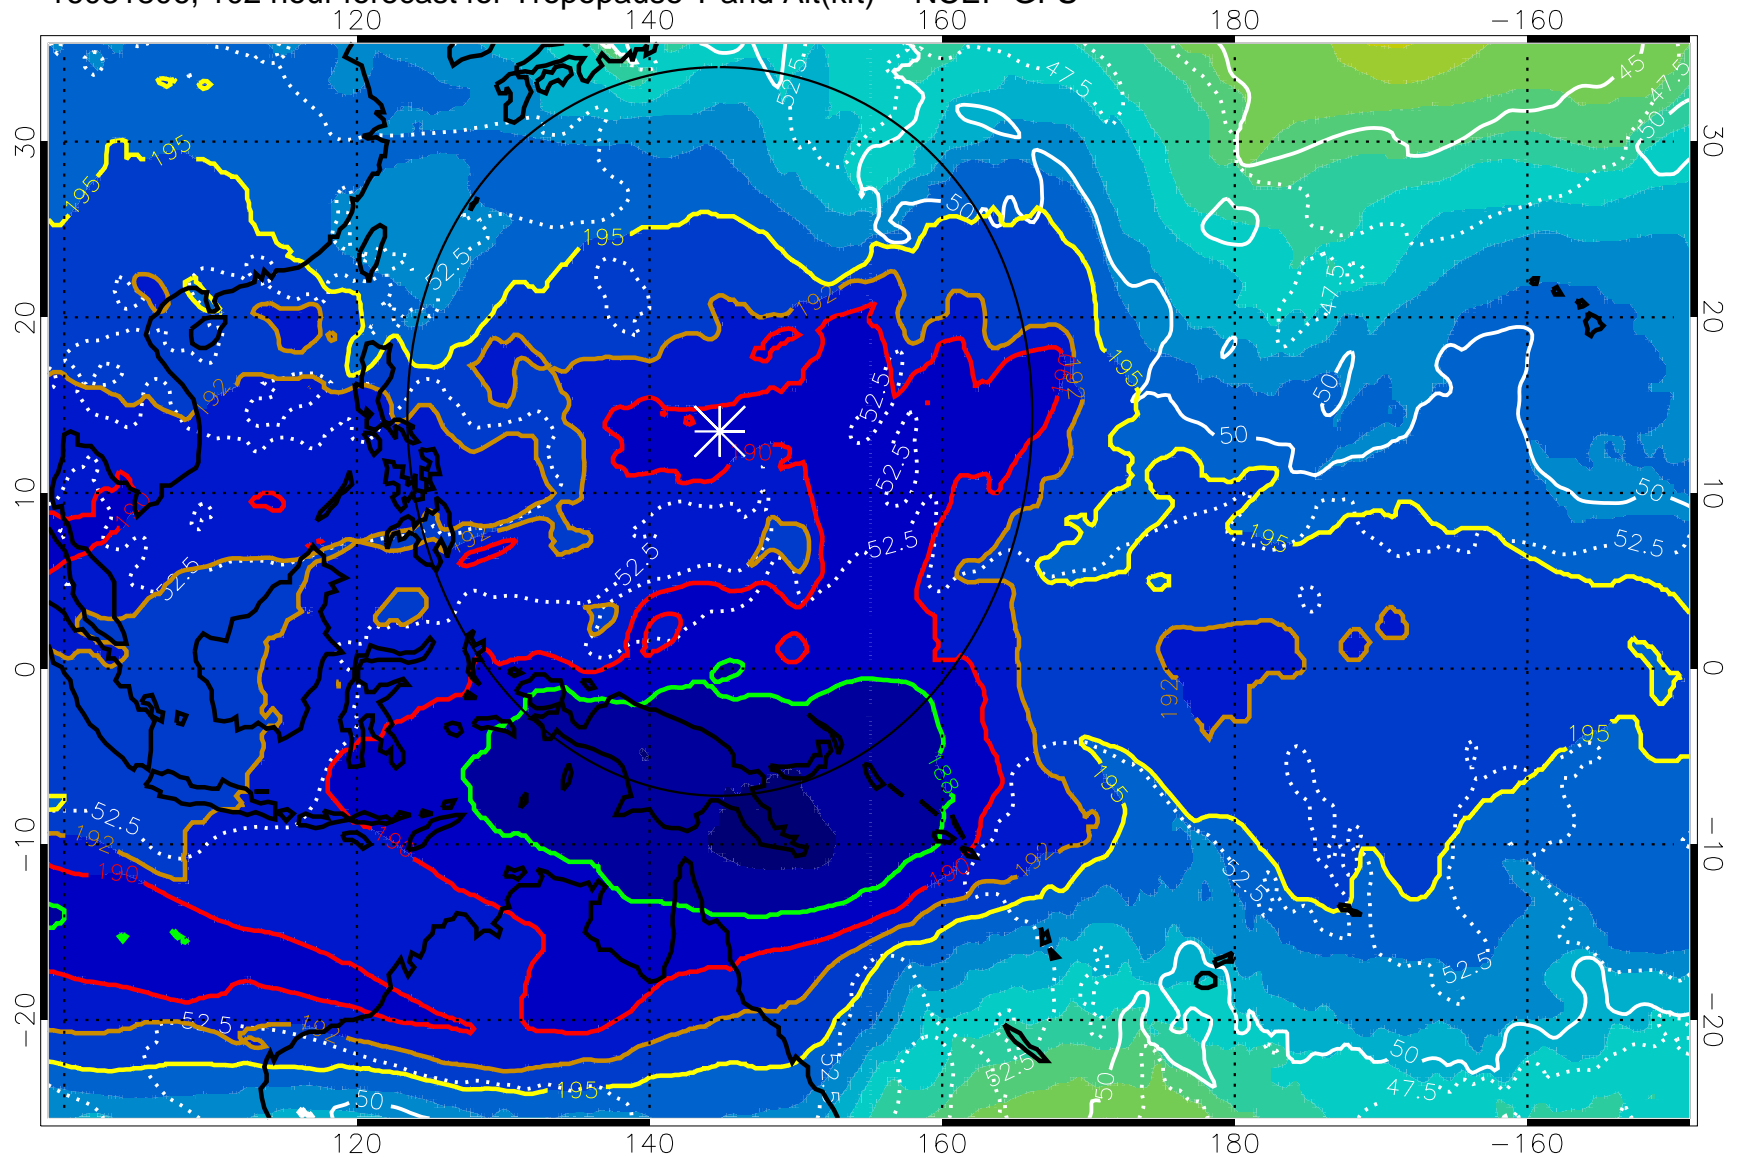

190 200 210 220 230

Tropopause T, K

Tropopause Altitude in kft (white)

192.5K Isotherm 195K Isotherm

187.5K Isotherm 190K Isotherm

Range ring of 2304 km

16081800, 96 hour forecast for Tropopause T and Alt(kft) -- NCEP GFS

190 200 210 220 230
Tropopause T, K

Tropopause Altitude in kft (white)

192.5K Isotherm 195K Isotherm
187.5K Isotherm 190K Isotherm

Range ring of 2304 km

16081806, 102 hour forecast for Tropopause T and Alt(kft) -- NCEP GFS