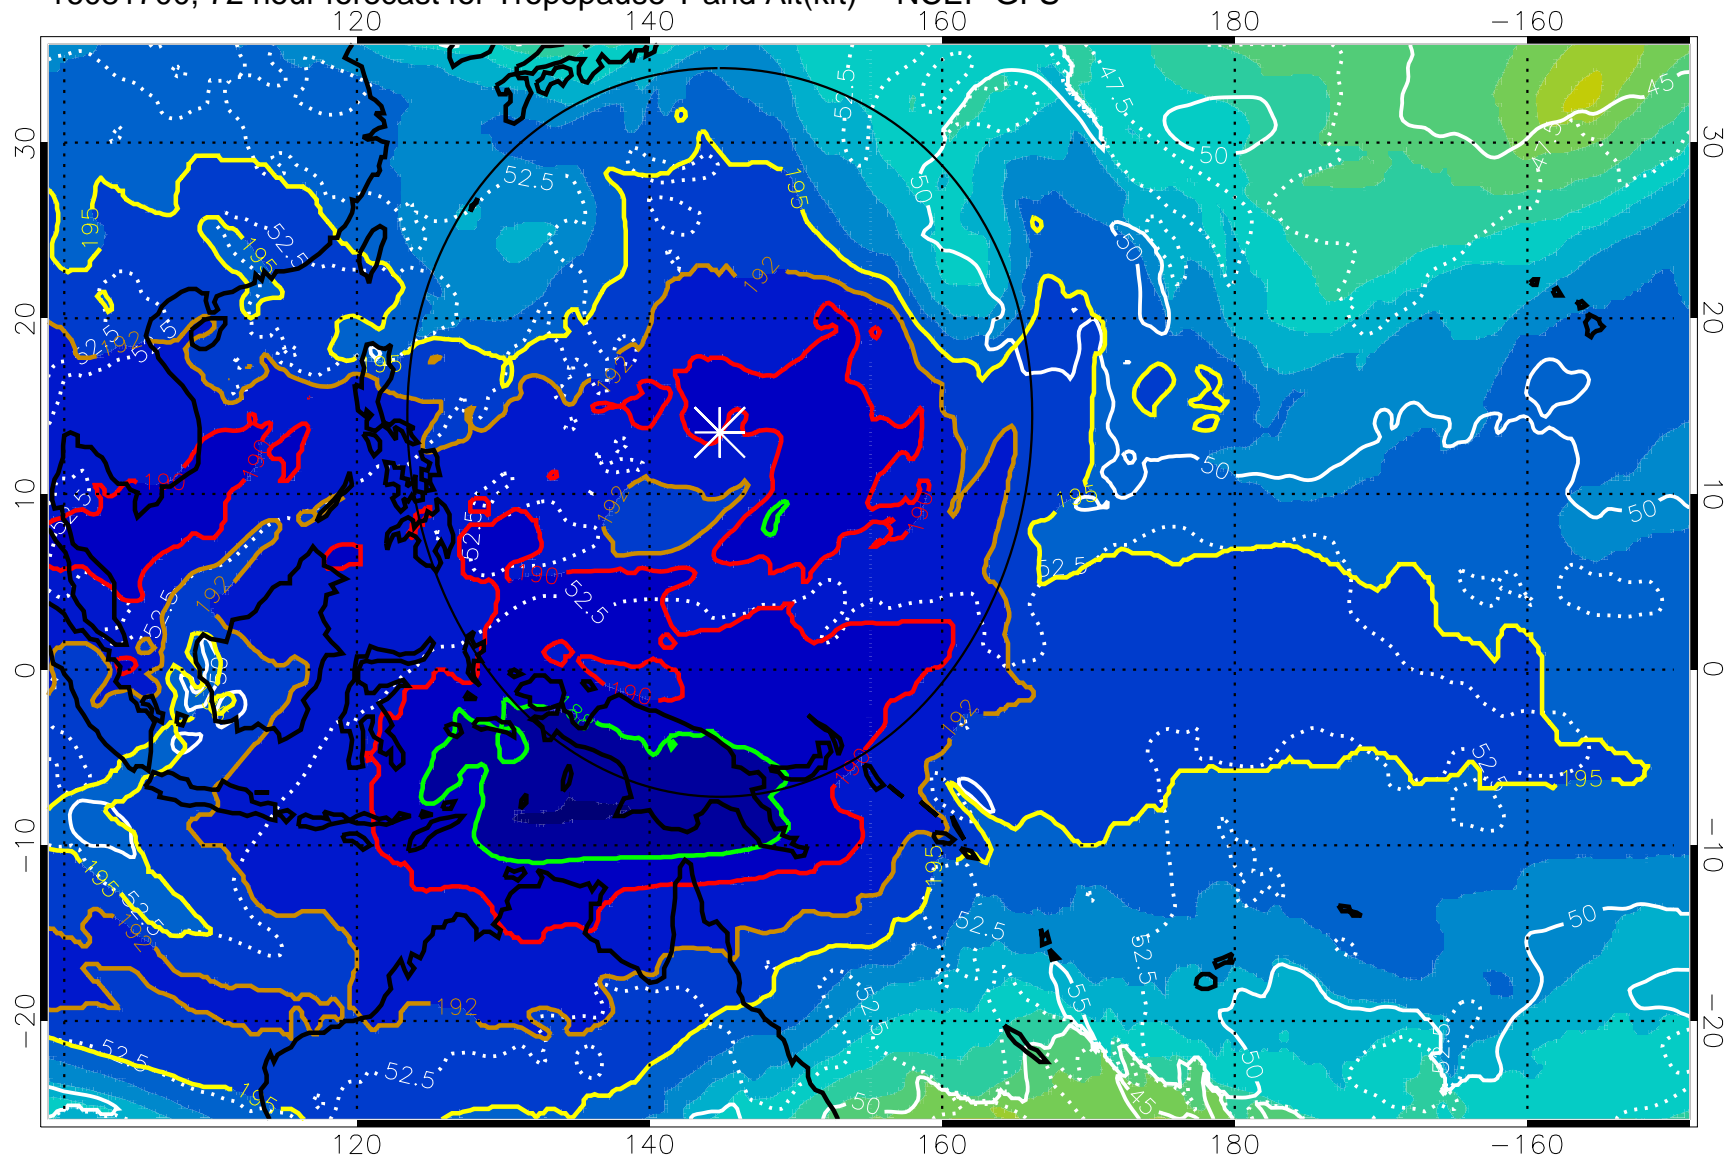

16081700, 72 hour forecast for Tropopause T and Alt(kft) -- NCEP GFS

190 200 210 220 230
Tropopause T, K

Tropopause Altitude in kft (white)

192.5K Isotherm 195K Isotherm
187.5K Isotherm 190K Isotherm

Range ring of 2304 km