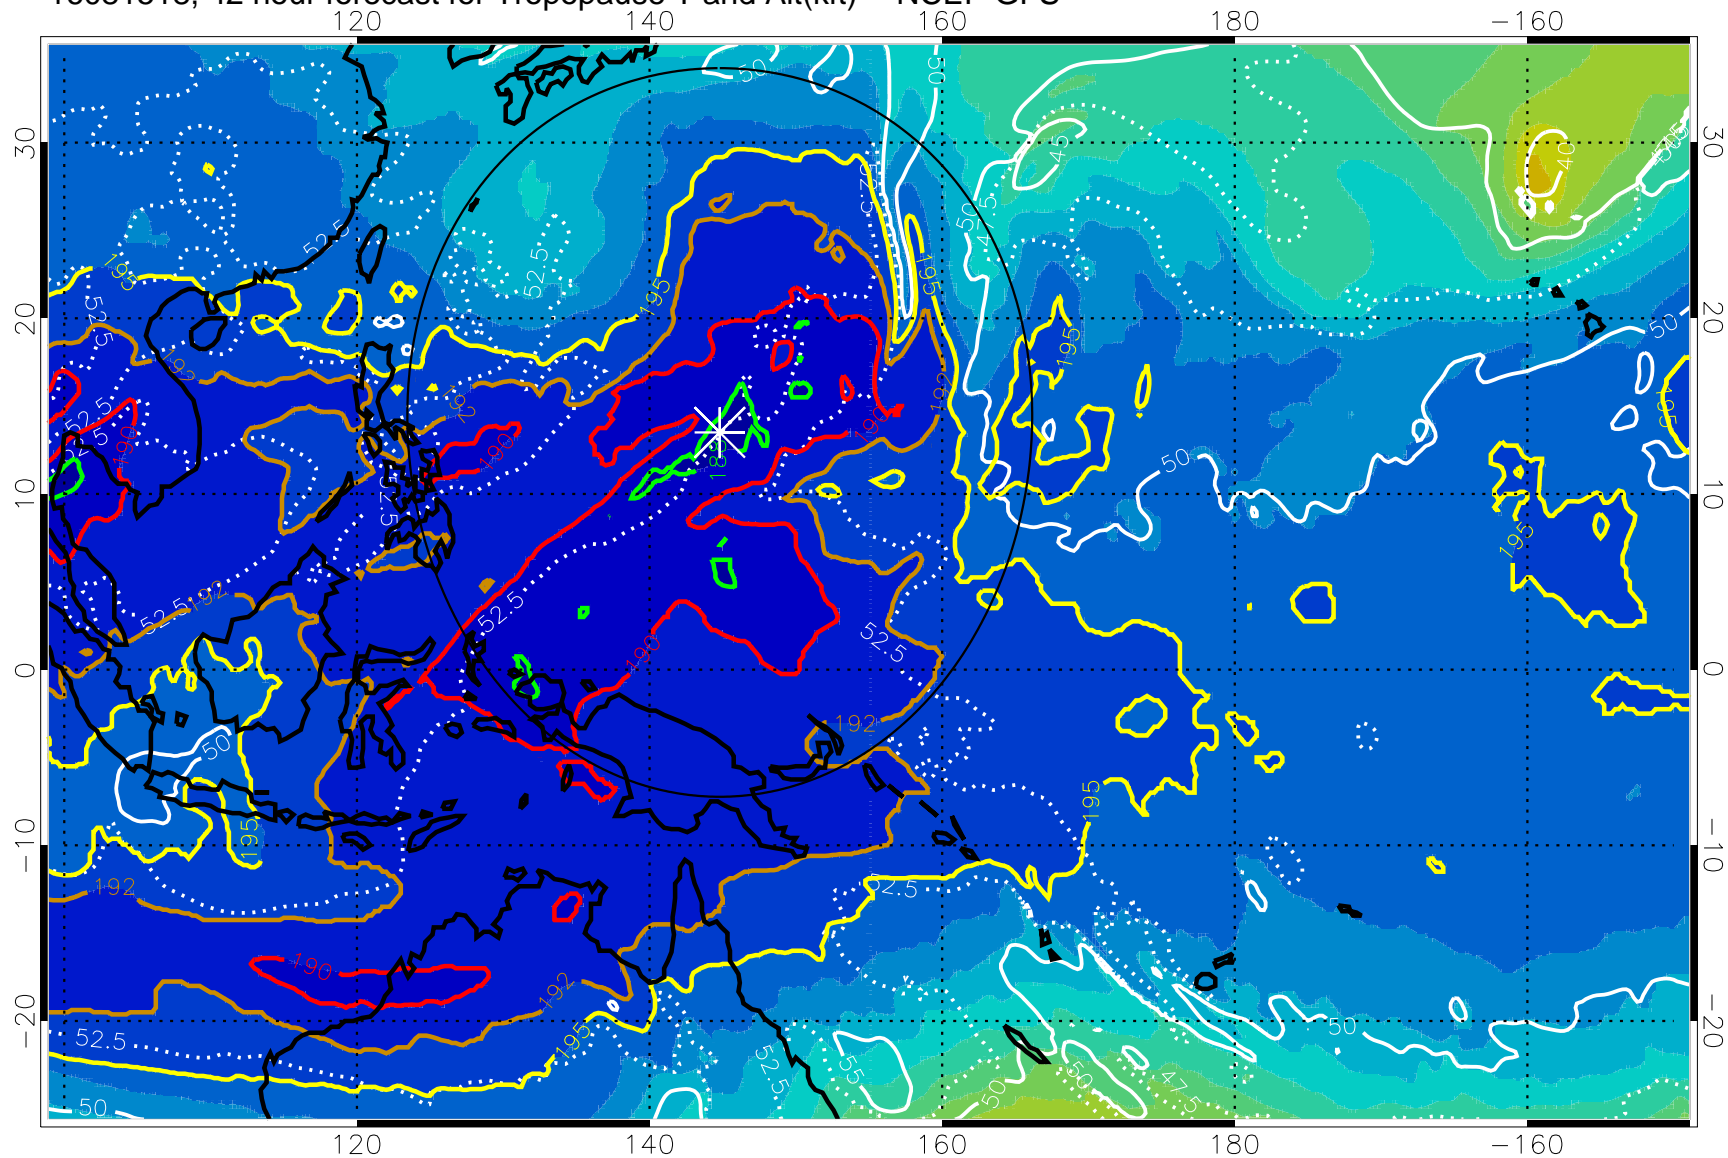

16081518, 42 hour forecast for Tropopause T and Alt(kft) -- NCEP GFS

190 200 210 220 230

Tropopause T, K

Tropopause Altitude in kft (white)

192.5K Isotherm 195K Isotherm

187.5K Isotherm 190K Isotherm

Range ring of 2304 km