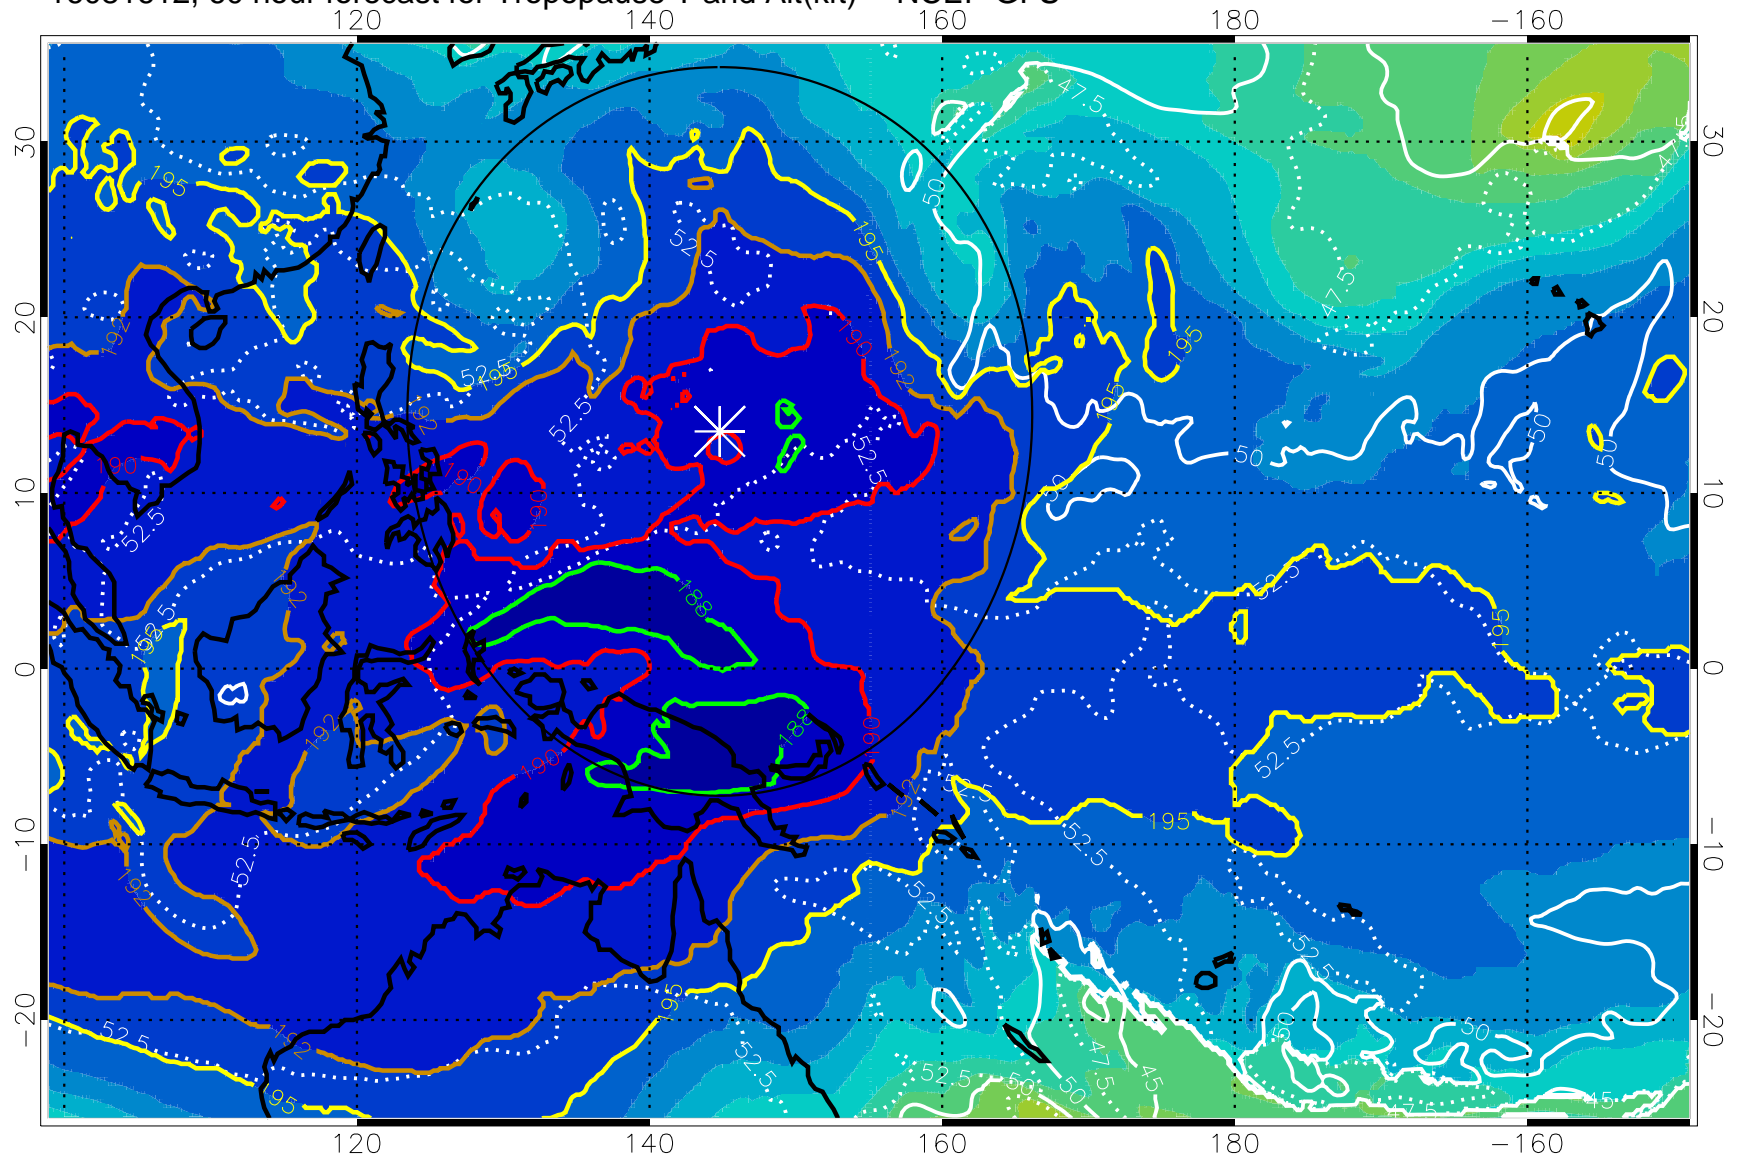

16081612, 60 hour forecast for Tropopause T and Alt(kft) -- NCEP GFS

190 200 210 220 230
Tropopause T, K

Tropopause Altitude in kft (white)

192.5K Isotherm 195K Isotherm
187.5K Isotherm 190K Isotherm

Range ring of 2304 km