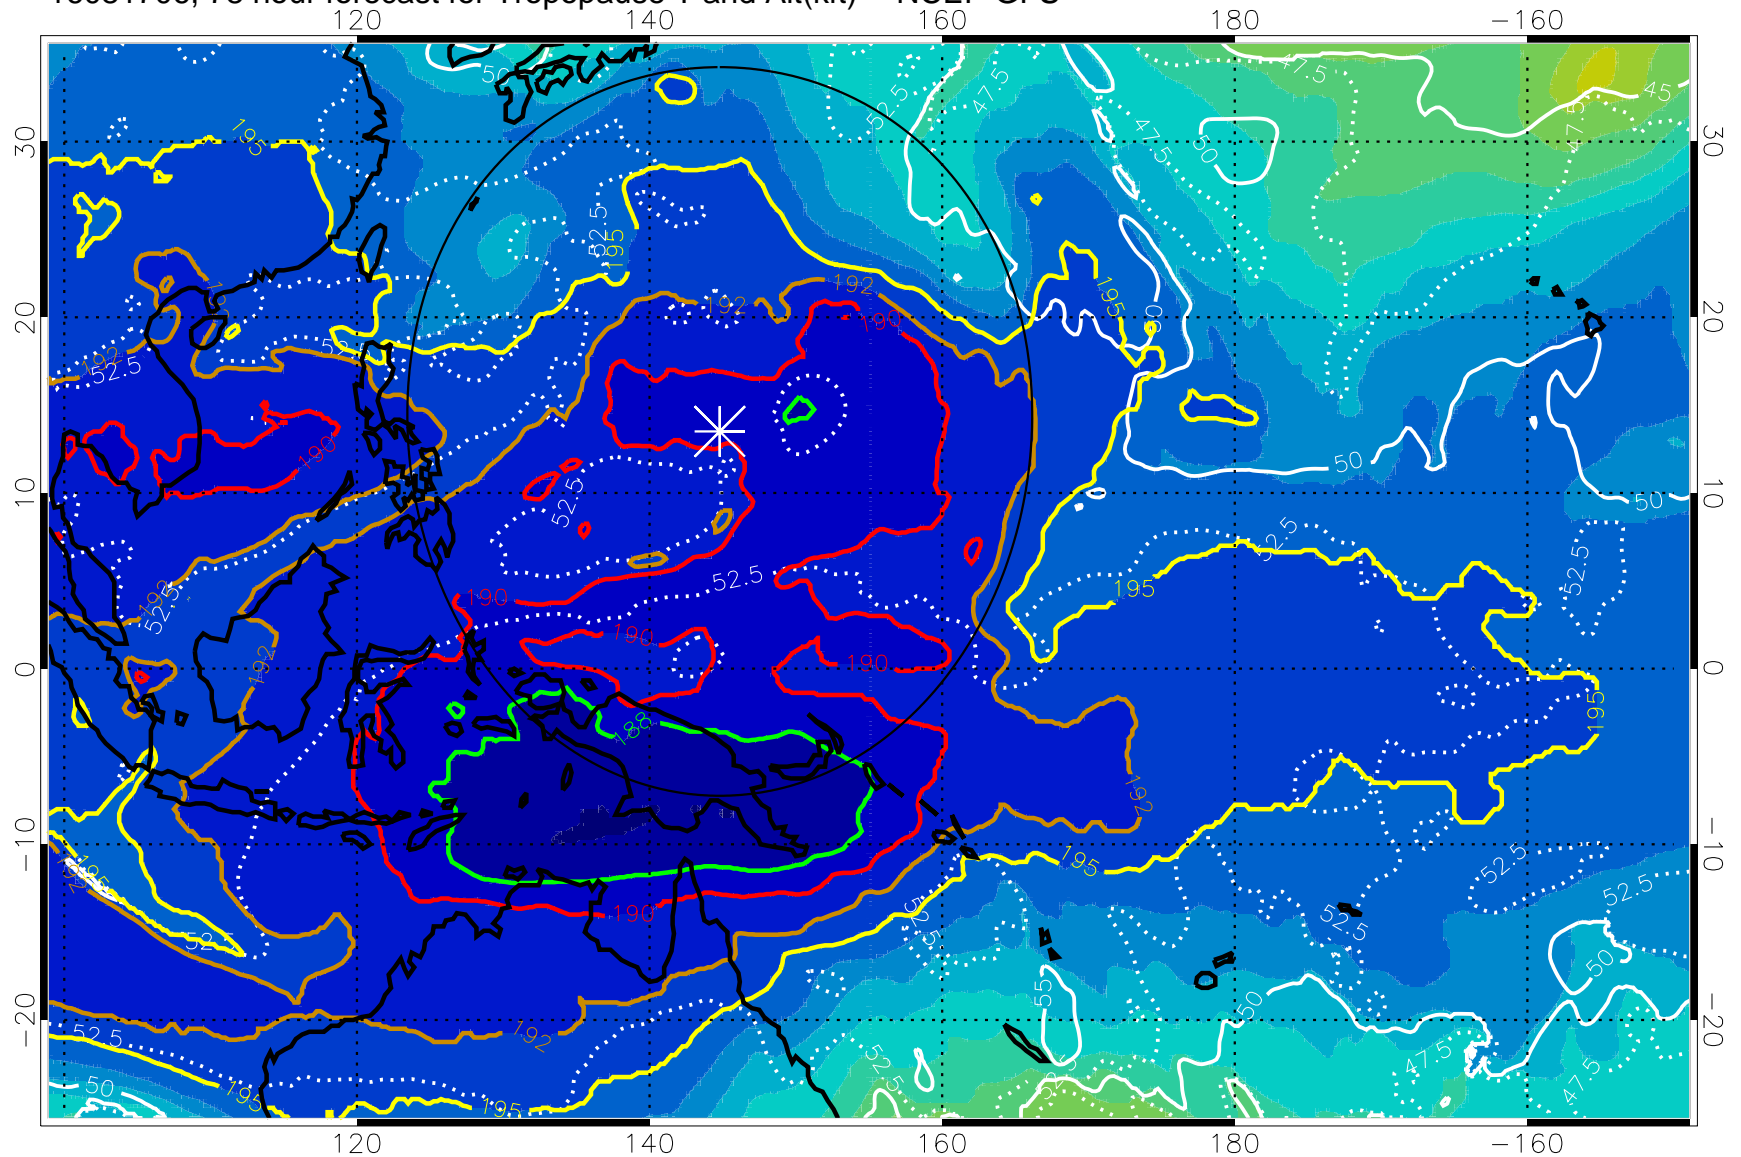

16081706, 78 hour forecast for Tropopause T and Alt(kft) -- NCEP GFS

Tropopause Altitude in kft (white)

192.5K Isotherm 195K Isotherm
187.5K Isotherm 190K Isotherm

Range ring of 2304 km