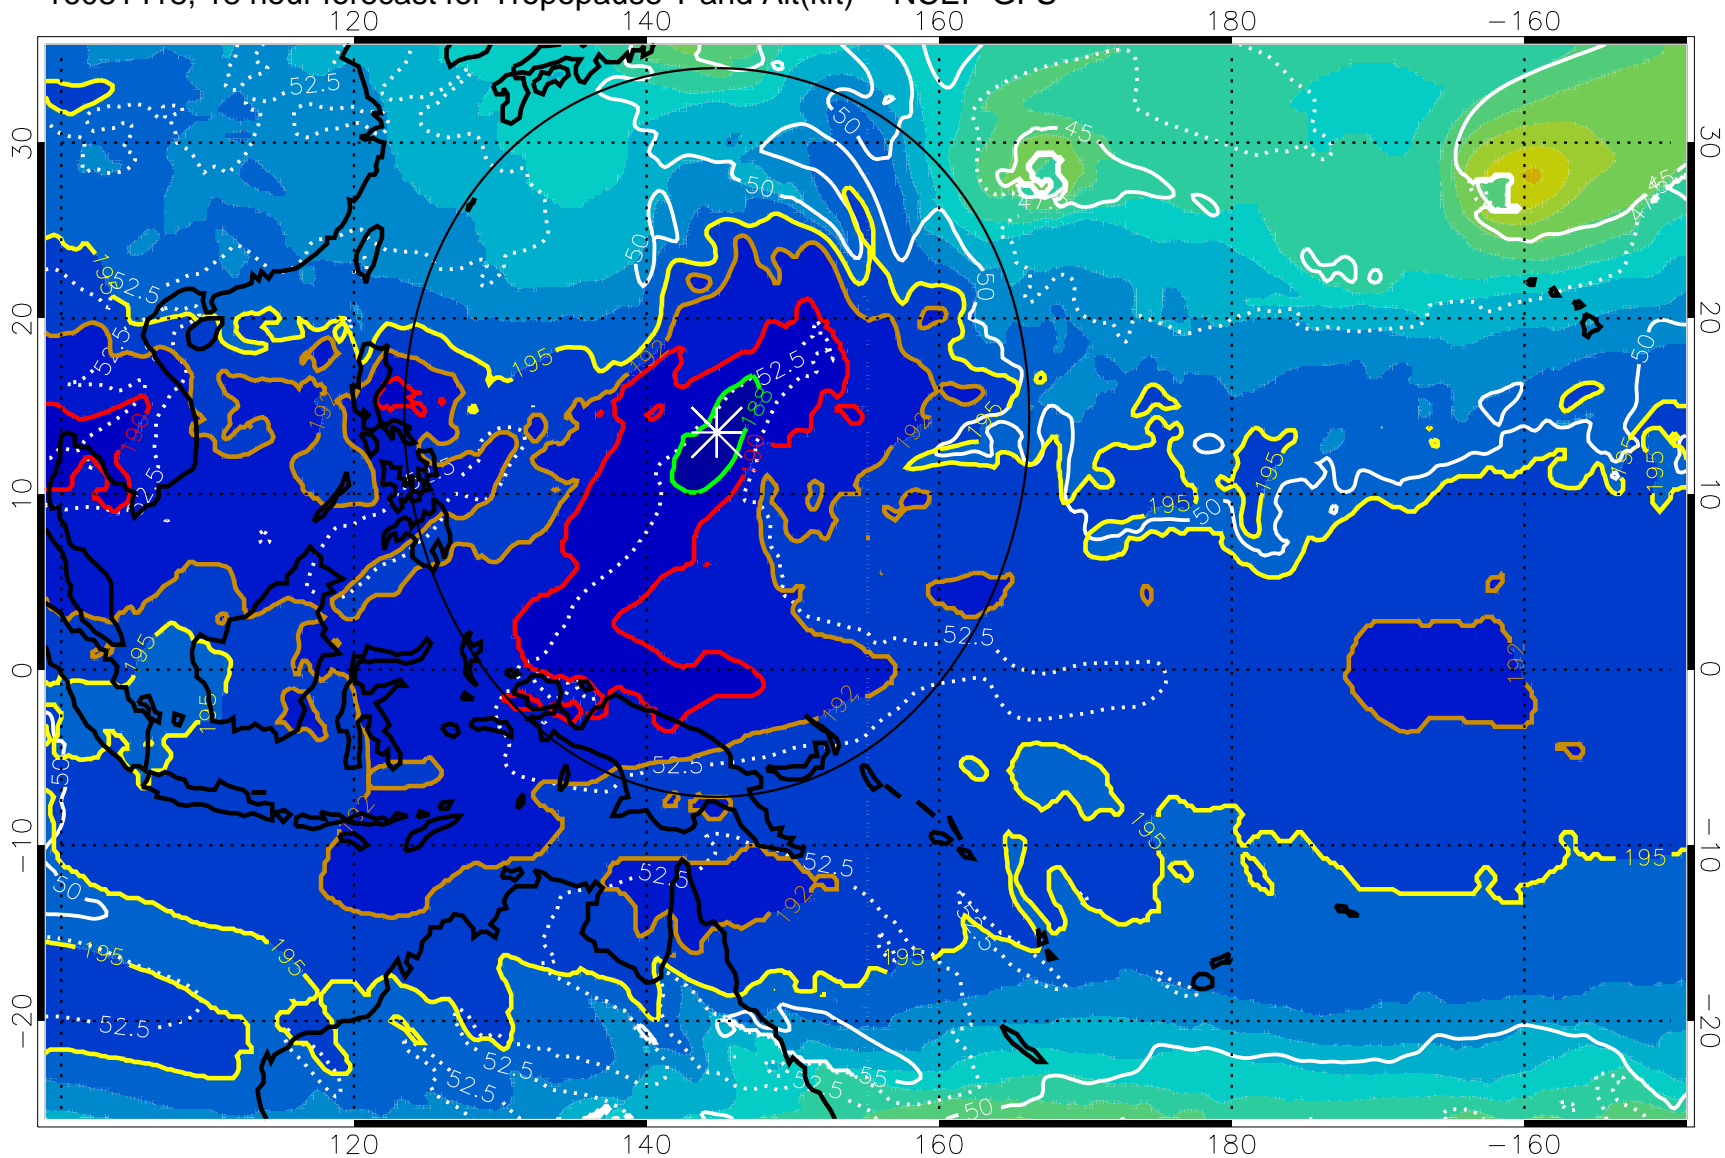

16081418, 18 hour forecast for Tropopause T and Alt(kft) -- NCEP GFS

190 200 210 220 230
Tropopause T, K

Tropopause Altitude in kft (white)

192.5K Isotherm 195K Isotherm
187.5K Isotherm 190K Isotherm

Range ring of 2304 km