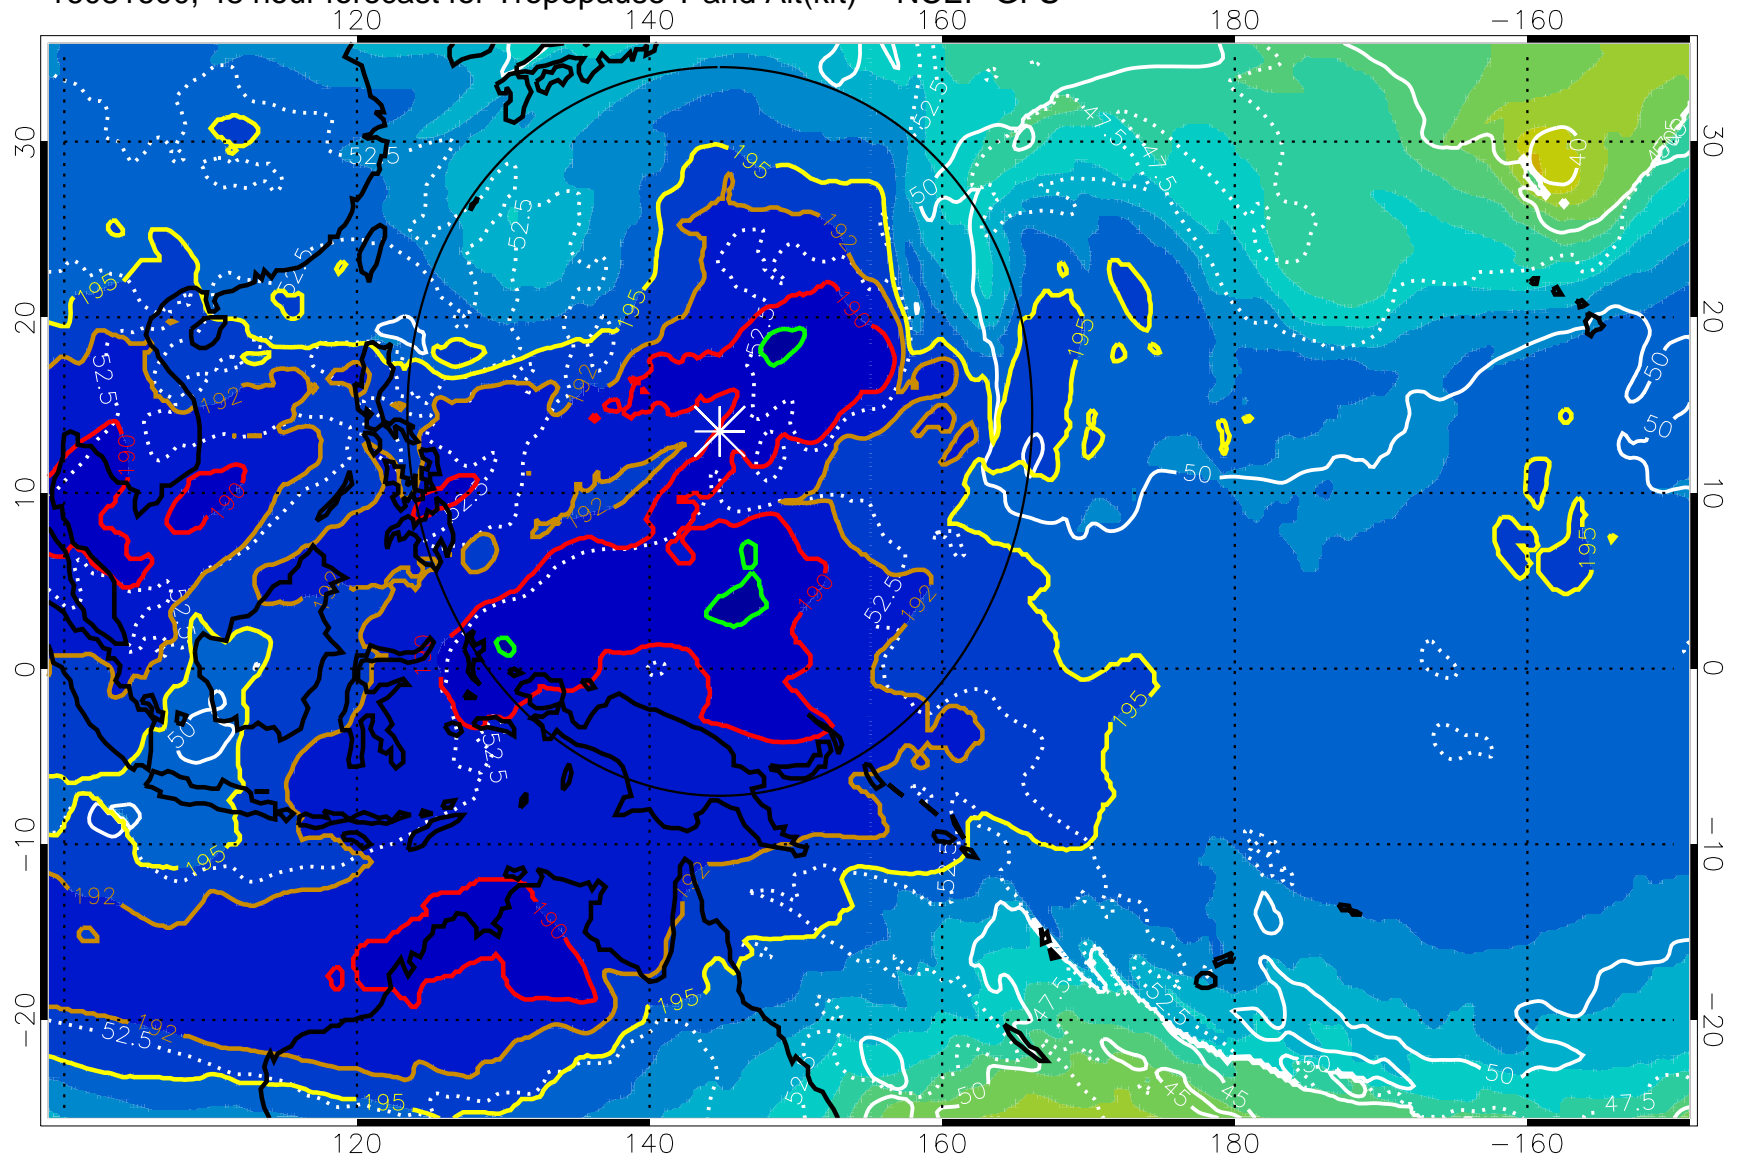

16081600, 48 hour forecast for Tropopause T and Alt(kft) -- NCEP GFS

190 200 210 220 230

Tropopause T, K

Tropopause Altitude in kft (white)

192.5K Isotherm 195K Isotherm

187.5K Isotherm 190K Isotherm

Range ring of 2304 km