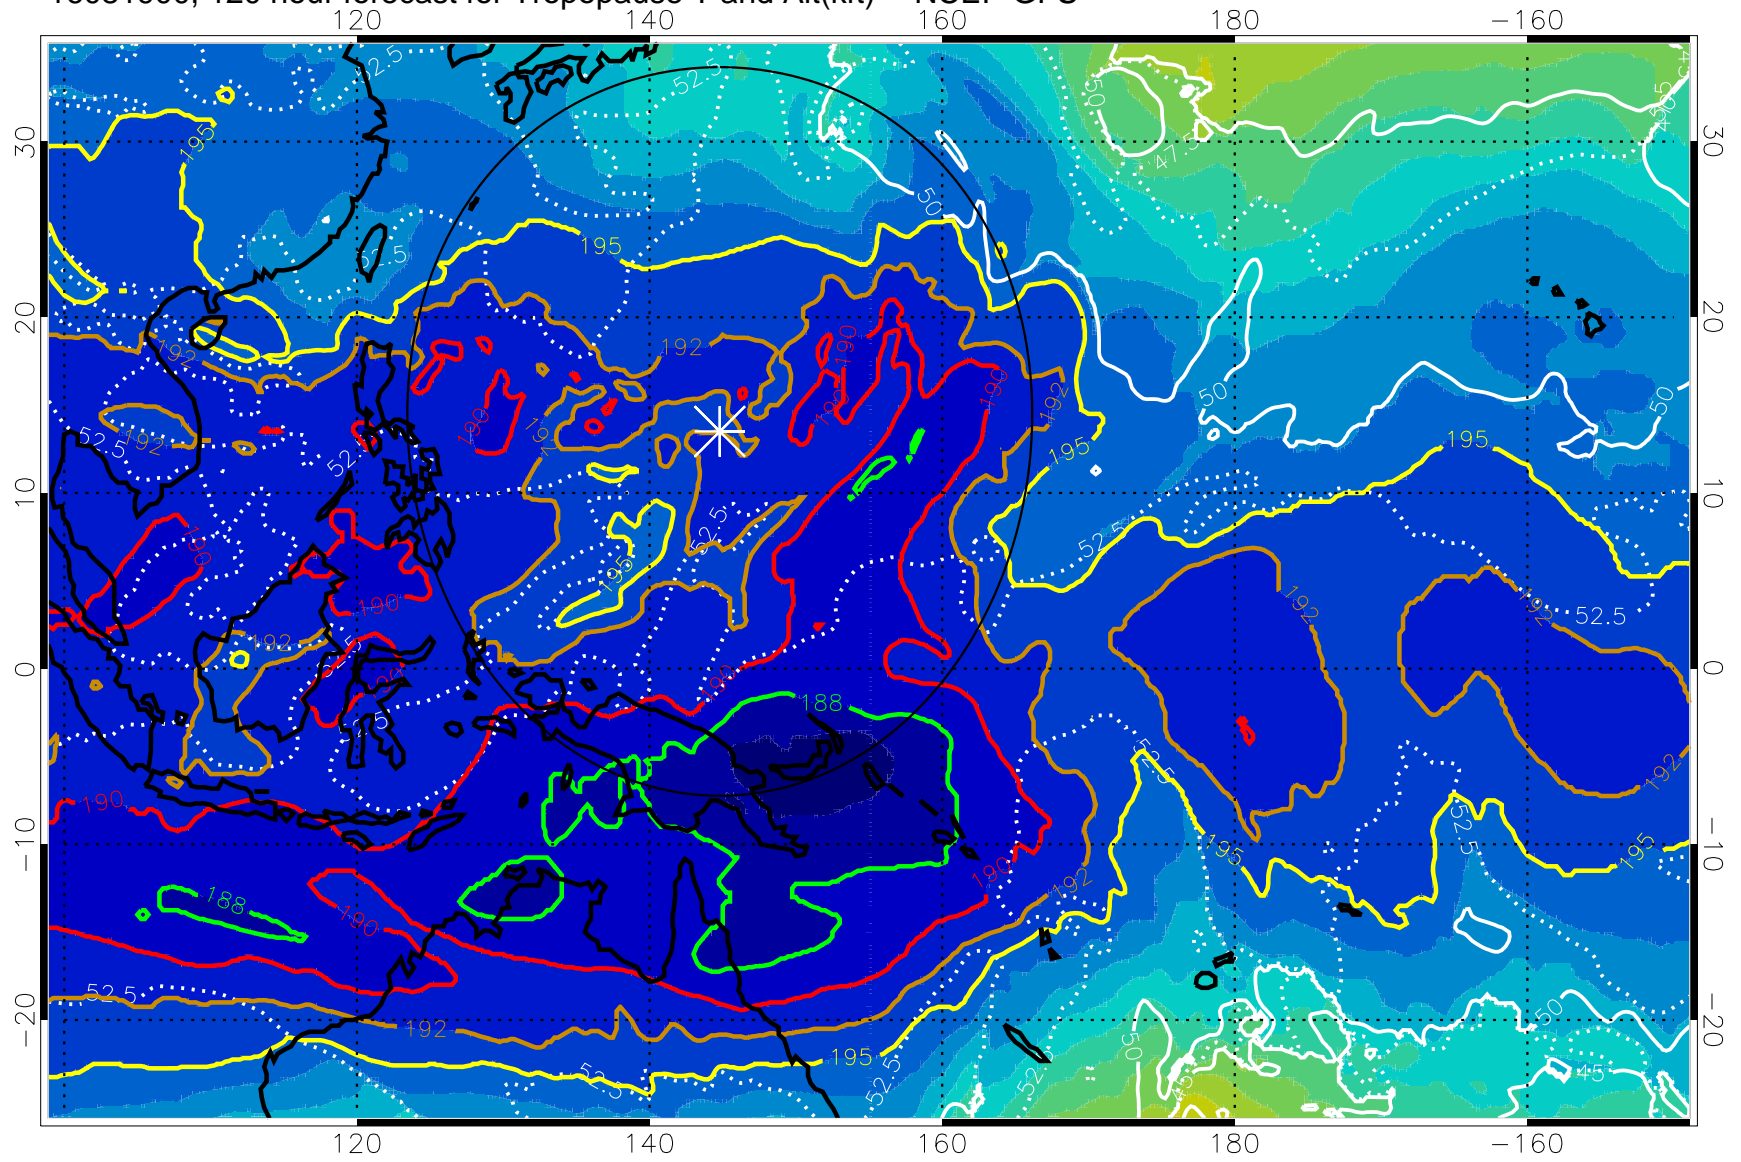

190 200 210 220 230

Tropopause T, K

Tropopause Altitude in kft (white)

192.5K Isotherm 195K Isotherm

187.5K Isotherm 190K Isotherm

Range ring of 2304 km

16081900, 120 hour forecast for Tropopause T and Alt(kft) -- NCEP GFS

190 200 210 220 230
Tropopause T, K

Tropopause Altitude in kft (white)

192.5K Isotherm 195K Isotherm
187.5K Isotherm 190K Isotherm

Range ring of 2304 km