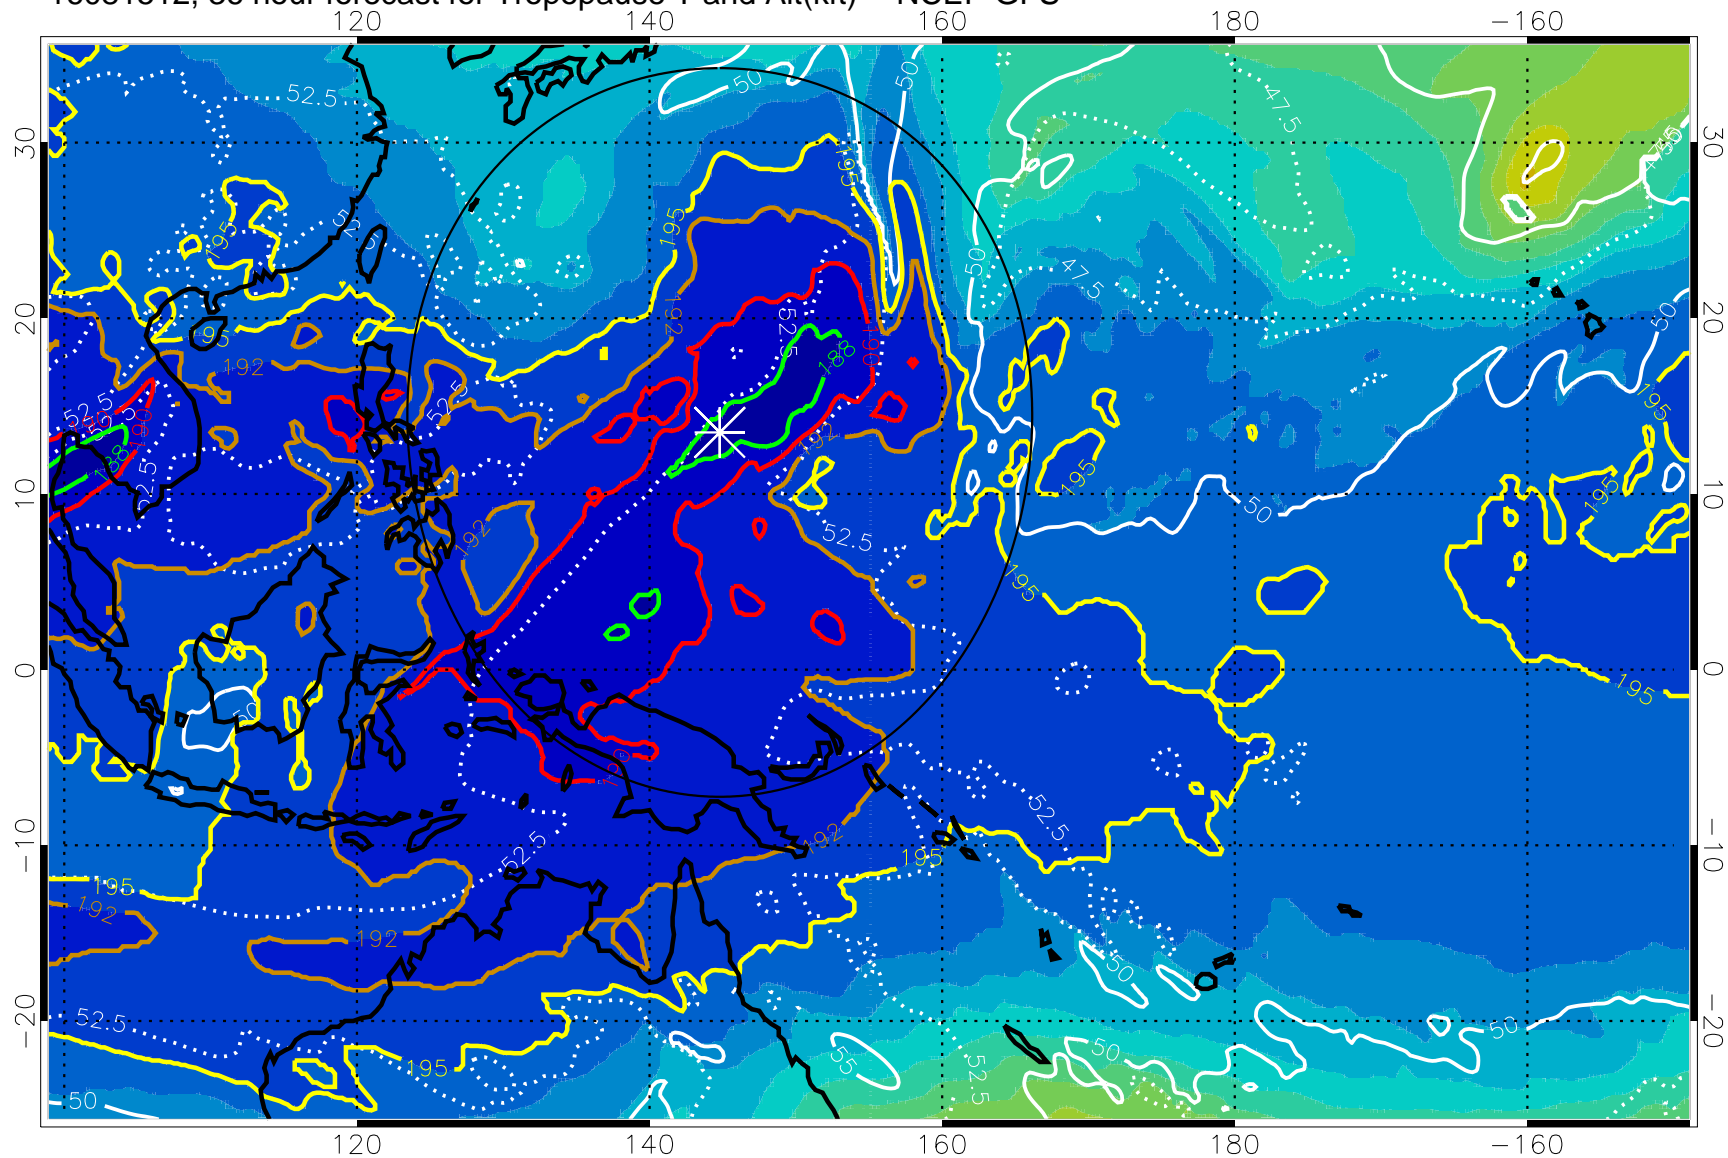

16081512, 36 hour forecast for Tropopause T and Alt(kft) -- NCEP GFS

190 200 210 220 230

Tropopause T, K

Tropopause Altitude in kft (white)

192.5K Isotherm 195K Isotherm
187.5K Isotherm 190K Isotherm

Range ring of 2304 km