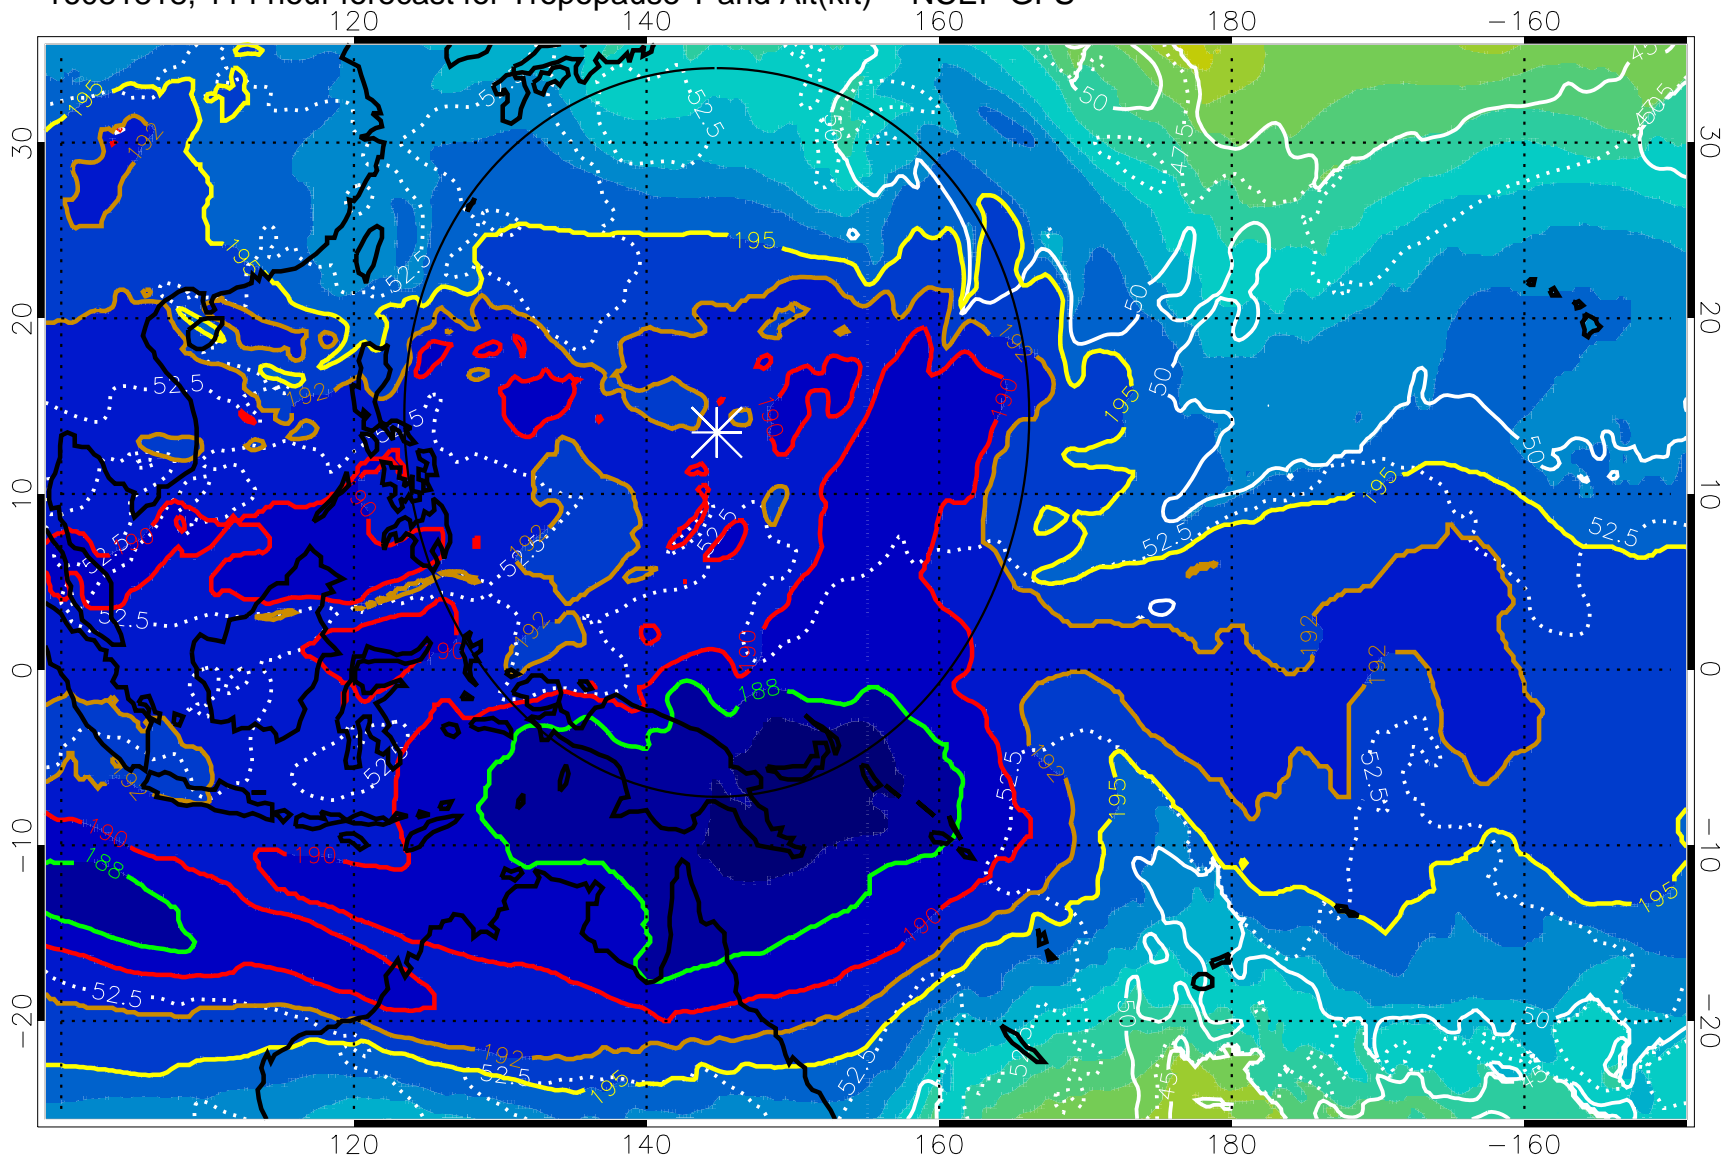

190 200 210 220 230

Tropopause T, K

Tropopause Altitude in kft (white)

192.5K Isotherm 195K Isotherm

187.5K Isotherm 190K Isotherm

Range ring of 2304 km

16081818, 114 hour forecast for Tropopause T and Alt(kft) -- NCEP GFS

190 200 210 220 230

Tropopause T, K

Tropopause Altitude in kft (white)

192.5K Isotherm 195K Isotherm

187.5K Isotherm 190K Isotherm

Range ring of 2304 km

16081900, 120 hour forecast for Tropopause T and Alt(kft) -- NCEP GFS