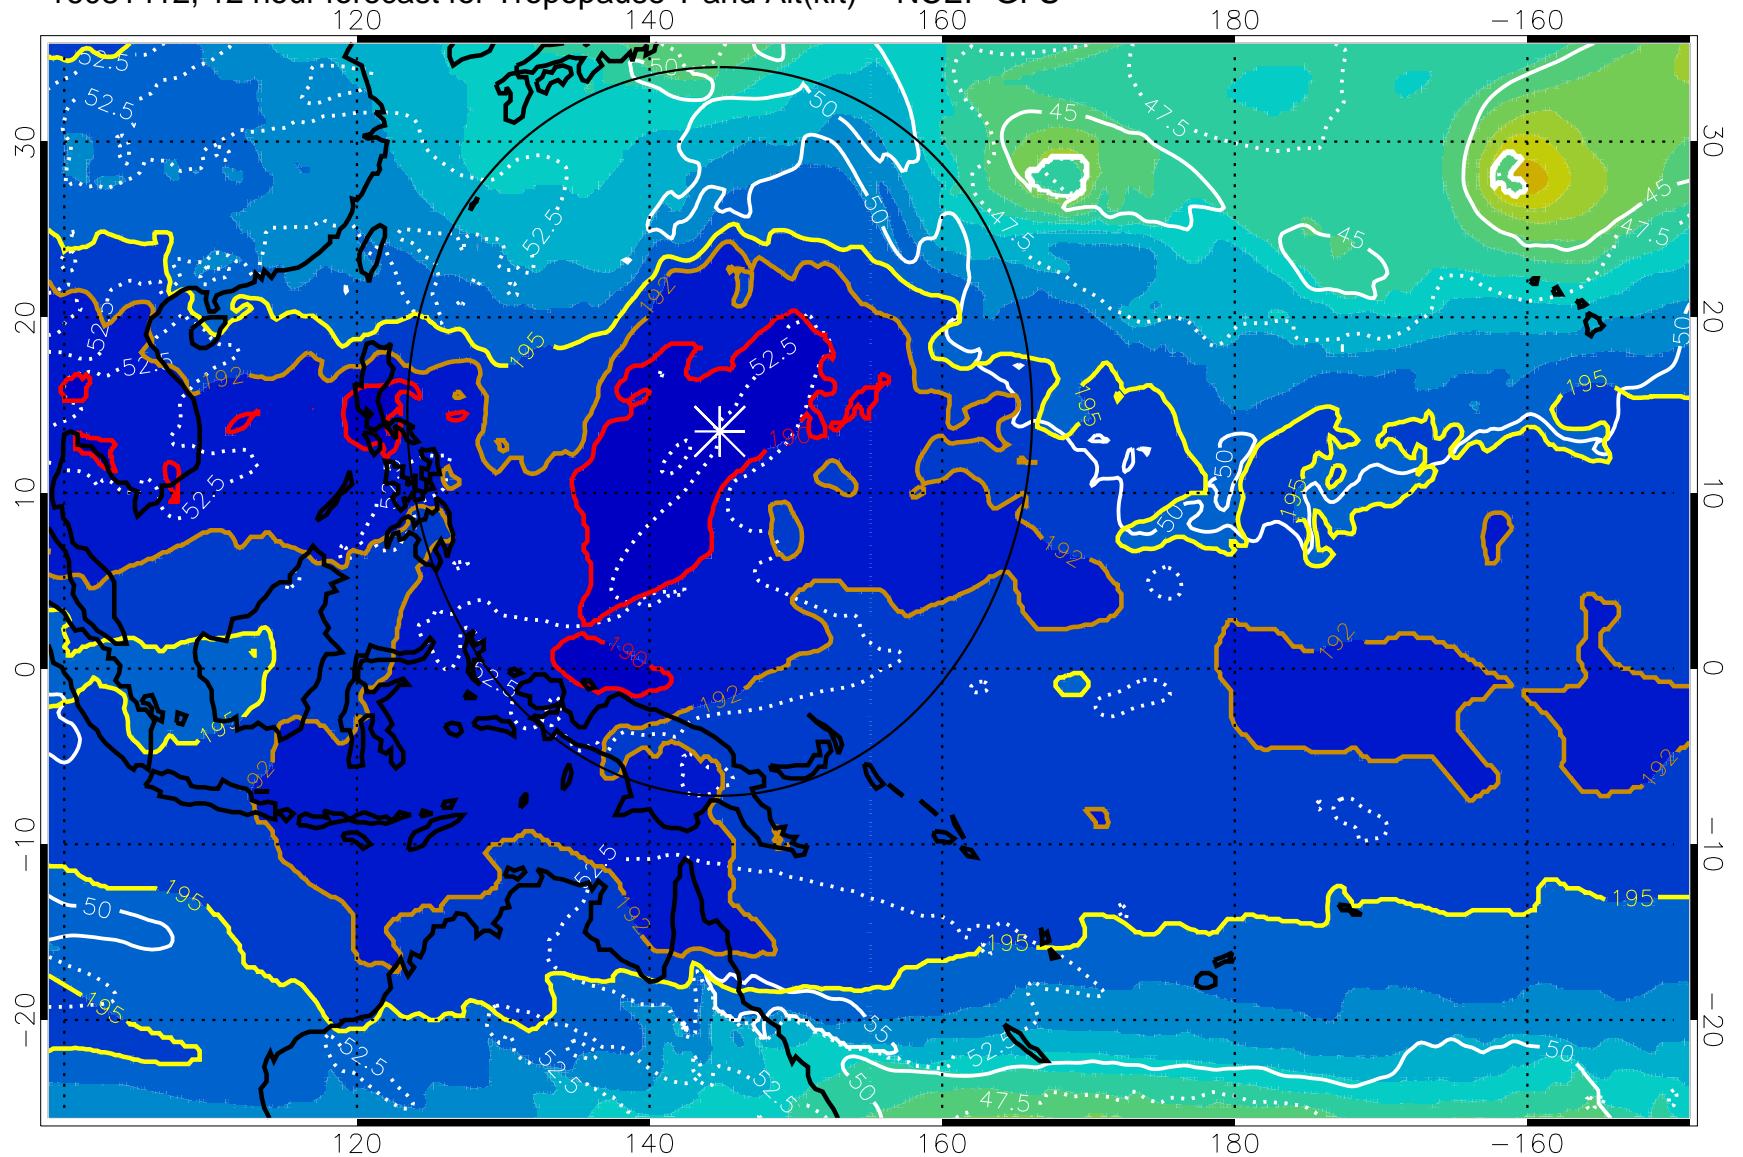

16081412, 12 hour forecast for Tropopause T and Alt(kft) -- NCEP GFS

190 200 210 220 230

Tropopause T, K

Tropopause Altitude in kft (white)

192.5K Isotherm 195K Isotherm

187.5K Isotherm 190K Isotherm

Range ring of 2304 km