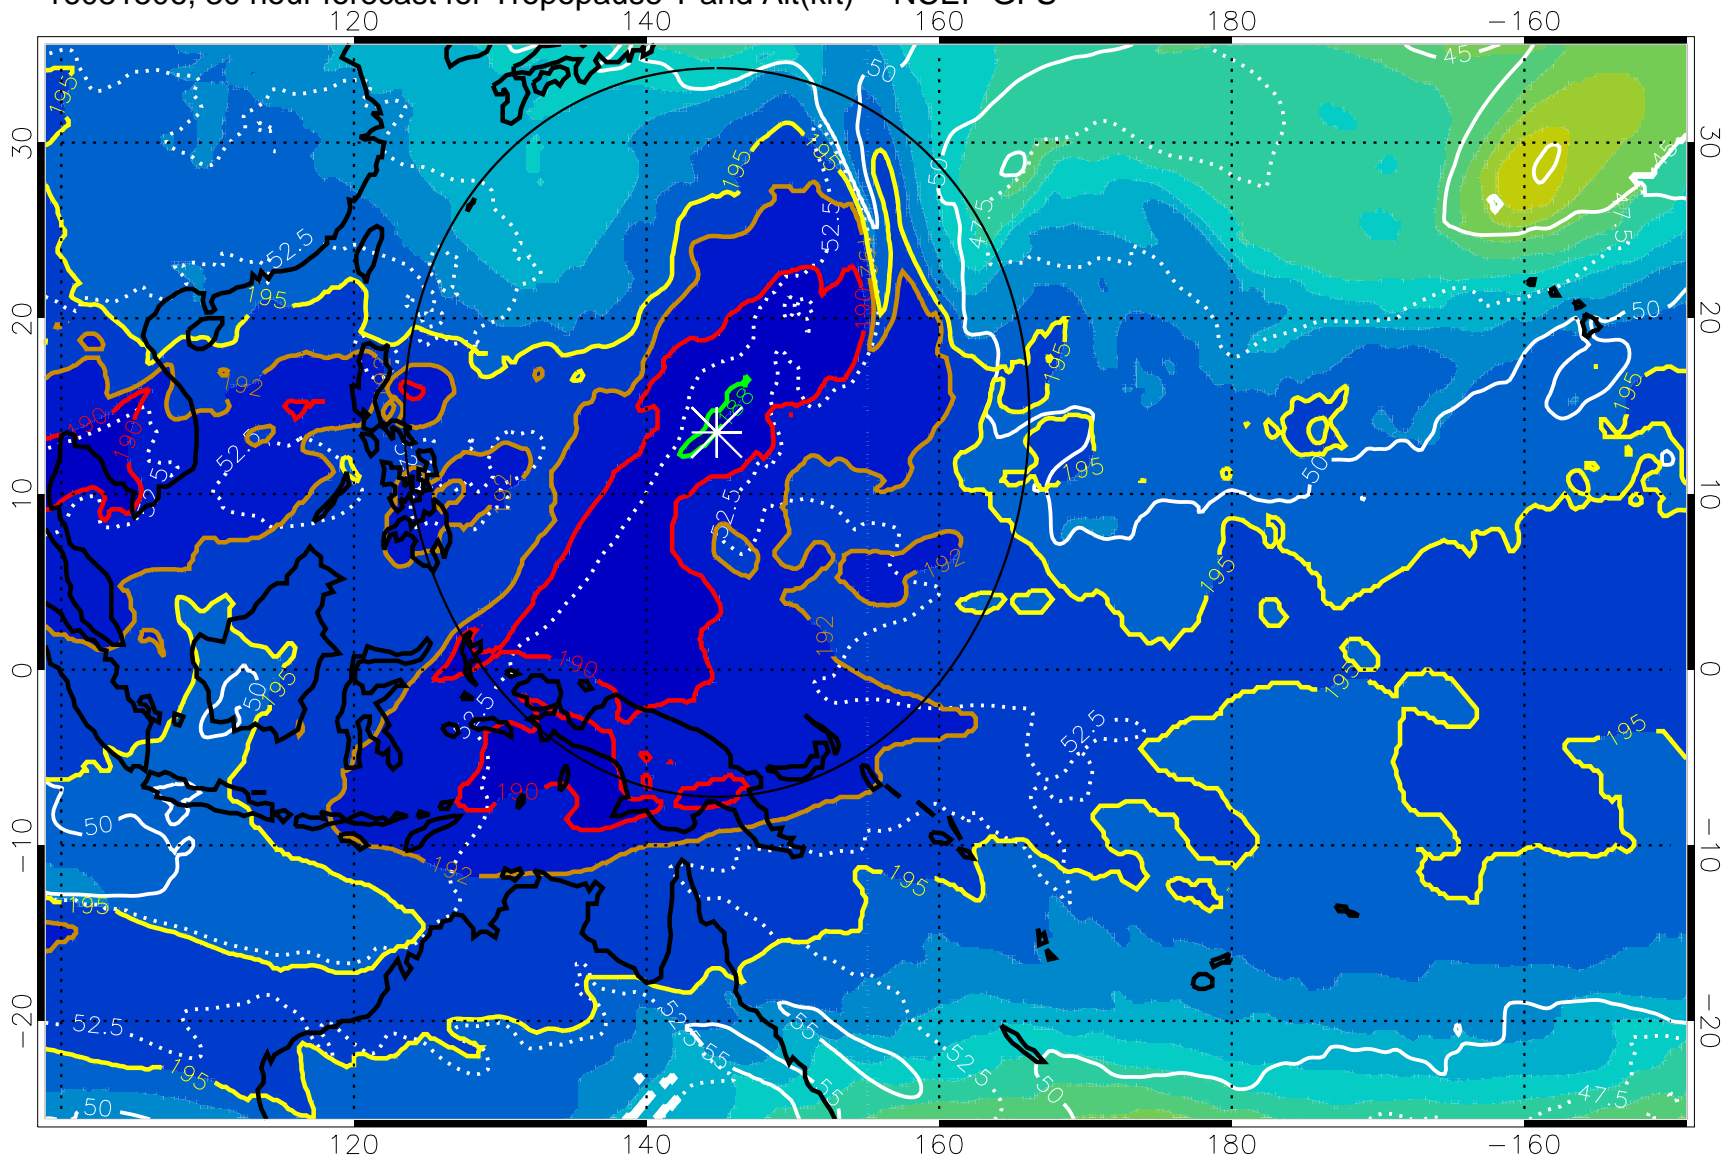

16081506, 30 hour forecast for Tropopause T and Alt(kft) -- NCEP GFS

190 200 210 220 230

Tropopause T, K

Tropopause Altitude in kft (white)

192.5K Isotherm 195K Isotherm
187.5K Isotherm 190K Isotherm

Range ring of 2304 km