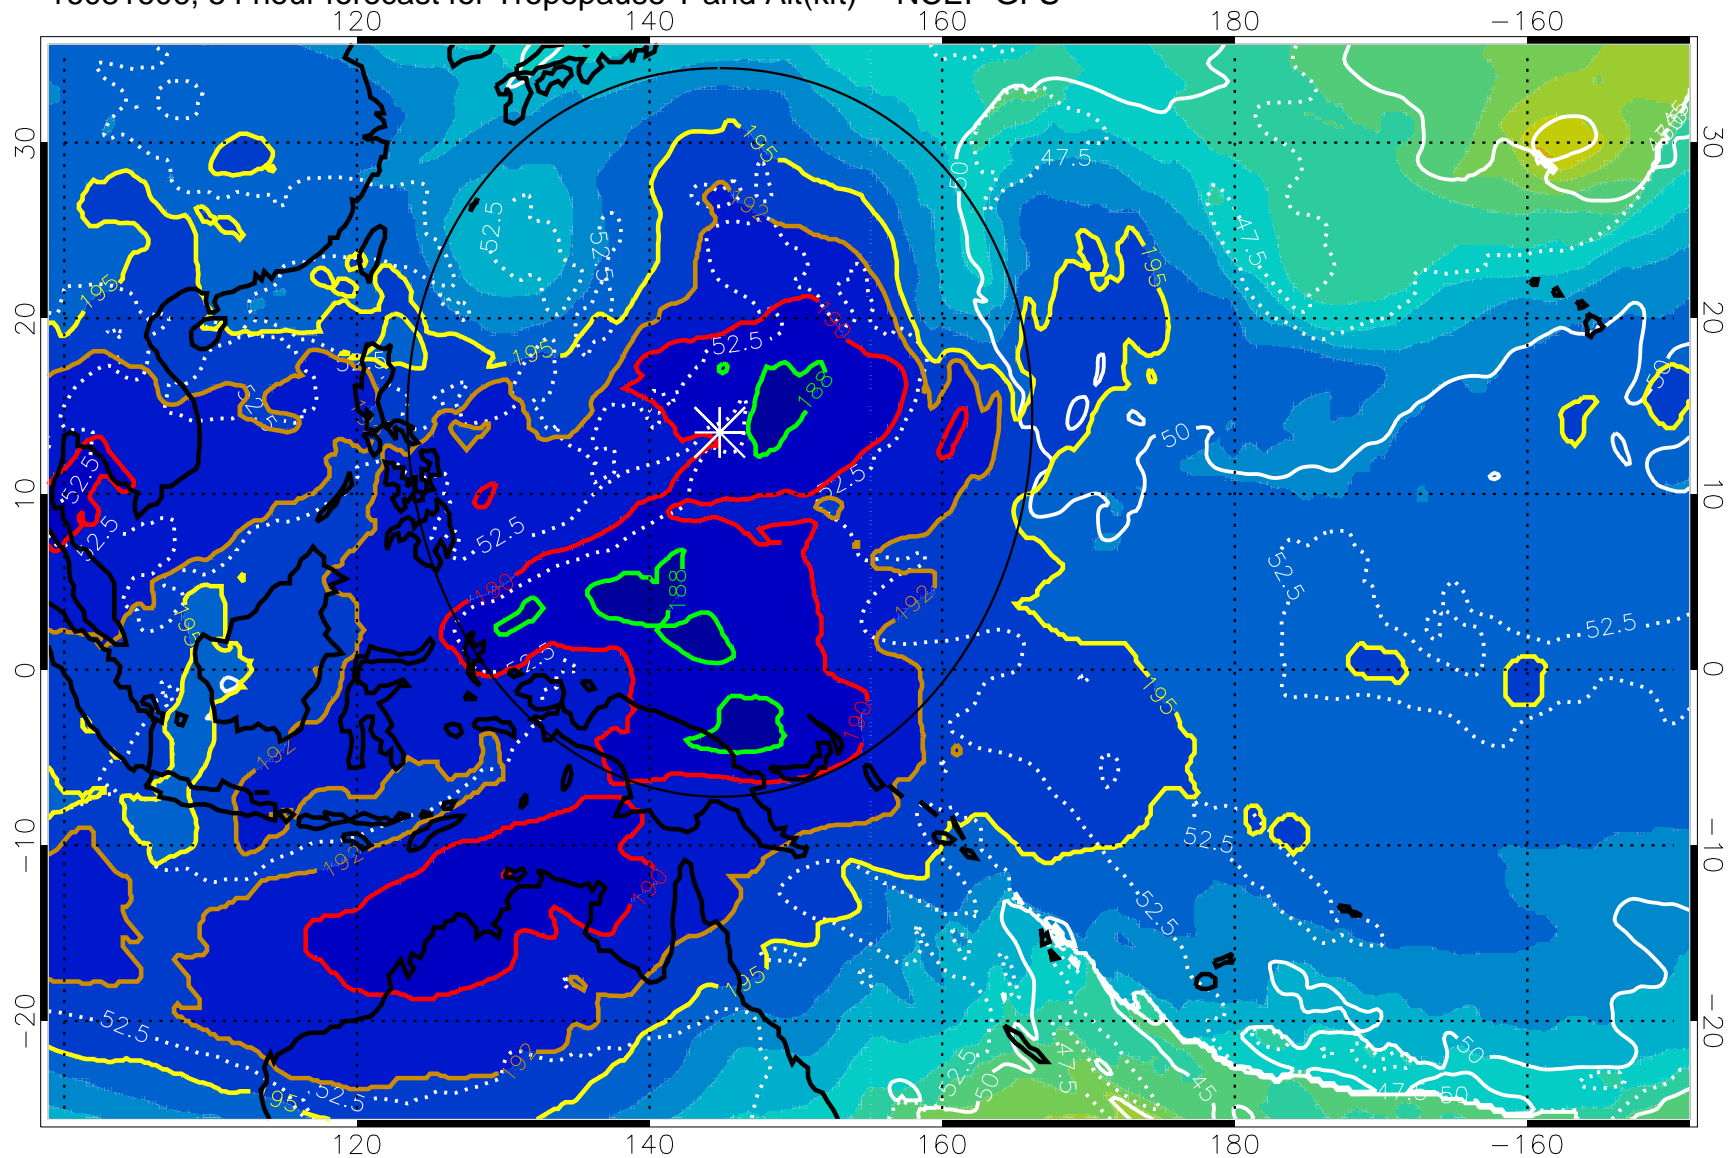

16081606, 54 hour forecast for Tropopause T and Alt(kft) -- NCEP GFS

190 200 210 220 230
Tropopause T, K

Tropopause Altitude in kft (white)

192.5K Isotherm 195K Isotherm
187.5K Isotherm 190K Isotherm

Range ring of 2304 km