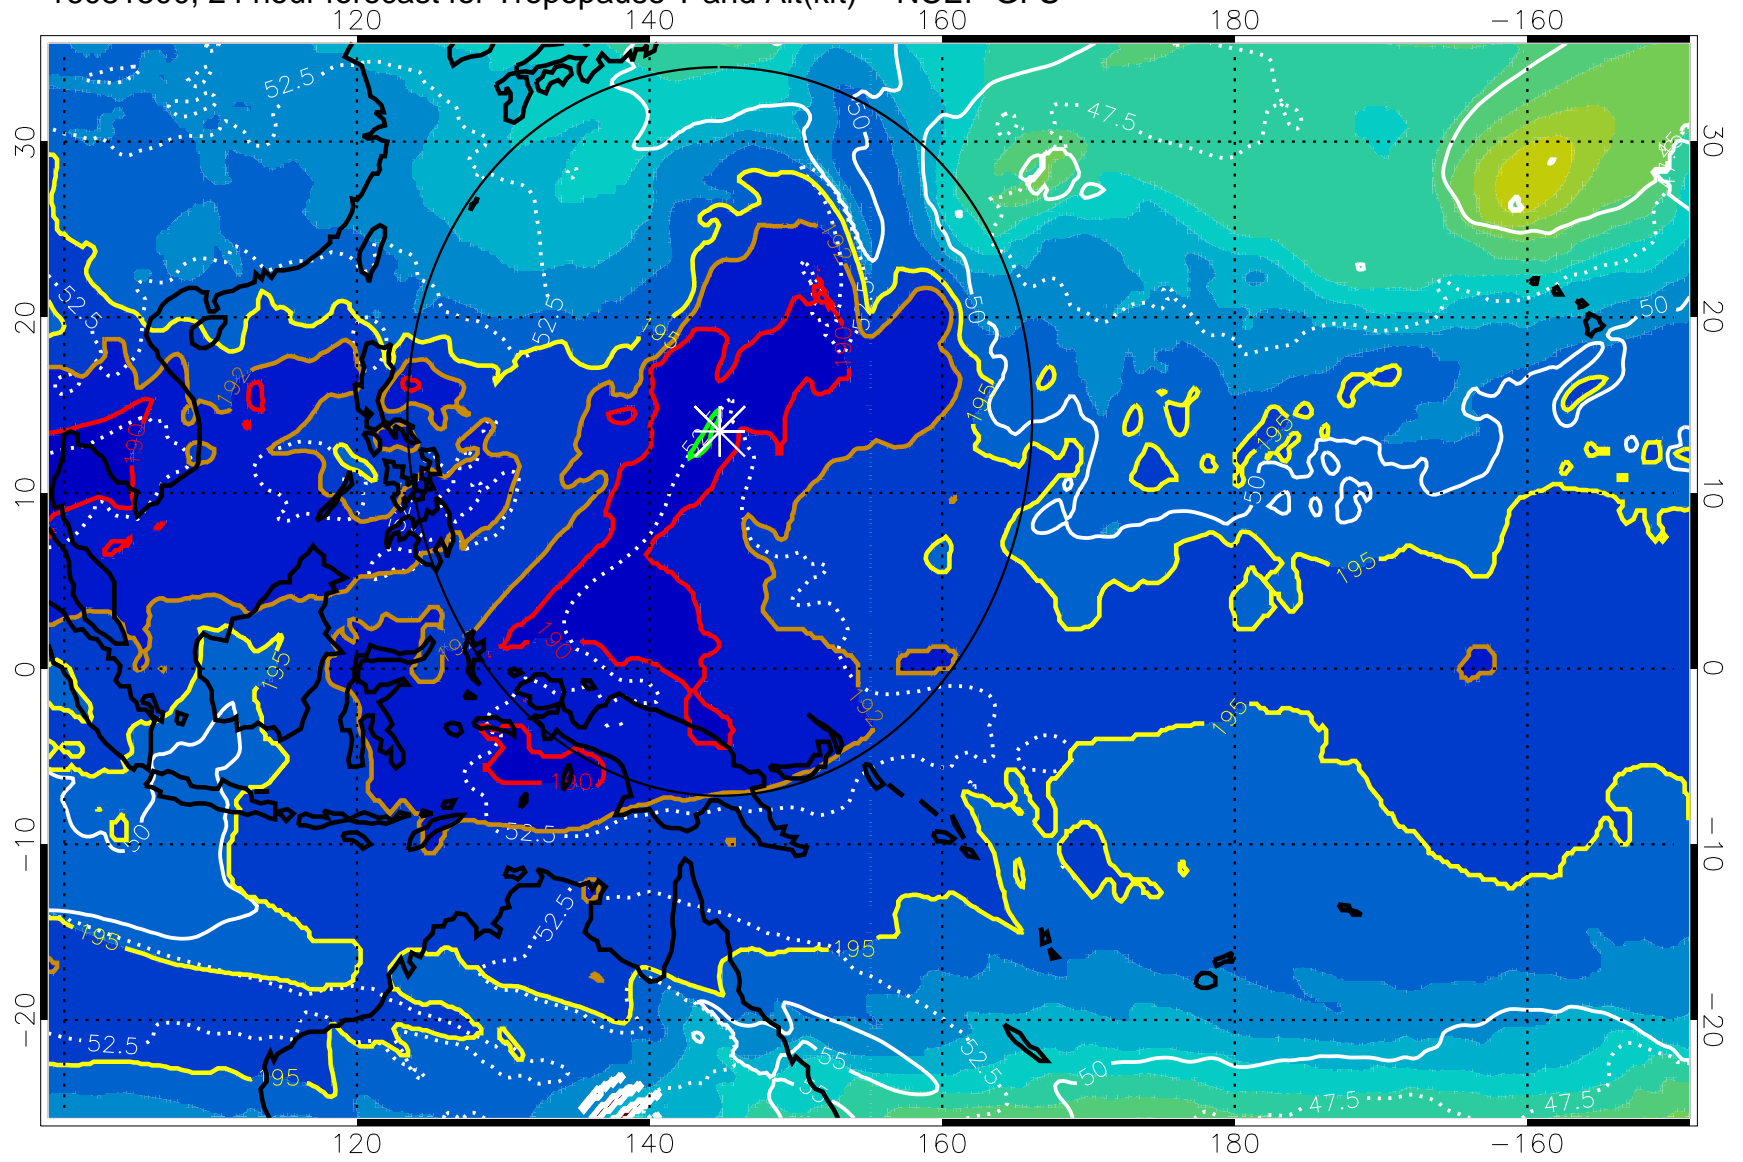

16081500, 24 hour forecast for Tropopause T and Alt(kft) -- NCEP GFS

190 200 210 220 230
Tropopause T, K

Tropopause Altitude in kft (white)

192.5K Isotherm 195K Isotherm
187.5K Isotherm 190K Isotherm

Range ring of 2304 km