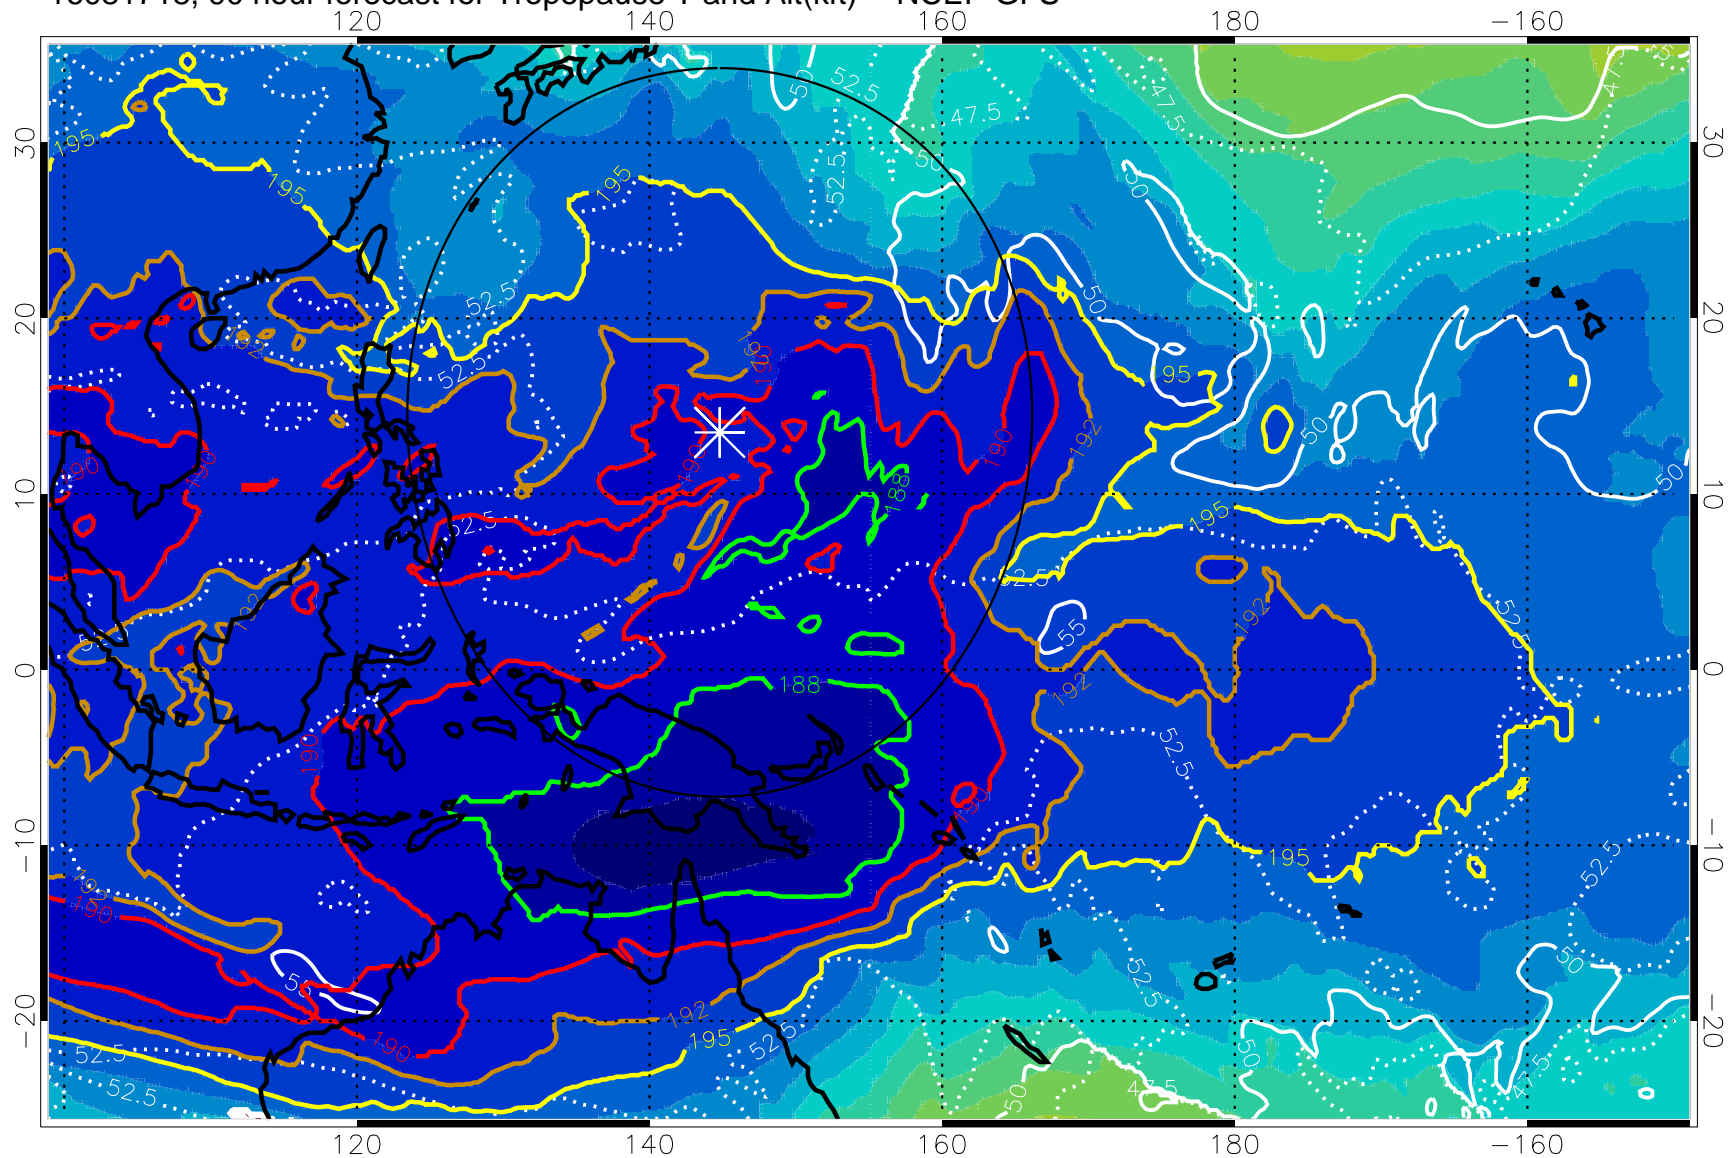

190 200 210 220 230

Tropopause T, K

Tropopause Altitude in kft (white)

192.5K Isotherm 195K Isotherm

187.5K Isotherm 190K Isotherm

Range ring of 2304 km

16081718, 90 hour forecast for Tropopause T and Alt(kft) -- NCEP GFS

190 200 210 220 230

Tropopause T, K

Tropopause Altitude in kft (white)

192.5K Isotherm 195K Isotherm

187.5K Isotherm 190K Isotherm

Range ring of 2304 km

16081800, 96 hour forecast for Tropopause T and Alt(kft) -- NCEP GFS