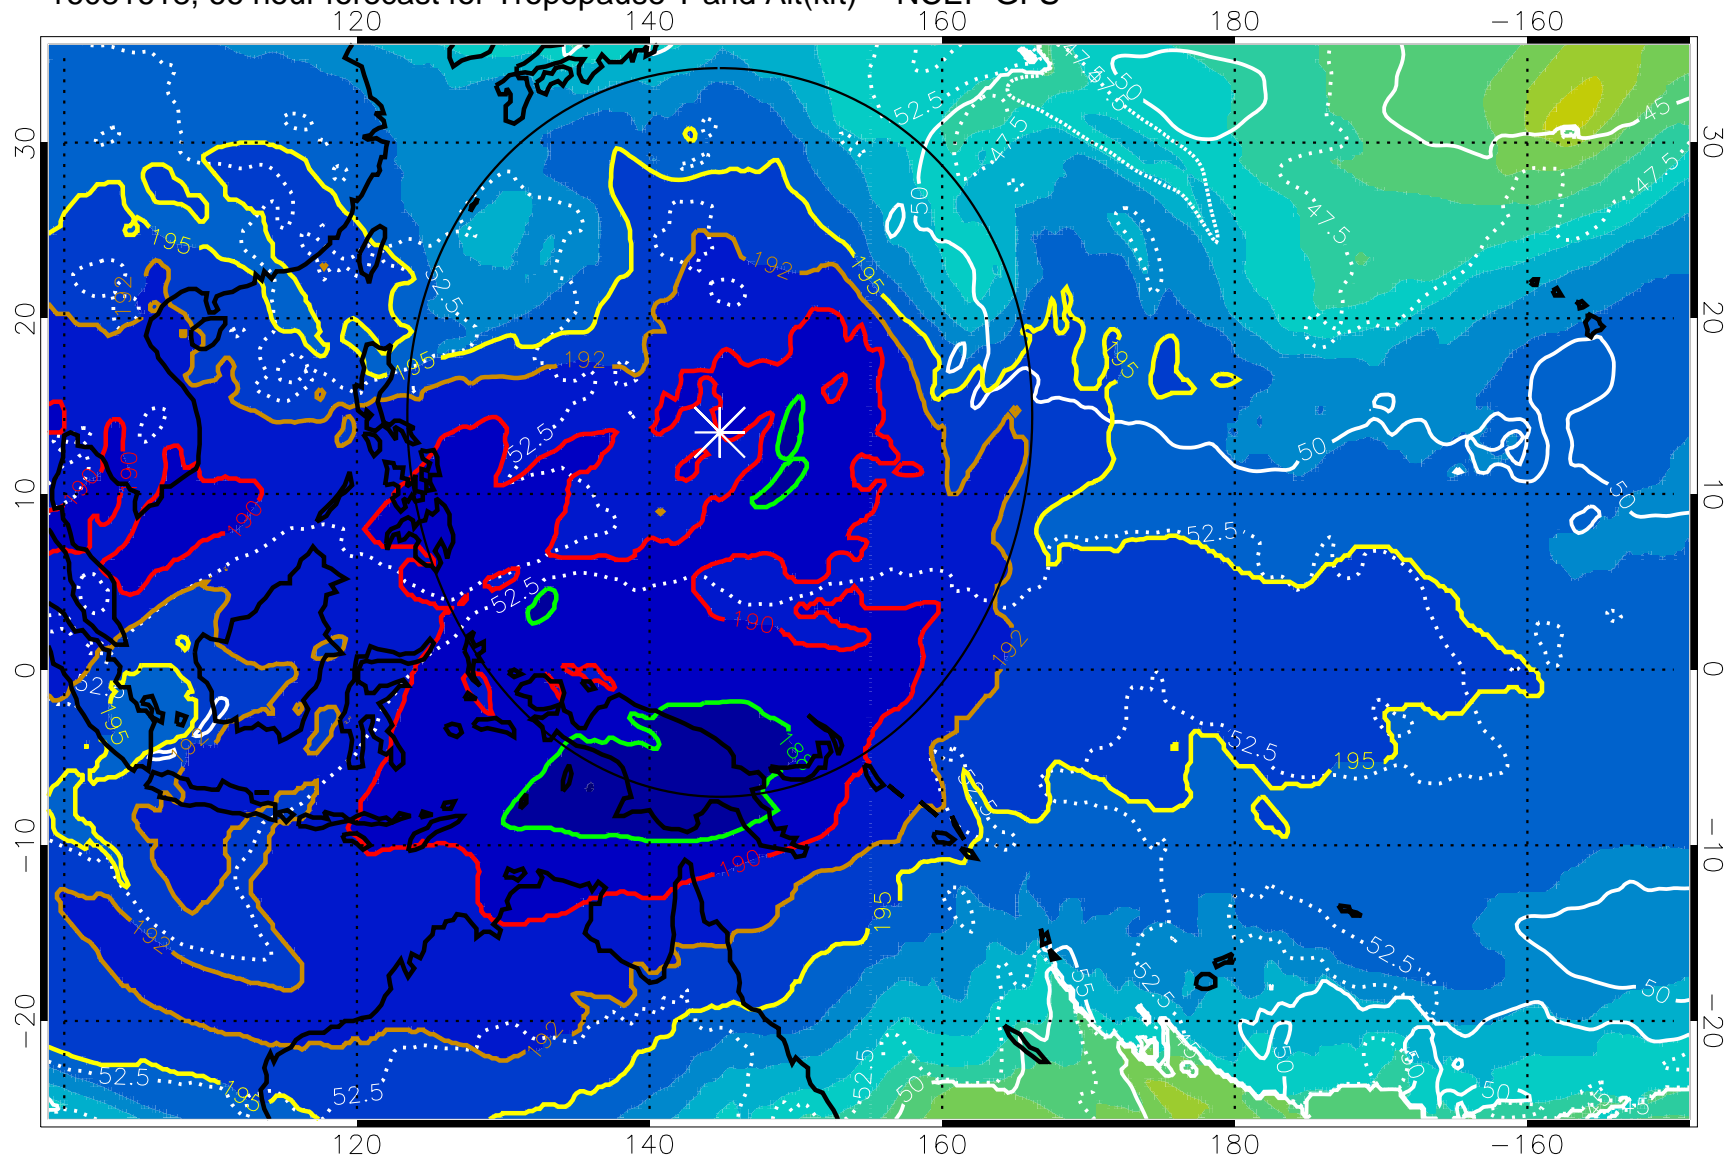

16081612, 60 hour forecast for Tropopause T and Alt(kft) -- NCEP GFS

190 200 210 220 230
Tropopause T, K

Tropopause Altitude in kft (white)

192.5K Isotherm 195K Isotherm
187.5K Isotherm 190K Isotherm

Range ring of 2304 km

16081618, 66 hour forecast for Tropopause T and Alt(kft) -- NCEP GFS

190 200 210 220 230

Tropopause T, K

Tropopause Altitude in kft (white)

192.5K Isotherm 195K Isotherm

187.5K Isotherm 190K Isotherm

Range ring of 2304 km