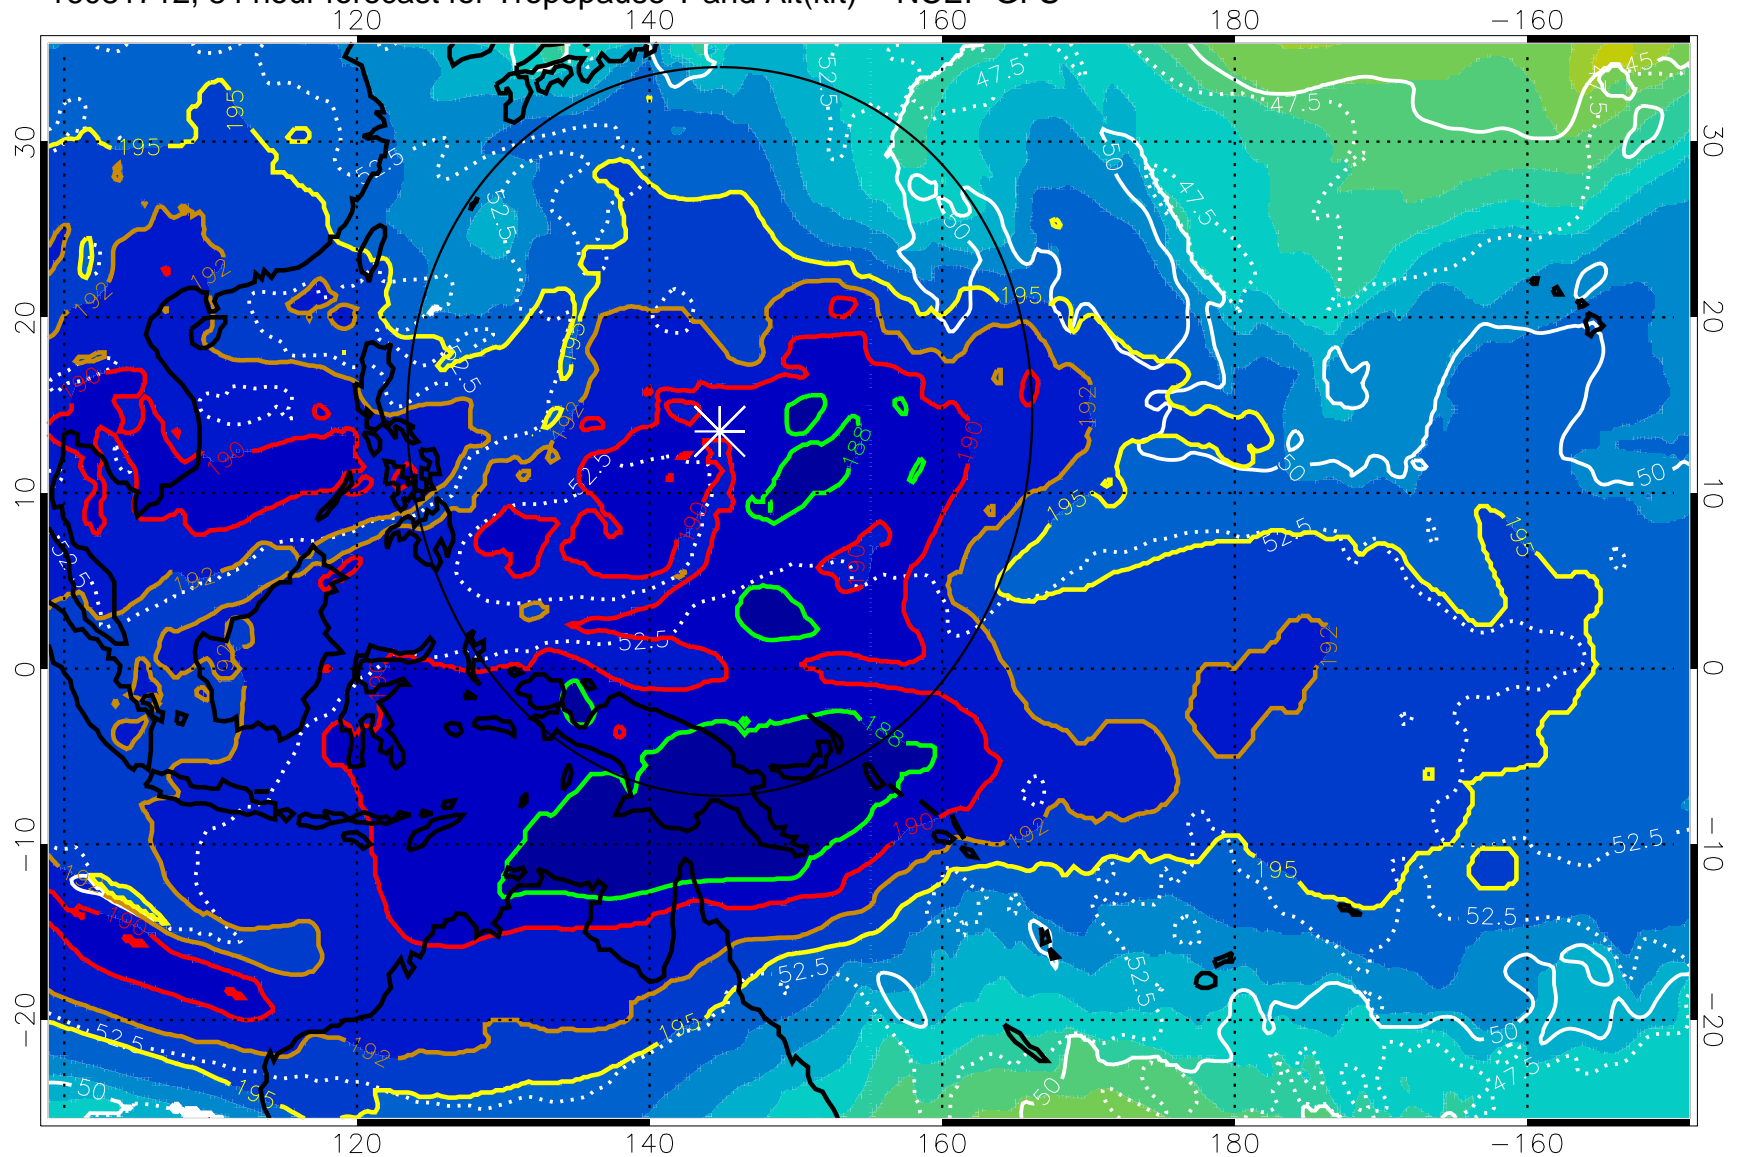

16081706, 78 hour forecast for Tropopause T and Alt(kft) -- NCEP GFS

Tropopause Altitude in kft (white)

192.5K Isotherm 195K Isotherm
187.5K Isotherm 190K Isotherm

Range ring of 2304 km

16081712, 84 hour forecast for Tropopause T and Alt(kft) -- NCEP GFS