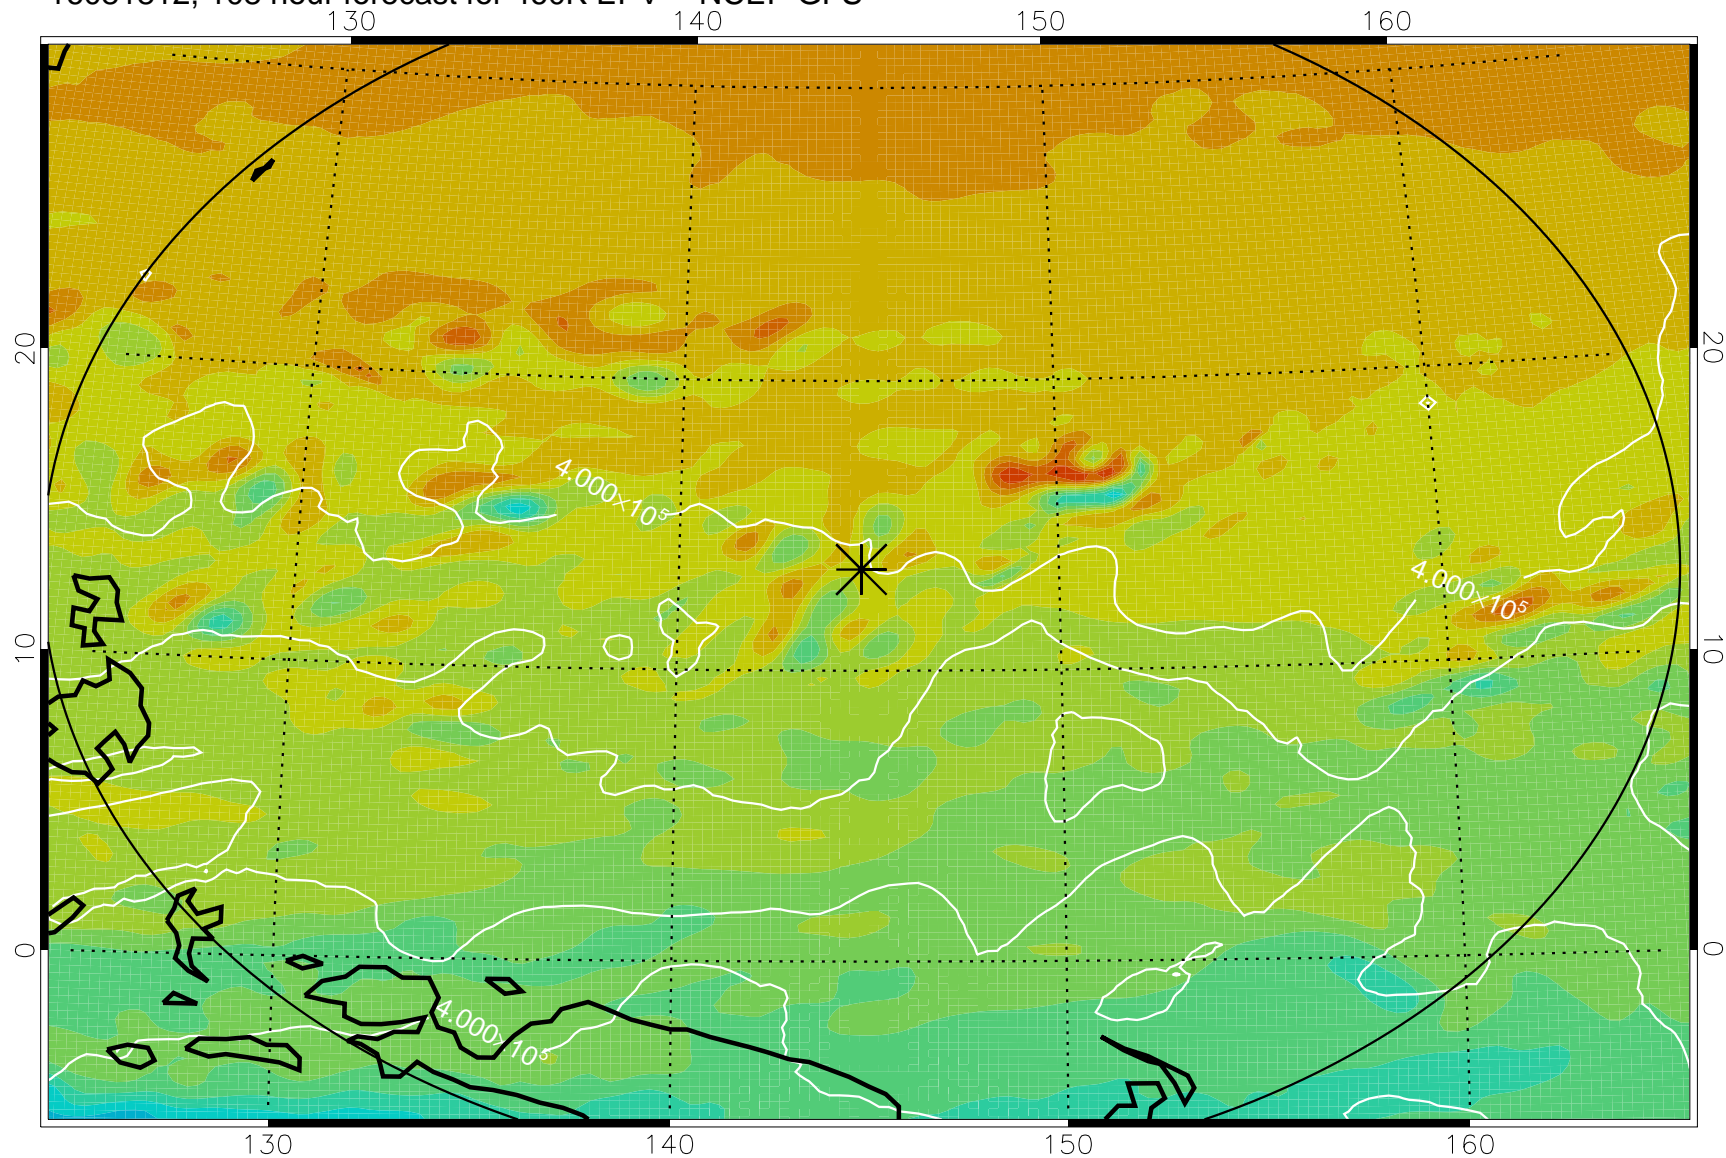

16081706, 78 hour forecast for 460K EPV -- NCEP GFS

460K Montgomery Streamfunction, white

Range ring of 2304 km

16081712, 84 hour forecast for 460K EPV -- NCEP GFS

460K Montgomery Streamfunction, white

Range ring of 2304 km

16081718, 90 hour forecast for 460K EPV -- NCEP GFS

460K Montgomery Streamfunction, white

Range ring of 2304 km

16081800, 96 hour forecast for 460K EPV -- NCEP GFS

460K Montgomery Streamfunction, white

Range ring of 2304 km

16081806, 102 hour forecast for 460K EPV -- NCEP GFS

460K Montgomery Streamfunction, white

Range ring of 2304 km

16081812, 108 hour forecast for 460K EPV -- NCEP GFS

460K Montgomery Streamfunction, white

Range ring of 2304 km

16081818, 114 hour forecast for 460K EPV -- NCEP GFS

460K Montgomery Streamfunction, white

Range ring of 2304 km

16081900, 120 hour forecast for 460K EPV -- NCEP GFS

460K Montgomery Streamfunction, white

Range ring of 2304 km