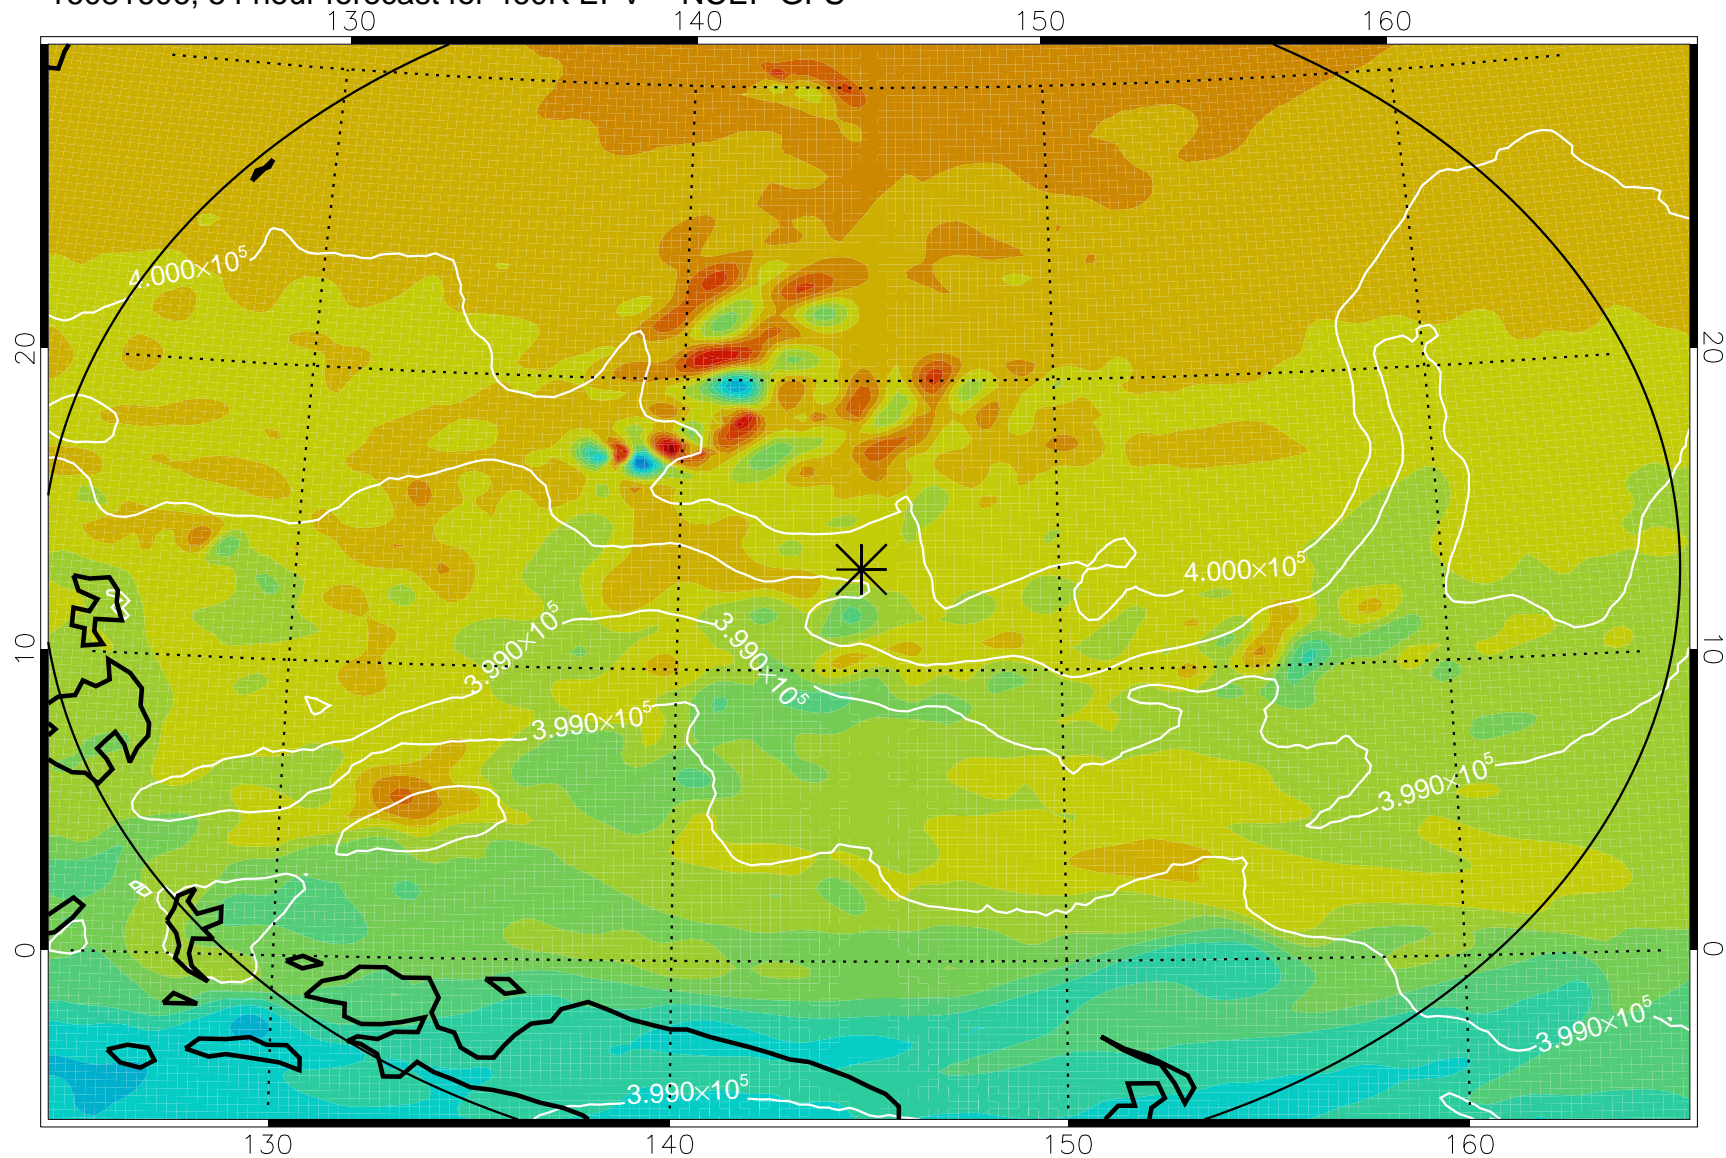

16081518, 42 hour forecast for 460K EPV -- NCEP GFS

460K Montgomery Streamfunction, white

Range ring of 2304 km

16081600, 48 hour forecast for 460K EPV -- NCEP GFS

460K Montgomery Streamfunction, white

Range ring of 2304 km

16081606, 54 hour forecast for 460K EPV -- NCEP GFS

460K Montgomery Streamfunction, white

Range ring of 2304 km

16081612, 60 hour forecast for 460K EPV -- NCEP GFS

460K Montgomery Streamfunction, white

Range ring of 2304 km

16081618, 66 hour forecast for 460K EPV -- NCEP GFS

460K Montgomery Streamfunction, white

Range ring of 2304 km

16081700, 72 hour forecast for 460K EPV -- NCEP GFS

460K Montgomery Streamfunction, white

Range ring of 2304 km

16081718, 90 hour forecast for 460K EPV -- NCEP GFS

460K Montgomery Streamfunction, white

Range ring of 2304 km

16081800, 96 hour forecast for 460K EPV -- NCEP GFS

460K Montgomery Streamfunction, white

Range ring of 2304 km