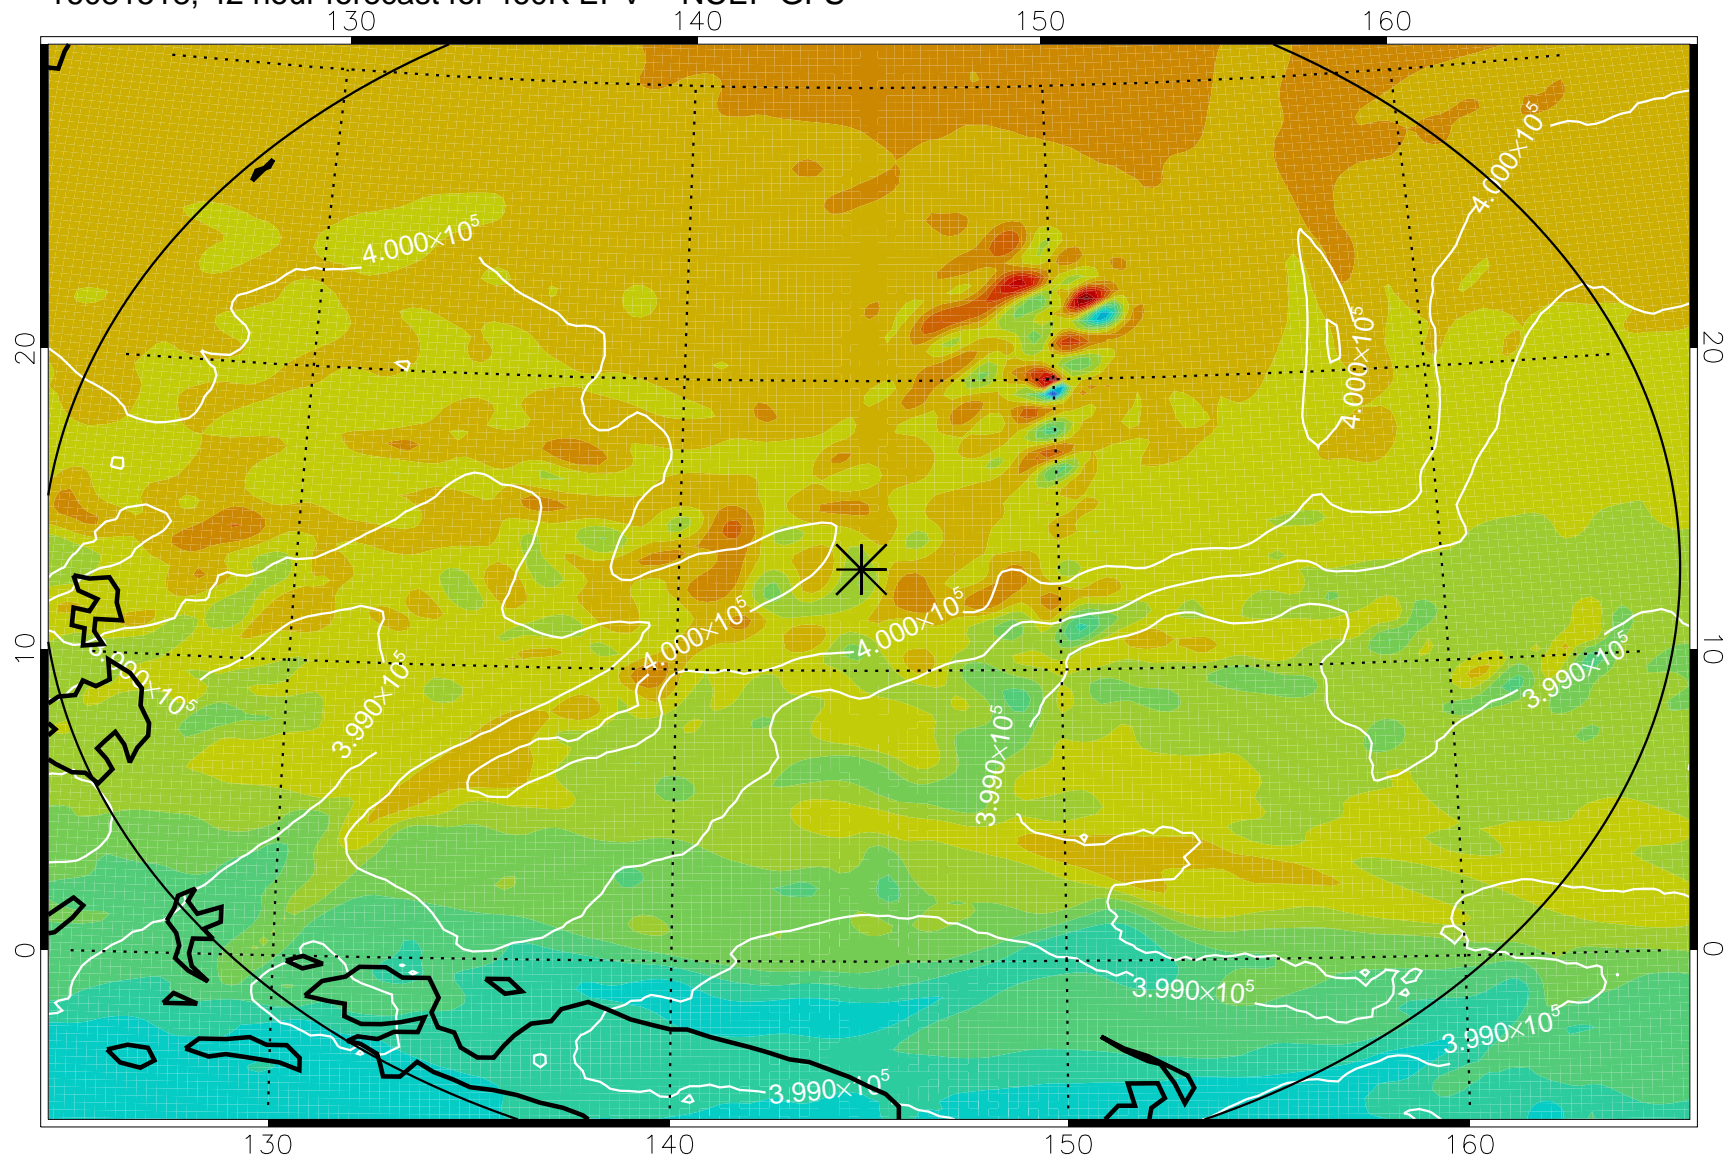

16081506, 30 hour forecast for 460K EPV -- NCEP GFS

460K Montgomery Streamfunction, white

Range ring of 2304 km

16081512, 36 hour forecast for 460K EPV -- NCEP GFS

460K Montgomery Streamfunction, white

Range ring of 2304 km

16081518, 42 hour forecast for 460K EPV -- NCEP GFS

460K Montgomery Streamfunction, white

Range ring of 2304 km

16081600, 48 hour forecast for 460K EPV -- NCEP GFS

460K Montgomery Streamfunction, white

Range ring of 2304 km

16081606, 54 hour forecast for 460K EPV -- NCEP GFS

460K Montgomery Streamfunction, white

Range ring of 2304 km

16081612, 60 hour forecast for 460K EPV -- NCEP GFS

460K Montgomery Streamfunction, white

Range ring of 2304 km

16081718, 90 hour forecast for 460K EPV -- NCEP GFS

460K Montgomery Streamfunction, white

Range ring of 2304 km

16081800, 96 hour forecast for 460K EPV -- NCEP GFS

460K Montgomery Streamfunction, white

Range ring of 2304 km