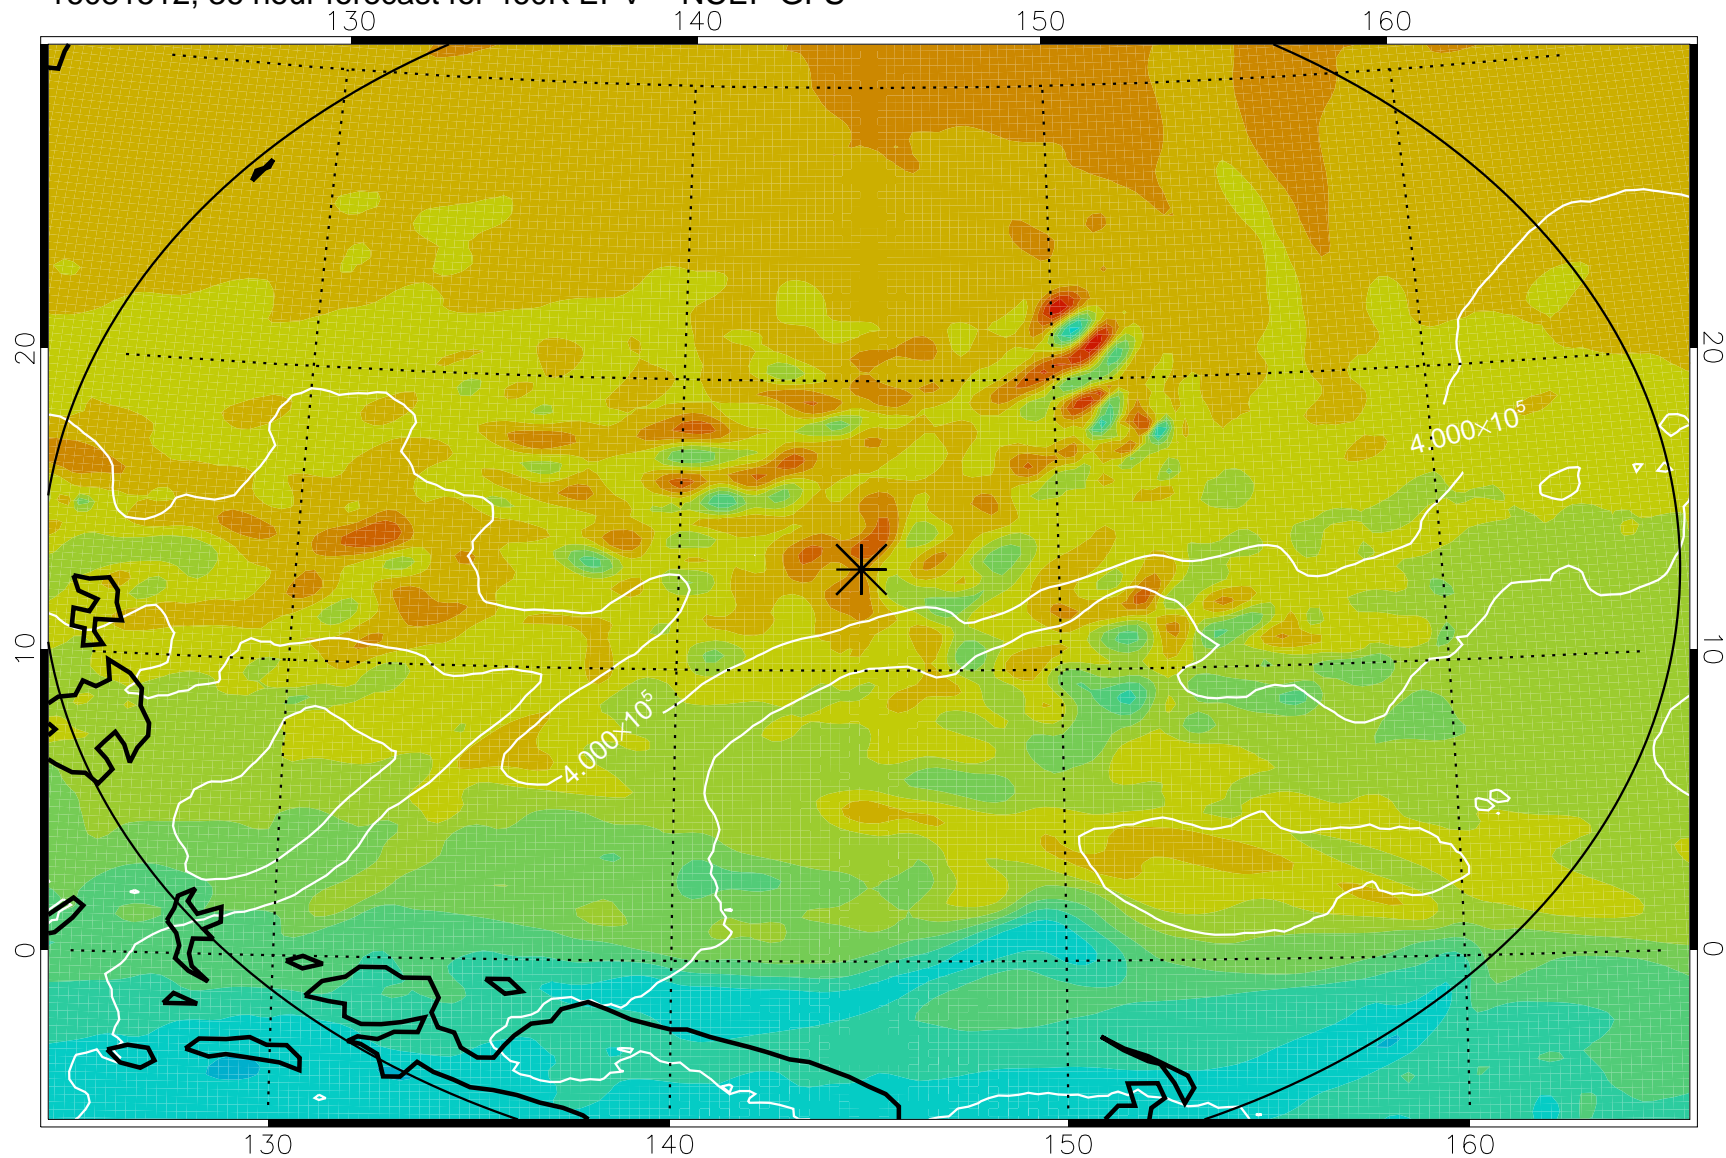

16081406, 6 hour forecast for 460K EPV -- NCEP GFS

460K Montgomery Streamfunction, white

Range ring of 2304 km

16081412, 12 hour forecast for 460K EPV -- NCEP GFS

460K Montgomery Streamfunction, white

Range ring of 2304 km

16081418, 18 hour forecast for 460K EPV -- NCEP GFS

460K Montgomery Streamfunction, white

Range ring of 2304 km

16081500, 24 hour forecast for 460K EPV -- NCEP GFS

460K Montgomery Streamfunction, white

Range ring of 2304 km

16081506, 30 hour forecast for 460K EPV -- NCEP GFS

460K Montgomery Streamfunction, white

Range ring of 2304 km

16081512, 36 hour forecast for 460K EPV -- NCEP GFS

460K Montgomery Streamfunction, white

Range ring of 2304 km

16081518, 42 hour forecast for 460K EPV -- NCEP GFS

460K Montgomery Streamfunction, white

Range ring of 2304 km

16081600, 48 hour forecast for 460K EPV -- NCEP GFS

460K Montgomery Streamfunction, white

Range ring of 2304 km