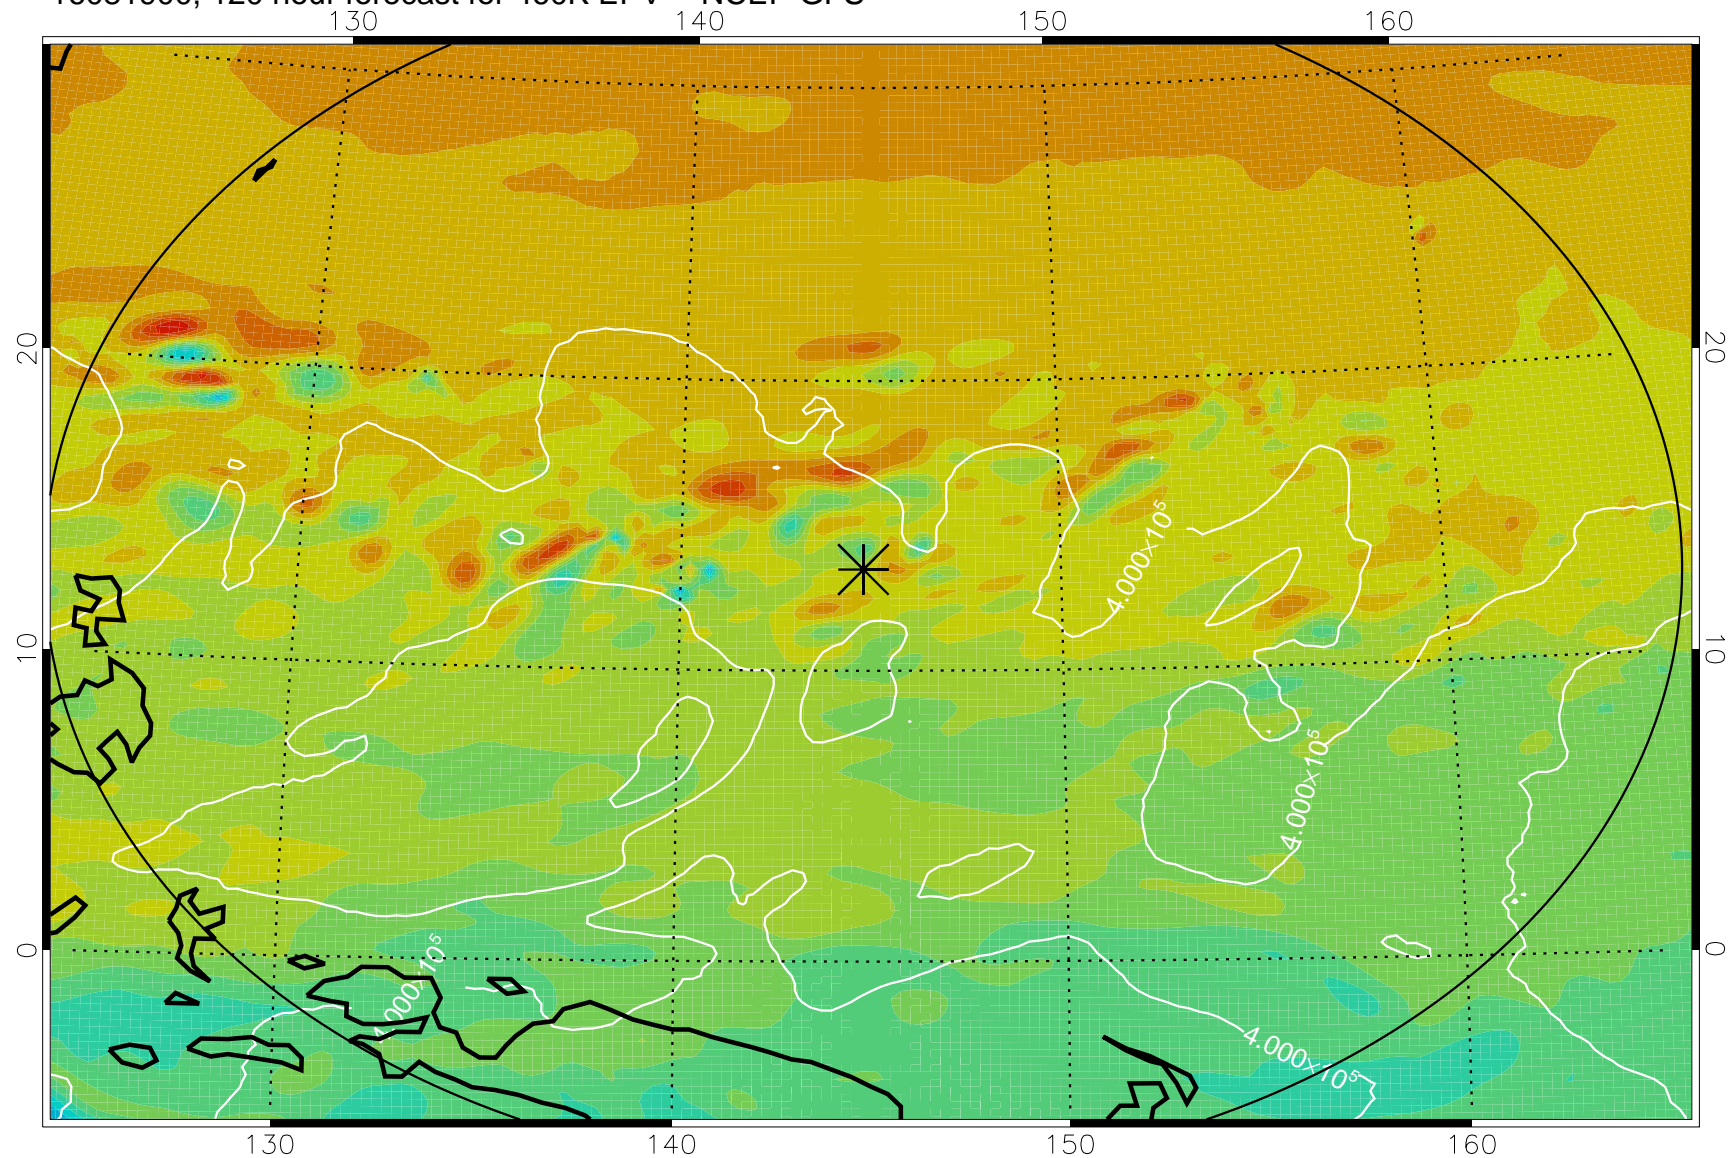

16081706, 78 hour forecast for 460K EPV -- NCEP GFS

460K Montgomery Streamfunction, white

Range ring of 2304 km

16081712, 84 hour forecast for 460K EPV -- NCEP GFS

460K Montgomery Streamfunction, white

Range ring of 2304 km

16081718, 90 hour forecast for 460K EPV -- NCEP GFS

460K Montgomery Streamfunction, white

Range ring of 2304 km

16081800, 96 hour forecast for 460K EPV -- NCEP GFS

460K Montgomery Streamfunction, white

Range ring of 2304 km

16081806, 102 hour forecast for 460K EPV -- NCEP GFS

460K Montgomery Streamfunction, white

Range ring of 2304 km

16081812, 108 hour forecast for 460K EPV -- NCEP GFS

460K Montgomery Streamfunction, white

Range ring of 2304 km

16081818, 114 hour forecast for 460K EPV -- NCEP GFS

460K Montgomery Streamfunction, white

Range ring of 2304 km

16081900, 120 hour forecast for 460K EPV -- NCEP GFS

460K Montgomery Streamfunction, white

Range ring of 2304 km