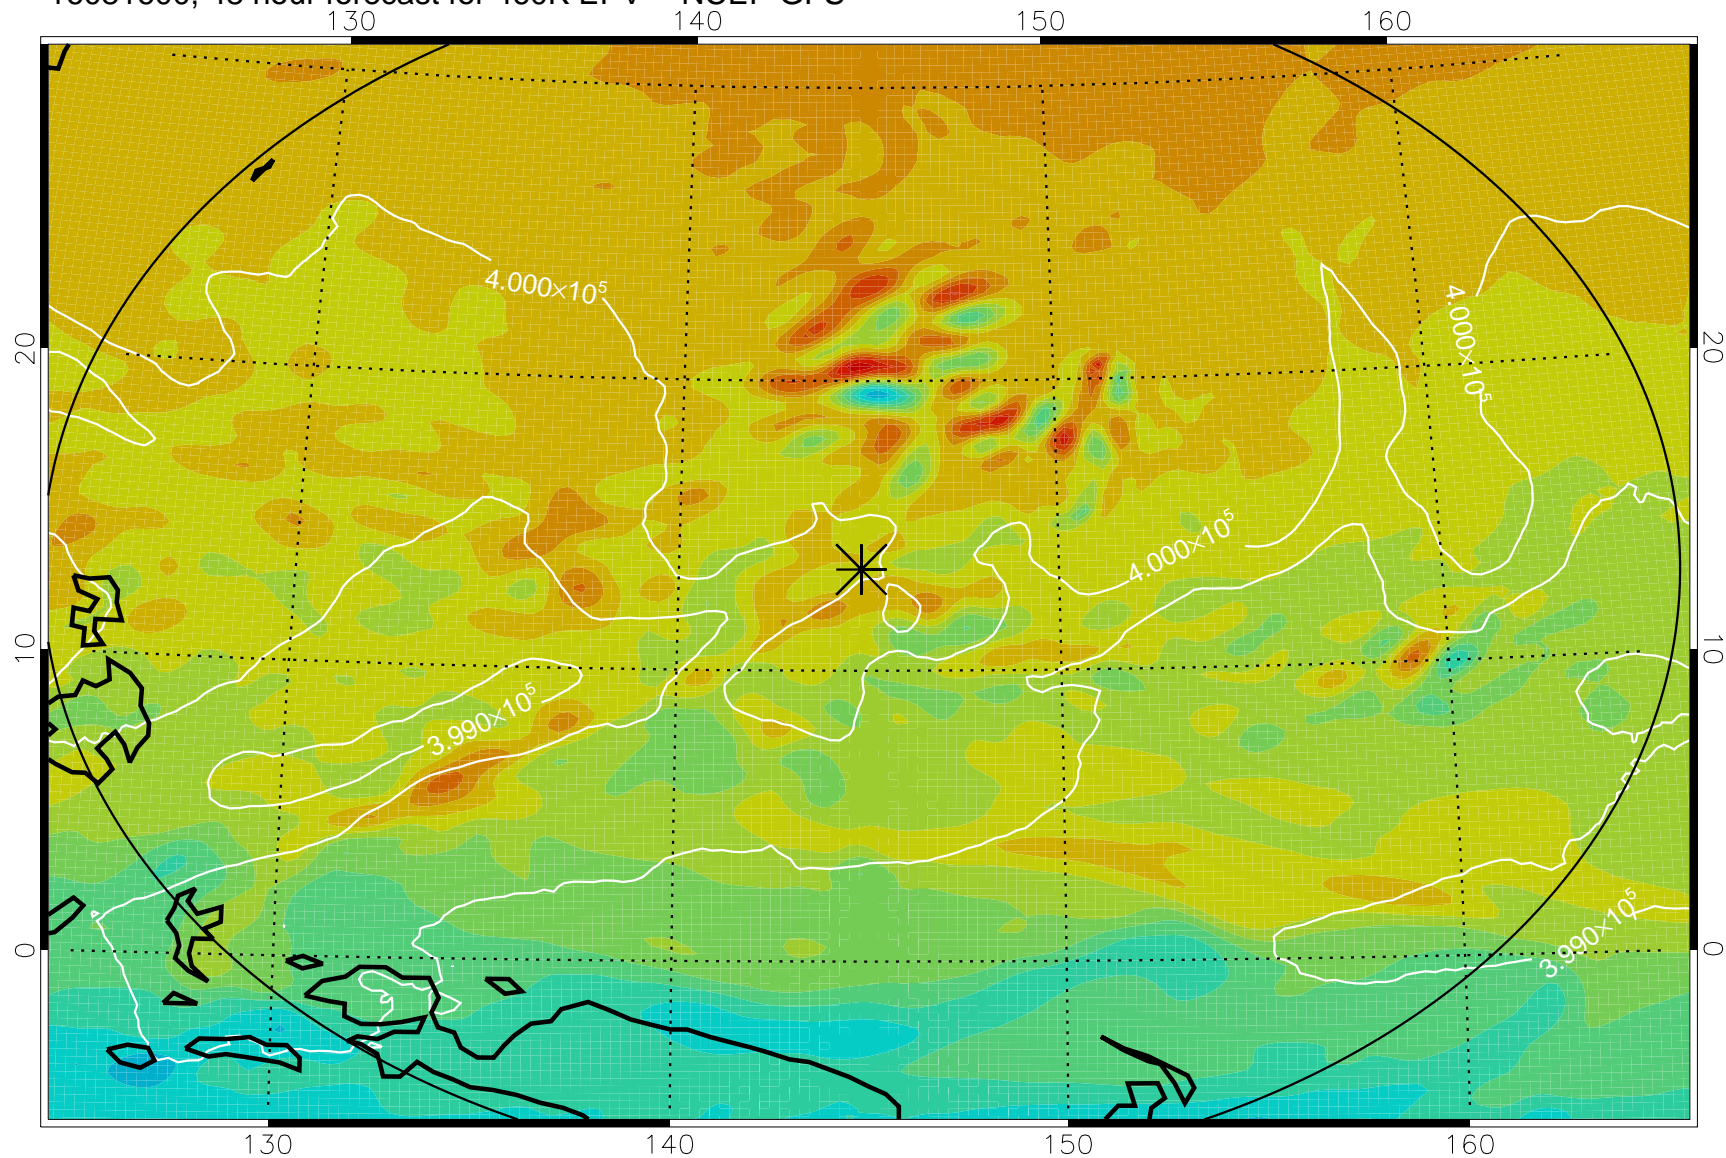

16081506, 30 hour forecast for 460K EPV -- NCEP GFS

460K Montgomery Streamfunction, white

Range ring of 2304 km

16081512, 36 hour forecast for 460K EPV -- NCEP GFS

460K Montgomery Streamfunction, white

Range ring of 2304 km

16081518, 42 hour forecast for 460K EPV -- NCEP GFS

460K Montgomery Streamfunction, white

Range ring of 2304 km

16081600, 48 hour forecast for 460K EPV -- NCEP GFS

460K Montgomery Streamfunction, white

Range ring of 2304 km

16081606, 54 hour forecast for 460K EPV -- NCEP GFS

460K Montgomery Streamfunction, white

Range ring of 2304 km

16081612, 60 hour forecast for 460K EPV -- NCEP GFS

460K Montgomery Streamfunction, white

Range ring of 2304 km

16081618, 66 hour forecast for 460K EPV -- NCEP GFS

460K Montgomery Streamfunction, white

Range ring of 2304 km

16081700, 72 hour forecast for 460K EPV -- NCEP GFS

460K Montgomery Streamfunction, white

Range ring of 2304 km