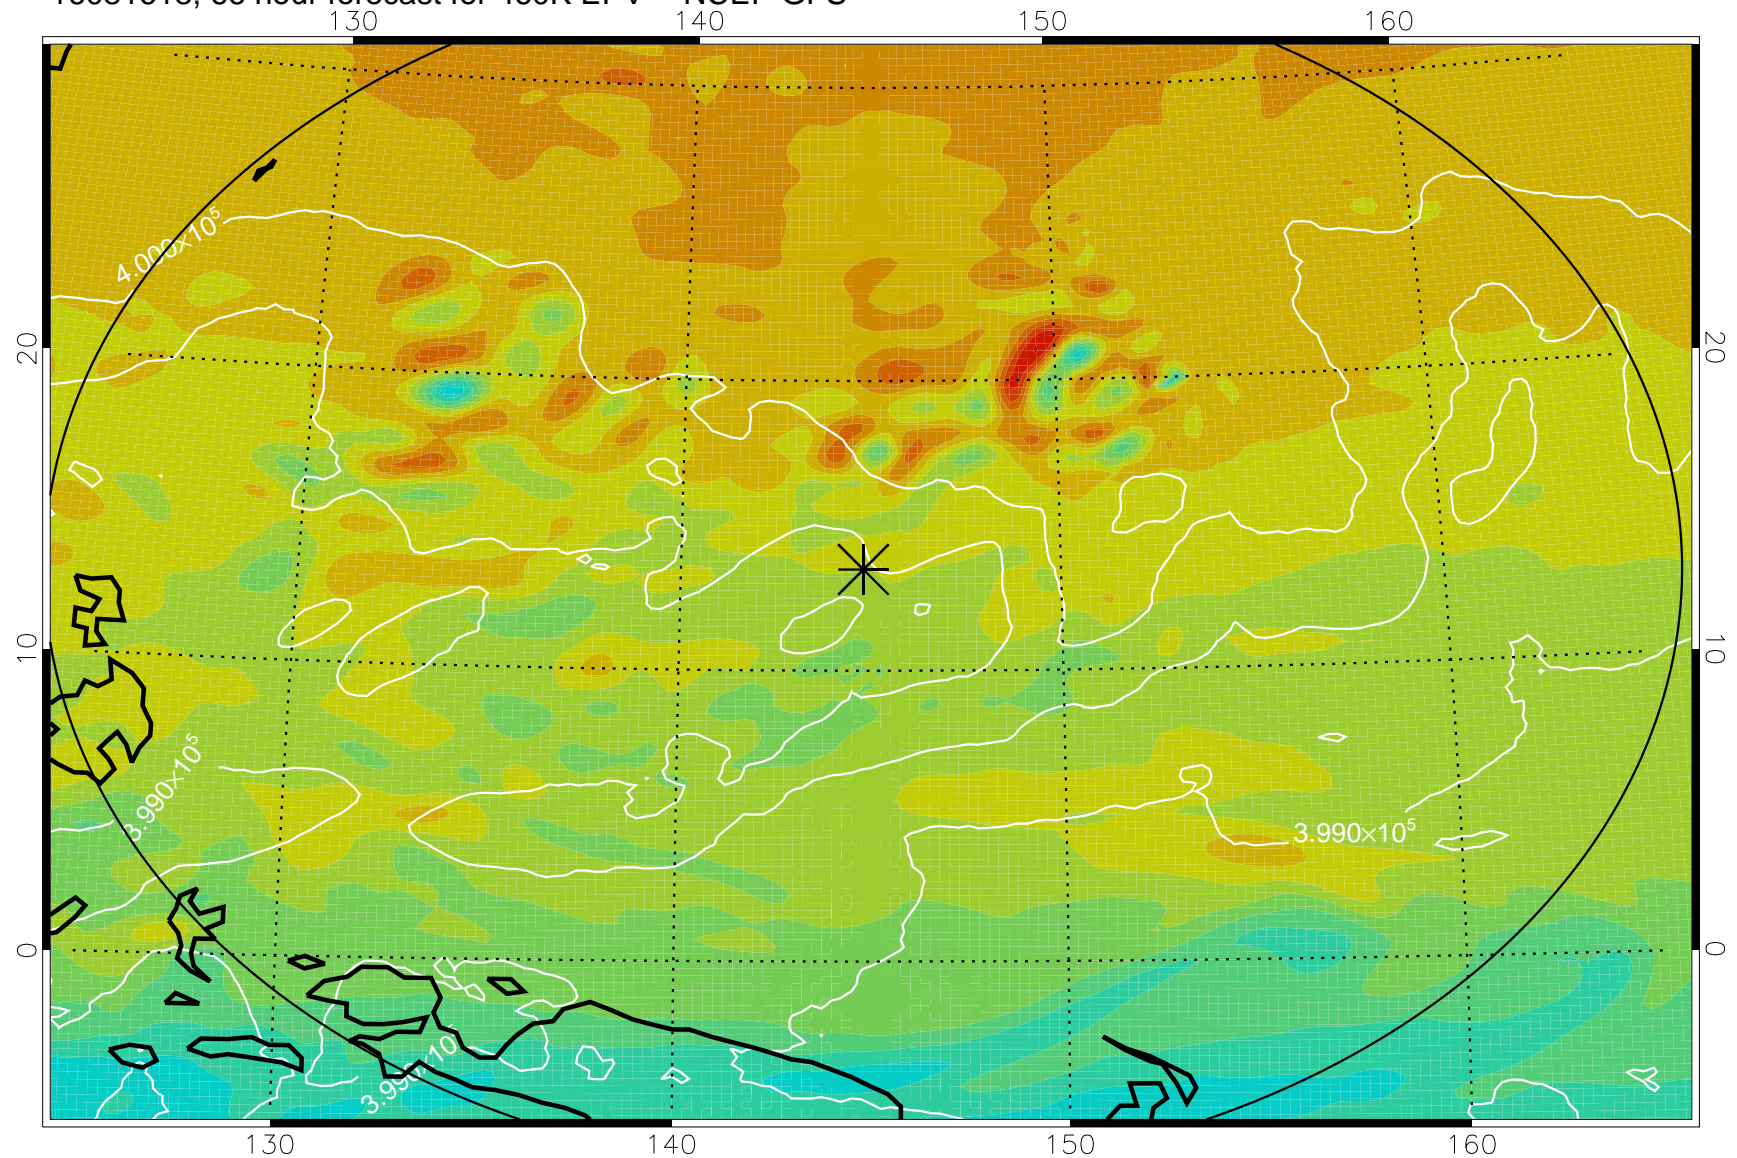

16081518, 42 hour forecast for 460K EPV -- NCEP GFS

460K Montgomery Streamfunction, white

Range ring of 2304 km

16081600, 48 hour forecast for 460K EPV -- NCEP GFS

460K Montgomery Streamfunction, white

Range ring of 2304 km

16081606, 54 hour forecast for 460K EPV -- NCEP GFS

460K Montgomery Streamfunction, white

Range ring of 2304 km

16081612, 60 hour forecast for 460K EPV -- NCEP GFS

460K Montgomery Streamfunction, white

Range ring of 2304 km

16081618, 66 hour forecast for 460K EPV -- NCEP GFS

460K Montgomery Streamfunction, white

Range ring of 2304 km

16081700, 72 hour forecast for 460K EPV -- NCEP GFS

460K Montgomery Streamfunction, white

Range ring of 2304 km

16081706, 78 hour forecast for 460K EPV -- NCEP GFS

460K Montgomery Streamfunction, white

Range ring of 2304 km

16081712, 84 hour forecast for 460K EPV -- NCEP GFS

460K Montgomery Streamfunction, white

Range ring of 2304 km