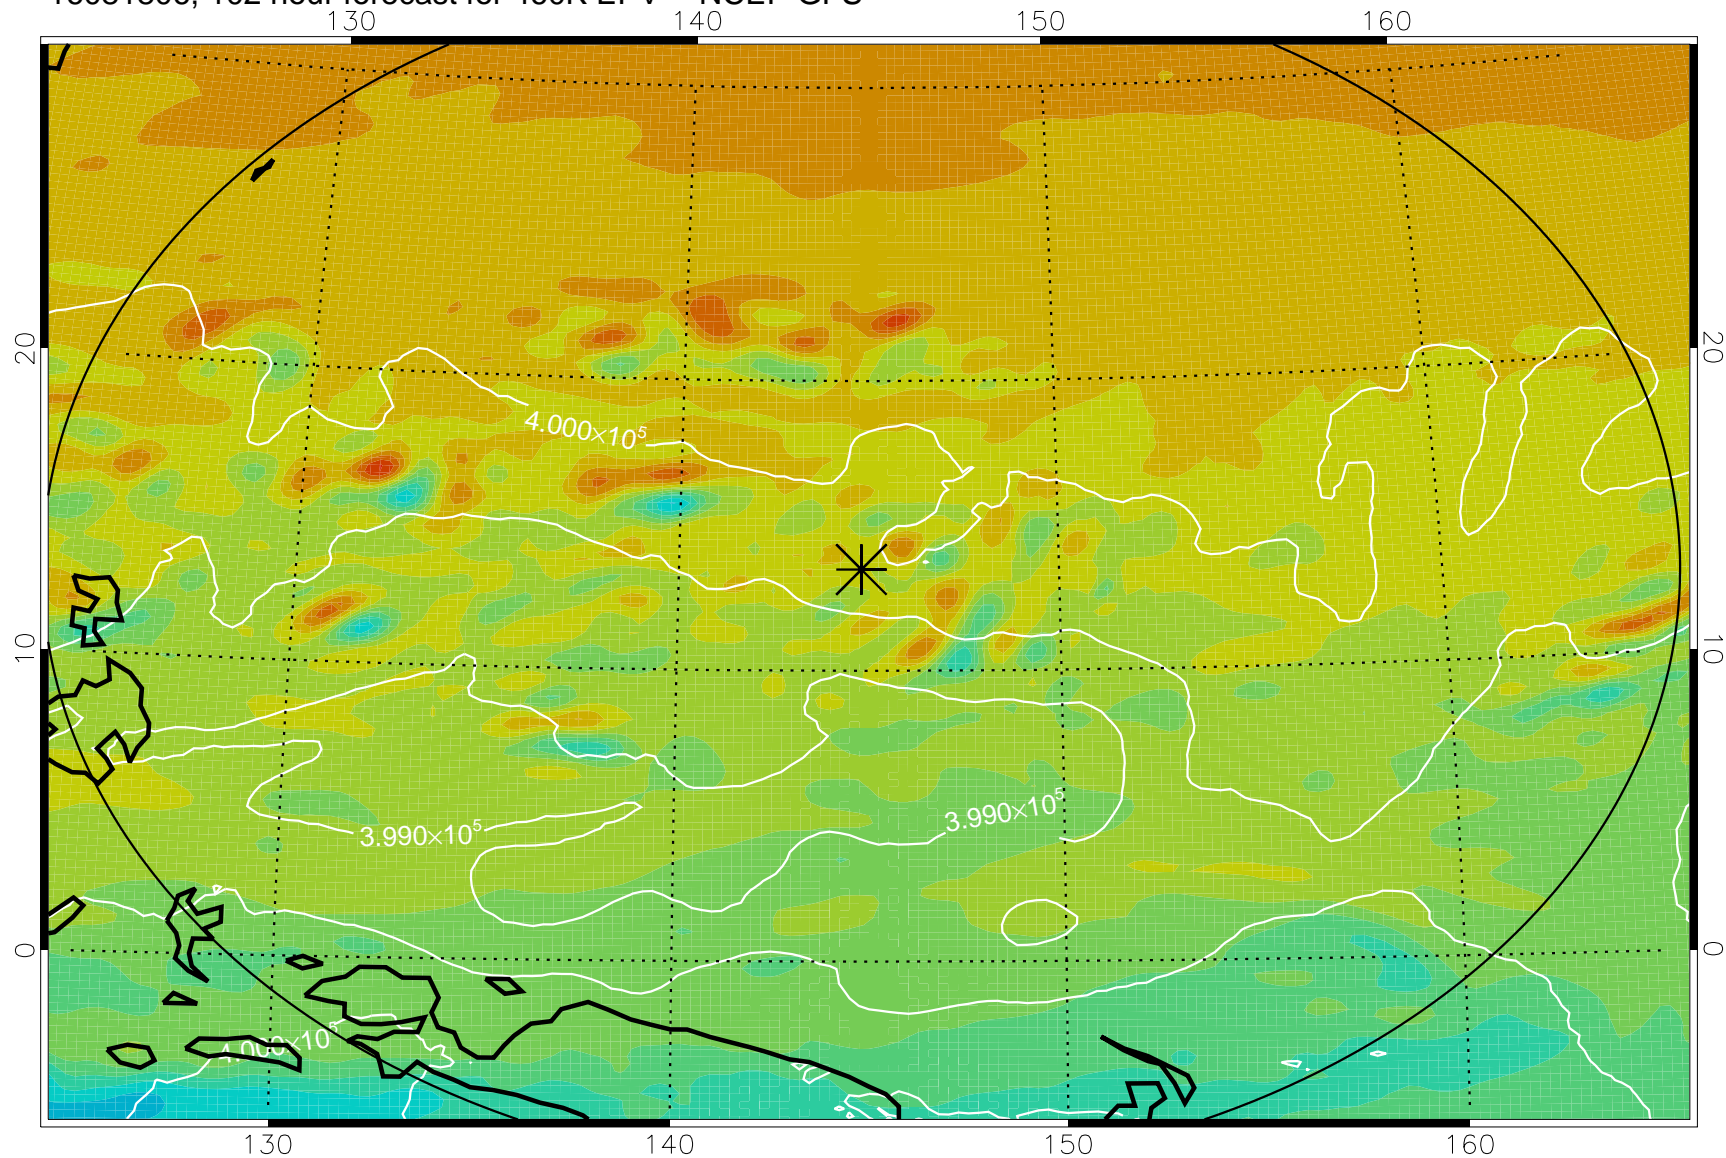

16081706, 78 hour forecast for 460K EPV -- NCEP GFS

460K Montgomery Streamfunction, white

Range ring of 2304 km

16081712, 84 hour forecast for 460K EPV -- NCEP GFS

460K Montgomery Streamfunction, white

Range ring of 2304 km

16081718, 90 hour forecast for 460K EPV -- NCEP GFS

460K Montgomery Streamfunction, white

Range ring of 2304 km

16081800, 96 hour forecast for 460K EPV -- NCEP GFS

460K Montgomery Streamfunction, white

Range ring of 2304 km

16081806, 102 hour forecast for 460K EPV -- NCEP GFS

460K Montgomery Streamfunction, white

Range ring of 2304 km

16081812, 108 hour forecast for 460K EPV -- NCEP GFS

460K Montgomery Streamfunction, white

Range ring of 2304 km

16081818, 114 hour forecast for 460K EPV -- NCEP GFS

460K Montgomery Streamfunction, white

Range ring of 2304 km

16081900, 120 hour forecast for 460K EPV -- NCEP GFS

460K Montgomery Streamfunction, white

Range ring of 2304 km