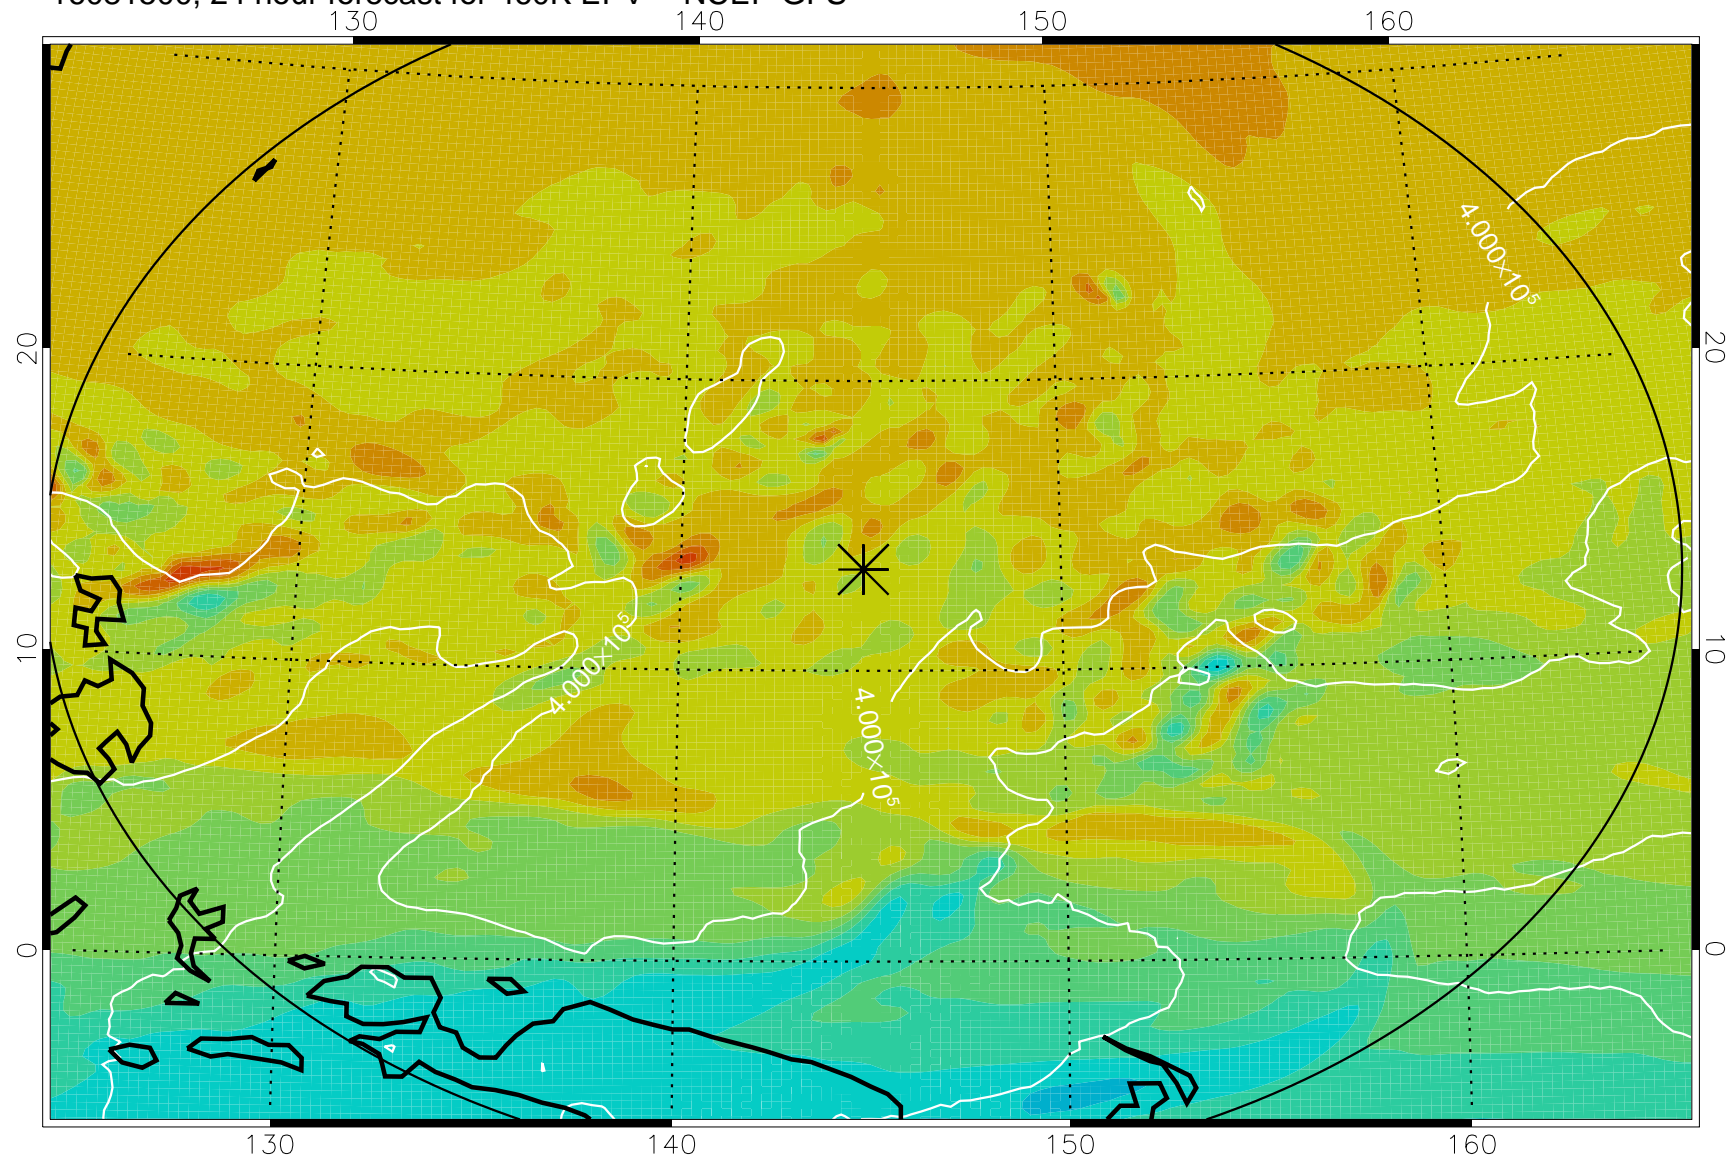

16081406, 6 hour forecast for 460K EPV -- NCEP GFS

460K Montgomery Streamfunction, white

Range ring of 2304 km

16081412, 12 hour forecast for 460K EPV -- NCEP GFS

460K Montgomery Streamfunction, white

Range ring of 2304 km

16081418, 18 hour forecast for 460K EPV -- NCEP GFS

460K Montgomery Streamfunction, white

Range ring of 2304 km

16081500, 24 hour forecast for 460K EPV -- NCEP GFS

460K Montgomery Streamfunction, white

Range ring of 2304 km

16081506, 30 hour forecast for 460K EPV -- NCEP GFS

460K Montgomery Streamfunction, white

Range ring of 2304 km

16081512, 36 hour forecast for 460K EPV -- NCEP GFS

460K Montgomery Streamfunction, white

Range ring of 2304 km

16081518, 42 hour forecast for 460K EPV -- NCEP GFS

460K Montgomery Streamfunction, white

Range ring of 2304 km

16081600, 48 hour forecast for 460K EPV -- NCEP GFS

460K Montgomery Streamfunction, white

Range ring of 2304 km