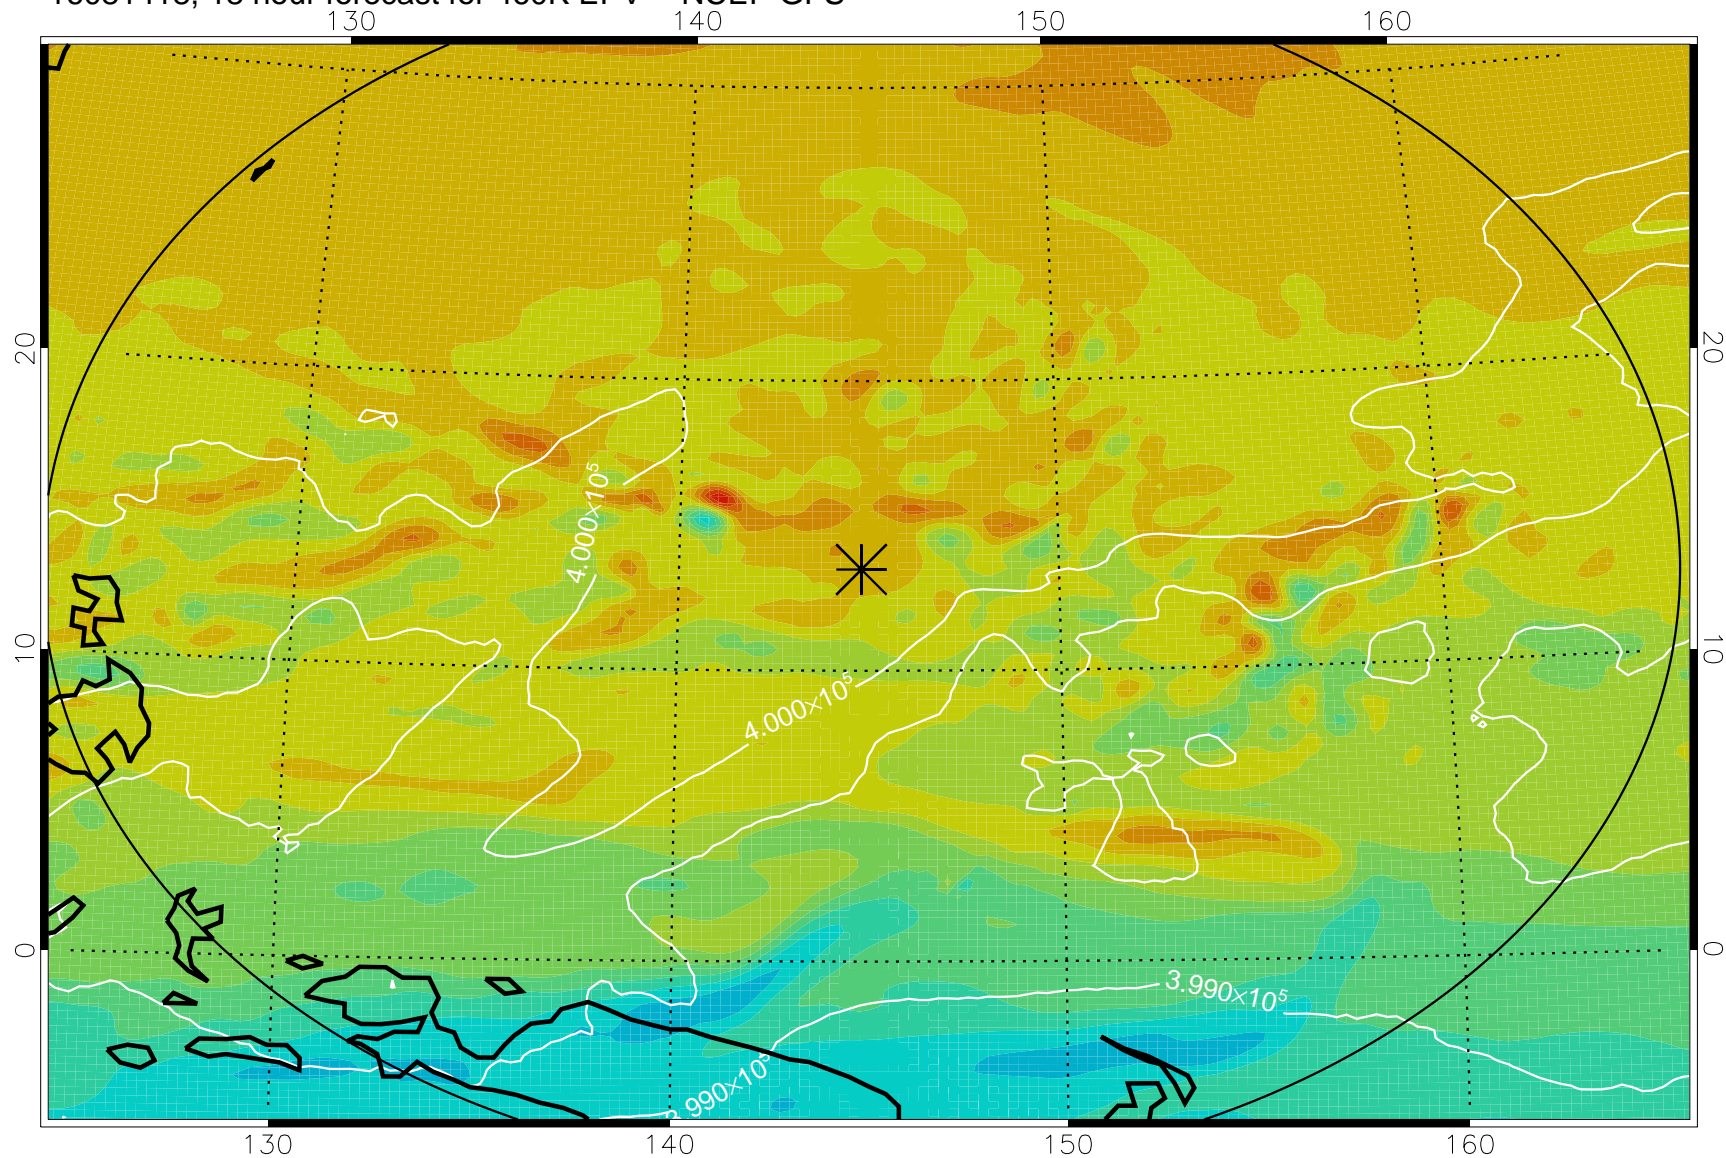

16081406, 6 hour forecast for 460K EPV -- NCEP GFS

460K Montgomery Streamfunction, white

Range ring of 2304 km

16081412, 12 hour forecast for 460K EPV -- NCEP GFS

460K Montgomery Streamfunction, white

Range ring of 2304 km

16081418, 18 hour forecast for 460K EPV -- NCEP GFS

460K Montgomery Streamfunction, white

Range ring of 2304 km

16081500, 24 hour forecast for 460K EPV -- NCEP GFS

460K Montgomery Streamfunction, white

Range ring of 2304 km

16081506, 30 hour forecast for 460K EPV -- NCEP GFS

460K Montgomery Streamfunction, white

Range ring of 2304 km

16081512, 36 hour forecast for 460K EPV -- NCEP GFS

460K Montgomery Streamfunction, white

Range ring of 2304 km

16081518, 42 hour forecast for 460K EPV -- NCEP GFS

460K Montgomery Streamfunction, white

Range ring of 2304 km

16081600, 48 hour forecast for 460K EPV -- NCEP GFS

460K Montgomery Streamfunction, white

Range ring of 2304 km