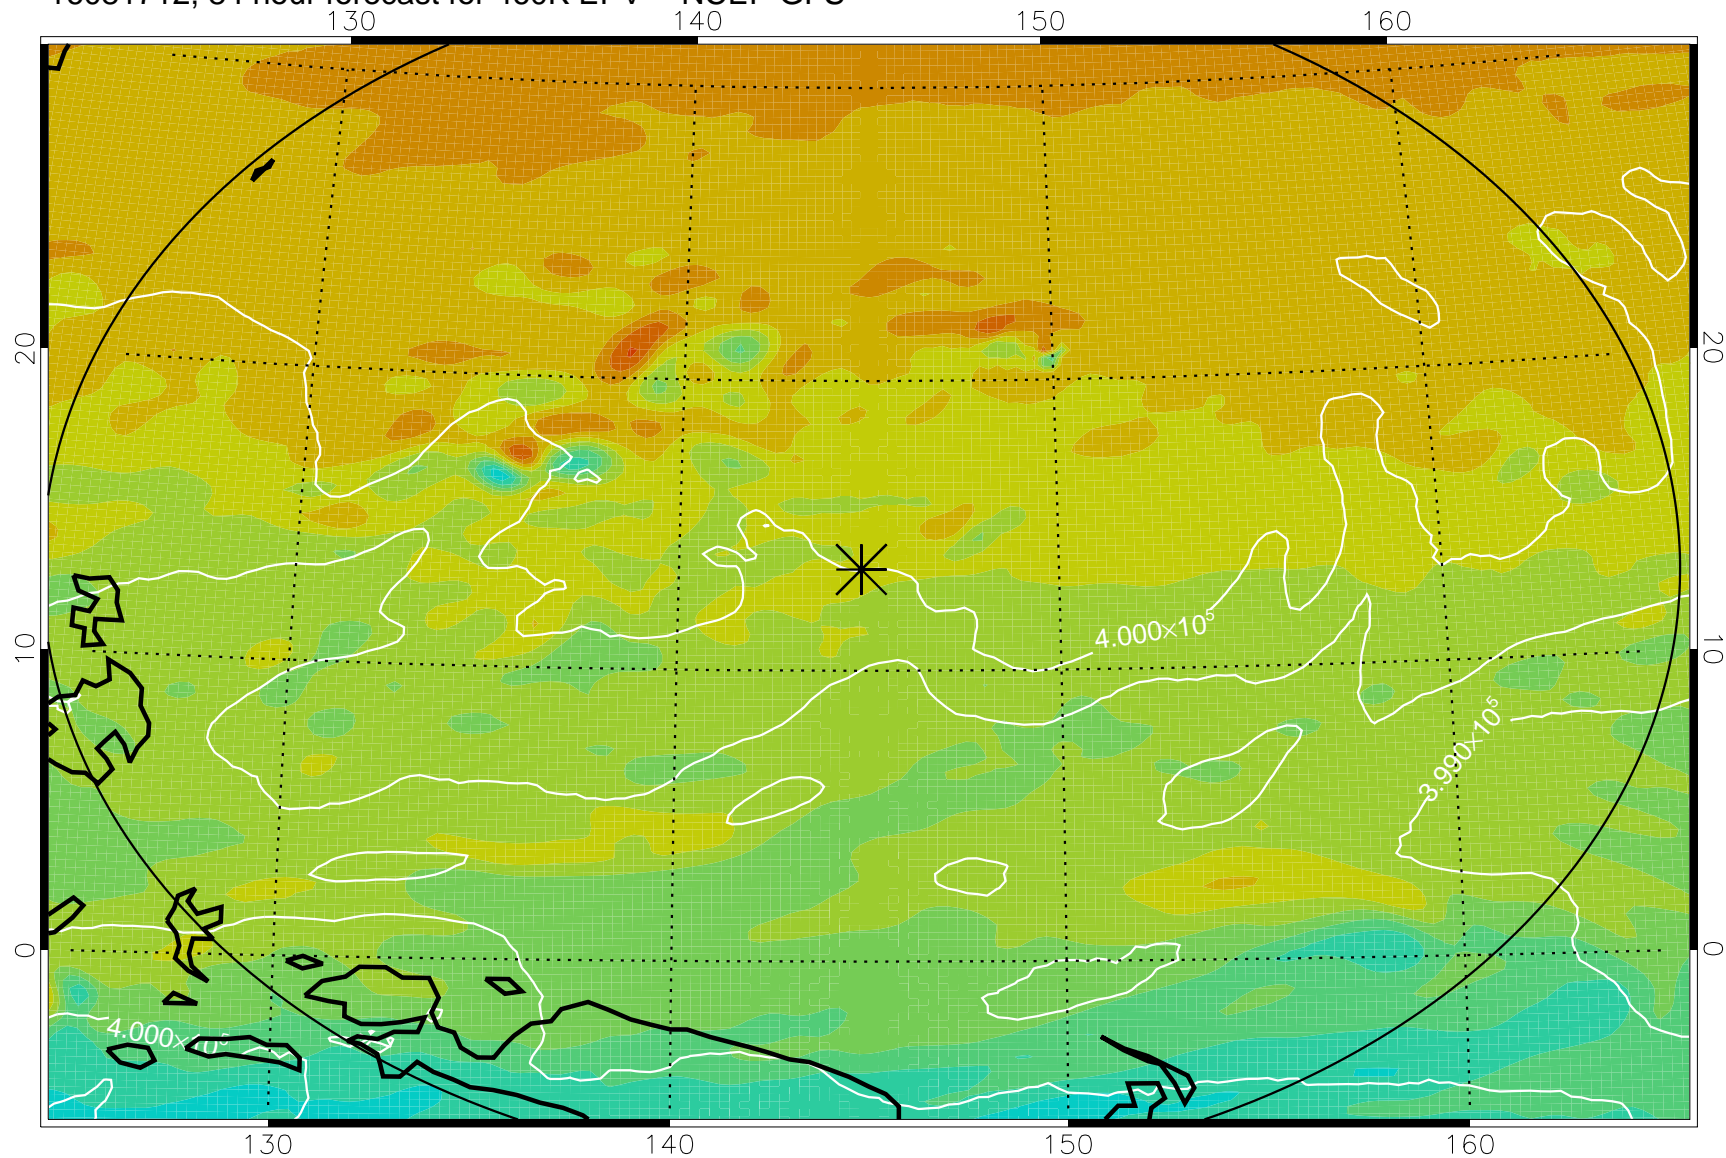

16081618, 66 hour forecast for 460K EPV -- NCEP GFS

460K Montgomery Streamfunction, white

Range ring of 2304 km

16081700, 72 hour forecast for 460K EPV -- NCEP GFS

460K Montgomery Streamfunction, white

Range ring of 2304 km

16081706, 78 hour forecast for 460K EPV -- NCEP GFS

460K Montgomery Streamfunction, white

Range ring of 2304 km

16081712, 84 hour forecast for 460K EPV -- NCEP GFS

460K Montgomery Streamfunction, white

Range ring of 2304 km

16081718, 90 hour forecast for 460K EPV -- NCEP GFS

460K Montgomery Streamfunction, white

Range ring of 2304 km

16081800, 96 hour forecast for 460K EPV -- NCEP GFS

460K Montgomery Streamfunction, white

Range ring of 2304 km

16081806, 102 hour forecast for 460K EPV -- NCEP GFS

460K Montgomery Streamfunction, white

Range ring of 2304 km

16081812, 108 hour forecast for 460K EPV -- NCEP GFS

460K Montgomery Streamfunction, white

Range ring of 2304 km