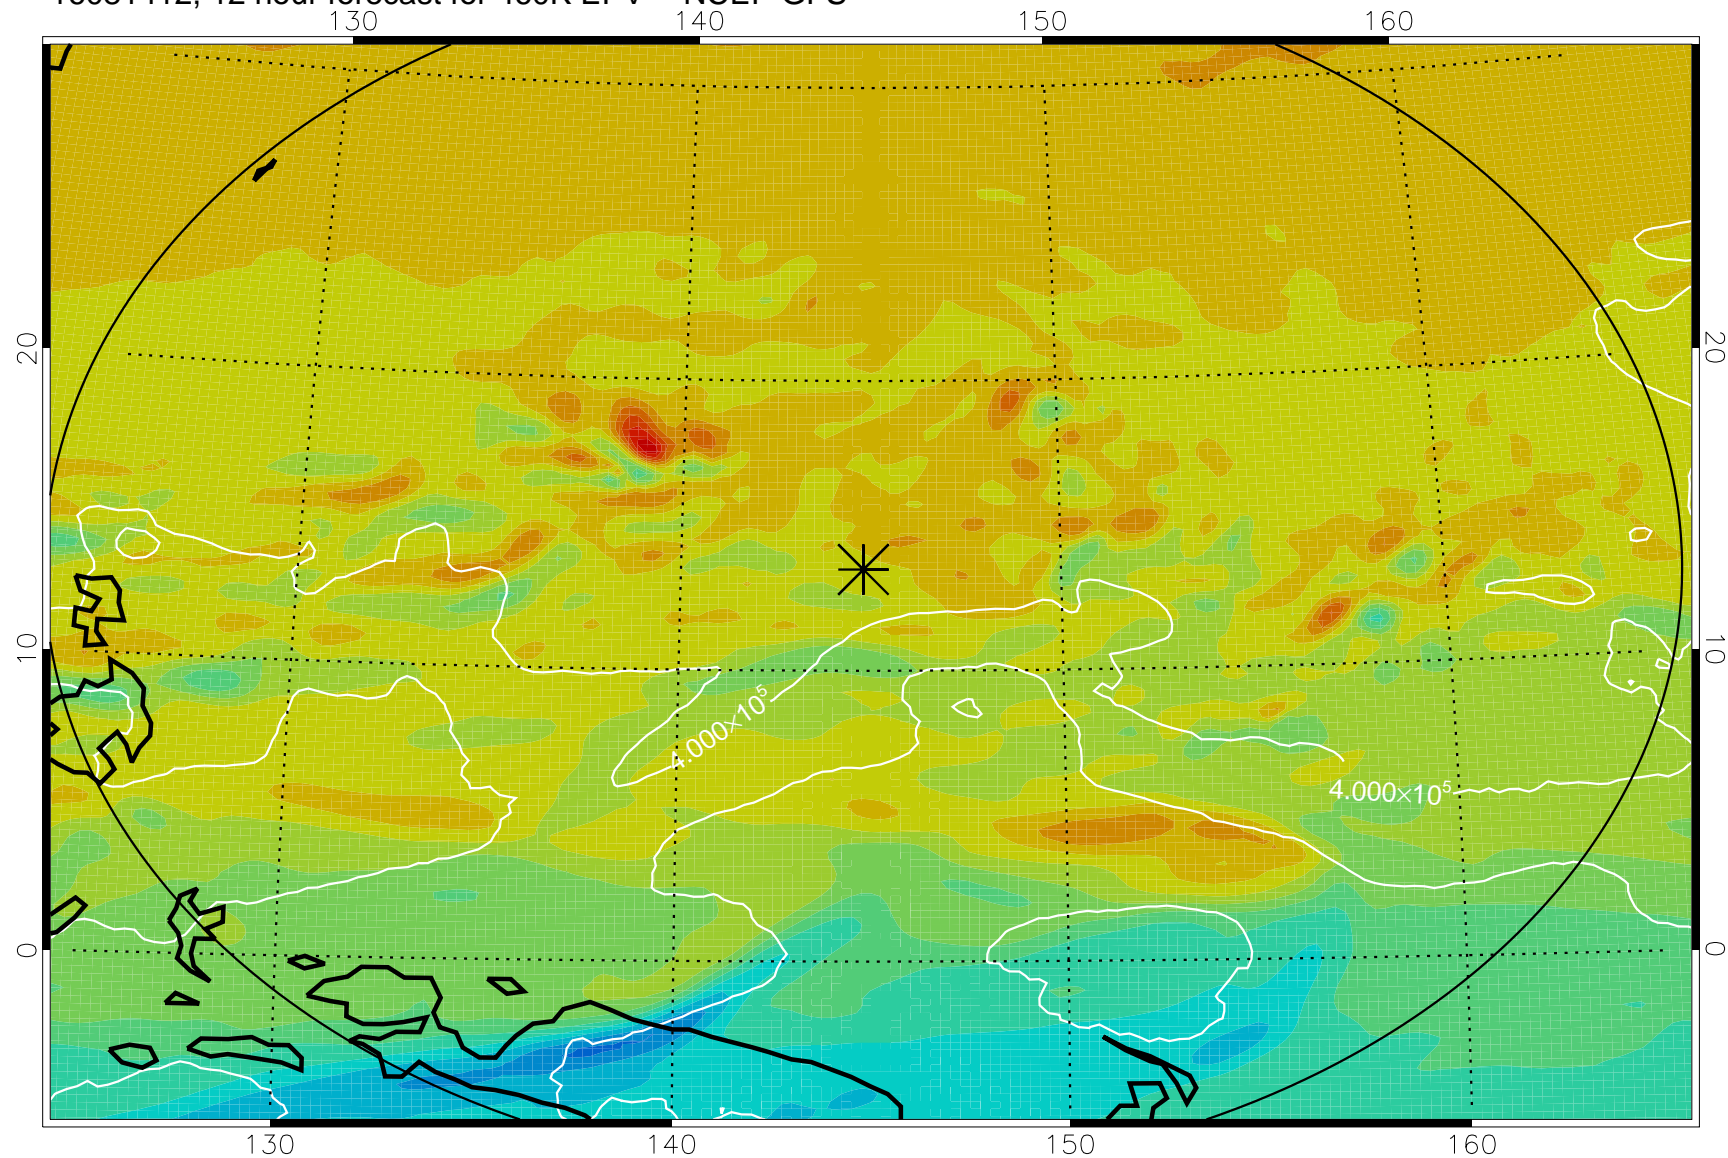

16081406, 6 hour forecast for 460K EPV -- NCEP GFS

460K Montgomery Streamfunction, white

Range ring of 2304 km

16081412, 12 hour forecast for 460K EPV -- NCEP GFS

460K Montgomery Streamfunction, white

Range ring of 2304 km

16081418, 18 hour forecast for 460K EPV -- NCEP GFS

460K Montgomery Streamfunction, white

Range ring of 2304 km

16081500, 24 hour forecast for 460K EPV -- NCEP GFS

460K Montgomery Streamfunction, white

Range ring of 2304 km

16081506, 30 hour forecast for 460K EPV -- NCEP GFS

460K Montgomery Streamfunction, white

Range ring of 2304 km

16081512, 36 hour forecast for 460K EPV -- NCEP GFS

460K Montgomery Streamfunction, white

Range ring of 2304 km

16081518, 42 hour forecast for 460K EPV -- NCEP GFS

460K Montgomery Streamfunction, white

Range ring of 2304 km

16081600, 48 hour forecast for 460K EPV -- NCEP GFS

460K Montgomery Streamfunction, white

Range ring of 2304 km