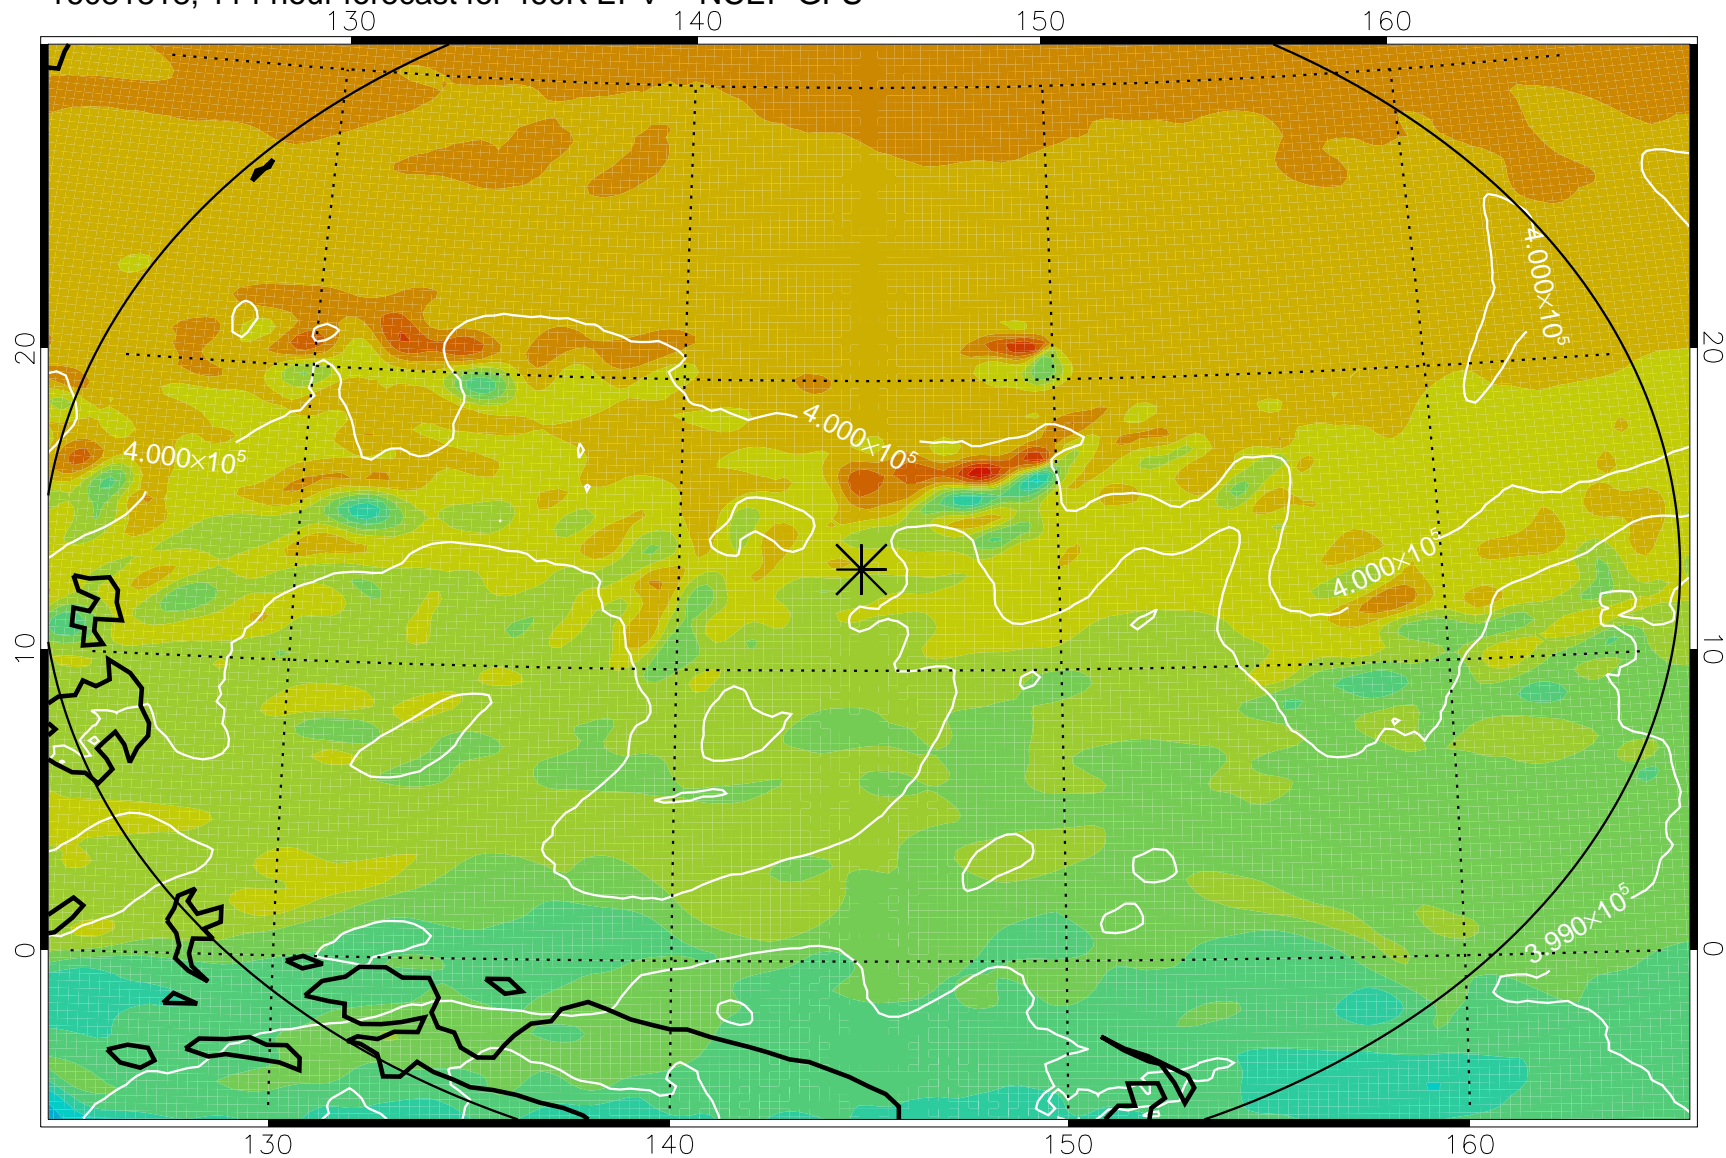

16081706, 78 hour forecast for 460K EPV -- NCEP GFS

460K Montgomery Streamfunction, white

Range ring of 2304 km

16081712, 84 hour forecast for 460K EPV -- NCEP GFS

460K Montgomery Streamfunction, white

Range ring of 2304 km

16081718, 90 hour forecast for 460K EPV -- NCEP GFS

460K Montgomery Streamfunction, white

Range ring of 2304 km

16081800, 96 hour forecast for 460K EPV -- NCEP GFS

460K Montgomery Streamfunction, white

Range ring of 2304 km

16081806, 102 hour forecast for 460K EPV -- NCEP GFS

460K Montgomery Streamfunction, white

Range ring of 2304 km

16081812, 108 hour forecast for 460K EPV -- NCEP GFS

460K Montgomery Streamfunction, white

Range ring of 2304 km

16081818, 114 hour forecast for 460K EPV -- NCEP GFS

460K Montgomery Streamfunction, white

Range ring of 2304 km

16081900, 120 hour forecast for 460K EPV -- NCEP GFS

460K Montgomery Streamfunction, white

Range ring of 2304 km