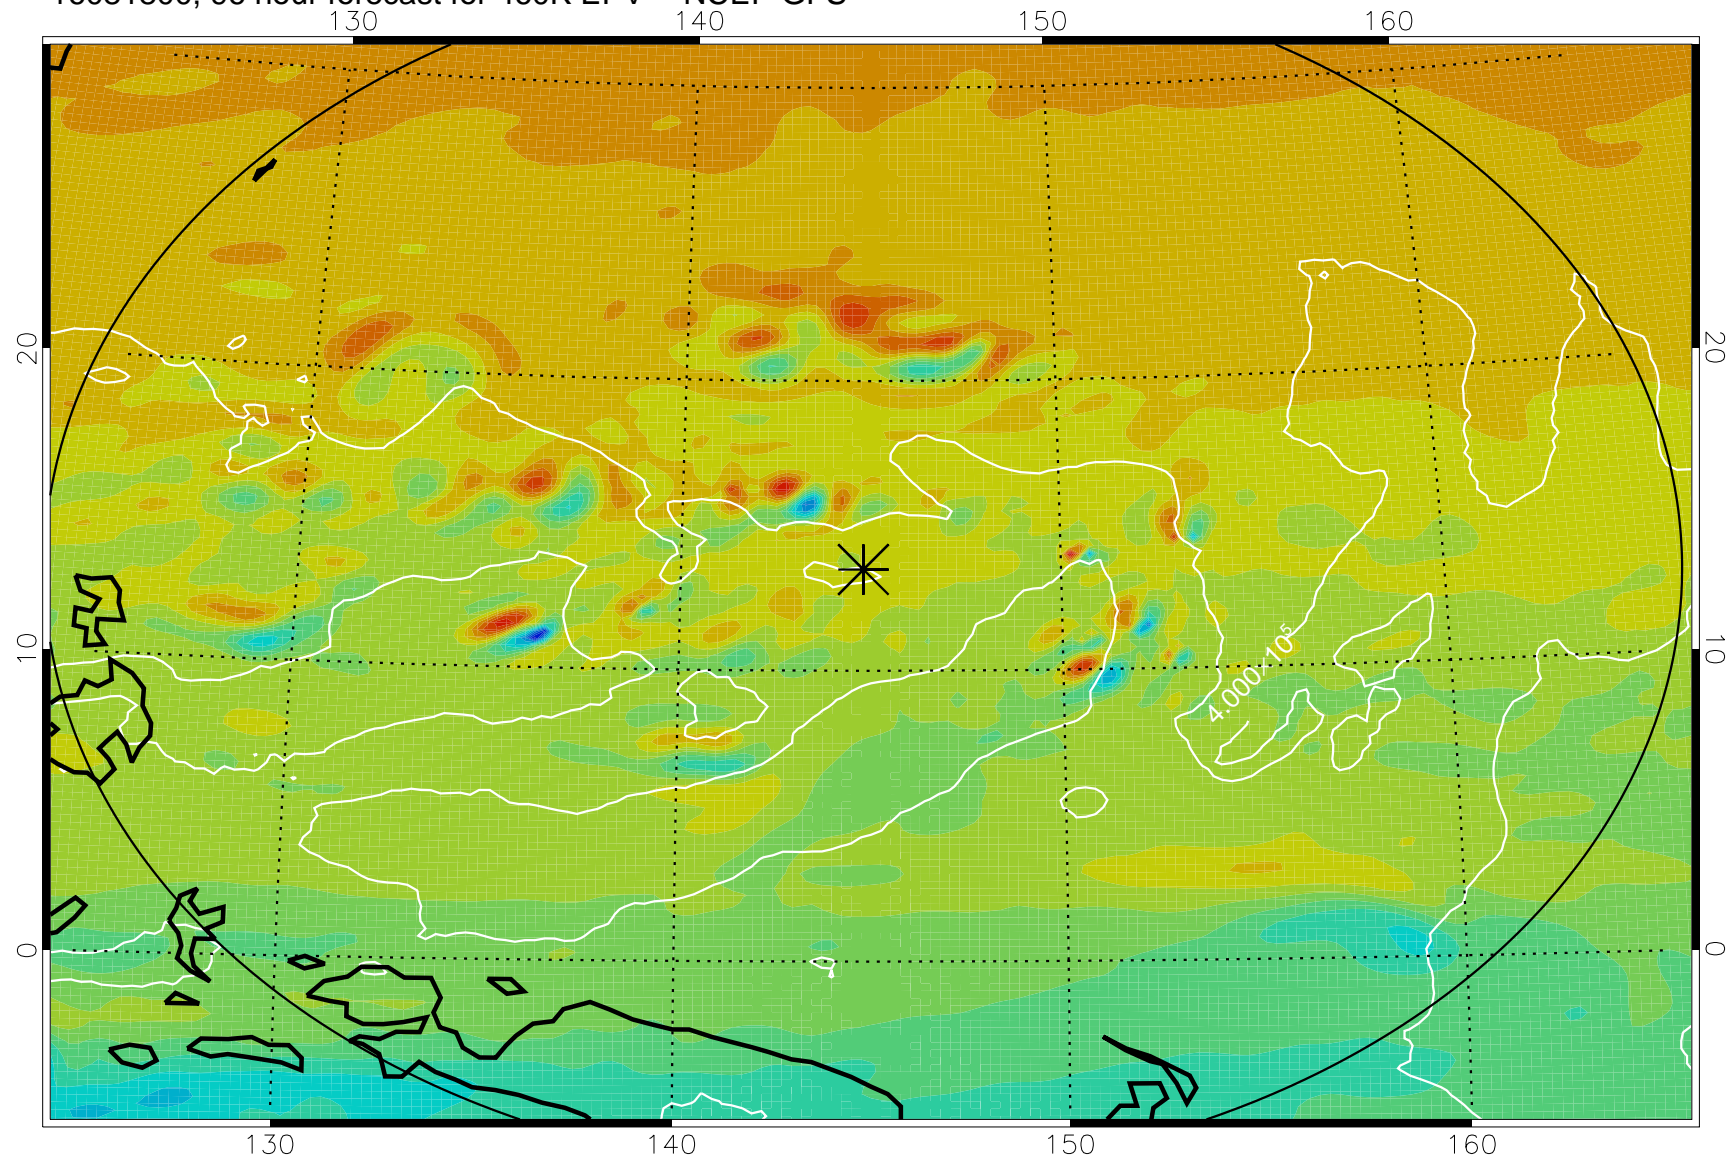

16081618, 66 hour forecast for 460K EPV -- NCEP GFS

460K Montgomery Streamfunction, white

Range ring of 2304 km

16081700, 72 hour forecast for 460K EPV -- NCEP GFS

460K Montgomery Streamfunction, white

Range ring of 2304 km

16081706, 78 hour forecast for 460K EPV -- NCEP GFS

460K Montgomery Streamfunction, white

Range ring of 2304 km

16081712, 84 hour forecast for 460K EPV -- NCEP GFS

460K Montgomery Streamfunction, white

Range ring of 2304 km

16081718, 90 hour forecast for 460K EPV -- NCEP GFS

460K Montgomery Streamfunction, white

Range ring of 2304 km

16081800, 96 hour forecast for 460K EPV -- NCEP GFS

460K Montgomery Streamfunction, white

Range ring of 2304 km

16081806, 102 hour forecast for 460K EPV -- NCEP GFS

460K Montgomery Streamfunction, white

Range ring of 2304 km

16081812, 108 hour forecast for 460K EPV -- NCEP GFS

460K Montgomery Streamfunction, white

Range ring of 2304 km