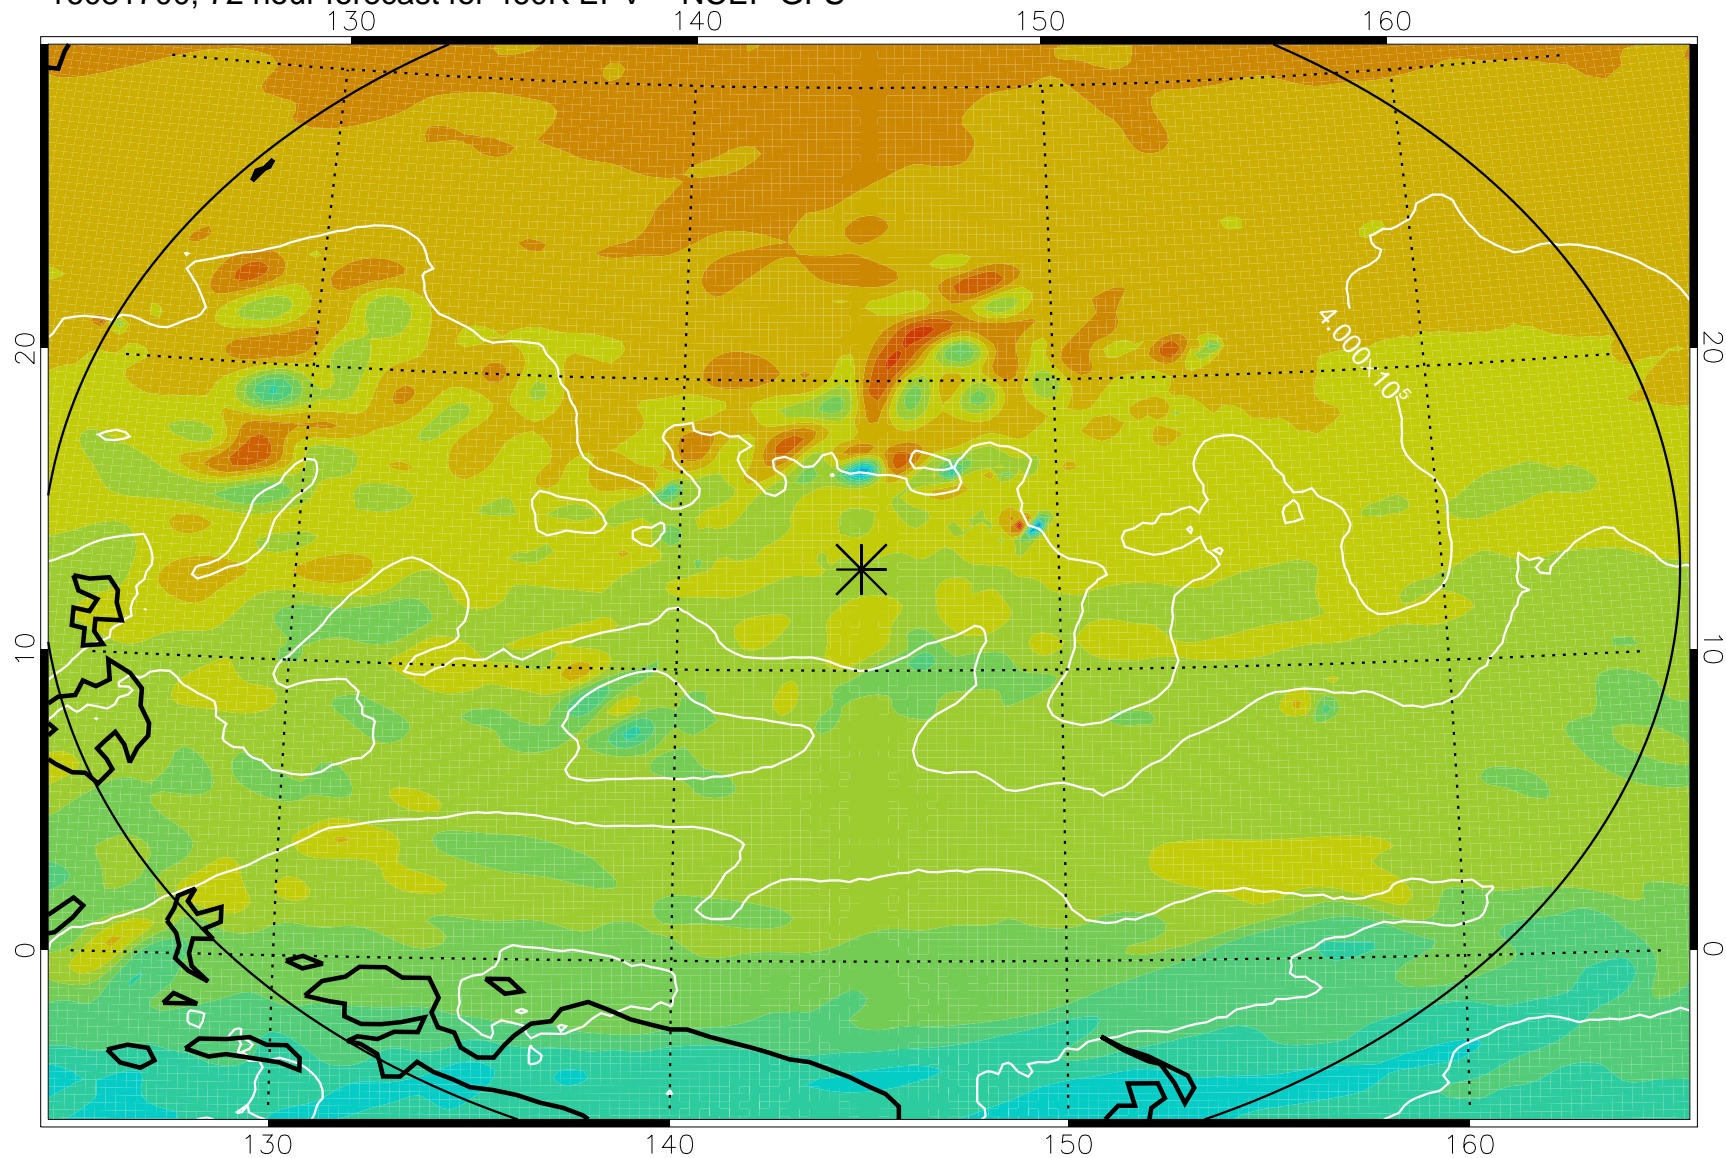

16081606, 54 hour forecast for 460K EPV -- NCEP GFS

460K Montgomery Streamfunction, white

Range ring of 2304 km

16081612, 60 hour forecast for 460K EPV -- NCEP GFS

460K Montgomery Streamfunction, white

Range ring of 2304 km

16081618, 66 hour forecast for 460K EPV -- NCEP GFS

460K Montgomery Streamfunction, white

Range ring of 2304 km

16081700, 72 hour forecast for 460K EPV -- NCEP GFS

460K Montgomery Streamfunction, white

Range ring of 2304 km

16081706, 78 hour forecast for 460K EPV -- NCEP GFS

460K Montgomery Streamfunction, white

Range ring of 2304 km

16081712, 84 hour forecast for 460K EPV -- NCEP GFS

460K Montgomery Streamfunction, white

Range ring of 2304 km

16081718, 90 hour forecast for 460K EPV -- NCEP GFS

460K Montgomery Streamfunction, white

Range ring of 2304 km

16081800, 96 hour forecast for 460K EPV -- NCEP GFS

460K Montgomery Streamfunction, white

Range ring of 2304 km