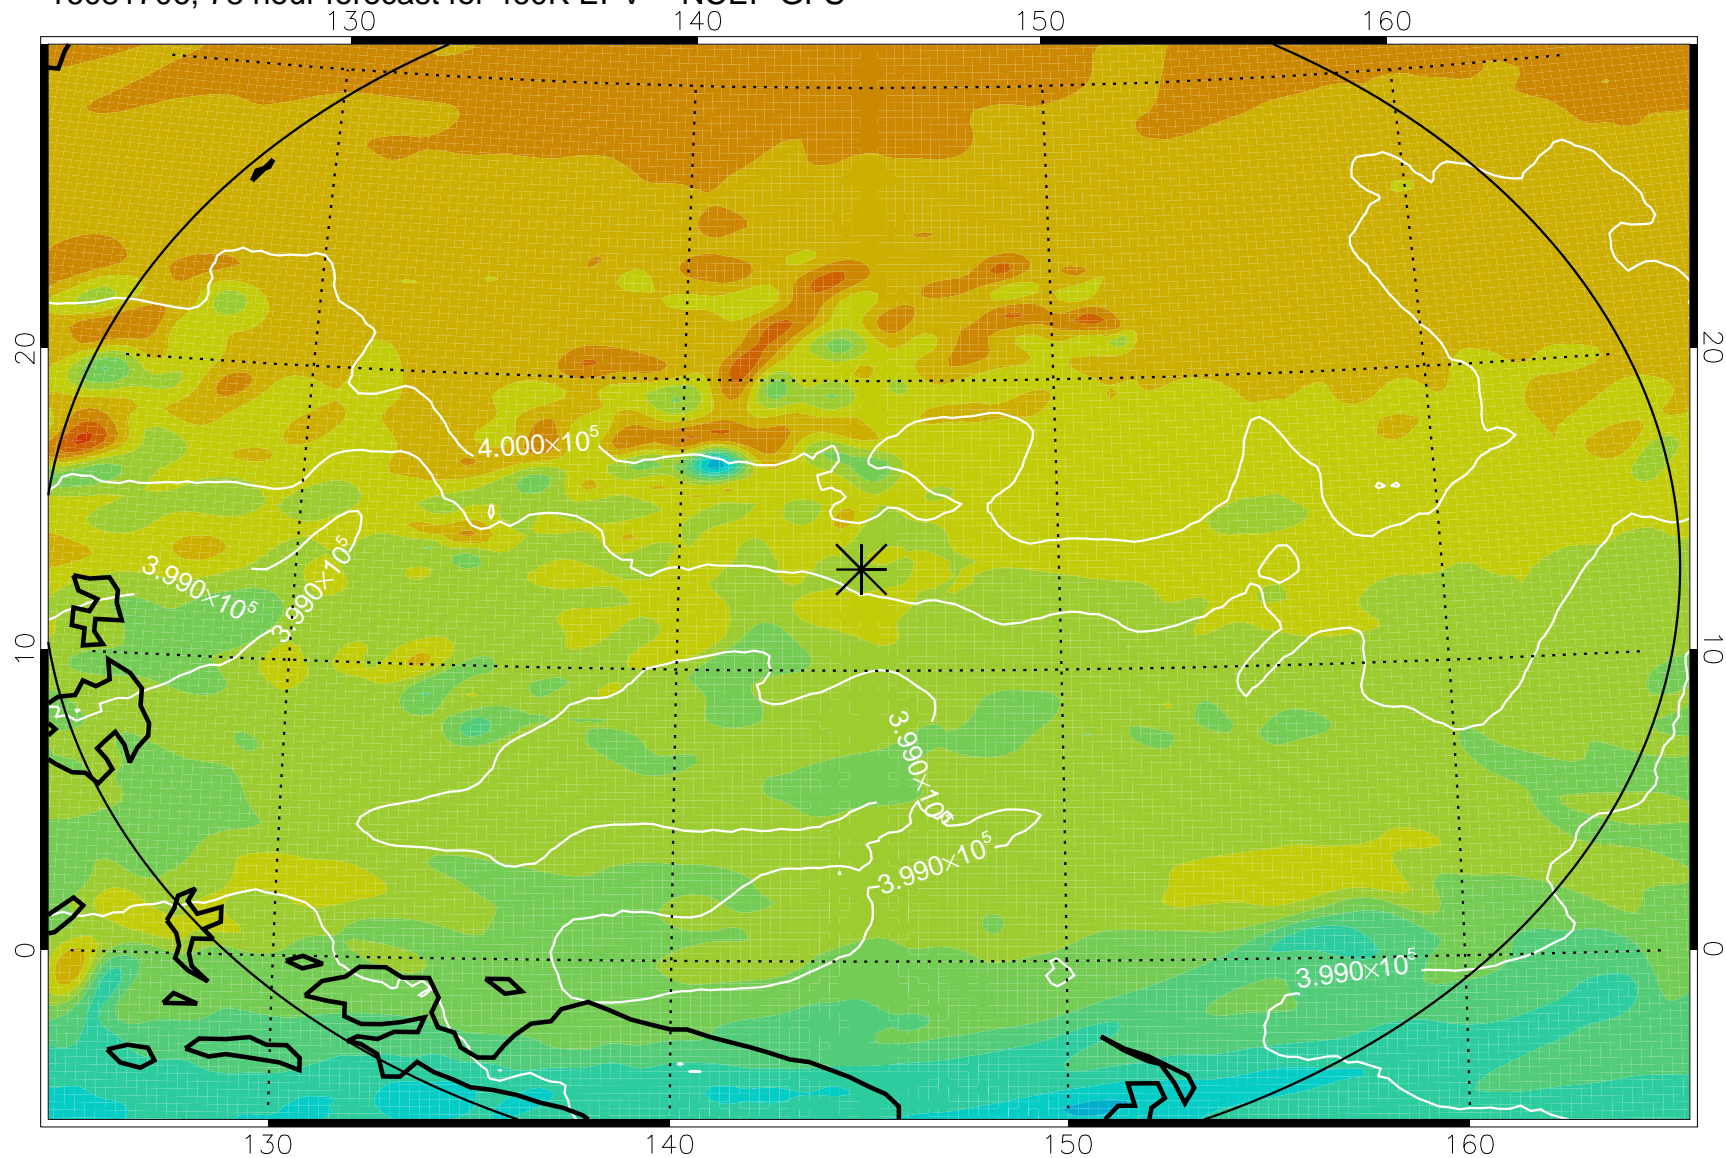

16081618, 66 hour forecast for 460K EPV -- NCEP GFS

460K Montgomery Streamfunction, white

Range ring of 2304 km

16081700, 72 hour forecast for 460K EPV -- NCEP GFS

460K Montgomery Streamfunction, white

Range ring of 2304 km

16081706, 78 hour forecast for 460K EPV -- NCEP GFS

460K Montgomery Streamfunction, white

Range ring of 2304 km

16081712, 84 hour forecast for 460K EPV -- NCEP GFS

460K Montgomery Streamfunction, white

Range ring of 2304 km

16081718, 90 hour forecast for 460K EPV -- NCEP GFS

460K Montgomery Streamfunction, white

Range ring of 2304 km

16081800, 96 hour forecast for 460K EPV -- NCEP GFS

460K Montgomery Streamfunction, white

Range ring of 2304 km

16081818, 114 hour forecast for 460K EPV -- NCEP GFS

460K Montgomery Streamfunction, white

Range ring of 2304 km

16081900, 120 hour forecast for 460K EPV -- NCEP GFS

460K Montgomery Streamfunction, white

Range ring of 2304 km