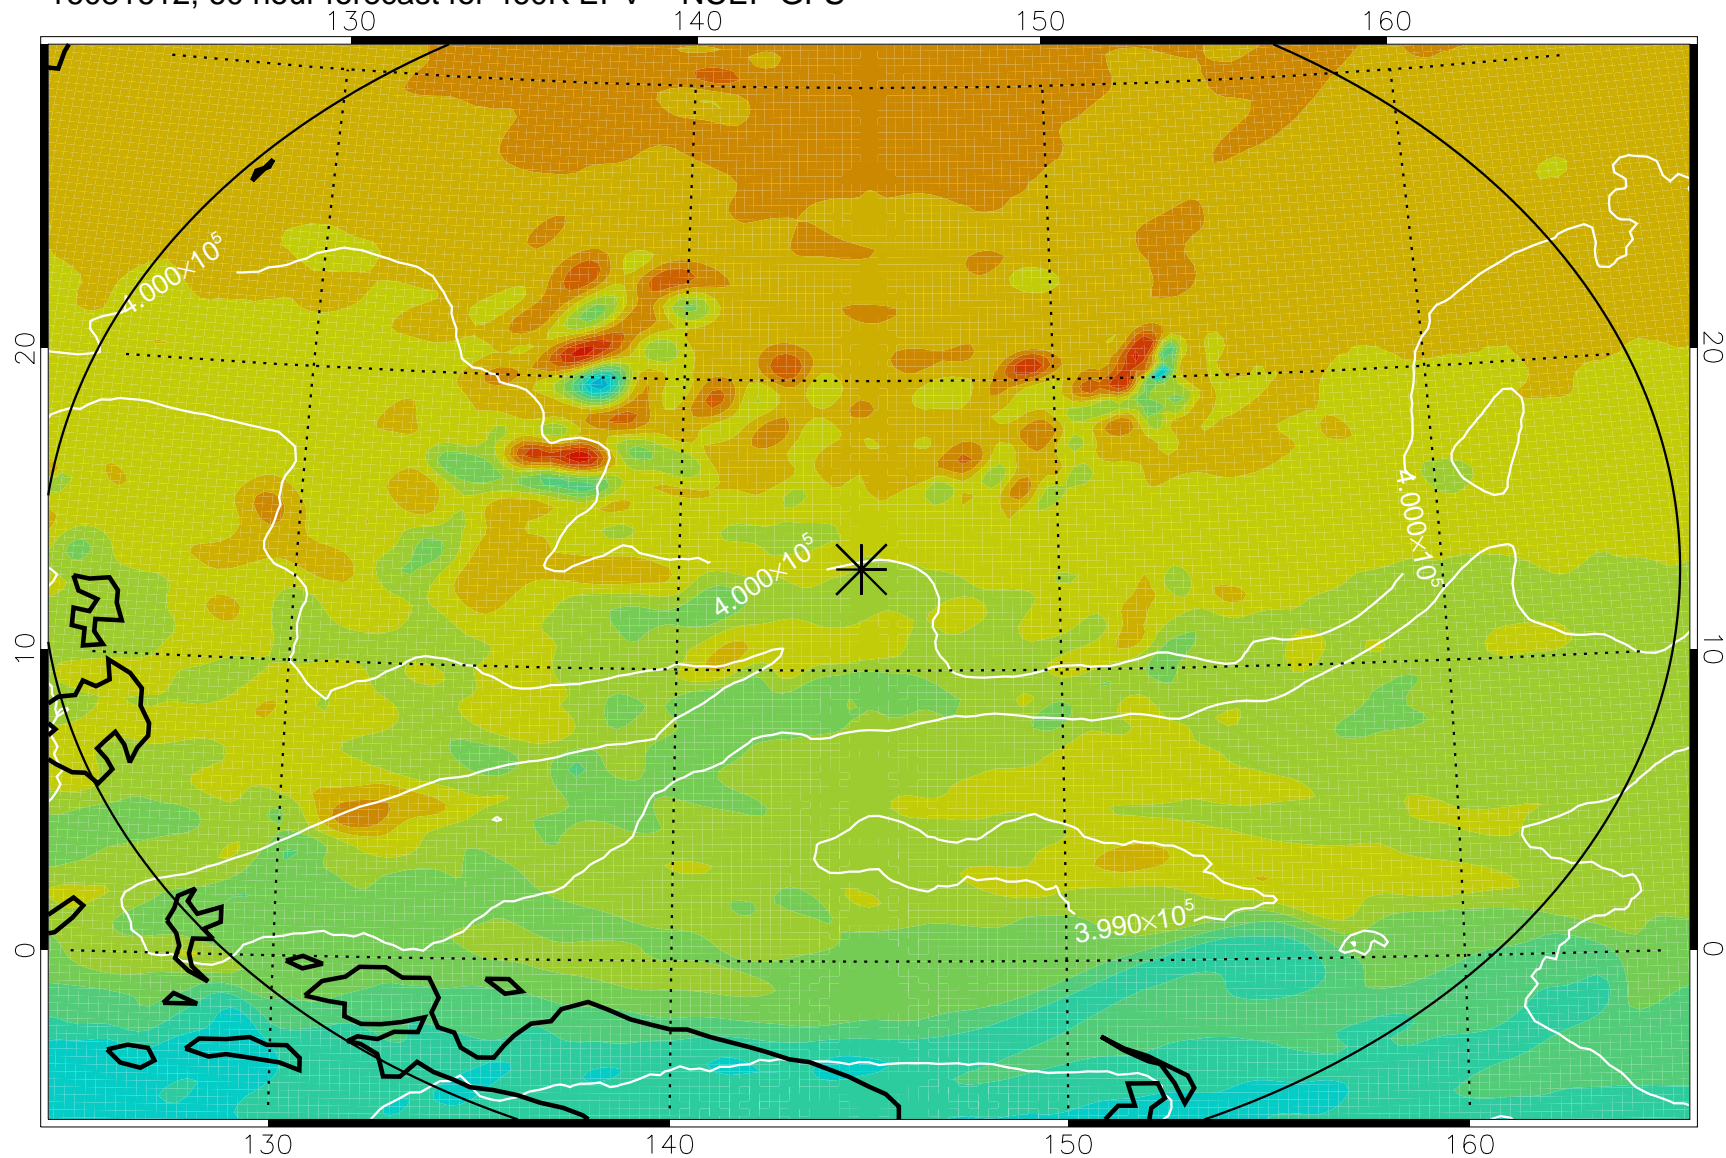

16081518, 42 hour forecast for 460K EPV -- NCEP GFS

460K Montgomery Streamfunction, white

Range ring of 2304 km

16081600, 48 hour forecast for 460K EPV -- NCEP GFS

460K Montgomery Streamfunction, white

Range ring of 2304 km

16081606, 54 hour forecast for 460K EPV -- NCEP GFS

460K Montgomery Streamfunction, white

Range ring of 2304 km

16081612, 60 hour forecast for 460K EPV -- NCEP GFS

460K Montgomery Streamfunction, white

Range ring of 2304 km

16081618, 66 hour forecast for 460K EPV -- NCEP GFS

460K Montgomery Streamfunction, white

Range ring of 2304 km

16081700, 72 hour forecast for 460K EPV -- NCEP GFS

460K Montgomery Streamfunction, white

Range ring of 2304 km

16081718, 90 hour forecast for 460K EPV -- NCEP GFS

460K Montgomery Streamfunction, white

Range ring of 2304 km

16081800, 96 hour forecast for 460K EPV -- NCEP GFS

460K Montgomery Streamfunction, white

Range ring of 2304 km