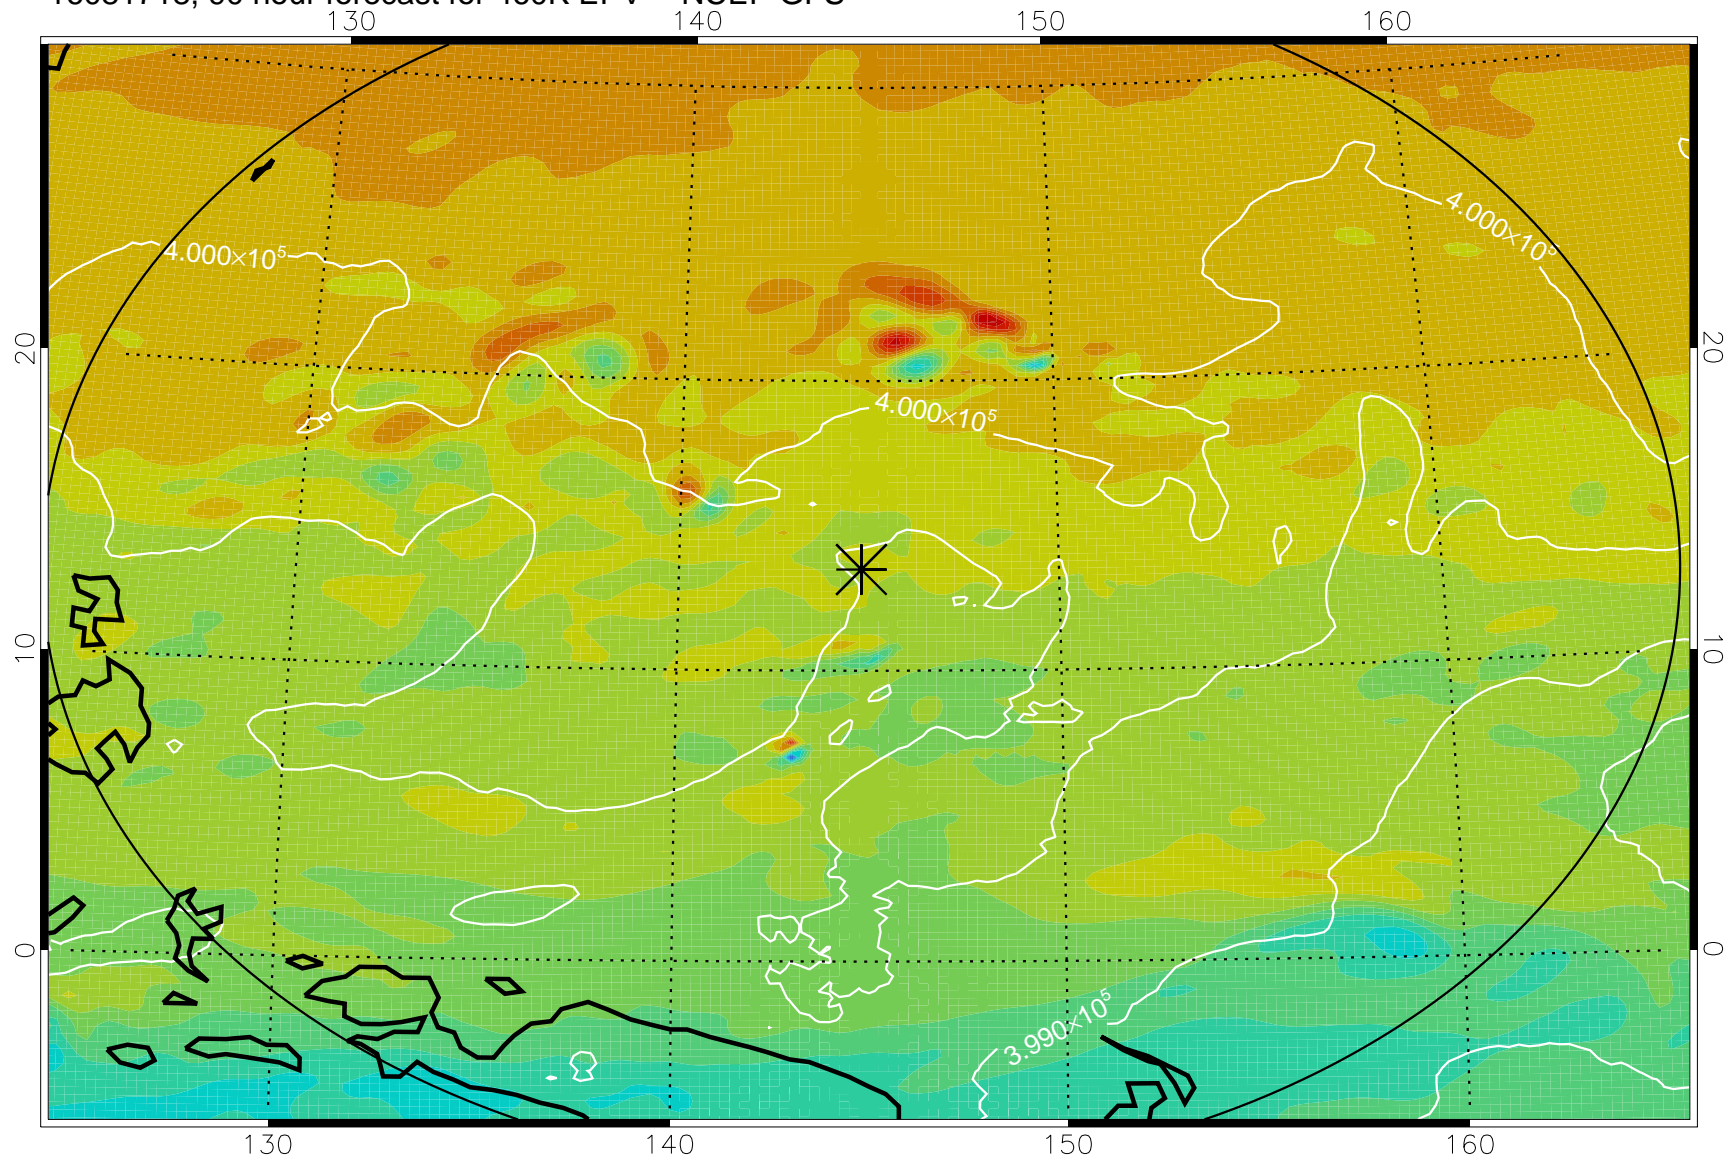

16081618, 66 hour forecast for 460K EPV -- NCEP GFS

460K Montgomery Streamfunction, white

Range ring of 2304 km

16081700, 72 hour forecast for 460K EPV -- NCEP GFS

460K Montgomery Streamfunction, white

Range ring of 2304 km

16081706, 78 hour forecast for 460K EPV -- NCEP GFS

460K Montgomery Streamfunction, white

Range ring of 2304 km

16081712, 84 hour forecast for 460K EPV -- NCEP GFS

460K Montgomery Streamfunction, white

Range ring of 2304 km

16081718, 90 hour forecast for 460K EPV -- NCEP GFS

460K Montgomery Streamfunction, white

Range ring of 2304 km

16081800, 96 hour forecast for 460K EPV -- NCEP GFS

460K Montgomery Streamfunction, white

Range ring of 2304 km

16081806, 102 hour forecast for 460K EPV -- NCEP GFS

460K Montgomery Streamfunction, white

Range ring of 2304 km

16081812, 108 hour forecast for 460K EPV -- NCEP GFS

460K Montgomery Streamfunction, white

Range ring of 2304 km