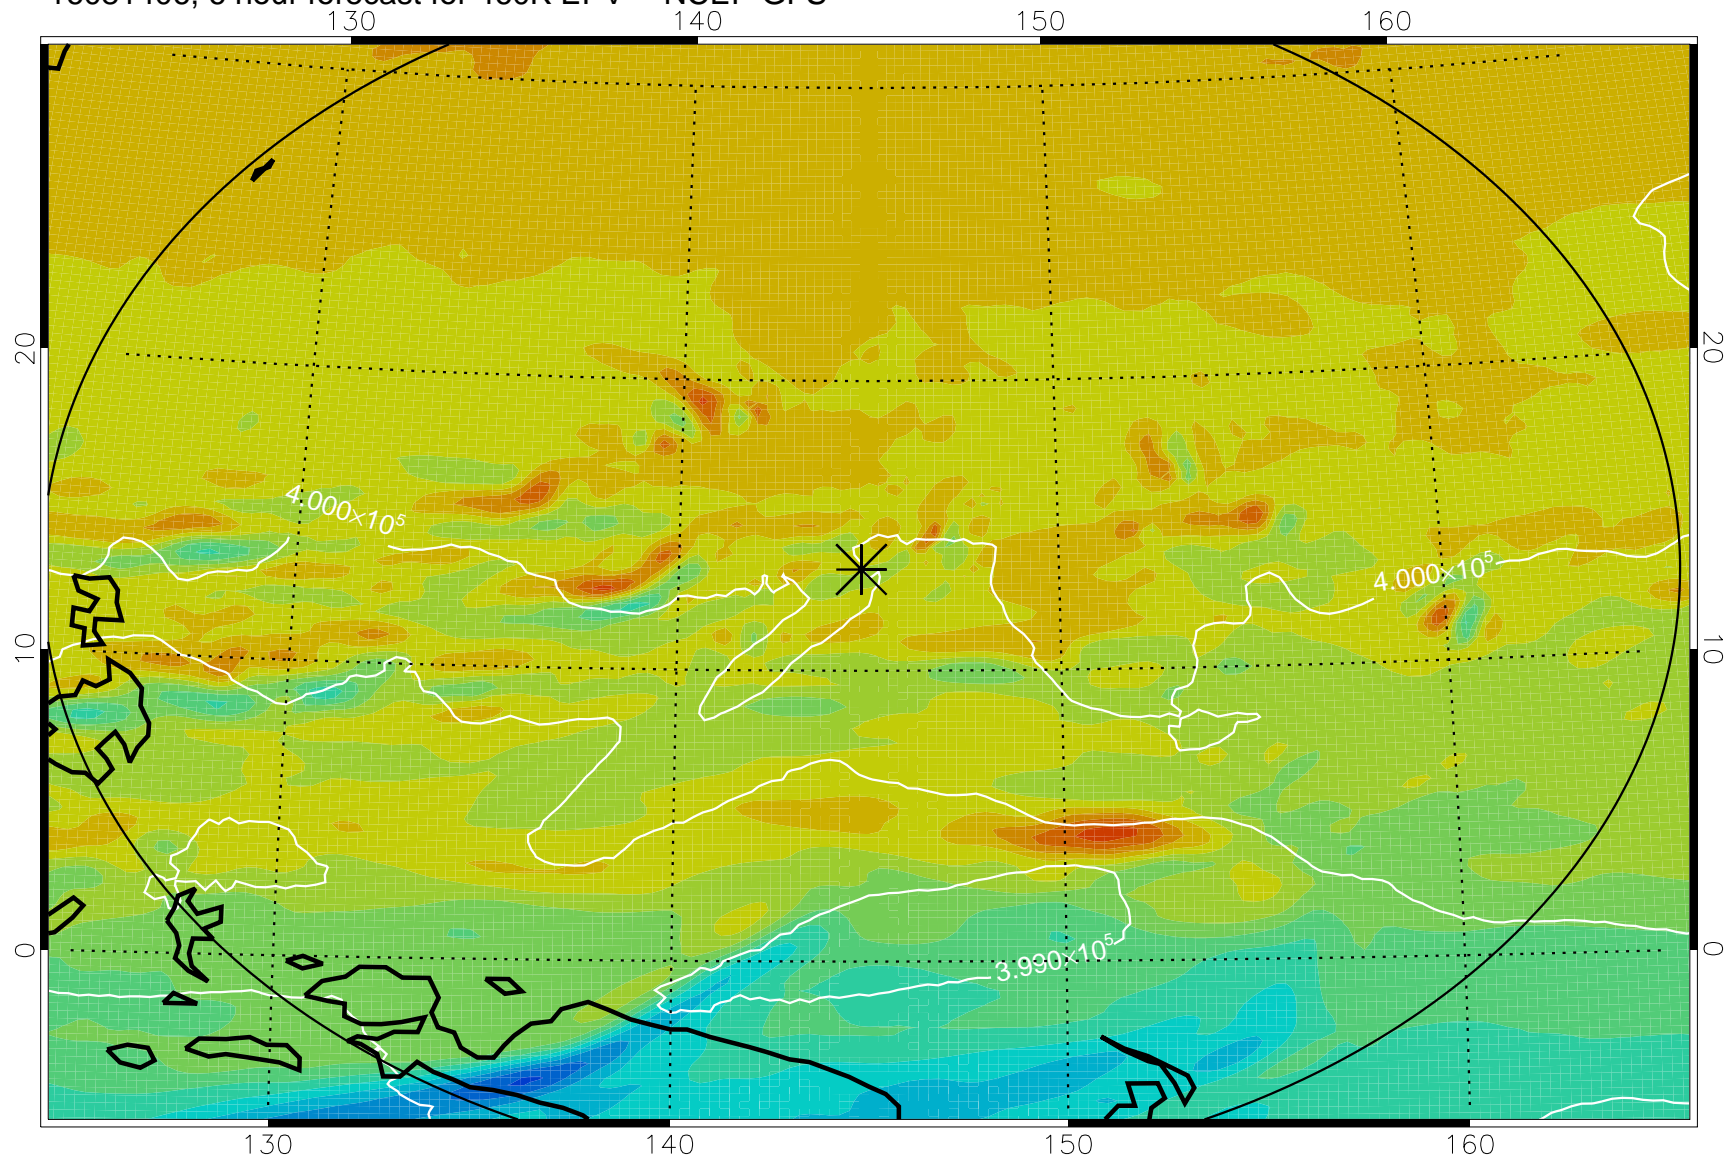

16081406, 6 hour forecast for 460K EPV -- NCEP GFS

460K Montgomery Streamfunction, white

Range ring of 2304 km

16081412, 12 hour forecast for 460K EPV -- NCEP GFS

460K Montgomery Streamfunction, white

Range ring of 2304 km

16081418, 18 hour forecast for 460K EPV -- NCEP GFS

460K Montgomery Streamfunction, white

Range ring of 2304 km

16081500, 24 hour forecast for 460K EPV -- NCEP GFS

460K Montgomery Streamfunction, white

Range ring of 2304 km

16081506, 30 hour forecast for 460K EPV -- NCEP GFS

460K Montgomery Streamfunction, white

Range ring of 2304 km

16081512, 36 hour forecast for 460K EPV -- NCEP GFS

460K Montgomery Streamfunction, white

Range ring of 2304 km

16081518, 42 hour forecast for 460K EPV -- NCEP GFS

460K Montgomery Streamfunction, white

Range ring of 2304 km

16081600, 48 hour forecast for 460K EPV -- NCEP GFS

460K Montgomery Streamfunction, white

Range ring of 2304 km