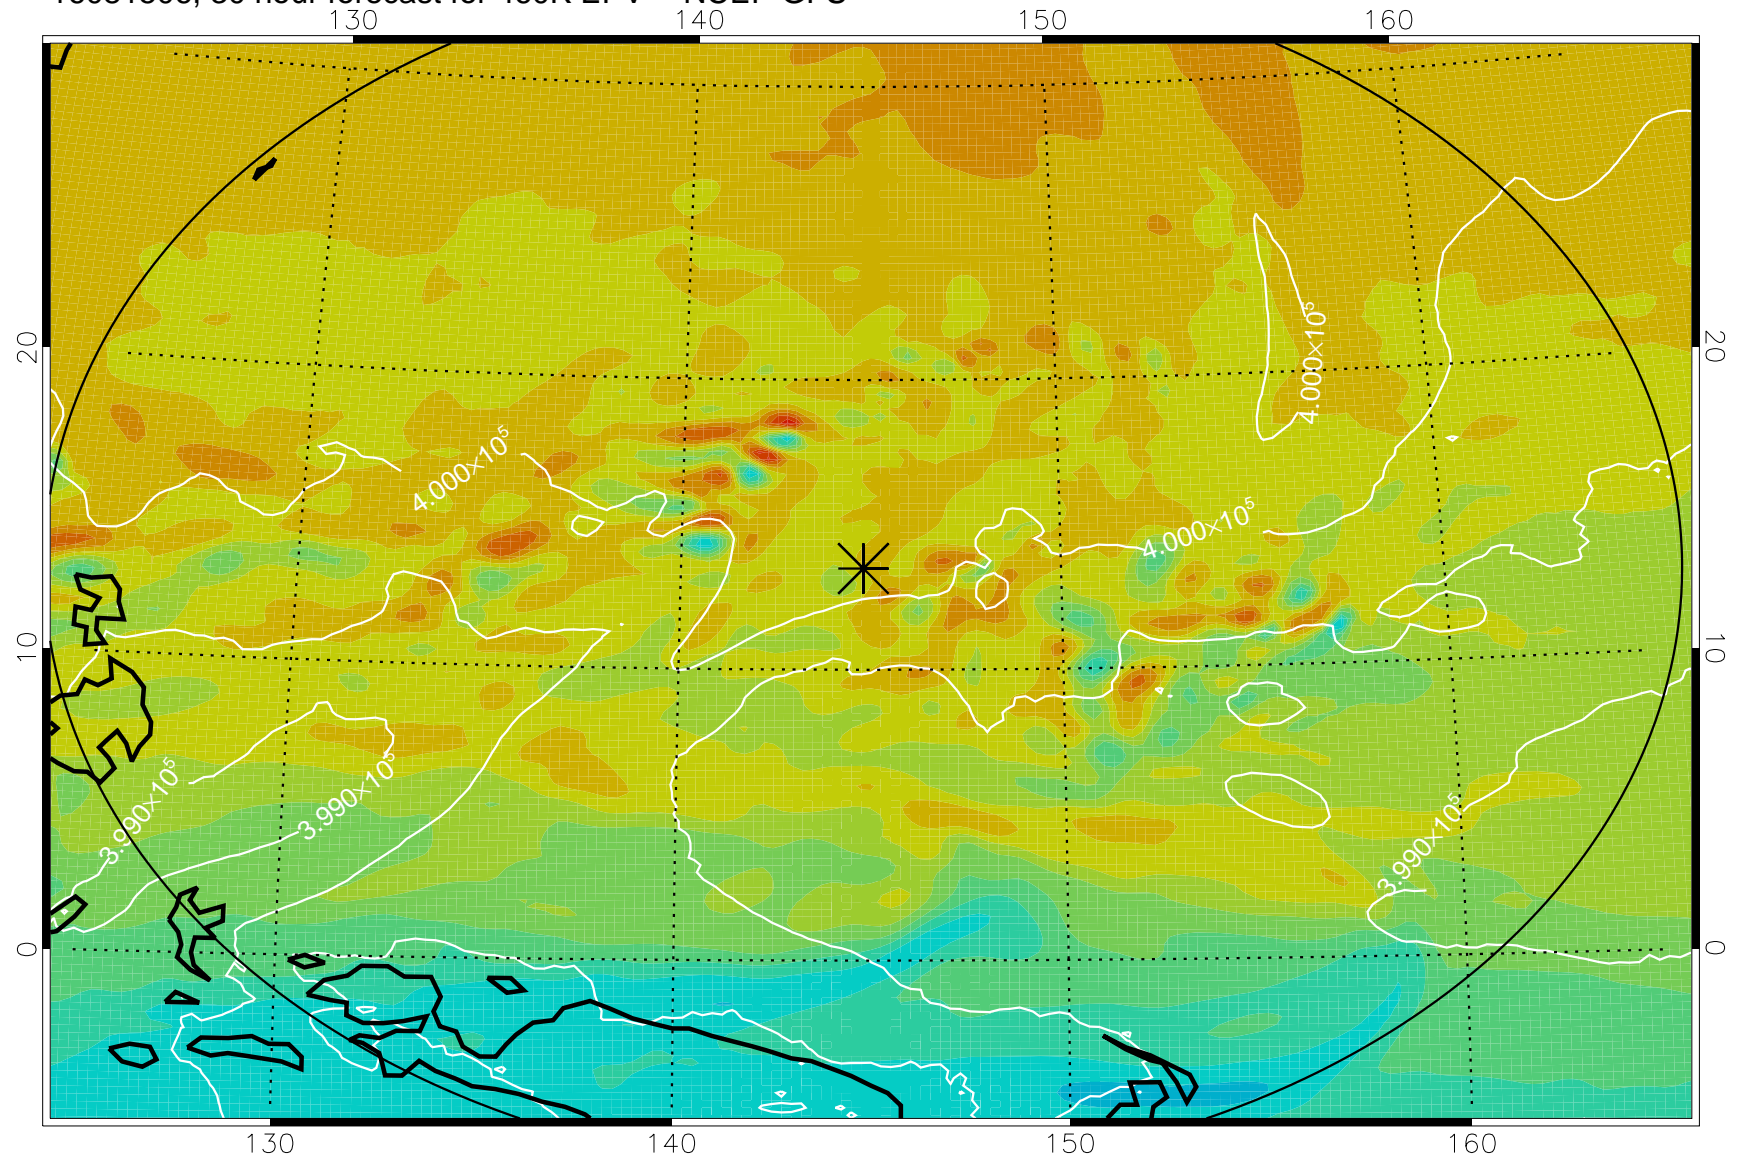

16081418, 18 hour forecast for 460K EPV -- NCEP GFS

460K Montgomery Streamfunction, white

Range ring of 2304 km

16081500, 24 hour forecast for 460K EPV -- NCEP GFS

460K Montgomery Streamfunction, white

Range ring of 2304 km

16081506, 30 hour forecast for 460K EPV -- NCEP GFS

460K Montgomery Streamfunction, white

Range ring of 2304 km

16081512, 36 hour forecast for 460K EPV -- NCEP GFS

460K Montgomery Streamfunction, white

Range ring of 2304 km

16081518, 42 hour forecast for 460K EPV -- NCEP GFS

460K Montgomery Streamfunction, white

Range ring of 2304 km

16081600, 48 hour forecast for 460K EPV -- NCEP GFS

460K Montgomery Streamfunction, white

Range ring of 2304 km

16081618, 66 hour forecast for 460K EPV -- NCEP GFS

460K Montgomery Streamfunction, white

Range ring of 2304 km

16081700, 72 hour forecast for 460K EPV -- NCEP GFS

460K Montgomery Streamfunction, white

Range ring of 2304 km