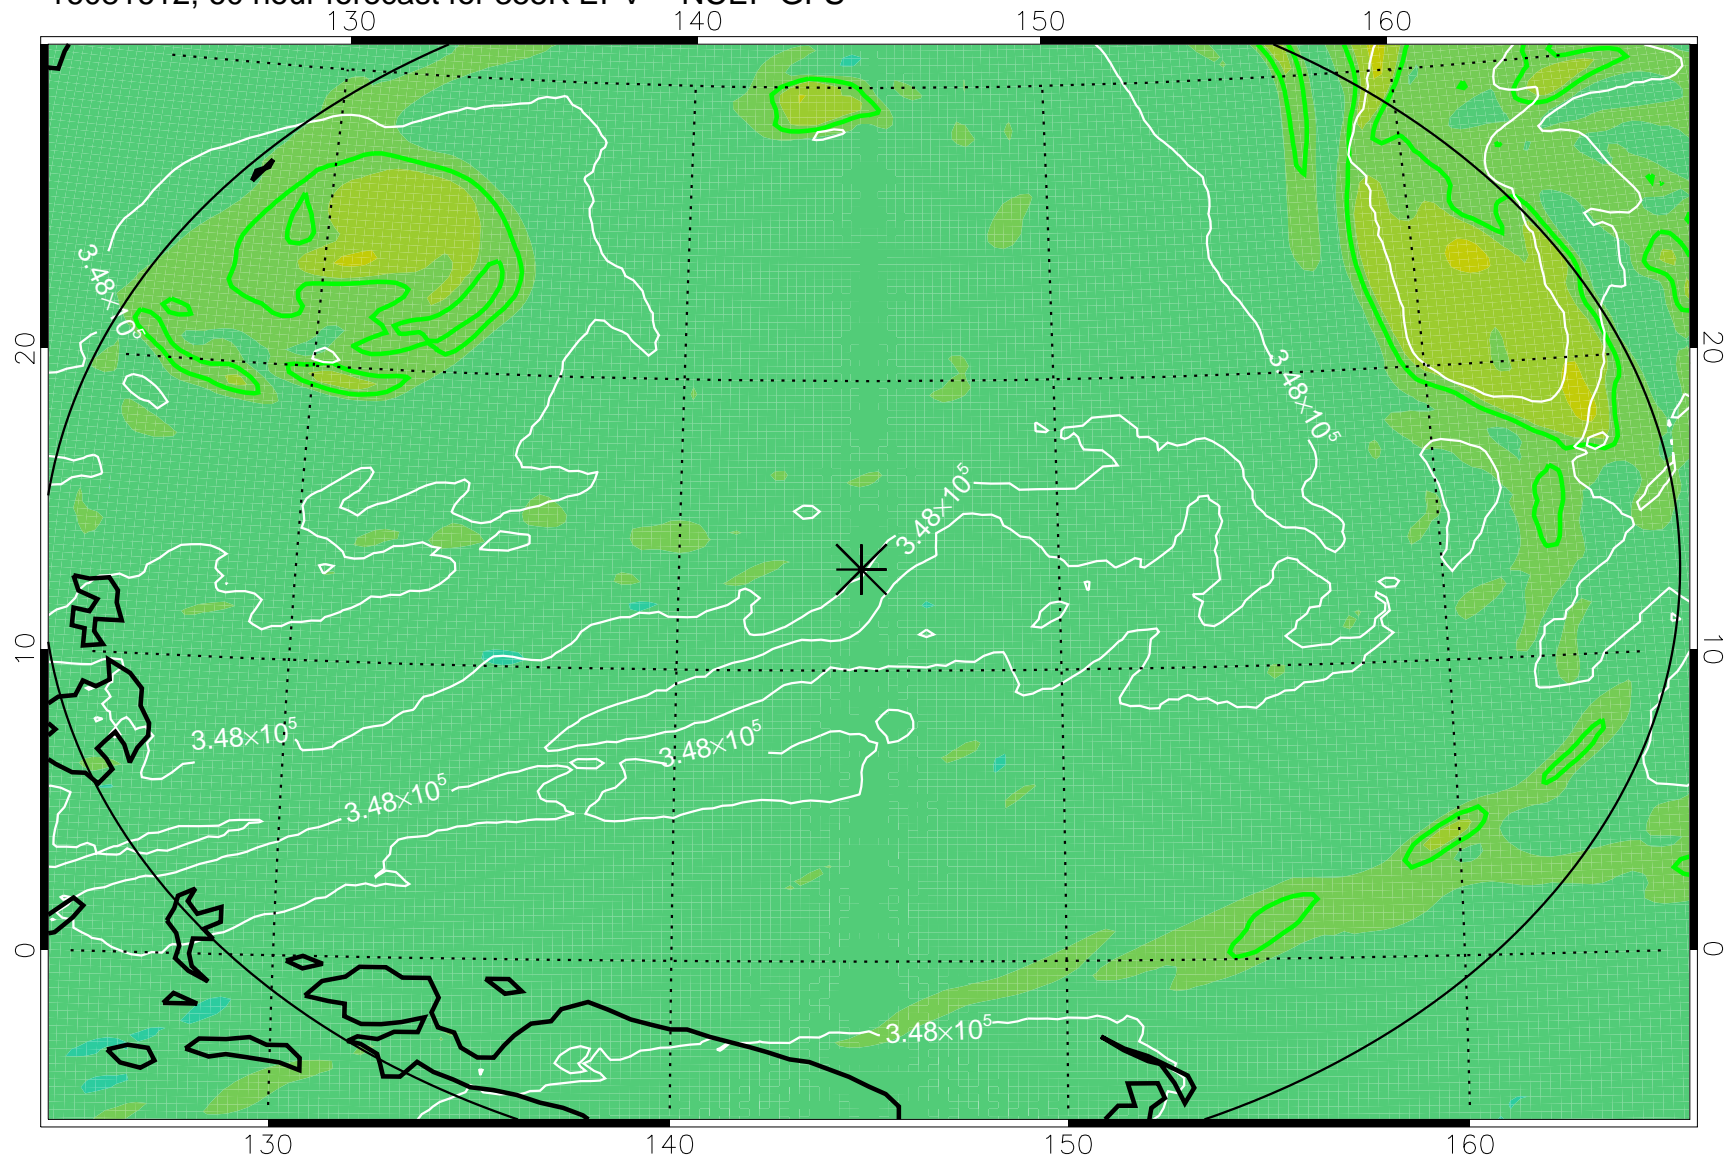

16081518, 42 hour forecast for 355K EPV -- NCEP GFS

355K Montgomery Streamfunction, white
EPV Tropopause (2 PVU) Position
Range ring of 2304 km

16081600, 48 hour forecast for 355K EPV -- NCEP GFS

355K Montgomery Streamfunction, white
EPV Tropopause (2 PVU) Position
Range ring of 2304 km

16081606, 54 hour forecast for 355K EPV -- NCEP GFS

355K Montgomery Streamfunction, white
EPV Tropopause (2 PVU) Position
Range ring of 2304 km

16081612, 60 hour forecast for 355K EPV -- NCEP GFS

355K Montgomery Streamfunction, white
EPV Tropopause (2 PVU) Position
Range ring of 2304 km

16081618, 66 hour forecast for 355K EPV -- NCEP GFS

355K Montgomery Streamfunction, white
EPV Tropopause (2 PVU) Position
Range ring of 2304 km

16081700, 72 hour forecast for 355K EPV -- NCEP GFS

355K Montgomery Streamfunction, white
EPV Tropopause (2 PVU) Position
Range ring of 2304 km

16081718, 90 hour forecast for 355K EPV -- NCEP GFS

355K Montgomery Streamfunction, white
EPV Tropopause (2 PVU) Position
Range ring of 2304 km

16081800, 96 hour forecast for 355K EPV -- NCEP GFS

355K Montgomery Streamfunction, white
EPV Tropopause (2 PVU) Position
Range ring of 2304 km