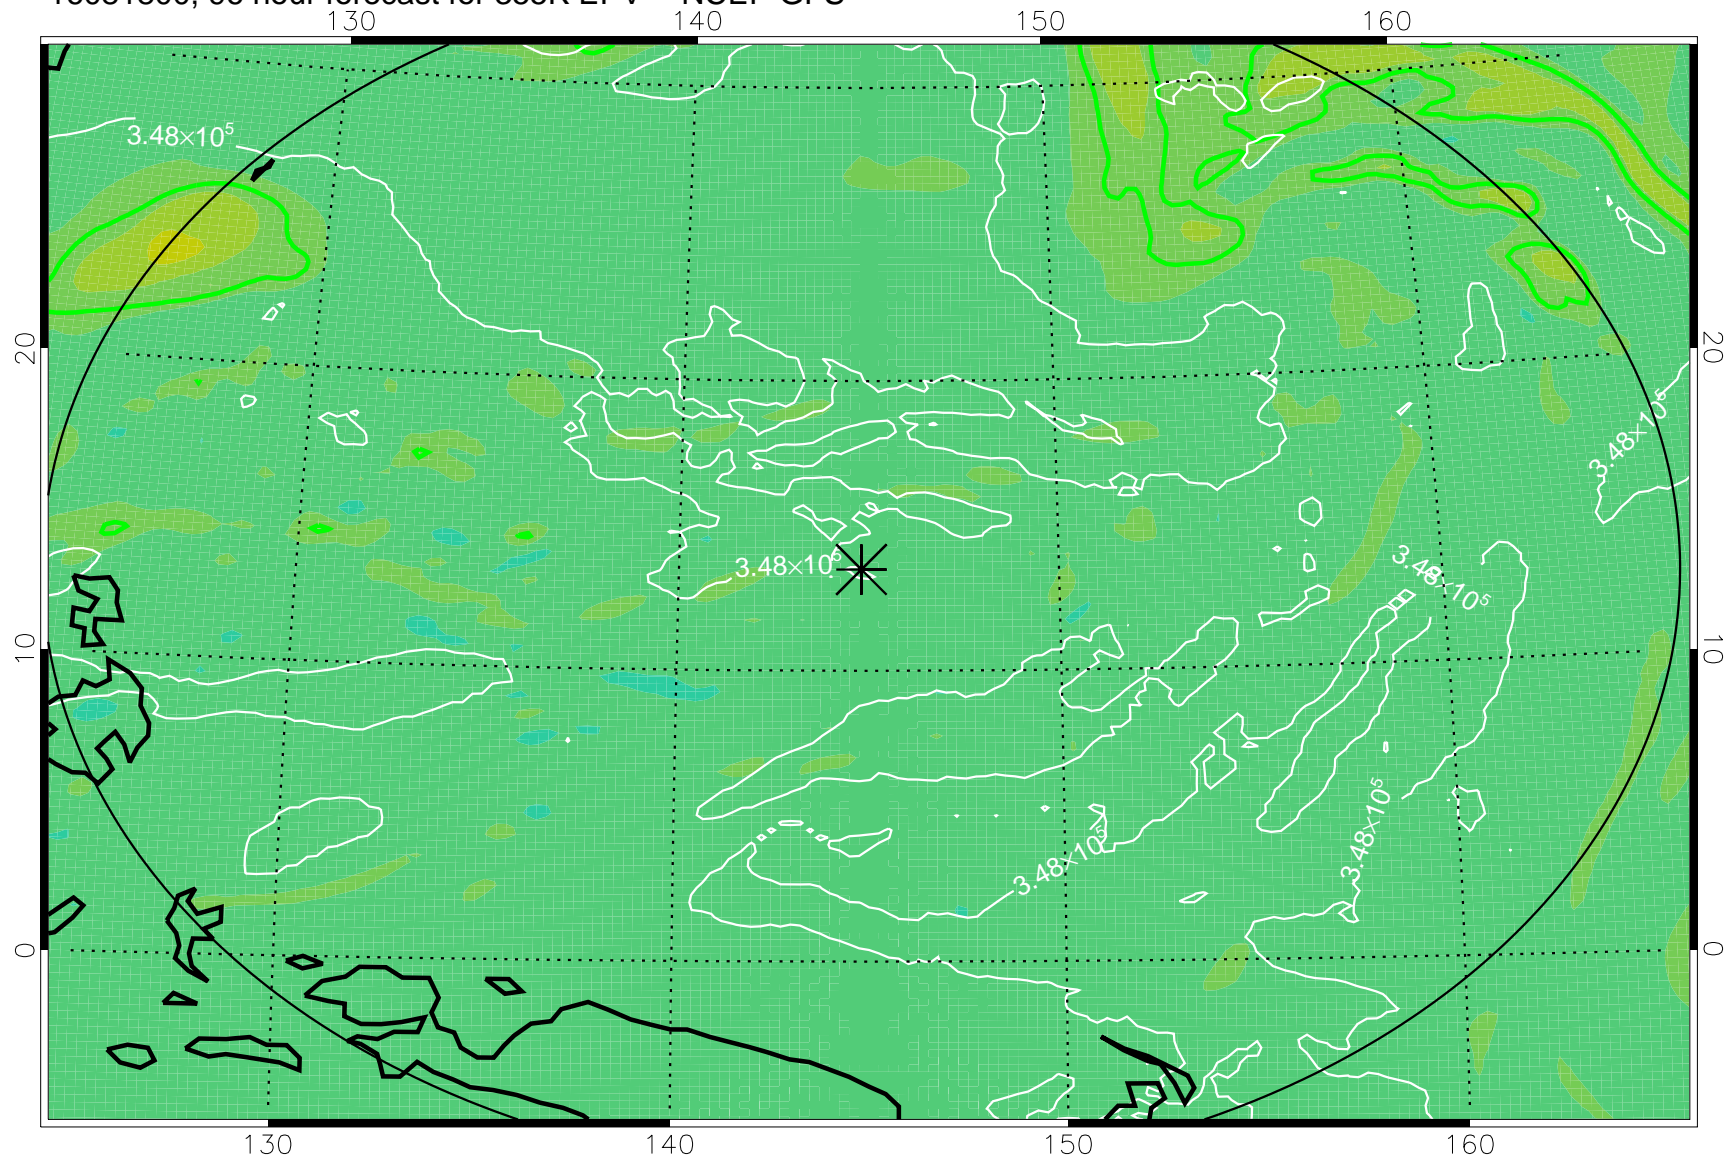

16081618, 66 hour forecast for 355K EPV -- NCEP GFS

355K Montgomery Streamfunction, white
EPV Tropopause (2 PVU) Position
Range ring of 2304 km

16081700, 72 hour forecast for 355K EPV -- NCEP GFS

355K Montgomery Streamfunction, white
EPV Tropopause (2 PVU) Position
Range ring of 2304 km

16081706, 78 hour forecast for 355K EPV -- NCEP GFS

355K Montgomery Streamfunction, white
EPV Tropopause (2 PVU) Position
Range ring of 2304 km

16081712, 84 hour forecast for 355K EPV -- NCEP GFS

355K Montgomery Streamfunction, white
EPV Tropopause (2 PVU) Position
Range ring of 2304 km

16081718, 90 hour forecast for 355K EPV -- NCEP GFS

355K Montgomery Streamfunction, white
EPV Tropopause (2 PVU) Position
Range ring of 2304 km

16081800, 96 hour forecast for 355K EPV -- NCEP GFS

355K Montgomery Streamfunction, white
EPV Tropopause (2 PVU) Position
Range ring of 2304 km

16081806, 102 hour forecast for 355K EPV -- NCEP GFS

355K Montgomery Streamfunction, white
EPV Tropopause (2 PVU) Position
Range ring of 2304 km

16081812, 108 hour forecast for 355K EPV -- NCEP GFS

355K Montgomery Streamfunction, white
EPV Tropopause (2 PVU) Position
Range ring of 2304 km