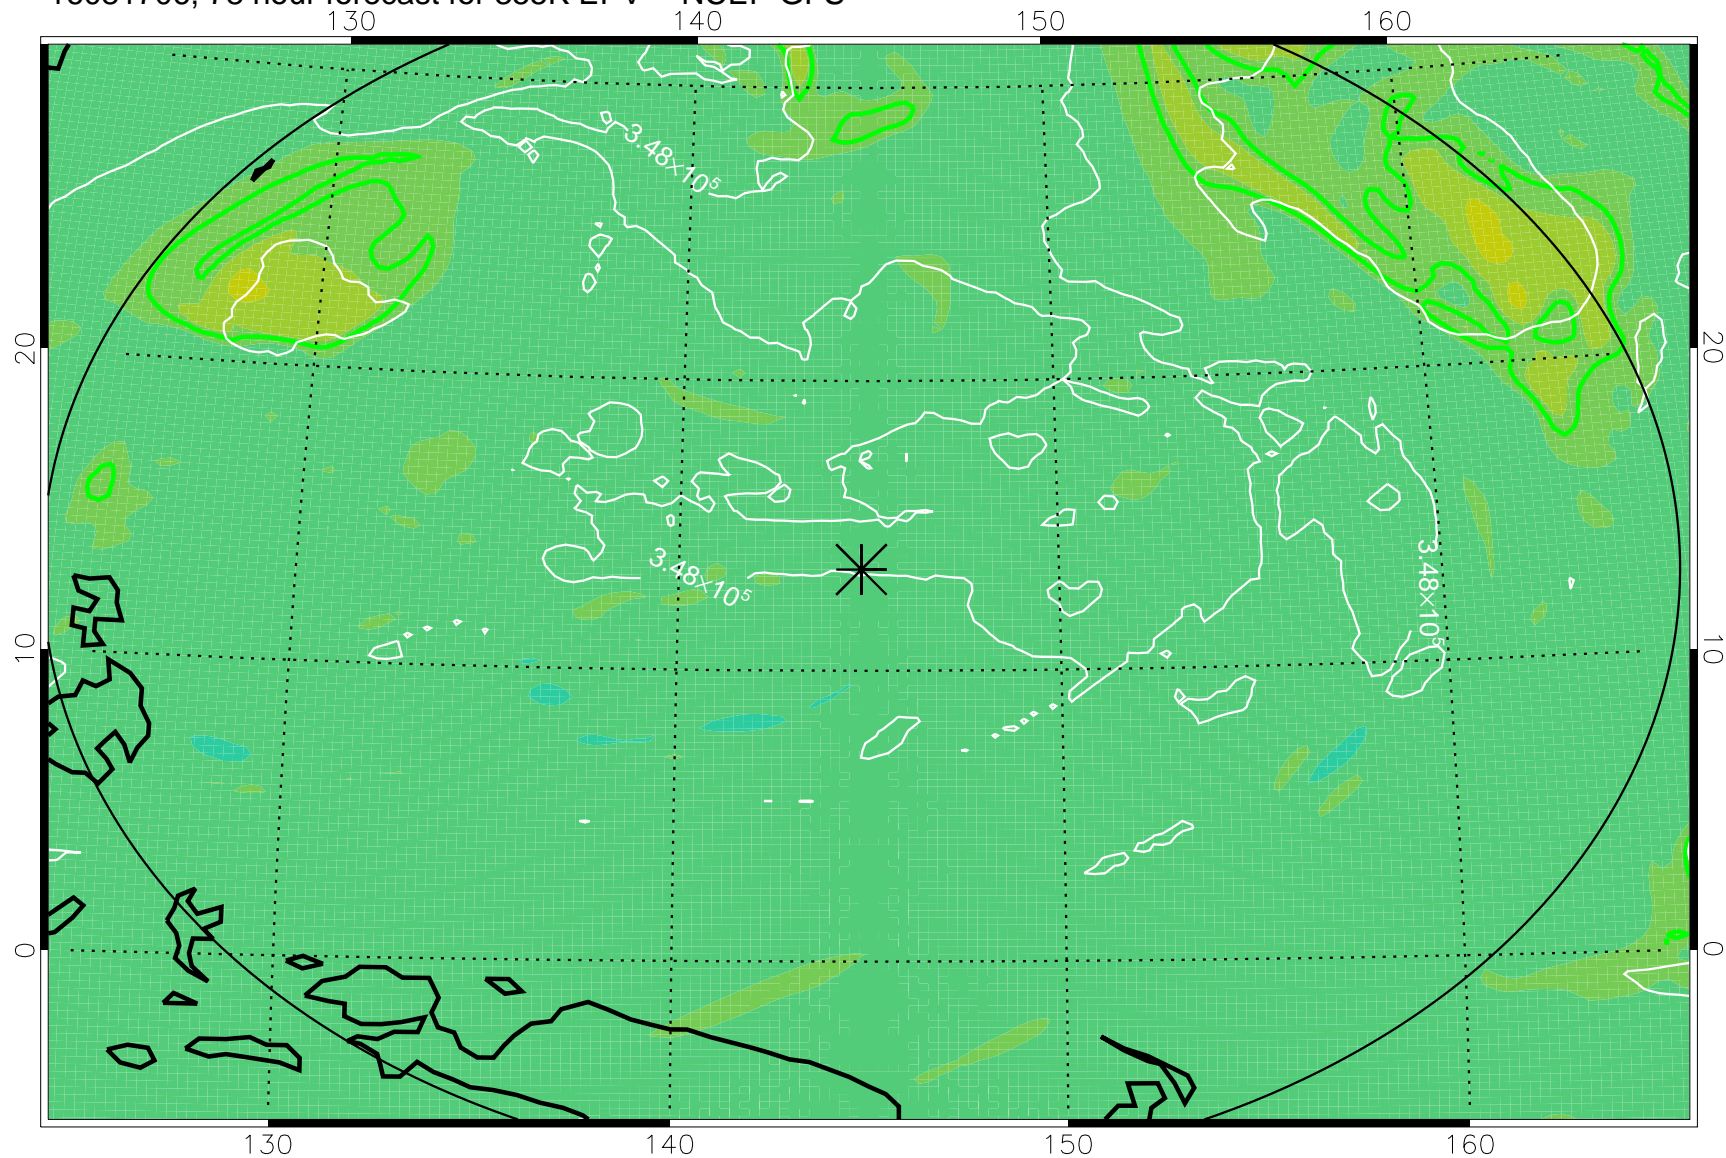

16081618, 66 hour forecast for 355K EPV -- NCEP GFS

355K Montgomery Streamfunction, white
EPV Tropopause (2 PVU) Position
Range ring of 2304 km

16081700, 72 hour forecast for 355K EPV -- NCEP GFS

355K Montgomery Streamfunction, white
EPV Tropopause (2 PVU) Position
Range ring of 2304 km

16081706, 78 hour forecast for 355K EPV -- NCEP GFS

355K Montgomery Streamfunction, white
EPV Tropopause (2 PVU) Position
Range ring of 2304 km

16081712, 84 hour forecast for 355K EPV -- NCEP GFS

355K Montgomery Streamfunction, white
EPV Tropopause (2 PVU) Position
Range ring of 2304 km

16081718, 90 hour forecast for 355K EPV -- NCEP GFS

355K Montgomery Streamfunction, white
EPV Tropopause (2 PVU) Position
Range ring of 2304 km

16081800, 96 hour forecast for 355K EPV -- NCEP GFS

355K Montgomery Streamfunction, white
EPV Tropopause (2 PVU) Position
Range ring of 2304 km

16081806, 102 hour forecast for 355K EPV -- NCEP GFS

355K Montgomery Streamfunction, white
EPV Tropopause (2 PVU) Position
Range ring of 2304 km

16081812, 108 hour forecast for 355K EPV -- NCEP GFS

355K Montgomery Streamfunction, white
EPV Tropopause (2 PVU) Position
Range ring of 2304 km