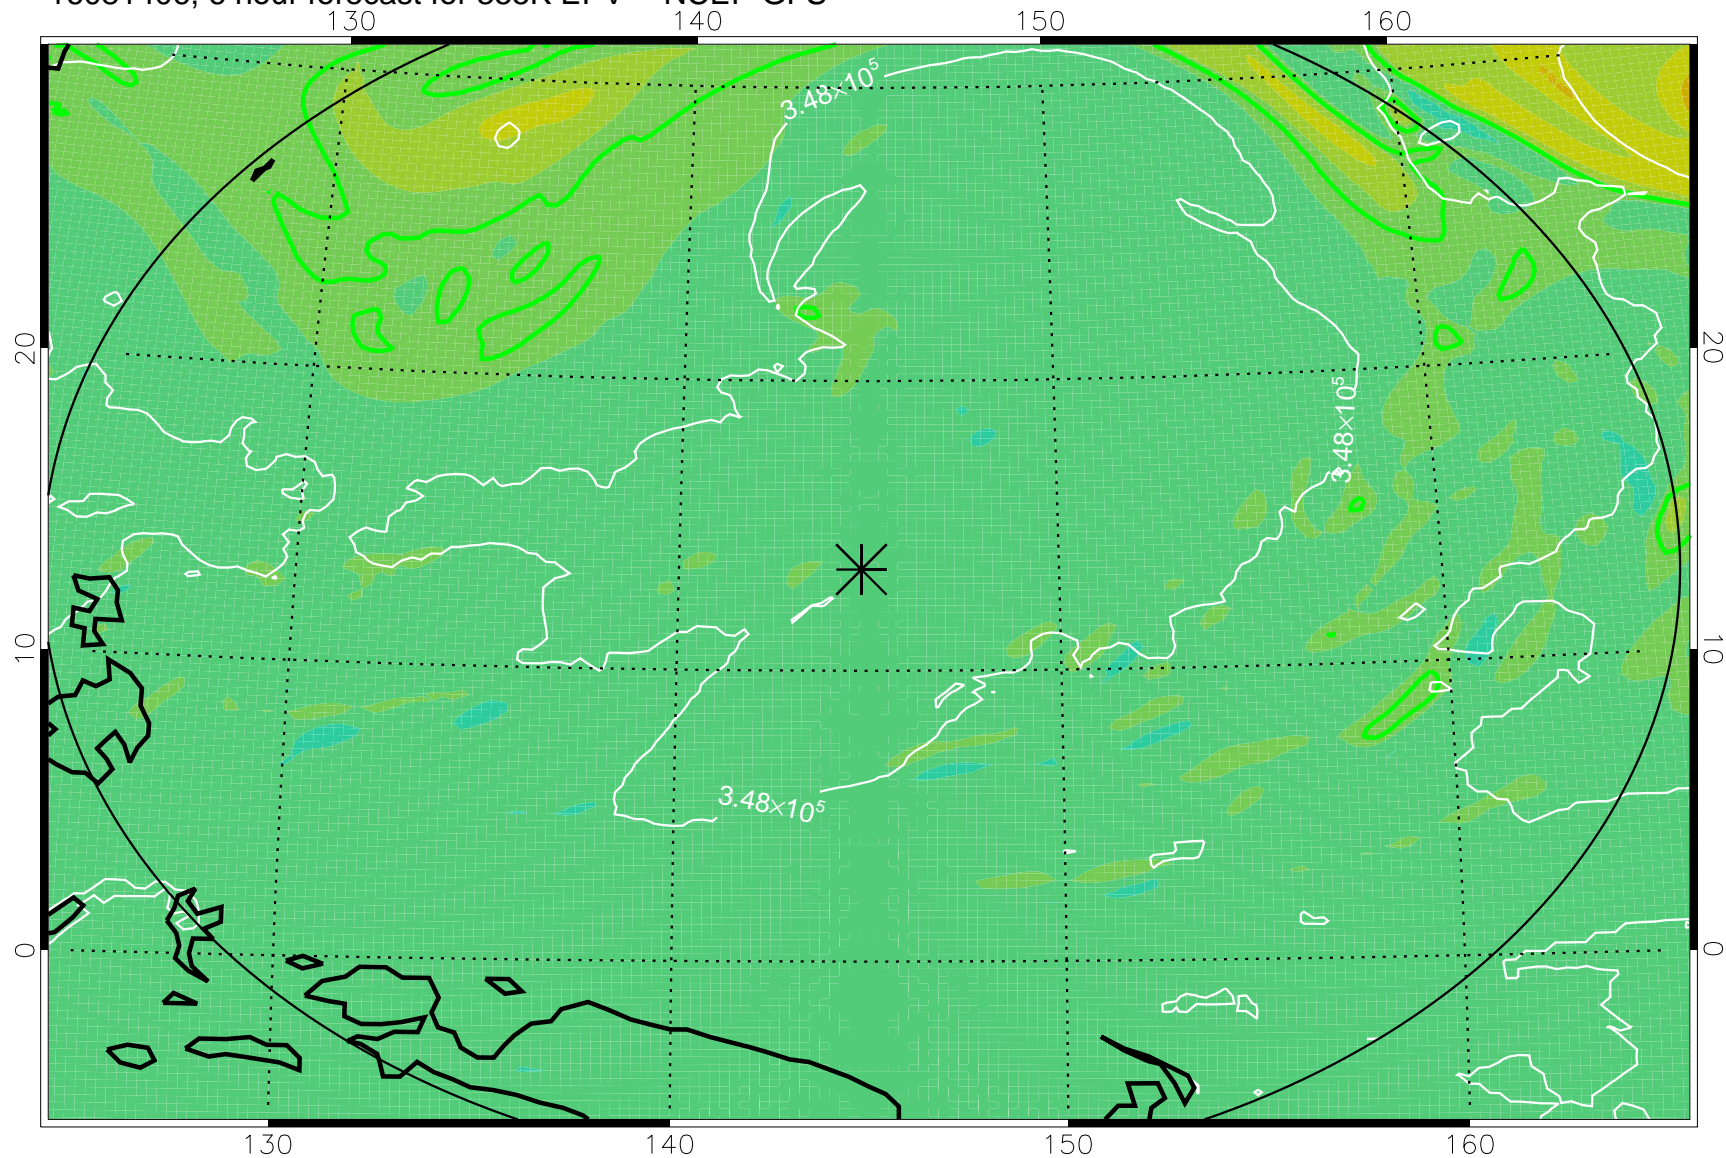

16081406, 6 hour forecast for 355K EPV -- NCEP GFS

355K Montgomery Streamfunction, white
EPV Tropopause (2 PVU) Position
Range ring of 2304 km

16081412, 12 hour forecast for 355K EPV -- NCEP GFS

355K Montgomery Streamfunction, white
EPV Tropopause (2 PVU) Position
Range ring of 2304 km

16081418, 18 hour forecast for 355K EPV -- NCEP GFS

355K Montgomery Streamfunction, white
EPV Tropopause (2 PVU) Position
Range ring of 2304 km

16081500, 24 hour forecast for 355K EPV -- NCEP GFS

355K Montgomery Streamfunction, white
EPV Tropopause (2 PVU) Position
Range ring of 2304 km

16081506, 30 hour forecast for 355K EPV -- NCEP GFS

355K Montgomery Streamfunction, white
EPV Tropopause (2 PVU) Position
Range ring of 2304 km

16081512, 36 hour forecast for 355K EPV -- NCEP GFS

355K Montgomery Streamfunction, white
EPV Tropopause (2 PVU) Position
Range ring of 2304 km

16081618, 66 hour forecast for 355K EPV -- NCEP GFS

355K Montgomery Streamfunction, white
EPV Tropopause (2 PVU) Position
Range ring of 2304 km

16081700, 72 hour forecast for 355K EPV -- NCEP GFS

355K Montgomery Streamfunction, white
EPV Tropopause (2 PVU) Position
Range ring of 2304 km