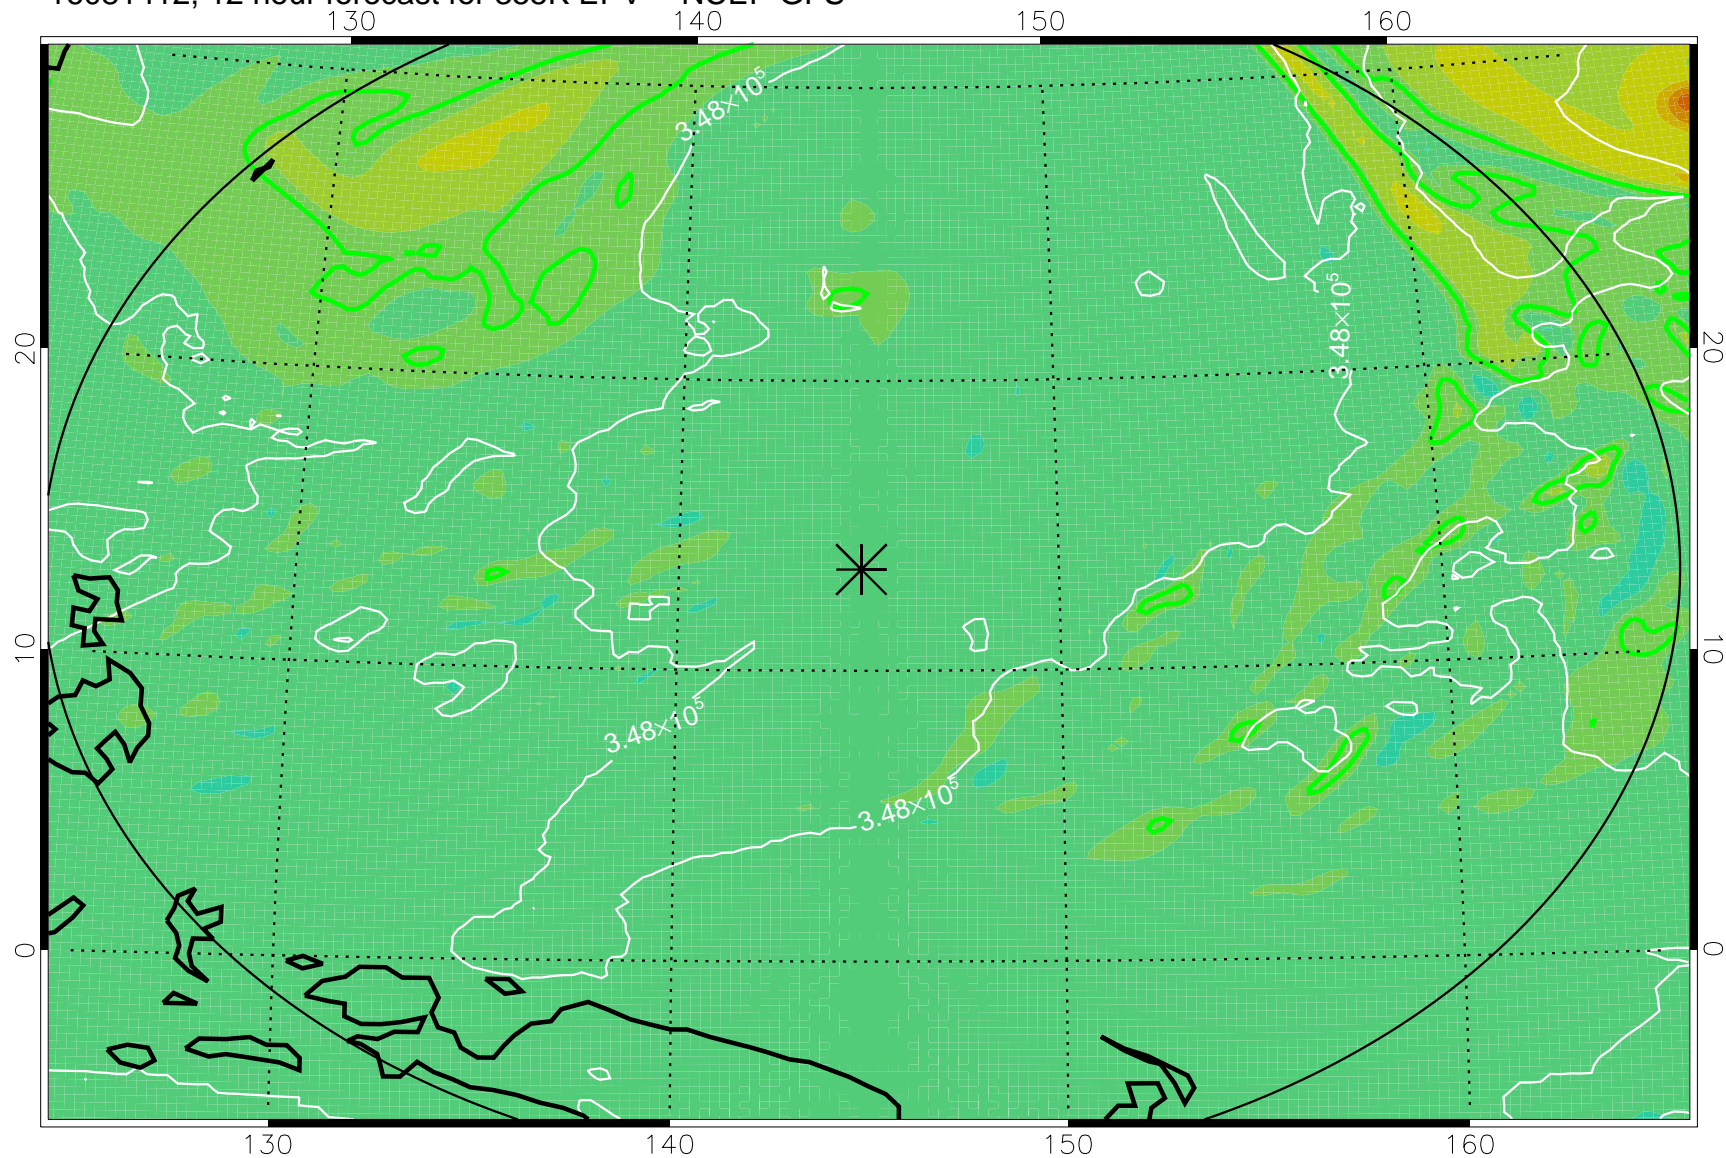

16081406, 6 hour forecast for 355K EPV -- NCEP GFS

355K Montgomery Streamfunction, white
EPV Tropopause (2 PVU) Position
Range ring of 2304 km

16081412, 12 hour forecast for 355K EPV -- NCEP GFS

355K Montgomery Streamfunction, white
EPV Tropopause (2 PVU) Position
Range ring of 2304 km

16081418, 18 hour forecast for 355K EPV -- NCEP GFS

355K Montgomery Streamfunction, white
EPV Tropopause (2 PVU) Position
Range ring of 2304 km

16081500, 24 hour forecast for 355K EPV -- NCEP GFS

355K Montgomery Streamfunction, white
EPV Tropopause (2 PVU) Position
Range ring of 2304 km

16081618, 66 hour forecast for 355K EPV -- NCEP GFS

355K Montgomery Streamfunction, white
EPV Tropopause (2 PVU) Position
Range ring of 2304 km

16081700, 72 hour forecast for 355K EPV -- NCEP GFS

355K Montgomery Streamfunction, white
EPV Tropopause (2 PVU) Position
Range ring of 2304 km

16081718, 90 hour forecast for 355K EPV -- NCEP GFS

355K Montgomery Streamfunction, white
EPV Tropopause (2 PVU) Position
Range ring of 2304 km

16081800, 96 hour forecast for 355K EPV -- NCEP GFS

355K Montgomery Streamfunction, white
EPV Tropopause (2 PVU) Position
Range ring of 2304 km