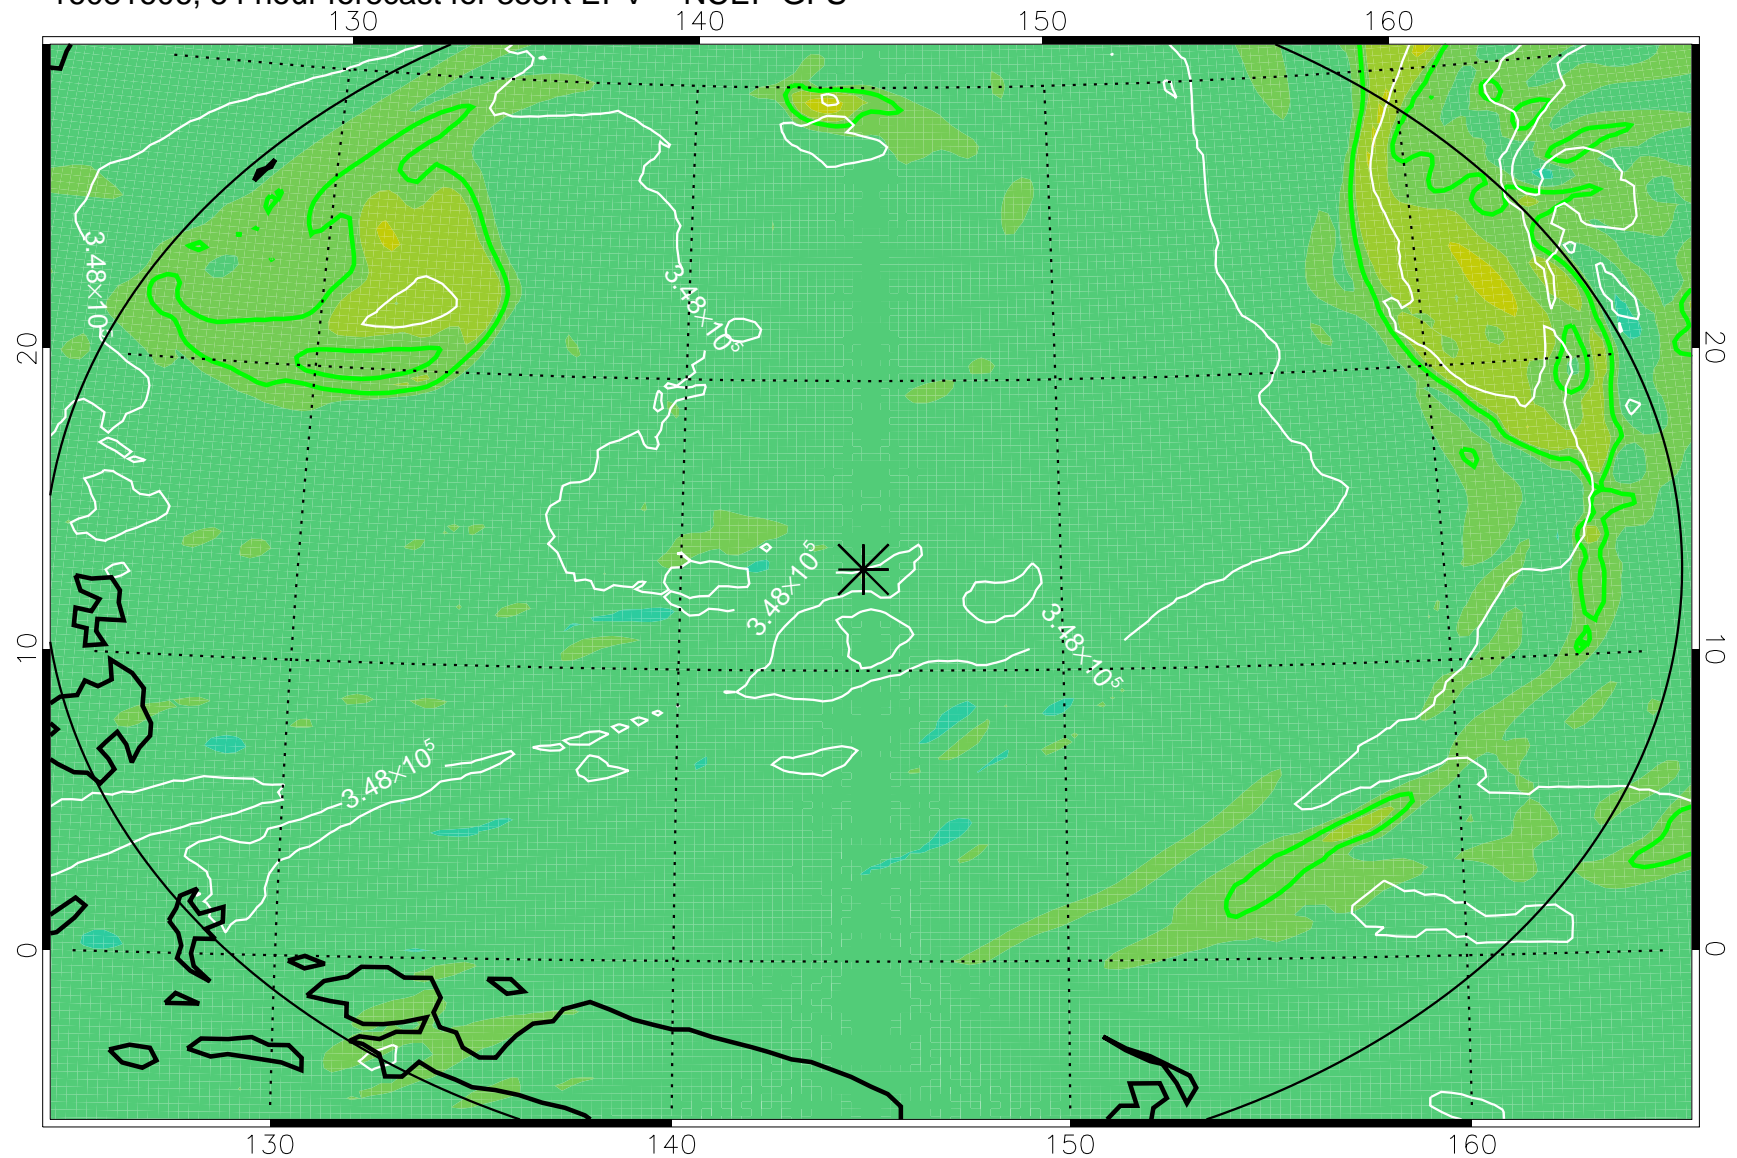

16081518, 42 hour forecast for 355K EPV -- NCEP GFS

355K Montgomery Streamfunction, white
EPV Tropopause (2 PVU) Position
Range ring of 2304 km

16081600, 48 hour forecast for 355K EPV -- NCEP GFS

355K Montgomery Streamfunction, white
EPV Tropopause (2 PVU) Position
Range ring of 2304 km

16081606, 54 hour forecast for 355K EPV -- NCEP GFS

355K Montgomery Streamfunction, white
EPV Tropopause (2 PVU) Position
Range ring of 2304 km

16081612, 60 hour forecast for 355K EPV -- NCEP GFS

355K Montgomery Streamfunction, white
EPV Tropopause (2 PVU) Position
Range ring of 2304 km

16081618, 66 hour forecast for 355K EPV -- NCEP GFS

355K Montgomery Streamfunction, white
EPV Tropopause (2 PVU) Position
Range ring of 2304 km

16081700, 72 hour forecast for 355K EPV -- NCEP GFS

355K Montgomery Streamfunction, white
EPV Tropopause (2 PVU) Position
Range ring of 2304 km

16081718, 90 hour forecast for 355K EPV -- NCEP GFS

355K Montgomery Streamfunction, white
EPV Tropopause (2 PVU) Position
Range ring of 2304 km

16081800, 96 hour forecast for 355K EPV -- NCEP GFS

355K Montgomery Streamfunction, white
EPV Tropopause (2 PVU) Position
Range ring of 2304 km