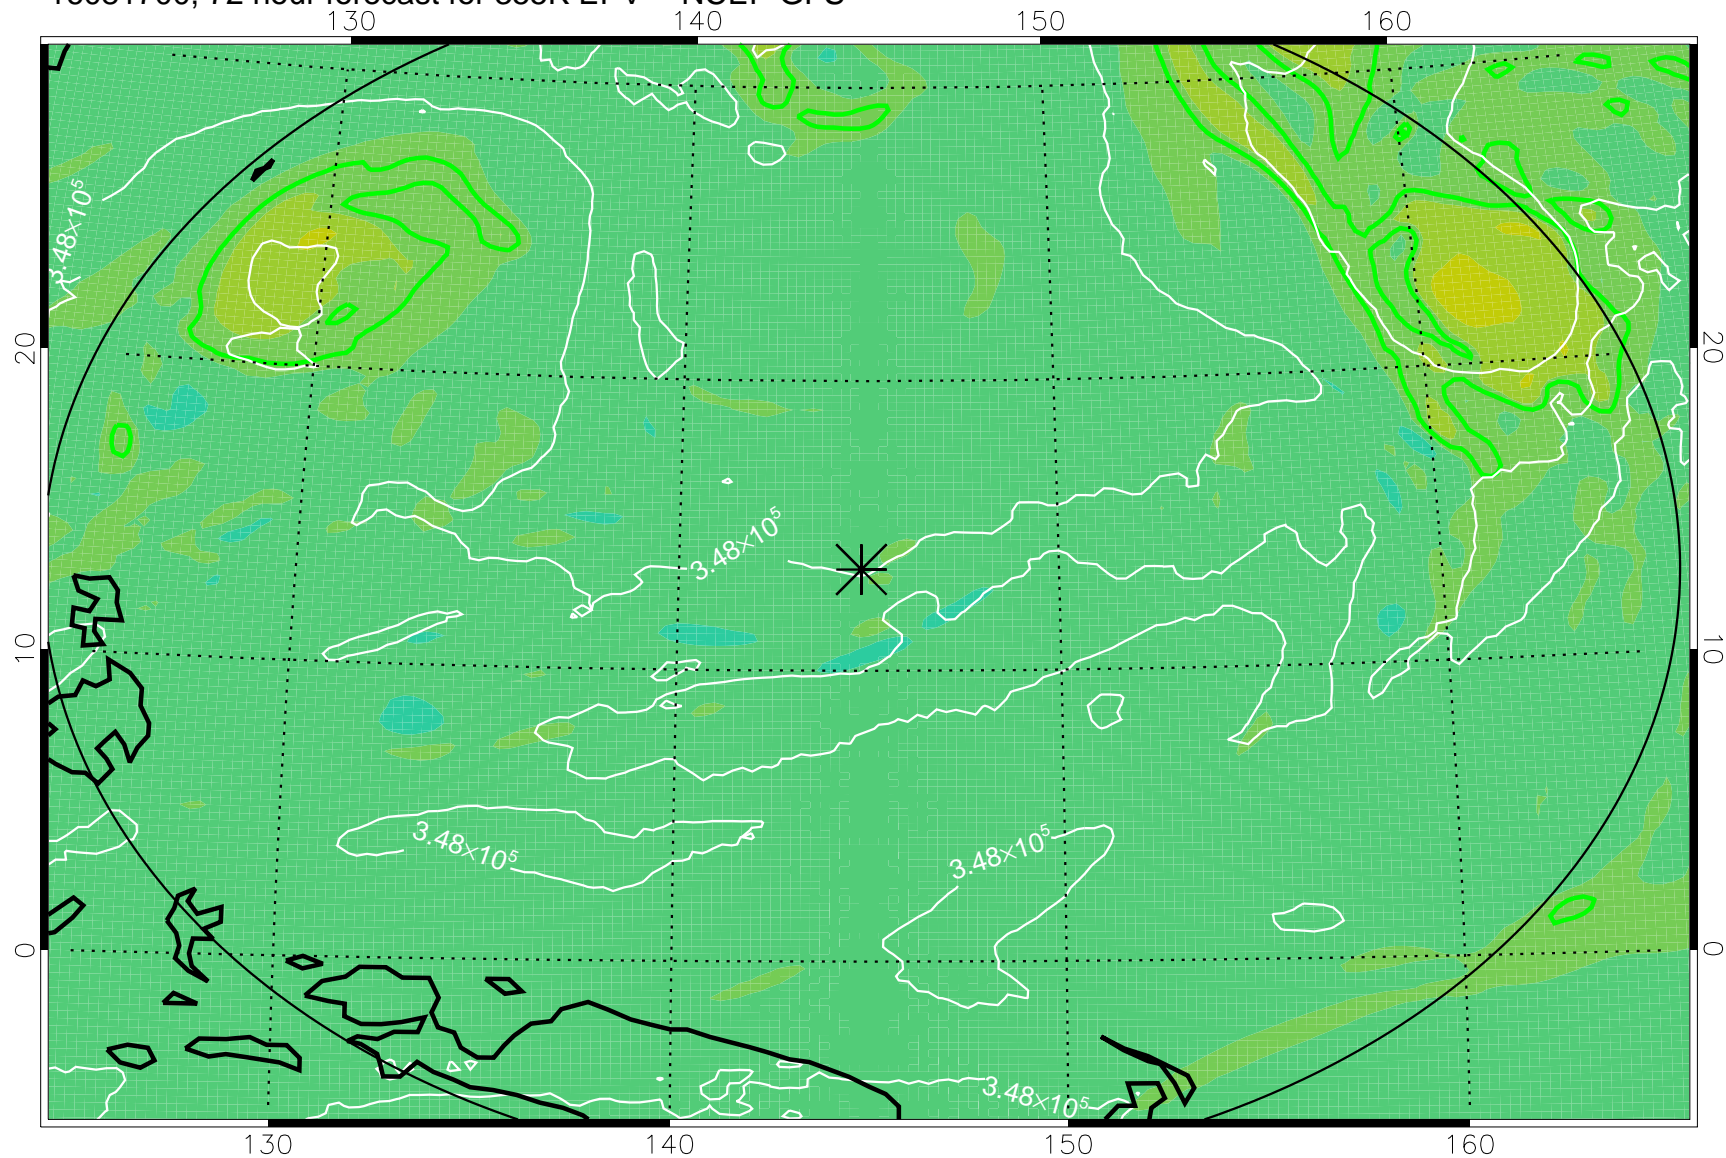

16081606, 54 hour forecast for 355K EPV -- NCEP GFS

355K Montgomery Streamfunction, white
EPV Tropopause (2 PVU) Position
Range ring of 2304 km

16081612, 60 hour forecast for 355K EPV -- NCEP GFS

355K Montgomery Streamfunction, white
EPV Tropopause (2 PVU) Position
Range ring of 2304 km

16081618, 66 hour forecast for 355K EPV -- NCEP GFS

355K Montgomery Streamfunction, white
EPV Tropopause (2 PVU) Position
Range ring of 2304 km

16081700, 72 hour forecast for 355K EPV -- NCEP GFS

355K Montgomery Streamfunction, white
EPV Tropopause (2 PVU) Position
Range ring of 2304 km

16081706, 78 hour forecast for 355K EPV -- NCEP GFS

355K Montgomery Streamfunction, white
EPV Tropopause (2 PVU) Position
Range ring of 2304 km

16081712, 84 hour forecast for 355K EPV -- NCEP GFS

355K Montgomery Streamfunction, white
EPV Tropopause (2 PVU) Position
Range ring of 2304 km

16081718, 90 hour forecast for 355K EPV -- NCEP GFS

355K Montgomery Streamfunction, white
EPV Tropopause (2 PVU) Position
Range ring of 2304 km

16081800, 96 hour forecast for 355K EPV -- NCEP GFS

355K Montgomery Streamfunction, white
EPV Tropopause (2 PVU) Position
Range ring of 2304 km