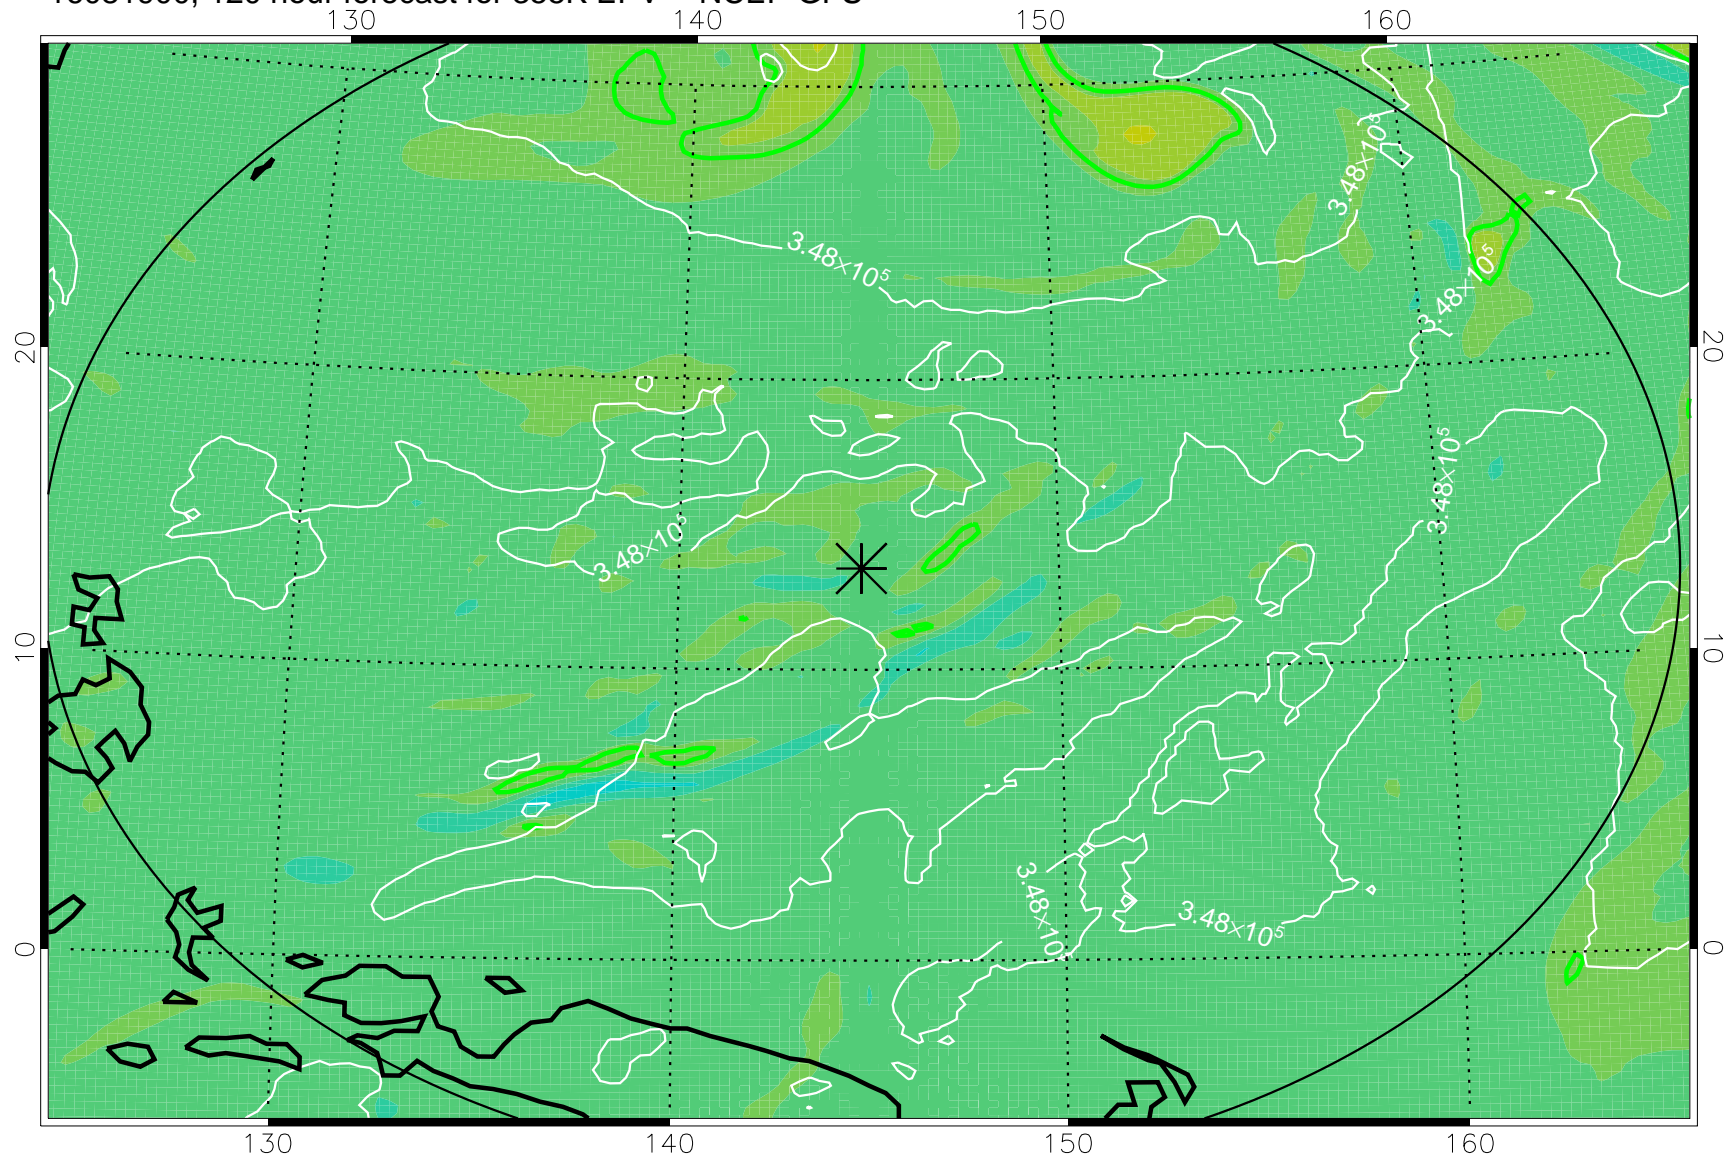

16081706, 78 hour forecast for 355K EPV -- NCEP GFS

355K Montgomery Streamfunction, white
EPV Tropopause (2 PVU) Position
Range ring of 2304 km

16081712, 84 hour forecast for 355K EPV -- NCEP GFS

355K Montgomery Streamfunction, white
EPV Tropopause (2 PVU) Position
Range ring of 2304 km

16081718, 90 hour forecast for 355K EPV -- NCEP GFS

355K Montgomery Streamfunction, white
EPV Tropopause (2 PVU) Position
Range ring of 2304 km

16081800, 96 hour forecast for 355K EPV -- NCEP GFS

355K Montgomery Streamfunction, white
EPV Tropopause (2 PVU) Position
Range ring of 2304 km

16081806, 102 hour forecast for 355K EPV -- NCEP GFS

355K Montgomery Streamfunction, white
EPV Tropopause (2 PVU) Position
Range ring of 2304 km

16081812, 108 hour forecast for 355K EPV -- NCEP GFS

355K Montgomery Streamfunction, white
EPV Tropopause (2 PVU) Position
Range ring of 2304 km

16081818, 114 hour forecast for 355K EPV -- NCEP GFS

355K Montgomery Streamfunction, white
EPV Tropopause (2 PVU) Position
Range ring of 2304 km

16081900, 120 hour forecast for 355K EPV -- NCEP GFS

355K Montgomery Streamfunction, white
EPV Tropopause (2 PVU) Position
Range ring of 2304 km