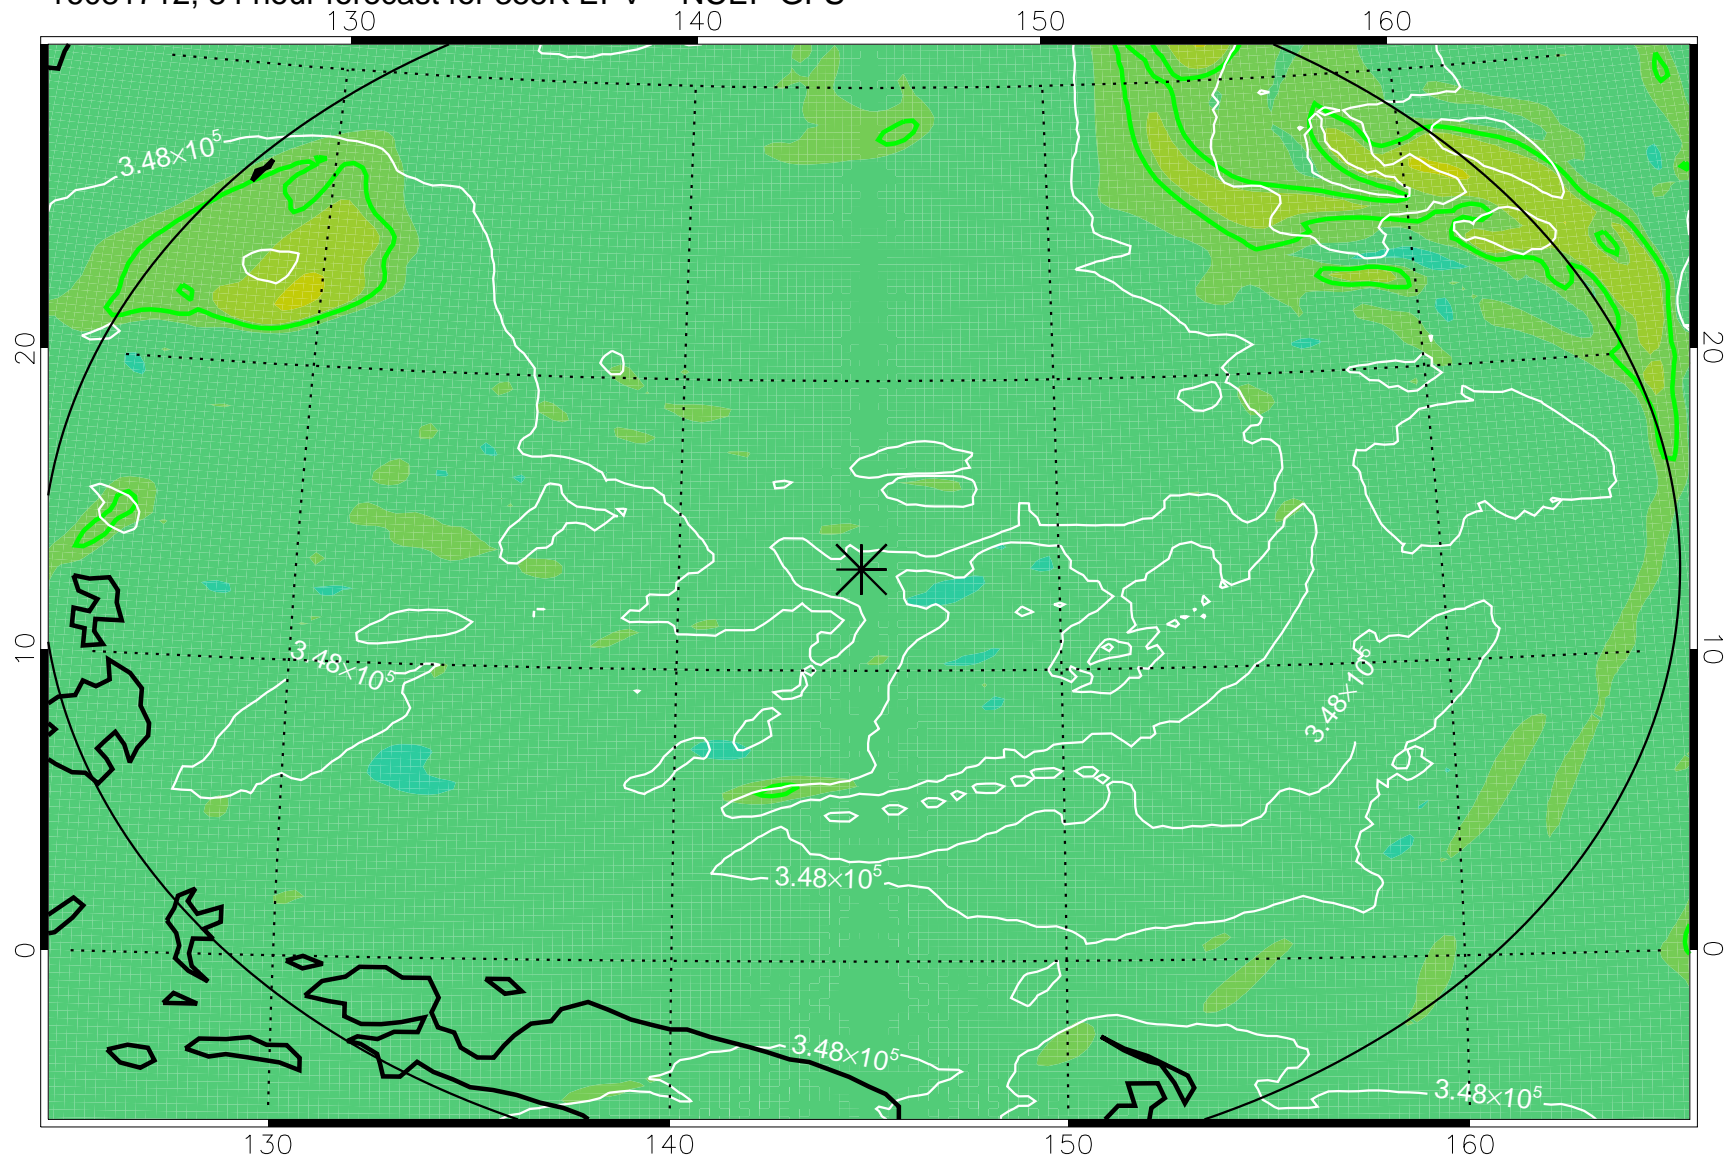

16081618, 66 hour forecast for 355K EPV -- NCEP GFS

355K Montgomery Streamfunction, white
EPV Tropopause (2 PVU) Position
Range ring of 2304 km

16081700, 72 hour forecast for 355K EPV -- NCEP GFS

355K Montgomery Streamfunction, white
EPV Tropopause (2 PVU) Position
Range ring of 2304 km

16081706, 78 hour forecast for 355K EPV -- NCEP GFS

355K Montgomery Streamfunction, white
EPV Tropopause (2 PVU) Position
Range ring of 2304 km

16081712, 84 hour forecast for 355K EPV -- NCEP GFS

355K Montgomery Streamfunction, white
EPV Tropopause (2 PVU) Position
Range ring of 2304 km

16081718, 90 hour forecast for 355K EPV -- NCEP GFS

355K Montgomery Streamfunction, white
EPV Tropopause (2 PVU) Position
Range ring of 2304 km

16081800, 96 hour forecast for 355K EPV -- NCEP GFS

355K Montgomery Streamfunction, white
EPV Tropopause (2 PVU) Position
Range ring of 2304 km

16081806, 102 hour forecast for 355K EPV -- NCEP GFS

355K Montgomery Streamfunction, white
EPV Tropopause (2 PVU) Position
Range ring of 2304 km

16081812, 108 hour forecast for 355K EPV -- NCEP GFS

355K Montgomery Streamfunction, white
EPV Tropopause (2 PVU) Position
Range ring of 2304 km