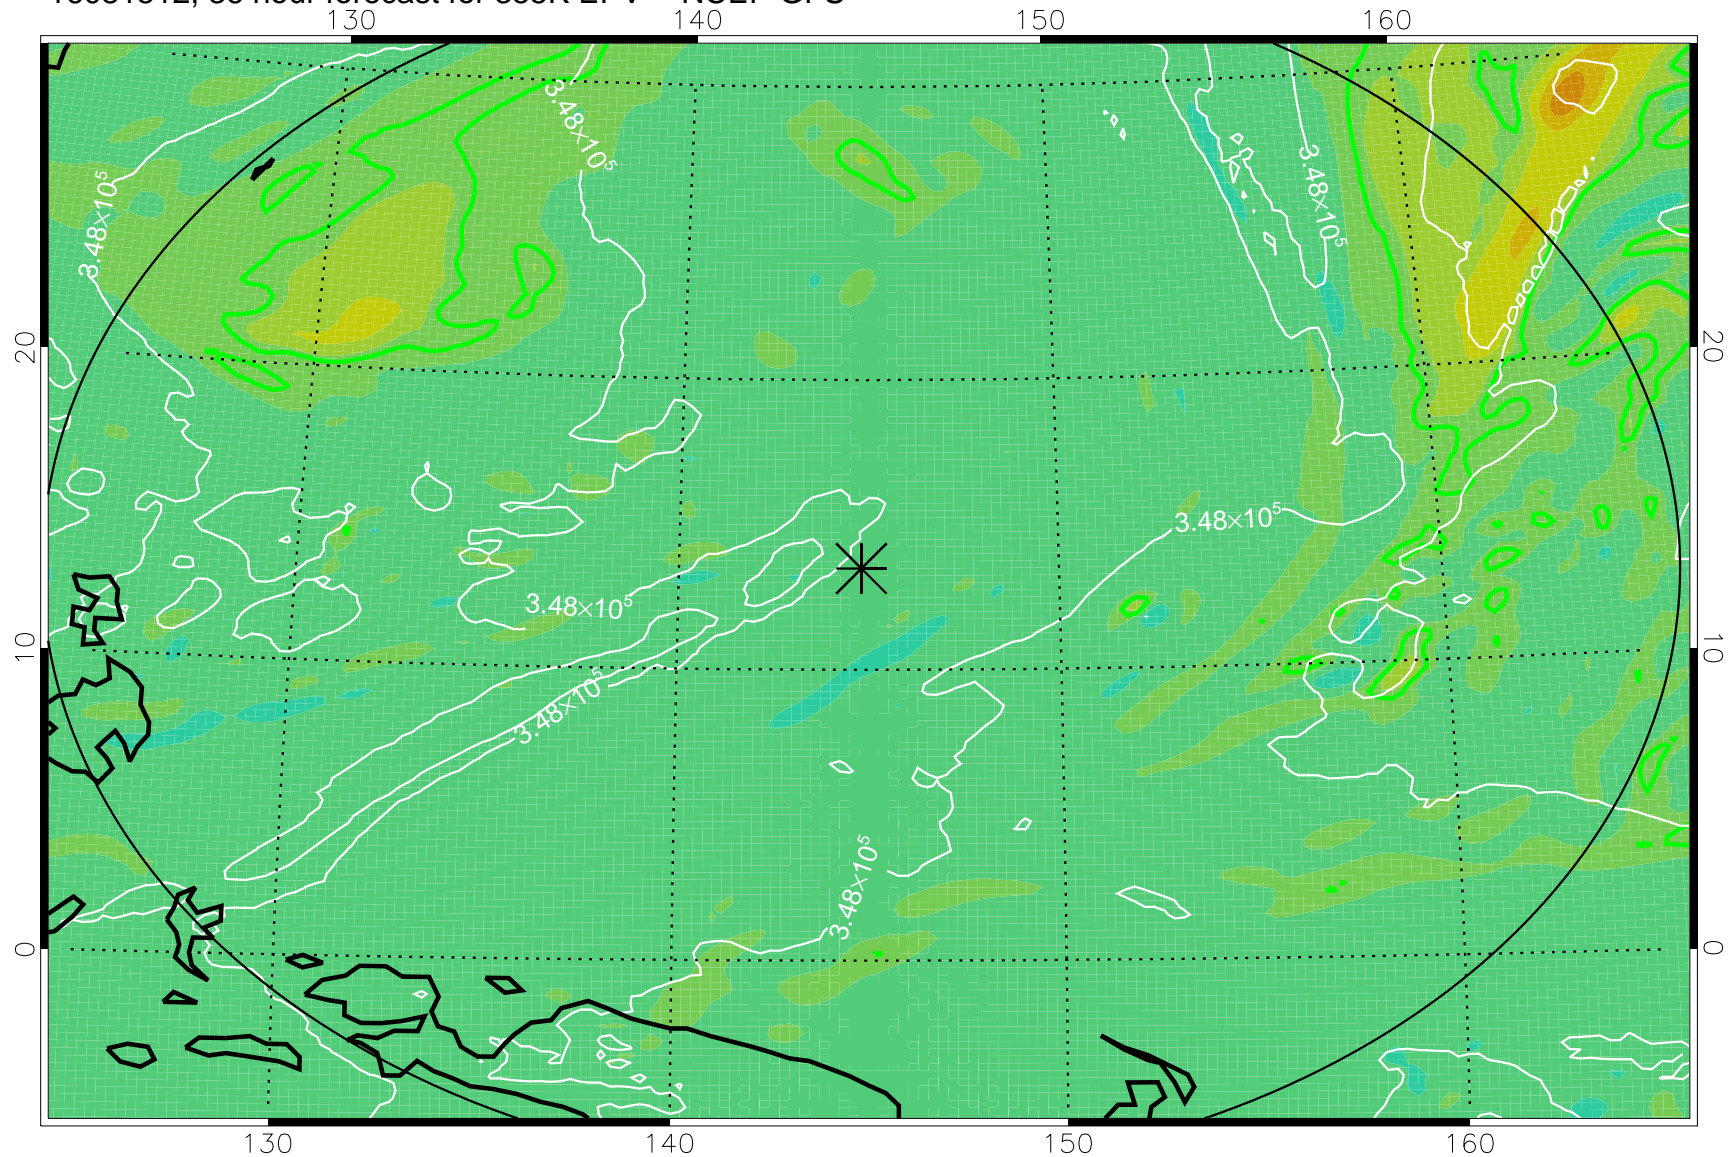

16081418, 18 hour forecast for 355K EPV -- NCEP GFS

355K Montgomery Streamfunction, white
EPV Tropopause (2 PVU) Position
Range ring of 2304 km

16081500, 24 hour forecast for 355K EPV -- NCEP GFS

355K Montgomery Streamfunction, white
EPV Tropopause (2 PVU) Position
Range ring of 2304 km

16081506, 30 hour forecast for 355K EPV -- NCEP GFS

355K Montgomery Streamfunction, white
EPV Tropopause (2 PVU) Position
Range ring of 2304 km

16081512, 36 hour forecast for 355K EPV -- NCEP GFS

355K Montgomery Streamfunction, white
EPV Tropopause (2 PVU) Position
Range ring of 2304 km

16081518, 42 hour forecast for 355K EPV -- NCEP GFS

355K Montgomery Streamfunction, white
EPV Tropopause (2 PVU) Position
Range ring of 2304 km

16081600, 48 hour forecast for 355K EPV -- NCEP GFS

355K Montgomery Streamfunction, white
EPV Tropopause (2 PVU) Position
Range ring of 2304 km

16081618, 66 hour forecast for 355K EPV -- NCEP GFS

355K Montgomery Streamfunction, white
EPV Tropopause (2 PVU) Position
Range ring of 2304 km

16081700, 72 hour forecast for 355K EPV -- NCEP GFS

355K Montgomery Streamfunction, white
EPV Tropopause (2 PVU) Position
Range ring of 2304 km