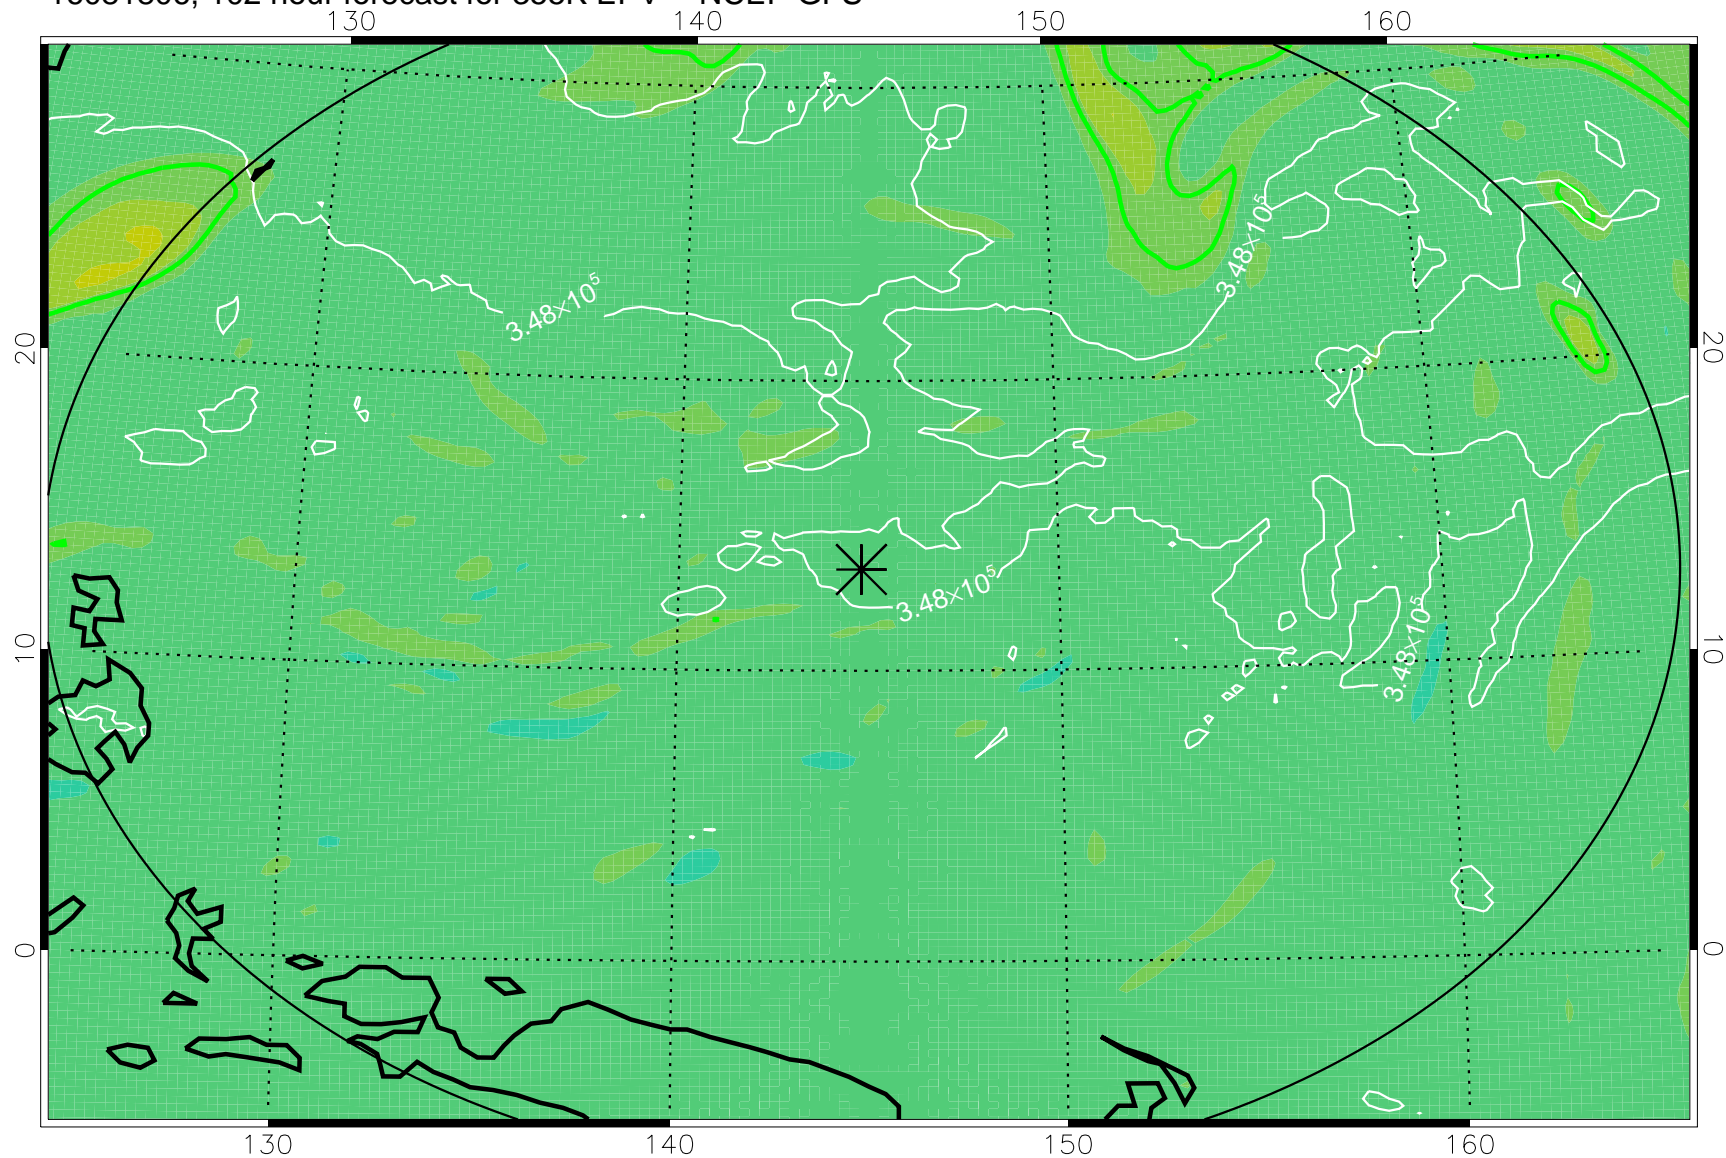

16081706, 78 hour forecast for 355K EPV -- NCEP GFS

355K Montgomery Streamfunction, white
EPV Tropopause (2 PVU) Position
Range ring of 2304 km

16081712, 84 hour forecast for 355K EPV -- NCEP GFS

355K Montgomery Streamfunction, white
EPV Tropopause (2 PVU) Position
Range ring of 2304 km

16081718, 90 hour forecast for 355K EPV -- NCEP GFS

355K Montgomery Streamfunction, white
EPV Tropopause (2 PVU) Position
Range ring of 2304 km

16081800, 96 hour forecast for 355K EPV -- NCEP GFS

355K Montgomery Streamfunction, white
EPV Tropopause (2 PVU) Position
Range ring of 2304 km

16081806, 102 hour forecast for 355K EPV -- NCEP GFS

355K Montgomery Streamfunction, white
EPV Tropopause (2 PVU) Position
Range ring of 2304 km

16081812, 108 hour forecast for 355K EPV -- NCEP GFS

355K Montgomery Streamfunction, white
EPV Tropopause (2 PVU) Position
Range ring of 2304 km

16081818, 114 hour forecast for 355K EPV -- NCEP GFS

355K Montgomery Streamfunction, white
EPV Tropopause (2 PVU) Position
Range ring of 2304 km

16081900, 120 hour forecast for 355K EPV -- NCEP GFS

355K Montgomery Streamfunction, white
EPV Tropopause (2 PVU) Position
Range ring of 2304 km