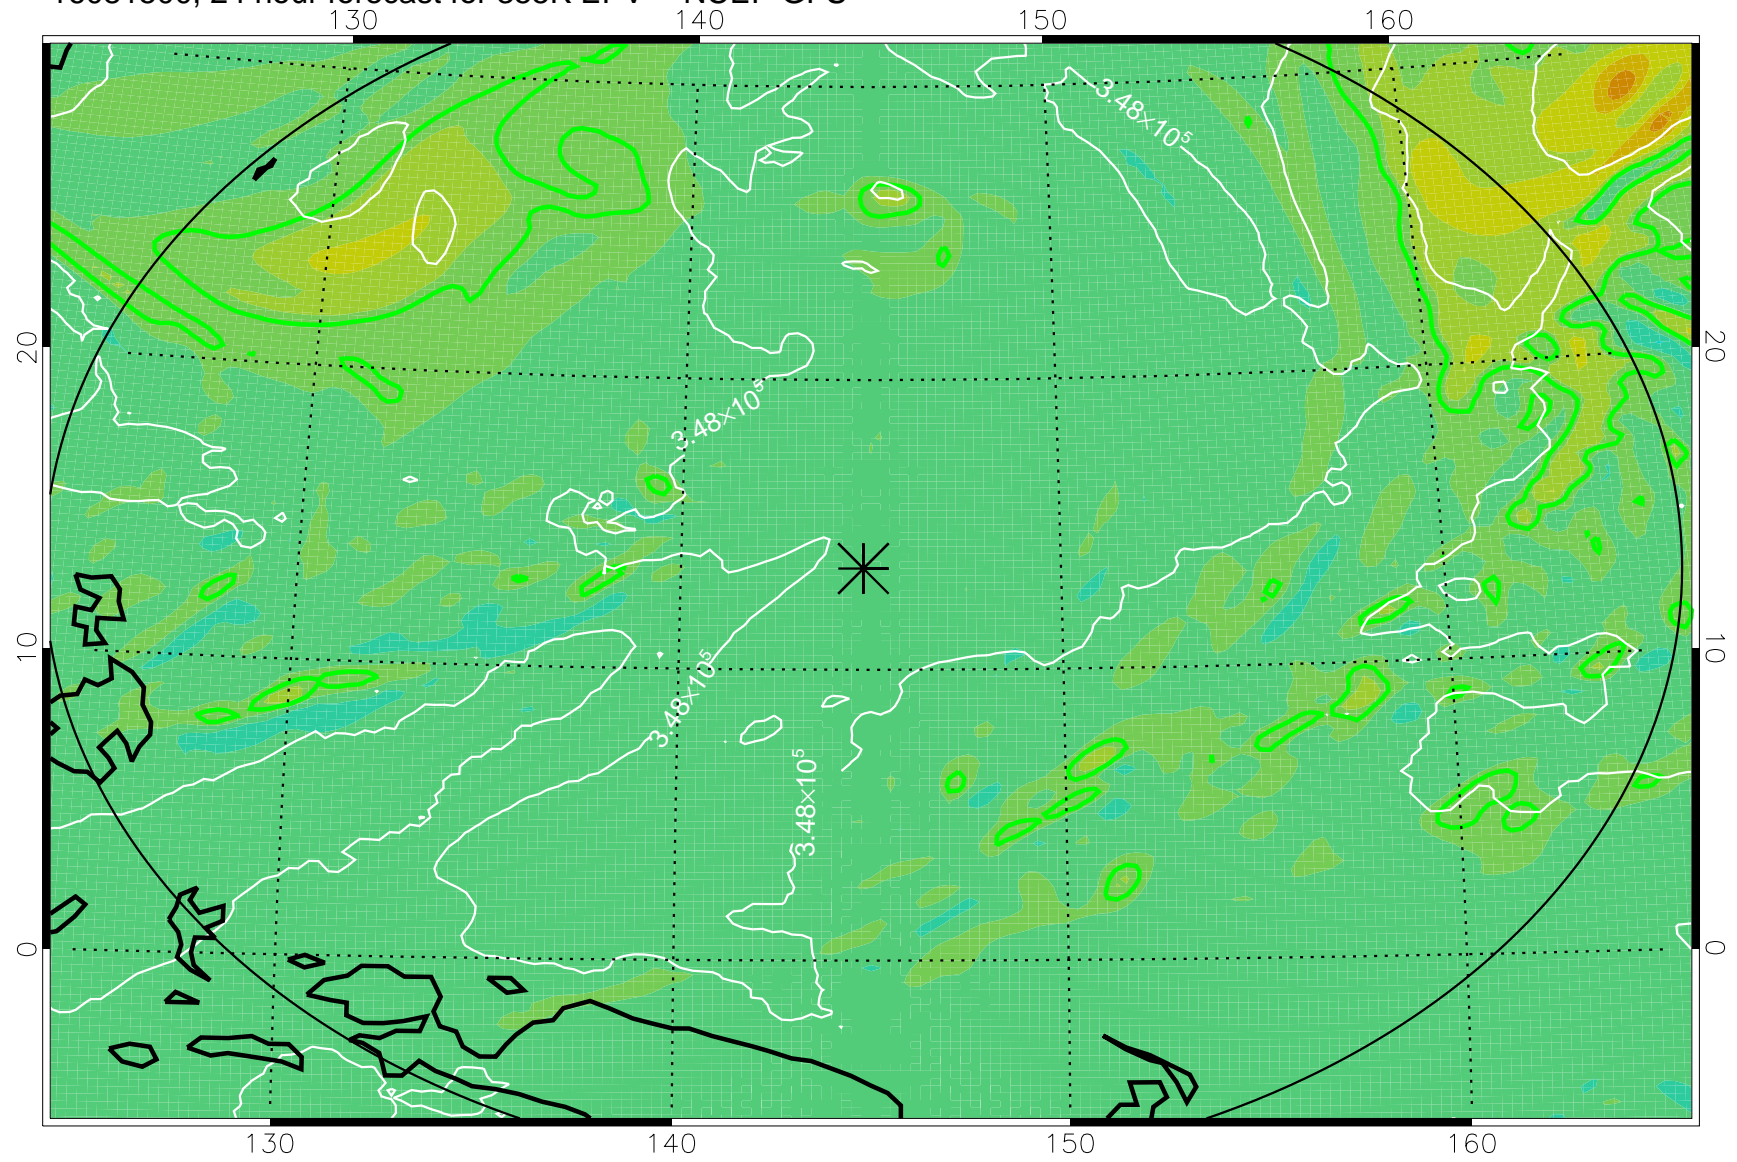

16081406, 6 hour forecast for 355K EPV -- NCEP GFS

355K Montgomery Streamfunction, white
EPV Tropopause (2 PVU) Position
Range ring of 2304 km

16081412, 12 hour forecast for 355K EPV -- NCEP GFS

355K Montgomery Streamfunction, white
EPV Tropopause (2 PVU) Position
Range ring of 2304 km

16081418, 18 hour forecast for 355K EPV -- NCEP GFS

355K Montgomery Streamfunction, white
EPV Tropopause (2 PVU) Position
Range ring of 2304 km

16081500, 24 hour forecast for 355K EPV -- NCEP GFS

355K Montgomery Streamfunction, white
EPV Tropopause (2 PVU) Position
Range ring of 2304 km

16081618, 66 hour forecast for 355K EPV -- NCEP GFS

355K Montgomery Streamfunction, white
EPV Tropopause (2 PVU) Position
Range ring of 2304 km

16081700, 72 hour forecast for 355K EPV -- NCEP GFS

355K Montgomery Streamfunction, white
EPV Tropopause (2 PVU) Position
Range ring of 2304 km

16081718, 90 hour forecast for 355K EPV -- NCEP GFS

355K Montgomery Streamfunction, white
EPV Tropopause (2 PVU) Position
Range ring of 2304 km

16081800, 96 hour forecast for 355K EPV -- NCEP GFS

355K Montgomery Streamfunction, white
EPV Tropopause (2 PVU) Position
Range ring of 2304 km