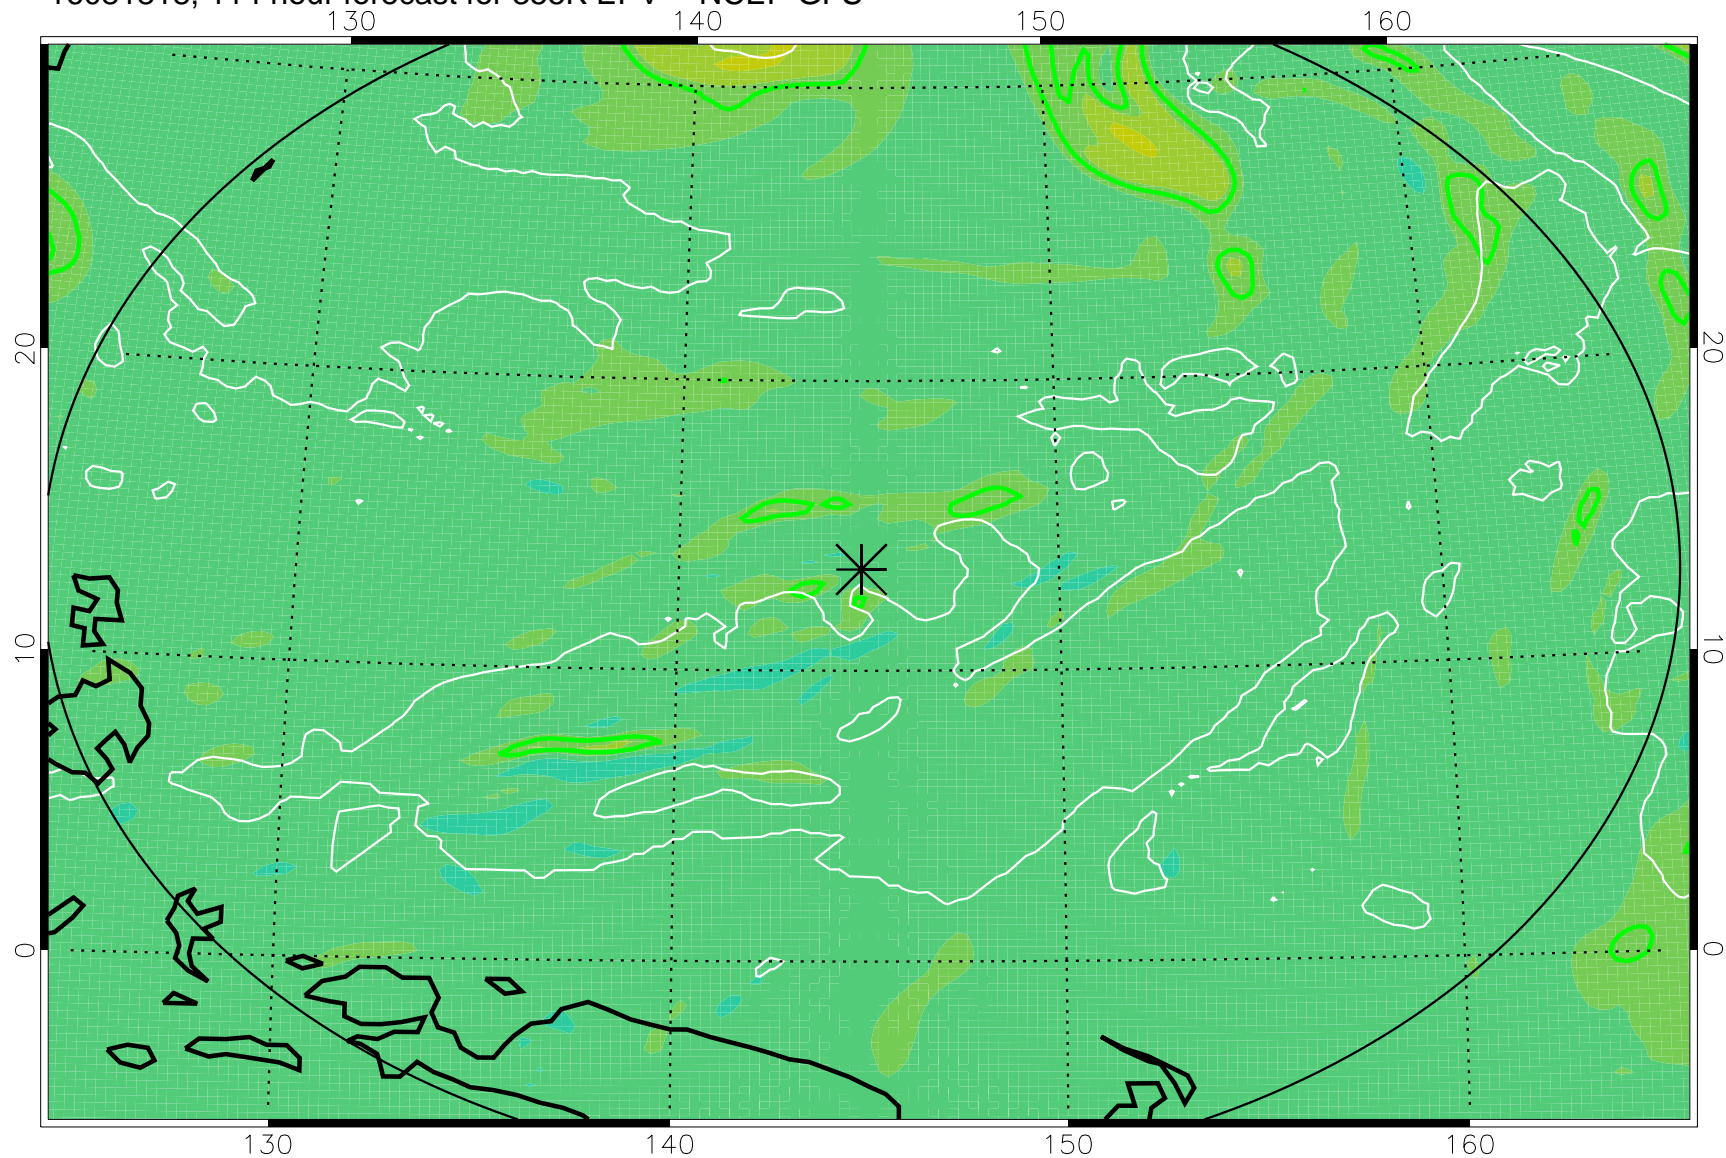

16081706, 78 hour forecast for 355K EPV -- NCEP GFS

355K Montgomery Streamfunction, white
EPV Tropopause (2 PVU) Position
Range ring of 2304 km

16081712, 84 hour forecast for 355K EPV -- NCEP GFS

355K Montgomery Streamfunction, white
EPV Tropopause (2 PVU) Position
Range ring of 2304 km

16081718, 90 hour forecast for 355K EPV -- NCEP GFS

355K Montgomery Streamfunction, white
EPV Tropopause (2 PVU) Position
Range ring of 2304 km

16081800, 96 hour forecast for 355K EPV -- NCEP GFS

355K Montgomery Streamfunction, white
EPV Tropopause (2 PVU) Position
Range ring of 2304 km

16081806, 102 hour forecast for 355K EPV -- NCEP GFS

355K Montgomery Streamfunction, white
EPV Tropopause (2 PVU) Position
Range ring of 2304 km

16081812, 108 hour forecast for 355K EPV -- NCEP GFS

355K Montgomery Streamfunction, white
EPV Tropopause (2 PVU) Position
Range ring of 2304 km

16081818, 114 hour forecast for 355K EPV -- NCEP GFS

355K Montgomery Streamfunction, white
EPV Tropopause (2 PVU) Position
Range ring of 2304 km

16081900, 120 hour forecast for 355K EPV -- NCEP GFS

355K Montgomery Streamfunction, white
EPV Tropopause (2 PVU) Position
Range ring of 2304 km