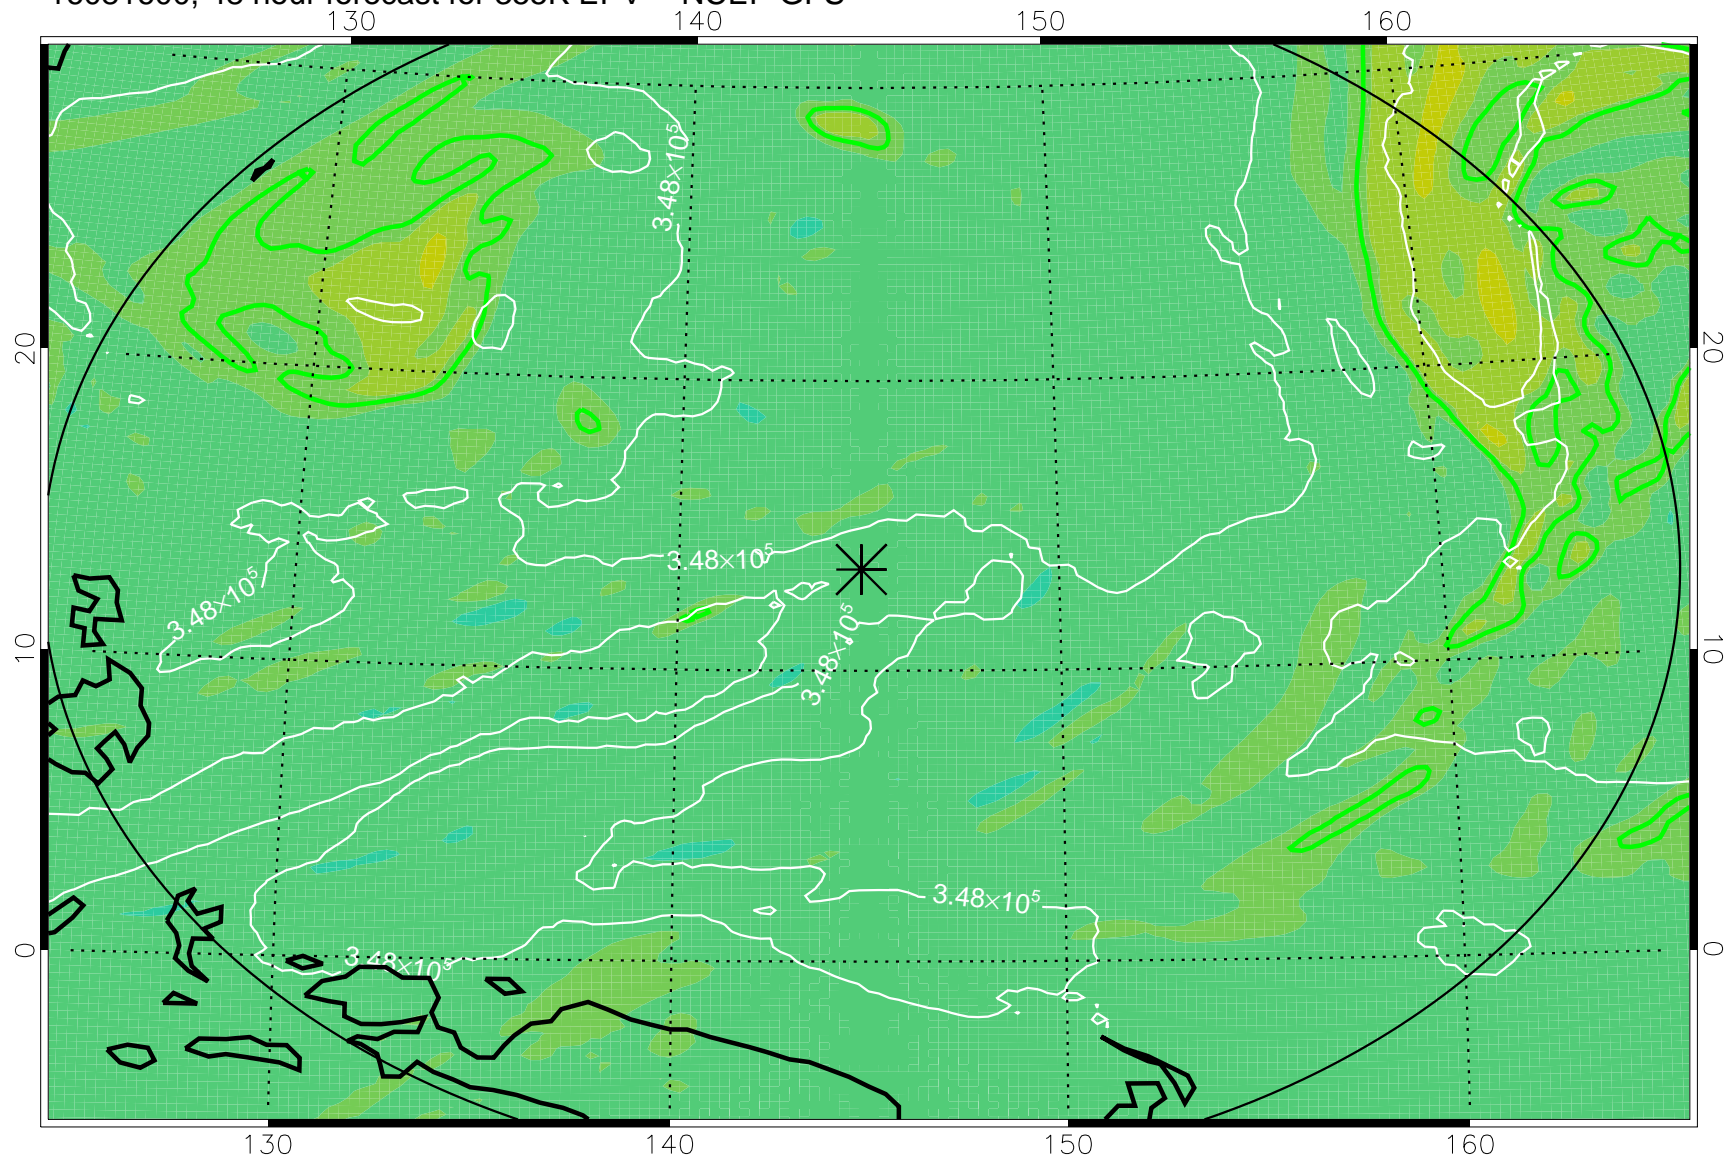

16081506, 30 hour forecast for 355K EPV -- NCEP GFS

355K Montgomery Streamfunction, white
EPV Tropopause (2 PVU) Position
Range ring of 2304 km

16081512, 36 hour forecast for 355K EPV -- NCEP GFS

355K Montgomery Streamfunction, white
EPV Tropopause (2 PVU) Position
Range ring of 2304 km

16081518, 42 hour forecast for 355K EPV -- NCEP GFS

355K Montgomery Streamfunction, white
EPV Tropopause (2 PVU) Position
Range ring of 2304 km

16081600, 48 hour forecast for 355K EPV -- NCEP GFS

355K Montgomery Streamfunction, white
EPV Tropopause (2 PVU) Position
Range ring of 2304 km

16081606, 54 hour forecast for 355K EPV -- NCEP GFS

355K Montgomery Streamfunction, white
EPV Tropopause (2 PVU) Position
Range ring of 2304 km

16081612, 60 hour forecast for 355K EPV -- NCEP GFS

355K Montgomery Streamfunction, white
EPV Tropopause (2 PVU) Position
Range ring of 2304 km

16081618, 66 hour forecast for 355K EPV -- NCEP GFS

355K Montgomery Streamfunction, white
EPV Tropopause (2 PVU) Position
Range ring of 2304 km

16081700, 72 hour forecast for 355K EPV -- NCEP GFS

355K Montgomery Streamfunction, white
EPV Tropopause (2 PVU) Position
Range ring of 2304 km