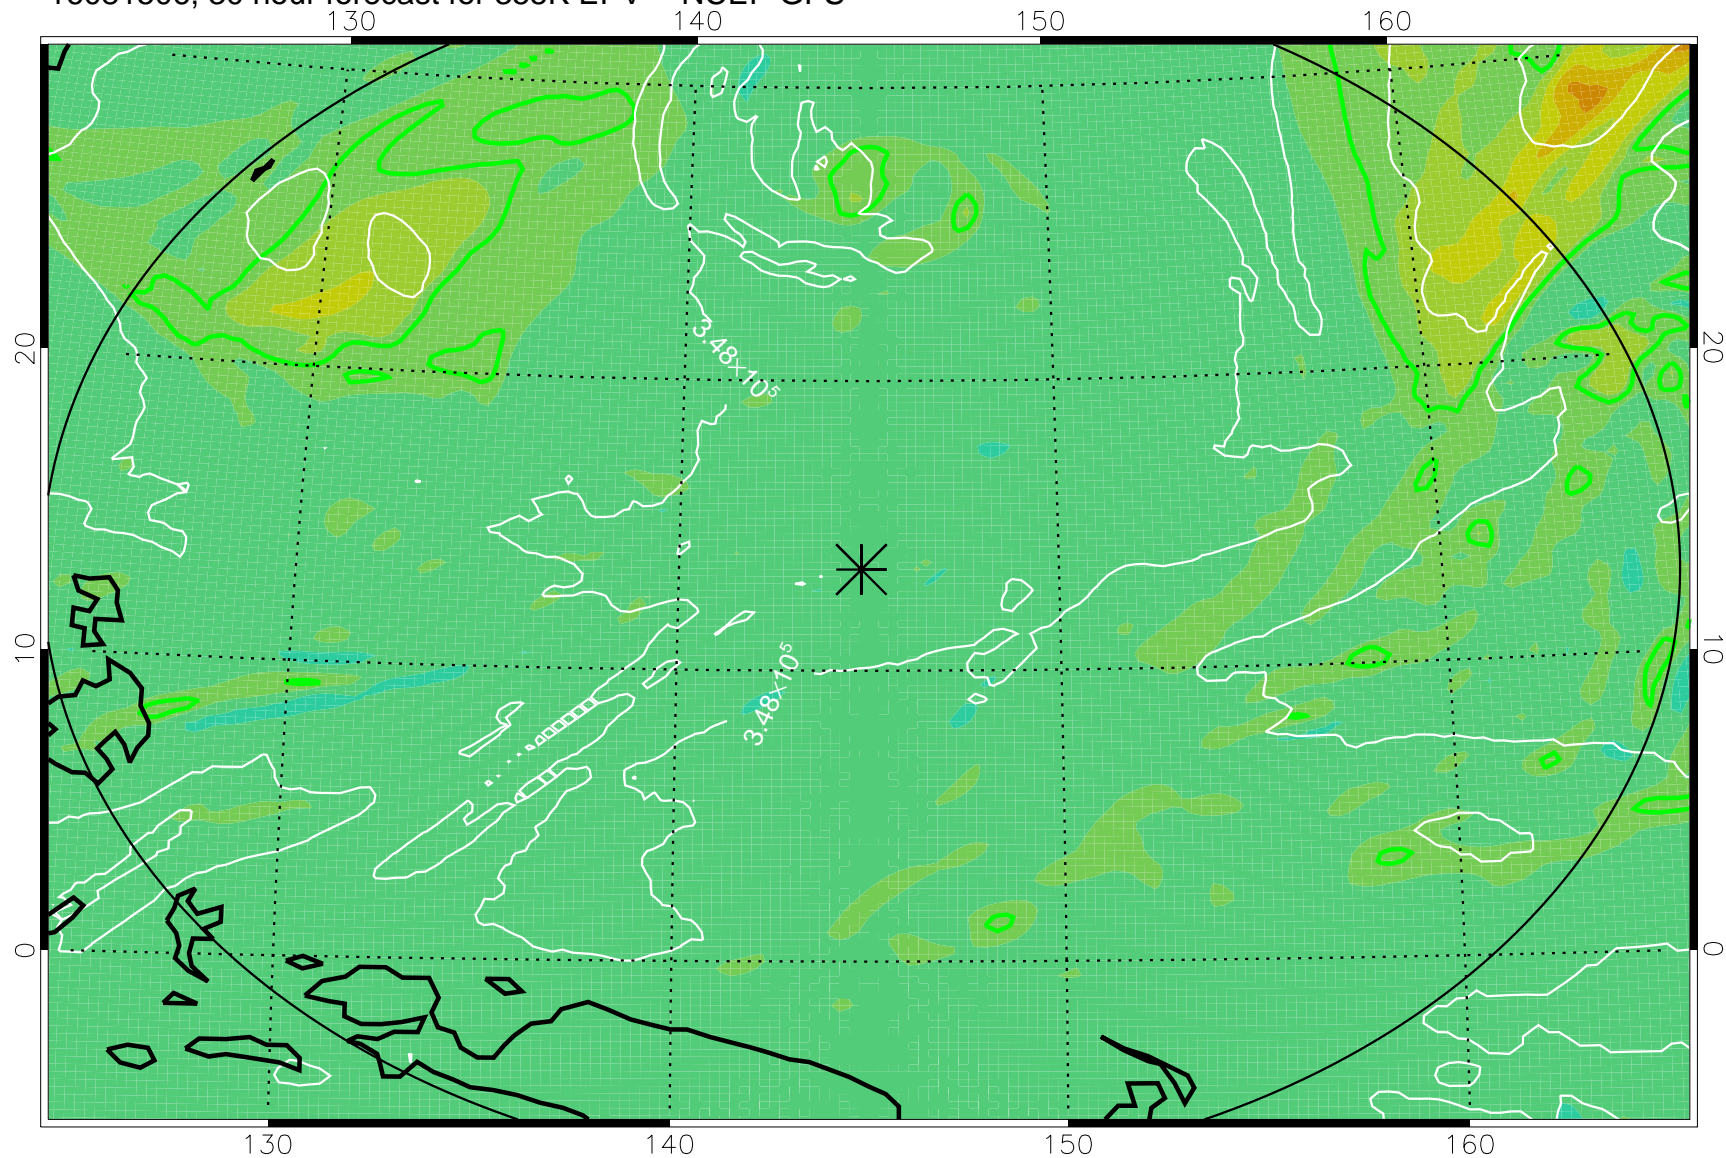

16081418, 18 hour forecast for 355K EPV -- NCEP GFS

355K Montgomery Streamfunction, white
EPV Tropopause (2 PVU) Position
Range ring of 2304 km

16081500, 24 hour forecast for 355K EPV -- NCEP GFS

355K Montgomery Streamfunction, white
EPV Tropopause (2 PVU) Position
Range ring of 2304 km

16081506, 30 hour forecast for 355K EPV -- NCEP GFS

355K Montgomery Streamfunction, white
EPV Tropopause (2 PVU) Position
Range ring of 2304 km

16081512, 36 hour forecast for 355K EPV -- NCEP GFS

355K Montgomery Streamfunction, white
EPV Tropopause (2 PVU) Position
Range ring of 2304 km

16081518, 42 hour forecast for 355K EPV -- NCEP GFS

355K Montgomery Streamfunction, white
EPV Tropopause (2 PVU) Position
Range ring of 2304 km

16081600, 48 hour forecast for 355K EPV -- NCEP GFS

355K Montgomery Streamfunction, white
EPV Tropopause (2 PVU) Position
Range ring of 2304 km

16081618, 66 hour forecast for 355K EPV -- NCEP GFS

355K Montgomery Streamfunction, white
EPV Tropopause (2 PVU) Position
Range ring of 2304 km

16081700, 72 hour forecast for 355K EPV -- NCEP GFS

355K Montgomery Streamfunction, white
EPV Tropopause (2 PVU) Position
Range ring of 2304 km