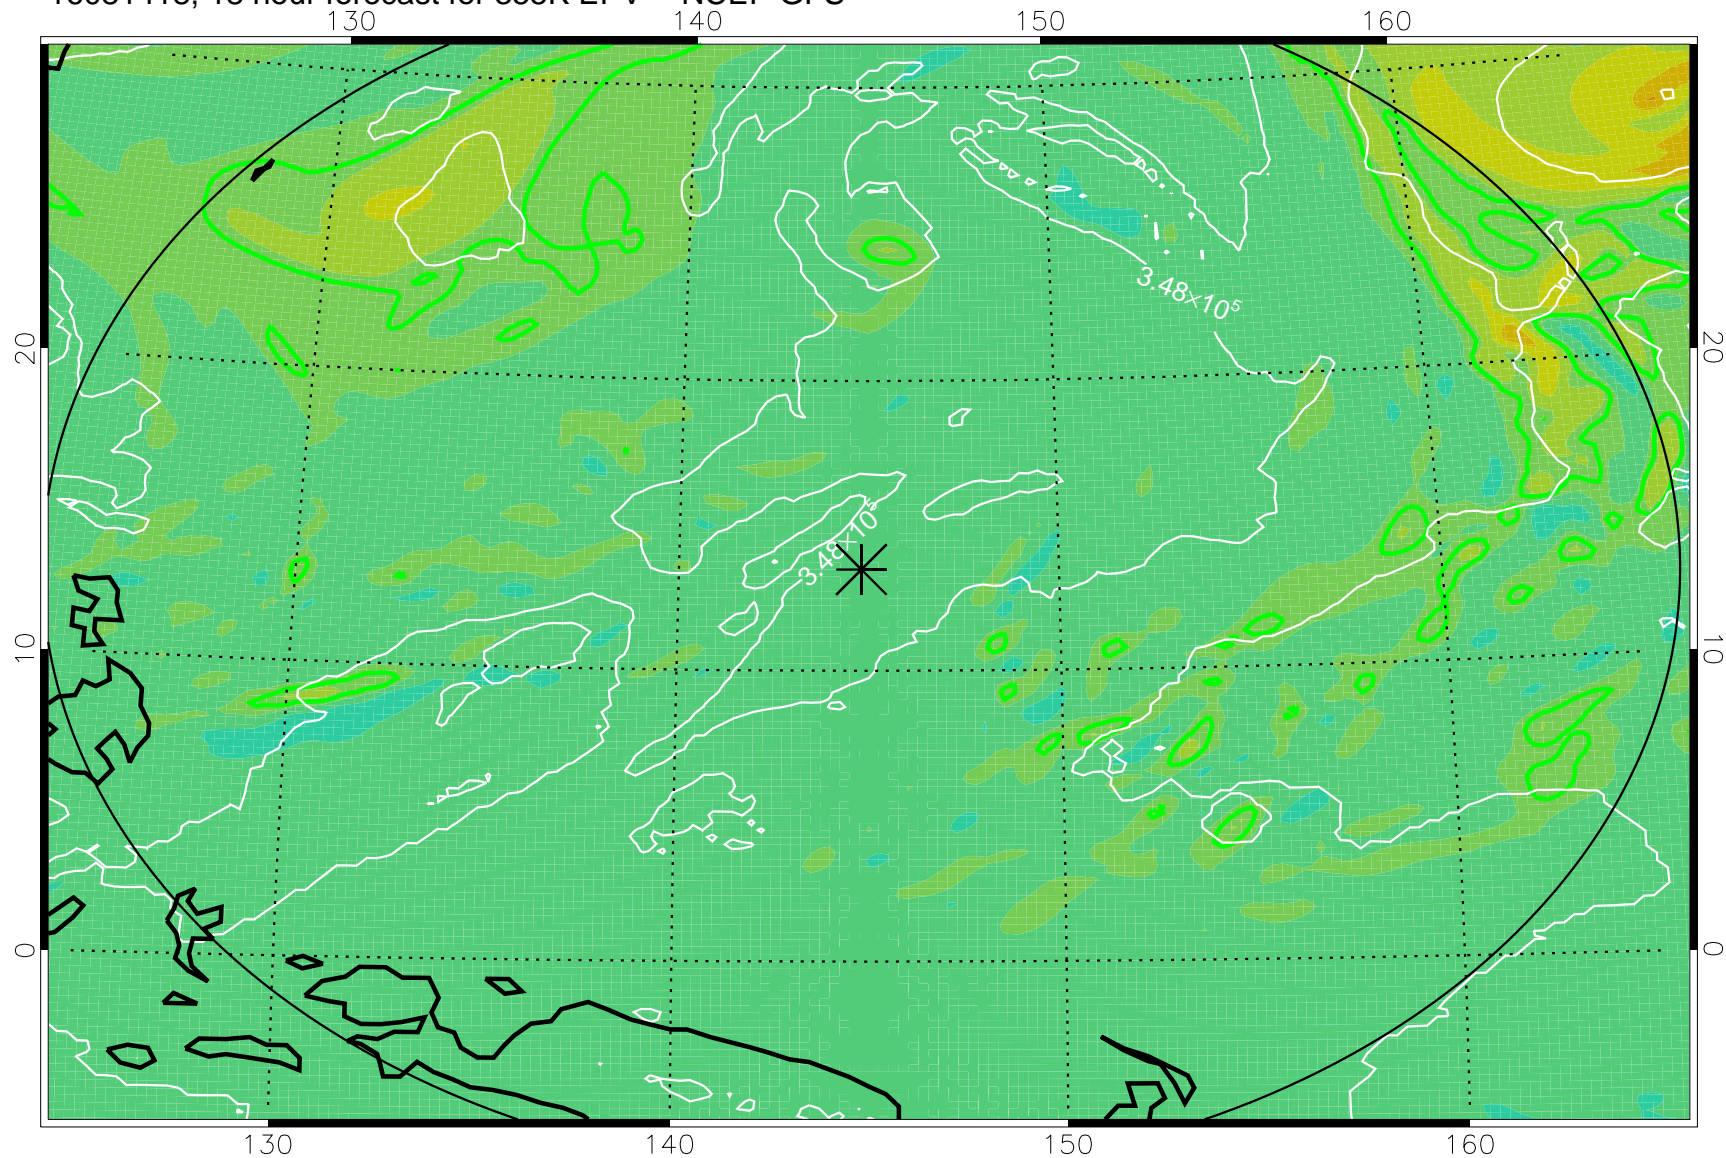

16081406, 6 hour forecast for 355K EPV -- NCEP GFS

355K Montgomery Streamfunction, white
EPV Tropopause (2 PVU) Position
Range ring of 2304 km

16081412, 12 hour forecast for 355K EPV -- NCEP GFS

355K Montgomery Streamfunction, white
EPV Tropopause (2 PVU) Position
Range ring of 2304 km

16081418, 18 hour forecast for 355K EPV -- NCEP GFS

355K Montgomery Streamfunction, white
EPV Tropopause (2 PVU) Position
Range ring of 2304 km

16081500, 24 hour forecast for 355K EPV -- NCEP GFS

355K Montgomery Streamfunction, white
EPV Tropopause (2 PVU) Position
Range ring of 2304 km

16081618, 66 hour forecast for 355K EPV -- NCEP GFS

355K Montgomery Streamfunction, white
EPV Tropopause (2 PVU) Position
Range ring of 2304 km

16081700, 72 hour forecast for 355K EPV -- NCEP GFS

355K Montgomery Streamfunction, white
EPV Tropopause (2 PVU) Position
Range ring of 2304 km

16081718, 90 hour forecast for 355K EPV -- NCEP GFS

355K Montgomery Streamfunction, white
EPV Tropopause (2 PVU) Position
Range ring of 2304 km

16081800, 96 hour forecast for 355K EPV -- NCEP GFS

355K Montgomery Streamfunction, white
EPV Tropopause (2 PVU) Position
Range ring of 2304 km