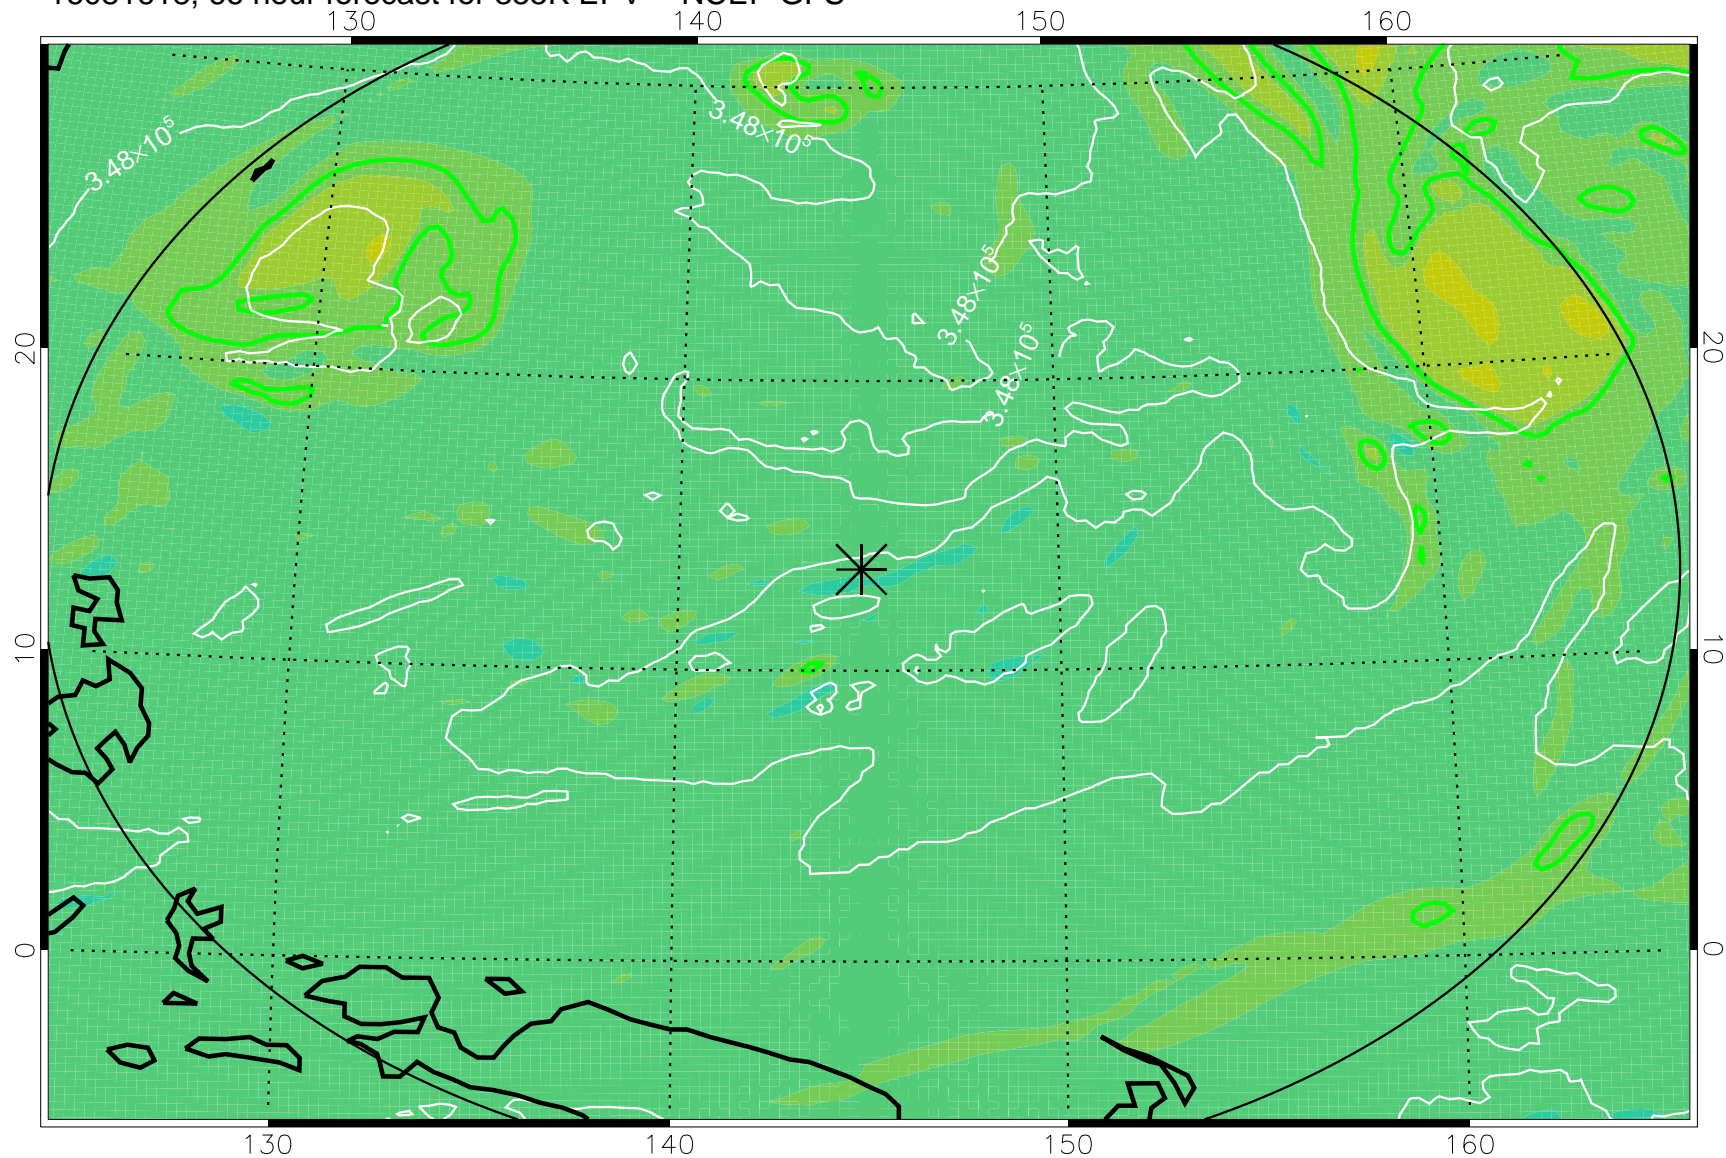

16081606, 54 hour forecast for 355K EPV -- NCEP GFS

355K Montgomery Streamfunction, white
EPV Tropopause (2 PVU) Position
Range ring of 2304 km

16081612, 60 hour forecast for 355K EPV -- NCEP GFS

355K Montgomery Streamfunction, white
EPV Tropopause (2 PVU) Position
Range ring of 2304 km

16081618, 66 hour forecast for 355K EPV -- NCEP GFS

355K Montgomery Streamfunction, white
EPV Tropopause (2 PVU) Position
Range ring of 2304 km

16081700, 72 hour forecast for 355K EPV -- NCEP GFS

355K Montgomery Streamfunction, white
EPV Tropopause (2 PVU) Position
Range ring of 2304 km

16081706, 78 hour forecast for 355K EPV -- NCEP GFS

355K Montgomery Streamfunction, white
EPV Tropopause (2 PVU) Position
Range ring of 2304 km

16081712, 84 hour forecast for 355K EPV -- NCEP GFS

355K Montgomery Streamfunction, white
EPV Tropopause (2 PVU) Position
Range ring of 2304 km

16081718, 90 hour forecast for 355K EPV -- NCEP GFS

355K Montgomery Streamfunction, white
EPV Tropopause (2 PVU) Position
Range ring of 2304 km

16081800, 96 hour forecast for 355K EPV -- NCEP GFS

355K Montgomery Streamfunction, white
EPV Tropopause (2 PVU) Position
Range ring of 2304 km