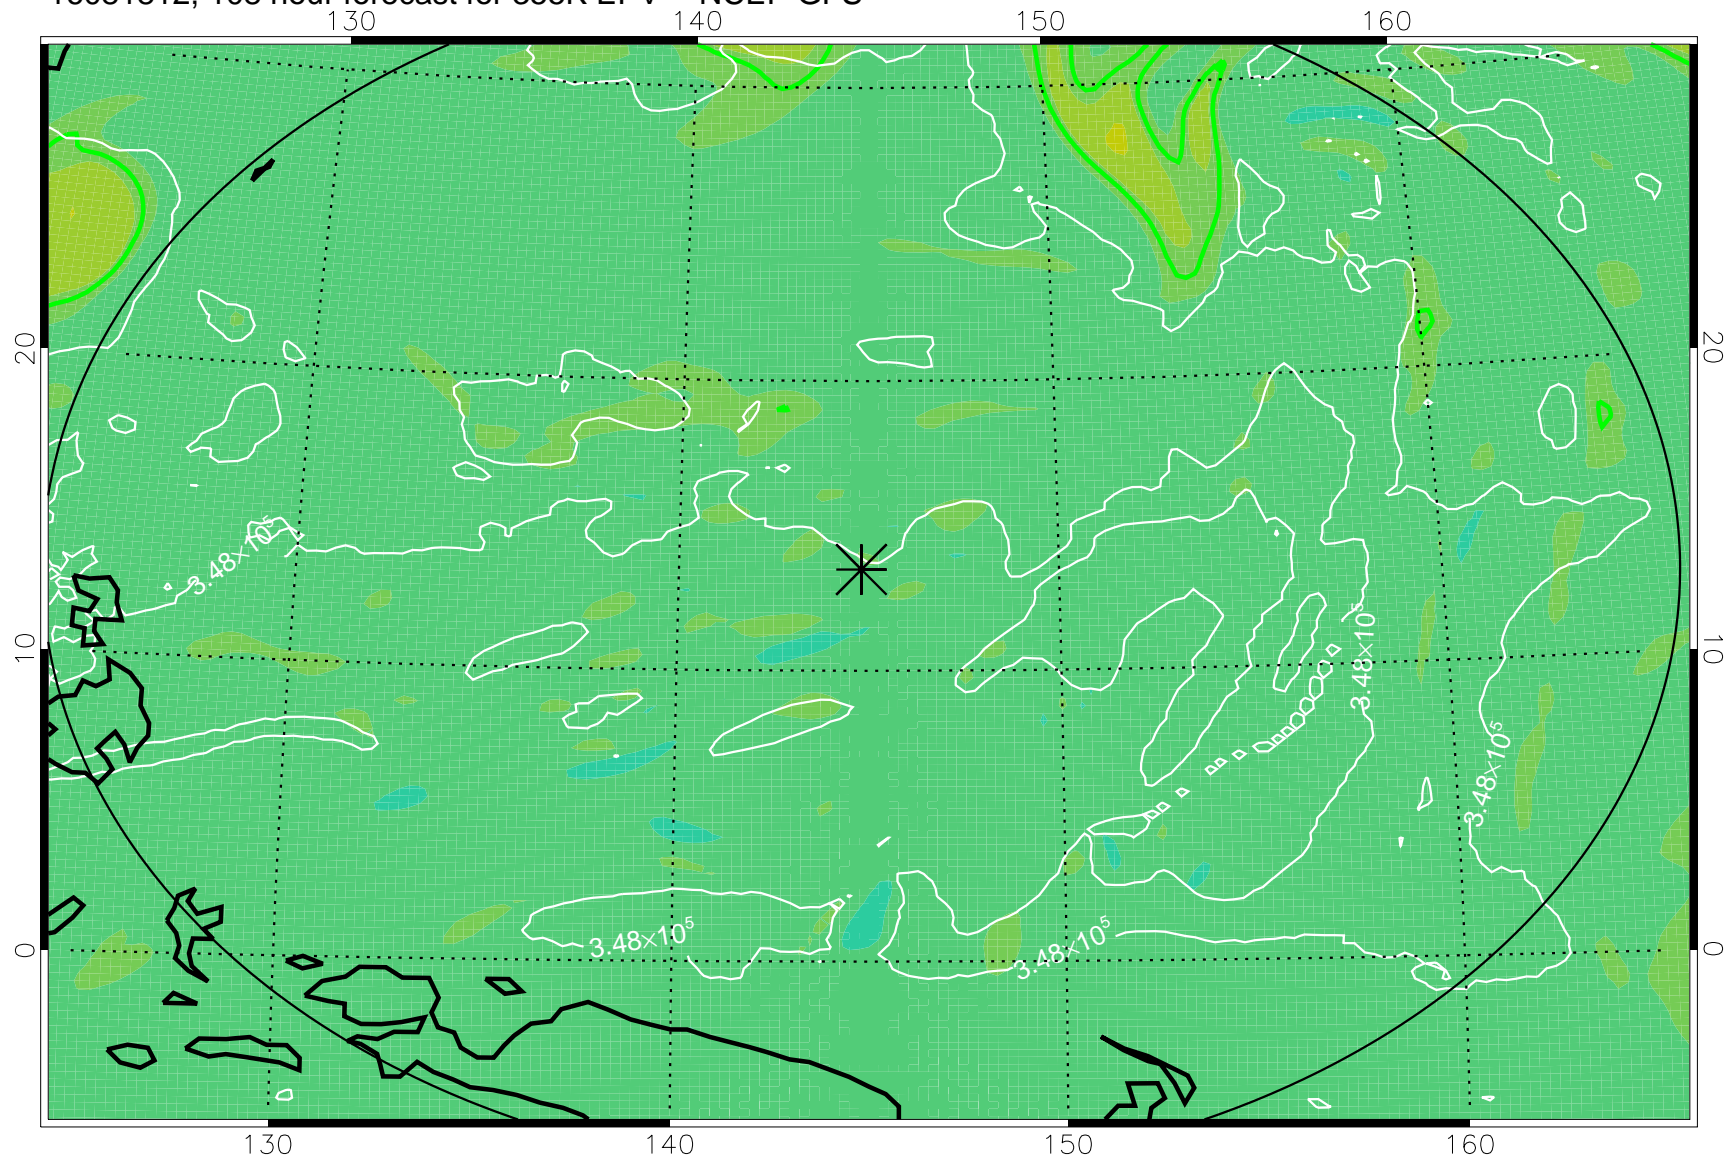

16081706, 78 hour forecast for 355K EPV -- NCEP GFS

355K Montgomery Streamfunction, white
EPV Tropopause (2 PVU) Position
Range ring of 2304 km

16081712, 84 hour forecast for 355K EPV -- NCEP GFS

355K Montgomery Streamfunction, white
EPV Tropopause (2 PVU) Position
Range ring of 2304 km

16081718, 90 hour forecast for 355K EPV -- NCEP GFS

355K Montgomery Streamfunction, white
EPV Tropopause (2 PVU) Position
Range ring of 2304 km

16081800, 96 hour forecast for 355K EPV -- NCEP GFS

355K Montgomery Streamfunction, white
EPV Tropopause (2 PVU) Position
Range ring of 2304 km

16081806, 102 hour forecast for 355K EPV -- NCEP GFS

355K Montgomery Streamfunction, white
EPV Tropopause (2 PVU) Position
Range ring of 2304 km

16081812, 108 hour forecast for 355K EPV -- NCEP GFS

355K Montgomery Streamfunction, white
EPV Tropopause (2 PVU) Position
Range ring of 2304 km

16081818, 114 hour forecast for 355K EPV -- NCEP GFS

355K Montgomery Streamfunction, white
EPV Tropopause (2 PVU) Position
Range ring of 2304 km

16081900, 120 hour forecast for 355K EPV -- NCEP GFS

355K Montgomery Streamfunction, white
EPV Tropopause (2 PVU) Position
Range ring of 2304 km