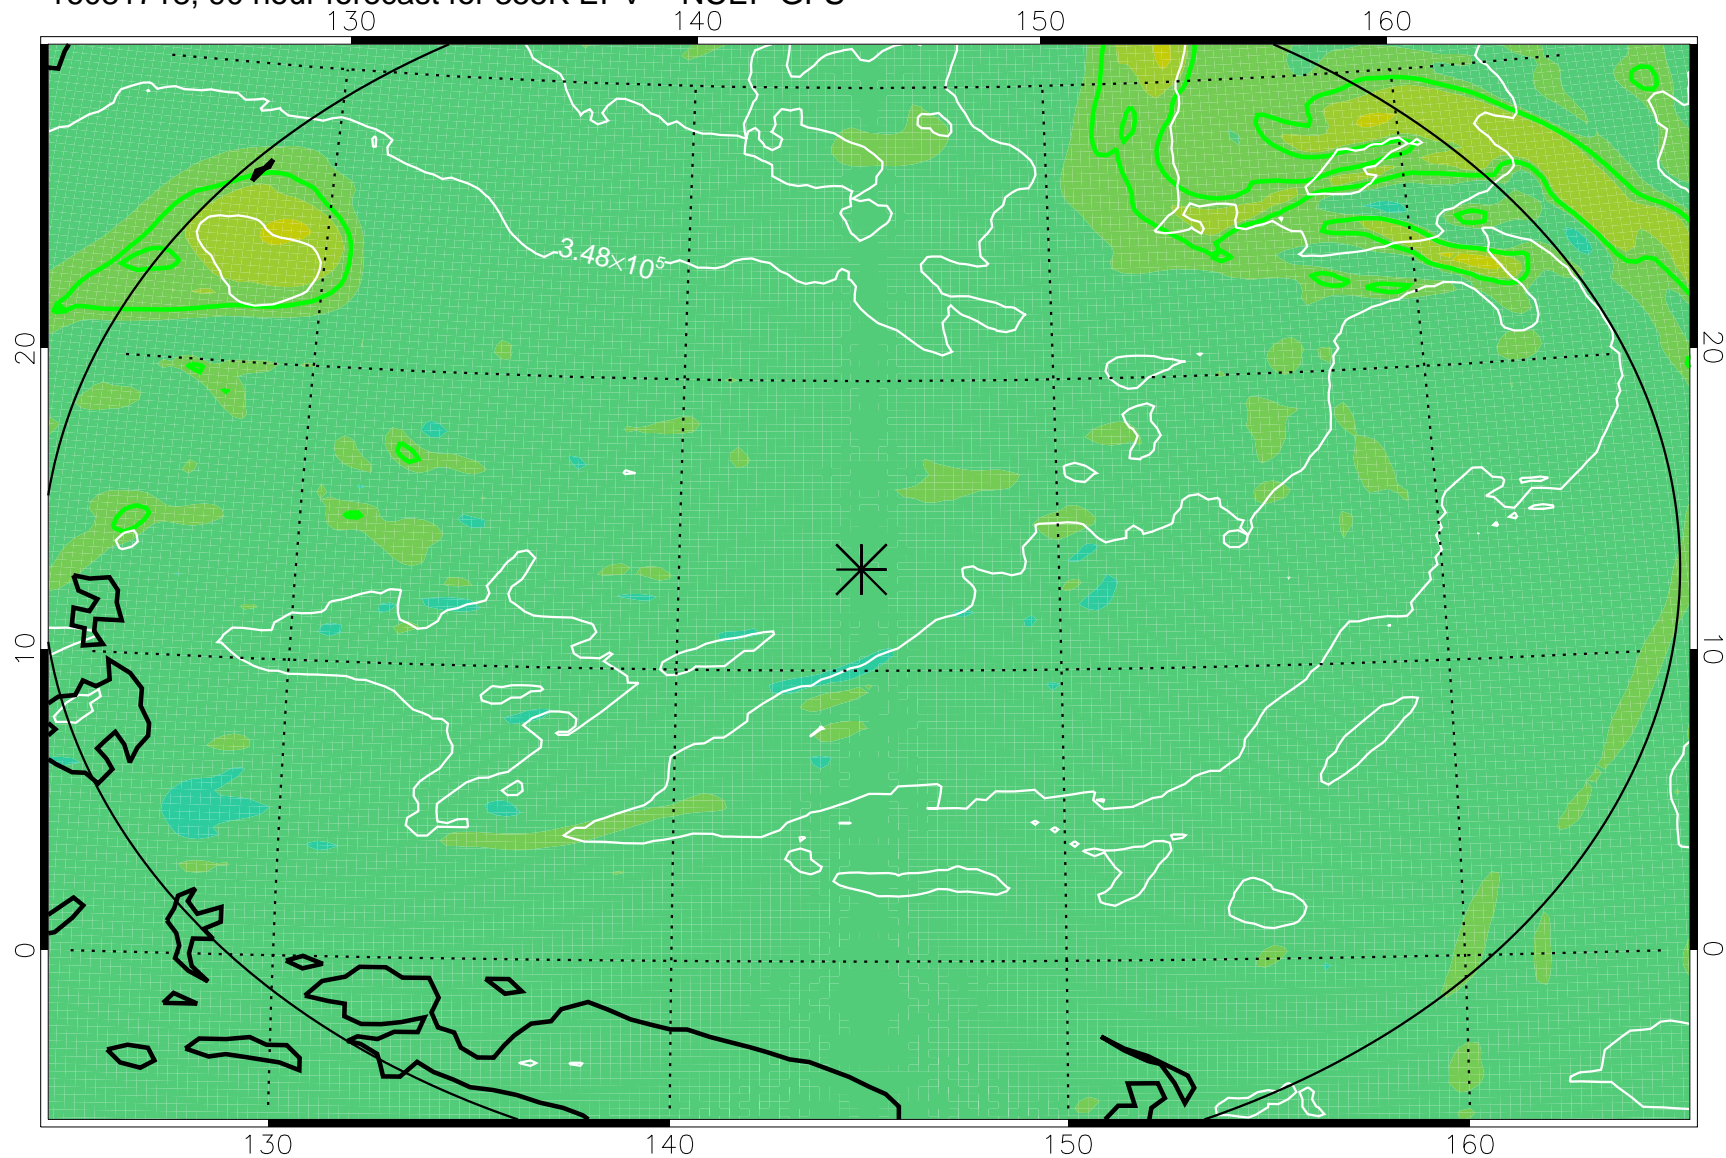

16081706, 78 hour forecast for 355K EPV -- NCEP GFS

355K Montgomery Streamfunction, white
EPV Tropopause (2 PVU) Position
Range ring of 2304 km

16081712, 84 hour forecast for 355K EPV -- NCEP GFS

355K Montgomery Streamfunction, white
EPV Tropopause (2 PVU) Position
Range ring of 2304 km

16081718, 90 hour forecast for 355K EPV -- NCEP GFS

355K Montgomery Streamfunction, white
EPV Tropopause (2 PVU) Position
Range ring of 2304 km

16081800, 96 hour forecast for 355K EPV -- NCEP GFS

355K Montgomery Streamfunction, white
EPV Tropopause (2 PVU) Position
Range ring of 2304 km

16081806, 102 hour forecast for 355K EPV -- NCEP GFS

355K Montgomery Streamfunction, white
EPV Tropopause (2 PVU) Position
Range ring of 2304 km

16081812, 108 hour forecast for 355K EPV -- NCEP GFS

355K Montgomery Streamfunction, white
EPV Tropopause (2 PVU) Position
Range ring of 2304 km

16081818, 114 hour forecast for 355K EPV -- NCEP GFS

355K Montgomery Streamfunction, white
EPV Tropopause (2 PVU) Position
Range ring of 2304 km

16081900, 120 hour forecast for 355K EPV -- NCEP GFS

355K Montgomery Streamfunction, white
EPV Tropopause (2 PVU) Position
Range ring of 2304 km