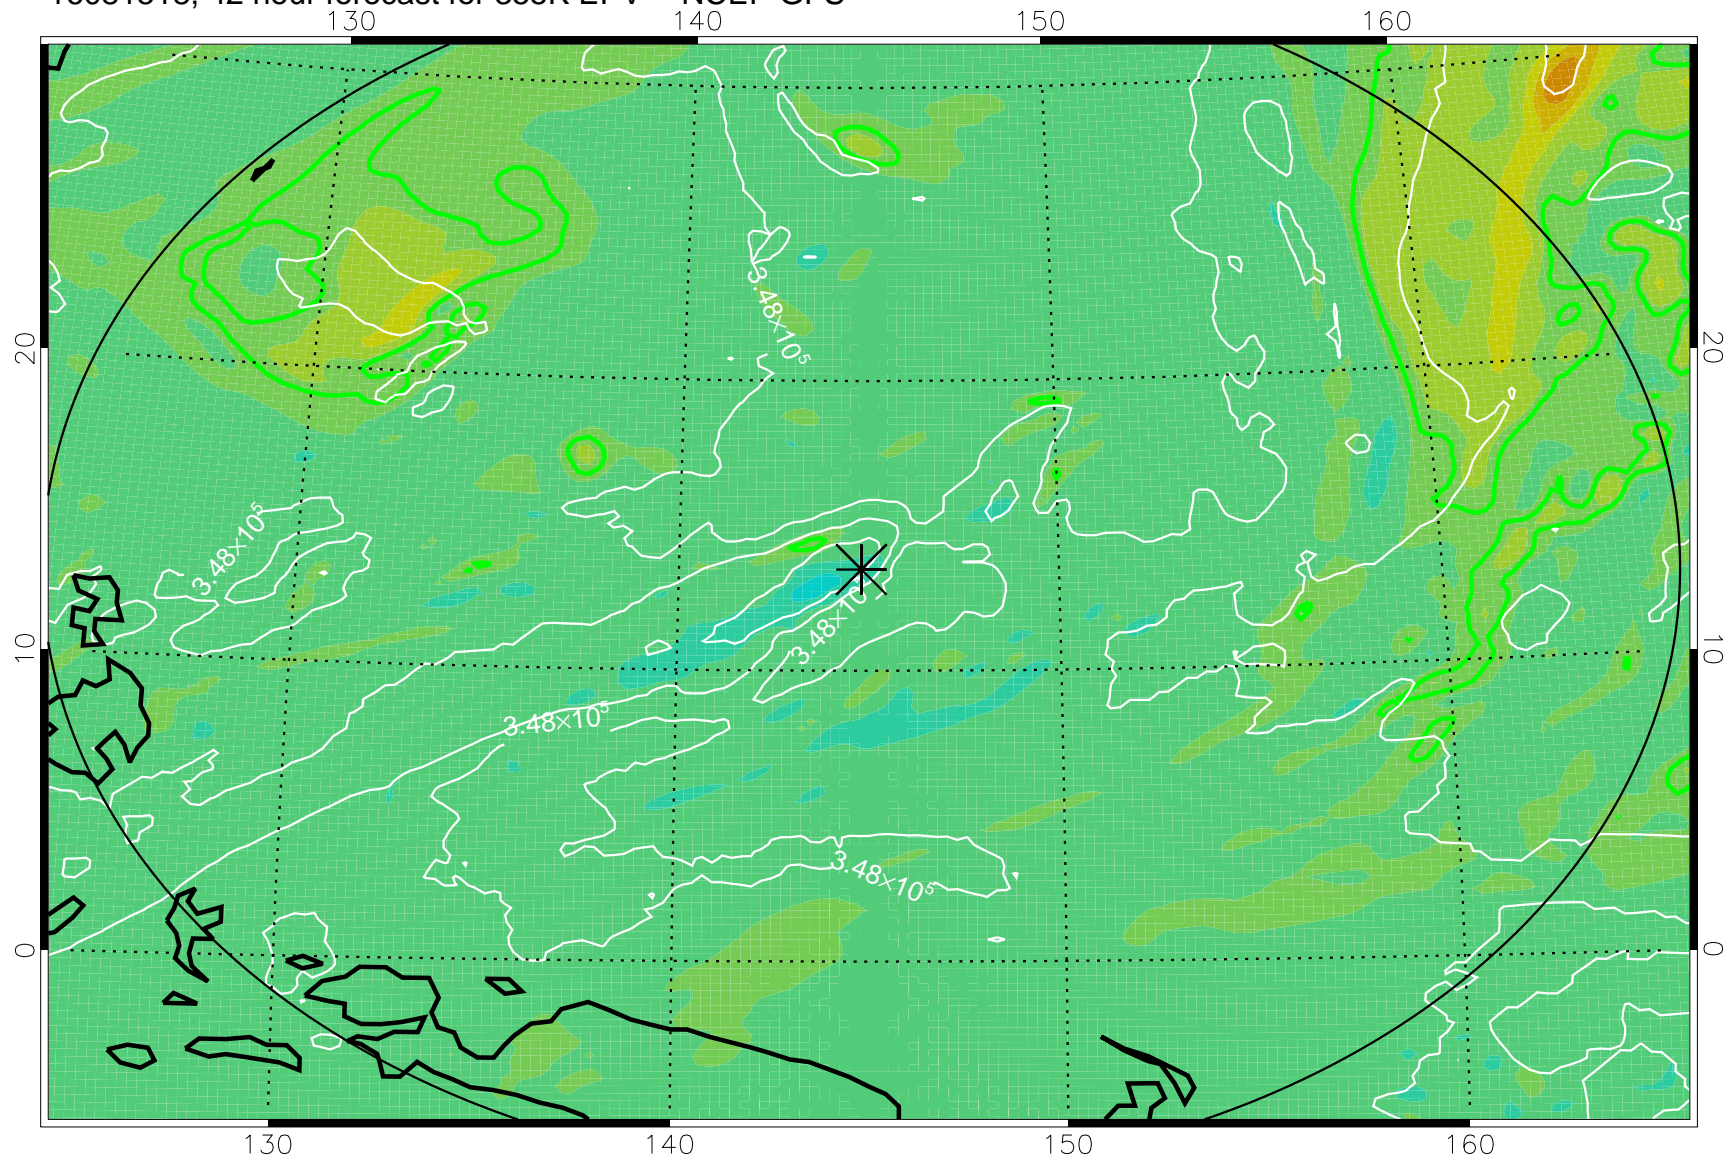

16081506, 30 hour forecast for 355K EPV -- NCEP GFS

355K Montgomery Streamfunction, white
EPV Tropopause (2 PVU) Position
Range ring of 2304 km

16081512, 36 hour forecast for 355K EPV -- NCEP GFS

355K Montgomery Streamfunction, white
EPV Tropopause (2 PVU) Position
Range ring of 2304 km

16081518, 42 hour forecast for 355K EPV -- NCEP GFS

355K Montgomery Streamfunction, white
EPV Tropopause (2 PVU) Position
Range ring of 2304 km

16081600, 48 hour forecast for 355K EPV -- NCEP GFS

355K Montgomery Streamfunction, white
EPV Tropopause (2 PVU) Position
Range ring of 2304 km

16081606, 54 hour forecast for 355K EPV -- NCEP GFS

355K Montgomery Streamfunction, white
EPV Tropopause (2 PVU) Position
Range ring of 2304 km

16081612, 60 hour forecast for 355K EPV -- NCEP GFS

355K Montgomery Streamfunction, white
EPV Tropopause (2 PVU) Position
Range ring of 2304 km

16081618, 66 hour forecast for 355K EPV -- NCEP GFS

355K Montgomery Streamfunction, white
EPV Tropopause (2 PVU) Position
Range ring of 2304 km

16081700, 72 hour forecast for 355K EPV -- NCEP GFS

355K Montgomery Streamfunction, white
EPV Tropopause (2 PVU) Position
Range ring of 2304 km