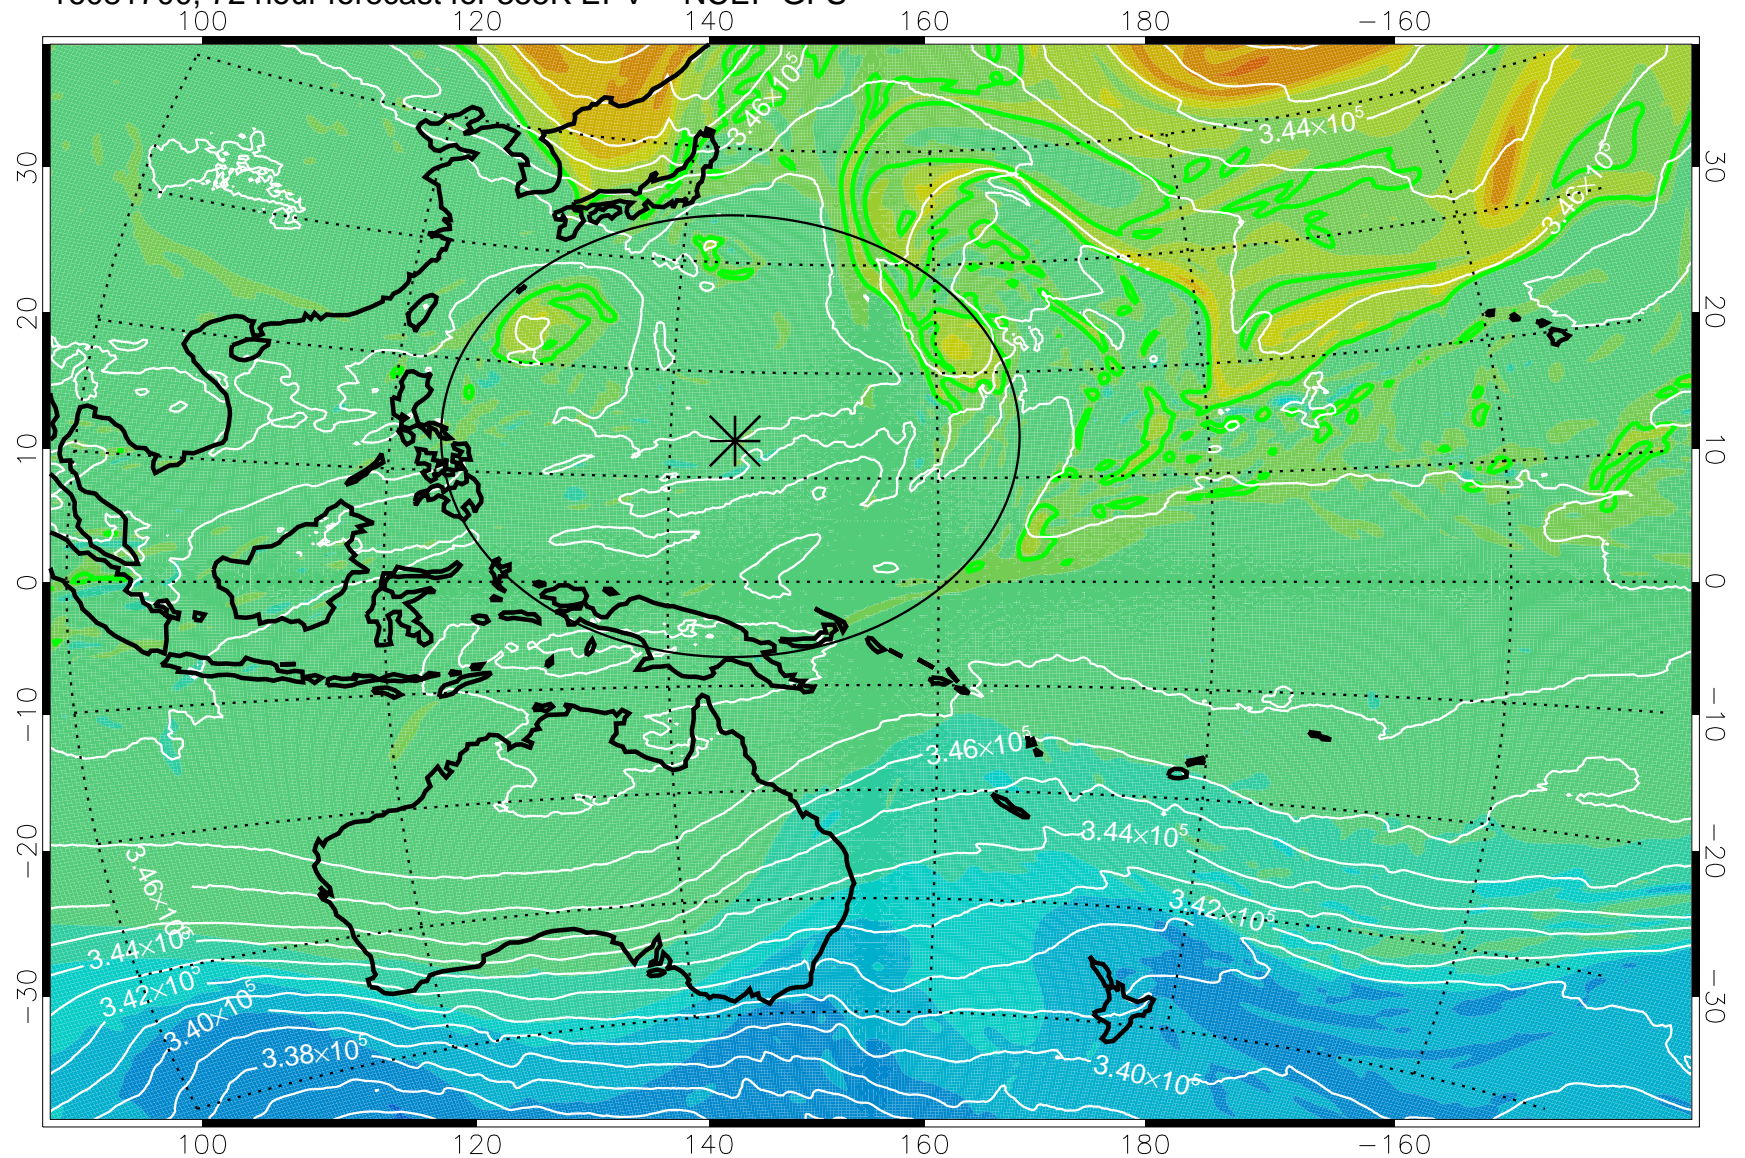

16081606, 54 hour forecast for 355K EPV -- NCEP GFS

355K Montgomery Streamfunction, white
EPV Tropopause (2 PVU) Position
Range ring of 2304 km

16081612, 60 hour forecast for 355K EPV -- NCEP GFS

355K Montgomery Streamfunction, white
EPV Tropopause (2 PVU) Position
Range ring of 2304 km

16081618, 66 hour forecast for 355K EPV -- NCEP GFS

355K Montgomery Streamfunction, white
EPV Tropopause (2 PVU) Position
Range ring of 2304 km

16081700, 72 hour forecast for 355K EPV -- NCEP GFS

355K Montgomery Streamfunction, white
EPV Tropopause (2 PVU) Position
Range ring of 2304 km

16081706, 78 hour forecast for 355K EPV -- NCEP GFS

355K Montgomery Streamfunction, white
EPV Tropopause (2 PVU) Position
Range ring of 2304 km

16081712, 84 hour forecast for 355K EPV -- NCEP GFS

355K Montgomery Streamfunction, white
EPV Tropopause (2 PVU) Position
Range ring of 2304 km

16081718, 90 hour forecast for 355K EPV -- NCEP GFS

355K Montgomery Streamfunction, white
EPV Tropopause (2 PVU) Position
Range ring of 2304 km

16081800, 96 hour forecast for 355K EPV -- NCEP GFS

355K Montgomery Streamfunction, white
EPV Tropopause (2 PVU) Position
Range ring of 2304 km