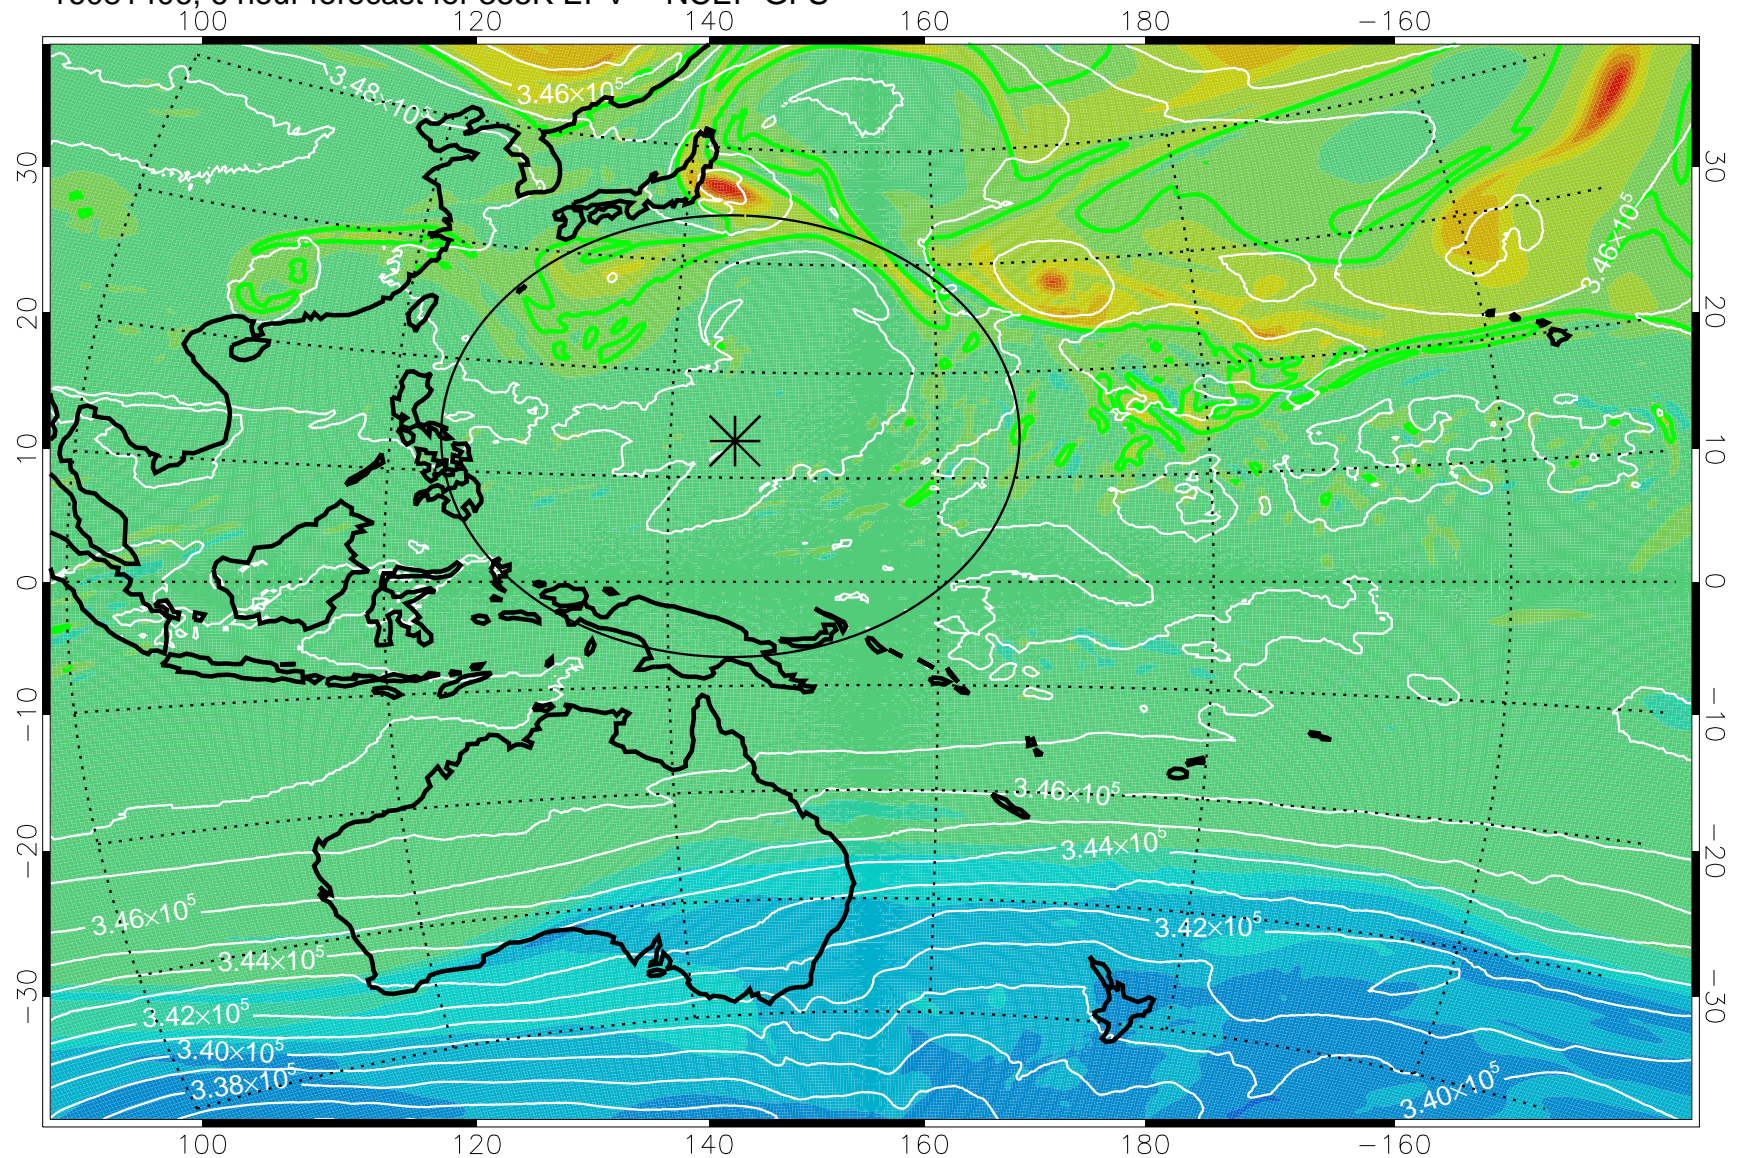

16081406, 6 hour forecast for 355K EPV -- NCEP GFS

355K Montgomery Streamfunction, white
EPV Tropopause (2 PVU) Position
Range ring of 2304 km

16081412, 12 hour forecast for 355K EPV -- NCEP GFS

355K Montgomery Streamfunction, white
EPV Tropopause (2 PVU) Position
Range ring of 2304 km

16081418, 18 hour forecast for 355K EPV -- NCEP GFS

355K Montgomery Streamfunction, white
EPV Tropopause (2 PVU) Position
Range ring of 2304 km

16081500, 24 hour forecast for 355K EPV -- NCEP GFS

355K Montgomery Streamfunction, white
EPV Tropopause (2 PVU) Position
Range ring of 2304 km

16081506, 30 hour forecast for 355K EPV -- NCEP GFS

355K Montgomery Streamfunction, white
EPV Tropopause (2 PVU) Position
Range ring of 2304 km

16081512, 36 hour forecast for 355K EPV -- NCEP GFS

355K Montgomery Streamfunction, white
EPV Tropopause (2 PVU) Position
Range ring of 2304 km

16081518, 42 hour forecast for 355K EPV -- NCEP GFS

355K Montgomery Streamfunction, white
EPV Tropopause (2 PVU) Position
Range ring of 2304 km

16081600, 48 hour forecast for 355K EPV -- NCEP GFS

355K Montgomery Streamfunction, white
EPV Tropopause (2 PVU) Position
Range ring of 2304 km