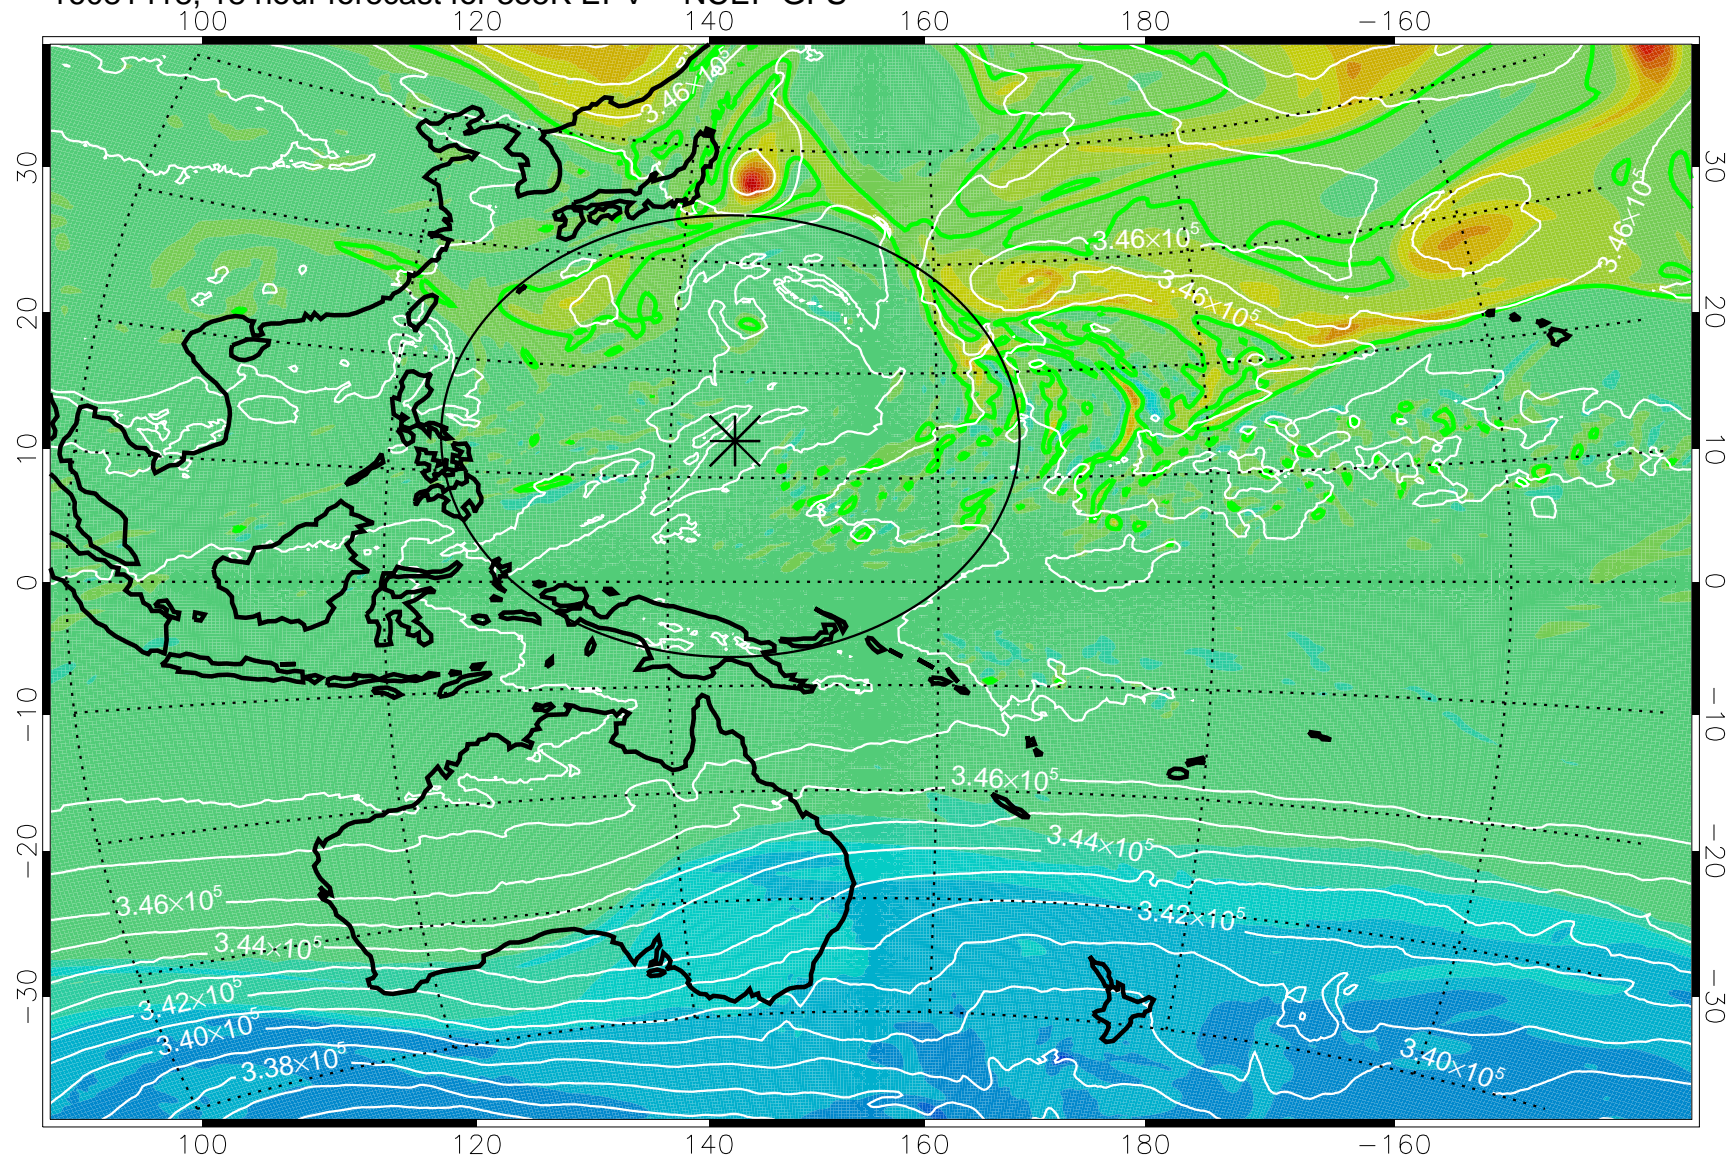

16081406, 6 hour forecast for 355K EPV -- NCEP GFS

355K Montgomery Streamfunction, white
EPV Tropopause (2 PVU) Position
Range ring of 2304 km

16081412, 12 hour forecast for 355K EPV -- NCEP GFS

355K Montgomery Streamfunction, white
EPV Tropopause (2 PVU) Position
Range ring of 2304 km

16081418, 18 hour forecast for 355K EPV -- NCEP GFS

355K Montgomery Streamfunction, white
EPV Tropopause (2 PVU) Position
Range ring of 2304 km

16081500, 24 hour forecast for 355K EPV -- NCEP GFS

355K Montgomery Streamfunction, white
EPV Tropopause (2 PVU) Position
Range ring of 2304 km

16081506, 30 hour forecast for 355K EPV -- NCEP GFS

355K Montgomery Streamfunction, white
EPV Tropopause (2 PVU) Position
Range ring of 2304 km

16081512, 36 hour forecast for 355K EPV -- NCEP GFS

355K Montgomery Streamfunction, white
EPV Tropopause (2 PVU) Position
Range ring of 2304 km

16081518, 42 hour forecast for 355K EPV -- NCEP GFS

355K Montgomery Streamfunction, white
EPV Tropopause (2 PVU) Position
Range ring of 2304 km

16081600, 48 hour forecast for 355K EPV -- NCEP GFS

355K Montgomery Streamfunction, white
EPV Tropopause (2 PVU) Position
Range ring of 2304 km