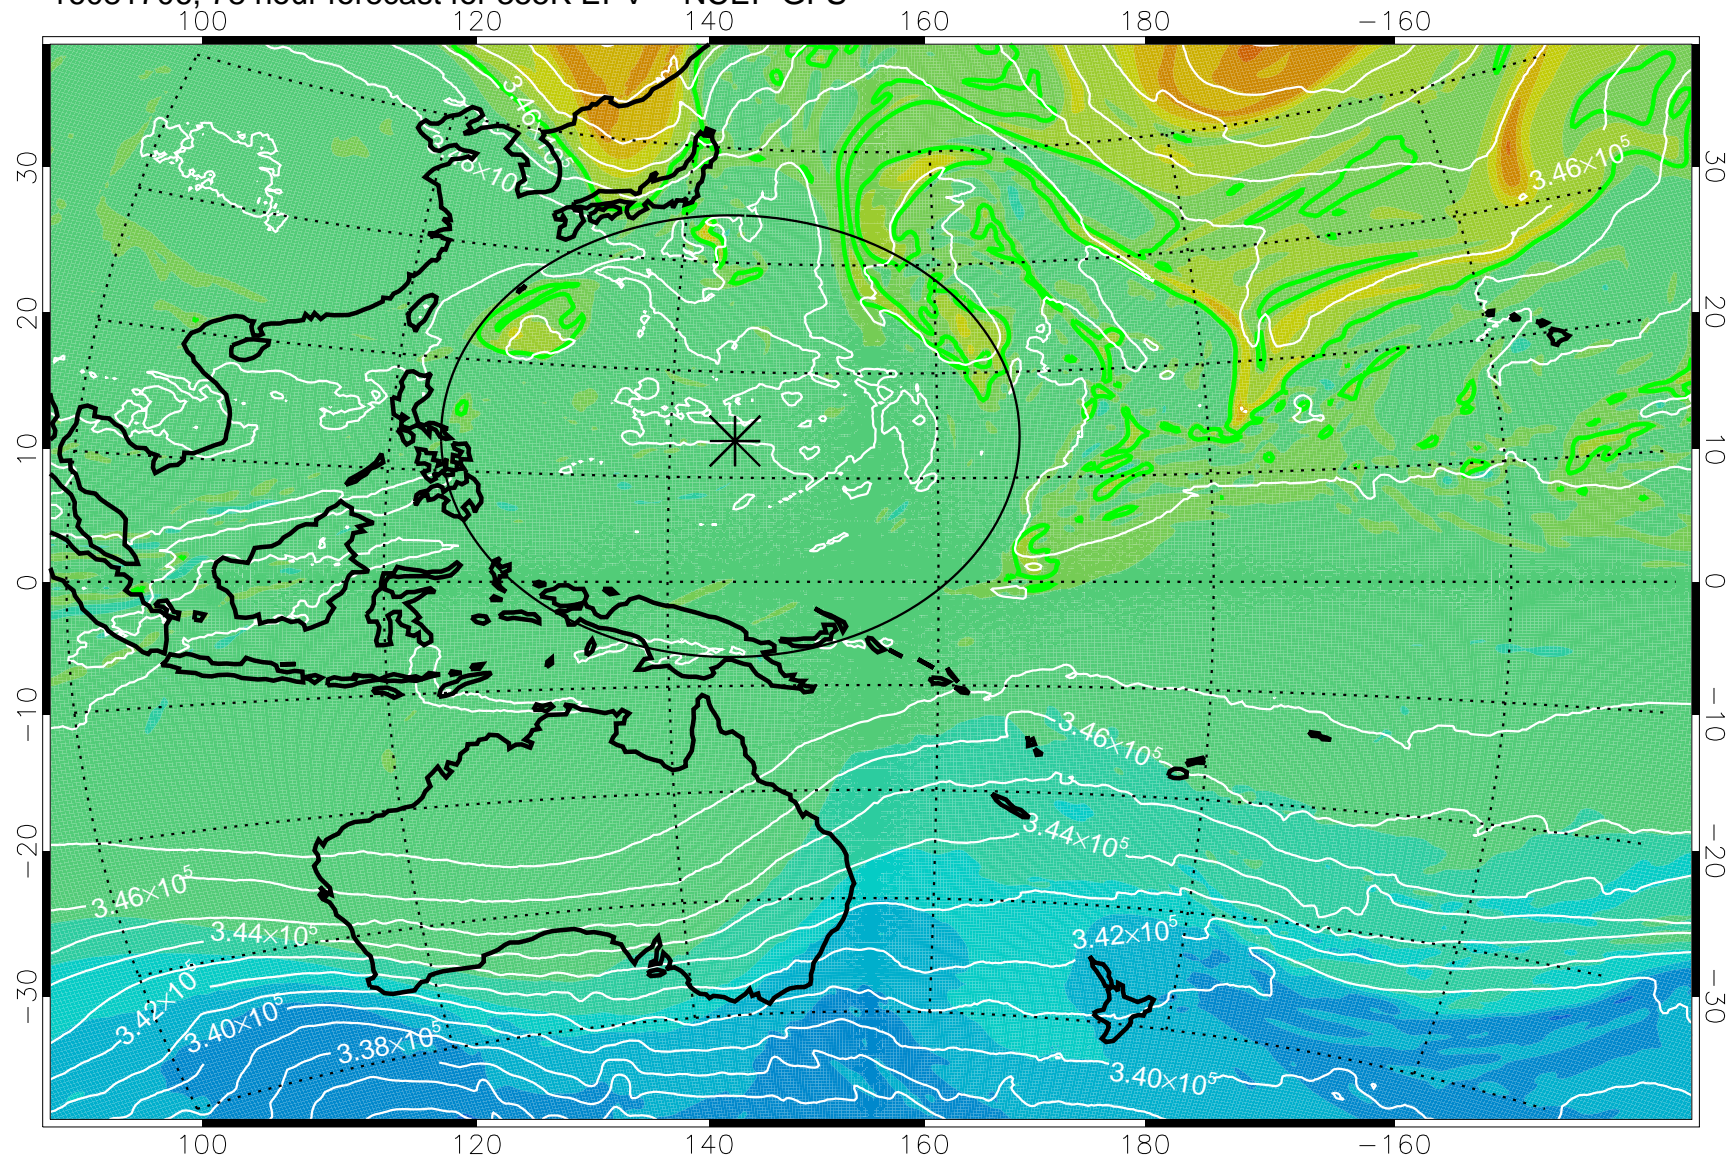

16081606, 54 hour forecast for 355K EPV -- NCEP GFS

355K Montgomery Streamfunction, white
EPV Tropopause (2 PVU) Position
Range ring of 2304 km

16081612, 60 hour forecast for 355K EPV -- NCEP GFS

355K Montgomery Streamfunction, white
EPV Tropopause (2 PVU) Position
Range ring of 2304 km

16081618, 66 hour forecast for 355K EPV -- NCEP GFS

355K Montgomery Streamfunction, white
EPV Tropopause (2 PVU) Position
Range ring of 2304 km

16081700, 72 hour forecast for 355K EPV -- NCEP GFS

355K Montgomery Streamfunction, white
EPV Tropopause (2 PVU) Position
Range ring of 2304 km

16081706, 78 hour forecast for 355K EPV -- NCEP GFS

355K Montgomery Streamfunction, white
EPV Tropopause (2 PVU) Position
Range ring of 2304 km

16081712, 84 hour forecast for 355K EPV -- NCEP GFS

355K Montgomery Streamfunction, white
EPV Tropopause (2 PVU) Position
Range ring of 2304 km

16081718, 90 hour forecast for 355K EPV -- NCEP GFS

355K Montgomery Streamfunction, white
EPV Tropopause (2 PVU) Position
Range ring of 2304 km

16081800, 96 hour forecast for 355K EPV -- NCEP GFS

355K Montgomery Streamfunction, white
EPV Tropopause (2 PVU) Position
Range ring of 2304 km