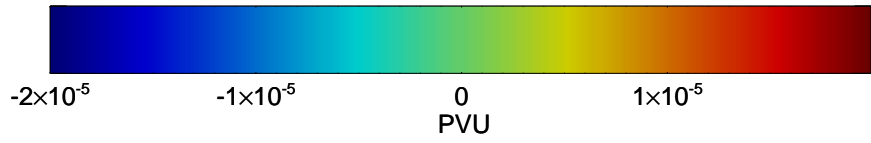

16081612, 60 hour forecast for 355K EPV -- NCEP GFS

355K Montgomery Streamfunction, white
EPV Tropopause (2 PVU) Position
Range ring of 2304 km