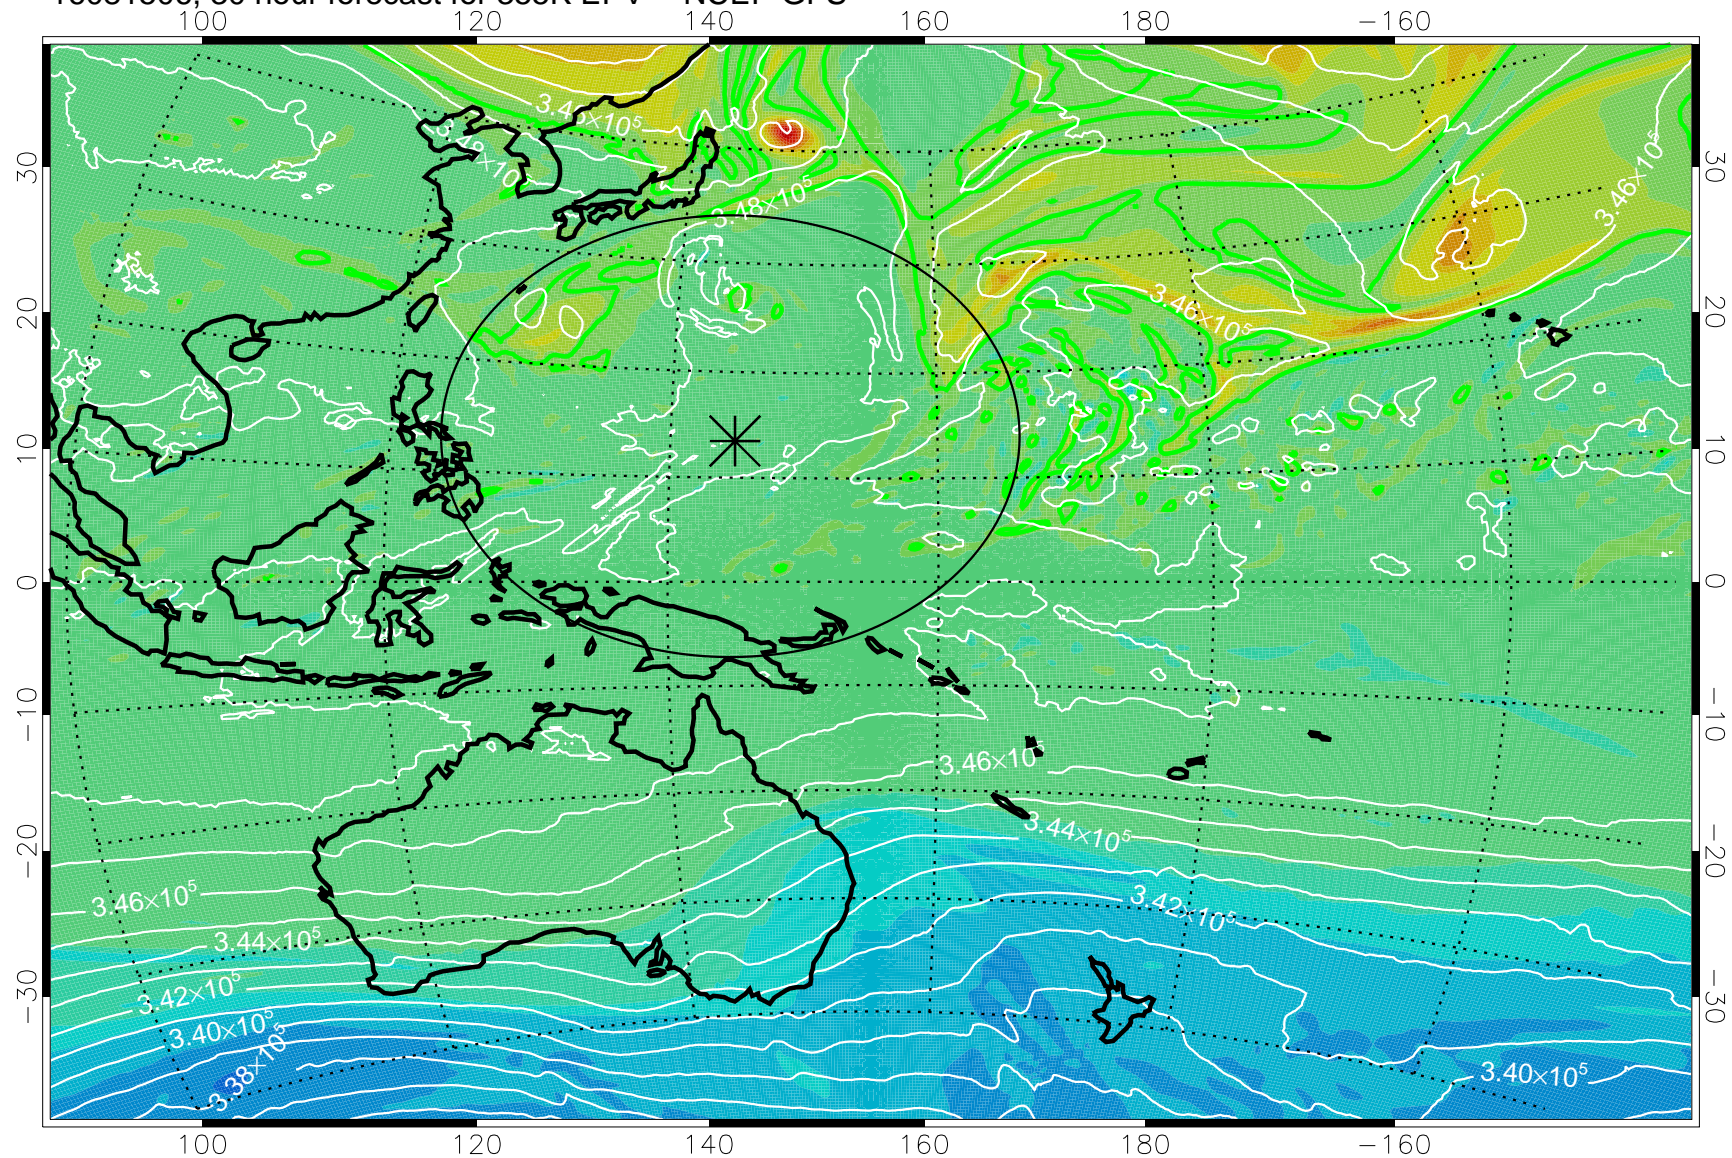

16081418, 18 hour forecast for 355K EPV -- NCEP GFS

355K Montgomery Streamfunction, white
EPV Tropopause (2 PVU) Position
Range ring of 2304 km

16081500, 24 hour forecast for 355K EPV -- NCEP GFS

355K Montgomery Streamfunction, white
EPV Tropopause (2 PVU) Position
Range ring of 2304 km

16081506, 30 hour forecast for 355K EPV -- NCEP GFS

355K Montgomery Streamfunction, white
EPV Tropopause (2 PVU) Position
Range ring of 2304 km

16081512, 36 hour forecast for 355K EPV -- NCEP GFS

355K Montgomery Streamfunction, white
EPV Tropopause (2 PVU) Position
Range ring of 2304 km

16081518, 42 hour forecast for 355K EPV -- NCEP GFS

355K Montgomery Streamfunction, white
EPV Tropopause (2 PVU) Position
Range ring of 2304 km

16081600, 48 hour forecast for 355K EPV -- NCEP GFS

355K Montgomery Streamfunction, white
EPV Tropopause (2 PVU) Position
Range ring of 2304 km

16081606, 54 hour forecast for 355K EPV -- NCEP GFS

355K Montgomery Streamfunction, white
EPV Tropopause (2 PVU) Position
Range ring of 2304 km

16081612, 60 hour forecast for 355K EPV -- NCEP GFS

355K Montgomery Streamfunction, white
EPV Tropopause (2 PVU) Position
Range ring of 2304 km