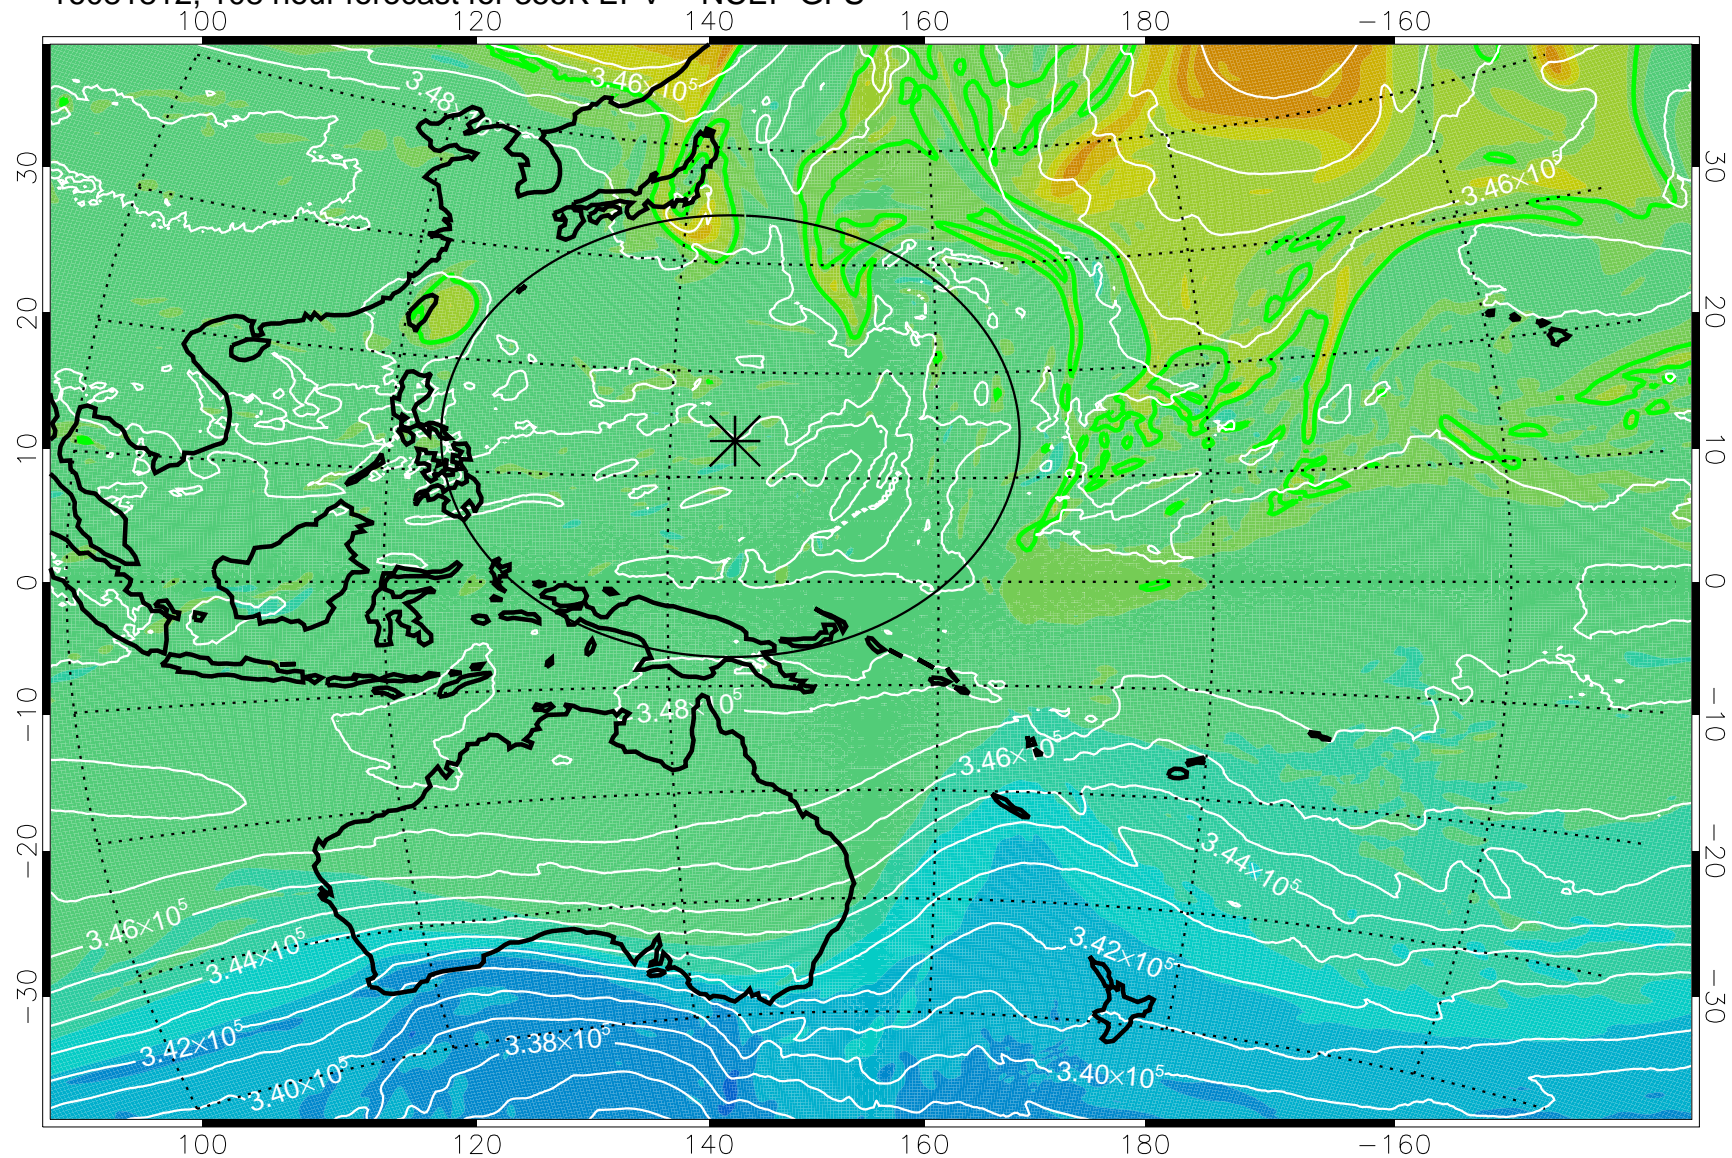

16081706, 78 hour forecast for 355K EPV -- NCEP GFS

355K Montgomery Streamfunction, white
EPV Tropopause (2 PVU) Position
Range ring of 2304 km

16081712, 84 hour forecast for 355K EPV -- NCEP GFS

355K Montgomery Streamfunction, white
EPV Tropopause (2 PVU) Position
Range ring of 2304 km

16081718, 90 hour forecast for 355K EPV -- NCEP GFS

355K Montgomery Streamfunction, white
EPV Tropopause (2 PVU) Position
Range ring of 2304 km

16081800, 96 hour forecast for 355K EPV -- NCEP GFS

355K Montgomery Streamfunction, white
EPV Tropopause (2 PVU) Position
Range ring of 2304 km

16081806, 102 hour forecast for 355K EPV -- NCEP GFS

355K Montgomery Streamfunction, white
EPV Tropopause (2 PVU) Position
Range ring of 2304 km

16081812, 108 hour forecast for 355K EPV -- NCEP GFS

355K Montgomery Streamfunction, white
EPV Tropopause (2 PVU) Position
Range ring of 2304 km

16081818, 114 hour forecast for 355K EPV -- NCEP GFS

355K Montgomery Streamfunction, white
EPV Tropopause (2 PVU) Position
Range ring of 2304 km

16081900, 120 hour forecast for 355K EPV -- NCEP GFS

355K Montgomery Streamfunction, white
EPV Tropopause (2 PVU) Position
Range ring of 2304 km