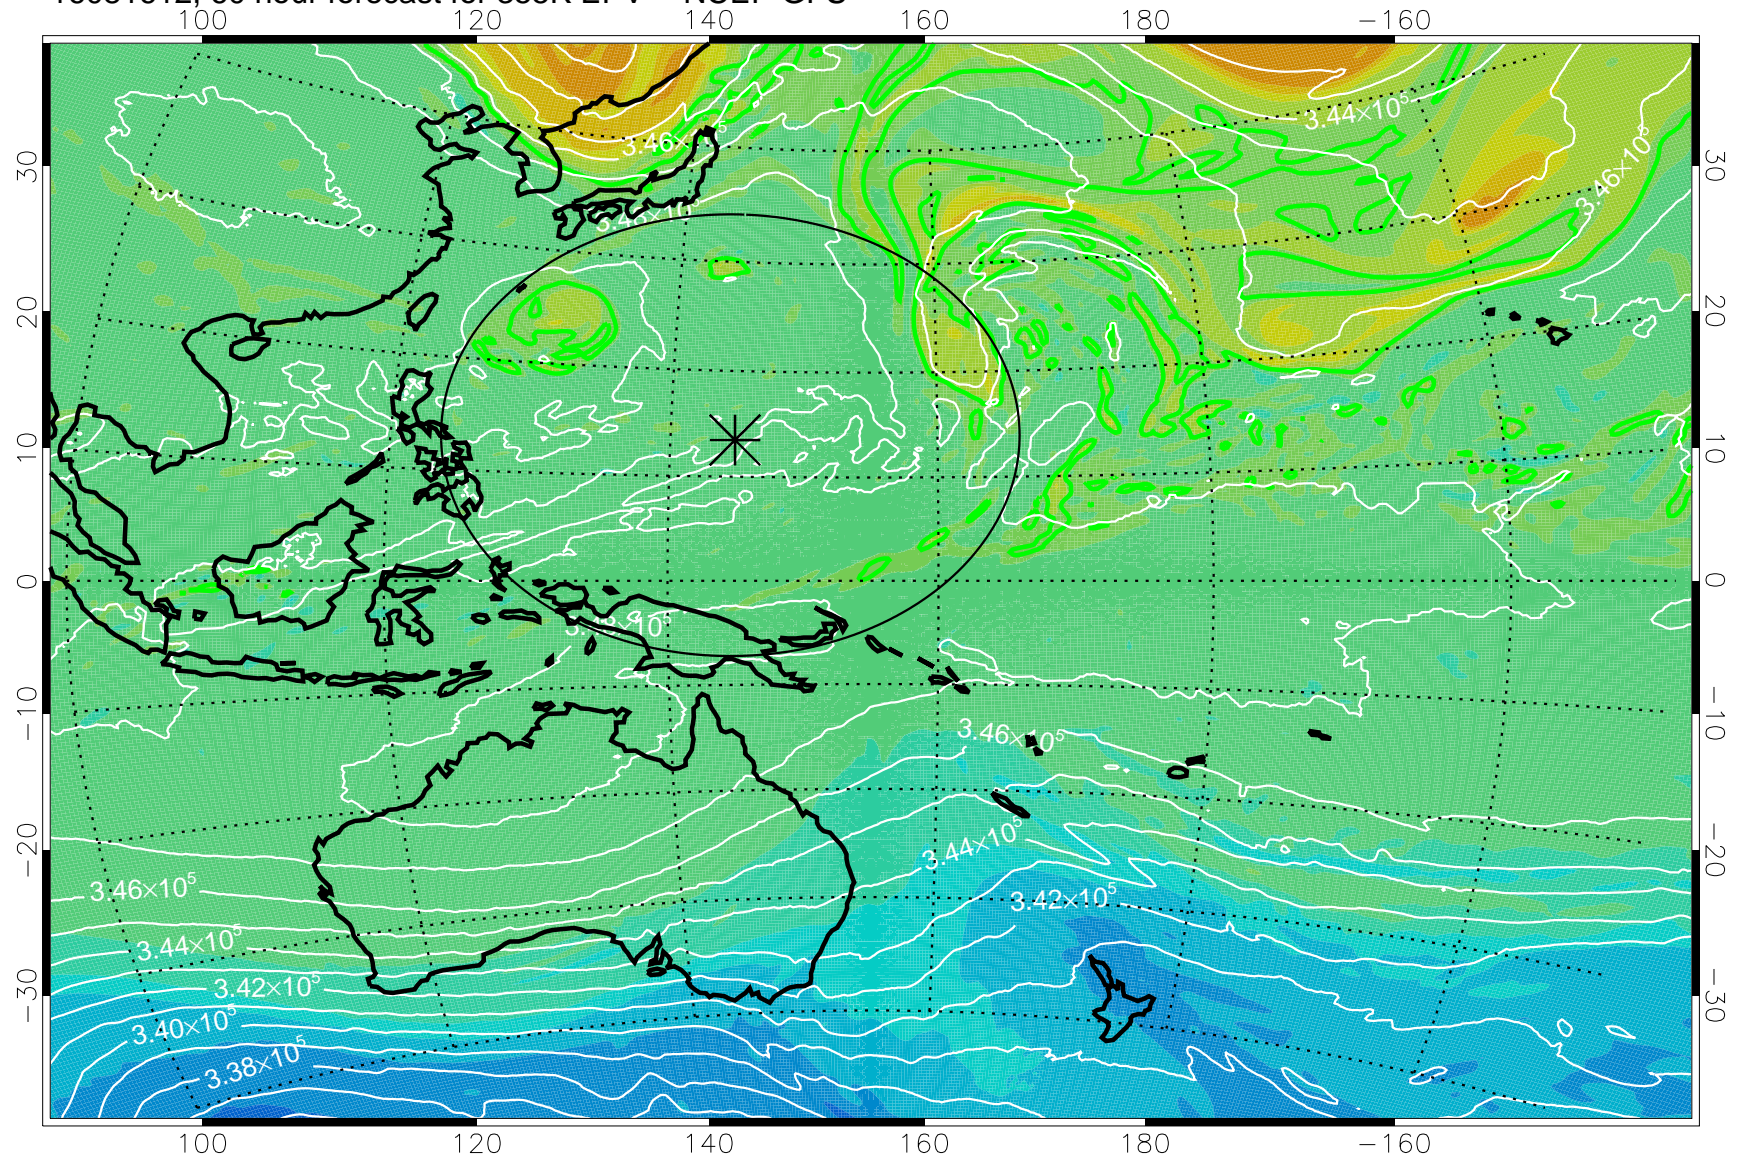

16081506, 30 hour forecast for 355K EPV -- NCEP GFS

355K Montgomery Streamfunction, white
EPV Tropopause (2 PVU) Position
Range ring of 2304 km

16081512, 36 hour forecast for 355K EPV -- NCEP GFS

355K Montgomery Streamfunction, white
EPV Tropopause (2 PVU) Position
Range ring of 2304 km

16081518, 42 hour forecast for 355K EPV -- NCEP GFS

355K Montgomery Streamfunction, white
EPV Tropopause (2 PVU) Position
Range ring of 2304 km

16081600, 48 hour forecast for 355K EPV -- NCEP GFS

355K Montgomery Streamfunction, white
EPV Tropopause (2 PVU) Position
Range ring of 2304 km

16081606, 54 hour forecast for 355K EPV -- NCEP GFS

355K Montgomery Streamfunction, white
EPV Tropopause (2 PVU) Position
Range ring of 2304 km

16081612, 60 hour forecast for 355K EPV -- NCEP GFS

355K Montgomery Streamfunction, white
EPV Tropopause (2 PVU) Position
Range ring of 2304 km

16081618, 66 hour forecast for 355K EPV -- NCEP GFS

355K Montgomery Streamfunction, white
EPV Tropopause (2 PVU) Position
Range ring of 2304 km

16081700, 72 hour forecast for 355K EPV -- NCEP GFS

355K Montgomery Streamfunction, white
EPV Tropopause (2 PVU) Position
Range ring of 2304 km