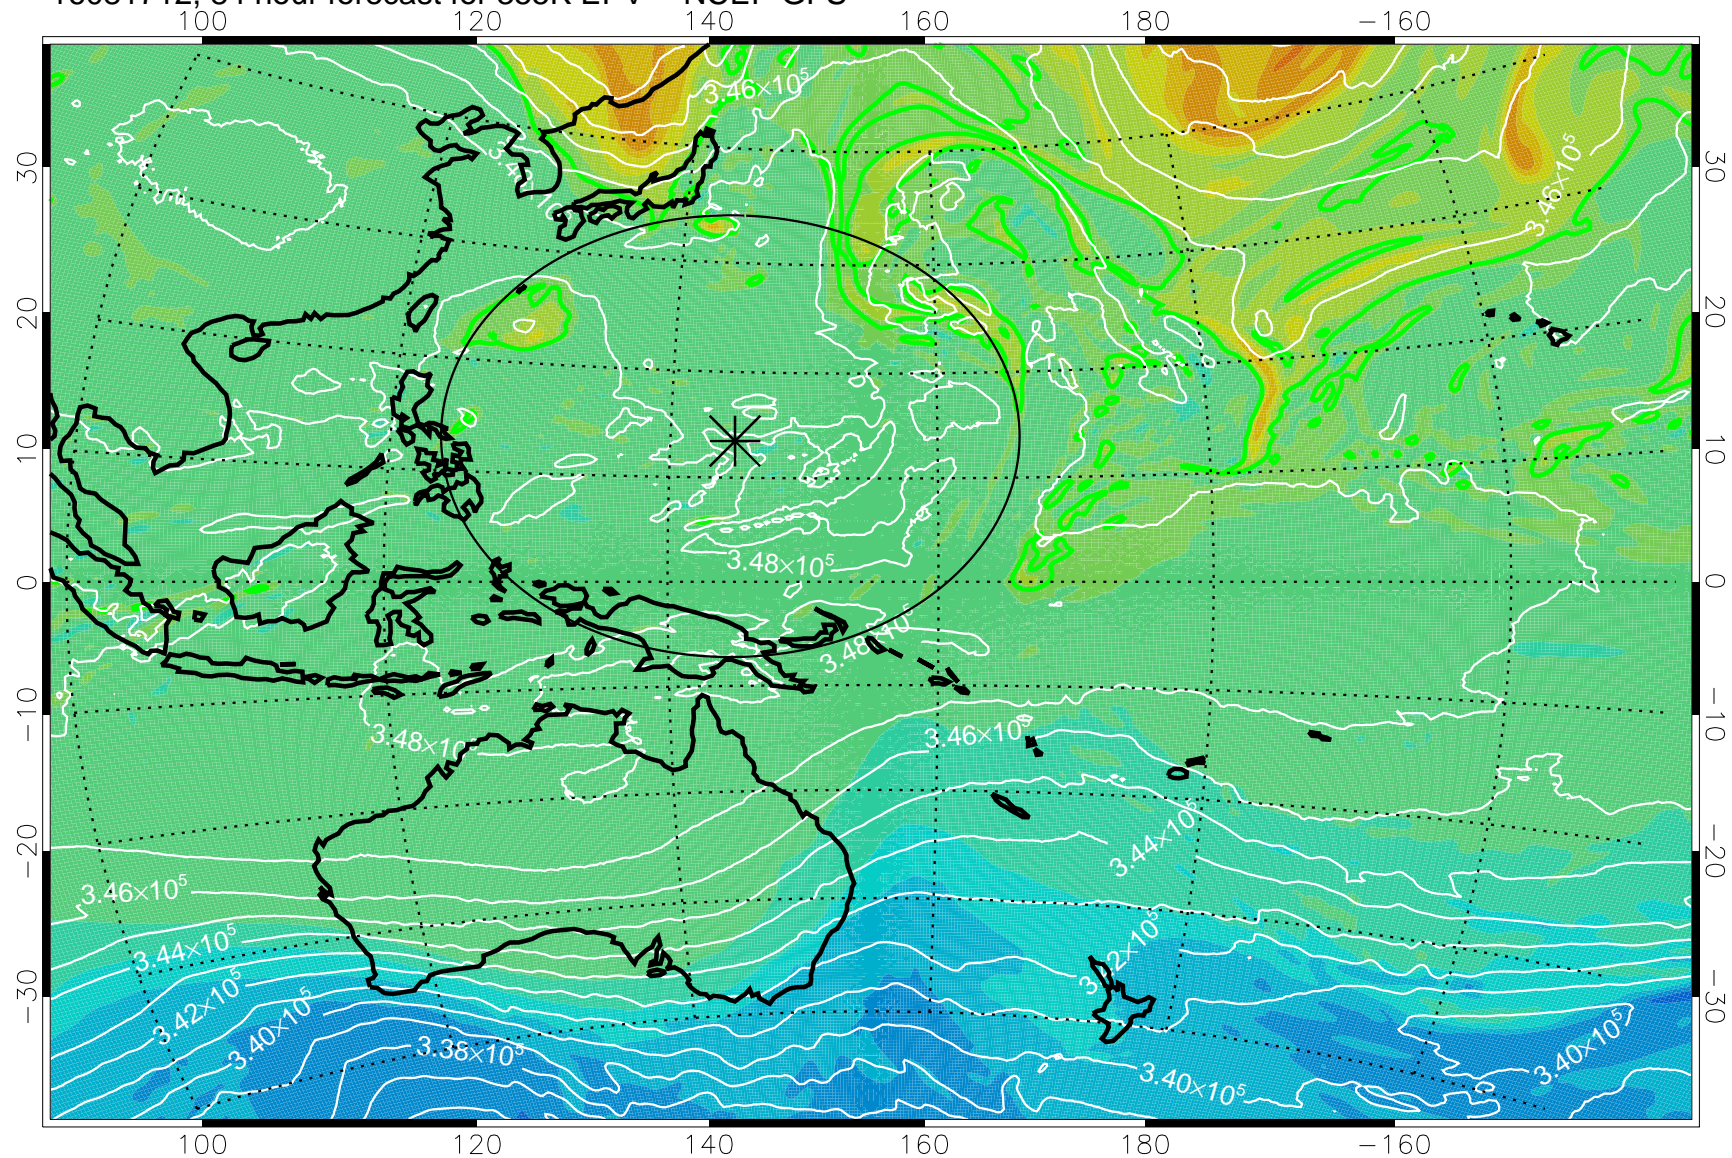

16081606, 54 hour forecast for 355K EPV -- NCEP GFS

355K Montgomery Streamfunction, white
EPV Tropopause (2 PVU) Position
Range ring of 2304 km

16081612, 60 hour forecast for 355K EPV -- NCEP GFS

355K Montgomery Streamfunction, white
EPV Tropopause (2 PVU) Position
Range ring of 2304 km

16081618, 66 hour forecast for 355K EPV -- NCEP GFS

355K Montgomery Streamfunction, white
EPV Tropopause (2 PVU) Position
Range ring of 2304 km

16081700, 72 hour forecast for 355K EPV -- NCEP GFS

355K Montgomery Streamfunction, white
EPV Tropopause (2 PVU) Position
Range ring of 2304 km

16081706, 78 hour forecast for 355K EPV -- NCEP GFS

355K Montgomery Streamfunction, white
EPV Tropopause (2 PVU) Position
Range ring of 2304 km

16081712, 84 hour forecast for 355K EPV -- NCEP GFS

355K Montgomery Streamfunction, white
EPV Tropopause (2 PVU) Position
Range ring of 2304 km

16081718, 90 hour forecast for 355K EPV -- NCEP GFS

355K Montgomery Streamfunction, white
EPV Tropopause (2 PVU) Position
Range ring of 2304 km

16081800, 96 hour forecast for 355K EPV -- NCEP GFS

355K Montgomery Streamfunction, white
EPV Tropopause (2 PVU) Position
Range ring of 2304 km