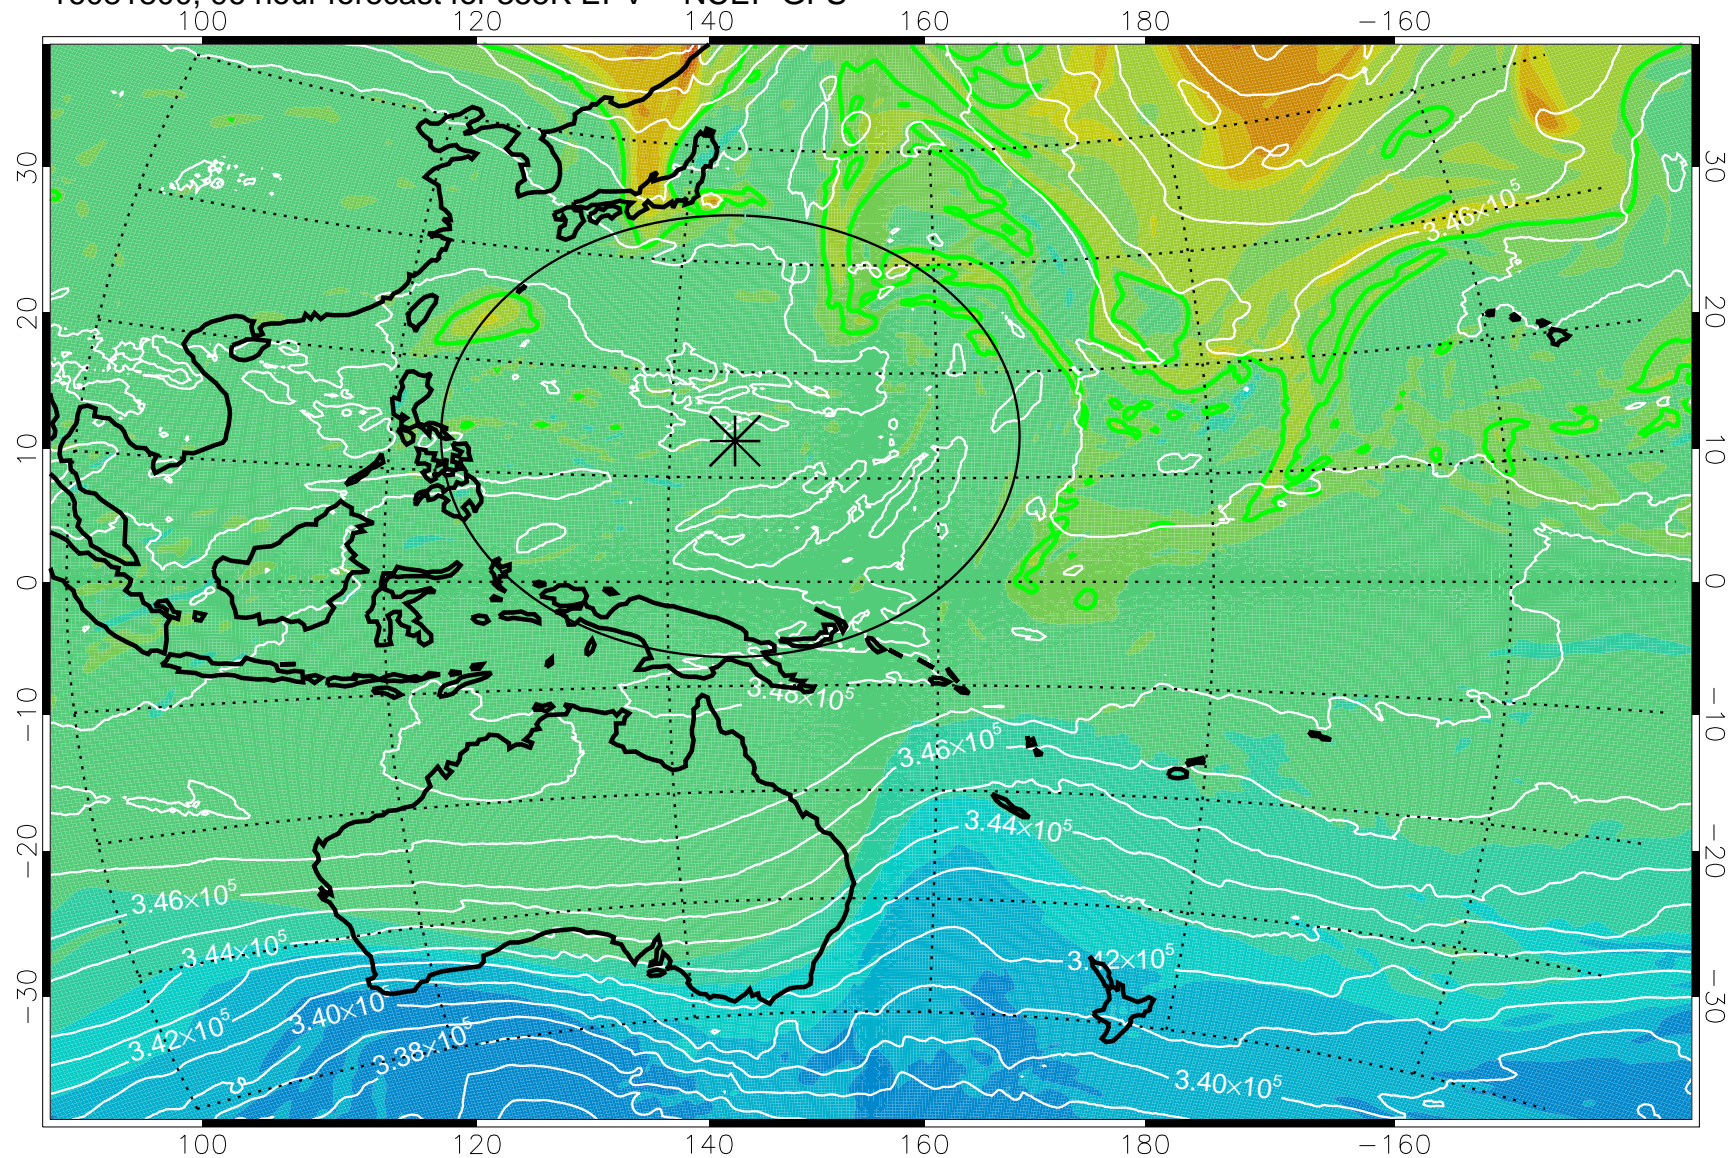

16081618, 66 hour forecast for 355K EPV -- NCEP GFS

355K Montgomery Streamfunction, white
EPV Tropopause (2 PVU) Position
Range ring of 2304 km

16081700, 72 hour forecast for 355K EPV -- NCEP GFS

355K Montgomery Streamfunction, white
EPV Tropopause (2 PVU) Position
Range ring of 2304 km

16081706, 78 hour forecast for 355K EPV -- NCEP GFS

355K Montgomery Streamfunction, white
EPV Tropopause (2 PVU) Position
Range ring of 2304 km

16081712, 84 hour forecast for 355K EPV -- NCEP GFS

355K Montgomery Streamfunction, white
EPV Tropopause (2 PVU) Position
Range ring of 2304 km

16081718, 90 hour forecast for 355K EPV -- NCEP GFS

355K Montgomery Streamfunction, white
EPV Tropopause (2 PVU) Position
Range ring of 2304 km

16081800, 96 hour forecast for 355K EPV -- NCEP GFS

355K Montgomery Streamfunction, white
EPV Tropopause (2 PVU) Position
Range ring of 2304 km

16081806, 102 hour forecast for 355K EPV -- NCEP GFS

355K Montgomery Streamfunction, white
EPV Tropopause (2 PVU) Position
Range ring of 2304 km

16081812, 108 hour forecast for 355K EPV -- NCEP GFS

355K Montgomery Streamfunction, white
EPV Tropopause (2 PVU) Position
Range ring of 2304 km