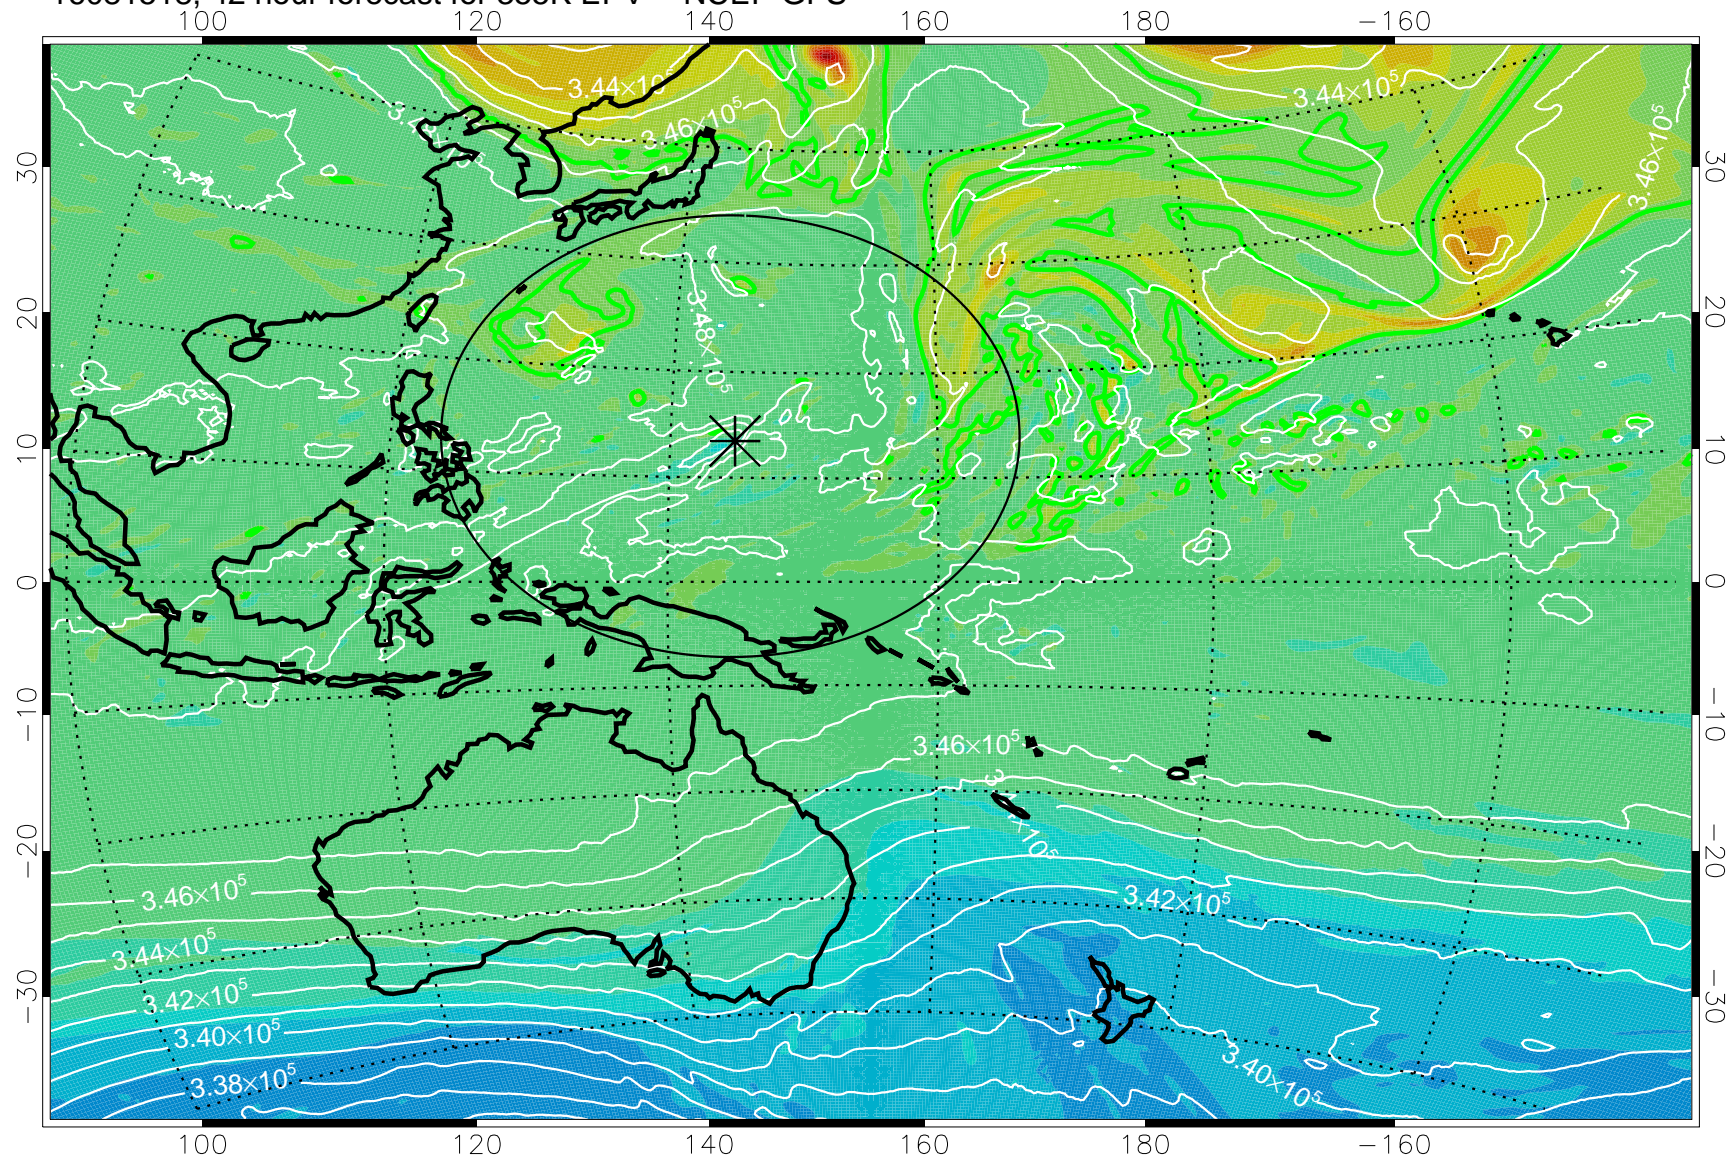

16081506, 30 hour forecast for 355K EPV -- NCEP GFS

355K Montgomery Streamfunction, white
EPV Tropopause (2 PVU) Position
Range ring of 2304 km

16081512, 36 hour forecast for 355K EPV -- NCEP GFS

355K Montgomery Streamfunction, white
EPV Tropopause (2 PVU) Position
Range ring of 2304 km

16081518, 42 hour forecast for 355K EPV -- NCEP GFS

355K Montgomery Streamfunction, white
EPV Tropopause (2 PVU) Position
Range ring of 2304 km

16081600, 48 hour forecast for 355K EPV -- NCEP GFS

355K Montgomery Streamfunction, white
EPV Tropopause (2 PVU) Position
Range ring of 2304 km

16081606, 54 hour forecast for 355K EPV -- NCEP GFS

355K Montgomery Streamfunction, white
EPV Tropopause (2 PVU) Position
Range ring of 2304 km

16081612, 60 hour forecast for 355K EPV -- NCEP GFS

355K Montgomery Streamfunction, white
EPV Tropopause (2 PVU) Position
Range ring of 2304 km

16081618, 66 hour forecast for 355K EPV -- NCEP GFS

355K Montgomery Streamfunction, white
EPV Tropopause (2 PVU) Position
Range ring of 2304 km

16081700, 72 hour forecast for 355K EPV -- NCEP GFS

355K Montgomery Streamfunction, white
EPV Tropopause (2 PVU) Position
Range ring of 2304 km