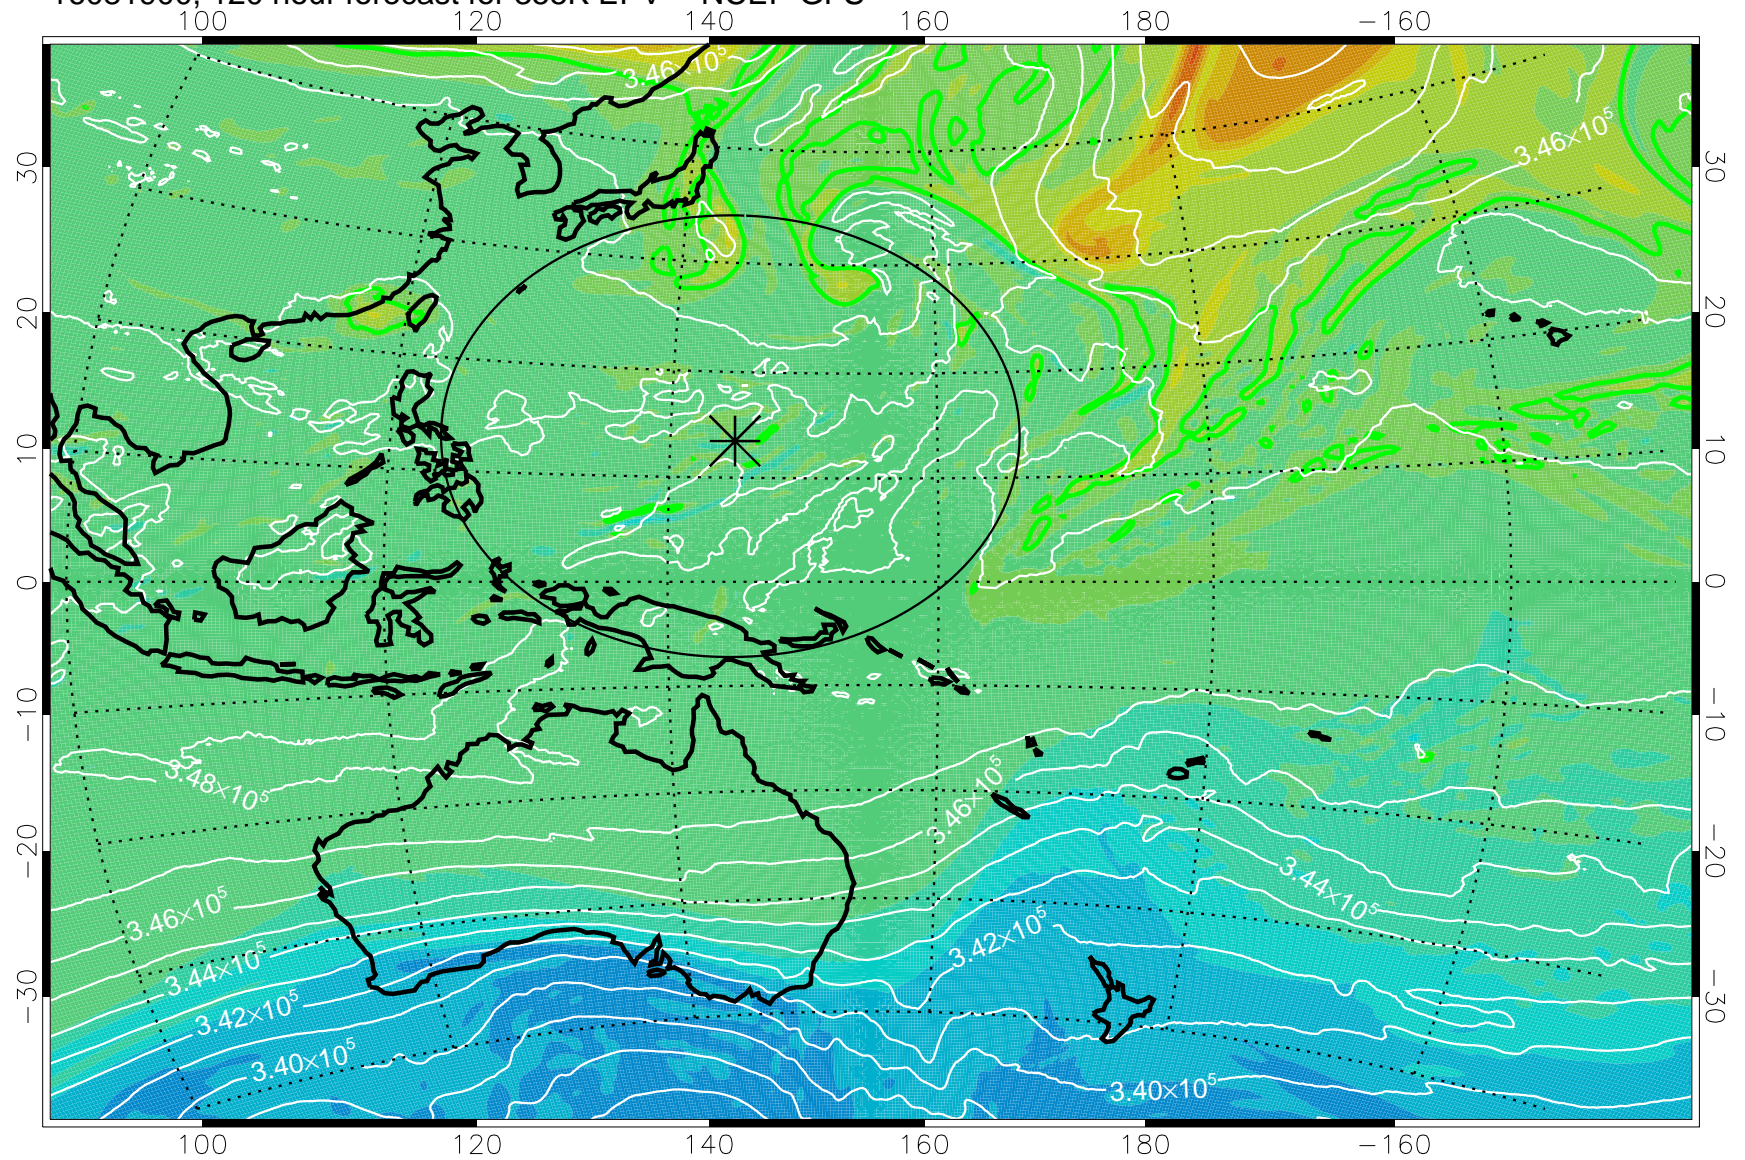

16081706, 78 hour forecast for 355K EPV -- NCEP GFS

355K Montgomery Streamfunction, white
EPV Tropopause (2 PVU) Position
Range ring of 2304 km

16081712, 84 hour forecast for 355K EPV -- NCEP GFS

355K Montgomery Streamfunction, white
EPV Tropopause (2 PVU) Position
Range ring of 2304 km

16081718, 90 hour forecast for 355K EPV -- NCEP GFS

355K Montgomery Streamfunction, white
EPV Tropopause (2 PVU) Position
Range ring of 2304 km

16081800, 96 hour forecast for 355K EPV -- NCEP GFS

355K Montgomery Streamfunction, white
EPV Tropopause (2 PVU) Position
Range ring of 2304 km

16081806, 102 hour forecast for 355K EPV -- NCEP GFS

355K Montgomery Streamfunction, white
EPV Tropopause (2 PVU) Position
Range ring of 2304 km

16081812, 108 hour forecast for 355K EPV -- NCEP GFS

355K Montgomery Streamfunction, white
EPV Tropopause (2 PVU) Position
Range ring of 2304 km

16081818, 114 hour forecast for 355K EPV -- NCEP GFS

355K Montgomery Streamfunction, white
EPV Tropopause (2 PVU) Position
Range ring of 2304 km

16081900, 120 hour forecast for 355K EPV -- NCEP GFS

355K Montgomery Streamfunction, white
EPV Tropopause (2 PVU) Position
Range ring of 2304 km