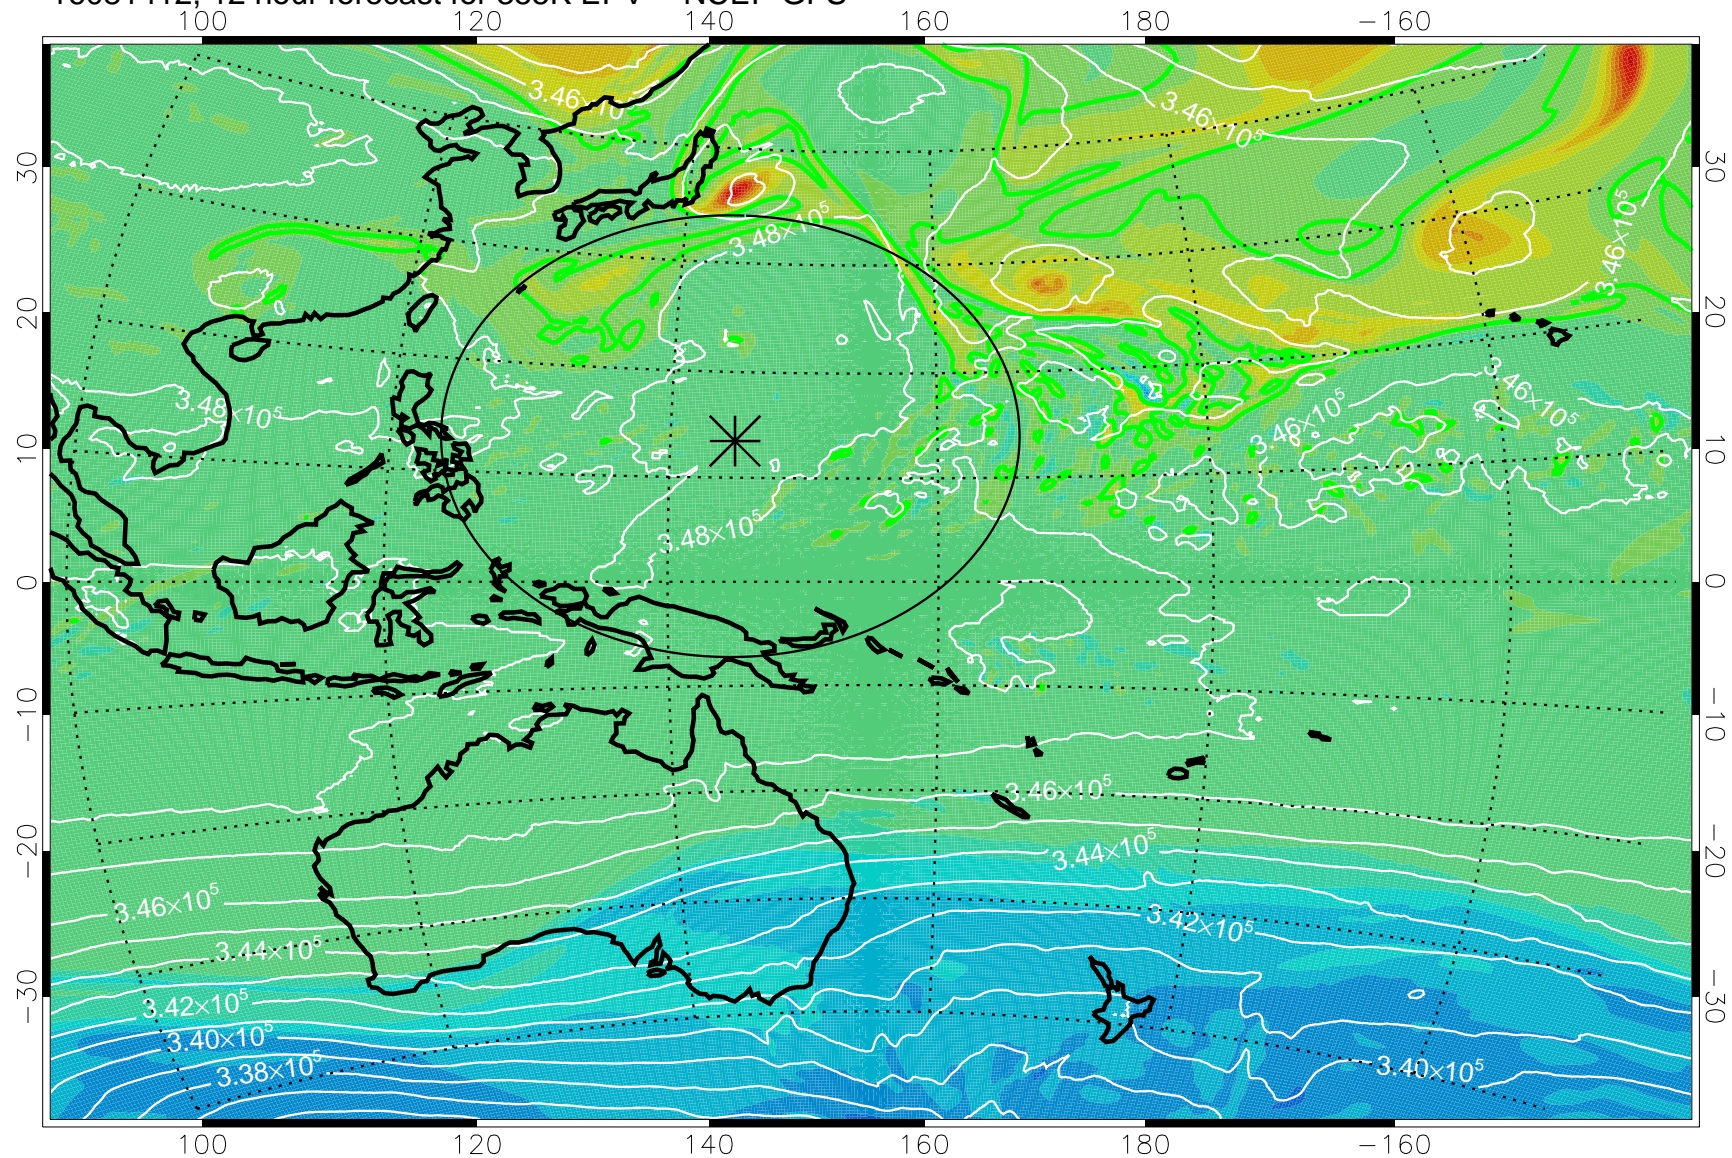

16081406, 6 hour forecast for 355K EPV -- NCEP GFS

355K Montgomery Streamfunction, white
EPV Tropopause (2 PVU) Position
Range ring of 2304 km

16081412, 12 hour forecast for 355K EPV -- NCEP GFS

355K Montgomery Streamfunction, white
EPV Tropopause (2 PVU) Position
Range ring of 2304 km

16081418, 18 hour forecast for 355K EPV -- NCEP GFS

355K Montgomery Streamfunction, white
EPV Tropopause (2 PVU) Position
Range ring of 2304 km

16081500, 24 hour forecast for 355K EPV -- NCEP GFS

355K Montgomery Streamfunction, white
EPV Tropopause (2 PVU) Position
Range ring of 2304 km

16081506, 30 hour forecast for 355K EPV -- NCEP GFS

355K Montgomery Streamfunction, white
EPV Tropopause (2 PVU) Position
Range ring of 2304 km

16081512, 36 hour forecast for 355K EPV -- NCEP GFS

355K Montgomery Streamfunction, white
EPV Tropopause (2 PVU) Position
Range ring of 2304 km

16081518, 42 hour forecast for 355K EPV -- NCEP GFS

355K Montgomery Streamfunction, white
EPV Tropopause (2 PVU) Position
Range ring of 2304 km

16081600, 48 hour forecast for 355K EPV -- NCEP GFS

355K Montgomery Streamfunction, white
EPV Tropopause (2 PVU) Position
Range ring of 2304 km