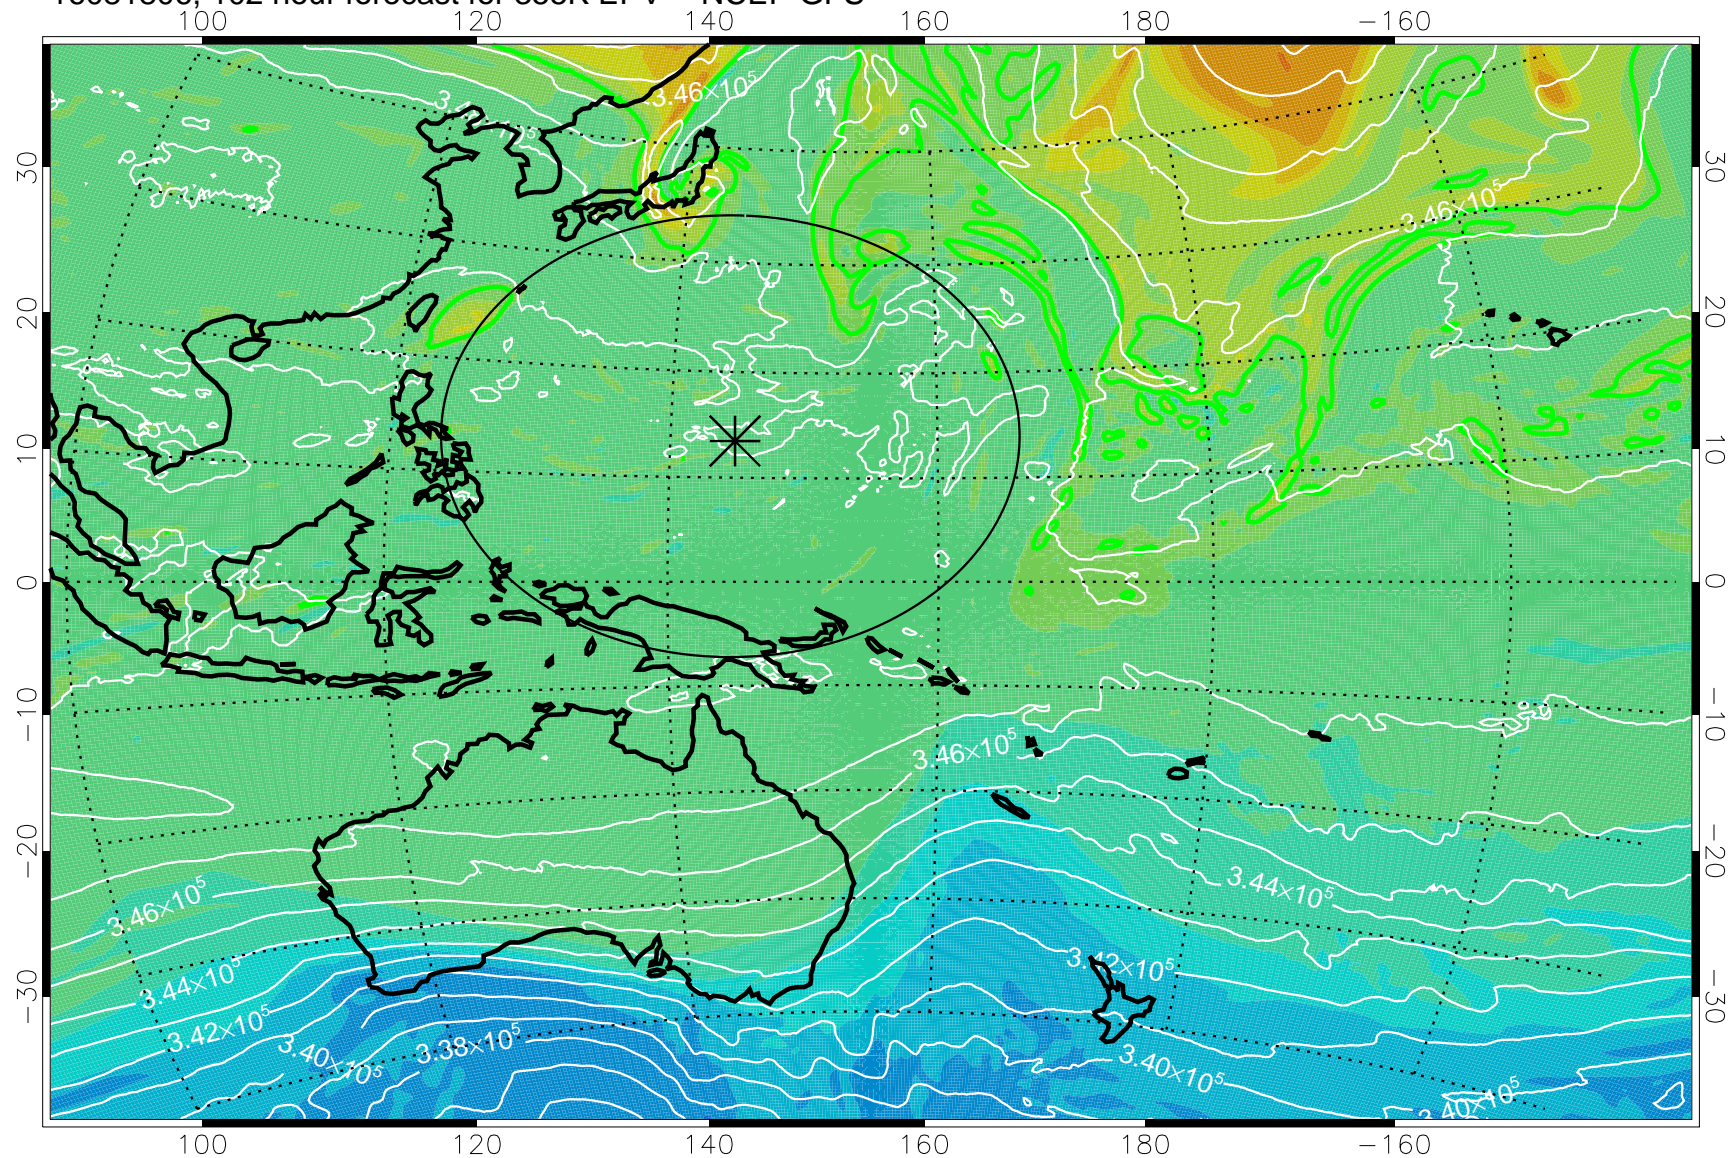

16081706, 78 hour forecast for 355K EPV -- NCEP GFS

355K Montgomery Streamfunction, white
EPV Tropopause (2 PVU) Position
Range ring of 2304 km

16081712, 84 hour forecast for 355K EPV -- NCEP GFS

355K Montgomery Streamfunction, white
EPV Tropopause (2 PVU) Position
Range ring of 2304 km

16081718, 90 hour forecast for 355K EPV -- NCEP GFS

355K Montgomery Streamfunction, white
EPV Tropopause (2 PVU) Position
Range ring of 2304 km

16081800, 96 hour forecast for 355K EPV -- NCEP GFS

355K Montgomery Streamfunction, white
EPV Tropopause (2 PVU) Position
Range ring of 2304 km

16081806, 102 hour forecast for 355K EPV -- NCEP GFS

355K Montgomery Streamfunction, white
EPV Tropopause (2 PVU) Position
Range ring of 2304 km

16081812, 108 hour forecast for 355K EPV -- NCEP GFS

355K Montgomery Streamfunction, white
EPV Tropopause (2 PVU) Position
Range ring of 2304 km

16081818, 114 hour forecast for 355K EPV -- NCEP GFS

355K Montgomery Streamfunction, white
EPV Tropopause (2 PVU) Position
Range ring of 2304 km

16081900, 120 hour forecast for 355K EPV -- NCEP GFS

355K Montgomery Streamfunction, white
EPV Tropopause (2 PVU) Position
Range ring of 2304 km