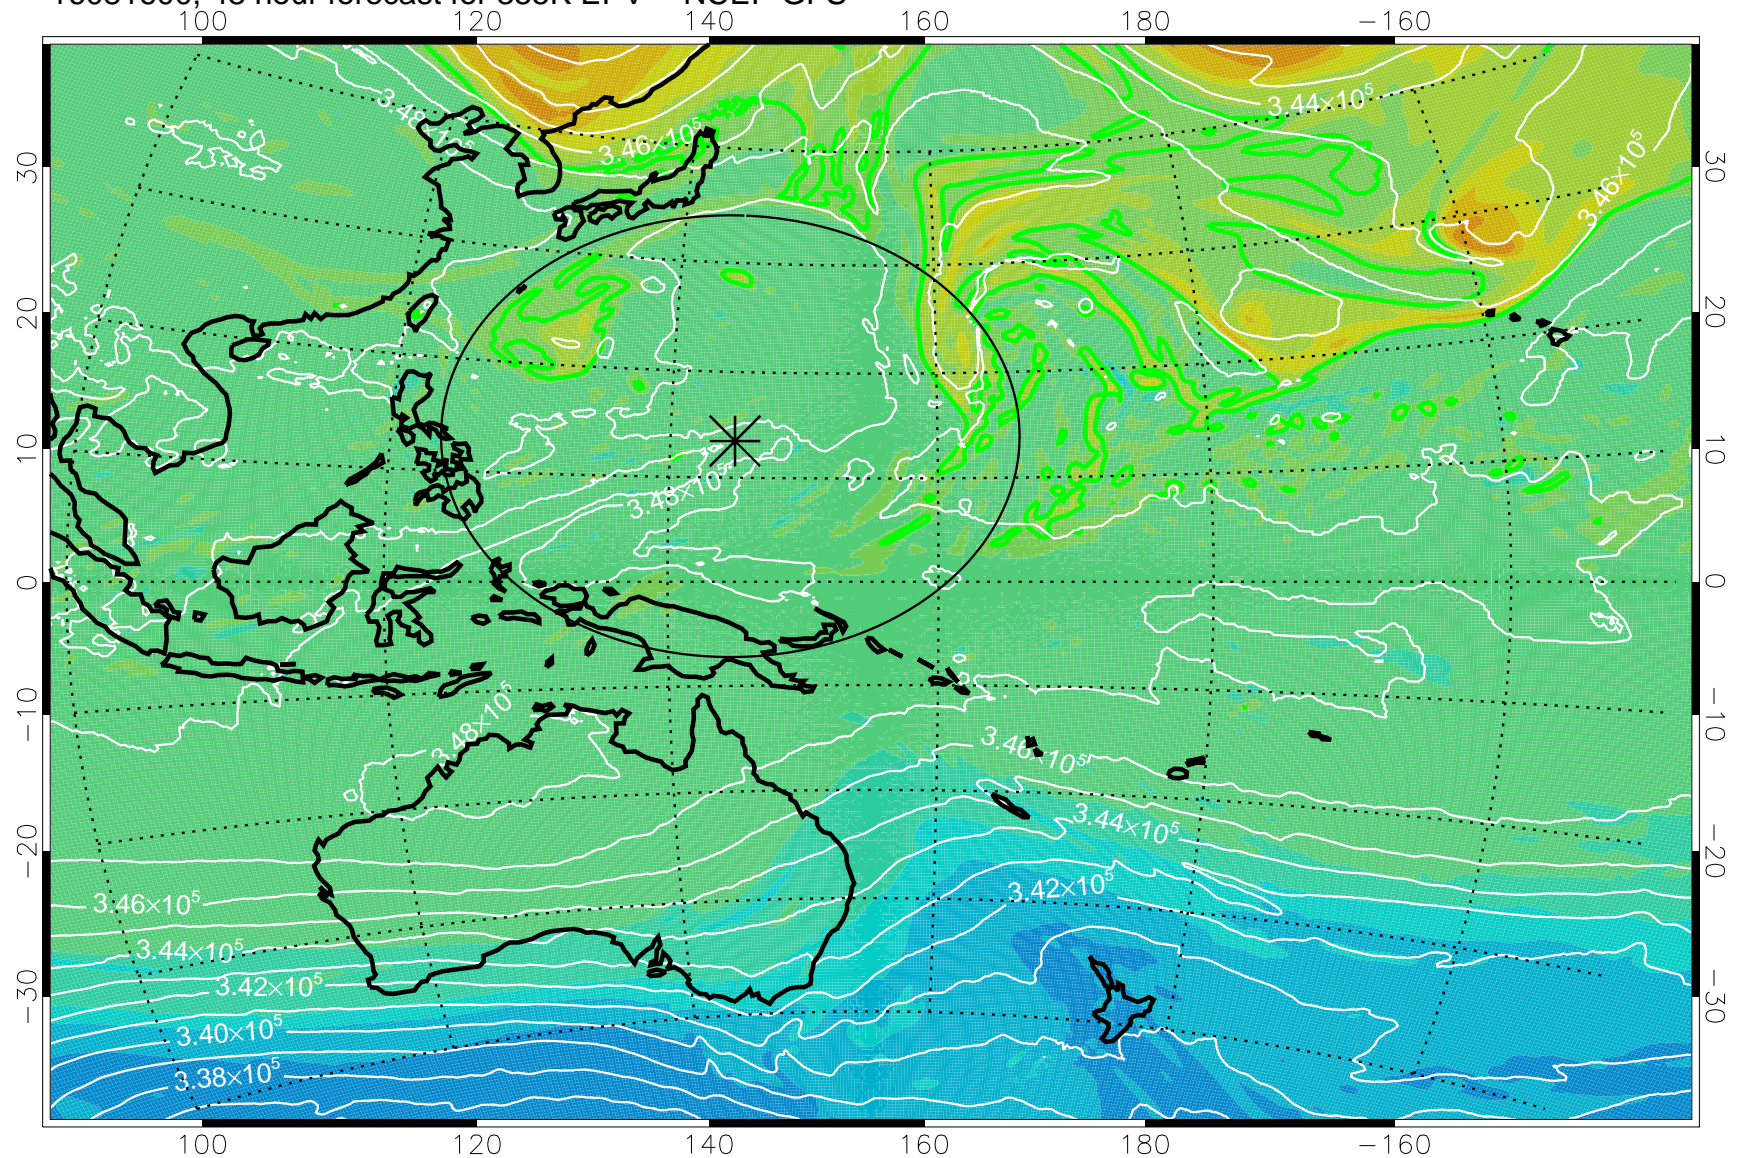

16081506, 30 hour forecast for 355K EPV -- NCEP GFS

355K Montgomery Streamfunction, white
EPV Tropopause (2 PVU) Position
Range ring of 2304 km

16081512, 36 hour forecast for 355K EPV -- NCEP GFS

355K Montgomery Streamfunction, white
EPV Tropopause (2 PVU) Position
Range ring of 2304 km

16081518, 42 hour forecast for 355K EPV -- NCEP GFS

355K Montgomery Streamfunction, white
EPV Tropopause (2 PVU) Position
Range ring of 2304 km

16081600, 48 hour forecast for 355K EPV -- NCEP GFS

355K Montgomery Streamfunction, white
EPV Tropopause (2 PVU) Position
Range ring of 2304 km

16081606, 54 hour forecast for 355K EPV -- NCEP GFS

355K Montgomery Streamfunction, white
EPV Tropopause (2 PVU) Position
Range ring of 2304 km

16081612, 60 hour forecast for 355K EPV -- NCEP GFS

355K Montgomery Streamfunction, white
EPV Tropopause (2 PVU) Position
Range ring of 2304 km

16081618, 66 hour forecast for 355K EPV -- NCEP GFS

355K Montgomery Streamfunction, white
EPV Tropopause (2 PVU) Position
Range ring of 2304 km

16081700, 72 hour forecast for 355K EPV -- NCEP GFS

355K Montgomery Streamfunction, white
EPV Tropopause (2 PVU) Position
Range ring of 2304 km