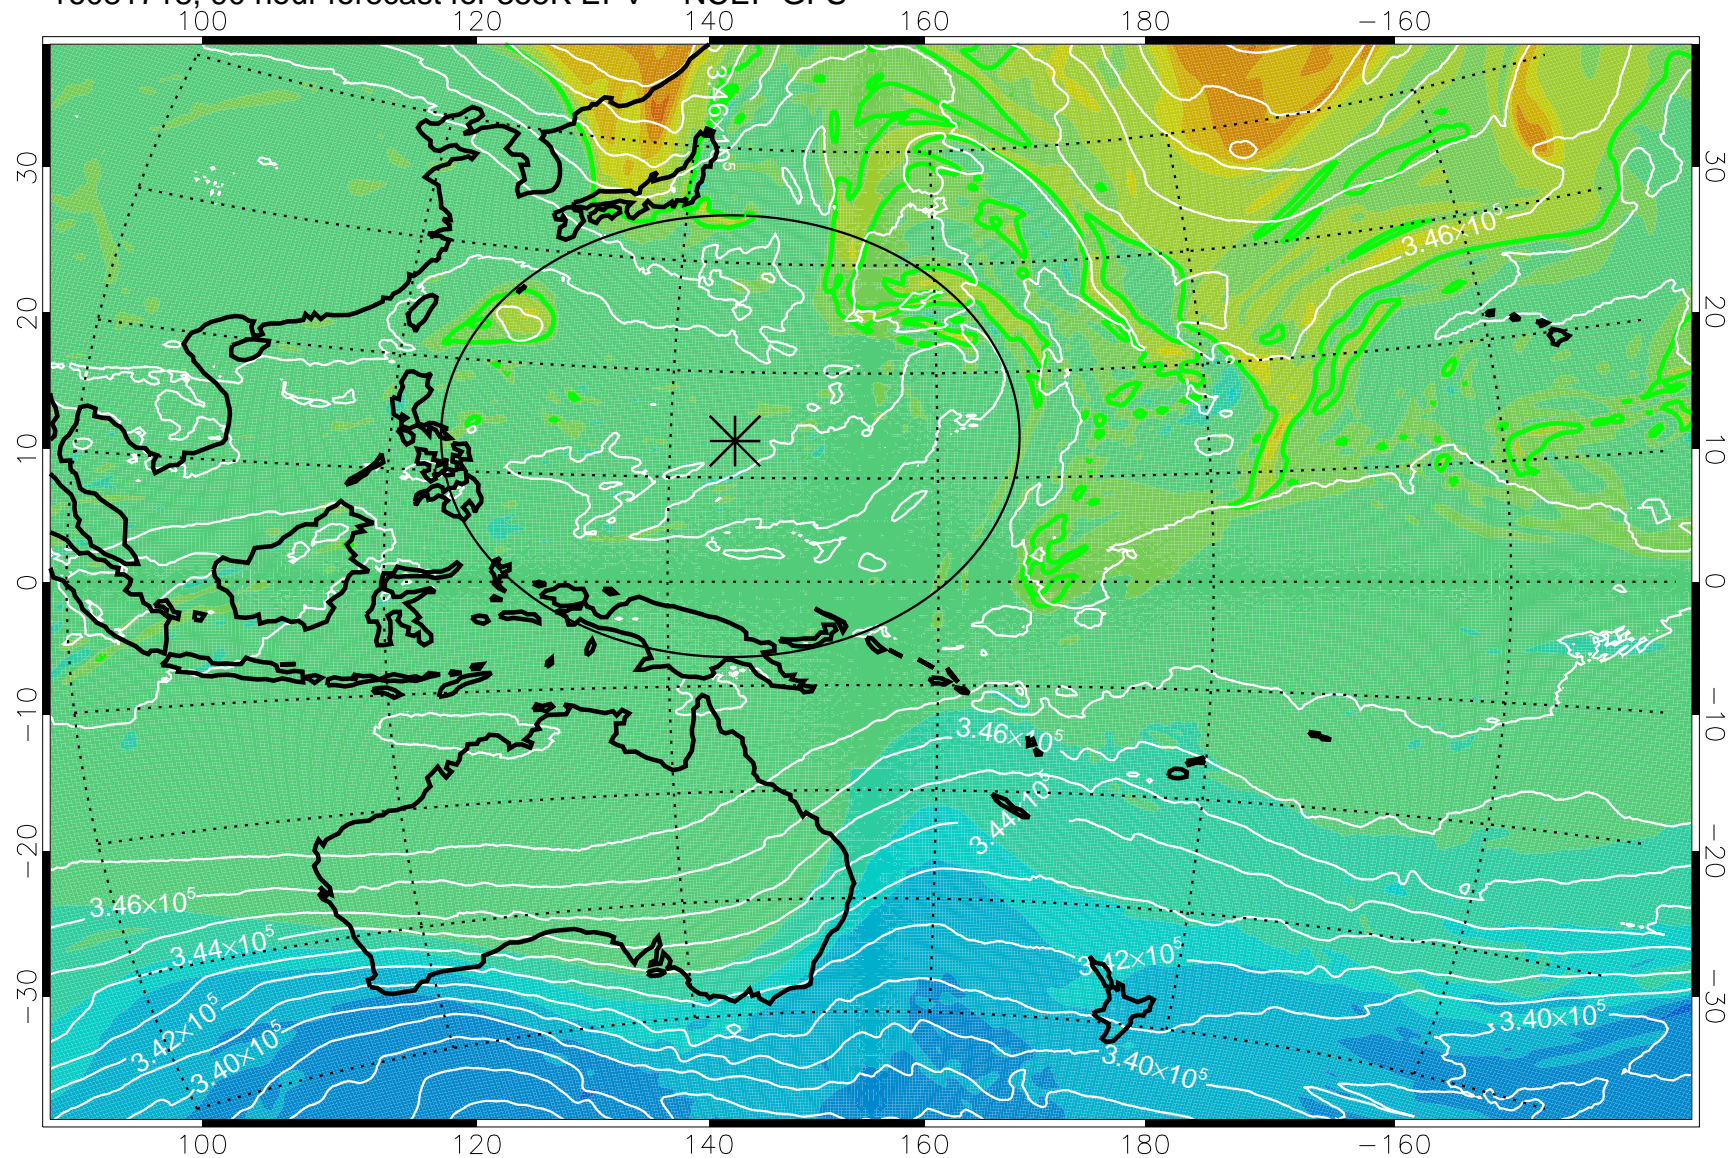

16081618, 66 hour forecast for 355K EPV -- NCEP GFS

355K Montgomery Streamfunction, white
EPV Tropopause (2 PVU) Position
Range ring of 2304 km

16081700, 72 hour forecast for 355K EPV -- NCEP GFS

355K Montgomery Streamfunction, white
EPV Tropopause (2 PVU) Position
Range ring of 2304 km

16081706, 78 hour forecast for 355K EPV -- NCEP GFS

355K Montgomery Streamfunction, white
EPV Tropopause (2 PVU) Position
Range ring of 2304 km

16081712, 84 hour forecast for 355K EPV -- NCEP GFS

355K Montgomery Streamfunction, white
EPV Tropopause (2 PVU) Position
Range ring of 2304 km

16081718, 90 hour forecast for 355K EPV -- NCEP GFS

355K Montgomery Streamfunction, white
EPV Tropopause (2 PVU) Position
Range ring of 2304 km

16081800, 96 hour forecast for 355K EPV -- NCEP GFS

355K Montgomery Streamfunction, white
EPV Tropopause (2 PVU) Position
Range ring of 2304 km

16081806, 102 hour forecast for 355K EPV -- NCEP GFS

355K Montgomery Streamfunction, white
EPV Tropopause (2 PVU) Position
Range ring of 2304 km

16081812, 108 hour forecast for 355K EPV -- NCEP GFS

355K Montgomery Streamfunction, white
EPV Tropopause (2 PVU) Position
Range ring of 2304 km