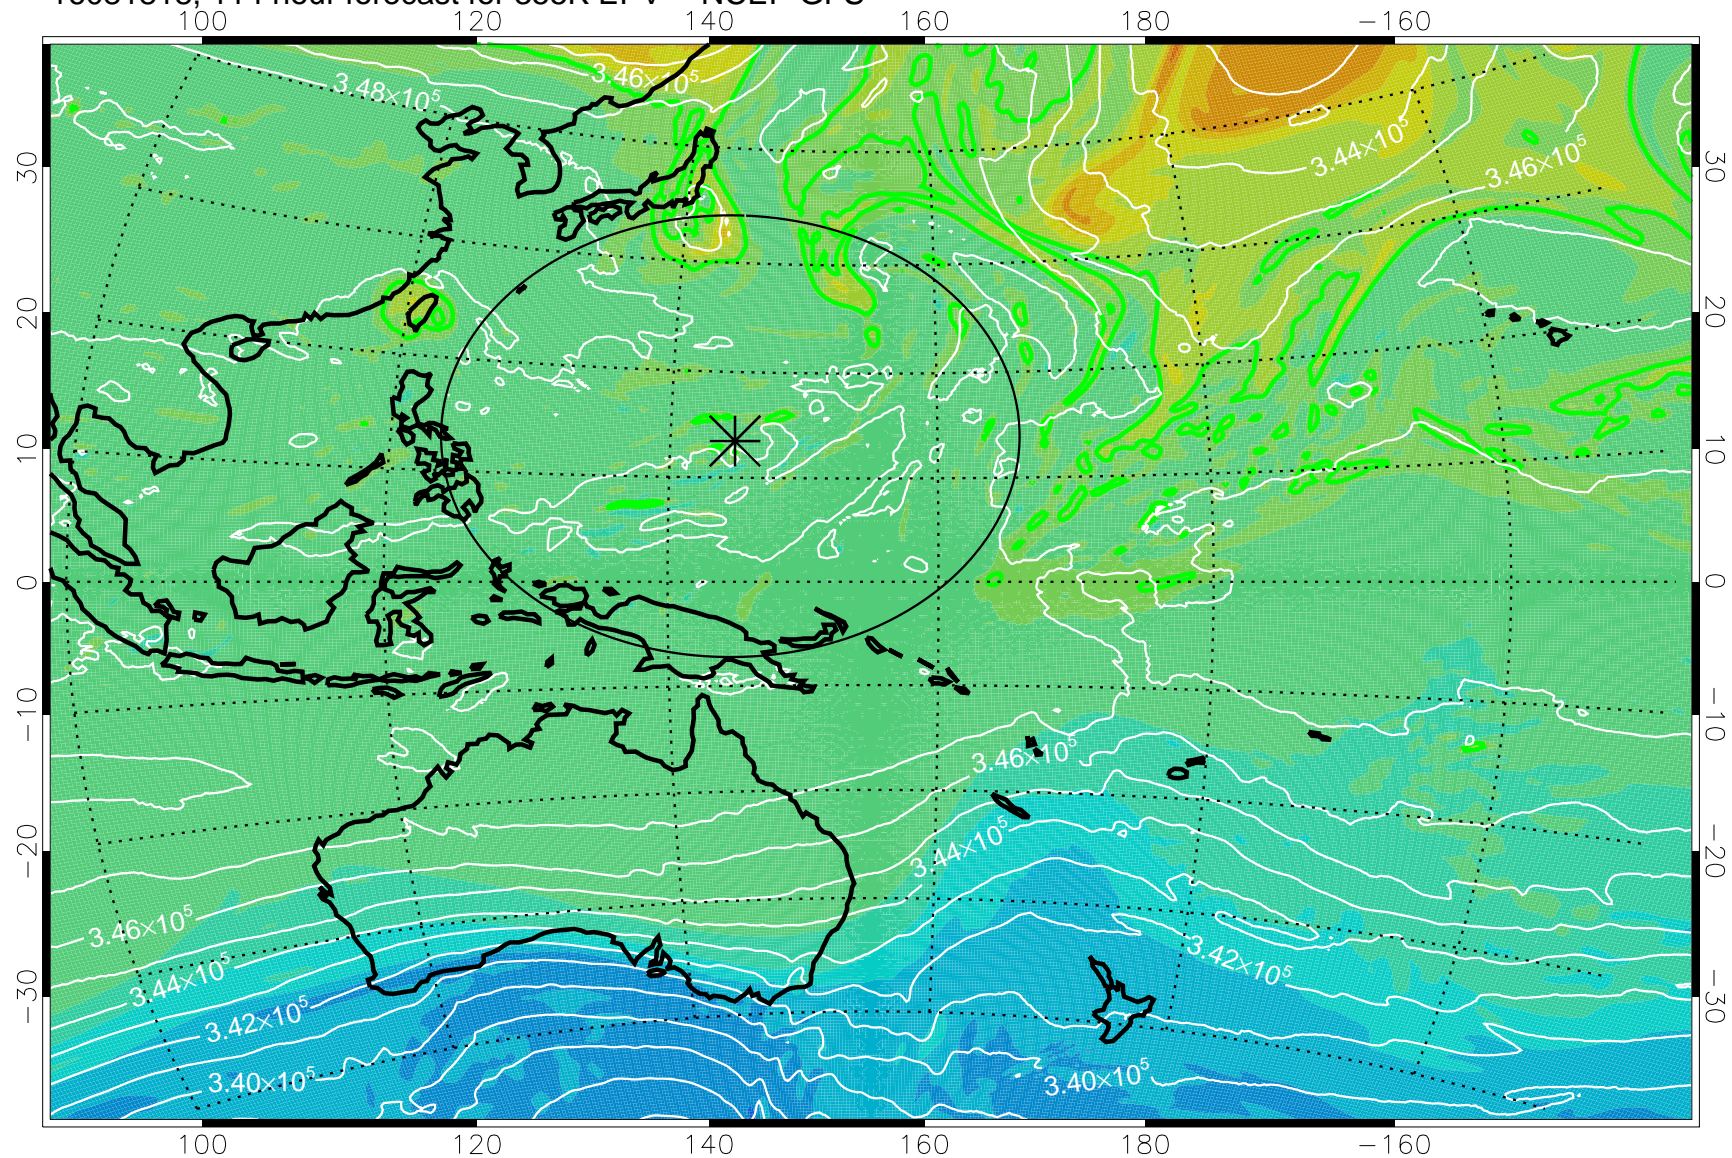

16081706, 78 hour forecast for 355K EPV -- NCEP GFS

355K Montgomery Streamfunction, white
EPV Tropopause (2 PVU) Position
Range ring of 2304 km

16081712, 84 hour forecast for 355K EPV -- NCEP GFS

355K Montgomery Streamfunction, white
EPV Tropopause (2 PVU) Position
Range ring of 2304 km

16081718, 90 hour forecast for 355K EPV -- NCEP GFS

355K Montgomery Streamfunction, white
EPV Tropopause (2 PVU) Position
Range ring of 2304 km

16081800, 96 hour forecast for 355K EPV -- NCEP GFS

355K Montgomery Streamfunction, white
EPV Tropopause (2 PVU) Position
Range ring of 2304 km

16081806, 102 hour forecast for 355K EPV -- NCEP GFS

355K Montgomery Streamfunction, white
EPV Tropopause (2 PVU) Position
Range ring of 2304 km

16081812, 108 hour forecast for 355K EPV -- NCEP GFS

355K Montgomery Streamfunction, white
EPV Tropopause (2 PVU) Position
Range ring of 2304 km

16081818, 114 hour forecast for 355K EPV -- NCEP GFS

355K Montgomery Streamfunction, white
EPV Tropopause (2 PVU) Position
Range ring of 2304 km

16081900, 120 hour forecast for 355K EPV -- NCEP GFS

355K Montgomery Streamfunction, white
EPV Tropopause (2 PVU) Position
Range ring of 2304 km