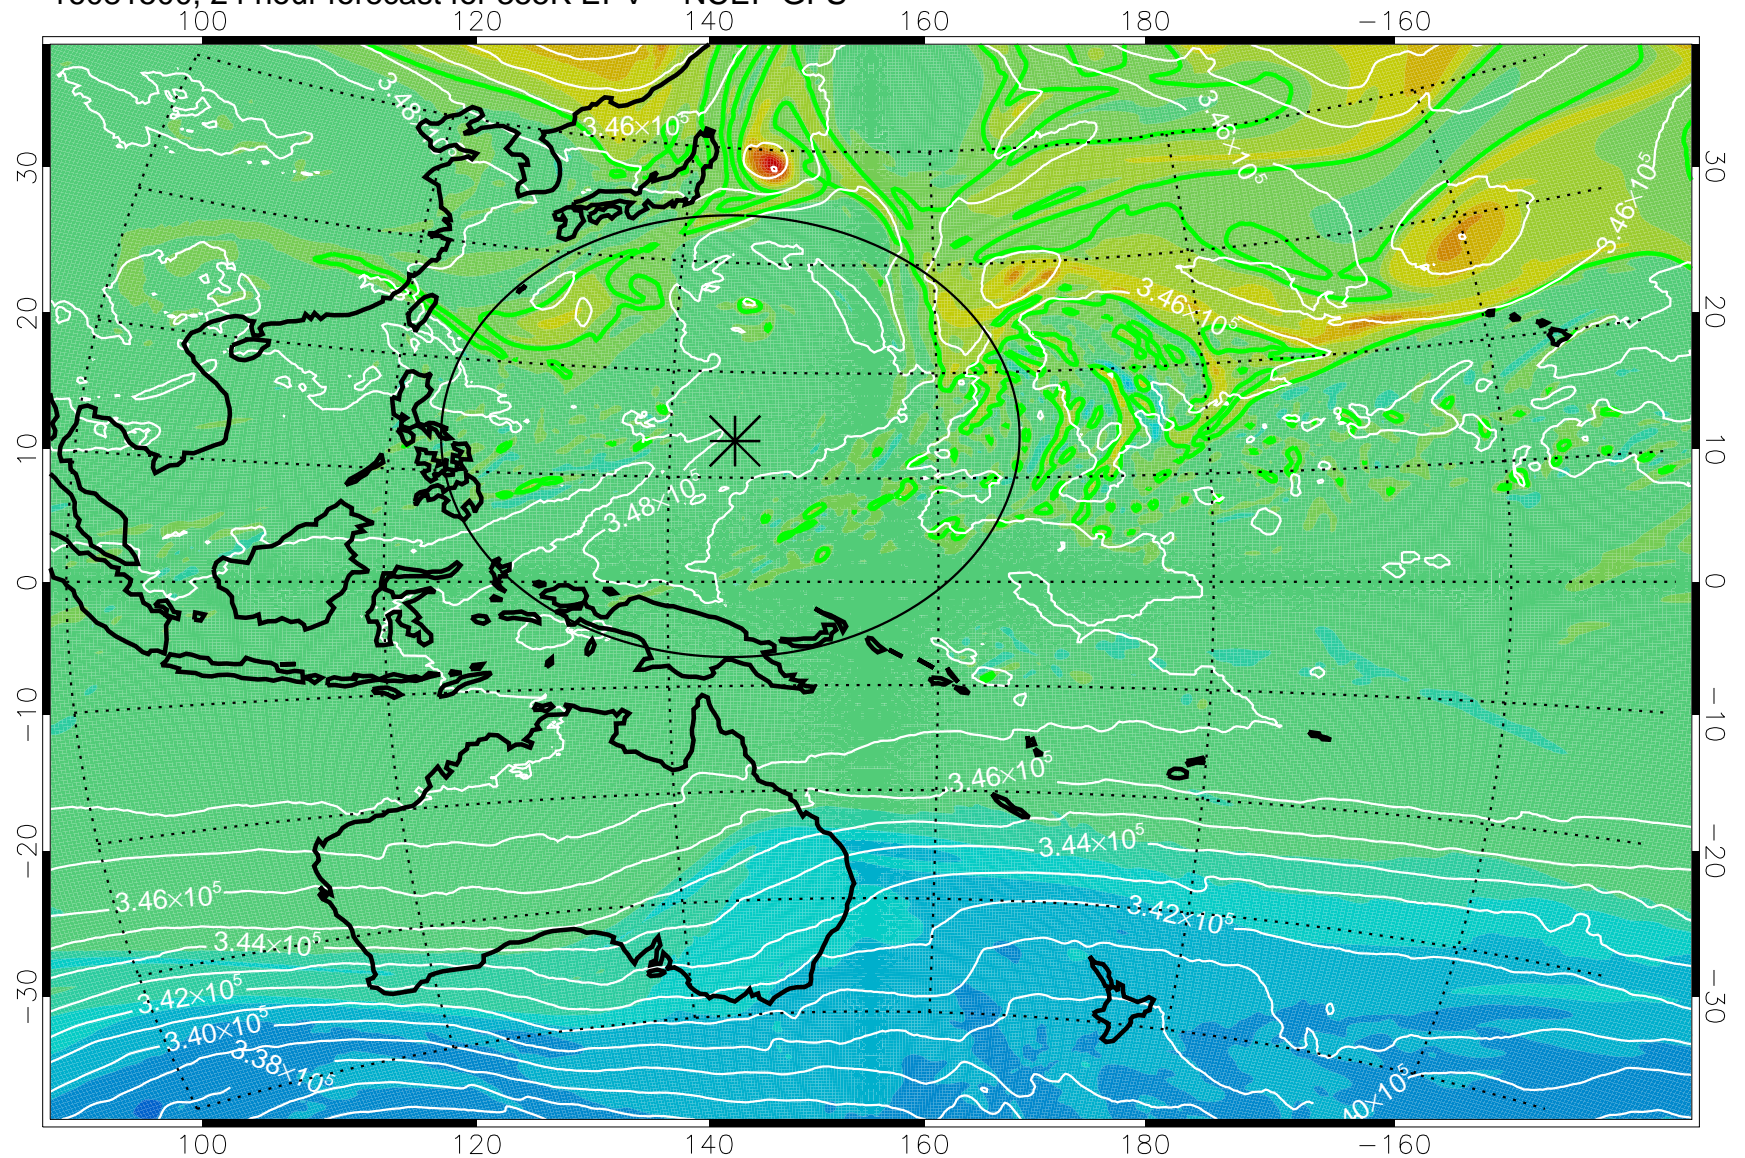

16081406, 6 hour forecast for 355K EPV -- NCEP GFS

355K Montgomery Streamfunction, white
EPV Tropopause (2 PVU) Position
Range ring of 2304 km

16081412, 12 hour forecast for 355K EPV -- NCEP GFS

355K Montgomery Streamfunction, white
EPV Tropopause (2 PVU) Position
Range ring of 2304 km

16081418, 18 hour forecast for 355K EPV -- NCEP GFS

355K Montgomery Streamfunction, white
EPV Tropopause (2 PVU) Position
Range ring of 2304 km

16081500, 24 hour forecast for 355K EPV -- NCEP GFS

355K Montgomery Streamfunction, white
EPV Tropopause (2 PVU) Position
Range ring of 2304 km

16081506, 30 hour forecast for 355K EPV -- NCEP GFS

355K Montgomery Streamfunction, white
EPV Tropopause (2 PVU) Position
Range ring of 2304 km

16081512, 36 hour forecast for 355K EPV -- NCEP GFS

355K Montgomery Streamfunction, white
EPV Tropopause (2 PVU) Position
Range ring of 2304 km

16081518, 42 hour forecast for 355K EPV -- NCEP GFS

355K Montgomery Streamfunction, white
EPV Tropopause (2 PVU) Position
Range ring of 2304 km

16081600, 48 hour forecast for 355K EPV -- NCEP GFS

355K Montgomery Streamfunction, white
EPV Tropopause (2 PVU) Position
Range ring of 2304 km