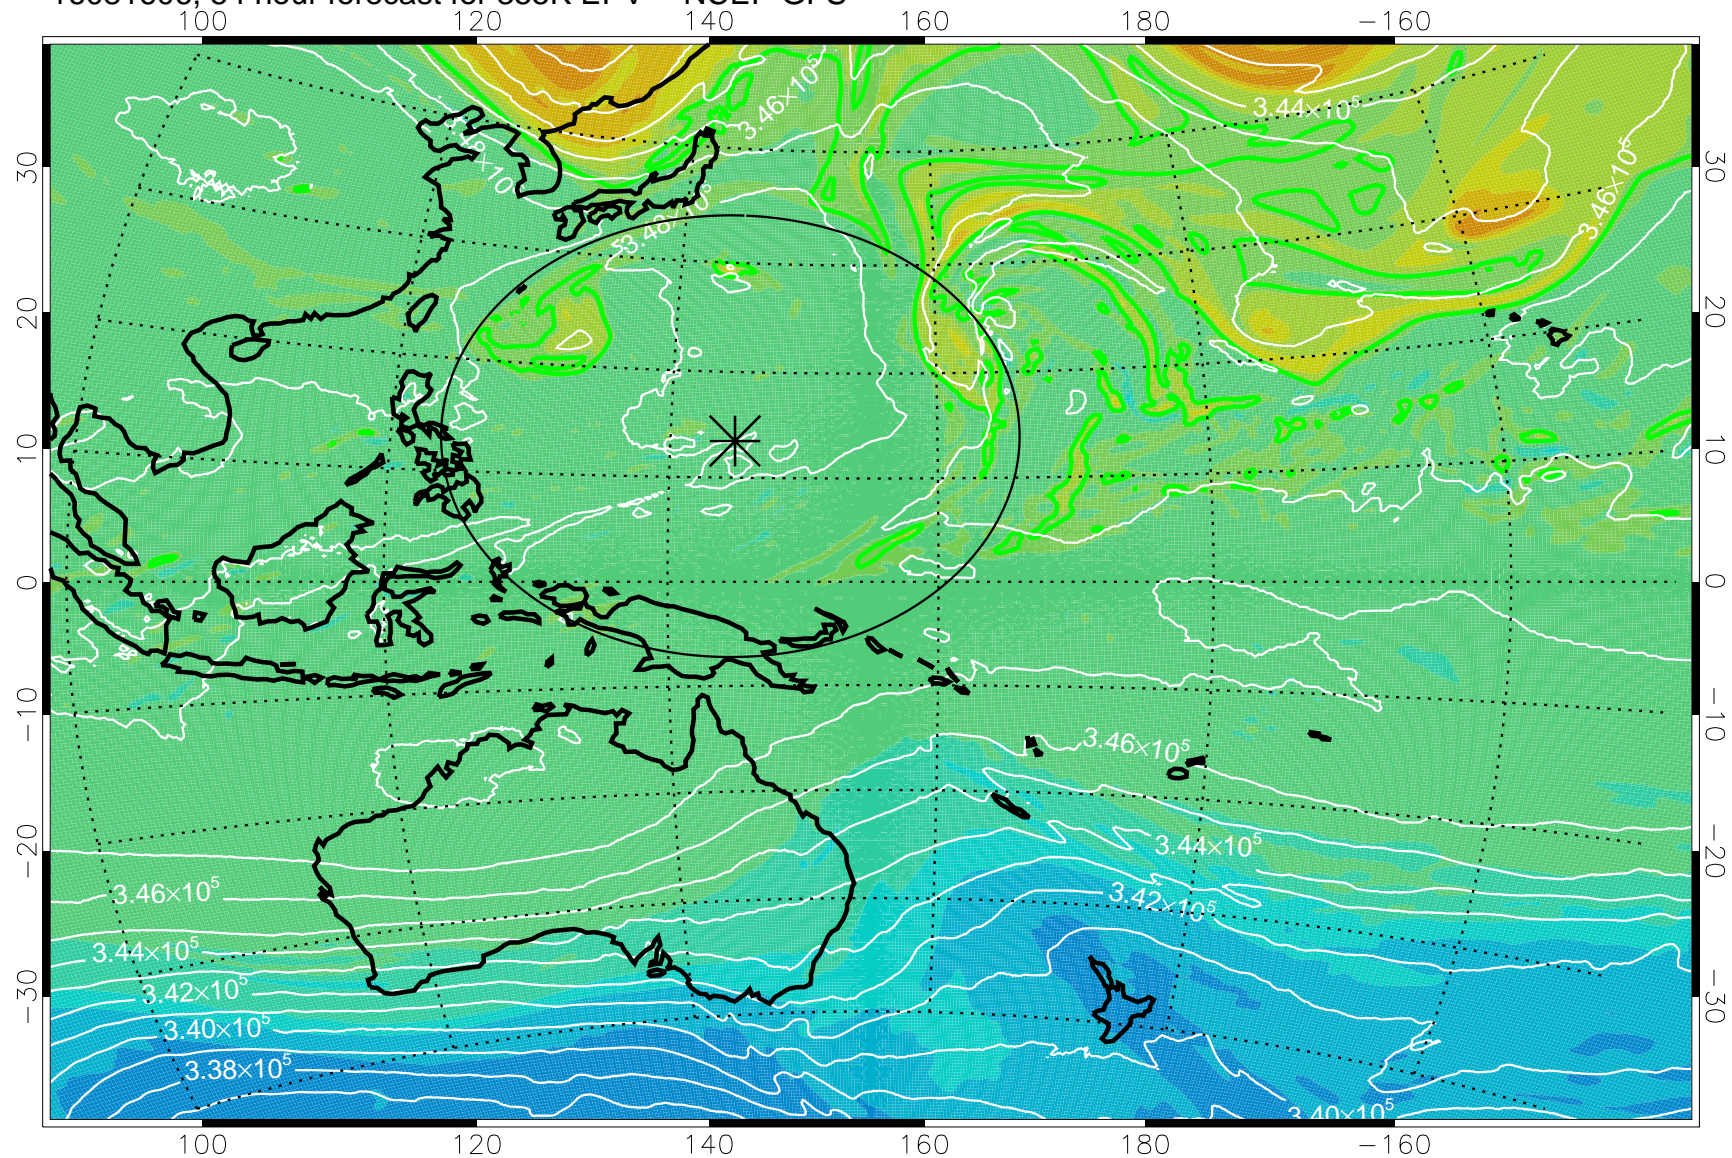

16081518, 42 hour forecast for 355K EPV -- NCEP GFS

355K Montgomery Streamfunction, white
EPV Tropopause (2 PVU) Position
Range ring of 2304 km

16081600, 48 hour forecast for 355K EPV -- NCEP GFS

355K Montgomery Streamfunction, white
EPV Tropopause (2 PVU) Position
Range ring of 2304 km

16081606, 54 hour forecast for 355K EPV -- NCEP GFS

355K Montgomery Streamfunction, white
EPV Tropopause (2 PVU) Position
Range ring of 2304 km

16081612, 60 hour forecast for 355K EPV -- NCEP GFS

355K Montgomery Streamfunction, white
EPV Tropopause (2 PVU) Position
Range ring of 2304 km

16081618, 66 hour forecast for 355K EPV -- NCEP GFS

355K Montgomery Streamfunction, white
EPV Tropopause (2 PVU) Position
Range ring of 2304 km

16081700, 72 hour forecast for 355K EPV -- NCEP GFS

355K Montgomery Streamfunction, white
EPV Tropopause (2 PVU) Position
Range ring of 2304 km

16081706, 78 hour forecast for 355K EPV -- NCEP GFS

355K Montgomery Streamfunction, white
EPV Tropopause (2 PVU) Position
Range ring of 2304 km

16081712, 84 hour forecast for 355K EPV -- NCEP GFS

355K Montgomery Streamfunction, white
EPV Tropopause (2 PVU) Position
Range ring of 2304 km