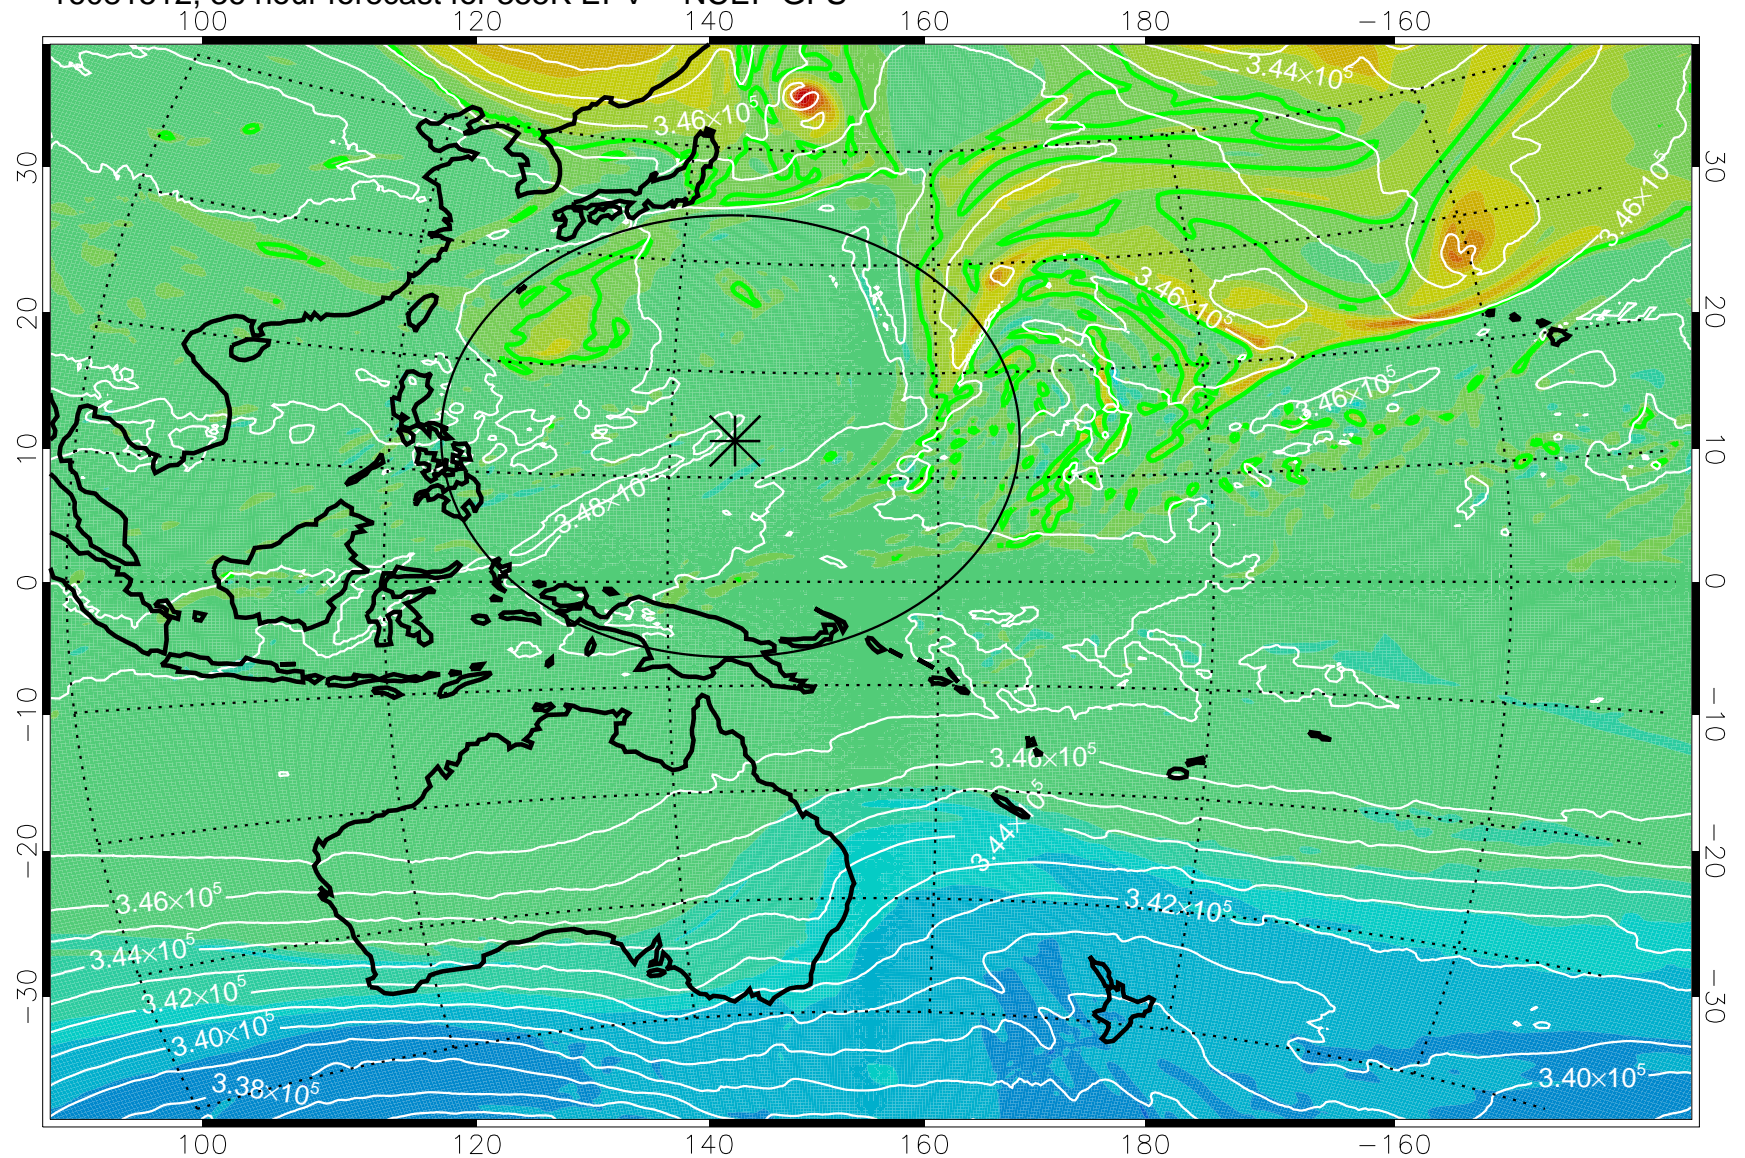

16081418, 18 hour forecast for 355K EPV -- NCEP GFS

355K Montgomery Streamfunction, white
EPV Tropopause (2 PVU) Position
Range ring of 2304 km

16081500, 24 hour forecast for 355K EPV -- NCEP GFS

355K Montgomery Streamfunction, white
EPV Tropopause (2 PVU) Position
Range ring of 2304 km

16081506, 30 hour forecast for 355K EPV -- NCEP GFS

355K Montgomery Streamfunction, white
EPV Tropopause (2 PVU) Position
Range ring of 2304 km

16081512, 36 hour forecast for 355K EPV -- NCEP GFS

355K Montgomery Streamfunction, white
EPV Tropopause (2 PVU) Position
Range ring of 2304 km

16081518, 42 hour forecast for 355K EPV -- NCEP GFS

355K Montgomery Streamfunction, white
EPV Tropopause (2 PVU) Position
Range ring of 2304 km

16081600, 48 hour forecast for 355K EPV -- NCEP GFS

355K Montgomery Streamfunction, white
EPV Tropopause (2 PVU) Position
Range ring of 2304 km

16081618, 66 hour forecast for 355K EPV -- NCEP GFS

355K Montgomery Streamfunction, white
EPV Tropopause (2 PVU) Position
Range ring of 2304 km

16081700, 72 hour forecast for 355K EPV -- NCEP GFS

355K Montgomery Streamfunction, white
EPV Tropopause (2 PVU) Position
Range ring of 2304 km