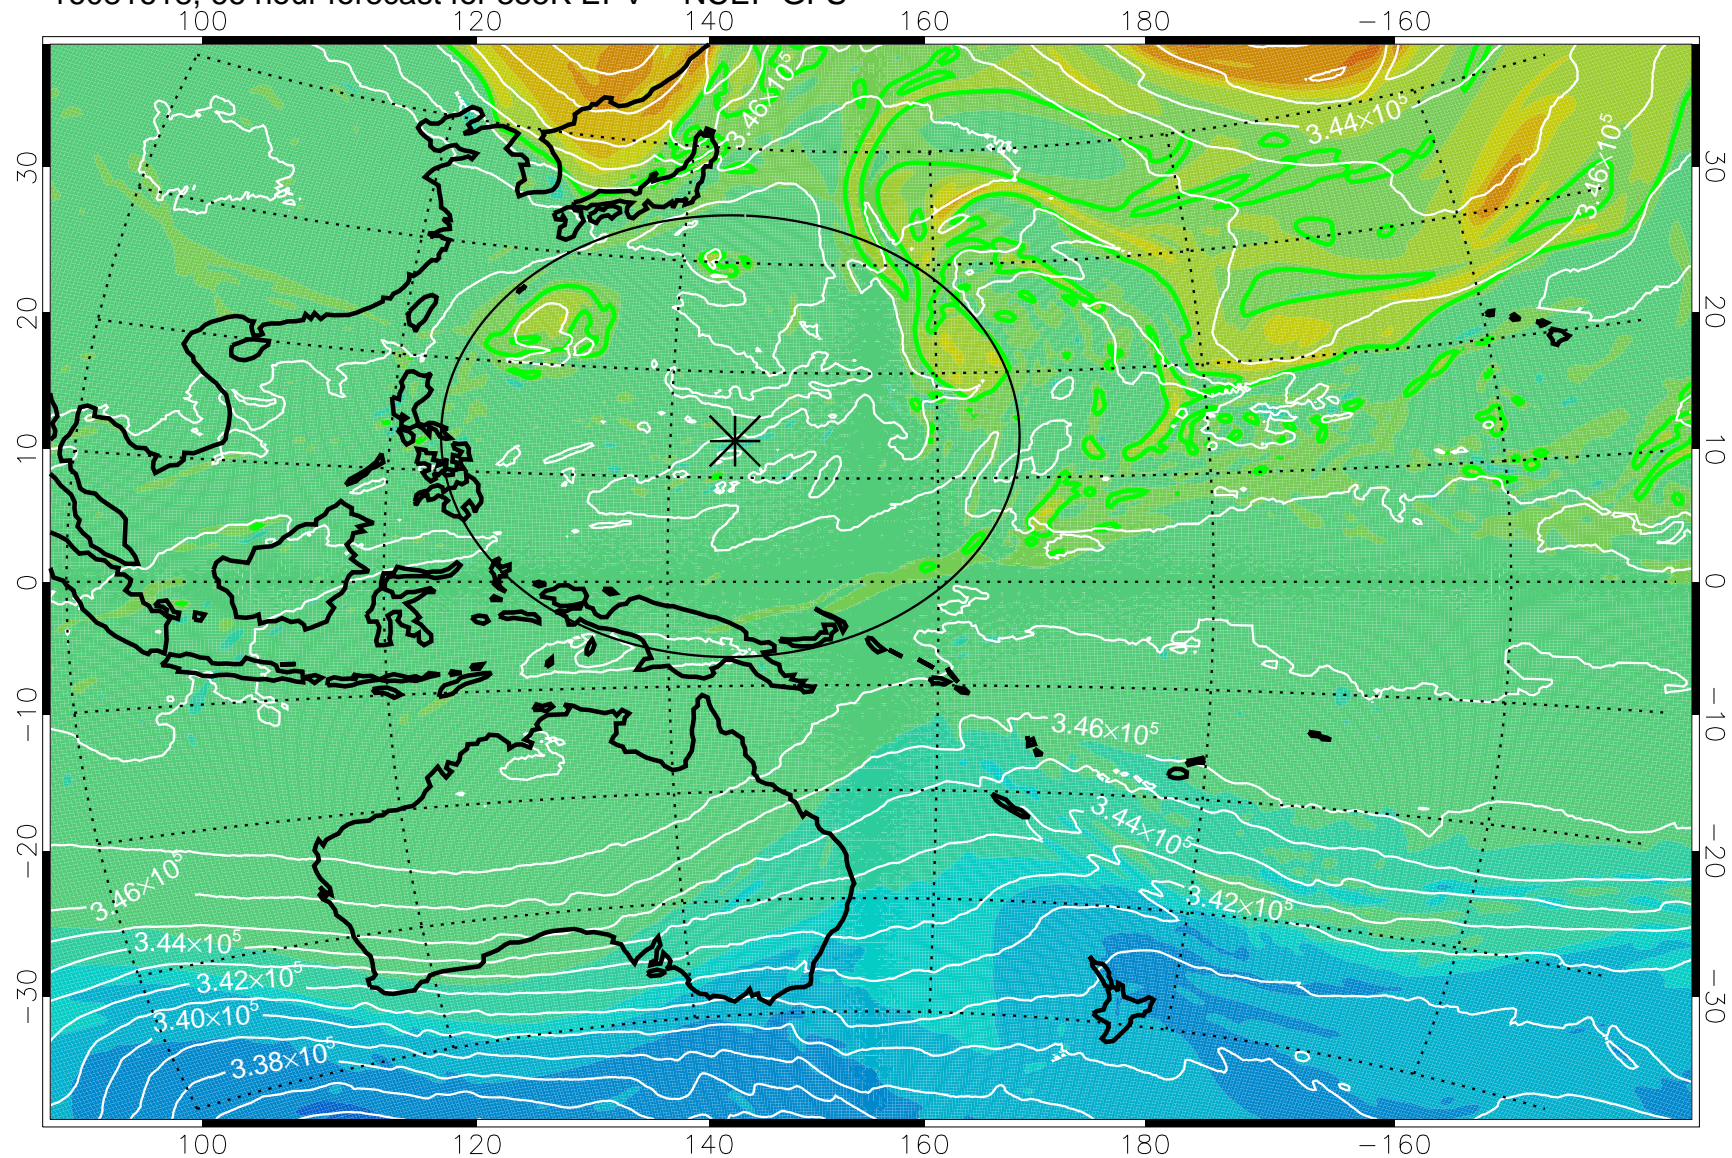

16081606, 54 hour forecast for 355K EPV -- NCEP GFS

355K Montgomery Streamfunction, white
EPV Tropopause (2 PVU) Position
Range ring of 2304 km

16081612, 60 hour forecast for 355K EPV -- NCEP GFS

355K Montgomery Streamfunction, white
EPV Tropopause (2 PVU) Position
Range ring of 2304 km

16081618, 66 hour forecast for 355K EPV -- NCEP GFS

355K Montgomery Streamfunction, white
EPV Tropopause (2 PVU) Position
Range ring of 2304 km

16081700, 72 hour forecast for 355K EPV -- NCEP GFS

355K Montgomery Streamfunction, white
EPV Tropopause (2 PVU) Position
Range ring of 2304 km

16081706, 78 hour forecast for 355K EPV -- NCEP GFS

355K Montgomery Streamfunction, white
EPV Tropopause (2 PVU) Position
Range ring of 2304 km

16081712, 84 hour forecast for 355K EPV -- NCEP GFS

355K Montgomery Streamfunction, white
EPV Tropopause (2 PVU) Position
Range ring of 2304 km

16081718, 90 hour forecast for 355K EPV -- NCEP GFS

355K Montgomery Streamfunction, white
EPV Tropopause (2 PVU) Position
Range ring of 2304 km

16081800, 96 hour forecast for 355K EPV -- NCEP GFS

355K Montgomery Streamfunction, white
EPV Tropopause (2 PVU) Position
Range ring of 2304 km