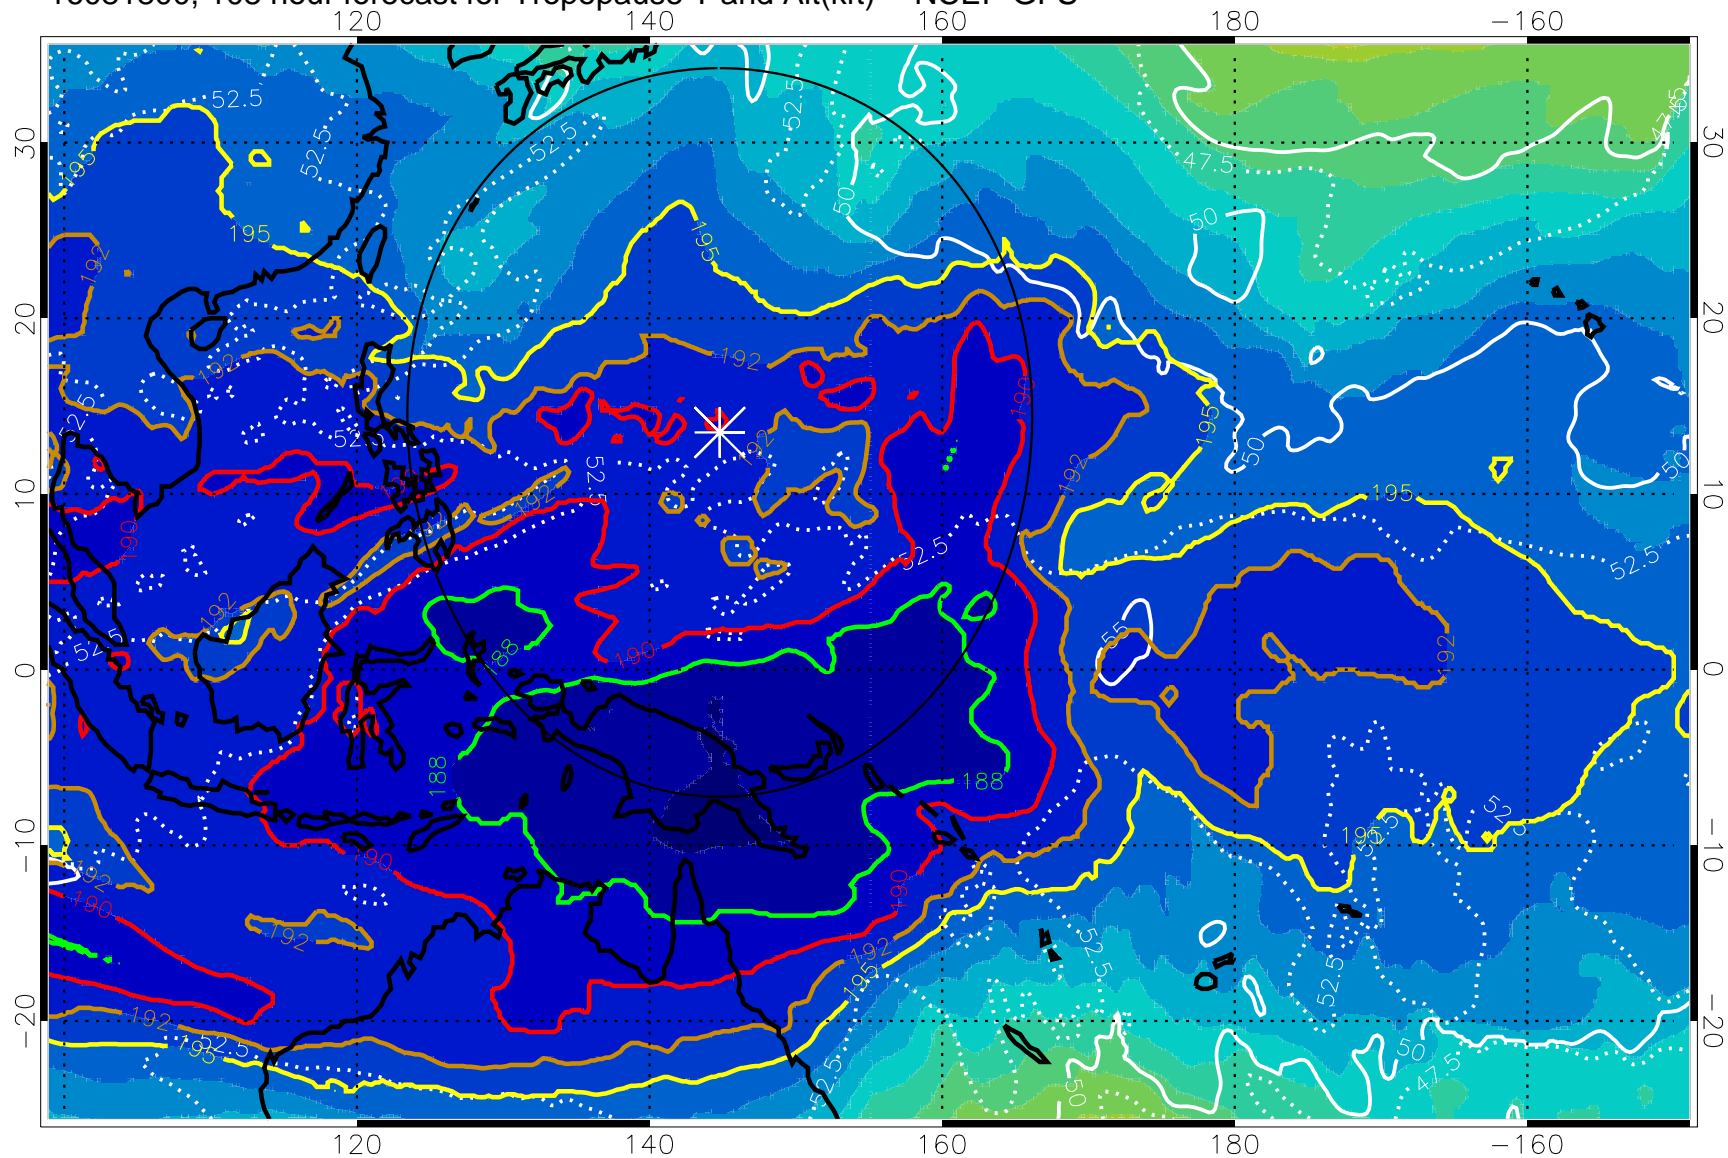

190 200 210 220 230

Tropopause T, K

Tropopause Altitude in kft (white)

192.5K Isotherm 195K Isotherm

187.5K Isotherm 190K Isotherm

Range ring of 2304 km

16081718, 102 hour forecast for Tropopause T and Alt(kft) -- NCEP GFS

190 200 210 220 230

Tropopause T, K

Tropopause Altitude in kft (white)

192.5K Isotherm 195K Isotherm

187.5K Isotherm 190K Isotherm

Range ring of 2304 km

16081800, 108 hour forecast for Tropopause T and Alt(kft) -- NCEP GFS

190 200 210 220 230
Tropopause T, K

Tropopause Altitude in kft (white)

192.5K Isotherm 195K Isotherm
187.5K Isotherm 190K Isotherm

Range ring of 2304 km

16081806, 114 hour forecast for Tropopause T and Alt(kft) -- NCEP GFS