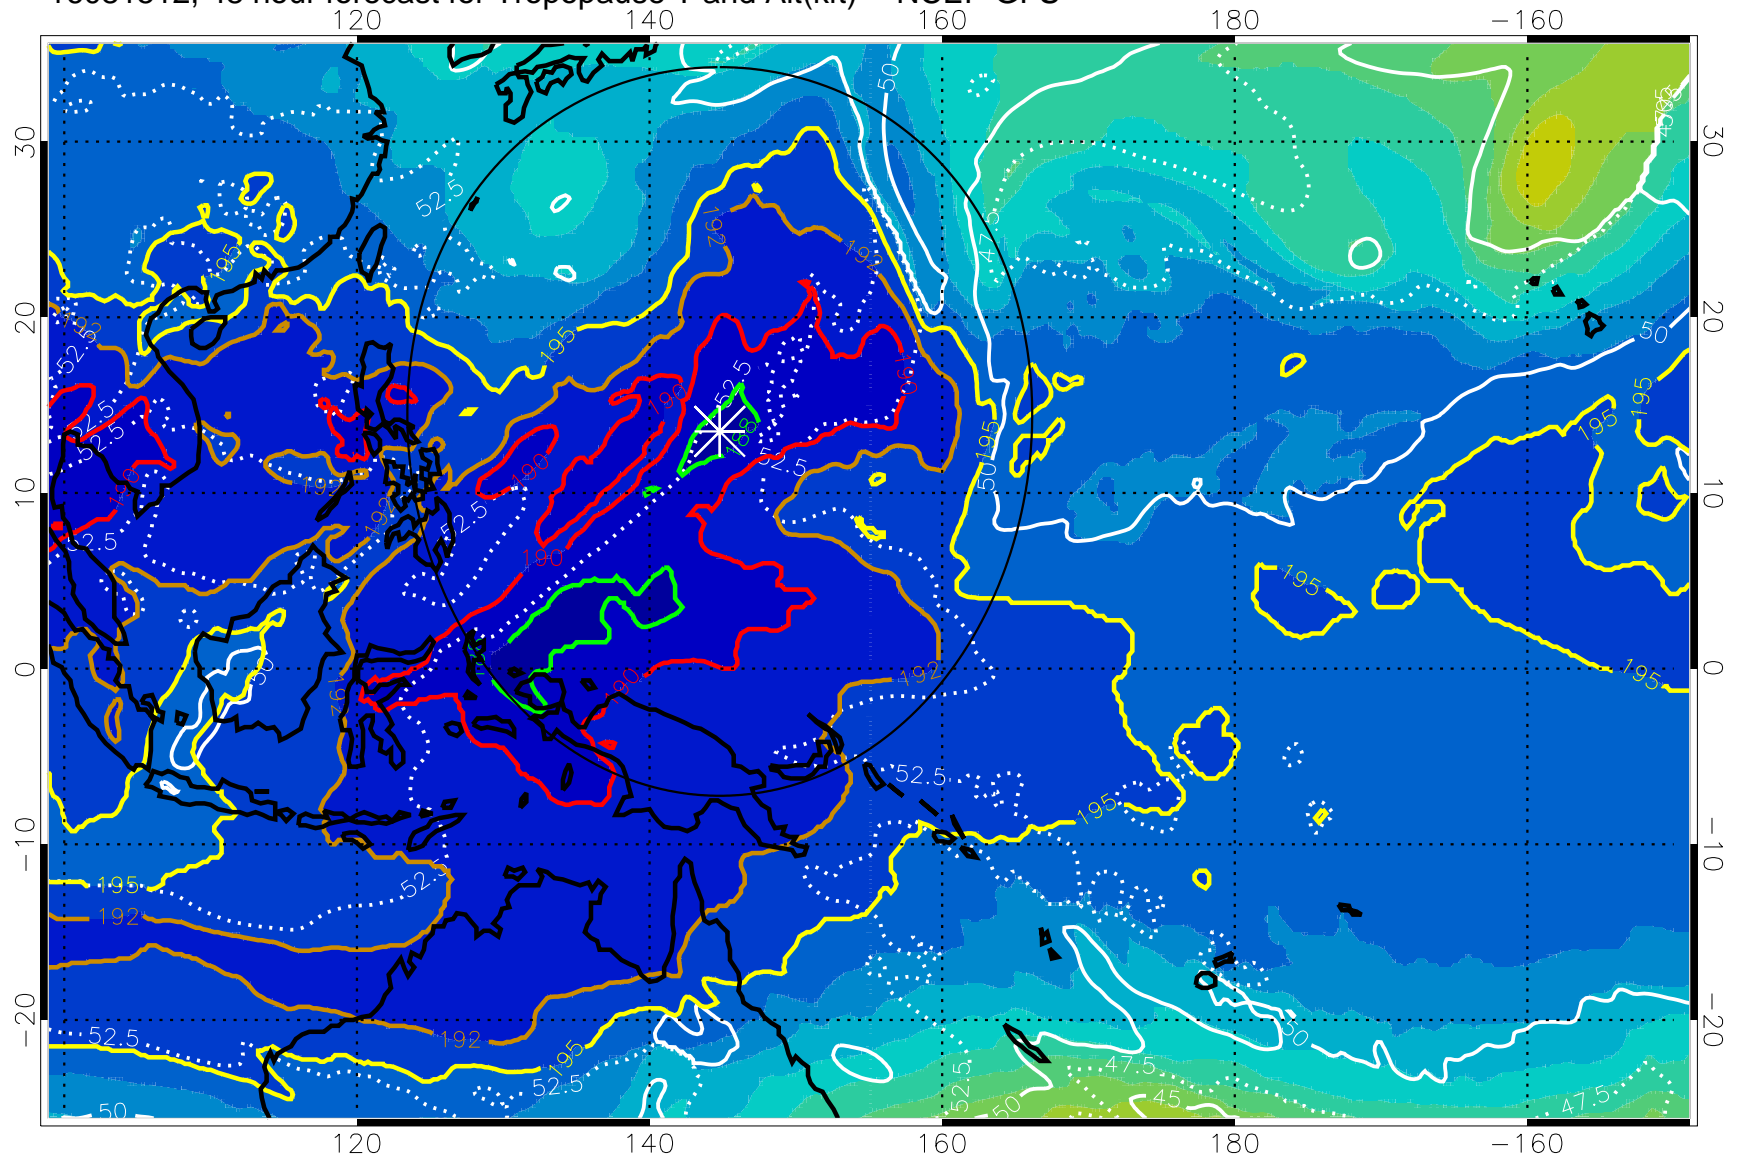

16081506, 42 hour forecast for Tropopause T and Alt(kft) -- NCEP GFS

Tropopause Altitude in kft (white)

192.5K Isotherm 195K Isotherm
187.5K Isotherm 190K Isotherm

Range ring of 2304 km

16081512, 48 hour forecast for Tropopause T and Alt(kft) -- NCEP GFS