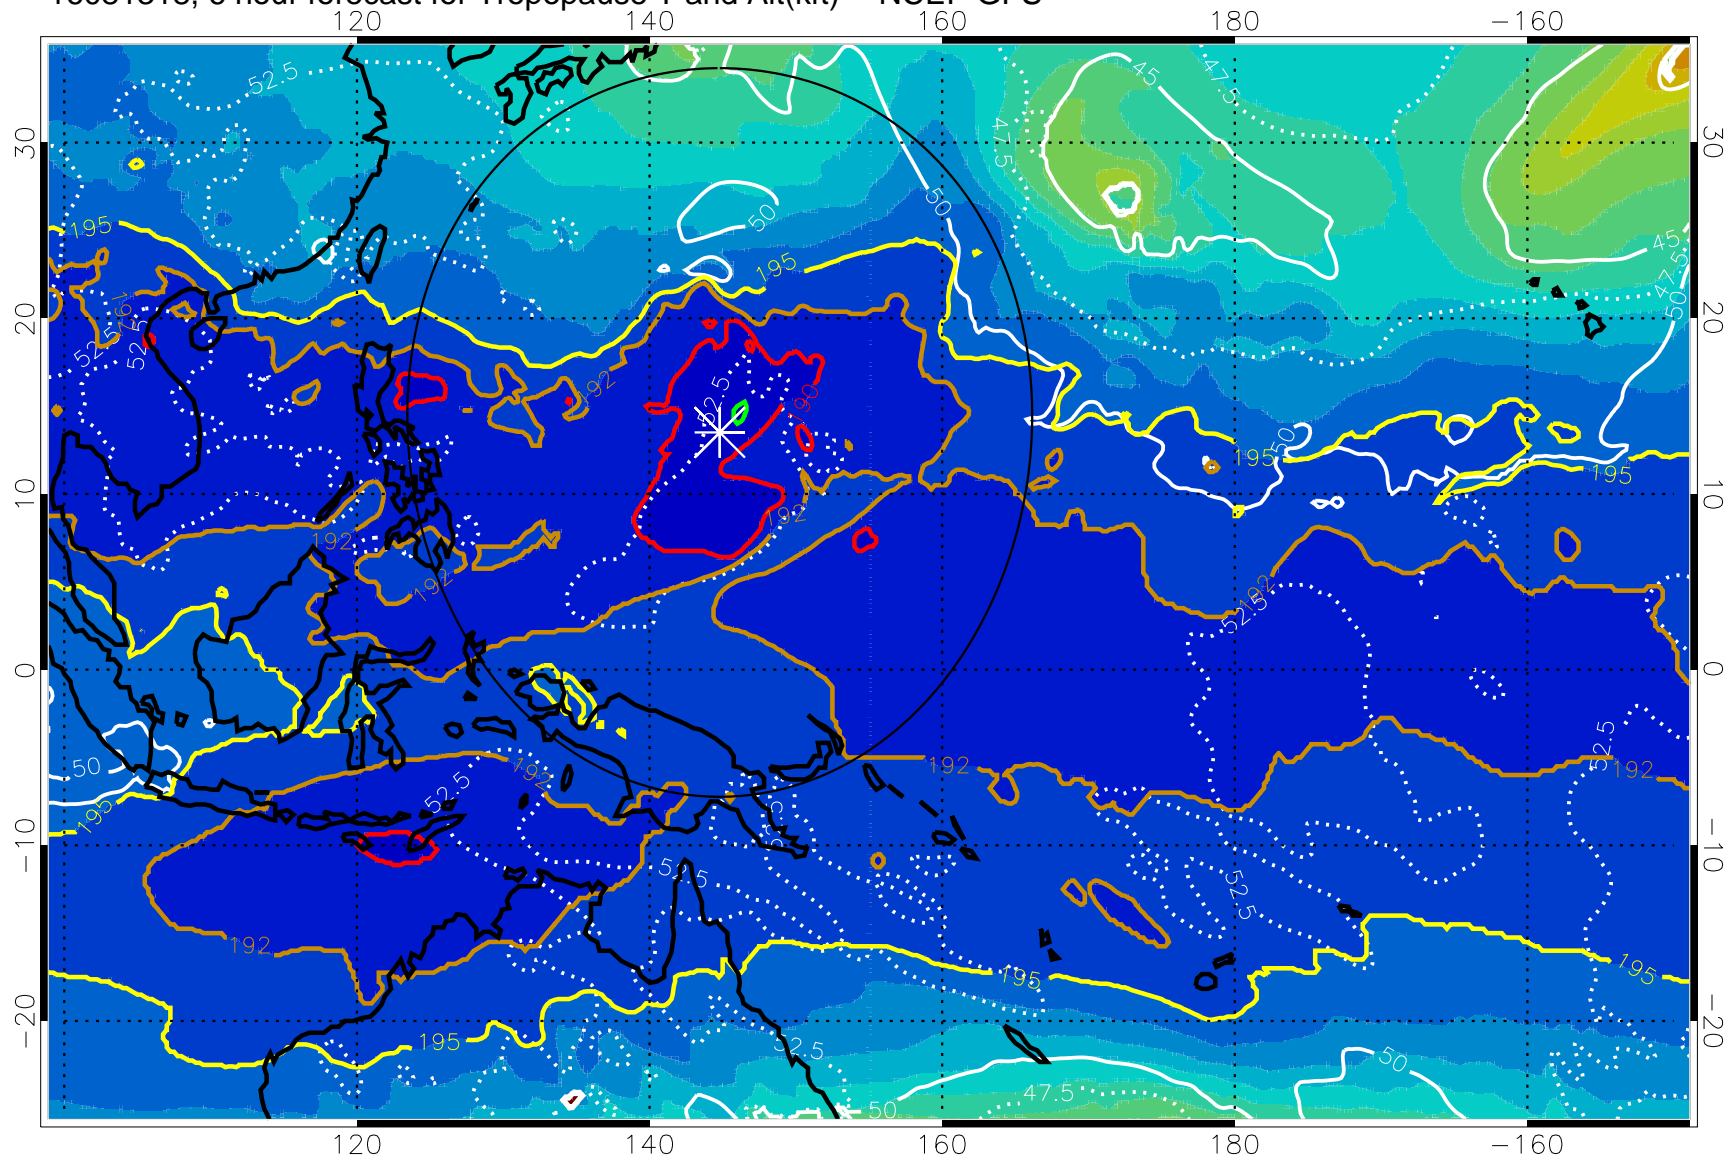

16081318, 6 hour forecast for Tropopause T and Alt(kft) -- NCEP GFS

190 200 210 220 230

Tropopause T, K

Tropopause Altitude in kft (white)

192.5K Isotherm 195K Isotherm
187.5K Isotherm 190K Isotherm

Range ring of 2304 km