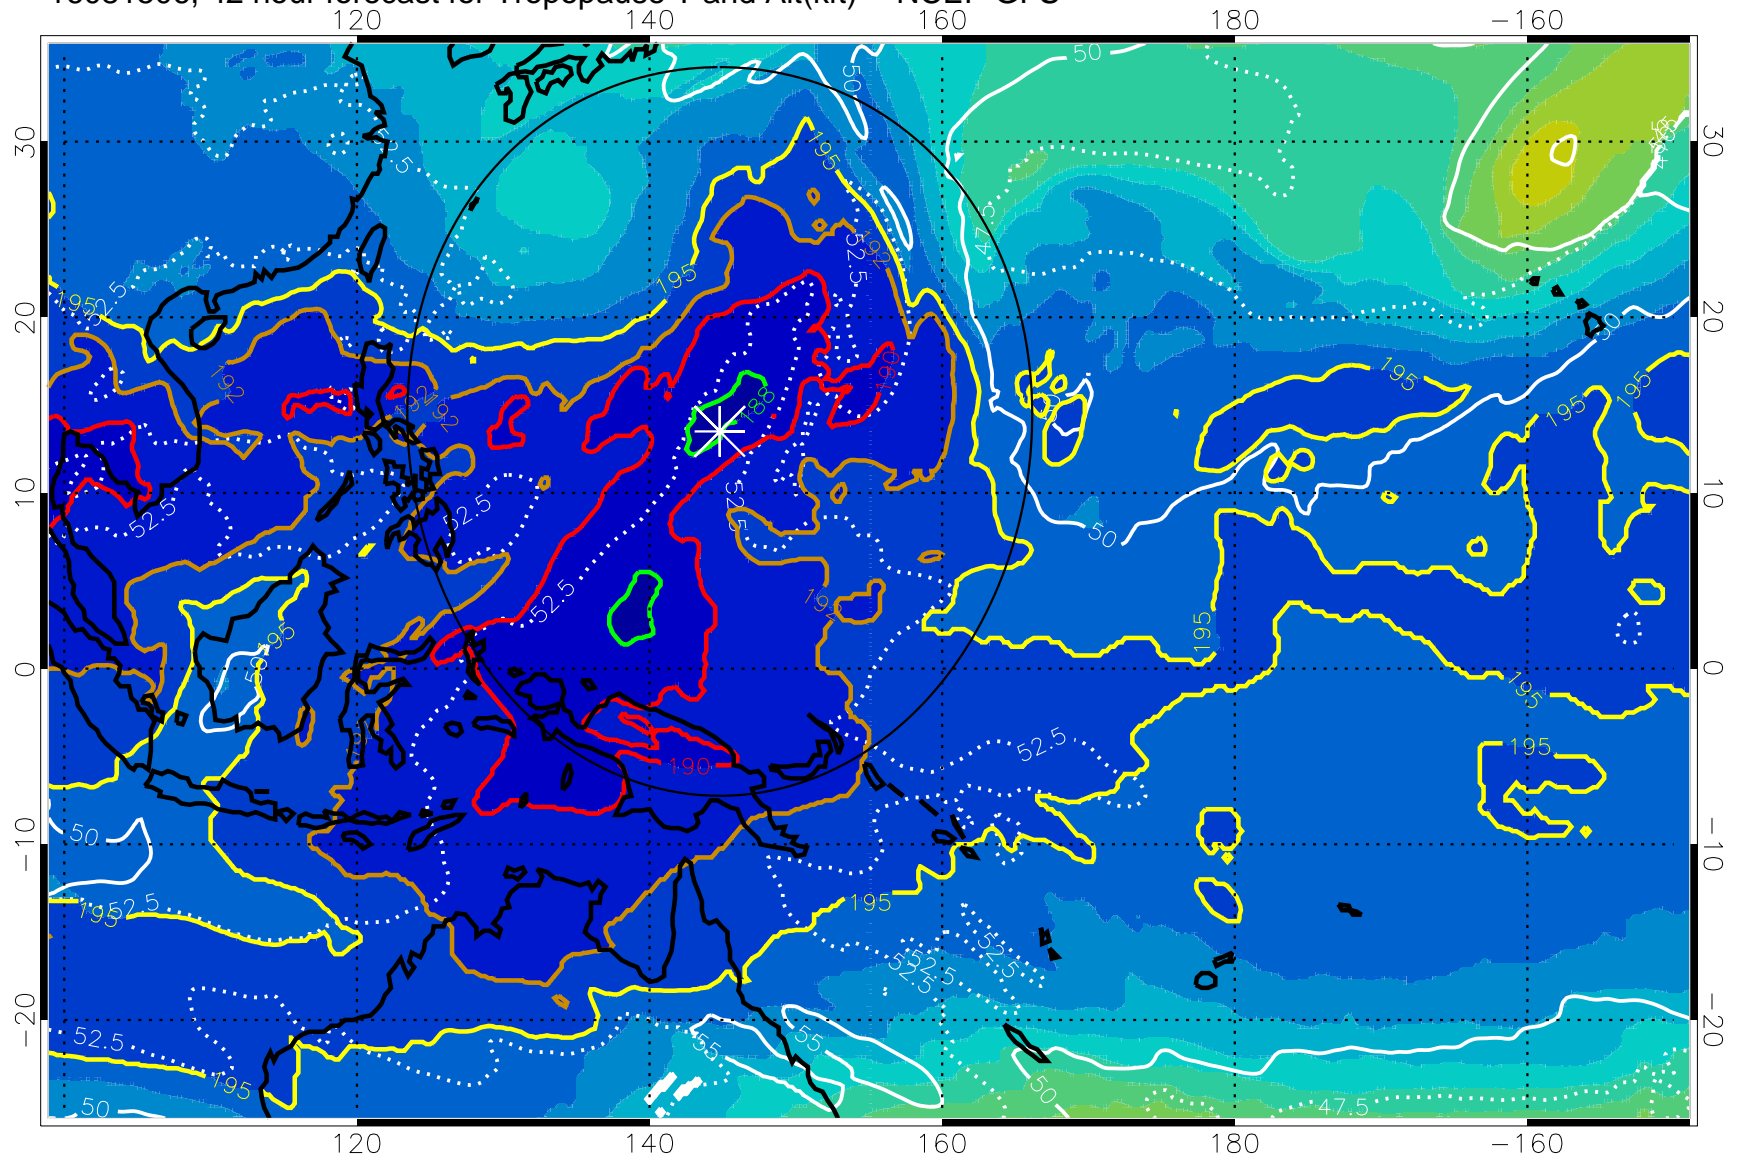

16081506, 42 hour forecast for Tropopause T and Alt(kft) -- NCEP GFS

Tropopause Altitude in kft (white)

192.5K Isotherm 195K Isotherm
187.5K Isotherm 190K Isotherm

Range ring of 2304 km