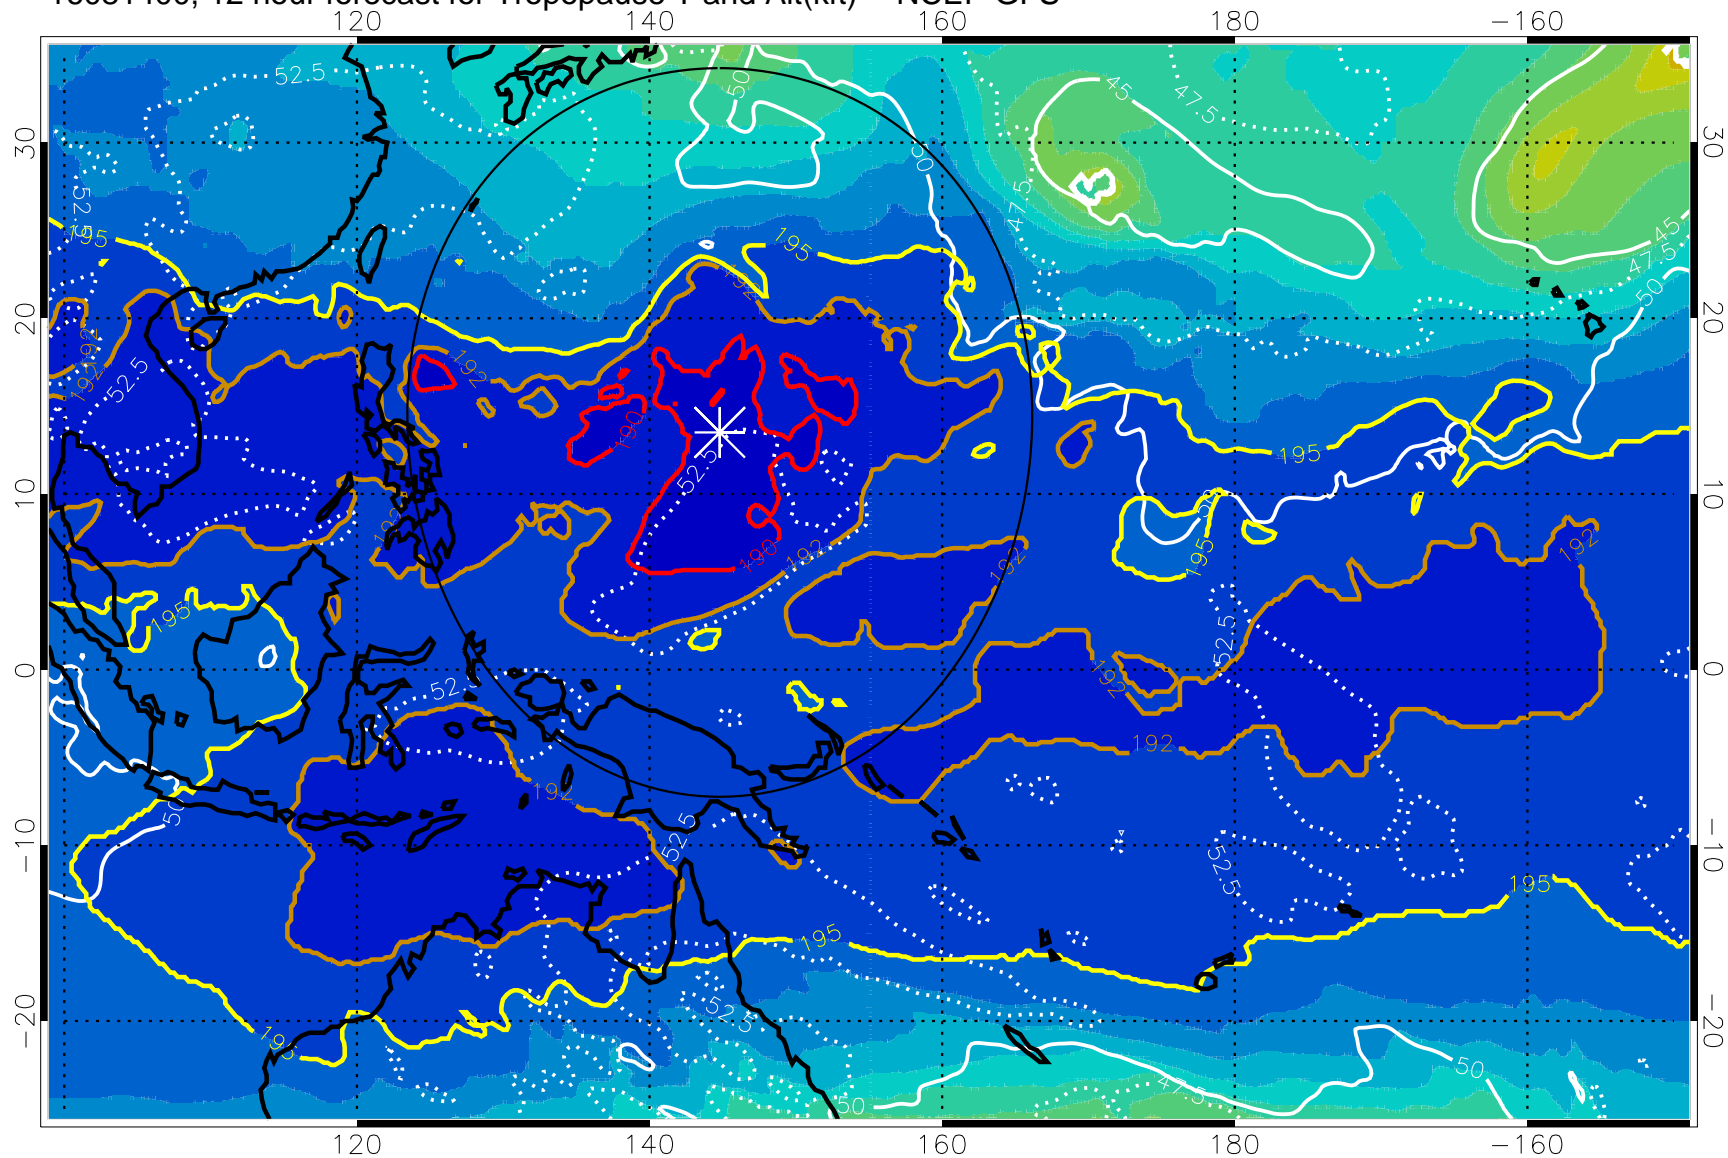

16081400, 12 hour forecast for Tropopause T and Alt(kft) -- NCEP GFS

190 200 210 220 230

Tropopause T, K

Tropopause Altitude in kft (white)

192.5K Isotherm 195K Isotherm
187.5K Isotherm 190K Isotherm

Range ring of 2304 km