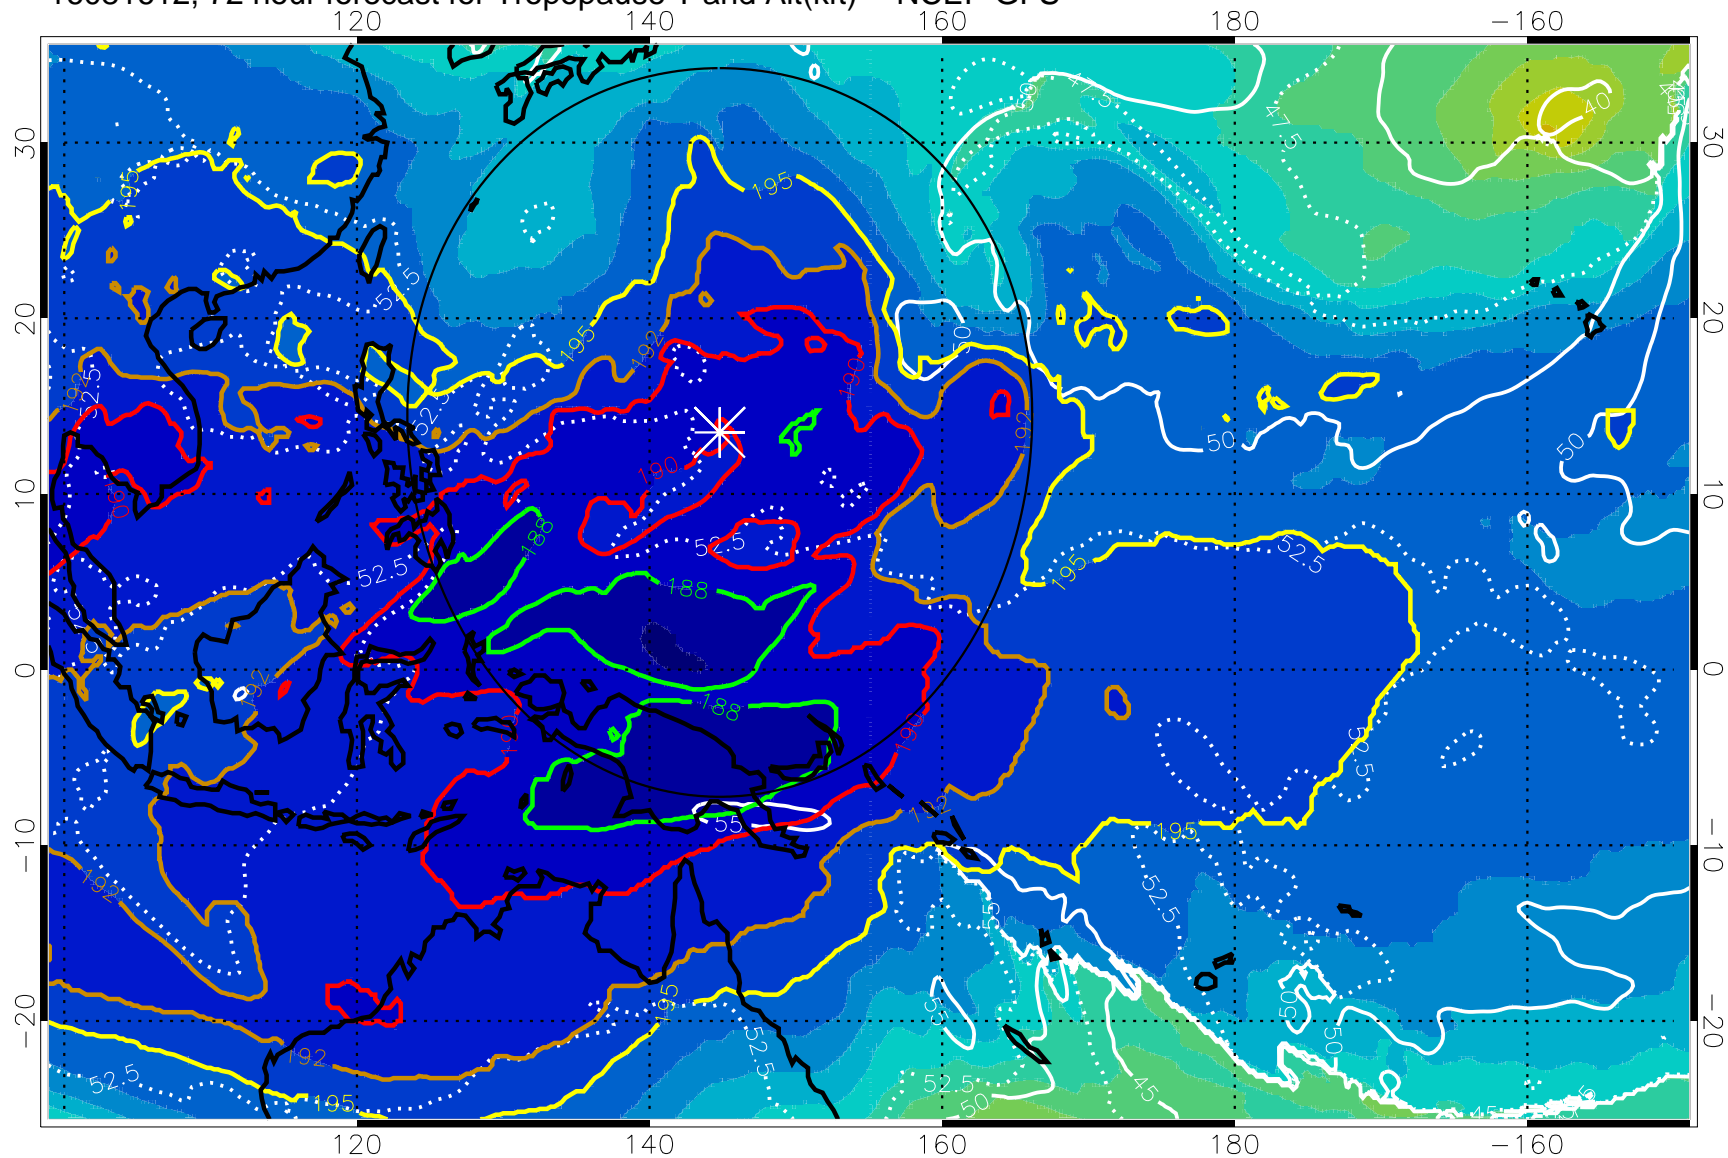

16081612, 72 hour forecast for Tropopause T and Alt(kft) -- NCEP GFS

190 200 210 220 230
Tropopause T, K

Tropopause Altitude in kft (white)

192.5K Isotherm 195K Isotherm
187.5K Isotherm 190K Isotherm

Range ring of 2304 km