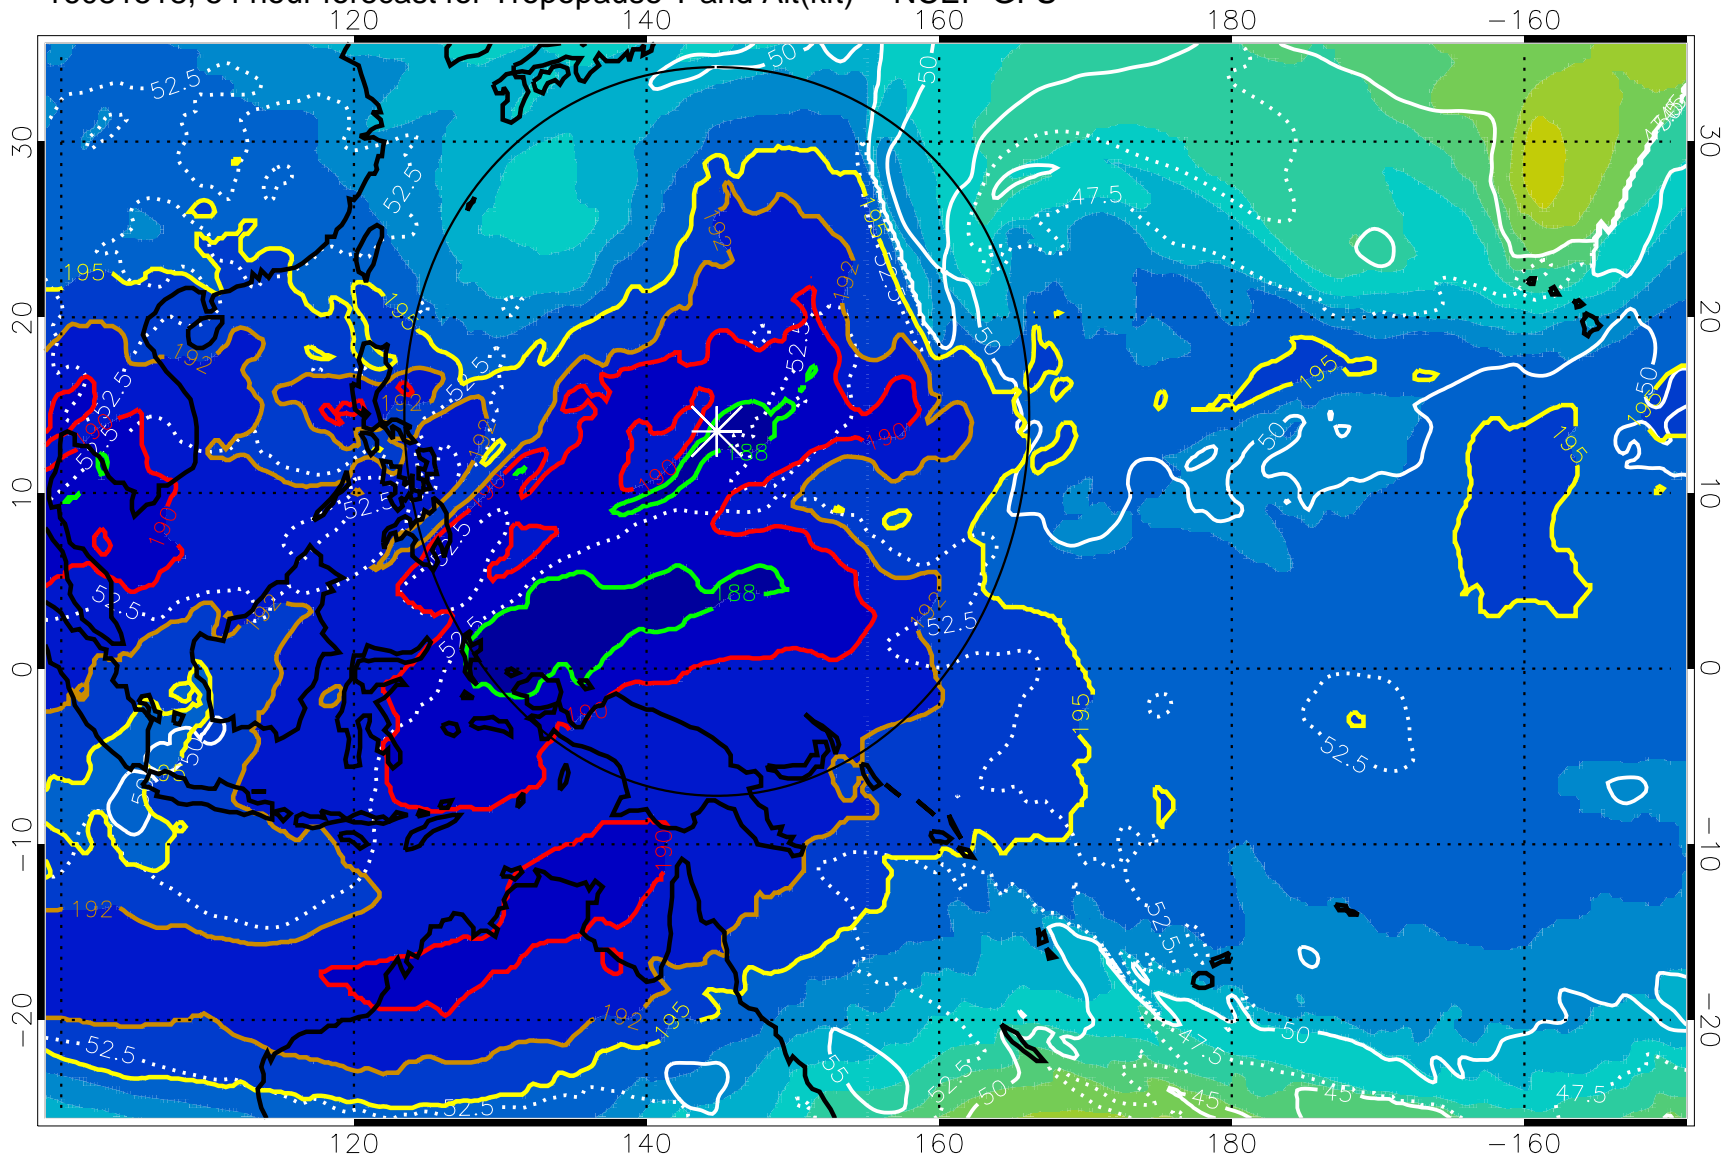

16081518, 54 hour forecast for Tropopause T and Alt(kft) -- NCEP GFS

190 200 210 220 230

Tropopause T, K

Tropopause Altitude in kft (white)

192.5K Isotherm 195K Isotherm

187.5K Isotherm 190K Isotherm

Range ring of 2304 km