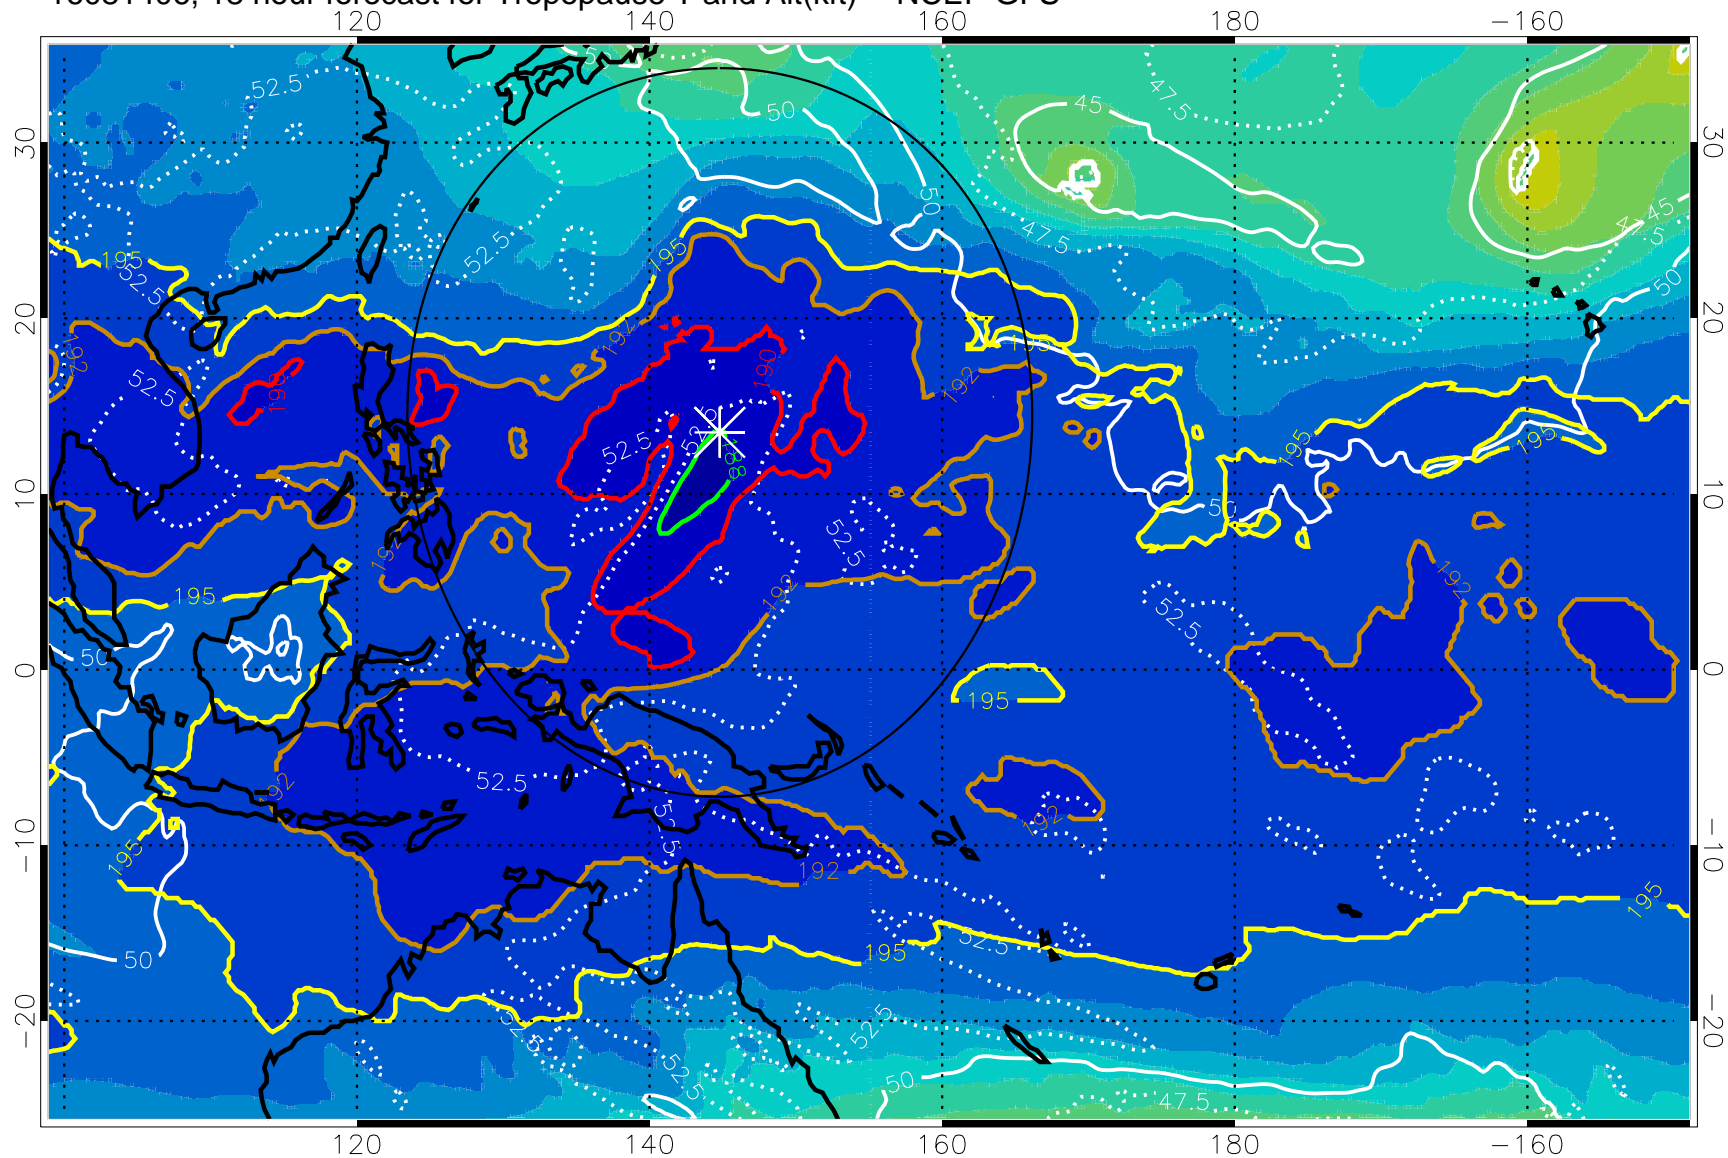

16081406, 18 hour forecast for Tropopause T and Alt(kft) -- NCEP GFS

190 200 210 220 230

Tropopause T, K

Tropopause Altitude in kft (white)

192.5K Isotherm 195K Isotherm

187.5K Isotherm 190K Isotherm

Range ring of 2304 km