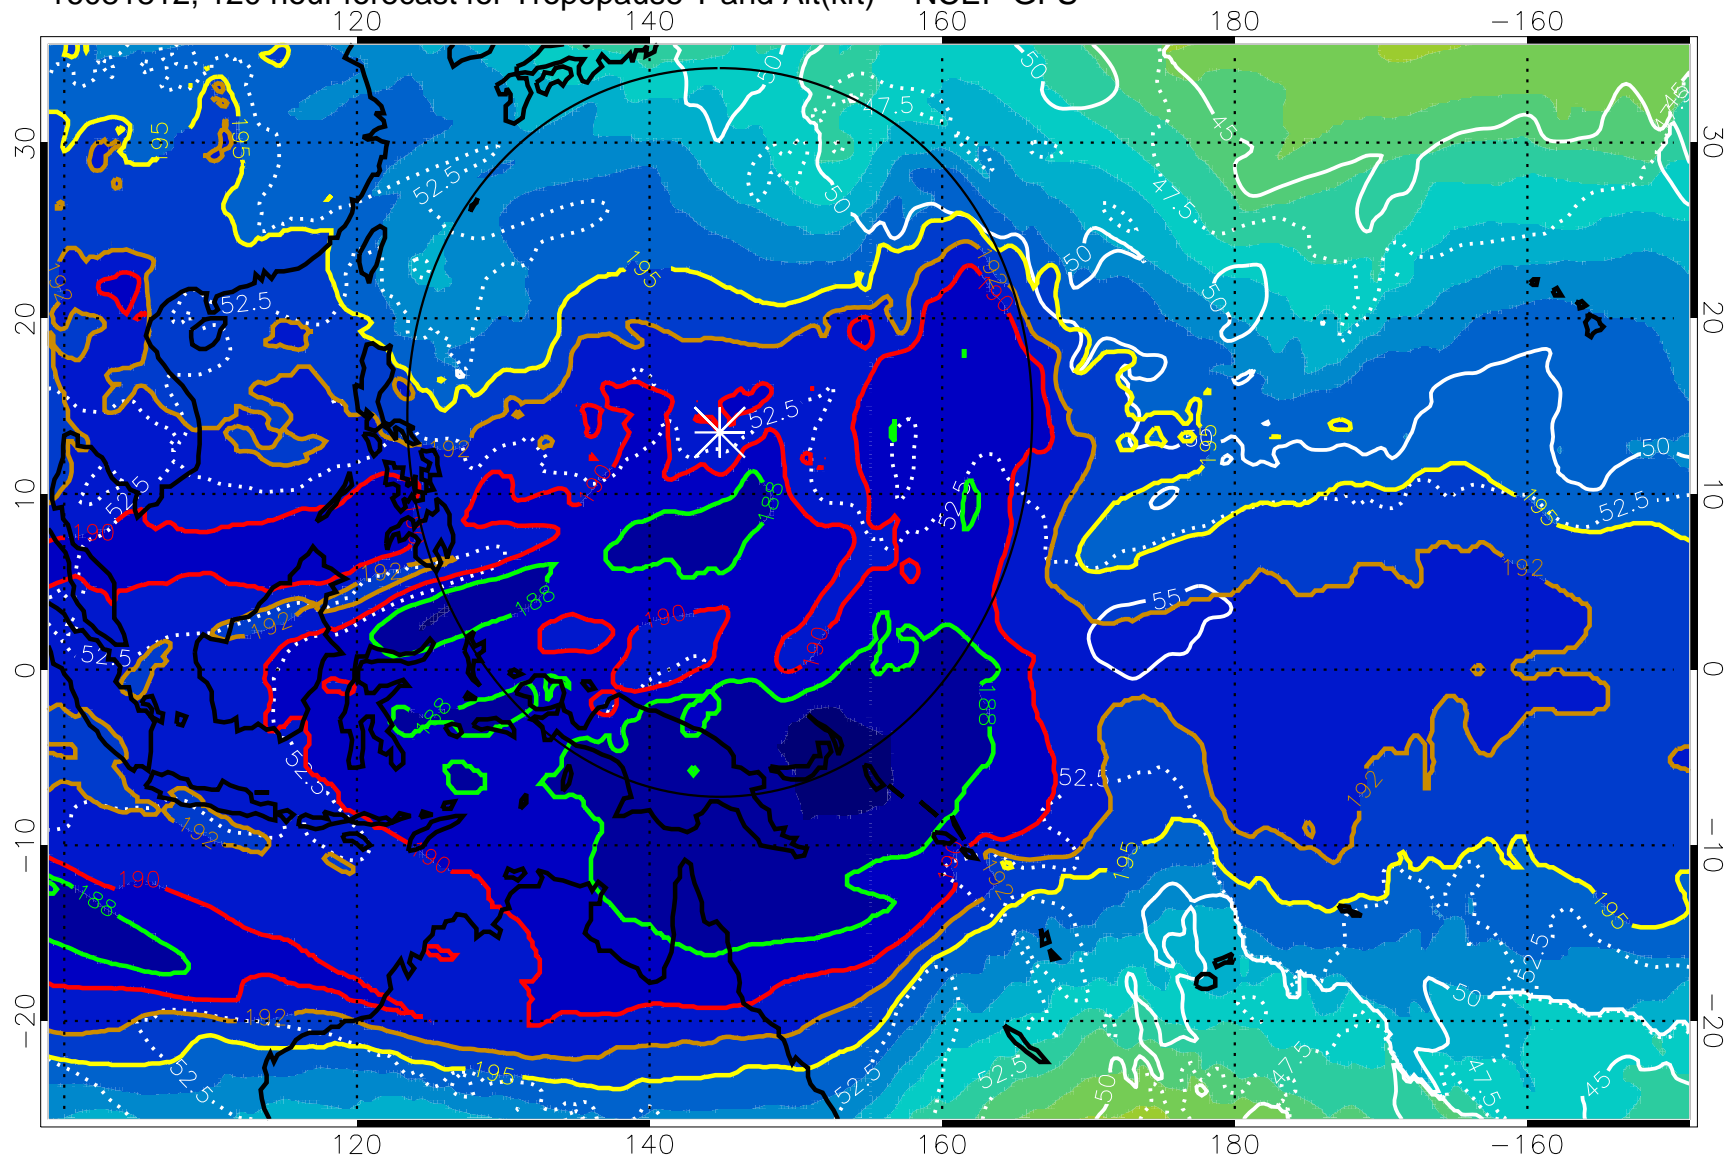

190 200 210 220 230

Tropopause T, K

Tropopause Altitude in kft (white)

192.5K Isotherm 195K Isotherm

187.5K Isotherm 190K Isotherm

Range ring of 2304 km

16081800, 108 hour forecast for Tropopause T and Alt(kft) -- NCEP GFS

190 200 210 220 230
Tropopause T, K

Tropopause Altitude in kft (white)

192.5K Isotherm 195K Isotherm
187.5K Isotherm 190K Isotherm

Range ring of 2304 km

16081806, 114 hour forecast for Tropopause T and Alt(kft) -- NCEP GFS

190 200 210 220 230
Tropopause T, K

Tropopause Altitude in kft (white)

192.5K Isotherm 195K Isotherm
187.5K Isotherm 190K Isotherm

Range ring of 2304 km

16081812, 120 hour forecast for Tropopause T and Alt(kft) -- NCEP GFS