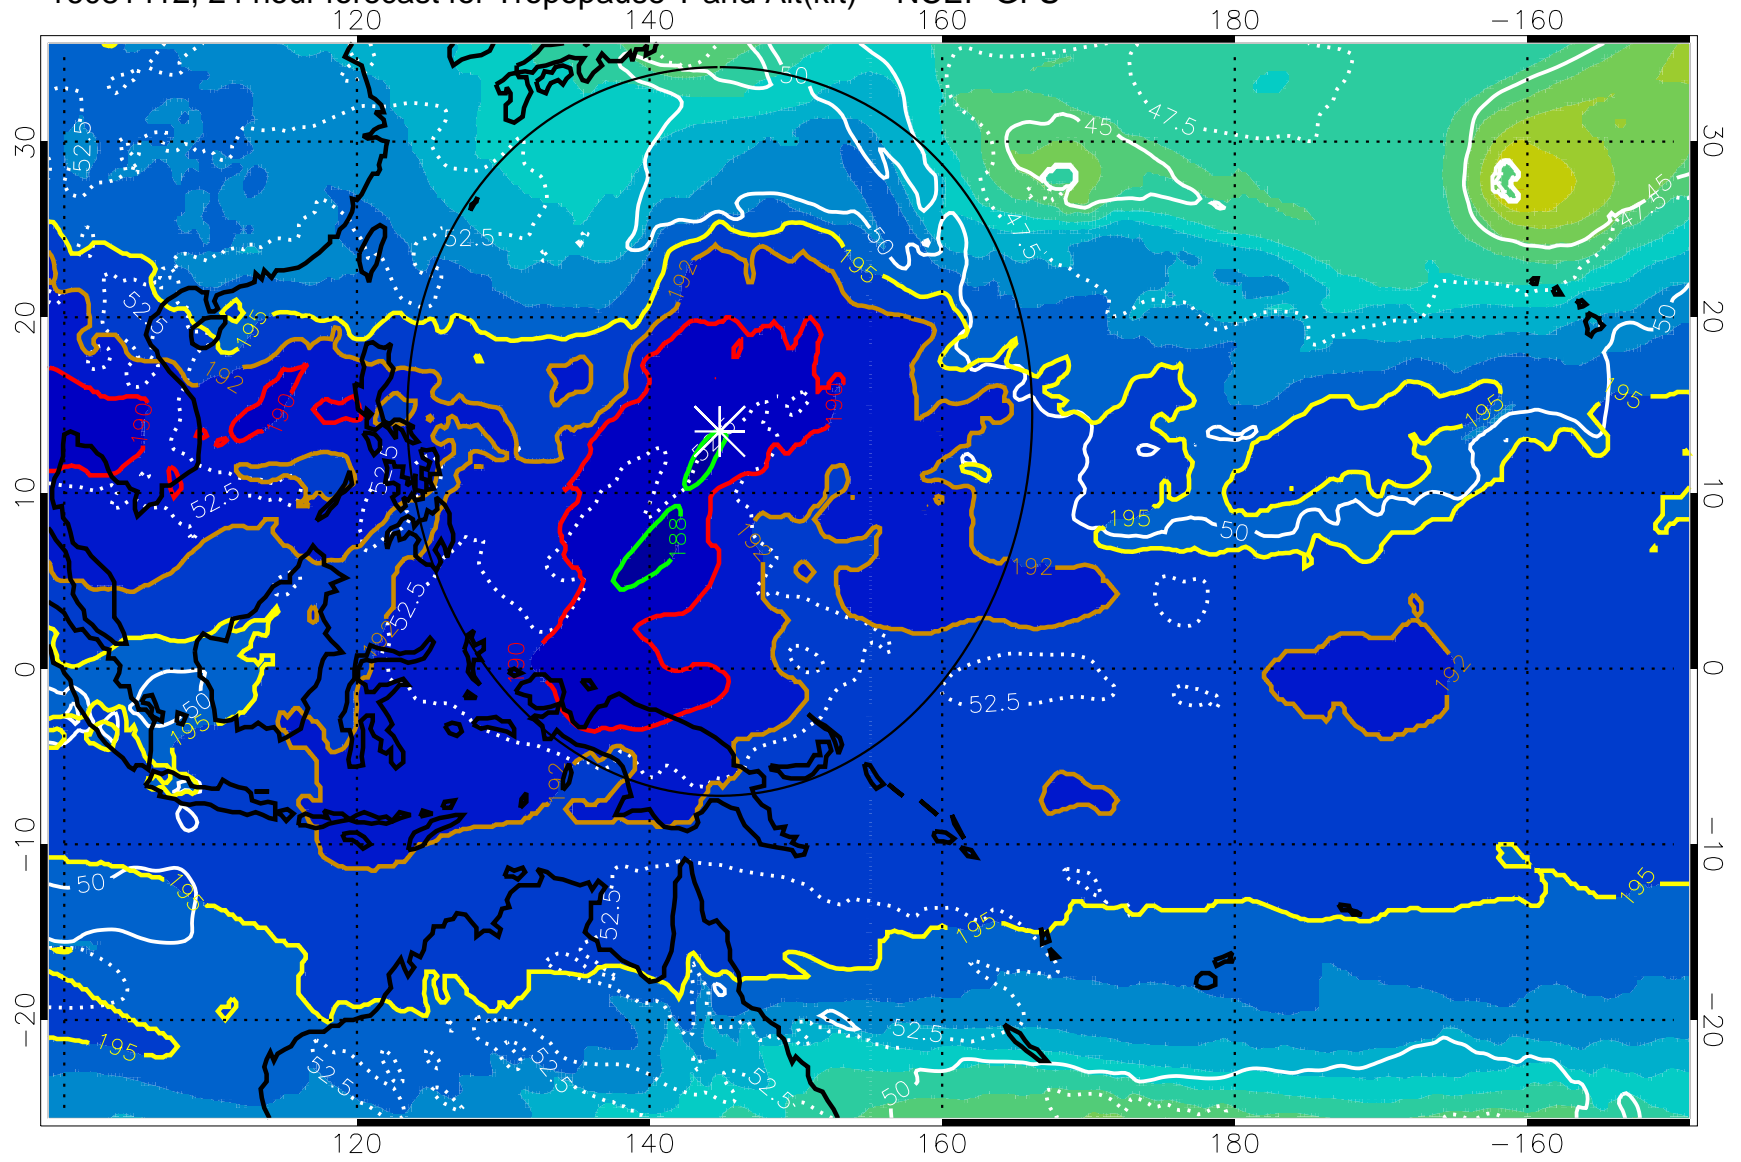

16081412, 24 hour forecast for Tropopause T and Alt(kft) -- NCEP GFS

190 200 210 220 230

Tropopause T, K

Tropopause Altitude in kft (white)

192.5K Isotherm 195K Isotherm

187.5K Isotherm 190K Isotherm

Range ring of 2304 km