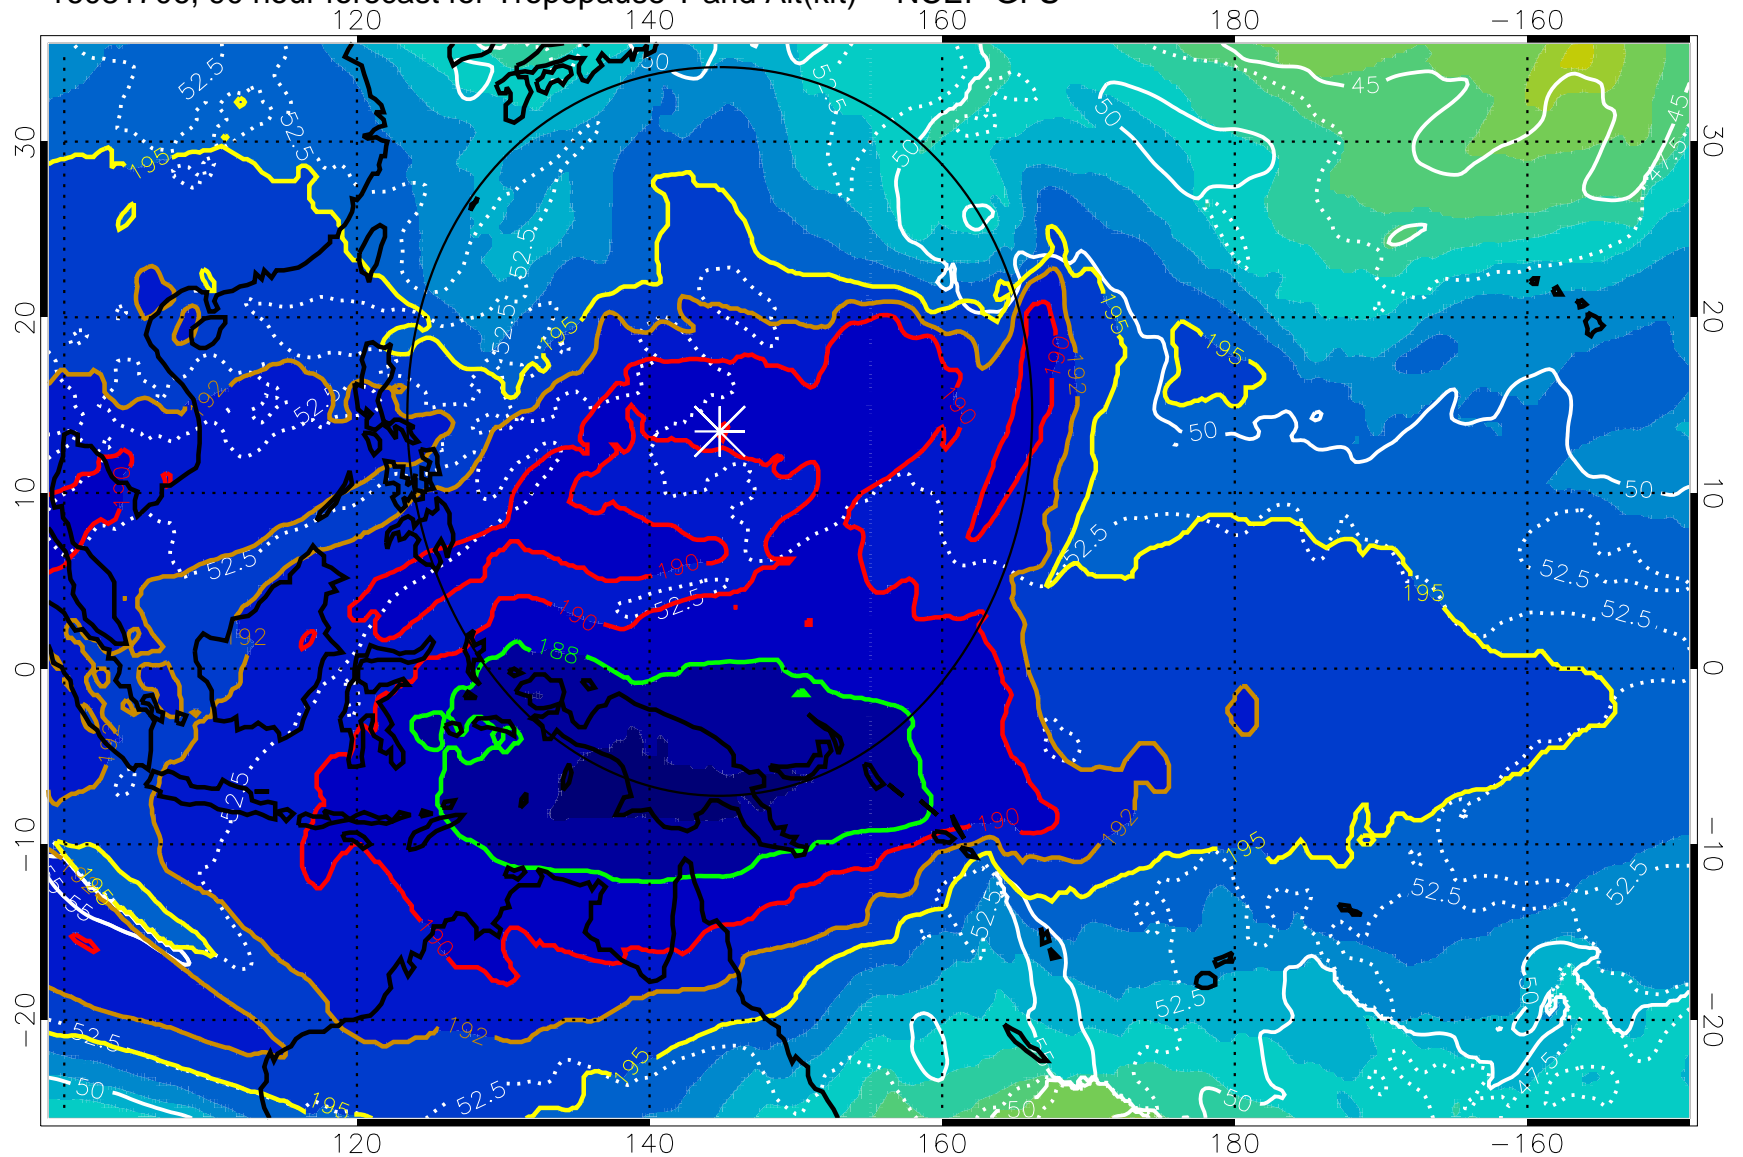

16081706, 90 hour forecast for Tropopause T and Alt(kft) -- NCEP GFS

190   200   210   220   230
Tropopause T, K

Tropopause Altitude in kft (white)

192.5K Isotherm   195K Isotherm
187.5K Isotherm   190K Isotherm

Range ring of 2304 km