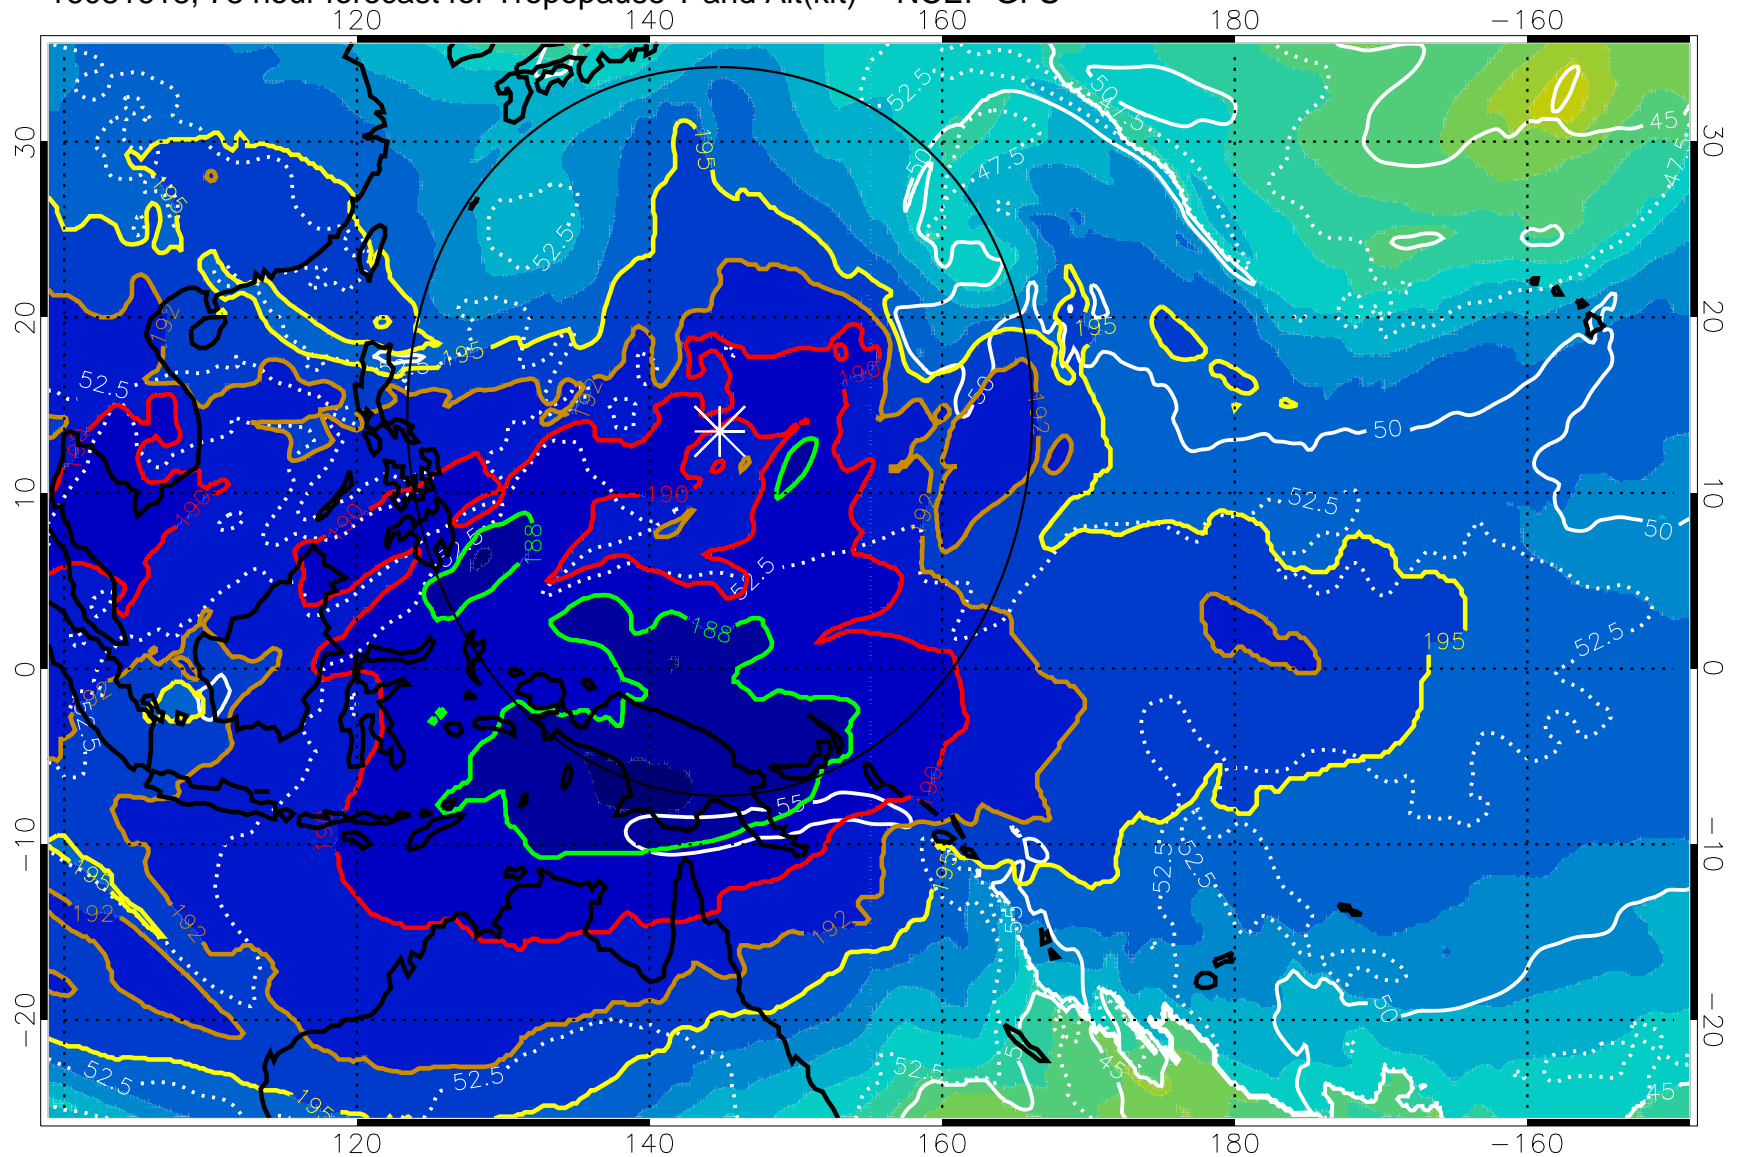

16081618, 78 hour forecast for Tropopause T and Alt(kft) -- NCEP GFS

190 200 210 220 230
Tropopause T, K

Tropopause Altitude in kft (white)

192.5K Isotherm 195K Isotherm
187.5K Isotherm 190K Isotherm

Range ring of 2304 km