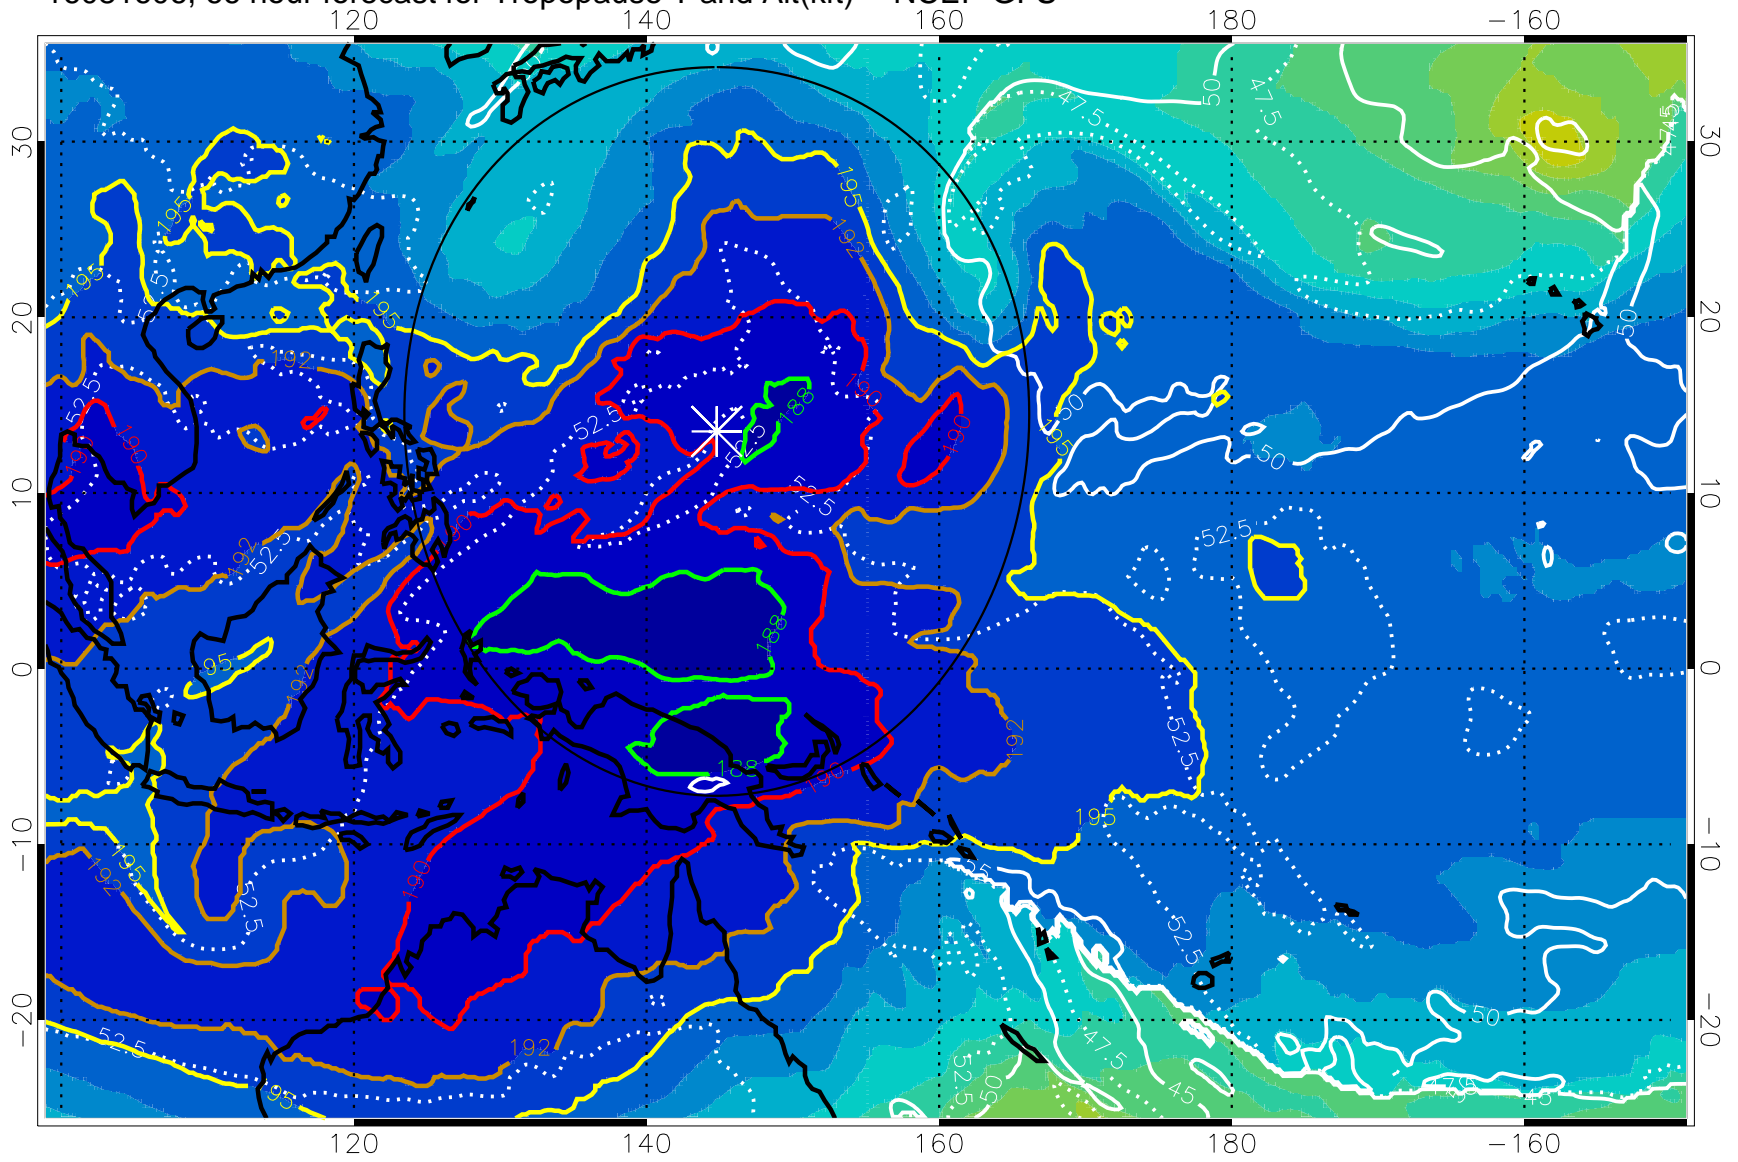

190 200 210 220 230

Tropopause T, K

Tropopause Altitude in kft (white)

192.5K Isotherm 195K Isotherm
187.5K Isotherm 190K Isotherm

Range ring of 2304 km

16081606, 66 hour forecast for Tropopause T and Alt(kft) -- NCEP GFS