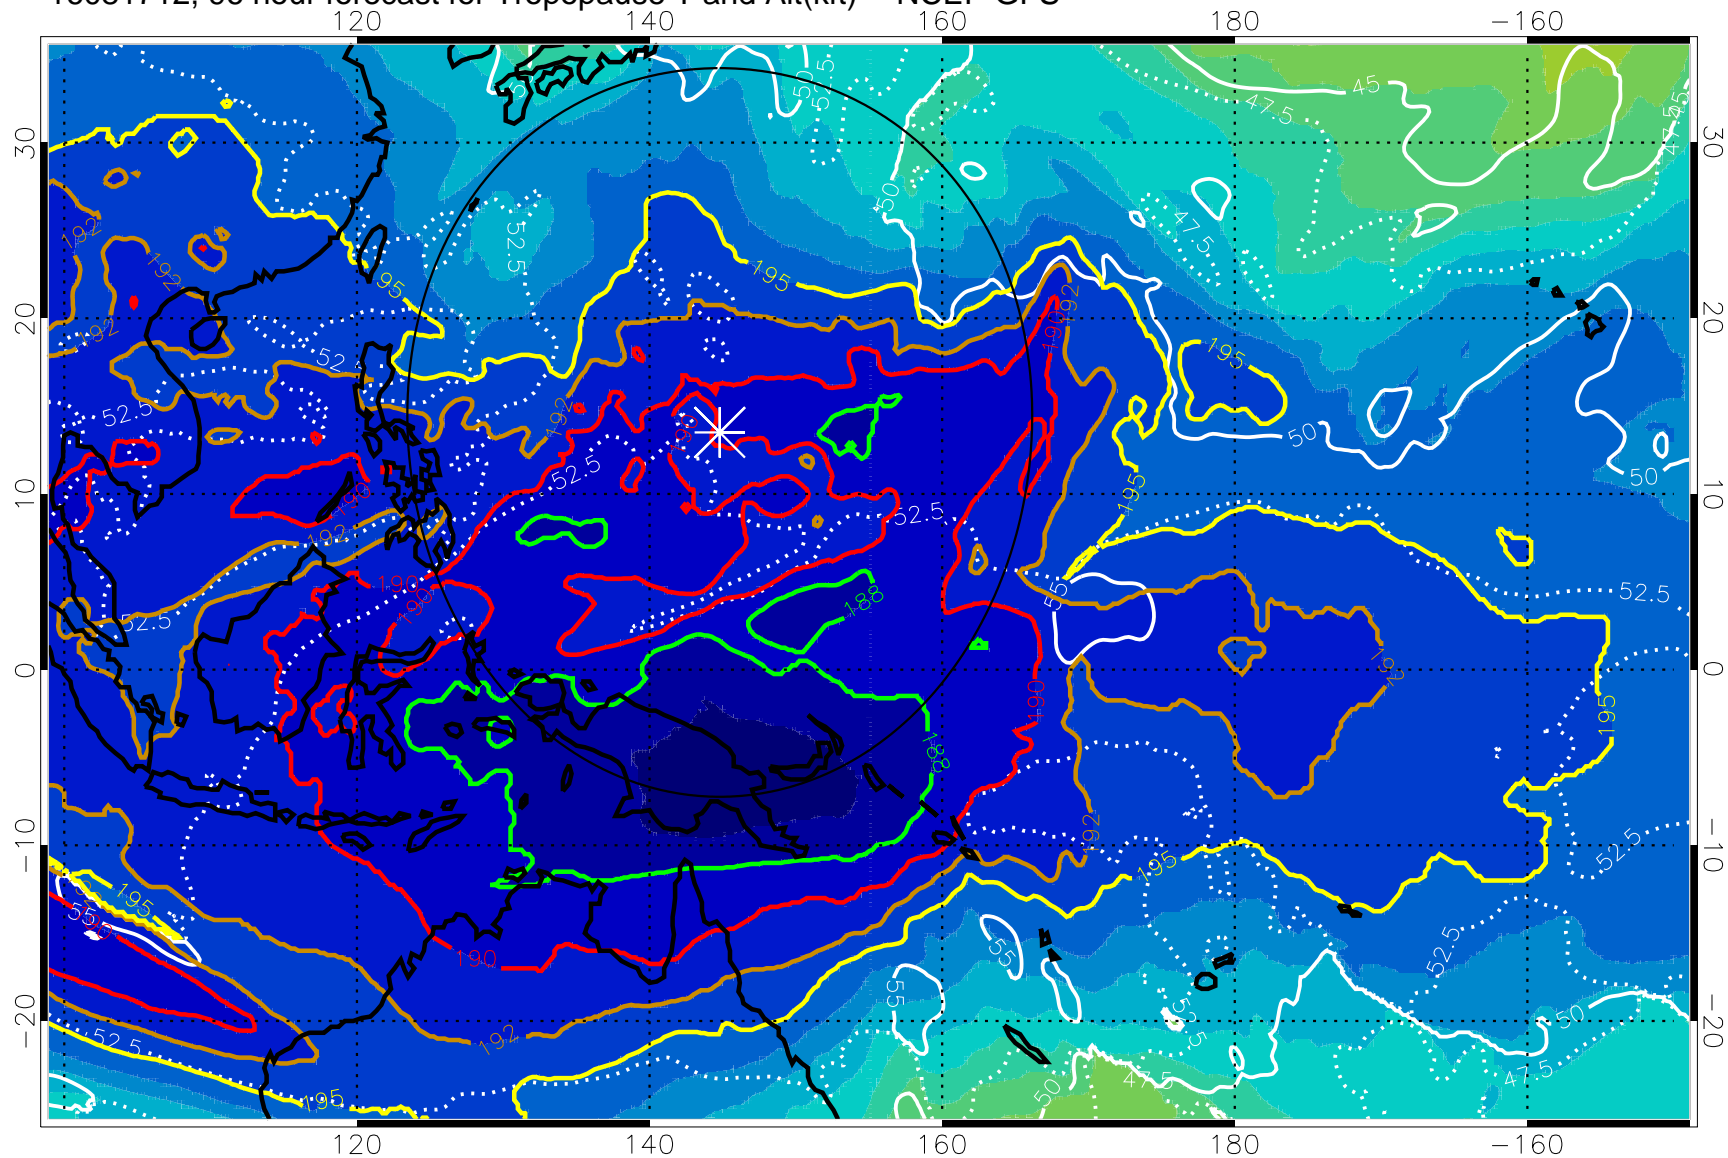

190 200 210 220 230
Tropopause T, K

Tropopause Altitude in kft (white)

192.5K Isotherm 195K Isotherm
187.5K Isotherm 190K Isotherm

Range ring of 2304 km

16081706, 90 hour forecast for Tropopause T and Alt(kft) -- NCEP GFS

190 200 210 220 230
Tropopause T, K

Tropopause Altitude in kft (white)

192.5K Isotherm 195K Isotherm
187.5K Isotherm 190K Isotherm

Range ring of 2304 km

16081712, 96 hour forecast for Tropopause T and Alt(kft) -- NCEP GFS