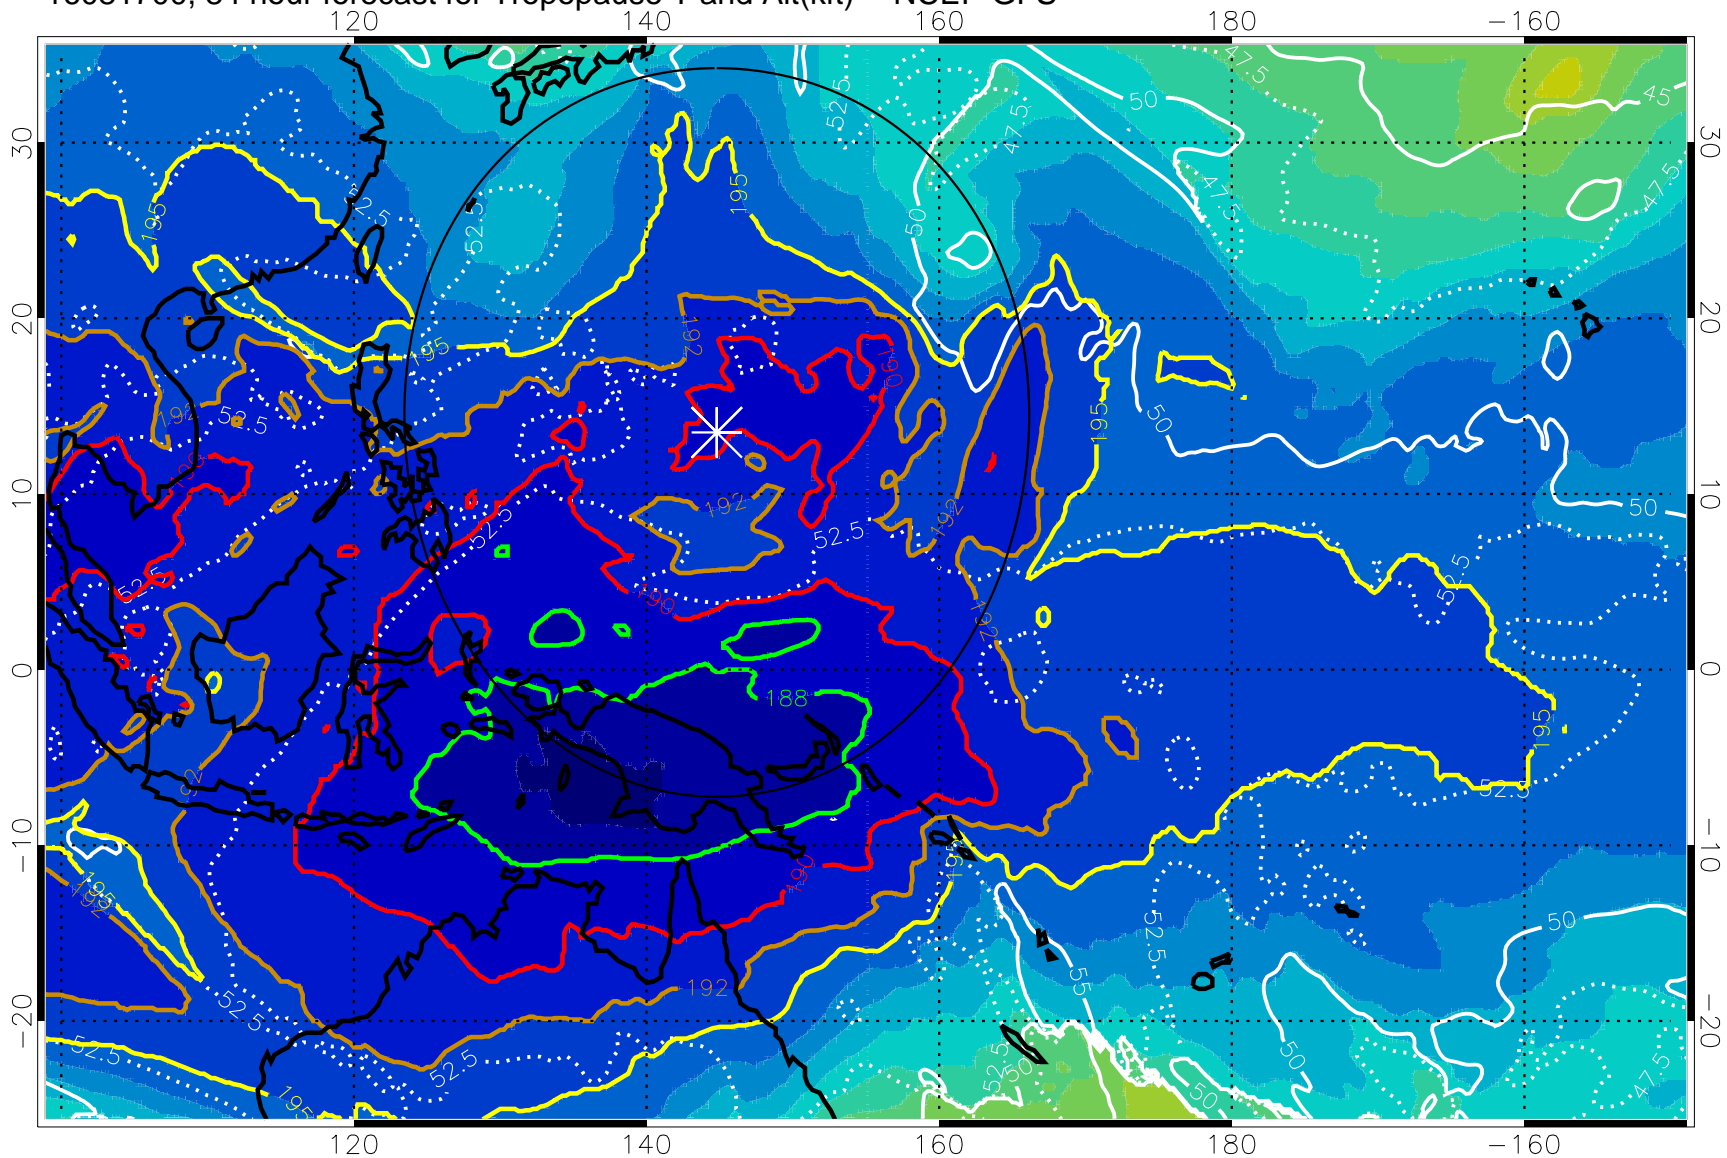

190 200 210 220 230
Tropopause T, K

Tropopause Altitude in kft (white)

192.5K Isotherm 195K Isotherm
187.5K Isotherm 190K Isotherm

Range ring of 2304 km

16081618, 78 hour forecast for Tropopause T and Alt(kft) -- NCEP GFS

190 200 210 220 230
Tropopause T, K

Tropopause Altitude in kft (white)

192.5K Isotherm 195K Isotherm
187.5K Isotherm 190K Isotherm

Range ring of 2304 km

16081700, 84 hour forecast for Tropopause T and Alt(kft) -- NCEP GFS