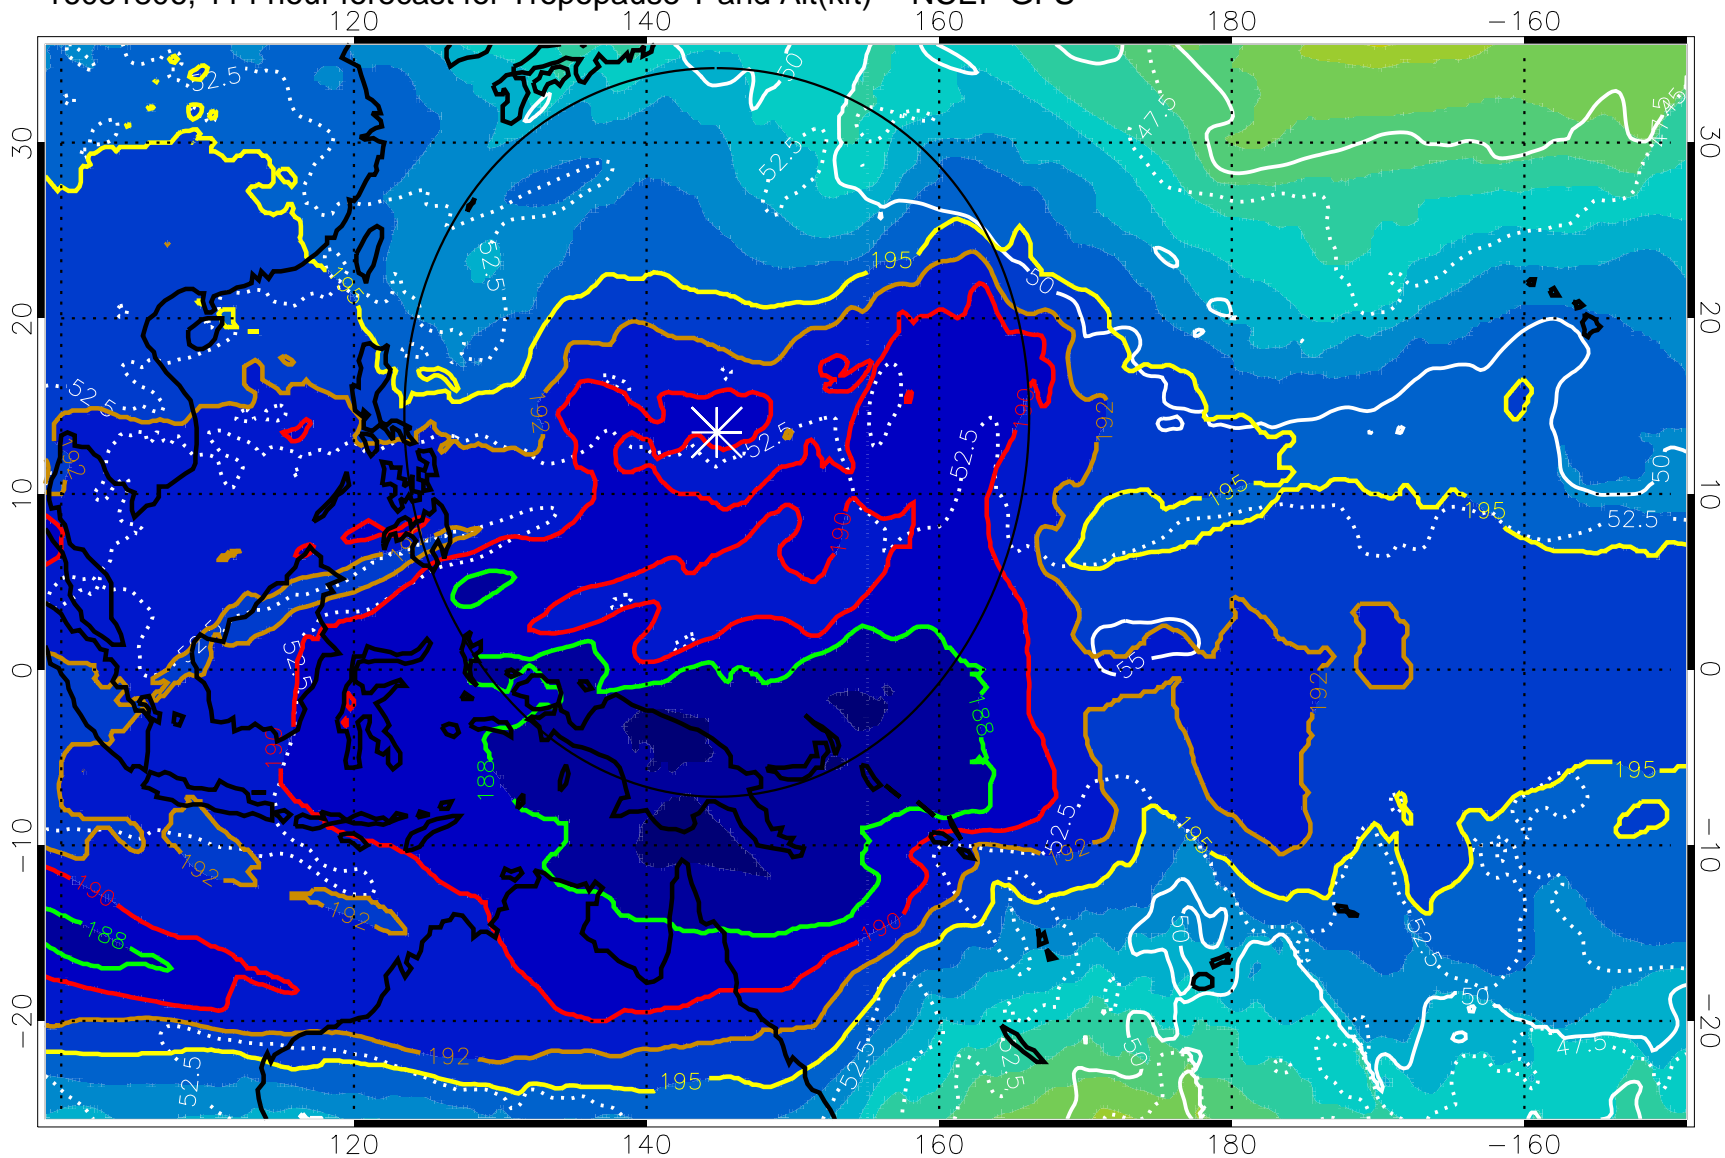

190 200 210 220 230

Tropopause T, K

Tropopause Altitude in kft (white)

192.5K Isotherm 195K Isotherm

187.5K Isotherm 190K Isotherm

Range ring of 2304 km

16081718, 102 hour forecast for Tropopause T and Alt(kft) -- NCEP GFS

190 200 210 220 230

Tropopause T, K

Tropopause Altitude in kft (white)

192.5K Isotherm 195K Isotherm

187.5K Isotherm 190K Isotherm

Range ring of 2304 km

16081800, 108 hour forecast for Tropopause T and Alt(kft) -- NCEP GFS

190 200 210 220 230
Tropopause T, K

Tropopause Altitude in kft (white)

192.5K Isotherm 195K Isotherm
187.5K Isotherm 190K Isotherm

Range ring of 2304 km

16081806, 114 hour forecast for Tropopause T and Alt(kft) -- NCEP GFS