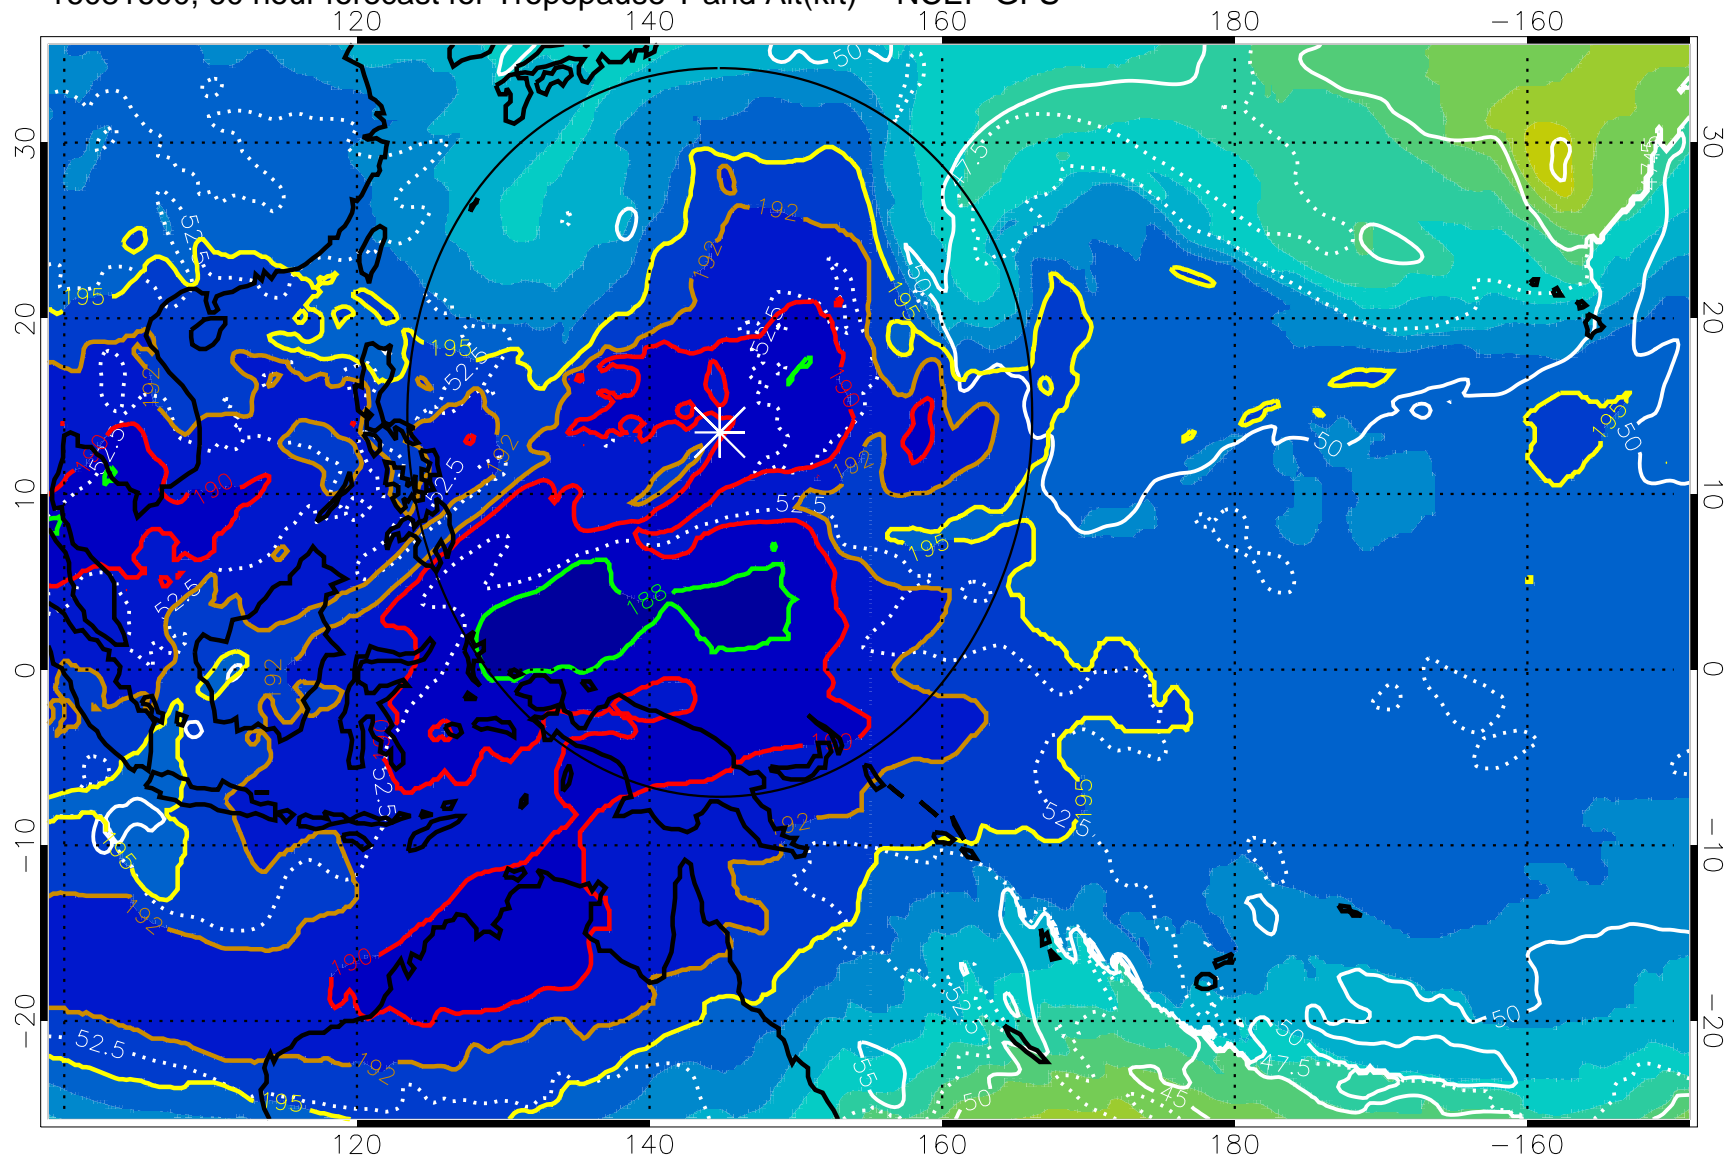

190 200 210 220 230

Tropopause T, K

Tropopause Altitude in kft (white)

192.5K Isotherm 195K Isotherm

187.5K Isotherm 190K Isotherm

Range ring of 2304 km

16081600, 60 hour forecast for Tropopause T and Alt(kft) -- NCEP GFS

190 200 210 220 230

Tropopause T, K

Tropopause Altitude in kft (white)

192.5K Isotherm 195K Isotherm
187.5K Isotherm 190K Isotherm

Range ring of 2304 km

16081606, 66 hour forecast for Tropopause T and Alt(kft) -- NCEP GFS