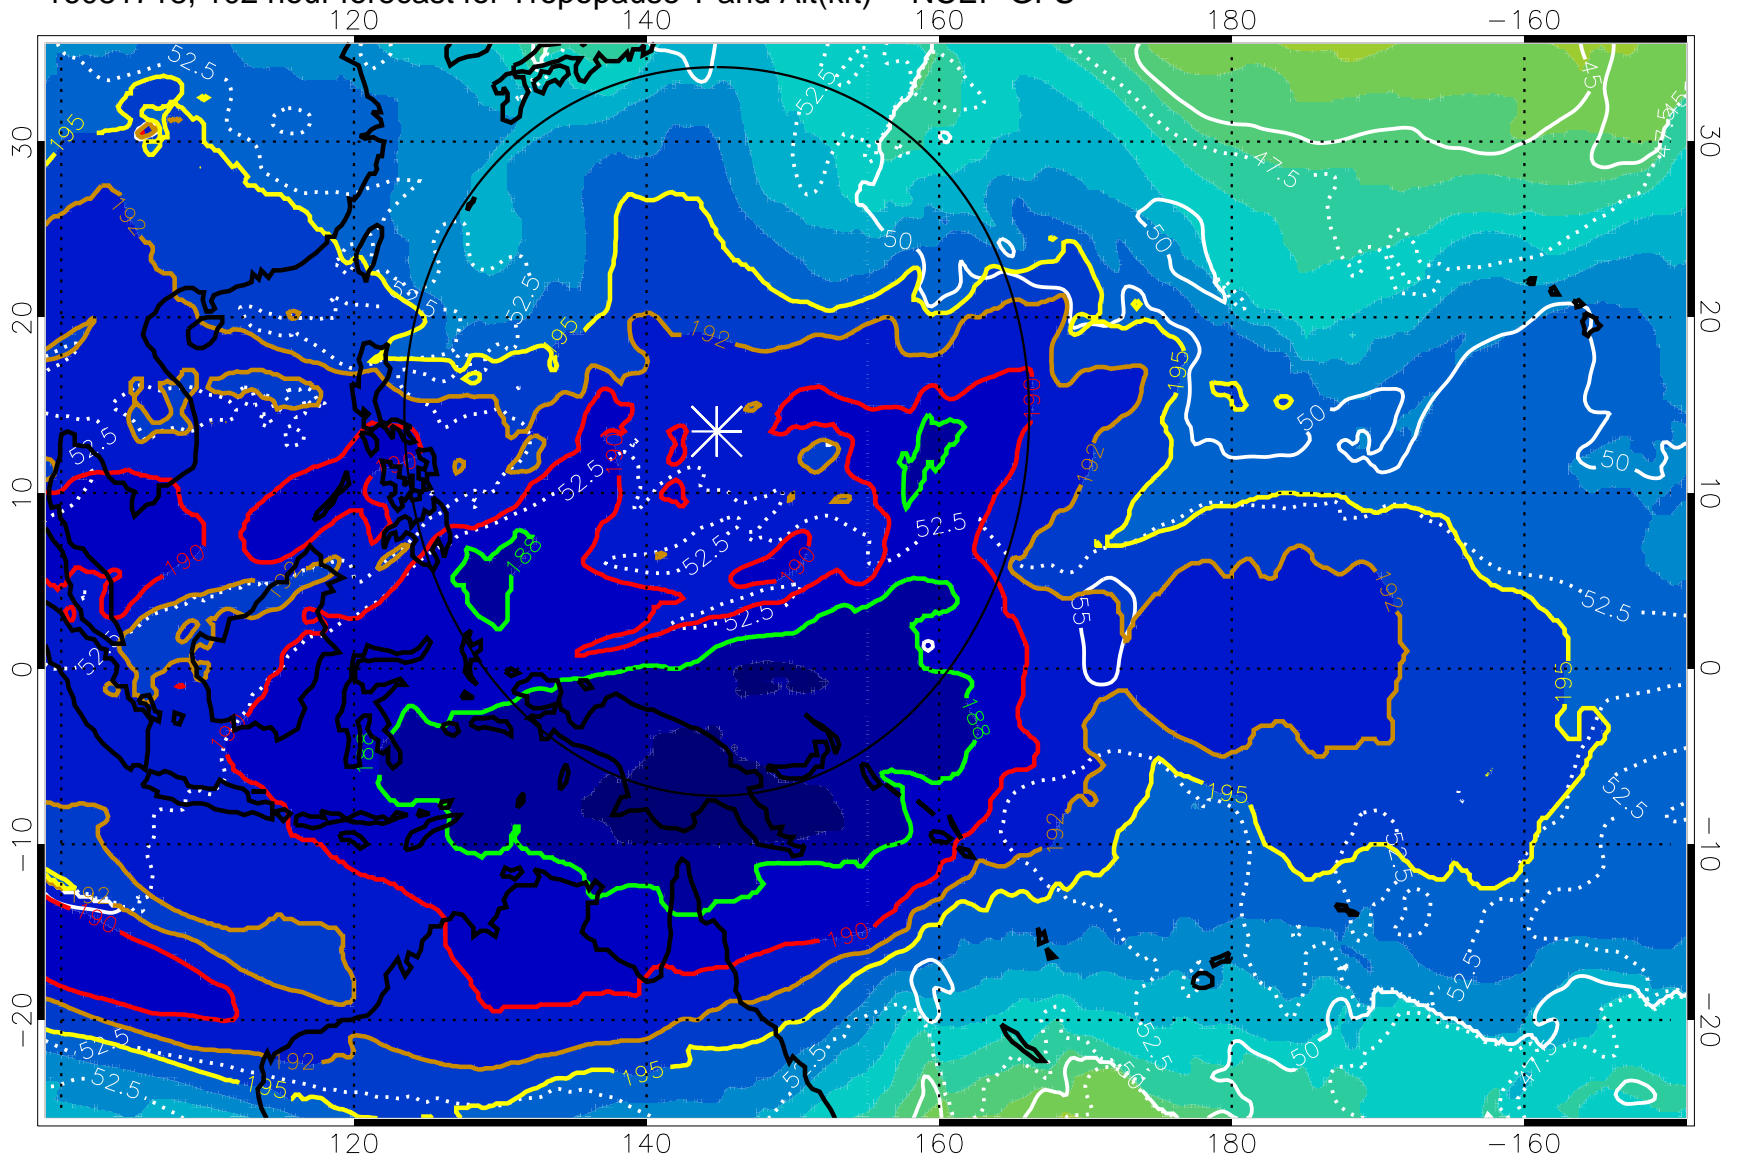

190 200 210 220 230

Tropopause T, K

Tropopause Altitude in kft (white)

192.5K Isotherm 195K Isotherm

187.5K Isotherm 190K Isotherm

Range ring of 2304 km

16081718, 102 hour forecast for Tropopause T and Alt(kft) -- NCEP GFS

190 200 210 220 230

Tropopause T, K

Tropopause Altitude in kft (white)

192.5K Isotherm 195K Isotherm

187.5K Isotherm 190K Isotherm

Range ring of 2304 km

16081800, 108 hour forecast for Tropopause T and Alt(kft) -- NCEP GFS