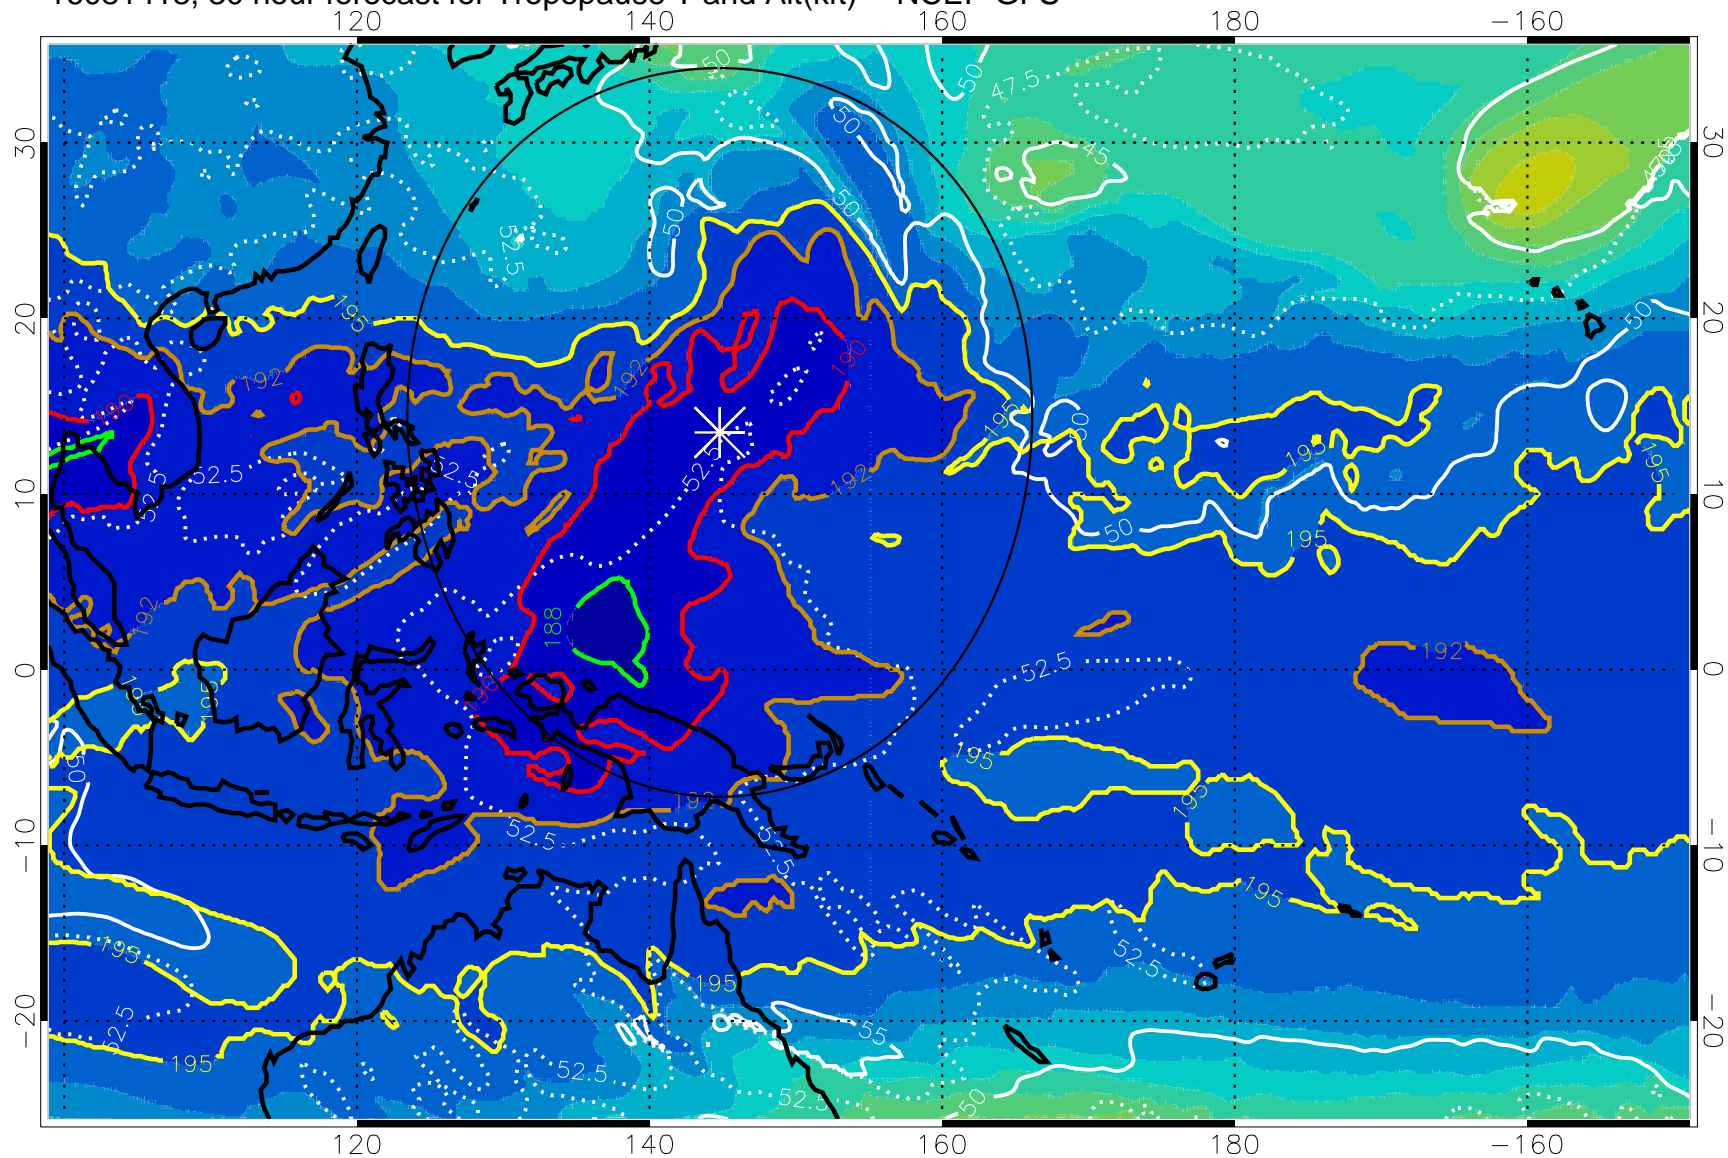

16081418, 30 hour forecast for Tropopause T and Alt(kft) -- NCEP GFS

190 200 210 220 230
Tropopause T, K

Tropopause Altitude in kft (white)

192.5K Isotherm 195K Isotherm
187.5K Isotherm 190K Isotherm

Range ring of 2304 km