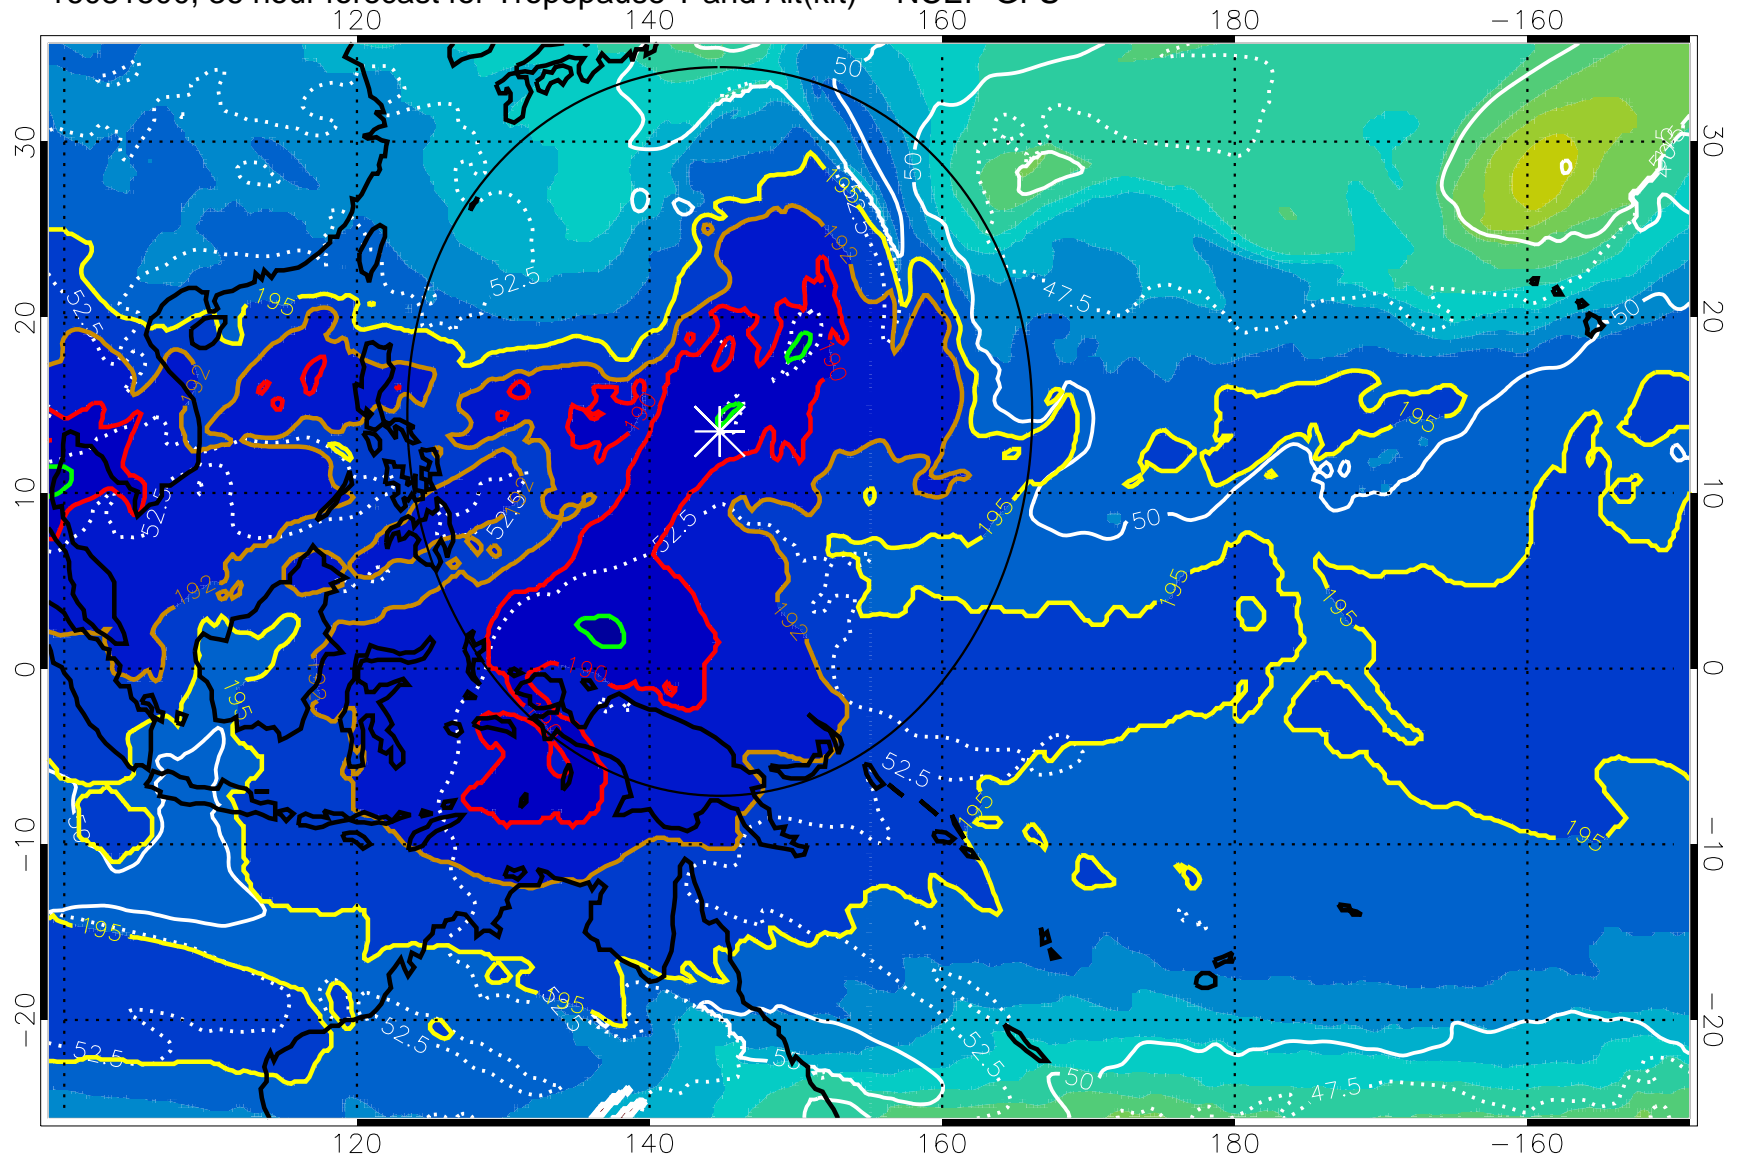

16081500, 36 hour forecast for Tropopause T and Alt(kft) -- NCEP GFS

190 200 210 220 230

Tropopause T, K

Tropopause Altitude in kft (white)

192.5K Isotherm 195K Isotherm

187.5K Isotherm 190K Isotherm

Range ring of 2304 km