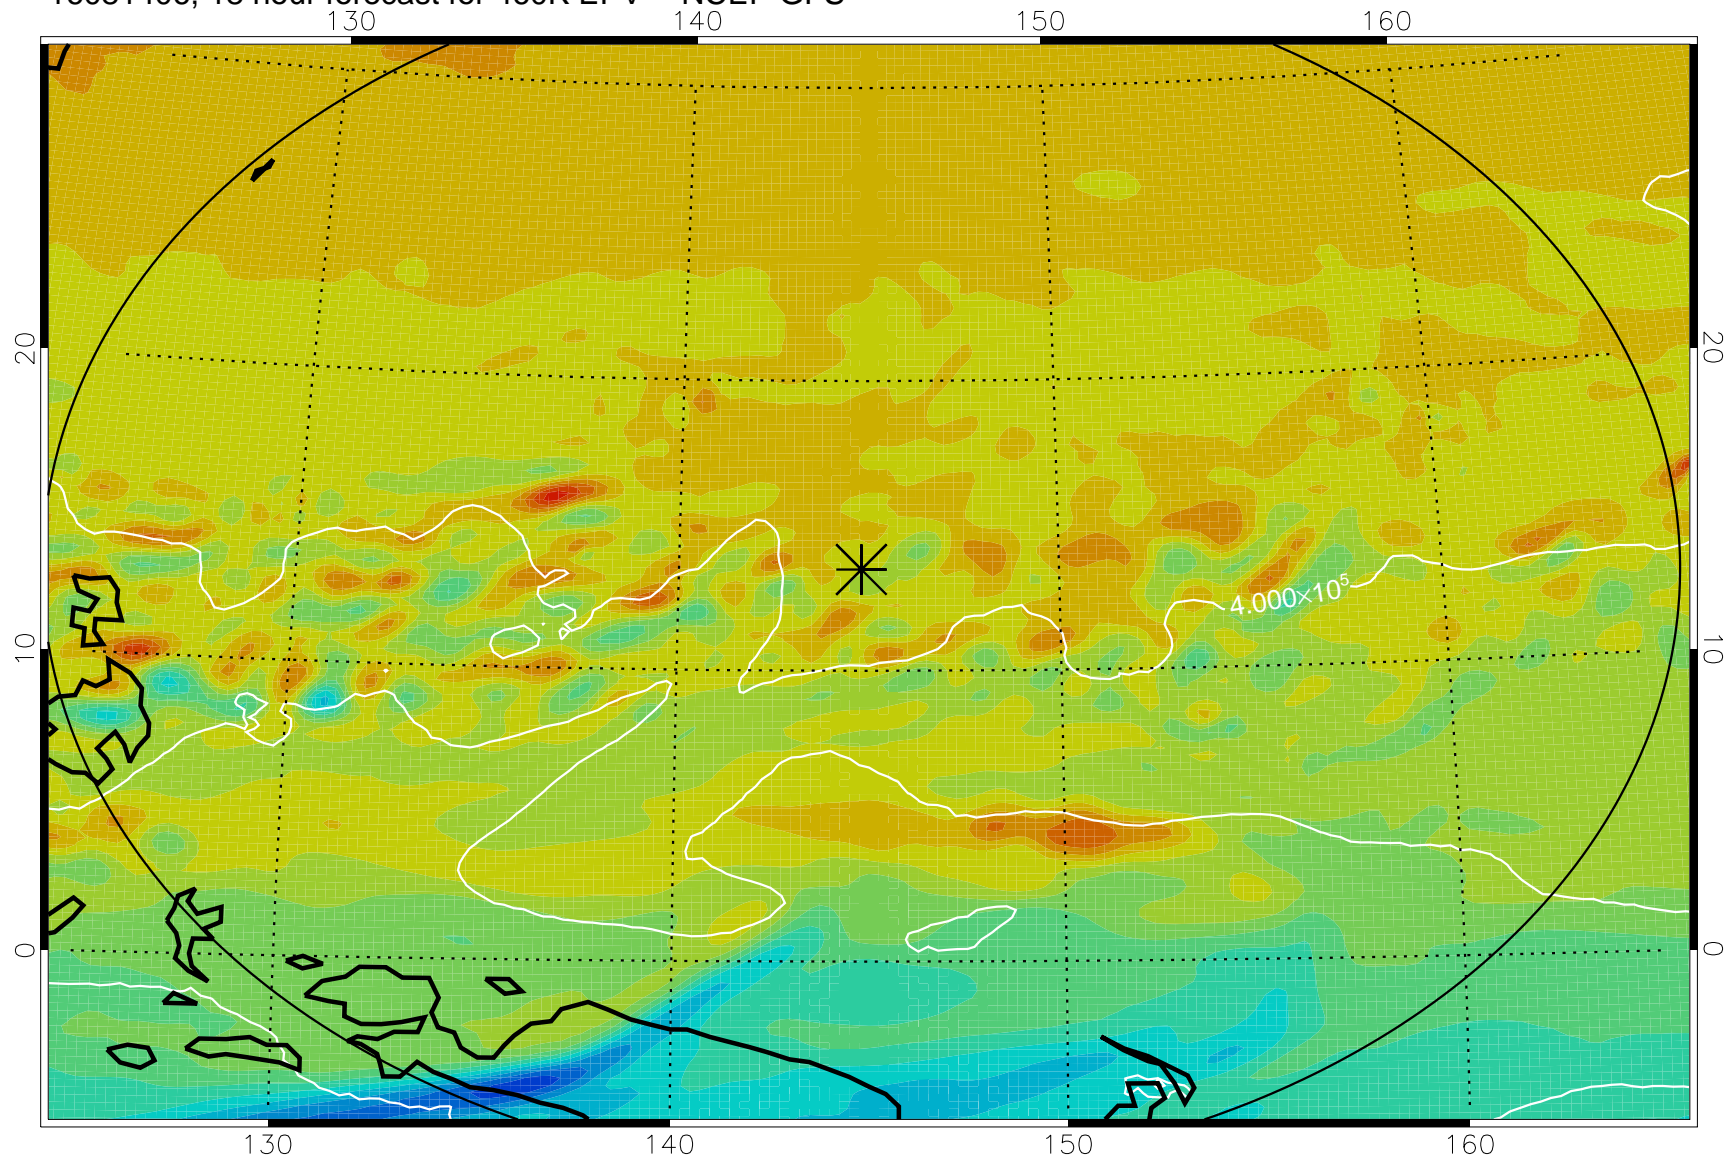

16081318, 6 hour forecast for 460K EPV -- NCEP GFS

460K Montgomery Streamfunction, white

Range ring of 2304 km

16081400, 12 hour forecast for 460K EPV -- NCEP GFS

460K Montgomery Streamfunction, white

Range ring of 2304 km

16081406, 18 hour forecast for 460K EPV -- NCEP GFS

460K Montgomery Streamfunction, white

Range ring of 2304 km

16081412, 24 hour forecast for 460K EPV -- NCEP GFS

460K Montgomery Streamfunction, white

Range ring of 2304 km

16081418, 30 hour forecast for 460K EPV -- NCEP GFS

460K Montgomery Streamfunction, white

Range ring of 2304 km

16081500, 36 hour forecast for 460K EPV -- NCEP GFS

460K Montgomery Streamfunction, white

Range ring of 2304 km

16081606, 66 hour forecast for 460K EPV -- NCEP GFS

460K Montgomery Streamfunction, white

Range ring of 2304 km

16081612, 72 hour forecast for 460K EPV -- NCEP GFS

460K Montgomery Streamfunction, white

Range ring of 2304 km