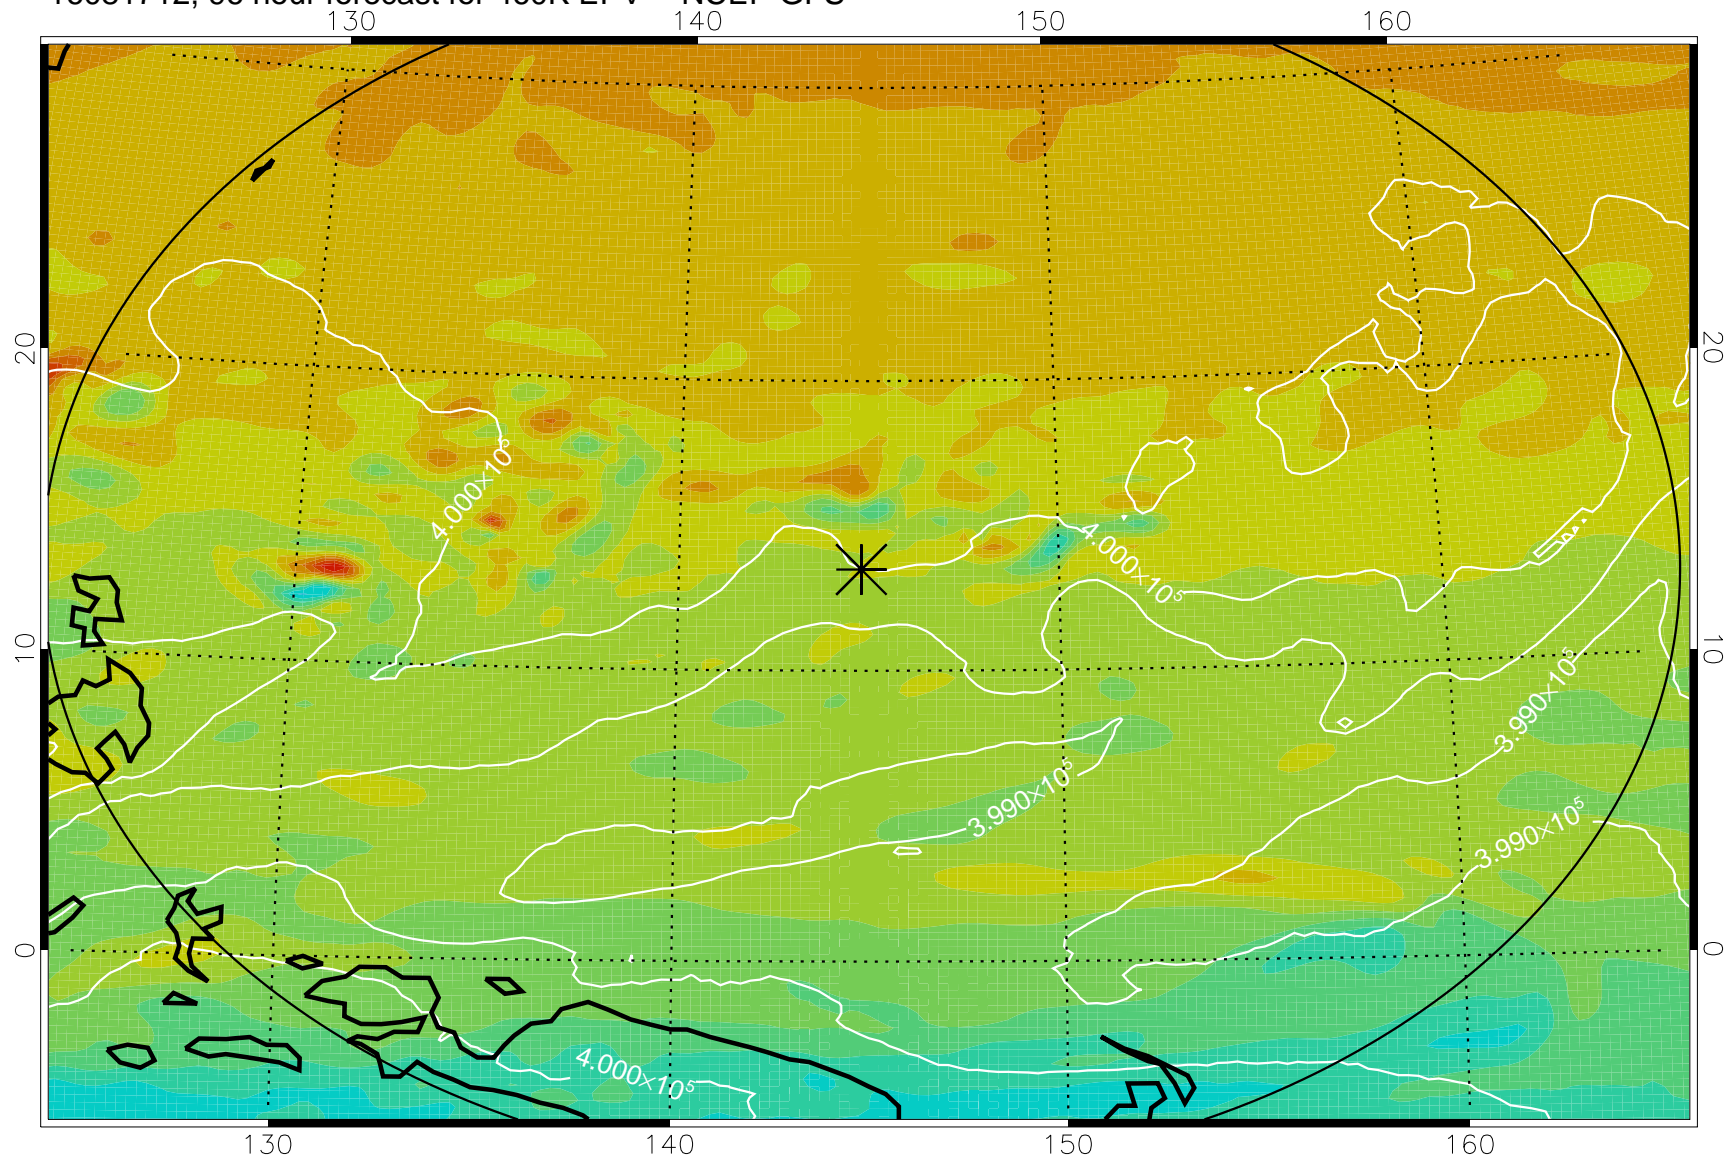

16081606, 66 hour forecast for 460K EPV -- NCEP GFS

460K Montgomery Streamfunction, white

Range ring of 2304 km

16081612, 72 hour forecast for 460K EPV -- NCEP GFS

460K Montgomery Streamfunction, white

Range ring of 2304 km

16081618, 78 hour forecast for 460K EPV -- NCEP GFS

460K Montgomery Streamfunction, white

Range ring of 2304 km

16081700, 84 hour forecast for 460K EPV -- NCEP GFS

460K Montgomery Streamfunction, white

Range ring of 2304 km

16081706, 90 hour forecast for 460K EPV -- NCEP GFS

460K Montgomery Streamfunction, white

Range ring of 2304 km

16081712, 96 hour forecast for 460K EPV -- NCEP GFS

460K Montgomery Streamfunction, white

Range ring of 2304 km

16081718, 102 hour forecast for 460K EPV -- NCEP GFS

460K Montgomery Streamfunction, white

Range ring of 2304 km

16081800, 108 hour forecast for 460K EPV -- NCEP GFS

460K Montgomery Streamfunction, white

Range ring of 2304 km