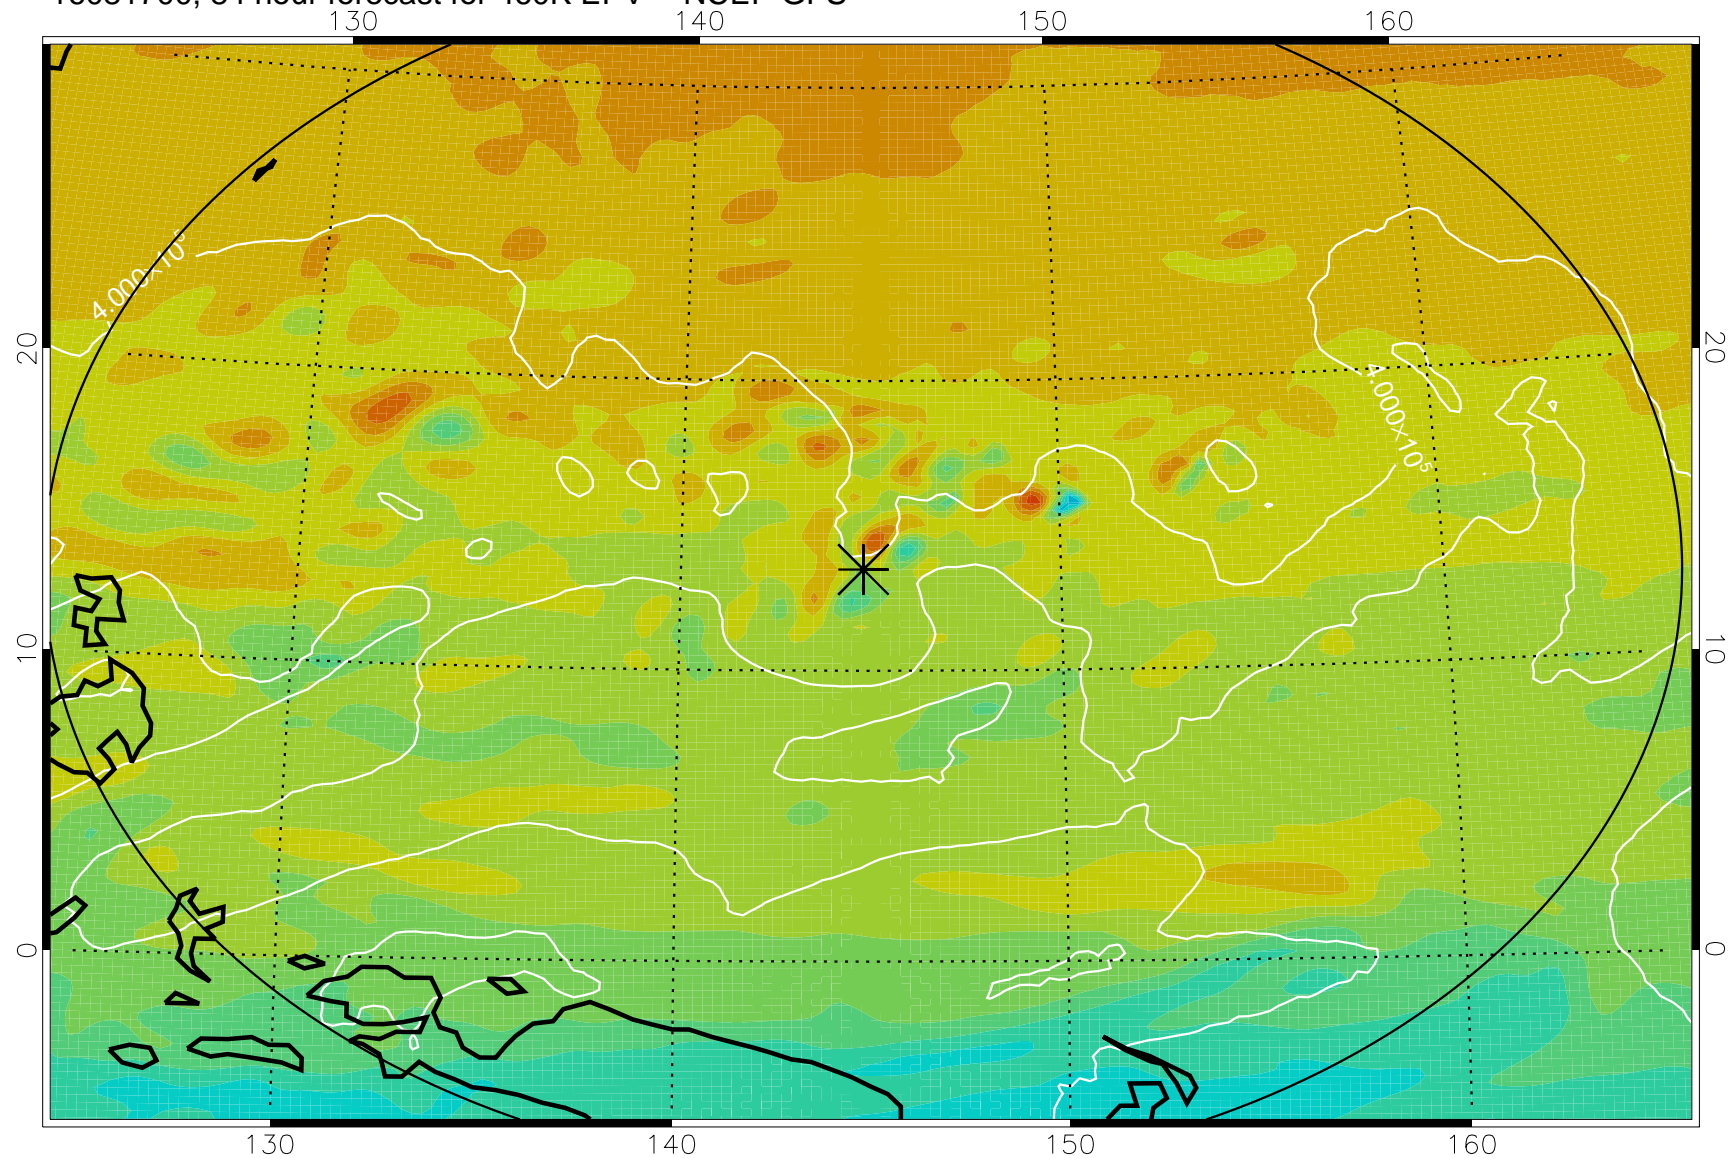

16081606, 66 hour forecast for 460K EPV -- NCEP GFS

460K Montgomery Streamfunction, white

Range ring of 2304 km

16081612, 72 hour forecast for 460K EPV -- NCEP GFS

460K Montgomery Streamfunction, white

Range ring of 2304 km

16081618, 78 hour forecast for 460K EPV -- NCEP GFS

460K Montgomery Streamfunction, white

Range ring of 2304 km

16081700, 84 hour forecast for 460K EPV -- NCEP GFS

460K Montgomery Streamfunction, white

Range ring of 2304 km

16081706, 90 hour forecast for 460K EPV -- NCEP GFS

460K Montgomery Streamfunction, white

Range ring of 2304 km

16081712, 96 hour forecast for 460K EPV -- NCEP GFS

460K Montgomery Streamfunction, white

Range ring of 2304 km

16081718, 102 hour forecast for 460K EPV -- NCEP GFS

460K Montgomery Streamfunction, white

Range ring of 2304 km

16081800, 108 hour forecast for 460K EPV -- NCEP GFS

460K Montgomery Streamfunction, white

Range ring of 2304 km