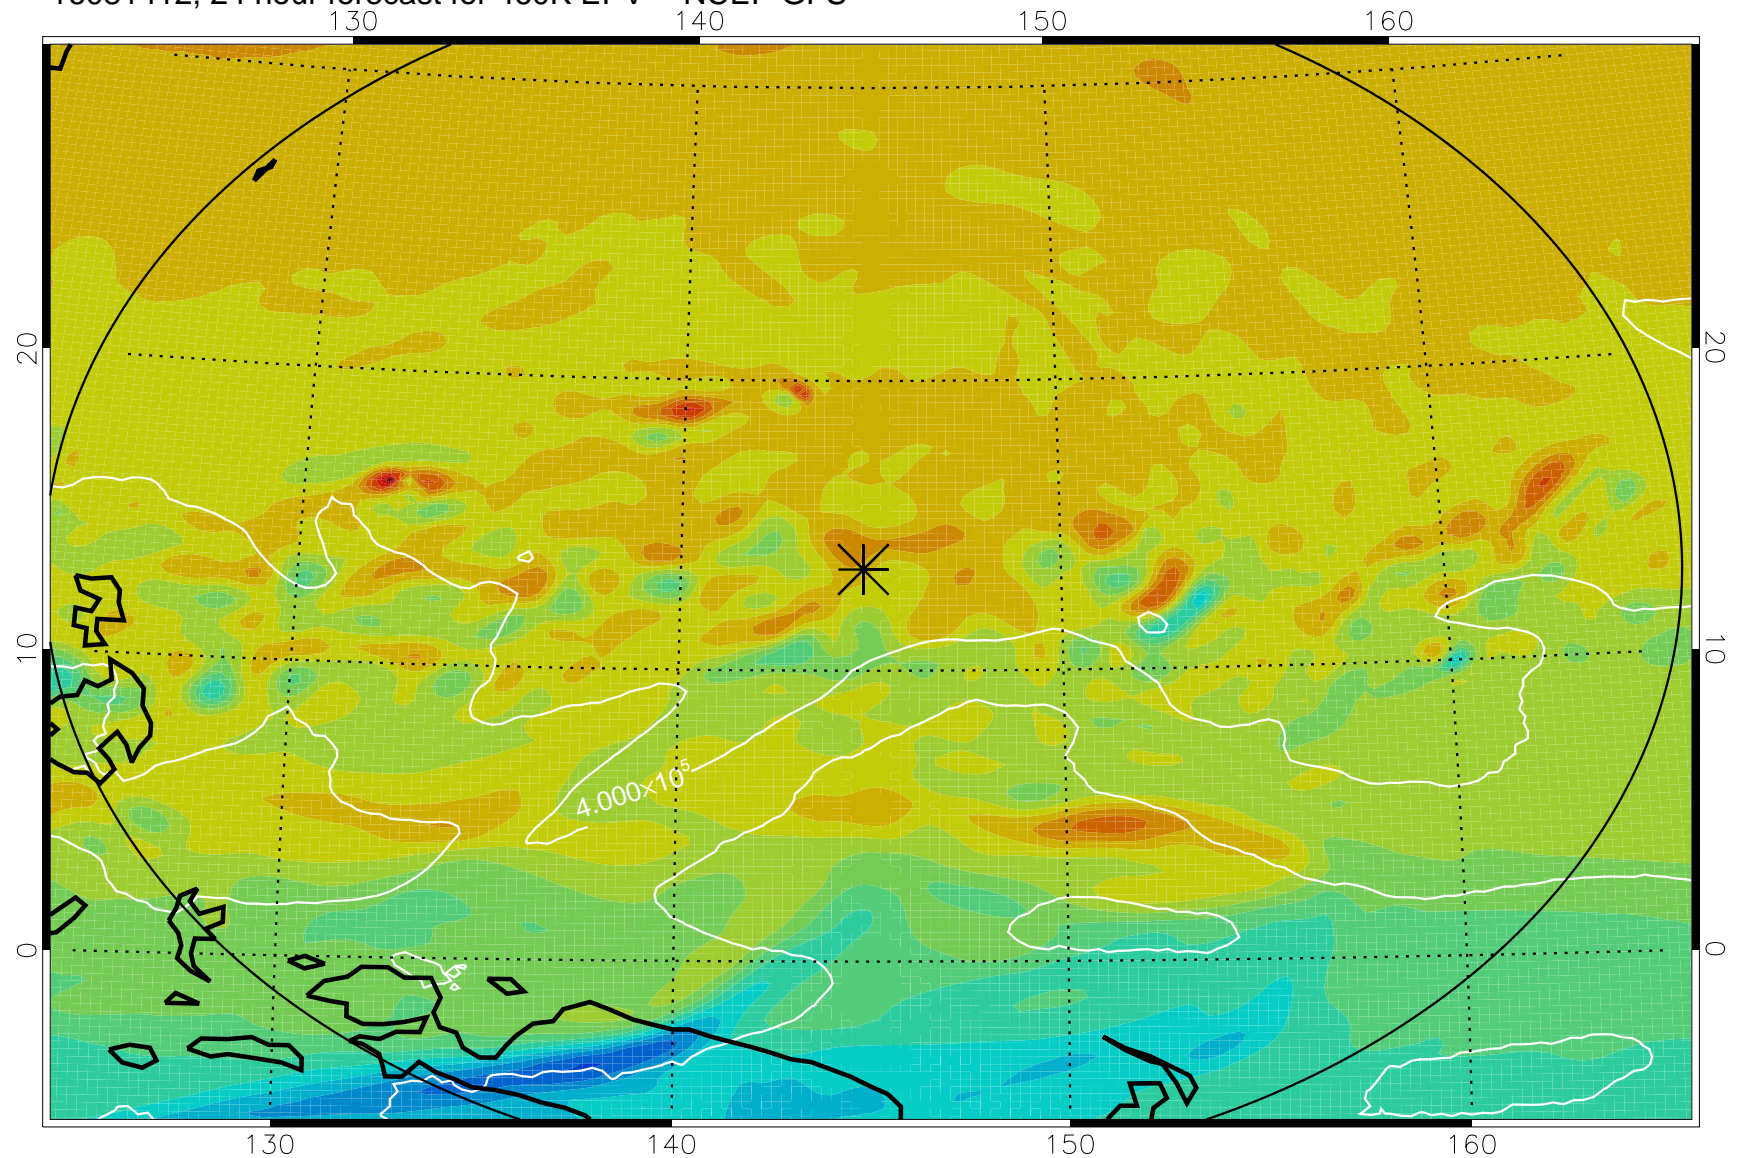

16081318, 6 hour forecast for 460K EPV -- NCEP GFS

460K Montgomery Streamfunction, white

Range ring of 2304 km

16081400, 12 hour forecast for 460K EPV -- NCEP GFS

460K Montgomery Streamfunction, white

Range ring of 2304 km

16081406, 18 hour forecast for 460K EPV -- NCEP GFS

460K Montgomery Streamfunction, white

Range ring of 2304 km

16081412, 24 hour forecast for 460K EPV -- NCEP GFS

460K Montgomery Streamfunction, white

Range ring of 2304 km

16081418, 30 hour forecast for 460K EPV -- NCEP GFS

460K Montgomery Streamfunction, white

Range ring of 2304 km

16081500, 36 hour forecast for 460K EPV -- NCEP GFS

460K Montgomery Streamfunction, white

Range ring of 2304 km

16081518, 54 hour forecast for 460K EPV -- NCEP GFS

460K Montgomery Streamfunction, white

Range ring of 2304 km

16081600, 60 hour forecast for 460K EPV -- NCEP GFS

460K Montgomery Streamfunction, white

Range ring of 2304 km