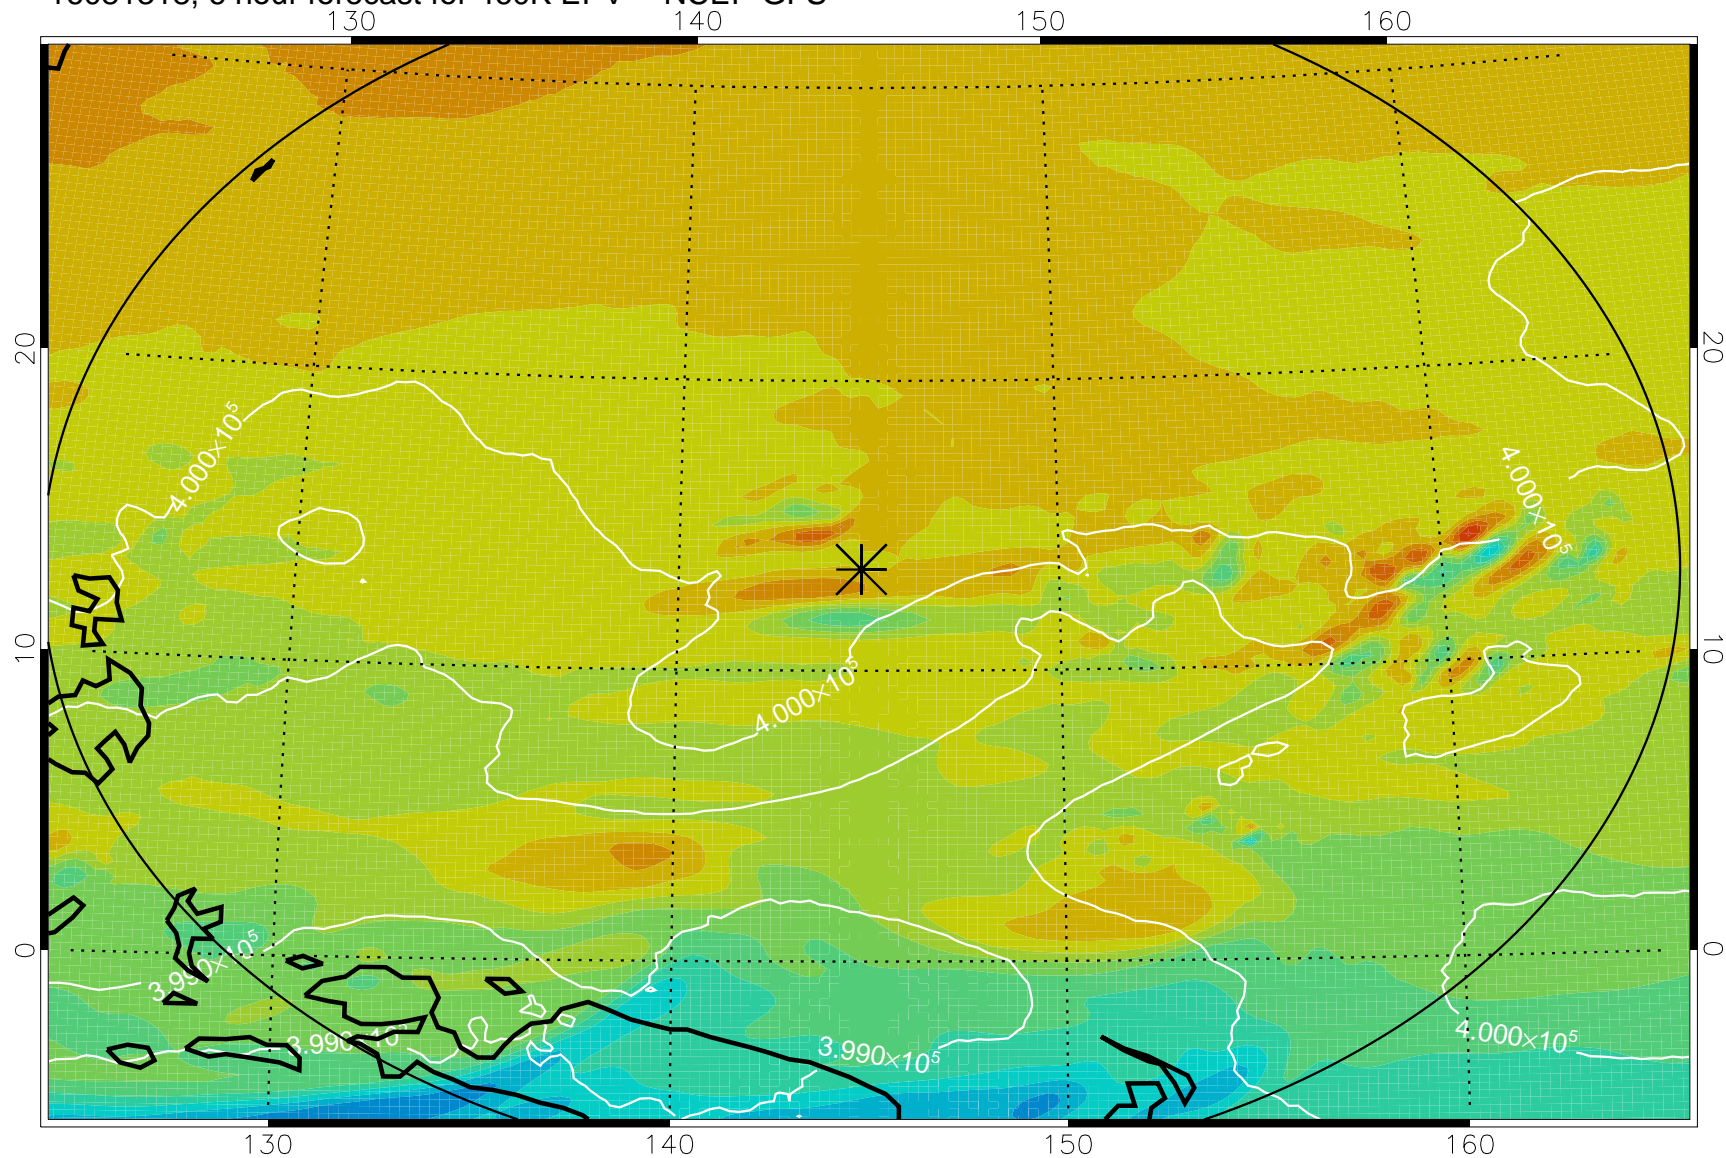

16081318, 6 hour forecast for 460K EPV -- NCEP GFS

460K Montgomery Streamfunction, white

Range ring of 2304 km

16081400, 12 hour forecast for 460K EPV -- NCEP GFS

460K Montgomery Streamfunction, white

Range ring of 2304 km

16081406, 18 hour forecast for 460K EPV -- NCEP GFS

460K Montgomery Streamfunction, white

Range ring of 2304 km

16081412, 24 hour forecast for 460K EPV -- NCEP GFS

460K Montgomery Streamfunction, white

Range ring of 2304 km

16081418, 30 hour forecast for 460K EPV -- NCEP GFS

460K Montgomery Streamfunction, white

Range ring of 2304 km

16081500, 36 hour forecast for 460K EPV -- NCEP GFS

460K Montgomery Streamfunction, white

Range ring of 2304 km

16081618, 78 hour forecast for 460K EPV -- NCEP GFS

460K Montgomery Streamfunction, white

Range ring of 2304 km

16081700, 84 hour forecast for 460K EPV -- NCEP GFS

460K Montgomery Streamfunction, white

Range ring of 2304 km