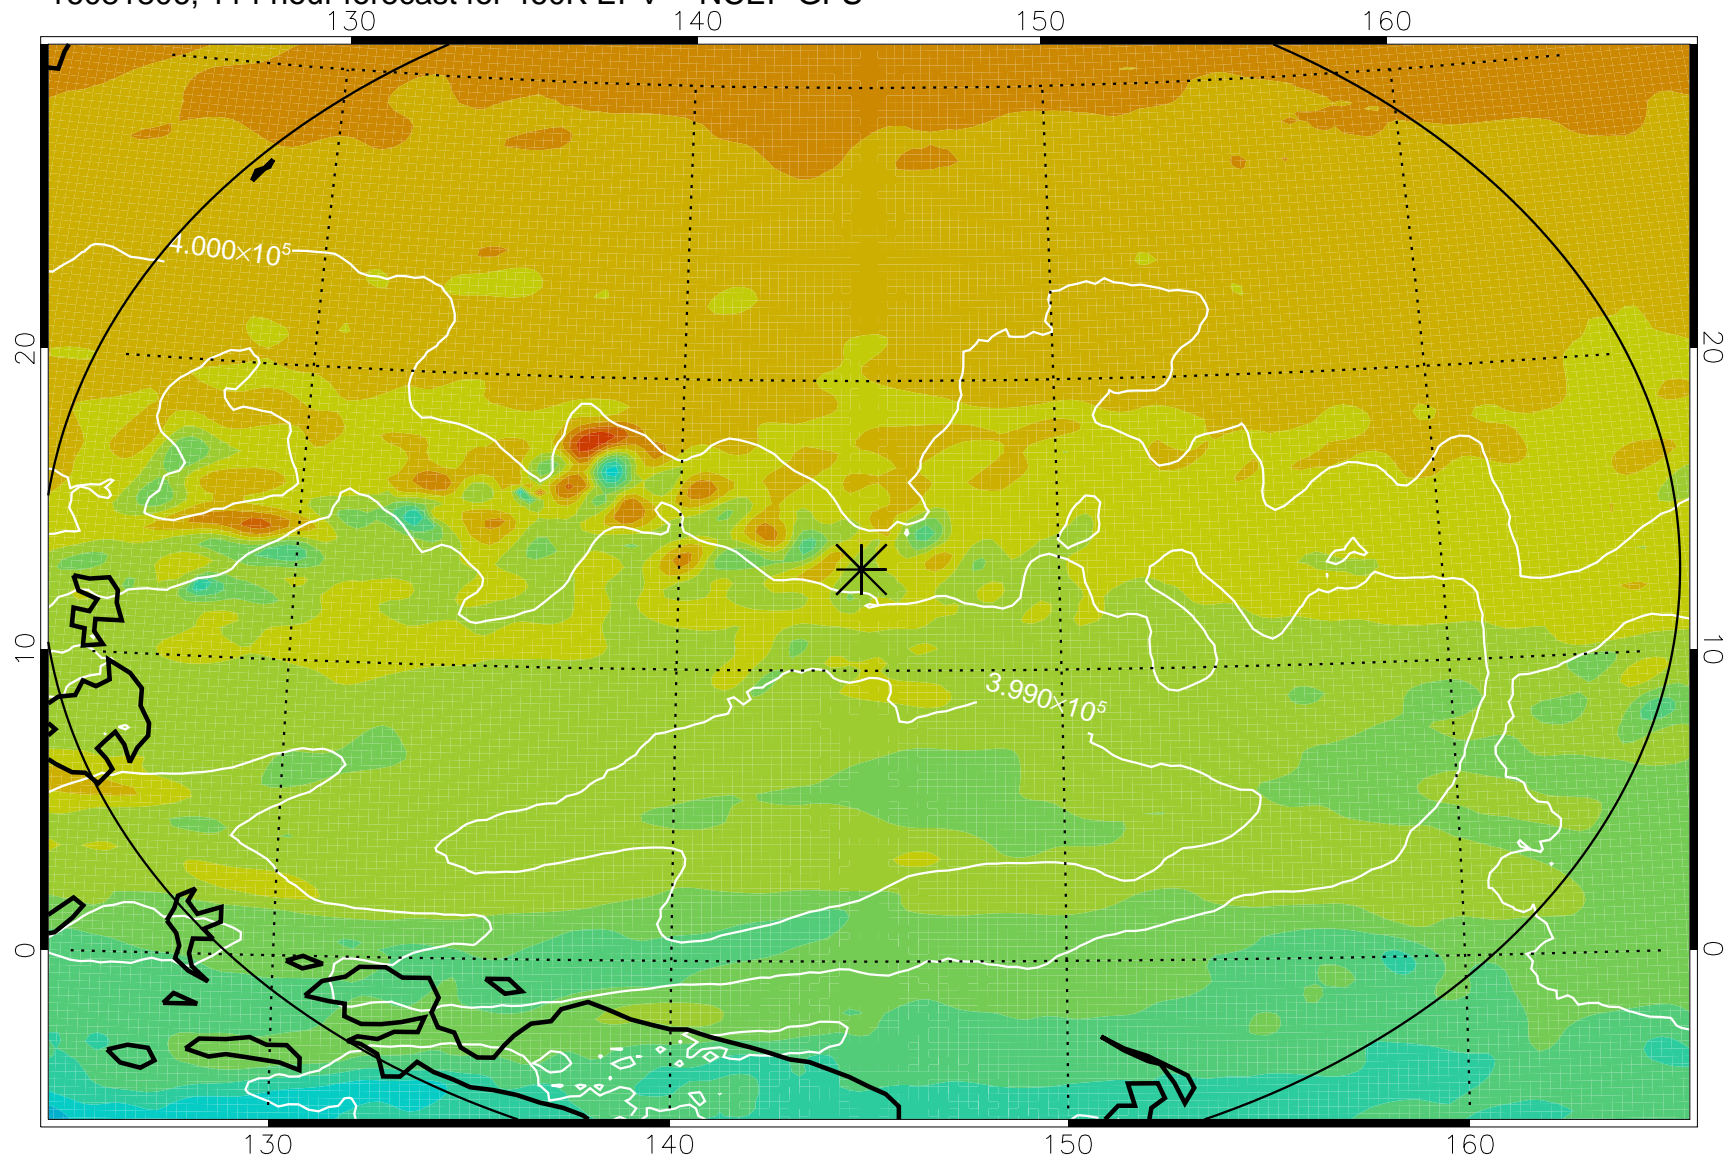

16081618, 78 hour forecast for 460K EPV -- NCEP GFS

460K Montgomery Streamfunction, white

Range ring of 2304 km

16081700, 84 hour forecast for 460K EPV -- NCEP GFS

460K Montgomery Streamfunction, white

Range ring of 2304 km

16081706, 90 hour forecast for 460K EPV -- NCEP GFS

460K Montgomery Streamfunction, white

Range ring of 2304 km

16081712, 96 hour forecast for 460K EPV -- NCEP GFS

460K Montgomery Streamfunction, white

Range ring of 2304 km

16081718, 102 hour forecast for 460K EPV -- NCEP GFS

460K Montgomery Streamfunction, white

Range ring of 2304 km

16081800, 108 hour forecast for 460K EPV -- NCEP GFS

460K Montgomery Streamfunction, white

Range ring of 2304 km

16081806, 114 hour forecast for 460K EPV -- NCEP GFS

460K Montgomery Streamfunction, white

Range ring of 2304 km

16081812, 120 hour forecast for 460K EPV -- NCEP GFS

460K Montgomery Streamfunction, white

Range ring of 2304 km