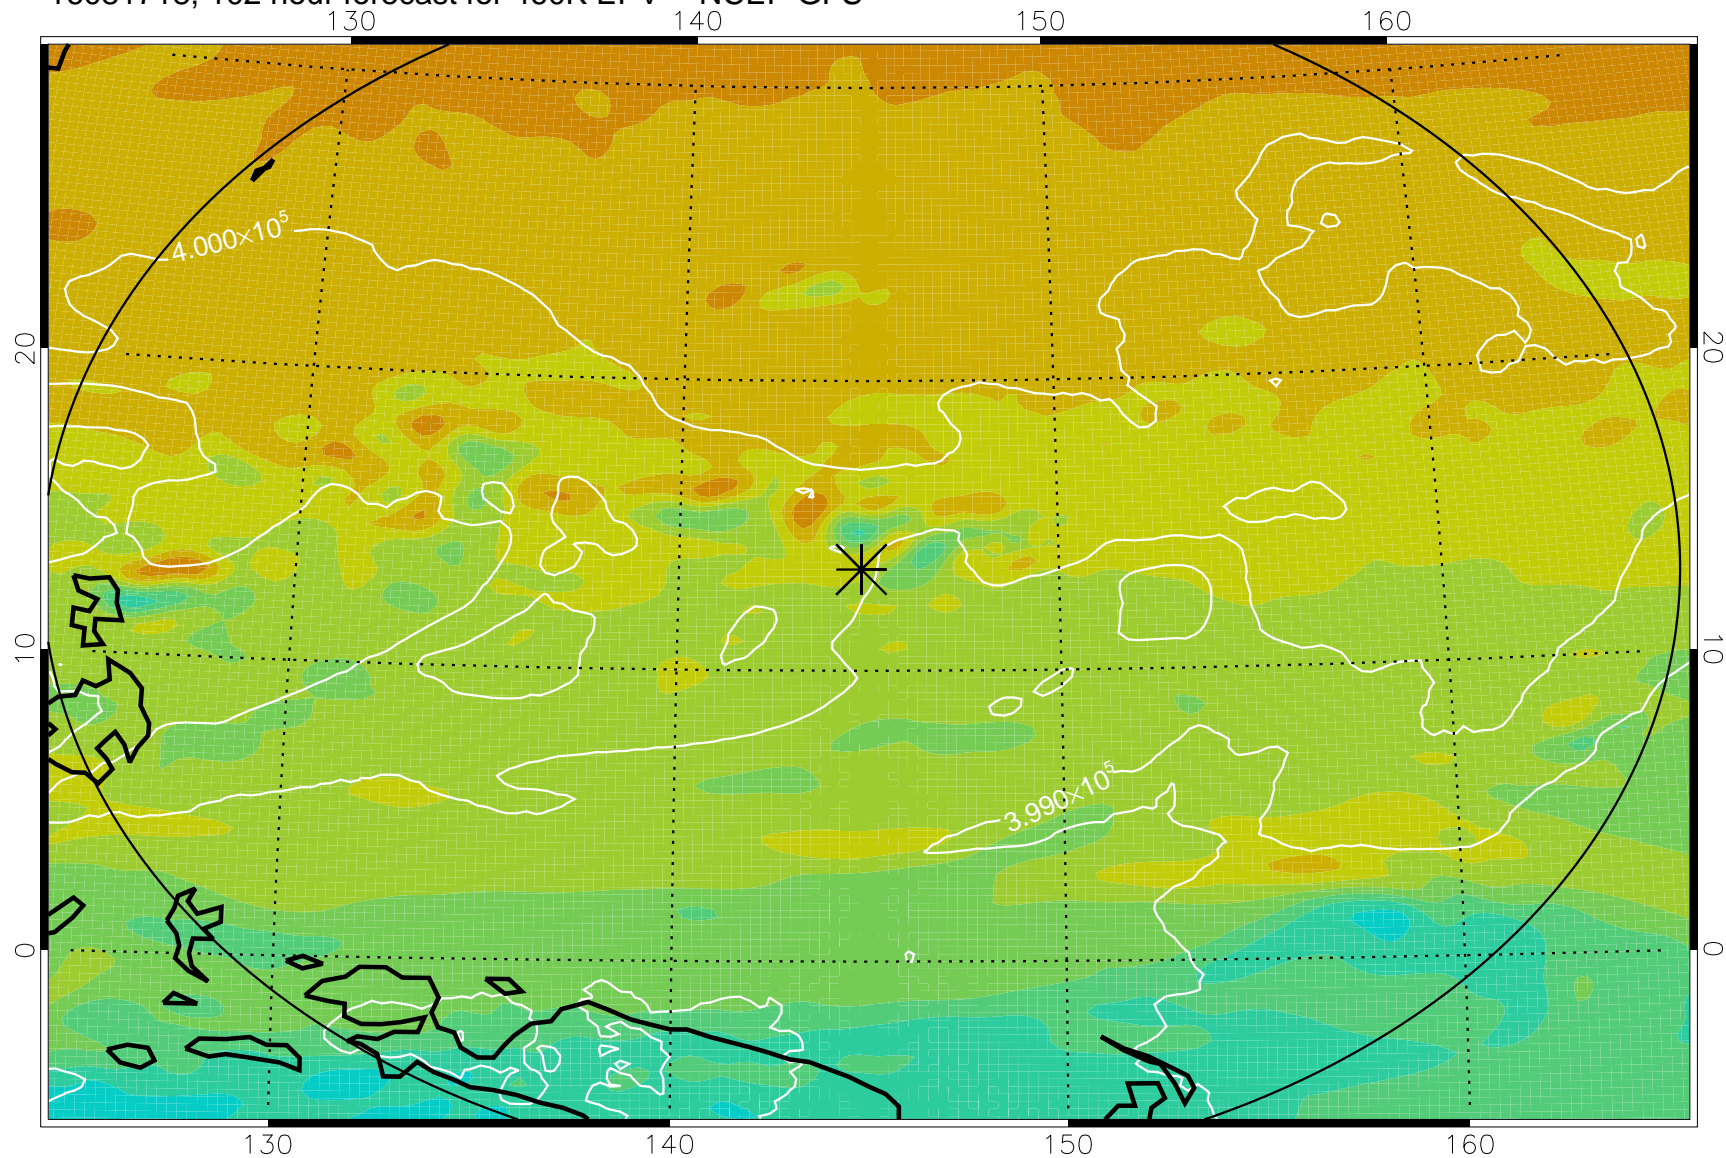

16081618, 78 hour forecast for 460K EPV -- NCEP GFS

460K Montgomery Streamfunction, white

Range ring of 2304 km

16081700, 84 hour forecast for 460K EPV -- NCEP GFS

460K Montgomery Streamfunction, white

Range ring of 2304 km

16081706, 90 hour forecast for 460K EPV -- NCEP GFS

460K Montgomery Streamfunction, white

Range ring of 2304 km

16081712, 96 hour forecast for 460K EPV -- NCEP GFS

460K Montgomery Streamfunction, white

Range ring of 2304 km

16081718, 102 hour forecast for 460K EPV -- NCEP GFS

460K Montgomery Streamfunction, white

Range ring of 2304 km

16081800, 108 hour forecast for 460K EPV -- NCEP GFS

460K Montgomery Streamfunction, white

Range ring of 2304 km

16081806, 114 hour forecast for 460K EPV -- NCEP GFS

460K Montgomery Streamfunction, white

Range ring of 2304 km

16081812, 120 hour forecast for 460K EPV -- NCEP GFS

460K Montgomery Streamfunction, white

Range ring of 2304 km