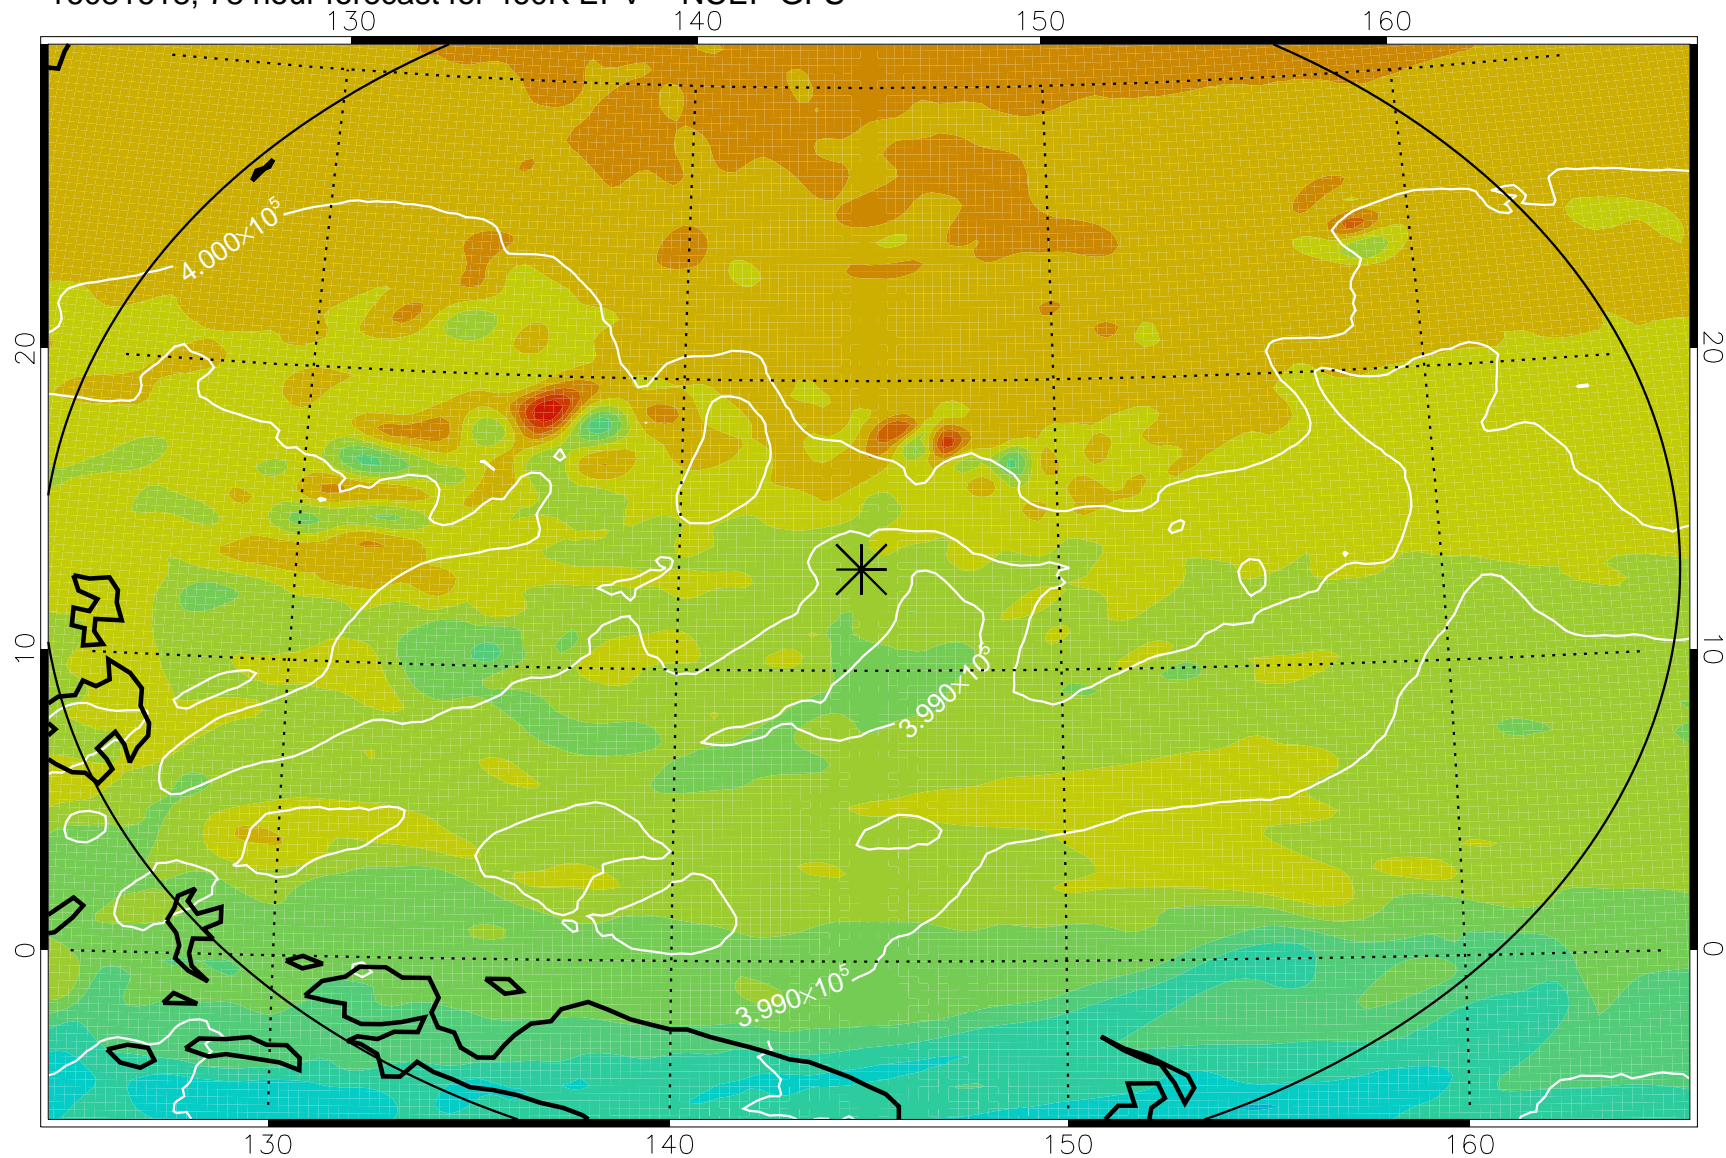

16081606, 66 hour forecast for 460K EPV -- NCEP GFS

460K Montgomery Streamfunction, white

Range ring of 2304 km

16081612, 72 hour forecast for 460K EPV -- NCEP GFS

460K Montgomery Streamfunction, white

Range ring of 2304 km

16081618, 78 hour forecast for 460K EPV -- NCEP GFS

460K Montgomery Streamfunction, white

Range ring of 2304 km

16081700, 84 hour forecast for 460K EPV -- NCEP GFS

460K Montgomery Streamfunction, white

Range ring of 2304 km

16081706, 90 hour forecast for 460K EPV -- NCEP GFS

460K Montgomery Streamfunction, white

Range ring of 2304 km

16081712, 96 hour forecast for 460K EPV -- NCEP GFS

460K Montgomery Streamfunction, white

Range ring of 2304 km

16081718, 102 hour forecast for 460K EPV -- NCEP GFS

460K Montgomery Streamfunction, white

Range ring of 2304 km

16081800, 108 hour forecast for 460K EPV -- NCEP GFS

460K Montgomery Streamfunction, white

Range ring of 2304 km