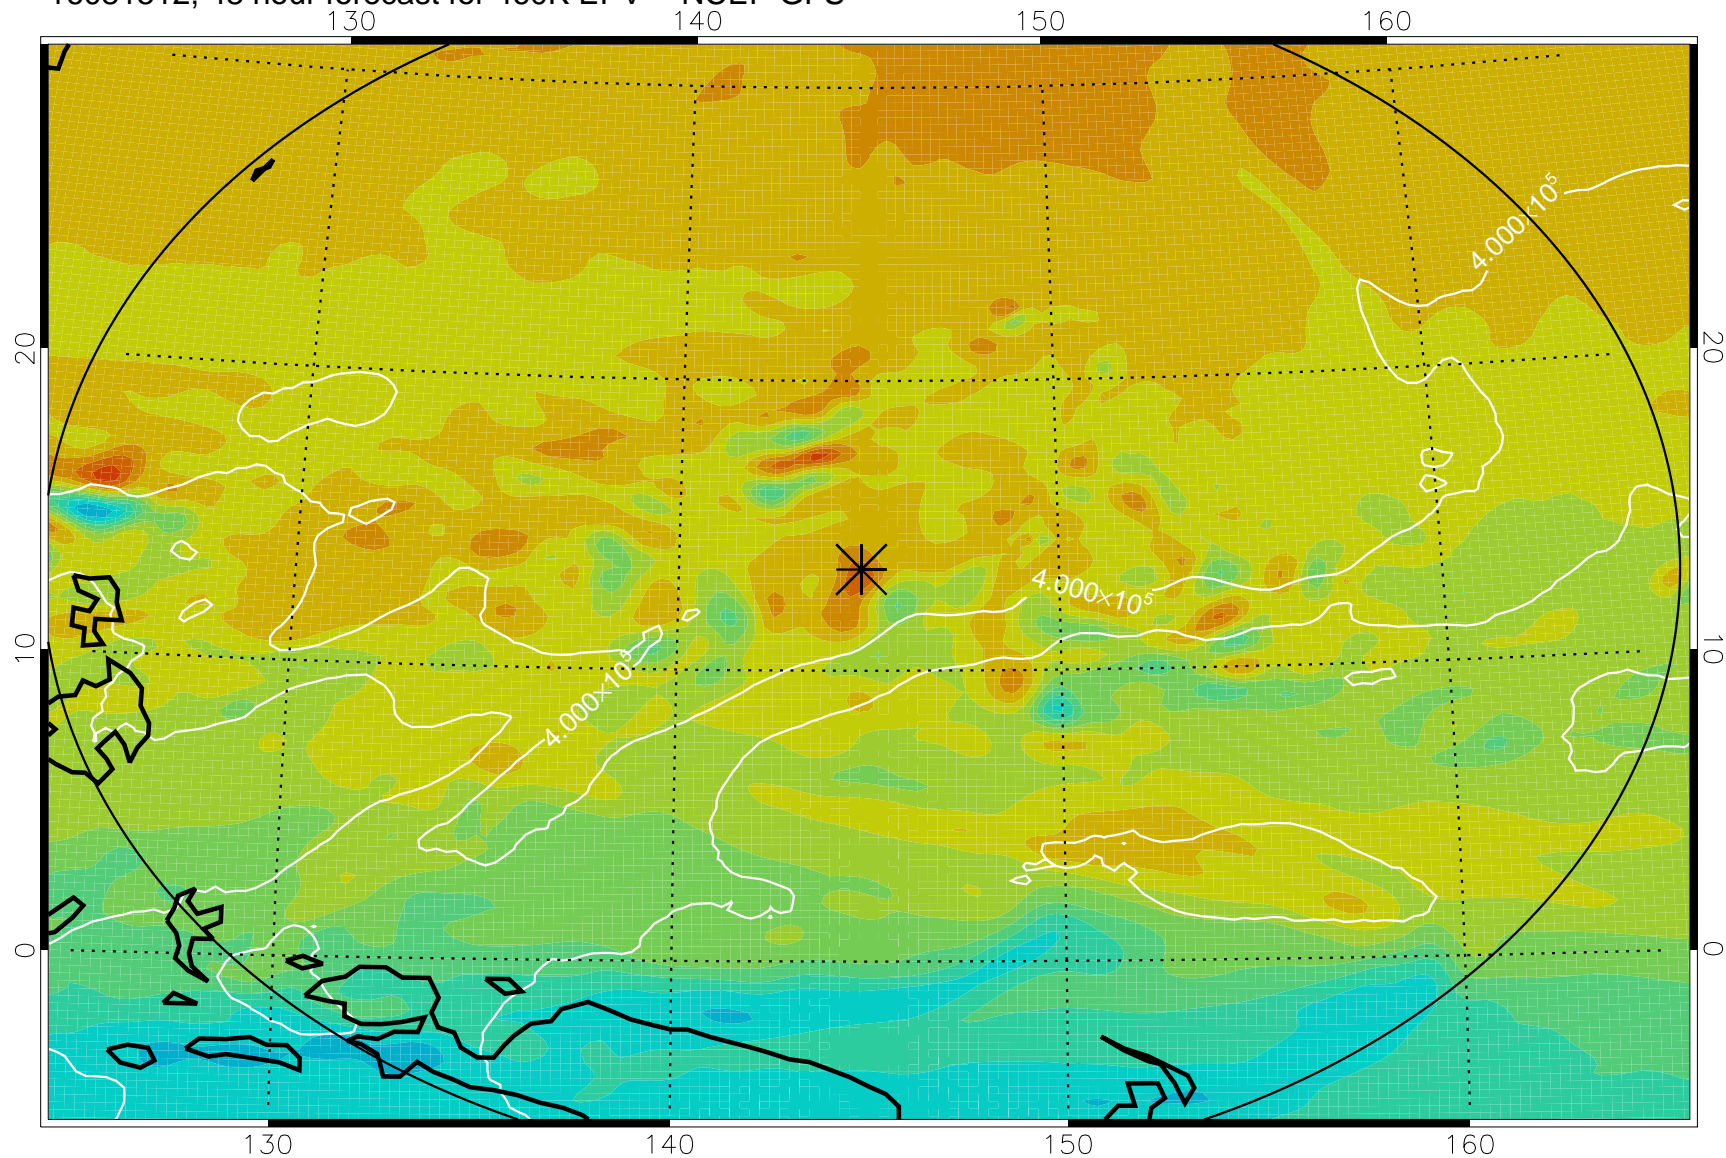

16081406, 18 hour forecast for 460K EPV -- NCEP GFS

460K Montgomery Streamfunction, white

Range ring of 2304 km

16081412, 24 hour forecast for 460K EPV -- NCEP GFS

460K Montgomery Streamfunction, white

Range ring of 2304 km

16081418, 30 hour forecast for 460K EPV -- NCEP GFS

460K Montgomery Streamfunction, white

Range ring of 2304 km

16081500, 36 hour forecast for 460K EPV -- NCEP GFS

460K Montgomery Streamfunction, white

Range ring of 2304 km

16081506, 42 hour forecast for 460K EPV -- NCEP GFS

460K Montgomery Streamfunction, white

Range ring of 2304 km

16081512, 48 hour forecast for 460K EPV -- NCEP GFS

460K Montgomery Streamfunction, white

Range ring of 2304 km

16081518, 54 hour forecast for 460K EPV -- NCEP GFS

460K Montgomery Streamfunction, white

Range ring of 2304 km

16081600, 60 hour forecast for 460K EPV -- NCEP GFS

460K Montgomery Streamfunction, white

Range ring of 2304 km