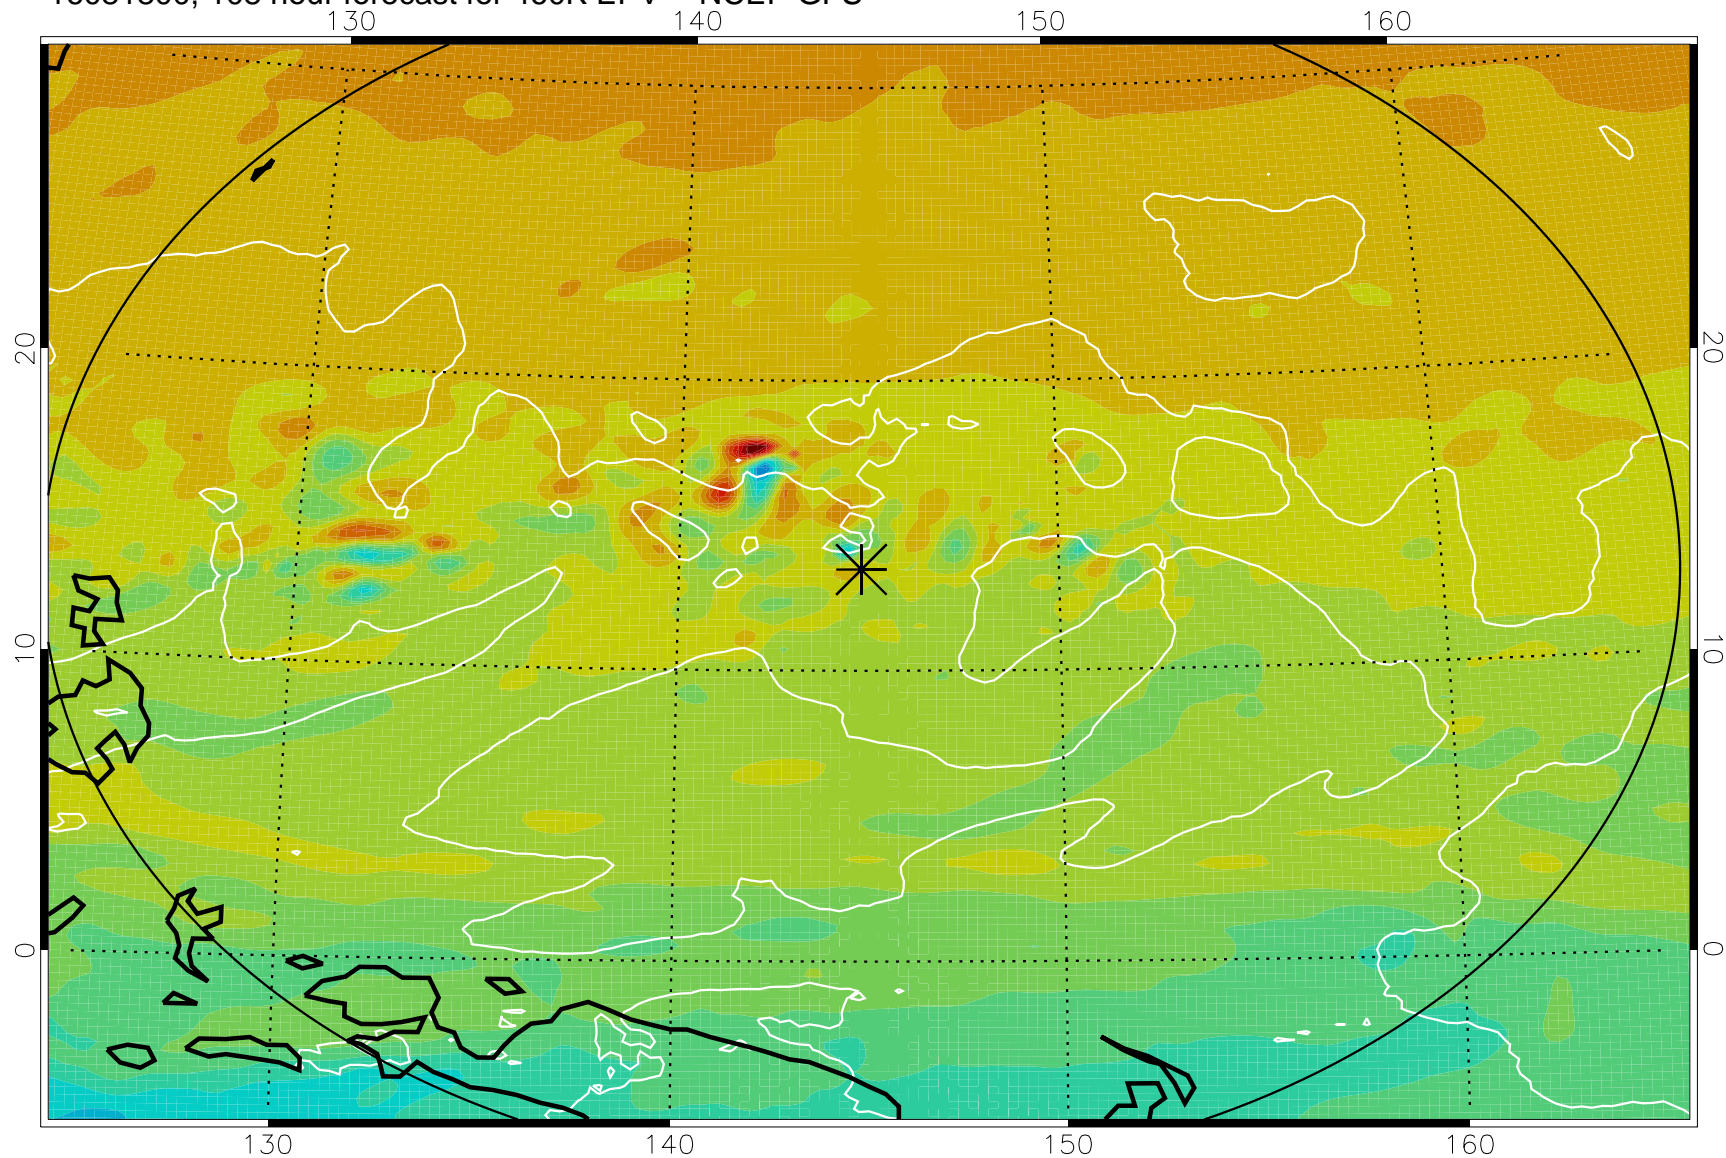

16081618, 78 hour forecast for 460K EPV -- NCEP GFS

460K Montgomery Streamfunction, white

Range ring of 2304 km

16081700, 84 hour forecast for 460K EPV -- NCEP GFS

460K Montgomery Streamfunction, white

Range ring of 2304 km

16081706, 90 hour forecast for 460K EPV -- NCEP GFS

460K Montgomery Streamfunction, white

Range ring of 2304 km

16081712, 96 hour forecast for 460K EPV -- NCEP GFS

460K Montgomery Streamfunction, white

Range ring of 2304 km

16081718, 102 hour forecast for 460K EPV -- NCEP GFS

460K Montgomery Streamfunction, white

Range ring of 2304 km

16081800, 108 hour forecast for 460K EPV -- NCEP GFS

460K Montgomery Streamfunction, white

Range ring of 2304 km

16081806, 114 hour forecast for 460K EPV -- NCEP GFS

460K Montgomery Streamfunction, white

Range ring of 2304 km

16081812, 120 hour forecast for 460K EPV -- NCEP GFS

460K Montgomery Streamfunction, white

Range ring of 2304 km