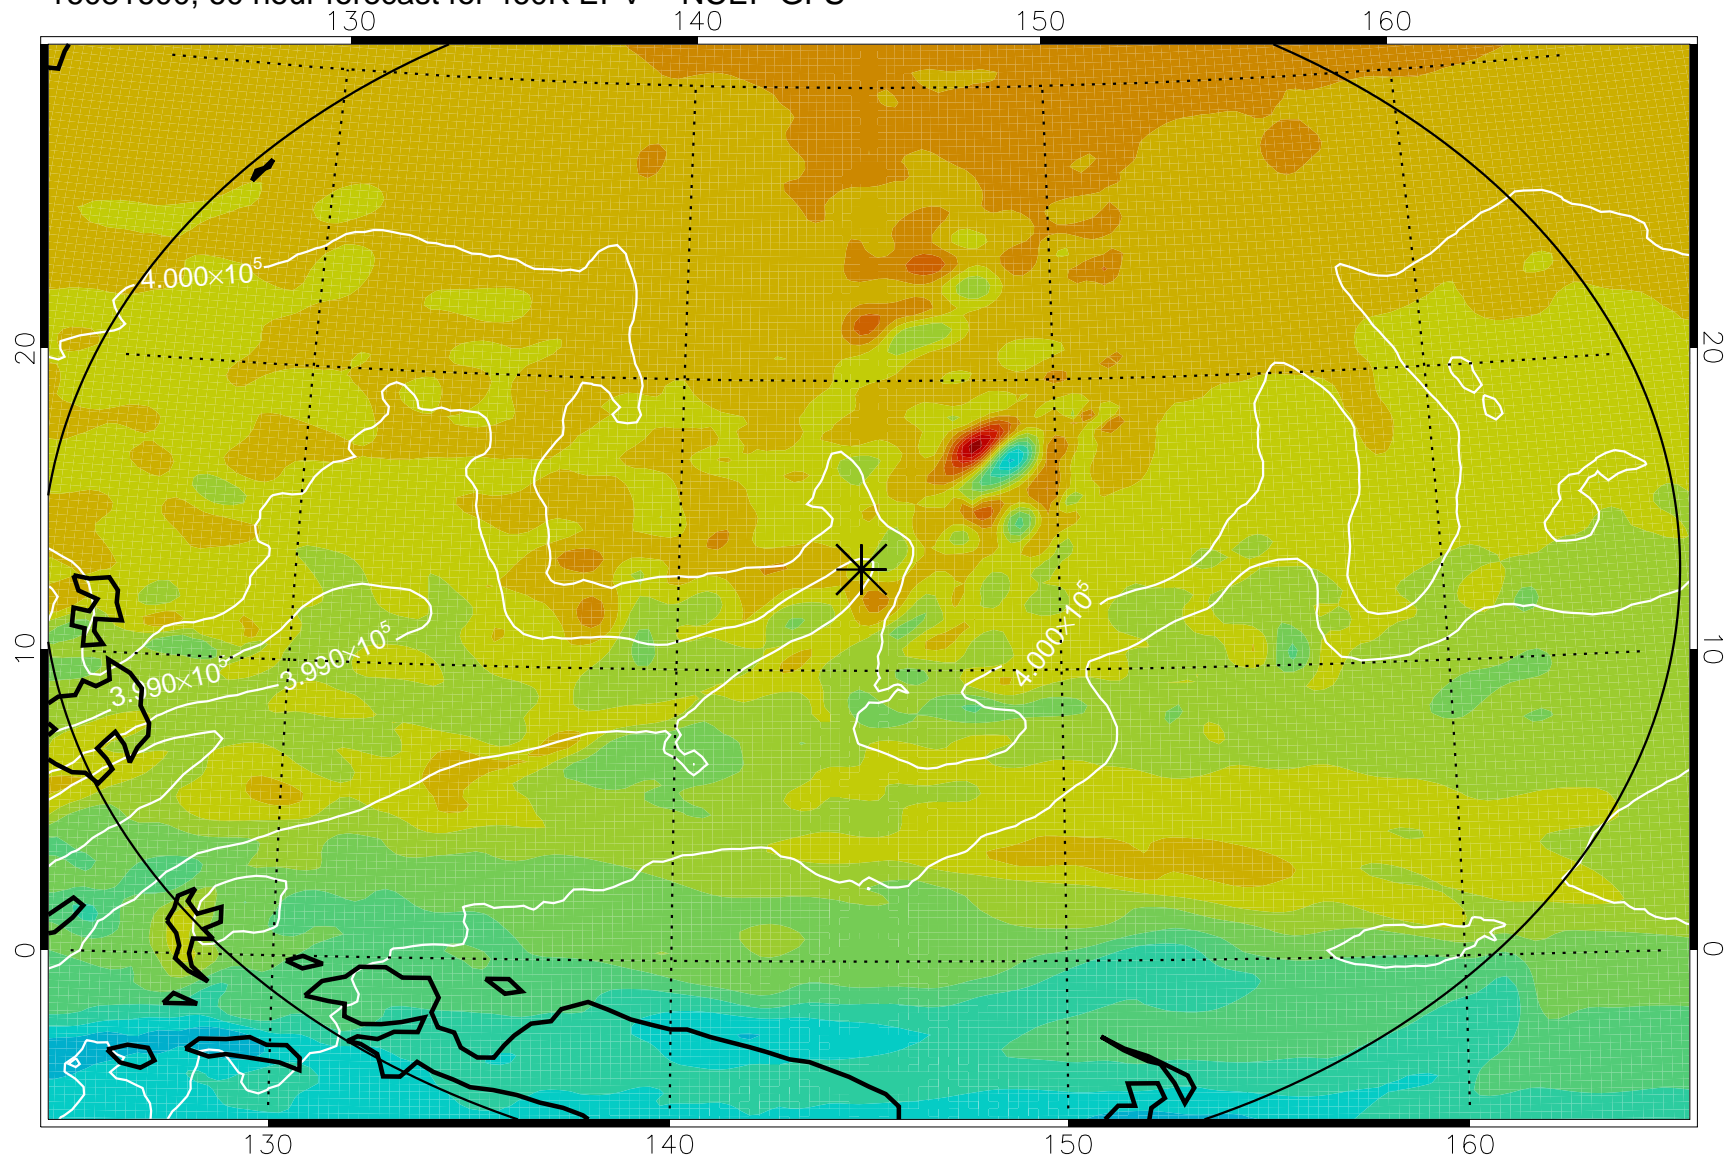

16081506, 42 hour forecast for 460K EPV -- NCEP GFS

460K Montgomery Streamfunction, white

Range ring of 2304 km

16081512, 48 hour forecast for 460K EPV -- NCEP GFS

460K Montgomery Streamfunction, white

Range ring of 2304 km

16081518, 54 hour forecast for 460K EPV -- NCEP GFS

460K Montgomery Streamfunction, white

Range ring of 2304 km

16081600, 60 hour forecast for 460K EPV -- NCEP GFS

460K Montgomery Streamfunction, white

Range ring of 2304 km

16081606, 66 hour forecast for 460K EPV -- NCEP GFS

460K Montgomery Streamfunction, white

Range ring of 2304 km

16081612, 72 hour forecast for 460K EPV -- NCEP GFS

460K Montgomery Streamfunction, white

Range ring of 2304 km

16081618, 78 hour forecast for 460K EPV -- NCEP GFS

460K Montgomery Streamfunction, white

Range ring of 2304 km

16081700, 84 hour forecast for 460K EPV -- NCEP GFS

460K Montgomery Streamfunction, white

Range ring of 2304 km