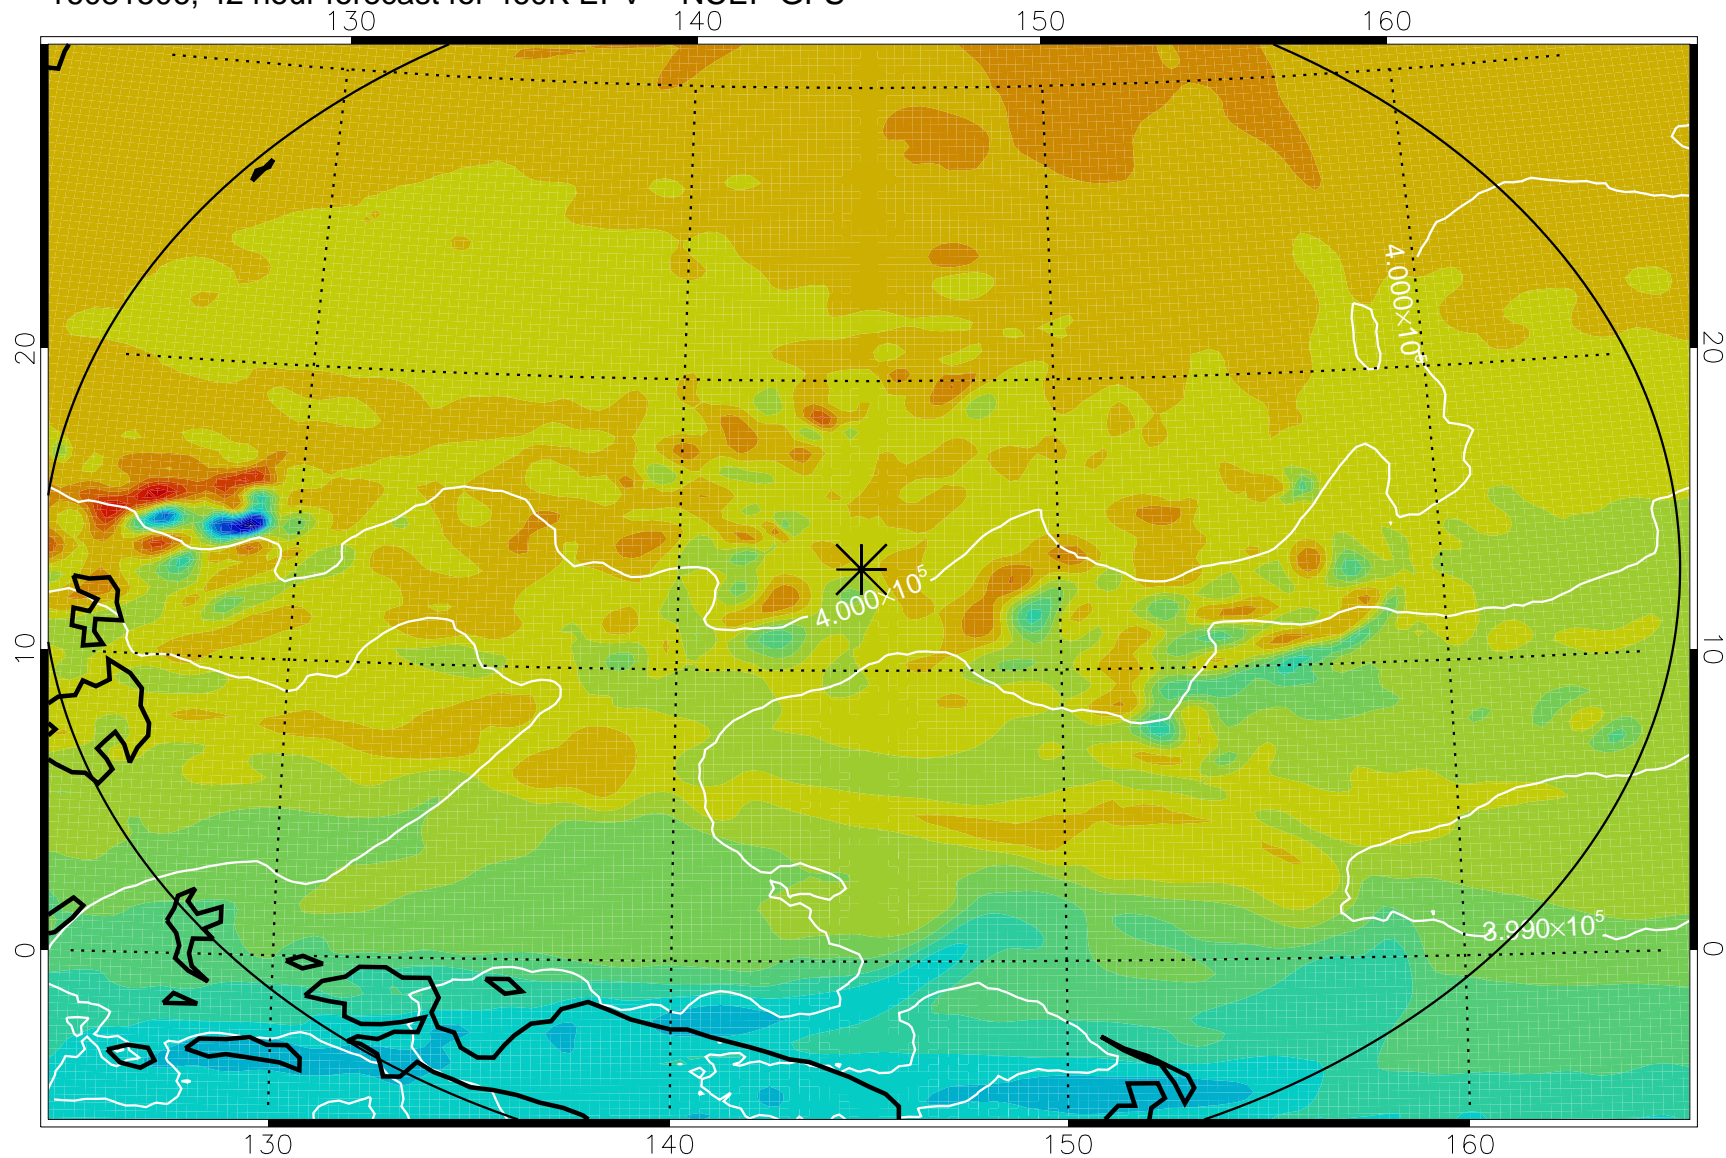

16081418, 30 hour forecast for 460K EPV -- NCEP GFS

460K Montgomery Streamfunction, white

Range ring of 2304 km

16081500, 36 hour forecast for 460K EPV -- NCEP GFS

460K Montgomery Streamfunction, white

Range ring of 2304 km

16081506, 42 hour forecast for 460K EPV -- NCEP GFS

460K Montgomery Streamfunction, white

Range ring of 2304 km

16081512, 48 hour forecast for 460K EPV -- NCEP GFS

460K Montgomery Streamfunction, white

Range ring of 2304 km

16081518, 54 hour forecast for 460K EPV -- NCEP GFS

460K Montgomery Streamfunction, white

Range ring of 2304 km

16081600, 60 hour forecast for 460K EPV -- NCEP GFS

460K Montgomery Streamfunction, white

Range ring of 2304 km

16081606, 66 hour forecast for 460K EPV -- NCEP GFS

460K Montgomery Streamfunction, white

Range ring of 2304 km

16081612, 72 hour forecast for 460K EPV -- NCEP GFS

460K Montgomery Streamfunction, white

Range ring of 2304 km