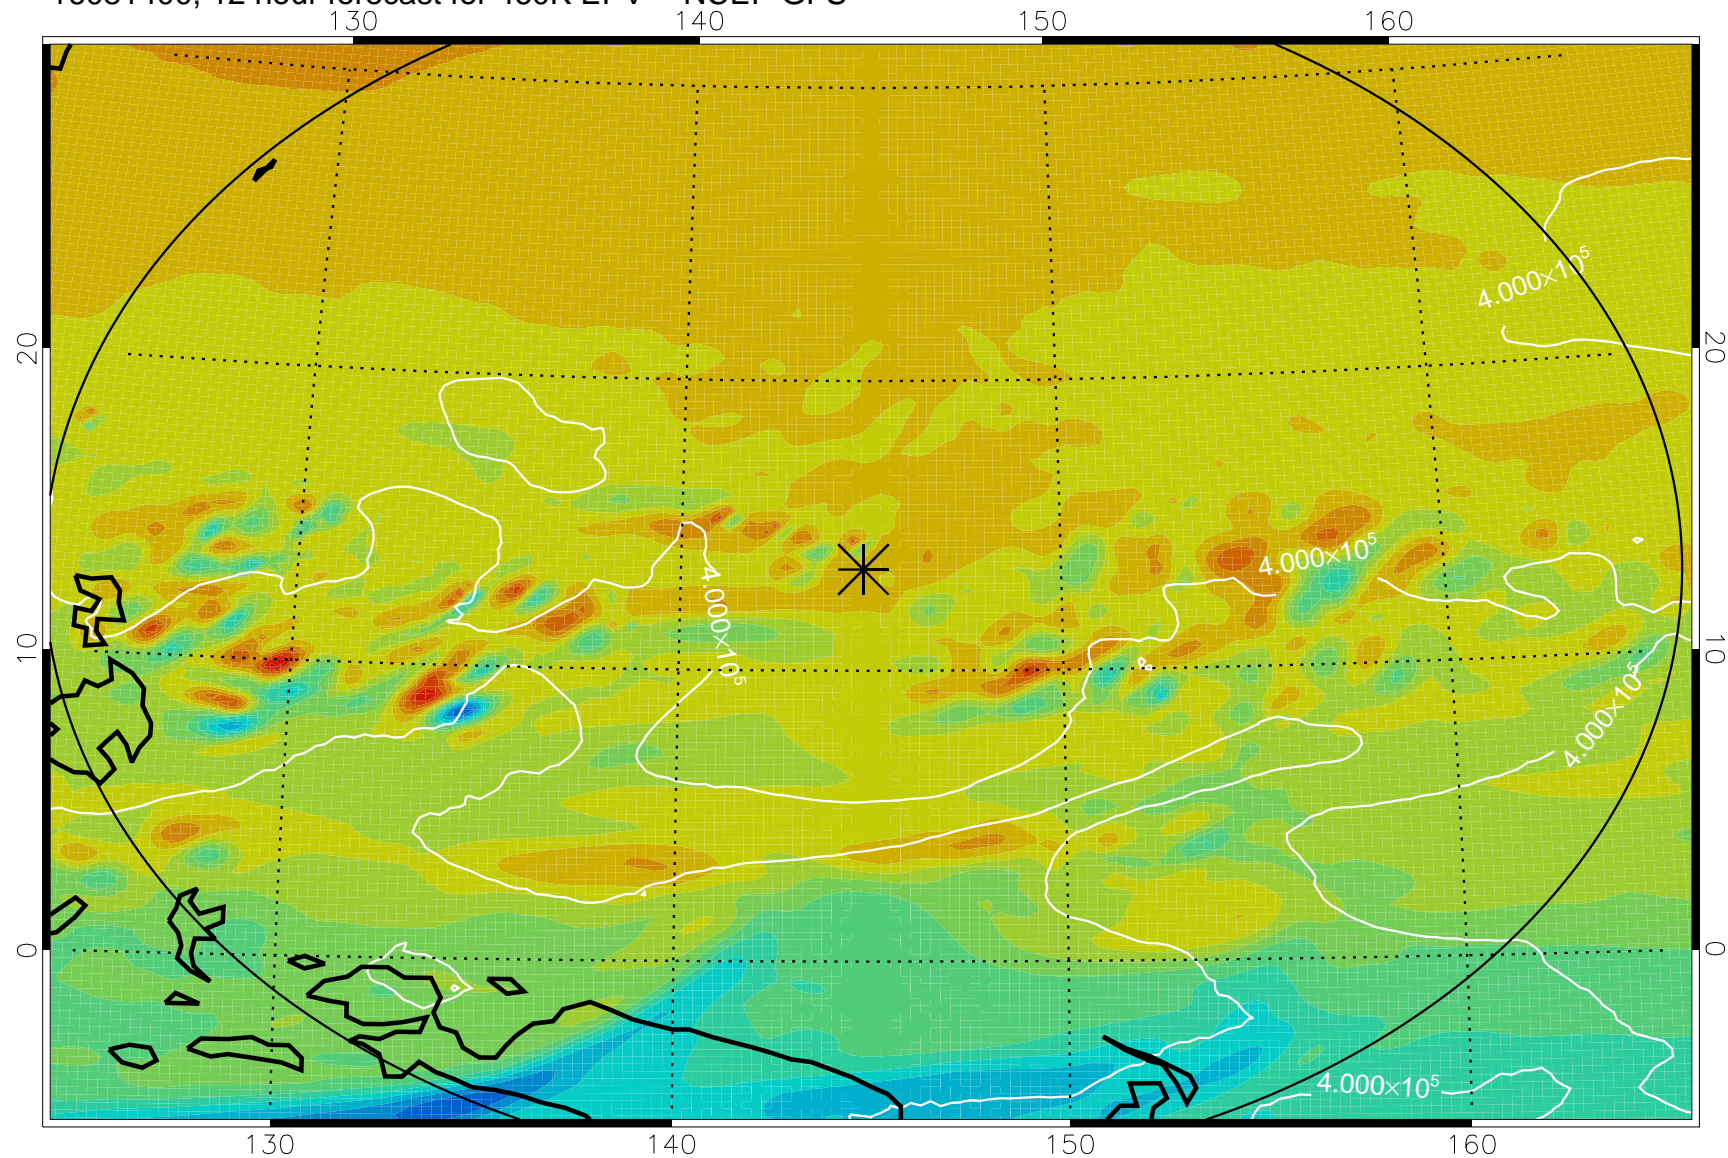

16081318, 6 hour forecast for 460K EPV -- NCEP GFS

460K Montgomery Streamfunction, white

Range ring of 2304 km

16081400, 12 hour forecast for 460K EPV -- NCEP GFS

460K Montgomery Streamfunction, white

Range ring of 2304 km

16081406, 18 hour forecast for 460K EPV -- NCEP GFS

460K Montgomery Streamfunction, white

Range ring of 2304 km

16081412, 24 hour forecast for 460K EPV -- NCEP GFS

460K Montgomery Streamfunction, white

Range ring of 2304 km

16081418, 30 hour forecast for 460K EPV -- NCEP GFS

460K Montgomery Streamfunction, white

Range ring of 2304 km

16081500, 36 hour forecast for 460K EPV -- NCEP GFS

460K Montgomery Streamfunction, white

Range ring of 2304 km

16081518, 54 hour forecast for 460K EPV -- NCEP GFS

460K Montgomery Streamfunction, white

Range ring of 2304 km

16081600, 60 hour forecast for 460K EPV -- NCEP GFS

460K Montgomery Streamfunction, white

Range ring of 2304 km