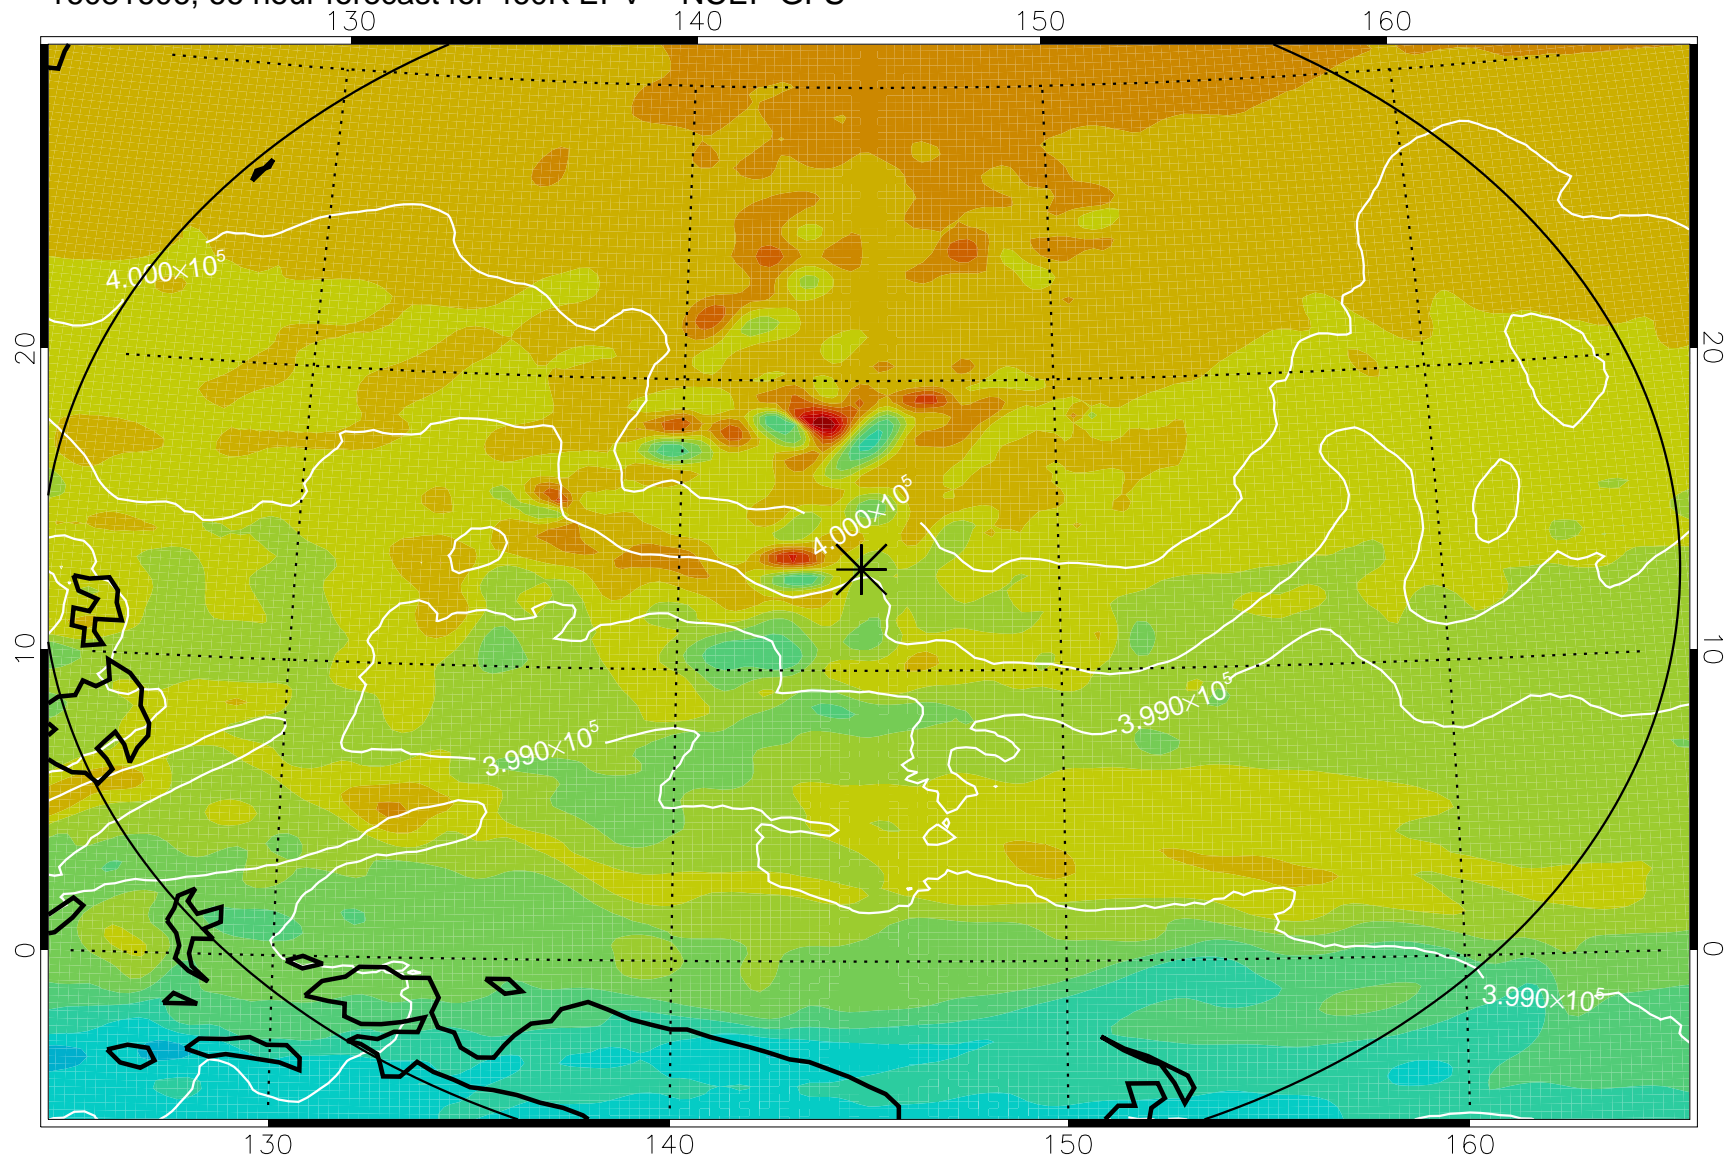

16081518, 54 hour forecast for 460K EPV -- NCEP GFS

460K Montgomery Streamfunction, white

Range ring of 2304 km

16081600, 60 hour forecast for 460K EPV -- NCEP GFS

460K Montgomery Streamfunction, white

Range ring of 2304 km

16081606, 66 hour forecast for 460K EPV -- NCEP GFS

460K Montgomery Streamfunction, white

Range ring of 2304 km

16081612, 72 hour forecast for 460K EPV -- NCEP GFS

460K Montgomery Streamfunction, white

Range ring of 2304 km

16081618, 78 hour forecast for 460K EPV -- NCEP GFS

460K Montgomery Streamfunction, white

Range ring of 2304 km

16081700, 84 hour forecast for 460K EPV -- NCEP GFS

460K Montgomery Streamfunction, white

Range ring of 2304 km

16081718, 102 hour forecast for 460K EPV -- NCEP GFS

460K Montgomery Streamfunction, white

Range ring of 2304 km

16081800, 108 hour forecast for 460K EPV -- NCEP GFS

460K Montgomery Streamfunction, white

Range ring of 2304 km