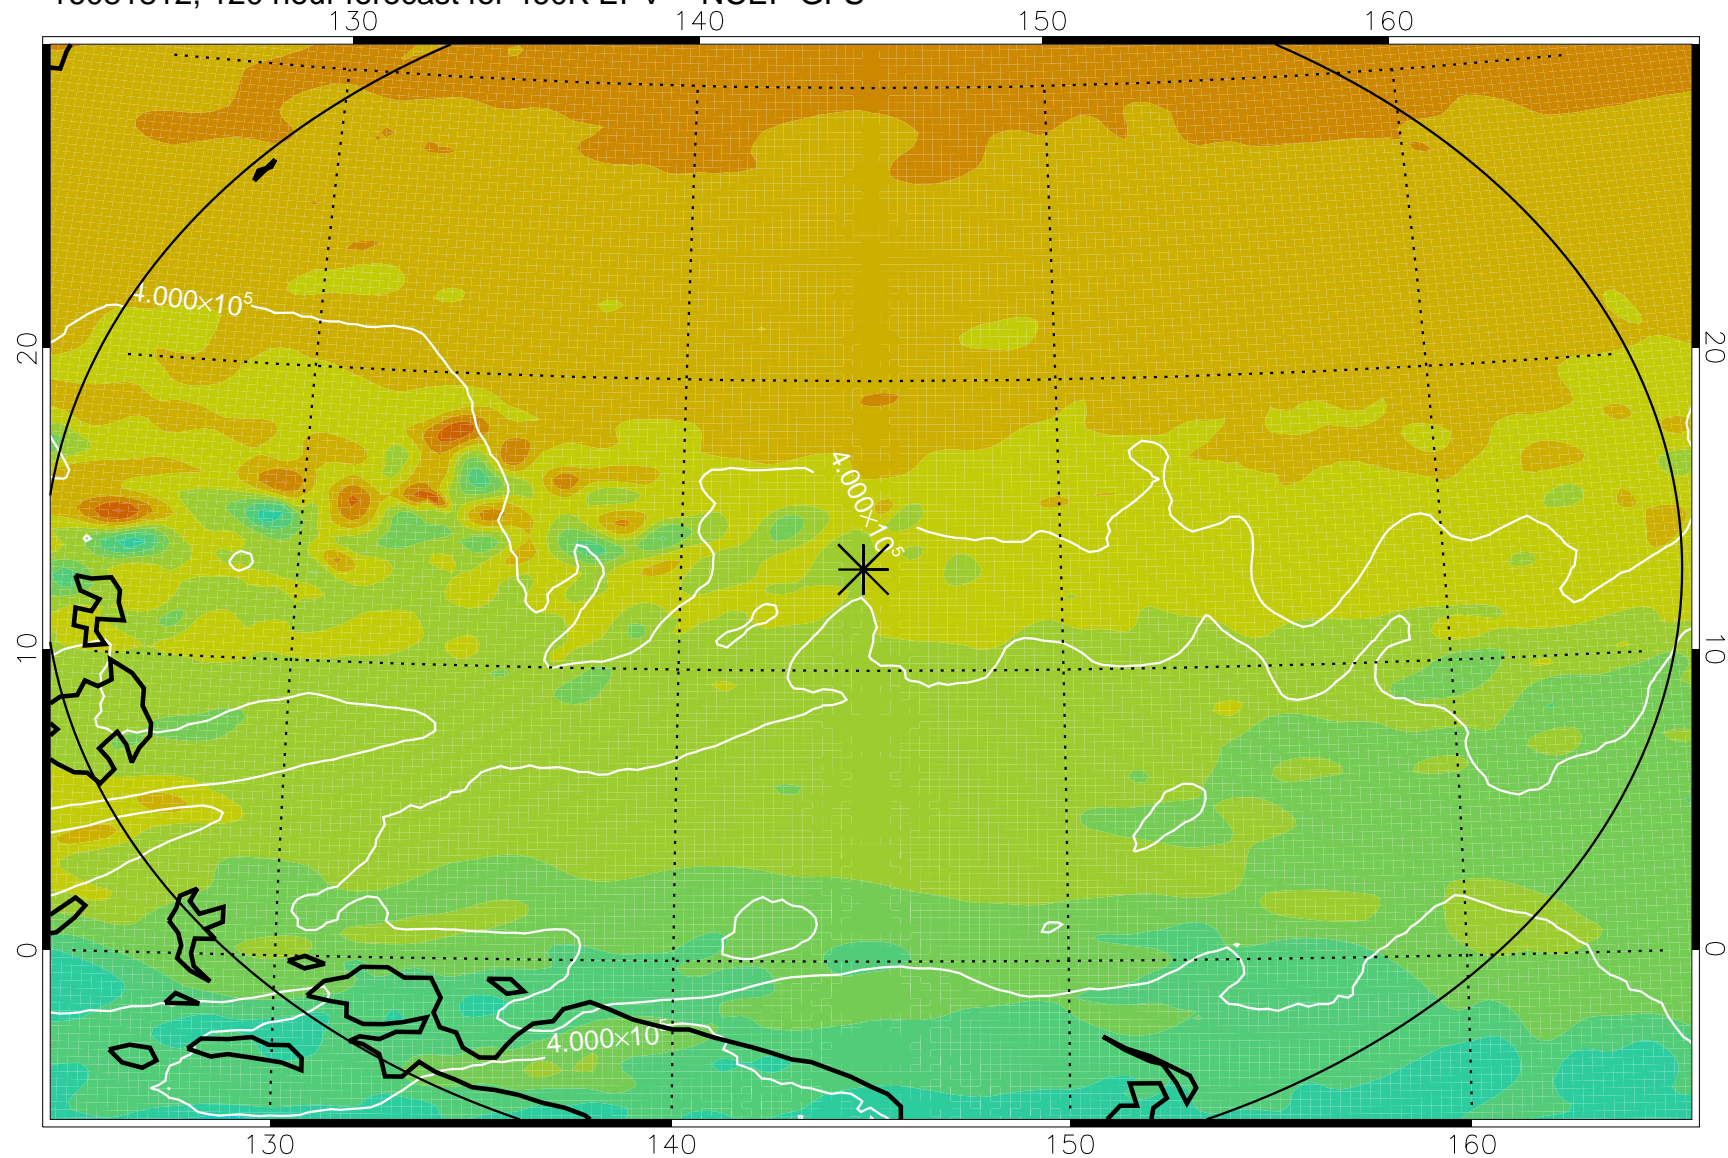

16081618, 78 hour forecast for 460K EPV -- NCEP GFS

460K Montgomery Streamfunction, white

Range ring of 2304 km

16081700, 84 hour forecast for 460K EPV -- NCEP GFS

460K Montgomery Streamfunction, white

Range ring of 2304 km

16081706, 90 hour forecast for 460K EPV -- NCEP GFS

460K Montgomery Streamfunction, white

Range ring of 2304 km

16081712, 96 hour forecast for 460K EPV -- NCEP GFS

460K Montgomery Streamfunction, white

Range ring of 2304 km

16081718, 102 hour forecast for 460K EPV -- NCEP GFS

460K Montgomery Streamfunction, white

Range ring of 2304 km

16081800, 108 hour forecast for 460K EPV -- NCEP GFS

460K Montgomery Streamfunction, white

Range ring of 2304 km

16081806, 114 hour forecast for 460K EPV -- NCEP GFS

460K Montgomery Streamfunction, white

Range ring of 2304 km

16081812, 120 hour forecast for 460K EPV -- NCEP GFS

460K Montgomery Streamfunction, white

Range ring of 2304 km