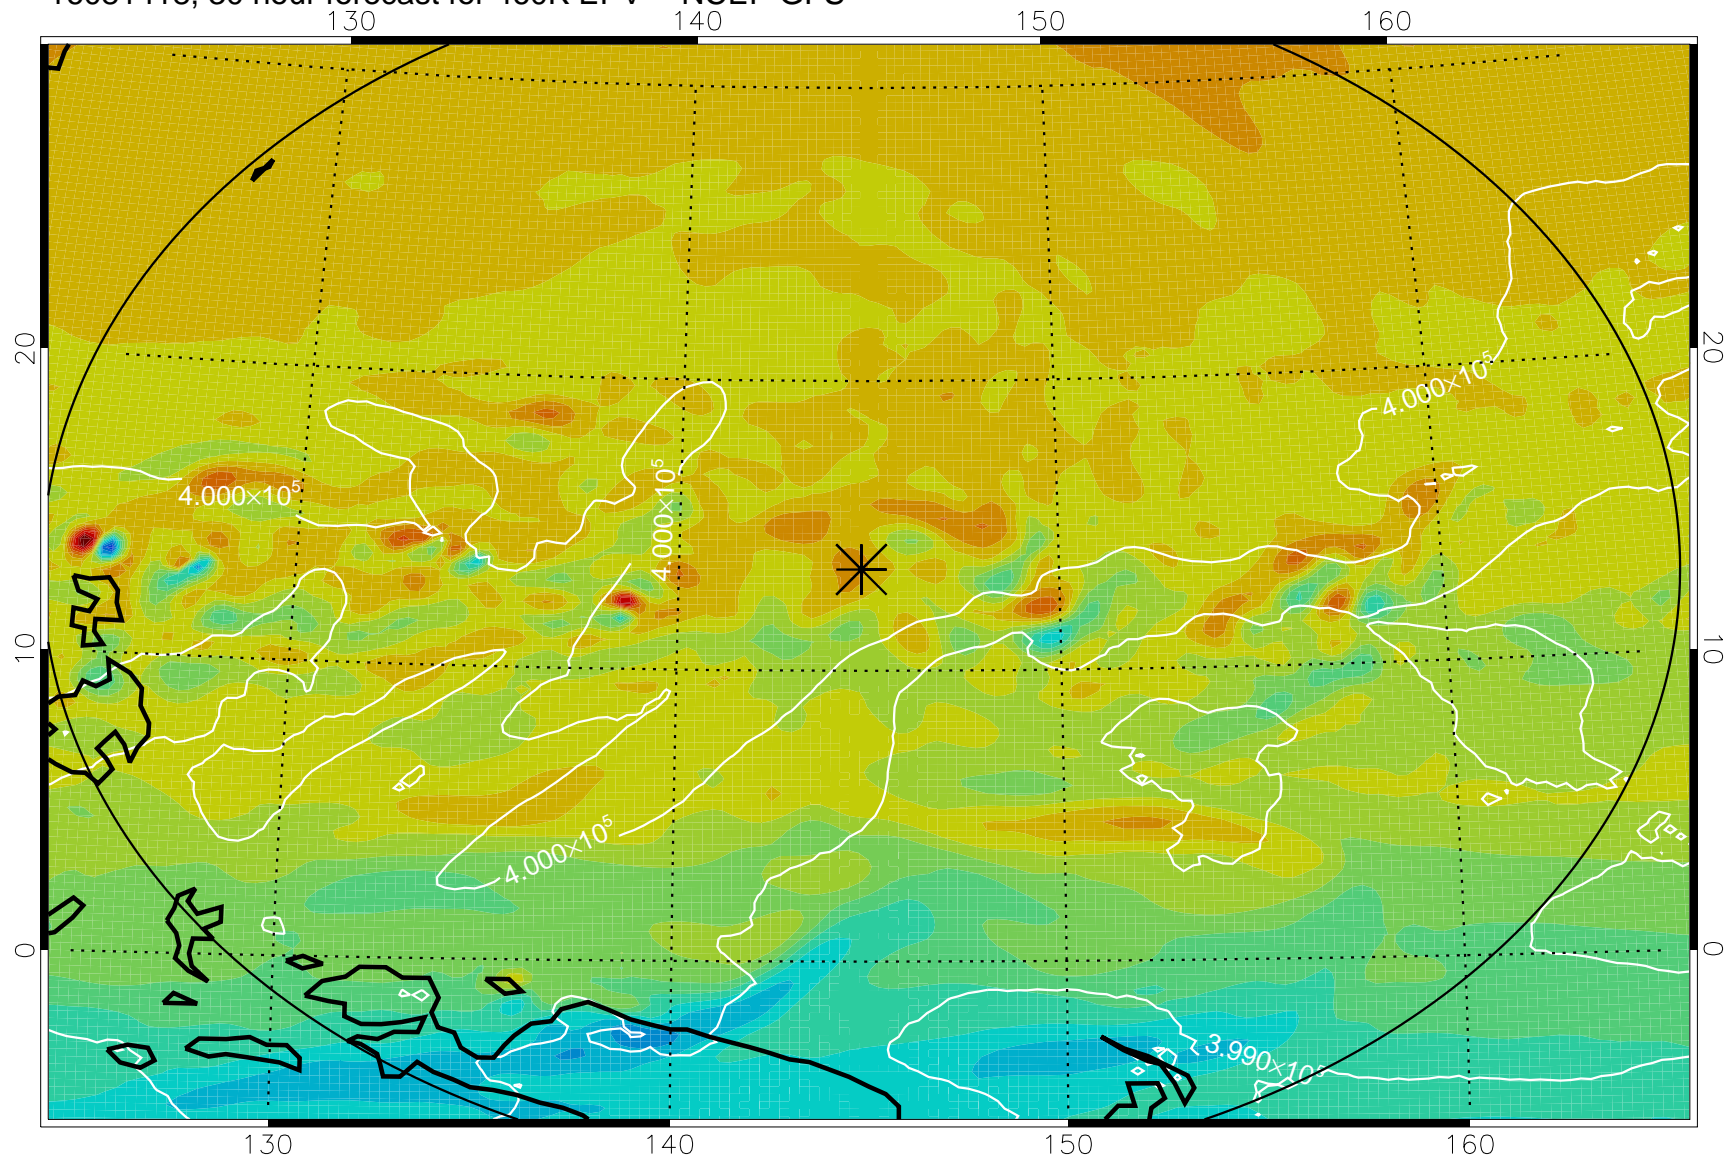

16081318, 6 hour forecast for 460K EPV -- NCEP GFS

460K Montgomery Streamfunction, white

Range ring of 2304 km

16081400, 12 hour forecast for 460K EPV -- NCEP GFS

460K Montgomery Streamfunction, white

Range ring of 2304 km

16081406, 18 hour forecast for 460K EPV -- NCEP GFS

460K Montgomery Streamfunction, white

Range ring of 2304 km

16081412, 24 hour forecast for 460K EPV -- NCEP GFS

460K Montgomery Streamfunction, white

Range ring of 2304 km

16081418, 30 hour forecast for 460K EPV -- NCEP GFS

460K Montgomery Streamfunction, white

Range ring of 2304 km

16081500, 36 hour forecast for 460K EPV -- NCEP GFS

460K Montgomery Streamfunction, white

Range ring of 2304 km

16081506, 42 hour forecast for 460K EPV -- NCEP GFS

460K Montgomery Streamfunction, white

Range ring of 2304 km

16081512, 48 hour forecast for 460K EPV -- NCEP GFS

460K Montgomery Streamfunction, white

Range ring of 2304 km