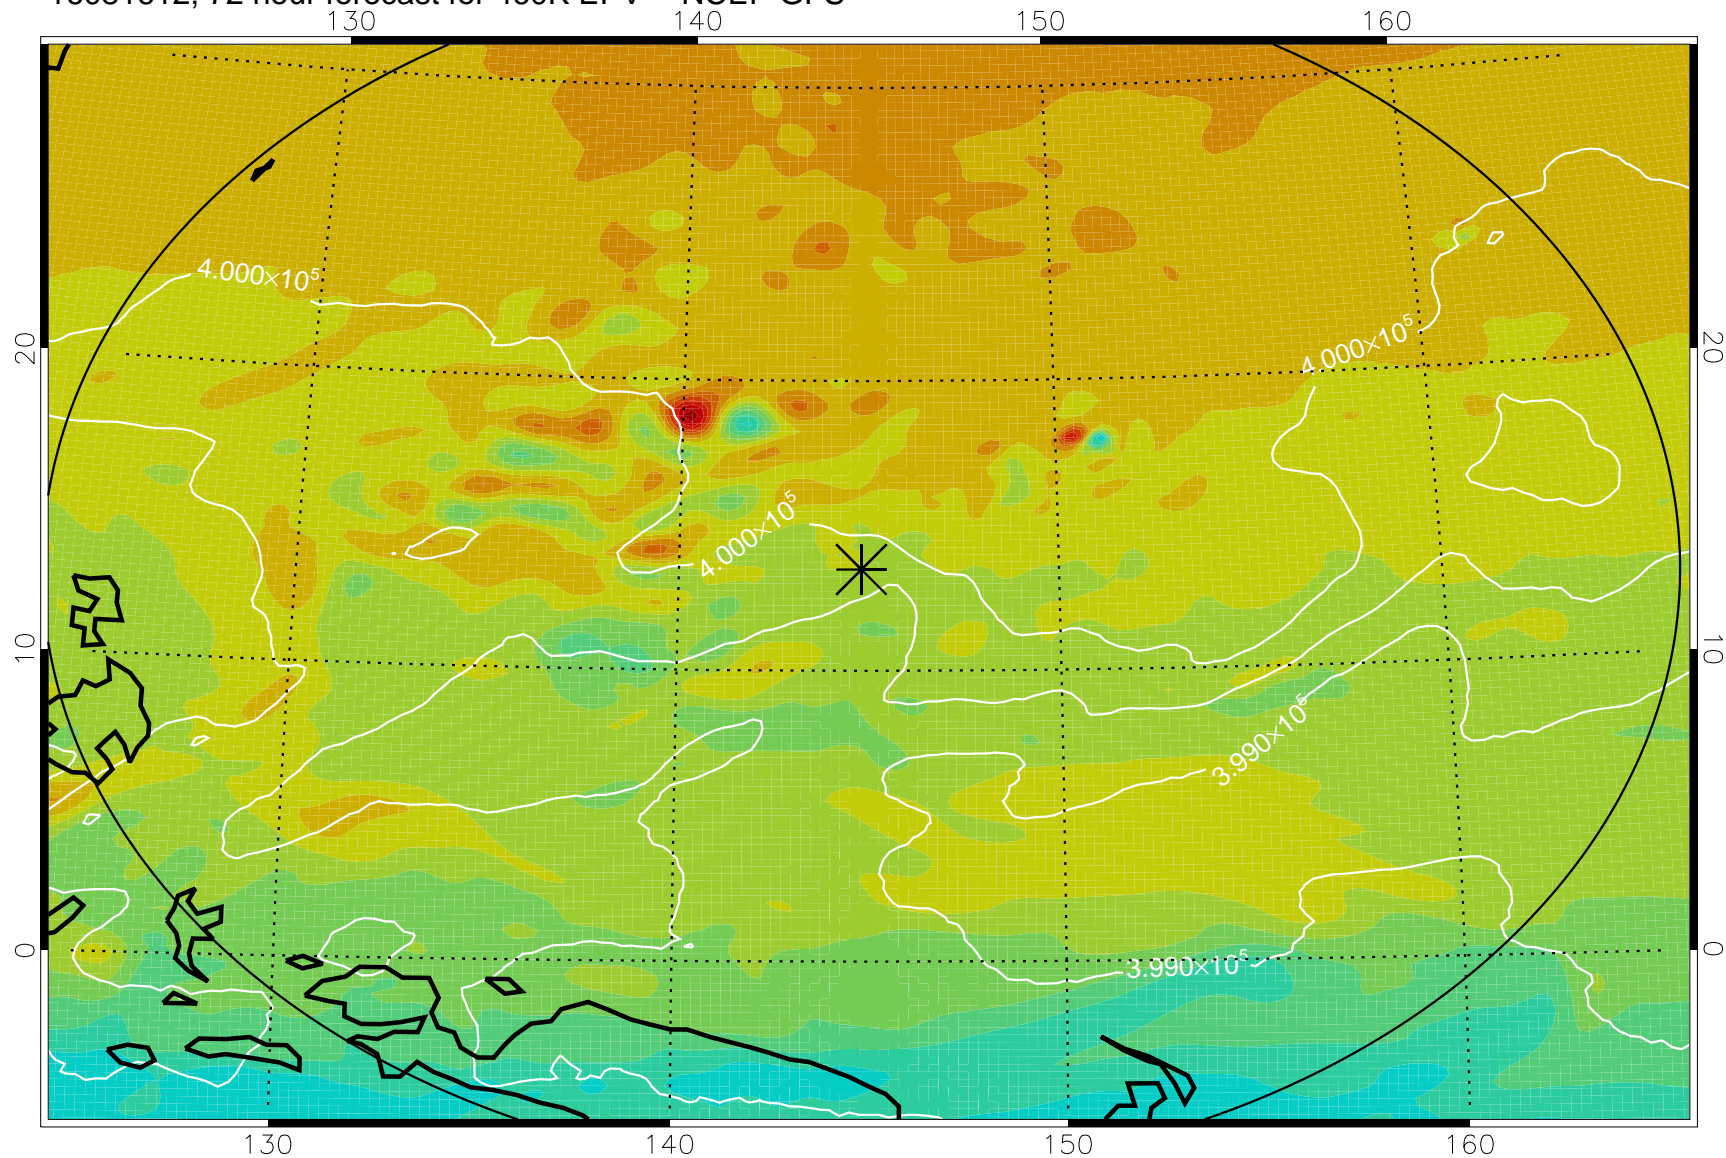

16081518, 54 hour forecast for 460K EPV -- NCEP GFS

460K Montgomery Streamfunction, white

Range ring of 2304 km

16081600, 60 hour forecast for 460K EPV -- NCEP GFS

460K Montgomery Streamfunction, white

Range ring of 2304 km

16081606, 66 hour forecast for 460K EPV -- NCEP GFS

460K Montgomery Streamfunction, white

Range ring of 2304 km

16081612, 72 hour forecast for 460K EPV -- NCEP GFS

460K Montgomery Streamfunction, white

Range ring of 2304 km

16081618, 78 hour forecast for 460K EPV -- NCEP GFS

460K Montgomery Streamfunction, white

Range ring of 2304 km

16081700, 84 hour forecast for 460K EPV -- NCEP GFS

460K Montgomery Streamfunction, white

Range ring of 2304 km

16081718, 102 hour forecast for 460K EPV -- NCEP GFS

460K Montgomery Streamfunction, white

Range ring of 2304 km

16081800, 108 hour forecast for 460K EPV -- NCEP GFS

460K Montgomery Streamfunction, white

Range ring of 2304 km