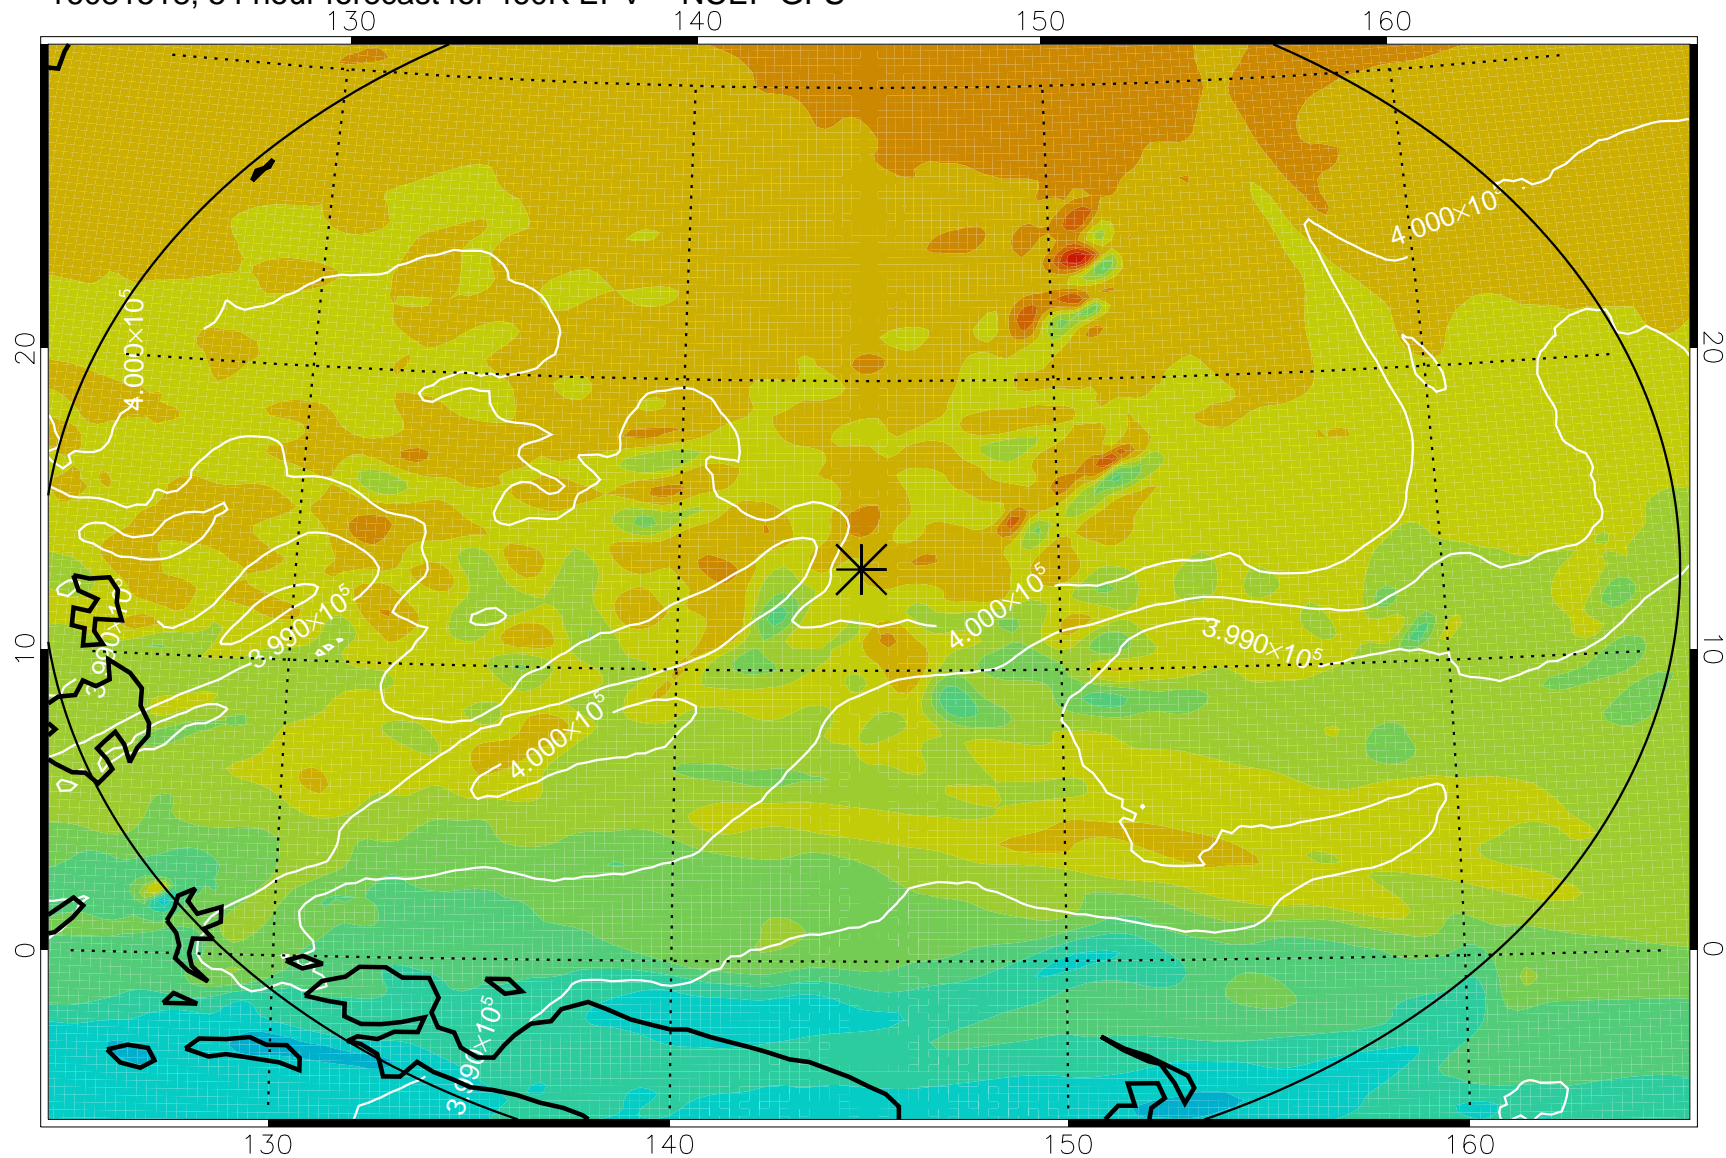

16081506, 42 hour forecast for 460K EPV -- NCEP GFS

460K Montgomery Streamfunction, white

Range ring of 2304 km

16081512, 48 hour forecast for 460K EPV -- NCEP GFS

460K Montgomery Streamfunction, white

Range ring of 2304 km

16081518, 54 hour forecast for 460K EPV -- NCEP GFS

460K Montgomery Streamfunction, white

Range ring of 2304 km

16081600, 60 hour forecast for 460K EPV -- NCEP GFS

460K Montgomery Streamfunction, white

Range ring of 2304 km

16081606, 66 hour forecast for 460K EPV -- NCEP GFS

460K Montgomery Streamfunction, white

Range ring of 2304 km

16081612, 72 hour forecast for 460K EPV -- NCEP GFS

460K Montgomery Streamfunction, white

Range ring of 2304 km

16081618, 78 hour forecast for 460K EPV -- NCEP GFS

460K Montgomery Streamfunction, white

Range ring of 2304 km

16081700, 84 hour forecast for 460K EPV -- NCEP GFS

460K Montgomery Streamfunction, white

Range ring of 2304 km