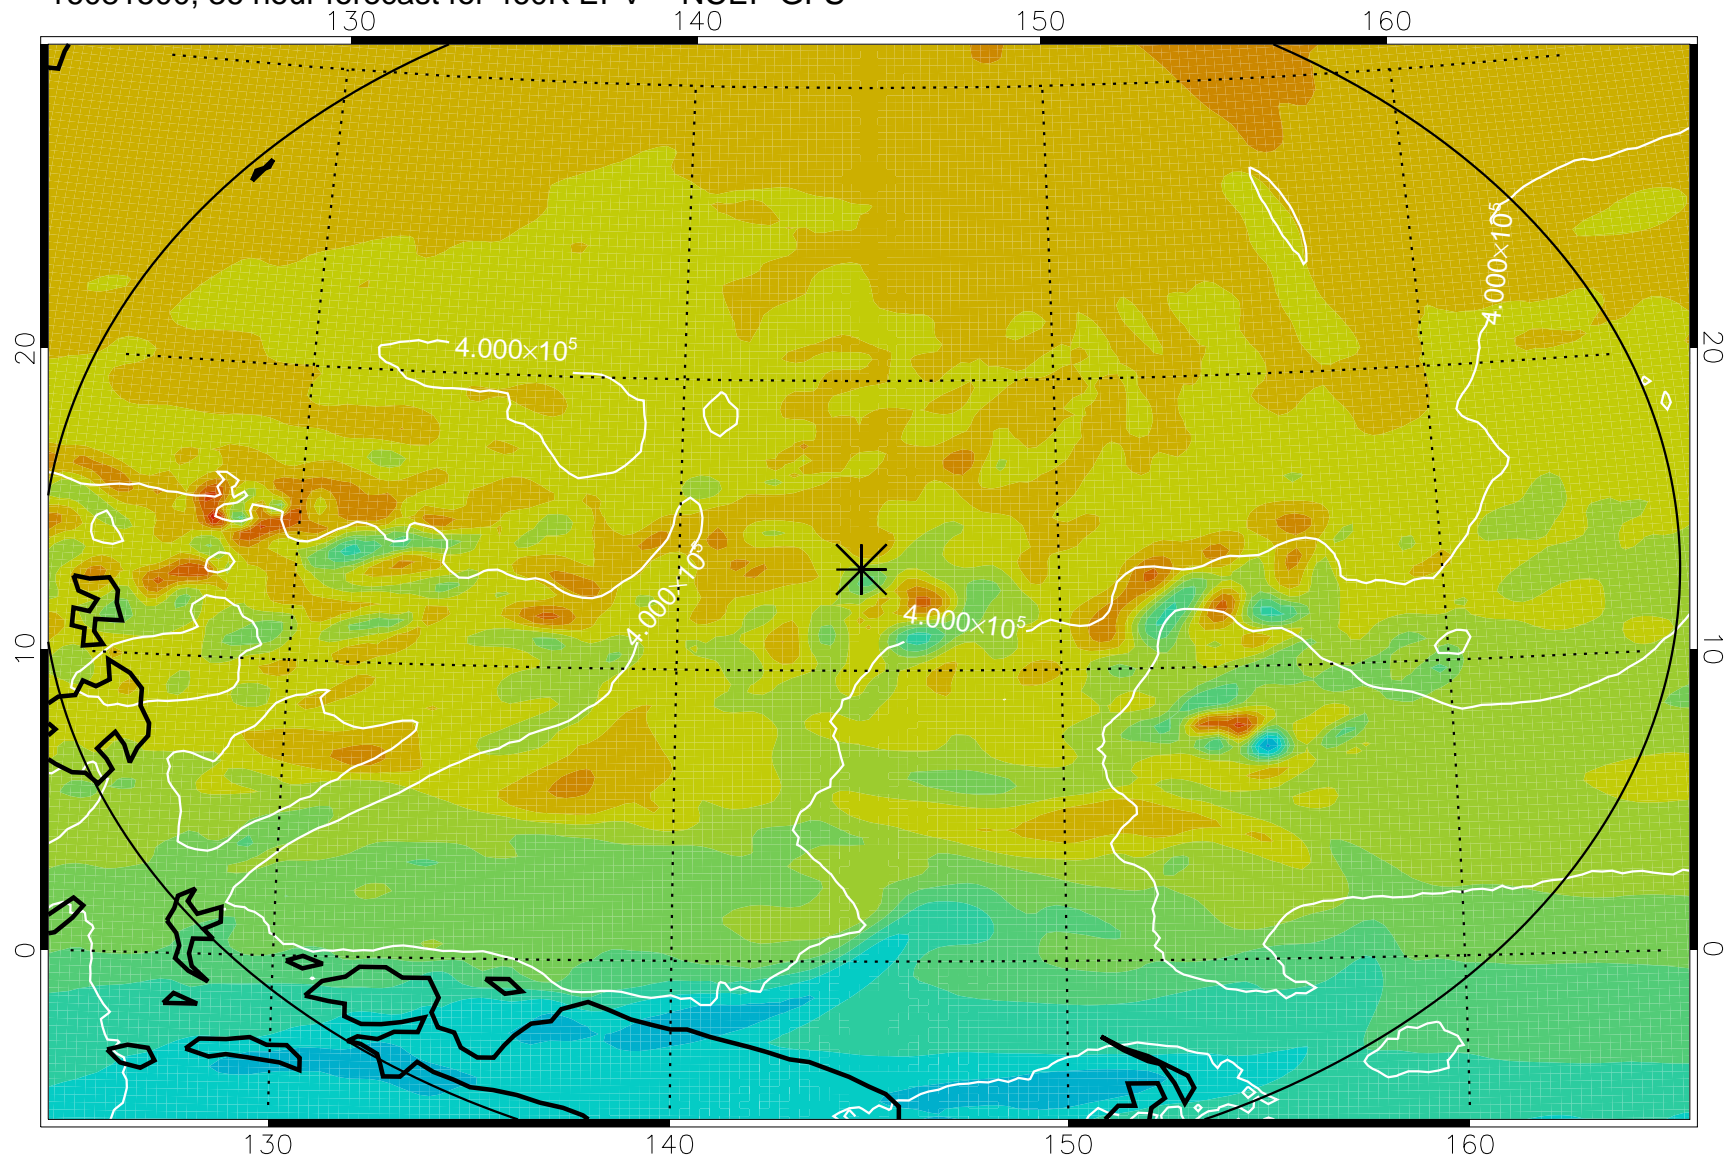

16081318, 6 hour forecast for 460K EPV -- NCEP GFS

460K Montgomery Streamfunction, white

Range ring of 2304 km

16081400, 12 hour forecast for 460K EPV -- NCEP GFS

460K Montgomery Streamfunction, white

Range ring of 2304 km

16081406, 18 hour forecast for 460K EPV -- NCEP GFS

460K Montgomery Streamfunction, white

Range ring of 2304 km

16081412, 24 hour forecast for 460K EPV -- NCEP GFS

460K Montgomery Streamfunction, white

Range ring of 2304 km

16081418, 30 hour forecast for 460K EPV -- NCEP GFS

460K Montgomery Streamfunction, white

Range ring of 2304 km

16081500, 36 hour forecast for 460K EPV -- NCEP GFS

460K Montgomery Streamfunction, white

Range ring of 2304 km

16081506, 42 hour forecast for 460K EPV -- NCEP GFS

460K Montgomery Streamfunction, white

Range ring of 2304 km

16081512, 48 hour forecast for 460K EPV -- NCEP GFS

460K Montgomery Streamfunction, white

Range ring of 2304 km