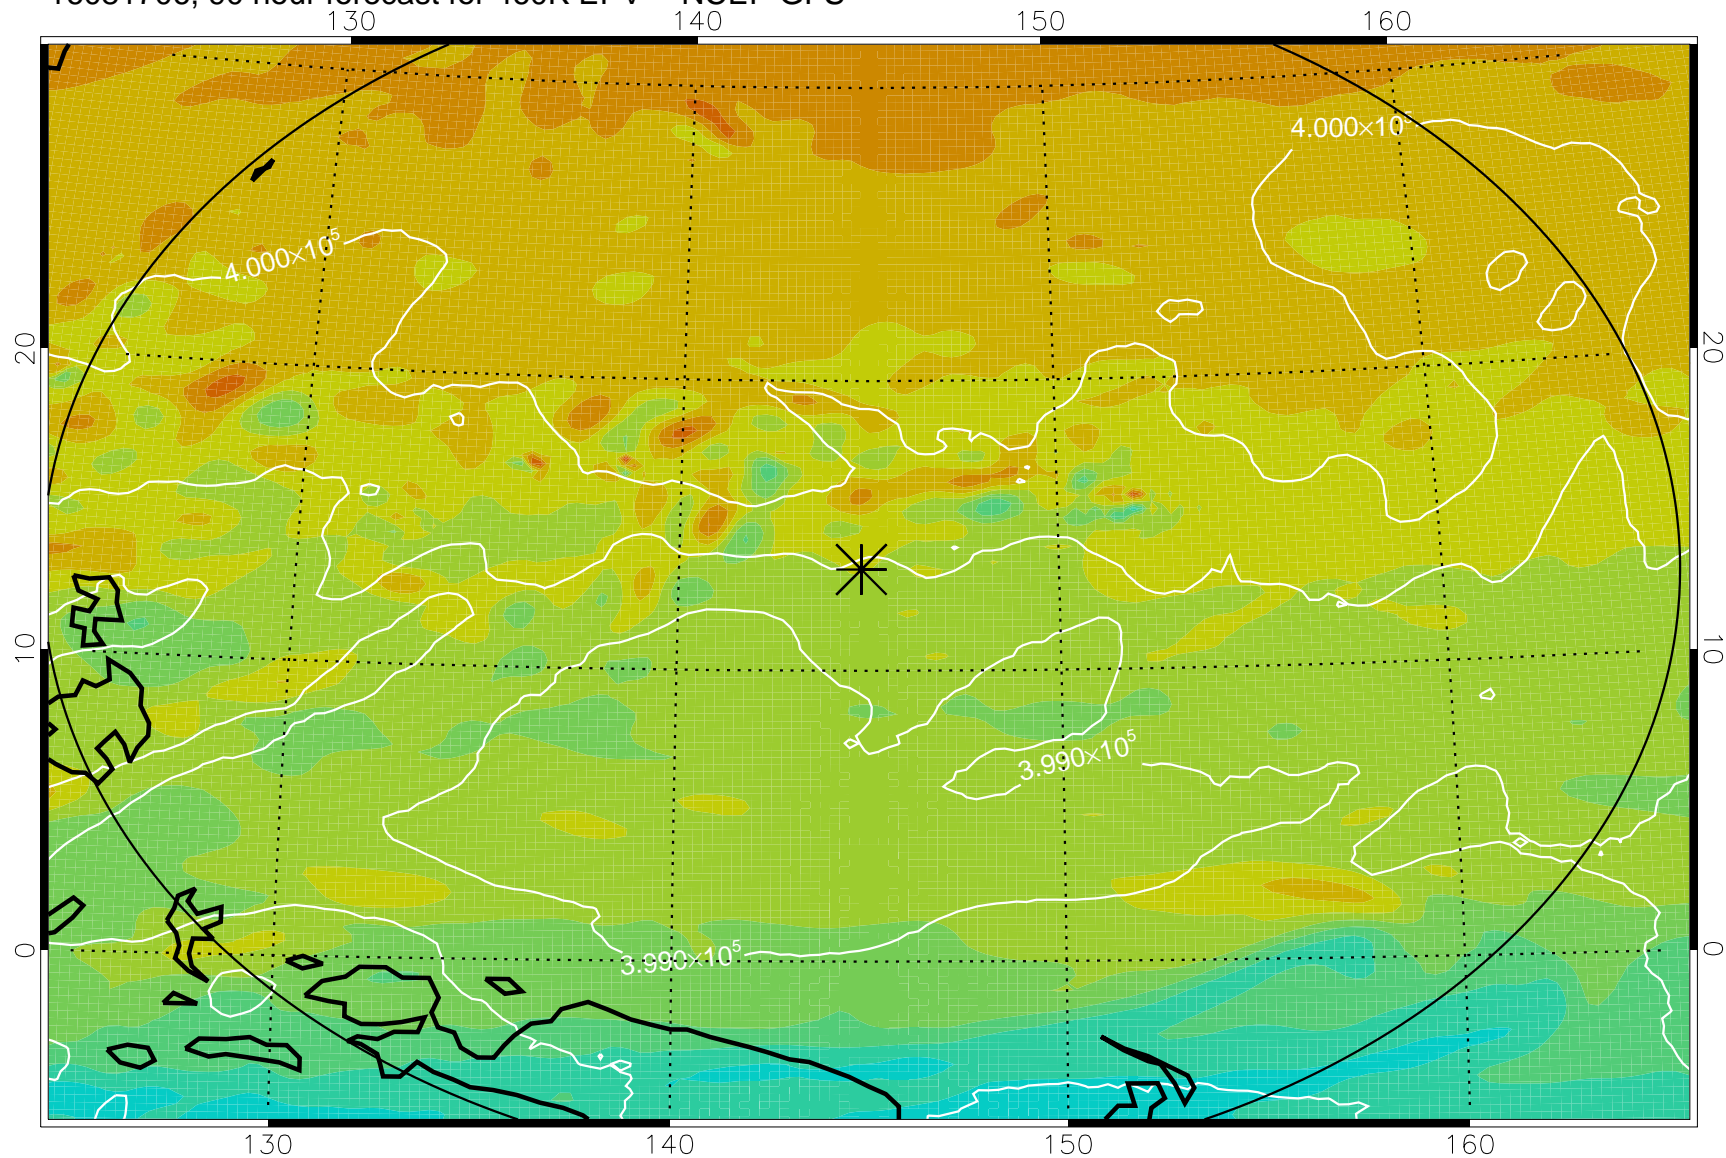

16081606, 66 hour forecast for 460K EPV -- NCEP GFS

460K Montgomery Streamfunction, white

Range ring of 2304 km

16081612, 72 hour forecast for 460K EPV -- NCEP GFS

460K Montgomery Streamfunction, white

Range ring of 2304 km

16081618, 78 hour forecast for 460K EPV -- NCEP GFS

460K Montgomery Streamfunction, white

Range ring of 2304 km

16081700, 84 hour forecast for 460K EPV -- NCEP GFS

460K Montgomery Streamfunction, white

Range ring of 2304 km

16081706, 90 hour forecast for 460K EPV -- NCEP GFS

460K Montgomery Streamfunction, white

Range ring of 2304 km

16081712, 96 hour forecast for 460K EPV -- NCEP GFS

460K Montgomery Streamfunction, white

Range ring of 2304 km

16081718, 102 hour forecast for 460K EPV -- NCEP GFS

460K Montgomery Streamfunction, white

Range ring of 2304 km

16081800, 108 hour forecast for 460K EPV -- NCEP GFS

460K Montgomery Streamfunction, white

Range ring of 2304 km