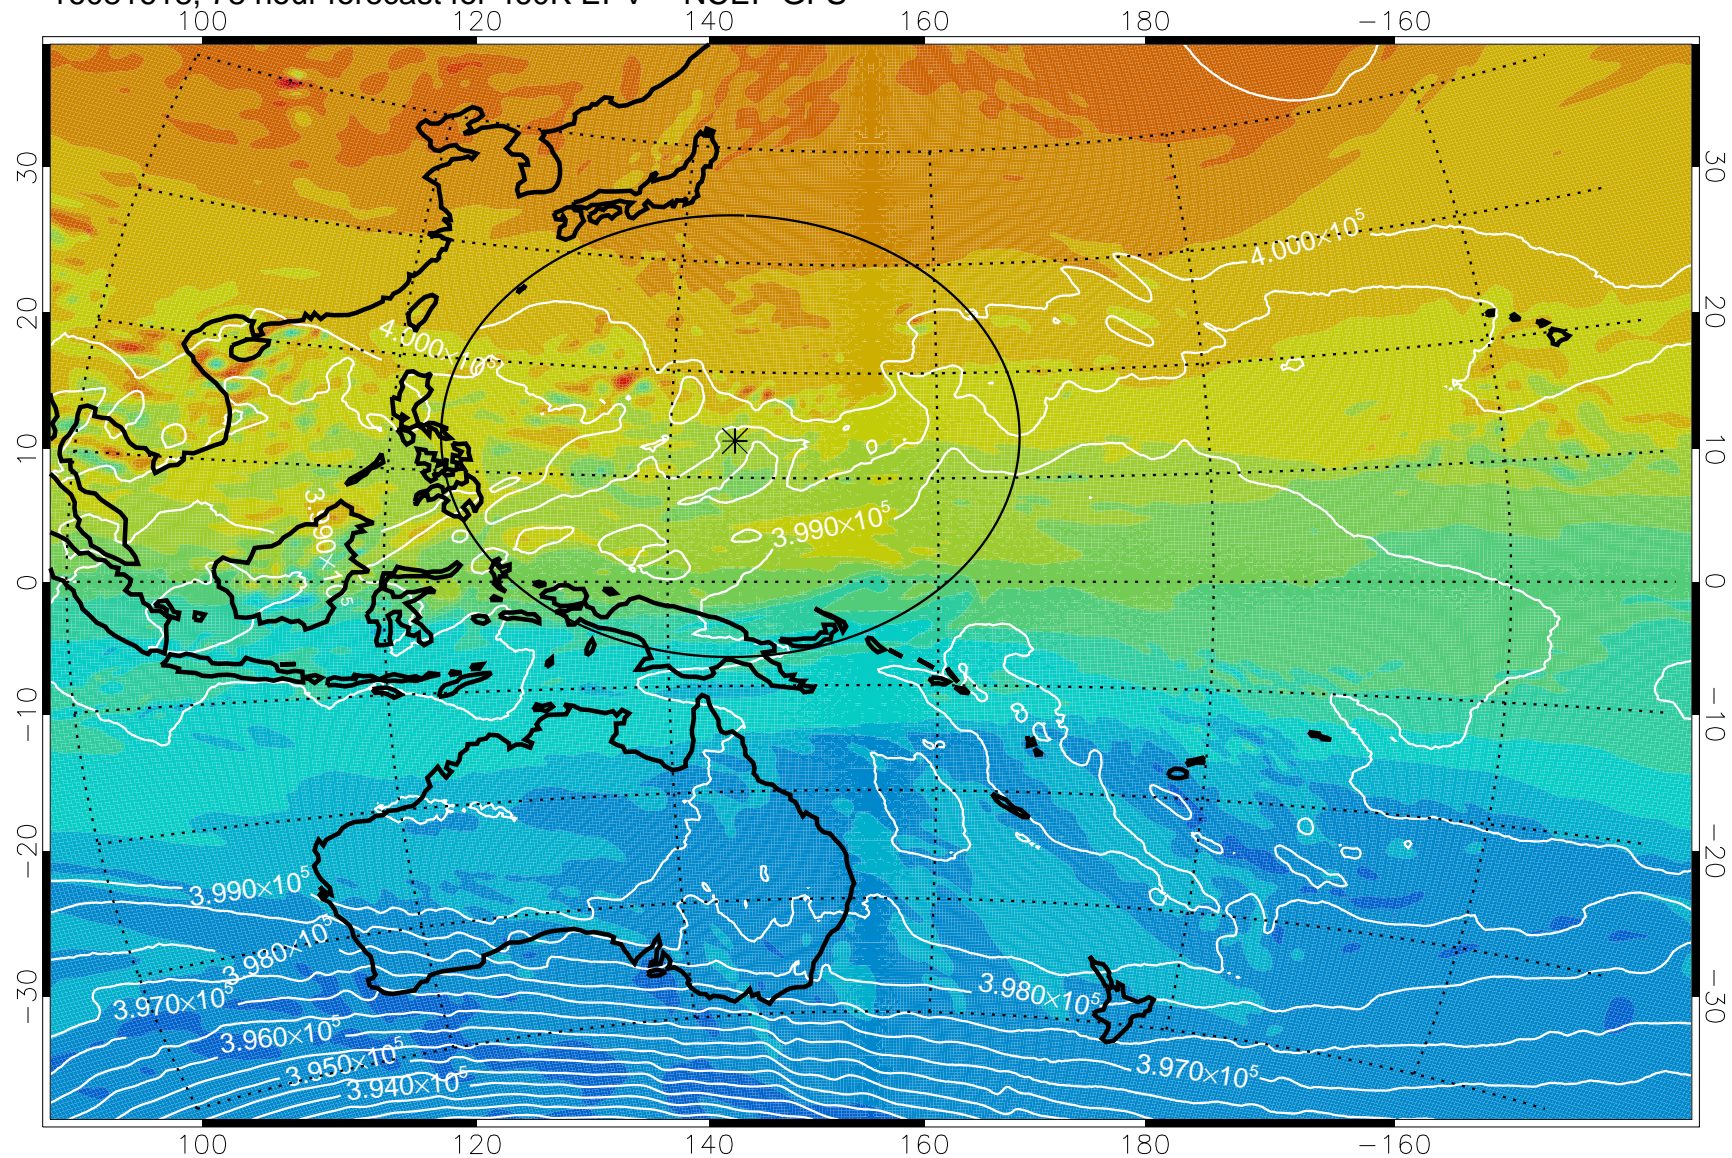

16081518, 54 hour forecast for 460K EPV -- NCEP GFS

460K Montgomery Streamfunction, white

Range ring of 2304 km

16081600, 60 hour forecast for 460K EPV -- NCEP GFS

460K Montgomery Streamfunction, white

Range ring of 2304 km

16081606, 66 hour forecast for 460K EPV -- NCEP GFS

460K Montgomery Streamfunction, white

Range ring of 2304 km

16081612, 72 hour forecast for 460K EPV -- NCEP GFS

460K Montgomery Streamfunction, white

Range ring of 2304 km

16081618, 78 hour forecast for 460K EPV -- NCEP GFS

16081700, 84 hour forecast for 460K EPV -- NCEP GFS

460K Montgomery Streamfunction, white

Range ring of 2304 km

16081706, 90 hour forecast for 460K EPV -- NCEP GFS

460K Montgomery Streamfunction, white

Range ring of 2304 km

16081712, 96 hour forecast for 460K EPV -- NCEP GFS

460K Montgomery Streamfunction, white

Range ring of 2304 km

16081718, 102 hour forecast for 460K EPV -- NCEP GFS