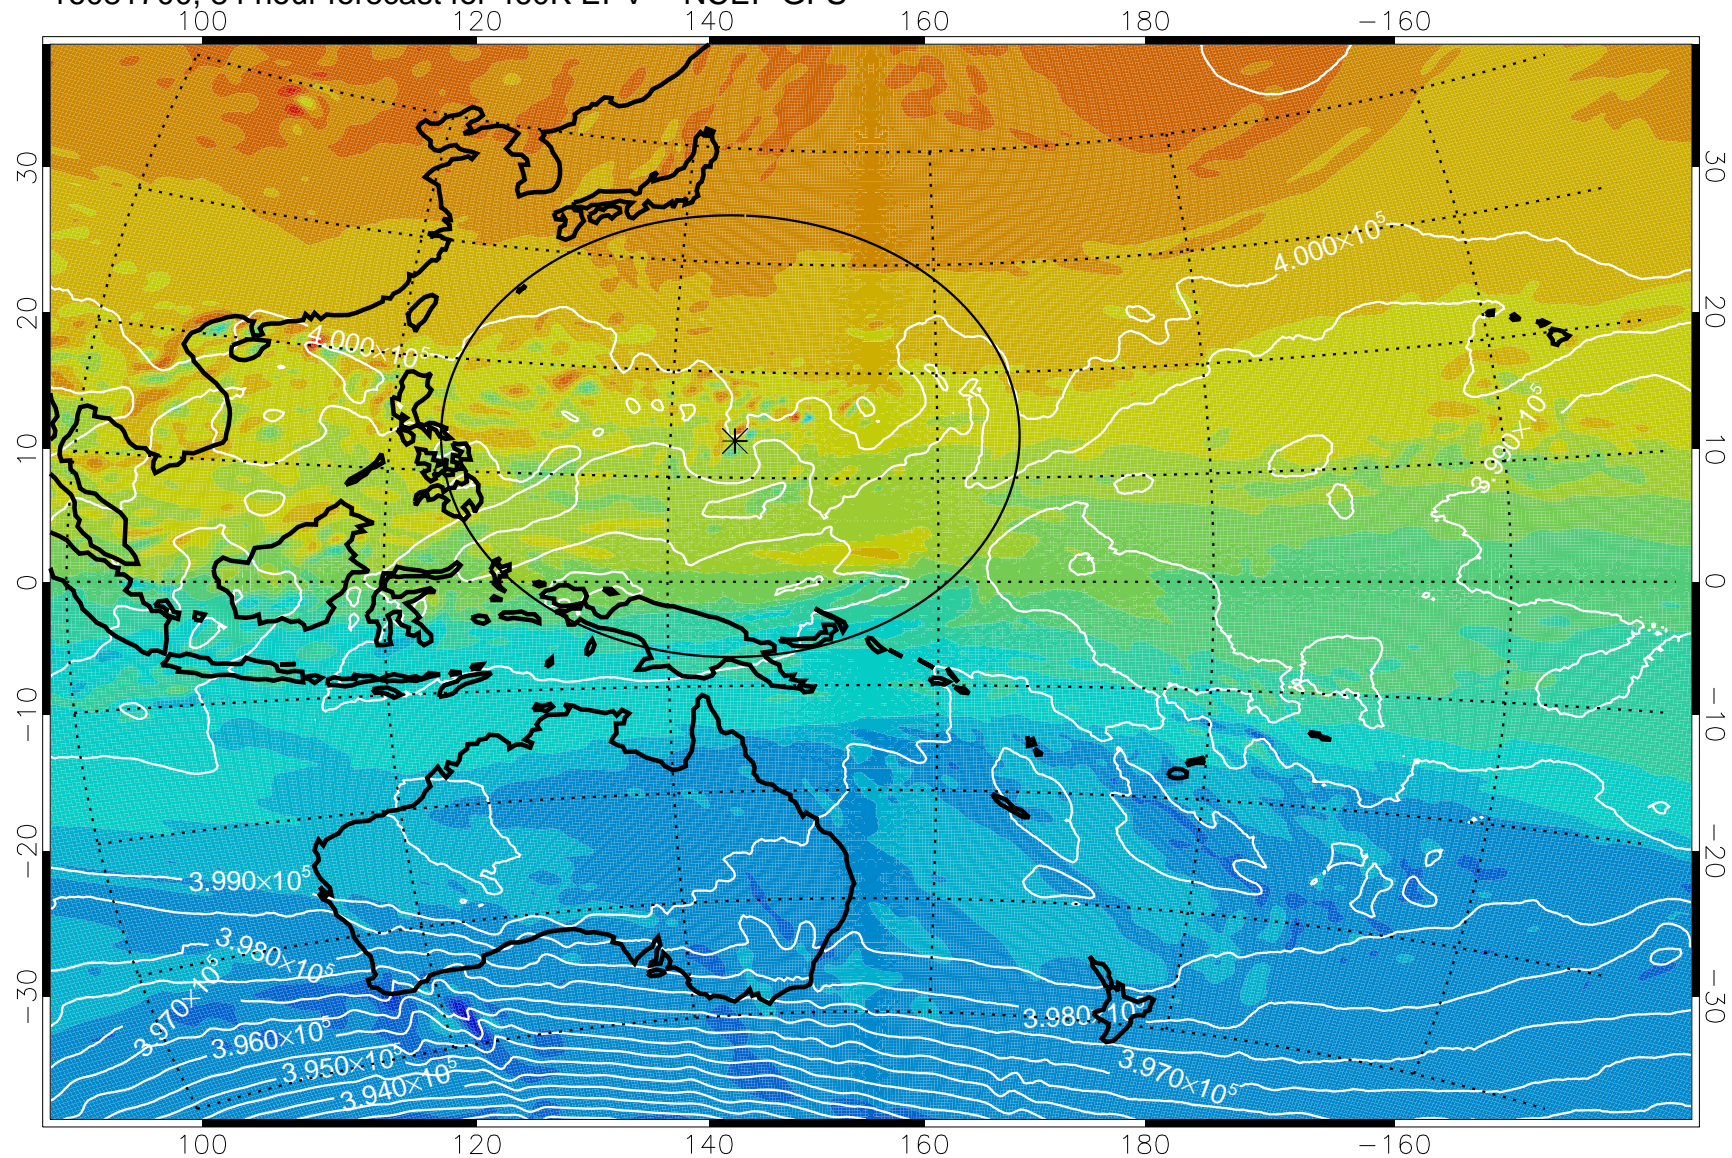

16081518, 54 hour forecast for 460K EPV -- NCEP GFS

460K Montgomery Streamfunction, white

Range ring of 2304 km

16081600, 60 hour forecast for 460K EPV -- NCEP GFS

460K Montgomery Streamfunction, white

Range ring of 2304 km

16081606, 66 hour forecast for 460K EPV -- NCEP GFS

460K Montgomery Streamfunction, white

Range ring of 2304 km

16081612, 72 hour forecast for 460K EPV -- NCEP GFS

460K Montgomery Streamfunction, white

Range ring of 2304 km

16081618, 78 hour forecast for 460K EPV -- NCEP GFS

16081700, 84 hour forecast for 460K EPV -- NCEP GFS

460K Montgomery Streamfunction, white

Range ring of 2304 km

16081706, 90 hour forecast for 460K EPV -- NCEP GFS

460K Montgomery Streamfunction, white

Range ring of 2304 km

16081712, 96 hour forecast for 460K EPV -- NCEP GFS

460K Montgomery Streamfunction, white

Range ring of 2304 km

16081718, 102 hour forecast for 460K EPV -- NCEP GFS