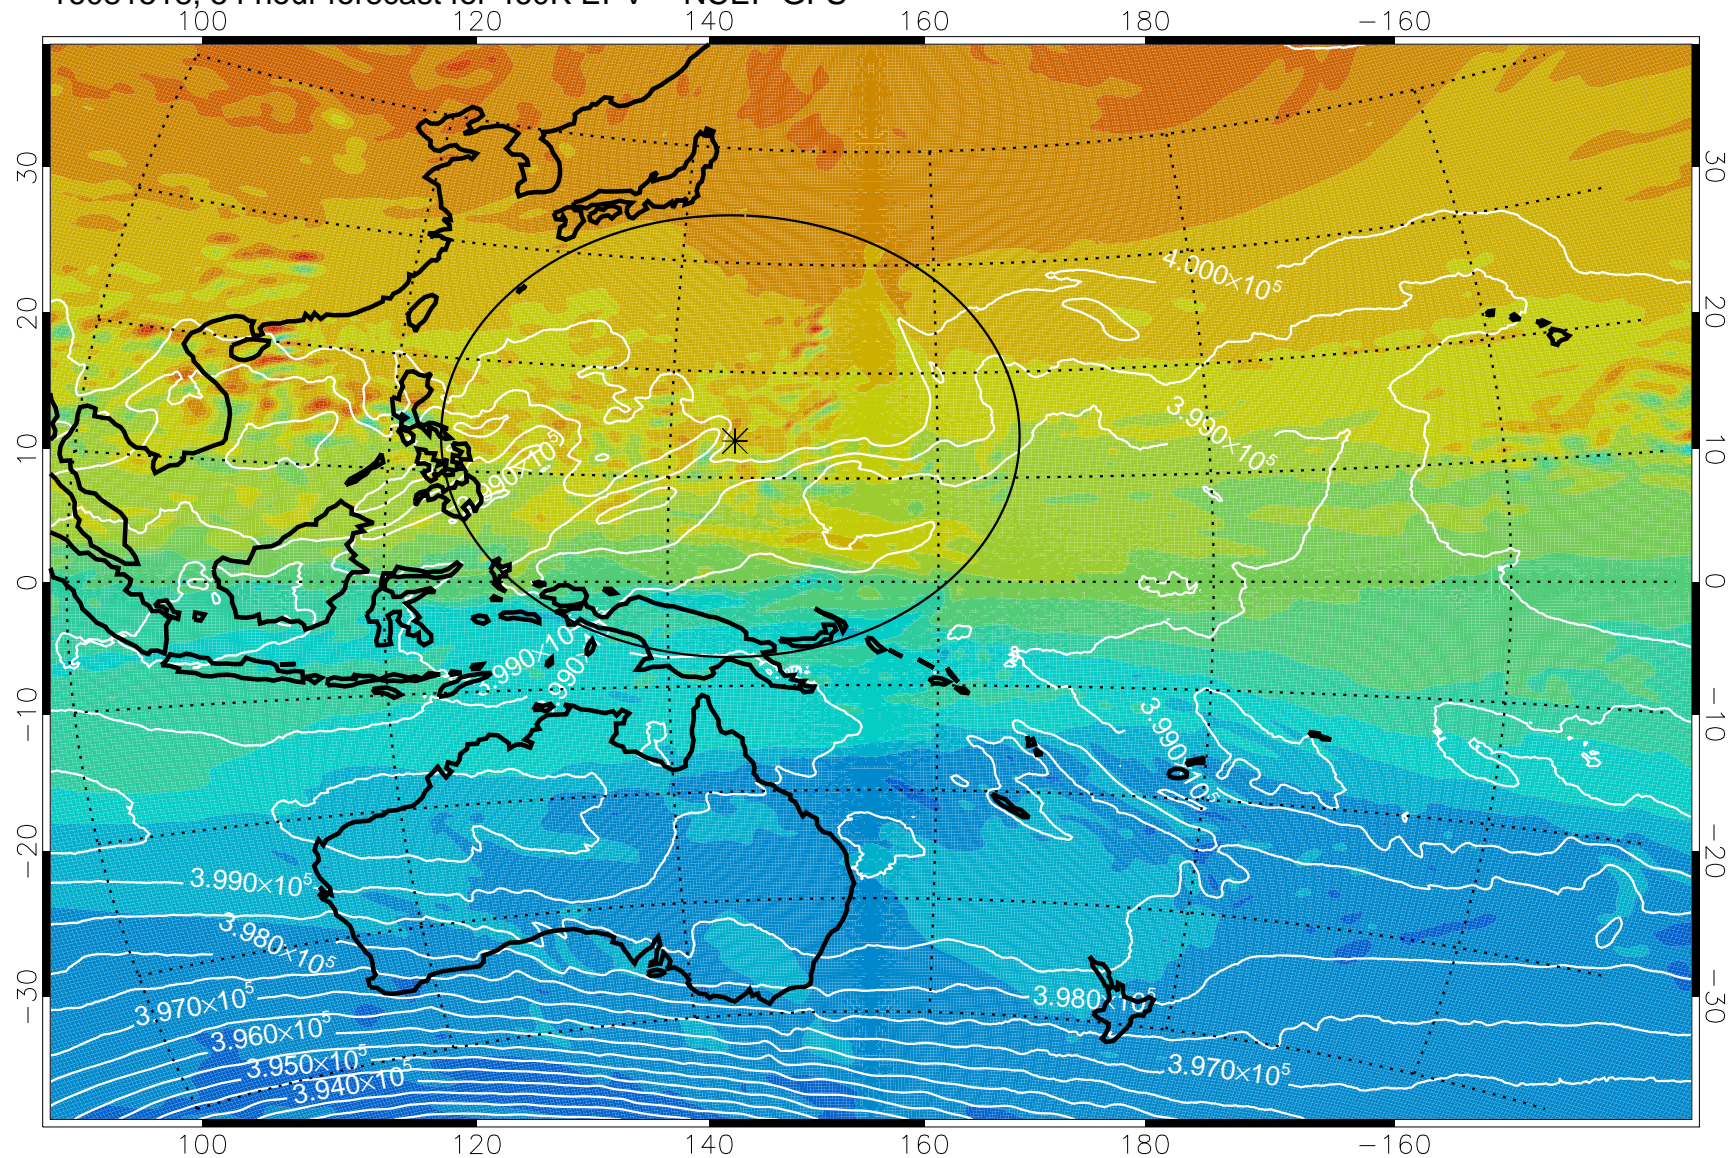

16081418, 30 hour forecast for 460K EPV -- NCEP GFS

460K Montgomery Streamfunction, white

Range ring of 2304 km

16081500, 36 hour forecast for 460K EPV -- NCEP GFS

460K Montgomery Streamfunction, white

Range ring of 2304 km

16081506, 42 hour forecast for 460K EPV -- NCEP GFS

460K Montgomery Streamfunction, white

Range ring of 2304 km

16081512, 48 hour forecast for 460K EPV -- NCEP GFS

460K Montgomery Streamfunction, white

Range ring of 2304 km

16081518, 54 hour forecast for 460K EPV -- NCEP GFS

460K Montgomery Streamfunction, white

Range ring of 2304 km

16081600, 60 hour forecast for 460K EPV -- NCEP GFS

460K Montgomery Streamfunction, white

Range ring of 2304 km

16081606, 66 hour forecast for 460K EPV -- NCEP GFS

460K Montgomery Streamfunction, white

Range ring of 2304 km

16081612, 72 hour forecast for 460K EPV -- NCEP GFS

460K Montgomery Streamfunction, white

Range ring of 2304 km