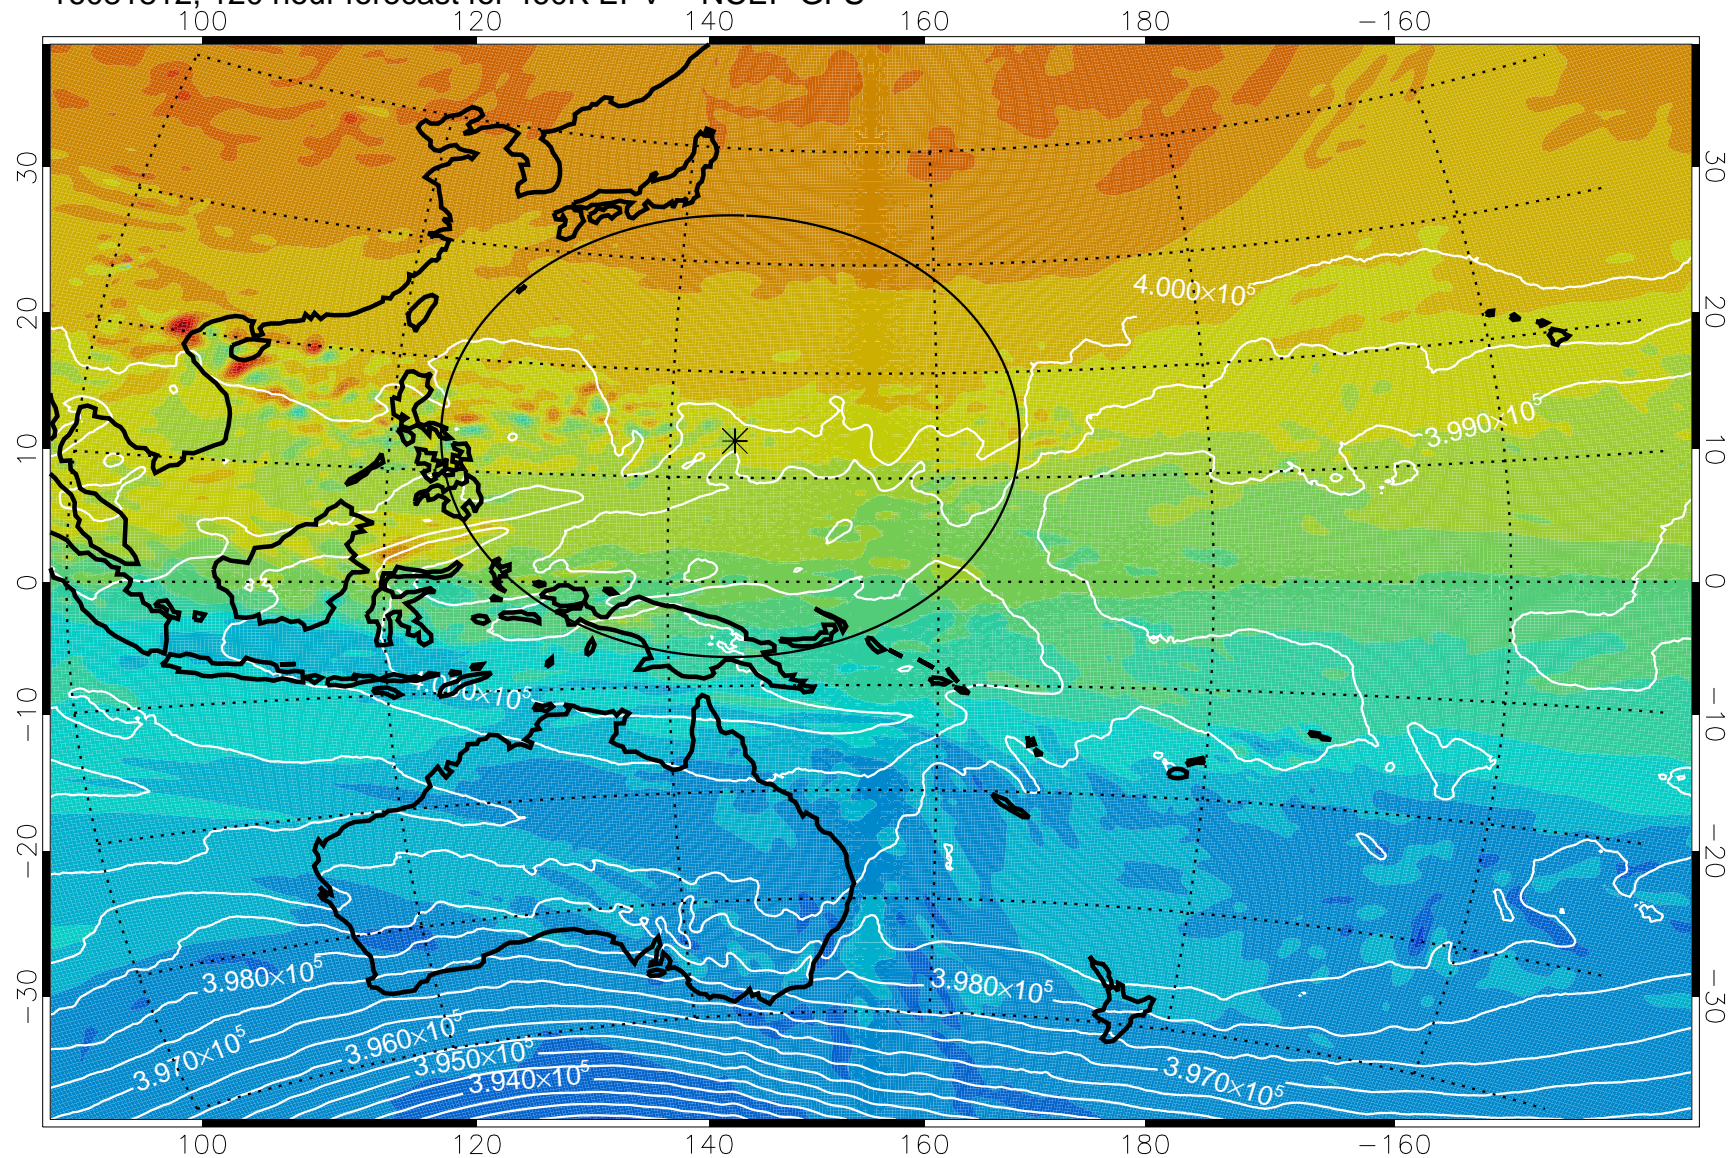

460K Montgomery Streamfunction, white

Range ring of 2304 km

16081712, 96 hour forecast for 460K EPV -- NCEP GFS

460K Montgomery Streamfunction, white

Range ring of 2304 km

16081718, 102 hour forecast for 460K EPV -- NCEP GFS

460K Montgomery Streamfunction, white

Range ring of 2304 km

16081800, 108 hour forecast for 460K EPV -- NCEP GFS

460K Montgomery Streamfunction, white

Range ring of 2304 km

16081806, 114 hour forecast for 460K EPV -- NCEP GFS

460K Montgomery Streamfunction, white

Range ring of 2304 km

16081812, 120 hour forecast for 460K EPV -- NCEP GFS

460K Montgomery Streamfunction, white

Range ring of 2304 km