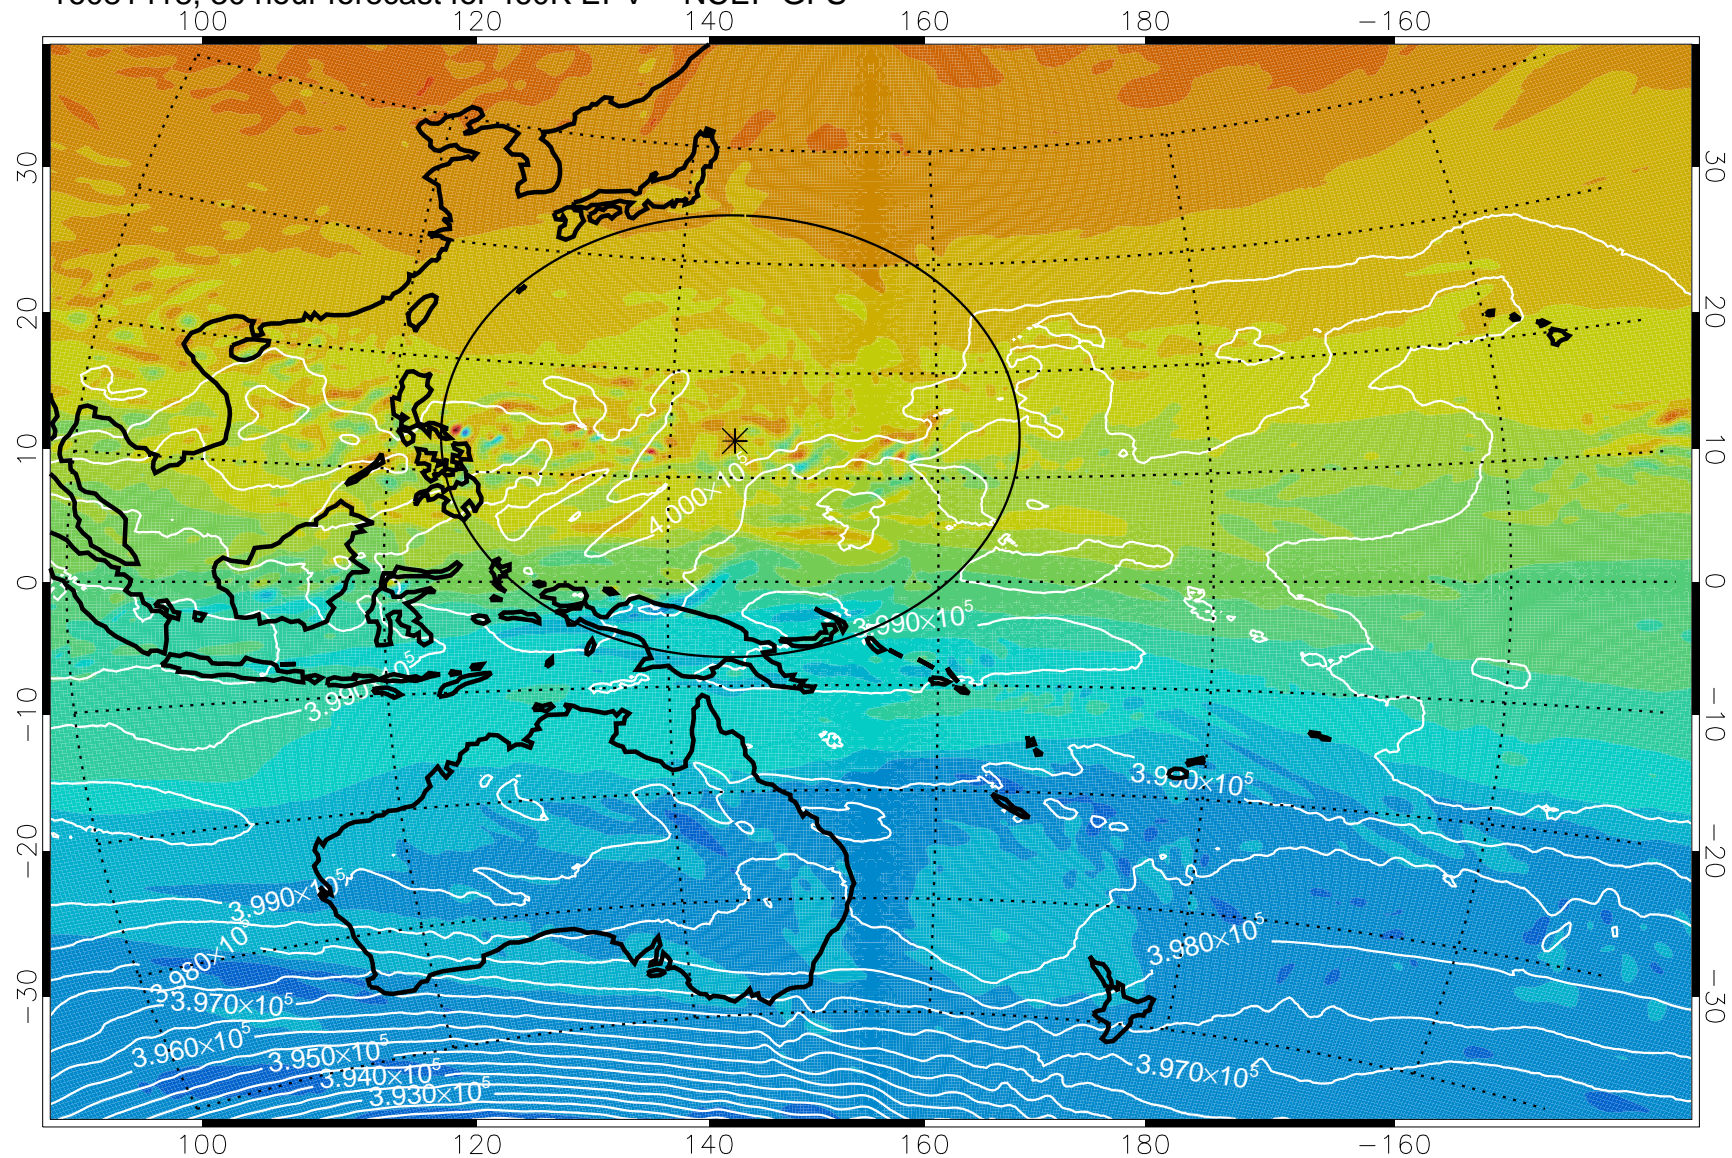

16081406, 18 hour forecast for 460K EPV -- NCEP GFS

460K Montgomery Streamfunction, white

Range ring of 2304 km

16081412, 24 hour forecast for 460K EPV -- NCEP GFS

460K Montgomery Streamfunction, white

Range ring of 2304 km

16081418, 30 hour forecast for 460K EPV -- NCEP GFS

460K Montgomery Streamfunction, white

Range ring of 2304 km

16081500, 36 hour forecast for 460K EPV -- NCEP GFS

460K Montgomery Streamfunction, white

Range ring of 2304 km

16081506, 42 hour forecast for 460K EPV -- NCEP GFS

460K Montgomery Streamfunction, white

Range ring of 2304 km

16081512, 48 hour forecast for 460K EPV -- NCEP GFS

460K Montgomery Streamfunction, white

Range ring of 2304 km

16081518, 54 hour forecast for 460K EPV -- NCEP GFS

460K Montgomery Streamfunction, white

Range ring of 2304 km

16081600, 60 hour forecast for 460K EPV -- NCEP GFS

460K Montgomery Streamfunction, white

Range ring of 2304 km