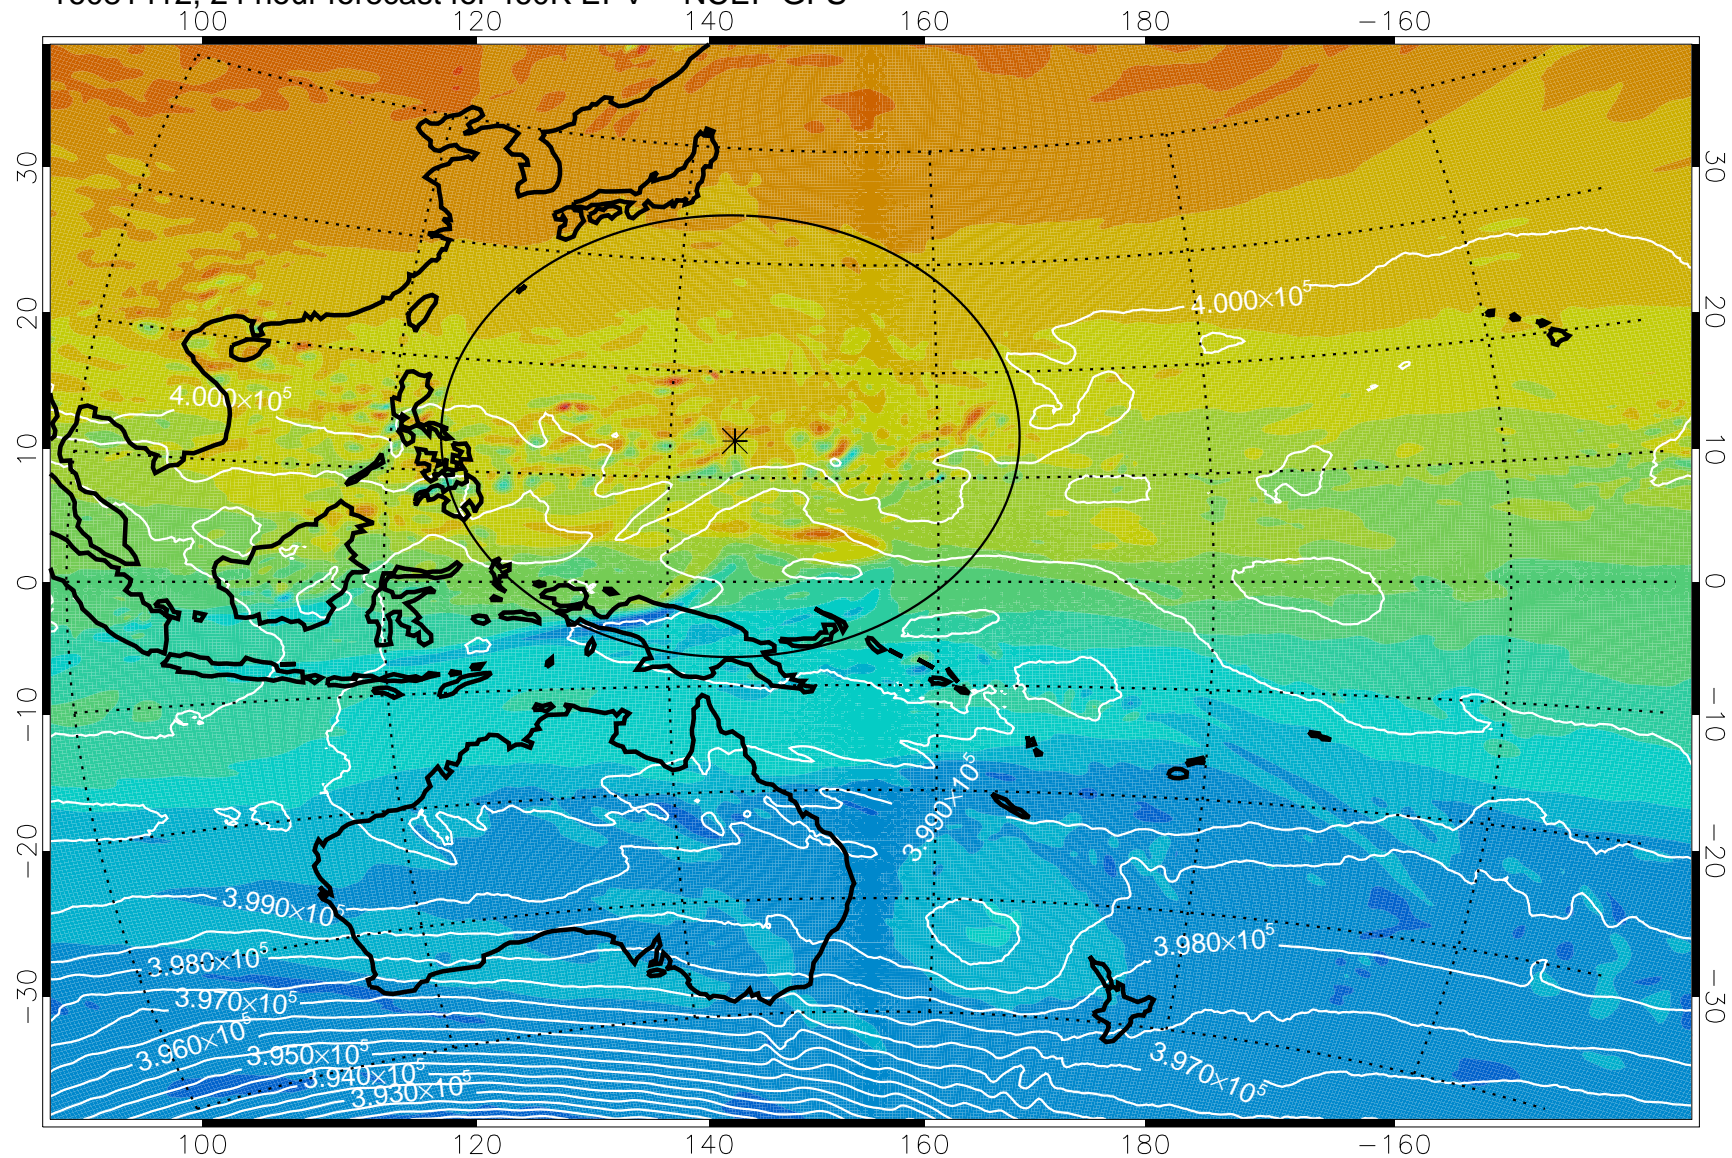

16081406, 18 hour forecast for 460K EPV -- NCEP GFS

460K Montgomery Streamfunction, white

Range ring of 2304 km

16081412, 24 hour forecast for 460K EPV -- NCEP GFS

460K Montgomery Streamfunction, white

Range ring of 2304 km

16081418, 30 hour forecast for 460K EPV -- NCEP GFS

460K Montgomery Streamfunction, white

Range ring of 2304 km

16081500, 36 hour forecast for 460K EPV -- NCEP GFS

460K Montgomery Streamfunction, white

Range ring of 2304 km

16081506, 42 hour forecast for 460K EPV -- NCEP GFS

460K Montgomery Streamfunction, white

Range ring of 2304 km

16081512, 48 hour forecast for 460K EPV -- NCEP GFS

460K Montgomery Streamfunction, white

Range ring of 2304 km

16081518, 54 hour forecast for 460K EPV -- NCEP GFS

460K Montgomery Streamfunction, white

Range ring of 2304 km

16081600, 60 hour forecast for 460K EPV -- NCEP GFS

460K Montgomery Streamfunction, white

Range ring of 2304 km