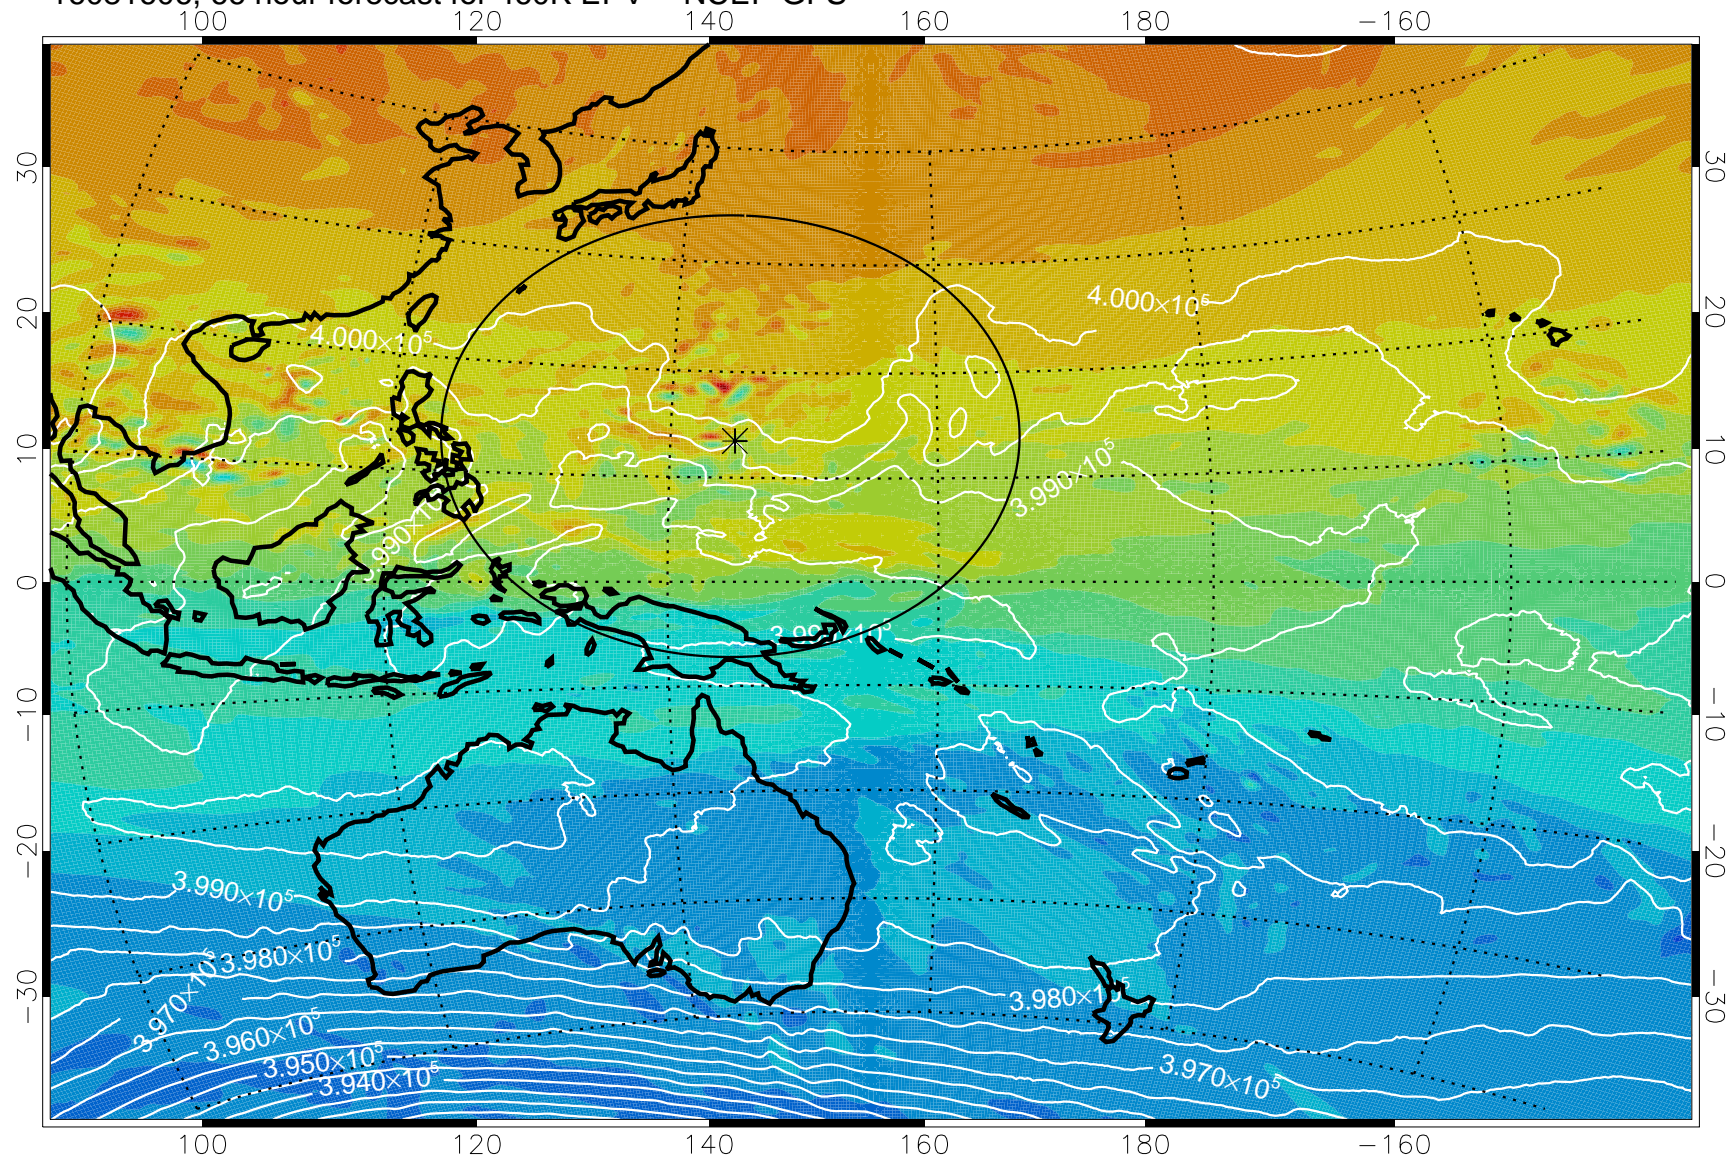

16081506, 42 hour forecast for 460K EPV -- NCEP GFS

460K Montgomery Streamfunction, white

Range ring of 2304 km

16081512, 48 hour forecast for 460K EPV -- NCEP GFS

460K Montgomery Streamfunction, white

Range ring of 2304 km

16081518, 54 hour forecast for 460K EPV -- NCEP GFS

460K Montgomery Streamfunction, white

Range ring of 2304 km

16081600, 60 hour forecast for 460K EPV -- NCEP GFS

460K Montgomery Streamfunction, white

Range ring of 2304 km

16081606, 66 hour forecast for 460K EPV -- NCEP GFS

460K Montgomery Streamfunction, white

Range ring of 2304 km

16081612, 72 hour forecast for 460K EPV -- NCEP GFS

460K Montgomery Streamfunction, white

Range ring of 2304 km

16081618, 78 hour forecast for 460K EPV -- NCEP GFS

16081700, 84 hour forecast for 460K EPV -- NCEP GFS

460K Montgomery Streamfunction, white

Range ring of 2304 km

16081706, 90 hour forecast for 460K EPV -- NCEP GFS