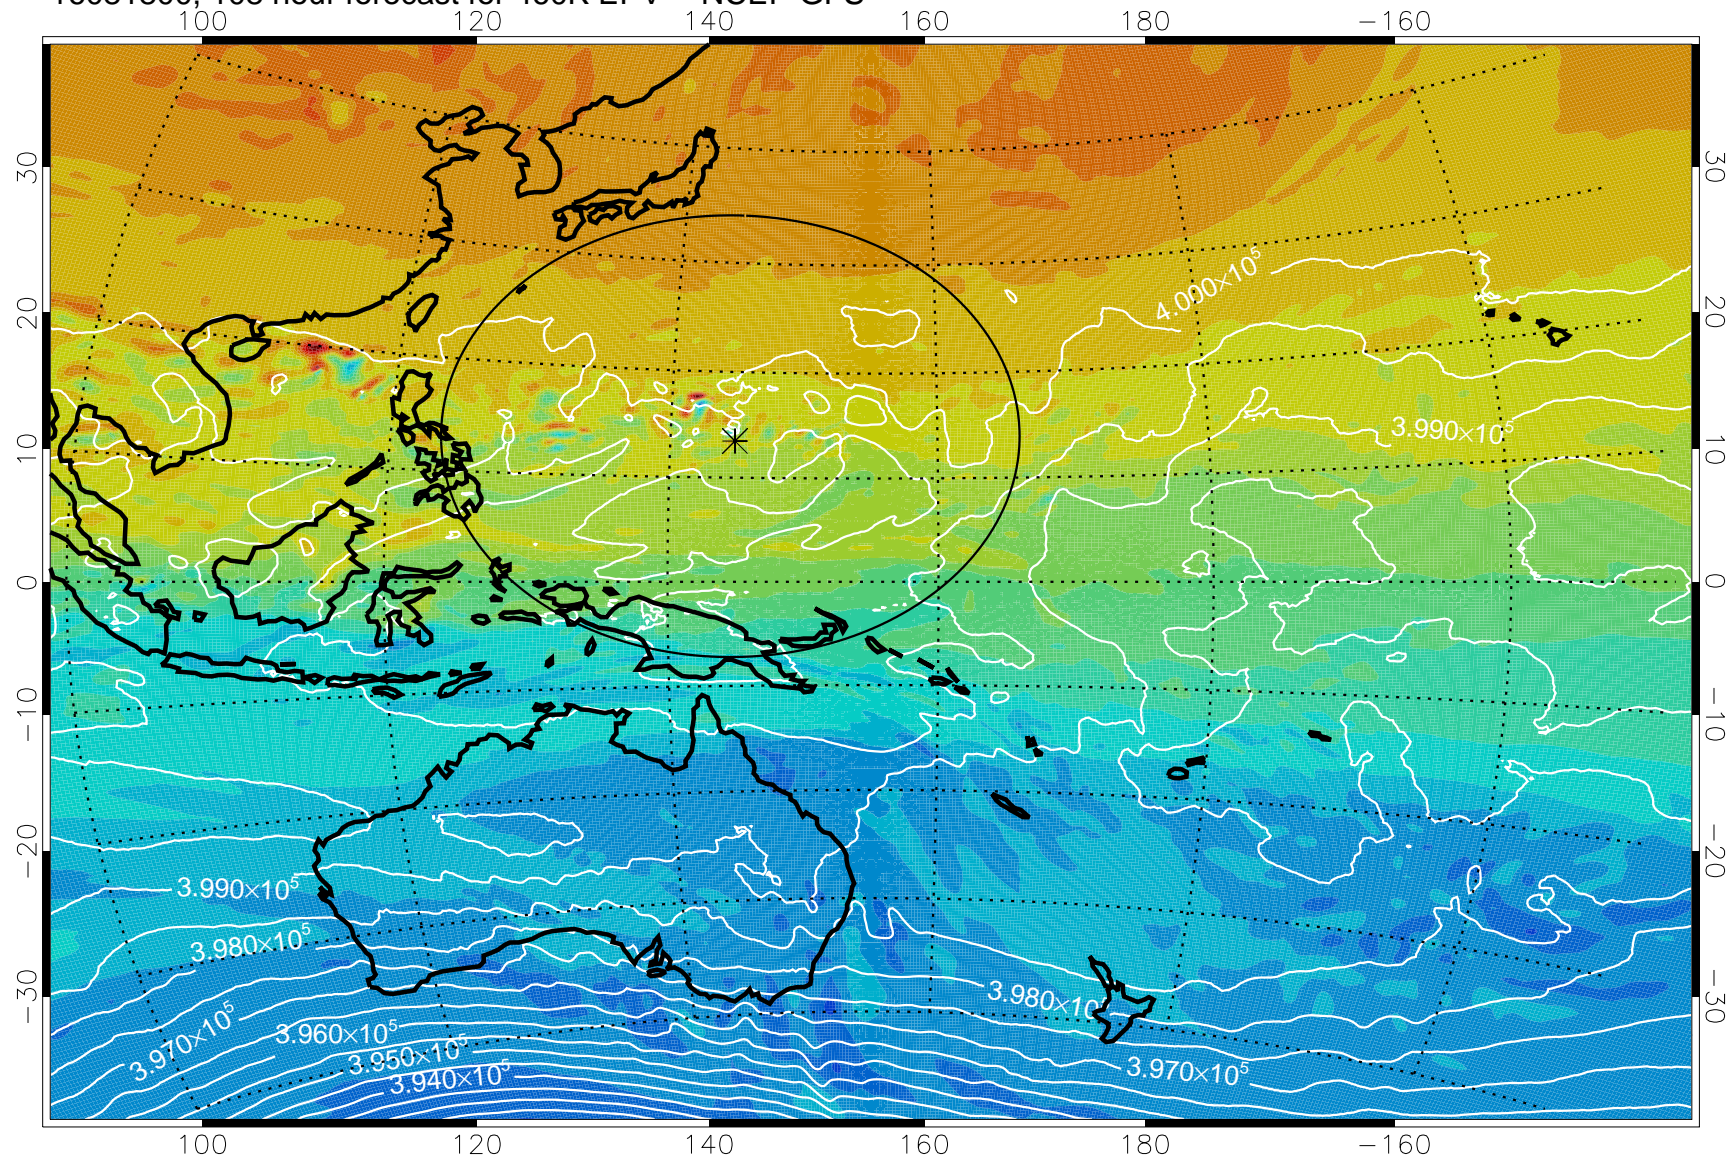

16081618, 78 hour forecast for 460K EPV -- NCEP GFS

16081700, 84 hour forecast for 460K EPV -- NCEP GFS

460K Montgomery Streamfunction, white

Range ring of 2304 km

16081706, 90 hour forecast for 460K EPV -- NCEP GFS

460K Montgomery Streamfunction, white

Range ring of 2304 km

16081712, 96 hour forecast for 460K EPV -- NCEP GFS

460K Montgomery Streamfunction, white

Range ring of 2304 km

16081718, 102 hour forecast for 460K EPV -- NCEP GFS

460K Montgomery Streamfunction, white

Range ring of 2304 km

16081800, 108 hour forecast for 460K EPV -- NCEP GFS

460K Montgomery Streamfunction, white

Range ring of 2304 km

16081806, 114 hour forecast for 460K EPV -- NCEP GFS

460K Montgomery Streamfunction, white

Range ring of 2304 km

16081812, 120 hour forecast for 460K EPV -- NCEP GFS

460K Montgomery Streamfunction, white

Range ring of 2304 km