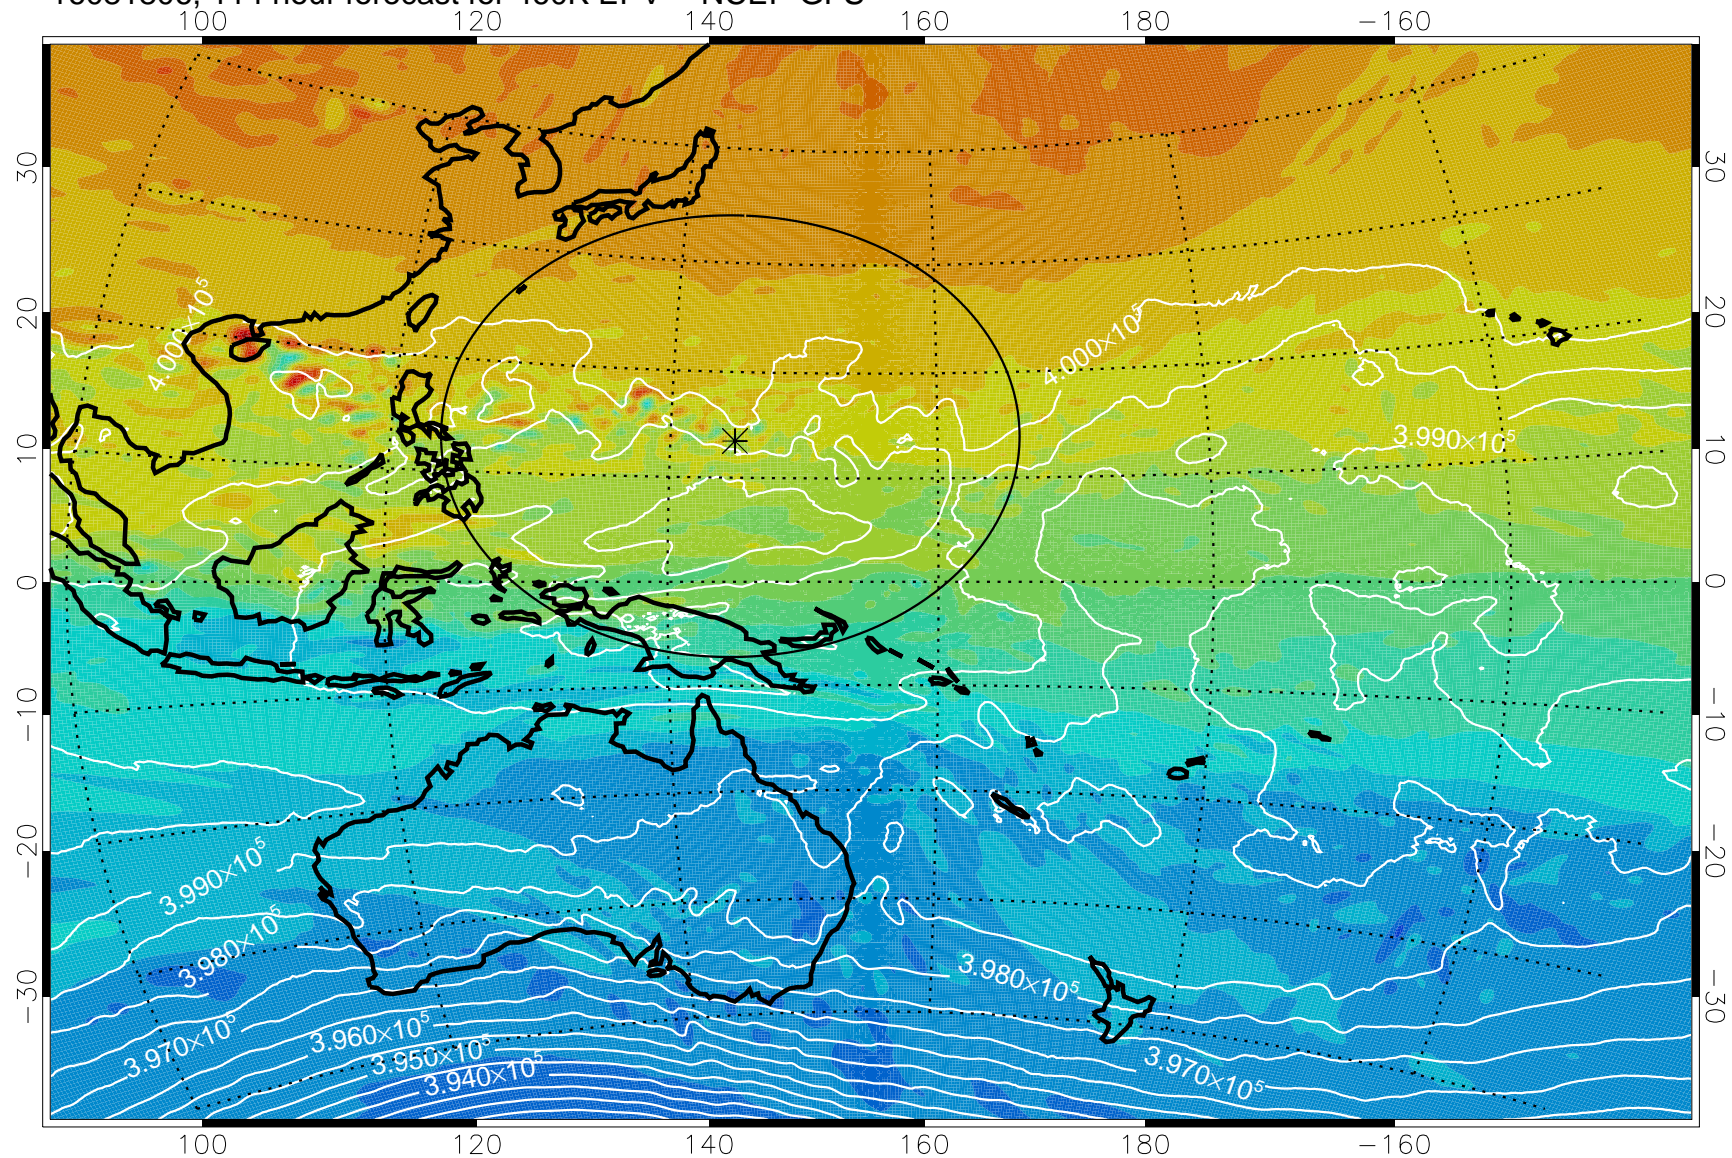

460K Montgomery Streamfunction, white

Range ring of 2304 km

16081712, 96 hour forecast for 460K EPV -- NCEP GFS

460K Montgomery Streamfunction, white

Range ring of 2304 km

16081718, 102 hour forecast for 460K EPV -- NCEP GFS

460K Montgomery Streamfunction, white

Range ring of 2304 km

16081800, 108 hour forecast for 460K EPV -- NCEP GFS

460K Montgomery Streamfunction, white

Range ring of 2304 km

16081806, 114 hour forecast for 460K EPV -- NCEP GFS

460K Montgomery Streamfunction, white

Range ring of 2304 km

16081812, 120 hour forecast for 460K EPV -- NCEP GFS

460K Montgomery Streamfunction, white

Range ring of 2304 km