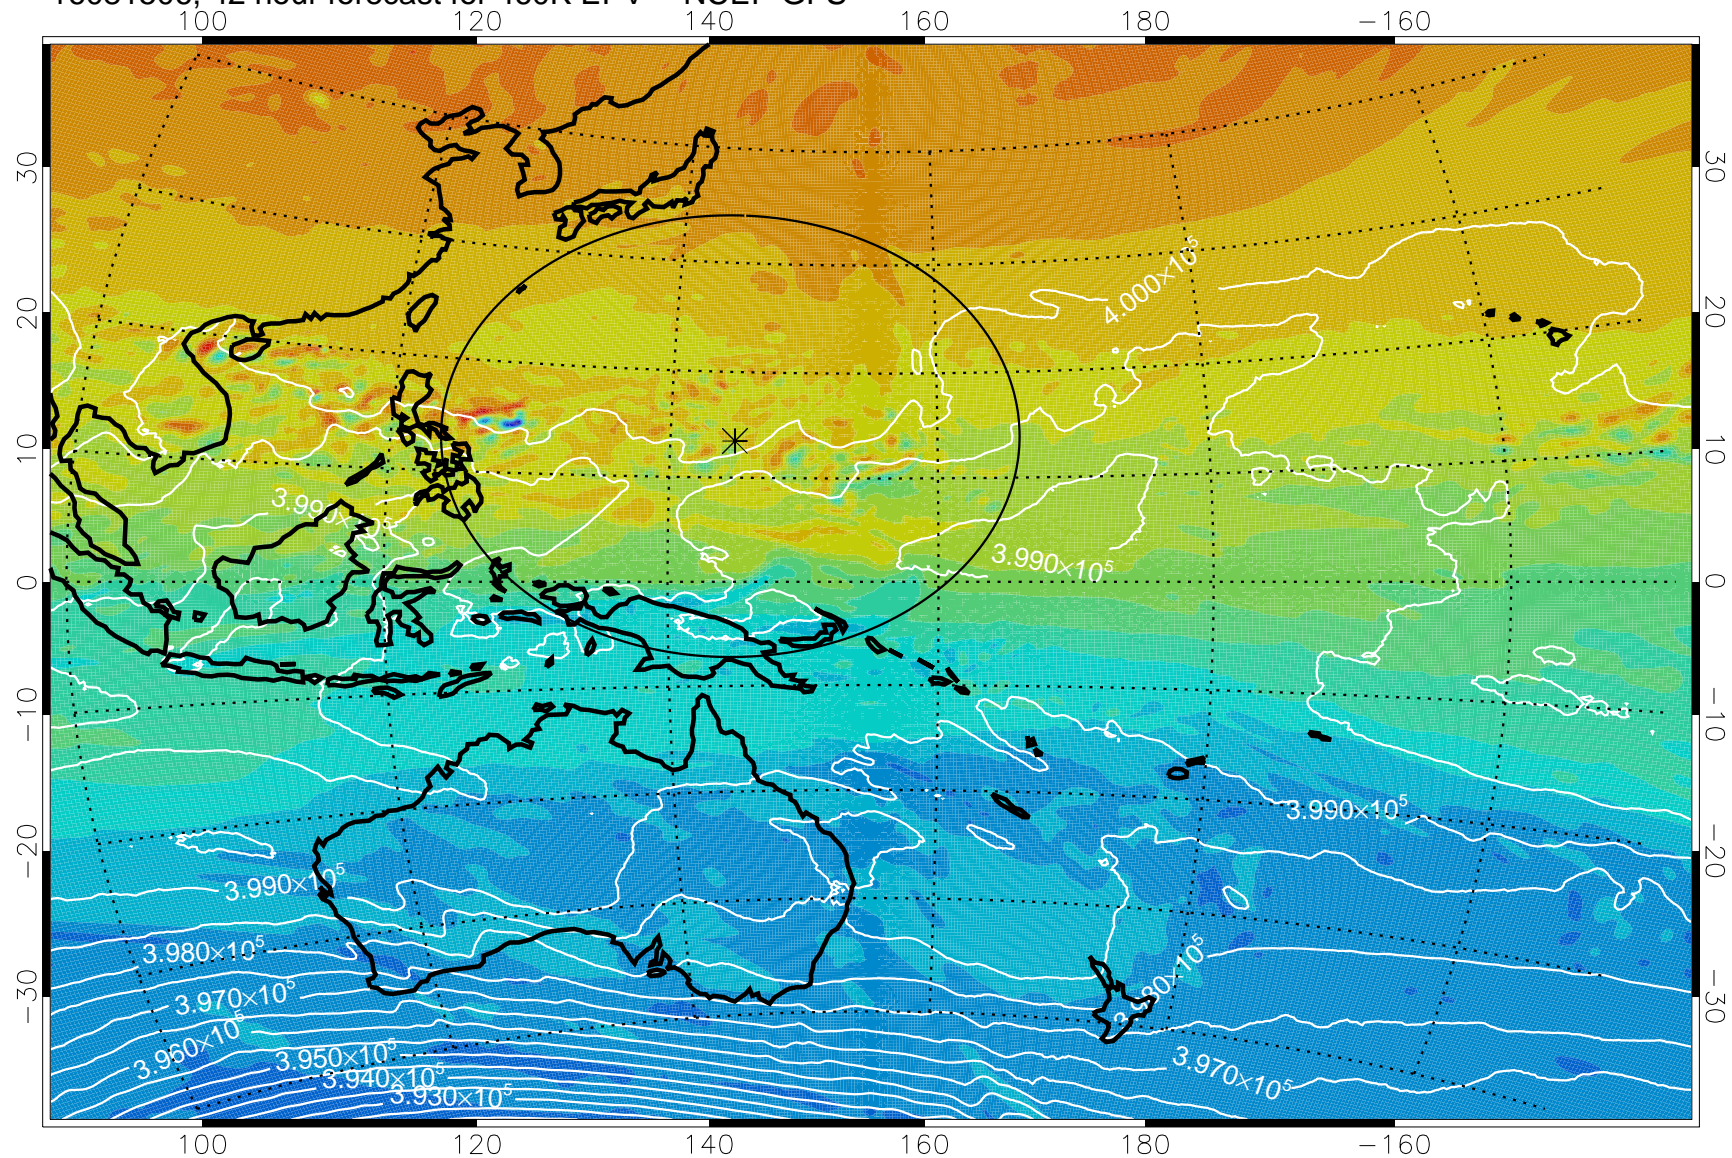

16081418, 30 hour forecast for 460K EPV -- NCEP GFS

460K Montgomery Streamfunction, white

Range ring of 2304 km

16081500, 36 hour forecast for 460K EPV -- NCEP GFS

460K Montgomery Streamfunction, white

Range ring of 2304 km

16081506, 42 hour forecast for 460K EPV -- NCEP GFS

460K Montgomery Streamfunction, white

Range ring of 2304 km

16081512, 48 hour forecast for 460K EPV -- NCEP GFS

460K Montgomery Streamfunction, white

Range ring of 2304 km

16081518, 54 hour forecast for 460K EPV -- NCEP GFS

460K Montgomery Streamfunction, white

Range ring of 2304 km

16081600, 60 hour forecast for 460K EPV -- NCEP GFS

460K Montgomery Streamfunction, white

Range ring of 2304 km

16081606, 66 hour forecast for 460K EPV -- NCEP GFS

460K Montgomery Streamfunction, white

Range ring of 2304 km

16081612, 72 hour forecast for 460K EPV -- NCEP GFS

460K Montgomery Streamfunction, white

Range ring of 2304 km