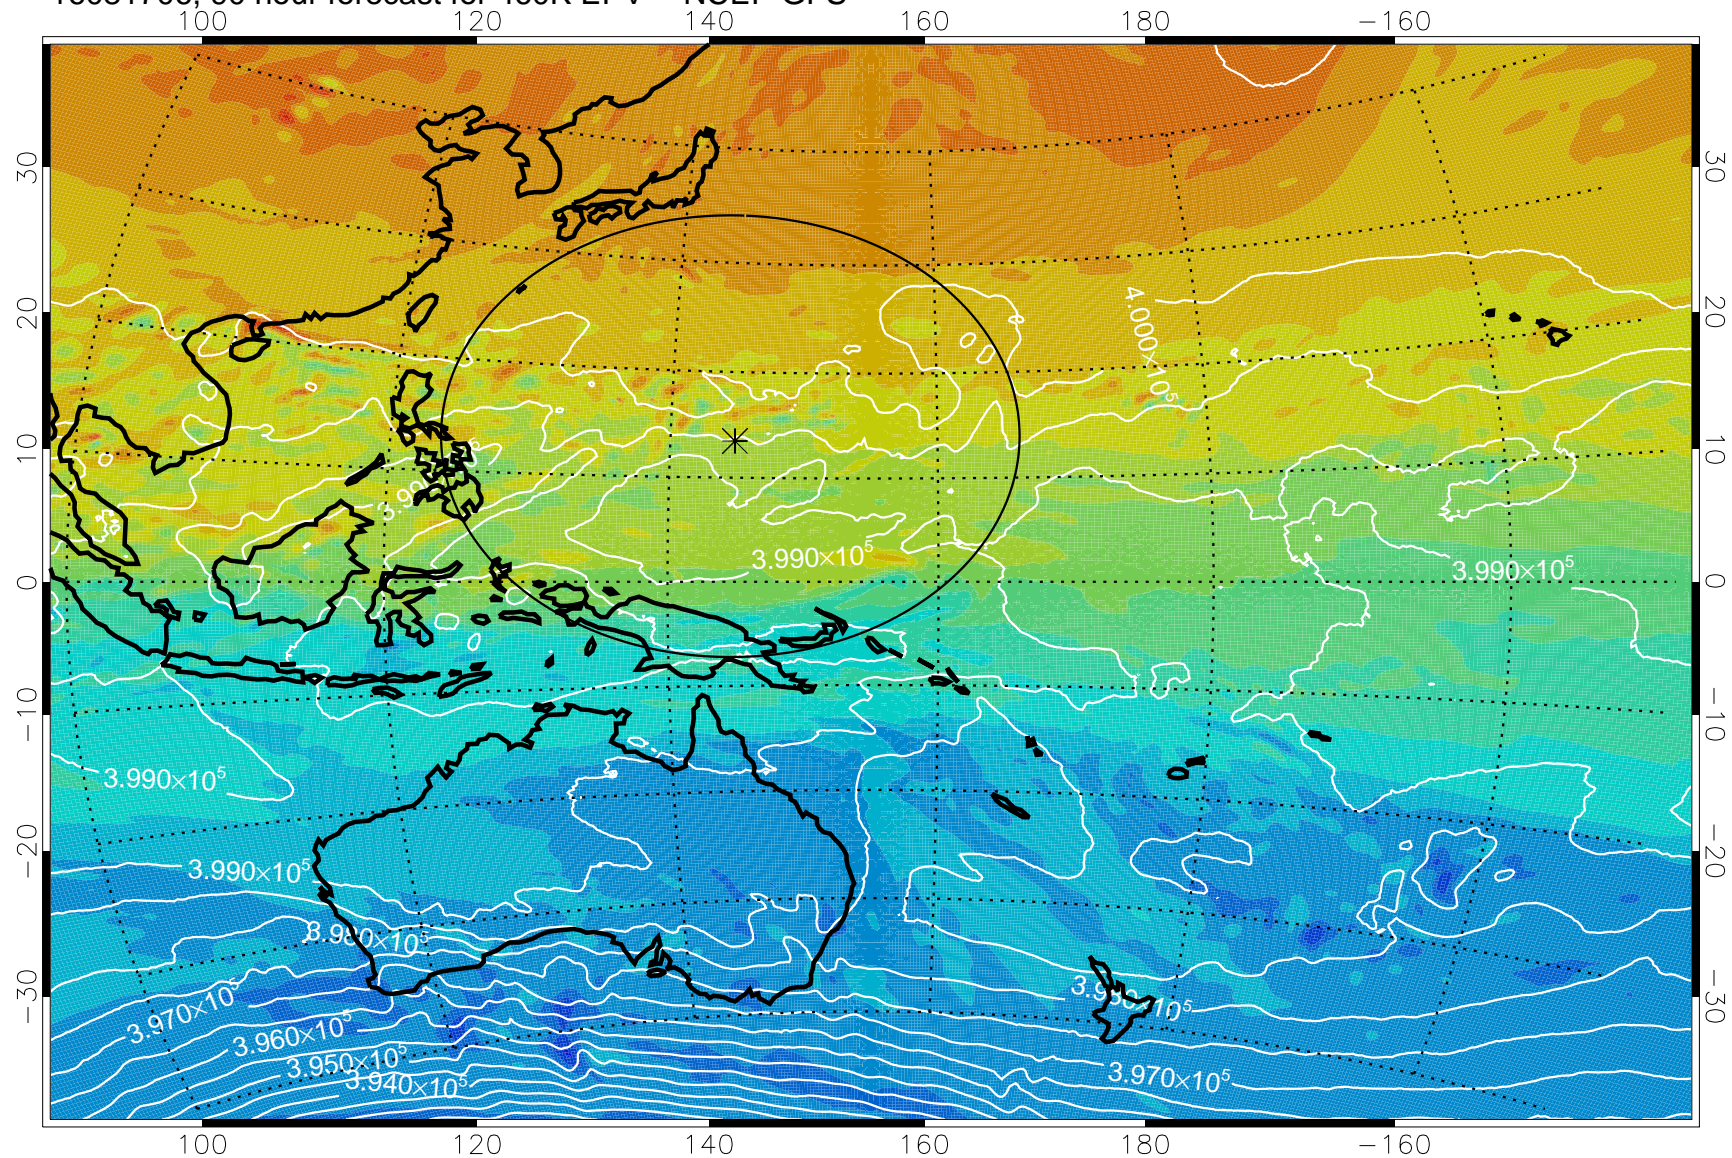

16081606, 66 hour forecast for 460K EPV -- NCEP GFS

460K Montgomery Streamfunction, white

Range ring of 2304 km

16081612, 72 hour forecast for 460K EPV -- NCEP GFS

460K Montgomery Streamfunction, white

Range ring of 2304 km

16081618, 78 hour forecast for 460K EPV -- NCEP GFS

16081700, 84 hour forecast for 460K EPV -- NCEP GFS

460K Montgomery Streamfunction, white

Range ring of 2304 km

16081706, 90 hour forecast for 460K EPV -- NCEP GFS

460K Montgomery Streamfunction, white

Range ring of 2304 km

16081712, 96 hour forecast for 460K EPV -- NCEP GFS

460K Montgomery Streamfunction, white

Range ring of 2304 km

16081718, 102 hour forecast for 460K EPV -- NCEP GFS

460K Montgomery Streamfunction, white

Range ring of 2304 km

16081800, 108 hour forecast for 460K EPV -- NCEP GFS

460K Montgomery Streamfunction, white

Range ring of 2304 km

16081806, 114 hour forecast for 460K EPV -- NCEP GFS