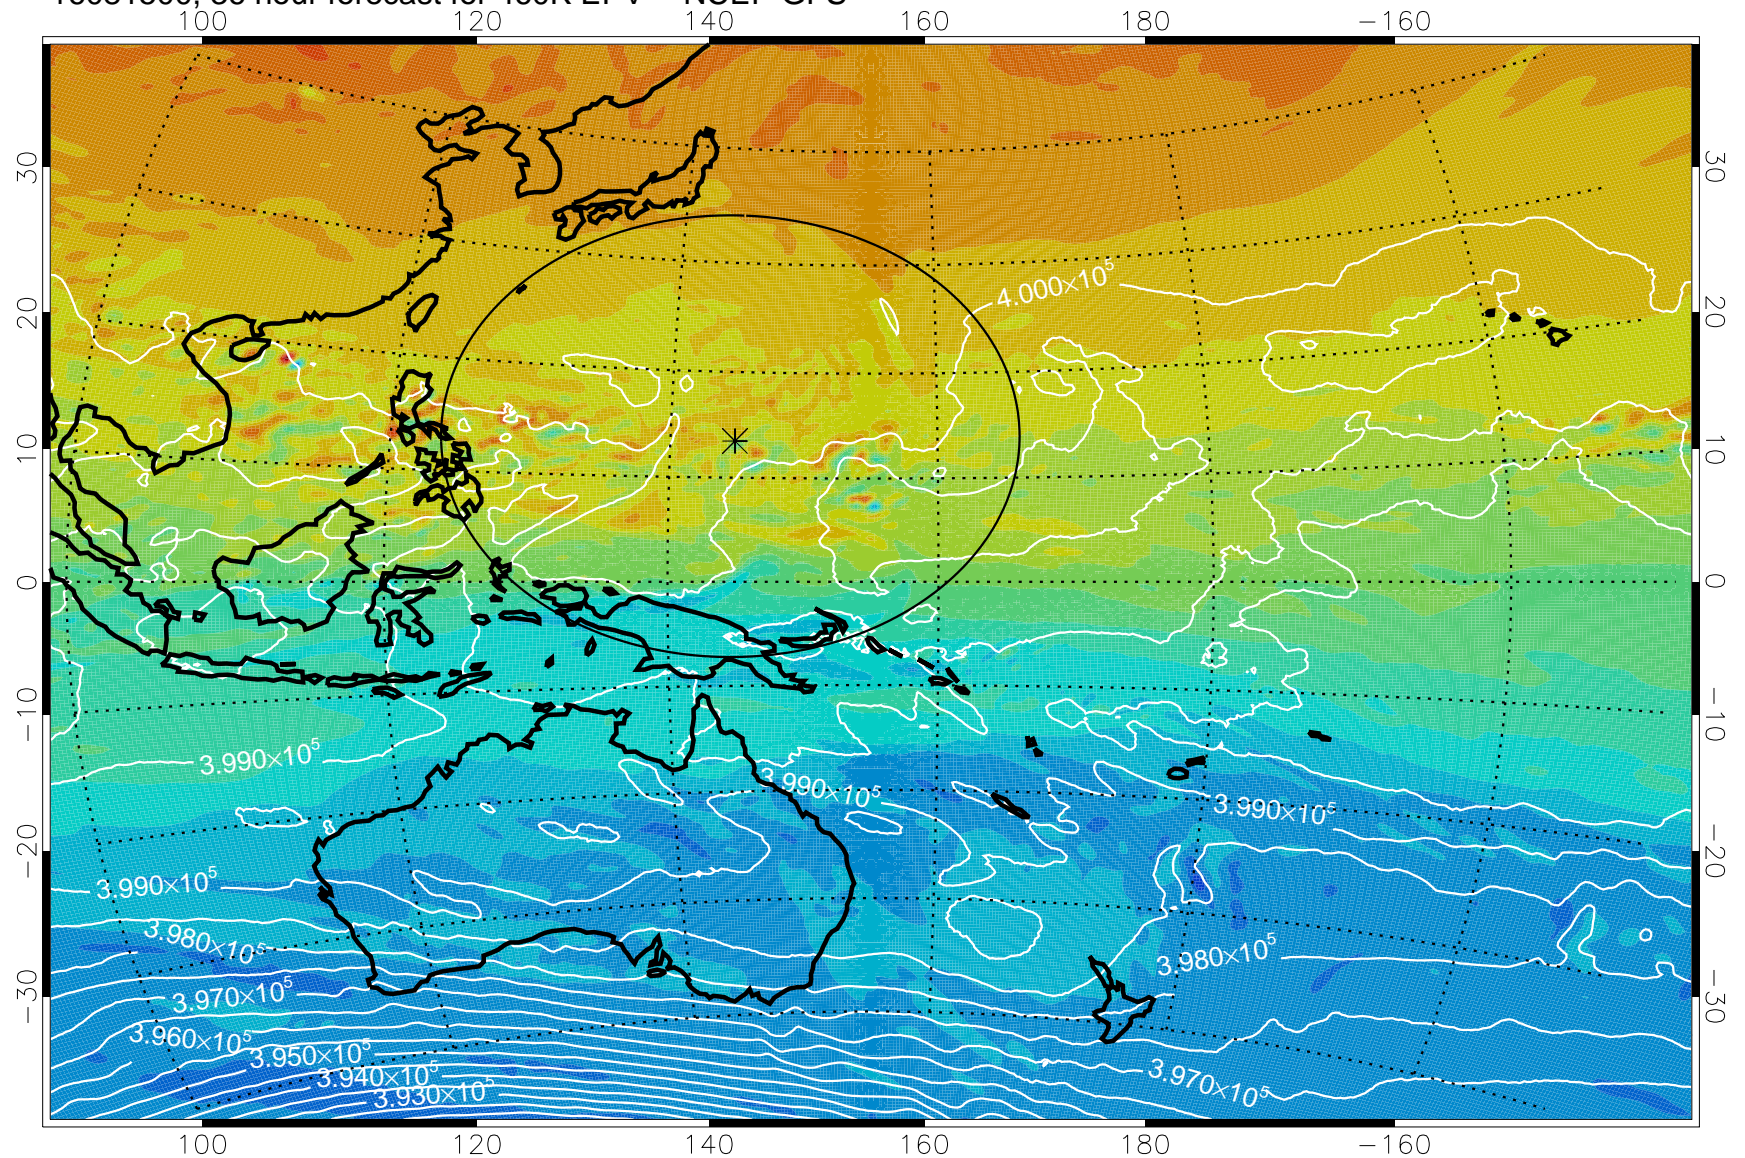

16081418, 30 hour forecast for 460K EPV -- NCEP GFS

460K Montgomery Streamfunction, white

Range ring of 2304 km

16081500, 36 hour forecast for 460K EPV -- NCEP GFS

460K Montgomery Streamfunction, white

Range ring of 2304 km

16081506, 42 hour forecast for 460K EPV -- NCEP GFS

460K Montgomery Streamfunction, white

Range ring of 2304 km

16081512, 48 hour forecast for 460K EPV -- NCEP GFS

460K Montgomery Streamfunction, white

Range ring of 2304 km

16081518, 54 hour forecast for 460K EPV -- NCEP GFS

460K Montgomery Streamfunction, white

Range ring of 2304 km

16081600, 60 hour forecast for 460K EPV -- NCEP GFS

460K Montgomery Streamfunction, white

Range ring of 2304 km

16081606, 66 hour forecast for 460K EPV -- NCEP GFS

460K Montgomery Streamfunction, white

Range ring of 2304 km

16081612, 72 hour forecast for 460K EPV -- NCEP GFS

460K Montgomery Streamfunction, white

Range ring of 2304 km