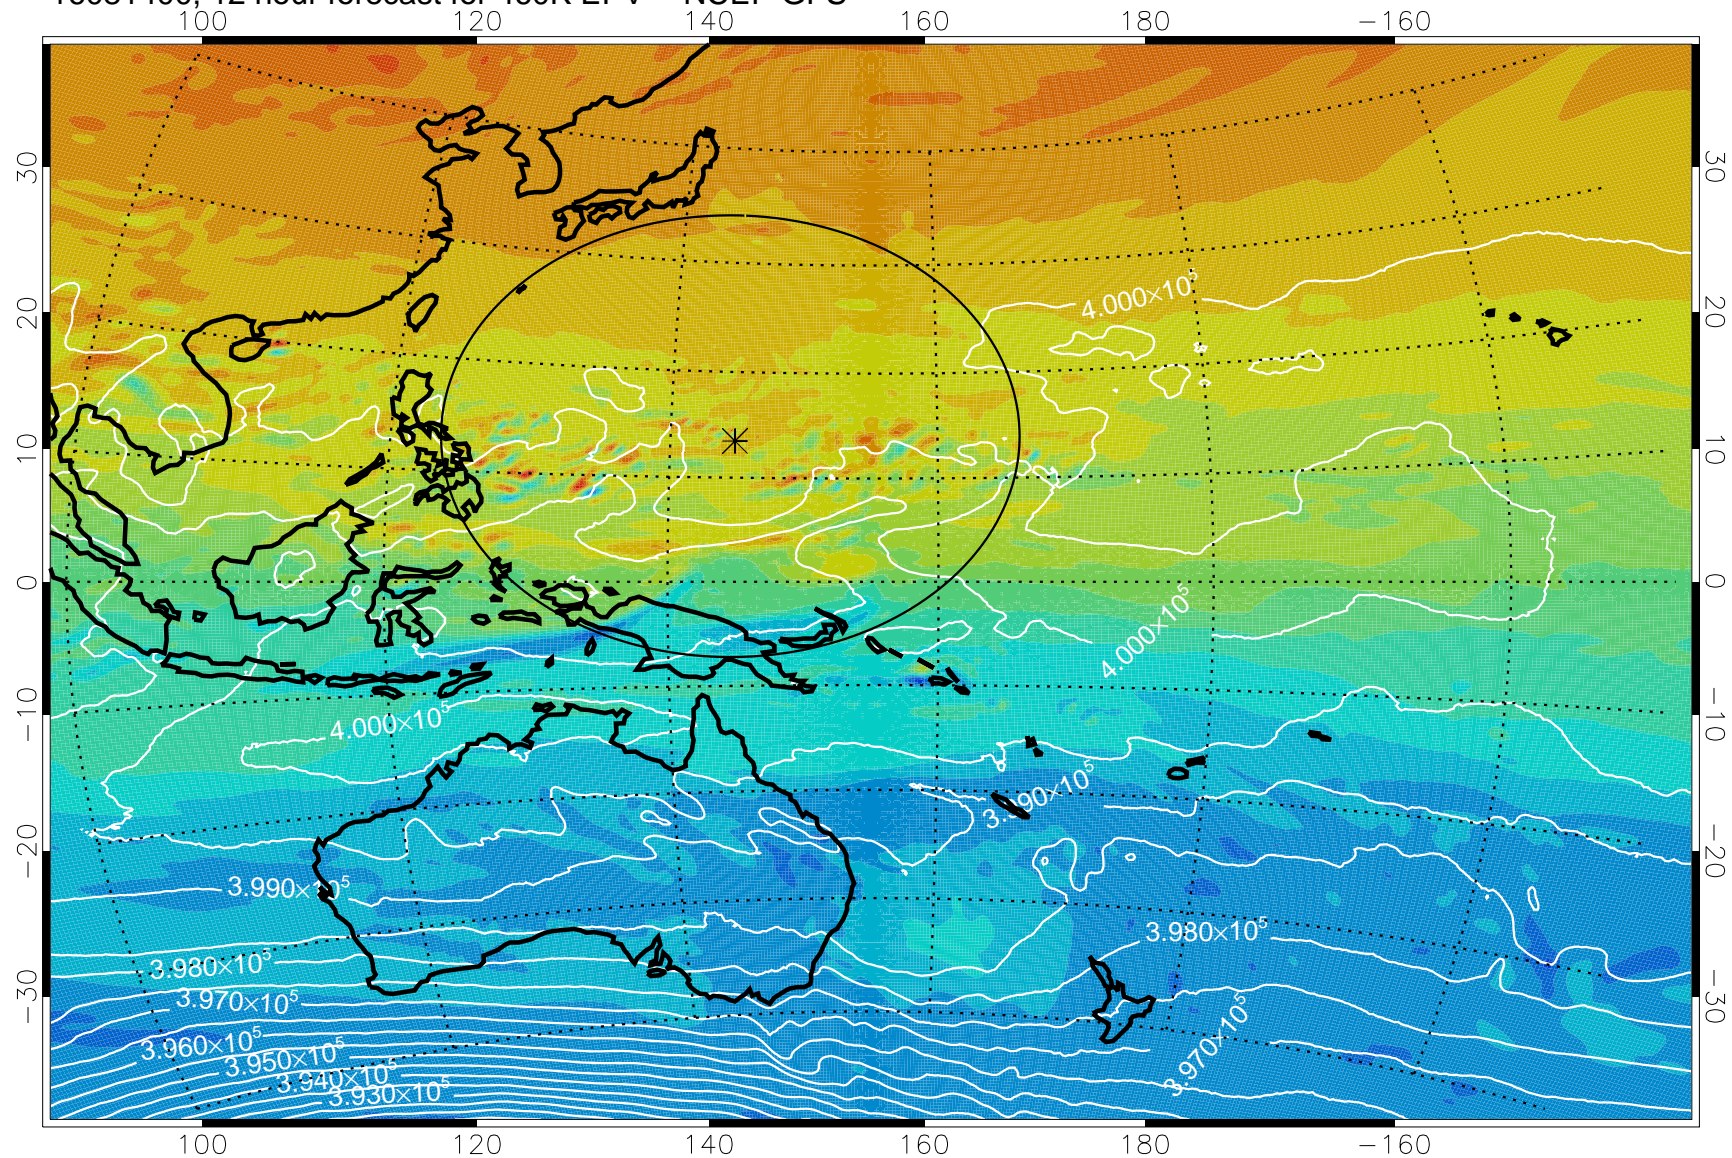

16081318, 6 hour forecast for 460K EPV -- NCEP GFS

460K Montgomery Streamfunction, white

Range ring of 2304 km

16081400, 12 hour forecast for 460K EPV -- NCEP GFS

460K Montgomery Streamfunction, white

Range ring of 2304 km

16081406, 18 hour forecast for 460K EPV -- NCEP GFS

460K Montgomery Streamfunction, white

Range ring of 2304 km

16081412, 24 hour forecast for 460K EPV -- NCEP GFS

460K Montgomery Streamfunction, white

Range ring of 2304 km

16081418, 30 hour forecast for 460K EPV -- NCEP GFS

460K Montgomery Streamfunction, white

Range ring of 2304 km

16081500, 36 hour forecast for 460K EPV -- NCEP GFS

460K Montgomery Streamfunction, white

Range ring of 2304 km

16081506, 42 hour forecast for 460K EPV -- NCEP GFS

460K Montgomery Streamfunction, white

Range ring of 2304 km

16081512, 48 hour forecast for 460K EPV -- NCEP GFS

460K Montgomery Streamfunction, white

Range ring of 2304 km