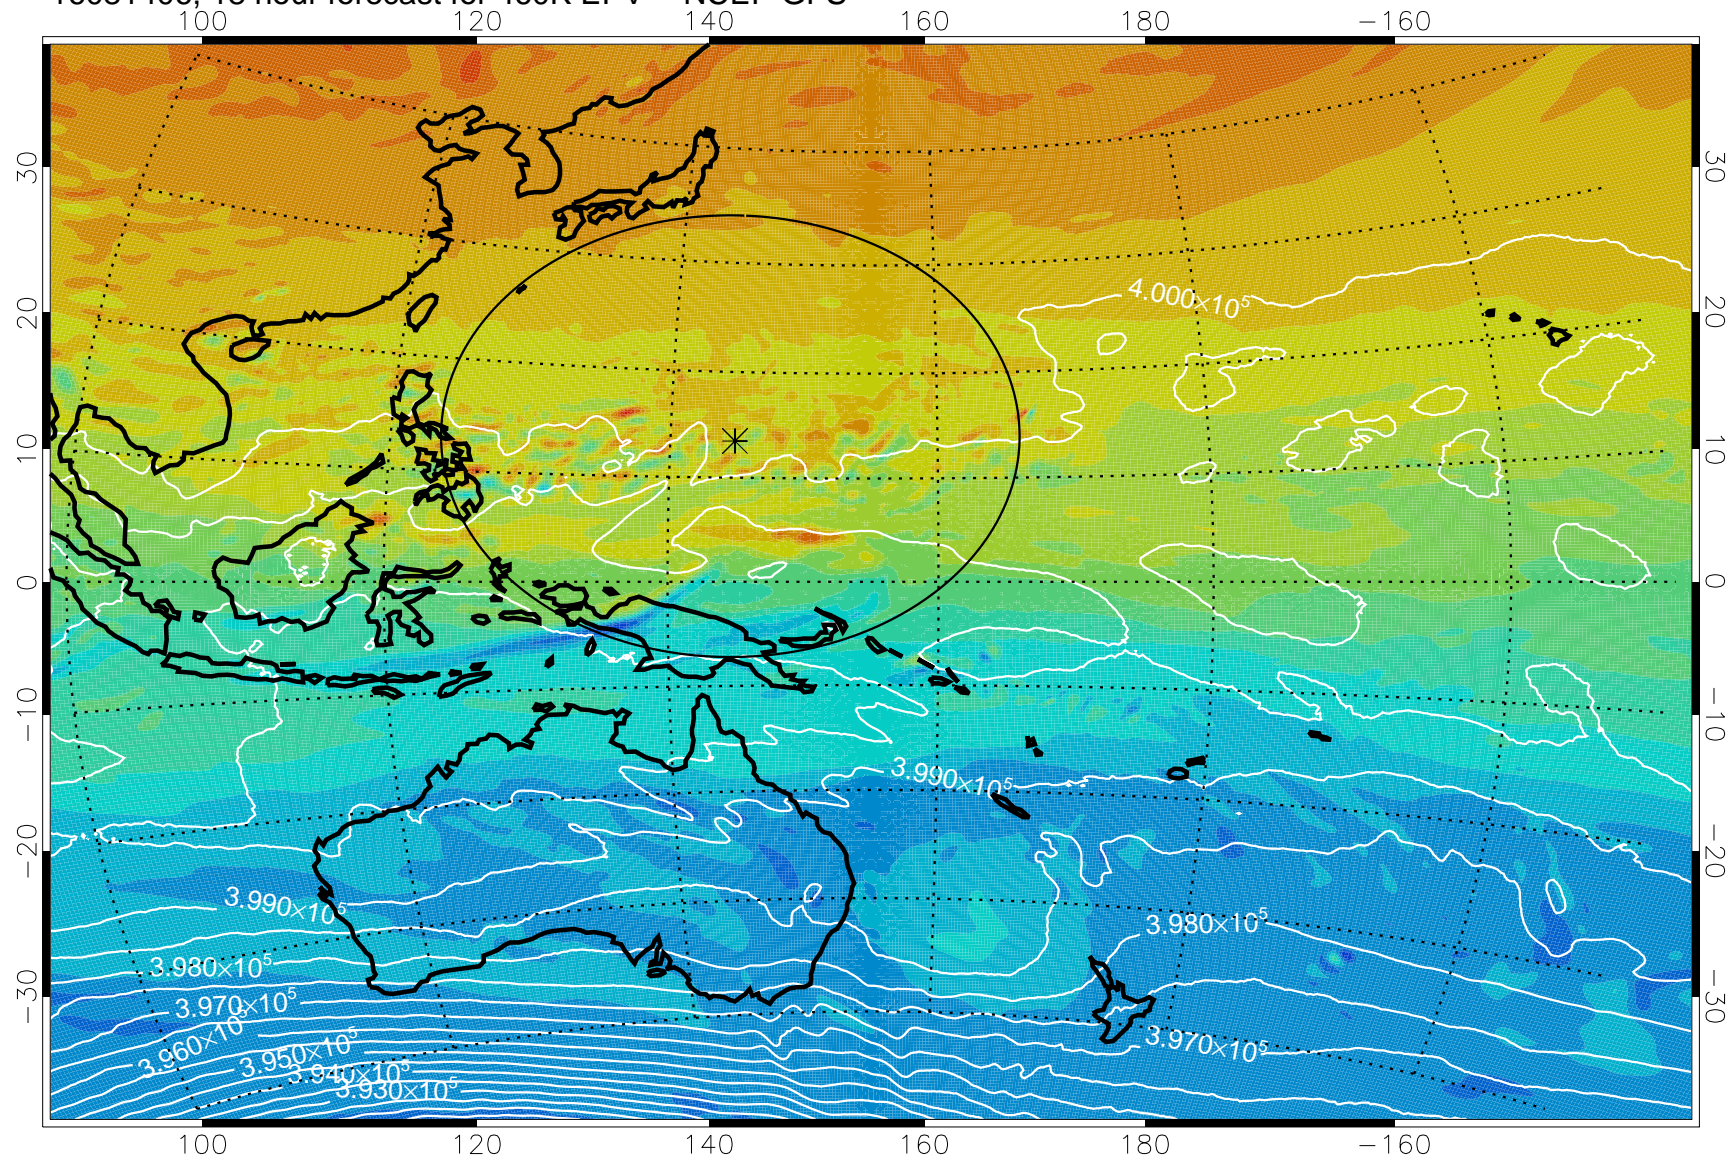

16081318, 6 hour forecast for 460K EPV -- NCEP GFS

460K Montgomery Streamfunction, white

Range ring of 2304 km

16081400, 12 hour forecast for 460K EPV -- NCEP GFS

460K Montgomery Streamfunction, white

Range ring of 2304 km

16081406, 18 hour forecast for 460K EPV -- NCEP GFS

460K Montgomery Streamfunction, white

Range ring of 2304 km

16081412, 24 hour forecast for 460K EPV -- NCEP GFS

460K Montgomery Streamfunction, white

Range ring of 2304 km

16081418, 30 hour forecast for 460K EPV -- NCEP GFS

460K Montgomery Streamfunction, white

Range ring of 2304 km

16081500, 36 hour forecast for 460K EPV -- NCEP GFS

460K Montgomery Streamfunction, white

Range ring of 2304 km

16081506, 42 hour forecast for 460K EPV -- NCEP GFS

460K Montgomery Streamfunction, white

Range ring of 2304 km

16081512, 48 hour forecast for 460K EPV -- NCEP GFS

460K Montgomery Streamfunction, white

Range ring of 2304 km