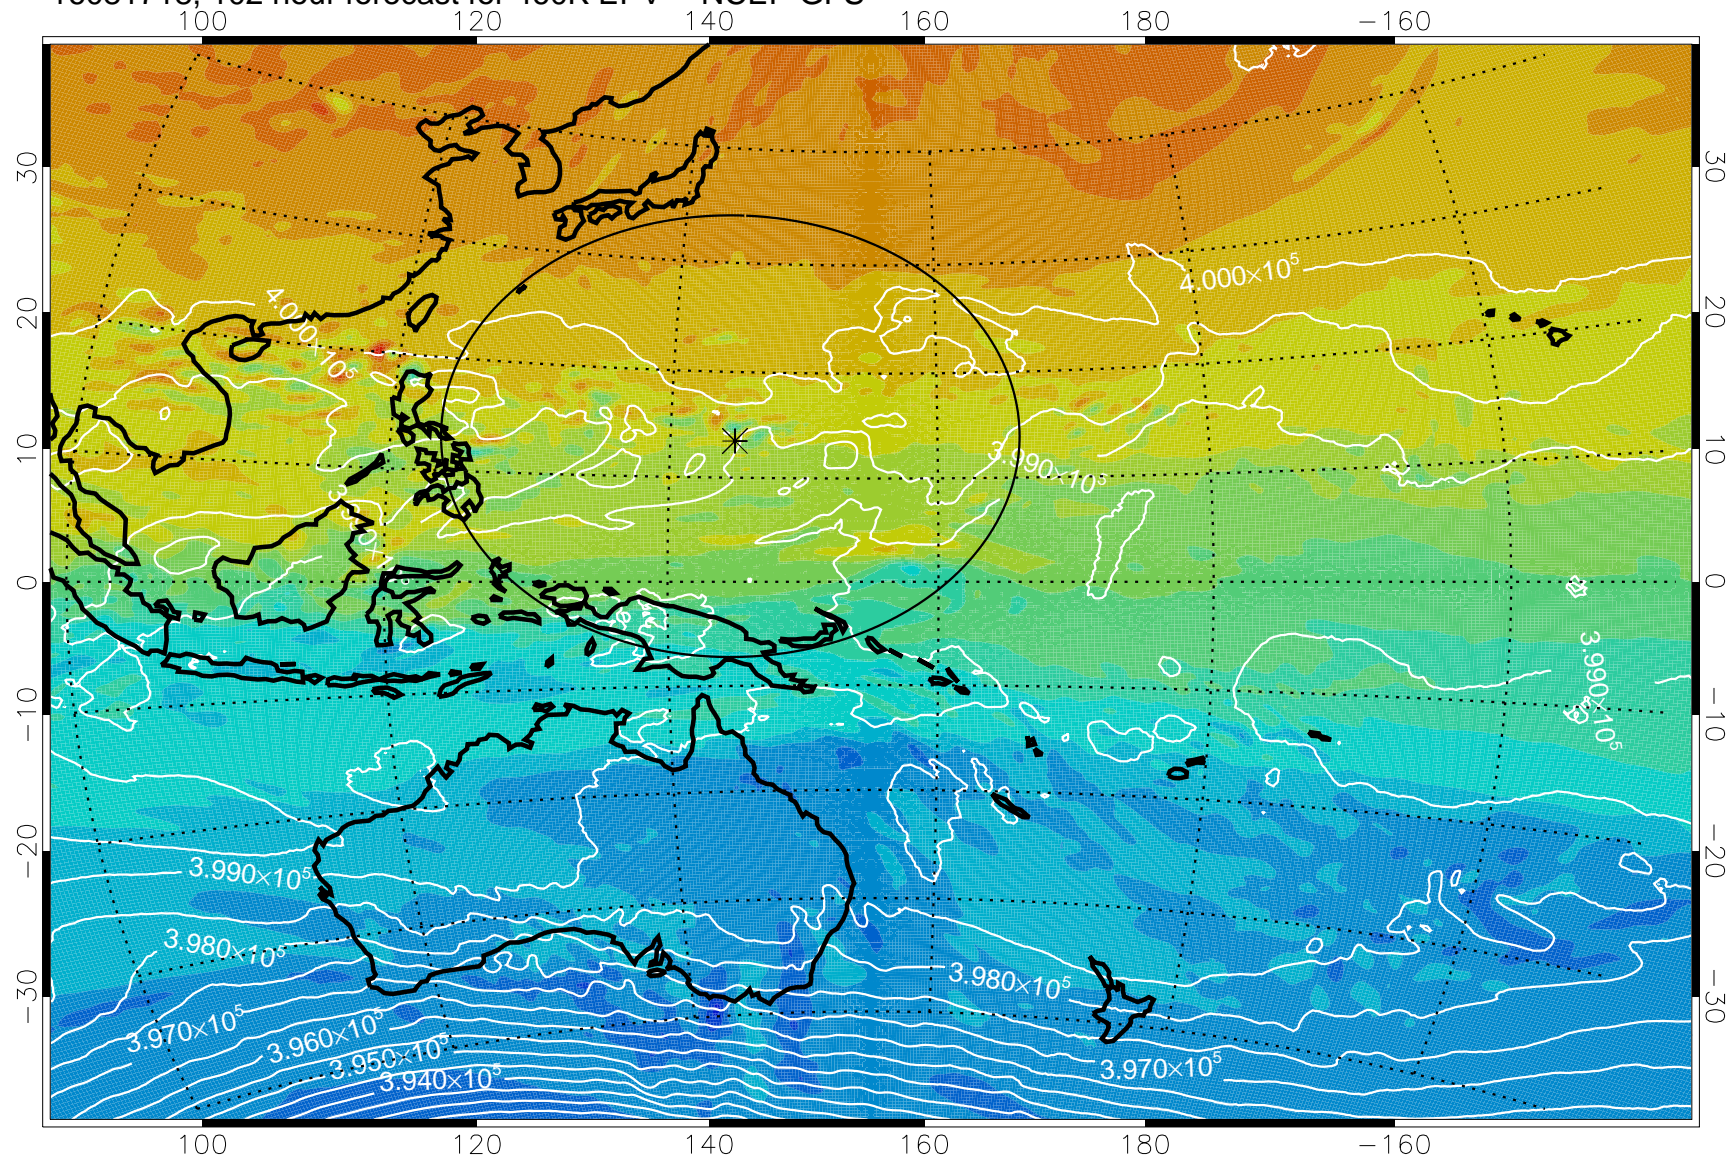

16081618, 78 hour forecast for 460K EPV -- NCEP GFS

16081700, 84 hour forecast for 460K EPV -- NCEP GFS

460K Montgomery Streamfunction, white

Range ring of 2304 km

16081706, 90 hour forecast for 460K EPV -- NCEP GFS

460K Montgomery Streamfunction, white

Range ring of 2304 km

16081712, 96 hour forecast for 460K EPV -- NCEP GFS

460K Montgomery Streamfunction, white

Range ring of 2304 km

16081718, 102 hour forecast for 460K EPV -- NCEP GFS

460K Montgomery Streamfunction, white

Range ring of 2304 km

16081800, 108 hour forecast for 460K EPV -- NCEP GFS

460K Montgomery Streamfunction, white

Range ring of 2304 km

16081806, 114 hour forecast for 460K EPV -- NCEP GFS

460K Montgomery Streamfunction, white

Range ring of 2304 km

16081812, 120 hour forecast for 460K EPV -- NCEP GFS

460K Montgomery Streamfunction, white

Range ring of 2304 km