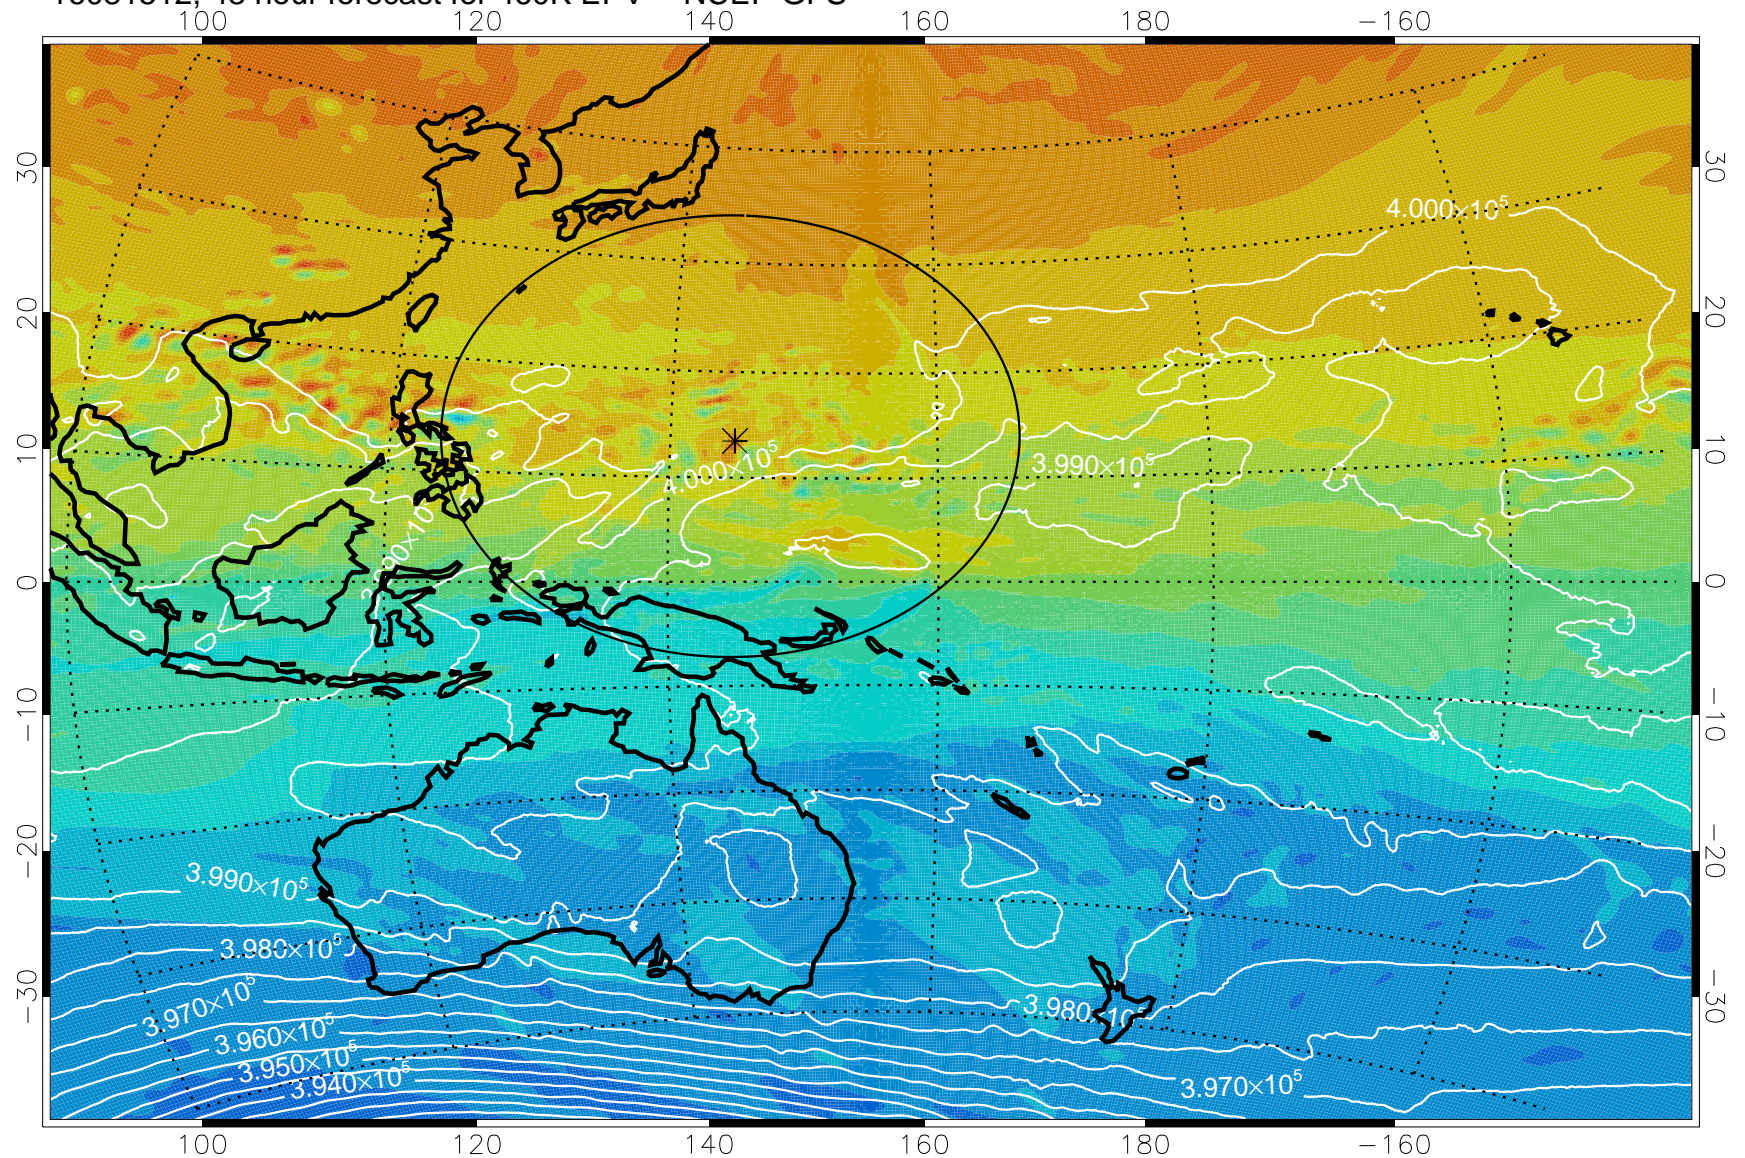

16081418, 30 hour forecast for 460K EPV -- NCEP GFS

460K Montgomery Streamfunction, white

Range ring of 2304 km

16081500, 36 hour forecast for 460K EPV -- NCEP GFS

460K Montgomery Streamfunction, white

Range ring of 2304 km

16081506, 42 hour forecast for 460K EPV -- NCEP GFS

460K Montgomery Streamfunction, white

Range ring of 2304 km

16081512, 48 hour forecast for 460K EPV -- NCEP GFS

460K Montgomery Streamfunction, white

Range ring of 2304 km

16081518, 54 hour forecast for 460K EPV -- NCEP GFS

460K Montgomery Streamfunction, white

Range ring of 2304 km

16081600, 60 hour forecast for 460K EPV -- NCEP GFS

460K Montgomery Streamfunction, white

Range ring of 2304 km

16081606, 66 hour forecast for 460K EPV -- NCEP GFS

460K Montgomery Streamfunction, white

Range ring of 2304 km

16081612, 72 hour forecast for 460K EPV -- NCEP GFS

460K Montgomery Streamfunction, white

Range ring of 2304 km