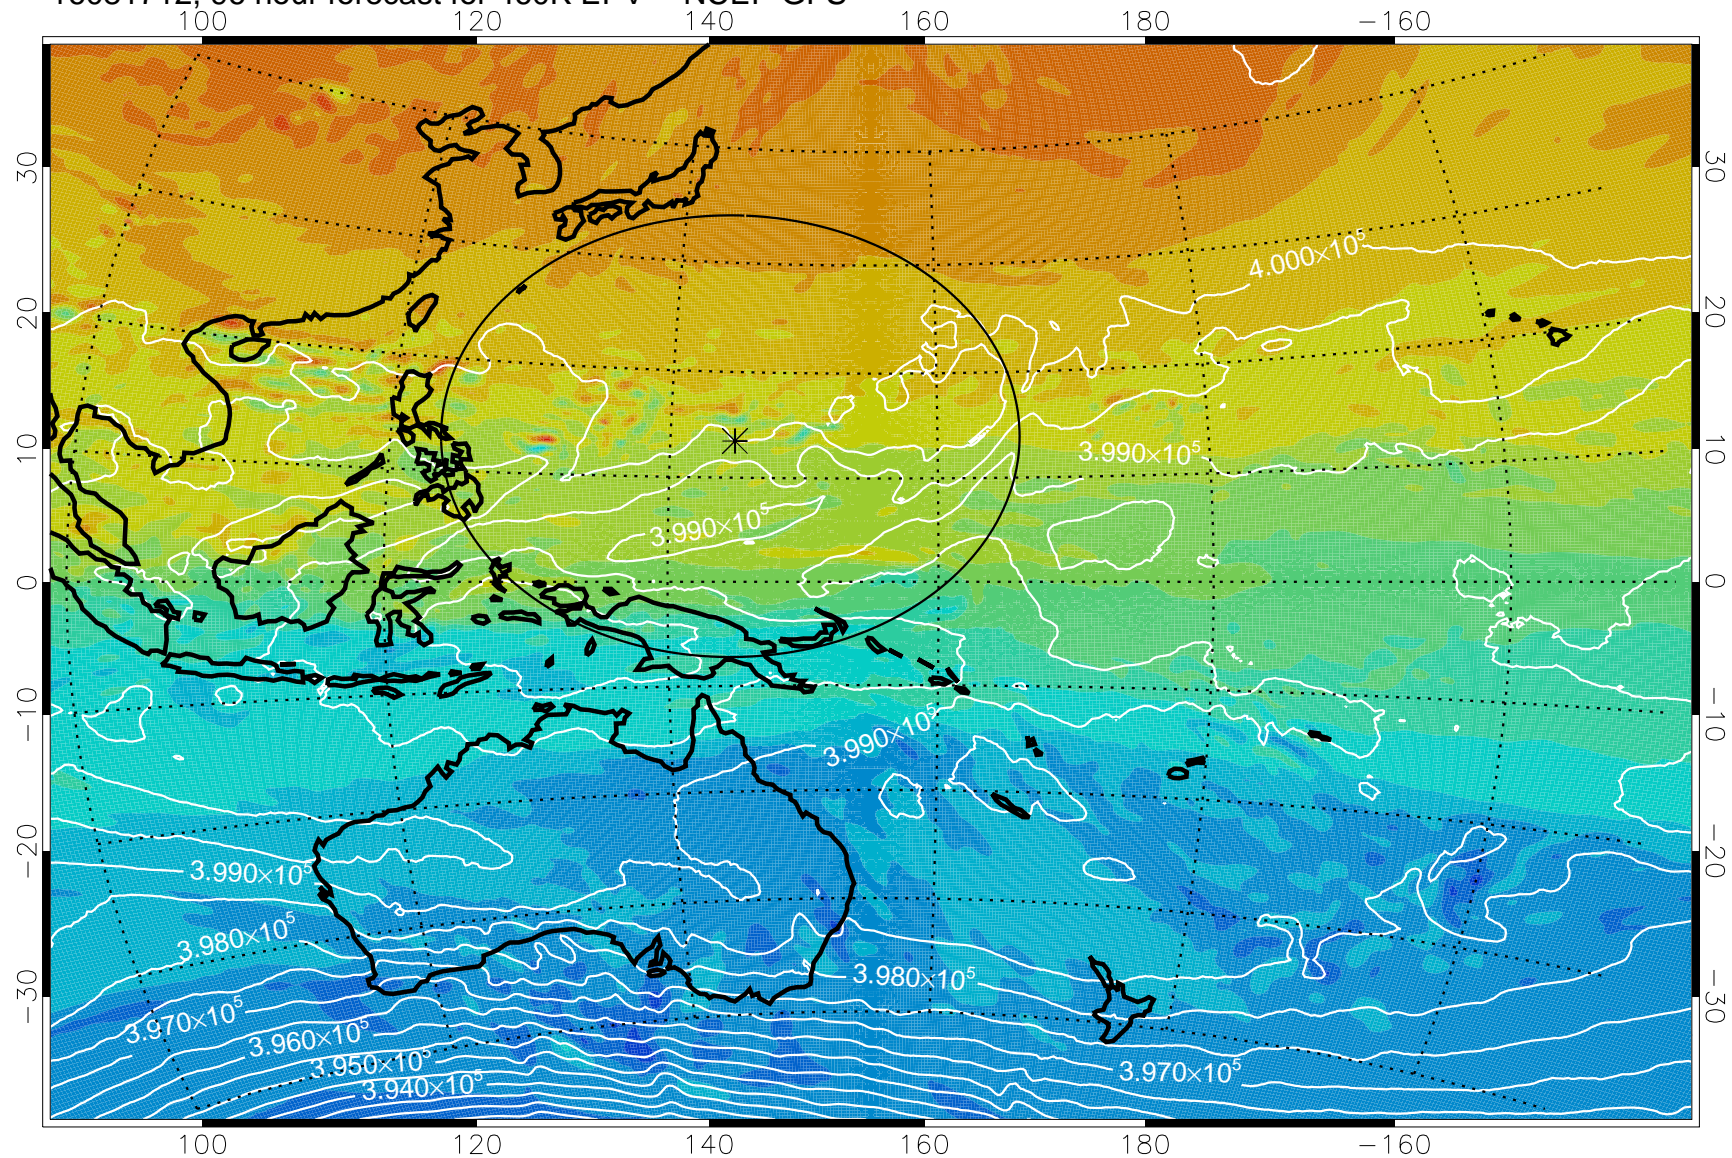

16081606, 66 hour forecast for 460K EPV -- NCEP GFS

460K Montgomery Streamfunction, white

Range ring of 2304 km

16081612, 72 hour forecast for 460K EPV -- NCEP GFS

460K Montgomery Streamfunction, white

Range ring of 2304 km

16081618, 78 hour forecast for 460K EPV -- NCEP GFS

16081700, 84 hour forecast for 460K EPV -- NCEP GFS

460K Montgomery Streamfunction, white

Range ring of 2304 km

16081706, 90 hour forecast for 460K EPV -- NCEP GFS

460K Montgomery Streamfunction, white

Range ring of 2304 km

16081712, 96 hour forecast for 460K EPV -- NCEP GFS

460K Montgomery Streamfunction, white

Range ring of 2304 km

16081718, 102 hour forecast for 460K EPV -- NCEP GFS

460K Montgomery Streamfunction, white

Range ring of 2304 km

16081800, 108 hour forecast for 460K EPV -- NCEP GFS

460K Montgomery Streamfunction, white

Range ring of 2304 km

16081806, 114 hour forecast for 460K EPV -- NCEP GFS