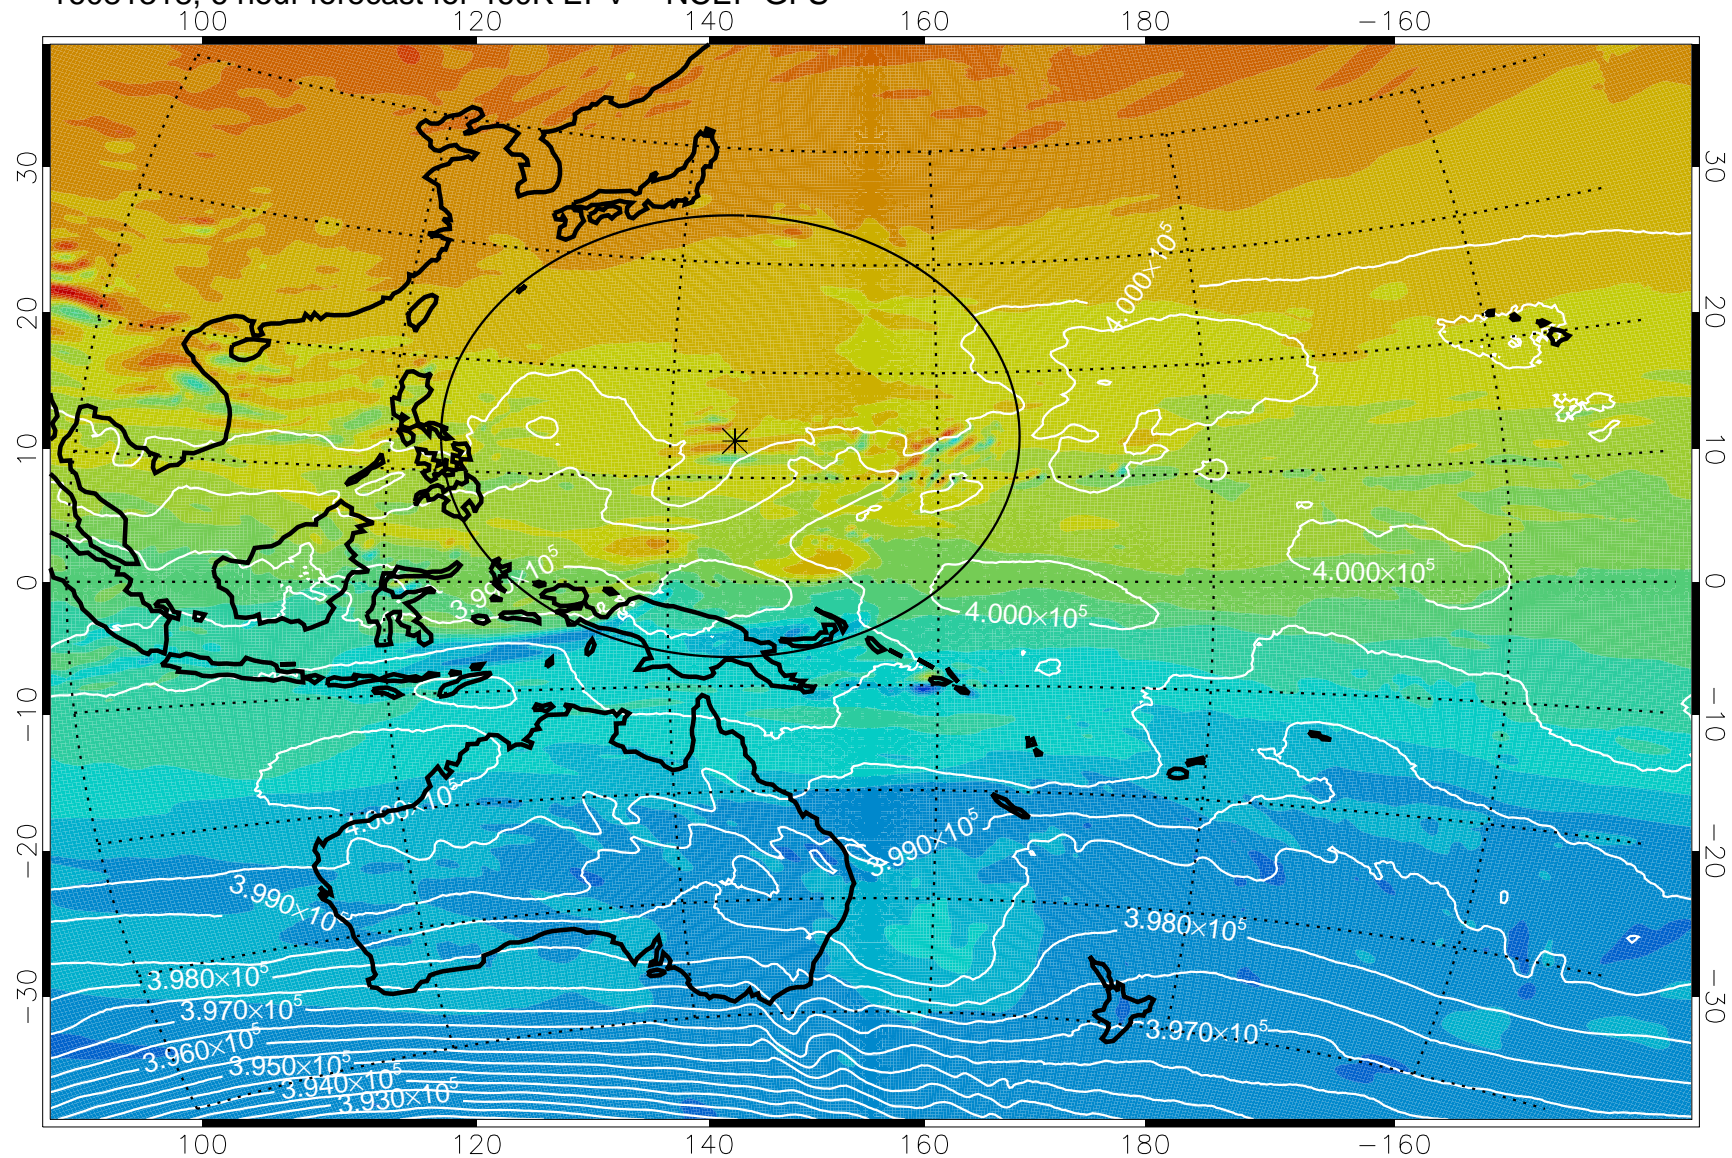

16081318, 6 hour forecast for 460K EPV -- NCEP GFS

460K Montgomery Streamfunction, white

Range ring of 2304 km

16081400, 12 hour forecast for 460K EPV -- NCEP GFS

460K Montgomery Streamfunction, white

Range ring of 2304 km

16081406, 18 hour forecast for 460K EPV -- NCEP GFS

460K Montgomery Streamfunction, white

Range ring of 2304 km

16081412, 24 hour forecast for 460K EPV -- NCEP GFS

460K Montgomery Streamfunction, white

Range ring of 2304 km

16081418, 30 hour forecast for 460K EPV -- NCEP GFS

460K Montgomery Streamfunction, white

Range ring of 2304 km

16081500, 36 hour forecast for 460K EPV -- NCEP GFS

460K Montgomery Streamfunction, white

Range ring of 2304 km

16081506, 42 hour forecast for 460K EPV -- NCEP GFS

460K Montgomery Streamfunction, white

Range ring of 2304 km

16081512, 48 hour forecast for 460K EPV -- NCEP GFS

460K Montgomery Streamfunction, white

Range ring of 2304 km