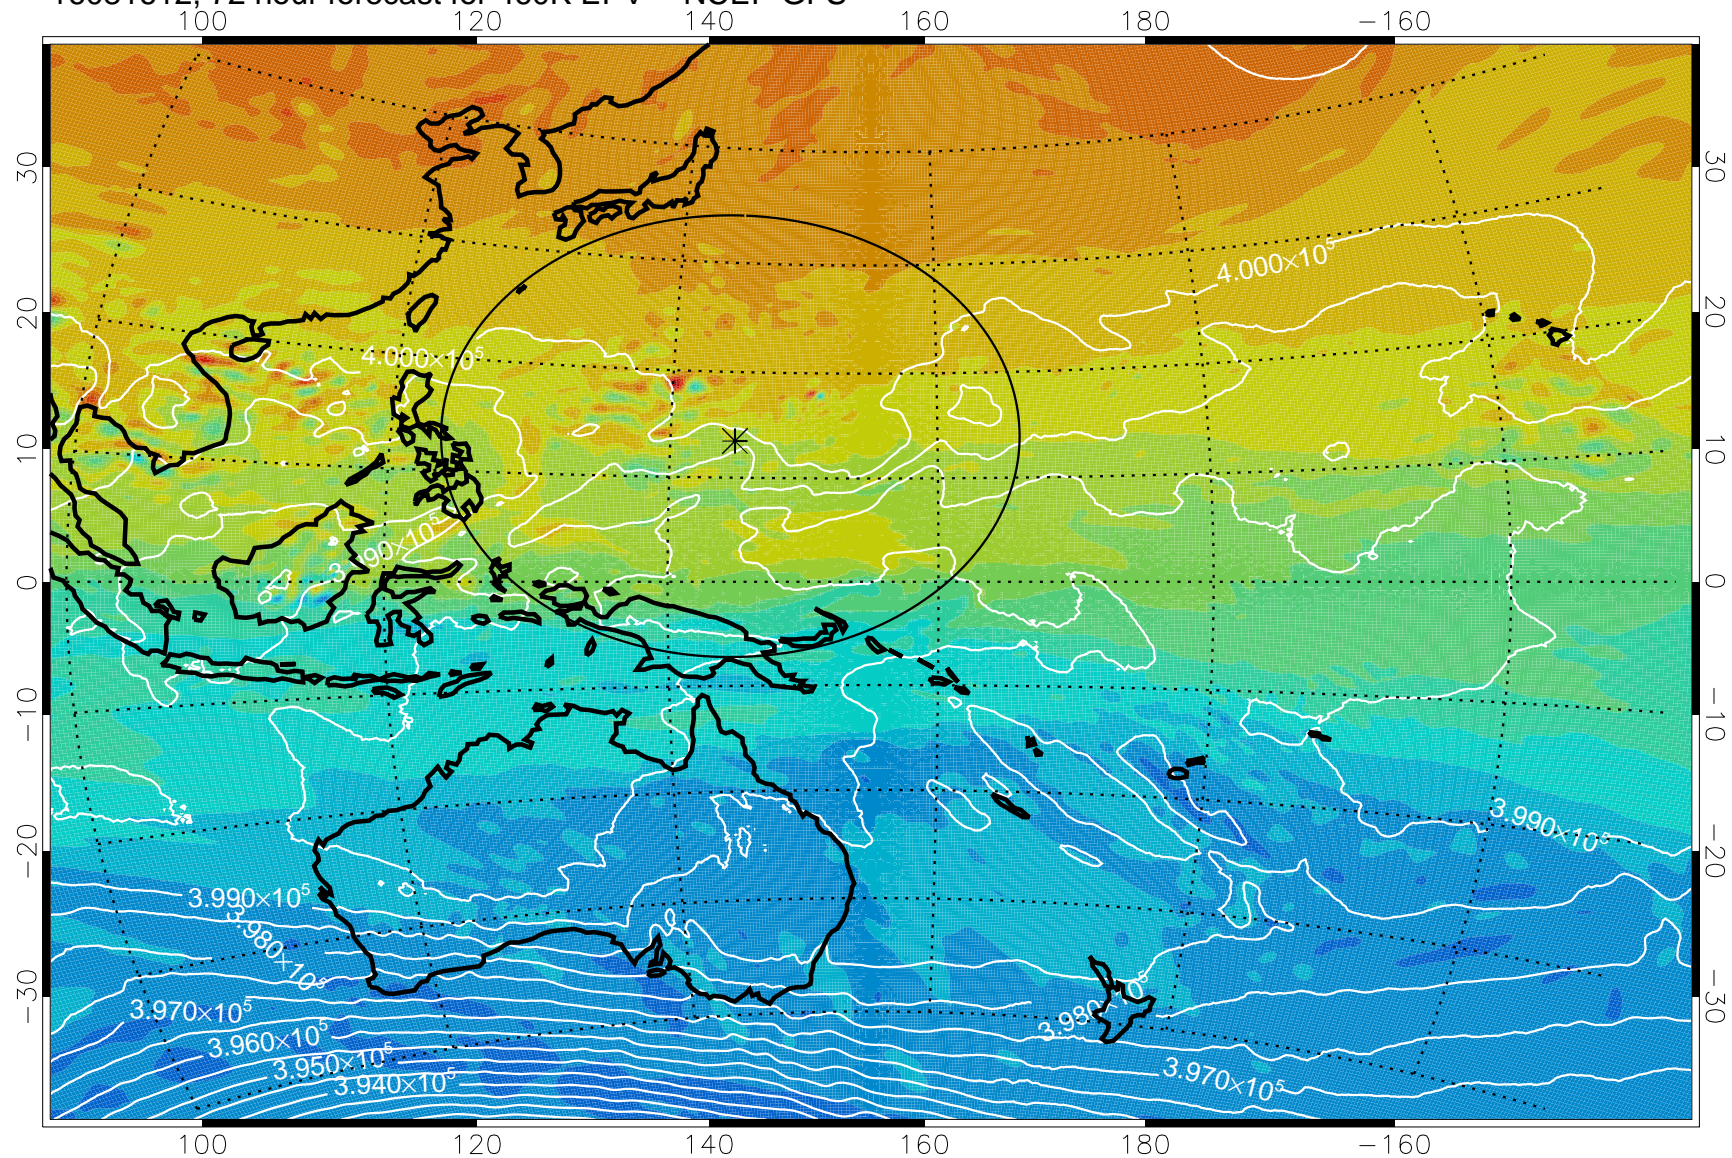

16081506, 42 hour forecast for 460K EPV -- NCEP GFS

460K Montgomery Streamfunction, white

Range ring of 2304 km

16081512, 48 hour forecast for 460K EPV -- NCEP GFS

460K Montgomery Streamfunction, white

Range ring of 2304 km

16081518, 54 hour forecast for 460K EPV -- NCEP GFS

460K Montgomery Streamfunction, white

Range ring of 2304 km

16081600, 60 hour forecast for 460K EPV -- NCEP GFS

460K Montgomery Streamfunction, white

Range ring of 2304 km

16081606, 66 hour forecast for 460K EPV -- NCEP GFS

460K Montgomery Streamfunction, white

Range ring of 2304 km

16081612, 72 hour forecast for 460K EPV -- NCEP GFS

460K Montgomery Streamfunction, white

Range ring of 2304 km

16081618, 78 hour forecast for 460K EPV -- NCEP GFS

16081700, 84 hour forecast for 460K EPV -- NCEP GFS

460K Montgomery Streamfunction, white

Range ring of 2304 km

16081706, 90 hour forecast for 460K EPV -- NCEP GFS