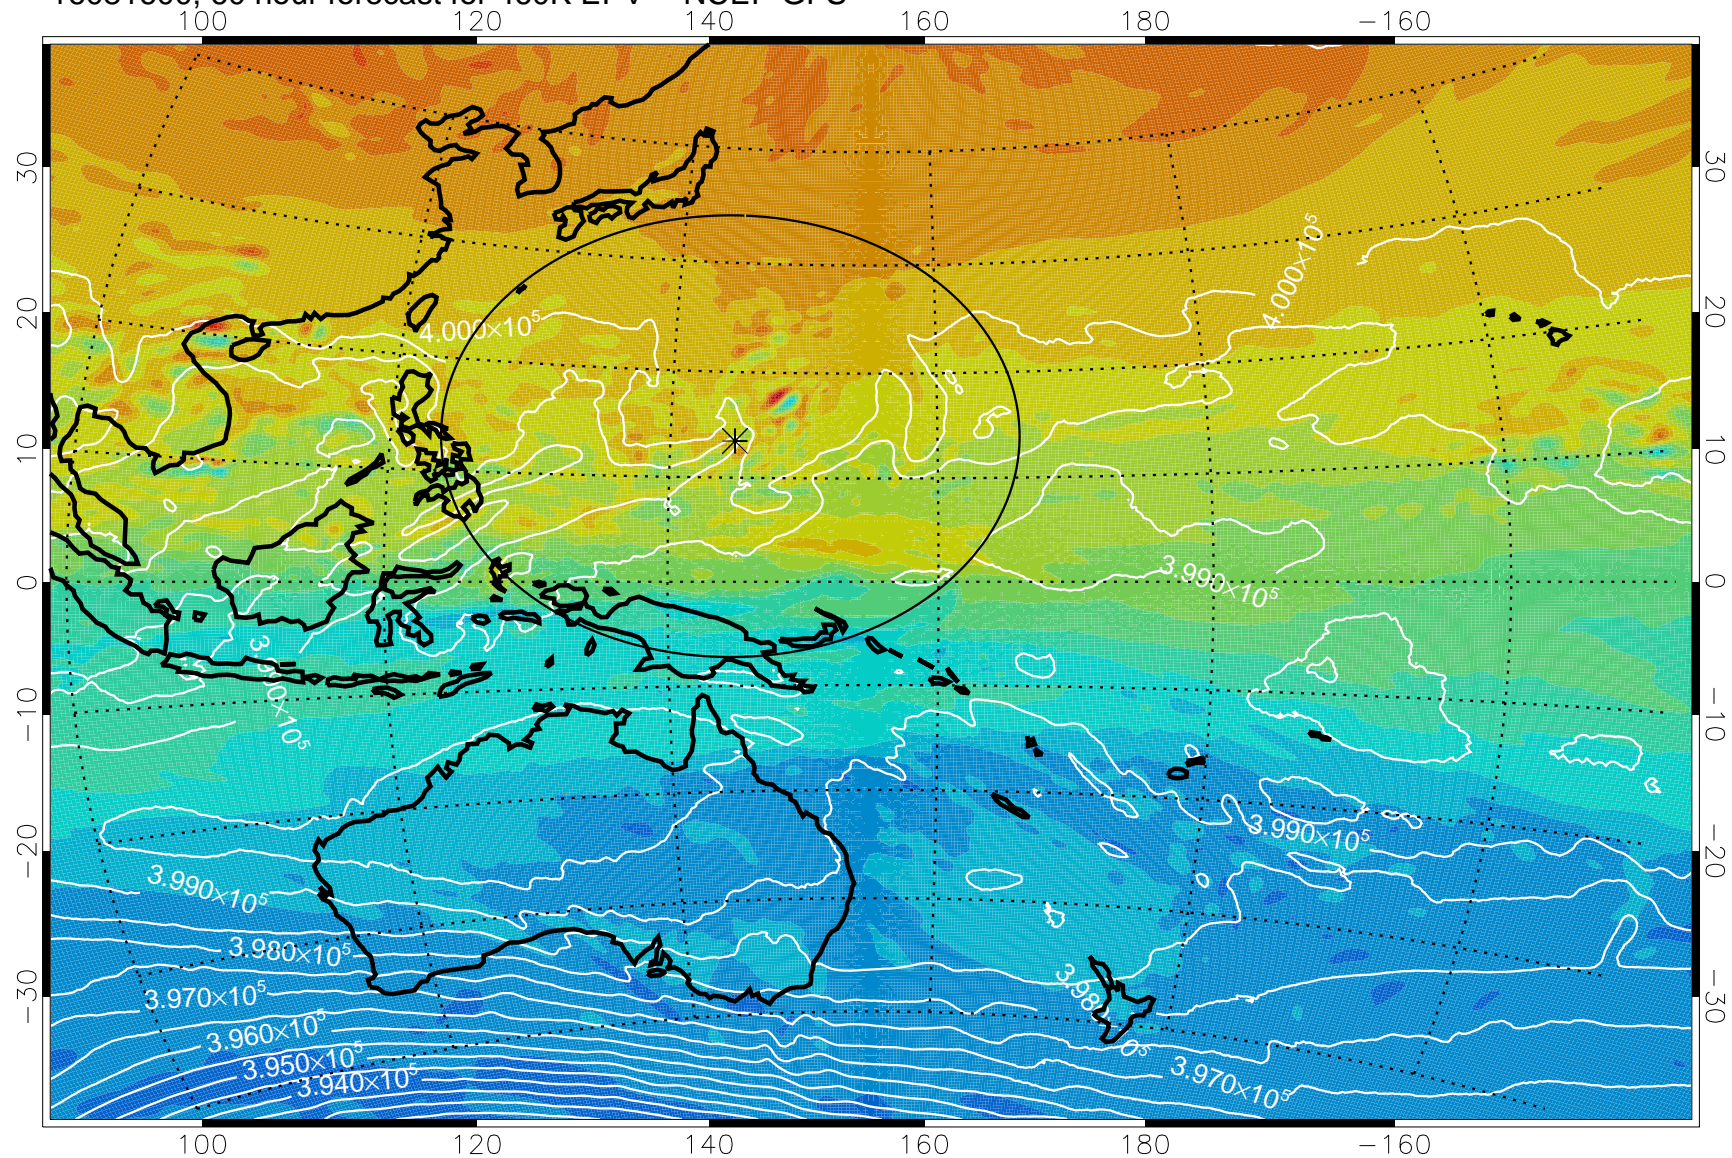

16081418, 30 hour forecast for 460K EPV -- NCEP GFS

460K Montgomery Streamfunction, white

Range ring of 2304 km

16081500, 36 hour forecast for 460K EPV -- NCEP GFS

460K Montgomery Streamfunction, white

Range ring of 2304 km

16081506, 42 hour forecast for 460K EPV -- NCEP GFS

460K Montgomery Streamfunction, white

Range ring of 2304 km

16081512, 48 hour forecast for 460K EPV -- NCEP GFS

460K Montgomery Streamfunction, white

Range ring of 2304 km

16081518, 54 hour forecast for 460K EPV -- NCEP GFS

460K Montgomery Streamfunction, white

Range ring of 2304 km

16081600, 60 hour forecast for 460K EPV -- NCEP GFS

460K Montgomery Streamfunction, white

Range ring of 2304 km

16081606, 66 hour forecast for 460K EPV -- NCEP GFS

460K Montgomery Streamfunction, white

Range ring of 2304 km

16081612, 72 hour forecast for 460K EPV -- NCEP GFS

460K Montgomery Streamfunction, white

Range ring of 2304 km