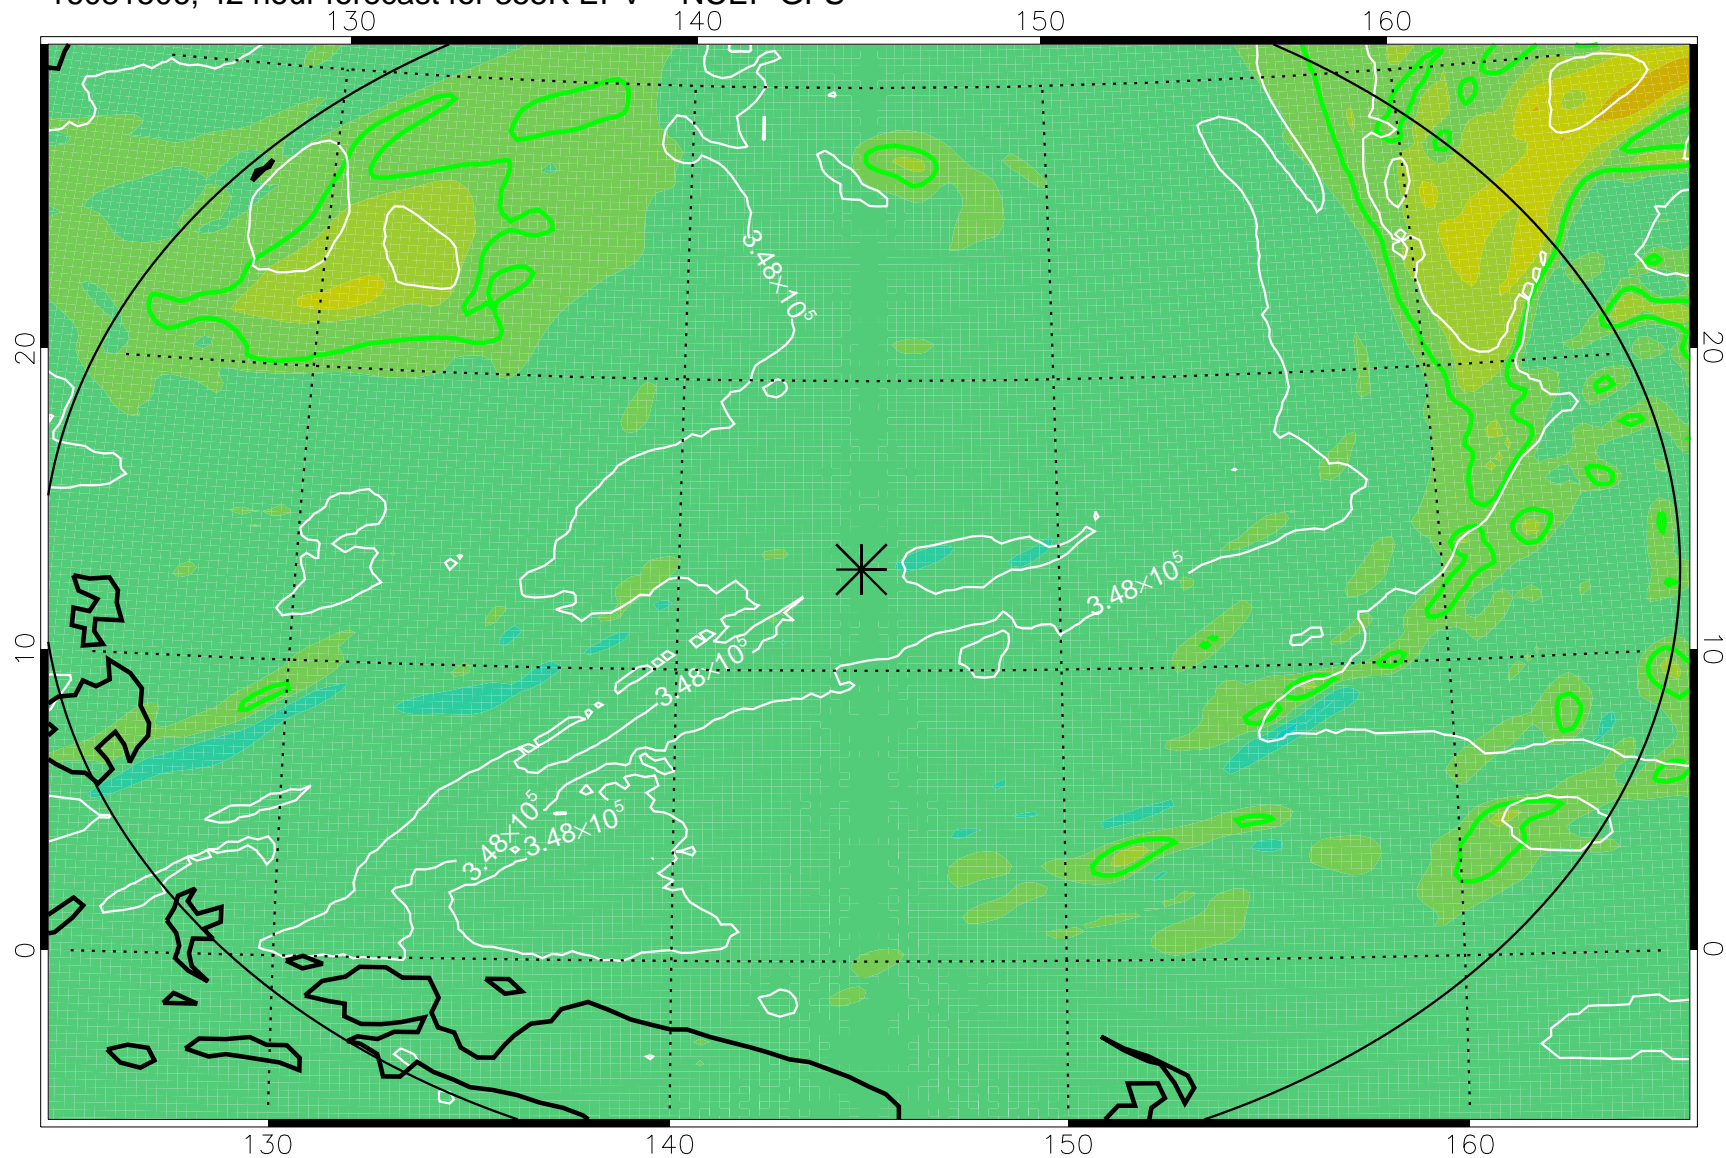

16081418, 30 hour forecast for 355K EPV -- NCEP GFS

355K Montgomery Streamfunction, white  
EPV Tropopause (2 PVU) Position  
Range ring of 2304 km

16081500, 36 hour forecast for 355K EPV -- NCEP GFS

355K Montgomery Streamfunction, white  
EPV Tropopause (2 PVU) Position  
Range ring of 2304 km

16081506, 42 hour forecast for 355K EPV -- NCEP GFS

355K Montgomery Streamfunction, white  
EPV Tropopause (2 PVU) Position  
Range ring of 2304 km

16081512, 48 hour forecast for 355K EPV -- NCEP GFS

355K Montgomery Streamfunction, white  
EPV Tropopause (2 PVU) Position  
Range ring of 2304 km

16081518, 54 hour forecast for 355K EPV -- NCEP GFS

16081600, 60 hour forecast for 355K EPV -- NCEP GFS

355K Montgomery Streamfunction, white  
EPV Tropopause (2 PVU) Position  
Range ring of 2304 km

16081606, 66 hour forecast for 355K EPV -- NCEP GFS

16081618, 78 hour forecast for 355K EPV -- NCEP GFS

355K Montgomery Streamfunction, white  
EPV Tropopause (2 PVU) Position  
Range ring of 2304 km

16081700, 84 hour forecast for 355K EPV -- NCEP GFS

355K Montgomery Streamfunction, white  
EPV Tropopause (2 PVU) Position  
Range ring of 2304 km