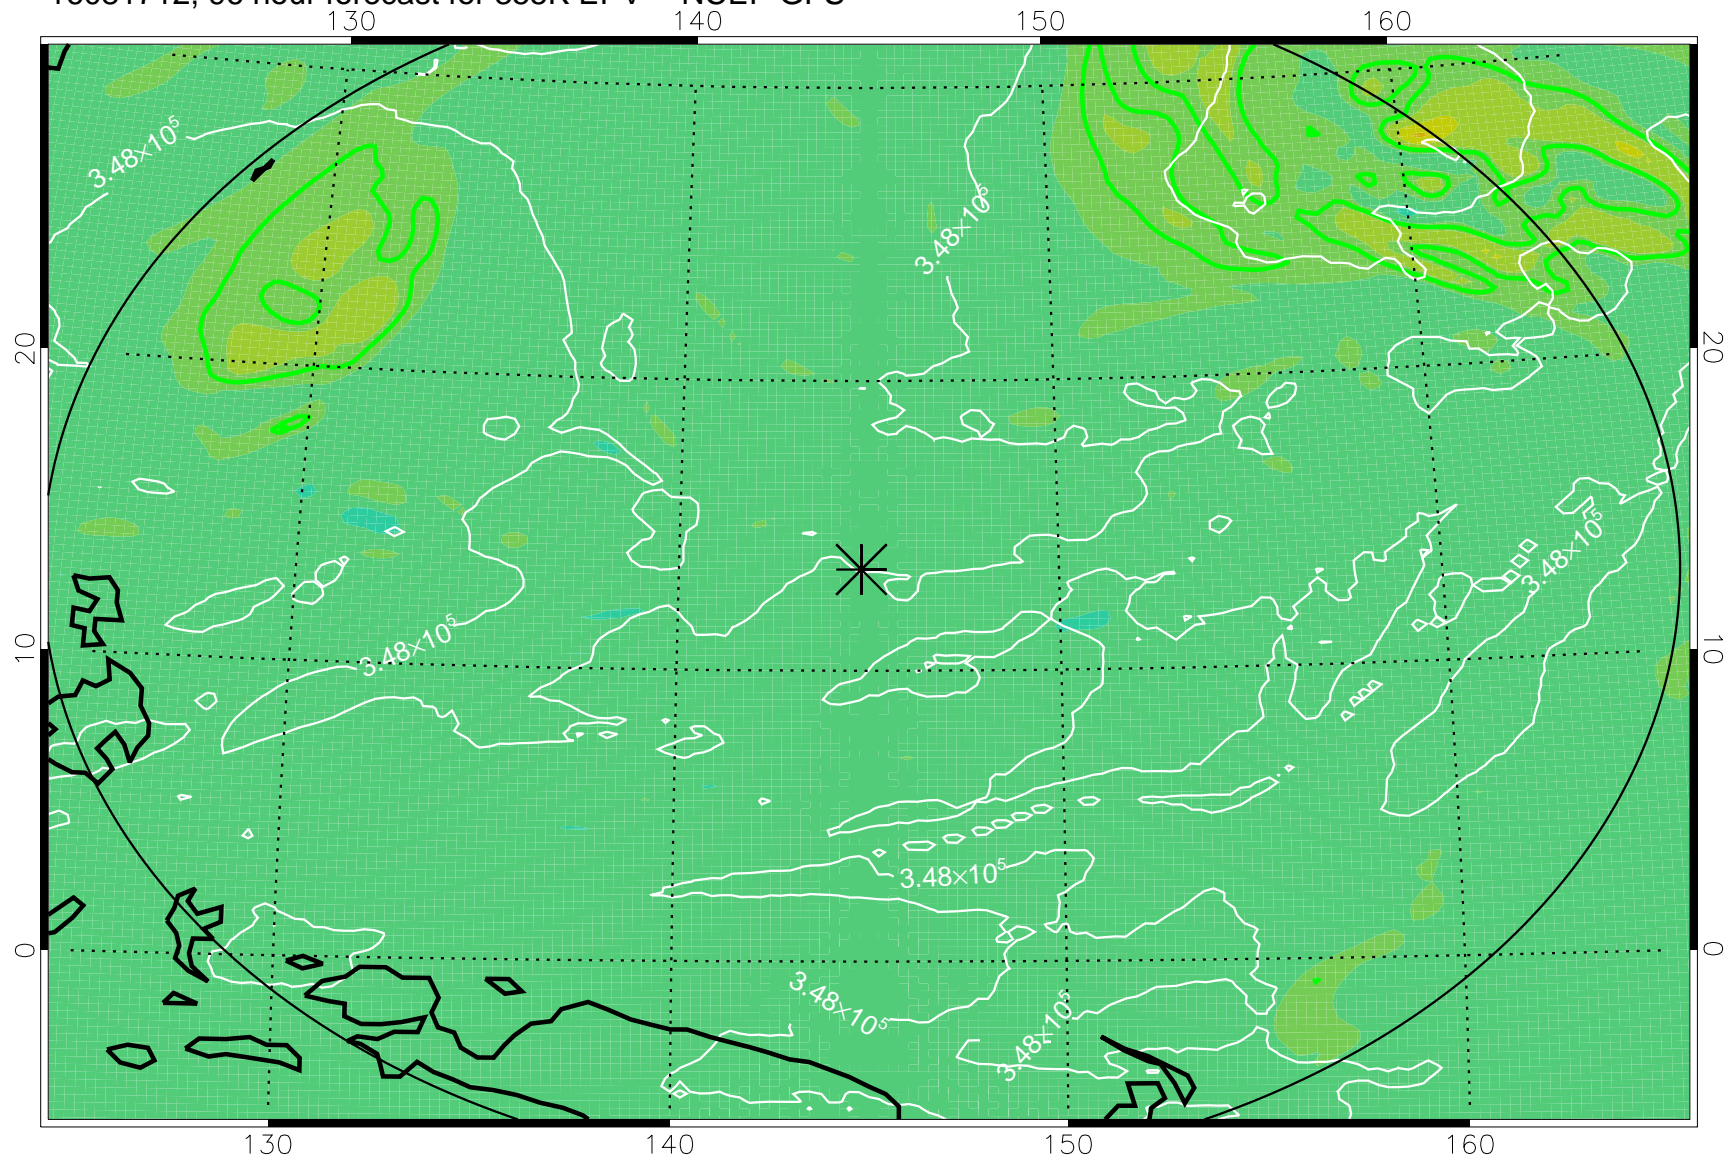

16081618, 78 hour forecast for 355K EPV -- NCEP GFS

355K Montgomery Streamfunction, white  
EPV Tropopause (2 PVU) Position  
Range ring of 2304 km

16081700, 84 hour forecast for 355K EPV -- NCEP GFS

355K Montgomery Streamfunction, white  
EPV Tropopause (2 PVU) Position  
Range ring of 2304 km

16081706, 90 hour forecast for 355K EPV -- NCEP GFS

355K Montgomery Streamfunction, white  
EPV Tropopause (2 PVU) Position  
Range ring of 2304 km

16081712, 96 hour forecast for 355K EPV -- NCEP GFS

355K Montgomery Streamfunction, white  
EPV Tropopause (2 PVU) Position  
Range ring of 2304 km

16081718, 102 hour forecast for 355K EPV -- NCEP GFS

355K Montgomery Streamfunction, white  
EPV Tropopause (2 PVU) Position  
Range ring of 2304 km

16081800, 108 hour forecast for 355K EPV -- NCEP GFS

355K Montgomery Streamfunction, white  
EPV Tropopause (2 PVU) Position  
Range ring of 2304 km

16081806, 114 hour forecast for 355K EPV -- NCEP GFS

355K Montgomery Streamfunction, white  
EPV Tropopause (2 PVU) Position  
Range ring of 2304 km

16081812, 120 hour forecast for 355K EPV -- NCEP GFS

355K Montgomery Streamfunction, white  
EPV Tropopause (2 PVU) Position  
Range ring of 2304 km