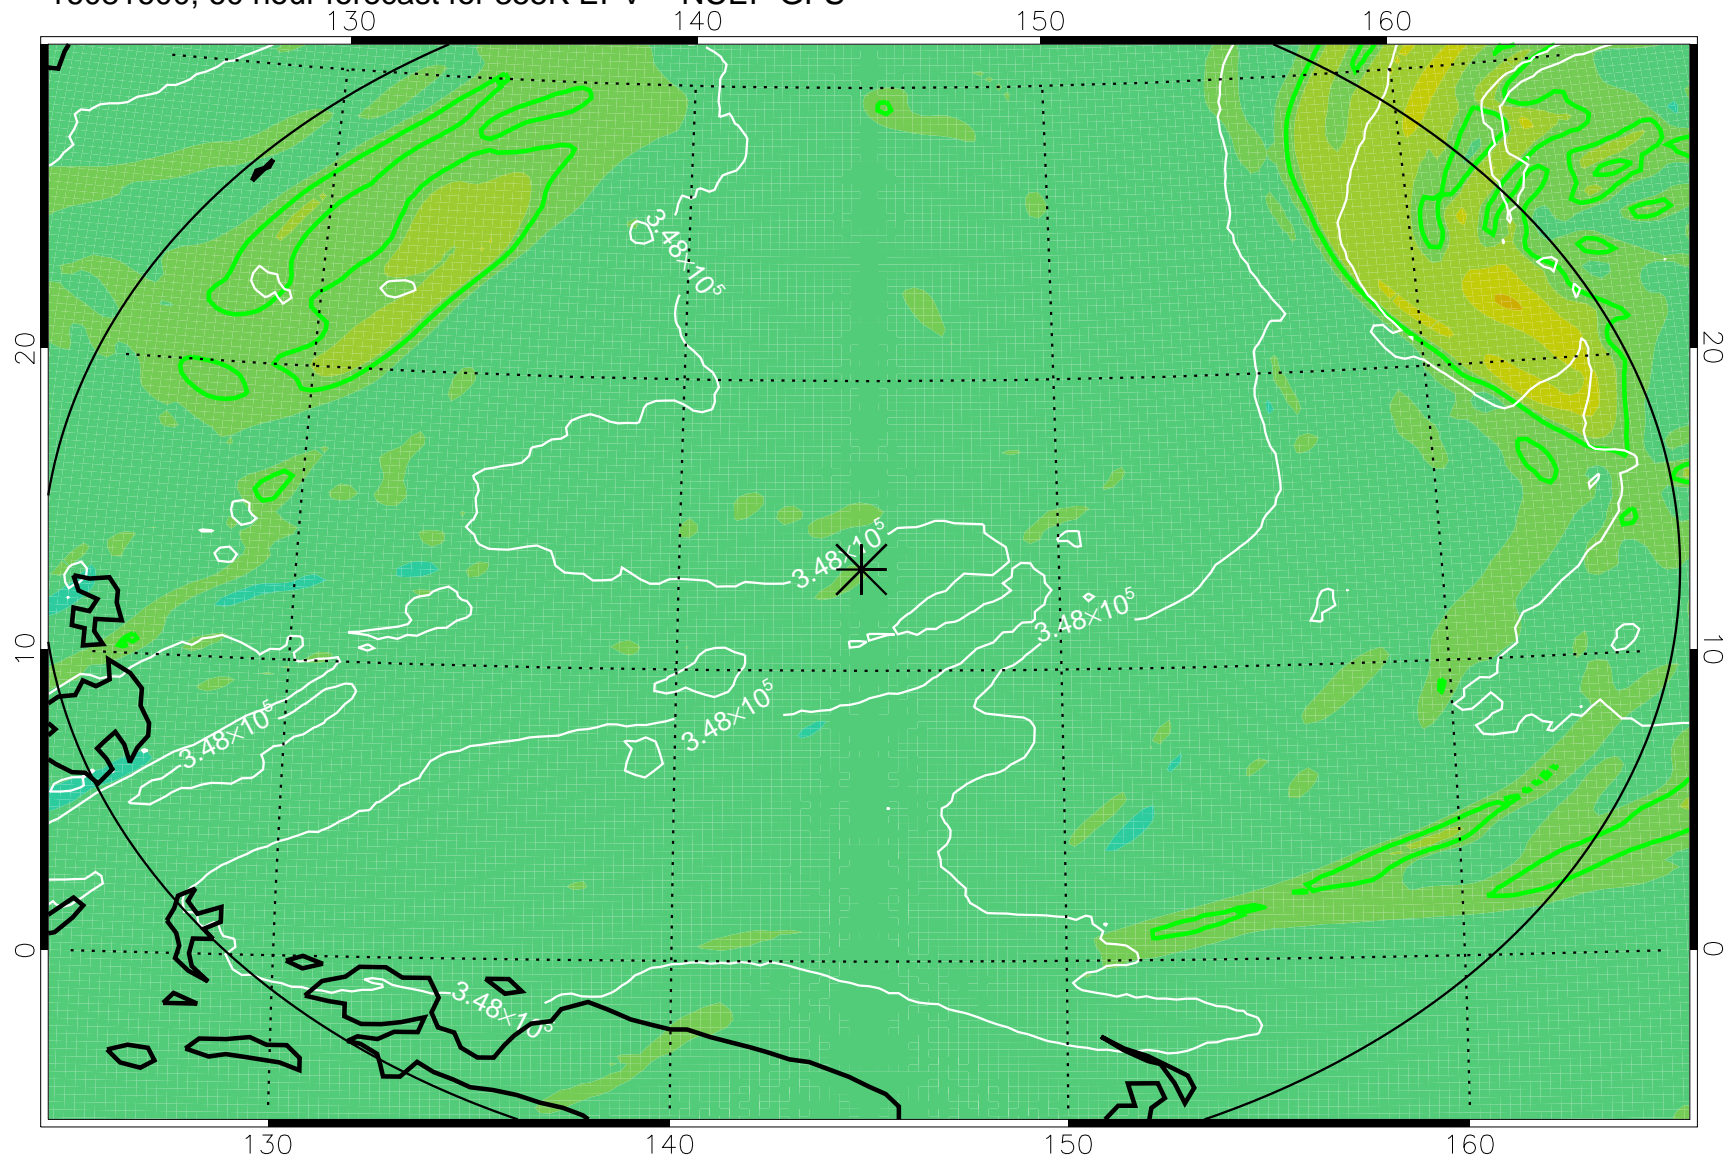

16081506, 42 hour forecast for 355K EPV -- NCEP GFS

355K Montgomery Streamfunction, white  
EPV Tropopause (2 PVU) Position  
Range ring of 2304 km

16081512, 48 hour forecast for 355K EPV -- NCEP GFS

355K Montgomery Streamfunction, white  
EPV Tropopause (2 PVU) Position  
Range ring of 2304 km

16081518, 54 hour forecast for 355K EPV -- NCEP GFS

16081600, 60 hour forecast for 355K EPV -- NCEP GFS

355K Montgomery Streamfunction, white  
EPV Tropopause (2 PVU) Position  
Range ring of 2304 km

16081606, 66 hour forecast for 355K EPV -- NCEP GFS

355K Montgomery Streamfunction, white  
EPV Tropopause (2 PVU) Position  
Range ring of 2304 km

16081612, 72 hour forecast for 355K EPV -- NCEP GFS

355K Montgomery Streamfunction, white  
EPV Tropopause (2 PVU) Position  
Range ring of 2304 km

16081618, 78 hour forecast for 355K EPV -- NCEP GFS

355K Montgomery Streamfunction, white  
EPV Tropopause (2 PVU) Position  
Range ring of 2304 km

16081700, 84 hour forecast for 355K EPV -- NCEP GFS

355K Montgomery Streamfunction, white  
EPV Tropopause (2 PVU) Position  
Range ring of 2304 km