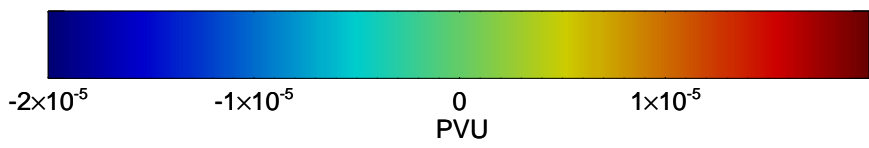

16081700, 84 hour forecast for 355K EPV -- NCEP GFS

355K Montgomery Streamfunction, white
EPV Tropopause (2 PVU) Position
Range ring of 2304 km