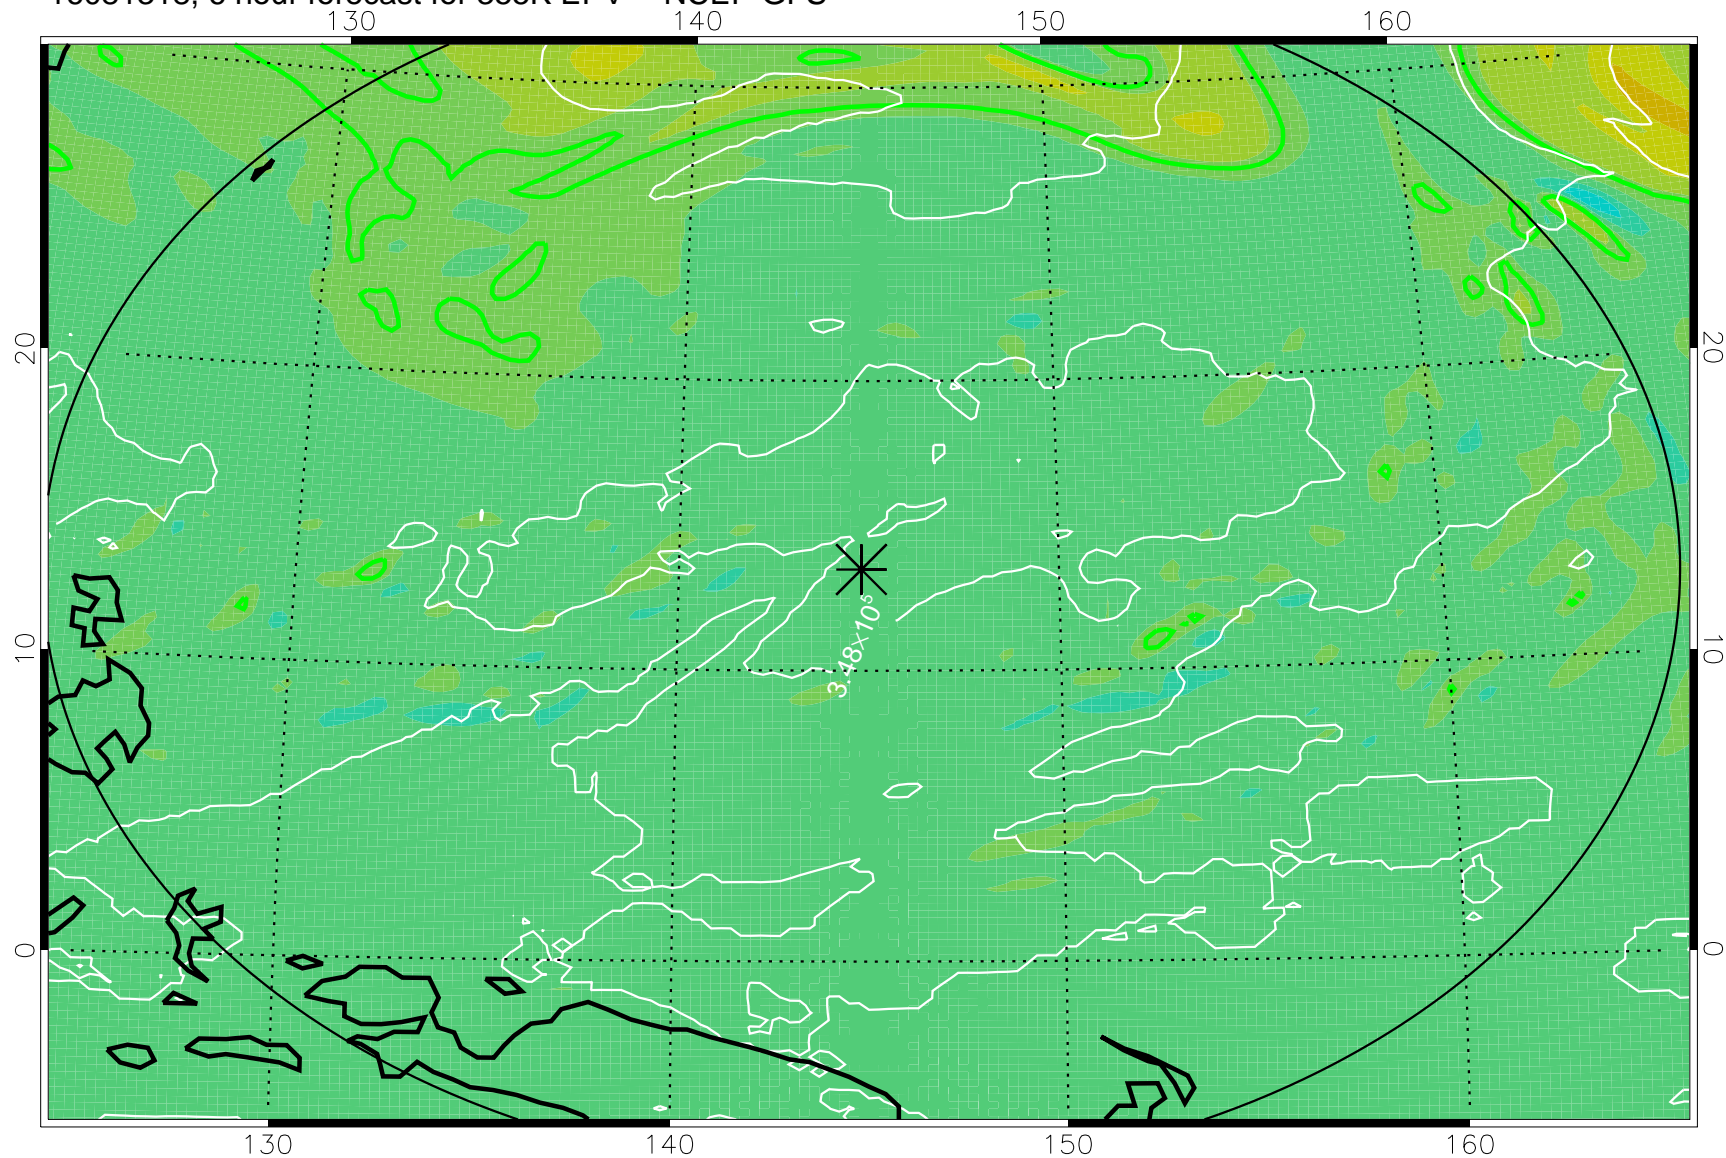

16081318, 6 hour forecast for 355K EPV -- NCEP GFS

355K Montgomery Streamfunction, white  
EPV Tropopause (2 PVU) Position  
Range ring of 2304 km

16081400, 12 hour forecast for 355K EPV -- NCEP GFS

355K Montgomery Streamfunction, white  
EPV Tropopause (2 PVU) Position  
Range ring of 2304 km

16081406, 18 hour forecast for 355K EPV -- NCEP GFS

355K Montgomery Streamfunction, white  
EPV Tropopause (2 PVU) Position  
Range ring of 2304 km

16081412, 24 hour forecast for 355K EPV -- NCEP GFS

355K Montgomery Streamfunction, white  
EPV Tropopause (2 PVU) Position  
Range ring of 2304 km

16081418, 30 hour forecast for 355K EPV -- NCEP GFS

355K Montgomery Streamfunction, white  
EPV Tropopause (2 PVU) Position  
Range ring of 2304 km

16081500, 36 hour forecast for 355K EPV -- NCEP GFS

355K Montgomery Streamfunction, white  
EPV Tropopause (2 PVU) Position  
Range ring of 2304 km

16081518, 54 hour forecast for 355K EPV -- NCEP GFS

16081600, 60 hour forecast for 355K EPV -- NCEP GFS

355K Montgomery Streamfunction, white  
EPV Tropopause (2 PVU) Position  
Range ring of 2304 km

16081606, 66 hour forecast for 355K EPV -- NCEP GFS