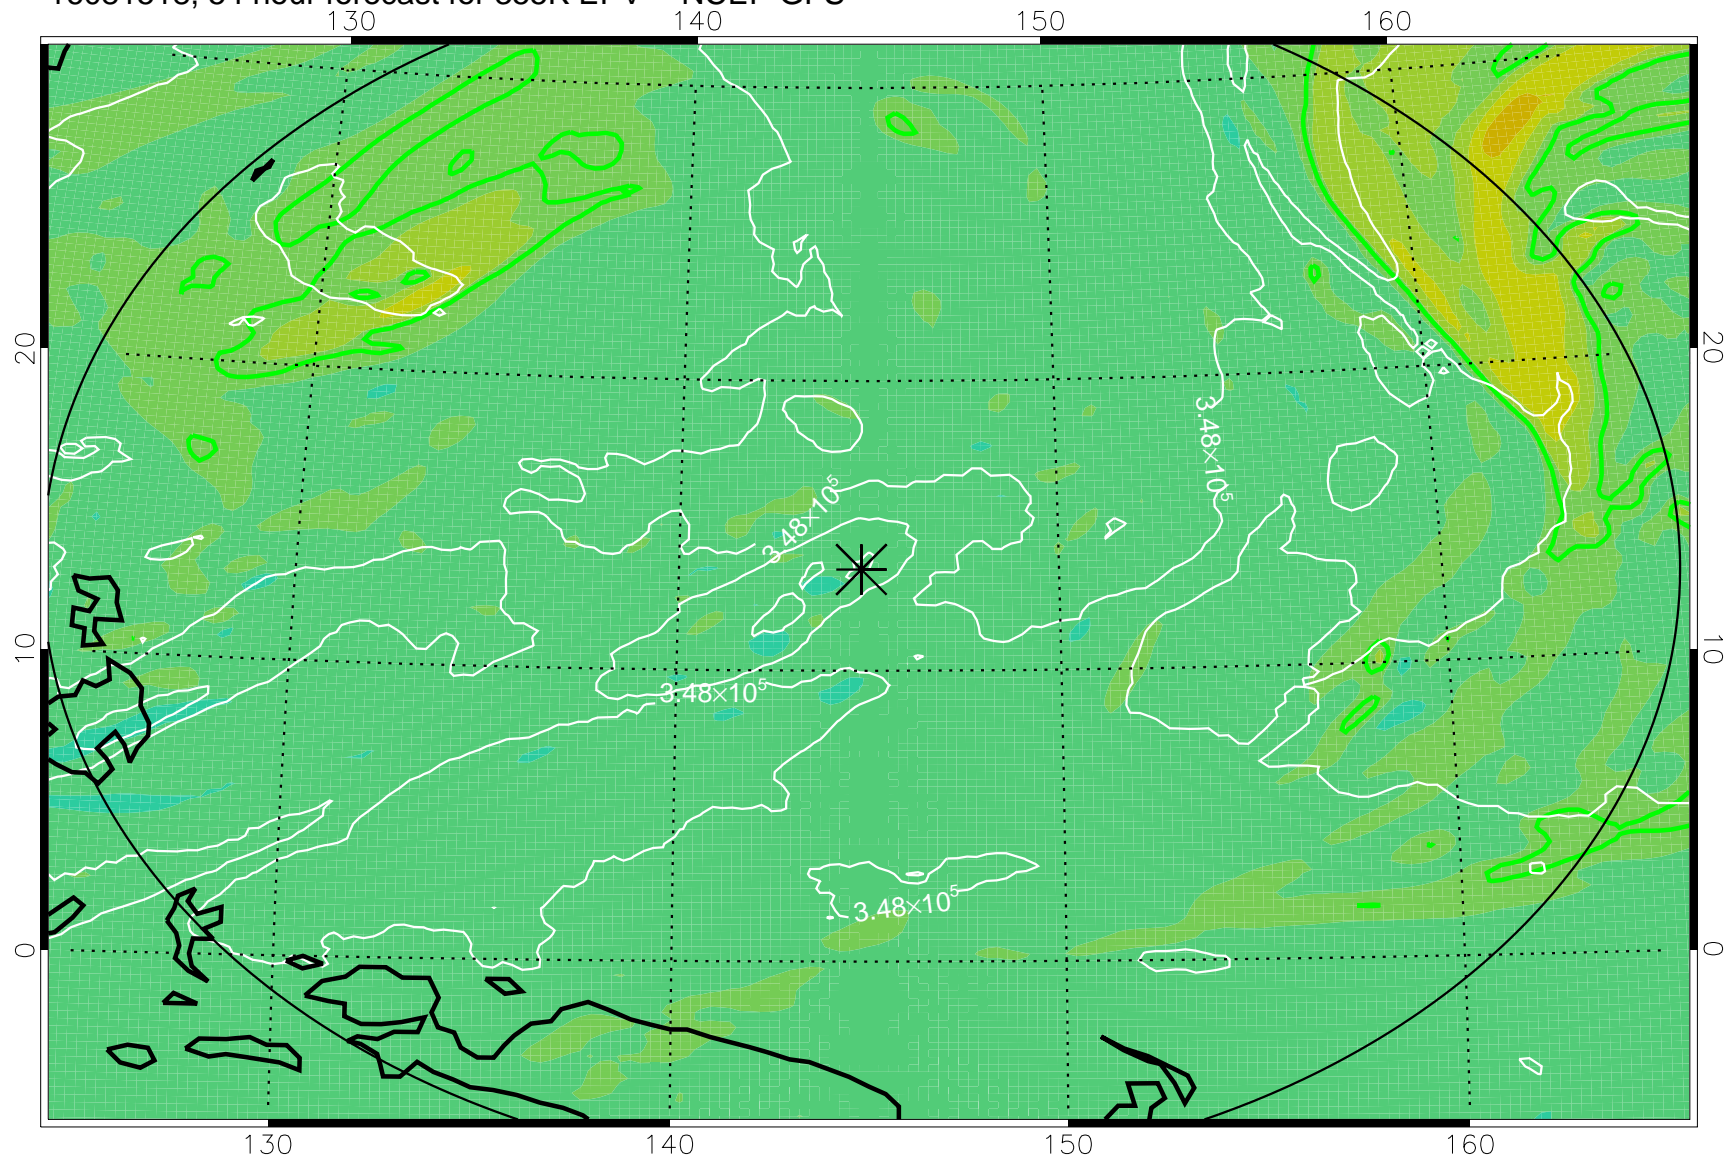

16081506, 42 hour forecast for 355K EPV -- NCEP GFS

355K Montgomery Streamfunction, white  
EPV Tropopause (2 PVU) Position  
Range ring of 2304 km

16081512, 48 hour forecast for 355K EPV -- NCEP GFS

355K Montgomery Streamfunction, white  
EPV Tropopause (2 PVU) Position  
Range ring of 2304 km

16081518, 54 hour forecast for 355K EPV -- NCEP GFS

16081600, 60 hour forecast for 355K EPV -- NCEP GFS

355K Montgomery Streamfunction, white  
EPV Tropopause (2 PVU) Position  
Range ring of 2304 km

16081606, 66 hour forecast for 355K EPV -- NCEP GFS

355K Montgomery Streamfunction, white  
EPV Tropopause (2 PVU) Position  
Range ring of 2304 km

16081612, 72 hour forecast for 355K EPV -- NCEP GFS

355K Montgomery Streamfunction, white  
EPV Tropopause (2 PVU) Position  
Range ring of 2304 km

16081618, 78 hour forecast for 355K EPV -- NCEP GFS

355K Montgomery Streamfunction, white  
EPV Tropopause (2 PVU) Position  
Range ring of 2304 km

16081700, 84 hour forecast for 355K EPV -- NCEP GFS

355K Montgomery Streamfunction, white  
EPV Tropopause (2 PVU) Position  
Range ring of 2304 km