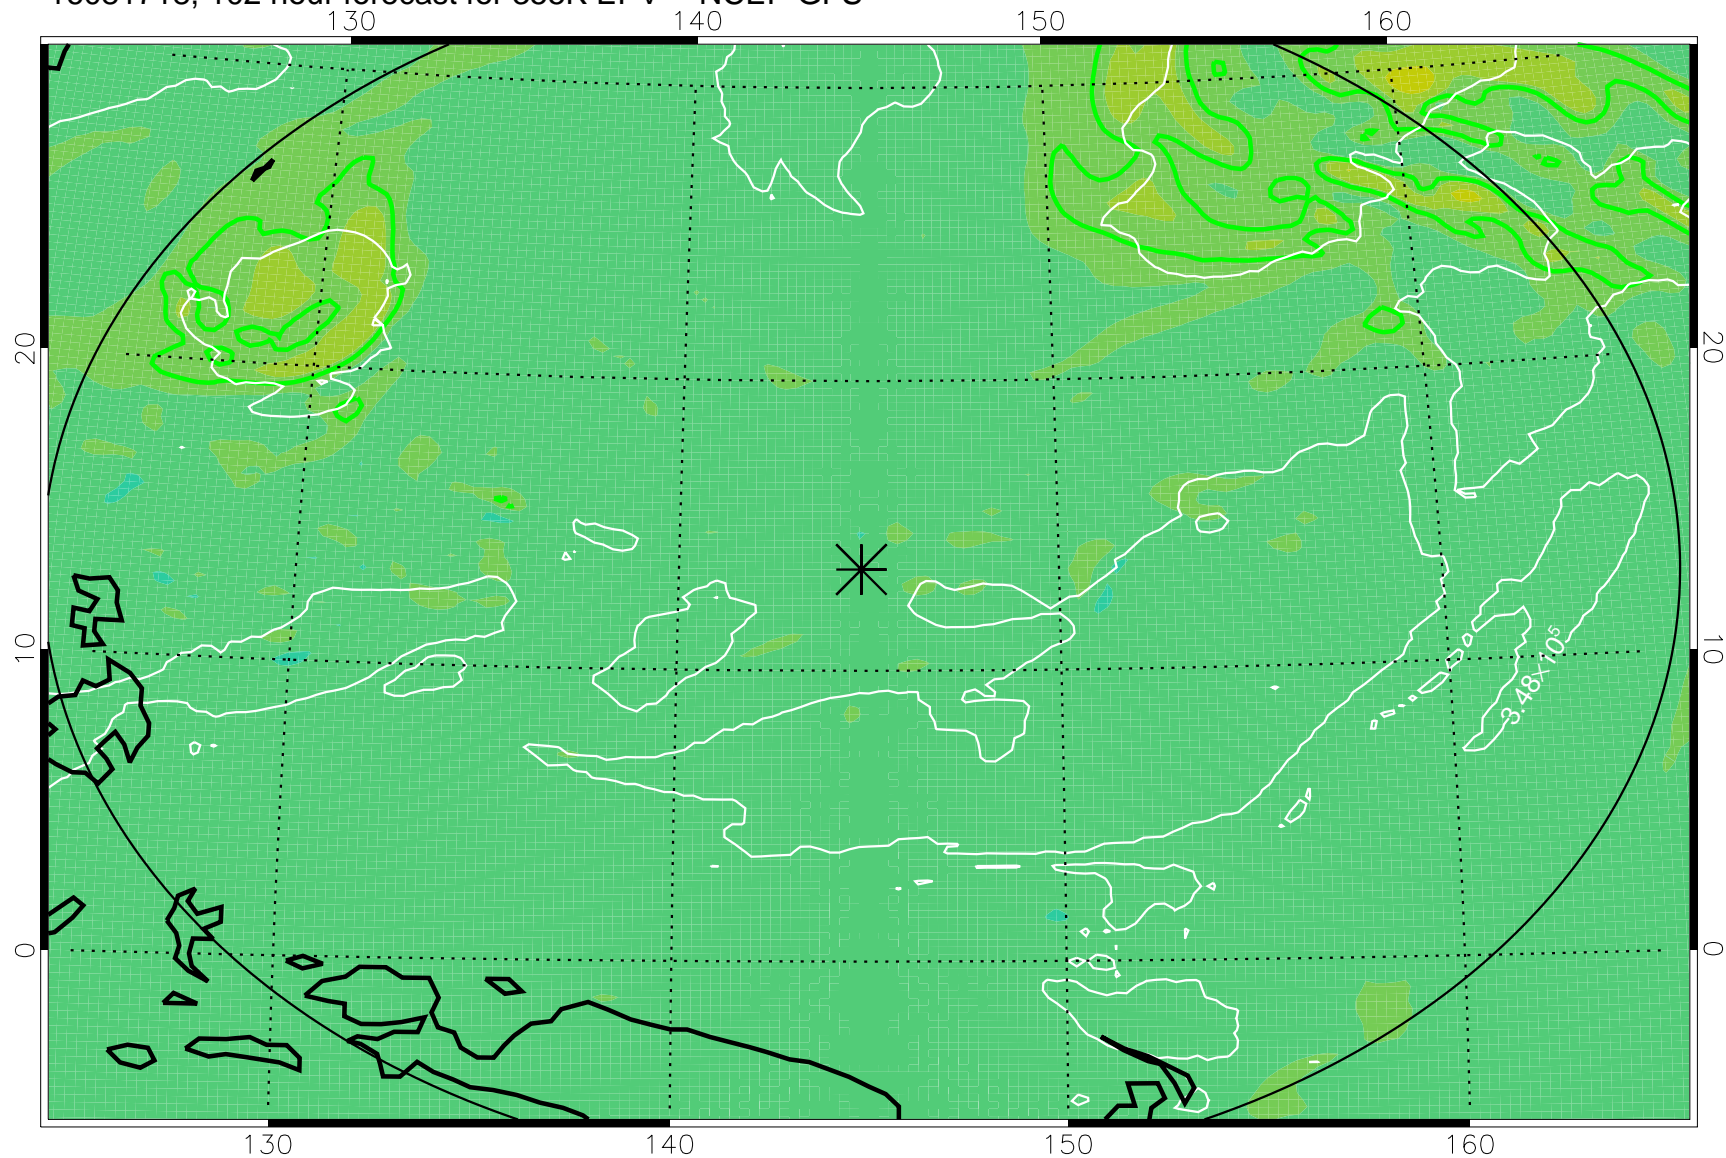

16081618, 78 hour forecast for 355K EPV -- NCEP GFS

355K Montgomery Streamfunction, white  
EPV Tropopause (2 PVU) Position  
Range ring of 2304 km

16081700, 84 hour forecast for 355K EPV -- NCEP GFS

355K Montgomery Streamfunction, white  
EPV Tropopause (2 PVU) Position  
Range ring of 2304 km

16081706, 90 hour forecast for 355K EPV -- NCEP GFS

355K Montgomery Streamfunction, white  
EPV Tropopause (2 PVU) Position  
Range ring of 2304 km

16081712, 96 hour forecast for 355K EPV -- NCEP GFS

355K Montgomery Streamfunction, white  
EPV Tropopause (2 PVU) Position  
Range ring of 2304 km

16081718, 102 hour forecast for 355K EPV -- NCEP GFS

355K Montgomery Streamfunction, white  
EPV Tropopause (2 PVU) Position  
Range ring of 2304 km

16081800, 108 hour forecast for 355K EPV -- NCEP GFS

355K Montgomery Streamfunction, white  
EPV Tropopause (2 PVU) Position  
Range ring of 2304 km

16081806, 114 hour forecast for 355K EPV -- NCEP GFS

355K Montgomery Streamfunction, white  
EPV Tropopause (2 PVU) Position  
Range ring of 2304 km

16081812, 120 hour forecast for 355K EPV -- NCEP GFS

355K Montgomery Streamfunction, white  
EPV Tropopause (2 PVU) Position  
Range ring of 2304 km