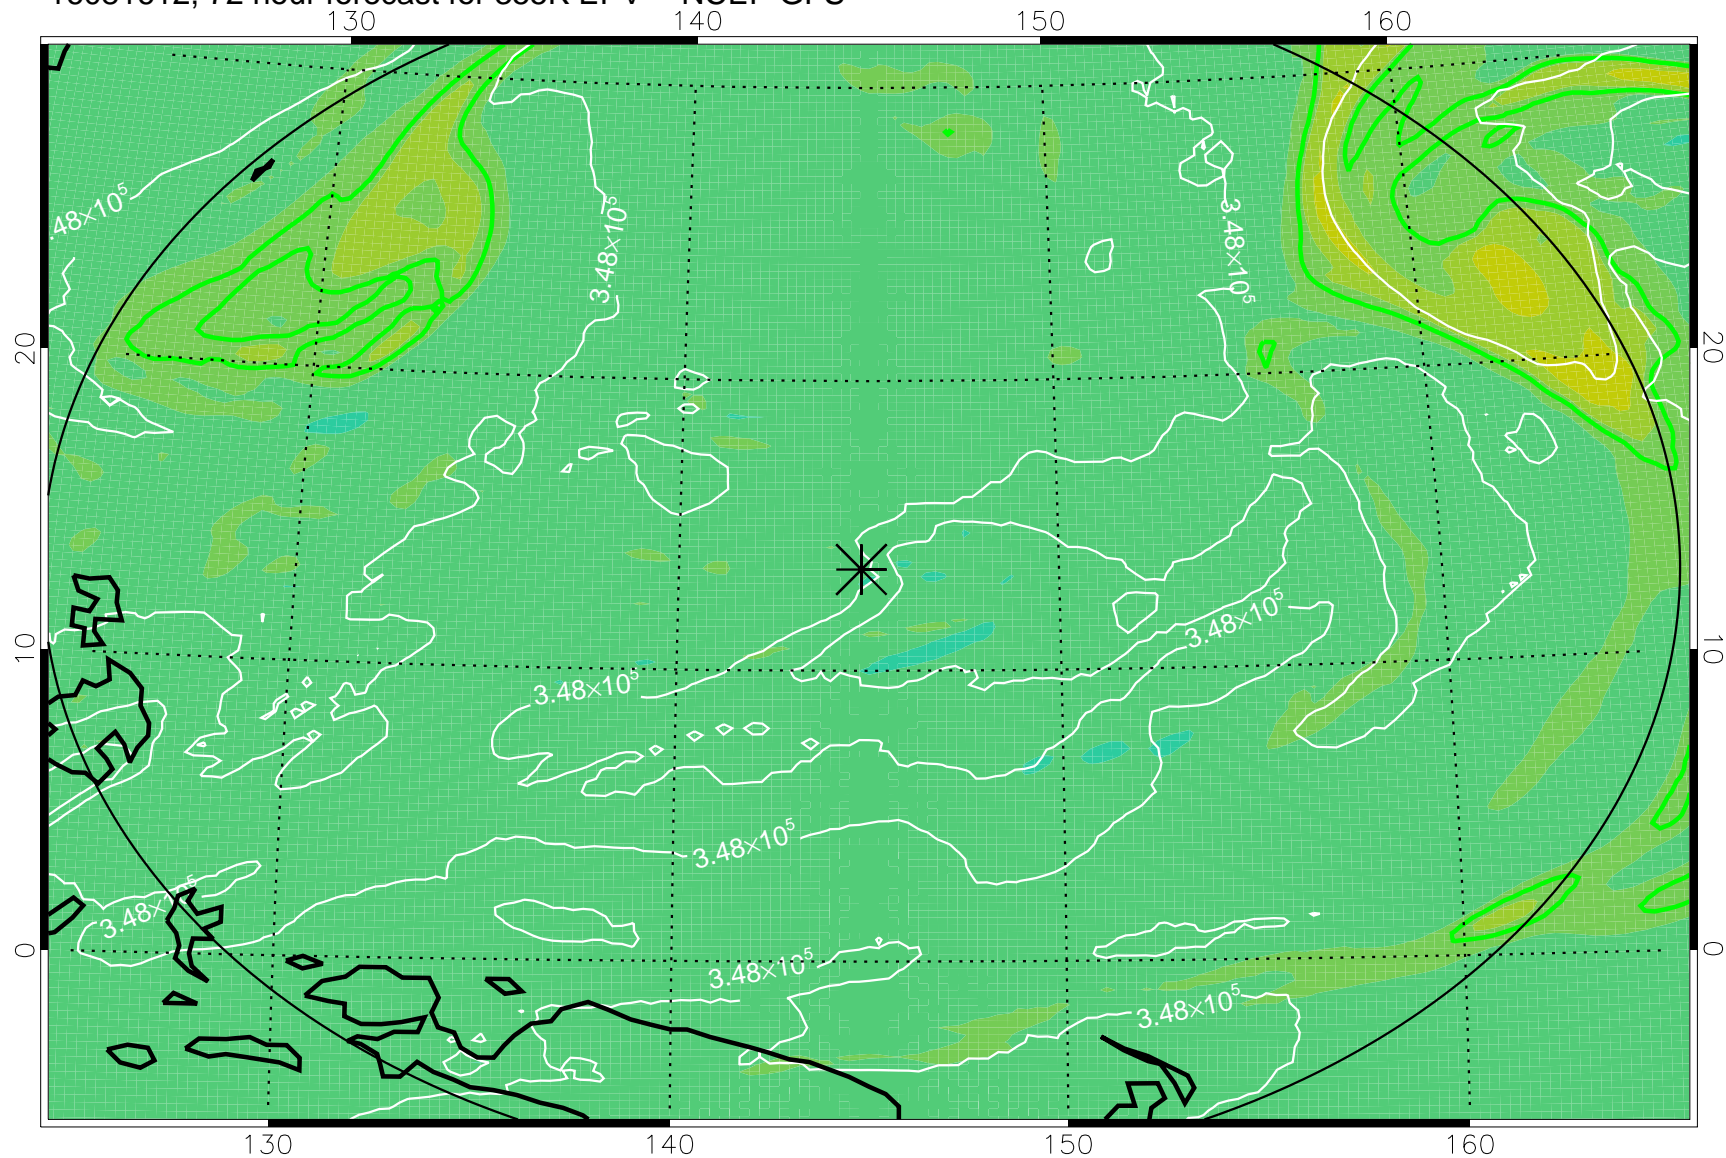

16081518, 54 hour forecast for 355K EPV -- NCEP GFS

16081600, 60 hour forecast for 355K EPV -- NCEP GFS

355K Montgomery Streamfunction, white  
EPV Tropopause (2 PVU) Position  
Range ring of 2304 km

16081606, 66 hour forecast for 355K EPV -- NCEP GFS

355K Montgomery Streamfunction, white  
EPV Tropopause (2 PVU) Position  
Range ring of 2304 km

16081612, 72 hour forecast for 355K EPV -- NCEP GFS

355K Montgomery Streamfunction, white  
EPV Tropopause (2 PVU) Position  
Range ring of 2304 km

16081618, 78 hour forecast for 355K EPV -- NCEP GFS

355K Montgomery Streamfunction, white  
EPV Tropopause (2 PVU) Position  
Range ring of 2304 km

16081700, 84 hour forecast for 355K EPV -- NCEP GFS

355K Montgomery Streamfunction, white  
EPV Tropopause (2 PVU) Position  
Range ring of 2304 km

16081706, 90 hour forecast for 355K EPV -- NCEP GFS

355K Montgomery Streamfunction, white  
EPV Tropopause (2 PVU) Position  
Range ring of 2304 km

16081712, 96 hour forecast for 355K EPV -- NCEP GFS

355K Montgomery Streamfunction, white  
EPV Tropopause (2 PVU) Position  
Range ring of 2304 km