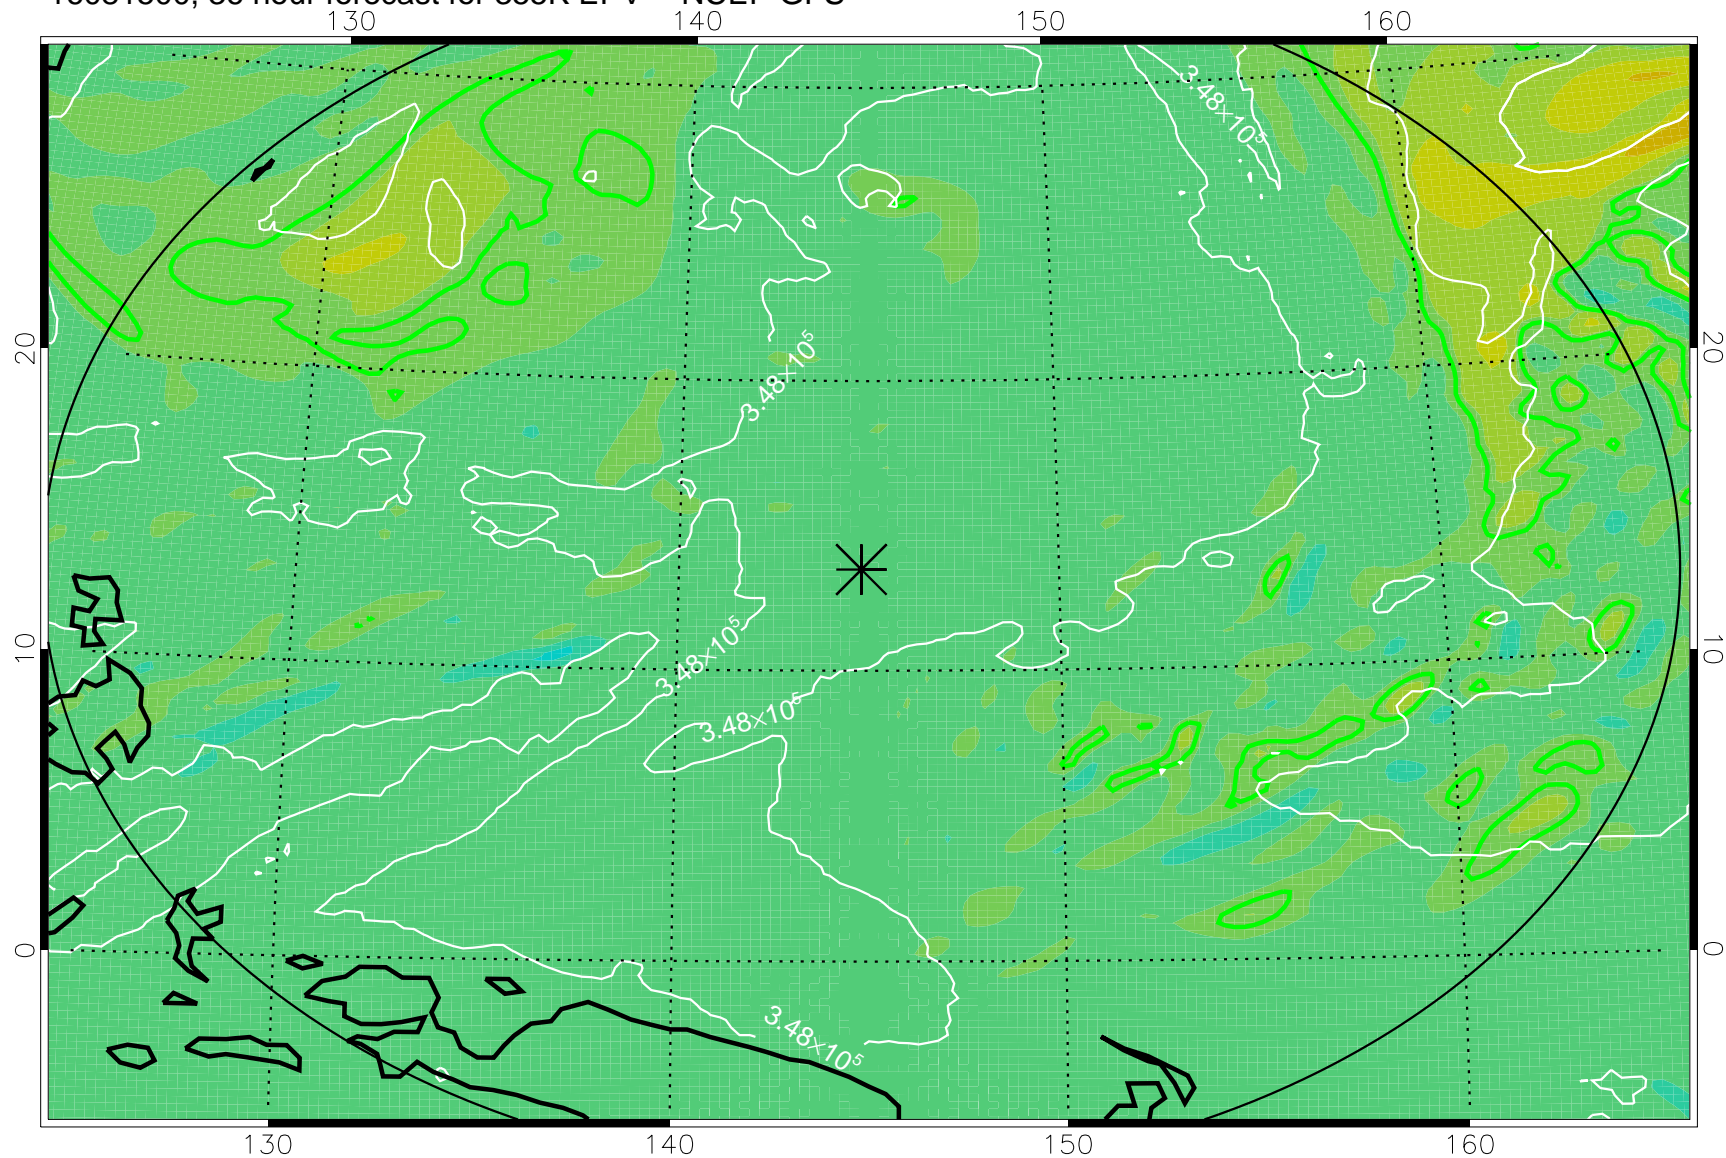

16081406, 18 hour forecast for 355K EPV -- NCEP GFS

355K Montgomery Streamfunction, white  
EPV Tropopause (2 PVU) Position  
Range ring of 2304 km

16081412, 24 hour forecast for 355K EPV -- NCEP GFS

355K Montgomery Streamfunction, white  
EPV Tropopause (2 PVU) Position  
Range ring of 2304 km

16081418, 30 hour forecast for 355K EPV -- NCEP GFS

355K Montgomery Streamfunction, white  
EPV Tropopause (2 PVU) Position  
Range ring of 2304 km

16081500, 36 hour forecast for 355K EPV -- NCEP GFS

355K Montgomery Streamfunction, white  
EPV Tropopause (2 PVU) Position  
Range ring of 2304 km

16081506, 42 hour forecast for 355K EPV -- NCEP GFS

355K Montgomery Streamfunction, white  
EPV Tropopause (2 PVU) Position  
Range ring of 2304 km

16081512, 48 hour forecast for 355K EPV -- NCEP GFS

355K Montgomery Streamfunction, white  
EPV Tropopause (2 PVU) Position  
Range ring of 2304 km

16081518, 54 hour forecast for 355K EPV -- NCEP GFS

16081600, 60 hour forecast for 355K EPV -- NCEP GFS

355K Montgomery Streamfunction, white  
EPV Tropopause (2 PVU) Position  
Range ring of 2304 km

16081606, 66 hour forecast for 355K EPV -- NCEP GFS