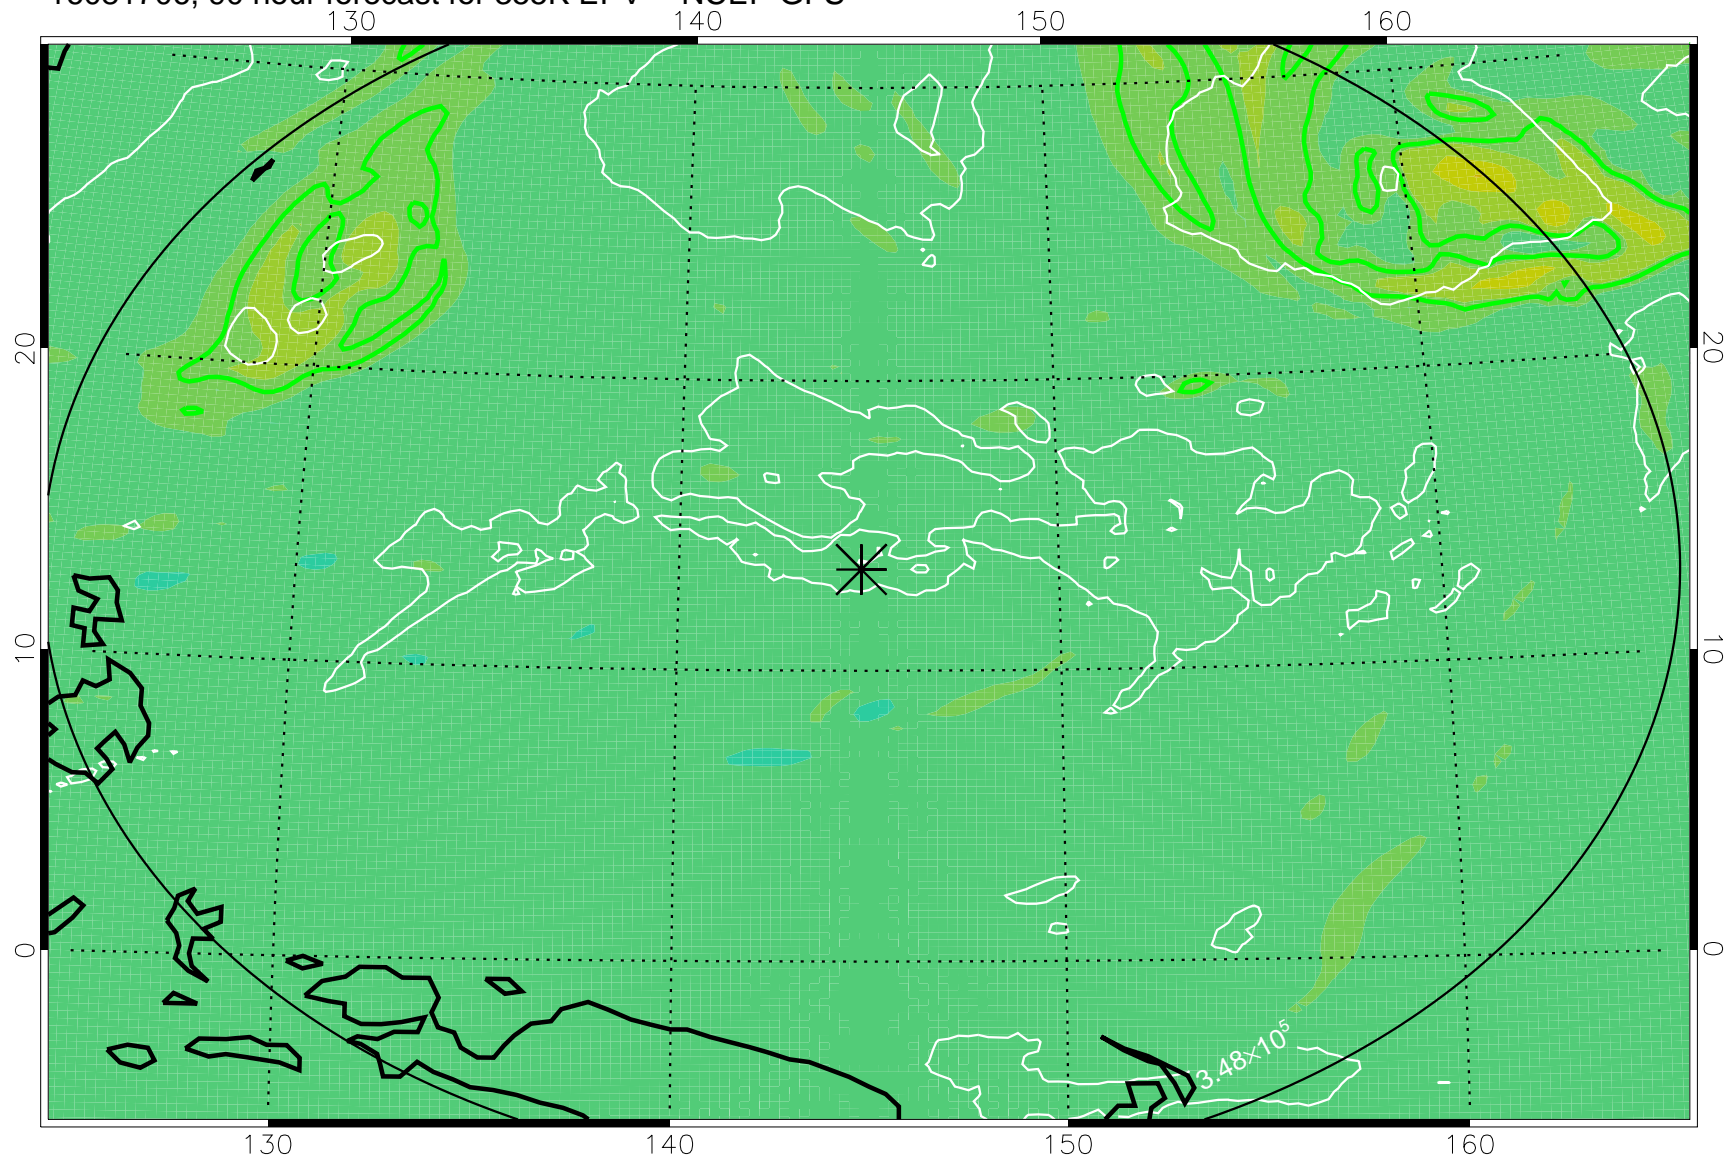

355K Montgomery Streamfunction, white  
EPV Tropopause (2 PVU) Position  
Range ring of 2304 km

16081612, 72 hour forecast for 355K EPV -- NCEP GFS

355K Montgomery Streamfunction, white  
EPV Tropopause (2 PVU) Position  
Range ring of 2304 km

16081618, 78 hour forecast for 355K EPV -- NCEP GFS

355K Montgomery Streamfunction, white  
EPV Tropopause (2 PVU) Position  
Range ring of 2304 km

16081700, 84 hour forecast for 355K EPV -- NCEP GFS

355K Montgomery Streamfunction, white  
EPV Tropopause (2 PVU) Position  
Range ring of 2304 km

16081706, 90 hour forecast for 355K EPV -- NCEP GFS

355K Montgomery Streamfunction, white  
EPV Tropopause (2 PVU) Position  
Range ring of 2304 km

16081712, 96 hour forecast for 355K EPV -- NCEP GFS

355K Montgomery Streamfunction, white  
EPV Tropopause (2 PVU) Position  
Range ring of 2304 km

16081718, 102 hour forecast for 355K EPV -- NCEP GFS

355K Montgomery Streamfunction, white  
EPV Tropopause (2 PVU) Position  
Range ring of 2304 km

16081800, 108 hour forecast for 355K EPV -- NCEP GFS

355K Montgomery Streamfunction, white  
EPV Tropopause (2 PVU) Position  
Range ring of 2304 km