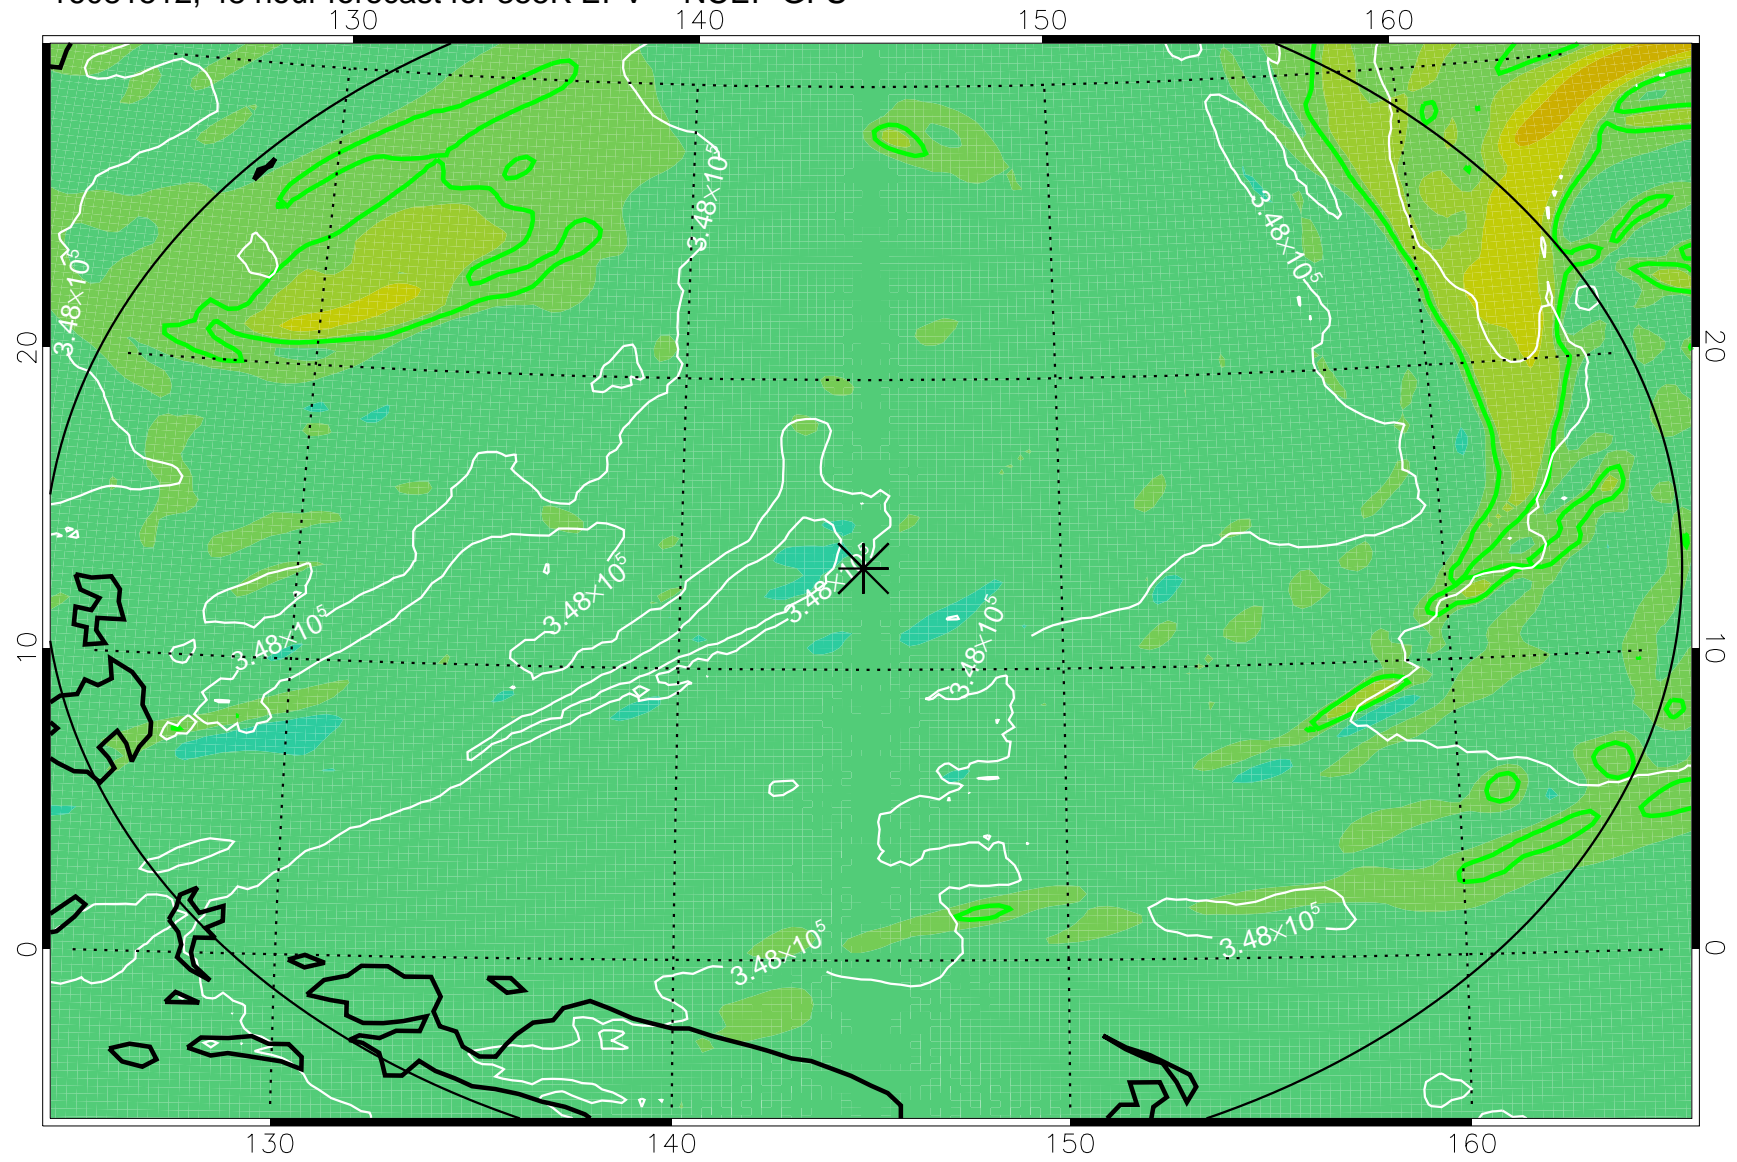

16081418, 30 hour forecast for 355K EPV -- NCEP GFS

355K Montgomery Streamfunction, white  
EPV Tropopause (2 PVU) Position  
Range ring of 2304 km

16081500, 36 hour forecast for 355K EPV -- NCEP GFS

355K Montgomery Streamfunction, white  
EPV Tropopause (2 PVU) Position  
Range ring of 2304 km

16081506, 42 hour forecast for 355K EPV -- NCEP GFS

355K Montgomery Streamfunction, white  
EPV Tropopause (2 PVU) Position  
Range ring of 2304 km

16081512, 48 hour forecast for 355K EPV -- NCEP GFS

355K Montgomery Streamfunction, white  
EPV Tropopause (2 PVU) Position  
Range ring of 2304 km

16081518, 54 hour forecast for 355K EPV -- NCEP GFS

16081600, 60 hour forecast for 355K EPV -- NCEP GFS

355K Montgomery Streamfunction, white  
EPV Tropopause (2 PVU) Position  
Range ring of 2304 km

16081606, 66 hour forecast for 355K EPV -- NCEP GFS

16081618, 78 hour forecast for 355K EPV -- NCEP GFS

355K Montgomery Streamfunction, white  
EPV Tropopause (2 PVU) Position  
Range ring of 2304 km

16081700, 84 hour forecast for 355K EPV -- NCEP GFS

355K Montgomery Streamfunction, white  
EPV Tropopause (2 PVU) Position  
Range ring of 2304 km