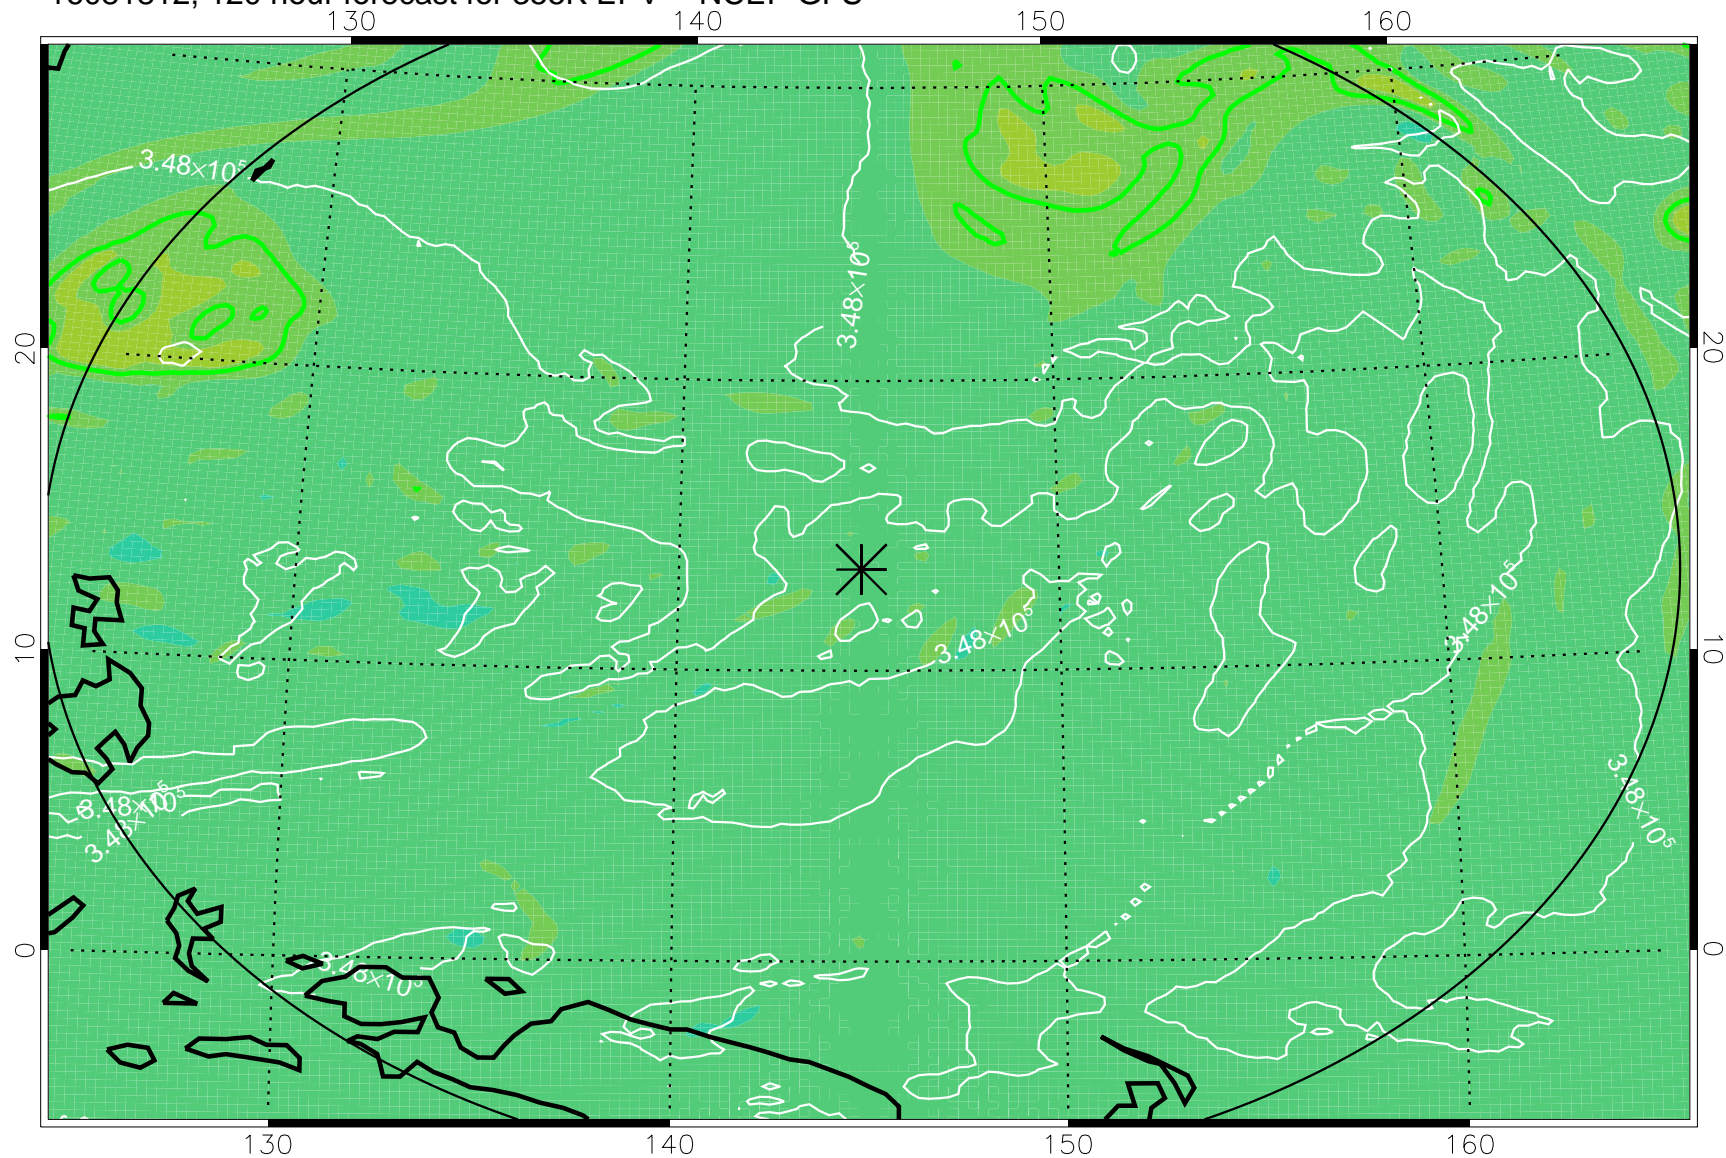

16081618, 78 hour forecast for 355K EPV -- NCEP GFS

355K Montgomery Streamfunction, white  
EPV Tropopause (2 PVU) Position  
Range ring of 2304 km

16081700, 84 hour forecast for 355K EPV -- NCEP GFS

355K Montgomery Streamfunction, white  
EPV Tropopause (2 PVU) Position  
Range ring of 2304 km

16081706, 90 hour forecast for 355K EPV -- NCEP GFS

355K Montgomery Streamfunction, white  
EPV Tropopause (2 PVU) Position  
Range ring of 2304 km

16081712, 96 hour forecast for 355K EPV -- NCEP GFS

355K Montgomery Streamfunction, white  
EPV Tropopause (2 PVU) Position  
Range ring of 2304 km

16081718, 102 hour forecast for 355K EPV -- NCEP GFS

355K Montgomery Streamfunction, white  
EPV Tropopause (2 PVU) Position  
Range ring of 2304 km

16081800, 108 hour forecast for 355K EPV -- NCEP GFS

355K Montgomery Streamfunction, white  
EPV Tropopause (2 PVU) Position  
Range ring of 2304 km

16081806, 114 hour forecast for 355K EPV -- NCEP GFS

355K Montgomery Streamfunction, white  
EPV Tropopause (2 PVU) Position  
Range ring of 2304 km

16081812, 120 hour forecast for 355K EPV -- NCEP GFS

355K Montgomery Streamfunction, white  
EPV Tropopause (2 PVU) Position  
Range ring of 2304 km