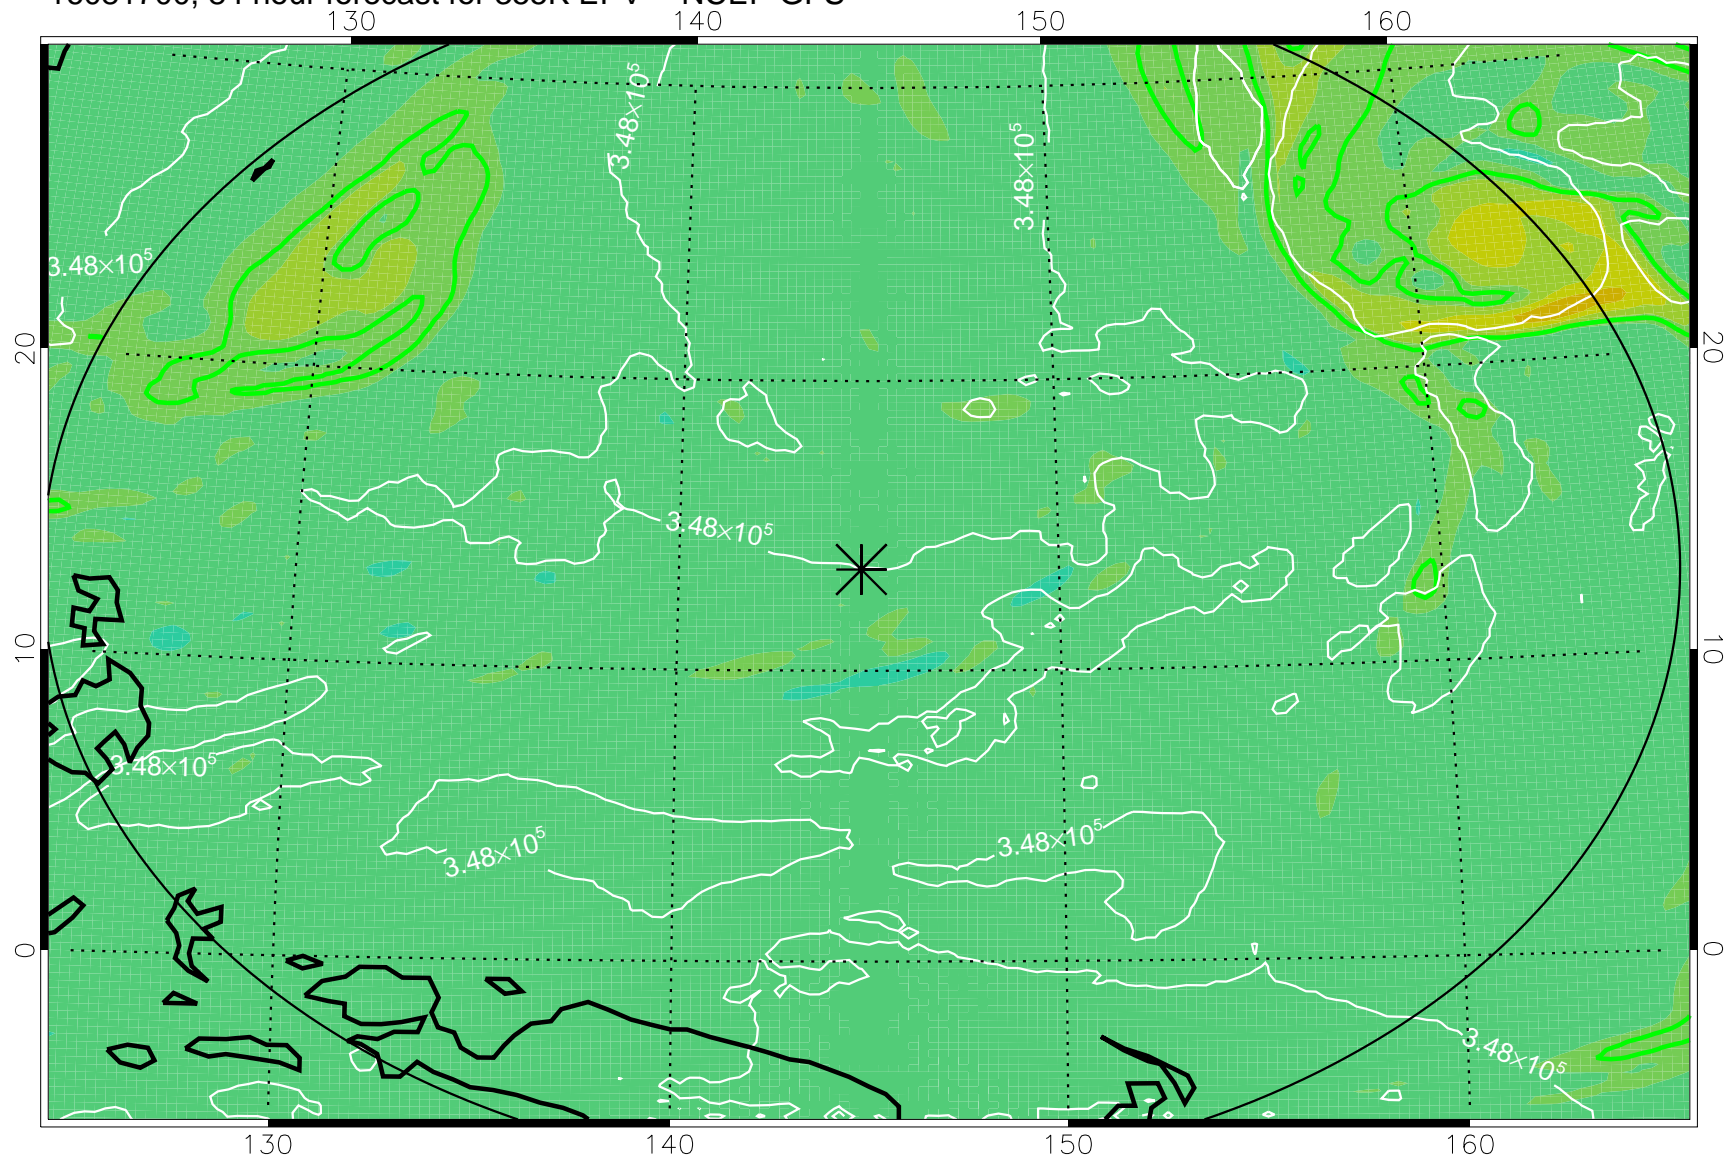

355K Montgomery Streamfunction, white  
EPV Tropopause (2 PVU) Position  
Range ring of 2304 km

16081612, 72 hour forecast for 355K EPV -- NCEP GFS

355K Montgomery Streamfunction, white  
EPV Tropopause (2 PVU) Position  
Range ring of 2304 km

16081618, 78 hour forecast for 355K EPV -- NCEP GFS

355K Montgomery Streamfunction, white  
EPV Tropopause (2 PVU) Position  
Range ring of 2304 km

16081700, 84 hour forecast for 355K EPV -- NCEP GFS

355K Montgomery Streamfunction, white  
EPV Tropopause (2 PVU) Position  
Range ring of 2304 km

16081706, 90 hour forecast for 355K EPV -- NCEP GFS

355K Montgomery Streamfunction, white  
EPV Tropopause (2 PVU) Position  
Range ring of 2304 km

16081712, 96 hour forecast for 355K EPV -- NCEP GFS

355K Montgomery Streamfunction, white  
EPV Tropopause (2 PVU) Position  
Range ring of 2304 km

16081718, 102 hour forecast for 355K EPV -- NCEP GFS

355K Montgomery Streamfunction, white  
EPV Tropopause (2 PVU) Position  
Range ring of 2304 km

16081800, 108 hour forecast for 355K EPV -- NCEP GFS

355K Montgomery Streamfunction, white  
EPV Tropopause (2 PVU) Position  
Range ring of 2304 km