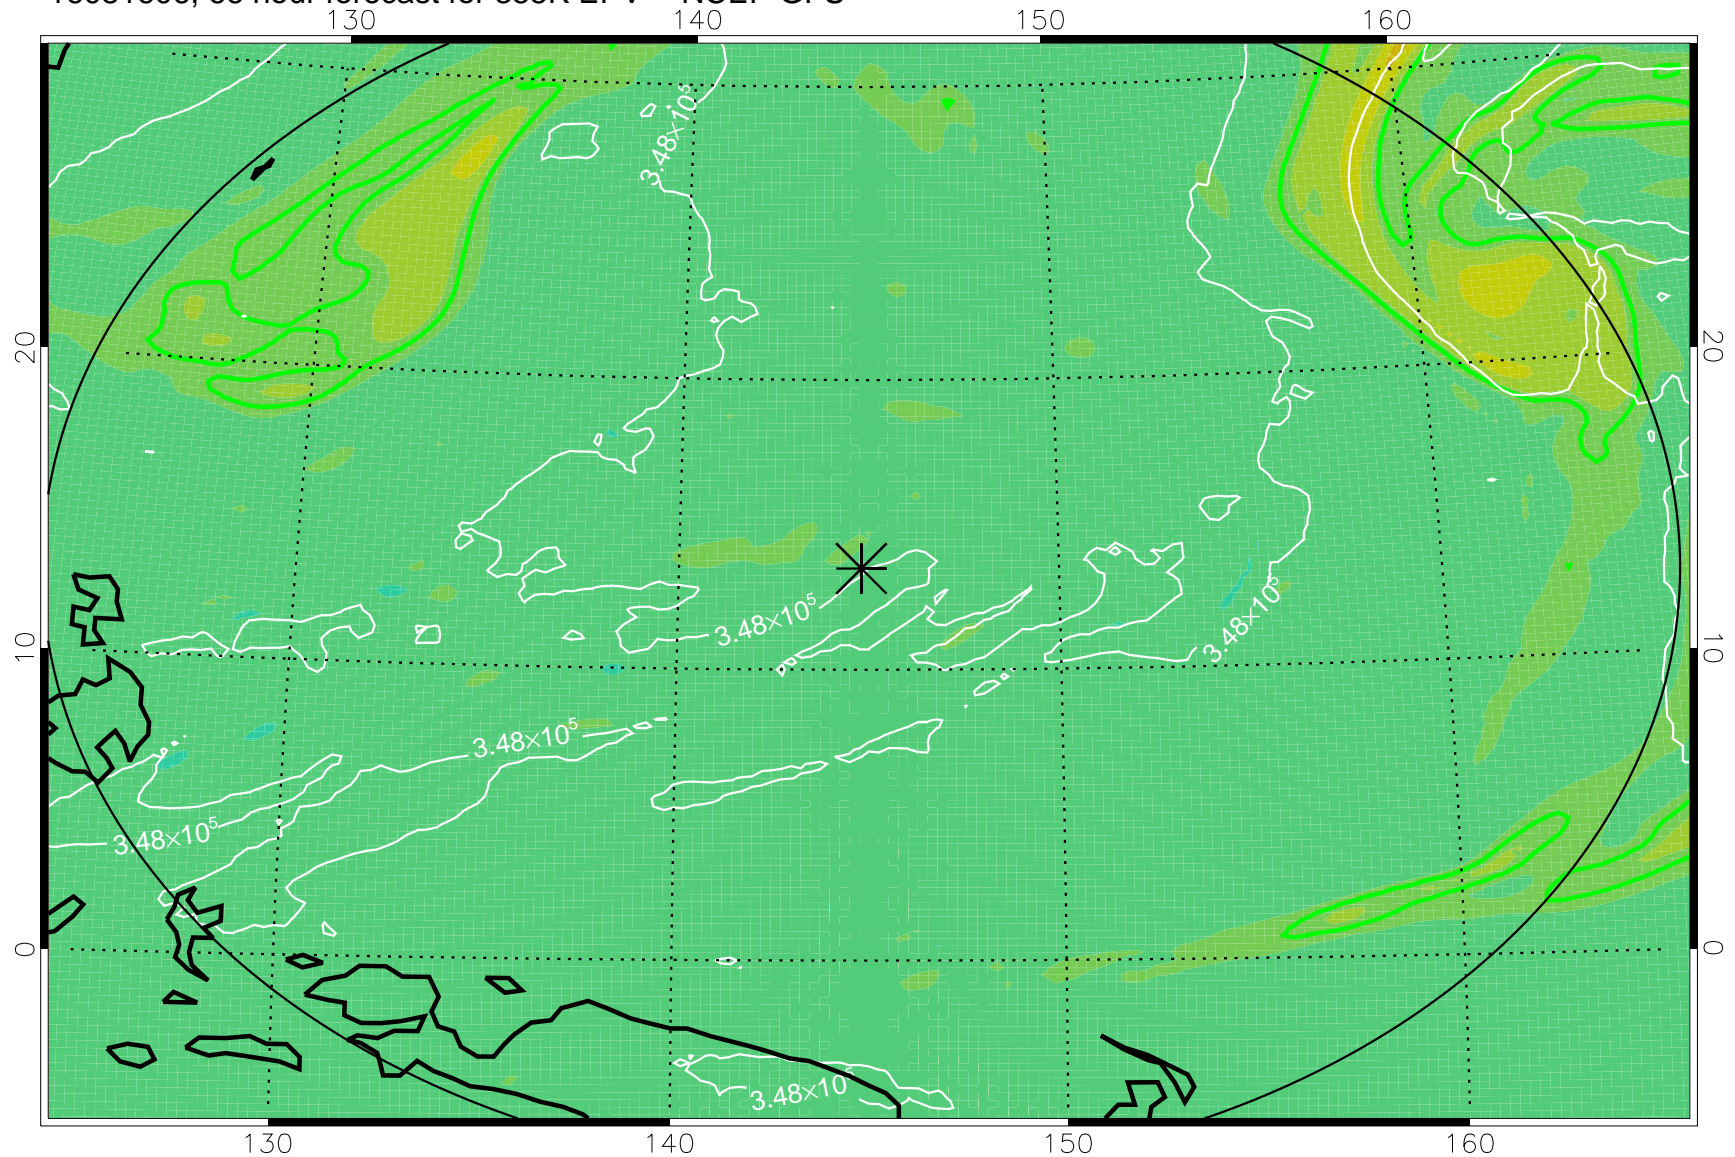

16081518, 54 hour forecast for 355K EPV -- NCEP GFS

16081600, 60 hour forecast for 355K EPV -- NCEP GFS

355K Montgomery Streamfunction, white  
EPV Tropopause (2 PVU) Position  
Range ring of 2304 km

16081606, 66 hour forecast for 355K EPV -- NCEP GFS

355K Montgomery Streamfunction, white  
EPV Tropopause (2 PVU) Position  
Range ring of 2304 km

16081612, 72 hour forecast for 355K EPV -- NCEP GFS

355K Montgomery Streamfunction, white  
EPV Tropopause (2 PVU) Position  
Range ring of 2304 km

16081618, 78 hour forecast for 355K EPV -- NCEP GFS

355K Montgomery Streamfunction, white  
EPV Tropopause (2 PVU) Position  
Range ring of 2304 km

16081700, 84 hour forecast for 355K EPV -- NCEP GFS

355K Montgomery Streamfunction, white  
EPV Tropopause (2 PVU) Position  
Range ring of 2304 km

16081706, 90 hour forecast for 355K EPV -- NCEP GFS

355K Montgomery Streamfunction, white  
EPV Tropopause (2 PVU) Position  
Range ring of 2304 km

16081712, 96 hour forecast for 355K EPV -- NCEP GFS

355K Montgomery Streamfunction, white  
EPV Tropopause (2 PVU) Position  
Range ring of 2304 km