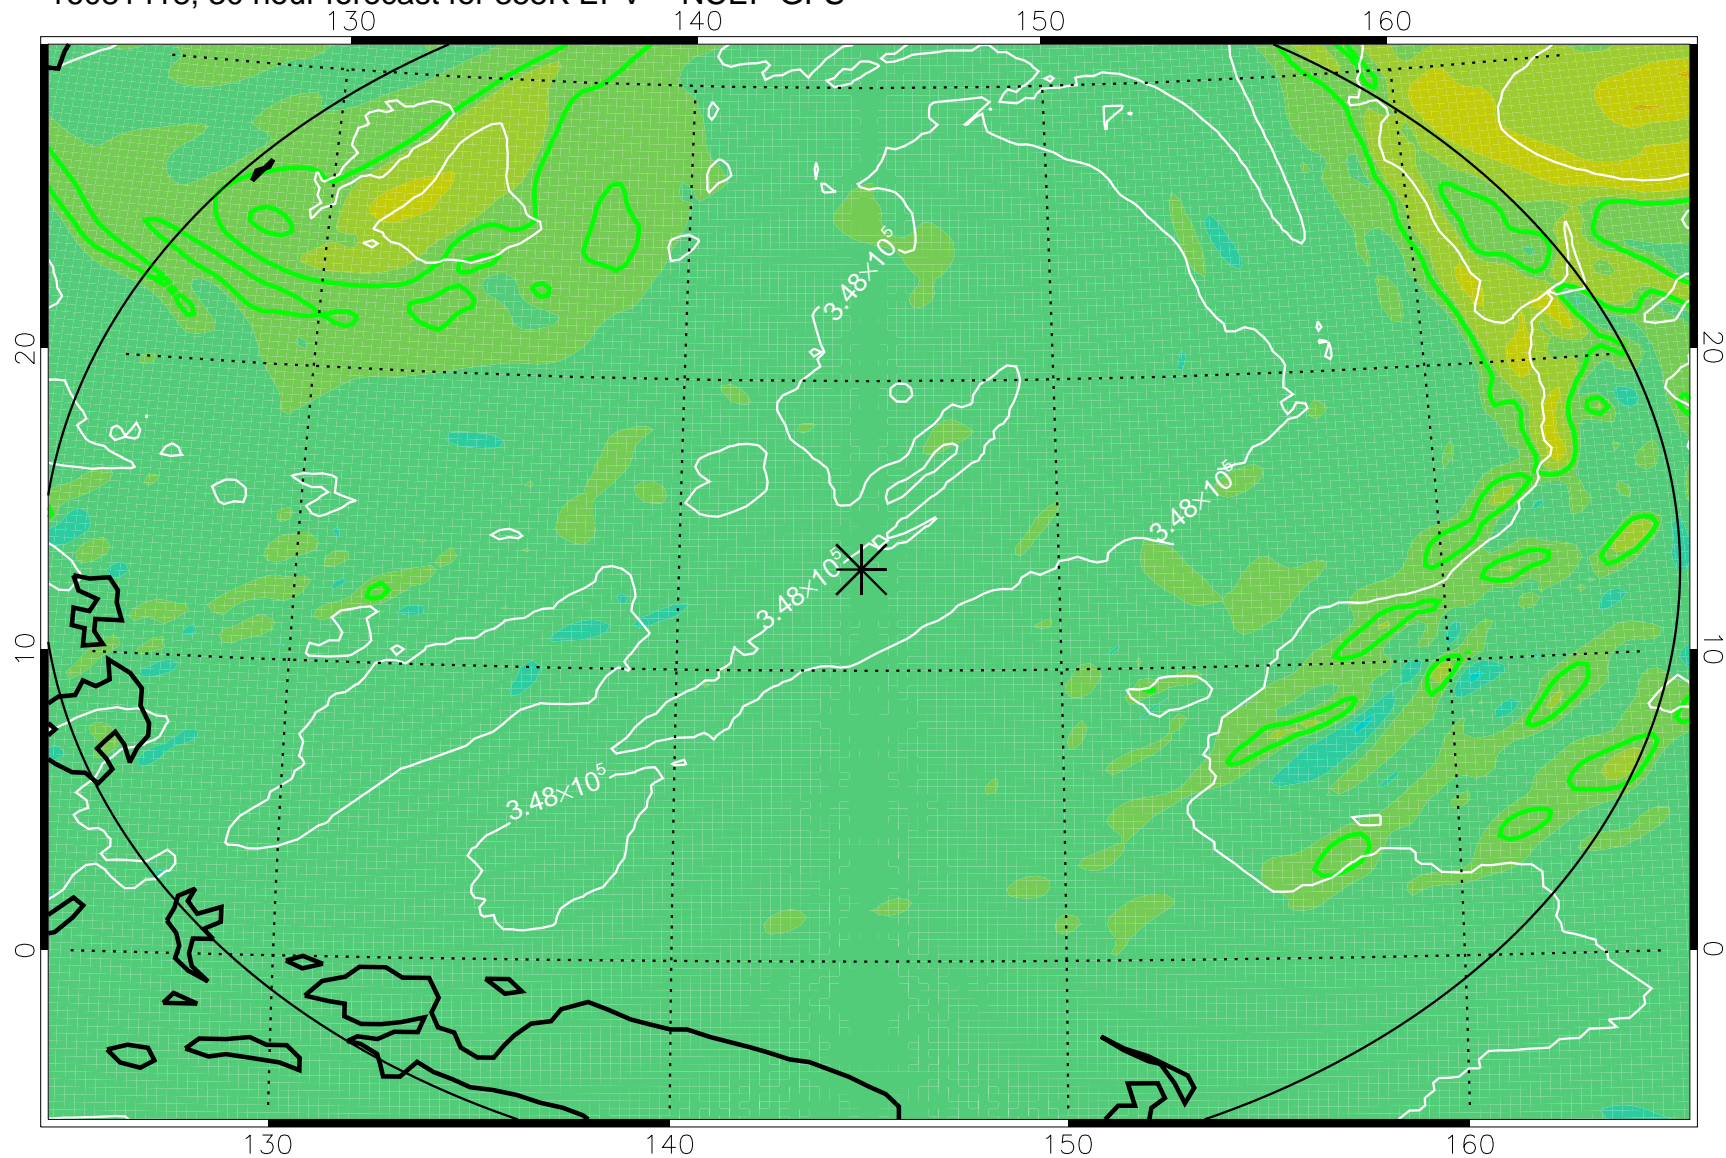

16081406, 18 hour forecast for 355K EPV -- NCEP GFS

355K Montgomery Streamfunction, white  
EPV Tropopause (2 PVU) Position  
Range ring of 2304 km

16081412, 24 hour forecast for 355K EPV -- NCEP GFS

355K Montgomery Streamfunction, white  
EPV Tropopause (2 PVU) Position  
Range ring of 2304 km

16081418, 30 hour forecast for 355K EPV -- NCEP GFS

355K Montgomery Streamfunction, white  
EPV Tropopause (2 PVU) Position  
Range ring of 2304 km

16081500, 36 hour forecast for 355K EPV -- NCEP GFS

355K Montgomery Streamfunction, white  
EPV Tropopause (2 PVU) Position  
Range ring of 2304 km

16081518, 54 hour forecast for 355K EPV -- NCEP GFS

16081600, 60 hour forecast for 355K EPV -- NCEP GFS

355K Montgomery Streamfunction, white  
EPV Tropopause (2 PVU) Position  
Range ring of 2304 km

16081606, 66 hour forecast for 355K EPV -- NCEP GFS

16081618, 78 hour forecast for 355K EPV -- NCEP GFS

355K Montgomery Streamfunction, white  
EPV Tropopause (2 PVU) Position  
Range ring of 2304 km

16081700, 84 hour forecast for 355K EPV -- NCEP GFS

355K Montgomery Streamfunction, white  
EPV Tropopause (2 PVU) Position  
Range ring of 2304 km