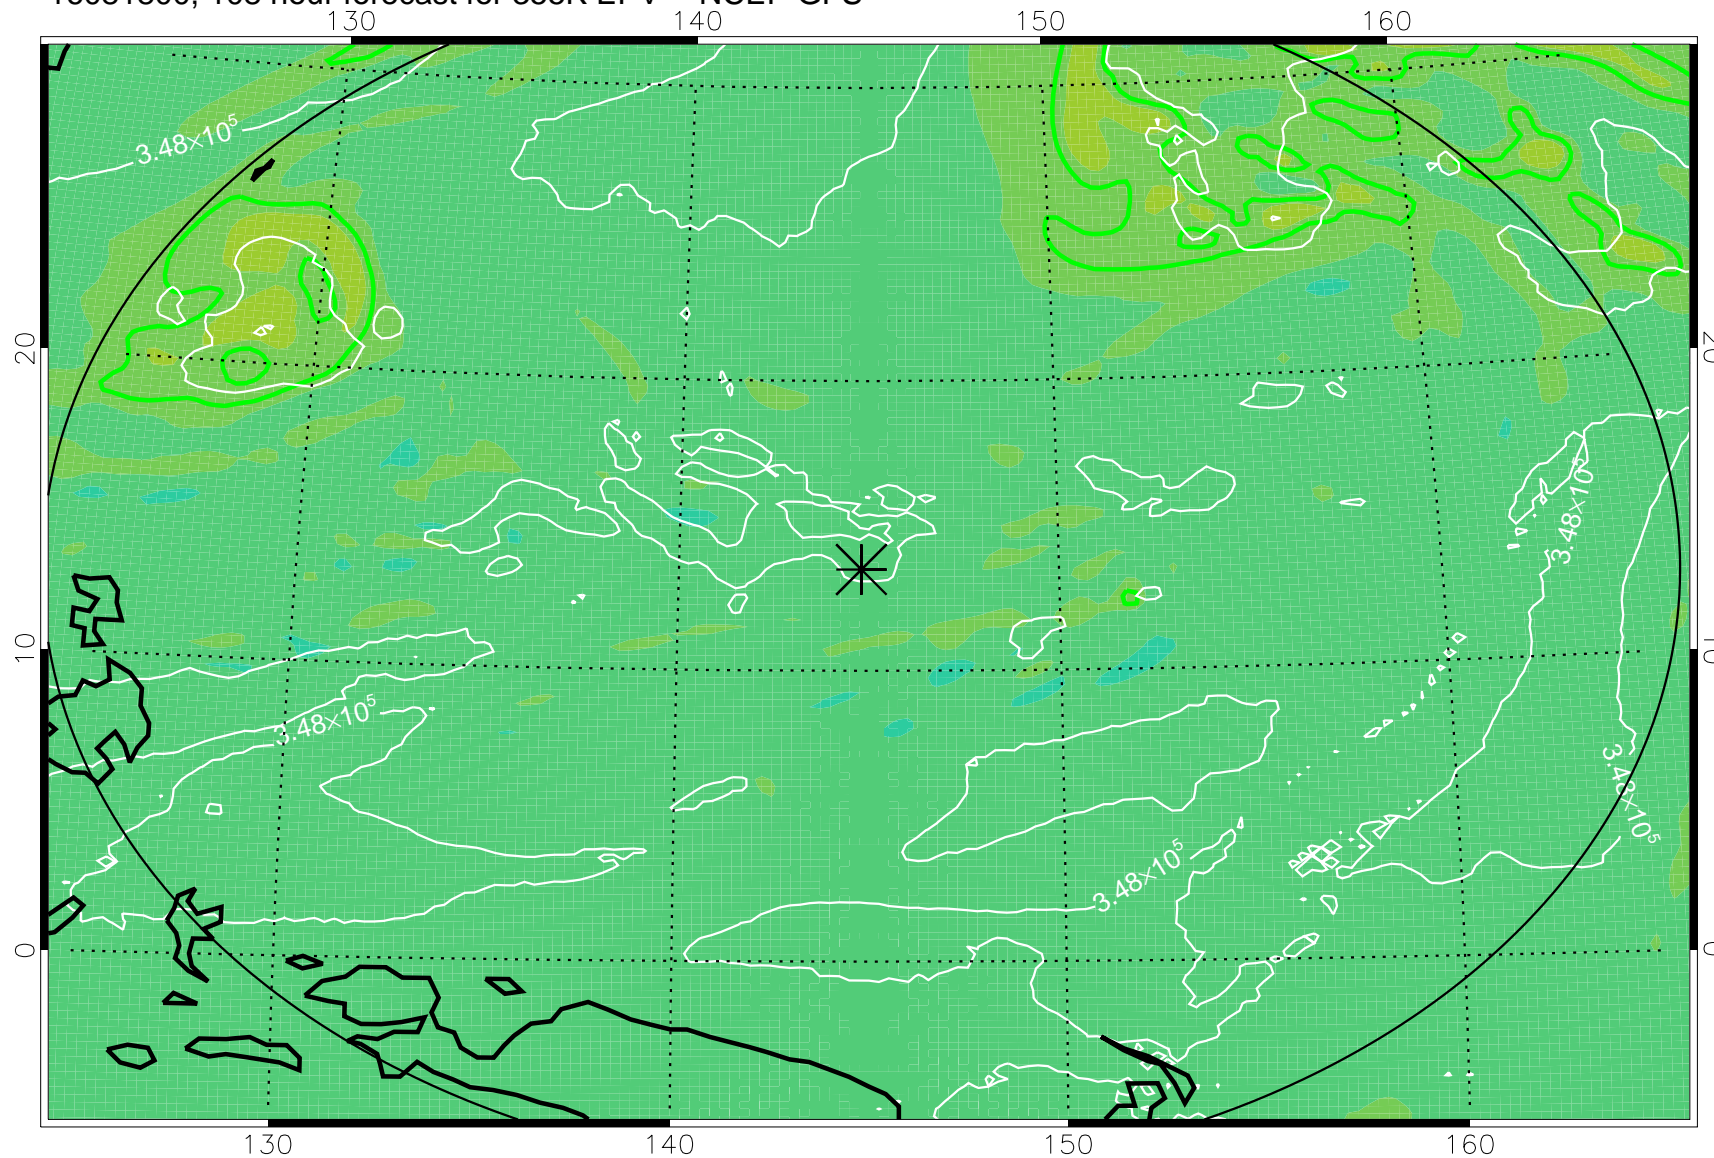

16081618, 78 hour forecast for 355K EPV -- NCEP GFS

355K Montgomery Streamfunction, white  
EPV Tropopause (2 PVU) Position  
Range ring of 2304 km

16081700, 84 hour forecast for 355K EPV -- NCEP GFS

355K Montgomery Streamfunction, white  
EPV Tropopause (2 PVU) Position  
Range ring of 2304 km

16081706, 90 hour forecast for 355K EPV -- NCEP GFS

355K Montgomery Streamfunction, white  
EPV Tropopause (2 PVU) Position  
Range ring of 2304 km

16081712, 96 hour forecast for 355K EPV -- NCEP GFS

355K Montgomery Streamfunction, white  
EPV Tropopause (2 PVU) Position  
Range ring of 2304 km

16081718, 102 hour forecast for 355K EPV -- NCEP GFS

355K Montgomery Streamfunction, white  
EPV Tropopause (2 PVU) Position  
Range ring of 2304 km

16081800, 108 hour forecast for 355K EPV -- NCEP GFS

355K Montgomery Streamfunction, white  
EPV Tropopause (2 PVU) Position  
Range ring of 2304 km

16081806, 114 hour forecast for 355K EPV -- NCEP GFS

355K Montgomery Streamfunction, white  
EPV Tropopause (2 PVU) Position  
Range ring of 2304 km

16081812, 120 hour forecast for 355K EPV -- NCEP GFS

355K Montgomery Streamfunction, white  
EPV Tropopause (2 PVU) Position  
Range ring of 2304 km