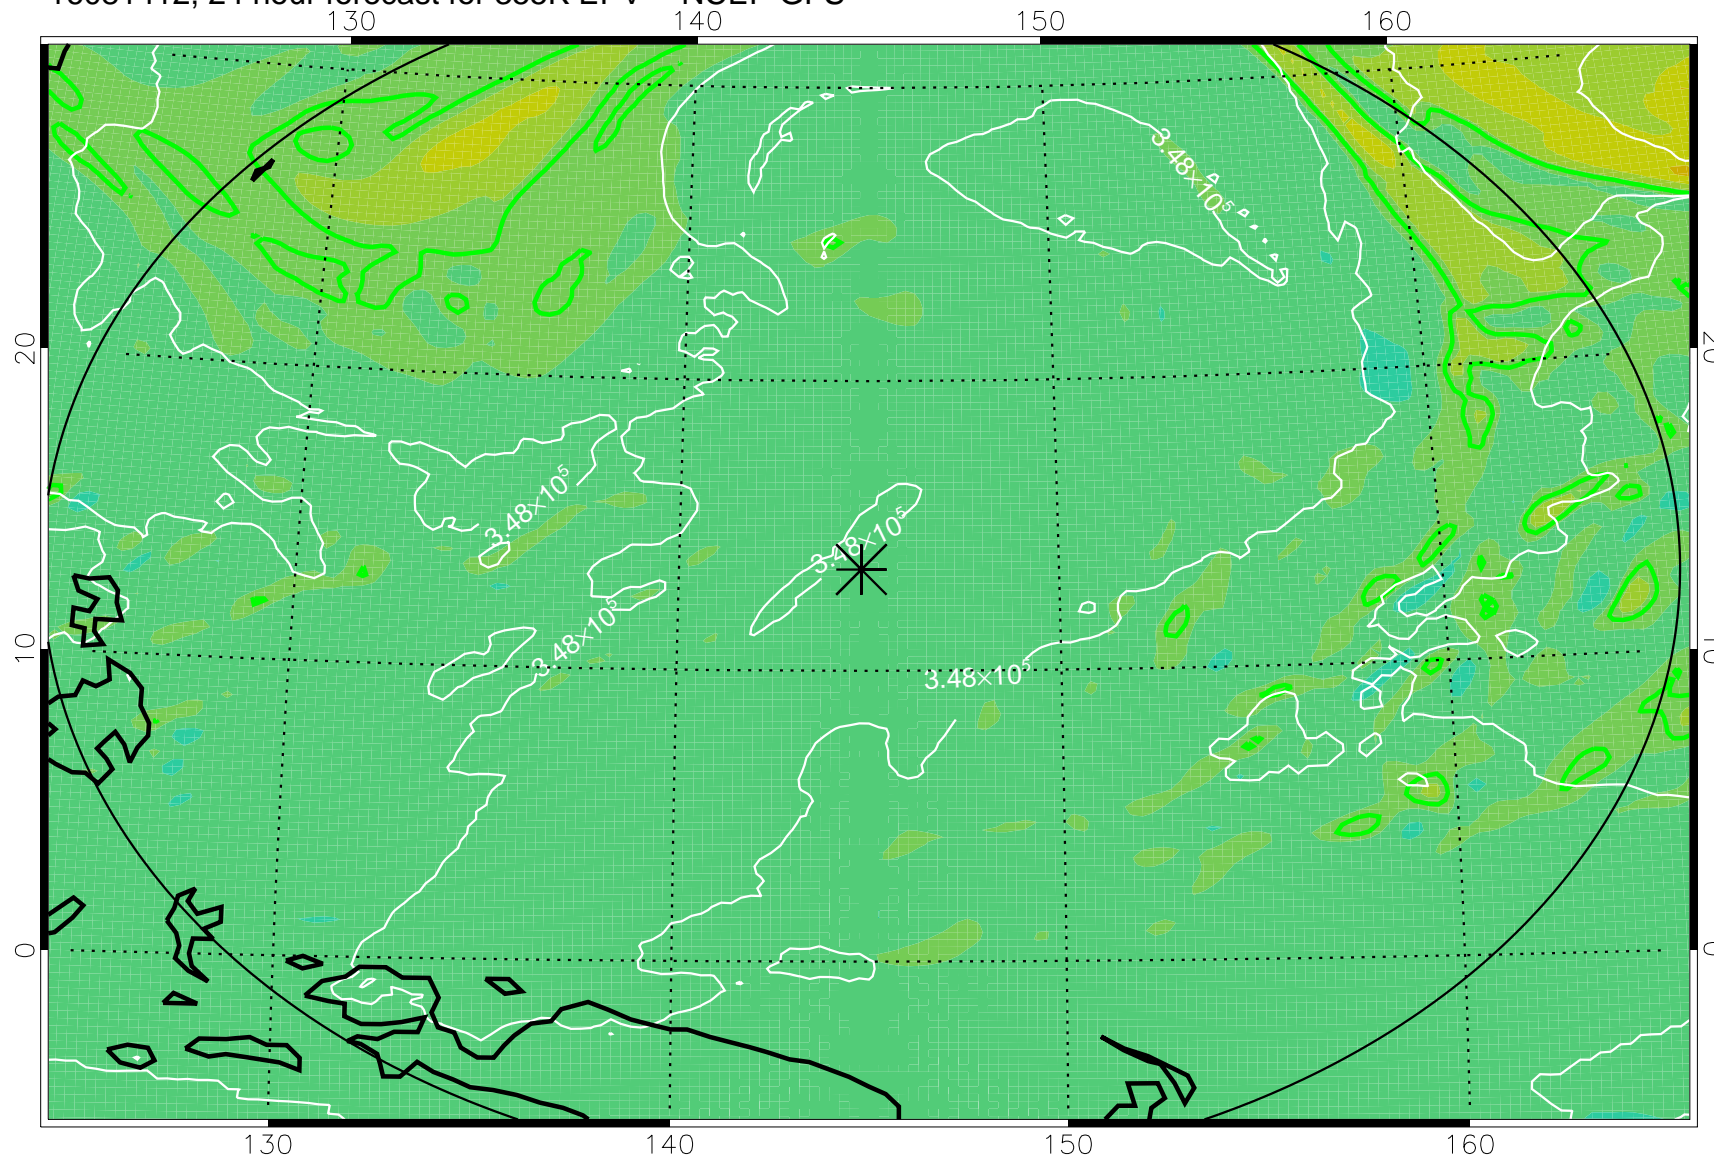

16081318, 6 hour forecast for 355K EPV -- NCEP GFS

355K Montgomery Streamfunction, white  
EPV Tropopause (2 PVU) Position  
Range ring of 2304 km

16081400, 12 hour forecast for 355K EPV -- NCEP GFS

355K Montgomery Streamfunction, white  
EPV Tropopause (2 PVU) Position  
Range ring of 2304 km

16081406, 18 hour forecast for 355K EPV -- NCEP GFS

355K Montgomery Streamfunction, white  
EPV Tropopause (2 PVU) Position  
Range ring of 2304 km

16081412, 24 hour forecast for 355K EPV -- NCEP GFS

355K Montgomery Streamfunction, white  
EPV Tropopause (2 PVU) Position  
Range ring of 2304 km

16081418, 30 hour forecast for 355K EPV -- NCEP GFS

355K Montgomery Streamfunction, white  
EPV Tropopause (2 PVU) Position  
Range ring of 2304 km

16081500, 36 hour forecast for 355K EPV -- NCEP GFS

355K Montgomery Streamfunction, white  
EPV Tropopause (2 PVU) Position  
Range ring of 2304 km

16081518, 54 hour forecast for 355K EPV -- NCEP GFS

16081600, 60 hour forecast for 355K EPV -- NCEP GFS

355K Montgomery Streamfunction, white  
EPV Tropopause (2 PVU) Position  
Range ring of 2304 km

16081606, 66 hour forecast for 355K EPV -- NCEP GFS