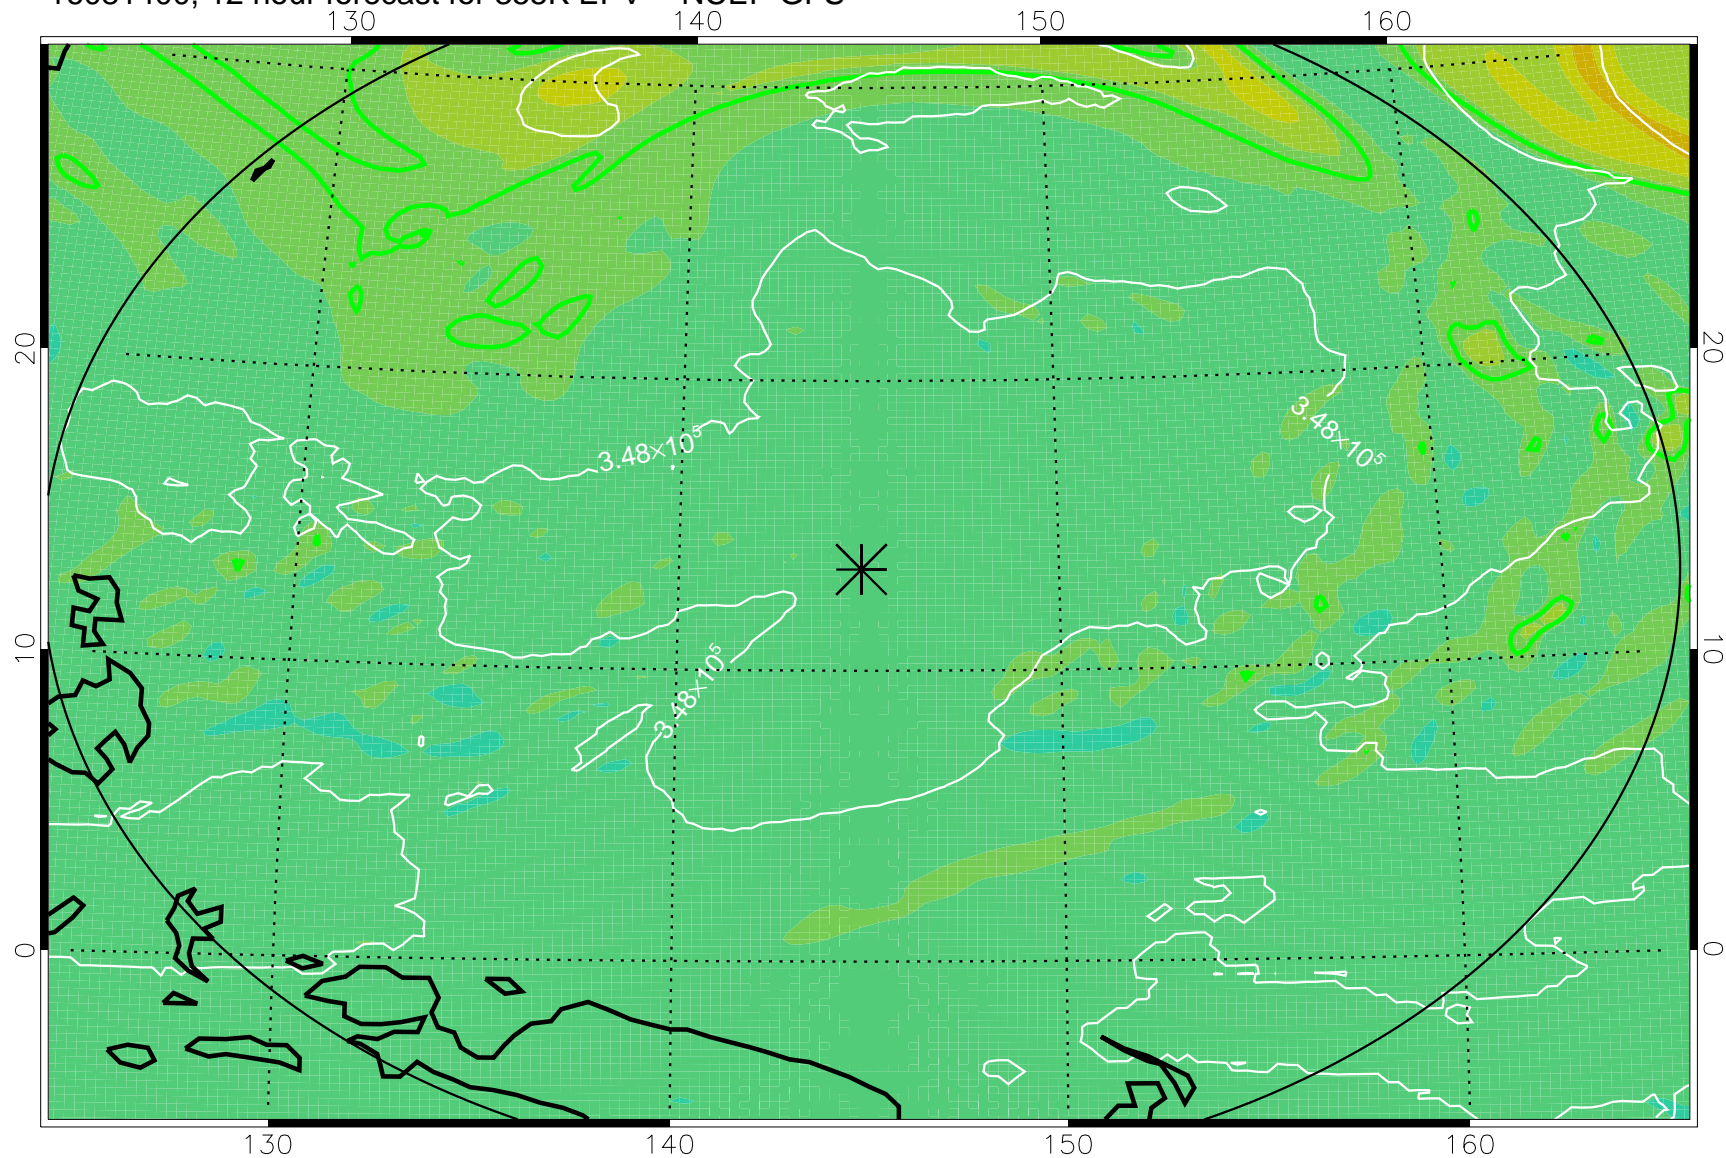

16081318, 6 hour forecast for 355K EPV -- NCEP GFS

355K Montgomery Streamfunction, white  
EPV Tropopause (2 PVU) Position  
Range ring of 2304 km

16081400, 12 hour forecast for 355K EPV -- NCEP GFS

355K Montgomery Streamfunction, white  
EPV Tropopause (2 PVU) Position  
Range ring of 2304 km

16081406, 18 hour forecast for 355K EPV -- NCEP GFS

355K Montgomery Streamfunction, white  
EPV Tropopause (2 PVU) Position  
Range ring of 2304 km

16081412, 24 hour forecast for 355K EPV -- NCEP GFS

355K Montgomery Streamfunction, white  
EPV Tropopause (2 PVU) Position  
Range ring of 2304 km

16081418, 30 hour forecast for 355K EPV -- NCEP GFS

355K Montgomery Streamfunction, white  
EPV Tropopause (2 PVU) Position  
Range ring of 2304 km

16081500, 36 hour forecast for 355K EPV -- NCEP GFS

355K Montgomery Streamfunction, white  
EPV Tropopause (2 PVU) Position  
Range ring of 2304 km

16081518, 54 hour forecast for 355K EPV -- NCEP GFS

16081600, 60 hour forecast for 355K EPV -- NCEP GFS

355K Montgomery Streamfunction, white  
EPV Tropopause (2 PVU) Position  
Range ring of 2304 km

16081606, 66 hour forecast for 355K EPV -- NCEP GFS