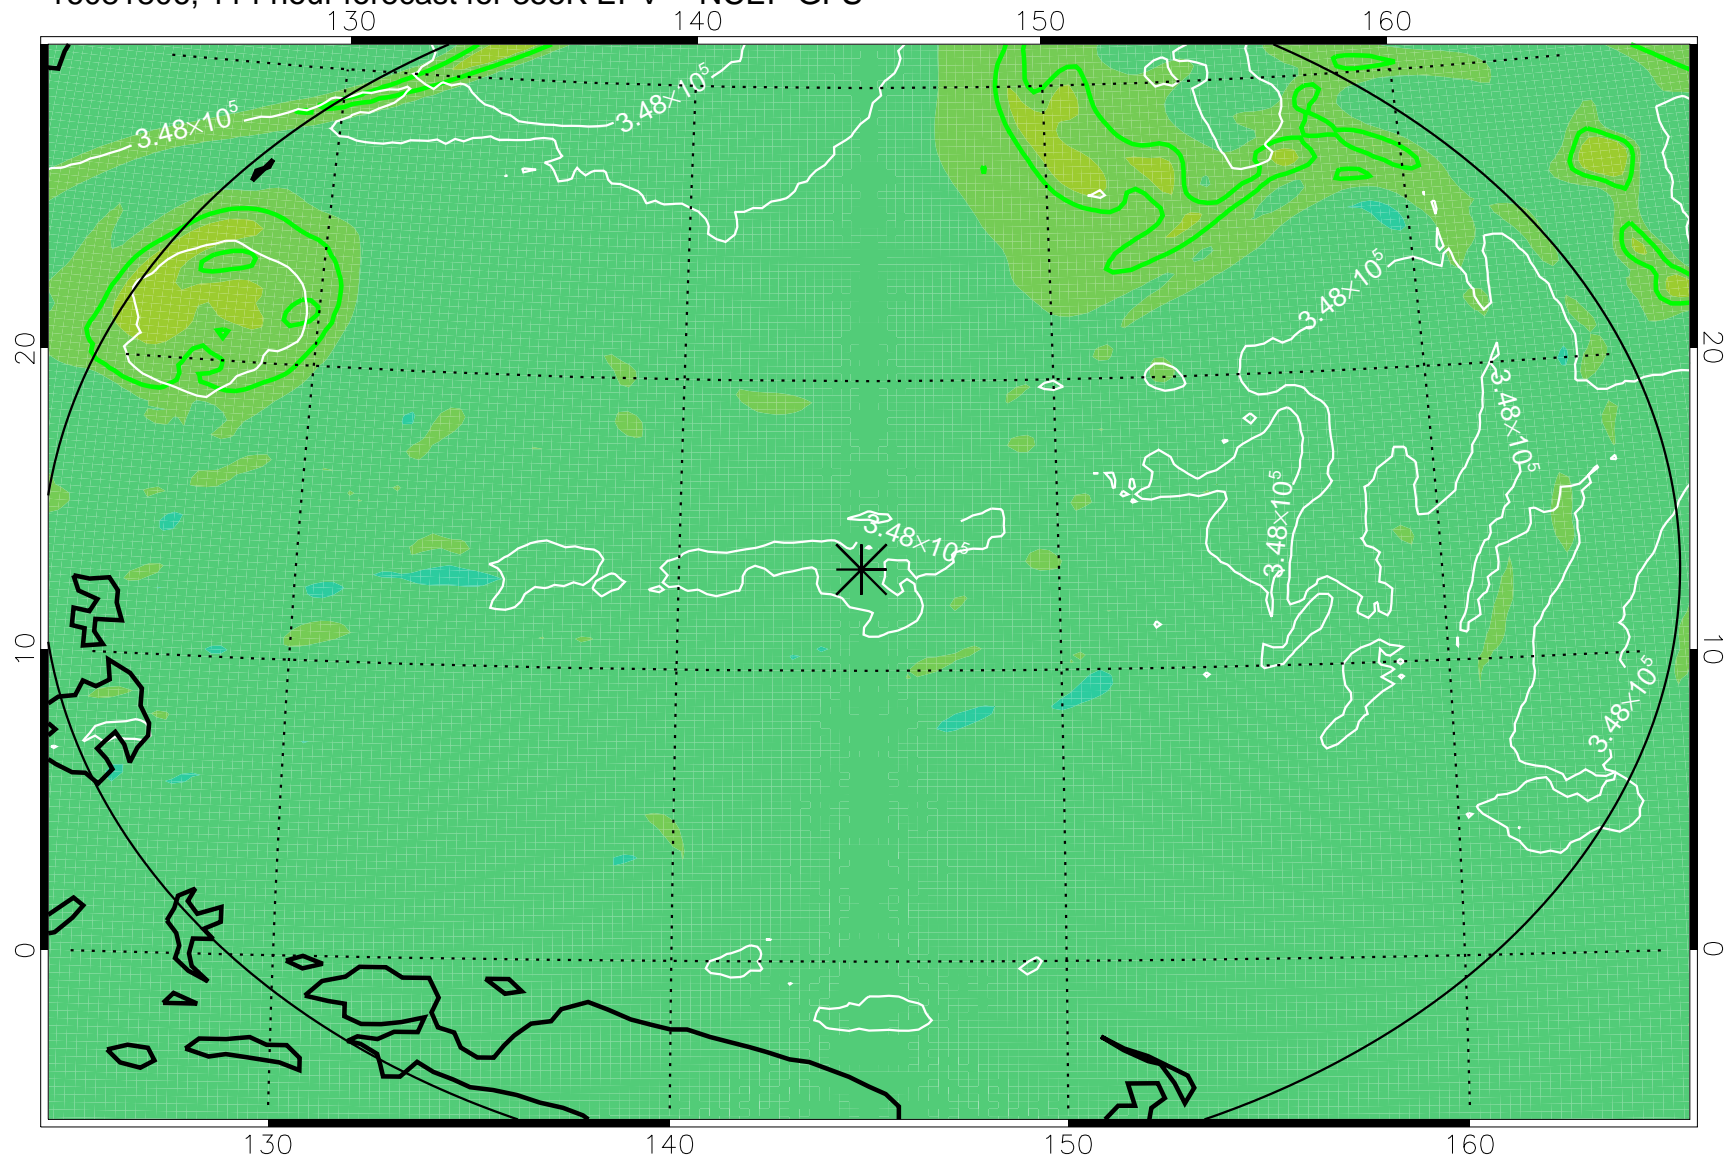

16081618, 78 hour forecast for 355K EPV -- NCEP GFS

355K Montgomery Streamfunction, white  
EPV Tropopause (2 PVU) Position  
Range ring of 2304 km

16081700, 84 hour forecast for 355K EPV -- NCEP GFS

355K Montgomery Streamfunction, white  
EPV Tropopause (2 PVU) Position  
Range ring of 2304 km

16081706, 90 hour forecast for 355K EPV -- NCEP GFS

355K Montgomery Streamfunction, white  
EPV Tropopause (2 PVU) Position  
Range ring of 2304 km

16081712, 96 hour forecast for 355K EPV -- NCEP GFS

355K Montgomery Streamfunction, white  
EPV Tropopause (2 PVU) Position  
Range ring of 2304 km

16081718, 102 hour forecast for 355K EPV -- NCEP GFS

355K Montgomery Streamfunction, white  
EPV Tropopause (2 PVU) Position  
Range ring of 2304 km

16081800, 108 hour forecast for 355K EPV -- NCEP GFS

355K Montgomery Streamfunction, white  
EPV Tropopause (2 PVU) Position  
Range ring of 2304 km

16081806, 114 hour forecast for 355K EPV -- NCEP GFS

355K Montgomery Streamfunction, white  
EPV Tropopause (2 PVU) Position  
Range ring of 2304 km

16081812, 120 hour forecast for 355K EPV -- NCEP GFS

355K Montgomery Streamfunction, white  
EPV Tropopause (2 PVU) Position  
Range ring of 2304 km