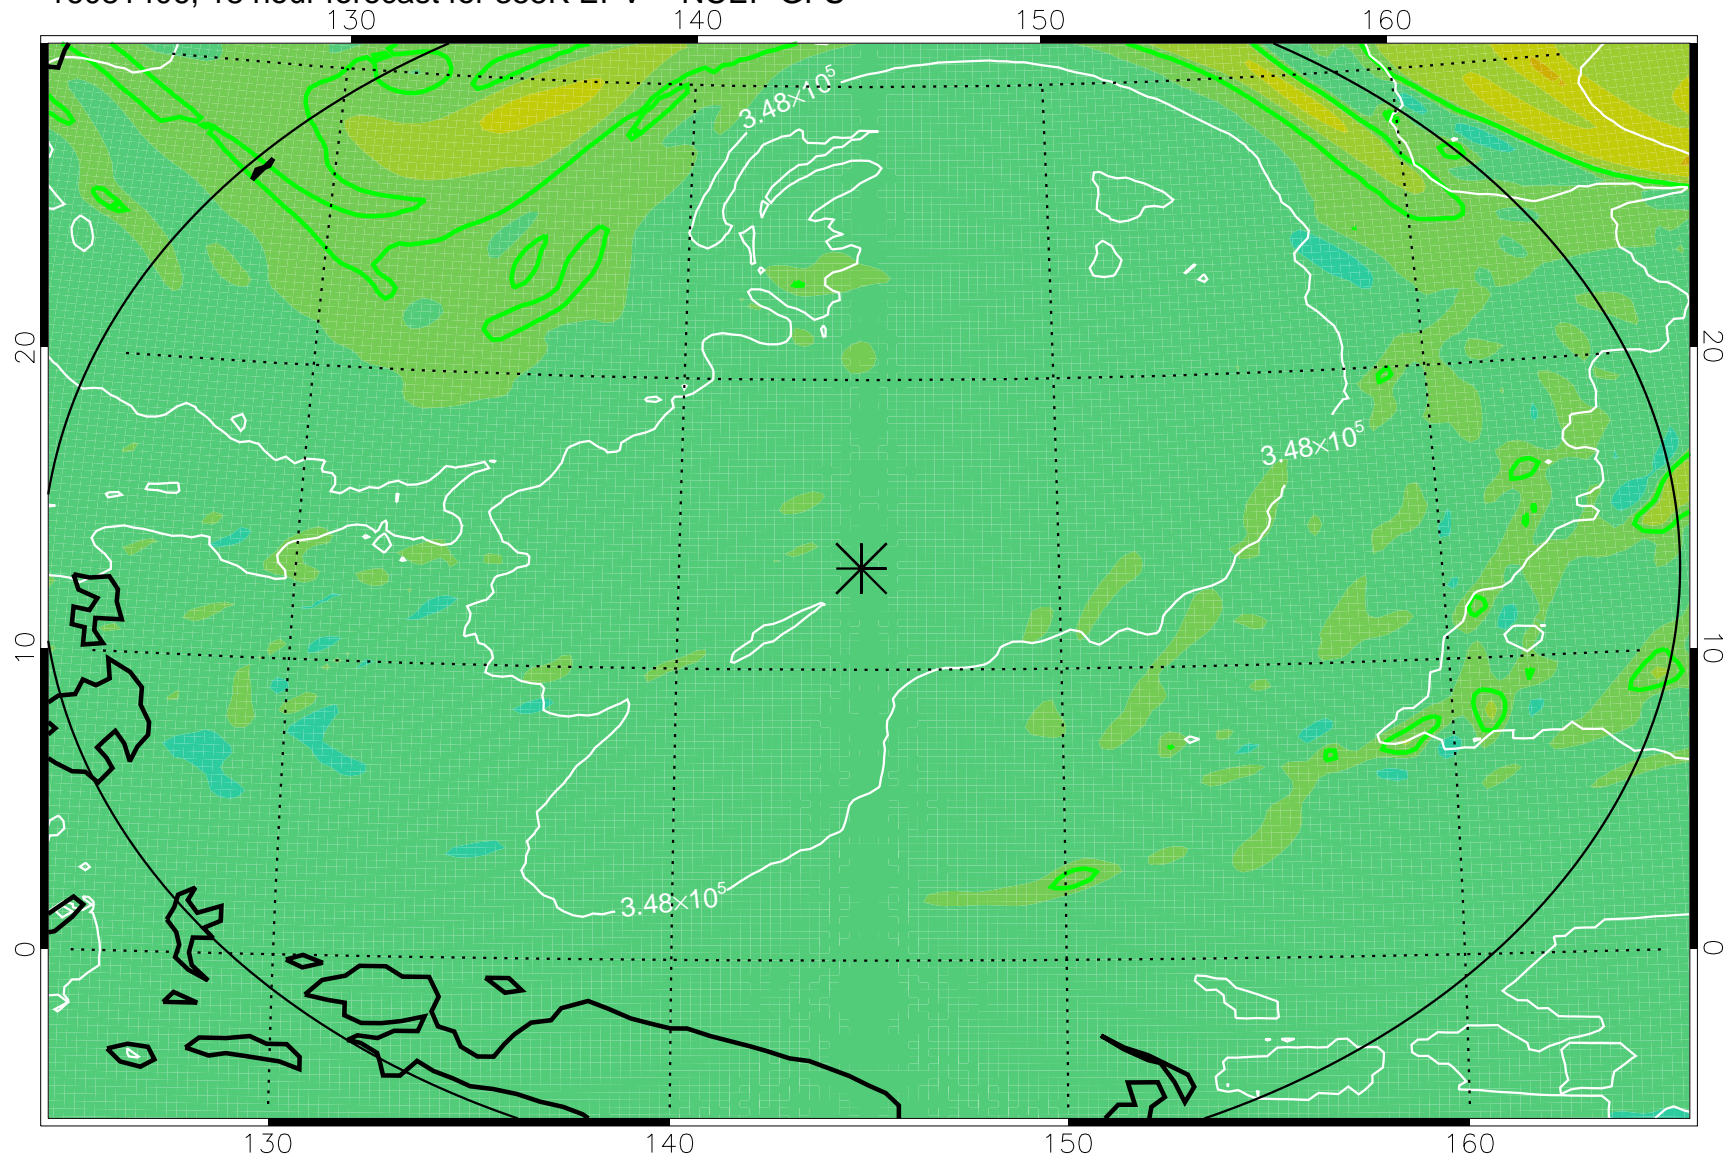

16081318, 6 hour forecast for 355K EPV -- NCEP GFS

355K Montgomery Streamfunction, white  
EPV Tropopause (2 PVU) Position  
Range ring of 2304 km

16081400, 12 hour forecast for 355K EPV -- NCEP GFS

355K Montgomery Streamfunction, white  
EPV Tropopause (2 PVU) Position  
Range ring of 2304 km

16081406, 18 hour forecast for 355K EPV -- NCEP GFS

355K Montgomery Streamfunction, white  
EPV Tropopause (2 PVU) Position  
Range ring of 2304 km

16081412, 24 hour forecast for 355K EPV -- NCEP GFS

355K Montgomery Streamfunction, white  
EPV Tropopause (2 PVU) Position  
Range ring of 2304 km

16081418, 30 hour forecast for 355K EPV -- NCEP GFS

355K Montgomery Streamfunction, white  
EPV Tropopause (2 PVU) Position  
Range ring of 2304 km

16081500, 36 hour forecast for 355K EPV -- NCEP GFS

355K Montgomery Streamfunction, white  
EPV Tropopause (2 PVU) Position  
Range ring of 2304 km

16081518, 54 hour forecast for 355K EPV -- NCEP GFS

16081600, 60 hour forecast for 355K EPV -- NCEP GFS

355K Montgomery Streamfunction, white  
EPV Tropopause (2 PVU) Position  
Range ring of 2304 km

16081606, 66 hour forecast for 355K EPV -- NCEP GFS