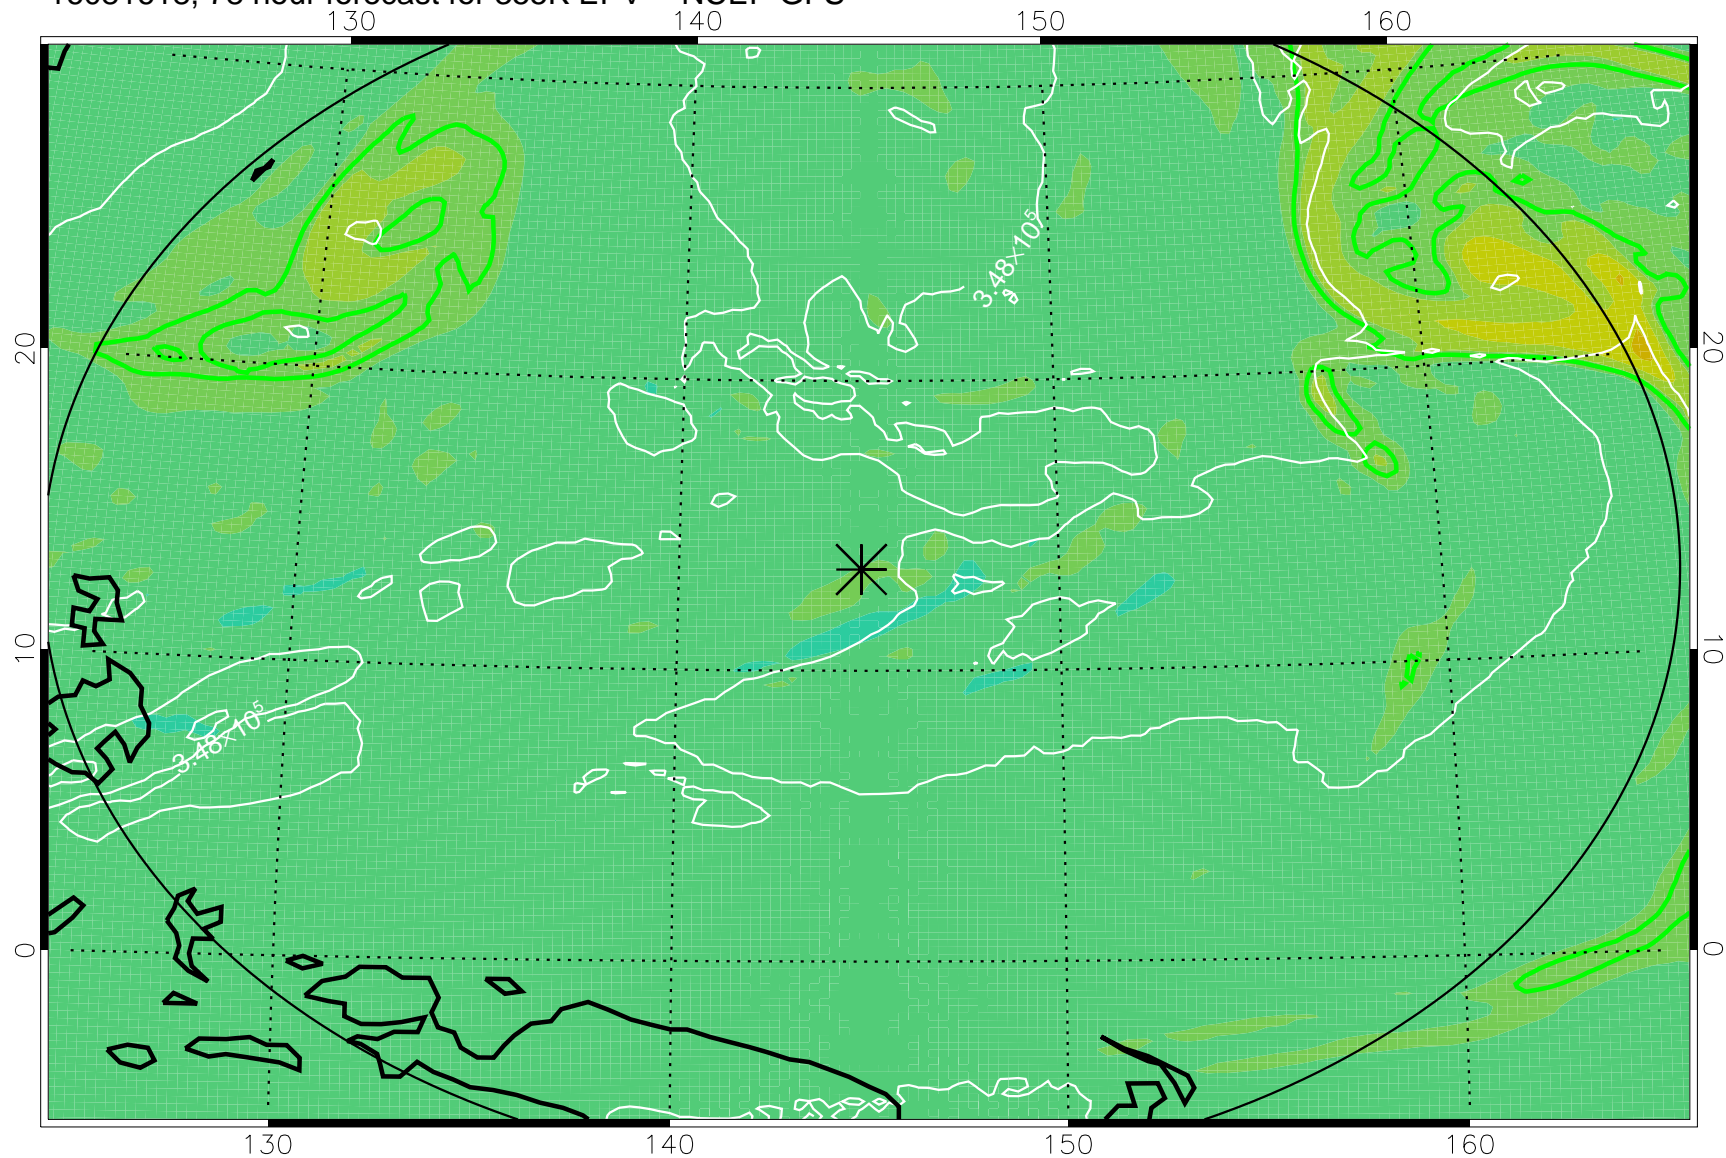

16081518, 54 hour forecast for 355K EPV -- NCEP GFS

16081600, 60 hour forecast for 355K EPV -- NCEP GFS

355K Montgomery Streamfunction, white  
EPV Tropopause (2 PVU) Position  
Range ring of 2304 km

16081606, 66 hour forecast for 355K EPV -- NCEP GFS

355K Montgomery Streamfunction, white  
EPV Tropopause (2 PVU) Position  
Range ring of 2304 km

16081612, 72 hour forecast for 355K EPV -- NCEP GFS

355K Montgomery Streamfunction, white  
EPV Tropopause (2 PVU) Position  
Range ring of 2304 km

16081618, 78 hour forecast for 355K EPV -- NCEP GFS

355K Montgomery Streamfunction, white  
EPV Tropopause (2 PVU) Position  
Range ring of 2304 km

16081700, 84 hour forecast for 355K EPV -- NCEP GFS

355K Montgomery Streamfunction, white  
EPV Tropopause (2 PVU) Position  
Range ring of 2304 km

16081706, 90 hour forecast for 355K EPV -- NCEP GFS

355K Montgomery Streamfunction, white  
EPV Tropopause (2 PVU) Position  
Range ring of 2304 km

16081712, 96 hour forecast for 355K EPV -- NCEP GFS

355K Montgomery Streamfunction, white  
EPV Tropopause (2 PVU) Position  
Range ring of 2304 km