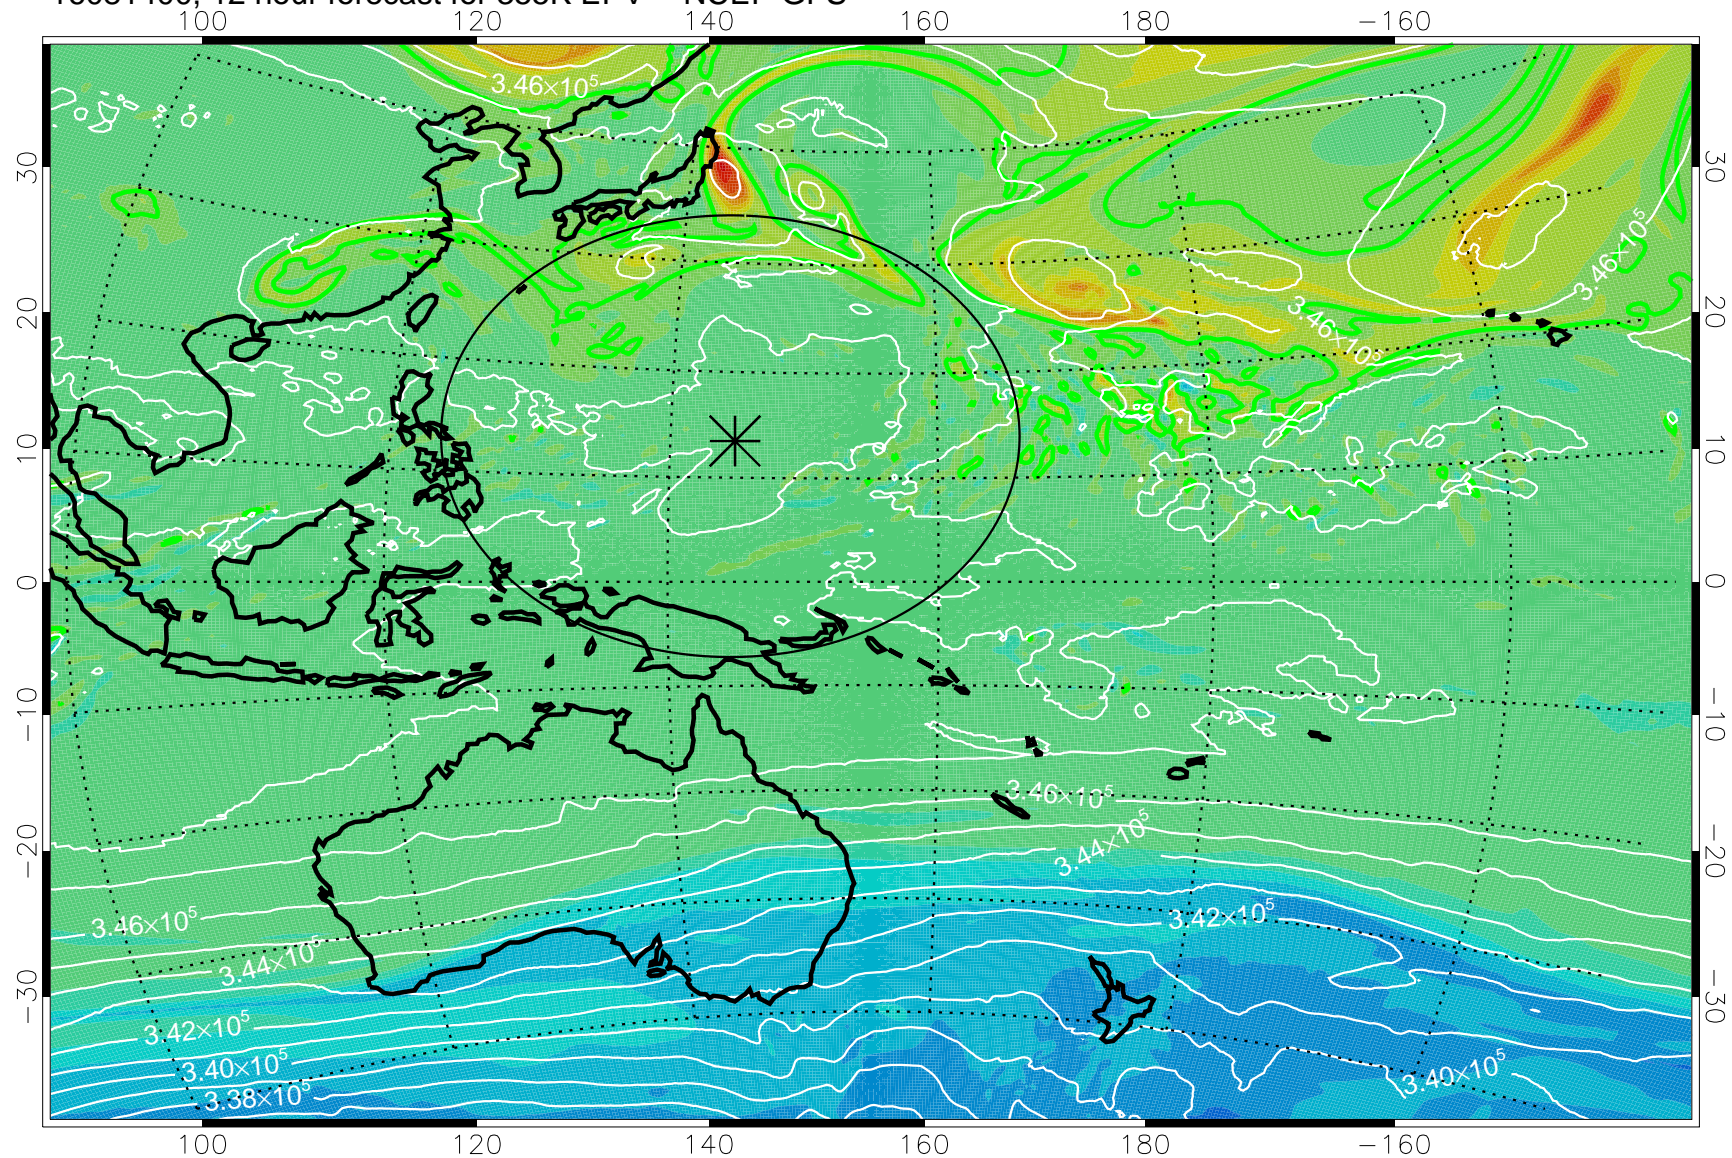

16081318, 6 hour forecast for 355K EPV -- NCEP GFS

355K Montgomery Streamfunction, white
EPV Tropopause (2 PVU) Position
Range ring of 2304 km

16081400, 12 hour forecast for 355K EPV -- NCEP GFS

355K Montgomery Streamfunction, white
EPV Tropopause (2 PVU) Position
Range ring of 2304 km

16081406, 18 hour forecast for 355K EPV -- NCEP GFS

355K Montgomery Streamfunction, white
EPV Tropopause (2 PVU) Position
Range ring of 2304 km

16081412, 24 hour forecast for 355K EPV -- NCEP GFS

355K Montgomery Streamfunction, white
EPV Tropopause (2 PVU) Position
Range ring of 2304 km

16081418, 30 hour forecast for 355K EPV -- NCEP GFS

355K Montgomery Streamfunction, white
EPV Tropopause (2 PVU) Position
Range ring of 2304 km

16081500, 36 hour forecast for 355K EPV -- NCEP GFS

355K Montgomery Streamfunction, white
EPV Tropopause (2 PVU) Position
Range ring of 2304 km

16081506, 42 hour forecast for 355K EPV -- NCEP GFS

355K Montgomery Streamfunction, white
EPV Tropopause (2 PVU) Position
Range ring of 2304 km

16081512, 48 hour forecast for 355K EPV -- NCEP GFS

355K Montgomery Streamfunction, white
EPV Tropopause (2 PVU) Position
Range ring of 2304 km