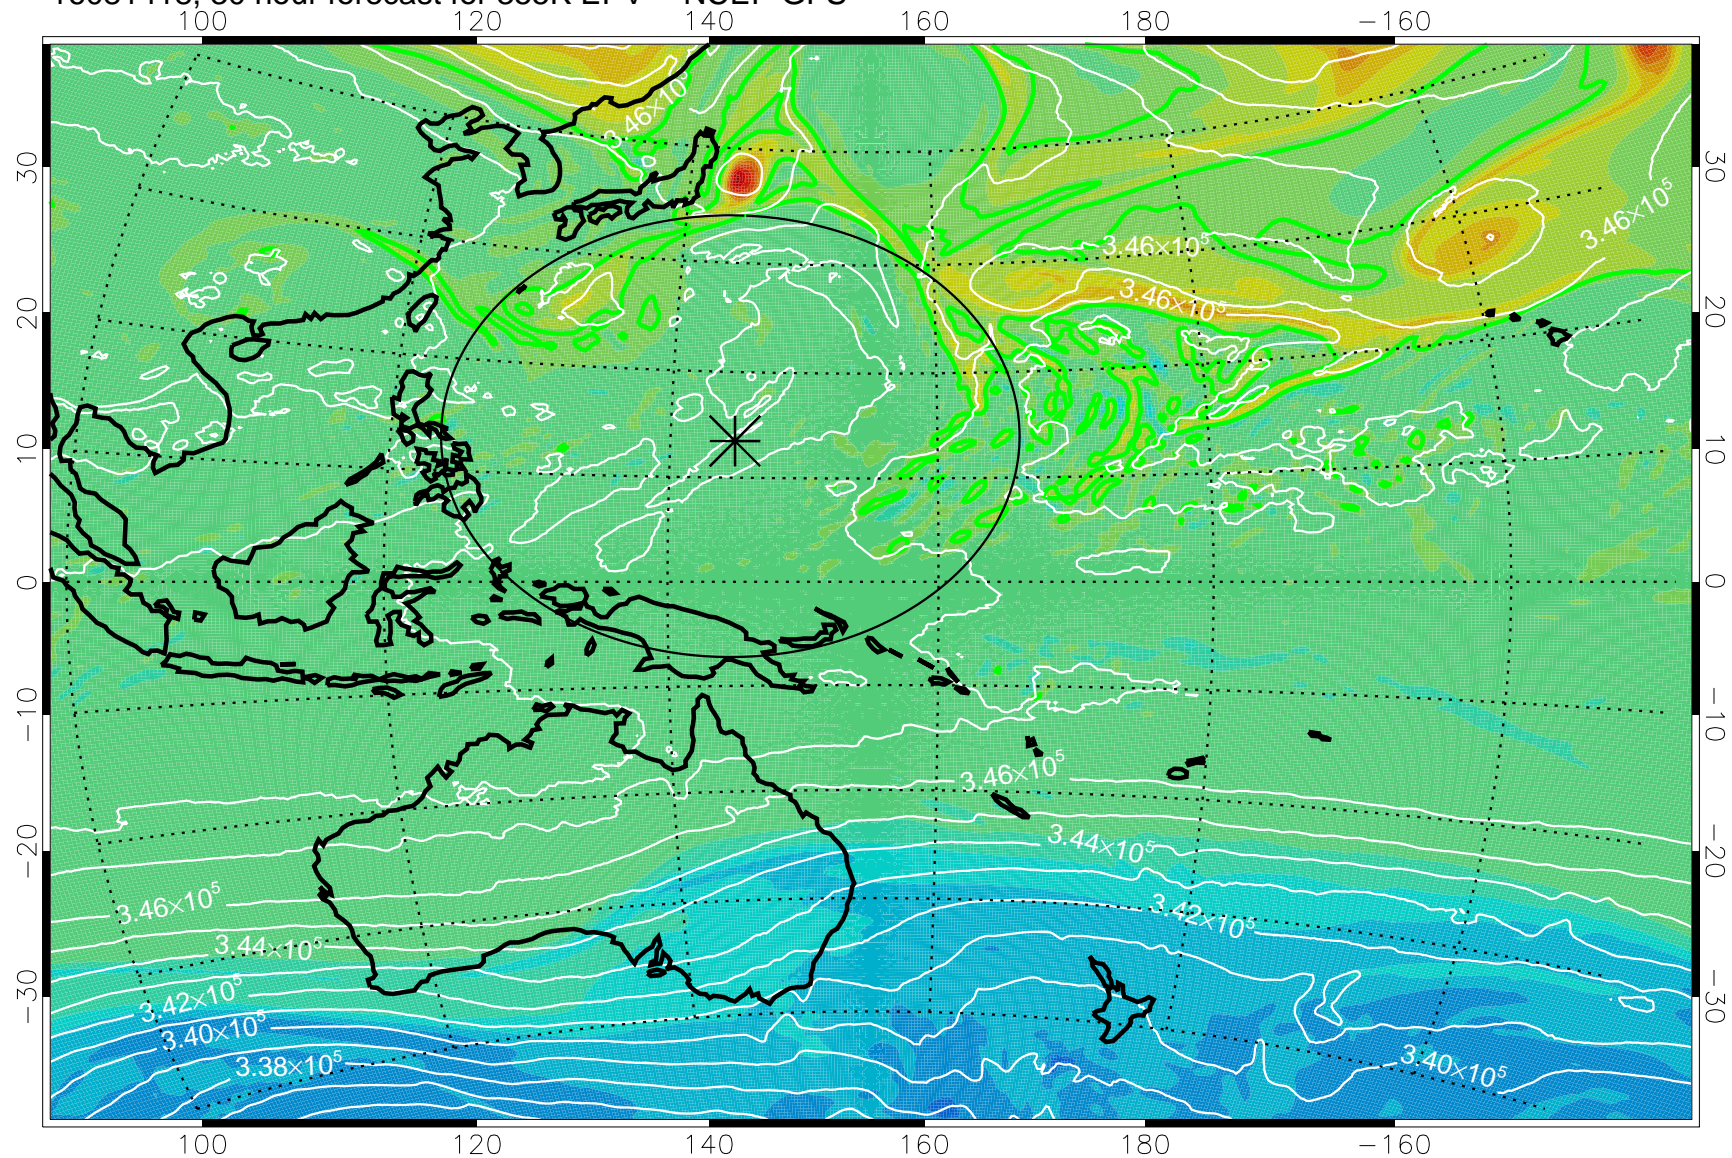

16081406, 18 hour forecast for 355K EPV -- NCEP GFS

355K Montgomery Streamfunction, white
EPV Tropopause (2 PVU) Position
Range ring of 2304 km

16081412, 24 hour forecast for 355K EPV -- NCEP GFS

355K Montgomery Streamfunction, white
EPV Tropopause (2 PVU) Position
Range ring of 2304 km

16081418, 30 hour forecast for 355K EPV -- NCEP GFS

355K Montgomery Streamfunction, white
EPV Tropopause (2 PVU) Position
Range ring of 2304 km

16081500, 36 hour forecast for 355K EPV -- NCEP GFS

355K Montgomery Streamfunction, white
EPV Tropopause (2 PVU) Position
Range ring of 2304 km

16081506, 42 hour forecast for 355K EPV -- NCEP GFS

355K Montgomery Streamfunction, white
EPV Tropopause (2 PVU) Position
Range ring of 2304 km

16081512, 48 hour forecast for 355K EPV -- NCEP GFS

355K Montgomery Streamfunction, white
EPV Tropopause (2 PVU) Position
Range ring of 2304 km

16081518, 54 hour forecast for 355K EPV -- NCEP GFS

355K Montgomery Streamfunction, white
EPV Tropopause (2 PVU) Position
Range ring of 2304 km

16081600, 60 hour forecast for 355K EPV -- NCEP GFS

355K Montgomery Streamfunction, white
EPV Tropopause (2 PVU) Position
Range ring of 2304 km