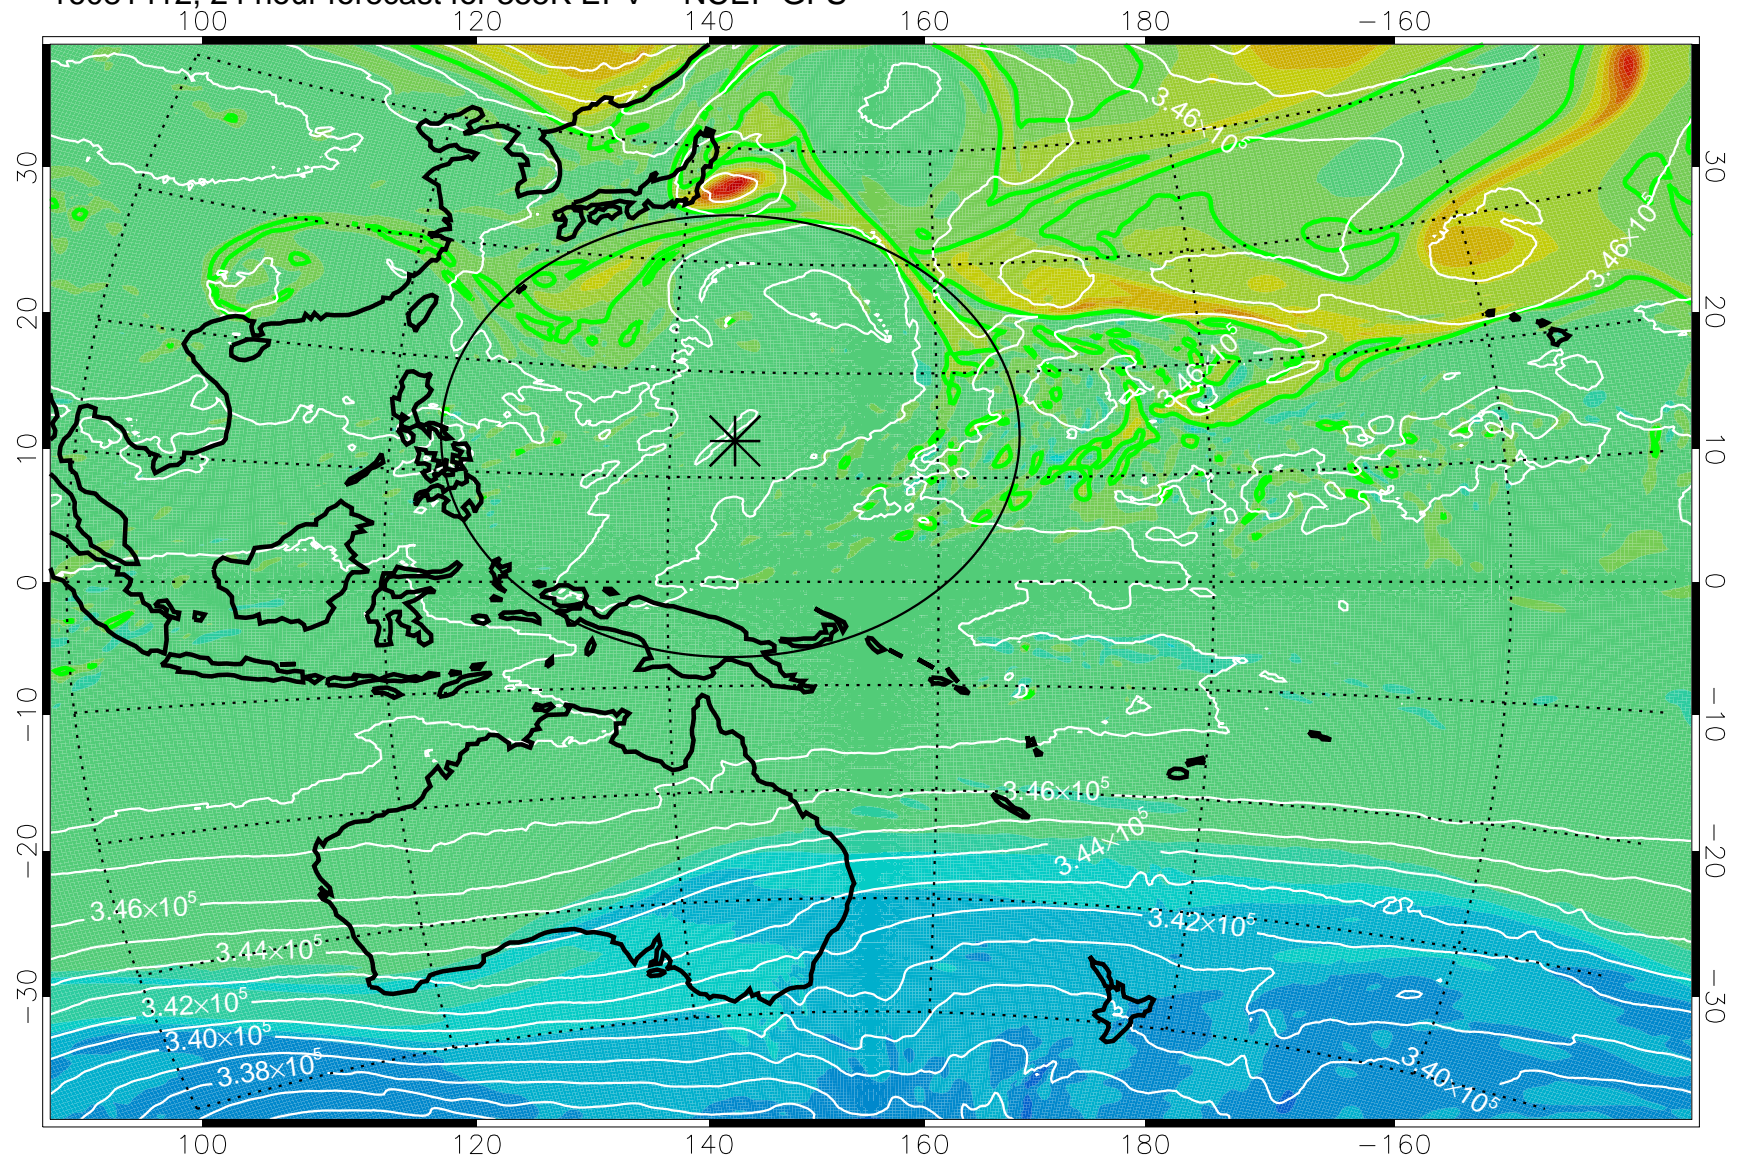

16081318, 6 hour forecast for 355K EPV -- NCEP GFS

355K Montgomery Streamfunction, white
EPV Tropopause (2 PVU) Position
Range ring of 2304 km

16081400, 12 hour forecast for 355K EPV -- NCEP GFS

355K Montgomery Streamfunction, white
EPV Tropopause (2 PVU) Position
Range ring of 2304 km

16081406, 18 hour forecast for 355K EPV -- NCEP GFS

355K Montgomery Streamfunction, white
EPV Tropopause (2 PVU) Position
Range ring of 2304 km

16081412, 24 hour forecast for 355K EPV -- NCEP GFS

355K Montgomery Streamfunction, white
EPV Tropopause (2 PVU) Position
Range ring of 2304 km

16081418, 30 hour forecast for 355K EPV -- NCEP GFS

355K Montgomery Streamfunction, white
EPV Tropopause (2 PVU) Position
Range ring of 2304 km

16081500, 36 hour forecast for 355K EPV -- NCEP GFS

355K Montgomery Streamfunction, white
EPV Tropopause (2 PVU) Position
Range ring of 2304 km

16081506, 42 hour forecast for 355K EPV -- NCEP GFS

355K Montgomery Streamfunction, white
EPV Tropopause (2 PVU) Position
Range ring of 2304 km

16081512, 48 hour forecast for 355K EPV -- NCEP GFS

355K Montgomery Streamfunction, white
EPV Tropopause (2 PVU) Position
Range ring of 2304 km