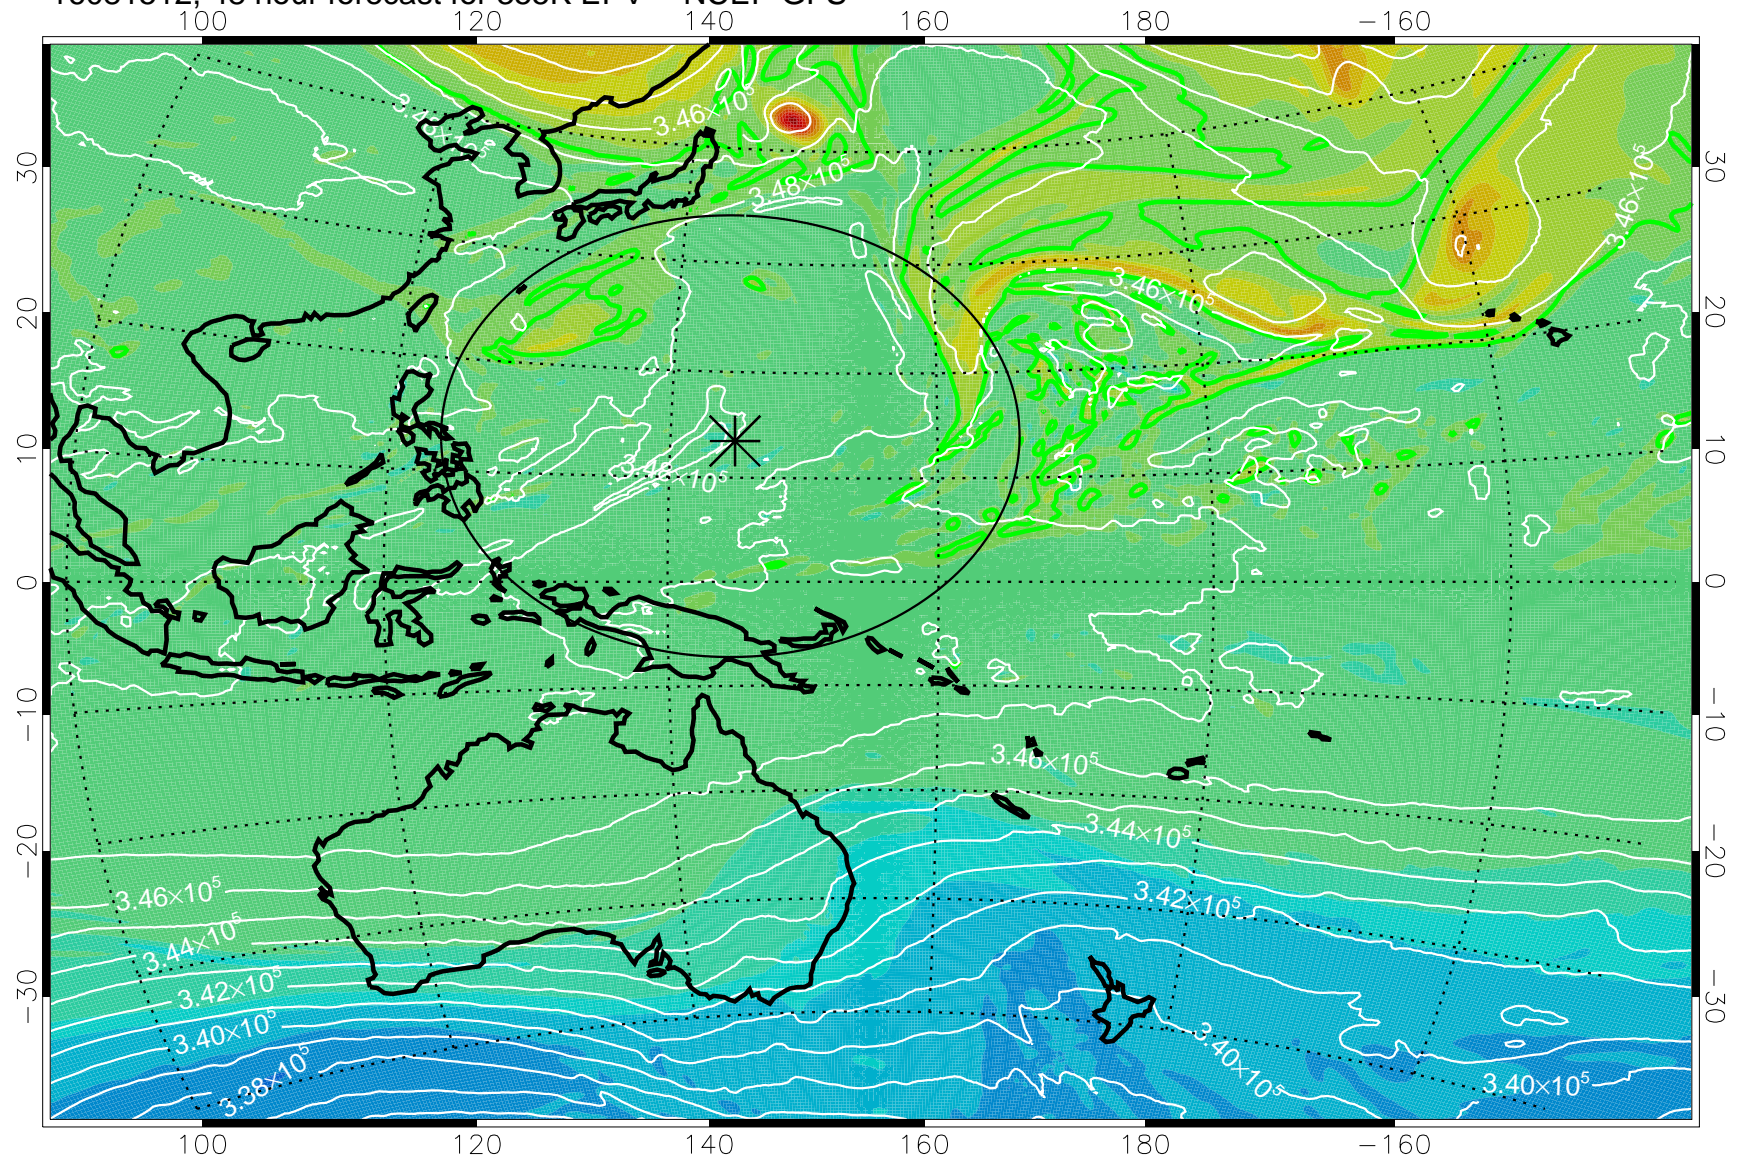

16081418, 30 hour forecast for 355K EPV -- NCEP GFS

355K Montgomery Streamfunction, white
EPV Tropopause (2 PVU) Position
Range ring of 2304 km

16081500, 36 hour forecast for 355K EPV -- NCEP GFS

355K Montgomery Streamfunction, white
EPV Tropopause (2 PVU) Position
Range ring of 2304 km

16081506, 42 hour forecast for 355K EPV -- NCEP GFS

355K Montgomery Streamfunction, white
EPV Tropopause (2 PVU) Position
Range ring of 2304 km

16081512, 48 hour forecast for 355K EPV -- NCEP GFS

355K Montgomery Streamfunction, white
EPV Tropopause (2 PVU) Position
Range ring of 2304 km

16081518, 54 hour forecast for 355K EPV -- NCEP GFS

355K Montgomery Streamfunction, white
EPV Tropopause (2 PVU) Position
Range ring of 2304 km

16081600, 60 hour forecast for 355K EPV -- NCEP GFS

355K Montgomery Streamfunction, white
EPV Tropopause (2 PVU) Position
Range ring of 2304 km

16081606, 66 hour forecast for 355K EPV -- NCEP GFS

355K Montgomery Streamfunction, white
EPV Tropopause (2 PVU) Position
Range ring of 2304 km

16081612, 72 hour forecast for 355K EPV -- NCEP GFS

355K Montgomery Streamfunction, white
EPV Tropopause (2 PVU) Position
Range ring of 2304 km