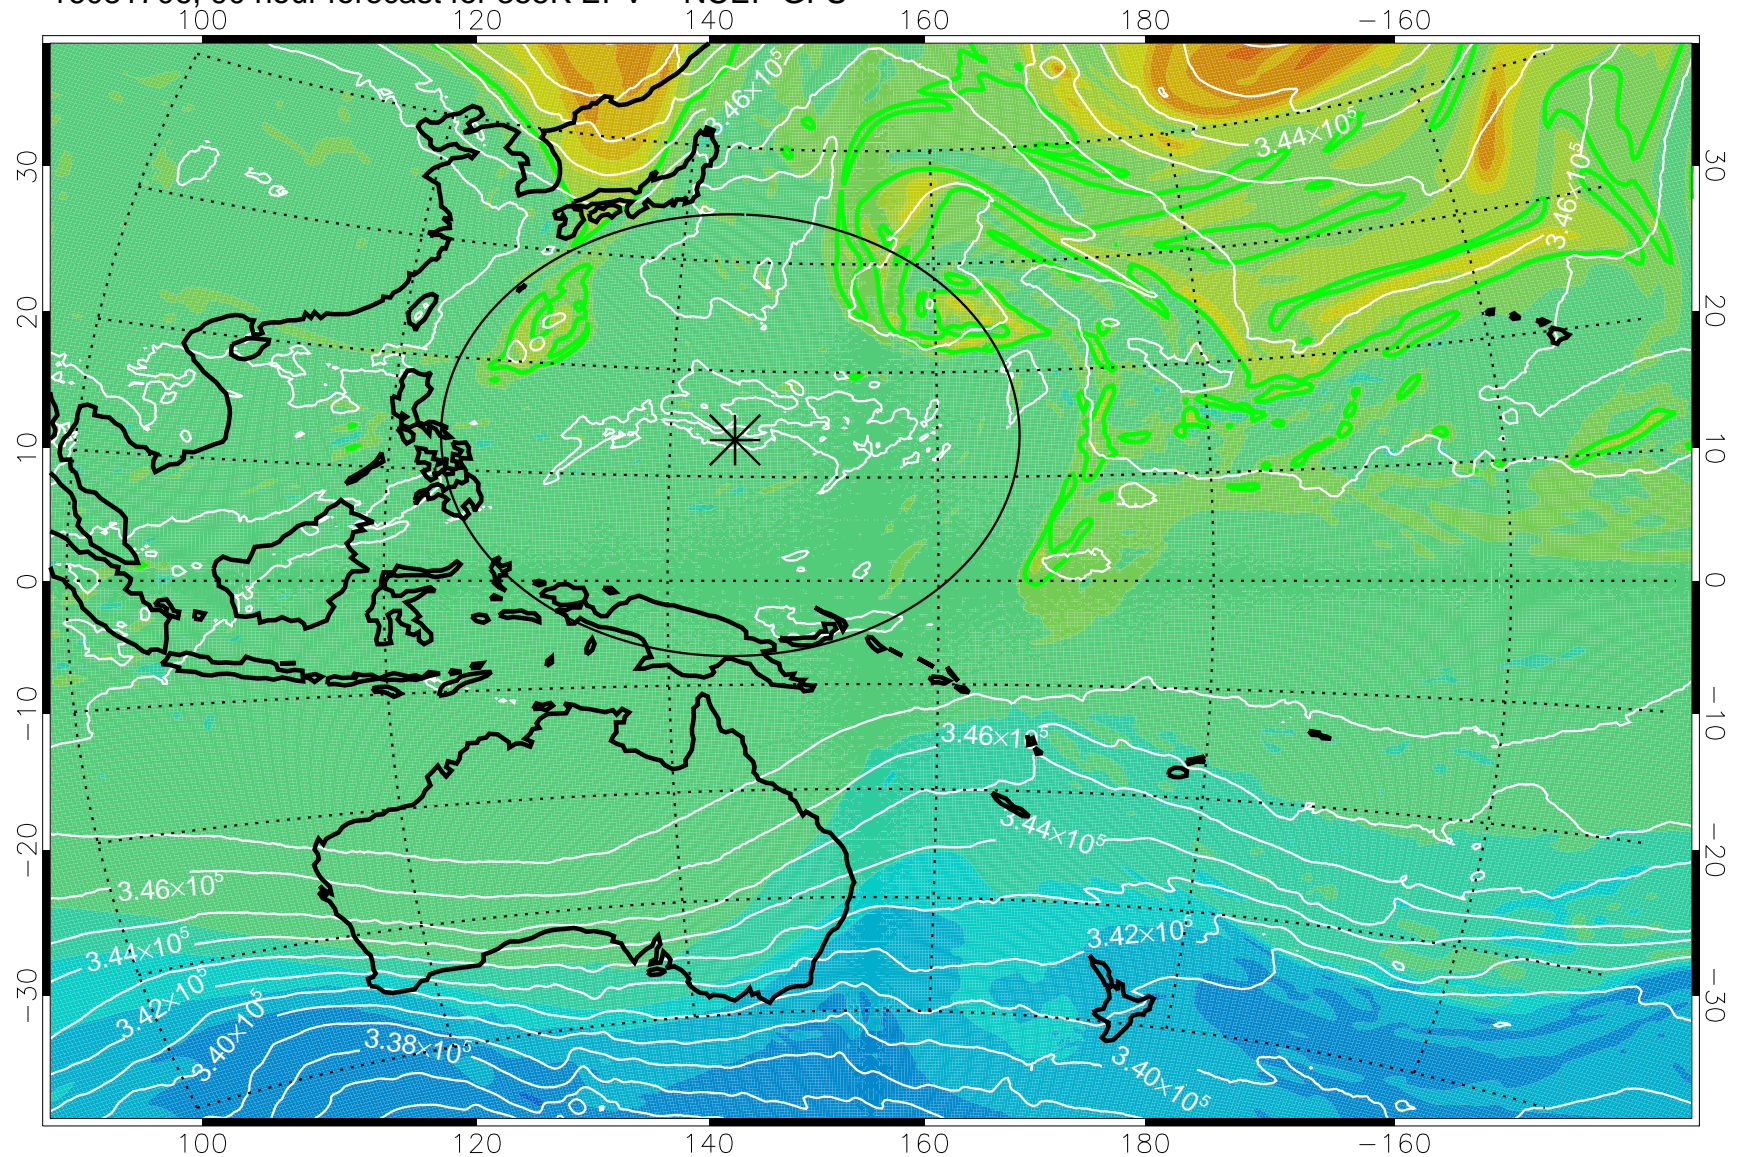

16081606, 66 hour forecast for 355K EPV -- NCEP GFS

355K Montgomery Streamfunction, white
EPV Tropopause (2 PVU) Position
Range ring of 2304 km

16081612, 72 hour forecast for 355K EPV -- NCEP GFS

355K Montgomery Streamfunction, white
EPV Tropopause (2 PVU) Position
Range ring of 2304 km

16081618, 78 hour forecast for 355K EPV -- NCEP GFS

355K Montgomery Streamfunction, white
EPV Tropopause (2 PVU) Position
Range ring of 2304 km

16081700, 84 hour forecast for 355K EPV -- NCEP GFS

355K Montgomery Streamfunction, white
EPV Tropopause (2 PVU) Position
Range ring of 2304 km

16081706, 90 hour forecast for 355K EPV -- NCEP GFS

355K Montgomery Streamfunction, white
EPV Tropopause (2 PVU) Position
Range ring of 2304 km

16081712, 96 hour forecast for 355K EPV -- NCEP GFS

355K Montgomery Streamfunction, white
EPV Tropopause (2 PVU) Position
Range ring of 2304 km

16081718, 102 hour forecast for 355K EPV -- NCEP GFS

355K Montgomery Streamfunction, white
EPV Tropopause (2 PVU) Position
Range ring of 2304 km

16081800, 108 hour forecast for 355K EPV -- NCEP GFS

355K Montgomery Streamfunction, white
EPV Tropopause (2 PVU) Position
Range ring of 2304 km