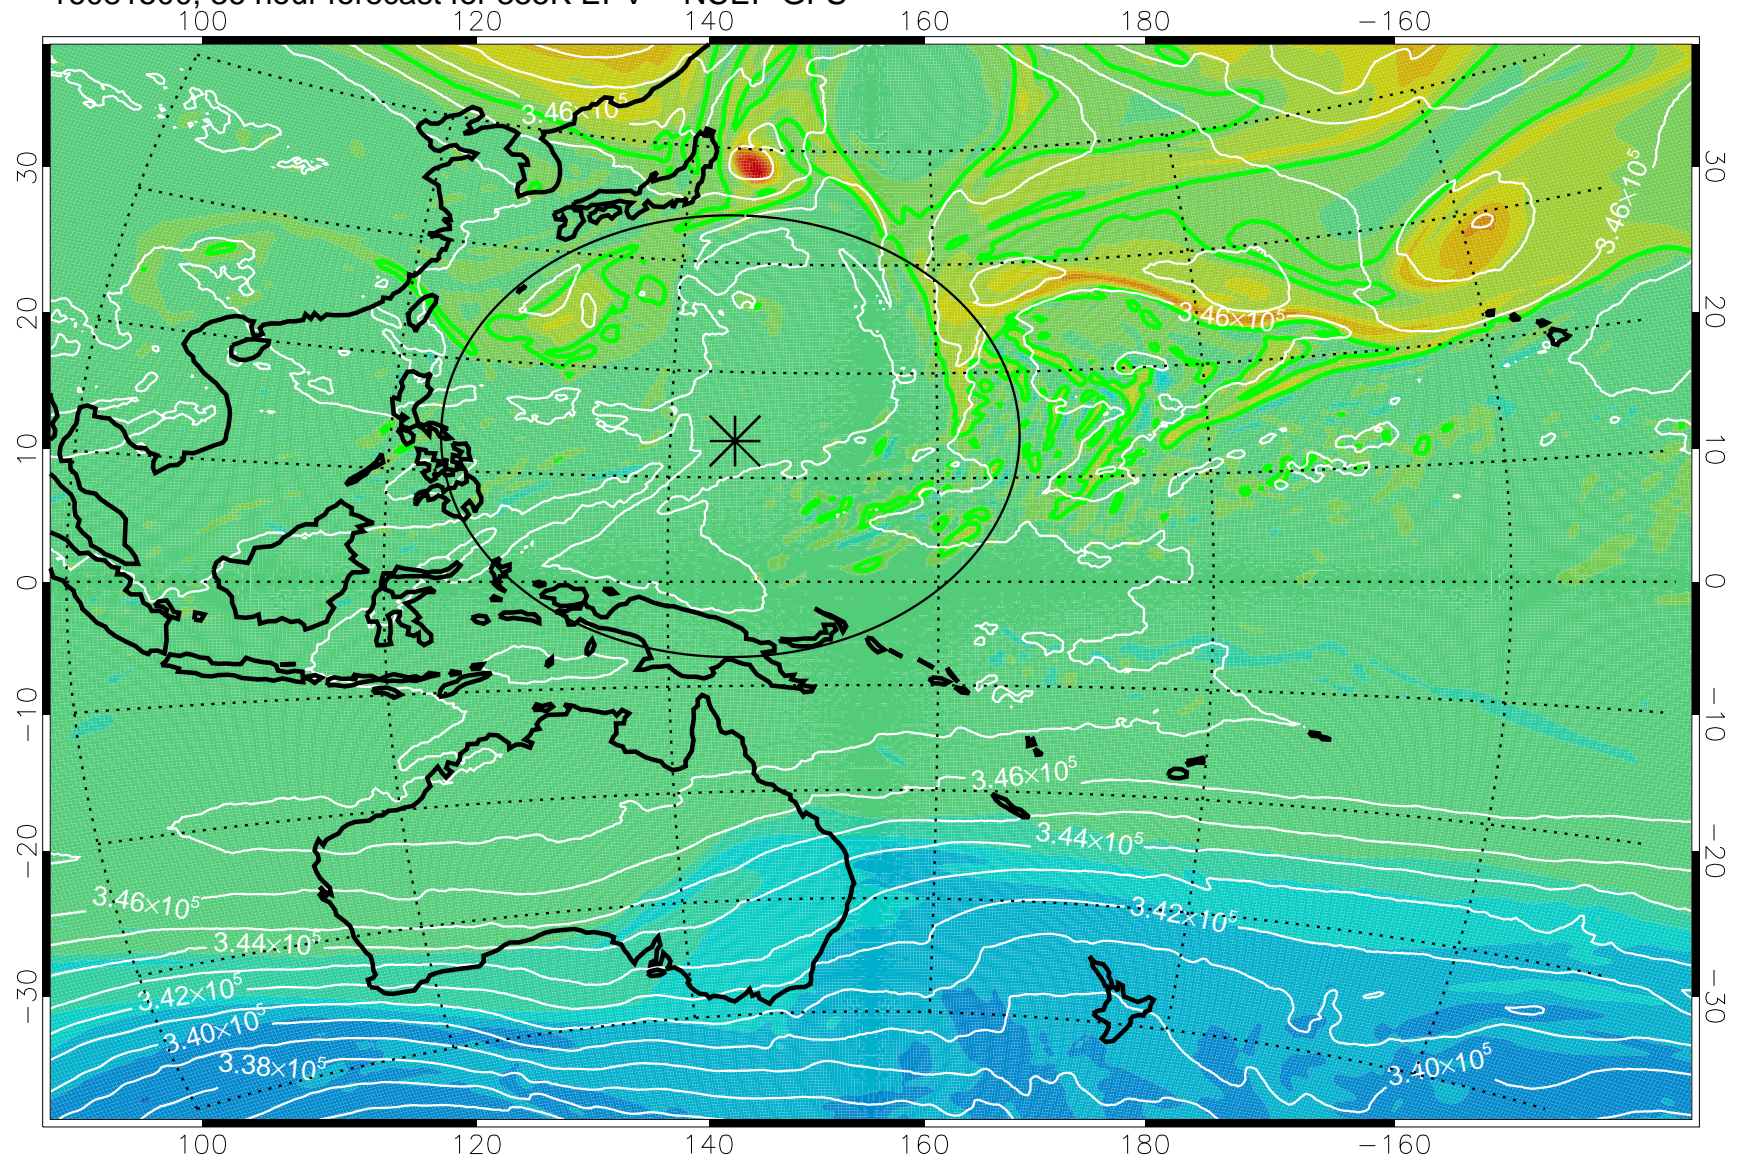

16081406, 18 hour forecast for 355K EPV -- NCEP GFS

355K Montgomery Streamfunction, white
EPV Tropopause (2 PVU) Position
Range ring of 2304 km

16081412, 24 hour forecast for 355K EPV -- NCEP GFS

355K Montgomery Streamfunction, white
EPV Tropopause (2 PVU) Position
Range ring of 2304 km

16081418, 30 hour forecast for 355K EPV -- NCEP GFS

355K Montgomery Streamfunction, white
EPV Tropopause (2 PVU) Position
Range ring of 2304 km

16081500, 36 hour forecast for 355K EPV -- NCEP GFS

355K Montgomery Streamfunction, white
EPV Tropopause (2 PVU) Position
Range ring of 2304 km

16081506, 42 hour forecast for 355K EPV -- NCEP GFS

355K Montgomery Streamfunction, white
EPV Tropopause (2 PVU) Position
Range ring of 2304 km

16081512, 48 hour forecast for 355K EPV -- NCEP GFS

355K Montgomery Streamfunction, white
EPV Tropopause (2 PVU) Position
Range ring of 2304 km

16081518, 54 hour forecast for 355K EPV -- NCEP GFS

355K Montgomery Streamfunction, white
EPV Tropopause (2 PVU) Position
Range ring of 2304 km

16081600, 60 hour forecast for 355K EPV -- NCEP GFS

355K Montgomery Streamfunction, white
EPV Tropopause (2 PVU) Position
Range ring of 2304 km