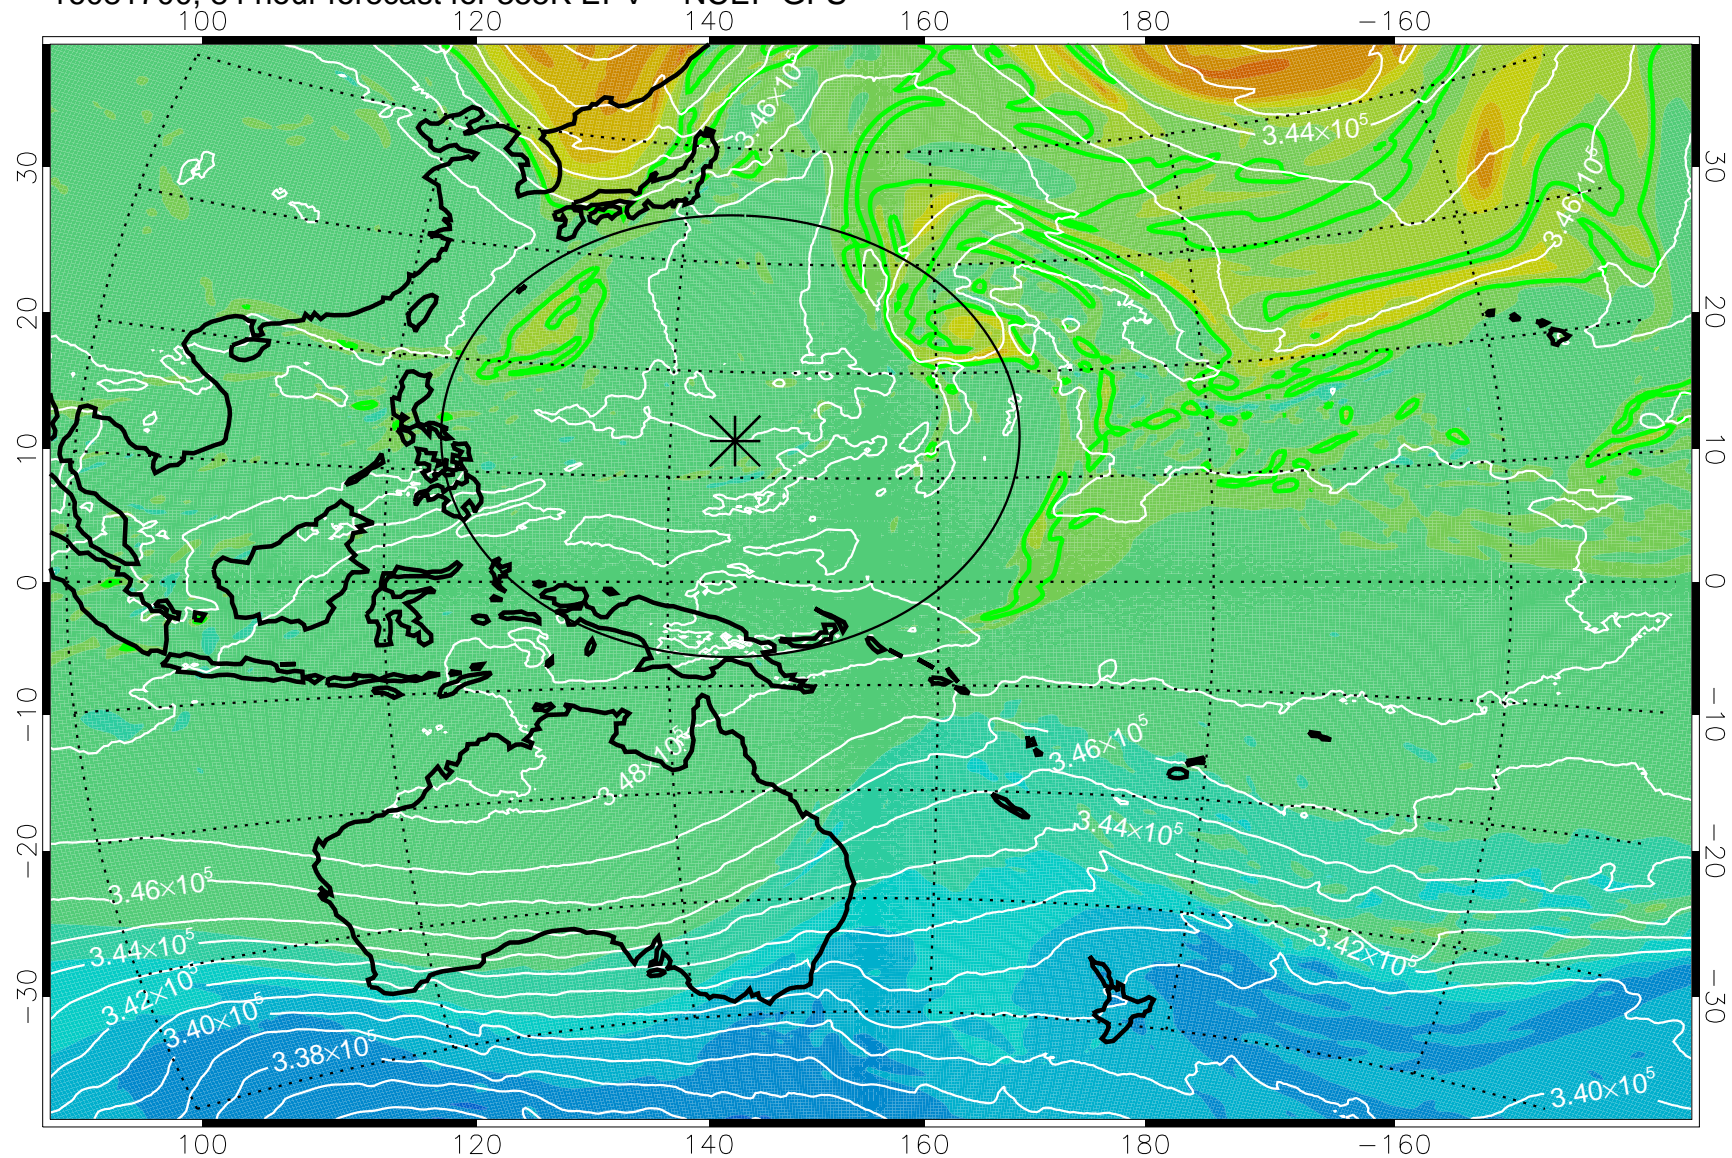

16081518, 54 hour forecast for 355K EPV -- NCEP GFS

355K Montgomery Streamfunction, white
EPV Tropopause (2 PVU) Position
Range ring of 2304 km

16081600, 60 hour forecast for 355K EPV -- NCEP GFS

355K Montgomery Streamfunction, white
EPV Tropopause (2 PVU) Position
Range ring of 2304 km

16081606, 66 hour forecast for 355K EPV -- NCEP GFS

355K Montgomery Streamfunction, white
EPV Tropopause (2 PVU) Position
Range ring of 2304 km

16081612, 72 hour forecast for 355K EPV -- NCEP GFS

355K Montgomery Streamfunction, white
EPV Tropopause (2 PVU) Position
Range ring of 2304 km

16081618, 78 hour forecast for 355K EPV -- NCEP GFS

355K Montgomery Streamfunction, white
EPV Tropopause (2 PVU) Position
Range ring of 2304 km

16081700, 84 hour forecast for 355K EPV -- NCEP GFS

355K Montgomery Streamfunction, white
EPV Tropopause (2 PVU) Position
Range ring of 2304 km

16081706, 90 hour forecast for 355K EPV -- NCEP GFS

355K Montgomery Streamfunction, white
EPV Tropopause (2 PVU) Position
Range ring of 2304 km

16081712, 96 hour forecast for 355K EPV -- NCEP GFS

355K Montgomery Streamfunction, white
EPV Tropopause (2 PVU) Position
Range ring of 2304 km