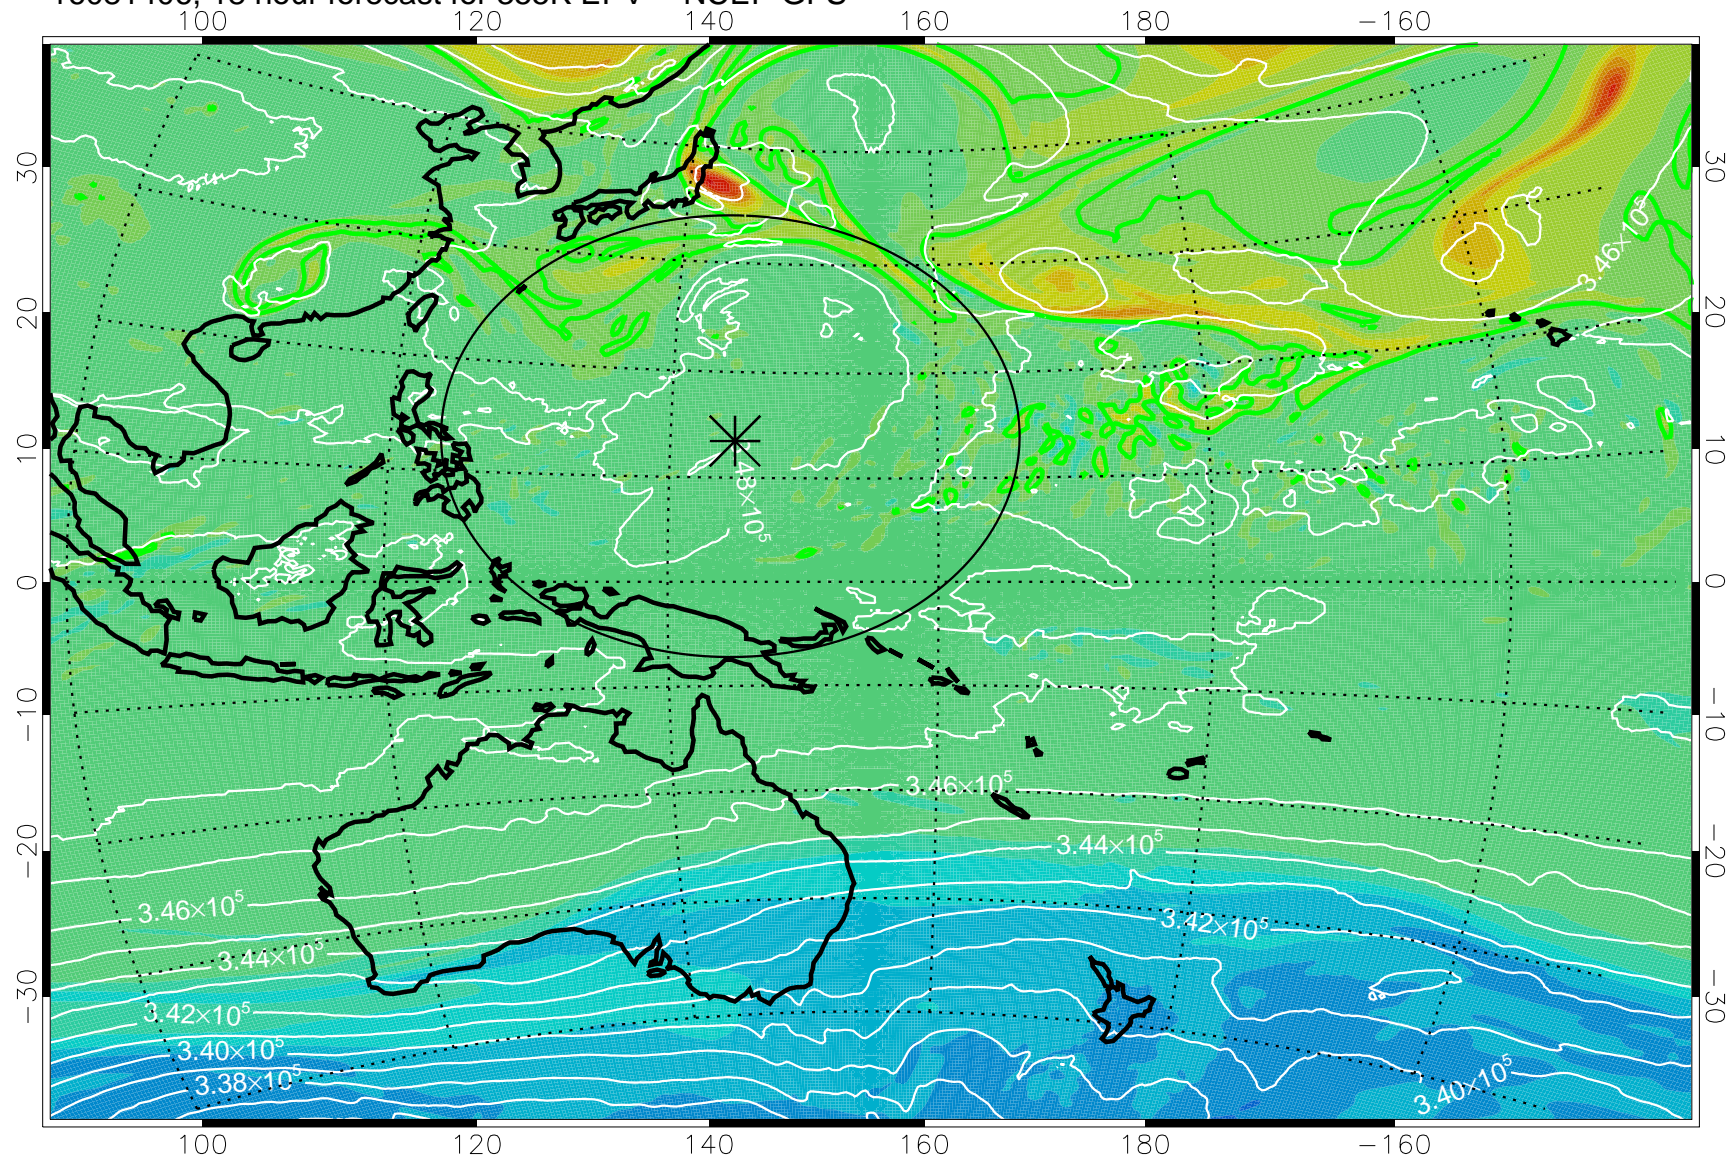

16081318, 6 hour forecast for 355K EPV -- NCEP GFS

355K Montgomery Streamfunction, white
EPV Tropopause (2 PVU) Position
Range ring of 2304 km

16081400, 12 hour forecast for 355K EPV -- NCEP GFS

355K Montgomery Streamfunction, white
EPV Tropopause (2 PVU) Position
Range ring of 2304 km

16081406, 18 hour forecast for 355K EPV -- NCEP GFS

355K Montgomery Streamfunction, white
EPV Tropopause (2 PVU) Position
Range ring of 2304 km

16081412, 24 hour forecast for 355K EPV -- NCEP GFS

355K Montgomery Streamfunction, white
EPV Tropopause (2 PVU) Position
Range ring of 2304 km

16081418, 30 hour forecast for 355K EPV -- NCEP GFS

355K Montgomery Streamfunction, white
EPV Tropopause (2 PVU) Position
Range ring of 2304 km

16081500, 36 hour forecast for 355K EPV -- NCEP GFS

355K Montgomery Streamfunction, white
EPV Tropopause (2 PVU) Position
Range ring of 2304 km

16081506, 42 hour forecast for 355K EPV -- NCEP GFS

355K Montgomery Streamfunction, white
EPV Tropopause (2 PVU) Position
Range ring of 2304 km

16081512, 48 hour forecast for 355K EPV -- NCEP GFS

355K Montgomery Streamfunction, white
EPV Tropopause (2 PVU) Position
Range ring of 2304 km