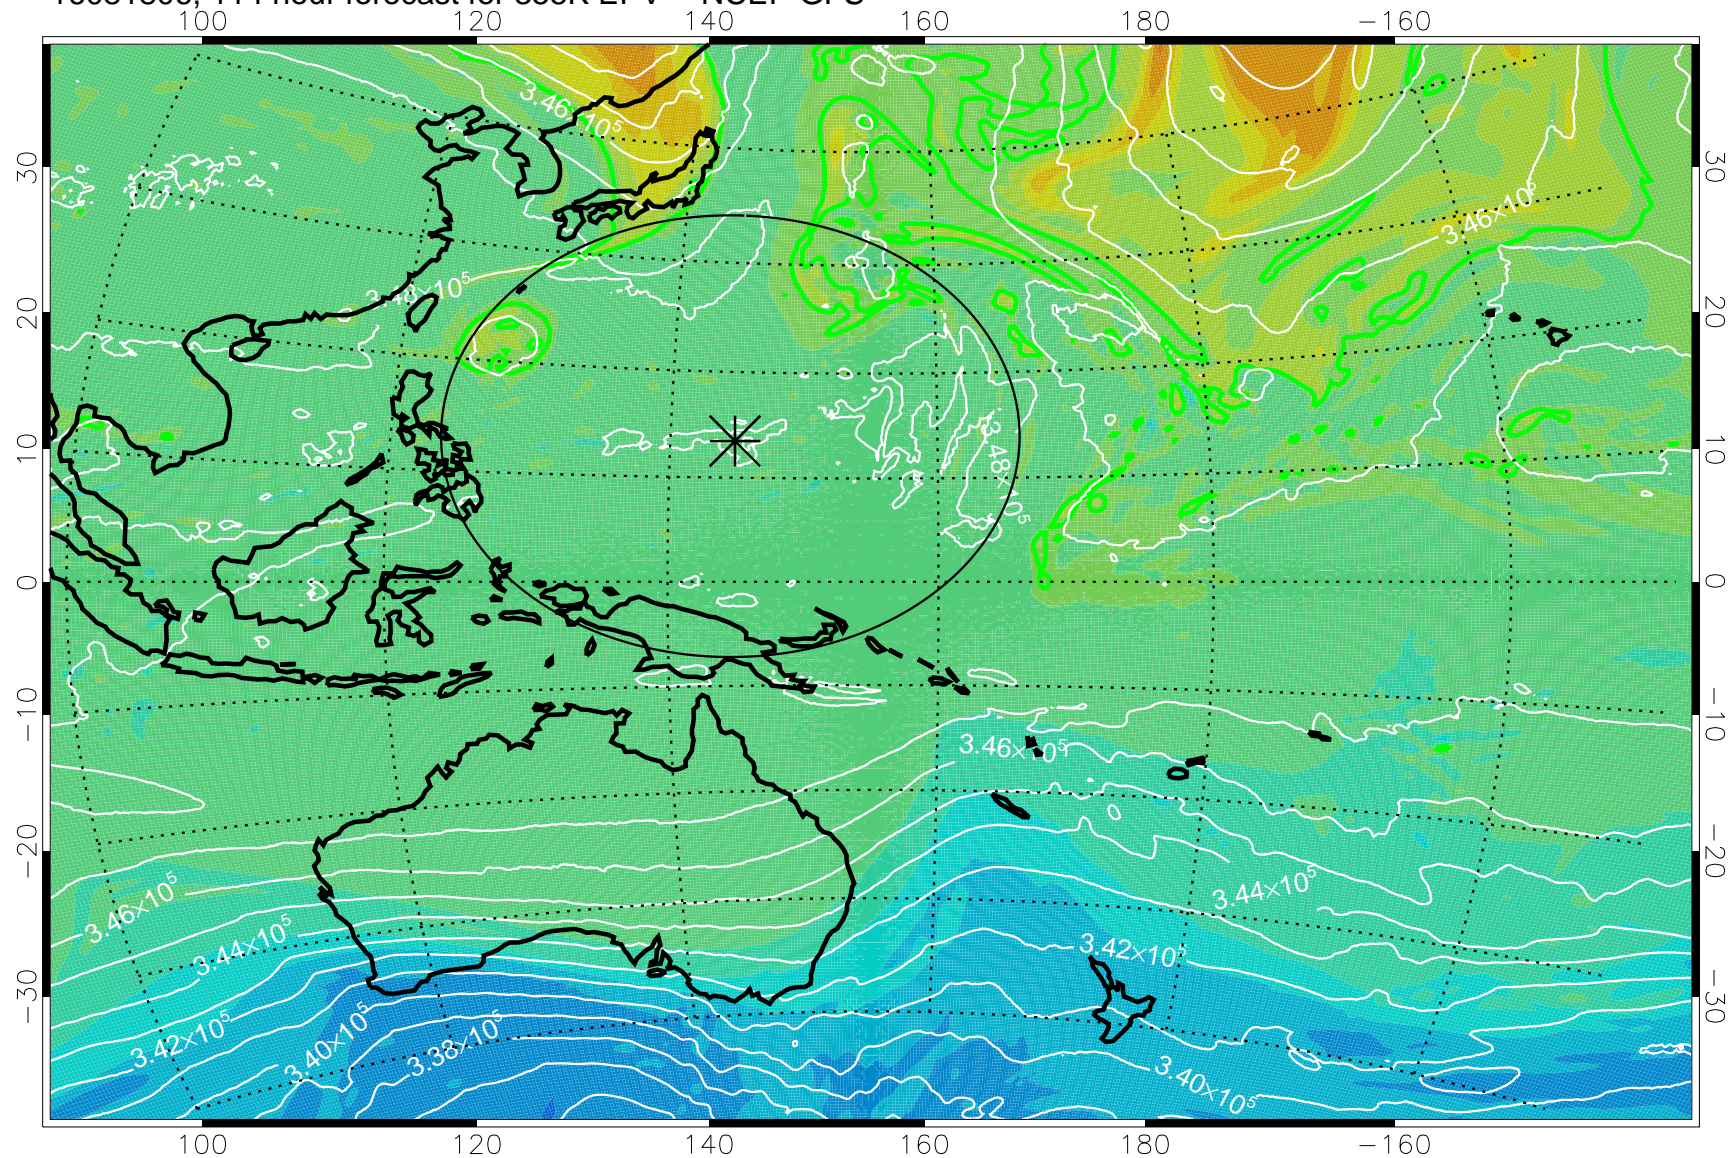

16081706, 90 hour forecast for 355K EPV -- NCEP GFS

355K Montgomery Streamfunction, white
EPV Tropopause (2 PVU) Position
Range ring of 2304 km

16081712, 96 hour forecast for 355K EPV -- NCEP GFS

355K Montgomery Streamfunction, white
EPV Tropopause (2 PVU) Position
Range ring of 2304 km

16081718, 102 hour forecast for 355K EPV -- NCEP GFS

355K Montgomery Streamfunction, white
EPV Tropopause (2 PVU) Position
Range ring of 2304 km

16081800, 108 hour forecast for 355K EPV -- NCEP GFS

355K Montgomery Streamfunction, white
EPV Tropopause (2 PVU) Position
Range ring of 2304 km

16081806, 114 hour forecast for 355K EPV -- NCEP GFS

355K Montgomery Streamfunction, white
EPV Tropopause (2 PVU) Position
Range ring of 2304 km

16081812, 120 hour forecast for 355K EPV -- NCEP GFS

355K Montgomery Streamfunction, white
EPV Tropopause (2 PVU) Position
Range ring of 2304 km