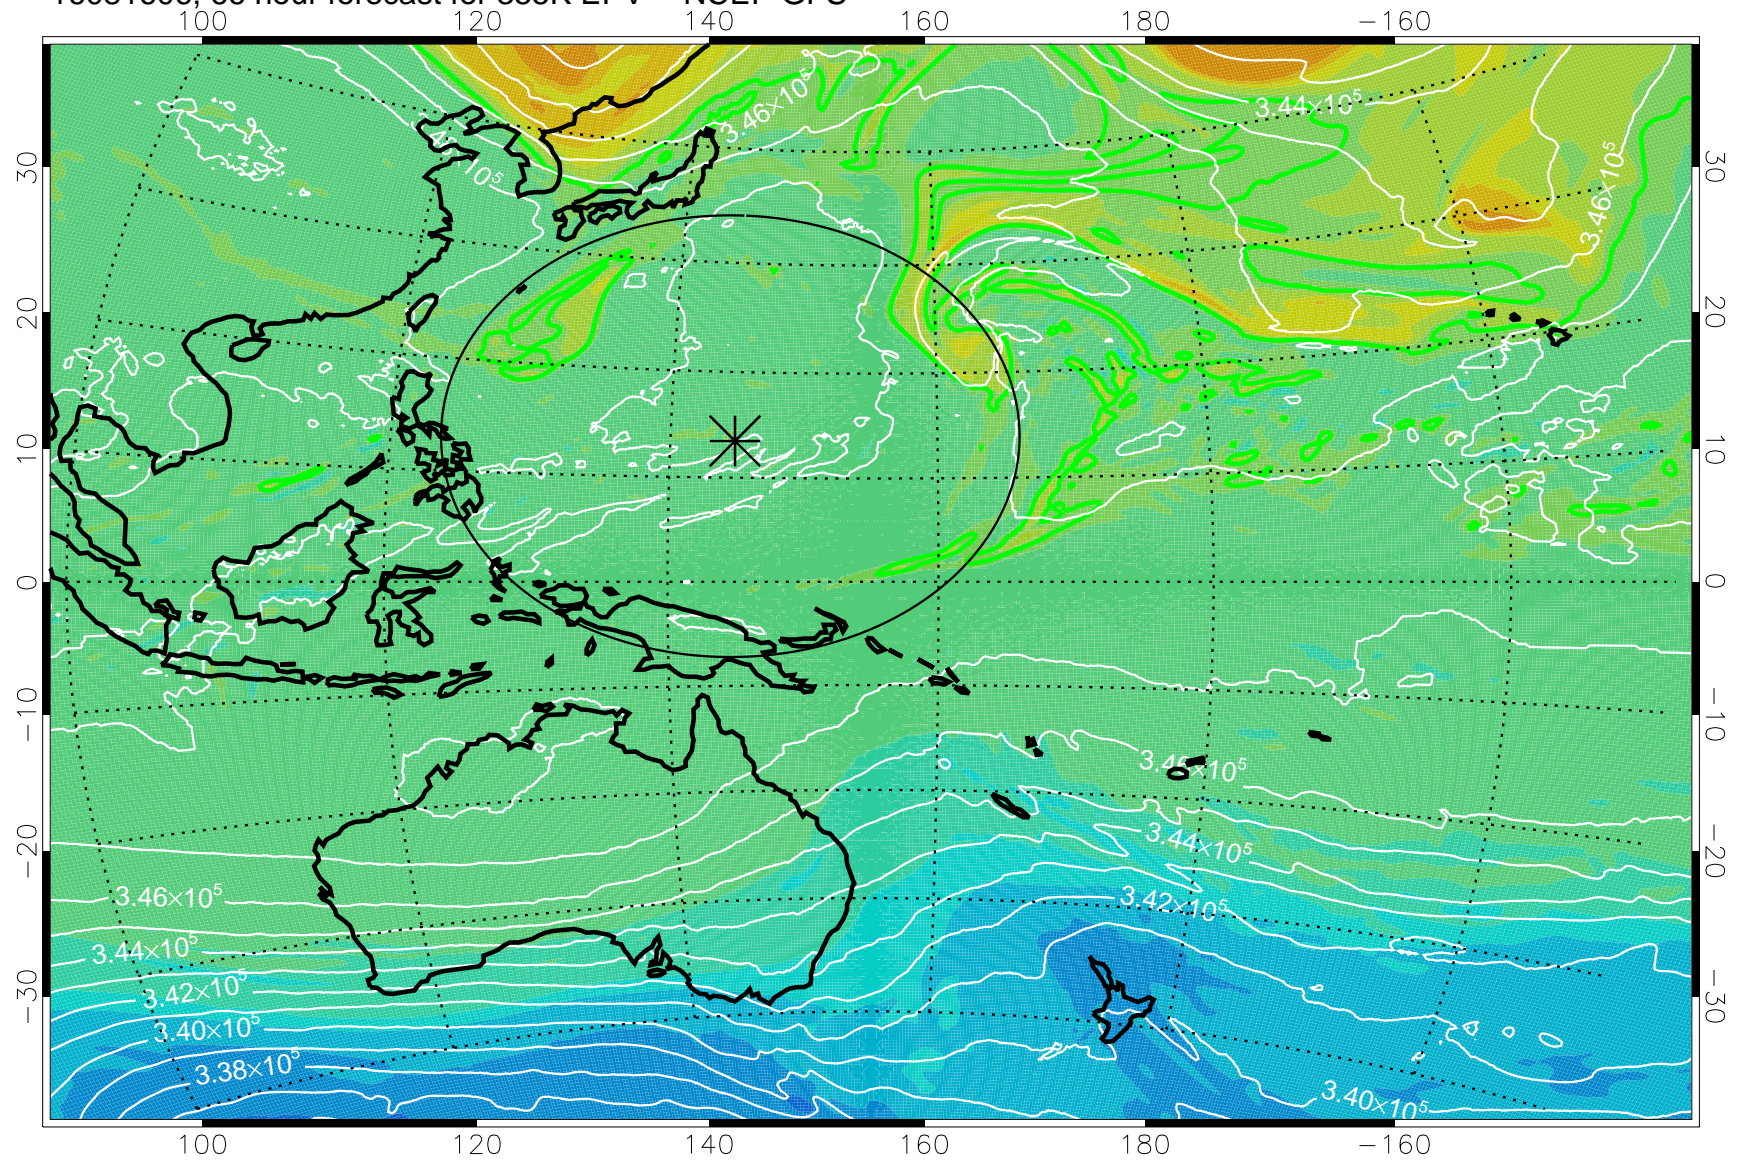

16081506, 42 hour forecast for 355K EPV -- NCEP GFS

355K Montgomery Streamfunction, white
EPV Tropopause (2 PVU) Position
Range ring of 2304 km

16081512, 48 hour forecast for 355K EPV -- NCEP GFS

355K Montgomery Streamfunction, white
EPV Tropopause (2 PVU) Position
Range ring of 2304 km

16081518, 54 hour forecast for 355K EPV -- NCEP GFS

355K Montgomery Streamfunction, white
EPV Tropopause (2 PVU) Position
Range ring of 2304 km

16081600, 60 hour forecast for 355K EPV -- NCEP GFS

355K Montgomery Streamfunction, white
EPV Tropopause (2 PVU) Position
Range ring of 2304 km

16081606, 66 hour forecast for 355K EPV -- NCEP GFS

355K Montgomery Streamfunction, white
EPV Tropopause (2 PVU) Position
Range ring of 2304 km

16081612, 72 hour forecast for 355K EPV -- NCEP GFS

355K Montgomery Streamfunction, white
EPV Tropopause (2 PVU) Position
Range ring of 2304 km

16081618, 78 hour forecast for 355K EPV -- NCEP GFS

355K Montgomery Streamfunction, white
EPV Tropopause (2 PVU) Position
Range ring of 2304 km

16081700, 84 hour forecast for 355K EPV -- NCEP GFS

355K Montgomery Streamfunction, white
EPV Tropopause (2 PVU) Position
Range ring of 2304 km