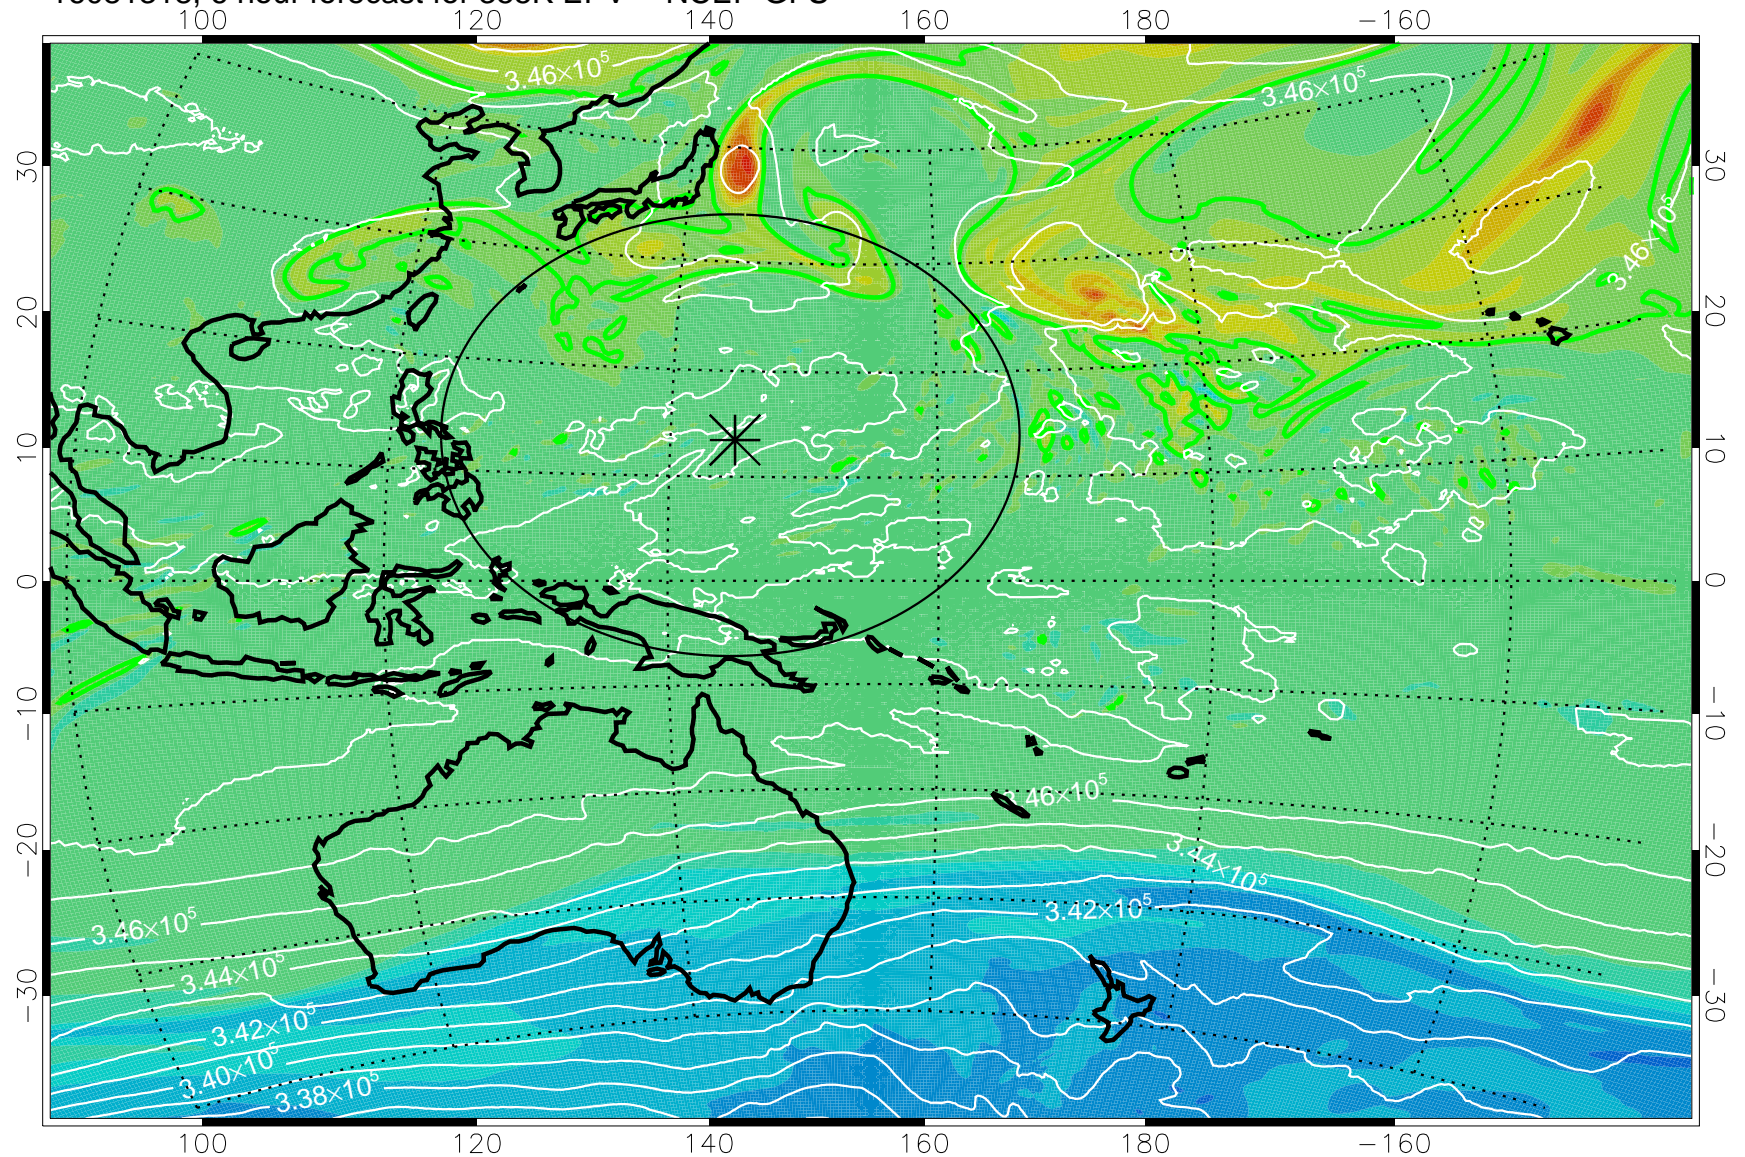

16081318, 6 hour forecast for 355K EPV -- NCEP GFS

355K Montgomery Streamfunction, white
EPV Tropopause (2 PVU) Position
Range ring of 2304 km

16081400, 12 hour forecast for 355K EPV -- NCEP GFS

355K Montgomery Streamfunction, white
EPV Tropopause (2 PVU) Position
Range ring of 2304 km

16081406, 18 hour forecast for 355K EPV -- NCEP GFS

355K Montgomery Streamfunction, white
EPV Tropopause (2 PVU) Position
Range ring of 2304 km

16081412, 24 hour forecast for 355K EPV -- NCEP GFS

355K Montgomery Streamfunction, white
EPV Tropopause (2 PVU) Position
Range ring of 2304 km

16081418, 30 hour forecast for 355K EPV -- NCEP GFS

355K Montgomery Streamfunction, white
EPV Tropopause (2 PVU) Position
Range ring of 2304 km

16081500, 36 hour forecast for 355K EPV -- NCEP GFS

355K Montgomery Streamfunction, white
EPV Tropopause (2 PVU) Position
Range ring of 2304 km

16081506, 42 hour forecast for 355K EPV -- NCEP GFS

355K Montgomery Streamfunction, white
EPV Tropopause (2 PVU) Position
Range ring of 2304 km

16081512, 48 hour forecast for 355K EPV -- NCEP GFS

355K Montgomery Streamfunction, white
EPV Tropopause (2 PVU) Position
Range ring of 2304 km