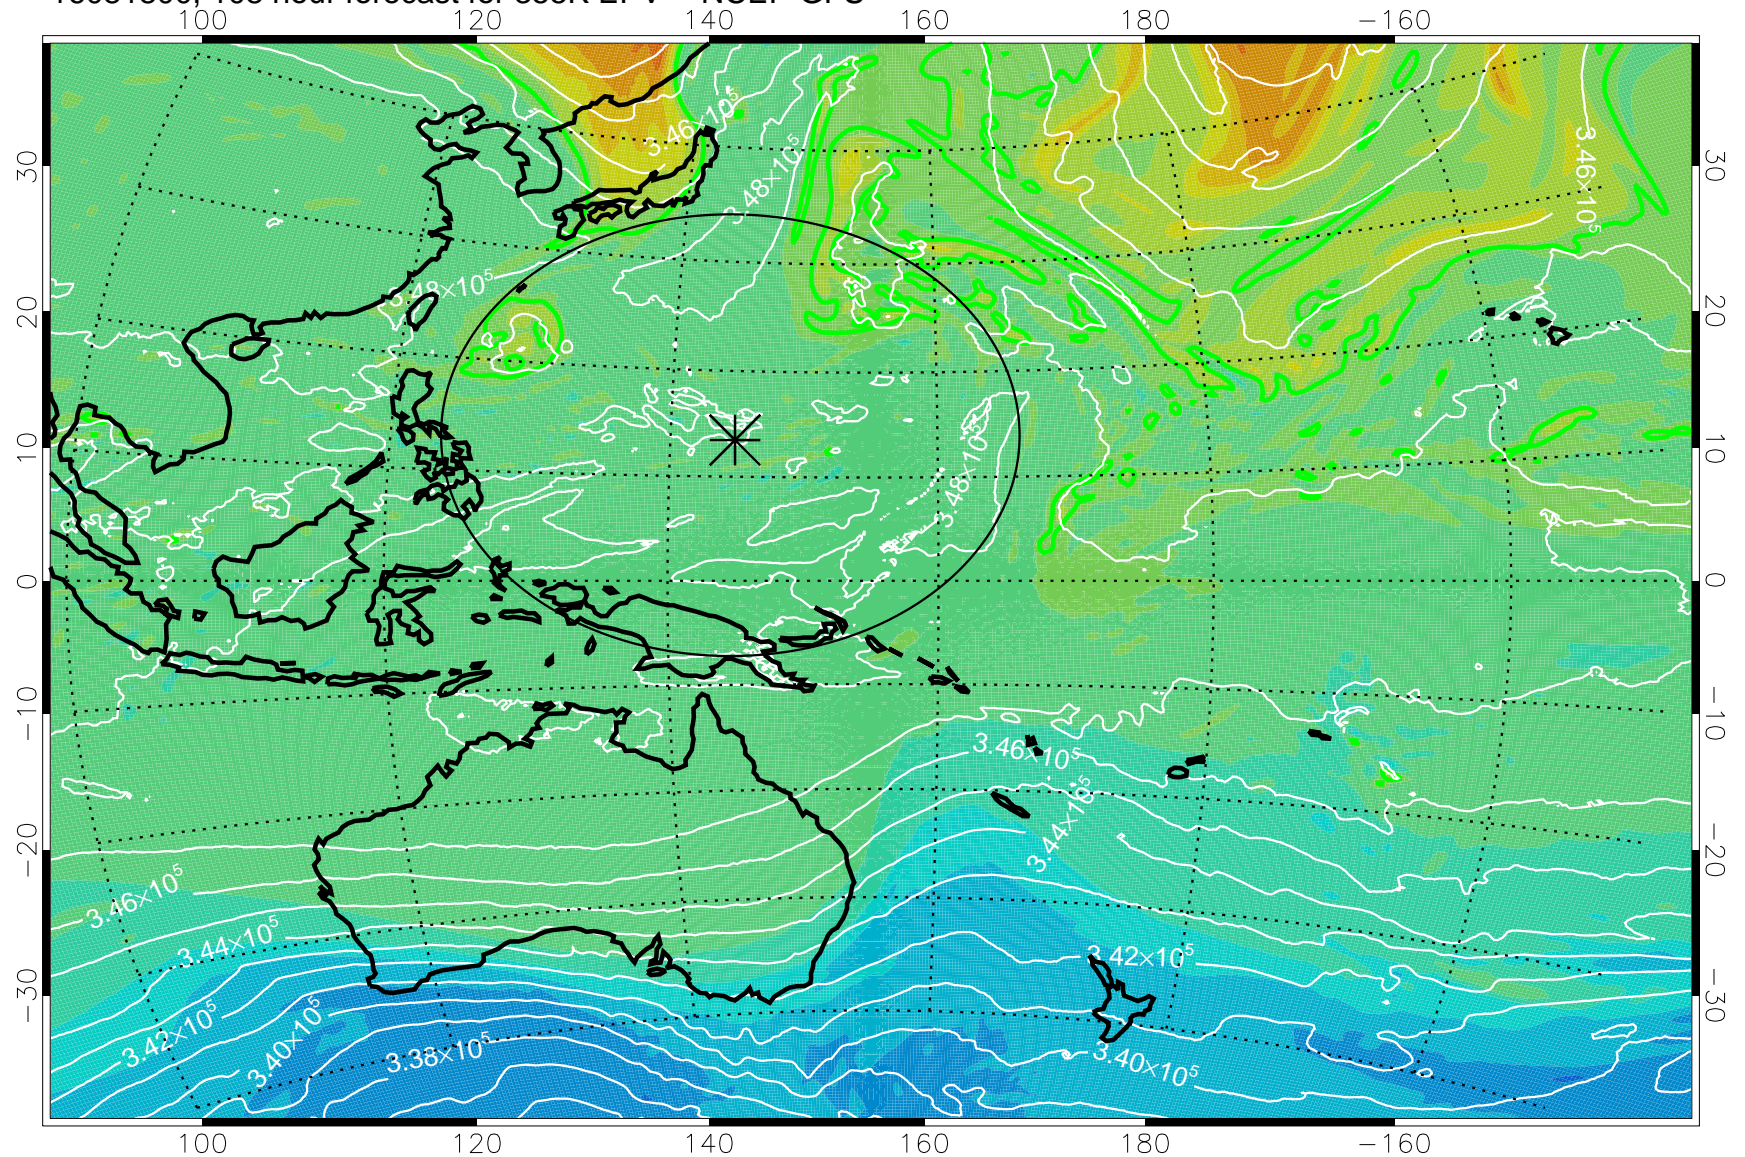

16081618, 78 hour forecast for 355K EPV -- NCEP GFS

355K Montgomery Streamfunction, white
EPV Tropopause (2 PVU) Position
Range ring of 2304 km

16081700, 84 hour forecast for 355K EPV -- NCEP GFS

355K Montgomery Streamfunction, white
EPV Tropopause (2 PVU) Position
Range ring of 2304 km

16081706, 90 hour forecast for 355K EPV -- NCEP GFS

355K Montgomery Streamfunction, white
EPV Tropopause (2 PVU) Position
Range ring of 2304 km

16081712, 96 hour forecast for 355K EPV -- NCEP GFS

355K Montgomery Streamfunction, white
EPV Tropopause (2 PVU) Position
Range ring of 2304 km

16081718, 102 hour forecast for 355K EPV -- NCEP GFS

355K Montgomery Streamfunction, white
EPV Tropopause (2 PVU) Position
Range ring of 2304 km

16081800, 108 hour forecast for 355K EPV -- NCEP GFS

355K Montgomery Streamfunction, white
EPV Tropopause (2 PVU) Position
Range ring of 2304 km

16081806, 114 hour forecast for 355K EPV -- NCEP GFS

355K Montgomery Streamfunction, white
EPV Tropopause (2 PVU) Position
Range ring of 2304 km

16081812, 120 hour forecast for 355K EPV -- NCEP GFS

355K Montgomery Streamfunction, white
EPV Tropopause (2 PVU) Position
Range ring of 2304 km