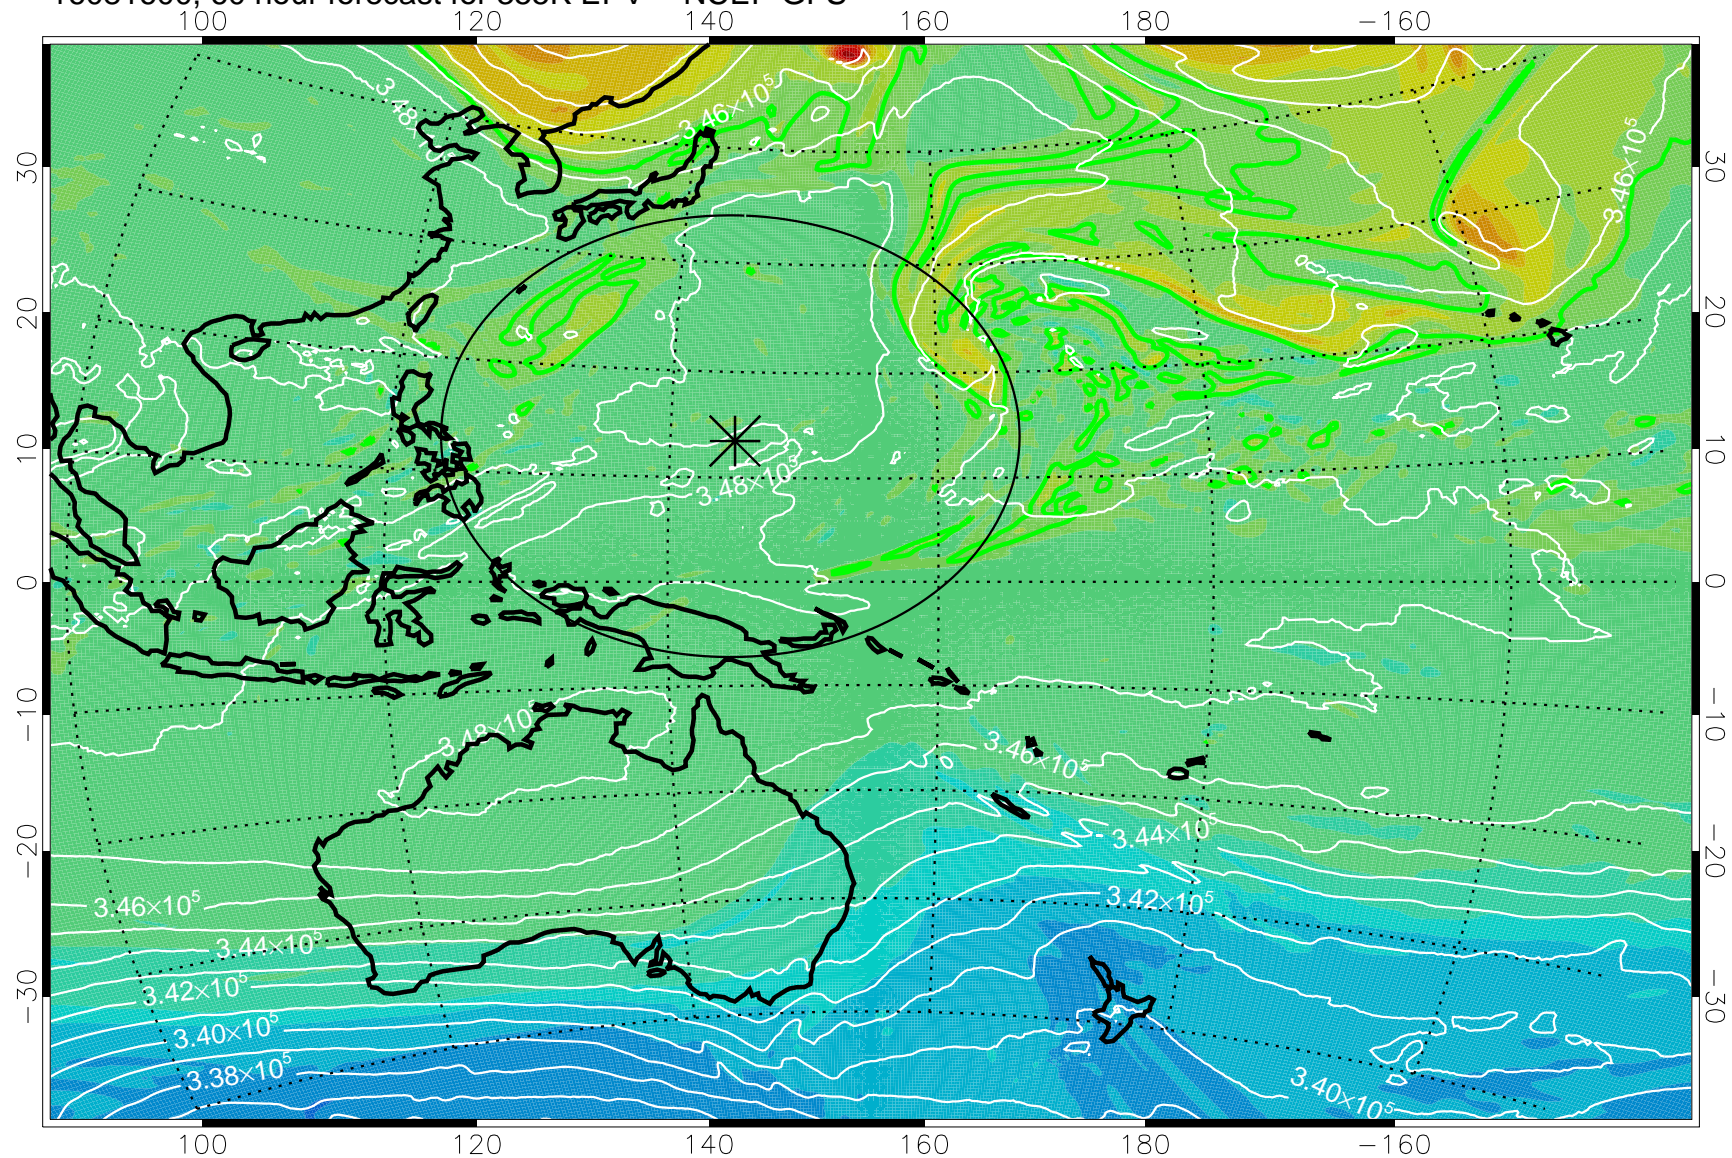

16081418, 30 hour forecast for 355K EPV -- NCEP GFS

355K Montgomery Streamfunction, white
EPV Tropopause (2 PVU) Position
Range ring of 2304 km

16081500, 36 hour forecast for 355K EPV -- NCEP GFS

355K Montgomery Streamfunction, white
EPV Tropopause (2 PVU) Position
Range ring of 2304 km

16081506, 42 hour forecast for 355K EPV -- NCEP GFS

355K Montgomery Streamfunction, white
EPV Tropopause (2 PVU) Position
Range ring of 2304 km

16081512, 48 hour forecast for 355K EPV -- NCEP GFS

355K Montgomery Streamfunction, white
EPV Tropopause (2 PVU) Position
Range ring of 2304 km

16081518, 54 hour forecast for 355K EPV -- NCEP GFS

355K Montgomery Streamfunction, white
EPV Tropopause (2 PVU) Position
Range ring of 2304 km

16081600, 60 hour forecast for 355K EPV -- NCEP GFS

355K Montgomery Streamfunction, white
EPV Tropopause (2 PVU) Position
Range ring of 2304 km

16081606, 66 hour forecast for 355K EPV -- NCEP GFS

355K Montgomery Streamfunction, white
EPV Tropopause (2 PVU) Position
Range ring of 2304 km

16081612, 72 hour forecast for 355K EPV -- NCEP GFS

355K Montgomery Streamfunction, white
EPV Tropopause (2 PVU) Position
Range ring of 2304 km