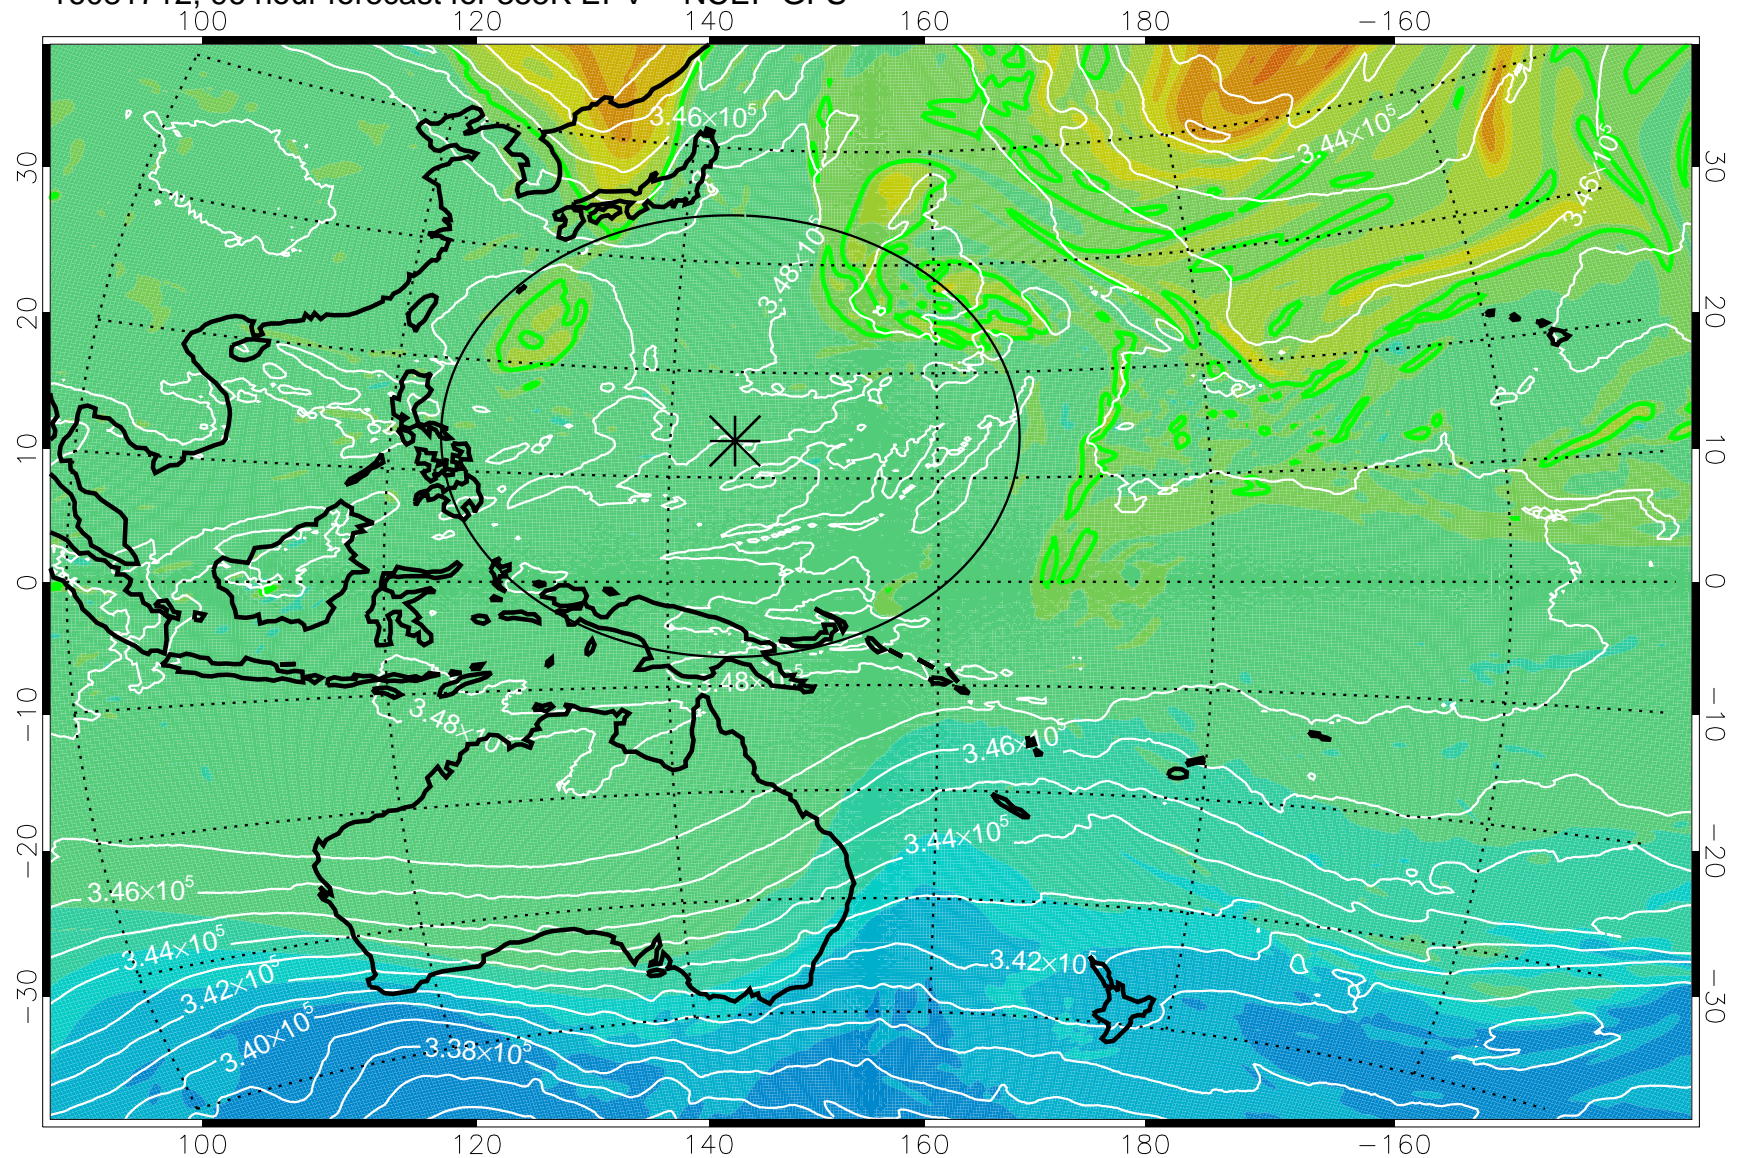

16081606, 66 hour forecast for 355K EPV -- NCEP GFS

355K Montgomery Streamfunction, white
EPV Tropopause (2 PVU) Position
Range ring of 2304 km

16081612, 72 hour forecast for 355K EPV -- NCEP GFS

355K Montgomery Streamfunction, white
EPV Tropopause (2 PVU) Position
Range ring of 2304 km

16081618, 78 hour forecast for 355K EPV -- NCEP GFS

355K Montgomery Streamfunction, white
EPV Tropopause (2 PVU) Position
Range ring of 2304 km

16081700, 84 hour forecast for 355K EPV -- NCEP GFS

355K Montgomery Streamfunction, white
EPV Tropopause (2 PVU) Position
Range ring of 2304 km

16081706, 90 hour forecast for 355K EPV -- NCEP GFS

355K Montgomery Streamfunction, white
EPV Tropopause (2 PVU) Position
Range ring of 2304 km

16081712, 96 hour forecast for 355K EPV -- NCEP GFS

355K Montgomery Streamfunction, white
EPV Tropopause (2 PVU) Position
Range ring of 2304 km

16081718, 102 hour forecast for 355K EPV -- NCEP GFS

355K Montgomery Streamfunction, white
EPV Tropopause (2 PVU) Position
Range ring of 2304 km

16081800, 108 hour forecast for 355K EPV -- NCEP GFS

355K Montgomery Streamfunction, white
EPV Tropopause (2 PVU) Position
Range ring of 2304 km