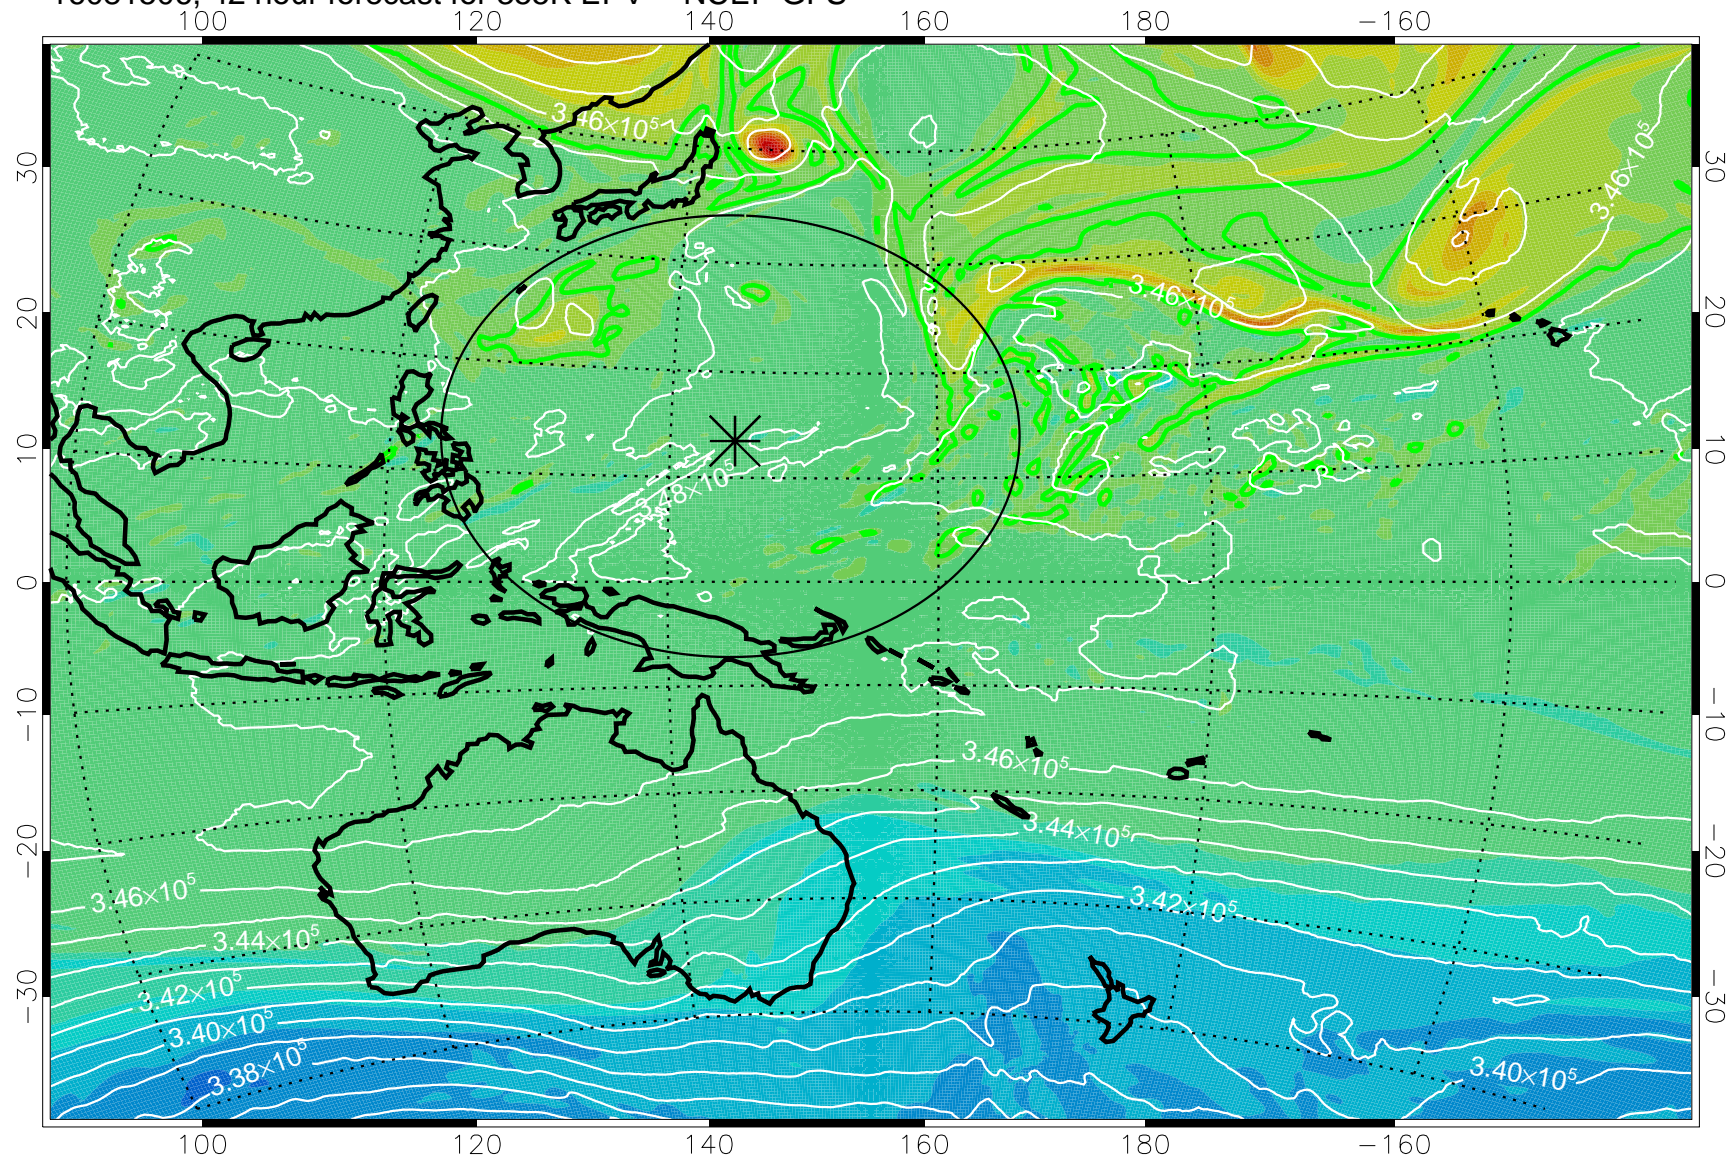

16081418, 30 hour forecast for 355K EPV -- NCEP GFS

355K Montgomery Streamfunction, white
EPV Tropopause (2 PVU) Position
Range ring of 2304 km

16081500, 36 hour forecast for 355K EPV -- NCEP GFS

355K Montgomery Streamfunction, white
EPV Tropopause (2 PVU) Position
Range ring of 2304 km

16081506, 42 hour forecast for 355K EPV -- NCEP GFS

355K Montgomery Streamfunction, white
EPV Tropopause (2 PVU) Position
Range ring of 2304 km

16081512, 48 hour forecast for 355K EPV -- NCEP GFS

355K Montgomery Streamfunction, white
EPV Tropopause (2 PVU) Position
Range ring of 2304 km

16081518, 54 hour forecast for 355K EPV -- NCEP GFS

355K Montgomery Streamfunction, white
EPV Tropopause (2 PVU) Position
Range ring of 2304 km

16081600, 60 hour forecast for 355K EPV -- NCEP GFS

355K Montgomery Streamfunction, white
EPV Tropopause (2 PVU) Position
Range ring of 2304 km

16081606, 66 hour forecast for 355K EPV -- NCEP GFS

355K Montgomery Streamfunction, white
EPV Tropopause (2 PVU) Position
Range ring of 2304 km

16081612, 72 hour forecast for 355K EPV -- NCEP GFS

355K Montgomery Streamfunction, white
EPV Tropopause (2 PVU) Position
Range ring of 2304 km