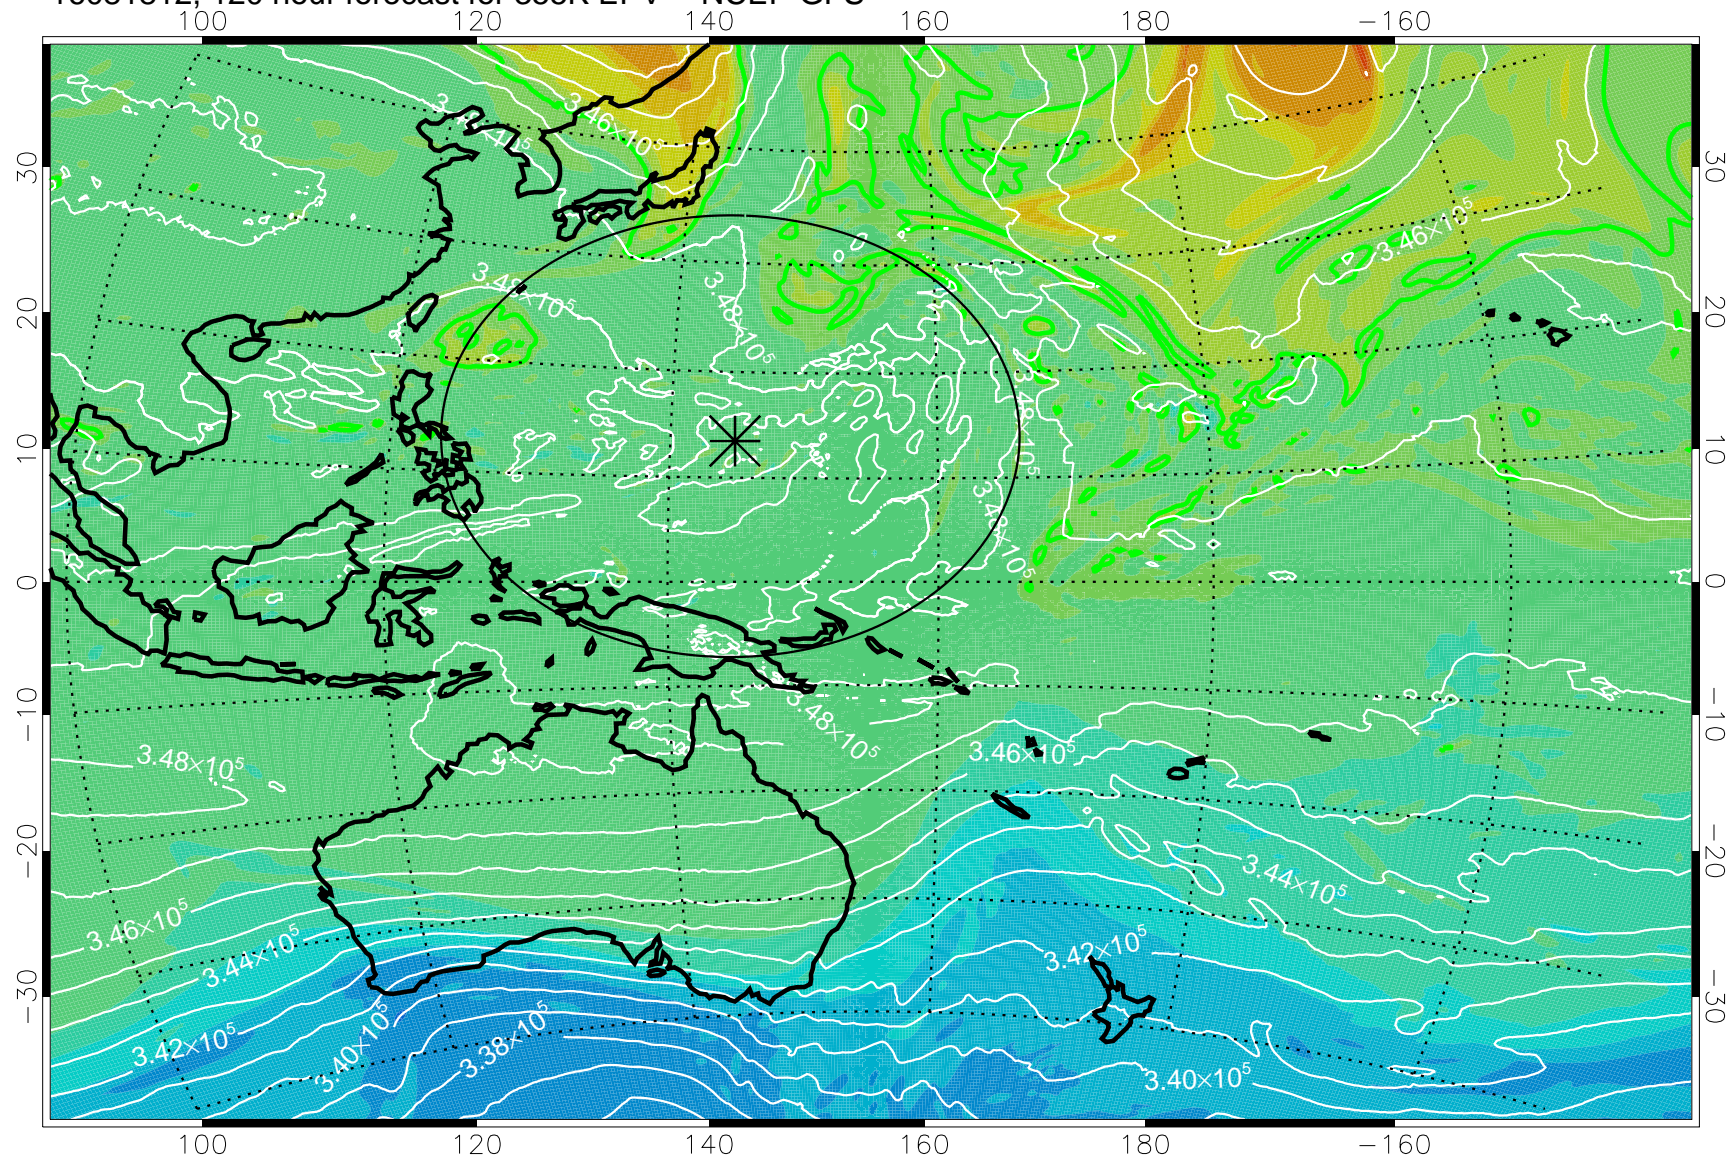

16081706, 90 hour forecast for 355K EPV -- NCEP GFS

355K Montgomery Streamfunction, white
EPV Tropopause (2 PVU) Position
Range ring of 2304 km

16081712, 96 hour forecast for 355K EPV -- NCEP GFS

355K Montgomery Streamfunction, white
EPV Tropopause (2 PVU) Position
Range ring of 2304 km

16081718, 102 hour forecast for 355K EPV -- NCEP GFS

355K Montgomery Streamfunction, white
EPV Tropopause (2 PVU) Position
Range ring of 2304 km

16081800, 108 hour forecast for 355K EPV -- NCEP GFS

355K Montgomery Streamfunction, white
EPV Tropopause (2 PVU) Position
Range ring of 2304 km

16081806, 114 hour forecast for 355K EPV -- NCEP GFS

355K Montgomery Streamfunction, white
EPV Tropopause (2 PVU) Position
Range ring of 2304 km

16081812, 120 hour forecast for 355K EPV -- NCEP GFS

355K Montgomery Streamfunction, white
EPV Tropopause (2 PVU) Position
Range ring of 2304 km