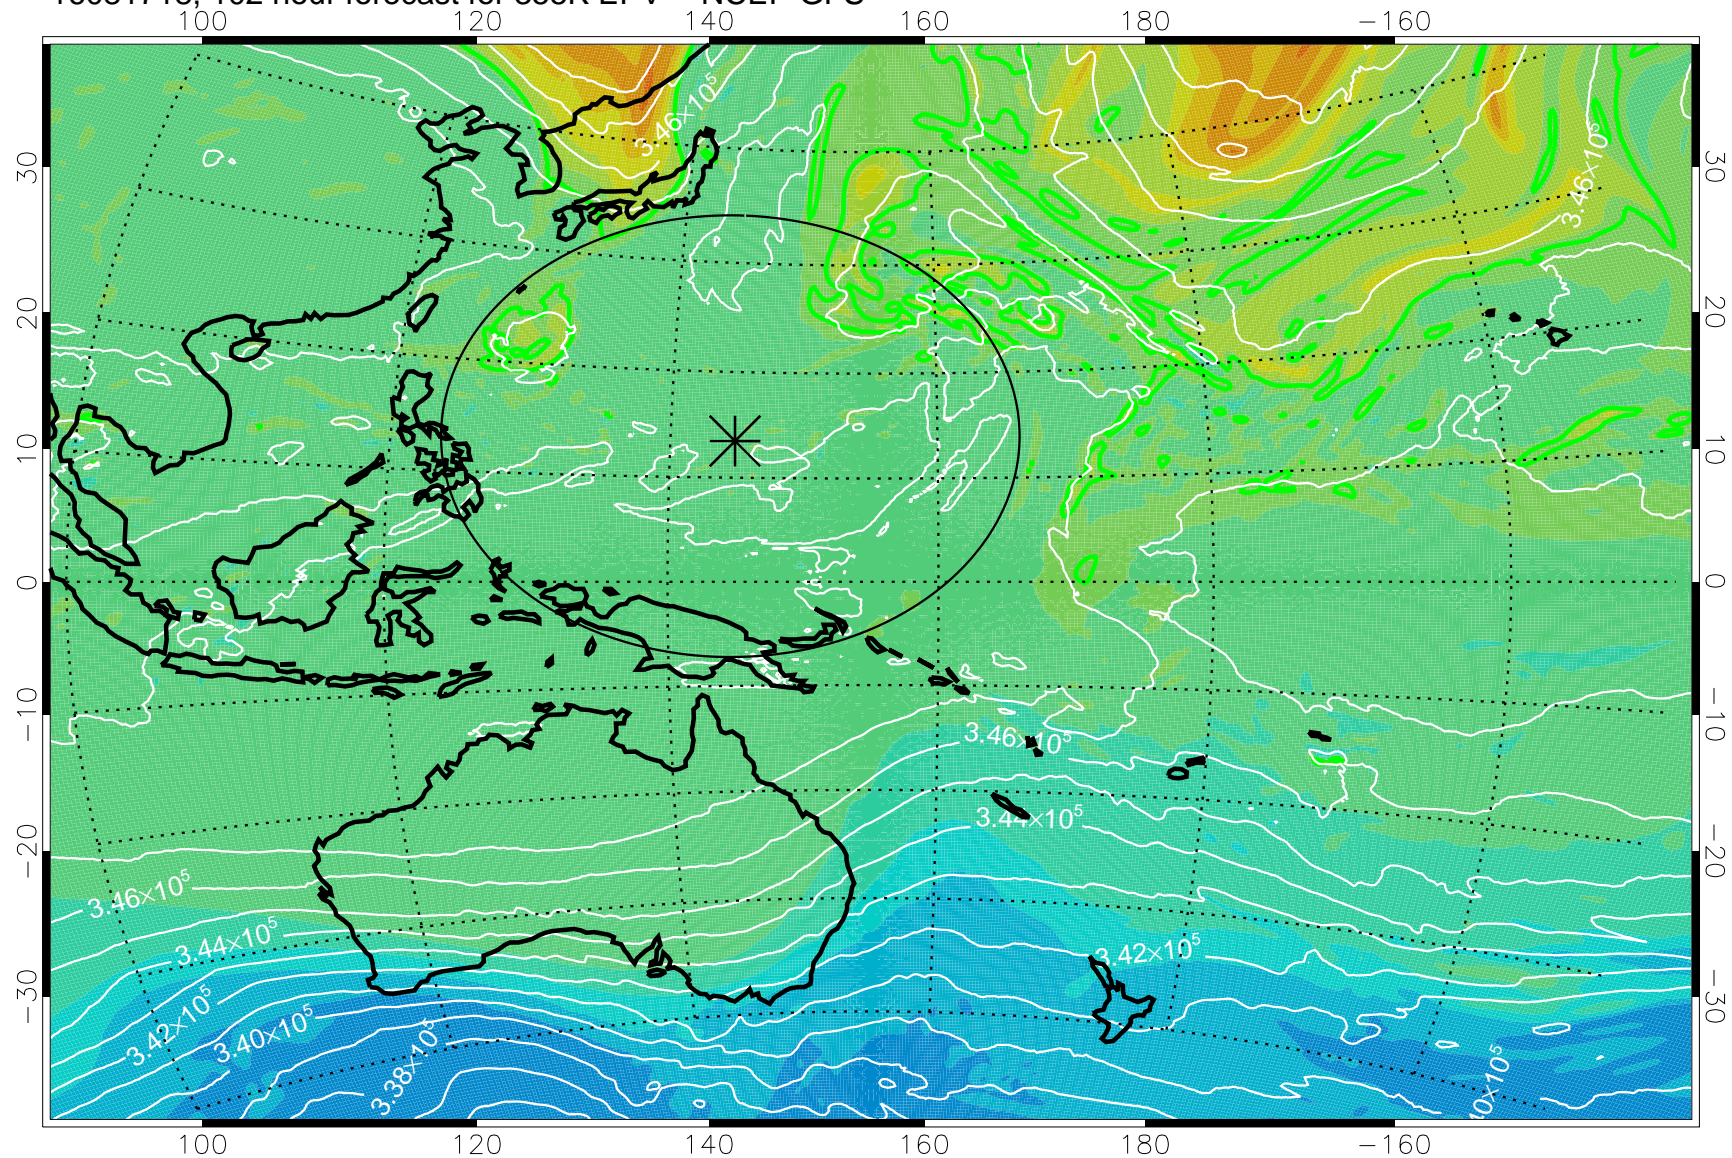

16081618, 78 hour forecast for 355K EPV -- NCEP GFS

355K Montgomery Streamfunction, white
EPV Tropopause (2 PVU) Position
Range ring of 2304 km

16081700, 84 hour forecast for 355K EPV -- NCEP GFS

355K Montgomery Streamfunction, white
EPV Tropopause (2 PVU) Position
Range ring of 2304 km

16081706, 90 hour forecast for 355K EPV -- NCEP GFS

355K Montgomery Streamfunction, white
EPV Tropopause (2 PVU) Position
Range ring of 2304 km

16081712, 96 hour forecast for 355K EPV -- NCEP GFS

355K Montgomery Streamfunction, white
EPV Tropopause (2 PVU) Position
Range ring of 2304 km

16081718, 102 hour forecast for 355K EPV -- NCEP GFS

355K Montgomery Streamfunction, white
EPV Tropopause (2 PVU) Position
Range ring of 2304 km

16081800, 108 hour forecast for 355K EPV -- NCEP GFS

355K Montgomery Streamfunction, white
EPV Tropopause (2 PVU) Position
Range ring of 2304 km

16081806, 114 hour forecast for 355K EPV -- NCEP GFS

355K Montgomery Streamfunction, white
EPV Tropopause (2 PVU) Position
Range ring of 2304 km

16081812, 120 hour forecast for 355K EPV -- NCEP GFS

355K Montgomery Streamfunction, white
EPV Tropopause (2 PVU) Position
Range ring of 2304 km