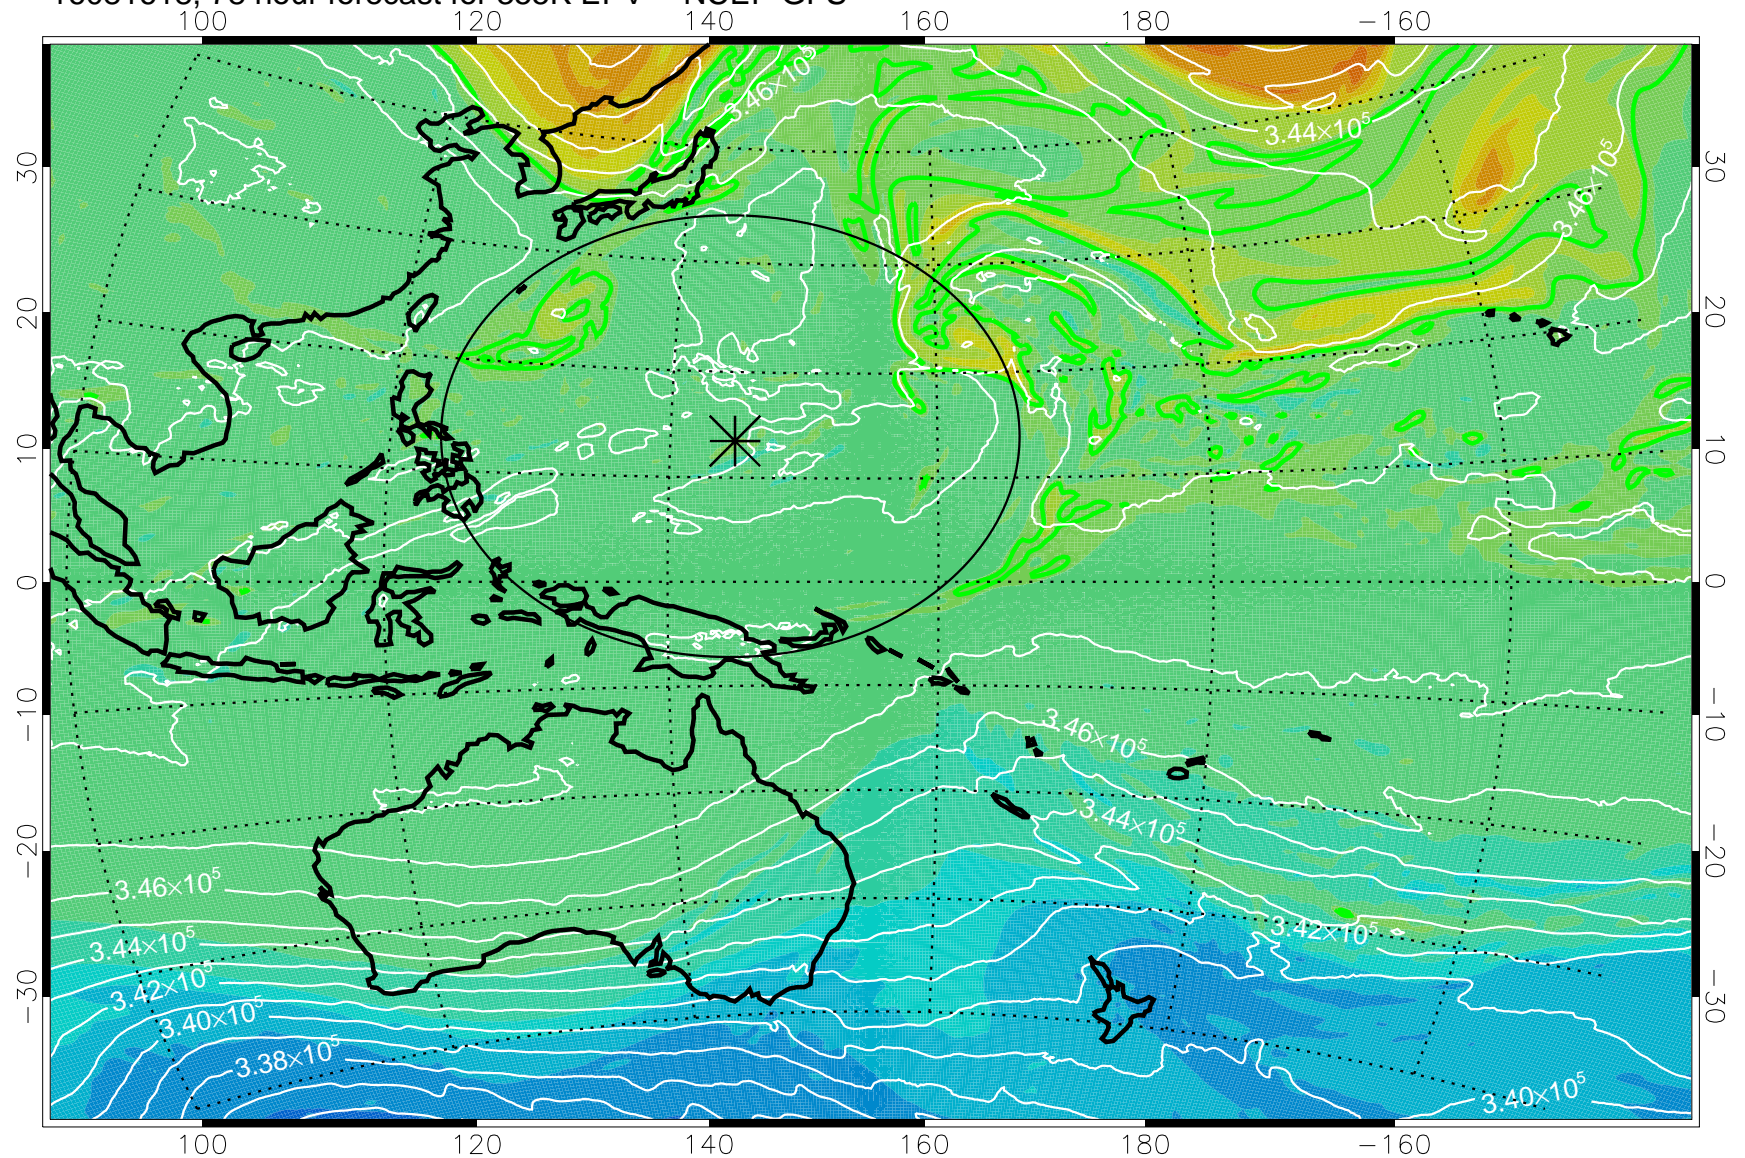

16081518, 54 hour forecast for 355K EPV -- NCEP GFS

355K Montgomery Streamfunction, white
EPV Tropopause (2 PVU) Position
Range ring of 2304 km

16081600, 60 hour forecast for 355K EPV -- NCEP GFS

355K Montgomery Streamfunction, white
EPV Tropopause (2 PVU) Position
Range ring of 2304 km

16081606, 66 hour forecast for 355K EPV -- NCEP GFS

355K Montgomery Streamfunction, white
EPV Tropopause (2 PVU) Position
Range ring of 2304 km

16081612, 72 hour forecast for 355K EPV -- NCEP GFS

355K Montgomery Streamfunction, white
EPV Tropopause (2 PVU) Position
Range ring of 2304 km

16081618, 78 hour forecast for 355K EPV -- NCEP GFS

355K Montgomery Streamfunction, white
EPV Tropopause (2 PVU) Position
Range ring of 2304 km

16081700, 84 hour forecast for 355K EPV -- NCEP GFS

355K Montgomery Streamfunction, white
EPV Tropopause (2 PVU) Position
Range ring of 2304 km

16081706, 90 hour forecast for 355K EPV -- NCEP GFS

355K Montgomery Streamfunction, white
EPV Tropopause (2 PVU) Position
Range ring of 2304 km

16081712, 96 hour forecast for 355K EPV -- NCEP GFS

355K Montgomery Streamfunction, white
EPV Tropopause (2 PVU) Position
Range ring of 2304 km