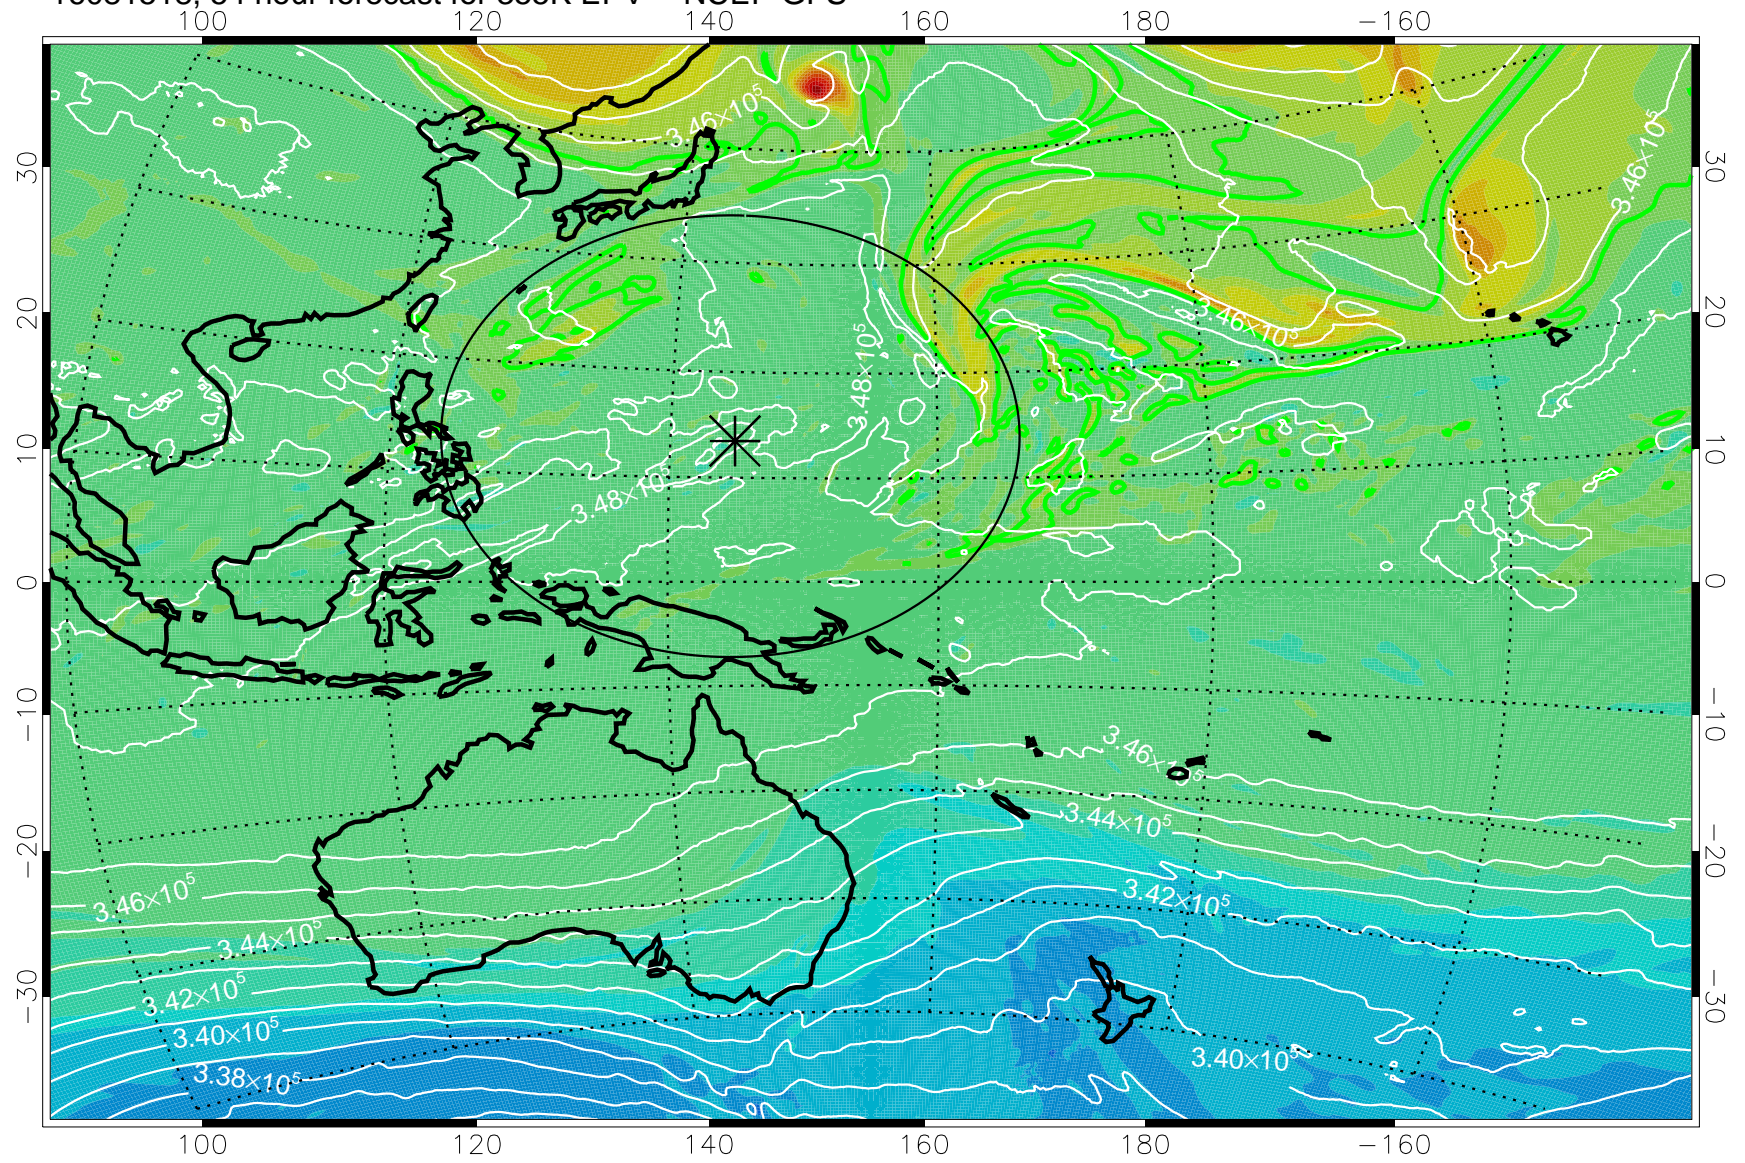

16081418, 30 hour forecast for 355K EPV -- NCEP GFS

355K Montgomery Streamfunction, white
EPV Tropopause (2 PVU) Position
Range ring of 2304 km

16081500, 36 hour forecast for 355K EPV -- NCEP GFS

355K Montgomery Streamfunction, white
EPV Tropopause (2 PVU) Position
Range ring of 2304 km

16081506, 42 hour forecast for 355K EPV -- NCEP GFS

355K Montgomery Streamfunction, white
EPV Tropopause (2 PVU) Position
Range ring of 2304 km

16081512, 48 hour forecast for 355K EPV -- NCEP GFS

355K Montgomery Streamfunction, white
EPV Tropopause (2 PVU) Position
Range ring of 2304 km

16081518, 54 hour forecast for 355K EPV -- NCEP GFS

355K Montgomery Streamfunction, white
EPV Tropopause (2 PVU) Position
Range ring of 2304 km

16081600, 60 hour forecast for 355K EPV -- NCEP GFS

355K Montgomery Streamfunction, white
EPV Tropopause (2 PVU) Position
Range ring of 2304 km

16081606, 66 hour forecast for 355K EPV -- NCEP GFS

355K Montgomery Streamfunction, white
EPV Tropopause (2 PVU) Position
Range ring of 2304 km

16081612, 72 hour forecast for 355K EPV -- NCEP GFS

355K Montgomery Streamfunction, white
EPV Tropopause (2 PVU) Position
Range ring of 2304 km