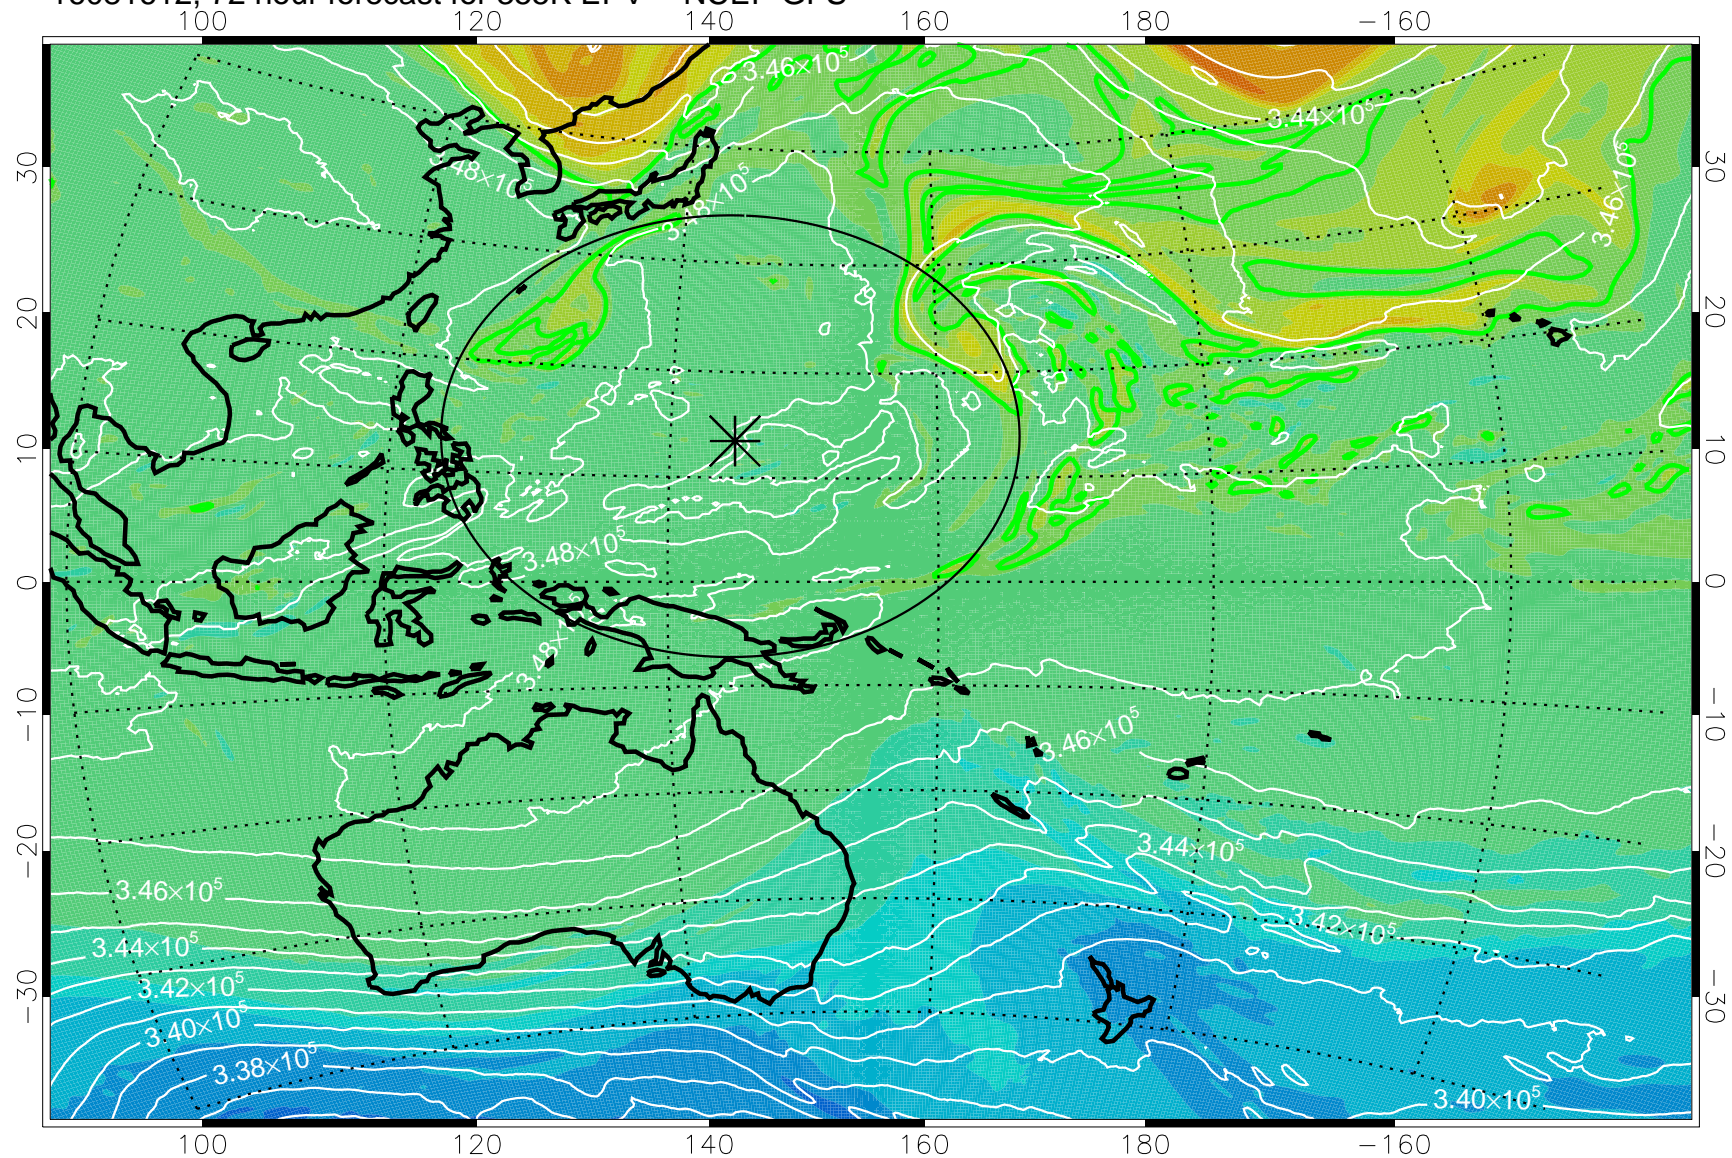

16081506, 42 hour forecast for 355K EPV -- NCEP GFS

355K Montgomery Streamfunction, white
EPV Tropopause (2 PVU) Position
Range ring of 2304 km

16081512, 48 hour forecast for 355K EPV -- NCEP GFS

355K Montgomery Streamfunction, white
EPV Tropopause (2 PVU) Position
Range ring of 2304 km

16081518, 54 hour forecast for 355K EPV -- NCEP GFS

355K Montgomery Streamfunction, white
EPV Tropopause (2 PVU) Position
Range ring of 2304 km

16081600, 60 hour forecast for 355K EPV -- NCEP GFS

355K Montgomery Streamfunction, white
EPV Tropopause (2 PVU) Position
Range ring of 2304 km

16081606, 66 hour forecast for 355K EPV -- NCEP GFS

355K Montgomery Streamfunction, white
EPV Tropopause (2 PVU) Position
Range ring of 2304 km

16081612, 72 hour forecast for 355K EPV -- NCEP GFS

355K Montgomery Streamfunction, white
EPV Tropopause (2 PVU) Position
Range ring of 2304 km

16081618, 78 hour forecast for 355K EPV -- NCEP GFS

355K Montgomery Streamfunction, white
EPV Tropopause (2 PVU) Position
Range ring of 2304 km

16081700, 84 hour forecast for 355K EPV -- NCEP GFS

355K Montgomery Streamfunction, white
EPV Tropopause (2 PVU) Position
Range ring of 2304 km