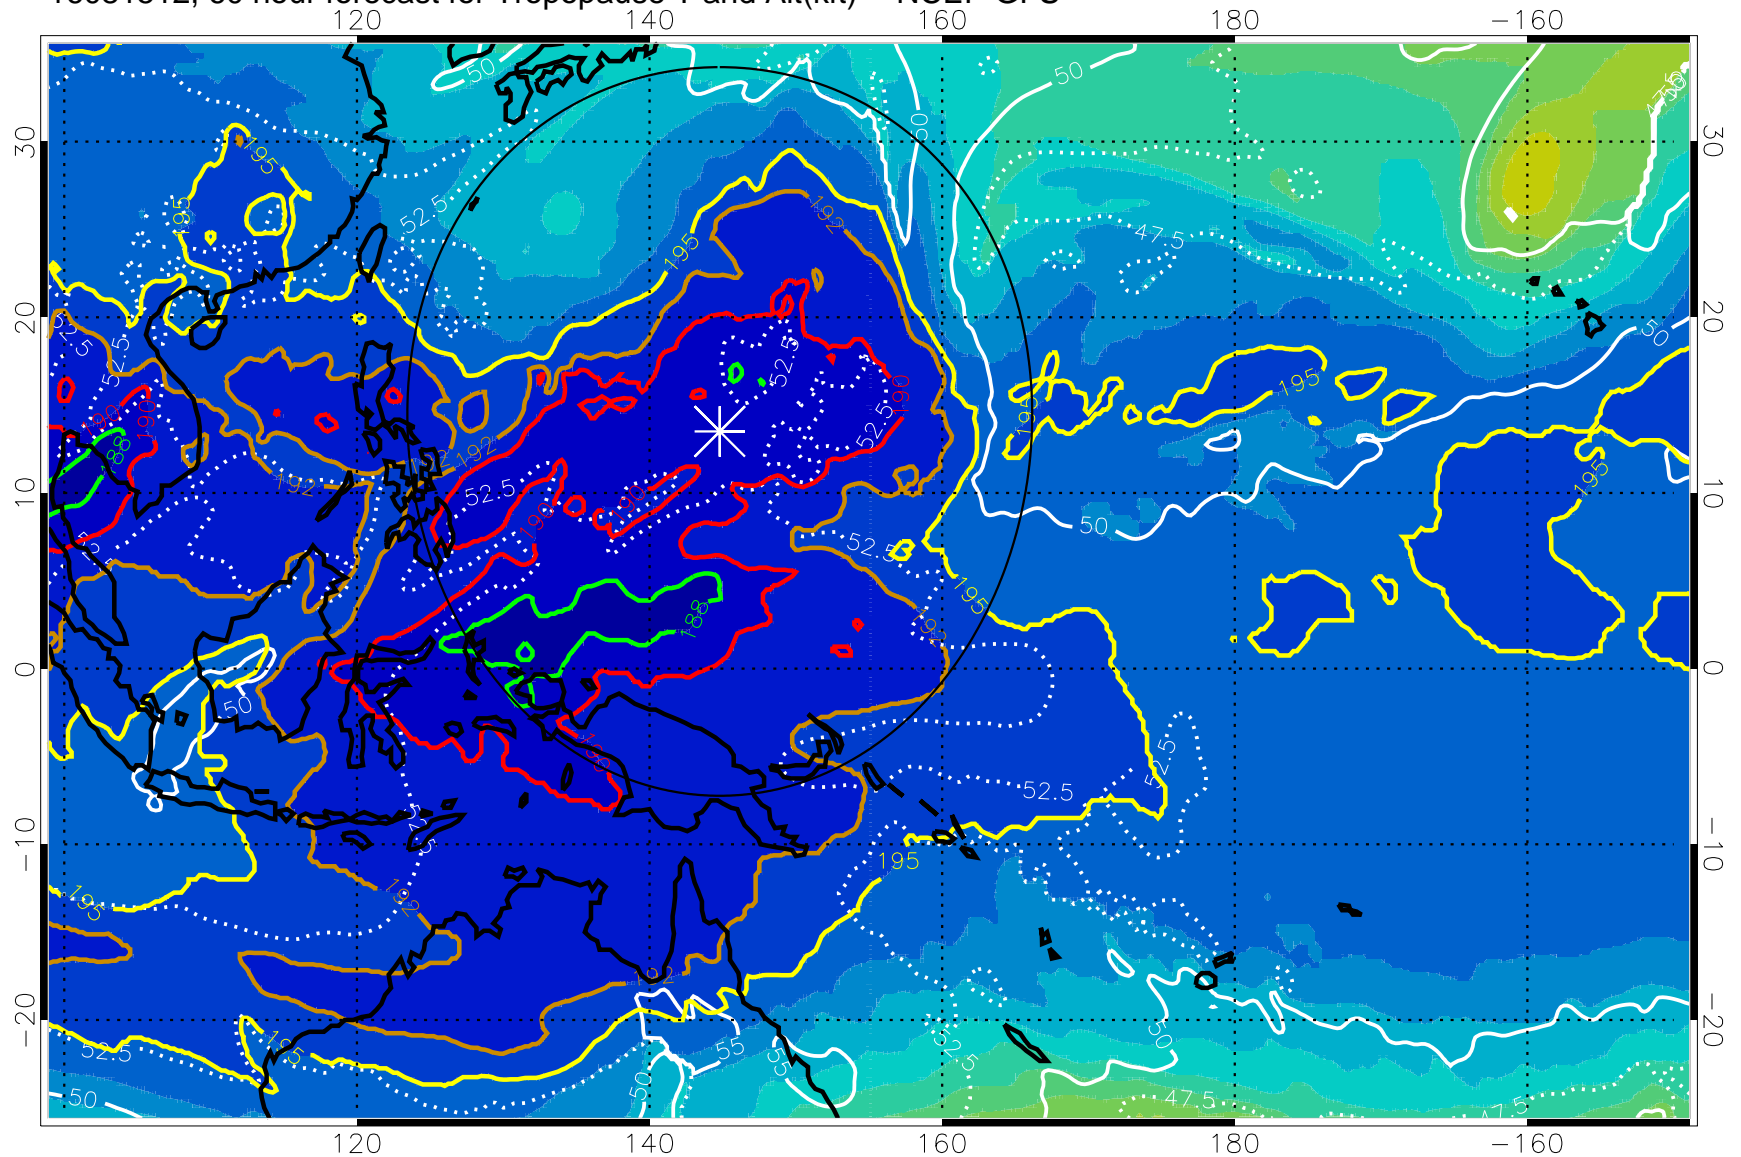

16081512, 60 hour forecast for Tropopause T and Alt(kft) -- NCEP GFS

190 200 210 220 230
Tropopause T, K

Tropopause Altitude in kft (white)

192.5K Isotherm 195K Isotherm
187.5K Isotherm 190K Isotherm

Range ring of 2304 km