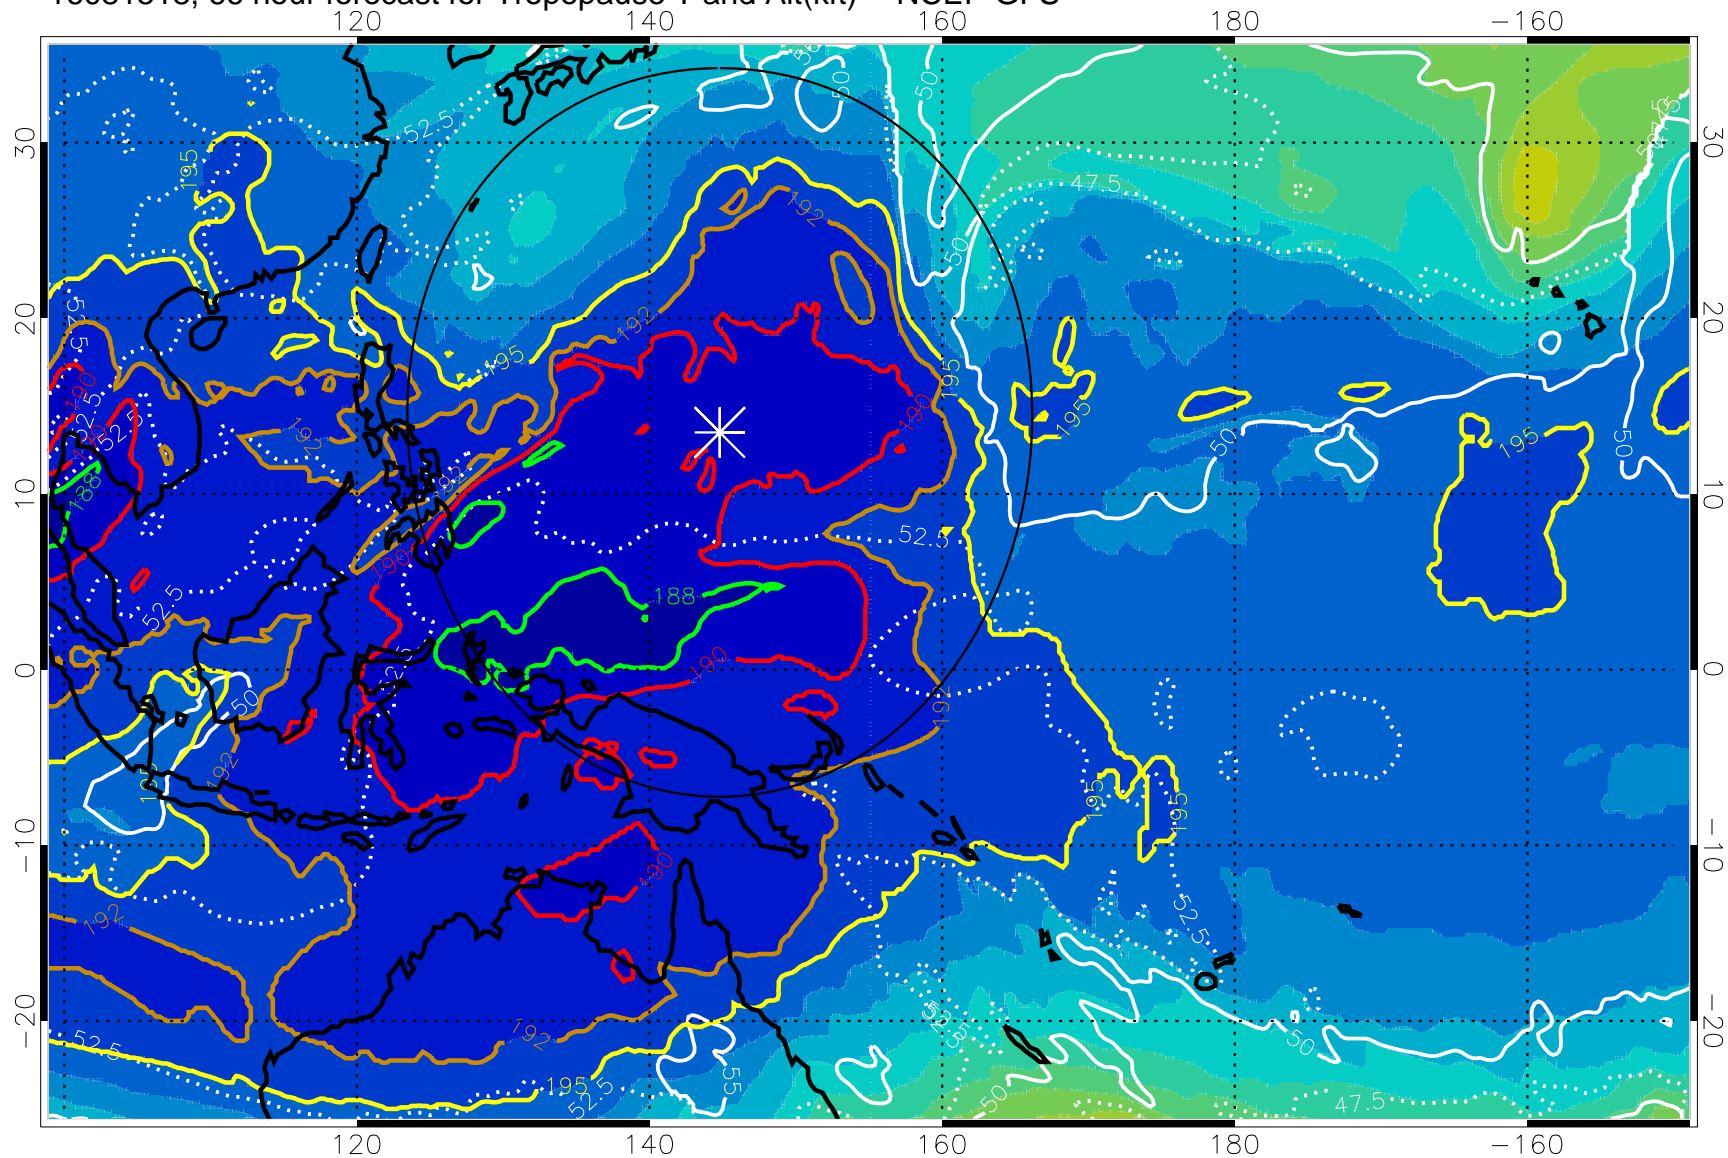

Tropopause T, K

Tropopause Altitude in kft (white)

192.5K Isotherm 195K Isotherm  
187.5K Isotherm 190K Isotherm

Range ring of 2304 km

16081512, 60 hour forecast for Tropopause T and Alt(kft) -- NCEP GFS

190 200 210 220 230  
Tropopause T, K

Tropopause Altitude in kft (white)

192.5K Isotherm 195K Isotherm  
187.5K Isotherm 190K Isotherm

Range ring of 2304 km

16081518, 66 hour forecast for Tropopause T and Alt(kft) -- NCEP GFS

190 200 210 220 230