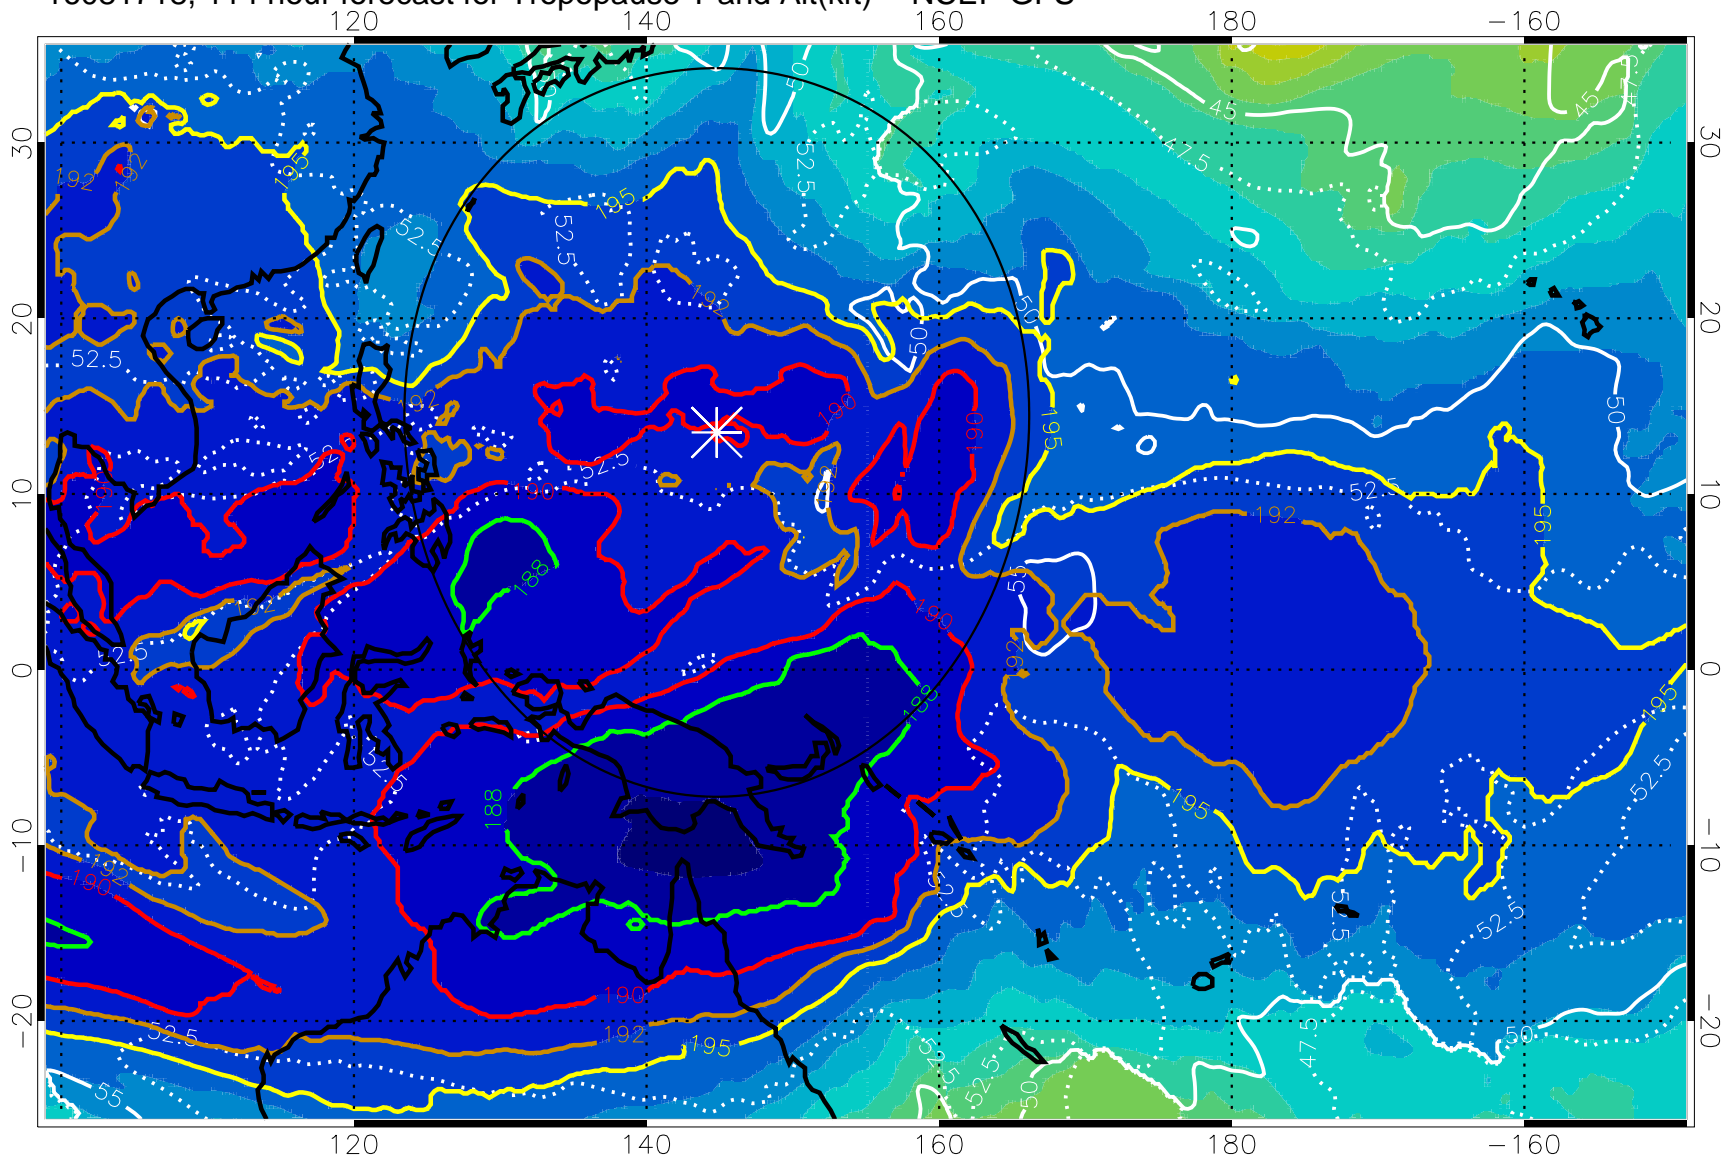

Tropopause Altitude in kft (white)

192.5K Isotherm 195K Isotherm  
187.5K Isotherm 190K Isotherm

Range ring of 2304 km

16081706, 102 hour forecast for Tropopause T and Alt(kft) -- NCEP GFS

190 200 210 220 230

Tropopause T, K

Tropopause Altitude in kft (white)

192.5K Isotherm 195K Isotherm

187.5K Isotherm 190K Isotherm

Range ring of 2304 km

16081718, 114 hour forecast for Tropopause T and Alt(kft) -- NCEP GFS

190 200 210 220 230

Tropopause T, K

Tropopause Altitude in kft (white)

192.5K Isotherm 195K Isotherm  
187.5K Isotherm 190K Isotherm

Range ring of 2304 km

16081800, 120 hour forecast for Tropopause T and Alt(kft) -- NCEP GFS

190      200      210      220      230  
Tropopause T, K

Tropopause Altitude in kft (white)

192.5K Isotherm    195K Isotherm  
187.5K Isotherm    190K Isotherm

Range ring of 2304 km