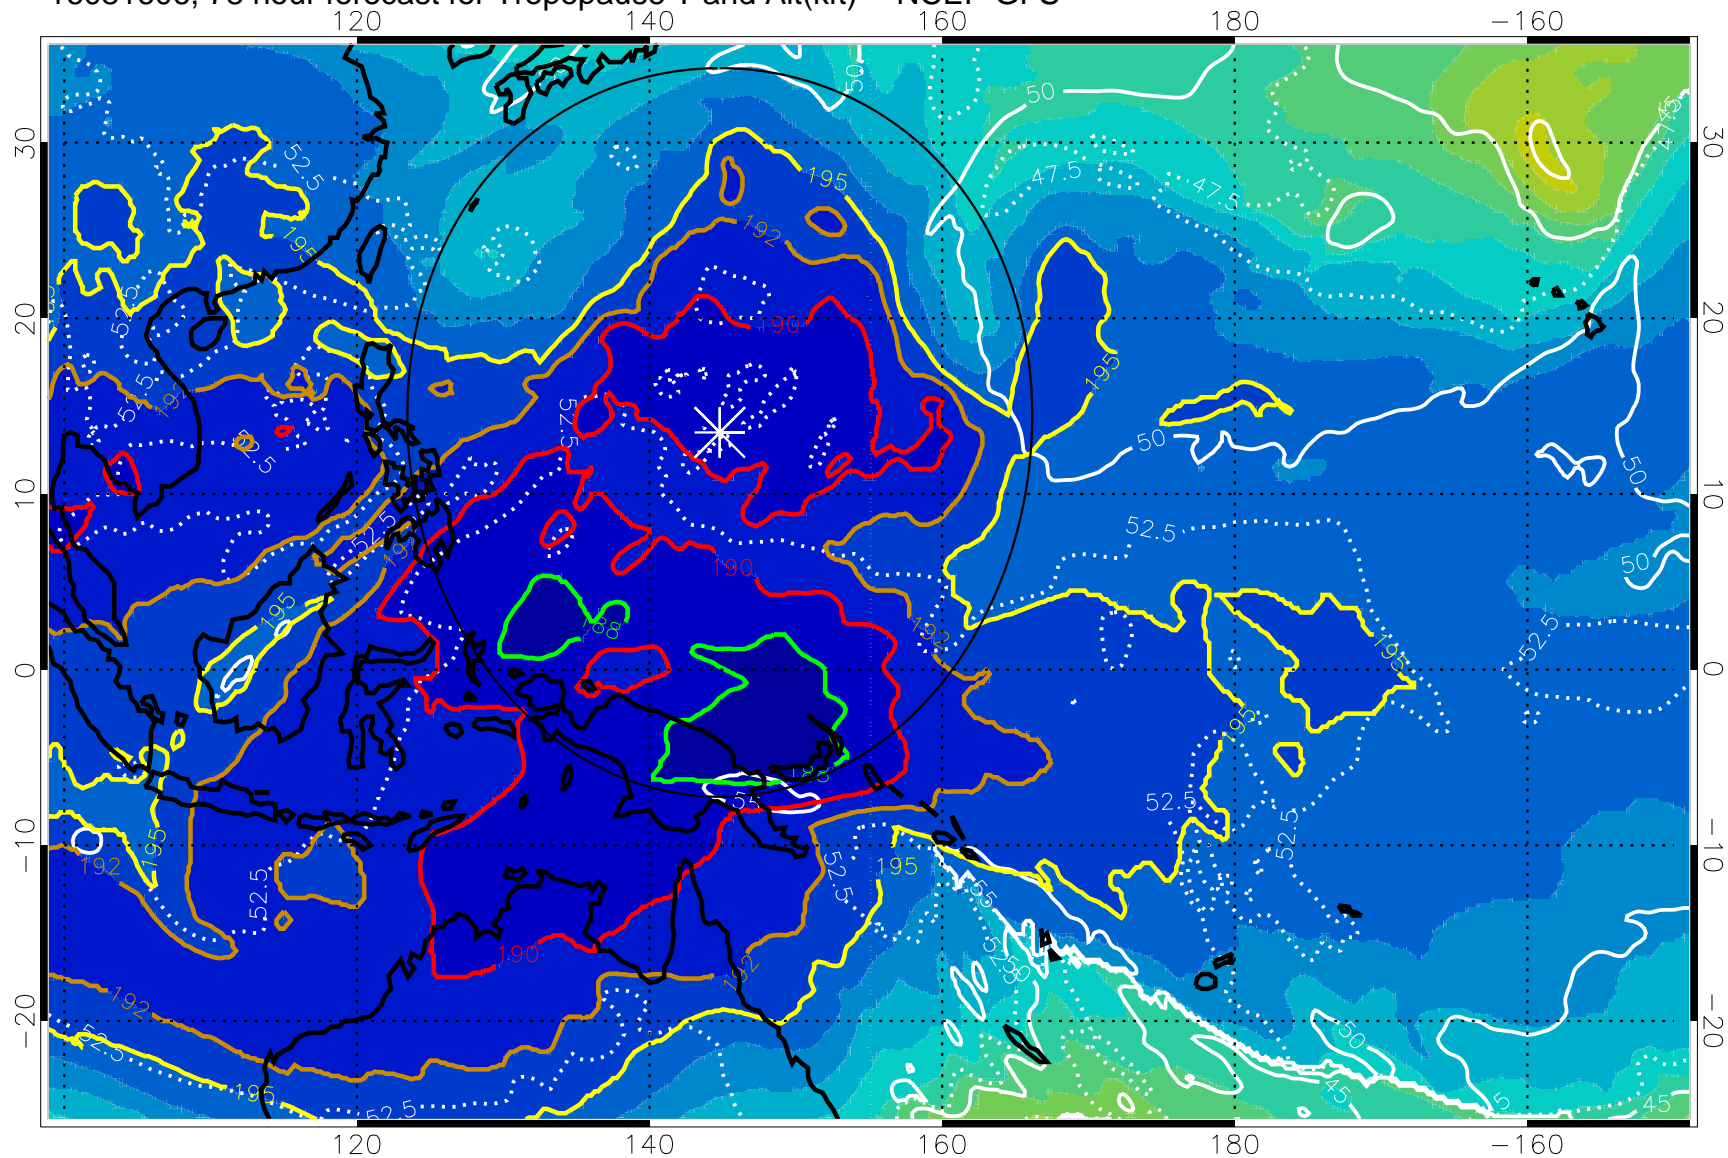

Tropopause T, K

Tropopause Altitude in kft (white)

192.5K Isotherm 195K Isotherm  
187.5K Isotherm 190K Isotherm

Range ring of 2304 km

16081600, 72 hour forecast for Tropopause T and Alt(kft) -- NCEP GFS

190 200 210 220 230

Tropopause T, K

Tropopause Altitude in kft (white)

192.5K Isotherm 195K Isotherm  
187.5K Isotherm 190K Isotherm

Range ring of 2304 km

16081606, 78 hour forecast for Tropopause T and Alt(kft) -- NCEP GFS

190 200 210 220 230