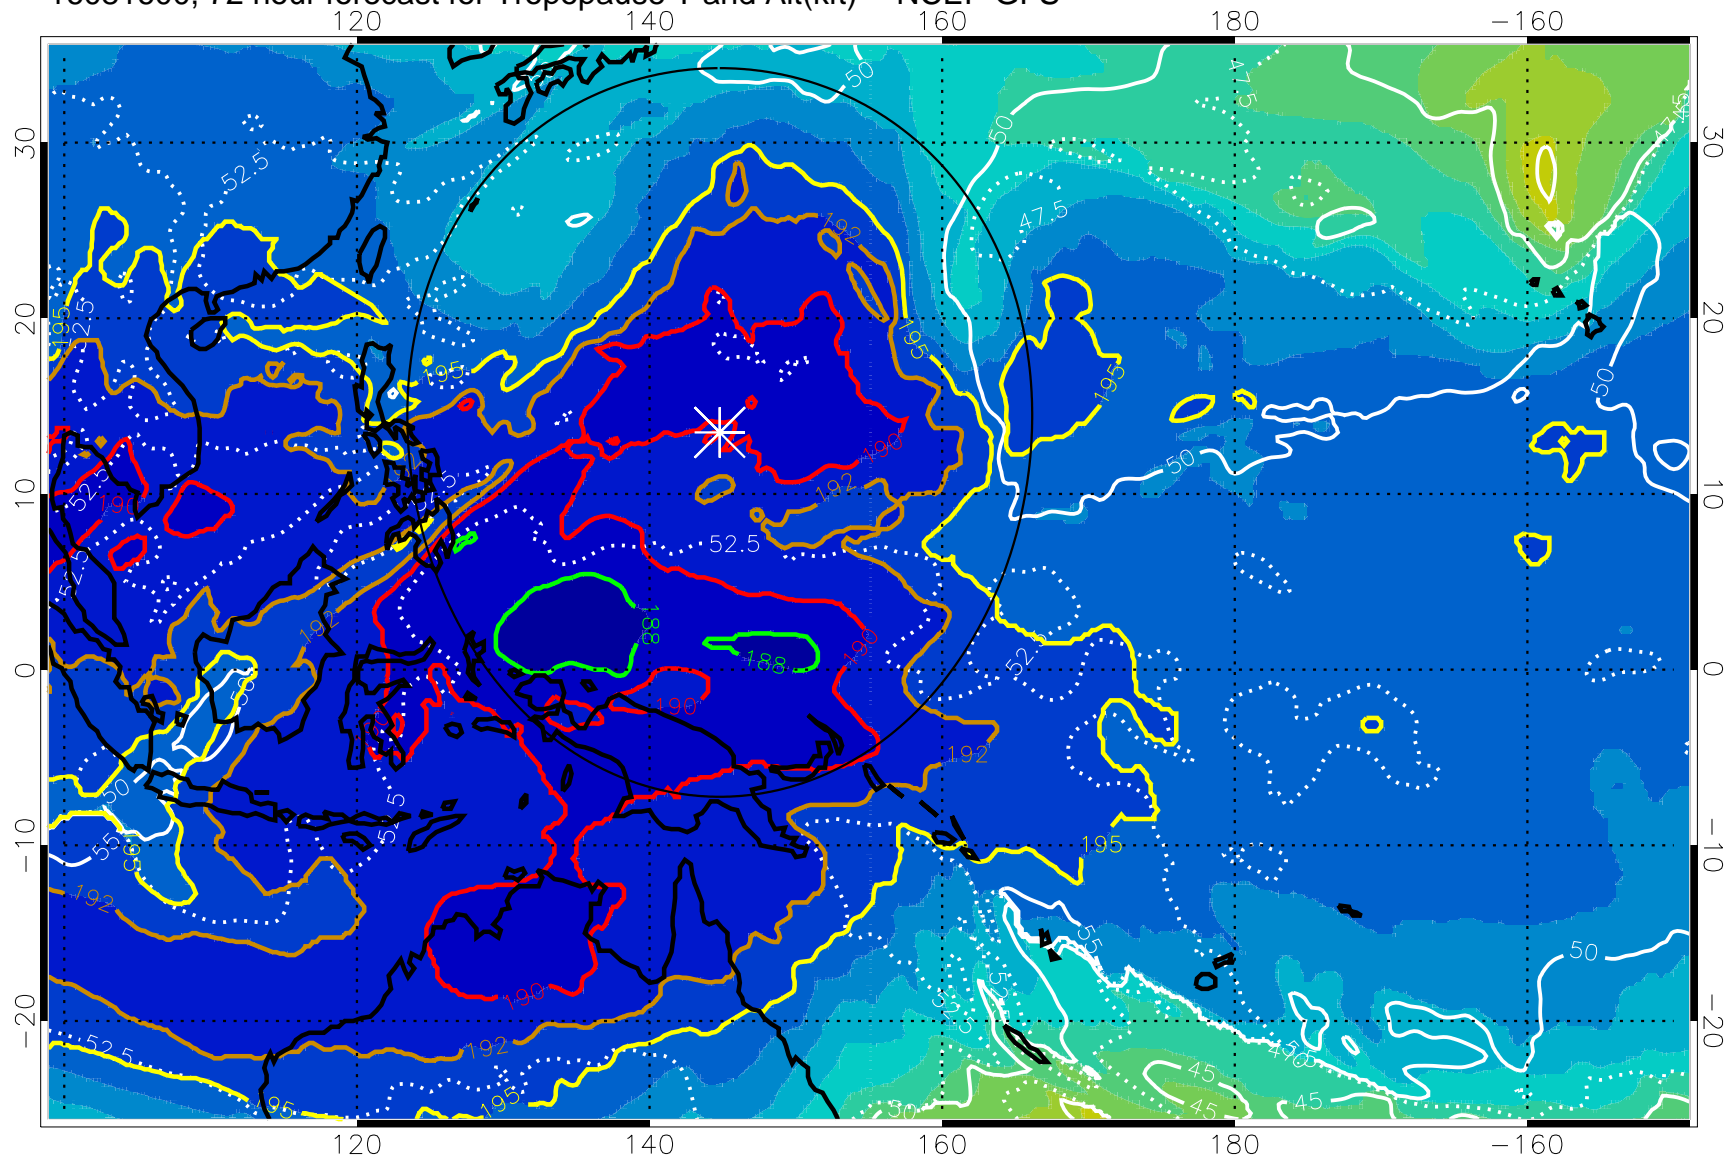

Tropopause Altitude in kft (white)

192.5K Isotherm 195K Isotherm  
187.5K Isotherm 190K Isotherm

Range ring of 2304 km

16081518, 66 hour forecast for Tropopause T and Alt(kft) -- NCEP GFS

190 200 210 220 230

Tropopause T, K

Tropopause Altitude in kft (white)

192.5K Isotherm 195K Isotherm  
187.5K Isotherm 190K Isotherm

Range ring of 2304 km

16081600, 72 hour forecast for Tropopause T and Alt(kft) -- NCEP GFS

190 200 210 220 230