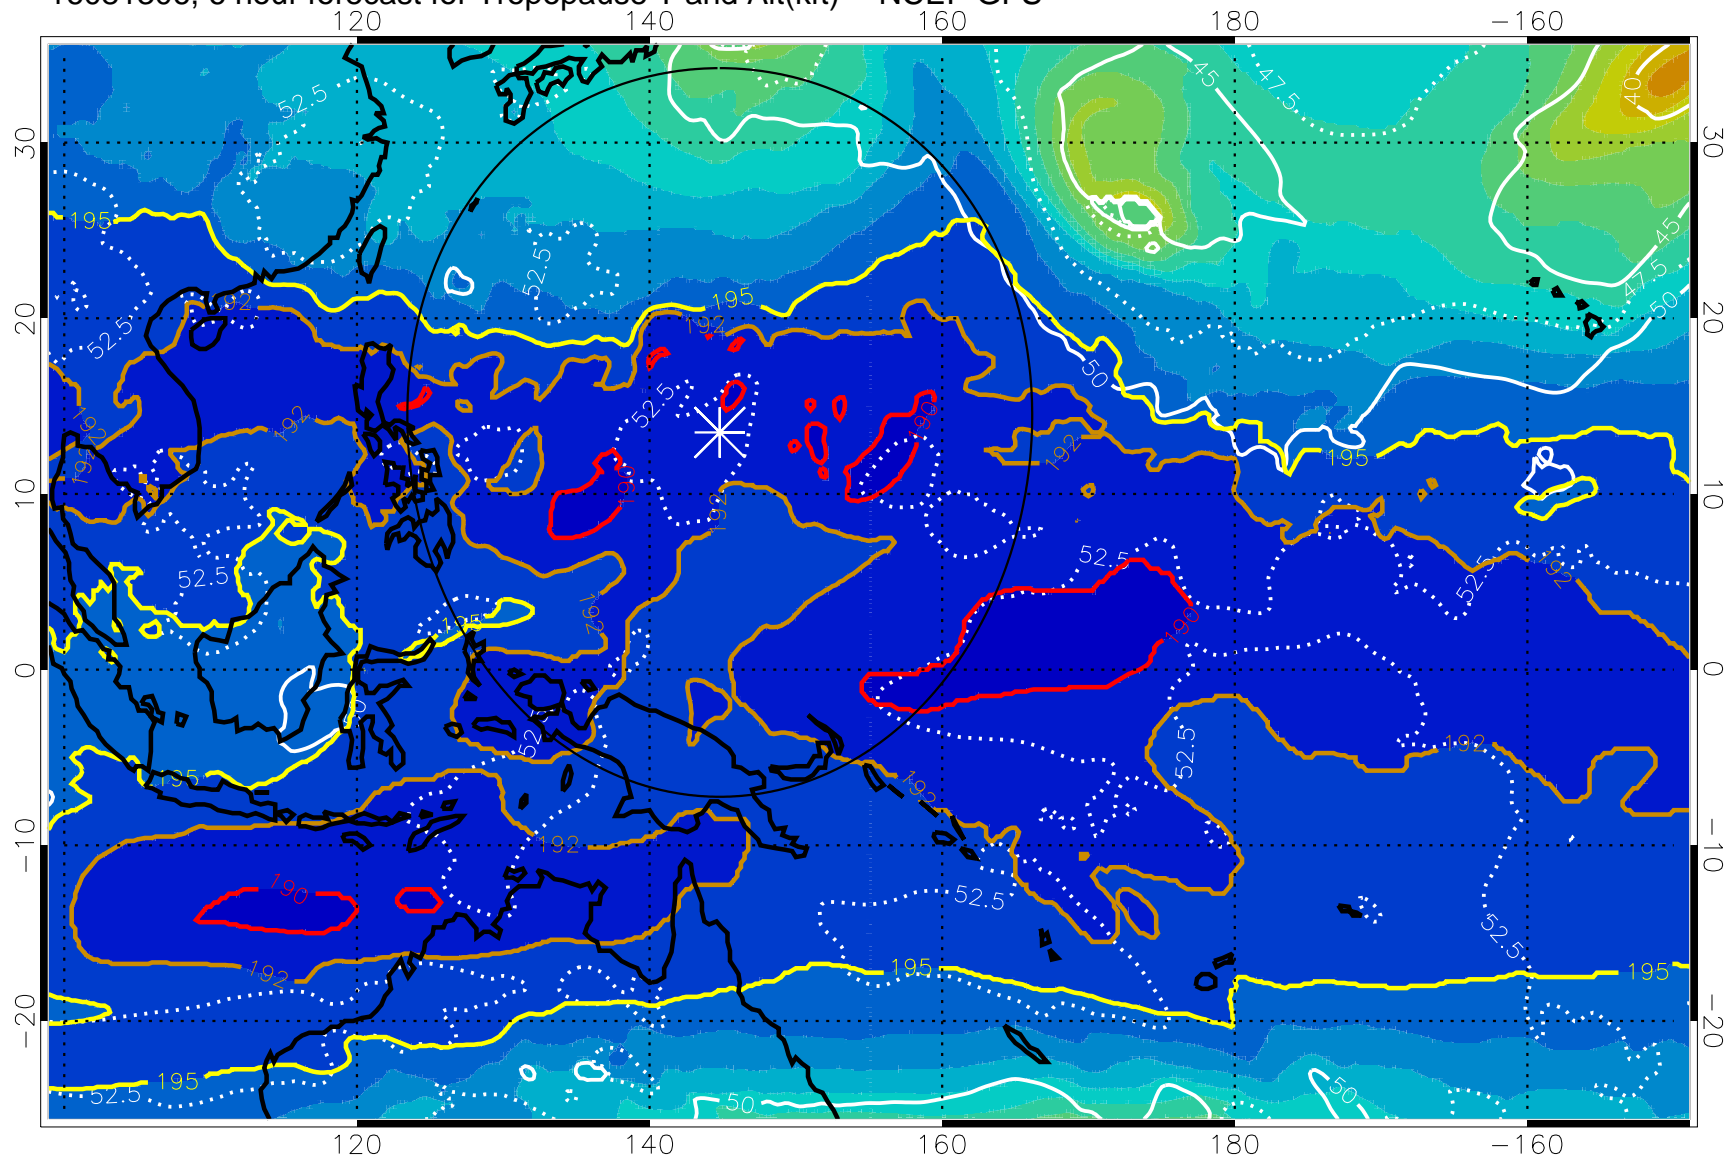

16081306, 6 hour forecast for Tropopause T and Alt(kft) -- NCEP GFS

16081312, 12 hour forecast for Tropopause T and Alt(kft) -- NCEP GFS

190 200 210 220 230  
Tropopause T, K

Tropopause Altitude in kft (white)

192.5K Isotherm 195K Isotherm  
187.5K Isotherm 190K Isotherm

Range ring of 2304 km

16081318, 18 hour forecast for Tropopause T and Alt(kft) -- NCEP GFS

190 200 210 220 230

Tropopause T, K

Tropopause Altitude in kft (white)