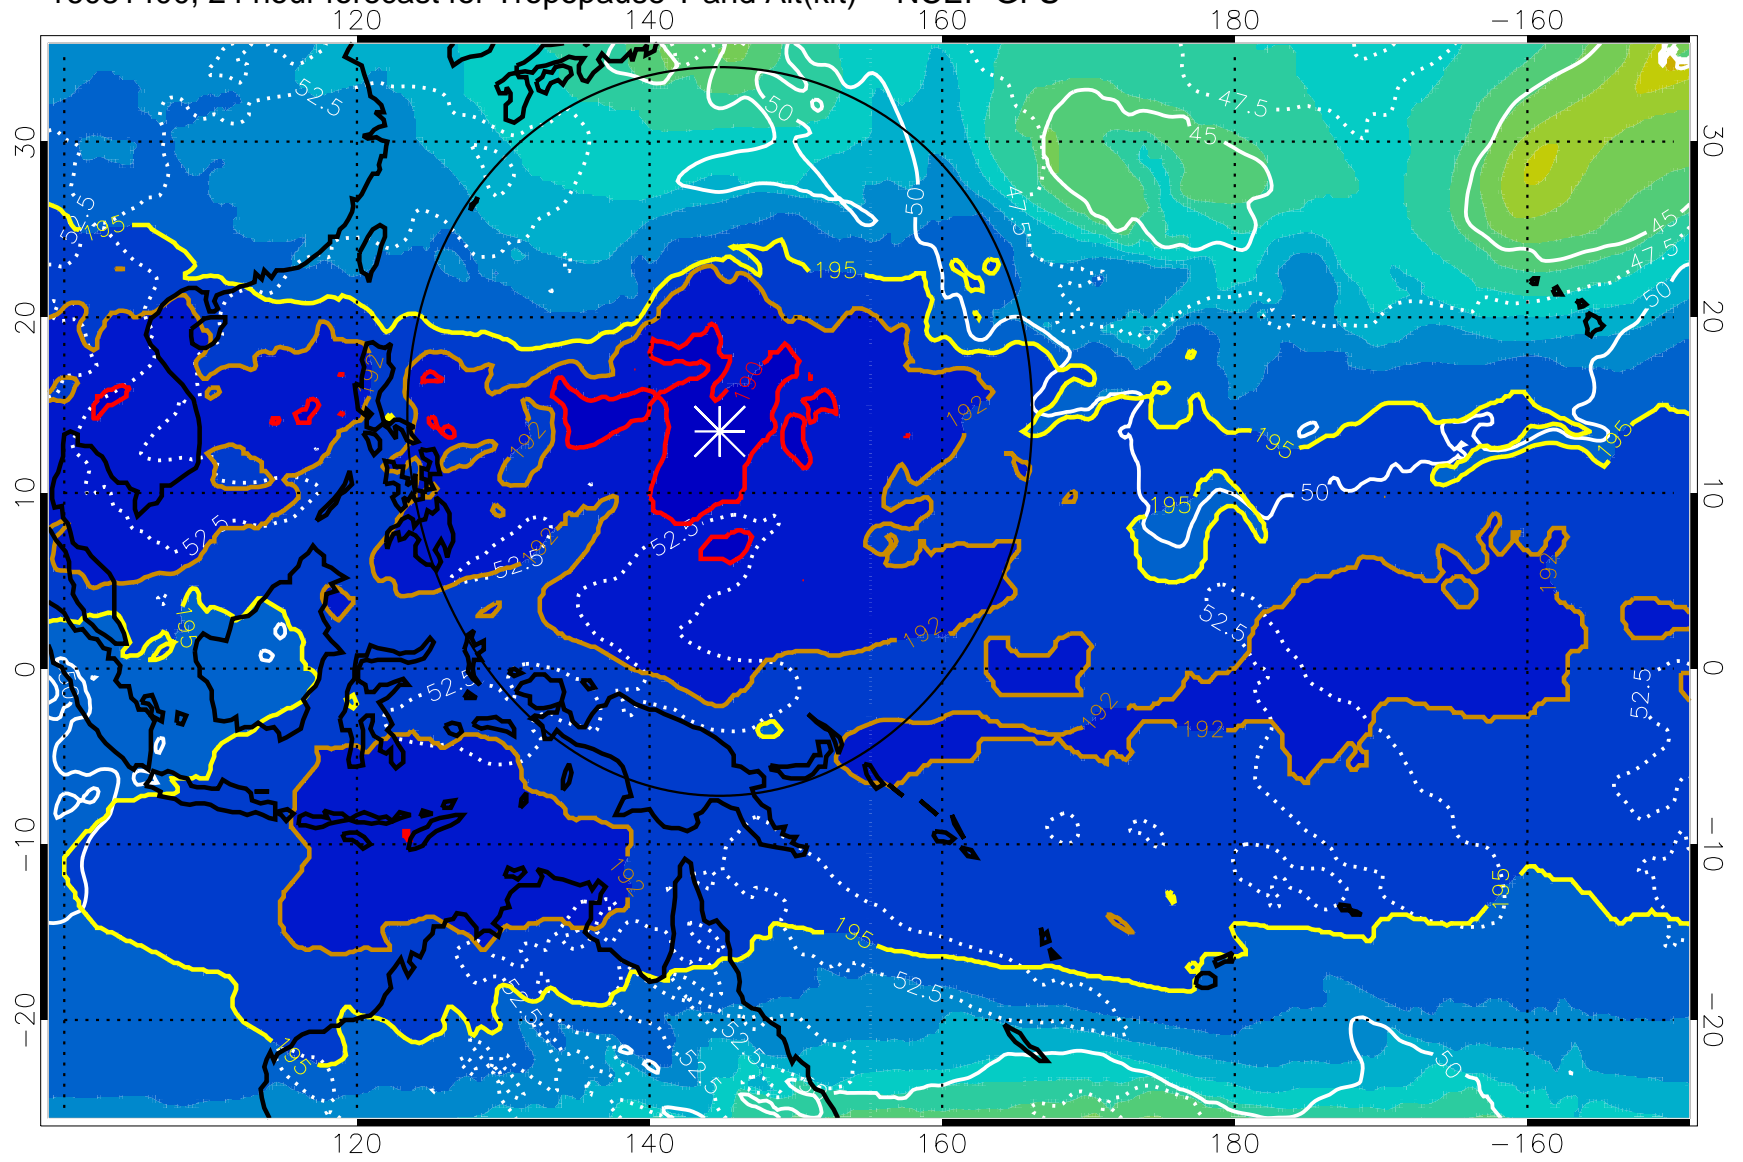

192.5K Isotherm 195K Isotherm  
187.5K Isotherm 190K Isotherm

Range ring of 2304 km

16081318, 18 hour forecast for Tropopause T and Alt(kft) -- NCEP GFS

190 200 210 220 230

Tropopause T, K

Tropopause Altitude in kft (white)

192.5K Isotherm 195K Isotherm

187.5K Isotherm 190K Isotherm

Range ring of 2304 km

16081400, 24 hour forecast for Tropopause T and Alt(kft) -- NCEP GFS

190 200 210 220 230

Tropopause T, K

Tropopause Altitude in kft (white)