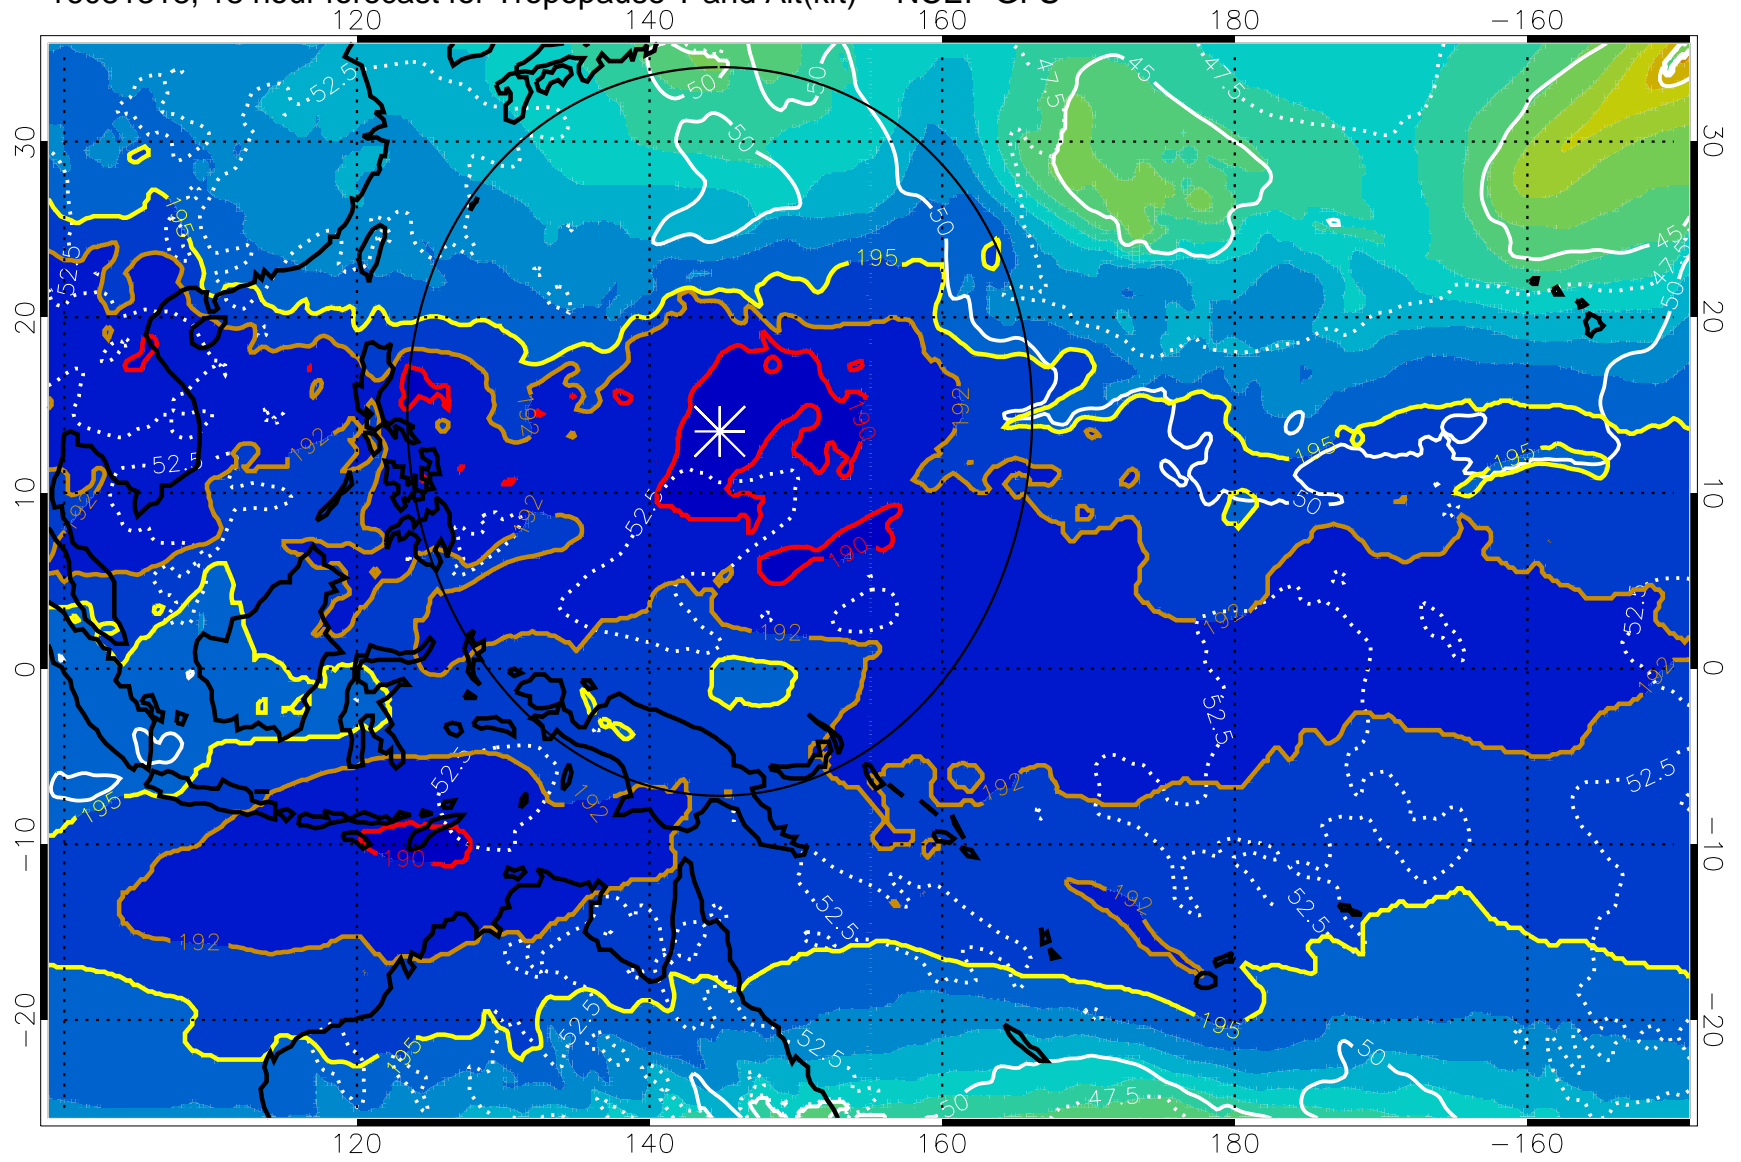

16081306, 6 hour forecast for Tropopause T and Alt(kft) -- NCEP GFS

16081312, 12 hour forecast for Tropopause T and Alt(kft) -- NCEP GFS

190 200 210 220 230  
Tropopause T, K

Tropopause Altitude in kft (white)

192.5K Isotherm 195K Isotherm  
187.5K Isotherm 190K Isotherm

Range ring of 2304 km

16081318, 18 hour forecast for Tropopause T and Alt(kft) -- NCEP GFS

190 200 210 220 230

Tropopause T, K

Tropopause Altitude in kft (white)

192.5K Isotherm 195K Isotherm

187.5K Isotherm 190K Isotherm

Range ring of 2304 km

16081400, 24 hour forecast for Tropopause T and Alt(kft) -- NCEP GFS

190 200 210 220 230

Tropopause T, K

Tropopause Altitude in kft (white)