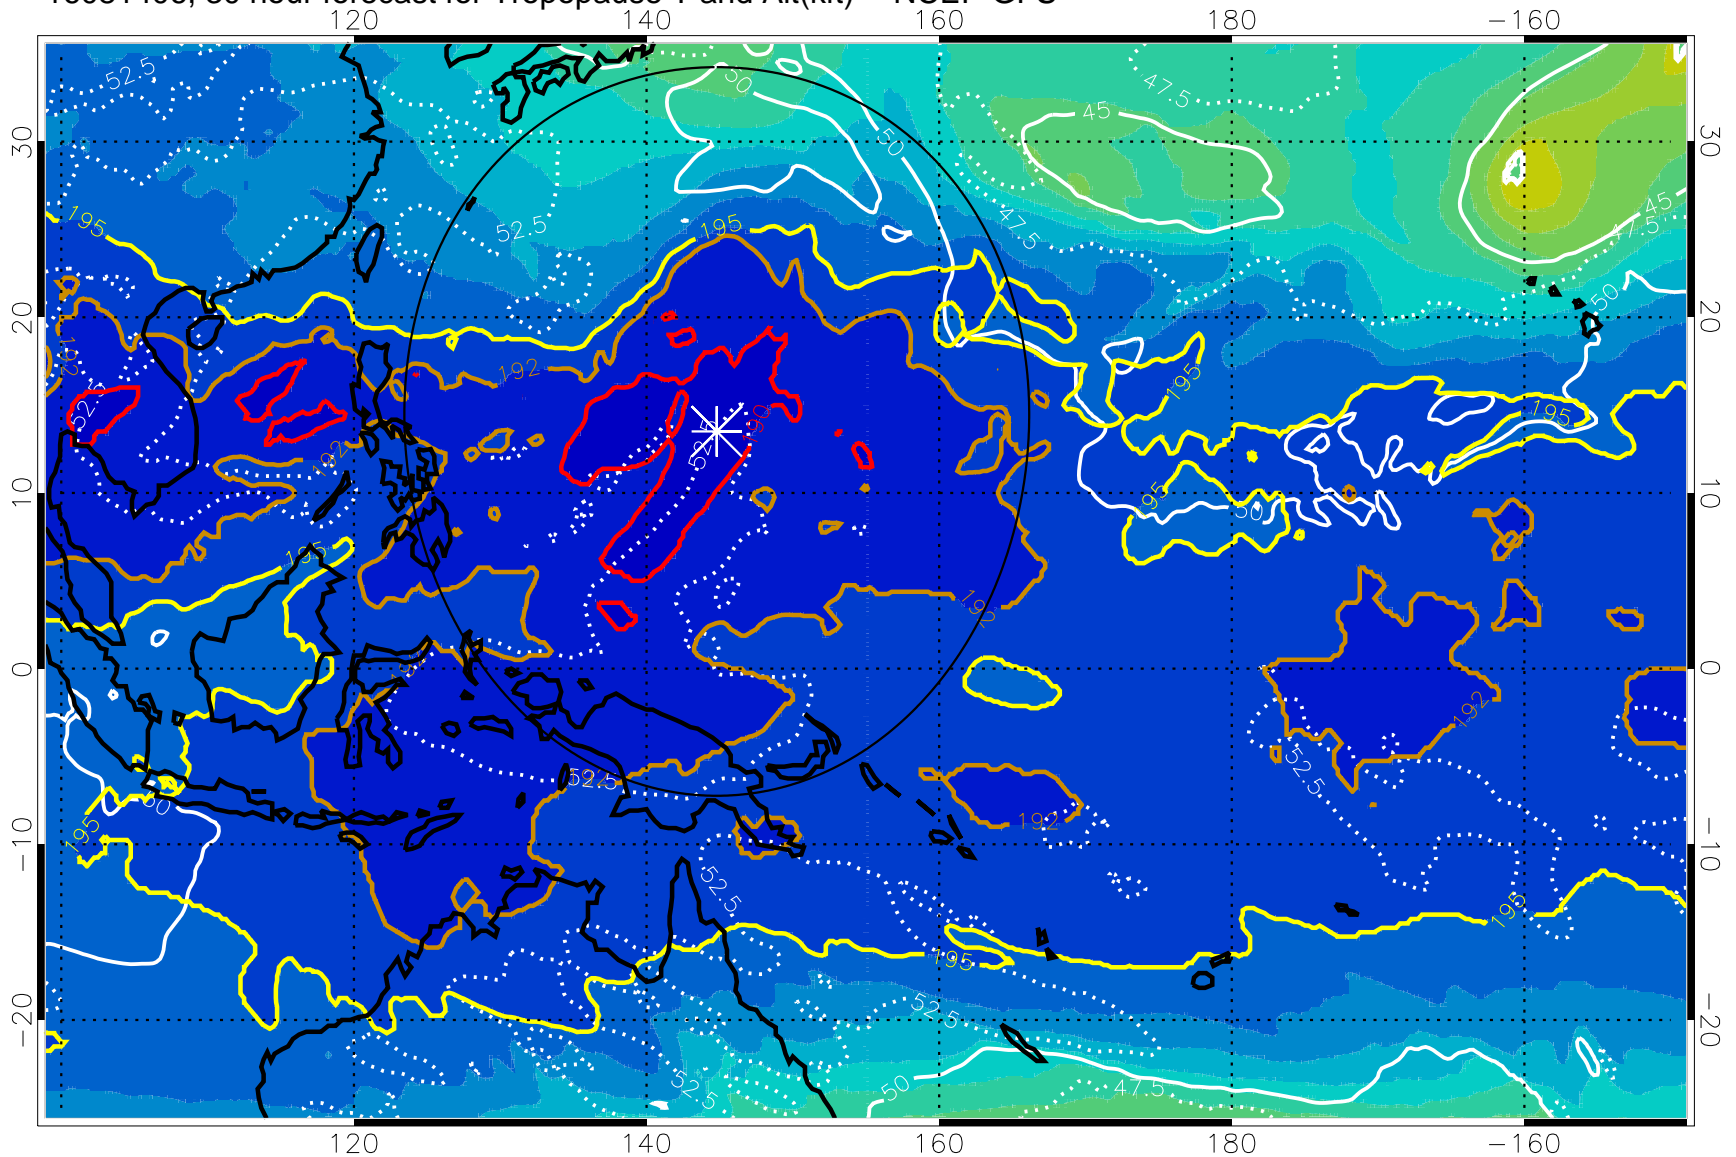

192.5K Isotherm 195K Isotherm

187.5K Isotherm 190K Isotherm

Range ring of 2304 km

16081400, 24 hour forecast for Tropopause T and Alt(kft) -- NCEP GFS

190 200 210 220 230

Tropopause T, K

Tropopause Altitude in kft (white)

192.5K Isotherm 195K Isotherm

187.5K Isotherm 190K Isotherm

Range ring of 2304 km

16081406, 30 hour forecast for Tropopause T and Alt(kft) -- NCEP GFS

190 200 210 220 230  
Tropopause T, K

Tropopause Altitude in kft (white)