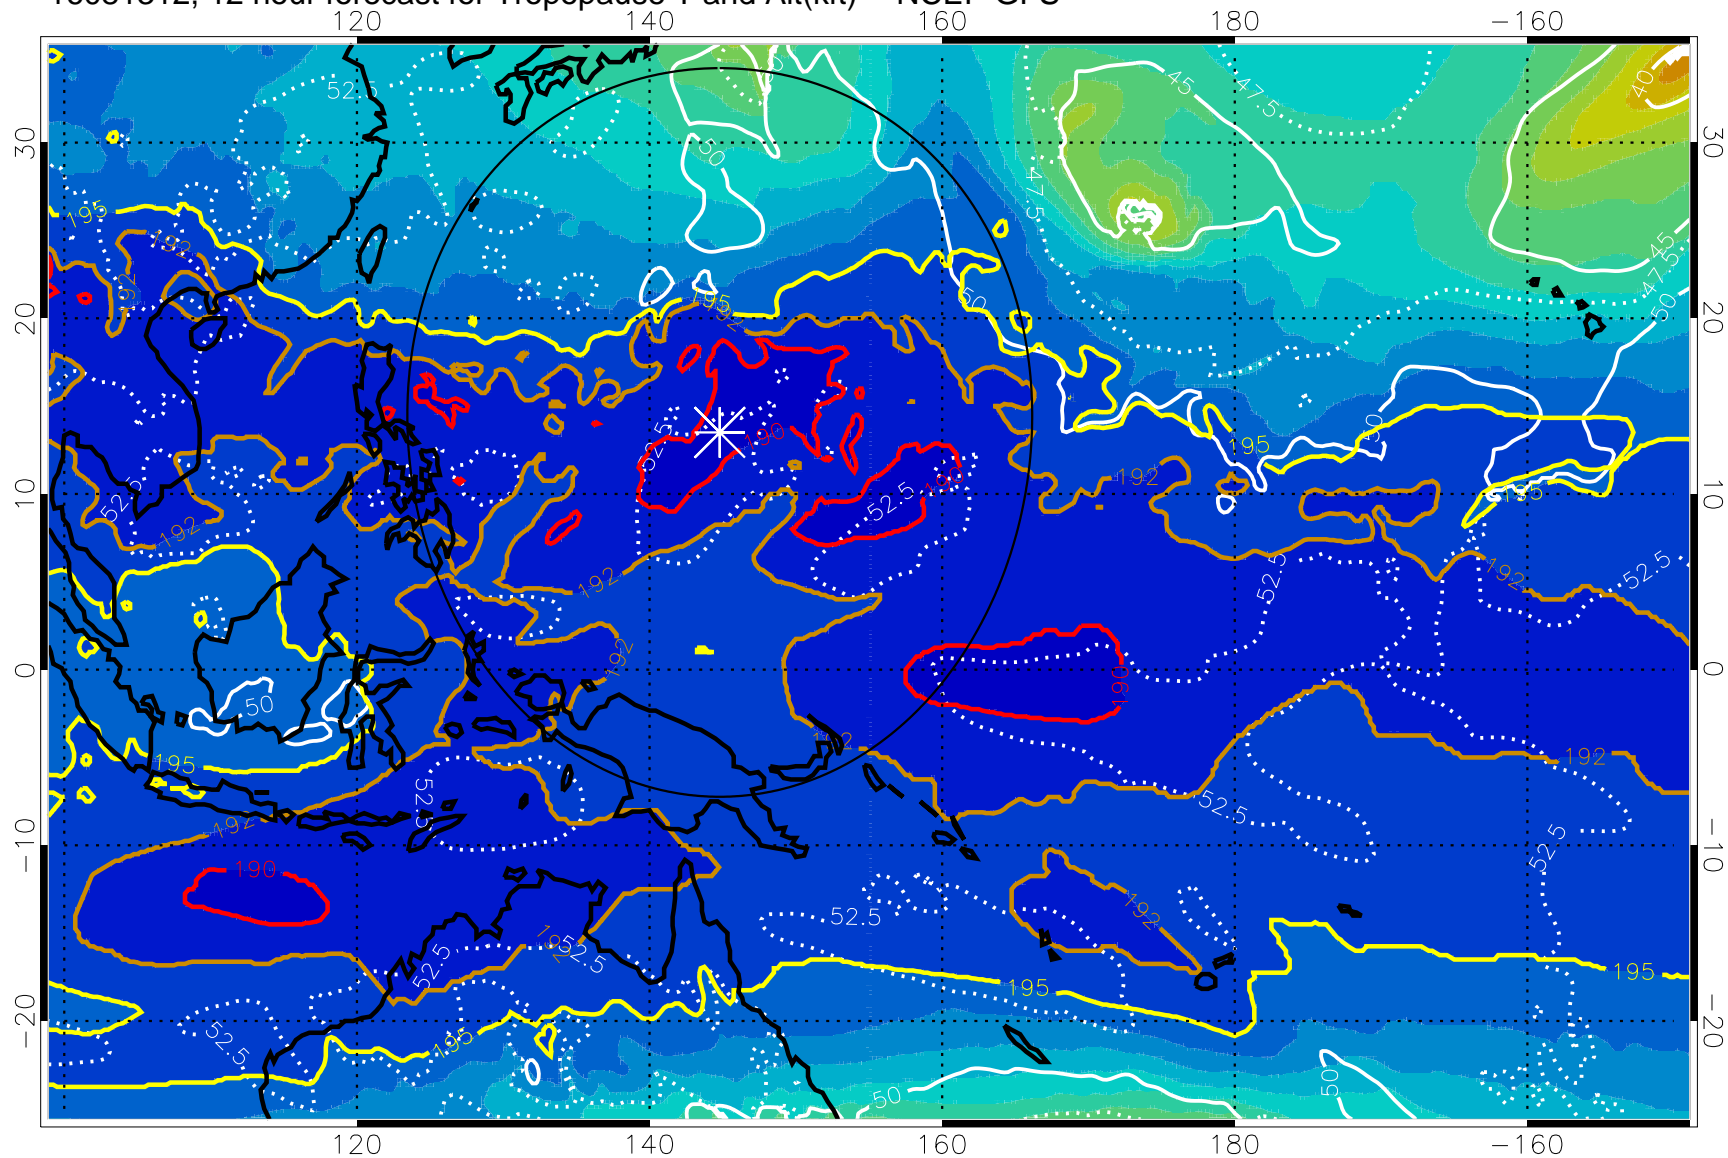

16081312, 12 hour forecast for Tropopause T and Alt(kft) -- NCEP GFS

190 200 210 220 230
Tropopause T, K

Tropopause Altitude in kft (white)

192.5K Isotherm 195K Isotherm
187.5K Isotherm 190K Isotherm

Range ring of 2304 km