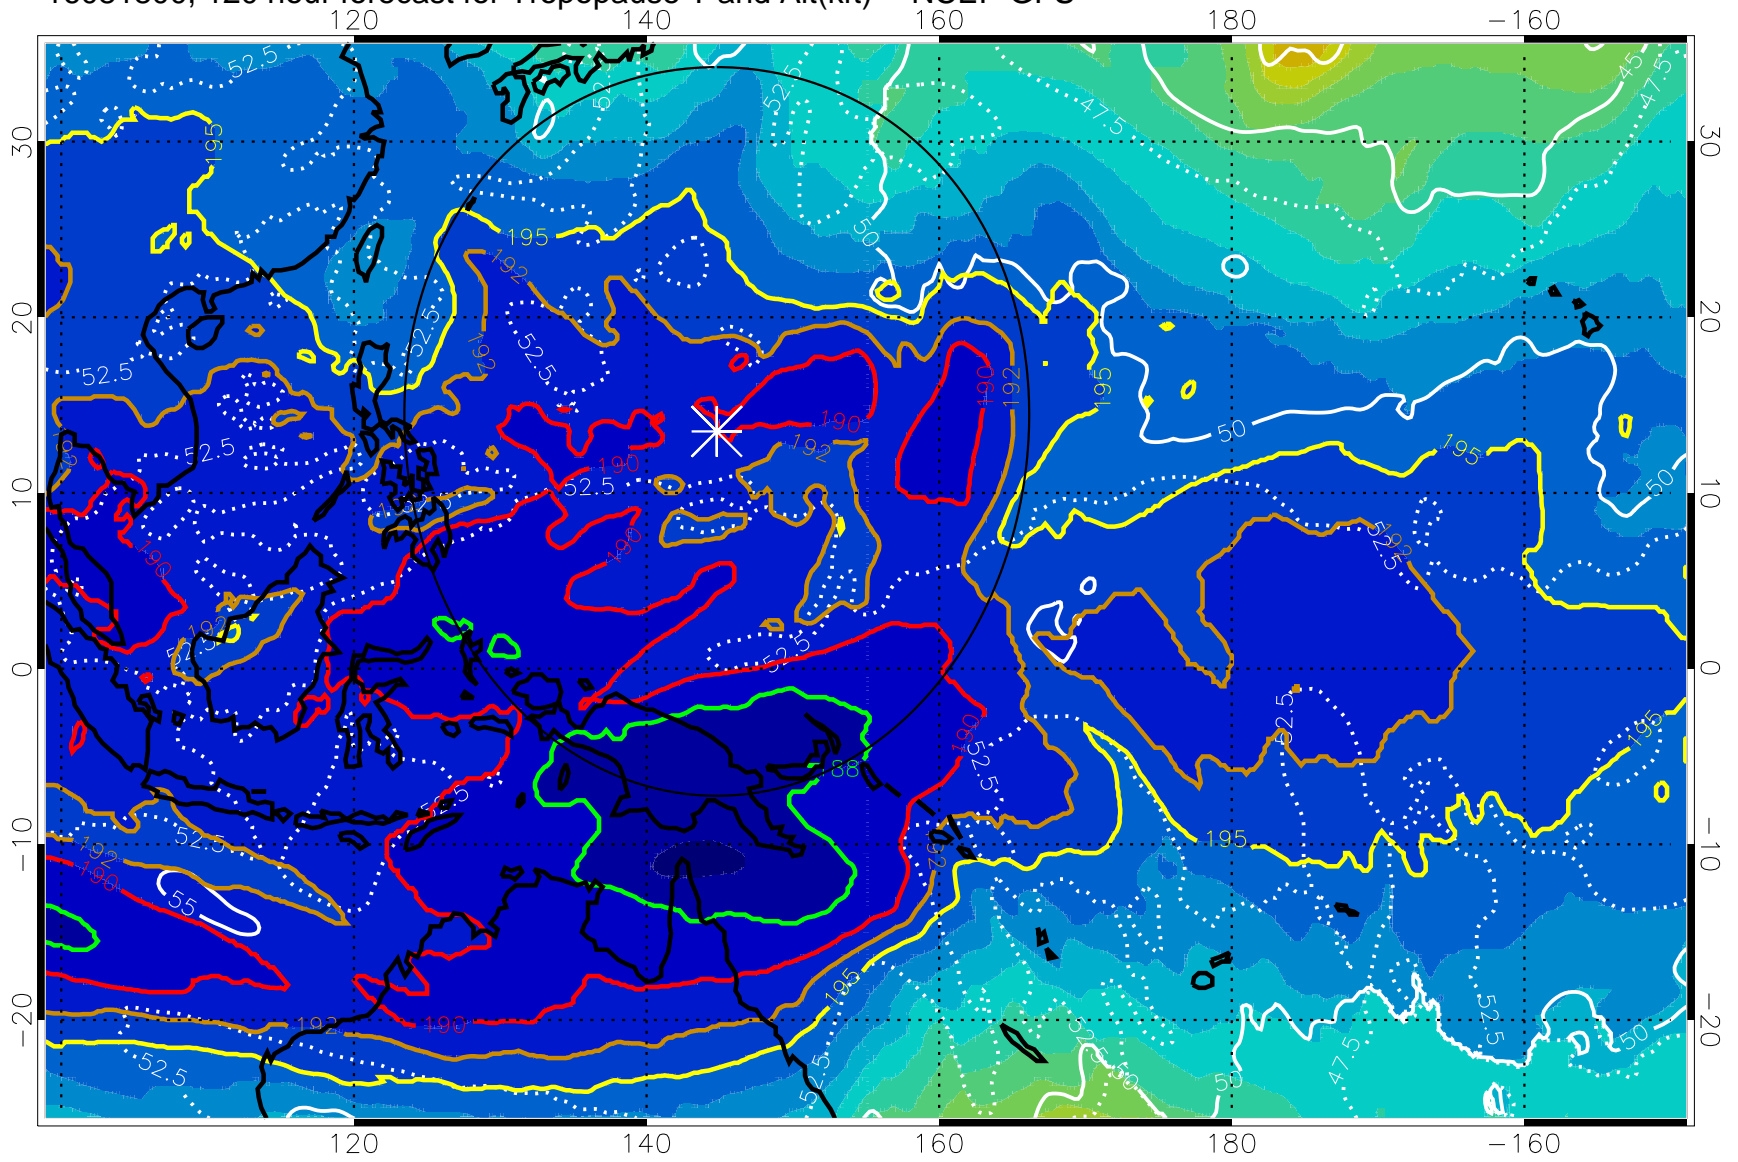

Tropopause T, K

Tropopause Altitude in kft (white)

192.5K Isotherm 195K Isotherm

187.5K Isotherm 190K Isotherm

Range ring of 2304 km

16081718, 114 hour forecast for Tropopause T and Alt(kft) -- NCEP GFS

190 200 210 220 230

Tropopause T, K

Tropopause Altitude in kft (white)

192.5K Isotherm 195K Isotherm  
187.5K Isotherm 190K Isotherm

Range ring of 2304 km

16081800, 120 hour forecast for Tropopause T and Alt(kft) -- NCEP GFS