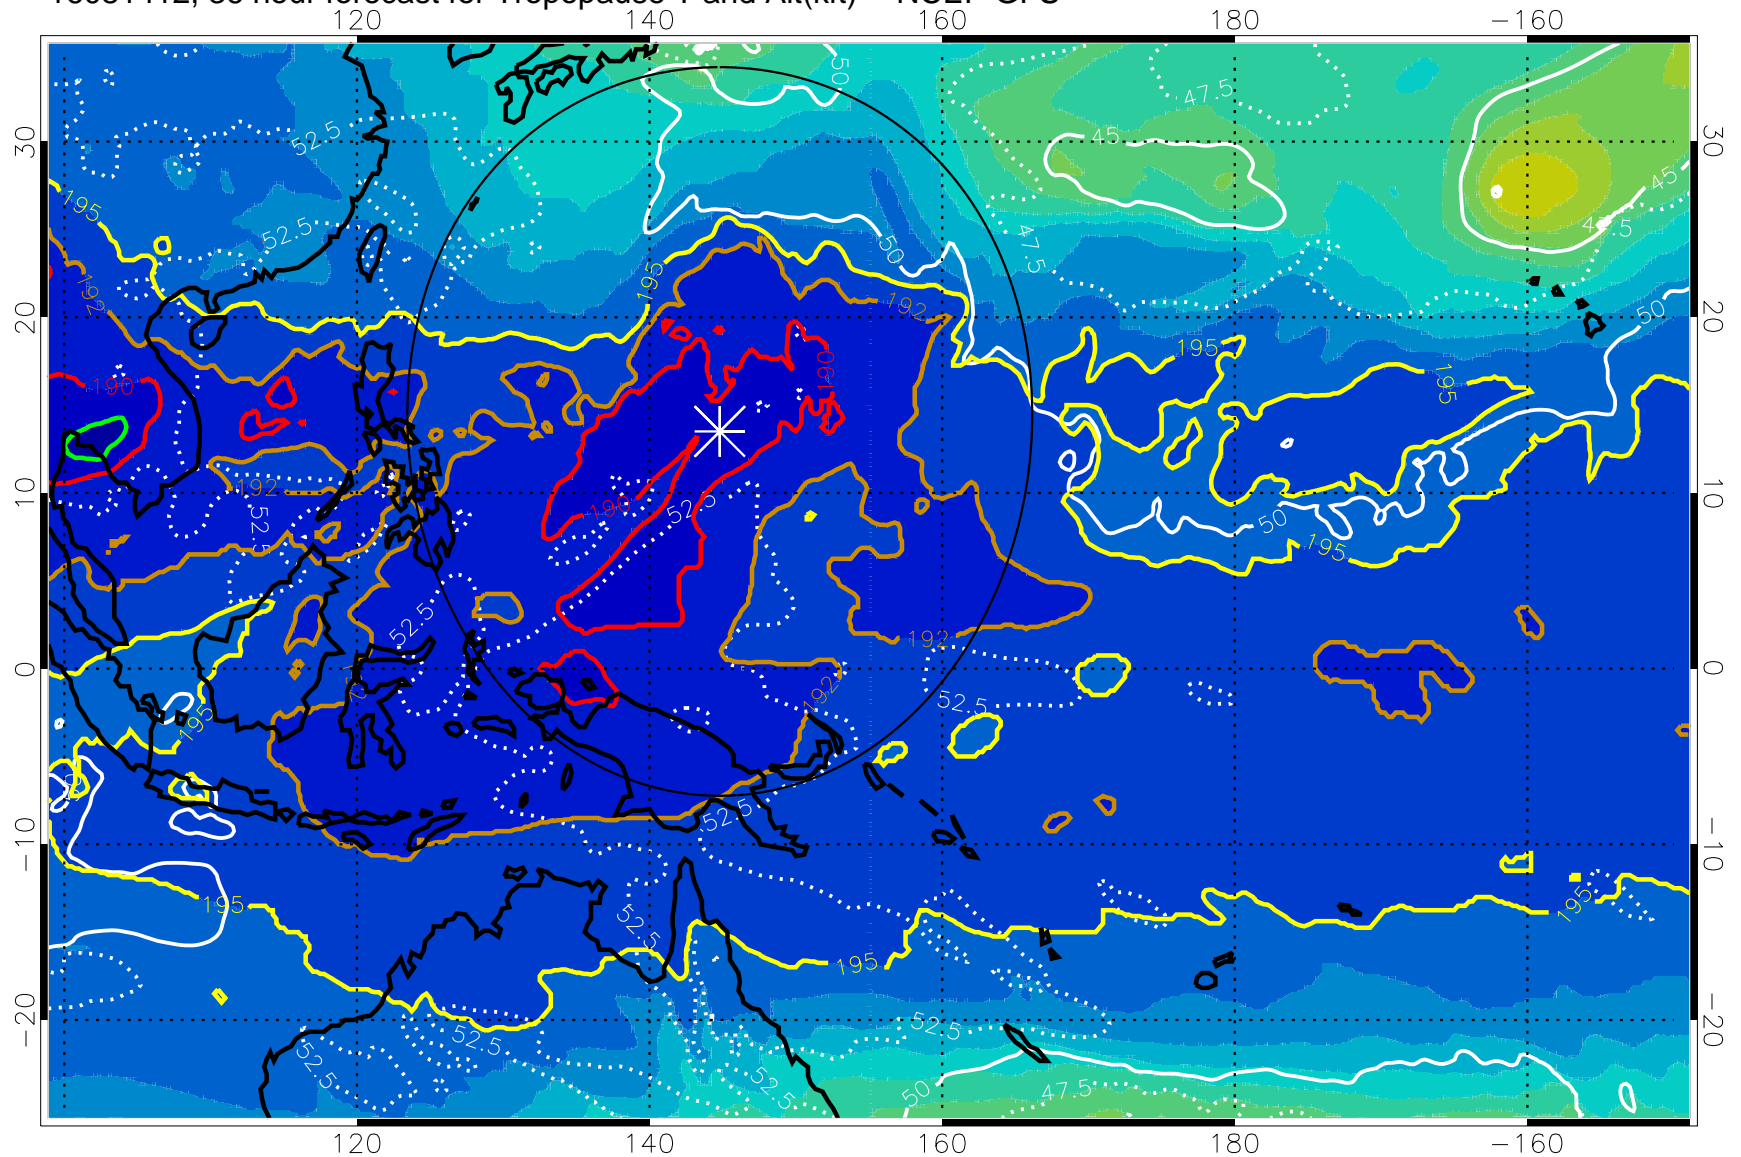

192.5K Isotherm 195K Isotherm

187.5K Isotherm 190K Isotherm

Range ring of 2304 km

16081400, 24 hour forecast for Tropopause T and Alt(kft) -- NCEP GFS

190 200 210 220 230

Tropopause T, K

Tropopause Altitude in kft (white)

192.5K Isotherm 195K Isotherm

187.5K Isotherm 190K Isotherm

Range ring of 2304 km

16081406, 30 hour forecast for Tropopause T and Alt(kft) -- NCEP GFS

190 200 210 220 230  
Tropopause T, K

Tropopause Altitude in kft (white)

192.5K Isotherm 195K Isotherm  
187.5K Isotherm 190K Isotherm

Range ring of 2304 km

16081412, 36 hour forecast for Tropopause T and Alt(kft) -- NCEP GFS

190 200 210 220 230

Tropopause T, K

Tropopause Altitude in kft (white)

192.5K Isotherm 195K Isotherm

187.5K Isotherm 190K Isotherm

Range ring of 2304 km

16081418, 42 hour forecast for Tropopause T and Alt(kft) -- NCEP GFS

190 200 210 220 230

Tropopause T, K

Tropopause Altitude in kft (white)