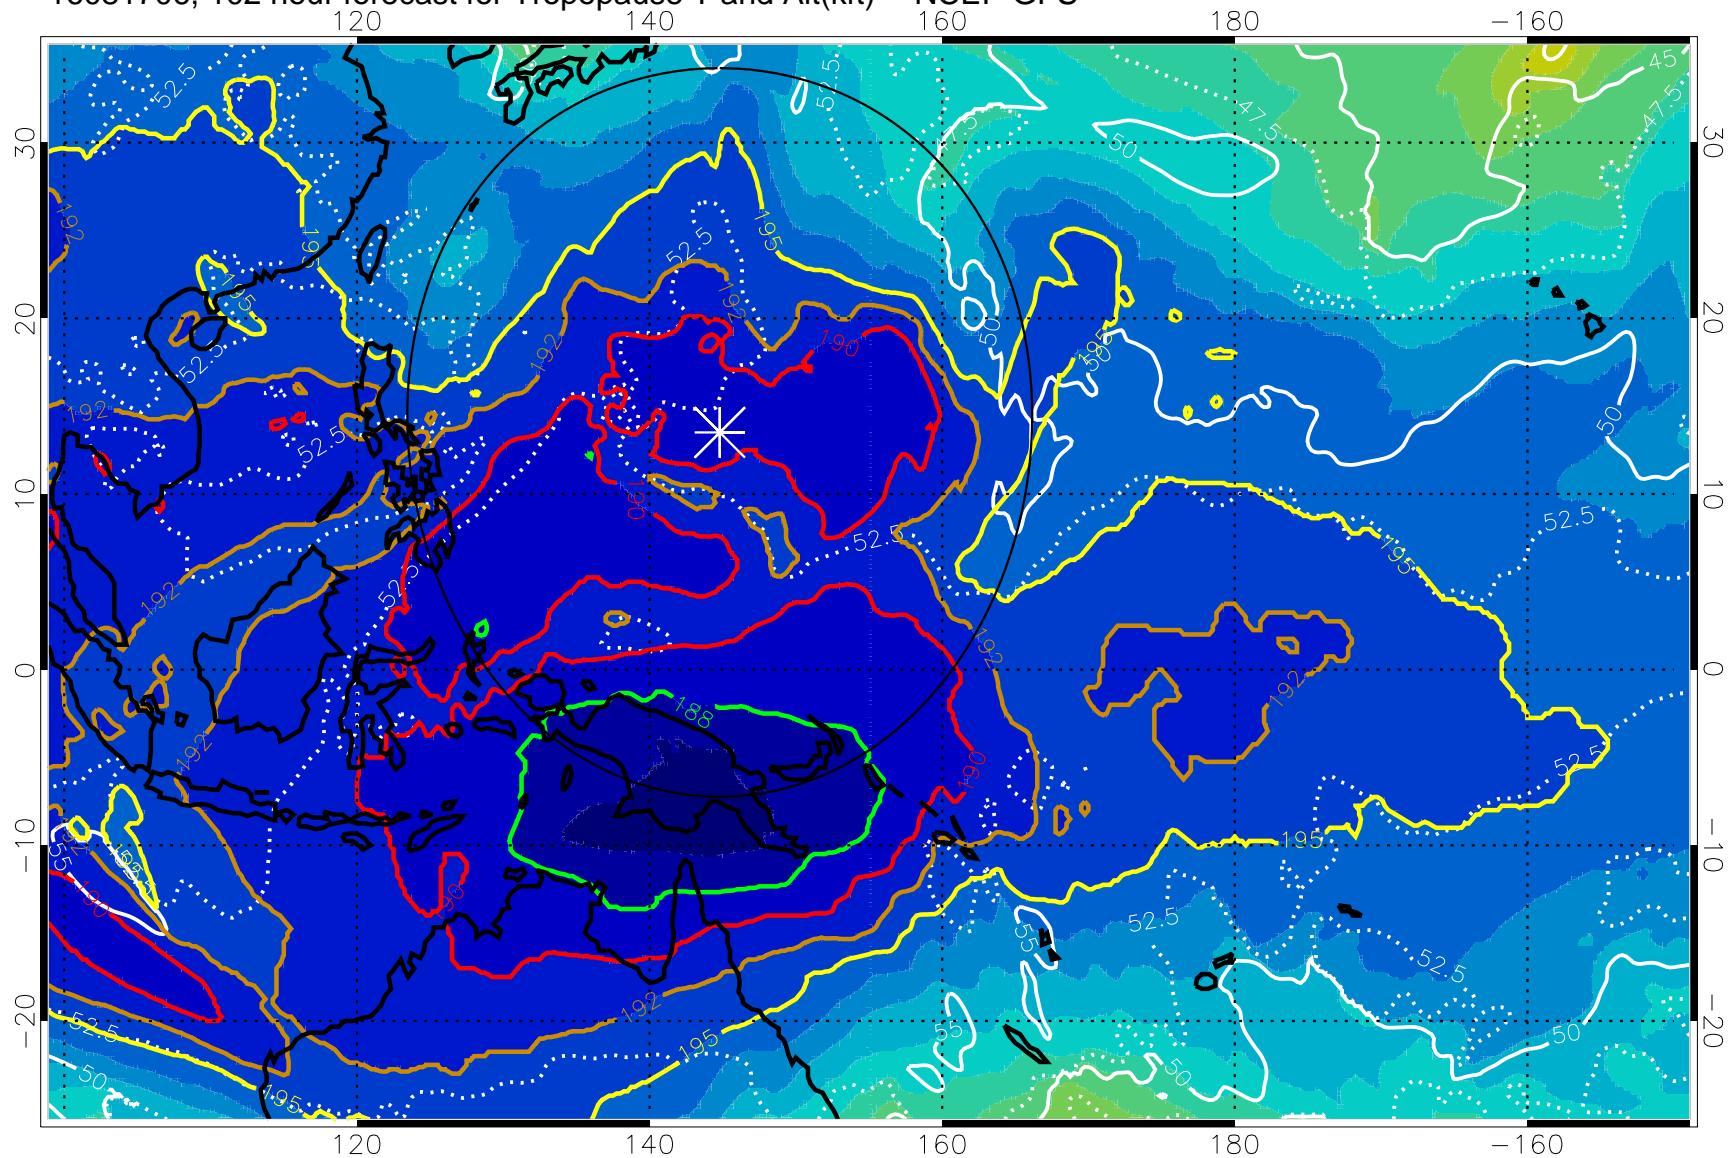

Tropopause Altitude in kft (white)

192.5K Isotherm    195K Isotherm  
187.5K Isotherm    190K Isotherm

Range ring of 2304 km

16081700, 96 hour forecast for Tropopause T and Alt(kft) -- NCEP GFS

190 200 210 220 230  
Tropopause T, K

Tropopause Altitude in kft (white)

192.5K Isotherm 195K Isotherm  
187.5K Isotherm 190K Isotherm

Range ring of 2304 km

16081706, 102 hour forecast for Tropopause T and Alt(kft) -- NCEP GFS

190 200 210 220 230