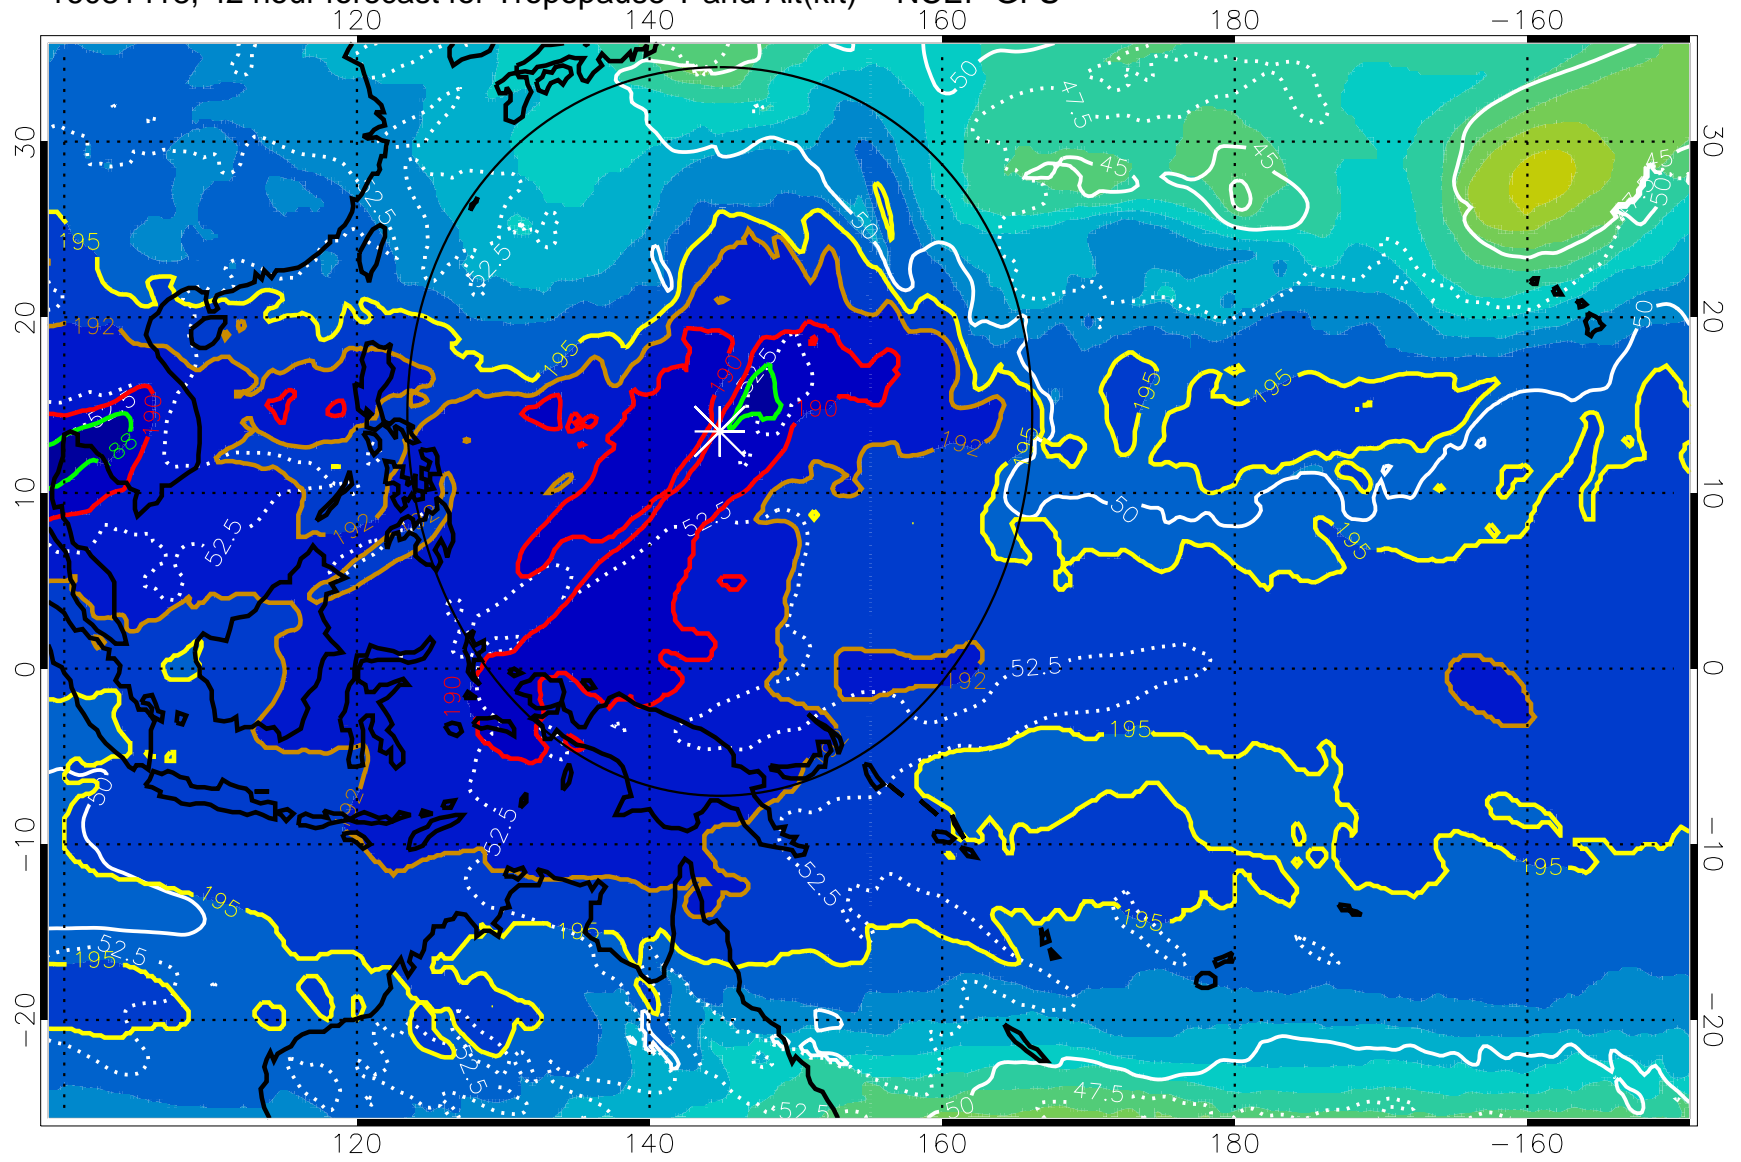

192.5K Isotherm 195K Isotherm

187.5K Isotherm 190K Isotherm

Range ring of 2304 km

16081406, 30 hour forecast for Tropopause T and Alt(kft) -- NCEP GFS

190 200 210 220 230  
Tropopause T, K

Tropopause Altitude in kft (white)

192.5K Isotherm 195K Isotherm  
187.5K Isotherm 190K Isotherm

Range ring of 2304 km

16081412, 36 hour forecast for Tropopause T and Alt(kft) -- NCEP GFS

190 200 210 220 230

Tropopause T, K

Tropopause Altitude in kft (white)

192.5K Isotherm 195K Isotherm

187.5K Isotherm 190K Isotherm

Range ring of 2304 km

16081418, 42 hour forecast for Tropopause T and Alt(kft) -- NCEP GFS

190 200 210 220 230

Tropopause T, K

Tropopause Altitude in kft (white)