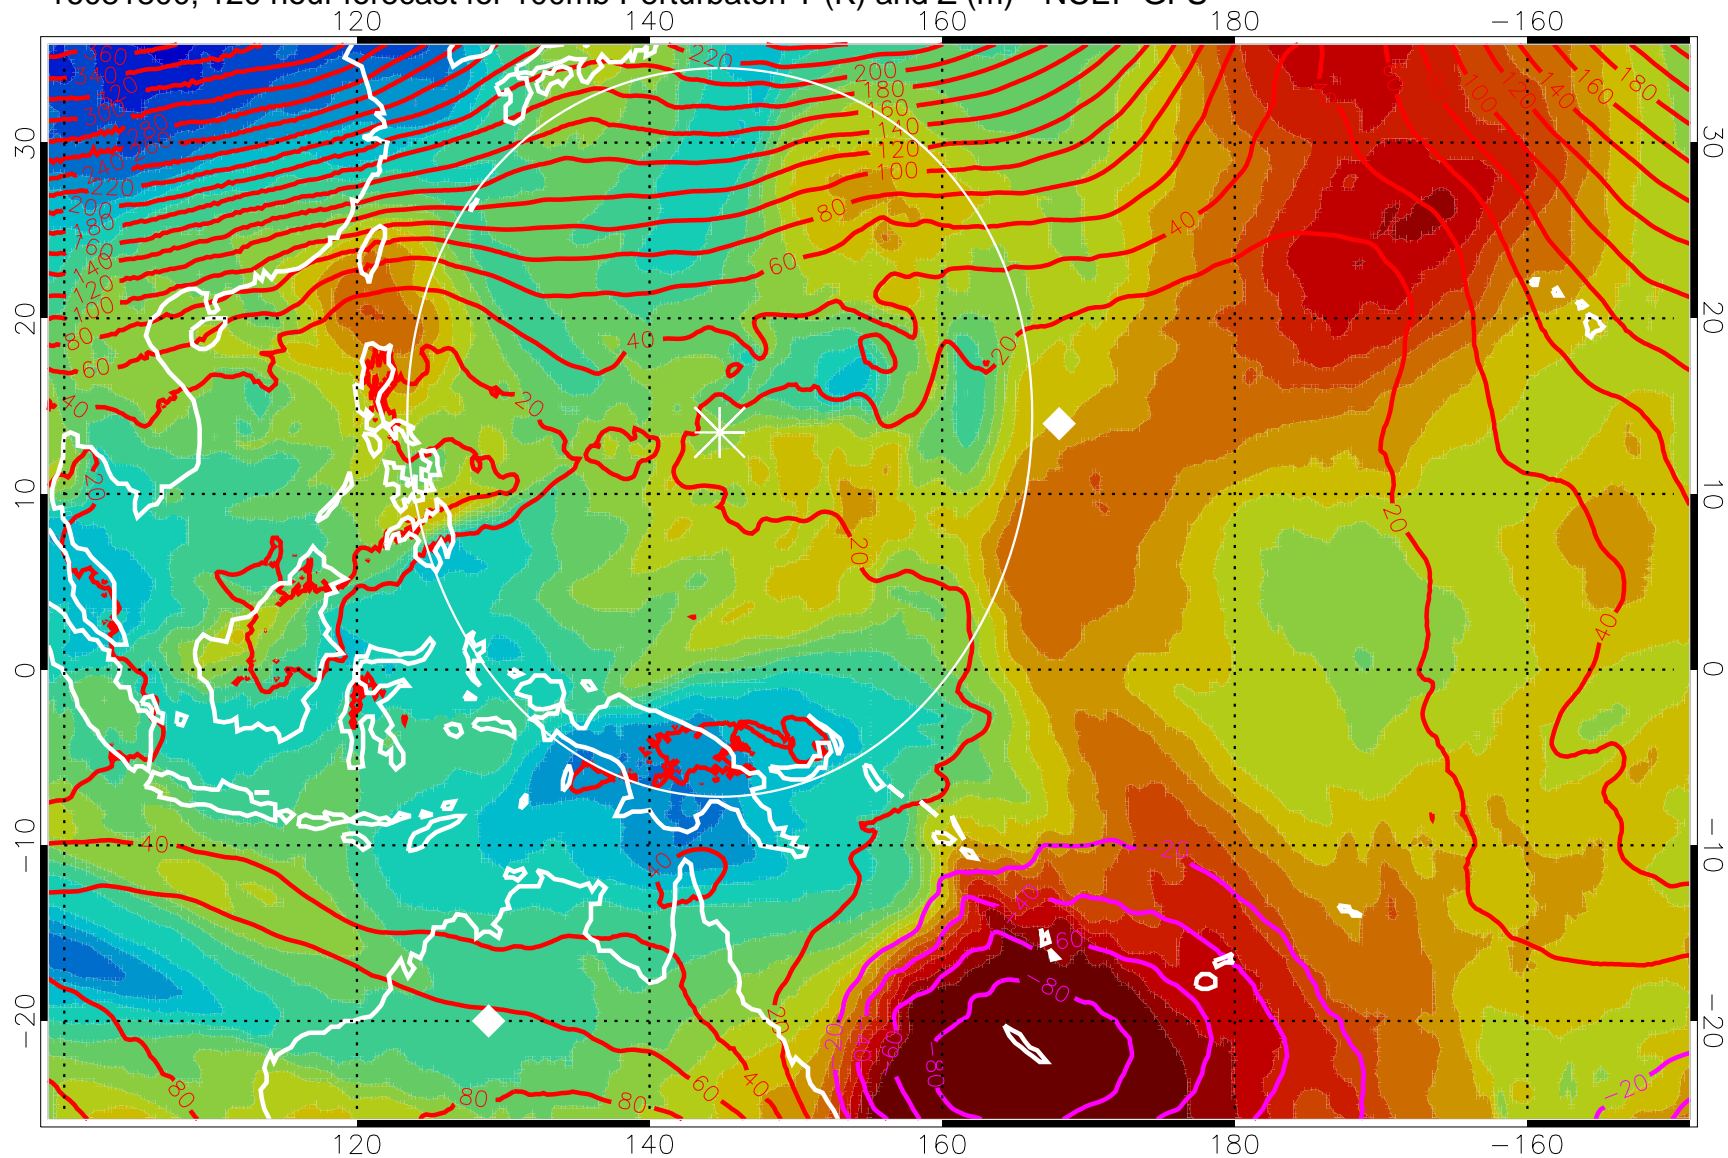

16081800, 120 hour forecast for 100mb Perturbaton T (K) and Z (m)-- NCEP GFS

Contours are 100 mbar Z perturbation (m)
Positive Z Contours
Negative Z Contours
Diamonds-mean pos. of anticyclones

Range ring of 2304 km