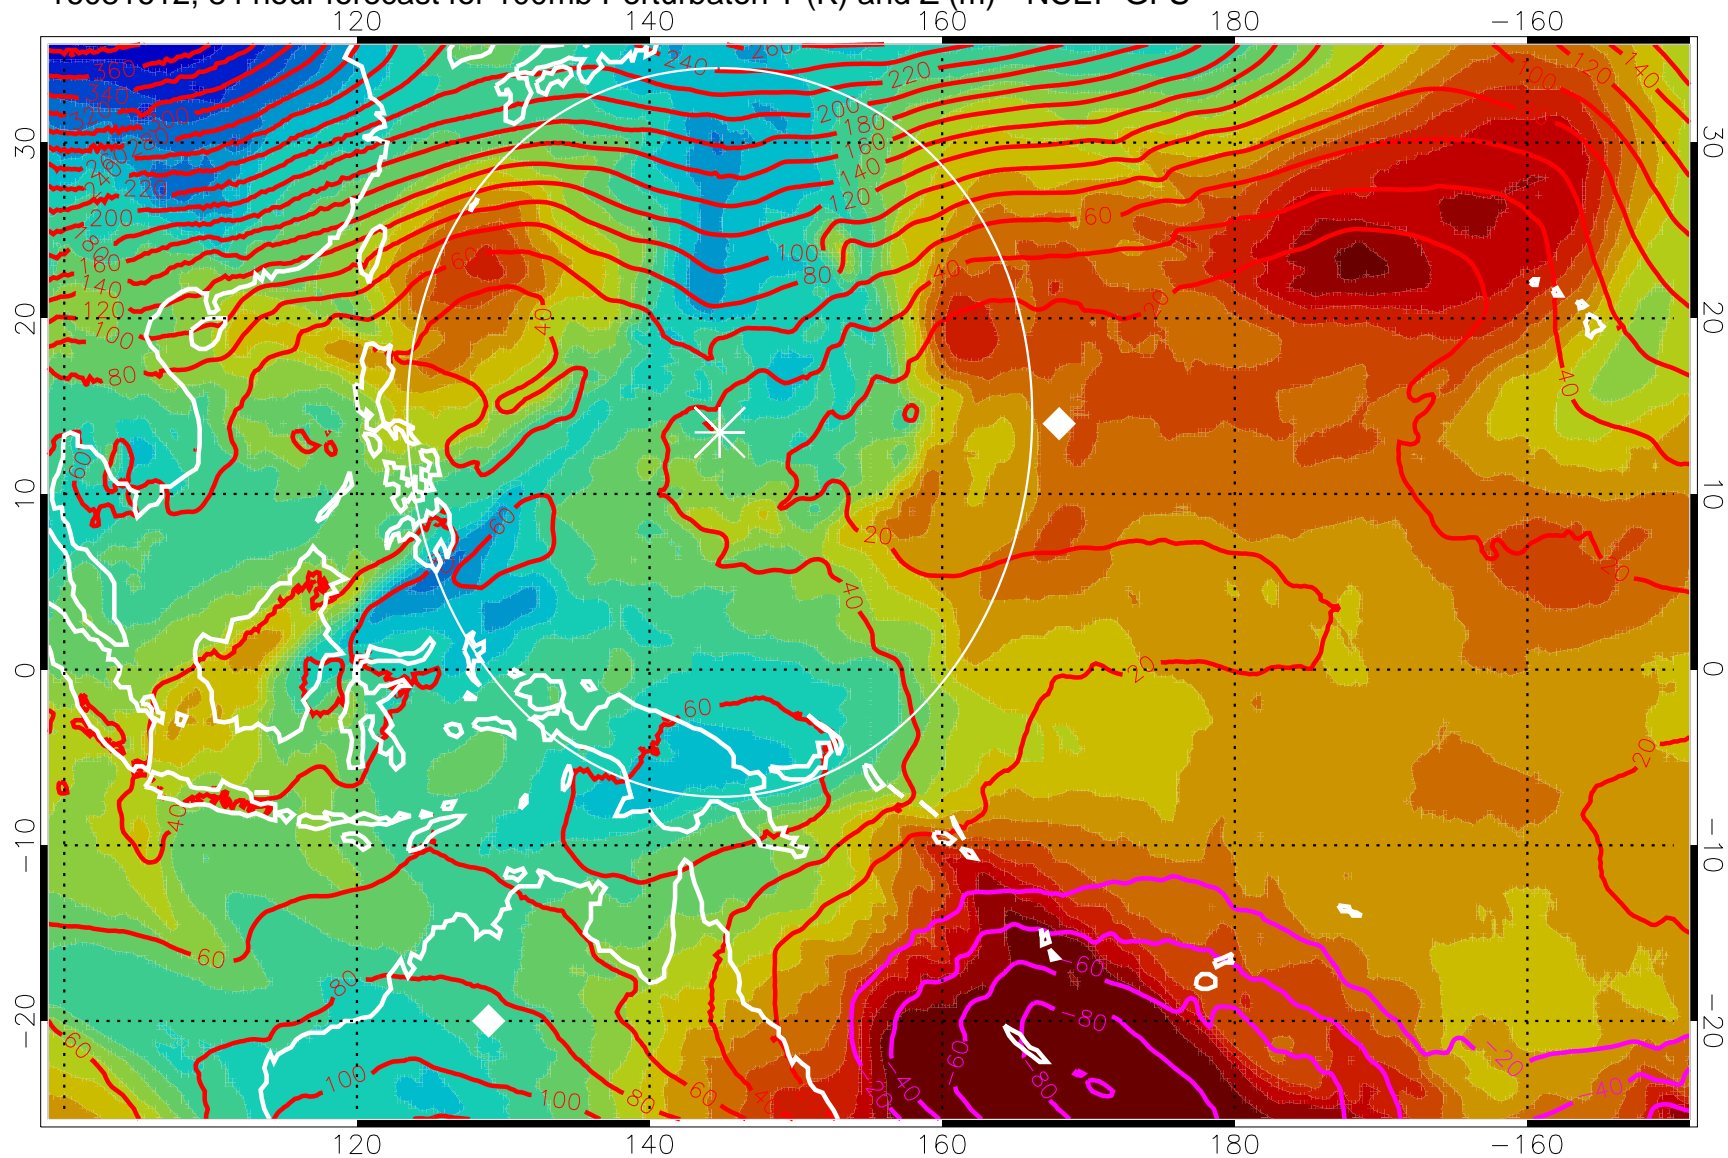

16081612, 84 hour forecast for 100mb Perturbaton T (K) and Z (m)-- NCEP GFS

Contours are 100 mbar Z perturbation (m)
Positive Z Contours
Negative Z Contours
Diamonds-mean pos. of anticyclones

Range ring of 2304 km