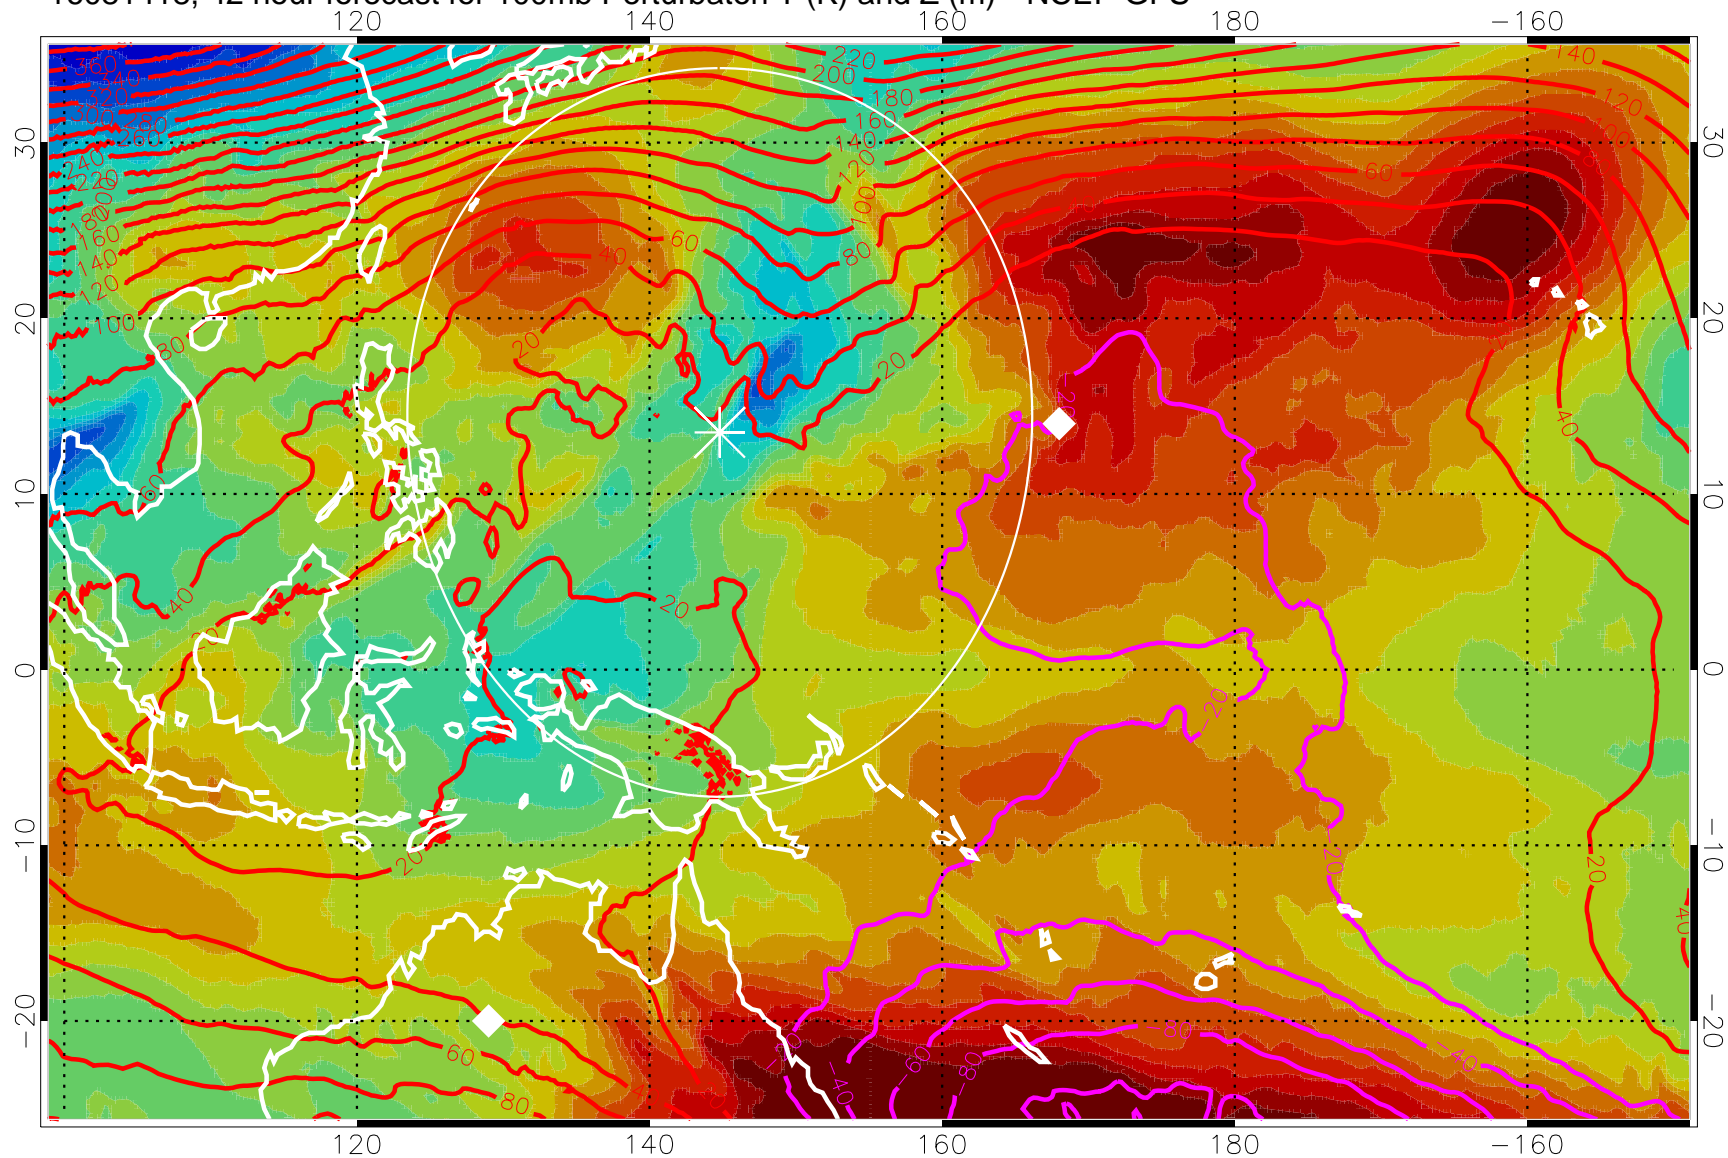

16081418, 42 hour forecast for 100mb Perturbaton T (K) and Z (m)-- NCEP GFS

Contours are 100 mbar Z perturbation (m)
Positive Z Contours
Negative Z Contours
Diamonds-mean pos. of anticyclones

Range ring of 2304 km