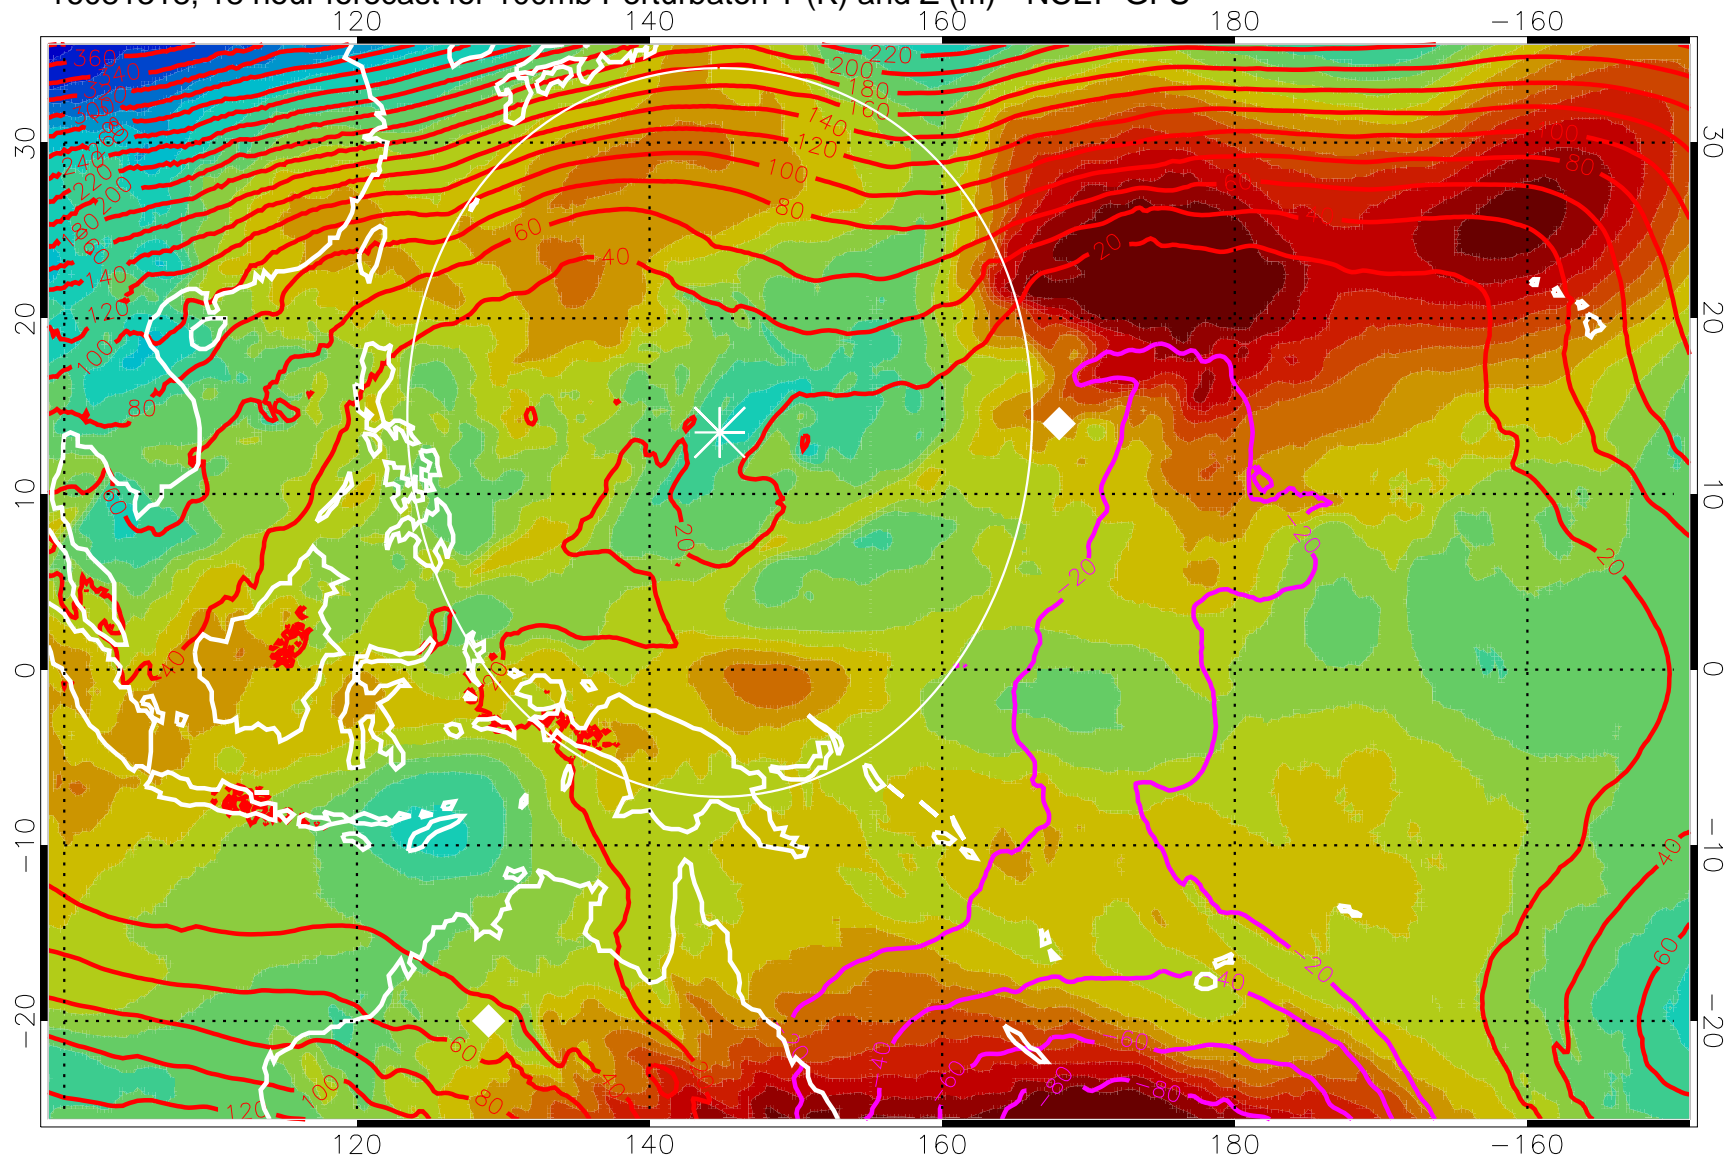

16081318, 18 hour forecast for 100mb Perturbaton T (K) and Z (m)-- NCEP GFS

Contours are 100 mbar Z perturbation (m)
Positive Z Contours
Negative Z Contours
Diamonds-mean pos. of anticyclones

Range ring of 2304 km