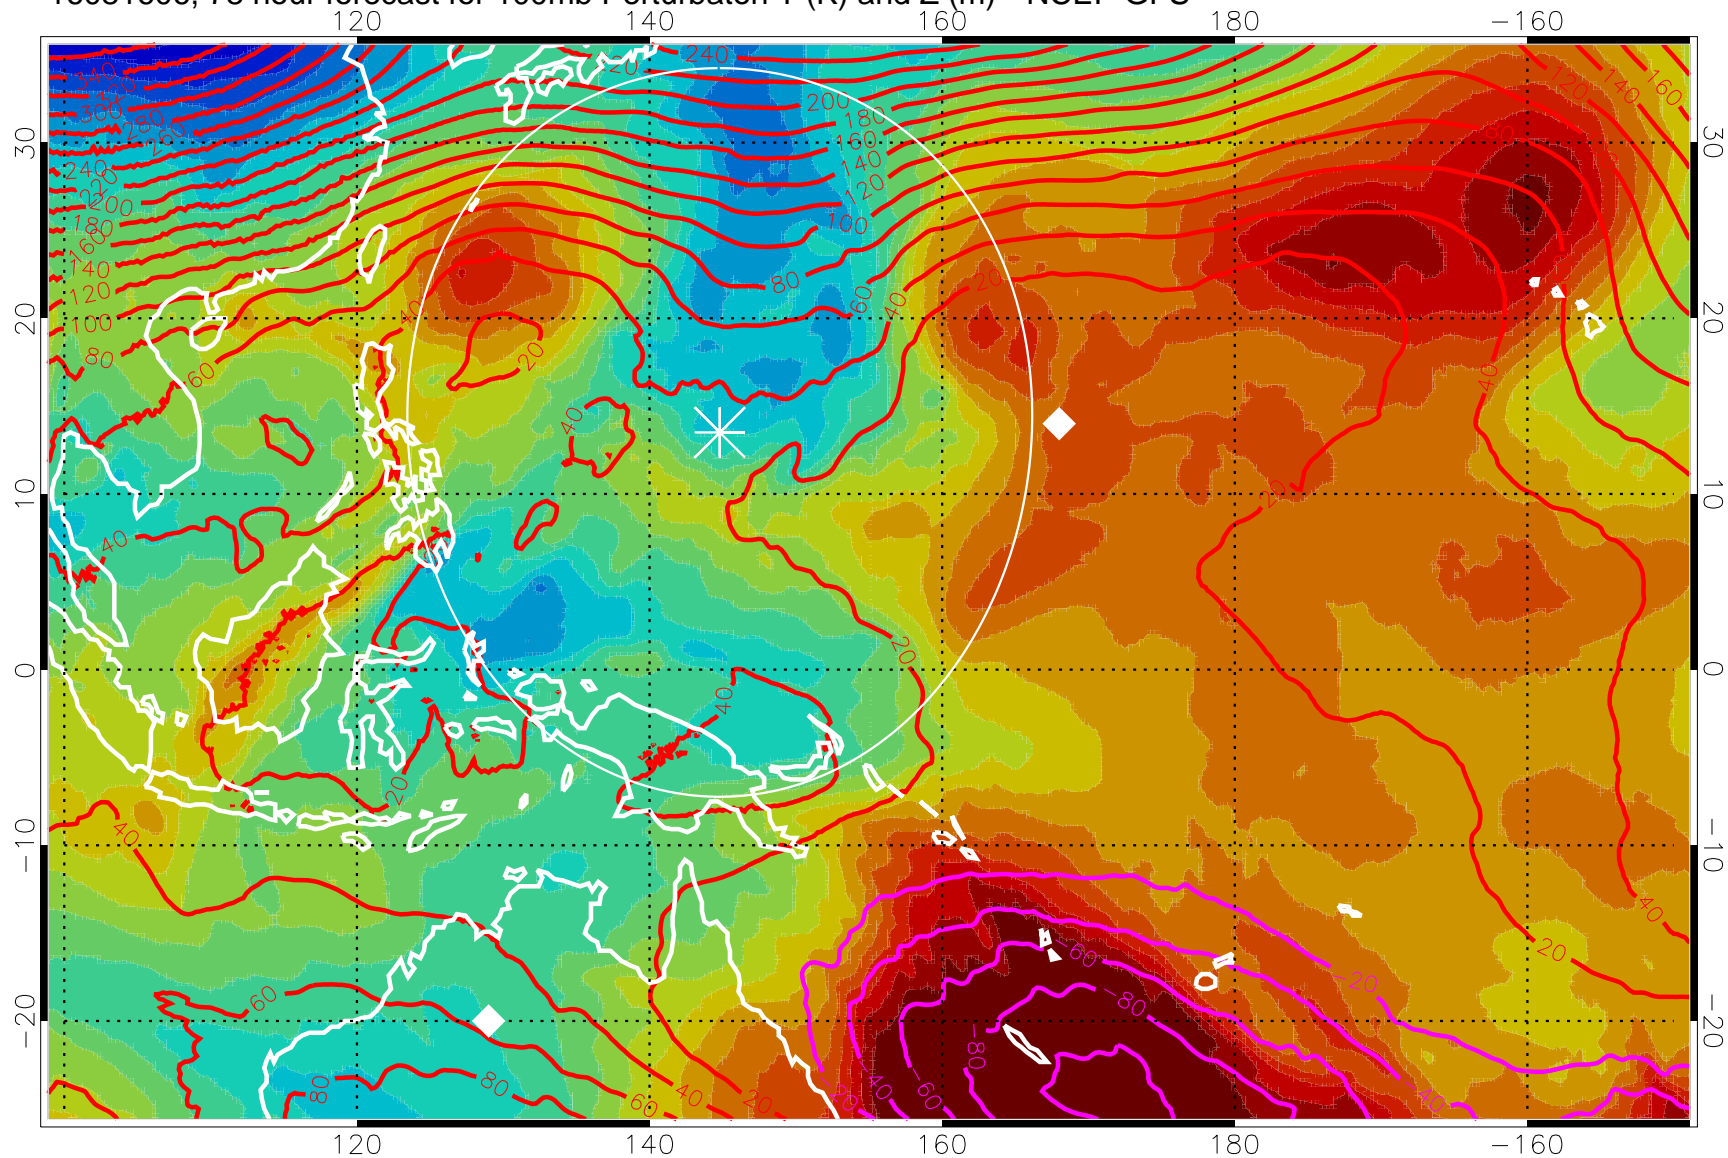

16081606, 78 hour forecast for 100mb Perturbaton T (K) and Z (m)-- NCEP GFS

Contours are 100 mbar Z perturbation (m)
Positive Z Contours
Negative Z Contours
Diamonds-mean pos. of anticyclones

Range ring of 2304 km