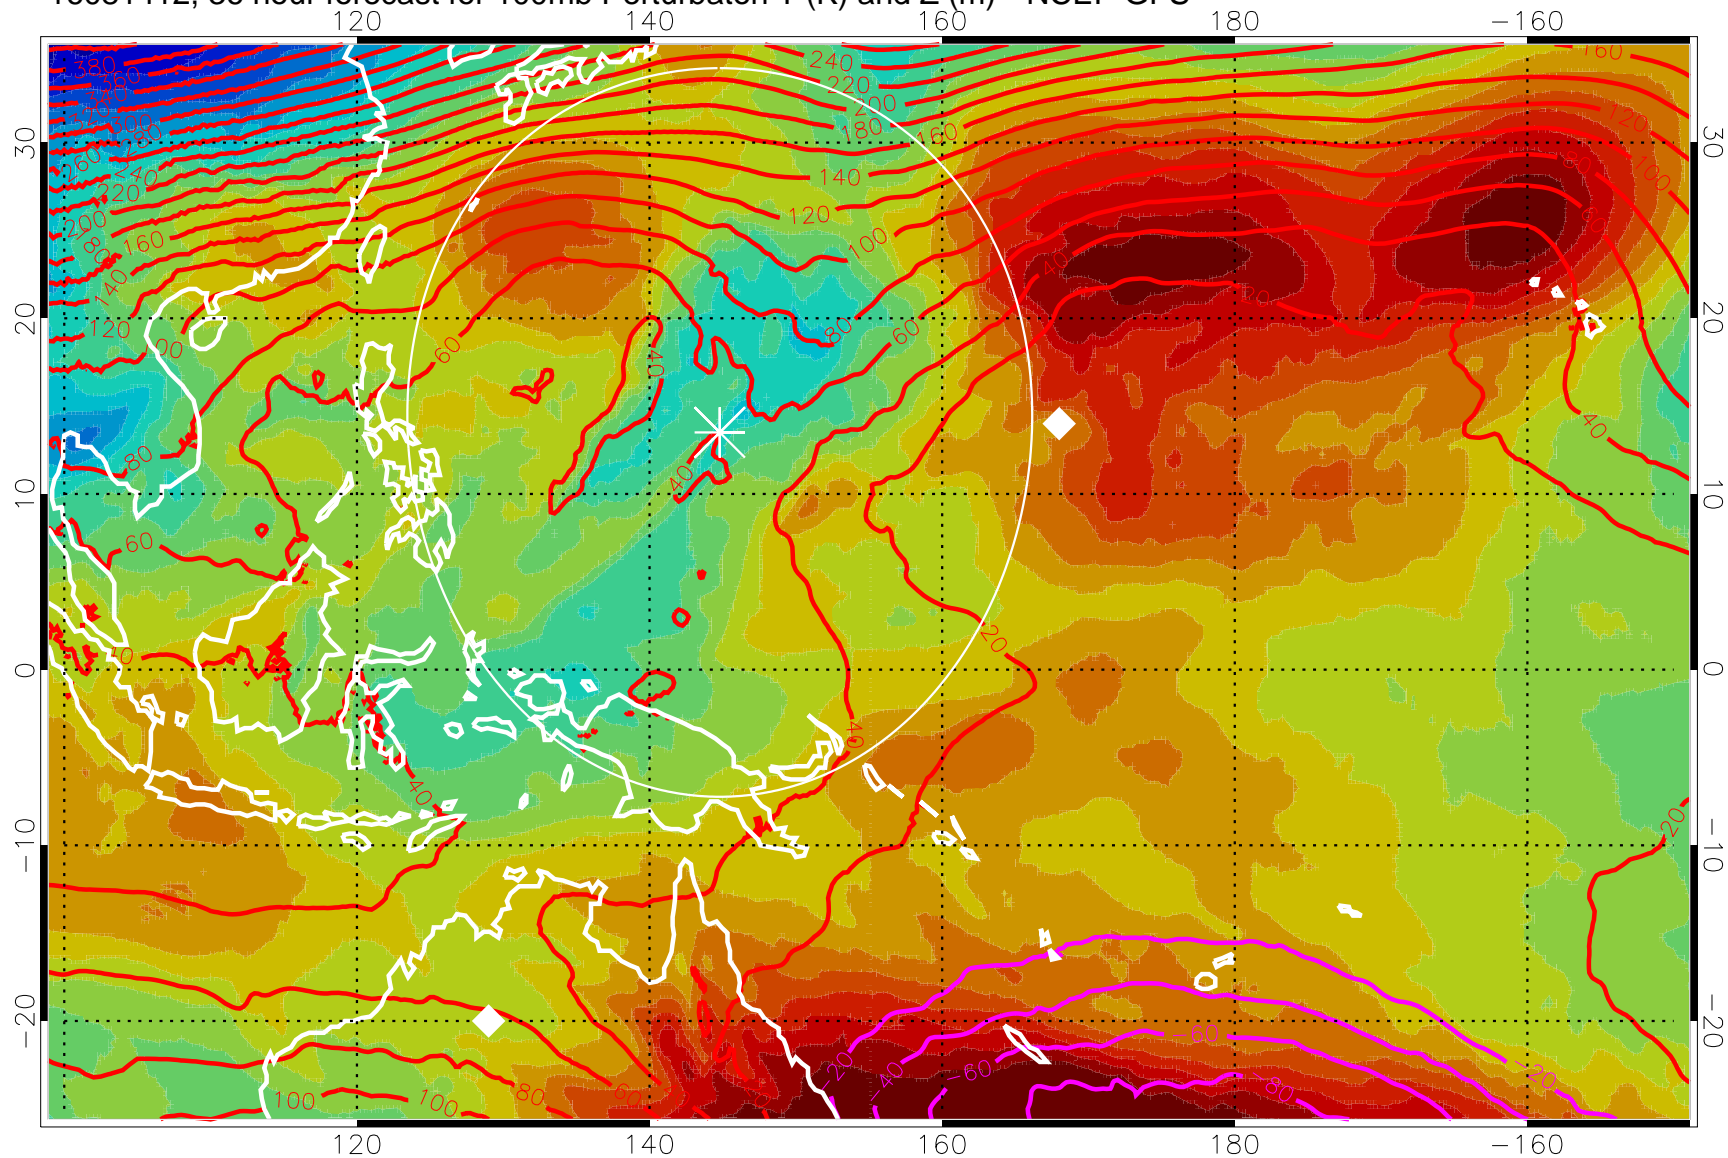

16081412, 36 hour forecast for 100mb Perturbaton T (K) and Z (m)-- NCEP GFS

Contours are 100 mbar Z perturbation (m)
Positive Z Contours
Negative Z Contours
Diamonds-mean pos. of anticyclones

Range ring of 2304 km