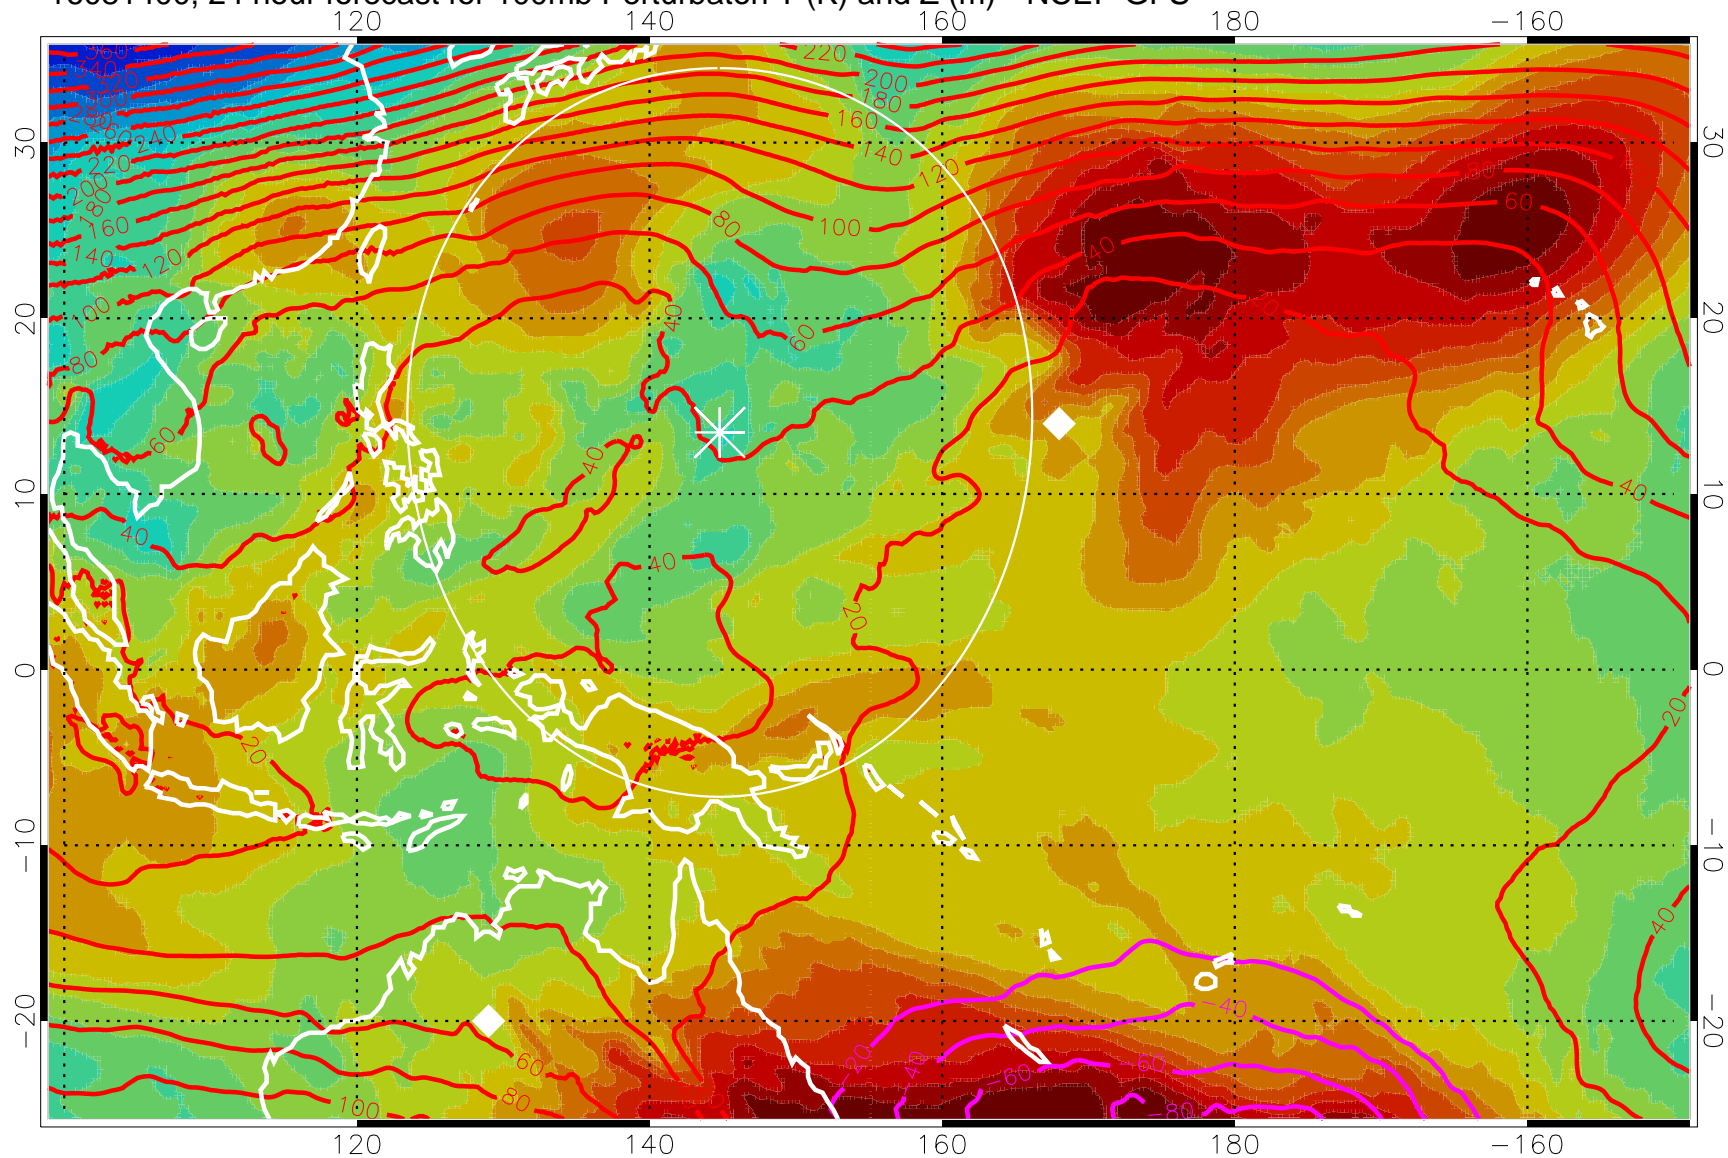

16081400, 24 hour forecast for 100mb Perturbaton T (K) and Z (m)-- NCEP GFS

Contours are 100 mbar Z perturbation (m)
Positive Z Contours
Negative Z Contours
Diamonds-mean pos. of anticyclones

Range ring of 2304 km