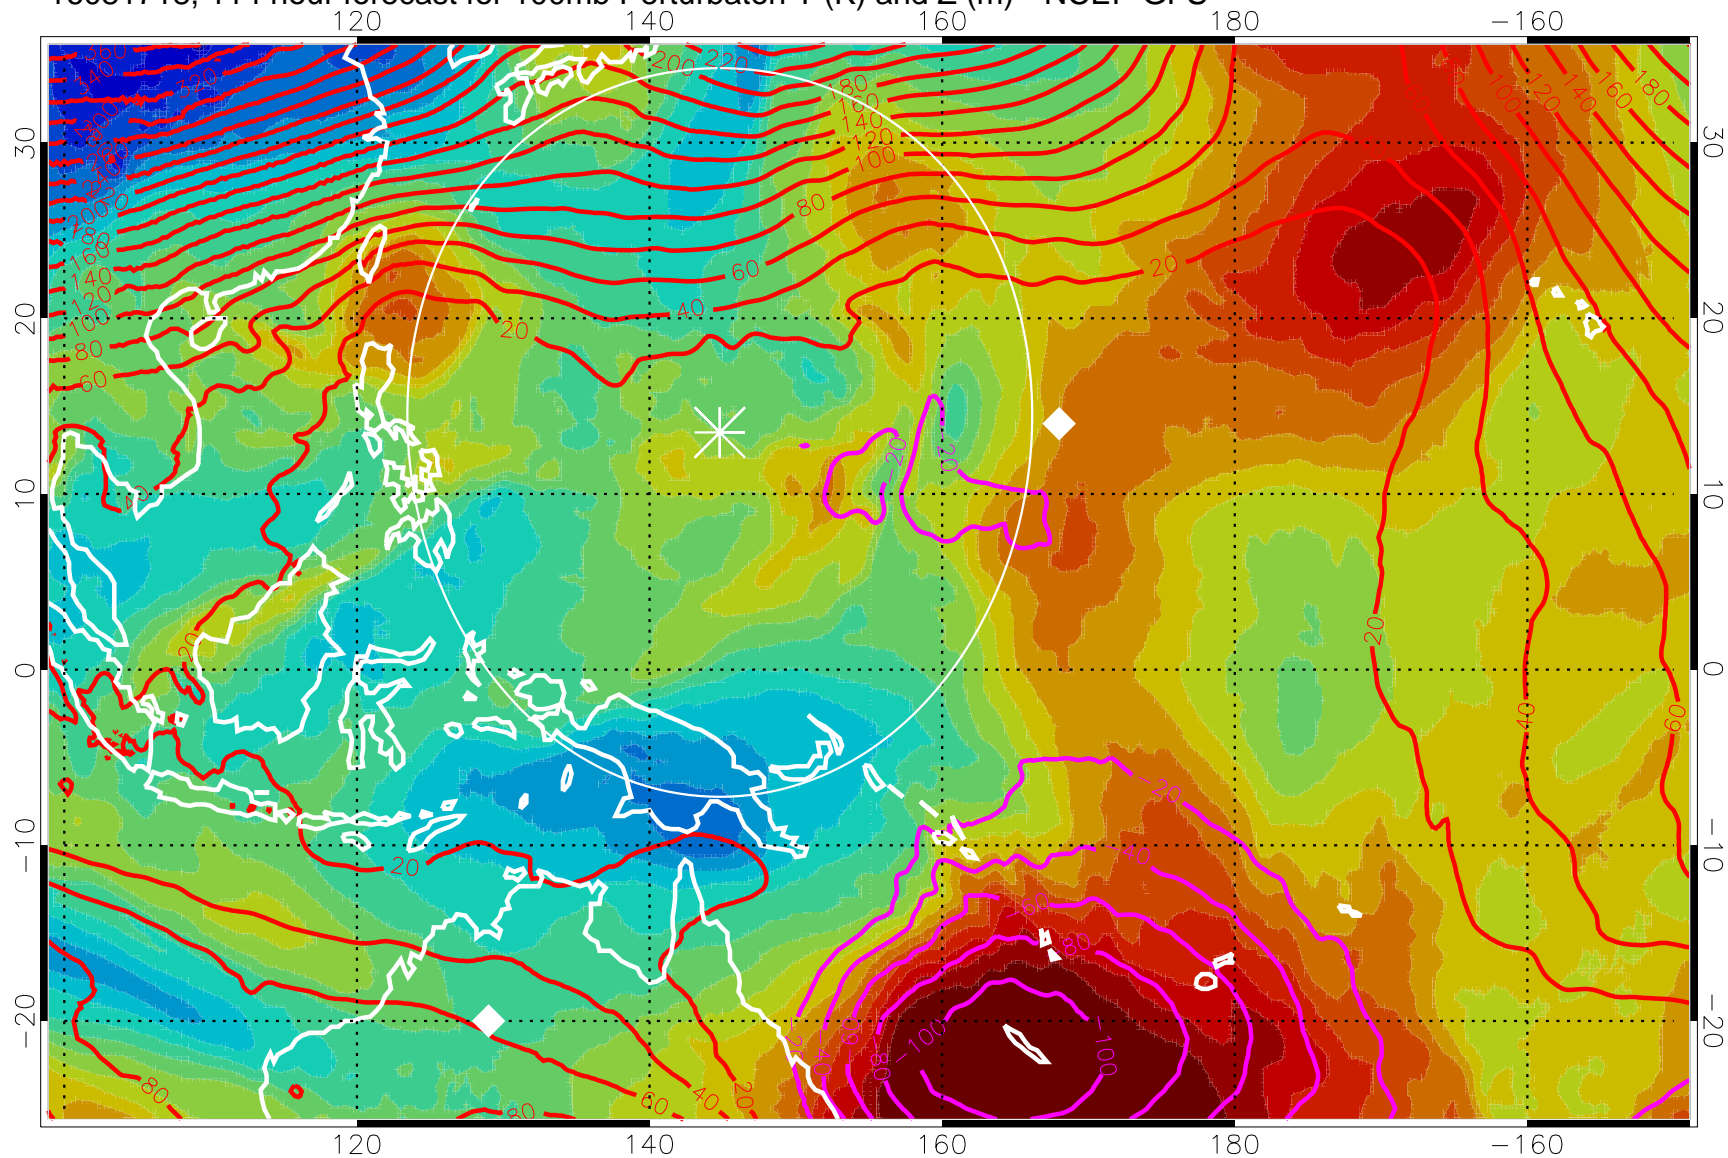

16081718, 114 hour forecast for 100mb Perturbaton T (K) and Z (m)-- NCEP GFS

Contours are 100 mbar Z perturbation (m)
Positive Z Contours
Negative Z Contours
Diamonds-mean pos. of anticyclones

Range ring of 2304 km