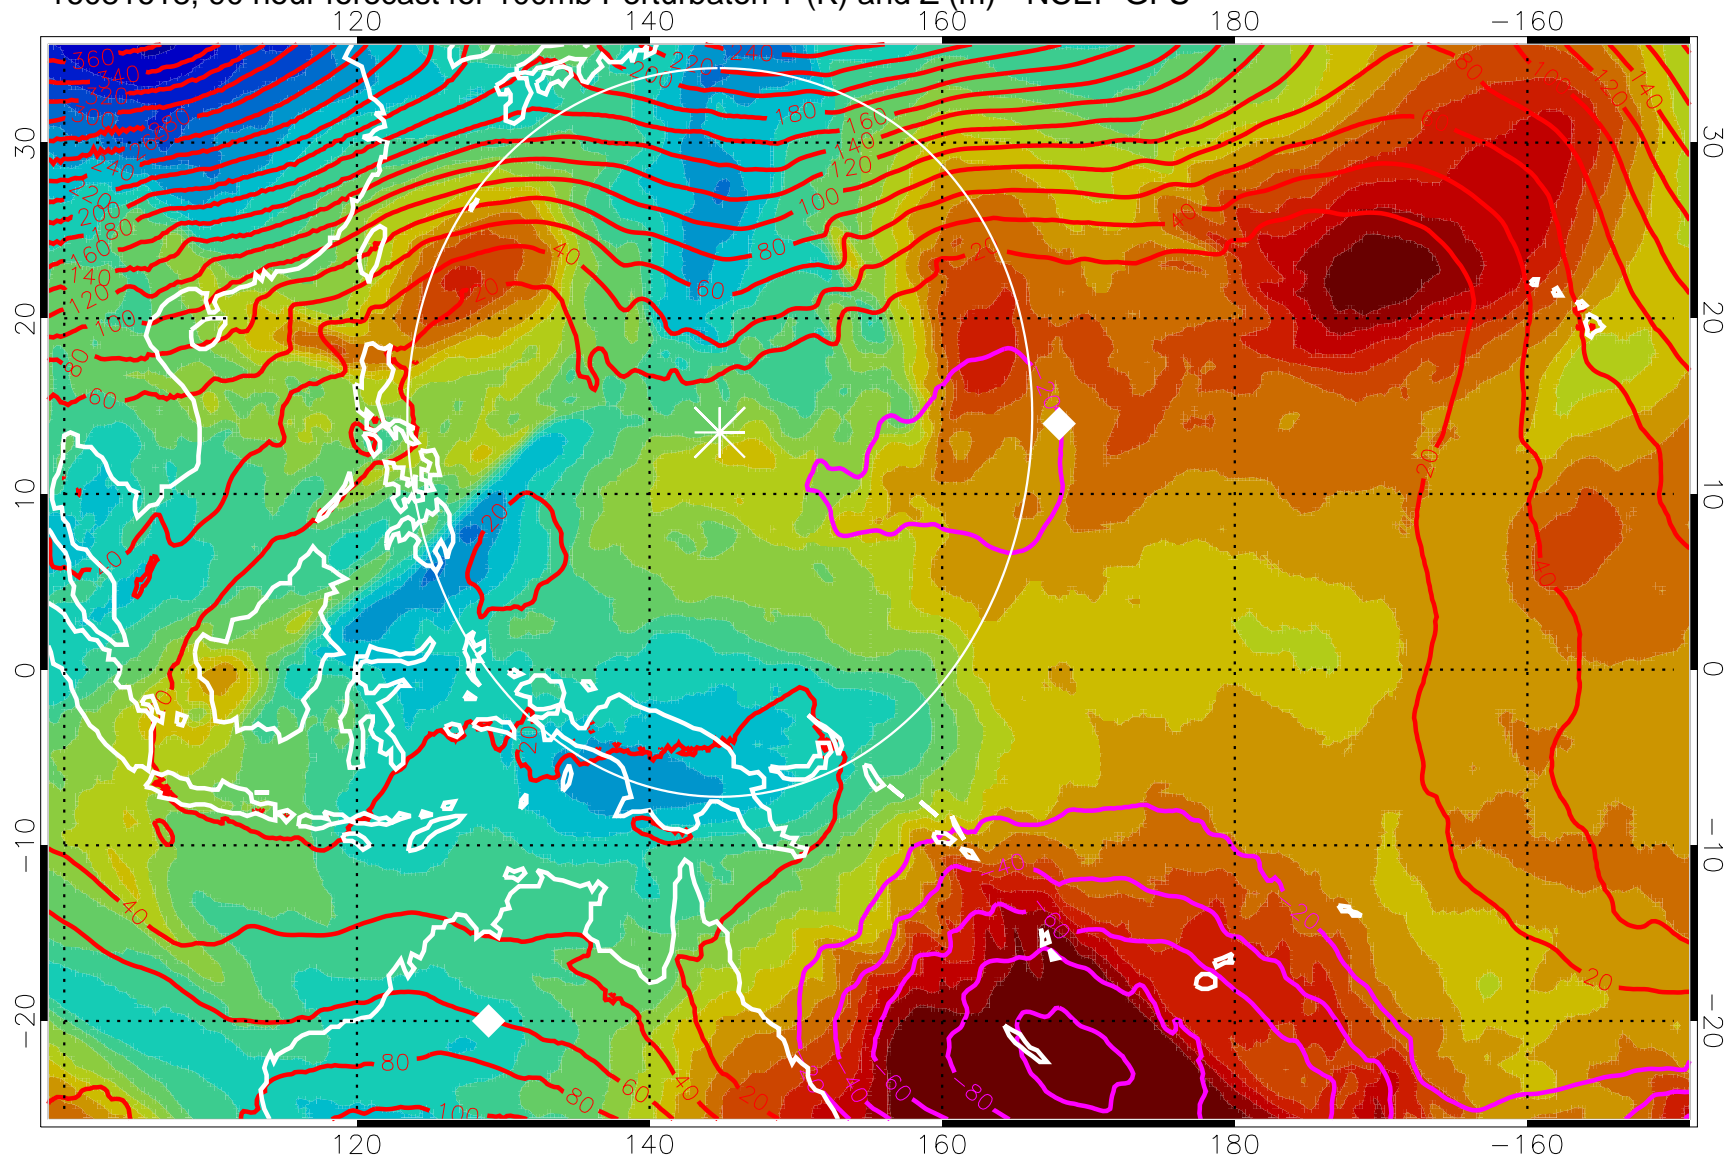

16081618, 90 hour forecast for 100mb Perturbaton T (K) and Z (m)-- NCEP GFS

Contours are 100 mbar Z perturbation (m)
Positive Z Contours
Negative Z Contours
Diamonds-mean pos. of anticyclones

Range ring of 2304 km