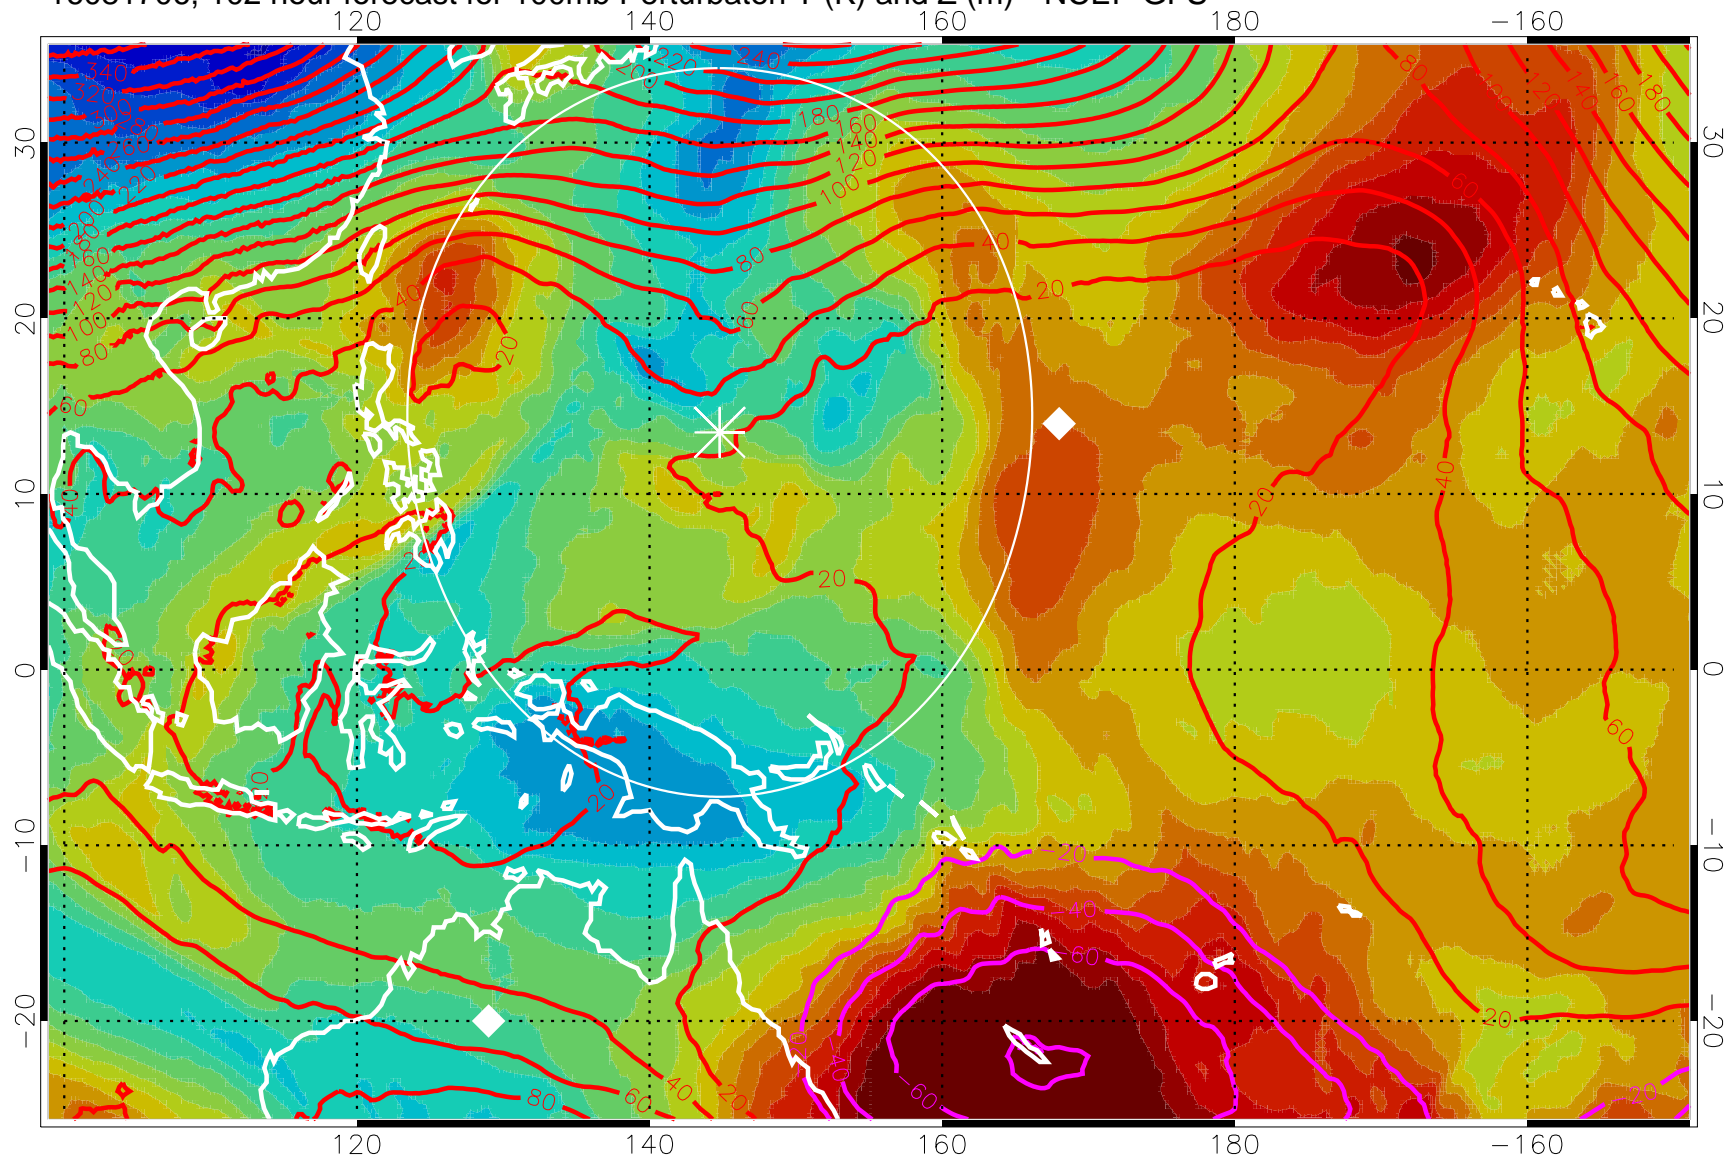

16081706, 102 hour forecast for 100mb Perturbaton T (K) and Z (m)-- NCEP GFS

Contours are 100 mbar Z perturbation (m)
Positive Z Contours
Negative Z Contours
Diamonds-mean pos. of anticyclones

Range ring of 2304 km