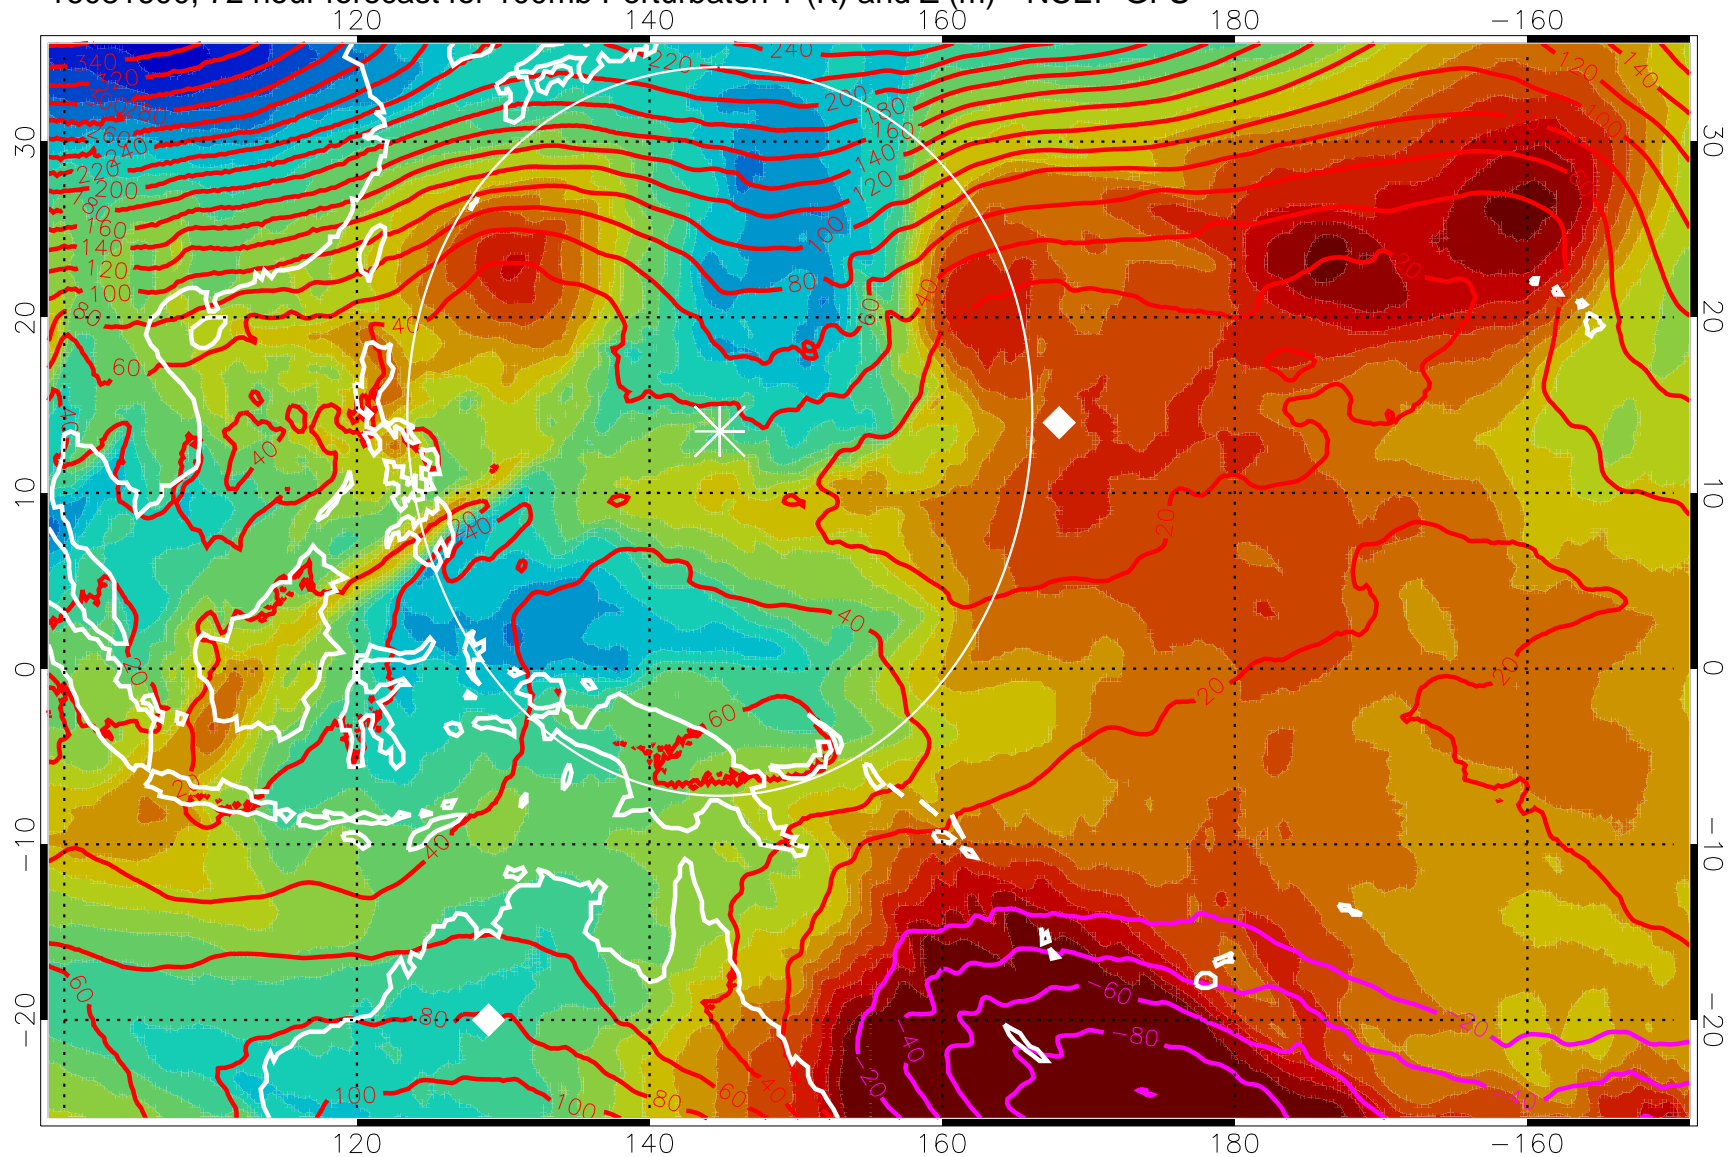

16081600, 72 hour forecast for 100mb Perturbaton T (K) and Z (m)-- NCEP GFS

Contours are 100 mbar Z perturbation (m)
Positive Z Contours
Negative Z Contours
Diamonds-mean pos. of anticyclones

Range ring of 2304 km