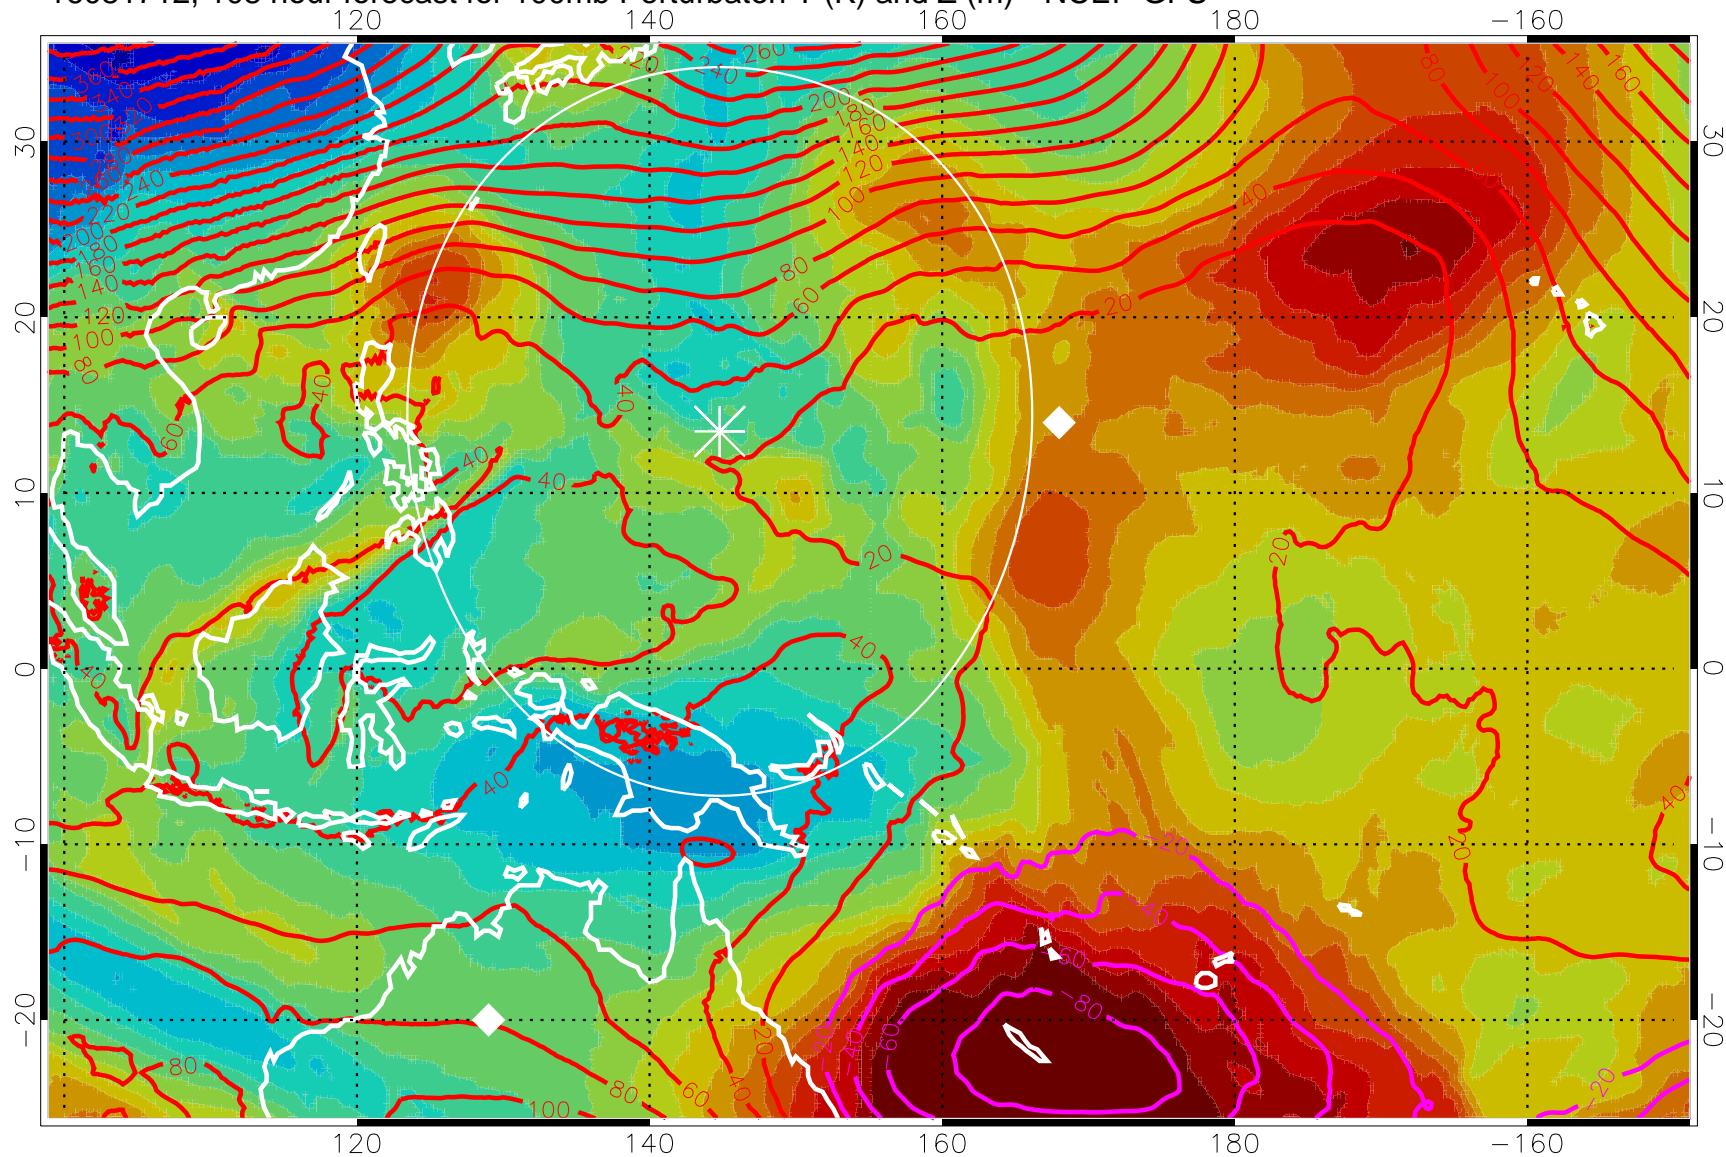

16081712, 108 hour forecast for 100mb Perturbaton T (K) and Z (m)-- NCEP GFS

Contours are 100 mbar Z perturbation (m)
Positive Z Contours
Negative Z Contours
Diamonds-mean pos. of anticyclones

Range ring of 2304 km