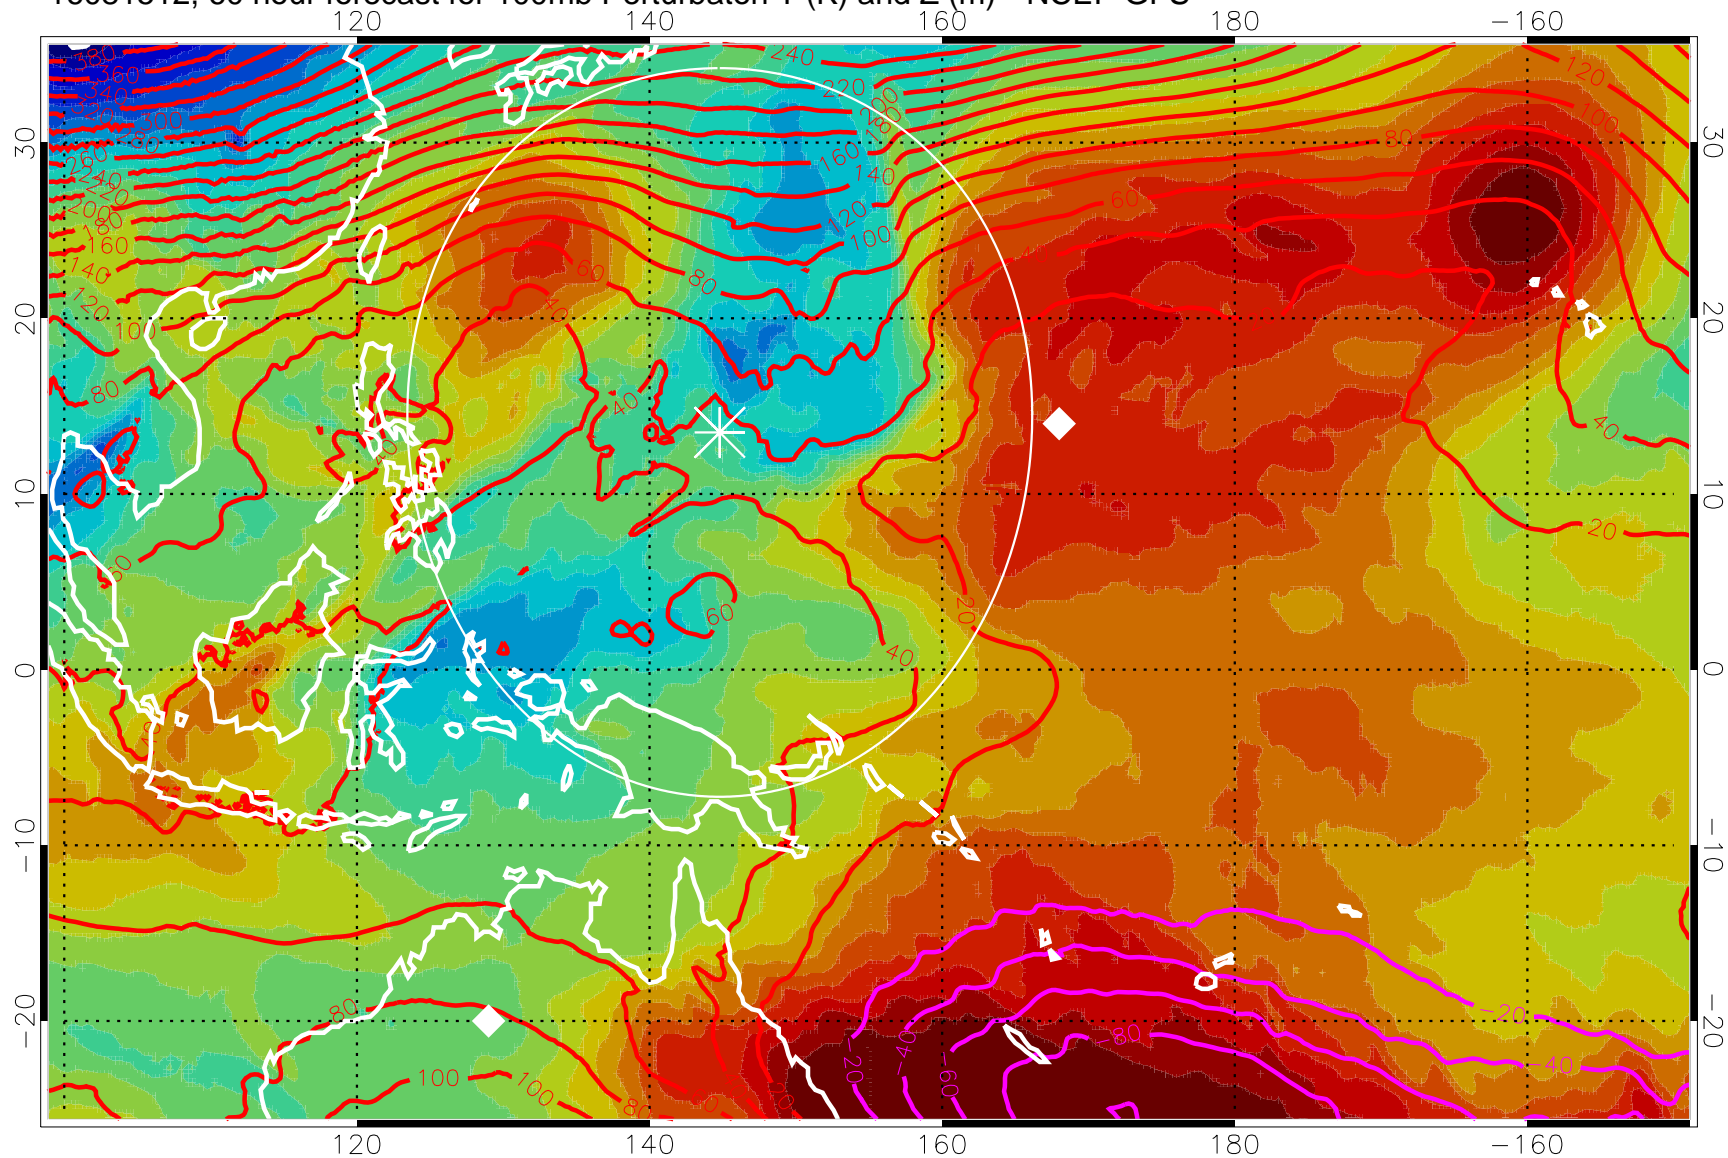

16081512, 60 hour forecast for 100mb Perturbaton T (K) and Z (m)-- NCEP GFS

Contours are 100 mbar Z perturbation (m)
Positive Z Contours
Negative Z Contours
Diamonds-mean pos. of anticyclones

Range ring of 2304 km