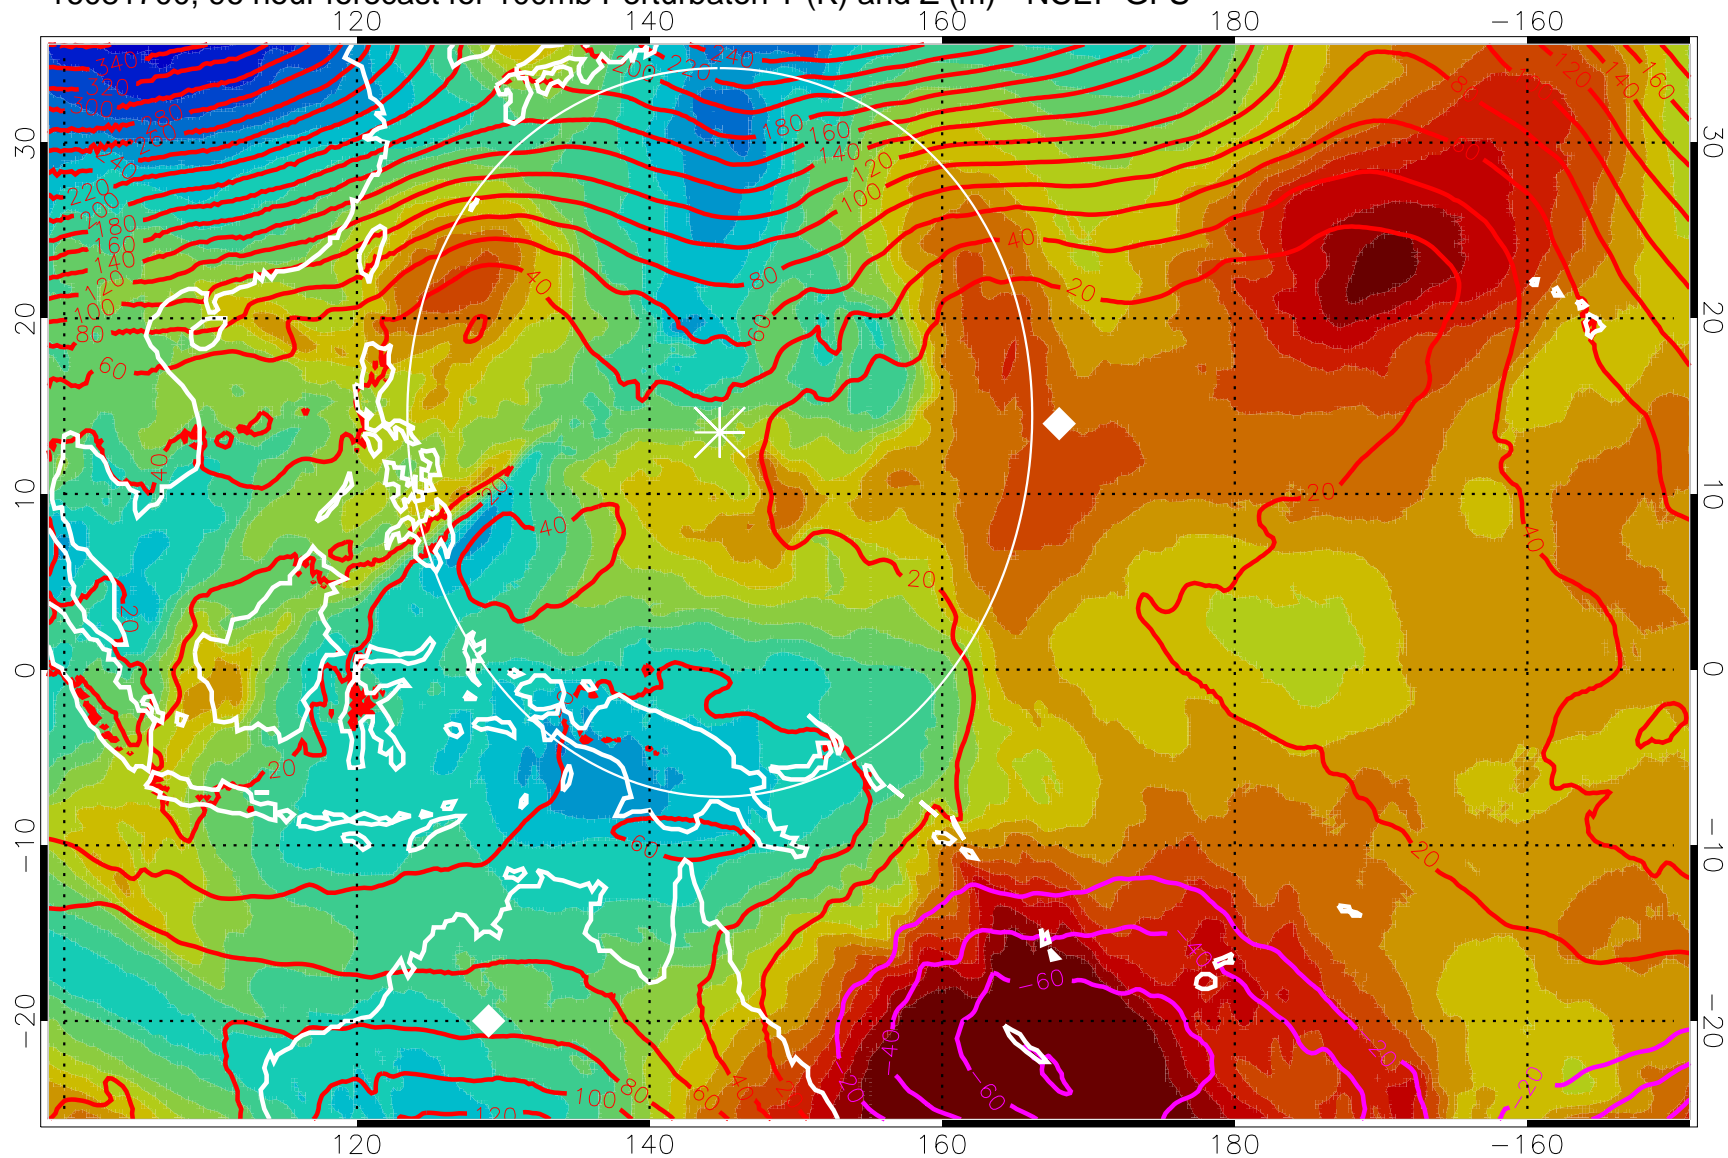

16081700, 96 hour forecast for 100mb Perturbaton T (K) and Z (m)-- NCEP GFS

Contours are 100 mbar Z perturbation (m)
Positive Z Contours
Negative Z Contours
Diamonds-mean pos. of anticyclones

Range ring of 2304 km