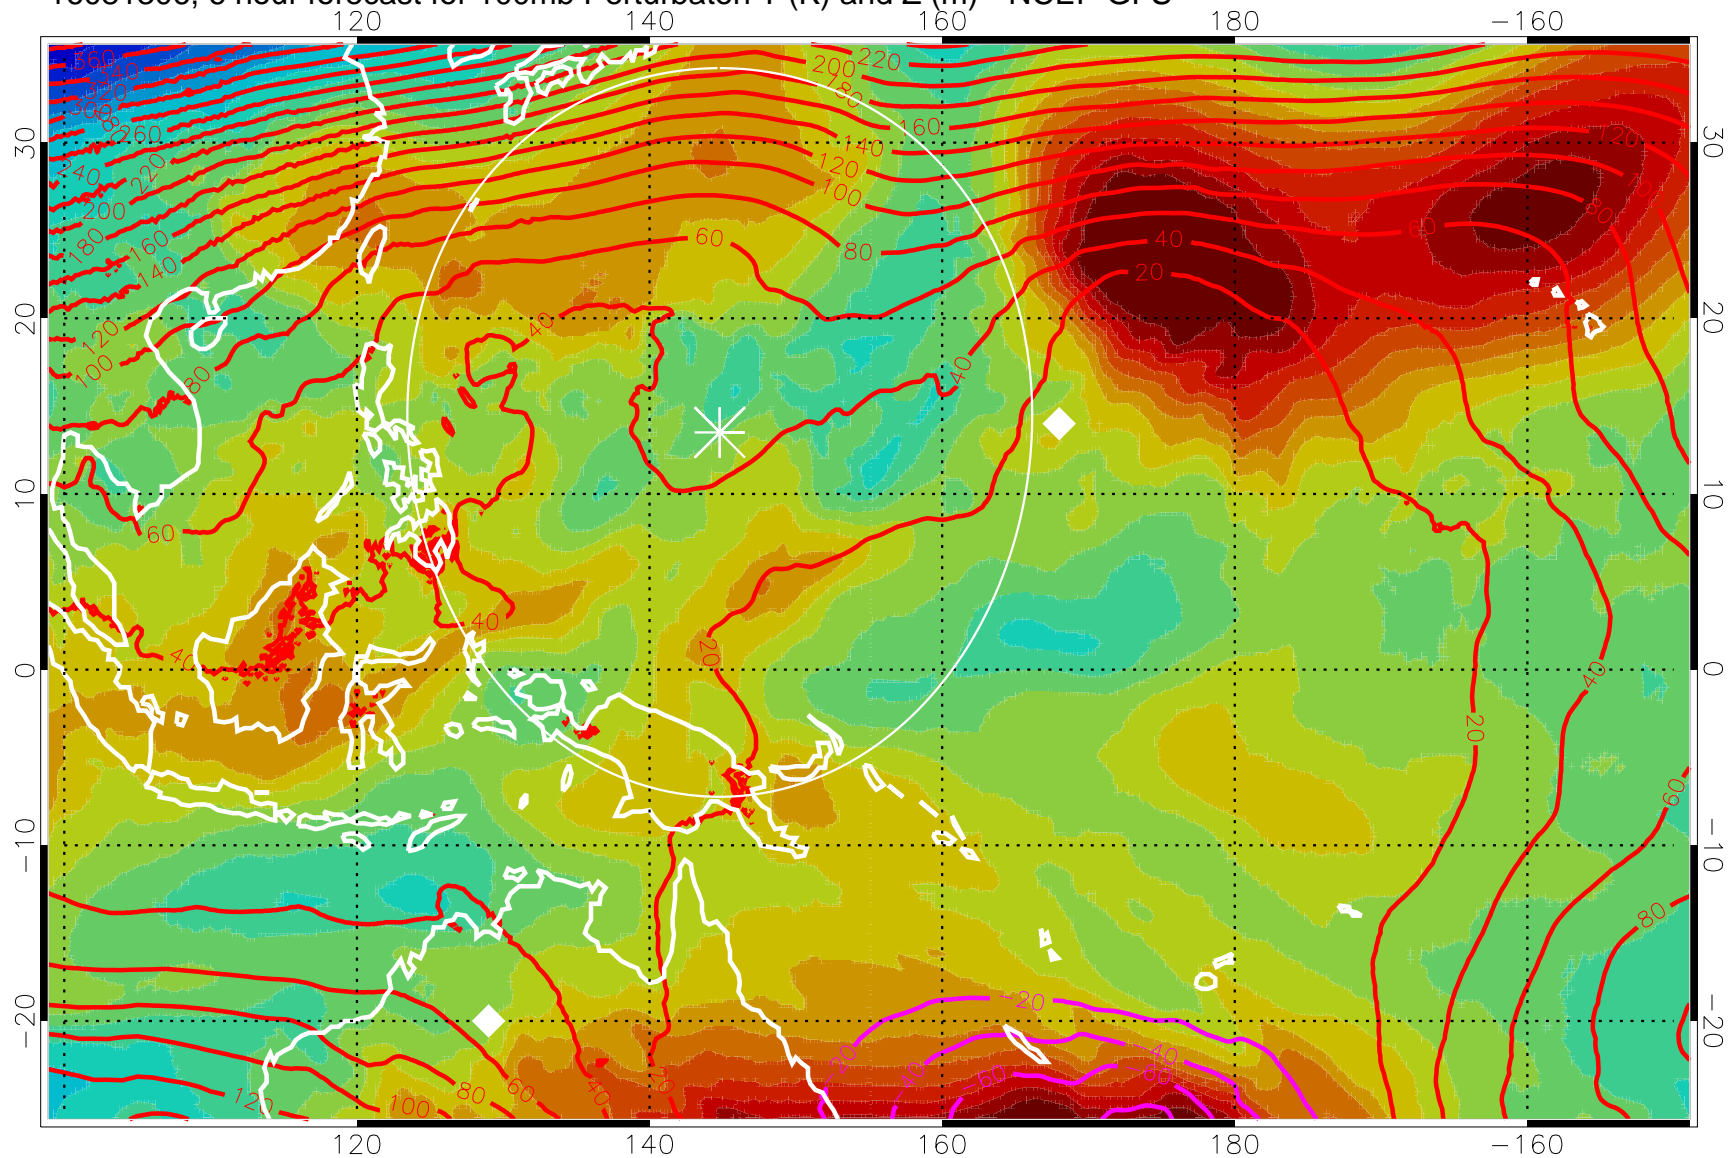

16081306, 6 hour forecast for 100mb Perturbaton T (K) and Z (m)-- NCEP GFS

Contours are 100 mbar Z perturbation (m)  
Positive Z Contours  
Negative Z Contours  
Diamonds-mean pos. of anticyclones

Range ring of 2304 km