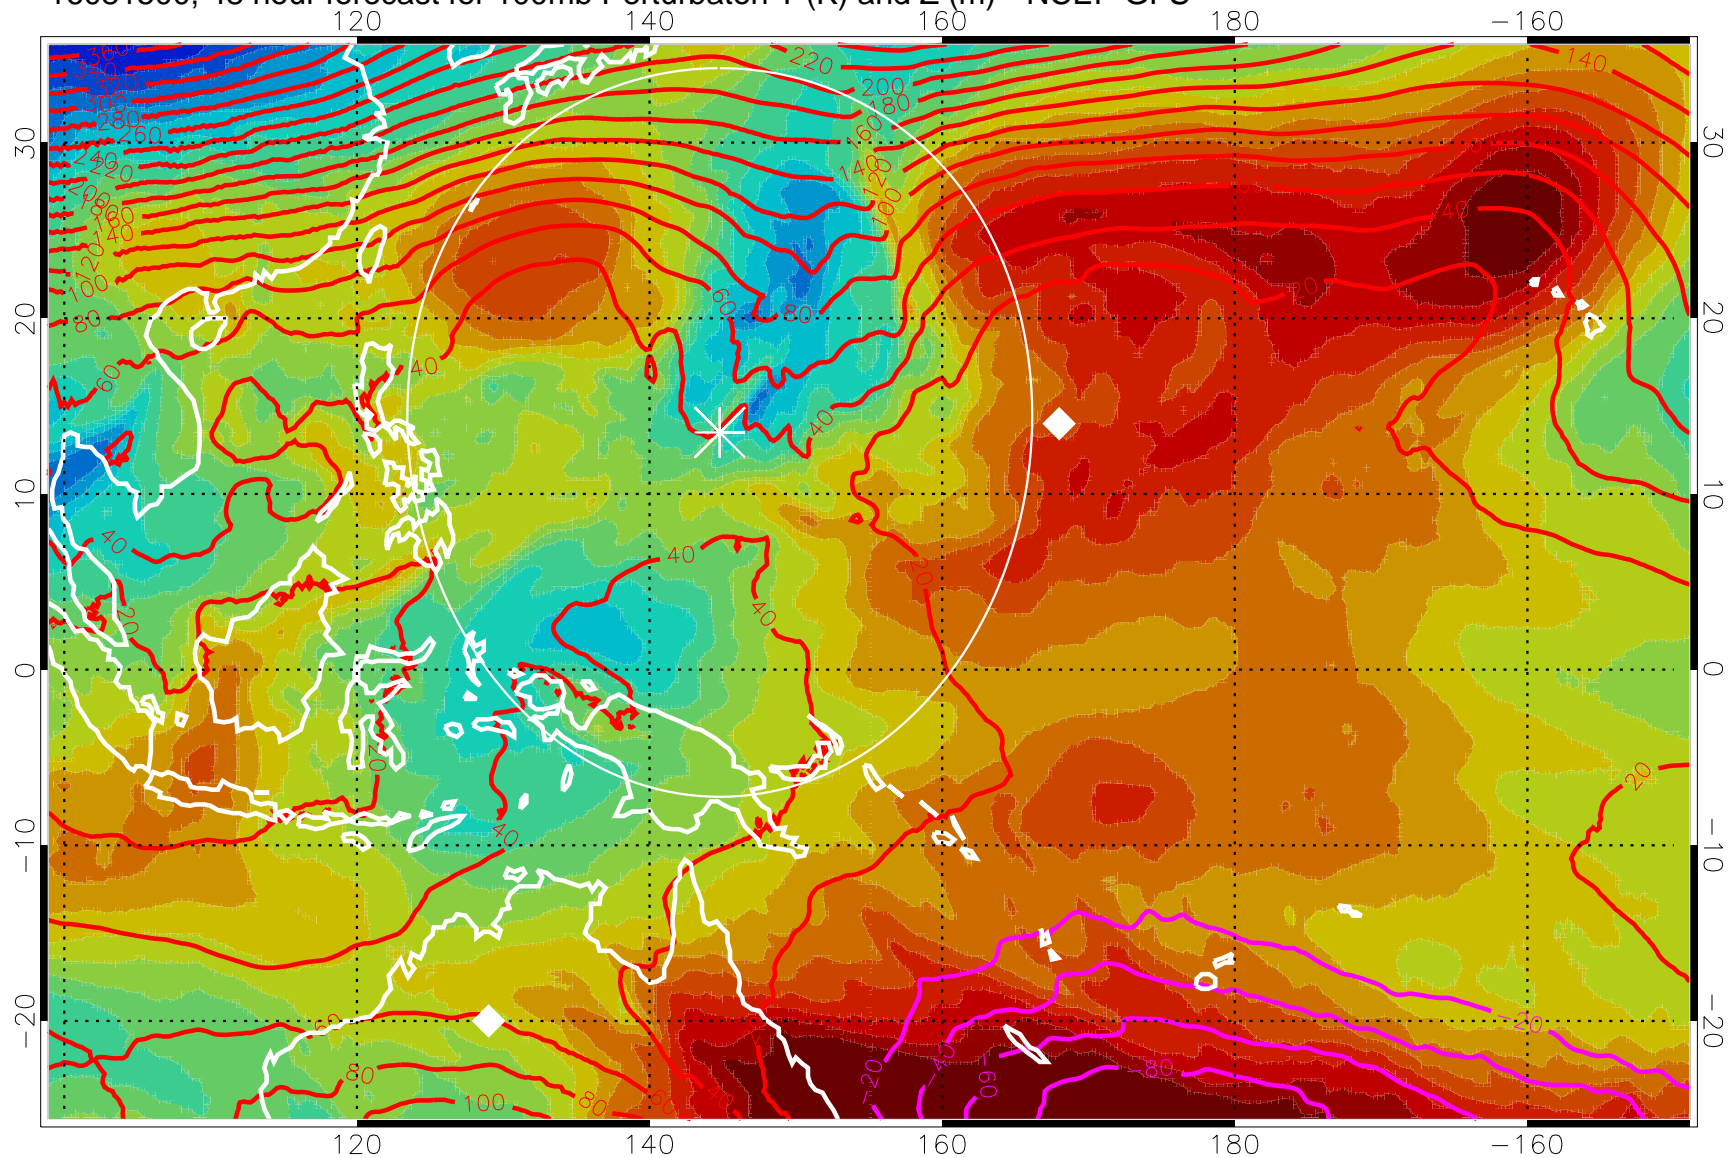

16081500, 48 hour forecast for 100mb Perturbaton T (K) and Z (m)-- NCEP GFS

Contours are 100 mbar Z perturbation (m)
Positive Z Contours
Negative Z Contours
Diamonds-mean pos. of anticyclones

Range ring of 2304 km