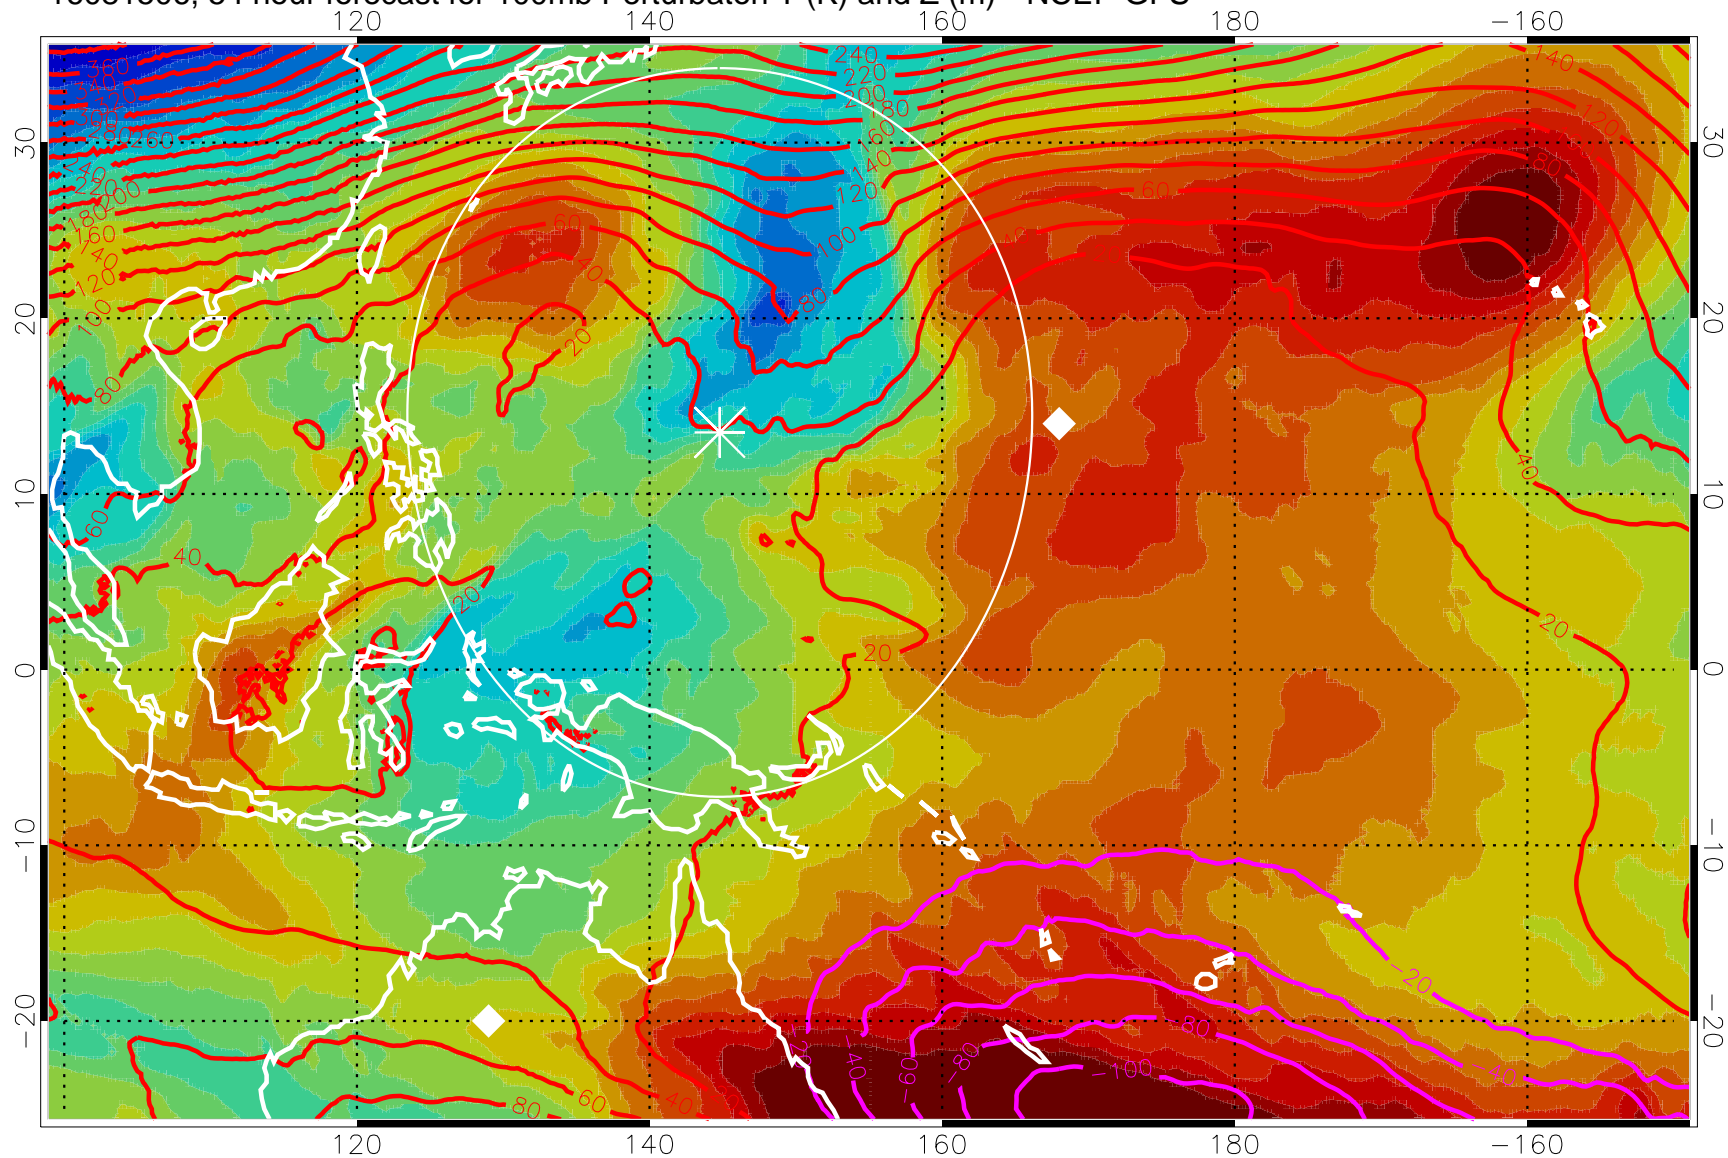

16081506, 54 hour forecast for 100mb Perturbaton T (K) and Z (m)-- NCEP GFS

Contours are 100 mbar Z perturbation (m)
Positive Z Contours
Negative Z Contours
Diamonds-mean pos. of anticyclones

Range ring of 2304 km