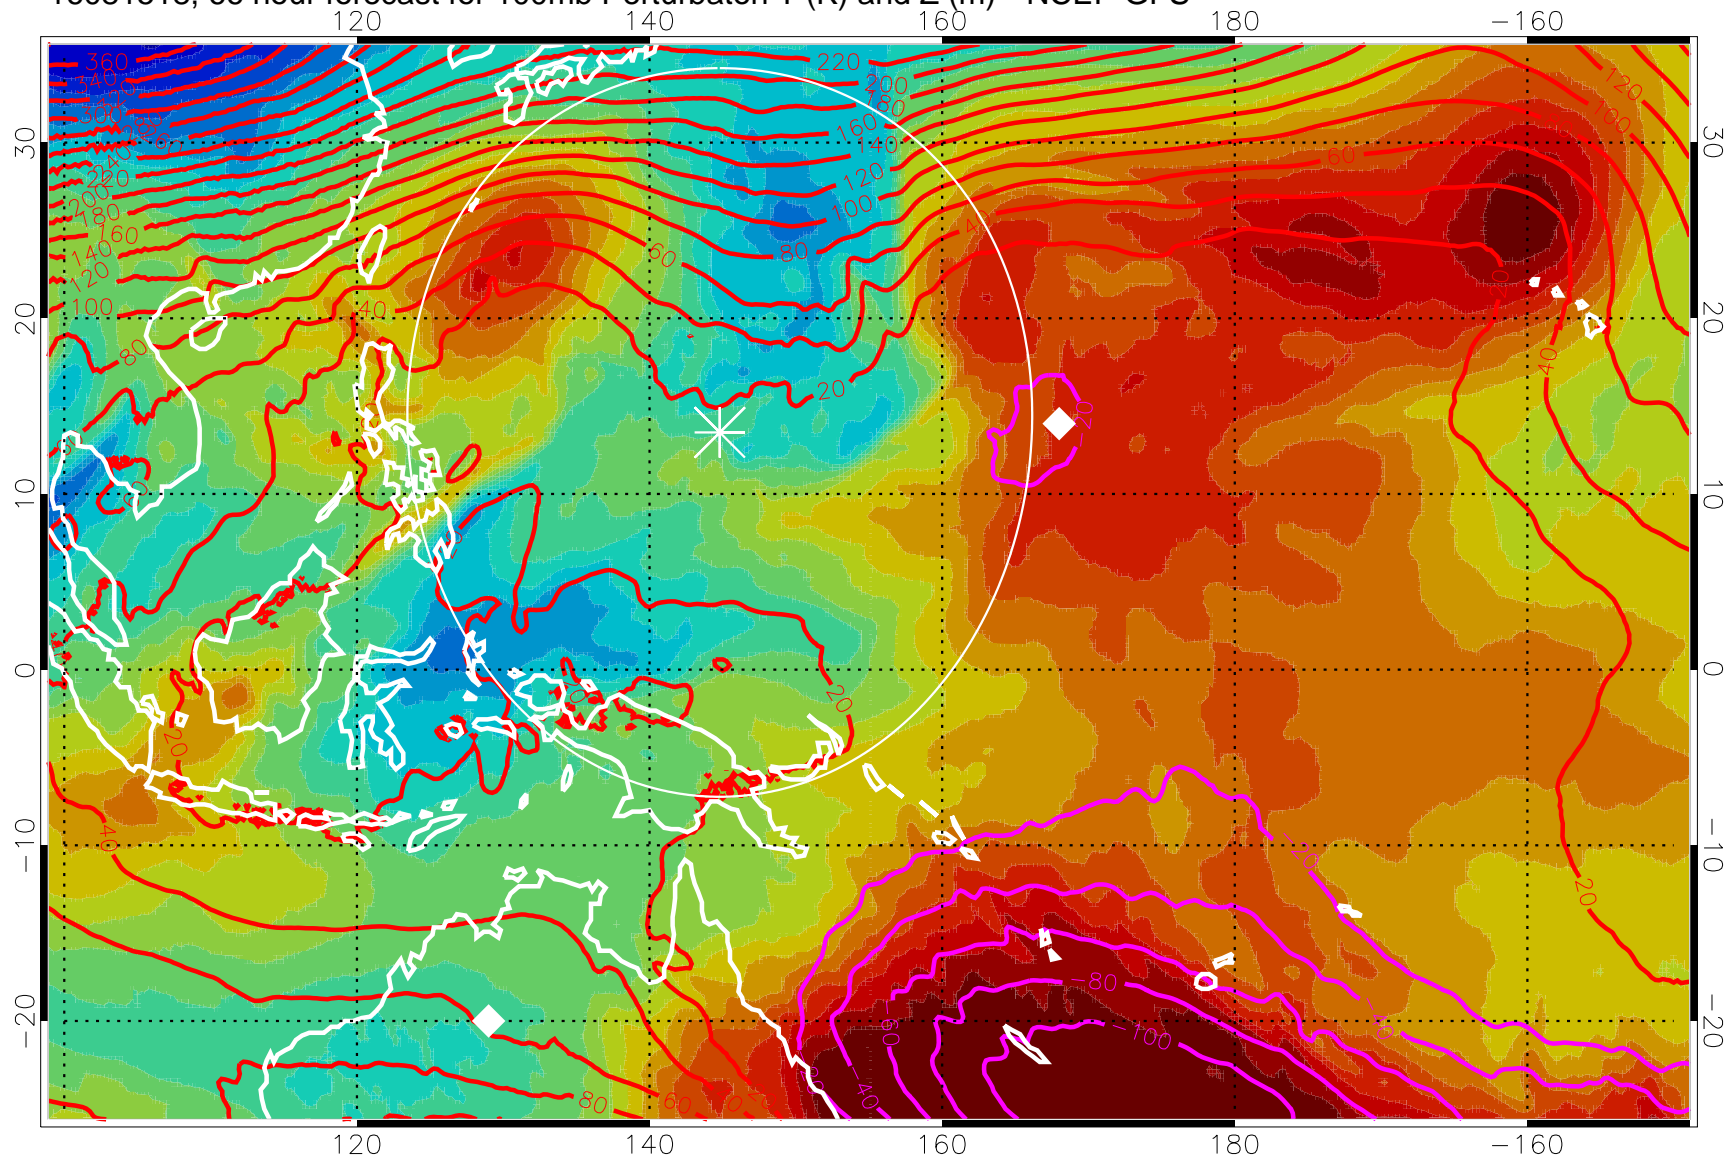

16081518, 66 hour forecast for 100mb Perturbaton T (K) and Z (m)-- NCEP GFS

Contours are 100 mbar Z perturbation (m)
Positive Z Contours
Negative Z Contours
Diamonds-mean pos. of anticyclones

Range ring of 2304 km