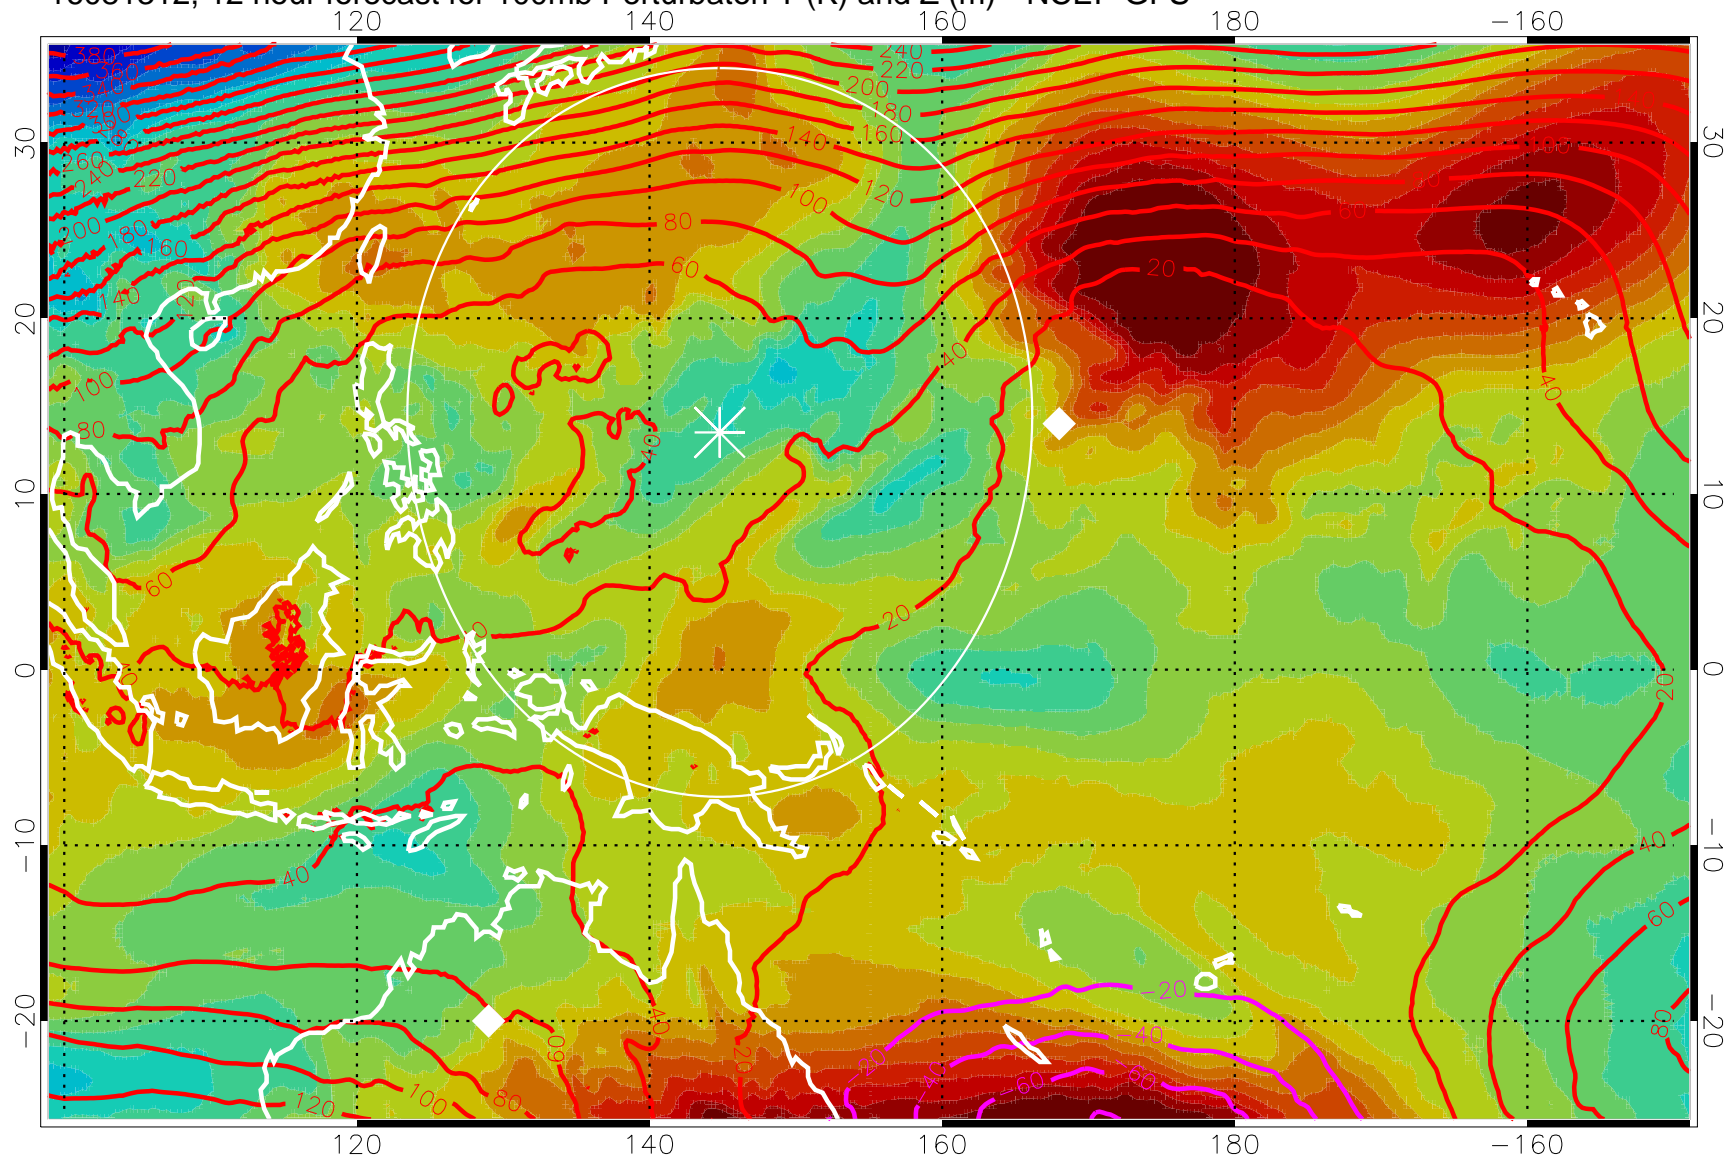

16081312, 12 hour forecast for 100mb Perturbaton T (K) and Z (m)-- NCEP GFS

Contours are 100 mbar Z perturbation (m)
Positive Z Contours
Negative Z Contours
Diamonds-mean pos. of anticyclones

Range ring of 2304 km