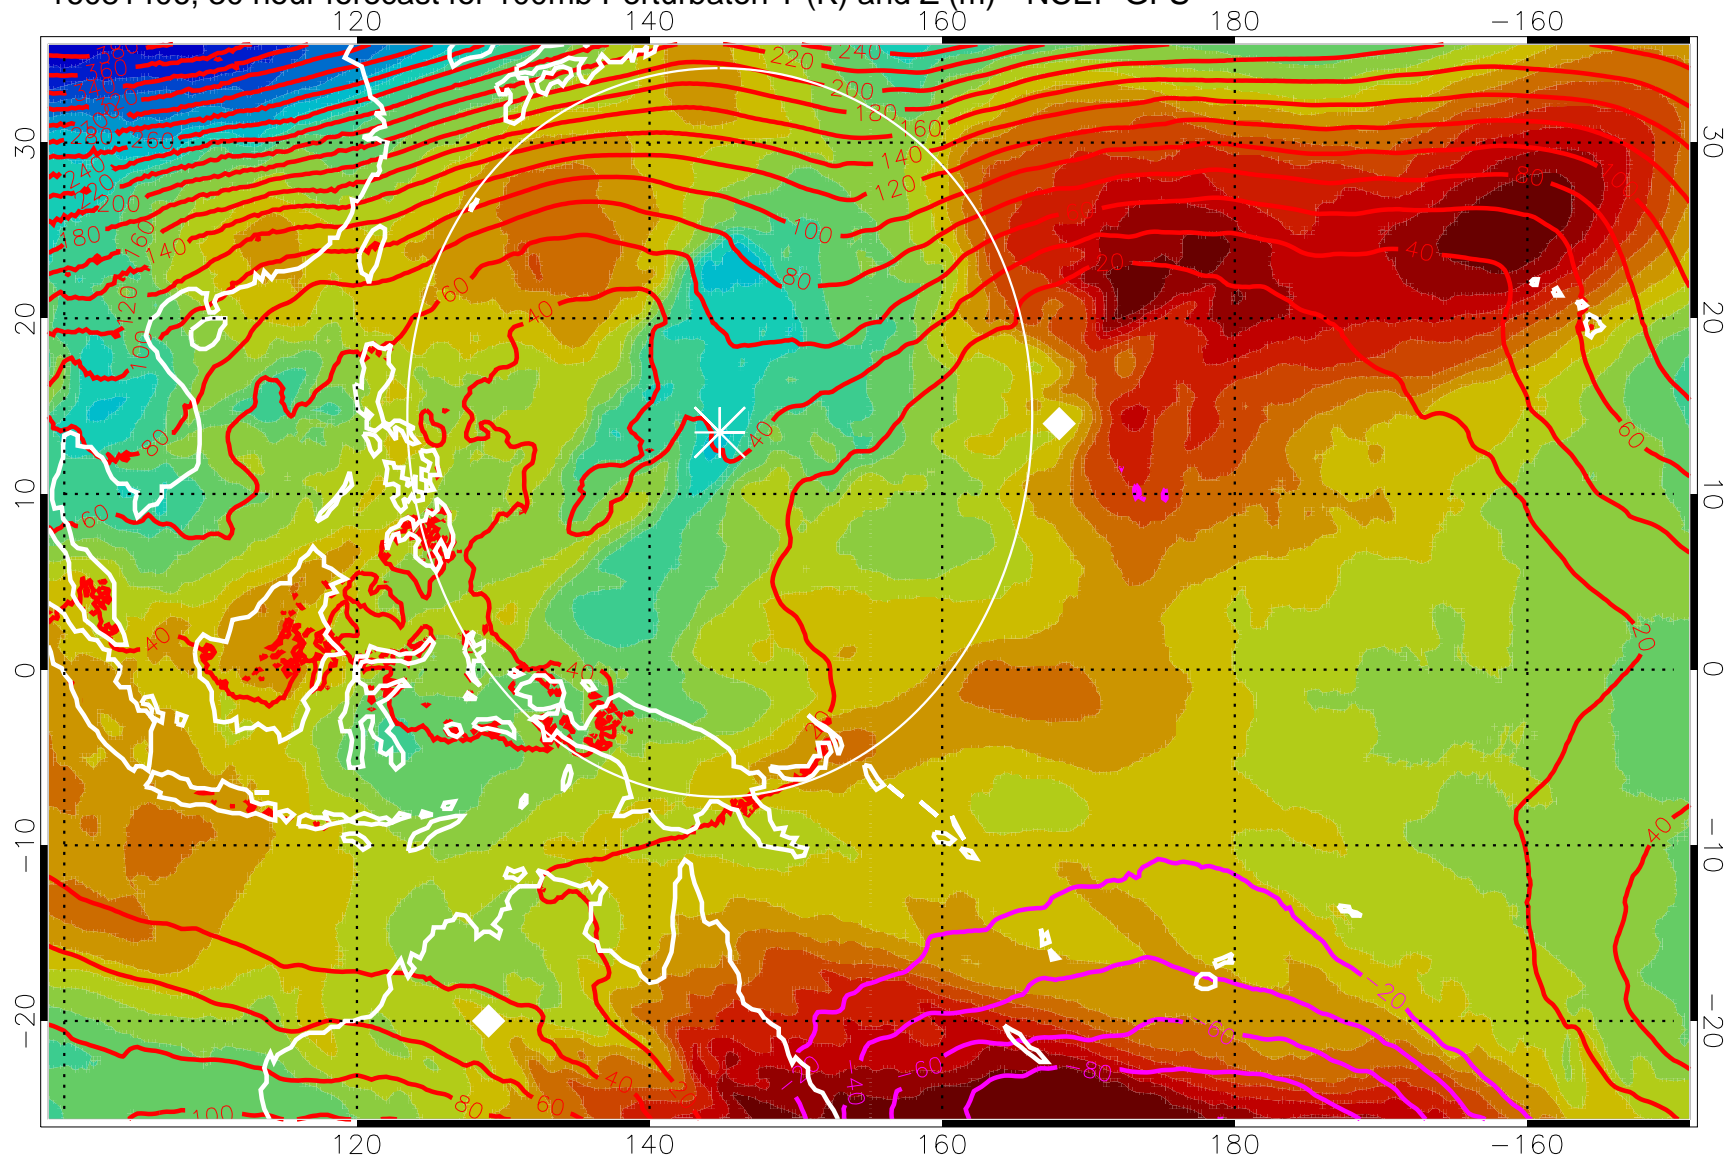

16081406, 30 hour forecast for 100mb Perturbaton T (K) and Z (m)-- NCEP GFS

Contours are 100 mbar Z perturbation (m)
Positive Z Contours
Negative Z Contours
Diamonds-mean pos. of anticyclones

Range ring of 2304 km