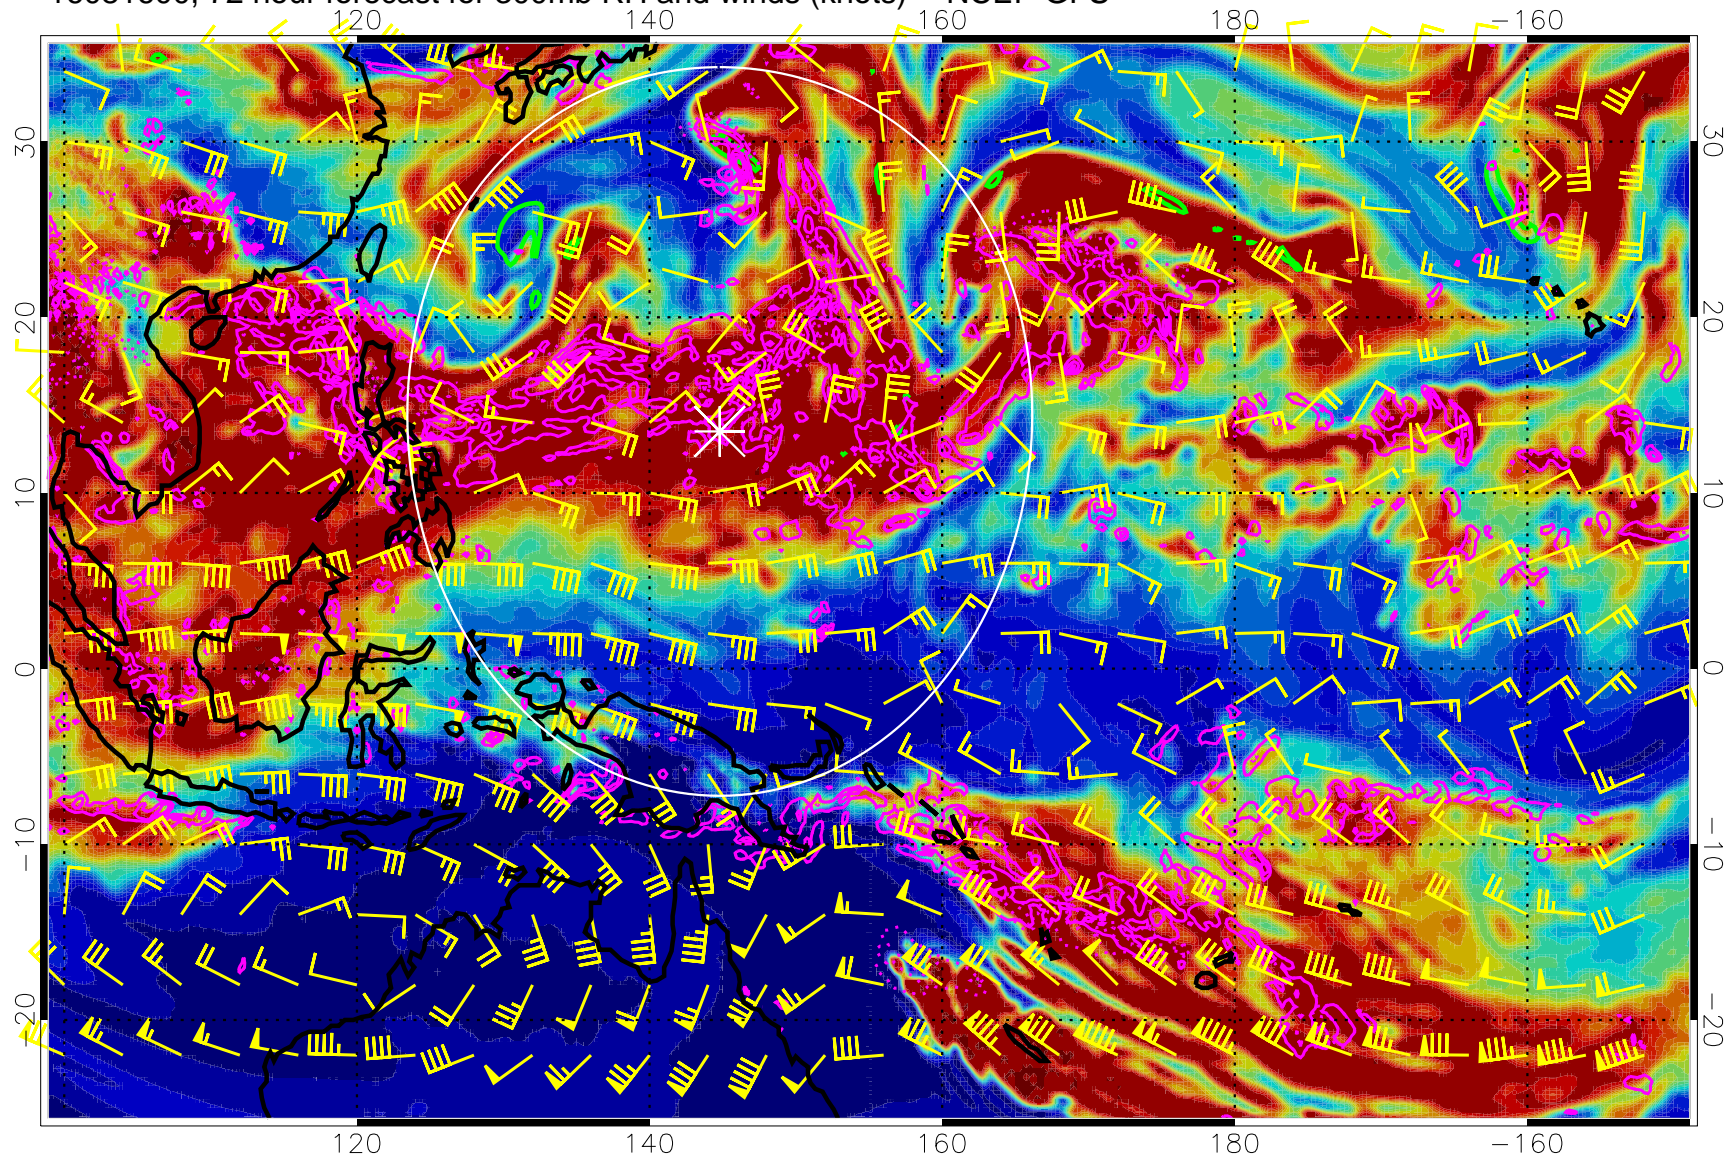

16081518, 66 hour forecast for 300mb RH and winds (knots) -- NCEP GFS

Precip (tot dot, conv sol) mm/day 40 mm/day contours, min 20

EPV Tropopause (2 PVU) Position

Range ring of 2304 km

16081600, 72 hour forecast for 300mb RH and winds (knots) -- NCEP GFS

Precip (tot dot, conv sol) mm/day 40 mm/day contours, min 20

EPV Tropopause (2 PVU) Position

Range ring of 2304 km

16081606, 78 hour forecast for 300mb RH and winds (knots) -- NCEP GFS

Precip (tot dot, conv sol) mm/day 40 mm/day contours, min 20