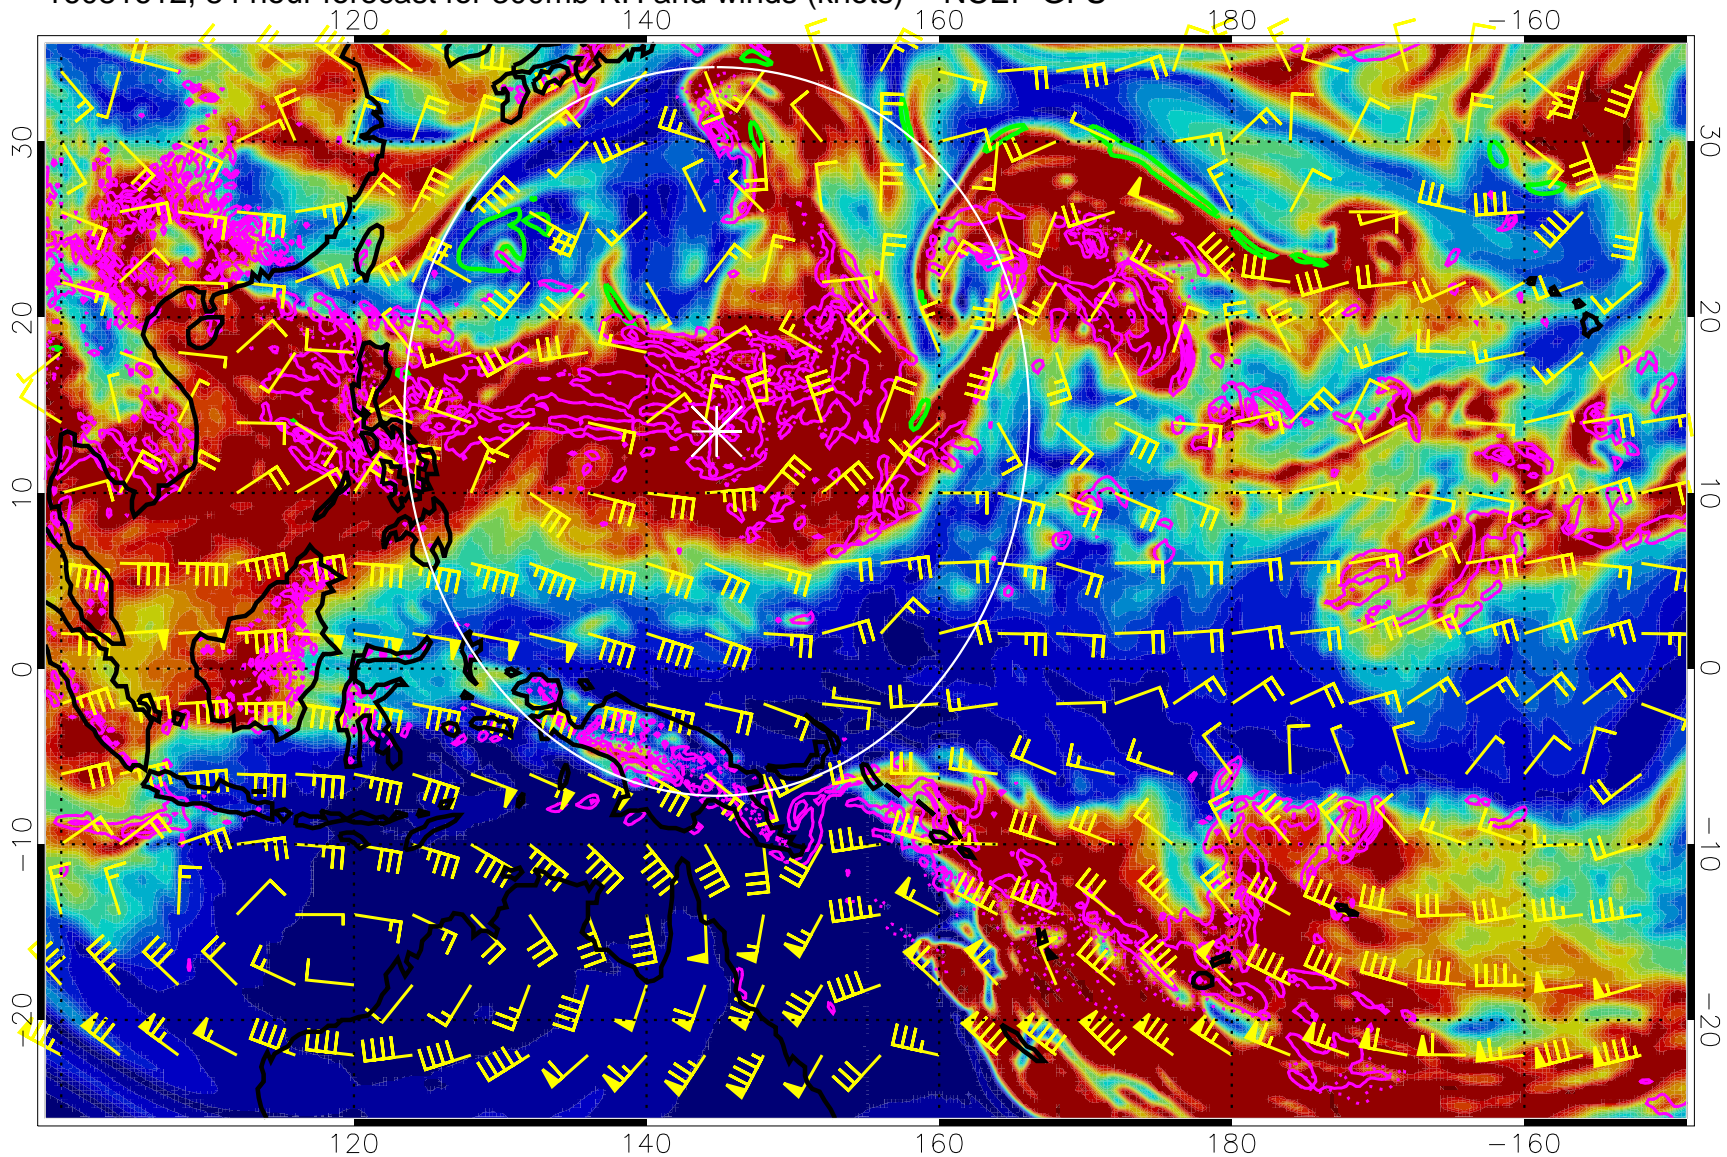

Precip (tot dot, conv sol) mm/day 40 mm/day contours, min 20

EPV Tropopause (2 PVU) Position

Range ring of 2304 km

16081606, 78 hour forecast for 300mb RH and winds (knots) -- NCEP GFS

Precip (tot dot, conv sol) mm/day 40 mm/day contours, min 20

EPV Tropopause (2 PVU) Position

Range ring of 2304 km

16081612, 84 hour forecast for 300mb RH and winds (knots) -- NCEP GFS

Precip (tot dot, conv sol) mm/day 40 mm/day contours, min 20

EPV Tropopause (2 PVU) Position