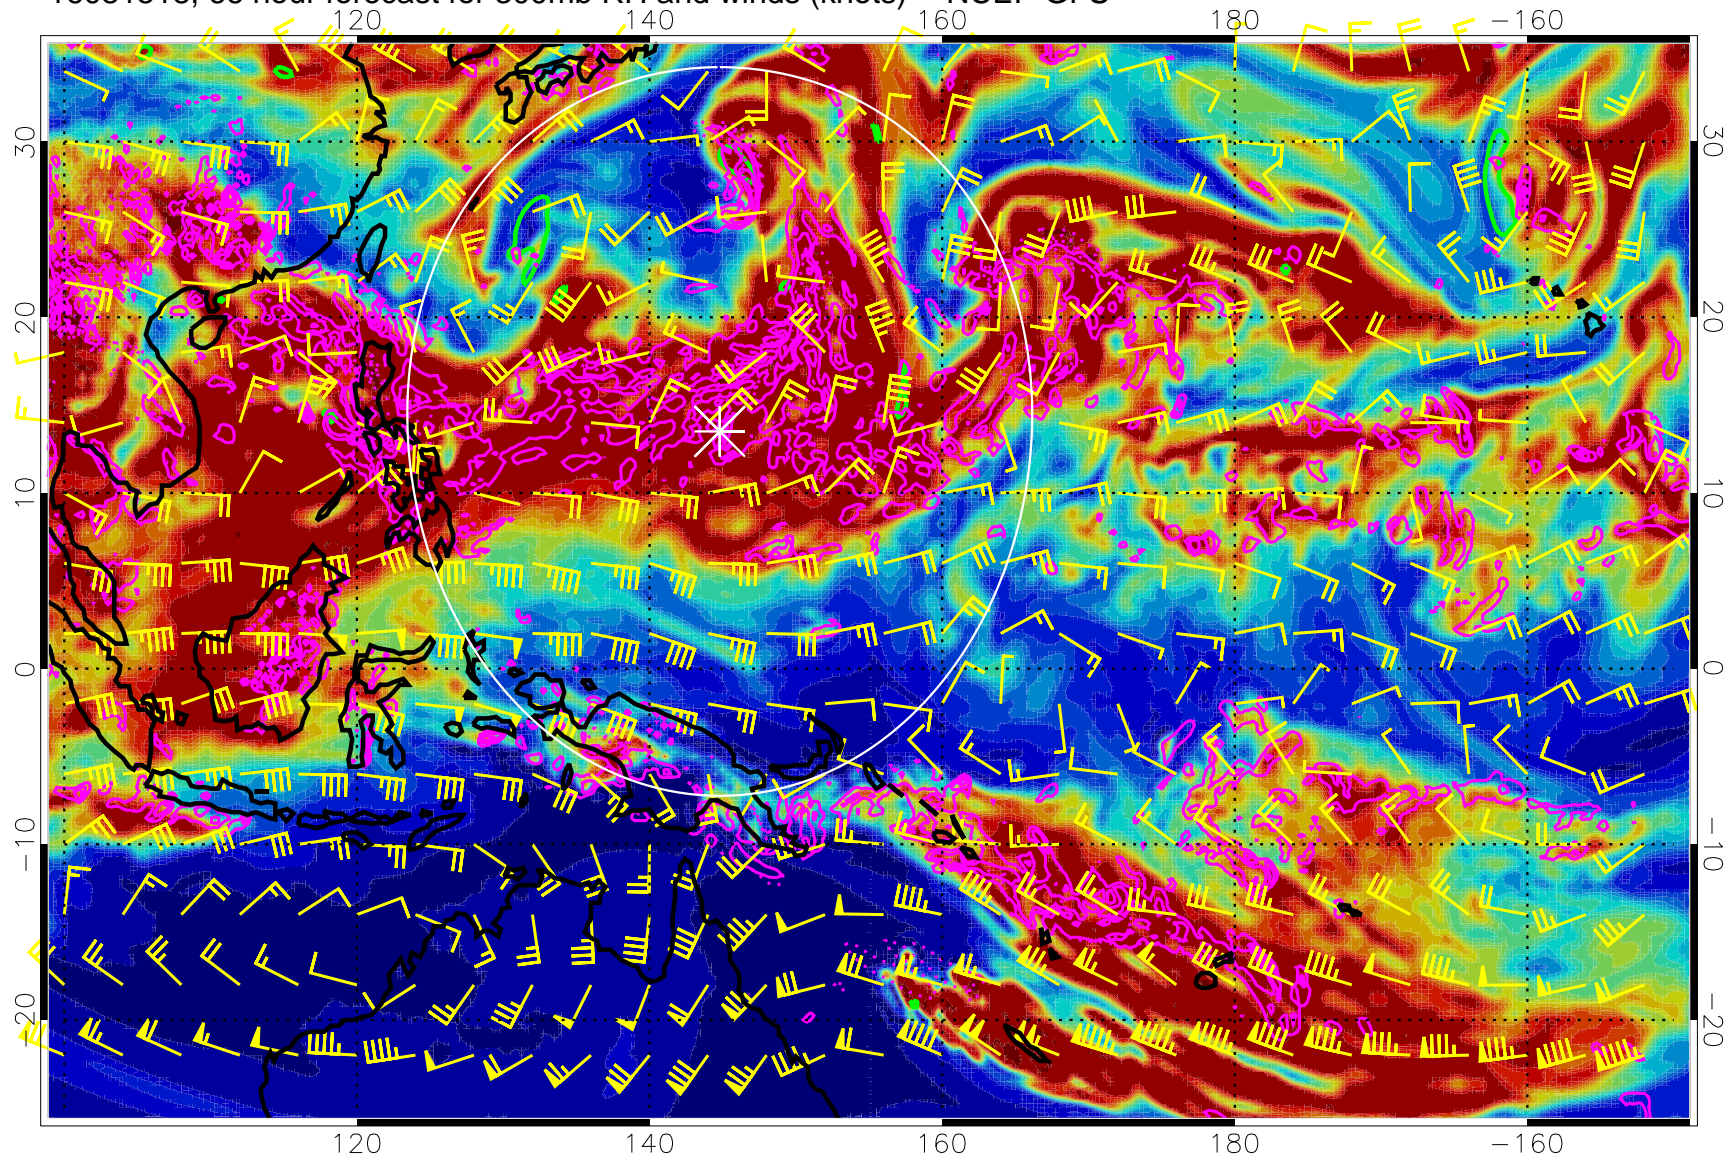

16081518, 66 hour forecast for 300mb RH and winds (knots) -- NCEP GFS

Precip (tot dot, conv sol) mm/day 40 mm/day contours, min 20

EPV Tropopause (2 PVU) Position

Range ring of 2304 km