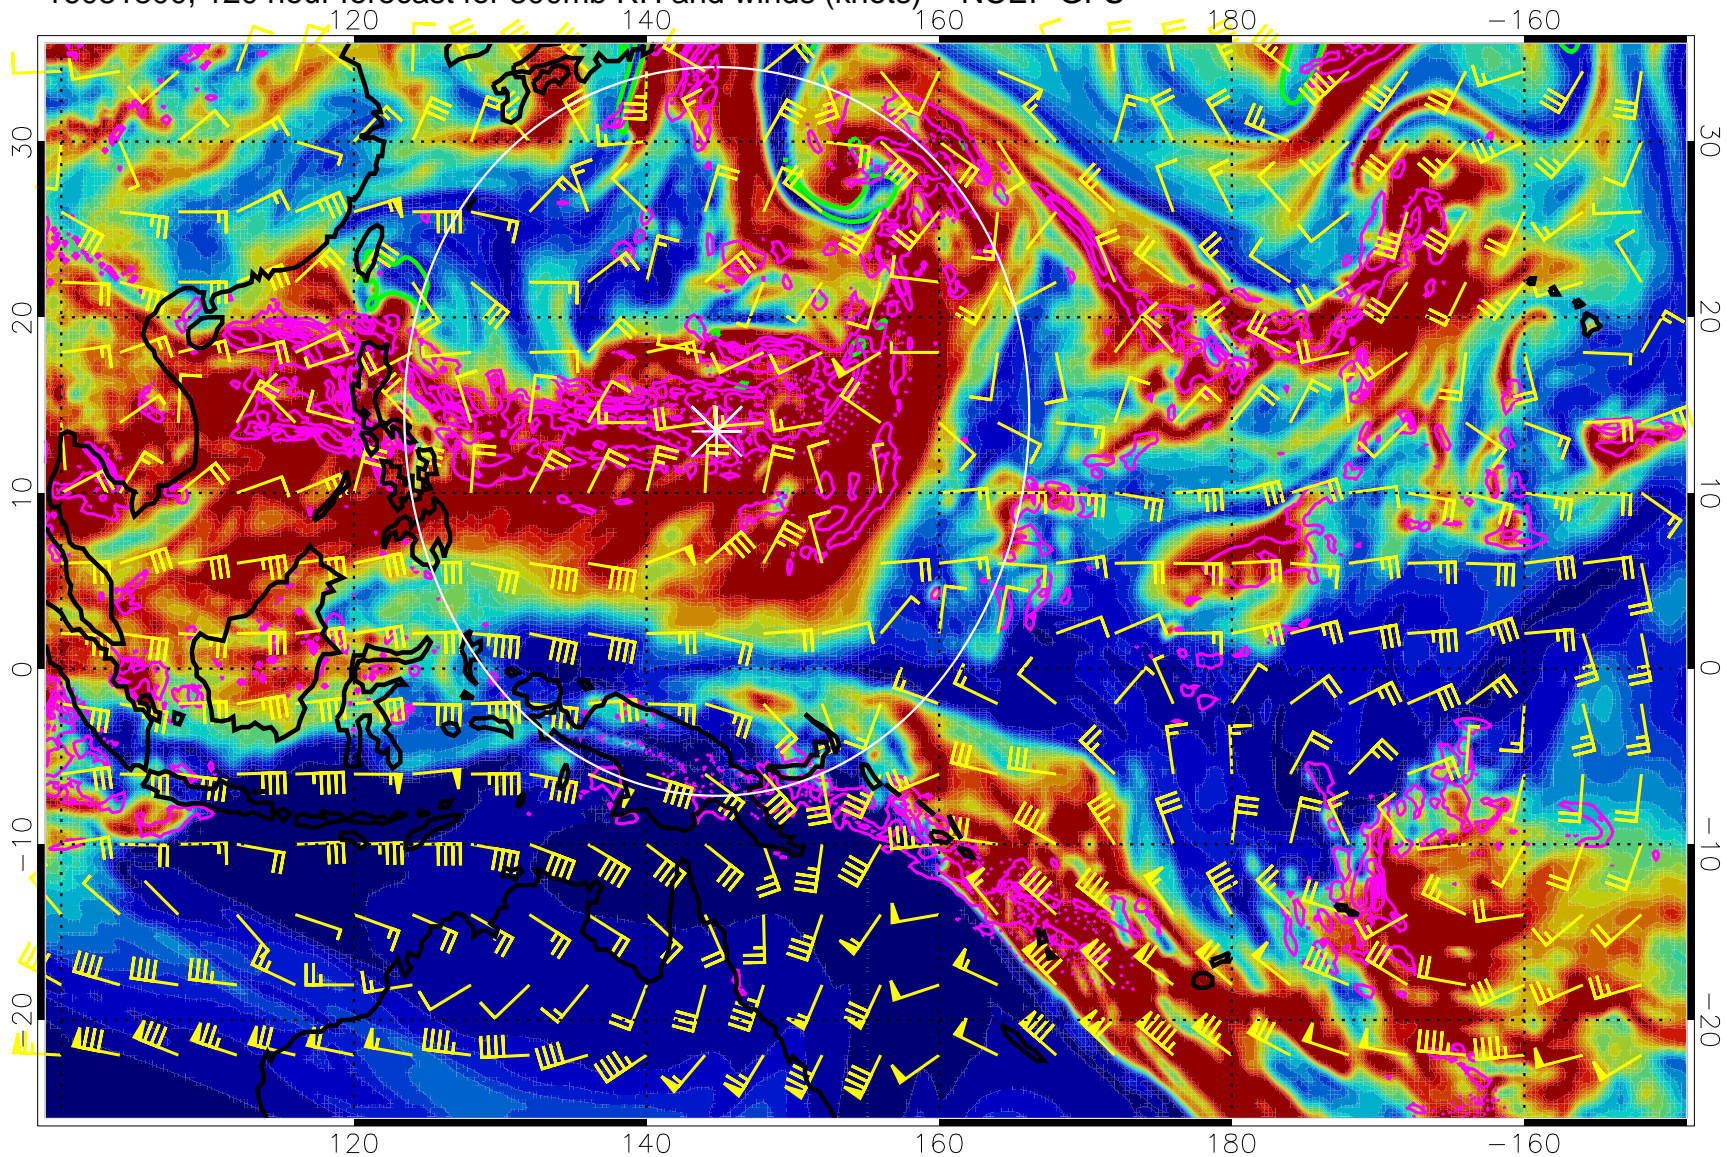

Precip (tot dot, conv sol) mm/day 40 mm/day contours, min 20

EPV Tropopause (2 PVU) Position

Range ring of 2304 km

16081718, 114 hour forecast for 300mb RH and winds (knots) -- NCEP GFS

0 20 40 60 80 100
RH, %

Precip (tot dot, conv sol) mm/day 40 mm/day contours, min 20

EPV Tropopause (2 PVU) Position

Range ring of 2304 km

16081800, 120 hour forecast for 300mb RH and winds (knots) -- NCEP GFS

Precip (tot dot, conv sol) mm/day 40 mm/day contours, min 20

EPV Tropopause (2 PVU) Position

Range ring of 2304 km