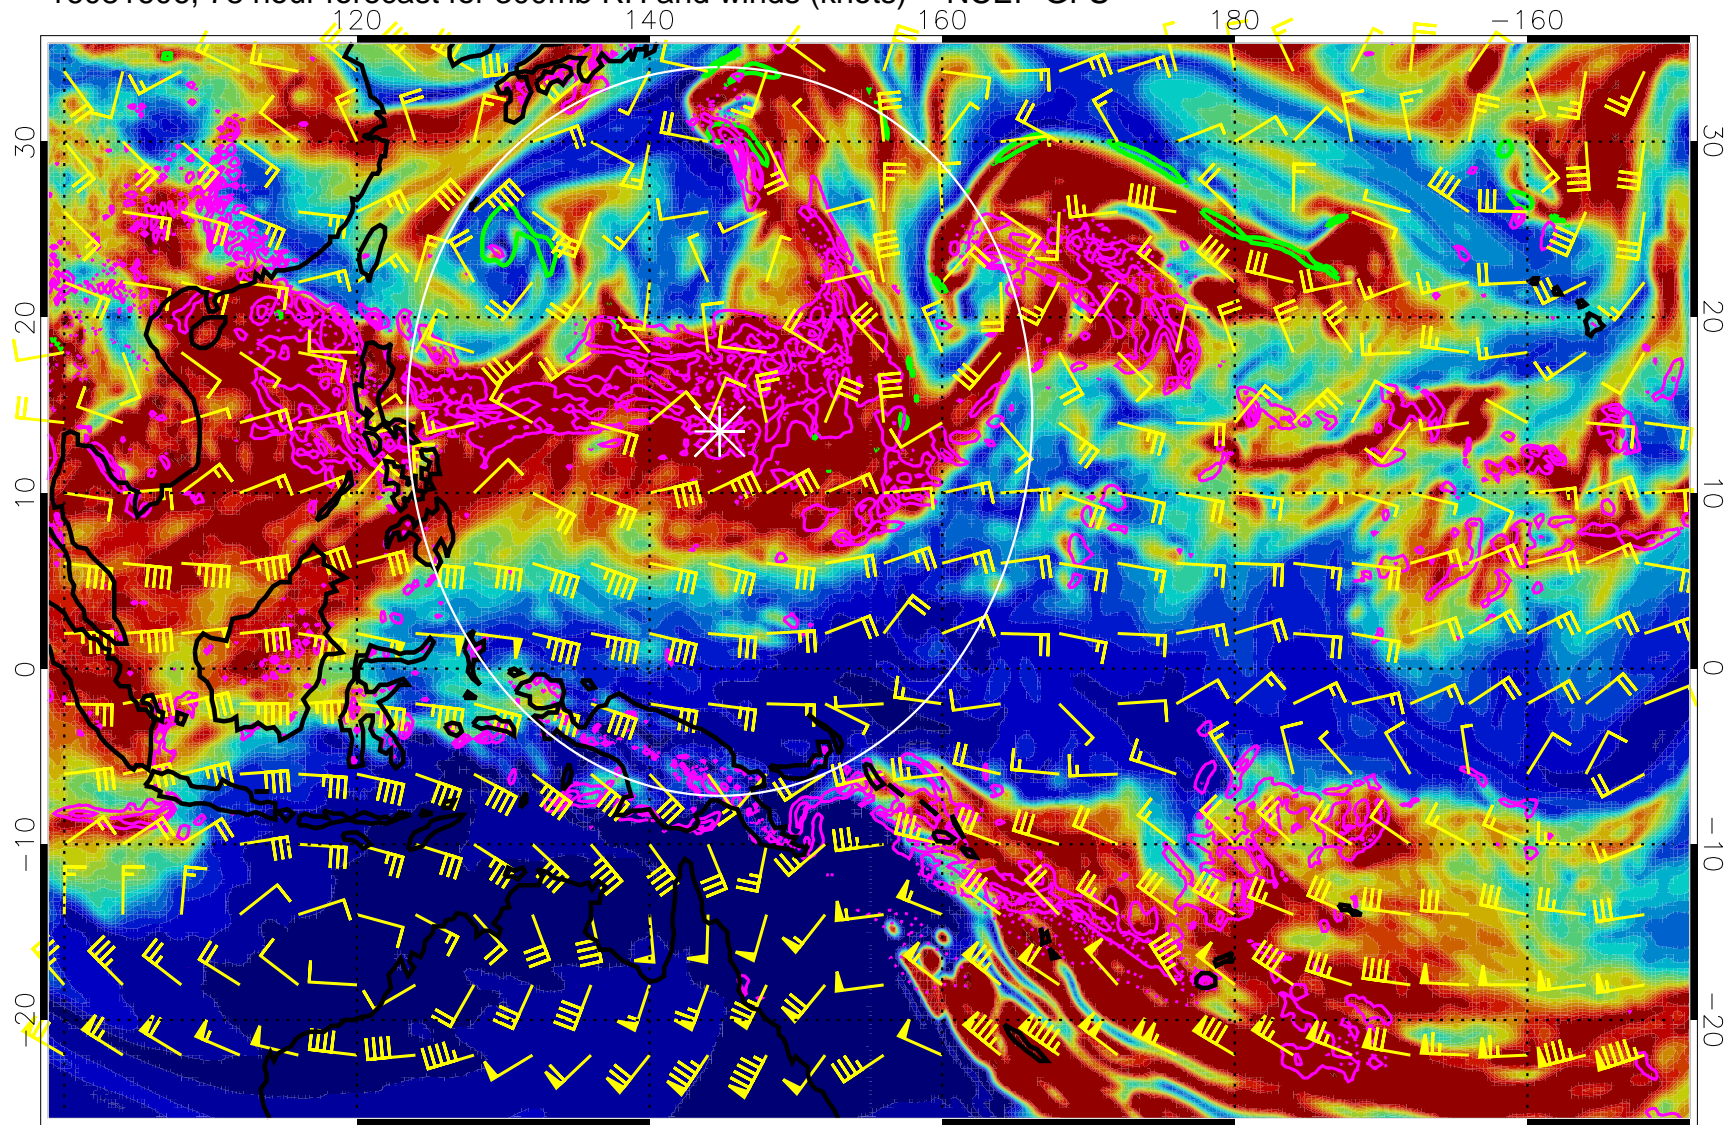

16081518, 66 hour forecast for 300mb RH and winds (knots) -- NCEP GFS

Precip (tot dot, conv sol) mm/day 40 mm/day contours, min 20

EPV Tropopause (2 PVU) Position

Range ring of 2304 km

16081600, 72 hour forecast for 300mb RH and winds (knots) -- NCEP GFS

Precip (tot dot, conv sol) mm/day 40 mm/day contours, min 20

EPV Tropopause (2 PVU) Position

Range ring of 2304 km

16081606, 78 hour forecast for 300mb RH and winds (knots) -- NCEP GFS

Precip (tot dot, conv sol) mm/day 40 mm/day contours, min 20