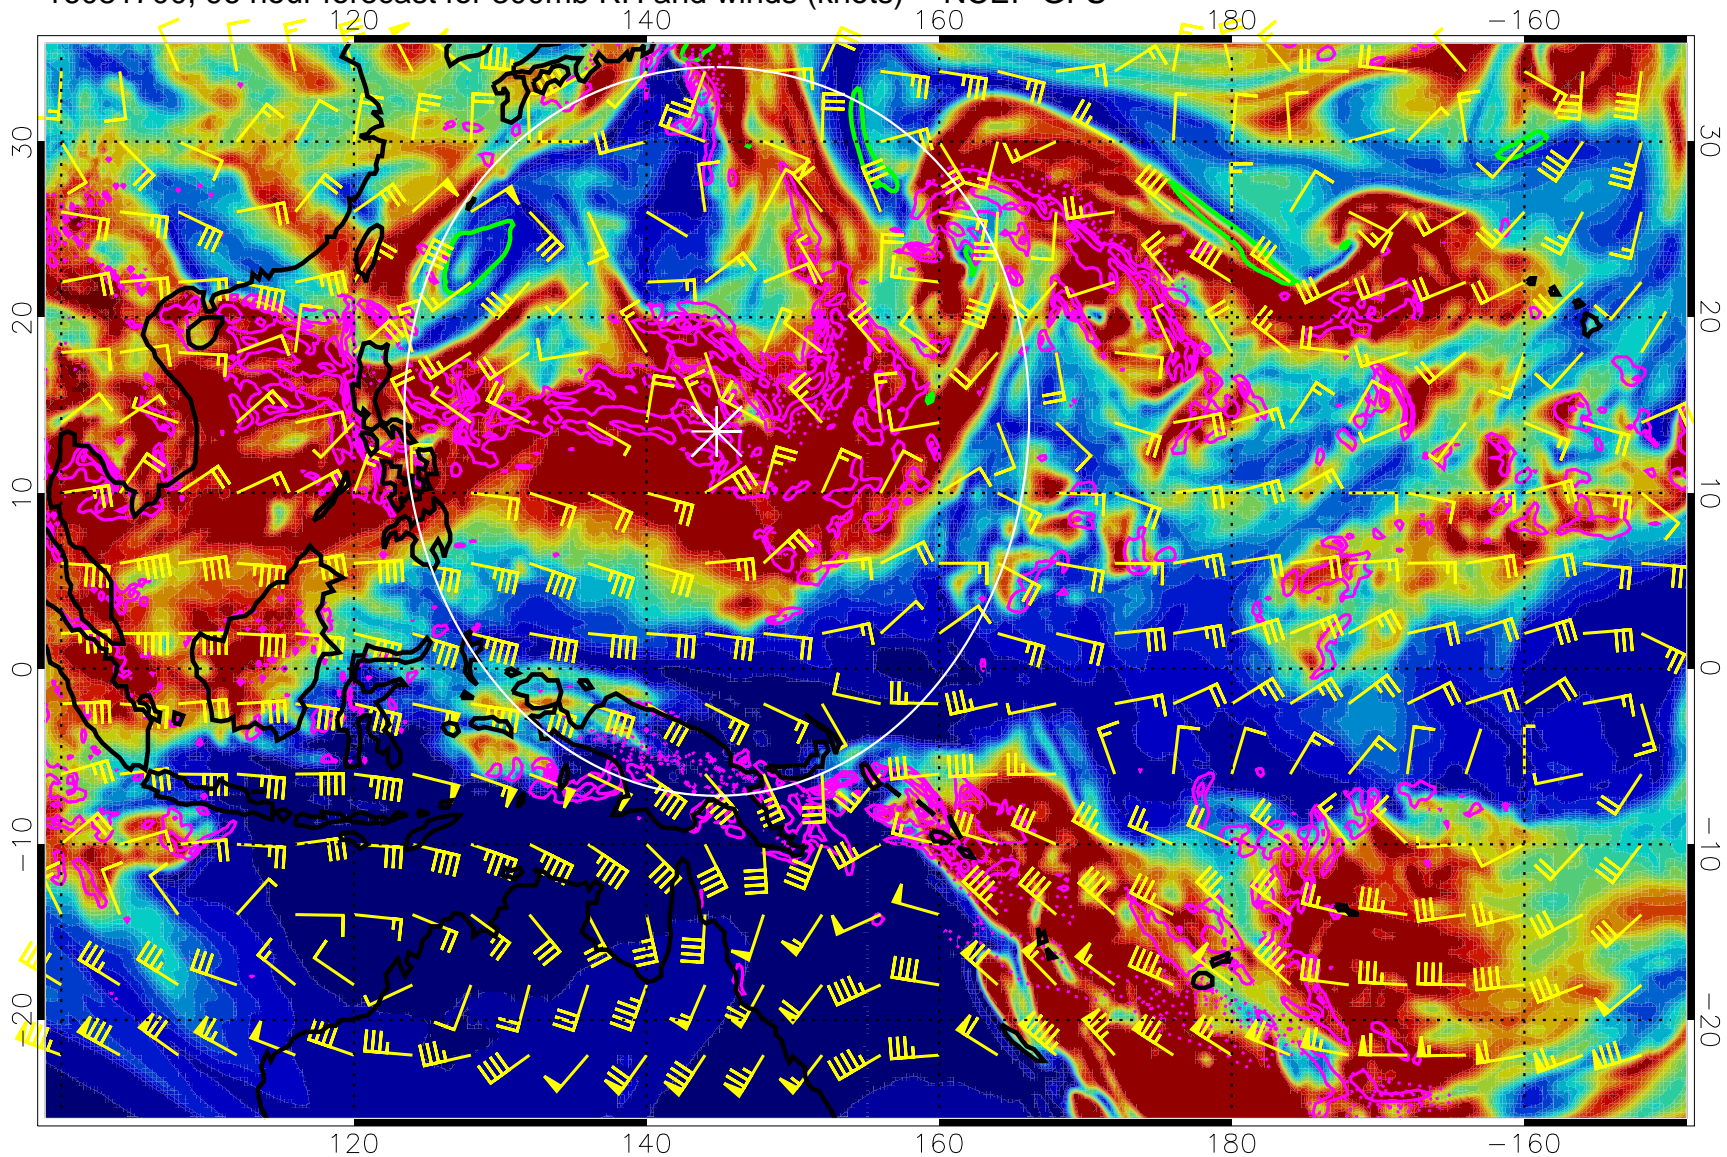

EPV Tropopause (2 PVU) Position

Range ring of 2304 km

16081612, 84 hour forecast for 300mb RH and winds (knots) -- NCEP GFS

Precip (tot dot, conv sol) mm/day 40 mm/day contours, min 20

EPV Tropopause (2 PVU) Position

Range ring of 2304 km

16081618, 90 hour forecast for 300mb RH and winds (knots) -- NCEP GFS

Precip (tot dot, conv sol) mm/day 40 mm/day contours, min 20

EPV Tropopause (2 PVU) Position

Range ring of 2304 km

16081700, 96 hour forecast for 300mb RH and winds (knots) -- NCEP GFS

Precip (tot dot, conv sol) mm/day 40 mm/day contours, min 20

EPV Tropopause (2 PVU) Position

Range ring of 2304 km

16081706, 102 hour forecast for 300mb RH and winds (knots) -- NCEP GFS