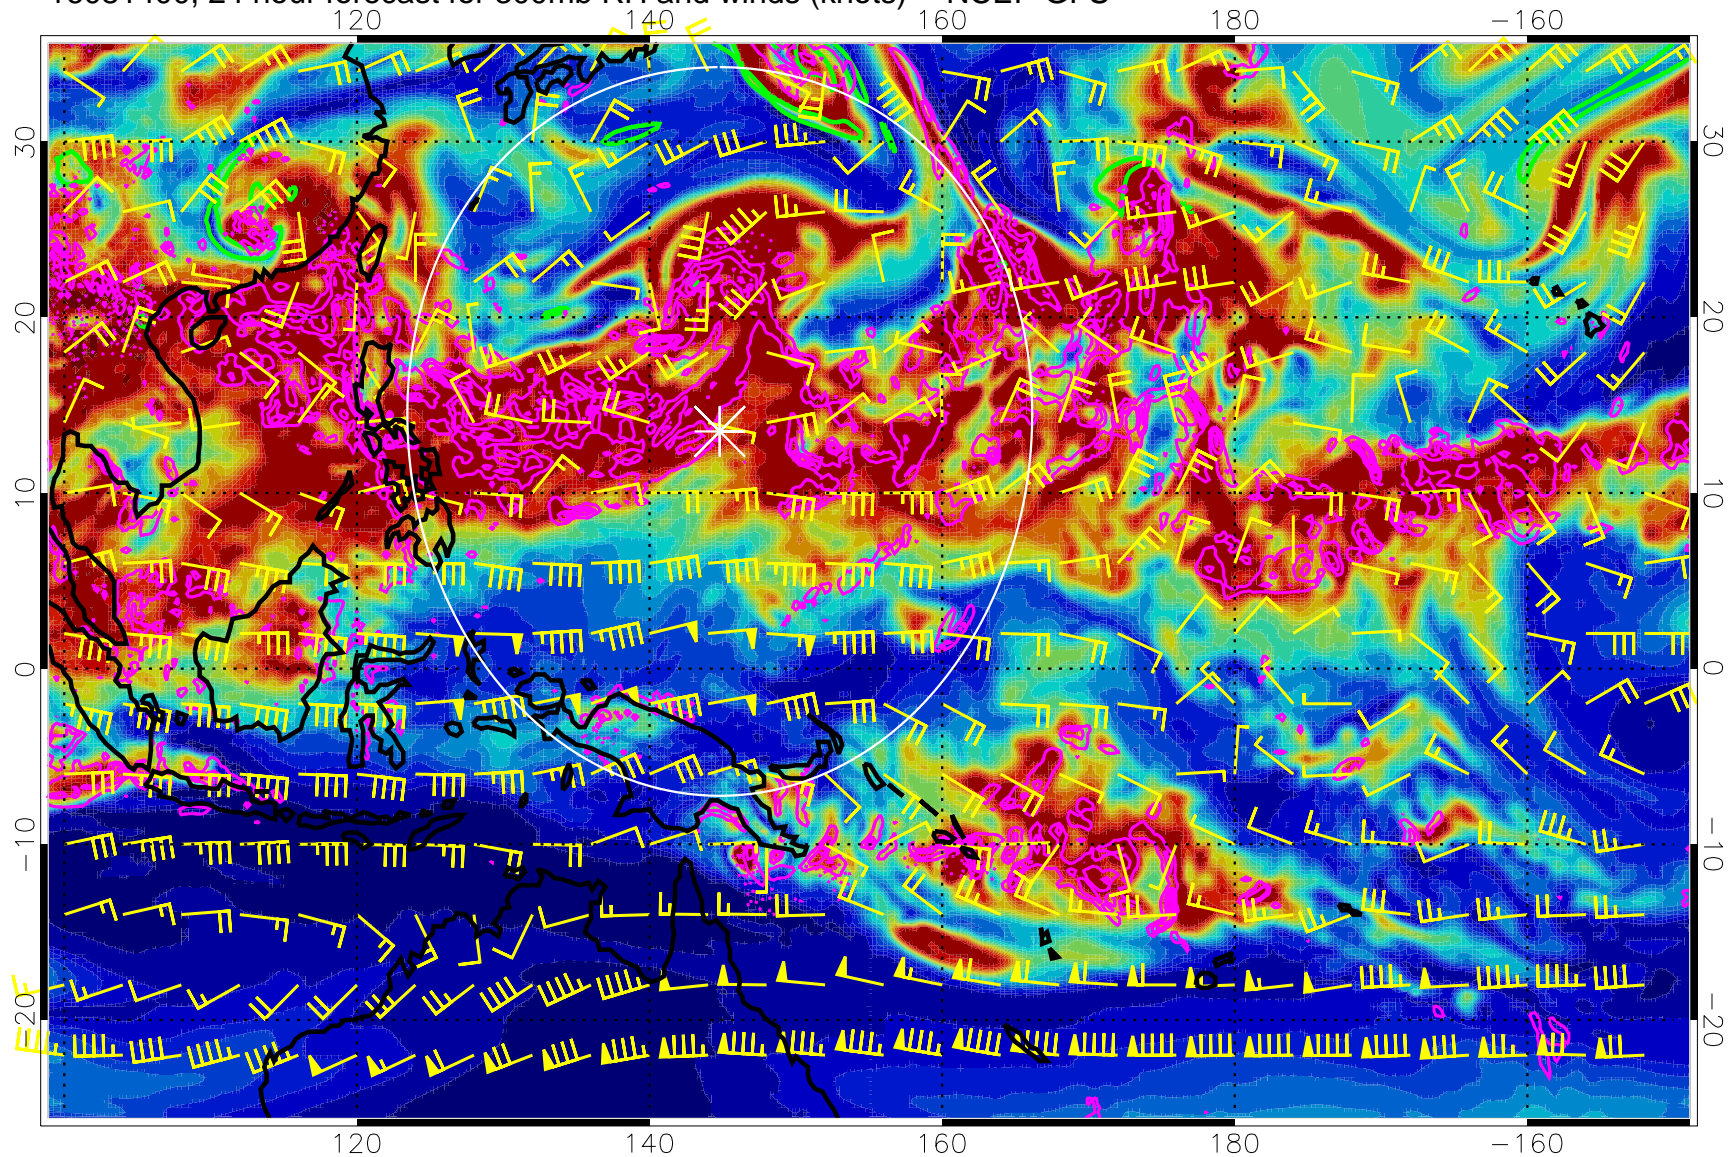

Range ring of 2304 km

16081318, 18 hour forecast for 300mb RH and winds (knots) -- NCEP GFS

Precip (tot dot, conv sol) mm/day 40 mm/day contours, min 20

EPV Tropopause (2 PVU) Position

Range ring of 2304 km

16081400, 24 hour forecast for 300mb RH and winds (knots) -- NCEP GFS

Precip (tot dot, conv sol) mm/day 40 mm/day contours, min 20

EPV Tropopause (2 PVU) Position

Range ring of 2304 km

16081406, 30 hour forecast for 300mb RH and winds (knots) -- NCEP GFS

Precip (tot dot, conv sol) mm/day 40 mm/day contours, min 20

EPV Tropopause (2 PVU) Position

Range ring of 2304 km

16081412, 36 hour forecast for 300mb RH and winds (knots) -- NCEP GFS

Precip (tot dot, conv sol) mm/day 40 mm/day contours, min 20