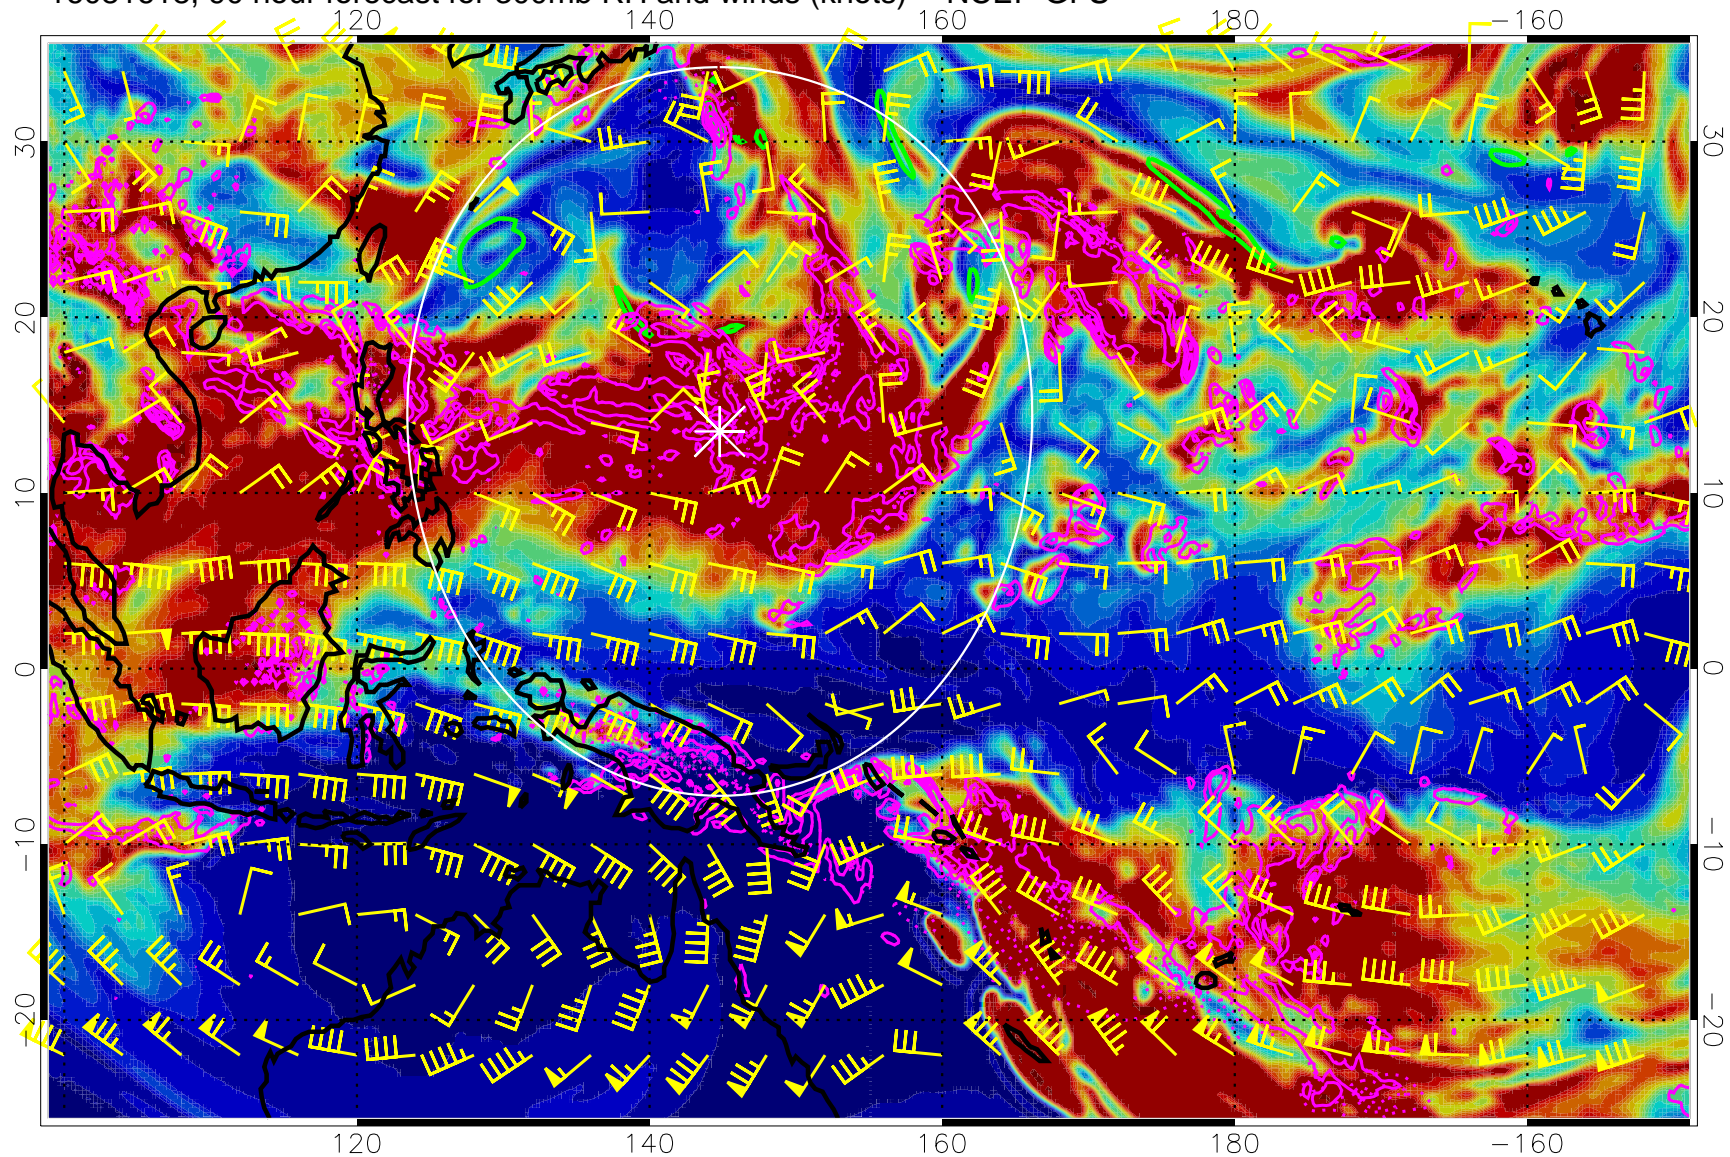

16081618, 90 hour forecast for 300mb RH and winds (knots) -- NCEP GFS

Precip (tot dot, conv sol) mm/day 40 mm/day contours, min 20

EPV Tropopause (2 PVU) Position

Range ring of 2304 km