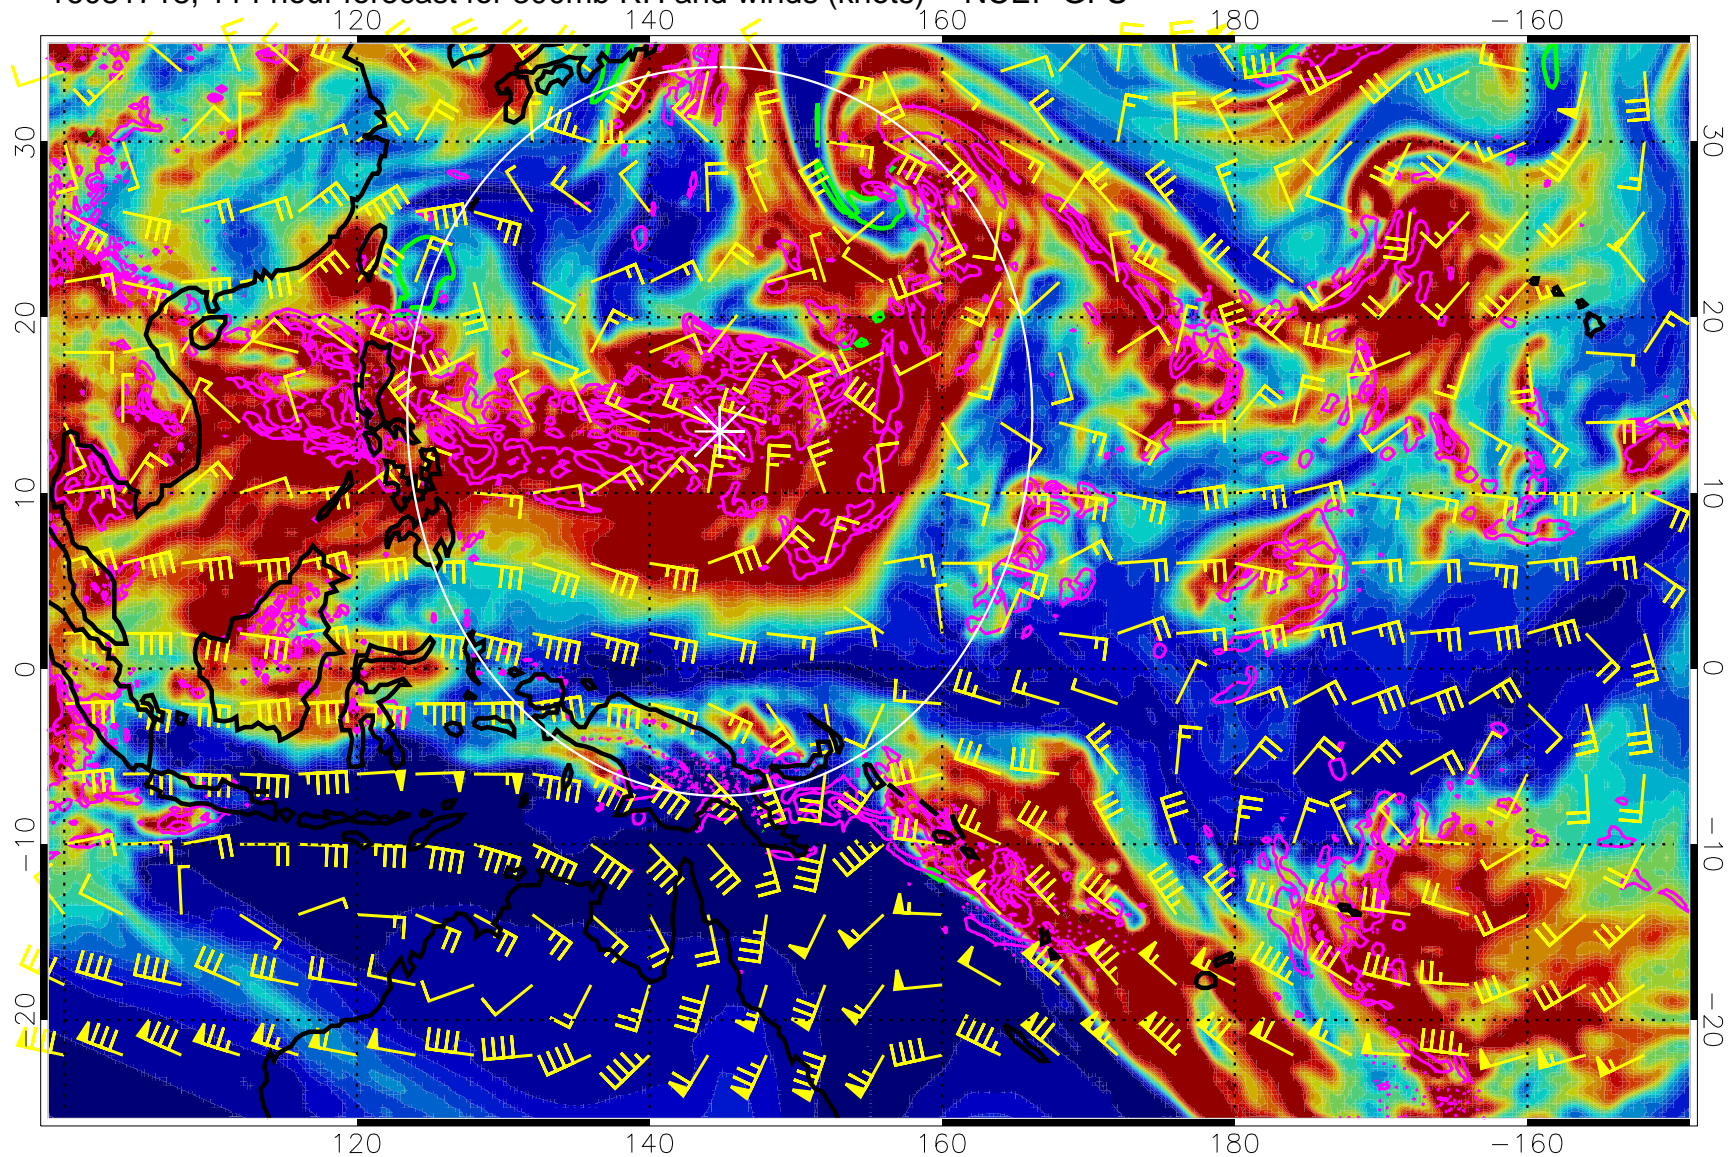

16081718, 114 hour forecast for 300mb RH and winds (knots) -- NCEP GFS

0 20 40 60 80 100
RH, %

Precip (tot dot, conv sol) mm/day 40 mm/day contours, min 20

EPV Tropopause (2 PVU) Position

Range ring of 2304 km