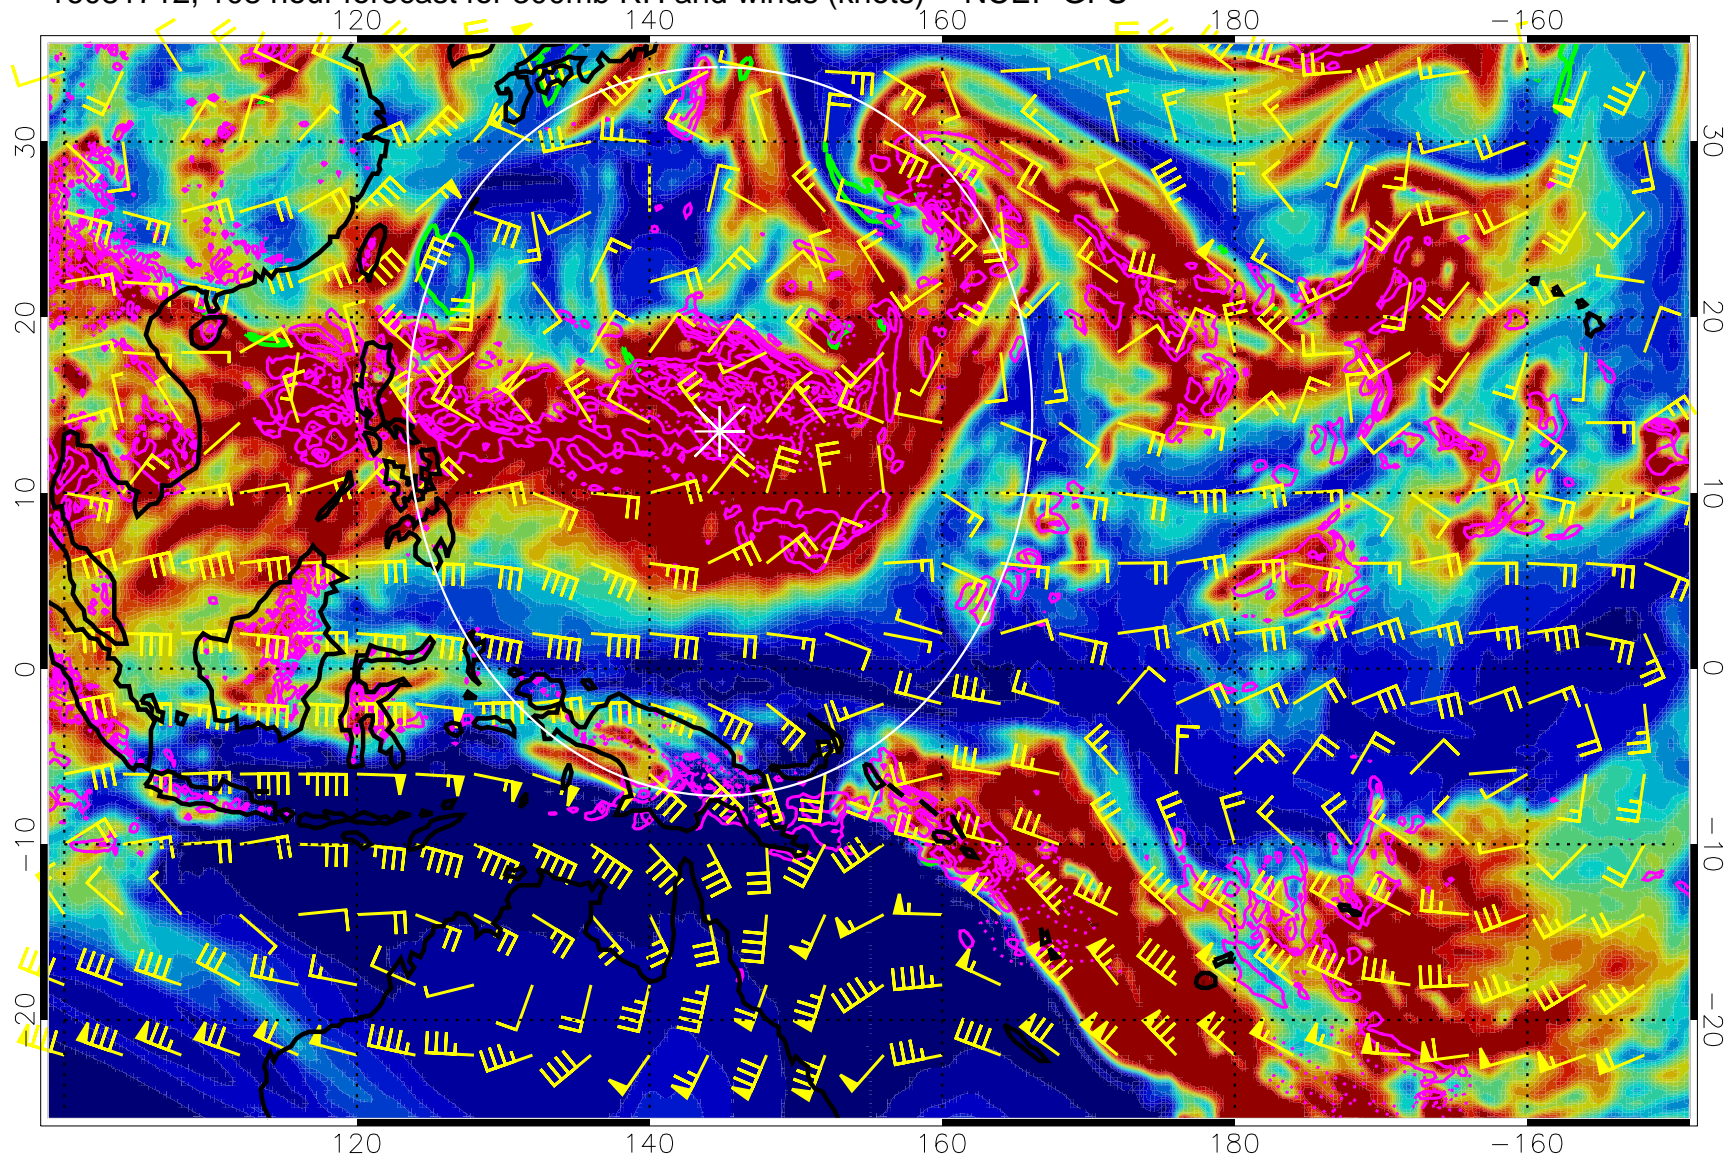

16081712, 108 hour forecast for 300mb RH and winds (knots) -- NCEP GFS

Precip (tot dot, conv sol) mm/day 40 mm/day contours, min 20

EPV Tropopause (2 PVU) Position

Range ring of 2304 km