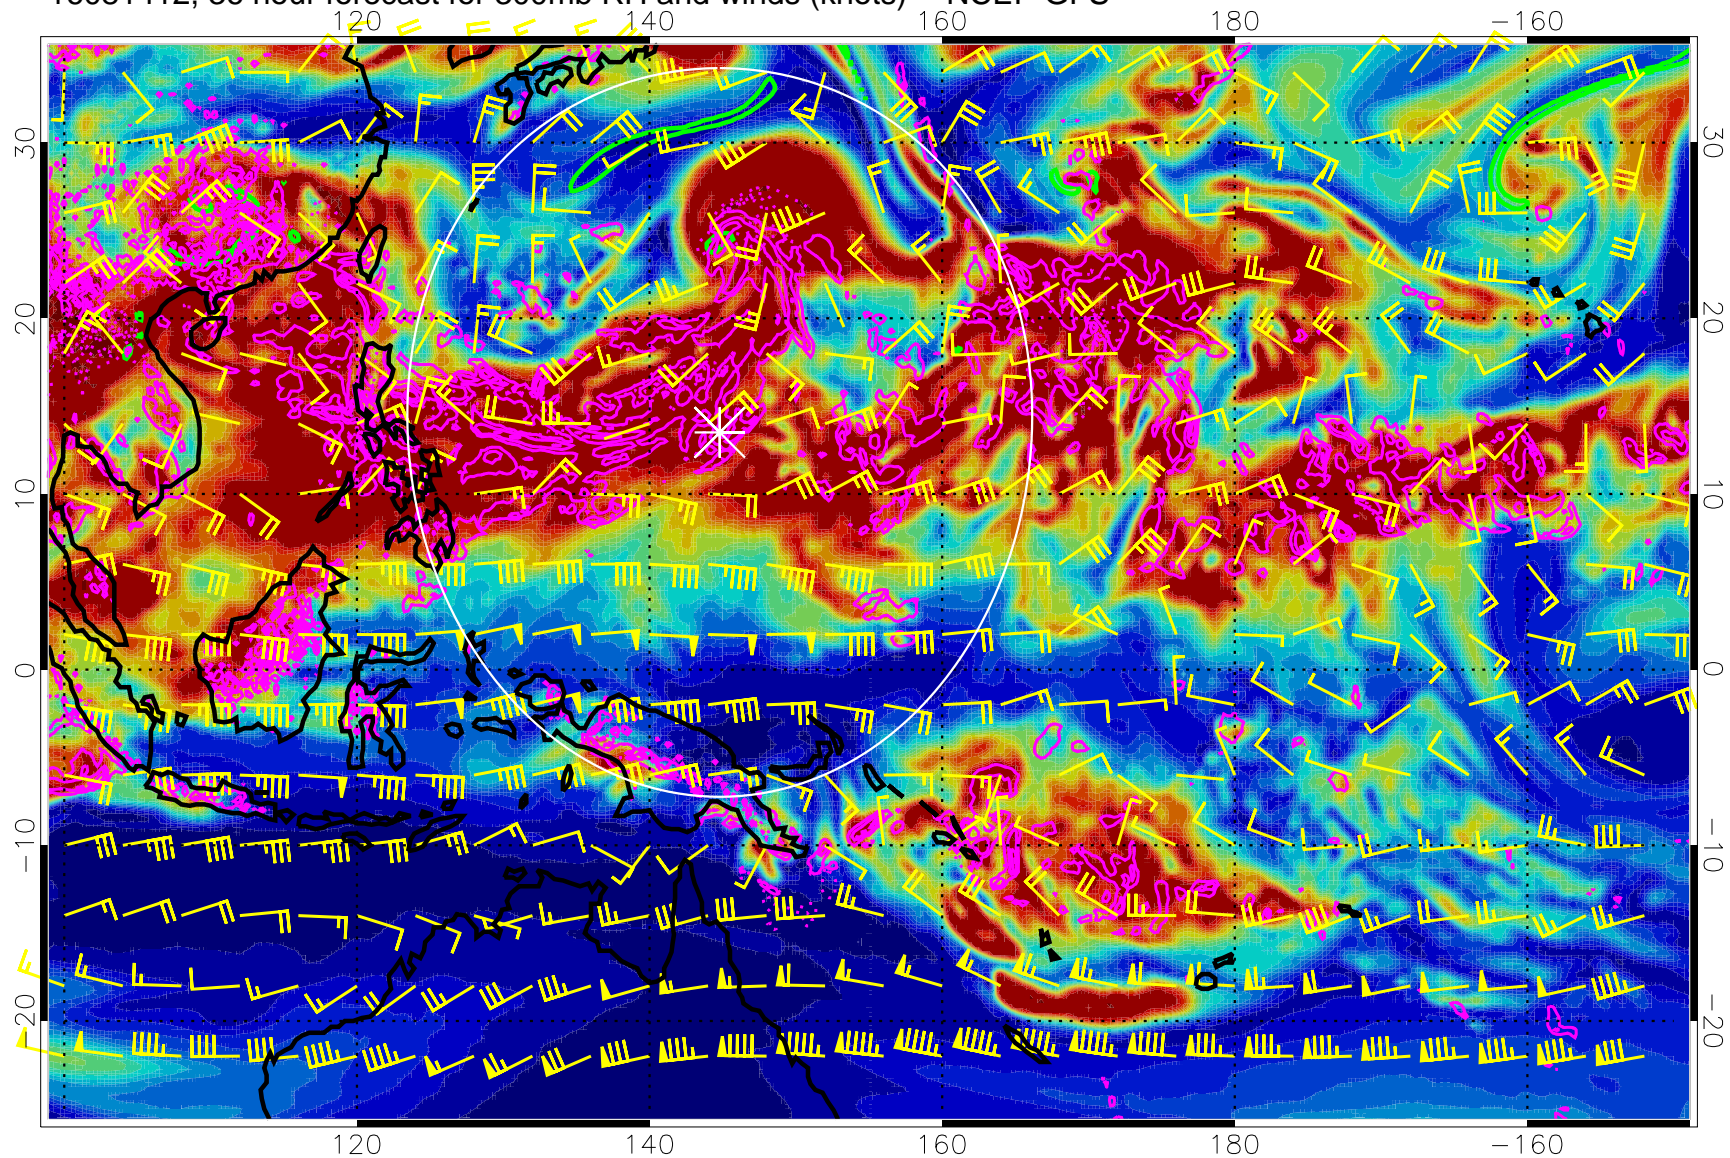

16081400, 24 hour forecast for 300mb RH and winds (knots) -- NCEP GFS

Precip (tot dot, conv sol) mm/day 40 mm/day contours, min 20

EPV Tropopause (2 PVU) Position

Range ring of 2304 km

16081406, 30 hour forecast for 300mb RH and winds (knots) -- NCEP GFS

Precip (tot dot, conv sol) mm/day 40 mm/day contours, min 20

EPV Tropopause (2 PVU) Position

Range ring of 2304 km

16081412, 36 hour forecast for 300mb RH and winds (knots) -- NCEP GFS

Precip (tot dot, conv sol) mm/day 40 mm/day contours, min 20