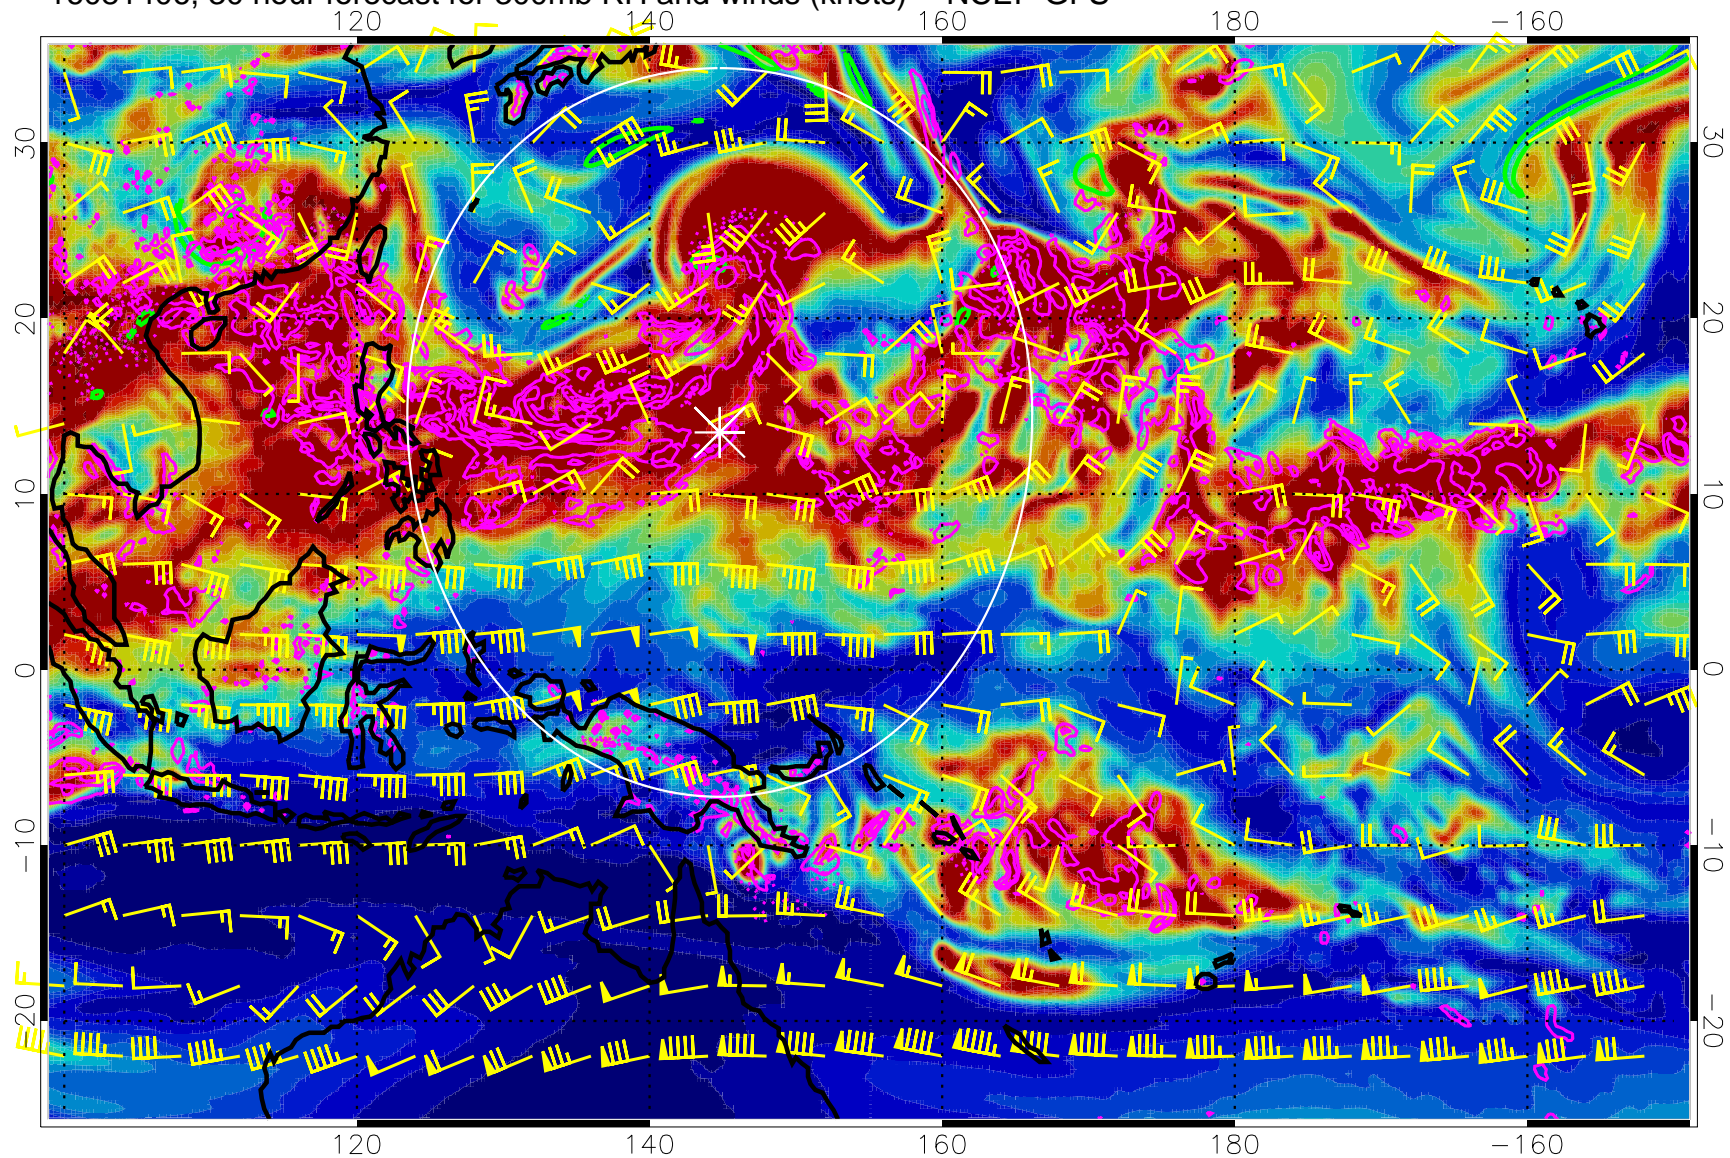

16081400, 24 hour forecast for 300mb RH and winds (knots) -- NCEP GFS

Precip (tot dot, conv sol) mm/day 40 mm/day contours, min 20

EPV Tropopause (2 PVU) Position

Range ring of 2304 km

16081406, 30 hour forecast for 300mb RH and winds (knots) -- NCEP GFS

Precip (tot dot, conv sol) mm/day 40 mm/day contours, min 20

EPV Tropopause (2 PVU) Position

Range ring of 2304 km

16081412, 36 hour forecast for 300mb RH and winds (knots) -- NCEP GFS

Precip (tot dot, conv sol) mm/day 40 mm/day contours, min 20