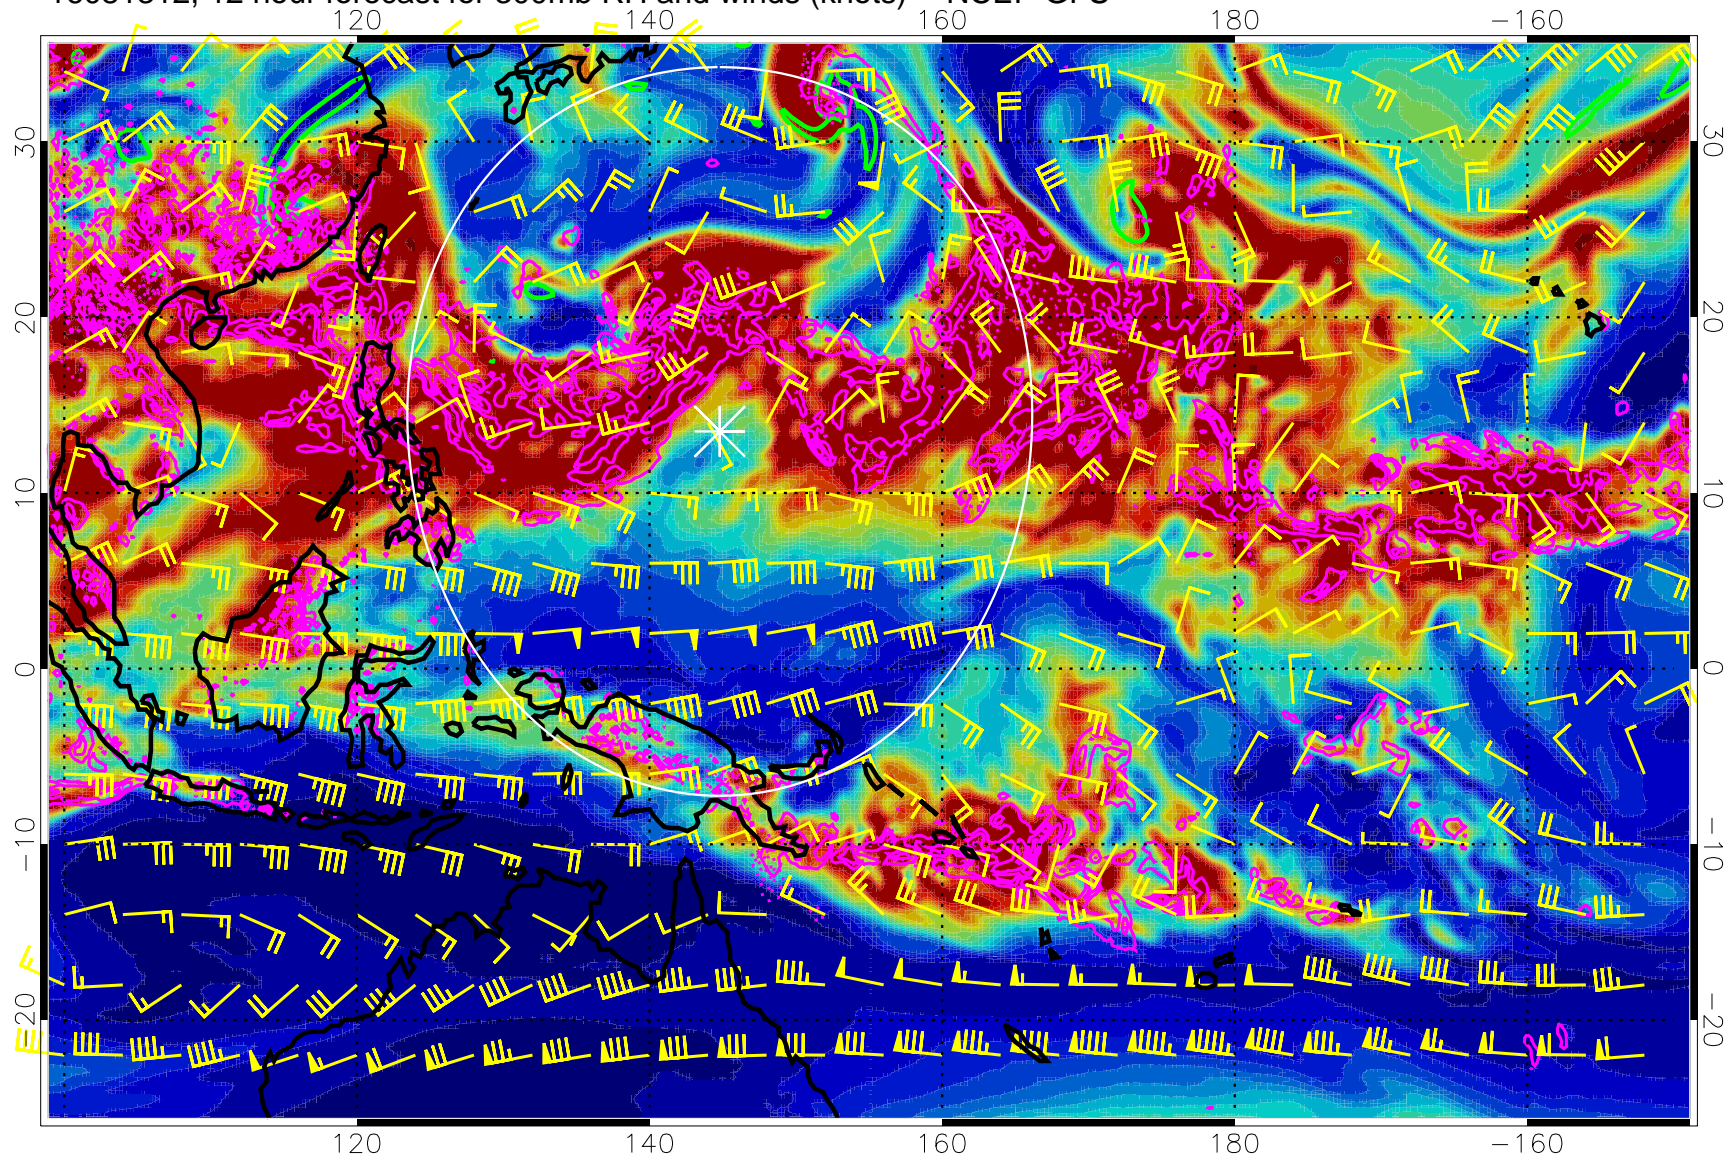

16081306, 6 hour forecast for 300mb RH and winds (knots) -- NCEP GFS

16081312, 12 hour forecast for 300mb RH and winds (knots) -- NCEP GFS

Precip (tot dot, conv sol) mm/day 40 mm/day contours, min 20

EPV Tropopause (2 PVU) Position

Range ring of 2304 km

16081318, 18 hour forecast for 300mb RH and winds (knots) -- NCEP GFS

Precip (tot dot, conv sol) mm/day 40 mm/day contours, min 20

EPV Tropopause (2 PVU) Position

Range ring of 2304 km

Precip (tot dot, conv sol) mm/day 40 mm/day contours, min 20

EPV Tropopause (2 PVU) Position

Range ring of 2304 km

16081412, 36 hour forecast for 300mb RH and winds (knots) -- NCEP GFS

Precip (tot dot, conv sol) mm/day 40 mm/day contours, min 20