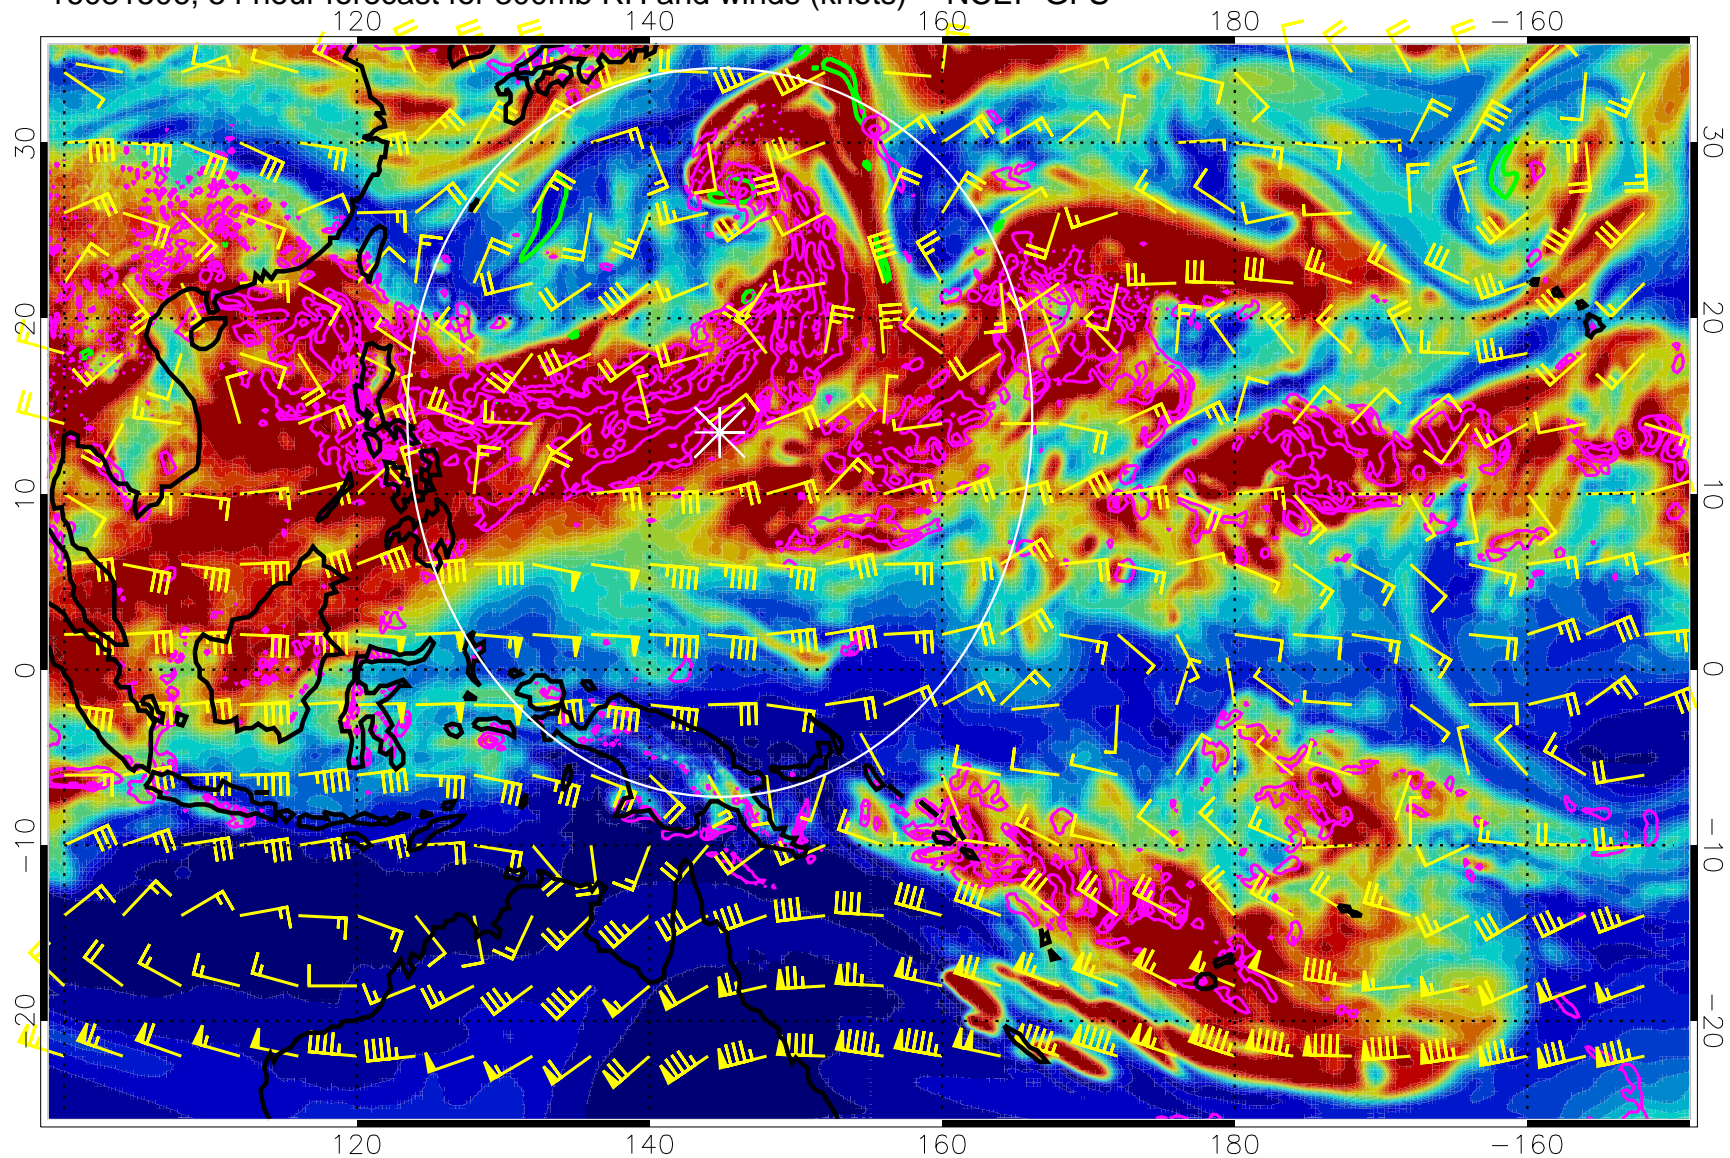

16081506, 54 hour forecast for 300mb RH and winds (knots) -- NCEP GFS

0 20 40 60 80 100
RH, %

Precip (tot dot, conv sol) mm/day 40 mm/day contours, min 20

EPV Tropopause (2 PVU) Position

Range ring of 2304 km