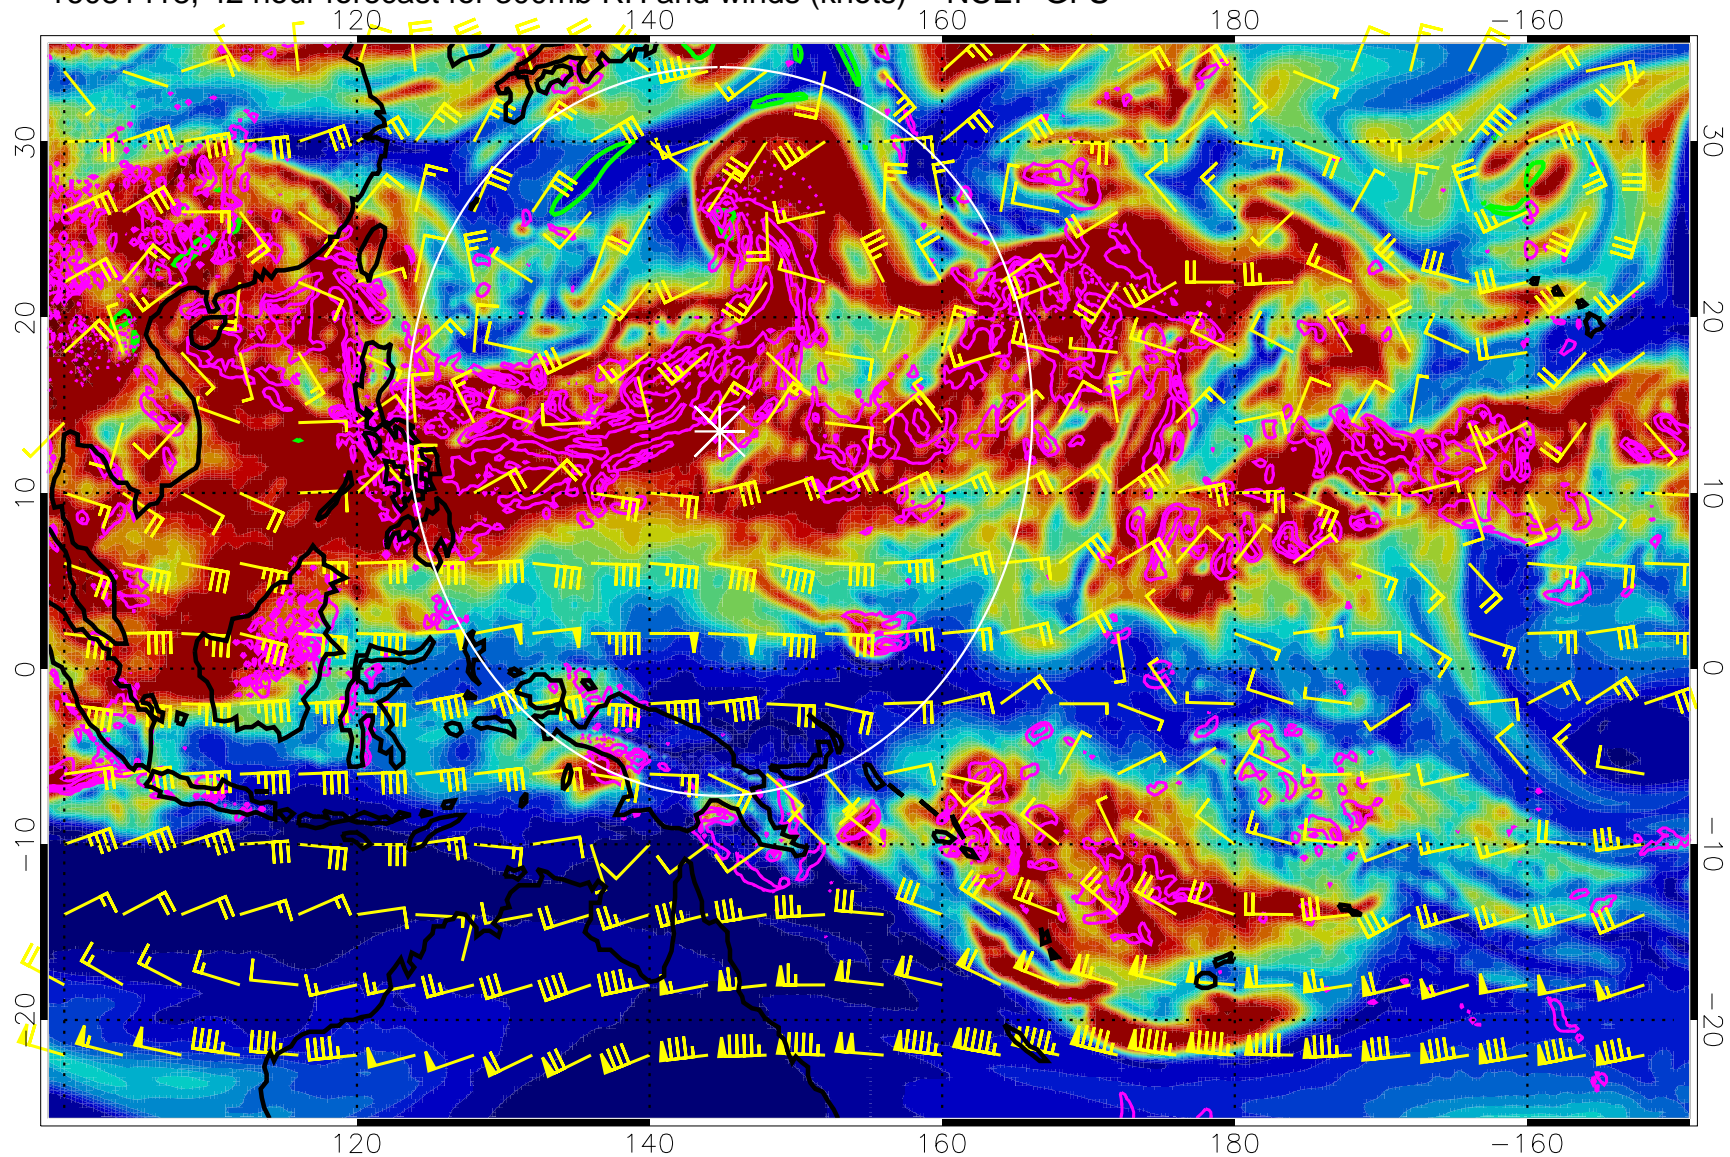

Precip (tot dot, conv sol) mm/day 40 mm/day contours, min 20

EPV Tropopause (2 PVU) Position

Range ring of 2304 km

16081412, 36 hour forecast for 300mb RH and winds (knots) -- NCEP GFS

Precip (tot dot, conv sol) mm/day 40 mm/day contours, min 20

EPV Tropopause (2 PVU) Position

Range ring of 2304 km

16081418, 42 hour forecast for 300mb RH and winds (knots) -- NCEP GFS

Precip (tot dot, conv sol) mm/day 40 mm/day contours, min 20

EPV Tropopause (2 PVU) Position