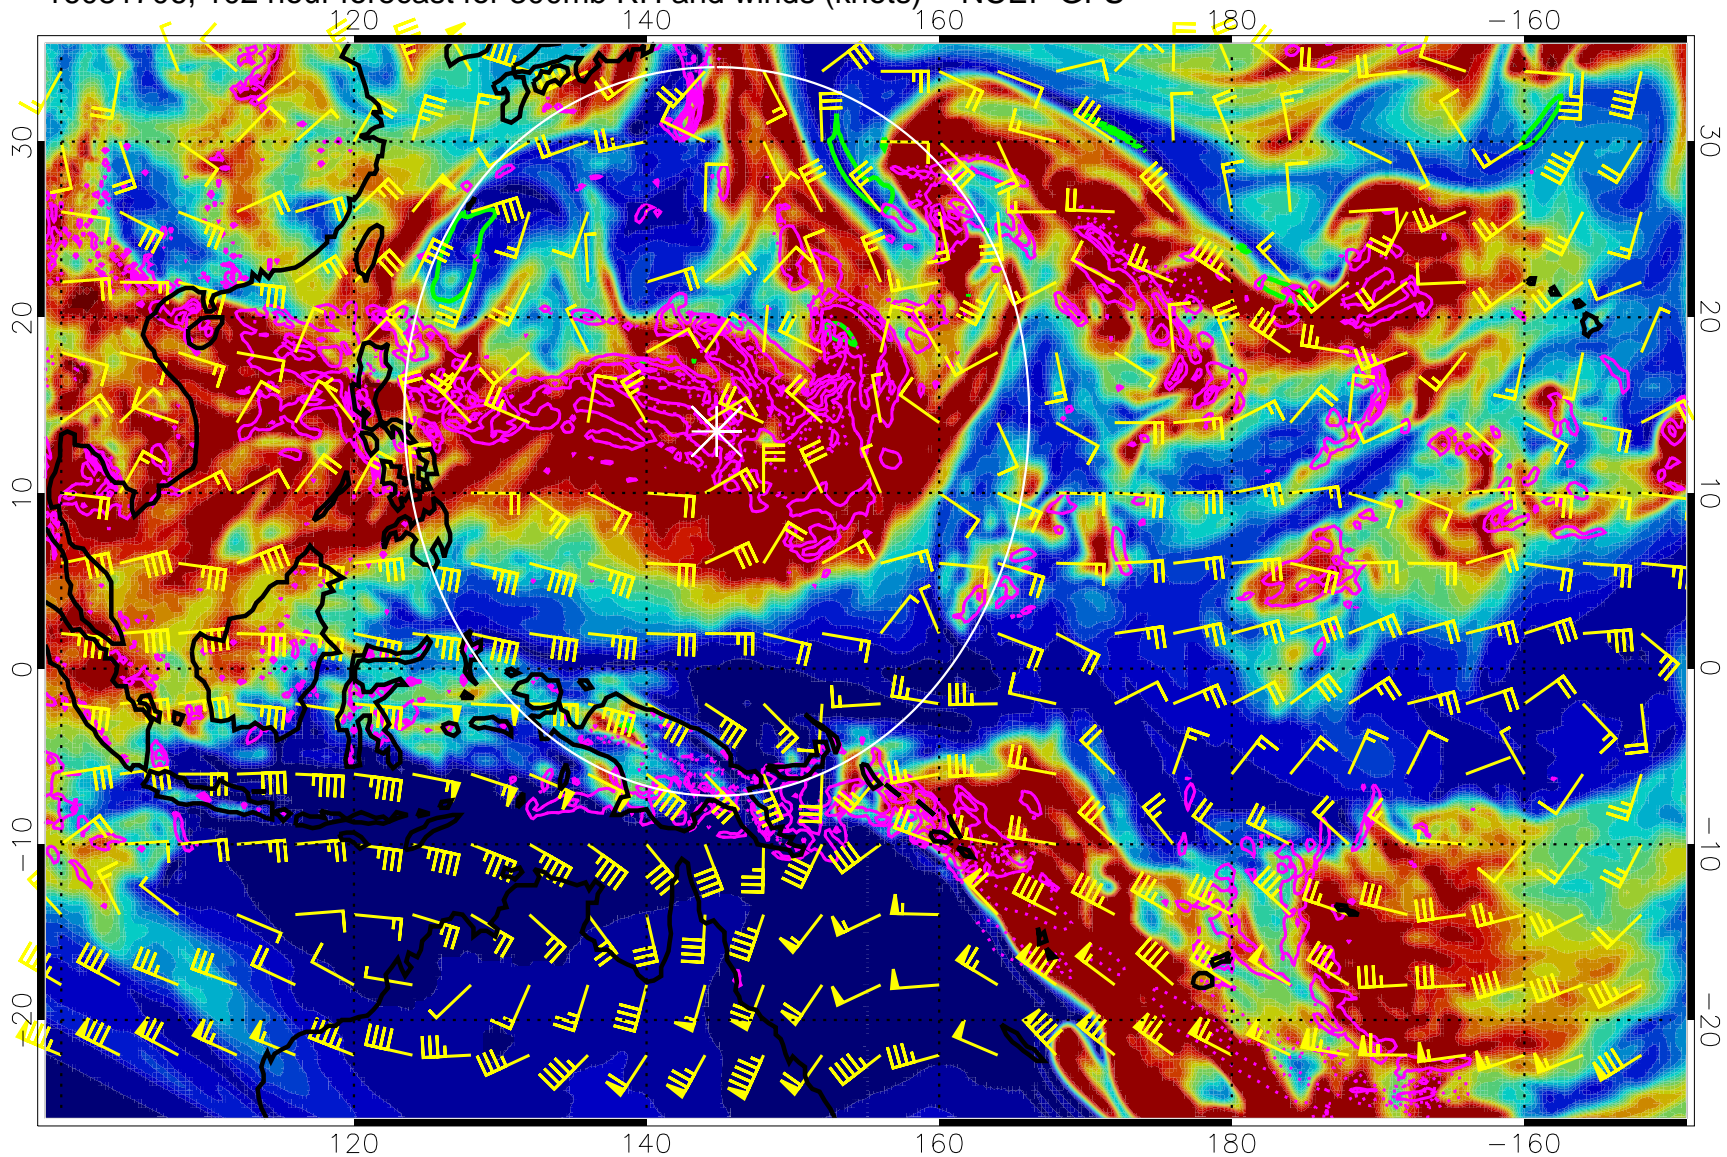

16081700, 96 hour forecast for 300mb RH and winds (knots) -- NCEP GFS

Precip (tot dot, conv sol) mm/day 40 mm/day contours, min 20

EPV Tropopause (2 PVU) Position

Range ring of 2304 km

16081706, 102 hour forecast for 300mb RH and winds (knots) -- NCEP GFS