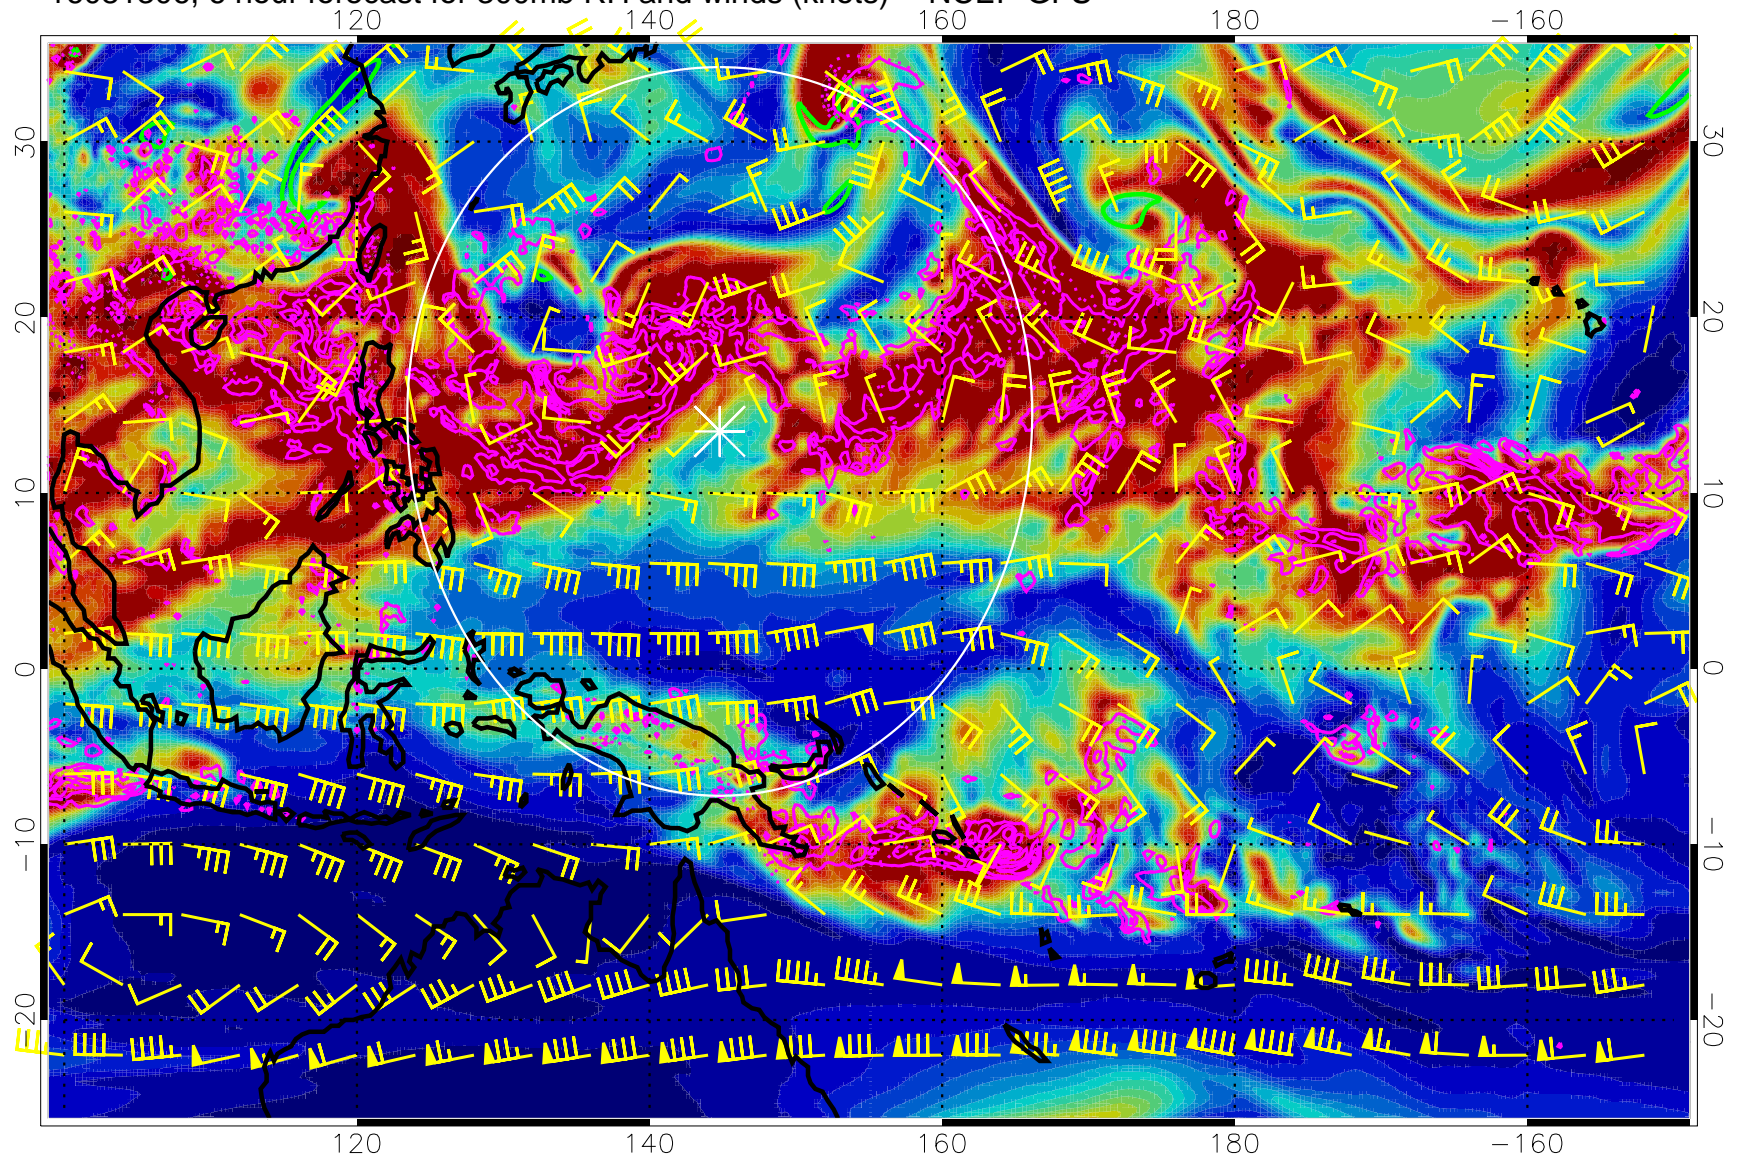

16081306, 6 hour forecast for 300mb RH and winds (knots) -- NCEP GFS