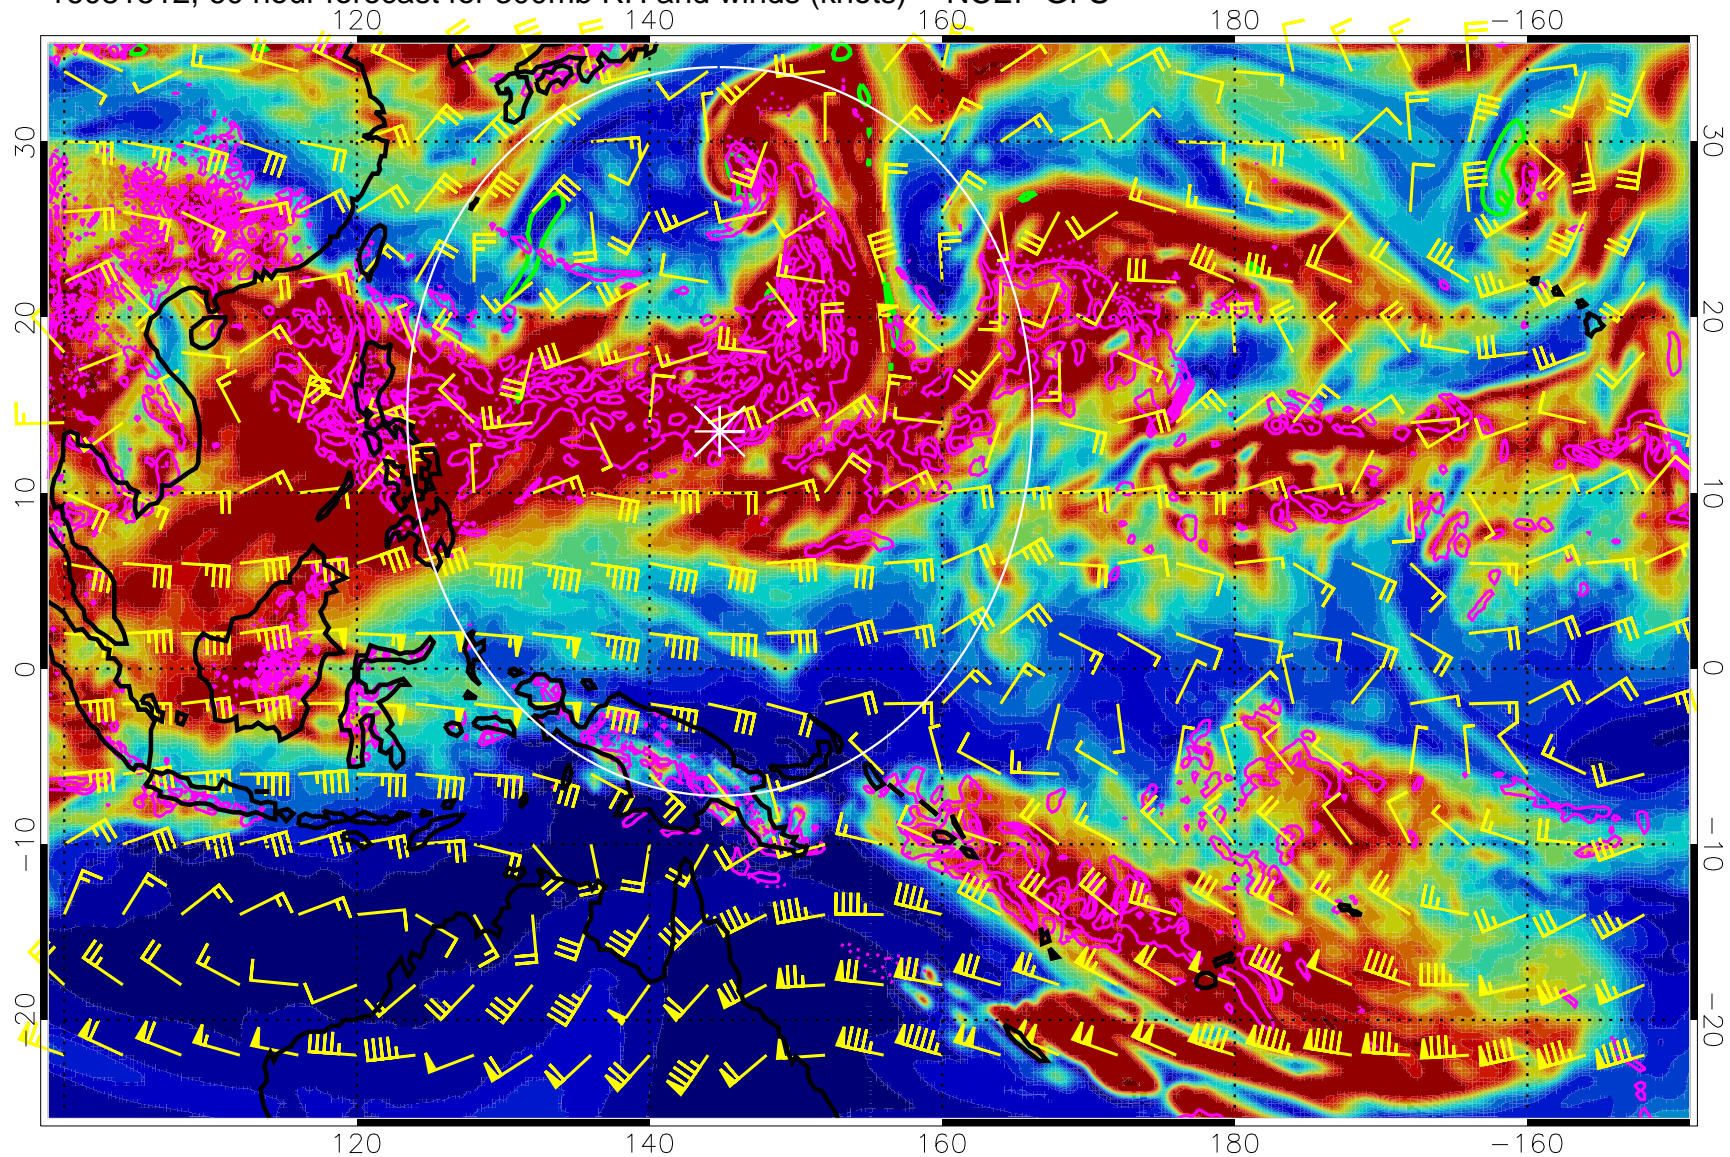

16081512, 60 hour forecast for 300mb RH and winds (knots) -- NCEP GFS

Precip (tot dot, conv sol) mm/day 40 mm/day contours, min 20

EPV Tropopause (2 PVU) Position

Range ring of 2304 km