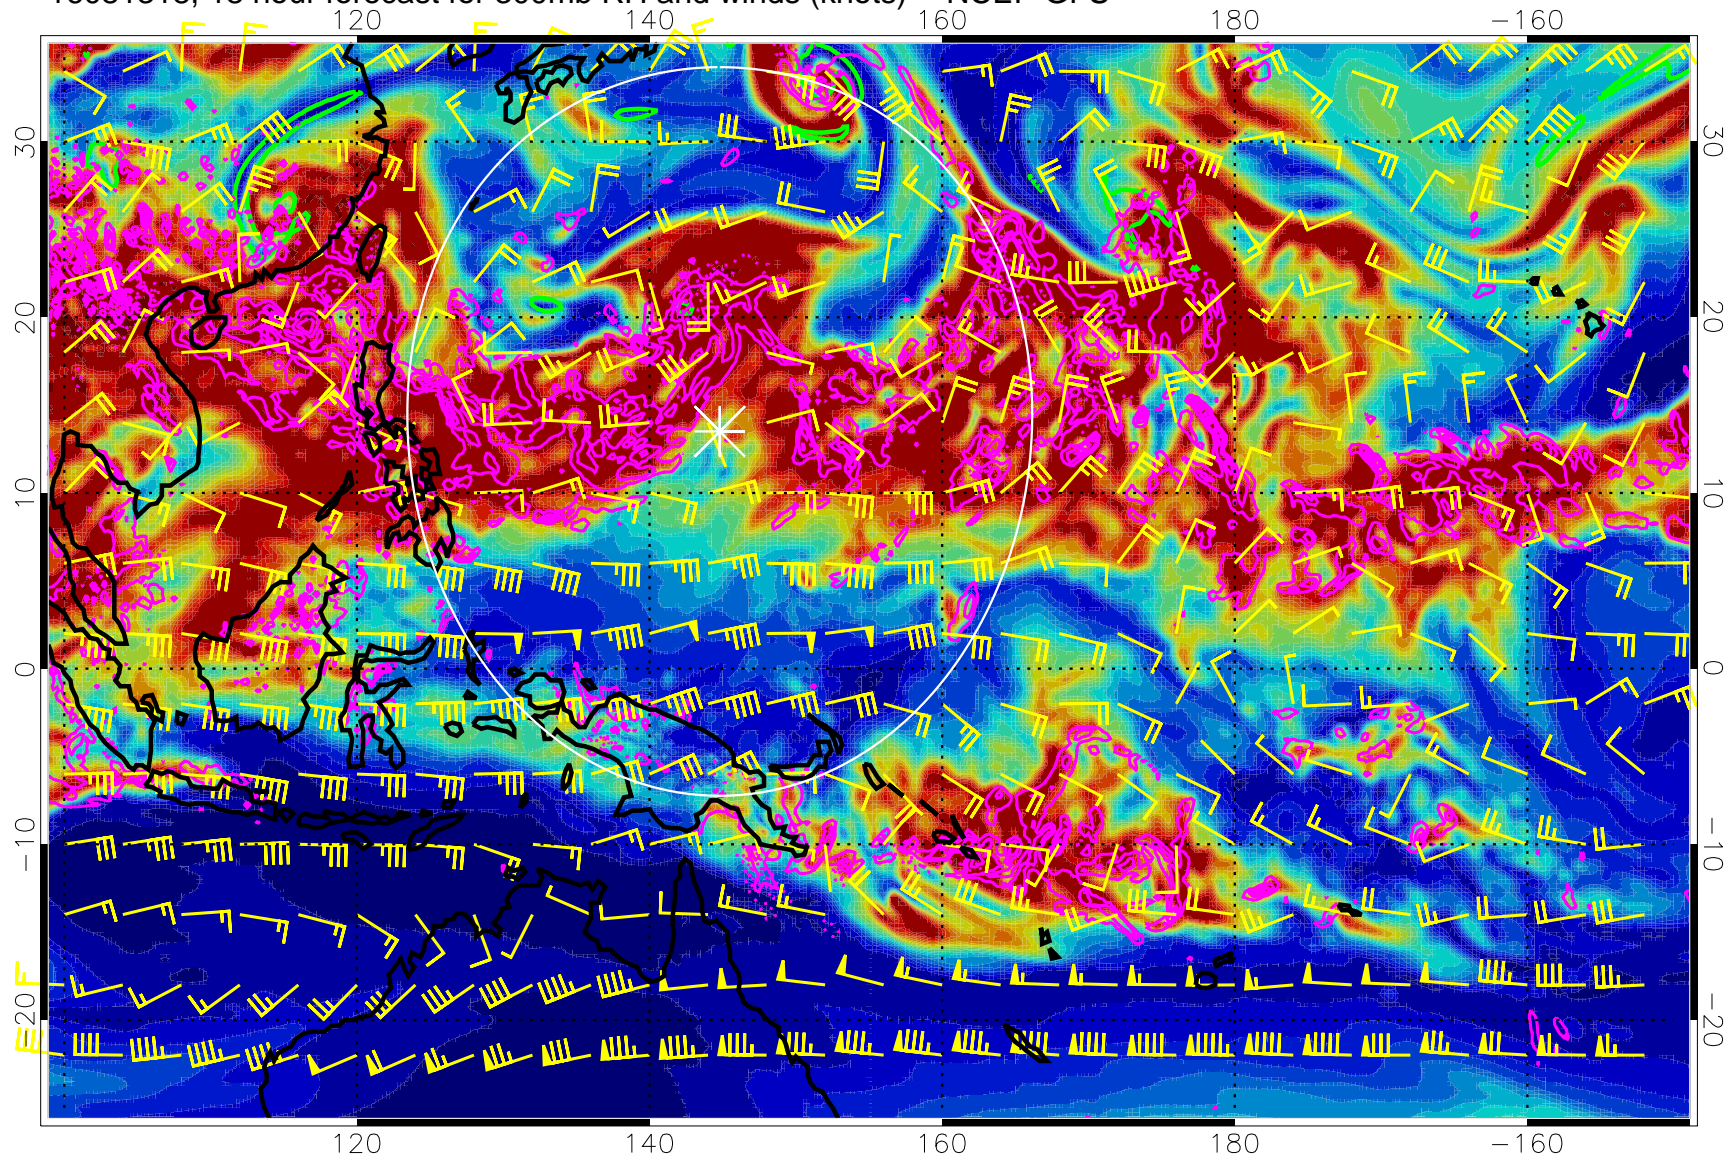

16081318, 18 hour forecast for 300mb RH and winds (knots) -- NCEP GFS

Precip (tot dot, conv sol) mm/day 40 mm/day contours, min 20

EPV Tropopause (2 PVU) Position

Range ring of 2304 km