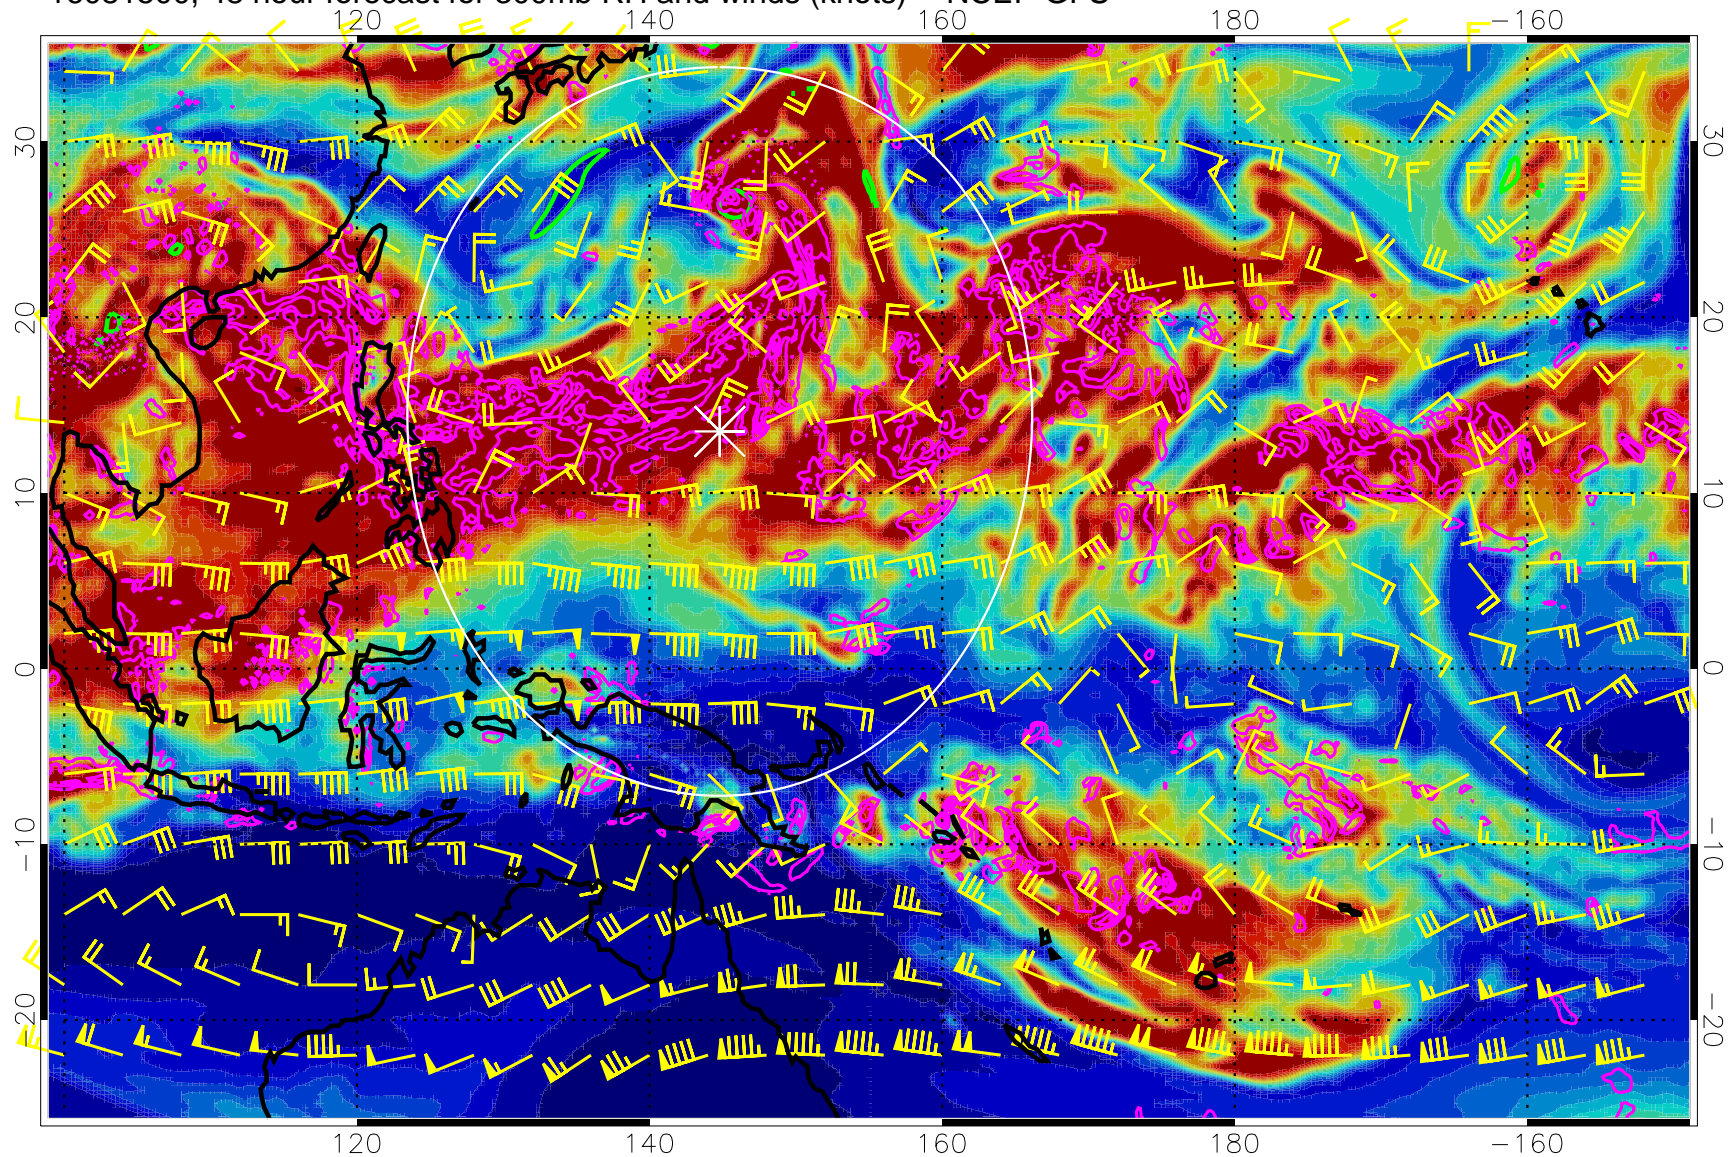

16081500, 48 hour forecast for 300mb RH and winds (knots) -- NCEP GFS

0 20 40 60 80 100
RH, %

Precip (tot dot, conv sol) mm/day 40 mm/day contours, min 20

EPV Tropopause (2 PVU) Position

Range ring of 2304 km