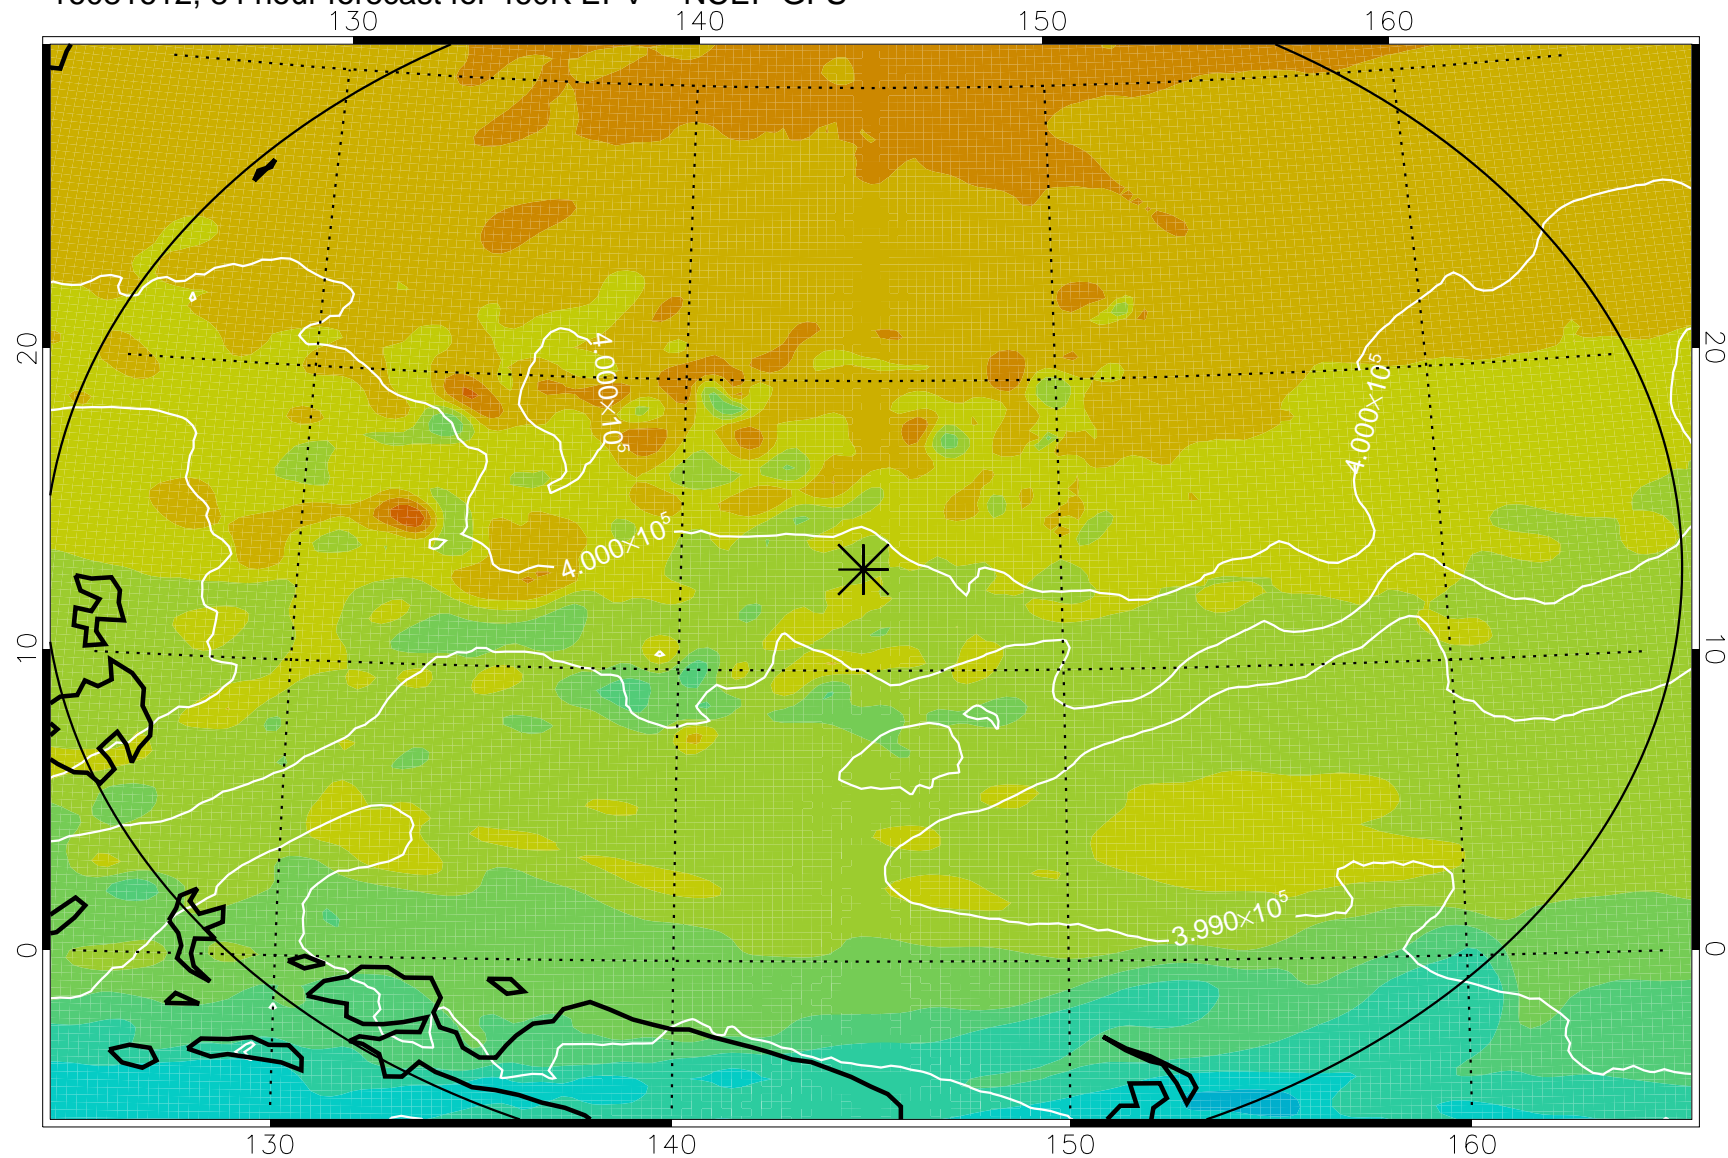

16081518, 66 hour forecast for 460K EPV -- NCEP GFS

460K Montgomery Streamfunction, white

Range ring of 2304 km

16081600, 72 hour forecast for 460K EPV -- NCEP GFS

460K Montgomery Streamfunction, white

Range ring of 2304 km

16081606, 78 hour forecast for 460K EPV -- NCEP GFS

460K Montgomery Streamfunction, white

Range ring of 2304 km

16081612, 84 hour forecast for 460K EPV -- NCEP GFS

460K Montgomery Streamfunction, white

Range ring of 2304 km

16081618, 90 hour forecast for 460K EPV -- NCEP GFS

460K Montgomery Streamfunction, white

Range ring of 2304 km

16081700, 96 hour forecast for 460K EPV -- NCEP GFS

460K Montgomery Streamfunction, white

Range ring of 2304 km

16081718, 114 hour forecast for 460K EPV -- NCEP GFS

460K Montgomery Streamfunction, white

Range ring of 2304 km

16081800, 120 hour forecast for 460K EPV -- NCEP GFS

460K Montgomery Streamfunction, white

Range ring of 2304 km