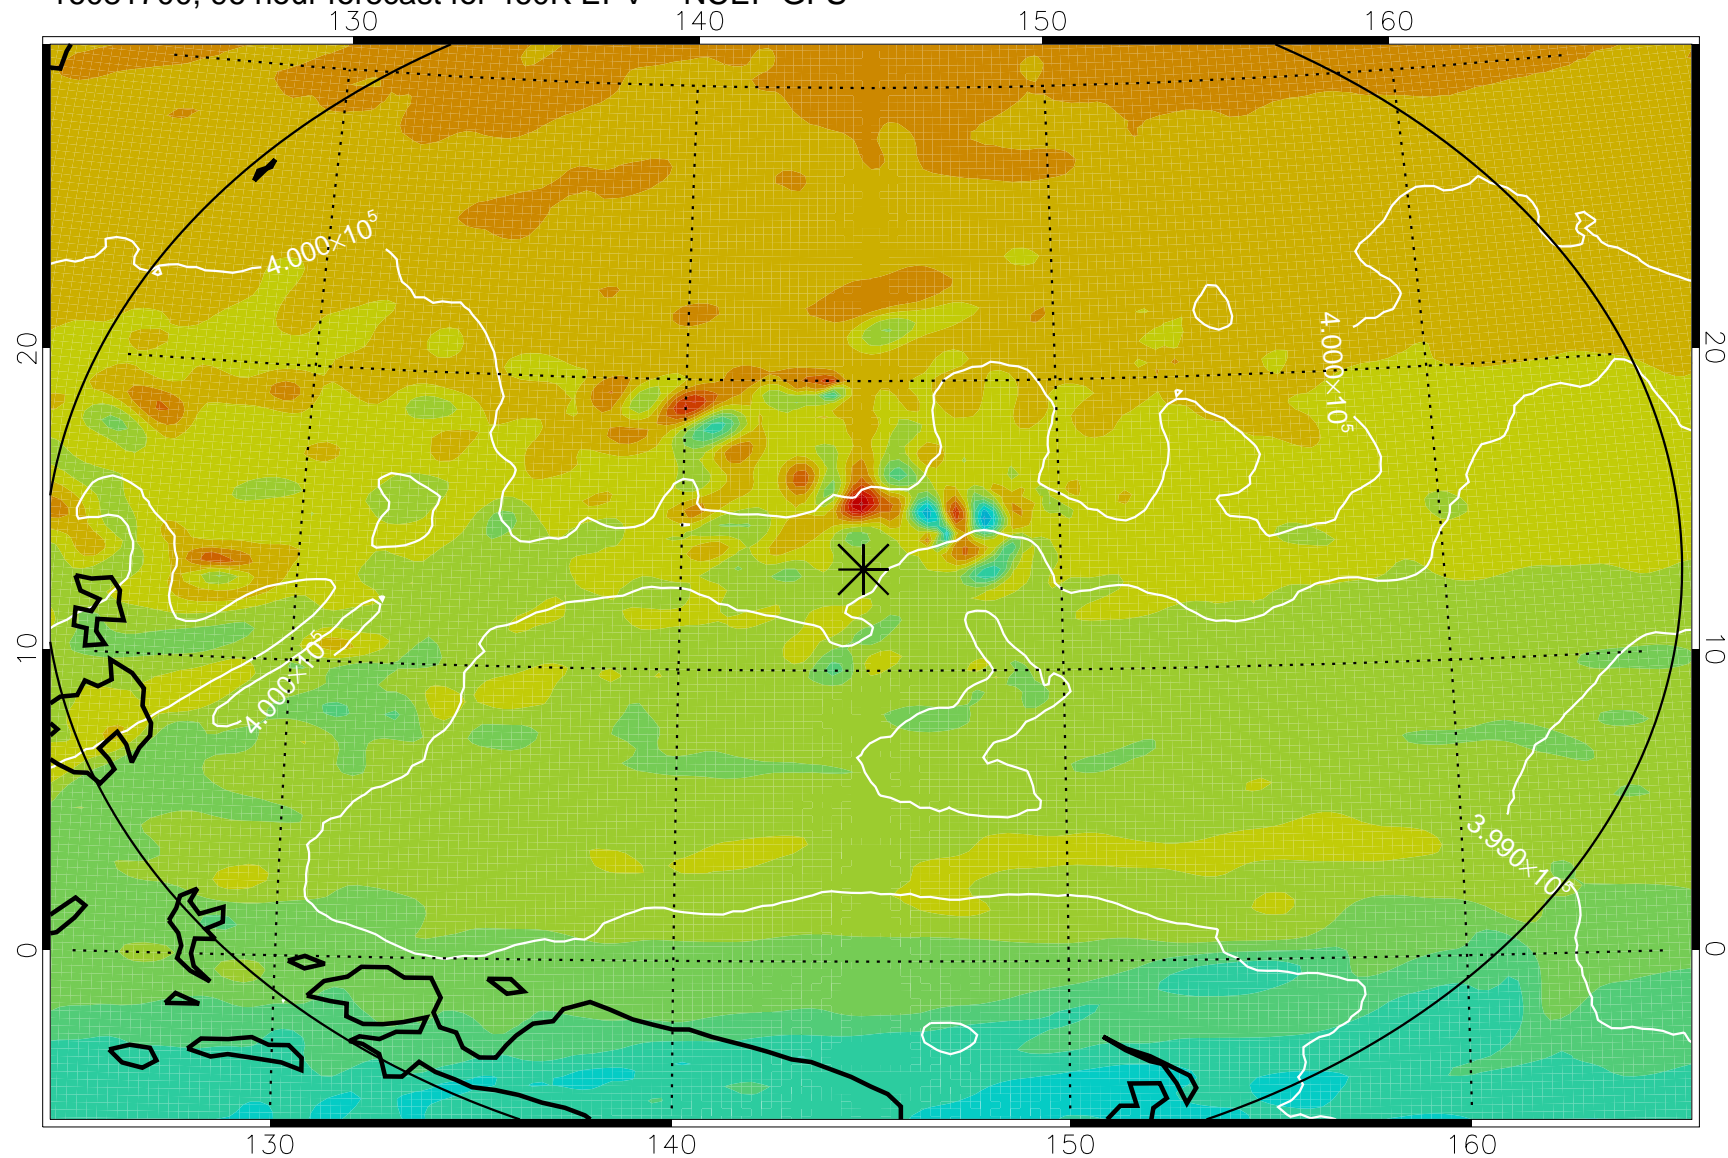

16081606, 78 hour forecast for 460K EPV -- NCEP GFS

460K Montgomery Streamfunction, white

Range ring of 2304 km

16081612, 84 hour forecast for 460K EPV -- NCEP GFS

460K Montgomery Streamfunction, white

Range ring of 2304 km

16081618, 90 hour forecast for 460K EPV -- NCEP GFS

460K Montgomery Streamfunction, white

Range ring of 2304 km

16081700, 96 hour forecast for 460K EPV -- NCEP GFS

460K Montgomery Streamfunction, white

Range ring of 2304 km

16081706, 102 hour forecast for 460K EPV -- NCEP GFS

460K Montgomery Streamfunction, white

Range ring of 2304 km

16081712, 108 hour forecast for 460K EPV -- NCEP GFS

460K Montgomery Streamfunction, white

Range ring of 2304 km

16081718, 114 hour forecast for 460K EPV -- NCEP GFS

460K Montgomery Streamfunction, white

Range ring of 2304 km

16081800, 120 hour forecast for 460K EPV -- NCEP GFS

460K Montgomery Streamfunction, white

Range ring of 2304 km