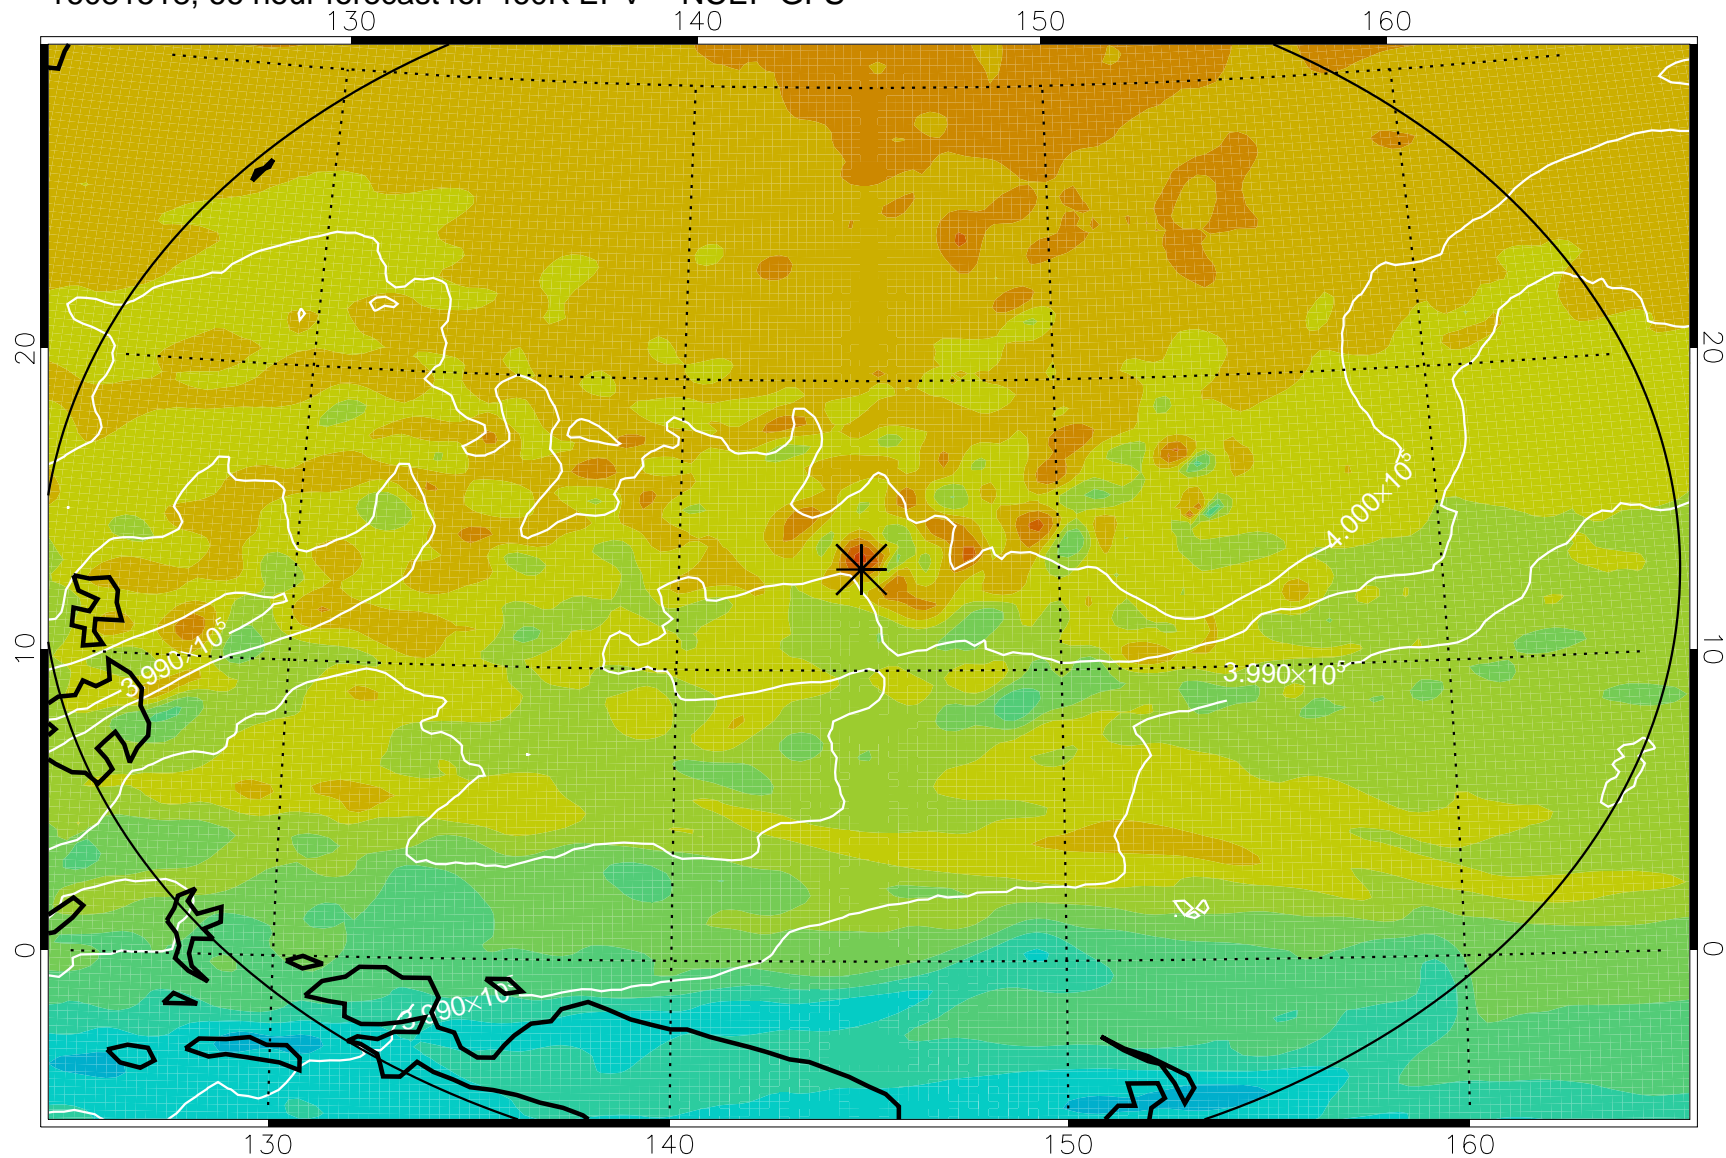

16081506, 54 hour forecast for 460K EPV -- NCEP GFS

460K Montgomery Streamfunction, white

Range ring of 2304 km

16081512, 60 hour forecast for 460K EPV -- NCEP GFS

460K Montgomery Streamfunction, white

Range ring of 2304 km

16081518, 66 hour forecast for 460K EPV -- NCEP GFS

460K Montgomery Streamfunction, white

Range ring of 2304 km

16081600, 72 hour forecast for 460K EPV -- NCEP GFS

460K Montgomery Streamfunction, white

Range ring of 2304 km

16081606, 78 hour forecast for 460K EPV -- NCEP GFS

460K Montgomery Streamfunction, white

Range ring of 2304 km

16081612, 84 hour forecast for 460K EPV -- NCEP GFS

460K Montgomery Streamfunction, white

Range ring of 2304 km

16081618, 90 hour forecast for 460K EPV -- NCEP GFS

460K Montgomery Streamfunction, white

Range ring of 2304 km

16081700, 96 hour forecast for 460K EPV -- NCEP GFS

460K Montgomery Streamfunction, white

Range ring of 2304 km