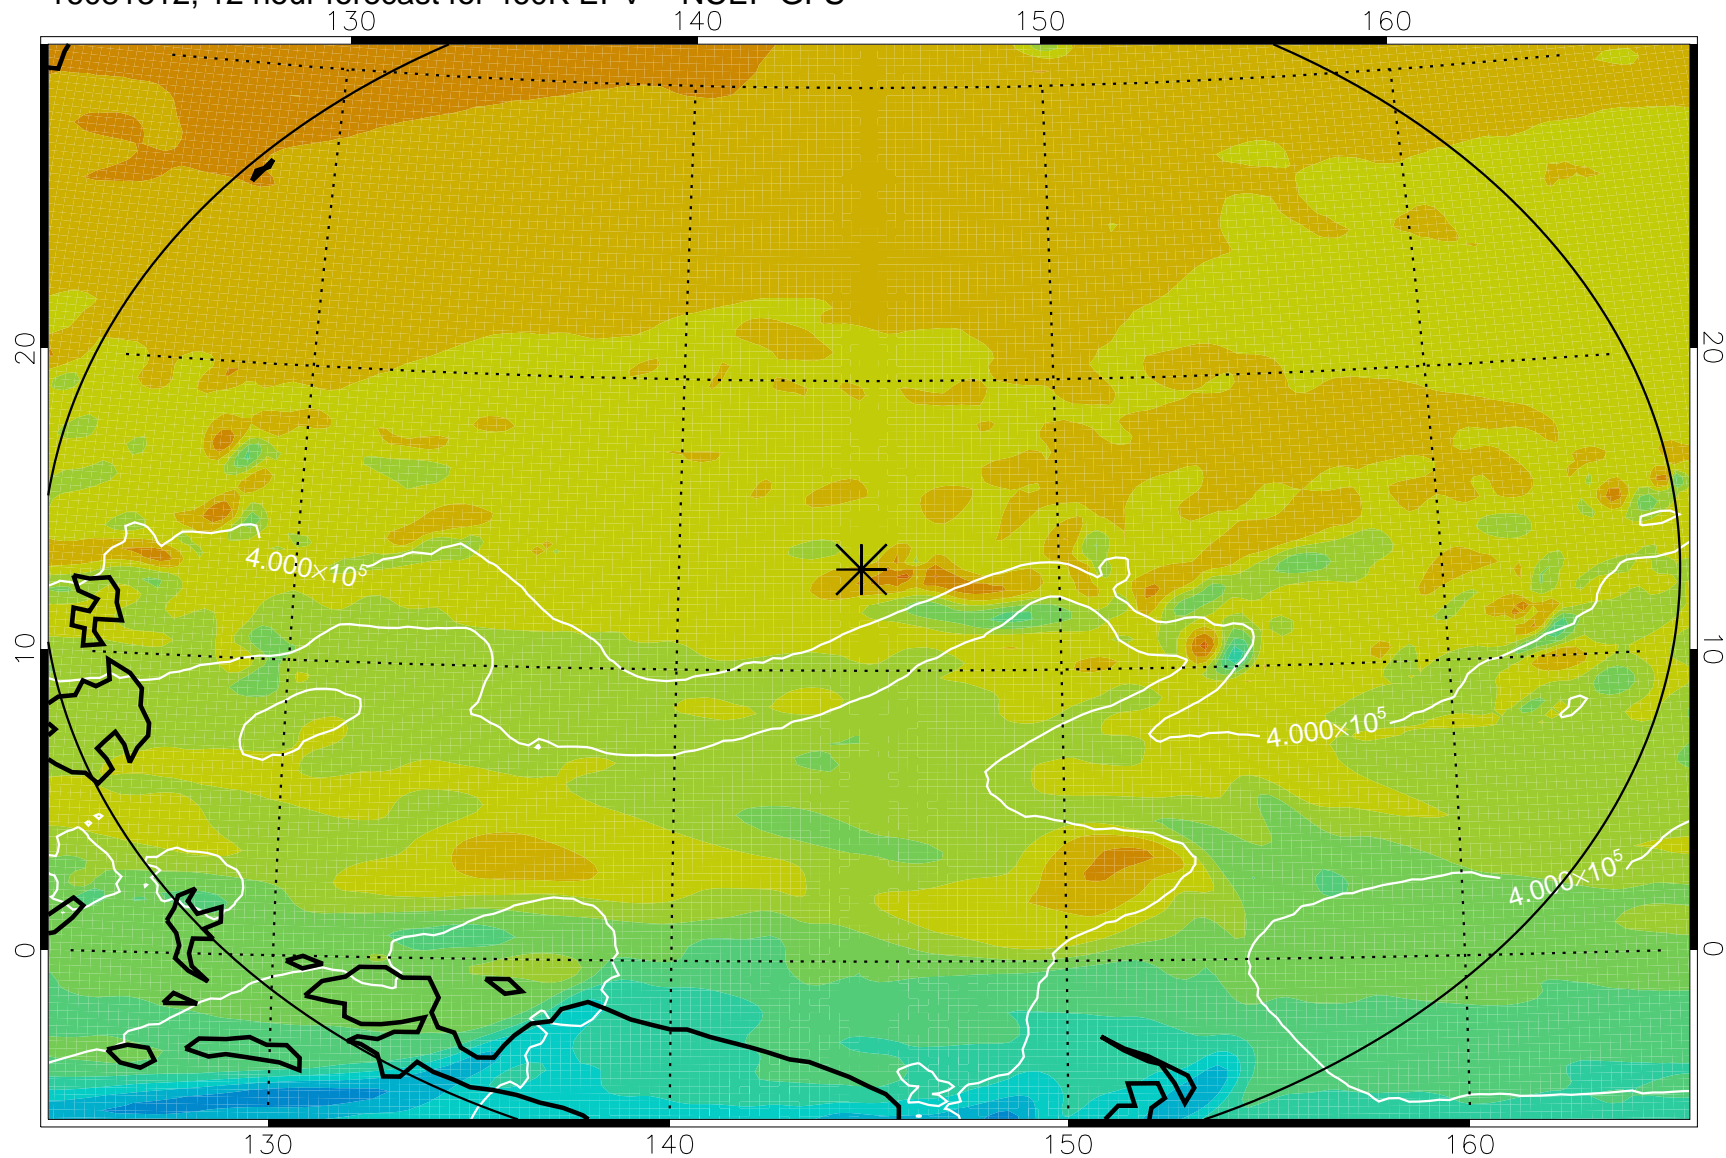

16081306, 6 hour forecast for 460K EPV -- NCEP GFS

460K Montgomery Streamfunction, white

Range ring of 2304 km

16081312, 12 hour forecast for 460K EPV -- NCEP GFS

460K Montgomery Streamfunction, white

Range ring of 2304 km

16081318, 18 hour forecast for 460K EPV -- NCEP GFS

460K Montgomery Streamfunction, white

Range ring of 2304 km

16081400, 24 hour forecast for 460K EPV -- NCEP GFS

460K Montgomery Streamfunction, white

Range ring of 2304 km

16081406, 30 hour forecast for 460K EPV -- NCEP GFS

460K Montgomery Streamfunction, white

Range ring of 2304 km

16081412, 36 hour forecast for 460K EPV -- NCEP GFS

460K Montgomery Streamfunction, white

Range ring of 2304 km

16081418, 42 hour forecast for 460K EPV -- NCEP GFS

460K Montgomery Streamfunction, white

Range ring of 2304 km

16081500, 48 hour forecast for 460K EPV -- NCEP GFS

460K Montgomery Streamfunction, white

Range ring of 2304 km