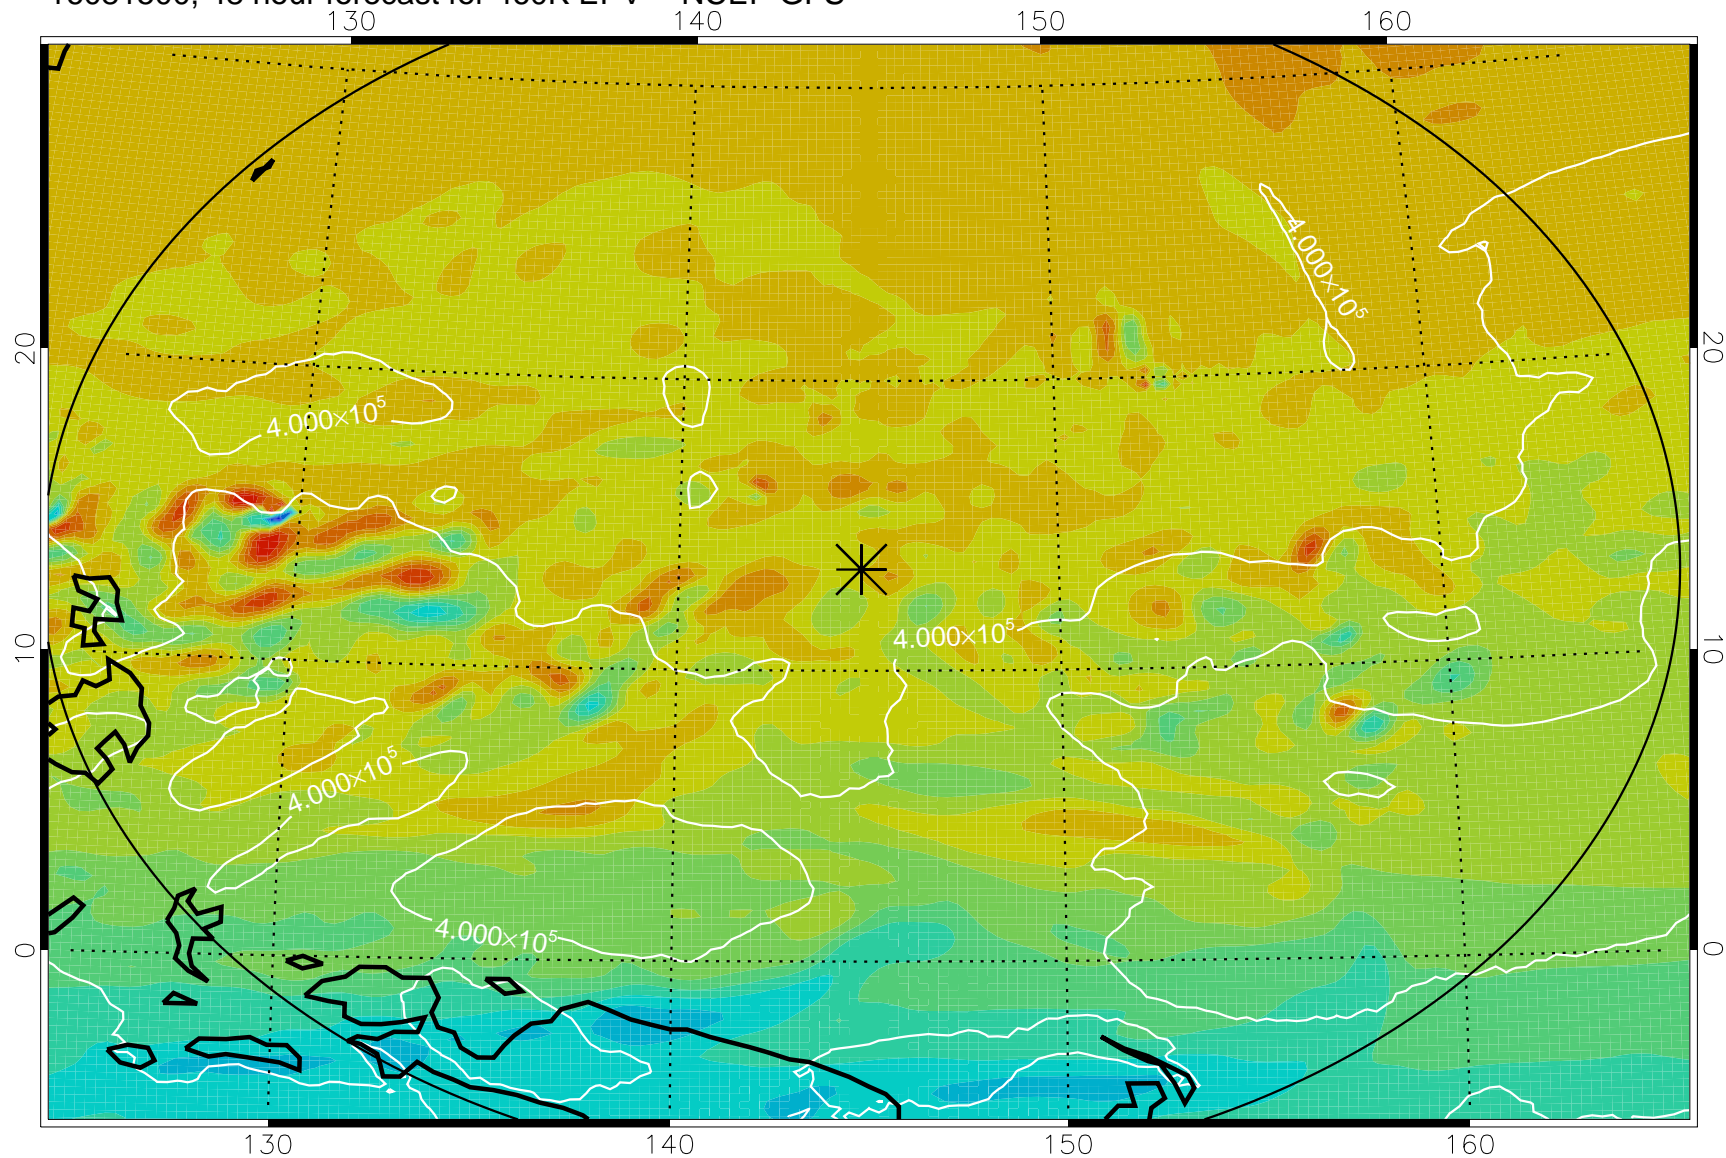

16081406, 30 hour forecast for 460K EPV -- NCEP GFS

460K Montgomery Streamfunction, white

Range ring of 2304 km

16081412, 36 hour forecast for 460K EPV -- NCEP GFS

460K Montgomery Streamfunction, white

Range ring of 2304 km

16081418, 42 hour forecast for 460K EPV -- NCEP GFS

460K Montgomery Streamfunction, white

Range ring of 2304 km

16081500, 48 hour forecast for 460K EPV -- NCEP GFS

460K Montgomery Streamfunction, white

Range ring of 2304 km

16081518, 66 hour forecast for 460K EPV -- NCEP GFS

460K Montgomery Streamfunction, white

Range ring of 2304 km

16081600, 72 hour forecast for 460K EPV -- NCEP GFS

460K Montgomery Streamfunction, white

Range ring of 2304 km

16081606, 78 hour forecast for 460K EPV -- NCEP GFS

460K Montgomery Streamfunction, white

Range ring of 2304 km

16081612, 84 hour forecast for 460K EPV -- NCEP GFS

460K Montgomery Streamfunction, white

Range ring of 2304 km