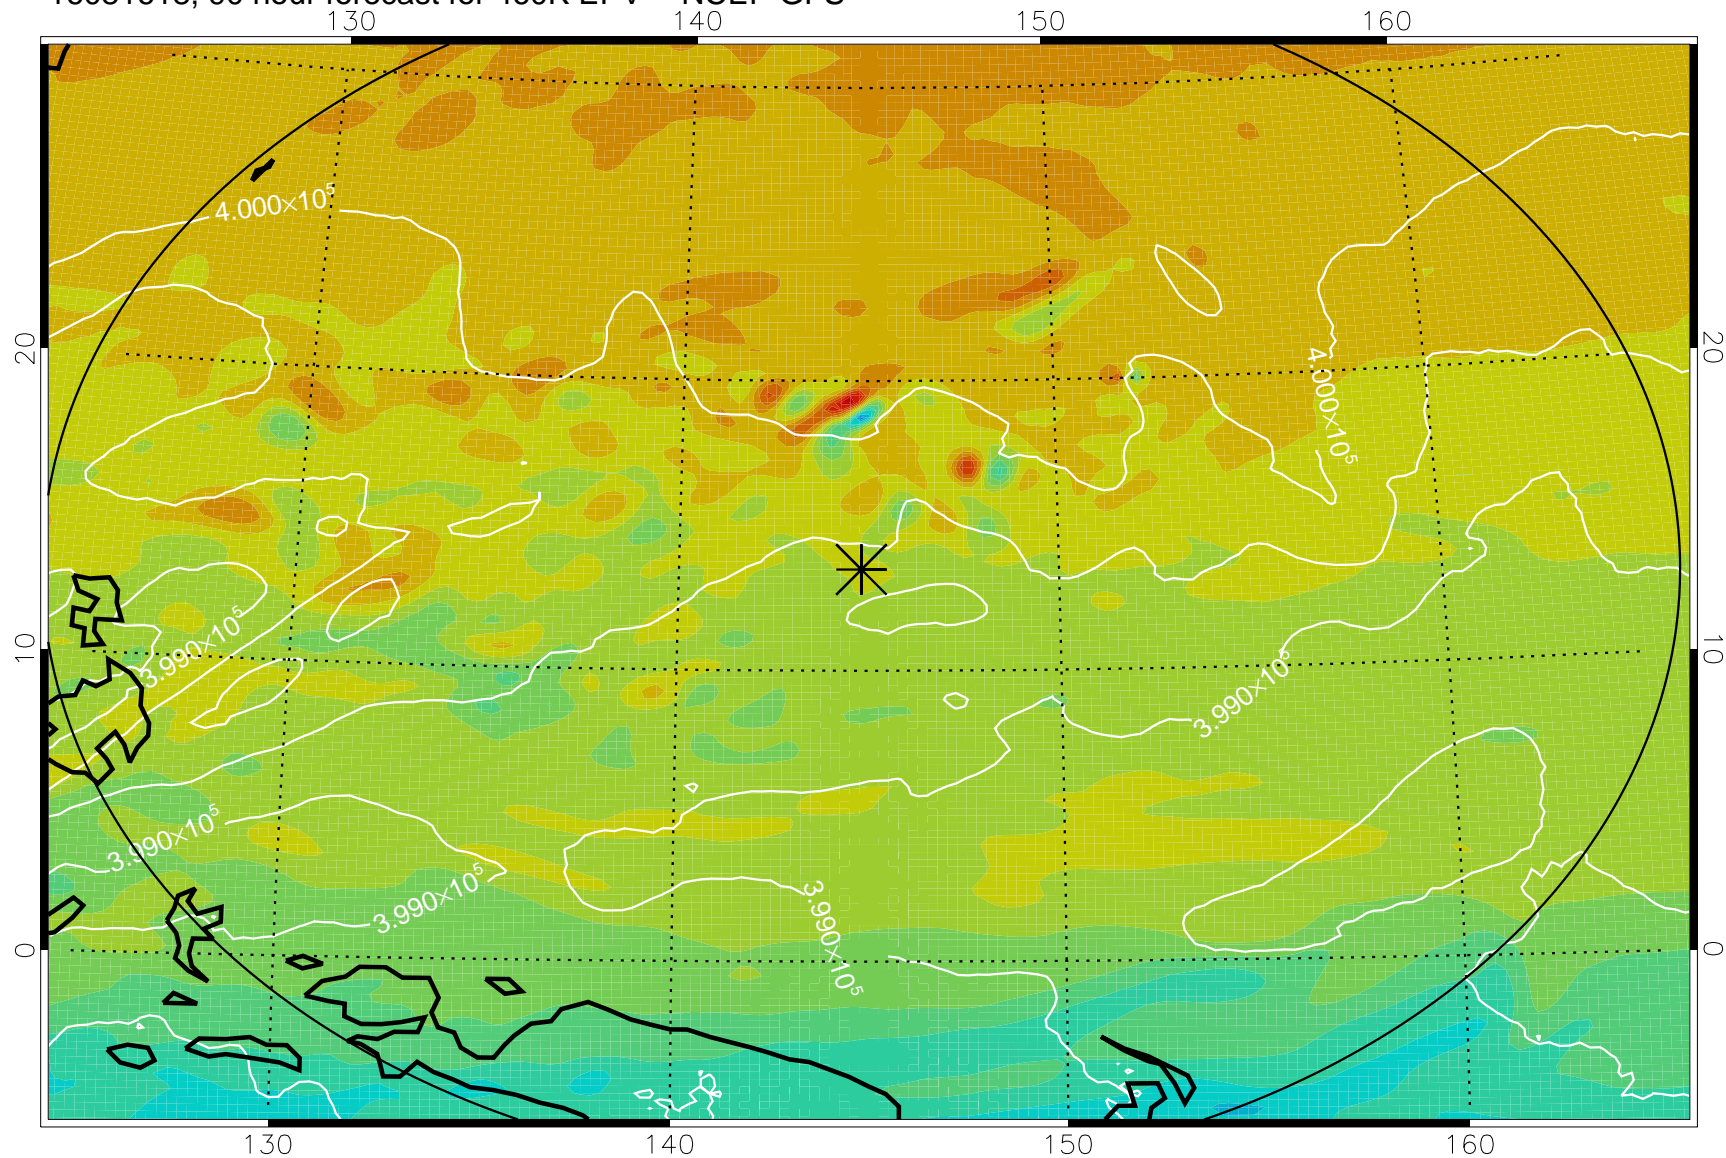

16081518, 66 hour forecast for 460K EPV -- NCEP GFS

460K Montgomery Streamfunction, white

Range ring of 2304 km

16081600, 72 hour forecast for 460K EPV -- NCEP GFS

460K Montgomery Streamfunction, white

Range ring of 2304 km

16081606, 78 hour forecast for 460K EPV -- NCEP GFS

460K Montgomery Streamfunction, white

Range ring of 2304 km

16081612, 84 hour forecast for 460K EPV -- NCEP GFS

460K Montgomery Streamfunction, white

Range ring of 2304 km

16081618, 90 hour forecast for 460K EPV -- NCEP GFS

460K Montgomery Streamfunction, white

Range ring of 2304 km

16081700, 96 hour forecast for 460K EPV -- NCEP GFS

460K Montgomery Streamfunction, white

Range ring of 2304 km

16081706, 102 hour forecast for 460K EPV -- NCEP GFS

460K Montgomery Streamfunction, white

Range ring of 2304 km

16081712, 108 hour forecast for 460K EPV -- NCEP GFS

460K Montgomery Streamfunction, white

Range ring of 2304 km