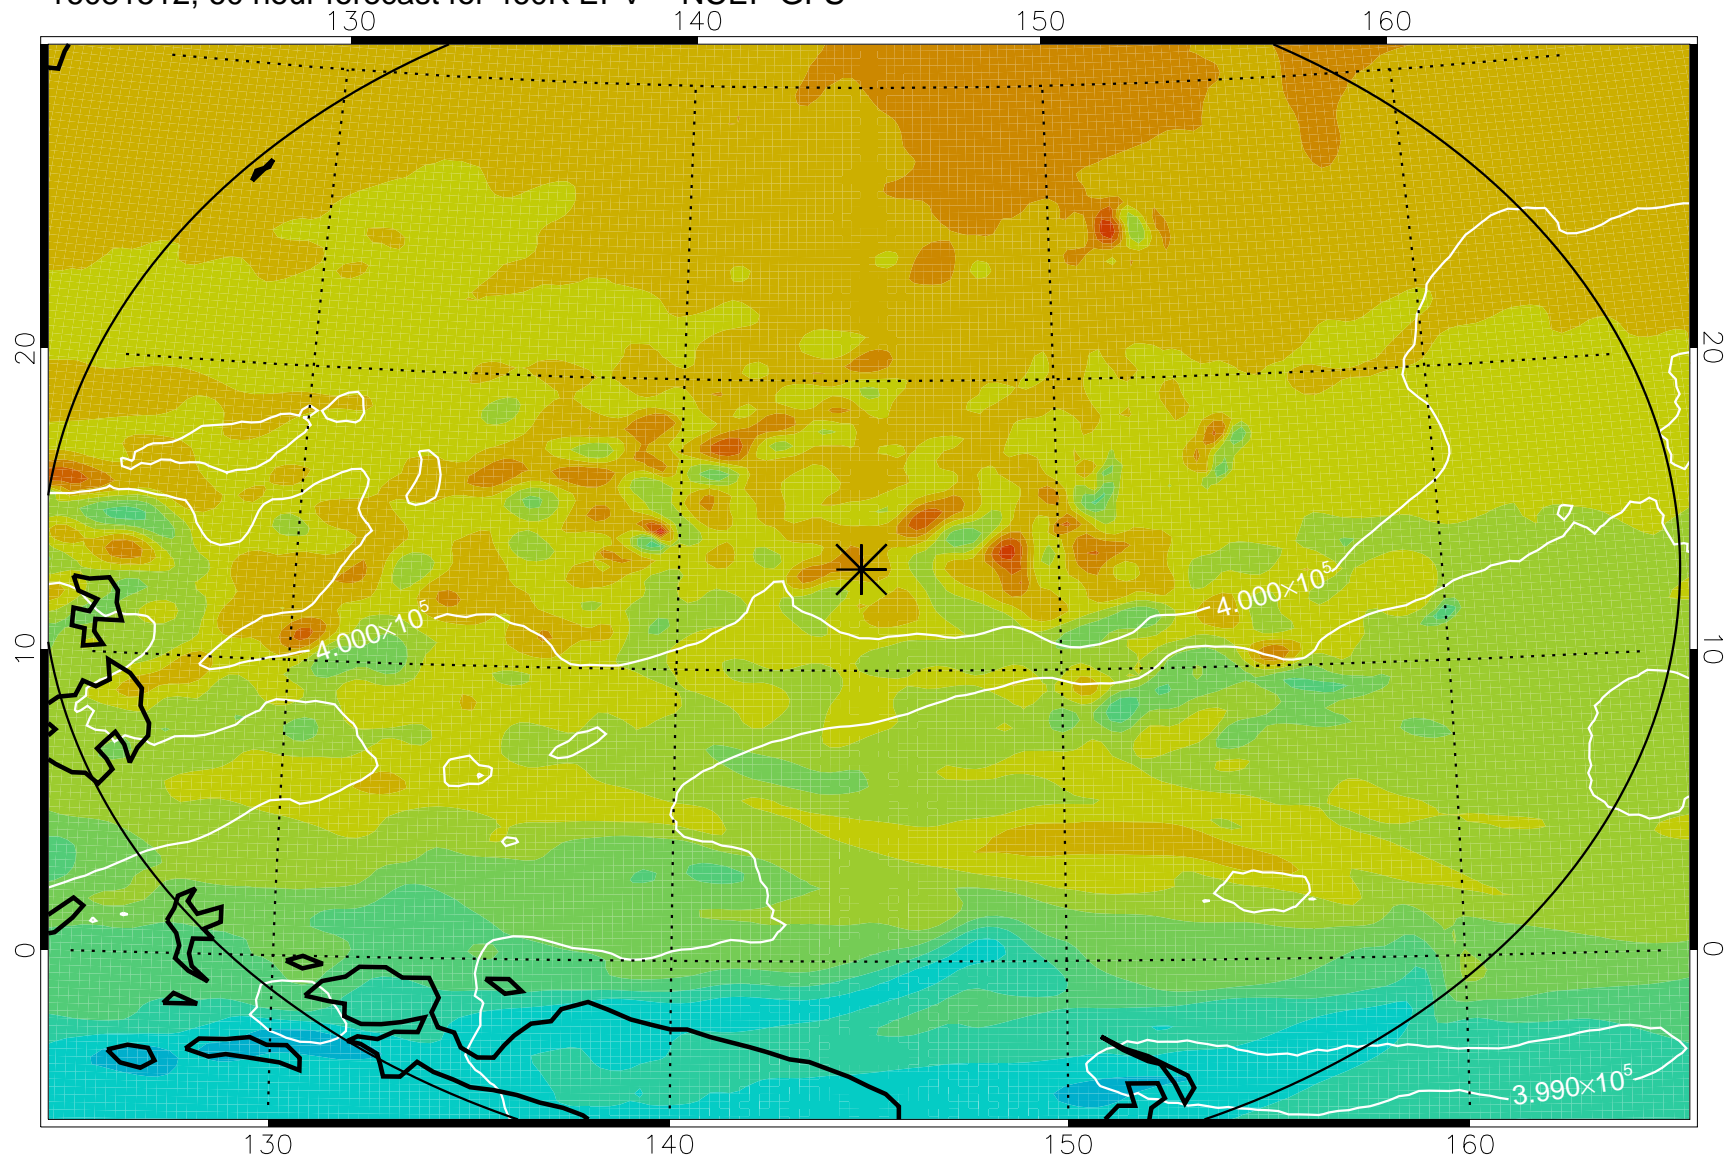

16081406, 30 hour forecast for 460K EPV -- NCEP GFS

460K Montgomery Streamfunction, white

Range ring of 2304 km

16081412, 36 hour forecast for 460K EPV -- NCEP GFS

460K Montgomery Streamfunction, white

Range ring of 2304 km

16081418, 42 hour forecast for 460K EPV -- NCEP GFS

460K Montgomery Streamfunction, white

Range ring of 2304 km

16081500, 48 hour forecast for 460K EPV -- NCEP GFS

460K Montgomery Streamfunction, white

Range ring of 2304 km

16081506, 54 hour forecast for 460K EPV -- NCEP GFS

460K Montgomery Streamfunction, white

Range ring of 2304 km

16081512, 60 hour forecast for 460K EPV -- NCEP GFS

460K Montgomery Streamfunction, white

Range ring of 2304 km

16081518, 66 hour forecast for 460K EPV -- NCEP GFS

460K Montgomery Streamfunction, white

Range ring of 2304 km

16081600, 72 hour forecast for 460K EPV -- NCEP GFS

460K Montgomery Streamfunction, white

Range ring of 2304 km