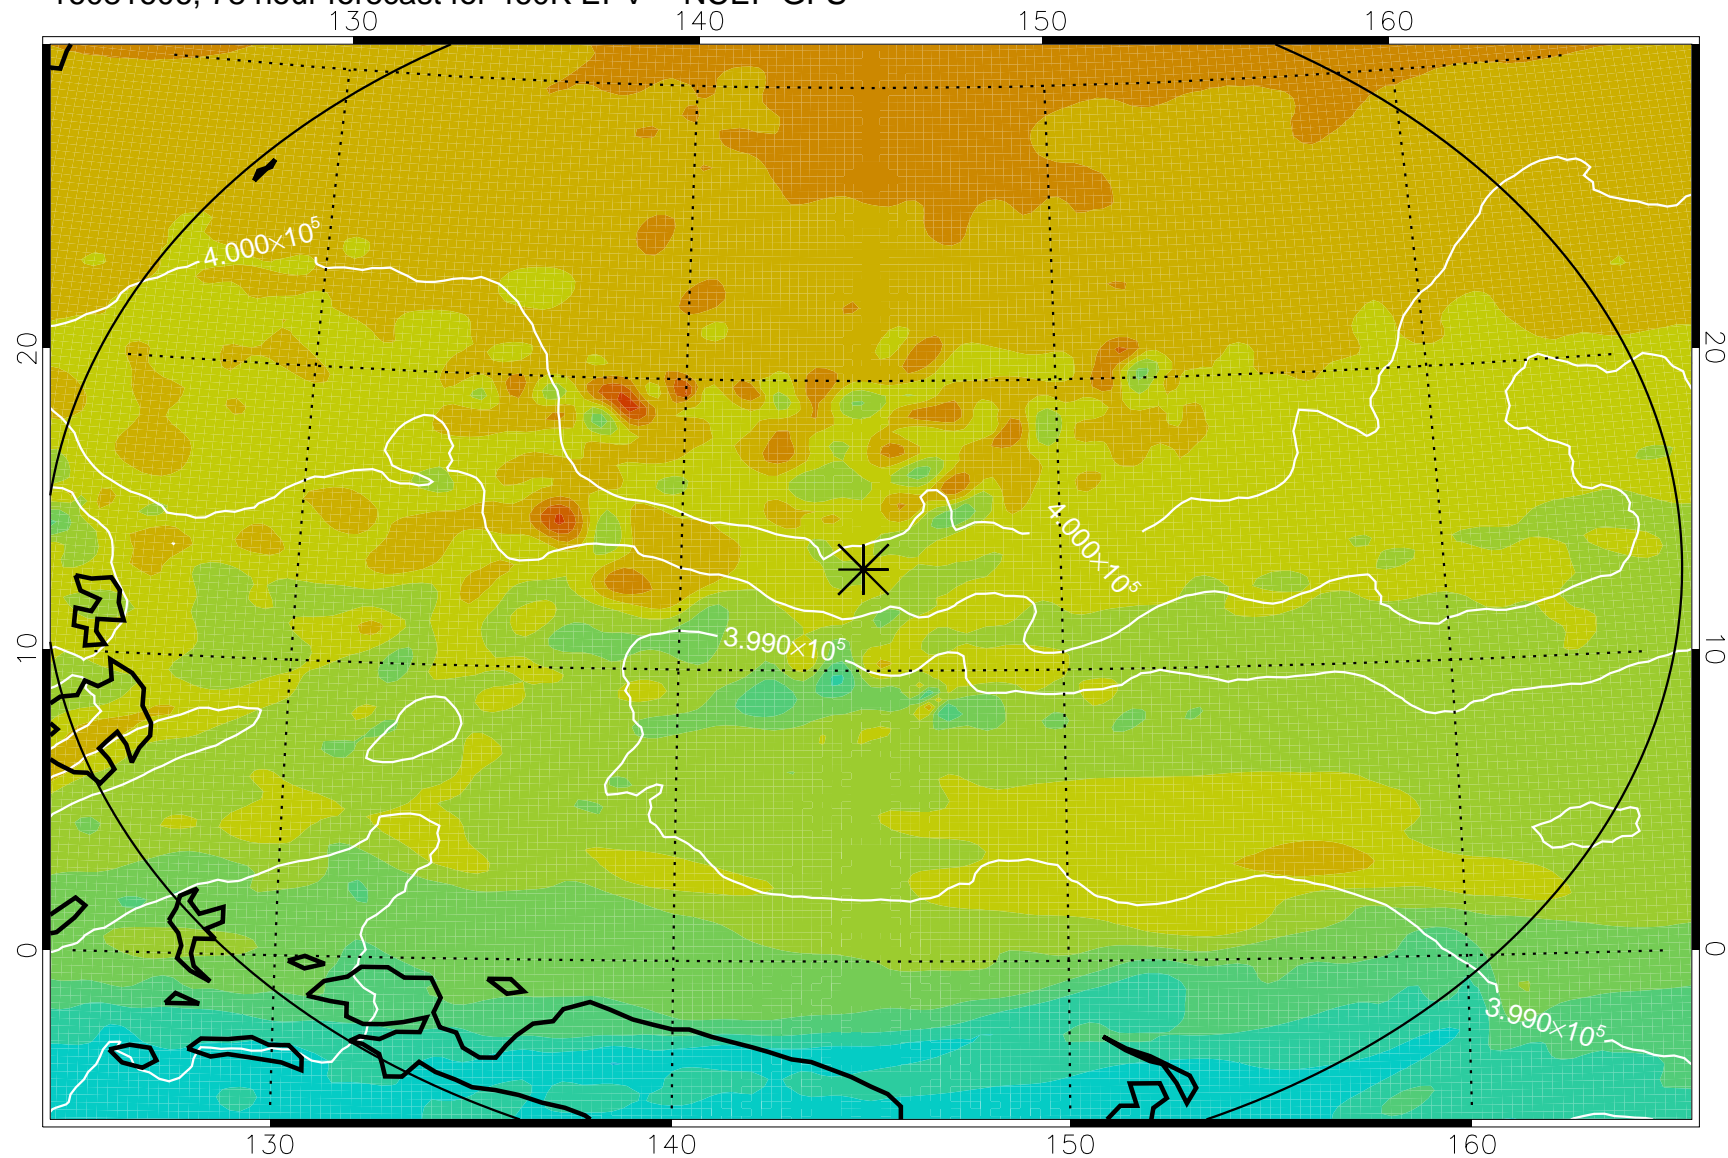

16081518, 66 hour forecast for 460K EPV -- NCEP GFS

460K Montgomery Streamfunction, white

Range ring of 2304 km

16081600, 72 hour forecast for 460K EPV -- NCEP GFS

460K Montgomery Streamfunction, white

Range ring of 2304 km

16081606, 78 hour forecast for 460K EPV -- NCEP GFS

460K Montgomery Streamfunction, white

Range ring of 2304 km

16081612, 84 hour forecast for 460K EPV -- NCEP GFS

460K Montgomery Streamfunction, white

Range ring of 2304 km

16081618, 90 hour forecast for 460K EPV -- NCEP GFS

460K Montgomery Streamfunction, white

Range ring of 2304 km

16081700, 96 hour forecast for 460K EPV -- NCEP GFS

460K Montgomery Streamfunction, white

Range ring of 2304 km

16081718, 114 hour forecast for 460K EPV -- NCEP GFS

460K Montgomery Streamfunction, white

Range ring of 2304 km

16081800, 120 hour forecast for 460K EPV -- NCEP GFS

460K Montgomery Streamfunction, white

Range ring of 2304 km