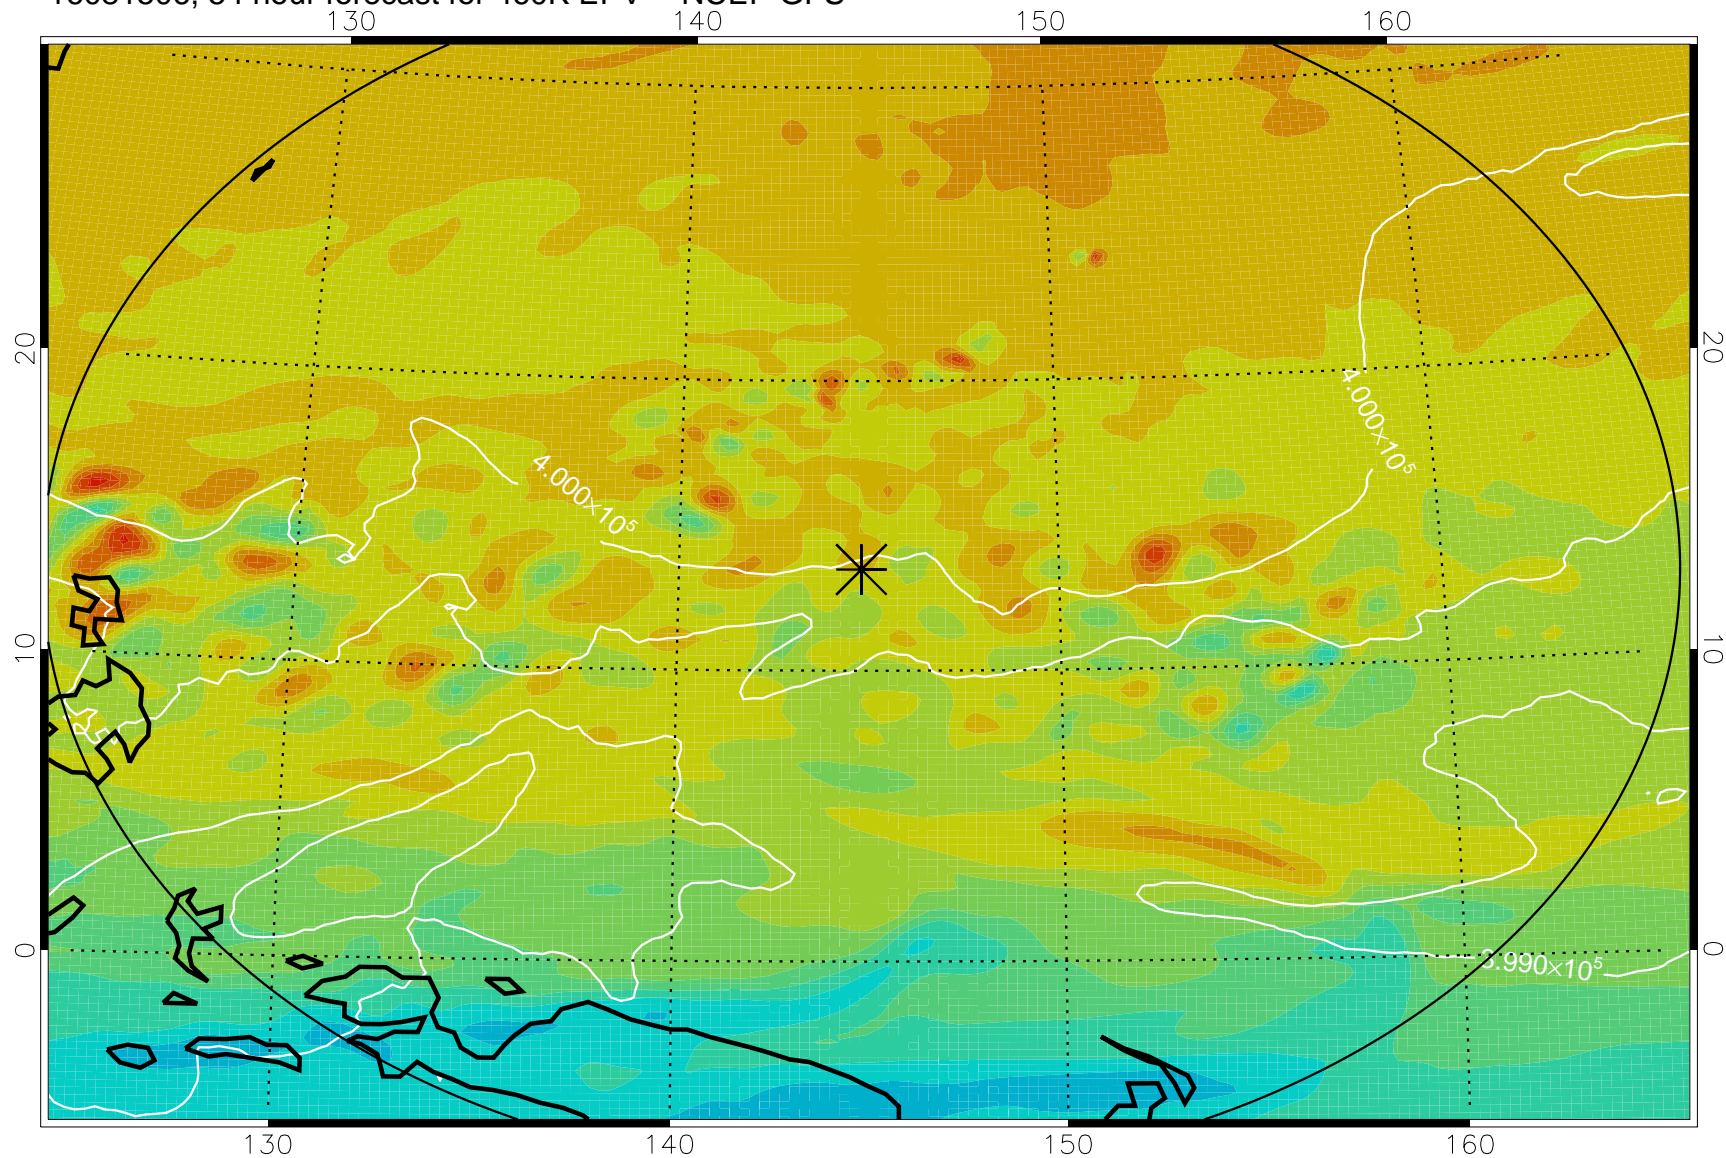

16081418, 42 hour forecast for 460K EPV -- NCEP GFS

460K Montgomery Streamfunction, white

Range ring of 2304 km

16081500, 48 hour forecast for 460K EPV -- NCEP GFS

460K Montgomery Streamfunction, white

Range ring of 2304 km

16081506, 54 hour forecast for 460K EPV -- NCEP GFS

460K Montgomery Streamfunction, white

Range ring of 2304 km

16081512, 60 hour forecast for 460K EPV -- NCEP GFS

460K Montgomery Streamfunction, white

Range ring of 2304 km

16081518, 66 hour forecast for 460K EPV -- NCEP GFS

460K Montgomery Streamfunction, white

Range ring of 2304 km

16081600, 72 hour forecast for 460K EPV -- NCEP GFS

460K Montgomery Streamfunction, white

Range ring of 2304 km

16081606, 78 hour forecast for 460K EPV -- NCEP GFS

460K Montgomery Streamfunction, white

Range ring of 2304 km

16081612, 84 hour forecast for 460K EPV -- NCEP GFS

460K Montgomery Streamfunction, white

Range ring of 2304 km