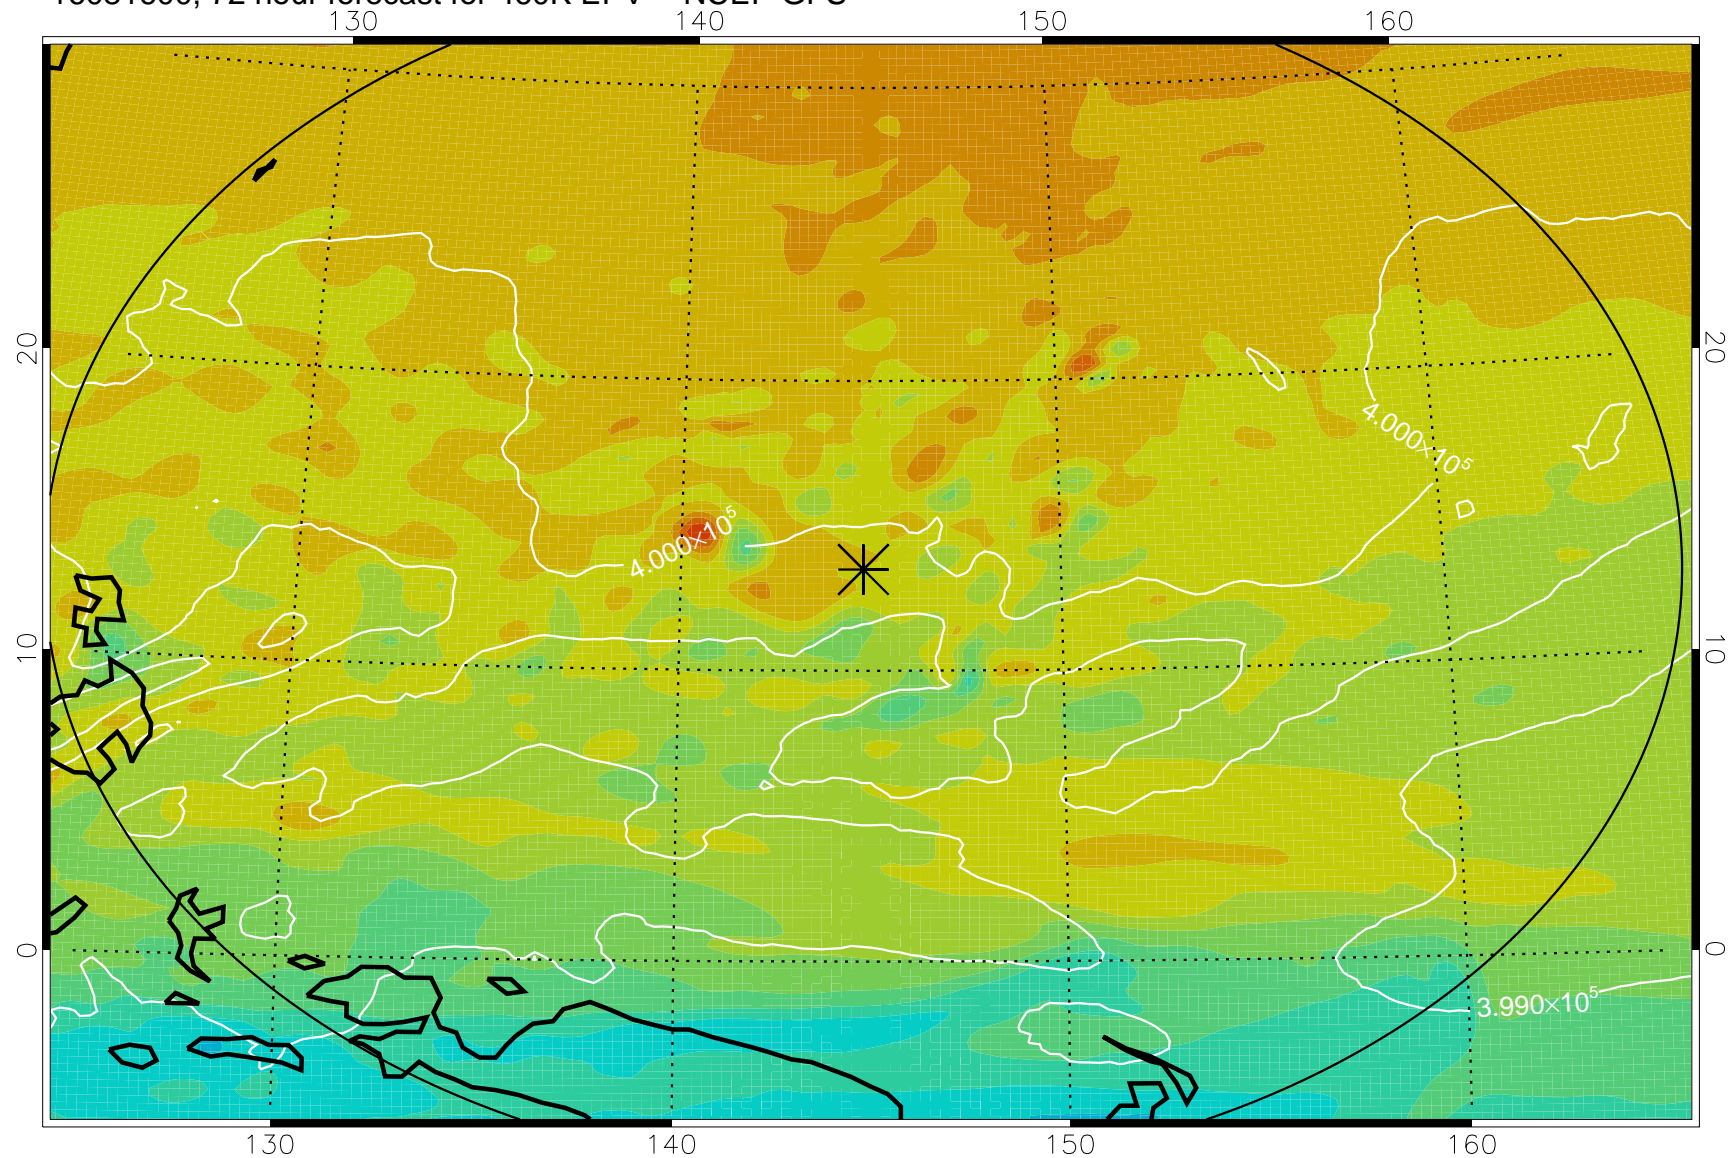

16081506, 54 hour forecast for 460K EPV -- NCEP GFS

460K Montgomery Streamfunction, white

Range ring of 2304 km

16081512, 60 hour forecast for 460K EPV -- NCEP GFS

460K Montgomery Streamfunction, white

Range ring of 2304 km

16081518, 66 hour forecast for 460K EPV -- NCEP GFS

460K Montgomery Streamfunction, white

Range ring of 2304 km

16081600, 72 hour forecast for 460K EPV -- NCEP GFS

460K Montgomery Streamfunction, white

Range ring of 2304 km

16081606, 78 hour forecast for 460K EPV -- NCEP GFS

460K Montgomery Streamfunction, white

Range ring of 2304 km

16081612, 84 hour forecast for 460K EPV -- NCEP GFS

460K Montgomery Streamfunction, white

Range ring of 2304 km

16081618, 90 hour forecast for 460K EPV -- NCEP GFS

460K Montgomery Streamfunction, white

Range ring of 2304 km

16081700, 96 hour forecast for 460K EPV -- NCEP GFS

460K Montgomery Streamfunction, white

Range ring of 2304 km