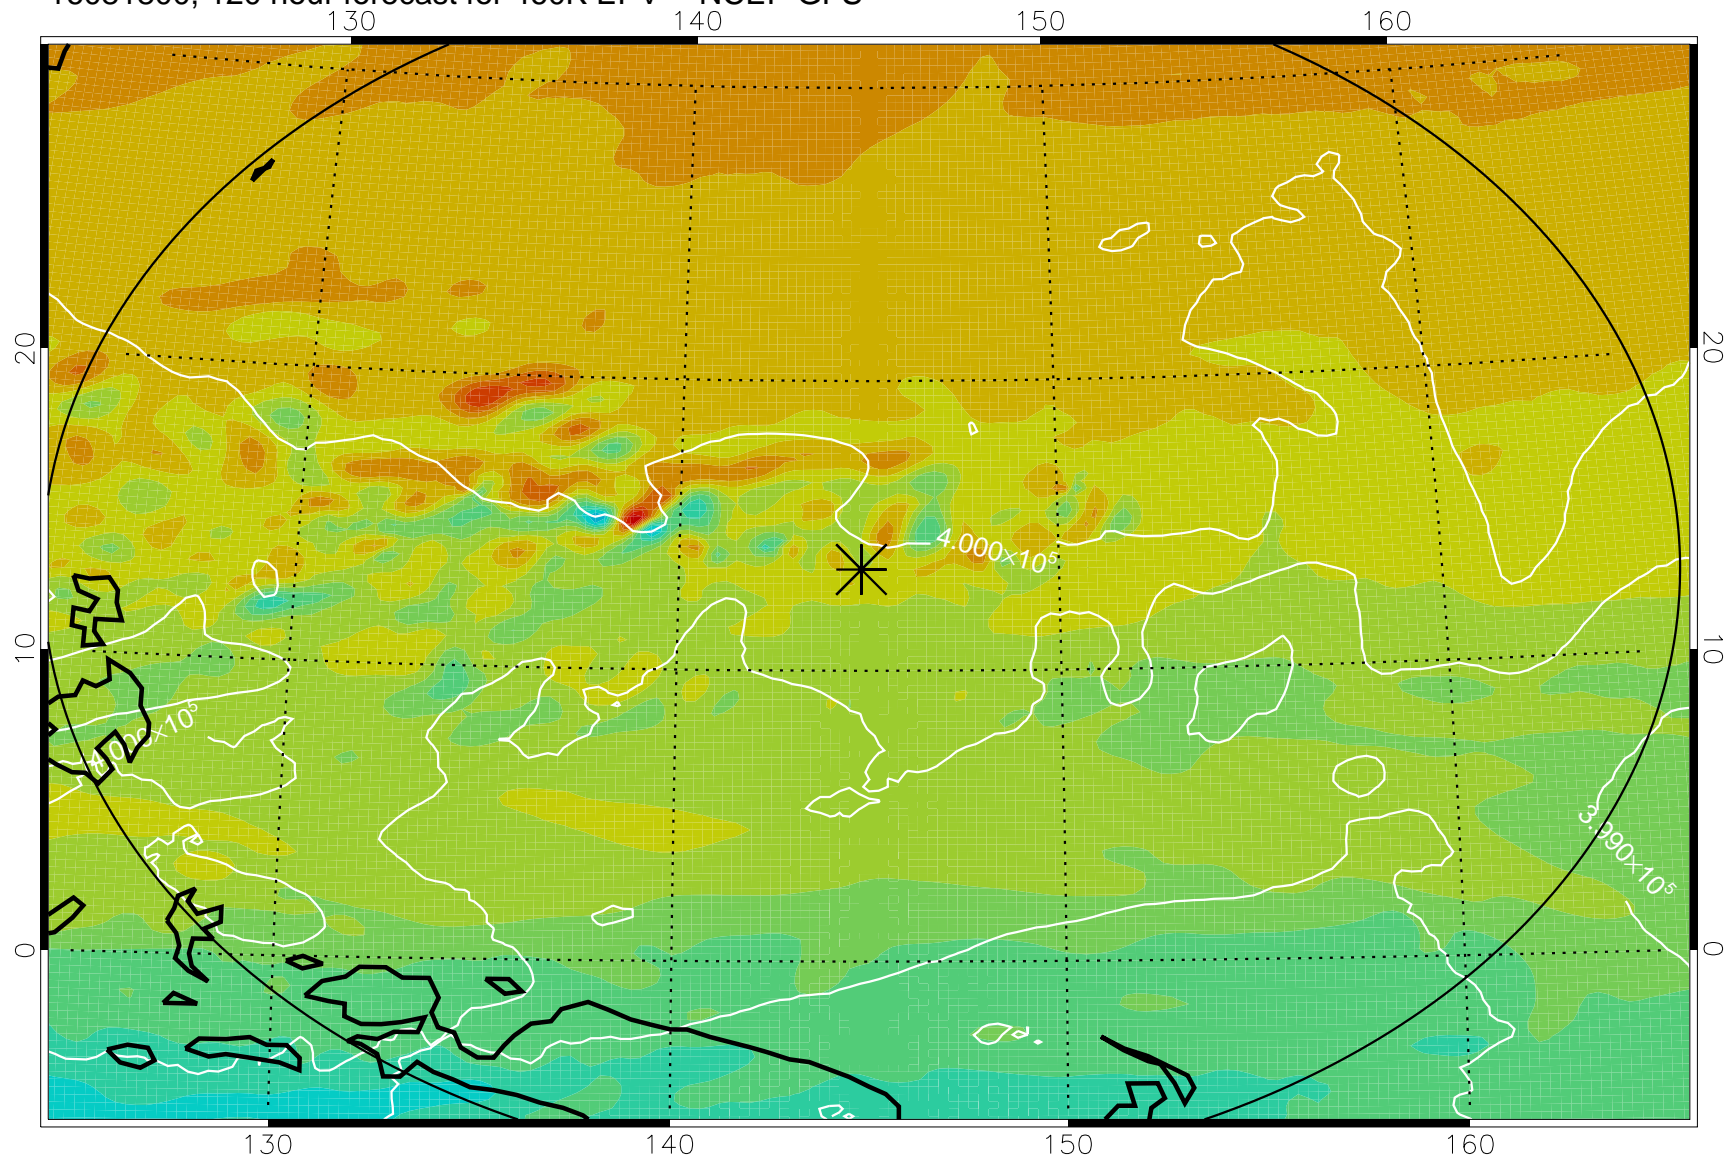

16081606, 78 hour forecast for 460K EPV -- NCEP GFS

460K Montgomery Streamfunction, white

Range ring of 2304 km

16081612, 84 hour forecast for 460K EPV -- NCEP GFS

460K Montgomery Streamfunction, white

Range ring of 2304 km

16081618, 90 hour forecast for 460K EPV -- NCEP GFS

460K Montgomery Streamfunction, white

Range ring of 2304 km

16081700, 96 hour forecast for 460K EPV -- NCEP GFS

460K Montgomery Streamfunction, white

Range ring of 2304 km

16081706, 102 hour forecast for 460K EPV -- NCEP GFS

460K Montgomery Streamfunction, white

Range ring of 2304 km

16081712, 108 hour forecast for 460K EPV -- NCEP GFS

460K Montgomery Streamfunction, white

Range ring of 2304 km

16081718, 114 hour forecast for 460K EPV -- NCEP GFS

460K Montgomery Streamfunction, white

Range ring of 2304 km

16081800, 120 hour forecast for 460K EPV -- NCEP GFS

460K Montgomery Streamfunction, white

Range ring of 2304 km