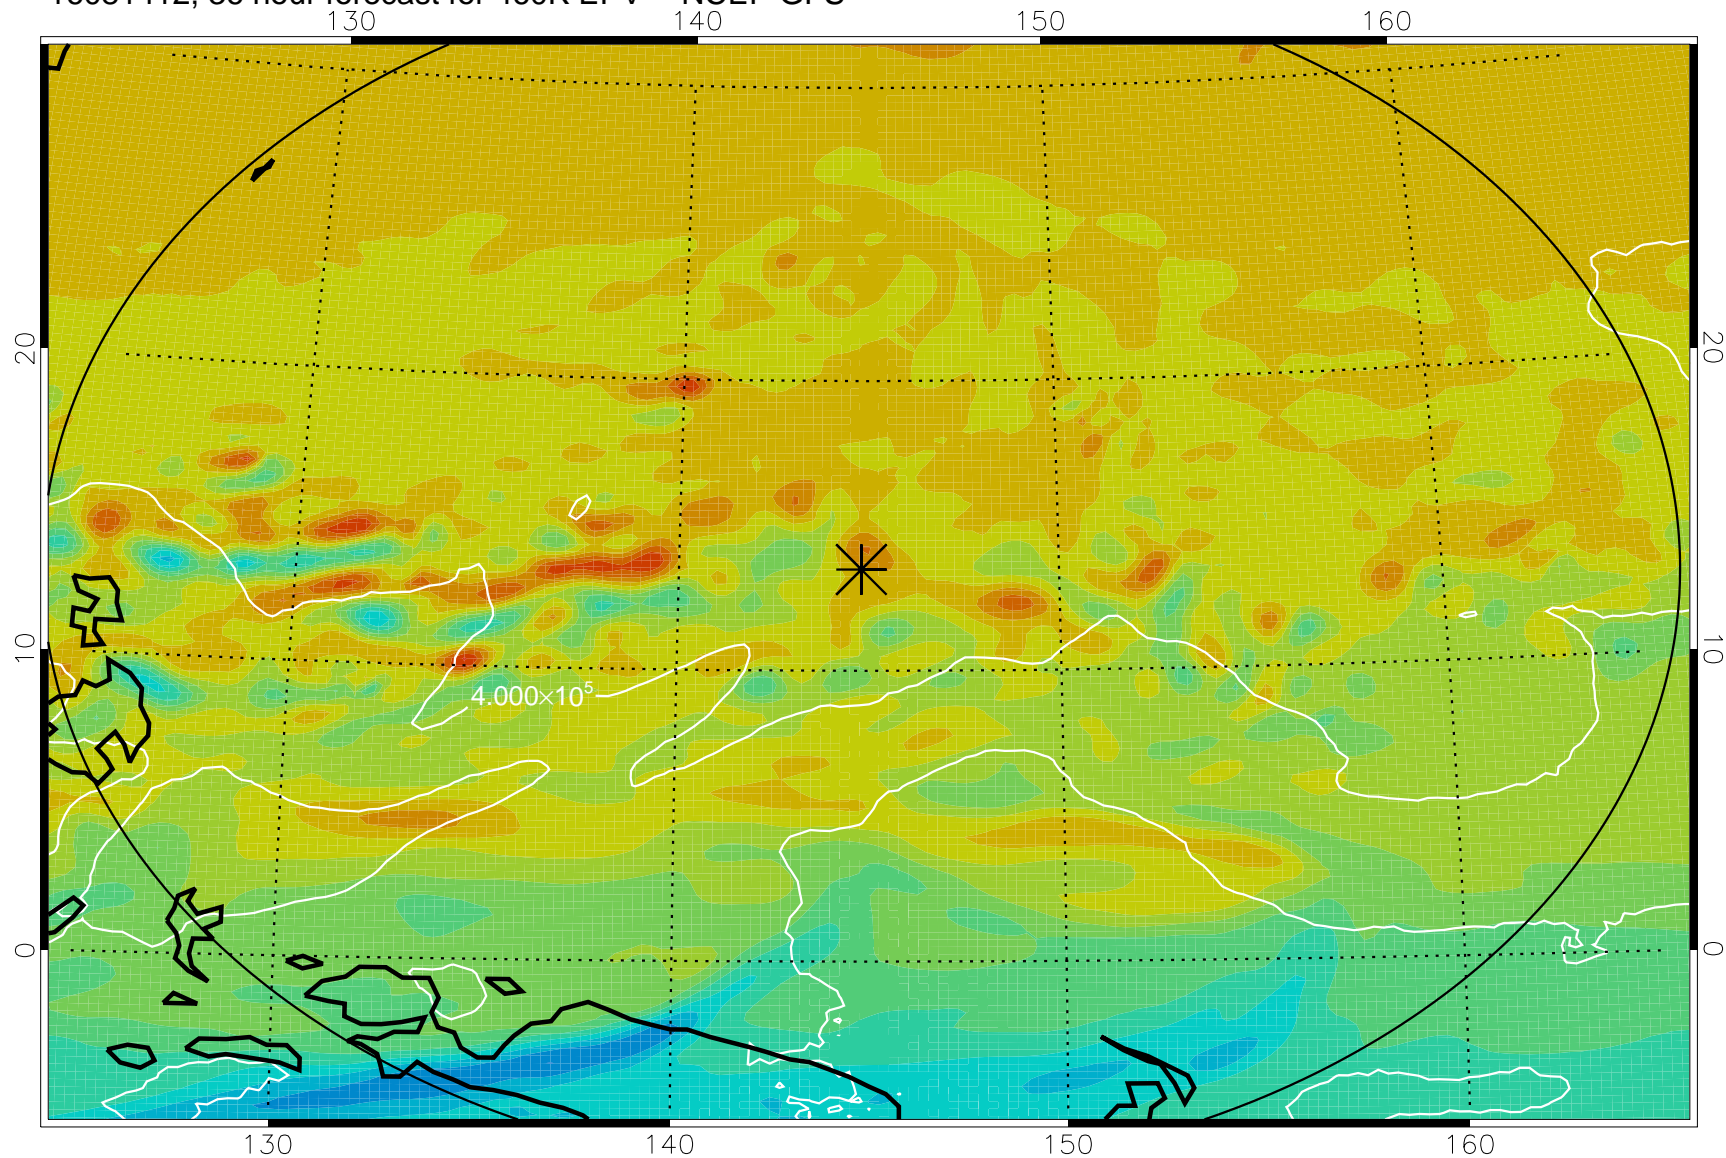

16081318, 18 hour forecast for 460K EPV -- NCEP GFS

460K Montgomery Streamfunction, white

Range ring of 2304 km

16081400, 24 hour forecast for 460K EPV -- NCEP GFS

460K Montgomery Streamfunction, white

Range ring of 2304 km

16081406, 30 hour forecast for 460K EPV -- NCEP GFS

460K Montgomery Streamfunction, white

Range ring of 2304 km

16081412, 36 hour forecast for 460K EPV -- NCEP GFS

460K Montgomery Streamfunction, white

Range ring of 2304 km

16081418, 42 hour forecast for 460K EPV -- NCEP GFS

460K Montgomery Streamfunction, white

Range ring of 2304 km

16081500, 48 hour forecast for 460K EPV -- NCEP GFS

460K Montgomery Streamfunction, white

Range ring of 2304 km

16081518, 66 hour forecast for 460K EPV -- NCEP GFS

460K Montgomery Streamfunction, white

Range ring of 2304 km

16081600, 72 hour forecast for 460K EPV -- NCEP GFS

460K Montgomery Streamfunction, white

Range ring of 2304 km