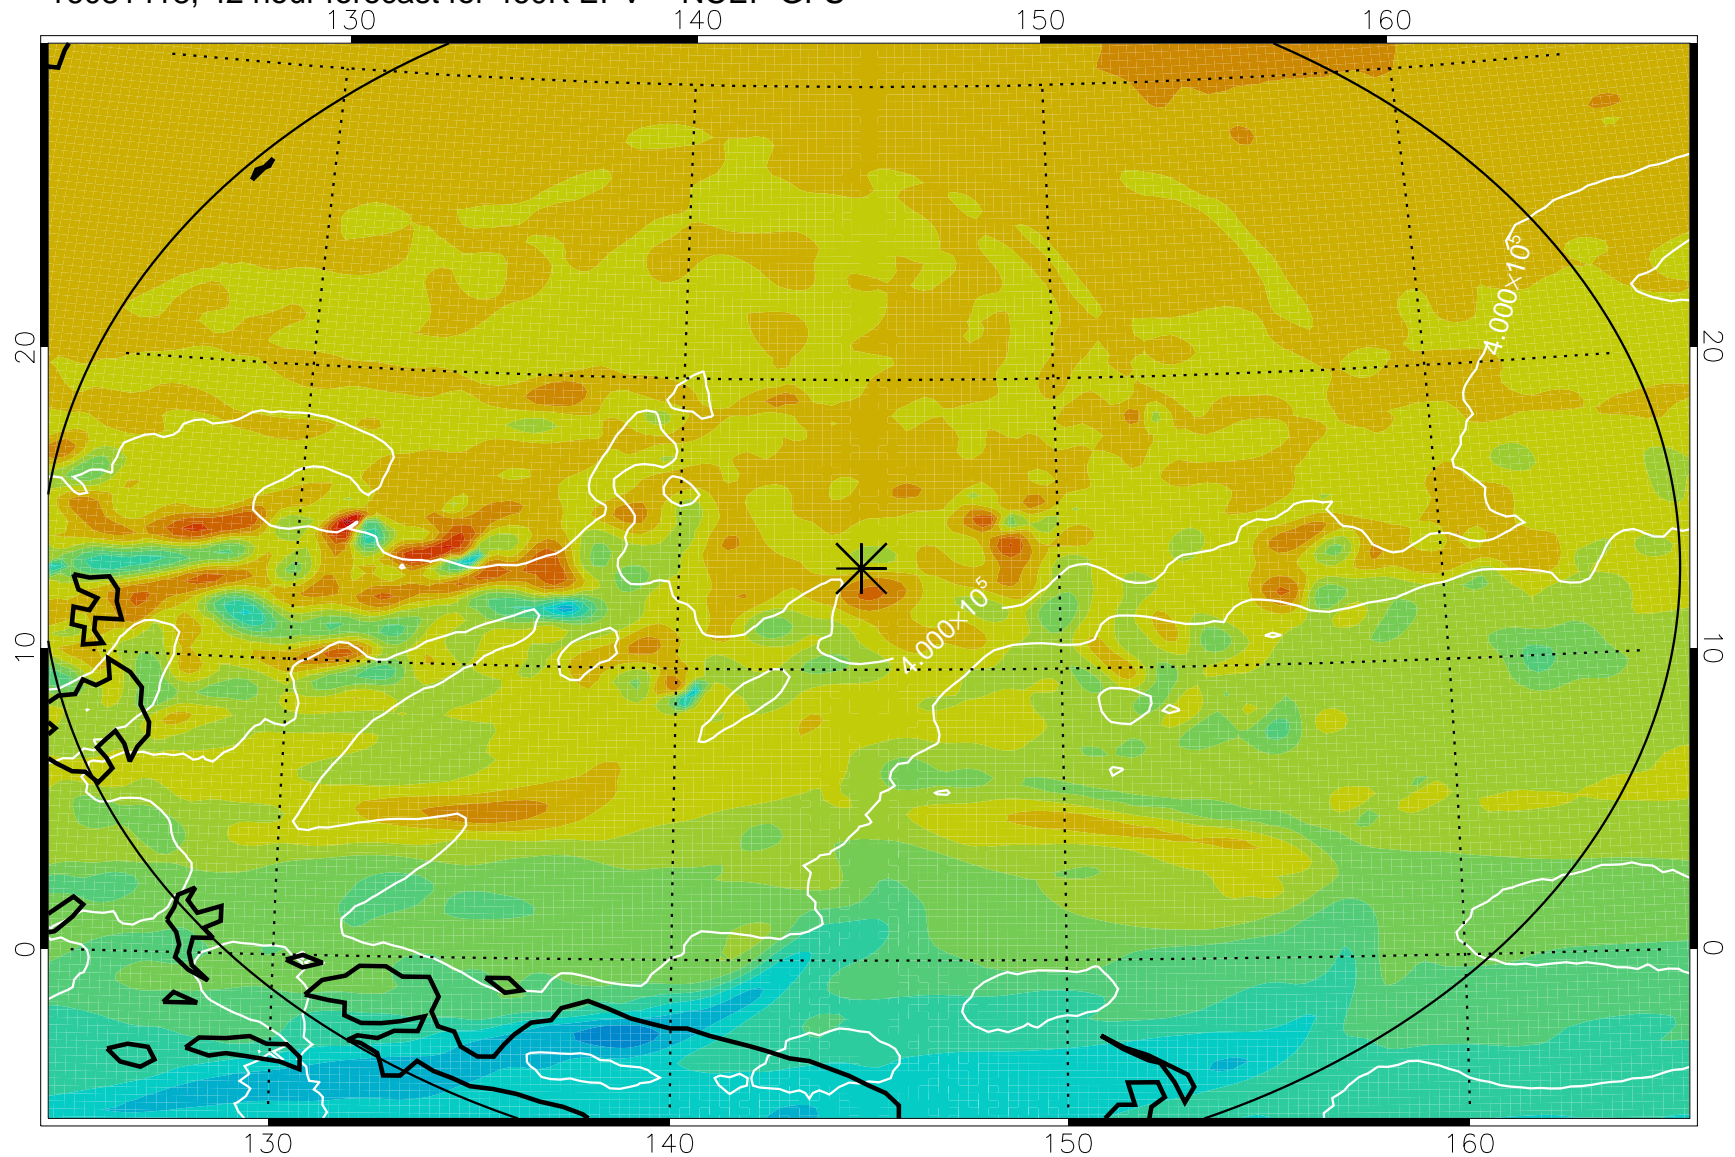

16081406, 30 hour forecast for 460K EPV -- NCEP GFS

460K Montgomery Streamfunction, white

Range ring of 2304 km

16081412, 36 hour forecast for 460K EPV -- NCEP GFS

460K Montgomery Streamfunction, white

Range ring of 2304 km

16081418, 42 hour forecast for 460K EPV -- NCEP GFS

460K Montgomery Streamfunction, white

Range ring of 2304 km

16081500, 48 hour forecast for 460K EPV -- NCEP GFS

460K Montgomery Streamfunction, white

Range ring of 2304 km

16081518, 66 hour forecast for 460K EPV -- NCEP GFS

460K Montgomery Streamfunction, white

Range ring of 2304 km

16081600, 72 hour forecast for 460K EPV -- NCEP GFS

460K Montgomery Streamfunction, white

Range ring of 2304 km

16081606, 78 hour forecast for 460K EPV -- NCEP GFS

460K Montgomery Streamfunction, white

Range ring of 2304 km

16081612, 84 hour forecast for 460K EPV -- NCEP GFS

460K Montgomery Streamfunction, white

Range ring of 2304 km