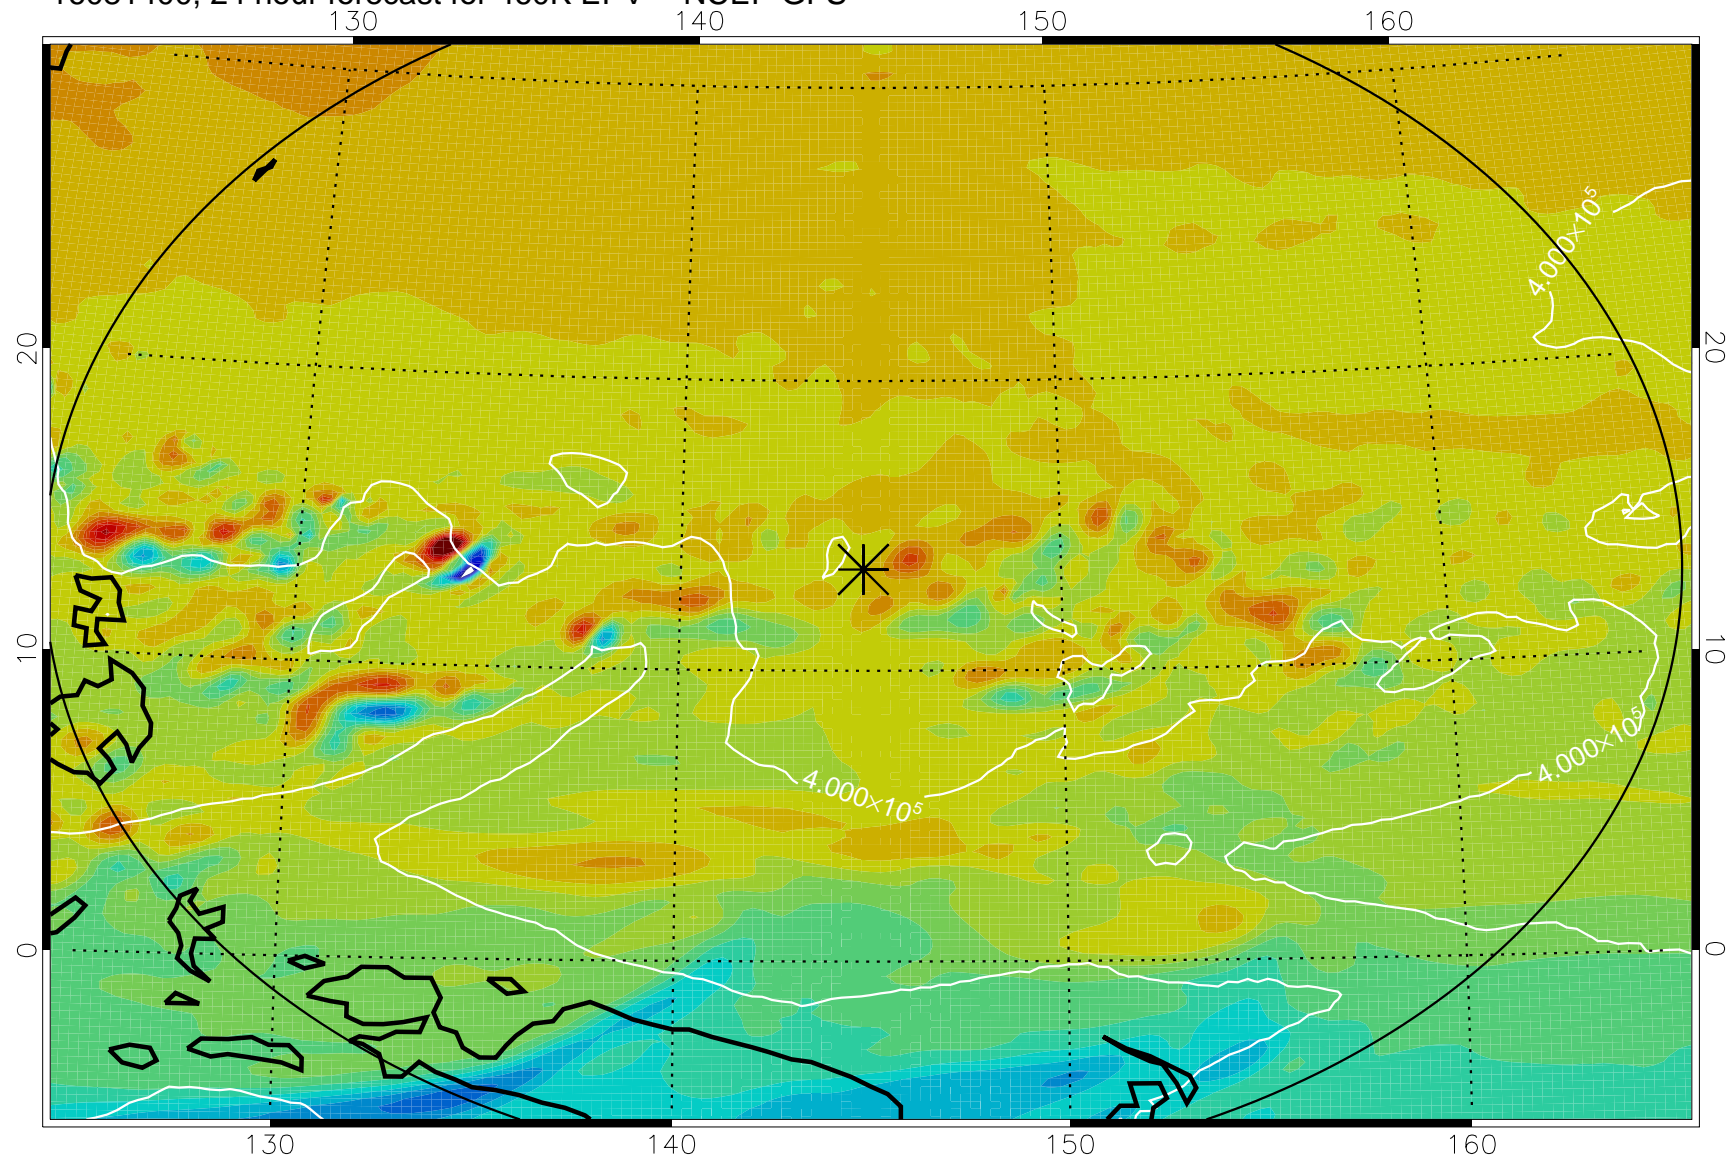

16081306, 6 hour forecast for 460K EPV -- NCEP GFS

460K Montgomery Streamfunction, white

Range ring of 2304 km

16081312, 12 hour forecast for 460K EPV -- NCEP GFS

460K Montgomery Streamfunction, white

Range ring of 2304 km

16081318, 18 hour forecast for 460K EPV -- NCEP GFS

460K Montgomery Streamfunction, white

Range ring of 2304 km

16081400, 24 hour forecast for 460K EPV -- NCEP GFS

460K Montgomery Streamfunction, white

Range ring of 2304 km

16081406, 30 hour forecast for 460K EPV -- NCEP GFS

460K Montgomery Streamfunction, white

Range ring of 2304 km

16081412, 36 hour forecast for 460K EPV -- NCEP GFS

460K Montgomery Streamfunction, white

Range ring of 2304 km

16081418, 42 hour forecast for 460K EPV -- NCEP GFS

460K Montgomery Streamfunction, white

Range ring of 2304 km

16081500, 48 hour forecast for 460K EPV -- NCEP GFS

460K Montgomery Streamfunction, white

Range ring of 2304 km