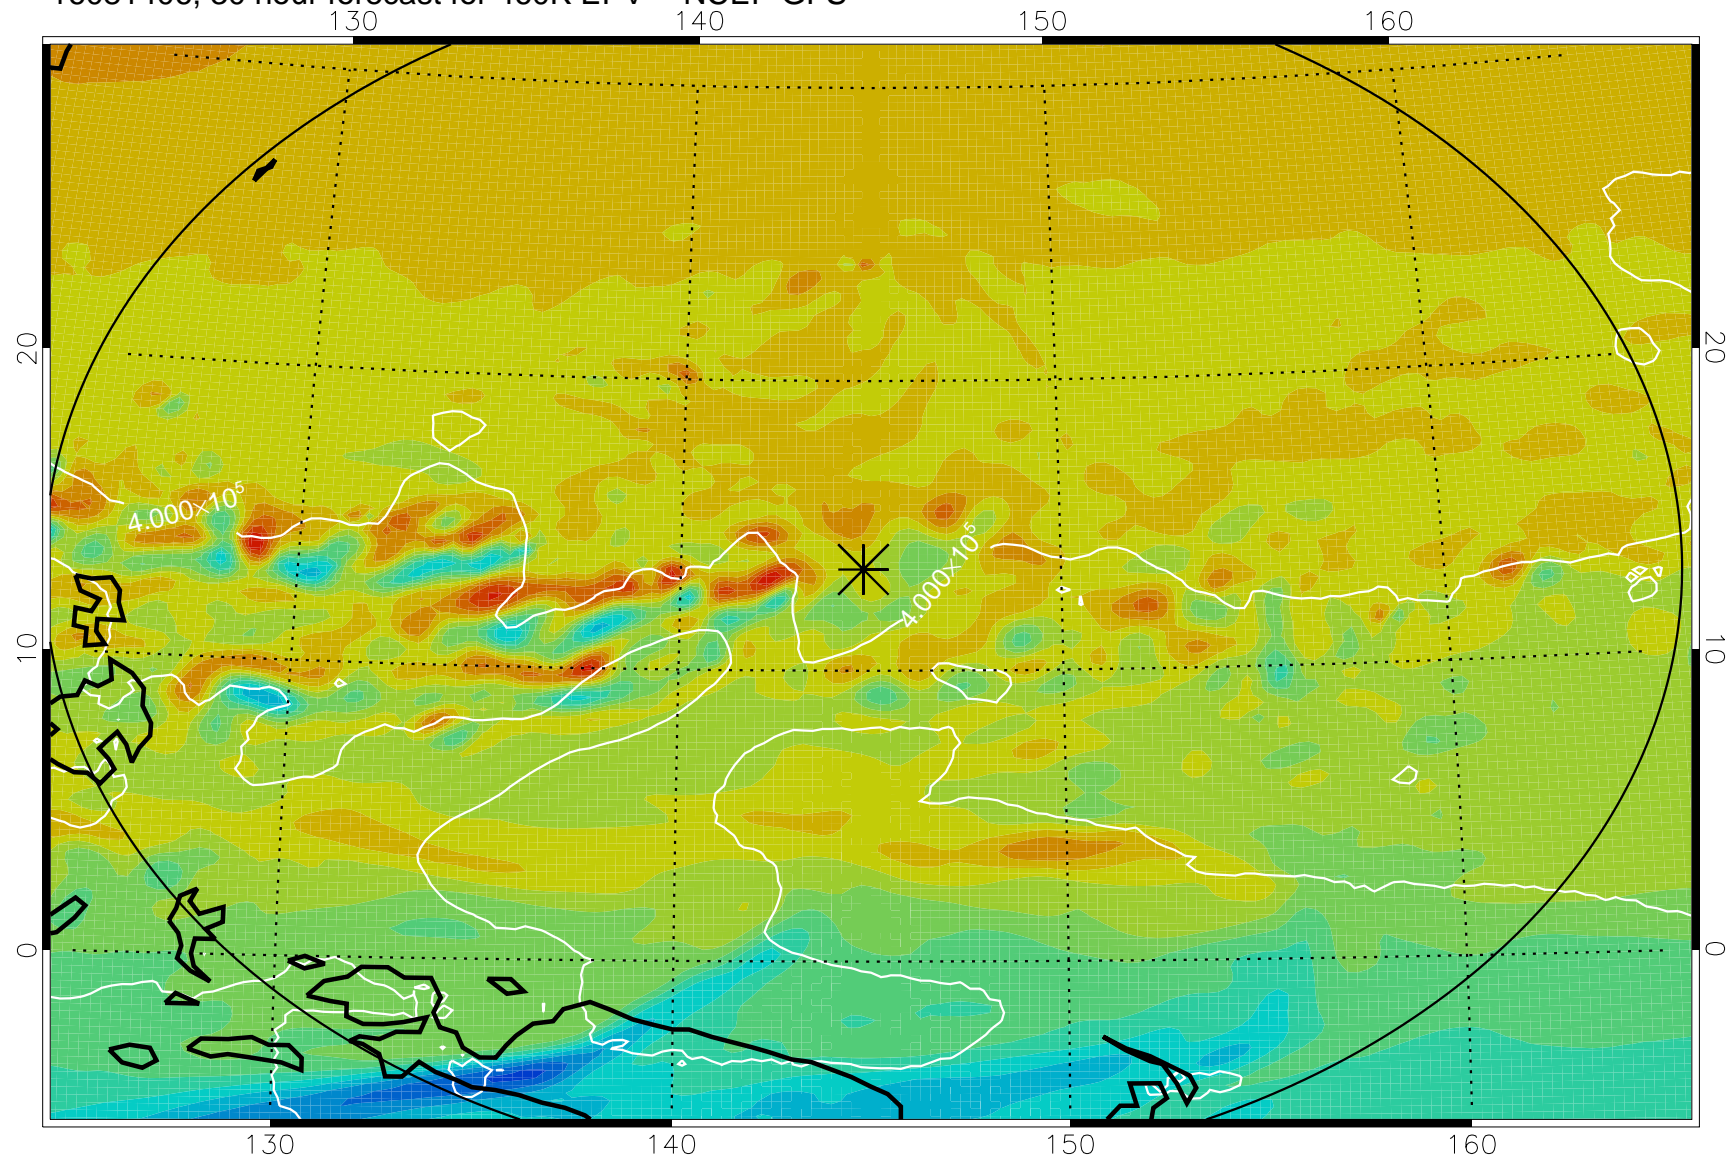

16081318, 18 hour forecast for 460K EPV -- NCEP GFS

460K Montgomery Streamfunction, white

Range ring of 2304 km

16081400, 24 hour forecast for 460K EPV -- NCEP GFS

460K Montgomery Streamfunction, white

Range ring of 2304 km

16081406, 30 hour forecast for 460K EPV -- NCEP GFS

460K Montgomery Streamfunction, white

Range ring of 2304 km

16081412, 36 hour forecast for 460K EPV -- NCEP GFS

460K Montgomery Streamfunction, white

Range ring of 2304 km

16081418, 42 hour forecast for 460K EPV -- NCEP GFS

460K Montgomery Streamfunction, white

Range ring of 2304 km

16081500, 48 hour forecast for 460K EPV -- NCEP GFS

460K Montgomery Streamfunction, white

Range ring of 2304 km

16081518, 66 hour forecast for 460K EPV -- NCEP GFS

460K Montgomery Streamfunction, white

Range ring of 2304 km

16081600, 72 hour forecast for 460K EPV -- NCEP GFS

460K Montgomery Streamfunction, white

Range ring of 2304 km