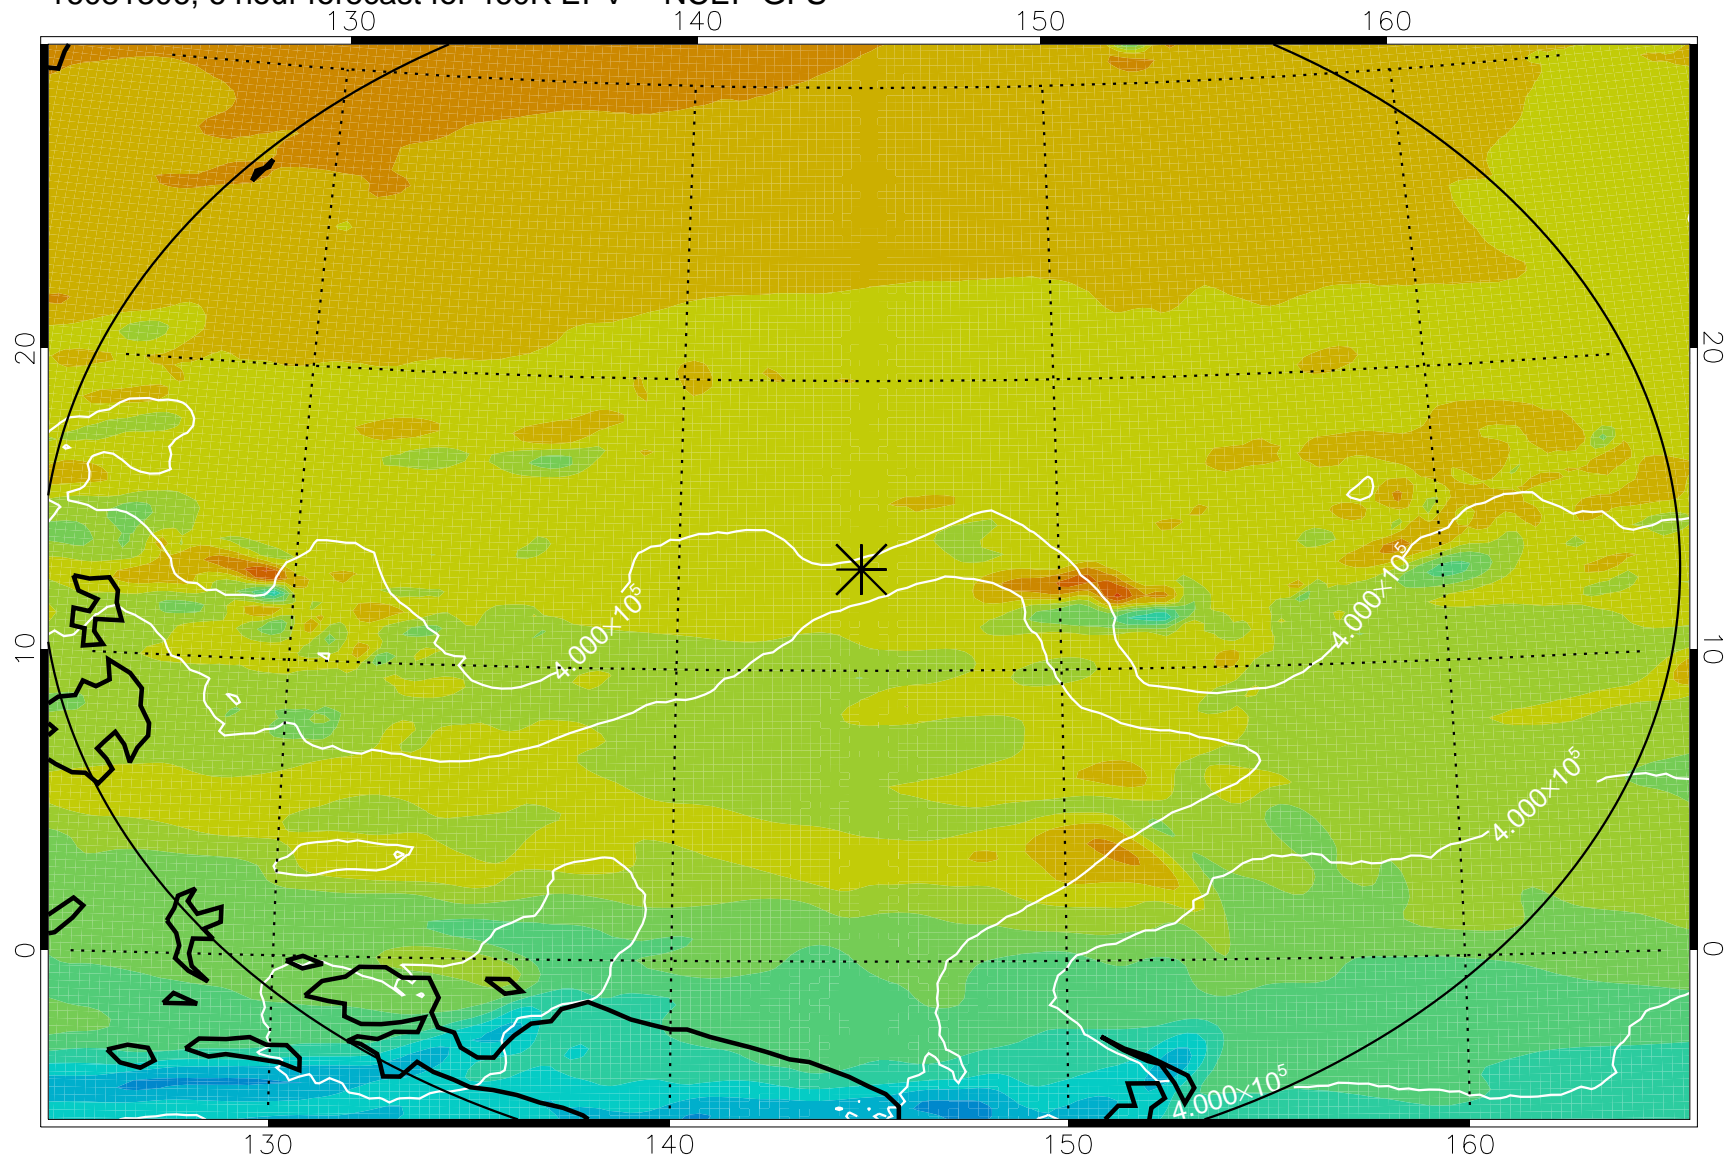

16081306, 6 hour forecast for 460K EPV -- NCEP GFS

460K Montgomery Streamfunction, white

Range ring of 2304 km

16081312, 12 hour forecast for 460K EPV -- NCEP GFS

460K Montgomery Streamfunction, white

Range ring of 2304 km

16081318, 18 hour forecast for 460K EPV -- NCEP GFS

460K Montgomery Streamfunction, white

Range ring of 2304 km

16081400, 24 hour forecast for 460K EPV -- NCEP GFS

460K Montgomery Streamfunction, white

Range ring of 2304 km

16081406, 30 hour forecast for 460K EPV -- NCEP GFS

460K Montgomery Streamfunction, white

Range ring of 2304 km

16081412, 36 hour forecast for 460K EPV -- NCEP GFS

460K Montgomery Streamfunction, white

Range ring of 2304 km

16081418, 42 hour forecast for 460K EPV -- NCEP GFS

460K Montgomery Streamfunction, white

Range ring of 2304 km

16081500, 48 hour forecast for 460K EPV -- NCEP GFS

460K Montgomery Streamfunction, white

Range ring of 2304 km