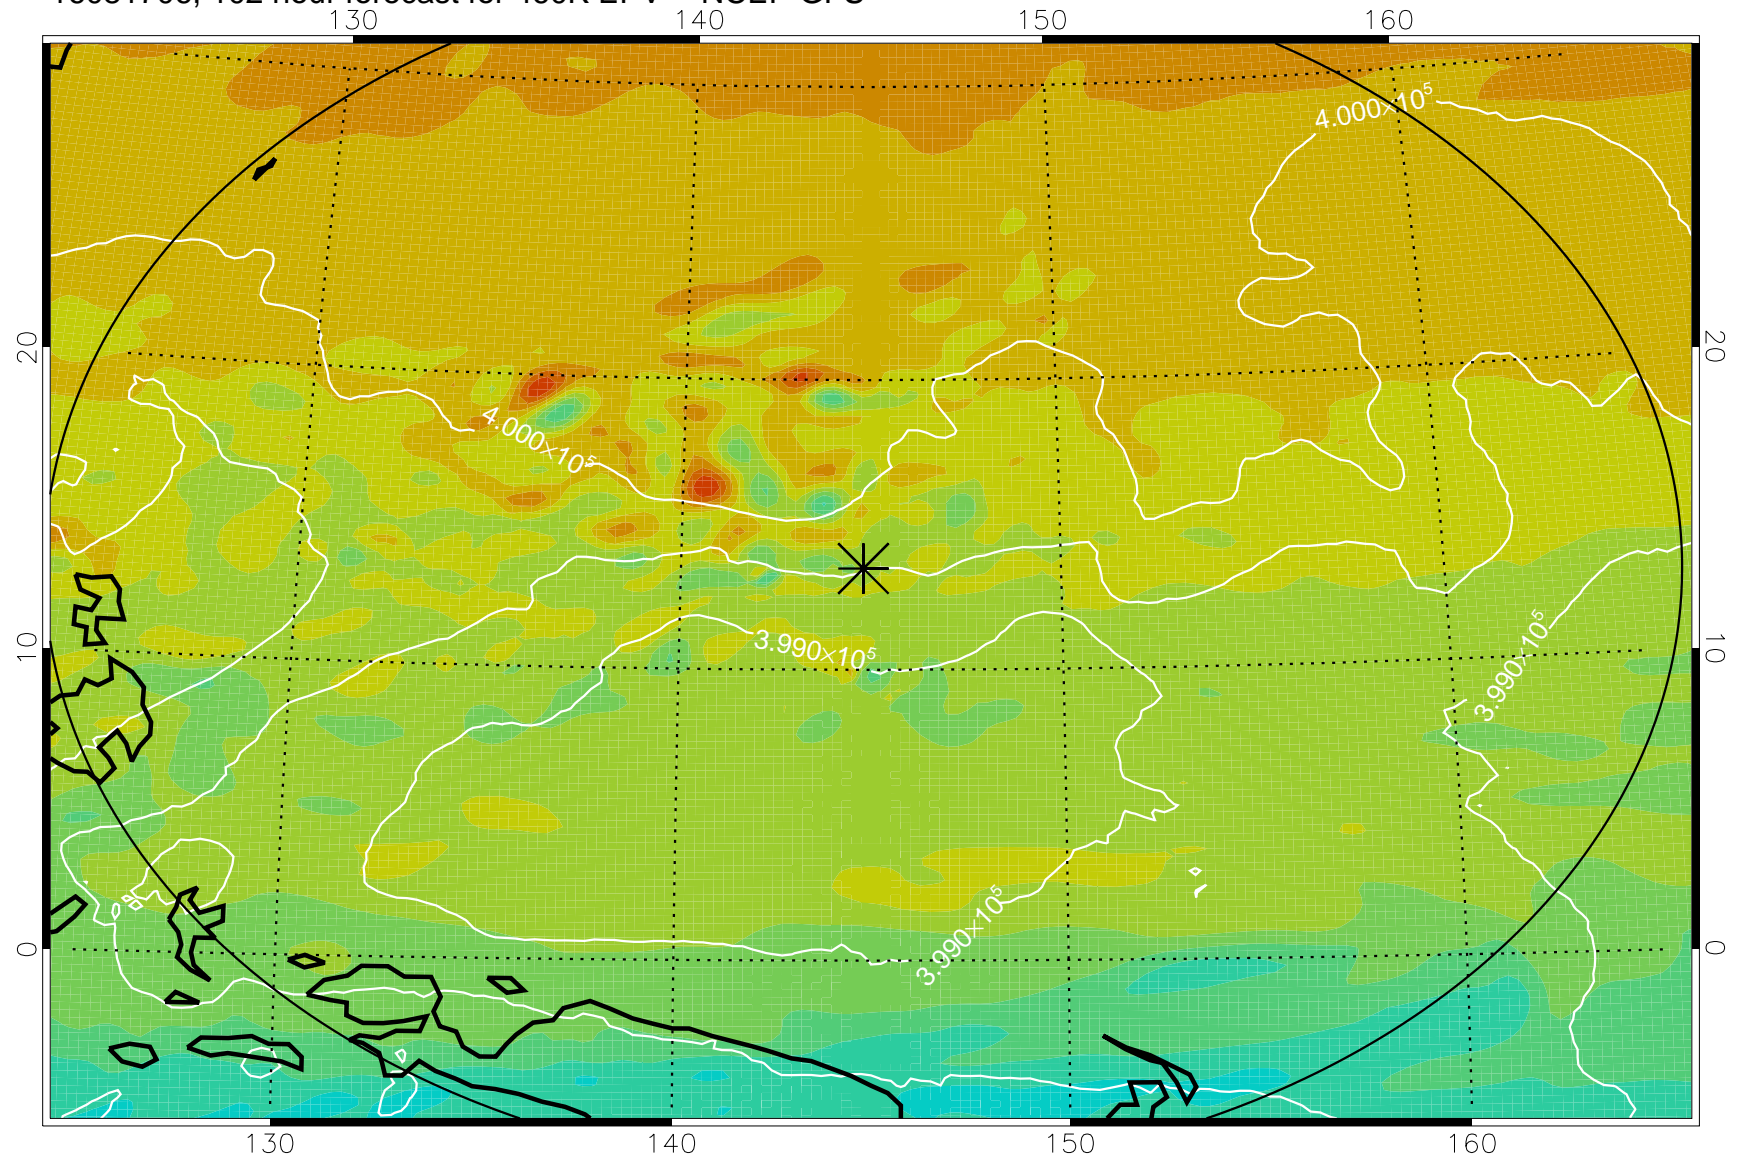

16081606, 78 hour forecast for 460K EPV -- NCEP GFS

460K Montgomery Streamfunction, white

Range ring of 2304 km

16081612, 84 hour forecast for 460K EPV -- NCEP GFS

460K Montgomery Streamfunction, white

Range ring of 2304 km

16081618, 90 hour forecast for 460K EPV -- NCEP GFS

460K Montgomery Streamfunction, white

Range ring of 2304 km

16081700, 96 hour forecast for 460K EPV -- NCEP GFS

460K Montgomery Streamfunction, white

Range ring of 2304 km

16081706, 102 hour forecast for 460K EPV -- NCEP GFS

460K Montgomery Streamfunction, white

Range ring of 2304 km

16081712, 108 hour forecast for 460K EPV -- NCEP GFS

460K Montgomery Streamfunction, white

Range ring of 2304 km

16081718, 114 hour forecast for 460K EPV -- NCEP GFS

460K Montgomery Streamfunction, white

Range ring of 2304 km

16081800, 120 hour forecast for 460K EPV -- NCEP GFS

460K Montgomery Streamfunction, white

Range ring of 2304 km