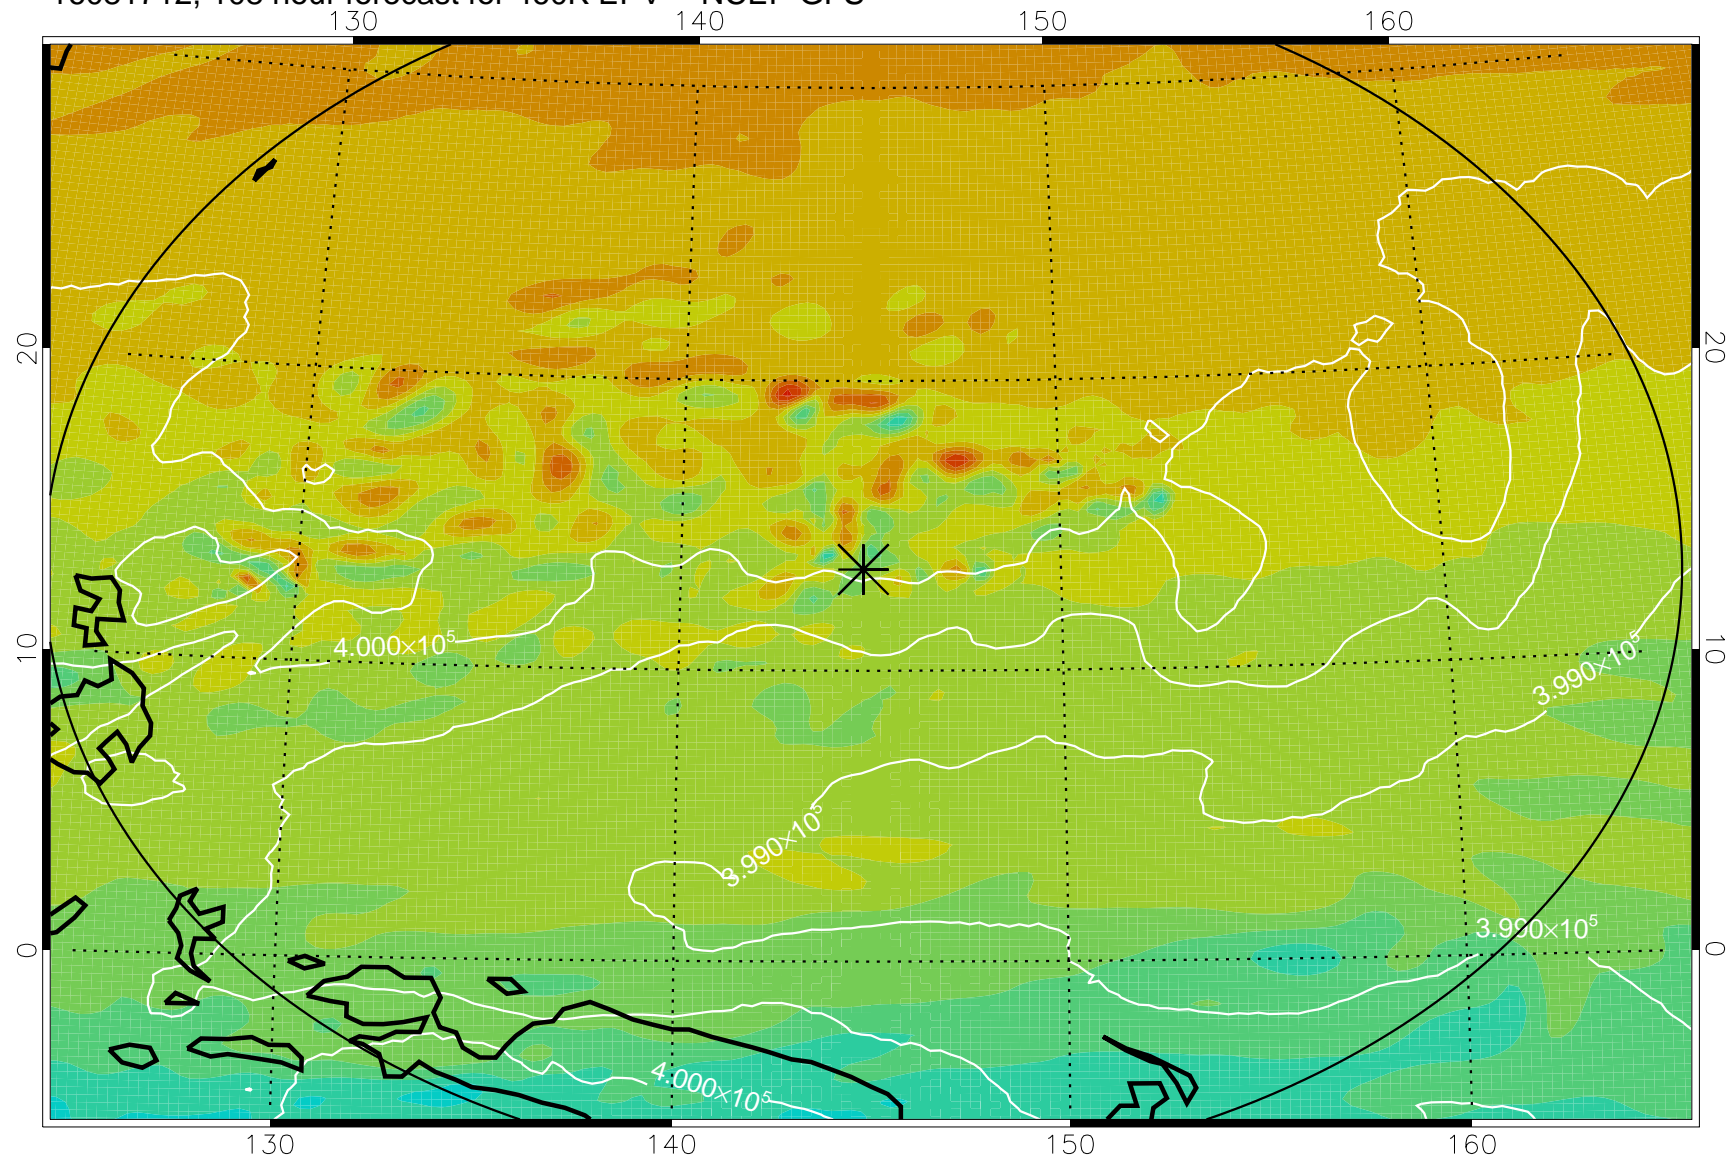

16081606, 78 hour forecast for 460K EPV -- NCEP GFS

460K Montgomery Streamfunction, white

Range ring of 2304 km

16081612, 84 hour forecast for 460K EPV -- NCEP GFS

460K Montgomery Streamfunction, white

Range ring of 2304 km

16081618, 90 hour forecast for 460K EPV -- NCEP GFS

460K Montgomery Streamfunction, white

Range ring of 2304 km

16081700, 96 hour forecast for 460K EPV -- NCEP GFS

460K Montgomery Streamfunction, white

Range ring of 2304 km

16081706, 102 hour forecast for 460K EPV -- NCEP GFS

460K Montgomery Streamfunction, white

Range ring of 2304 km

16081712, 108 hour forecast for 460K EPV -- NCEP GFS

460K Montgomery Streamfunction, white

Range ring of 2304 km

16081718, 114 hour forecast for 460K EPV -- NCEP GFS

460K Montgomery Streamfunction, white

Range ring of 2304 km

16081800, 120 hour forecast for 460K EPV -- NCEP GFS

460K Montgomery Streamfunction, white

Range ring of 2304 km