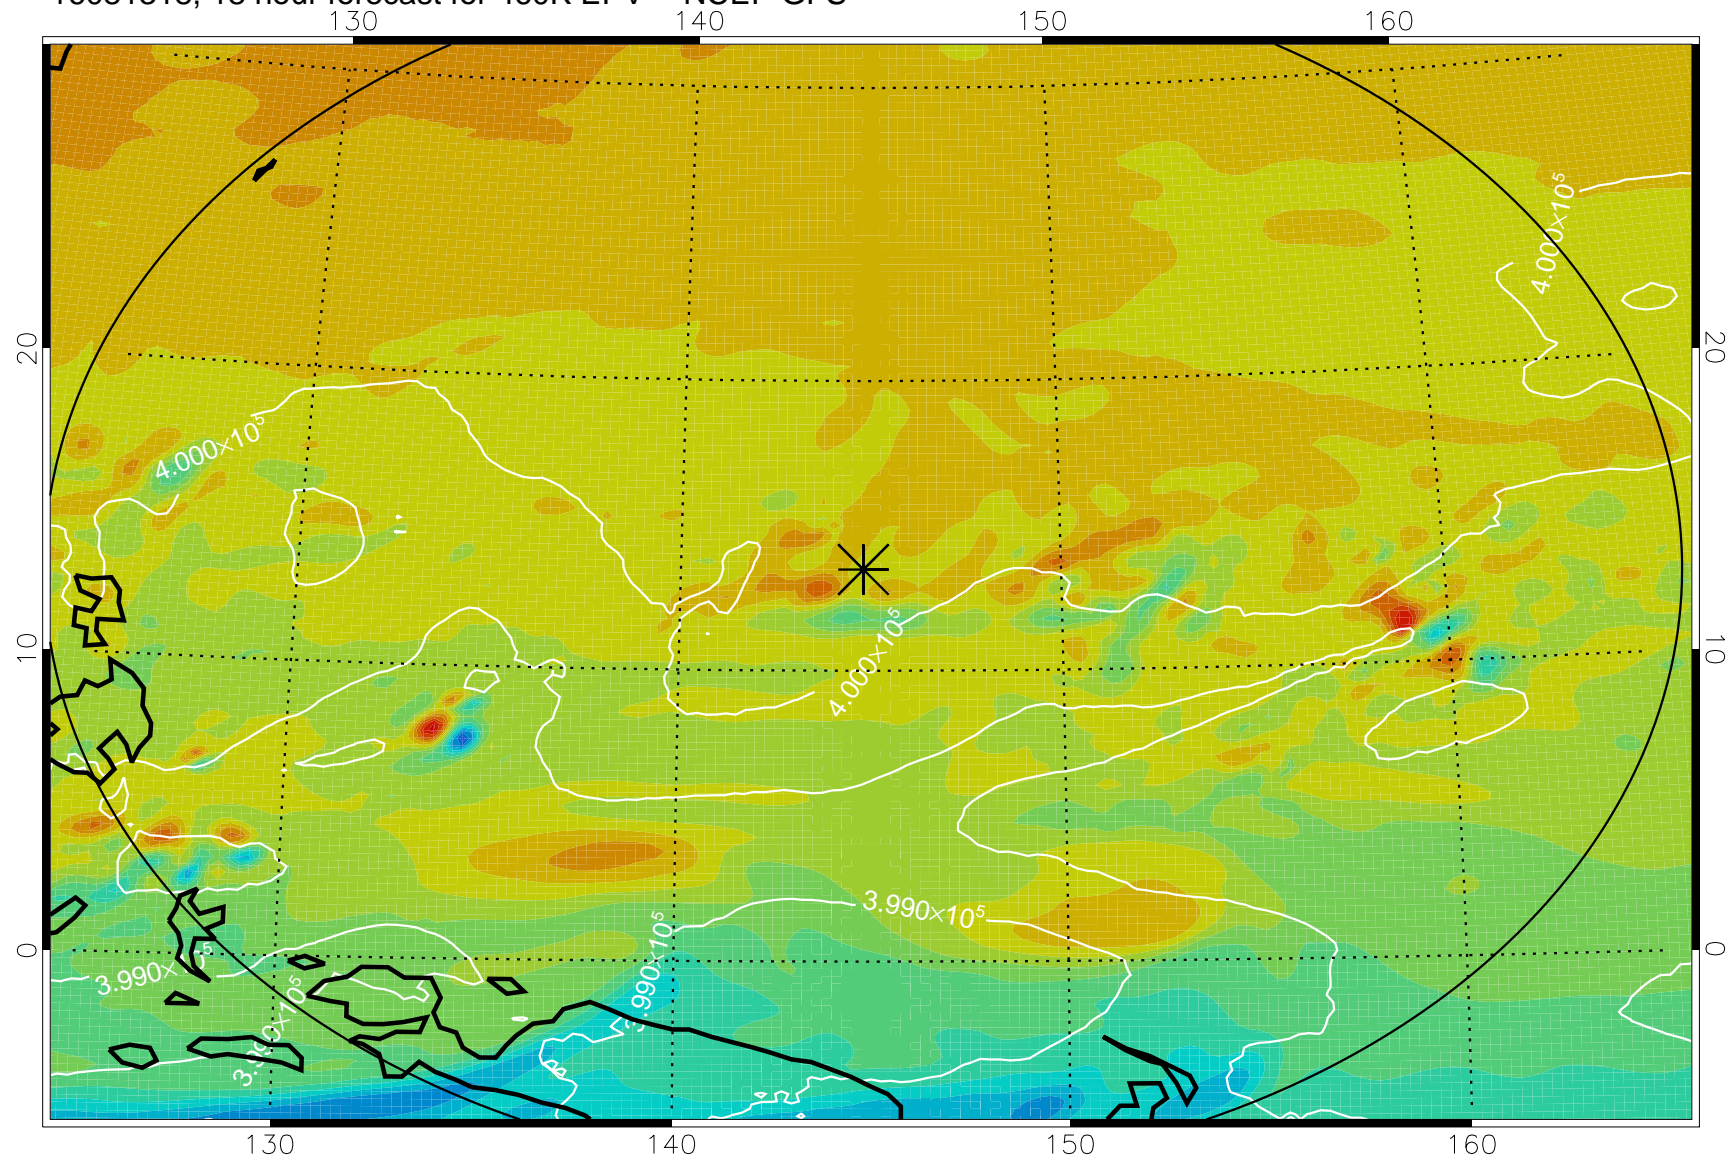

16081306, 6 hour forecast for 460K EPV -- NCEP GFS

460K Montgomery Streamfunction, white

Range ring of 2304 km

16081312, 12 hour forecast for 460K EPV -- NCEP GFS

460K Montgomery Streamfunction, white

Range ring of 2304 km

16081318, 18 hour forecast for 460K EPV -- NCEP GFS

460K Montgomery Streamfunction, white

Range ring of 2304 km

16081400, 24 hour forecast for 460K EPV -- NCEP GFS

460K Montgomery Streamfunction, white

Range ring of 2304 km

16081406, 30 hour forecast for 460K EPV -- NCEP GFS

460K Montgomery Streamfunction, white

Range ring of 2304 km

16081412, 36 hour forecast for 460K EPV -- NCEP GFS

460K Montgomery Streamfunction, white

Range ring of 2304 km

16081418, 42 hour forecast for 460K EPV -- NCEP GFS

460K Montgomery Streamfunction, white

Range ring of 2304 km

16081500, 48 hour forecast for 460K EPV -- NCEP GFS

460K Montgomery Streamfunction, white

Range ring of 2304 km