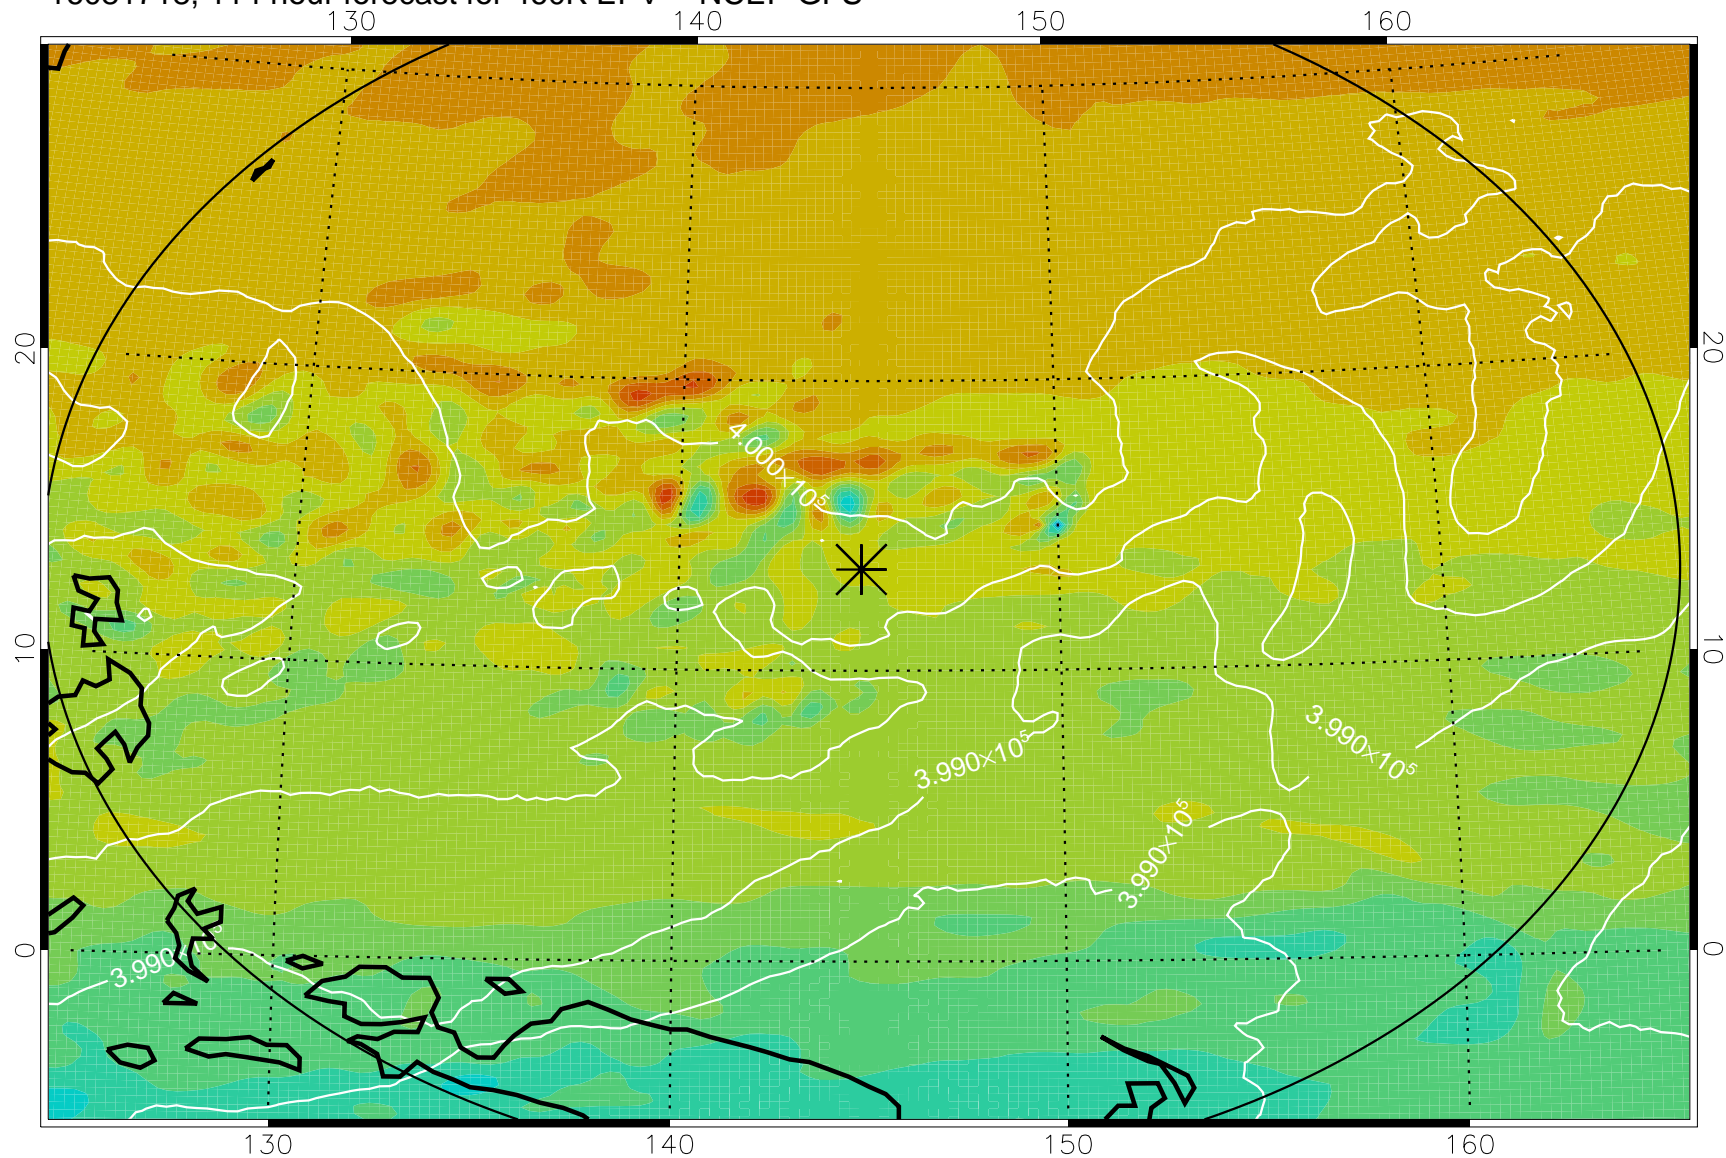

16081606, 78 hour forecast for 460K EPV -- NCEP GFS

460K Montgomery Streamfunction, white

Range ring of 2304 km

16081612, 84 hour forecast for 460K EPV -- NCEP GFS

460K Montgomery Streamfunction, white

Range ring of 2304 km

16081618, 90 hour forecast for 460K EPV -- NCEP GFS

460K Montgomery Streamfunction, white

Range ring of 2304 km

16081700, 96 hour forecast for 460K EPV -- NCEP GFS

460K Montgomery Streamfunction, white

Range ring of 2304 km

16081706, 102 hour forecast for 460K EPV -- NCEP GFS

460K Montgomery Streamfunction, white

Range ring of 2304 km

16081712, 108 hour forecast for 460K EPV -- NCEP GFS

460K Montgomery Streamfunction, white

Range ring of 2304 km

16081718, 114 hour forecast for 460K EPV -- NCEP GFS

460K Montgomery Streamfunction, white

Range ring of 2304 km

16081800, 120 hour forecast for 460K EPV -- NCEP GFS

460K Montgomery Streamfunction, white

Range ring of 2304 km