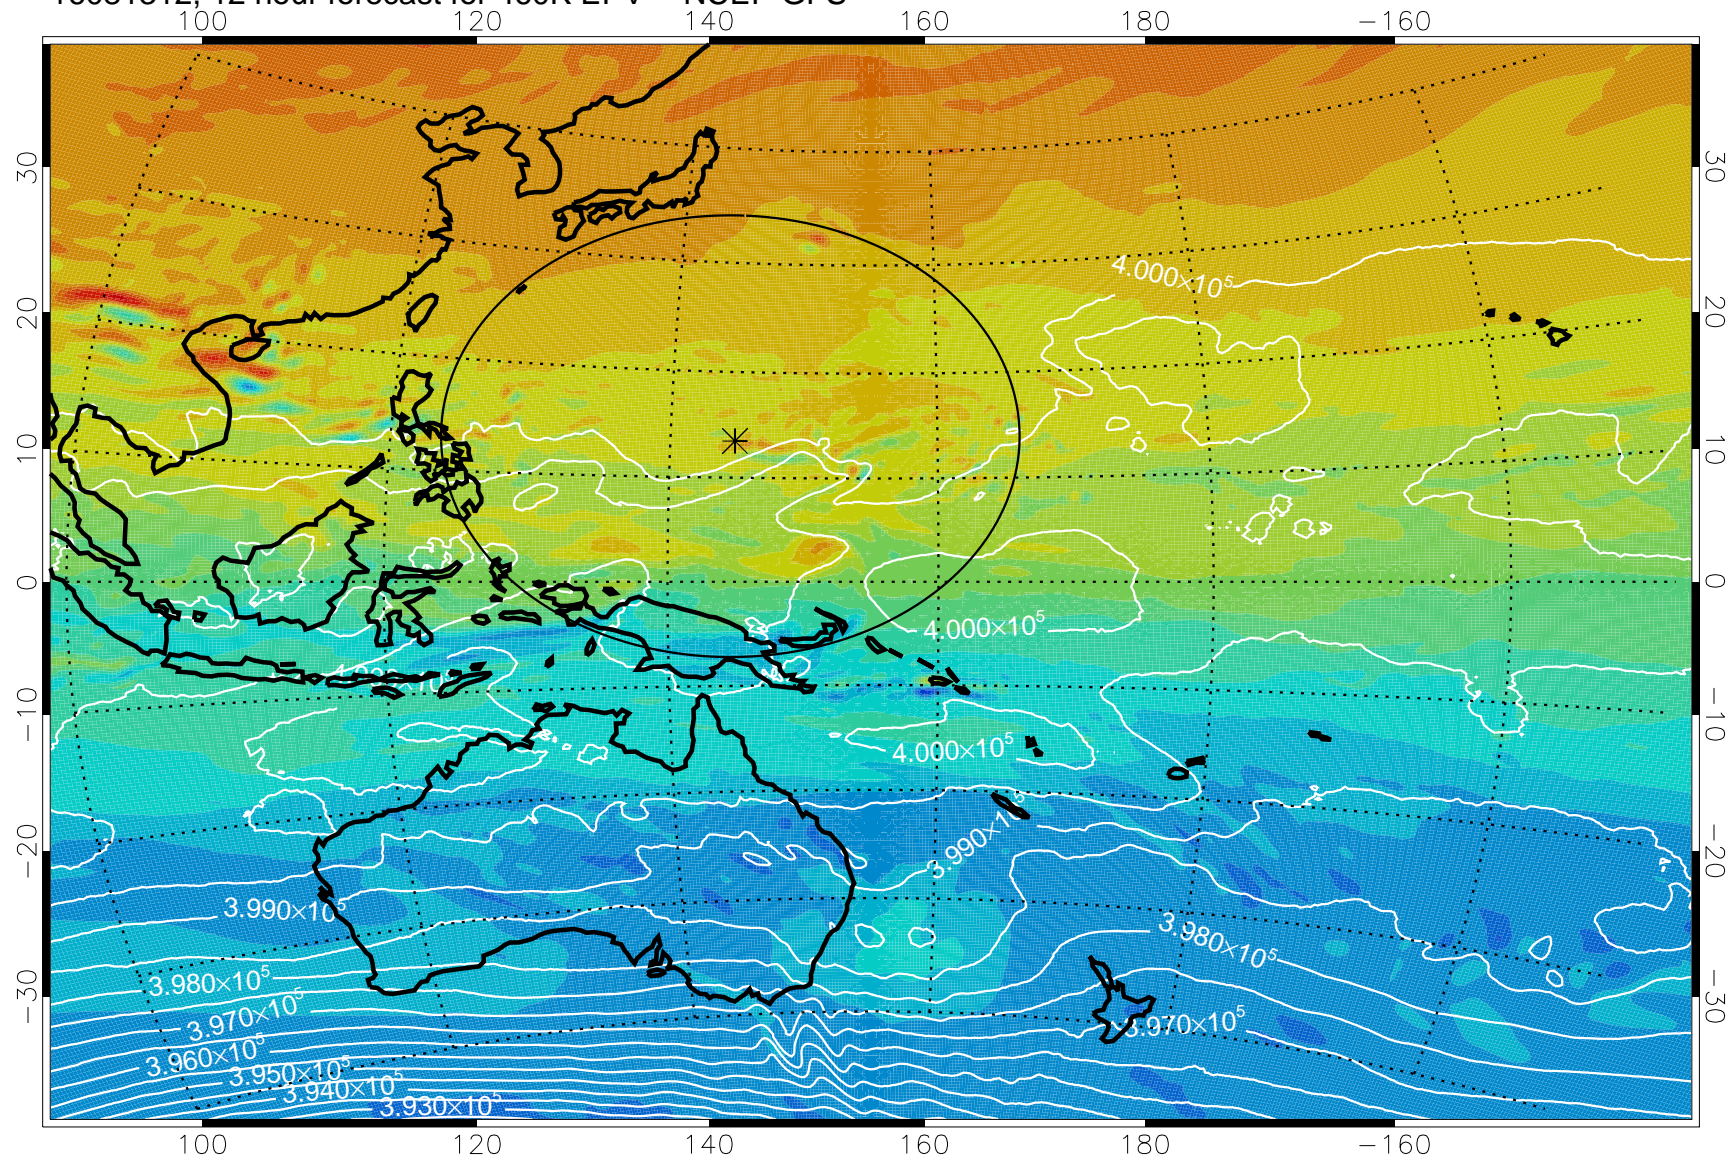

16081306, 6 hour forecast for 460K EPV -- NCEP GFS

460K Montgomery Streamfunction, white

Range ring of 2304 km

16081312, 12 hour forecast for 460K EPV -- NCEP GFS

460K Montgomery Streamfunction, white

Range ring of 2304 km

16081318, 18 hour forecast for 460K EPV -- NCEP GFS

460K Montgomery Streamfunction, white

Range ring of 2304 km

16081400, 24 hour forecast for 460K EPV -- NCEP GFS

460K Montgomery Streamfunction, white

Range ring of 2304 km

16081406, 30 hour forecast for 460K EPV -- NCEP GFS

460K Montgomery Streamfunction, white

Range ring of 2304 km

16081412, 36 hour forecast for 460K EPV -- NCEP GFS

460K Montgomery Streamfunction, white

Range ring of 2304 km

16081418, 42 hour forecast for 460K EPV -- NCEP GFS

460K Montgomery Streamfunction, white

Range ring of 2304 km

16081500, 48 hour forecast for 460K EPV -- NCEP GFS

460K Montgomery Streamfunction, white

Range ring of 2304 km