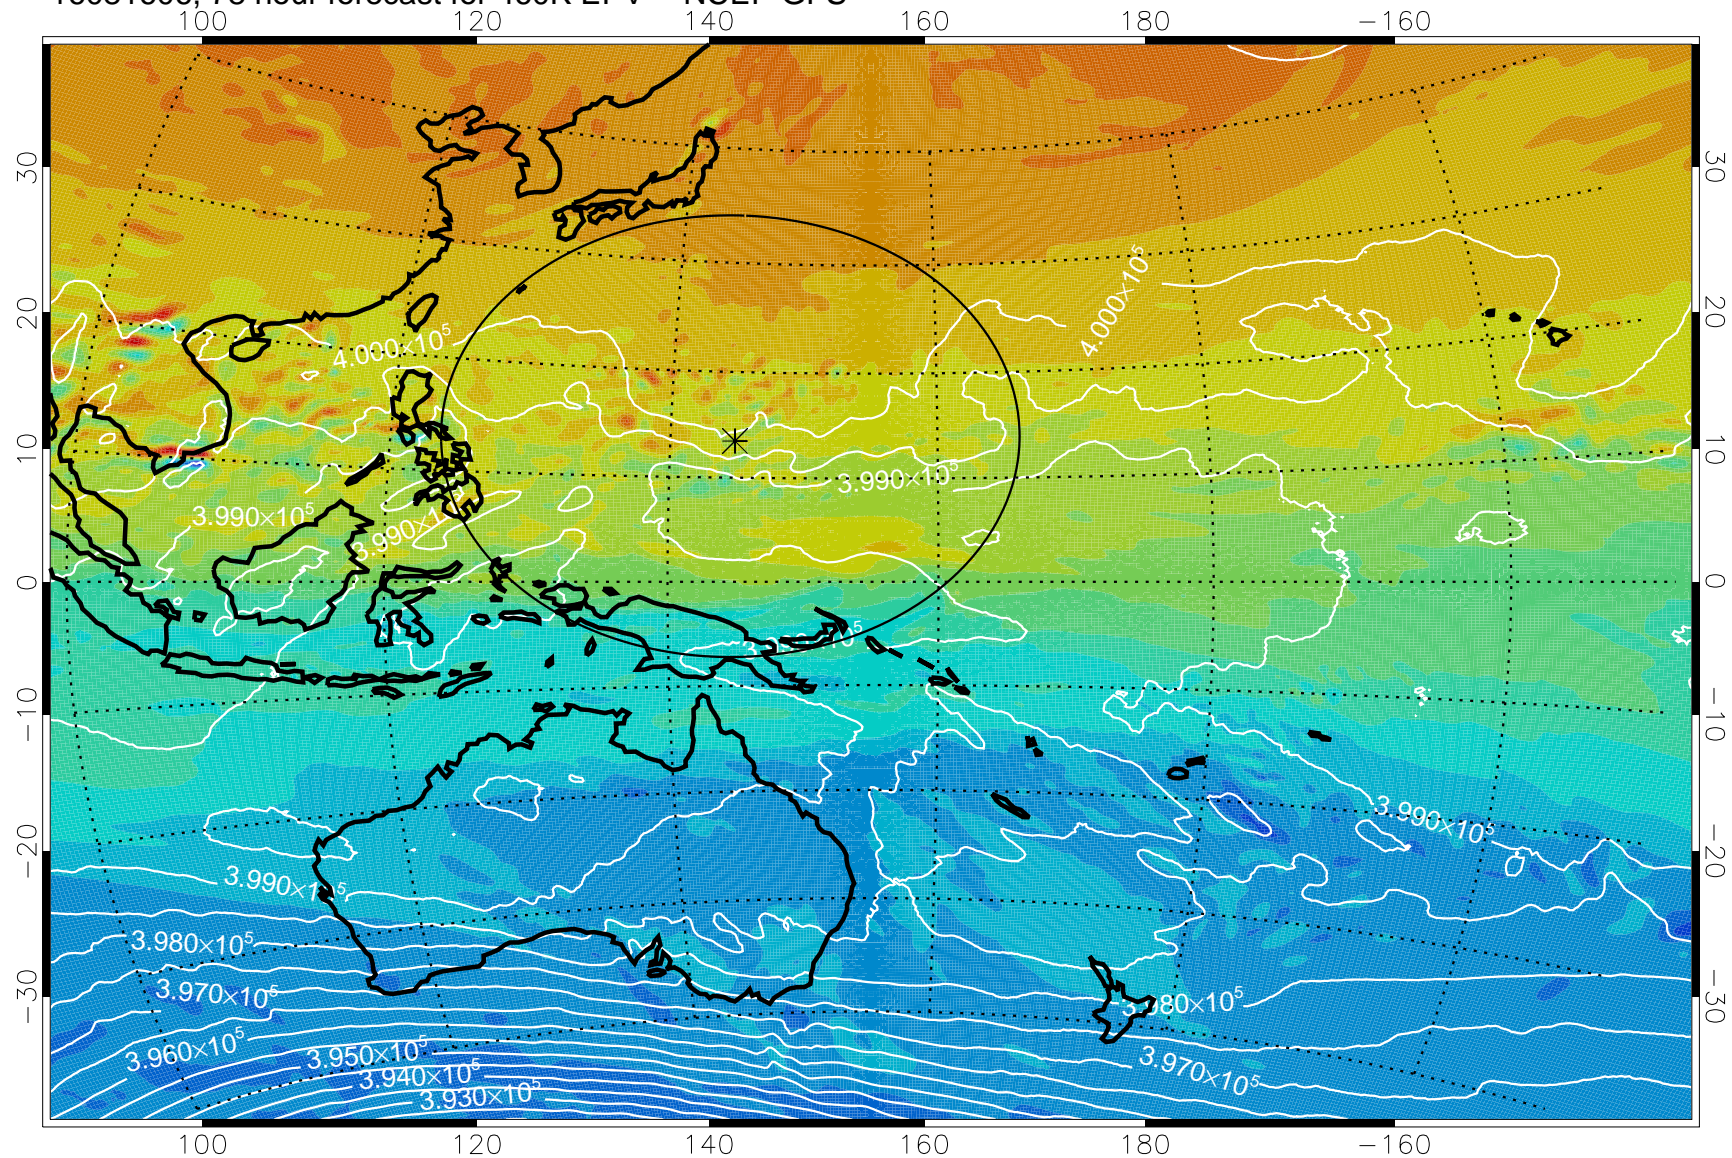

16081506, 54 hour forecast for 460K EPV -- NCEP GFS

460K Montgomery Streamfunction, white

Range ring of 2304 km

16081512, 60 hour forecast for 460K EPV -- NCEP GFS

460K Montgomery Streamfunction, white

Range ring of 2304 km

16081518, 66 hour forecast for 460K EPV -- NCEP GFS

460K Montgomery Streamfunction, white

Range ring of 2304 km

16081600, 72 hour forecast for 460K EPV -- NCEP GFS

460K Montgomery Streamfunction, white

Range ring of 2304 km

16081606, 78 hour forecast for 460K EPV -- NCEP GFS

460K Montgomery Streamfunction, white

Range ring of 2304 km

16081612, 84 hour forecast for 460K EPV -- NCEP GFS

460K Montgomery Streamfunction, white

Range ring of 2304 km

16081618, 90 hour forecast for 460K EPV -- NCEP GFS

460K Montgomery Streamfunction, white

Range ring of 2304 km

16081700, 96 hour forecast for 460K EPV -- NCEP GFS

460K Montgomery Streamfunction, white

Range ring of 2304 km