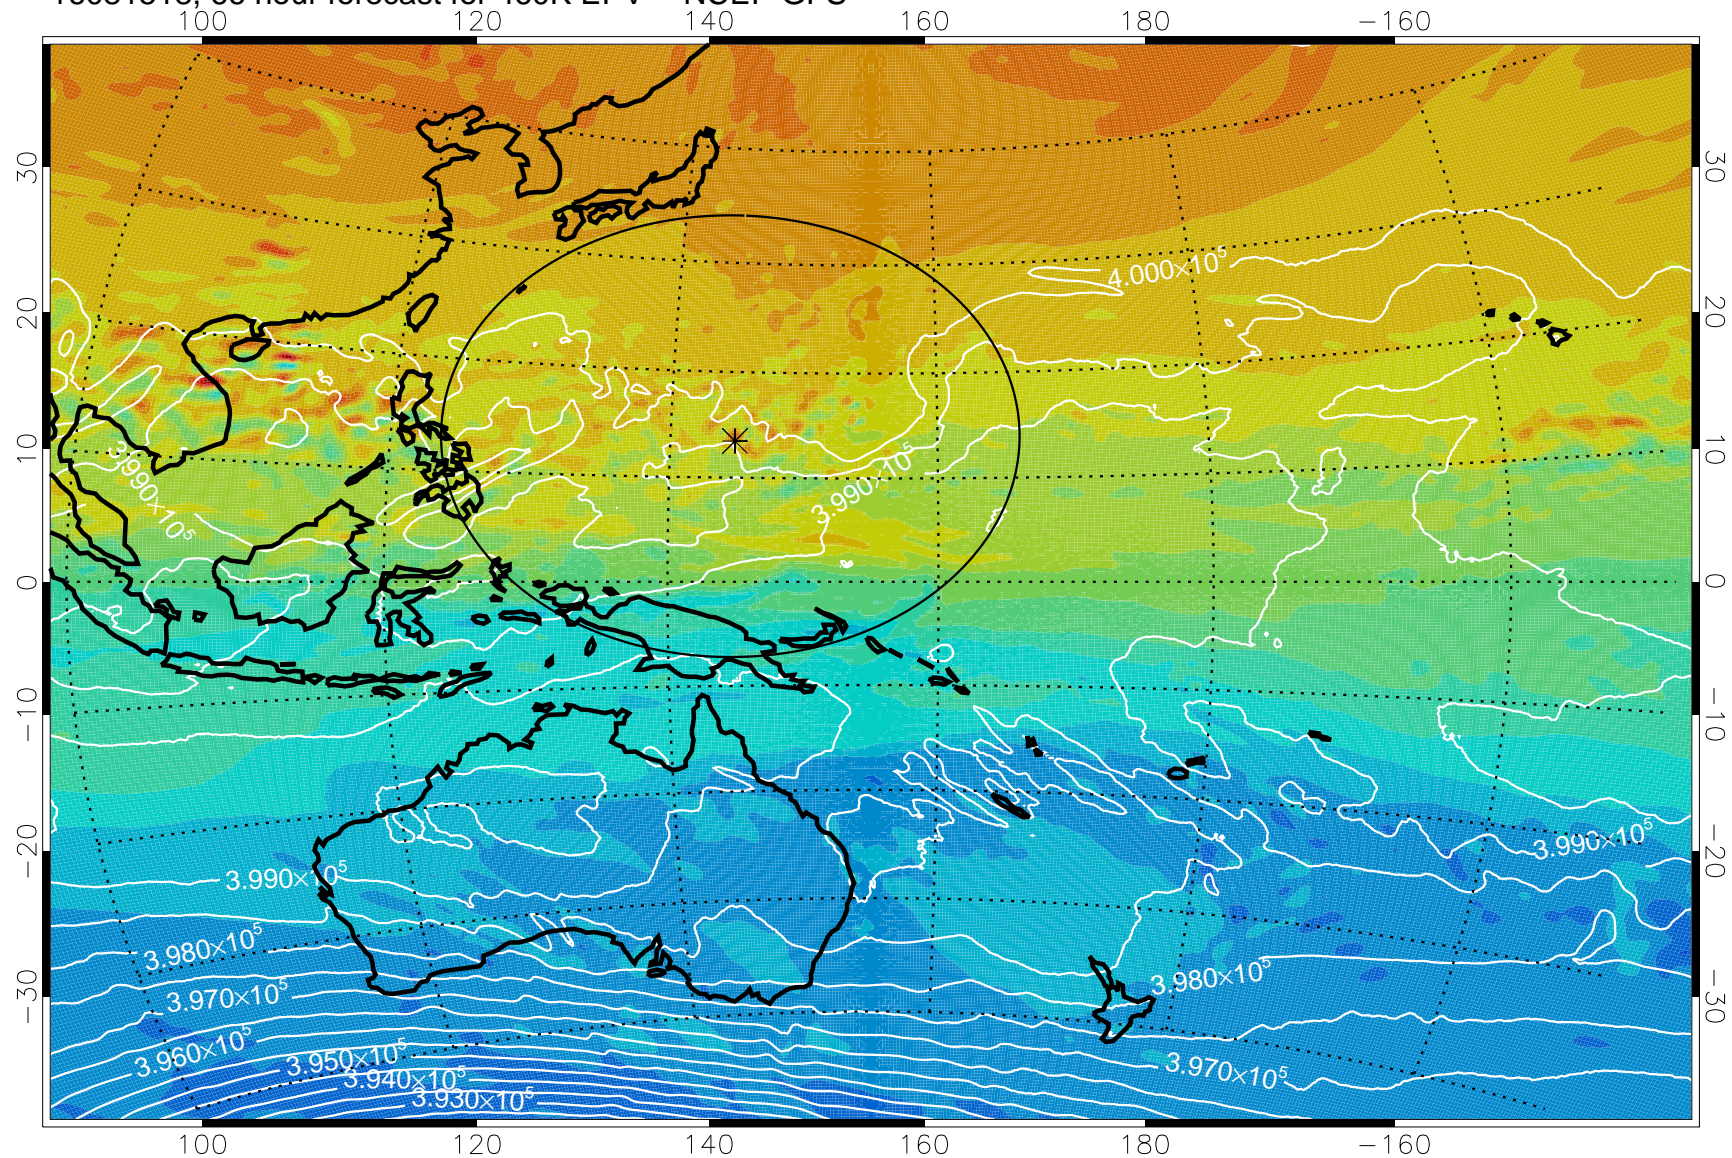

16081418, 42 hour forecast for 460K EPV -- NCEP GFS

460K Montgomery Streamfunction, white

Range ring of 2304 km

16081500, 48 hour forecast for 460K EPV -- NCEP GFS

460K Montgomery Streamfunction, white

Range ring of 2304 km

16081506, 54 hour forecast for 460K EPV -- NCEP GFS

460K Montgomery Streamfunction, white

Range ring of 2304 km

16081512, 60 hour forecast for 460K EPV -- NCEP GFS

460K Montgomery Streamfunction, white

Range ring of 2304 km

16081518, 66 hour forecast for 460K EPV -- NCEP GFS

460K Montgomery Streamfunction, white

Range ring of 2304 km

16081600, 72 hour forecast for 460K EPV -- NCEP GFS

460K Montgomery Streamfunction, white

Range ring of 2304 km

16081606, 78 hour forecast for 460K EPV -- NCEP GFS

460K Montgomery Streamfunction, white

Range ring of 2304 km

16081612, 84 hour forecast for 460K EPV -- NCEP GFS

460K Montgomery Streamfunction, white

Range ring of 2304 km