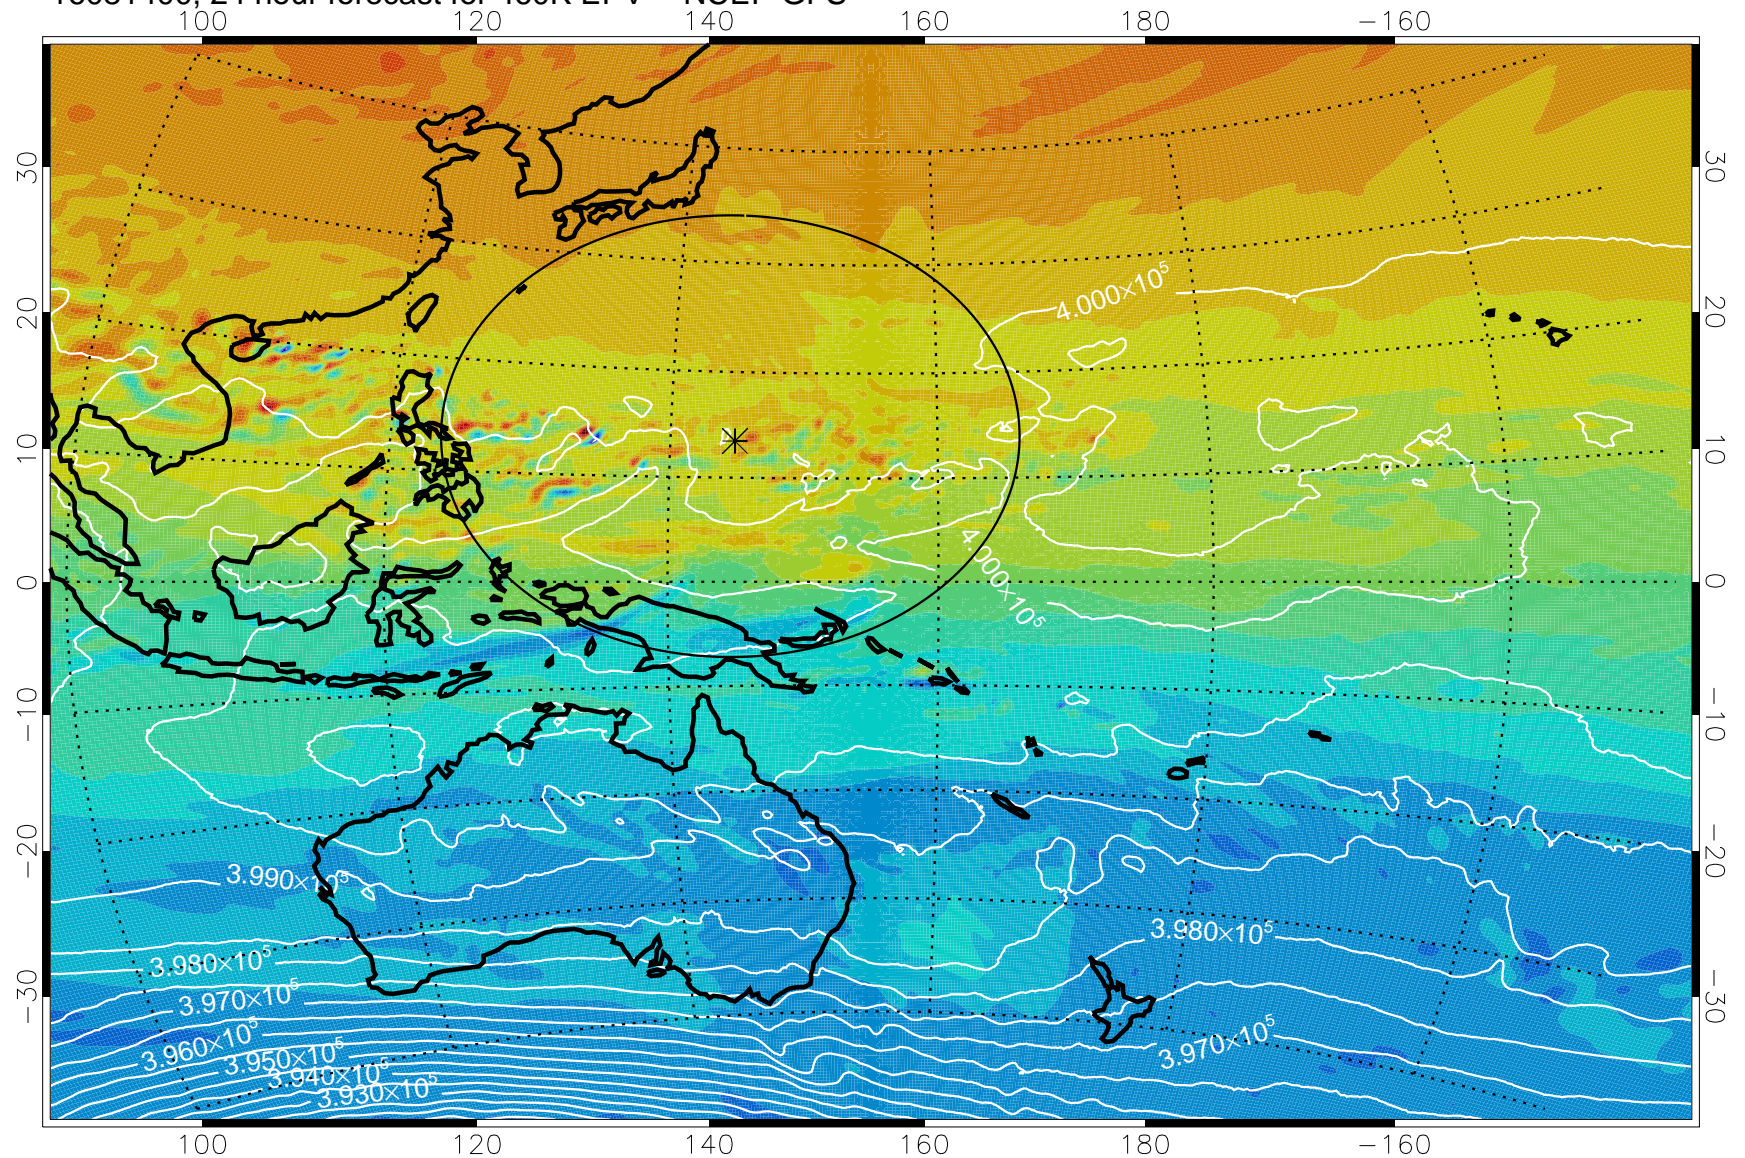

16081318, 18 hour forecast for 460K EPV -- NCEP GFS

460K Montgomery Streamfunction, white

Range ring of 2304 km

16081400, 24 hour forecast for 460K EPV -- NCEP GFS

460K Montgomery Streamfunction, white

Range ring of 2304 km

16081406, 30 hour forecast for 460K EPV -- NCEP GFS

460K Montgomery Streamfunction, white

Range ring of 2304 km

16081412, 36 hour forecast for 460K EPV -- NCEP GFS

460K Montgomery Streamfunction, white

Range ring of 2304 km

16081418, 42 hour forecast for 460K EPV -- NCEP GFS

460K Montgomery Streamfunction, white

Range ring of 2304 km

16081500, 48 hour forecast for 460K EPV -- NCEP GFS

460K Montgomery Streamfunction, white

Range ring of 2304 km

16081518, 66 hour forecast for 460K EPV -- NCEP GFS

460K Montgomery Streamfunction, white

Range ring of 2304 km

16081600, 72 hour forecast for 460K EPV -- NCEP GFS

460K Montgomery Streamfunction, white

Range ring of 2304 km