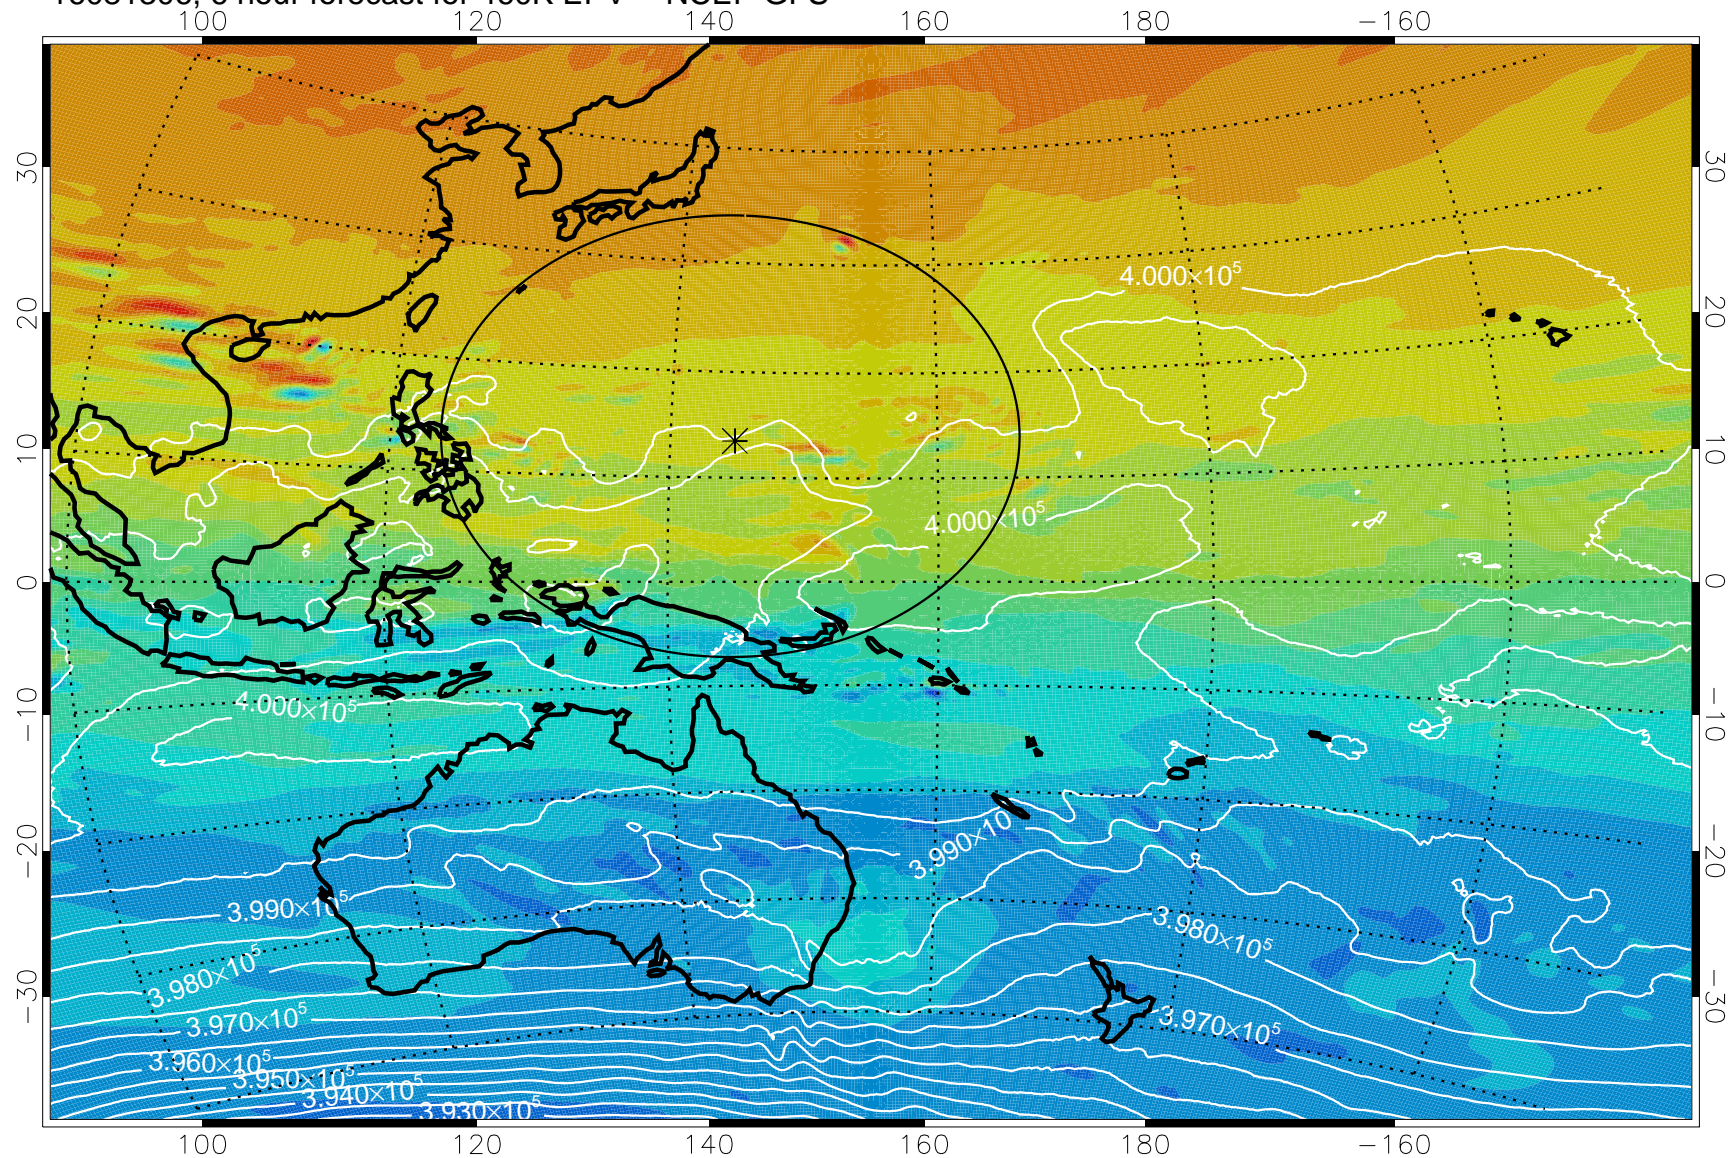

16081306, 6 hour forecast for 460K EPV -- NCEP GFS

460K Montgomery Streamfunction, white

Range ring of 2304 km

16081312, 12 hour forecast for 460K EPV -- NCEP GFS

460K Montgomery Streamfunction, white

Range ring of 2304 km

16081318, 18 hour forecast for 460K EPV -- NCEP GFS

460K Montgomery Streamfunction, white

Range ring of 2304 km

16081400, 24 hour forecast for 460K EPV -- NCEP GFS

460K Montgomery Streamfunction, white

Range ring of 2304 km

16081406, 30 hour forecast for 460K EPV -- NCEP GFS

460K Montgomery Streamfunction, white

Range ring of 2304 km

16081412, 36 hour forecast for 460K EPV -- NCEP GFS

460K Montgomery Streamfunction, white

Range ring of 2304 km

16081418, 42 hour forecast for 460K EPV -- NCEP GFS

460K Montgomery Streamfunction, white

Range ring of 2304 km

16081500, 48 hour forecast for 460K EPV -- NCEP GFS

460K Montgomery Streamfunction, white

Range ring of 2304 km