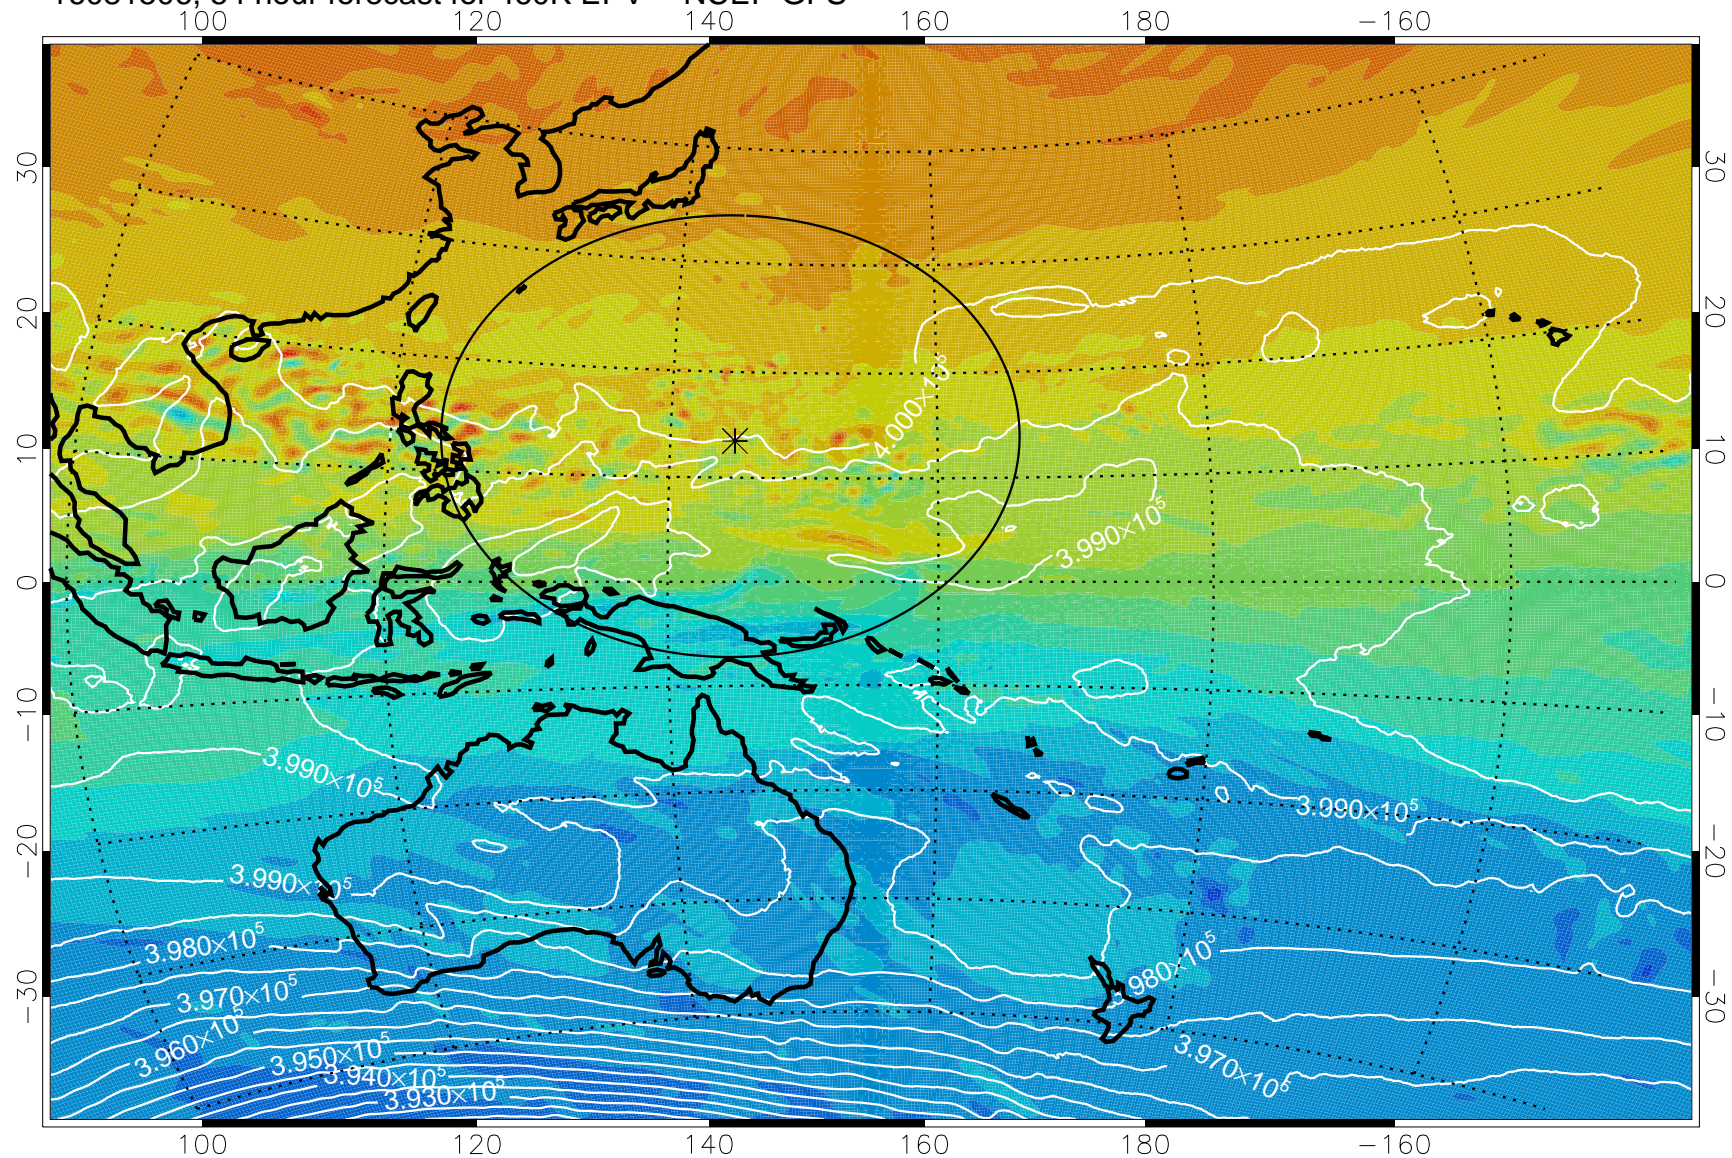

16081418, 42 hour forecast for 460K EPV -- NCEP GFS

460K Montgomery Streamfunction, white

Range ring of 2304 km

16081500, 48 hour forecast for 460K EPV -- NCEP GFS

460K Montgomery Streamfunction, white

Range ring of 2304 km

16081506, 54 hour forecast for 460K EPV -- NCEP GFS

460K Montgomery Streamfunction, white

Range ring of 2304 km

16081512, 60 hour forecast for 460K EPV -- NCEP GFS

460K Montgomery Streamfunction, white

Range ring of 2304 km

16081518, 66 hour forecast for 460K EPV -- NCEP GFS

460K Montgomery Streamfunction, white

Range ring of 2304 km

16081600, 72 hour forecast for 460K EPV -- NCEP GFS

460K Montgomery Streamfunction, white

Range ring of 2304 km

16081606, 78 hour forecast for 460K EPV -- NCEP GFS

460K Montgomery Streamfunction, white

Range ring of 2304 km

16081612, 84 hour forecast for 460K EPV -- NCEP GFS

460K Montgomery Streamfunction, white

Range ring of 2304 km