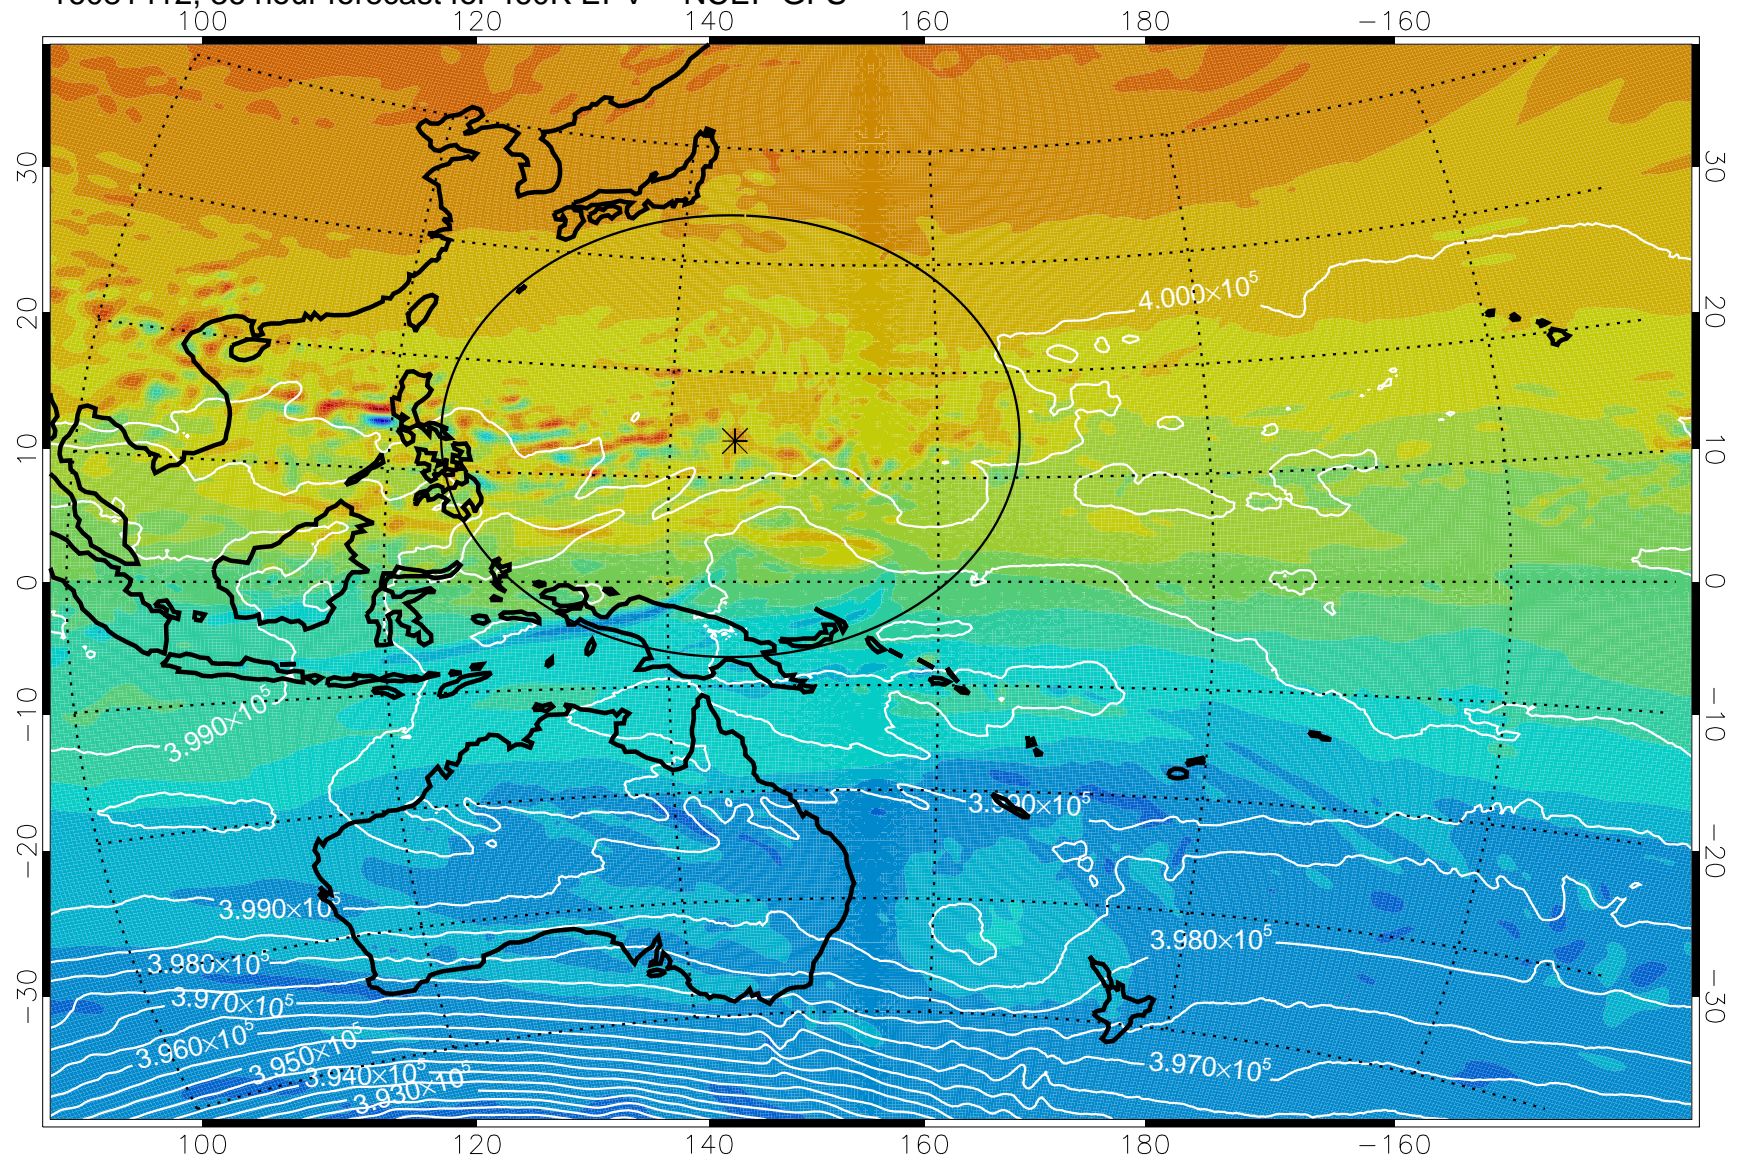

16081406, 30 hour forecast for 460K EPV -- NCEP GFS

460K Montgomery Streamfunction, white

Range ring of 2304 km

16081412, 36 hour forecast for 460K EPV -- NCEP GFS

460K Montgomery Streamfunction, white

Range ring of 2304 km

16081418, 42 hour forecast for 460K EPV -- NCEP GFS

460K Montgomery Streamfunction, white

Range ring of 2304 km

16081500, 48 hour forecast for 460K EPV -- NCEP GFS

460K Montgomery Streamfunction, white

Range ring of 2304 km

16081506, 54 hour forecast for 460K EPV -- NCEP GFS

460K Montgomery Streamfunction, white

Range ring of 2304 km

16081512, 60 hour forecast for 460K EPV -- NCEP GFS

460K Montgomery Streamfunction, white

Range ring of 2304 km

16081518, 66 hour forecast for 460K EPV -- NCEP GFS

460K Montgomery Streamfunction, white

Range ring of 2304 km

16081600, 72 hour forecast for 460K EPV -- NCEP GFS

460K Montgomery Streamfunction, white

Range ring of 2304 km