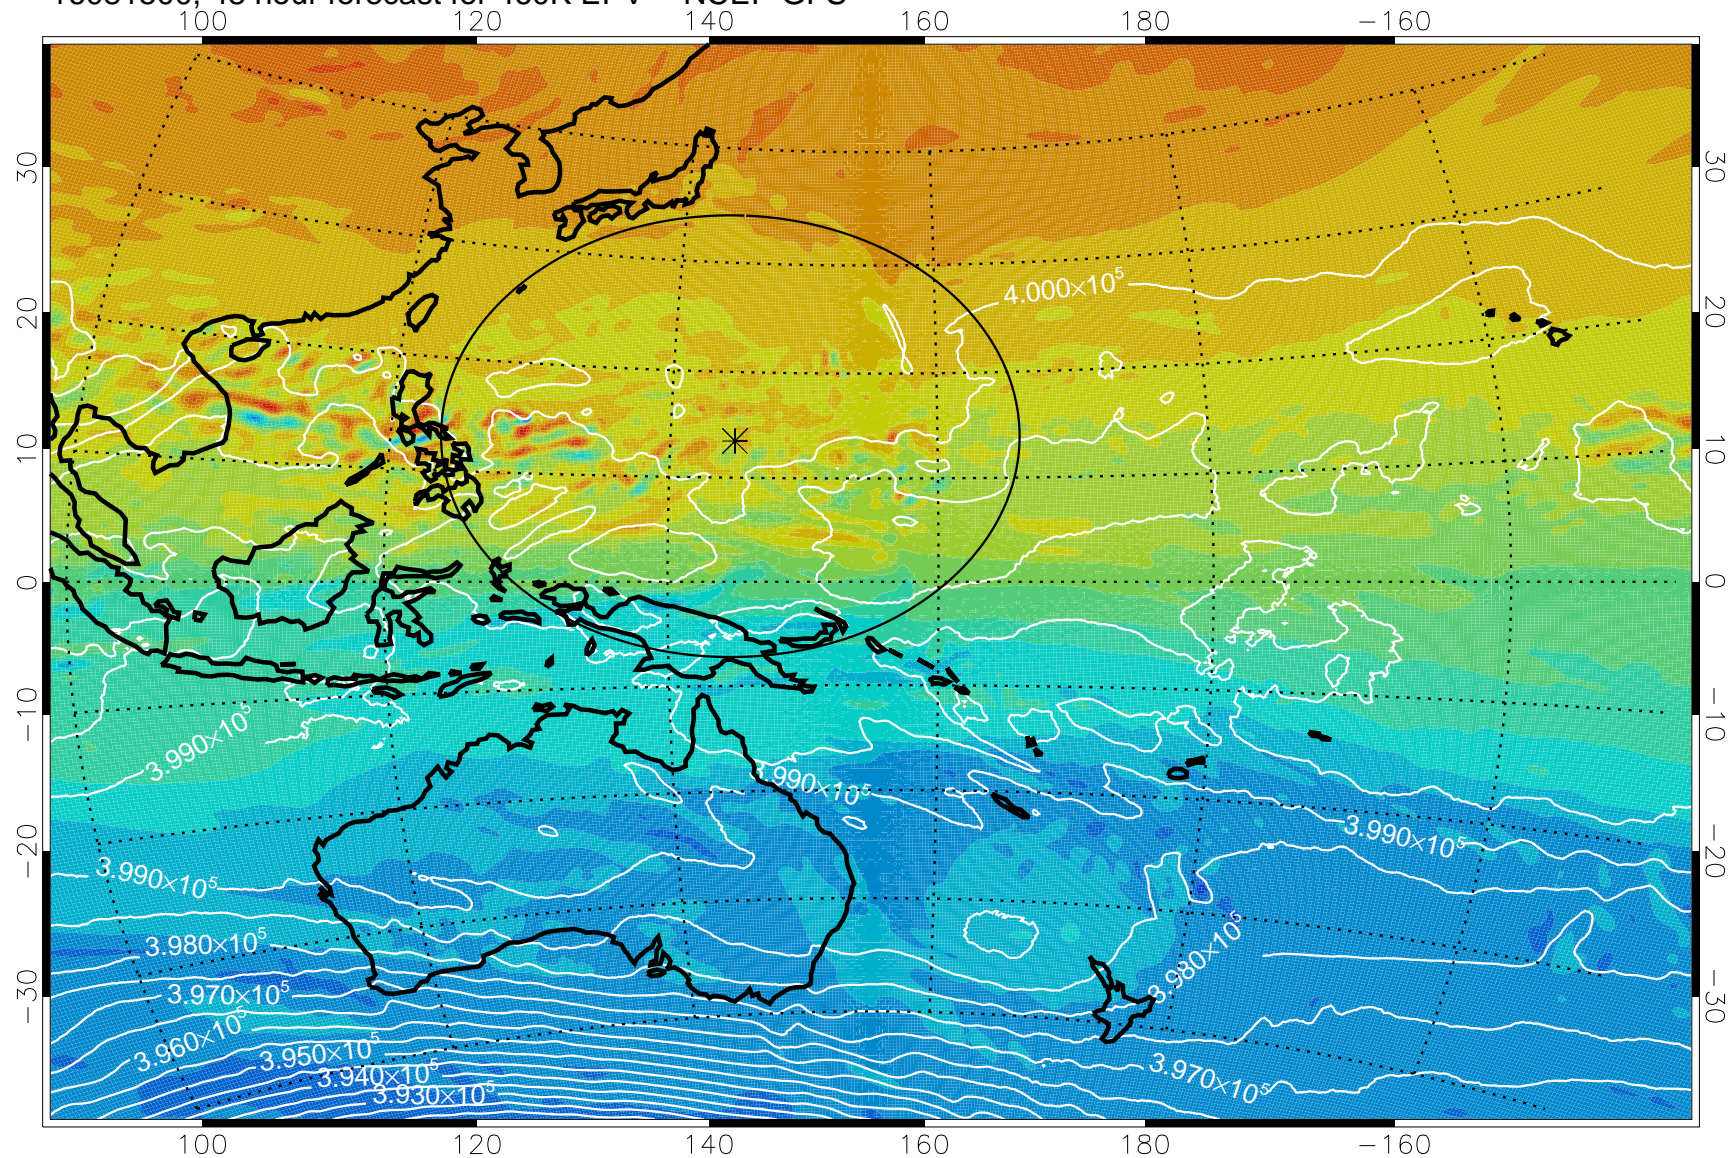

16081418, 42 hour forecast for 460K EPV -- NCEP GFS

460K Montgomery Streamfunction, white

Range ring of 2304 km

16081500, 48 hour forecast for 460K EPV -- NCEP GFS

460K Montgomery Streamfunction, white

Range ring of 2304 km

16081506, 54 hour forecast for 460K EPV -- NCEP GFS

460K Montgomery Streamfunction, white

Range ring of 2304 km

16081512, 60 hour forecast for 460K EPV -- NCEP GFS

460K Montgomery Streamfunction, white

Range ring of 2304 km

16081518, 66 hour forecast for 460K EPV -- NCEP GFS

460K Montgomery Streamfunction, white

Range ring of 2304 km

16081600, 72 hour forecast for 460K EPV -- NCEP GFS

460K Montgomery Streamfunction, white

Range ring of 2304 km

16081606, 78 hour forecast for 460K EPV -- NCEP GFS

460K Montgomery Streamfunction, white

Range ring of 2304 km

16081612, 84 hour forecast for 460K EPV -- NCEP GFS

460K Montgomery Streamfunction, white

Range ring of 2304 km