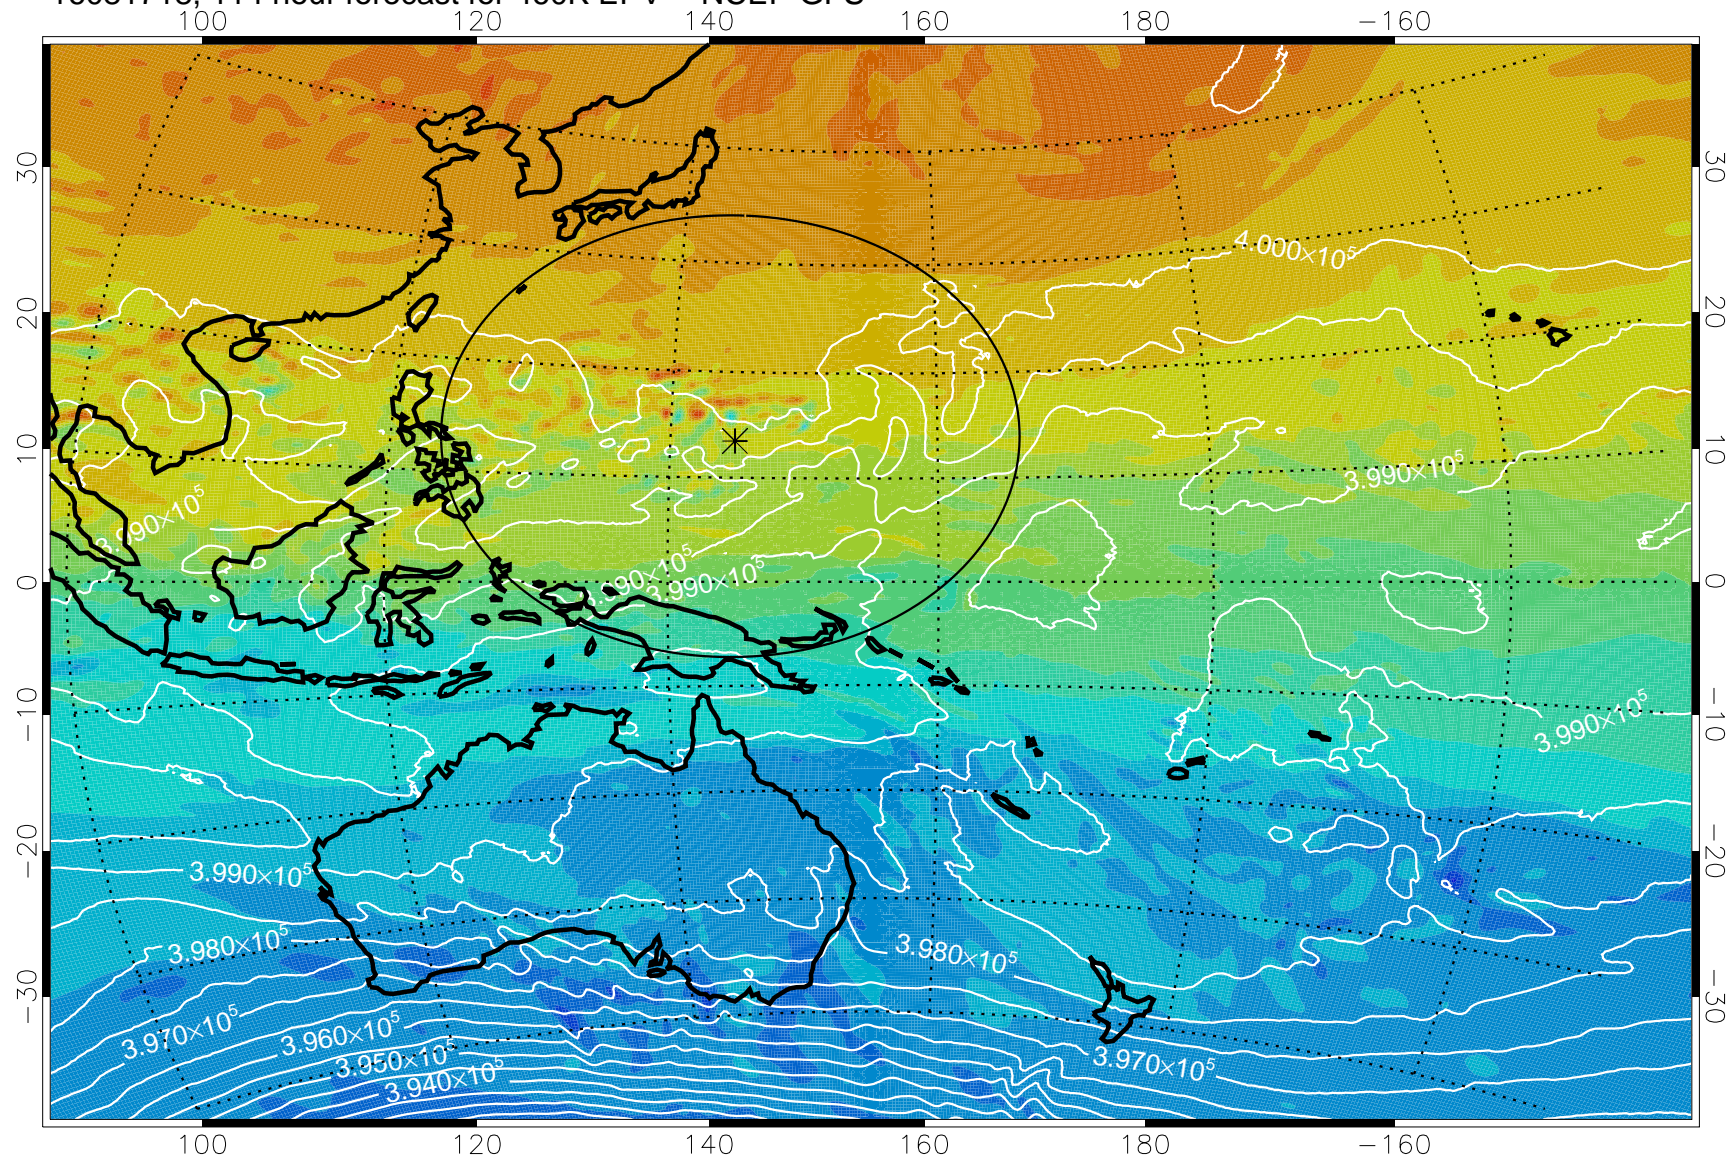

16081606, 78 hour forecast for 460K EPV -- NCEP GFS

460K Montgomery Streamfunction, white

Range ring of 2304 km

16081612, 84 hour forecast for 460K EPV -- NCEP GFS

460K Montgomery Streamfunction, white

Range ring of 2304 km

16081618, 90 hour forecast for 460K EPV -- NCEP GFS

460K Montgomery Streamfunction, white

Range ring of 2304 km

16081700, 96 hour forecast for 460K EPV -- NCEP GFS

460K Montgomery Streamfunction, white

Range ring of 2304 km

16081706, 102 hour forecast for 460K EPV -- NCEP GFS

460K Montgomery Streamfunction, white

Range ring of 2304 km

16081712, 108 hour forecast for 460K EPV -- NCEP GFS

460K Montgomery Streamfunction, white

Range ring of 2304 km

16081718, 114 hour forecast for 460K EPV -- NCEP GFS

460K Montgomery Streamfunction, white

Range ring of 2304 km

16081800, 120 hour forecast for 460K EPV -- NCEP GFS

460K Montgomery Streamfunction, white

Range ring of 2304 km