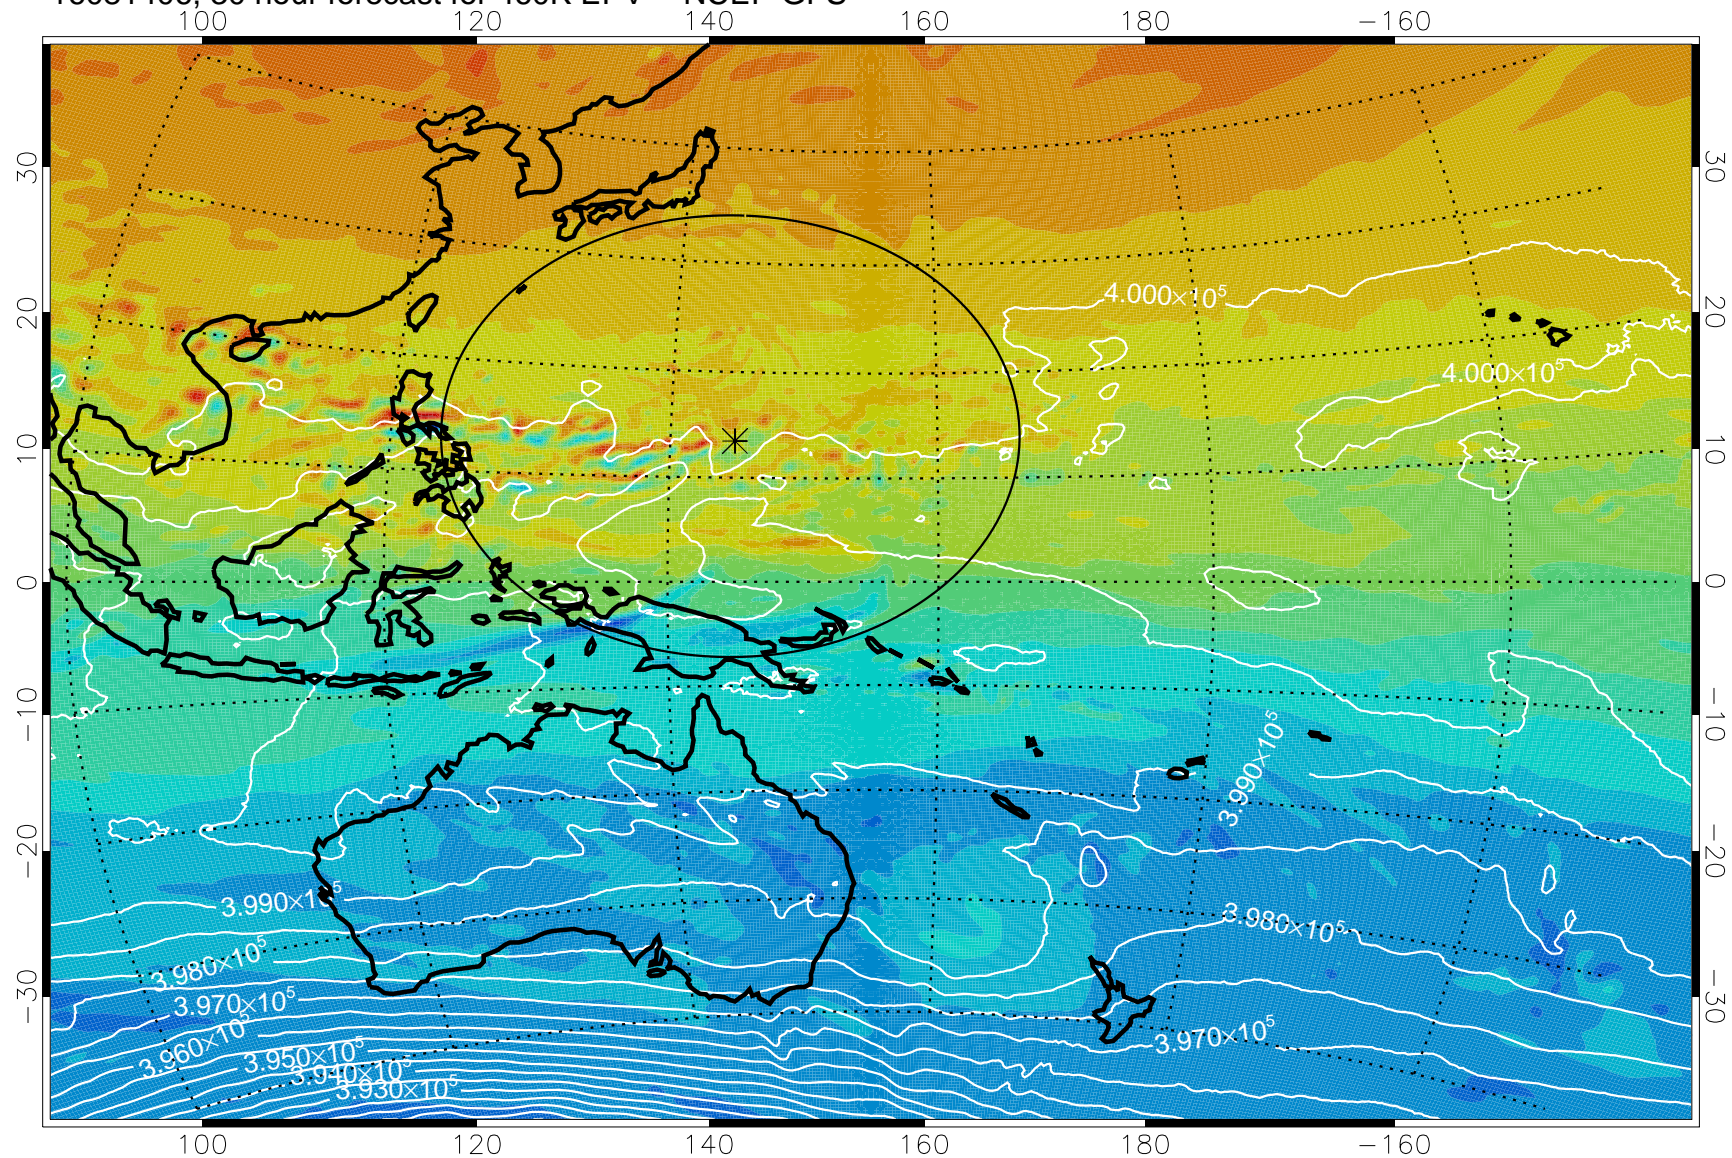

16081318, 18 hour forecast for 460K EPV -- NCEP GFS

460K Montgomery Streamfunction, white

Range ring of 2304 km

16081400, 24 hour forecast for 460K EPV -- NCEP GFS

460K Montgomery Streamfunction, white

Range ring of 2304 km

16081406, 30 hour forecast for 460K EPV -- NCEP GFS

460K Montgomery Streamfunction, white

Range ring of 2304 km

16081412, 36 hour forecast for 460K EPV -- NCEP GFS

460K Montgomery Streamfunction, white

Range ring of 2304 km

16081418, 42 hour forecast for 460K EPV -- NCEP GFS

460K Montgomery Streamfunction, white

Range ring of 2304 km

16081500, 48 hour forecast for 460K EPV -- NCEP GFS

460K Montgomery Streamfunction, white

Range ring of 2304 km

16081518, 66 hour forecast for 460K EPV -- NCEP GFS

460K Montgomery Streamfunction, white

Range ring of 2304 km

16081600, 72 hour forecast for 460K EPV -- NCEP GFS

460K Montgomery Streamfunction, white

Range ring of 2304 km