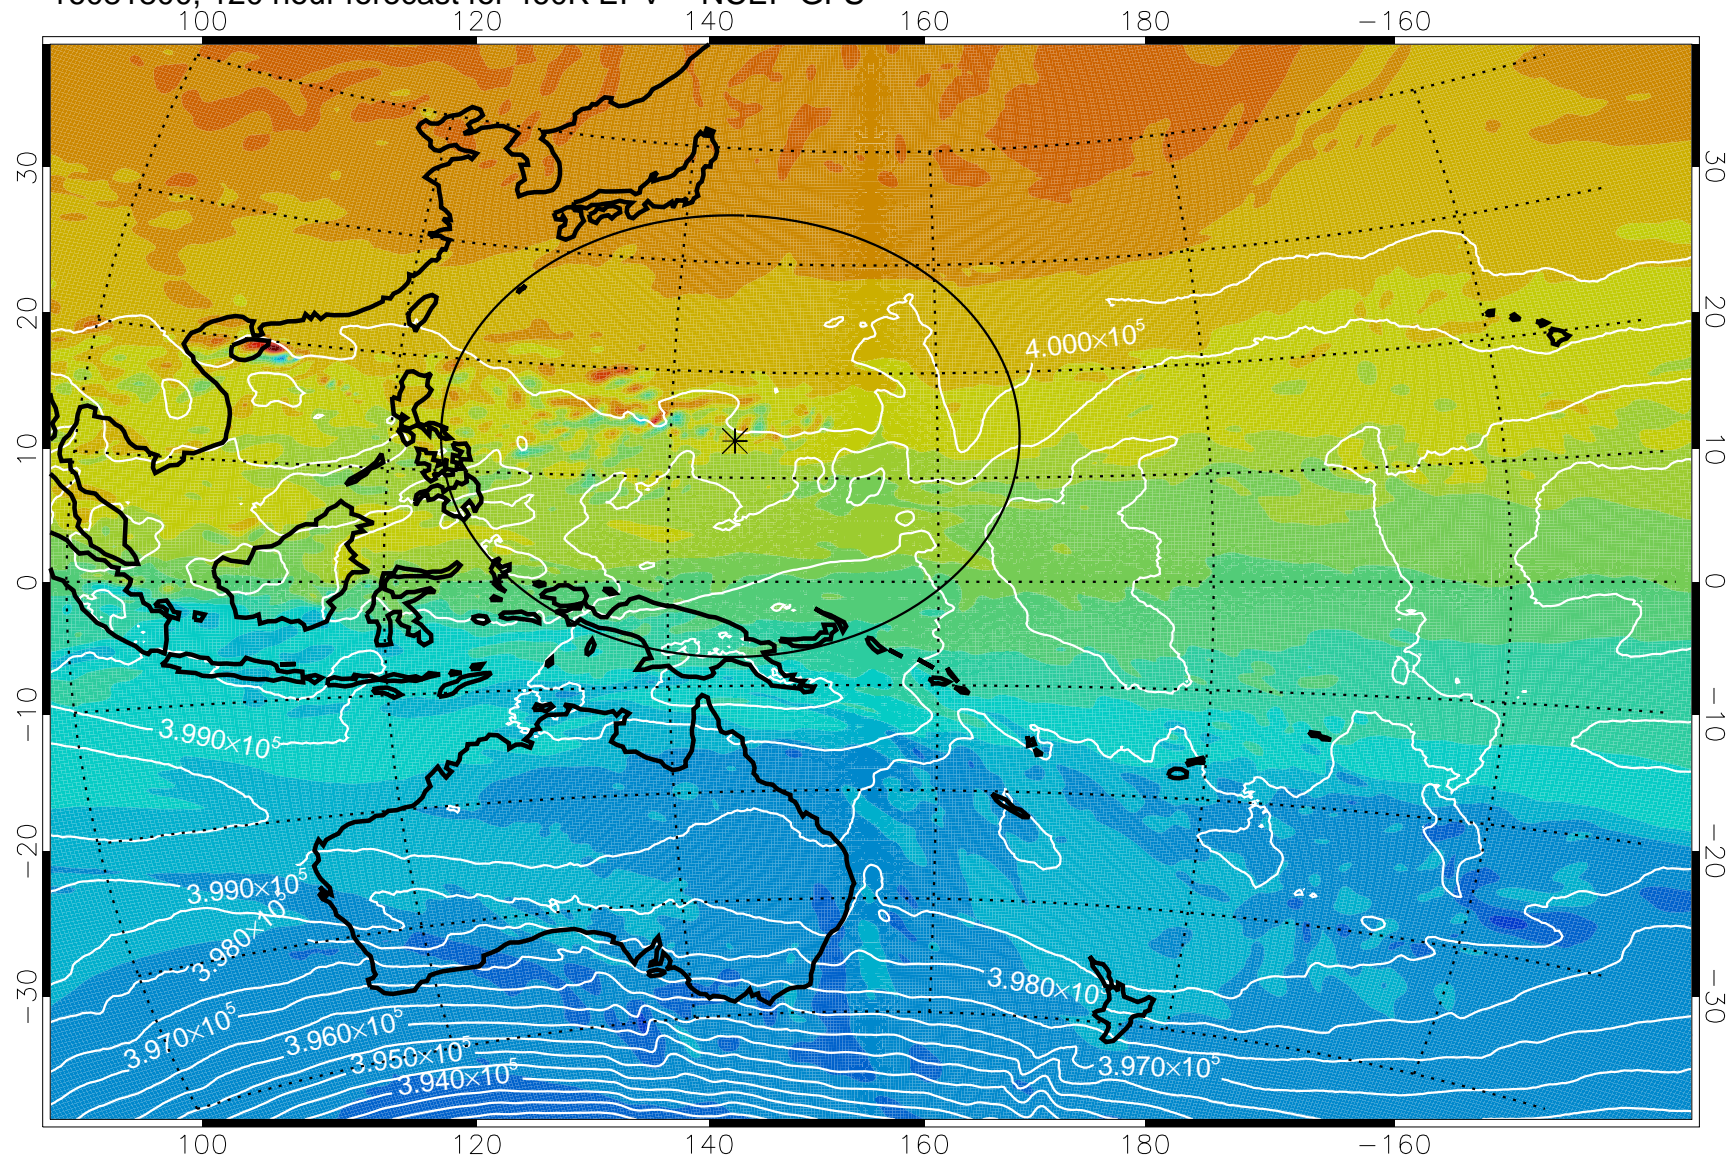

16081706, 102 hour forecast for 460K EPV -- NCEP GFS

460K Montgomery Streamfunction, white

Range ring of 2304 km

16081712, 108 hour forecast for 460K EPV -- NCEP GFS

460K Montgomery Streamfunction, white

Range ring of 2304 km

16081718, 114 hour forecast for 460K EPV -- NCEP GFS

460K Montgomery Streamfunction, white

Range ring of 2304 km

16081800, 120 hour forecast for 460K EPV -- NCEP GFS

460K Montgomery Streamfunction, white

Range ring of 2304 km