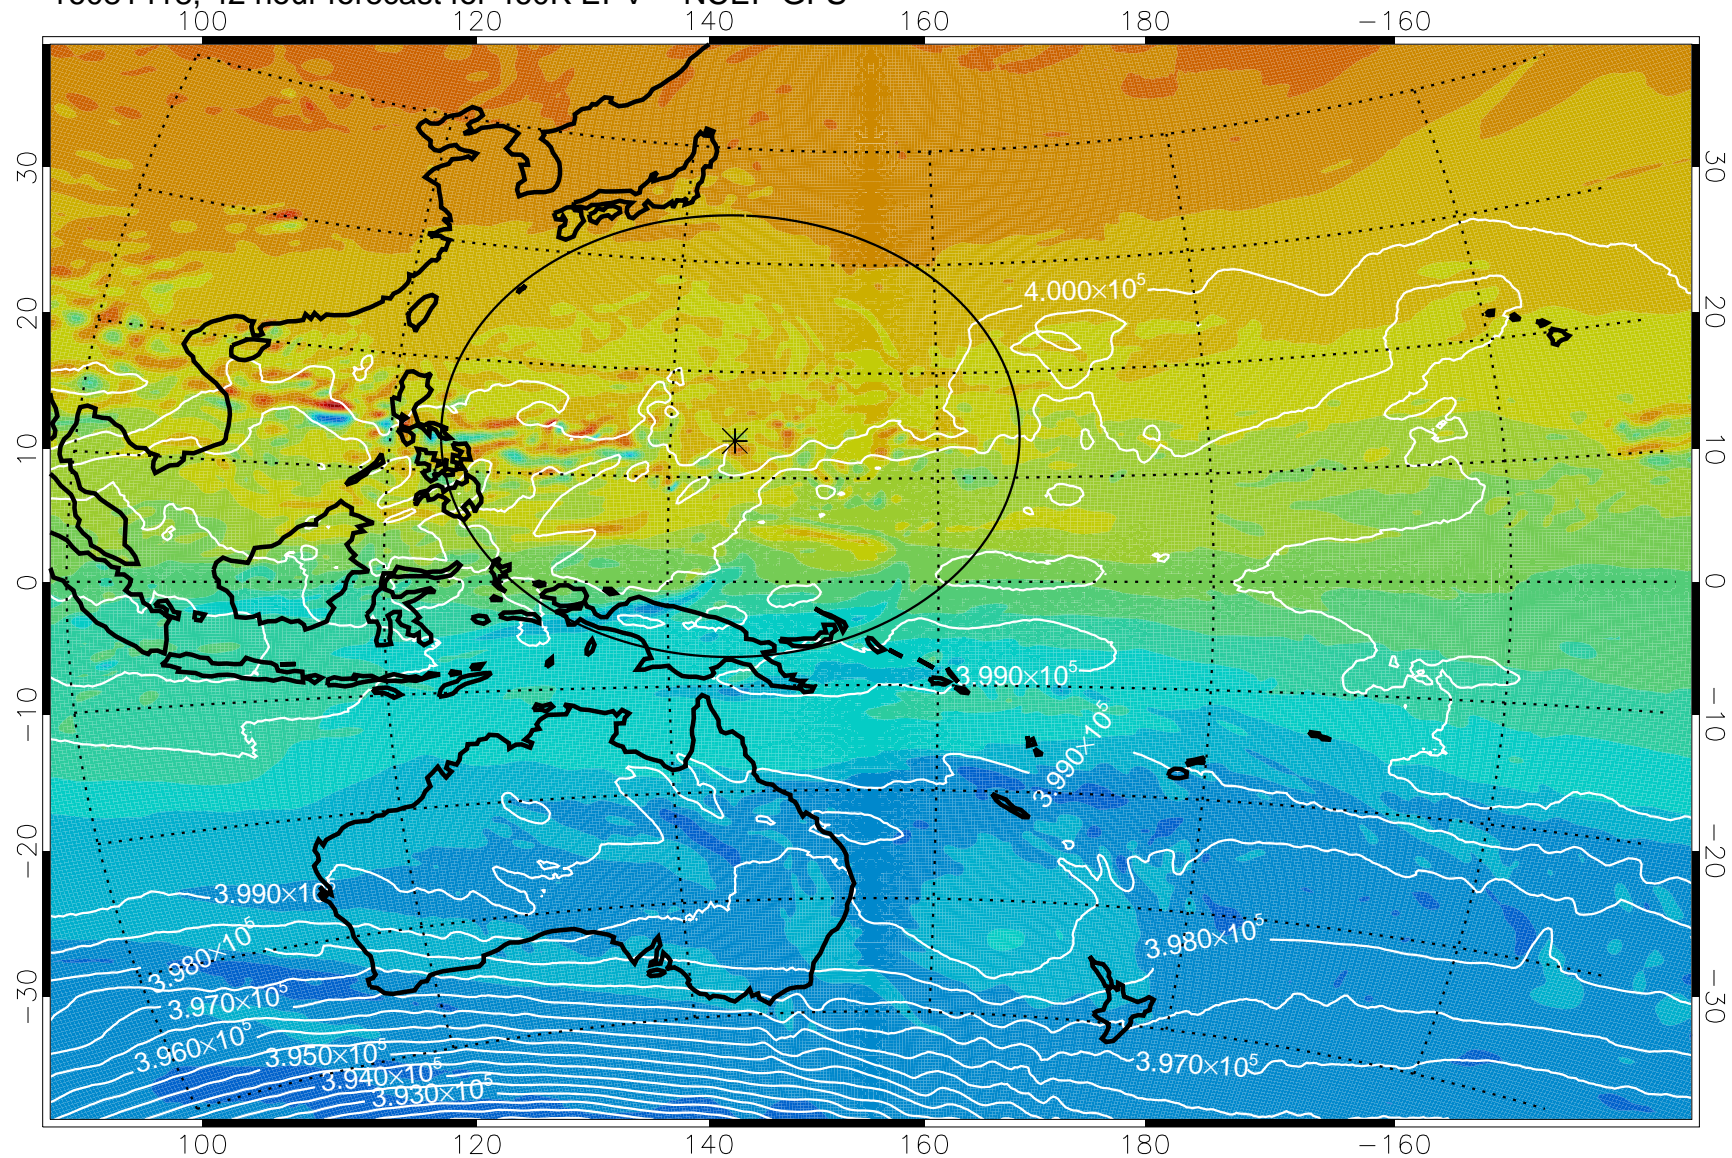

16081406, 30 hour forecast for 460K EPV -- NCEP GFS

460K Montgomery Streamfunction, white

Range ring of 2304 km

16081412, 36 hour forecast for 460K EPV -- NCEP GFS

460K Montgomery Streamfunction, white

Range ring of 2304 km

16081418, 42 hour forecast for 460K EPV -- NCEP GFS

460K Montgomery Streamfunction, white

Range ring of 2304 km

16081500, 48 hour forecast for 460K EPV -- NCEP GFS

460K Montgomery Streamfunction, white

Range ring of 2304 km

16081506, 54 hour forecast for 460K EPV -- NCEP GFS

460K Montgomery Streamfunction, white

Range ring of 2304 km

16081512, 60 hour forecast for 460K EPV -- NCEP GFS

460K Montgomery Streamfunction, white

Range ring of 2304 km

16081518, 66 hour forecast for 460K EPV -- NCEP GFS

460K Montgomery Streamfunction, white

Range ring of 2304 km

16081600, 72 hour forecast for 460K EPV -- NCEP GFS

460K Montgomery Streamfunction, white

Range ring of 2304 km