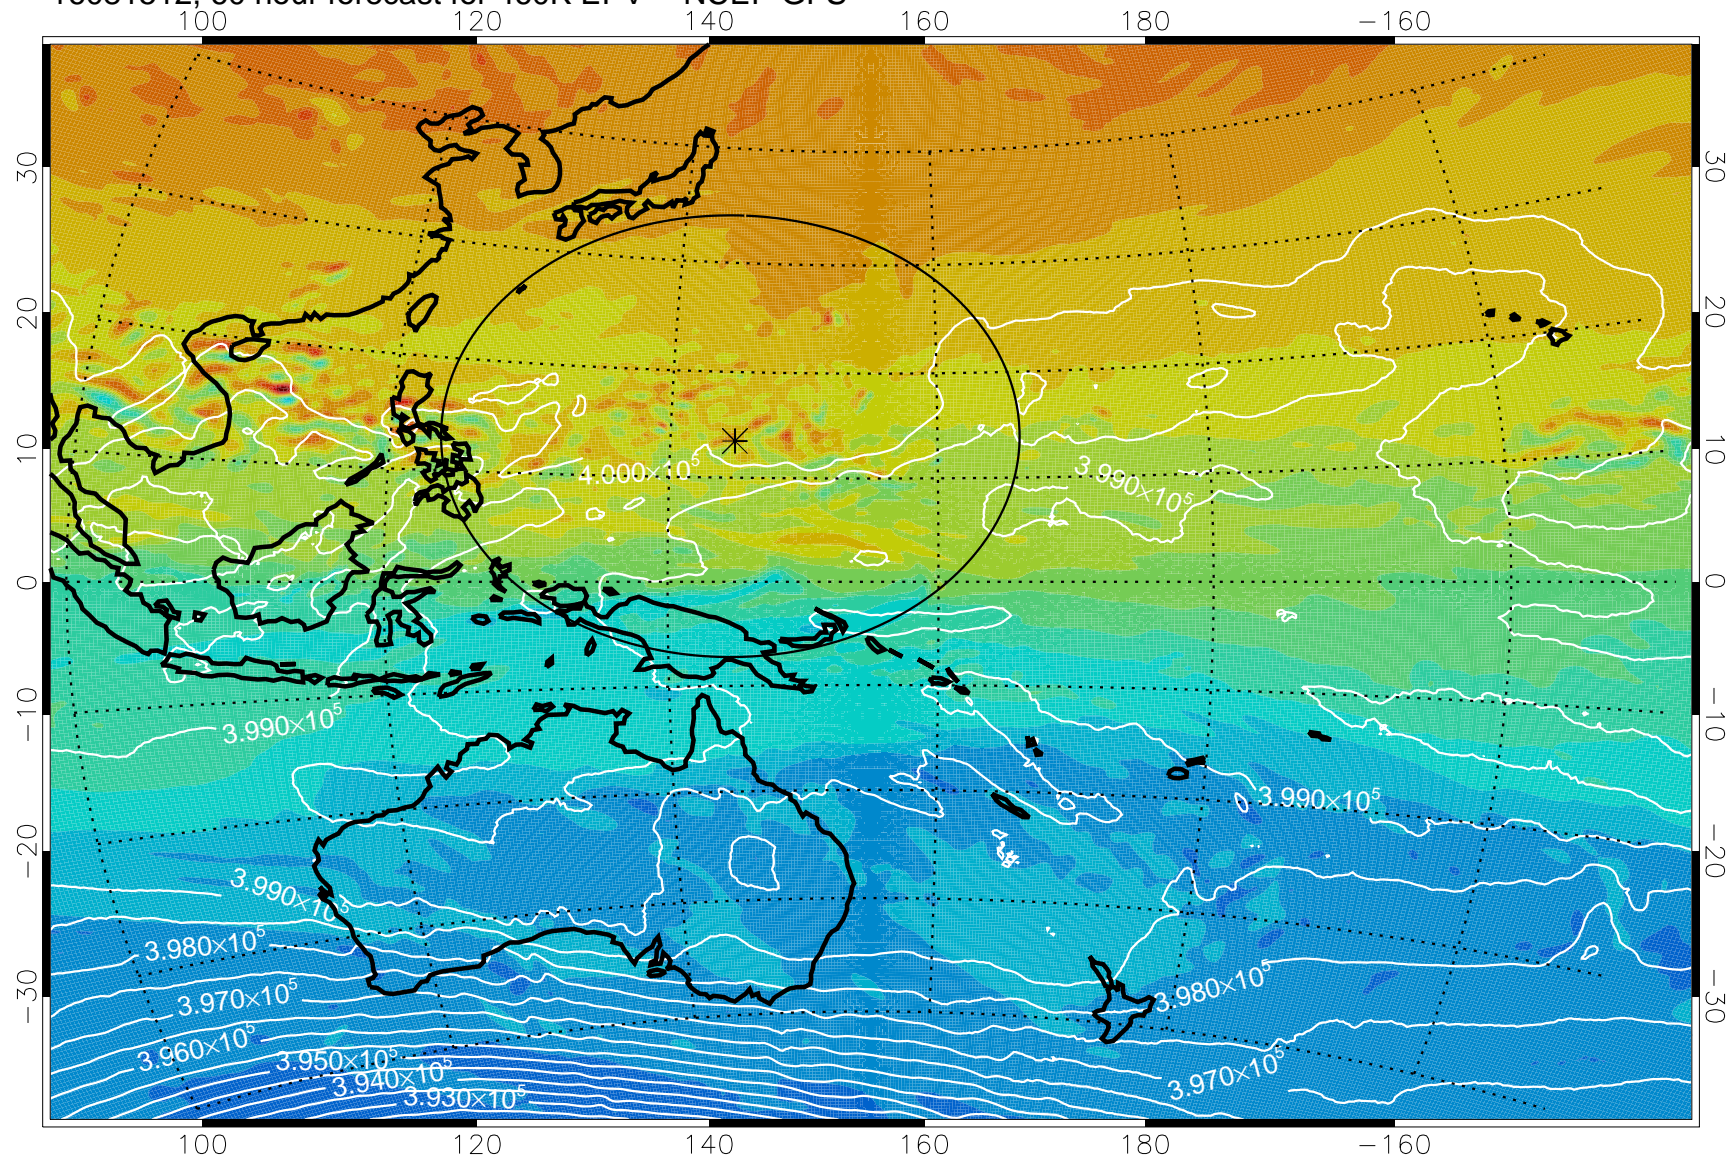

16081418, 42 hour forecast for 460K EPV -- NCEP GFS

460K Montgomery Streamfunction, white

Range ring of 2304 km

16081500, 48 hour forecast for 460K EPV -- NCEP GFS

460K Montgomery Streamfunction, white

Range ring of 2304 km

16081506, 54 hour forecast for 460K EPV -- NCEP GFS

460K Montgomery Streamfunction, white

Range ring of 2304 km

16081512, 60 hour forecast for 460K EPV -- NCEP GFS

460K Montgomery Streamfunction, white

Range ring of 2304 km

16081518, 66 hour forecast for 460K EPV -- NCEP GFS

460K Montgomery Streamfunction, white

Range ring of 2304 km

16081600, 72 hour forecast for 460K EPV -- NCEP GFS

460K Montgomery Streamfunction, white

Range ring of 2304 km

16081606, 78 hour forecast for 460K EPV -- NCEP GFS

460K Montgomery Streamfunction, white

Range ring of 2304 km

16081612, 84 hour forecast for 460K EPV -- NCEP GFS

460K Montgomery Streamfunction, white

Range ring of 2304 km