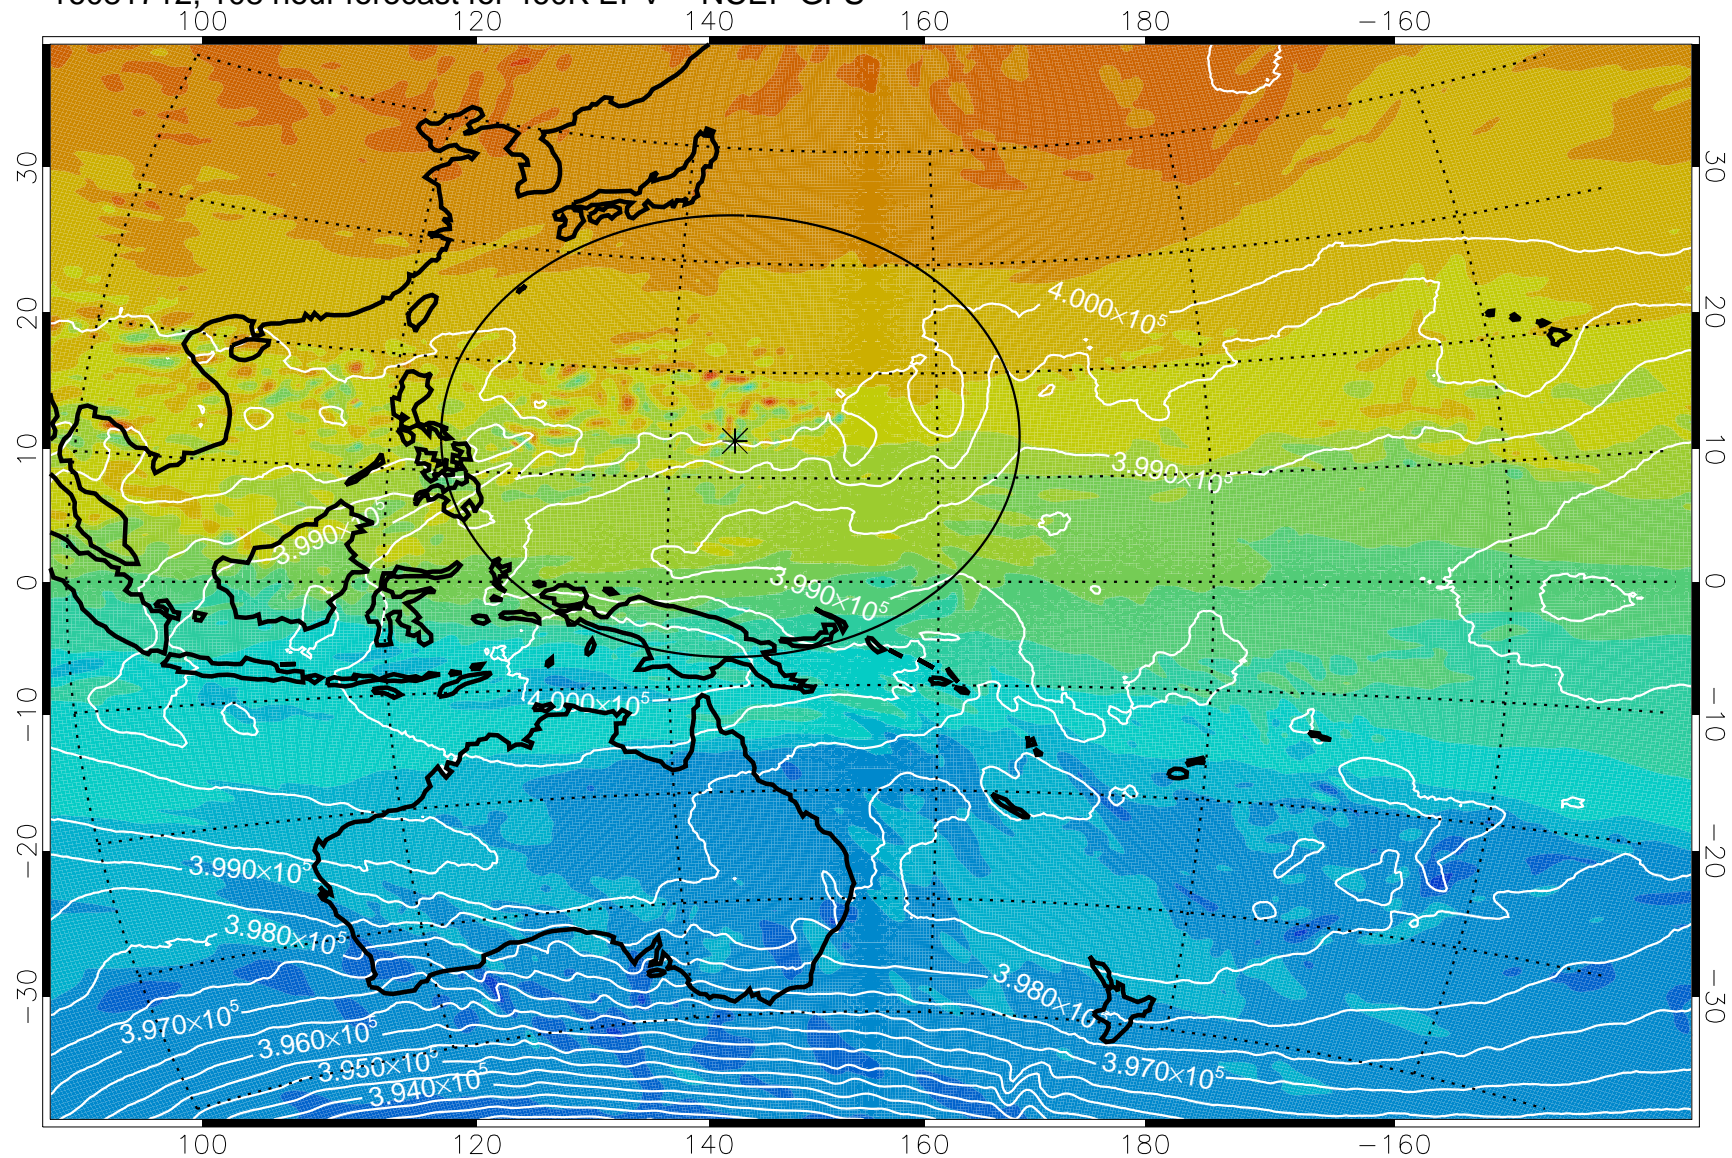

16081606, 78 hour forecast for 460K EPV -- NCEP GFS

460K Montgomery Streamfunction, white

Range ring of 2304 km

16081612, 84 hour forecast for 460K EPV -- NCEP GFS

460K Montgomery Streamfunction, white

Range ring of 2304 km

16081618, 90 hour forecast for 460K EPV -- NCEP GFS

460K Montgomery Streamfunction, white

Range ring of 2304 km

16081700, 96 hour forecast for 460K EPV -- NCEP GFS

460K Montgomery Streamfunction, white

Range ring of 2304 km

16081706, 102 hour forecast for 460K EPV -- NCEP GFS

460K Montgomery Streamfunction, white

Range ring of 2304 km

16081712, 108 hour forecast for 460K EPV -- NCEP GFS

460K Montgomery Streamfunction, white

Range ring of 2304 km

16081718, 114 hour forecast for 460K EPV -- NCEP GFS

460K Montgomery Streamfunction, white

Range ring of 2304 km

16081800, 120 hour forecast for 460K EPV -- NCEP GFS

460K Montgomery Streamfunction, white

Range ring of 2304 km