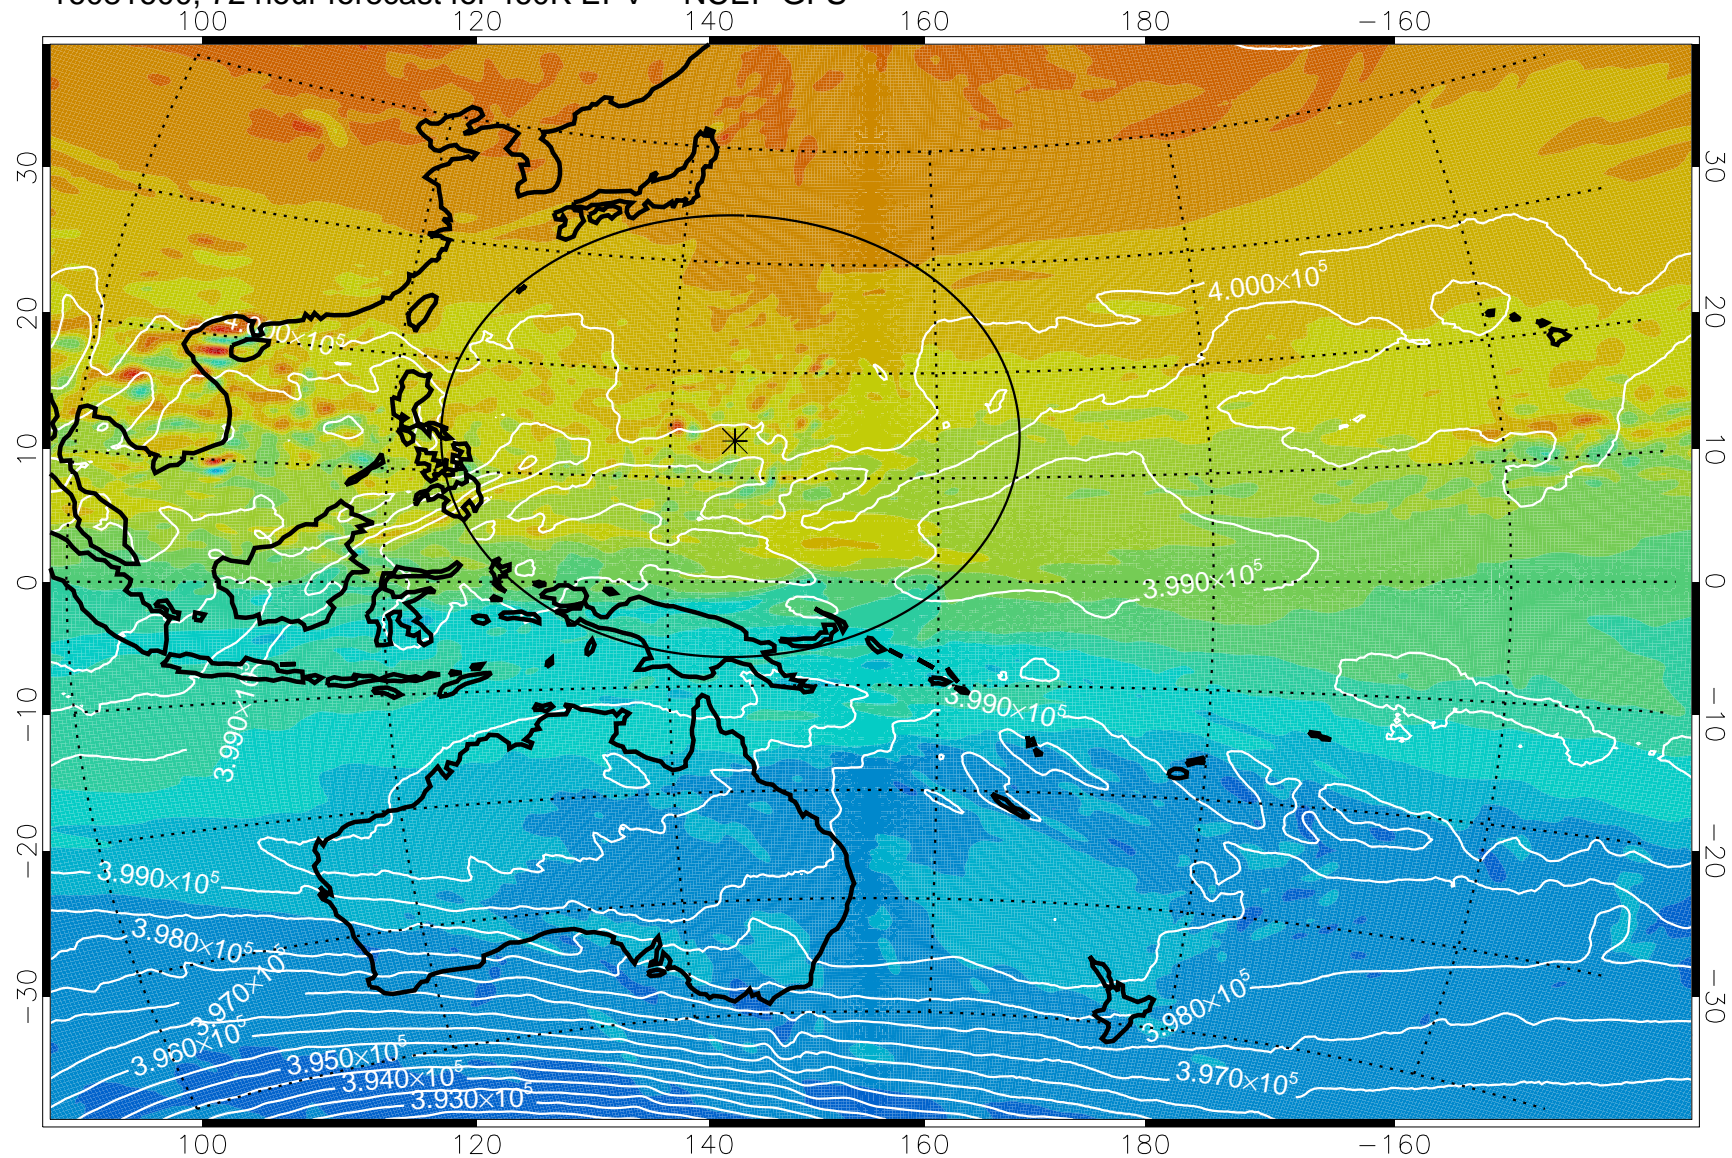

16081506, 54 hour forecast for 460K EPV -- NCEP GFS

460K Montgomery Streamfunction, white

Range ring of 2304 km

16081512, 60 hour forecast for 460K EPV -- NCEP GFS

460K Montgomery Streamfunction, white

Range ring of 2304 km

16081518, 66 hour forecast for 460K EPV -- NCEP GFS

460K Montgomery Streamfunction, white

Range ring of 2304 km

16081600, 72 hour forecast for 460K EPV -- NCEP GFS

460K Montgomery Streamfunction, white

Range ring of 2304 km

16081606, 78 hour forecast for 460K EPV -- NCEP GFS

460K Montgomery Streamfunction, white

Range ring of 2304 km

16081612, 84 hour forecast for 460K EPV -- NCEP GFS

460K Montgomery Streamfunction, white

Range ring of 2304 km

16081618, 90 hour forecast for 460K EPV -- NCEP GFS

460K Montgomery Streamfunction, white

Range ring of 2304 km

16081700, 96 hour forecast for 460K EPV -- NCEP GFS

460K Montgomery Streamfunction, white

Range ring of 2304 km