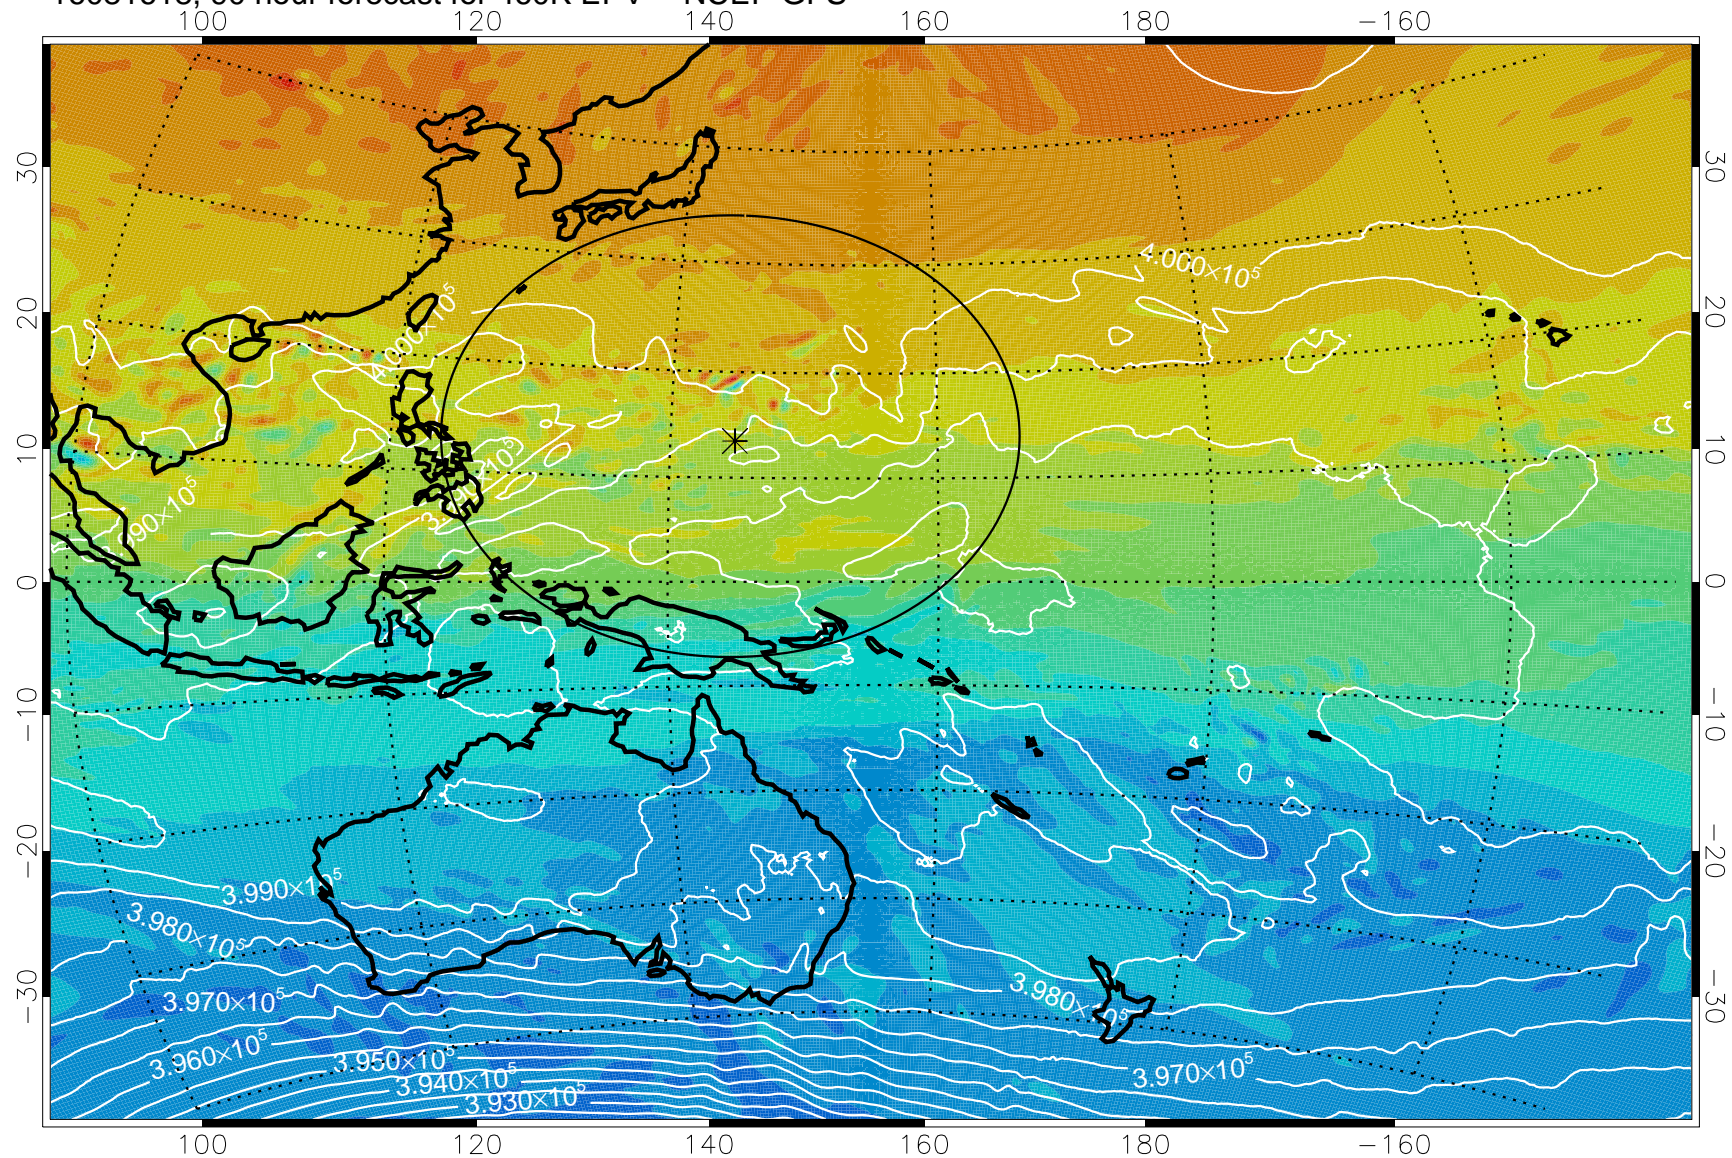

16081518, 66 hour forecast for 460K EPV -- NCEP GFS

460K Montgomery Streamfunction, white

Range ring of 2304 km

16081600, 72 hour forecast for 460K EPV -- NCEP GFS

460K Montgomery Streamfunction, white

Range ring of 2304 km

16081606, 78 hour forecast for 460K EPV -- NCEP GFS

460K Montgomery Streamfunction, white

Range ring of 2304 km

16081612, 84 hour forecast for 460K EPV -- NCEP GFS

460K Montgomery Streamfunction, white

Range ring of 2304 km

16081618, 90 hour forecast for 460K EPV -- NCEP GFS

460K Montgomery Streamfunction, white

Range ring of 2304 km

16081700, 96 hour forecast for 460K EPV -- NCEP GFS

460K Montgomery Streamfunction, white

Range ring of 2304 km

16081706, 102 hour forecast for 460K EPV -- NCEP GFS

460K Montgomery Streamfunction, white

Range ring of 2304 km

16081712, 108 hour forecast for 460K EPV -- NCEP GFS

460K Montgomery Streamfunction, white

Range ring of 2304 km