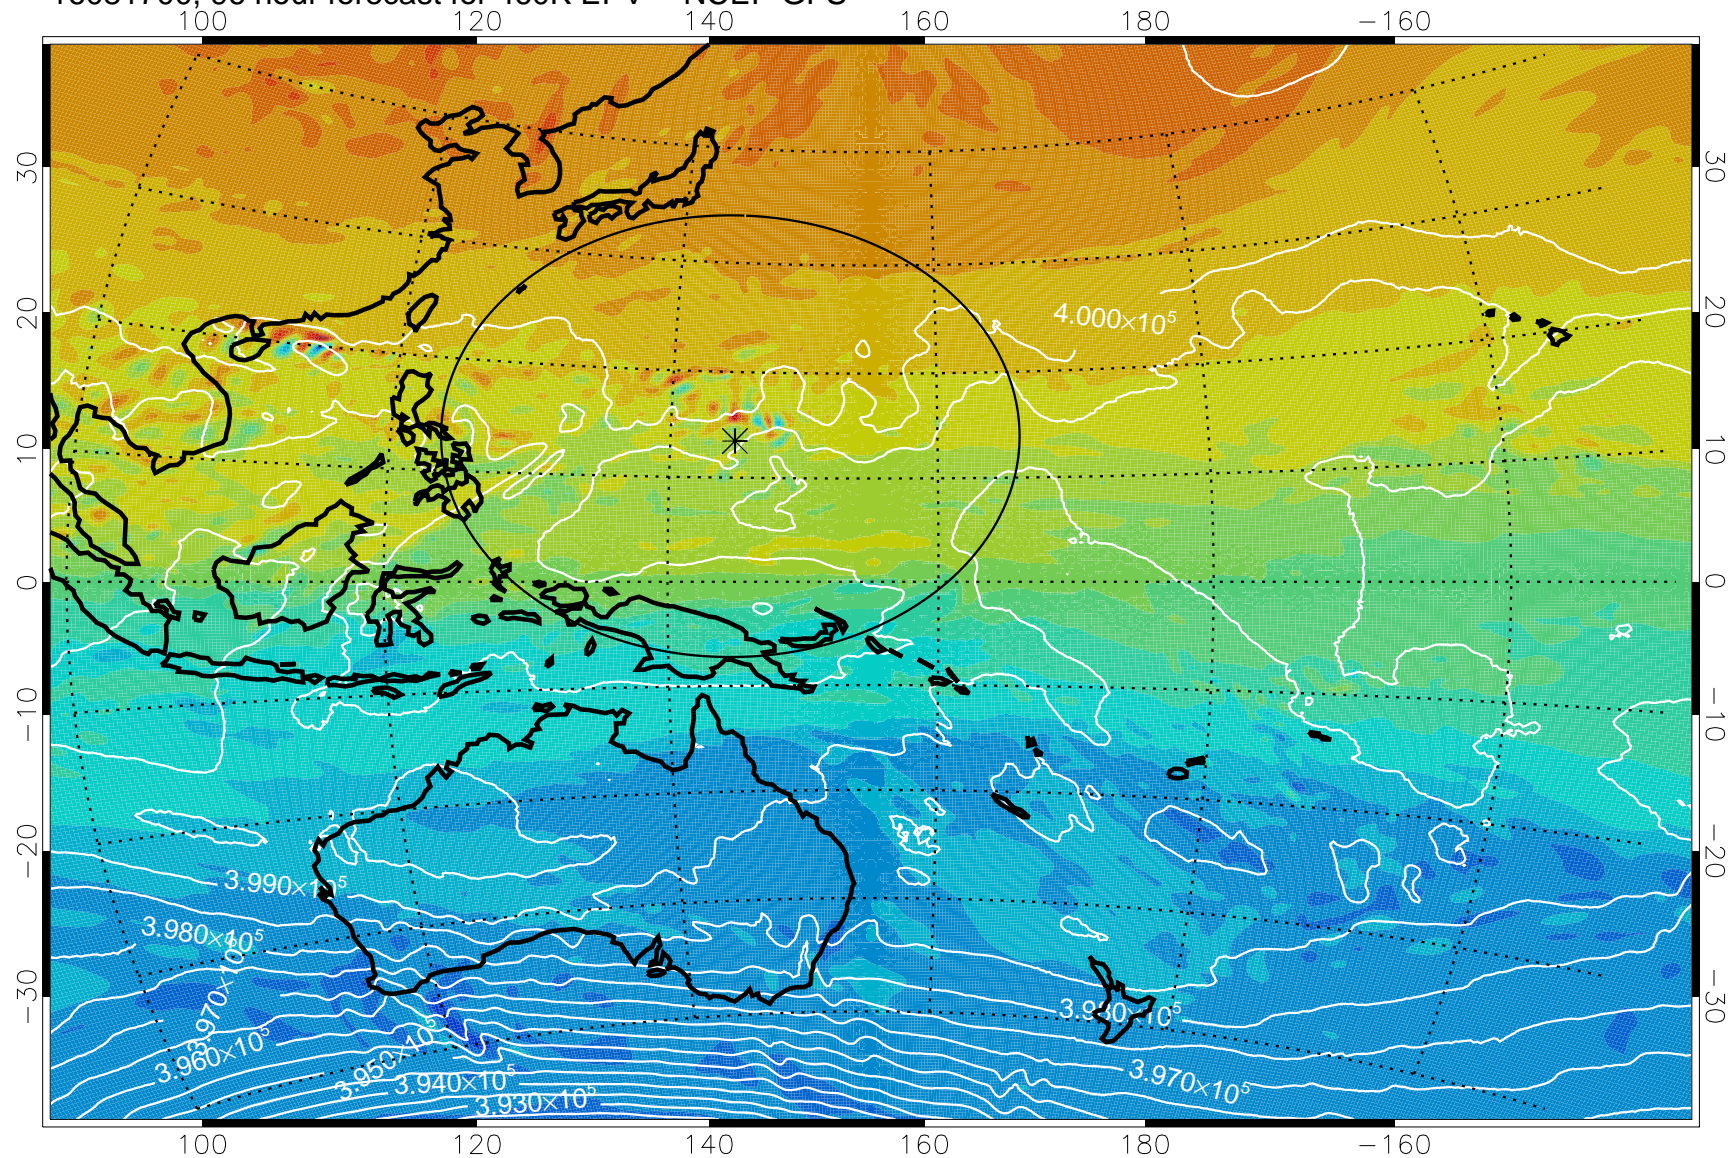

16081606, 78 hour forecast for 460K EPV -- NCEP GFS

460K Montgomery Streamfunction, white

Range ring of 2304 km

16081612, 84 hour forecast for 460K EPV -- NCEP GFS

460K Montgomery Streamfunction, white

Range ring of 2304 km

16081618, 90 hour forecast for 460K EPV -- NCEP GFS

460K Montgomery Streamfunction, white

Range ring of 2304 km

16081700, 96 hour forecast for 460K EPV -- NCEP GFS

460K Montgomery Streamfunction, white

Range ring of 2304 km

16081706, 102 hour forecast for 460K EPV -- NCEP GFS

460K Montgomery Streamfunction, white

Range ring of 2304 km

16081712, 108 hour forecast for 460K EPV -- NCEP GFS

460K Montgomery Streamfunction, white

Range ring of 2304 km

16081718, 114 hour forecast for 460K EPV -- NCEP GFS

460K Montgomery Streamfunction, white

Range ring of 2304 km

16081800, 120 hour forecast for 460K EPV -- NCEP GFS

460K Montgomery Streamfunction, white

Range ring of 2304 km