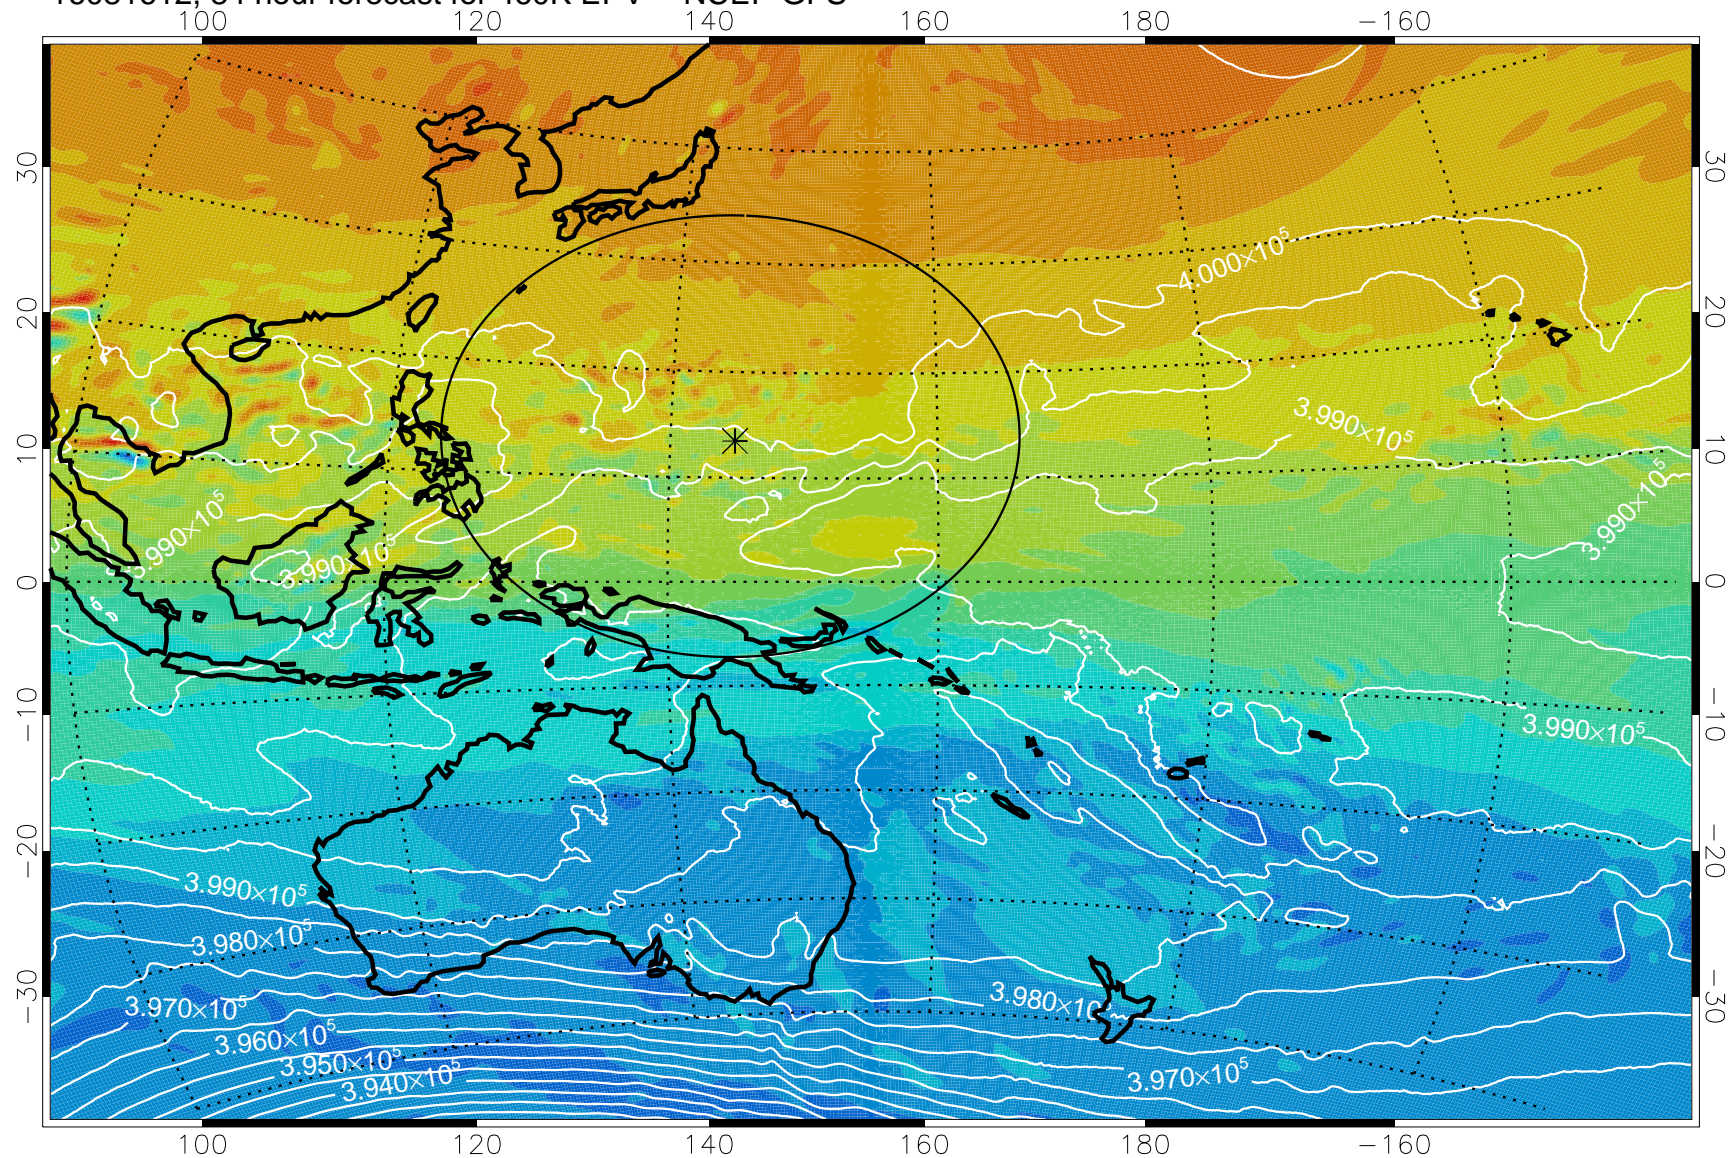

16081518, 66 hour forecast for 460K EPV -- NCEP GFS

460K Montgomery Streamfunction, white

Range ring of 2304 km

16081600, 72 hour forecast for 460K EPV -- NCEP GFS

460K Montgomery Streamfunction, white

Range ring of 2304 km

16081606, 78 hour forecast for 460K EPV -- NCEP GFS

460K Montgomery Streamfunction, white

Range ring of 2304 km

16081612, 84 hour forecast for 460K EPV -- NCEP GFS

460K Montgomery Streamfunction, white

Range ring of 2304 km

16081618, 90 hour forecast for 460K EPV -- NCEP GFS

460K Montgomery Streamfunction, white

Range ring of 2304 km

16081700, 96 hour forecast for 460K EPV -- NCEP GFS

460K Montgomery Streamfunction, white

Range ring of 2304 km

16081706, 102 hour forecast for 460K EPV -- NCEP GFS

460K Montgomery Streamfunction, white

Range ring of 2304 km

16081712, 108 hour forecast for 460K EPV -- NCEP GFS

460K Montgomery Streamfunction, white

Range ring of 2304 km