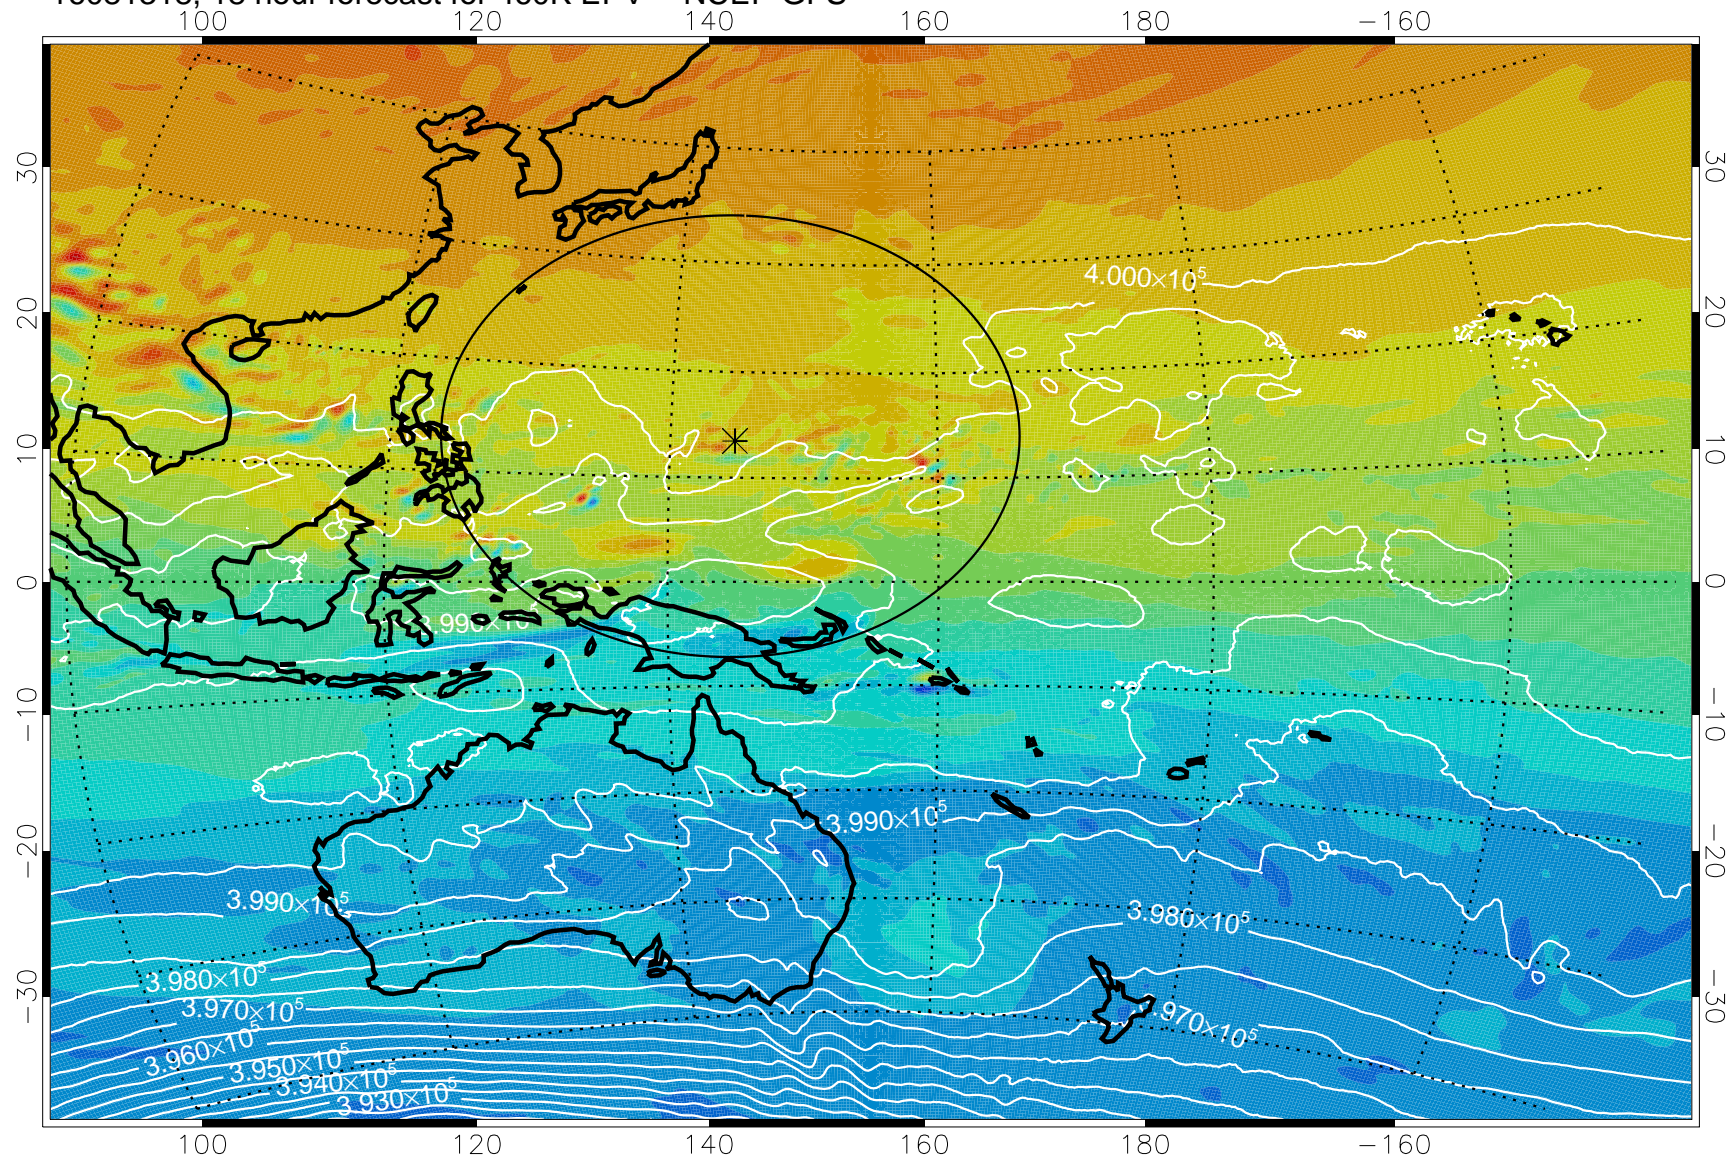

16081306, 6 hour forecast for 460K EPV -- NCEP GFS

460K Montgomery Streamfunction, white

Range ring of 2304 km

16081312, 12 hour forecast for 460K EPV -- NCEP GFS

460K Montgomery Streamfunction, white

Range ring of 2304 km

16081318, 18 hour forecast for 460K EPV -- NCEP GFS

460K Montgomery Streamfunction, white

Range ring of 2304 km

16081400, 24 hour forecast for 460K EPV -- NCEP GFS

460K Montgomery Streamfunction, white

Range ring of 2304 km

16081406, 30 hour forecast for 460K EPV -- NCEP GFS

460K Montgomery Streamfunction, white

Range ring of 2304 km

16081412, 36 hour forecast for 460K EPV -- NCEP GFS

460K Montgomery Streamfunction, white

Range ring of 2304 km

16081418, 42 hour forecast for 460K EPV -- NCEP GFS

460K Montgomery Streamfunction, white

Range ring of 2304 km

16081500, 48 hour forecast for 460K EPV -- NCEP GFS

460K Montgomery Streamfunction, white

Range ring of 2304 km