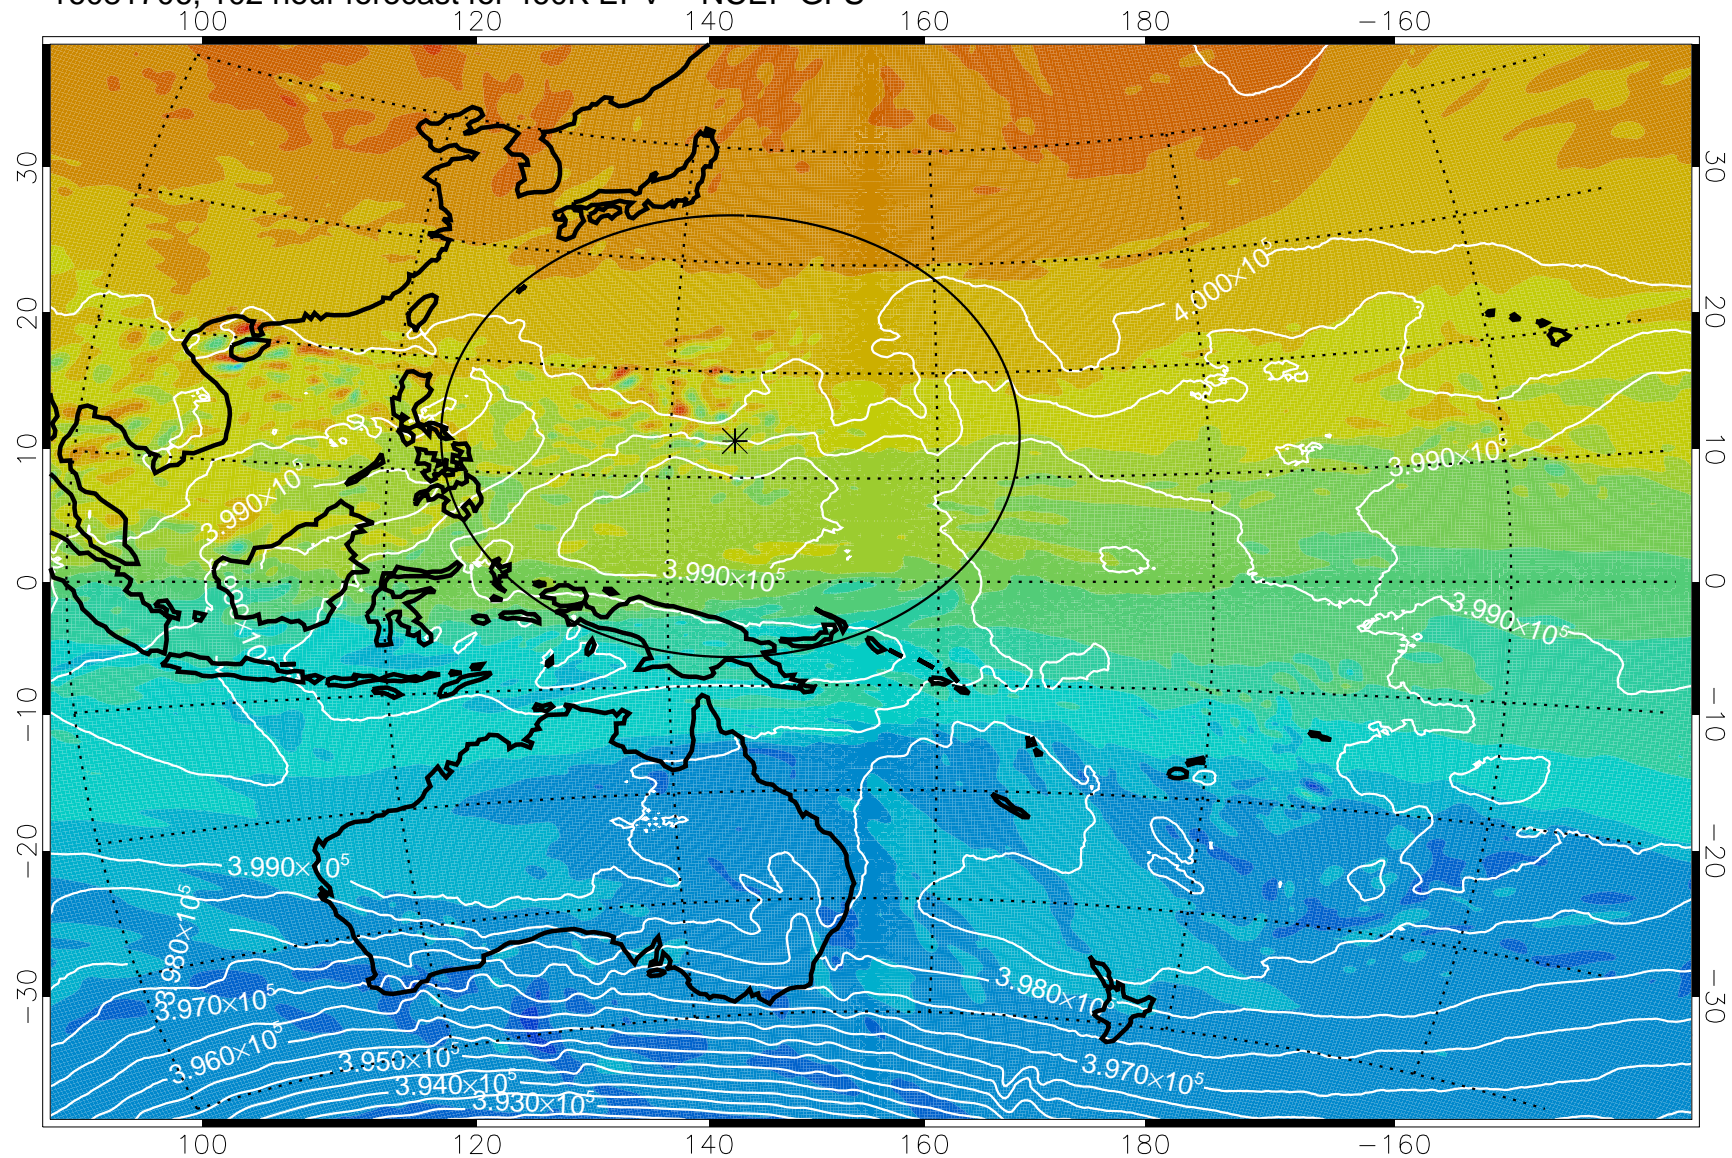

16081606, 78 hour forecast for 460K EPV -- NCEP GFS

460K Montgomery Streamfunction, white

Range ring of 2304 km

16081612, 84 hour forecast for 460K EPV -- NCEP GFS

460K Montgomery Streamfunction, white

Range ring of 2304 km

16081618, 90 hour forecast for 460K EPV -- NCEP GFS

460K Montgomery Streamfunction, white

Range ring of 2304 km

16081700, 96 hour forecast for 460K EPV -- NCEP GFS

460K Montgomery Streamfunction, white

Range ring of 2304 km

16081706, 102 hour forecast for 460K EPV -- NCEP GFS

460K Montgomery Streamfunction, white

Range ring of 2304 km

16081712, 108 hour forecast for 460K EPV -- NCEP GFS

460K Montgomery Streamfunction, white

Range ring of 2304 km

16081718, 114 hour forecast for 460K EPV -- NCEP GFS

460K Montgomery Streamfunction, white

Range ring of 2304 km

16081800, 120 hour forecast for 460K EPV -- NCEP GFS

460K Montgomery Streamfunction, white

Range ring of 2304 km