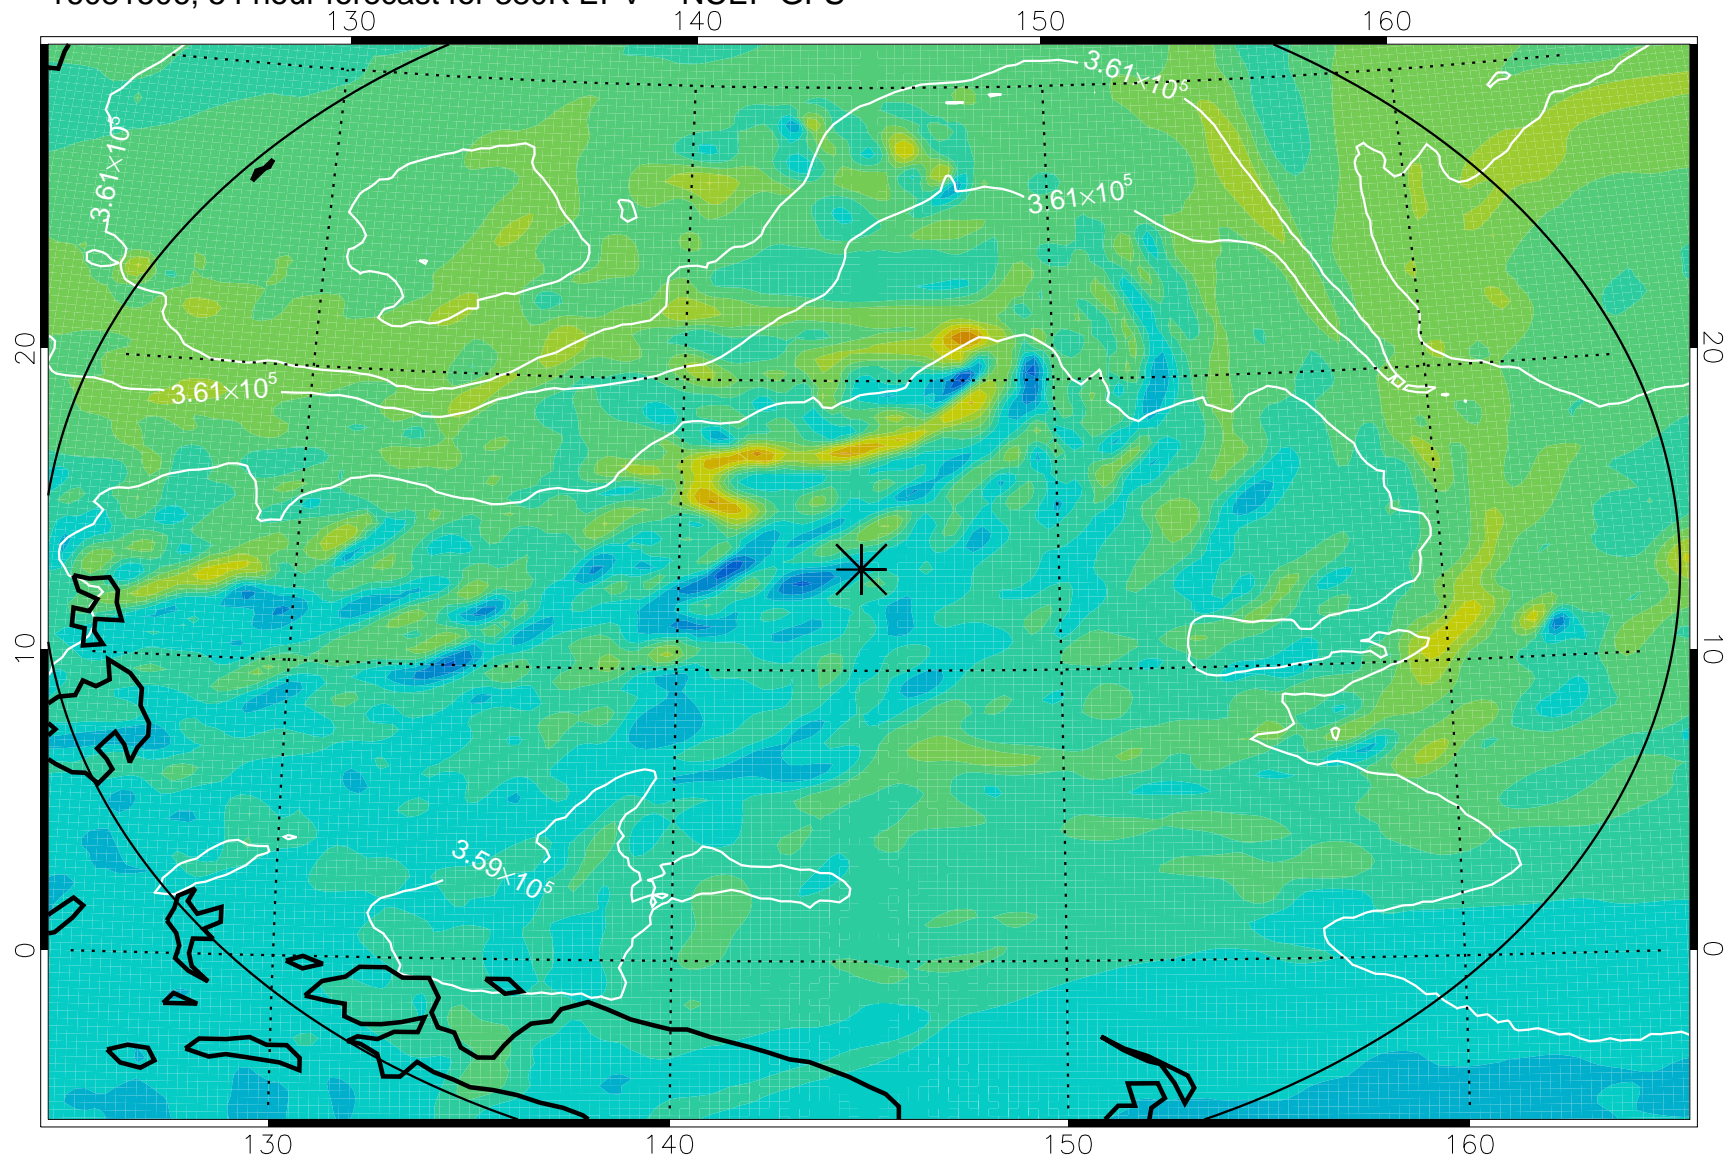

16081406, 30 hour forecast for 380K EPV -- NCEP GFS

380K Montgomery Streamfunction, white

Range ring of 2304 km

16081412, 36 hour forecast for 380K EPV -- NCEP GFS

380K Montgomery Streamfunction, white

Range ring of 2304 km

16081418, 42 hour forecast for 380K EPV -- NCEP GFS

380K Montgomery Streamfunction, white

Range ring of 2304 km

16081500, 48 hour forecast for 380K EPV -- NCEP GFS

380K Montgomery Streamfunction, white

Range ring of 2304 km

16081506, 54 hour forecast for 380K EPV -- NCEP GFS

380K Montgomery Streamfunction, white

Range ring of 2304 km

16081512, 60 hour forecast for 380K EPV -- NCEP GFS

380K Montgomery Streamfunction, white

Range ring of 2304 km

16081518, 66 hour forecast for 380K EPV -- NCEP GFS

380K Montgomery Streamfunction, white

Range ring of 2304 km

16081600, 72 hour forecast for 380K EPV -- NCEP GFS

380K Montgomery Streamfunction, white

Range ring of 2304 km