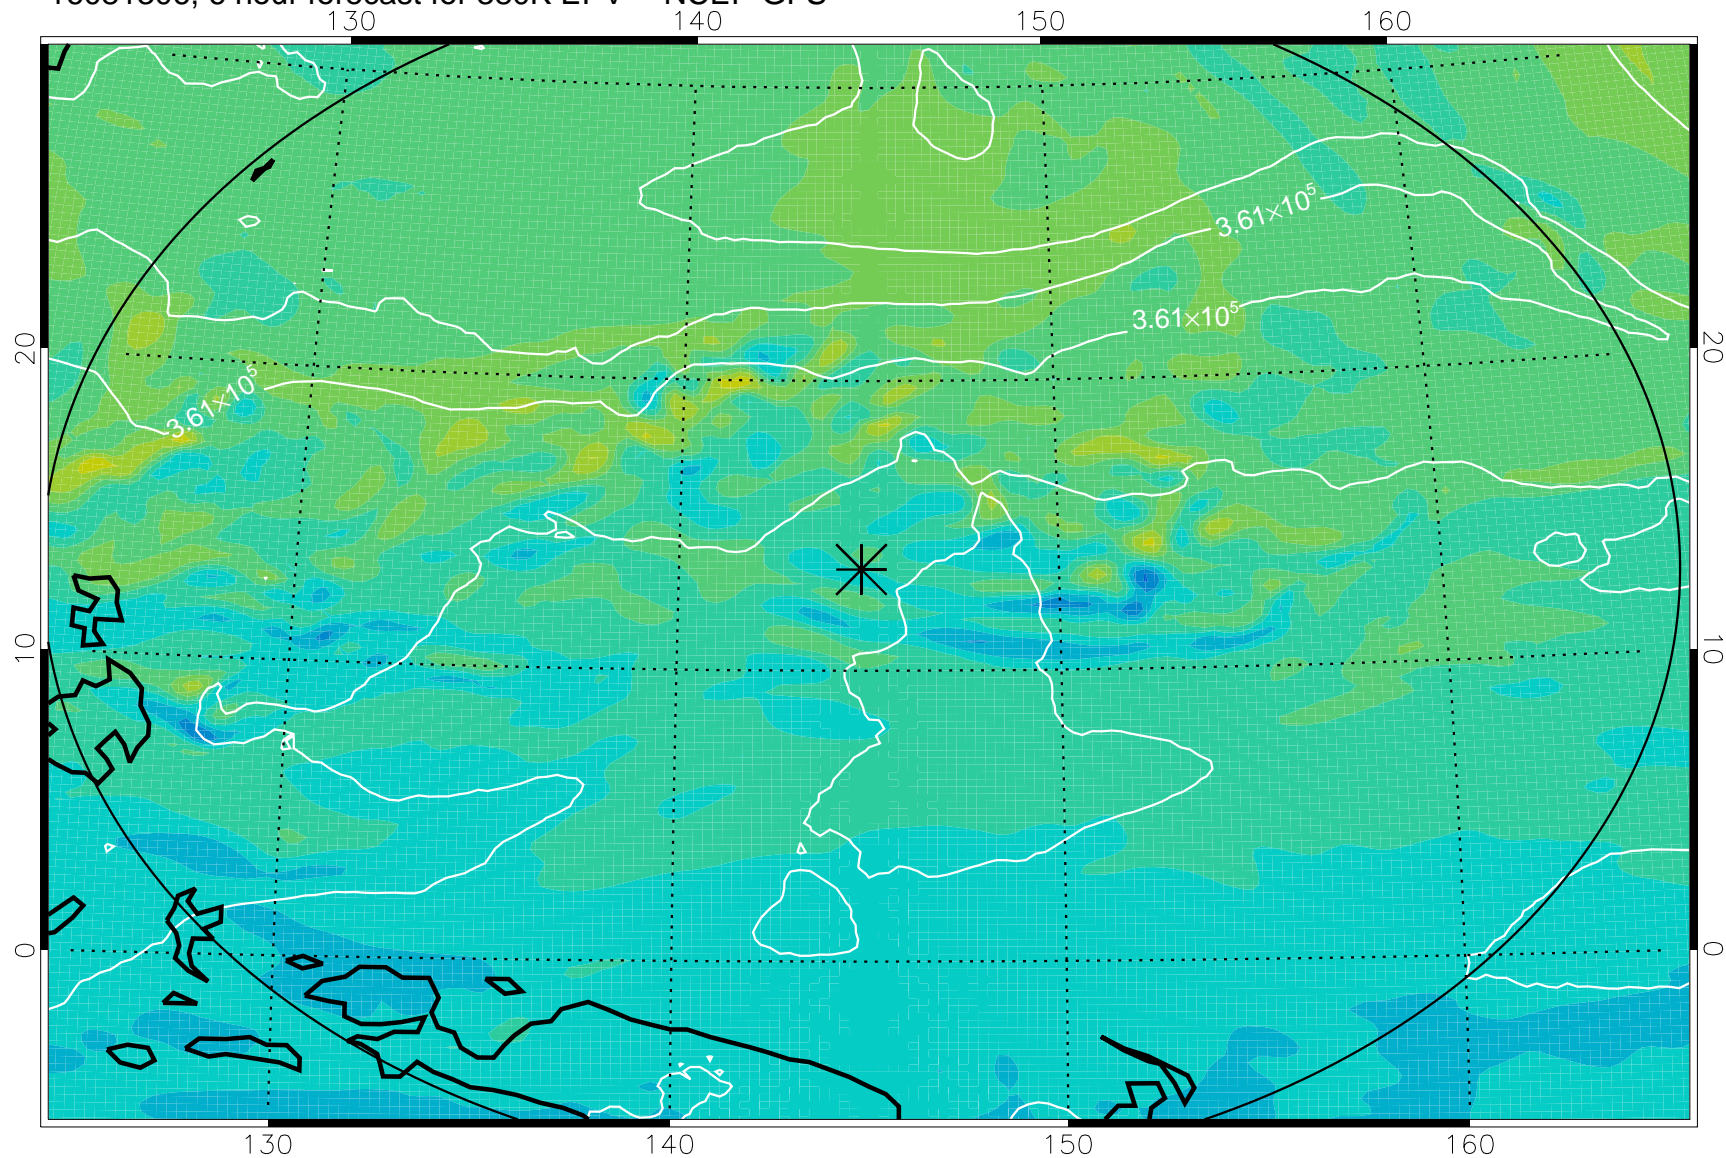

16081306, 6 hour forecast for 380K EPV -- NCEP GFS

380K Montgomery Streamfunction, white

Range ring of 2304 km

16081312, 12 hour forecast for 380K EPV -- NCEP GFS

380K Montgomery Streamfunction, white

Range ring of 2304 km

16081318, 18 hour forecast for 380K EPV -- NCEP GFS

380K Montgomery Streamfunction, white

Range ring of 2304 km

16081400, 24 hour forecast for 380K EPV -- NCEP GFS

380K Montgomery Streamfunction, white

Range ring of 2304 km

16081406, 30 hour forecast for 380K EPV -- NCEP GFS

380K Montgomery Streamfunction, white

Range ring of 2304 km

16081412, 36 hour forecast for 380K EPV -- NCEP GFS

380K Montgomery Streamfunction, white

Range ring of 2304 km

16081418, 42 hour forecast for 380K EPV -- NCEP GFS

380K Montgomery Streamfunction, white

Range ring of 2304 km

16081500, 48 hour forecast for 380K EPV -- NCEP GFS

380K Montgomery Streamfunction, white

Range ring of 2304 km