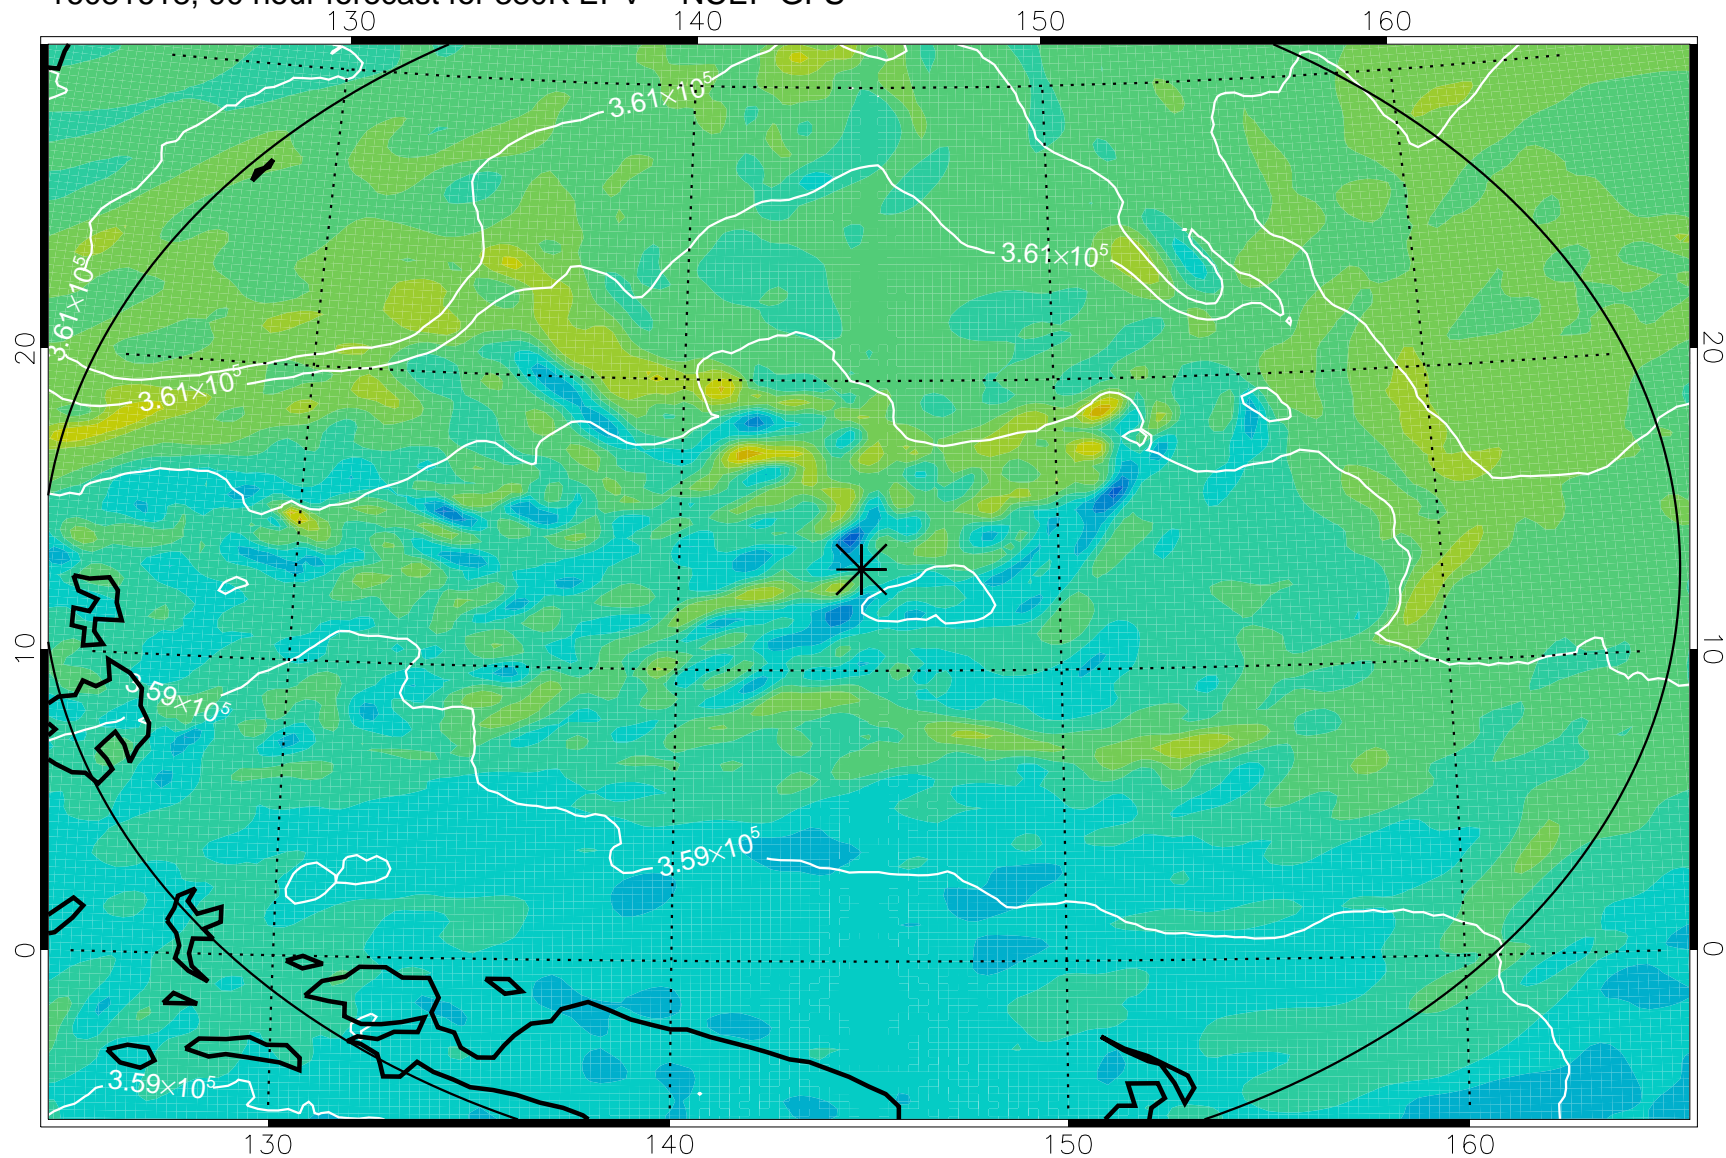

16081518, 66 hour forecast for 380K EPV -- NCEP GFS

380K Montgomery Streamfunction, white

Range ring of 2304 km

16081600, 72 hour forecast for 380K EPV -- NCEP GFS

380K Montgomery Streamfunction, white

Range ring of 2304 km

16081606, 78 hour forecast for 380K EPV -- NCEP GFS

380K Montgomery Streamfunction, white

Range ring of 2304 km

16081612, 84 hour forecast for 380K EPV -- NCEP GFS

380K Montgomery Streamfunction, white

Range ring of 2304 km

16081618, 90 hour forecast for 380K EPV -- NCEP GFS

380K Montgomery Streamfunction, white

Range ring of 2304 km

16081700, 96 hour forecast for 380K EPV -- NCEP GFS

380K Montgomery Streamfunction, white

Range ring of 2304 km

16081706, 102 hour forecast for 380K EPV -- NCEP GFS

380K Montgomery Streamfunction, white

Range ring of 2304 km

16081712, 108 hour forecast for 380K EPV -- NCEP GFS

380K Montgomery Streamfunction, white

Range ring of 2304 km