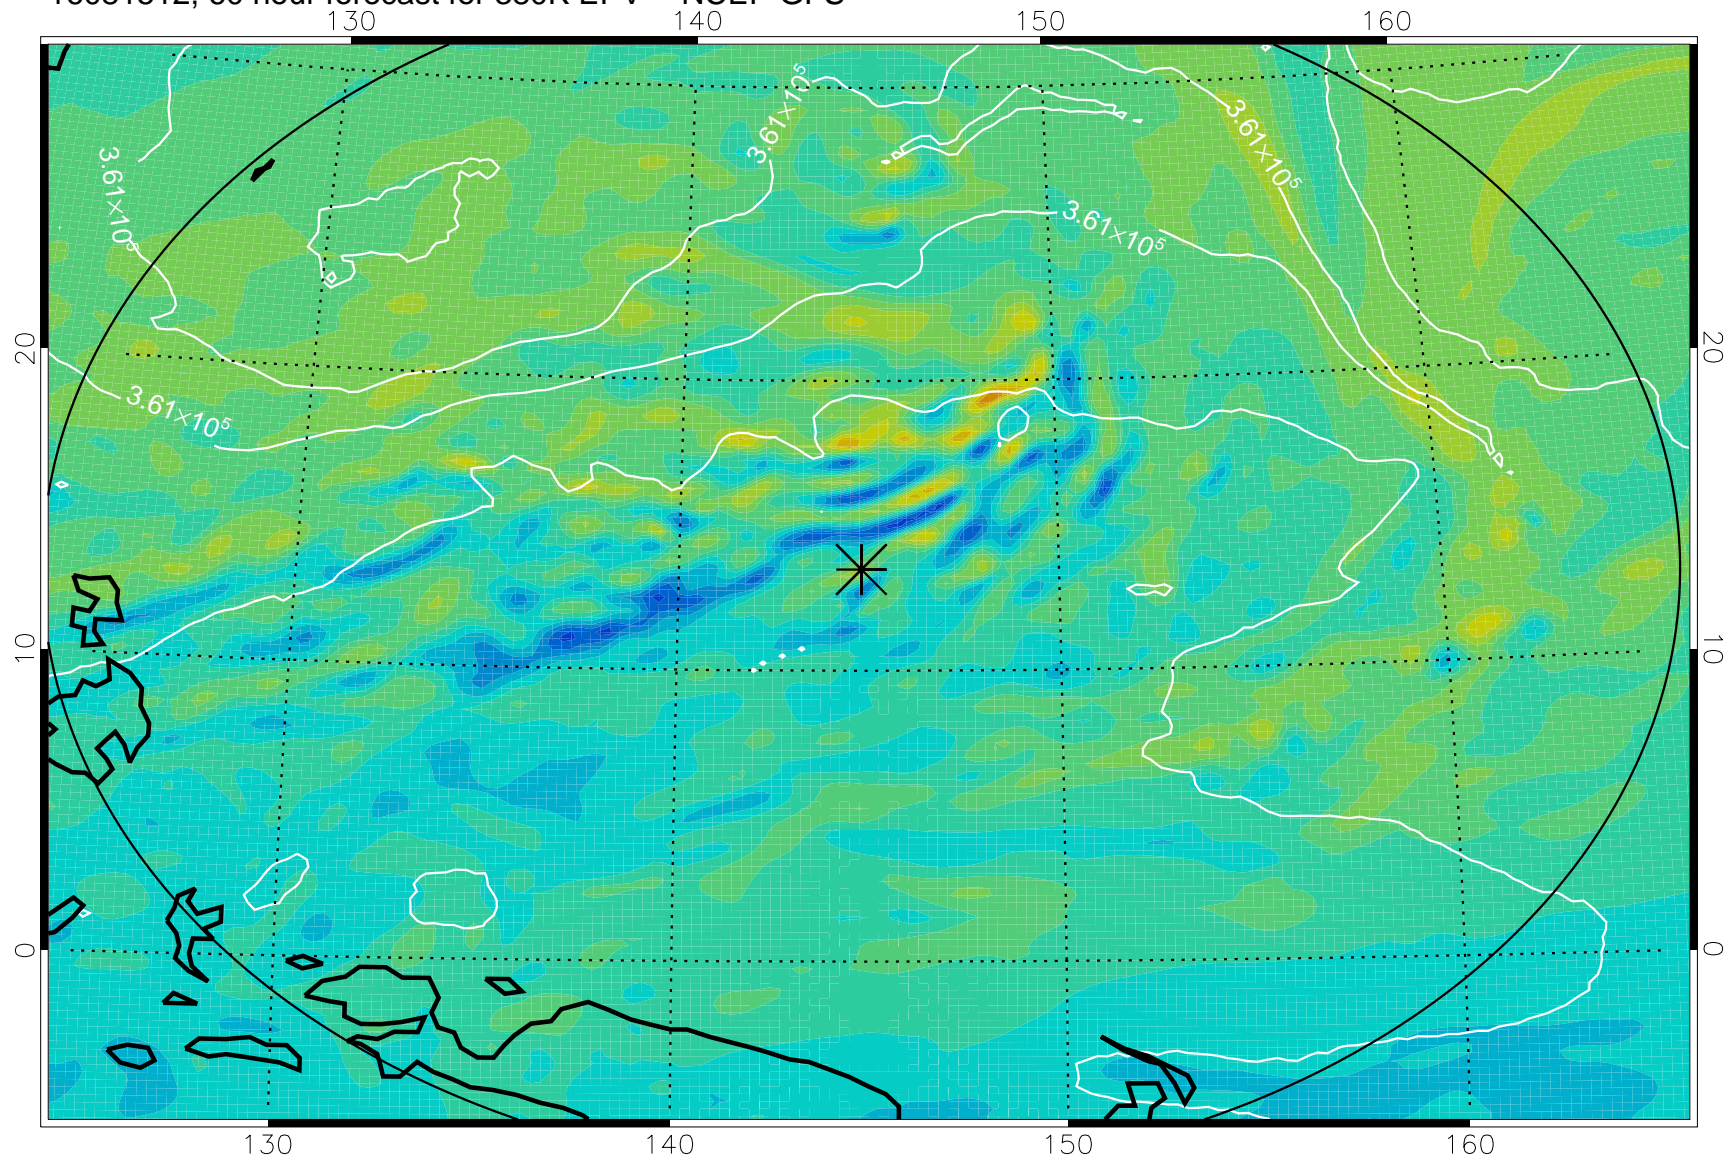

16081418, 42 hour forecast for 380K EPV -- NCEP GFS

380K Montgomery Streamfunction, white

Range ring of 2304 km

16081500, 48 hour forecast for 380K EPV -- NCEP GFS

380K Montgomery Streamfunction, white

Range ring of 2304 km

16081506, 54 hour forecast for 380K EPV -- NCEP GFS

380K Montgomery Streamfunction, white

Range ring of 2304 km

16081512, 60 hour forecast for 380K EPV -- NCEP GFS

380K Montgomery Streamfunction, white

Range ring of 2304 km

16081518, 66 hour forecast for 380K EPV -- NCEP GFS

380K Montgomery Streamfunction, white

Range ring of 2304 km

16081600, 72 hour forecast for 380K EPV -- NCEP GFS

380K Montgomery Streamfunction, white

Range ring of 2304 km

16081606, 78 hour forecast for 380K EPV -- NCEP GFS

380K Montgomery Streamfunction, white

Range ring of 2304 km

16081612, 84 hour forecast for 380K EPV -- NCEP GFS

380K Montgomery Streamfunction, white

Range ring of 2304 km