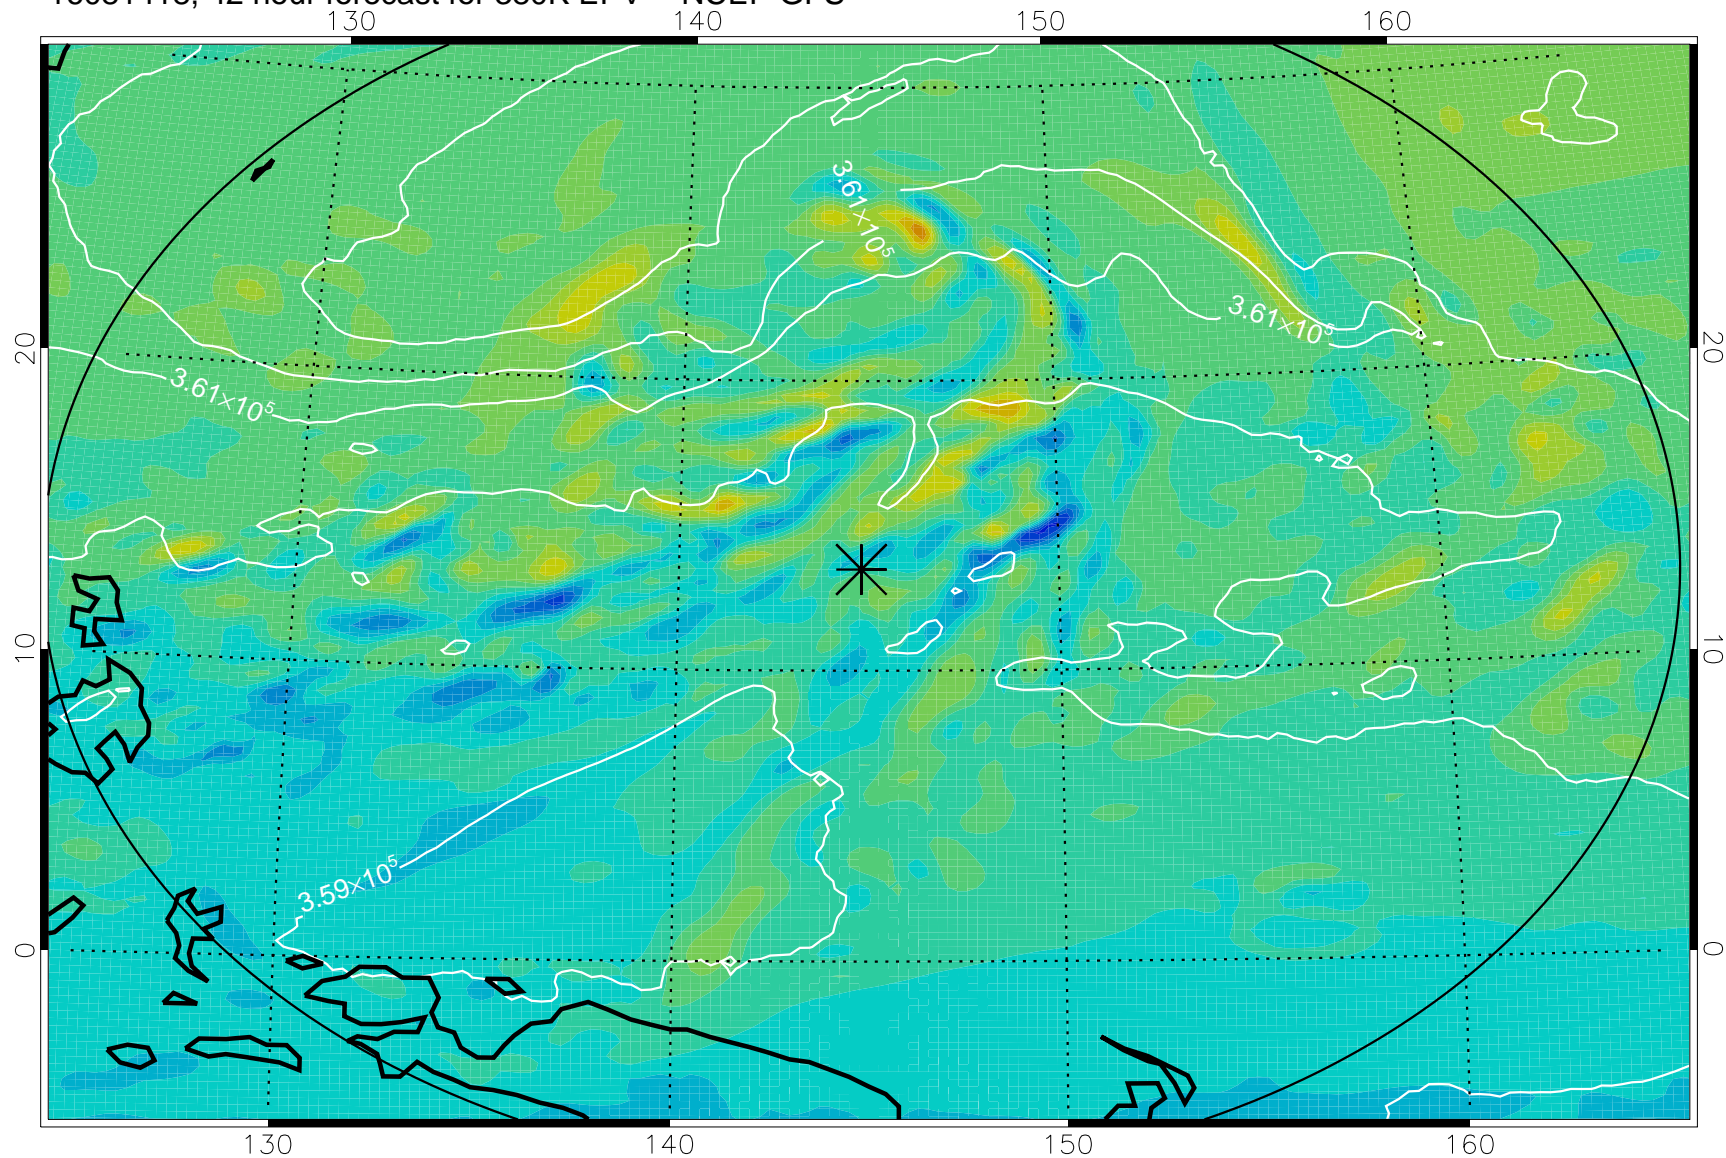

16081406, 30 hour forecast for 380K EPV -- NCEP GFS

380K Montgomery Streamfunction, white

Range ring of 2304 km

16081412, 36 hour forecast for 380K EPV -- NCEP GFS

380K Montgomery Streamfunction, white

Range ring of 2304 km

16081418, 42 hour forecast for 380K EPV -- NCEP GFS

380K Montgomery Streamfunction, white

Range ring of 2304 km

16081500, 48 hour forecast for 380K EPV -- NCEP GFS

380K Montgomery Streamfunction, white

Range ring of 2304 km

16081506, 54 hour forecast for 380K EPV -- NCEP GFS

380K Montgomery Streamfunction, white

Range ring of 2304 km

16081512, 60 hour forecast for 380K EPV -- NCEP GFS

380K Montgomery Streamfunction, white

Range ring of 2304 km

16081606, 78 hour forecast for 380K EPV -- NCEP GFS

380K Montgomery Streamfunction, white

Range ring of 2304 km

16081612, 84 hour forecast for 380K EPV -- NCEP GFS

380K Montgomery Streamfunction, white

Range ring of 2304 km