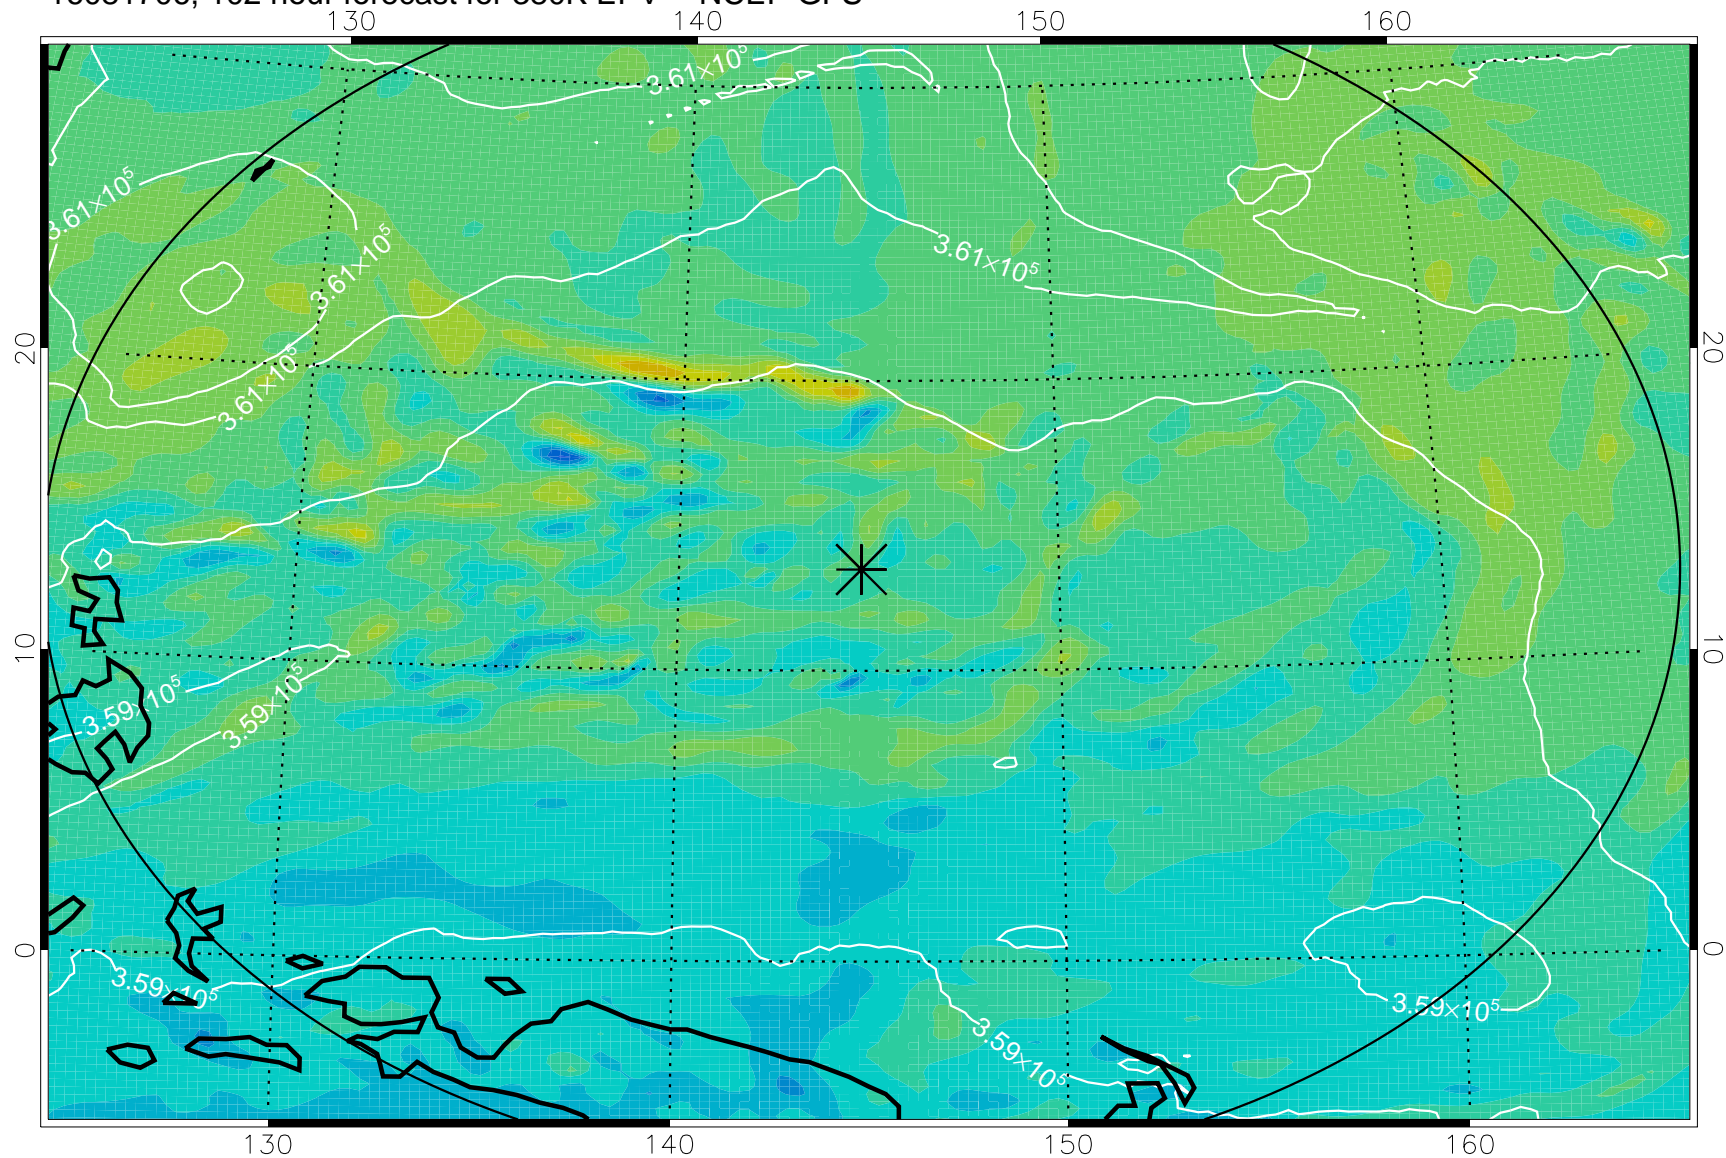

16081606, 78 hour forecast for 380K EPV -- NCEP GFS

380K Montgomery Streamfunction, white

Range ring of 2304 km

16081612, 84 hour forecast for 380K EPV -- NCEP GFS

380K Montgomery Streamfunction, white

Range ring of 2304 km

16081618, 90 hour forecast for 380K EPV -- NCEP GFS

380K Montgomery Streamfunction, white

Range ring of 2304 km

16081700, 96 hour forecast for 380K EPV -- NCEP GFS

380K Montgomery Streamfunction, white

Range ring of 2304 km

16081706, 102 hour forecast for 380K EPV -- NCEP GFS

380K Montgomery Streamfunction, white

Range ring of 2304 km

16081712, 108 hour forecast for 380K EPV -- NCEP GFS

380K Montgomery Streamfunction, white

Range ring of 2304 km

16081718, 114 hour forecast for 380K EPV -- NCEP GFS

380K Montgomery Streamfunction, white

Range ring of 2304 km

16081800, 120 hour forecast for 380K EPV -- NCEP GFS

380K Montgomery Streamfunction, white

Range ring of 2304 km