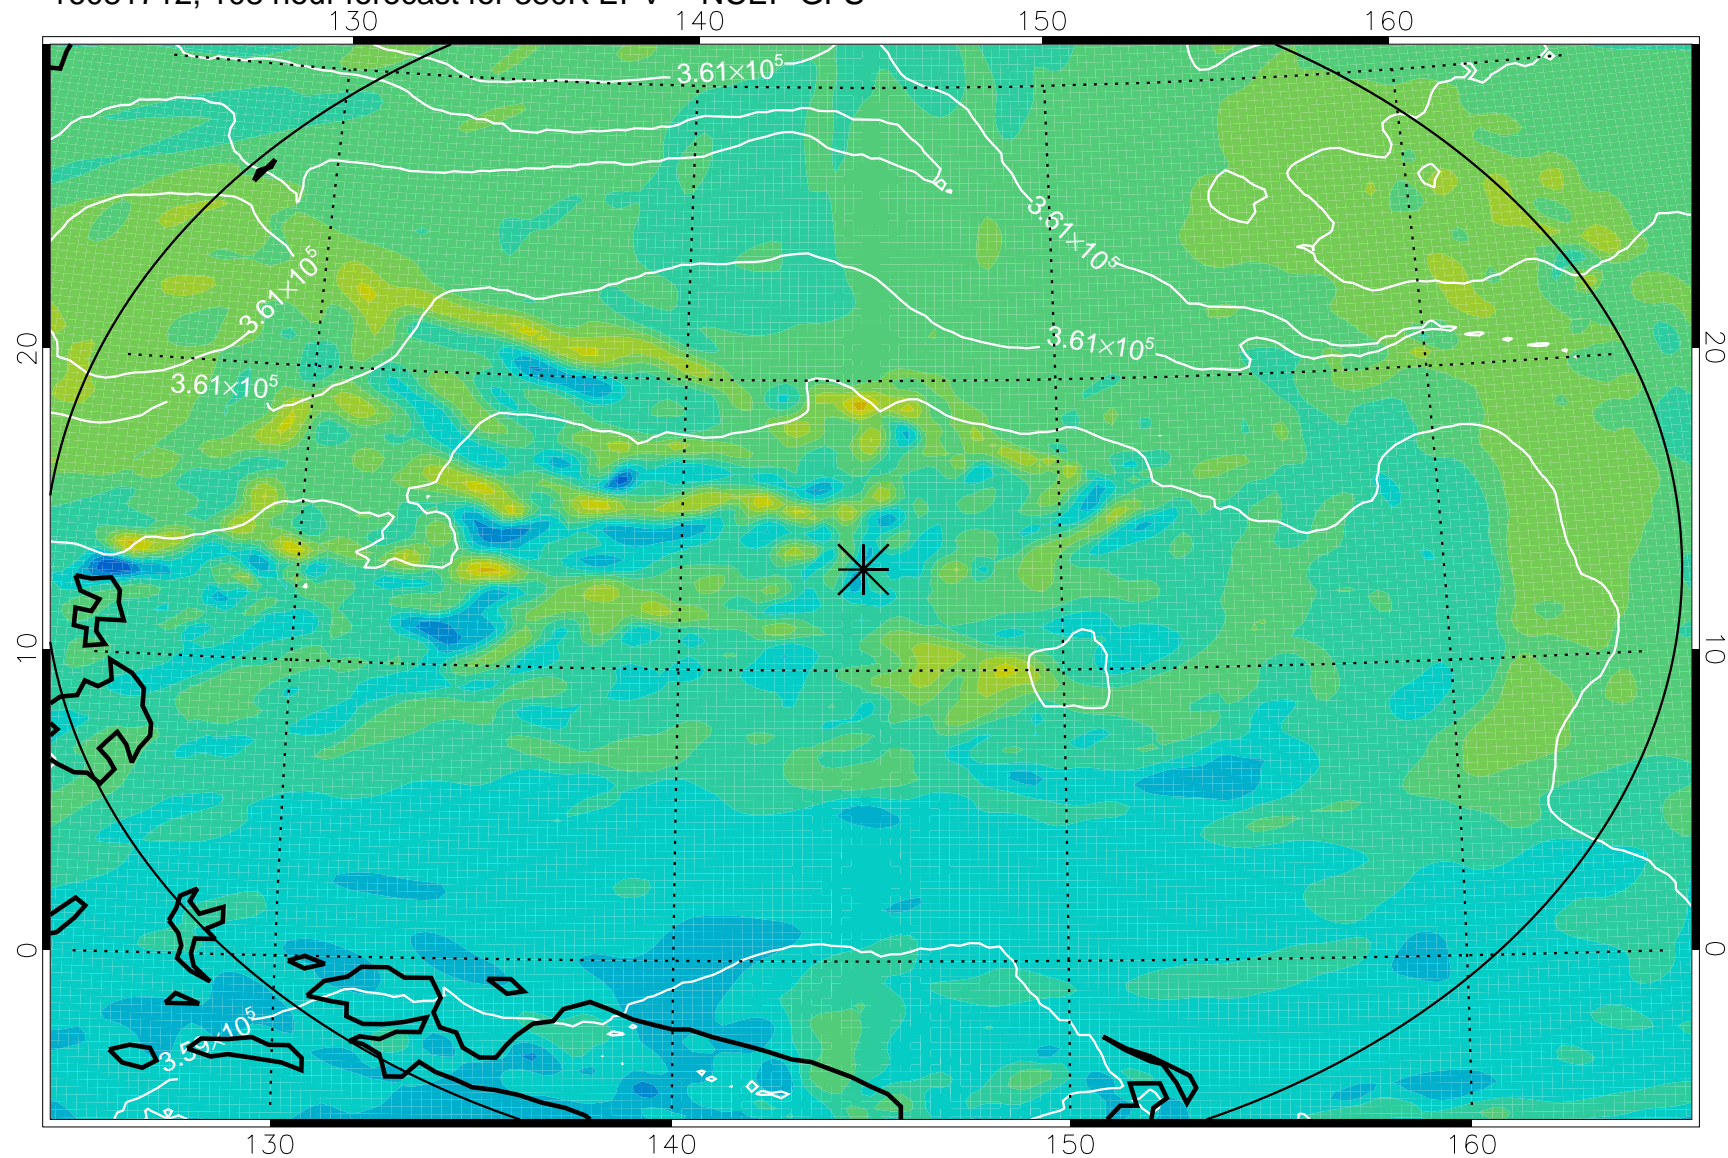

16081606, 78 hour forecast for 380K EPV -- NCEP GFS

380K Montgomery Streamfunction, white

Range ring of 2304 km

16081612, 84 hour forecast for 380K EPV -- NCEP GFS

380K Montgomery Streamfunction, white

Range ring of 2304 km

16081618, 90 hour forecast for 380K EPV -- NCEP GFS

380K Montgomery Streamfunction, white

Range ring of 2304 km

16081700, 96 hour forecast for 380K EPV -- NCEP GFS

380K Montgomery Streamfunction, white

Range ring of 2304 km

16081706, 102 hour forecast for 380K EPV -- NCEP GFS

380K Montgomery Streamfunction, white

Range ring of 2304 km

16081712, 108 hour forecast for 380K EPV -- NCEP GFS

380K Montgomery Streamfunction, white

Range ring of 2304 km

16081718, 114 hour forecast for 380K EPV -- NCEP GFS

380K Montgomery Streamfunction, white

Range ring of 2304 km

16081800, 120 hour forecast for 380K EPV -- NCEP GFS

380K Montgomery Streamfunction, white

Range ring of 2304 km