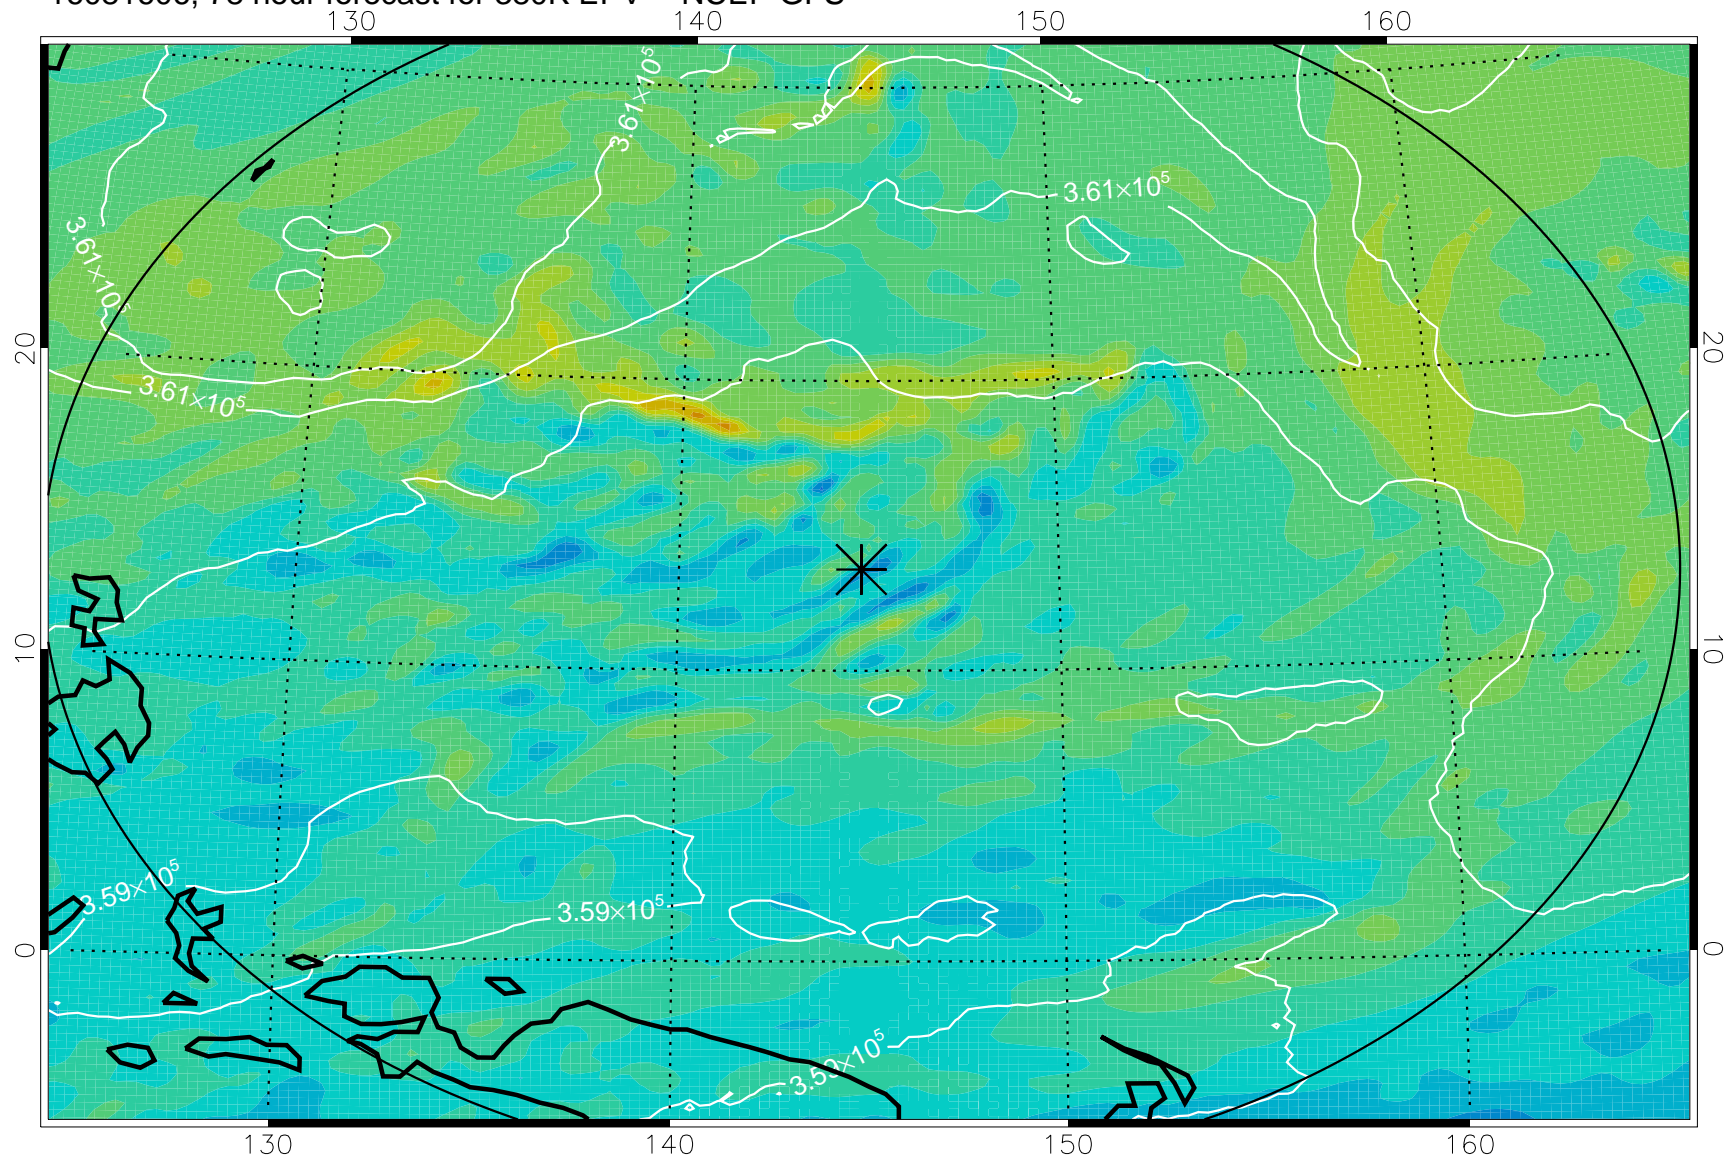

16081506, 54 hour forecast for 380K EPV -- NCEP GFS

380K Montgomery Streamfunction, white

Range ring of 2304 km

16081512, 60 hour forecast for 380K EPV -- NCEP GFS

380K Montgomery Streamfunction, white

Range ring of 2304 km

16081518, 66 hour forecast for 380K EPV -- NCEP GFS

380K Montgomery Streamfunction, white

Range ring of 2304 km

16081600, 72 hour forecast for 380K EPV -- NCEP GFS

380K Montgomery Streamfunction, white

Range ring of 2304 km

16081606, 78 hour forecast for 380K EPV -- NCEP GFS

380K Montgomery Streamfunction, white

Range ring of 2304 km

16081612, 84 hour forecast for 380K EPV -- NCEP GFS

380K Montgomery Streamfunction, white

Range ring of 2304 km

16081618, 90 hour forecast for 380K EPV -- NCEP GFS

380K Montgomery Streamfunction, white

Range ring of 2304 km

16081700, 96 hour forecast for 380K EPV -- NCEP GFS

380K Montgomery Streamfunction, white

Range ring of 2304 km