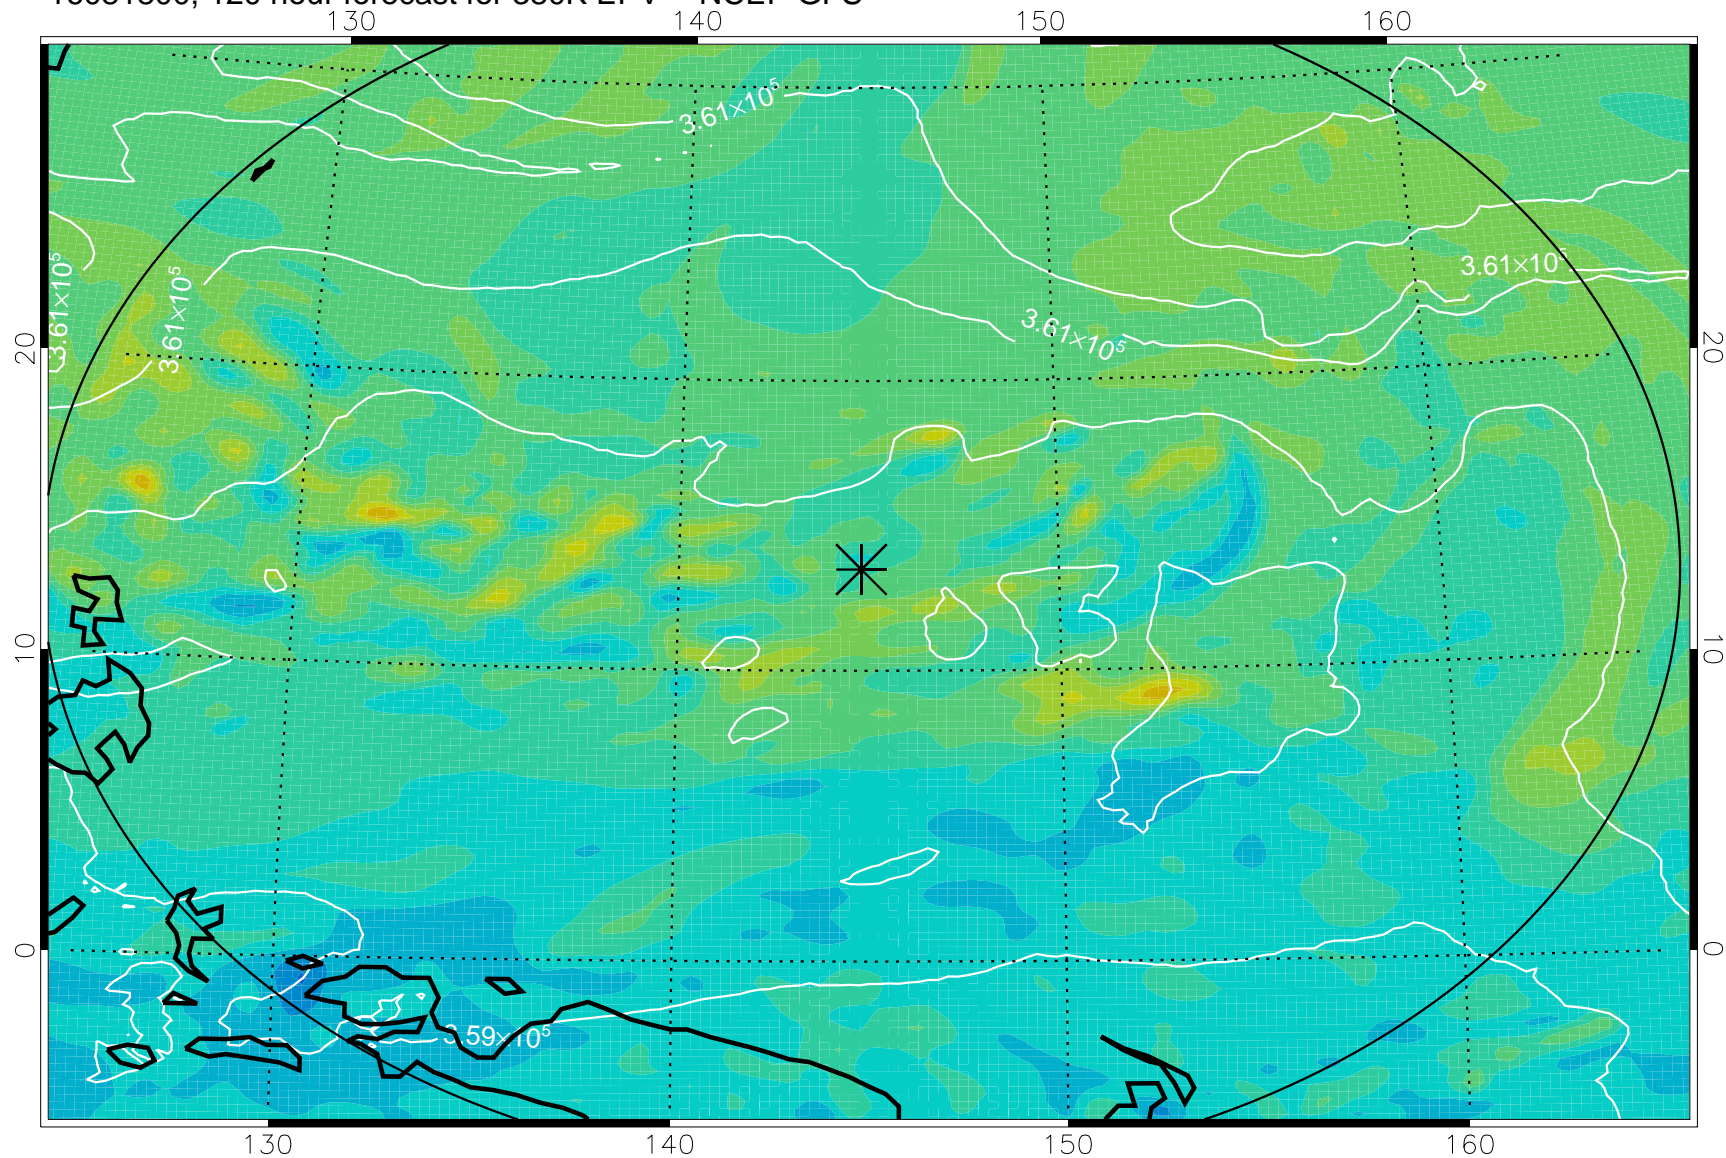

16081606, 78 hour forecast for 380K EPV -- NCEP GFS

380K Montgomery Streamfunction, white

Range ring of 2304 km

16081612, 84 hour forecast for 380K EPV -- NCEP GFS

380K Montgomery Streamfunction, white

Range ring of 2304 km

16081618, 90 hour forecast for 380K EPV -- NCEP GFS

380K Montgomery Streamfunction, white

Range ring of 2304 km

16081700, 96 hour forecast for 380K EPV -- NCEP GFS

380K Montgomery Streamfunction, white

Range ring of 2304 km

16081706, 102 hour forecast for 380K EPV -- NCEP GFS

380K Montgomery Streamfunction, white

Range ring of 2304 km

16081712, 108 hour forecast for 380K EPV -- NCEP GFS

380K Montgomery Streamfunction, white

Range ring of 2304 km

16081718, 114 hour forecast for 380K EPV -- NCEP GFS

380K Montgomery Streamfunction, white

Range ring of 2304 km

16081800, 120 hour forecast for 380K EPV -- NCEP GFS

380K Montgomery Streamfunction, white

Range ring of 2304 km