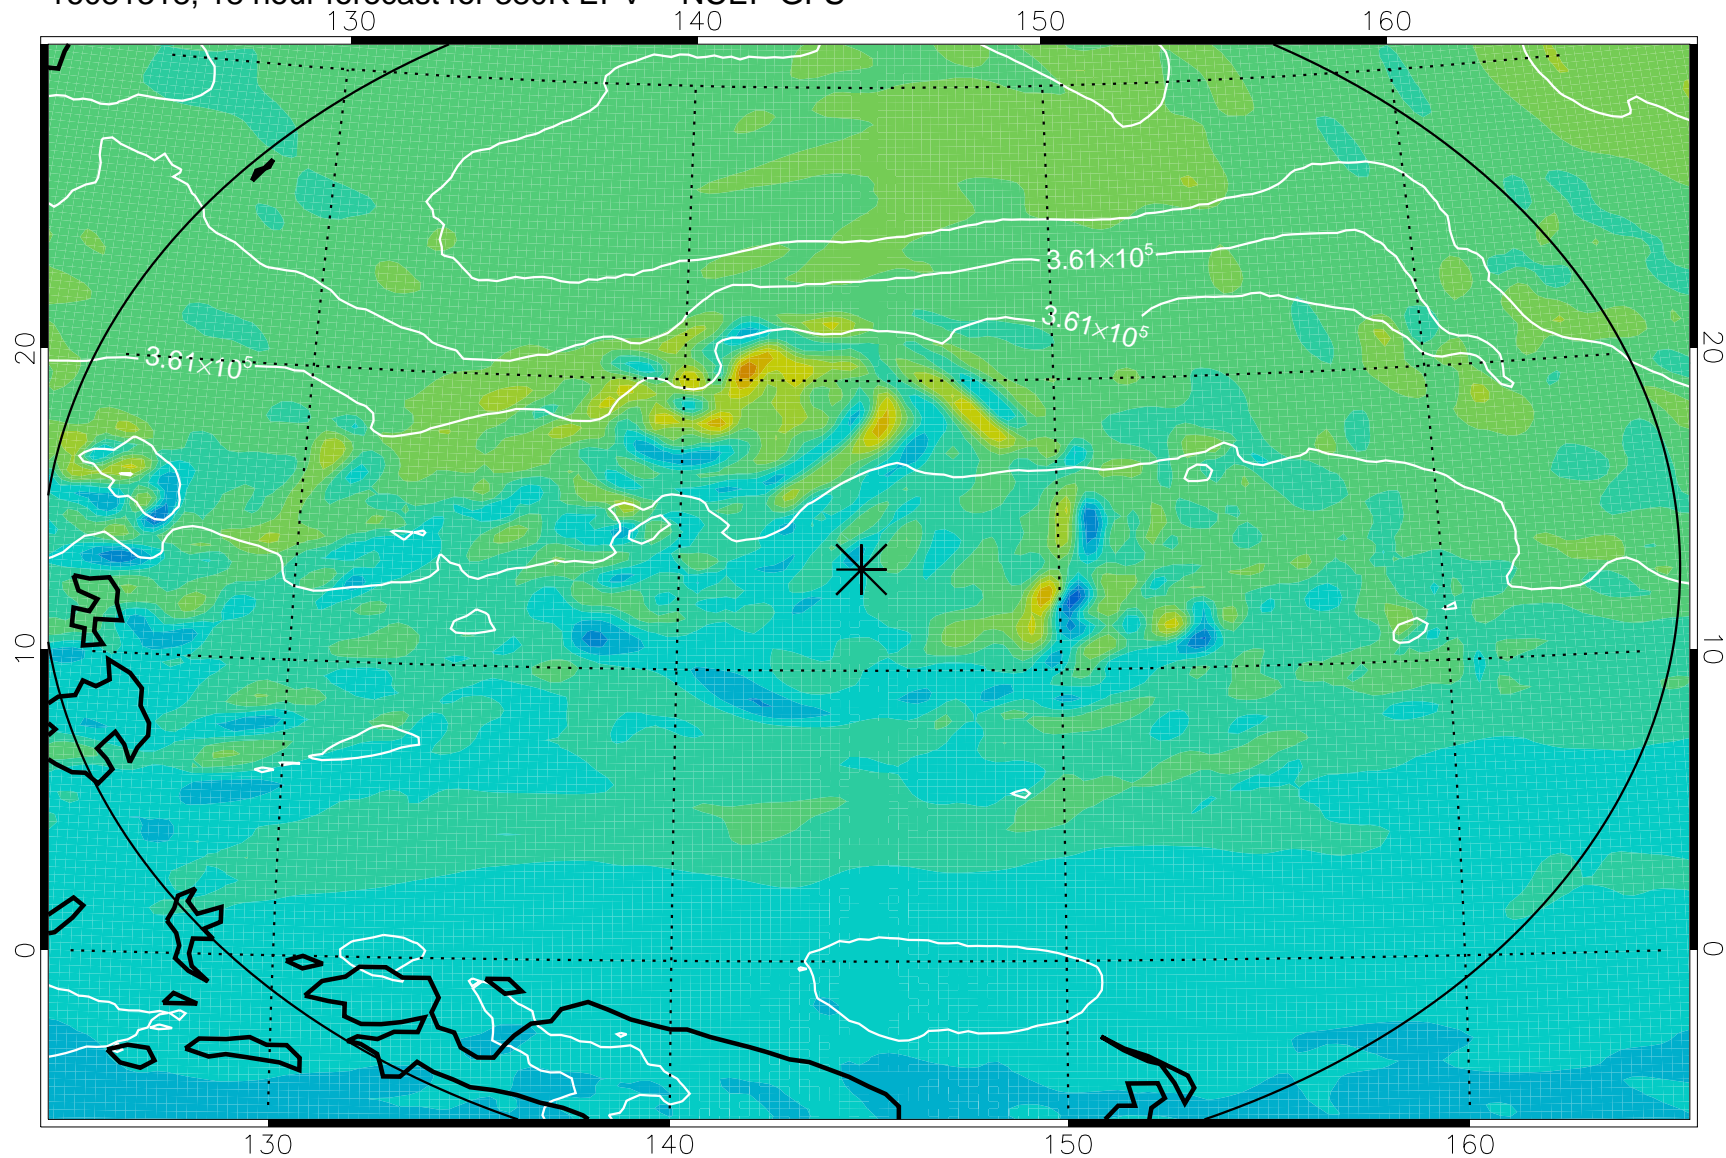

16081306, 6 hour forecast for 380K EPV -- NCEP GFS

380K Montgomery Streamfunction, white

Range ring of 2304 km

16081312, 12 hour forecast for 380K EPV -- NCEP GFS

380K Montgomery Streamfunction, white

Range ring of 2304 km

16081318, 18 hour forecast for 380K EPV -- NCEP GFS

380K Montgomery Streamfunction, white

Range ring of 2304 km

16081400, 24 hour forecast for 380K EPV -- NCEP GFS

380K Montgomery Streamfunction, white

Range ring of 2304 km

16081406, 30 hour forecast for 380K EPV -- NCEP GFS

380K Montgomery Streamfunction, white

Range ring of 2304 km

16081412, 36 hour forecast for 380K EPV -- NCEP GFS

380K Montgomery Streamfunction, white

Range ring of 2304 km

16081418, 42 hour forecast for 380K EPV -- NCEP GFS

380K Montgomery Streamfunction, white

Range ring of 2304 km

16081500, 48 hour forecast for 380K EPV -- NCEP GFS

380K Montgomery Streamfunction, white

Range ring of 2304 km