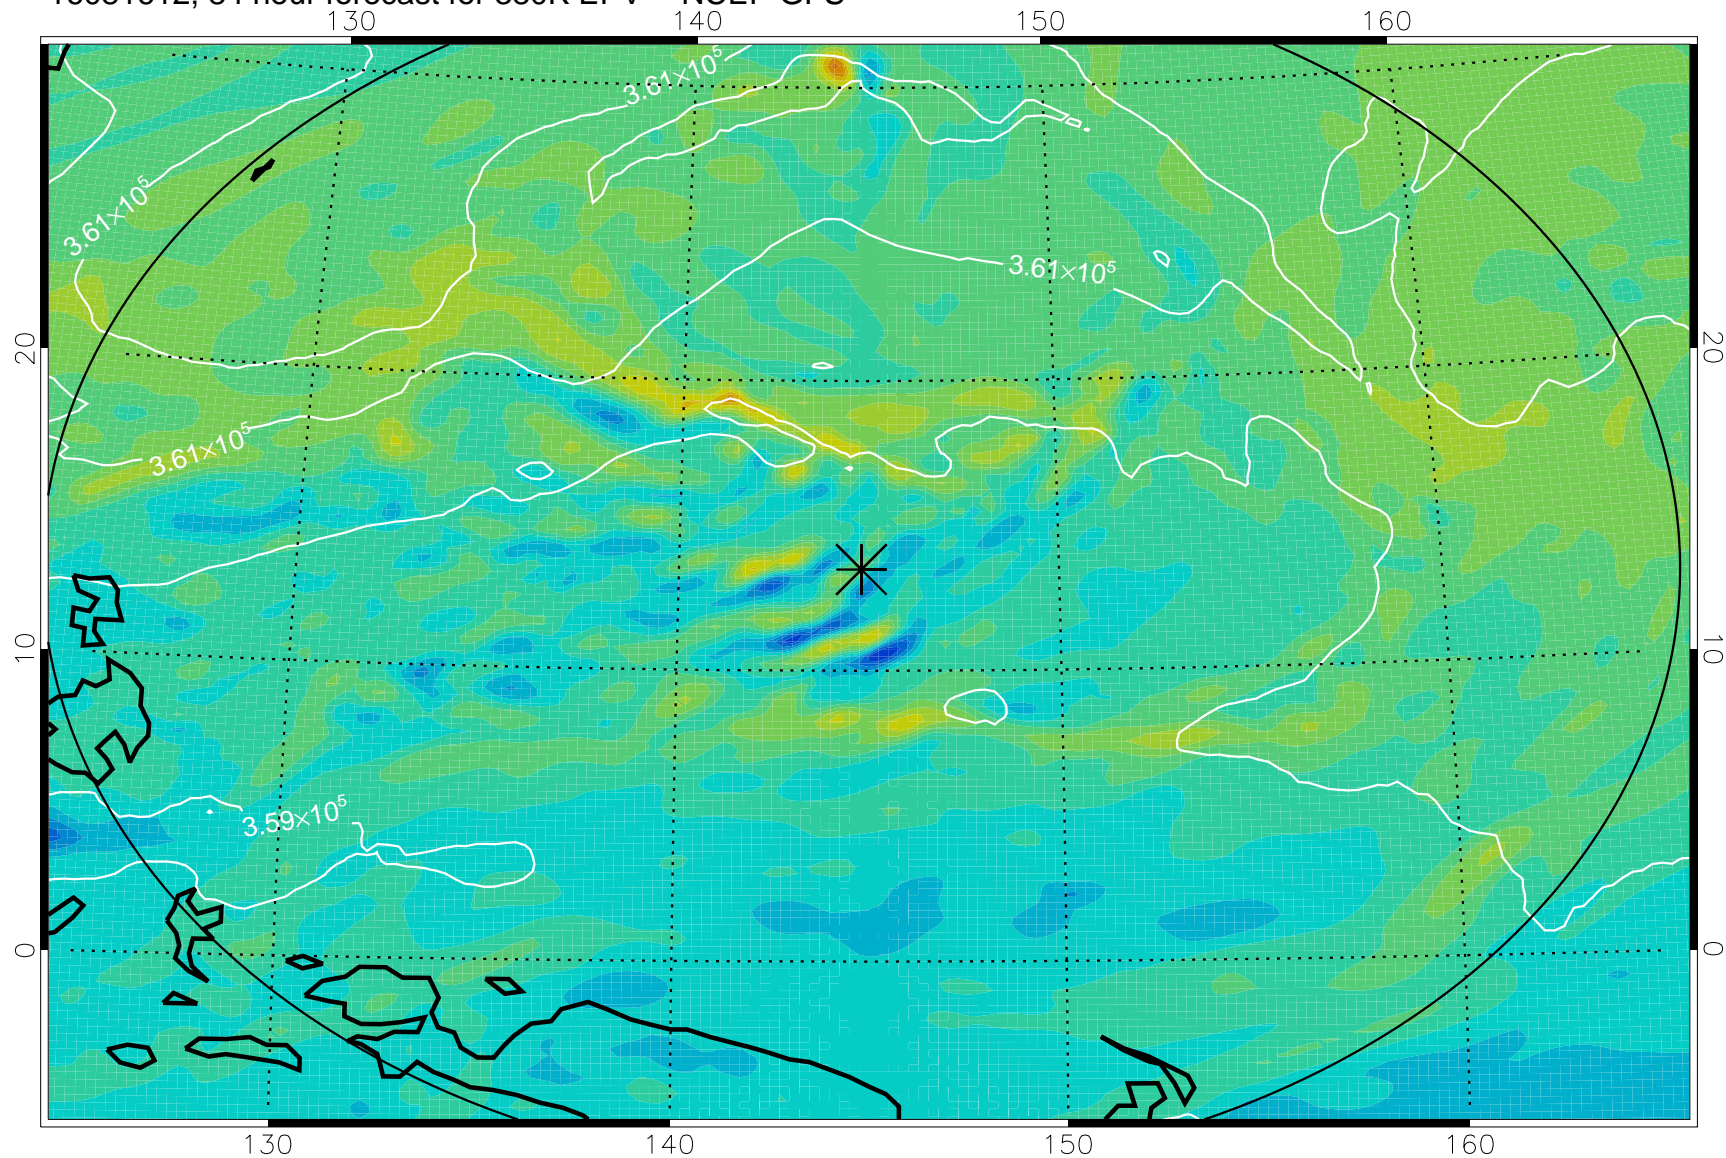

16081518, 66 hour forecast for 380K EPV -- NCEP GFS

380K Montgomery Streamfunction, white

Range ring of 2304 km

16081600, 72 hour forecast for 380K EPV -- NCEP GFS

380K Montgomery Streamfunction, white

Range ring of 2304 km

16081606, 78 hour forecast for 380K EPV -- NCEP GFS

380K Montgomery Streamfunction, white

Range ring of 2304 km

16081612, 84 hour forecast for 380K EPV -- NCEP GFS

380K Montgomery Streamfunction, white

Range ring of 2304 km

16081618, 90 hour forecast for 380K EPV -- NCEP GFS

380K Montgomery Streamfunction, white

Range ring of 2304 km

16081700, 96 hour forecast for 380K EPV -- NCEP GFS

380K Montgomery Streamfunction, white

Range ring of 2304 km

16081706, 102 hour forecast for 380K EPV -- NCEP GFS

380K Montgomery Streamfunction, white

Range ring of 2304 km

16081712, 108 hour forecast for 380K EPV -- NCEP GFS

380K Montgomery Streamfunction, white

Range ring of 2304 km