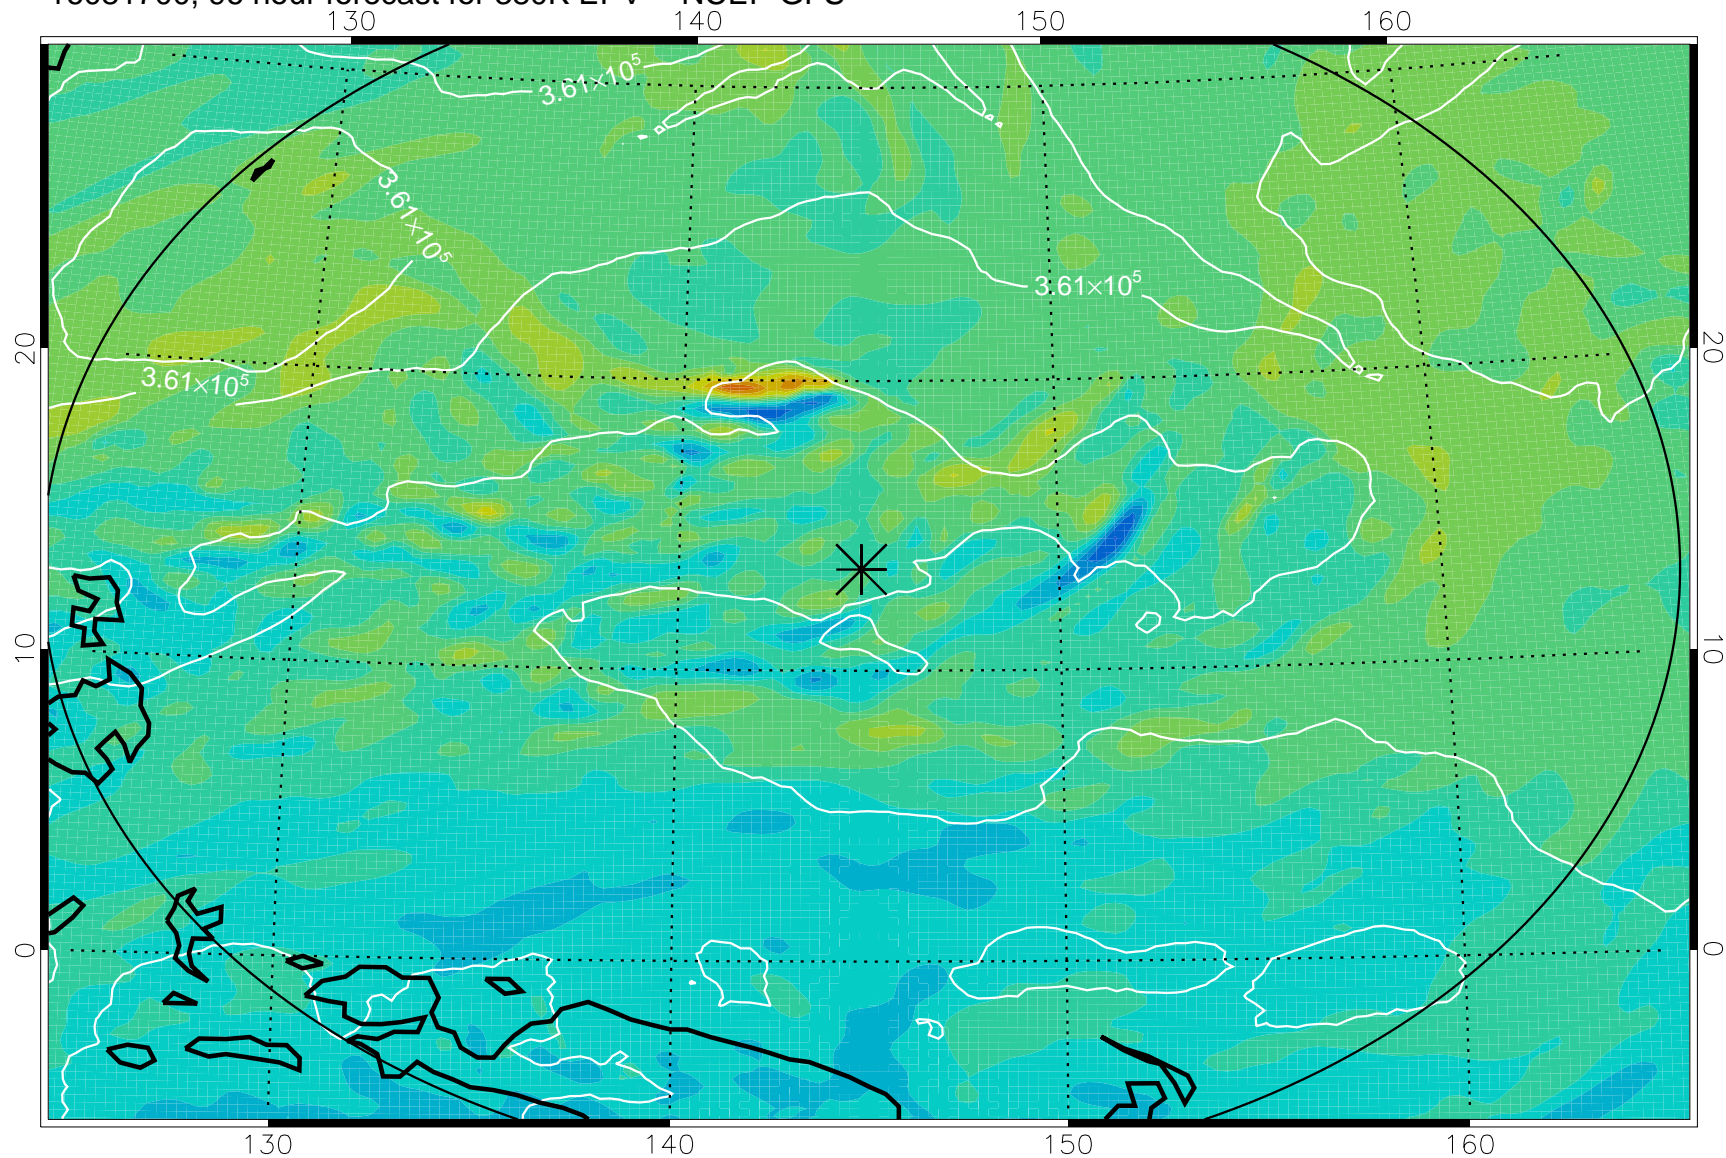

16081518, 66 hour forecast for 380K EPV -- NCEP GFS

380K Montgomery Streamfunction, white

Range ring of 2304 km

16081600, 72 hour forecast for 380K EPV -- NCEP GFS

380K Montgomery Streamfunction, white

Range ring of 2304 km

16081606, 78 hour forecast for 380K EPV -- NCEP GFS

380K Montgomery Streamfunction, white

Range ring of 2304 km

16081612, 84 hour forecast for 380K EPV -- NCEP GFS

380K Montgomery Streamfunction, white

Range ring of 2304 km

16081618, 90 hour forecast for 380K EPV -- NCEP GFS

380K Montgomery Streamfunction, white

Range ring of 2304 km

16081700, 96 hour forecast for 380K EPV -- NCEP GFS

380K Montgomery Streamfunction, white

Range ring of 2304 km

16081706, 102 hour forecast for 380K EPV -- NCEP GFS

380K Montgomery Streamfunction, white

Range ring of 2304 km

16081712, 108 hour forecast for 380K EPV -- NCEP GFS

380K Montgomery Streamfunction, white

Range ring of 2304 km