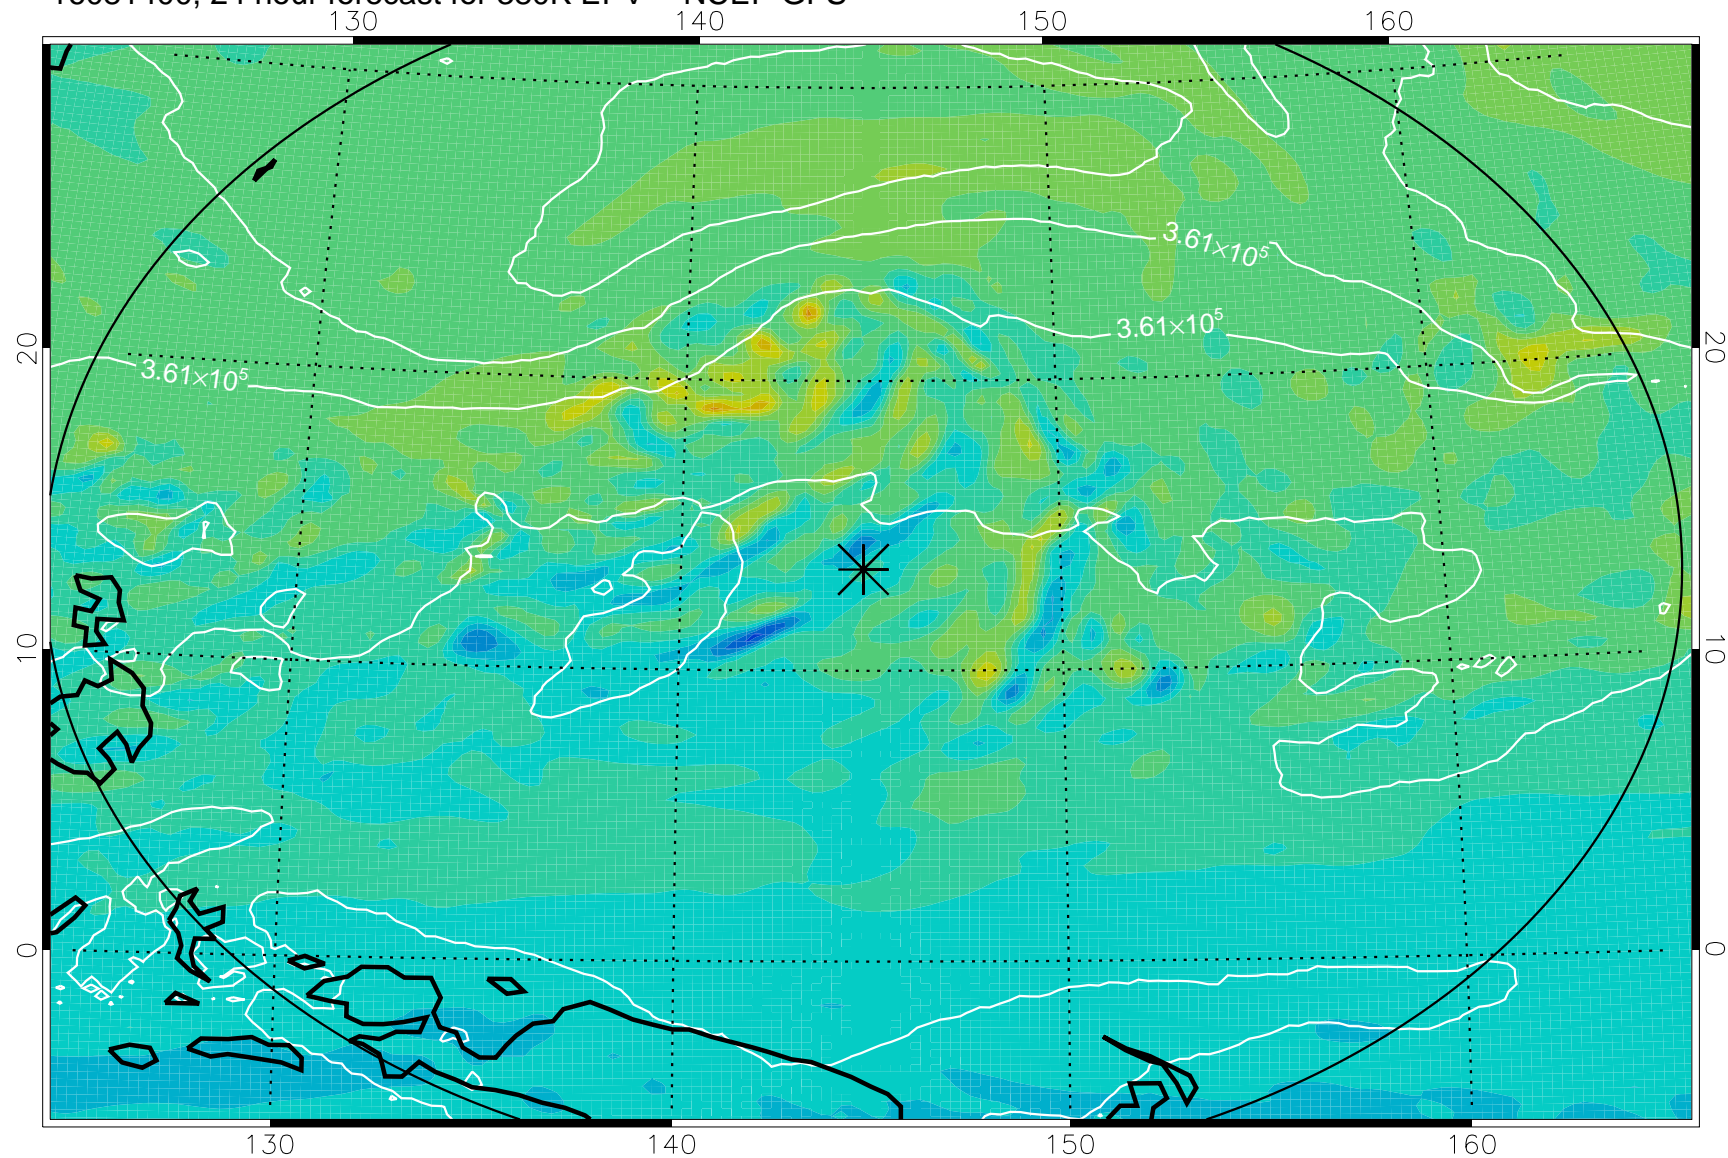

16081306, 6 hour forecast for 380K EPV -- NCEP GFS

380K Montgomery Streamfunction, white

Range ring of 2304 km

16081312, 12 hour forecast for 380K EPV -- NCEP GFS

380K Montgomery Streamfunction, white

Range ring of 2304 km

16081318, 18 hour forecast for 380K EPV -- NCEP GFS

380K Montgomery Streamfunction, white

Range ring of 2304 km

16081400, 24 hour forecast for 380K EPV -- NCEP GFS

380K Montgomery Streamfunction, white

Range ring of 2304 km

16081406, 30 hour forecast for 380K EPV -- NCEP GFS

380K Montgomery Streamfunction, white

Range ring of 2304 km

16081412, 36 hour forecast for 380K EPV -- NCEP GFS

380K Montgomery Streamfunction, white

Range ring of 2304 km

16081418, 42 hour forecast for 380K EPV -- NCEP GFS

380K Montgomery Streamfunction, white

Range ring of 2304 km

16081500, 48 hour forecast for 380K EPV -- NCEP GFS

380K Montgomery Streamfunction, white

Range ring of 2304 km