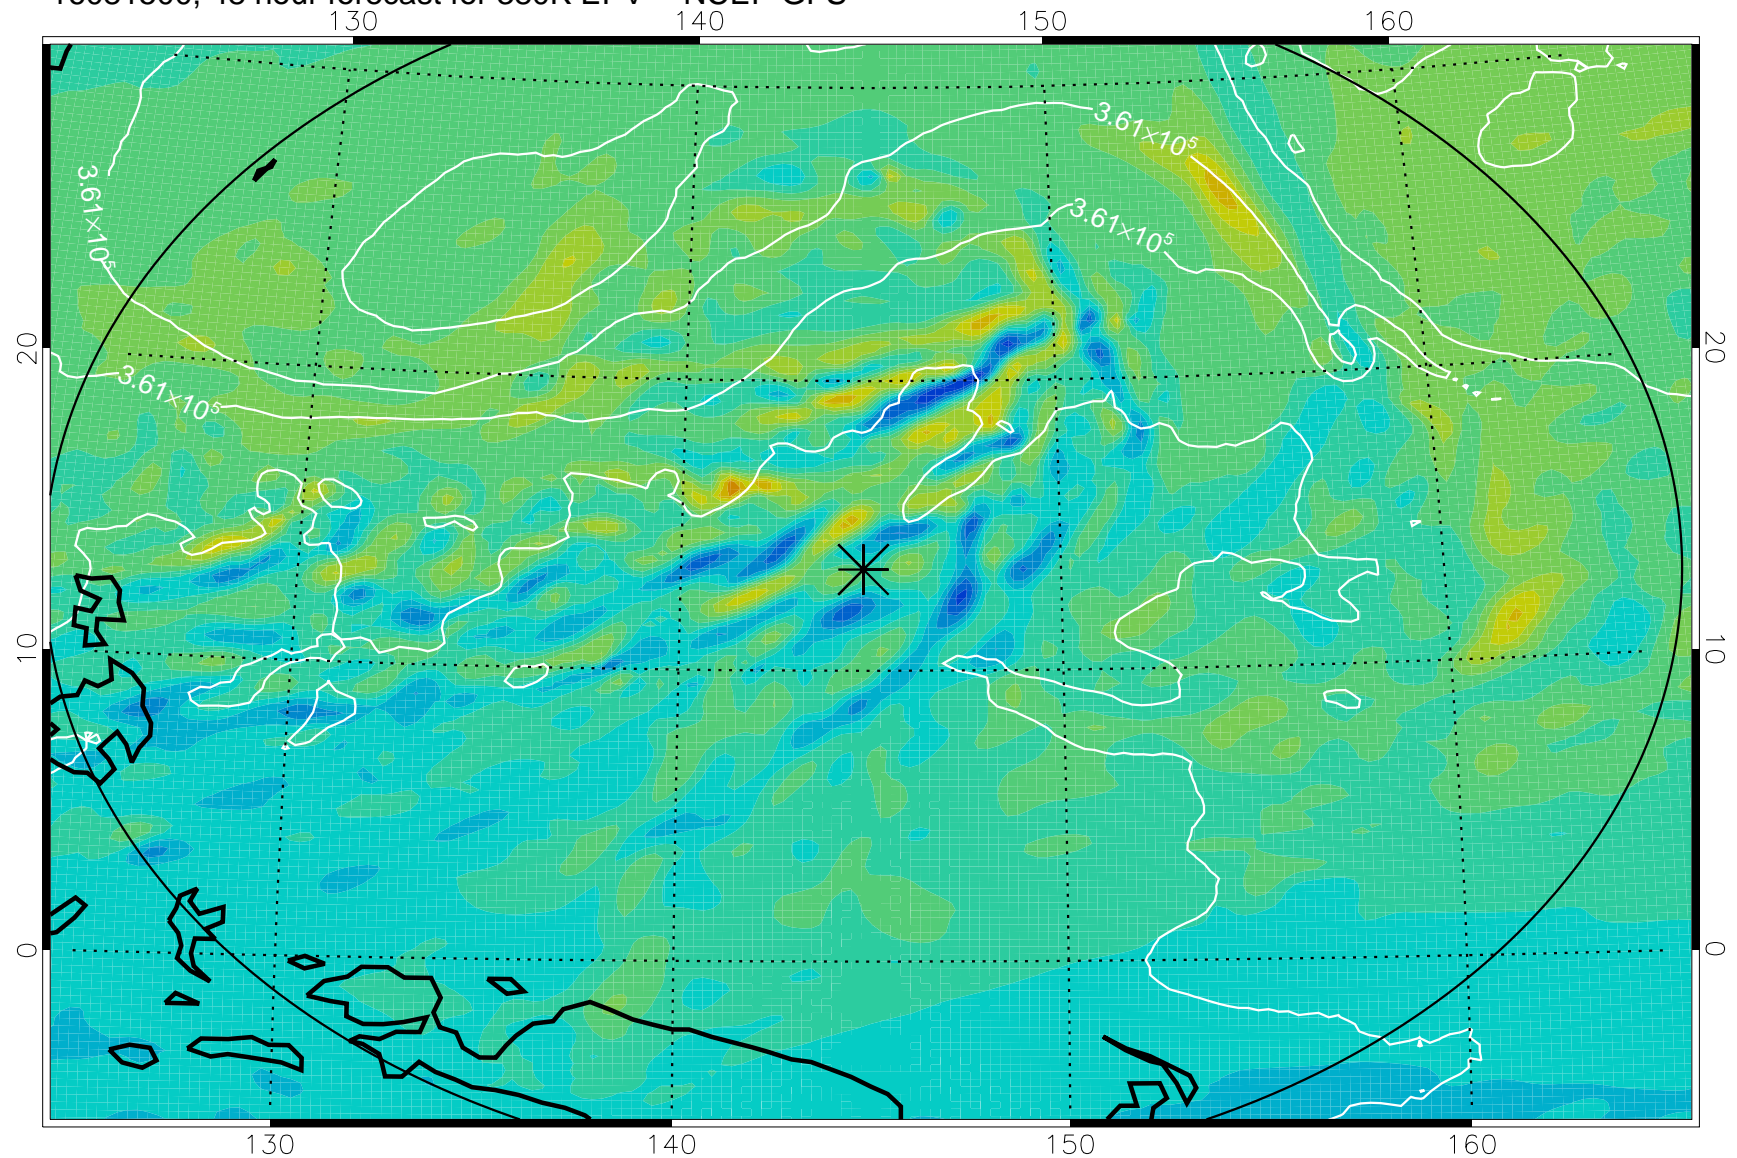

16081406, 30 hour forecast for 380K EPV -- NCEP GFS

380K Montgomery Streamfunction, white

Range ring of 2304 km

16081412, 36 hour forecast for 380K EPV -- NCEP GFS

380K Montgomery Streamfunction, white

Range ring of 2304 km

16081418, 42 hour forecast for 380K EPV -- NCEP GFS

380K Montgomery Streamfunction, white

Range ring of 2304 km

16081500, 48 hour forecast for 380K EPV -- NCEP GFS

380K Montgomery Streamfunction, white

Range ring of 2304 km

16081506, 54 hour forecast for 380K EPV -- NCEP GFS

380K Montgomery Streamfunction, white

Range ring of 2304 km

16081512, 60 hour forecast for 380K EPV -- NCEP GFS

380K Montgomery Streamfunction, white

Range ring of 2304 km

16081606, 78 hour forecast for 380K EPV -- NCEP GFS

380K Montgomery Streamfunction, white

Range ring of 2304 km

16081612, 84 hour forecast for 380K EPV -- NCEP GFS

380K Montgomery Streamfunction, white

Range ring of 2304 km