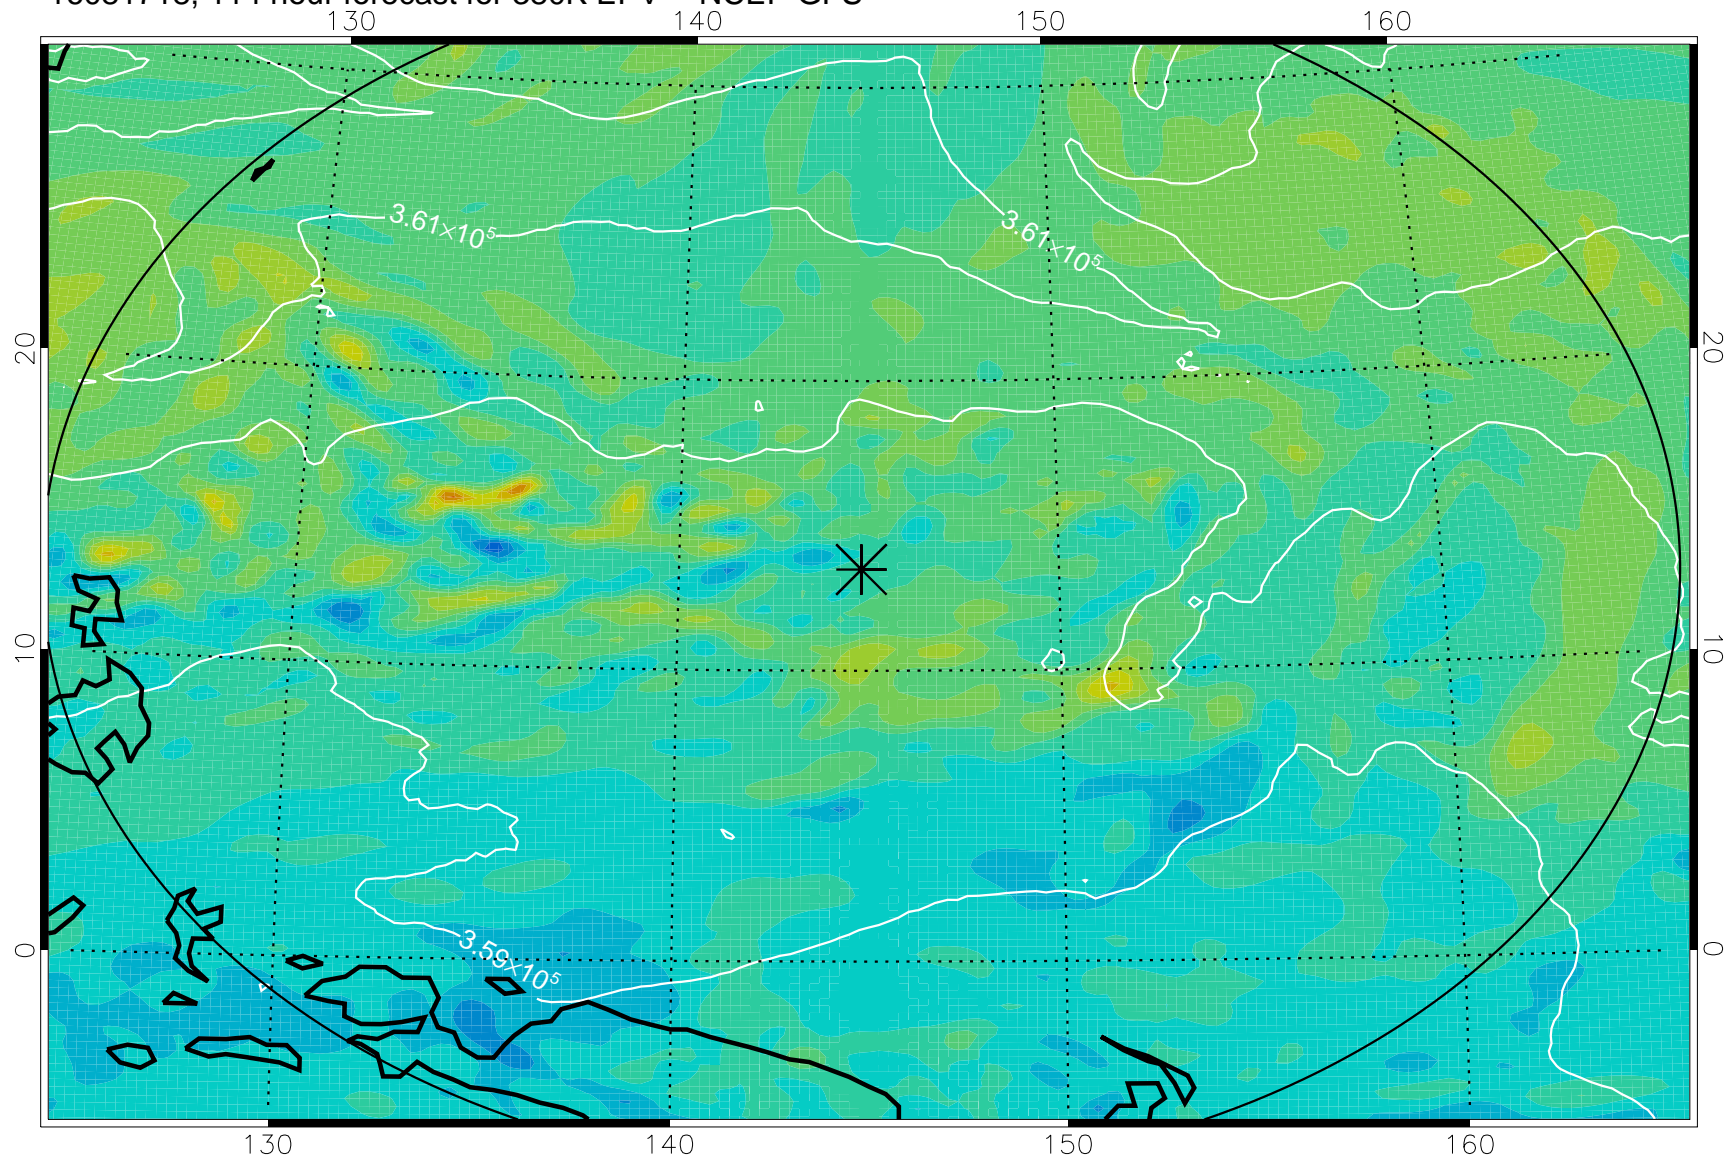

16081606, 78 hour forecast for 380K EPV -- NCEP GFS

380K Montgomery Streamfunction, white

Range ring of 2304 km

16081612, 84 hour forecast for 380K EPV -- NCEP GFS

380K Montgomery Streamfunction, white

Range ring of 2304 km

16081618, 90 hour forecast for 380K EPV -- NCEP GFS

380K Montgomery Streamfunction, white

Range ring of 2304 km

16081700, 96 hour forecast for 380K EPV -- NCEP GFS

380K Montgomery Streamfunction, white

Range ring of 2304 km

16081706, 102 hour forecast for 380K EPV -- NCEP GFS

380K Montgomery Streamfunction, white

Range ring of 2304 km

16081712, 108 hour forecast for 380K EPV -- NCEP GFS

380K Montgomery Streamfunction, white

Range ring of 2304 km

16081718, 114 hour forecast for 380K EPV -- NCEP GFS

380K Montgomery Streamfunction, white

Range ring of 2304 km

16081800, 120 hour forecast for 380K EPV -- NCEP GFS

380K Montgomery Streamfunction, white

Range ring of 2304 km