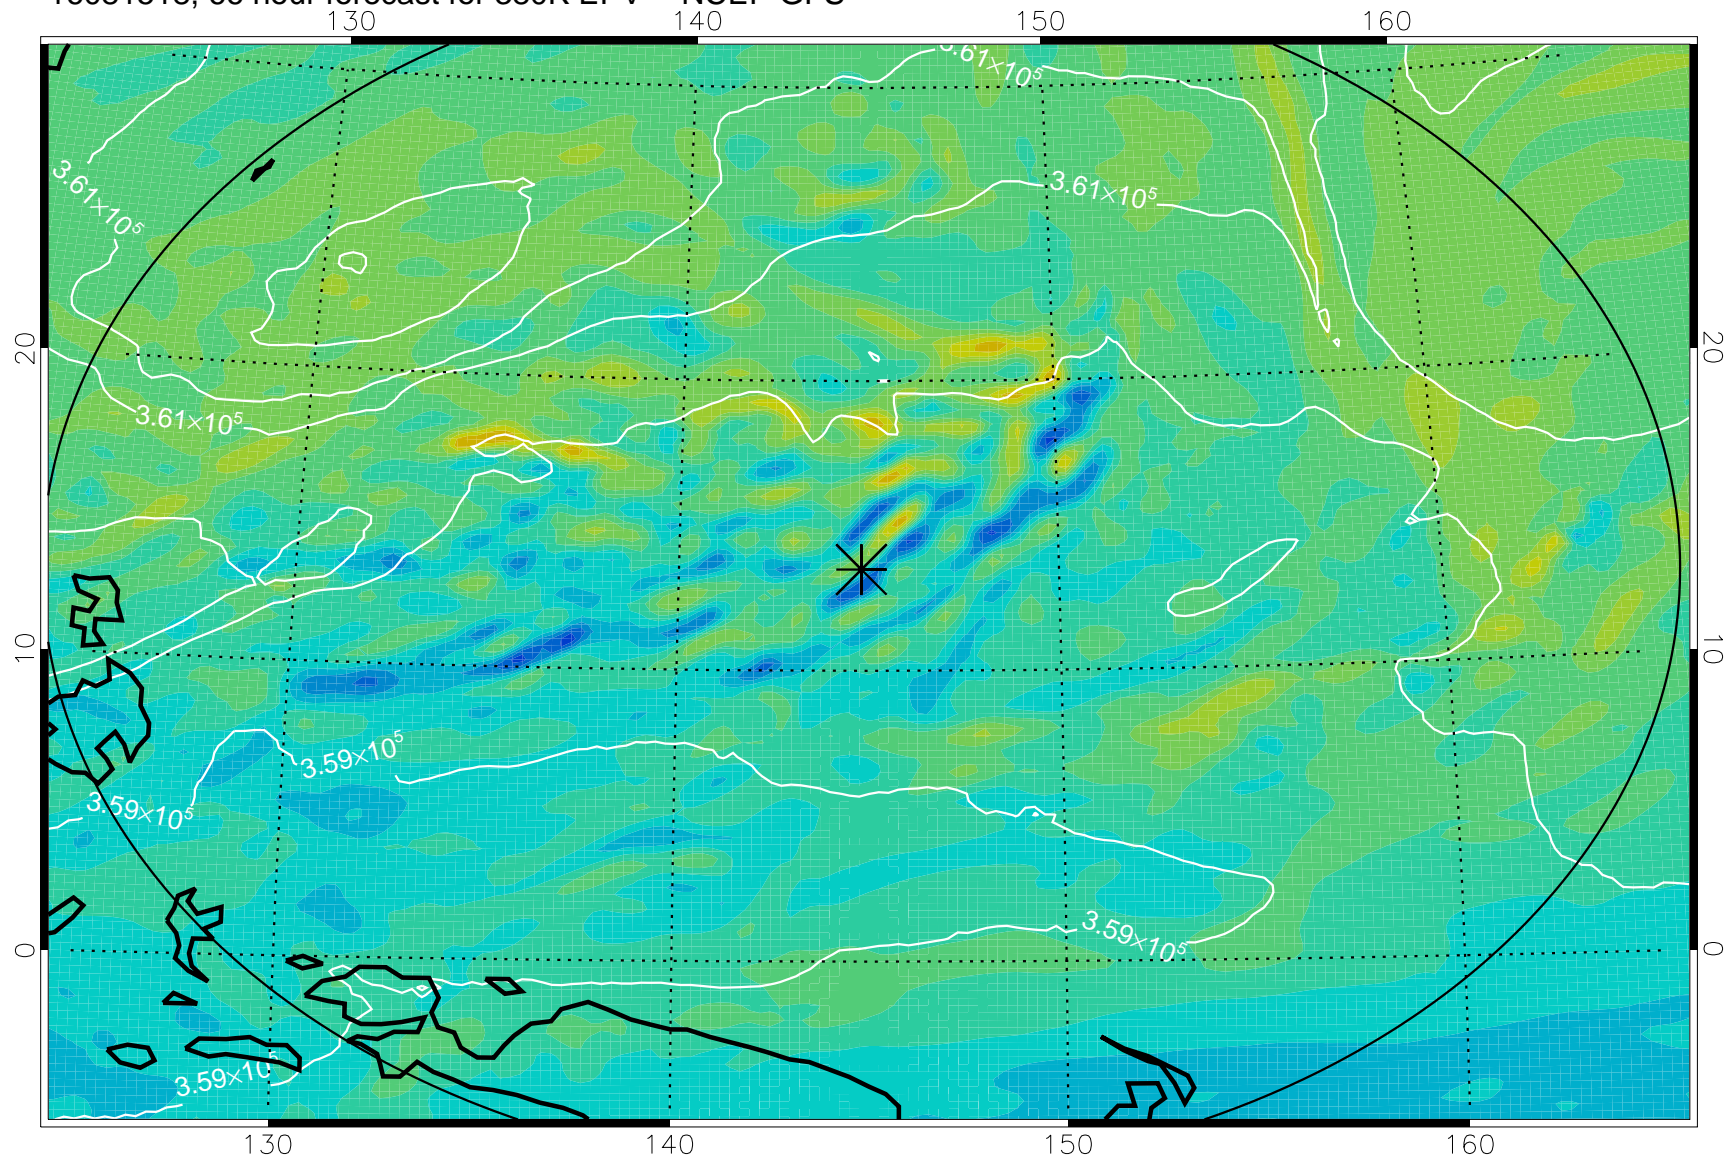

16081506, 54 hour forecast for 380K EPV -- NCEP GFS

380K Montgomery Streamfunction, white

Range ring of 2304 km

16081512, 60 hour forecast for 380K EPV -- NCEP GFS

380K Montgomery Streamfunction, white

Range ring of 2304 km

16081518, 66 hour forecast for 380K EPV -- NCEP GFS

380K Montgomery Streamfunction, white

Range ring of 2304 km

16081600, 72 hour forecast for 380K EPV -- NCEP GFS

380K Montgomery Streamfunction, white

Range ring of 2304 km

16081606, 78 hour forecast for 380K EPV -- NCEP GFS

380K Montgomery Streamfunction, white

Range ring of 2304 km

16081612, 84 hour forecast for 380K EPV -- NCEP GFS

380K Montgomery Streamfunction, white

Range ring of 2304 km

16081618, 90 hour forecast for 380K EPV -- NCEP GFS

380K Montgomery Streamfunction, white

Range ring of 2304 km

16081700, 96 hour forecast for 380K EPV -- NCEP GFS

380K Montgomery Streamfunction, white

Range ring of 2304 km