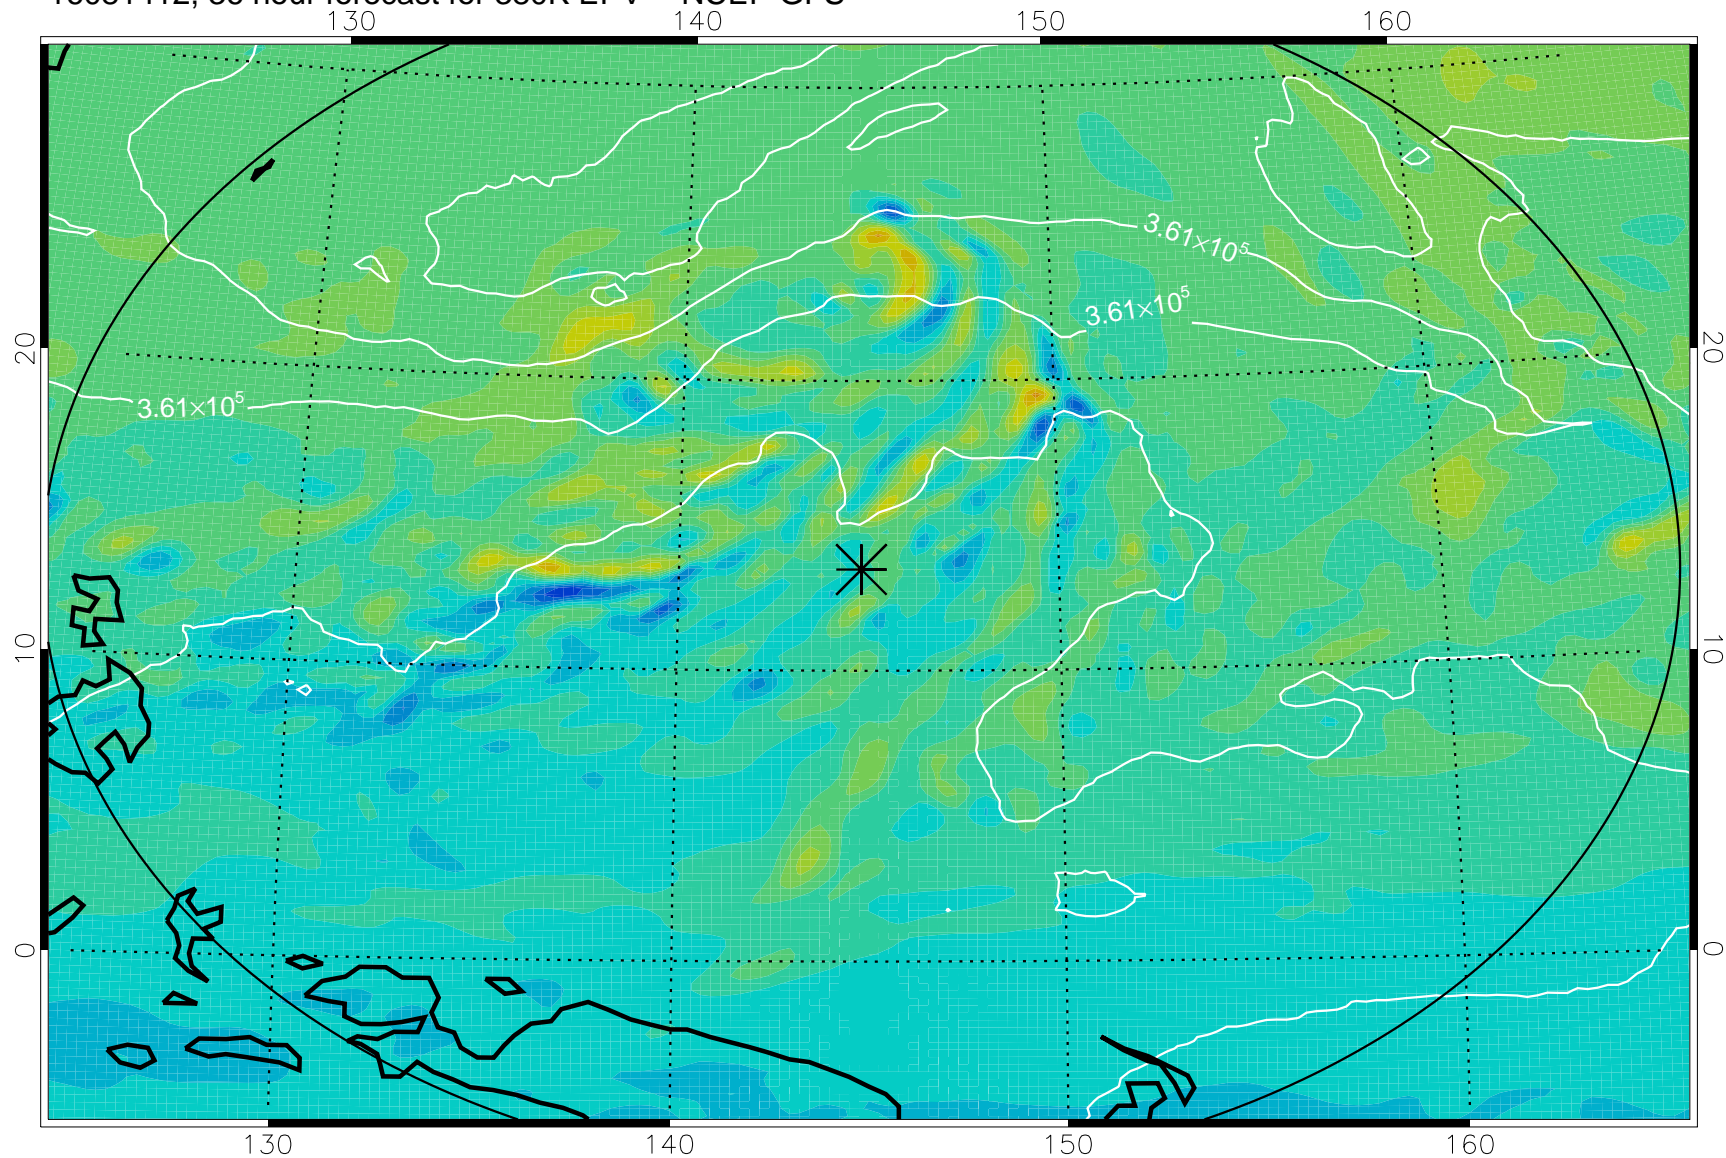

16081318, 18 hour forecast for 380K EPV -- NCEP GFS

380K Montgomery Streamfunction, white

Range ring of 2304 km

16081400, 24 hour forecast for 380K EPV -- NCEP GFS

380K Montgomery Streamfunction, white

Range ring of 2304 km

16081406, 30 hour forecast for 380K EPV -- NCEP GFS

380K Montgomery Streamfunction, white

Range ring of 2304 km

16081412, 36 hour forecast for 380K EPV -- NCEP GFS

380K Montgomery Streamfunction, white

Range ring of 2304 km

16081418, 42 hour forecast for 380K EPV -- NCEP GFS

380K Montgomery Streamfunction, white

Range ring of 2304 km

16081500, 48 hour forecast for 380K EPV -- NCEP GFS

380K Montgomery Streamfunction, white

Range ring of 2304 km

16081606, 78 hour forecast for 380K EPV -- NCEP GFS

380K Montgomery Streamfunction, white

Range ring of 2304 km

16081612, 84 hour forecast for 380K EPV -- NCEP GFS

380K Montgomery Streamfunction, white

Range ring of 2304 km