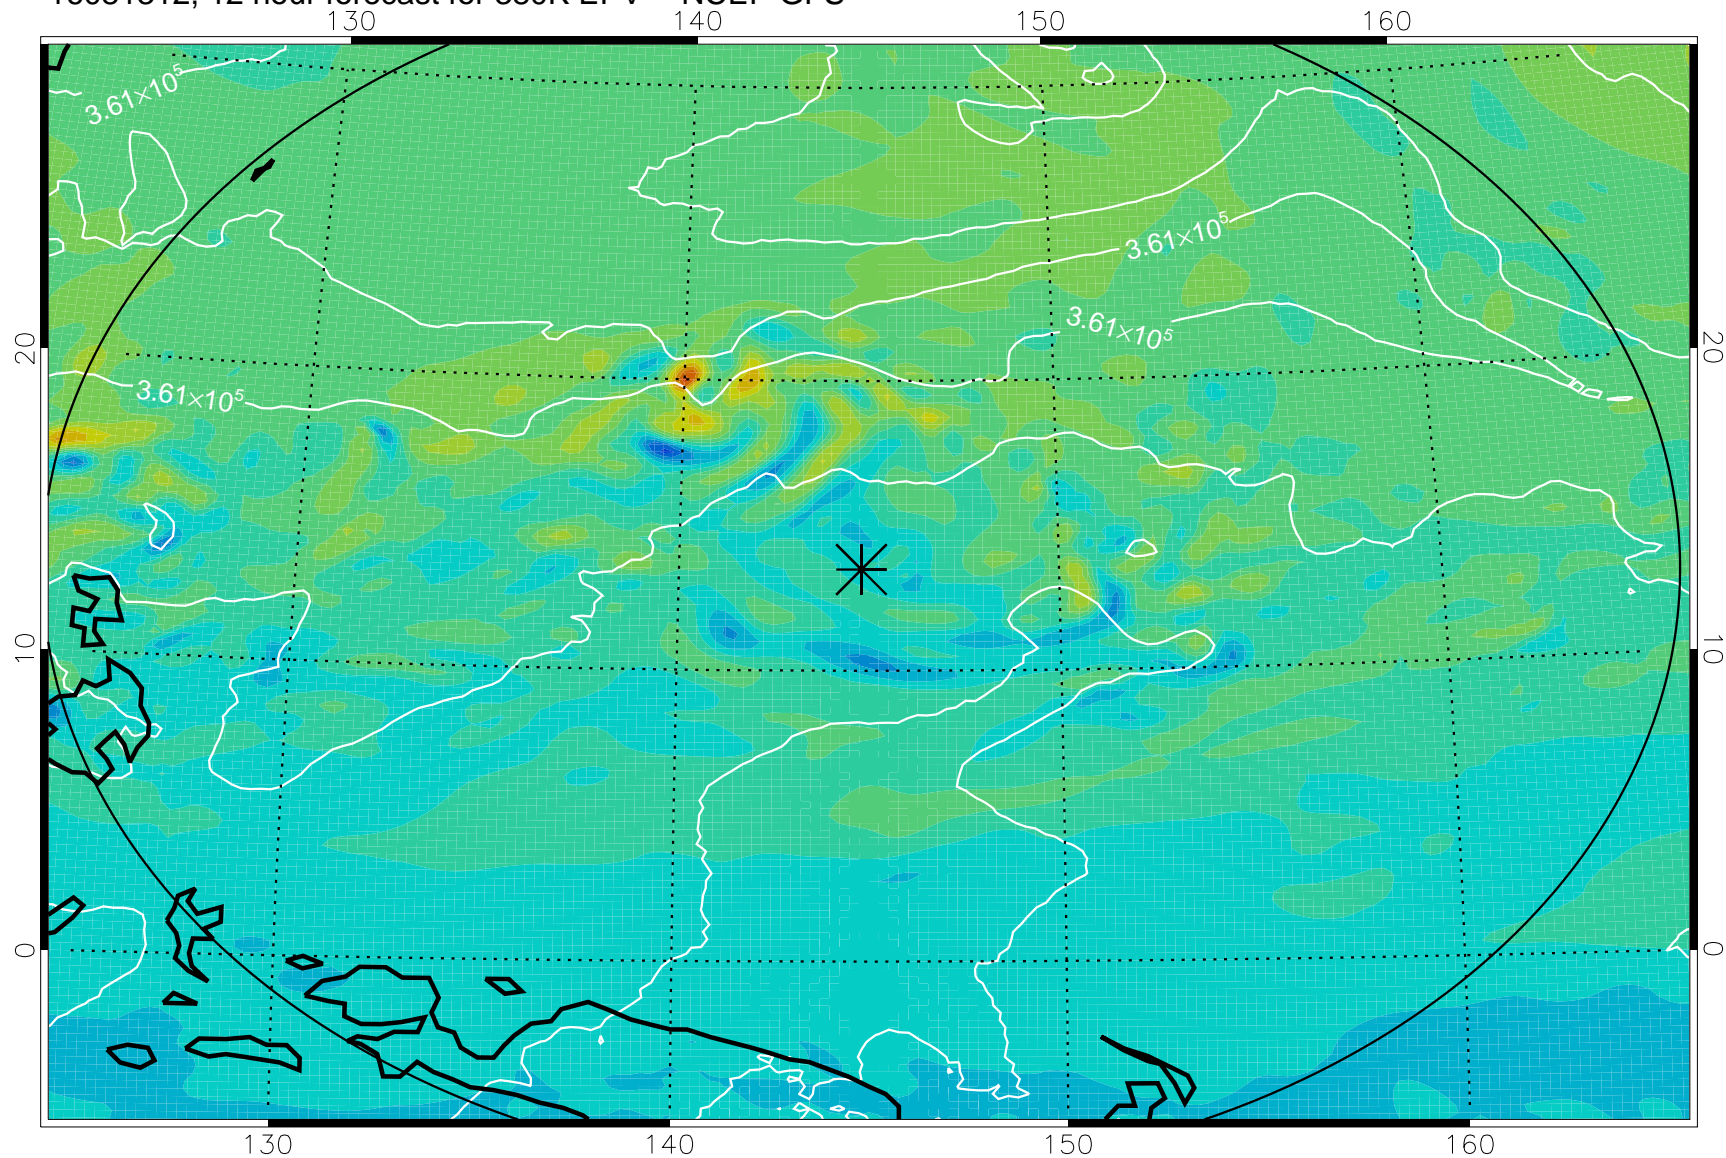

16081306, 6 hour forecast for 380K EPV -- NCEP GFS

380K Montgomery Streamfunction, white

Range ring of 2304 km

16081312, 12 hour forecast for 380K EPV -- NCEP GFS

380K Montgomery Streamfunction, white

Range ring of 2304 km

16081318, 18 hour forecast for 380K EPV -- NCEP GFS

380K Montgomery Streamfunction, white

Range ring of 2304 km

16081400, 24 hour forecast for 380K EPV -- NCEP GFS

380K Montgomery Streamfunction, white

Range ring of 2304 km

16081406, 30 hour forecast for 380K EPV -- NCEP GFS

380K Montgomery Streamfunction, white

Range ring of 2304 km

16081412, 36 hour forecast for 380K EPV -- NCEP GFS

380K Montgomery Streamfunction, white

Range ring of 2304 km

16081718, 114 hour forecast for 380K EPV -- NCEP GFS

380K Montgomery Streamfunction, white

Range ring of 2304 km

16081800, 120 hour forecast for 380K EPV -- NCEP GFS

380K Montgomery Streamfunction, white

Range ring of 2304 km