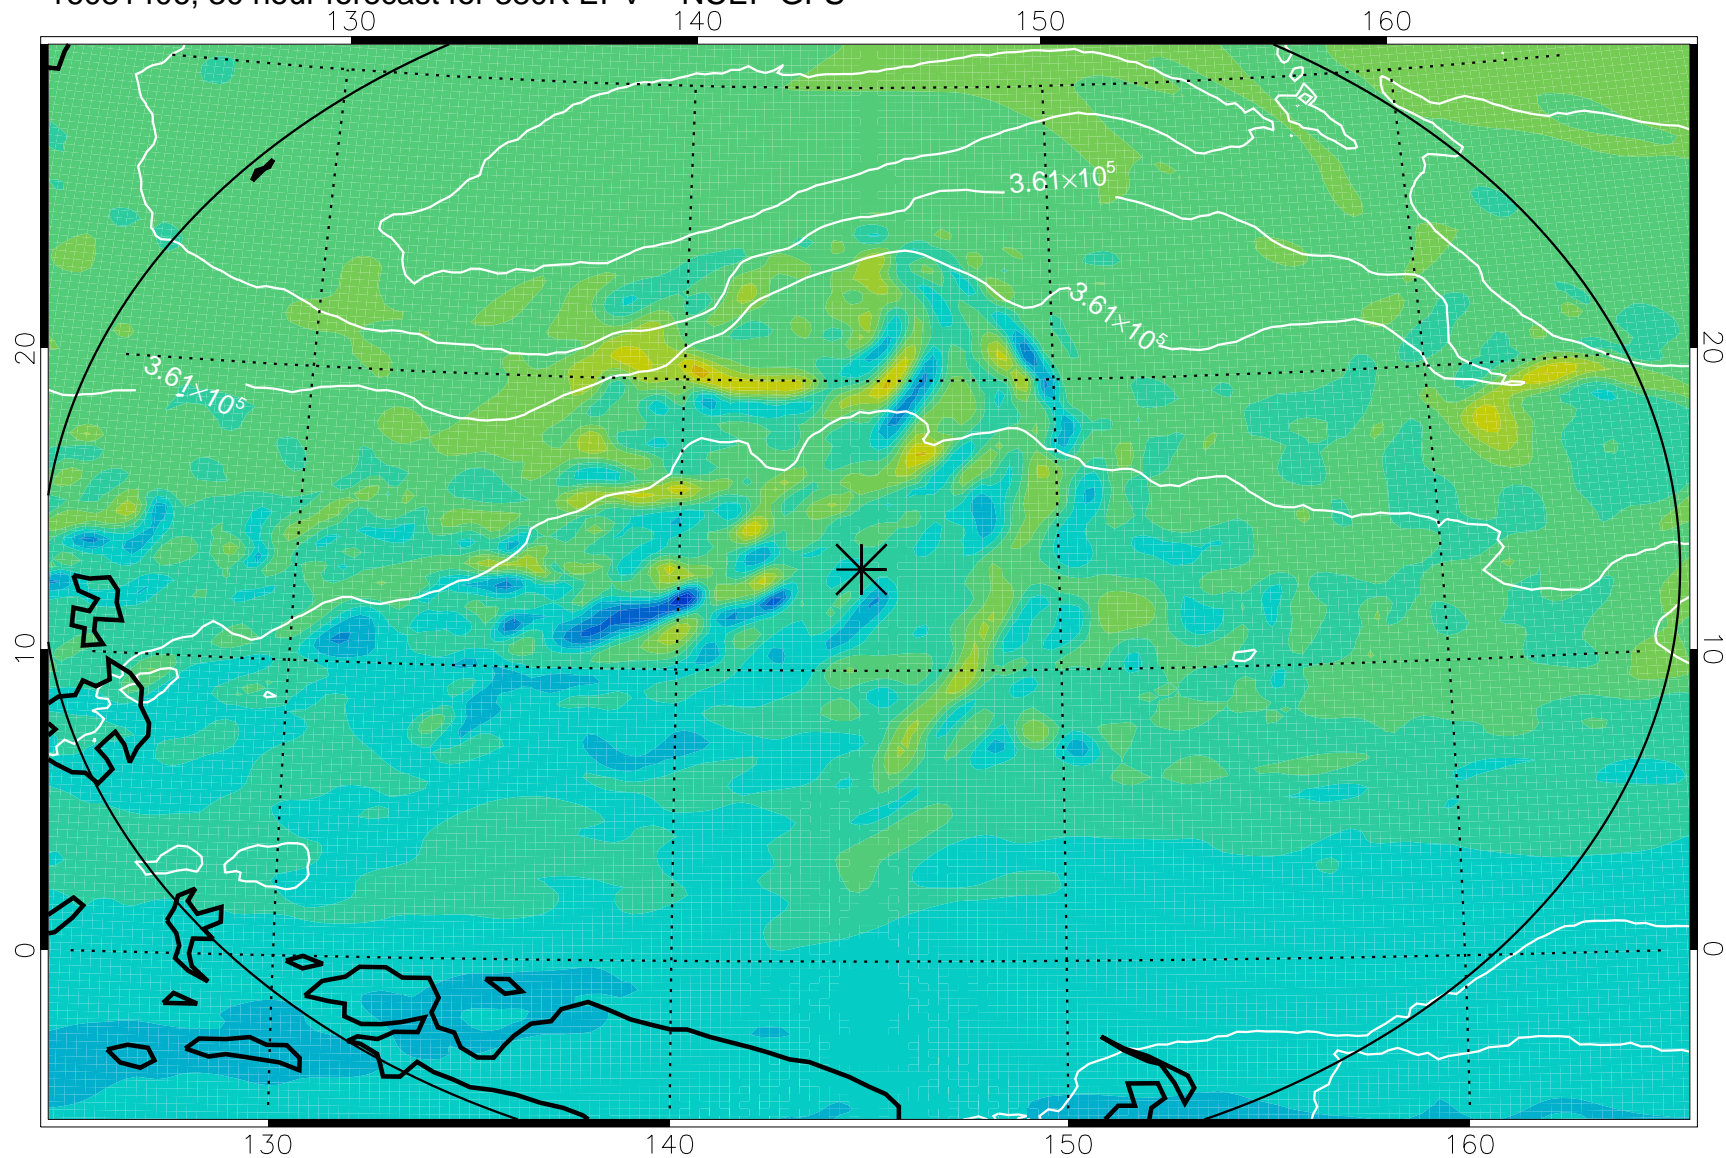

16081318, 18 hour forecast for 380K EPV -- NCEP GFS

380K Montgomery Streamfunction, white

Range ring of 2304 km

16081400, 24 hour forecast for 380K EPV -- NCEP GFS

380K Montgomery Streamfunction, white

Range ring of 2304 km

16081406, 30 hour forecast for 380K EPV -- NCEP GFS

380K Montgomery Streamfunction, white

Range ring of 2304 km

16081412, 36 hour forecast for 380K EPV -- NCEP GFS

380K Montgomery Streamfunction, white

Range ring of 2304 km

16081418, 42 hour forecast for 380K EPV -- NCEP GFS

380K Montgomery Streamfunction, white

Range ring of 2304 km

16081500, 48 hour forecast for 380K EPV -- NCEP GFS

380K Montgomery Streamfunction, white

Range ring of 2304 km

16081606, 78 hour forecast for 380K EPV -- NCEP GFS

380K Montgomery Streamfunction, white

Range ring of 2304 km

16081612, 84 hour forecast for 380K EPV -- NCEP GFS

380K Montgomery Streamfunction, white

Range ring of 2304 km