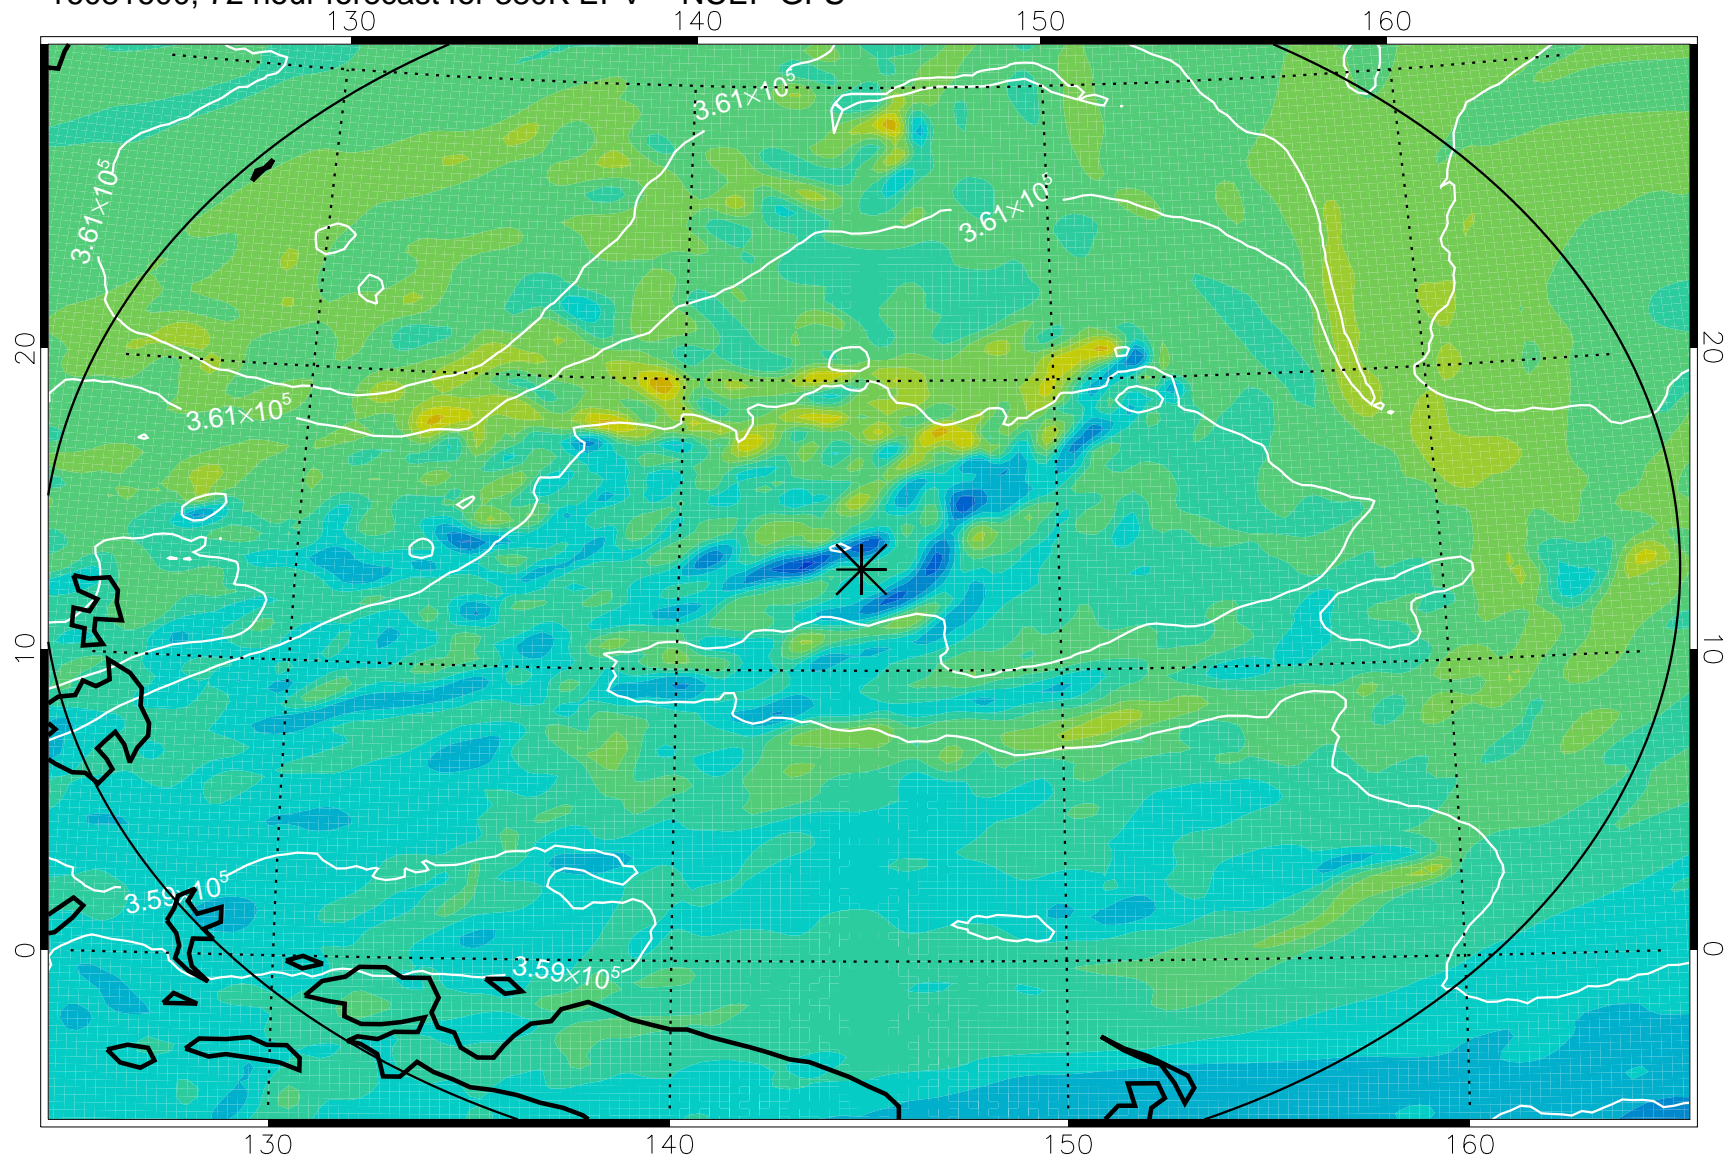

16081506, 54 hour forecast for 380K EPV -- NCEP GFS

380K Montgomery Streamfunction, white

Range ring of 2304 km

16081512, 60 hour forecast for 380K EPV -- NCEP GFS

380K Montgomery Streamfunction, white

Range ring of 2304 km

16081518, 66 hour forecast for 380K EPV -- NCEP GFS

380K Montgomery Streamfunction, white

Range ring of 2304 km

16081600, 72 hour forecast for 380K EPV -- NCEP GFS

380K Montgomery Streamfunction, white

Range ring of 2304 km

16081606, 78 hour forecast for 380K EPV -- NCEP GFS

380K Montgomery Streamfunction, white

Range ring of 2304 km

16081612, 84 hour forecast for 380K EPV -- NCEP GFS

380K Montgomery Streamfunction, white

Range ring of 2304 km

16081618, 90 hour forecast for 380K EPV -- NCEP GFS

380K Montgomery Streamfunction, white

Range ring of 2304 km

16081700, 96 hour forecast for 380K EPV -- NCEP GFS

380K Montgomery Streamfunction, white

Range ring of 2304 km