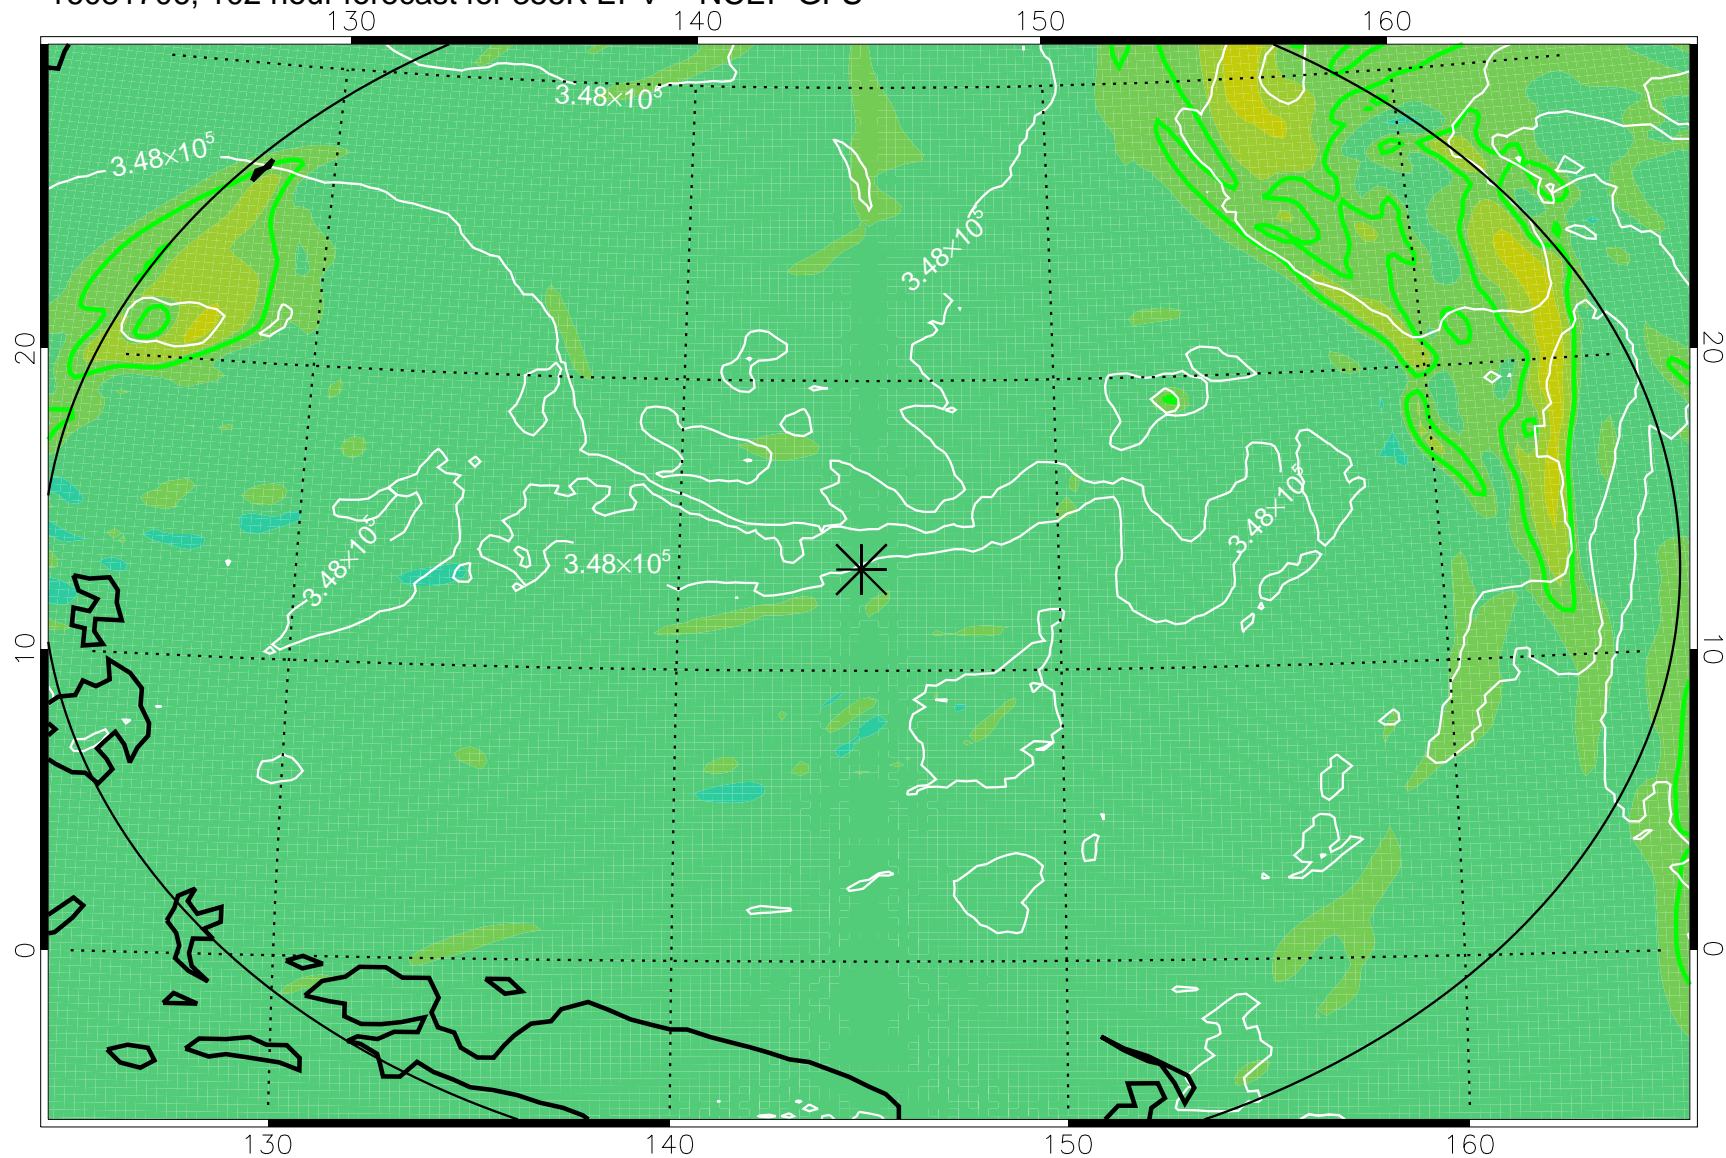

16081606, 78 hour forecast for 355K EPV -- NCEP GFS

355K Montgomery Streamfunction, white
EPV Tropopause (2 PVU) Position
Range ring of 2304 km

16081612, 84 hour forecast for 355K EPV -- NCEP GFS

355K Montgomery Streamfunction, white
EPV Tropopause (2 PVU) Position
Range ring of 2304 km

16081618, 90 hour forecast for 355K EPV -- NCEP GFS

355K Montgomery Streamfunction, white
EPV Tropopause (2 PVU) Position
Range ring of 2304 km

16081700, 96 hour forecast for 355K EPV -- NCEP GFS

355K Montgomery Streamfunction, white
EPV Tropopause (2 PVU) Position
Range ring of 2304 km

16081706, 102 hour forecast for 355K EPV -- NCEP GFS

355K Montgomery Streamfunction, white
EPV Tropopause (2 PVU) Position
Range ring of 2304 km

16081712, 108 hour forecast for 355K EPV -- NCEP GFS

355K Montgomery Streamfunction, white
EPV Tropopause (2 PVU) Position
Range ring of 2304 km

16081718, 114 hour forecast for 355K EPV -- NCEP GFS

355K Montgomery Streamfunction, white
EPV Tropopause (2 PVU) Position
Range ring of 2304 km

16081800, 120 hour forecast for 355K EPV -- NCEP GFS

355K Montgomery Streamfunction, white
EPV Tropopause (2 PVU) Position
Range ring of 2304 km