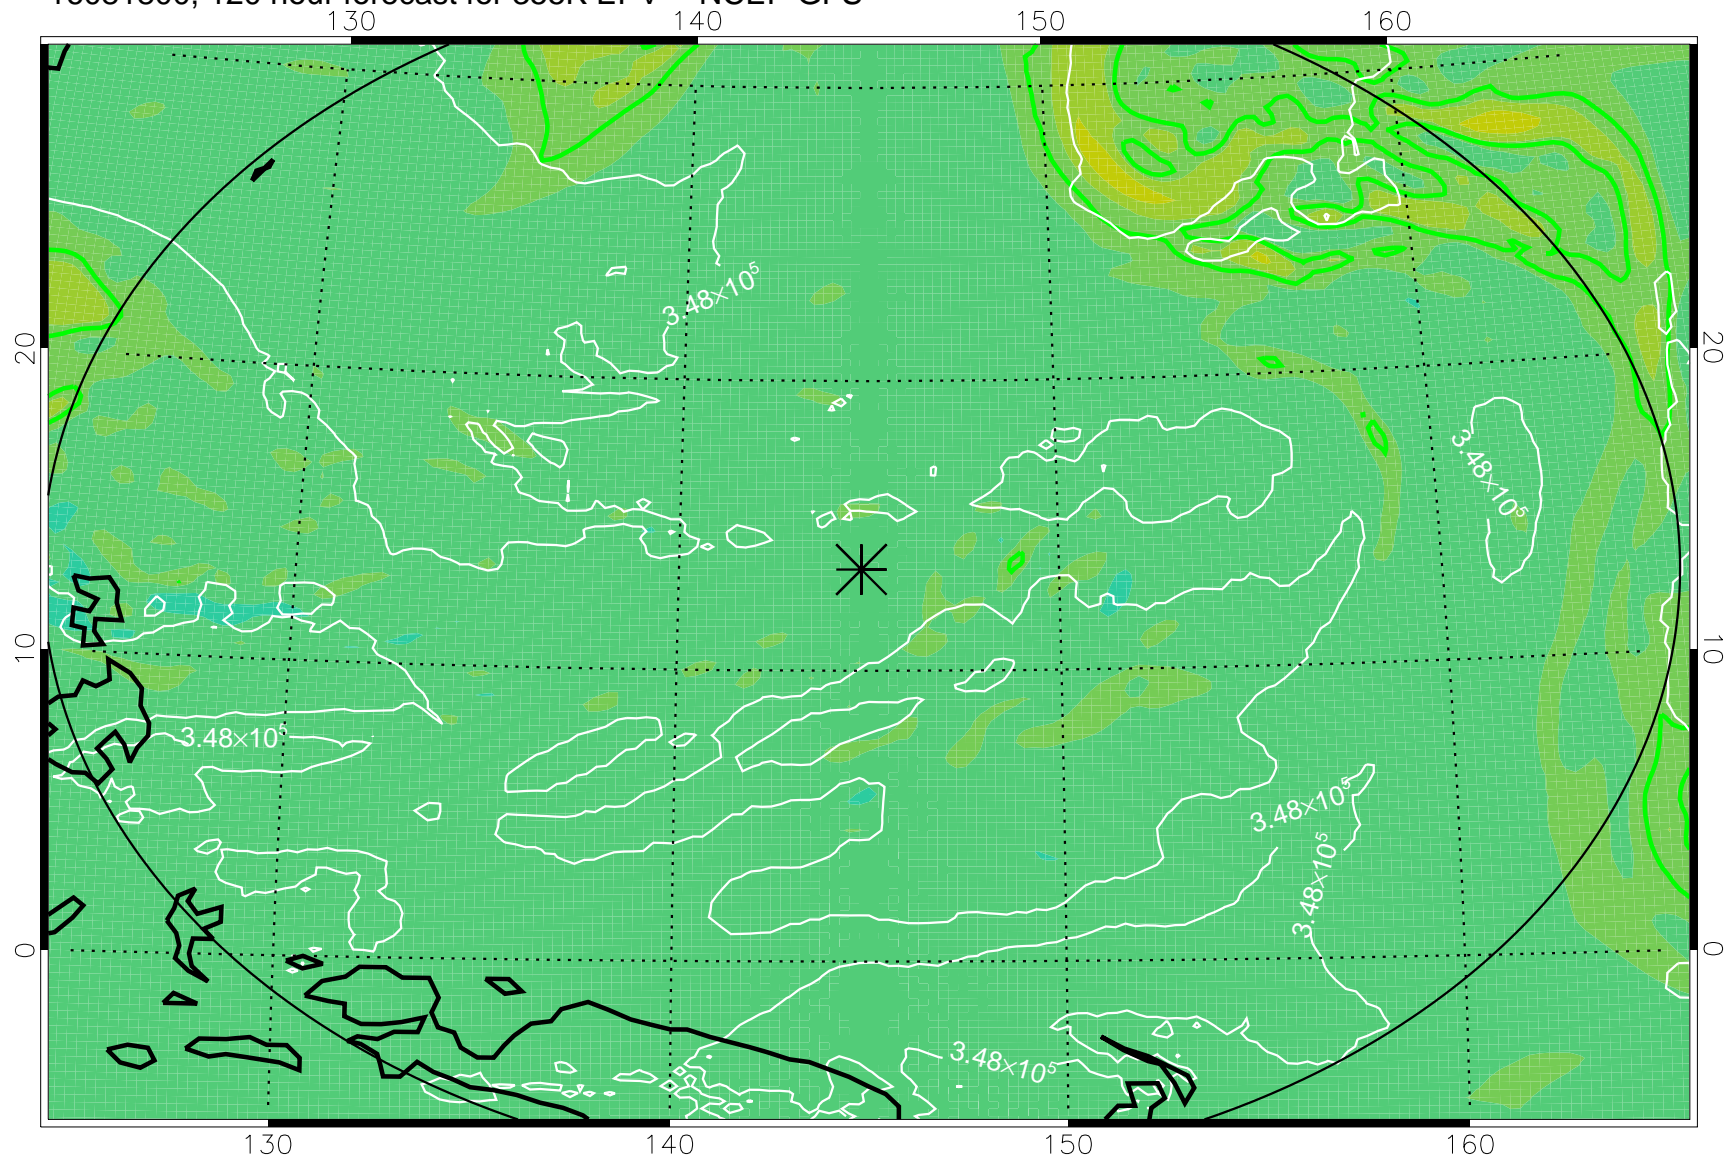

16081606, 78 hour forecast for 355K EPV -- NCEP GFS

355K Montgomery Streamfunction, white
EPV Tropopause (2 PVU) Position
Range ring of 2304 km

16081612, 84 hour forecast for 355K EPV -- NCEP GFS

355K Montgomery Streamfunction, white
EPV Tropopause (2 PVU) Position
Range ring of 2304 km

16081618, 90 hour forecast for 355K EPV -- NCEP GFS

355K Montgomery Streamfunction, white
EPV Tropopause (2 PVU) Position
Range ring of 2304 km

16081700, 96 hour forecast for 355K EPV -- NCEP GFS

355K Montgomery Streamfunction, white
EPV Tropopause (2 PVU) Position
Range ring of 2304 km

16081706, 102 hour forecast for 355K EPV -- NCEP GFS

355K Montgomery Streamfunction, white
EPV Tropopause (2 PVU) Position
Range ring of 2304 km

16081712, 108 hour forecast for 355K EPV -- NCEP GFS

355K Montgomery Streamfunction, white
EPV Tropopause (2 PVU) Position
Range ring of 2304 km

16081718, 114 hour forecast for 355K EPV -- NCEP GFS

355K Montgomery Streamfunction, white
EPV Tropopause (2 PVU) Position
Range ring of 2304 km

16081800, 120 hour forecast for 355K EPV -- NCEP GFS

355K Montgomery Streamfunction, white
EPV Tropopause (2 PVU) Position
Range ring of 2304 km