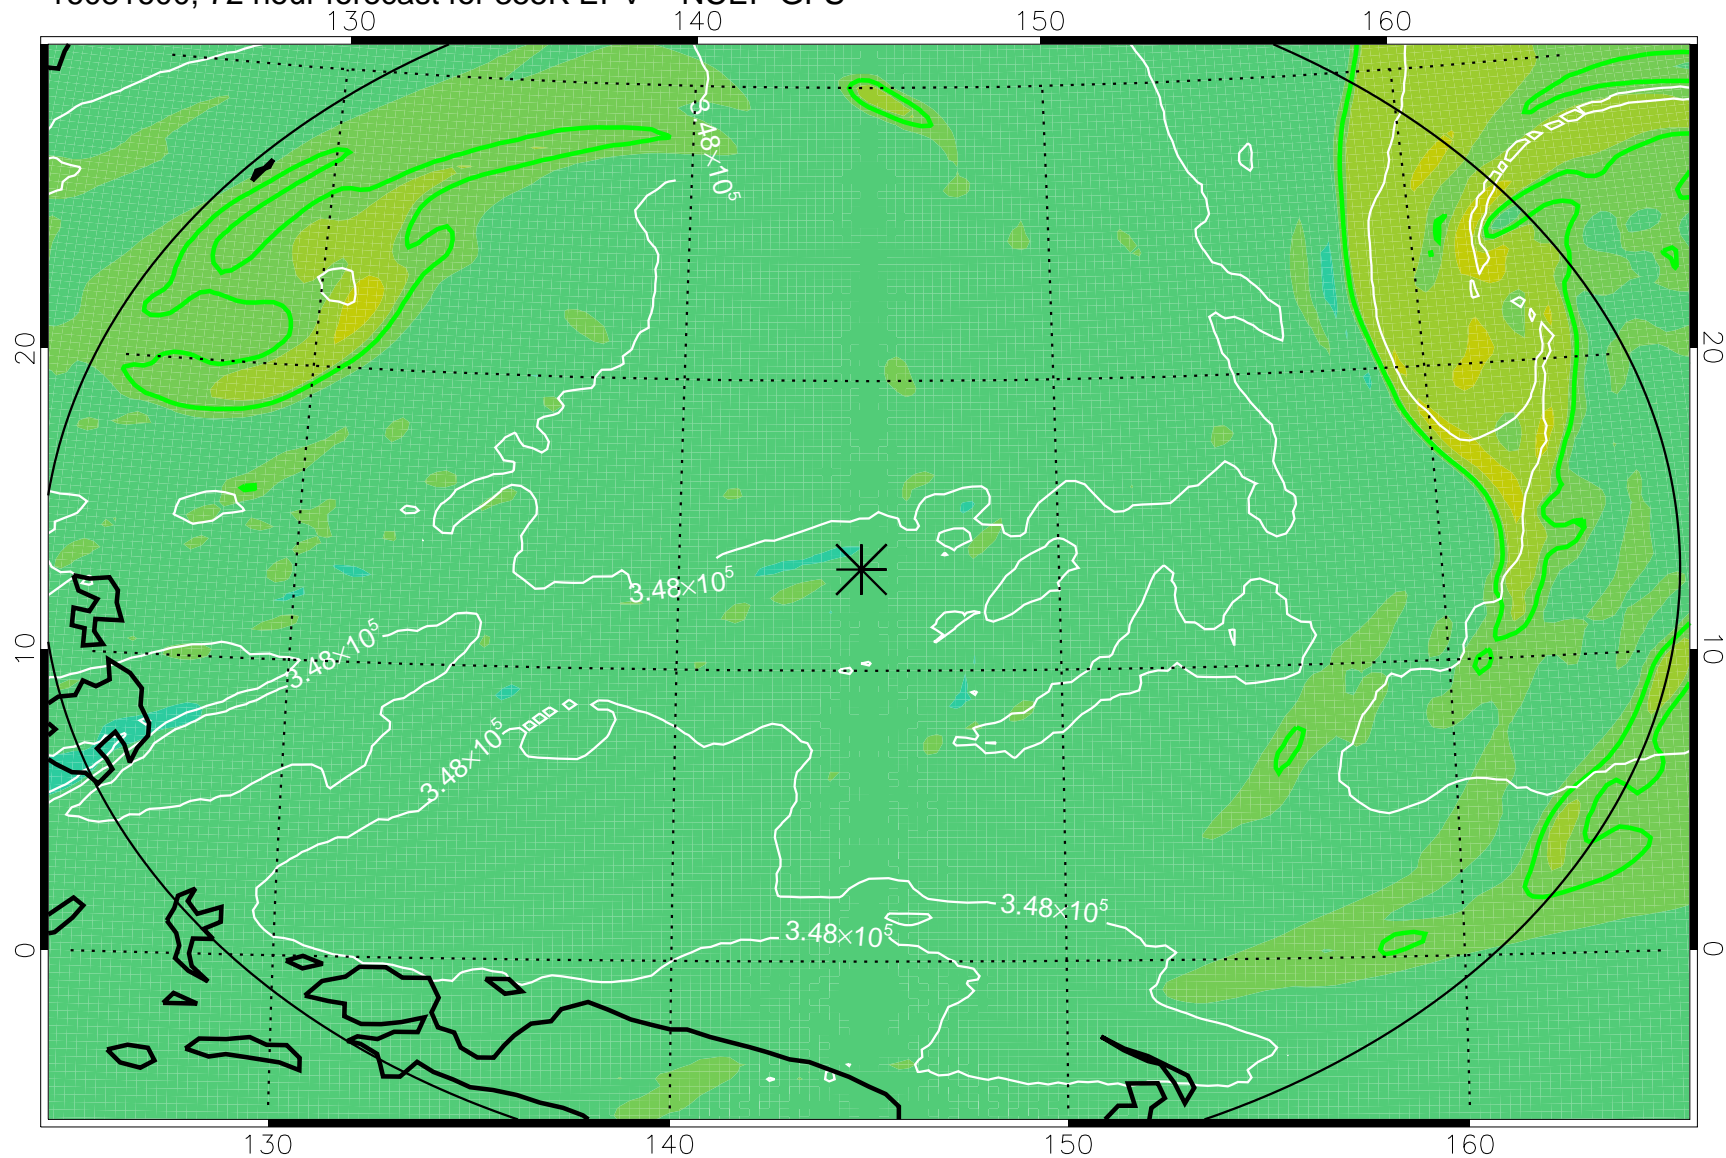

16081506, 54 hour forecast for 355K EPV -- NCEP GFS

355K Montgomery Streamfunction, white
EPV Tropopause (2 PVU) Position
Range ring of 2304 km

16081512, 60 hour forecast for 355K EPV -- NCEP GFS

355K Montgomery Streamfunction, white
EPV Tropopause (2 PVU) Position
Range ring of 2304 km

16081518, 66 hour forecast for 355K EPV -- NCEP GFS

355K Montgomery Streamfunction, white
EPV Tropopause (2 PVU) Position
Range ring of 2304 km

16081600, 72 hour forecast for 355K EPV -- NCEP GFS

355K Montgomery Streamfunction, white
EPV Tropopause (2 PVU) Position
Range ring of 2304 km

16081606, 78 hour forecast for 355K EPV -- NCEP GFS

355K Montgomery Streamfunction, white
EPV Tropopause (2 PVU) Position
Range ring of 2304 km

16081612, 84 hour forecast for 355K EPV -- NCEP GFS

355K Montgomery Streamfunction, white
EPV Tropopause (2 PVU) Position
Range ring of 2304 km

16081618, 90 hour forecast for 355K EPV -- NCEP GFS

355K Montgomery Streamfunction, white
EPV Tropopause (2 PVU) Position
Range ring of 2304 km

16081700, 96 hour forecast for 355K EPV -- NCEP GFS

355K Montgomery Streamfunction, white
EPV Tropopause (2 PVU) Position
Range ring of 2304 km