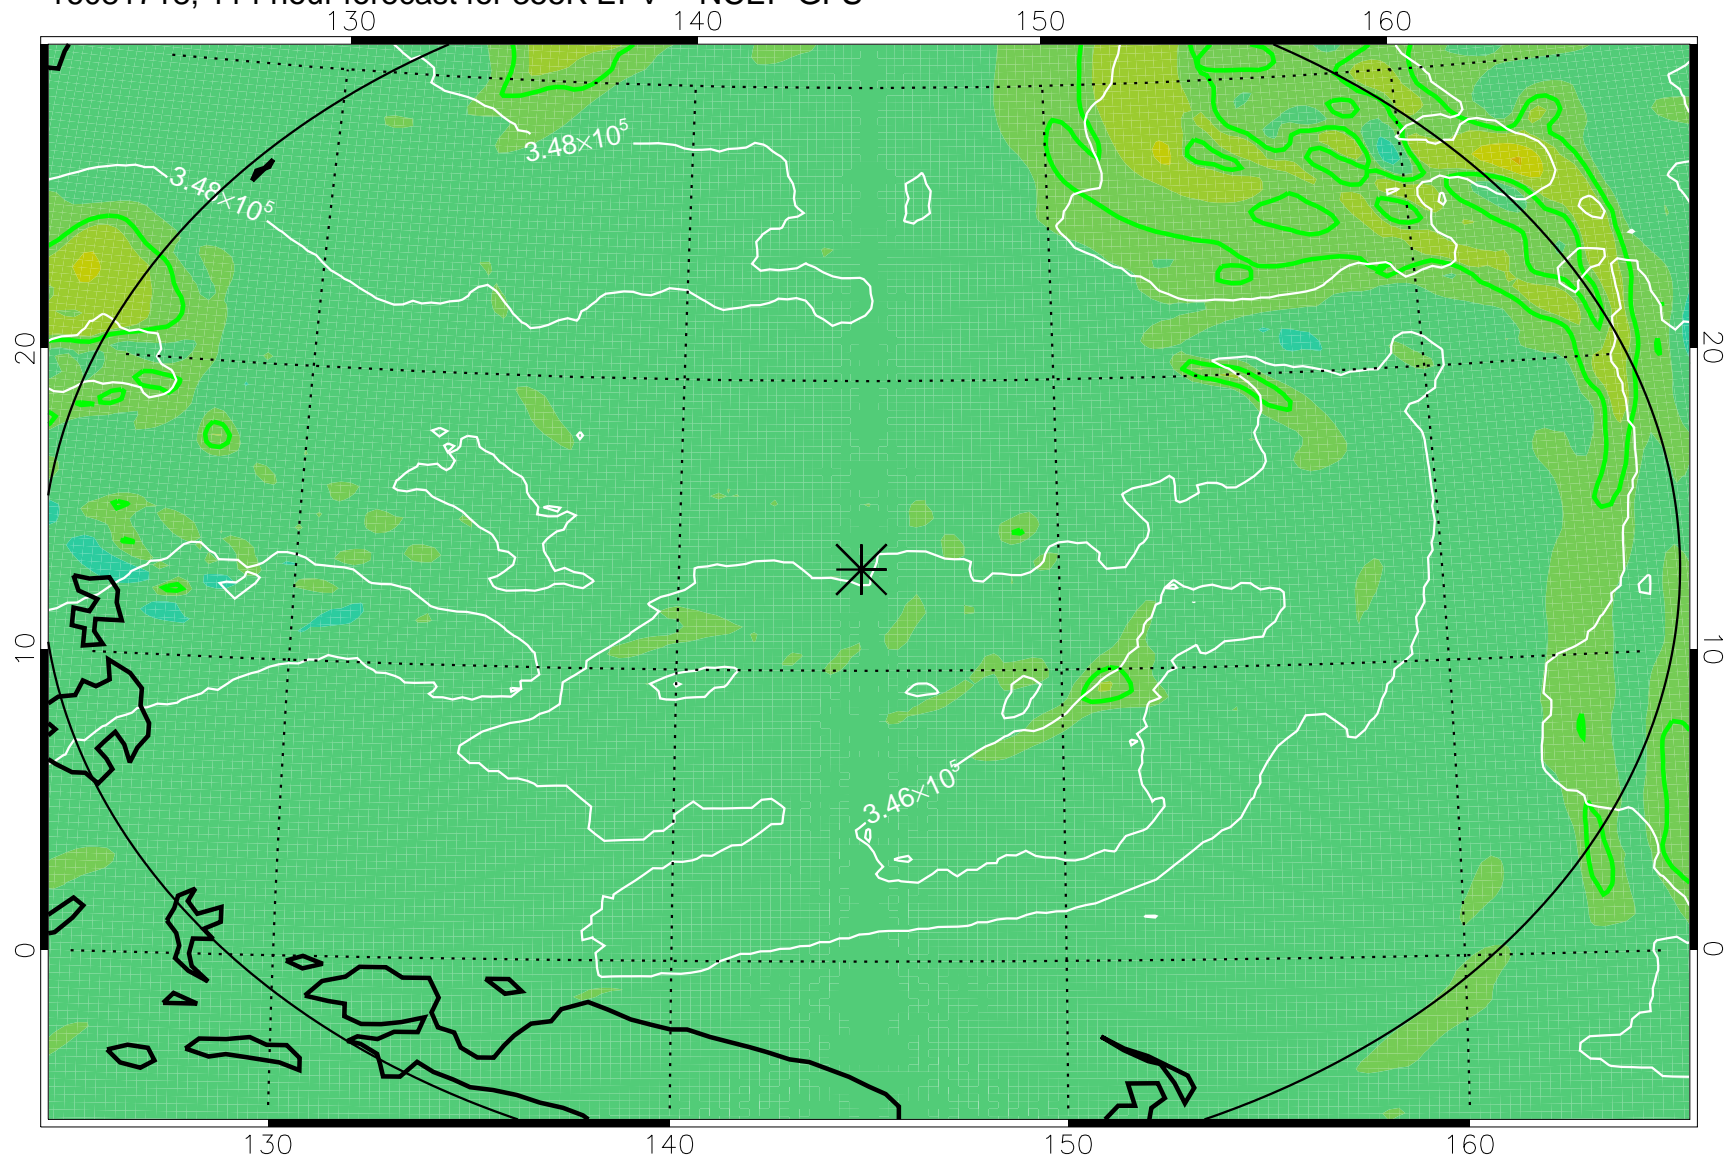

16081606, 78 hour forecast for 355K EPV -- NCEP GFS

355K Montgomery Streamfunction, white
EPV Tropopause (2 PVU) Position
Range ring of 2304 km

16081612, 84 hour forecast for 355K EPV -- NCEP GFS

355K Montgomery Streamfunction, white
EPV Tropopause (2 PVU) Position
Range ring of 2304 km

16081618, 90 hour forecast for 355K EPV -- NCEP GFS

355K Montgomery Streamfunction, white
EPV Tropopause (2 PVU) Position
Range ring of 2304 km

16081700, 96 hour forecast for 355K EPV -- NCEP GFS

355K Montgomery Streamfunction, white
EPV Tropopause (2 PVU) Position
Range ring of 2304 km

16081706, 102 hour forecast for 355K EPV -- NCEP GFS

355K Montgomery Streamfunction, white
EPV Tropopause (2 PVU) Position
Range ring of 2304 km

16081712, 108 hour forecast for 355K EPV -- NCEP GFS

355K Montgomery Streamfunction, white
EPV Tropopause (2 PVU) Position
Range ring of 2304 km

16081718, 114 hour forecast for 355K EPV -- NCEP GFS

355K Montgomery Streamfunction, white
EPV Tropopause (2 PVU) Position
Range ring of 2304 km

16081800, 120 hour forecast for 355K EPV -- NCEP GFS

355K Montgomery Streamfunction, white
EPV Tropopause (2 PVU) Position
Range ring of 2304 km