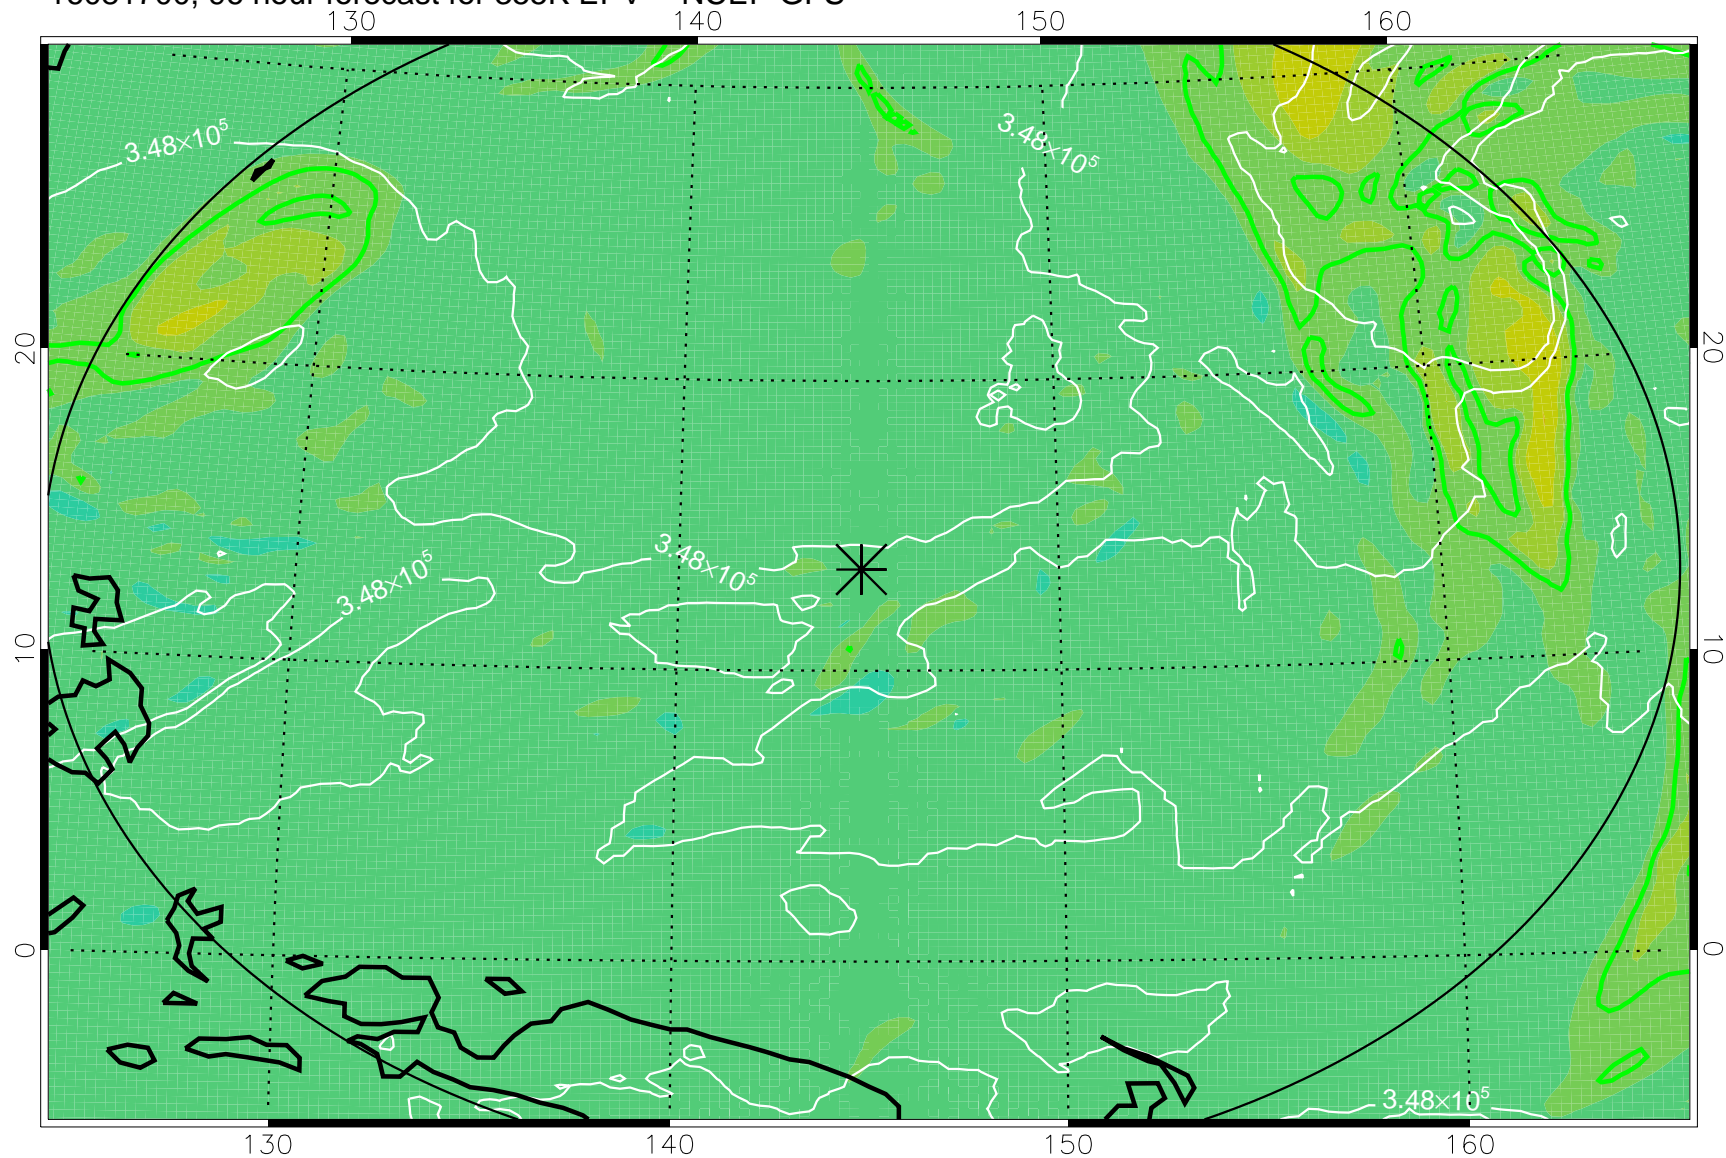

16081606, 78 hour forecast for 355K EPV -- NCEP GFS

355K Montgomery Streamfunction, white
EPV Tropopause (2 PVU) Position
Range ring of 2304 km

16081612, 84 hour forecast for 355K EPV -- NCEP GFS

355K Montgomery Streamfunction, white
EPV Tropopause (2 PVU) Position
Range ring of 2304 km

16081618, 90 hour forecast for 355K EPV -- NCEP GFS

355K Montgomery Streamfunction, white
EPV Tropopause (2 PVU) Position
Range ring of 2304 km

16081700, 96 hour forecast for 355K EPV -- NCEP GFS

355K Montgomery Streamfunction, white
EPV Tropopause (2 PVU) Position
Range ring of 2304 km

16081706, 102 hour forecast for 355K EPV -- NCEP GFS

355K Montgomery Streamfunction, white
EPV Tropopause (2 PVU) Position
Range ring of 2304 km

16081712, 108 hour forecast for 355K EPV -- NCEP GFS

355K Montgomery Streamfunction, white
EPV Tropopause (2 PVU) Position
Range ring of 2304 km

16081718, 114 hour forecast for 355K EPV -- NCEP GFS

355K Montgomery Streamfunction, white
EPV Tropopause (2 PVU) Position
Range ring of 2304 km

16081800, 120 hour forecast for 355K EPV -- NCEP GFS

355K Montgomery Streamfunction, white
EPV Tropopause (2 PVU) Position
Range ring of 2304 km