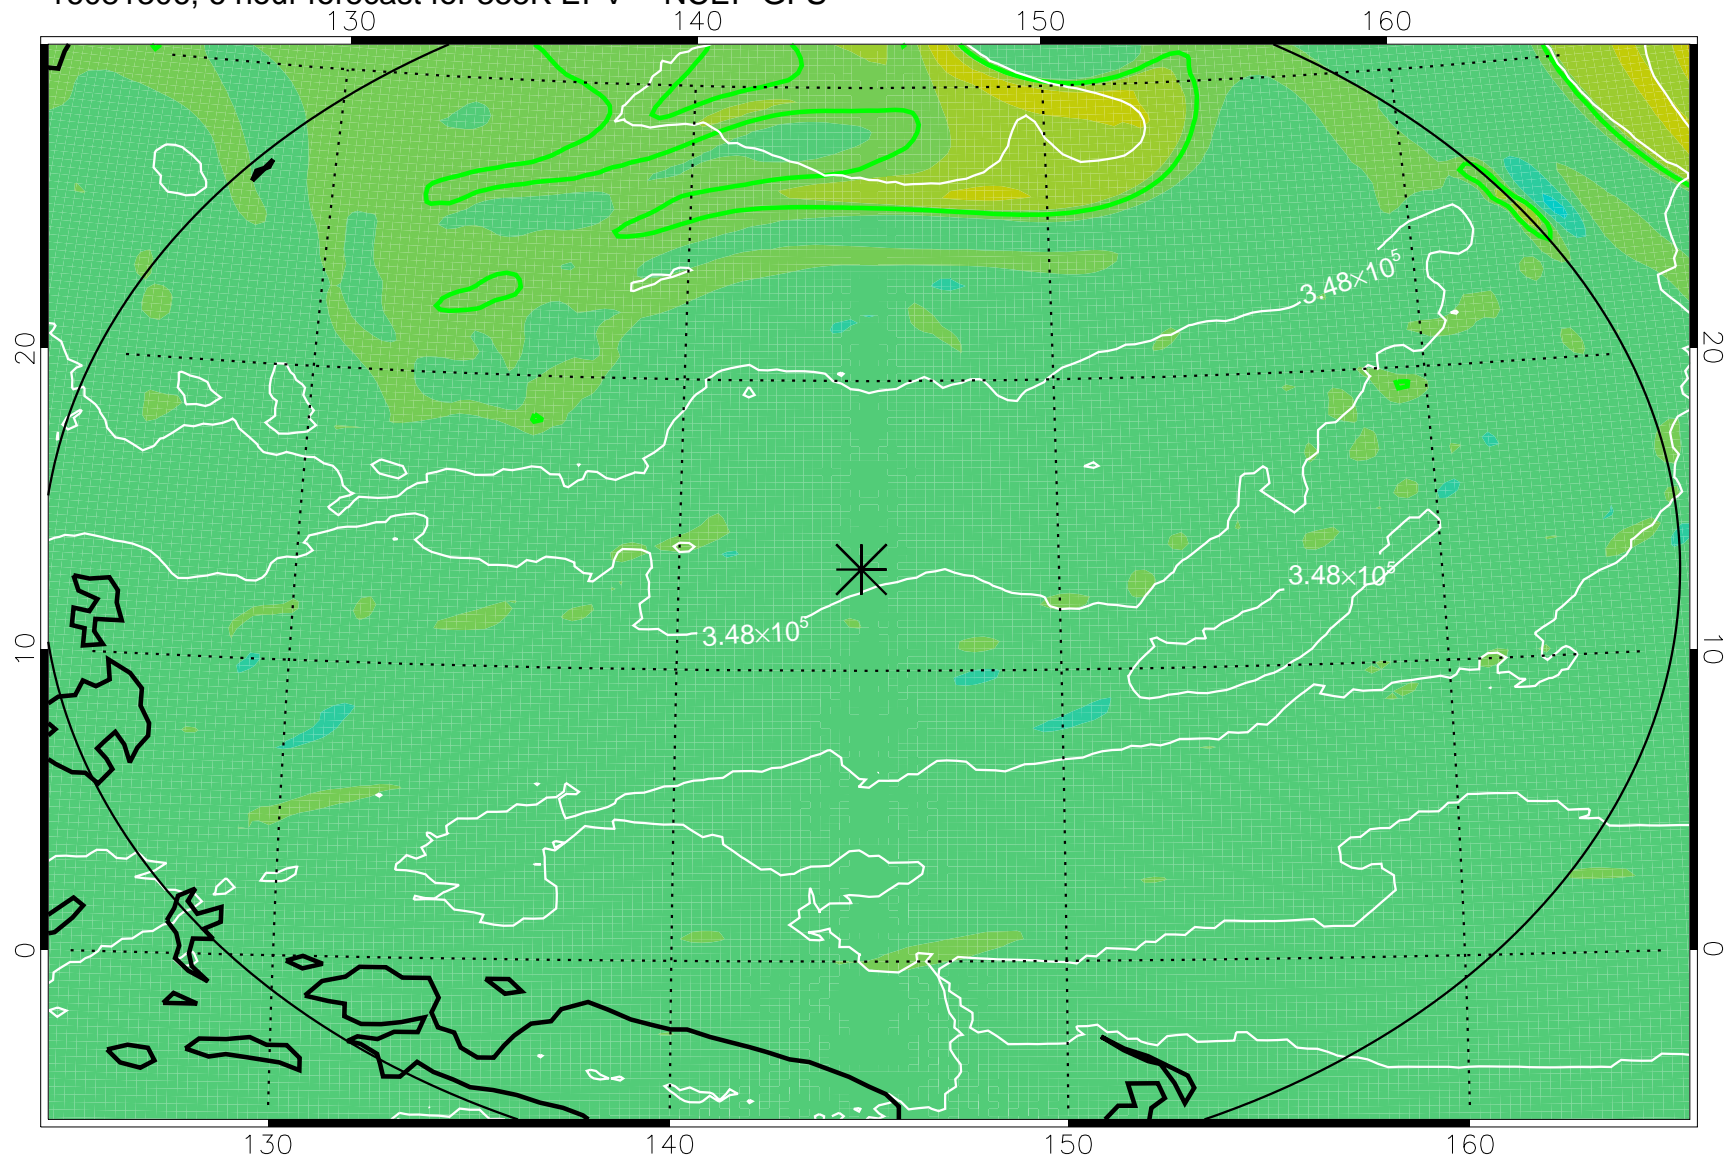

16081306, 6 hour forecast for 355K EPV -- NCEP GFS

355K Montgomery Streamfunction, white
EPV Tropopause (2 PVU) Position
Range ring of 2304 km

16081312, 12 hour forecast for 355K EPV -- NCEP GFS

355K Montgomery Streamfunction, white
EPV Tropopause (2 PVU) Position
Range ring of 2304 km

16081318, 18 hour forecast for 355K EPV -- NCEP GFS

355K Montgomery Streamfunction, white
EPV Tropopause (2 PVU) Position
Range ring of 2304 km

16081400, 24 hour forecast for 355K EPV -- NCEP GFS

355K Montgomery Streamfunction, white
EPV Tropopause (2 PVU) Position
Range ring of 2304 km

16081406, 30 hour forecast for 355K EPV -- NCEP GFS

355K Montgomery Streamfunction, white
EPV Tropopause (2 PVU) Position
Range ring of 2304 km

16081412, 36 hour forecast for 355K EPV -- NCEP GFS

355K Montgomery Streamfunction, white
EPV Tropopause (2 PVU) Position
Range ring of 2304 km

16081418, 42 hour forecast for 355K EPV -- NCEP GFS

355K Montgomery Streamfunction, white
EPV Tropopause (2 PVU) Position
Range ring of 2304 km

16081500, 48 hour forecast for 355K EPV -- NCEP GFS

355K Montgomery Streamfunction, white
EPV Tropopause (2 PVU) Position
Range ring of 2304 km