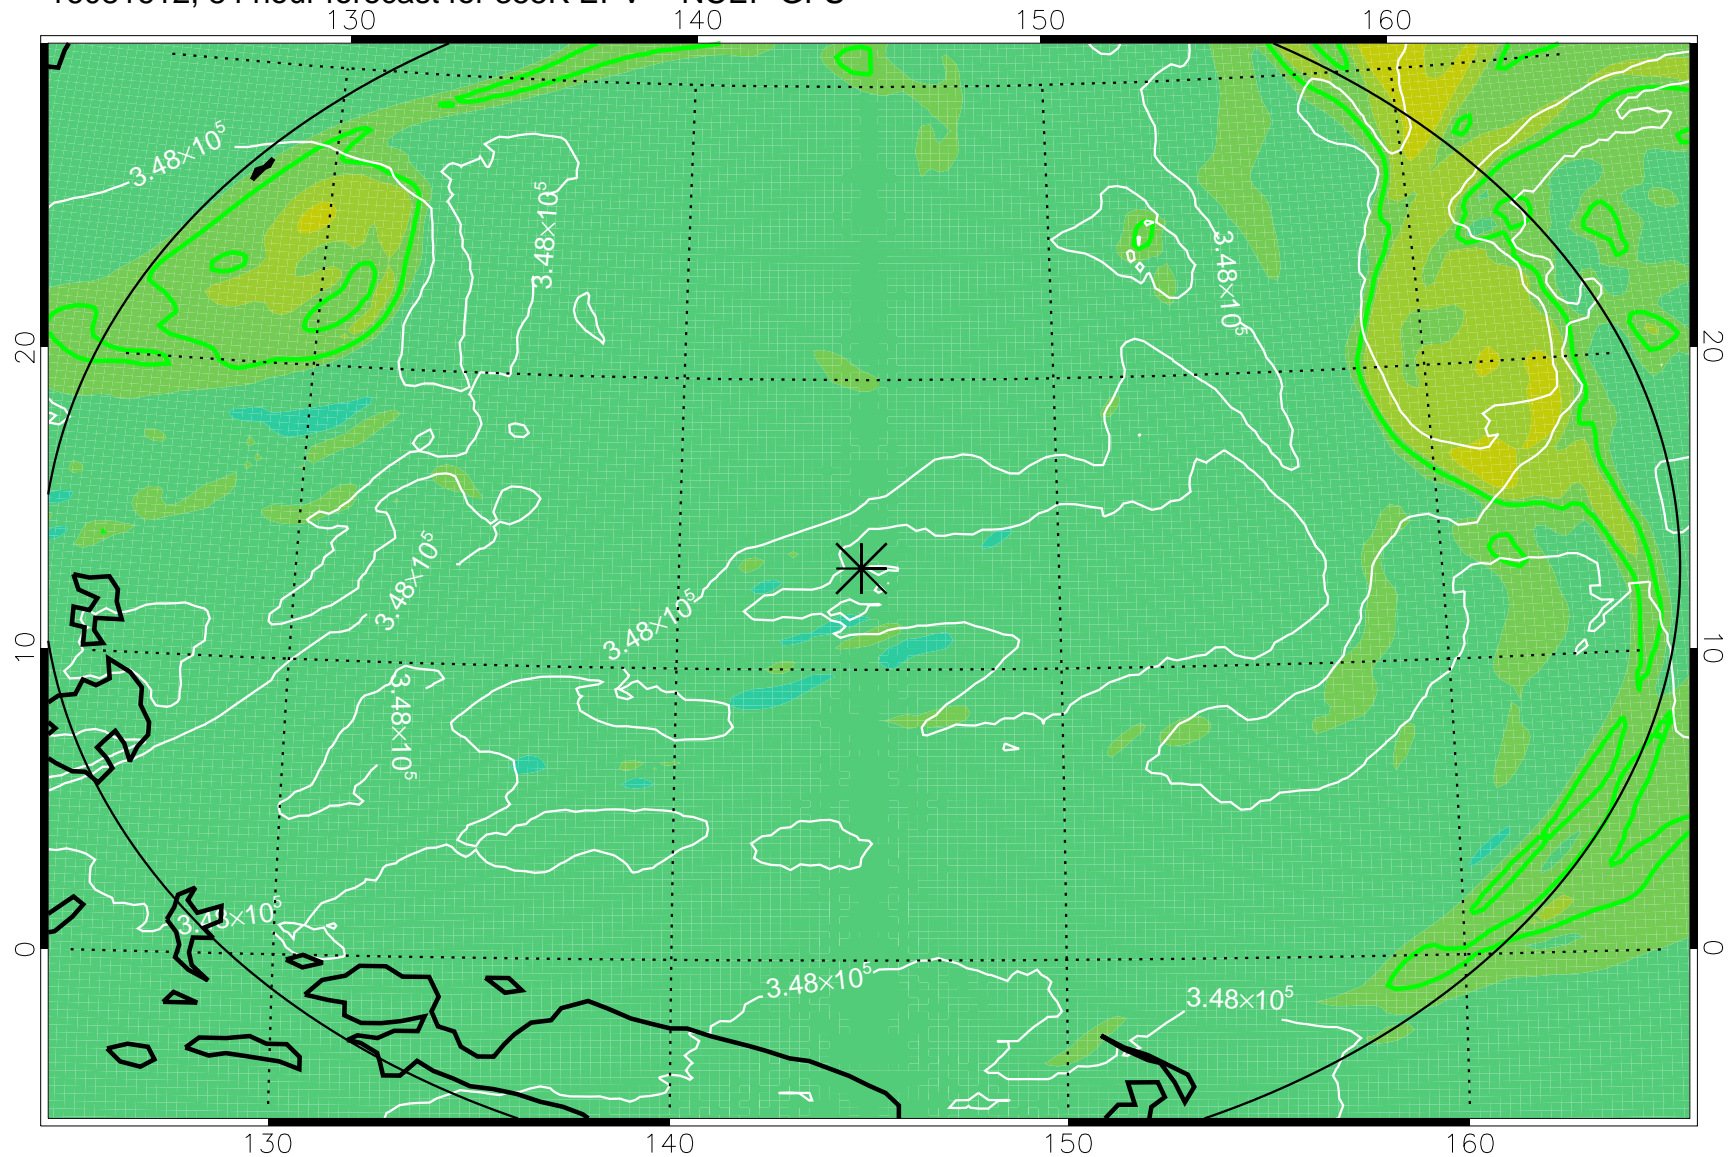

16081518, 66 hour forecast for 355K EPV -- NCEP GFS

355K Montgomery Streamfunction, white
EPV Tropopause (2 PVU) Position
Range ring of 2304 km

16081600, 72 hour forecast for 355K EPV -- NCEP GFS

355K Montgomery Streamfunction, white
EPV Tropopause (2 PVU) Position
Range ring of 2304 km

16081606, 78 hour forecast for 355K EPV -- NCEP GFS

355K Montgomery Streamfunction, white
EPV Tropopause (2 PVU) Position
Range ring of 2304 km

16081612, 84 hour forecast for 355K EPV -- NCEP GFS

355K Montgomery Streamfunction, white
EPV Tropopause (2 PVU) Position
Range ring of 2304 km

16081618, 90 hour forecast for 355K EPV -- NCEP GFS

355K Montgomery Streamfunction, white
EPV Tropopause (2 PVU) Position
Range ring of 2304 km

16081700, 96 hour forecast for 355K EPV -- NCEP GFS

355K Montgomery Streamfunction, white
EPV Tropopause (2 PVU) Position
Range ring of 2304 km

16081706, 102 hour forecast for 355K EPV -- NCEP GFS

355K Montgomery Streamfunction, white
EPV Tropopause (2 PVU) Position
Range ring of 2304 km

16081712, 108 hour forecast for 355K EPV -- NCEP GFS

355K Montgomery Streamfunction, white
EPV Tropopause (2 PVU) Position
Range ring of 2304 km