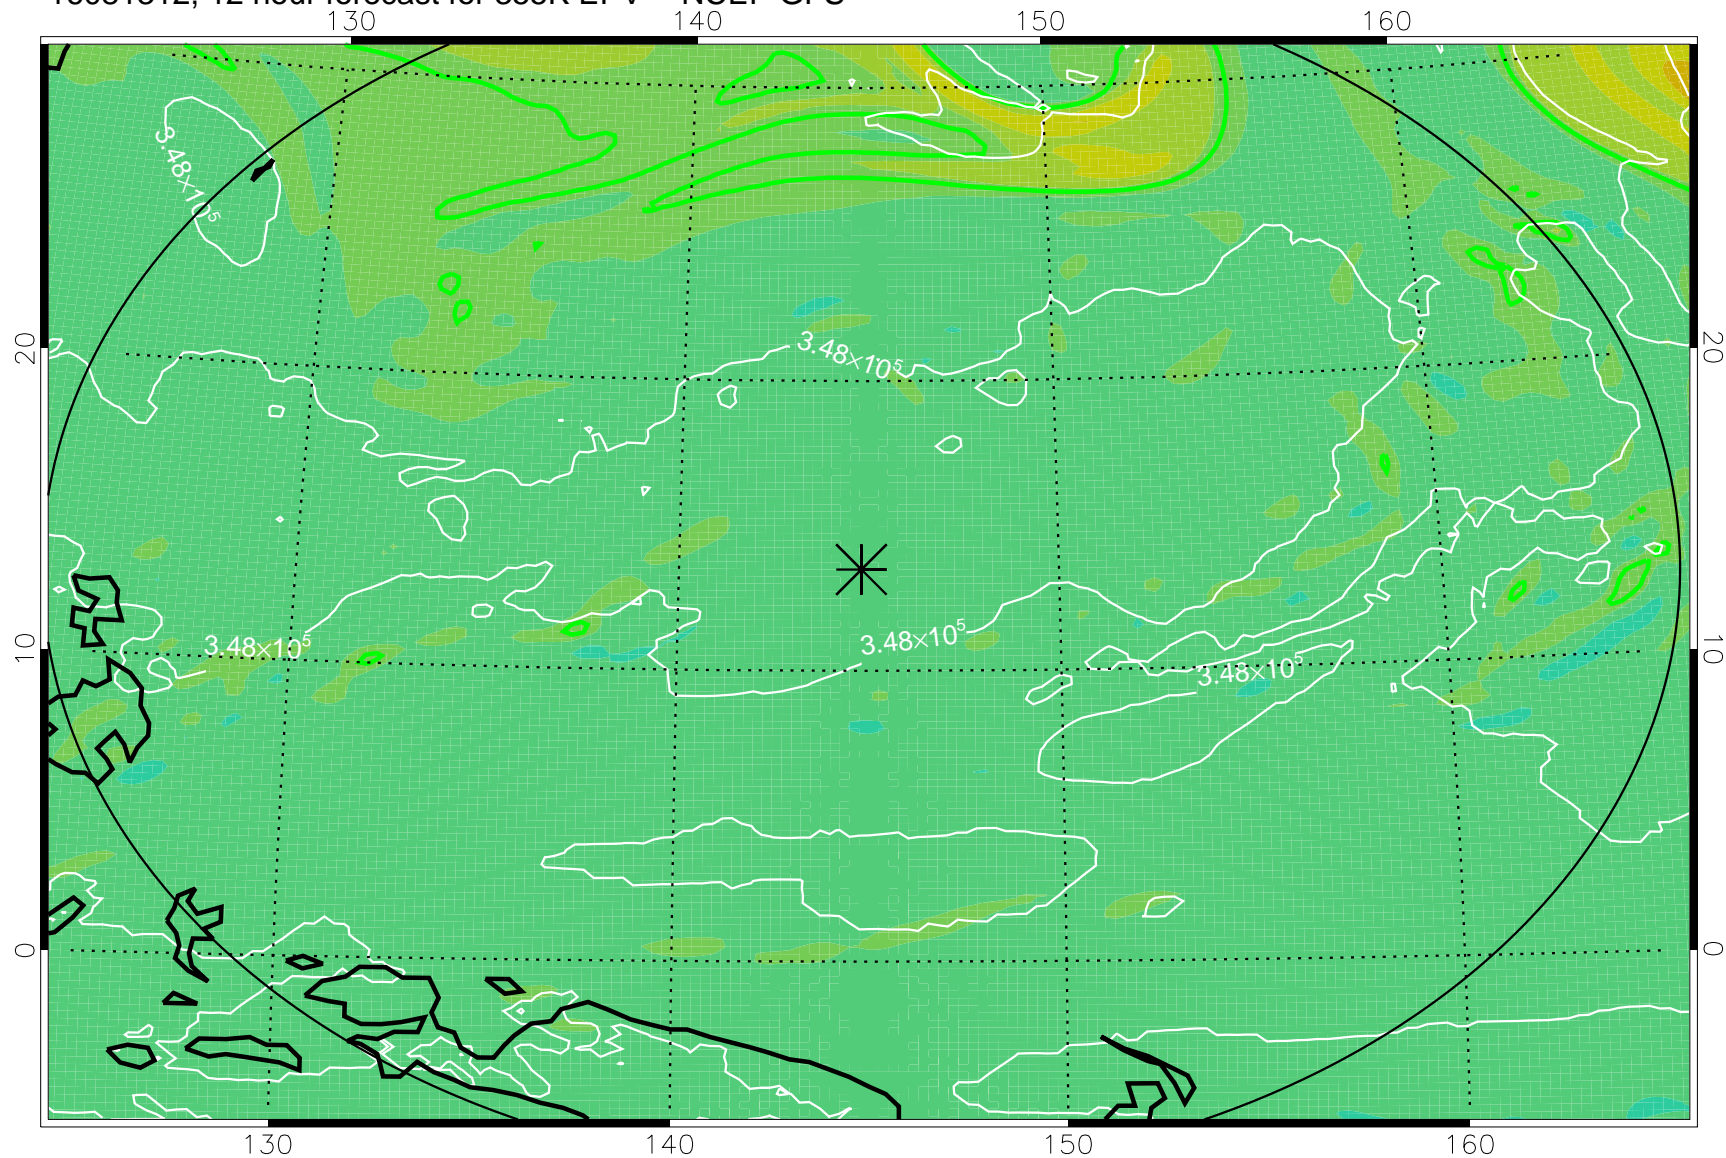

16081306, 6 hour forecast for 355K EPV -- NCEP GFS

355K Montgomery Streamfunction, white
EPV Tropopause (2 PVU) Position
Range ring of 2304 km

16081312, 12 hour forecast for 355K EPV -- NCEP GFS

355K Montgomery Streamfunction, white
EPV Tropopause (2 PVU) Position
Range ring of 2304 km

16081318, 18 hour forecast for 355K EPV -- NCEP GFS

355K Montgomery Streamfunction, white
EPV Tropopause (2 PVU) Position
Range ring of 2304 km

16081400, 24 hour forecast for 355K EPV -- NCEP GFS

355K Montgomery Streamfunction, white
EPV Tropopause (2 PVU) Position
Range ring of 2304 km

16081406, 30 hour forecast for 355K EPV -- NCEP GFS

355K Montgomery Streamfunction, white
EPV Tropopause (2 PVU) Position
Range ring of 2304 km

16081412, 36 hour forecast for 355K EPV -- NCEP GFS

355K Montgomery Streamfunction, white
EPV Tropopause (2 PVU) Position
Range ring of 2304 km

16081418, 42 hour forecast for 355K EPV -- NCEP GFS

355K Montgomery Streamfunction, white
EPV Tropopause (2 PVU) Position
Range ring of 2304 km

16081500, 48 hour forecast for 355K EPV -- NCEP GFS

355K Montgomery Streamfunction, white
EPV Tropopause (2 PVU) Position
Range ring of 2304 km