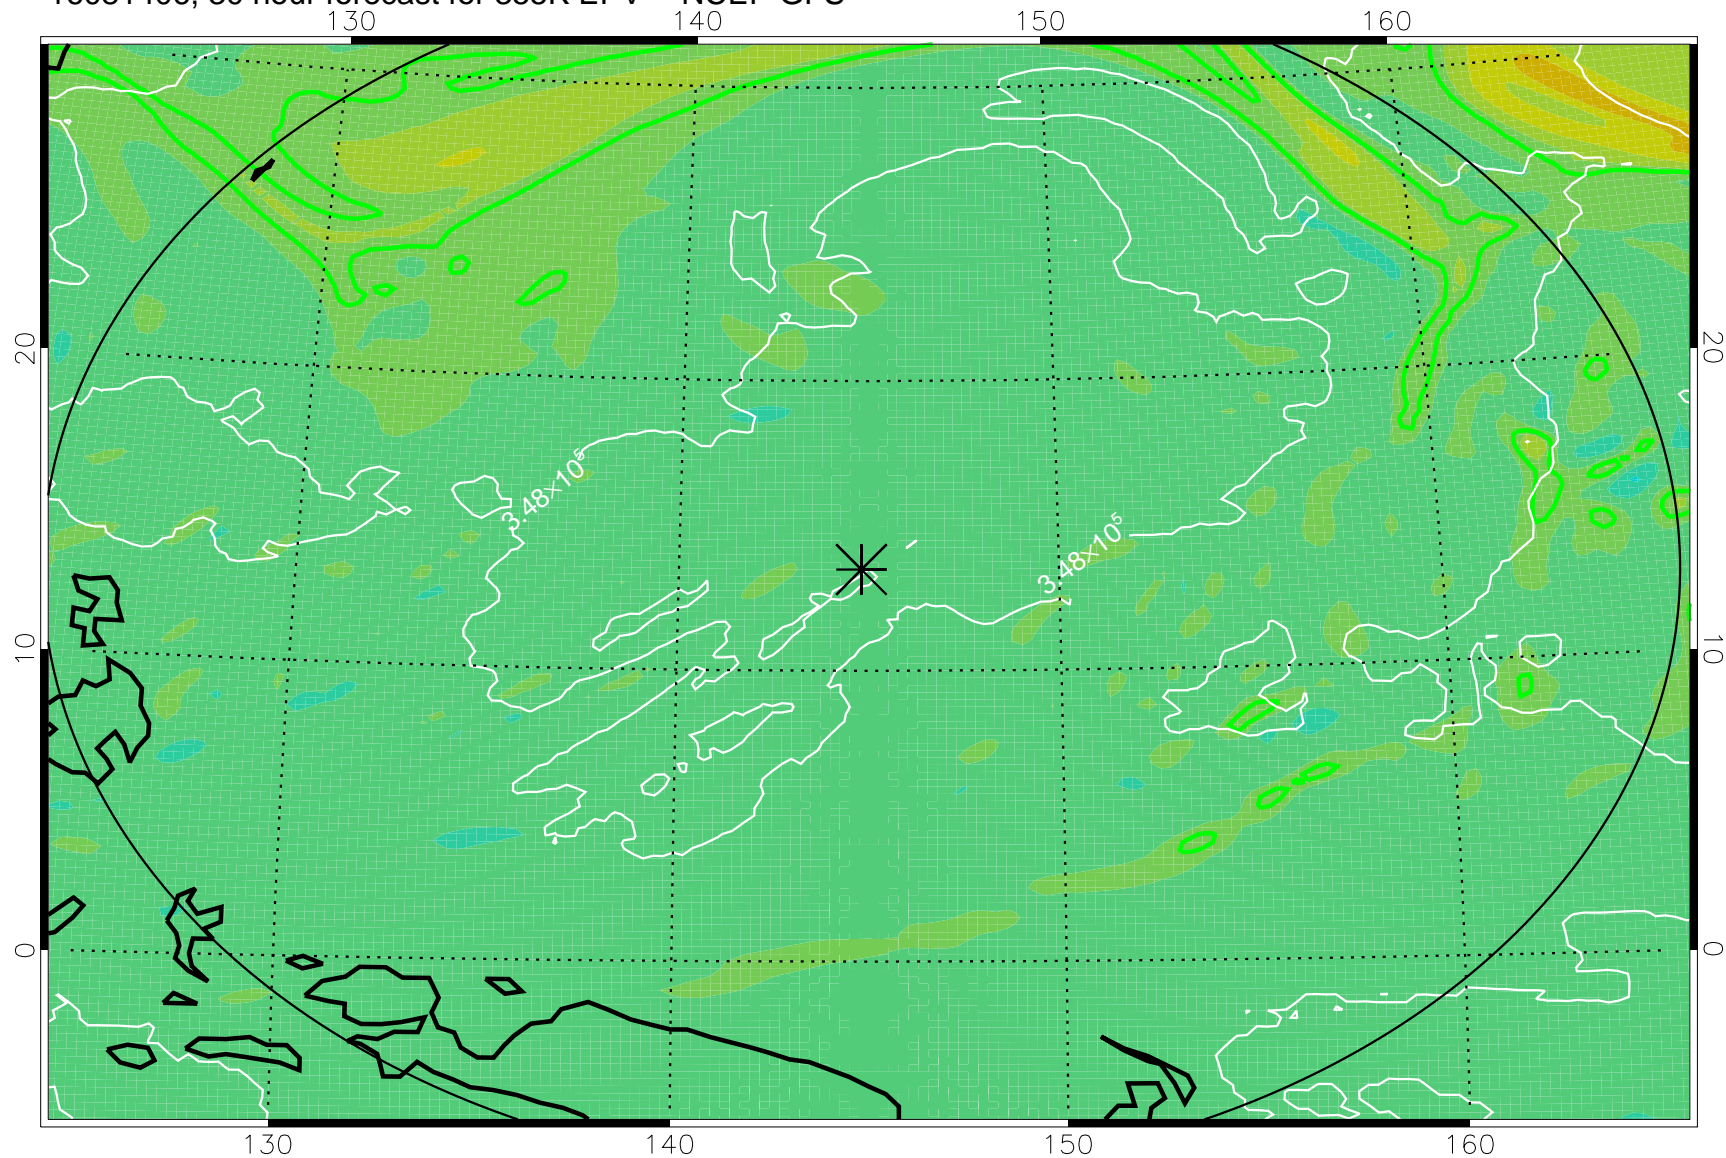

16081318, 18 hour forecast for 355K EPV -- NCEP GFS

355K Montgomery Streamfunction, white
EPV Tropopause (2 PVU) Position
Range ring of 2304 km

16081400, 24 hour forecast for 355K EPV -- NCEP GFS

355K Montgomery Streamfunction, white
EPV Tropopause (2 PVU) Position
Range ring of 2304 km

16081406, 30 hour forecast for 355K EPV -- NCEP GFS

355K Montgomery Streamfunction, white
EPV Tropopause (2 PVU) Position
Range ring of 2304 km

16081412, 36 hour forecast for 355K EPV -- NCEP GFS

355K Montgomery Streamfunction, white
EPV Tropopause (2 PVU) Position
Range ring of 2304 km

16081418, 42 hour forecast for 355K EPV -- NCEP GFS

355K Montgomery Streamfunction, white
EPV Tropopause (2 PVU) Position
Range ring of 2304 km

16081500, 48 hour forecast for 355K EPV -- NCEP GFS

355K Montgomery Streamfunction, white
EPV Tropopause (2 PVU) Position
Range ring of 2304 km

16081518, 66 hour forecast for 355K EPV -- NCEP GFS

355K Montgomery Streamfunction, white
EPV Tropopause (2 PVU) Position
Range ring of 2304 km

16081600, 72 hour forecast for 355K EPV -- NCEP GFS

355K Montgomery Streamfunction, white
EPV Tropopause (2 PVU) Position
Range ring of 2304 km