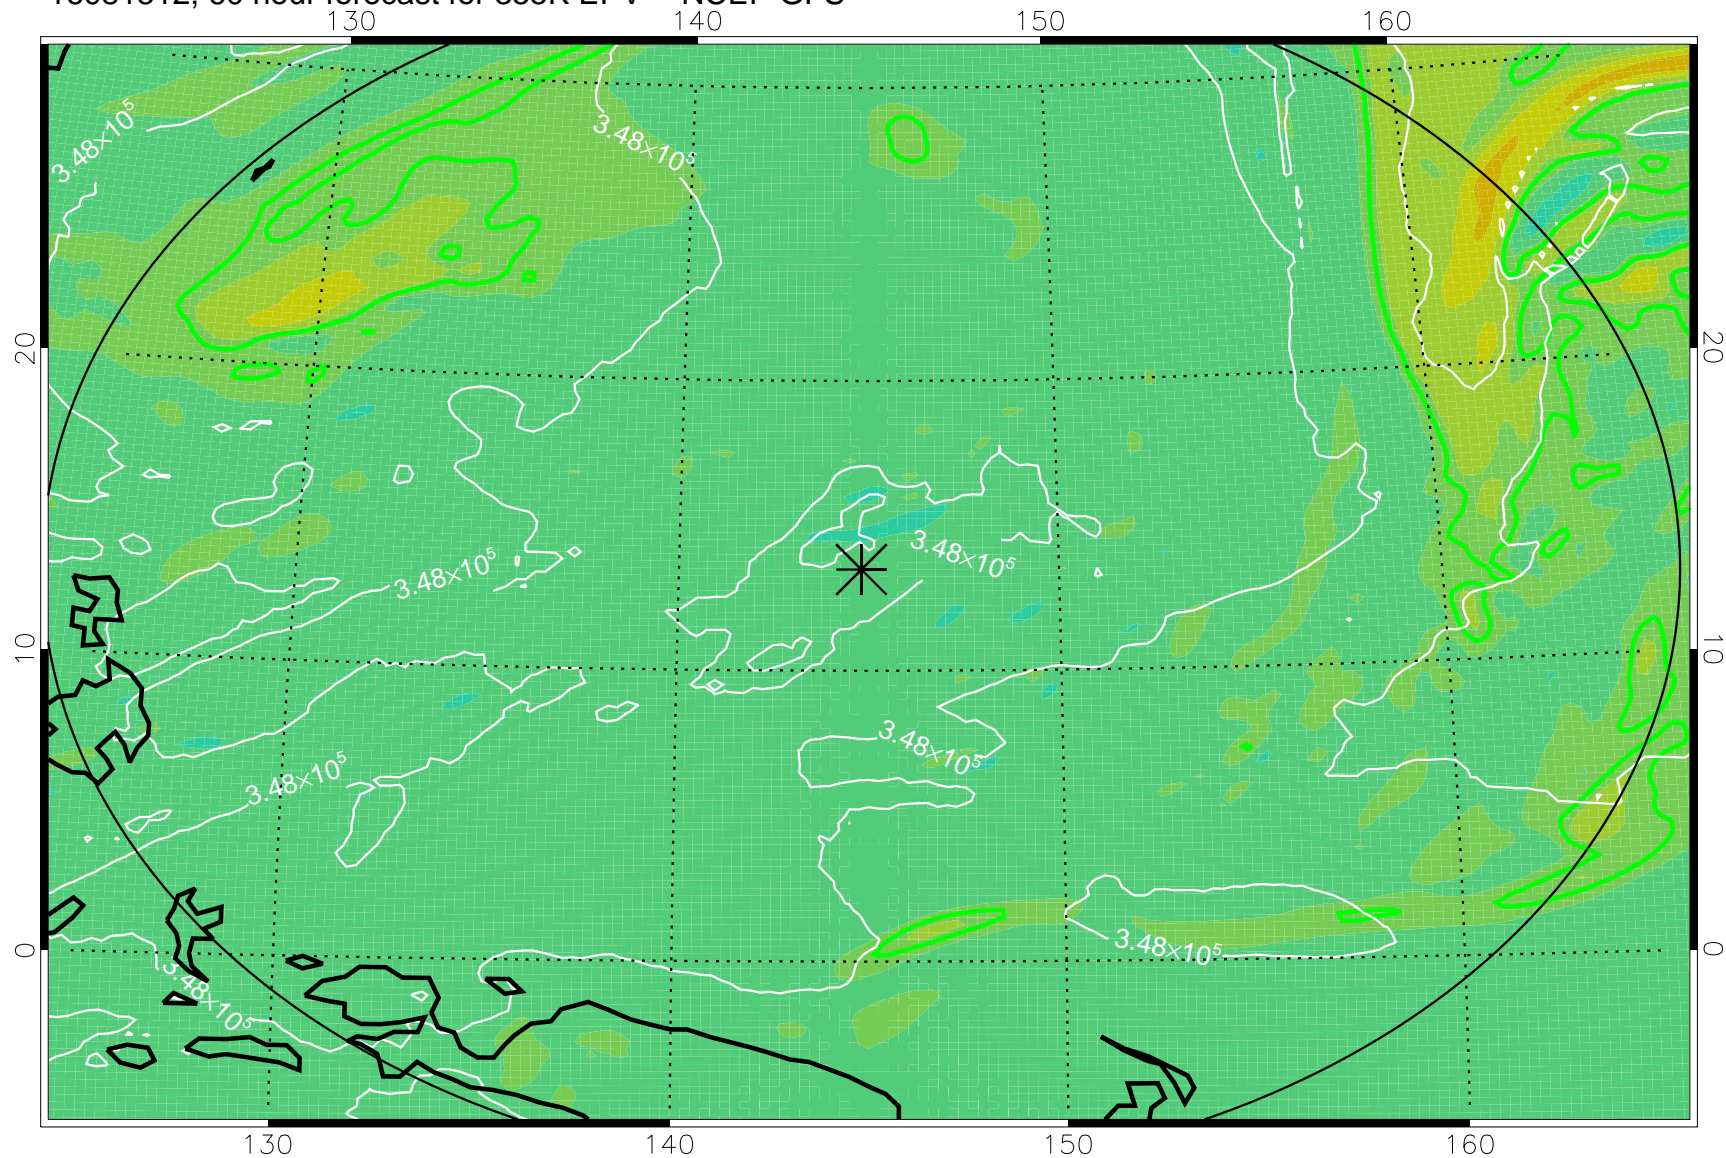

16081418, 42 hour forecast for 355K EPV -- NCEP GFS

355K Montgomery Streamfunction, white
EPV Tropopause (2 PVU) Position
Range ring of 2304 km

16081500, 48 hour forecast for 355K EPV -- NCEP GFS

355K Montgomery Streamfunction, white
EPV Tropopause (2 PVU) Position
Range ring of 2304 km

16081506, 54 hour forecast for 355K EPV -- NCEP GFS

355K Montgomery Streamfunction, white
EPV Tropopause (2 PVU) Position
Range ring of 2304 km

16081512, 60 hour forecast for 355K EPV -- NCEP GFS

355K Montgomery Streamfunction, white
EPV Tropopause (2 PVU) Position
Range ring of 2304 km

16081518, 66 hour forecast for 355K EPV -- NCEP GFS

355K Montgomery Streamfunction, white
EPV Tropopause (2 PVU) Position
Range ring of 2304 km

16081600, 72 hour forecast for 355K EPV -- NCEP GFS

355K Montgomery Streamfunction, white
EPV Tropopause (2 PVU) Position
Range ring of 2304 km

16081618, 90 hour forecast for 355K EPV -- NCEP GFS

355K Montgomery Streamfunction, white
EPV Tropopause (2 PVU) Position
Range ring of 2304 km

16081700, 96 hour forecast for 355K EPV -- NCEP GFS

355K Montgomery Streamfunction, white
EPV Tropopause (2 PVU) Position
Range ring of 2304 km