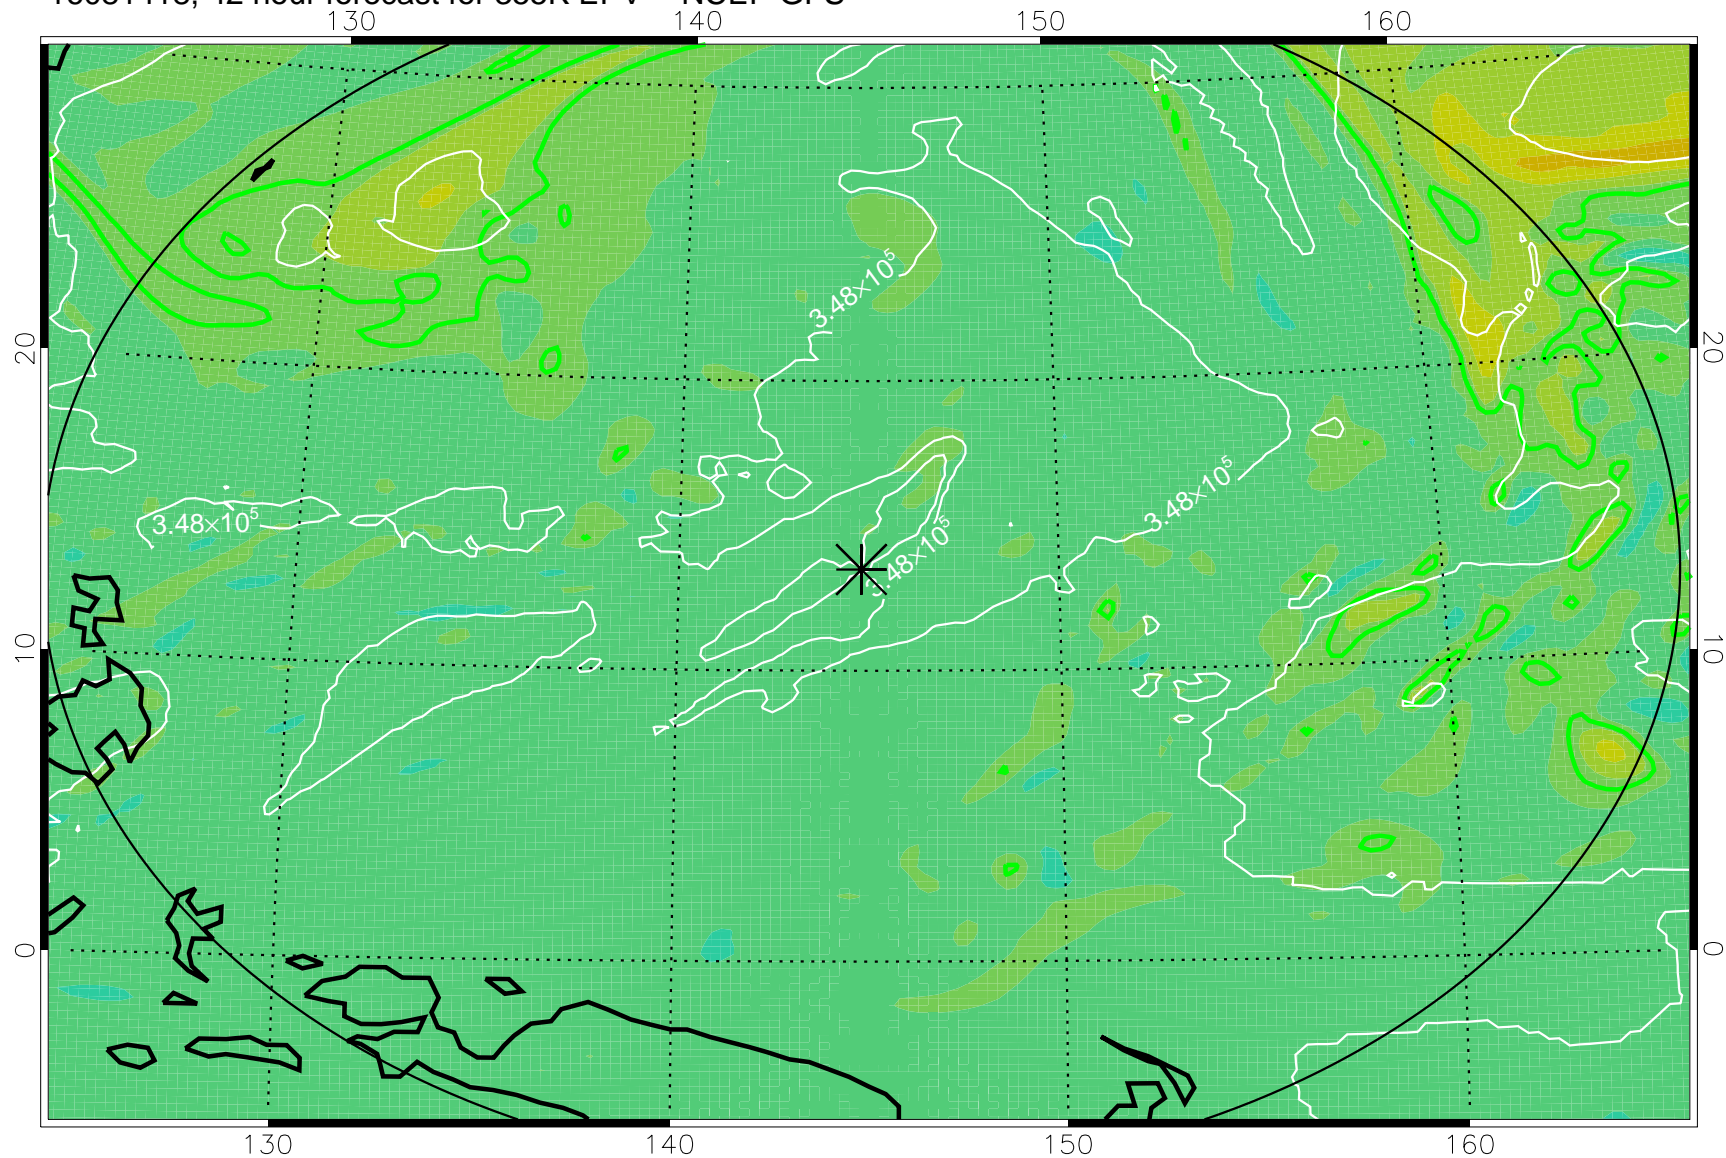

16081406, 30 hour forecast for 355K EPV -- NCEP GFS

355K Montgomery Streamfunction, white
EPV Tropopause (2 PVU) Position
Range ring of 2304 km

16081412, 36 hour forecast for 355K EPV -- NCEP GFS

355K Montgomery Streamfunction, white
EPV Tropopause (2 PVU) Position
Range ring of 2304 km

16081418, 42 hour forecast for 355K EPV -- NCEP GFS

355K Montgomery Streamfunction, white
EPV Tropopause (2 PVU) Position
Range ring of 2304 km

16081500, 48 hour forecast for 355K EPV -- NCEP GFS

355K Montgomery Streamfunction, white
EPV Tropopause (2 PVU) Position
Range ring of 2304 km

16081518, 66 hour forecast for 355K EPV -- NCEP GFS

355K Montgomery Streamfunction, white
EPV Tropopause (2 PVU) Position
Range ring of 2304 km

16081600, 72 hour forecast for 355K EPV -- NCEP GFS

355K Montgomery Streamfunction, white
EPV Tropopause (2 PVU) Position
Range ring of 2304 km

16081718, 114 hour forecast for 355K EPV -- NCEP GFS

355K Montgomery Streamfunction, white
EPV Tropopause (2 PVU) Position
Range ring of 2304 km

16081800, 120 hour forecast for 355K EPV -- NCEP GFS

355K Montgomery Streamfunction, white
EPV Tropopause (2 PVU) Position
Range ring of 2304 km