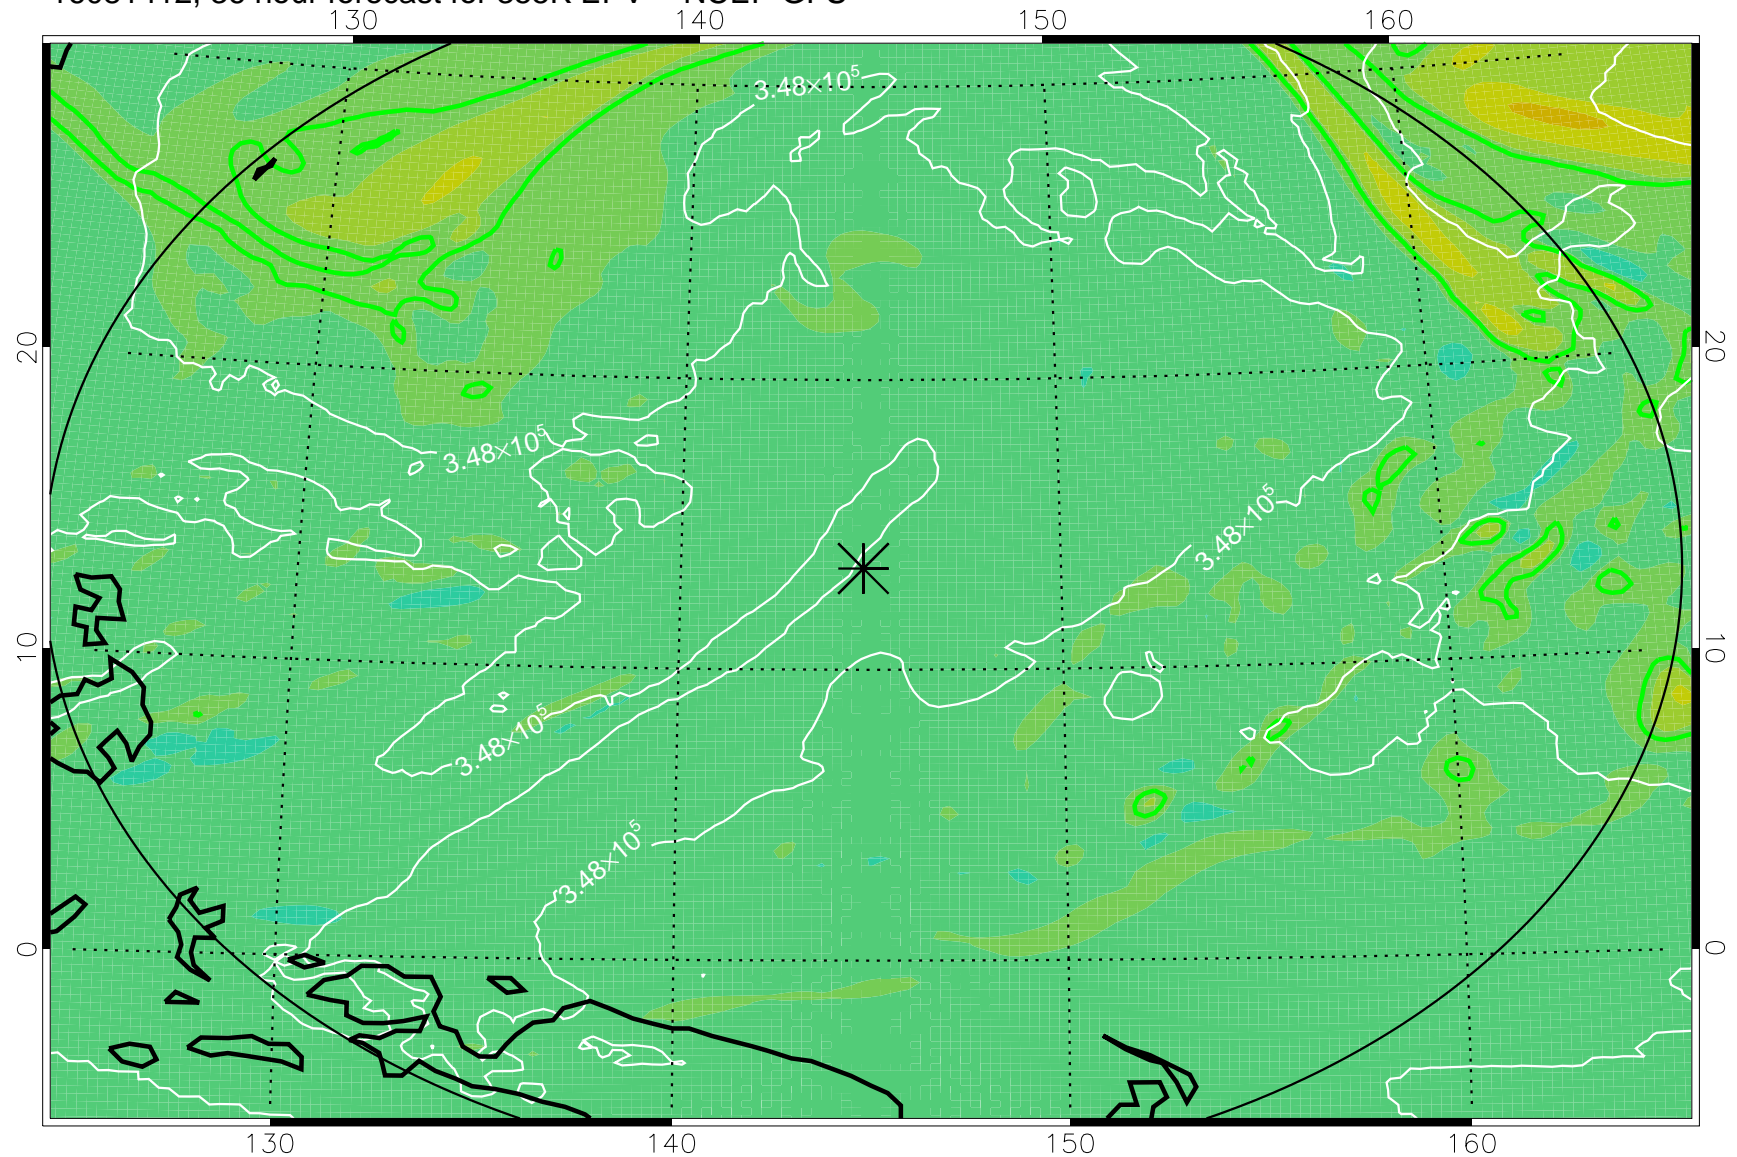

16081318, 18 hour forecast for 355K EPV -- NCEP GFS

355K Montgomery Streamfunction, white
EPV Tropopause (2 PVU) Position
Range ring of 2304 km

16081400, 24 hour forecast for 355K EPV -- NCEP GFS

355K Montgomery Streamfunction, white
EPV Tropopause (2 PVU) Position
Range ring of 2304 km

16081406, 30 hour forecast for 355K EPV -- NCEP GFS

355K Montgomery Streamfunction, white
EPV Tropopause (2 PVU) Position
Range ring of 2304 km

16081412, 36 hour forecast for 355K EPV -- NCEP GFS

355K Montgomery Streamfunction, white
EPV Tropopause (2 PVU) Position
Range ring of 2304 km

16081418, 42 hour forecast for 355K EPV -- NCEP GFS

355K Montgomery Streamfunction, white
EPV Tropopause (2 PVU) Position
Range ring of 2304 km

16081500, 48 hour forecast for 355K EPV -- NCEP GFS

355K Montgomery Streamfunction, white
EPV Tropopause (2 PVU) Position
Range ring of 2304 km

16081518, 66 hour forecast for 355K EPV -- NCEP GFS

355K Montgomery Streamfunction, white
EPV Tropopause (2 PVU) Position
Range ring of 2304 km

16081600, 72 hour forecast for 355K EPV -- NCEP GFS

355K Montgomery Streamfunction, white
EPV Tropopause (2 PVU) Position
Range ring of 2304 km