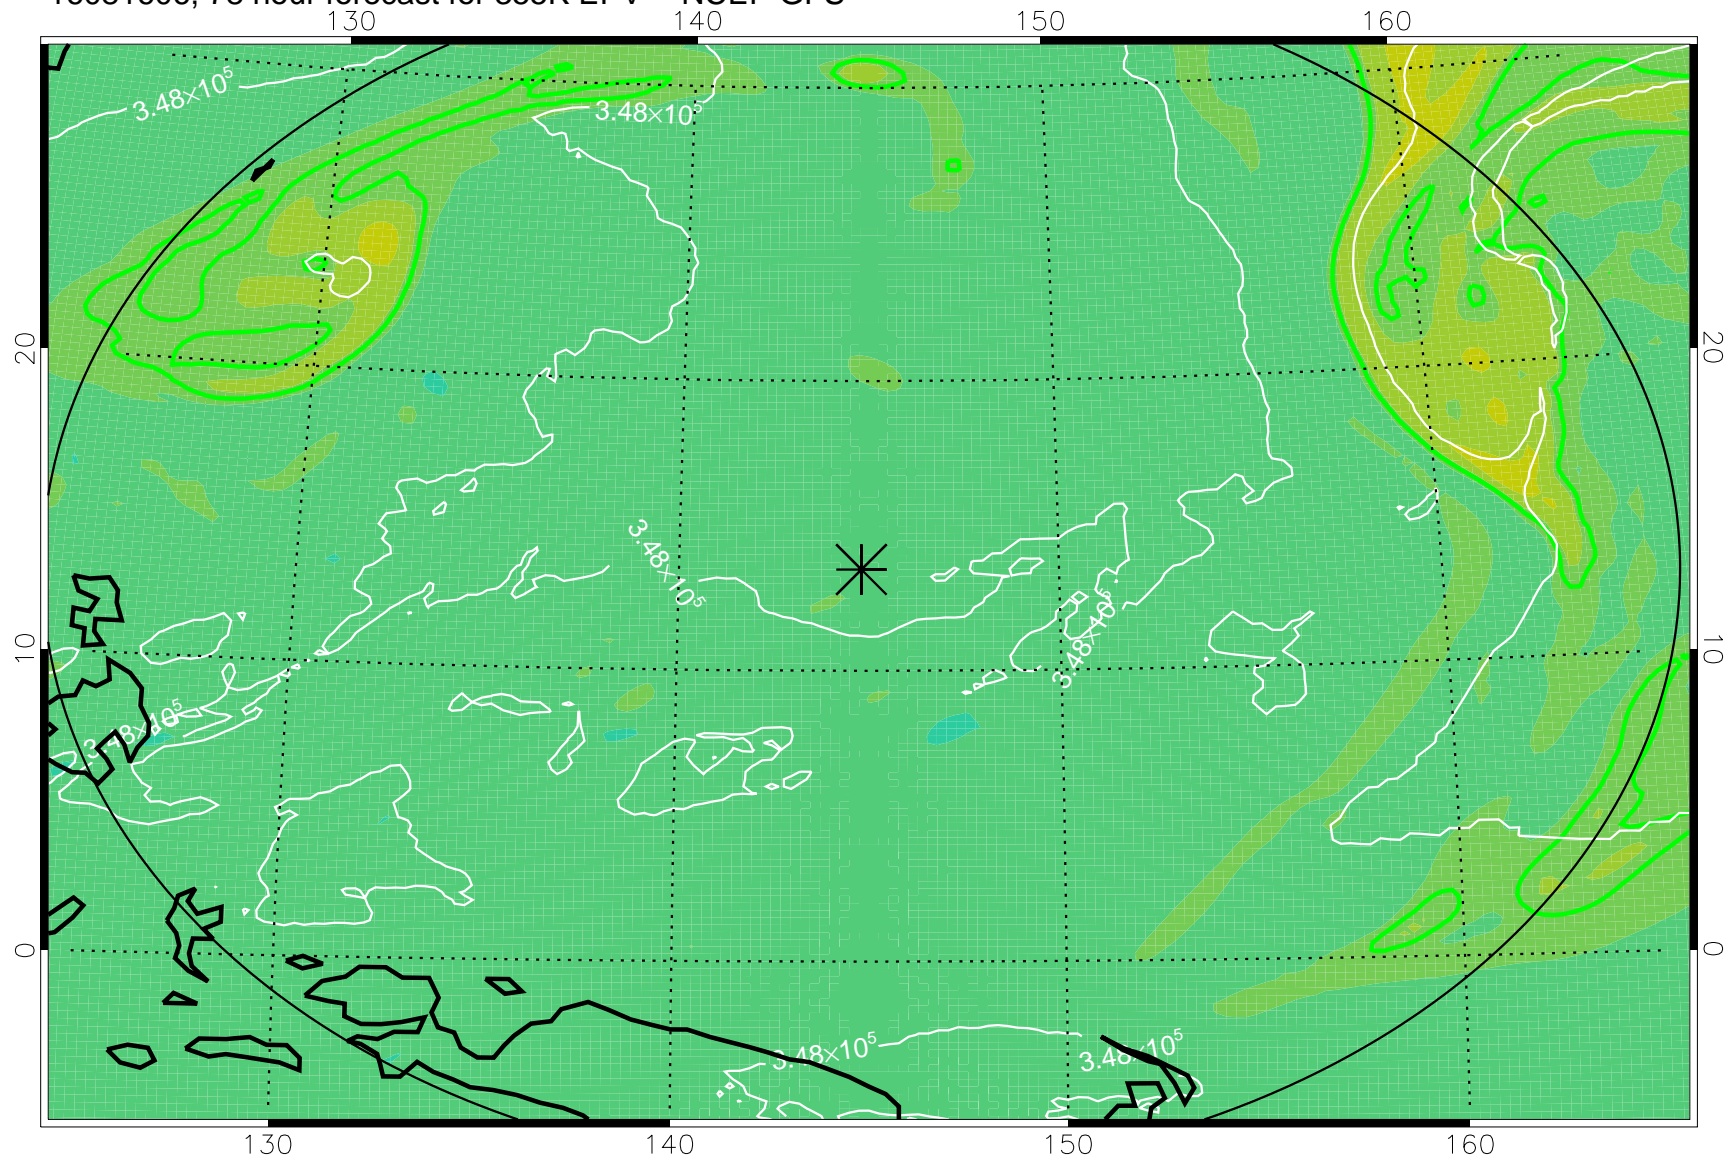

16081518, 66 hour forecast for 355K EPV -- NCEP GFS

355K Montgomery Streamfunction, white
EPV Tropopause (2 PVU) Position
Range ring of 2304 km

16081600, 72 hour forecast for 355K EPV -- NCEP GFS

355K Montgomery Streamfunction, white
EPV Tropopause (2 PVU) Position
Range ring of 2304 km

16081606, 78 hour forecast for 355K EPV -- NCEP GFS

355K Montgomery Streamfunction, white
EPV Tropopause (2 PVU) Position
Range ring of 2304 km

16081612, 84 hour forecast for 355K EPV -- NCEP GFS

355K Montgomery Streamfunction, white
EPV Tropopause (2 PVU) Position
Range ring of 2304 km

16081618, 90 hour forecast for 355K EPV -- NCEP GFS

355K Montgomery Streamfunction, white
EPV Tropopause (2 PVU) Position
Range ring of 2304 km

16081700, 96 hour forecast for 355K EPV -- NCEP GFS

355K Montgomery Streamfunction, white
EPV Tropopause (2 PVU) Position
Range ring of 2304 km

16081706, 102 hour forecast for 355K EPV -- NCEP GFS

355K Montgomery Streamfunction, white
EPV Tropopause (2 PVU) Position
Range ring of 2304 km

16081712, 108 hour forecast for 355K EPV -- NCEP GFS

355K Montgomery Streamfunction, white
EPV Tropopause (2 PVU) Position
Range ring of 2304 km