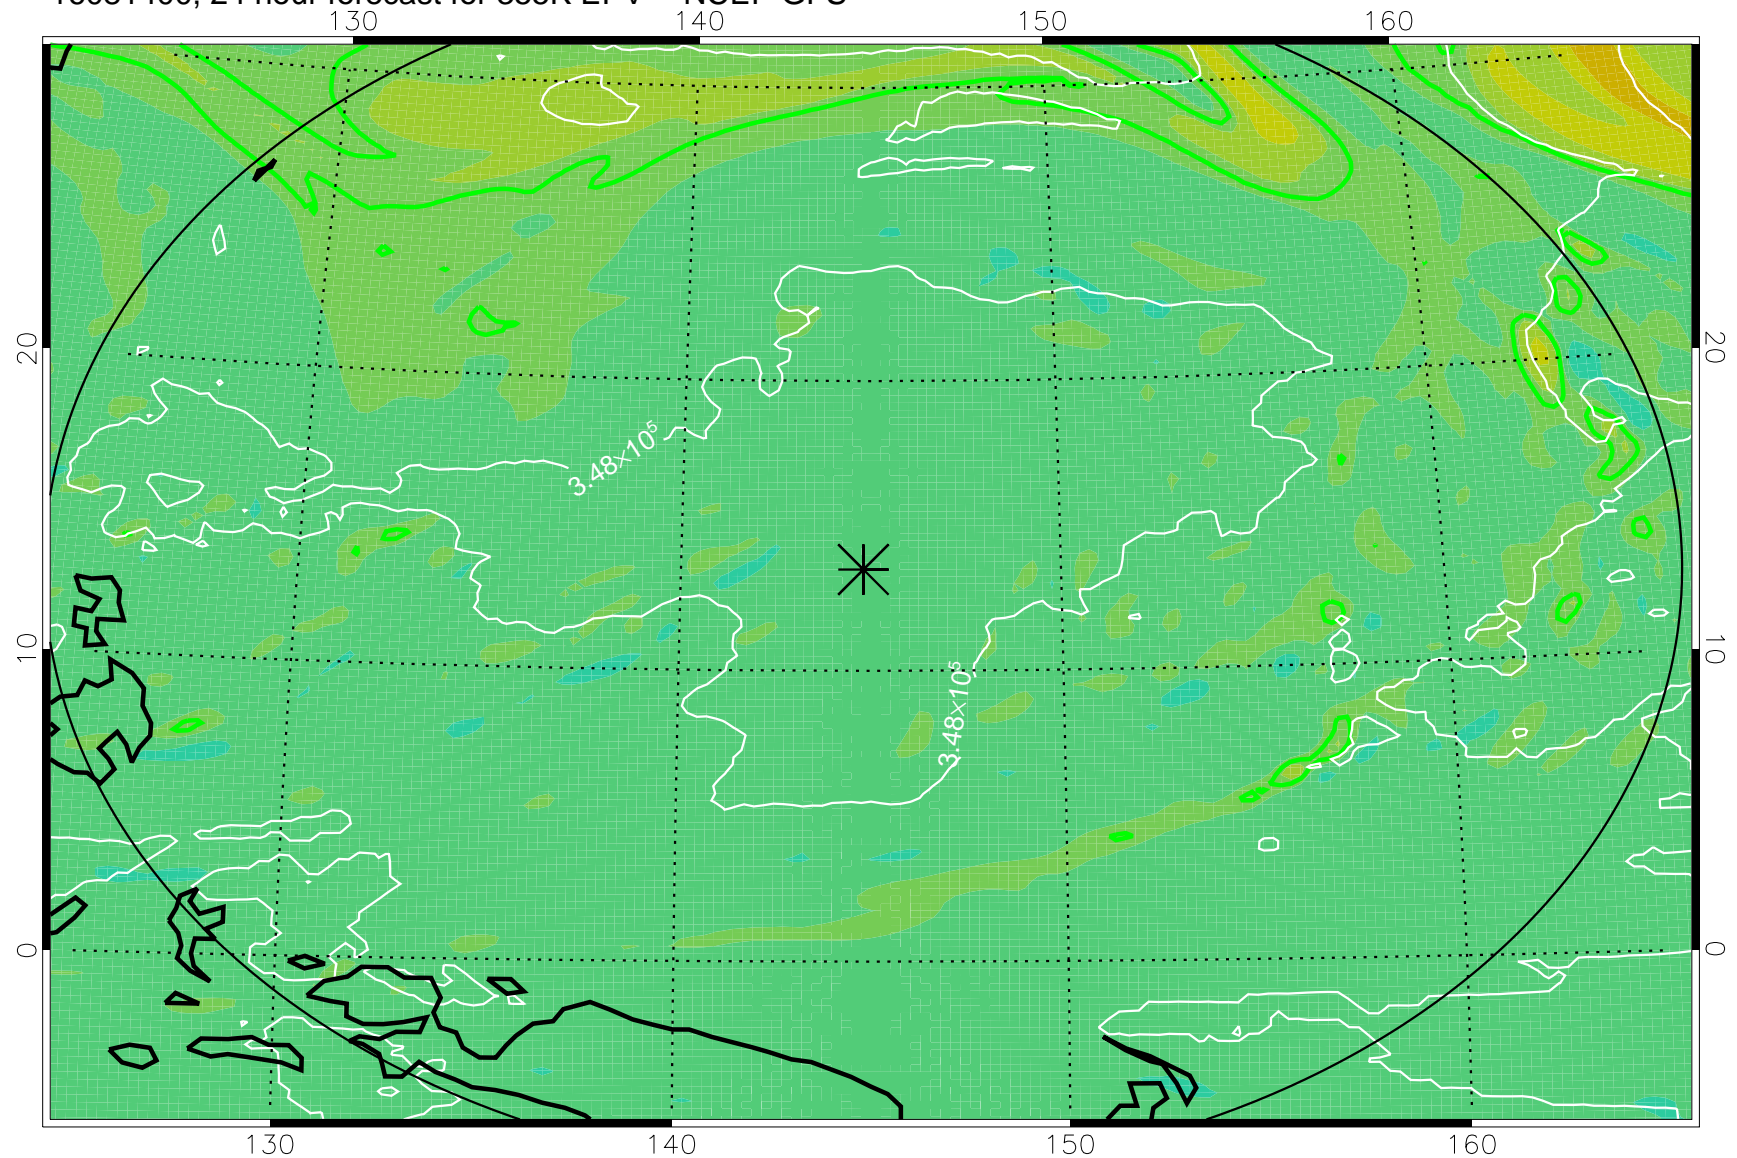

16081306, 6 hour forecast for 355K EPV -- NCEP GFS

355K Montgomery Streamfunction, white
EPV Tropopause (2 PVU) Position
Range ring of 2304 km

16081312, 12 hour forecast for 355K EPV -- NCEP GFS

355K Montgomery Streamfunction, white
EPV Tropopause (2 PVU) Position
Range ring of 2304 km

16081318, 18 hour forecast for 355K EPV -- NCEP GFS

355K Montgomery Streamfunction, white
EPV Tropopause (2 PVU) Position
Range ring of 2304 km

16081400, 24 hour forecast for 355K EPV -- NCEP GFS

355K Montgomery Streamfunction, white
EPV Tropopause (2 PVU) Position
Range ring of 2304 km

16081406, 30 hour forecast for 355K EPV -- NCEP GFS

355K Montgomery Streamfunction, white
EPV Tropopause (2 PVU) Position
Range ring of 2304 km

16081412, 36 hour forecast for 355K EPV -- NCEP GFS

355K Montgomery Streamfunction, white
EPV Tropopause (2 PVU) Position
Range ring of 2304 km

16081418, 42 hour forecast for 355K EPV -- NCEP GFS

355K Montgomery Streamfunction, white
EPV Tropopause (2 PVU) Position
Range ring of 2304 km

16081500, 48 hour forecast for 355K EPV -- NCEP GFS

355K Montgomery Streamfunction, white
EPV Tropopause (2 PVU) Position
Range ring of 2304 km