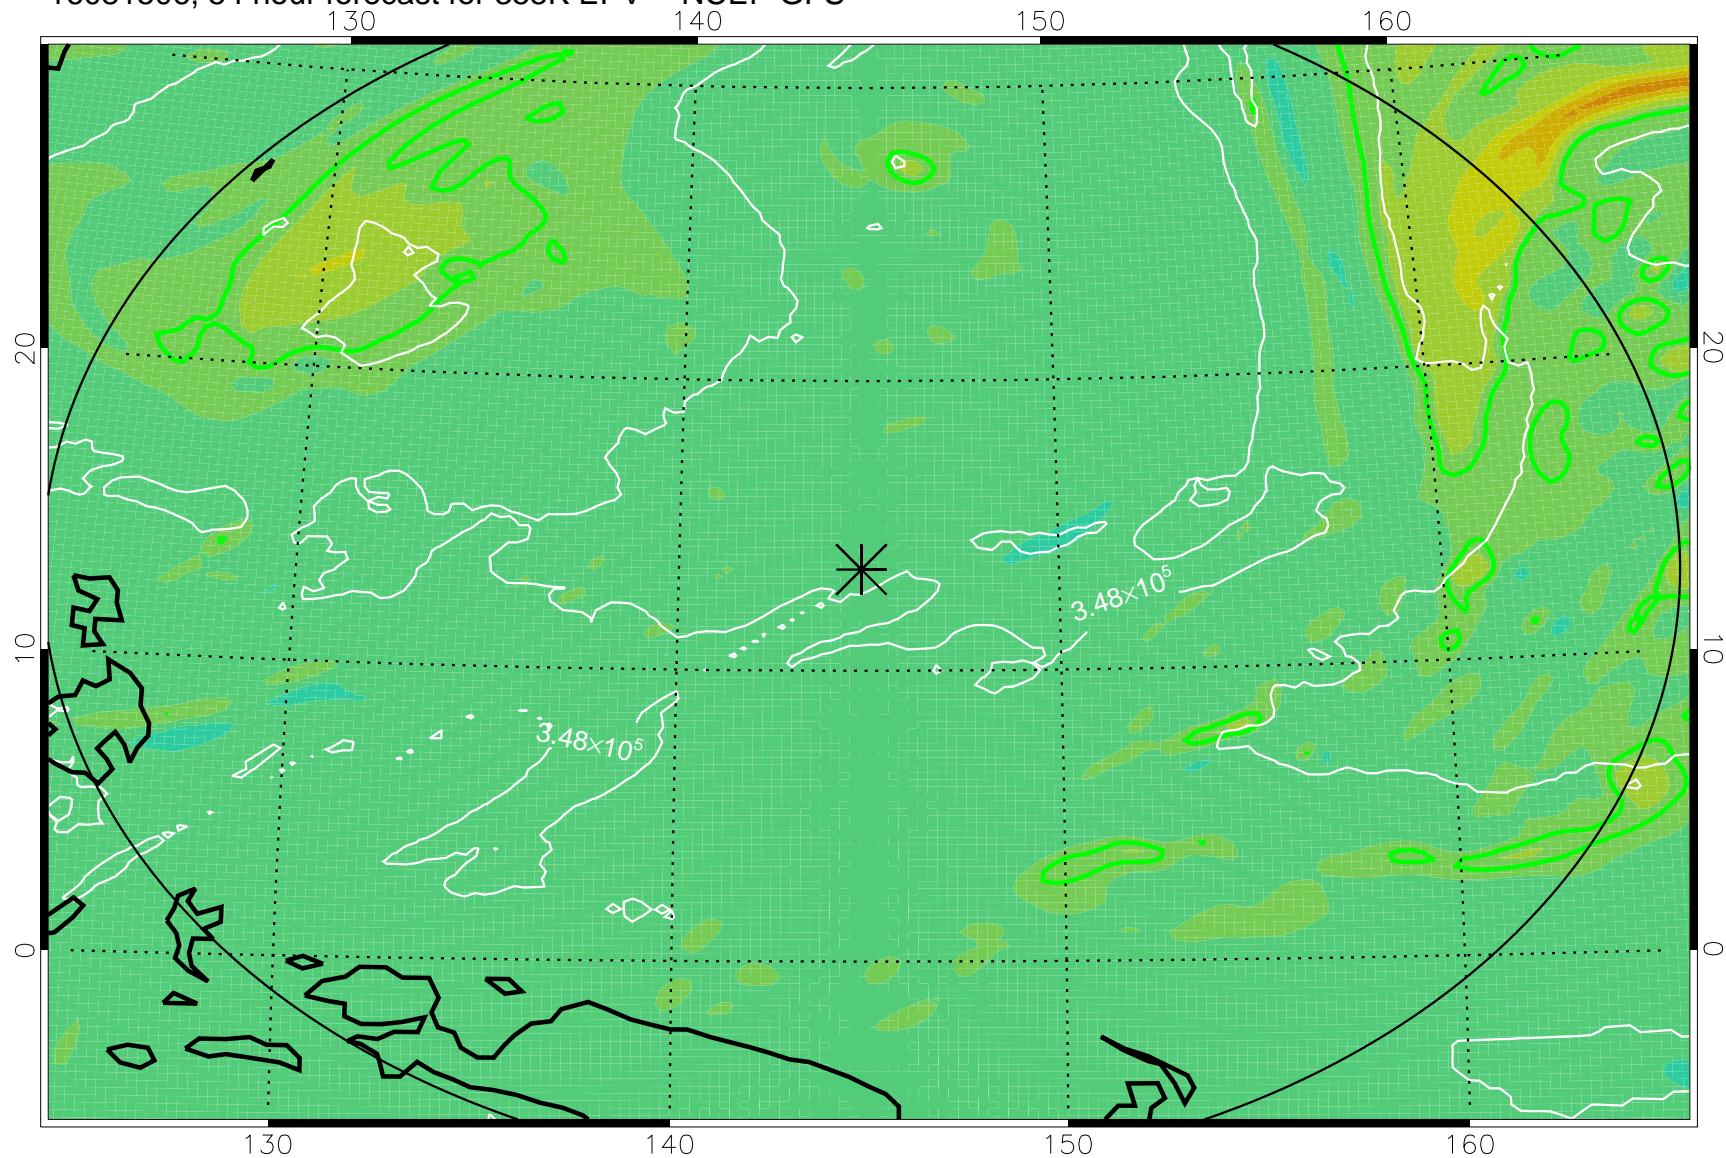

16081418, 42 hour forecast for 355K EPV -- NCEP GFS

355K Montgomery Streamfunction, white
EPV Tropopause (2 PVU) Position
Range ring of 2304 km

16081500, 48 hour forecast for 355K EPV -- NCEP GFS

355K Montgomery Streamfunction, white
EPV Tropopause (2 PVU) Position
Range ring of 2304 km

16081506, 54 hour forecast for 355K EPV -- NCEP GFS

355K Montgomery Streamfunction, white
EPV Tropopause (2 PVU) Position
Range ring of 2304 km

16081512, 60 hour forecast for 355K EPV -- NCEP GFS

355K Montgomery Streamfunction, white
EPV Tropopause (2 PVU) Position
Range ring of 2304 km

16081518, 66 hour forecast for 355K EPV -- NCEP GFS

355K Montgomery Streamfunction, white
EPV Tropopause (2 PVU) Position
Range ring of 2304 km

16081600, 72 hour forecast for 355K EPV -- NCEP GFS

355K Montgomery Streamfunction, white
EPV Tropopause (2 PVU) Position
Range ring of 2304 km

16081618, 90 hour forecast for 355K EPV -- NCEP GFS

355K Montgomery Streamfunction, white
EPV Tropopause (2 PVU) Position
Range ring of 2304 km

16081700, 96 hour forecast for 355K EPV -- NCEP GFS

355K Montgomery Streamfunction, white
EPV Tropopause (2 PVU) Position
Range ring of 2304 km