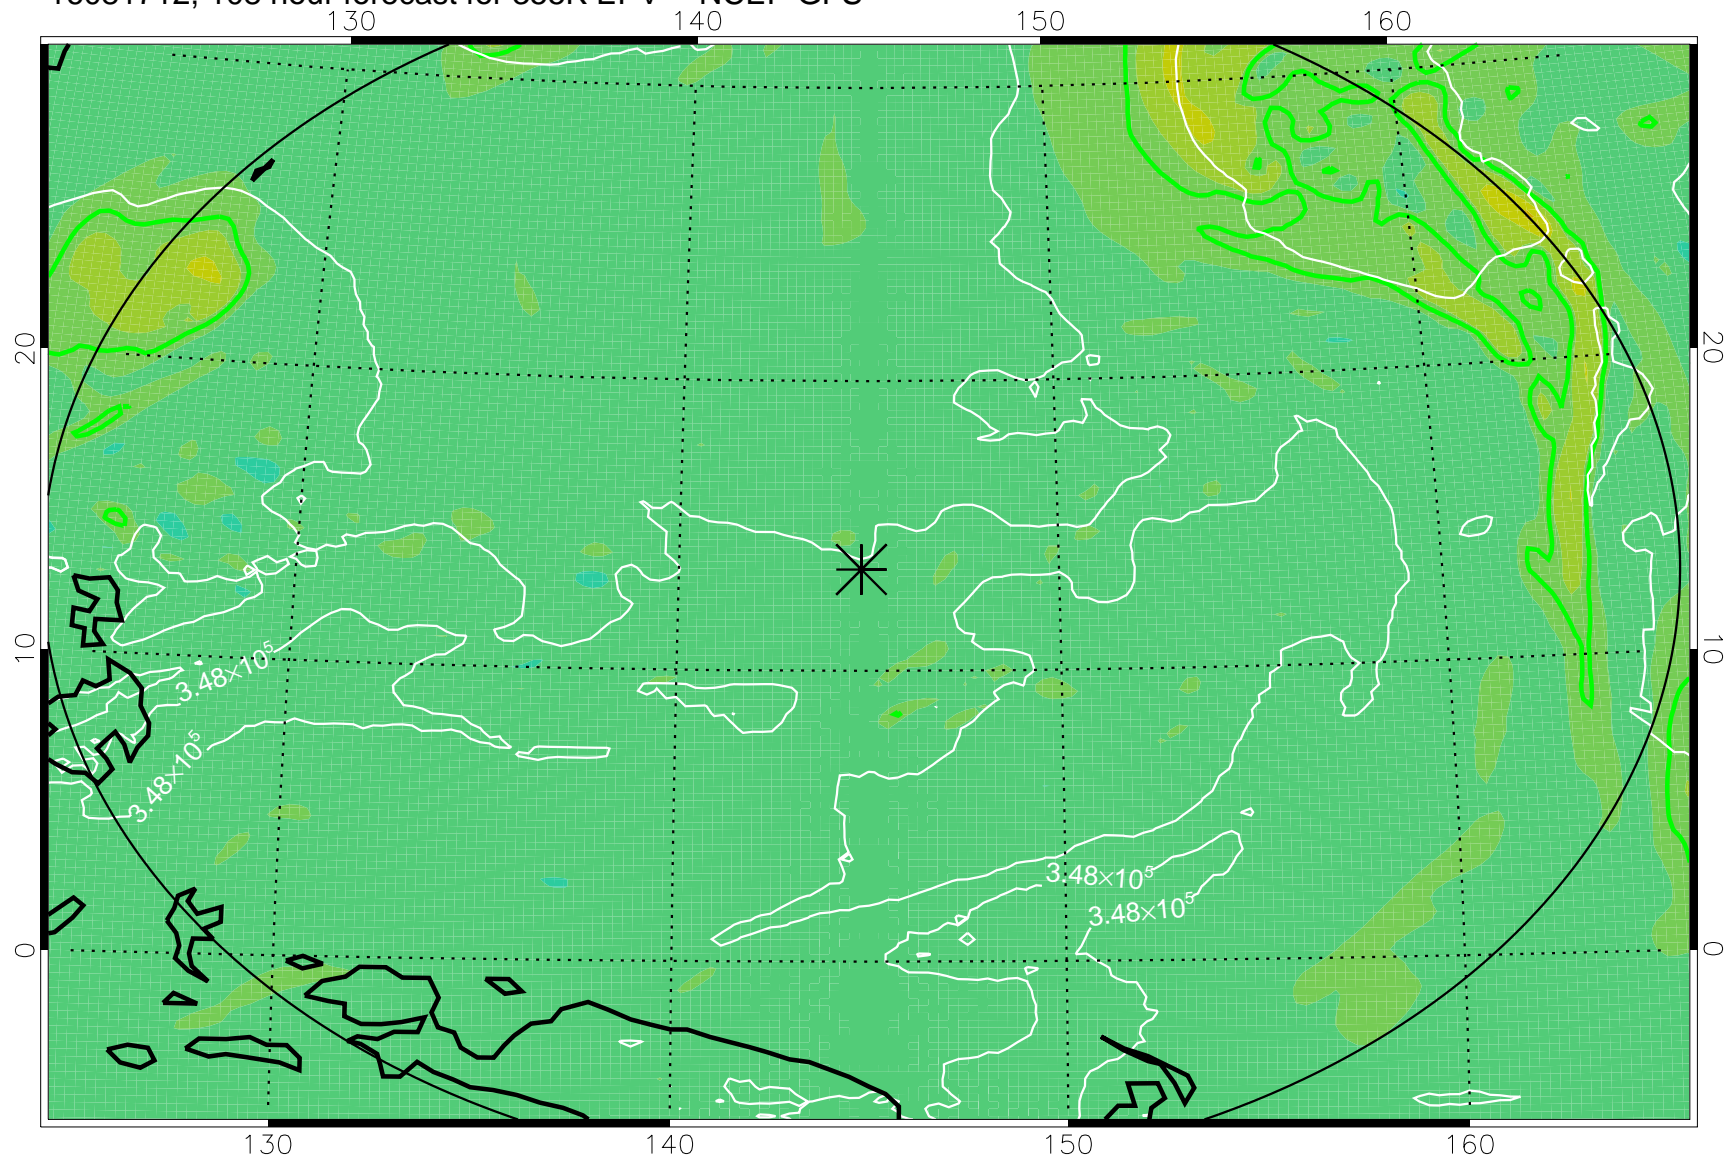

16081606, 78 hour forecast for 355K EPV -- NCEP GFS

355K Montgomery Streamfunction, white
EPV Tropopause (2 PVU) Position
Range ring of 2304 km

16081612, 84 hour forecast for 355K EPV -- NCEP GFS

355K Montgomery Streamfunction, white
EPV Tropopause (2 PVU) Position
Range ring of 2304 km

16081618, 90 hour forecast for 355K EPV -- NCEP GFS

355K Montgomery Streamfunction, white
EPV Tropopause (2 PVU) Position
Range ring of 2304 km

16081700, 96 hour forecast for 355K EPV -- NCEP GFS

355K Montgomery Streamfunction, white
EPV Tropopause (2 PVU) Position
Range ring of 2304 km

16081706, 102 hour forecast for 355K EPV -- NCEP GFS

355K Montgomery Streamfunction, white
EPV Tropopause (2 PVU) Position
Range ring of 2304 km

16081712, 108 hour forecast for 355K EPV -- NCEP GFS

355K Montgomery Streamfunction, white
EPV Tropopause (2 PVU) Position
Range ring of 2304 km

16081718, 114 hour forecast for 355K EPV -- NCEP GFS

355K Montgomery Streamfunction, white
EPV Tropopause (2 PVU) Position
Range ring of 2304 km

16081800, 120 hour forecast for 355K EPV -- NCEP GFS

355K Montgomery Streamfunction, white
EPV Tropopause (2 PVU) Position
Range ring of 2304 km