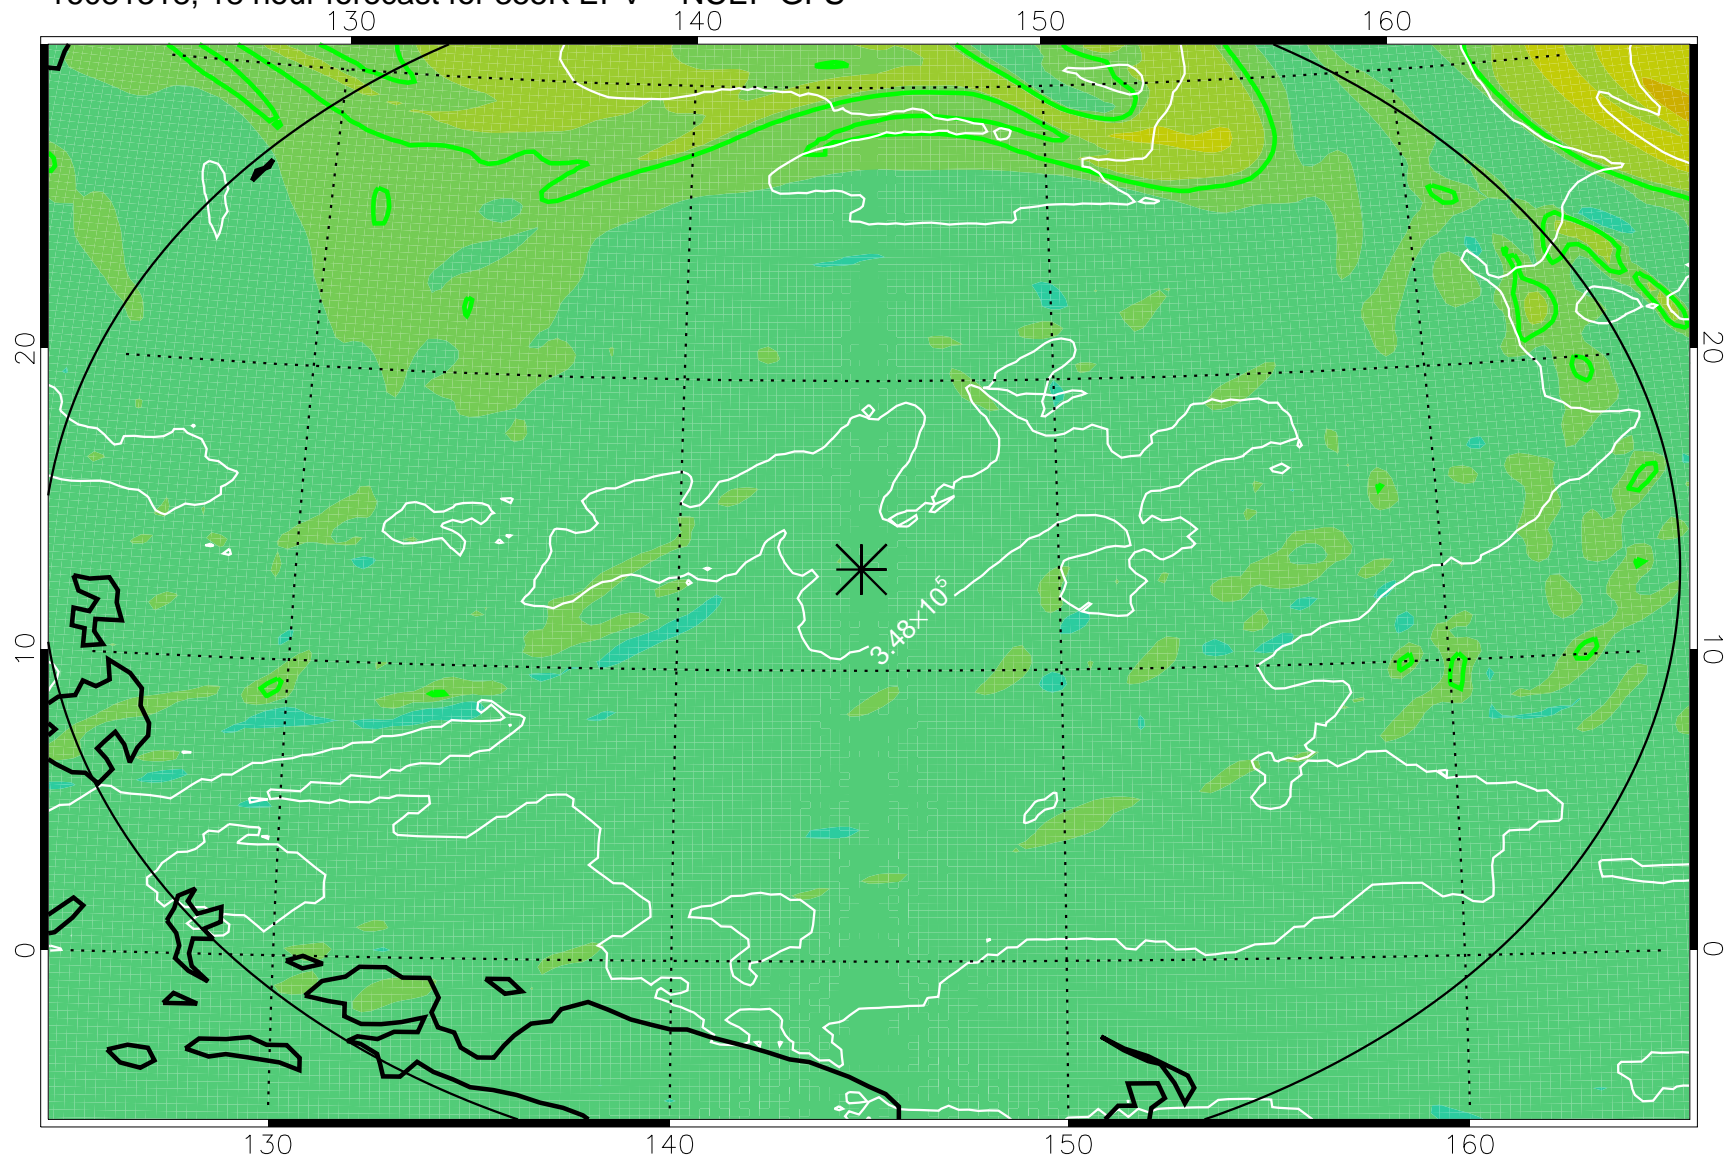

16081306, 6 hour forecast for 355K EPV -- NCEP GFS

355K Montgomery Streamfunction, white
EPV Tropopause (2 PVU) Position
Range ring of 2304 km

16081312, 12 hour forecast for 355K EPV -- NCEP GFS

355K Montgomery Streamfunction, white
EPV Tropopause (2 PVU) Position
Range ring of 2304 km

16081318, 18 hour forecast for 355K EPV -- NCEP GFS

355K Montgomery Streamfunction, white
EPV Tropopause (2 PVU) Position
Range ring of 2304 km

16081400, 24 hour forecast for 355K EPV -- NCEP GFS

355K Montgomery Streamfunction, white
EPV Tropopause (2 PVU) Position
Range ring of 2304 km

16081406, 30 hour forecast for 355K EPV -- NCEP GFS

355K Montgomery Streamfunction, white
EPV Tropopause (2 PVU) Position
Range ring of 2304 km

16081412, 36 hour forecast for 355K EPV -- NCEP GFS

355K Montgomery Streamfunction, white
EPV Tropopause (2 PVU) Position
Range ring of 2304 km

16081418, 42 hour forecast for 355K EPV -- NCEP GFS

355K Montgomery Streamfunction, white
EPV Tropopause (2 PVU) Position
Range ring of 2304 km

16081500, 48 hour forecast for 355K EPV -- NCEP GFS

355K Montgomery Streamfunction, white
EPV Tropopause (2 PVU) Position
Range ring of 2304 km