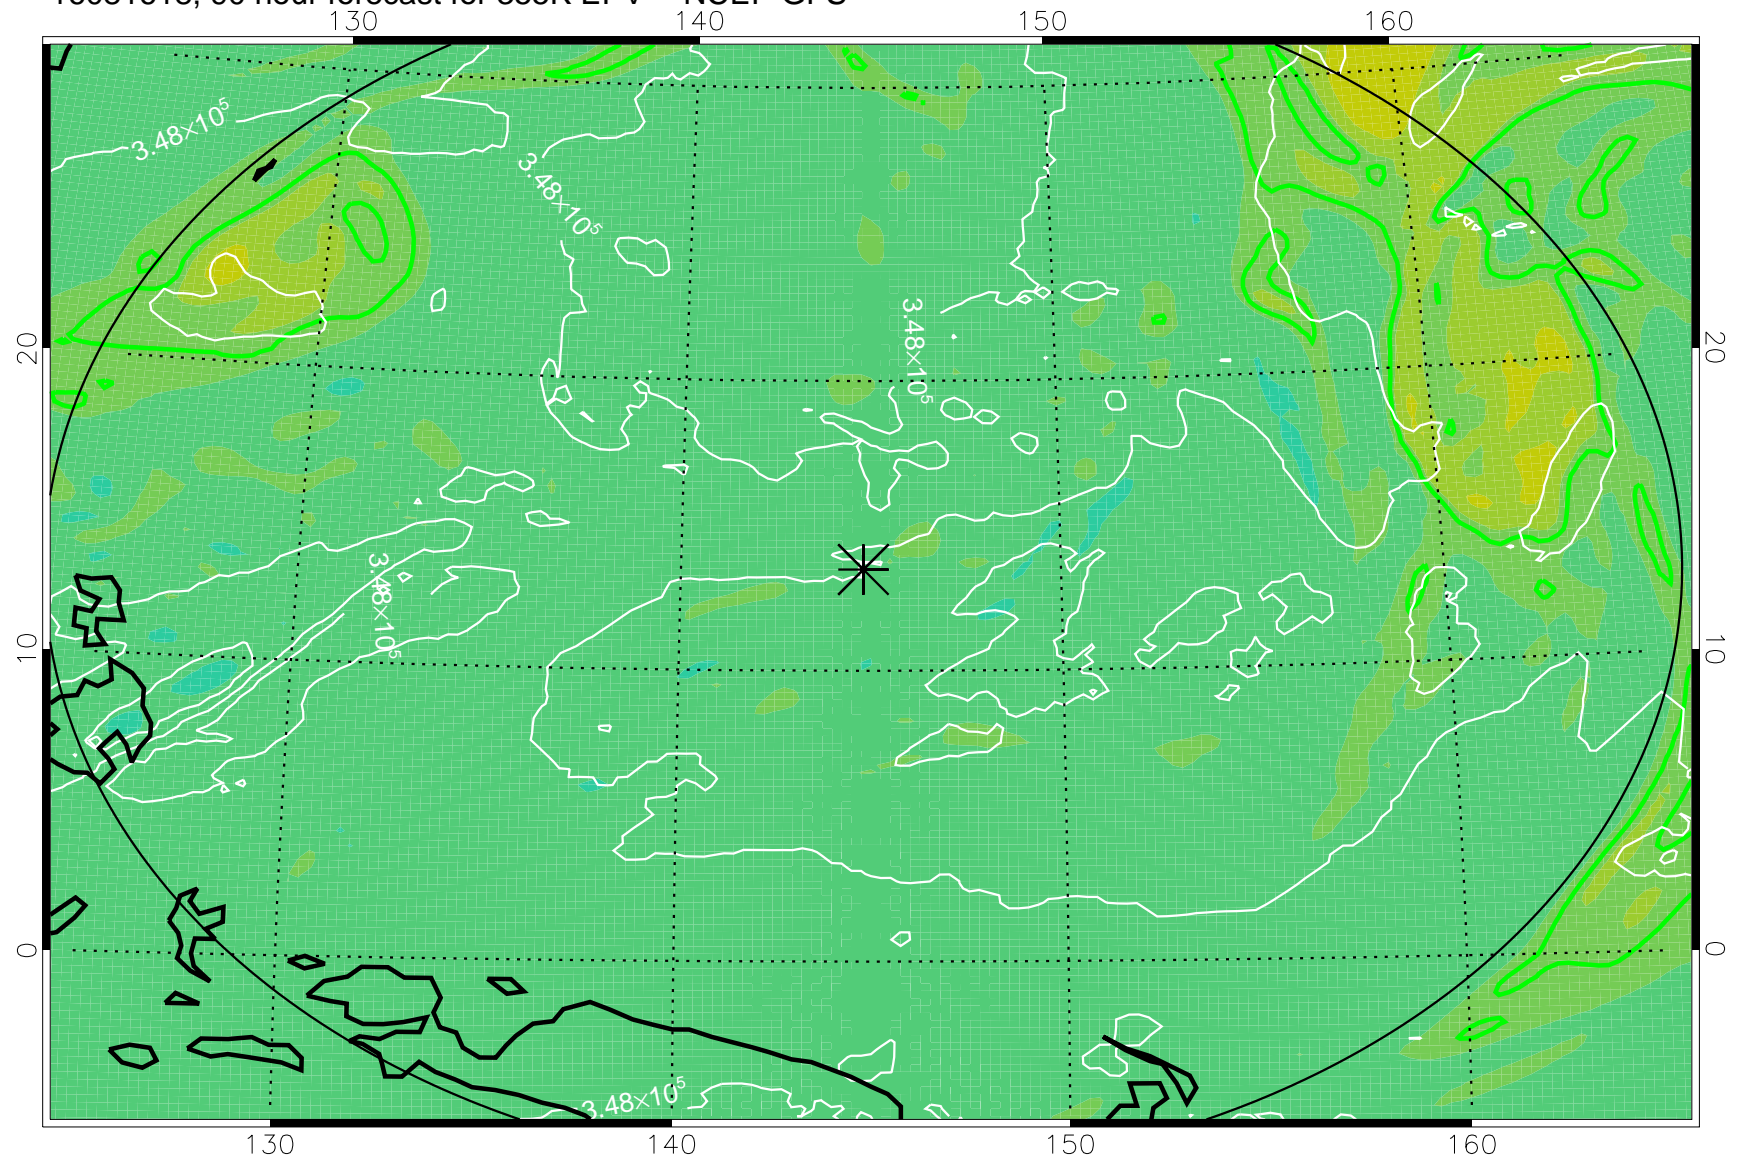

16081606, 78 hour forecast for 355K EPV -- NCEP GFS

355K Montgomery Streamfunction, white
EPV Tropopause (2 PVU) Position
Range ring of 2304 km

16081612, 84 hour forecast for 355K EPV -- NCEP GFS

355K Montgomery Streamfunction, white
EPV Tropopause (2 PVU) Position
Range ring of 2304 km

16081618, 90 hour forecast for 355K EPV -- NCEP GFS

355K Montgomery Streamfunction, white
EPV Tropopause (2 PVU) Position
Range ring of 2304 km

16081700, 96 hour forecast for 355K EPV -- NCEP GFS

355K Montgomery Streamfunction, white
EPV Tropopause (2 PVU) Position
Range ring of 2304 km

16081706, 102 hour forecast for 355K EPV -- NCEP GFS

355K Montgomery Streamfunction, white
EPV Tropopause (2 PVU) Position
Range ring of 2304 km

16081712, 108 hour forecast for 355K EPV -- NCEP GFS

355K Montgomery Streamfunction, white
EPV Tropopause (2 PVU) Position
Range ring of 2304 km

16081718, 114 hour forecast for 355K EPV -- NCEP GFS

355K Montgomery Streamfunction, white
EPV Tropopause (2 PVU) Position
Range ring of 2304 km

16081800, 120 hour forecast for 355K EPV -- NCEP GFS

355K Montgomery Streamfunction, white
EPV Tropopause (2 PVU) Position
Range ring of 2304 km