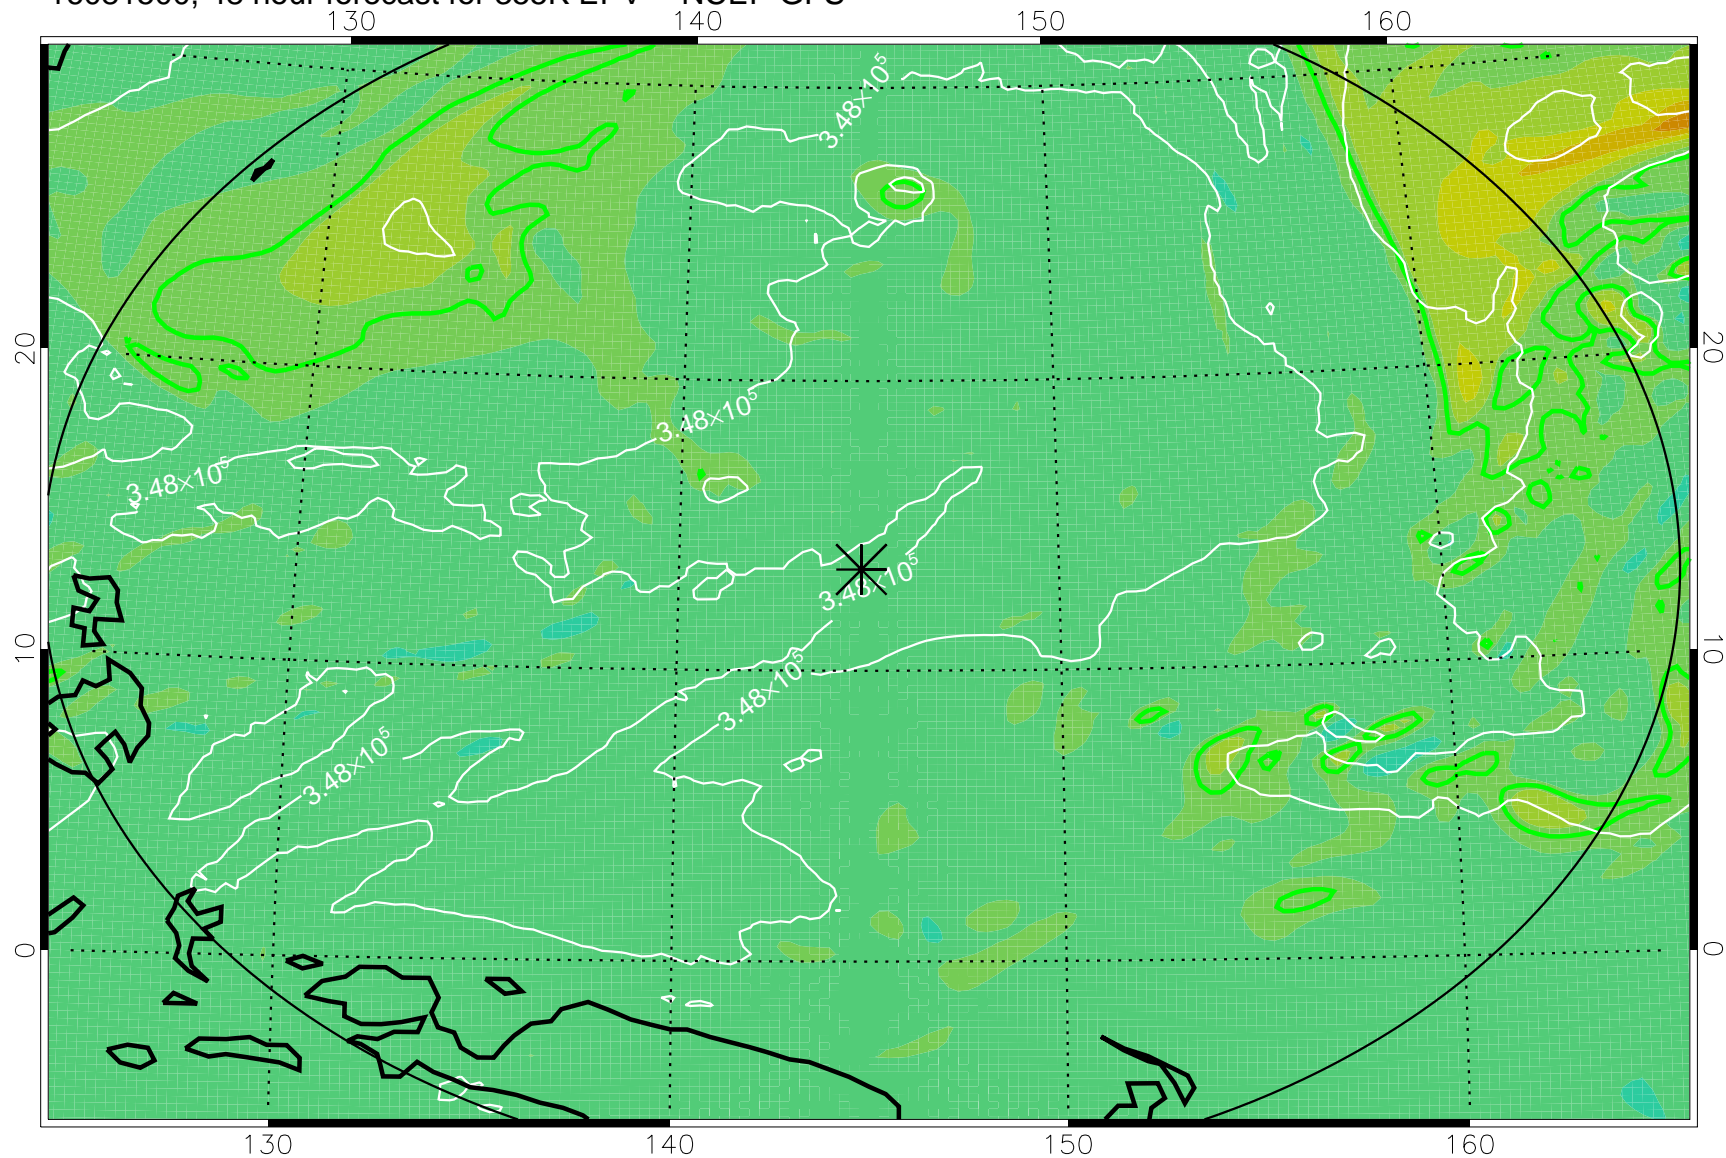

16081406, 30 hour forecast for 355K EPV -- NCEP GFS

355K Montgomery Streamfunction, white
EPV Tropopause (2 PVU) Position
Range ring of 2304 km

16081412, 36 hour forecast for 355K EPV -- NCEP GFS

355K Montgomery Streamfunction, white
EPV Tropopause (2 PVU) Position
Range ring of 2304 km

16081418, 42 hour forecast for 355K EPV -- NCEP GFS

355K Montgomery Streamfunction, white
EPV Tropopause (2 PVU) Position
Range ring of 2304 km

16081500, 48 hour forecast for 355K EPV -- NCEP GFS

355K Montgomery Streamfunction, white
EPV Tropopause (2 PVU) Position
Range ring of 2304 km

16081518, 66 hour forecast for 355K EPV -- NCEP GFS

355K Montgomery Streamfunction, white
EPV Tropopause (2 PVU) Position
Range ring of 2304 km

16081600, 72 hour forecast for 355K EPV -- NCEP GFS

355K Montgomery Streamfunction, white
EPV Tropopause (2 PVU) Position
Range ring of 2304 km

16081618, 90 hour forecast for 355K EPV -- NCEP GFS

355K Montgomery Streamfunction, white
EPV Tropopause (2 PVU) Position
Range ring of 2304 km

16081700, 96 hour forecast for 355K EPV -- NCEP GFS

355K Montgomery Streamfunction, white
EPV Tropopause (2 PVU) Position
Range ring of 2304 km