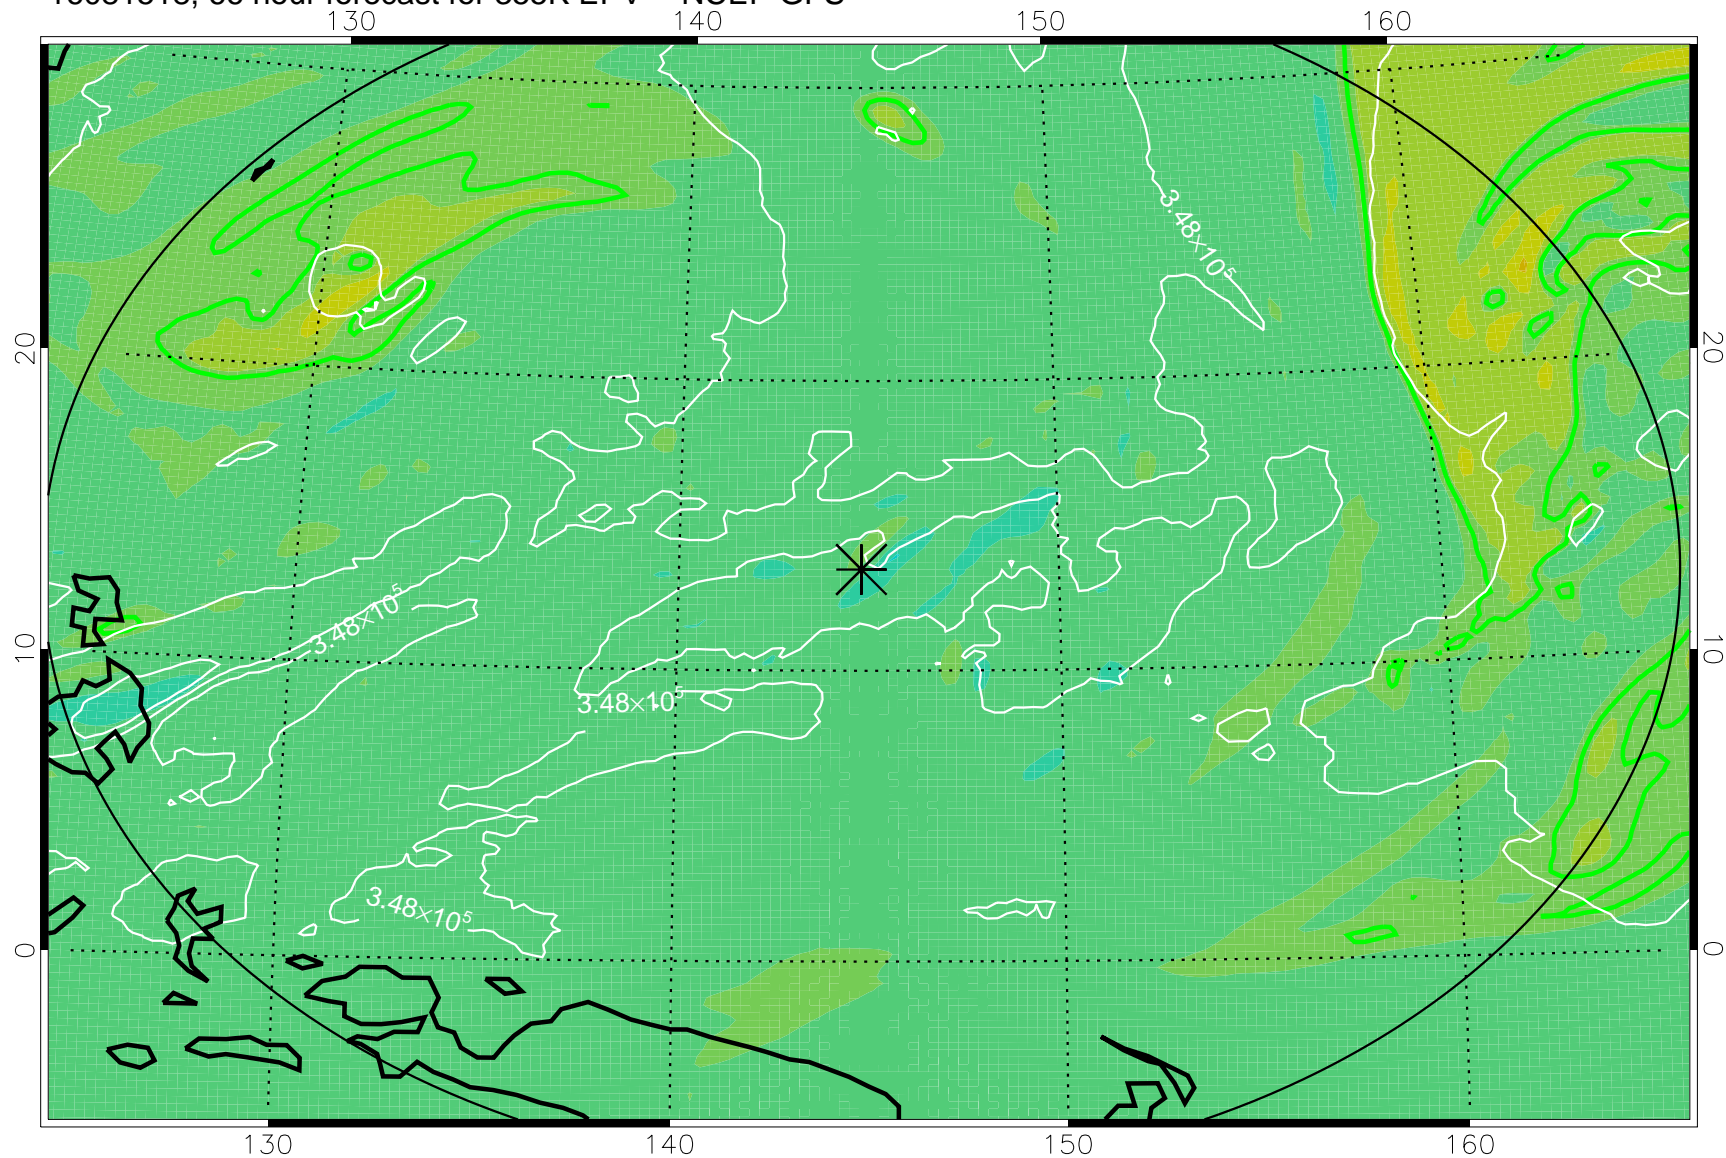

16081506, 54 hour forecast for 355K EPV -- NCEP GFS

355K Montgomery Streamfunction, white
EPV Tropopause (2 PVU) Position
Range ring of 2304 km

16081512, 60 hour forecast for 355K EPV -- NCEP GFS

355K Montgomery Streamfunction, white
EPV Tropopause (2 PVU) Position
Range ring of 2304 km

16081518, 66 hour forecast for 355K EPV -- NCEP GFS

355K Montgomery Streamfunction, white
EPV Tropopause (2 PVU) Position
Range ring of 2304 km

16081600, 72 hour forecast for 355K EPV -- NCEP GFS

355K Montgomery Streamfunction, white
EPV Tropopause (2 PVU) Position
Range ring of 2304 km

16081606, 78 hour forecast for 355K EPV -- NCEP GFS

355K Montgomery Streamfunction, white
EPV Tropopause (2 PVU) Position
Range ring of 2304 km

16081612, 84 hour forecast for 355K EPV -- NCEP GFS

355K Montgomery Streamfunction, white
EPV Tropopause (2 PVU) Position
Range ring of 2304 km

16081618, 90 hour forecast for 355K EPV -- NCEP GFS

355K Montgomery Streamfunction, white
EPV Tropopause (2 PVU) Position
Range ring of 2304 km

16081700, 96 hour forecast for 355K EPV -- NCEP GFS

355K Montgomery Streamfunction, white
EPV Tropopause (2 PVU) Position
Range ring of 2304 km