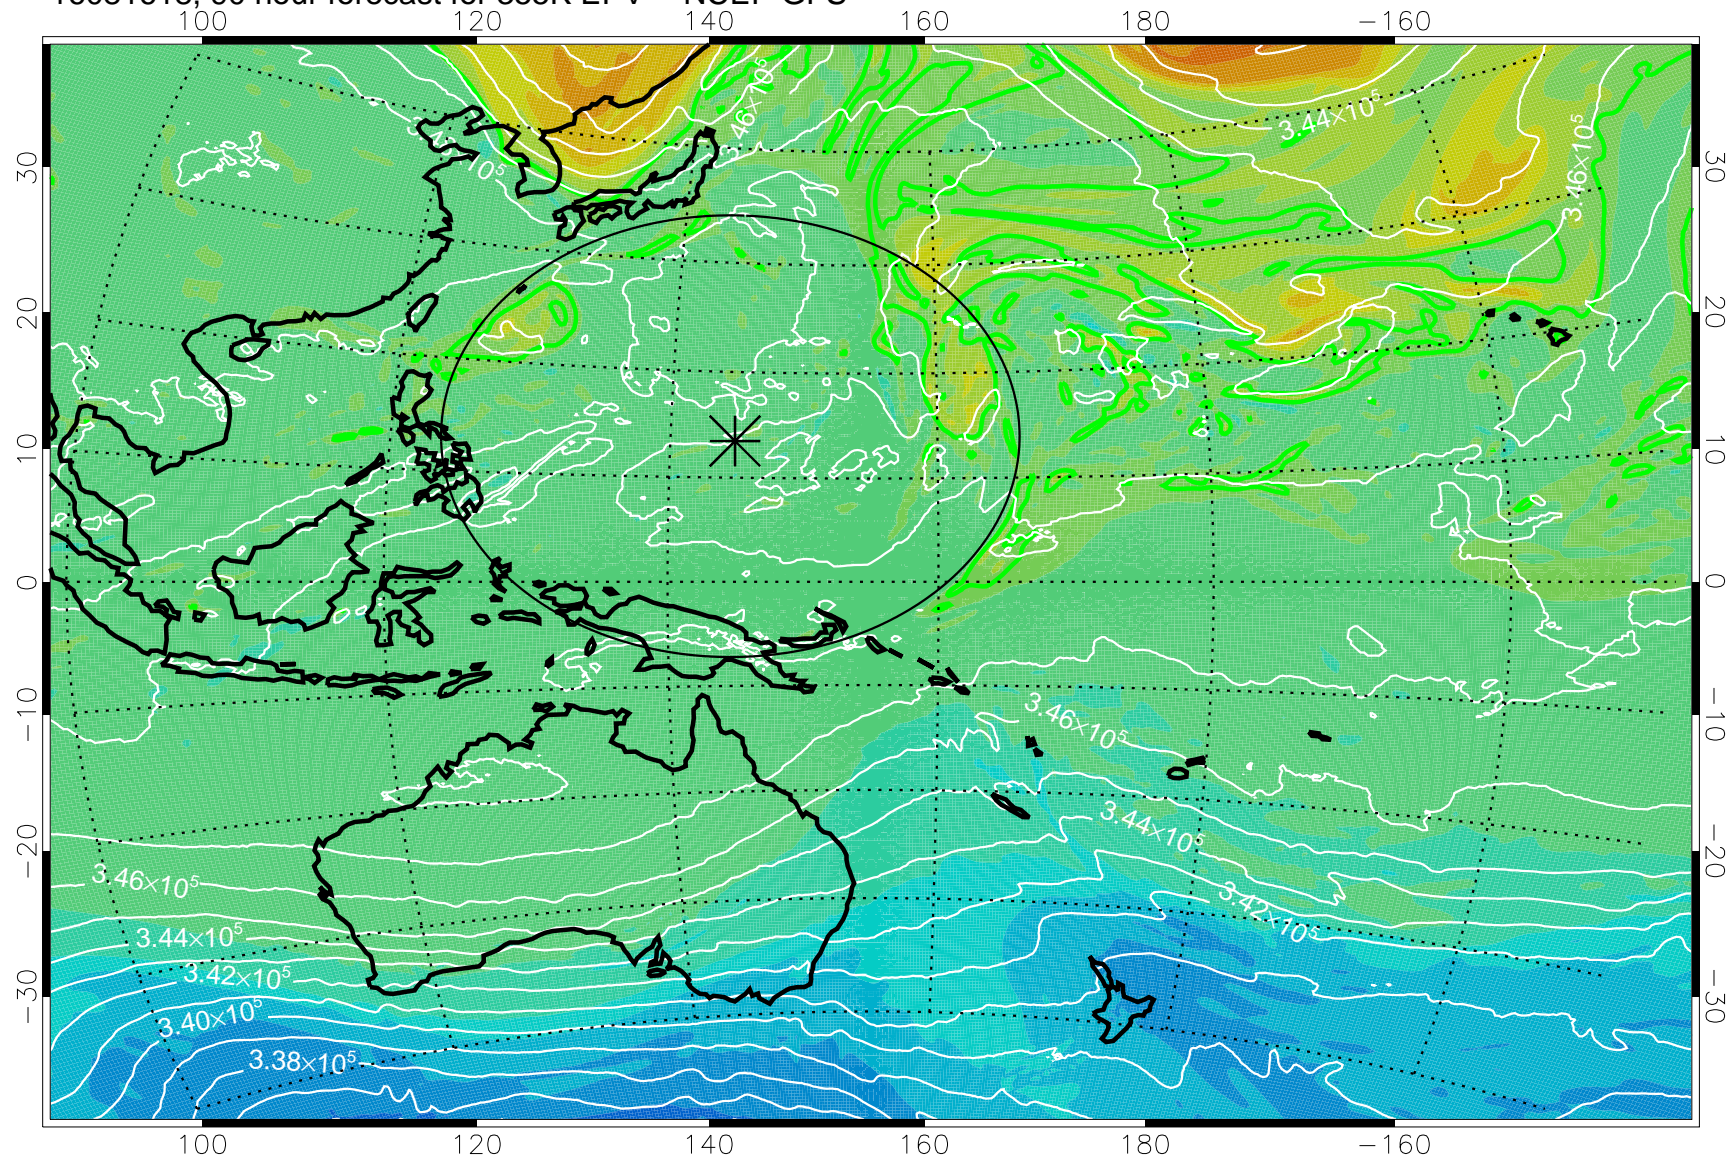

16081518, 66 hour forecast for 355K EPV -- NCEP GFS

355K Montgomery Streamfunction, white
EPV Tropopause (2 PVU) Position
Range ring of 2304 km

16081600, 72 hour forecast for 355K EPV -- NCEP GFS

355K Montgomery Streamfunction, white
EPV Tropopause (2 PVU) Position
Range ring of 2304 km

16081606, 78 hour forecast for 355K EPV -- NCEP GFS

355K Montgomery Streamfunction, white
EPV Tropopause (2 PVU) Position
Range ring of 2304 km

16081612, 84 hour forecast for 355K EPV -- NCEP GFS

355K Montgomery Streamfunction, white
EPV Tropopause (2 PVU) Position
Range ring of 2304 km

16081618, 90 hour forecast for 355K EPV -- NCEP GFS

355K Montgomery Streamfunction, white
EPV Tropopause (2 PVU) Position
Range ring of 2304 km

16081700, 96 hour forecast for 355K EPV -- NCEP GFS

355K Montgomery Streamfunction, white
EPV Tropopause (2 PVU) Position
Range ring of 2304 km

16081706, 102 hour forecast for 355K EPV -- NCEP GFS

355K Montgomery Streamfunction, white
EPV Tropopause (2 PVU) Position
Range ring of 2304 km

16081712, 108 hour forecast for 355K EPV -- NCEP GFS

355K Montgomery Streamfunction, white
EPV Tropopause (2 PVU) Position
Range ring of 2304 km