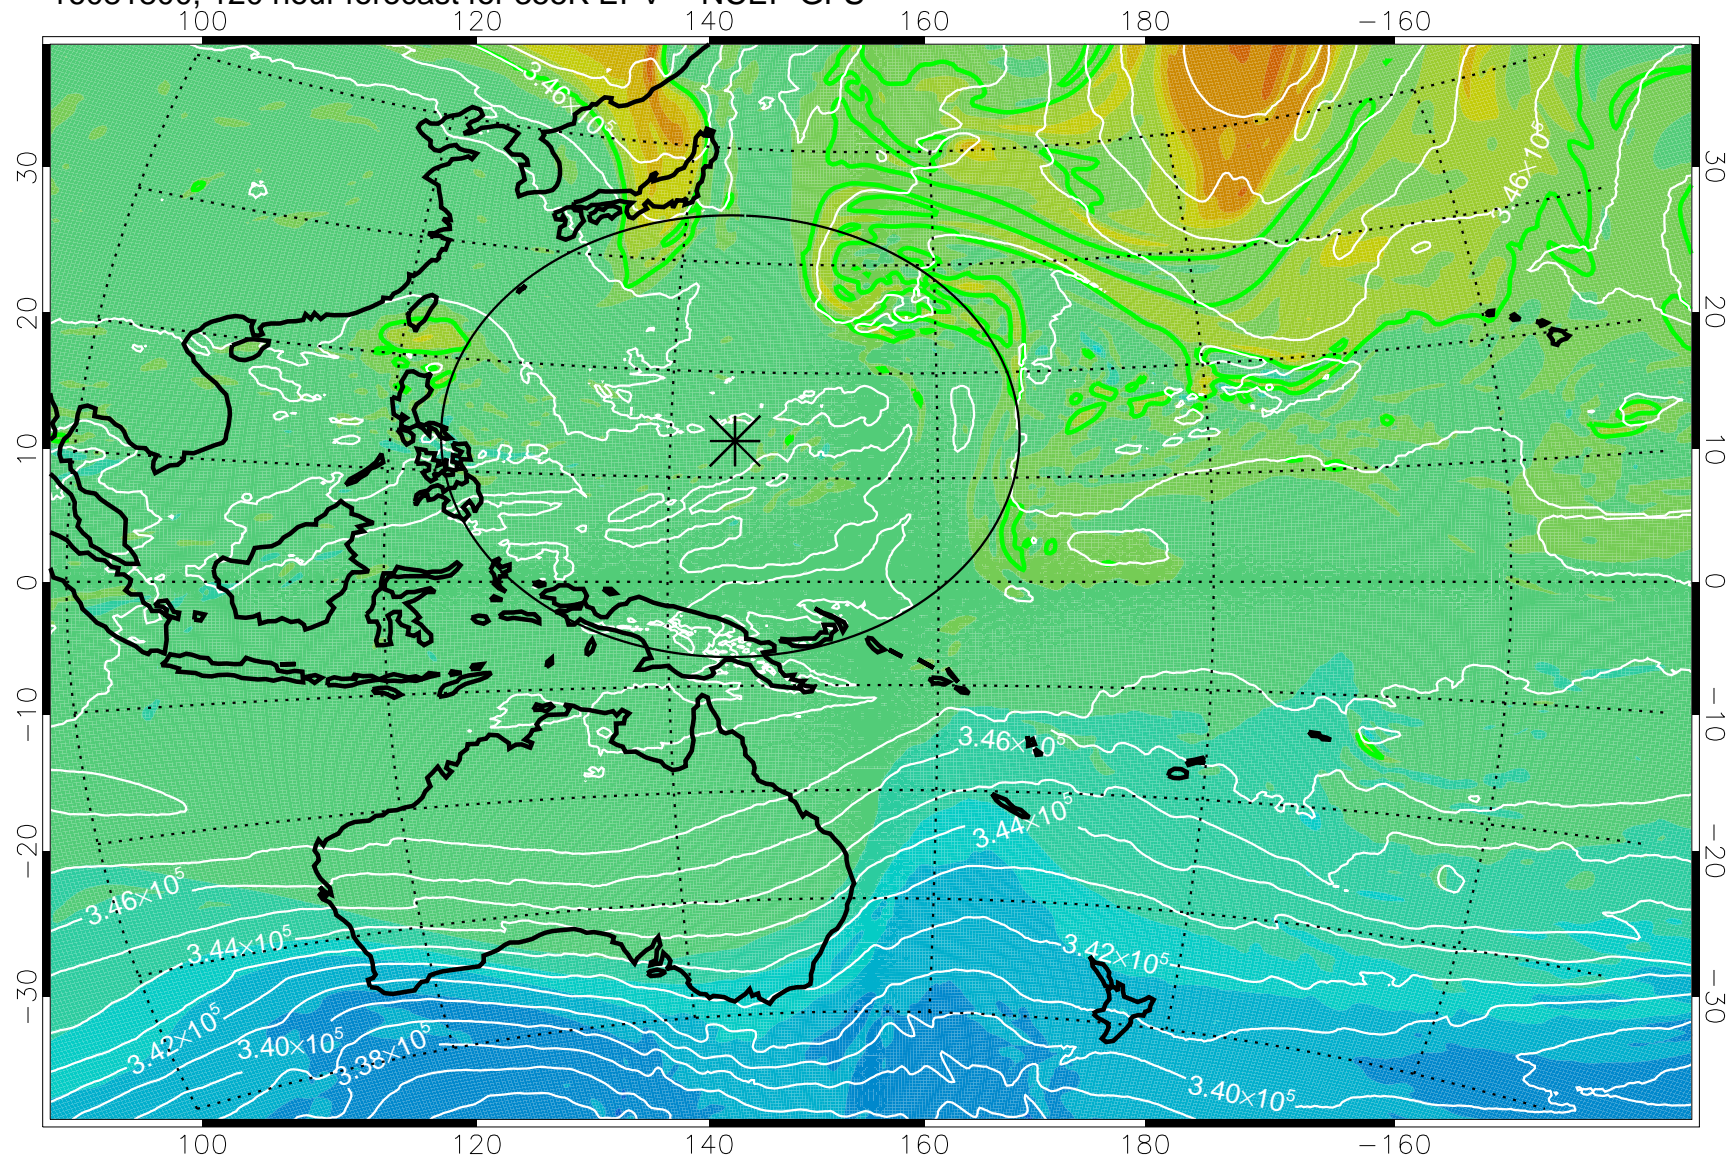

16081606, 78 hour forecast for 355K EPV -- NCEP GFS

355K Montgomery Streamfunction, white
EPV Tropopause (2 PVU) Position
Range ring of 2304 km

16081612, 84 hour forecast for 355K EPV -- NCEP GFS

355K Montgomery Streamfunction, white
EPV Tropopause (2 PVU) Position
Range ring of 2304 km

16081618, 90 hour forecast for 355K EPV -- NCEP GFS

355K Montgomery Streamfunction, white
EPV Tropopause (2 PVU) Position
Range ring of 2304 km

16081700, 96 hour forecast for 355K EPV -- NCEP GFS

355K Montgomery Streamfunction, white
EPV Tropopause (2 PVU) Position
Range ring of 2304 km

16081706, 102 hour forecast for 355K EPV -- NCEP GFS

355K Montgomery Streamfunction, white
EPV Tropopause (2 PVU) Position
Range ring of 2304 km

16081712, 108 hour forecast for 355K EPV -- NCEP GFS

355K Montgomery Streamfunction, white
EPV Tropopause (2 PVU) Position
Range ring of 2304 km

16081718, 114 hour forecast for 355K EPV -- NCEP GFS

355K Montgomery Streamfunction, white
EPV Tropopause (2 PVU) Position
Range ring of 2304 km

16081800, 120 hour forecast for 355K EPV -- NCEP GFS

355K Montgomery Streamfunction, white
EPV Tropopause (2 PVU) Position
Range ring of 2304 km