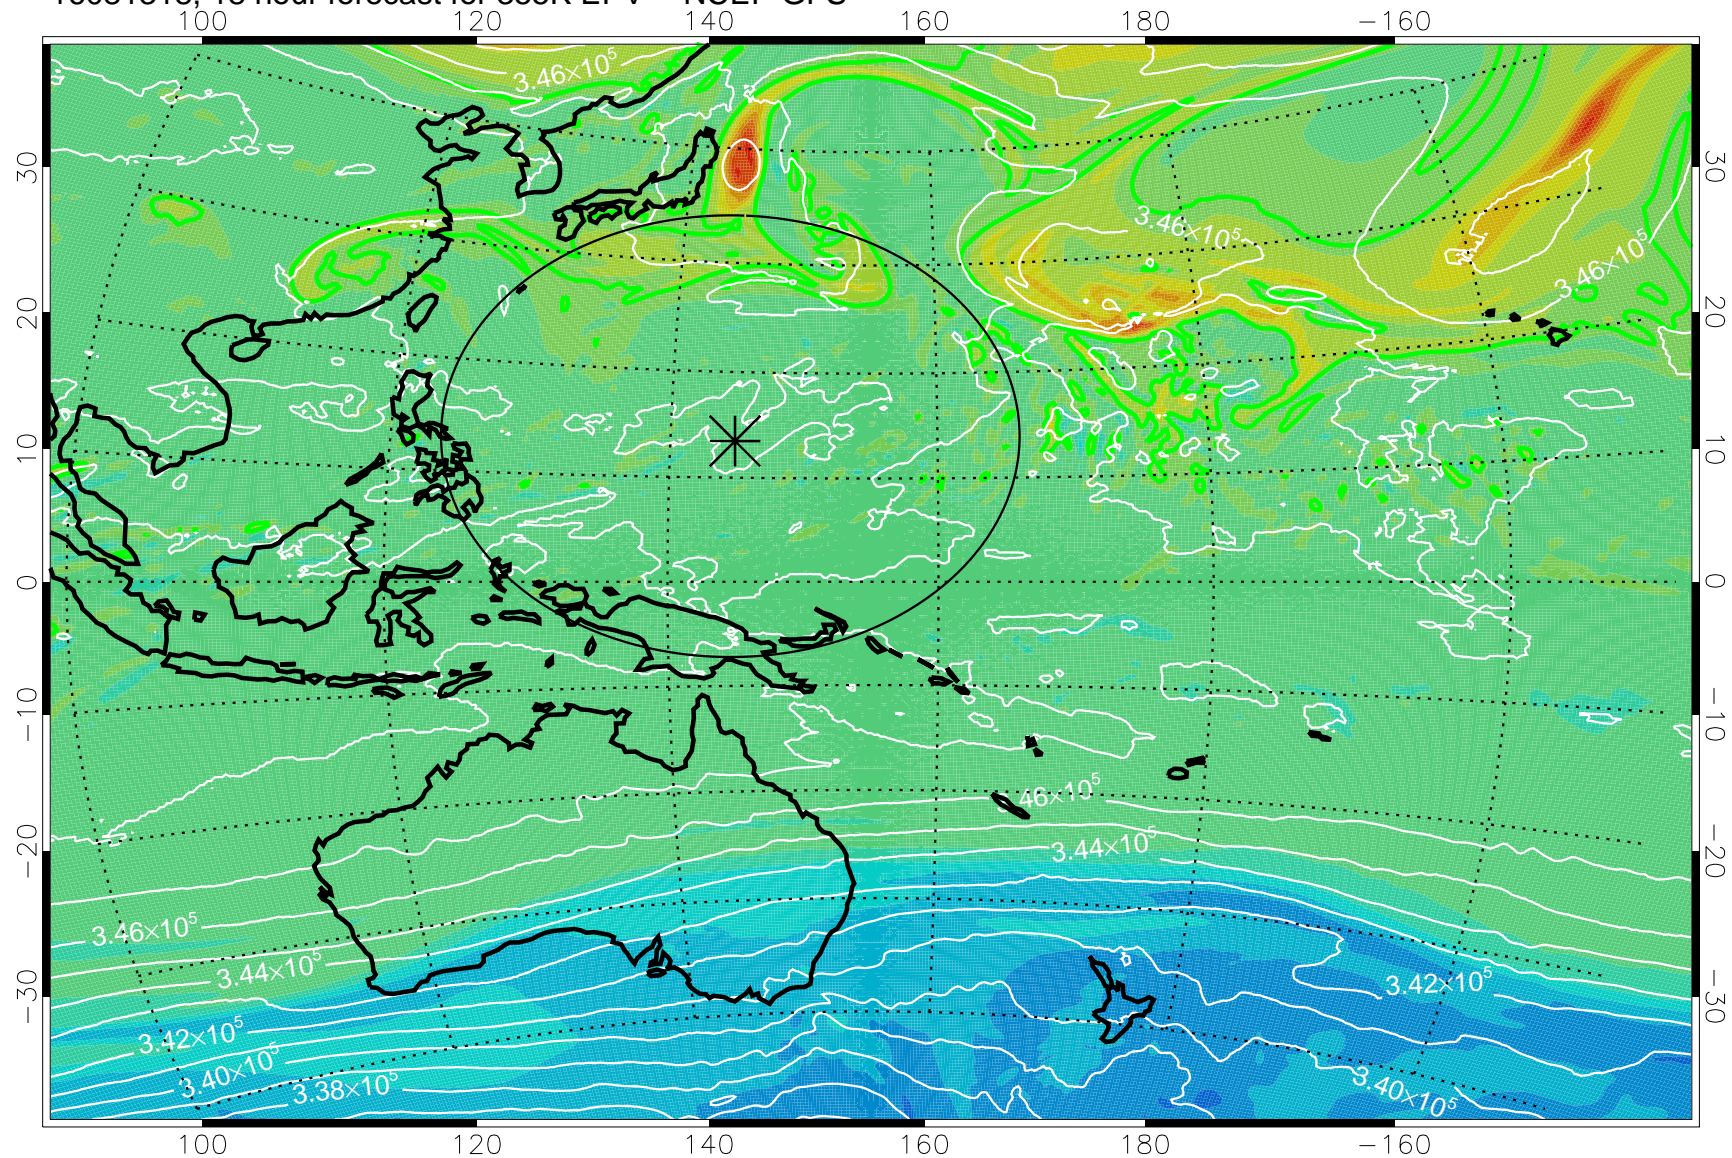

16081306, 6 hour forecast for 355K EPV -- NCEP GFS

355K Montgomery Streamfunction, white
EPV Tropopause (2 PVU) Position
Range ring of 2304 km

16081312, 12 hour forecast for 355K EPV -- NCEP GFS

355K Montgomery Streamfunction, white
EPV Tropopause (2 PVU) Position
Range ring of 2304 km

16081318, 18 hour forecast for 355K EPV -- NCEP GFS

355K Montgomery Streamfunction, white
EPV Tropopause (2 PVU) Position
Range ring of 2304 km

16081400, 24 hour forecast for 355K EPV -- NCEP GFS

355K Montgomery Streamfunction, white
EPV Tropopause (2 PVU) Position
Range ring of 2304 km

16081406, 30 hour forecast for 355K EPV -- NCEP GFS

355K Montgomery Streamfunction, white
EPV Tropopause (2 PVU) Position
Range ring of 2304 km

16081412, 36 hour forecast for 355K EPV -- NCEP GFS

355K Montgomery Streamfunction, white
EPV Tropopause (2 PVU) Position
Range ring of 2304 km

16081418, 42 hour forecast for 355K EPV -- NCEP GFS

355K Montgomery Streamfunction, white
EPV Tropopause (2 PVU) Position
Range ring of 2304 km

16081500, 48 hour forecast for 355K EPV -- NCEP GFS

355K Montgomery Streamfunction, white
EPV Tropopause (2 PVU) Position
Range ring of 2304 km