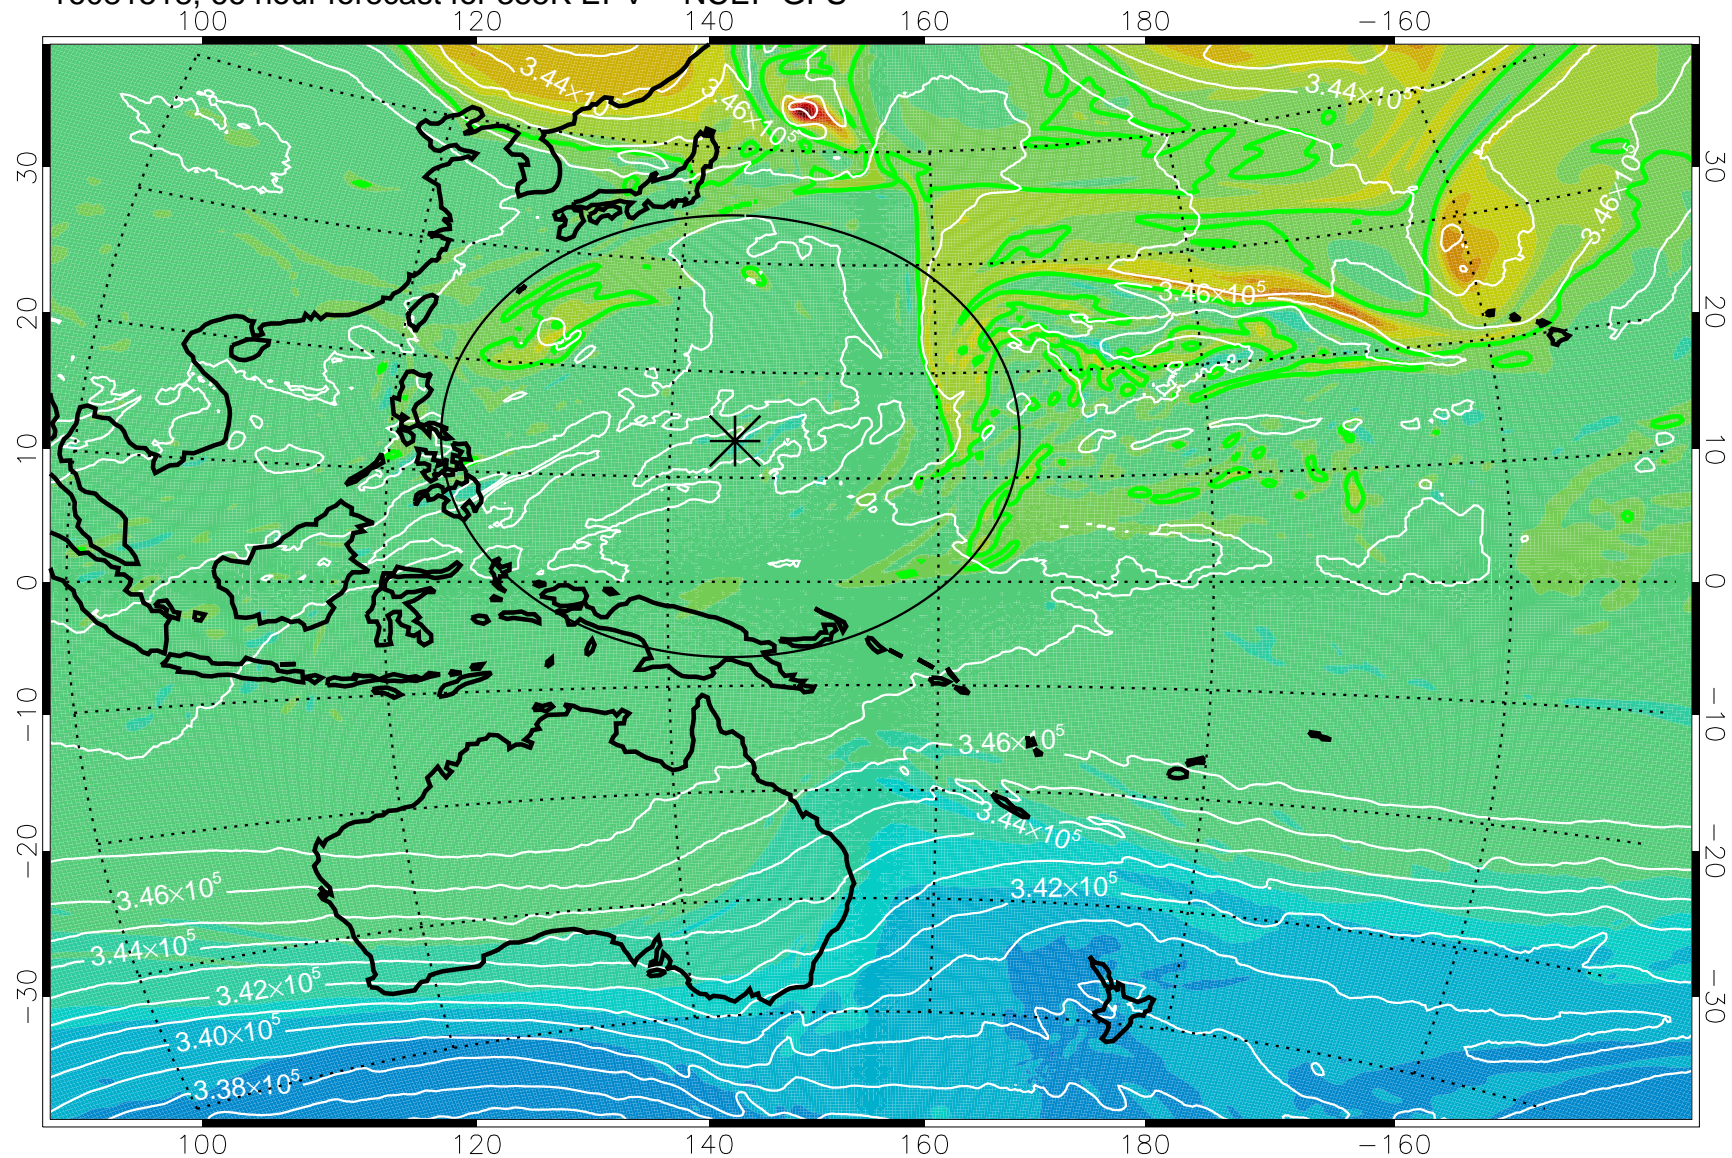

16081418, 42 hour forecast for 355K EPV -- NCEP GFS

355K Montgomery Streamfunction, white
EPV Tropopause (2 PVU) Position
Range ring of 2304 km

16081500, 48 hour forecast for 355K EPV -- NCEP GFS

355K Montgomery Streamfunction, white
EPV Tropopause (2 PVU) Position
Range ring of 2304 km

16081506, 54 hour forecast for 355K EPV -- NCEP GFS

355K Montgomery Streamfunction, white
EPV Tropopause (2 PVU) Position
Range ring of 2304 km

16081512, 60 hour forecast for 355K EPV -- NCEP GFS

355K Montgomery Streamfunction, white
EPV Tropopause (2 PVU) Position
Range ring of 2304 km

16081518, 66 hour forecast for 355K EPV -- NCEP GFS

355K Montgomery Streamfunction, white
EPV Tropopause (2 PVU) Position
Range ring of 2304 km

16081600, 72 hour forecast for 355K EPV -- NCEP GFS

355K Montgomery Streamfunction, white
EPV Tropopause (2 PVU) Position
Range ring of 2304 km

16081606, 78 hour forecast for 355K EPV -- NCEP GFS

355K Montgomery Streamfunction, white
EPV Tropopause (2 PVU) Position
Range ring of 2304 km

16081612, 84 hour forecast for 355K EPV -- NCEP GFS

355K Montgomery Streamfunction, white
EPV Tropopause (2 PVU) Position
Range ring of 2304 km