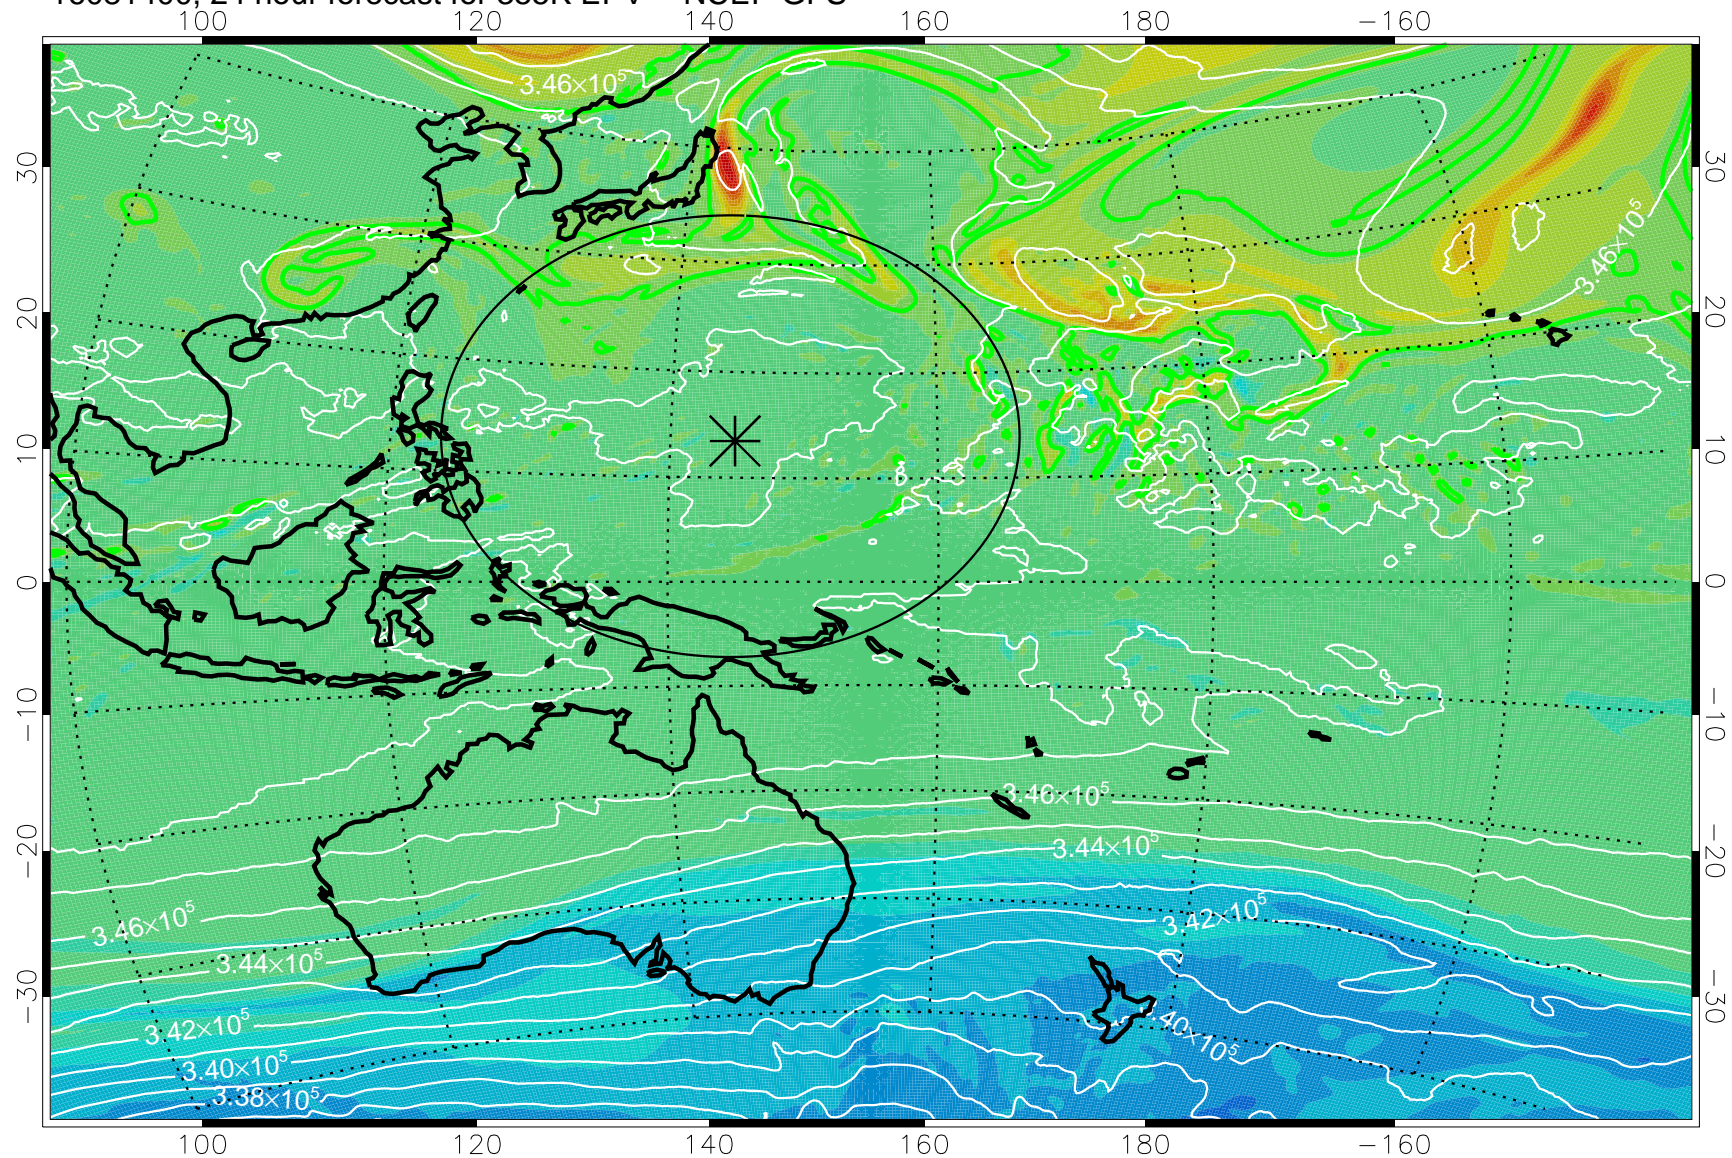

16081306, 6 hour forecast for 355K EPV -- NCEP GFS

355K Montgomery Streamfunction, white
EPV Tropopause (2 PVU) Position
Range ring of 2304 km

16081312, 12 hour forecast for 355K EPV -- NCEP GFS

355K Montgomery Streamfunction, white
EPV Tropopause (2 PVU) Position
Range ring of 2304 km

16081318, 18 hour forecast for 355K EPV -- NCEP GFS

355K Montgomery Streamfunction, white
EPV Tropopause (2 PVU) Position
Range ring of 2304 km

16081400, 24 hour forecast for 355K EPV -- NCEP GFS

355K Montgomery Streamfunction, white
EPV Tropopause (2 PVU) Position
Range ring of 2304 km

16081406, 30 hour forecast for 355K EPV -- NCEP GFS

355K Montgomery Streamfunction, white
EPV Tropopause (2 PVU) Position
Range ring of 2304 km

16081412, 36 hour forecast for 355K EPV -- NCEP GFS

355K Montgomery Streamfunction, white
EPV Tropopause (2 PVU) Position
Range ring of 2304 km

16081418, 42 hour forecast for 355K EPV -- NCEP GFS

355K Montgomery Streamfunction, white
EPV Tropopause (2 PVU) Position
Range ring of 2304 km

16081500, 48 hour forecast for 355K EPV -- NCEP GFS

355K Montgomery Streamfunction, white
EPV Tropopause (2 PVU) Position
Range ring of 2304 km