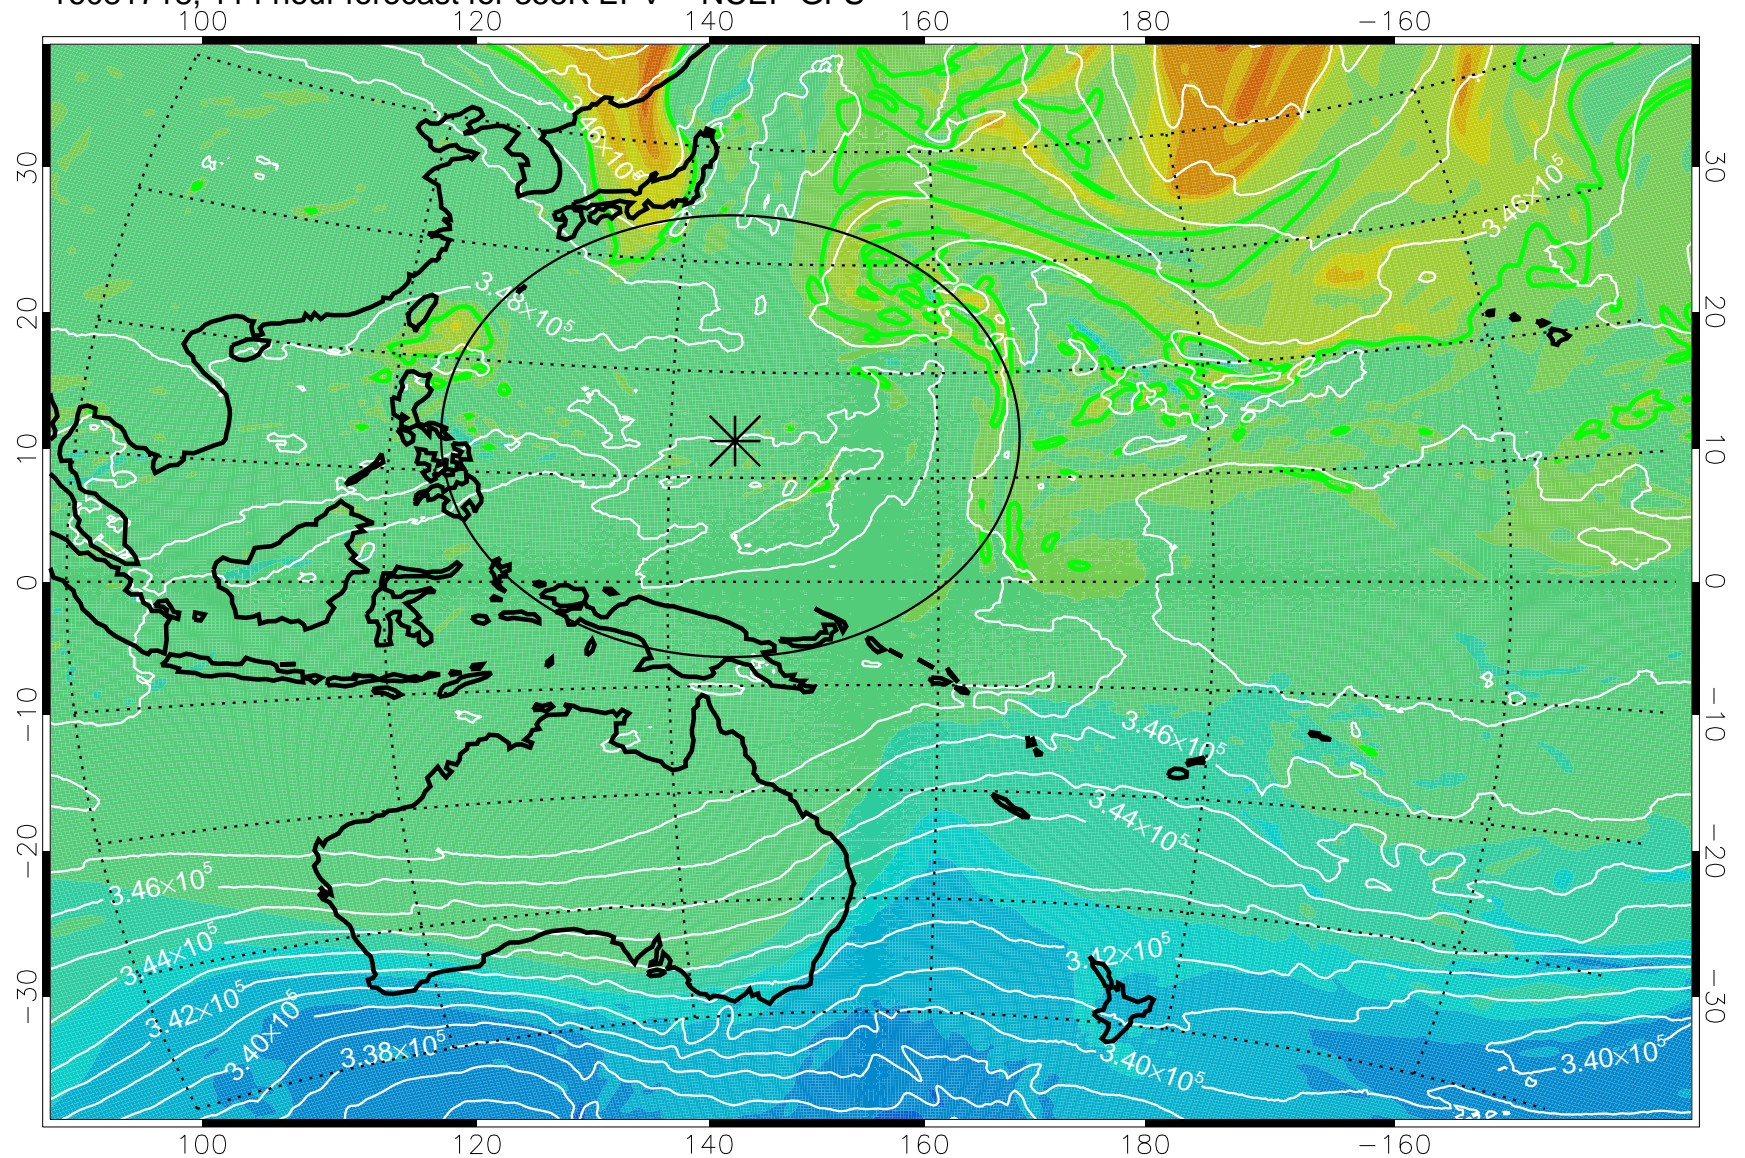

16081606, 78 hour forecast for 355K EPV -- NCEP GFS

355K Montgomery Streamfunction, white
EPV Tropopause (2 PVU) Position
Range ring of 2304 km

16081612, 84 hour forecast for 355K EPV -- NCEP GFS

355K Montgomery Streamfunction, white
EPV Tropopause (2 PVU) Position
Range ring of 2304 km

16081618, 90 hour forecast for 355K EPV -- NCEP GFS

355K Montgomery Streamfunction, white
EPV Tropopause (2 PVU) Position
Range ring of 2304 km

16081700, 96 hour forecast for 355K EPV -- NCEP GFS

355K Montgomery Streamfunction, white
EPV Tropopause (2 PVU) Position
Range ring of 2304 km

16081706, 102 hour forecast for 355K EPV -- NCEP GFS

355K Montgomery Streamfunction, white
EPV Tropopause (2 PVU) Position
Range ring of 2304 km

16081712, 108 hour forecast for 355K EPV -- NCEP GFS

355K Montgomery Streamfunction, white
EPV Tropopause (2 PVU) Position
Range ring of 2304 km

16081718, 114 hour forecast for 355K EPV -- NCEP GFS

355K Montgomery Streamfunction, white
EPV Tropopause (2 PVU) Position
Range ring of 2304 km

16081800, 120 hour forecast for 355K EPV -- NCEP GFS

355K Montgomery Streamfunction, white
EPV Tropopause (2 PVU) Position
Range ring of 2304 km