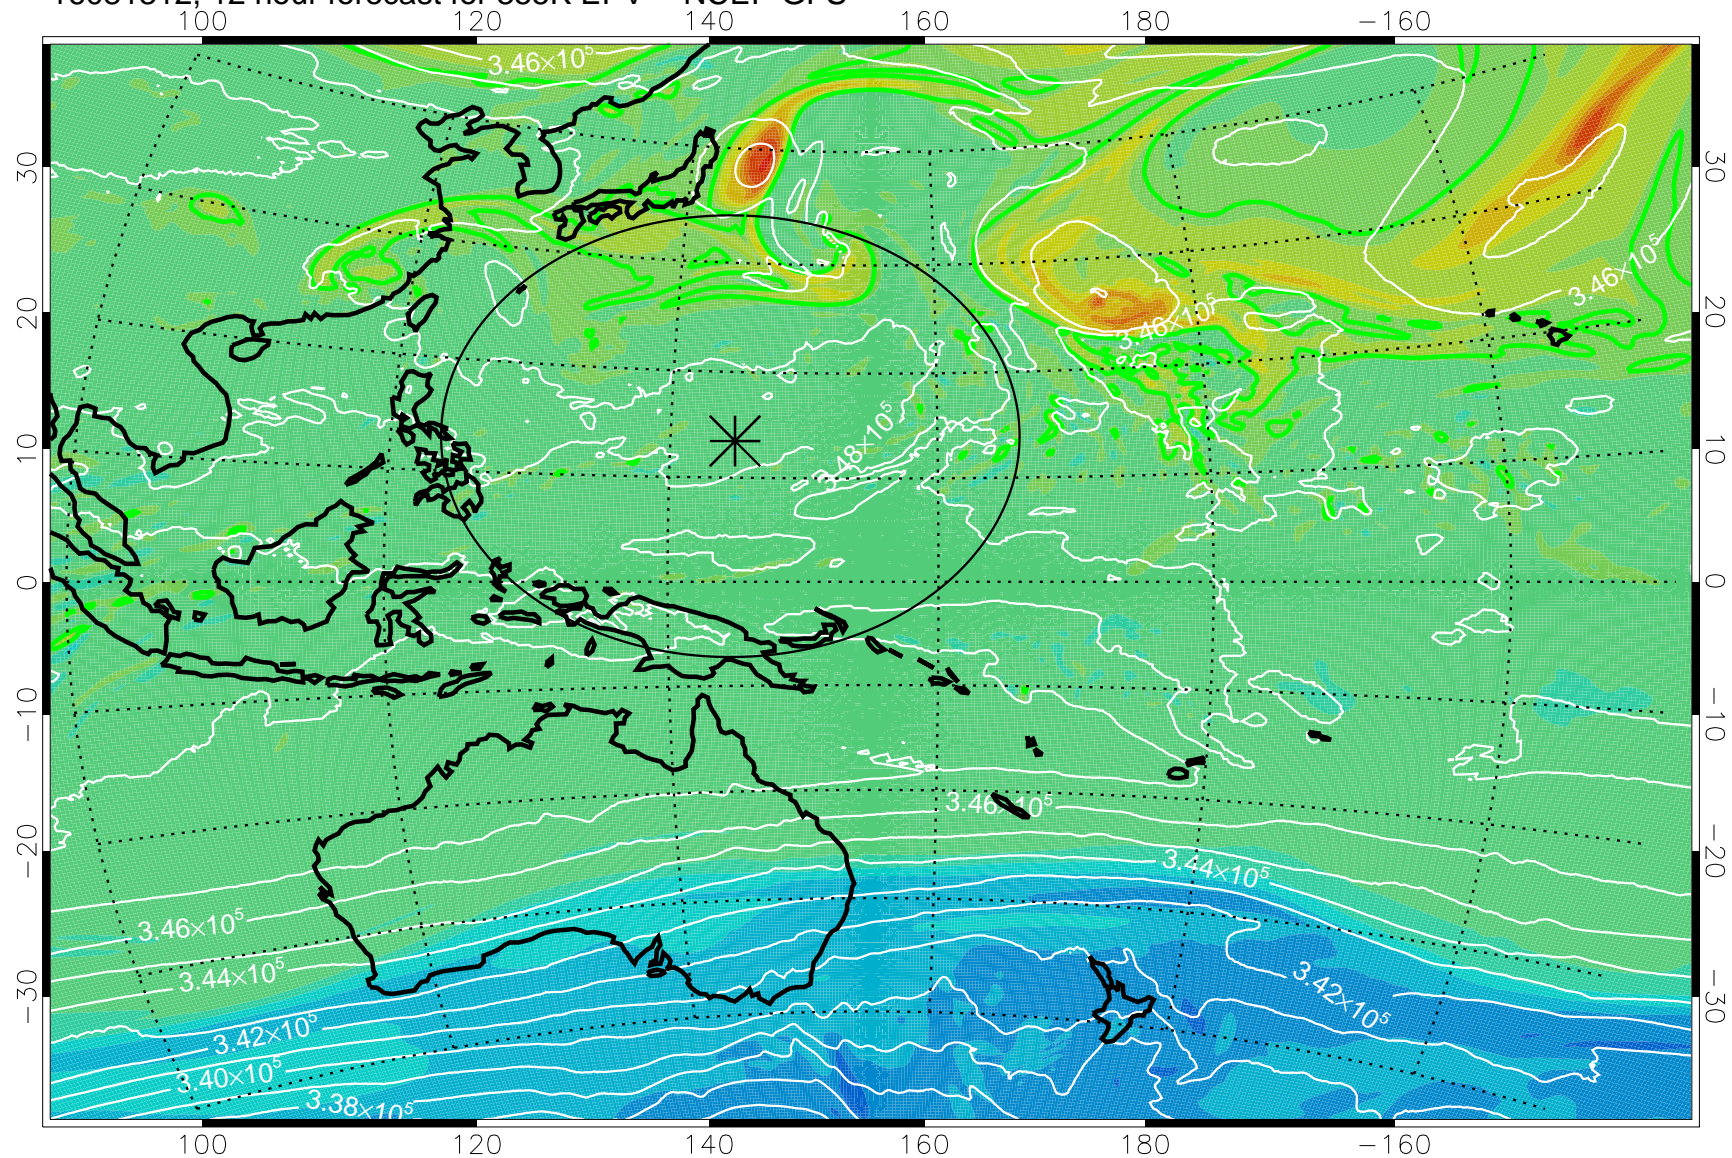

16081306, 6 hour forecast for 355K EPV -- NCEP GFS

355K Montgomery Streamfunction, white
EPV Tropopause (2 PVU) Position
Range ring of 2304 km

16081312, 12 hour forecast for 355K EPV -- NCEP GFS

355K Montgomery Streamfunction, white
EPV Tropopause (2 PVU) Position
Range ring of 2304 km

16081318, 18 hour forecast for 355K EPV -- NCEP GFS

355K Montgomery Streamfunction, white
EPV Tropopause (2 PVU) Position
Range ring of 2304 km

16081400, 24 hour forecast for 355K EPV -- NCEP GFS

355K Montgomery Streamfunction, white
EPV Tropopause (2 PVU) Position
Range ring of 2304 km

16081406, 30 hour forecast for 355K EPV -- NCEP GFS

355K Montgomery Streamfunction, white
EPV Tropopause (2 PVU) Position
Range ring of 2304 km

16081412, 36 hour forecast for 355K EPV -- NCEP GFS

355K Montgomery Streamfunction, white
EPV Tropopause (2 PVU) Position
Range ring of 2304 km

16081418, 42 hour forecast for 355K EPV -- NCEP GFS

355K Montgomery Streamfunction, white
EPV Tropopause (2 PVU) Position
Range ring of 2304 km

16081500, 48 hour forecast for 355K EPV -- NCEP GFS

355K Montgomery Streamfunction, white
EPV Tropopause (2 PVU) Position
Range ring of 2304 km