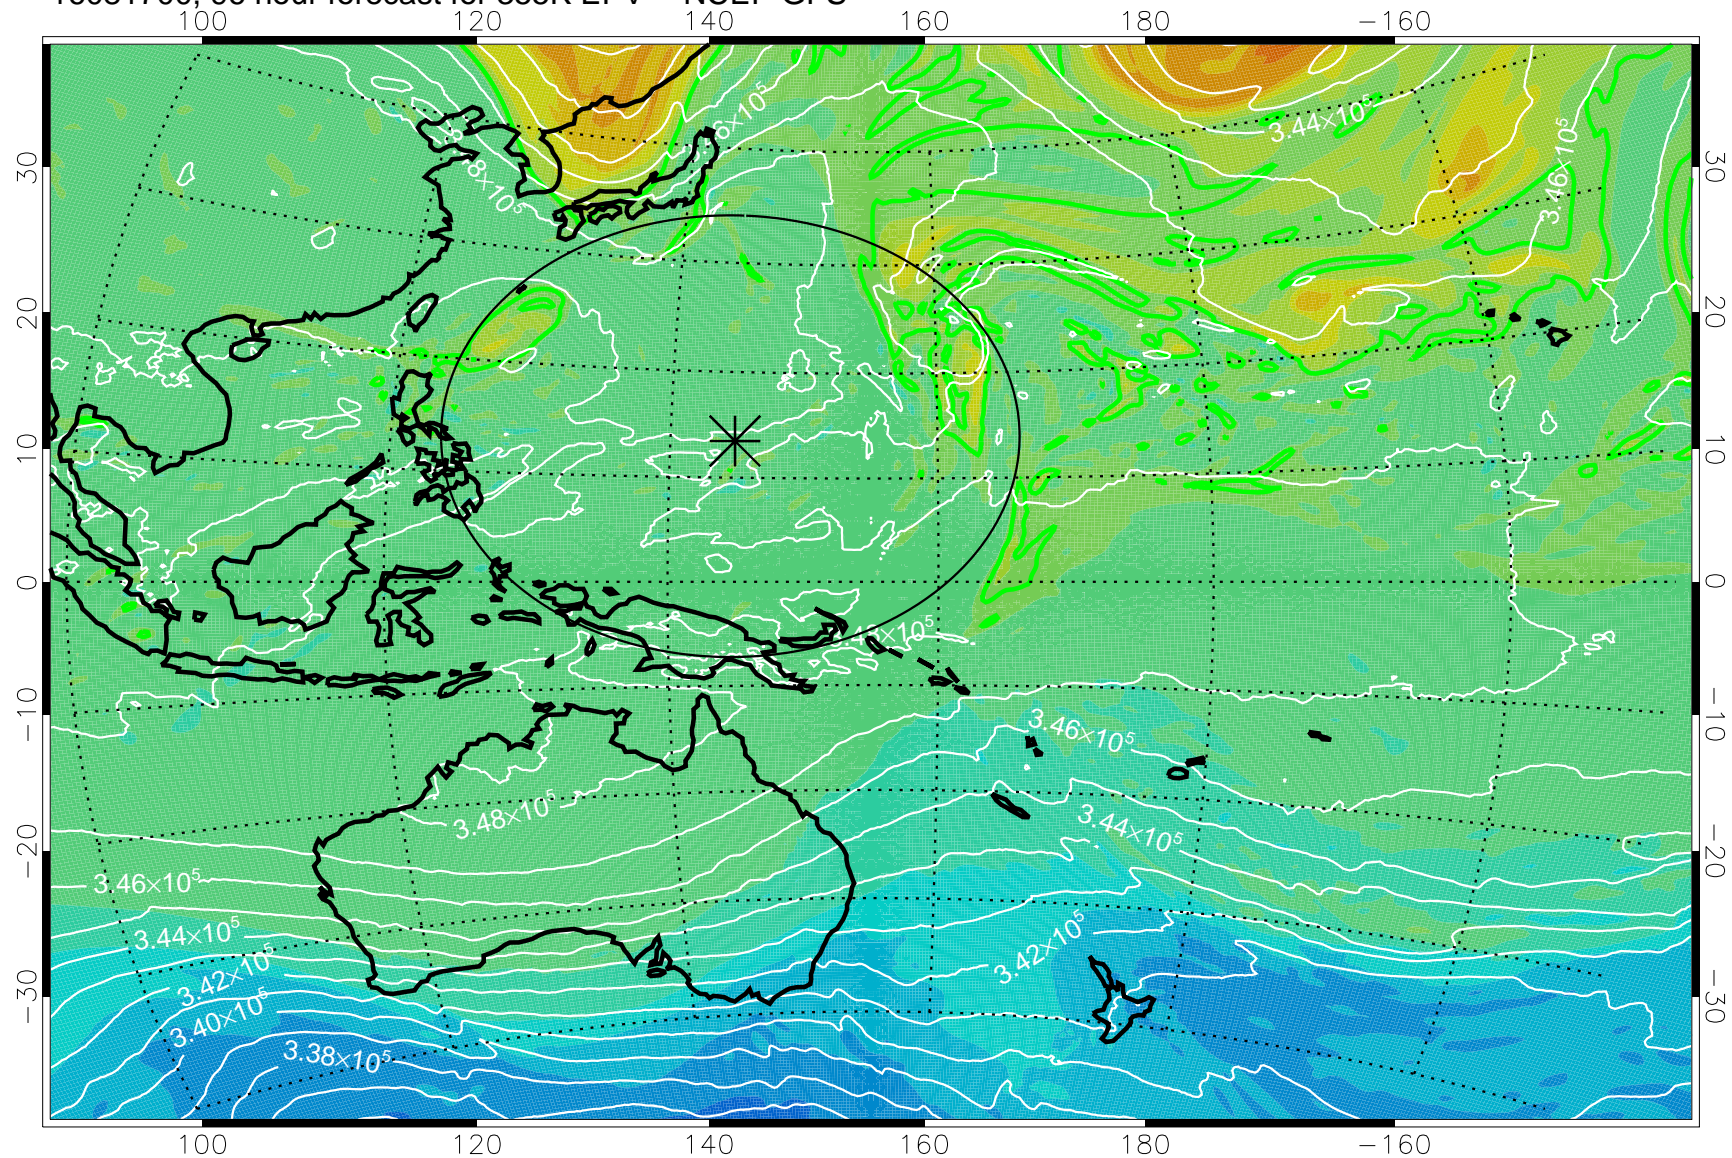

16081518, 66 hour forecast for 355K EPV -- NCEP GFS

355K Montgomery Streamfunction, white
EPV Tropopause (2 PVU) Position
Range ring of 2304 km

16081600, 72 hour forecast for 355K EPV -- NCEP GFS

355K Montgomery Streamfunction, white
EPV Tropopause (2 PVU) Position
Range ring of 2304 km

16081606, 78 hour forecast for 355K EPV -- NCEP GFS

355K Montgomery Streamfunction, white
EPV Tropopause (2 PVU) Position
Range ring of 2304 km

16081612, 84 hour forecast for 355K EPV -- NCEP GFS

355K Montgomery Streamfunction, white
EPV Tropopause (2 PVU) Position
Range ring of 2304 km

16081618, 90 hour forecast for 355K EPV -- NCEP GFS

355K Montgomery Streamfunction, white
EPV Tropopause (2 PVU) Position
Range ring of 2304 km

16081700, 96 hour forecast for 355K EPV -- NCEP GFS

355K Montgomery Streamfunction, white
EPV Tropopause (2 PVU) Position
Range ring of 2304 km

16081706, 102 hour forecast for 355K EPV -- NCEP GFS

355K Montgomery Streamfunction, white
EPV Tropopause (2 PVU) Position
Range ring of 2304 km

16081712, 108 hour forecast for 355K EPV -- NCEP GFS

355K Montgomery Streamfunction, white
EPV Tropopause (2 PVU) Position
Range ring of 2304 km