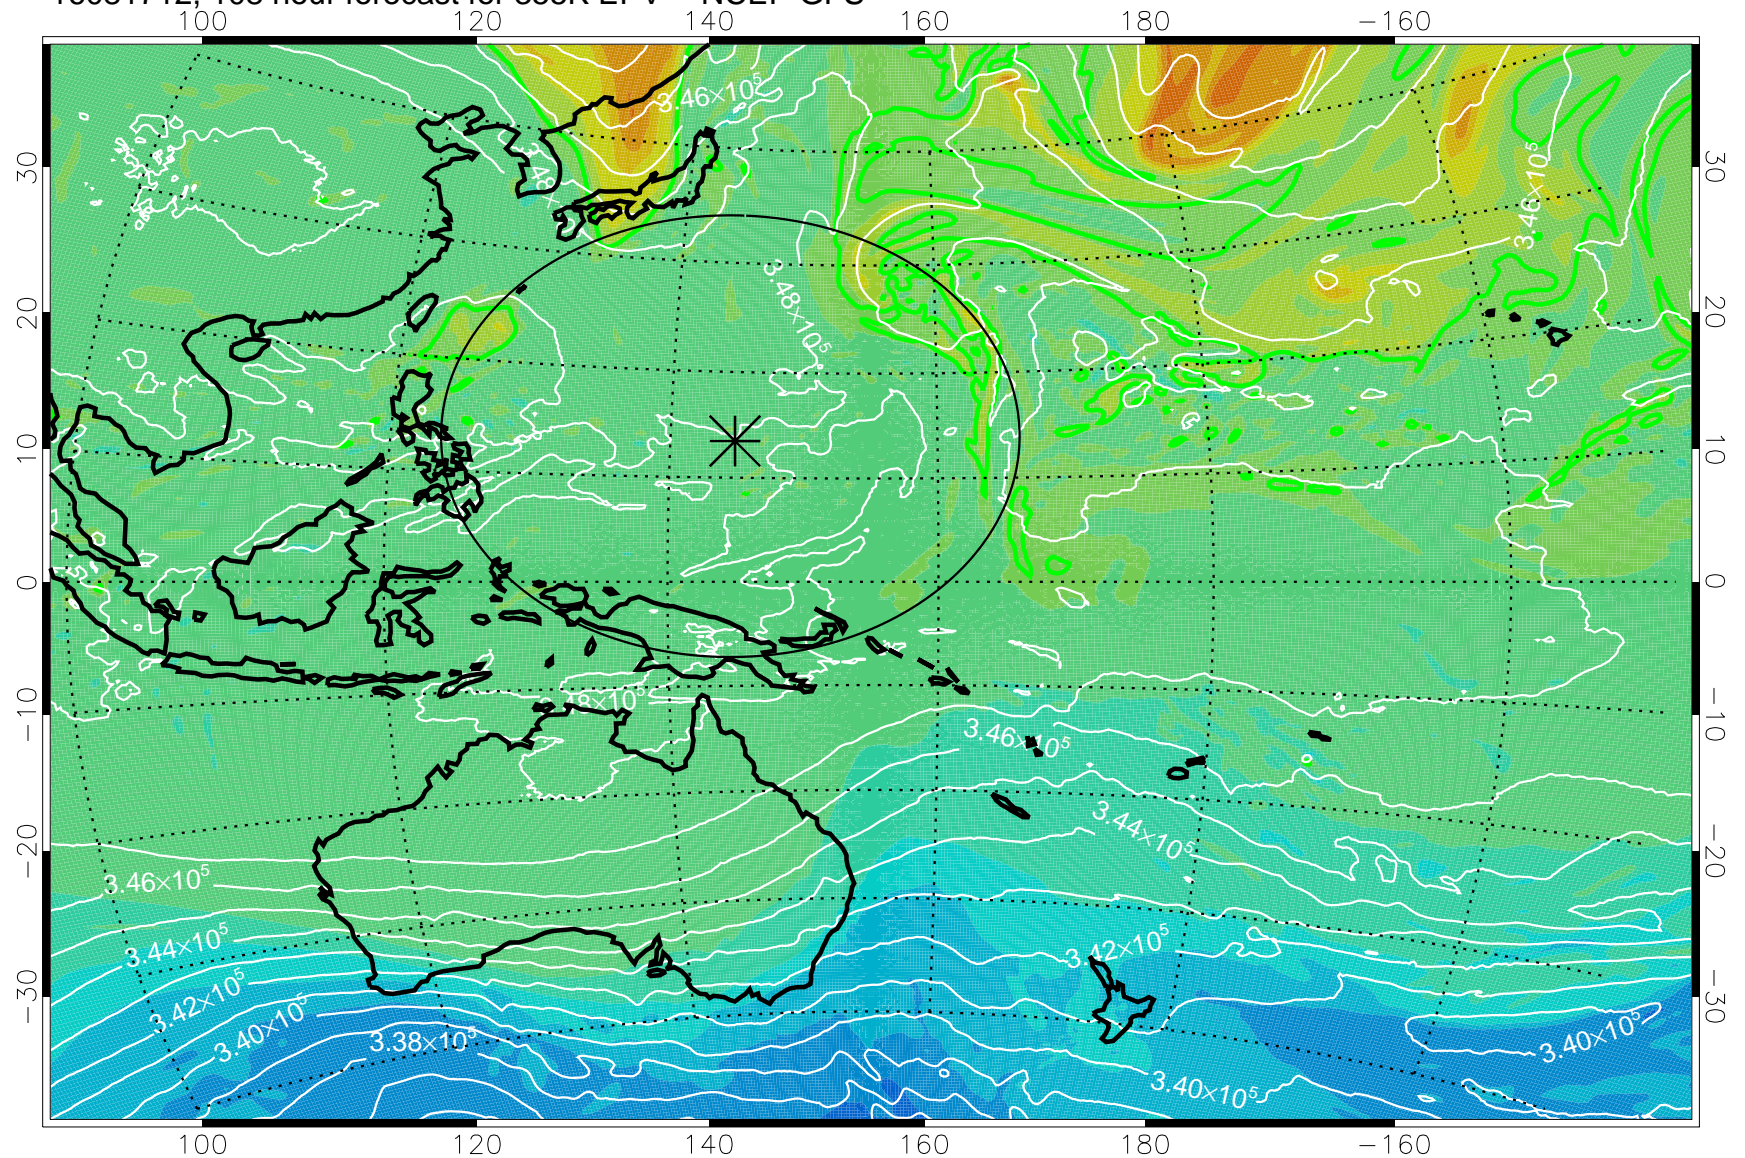

16081606, 78 hour forecast for 355K EPV -- NCEP GFS

355K Montgomery Streamfunction, white
EPV Tropopause (2 PVU) Position
Range ring of 2304 km

16081612, 84 hour forecast for 355K EPV -- NCEP GFS

355K Montgomery Streamfunction, white
EPV Tropopause (2 PVU) Position
Range ring of 2304 km

16081618, 90 hour forecast for 355K EPV -- NCEP GFS

355K Montgomery Streamfunction, white
EPV Tropopause (2 PVU) Position
Range ring of 2304 km

16081700, 96 hour forecast for 355K EPV -- NCEP GFS

355K Montgomery Streamfunction, white
EPV Tropopause (2 PVU) Position
Range ring of 2304 km

16081706, 102 hour forecast for 355K EPV -- NCEP GFS

355K Montgomery Streamfunction, white
EPV Tropopause (2 PVU) Position
Range ring of 2304 km

16081712, 108 hour forecast for 355K EPV -- NCEP GFS

355K Montgomery Streamfunction, white
EPV Tropopause (2 PVU) Position
Range ring of 2304 km

16081718, 114 hour forecast for 355K EPV -- NCEP GFS

355K Montgomery Streamfunction, white
EPV Tropopause (2 PVU) Position
Range ring of 2304 km

16081800, 120 hour forecast for 355K EPV -- NCEP GFS

355K Montgomery Streamfunction, white
EPV Tropopause (2 PVU) Position
Range ring of 2304 km