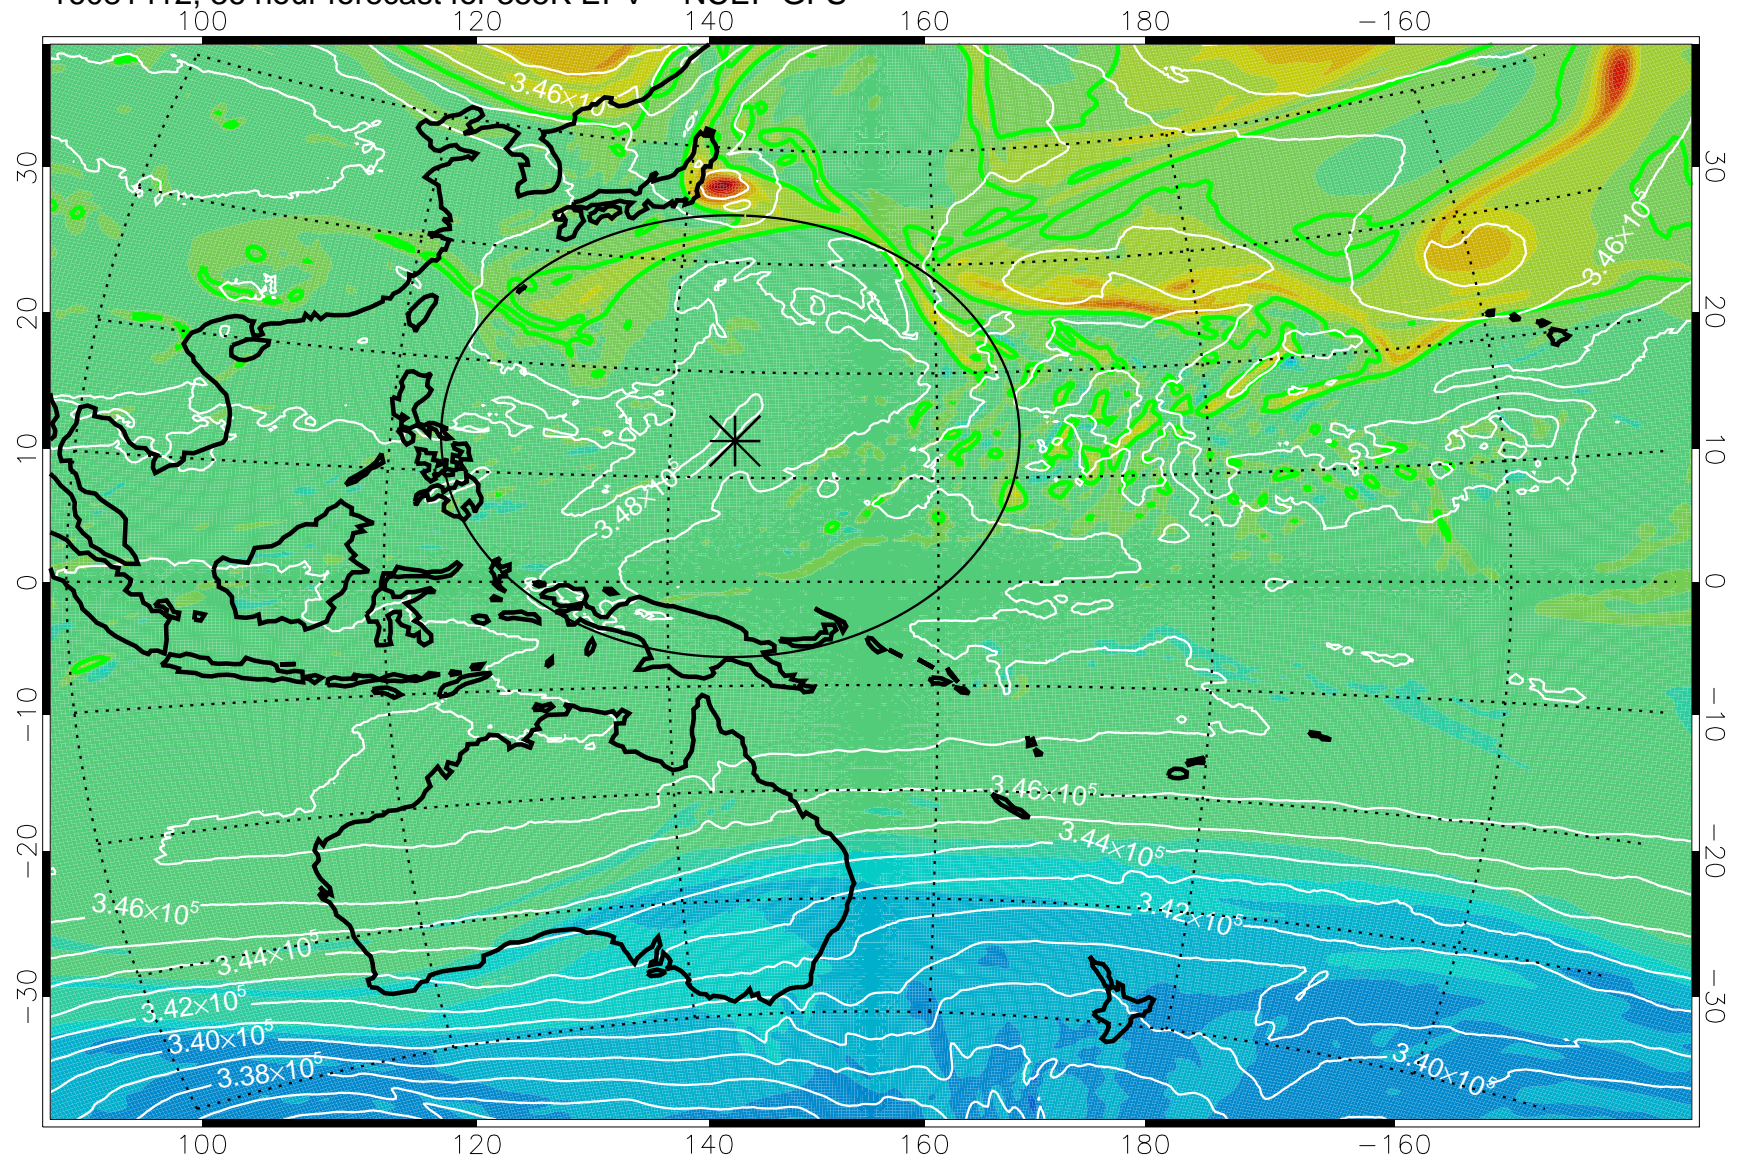

16081318, 18 hour forecast for 355K EPV -- NCEP GFS

355K Montgomery Streamfunction, white
EPV Tropopause (2 PVU) Position
Range ring of 2304 km

16081400, 24 hour forecast for 355K EPV -- NCEP GFS

355K Montgomery Streamfunction, white
EPV Tropopause (2 PVU) Position
Range ring of 2304 km

16081406, 30 hour forecast for 355K EPV -- NCEP GFS

355K Montgomery Streamfunction, white
EPV Tropopause (2 PVU) Position
Range ring of 2304 km

16081412, 36 hour forecast for 355K EPV -- NCEP GFS

355K Montgomery Streamfunction, white
EPV Tropopause (2 PVU) Position
Range ring of 2304 km

16081418, 42 hour forecast for 355K EPV -- NCEP GFS

355K Montgomery Streamfunction, white
EPV Tropopause (2 PVU) Position
Range ring of 2304 km

16081500, 48 hour forecast for 355K EPV -- NCEP GFS

355K Montgomery Streamfunction, white
EPV Tropopause (2 PVU) Position
Range ring of 2304 km

16081518, 66 hour forecast for 355K EPV -- NCEP GFS

355K Montgomery Streamfunction, white
EPV Tropopause (2 PVU) Position
Range ring of 2304 km

16081600, 72 hour forecast for 355K EPV -- NCEP GFS

355K Montgomery Streamfunction, white
EPV Tropopause (2 PVU) Position
Range ring of 2304 km