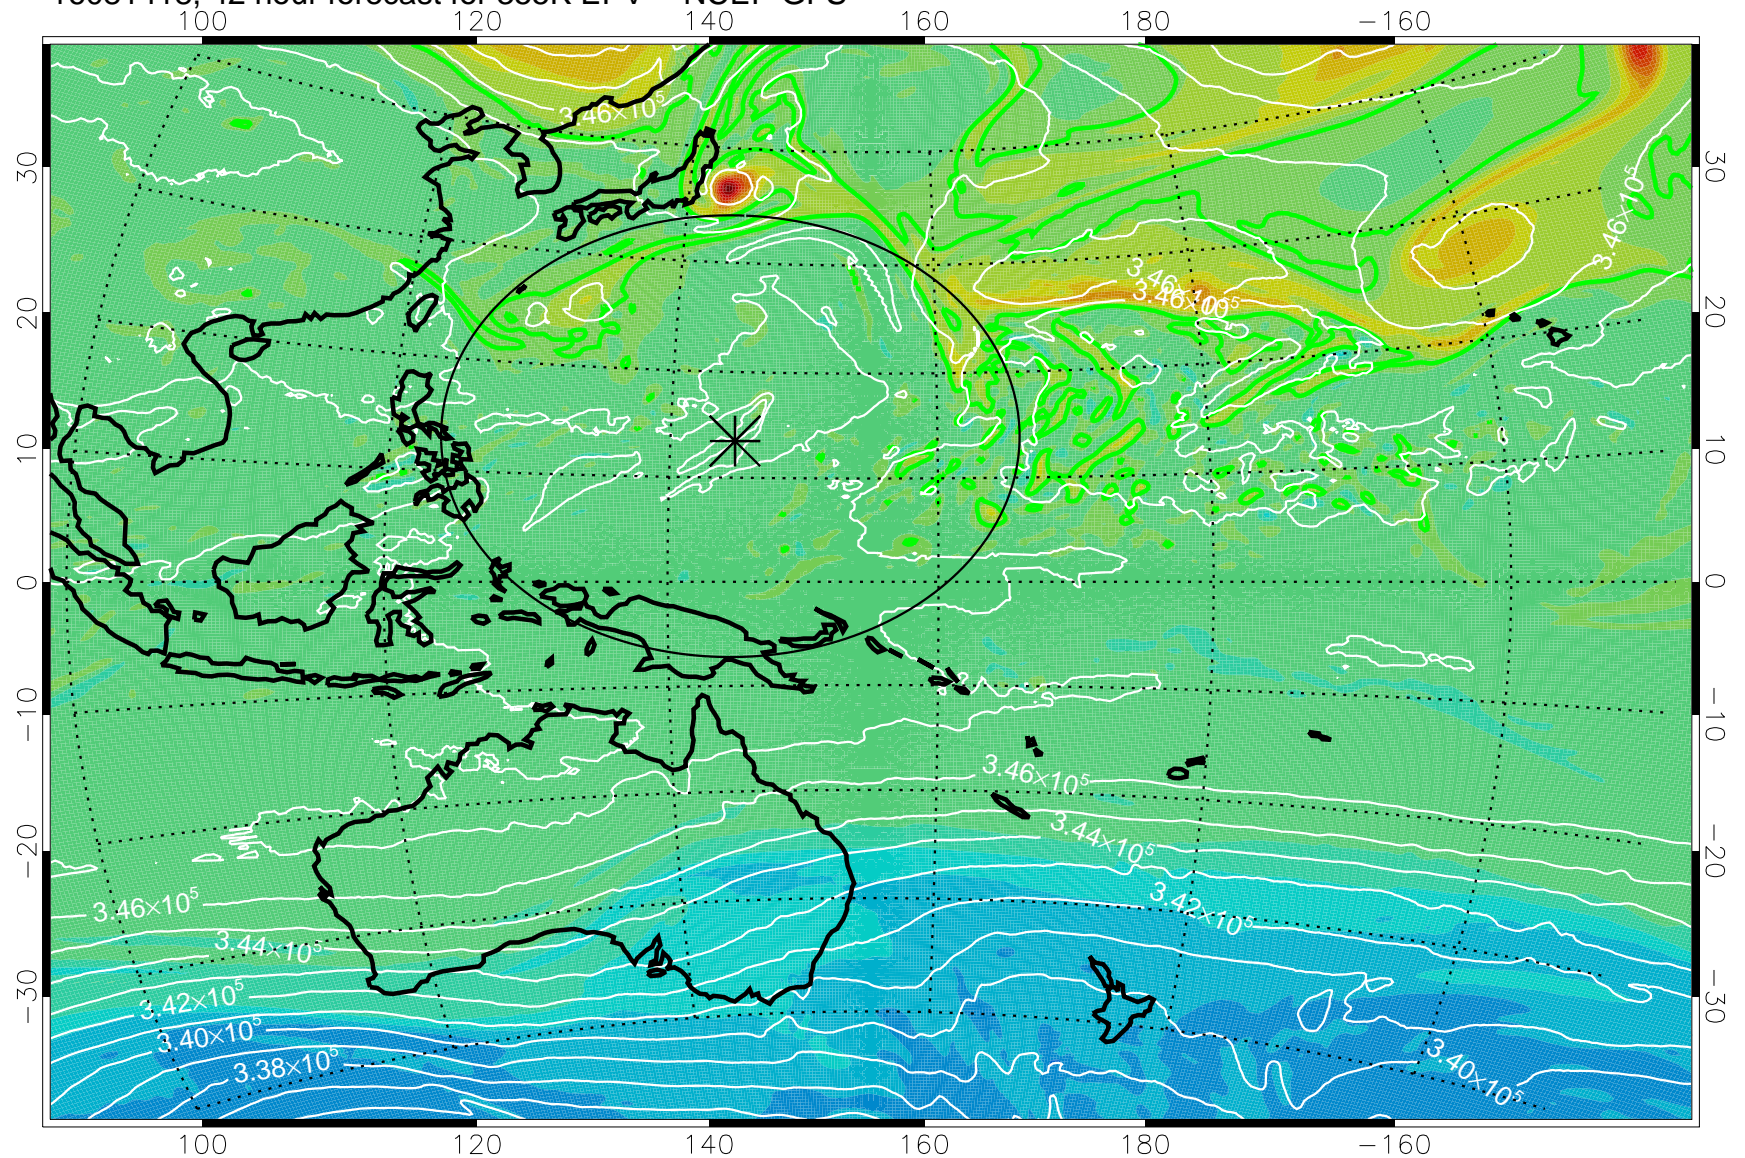

16081406, 30 hour forecast for 355K EPV -- NCEP GFS

355K Montgomery Streamfunction, white
EPV Tropopause (2 PVU) Position
Range ring of 2304 km

16081412, 36 hour forecast for 355K EPV -- NCEP GFS

355K Montgomery Streamfunction, white
EPV Tropopause (2 PVU) Position
Range ring of 2304 km

16081418, 42 hour forecast for 355K EPV -- NCEP GFS

355K Montgomery Streamfunction, white
EPV Tropopause (2 PVU) Position
Range ring of 2304 km

16081500, 48 hour forecast for 355K EPV -- NCEP GFS

355K Montgomery Streamfunction, white
EPV Tropopause (2 PVU) Position
Range ring of 2304 km

16081506, 54 hour forecast for 355K EPV -- NCEP GFS

355K Montgomery Streamfunction, white
EPV Tropopause (2 PVU) Position
Range ring of 2304 km

16081512, 60 hour forecast for 355K EPV -- NCEP GFS

355K Montgomery Streamfunction, white
EPV Tropopause (2 PVU) Position
Range ring of 2304 km

16081518, 66 hour forecast for 355K EPV -- NCEP GFS

355K Montgomery Streamfunction, white
EPV Tropopause (2 PVU) Position
Range ring of 2304 km

16081600, 72 hour forecast for 355K EPV -- NCEP GFS

355K Montgomery Streamfunction, white
EPV Tropopause (2 PVU) Position
Range ring of 2304 km