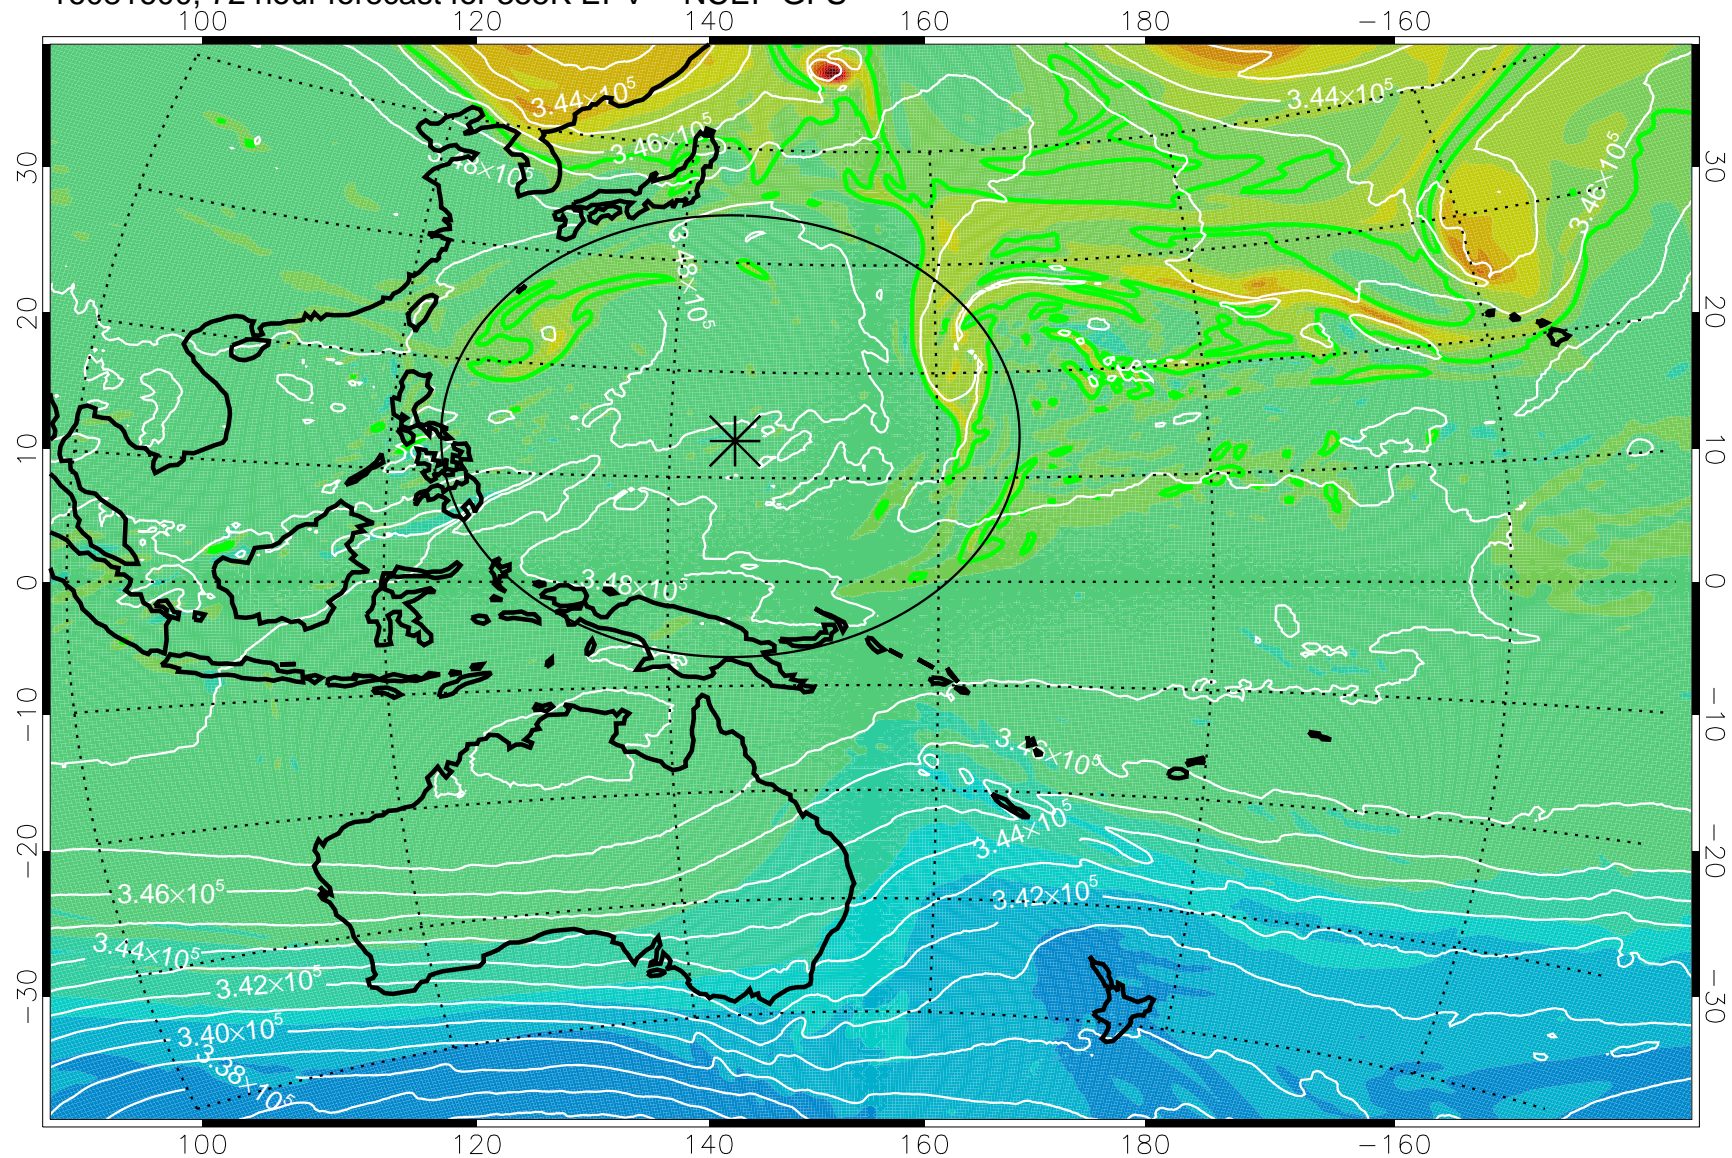

16081418, 42 hour forecast for 355K EPV -- NCEP GFS

355K Montgomery Streamfunction, white
EPV Tropopause (2 PVU) Position
Range ring of 2304 km

16081500, 48 hour forecast for 355K EPV -- NCEP GFS

355K Montgomery Streamfunction, white
EPV Tropopause (2 PVU) Position
Range ring of 2304 km

16081506, 54 hour forecast for 355K EPV -- NCEP GFS

355K Montgomery Streamfunction, white
EPV Tropopause (2 PVU) Position
Range ring of 2304 km

16081512, 60 hour forecast for 355K EPV -- NCEP GFS

355K Montgomery Streamfunction, white
EPV Tropopause (2 PVU) Position
Range ring of 2304 km

16081518, 66 hour forecast for 355K EPV -- NCEP GFS

355K Montgomery Streamfunction, white
EPV Tropopause (2 PVU) Position
Range ring of 2304 km

16081600, 72 hour forecast for 355K EPV -- NCEP GFS

355K Montgomery Streamfunction, white
EPV Tropopause (2 PVU) Position
Range ring of 2304 km

16081606, 78 hour forecast for 355K EPV -- NCEP GFS

355K Montgomery Streamfunction, white
EPV Tropopause (2 PVU) Position
Range ring of 2304 km

16081612, 84 hour forecast for 355K EPV -- NCEP GFS

355K Montgomery Streamfunction, white
EPV Tropopause (2 PVU) Position
Range ring of 2304 km