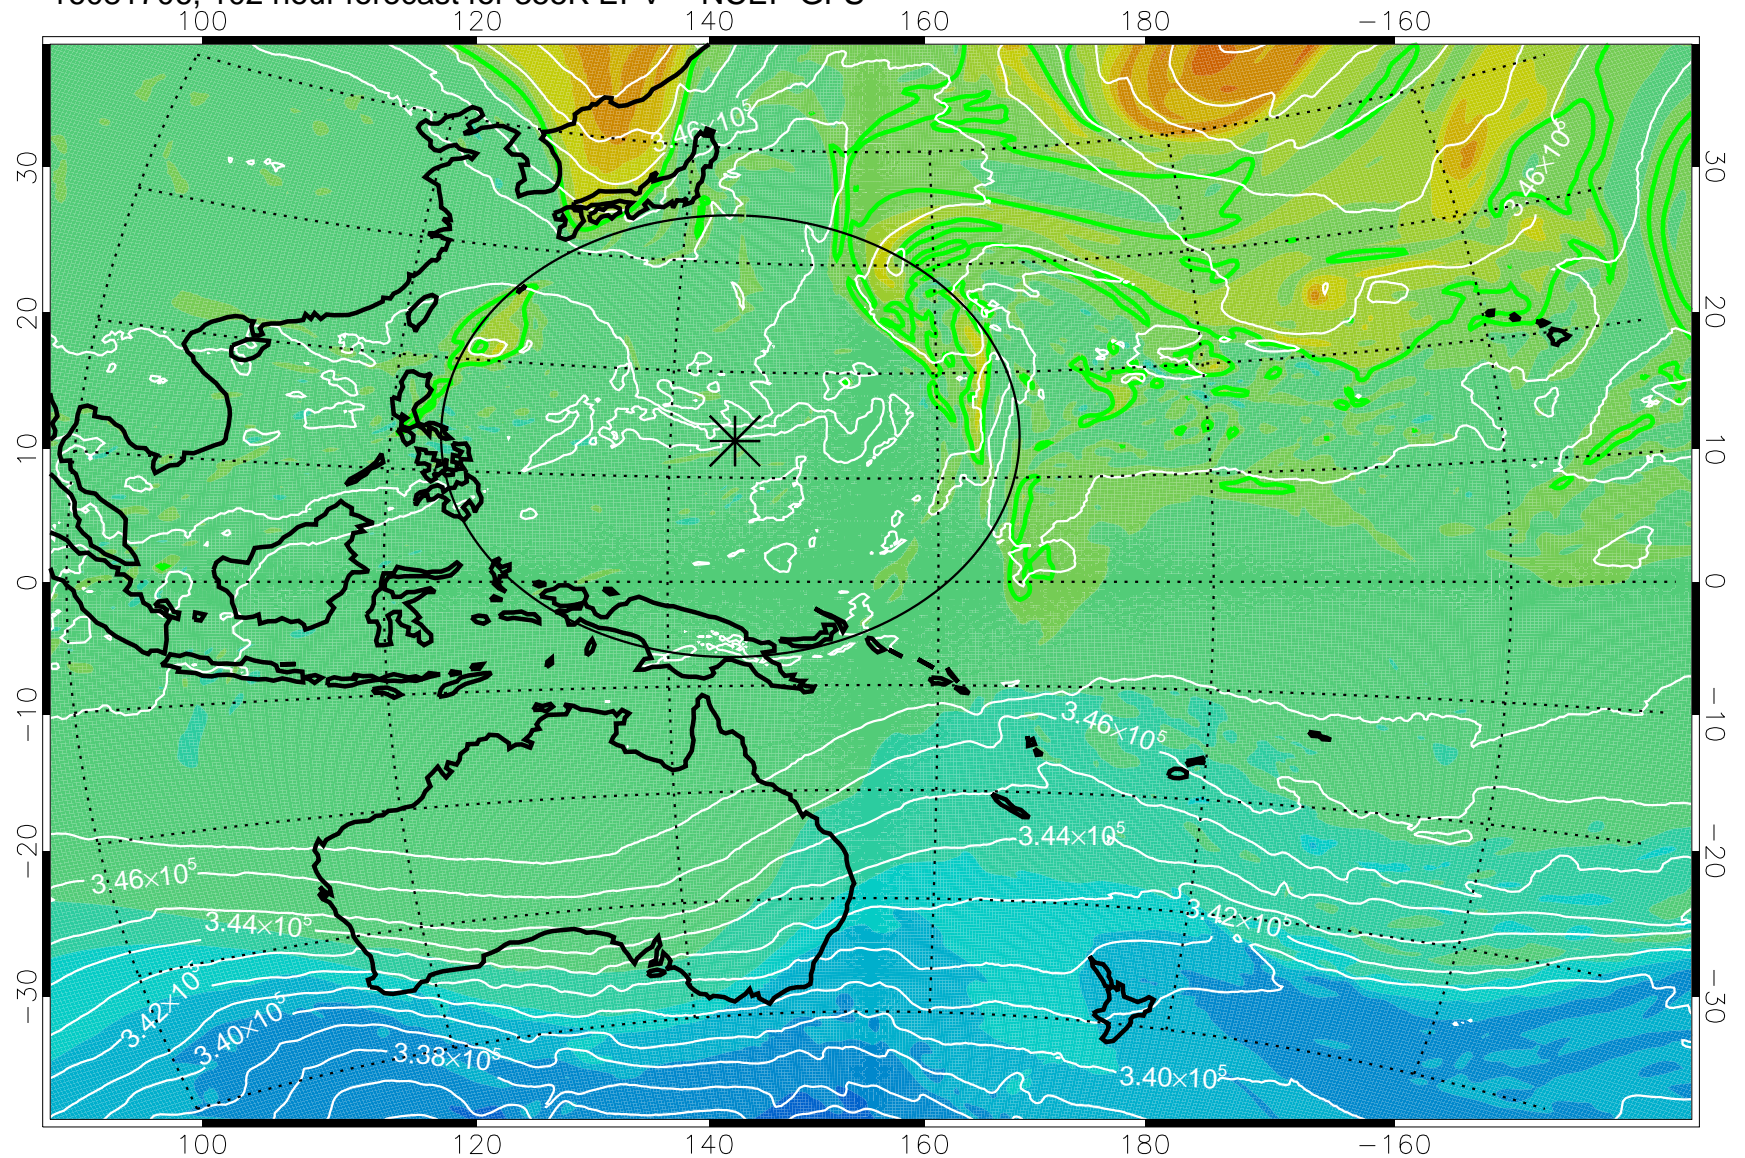

16081606, 78 hour forecast for 355K EPV -- NCEP GFS

355K Montgomery Streamfunction, white
EPV Tropopause (2 PVU) Position
Range ring of 2304 km

16081612, 84 hour forecast for 355K EPV -- NCEP GFS

355K Montgomery Streamfunction, white
EPV Tropopause (2 PVU) Position
Range ring of 2304 km

16081618, 90 hour forecast for 355K EPV -- NCEP GFS

355K Montgomery Streamfunction, white
EPV Tropopause (2 PVU) Position
Range ring of 2304 km

16081700, 96 hour forecast for 355K EPV -- NCEP GFS

355K Montgomery Streamfunction, white
EPV Tropopause (2 PVU) Position
Range ring of 2304 km

16081706, 102 hour forecast for 355K EPV -- NCEP GFS

355K Montgomery Streamfunction, white
EPV Tropopause (2 PVU) Position
Range ring of 2304 km

16081712, 108 hour forecast for 355K EPV -- NCEP GFS

355K Montgomery Streamfunction, white
EPV Tropopause (2 PVU) Position
Range ring of 2304 km

16081718, 114 hour forecast for 355K EPV -- NCEP GFS

355K Montgomery Streamfunction, white
EPV Tropopause (2 PVU) Position
Range ring of 2304 km

16081800, 120 hour forecast for 355K EPV -- NCEP GFS

355K Montgomery Streamfunction, white
EPV Tropopause (2 PVU) Position
Range ring of 2304 km