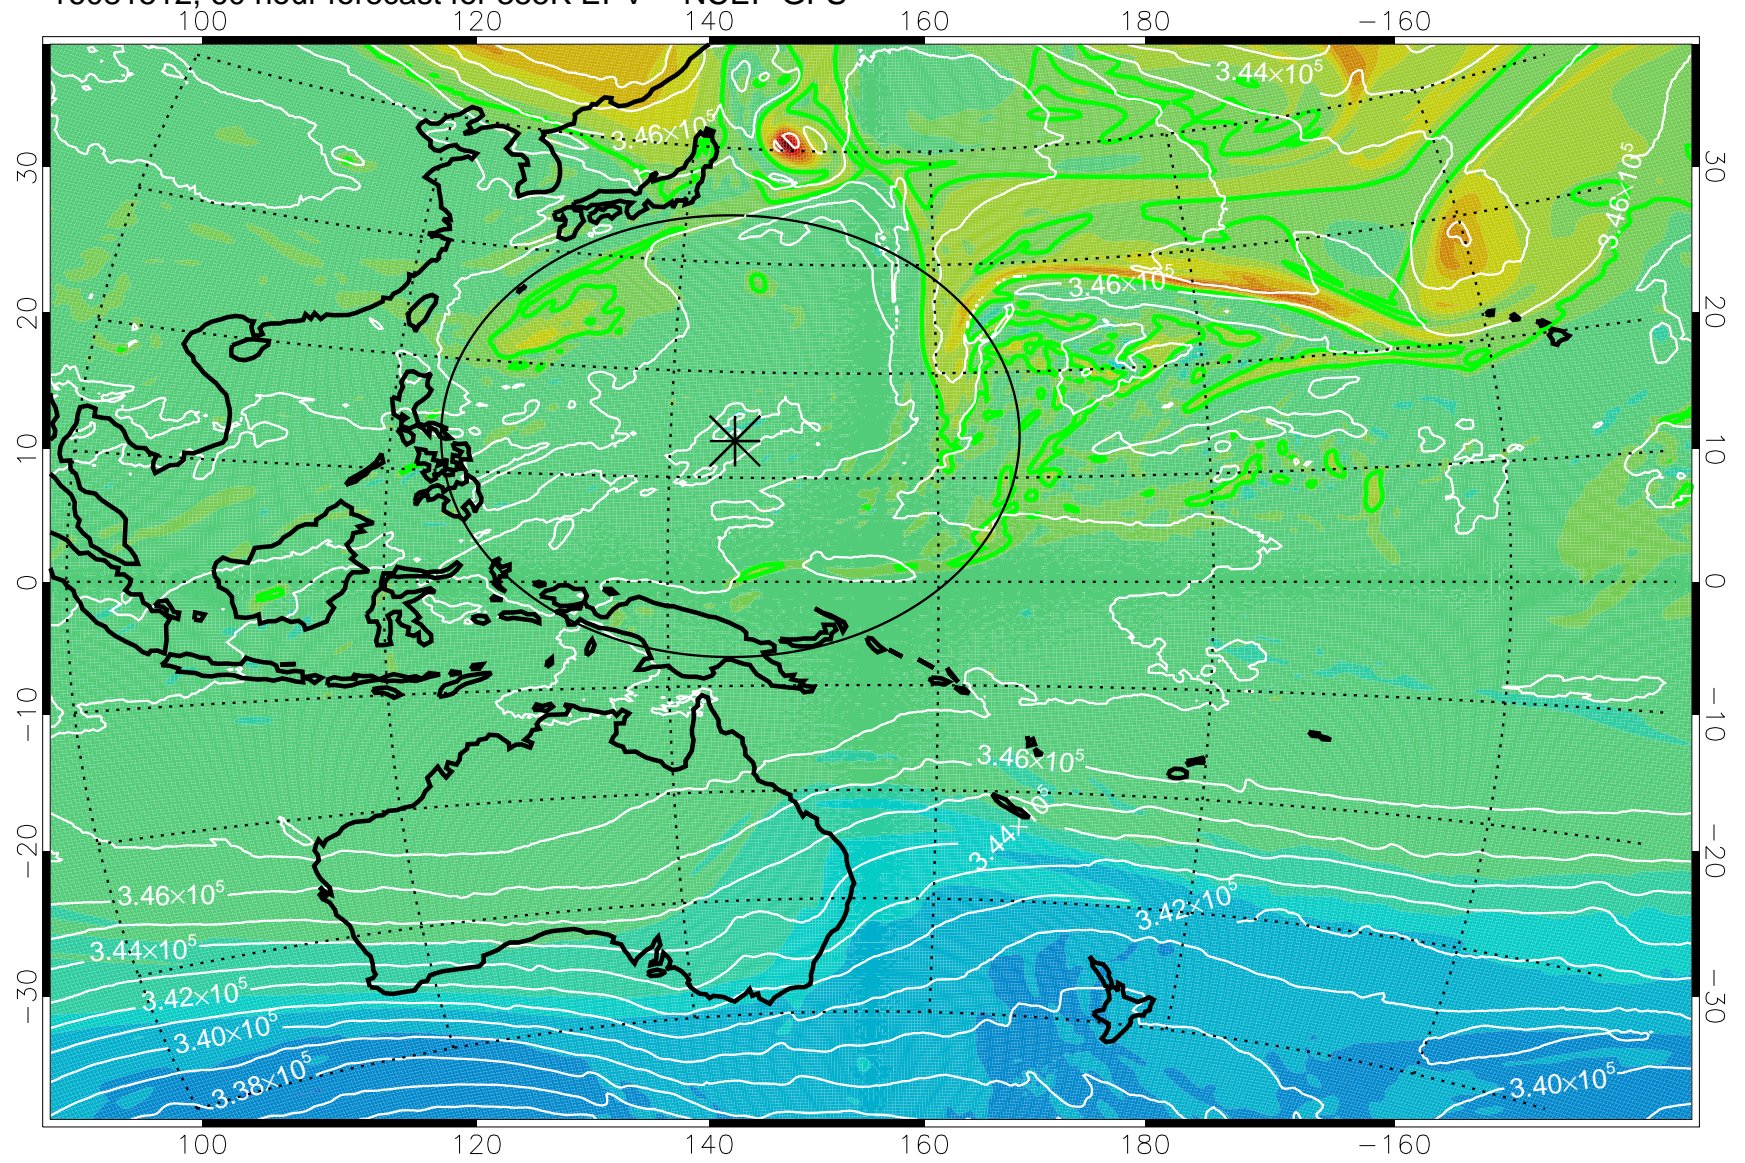

16081406, 30 hour forecast for 355K EPV -- NCEP GFS

355K Montgomery Streamfunction, white
EPV Tropopause (2 PVU) Position
Range ring of 2304 km

16081412, 36 hour forecast for 355K EPV -- NCEP GFS

355K Montgomery Streamfunction, white
EPV Tropopause (2 PVU) Position
Range ring of 2304 km

16081418, 42 hour forecast for 355K EPV -- NCEP GFS

355K Montgomery Streamfunction, white
EPV Tropopause (2 PVU) Position
Range ring of 2304 km

16081500, 48 hour forecast for 355K EPV -- NCEP GFS

355K Montgomery Streamfunction, white
EPV Tropopause (2 PVU) Position
Range ring of 2304 km

16081506, 54 hour forecast for 355K EPV -- NCEP GFS

355K Montgomery Streamfunction, white
EPV Tropopause (2 PVU) Position
Range ring of 2304 km

16081512, 60 hour forecast for 355K EPV -- NCEP GFS

355K Montgomery Streamfunction, white
EPV Tropopause (2 PVU) Position
Range ring of 2304 km

16081518, 66 hour forecast for 355K EPV -- NCEP GFS

355K Montgomery Streamfunction, white
EPV Tropopause (2 PVU) Position
Range ring of 2304 km

16081600, 72 hour forecast for 355K EPV -- NCEP GFS

355K Montgomery Streamfunction, white
EPV Tropopause (2 PVU) Position
Range ring of 2304 km