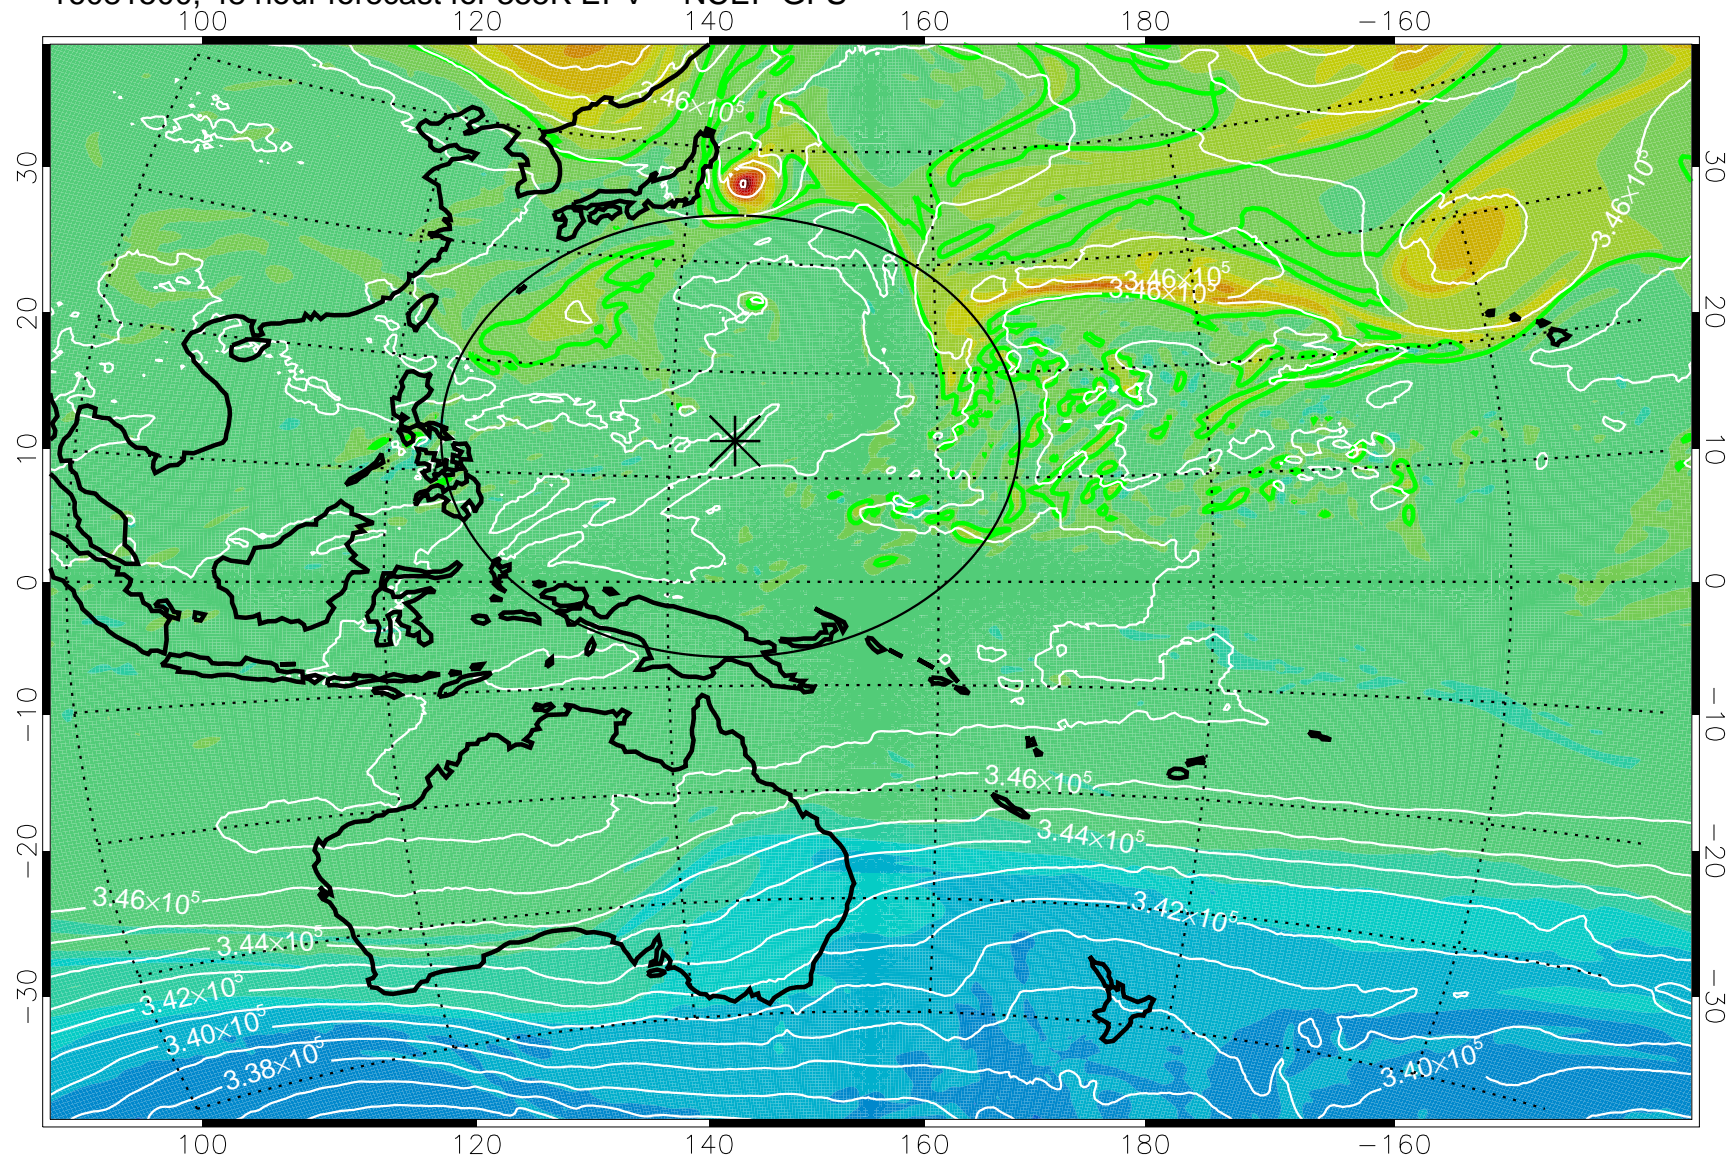

16081406, 30 hour forecast for 355K EPV -- NCEP GFS

355K Montgomery Streamfunction, white
EPV Tropopause (2 PVU) Position
Range ring of 2304 km

16081412, 36 hour forecast for 355K EPV -- NCEP GFS

355K Montgomery Streamfunction, white
EPV Tropopause (2 PVU) Position
Range ring of 2304 km

16081418, 42 hour forecast for 355K EPV -- NCEP GFS

355K Montgomery Streamfunction, white
EPV Tropopause (2 PVU) Position
Range ring of 2304 km

16081500, 48 hour forecast for 355K EPV -- NCEP GFS

355K Montgomery Streamfunction, white
EPV Tropopause (2 PVU) Position
Range ring of 2304 km

16081506, 54 hour forecast for 355K EPV -- NCEP GFS

355K Montgomery Streamfunction, white
EPV Tropopause (2 PVU) Position
Range ring of 2304 km

16081512, 60 hour forecast for 355K EPV -- NCEP GFS

355K Montgomery Streamfunction, white
EPV Tropopause (2 PVU) Position
Range ring of 2304 km

16081518, 66 hour forecast for 355K EPV -- NCEP GFS

355K Montgomery Streamfunction, white
EPV Tropopause (2 PVU) Position
Range ring of 2304 km

16081600, 72 hour forecast for 355K EPV -- NCEP GFS

355K Montgomery Streamfunction, white
EPV Tropopause (2 PVU) Position
Range ring of 2304 km