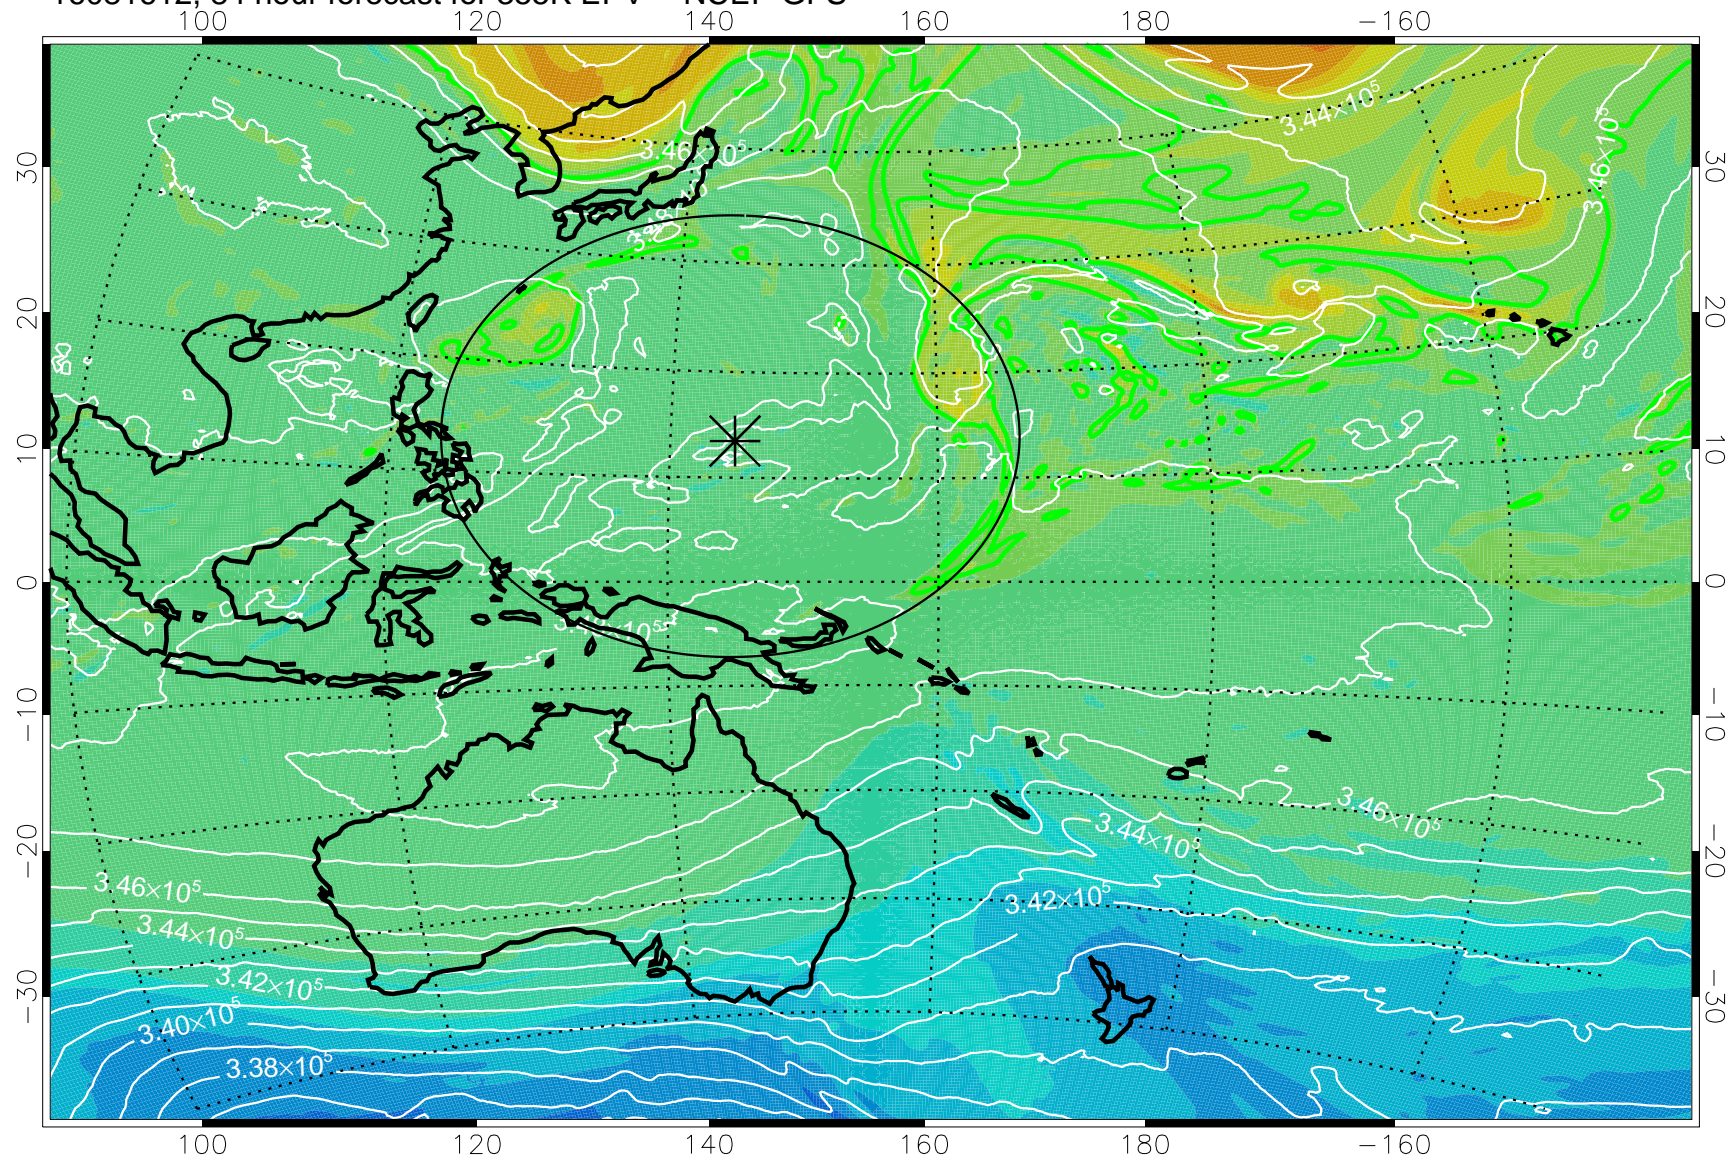

16081506, 54 hour forecast for 355K EPV -- NCEP GFS

355K Montgomery Streamfunction, white
EPV Tropopause (2 PVU) Position
Range ring of 2304 km

16081512, 60 hour forecast for 355K EPV -- NCEP GFS

355K Montgomery Streamfunction, white
EPV Tropopause (2 PVU) Position
Range ring of 2304 km

16081518, 66 hour forecast for 355K EPV -- NCEP GFS

355K Montgomery Streamfunction, white
EPV Tropopause (2 PVU) Position
Range ring of 2304 km

16081600, 72 hour forecast for 355K EPV -- NCEP GFS

355K Montgomery Streamfunction, white
EPV Tropopause (2 PVU) Position
Range ring of 2304 km

16081606, 78 hour forecast for 355K EPV -- NCEP GFS

355K Montgomery Streamfunction, white
EPV Tropopause (2 PVU) Position
Range ring of 2304 km

16081612, 84 hour forecast for 355K EPV -- NCEP GFS

355K Montgomery Streamfunction, white
EPV Tropopause (2 PVU) Position
Range ring of 2304 km

16081618, 90 hour forecast for 355K EPV -- NCEP GFS

355K Montgomery Streamfunction, white
EPV Tropopause (2 PVU) Position
Range ring of 2304 km

16081700, 96 hour forecast for 355K EPV -- NCEP GFS

355K Montgomery Streamfunction, white
EPV Tropopause (2 PVU) Position
Range ring of 2304 km