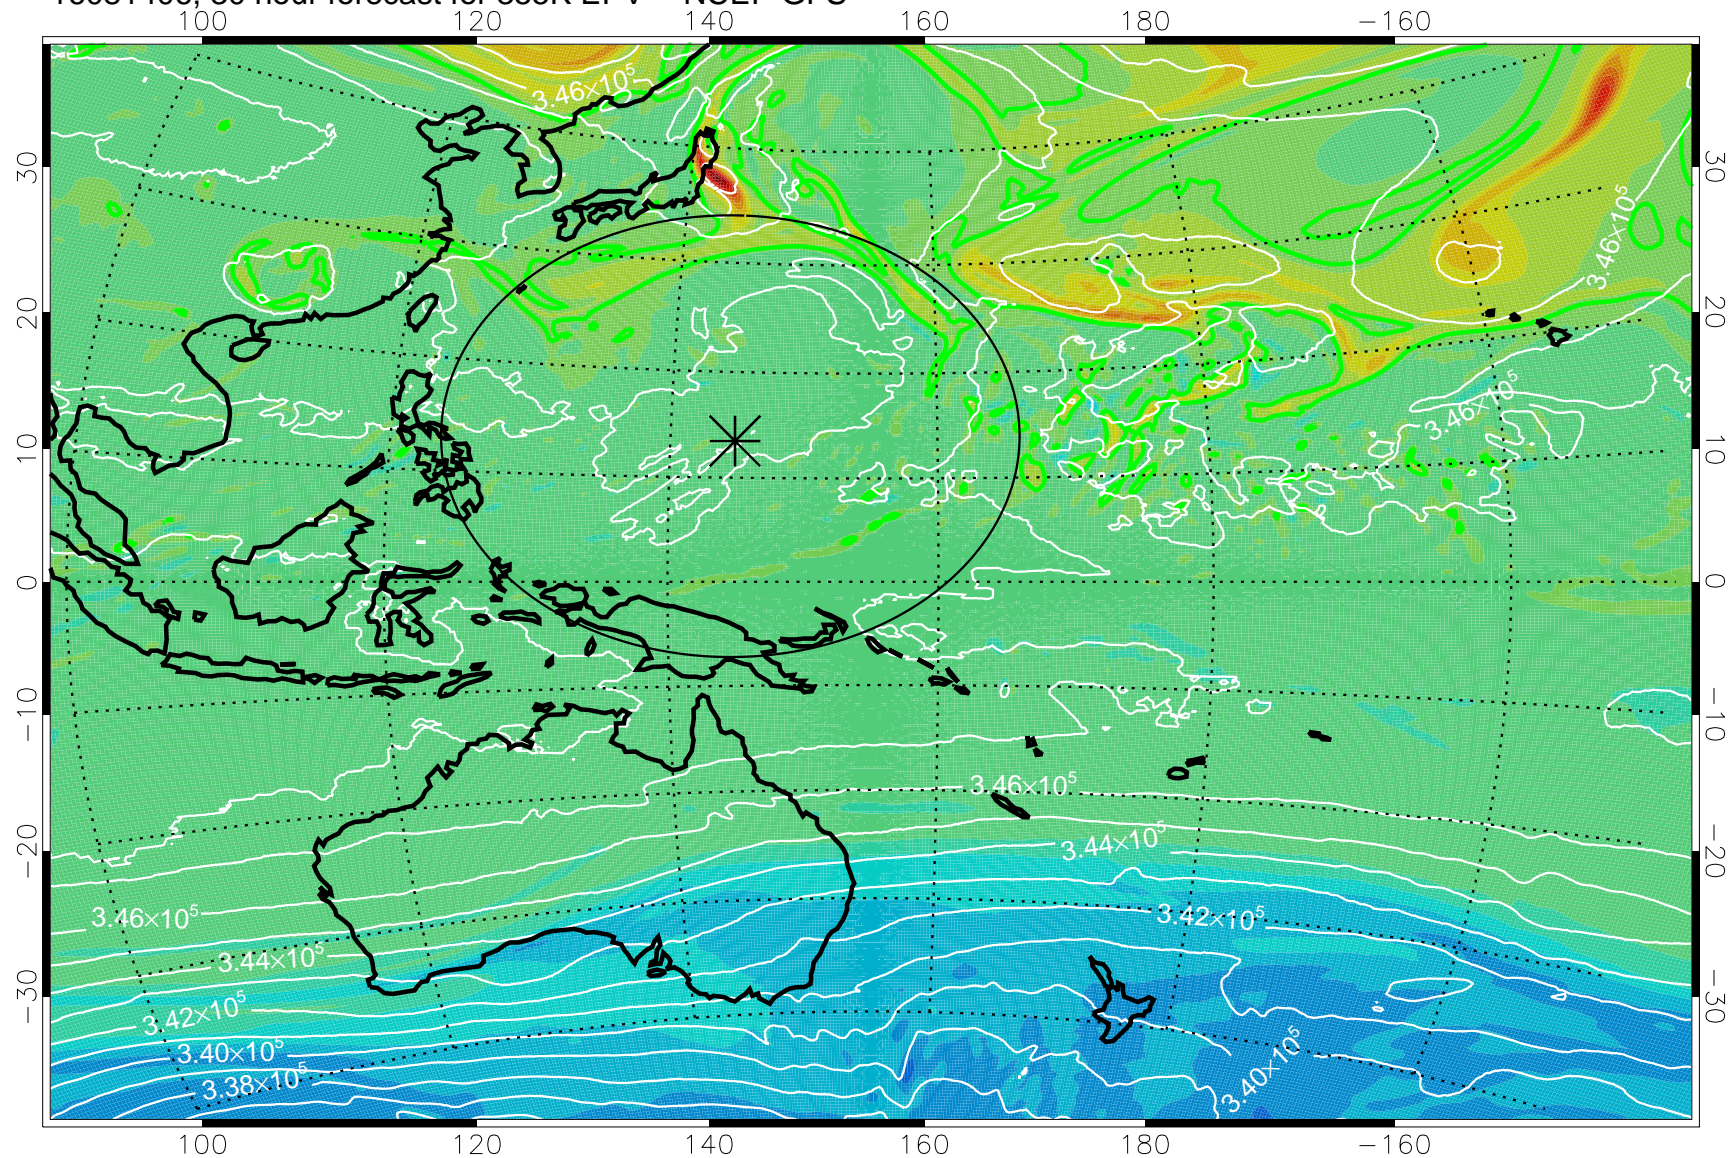

16081318, 18 hour forecast for 355K EPV -- NCEP GFS

355K Montgomery Streamfunction, white
EPV Tropopause (2 PVU) Position
Range ring of 2304 km

16081400, 24 hour forecast for 355K EPV -- NCEP GFS

355K Montgomery Streamfunction, white
EPV Tropopause (2 PVU) Position
Range ring of 2304 km

16081406, 30 hour forecast for 355K EPV -- NCEP GFS

355K Montgomery Streamfunction, white
EPV Tropopause (2 PVU) Position
Range ring of 2304 km

16081412, 36 hour forecast for 355K EPV -- NCEP GFS

355K Montgomery Streamfunction, white
EPV Tropopause (2 PVU) Position
Range ring of 2304 km

16081418, 42 hour forecast for 355K EPV -- NCEP GFS

355K Montgomery Streamfunction, white
EPV Tropopause (2 PVU) Position
Range ring of 2304 km

16081500, 48 hour forecast for 355K EPV -- NCEP GFS

355K Montgomery Streamfunction, white
EPV Tropopause (2 PVU) Position
Range ring of 2304 km

16081518, 66 hour forecast for 355K EPV -- NCEP GFS

355K Montgomery Streamfunction, white
EPV Tropopause (2 PVU) Position
Range ring of 2304 km

16081600, 72 hour forecast for 355K EPV -- NCEP GFS

355K Montgomery Streamfunction, white
EPV Tropopause (2 PVU) Position
Range ring of 2304 km