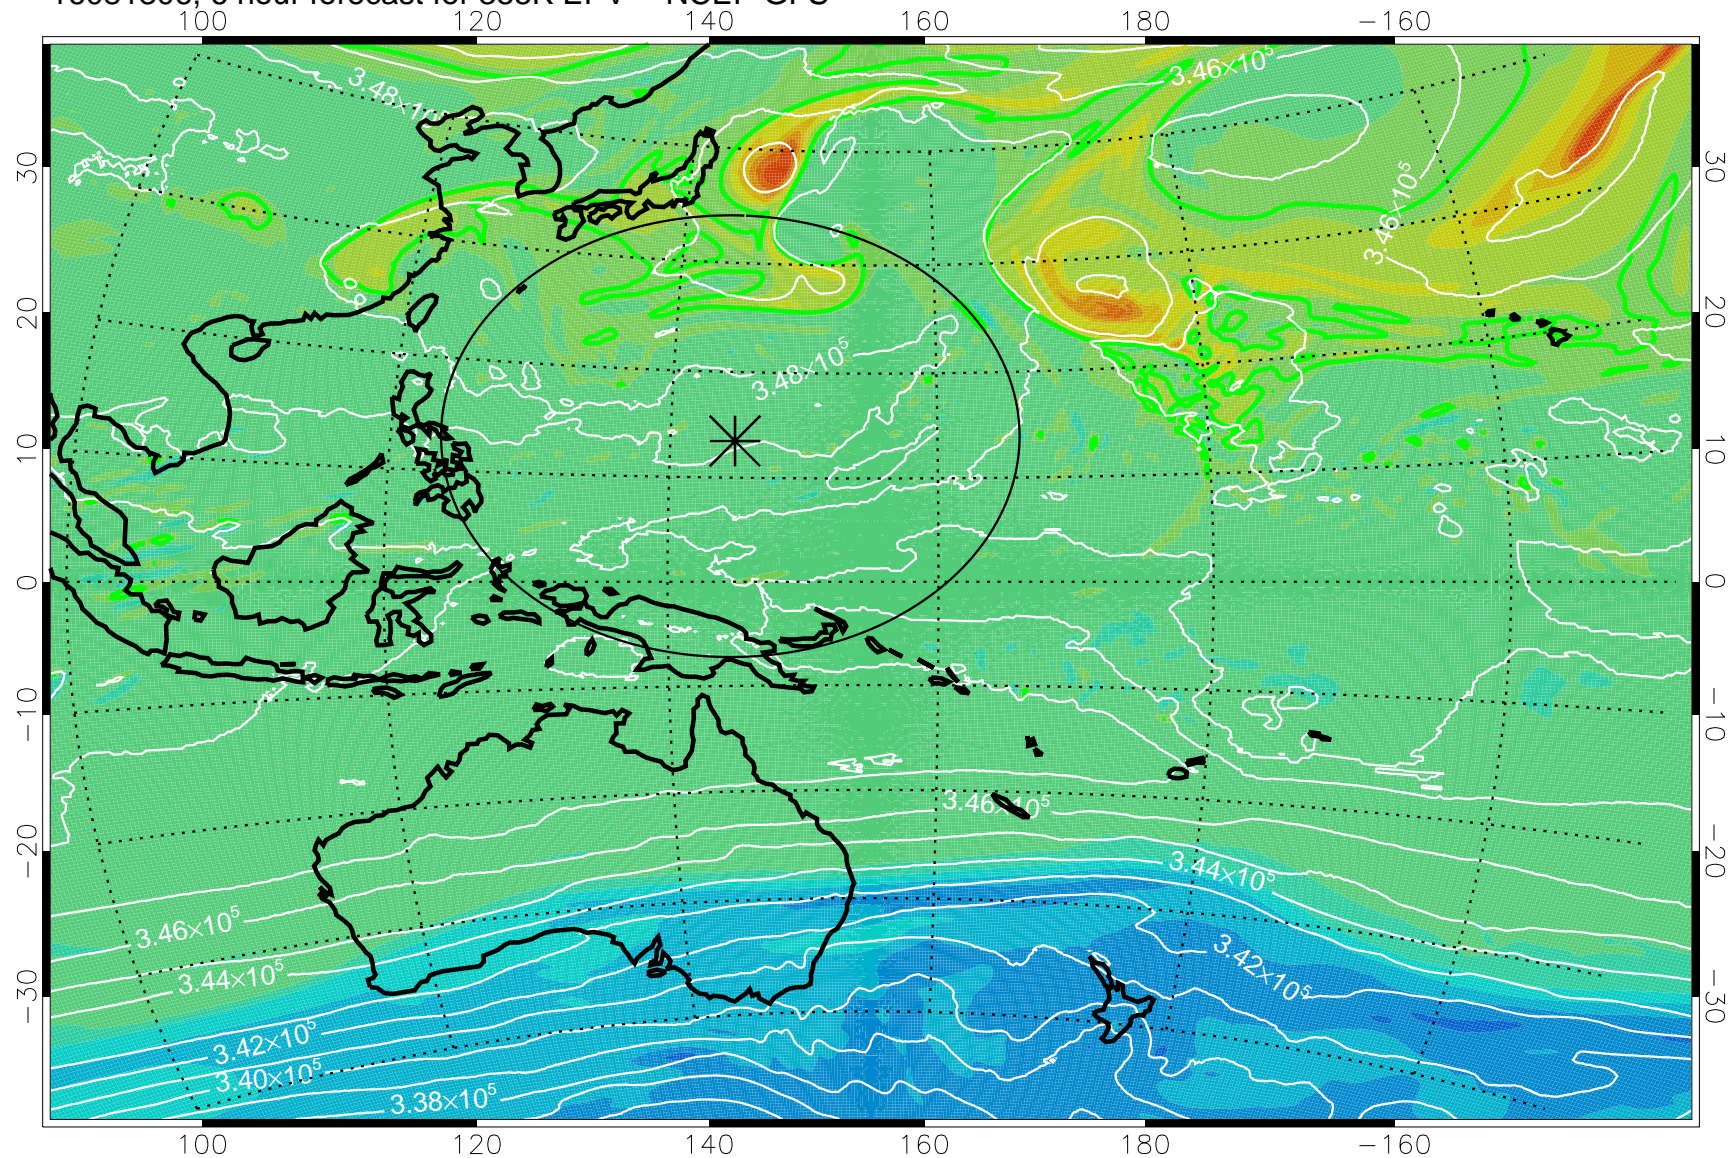

16081306, 6 hour forecast for 355K EPV -- NCEP GFS

355K Montgomery Streamfunction, white
EPV Tropopause (2 PVU) Position
Range ring of 2304 km

16081312, 12 hour forecast for 355K EPV -- NCEP GFS

355K Montgomery Streamfunction, white
EPV Tropopause (2 PVU) Position
Range ring of 2304 km

16081318, 18 hour forecast for 355K EPV -- NCEP GFS

355K Montgomery Streamfunction, white
EPV Tropopause (2 PVU) Position
Range ring of 2304 km

16081400, 24 hour forecast for 355K EPV -- NCEP GFS

355K Montgomery Streamfunction, white
EPV Tropopause (2 PVU) Position
Range ring of 2304 km

16081406, 30 hour forecast for 355K EPV -- NCEP GFS

355K Montgomery Streamfunction, white
EPV Tropopause (2 PVU) Position
Range ring of 2304 km

16081412, 36 hour forecast for 355K EPV -- NCEP GFS

355K Montgomery Streamfunction, white
EPV Tropopause (2 PVU) Position
Range ring of 2304 km

16081418, 42 hour forecast for 355K EPV -- NCEP GFS

355K Montgomery Streamfunction, white
EPV Tropopause (2 PVU) Position
Range ring of 2304 km

16081500, 48 hour forecast for 355K EPV -- NCEP GFS

355K Montgomery Streamfunction, white
EPV Tropopause (2 PVU) Position
Range ring of 2304 km