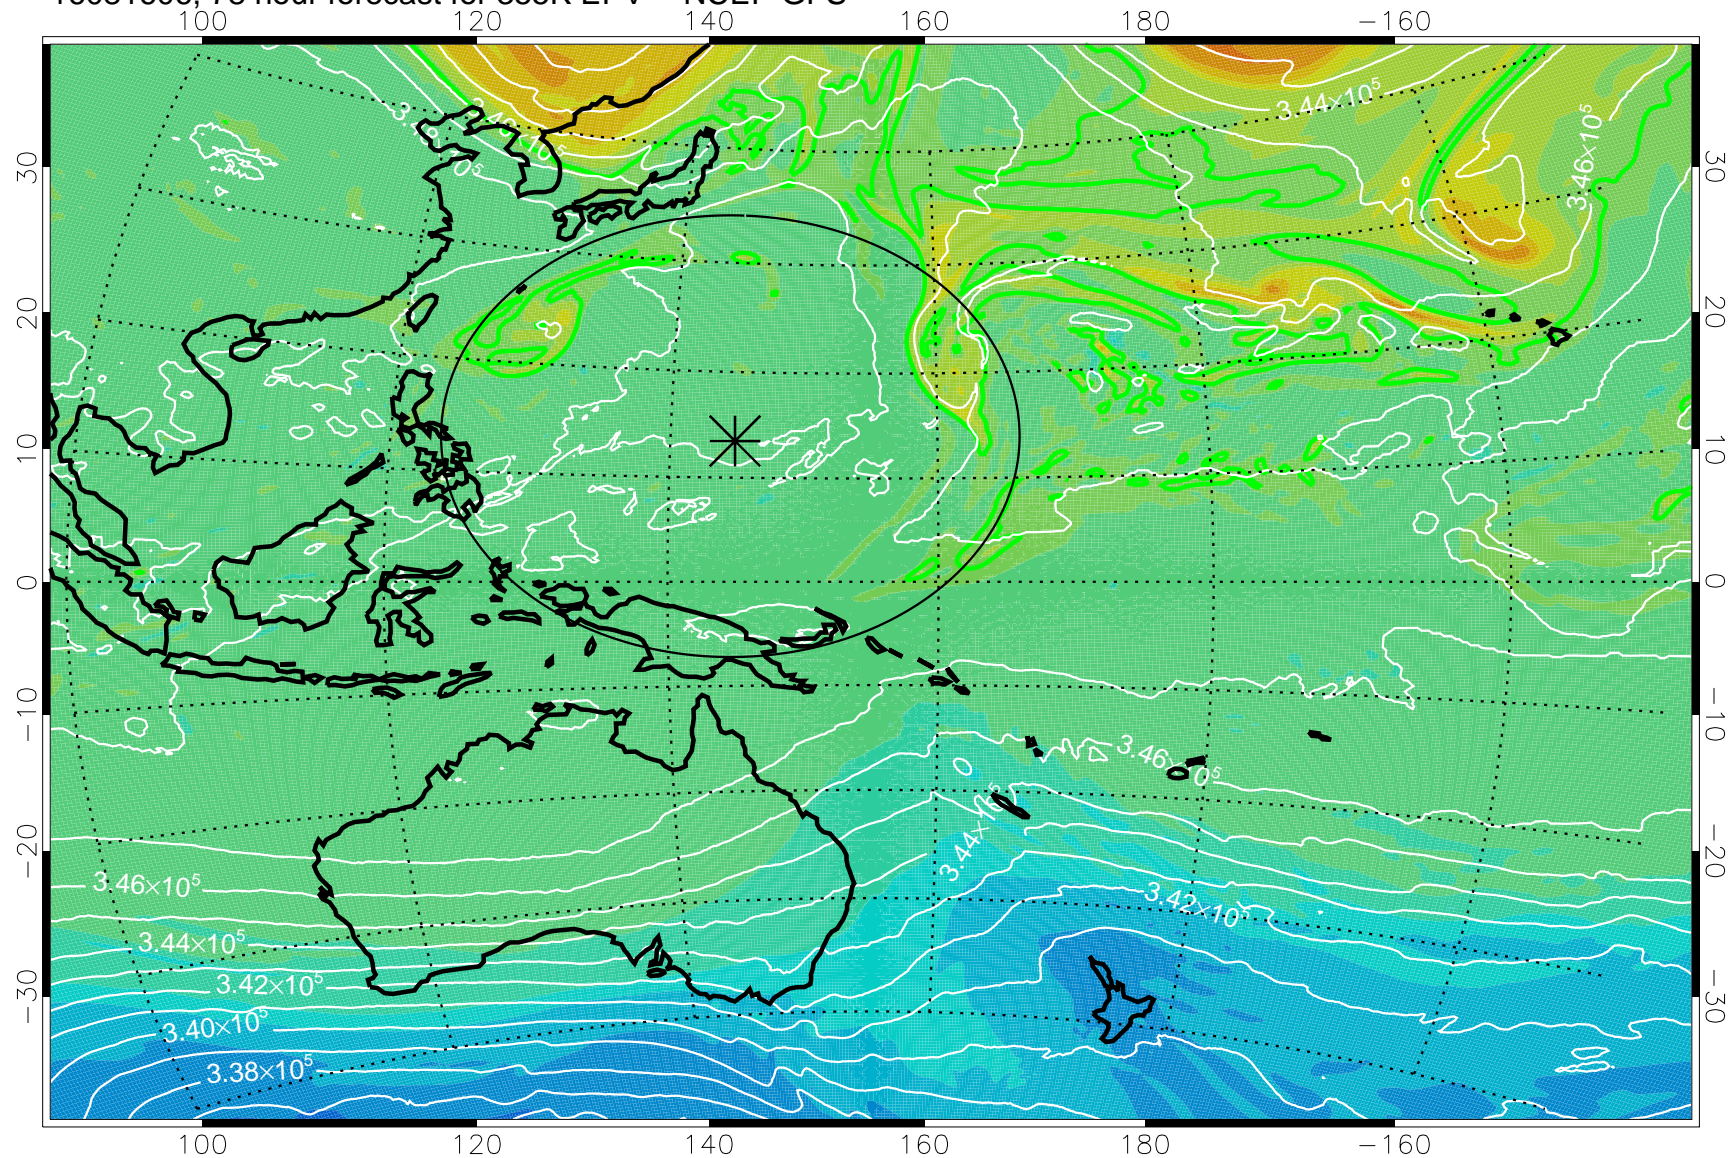

16081506, 54 hour forecast for 355K EPV -- NCEP GFS

355K Montgomery Streamfunction, white
EPV Tropopause (2 PVU) Position
Range ring of 2304 km

16081512, 60 hour forecast for 355K EPV -- NCEP GFS

355K Montgomery Streamfunction, white
EPV Tropopause (2 PVU) Position
Range ring of 2304 km

16081518, 66 hour forecast for 355K EPV -- NCEP GFS

355K Montgomery Streamfunction, white
EPV Tropopause (2 PVU) Position
Range ring of 2304 km

16081600, 72 hour forecast for 355K EPV -- NCEP GFS

355K Montgomery Streamfunction, white
EPV Tropopause (2 PVU) Position
Range ring of 2304 km

16081606, 78 hour forecast for 355K EPV -- NCEP GFS

355K Montgomery Streamfunction, white
EPV Tropopause (2 PVU) Position
Range ring of 2304 km

16081612, 84 hour forecast for 355K EPV -- NCEP GFS

355K Montgomery Streamfunction, white
EPV Tropopause (2 PVU) Position
Range ring of 2304 km

16081618, 90 hour forecast for 355K EPV -- NCEP GFS

355K Montgomery Streamfunction, white
EPV Tropopause (2 PVU) Position
Range ring of 2304 km

16081700, 96 hour forecast for 355K EPV -- NCEP GFS

355K Montgomery Streamfunction, white
EPV Tropopause (2 PVU) Position
Range ring of 2304 km