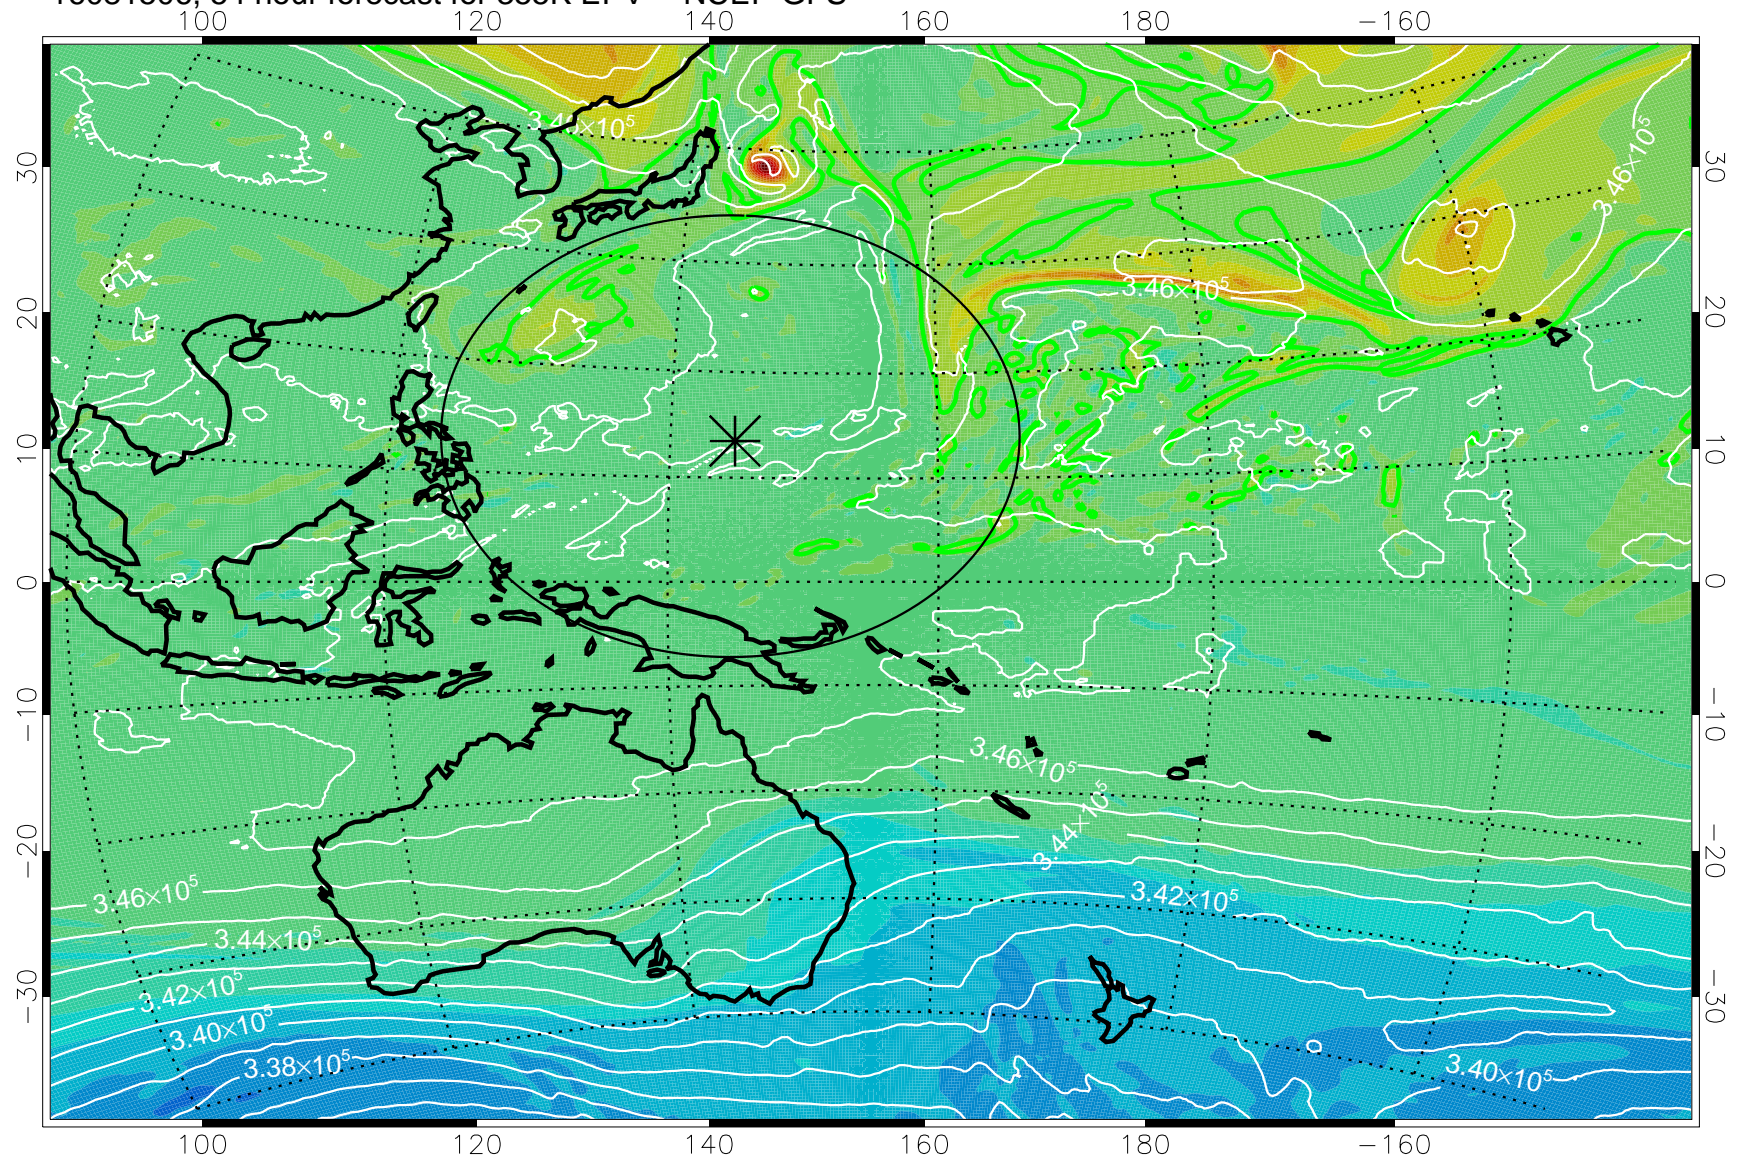

16081406, 30 hour forecast for 355K EPV -- NCEP GFS

355K Montgomery Streamfunction, white
EPV Tropopause (2 PVU) Position
Range ring of 2304 km

16081412, 36 hour forecast for 355K EPV -- NCEP GFS

355K Montgomery Streamfunction, white
EPV Tropopause (2 PVU) Position
Range ring of 2304 km

16081418, 42 hour forecast for 355K EPV -- NCEP GFS

355K Montgomery Streamfunction, white
EPV Tropopause (2 PVU) Position
Range ring of 2304 km

16081500, 48 hour forecast for 355K EPV -- NCEP GFS

355K Montgomery Streamfunction, white
EPV Tropopause (2 PVU) Position
Range ring of 2304 km

16081506, 54 hour forecast for 355K EPV -- NCEP GFS

355K Montgomery Streamfunction, white
EPV Tropopause (2 PVU) Position
Range ring of 2304 km

16081512, 60 hour forecast for 355K EPV -- NCEP GFS

355K Montgomery Streamfunction, white
EPV Tropopause (2 PVU) Position
Range ring of 2304 km

16081518, 66 hour forecast for 355K EPV -- NCEP GFS

355K Montgomery Streamfunction, white
EPV Tropopause (2 PVU) Position
Range ring of 2304 km

16081600, 72 hour forecast for 355K EPV -- NCEP GFS

355K Montgomery Streamfunction, white
EPV Tropopause (2 PVU) Position
Range ring of 2304 km