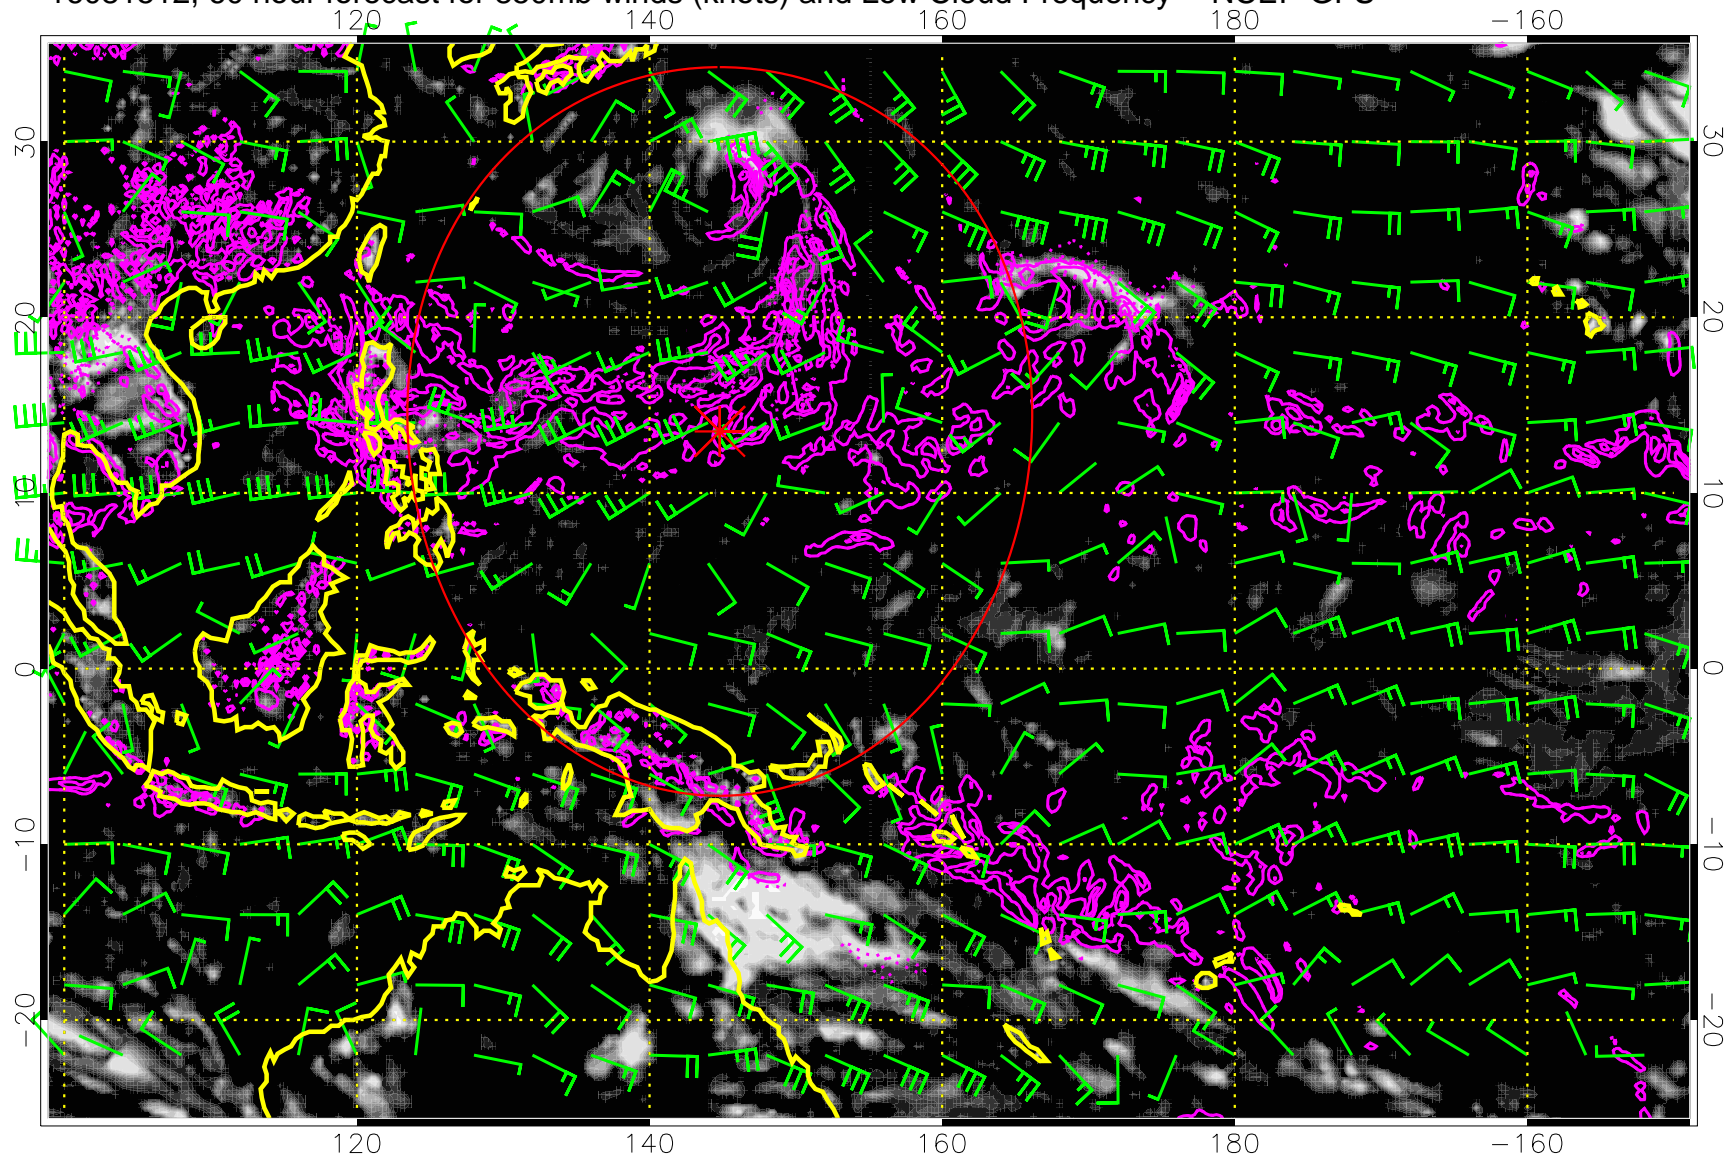

16081512, 60 hour forecast for 850mb winds (knots) and Low Cloud Frequency -- NCEP GFS

0.0 0.2 0.4 0.6 0.8 1.0
Low Cloud Frequency

Precip (tot dot, conv sol) mm/day 40 mm/day contours, min 20

Range ring of 2304 km