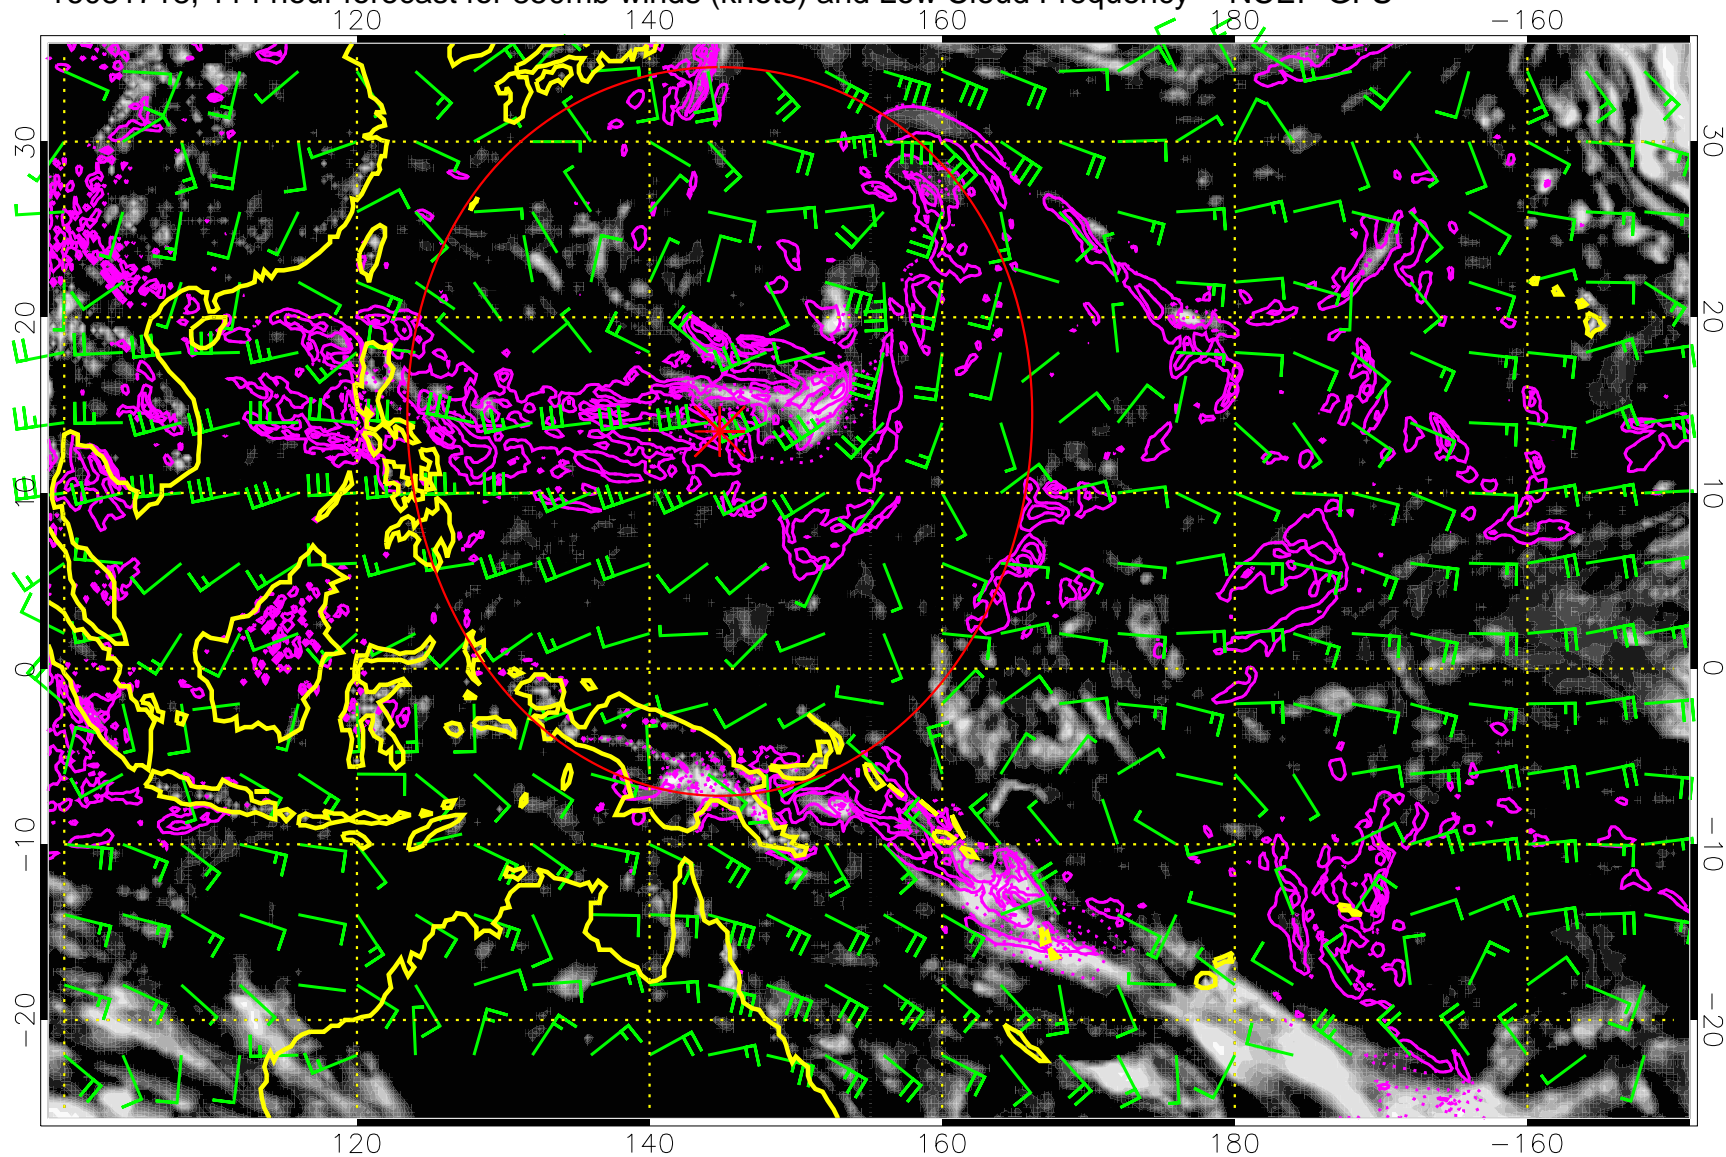

16081718, 114 hour forecast for 850mb winds (knots) and Low Cloud Frequency -- NCEP GFS

Precip (tot dot, conv sol) mm/day 40 mm/day contours, min 20

Range ring of 2304 km