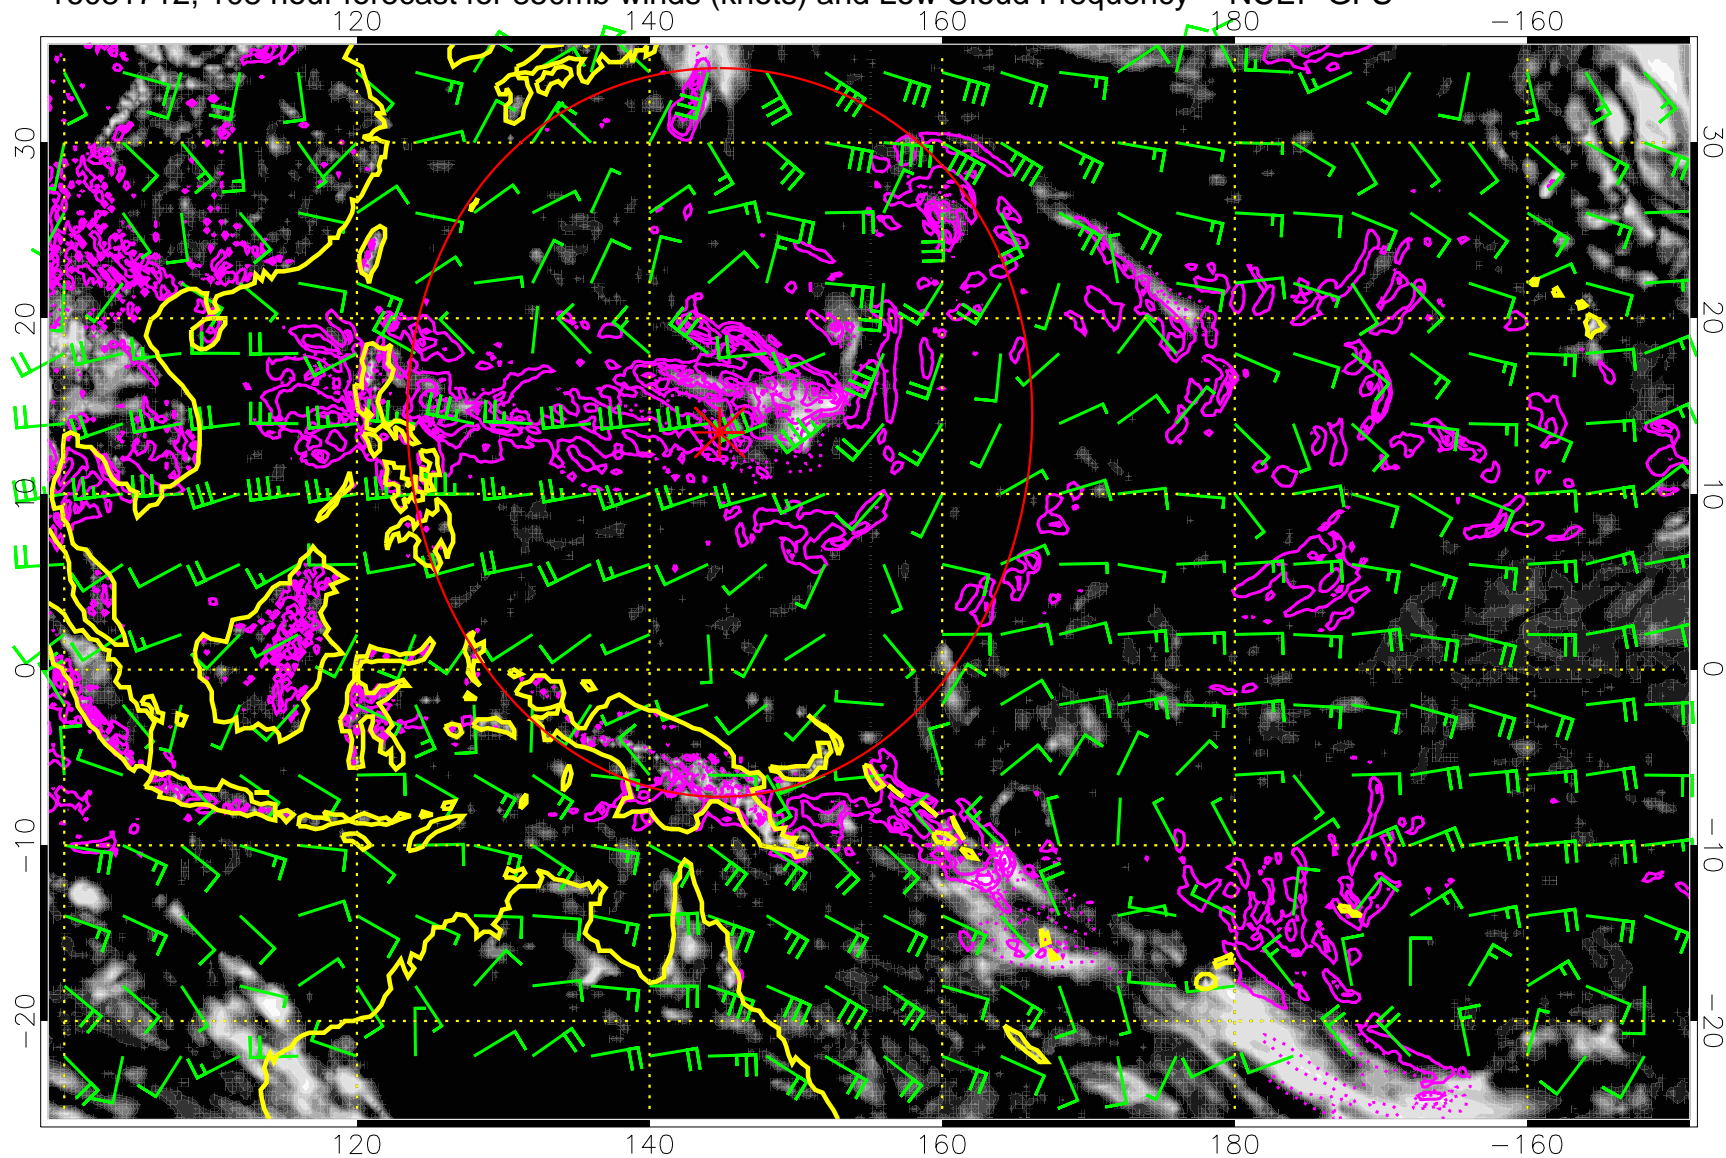

16081712, 108 hour forecast for 850mb winds (knots) and Low Cloud Frequency -- NCEP GFS

Precip (tot dot, conv sol) mm/day 40 mm/day contours, min 20

Range ring of 2304 km