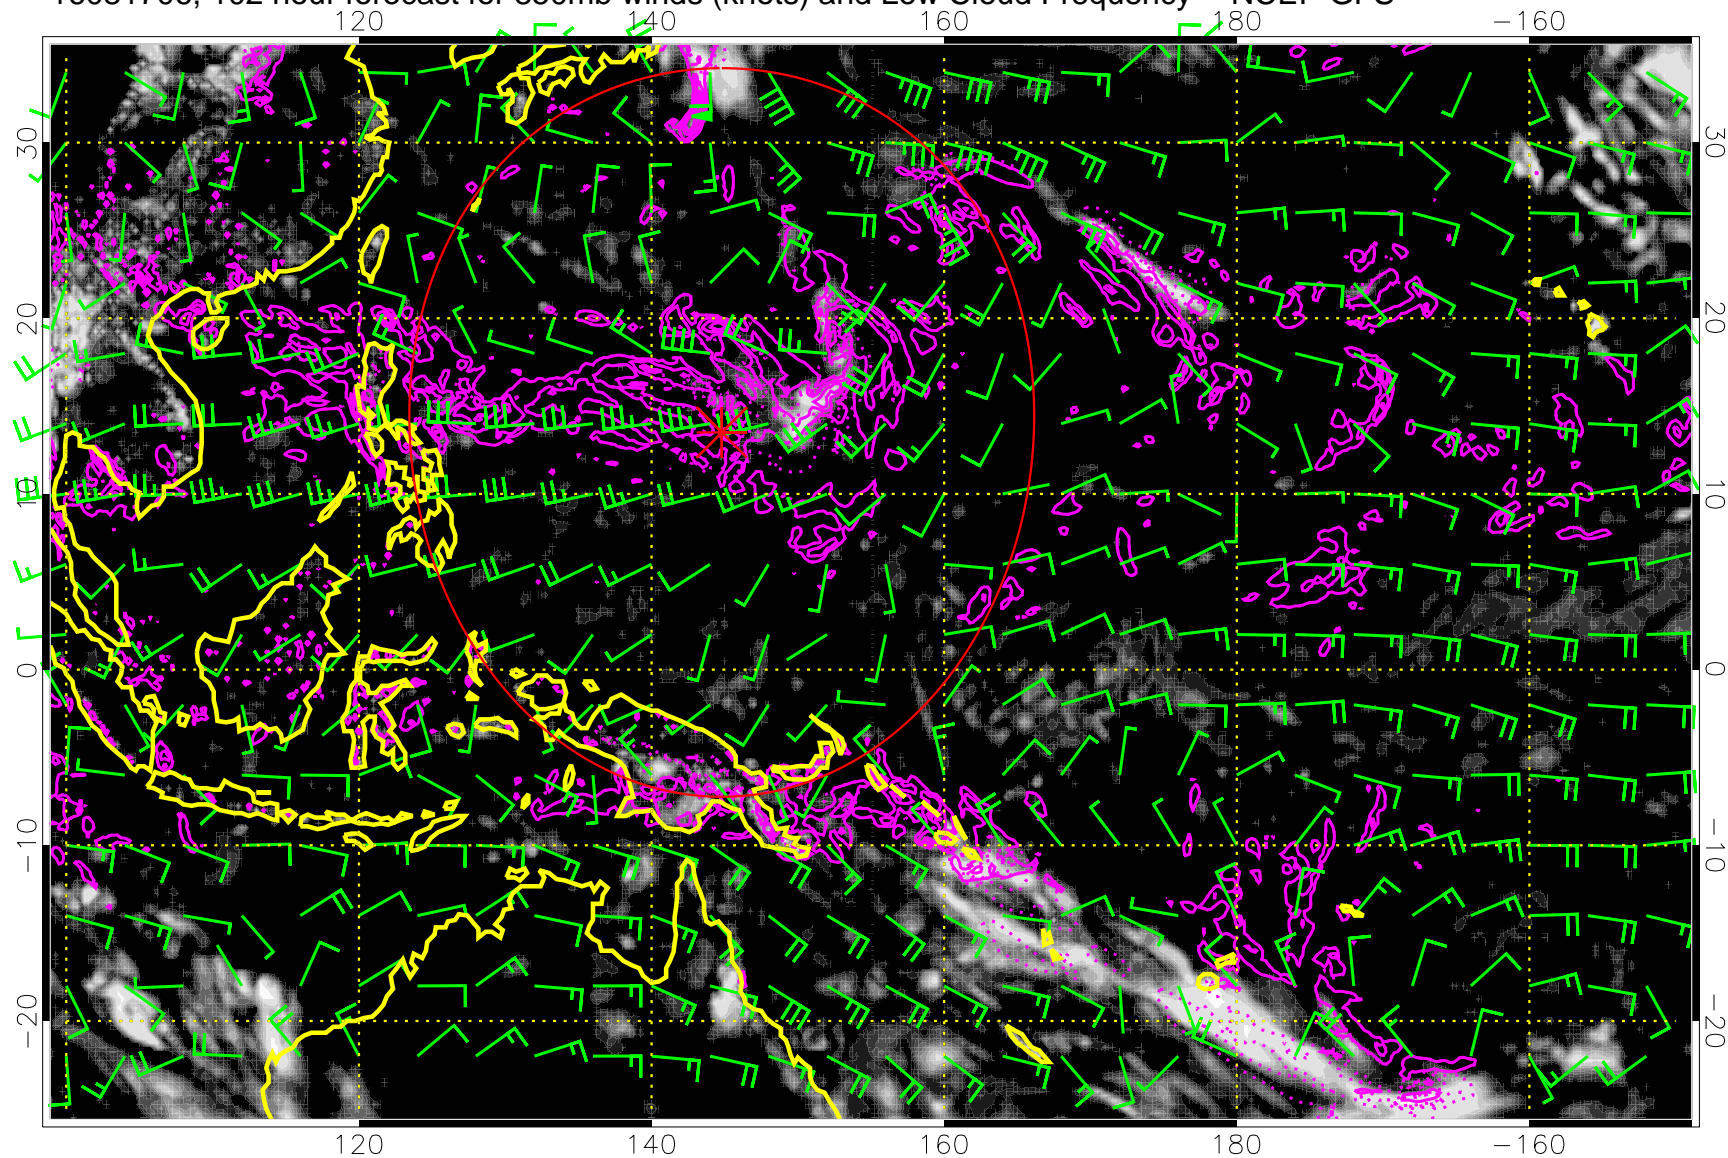

Range ring of 2304 km

16081700, 96 hour forecast for 850mb winds (knots) and Low Cloud Frequency -- NCEP GFS

Precip (tot dot, conv sol) mm/day 40 mm/day contours, min 20

Range ring of 2304 km

16081706, 102 hour forecast for 850mb winds (knots) and Low Cloud Frequency -- NCEP GFS