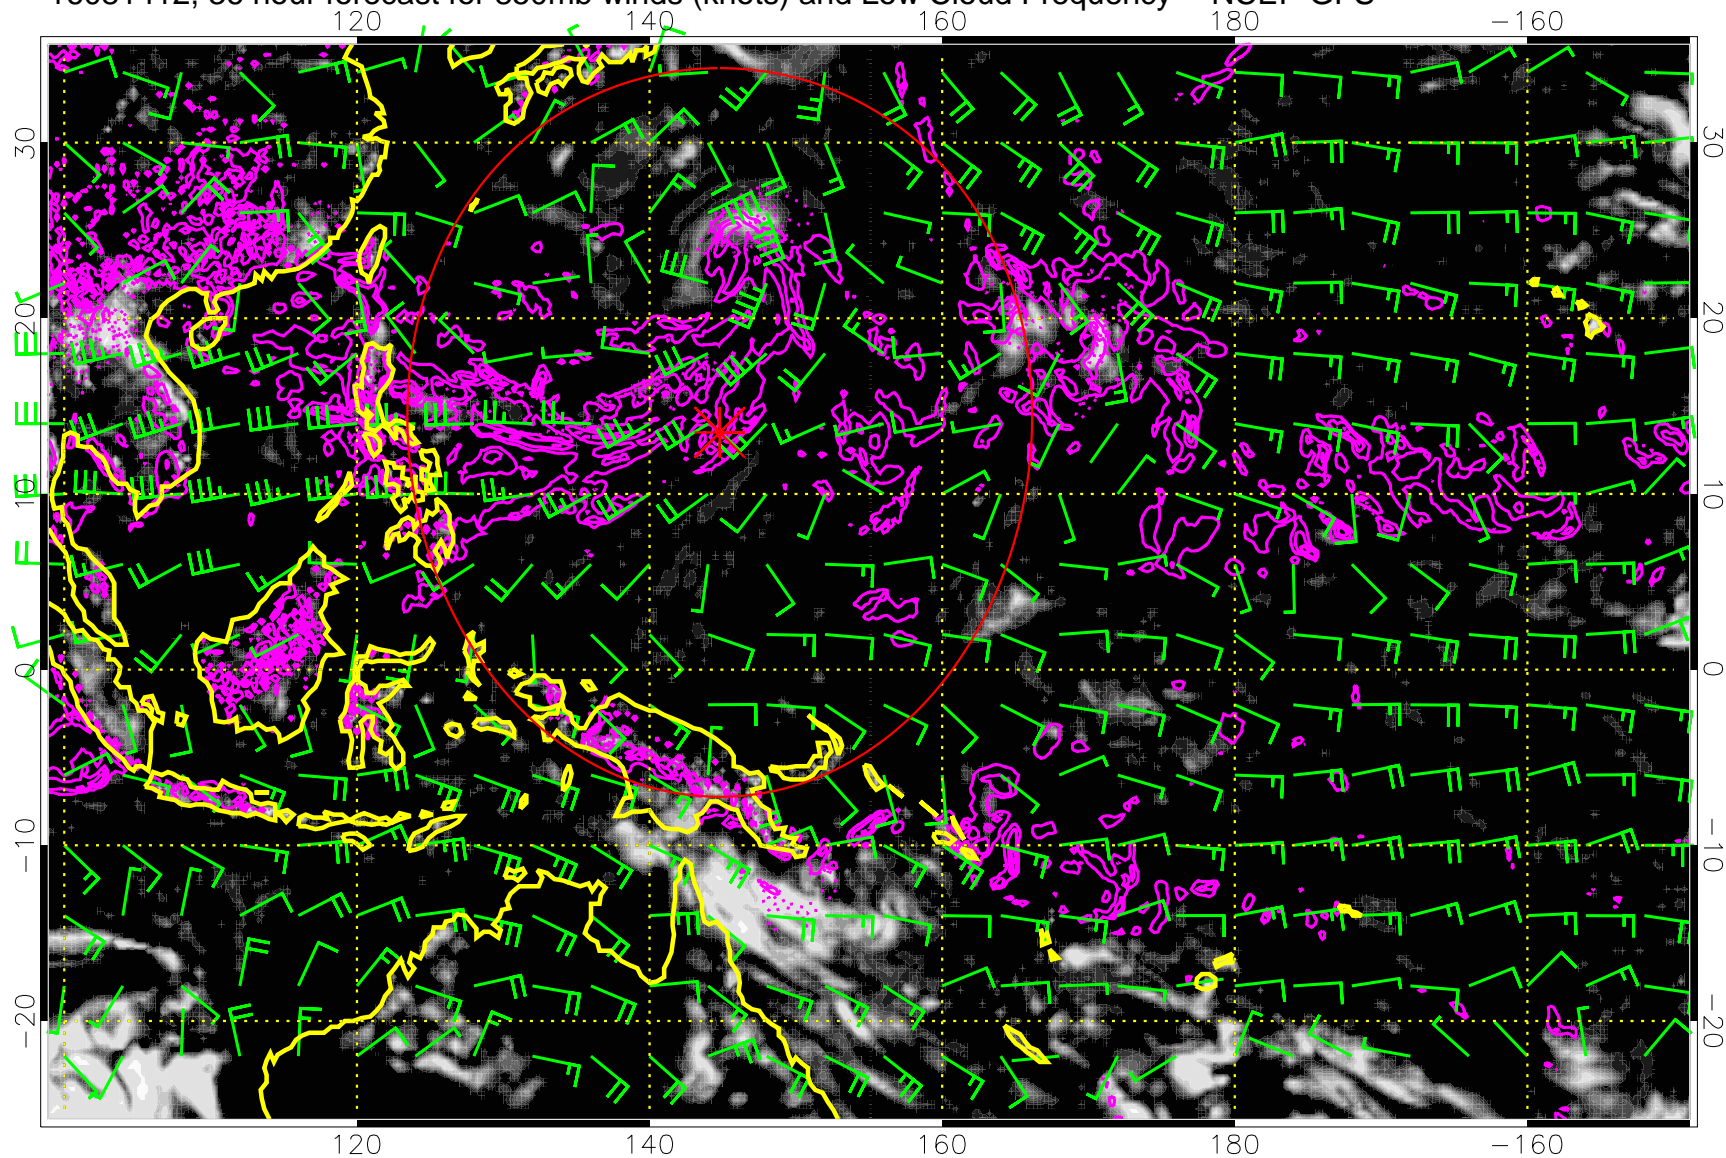

16081412, 36 hour forecast for 850mb winds (knots) and Low Cloud Frequency -- NCEP GFS

Precip (tot dot, conv sol) mm/day 40 mm/day contours, min 20

Range ring of 2304 km