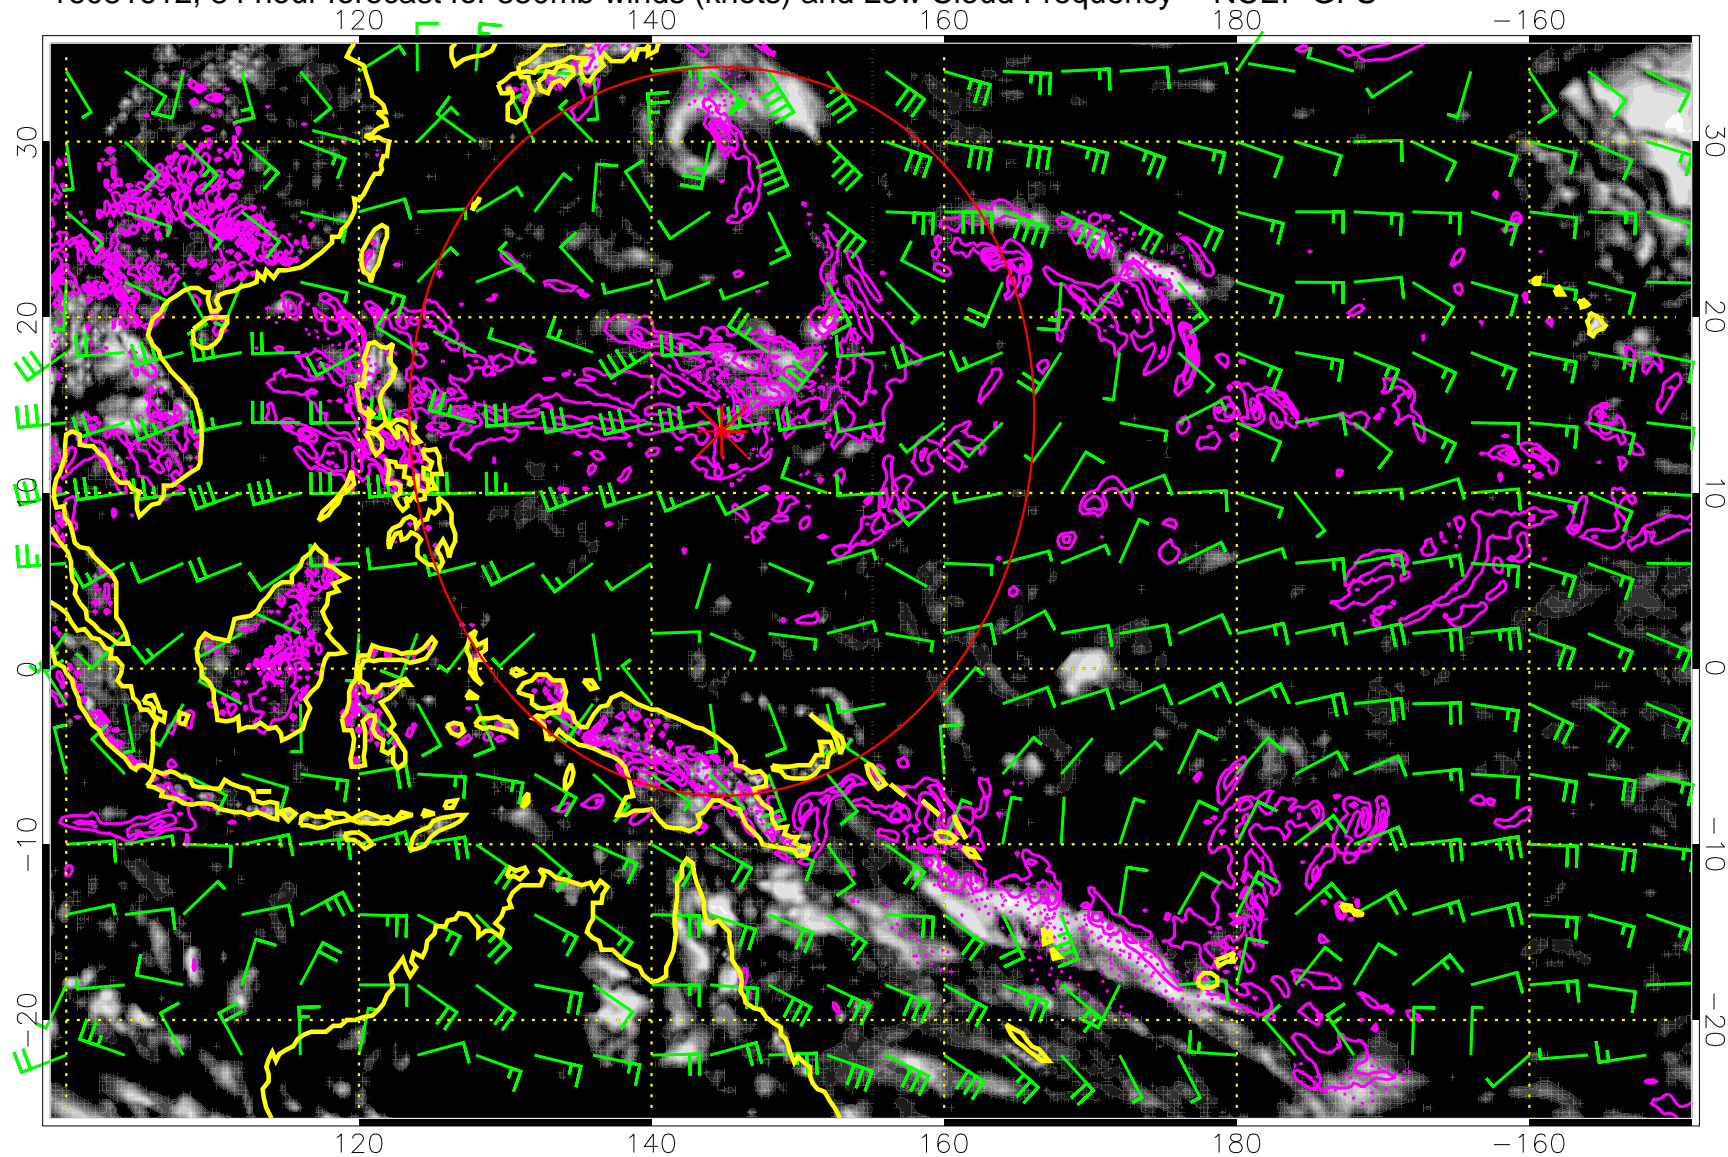

Range ring of 2304 km

16081606, 78 hour forecast for 850mb winds (knots) and Low Cloud Frequency -- NCEP GFS

Precip (tot dot, conv sol) mm/day 40 mm/day contours, min 20

Range ring of 2304 km

16081612, 84 hour forecast for 850mb winds (knots) and Low Cloud Frequency -- NCEP GFS