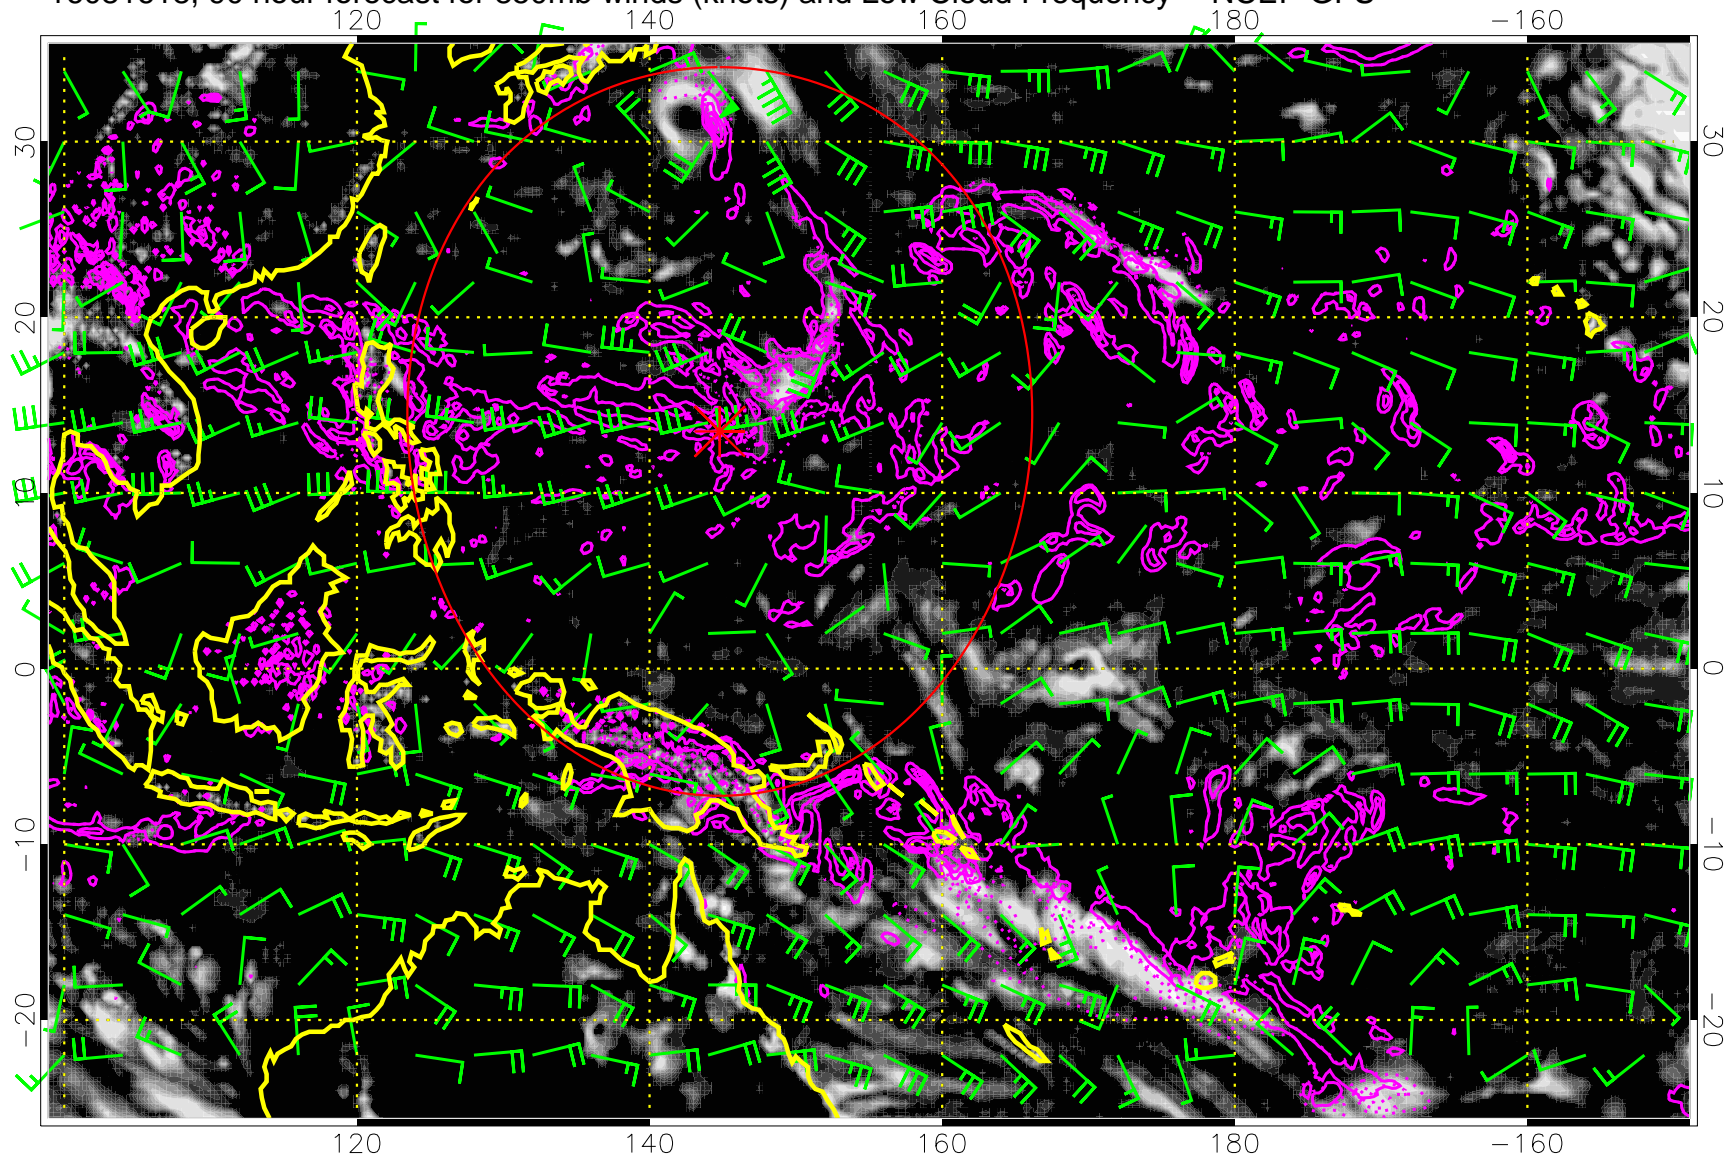

16081618, 90 hour forecast for 850mb winds (knots) and Low Cloud Frequency -- NCEP GFS

Precip (tot dot, conv sol) mm/day 40 mm/day contours, min 20

Range ring of 2304 km