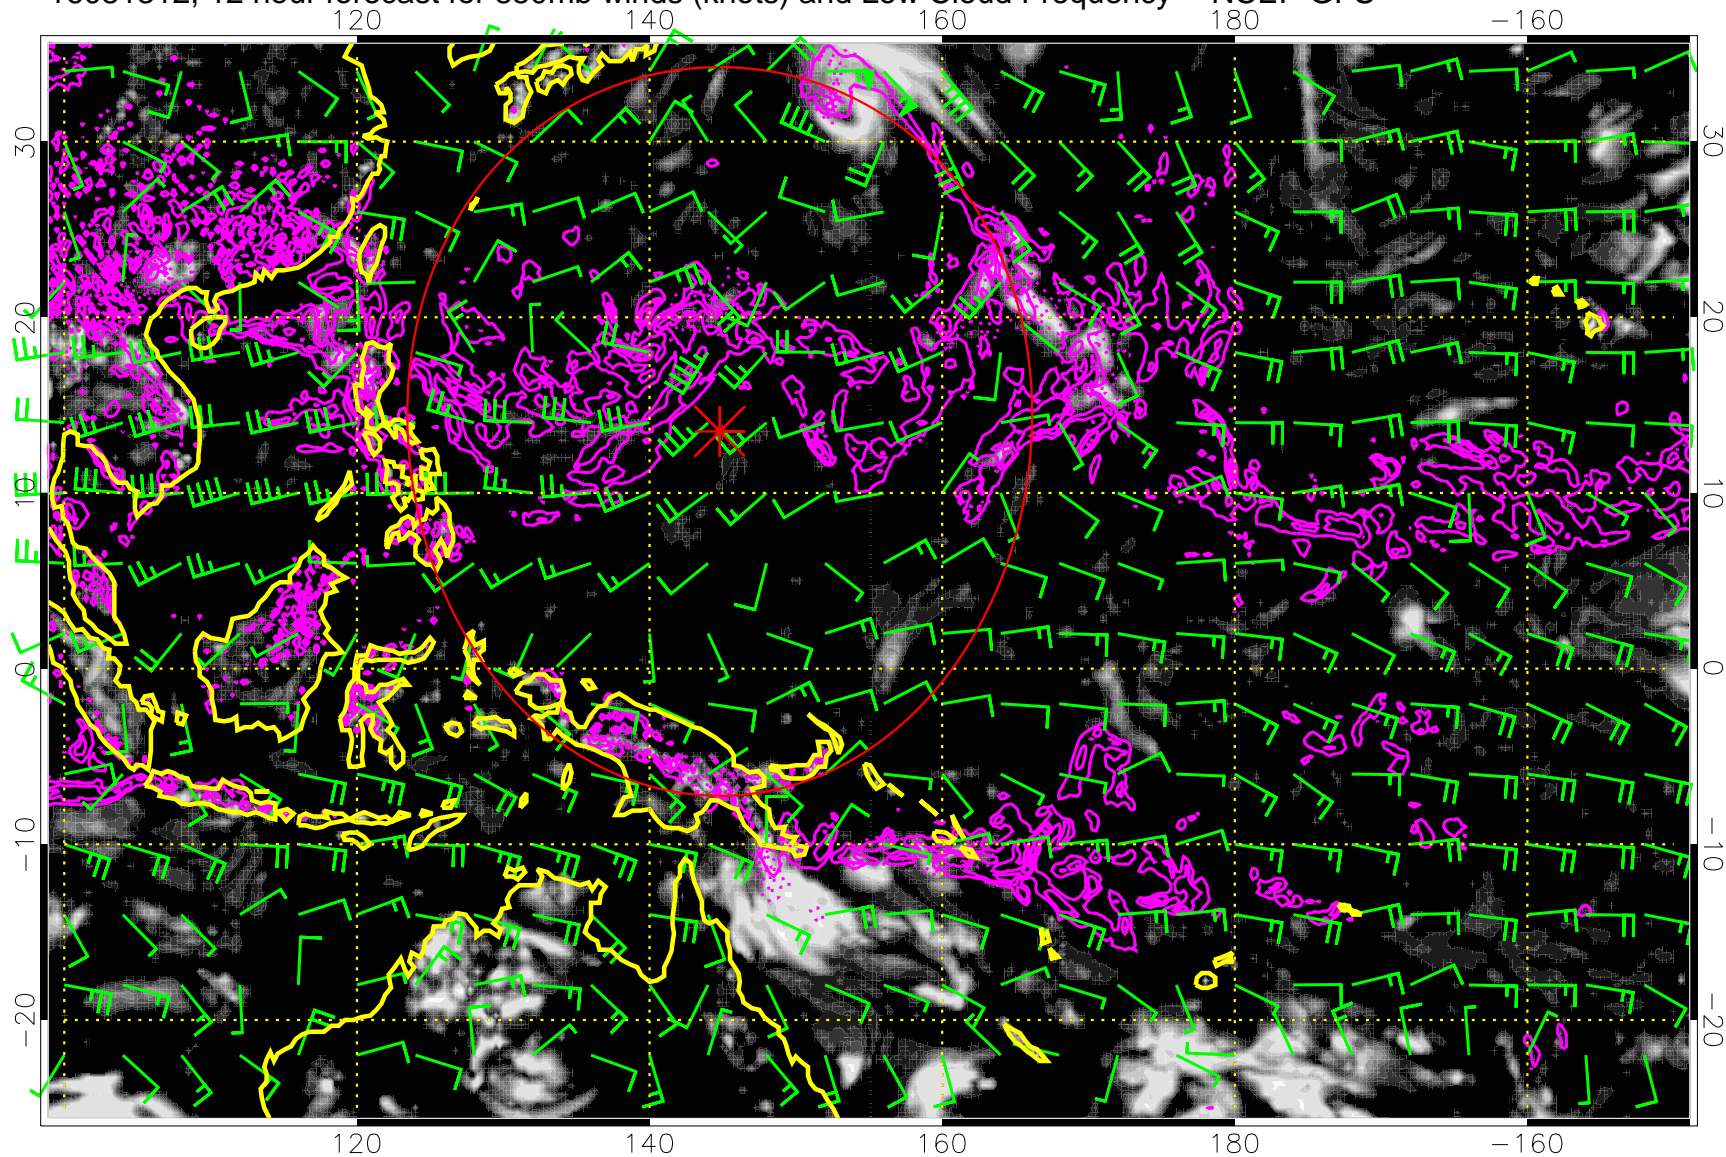

16081306, 6 hour forecast for 850mb winds (knots) and Low Cloud Frequency -- NCEP GFS

Precip (tot dot, conv sol) mm/day 40 mm/day contours, min 20

Range ring of 2304 km

16081312, 12 hour forecast for 850mb winds (knots) and Low Cloud Frequency -- NCEP GFS

Precip (tot dot, conv sol) mm/day 40 mm/day contours, min 20

Range ring of 2304 km

16081318, 18 hour forecast for 850mb winds (knots) and Low Cloud Frequency -- NCEP GFS

Precip (tot dot, conv sol) mm/day 40 mm/day contours, min 20