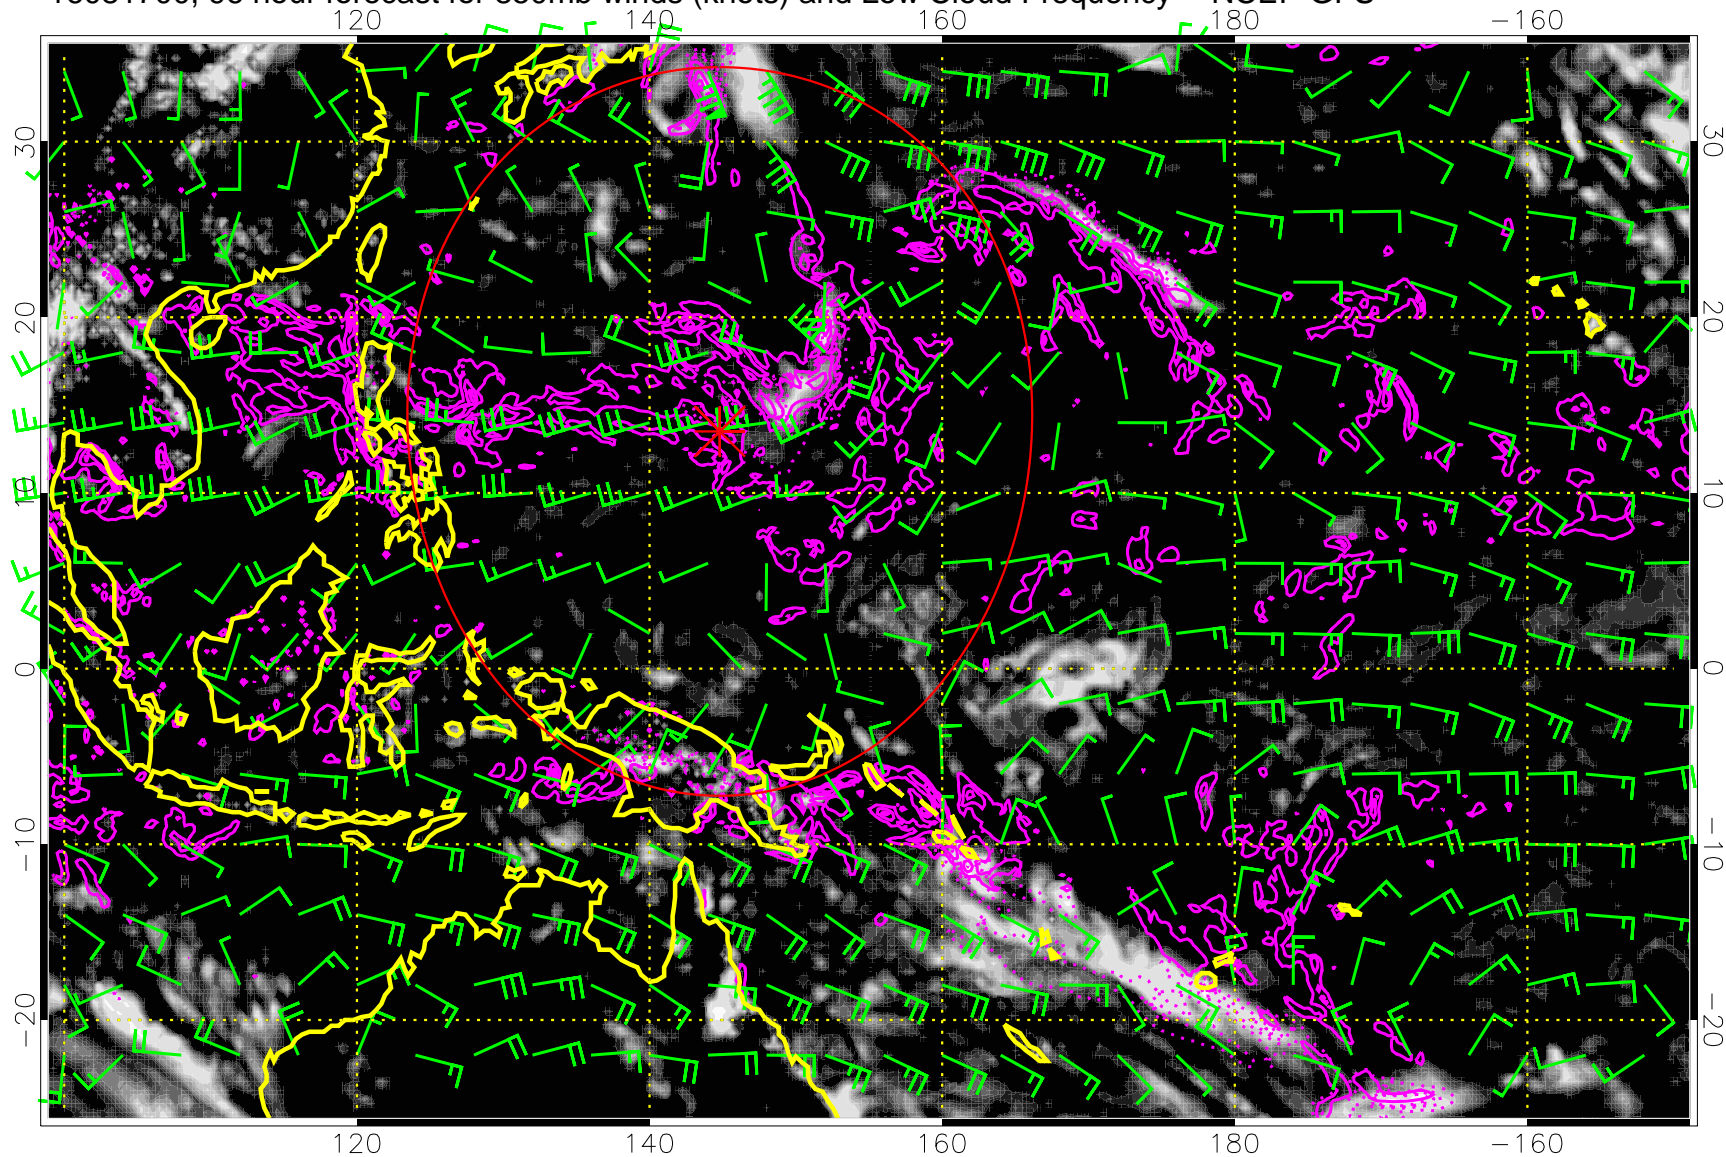

16081700, 96 hour forecast for 850mb winds (knots) and Low Cloud Frequency -- NCEP GFS

Precip (tot dot, conv sol) mm/day 40 mm/day contours, min 20

Range ring of 2304 km