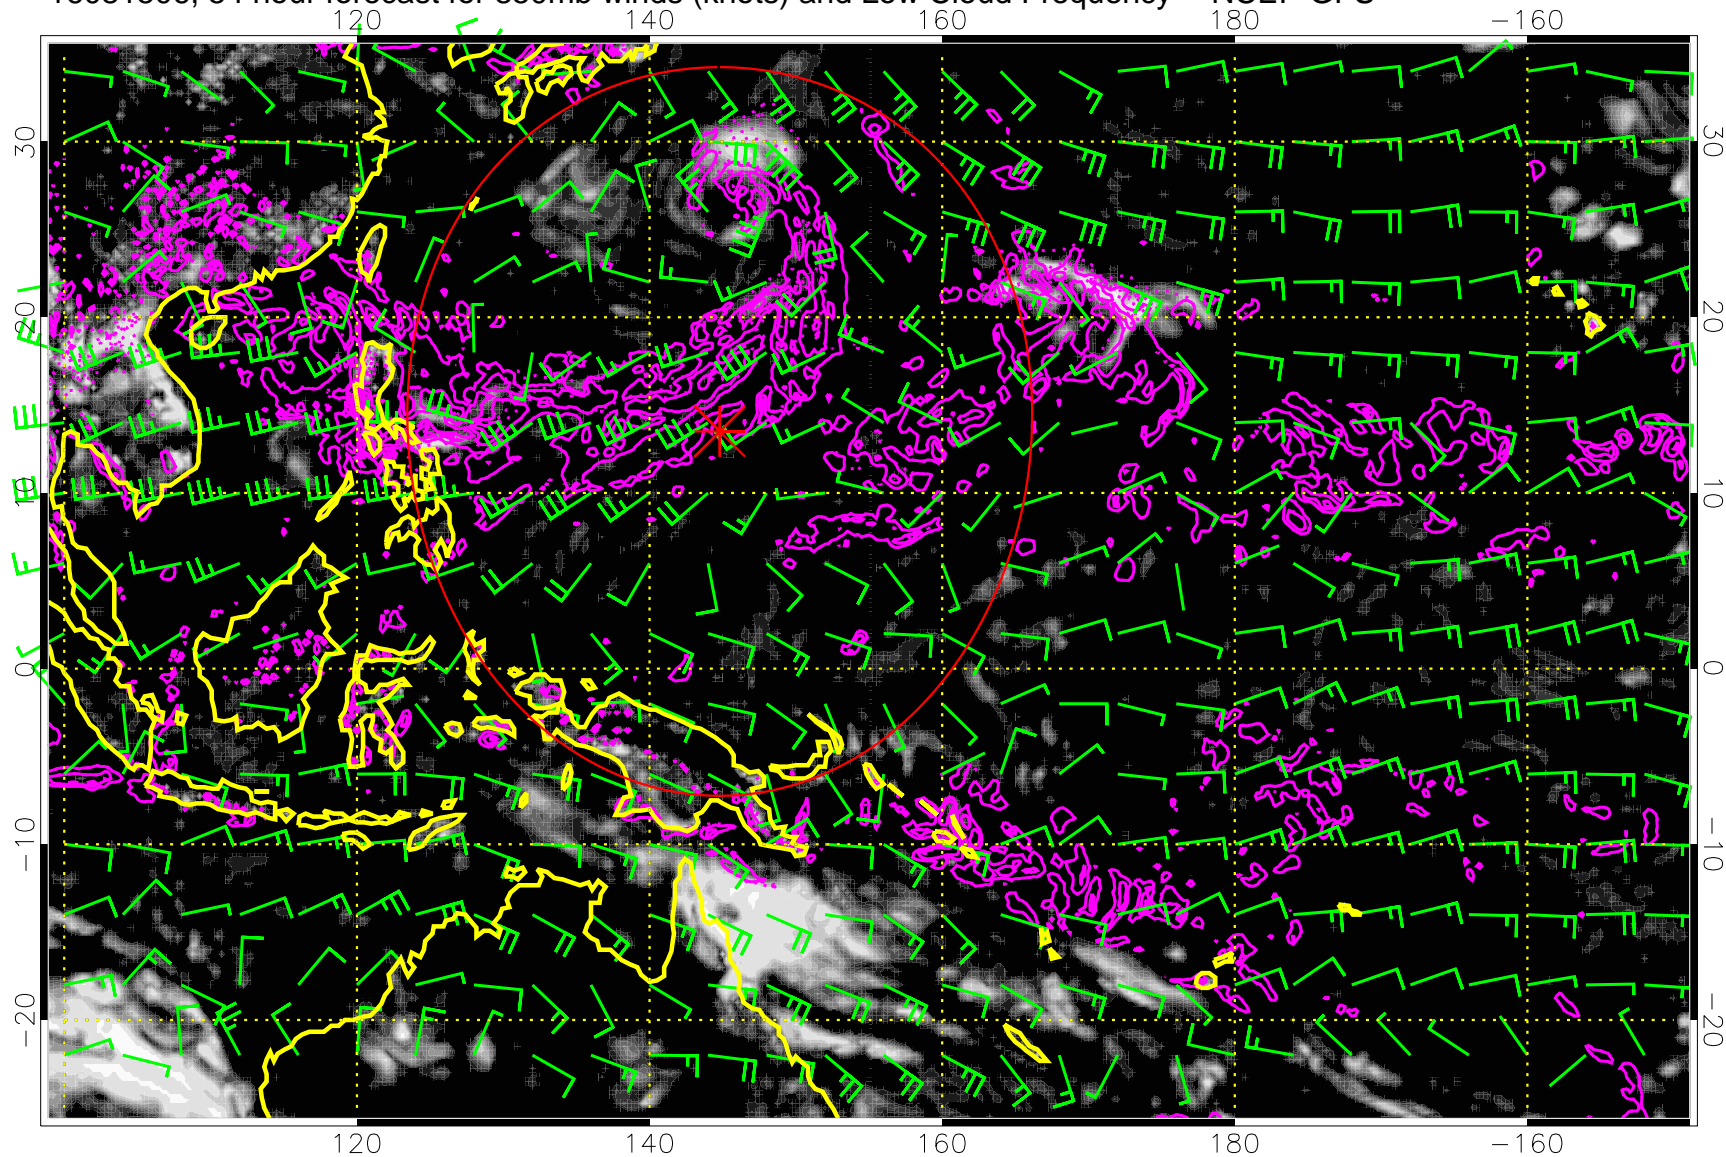

16081506, 54 hour forecast for 850mb winds (knots) and Low Cloud Frequency -- NCEP GFS

Precip (tot dot, conv sol) mm/day 40 mm/day contours, min 20

Range ring of 2304 km