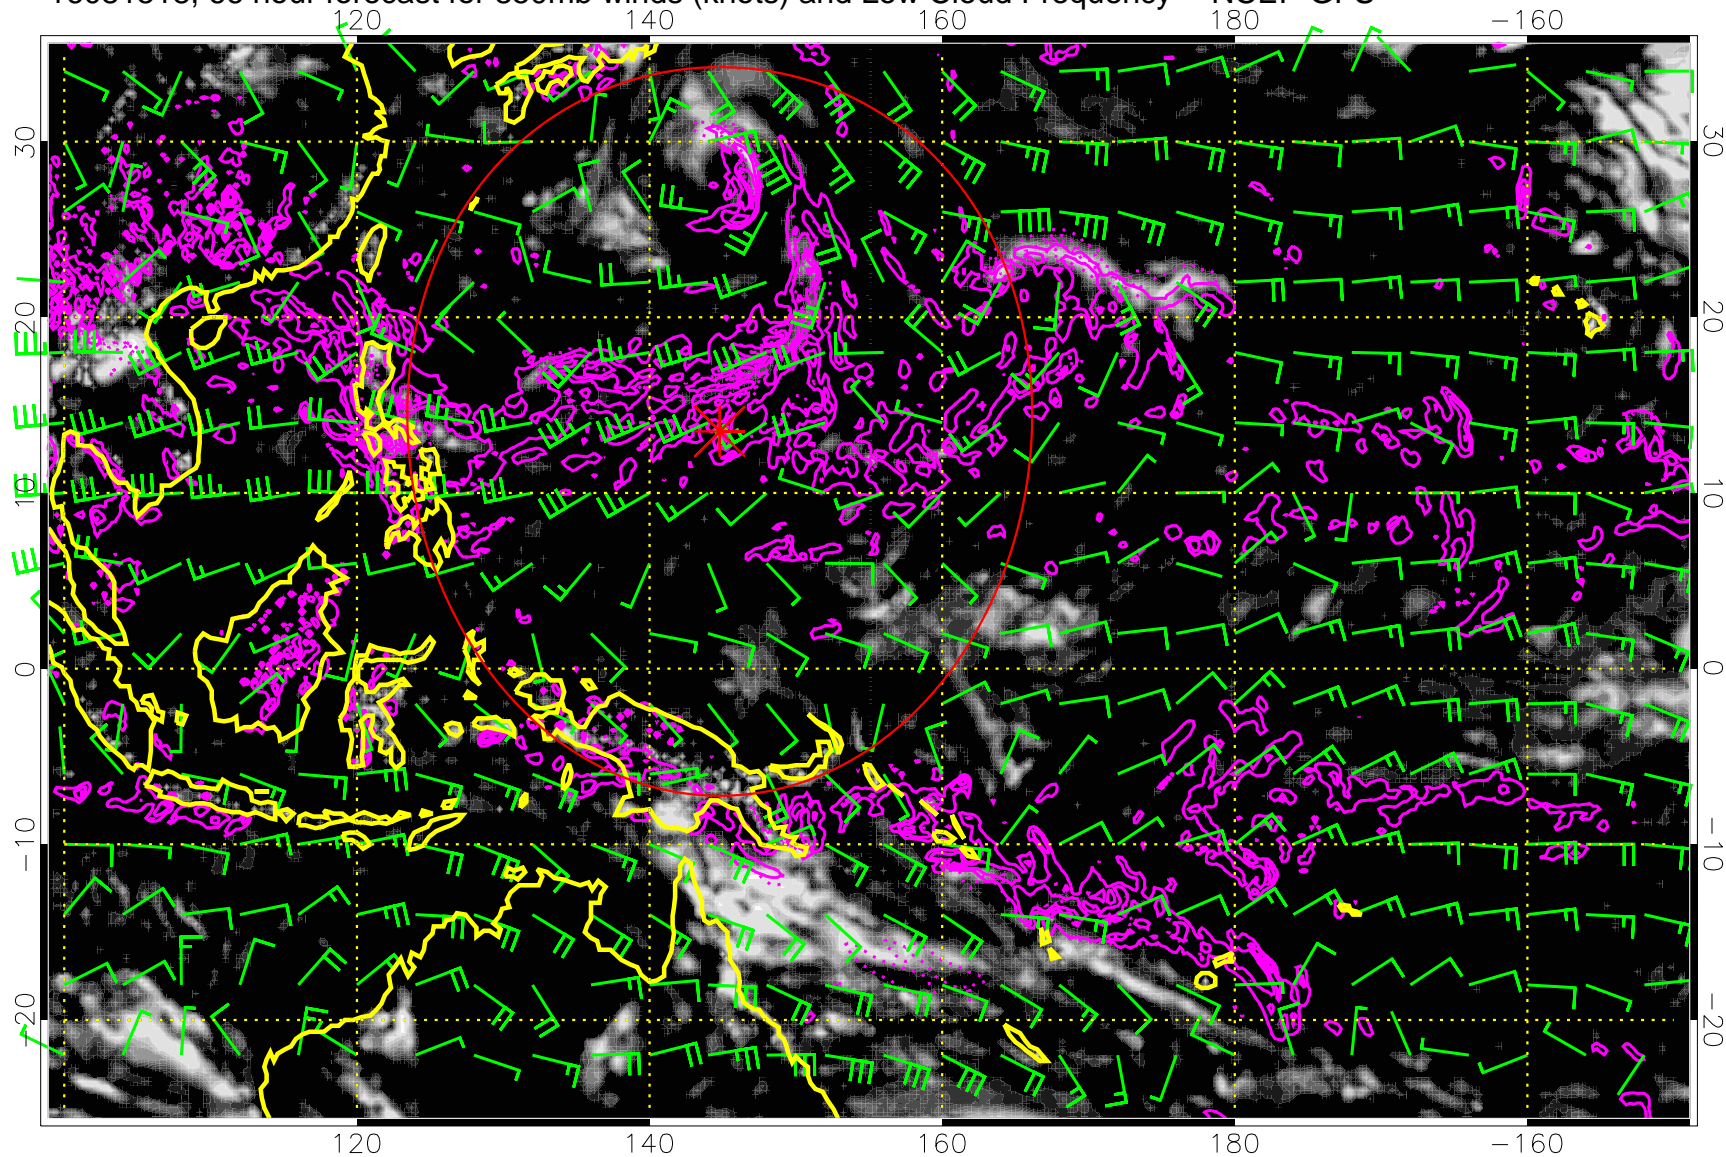

16081518, 66 hour forecast for 850mb winds (knots) and Low Cloud Frequency -- NCEP GFS

0.0 0.2 0.4 0.6 0.8 1.0
Low Cloud Frequency

Precip (tot dot, conv sol) mm/day 40 mm/day contours, min 20

Range ring of 2304 km