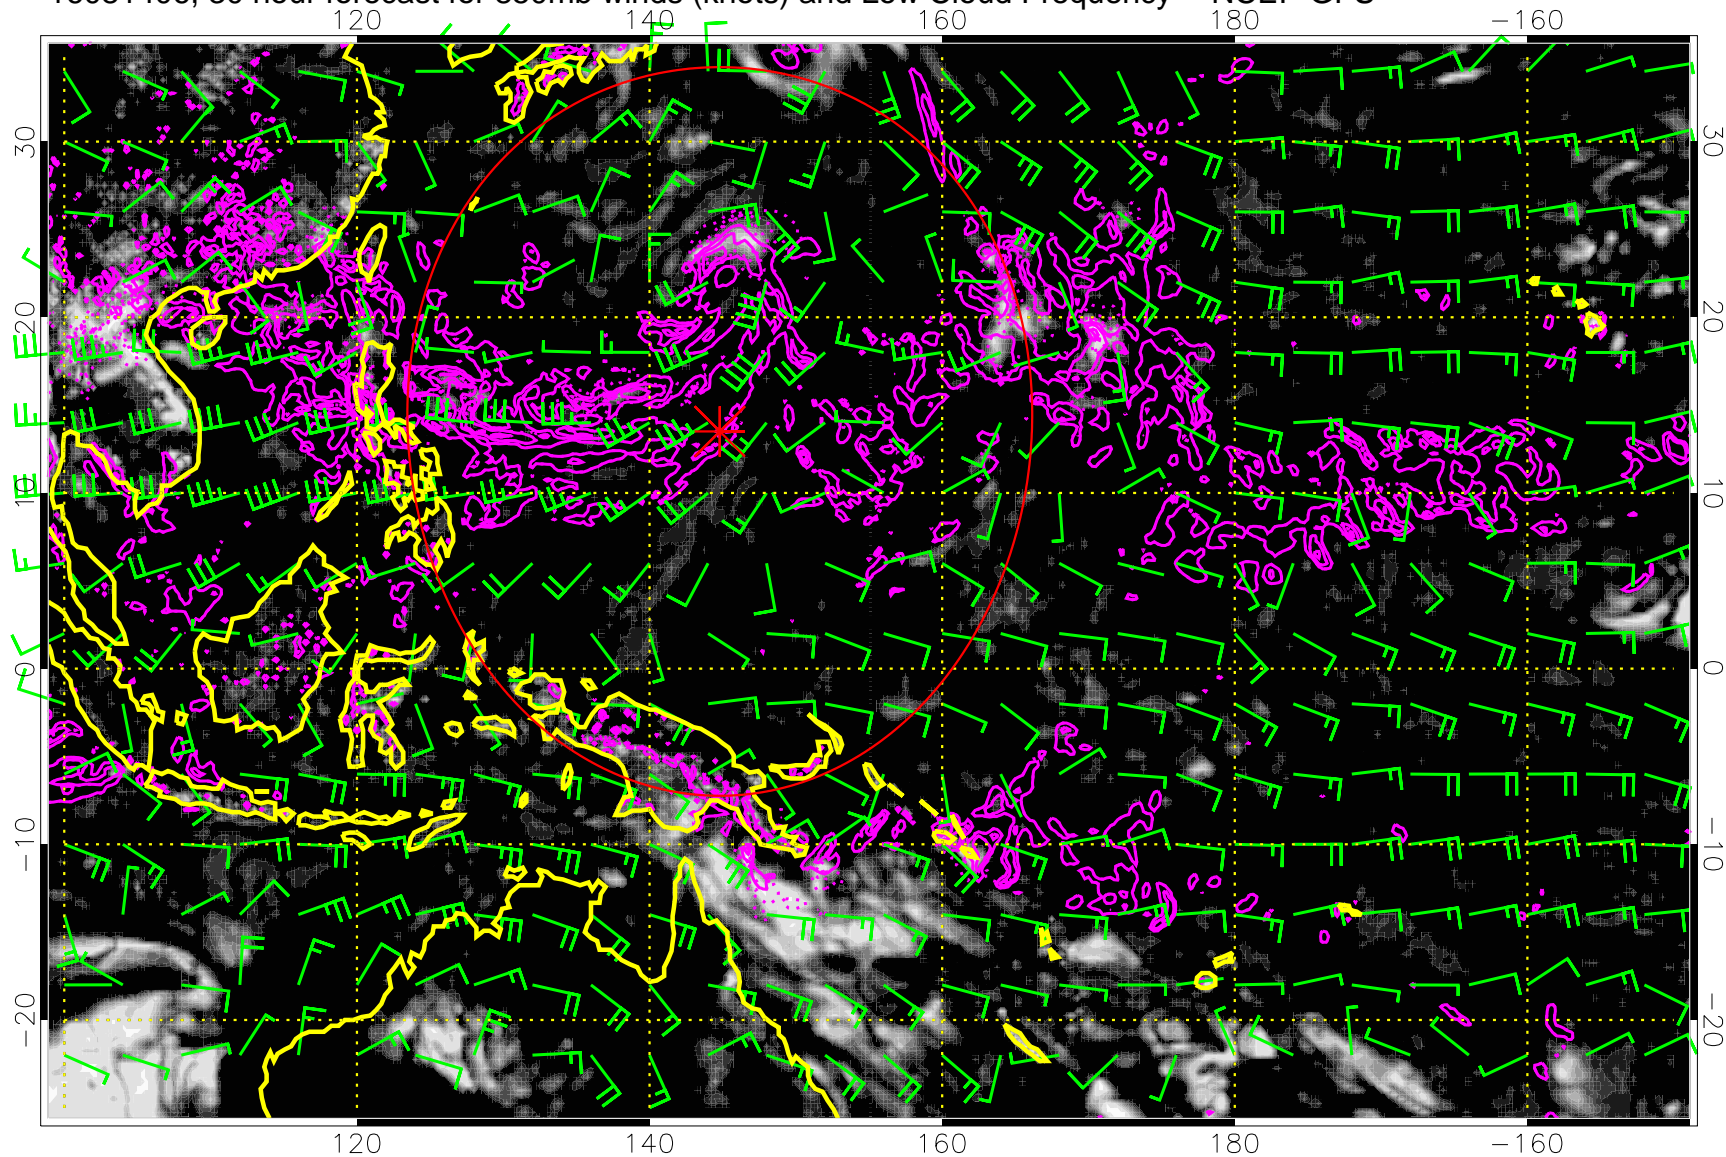

Range ring of 2304 km

16081400, 24 hour forecast for 850mb winds (knots) and Low Cloud Frequency -- NCEP GFS

Precip (tot dot, conv sol) mm/day 40 mm/day contours, min 20

Range ring of 2304 km

16081406, 30 hour forecast for 850mb winds (knots) and Low Cloud Frequency -- NCEP GFS