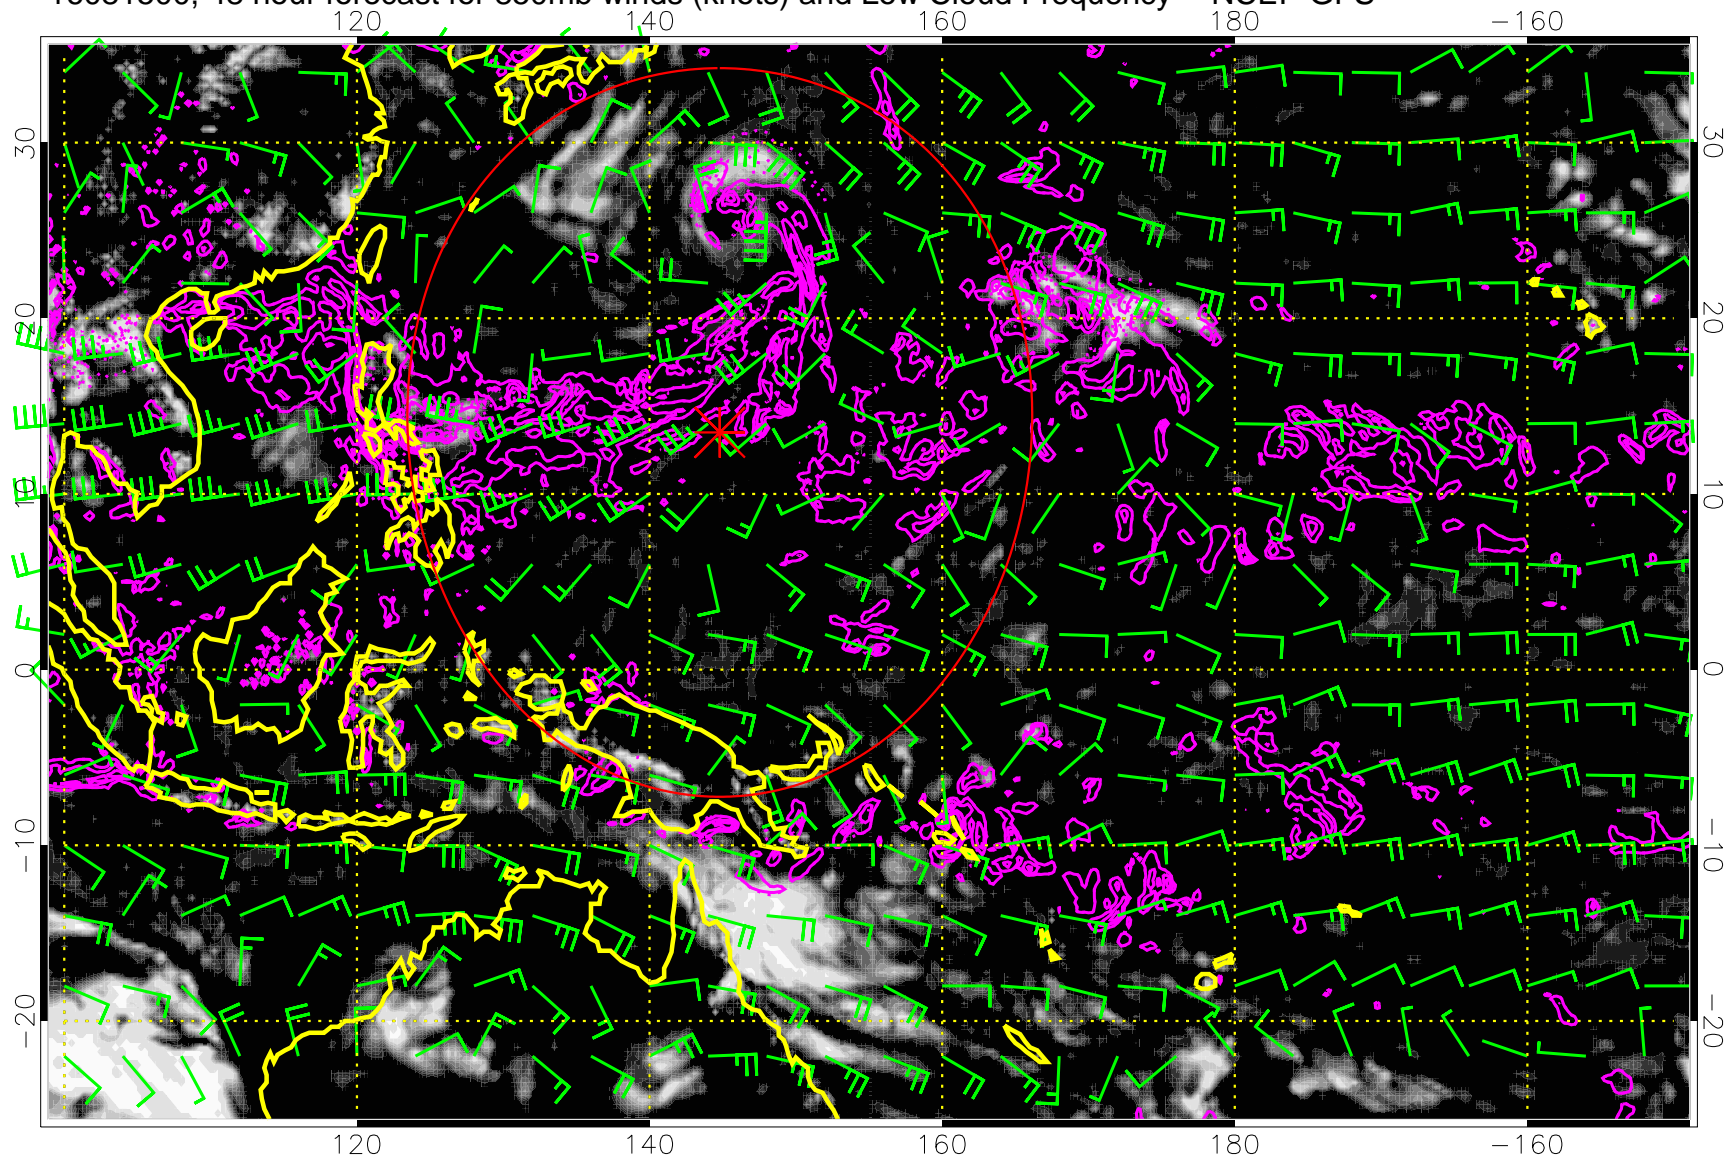

Range ring of 2304 km

16081418, 42 hour forecast for 850mb winds (knots) and Low Cloud Frequency -- NCEP GFS

Precip (tot dot, conv sol) mm/day 40 mm/day contours, min 20

Range ring of 2304 km

16081500, 48 hour forecast for 850mb winds (knots) and Low Cloud Frequency -- NCEP GFS