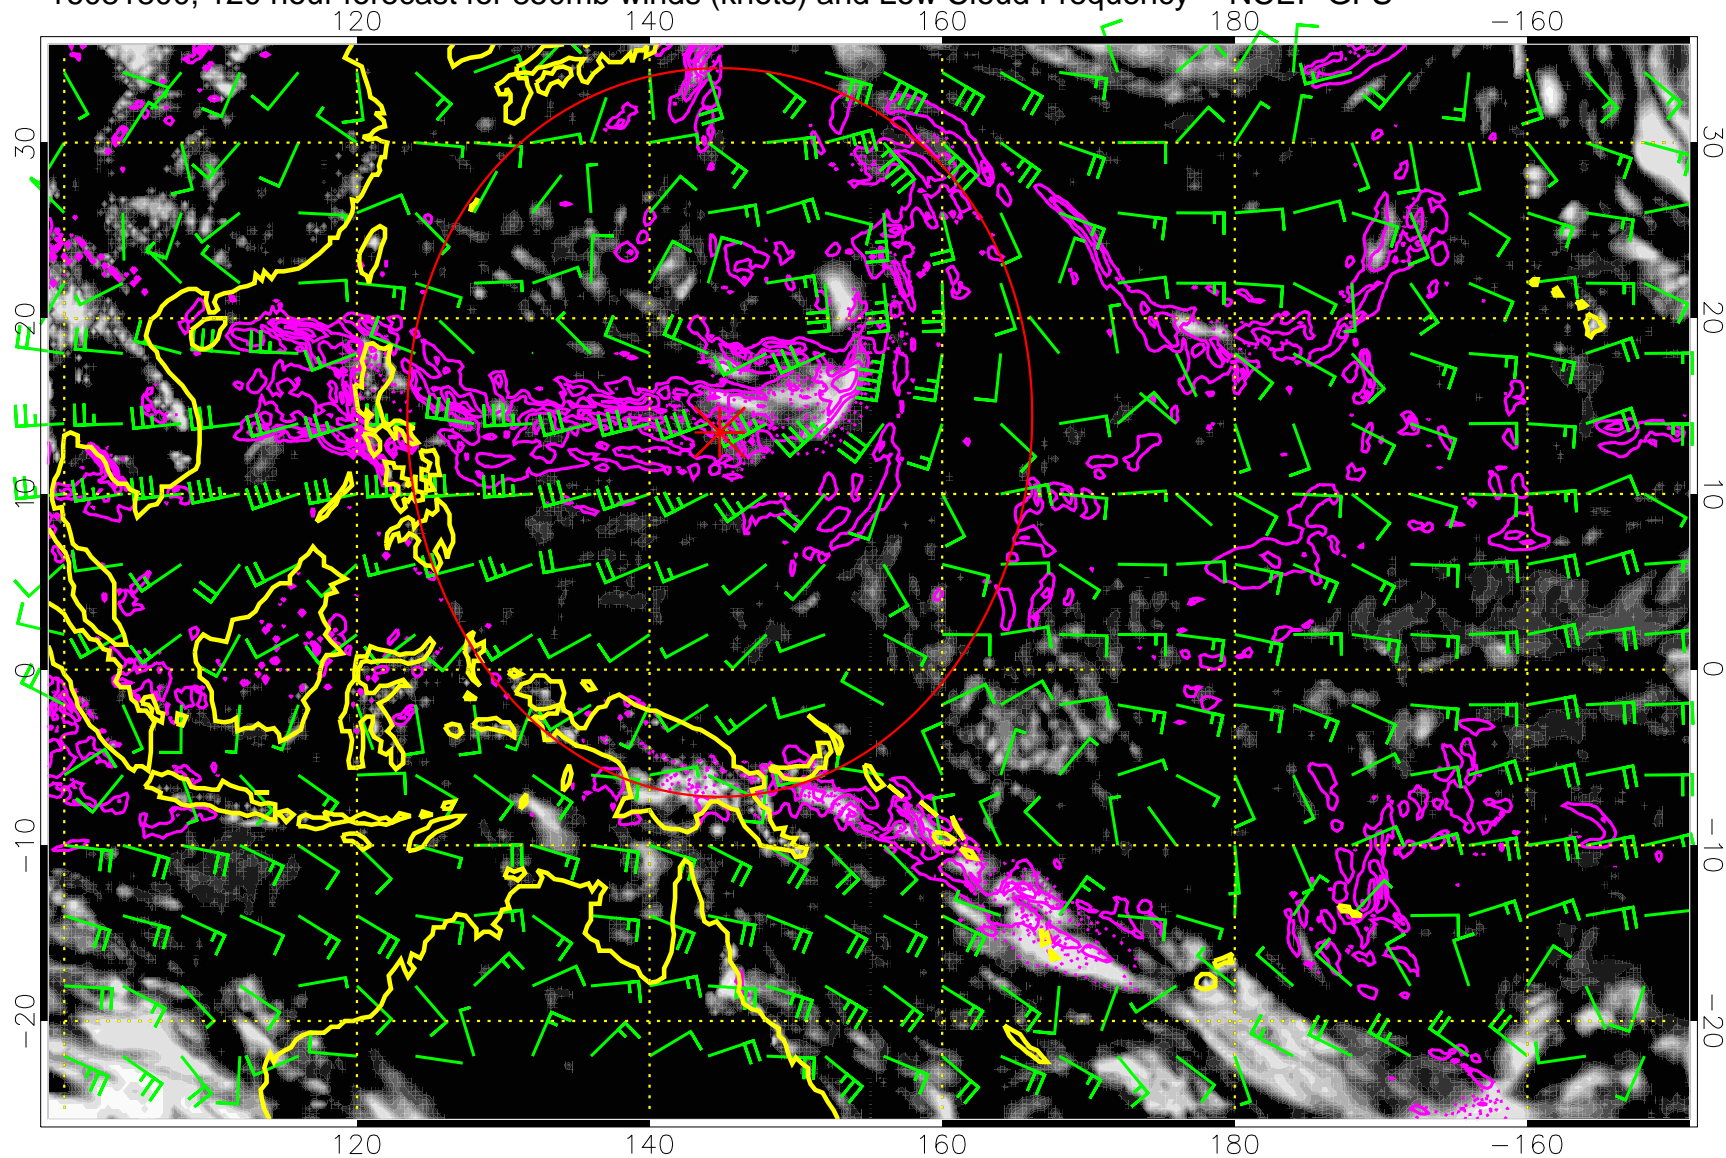

Range ring of 2304 km

16081718, 114 hour forecast for 850mb winds (knots) and Low Cloud Frequency -- NCEP GFS

Precip (tot dot, conv sol) mm/day 40 mm/day contours, min 20

Range ring of 2304 km

16081800, 120 hour forecast for 850mb winds (knots) and Low Cloud Frequency -- NCEP GFS