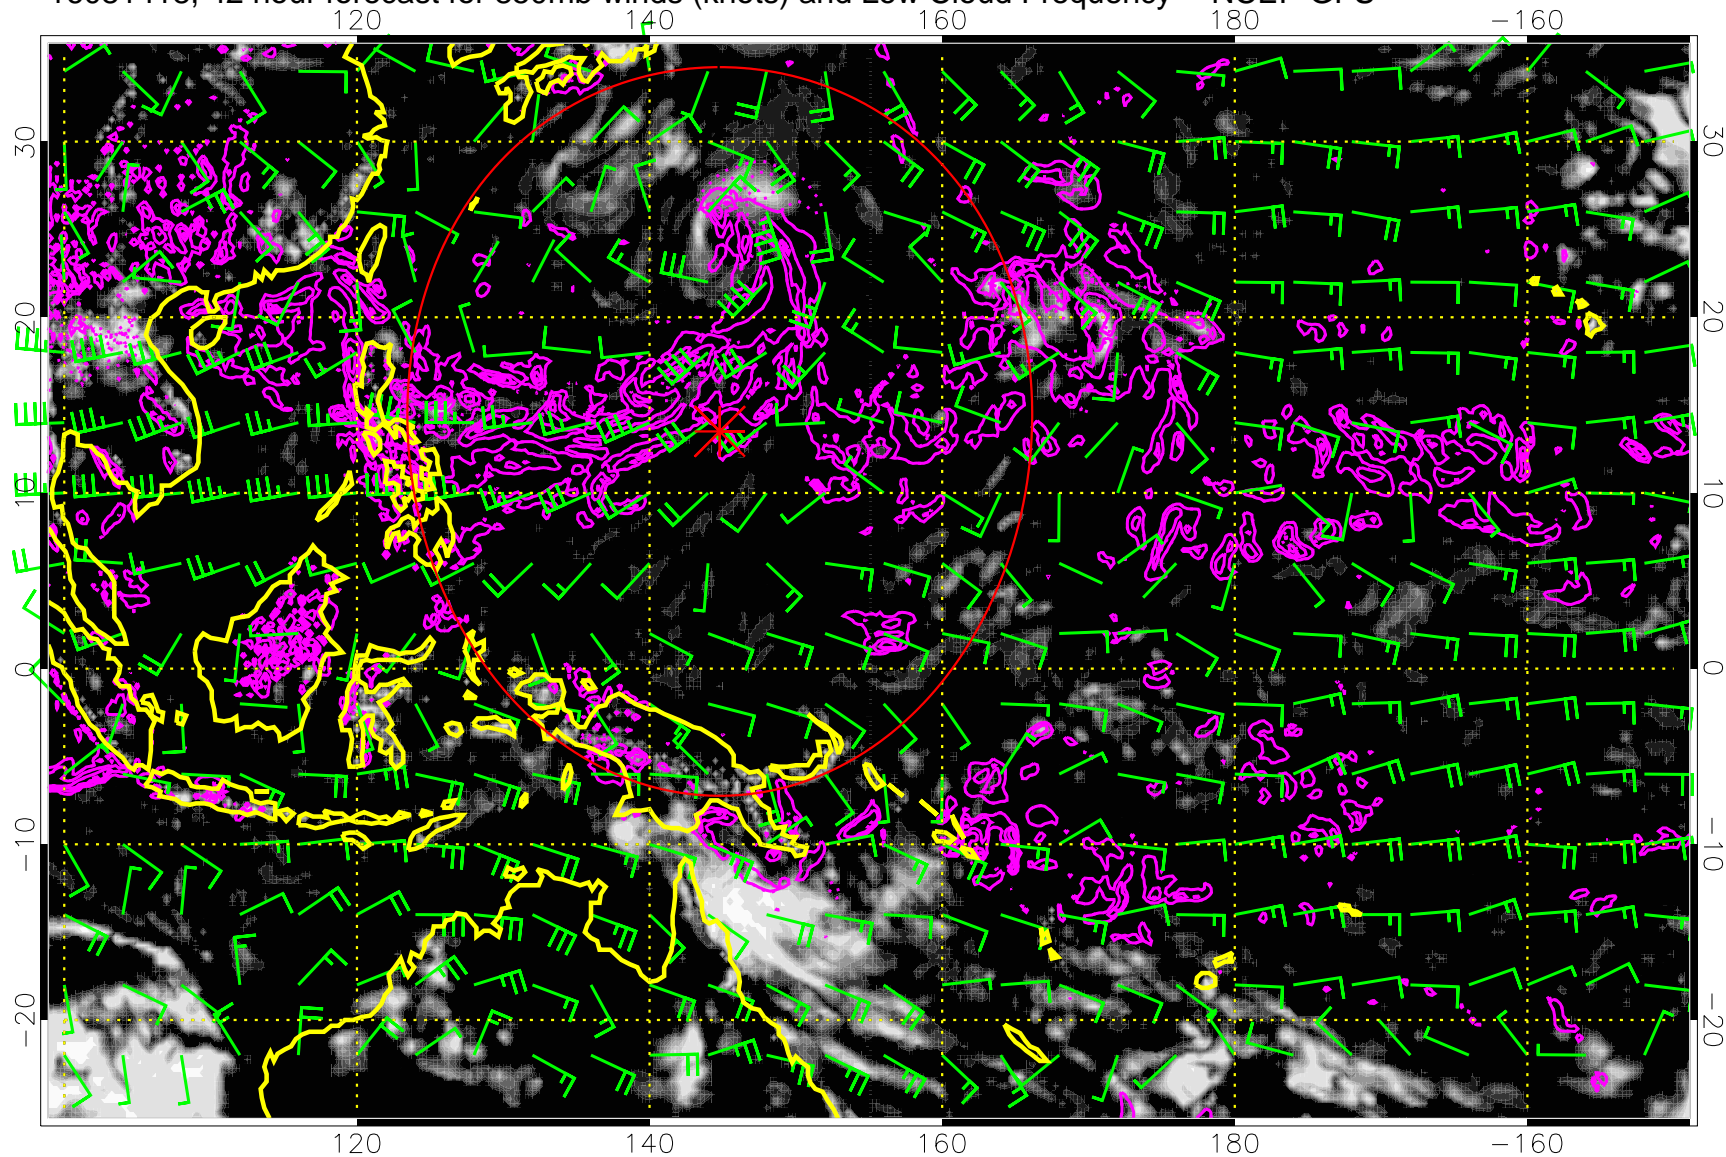

16081418, 42 hour forecast for 850mb winds (knots) and Low Cloud Frequency -- NCEP GFS

Precip (tot dot, conv sol) mm/day 40 mm/day contours, min 20

Range ring of 2304 km