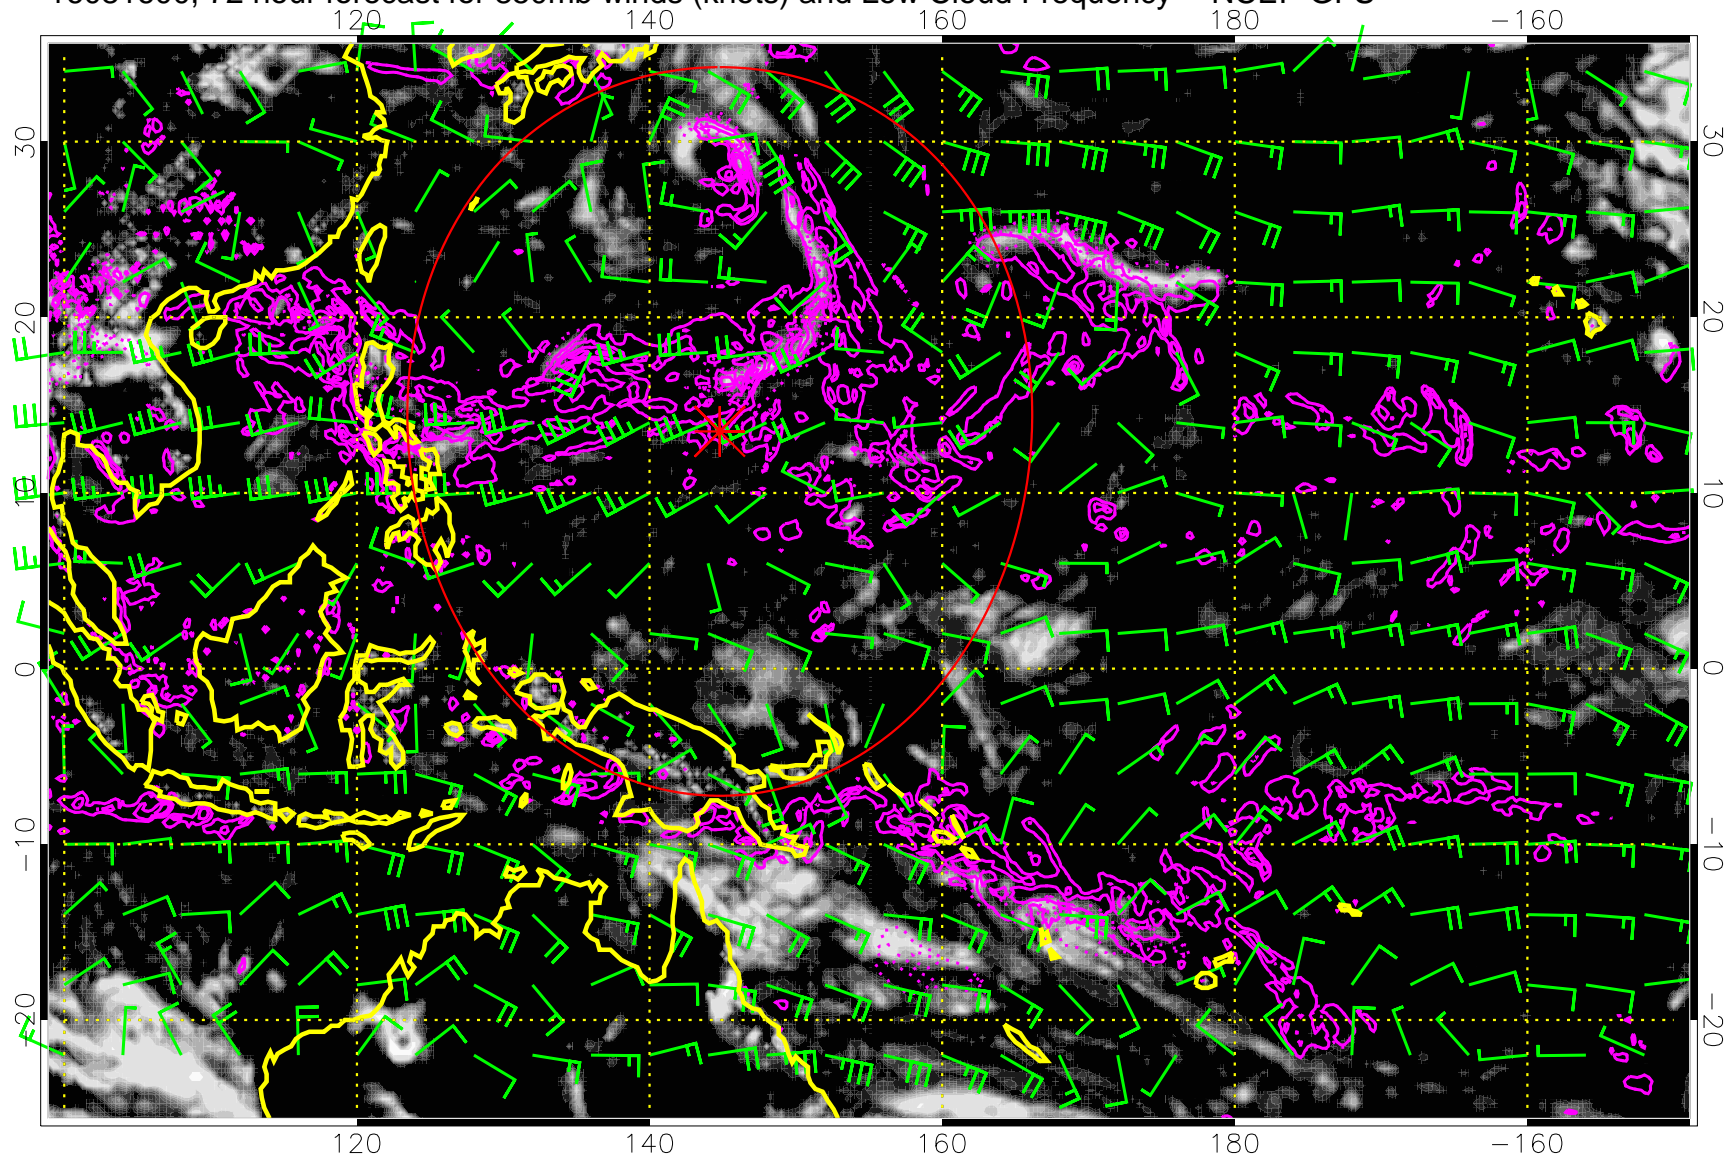

16081600, 72 hour forecast for 850mb winds (knots) and Low Cloud Frequency -- NCEP GFS

0.0 0.2 0.4 0.6 0.8 1.0
Low Cloud Frequency

Precip (tot dot, conv sol) mm/day 40 mm/day contours, min 20

Range ring of 2304 km