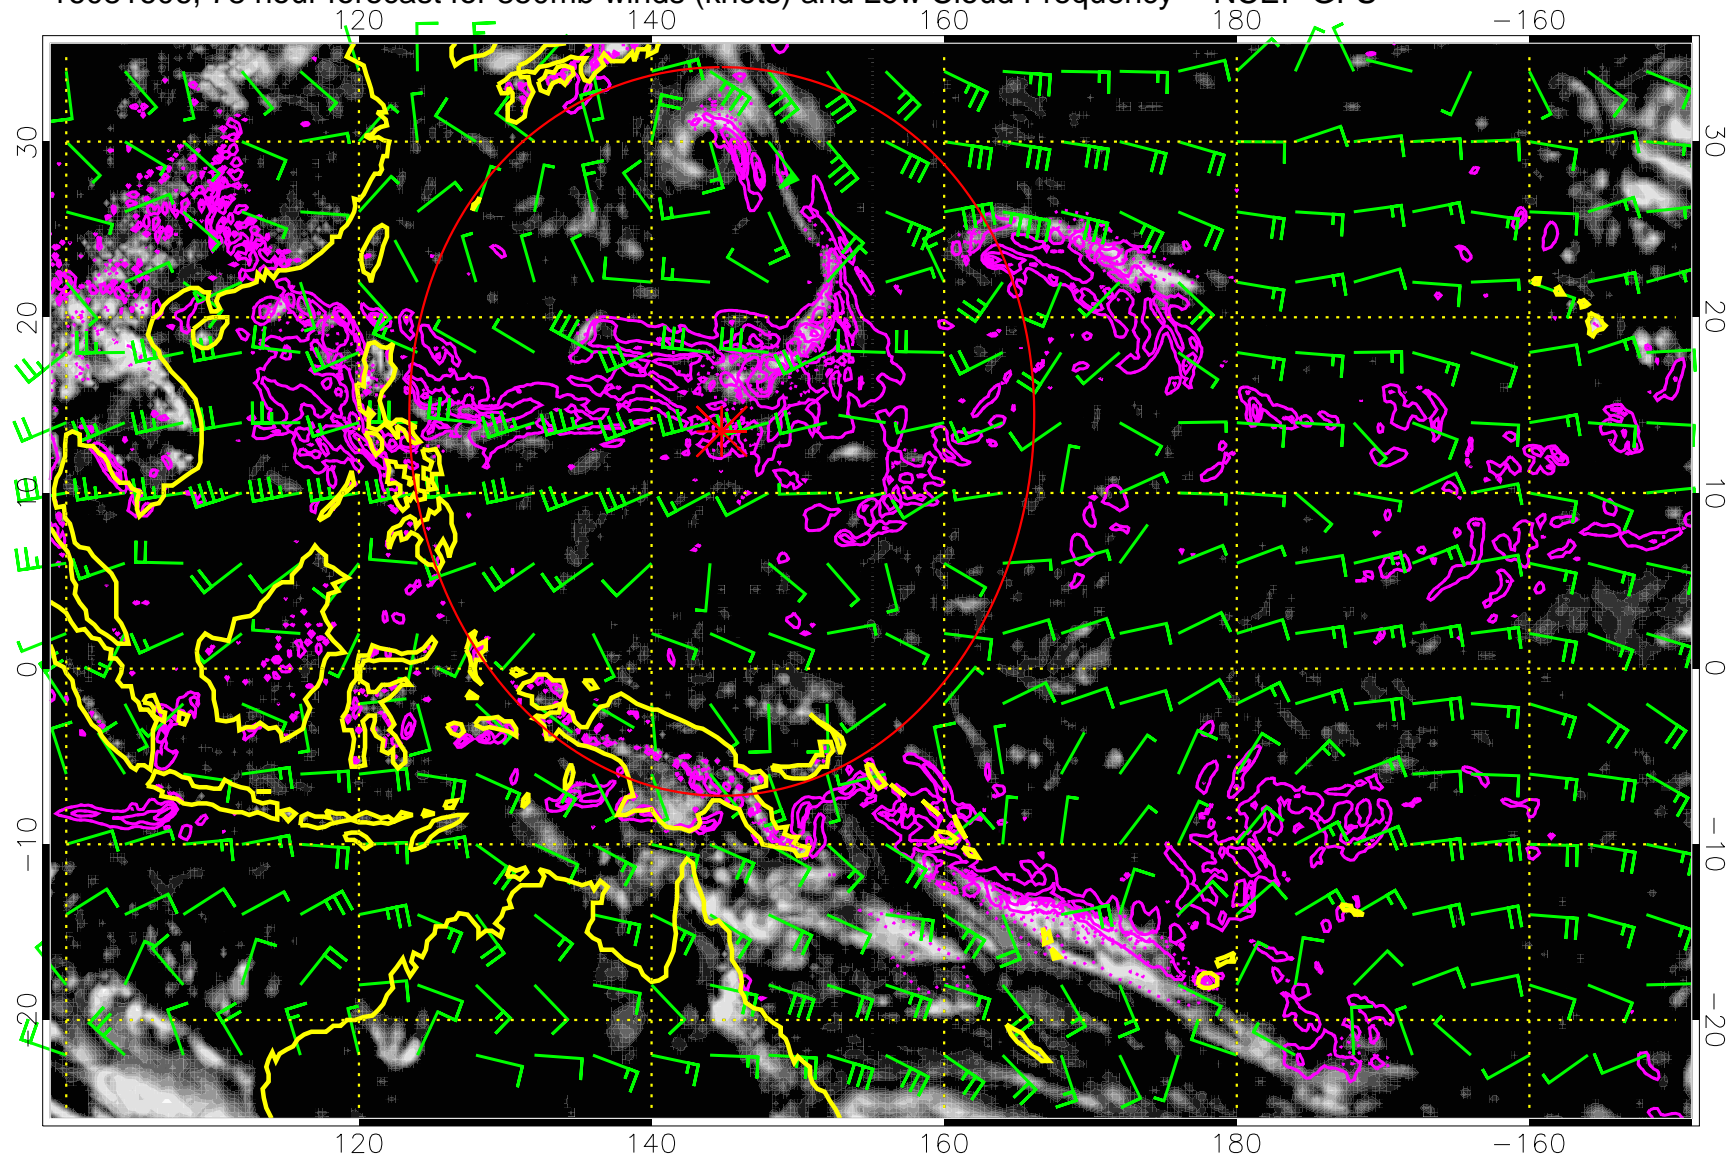

16081606, 78 hour forecast for 850mb winds (knots) and Low Cloud Frequency -- NCEP GFS

Precip (tot dot, conv sol) mm/day 40 mm/day contours, min 20

Range ring of 2304 km