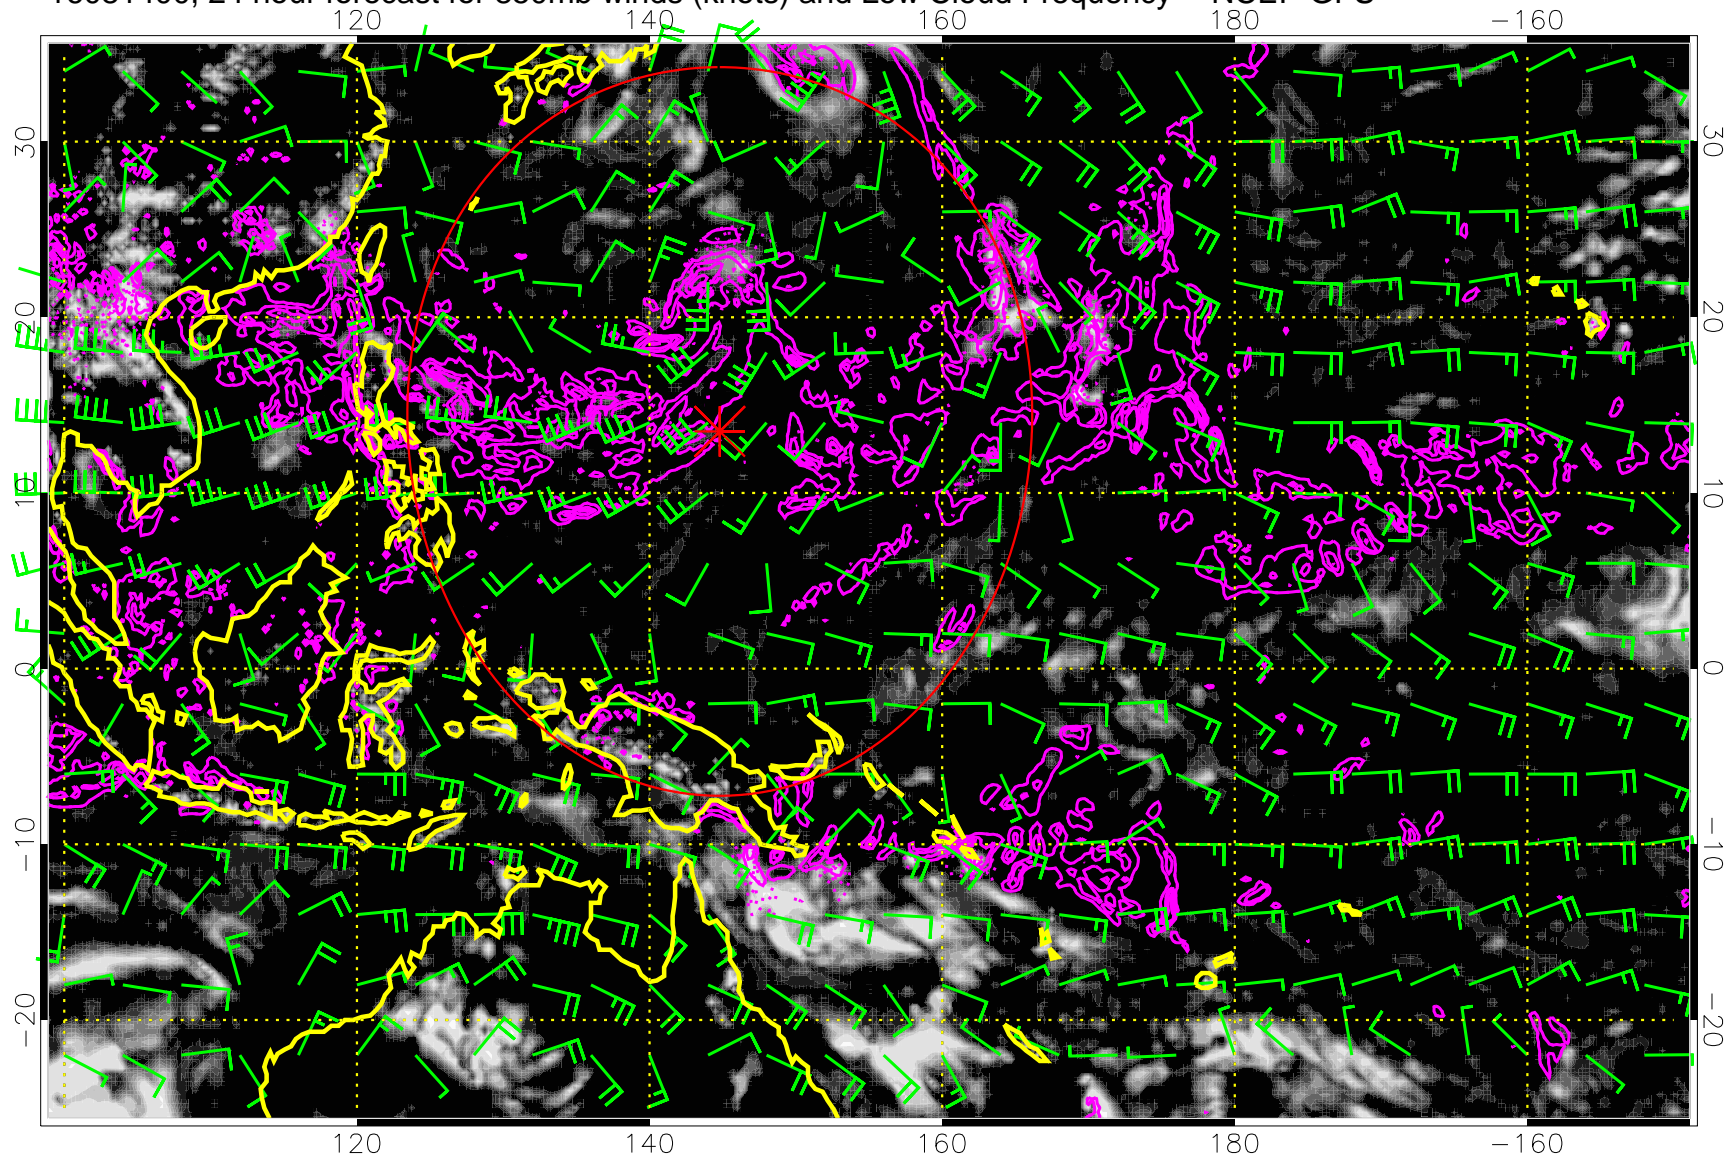

Precip (tot dot, conv sol) mm/day 40 mm/day contours, min 20

Range ring of 2304 km

16081318, 18 hour forecast for 850mb winds (knots) and Low Cloud Frequency -- NCEP GFS

Precip (tot dot, conv sol) mm/day 40 mm/day contours, min 20

Range ring of 2304 km

16081400, 24 hour forecast for 850mb winds (knots) and Low Cloud Frequency -- NCEP GFS

Precip (tot dot, conv sol) mm/day 40 mm/day contours, min 20

Range ring of 2304 km

16081406, 30 hour forecast for 850mb winds (knots) and Low Cloud Frequency -- NCEP GFS