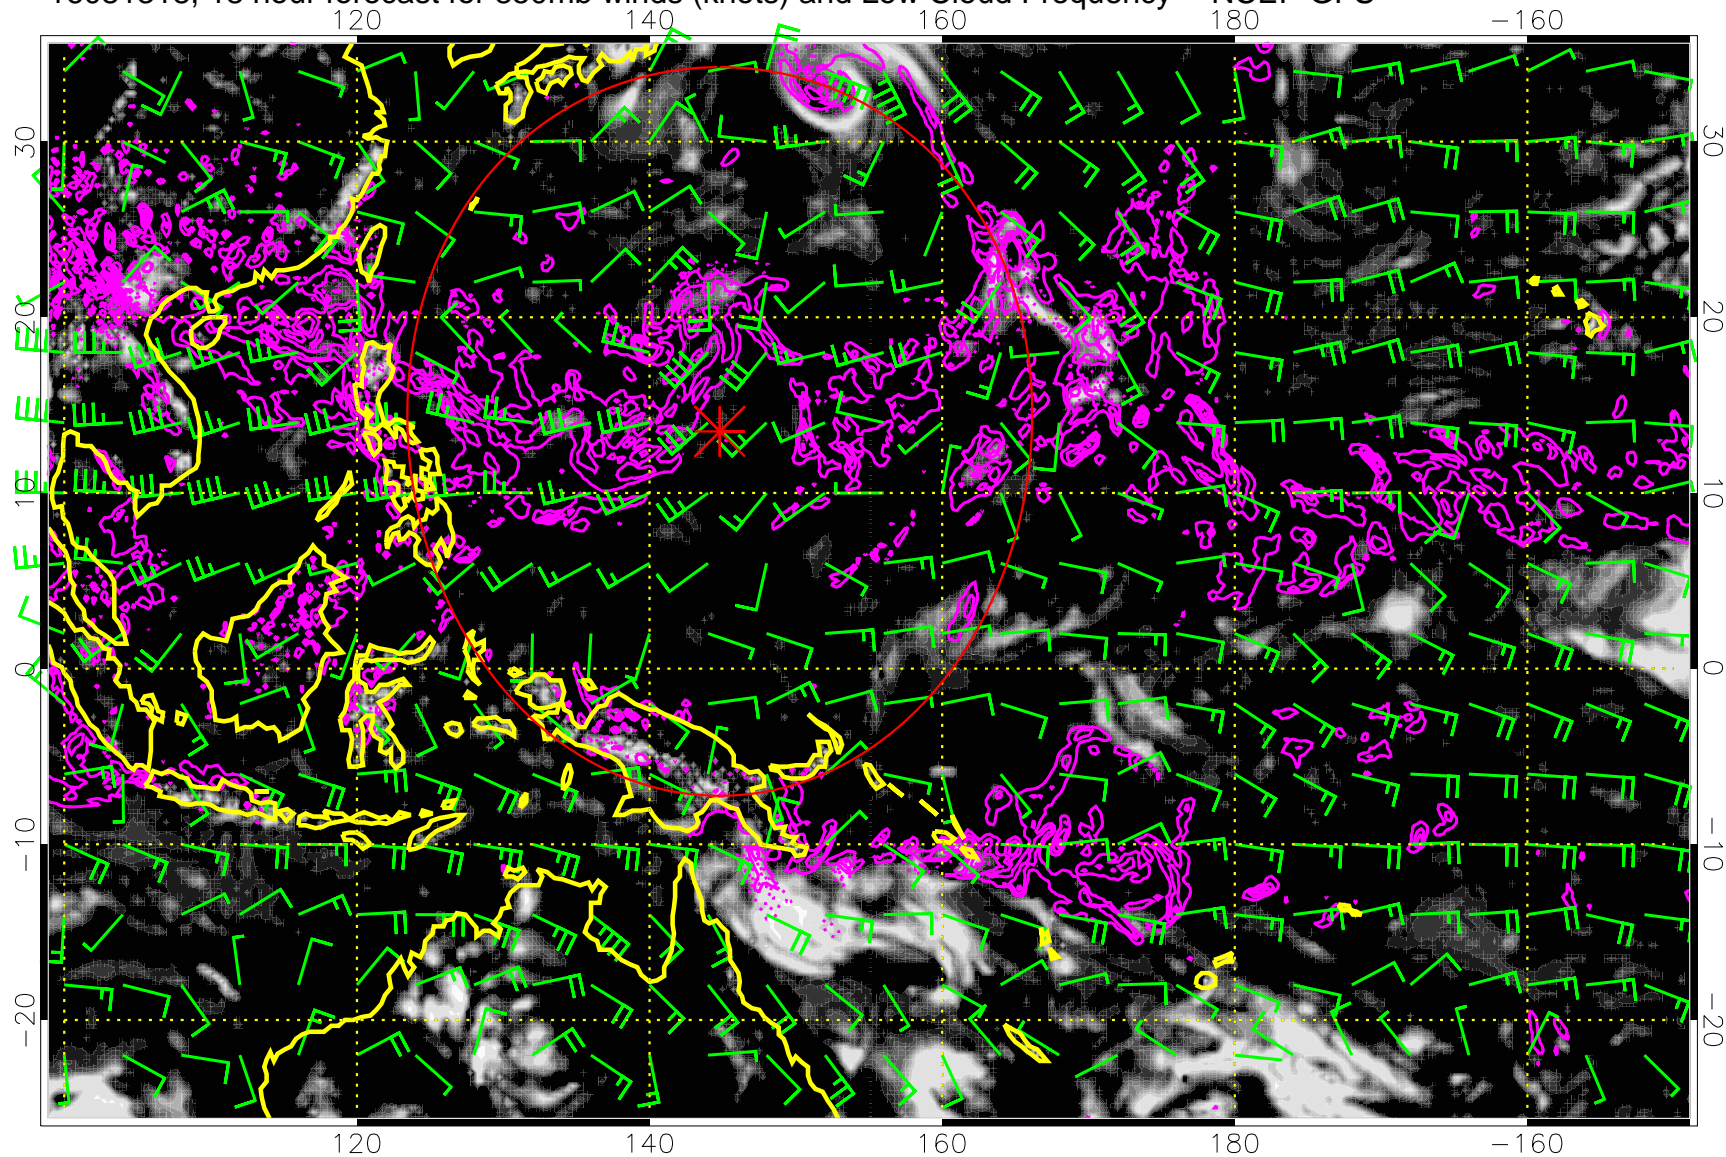

Precip (tot dot, conv sol) mm/day 40 mm/day contours, min 20

Range ring of 2304 km

16081318, 18 hour forecast for 850mb winds (knots) and Low Cloud Frequency -- NCEP GFS

Precip (tot dot, conv sol) mm/day 40 mm/day contours, min 20