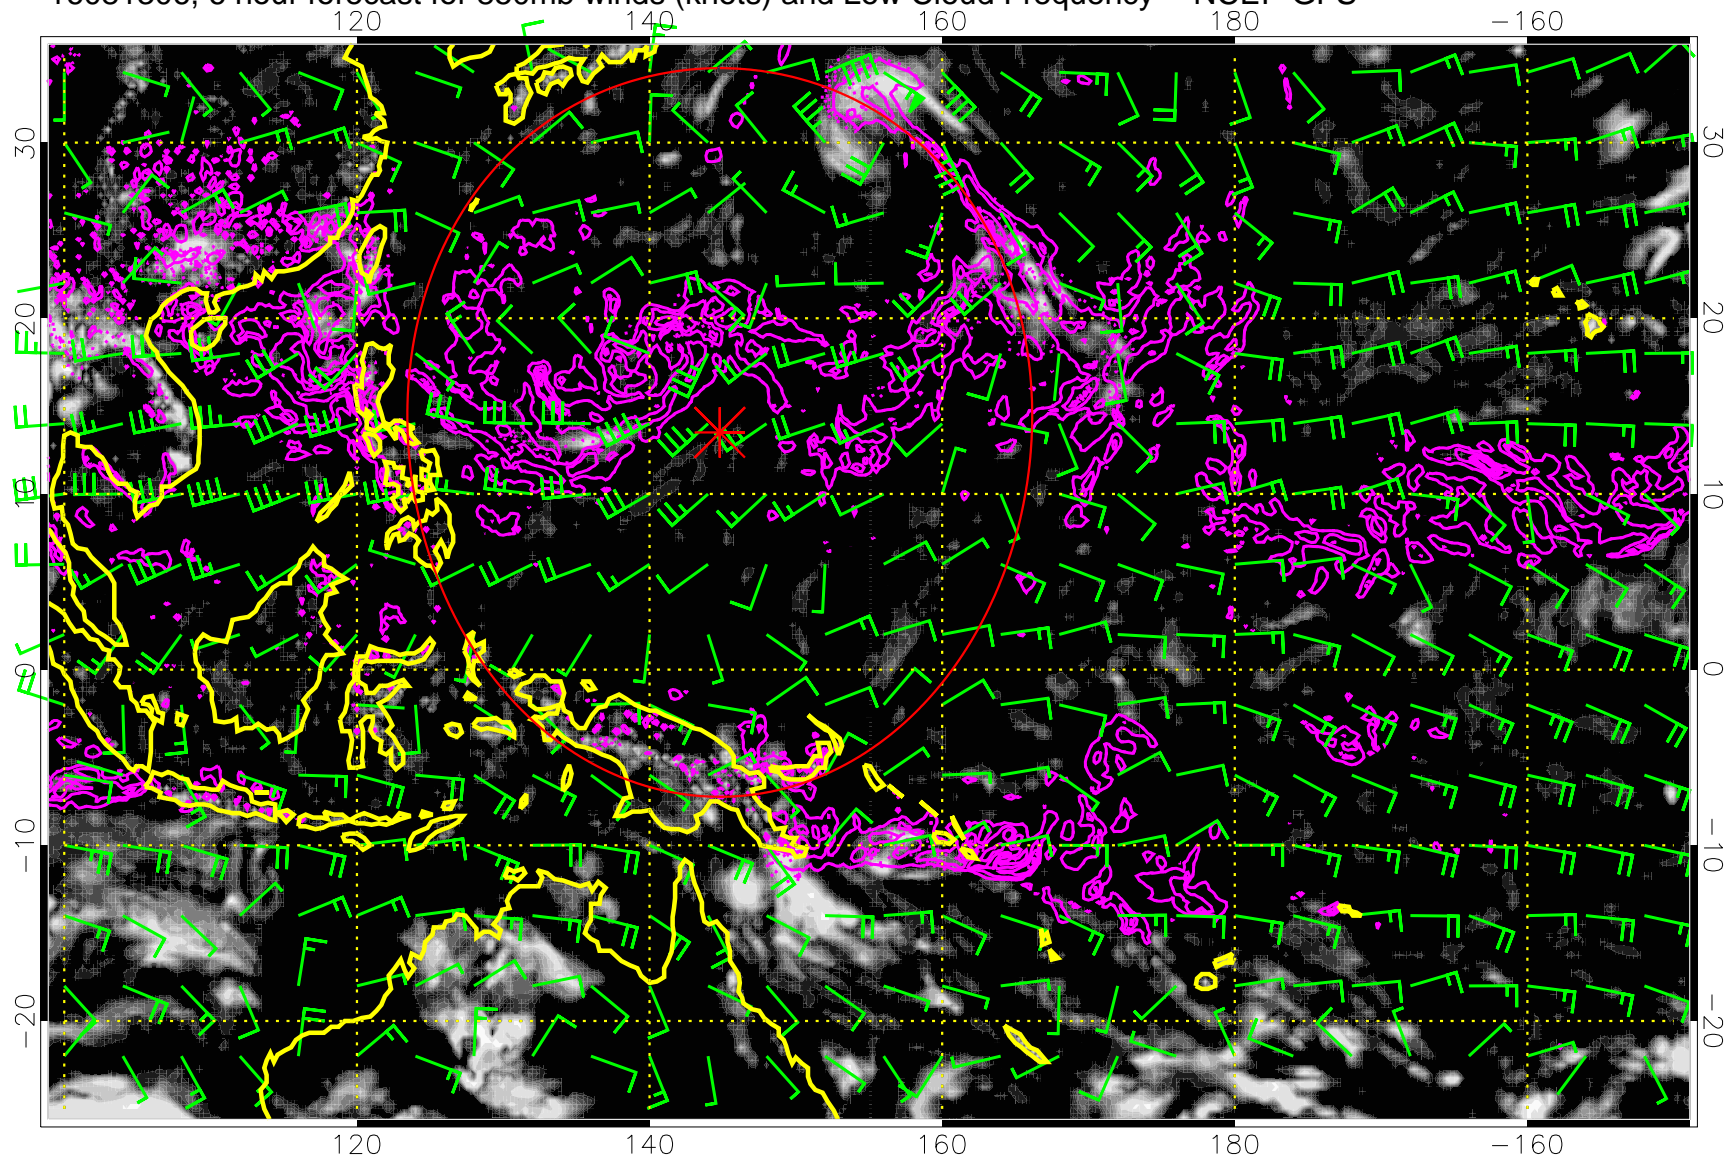

16081306, 6 hour forecast for 850mb winds (knots) and Low Cloud Frequency -- NCEP GFS

Precip (tot dot, conv sol) mm/day 40 mm/day contours, min 20

Range ring of 2304 km

16081312, 12 hour forecast for 850mb winds (knots) and Low Cloud Frequency -- NCEP GFS

Precip (tot dot, conv sol) mm/day 40 mm/day contours, min 20

Range ring of 2304 km

16081318, 18 hour forecast for 850mb winds (knots) and Low Cloud Frequency -- NCEP GFS

Precip (tot dot, conv sol) mm/day 40 mm/day contours, min 20