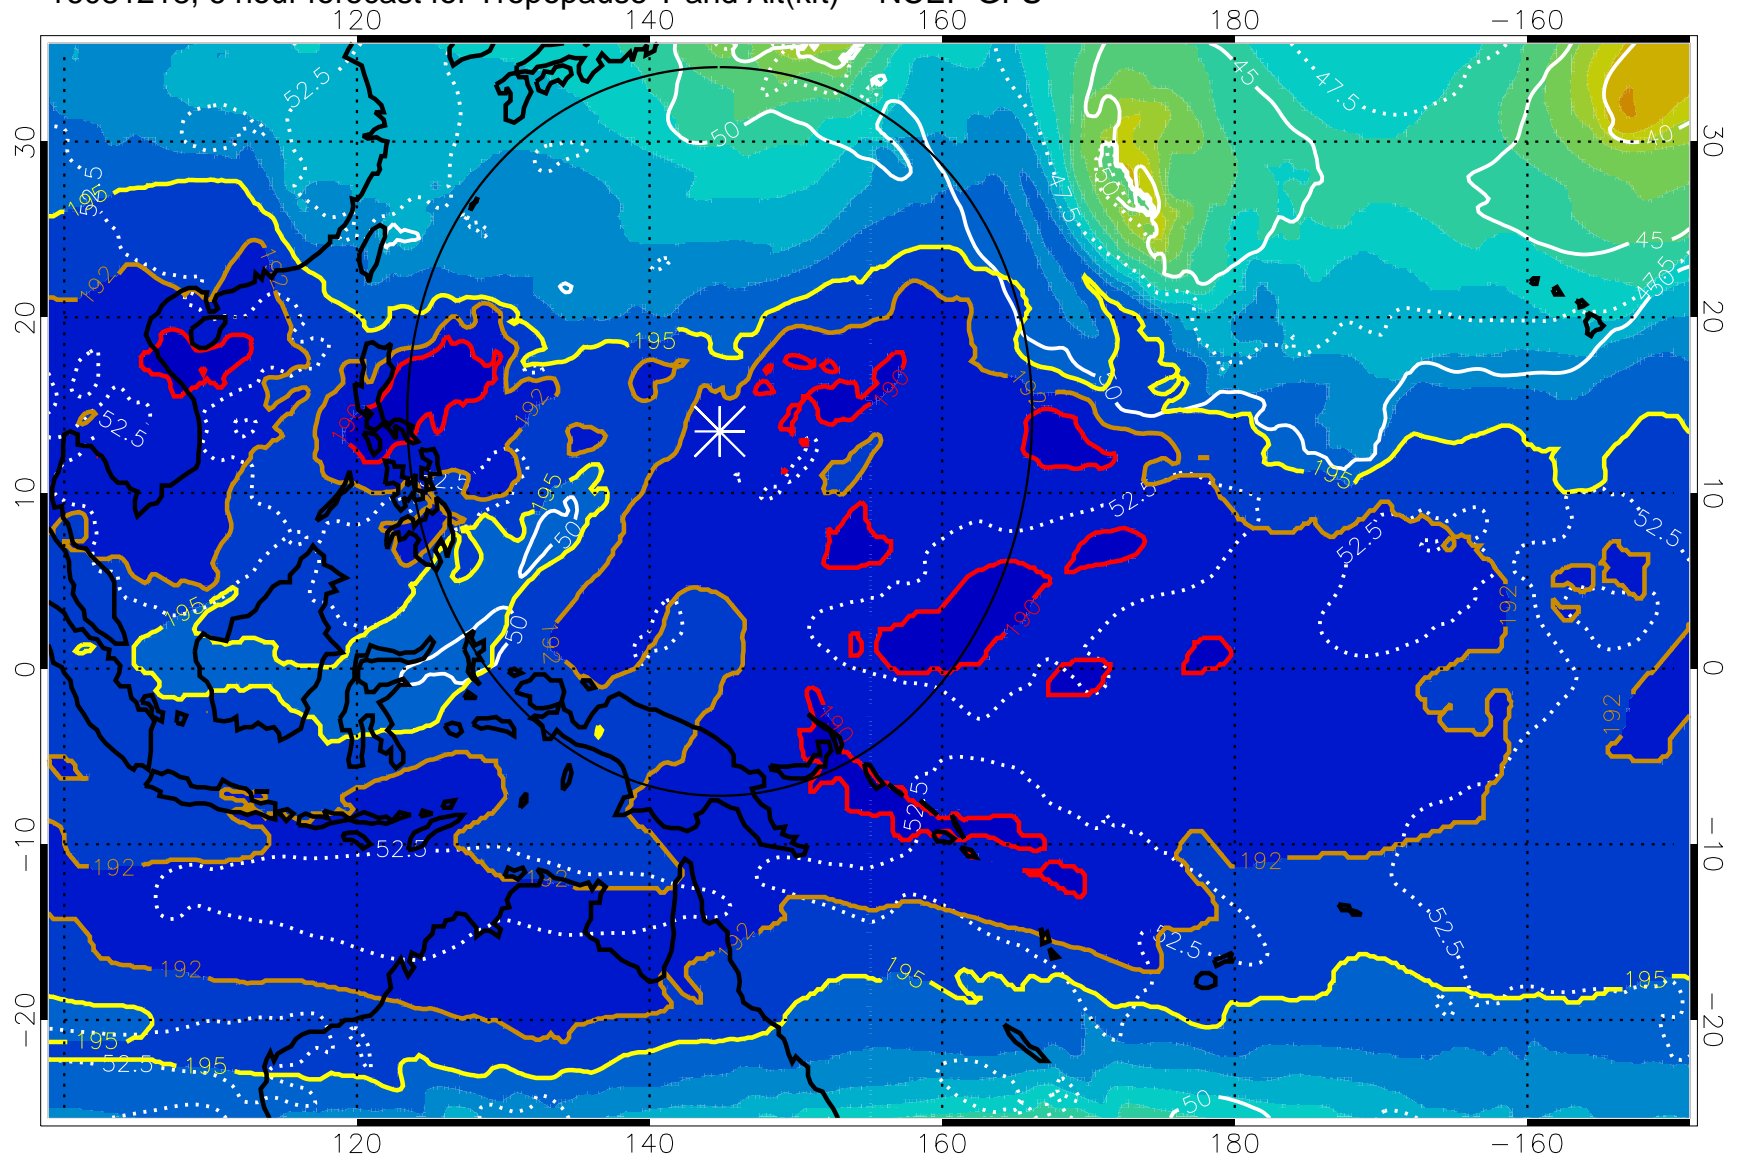

16081218, 6 hour forecast for Tropopause T and Alt(kft) -- NCEP GFS

190 200 210 220 230  
Tropopause T, K

Tropopause Altitude in kft (white)

192.5K Isotherm 195K Isotherm  
187.5K Isotherm 190K Isotherm

Range ring of 2304 km