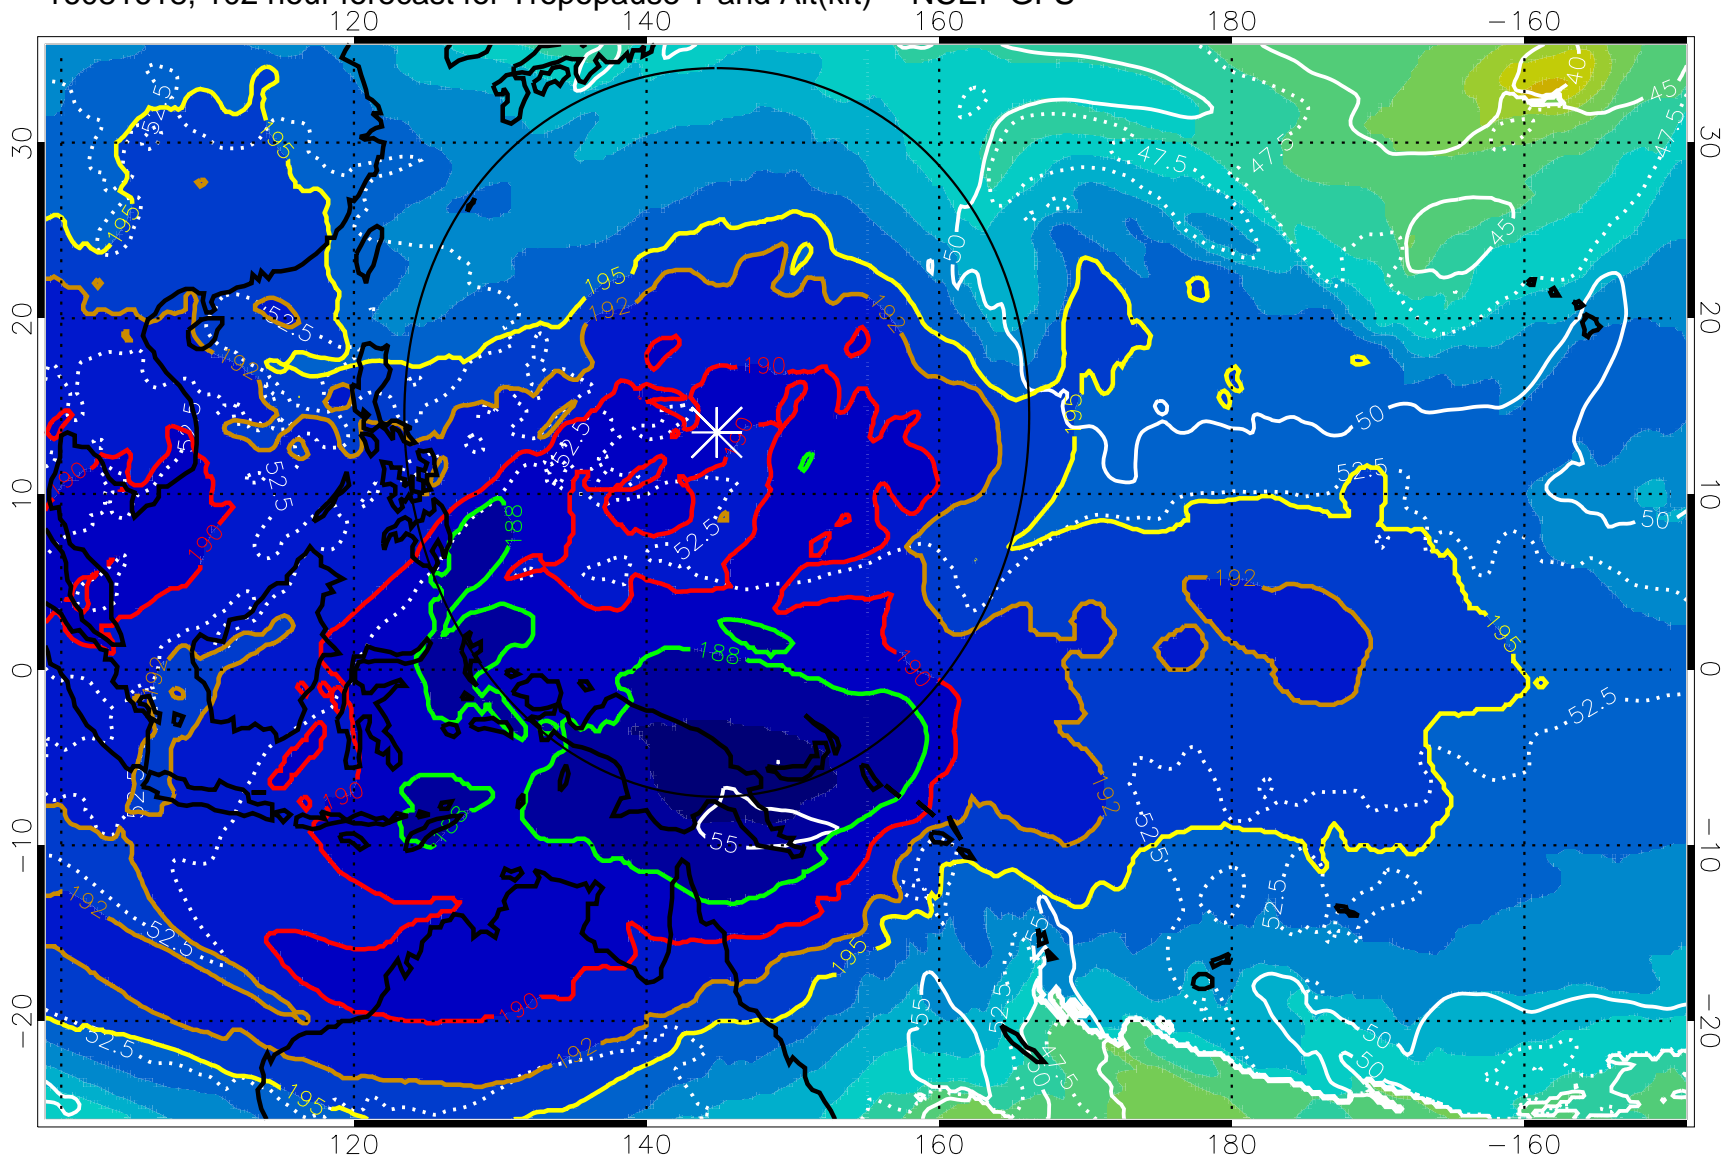

Range ring of 2304 km

16081612, 96 hour forecast for Tropopause T and Alt(kft) -- NCEP GFS

190 200 210 220 230

Tropopause T, K

Tropopause Altitude in kft (white)

192.5K Isotherm 195K Isotherm

187.5K Isotherm 190K Isotherm

Range ring of 2304 km

16081618, 102 hour forecast for Tropopause T and Alt(kft) -- NCEP GFS

190 200 210 220 230

Tropopause T, K

Tropopause Altitude in kft (white)

192.5K Isotherm 195K Isotherm  
187.5K Isotherm 190K Isotherm