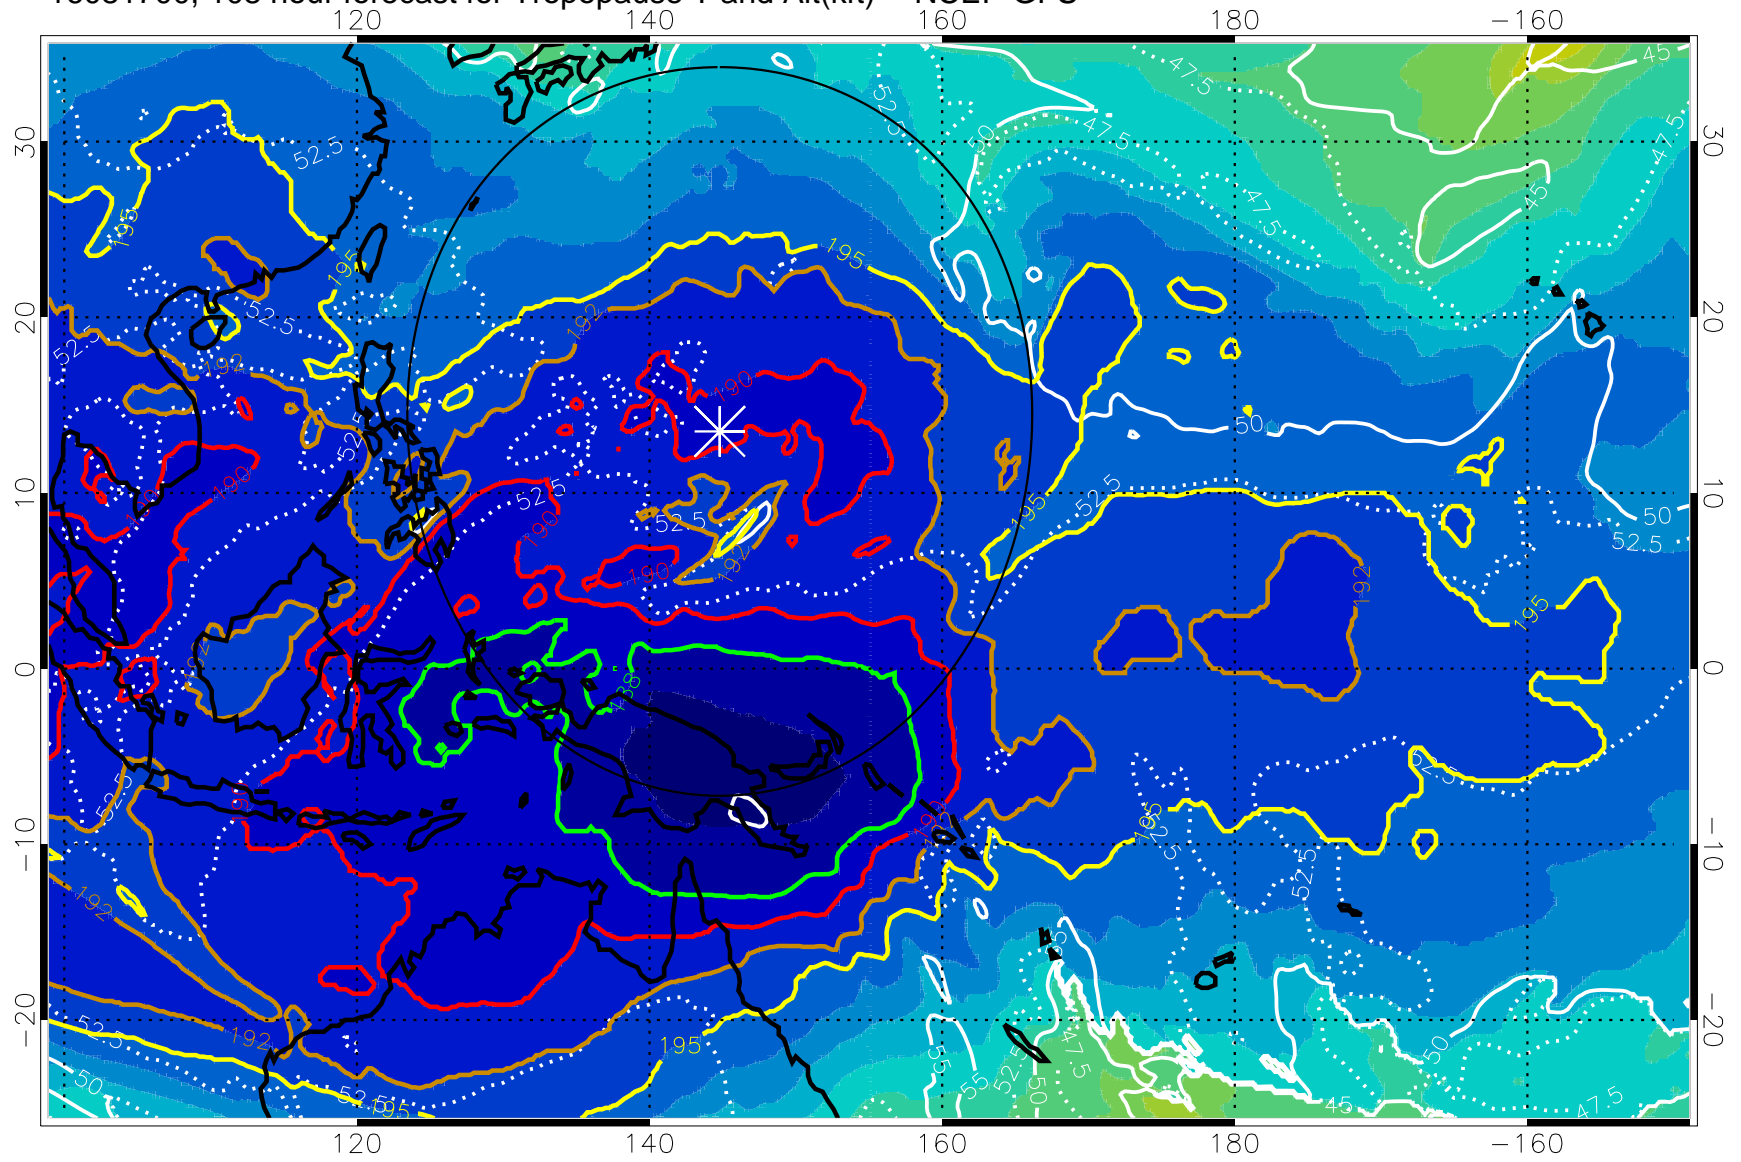

16081700, 108 hour forecast for Tropopause T and Alt(kft) -- NCEP GFS

190 200 210 220 230

Tropopause T, K

Tropopause Altitude in kft (white)

192.5K Isotherm 195K Isotherm

187.5K Isotherm 190K Isotherm

Range ring of 2304 km