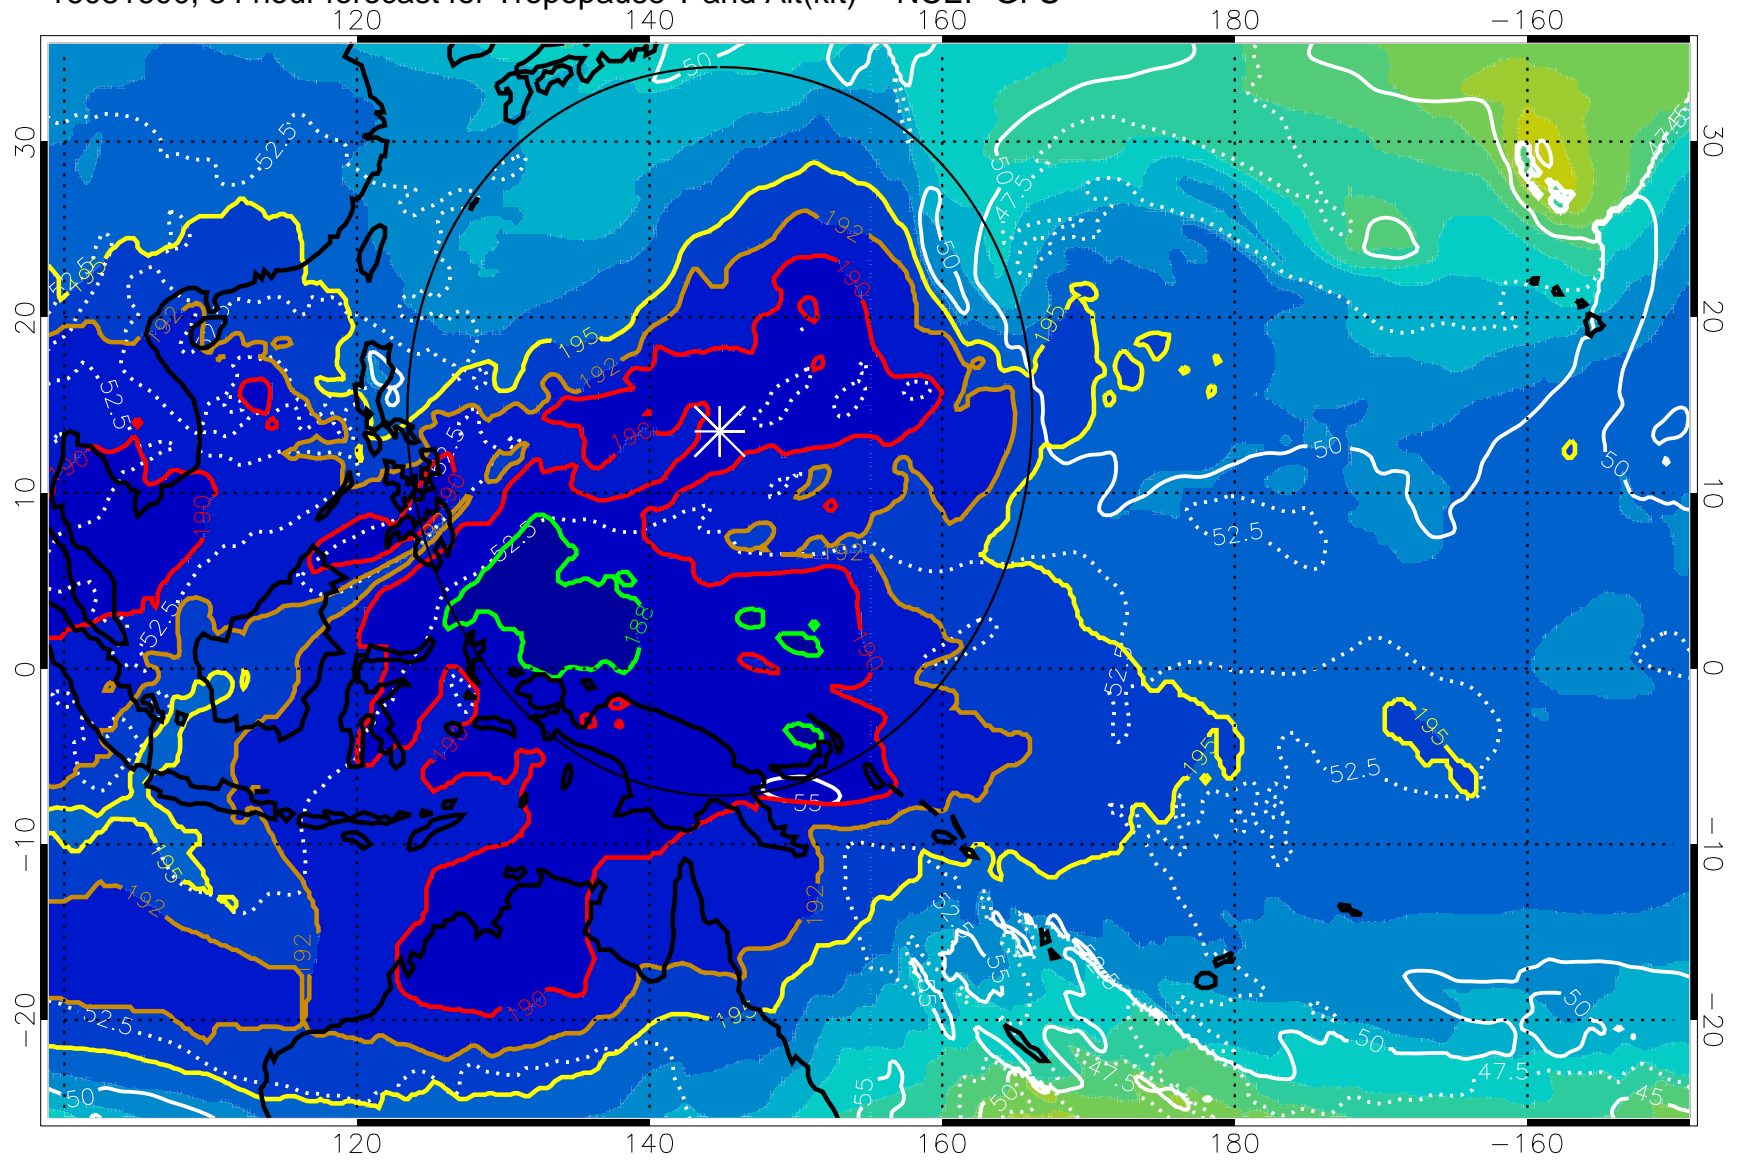

16081600, 84 hour forecast for Tropopause T and Alt(kft) -- NCEP GFS

190 200 210 220 230
Tropopause T, K

Tropopause Altitude in kft (white)

192.5K Isotherm 195K Isotherm
187.5K Isotherm 190K Isotherm

Range ring of 2304 km