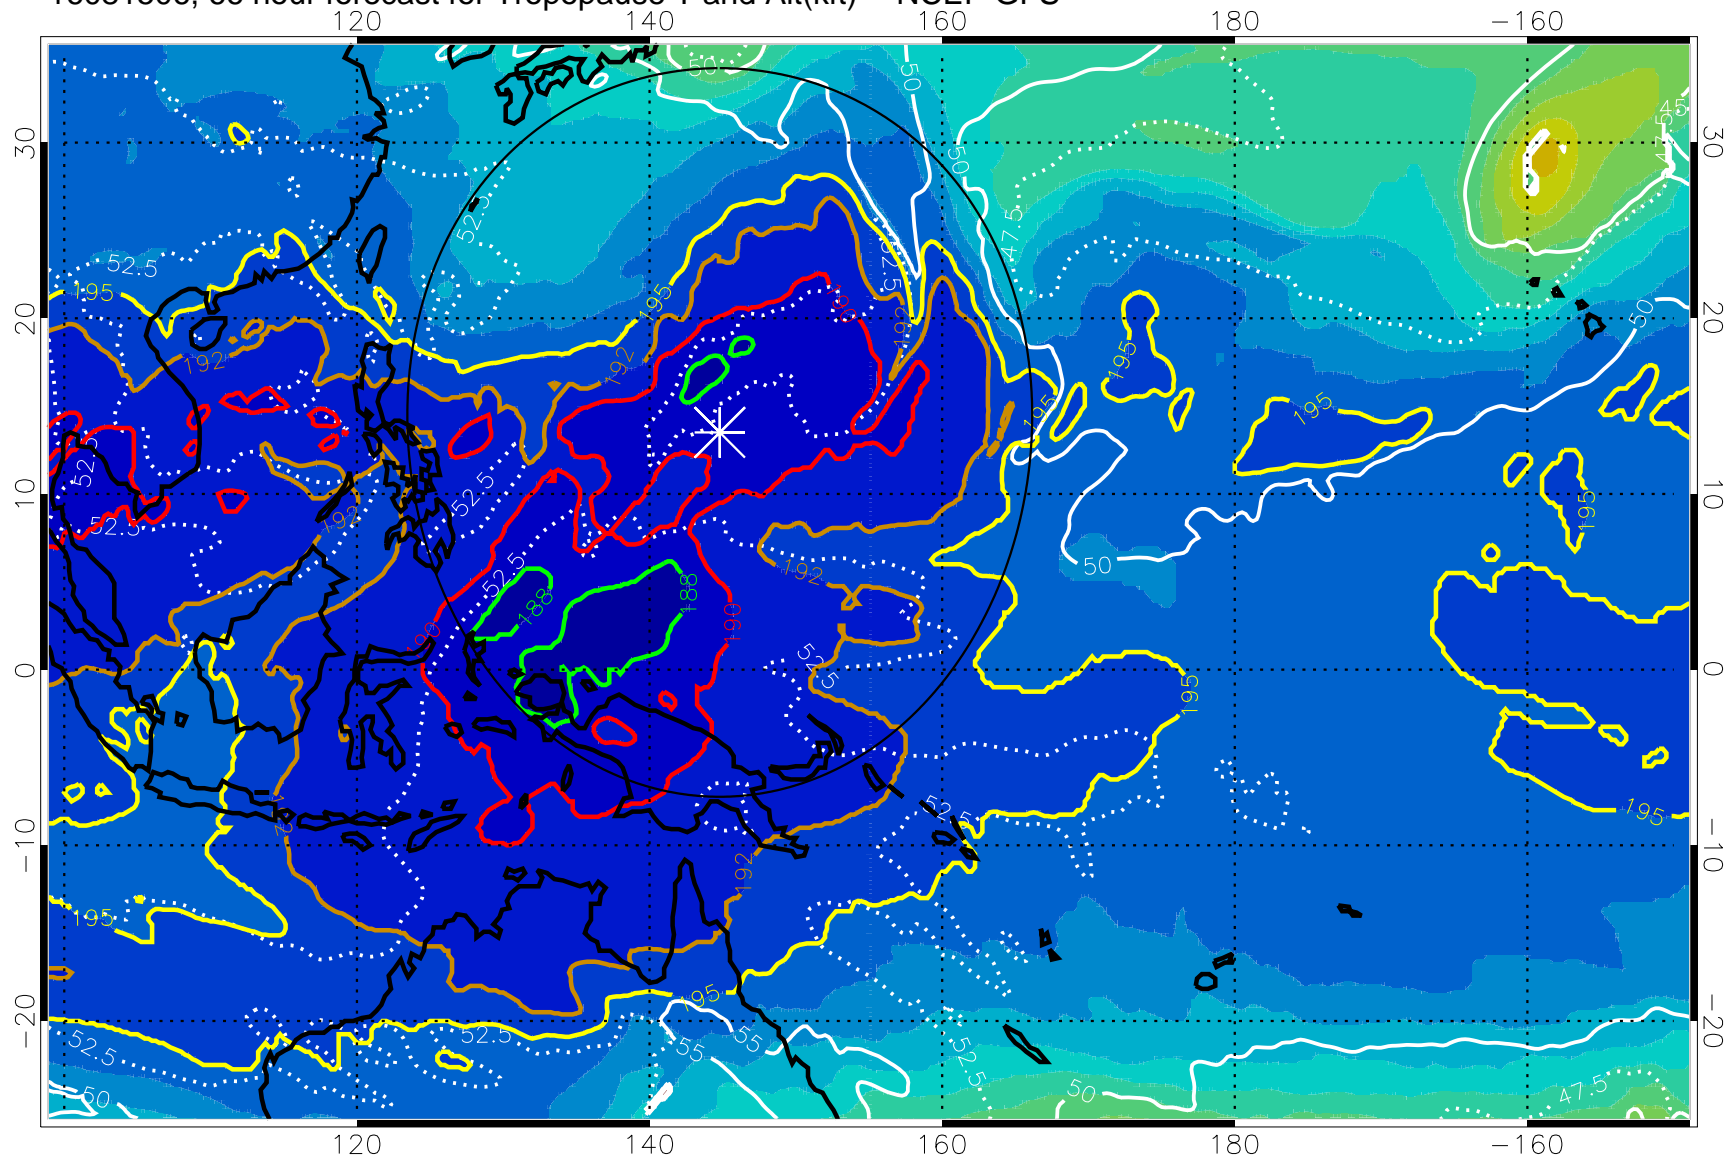

16081506, 66 hour forecast for Tropopause T and Alt(kft) -- NCEP GFS

190 200 210 220 230

Tropopause T, K

Tropopause Altitude in kft (white)

192.5K Isotherm 195K Isotherm
187.5K Isotherm 190K Isotherm

Range ring of 2304 km