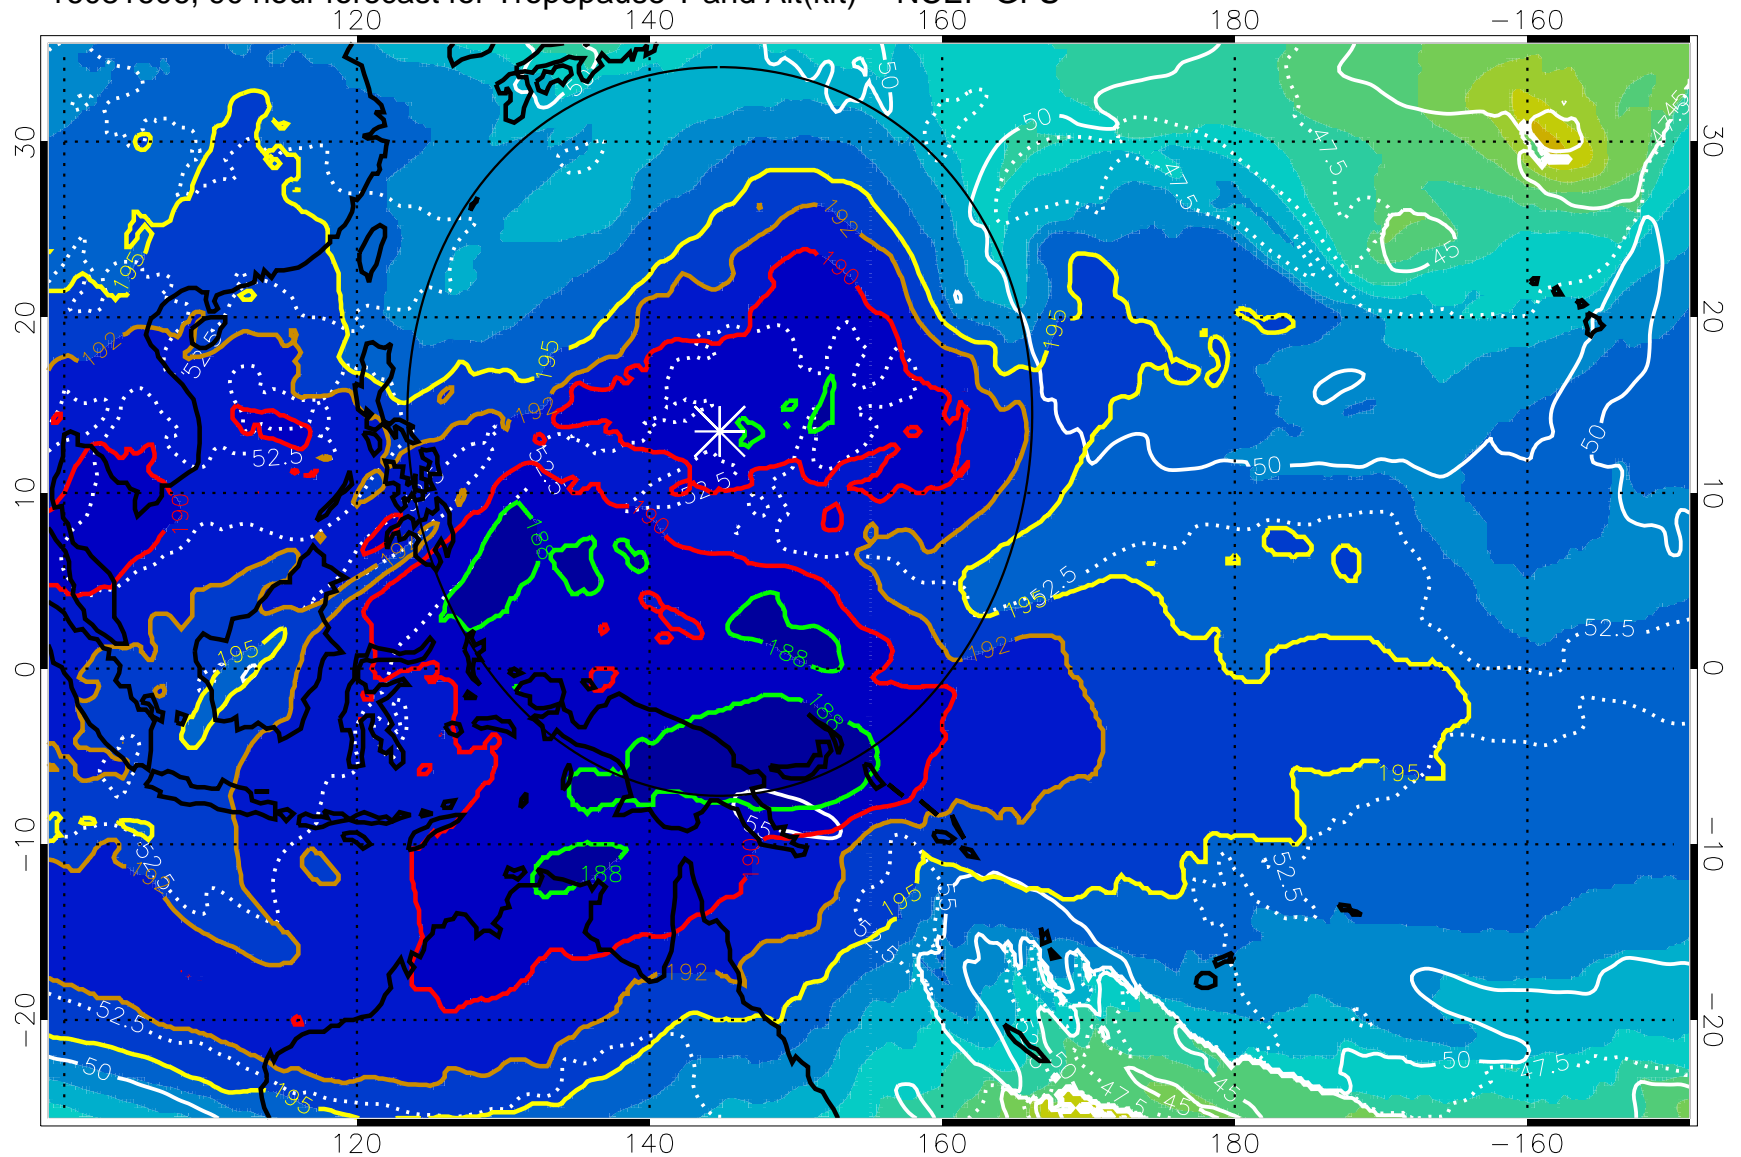

16081606, 90 hour forecast for Tropopause T and Alt(kft) -- NCEP GFS

190 200 210 220 230

Tropopause T, K

Tropopause Altitude in kft (white)

192.5K Isotherm 195K Isotherm

187.5K Isotherm 190K Isotherm

Range ring of 2304 km