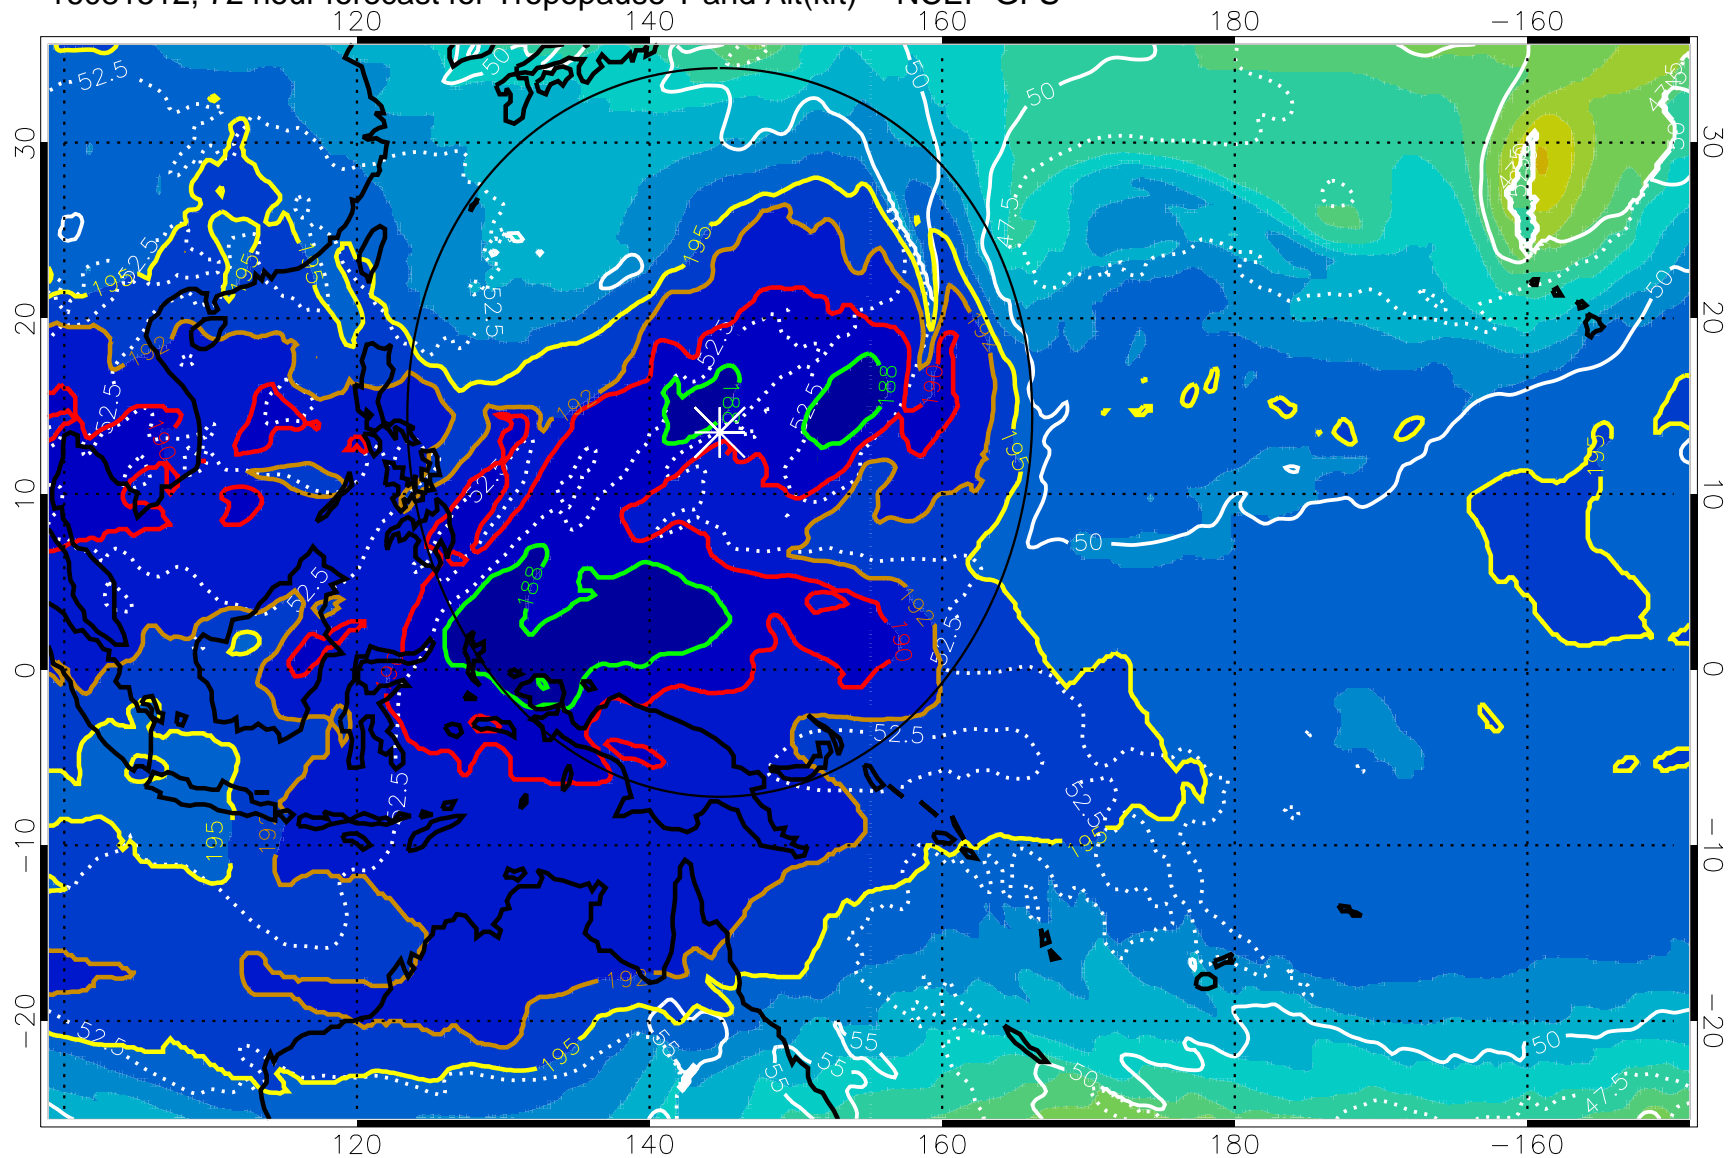

16081512, 72 hour forecast for Tropopause T and Alt(kft) -- NCEP GFS

190 200 210 220 230

Tropopause T, K

Tropopause Altitude in kft (white)

192.5K Isotherm 195K Isotherm

187.5K Isotherm 190K Isotherm

Range ring of 2304 km