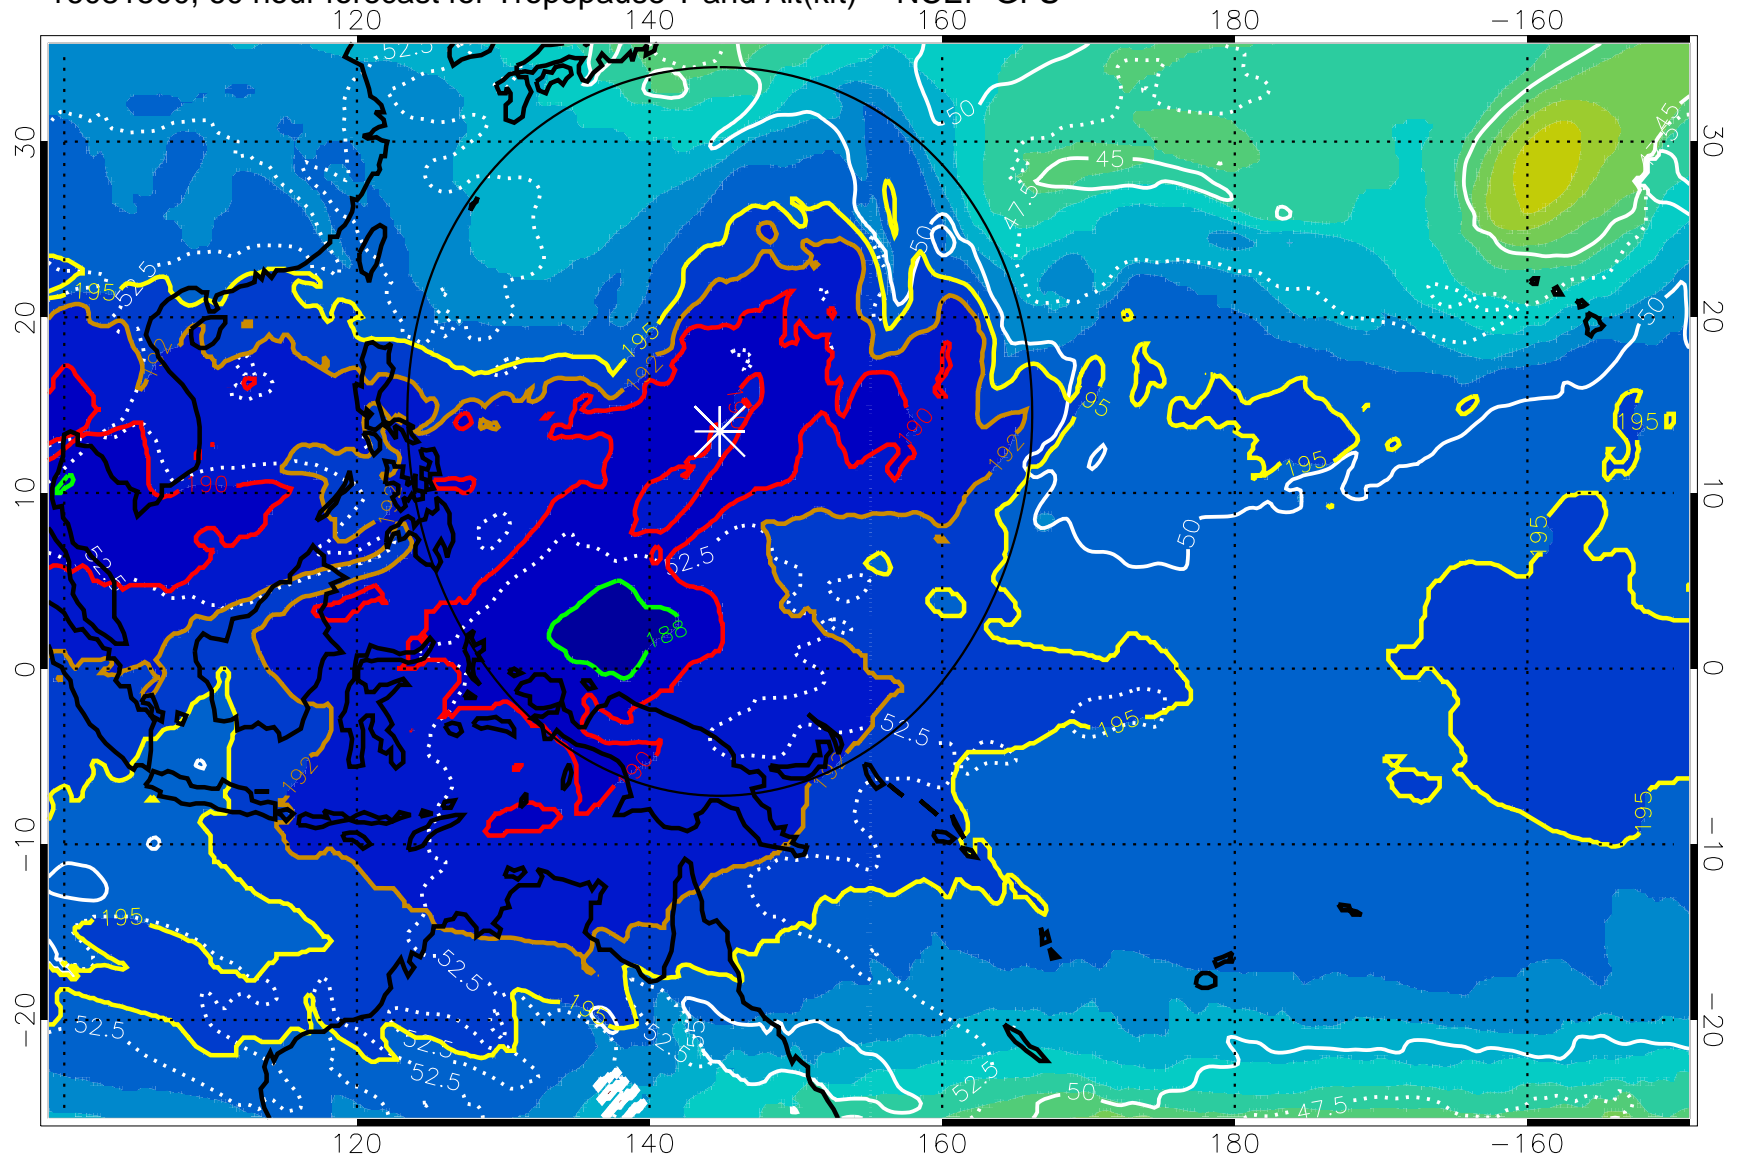

16081500, 60 hour forecast for Tropopause T and Alt(kft) -- NCEP GFS

190 200 210 220 230

Tropopause T, K

Tropopause Altitude in kft (white)

192.5K Isotherm 195K Isotherm
187.5K Isotherm 190K Isotherm

Range ring of 2304 km