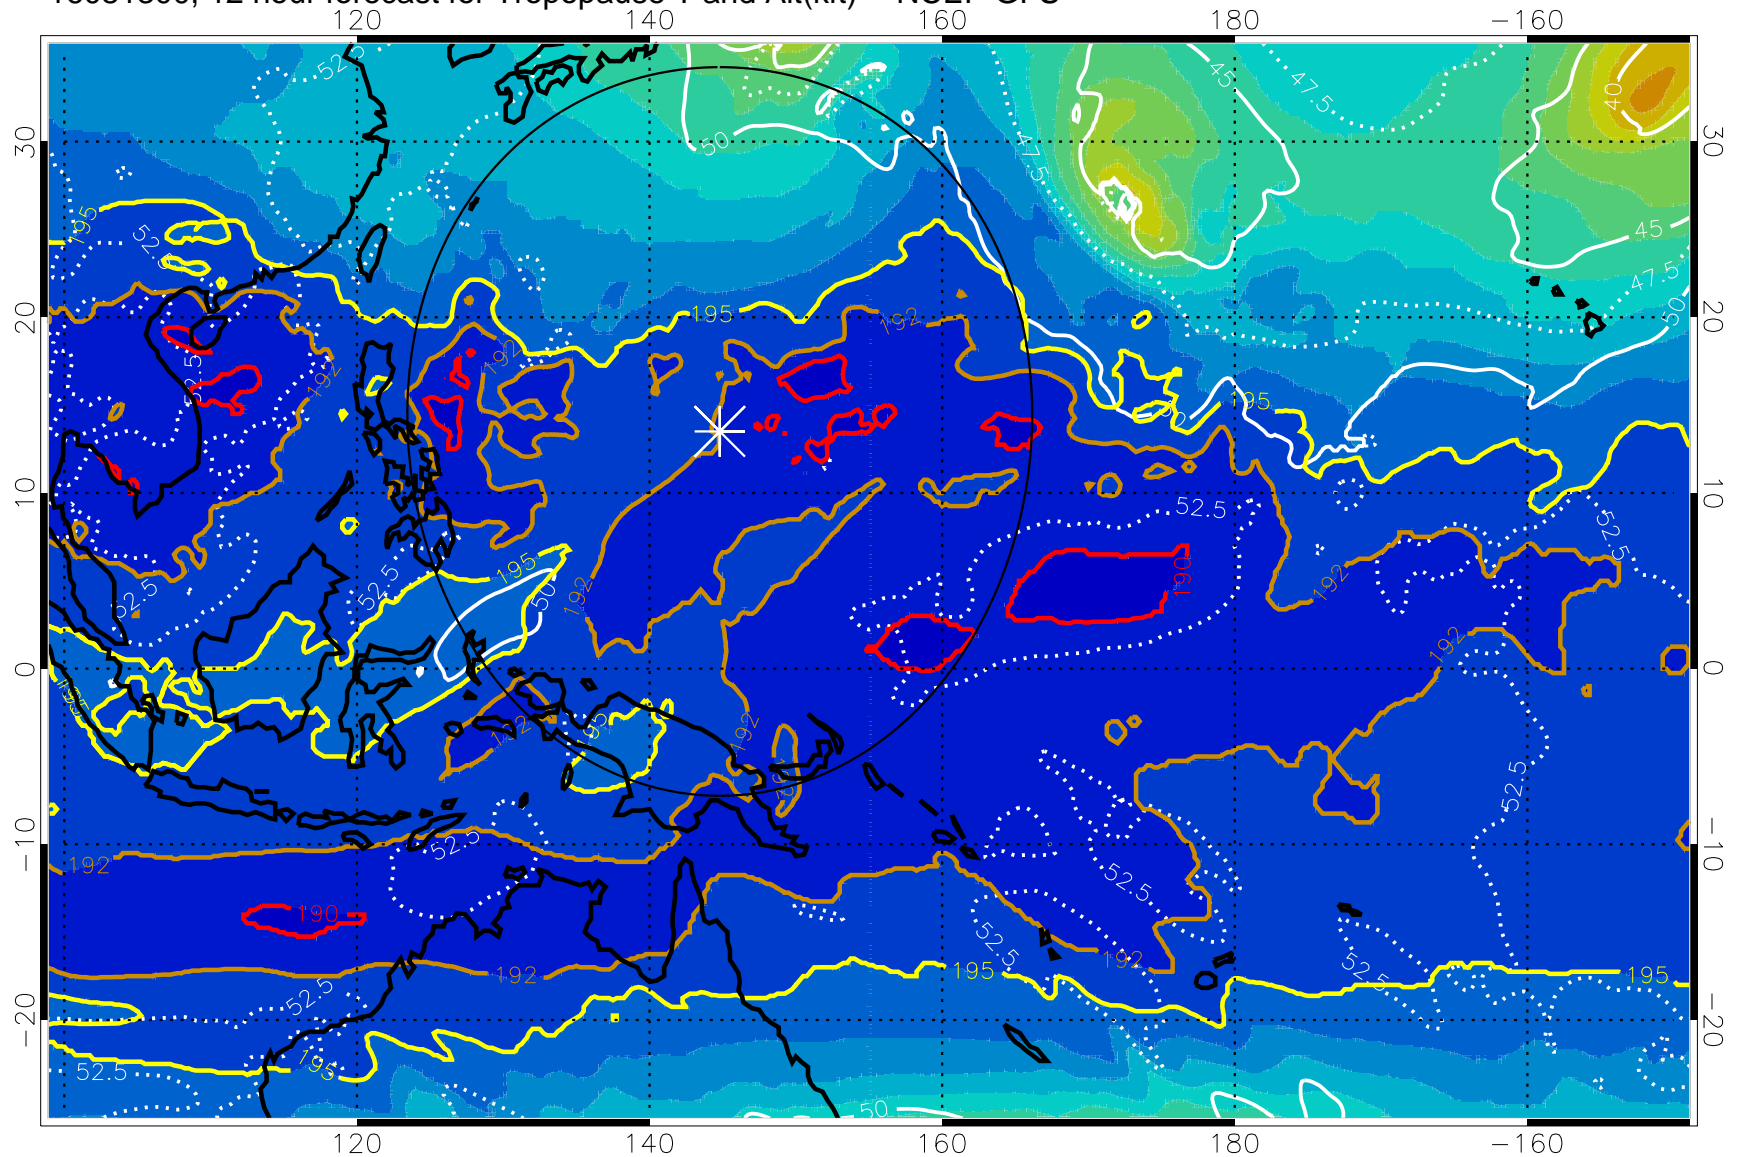

16081300, 12 hour forecast for Tropopause T and Alt(kft) -- NCEP GFS

190 200 210 220 230

Tropopause T, K

Tropopause Altitude in kft (white)

192.5K Isotherm 195K Isotherm

187.5K Isotherm 190K Isotherm

Range ring of 2304 km