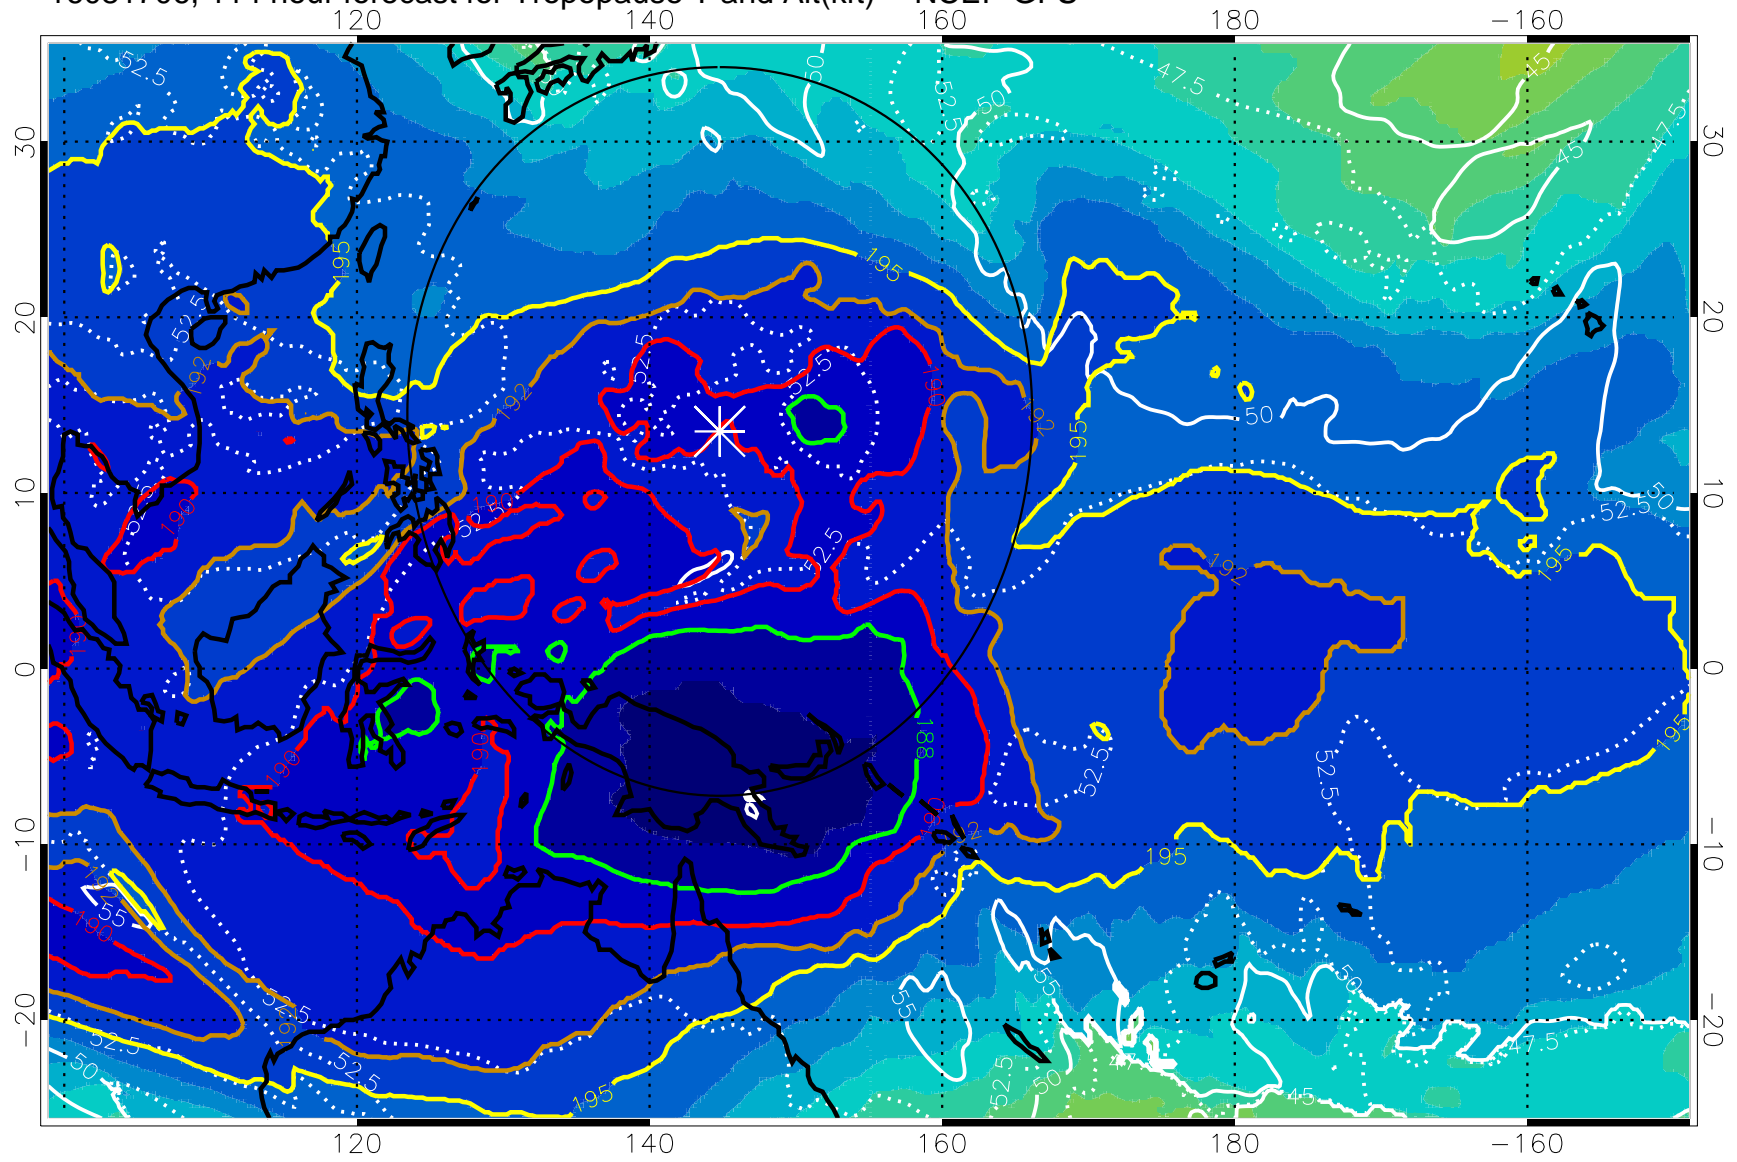

16081706, 114 hour forecast for Tropopause T and Alt(kft) -- NCEP GFS

190   200   210   220   230
Tropopause T, K

Tropopause Altitude in kft (white)

192.5K Isotherm   195K Isotherm
187.5K Isotherm   190K Isotherm

Range ring of 2304 km