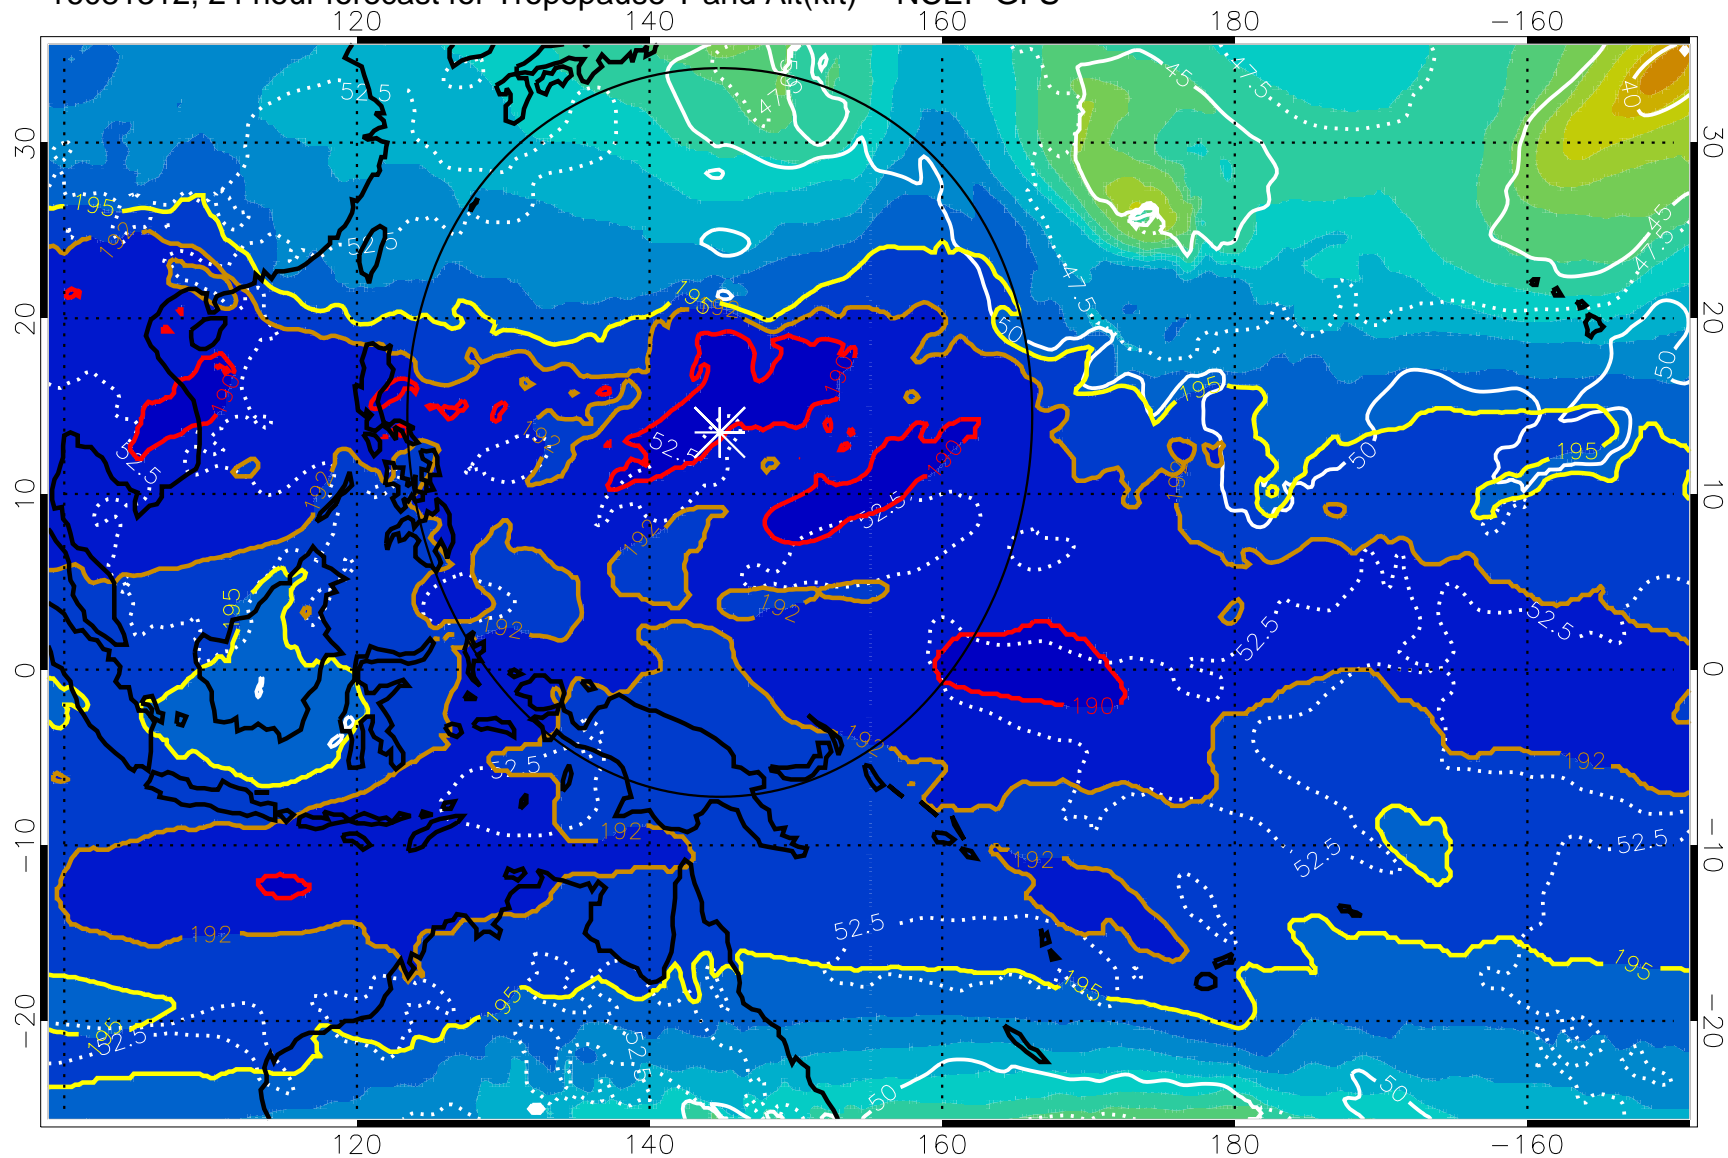

16081312, 24 hour forecast for Tropopause T and Alt(kft) -- NCEP GFS

190 200 210 220 230

Tropopause T, K

Tropopause Altitude in kft (white)

192.5K Isotherm 195K Isotherm
187.5K Isotherm 190K Isotherm

Range ring of 2304 km