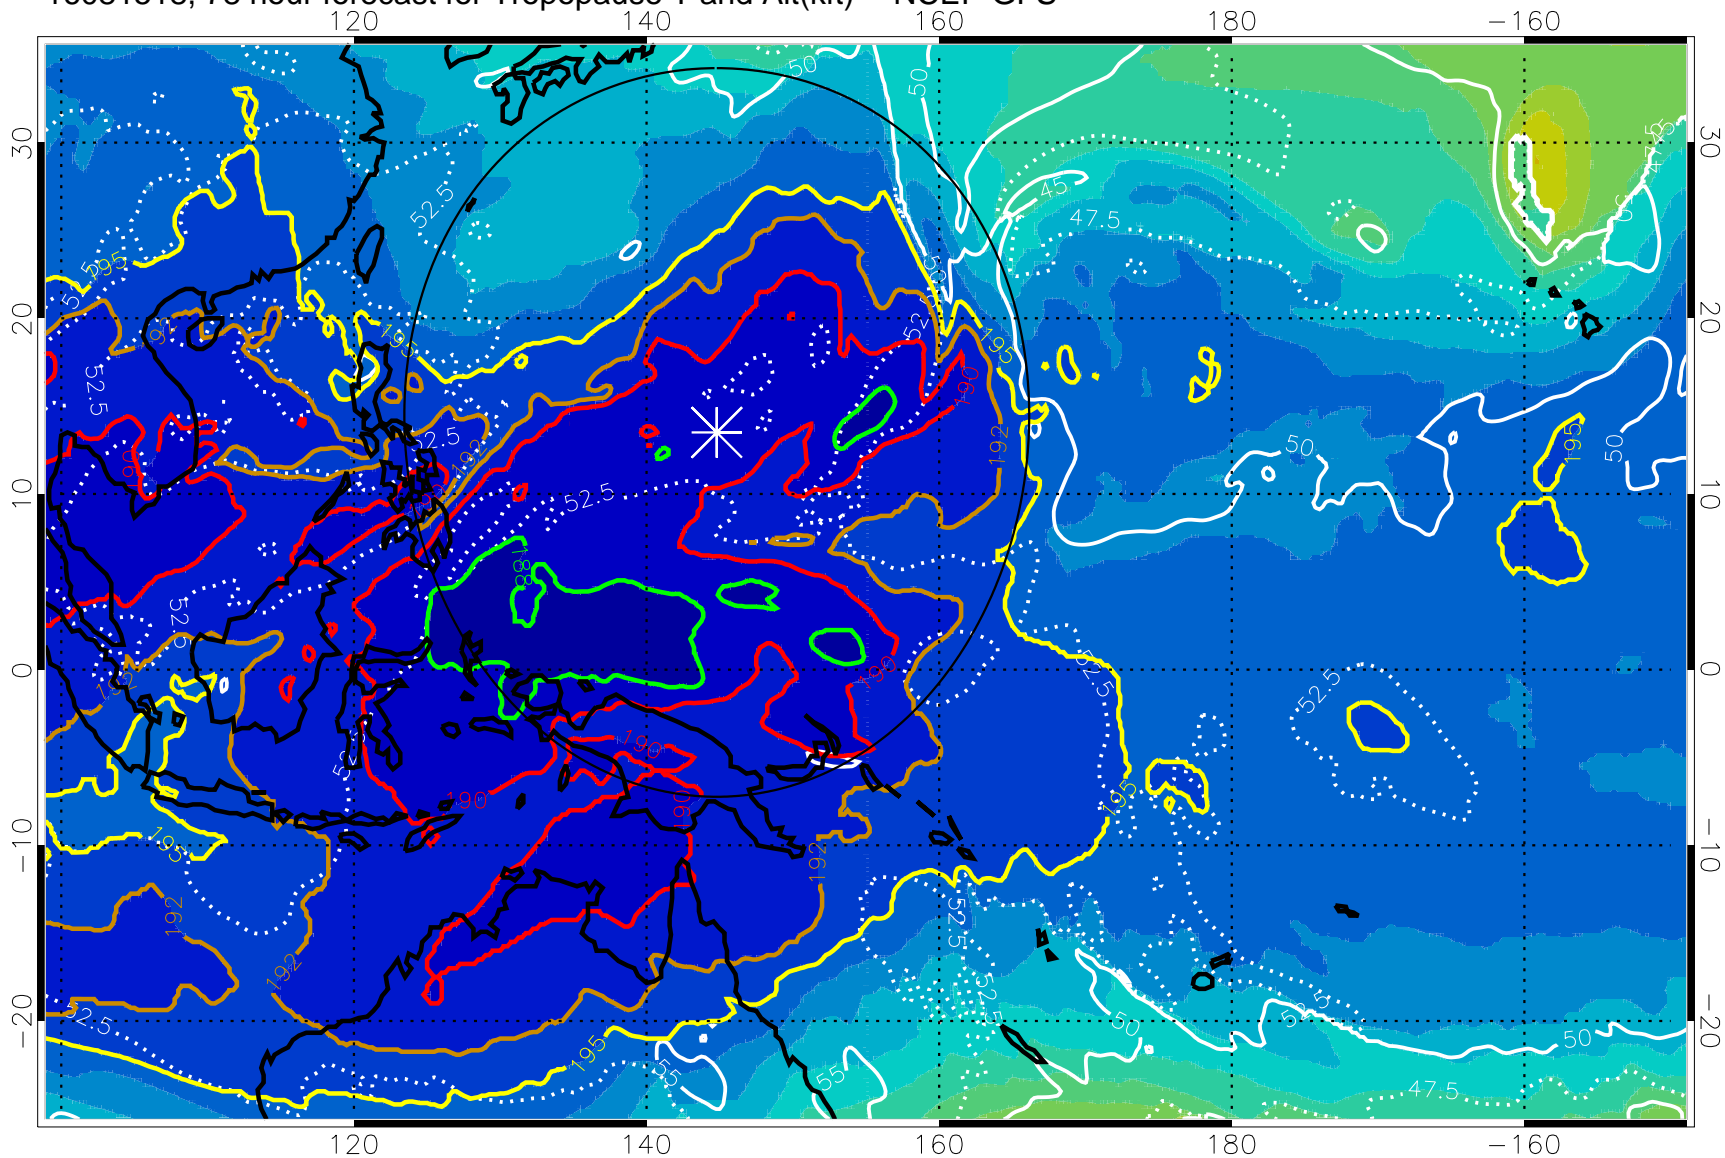

16081518, 78 hour forecast for Tropopause T and Alt(kft) -- NCEP GFS

190 200 210 220 230

Tropopause T, K

Tropopause Altitude in kft (white)

192.5K Isotherm 195K Isotherm
187.5K Isotherm 190K Isotherm

Range ring of 2304 km