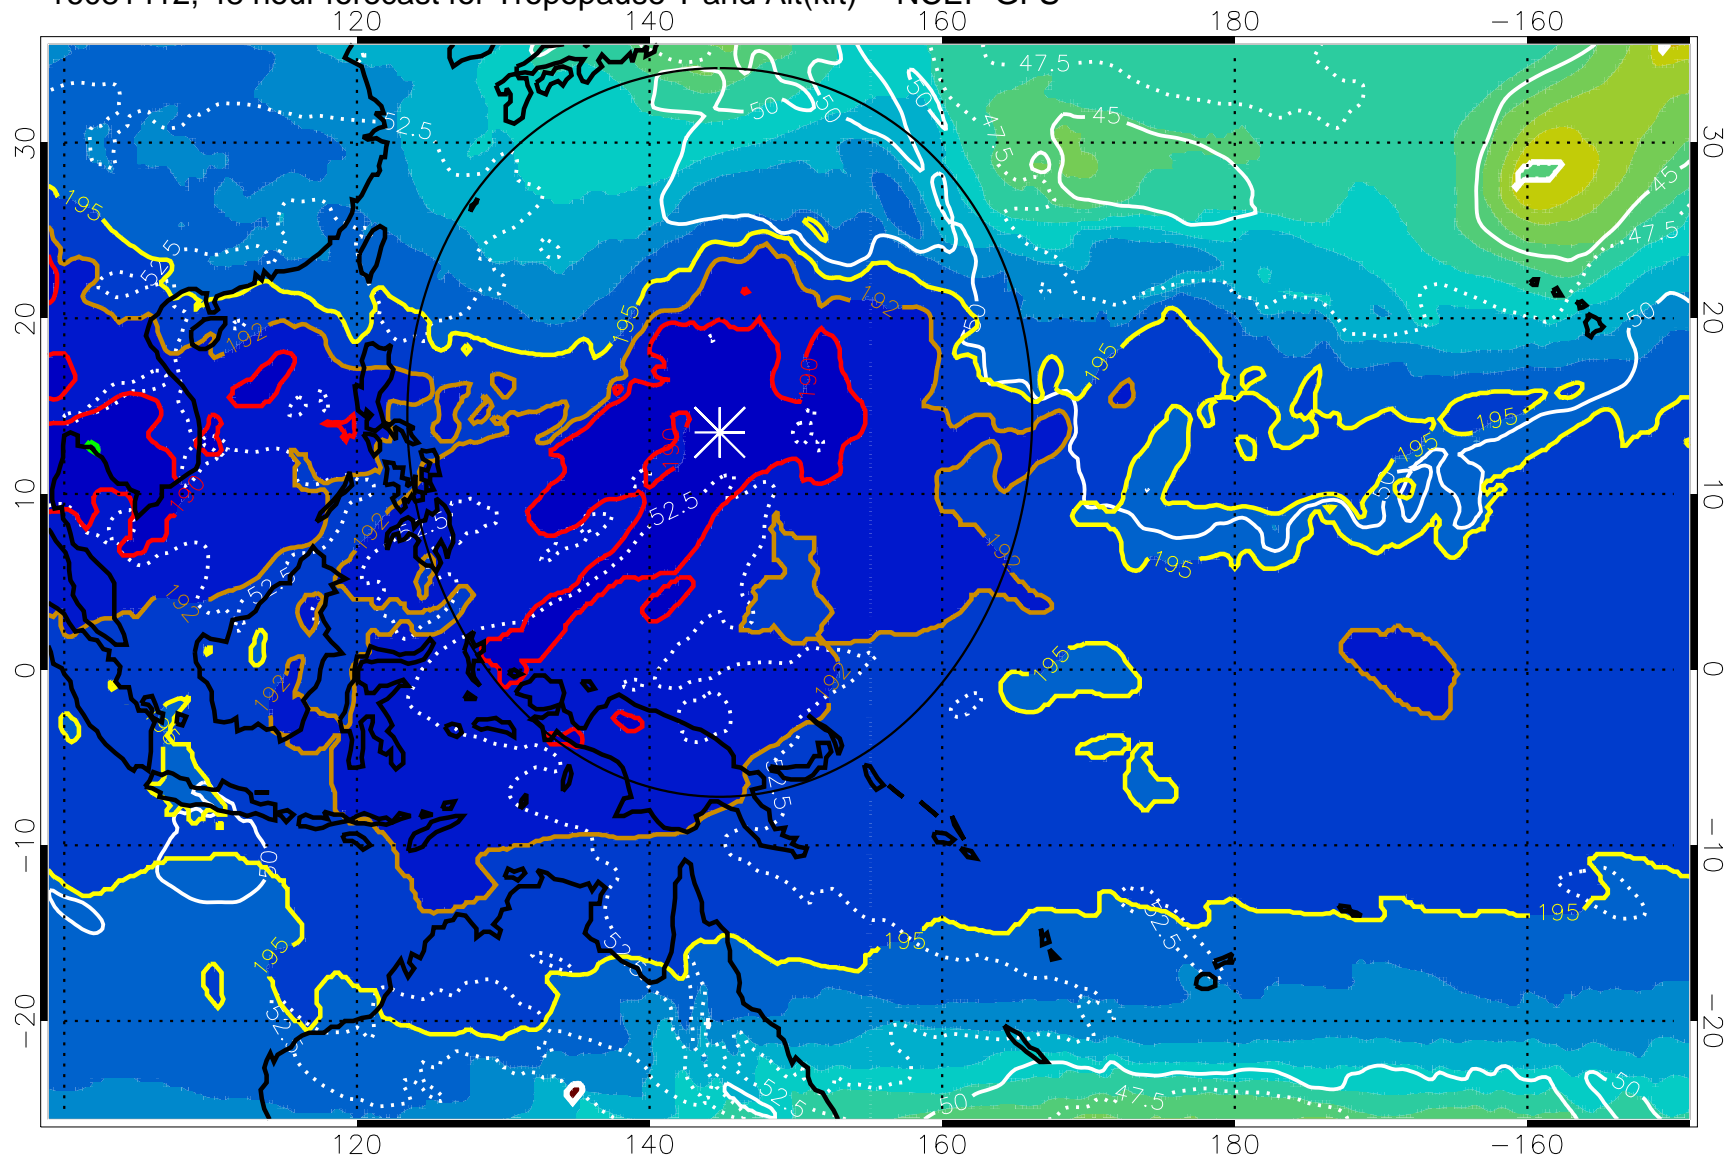

16081412, 48 hour forecast for Tropopause T and Alt(kft) -- NCEP GFS

190 200 210 220 230
Tropopause T, K

Tropopause Altitude in kft (white)

192.5K Isotherm 195K Isotherm
187.5K Isotherm 190K Isotherm

Range ring of 2304 km