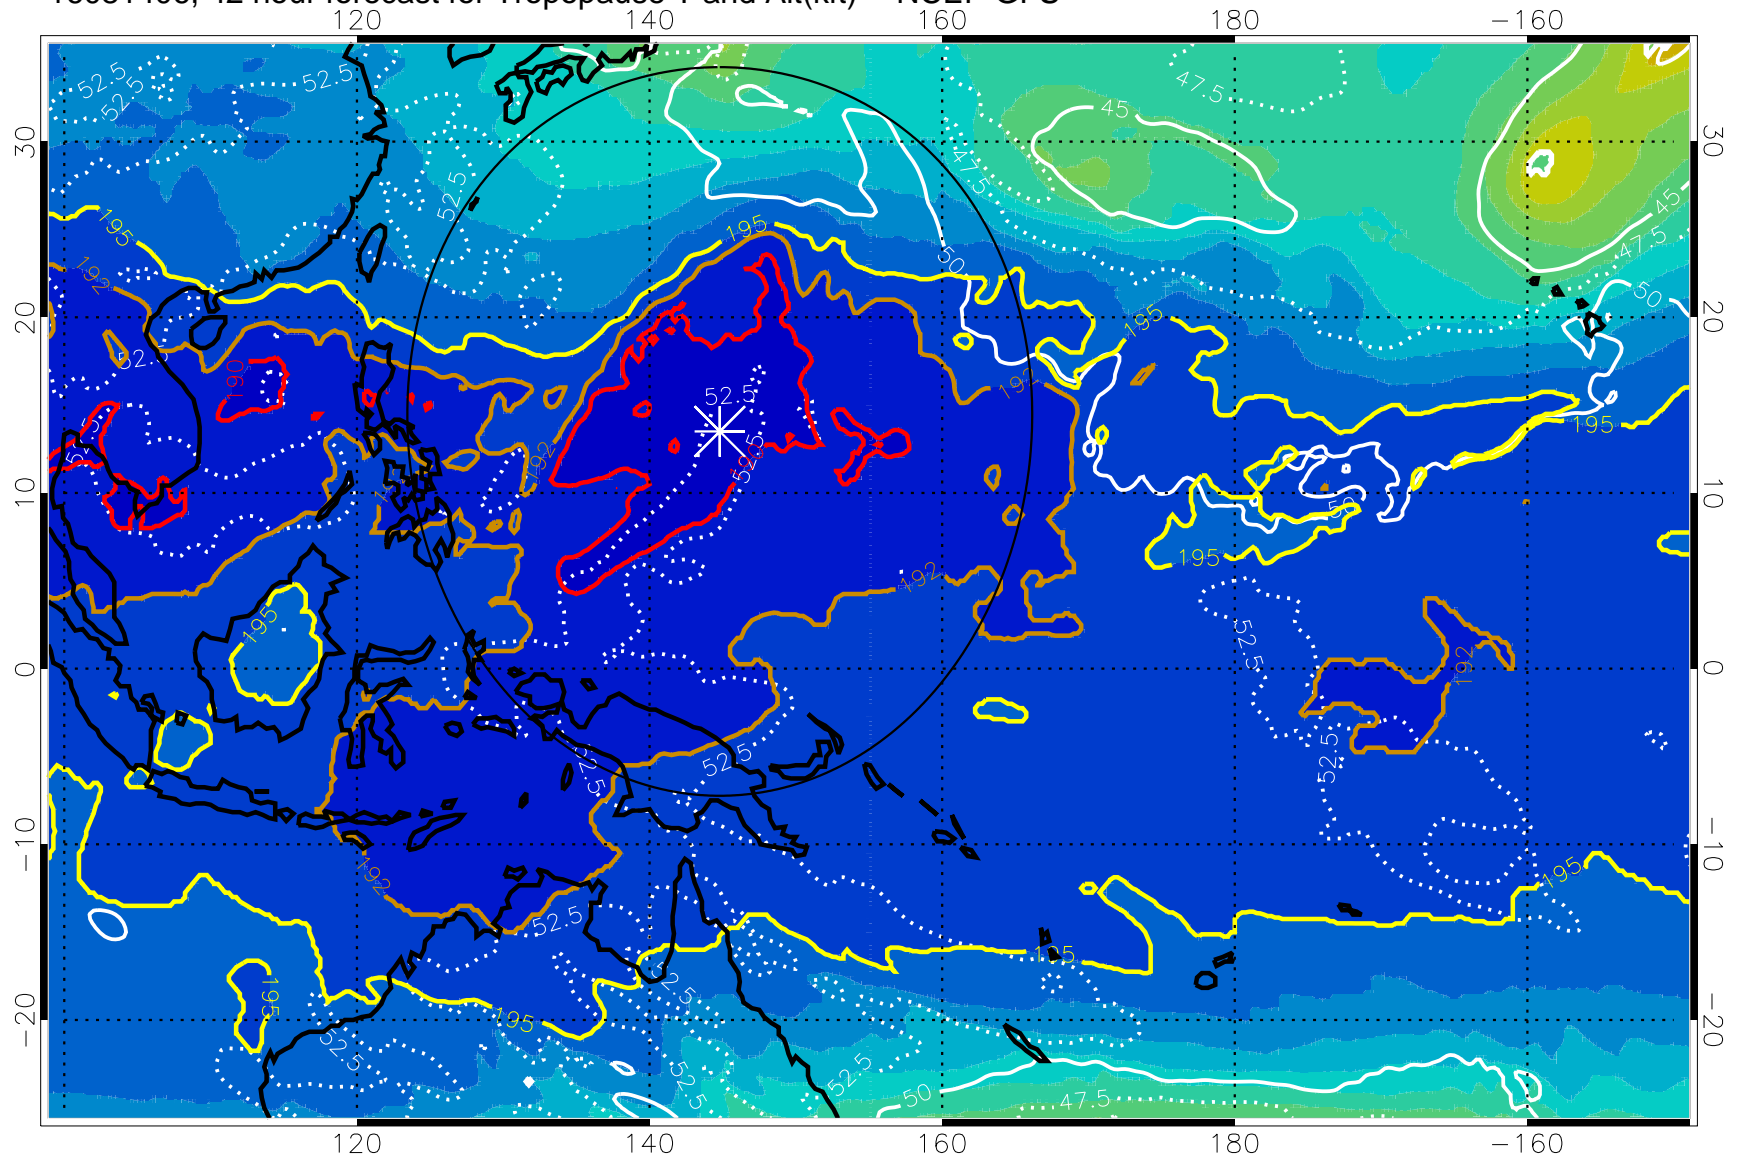

16081406, 42 hour forecast for Tropopause T and Alt(kft) -- NCEP GFS

190 200 210 220 230

Tropopause T, K

Tropopause Altitude in kft (white)

192.5K Isotherm 195K Isotherm

187.5K Isotherm 190K Isotherm

Range ring of 2304 km