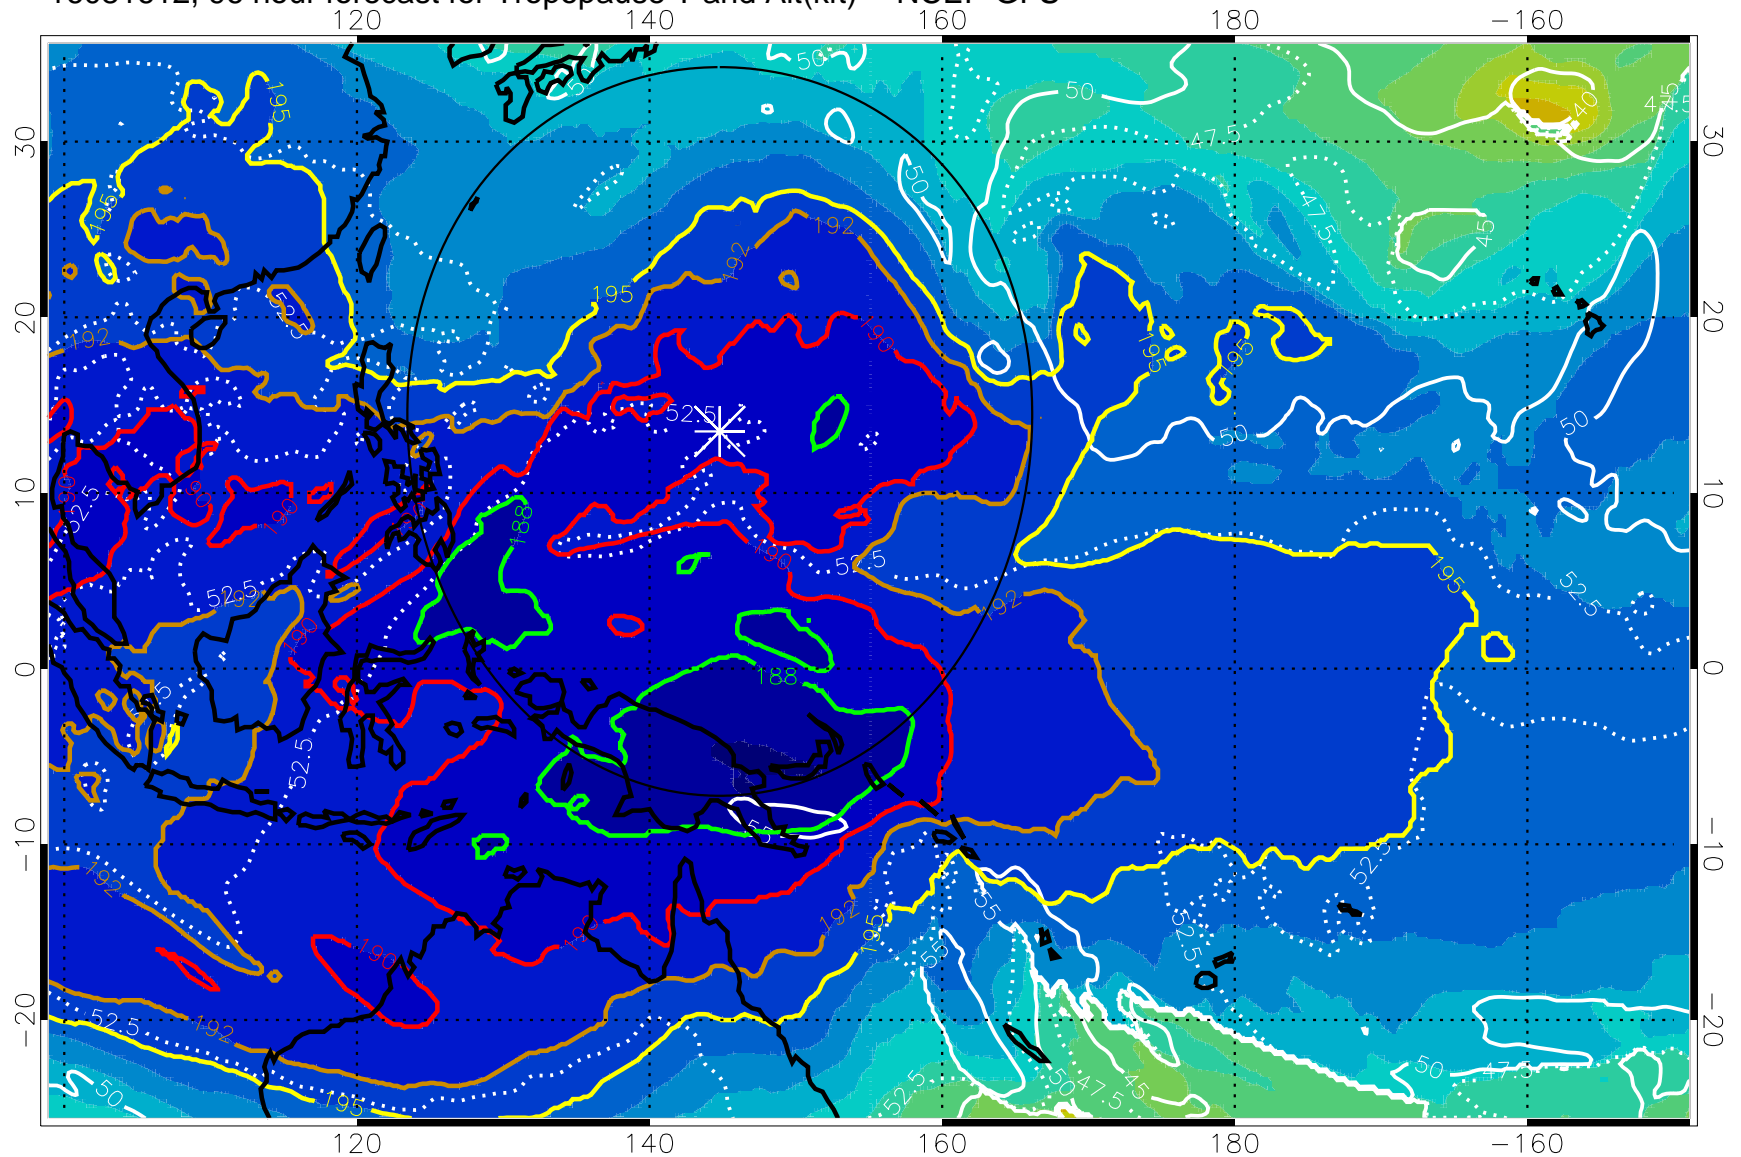

16081612, 96 hour forecast for Tropopause T and Alt(kft) -- NCEP GFS

190 200 210 220 230

Tropopause T, K

Tropopause Altitude in kft (white)

192.5K Isotherm 195K Isotherm

187.5K Isotherm 190K Isotherm

Range ring of 2304 km