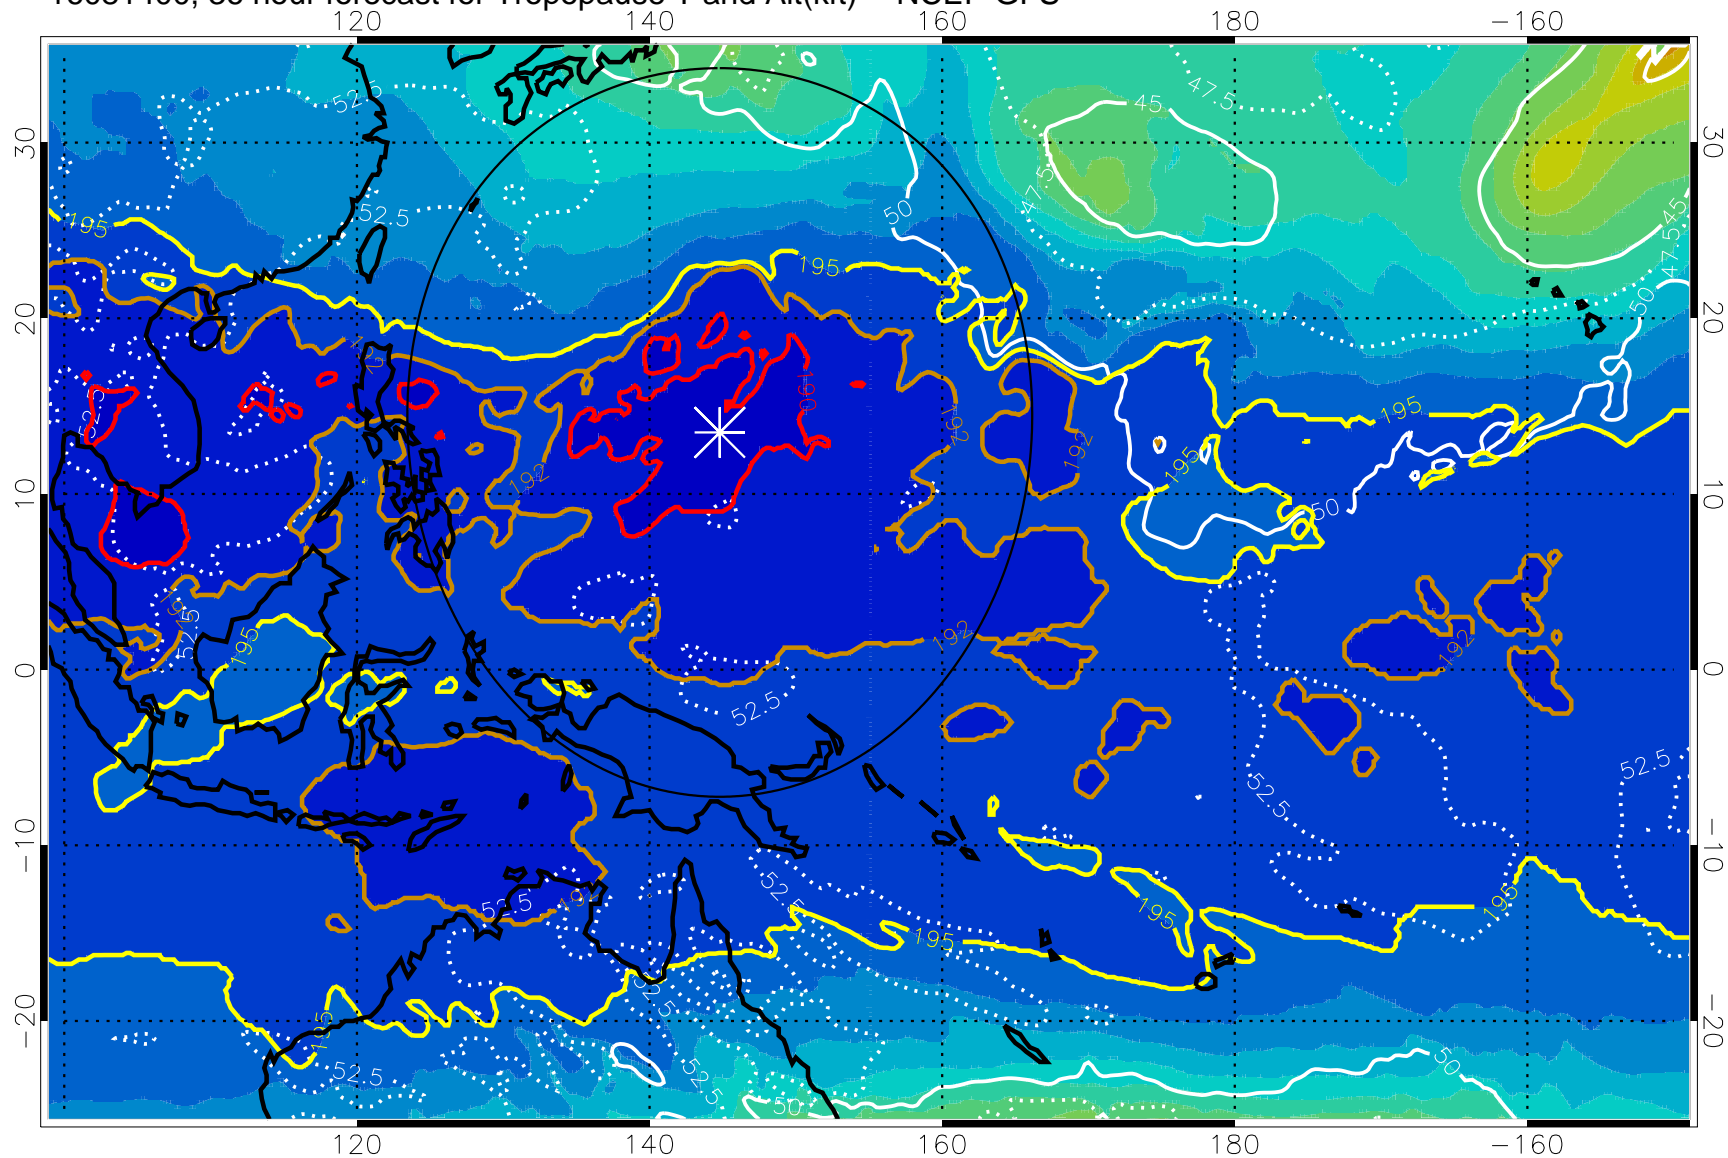

16081400, 36 hour forecast for Tropopause T and Alt(kft) -- NCEP GFS

190 200 210 220 230

Tropopause T, K

Tropopause Altitude in kft (white)

192.5K Isotherm 195K Isotherm

187.5K Isotherm 190K Isotherm

Range ring of 2304 km