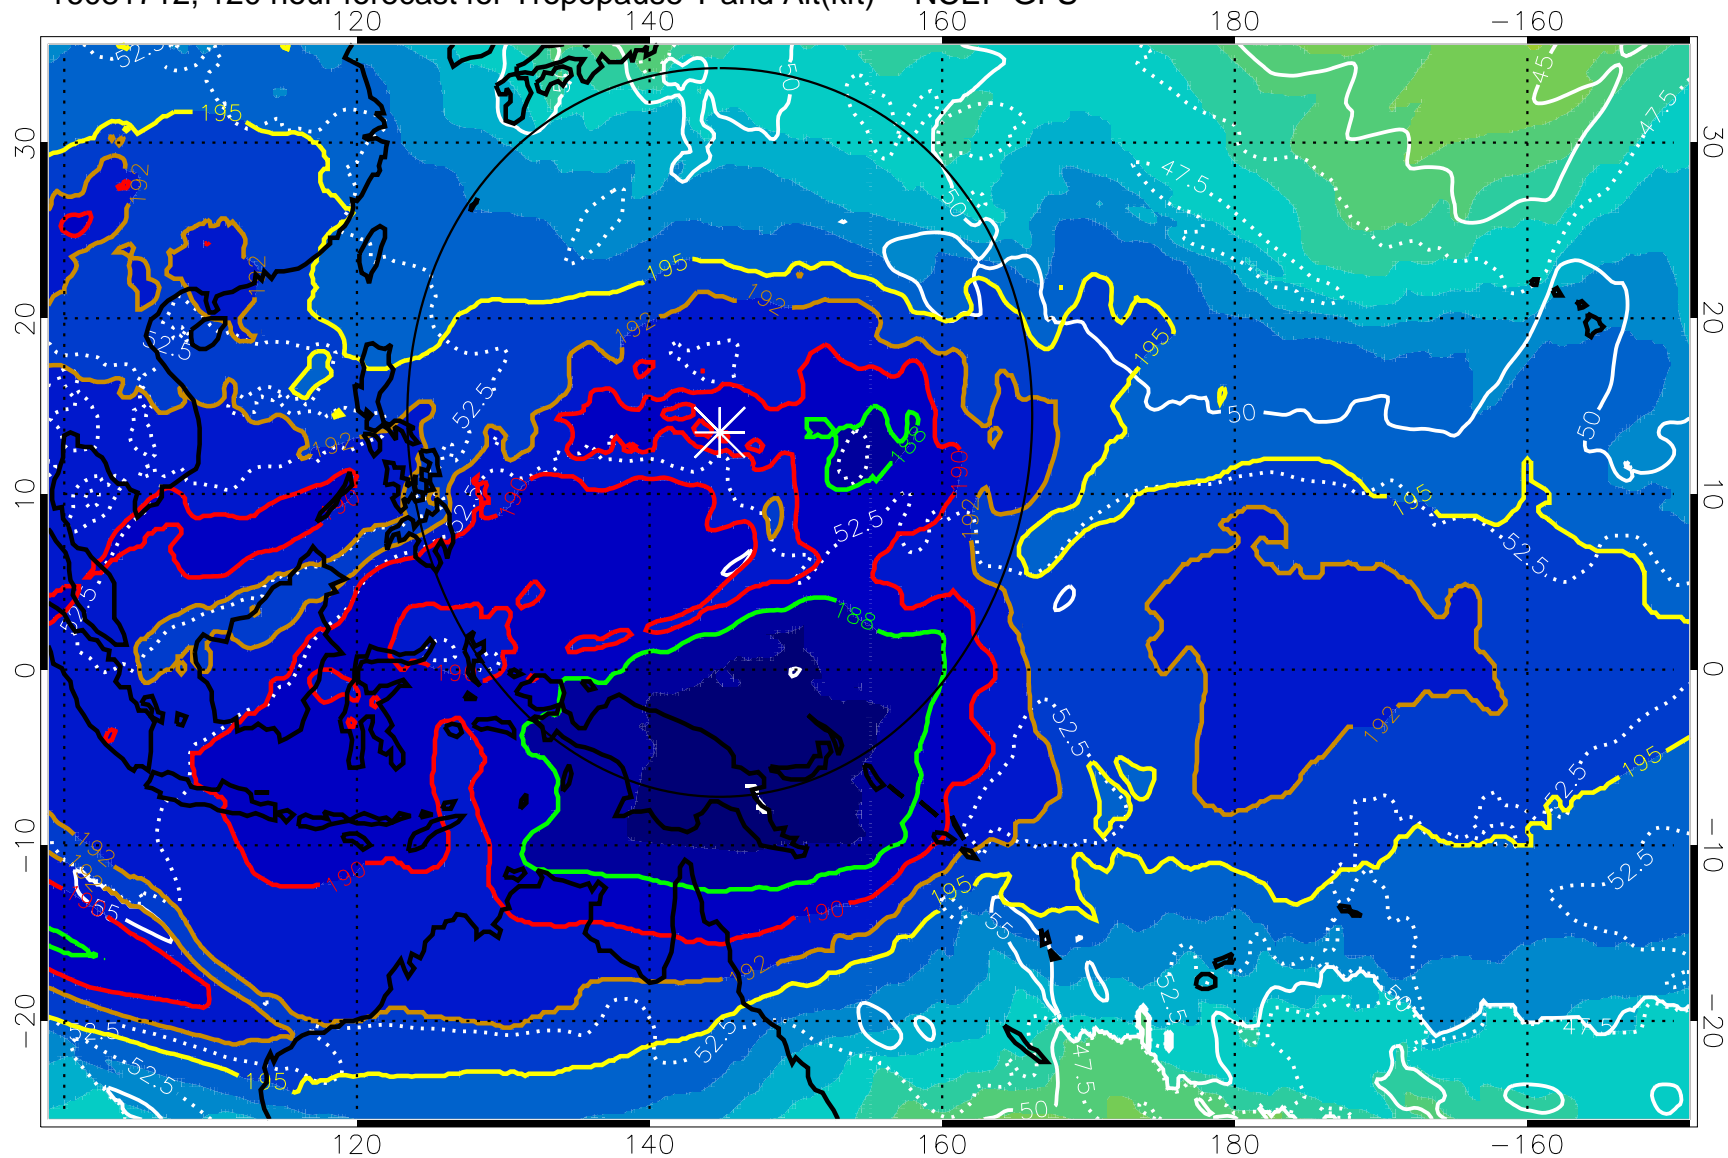

16081712, 120 hour forecast for Tropopause T and Alt(kft) -- NCEP GFS

190 200 210 220 230
Tropopause T, K

Tropopause Altitude in kft (white)

192.5K Isotherm 195K Isotherm
187.5K Isotherm 190K Isotherm

Range ring of 2304 km