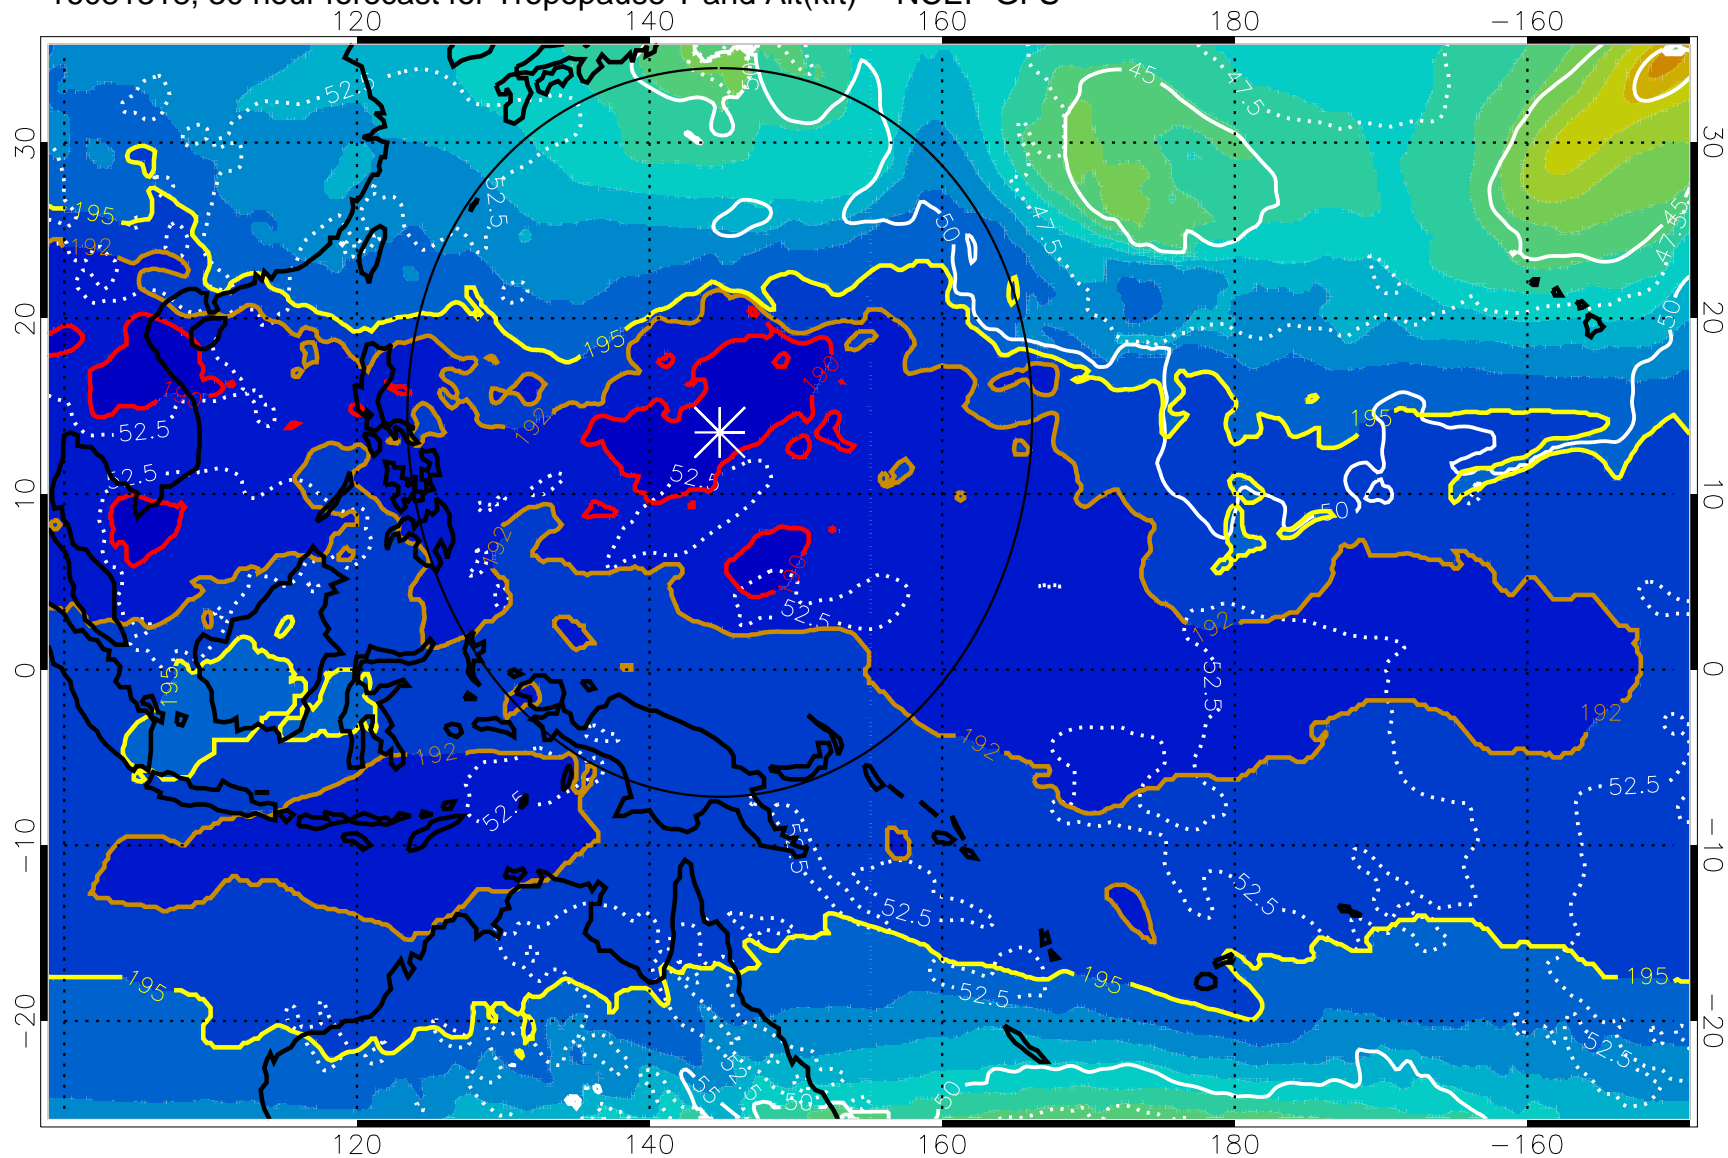

16081318, 30 hour forecast for Tropopause T and Alt(kft) -- NCEP GFS

190 200 210 220 230

Tropopause T, K

Tropopause Altitude in kft (white)

192.5K Isotherm 195K Isotherm
187.5K Isotherm 190K Isotherm

Range ring of 2304 km