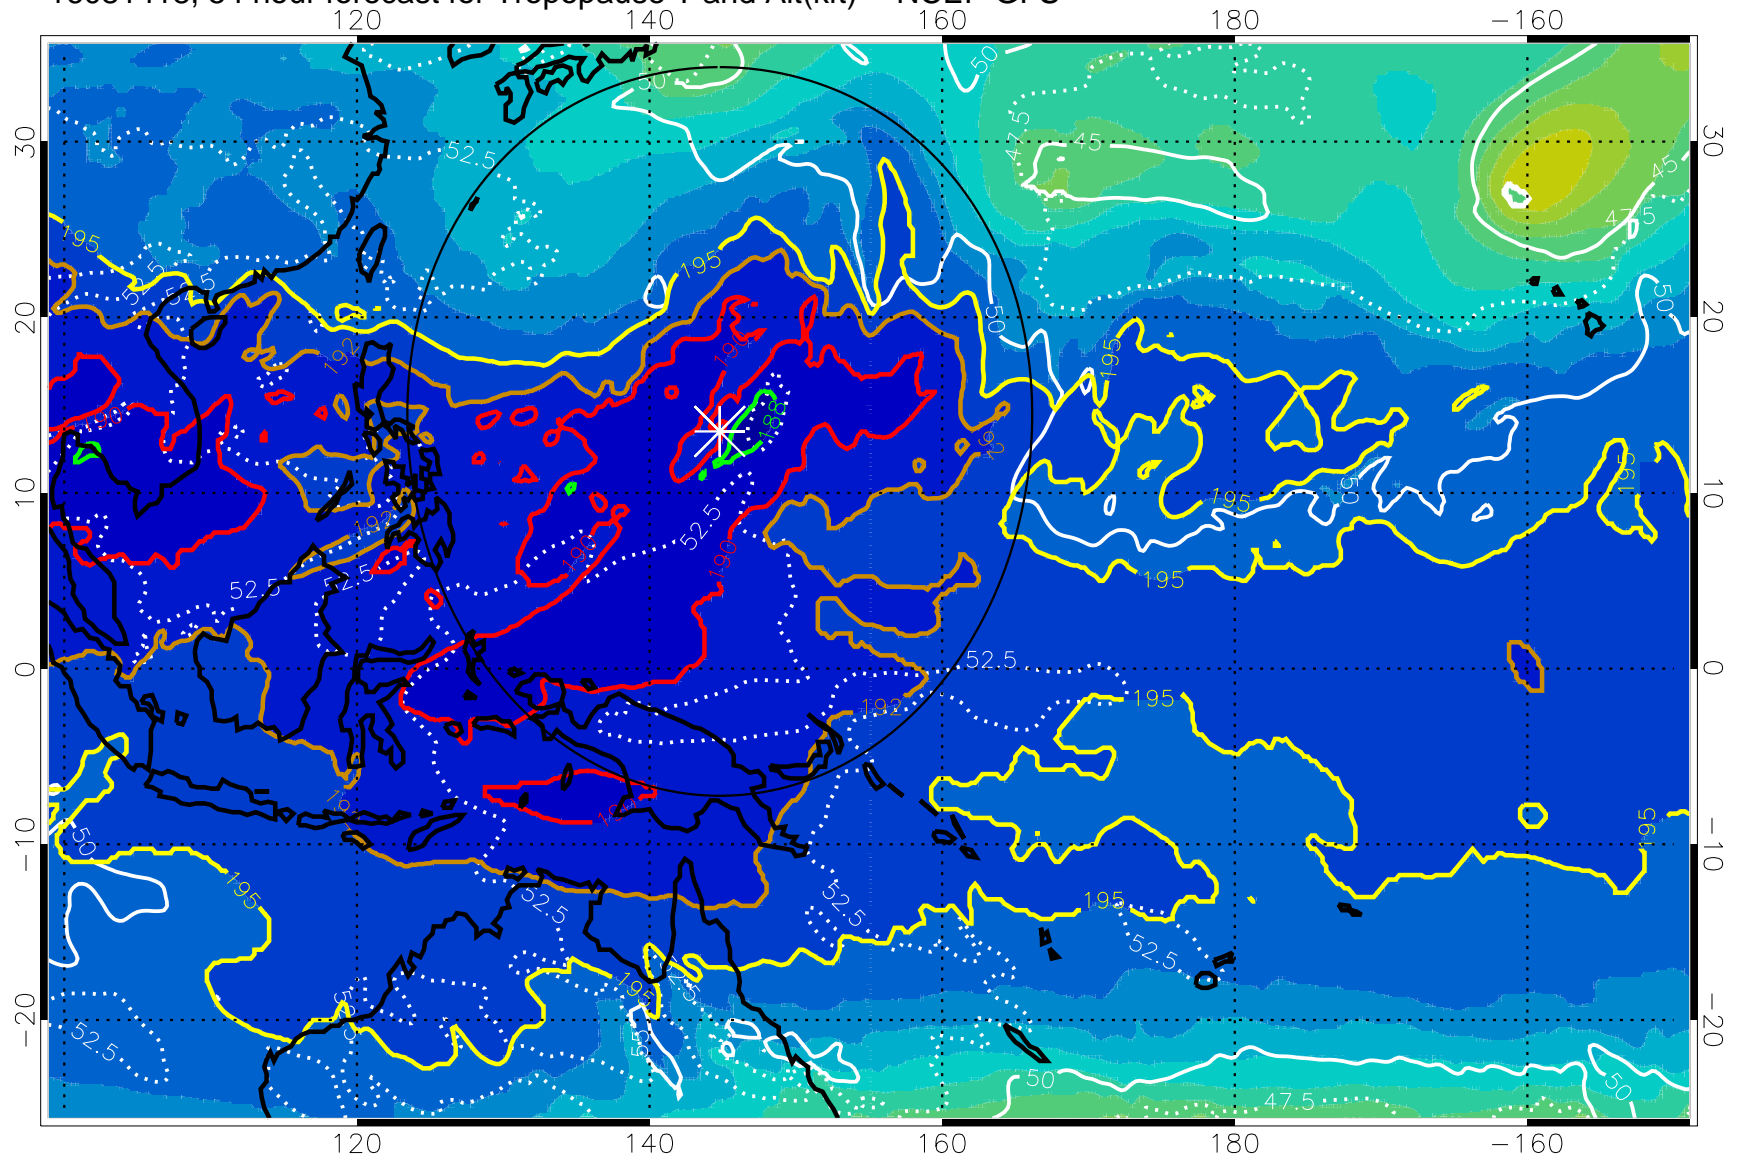

16081418, 54 hour forecast for Tropopause T and Alt(kft) -- NCEP GFS

190 200 210 220 230

Tropopause T, K

Tropopause Altitude in kft (white)

192.5K Isotherm 195K Isotherm

187.5K Isotherm 190K Isotherm

Range ring of 2304 km