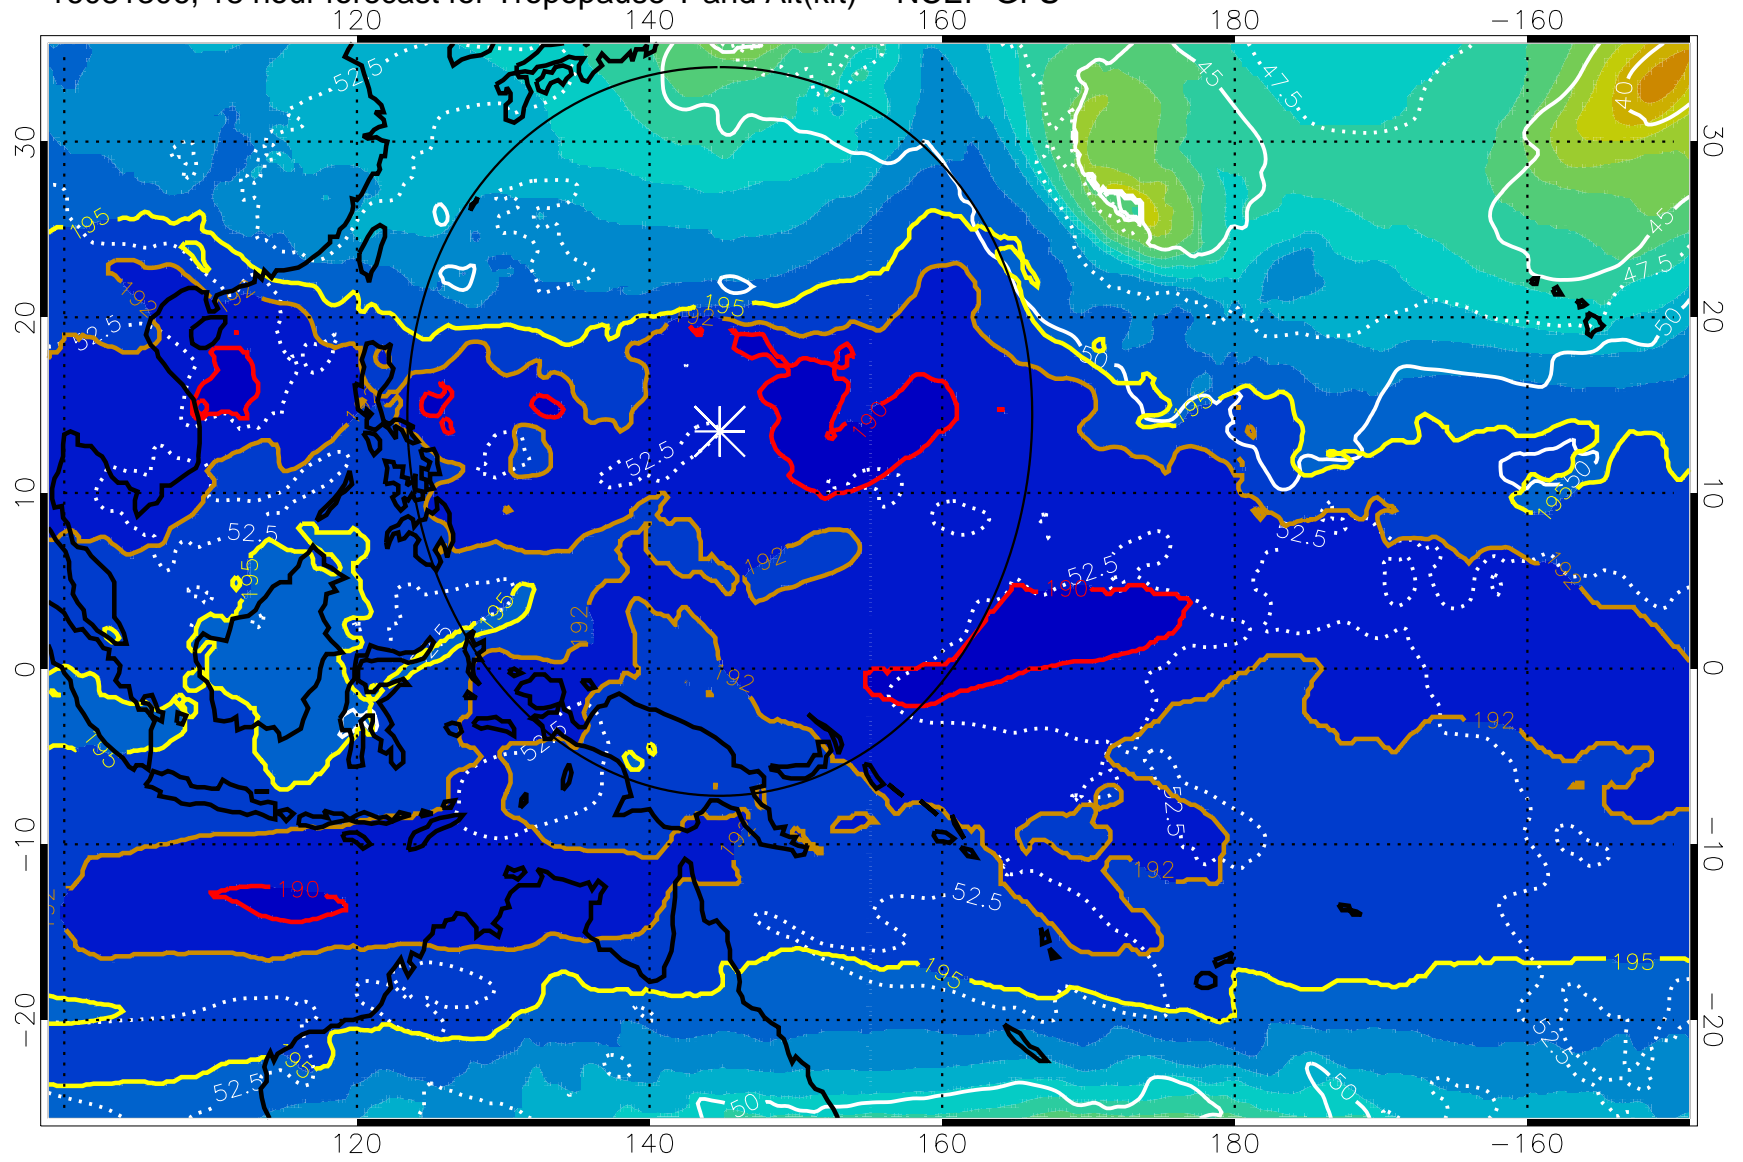

16081306, 18 hour forecast for Tropopause T and Alt(kft) -- NCEP GFS

190 200 210 220 230
Tropopause T, K

Tropopause Altitude in kft (white)

192.5K Isotherm 195K Isotherm
187.5K Isotherm 190K Isotherm

Range ring of 2304 km