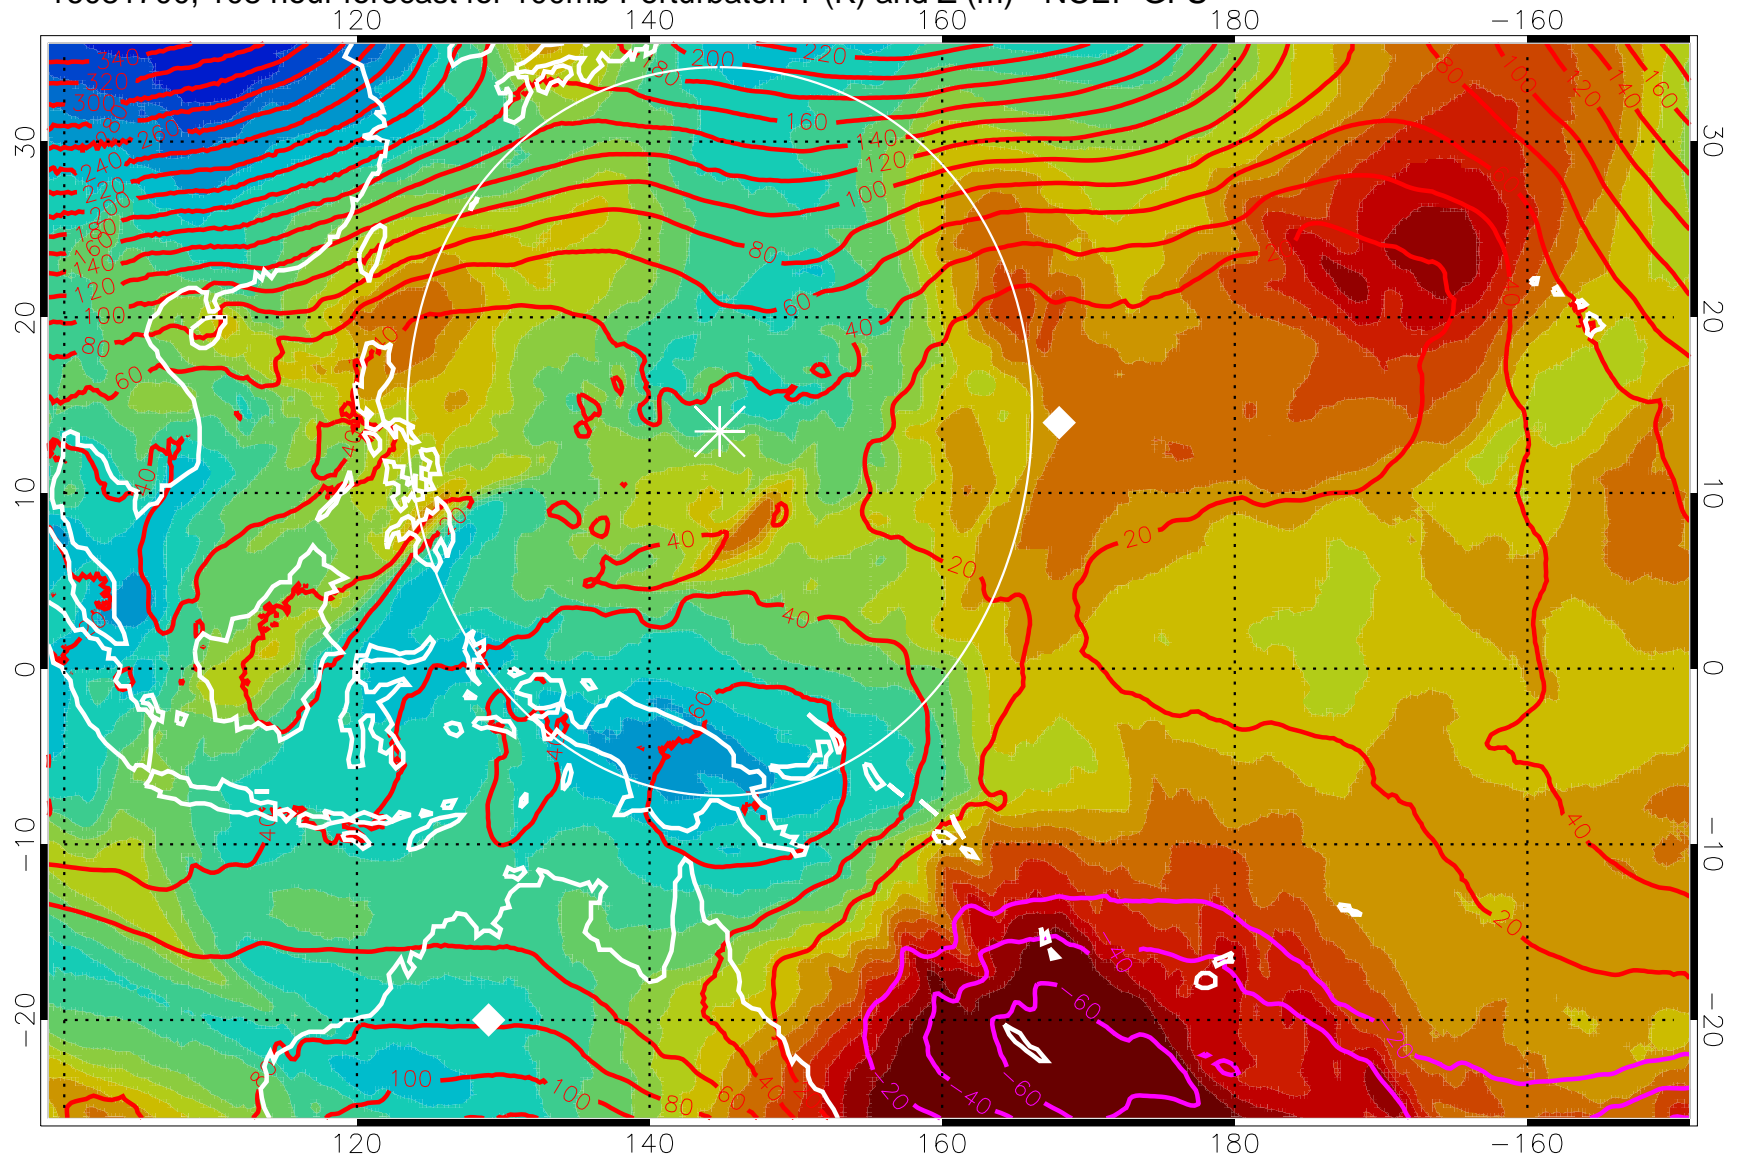

16081700, 108 hour forecast for 100mb Perturbaton T (K) and Z (m)-- NCEP GFS

Contours are 100 mbar Z perturbation (m)
Positive Z Contours
Negative Z Contours
Diamonds-mean pos. of anticyclones

Range ring of 2304 km