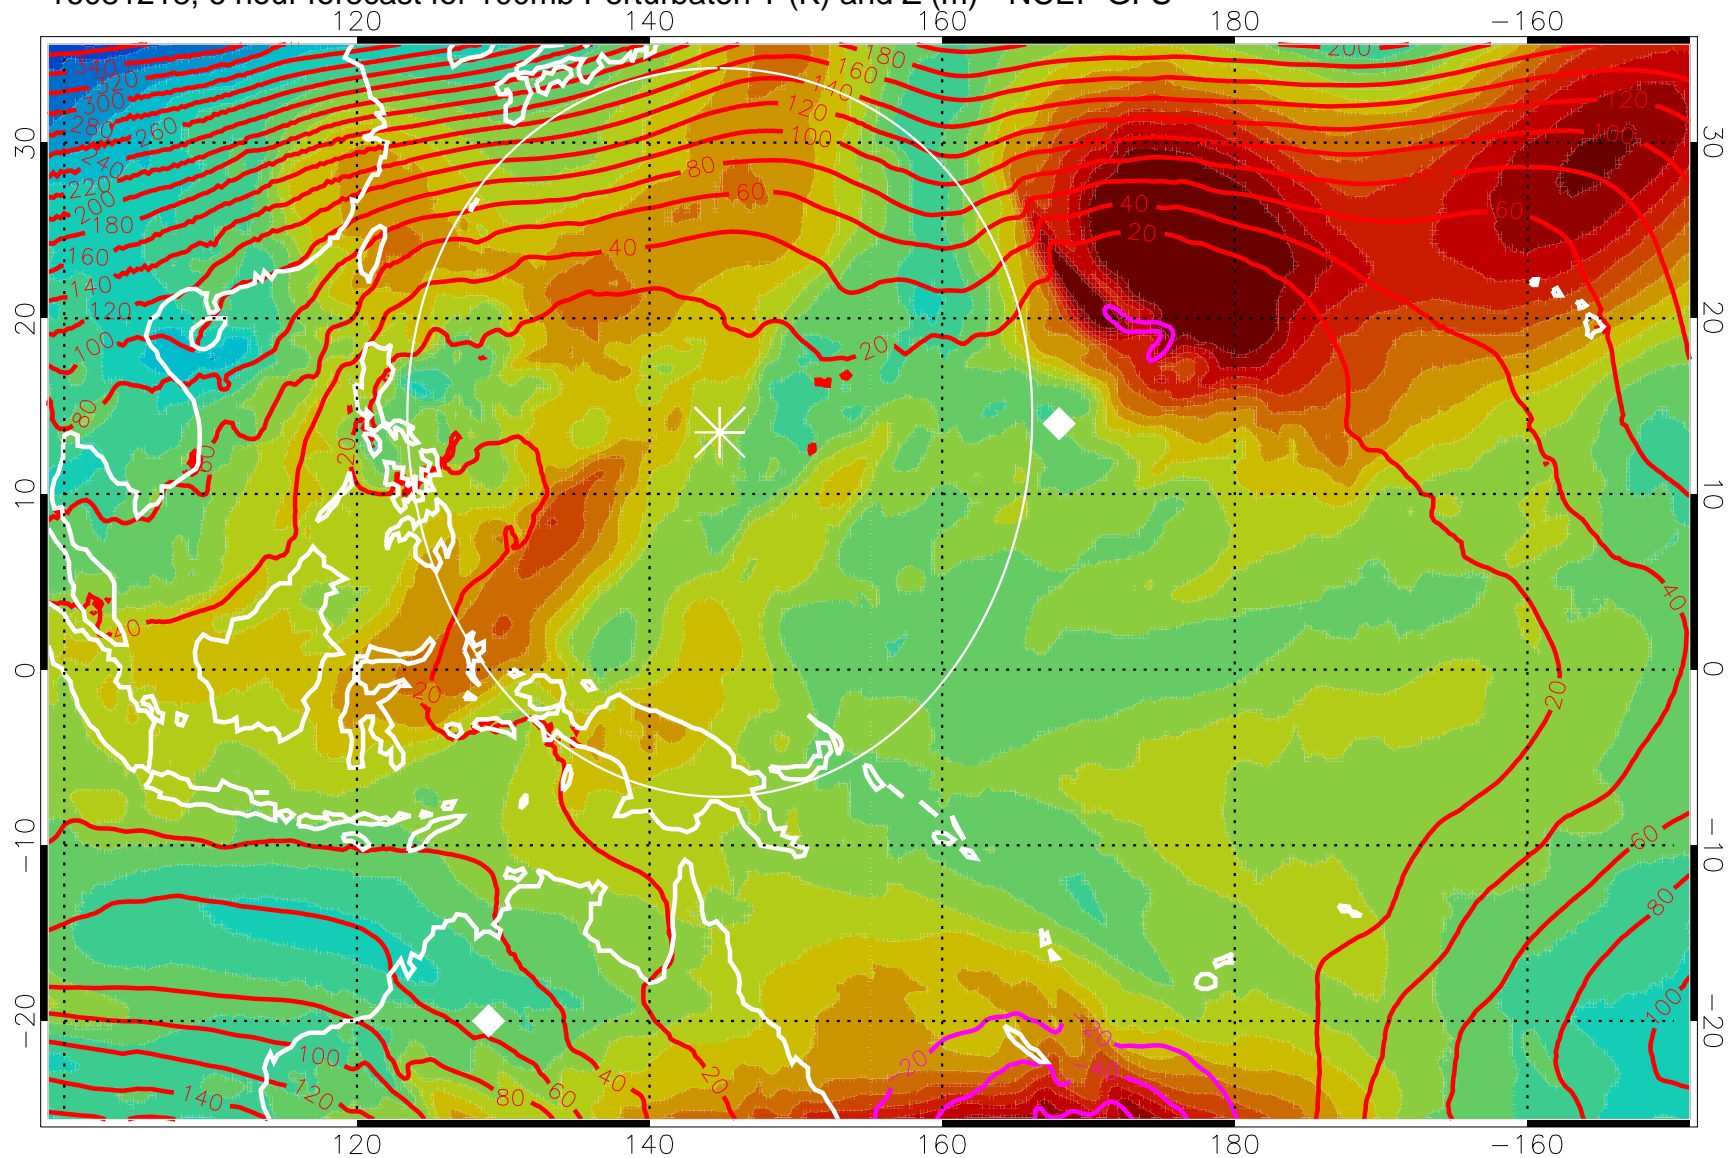

16081218, 6 hour forecast for 100mb Perturbaton T (K) and Z (m)-- NCEP GFS

Contours are 100 mbar Z perturbation (m)  
Positive Z Contours  
Negative Z Contours  
Diamonds-mean pos. of anticyclones

Range ring of 2304 km