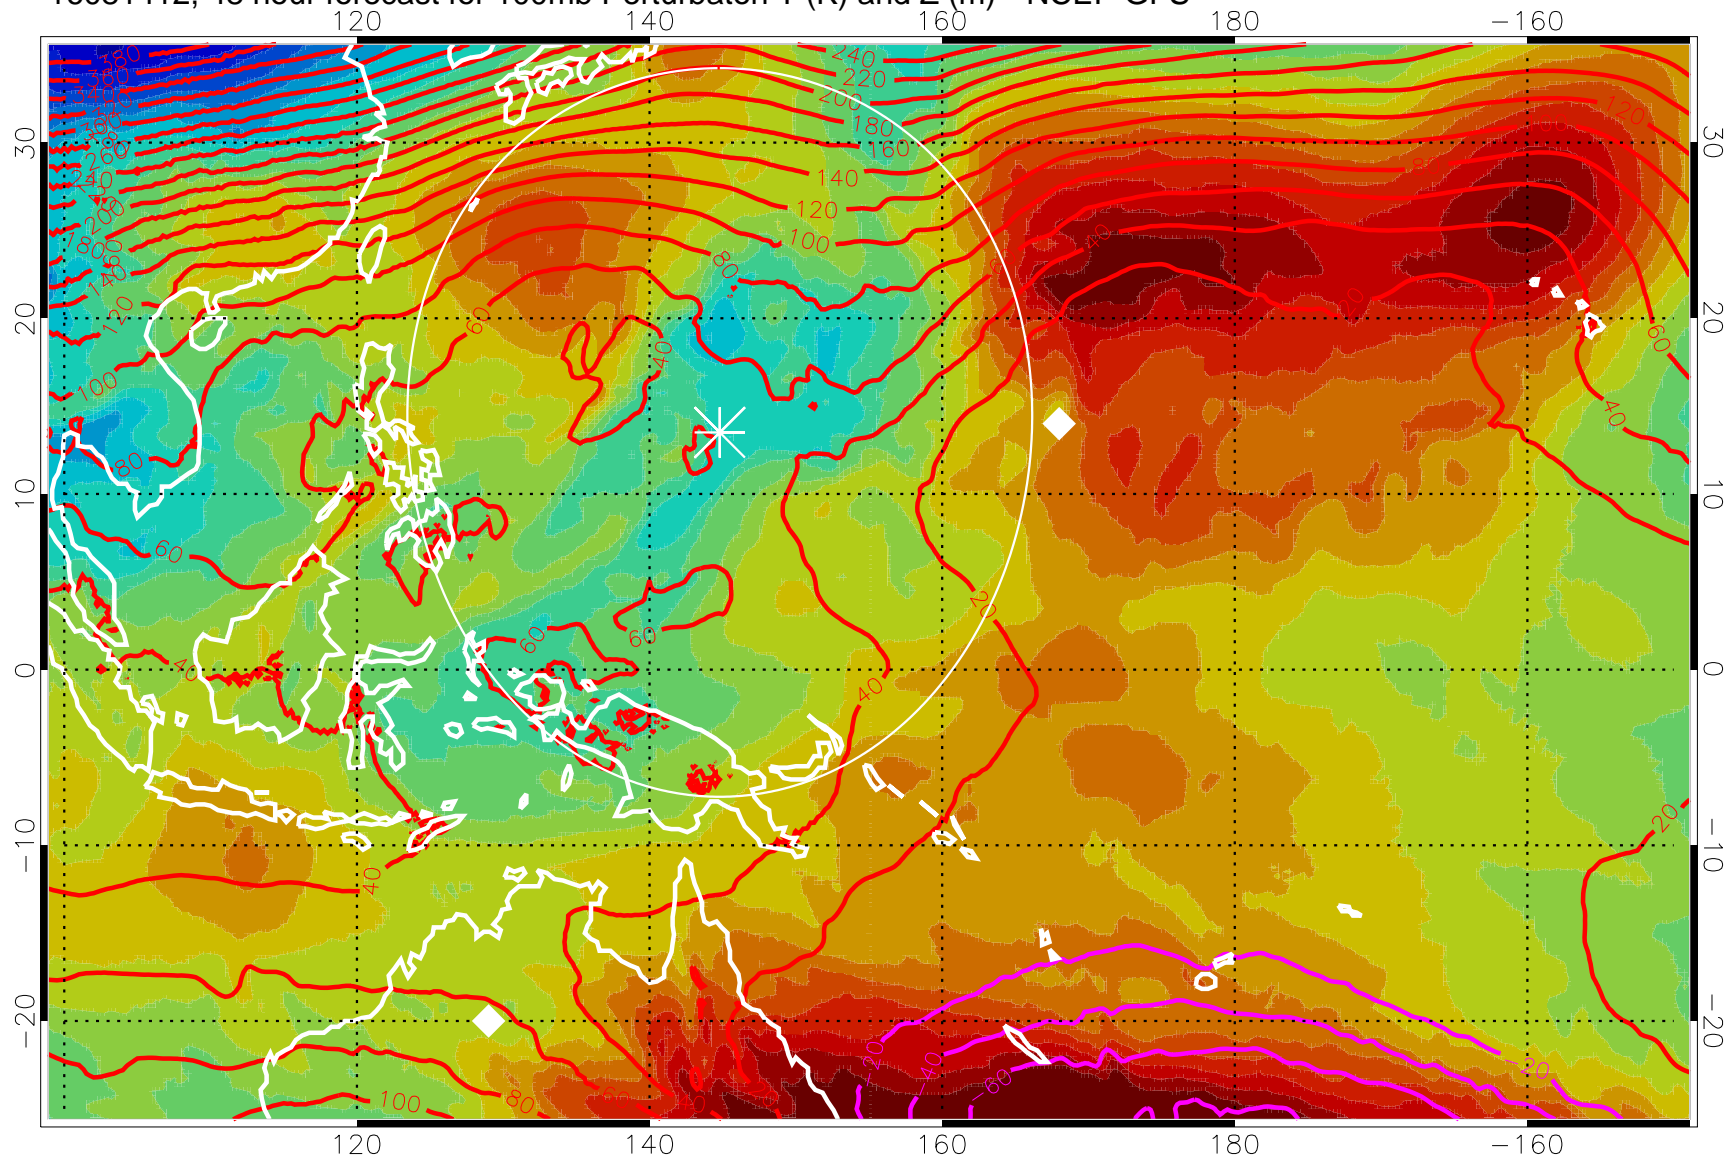

16081412, 48 hour forecast for 100mb Perturbaton T (K) and Z (m)-- NCEP GFS

Contours are 100 mbar Z perturbation (m)
Positive Z Contours
Negative Z Contours
Diamonds-mean pos. of anticyclones

Range ring of 2304 km