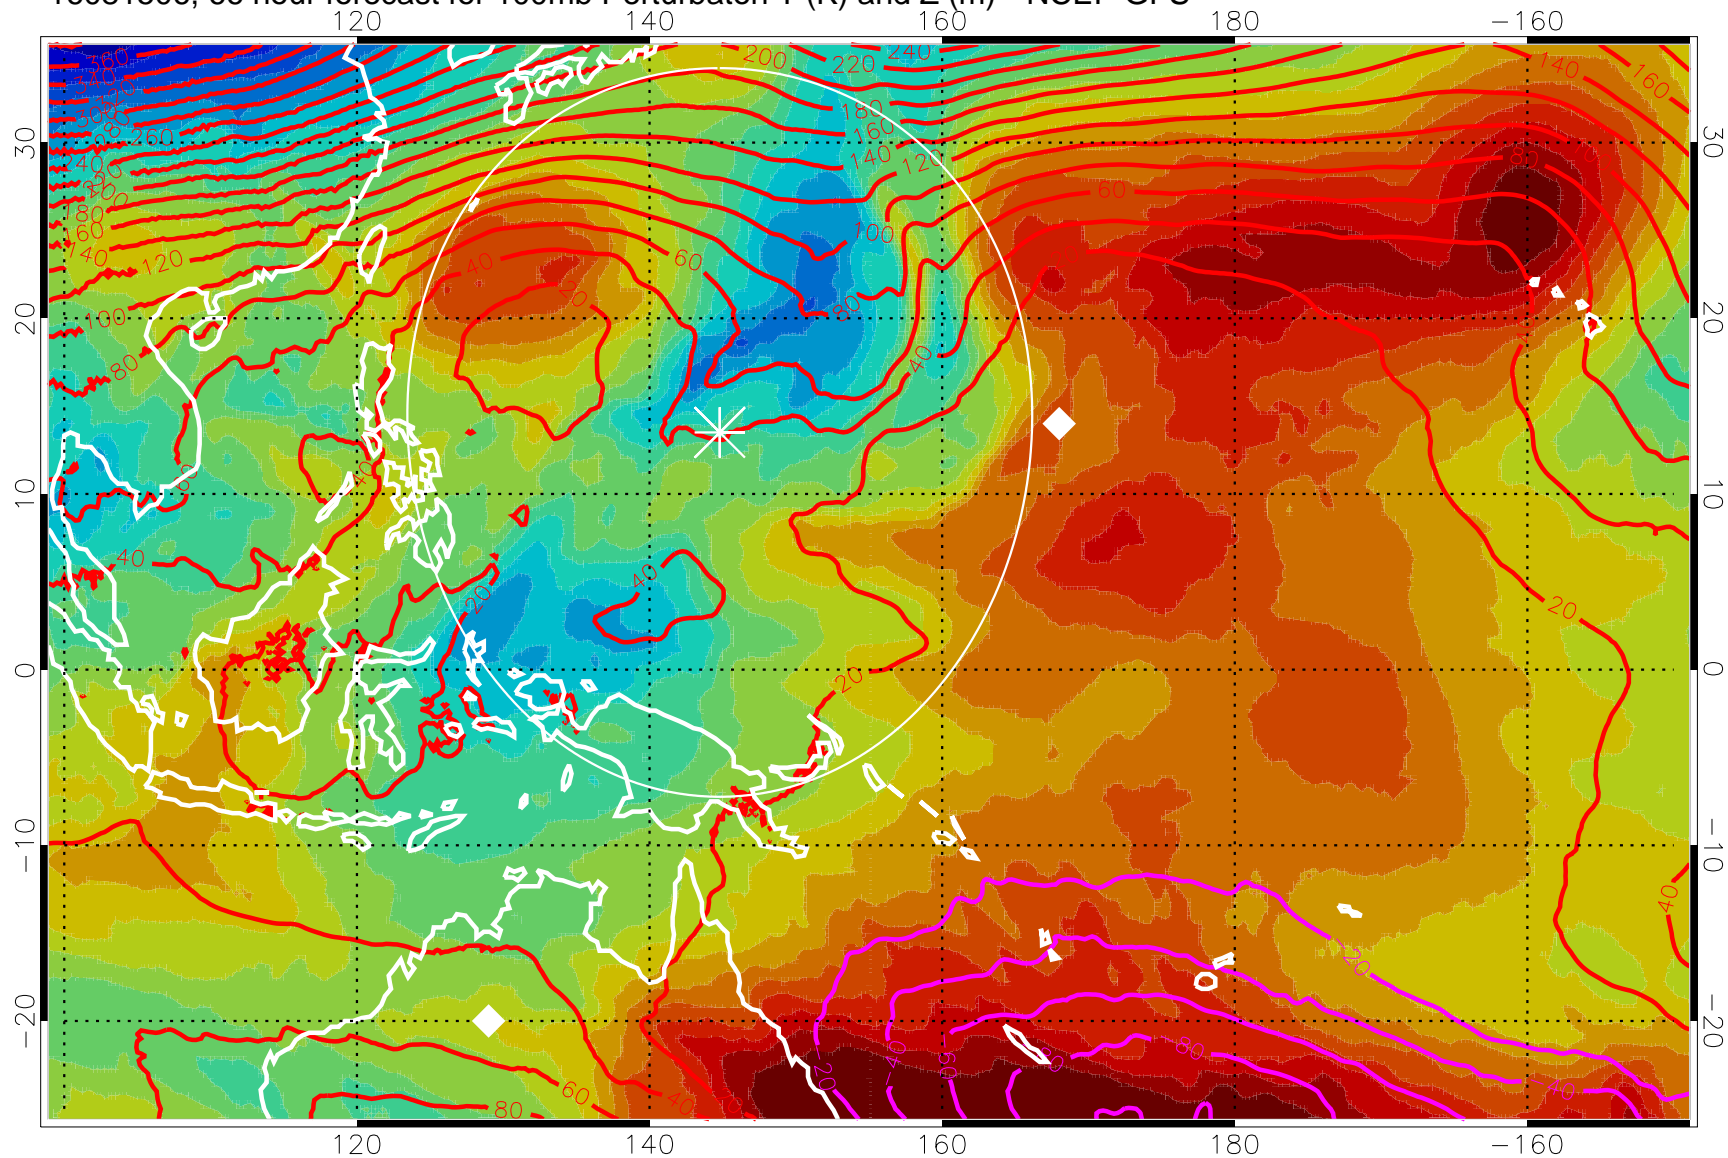

16081506, 66 hour forecast for 100mb Perturbaton T (K) and Z (m)-- NCEP GFS

Contours are 100 mbar Z perturbation (m)
Positive Z Contours
Negative Z Contours
Diamonds-mean pos. of anticyclones

Range ring of 2304 km