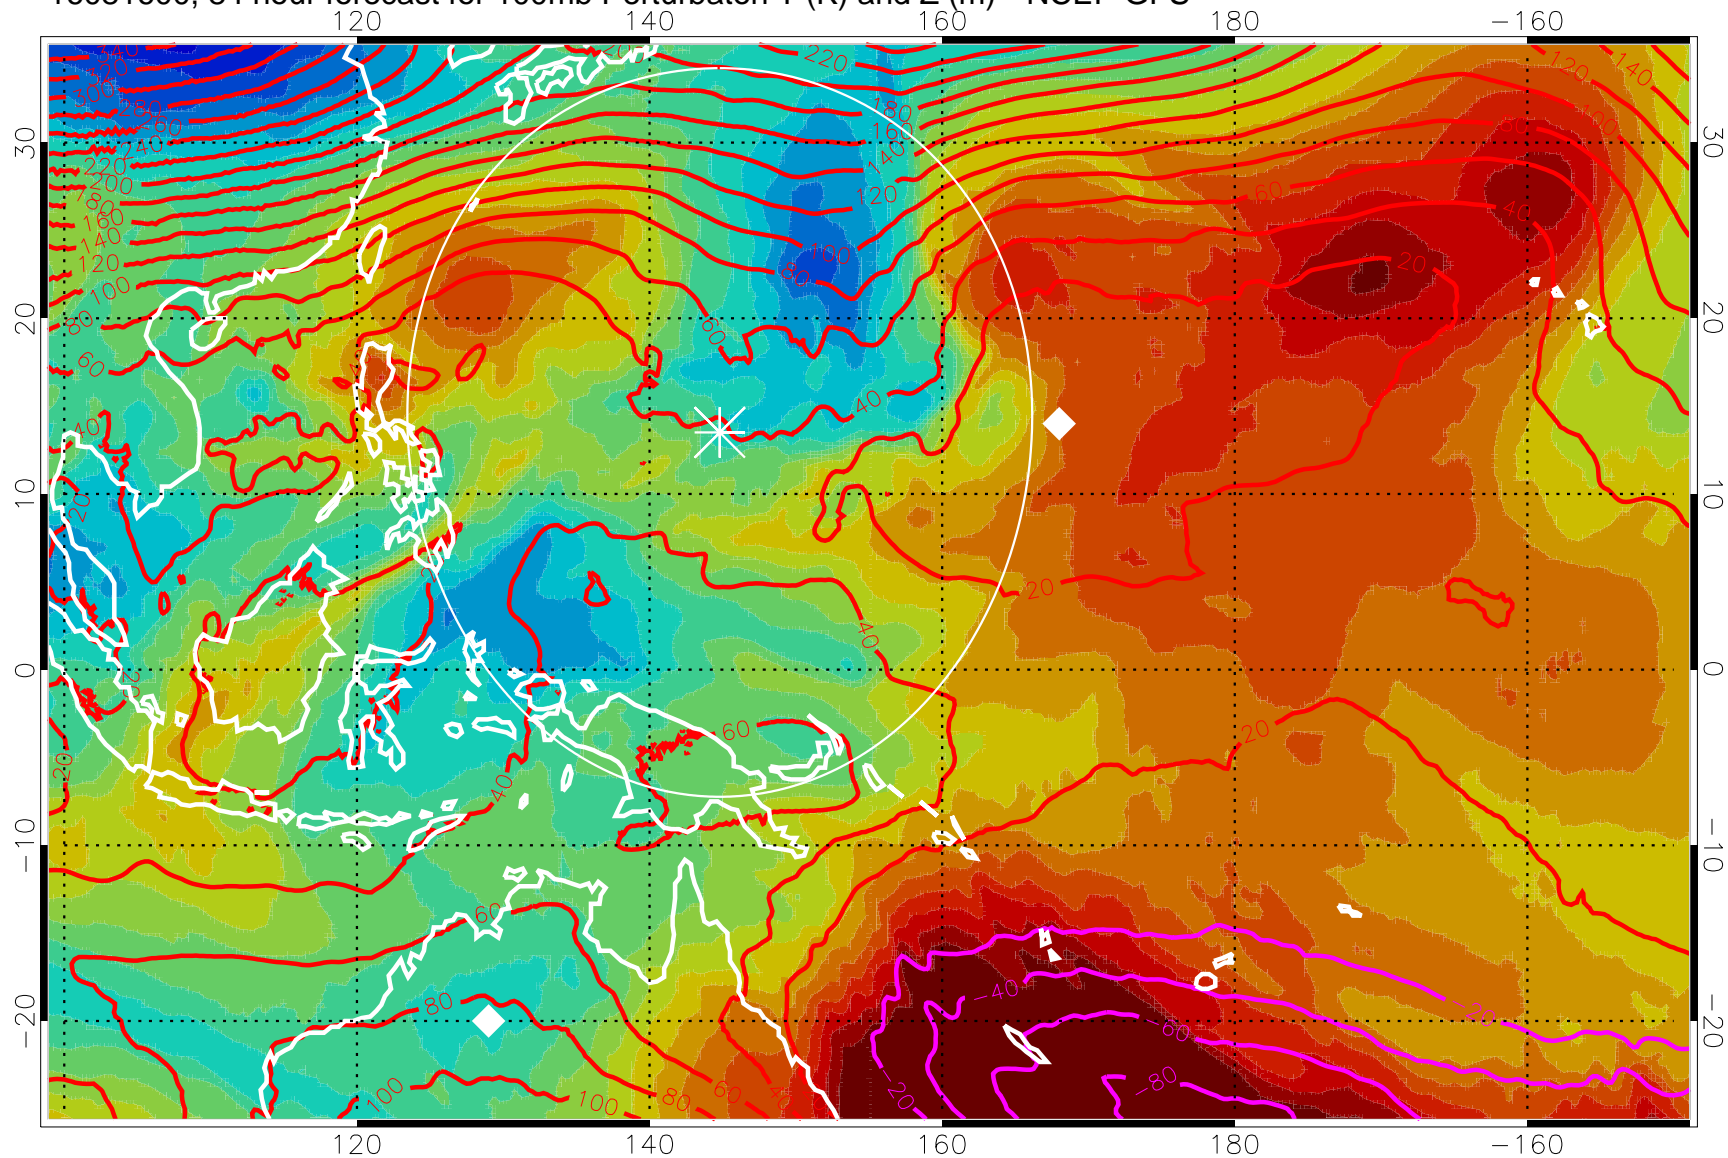

16081600, 84 hour forecast for 100mb Perturbaton T (K) and Z (m)-- NCEP GFS

Contours are 100 mbar Z perturbation (m)
Positive Z Contours
Negative Z Contours
Diamonds-mean pos. of anticyclones

Range ring of 2304 km