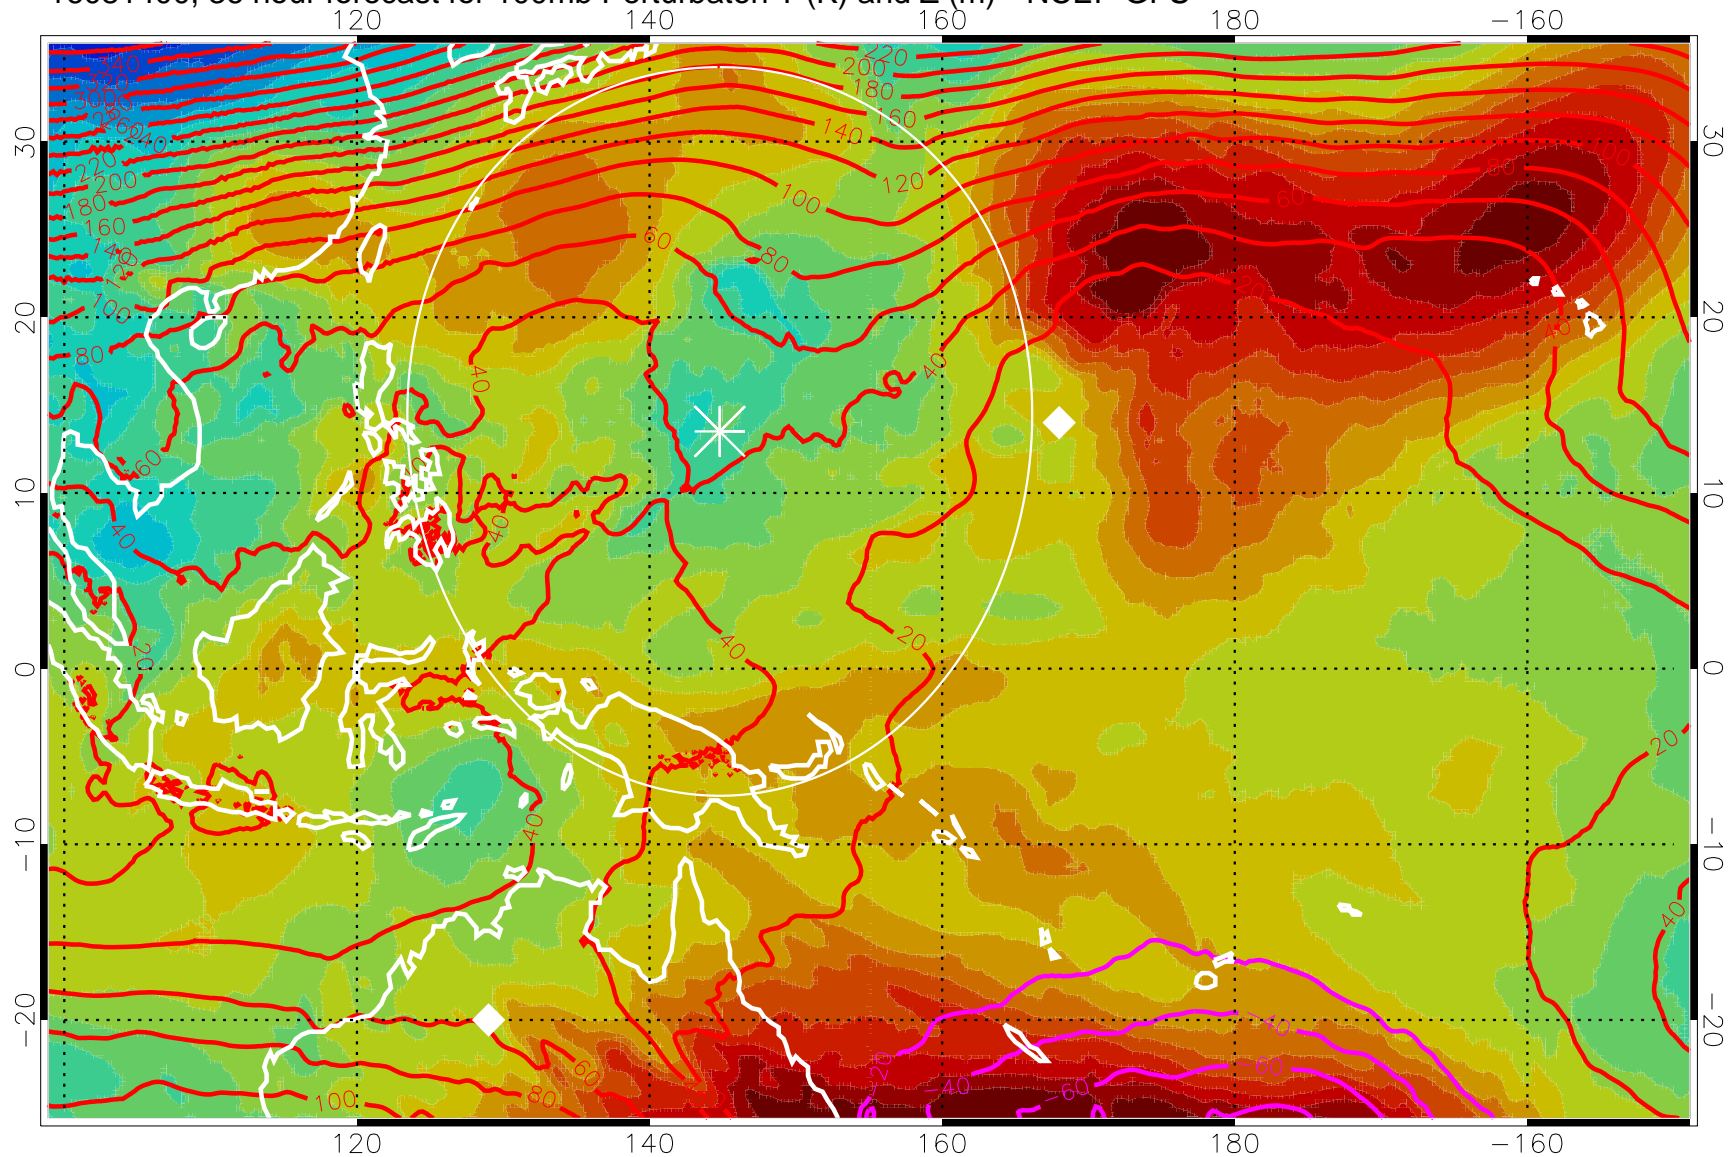

16081400, 36 hour forecast for 100mb Perturbaton T (K) and Z (m)-- NCEP GFS

Contours are 100 mbar Z perturbation (m)
Positive Z Contours
Negative Z Contours
Diamonds-mean pos. of anticyclones

Range ring of 2304 km