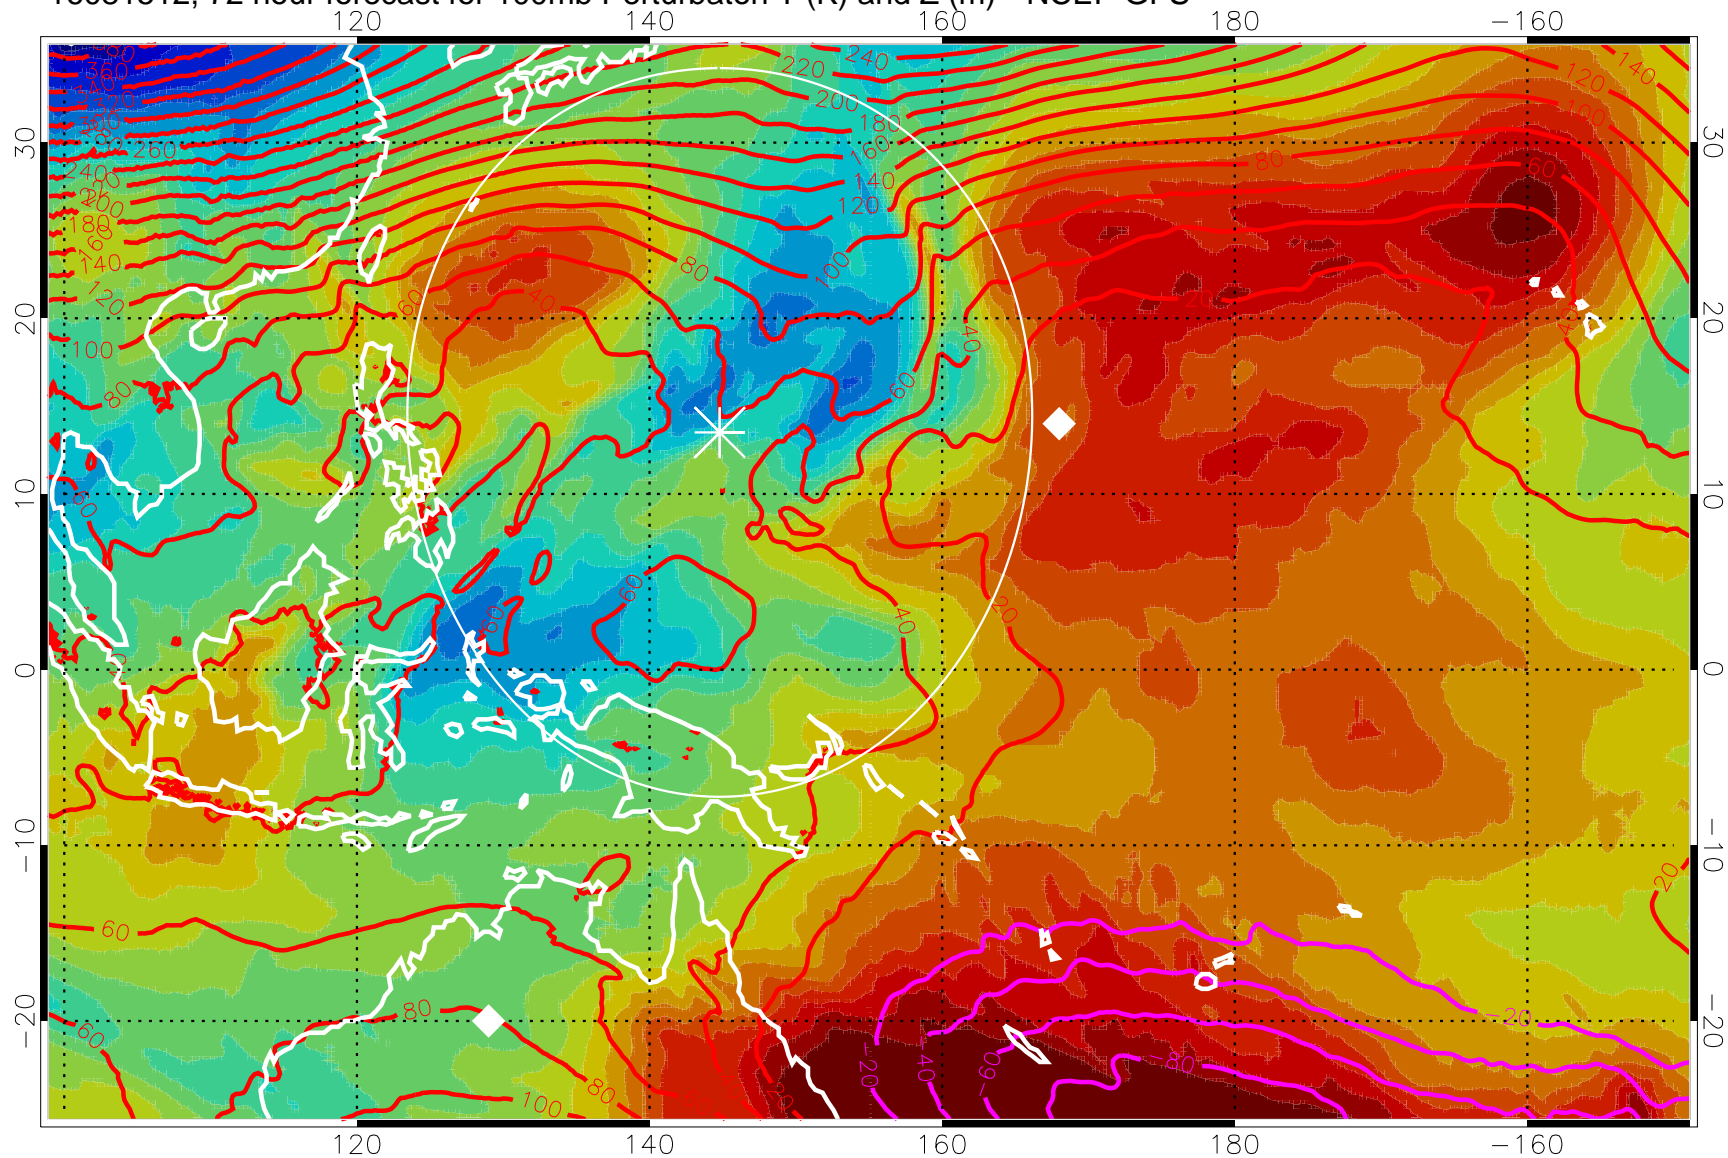

16081512, 72 hour forecast for 100mb Perturbaton T (K) and Z (m)-- NCEP GFS

Contours are 100 mbar Z perturbation (m)
Positive Z Contours
Negative Z Contours
Diamonds-mean pos. of anticyclones

Range ring of 2304 km