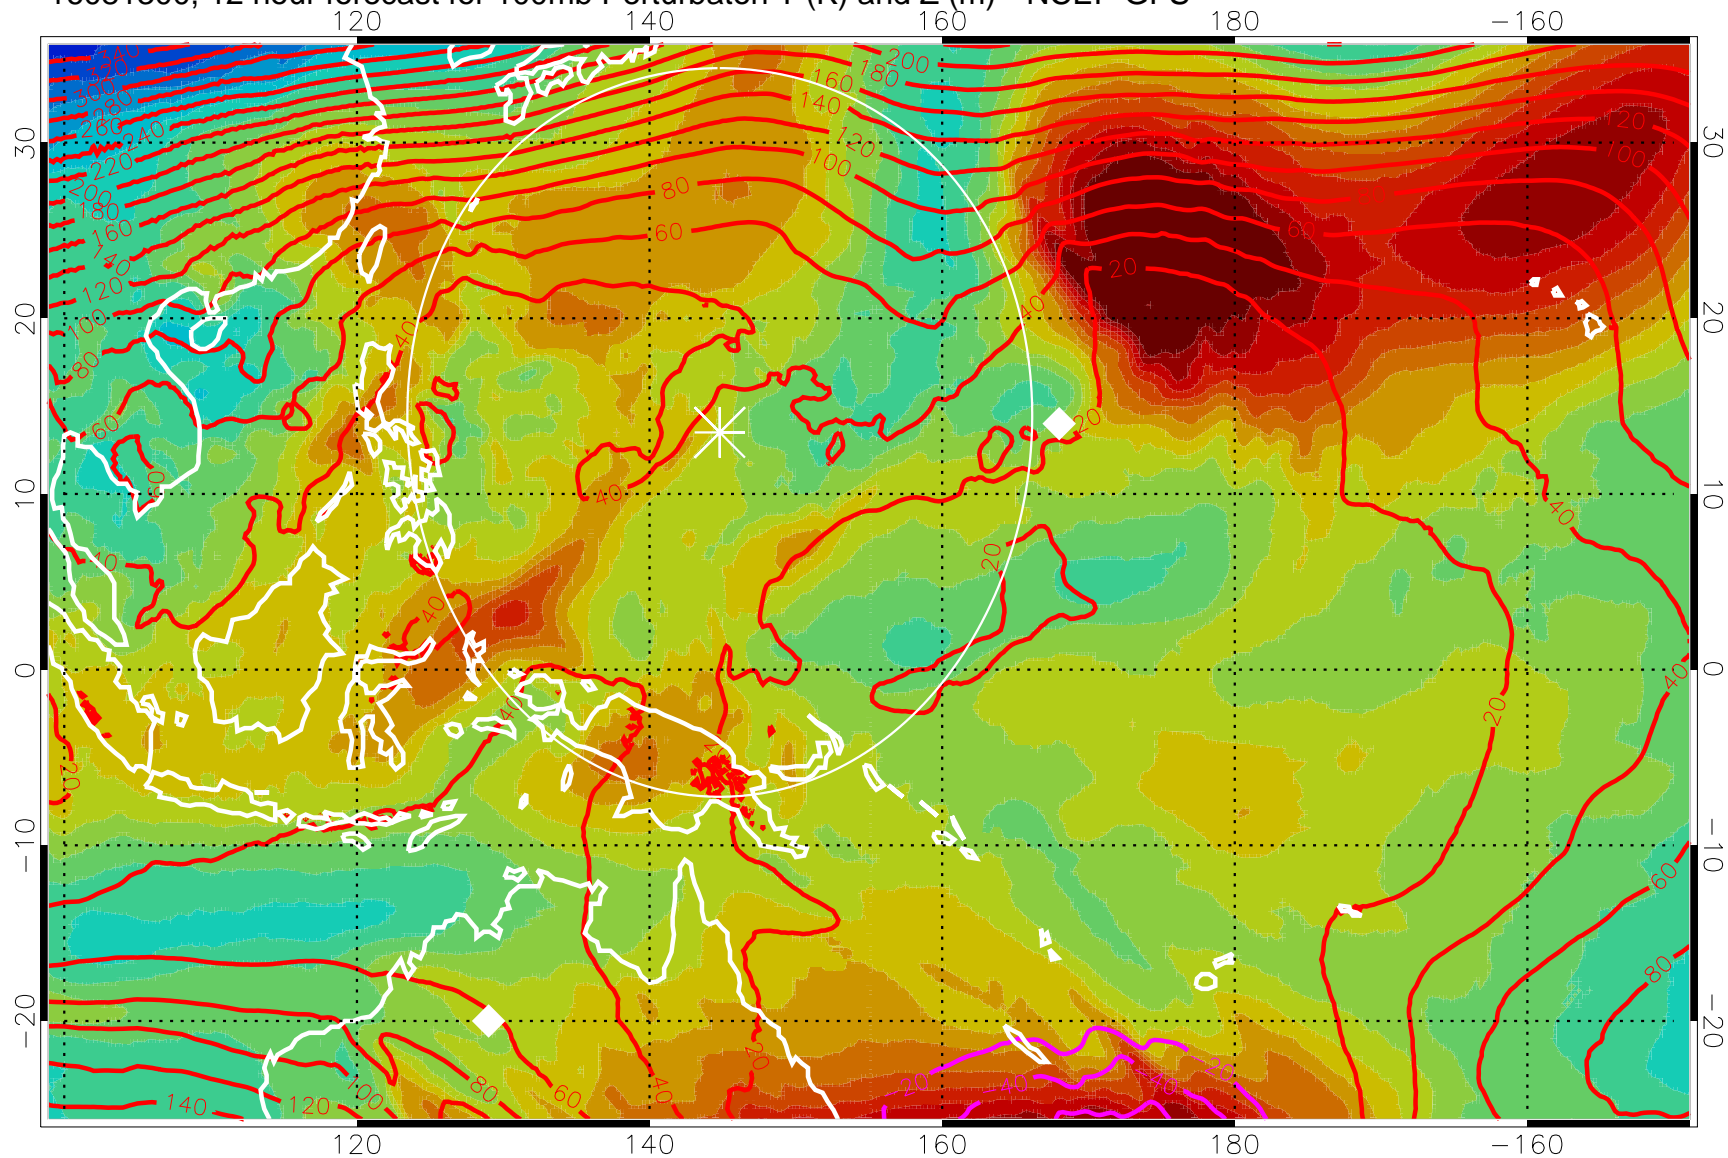

16081300, 12 hour forecast for 100mb Perturbaton T (K) and Z (m)-- NCEP GFS

Contours are 100 mbar Z perturbation (m)
Positive Z Contours
Negative Z Contours
Diamonds-mean pos. of anticyclones

Range ring of 2304 km