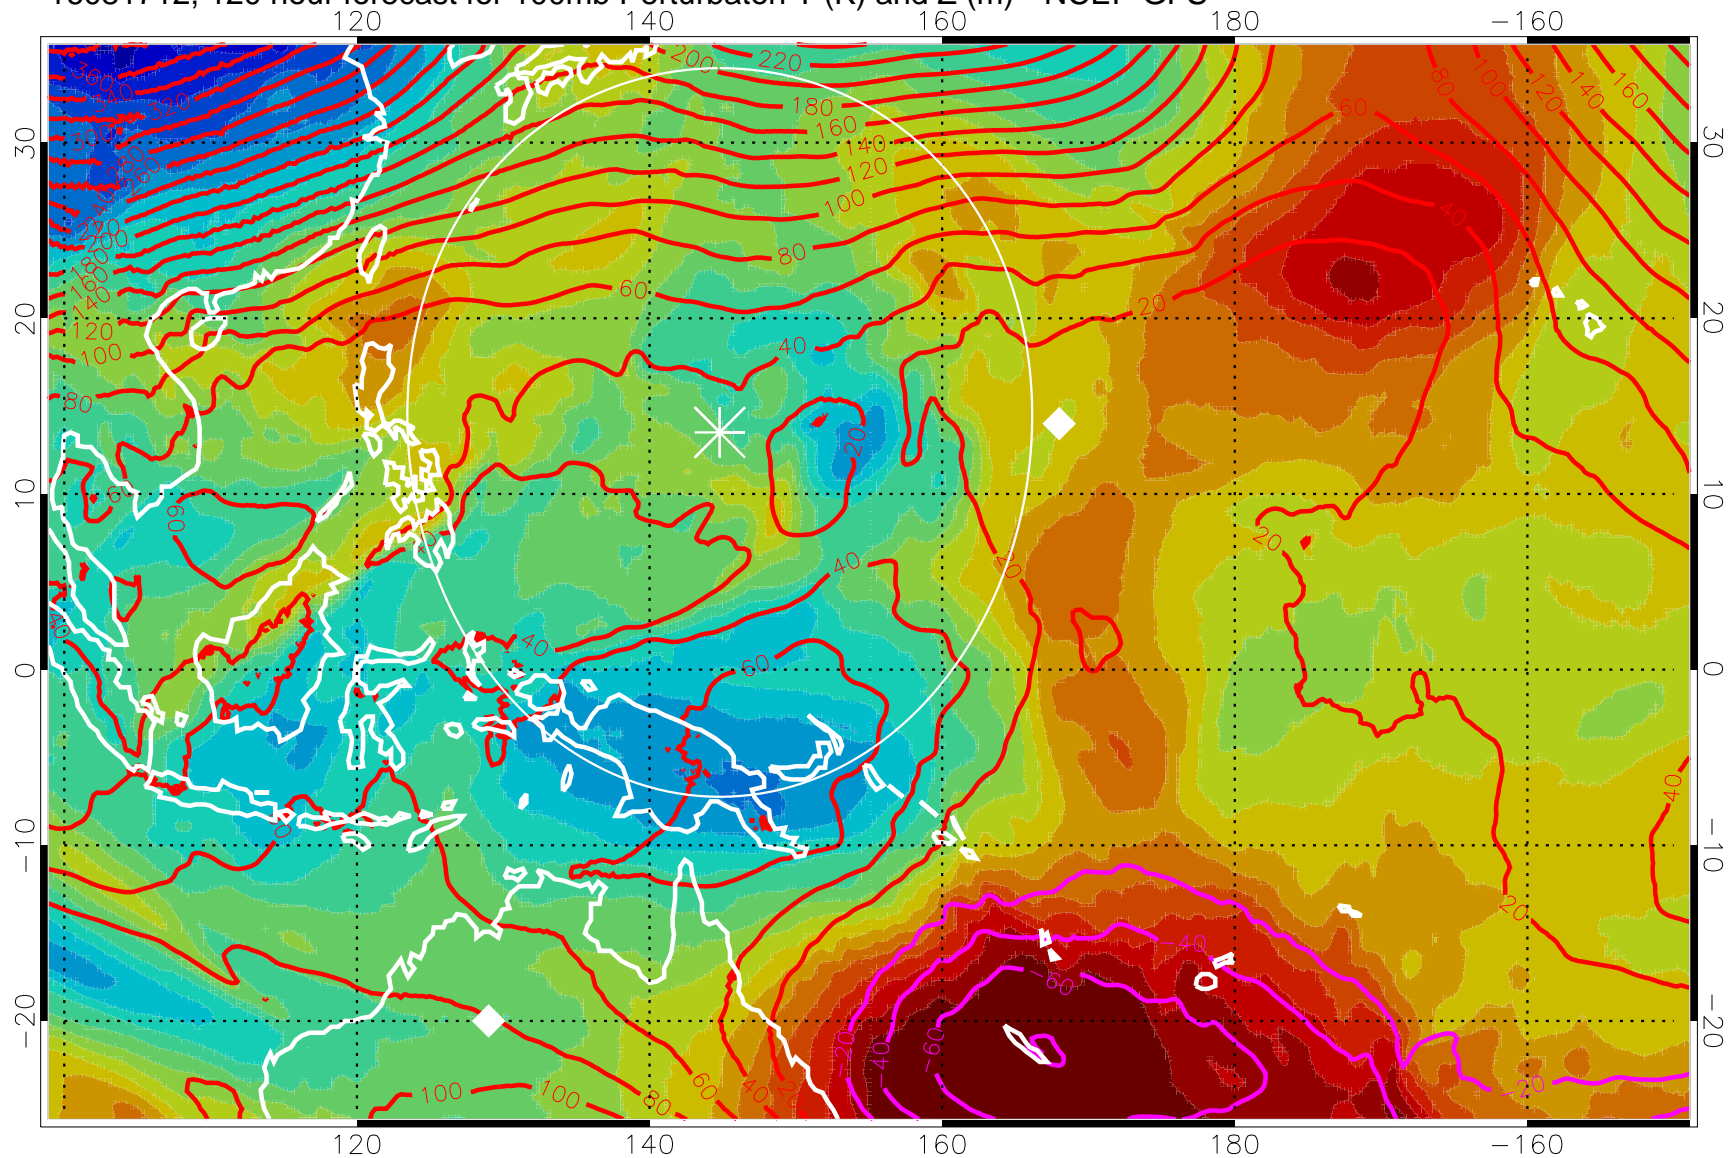

16081712, 120 hour forecast for 100mb Perturbaton T (K) and Z (m)-- NCEP GFS

Contours are 100 mbar Z perturbation (m)
Positive Z Contours
Negative Z Contours
Diamonds-mean pos. of anticyclones

Range ring of 2304 km