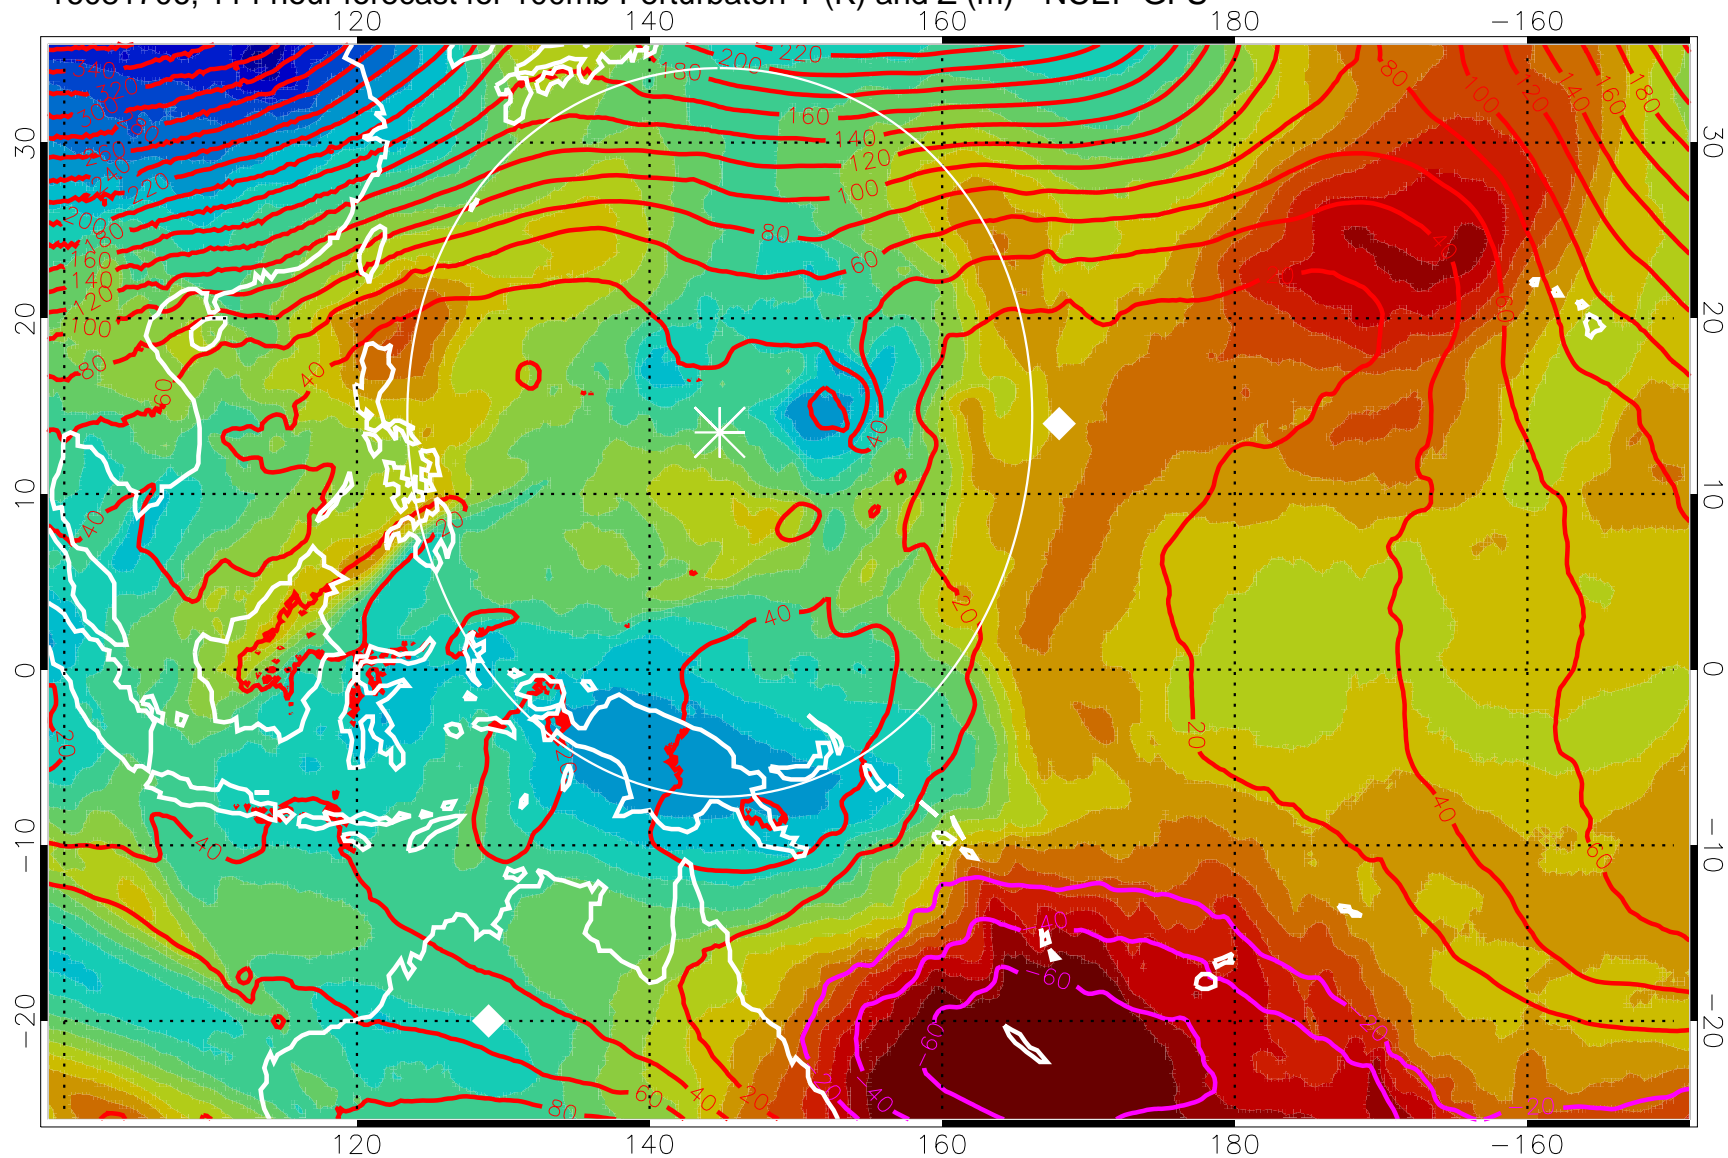

16081706, 114 hour forecast for 100mb Perturbaton T (K) and Z (m)-- NCEP GFS

Contours are 100 mbar Z perturbation (m)
Positive Z Contours
Negative Z Contours
Diamonds-mean pos. of anticyclones

Range ring of 2304 km