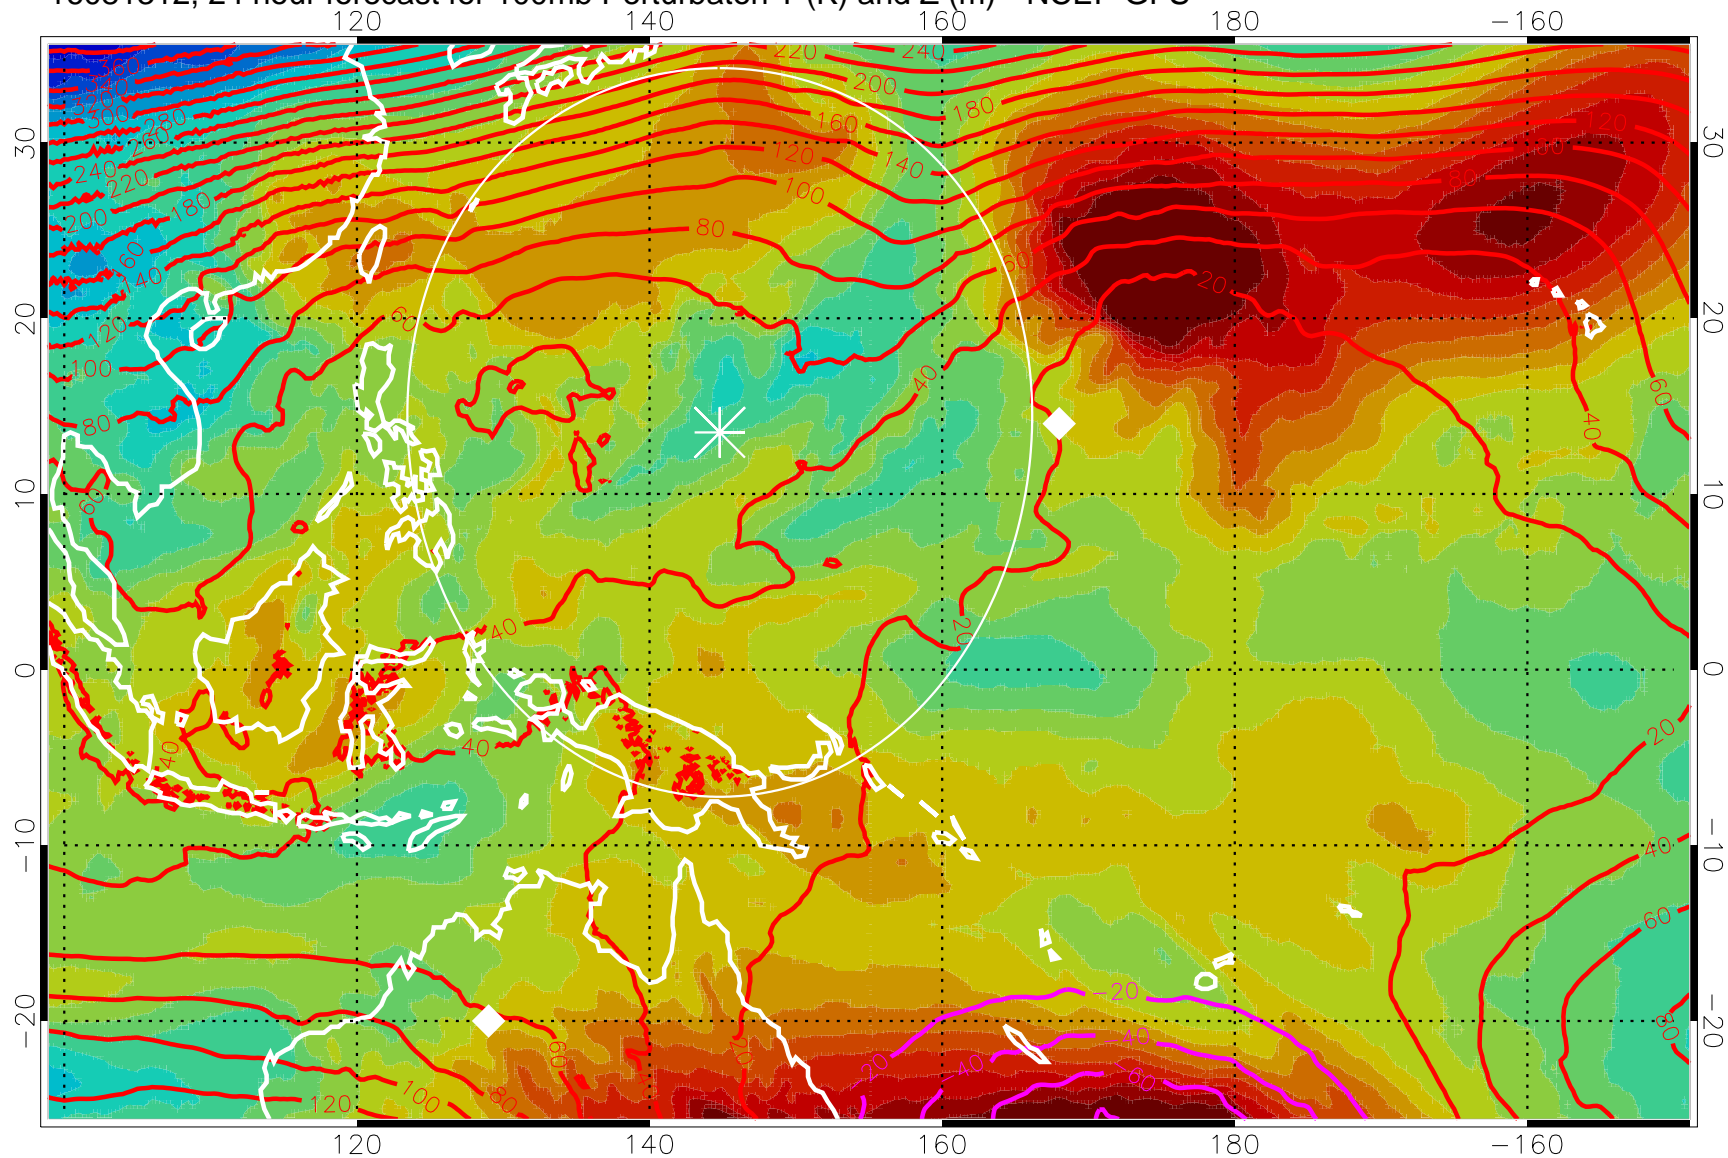

16081312, 24 hour forecast for 100mb Perturbaton T (K) and Z (m)-- NCEP GFS

Contours are 100 mbar Z perturbation (m)
Positive Z Contours
Negative Z Contours
Diamonds-mean pos. of anticyclones

Range ring of 2304 km