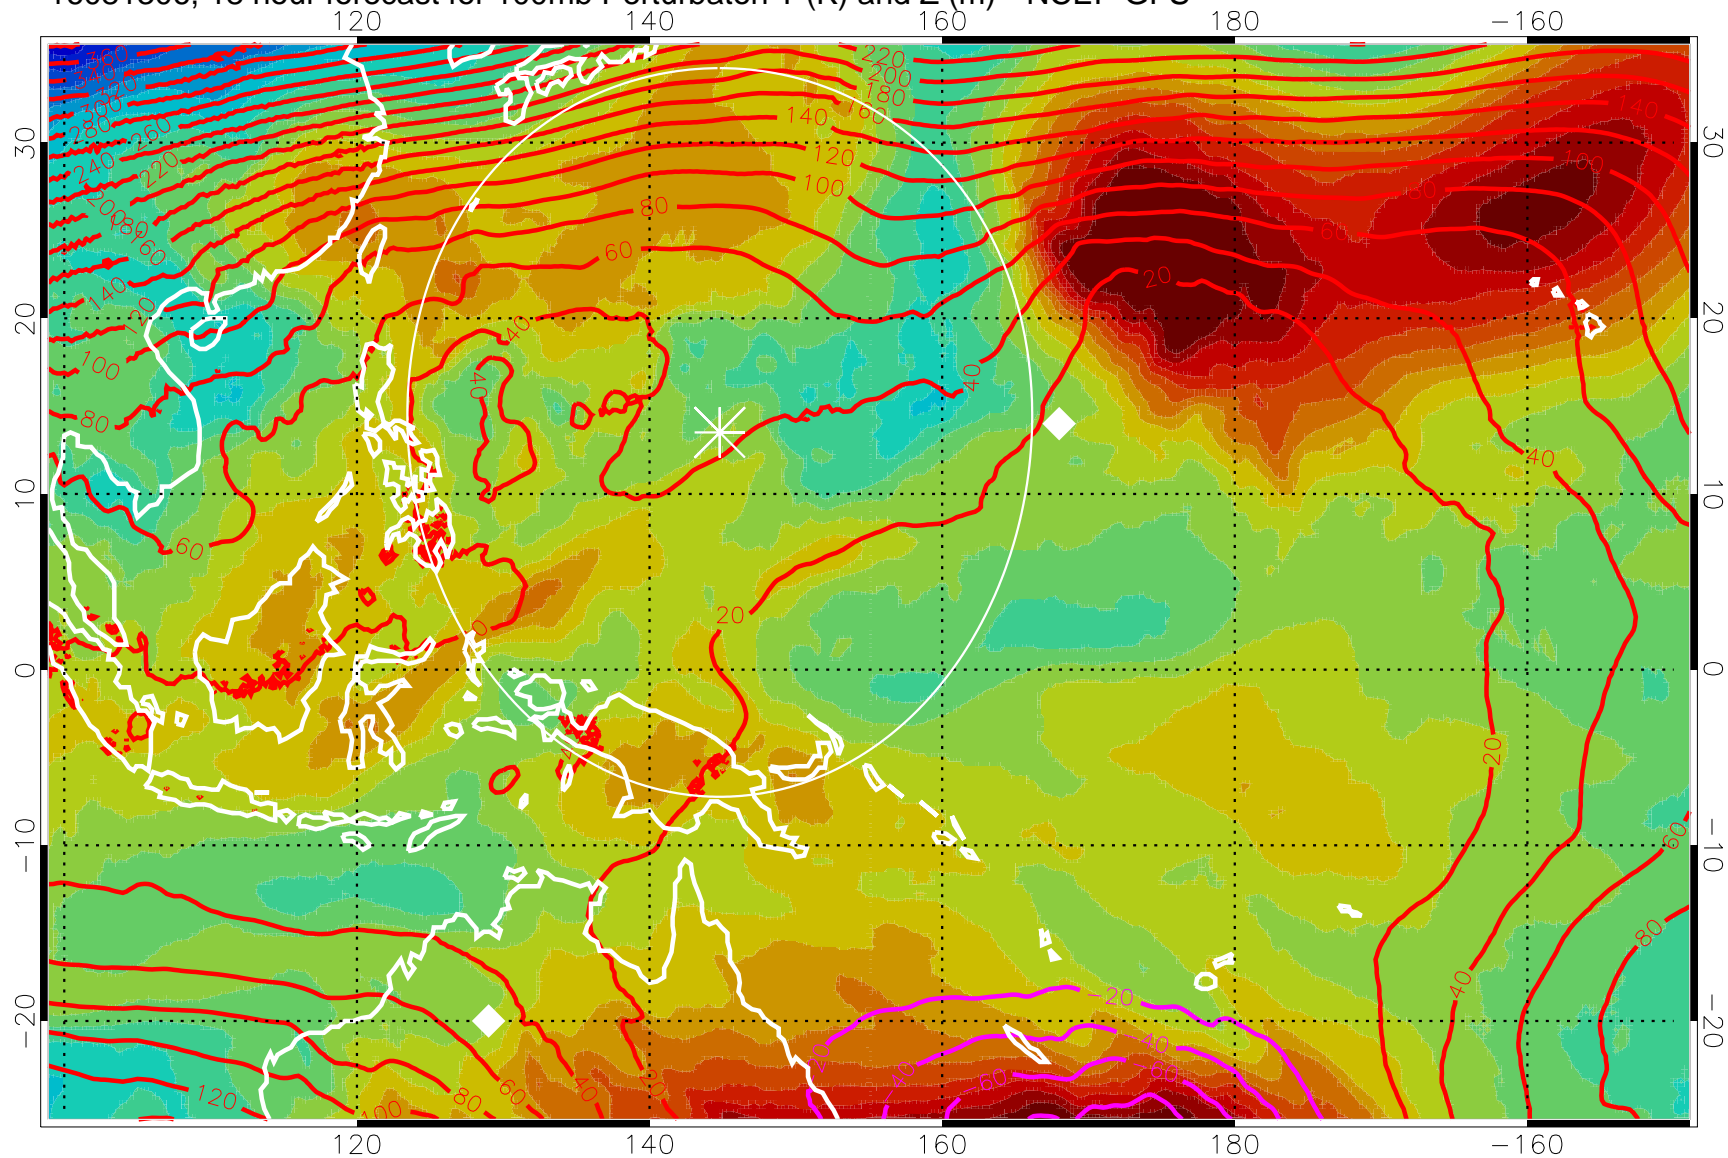

16081306, 18 hour forecast for 100mb Perturbaton T (K) and Z (m)-- NCEP GFS

Contours are 100 mbar Z perturbation (m)
Positive Z Contours
Negative Z Contours
Diamonds-mean pos. of anticyclones

Range ring of 2304 km