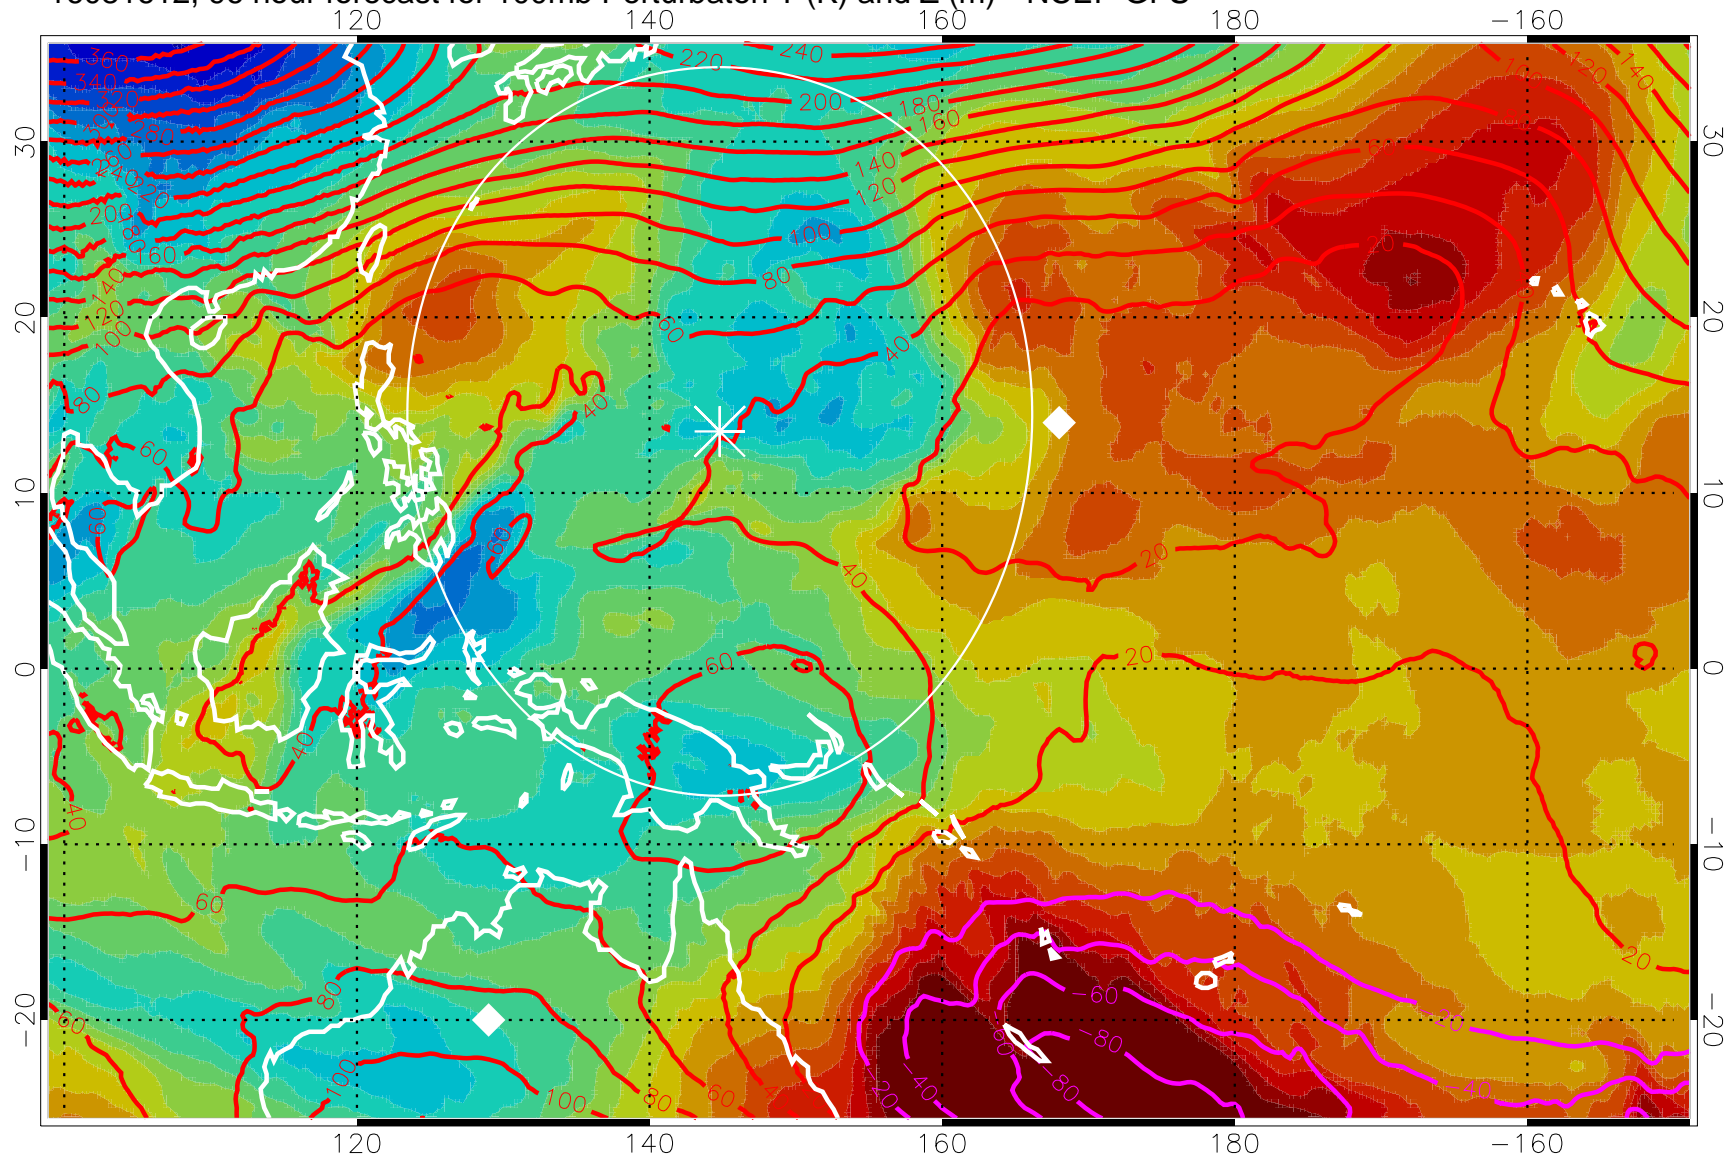

16081612, 96 hour forecast for 100mb Perturbaton T (K) and Z (m)-- NCEP GFS

Contours are 100 mbar Z perturbation (m)
Positive Z Contours
Negative Z Contours
Diamonds-mean pos. of anticyclones

Range ring of 2304 km