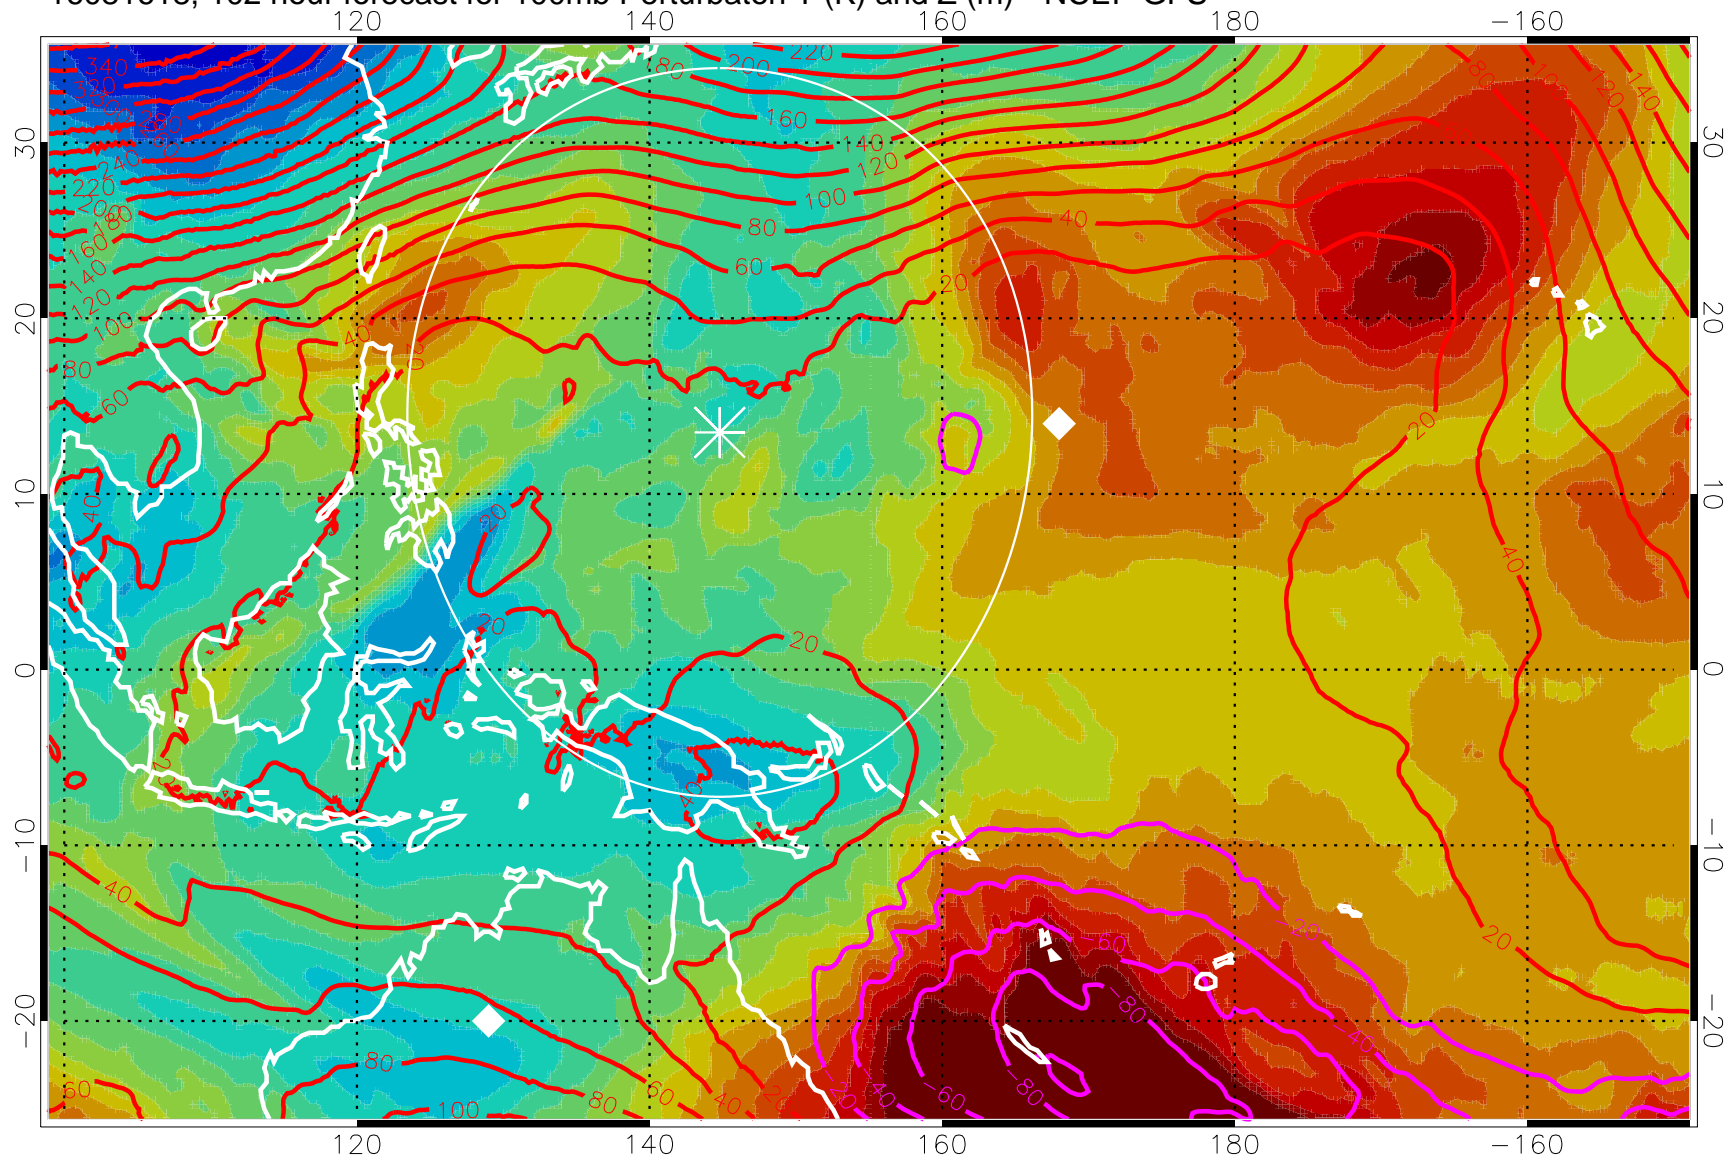

16081618, 102 hour forecast for 100mb Perturbaton T (K) and Z (m)-- NCEP GFS

Contours are 100 mbar Z perturbation (m)
Positive Z Contours
Negative Z Contours
Diamonds-mean pos. of anticyclones

Range ring of 2304 km