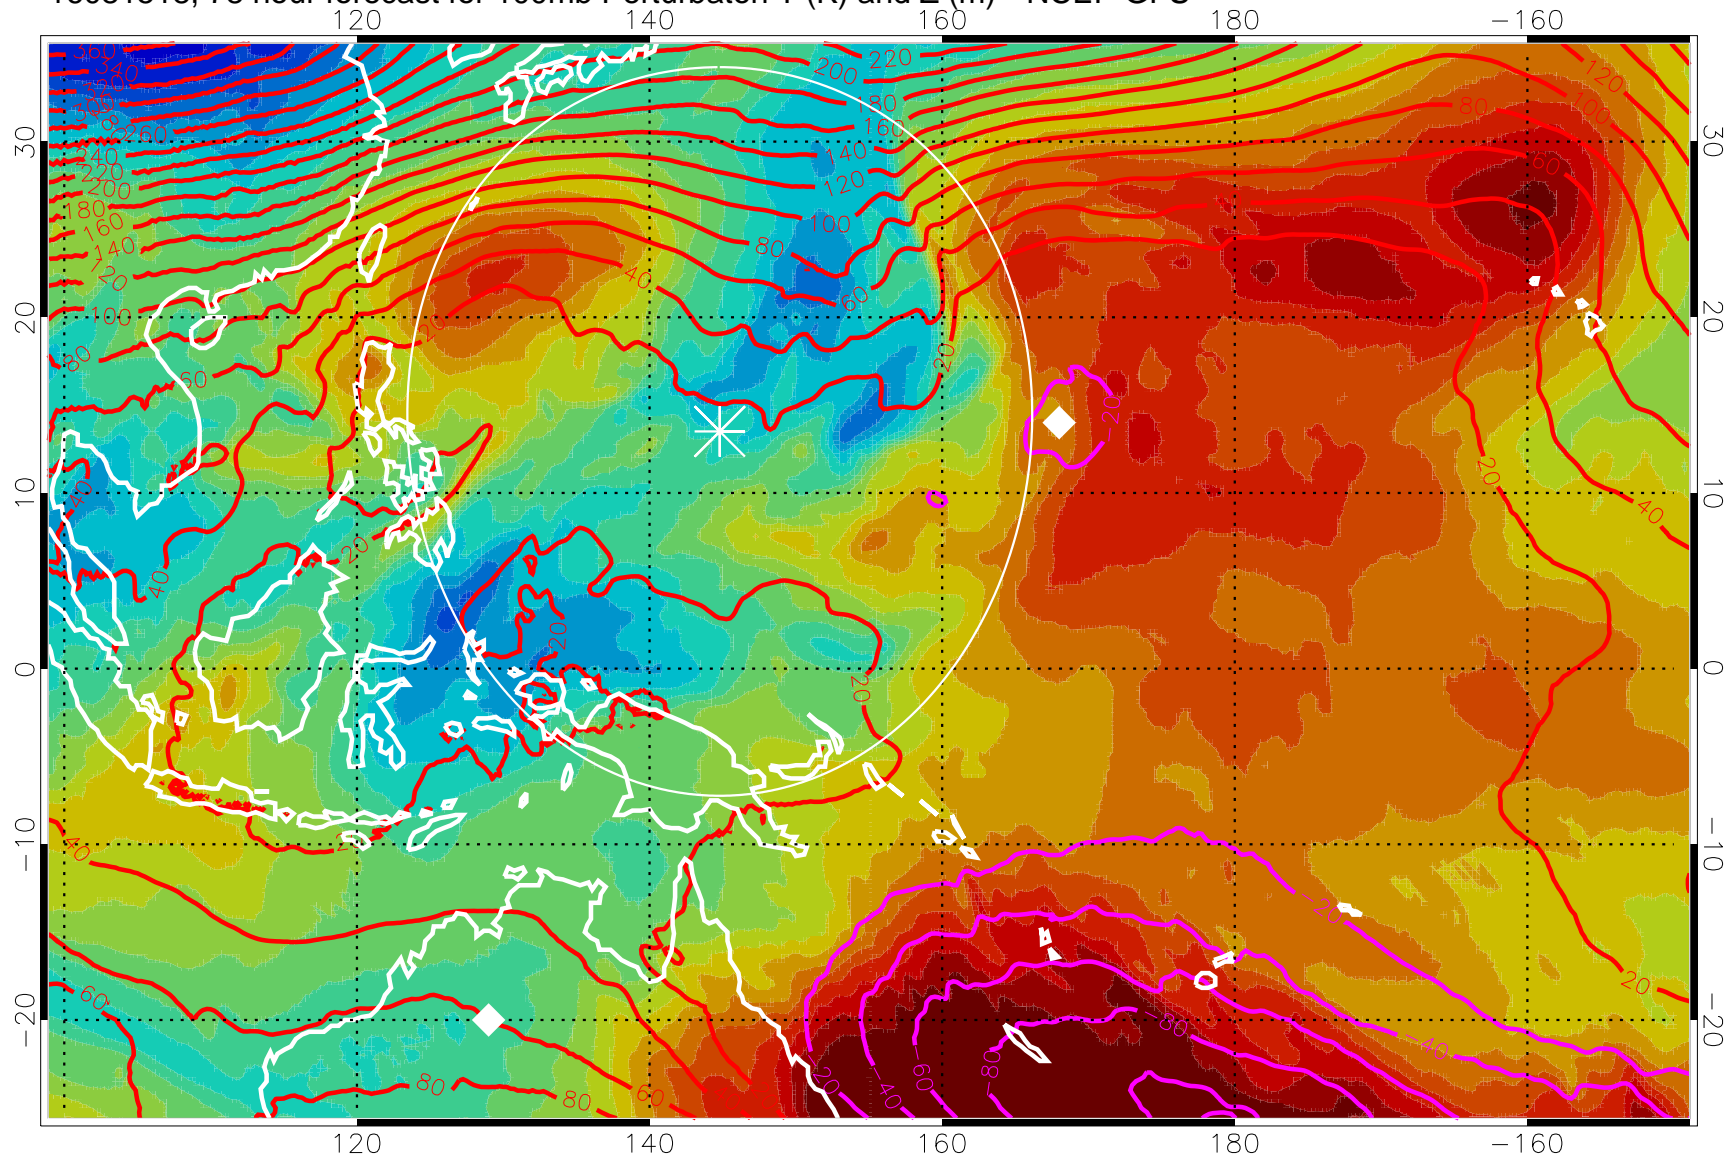

16081518, 78 hour forecast for 100mb Perturbaton T (K) and Z (m)-- NCEP GFS

Contours are 100 mbar Z perturbation (m)
Positive Z Contours
Negative Z Contours
Diamonds-mean pos. of anticyclones

Range ring of 2304 km