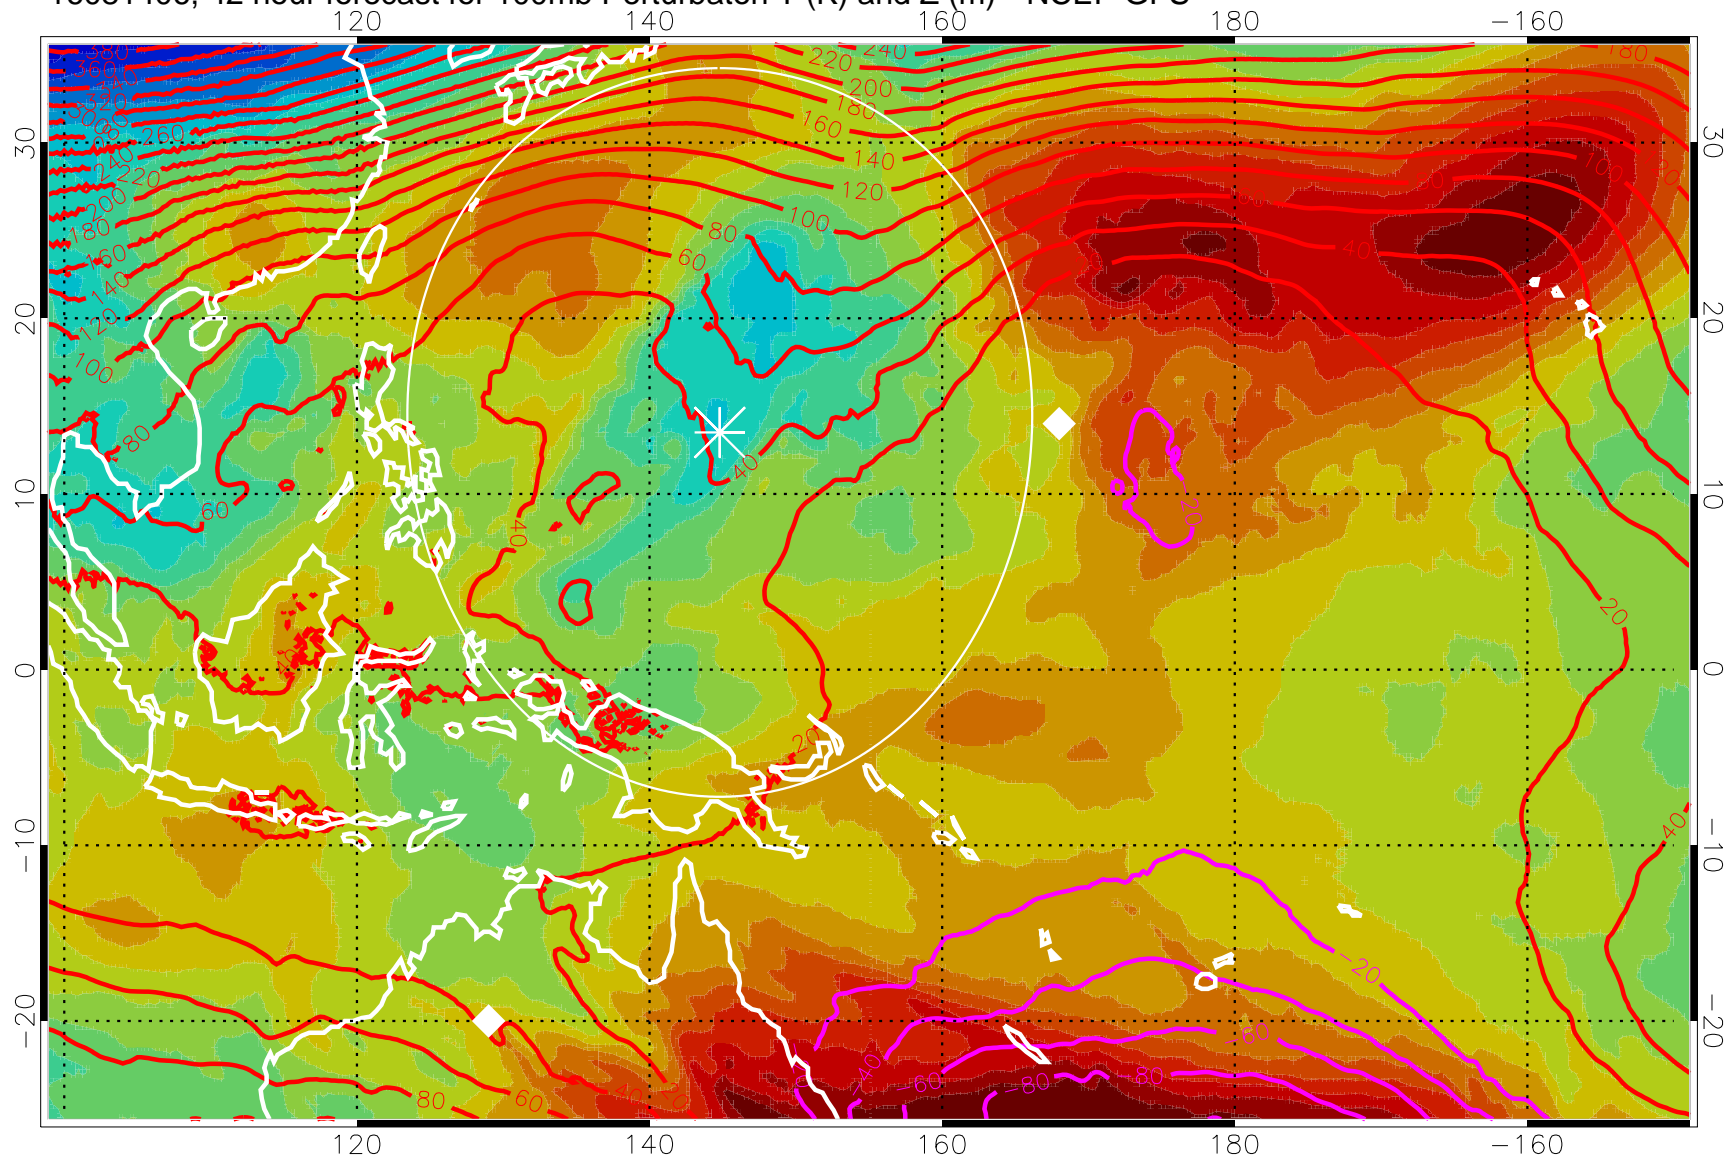

16081406, 42 hour forecast for 100mb Perturbaton T (K) and Z (m)-- NCEP GFS

Contours are 100 mbar Z perturbation (m)
Positive Z Contours
Negative Z Contours
Diamonds-mean pos. of anticyclones

Range ring of 2304 km