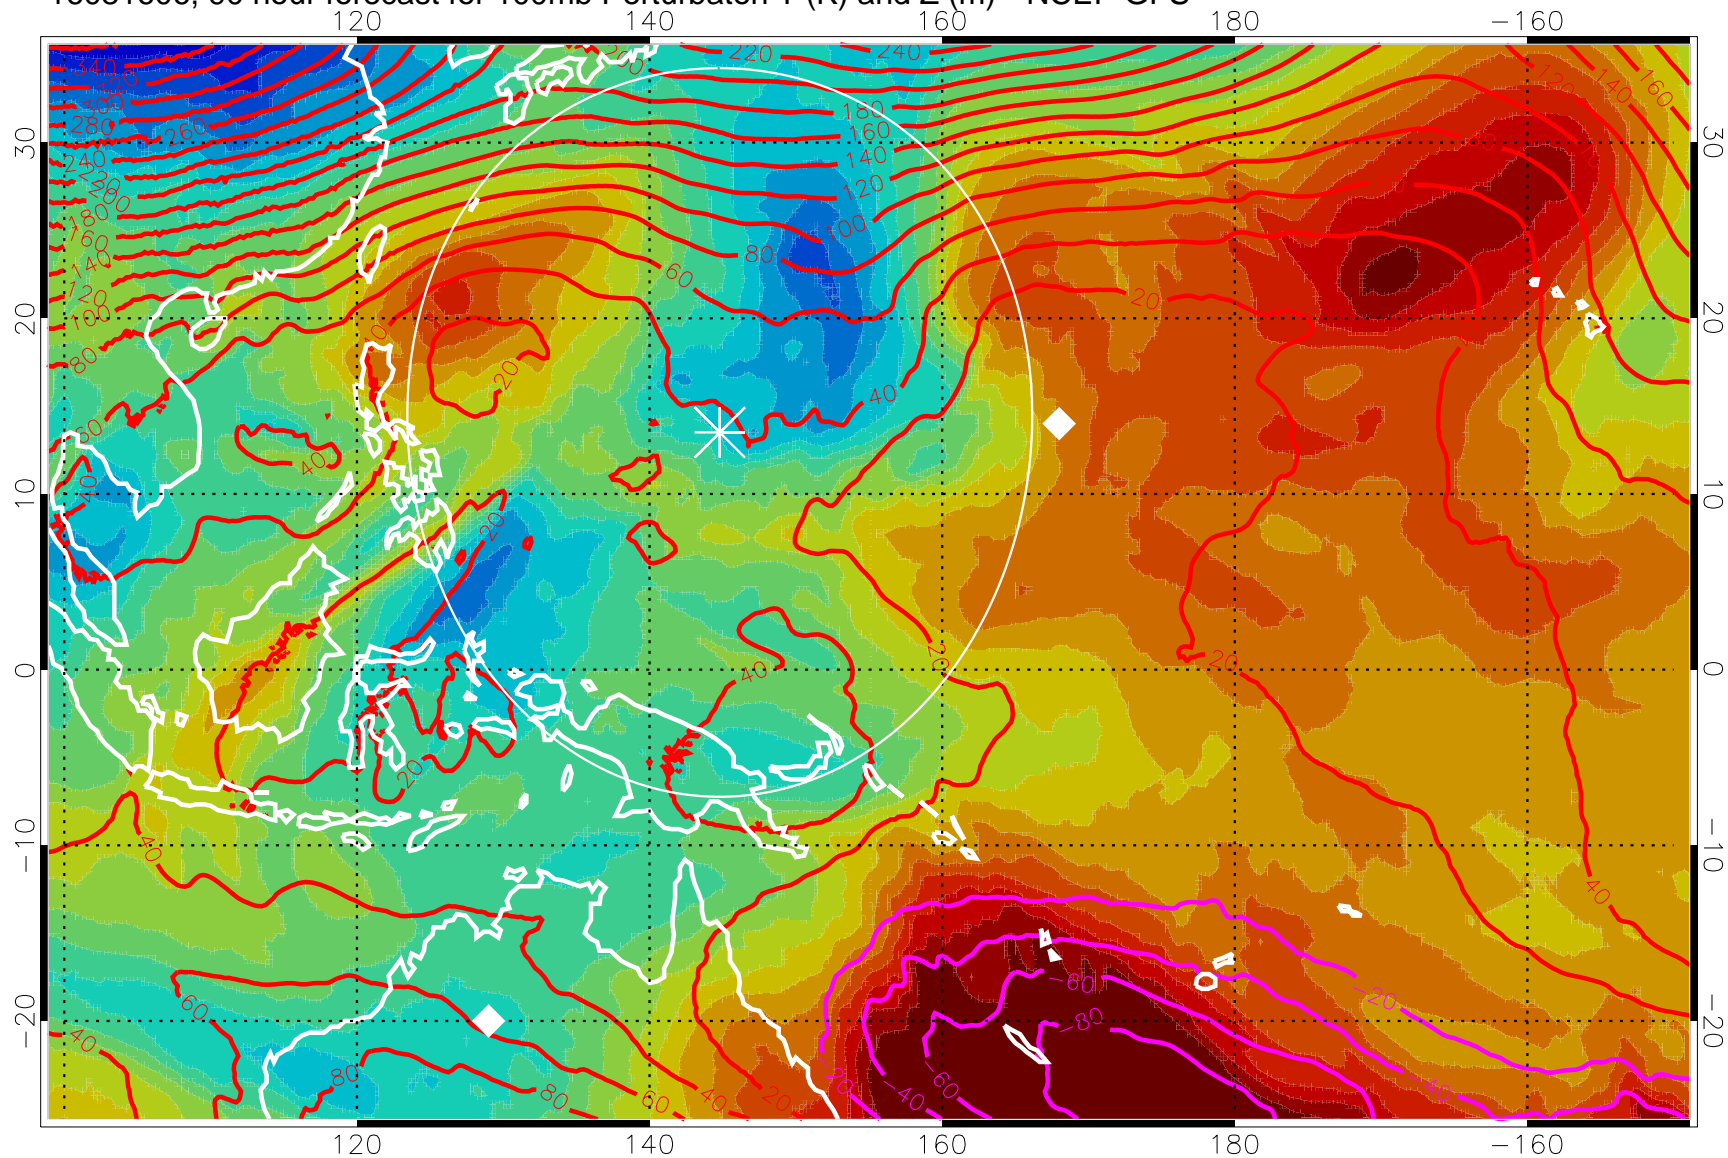

16081606, 90 hour forecast for 100mb Perturbaton T (K) and Z (m)-- NCEP GFS

Contours are 100 mbar Z perturbation (m)
Positive Z Contours
Negative Z Contours
Diamonds-mean pos. of anticyclones

Range ring of 2304 km