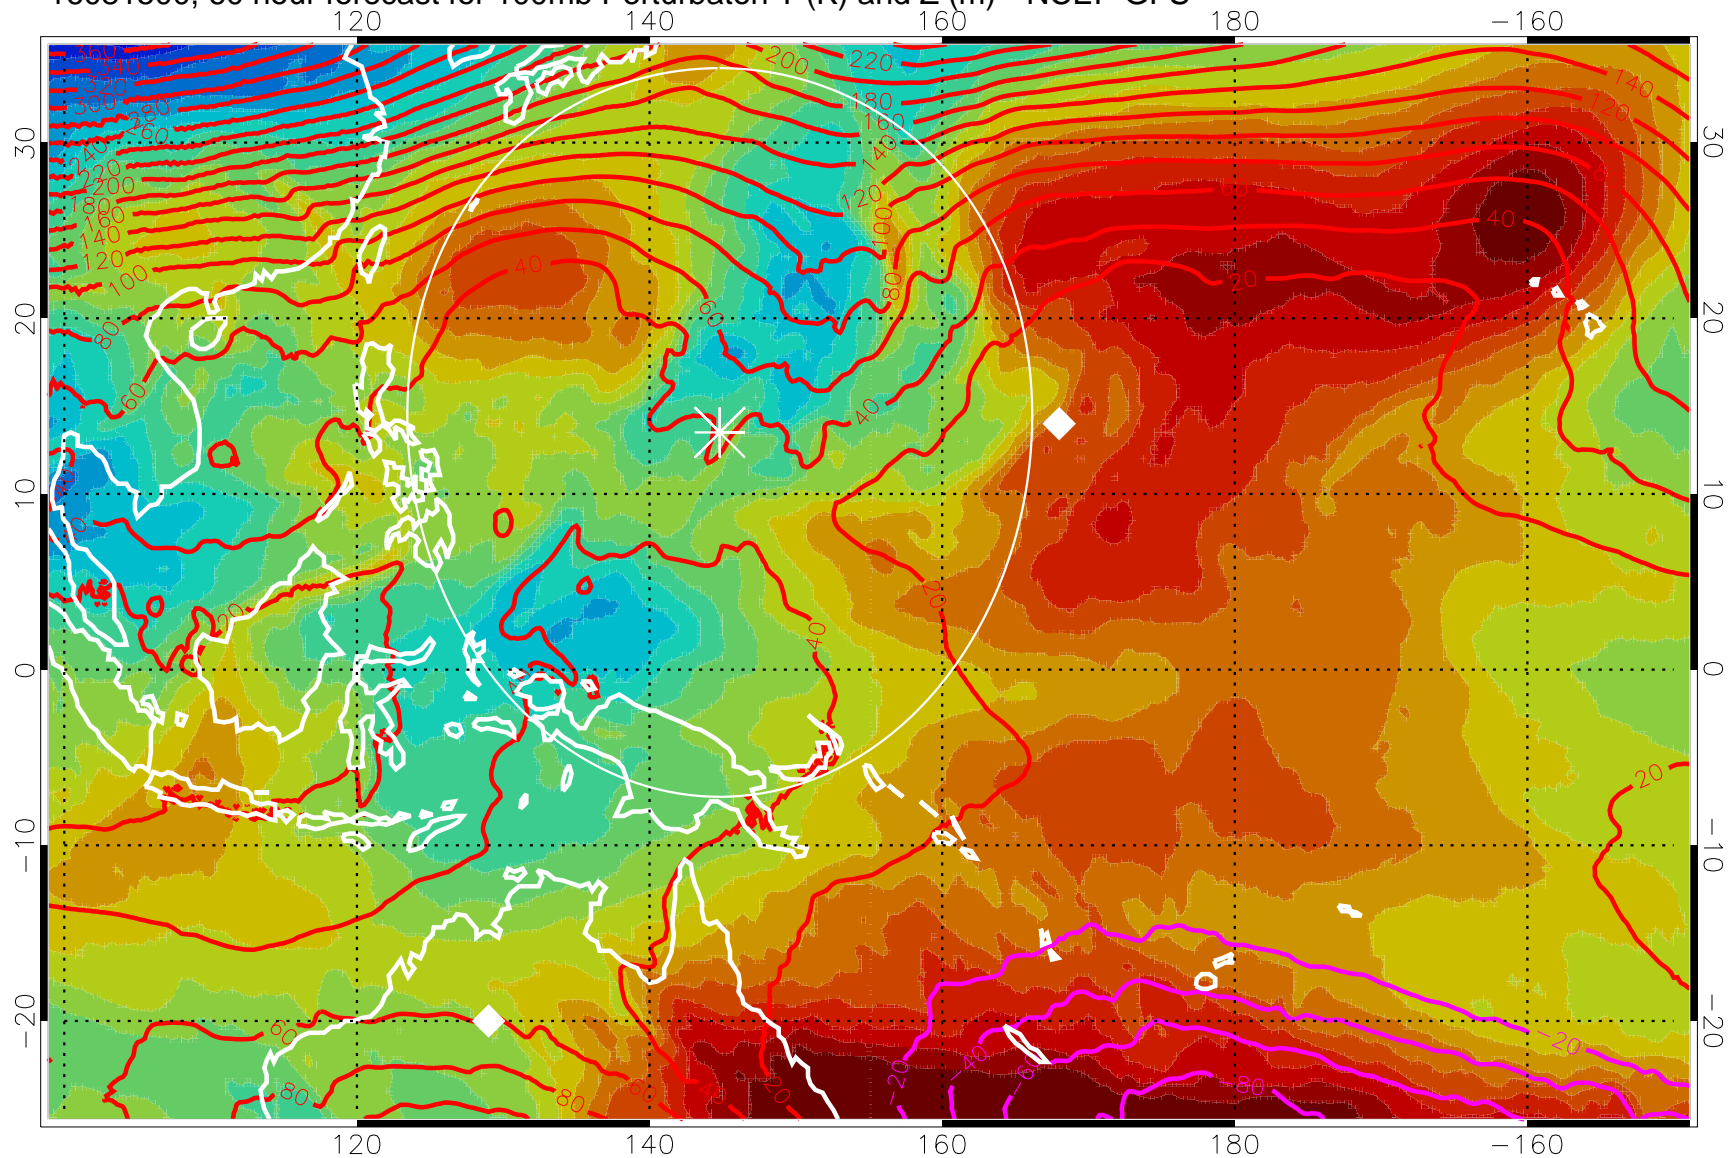

16081500, 60 hour forecast for 100mb Perturbaton T (K) and Z (m)-- NCEP GFS

Contours are 100 mbar Z perturbation (m)
Positive Z Contours
Negative Z Contours
Diamonds-mean pos. of anticyclones

Range ring of 2304 km