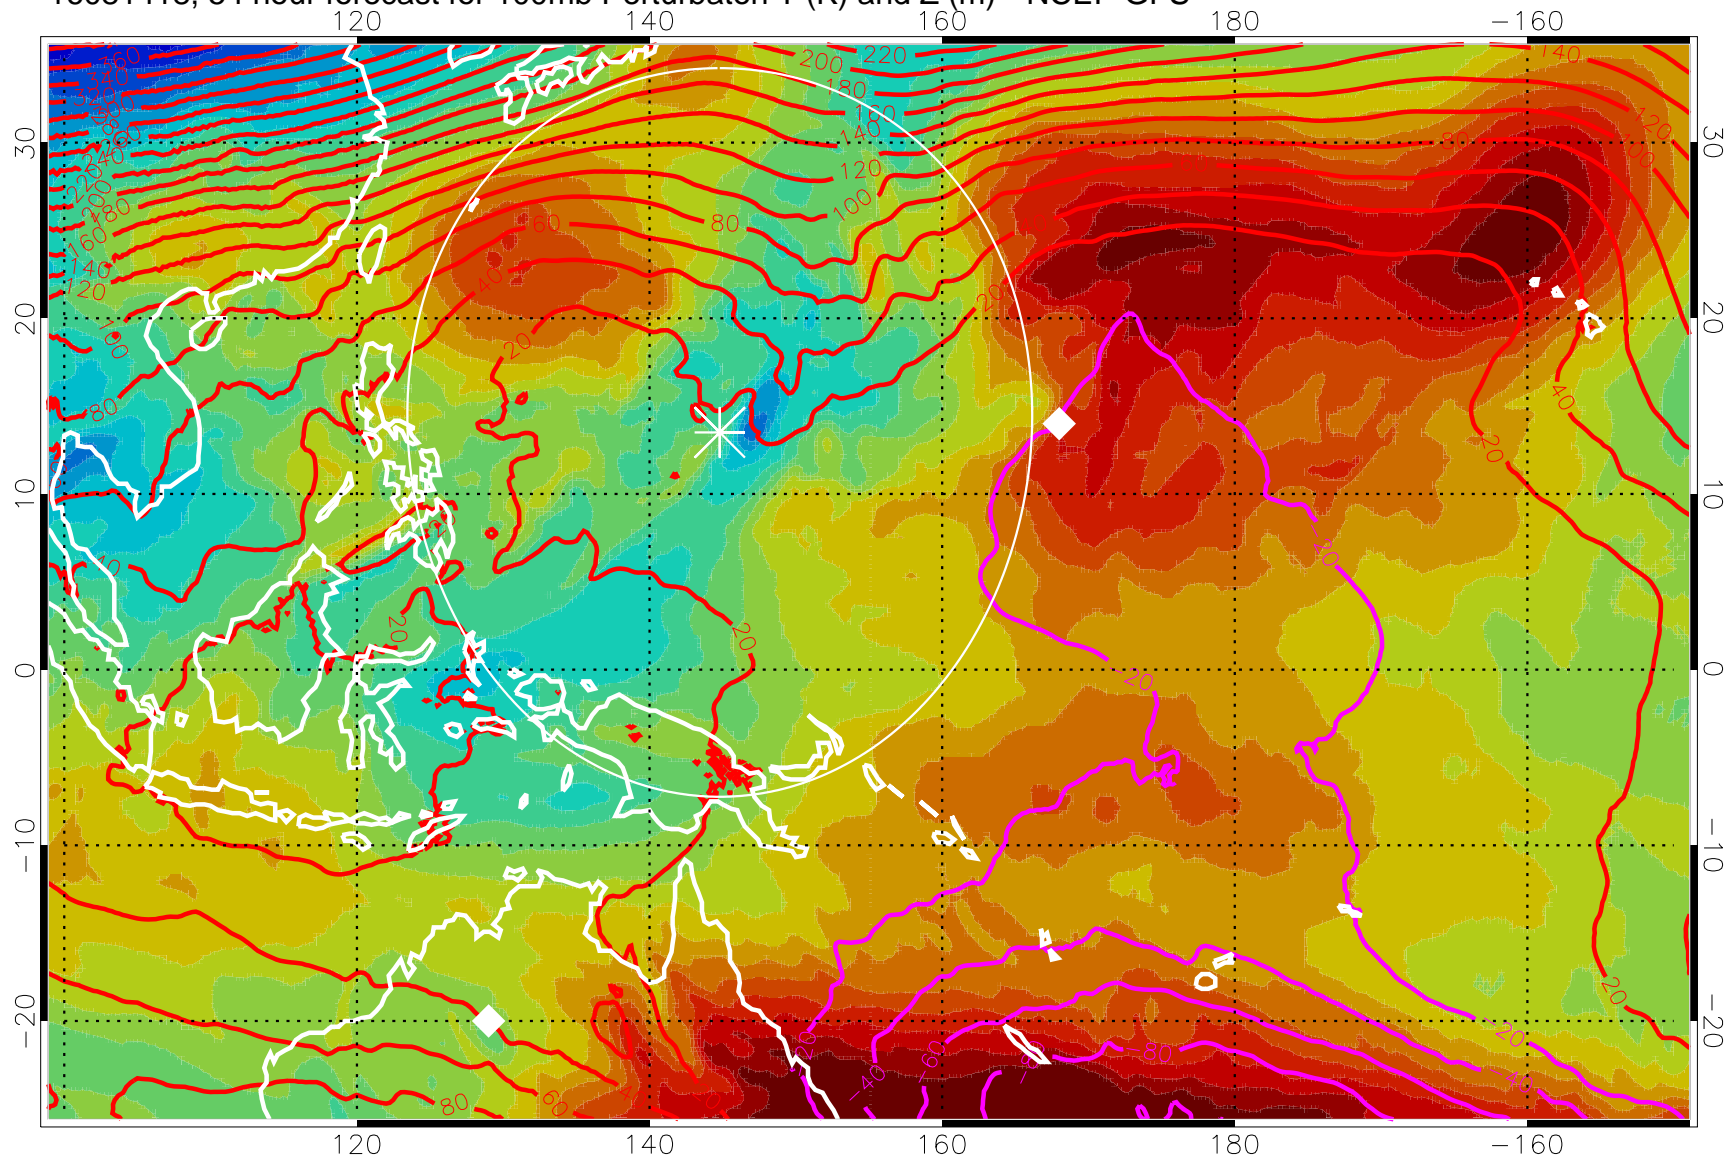

16081418, 54 hour forecast for 100mb Perturbaton T (K) and Z (m)-- NCEP GFS

Contours are 100 mbar Z perturbation (m)
Positive Z Contours
Negative Z Contours
Diamonds-mean pos. of anticyclones

Range ring of 2304 km