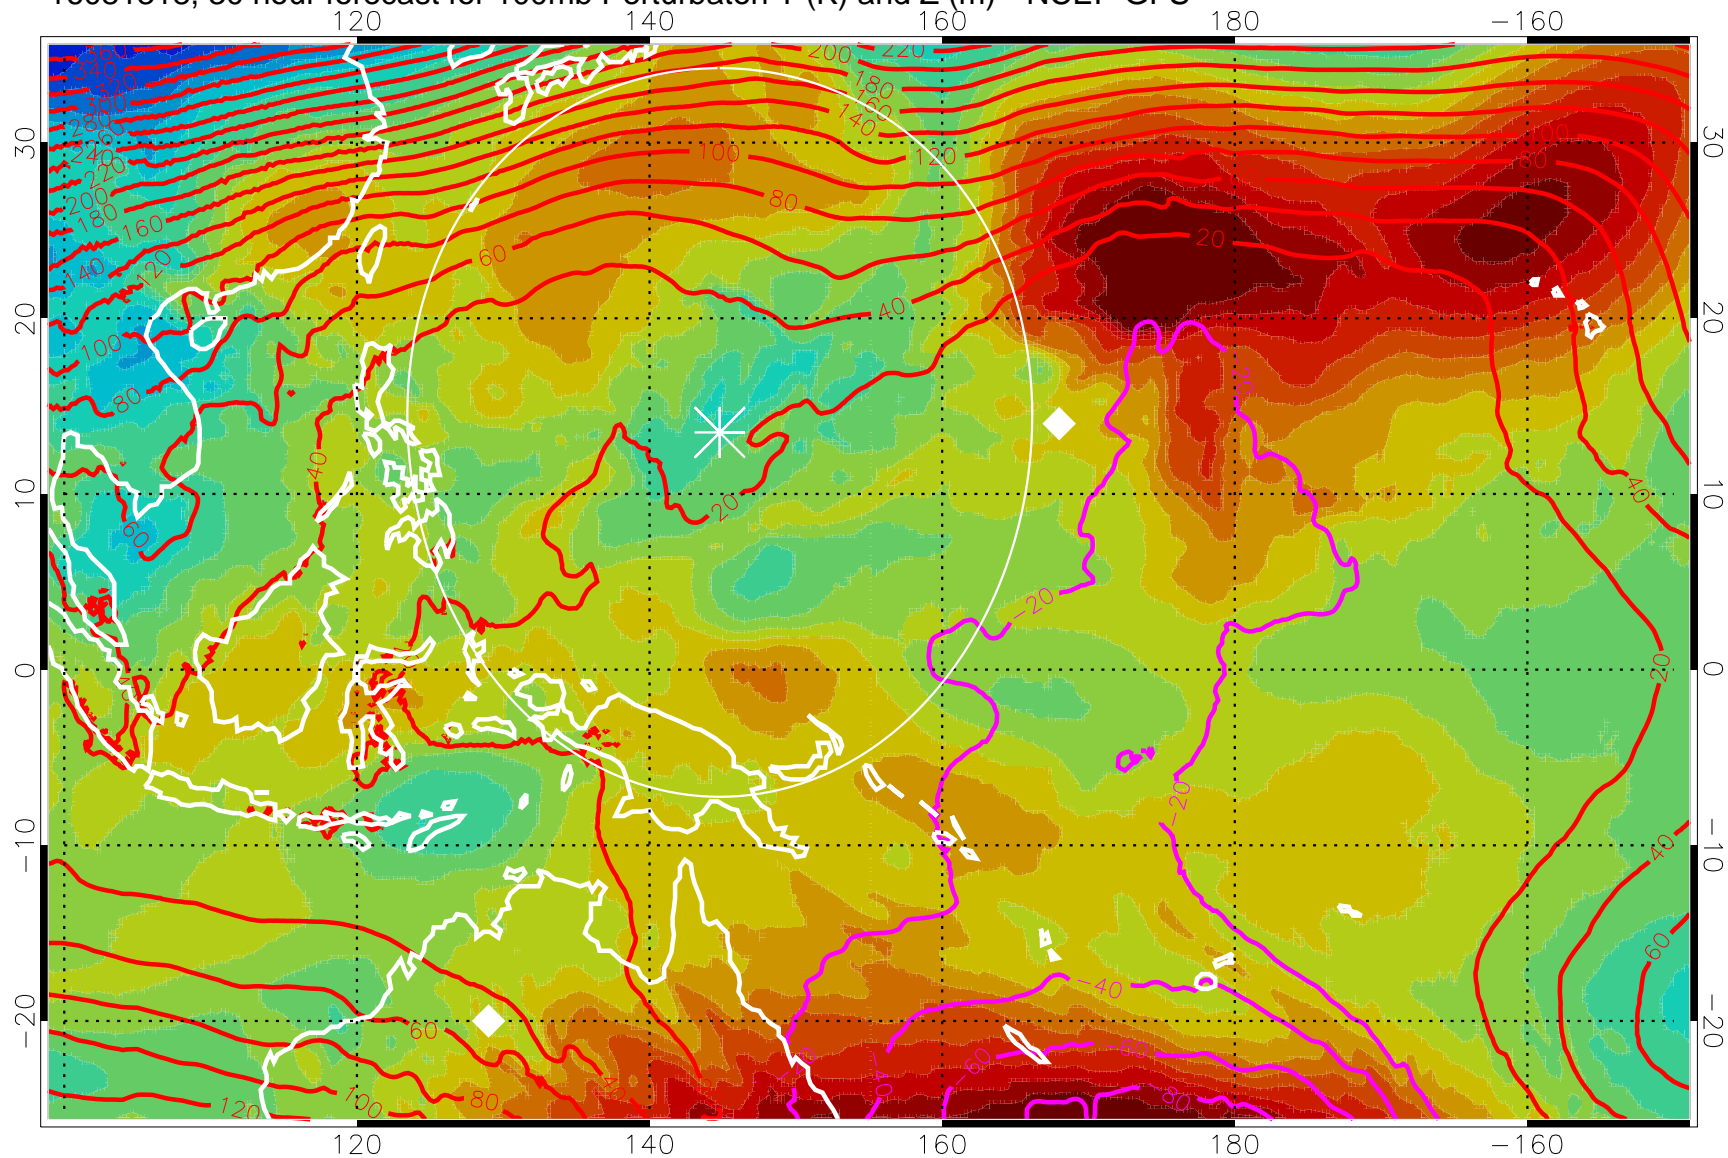

16081318, 30 hour forecast for 100mb Perturbaton T (K) and Z (m)-- NCEP GFS

Contours are 100 mbar Z perturbation (m)
Positive Z Contours
Negative Z Contours
Diamonds-mean pos. of anticyclones

Range ring of 2304 km