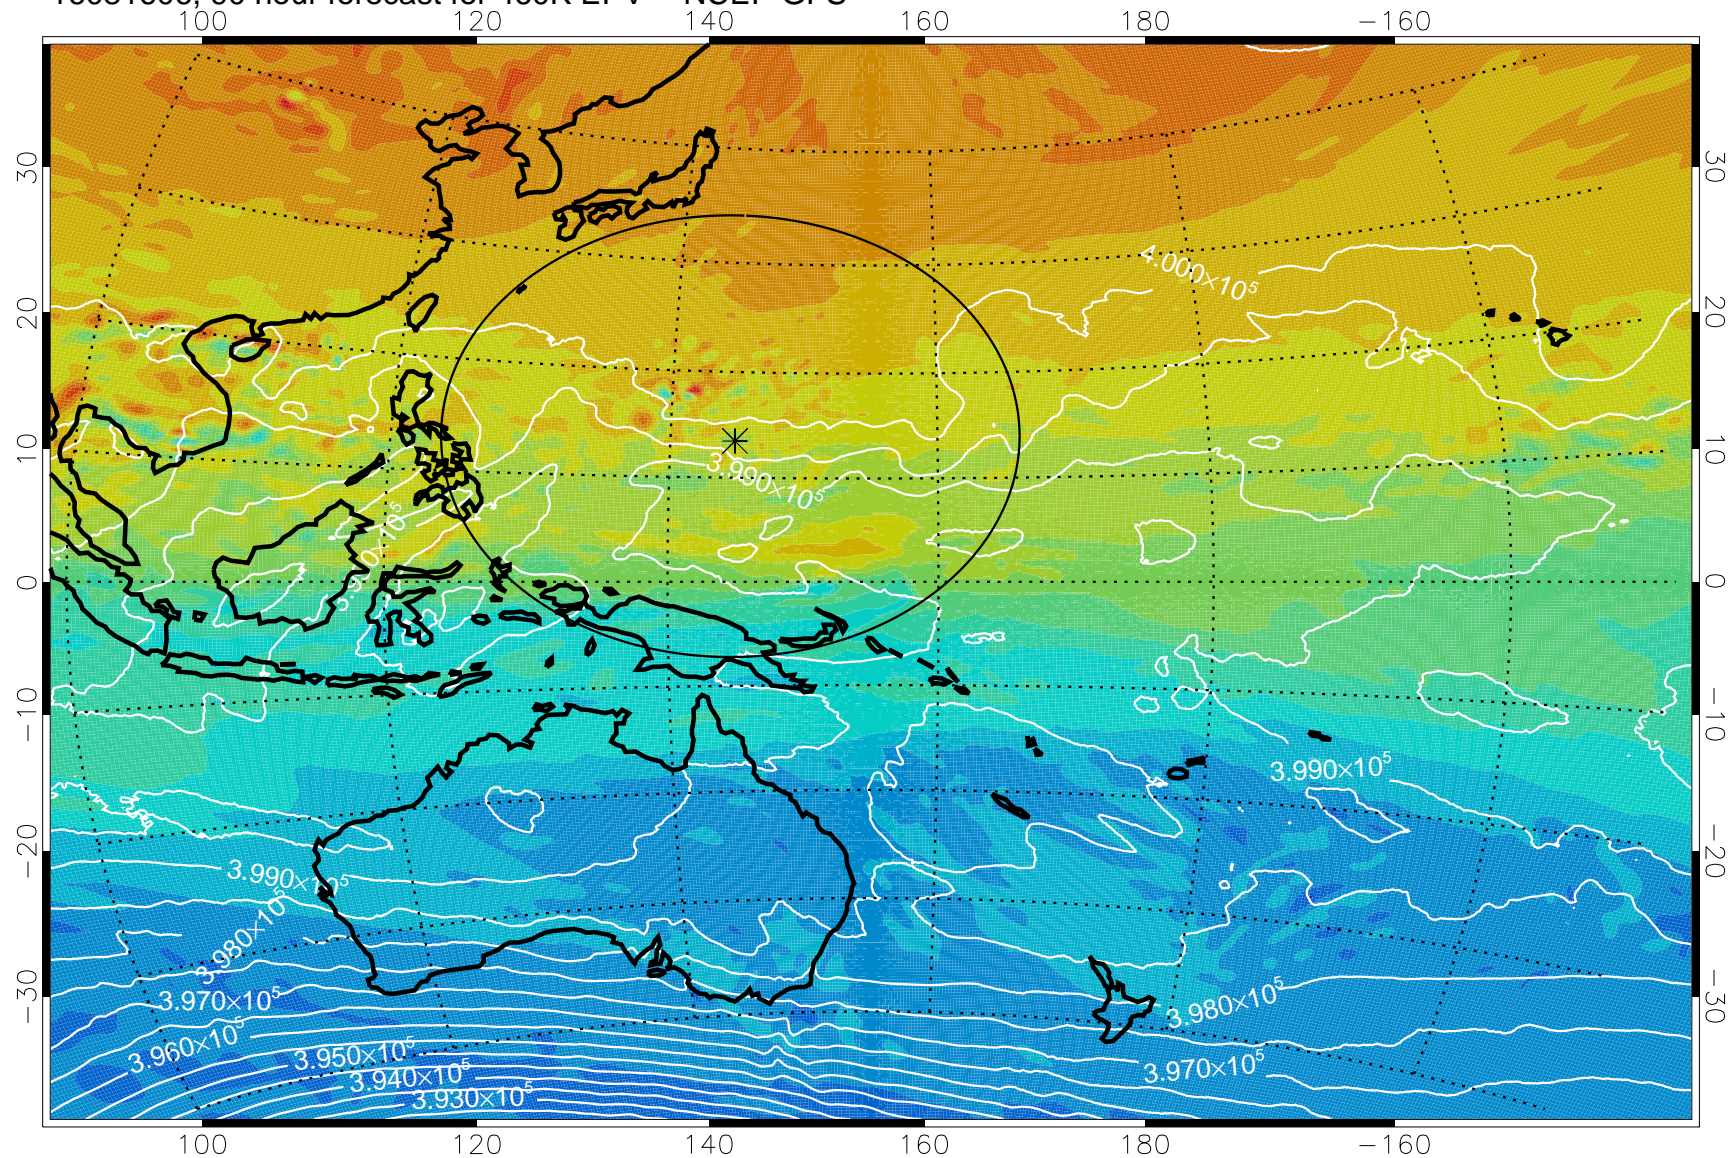

16081506, 66 hour forecast for 460K EPV -- NCEP GFS

460K Montgomery Streamfunction, white

Range ring of 2304 km

16081512, 72 hour forecast for 460K EPV -- NCEP GFS

460K Montgomery Streamfunction, white

Range ring of 2304 km

16081518, 78 hour forecast for 460K EPV -- NCEP GFS

460K Montgomery Streamfunction, white

Range ring of 2304 km

16081600, 84 hour forecast for 460K EPV -- NCEP GFS

460K Montgomery Streamfunction, white

Range ring of 2304 km

16081606, 90 hour forecast for 460K EPV -- NCEP GFS

460K Montgomery Streamfunction, white

Range ring of 2304 km

16081612, 96 hour forecast for 460K EPV -- NCEP GFS

460K Montgomery Streamfunction, white

Range ring of 2304 km

16081618, 102 hour forecast for 460K EPV -- NCEP GFS

460K Montgomery Streamfunction, white

Range ring of 2304 km

16081700, 108 hour forecast for 460K EPV -- NCEP GFS

460K Montgomery Streamfunction, white

Range ring of 2304 km