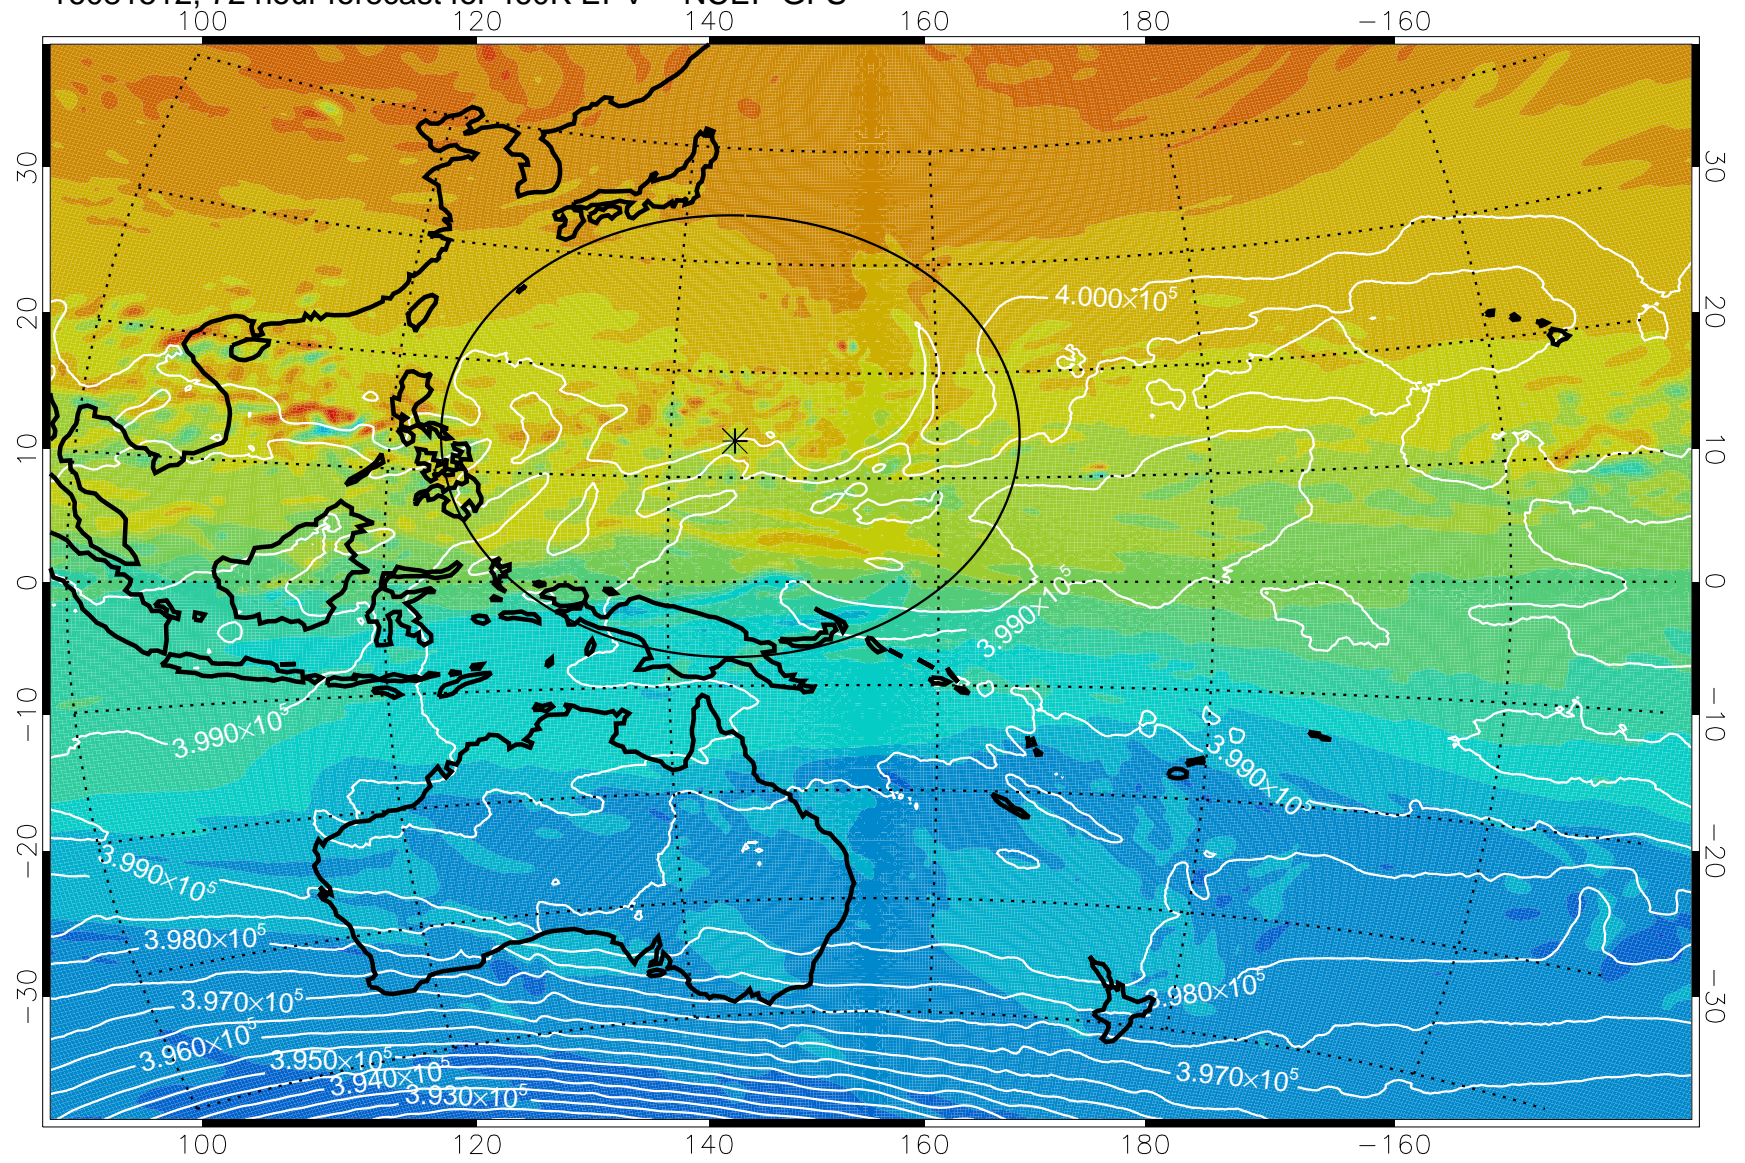

16081418, 54 hour forecast for 460K EPV -- NCEP GFS

460K Montgomery Streamfunction, white

Range ring of 2304 km

16081500, 60 hour forecast for 460K EPV -- NCEP GFS

460K Montgomery Streamfunction, white

Range ring of 2304 km

16081506, 66 hour forecast for 460K EPV -- NCEP GFS

460K Montgomery Streamfunction, white

Range ring of 2304 km

16081512, 72 hour forecast for 460K EPV -- NCEP GFS

460K Montgomery Streamfunction, white

Range ring of 2304 km

16081518, 78 hour forecast for 460K EPV -- NCEP GFS

460K Montgomery Streamfunction, white

Range ring of 2304 km

16081600, 84 hour forecast for 460K EPV -- NCEP GFS

460K Montgomery Streamfunction, white

Range ring of 2304 km

16081606, 90 hour forecast for 460K EPV -- NCEP GFS

460K Montgomery Streamfunction, white

Range ring of 2304 km

16081612, 96 hour forecast for 460K EPV -- NCEP GFS

460K Montgomery Streamfunction, white

Range ring of 2304 km