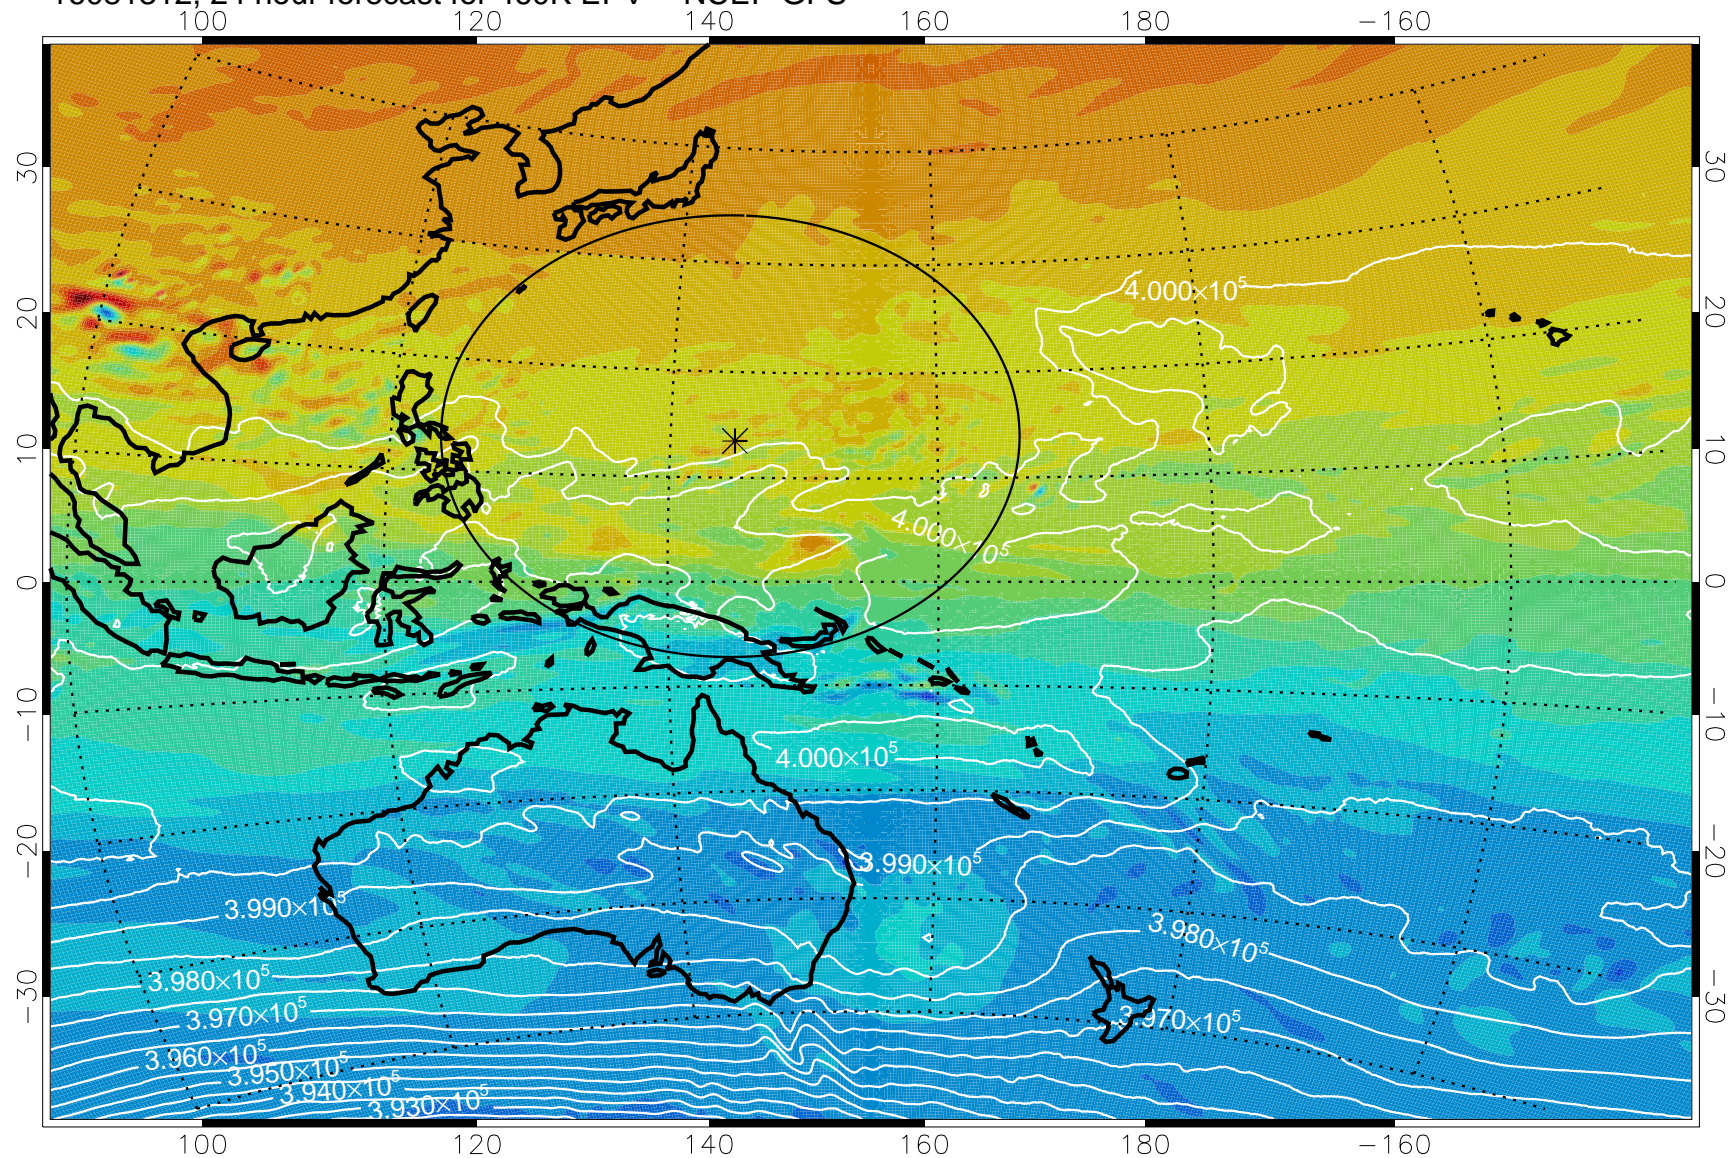

16081306, 18 hour forecast for 460K EPV -- NCEP GFS

460K Montgomery Streamfunction, white

Range ring of 2304 km

16081312, 24 hour forecast for 460K EPV -- NCEP GFS

460K Montgomery Streamfunction, white

Range ring of 2304 km

16081318, 30 hour forecast for 460K EPV -- NCEP GFS

460K Montgomery Streamfunction, white

Range ring of 2304 km

16081400, 36 hour forecast for 460K EPV -- NCEP GFS

460K Montgomery Streamfunction, white

Range ring of 2304 km

16081406, 42 hour forecast for 460K EPV -- NCEP GFS

460K Montgomery Streamfunction, white

Range ring of 2304 km

16081412, 48 hour forecast for 460K EPV -- NCEP GFS

460K Montgomery Streamfunction, white

Range ring of 2304 km

16081418, 54 hour forecast for 460K EPV -- NCEP GFS

460K Montgomery Streamfunction, white

Range ring of 2304 km

16081500, 60 hour forecast for 460K EPV -- NCEP GFS

460K Montgomery Streamfunction, white

Range ring of 2304 km