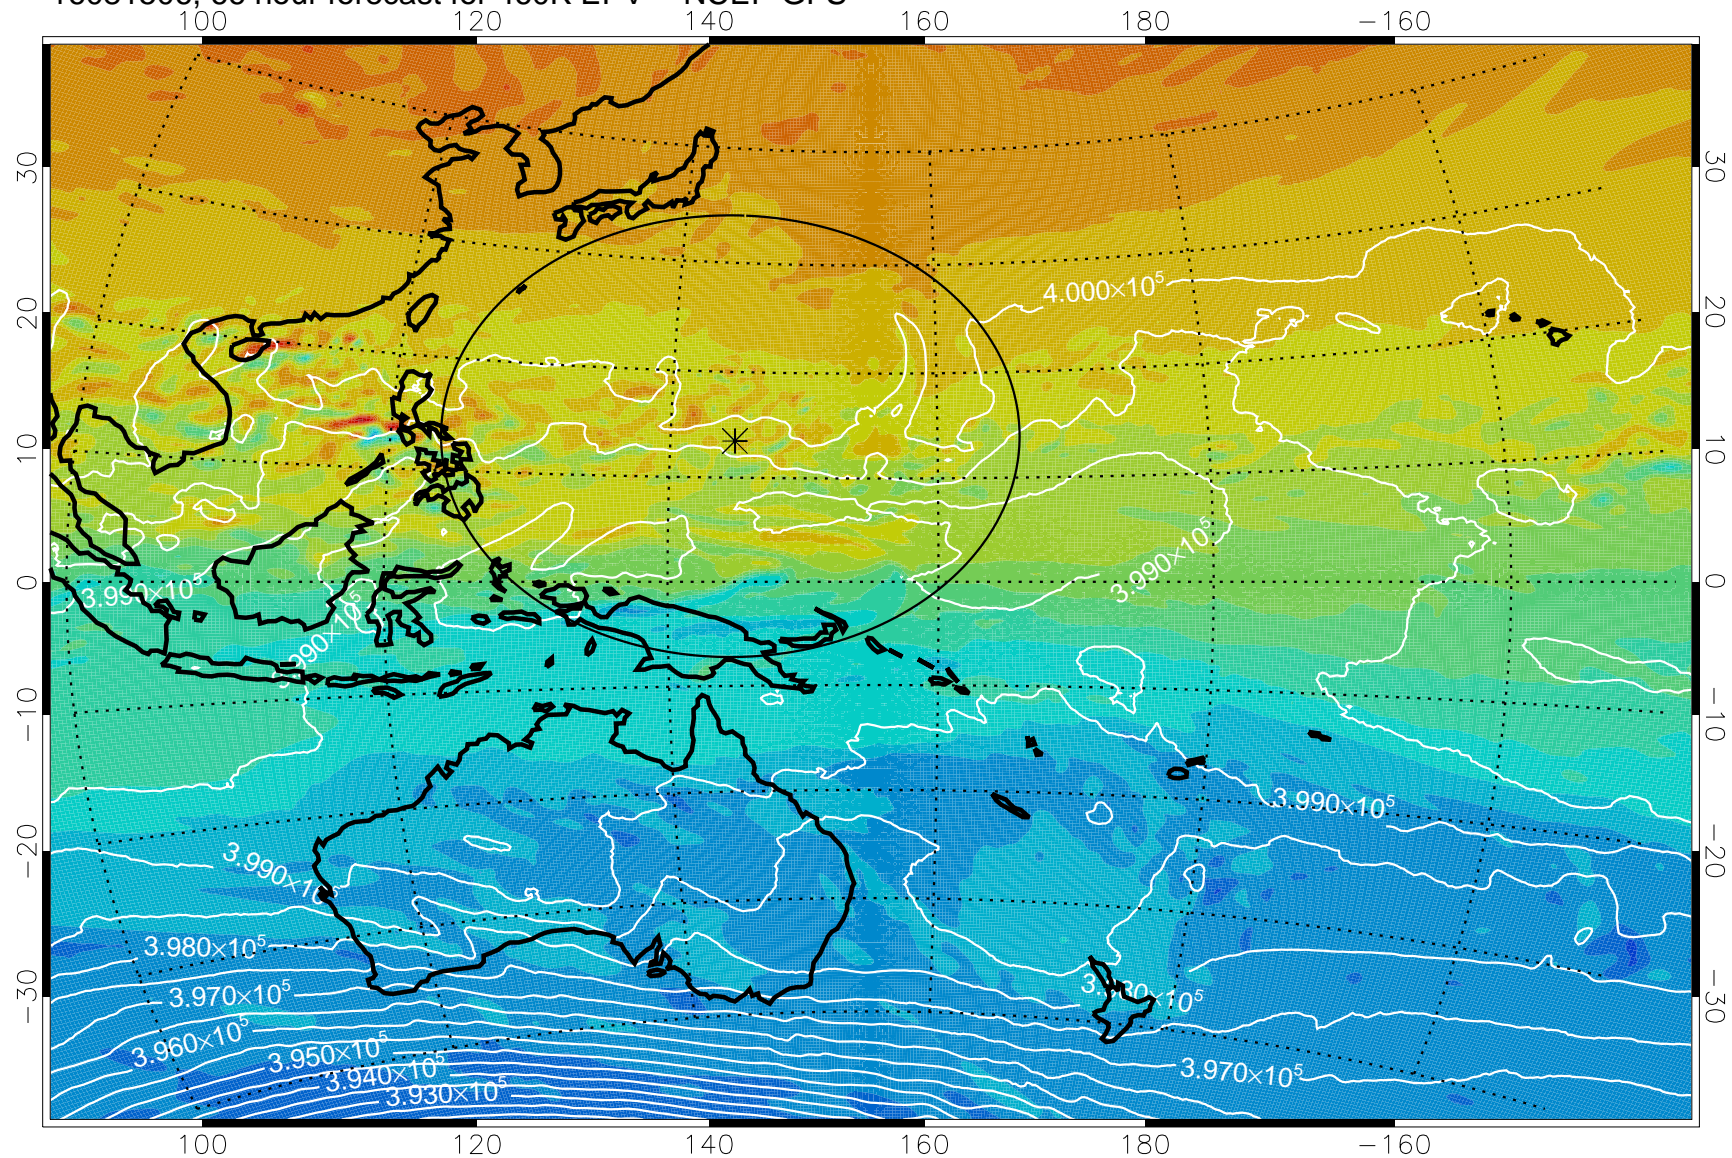

16081406, 42 hour forecast for 460K EPV -- NCEP GFS

460K Montgomery Streamfunction, white

Range ring of 2304 km

16081412, 48 hour forecast for 460K EPV -- NCEP GFS

460K Montgomery Streamfunction, white

Range ring of 2304 km

16081418, 54 hour forecast for 460K EPV -- NCEP GFS

460K Montgomery Streamfunction, white

Range ring of 2304 km

16081500, 60 hour forecast for 460K EPV -- NCEP GFS

460K Montgomery Streamfunction, white

Range ring of 2304 km

16081506, 66 hour forecast for 460K EPV -- NCEP GFS

460K Montgomery Streamfunction, white

Range ring of 2304 km

16081512, 72 hour forecast for 460K EPV -- NCEP GFS

460K Montgomery Streamfunction, white

Range ring of 2304 km

16081518, 78 hour forecast for 460K EPV -- NCEP GFS

460K Montgomery Streamfunction, white

Range ring of 2304 km

16081600, 84 hour forecast for 460K EPV -- NCEP GFS

460K Montgomery Streamfunction, white

Range ring of 2304 km