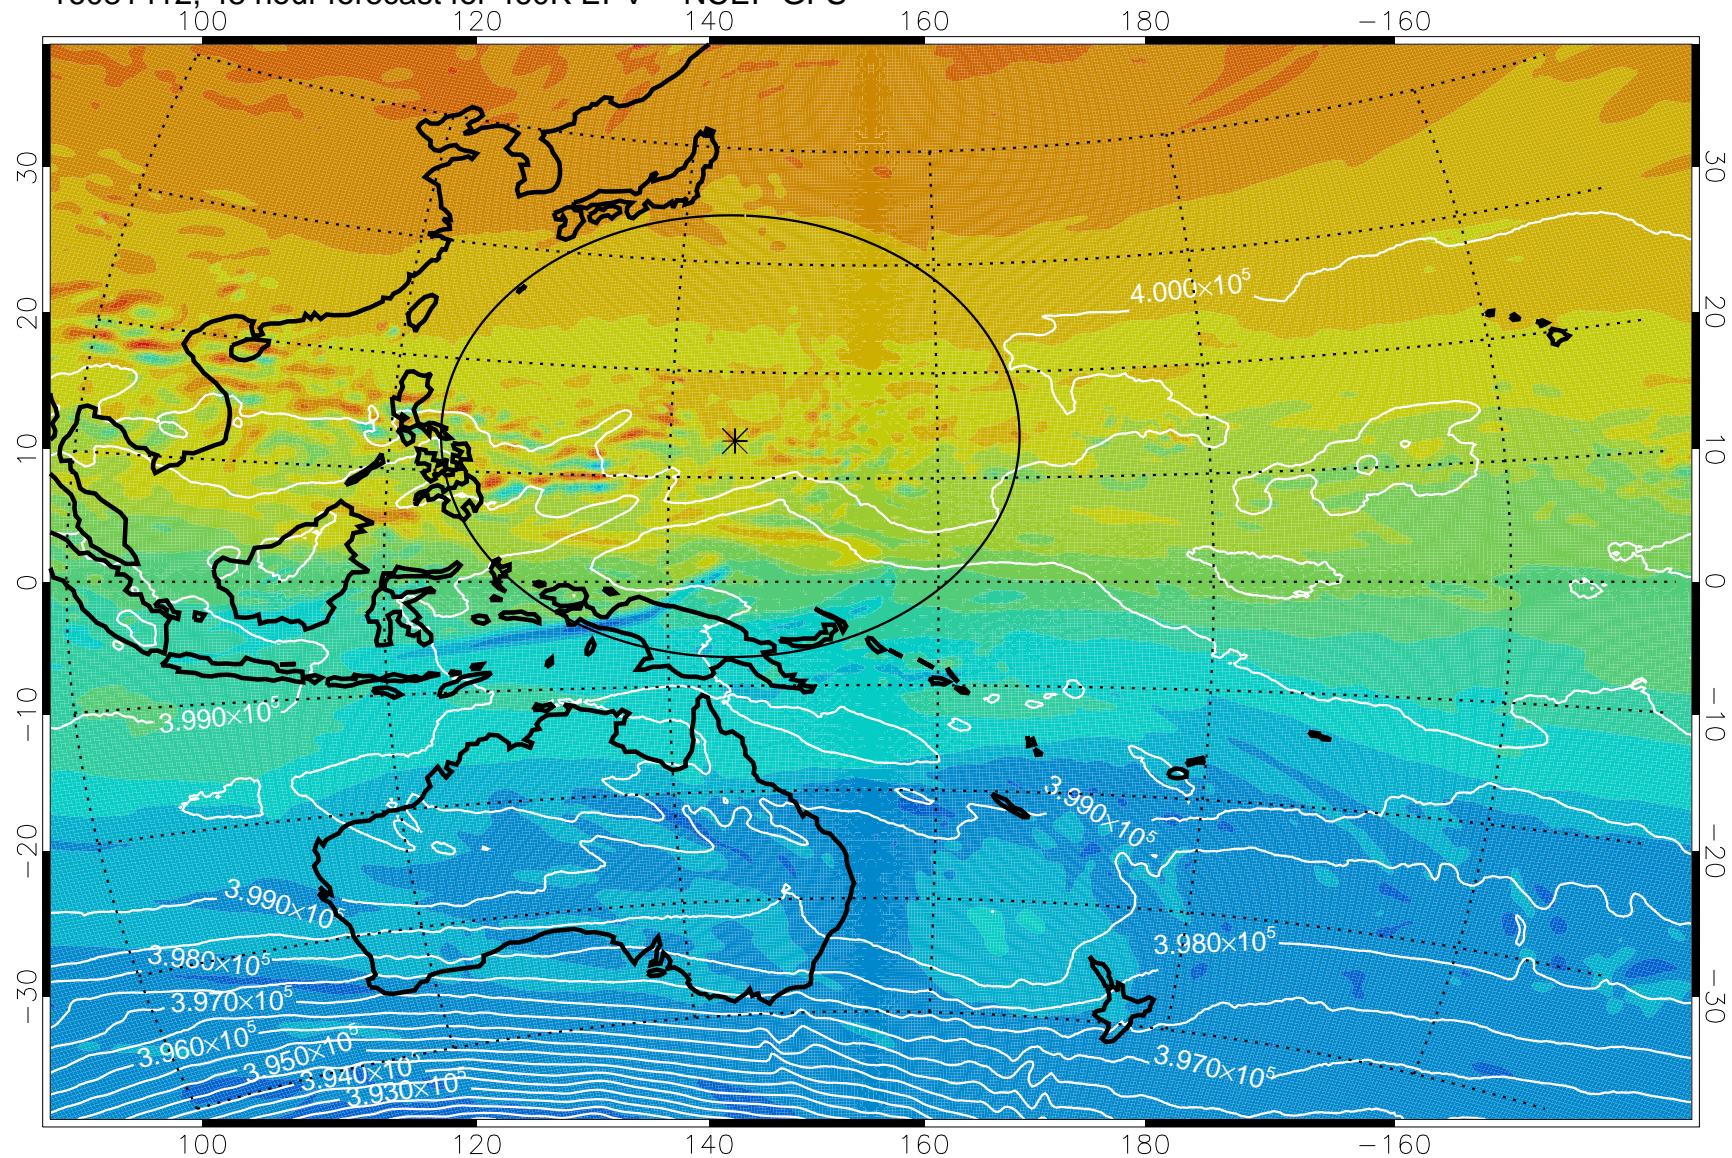

16081406, 42 hour forecast for 460K EPV -- NCEP GFS

460K Montgomery Streamfunction, white

Range ring of 2304 km

16081412, 48 hour forecast for 460K EPV -- NCEP GFS

460K Montgomery Streamfunction, white

Range ring of 2304 km

16081418, 54 hour forecast for 460K EPV -- NCEP GFS

460K Montgomery Streamfunction, white

Range ring of 2304 km

16081500, 60 hour forecast for 460K EPV -- NCEP GFS

460K Montgomery Streamfunction, white

Range ring of 2304 km

16081506, 66 hour forecast for 460K EPV -- NCEP GFS

460K Montgomery Streamfunction, white

Range ring of 2304 km

16081512, 72 hour forecast for 460K EPV -- NCEP GFS

460K Montgomery Streamfunction, white

Range ring of 2304 km

16081518, 78 hour forecast for 460K EPV -- NCEP GFS

460K Montgomery Streamfunction, white

Range ring of 2304 km

16081600, 84 hour forecast for 460K EPV -- NCEP GFS

460K Montgomery Streamfunction, white

Range ring of 2304 km