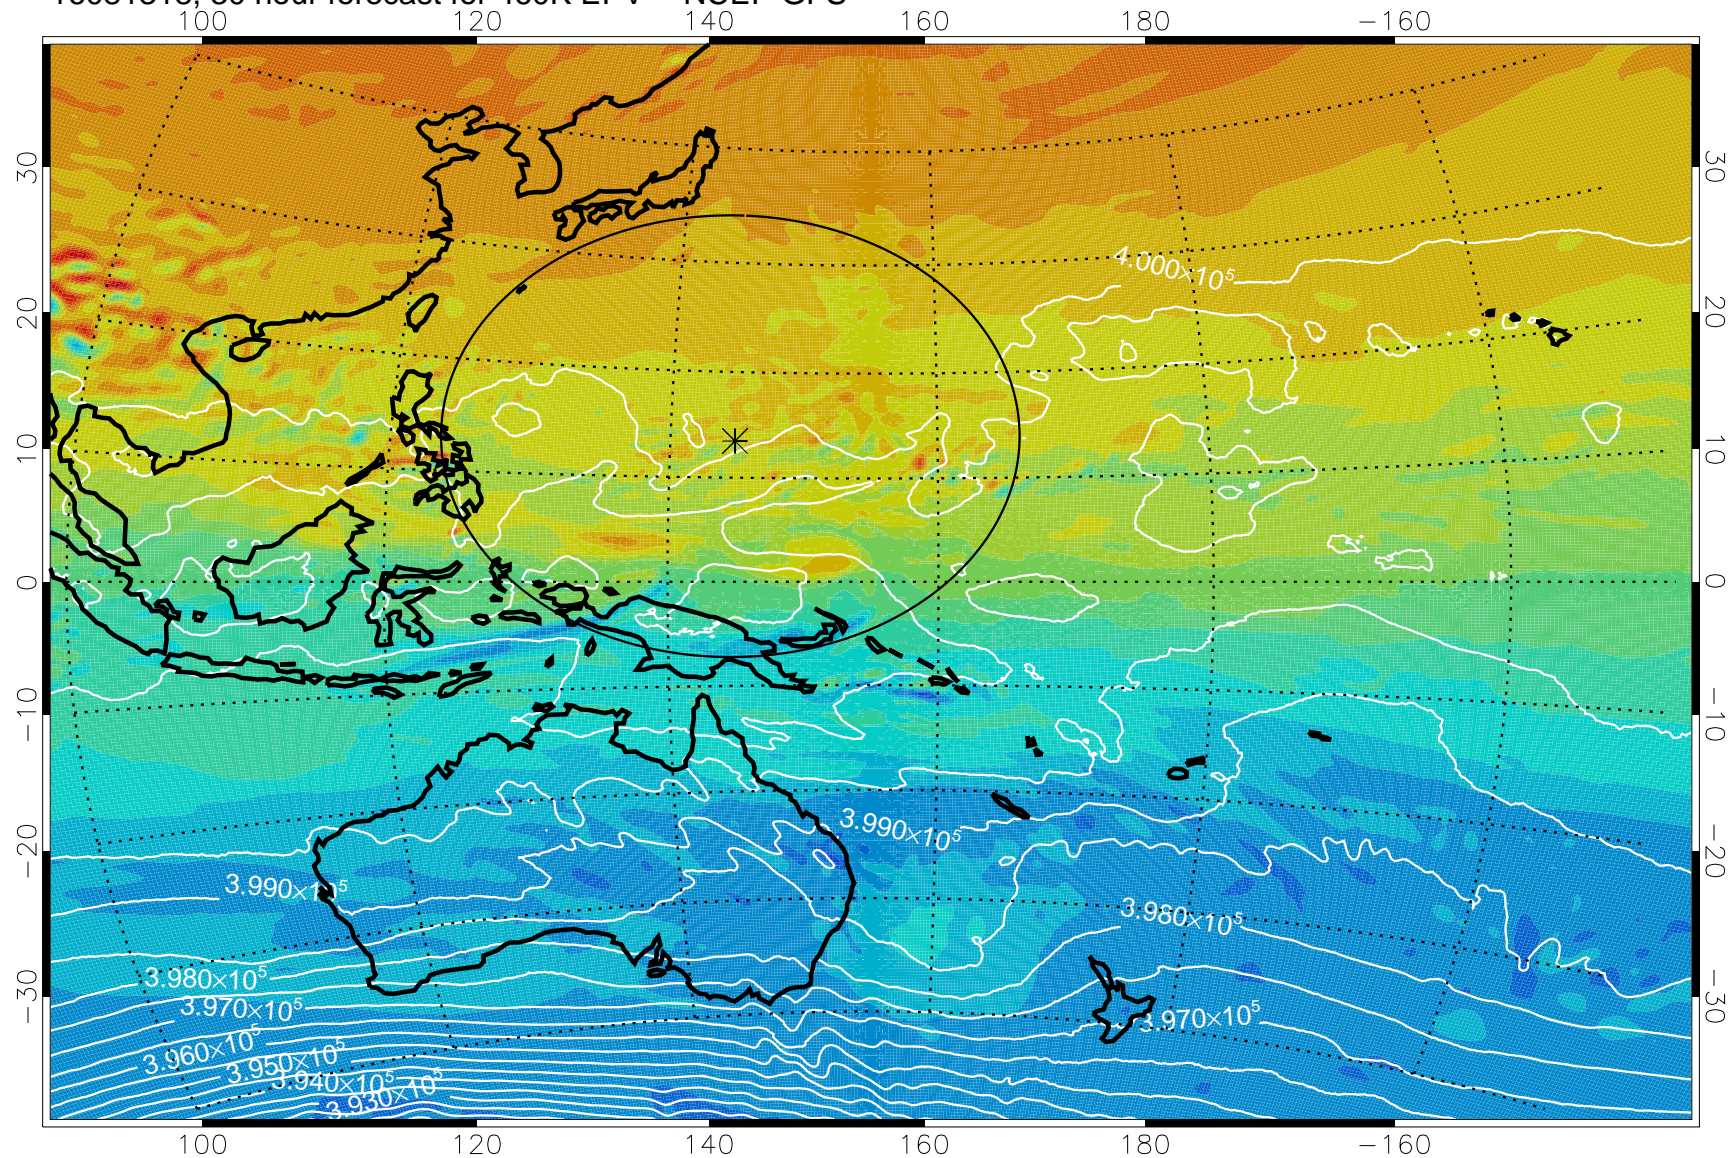

16081306, 18 hour forecast for 460K EPV -- NCEP GFS

460K Montgomery Streamfunction, white

Range ring of 2304 km

16081312, 24 hour forecast for 460K EPV -- NCEP GFS

460K Montgomery Streamfunction, white

Range ring of 2304 km

16081318, 30 hour forecast for 460K EPV -- NCEP GFS

460K Montgomery Streamfunction, white

Range ring of 2304 km

16081400, 36 hour forecast for 460K EPV -- NCEP GFS

460K Montgomery Streamfunction, white

Range ring of 2304 km

16081406, 42 hour forecast for 460K EPV -- NCEP GFS

460K Montgomery Streamfunction, white

Range ring of 2304 km

16081412, 48 hour forecast for 460K EPV -- NCEP GFS

460K Montgomery Streamfunction, white

Range ring of 2304 km

16081418, 54 hour forecast for 460K EPV -- NCEP GFS

460K Montgomery Streamfunction, white

Range ring of 2304 km

16081500, 60 hour forecast for 460K EPV -- NCEP GFS

460K Montgomery Streamfunction, white

Range ring of 2304 km