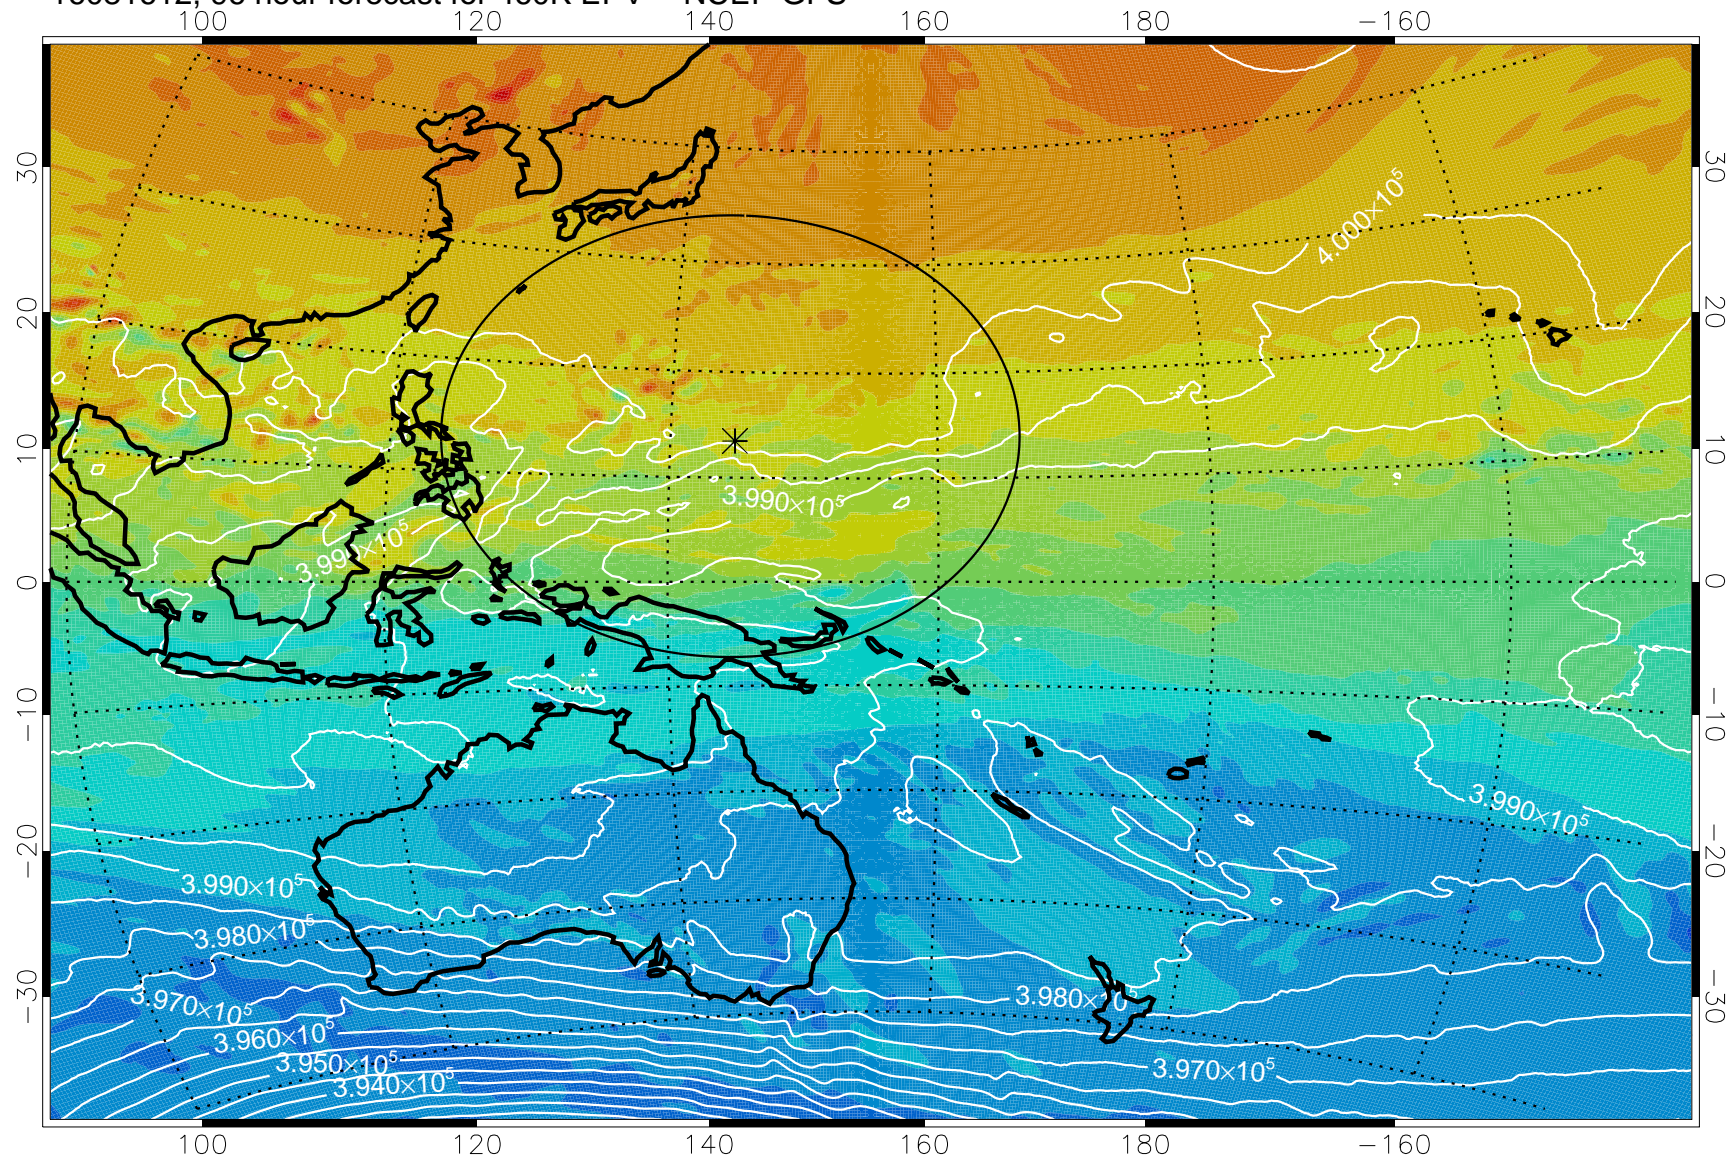

16081518, 78 hour forecast for 460K EPV -- NCEP GFS

460K Montgomery Streamfunction, white

Range ring of 2304 km

16081600, 84 hour forecast for 460K EPV -- NCEP GFS

460K Montgomery Streamfunction, white

Range ring of 2304 km

16081606, 90 hour forecast for 460K EPV -- NCEP GFS

460K Montgomery Streamfunction, white

Range ring of 2304 km

16081612, 96 hour forecast for 460K EPV -- NCEP GFS

460K Montgomery Streamfunction, white

Range ring of 2304 km

16081618, 102 hour forecast for 460K EPV -- NCEP GFS

460K Montgomery Streamfunction, white

Range ring of 2304 km

16081700, 108 hour forecast for 460K EPV -- NCEP GFS

460K Montgomery Streamfunction, white

Range ring of 2304 km

16081706, 114 hour forecast for 460K EPV -- NCEP GFS

460K Montgomery Streamfunction, white

Range ring of 2304 km

16081712, 120 hour forecast for 460K EPV -- NCEP GFS

460K Montgomery Streamfunction, white

Range ring of 2304 km