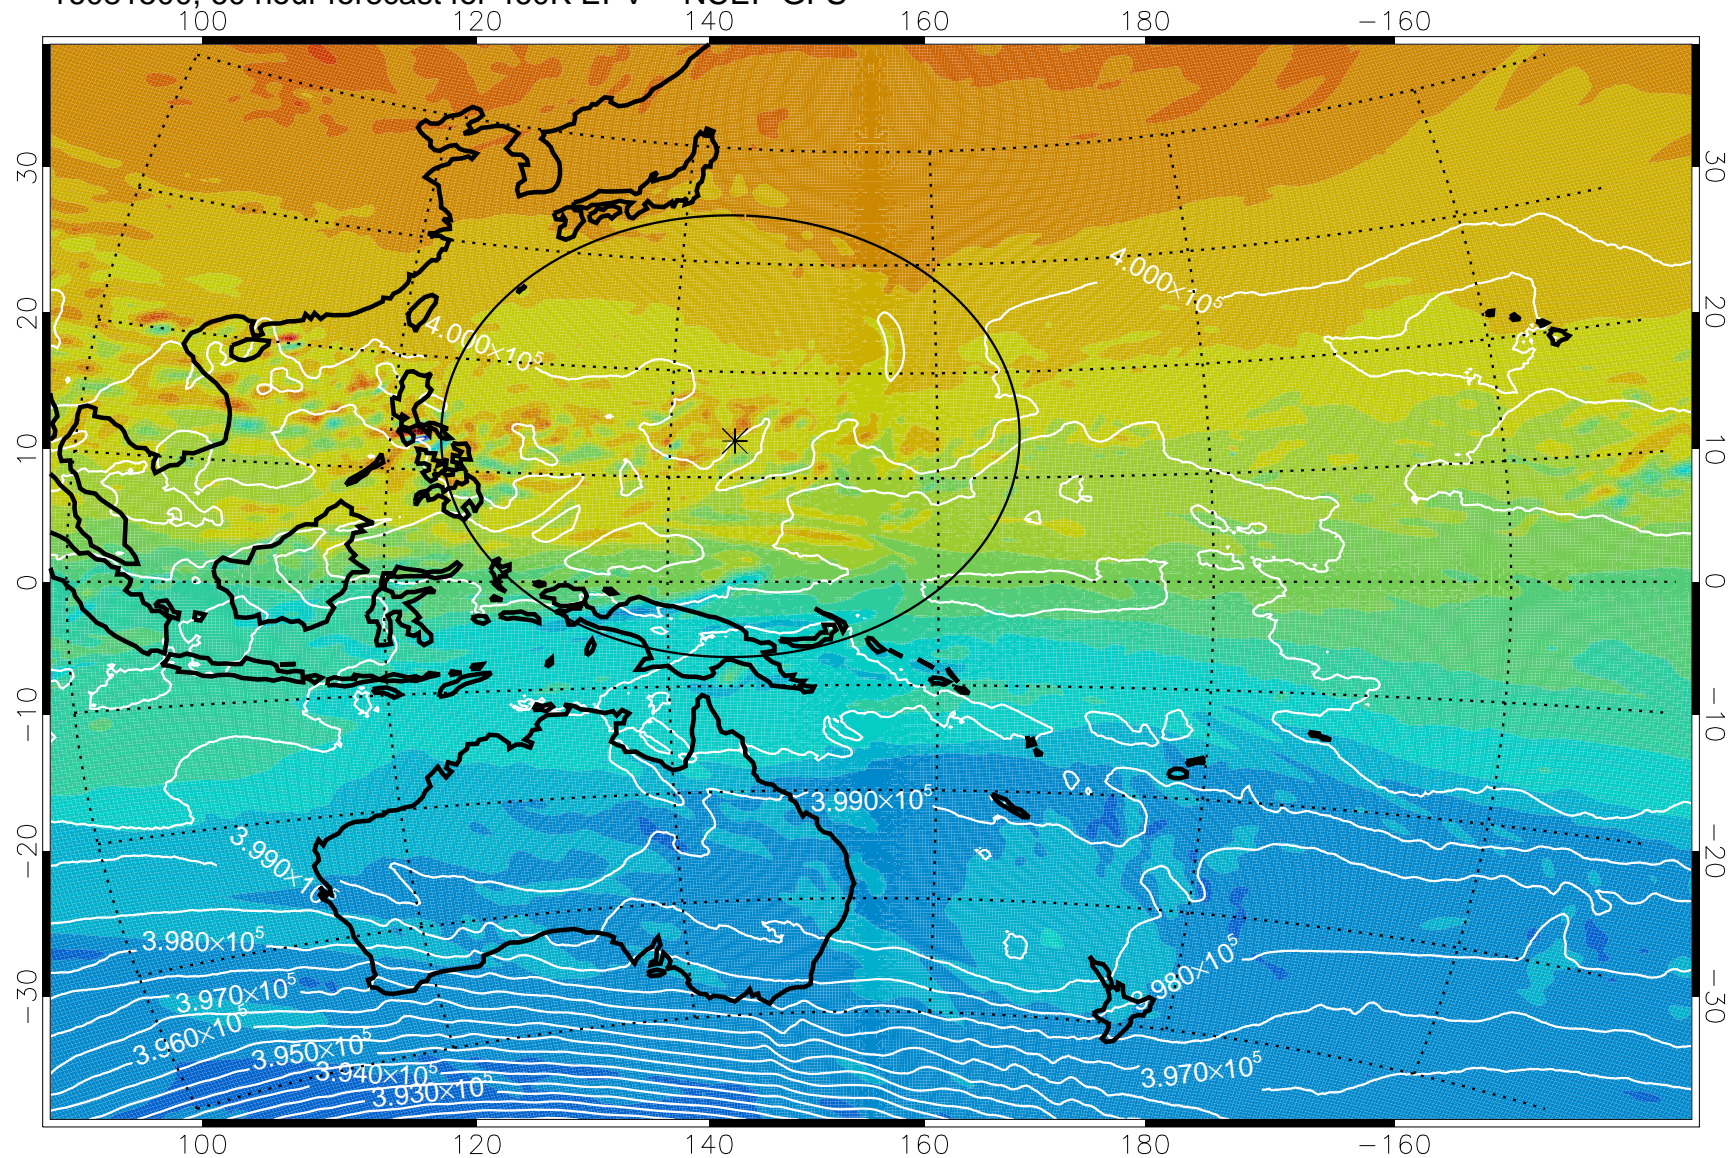

16081406, 42 hour forecast for 460K EPV -- NCEP GFS

460K Montgomery Streamfunction, white

Range ring of 2304 km

16081412, 48 hour forecast for 460K EPV -- NCEP GFS

460K Montgomery Streamfunction, white

Range ring of 2304 km

16081418, 54 hour forecast for 460K EPV -- NCEP GFS

460K Montgomery Streamfunction, white

Range ring of 2304 km

16081500, 60 hour forecast for 460K EPV -- NCEP GFS

460K Montgomery Streamfunction, white

Range ring of 2304 km

16081506, 66 hour forecast for 460K EPV -- NCEP GFS

460K Montgomery Streamfunction, white

Range ring of 2304 km

16081512, 72 hour forecast for 460K EPV -- NCEP GFS

460K Montgomery Streamfunction, white

Range ring of 2304 km

16081518, 78 hour forecast for 460K EPV -- NCEP GFS

460K Montgomery Streamfunction, white

Range ring of 2304 km

16081600, 84 hour forecast for 460K EPV -- NCEP GFS

460K Montgomery Streamfunction, white

Range ring of 2304 km