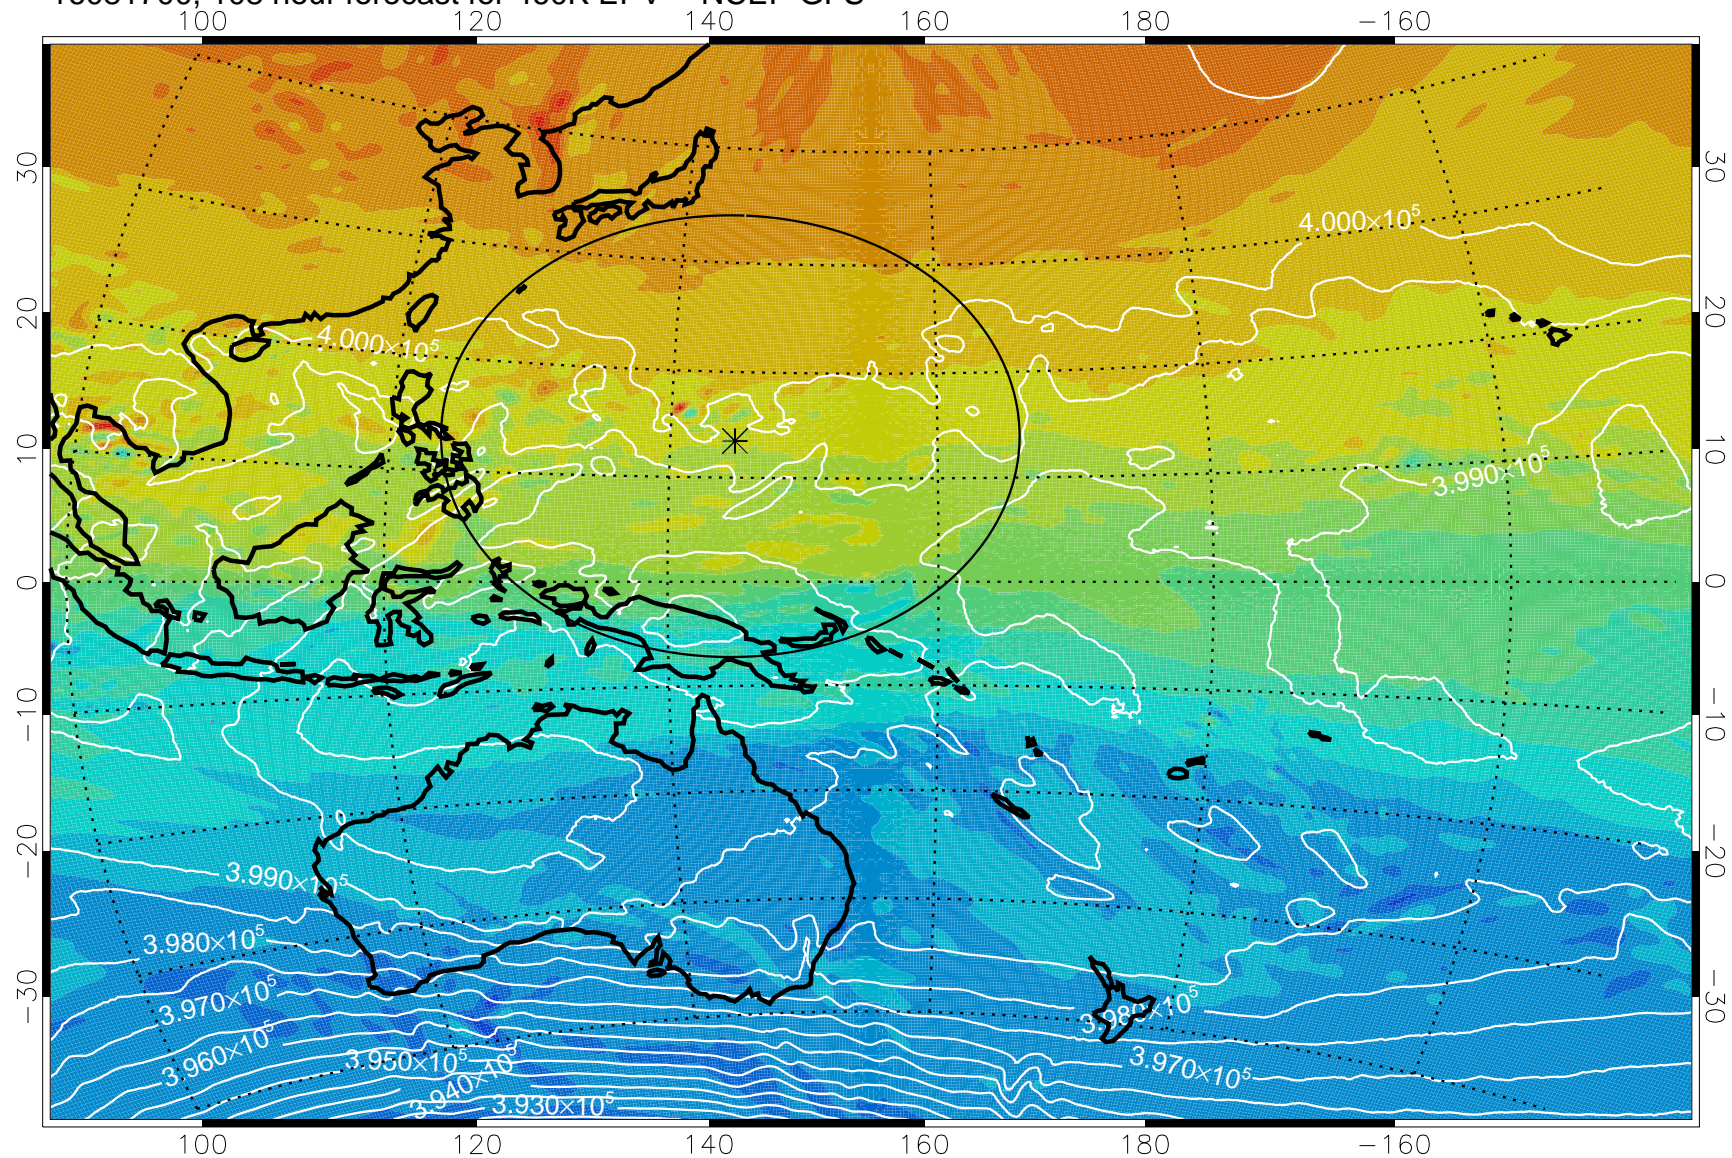

16081518, 78 hour forecast for 460K EPV -- NCEP GFS

460K Montgomery Streamfunction, white

Range ring of 2304 km

16081600, 84 hour forecast for 460K EPV -- NCEP GFS

460K Montgomery Streamfunction, white

Range ring of 2304 km

16081606, 90 hour forecast for 460K EPV -- NCEP GFS

460K Montgomery Streamfunction, white

Range ring of 2304 km

16081612, 96 hour forecast for 460K EPV -- NCEP GFS

460K Montgomery Streamfunction, white

Range ring of 2304 km

16081618, 102 hour forecast for 460K EPV -- NCEP GFS

460K Montgomery Streamfunction, white

Range ring of 2304 km

16081700, 108 hour forecast for 460K EPV -- NCEP GFS

460K Montgomery Streamfunction, white

Range ring of 2304 km

16081706, 114 hour forecast for 460K EPV -- NCEP GFS

460K Montgomery Streamfunction, white

Range ring of 2304 km

16081712, 120 hour forecast for 460K EPV -- NCEP GFS

460K Montgomery Streamfunction, white

Range ring of 2304 km