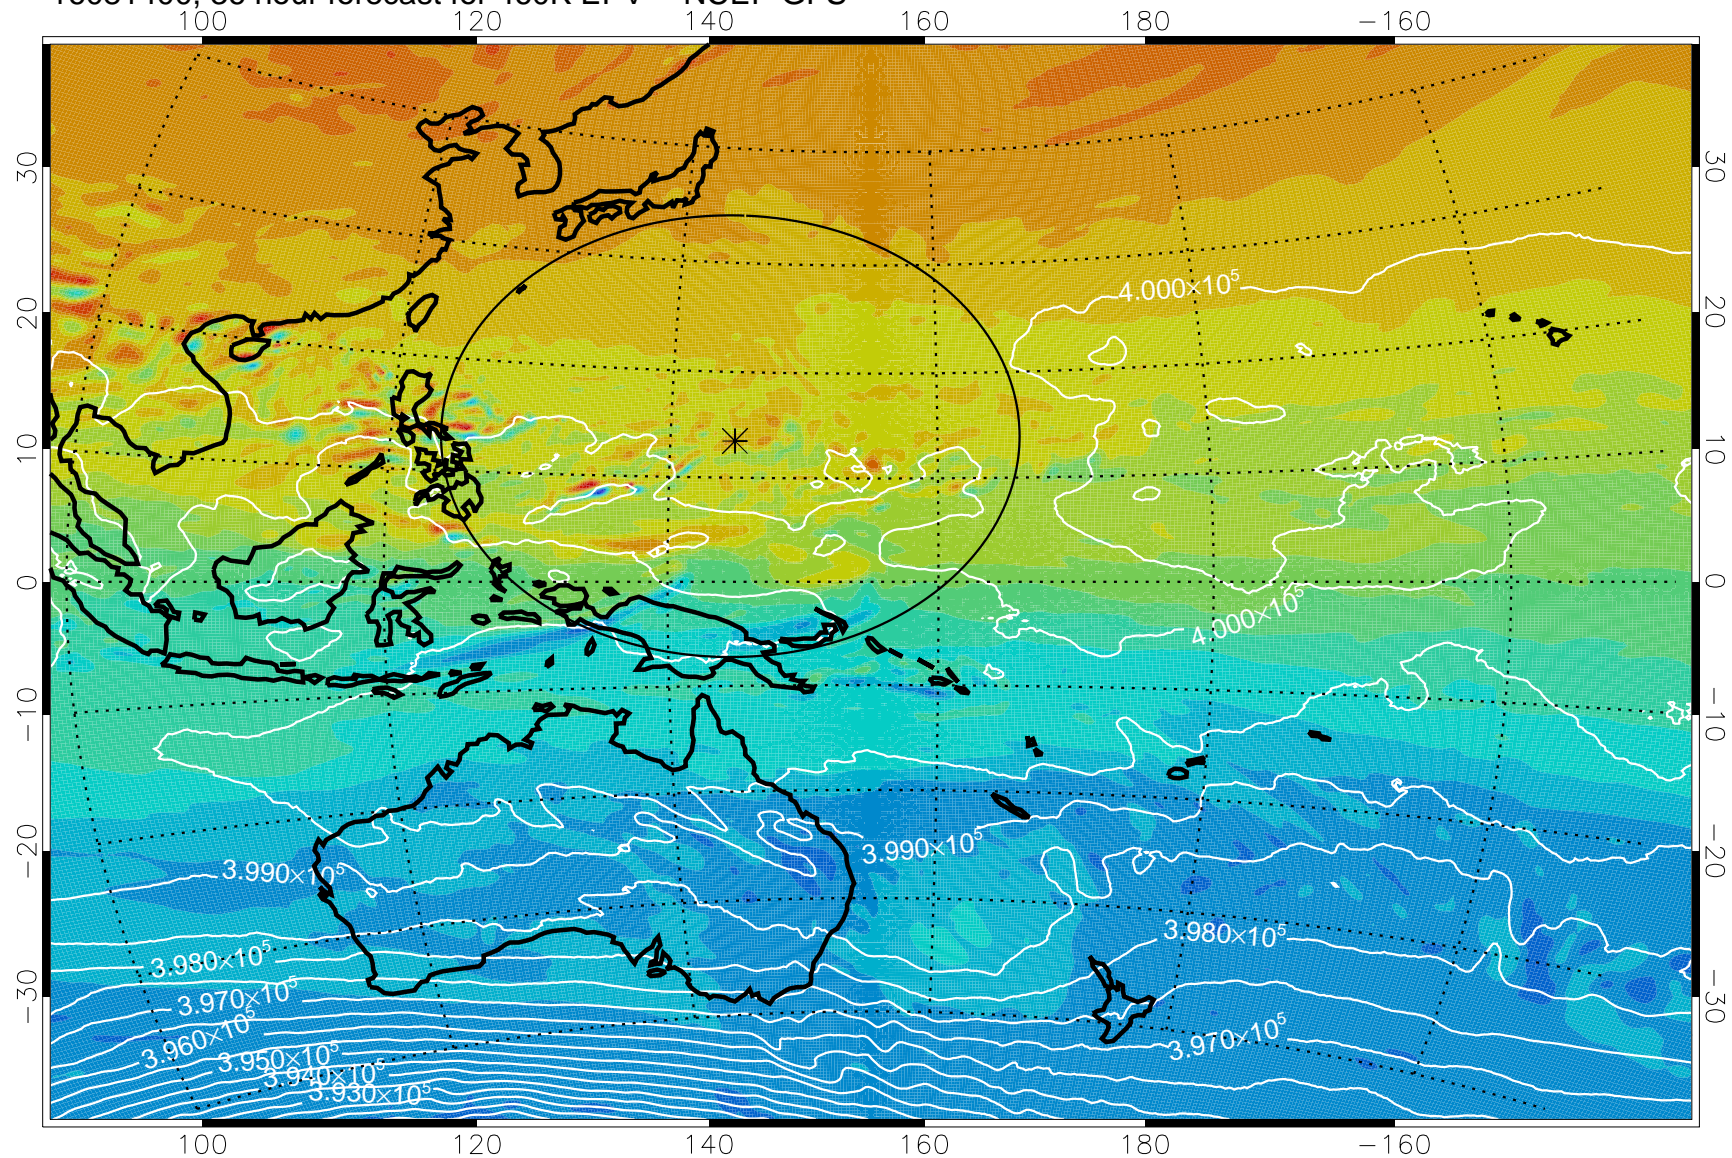

16081318, 30 hour forecast for 460K EPV -- NCEP GFS

460K Montgomery Streamfunction, white

Range ring of 2304 km

16081400, 36 hour forecast for 460K EPV -- NCEP GFS

460K Montgomery Streamfunction, white

Range ring of 2304 km

16081406, 42 hour forecast for 460K EPV -- NCEP GFS

460K Montgomery Streamfunction, white

Range ring of 2304 km

16081412, 48 hour forecast for 460K EPV -- NCEP GFS

460K Montgomery Streamfunction, white

Range ring of 2304 km

16081418, 54 hour forecast for 460K EPV -- NCEP GFS

460K Montgomery Streamfunction, white

Range ring of 2304 km

16081500, 60 hour forecast for 460K EPV -- NCEP GFS

460K Montgomery Streamfunction, white

Range ring of 2304 km

16081506, 66 hour forecast for 460K EPV -- NCEP GFS

460K Montgomery Streamfunction, white

Range ring of 2304 km

16081512, 72 hour forecast for 460K EPV -- NCEP GFS

460K Montgomery Streamfunction, white

Range ring of 2304 km