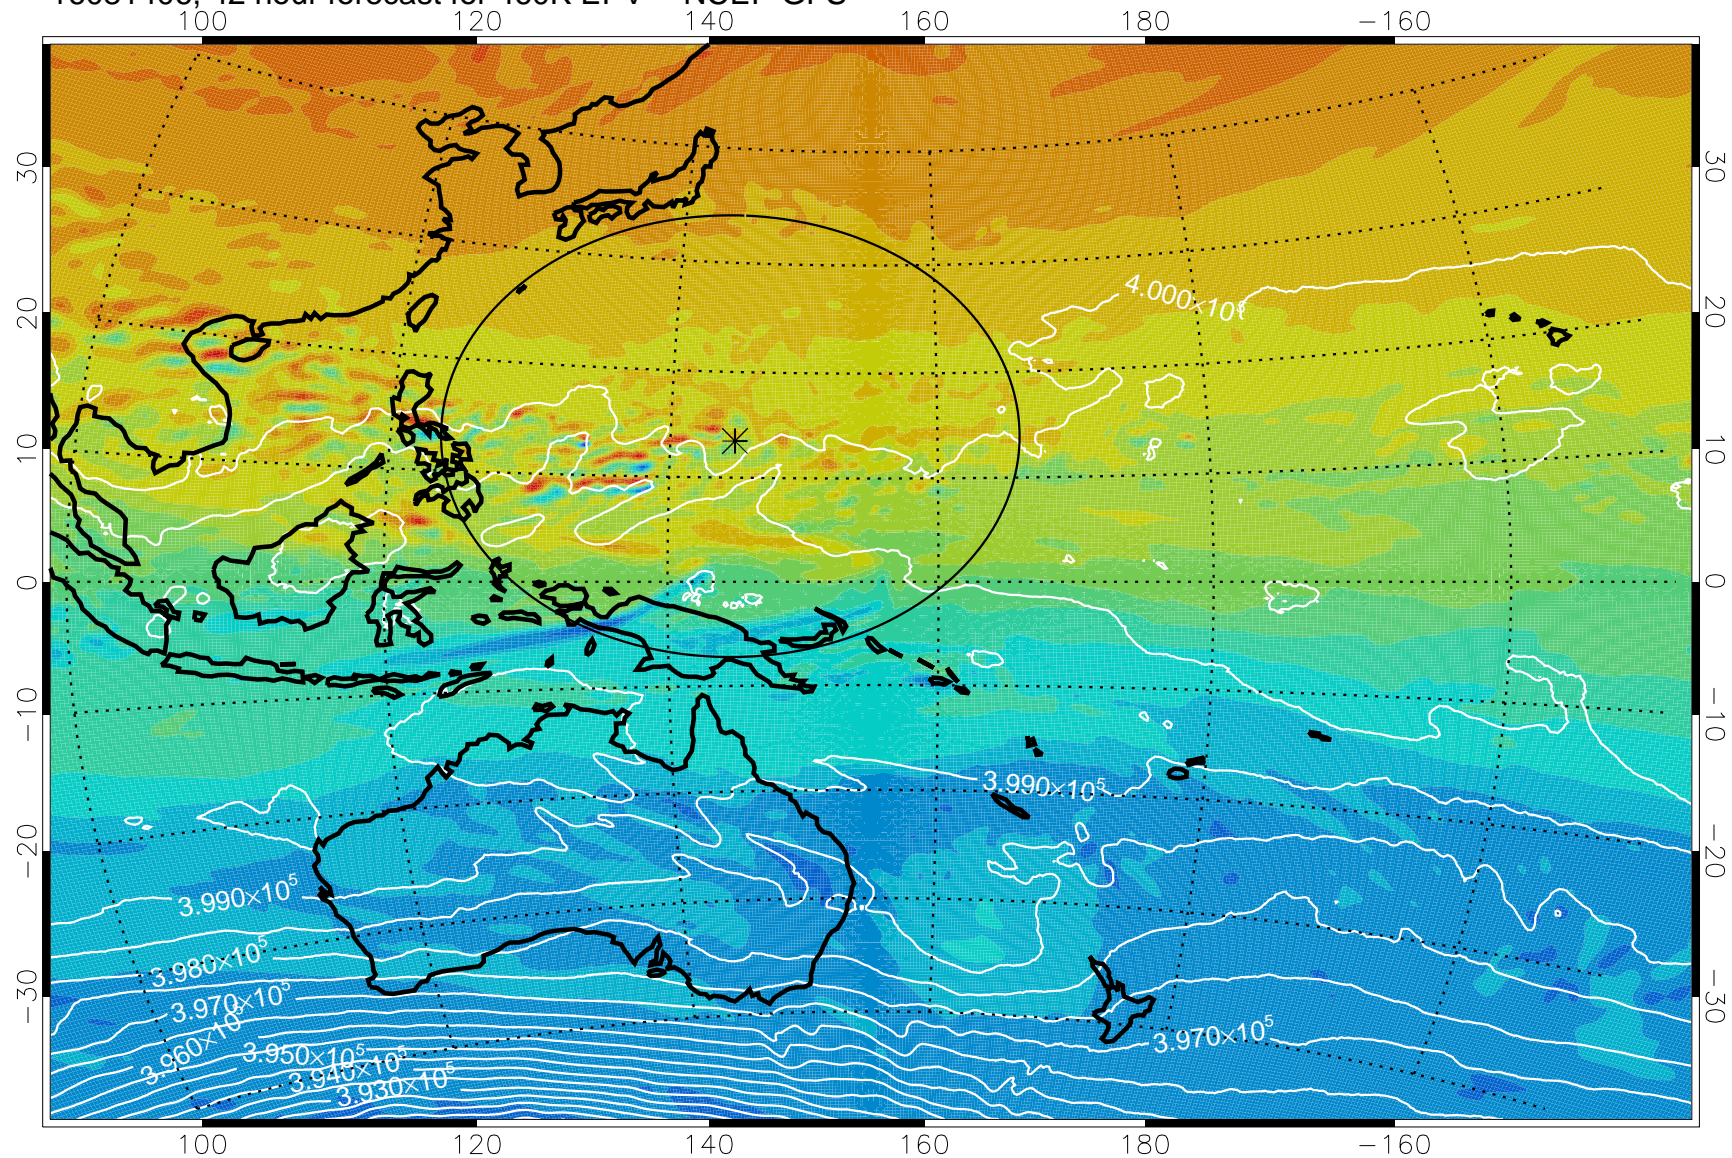

16081318, 30 hour forecast for 460K EPV -- NCEP GFS

460K Montgomery Streamfunction, white

Range ring of 2304 km

16081400, 36 hour forecast for 460K EPV -- NCEP GFS

460K Montgomery Streamfunction, white

Range ring of 2304 km

16081406, 42 hour forecast for 460K EPV -- NCEP GFS

460K Montgomery Streamfunction, white

Range ring of 2304 km

16081412, 48 hour forecast for 460K EPV -- NCEP GFS

460K Montgomery Streamfunction, white

Range ring of 2304 km

16081418, 54 hour forecast for 460K EPV -- NCEP GFS

460K Montgomery Streamfunction, white

Range ring of 2304 km

16081500, 60 hour forecast for 460K EPV -- NCEP GFS

460K Montgomery Streamfunction, white

Range ring of 2304 km

16081506, 66 hour forecast for 460K EPV -- NCEP GFS

460K Montgomery Streamfunction, white

Range ring of 2304 km

16081512, 72 hour forecast for 460K EPV -- NCEP GFS

460K Montgomery Streamfunction, white

Range ring of 2304 km