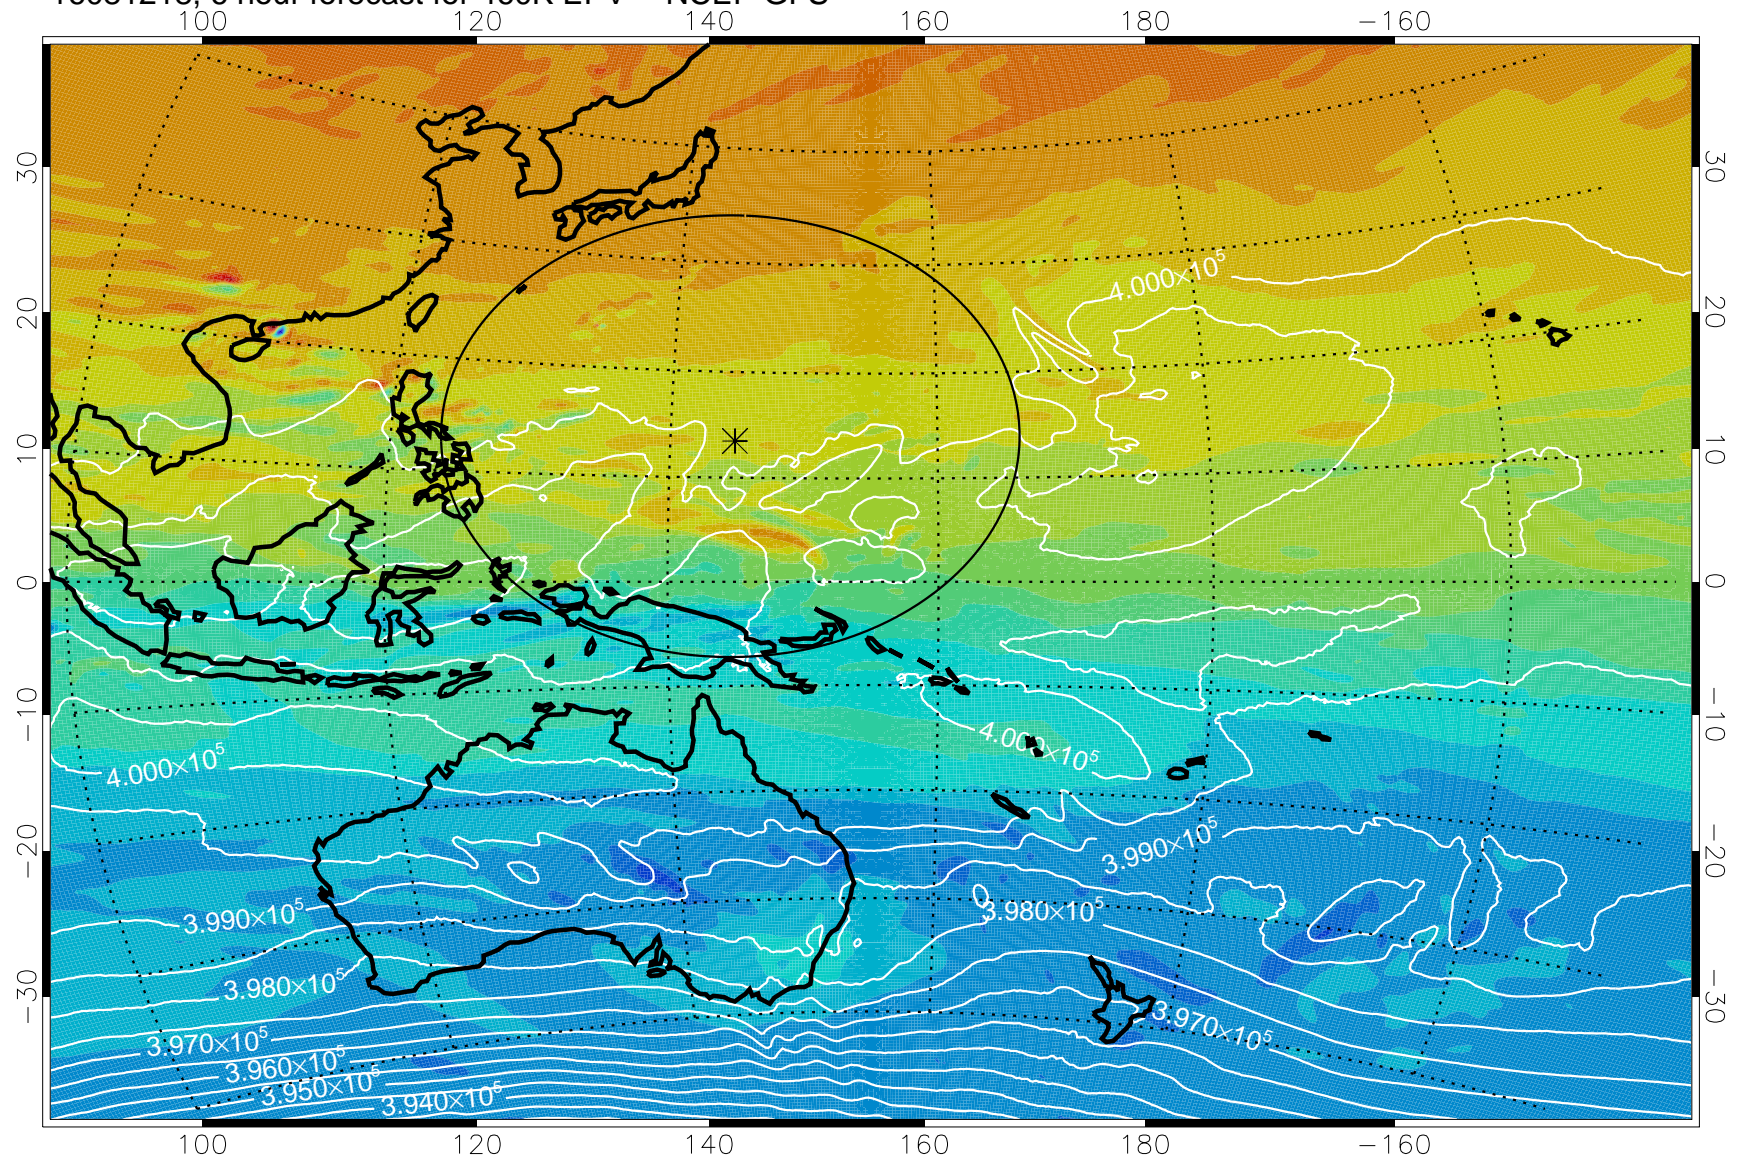

16081218, 6 hour forecast for 460K EPV -- NCEP GFS

460K Montgomery Streamfunction, white

Range ring of 2304 km

16081300, 12 hour forecast for 460K EPV -- NCEP GFS

460K Montgomery Streamfunction, white

Range ring of 2304 km

16081306, 18 hour forecast for 460K EPV -- NCEP GFS

460K Montgomery Streamfunction, white

Range ring of 2304 km

16081312, 24 hour forecast for 460K EPV -- NCEP GFS

460K Montgomery Streamfunction, white

Range ring of 2304 km

16081318, 30 hour forecast for 460K EPV -- NCEP GFS

460K Montgomery Streamfunction, white

Range ring of 2304 km

16081400, 36 hour forecast for 460K EPV -- NCEP GFS

460K Montgomery Streamfunction, white

Range ring of 2304 km

16081406, 42 hour forecast for 460K EPV -- NCEP GFS

460K Montgomery Streamfunction, white

Range ring of 2304 km

16081412, 48 hour forecast for 460K EPV -- NCEP GFS

460K Montgomery Streamfunction, white

Range ring of 2304 km