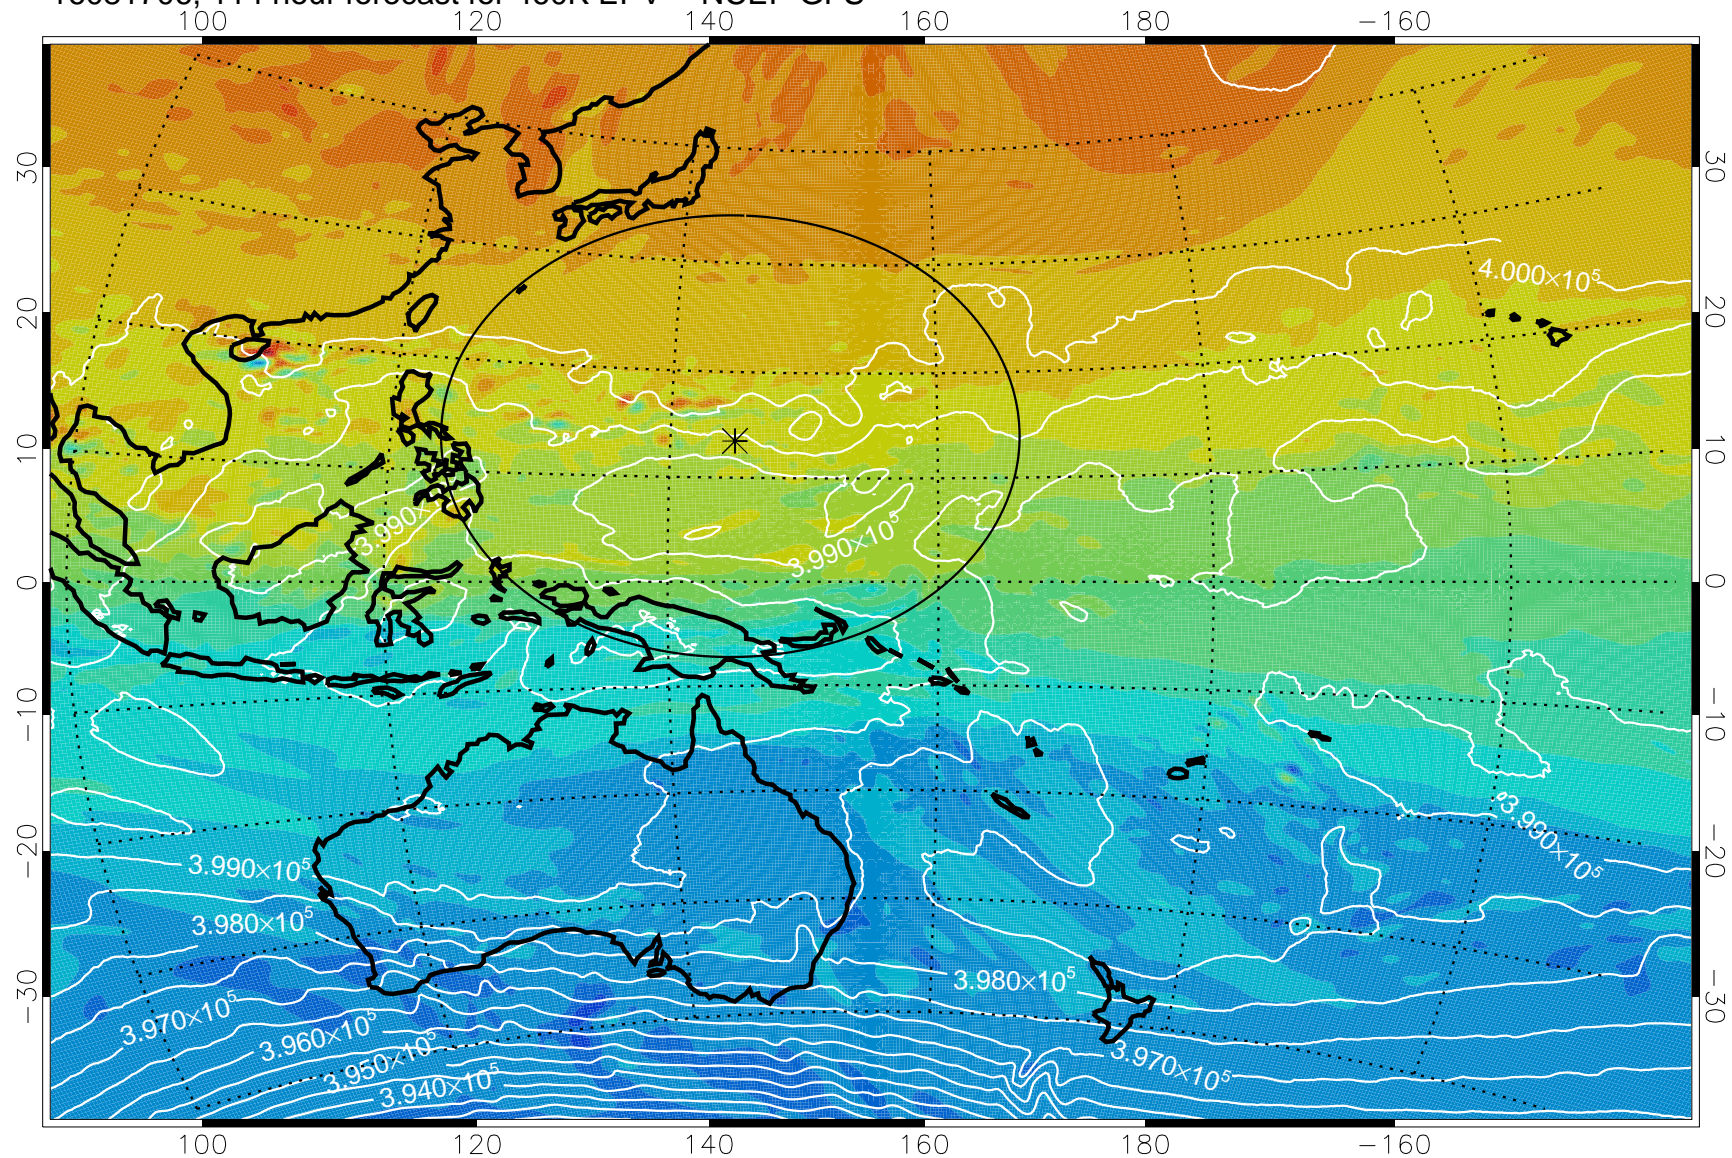

16081518, 78 hour forecast for 460K EPV -- NCEP GFS

460K Montgomery Streamfunction, white

Range ring of 2304 km

16081600, 84 hour forecast for 460K EPV -- NCEP GFS

460K Montgomery Streamfunction, white

Range ring of 2304 km

16081606, 90 hour forecast for 460K EPV -- NCEP GFS

460K Montgomery Streamfunction, white

Range ring of 2304 km

16081612, 96 hour forecast for 460K EPV -- NCEP GFS

460K Montgomery Streamfunction, white

Range ring of 2304 km

16081618, 102 hour forecast for 460K EPV -- NCEP GFS

460K Montgomery Streamfunction, white

Range ring of 2304 km

16081700, 108 hour forecast for 460K EPV -- NCEP GFS

460K Montgomery Streamfunction, white

Range ring of 2304 km

16081706, 114 hour forecast for 460K EPV -- NCEP GFS

460K Montgomery Streamfunction, white

Range ring of 2304 km

16081712, 120 hour forecast for 460K EPV -- NCEP GFS

460K Montgomery Streamfunction, white

Range ring of 2304 km