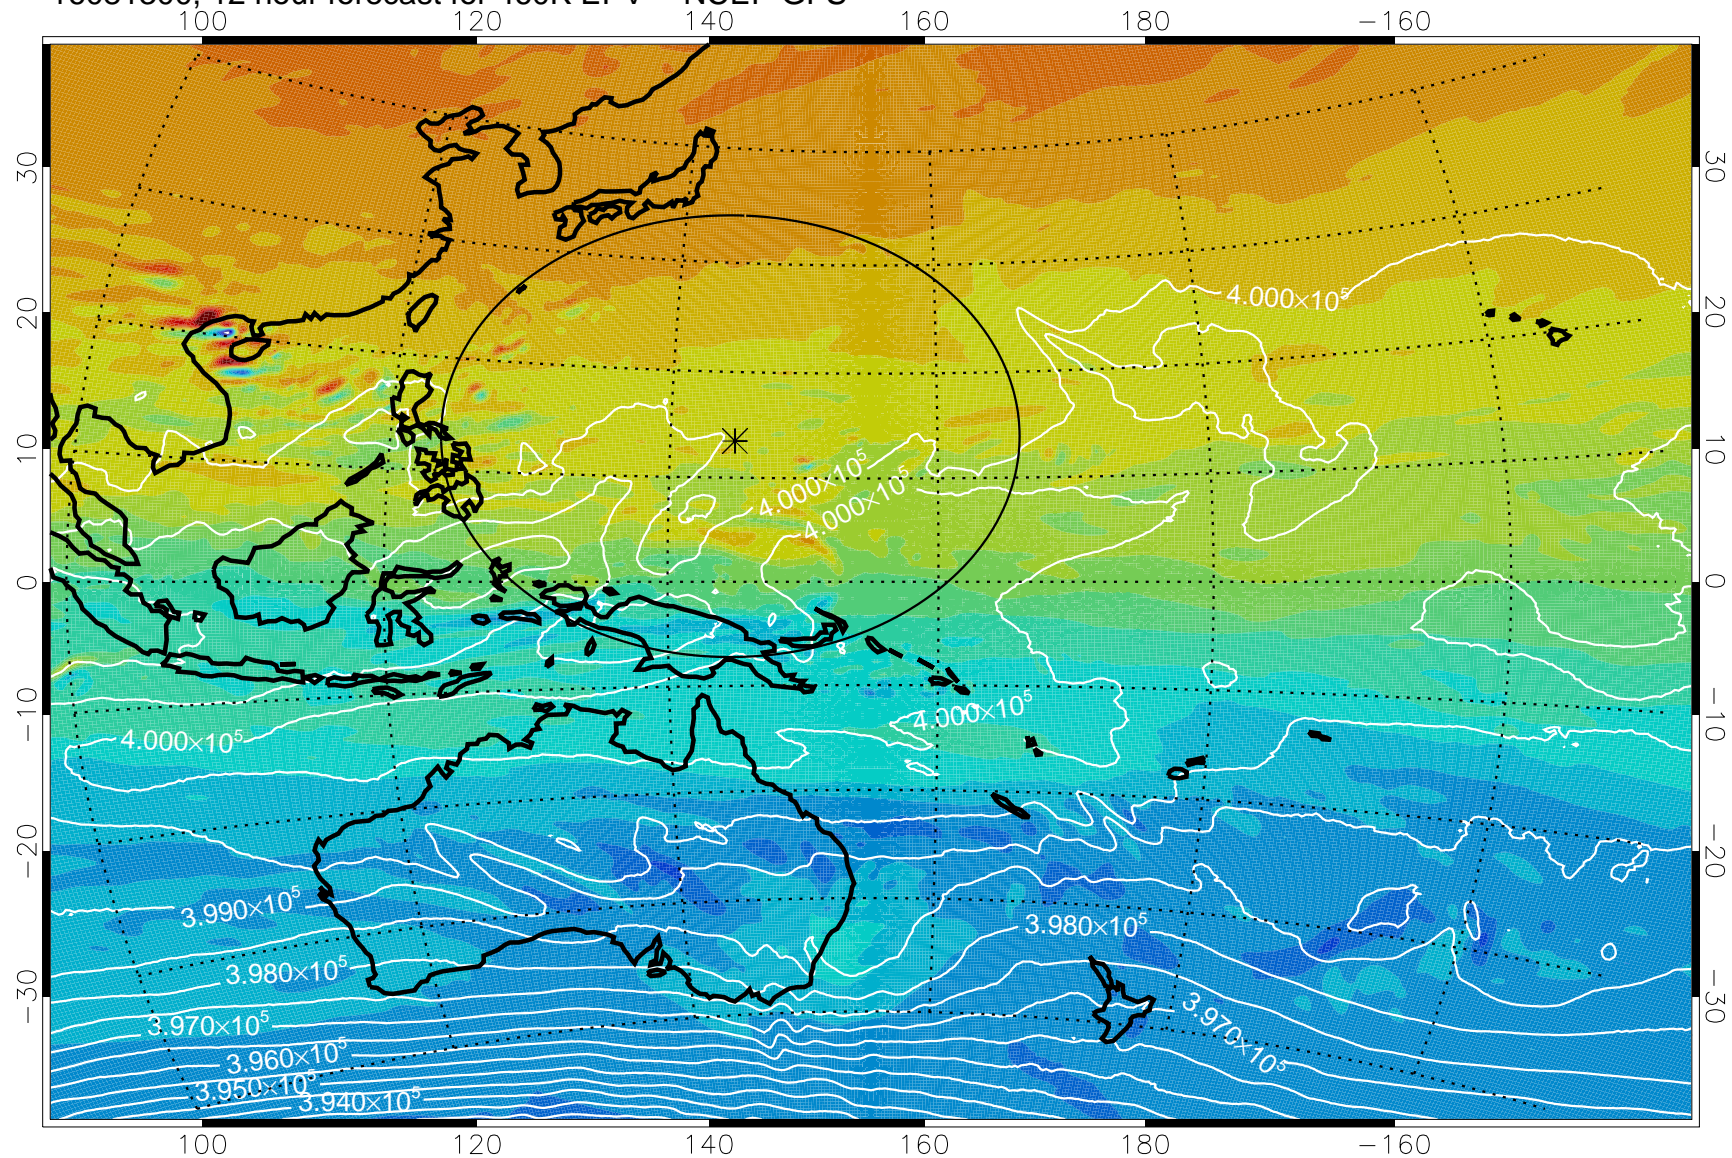

16081218, 6 hour forecast for 460K EPV -- NCEP GFS

460K Montgomery Streamfunction, white

Range ring of 2304 km

16081300, 12 hour forecast for 460K EPV -- NCEP GFS

460K Montgomery Streamfunction, white

Range ring of 2304 km

16081306, 18 hour forecast for 460K EPV -- NCEP GFS

460K Montgomery Streamfunction, white

Range ring of 2304 km

16081312, 24 hour forecast for 460K EPV -- NCEP GFS

460K Montgomery Streamfunction, white

Range ring of 2304 km

16081318, 30 hour forecast for 460K EPV -- NCEP GFS

460K Montgomery Streamfunction, white

Range ring of 2304 km

16081400, 36 hour forecast for 460K EPV -- NCEP GFS

460K Montgomery Streamfunction, white

Range ring of 2304 km

16081406, 42 hour forecast for 460K EPV -- NCEP GFS

460K Montgomery Streamfunction, white

Range ring of 2304 km

16081412, 48 hour forecast for 460K EPV -- NCEP GFS

460K Montgomery Streamfunction, white

Range ring of 2304 km