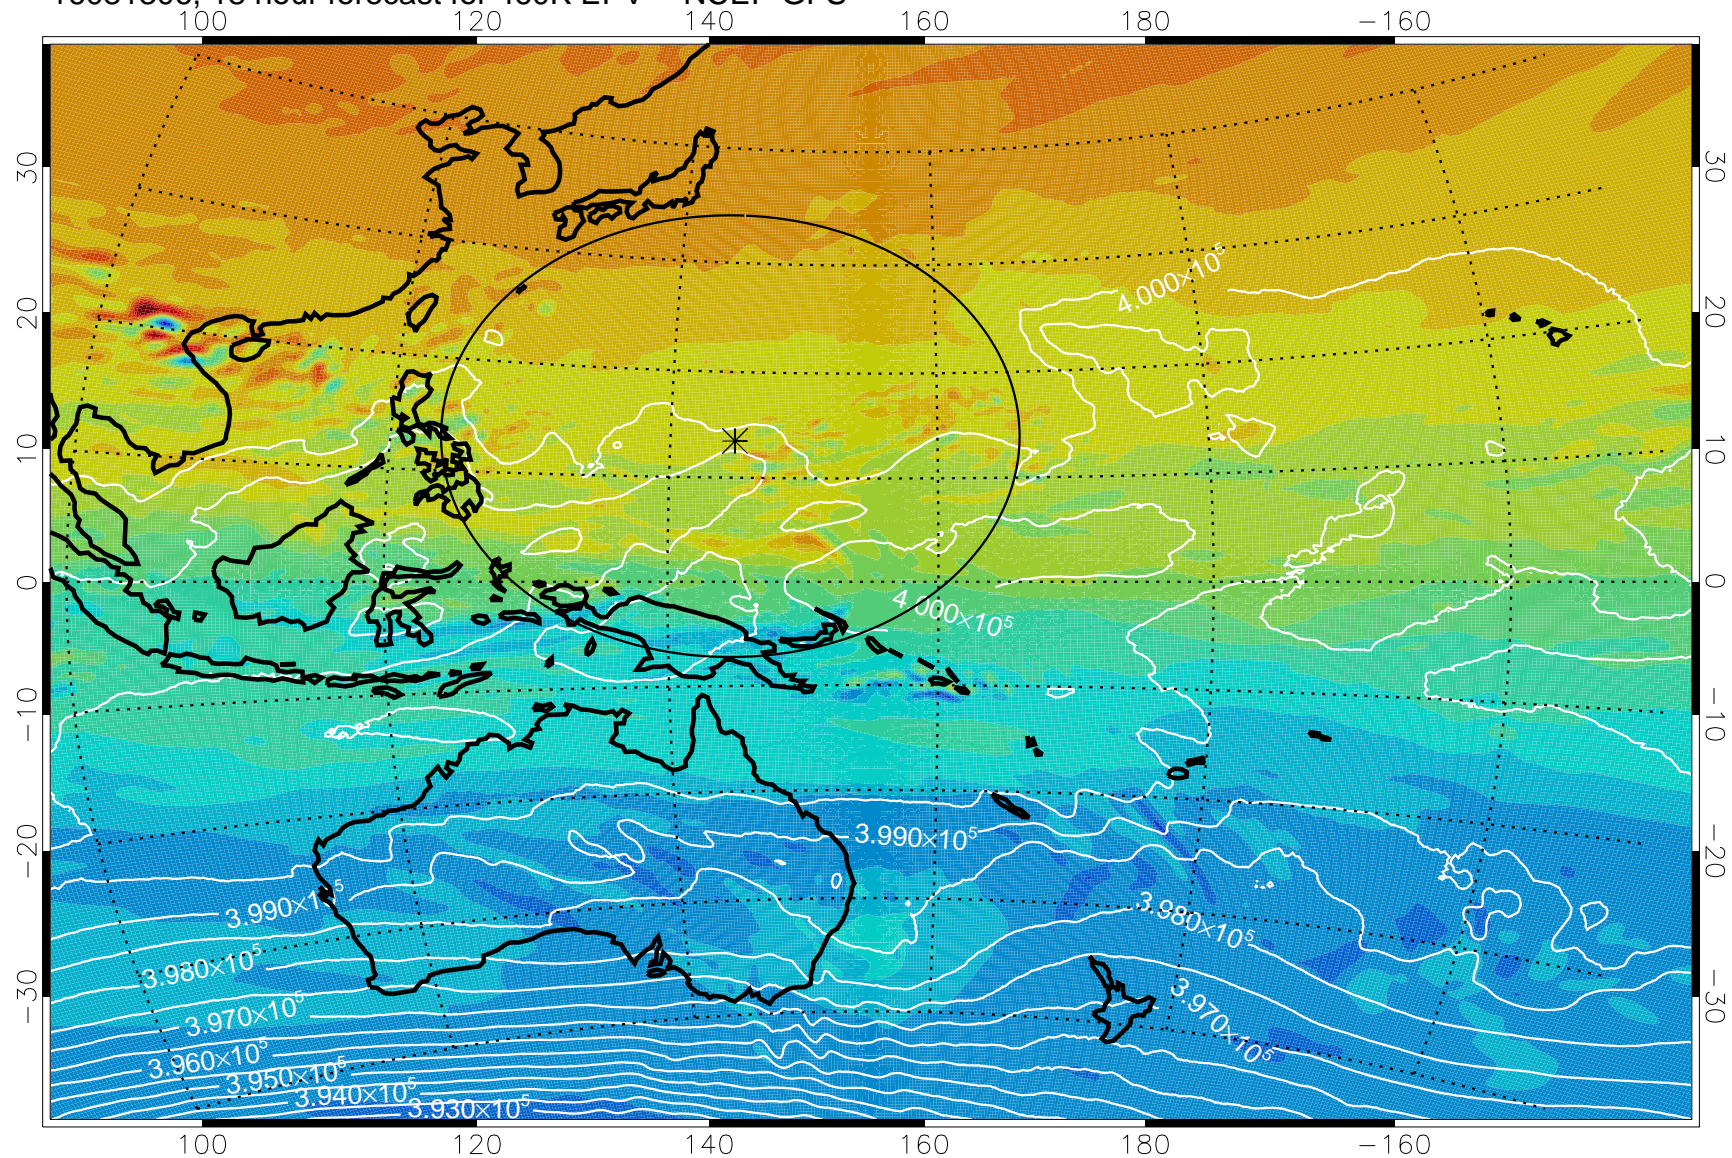

16081218, 6 hour forecast for 460K EPV -- NCEP GFS

460K Montgomery Streamfunction, white

Range ring of 2304 km

16081300, 12 hour forecast for 460K EPV -- NCEP GFS

460K Montgomery Streamfunction, white

Range ring of 2304 km

16081306, 18 hour forecast for 460K EPV -- NCEP GFS

460K Montgomery Streamfunction, white

Range ring of 2304 km

16081312, 24 hour forecast for 460K EPV -- NCEP GFS

460K Montgomery Streamfunction, white

Range ring of 2304 km

16081318, 30 hour forecast for 460K EPV -- NCEP GFS

460K Montgomery Streamfunction, white

Range ring of 2304 km

16081400, 36 hour forecast for 460K EPV -- NCEP GFS

460K Montgomery Streamfunction, white

Range ring of 2304 km

16081406, 42 hour forecast for 460K EPV -- NCEP GFS

460K Montgomery Streamfunction, white

Range ring of 2304 km

16081412, 48 hour forecast for 460K EPV -- NCEP GFS

460K Montgomery Streamfunction, white

Range ring of 2304 km