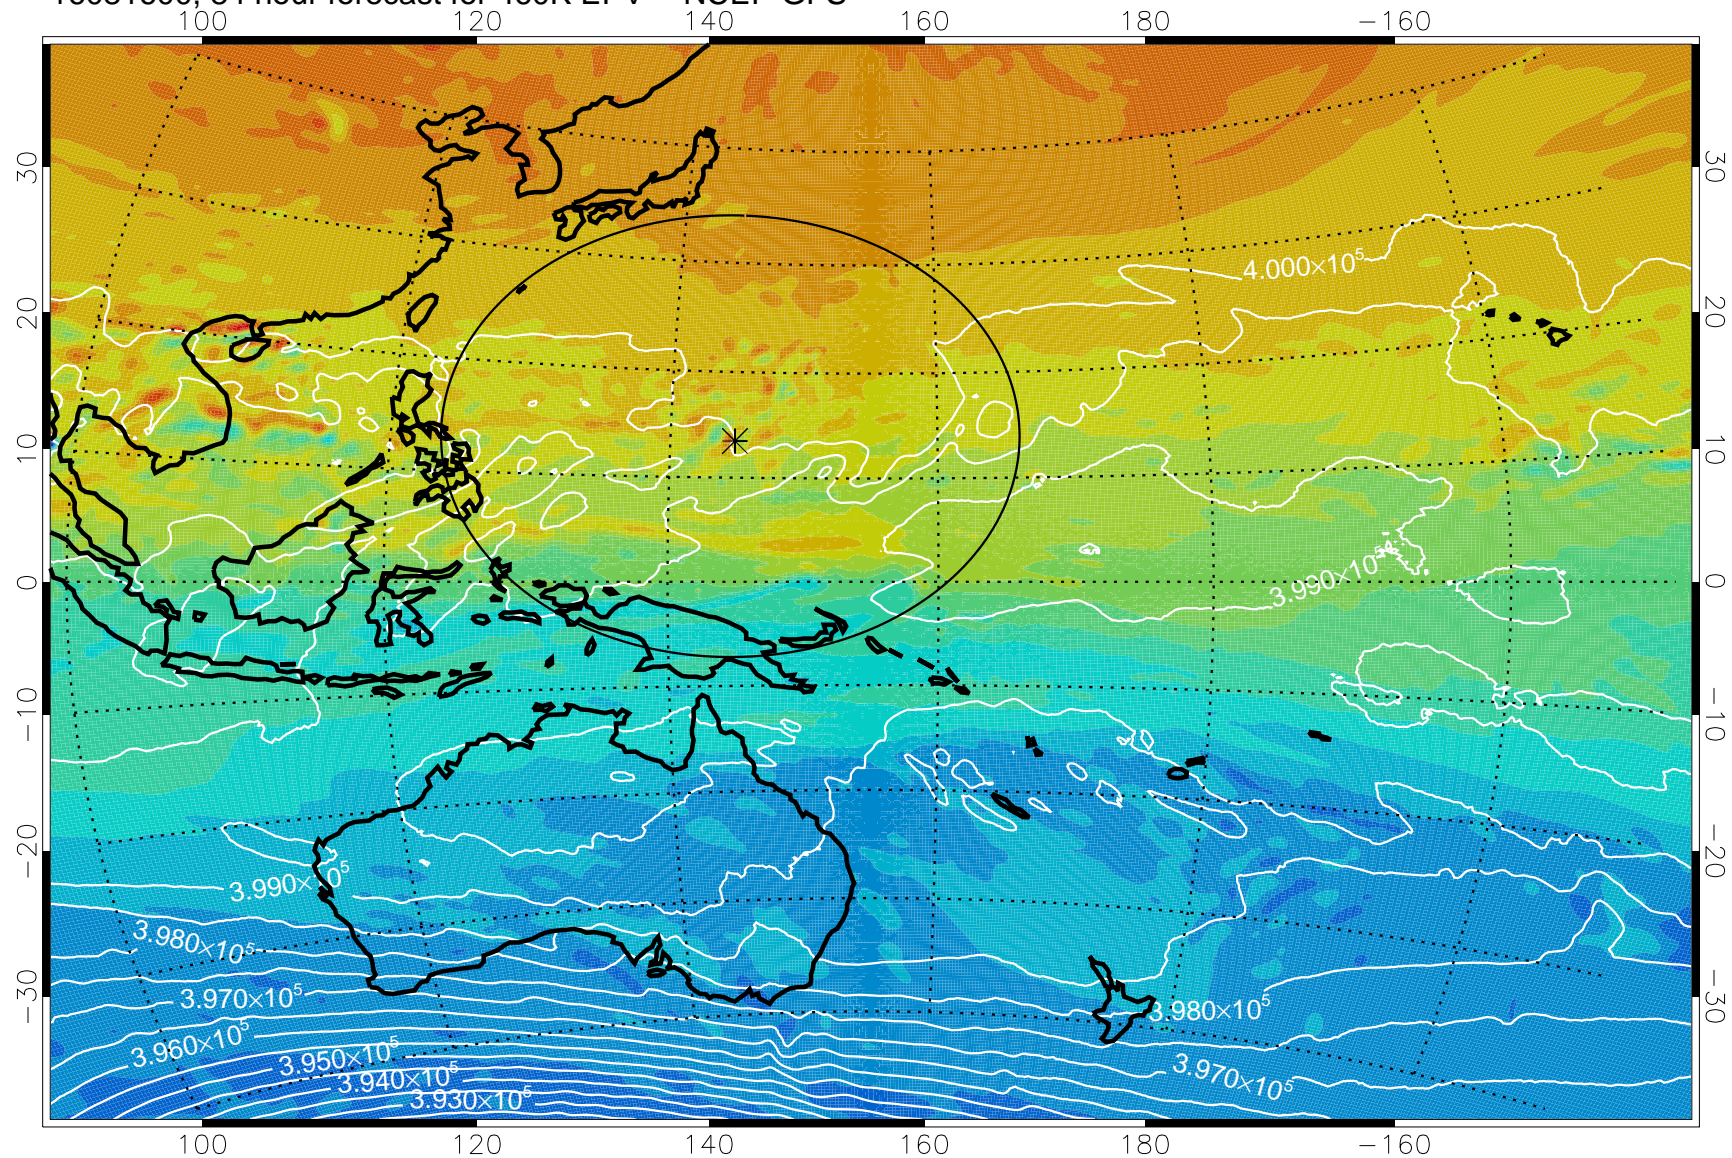

16081506, 66 hour forecast for 460K EPV -- NCEP GFS

460K Montgomery Streamfunction, white

Range ring of 2304 km

16081512, 72 hour forecast for 460K EPV -- NCEP GFS

460K Montgomery Streamfunction, white

Range ring of 2304 km

16081518, 78 hour forecast for 460K EPV -- NCEP GFS

460K Montgomery Streamfunction, white

Range ring of 2304 km

16081600, 84 hour forecast for 460K EPV -- NCEP GFS

460K Montgomery Streamfunction, white

Range ring of 2304 km

16081606, 90 hour forecast for 460K EPV -- NCEP GFS

460K Montgomery Streamfunction, white

Range ring of 2304 km

16081612, 96 hour forecast for 460K EPV -- NCEP GFS

460K Montgomery Streamfunction, white

Range ring of 2304 km

16081618, 102 hour forecast for 460K EPV -- NCEP GFS

460K Montgomery Streamfunction, white

Range ring of 2304 km

16081700, 108 hour forecast for 460K EPV -- NCEP GFS

460K Montgomery Streamfunction, white

Range ring of 2304 km