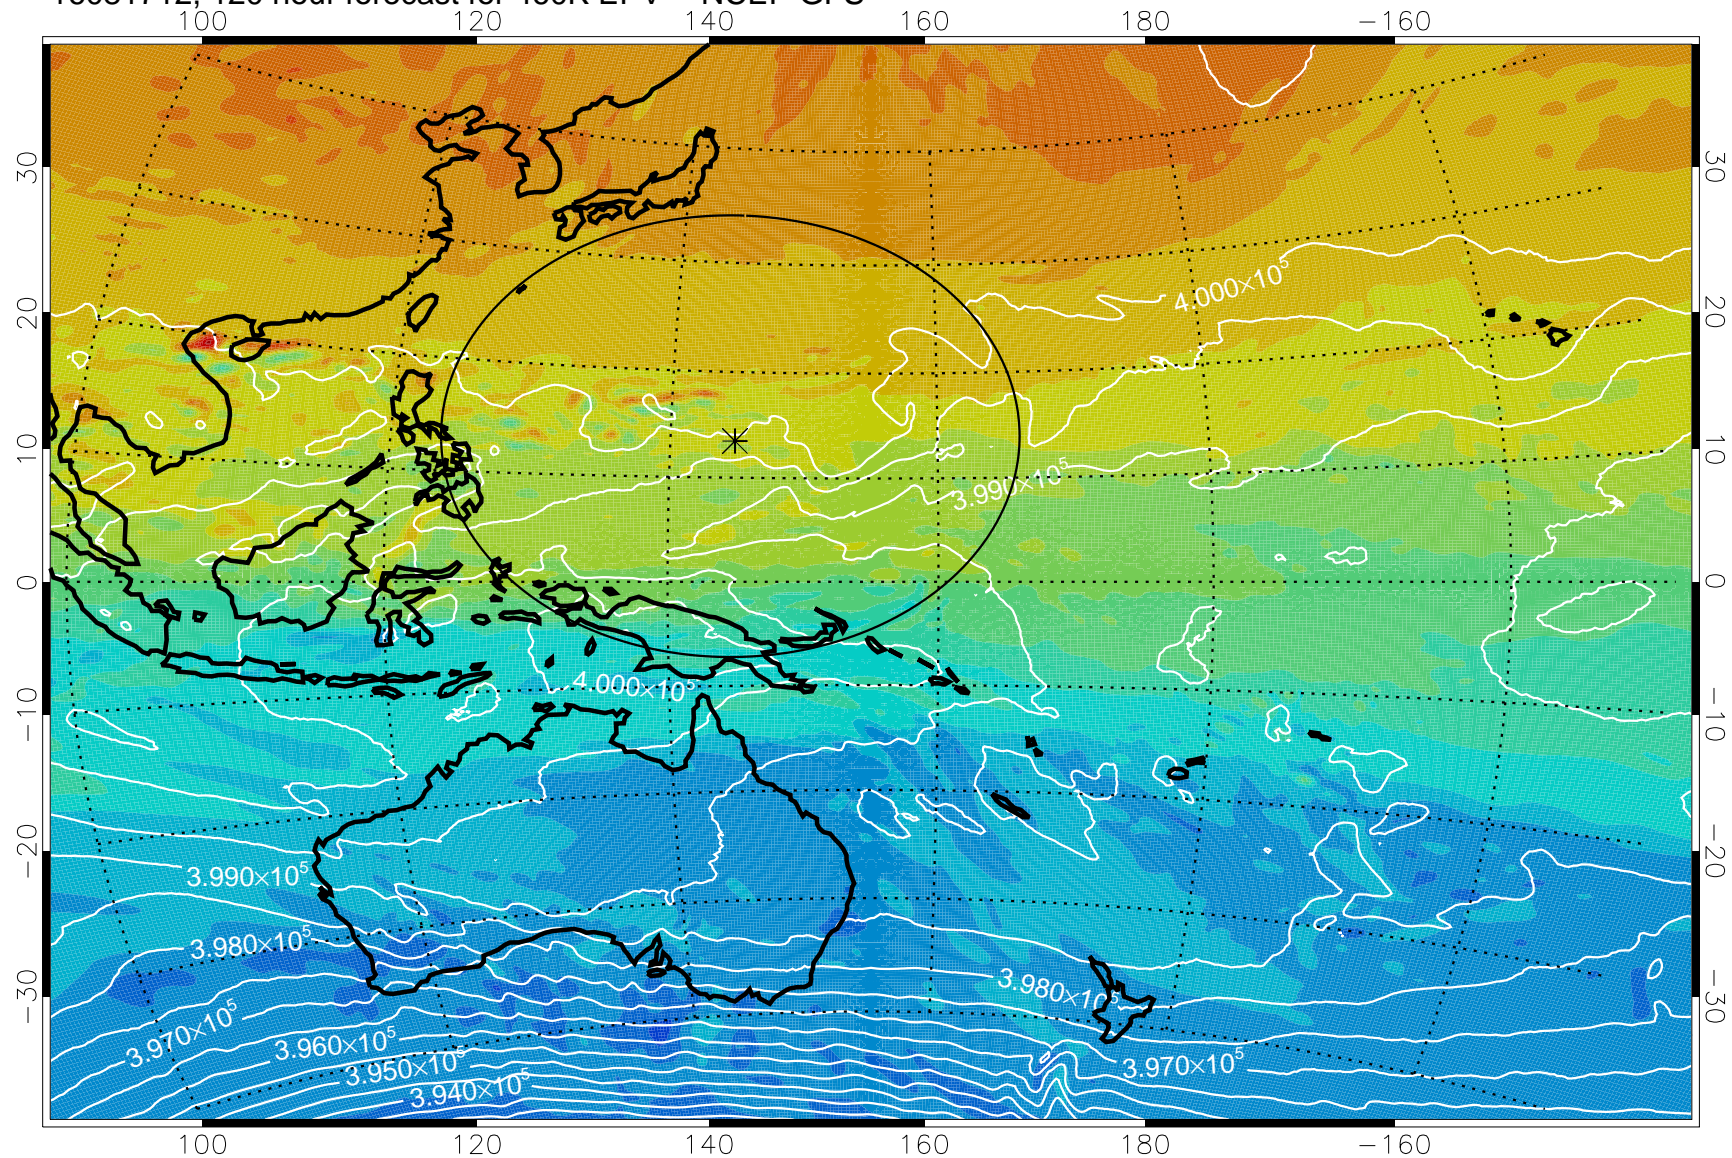

16081618, 102 hour forecast for 460K EPV -- NCEP GFS

460K Montgomery Streamfunction, white

Range ring of 2304 km

16081700, 108 hour forecast for 460K EPV -- NCEP GFS

460K Montgomery Streamfunction, white

Range ring of 2304 km

16081706, 114 hour forecast for 460K EPV -- NCEP GFS

460K Montgomery Streamfunction, white

Range ring of 2304 km

16081712, 120 hour forecast for 460K EPV -- NCEP GFS

460K Montgomery Streamfunction, white

Range ring of 2304 km