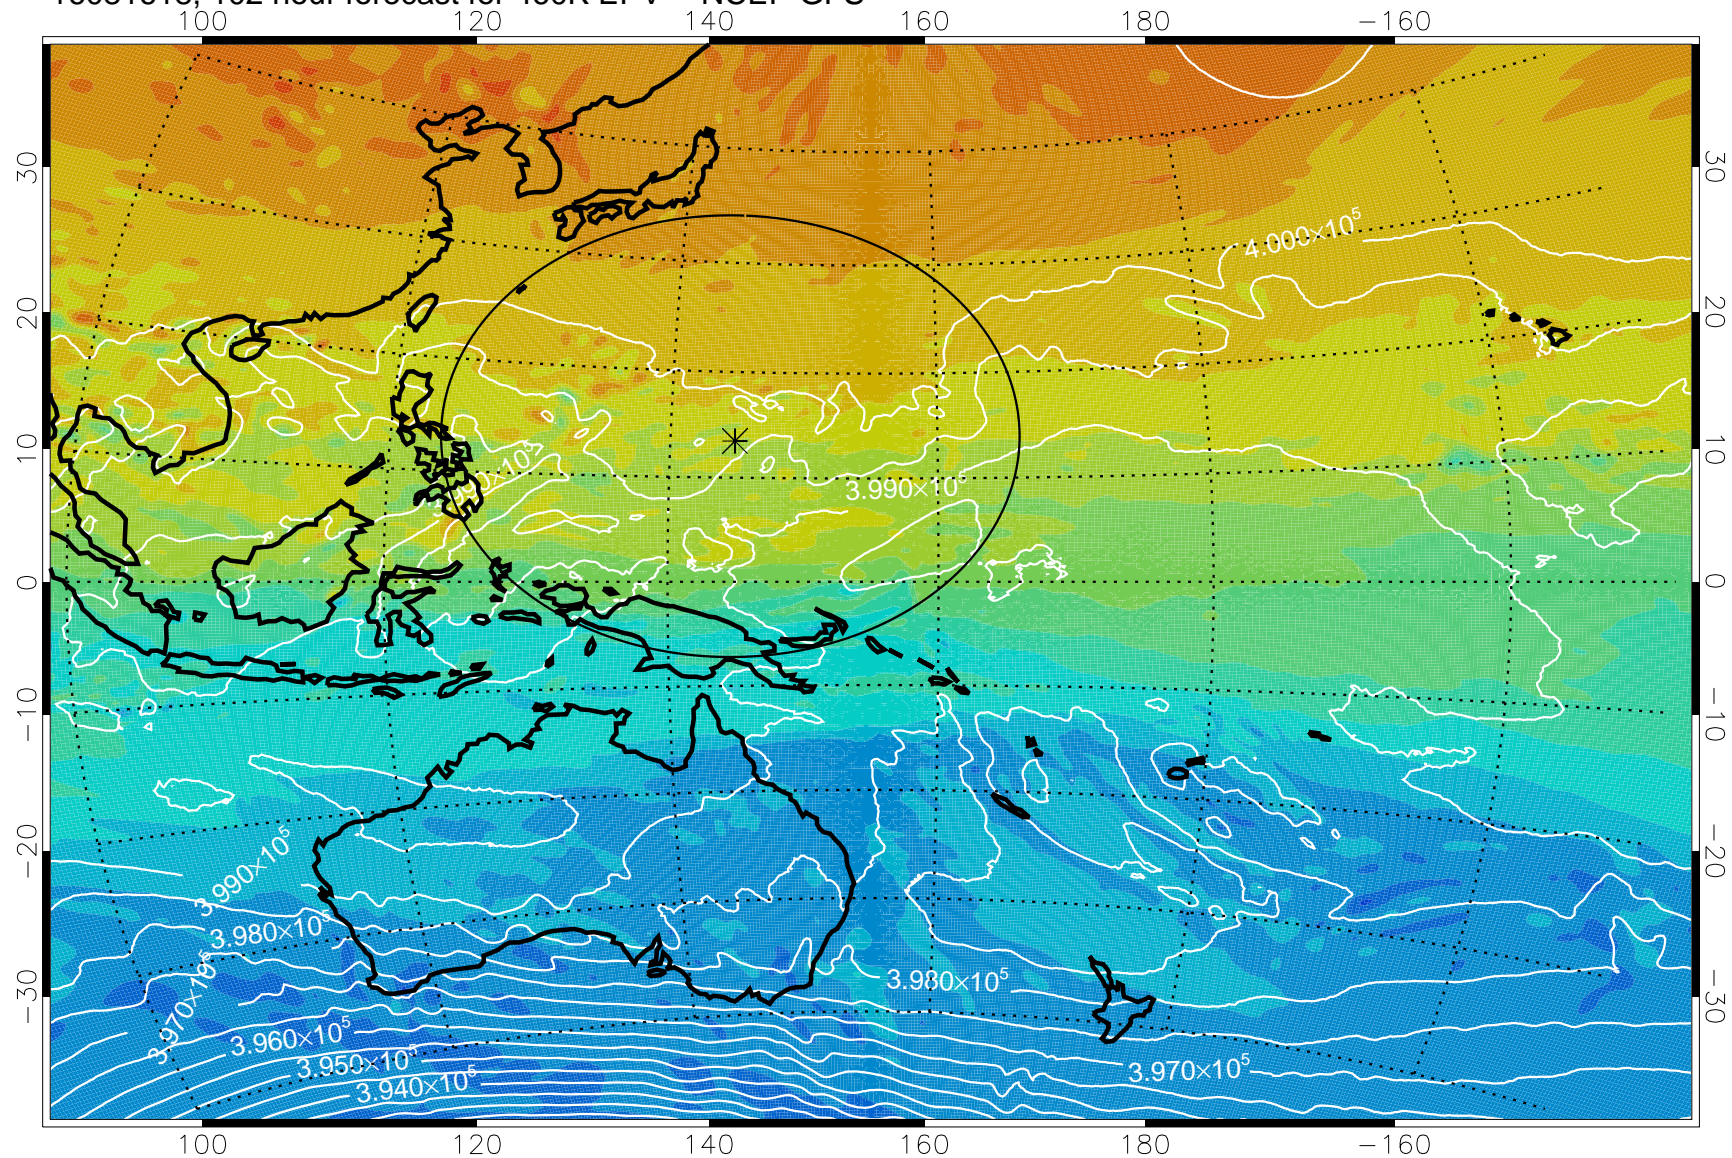

16081518, 78 hour forecast for 460K EPV -- NCEP GFS

460K Montgomery Streamfunction, white

Range ring of 2304 km

16081600, 84 hour forecast for 460K EPV -- NCEP GFS

460K Montgomery Streamfunction, white

Range ring of 2304 km

16081606, 90 hour forecast for 460K EPV -- NCEP GFS

460K Montgomery Streamfunction, white

Range ring of 2304 km

16081612, 96 hour forecast for 460K EPV -- NCEP GFS

460K Montgomery Streamfunction, white

Range ring of 2304 km

16081618, 102 hour forecast for 460K EPV -- NCEP GFS

460K Montgomery Streamfunction, white

Range ring of 2304 km

16081700, 108 hour forecast for 460K EPV -- NCEP GFS

460K Montgomery Streamfunction, white

Range ring of 2304 km

16081706, 114 hour forecast for 460K EPV -- NCEP GFS

460K Montgomery Streamfunction, white

Range ring of 2304 km

16081712, 120 hour forecast for 460K EPV -- NCEP GFS

460K Montgomery Streamfunction, white

Range ring of 2304 km