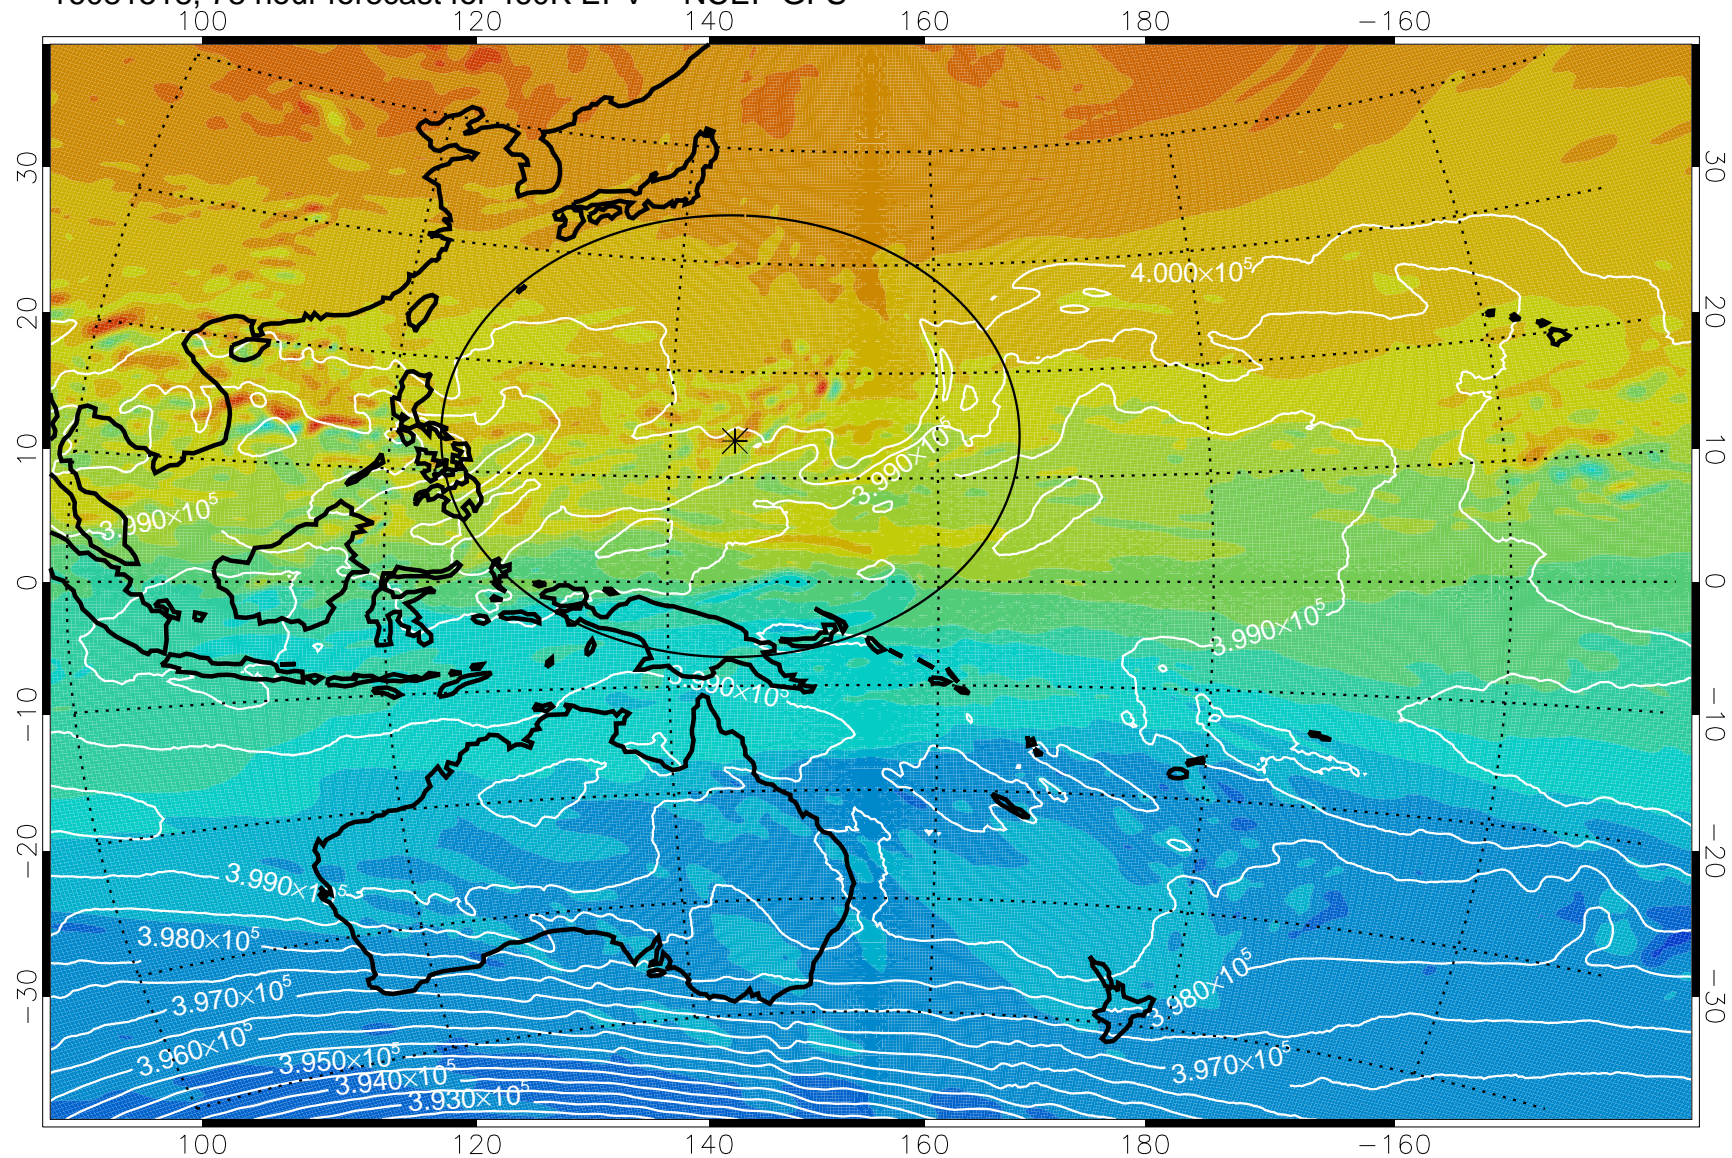

16081418, 54 hour forecast for 460K EPV -- NCEP GFS

460K Montgomery Streamfunction, white

Range ring of 2304 km

16081500, 60 hour forecast for 460K EPV -- NCEP GFS

460K Montgomery Streamfunction, white

Range ring of 2304 km

16081506, 66 hour forecast for 460K EPV -- NCEP GFS

460K Montgomery Streamfunction, white

Range ring of 2304 km

16081512, 72 hour forecast for 460K EPV -- NCEP GFS

460K Montgomery Streamfunction, white

Range ring of 2304 km

16081518, 78 hour forecast for 460K EPV -- NCEP GFS

460K Montgomery Streamfunction, white

Range ring of 2304 km

16081600, 84 hour forecast for 460K EPV -- NCEP GFS

460K Montgomery Streamfunction, white

Range ring of 2304 km

16081606, 90 hour forecast for 460K EPV -- NCEP GFS

460K Montgomery Streamfunction, white

Range ring of 2304 km

16081612, 96 hour forecast for 460K EPV -- NCEP GFS

460K Montgomery Streamfunction, white

Range ring of 2304 km