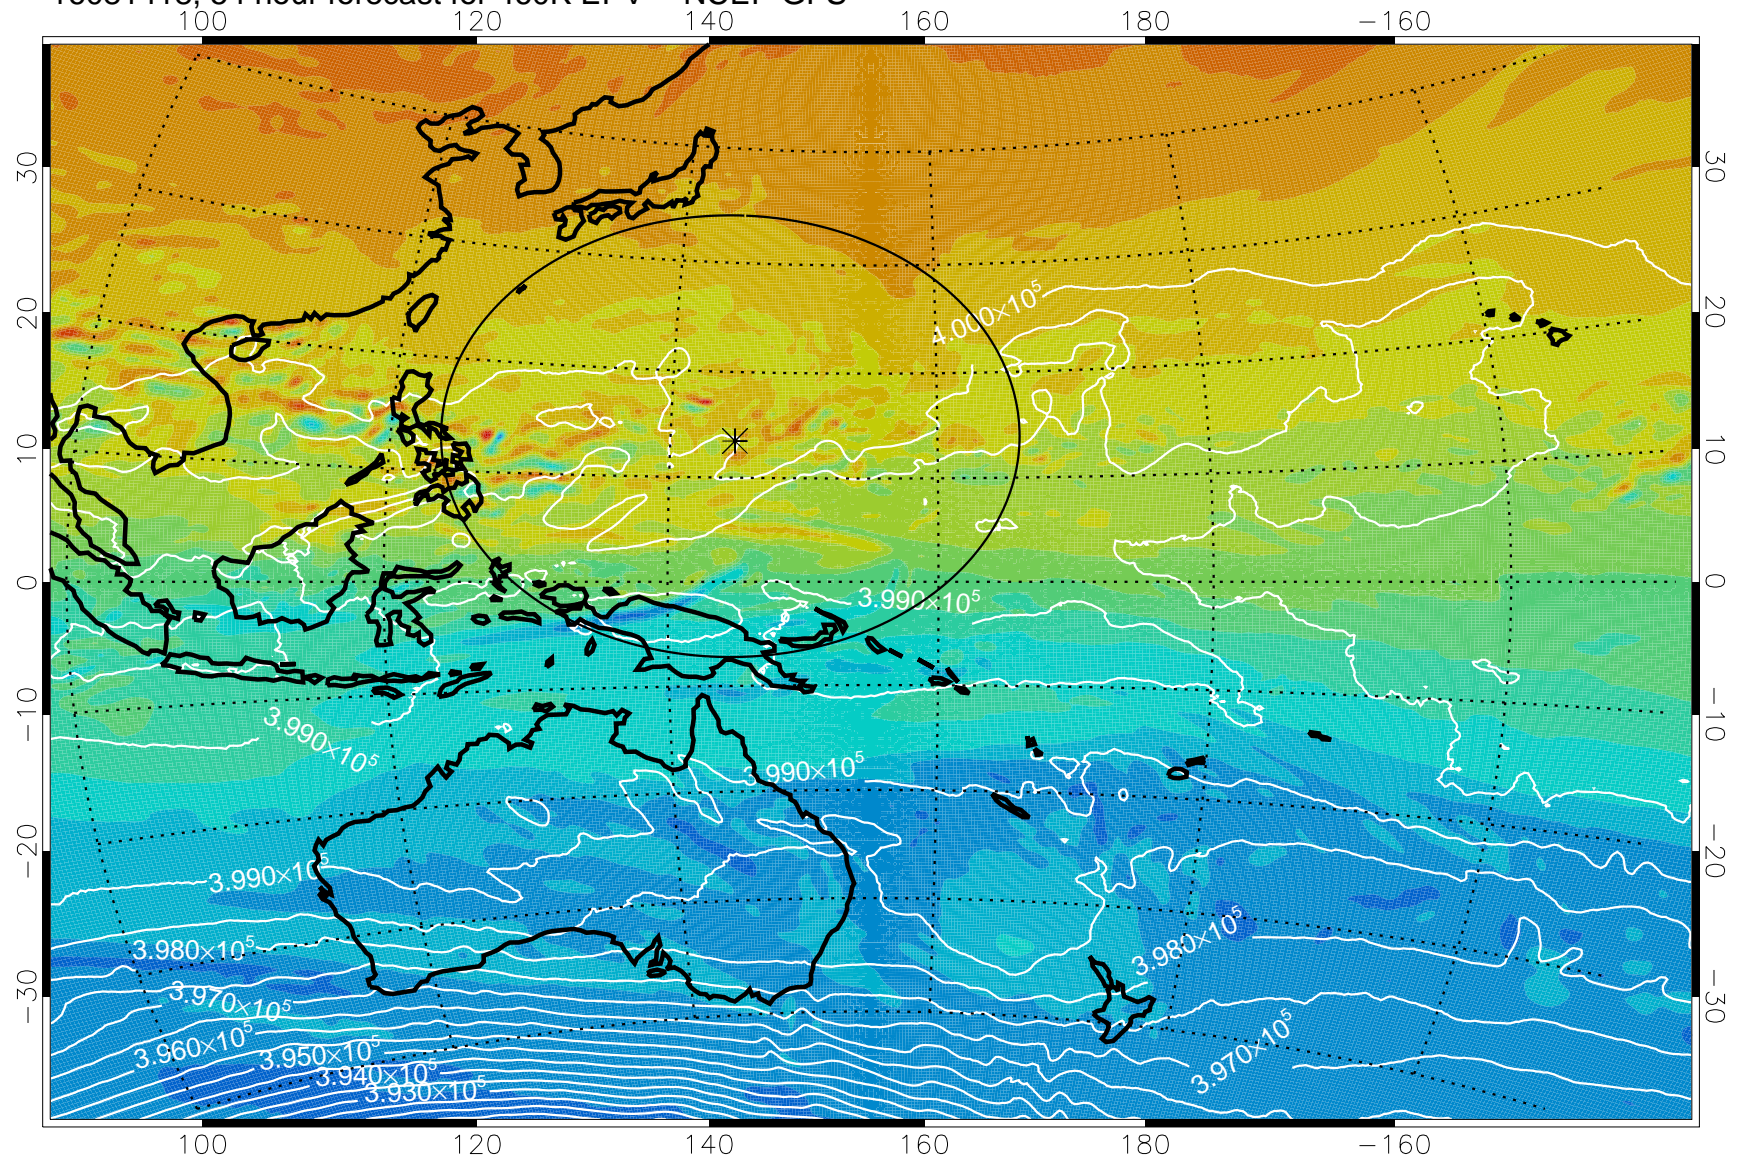

16081406, 42 hour forecast for 460K EPV -- NCEP GFS

460K Montgomery Streamfunction, white

Range ring of 2304 km

16081412, 48 hour forecast for 460K EPV -- NCEP GFS

460K Montgomery Streamfunction, white

Range ring of 2304 km

16081418, 54 hour forecast for 460K EPV -- NCEP GFS

460K Montgomery Streamfunction, white

Range ring of 2304 km

16081500, 60 hour forecast for 460K EPV -- NCEP GFS

460K Montgomery Streamfunction, white

Range ring of 2304 km

16081506, 66 hour forecast for 460K EPV -- NCEP GFS

460K Montgomery Streamfunction, white

Range ring of 2304 km

16081512, 72 hour forecast for 460K EPV -- NCEP GFS

460K Montgomery Streamfunction, white

Range ring of 2304 km

16081518, 78 hour forecast for 460K EPV -- NCEP GFS

460K Montgomery Streamfunction, white

Range ring of 2304 km

16081600, 84 hour forecast for 460K EPV -- NCEP GFS

460K Montgomery Streamfunction, white

Range ring of 2304 km