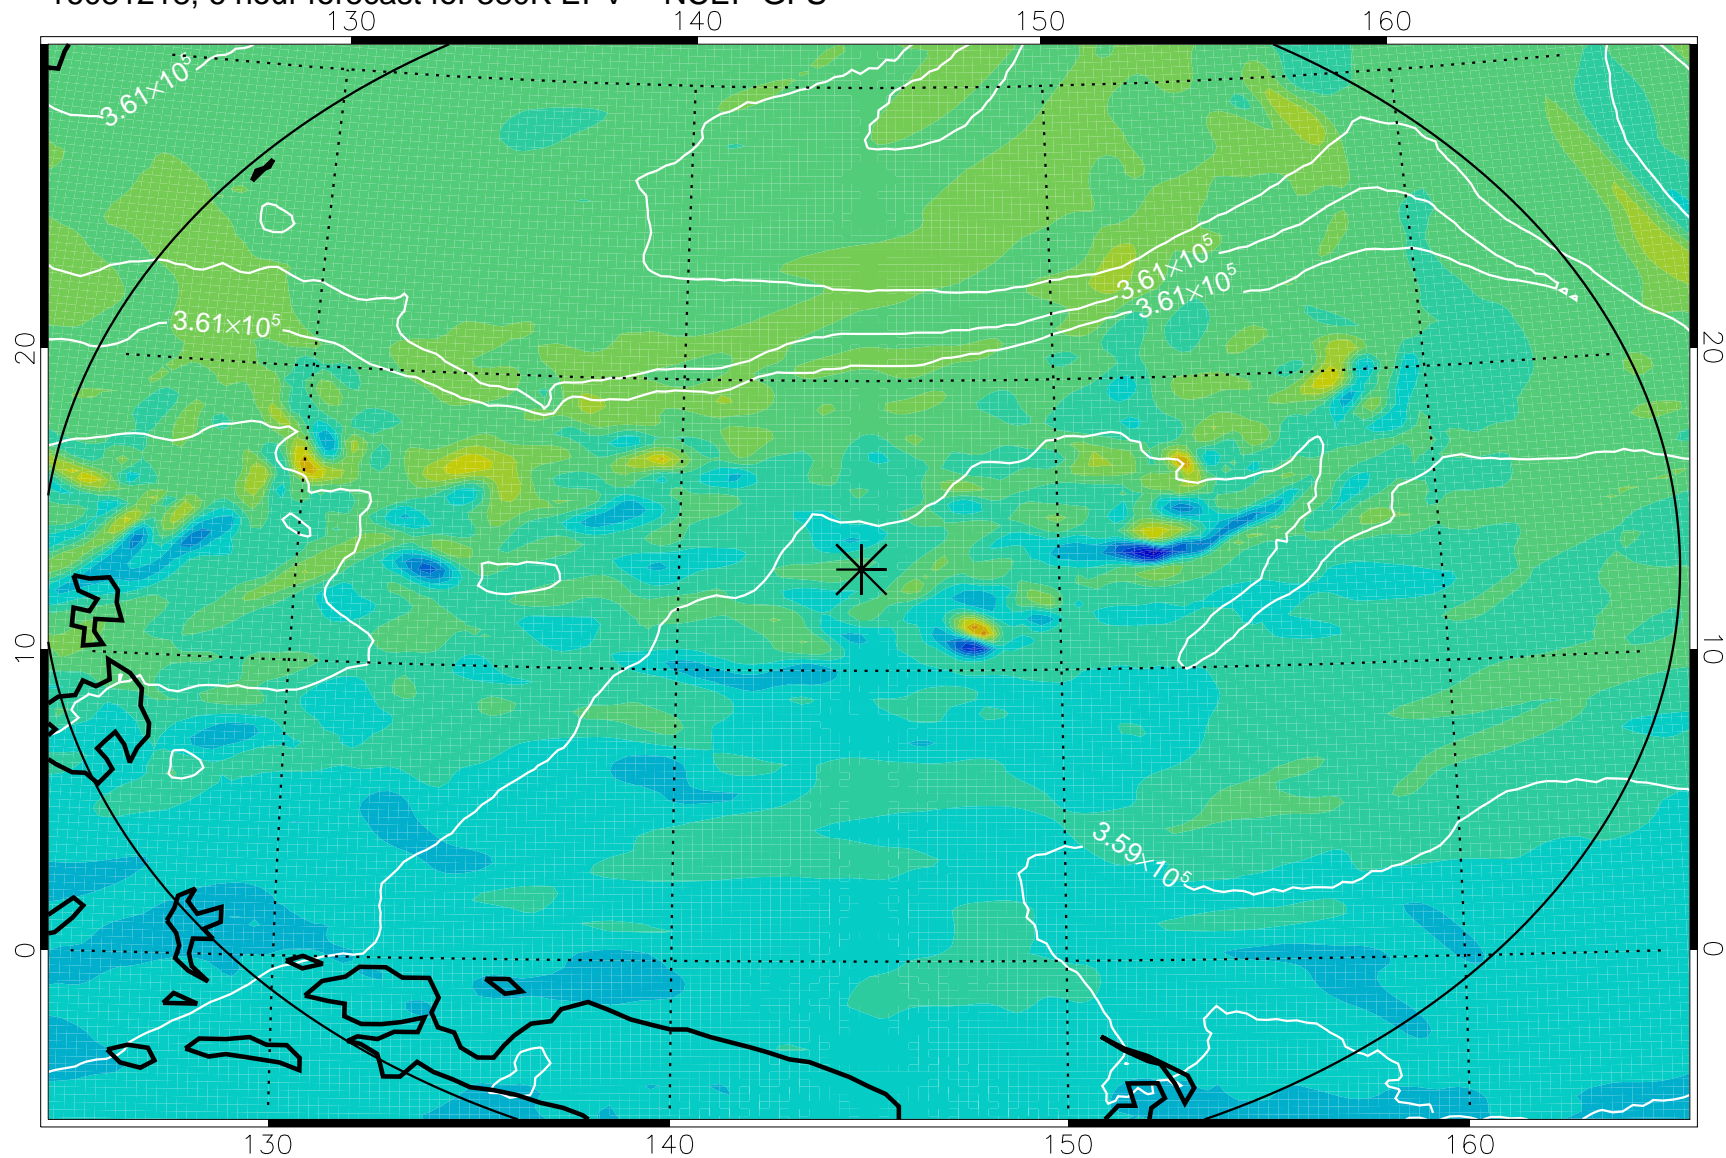

16081218, 6 hour forecast for 380K EPV -- NCEP GFS

380K Montgomery Streamfunction, white

Range ring of 2304 km

16081300, 12 hour forecast for 380K EPV -- NCEP GFS

380K Montgomery Streamfunction, white

Range ring of 2304 km

16081306, 18 hour forecast for 380K EPV -- NCEP GFS

380K Montgomery Streamfunction, white

Range ring of 2304 km

16081312, 24 hour forecast for 380K EPV -- NCEP GFS

380K Montgomery Streamfunction, white

Range ring of 2304 km

16081318, 30 hour forecast for 380K EPV -- NCEP GFS

380K Montgomery Streamfunction, white

Range ring of 2304 km

16081400, 36 hour forecast for 380K EPV -- NCEP GFS

380K Montgomery Streamfunction, white

Range ring of 2304 km

16081406, 42 hour forecast for 380K EPV -- NCEP GFS

380K Montgomery Streamfunction, white

Range ring of 2304 km

16081412, 48 hour forecast for 380K EPV -- NCEP GFS

380K Montgomery Streamfunction, white

Range ring of 2304 km