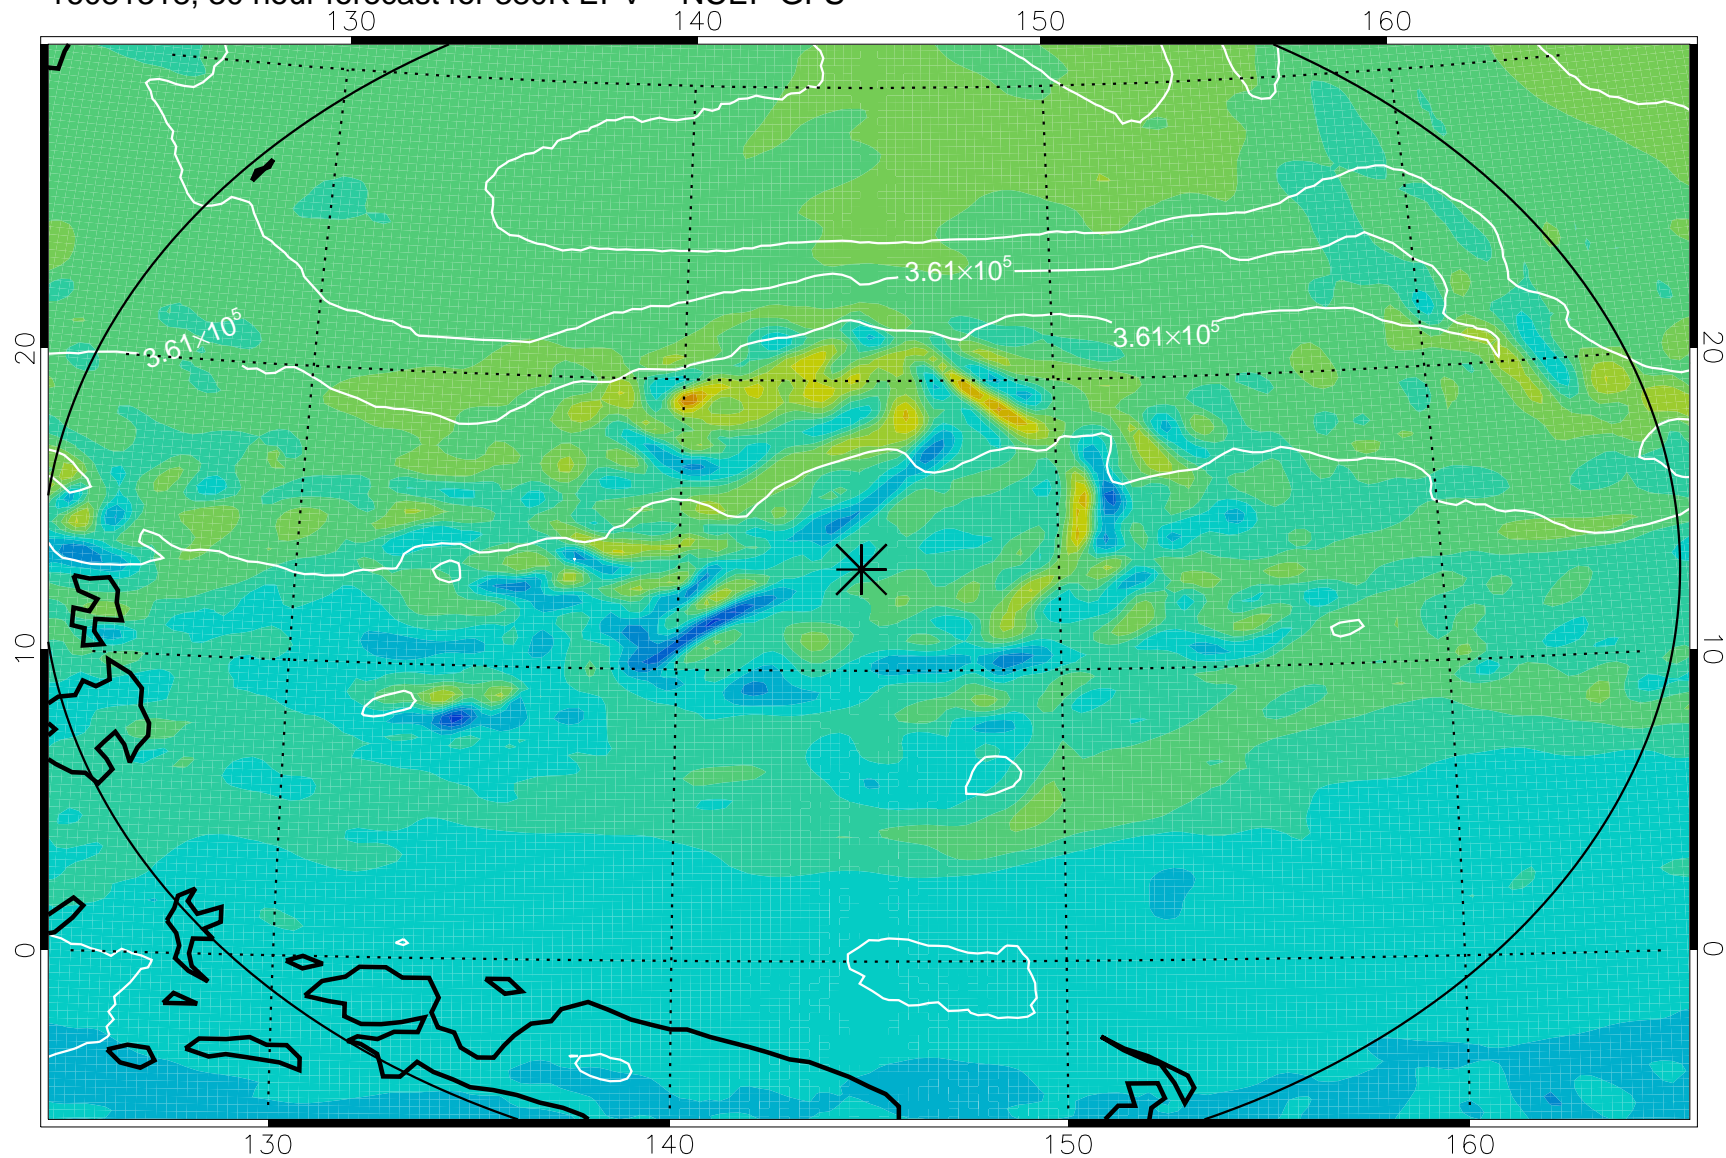

16081218, 6 hour forecast for 380K EPV -- NCEP GFS

380K Montgomery Streamfunction, white

Range ring of 2304 km

16081300, 12 hour forecast for 380K EPV -- NCEP GFS

380K Montgomery Streamfunction, white

Range ring of 2304 km

16081306, 18 hour forecast for 380K EPV -- NCEP GFS

380K Montgomery Streamfunction, white

Range ring of 2304 km

16081312, 24 hour forecast for 380K EPV -- NCEP GFS

380K Montgomery Streamfunction, white

Range ring of 2304 km

16081318, 30 hour forecast for 380K EPV -- NCEP GFS

380K Montgomery Streamfunction, white

Range ring of 2304 km

16081400, 36 hour forecast for 380K EPV -- NCEP GFS

380K Montgomery Streamfunction, white

Range ring of 2304 km

16081406, 42 hour forecast for 380K EPV -- NCEP GFS

380K Montgomery Streamfunction, white

Range ring of 2304 km

16081412, 48 hour forecast for 380K EPV -- NCEP GFS

380K Montgomery Streamfunction, white

Range ring of 2304 km