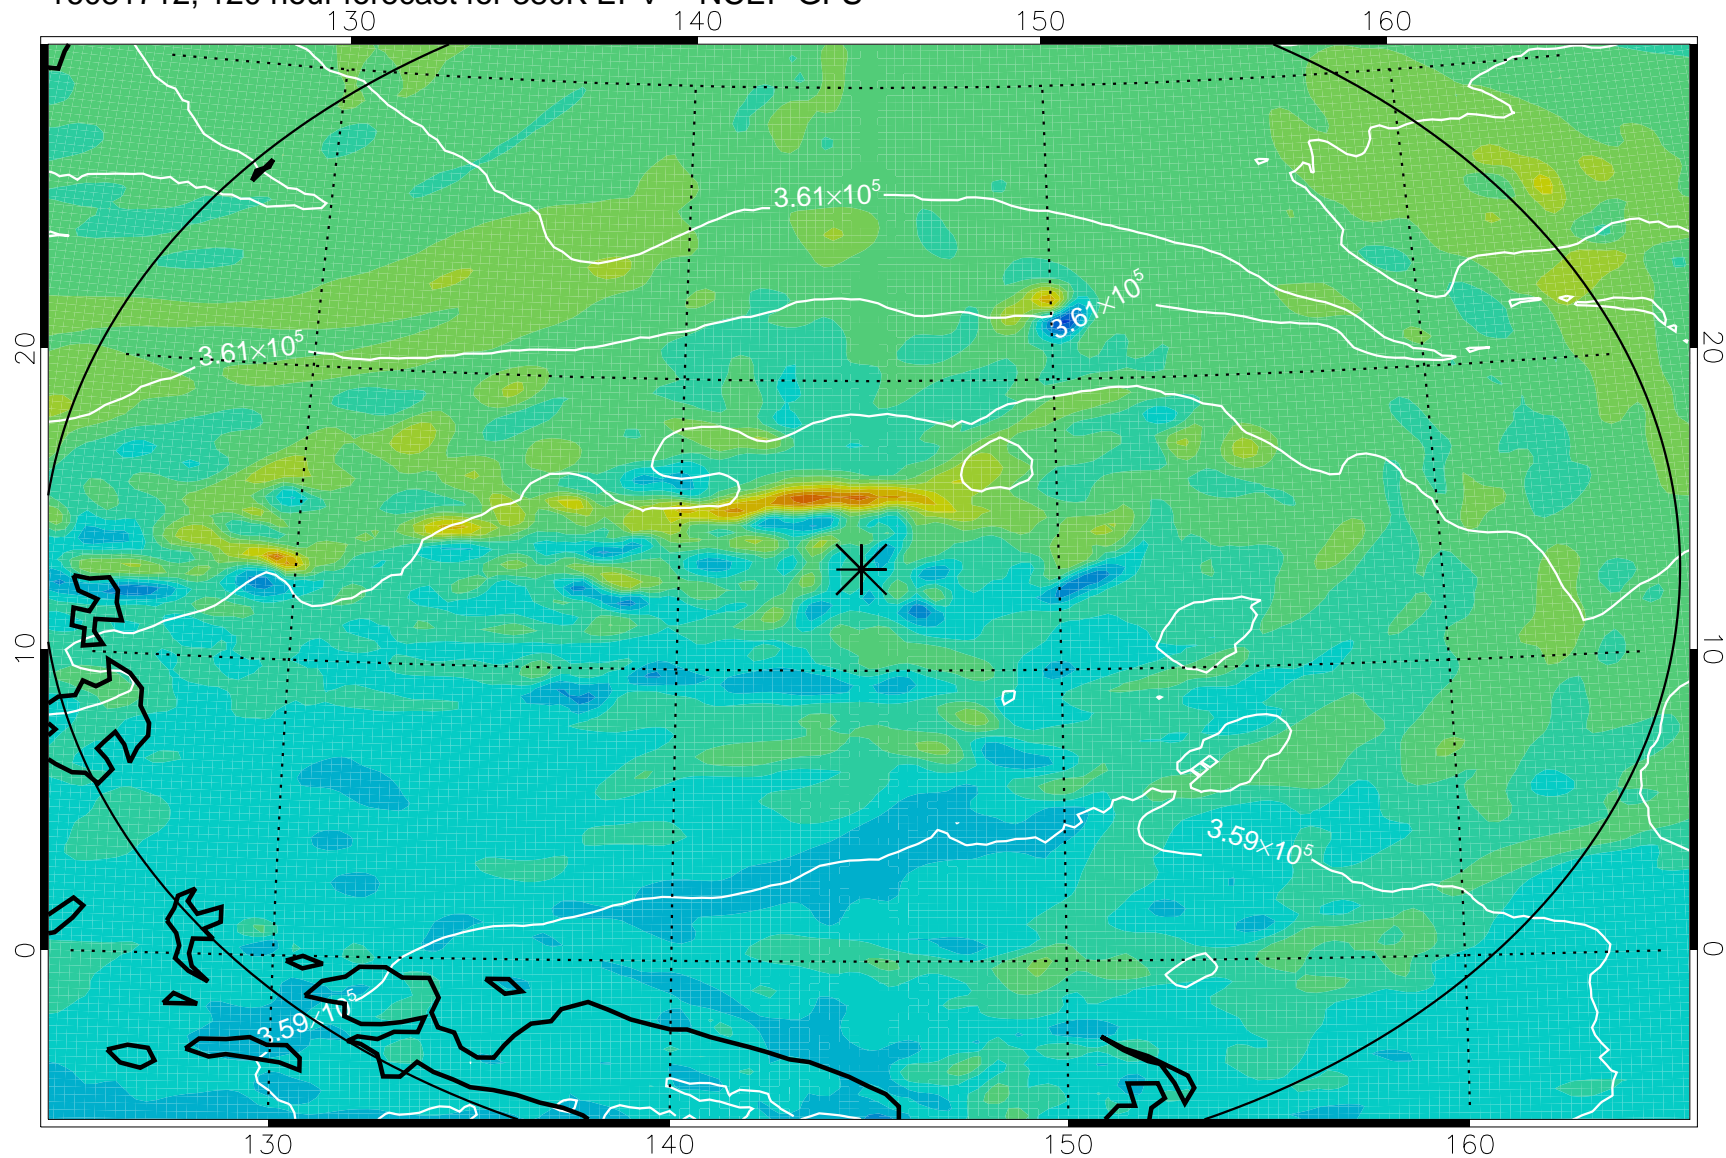

16081518, 78 hour forecast for 380K EPV -- NCEP GFS

380K Montgomery Streamfunction, white

Range ring of 2304 km

16081600, 84 hour forecast for 380K EPV -- NCEP GFS

380K Montgomery Streamfunction, white

Range ring of 2304 km

16081606, 90 hour forecast for 380K EPV -- NCEP GFS

380K Montgomery Streamfunction, white

Range ring of 2304 km

16081612, 96 hour forecast for 380K EPV -- NCEP GFS

380K Montgomery Streamfunction, white

Range ring of 2304 km

16081618, 102 hour forecast for 380K EPV -- NCEP GFS

380K Montgomery Streamfunction, white

Range ring of 2304 km

16081700, 108 hour forecast for 380K EPV -- NCEP GFS

380K Montgomery Streamfunction, white

Range ring of 2304 km

16081706, 114 hour forecast for 380K EPV -- NCEP GFS

380K Montgomery Streamfunction, white

Range ring of 2304 km

16081712, 120 hour forecast for 380K EPV -- NCEP GFS

380K Montgomery Streamfunction, white

Range ring of 2304 km