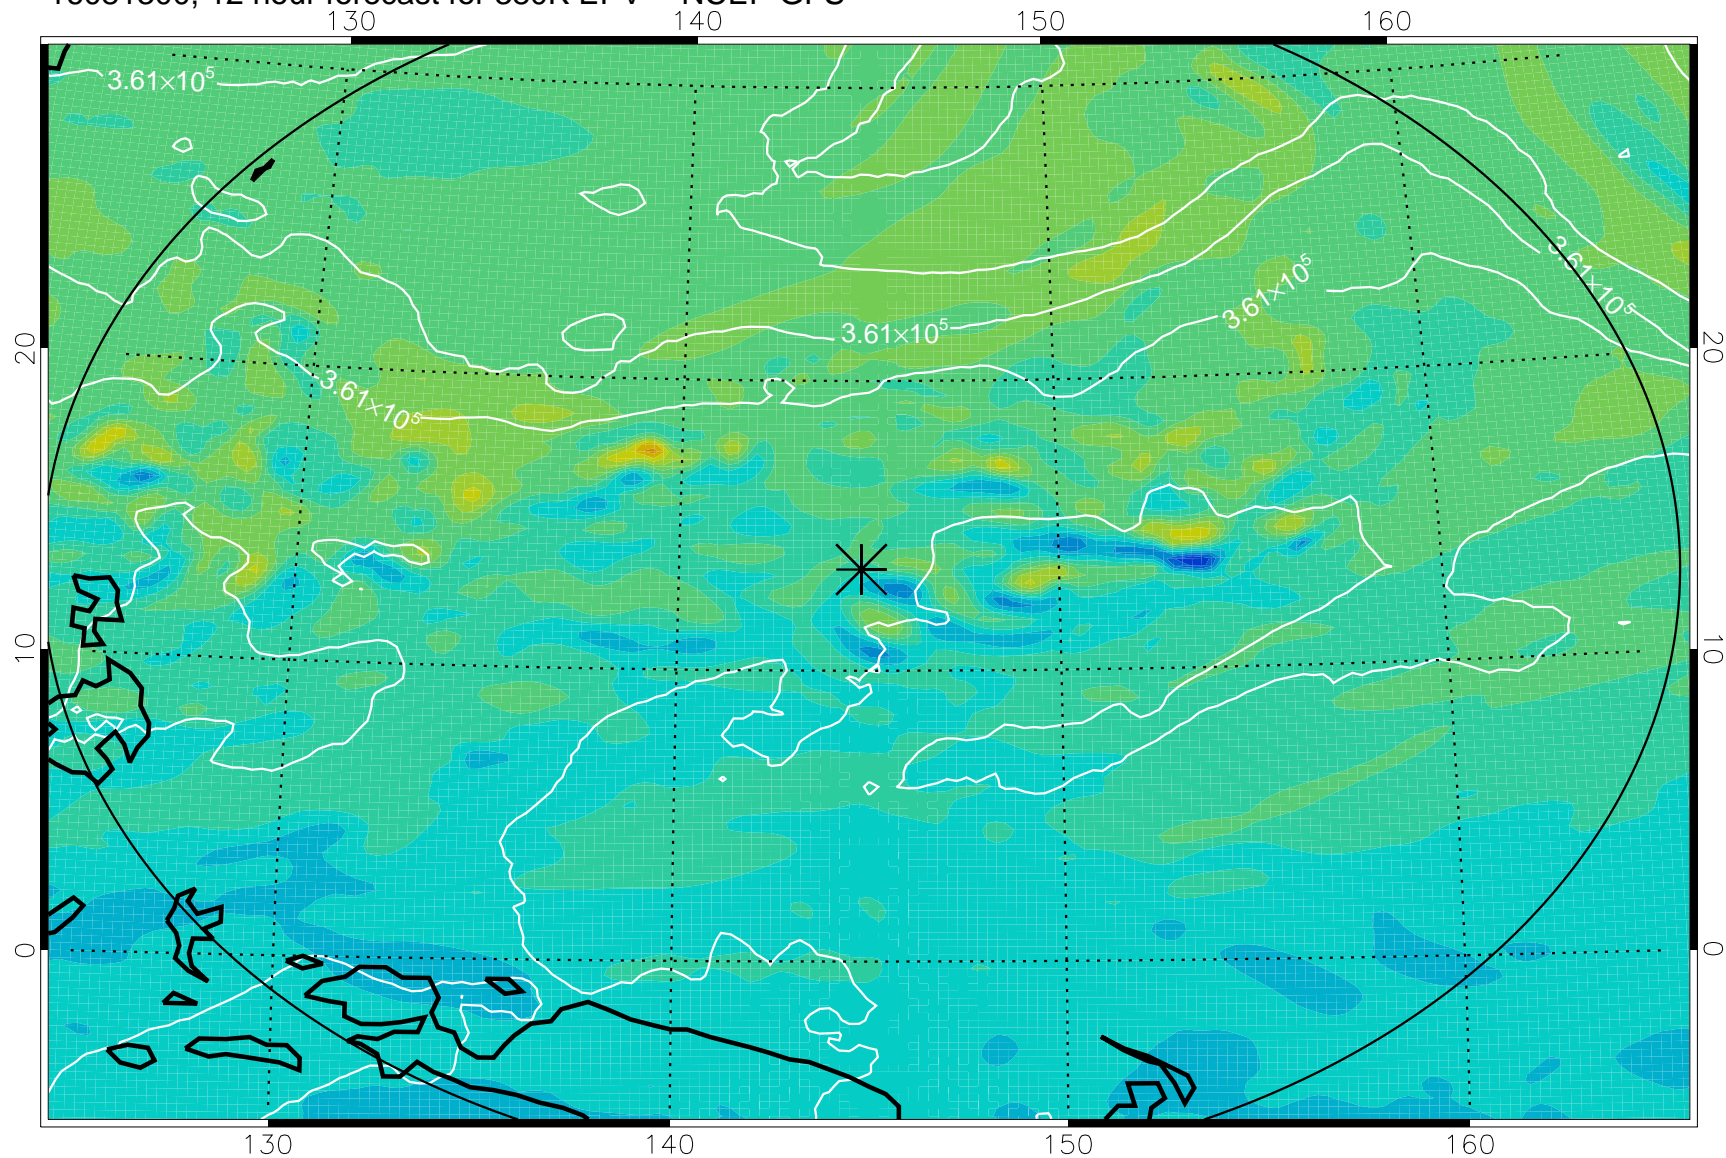

16081218, 6 hour forecast for 380K EPV -- NCEP GFS

380K Montgomery Streamfunction, white

Range ring of 2304 km

16081300, 12 hour forecast for 380K EPV -- NCEP GFS

380K Montgomery Streamfunction, white

Range ring of 2304 km

16081306, 18 hour forecast for 380K EPV -- NCEP GFS

380K Montgomery Streamfunction, white

Range ring of 2304 km

16081312, 24 hour forecast for 380K EPV -- NCEP GFS

380K Montgomery Streamfunction, white

Range ring of 2304 km

16081318, 30 hour forecast for 380K EPV -- NCEP GFS

380K Montgomery Streamfunction, white

Range ring of 2304 km

16081400, 36 hour forecast for 380K EPV -- NCEP GFS

380K Montgomery Streamfunction, white

Range ring of 2304 km

16081606, 90 hour forecast for 380K EPV -- NCEP GFS

380K Montgomery Streamfunction, white

Range ring of 2304 km

16081612, 96 hour forecast for 380K EPV -- NCEP GFS

380K Montgomery Streamfunction, white

Range ring of 2304 km