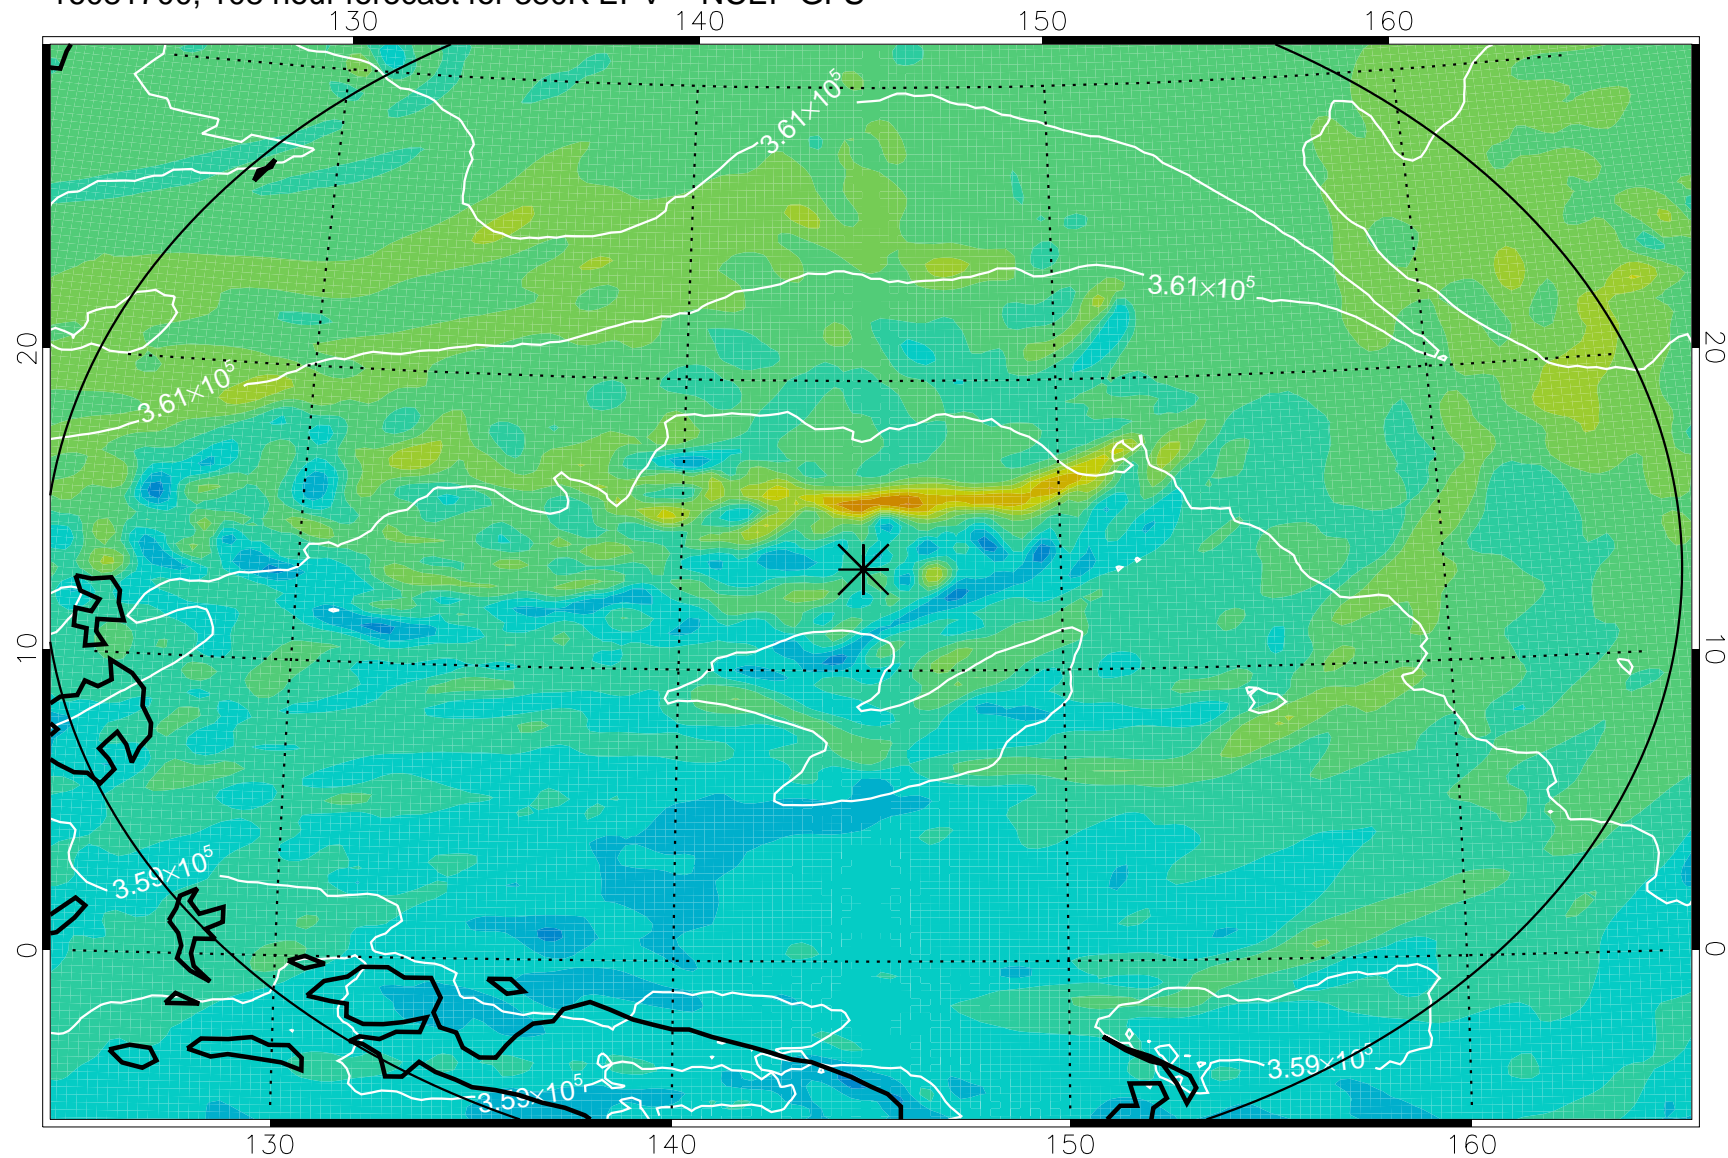

16081518, 78 hour forecast for 380K EPV -- NCEP GFS

380K Montgomery Streamfunction, white

Range ring of 2304 km

16081600, 84 hour forecast for 380K EPV -- NCEP GFS

380K Montgomery Streamfunction, white

Range ring of 2304 km

16081606, 90 hour forecast for 380K EPV -- NCEP GFS

380K Montgomery Streamfunction, white

Range ring of 2304 km

16081612, 96 hour forecast for 380K EPV -- NCEP GFS

380K Montgomery Streamfunction, white

Range ring of 2304 km

16081618, 102 hour forecast for 380K EPV -- NCEP GFS

380K Montgomery Streamfunction, white

Range ring of 2304 km

16081700, 108 hour forecast for 380K EPV -- NCEP GFS

380K Montgomery Streamfunction, white

Range ring of 2304 km

16081706, 114 hour forecast for 380K EPV -- NCEP GFS

380K Montgomery Streamfunction, white

Range ring of 2304 km

16081712, 120 hour forecast for 380K EPV -- NCEP GFS

380K Montgomery Streamfunction, white

Range ring of 2304 km