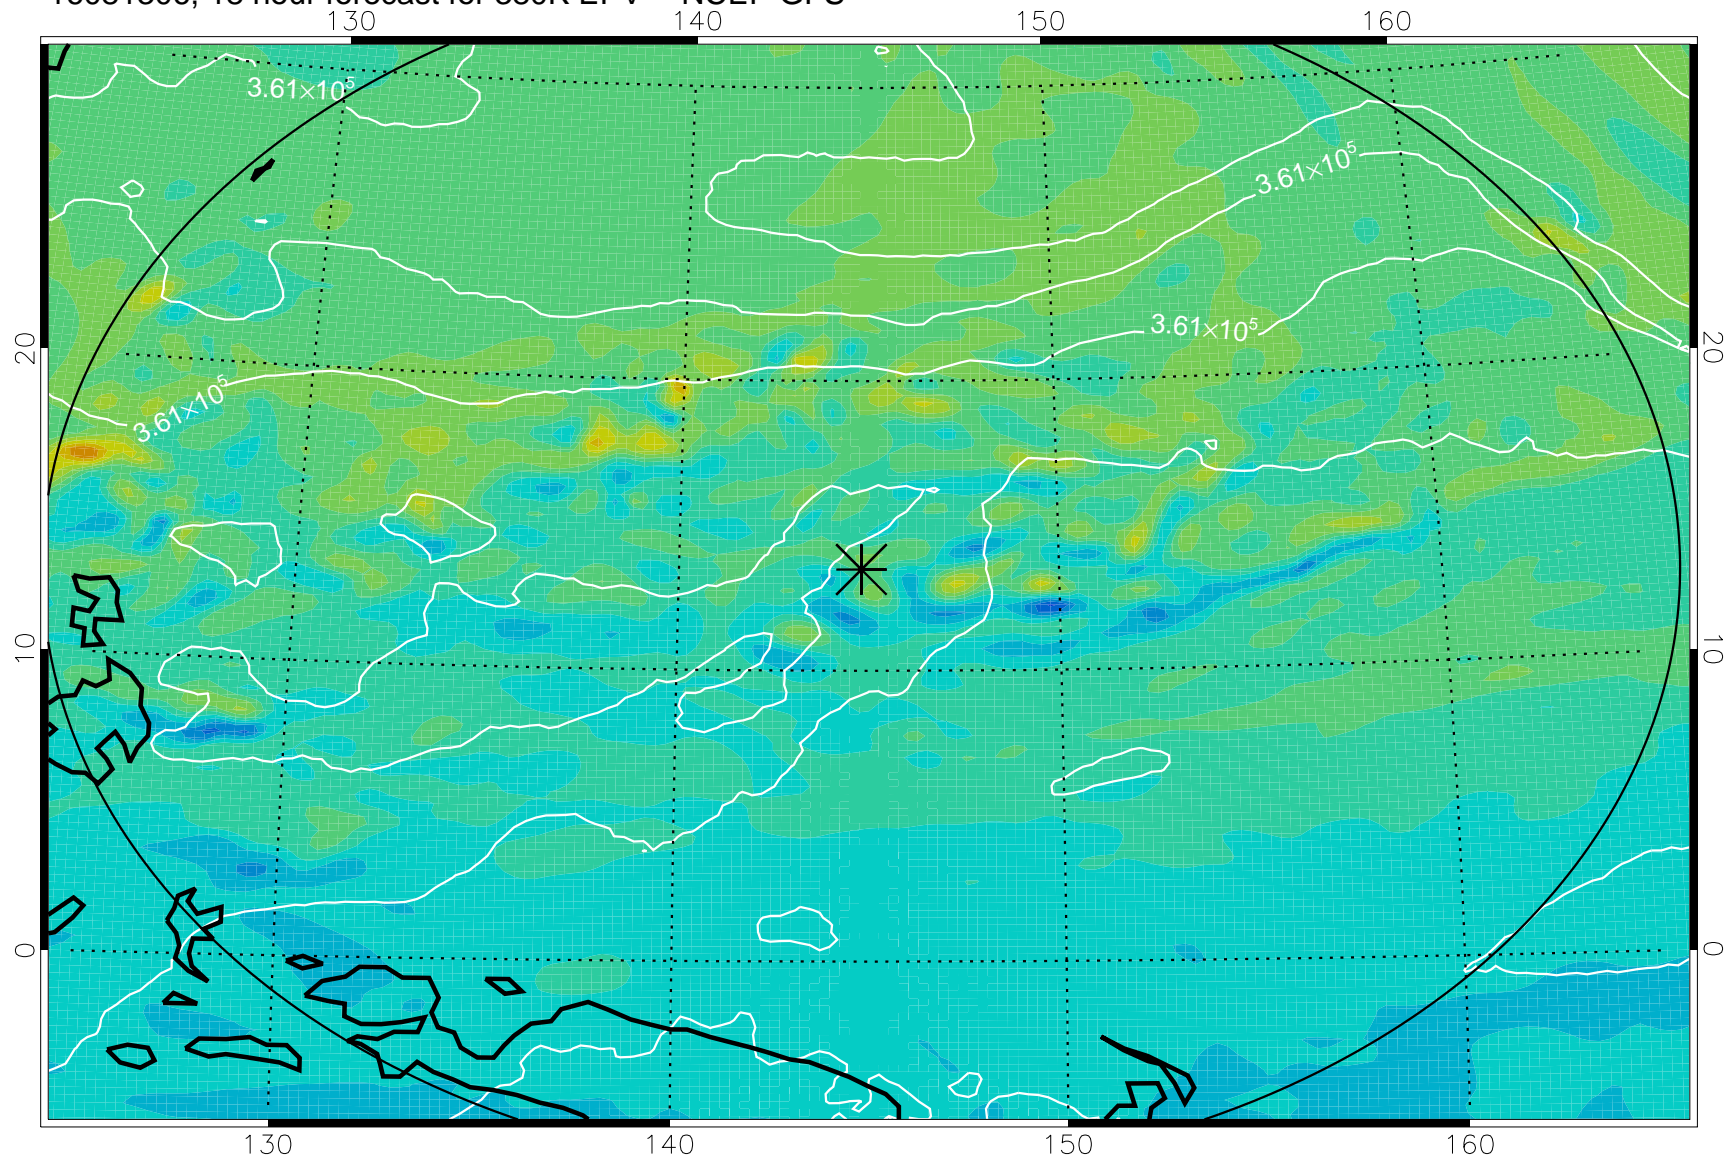

16081218, 6 hour forecast for 380K EPV -- NCEP GFS

380K Montgomery Streamfunction, white

Range ring of 2304 km

16081300, 12 hour forecast for 380K EPV -- NCEP GFS

380K Montgomery Streamfunction, white

Range ring of 2304 km

16081306, 18 hour forecast for 380K EPV -- NCEP GFS

380K Montgomery Streamfunction, white

Range ring of 2304 km

16081312, 24 hour forecast for 380K EPV -- NCEP GFS

380K Montgomery Streamfunction, white

Range ring of 2304 km

16081318, 30 hour forecast for 380K EPV -- NCEP GFS

380K Montgomery Streamfunction, white

Range ring of 2304 km

16081400, 36 hour forecast for 380K EPV -- NCEP GFS

380K Montgomery Streamfunction, white

Range ring of 2304 km

16081406, 42 hour forecast for 380K EPV -- NCEP GFS

380K Montgomery Streamfunction, white

Range ring of 2304 km

16081412, 48 hour forecast for 380K EPV -- NCEP GFS

380K Montgomery Streamfunction, white

Range ring of 2304 km