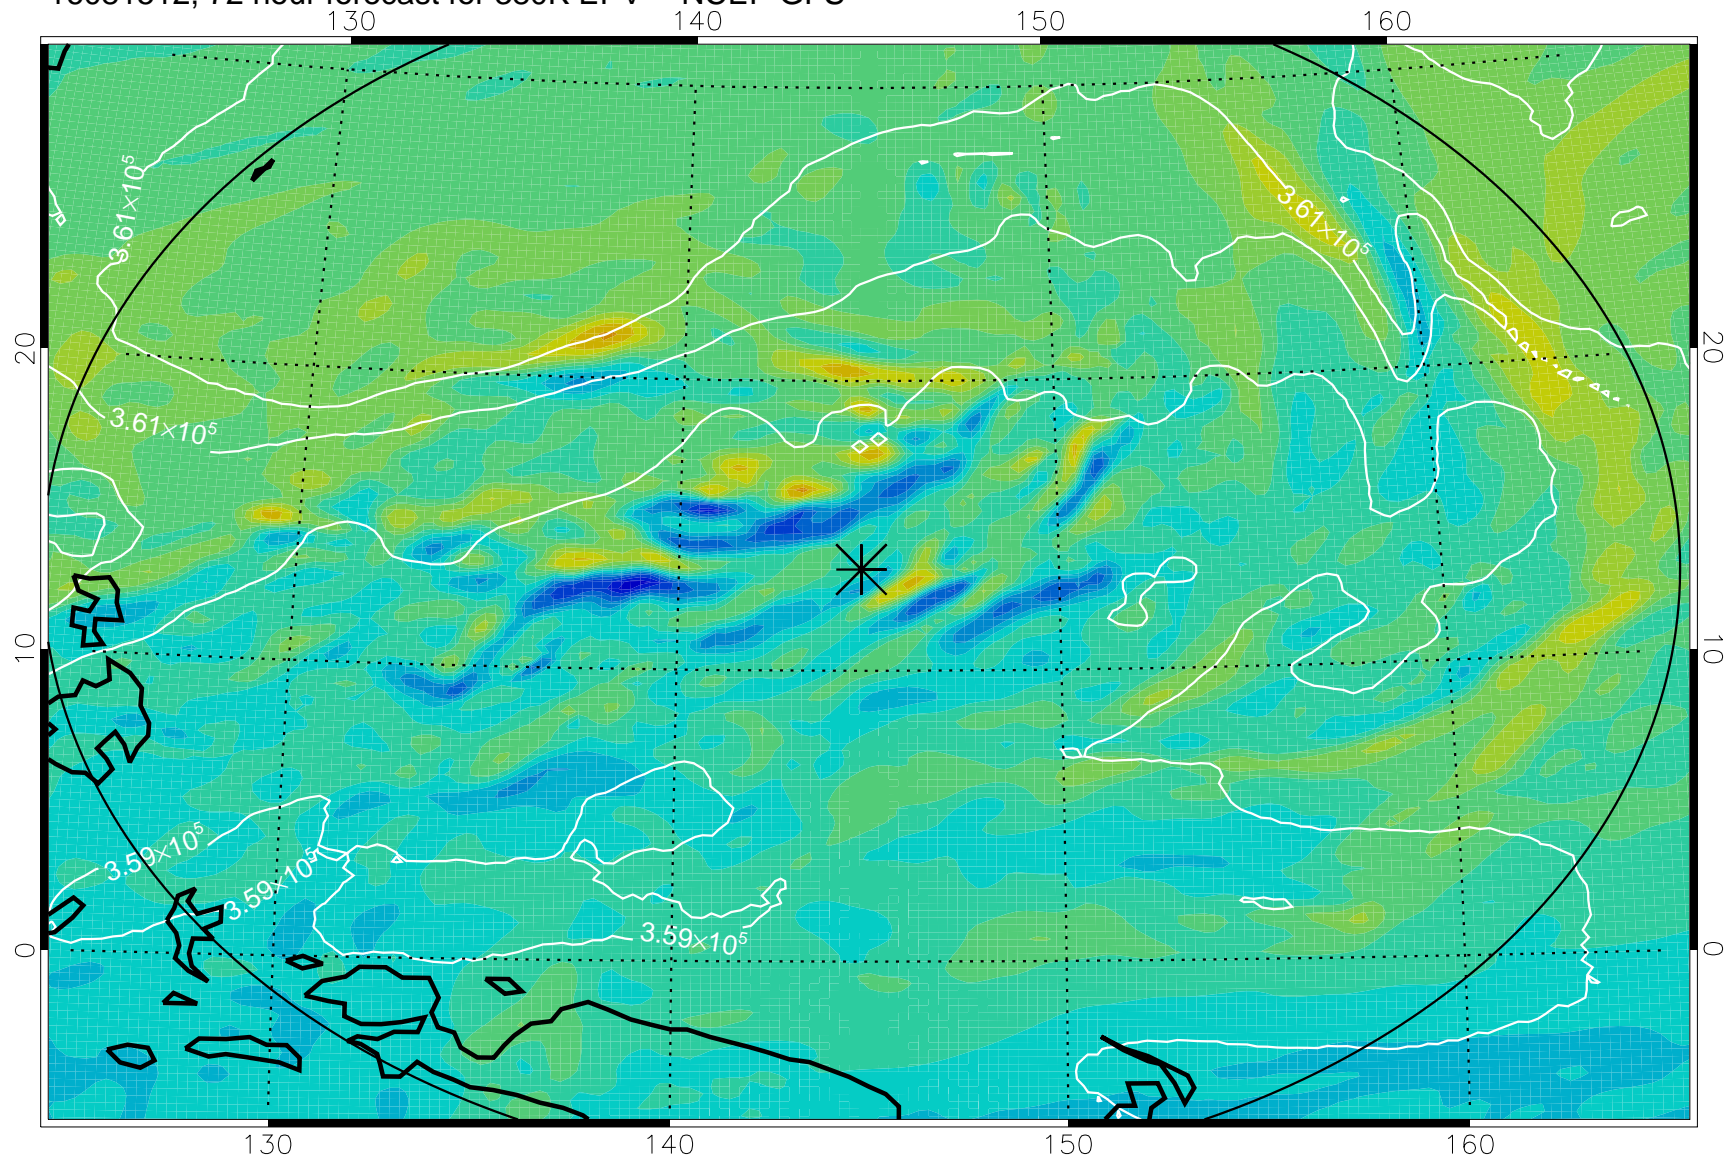

16081406, 42 hour forecast for 380K EPV -- NCEP GFS

380K Montgomery Streamfunction, white

Range ring of 2304 km

16081412, 48 hour forecast for 380K EPV -- NCEP GFS

380K Montgomery Streamfunction, white

Range ring of 2304 km

16081418, 54 hour forecast for 380K EPV -- NCEP GFS

380K Montgomery Streamfunction, white

Range ring of 2304 km

16081500, 60 hour forecast for 380K EPV -- NCEP GFS

380K Montgomery Streamfunction, white

Range ring of 2304 km

16081506, 66 hour forecast for 380K EPV -- NCEP GFS

380K Montgomery Streamfunction, white

Range ring of 2304 km

16081512, 72 hour forecast for 380K EPV -- NCEP GFS

380K Montgomery Streamfunction, white

Range ring of 2304 km

16081518, 78 hour forecast for 380K EPV -- NCEP GFS

380K Montgomery Streamfunction, white

Range ring of 2304 km

16081600, 84 hour forecast for 380K EPV -- NCEP GFS

380K Montgomery Streamfunction, white

Range ring of 2304 km