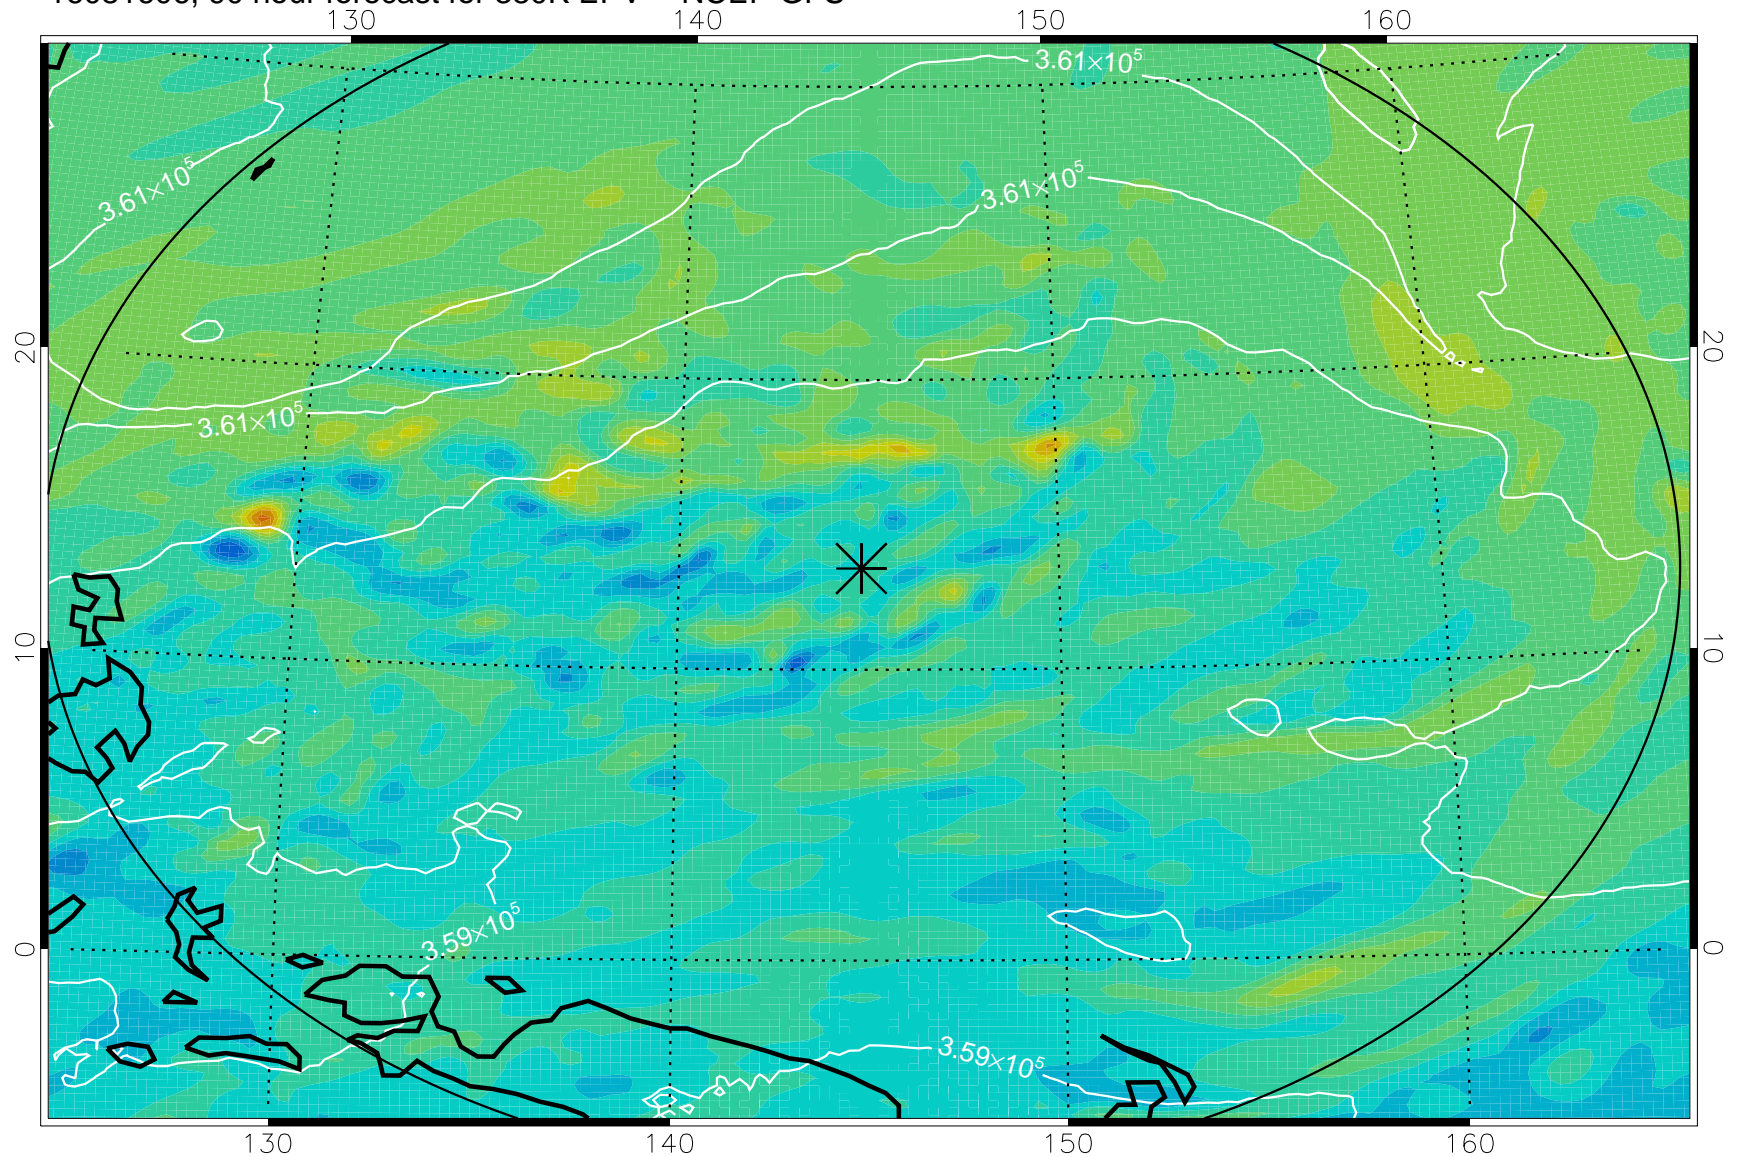

16081506, 66 hour forecast for 380K EPV -- NCEP GFS

380K Montgomery Streamfunction, white

Range ring of 2304 km

16081512, 72 hour forecast for 380K EPV -- NCEP GFS

380K Montgomery Streamfunction, white

Range ring of 2304 km

16081518, 78 hour forecast for 380K EPV -- NCEP GFS

380K Montgomery Streamfunction, white

Range ring of 2304 km

16081600, 84 hour forecast for 380K EPV -- NCEP GFS

380K Montgomery Streamfunction, white

Range ring of 2304 km

16081606, 90 hour forecast for 380K EPV -- NCEP GFS

380K Montgomery Streamfunction, white

Range ring of 2304 km

16081612, 96 hour forecast for 380K EPV -- NCEP GFS

380K Montgomery Streamfunction, white

Range ring of 2304 km

16081618, 102 hour forecast for 380K EPV -- NCEP GFS

380K Montgomery Streamfunction, white

Range ring of 2304 km

16081700, 108 hour forecast for 380K EPV -- NCEP GFS

380K Montgomery Streamfunction, white

Range ring of 2304 km