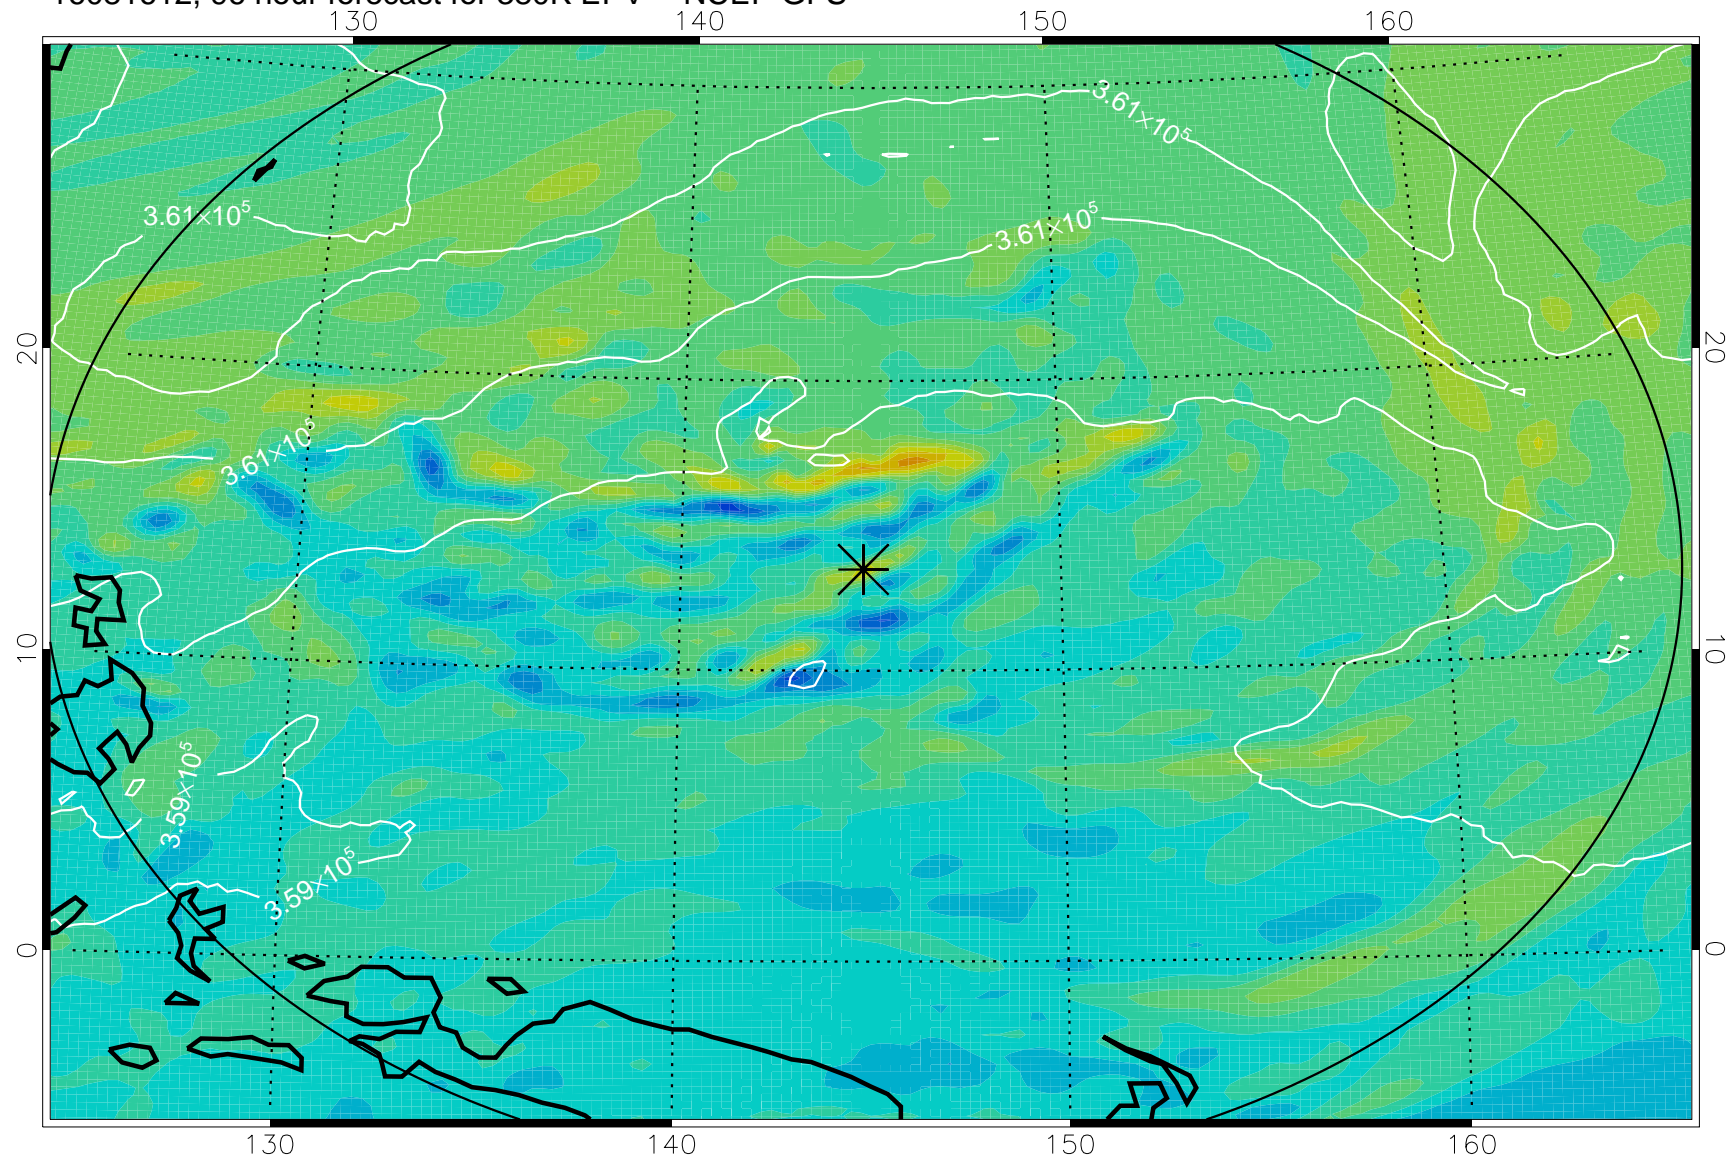

16081506, 66 hour forecast for 380K EPV -- NCEP GFS

380K Montgomery Streamfunction, white

Range ring of 2304 km

16081512, 72 hour forecast for 380K EPV -- NCEP GFS

380K Montgomery Streamfunction, white

Range ring of 2304 km

16081518, 78 hour forecast for 380K EPV -- NCEP GFS

380K Montgomery Streamfunction, white

Range ring of 2304 km

16081600, 84 hour forecast for 380K EPV -- NCEP GFS

380K Montgomery Streamfunction, white

Range ring of 2304 km

16081606, 90 hour forecast for 380K EPV -- NCEP GFS

380K Montgomery Streamfunction, white

Range ring of 2304 km

16081612, 96 hour forecast for 380K EPV -- NCEP GFS

380K Montgomery Streamfunction, white

Range ring of 2304 km

16081618, 102 hour forecast for 380K EPV -- NCEP GFS

380K Montgomery Streamfunction, white

Range ring of 2304 km

16081700, 108 hour forecast for 380K EPV -- NCEP GFS

380K Montgomery Streamfunction, white

Range ring of 2304 km