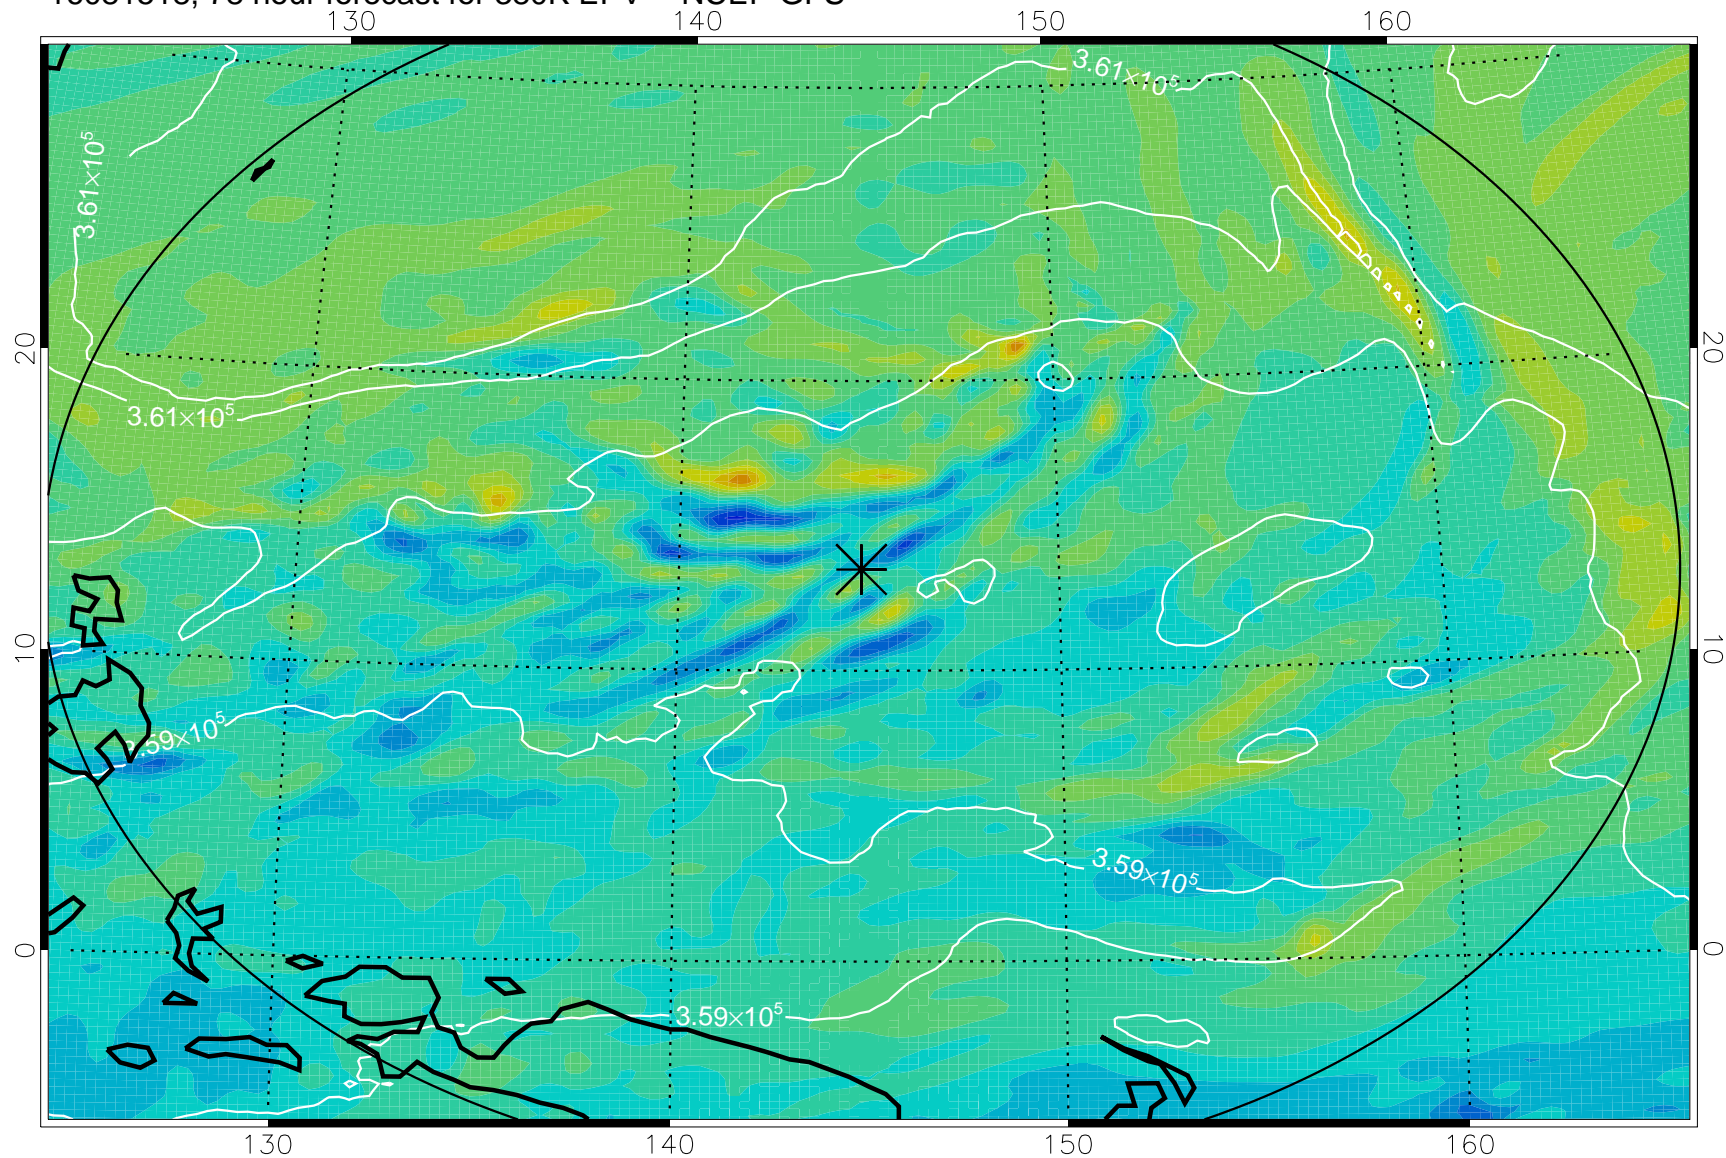

16081418, 54 hour forecast for 380K EPV -- NCEP GFS

380K Montgomery Streamfunction, white

Range ring of 2304 km

16081500, 60 hour forecast for 380K EPV -- NCEP GFS

380K Montgomery Streamfunction, white

Range ring of 2304 km

16081506, 66 hour forecast for 380K EPV -- NCEP GFS

380K Montgomery Streamfunction, white

Range ring of 2304 km

16081512, 72 hour forecast for 380K EPV -- NCEP GFS

380K Montgomery Streamfunction, white

Range ring of 2304 km

16081518, 78 hour forecast for 380K EPV -- NCEP GFS

380K Montgomery Streamfunction, white

Range ring of 2304 km

16081600, 84 hour forecast for 380K EPV -- NCEP GFS

380K Montgomery Streamfunction, white

Range ring of 2304 km

16081606, 90 hour forecast for 380K EPV -- NCEP GFS

380K Montgomery Streamfunction, white

Range ring of 2304 km

16081612, 96 hour forecast for 380K EPV -- NCEP GFS

380K Montgomery Streamfunction, white

Range ring of 2304 km