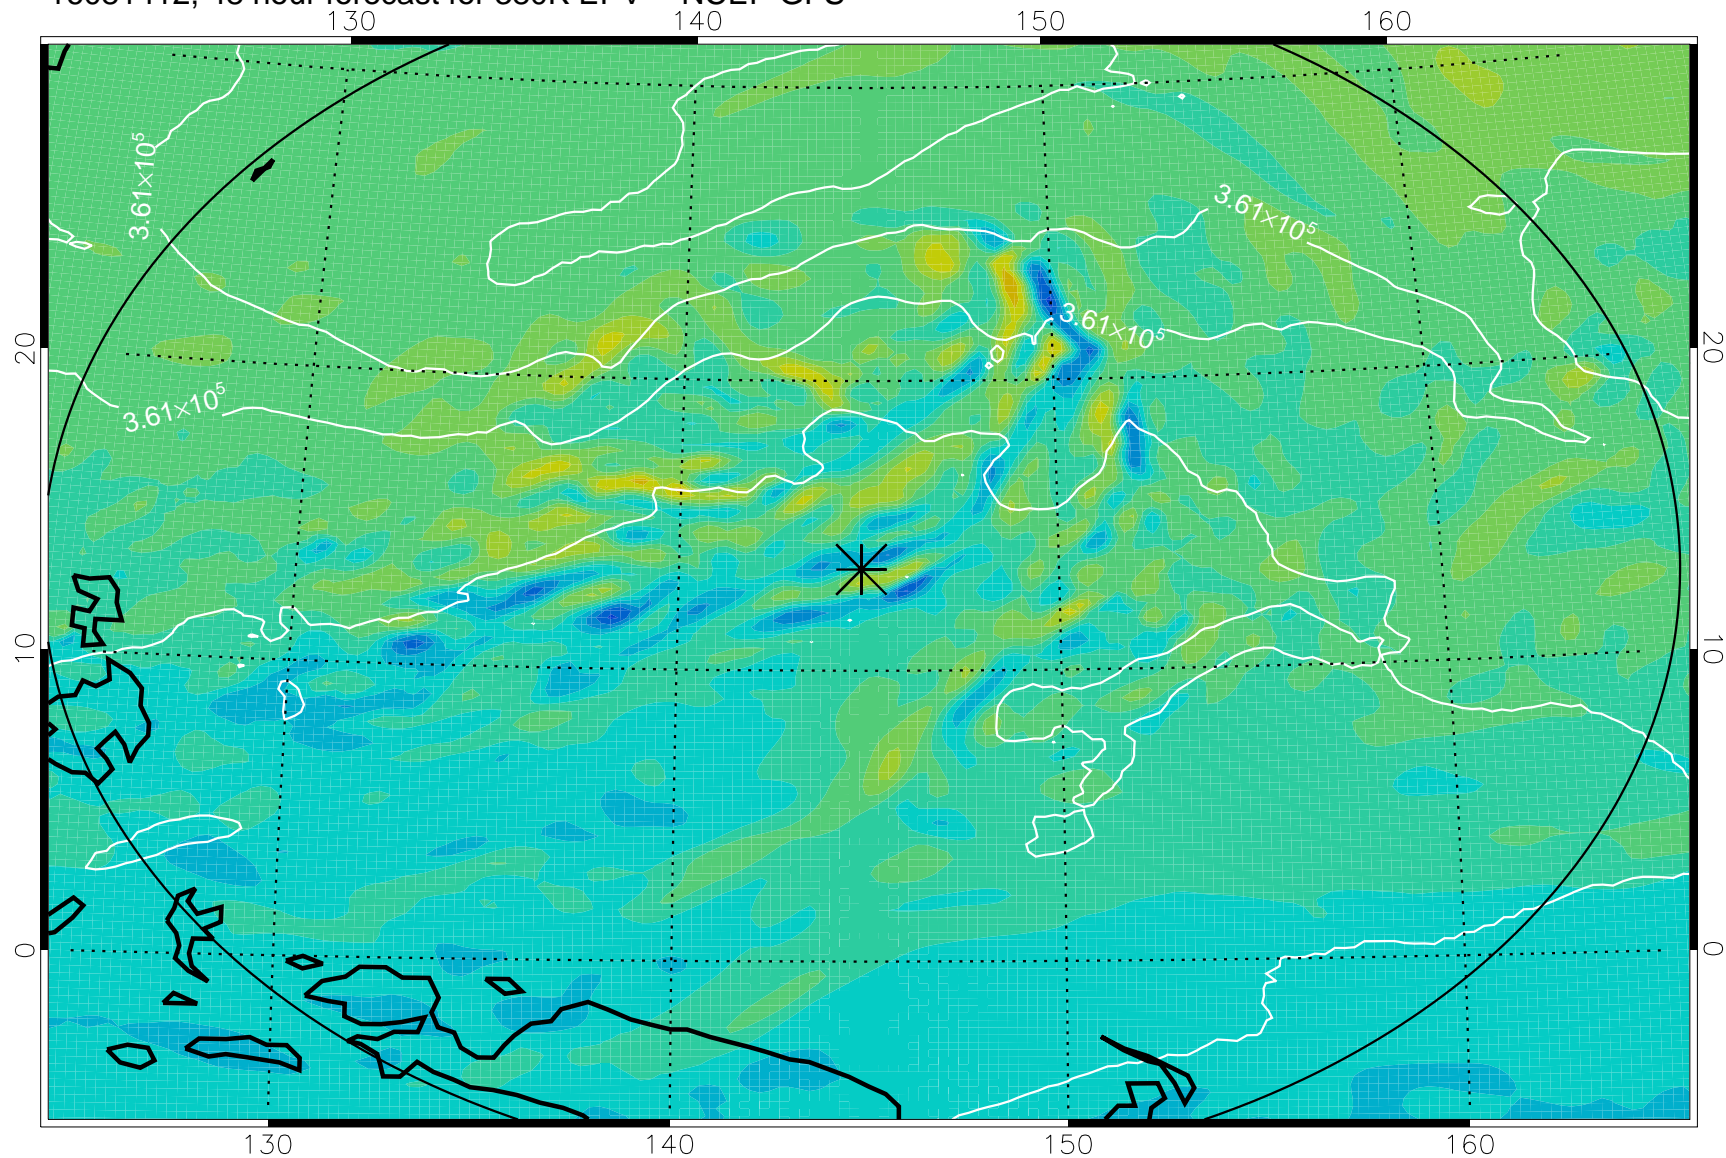

16081318, 30 hour forecast for 380K EPV -- NCEP GFS

380K Montgomery Streamfunction, white

Range ring of 2304 km

16081400, 36 hour forecast for 380K EPV -- NCEP GFS

380K Montgomery Streamfunction, white

Range ring of 2304 km

16081406, 42 hour forecast for 380K EPV -- NCEP GFS

380K Montgomery Streamfunction, white

Range ring of 2304 km

16081412, 48 hour forecast for 380K EPV -- NCEP GFS

380K Montgomery Streamfunction, white

Range ring of 2304 km

16081418, 54 hour forecast for 380K EPV -- NCEP GFS

380K Montgomery Streamfunction, white

Range ring of 2304 km

16081500, 60 hour forecast for 380K EPV -- NCEP GFS

380K Montgomery Streamfunction, white

Range ring of 2304 km

16081518, 78 hour forecast for 380K EPV -- NCEP GFS

380K Montgomery Streamfunction, white

Range ring of 2304 km

16081600, 84 hour forecast for 380K EPV -- NCEP GFS

380K Montgomery Streamfunction, white

Range ring of 2304 km