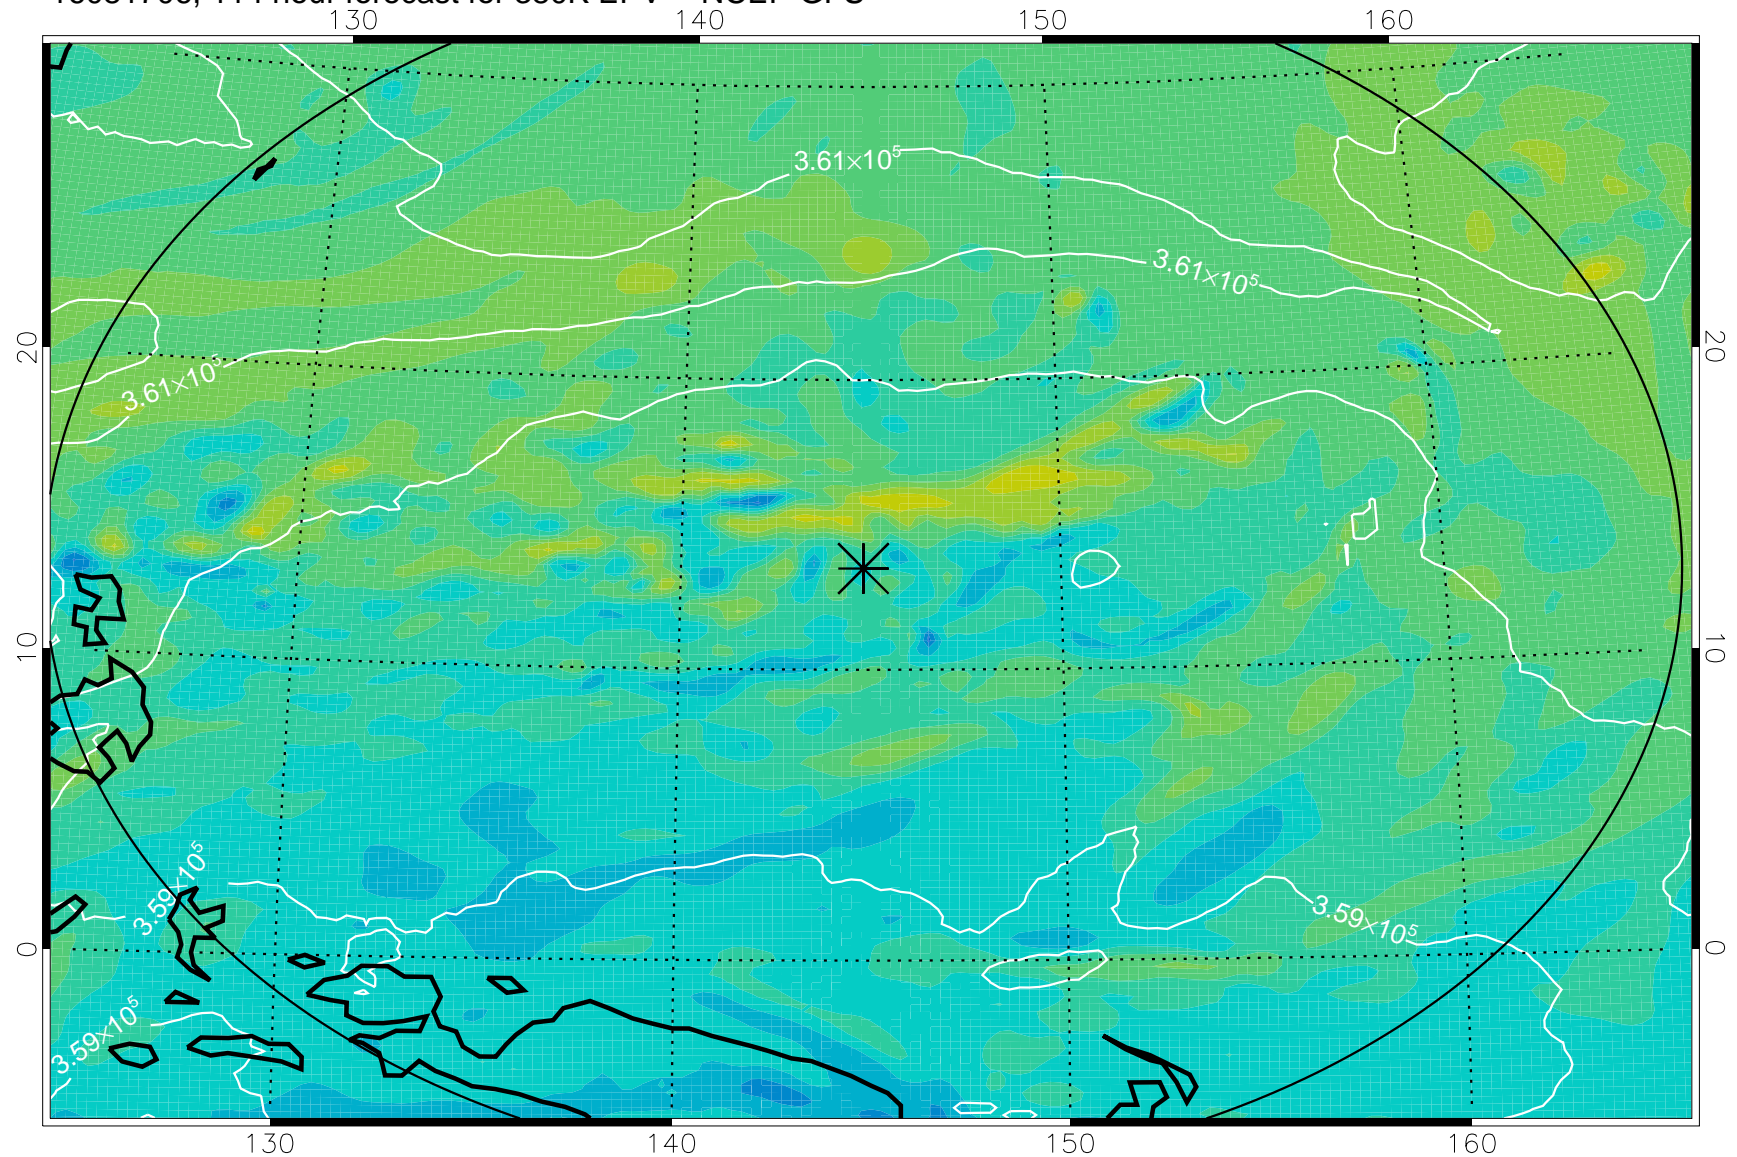

16081518, 78 hour forecast for 380K EPV -- NCEP GFS

380K Montgomery Streamfunction, white

Range ring of 2304 km

16081600, 84 hour forecast for 380K EPV -- NCEP GFS

380K Montgomery Streamfunction, white

Range ring of 2304 km

16081606, 90 hour forecast for 380K EPV -- NCEP GFS

380K Montgomery Streamfunction, white

Range ring of 2304 km

16081612, 96 hour forecast for 380K EPV -- NCEP GFS

380K Montgomery Streamfunction, white

Range ring of 2304 km

16081618, 102 hour forecast for 380K EPV -- NCEP GFS

380K Montgomery Streamfunction, white

Range ring of 2304 km

16081700, 108 hour forecast for 380K EPV -- NCEP GFS

380K Montgomery Streamfunction, white

Range ring of 2304 km

16081706, 114 hour forecast for 380K EPV -- NCEP GFS

380K Montgomery Streamfunction, white

Range ring of 2304 km

16081712, 120 hour forecast for 380K EPV -- NCEP GFS

380K Montgomery Streamfunction, white

Range ring of 2304 km