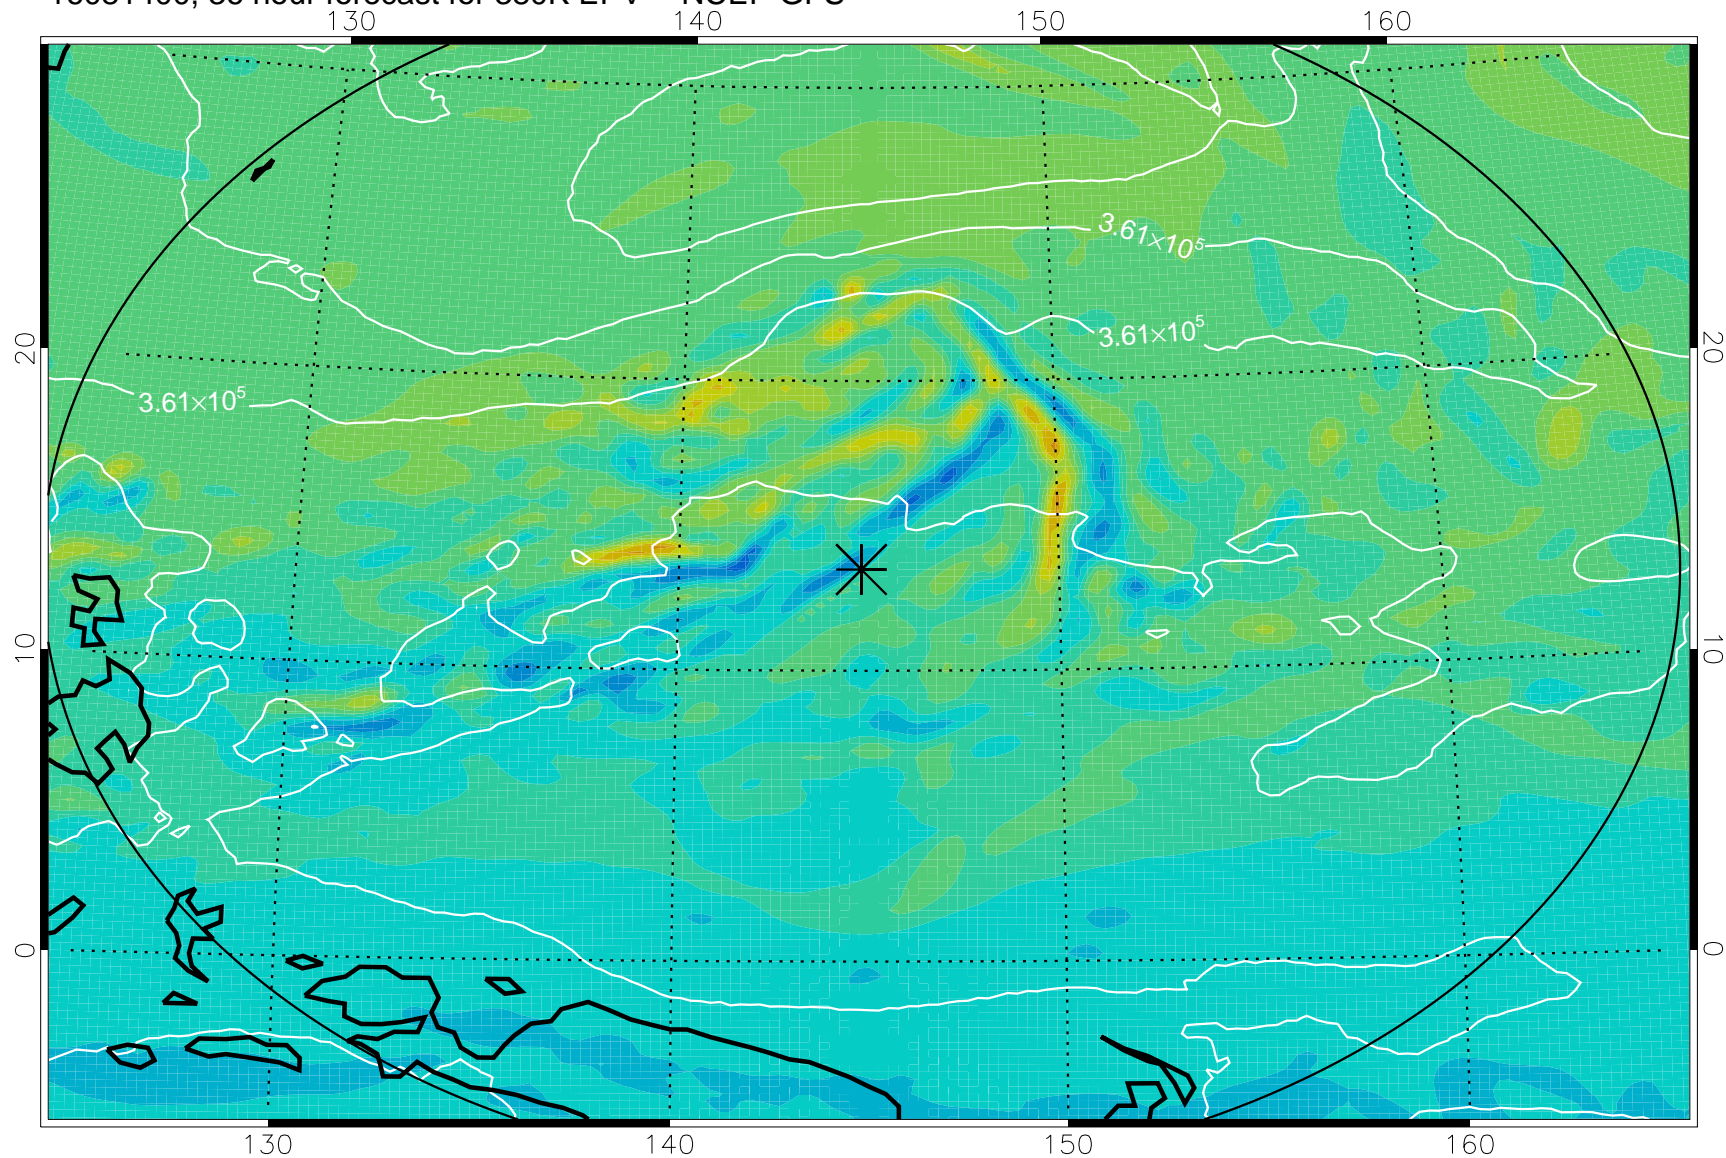

16081306, 18 hour forecast for 380K EPV -- NCEP GFS

380K Montgomery Streamfunction, white

Range ring of 2304 km

16081312, 24 hour forecast for 380K EPV -- NCEP GFS

380K Montgomery Streamfunction, white

Range ring of 2304 km

16081318, 30 hour forecast for 380K EPV -- NCEP GFS

380K Montgomery Streamfunction, white

Range ring of 2304 km

16081400, 36 hour forecast for 380K EPV -- NCEP GFS

380K Montgomery Streamfunction, white

Range ring of 2304 km

16081406, 42 hour forecast for 380K EPV -- NCEP GFS

380K Montgomery Streamfunction, white

Range ring of 2304 km

16081412, 48 hour forecast for 380K EPV -- NCEP GFS

380K Montgomery Streamfunction, white

Range ring of 2304 km

16081418, 54 hour forecast for 380K EPV -- NCEP GFS

380K Montgomery Streamfunction, white

Range ring of 2304 km

16081500, 60 hour forecast for 380K EPV -- NCEP GFS

380K Montgomery Streamfunction, white

Range ring of 2304 km