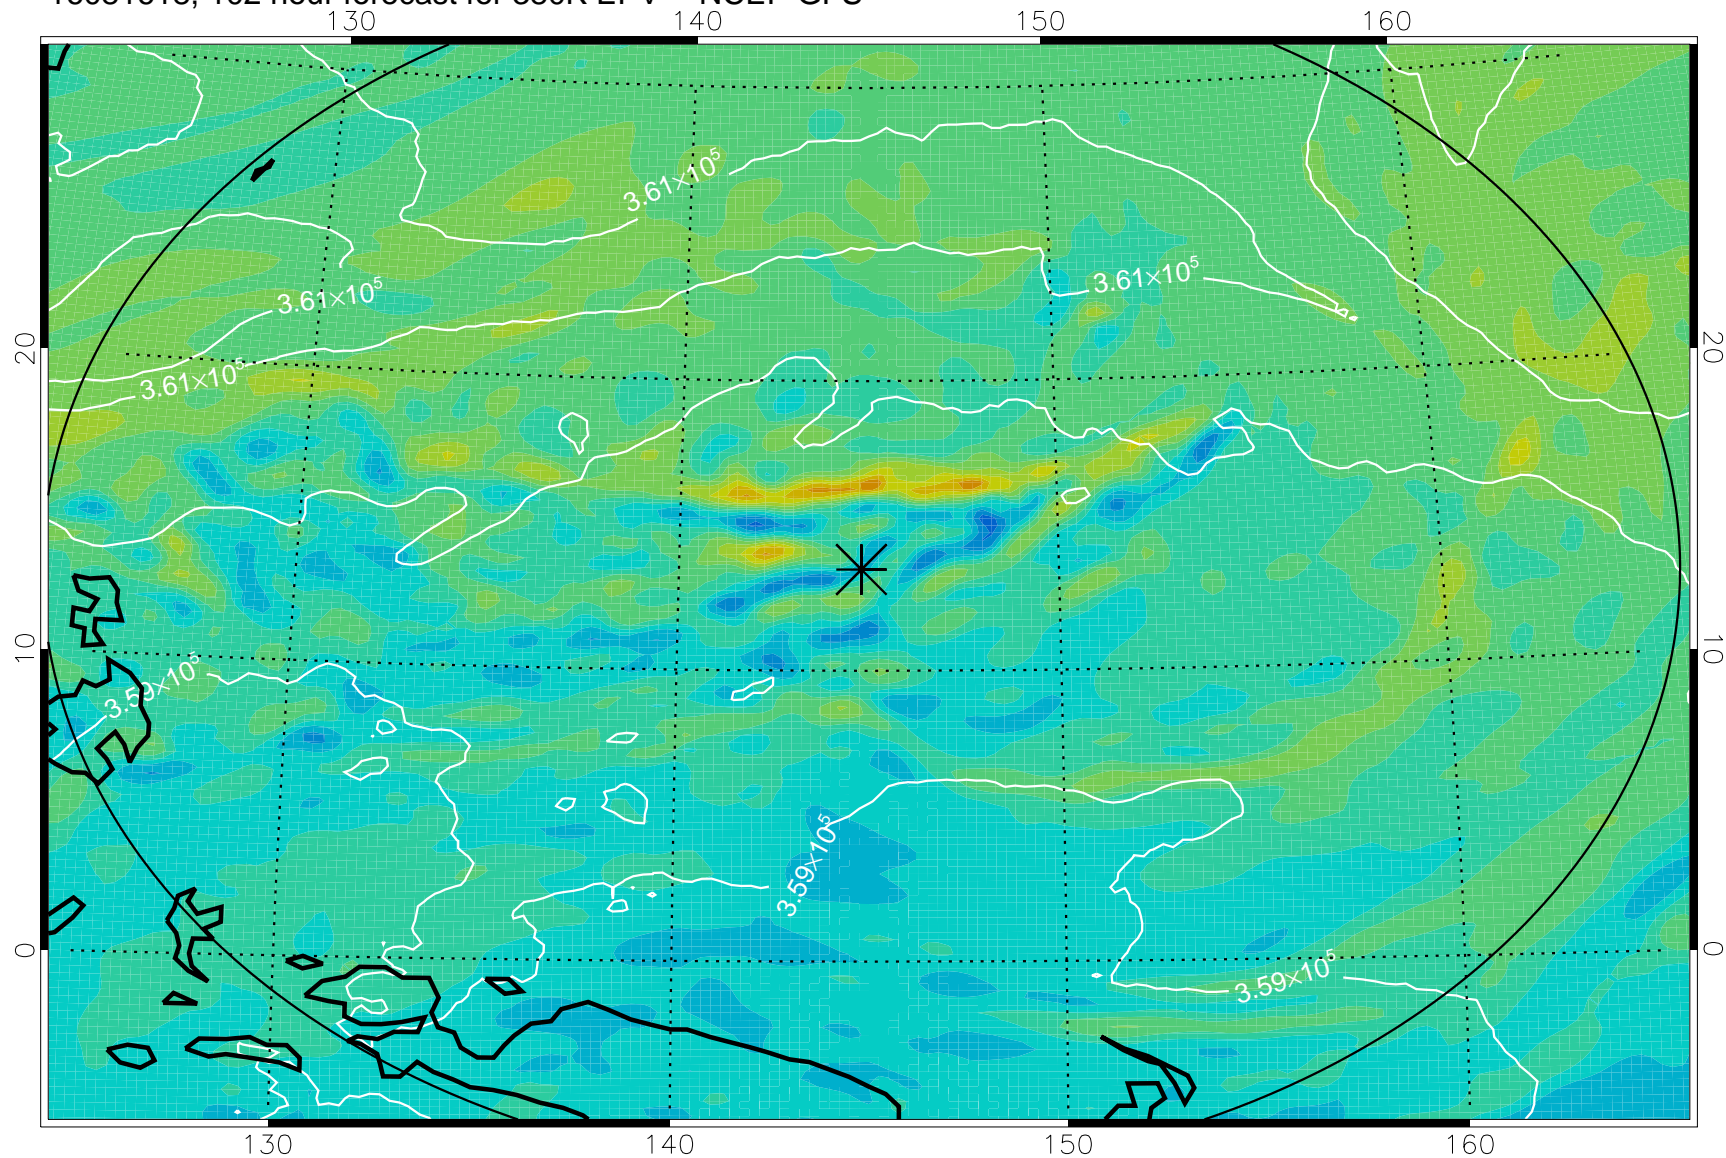

16081518, 78 hour forecast for 380K EPV -- NCEP GFS

380K Montgomery Streamfunction, white

Range ring of 2304 km

16081600, 84 hour forecast for 380K EPV -- NCEP GFS

380K Montgomery Streamfunction, white

Range ring of 2304 km

16081606, 90 hour forecast for 380K EPV -- NCEP GFS

380K Montgomery Streamfunction, white

Range ring of 2304 km

16081612, 96 hour forecast for 380K EPV -- NCEP GFS

380K Montgomery Streamfunction, white

Range ring of 2304 km

16081618, 102 hour forecast for 380K EPV -- NCEP GFS

380K Montgomery Streamfunction, white

Range ring of 2304 km

16081700, 108 hour forecast for 380K EPV -- NCEP GFS

380K Montgomery Streamfunction, white

Range ring of 2304 km

16081706, 114 hour forecast for 380K EPV -- NCEP GFS

380K Montgomery Streamfunction, white

Range ring of 2304 km

16081712, 120 hour forecast for 380K EPV -- NCEP GFS

380K Montgomery Streamfunction, white

Range ring of 2304 km