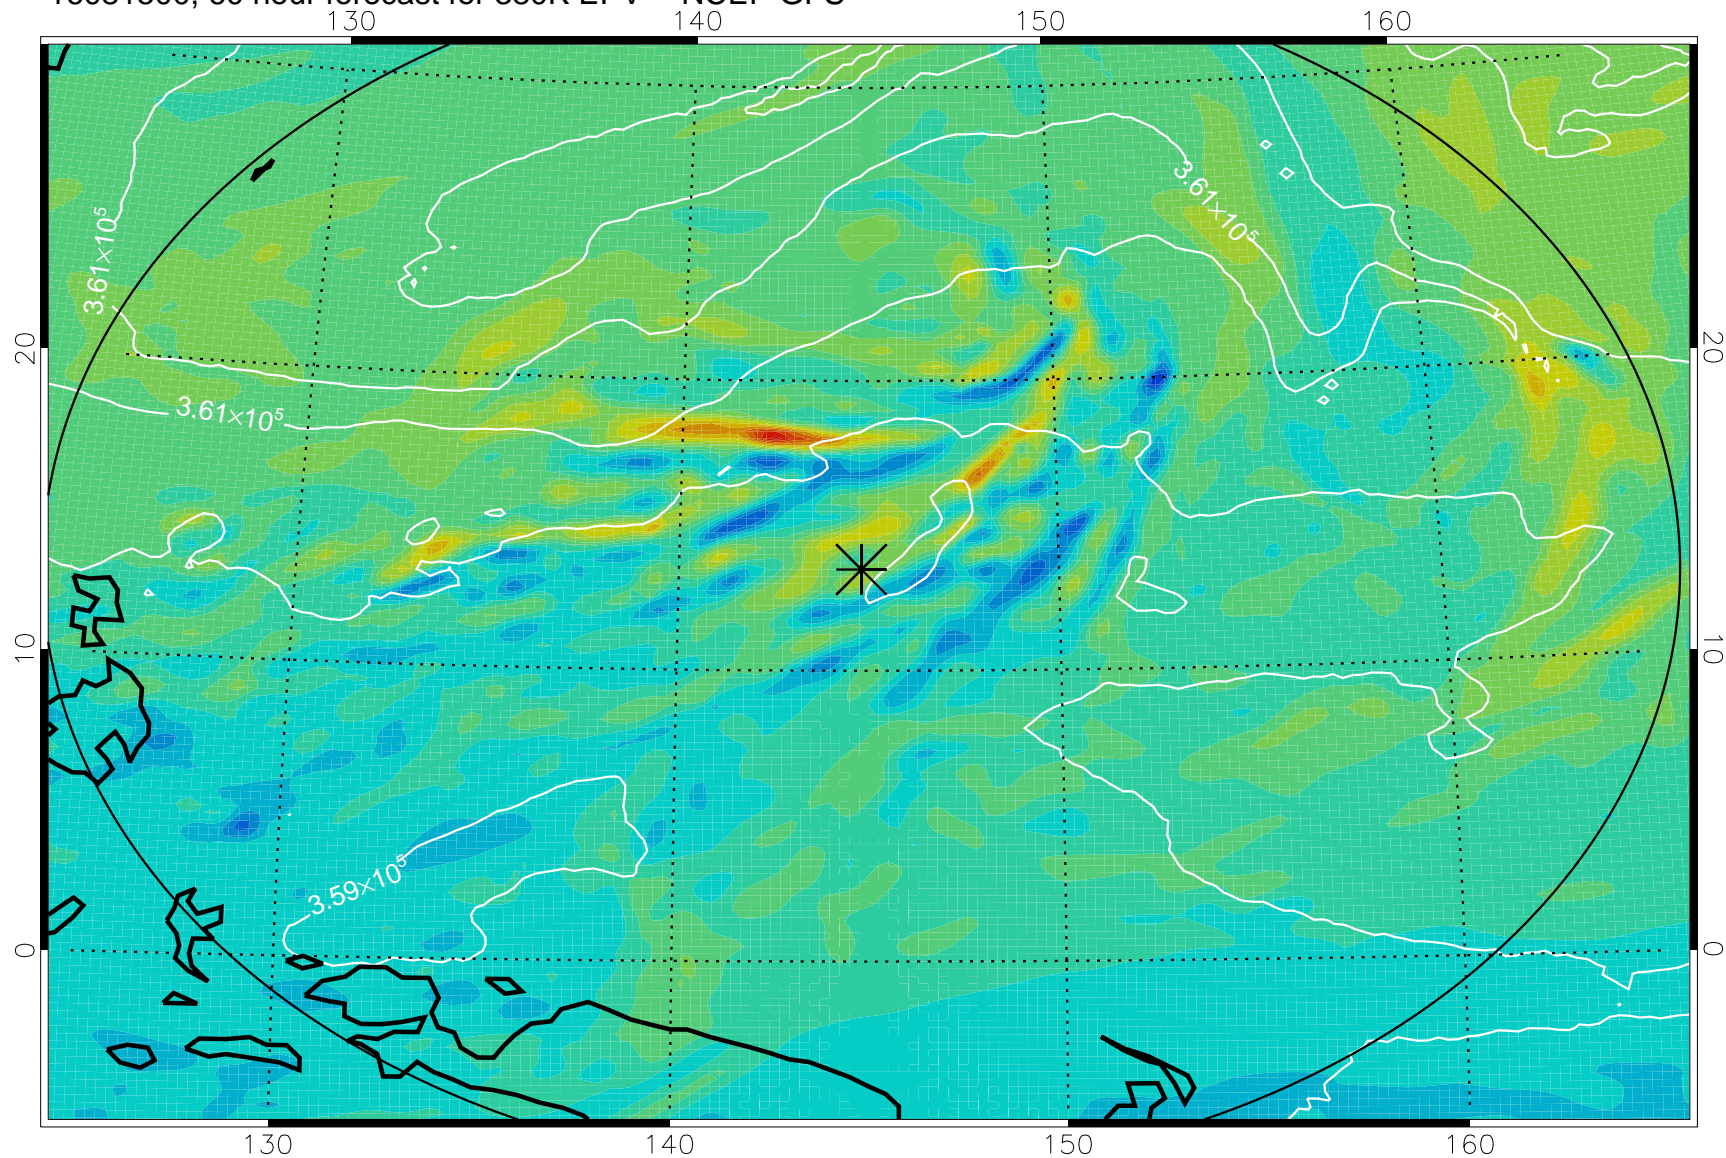

16081418, 54 hour forecast for 380K EPV -- NCEP GFS

380K Montgomery Streamfunction, white

Range ring of 2304 km

16081500, 60 hour forecast for 380K EPV -- NCEP GFS

380K Montgomery Streamfunction, white

Range ring of 2304 km

16081506, 66 hour forecast for 380K EPV -- NCEP GFS

380K Montgomery Streamfunction, white

Range ring of 2304 km

16081512, 72 hour forecast for 380K EPV -- NCEP GFS

380K Montgomery Streamfunction, white

Range ring of 2304 km

16081518, 78 hour forecast for 380K EPV -- NCEP GFS

380K Montgomery Streamfunction, white

Range ring of 2304 km

16081600, 84 hour forecast for 380K EPV -- NCEP GFS

380K Montgomery Streamfunction, white

Range ring of 2304 km

16081606, 90 hour forecast for 380K EPV -- NCEP GFS

380K Montgomery Streamfunction, white

Range ring of 2304 km

16081612, 96 hour forecast for 380K EPV -- NCEP GFS

380K Montgomery Streamfunction, white

Range ring of 2304 km