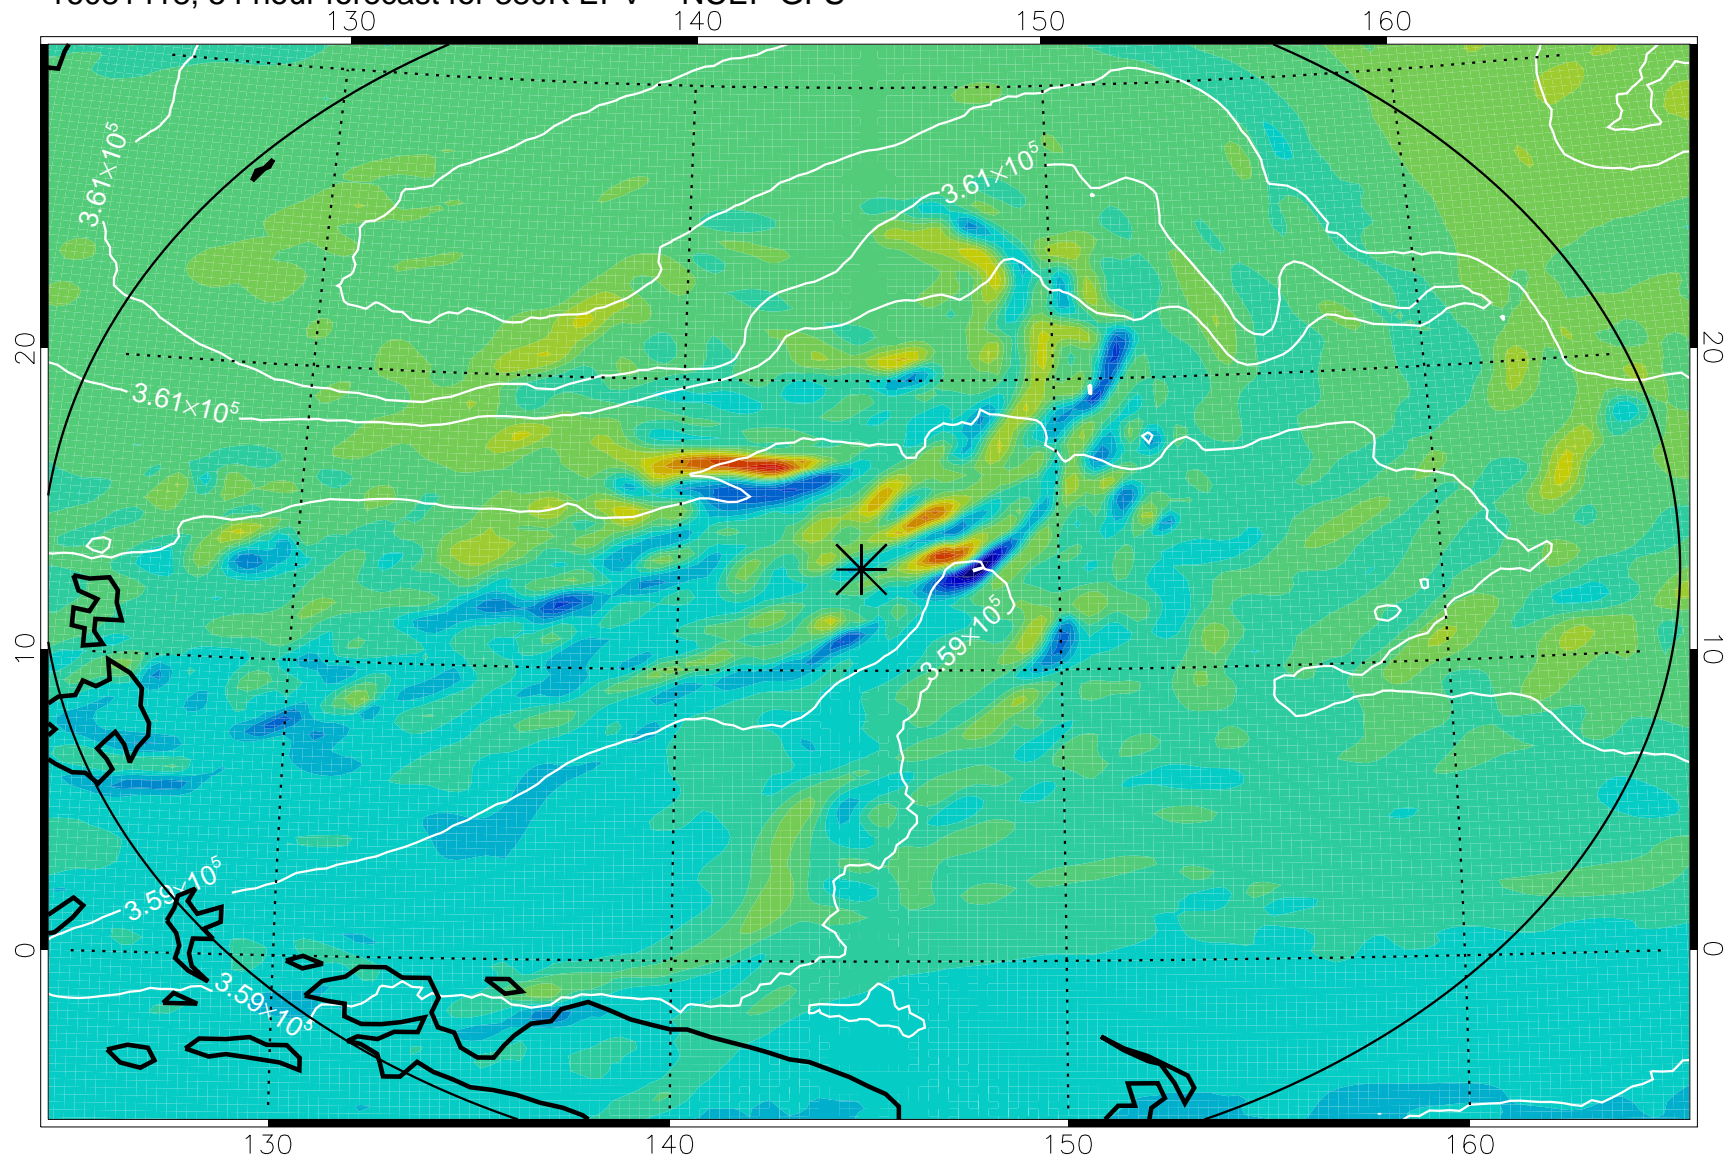

16081406, 42 hour forecast for 380K EPV -- NCEP GFS

380K Montgomery Streamfunction, white

Range ring of 2304 km

16081412, 48 hour forecast for 380K EPV -- NCEP GFS

380K Montgomery Streamfunction, white

Range ring of 2304 km

16081418, 54 hour forecast for 380K EPV -- NCEP GFS

380K Montgomery Streamfunction, white

Range ring of 2304 km

16081500, 60 hour forecast for 380K EPV -- NCEP GFS

380K Montgomery Streamfunction, white

Range ring of 2304 km

16081506, 66 hour forecast for 380K EPV -- NCEP GFS

380K Montgomery Streamfunction, white

Range ring of 2304 km

16081512, 72 hour forecast for 380K EPV -- NCEP GFS

380K Montgomery Streamfunction, white

Range ring of 2304 km

16081518, 78 hour forecast for 380K EPV -- NCEP GFS

380K Montgomery Streamfunction, white

Range ring of 2304 km

16081600, 84 hour forecast for 380K EPV -- NCEP GFS

380K Montgomery Streamfunction, white

Range ring of 2304 km