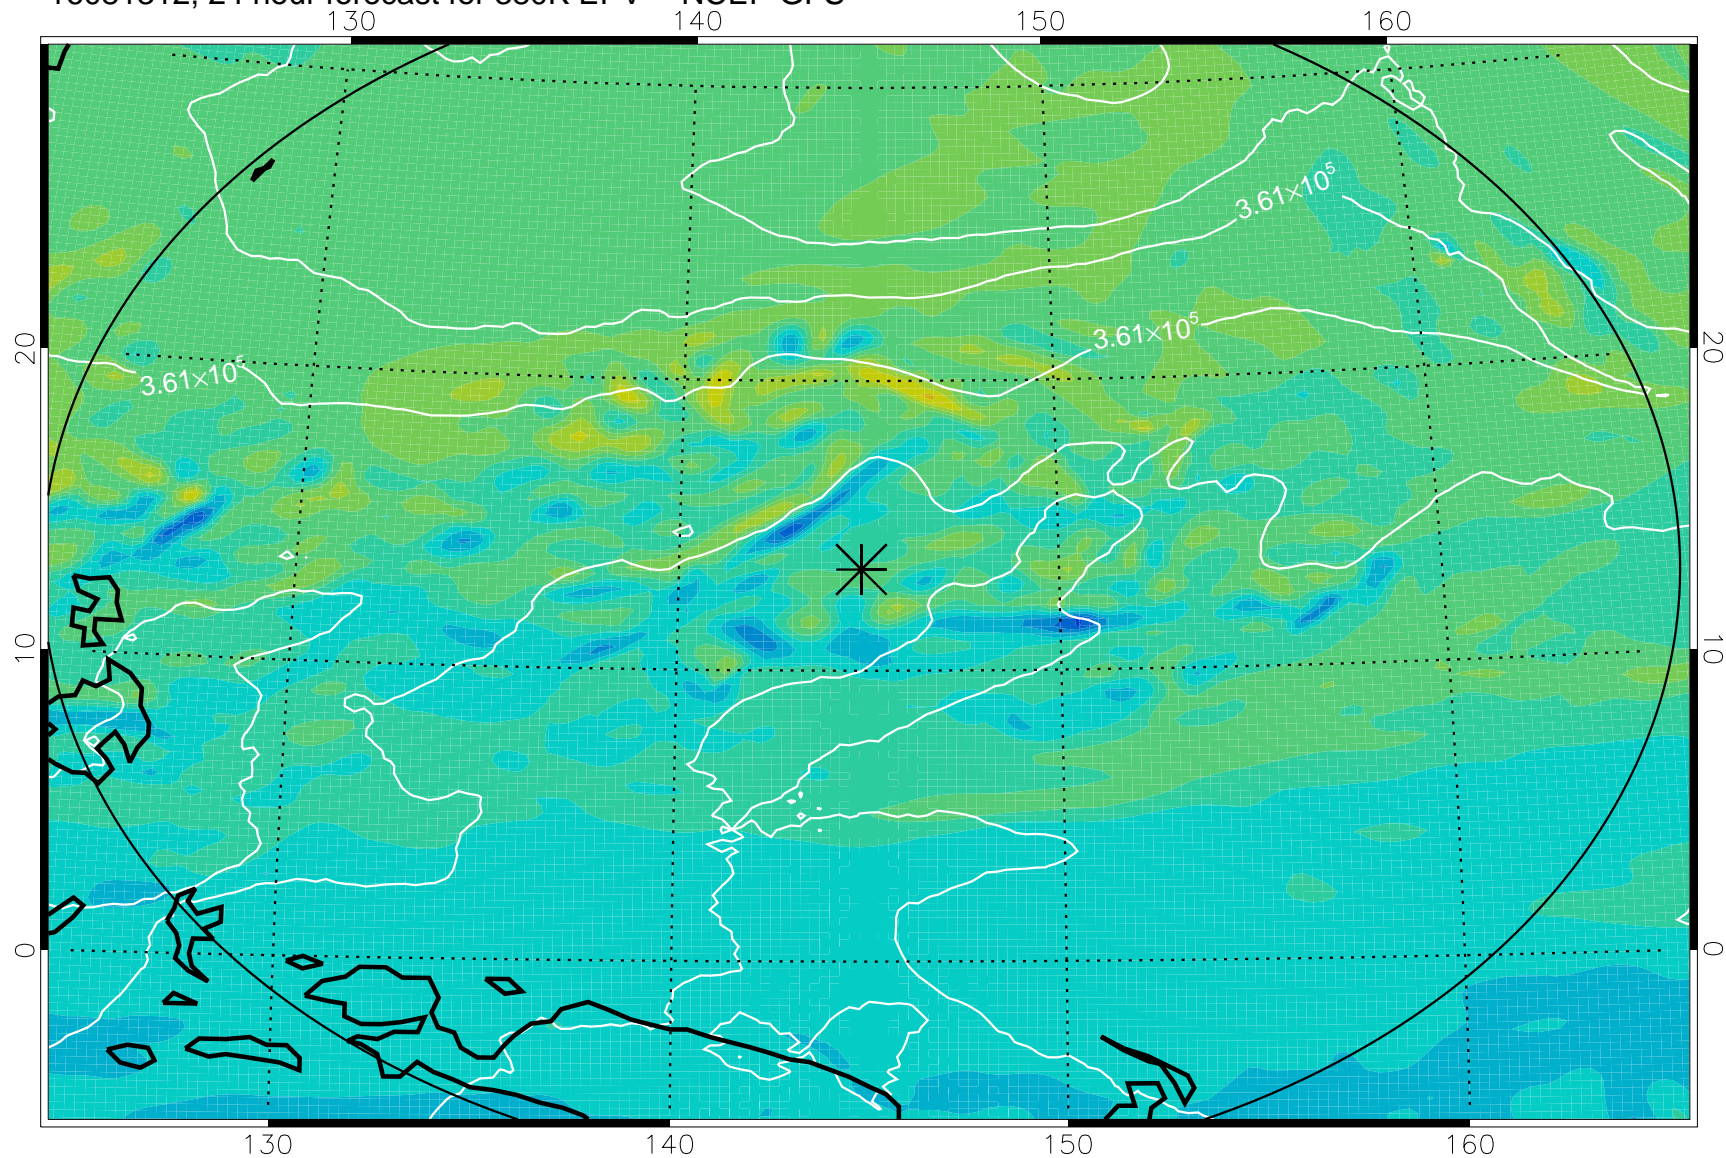

16081218, 6 hour forecast for 380K EPV -- NCEP GFS

380K Montgomery Streamfunction, white

Range ring of 2304 km

16081300, 12 hour forecast for 380K EPV -- NCEP GFS

380K Montgomery Streamfunction, white

Range ring of 2304 km

16081306, 18 hour forecast for 380K EPV -- NCEP GFS

380K Montgomery Streamfunction, white

Range ring of 2304 km

16081312, 24 hour forecast for 380K EPV -- NCEP GFS

380K Montgomery Streamfunction, white

Range ring of 2304 km

16081318, 30 hour forecast for 380K EPV -- NCEP GFS

380K Montgomery Streamfunction, white

Range ring of 2304 km

16081400, 36 hour forecast for 380K EPV -- NCEP GFS

380K Montgomery Streamfunction, white

Range ring of 2304 km

16081406, 42 hour forecast for 380K EPV -- NCEP GFS

380K Montgomery Streamfunction, white

Range ring of 2304 km

16081412, 48 hour forecast for 380K EPV -- NCEP GFS

380K Montgomery Streamfunction, white

Range ring of 2304 km