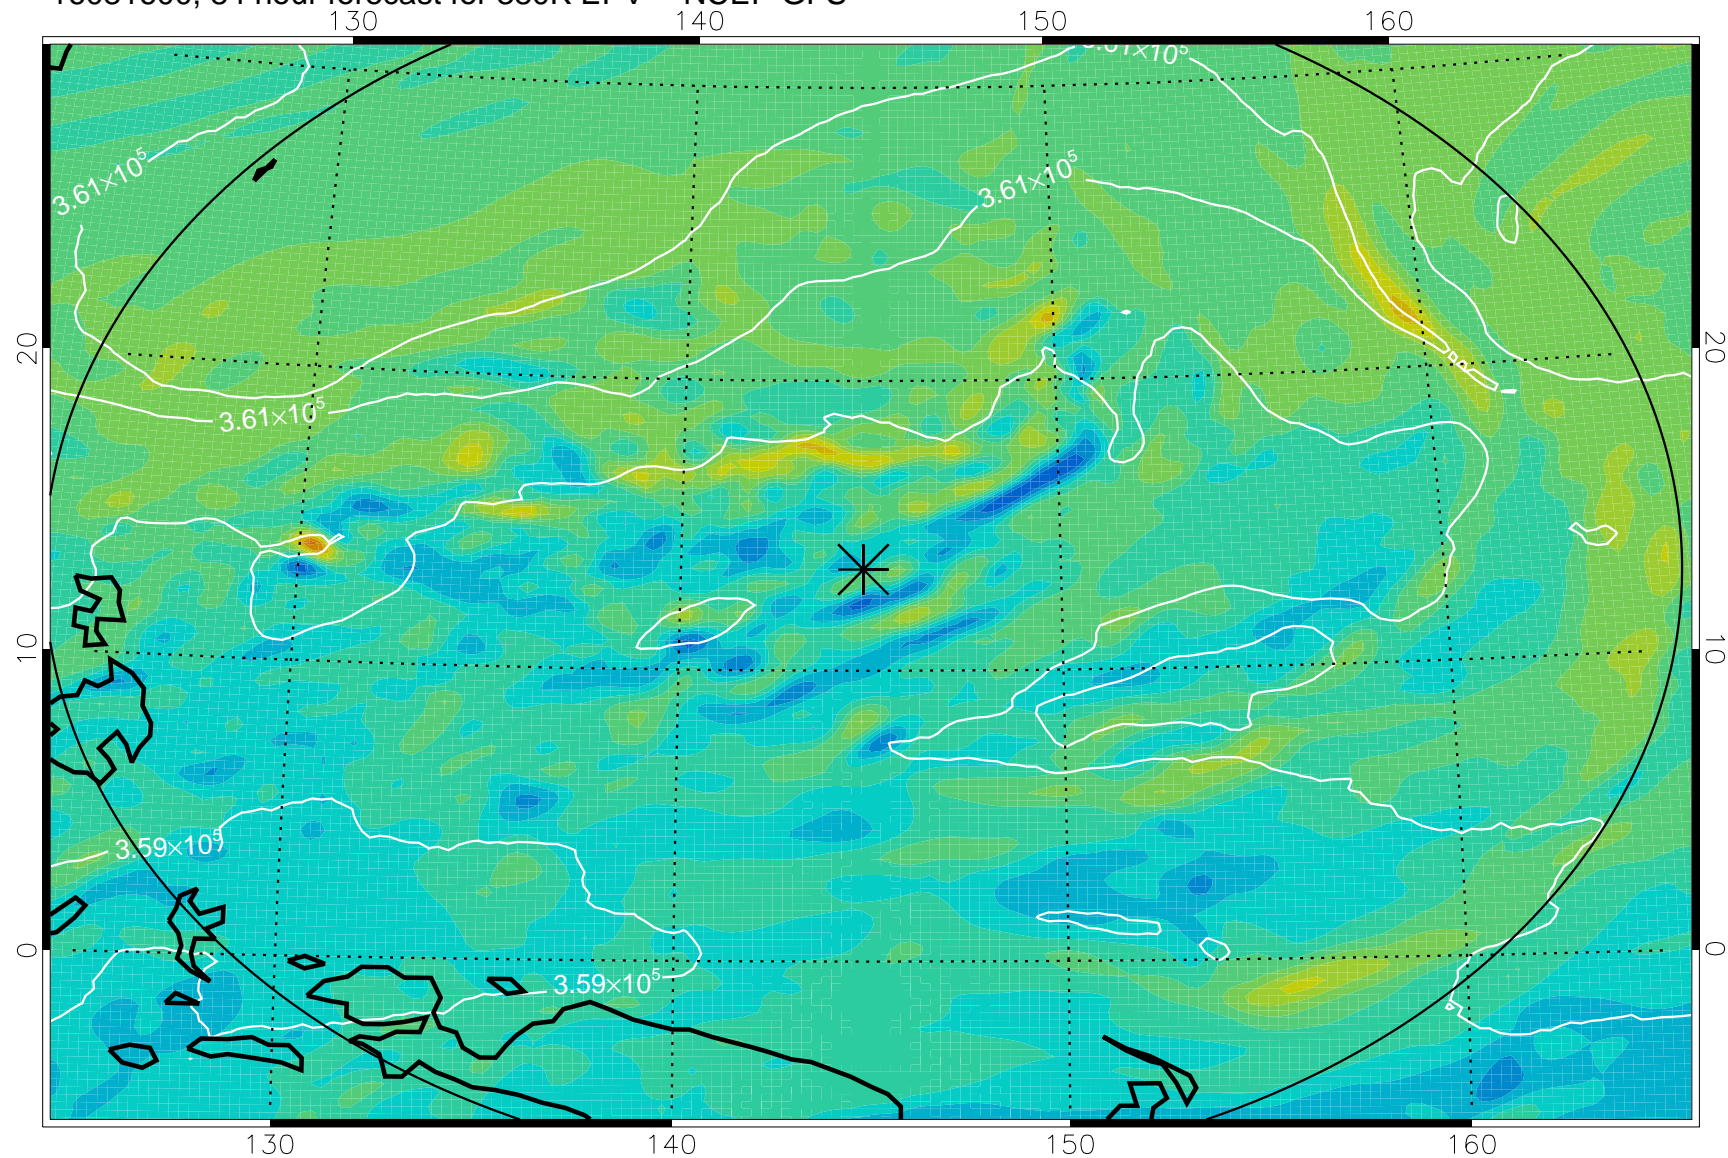

16081418, 54 hour forecast for 380K EPV -- NCEP GFS

380K Montgomery Streamfunction, white

Range ring of 2304 km

16081500, 60 hour forecast for 380K EPV -- NCEP GFS

380K Montgomery Streamfunction, white

Range ring of 2304 km

16081506, 66 hour forecast for 380K EPV -- NCEP GFS

380K Montgomery Streamfunction, white

Range ring of 2304 km

16081512, 72 hour forecast for 380K EPV -- NCEP GFS

380K Montgomery Streamfunction, white

Range ring of 2304 km

16081518, 78 hour forecast for 380K EPV -- NCEP GFS

380K Montgomery Streamfunction, white

Range ring of 2304 km

16081600, 84 hour forecast for 380K EPV -- NCEP GFS

380K Montgomery Streamfunction, white

Range ring of 2304 km

16081606, 90 hour forecast for 380K EPV -- NCEP GFS

380K Montgomery Streamfunction, white

Range ring of 2304 km

16081612, 96 hour forecast for 380K EPV -- NCEP GFS

380K Montgomery Streamfunction, white

Range ring of 2304 km