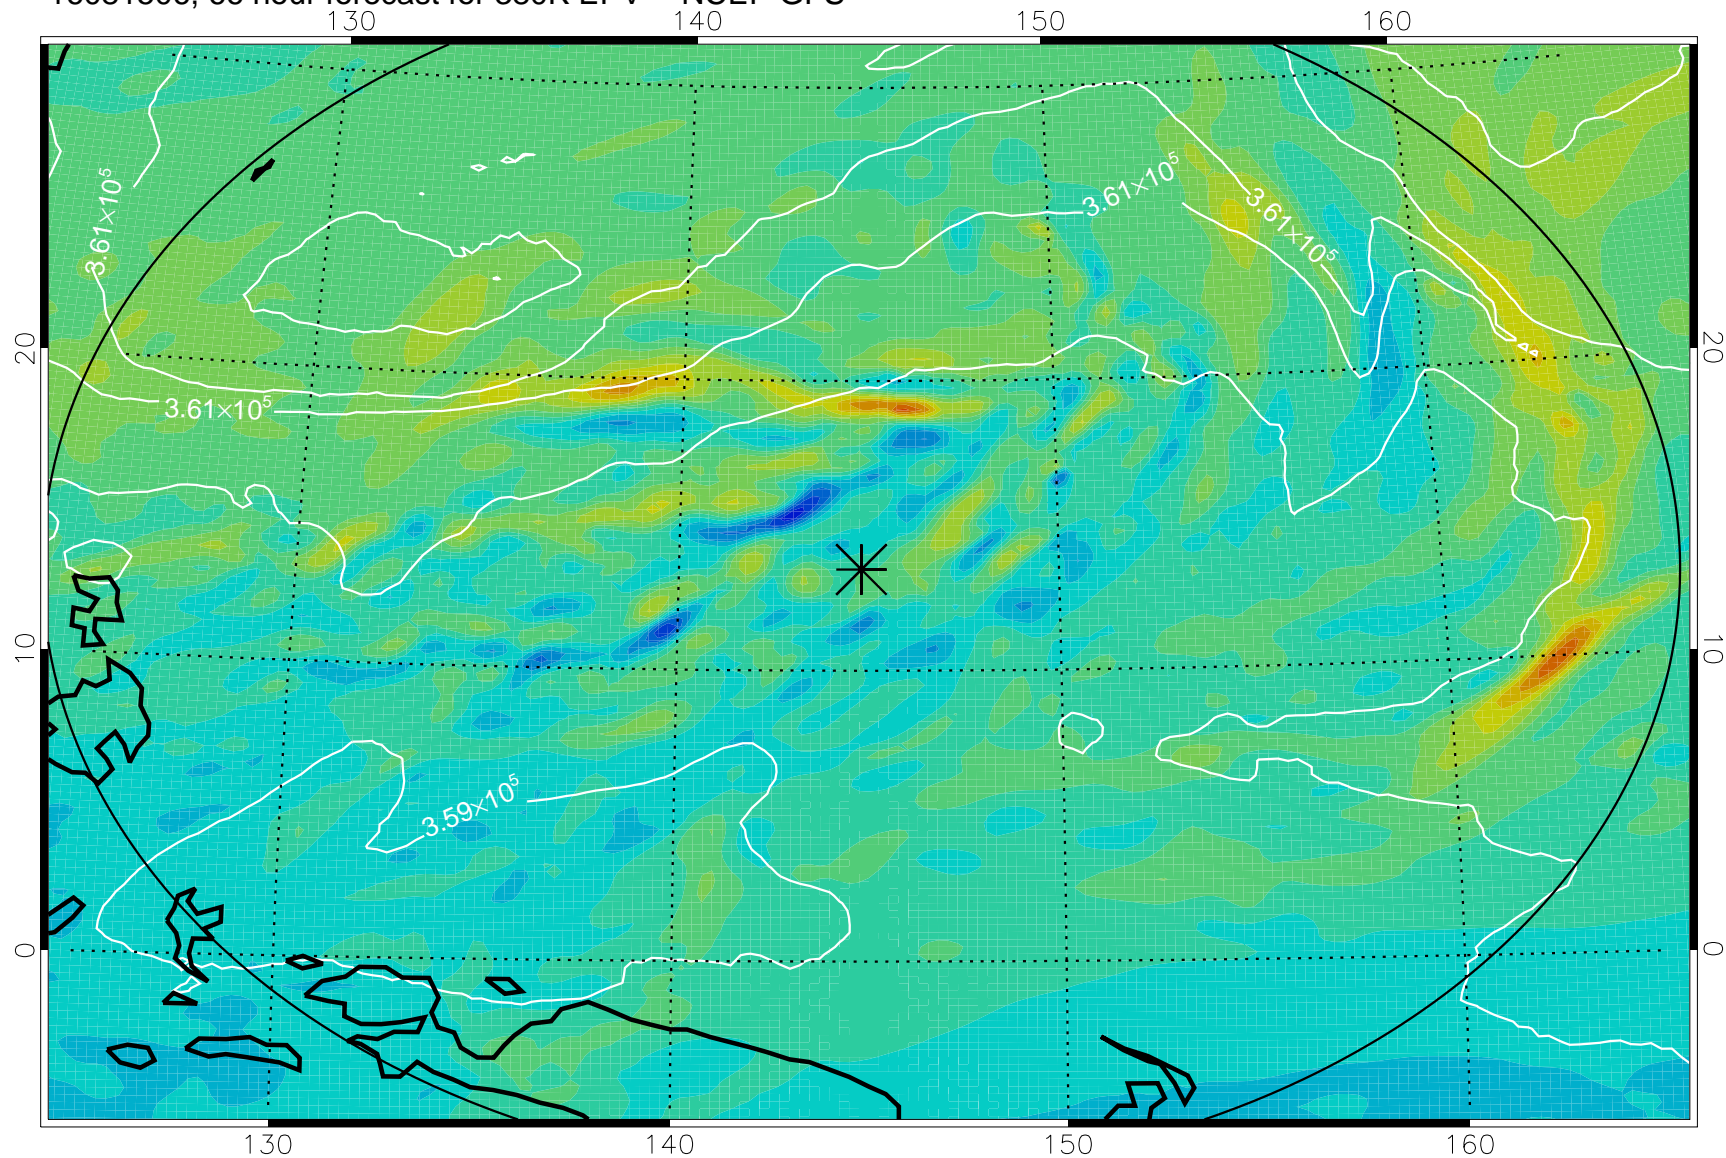

16081418, 54 hour forecast for 380K EPV -- NCEP GFS

380K Montgomery Streamfunction, white

Range ring of 2304 km

16081500, 60 hour forecast for 380K EPV -- NCEP GFS

380K Montgomery Streamfunction, white

Range ring of 2304 km

16081506, 66 hour forecast for 380K EPV -- NCEP GFS

380K Montgomery Streamfunction, white

Range ring of 2304 km

16081512, 72 hour forecast for 380K EPV -- NCEP GFS

380K Montgomery Streamfunction, white

Range ring of 2304 km

16081518, 78 hour forecast for 380K EPV -- NCEP GFS

380K Montgomery Streamfunction, white

Range ring of 2304 km

16081600, 84 hour forecast for 380K EPV -- NCEP GFS

380K Montgomery Streamfunction, white

Range ring of 2304 km

16081606, 90 hour forecast for 380K EPV -- NCEP GFS

380K Montgomery Streamfunction, white

Range ring of 2304 km

16081612, 96 hour forecast for 380K EPV -- NCEP GFS

380K Montgomery Streamfunction, white

Range ring of 2304 km