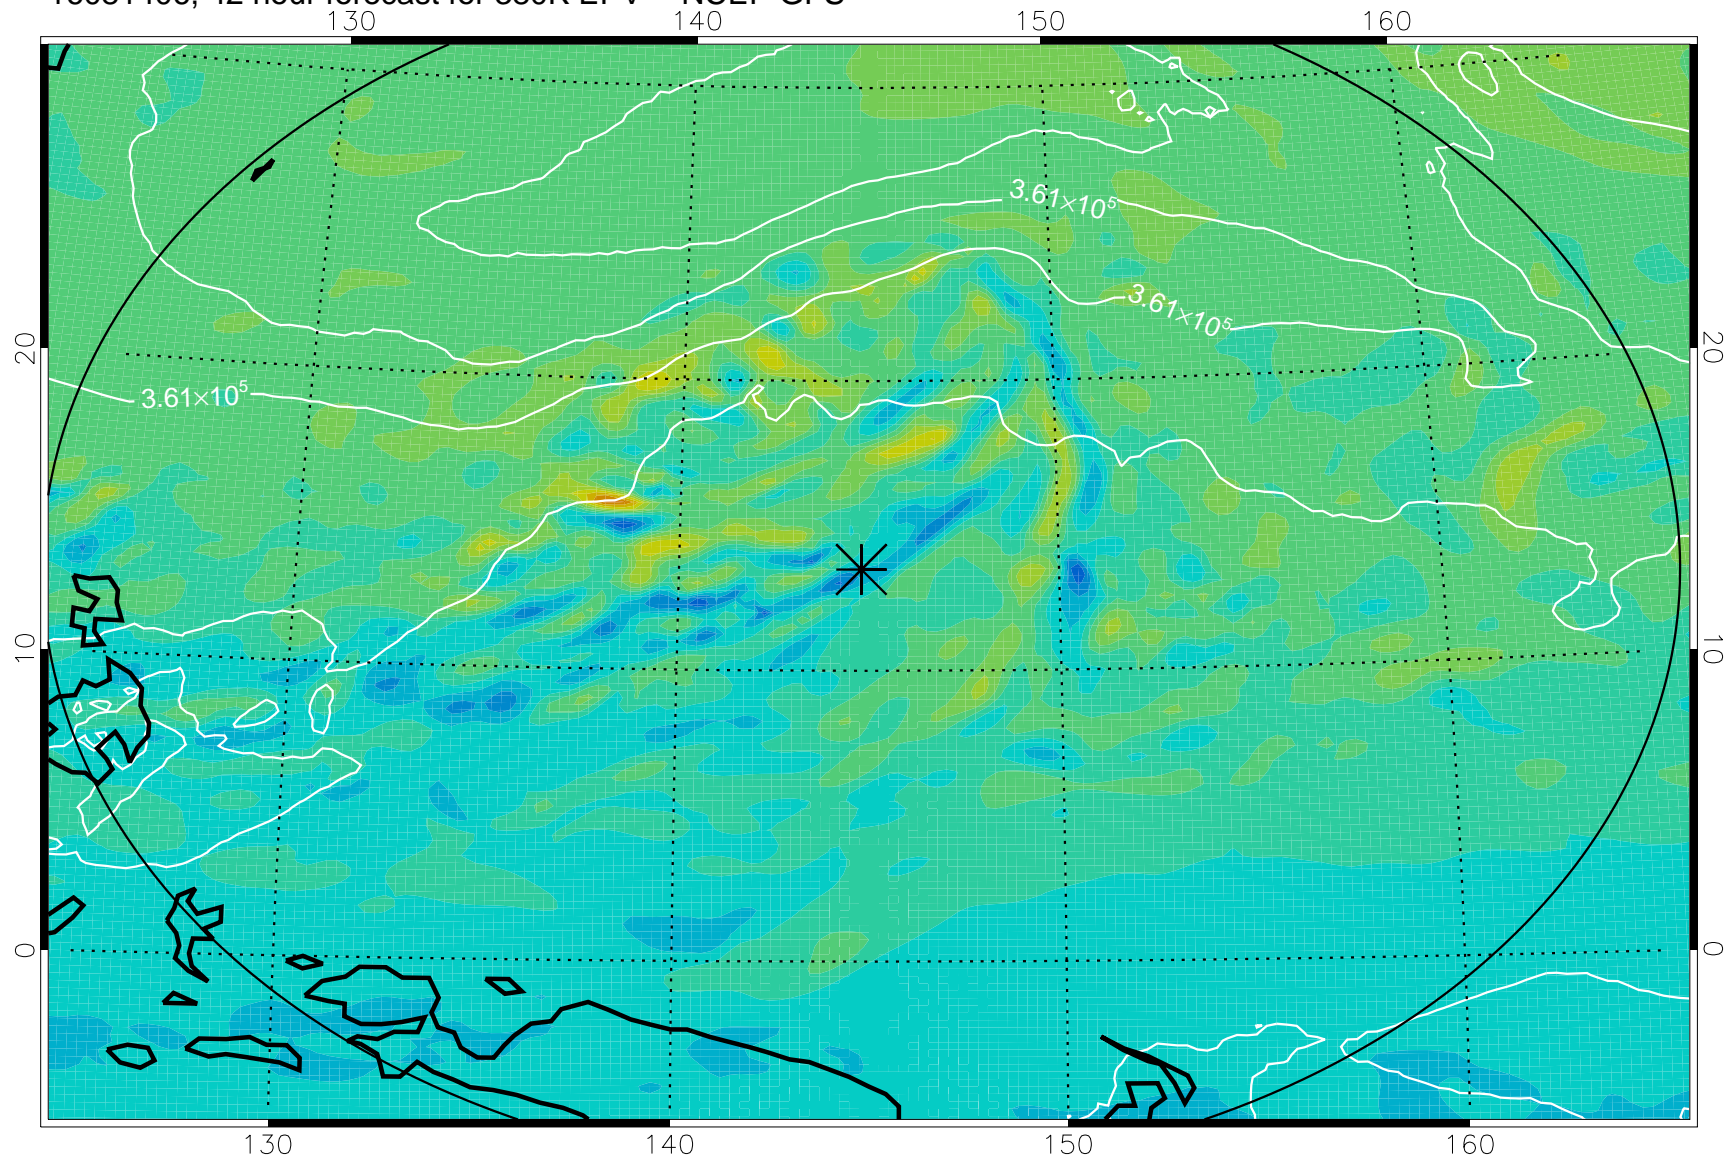

16081318, 30 hour forecast for 380K EPV -- NCEP GFS

380K Montgomery Streamfunction, white

Range ring of 2304 km

16081400, 36 hour forecast for 380K EPV -- NCEP GFS

380K Montgomery Streamfunction, white

Range ring of 2304 km

16081406, 42 hour forecast for 380K EPV -- NCEP GFS

380K Montgomery Streamfunction, white

Range ring of 2304 km

16081412, 48 hour forecast for 380K EPV -- NCEP GFS

380K Montgomery Streamfunction, white

Range ring of 2304 km

16081418, 54 hour forecast for 380K EPV -- NCEP GFS

380K Montgomery Streamfunction, white

Range ring of 2304 km

16081500, 60 hour forecast for 380K EPV -- NCEP GFS

380K Montgomery Streamfunction, white

Range ring of 2304 km

16081518, 78 hour forecast for 380K EPV -- NCEP GFS

380K Montgomery Streamfunction, white

Range ring of 2304 km

16081600, 84 hour forecast for 380K EPV -- NCEP GFS

380K Montgomery Streamfunction, white

Range ring of 2304 km