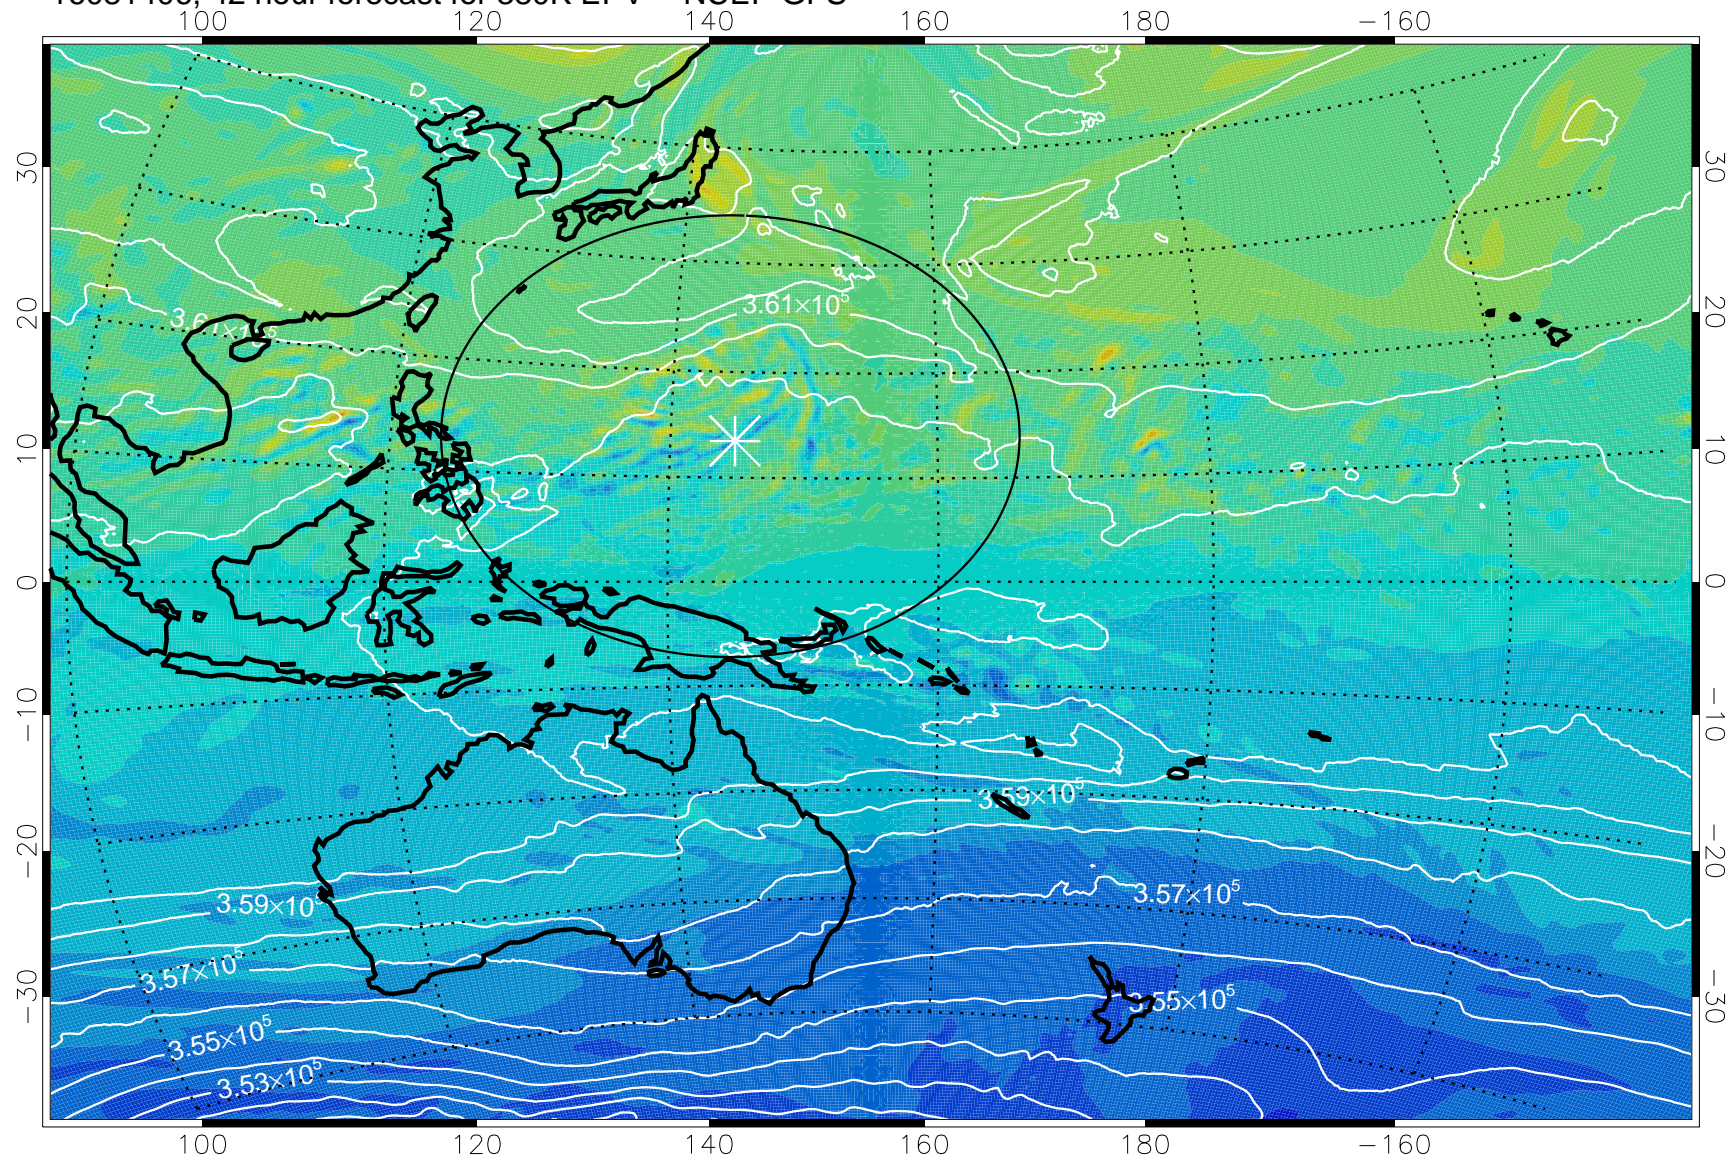

16081318, 30 hour forecast for 380K EPV -- NCEP GFS

380K Montgomery Streamfunction, white

Range ring of 2304 km

16081400, 36 hour forecast for 380K EPV -- NCEP GFS

380K Montgomery Streamfunction, white

Range ring of 2304 km

16081406, 42 hour forecast for 380K EPV -- NCEP GFS

380K Montgomery Streamfunction, white

Range ring of 2304 km

16081412, 48 hour forecast for 380K EPV -- NCEP GFS

380K Montgomery Streamfunction, white

Range ring of 2304 km

16081418, 54 hour forecast for 380K EPV -- NCEP GFS

380K Montgomery Streamfunction, white

Range ring of 2304 km

16081500, 60 hour forecast for 380K EPV -- NCEP GFS

380K Montgomery Streamfunction, white

Range ring of 2304 km

16081506, 66 hour forecast for 380K EPV -- NCEP GFS

380K Montgomery Streamfunction, white

Range ring of 2304 km

16081512, 72 hour forecast for 380K EPV -- NCEP GFS

380K Montgomery Streamfunction, white

Range ring of 2304 km