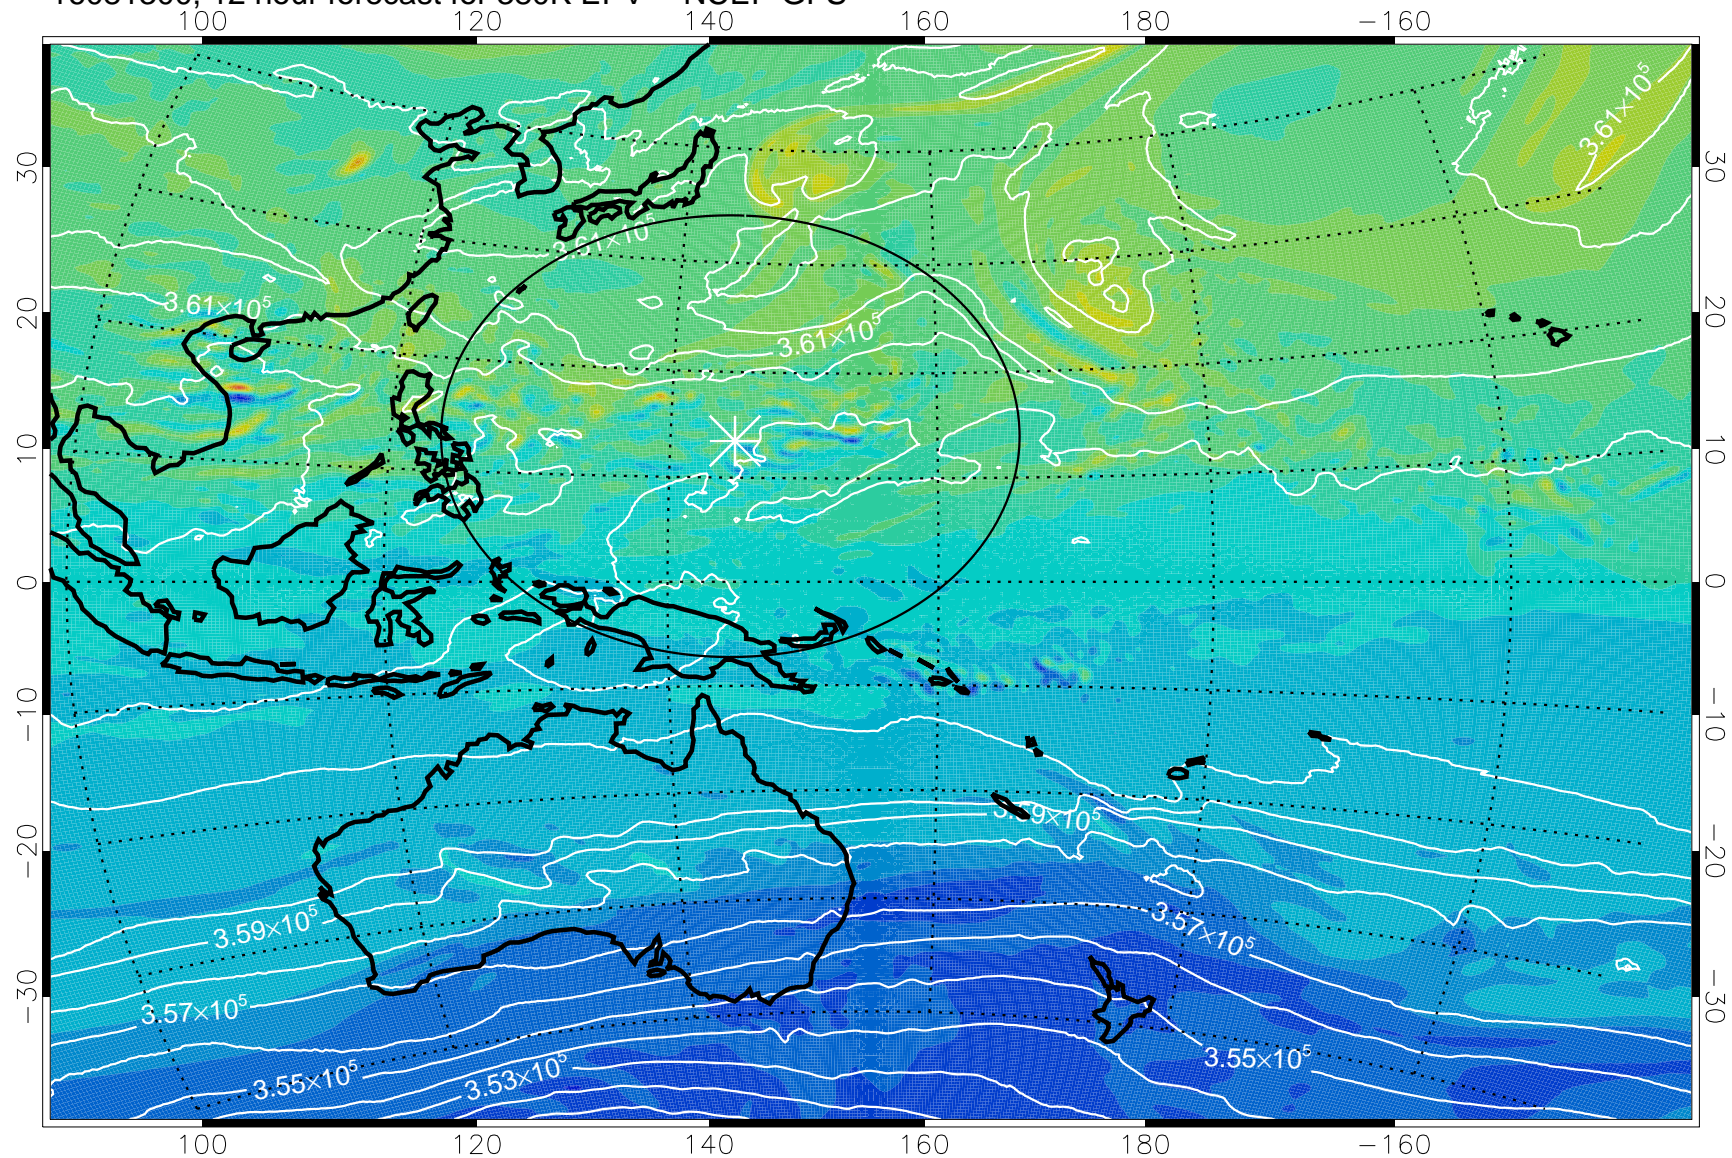

16081218, 6 hour forecast for 380K EPV -- NCEP GFS

380K Montgomery Streamfunction, white

Range ring of 2304 km

16081300, 12 hour forecast for 380K EPV -- NCEP GFS

380K Montgomery Streamfunction, white

Range ring of 2304 km

16081306, 18 hour forecast for 380K EPV -- NCEP GFS

380K Montgomery Streamfunction, white

Range ring of 2304 km

16081312, 24 hour forecast for 380K EPV -- NCEP GFS

380K Montgomery Streamfunction, white

Range ring of 2304 km

16081318, 30 hour forecast for 380K EPV -- NCEP GFS

380K Montgomery Streamfunction, white

Range ring of 2304 km

16081400, 36 hour forecast for 380K EPV -- NCEP GFS

380K Montgomery Streamfunction, white

Range ring of 2304 km

16081406, 42 hour forecast for 380K EPV -- NCEP GFS

380K Montgomery Streamfunction, white

Range ring of 2304 km

16081412, 48 hour forecast for 380K EPV -- NCEP GFS

380K Montgomery Streamfunction, white

Range ring of 2304 km