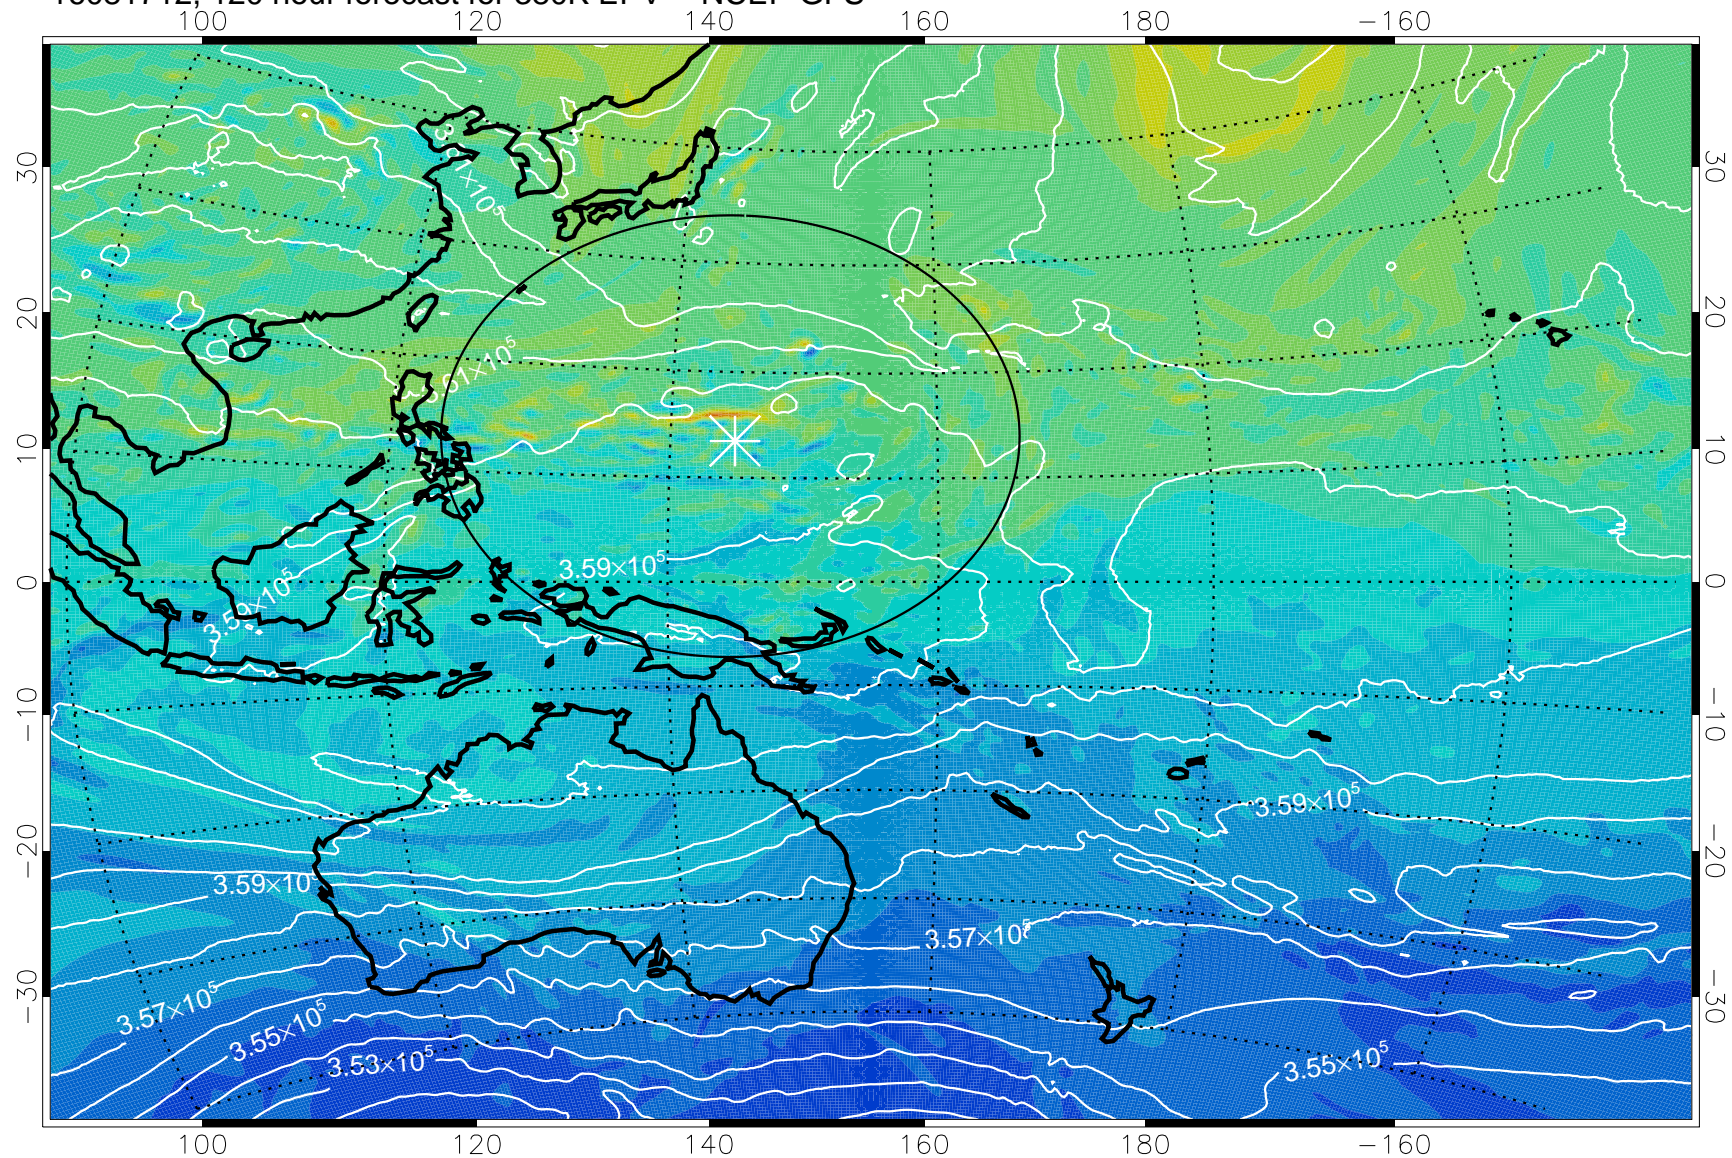

16081618, 102 hour forecast for 380K EPV -- NCEP GFS

380K Montgomery Streamfunction, white

Range ring of 2304 km

16081700, 108 hour forecast for 380K EPV -- NCEP GFS

380K Montgomery Streamfunction, white

Range ring of 2304 km

16081706, 114 hour forecast for 380K EPV -- NCEP GFS

380K Montgomery Streamfunction, white

Range ring of 2304 km

16081712, 120 hour forecast for 380K EPV -- NCEP GFS

380K Montgomery Streamfunction, white

Range ring of 2304 km