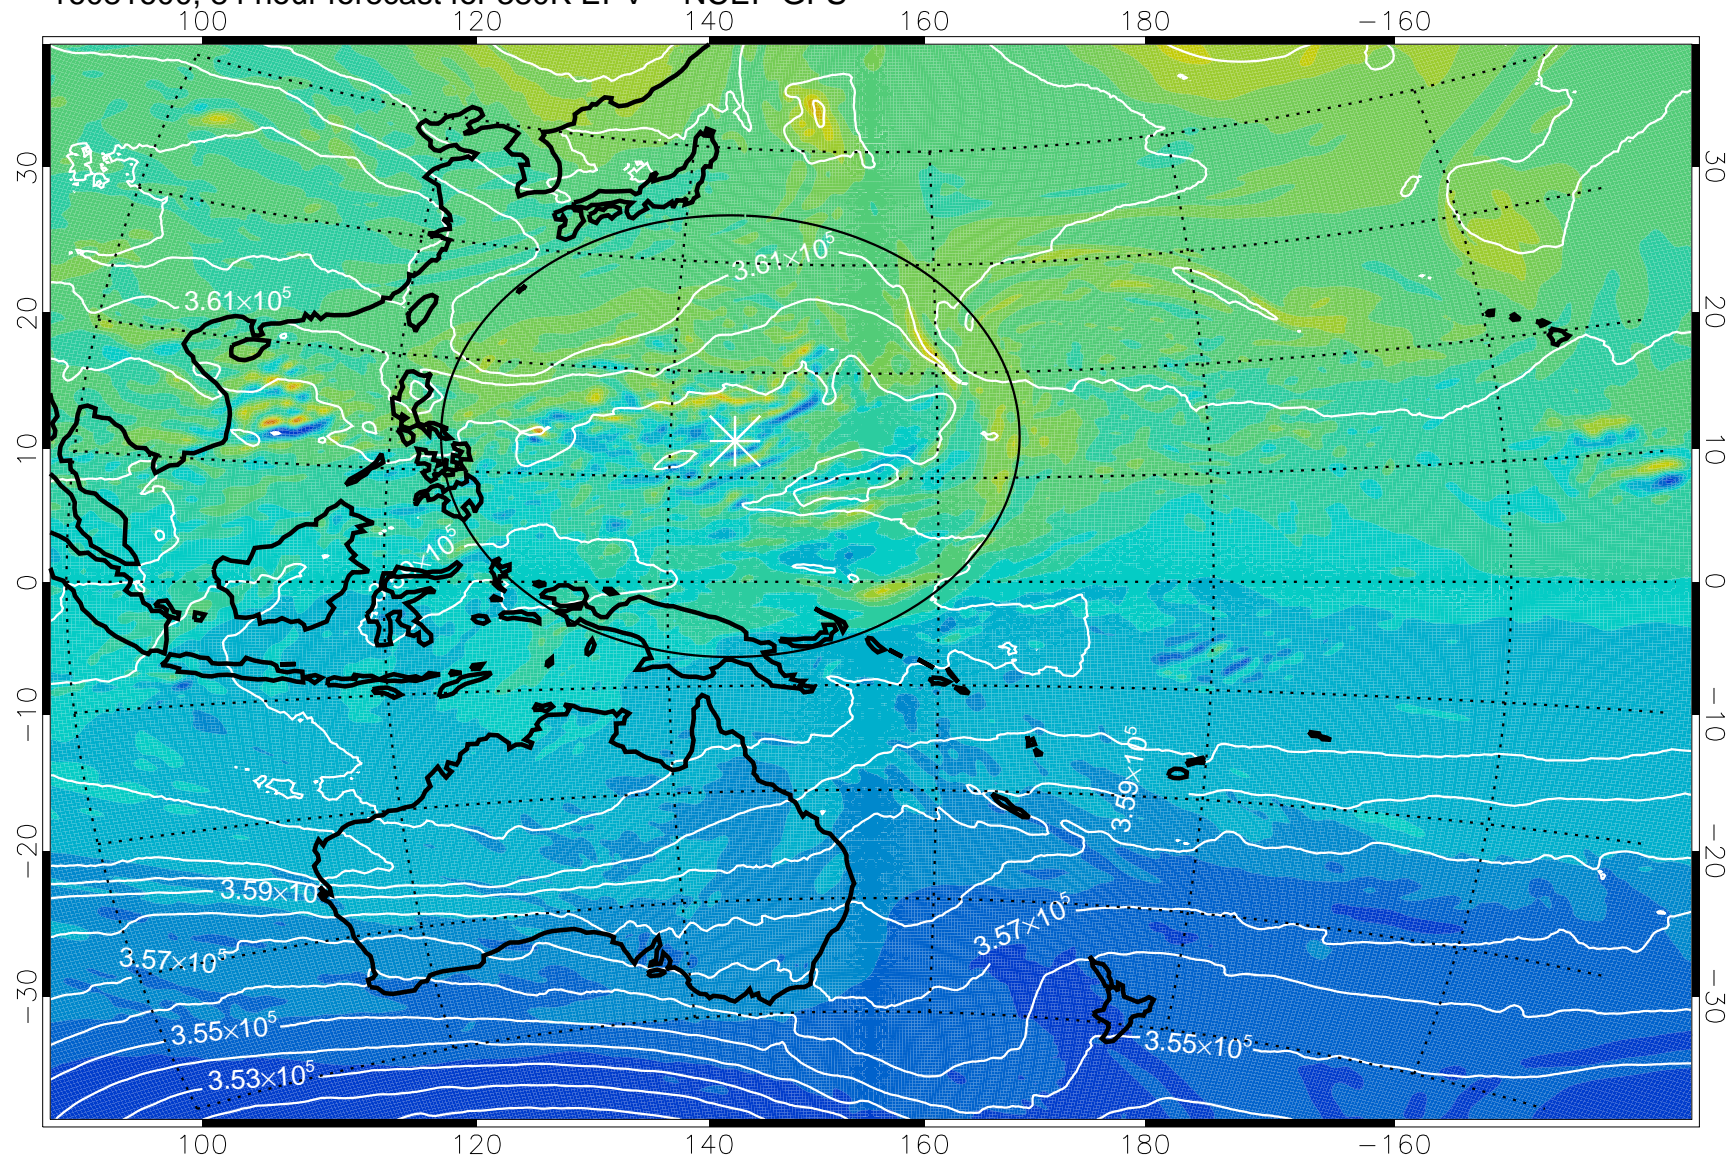

16081506, 66 hour forecast for 380K EPV -- NCEP GFS

380K Montgomery Streamfunction, white

Range ring of 2304 km

16081512, 72 hour forecast for 380K EPV -- NCEP GFS

380K Montgomery Streamfunction, white

Range ring of 2304 km

16081518, 78 hour forecast for 380K EPV -- NCEP GFS

380K Montgomery Streamfunction, white

Range ring of 2304 km

16081600, 84 hour forecast for 380K EPV -- NCEP GFS

380K Montgomery Streamfunction, white

Range ring of 2304 km

16081606, 90 hour forecast for 380K EPV -- NCEP GFS

380K Montgomery Streamfunction, white

Range ring of 2304 km

16081612, 96 hour forecast for 380K EPV -- NCEP GFS

380K Montgomery Streamfunction, white

Range ring of 2304 km

16081618, 102 hour forecast for 380K EPV -- NCEP GFS

380K Montgomery Streamfunction, white

Range ring of 2304 km

16081700, 108 hour forecast for 380K EPV -- NCEP GFS

380K Montgomery Streamfunction, white

Range ring of 2304 km