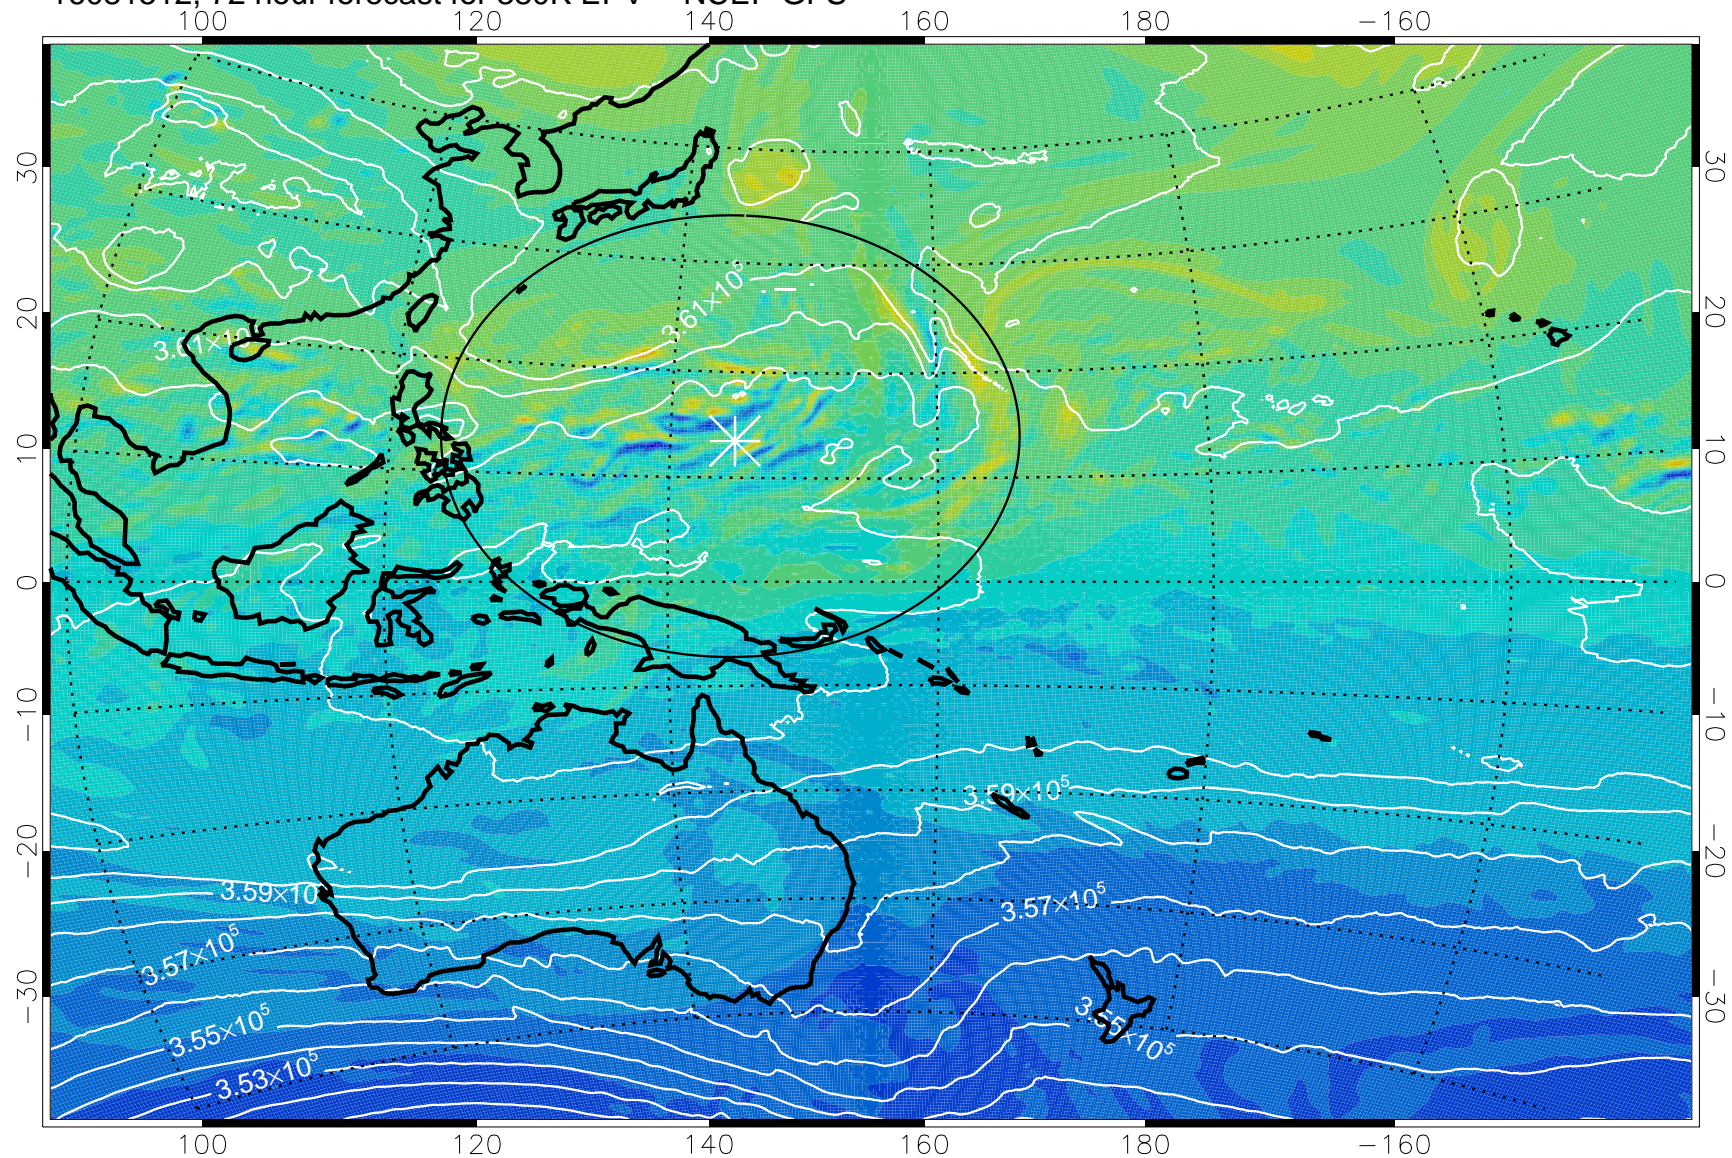

16081418, 54 hour forecast for 380K EPV -- NCEP GFS

380K Montgomery Streamfunction, white

Range ring of 2304 km

16081500, 60 hour forecast for 380K EPV -- NCEP GFS

380K Montgomery Streamfunction, white

Range ring of 2304 km

16081506, 66 hour forecast for 380K EPV -- NCEP GFS

380K Montgomery Streamfunction, white

Range ring of 2304 km

16081512, 72 hour forecast for 380K EPV -- NCEP GFS

380K Montgomery Streamfunction, white

Range ring of 2304 km

16081518, 78 hour forecast for 380K EPV -- NCEP GFS

380K Montgomery Streamfunction, white

Range ring of 2304 km

16081600, 84 hour forecast for 380K EPV -- NCEP GFS

380K Montgomery Streamfunction, white

Range ring of 2304 km

16081606, 90 hour forecast for 380K EPV -- NCEP GFS

380K Montgomery Streamfunction, white

Range ring of 2304 km

16081612, 96 hour forecast for 380K EPV -- NCEP GFS

380K Montgomery Streamfunction, white

Range ring of 2304 km