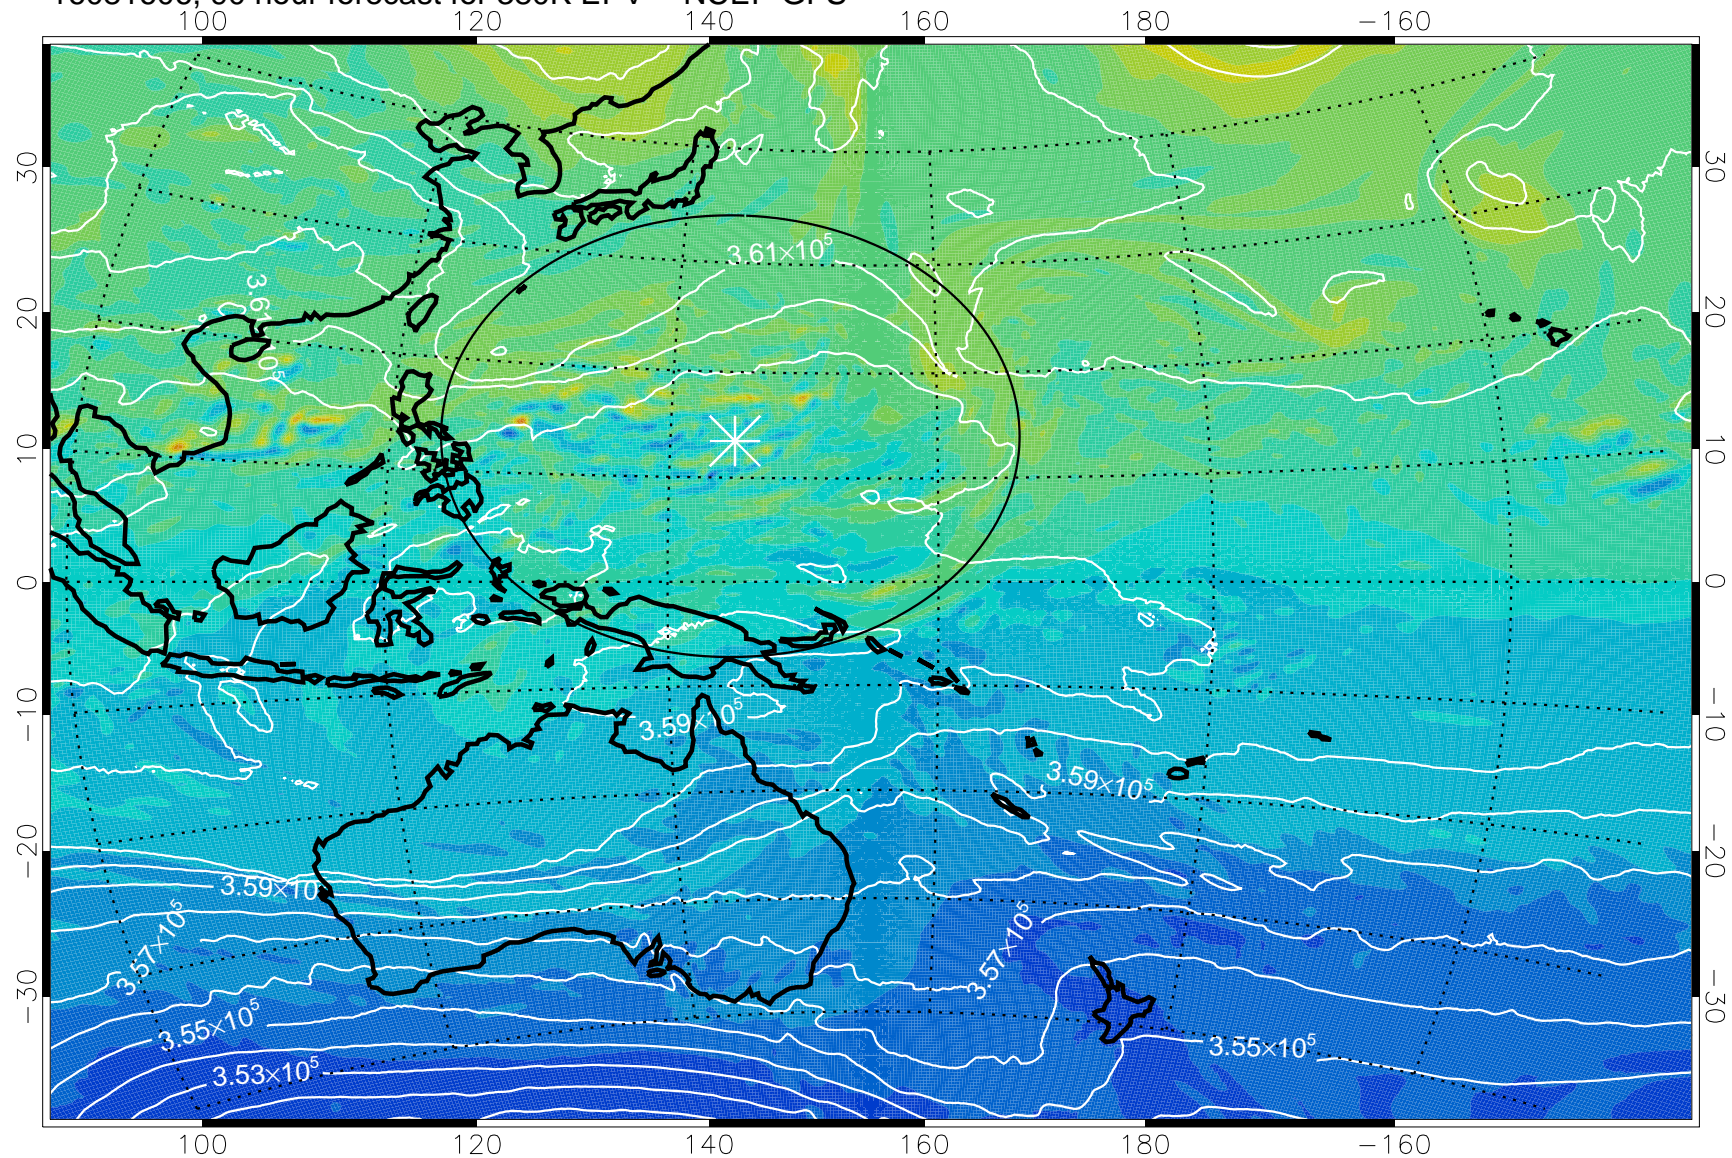

16081506, 66 hour forecast for 380K EPV -- NCEP GFS

380K Montgomery Streamfunction, white

Range ring of 2304 km

16081512, 72 hour forecast for 380K EPV -- NCEP GFS

380K Montgomery Streamfunction, white

Range ring of 2304 km

16081518, 78 hour forecast for 380K EPV -- NCEP GFS

380K Montgomery Streamfunction, white

Range ring of 2304 km

16081600, 84 hour forecast for 380K EPV -- NCEP GFS

380K Montgomery Streamfunction, white

Range ring of 2304 km

16081606, 90 hour forecast for 380K EPV -- NCEP GFS

380K Montgomery Streamfunction, white

Range ring of 2304 km

16081612, 96 hour forecast for 380K EPV -- NCEP GFS

380K Montgomery Streamfunction, white

Range ring of 2304 km

16081618, 102 hour forecast for 380K EPV -- NCEP GFS

380K Montgomery Streamfunction, white

Range ring of 2304 km

16081700, 108 hour forecast for 380K EPV -- NCEP GFS

380K Montgomery Streamfunction, white

Range ring of 2304 km