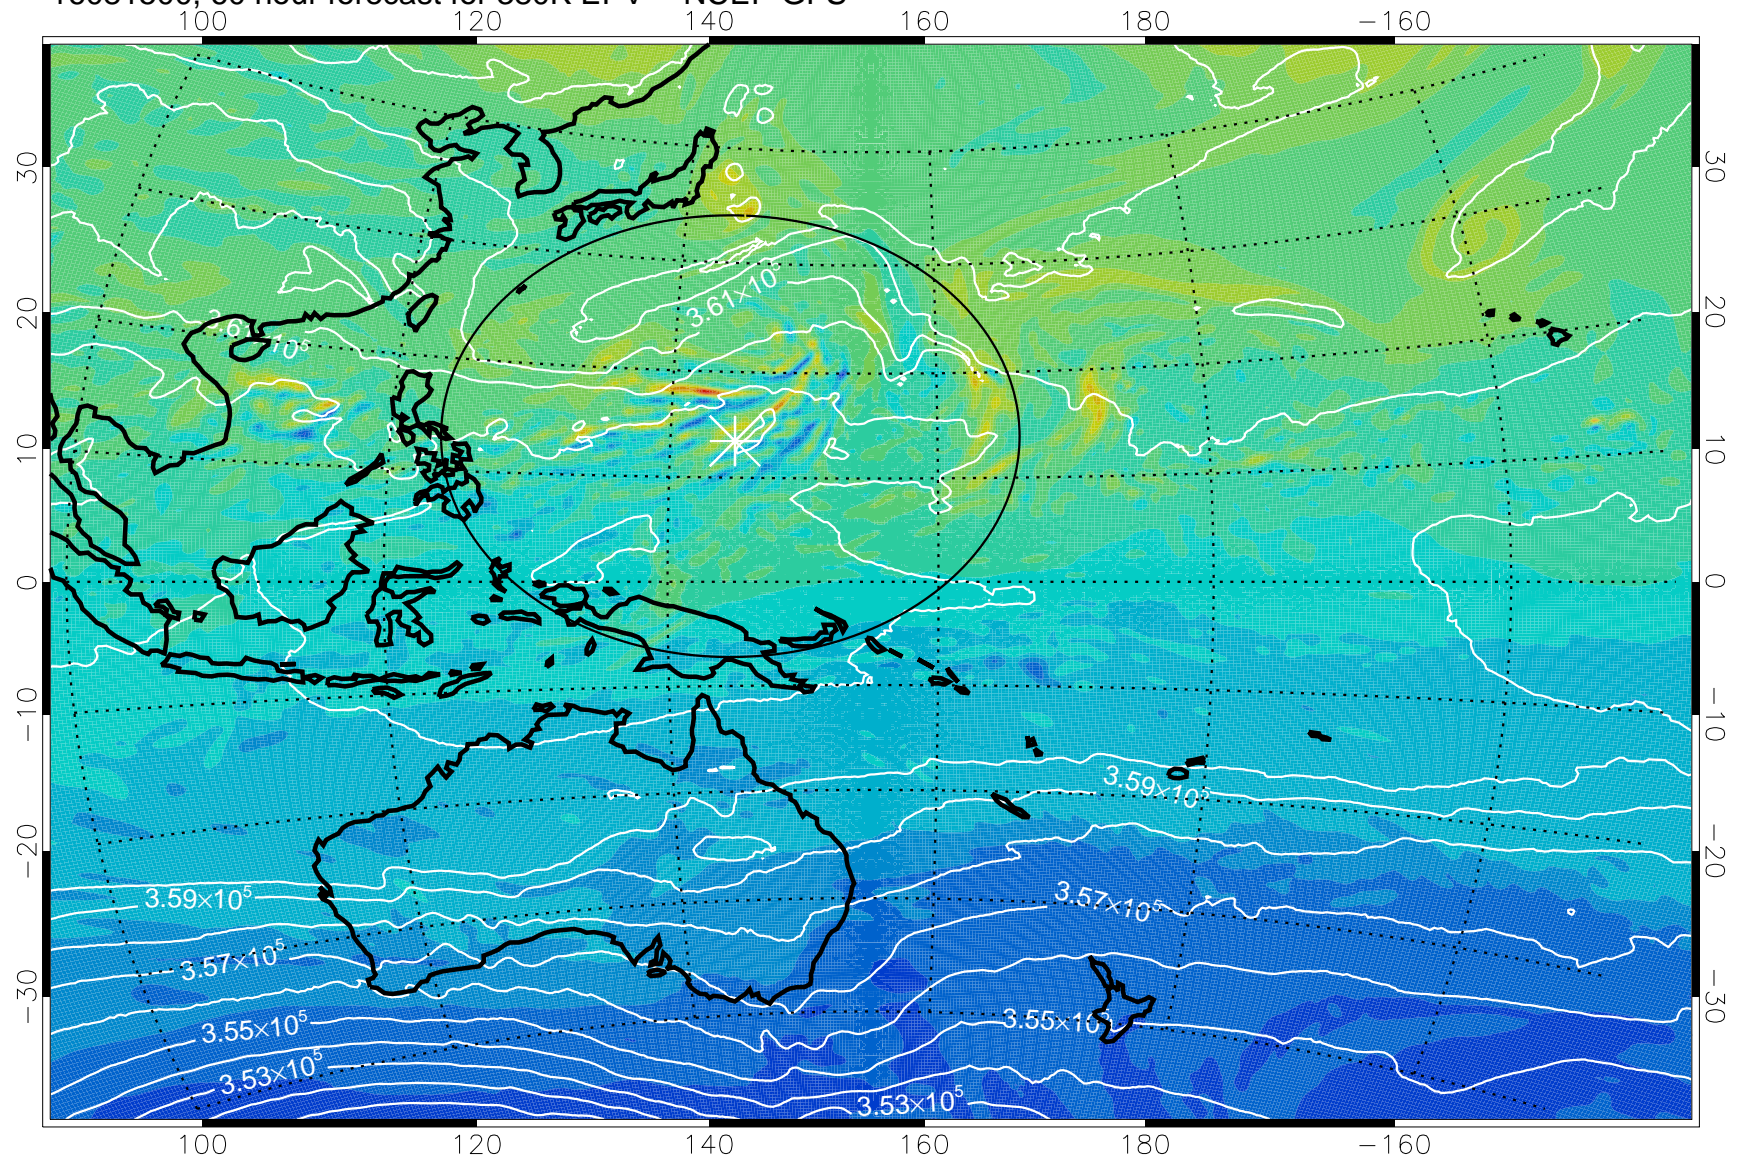

16081406, 42 hour forecast for 380K EPV -- NCEP GFS

380K Montgomery Streamfunction, white

Range ring of 2304 km

16081412, 48 hour forecast for 380K EPV -- NCEP GFS

380K Montgomery Streamfunction, white

Range ring of 2304 km

16081418, 54 hour forecast for 380K EPV -- NCEP GFS

380K Montgomery Streamfunction, white

Range ring of 2304 km

16081500, 60 hour forecast for 380K EPV -- NCEP GFS

380K Montgomery Streamfunction, white

Range ring of 2304 km

16081506, 66 hour forecast for 380K EPV -- NCEP GFS

380K Montgomery Streamfunction, white

Range ring of 2304 km

16081512, 72 hour forecast for 380K EPV -- NCEP GFS

380K Montgomery Streamfunction, white

Range ring of 2304 km

16081518, 78 hour forecast for 380K EPV -- NCEP GFS

380K Montgomery Streamfunction, white

Range ring of 2304 km

16081600, 84 hour forecast for 380K EPV -- NCEP GFS

380K Montgomery Streamfunction, white

Range ring of 2304 km