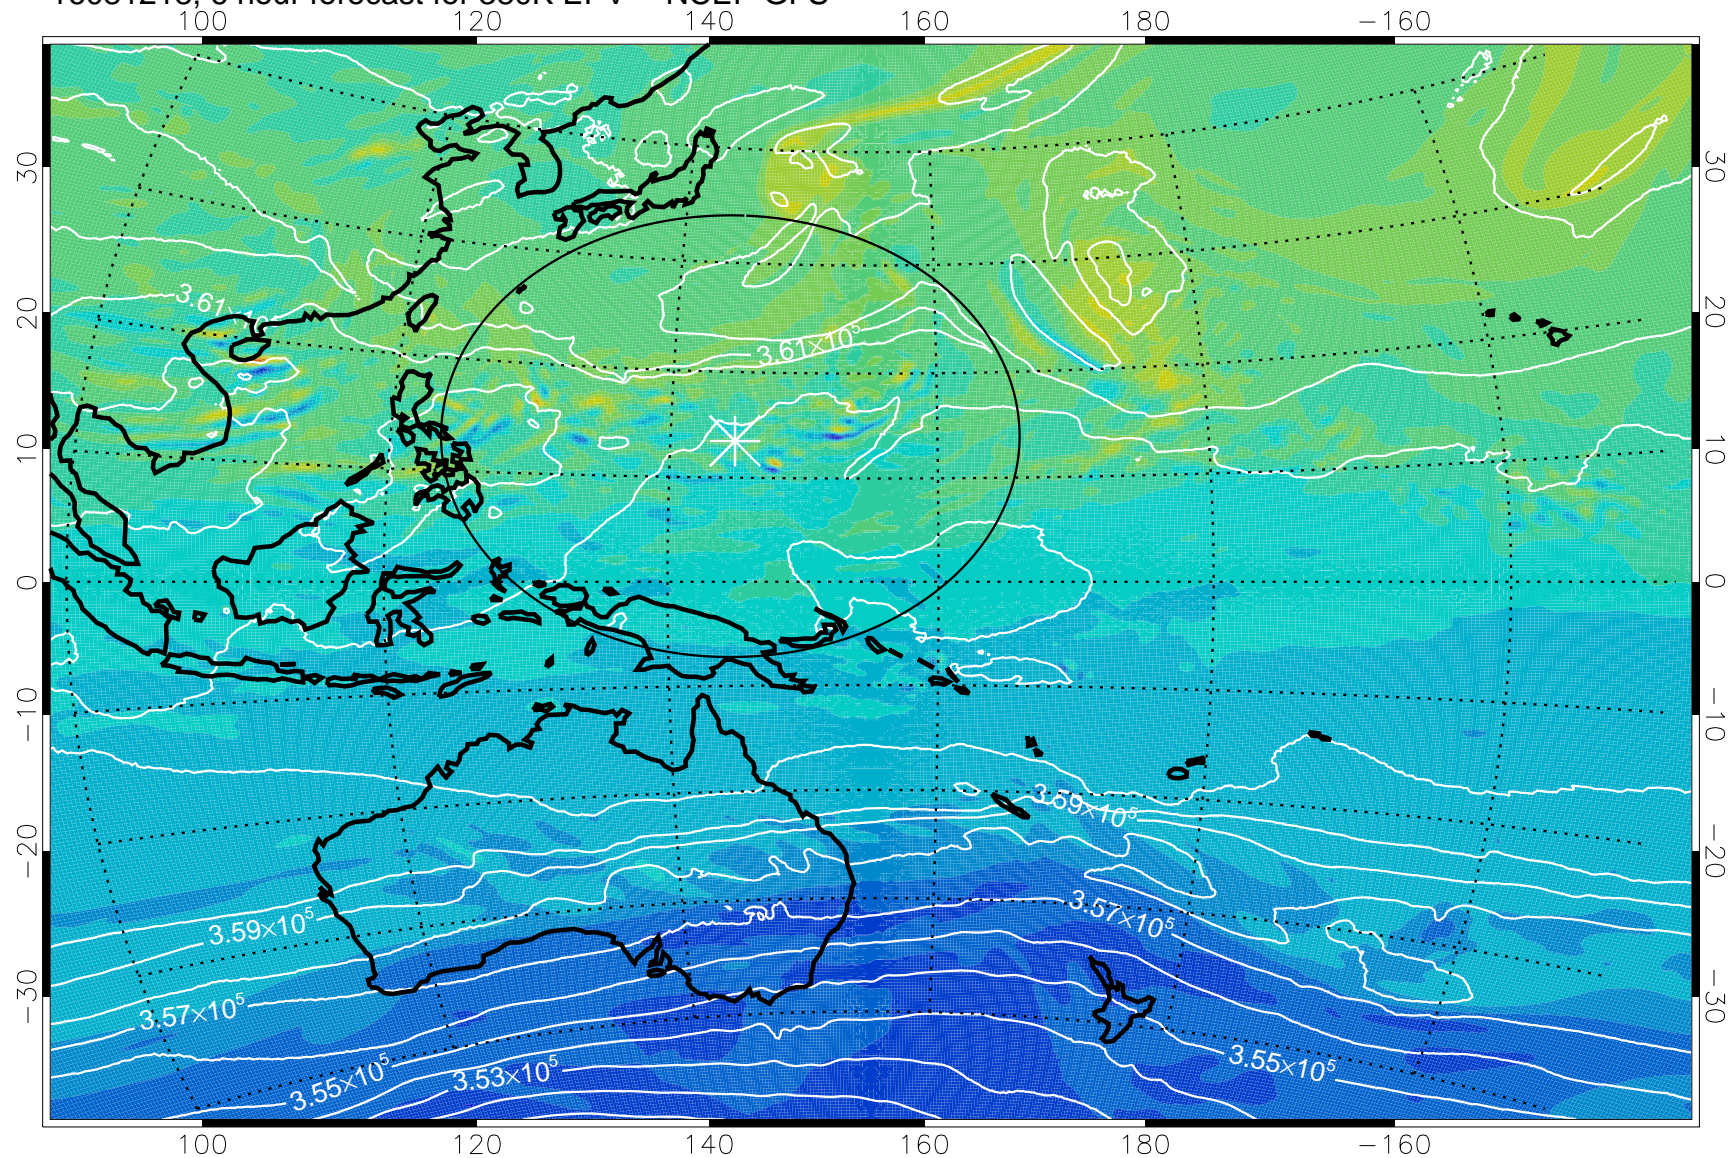

16081218, 6 hour forecast for 380K EPV -- NCEP GFS

380K Montgomery Streamfunction, white

Range ring of 2304 km

16081300, 12 hour forecast for 380K EPV -- NCEP GFS

380K Montgomery Streamfunction, white

Range ring of 2304 km

16081306, 18 hour forecast for 380K EPV -- NCEP GFS

380K Montgomery Streamfunction, white

Range ring of 2304 km

16081312, 24 hour forecast for 380K EPV -- NCEP GFS

380K Montgomery Streamfunction, white

Range ring of 2304 km

16081318, 30 hour forecast for 380K EPV -- NCEP GFS

380K Montgomery Streamfunction, white

Range ring of 2304 km

16081400, 36 hour forecast for 380K EPV -- NCEP GFS

380K Montgomery Streamfunction, white

Range ring of 2304 km

16081406, 42 hour forecast for 380K EPV -- NCEP GFS

380K Montgomery Streamfunction, white

Range ring of 2304 km

16081412, 48 hour forecast for 380K EPV -- NCEP GFS

380K Montgomery Streamfunction, white

Range ring of 2304 km