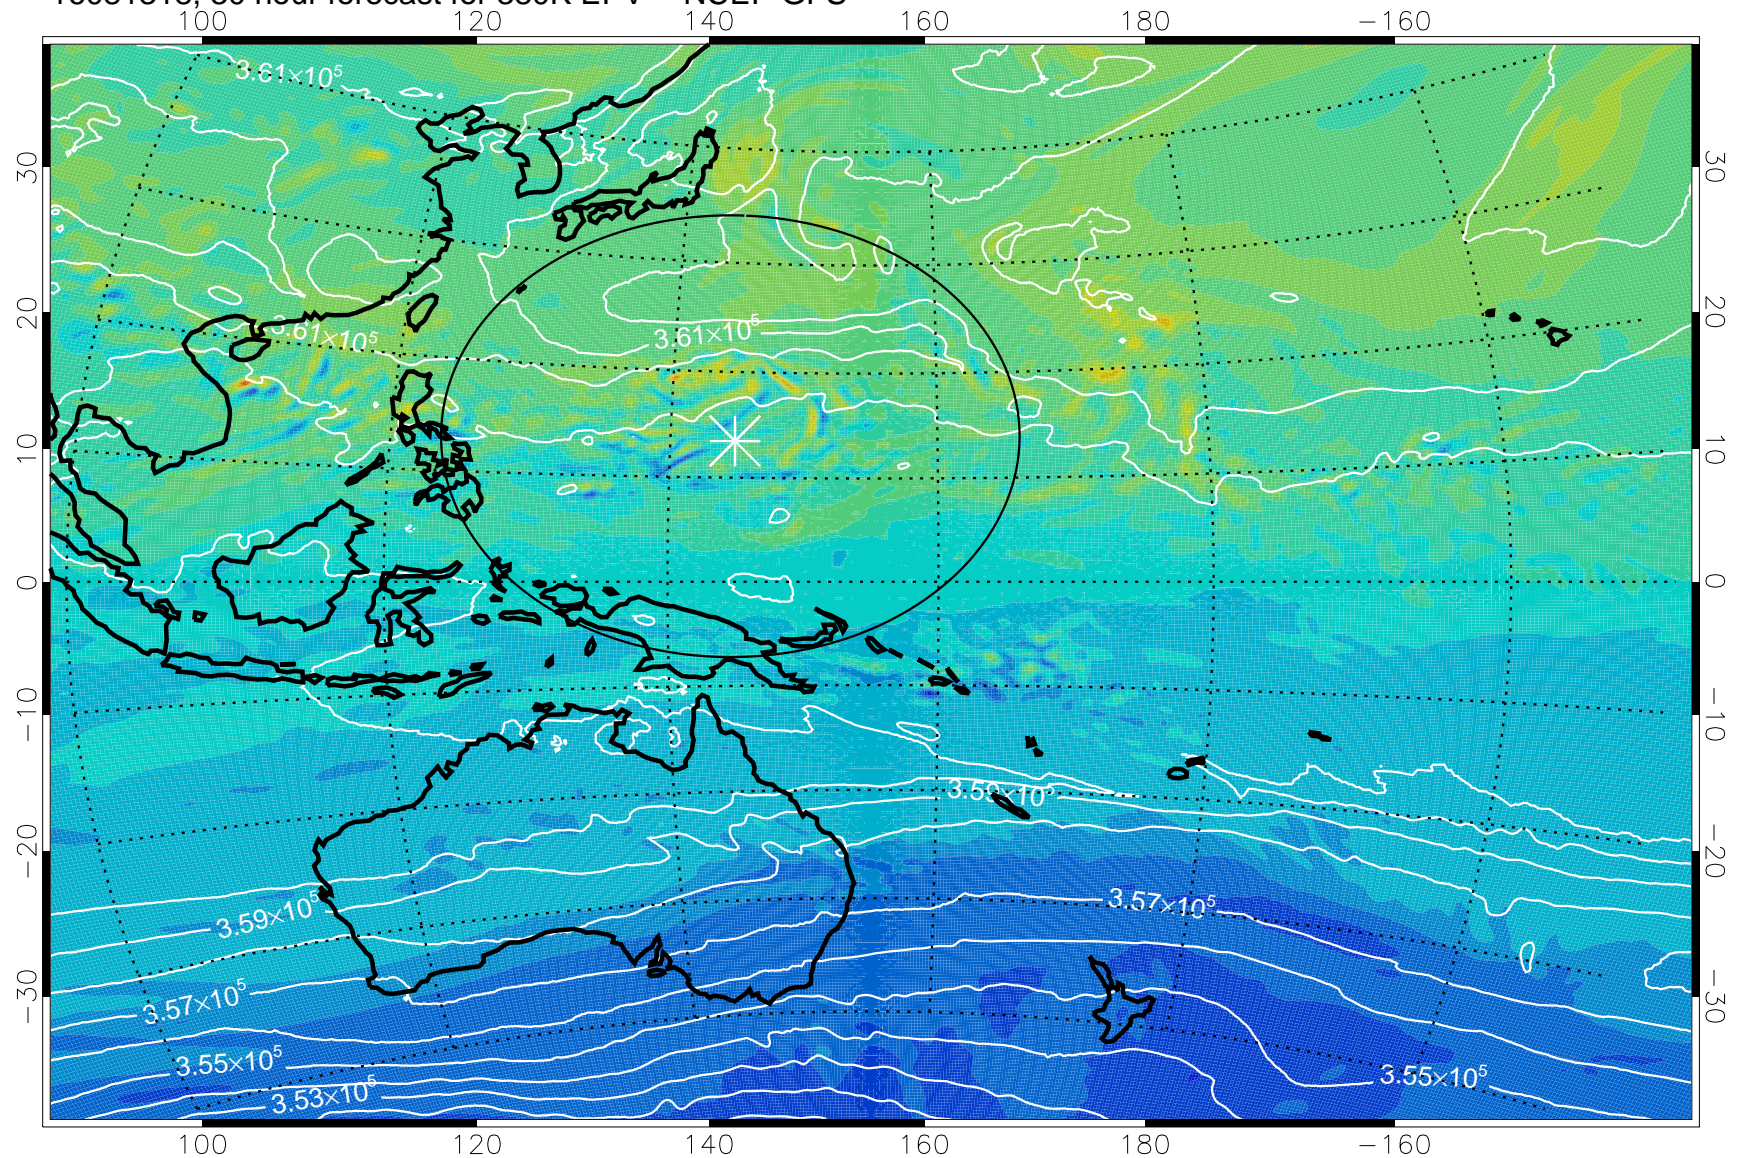

16081306, 18 hour forecast for 380K EPV -- NCEP GFS

380K Montgomery Streamfunction, white

Range ring of 2304 km

16081312, 24 hour forecast for 380K EPV -- NCEP GFS

380K Montgomery Streamfunction, white

Range ring of 2304 km

16081318, 30 hour forecast for 380K EPV -- NCEP GFS

380K Montgomery Streamfunction, white

Range ring of 2304 km

16081400, 36 hour forecast for 380K EPV -- NCEP GFS

380K Montgomery Streamfunction, white

Range ring of 2304 km

16081406, 42 hour forecast for 380K EPV -- NCEP GFS

380K Montgomery Streamfunction, white

Range ring of 2304 km

16081412, 48 hour forecast for 380K EPV -- NCEP GFS

380K Montgomery Streamfunction, white

Range ring of 2304 km

16081418, 54 hour forecast for 380K EPV -- NCEP GFS

380K Montgomery Streamfunction, white

Range ring of 2304 km

16081500, 60 hour forecast for 380K EPV -- NCEP GFS

380K Montgomery Streamfunction, white

Range ring of 2304 km