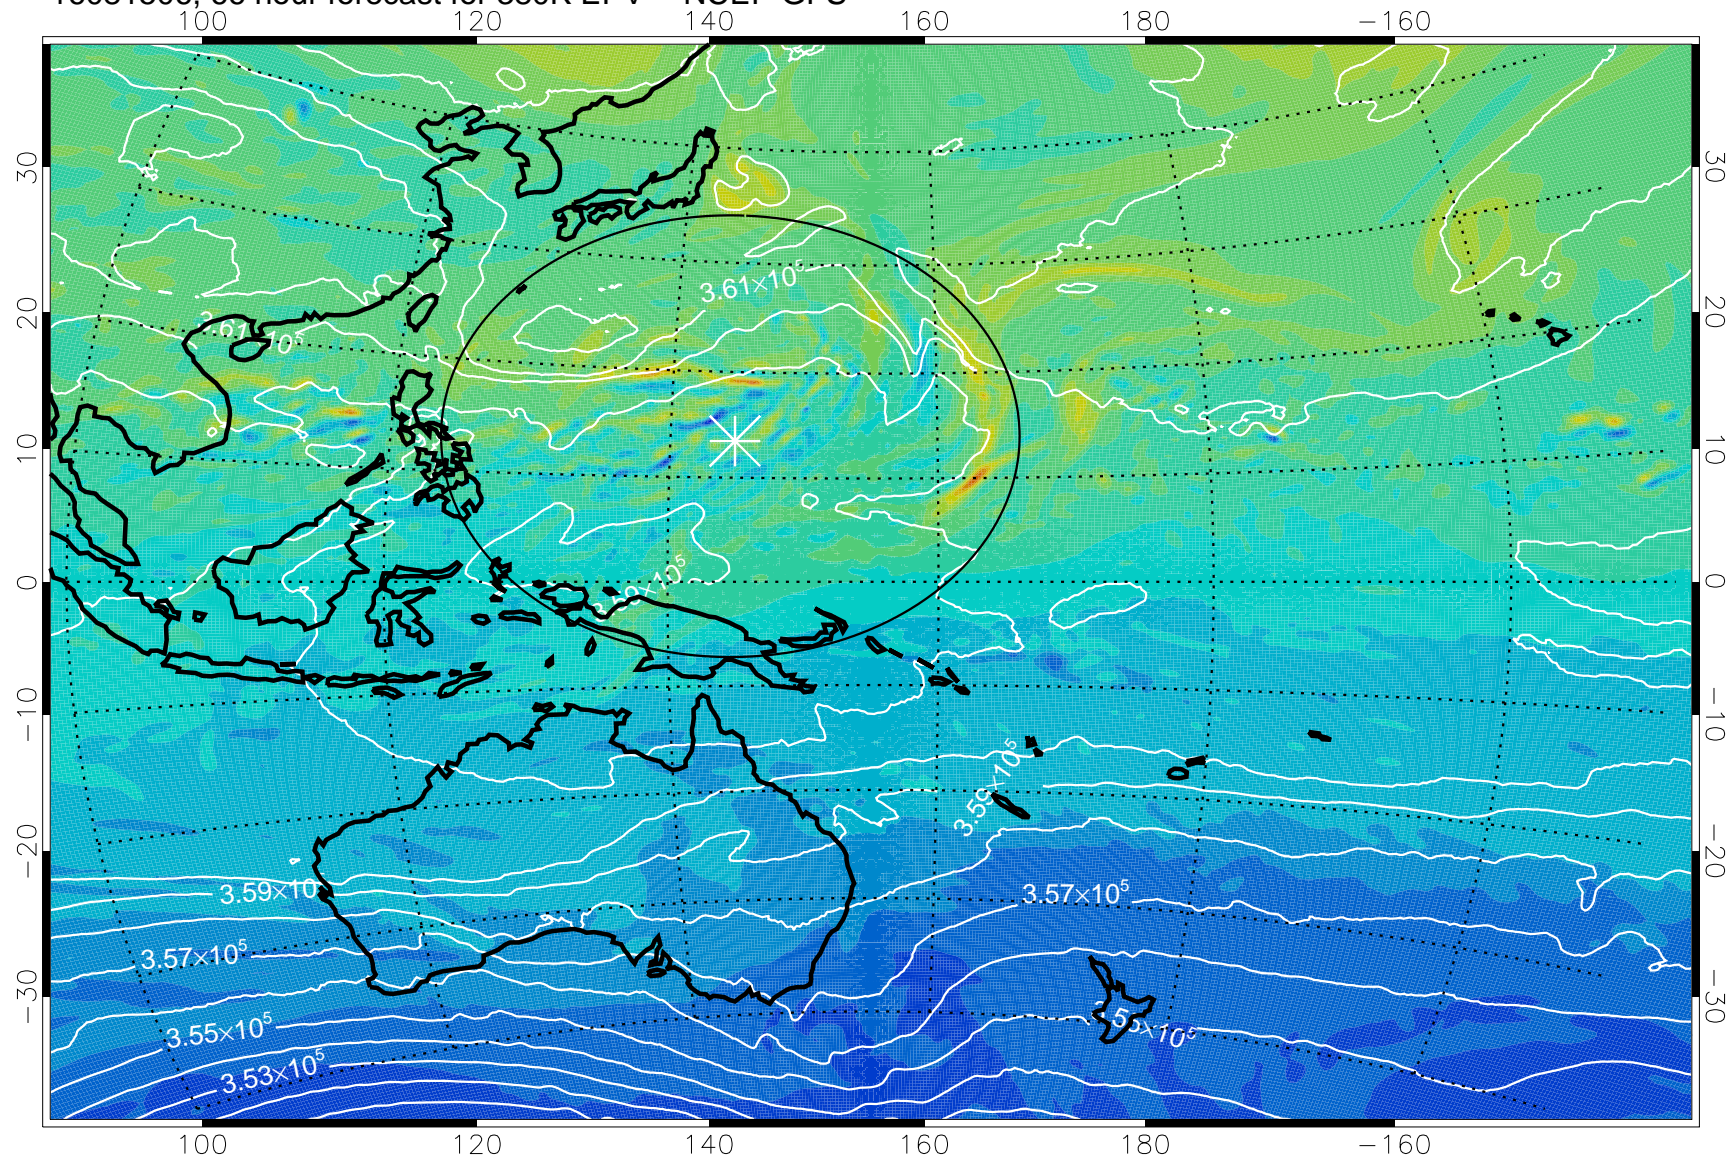

16081406, 42 hour forecast for 380K EPV -- NCEP GFS

380K Montgomery Streamfunction, white

Range ring of 2304 km

16081412, 48 hour forecast for 380K EPV -- NCEP GFS

380K Montgomery Streamfunction, white

Range ring of 2304 km

16081418, 54 hour forecast for 380K EPV -- NCEP GFS

380K Montgomery Streamfunction, white

Range ring of 2304 km

16081500, 60 hour forecast for 380K EPV -- NCEP GFS

380K Montgomery Streamfunction, white

Range ring of 2304 km

16081506, 66 hour forecast for 380K EPV -- NCEP GFS

380K Montgomery Streamfunction, white

Range ring of 2304 km

16081512, 72 hour forecast for 380K EPV -- NCEP GFS

380K Montgomery Streamfunction, white

Range ring of 2304 km

16081518, 78 hour forecast for 380K EPV -- NCEP GFS

380K Montgomery Streamfunction, white

Range ring of 2304 km

16081600, 84 hour forecast for 380K EPV -- NCEP GFS

380K Montgomery Streamfunction, white

Range ring of 2304 km