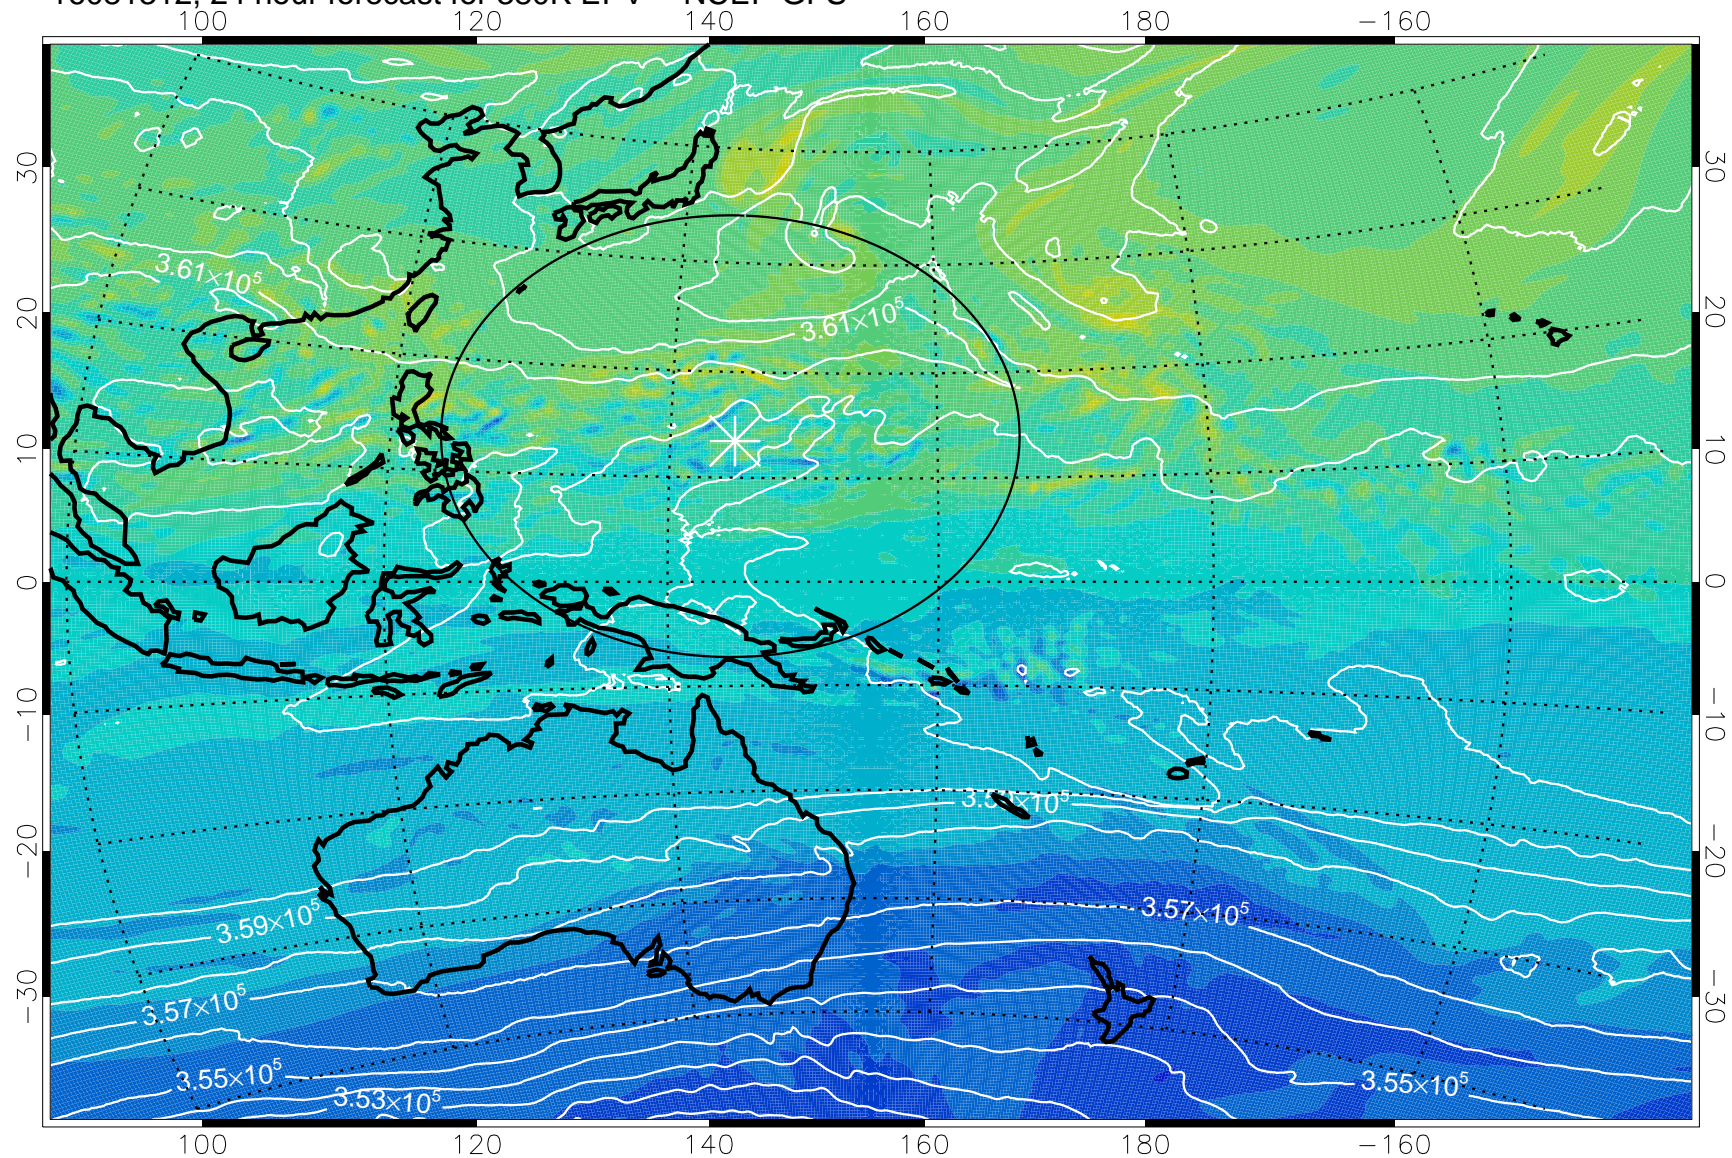

16081306, 18 hour forecast for 380K EPV -- NCEP GFS

380K Montgomery Streamfunction, white

Range ring of 2304 km

16081312, 24 hour forecast for 380K EPV -- NCEP GFS

380K Montgomery Streamfunction, white

Range ring of 2304 km

16081318, 30 hour forecast for 380K EPV -- NCEP GFS

380K Montgomery Streamfunction, white

Range ring of 2304 km

16081400, 36 hour forecast for 380K EPV -- NCEP GFS

380K Montgomery Streamfunction, white

Range ring of 2304 km

16081406, 42 hour forecast for 380K EPV -- NCEP GFS

380K Montgomery Streamfunction, white

Range ring of 2304 km

16081412, 48 hour forecast for 380K EPV -- NCEP GFS

380K Montgomery Streamfunction, white

Range ring of 2304 km

16081418, 54 hour forecast for 380K EPV -- NCEP GFS

380K Montgomery Streamfunction, white

Range ring of 2304 km

16081500, 60 hour forecast for 380K EPV -- NCEP GFS

380K Montgomery Streamfunction, white

Range ring of 2304 km