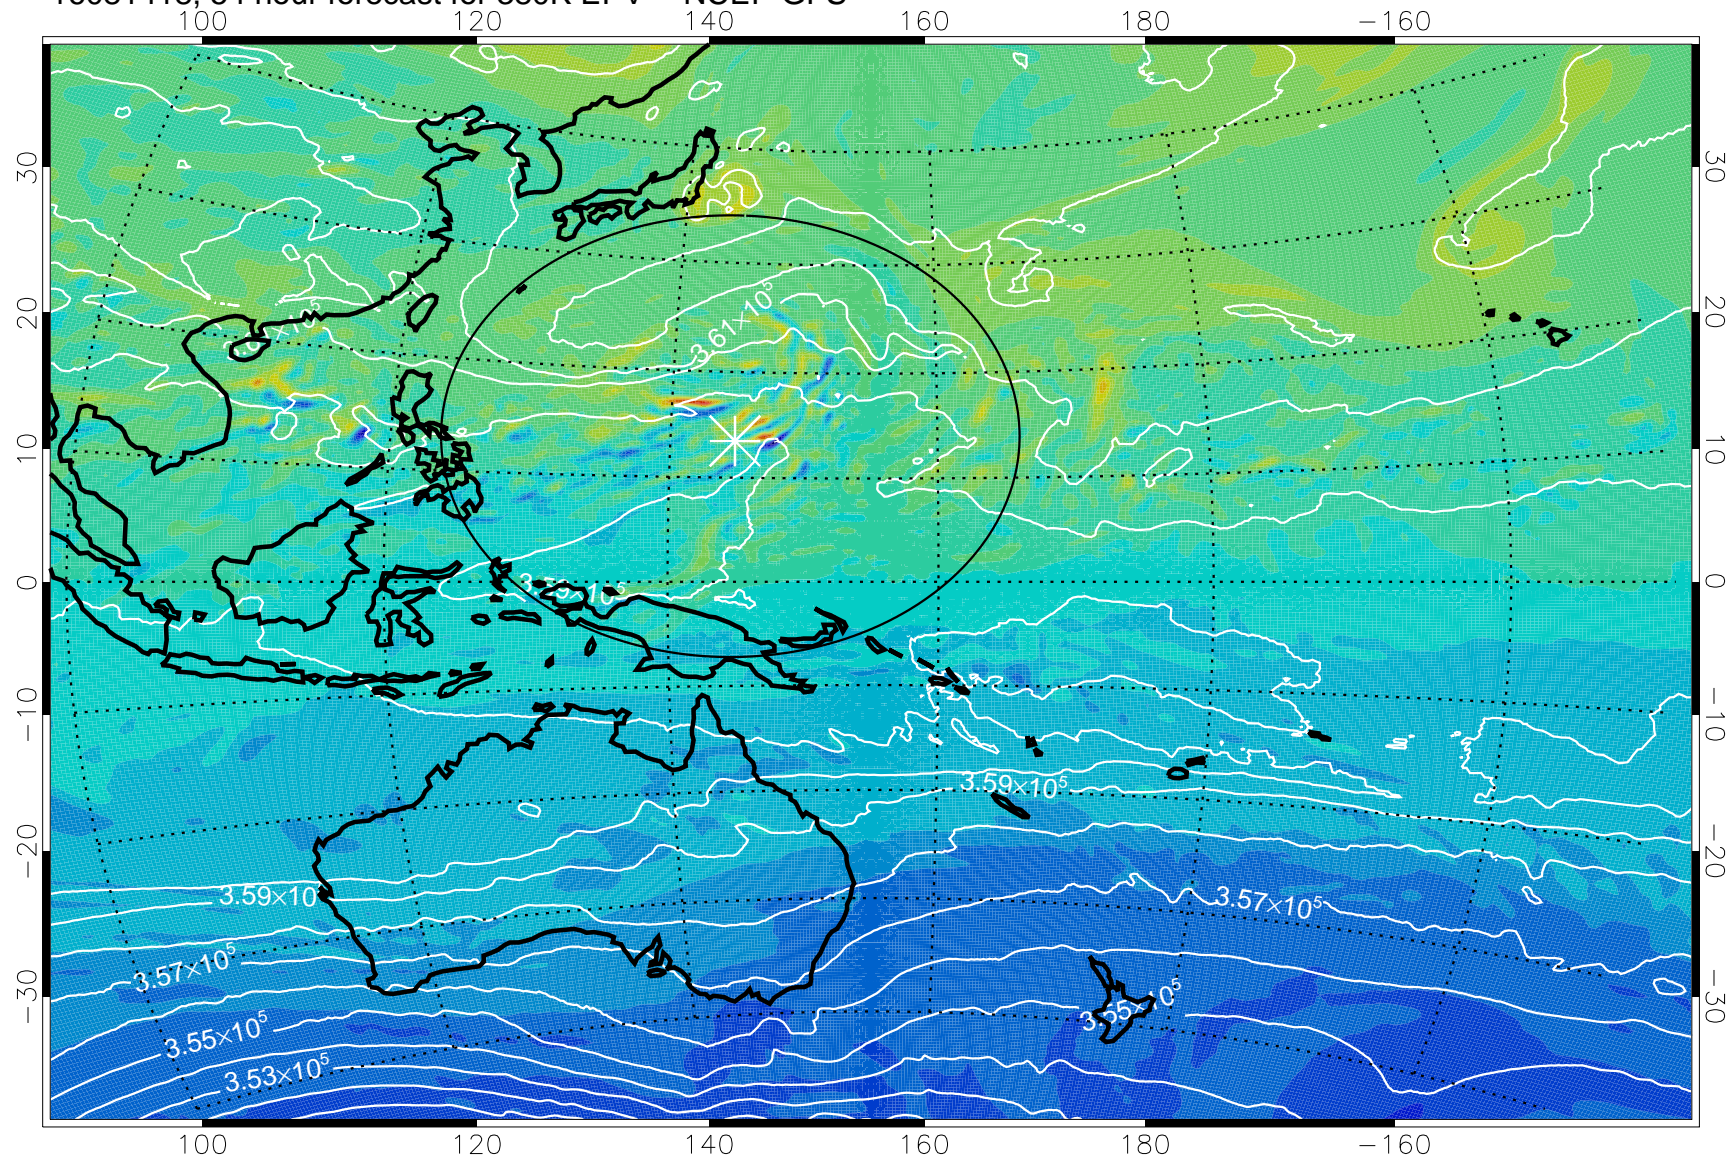

16081406, 42 hour forecast for 380K EPV -- NCEP GFS

380K Montgomery Streamfunction, white

Range ring of 2304 km

16081412, 48 hour forecast for 380K EPV -- NCEP GFS

380K Montgomery Streamfunction, white

Range ring of 2304 km

16081418, 54 hour forecast for 380K EPV -- NCEP GFS

380K Montgomery Streamfunction, white

Range ring of 2304 km

16081500, 60 hour forecast for 380K EPV -- NCEP GFS

380K Montgomery Streamfunction, white

Range ring of 2304 km

16081506, 66 hour forecast for 380K EPV -- NCEP GFS

380K Montgomery Streamfunction, white

Range ring of 2304 km

16081512, 72 hour forecast for 380K EPV -- NCEP GFS

380K Montgomery Streamfunction, white

Range ring of 2304 km

16081518, 78 hour forecast for 380K EPV -- NCEP GFS

380K Montgomery Streamfunction, white

Range ring of 2304 km

16081600, 84 hour forecast for 380K EPV -- NCEP GFS

380K Montgomery Streamfunction, white

Range ring of 2304 km