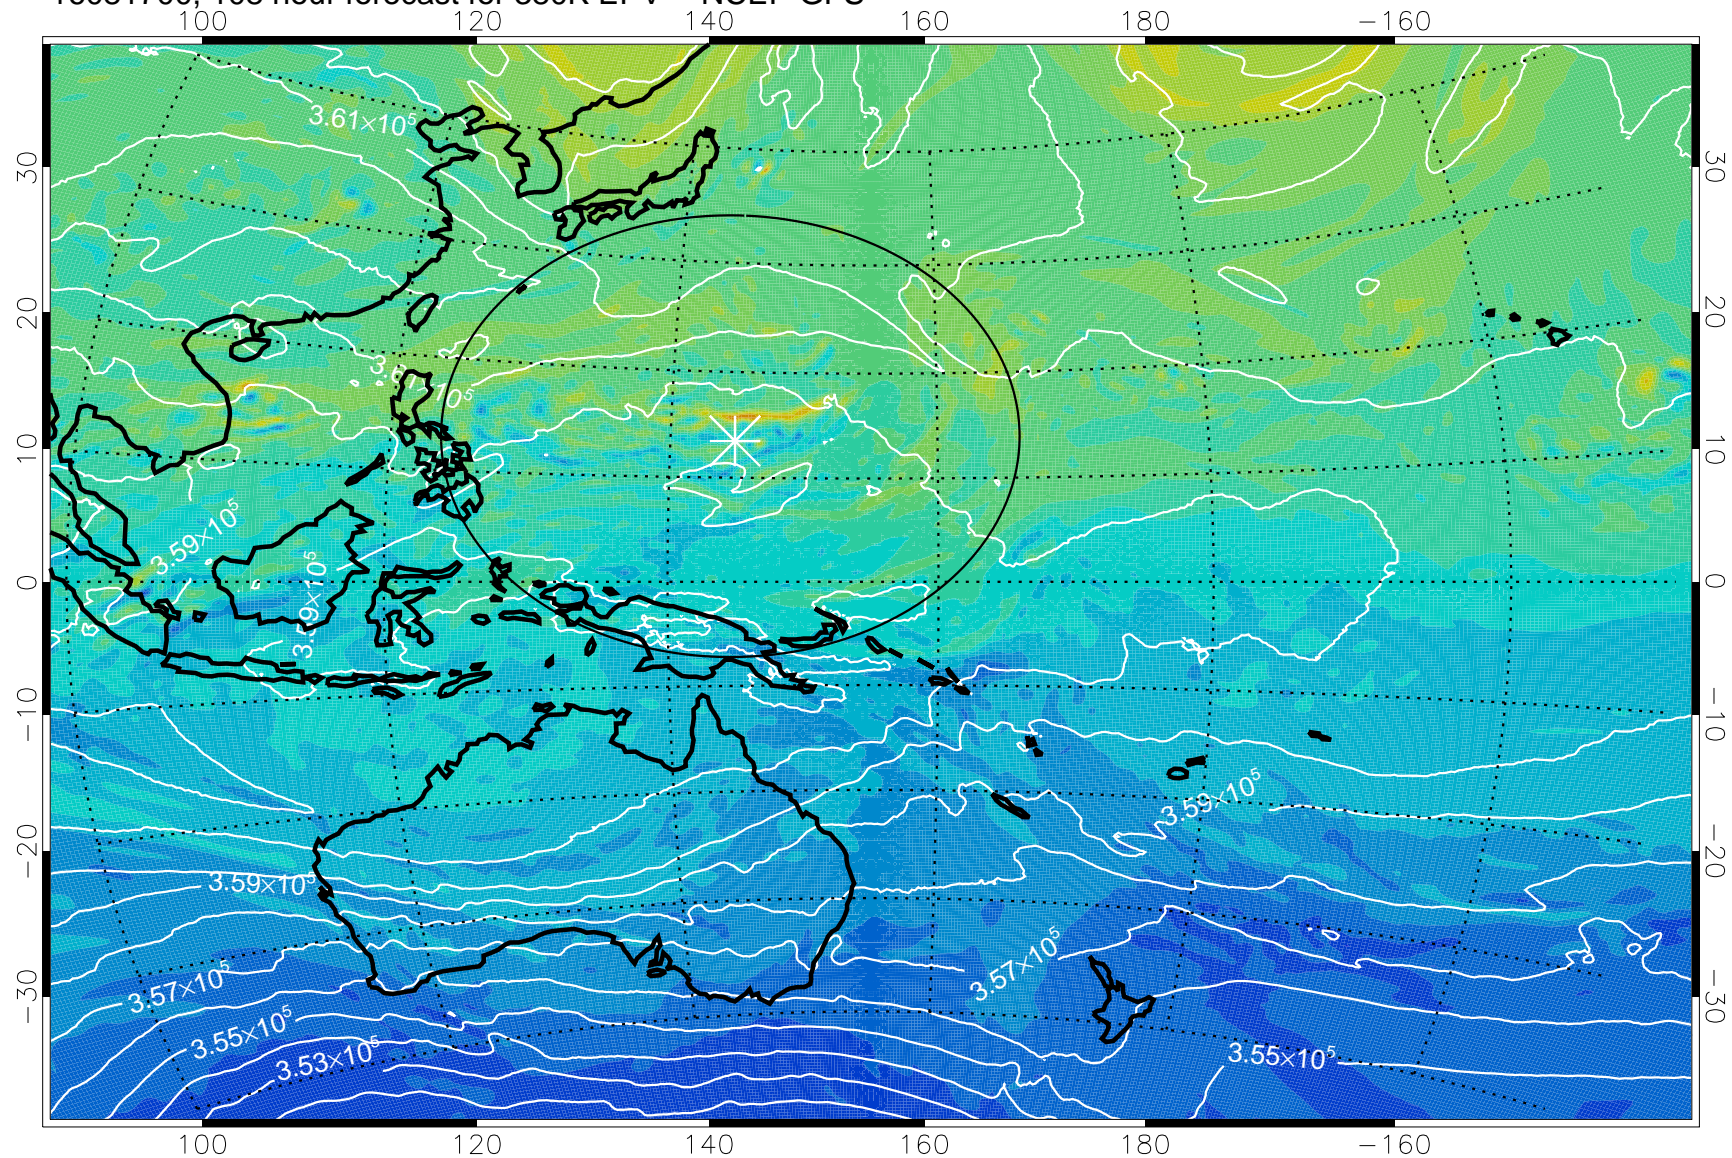

16081606, 90 hour forecast for 380K EPV -- NCEP GFS

380K Montgomery Streamfunction, white

Range ring of 2304 km

16081612, 96 hour forecast for 380K EPV -- NCEP GFS

380K Montgomery Streamfunction, white

Range ring of 2304 km

16081618, 102 hour forecast for 380K EPV -- NCEP GFS

380K Montgomery Streamfunction, white

Range ring of 2304 km

16081700, 108 hour forecast for 380K EPV -- NCEP GFS

380K Montgomery Streamfunction, white

Range ring of 2304 km

16081706, 114 hour forecast for 380K EPV -- NCEP GFS

380K Montgomery Streamfunction, white

Range ring of 2304 km

16081712, 120 hour forecast for 380K EPV -- NCEP GFS

380K Montgomery Streamfunction, white

Range ring of 2304 km