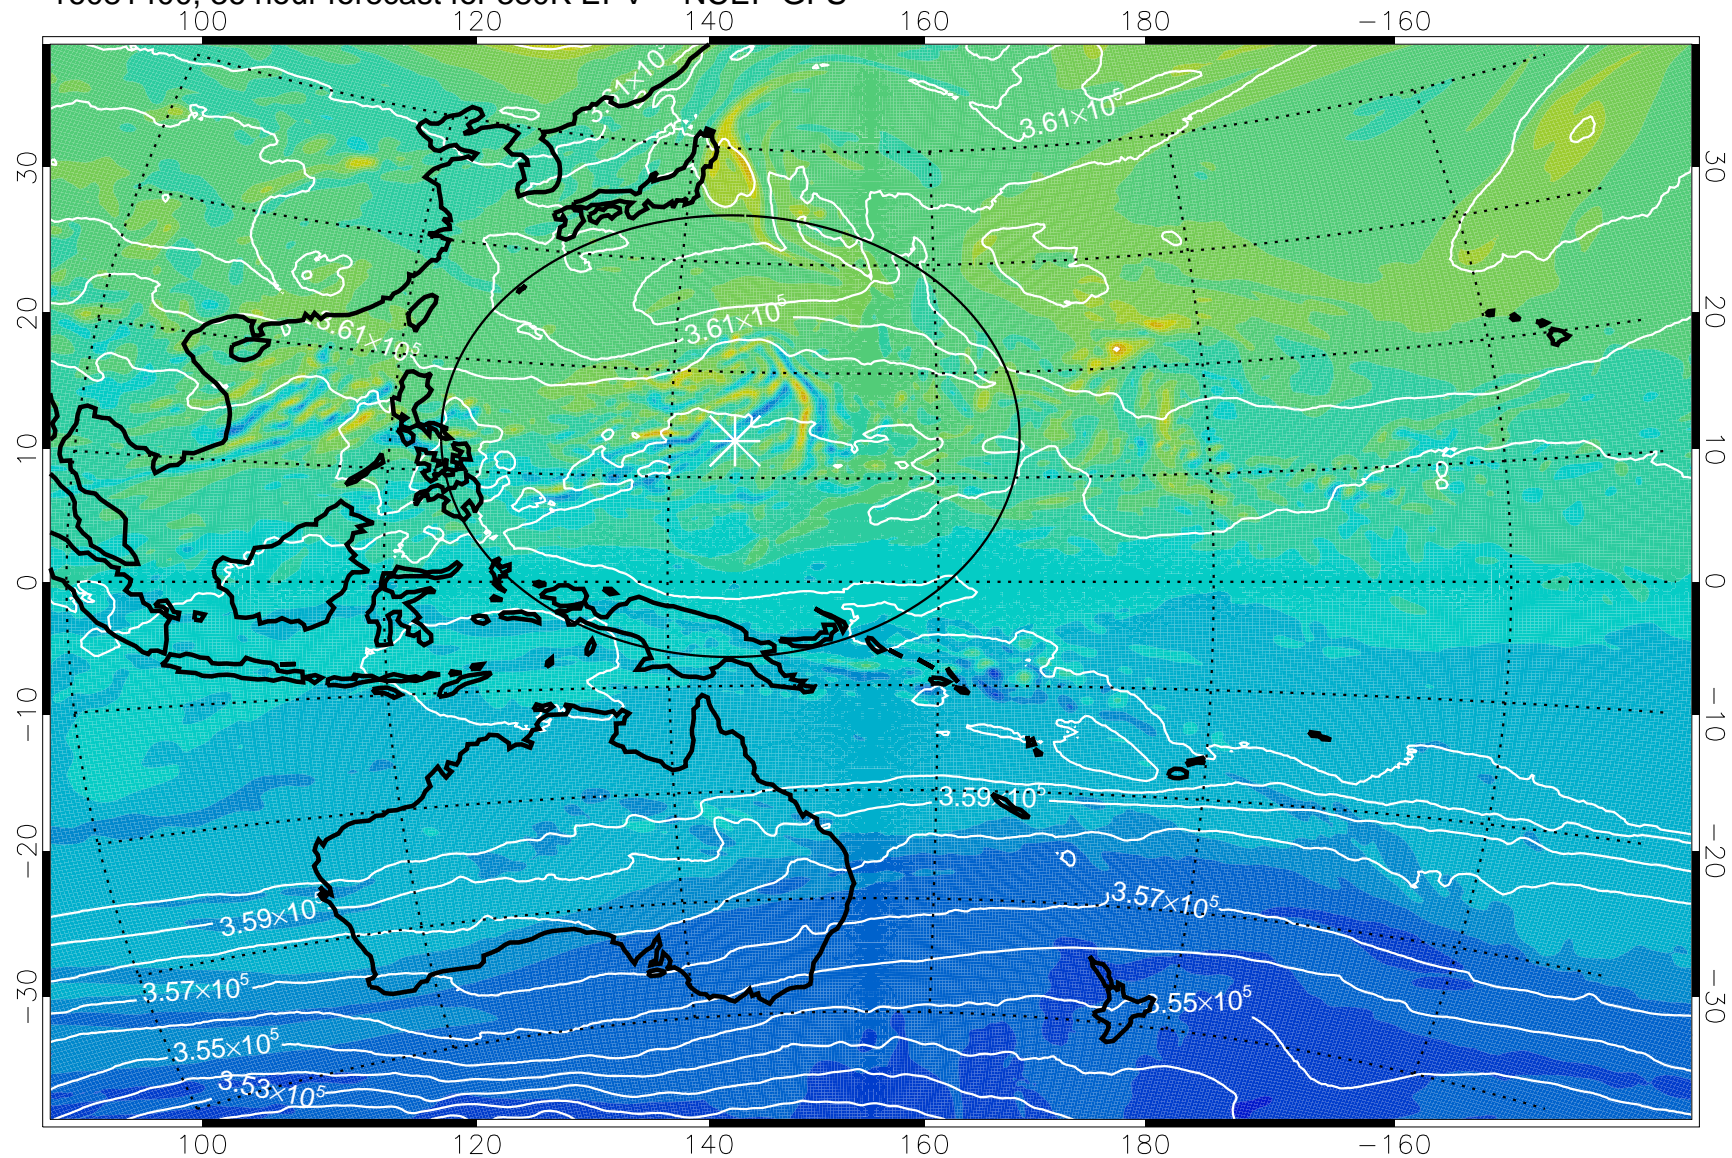

16081318, 30 hour forecast for 380K EPV -- NCEP GFS

380K Montgomery Streamfunction, white

Range ring of 2304 km

16081400, 36 hour forecast for 380K EPV -- NCEP GFS

380K Montgomery Streamfunction, white

Range ring of 2304 km

16081406, 42 hour forecast for 380K EPV -- NCEP GFS

380K Montgomery Streamfunction, white

Range ring of 2304 km

16081412, 48 hour forecast for 380K EPV -- NCEP GFS

380K Montgomery Streamfunction, white

Range ring of 2304 km

16081418, 54 hour forecast for 380K EPV -- NCEP GFS

380K Montgomery Streamfunction, white

Range ring of 2304 km

16081500, 60 hour forecast for 380K EPV -- NCEP GFS

380K Montgomery Streamfunction, white

Range ring of 2304 km

16081506, 66 hour forecast for 380K EPV -- NCEP GFS

380K Montgomery Streamfunction, white

Range ring of 2304 km

16081512, 72 hour forecast for 380K EPV -- NCEP GFS

380K Montgomery Streamfunction, white

Range ring of 2304 km