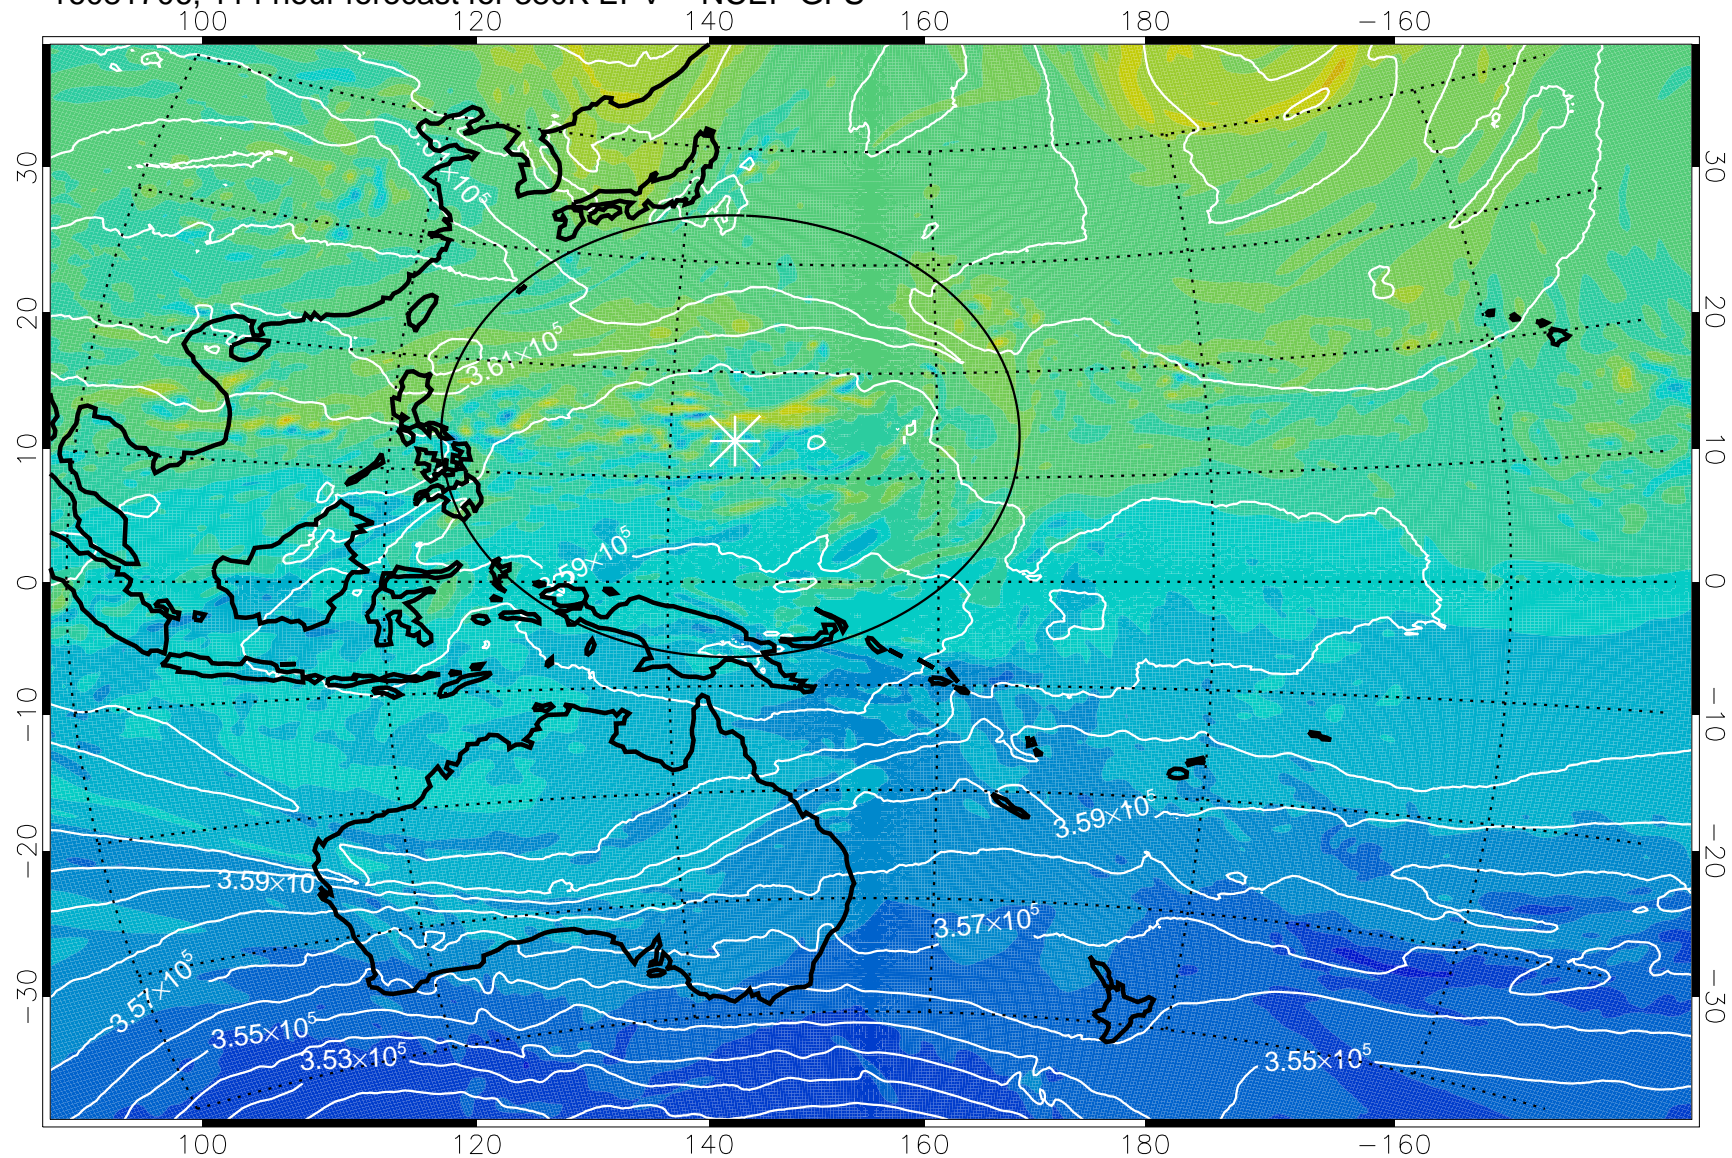

16081606, 90 hour forecast for 380K EPV -- NCEP GFS

380K Montgomery Streamfunction, white

Range ring of 2304 km

16081612, 96 hour forecast for 380K EPV -- NCEP GFS

380K Montgomery Streamfunction, white

Range ring of 2304 km

16081618, 102 hour forecast for 380K EPV -- NCEP GFS

380K Montgomery Streamfunction, white

Range ring of 2304 km

16081700, 108 hour forecast for 380K EPV -- NCEP GFS

380K Montgomery Streamfunction, white

Range ring of 2304 km

16081706, 114 hour forecast for 380K EPV -- NCEP GFS

380K Montgomery Streamfunction, white

Range ring of 2304 km

16081712, 120 hour forecast for 380K EPV -- NCEP GFS

380K Montgomery Streamfunction, white

Range ring of 2304 km