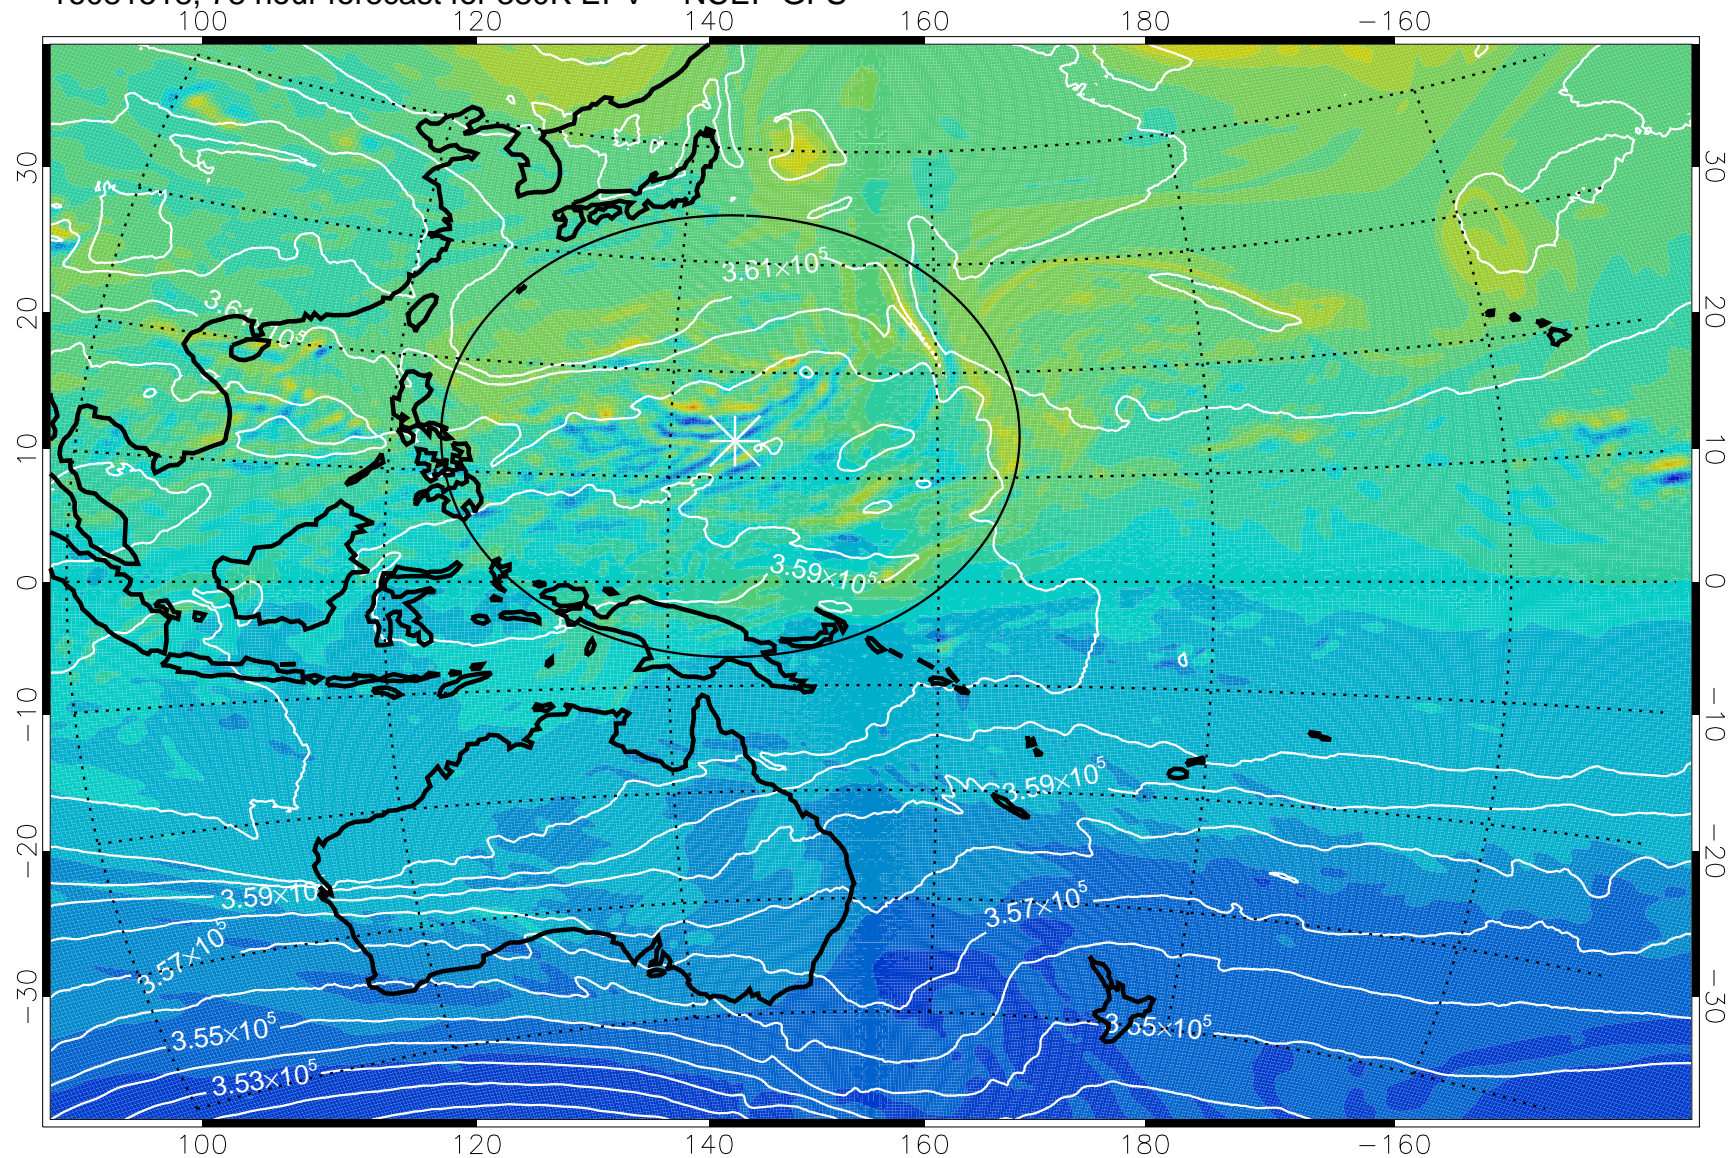

16081418, 54 hour forecast for 380K EPV -- NCEP GFS

380K Montgomery Streamfunction, white

Range ring of 2304 km

16081500, 60 hour forecast for 380K EPV -- NCEP GFS

380K Montgomery Streamfunction, white

Range ring of 2304 km

16081506, 66 hour forecast for 380K EPV -- NCEP GFS

380K Montgomery Streamfunction, white

Range ring of 2304 km

16081512, 72 hour forecast for 380K EPV -- NCEP GFS

380K Montgomery Streamfunction, white

Range ring of 2304 km

16081518, 78 hour forecast for 380K EPV -- NCEP GFS

380K Montgomery Streamfunction, white

Range ring of 2304 km

16081600, 84 hour forecast for 380K EPV -- NCEP GFS

380K Montgomery Streamfunction, white

Range ring of 2304 km

16081606, 90 hour forecast for 380K EPV -- NCEP GFS

380K Montgomery Streamfunction, white

Range ring of 2304 km

16081612, 96 hour forecast for 380K EPV -- NCEP GFS

380K Montgomery Streamfunction, white

Range ring of 2304 km