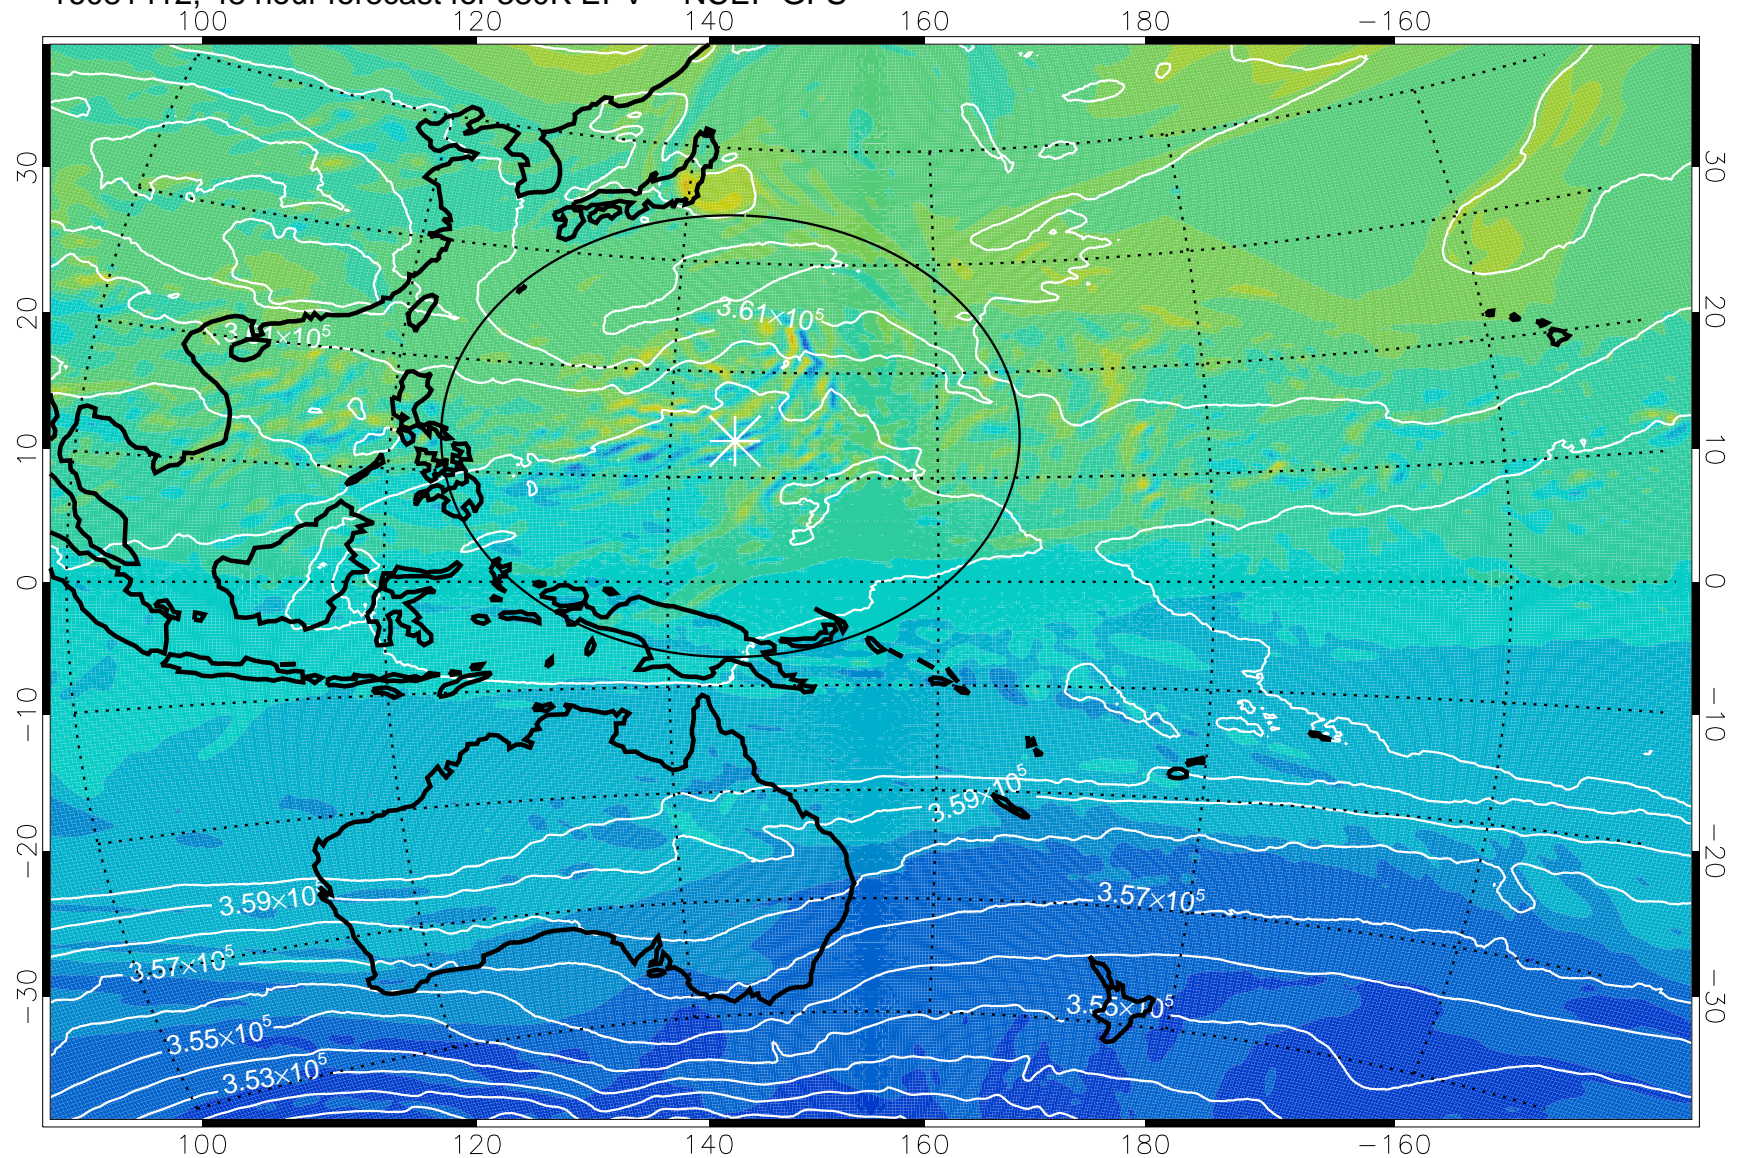

16081406, 42 hour forecast for 380K EPV -- NCEP GFS

380K Montgomery Streamfunction, white

Range ring of 2304 km

16081412, 48 hour forecast for 380K EPV -- NCEP GFS

380K Montgomery Streamfunction, white

Range ring of 2304 km

16081418, 54 hour forecast for 380K EPV -- NCEP GFS

380K Montgomery Streamfunction, white

Range ring of 2304 km

16081500, 60 hour forecast for 380K EPV -- NCEP GFS

380K Montgomery Streamfunction, white

Range ring of 2304 km

16081506, 66 hour forecast for 380K EPV -- NCEP GFS

380K Montgomery Streamfunction, white

Range ring of 2304 km

16081512, 72 hour forecast for 380K EPV -- NCEP GFS

380K Montgomery Streamfunction, white

Range ring of 2304 km

16081518, 78 hour forecast for 380K EPV -- NCEP GFS

380K Montgomery Streamfunction, white

Range ring of 2304 km

16081600, 84 hour forecast for 380K EPV -- NCEP GFS

380K Montgomery Streamfunction, white

Range ring of 2304 km