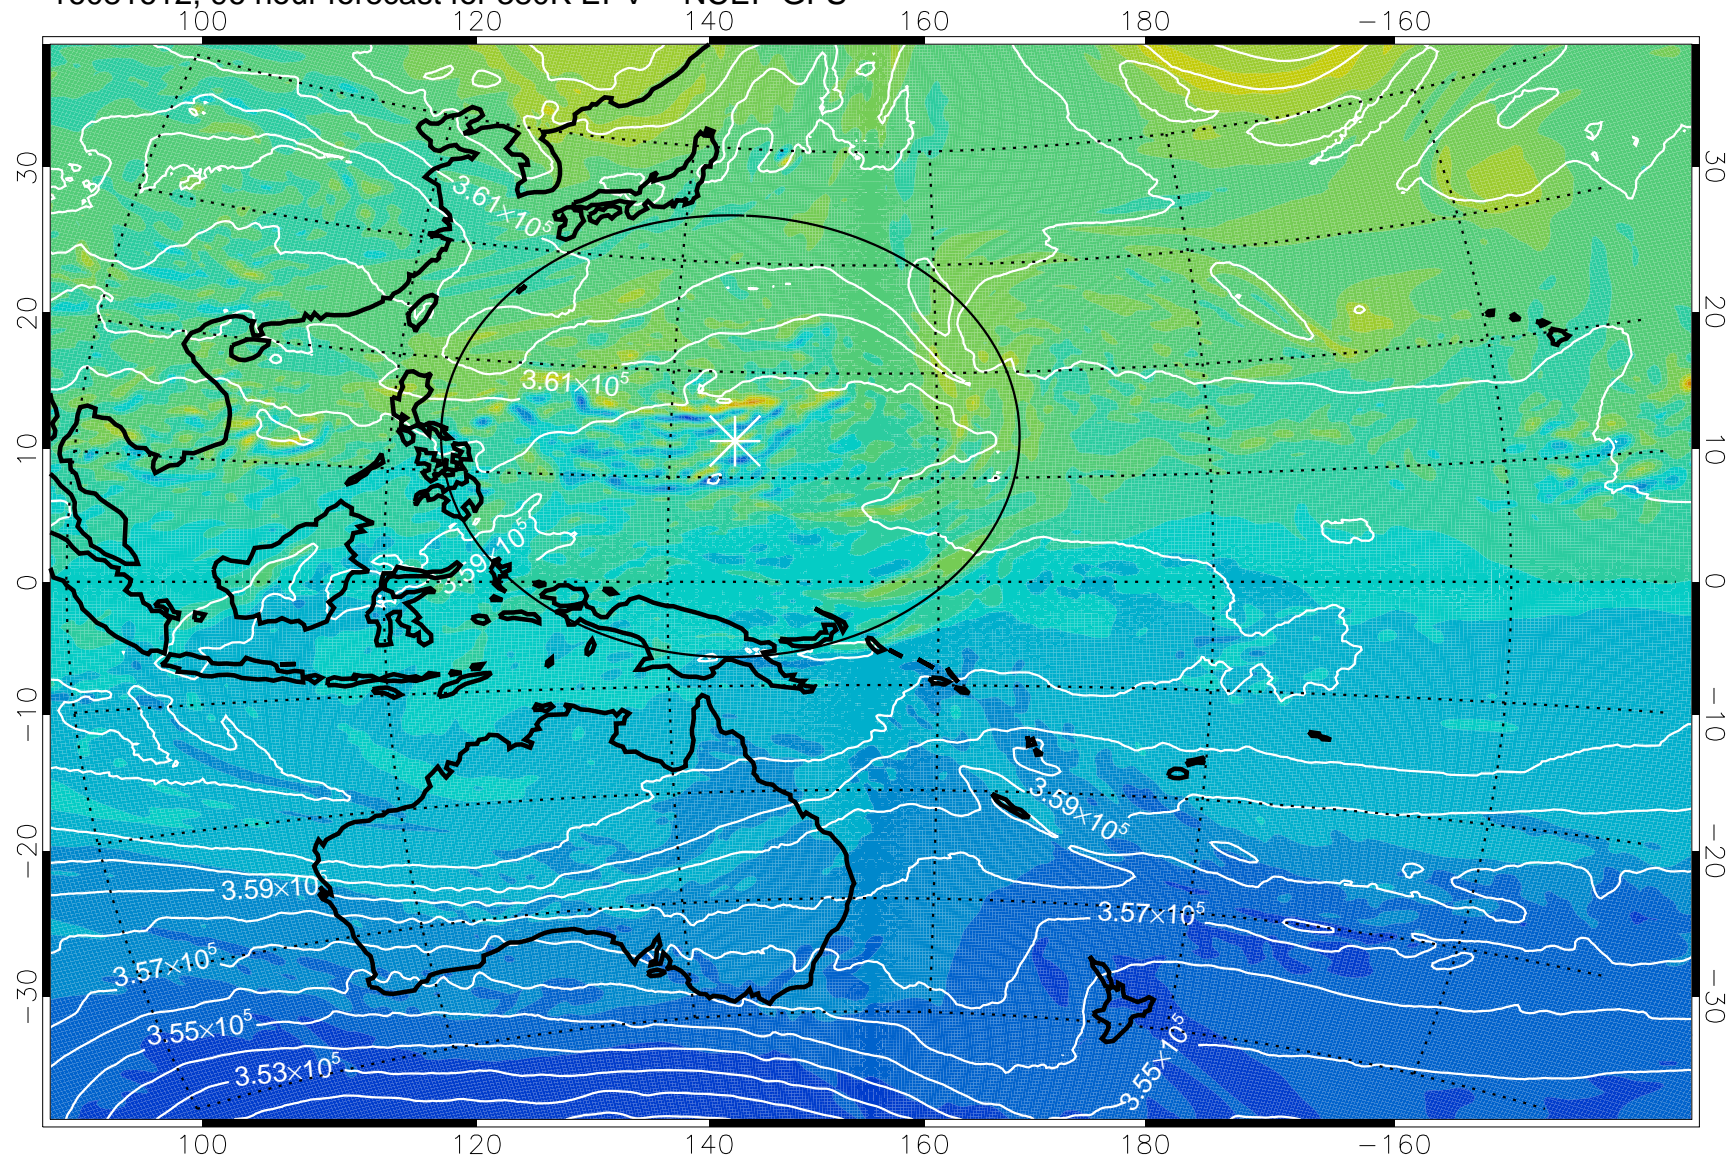

16081518, 78 hour forecast for 380K EPV -- NCEP GFS

380K Montgomery Streamfunction, white

Range ring of 2304 km

16081600, 84 hour forecast for 380K EPV -- NCEP GFS

380K Montgomery Streamfunction, white

Range ring of 2304 km

16081606, 90 hour forecast for 380K EPV -- NCEP GFS

380K Montgomery Streamfunction, white

Range ring of 2304 km

16081612, 96 hour forecast for 380K EPV -- NCEP GFS

380K Montgomery Streamfunction, white

Range ring of 2304 km

16081618, 102 hour forecast for 380K EPV -- NCEP GFS

380K Montgomery Streamfunction, white

Range ring of 2304 km

16081700, 108 hour forecast for 380K EPV -- NCEP GFS

380K Montgomery Streamfunction, white

Range ring of 2304 km