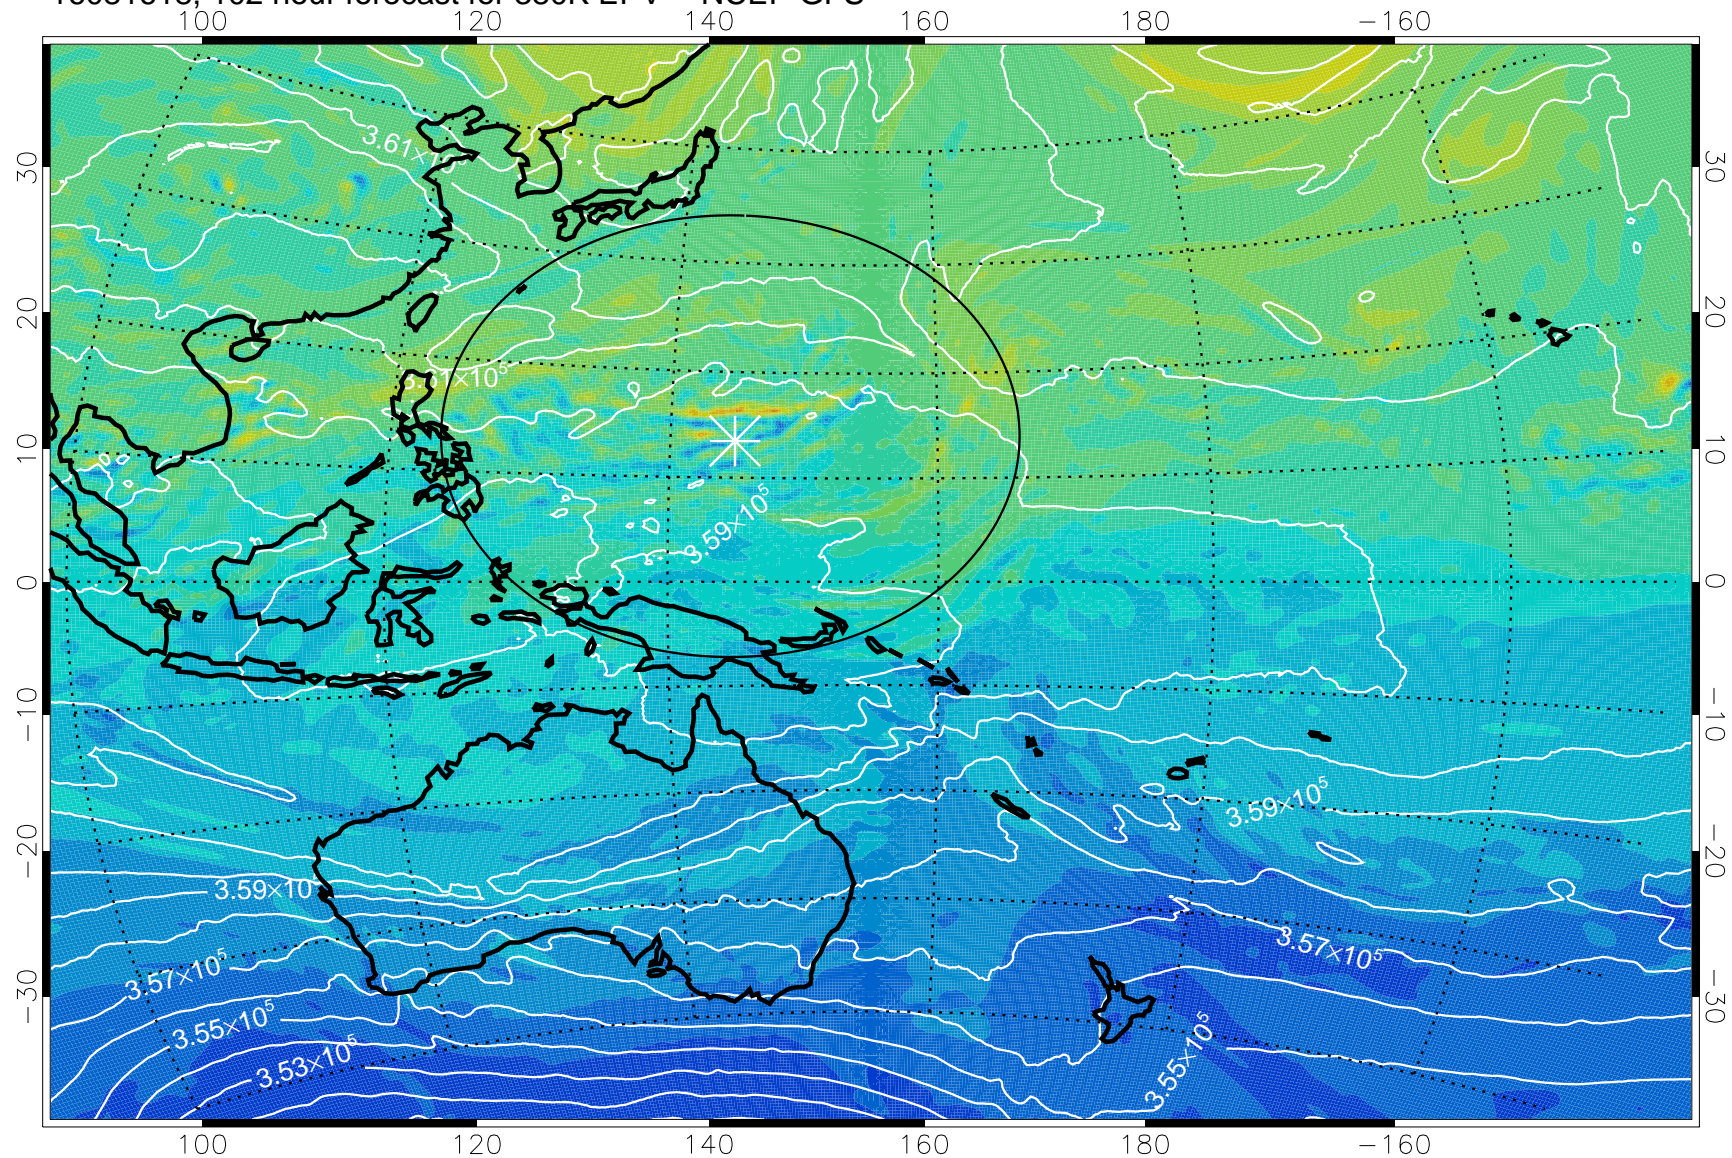

16081518, 78 hour forecast for 380K EPV -- NCEP GFS

380K Montgomery Streamfunction, white

Range ring of 2304 km

16081600, 84 hour forecast for 380K EPV -- NCEP GFS

380K Montgomery Streamfunction, white

Range ring of 2304 km

16081606, 90 hour forecast for 380K EPV -- NCEP GFS

380K Montgomery Streamfunction, white

Range ring of 2304 km

16081612, 96 hour forecast for 380K EPV -- NCEP GFS

380K Montgomery Streamfunction, white

Range ring of 2304 km

16081618, 102 hour forecast for 380K EPV -- NCEP GFS

380K Montgomery Streamfunction, white

Range ring of 2304 km

16081700, 108 hour forecast for 380K EPV -- NCEP GFS

380K Montgomery Streamfunction, white

Range ring of 2304 km

16081706, 114 hour forecast for 380K EPV -- NCEP GFS

380K Montgomery Streamfunction, white

Range ring of 2304 km

16081712, 120 hour forecast for 380K EPV -- NCEP GFS

380K Montgomery Streamfunction, white

Range ring of 2304 km