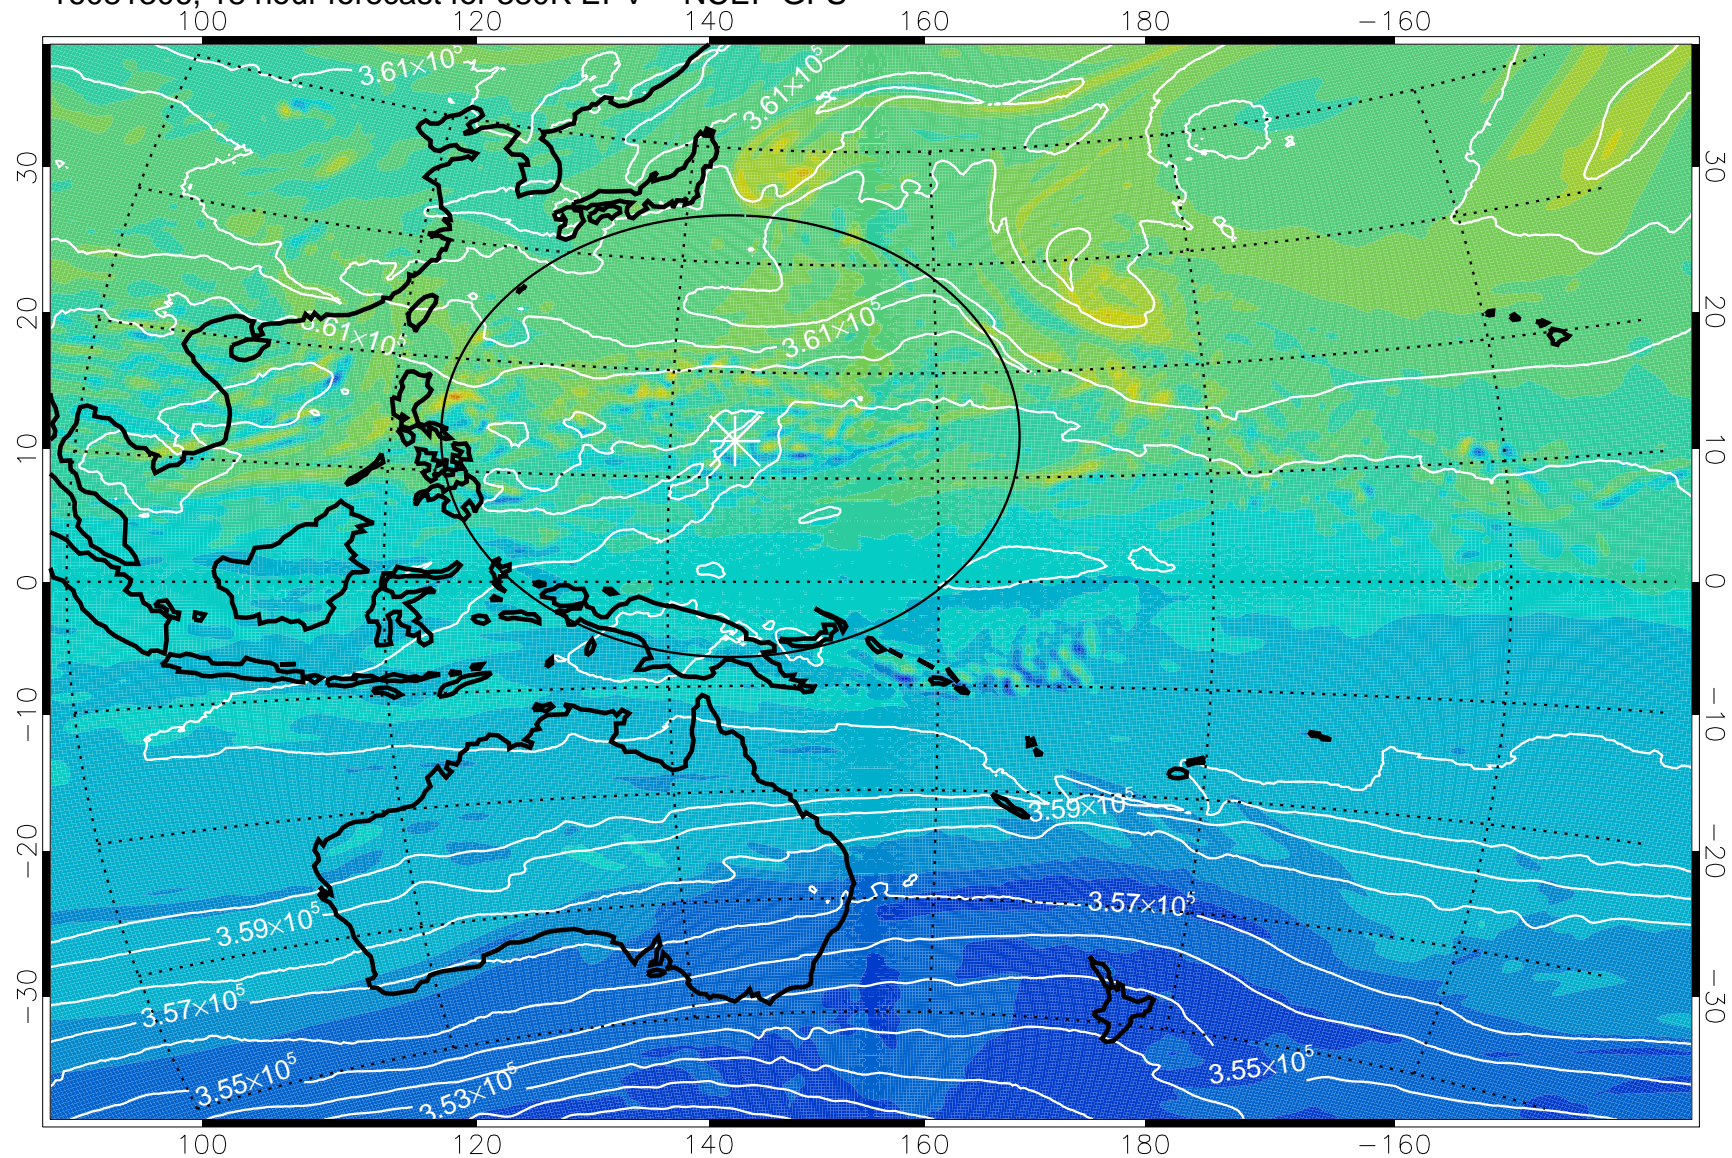

16081218, 6 hour forecast for 380K EPV -- NCEP GFS

380K Montgomery Streamfunction, white

Range ring of 2304 km

16081300, 12 hour forecast for 380K EPV -- NCEP GFS

380K Montgomery Streamfunction, white

Range ring of 2304 km

16081306, 18 hour forecast for 380K EPV -- NCEP GFS

380K Montgomery Streamfunction, white

Range ring of 2304 km

16081312, 24 hour forecast for 380K EPV -- NCEP GFS

380K Montgomery Streamfunction, white

Range ring of 2304 km

16081318, 30 hour forecast for 380K EPV -- NCEP GFS

380K Montgomery Streamfunction, white

Range ring of 2304 km

16081400, 36 hour forecast for 380K EPV -- NCEP GFS

380K Montgomery Streamfunction, white

Range ring of 2304 km

16081406, 42 hour forecast for 380K EPV -- NCEP GFS

380K Montgomery Streamfunction, white

Range ring of 2304 km

16081412, 48 hour forecast for 380K EPV -- NCEP GFS

380K Montgomery Streamfunction, white

Range ring of 2304 km