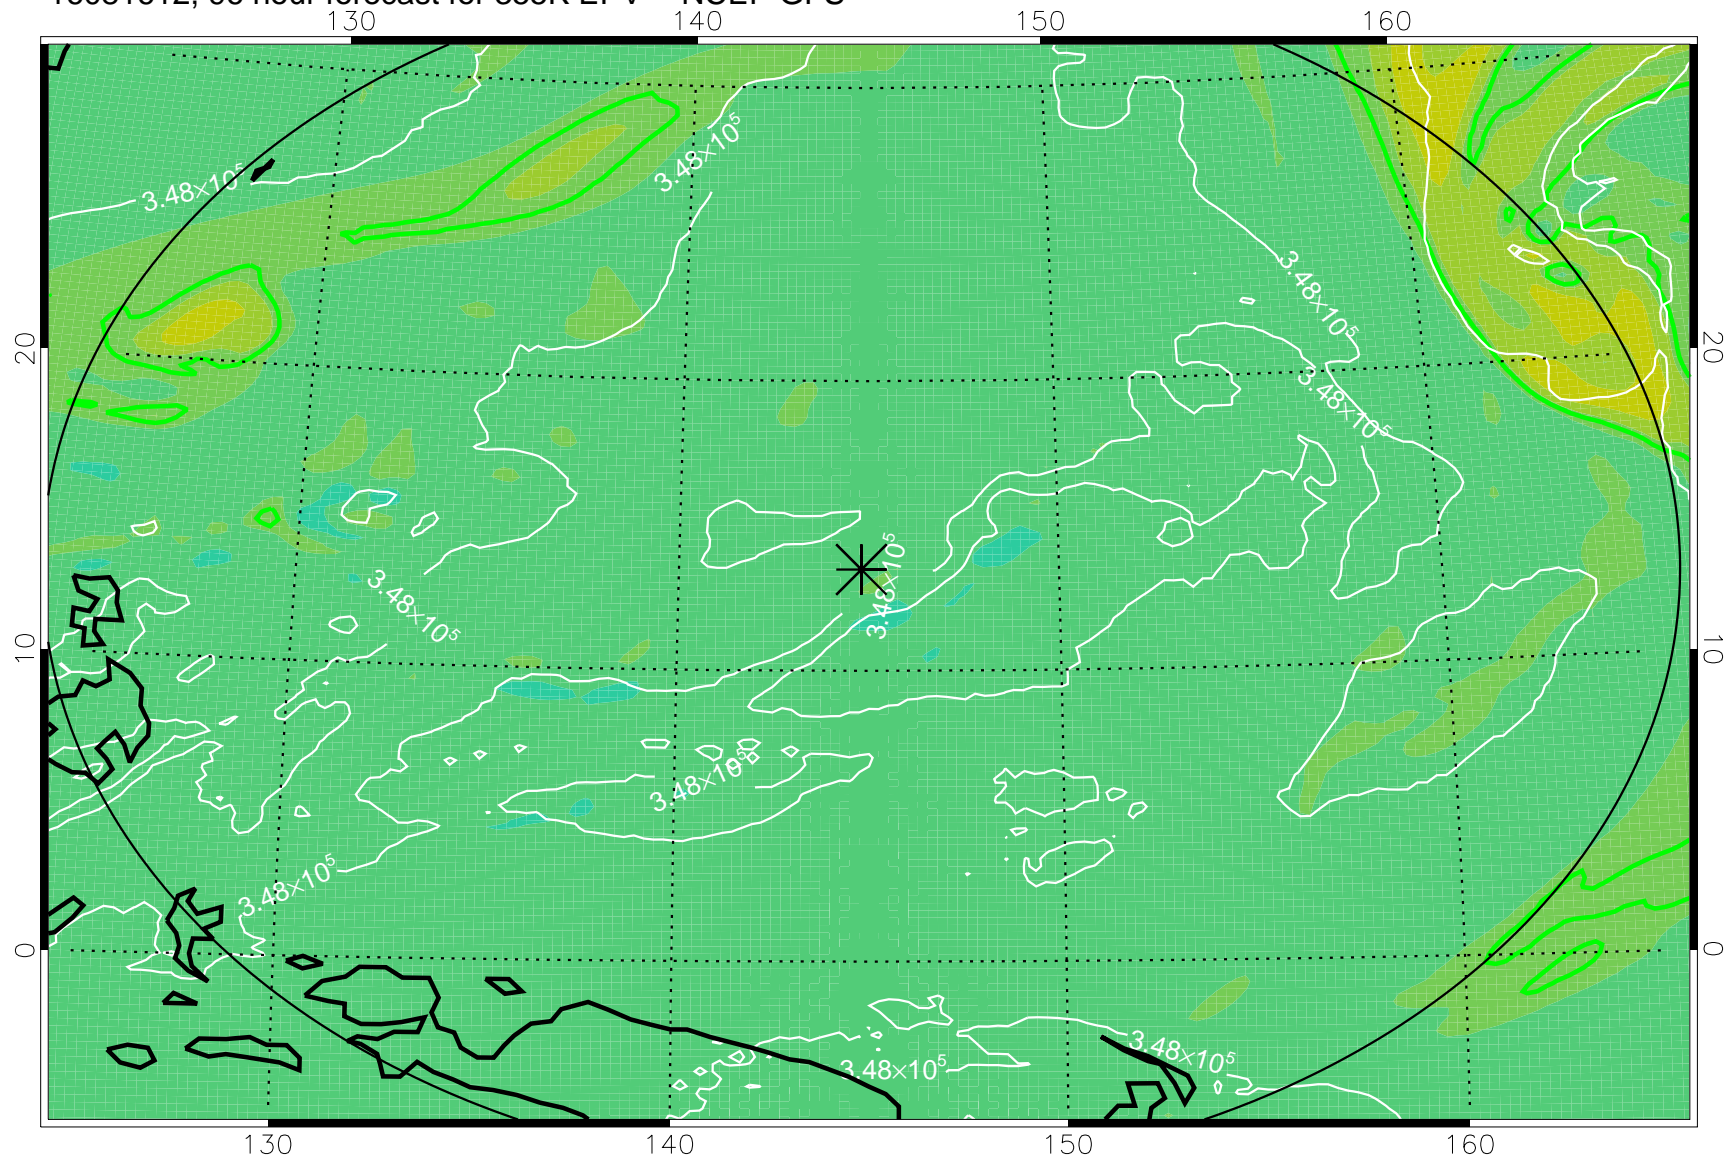

16081506, 66 hour forecast for 355K EPV -- NCEP GFS

355K Montgomery Streamfunction, white  
EPV Tropopause (2 PVU) Position  
Range ring of 2304 km

16081512, 72 hour forecast for 355K EPV -- NCEP GFS

355K Montgomery Streamfunction, white  
EPV Tropopause (2 PVU) Position  
Range ring of 2304 km

16081518, 78 hour forecast for 355K EPV -- NCEP GFS

355K Montgomery Streamfunction, white  
EPV Tropopause (2 PVU) Position  
Range ring of 2304 km

16081600, 84 hour forecast for 355K EPV -- NCEP GFS

355K Montgomery Streamfunction, white  
EPV Tropopause (2 PVU) Position  
Range ring of 2304 km

16081606, 90 hour forecast for 355K EPV -- NCEP GFS

355K Montgomery Streamfunction, white  
EPV Tropopause (2 PVU) Position  
Range ring of 2304 km

16081612, 96 hour forecast for 355K EPV -- NCEP GFS

355K Montgomery Streamfunction, white  
EPV Tropopause (2 PVU) Position  
Range ring of 2304 km

16081618, 102 hour forecast for 355K EPV -- NCEP GFS

355K Montgomery Streamfunction, white  
EPV Tropopause (2 PVU) Position  
Range ring of 2304 km

16081700, 108 hour forecast for 355K EPV -- NCEP GFS

355K Montgomery Streamfunction, white  
EPV Tropopause (2 PVU) Position  
Range ring of 2304 km