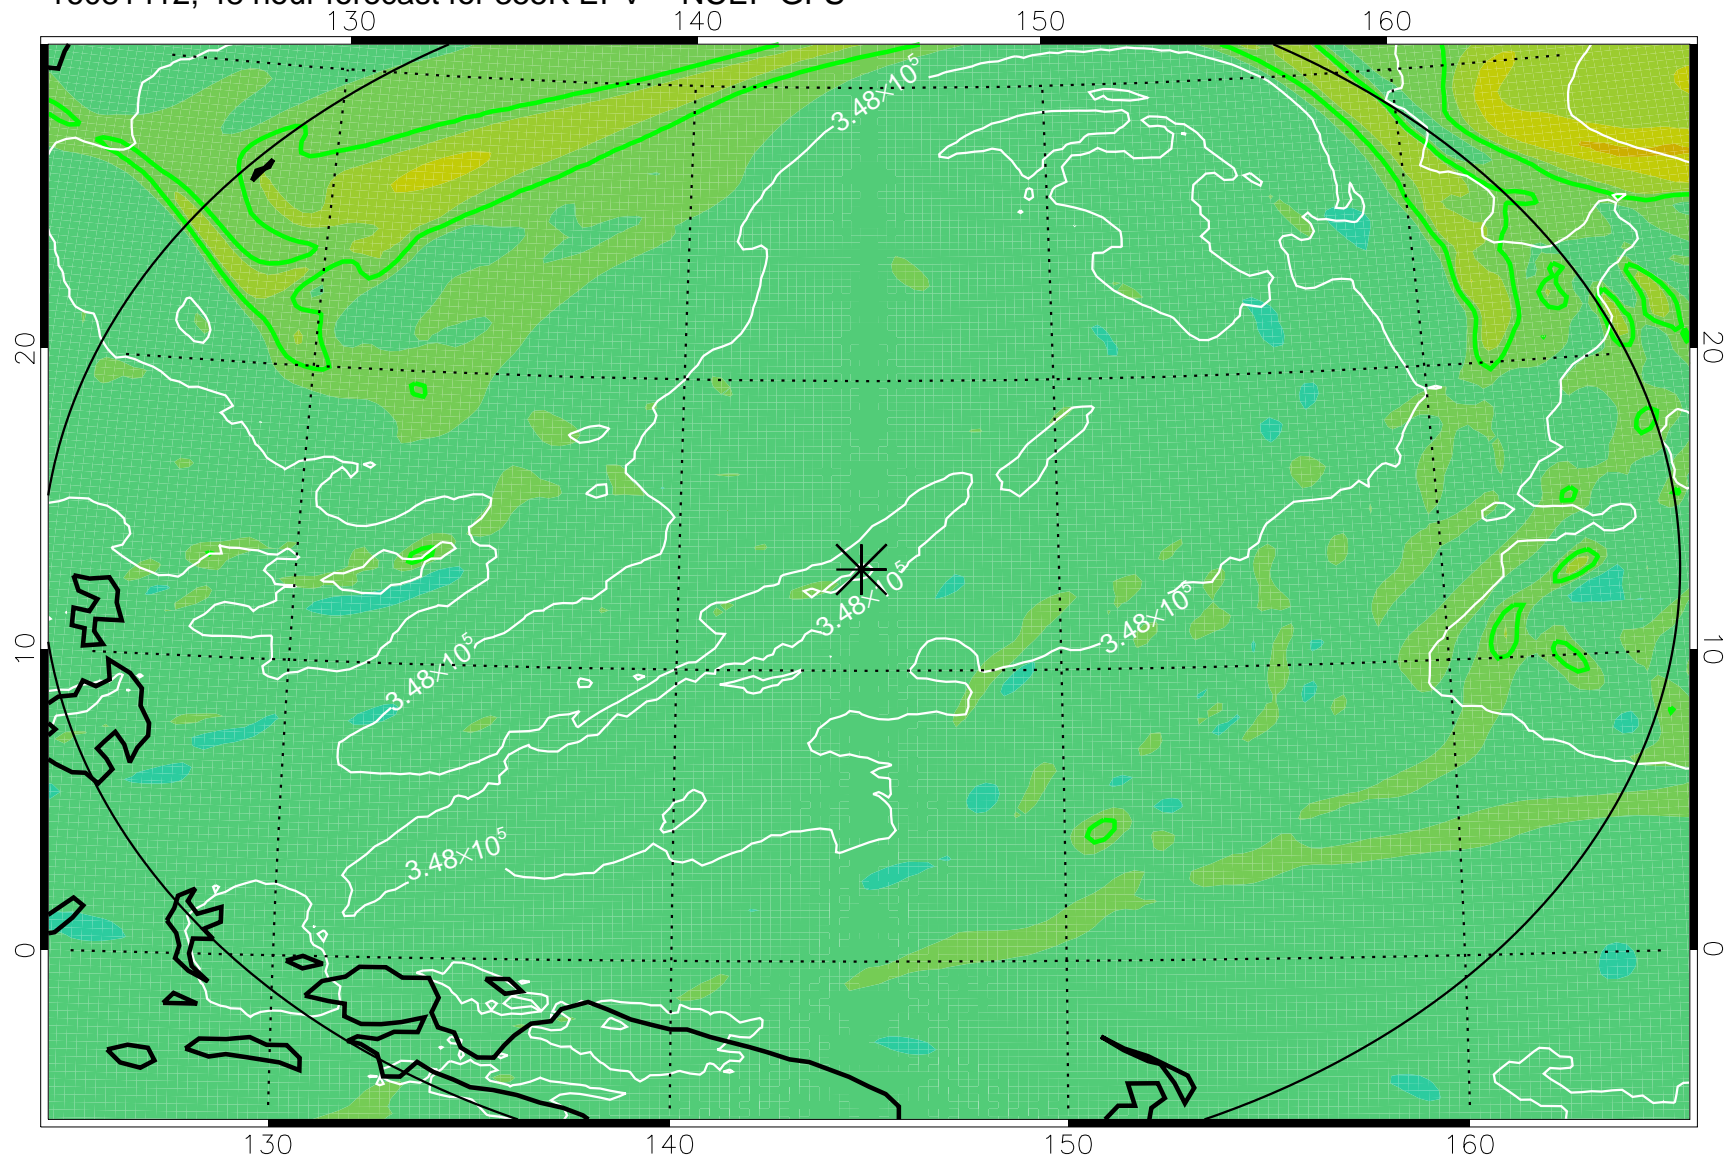

16081318, 30 hour forecast for 355K EPV -- NCEP GFS

355K Montgomery Streamfunction, white  
EPV Tropopause (2 PVU) Position  
Range ring of 2304 km

16081400, 36 hour forecast for 355K EPV -- NCEP GFS

355K Montgomery Streamfunction, white  
EPV Tropopause (2 PVU) Position  
Range ring of 2304 km

16081406, 42 hour forecast for 355K EPV -- NCEP GFS

355K Montgomery Streamfunction, white  
EPV Tropopause (2 PVU) Position  
Range ring of 2304 km

16081412, 48 hour forecast for 355K EPV -- NCEP GFS

355K Montgomery Streamfunction, white  
EPV Tropopause (2 PVU) Position  
Range ring of 2304 km

16081418, 54 hour forecast for 355K EPV -- NCEP GFS

355K Montgomery Streamfunction, white  
EPV Tropopause (2 PVU) Position  
Range ring of 2304 km

16081500, 60 hour forecast for 355K EPV -- NCEP GFS

355K Montgomery Streamfunction, white  
EPV Tropopause (2 PVU) Position  
Range ring of 2304 km

16081518, 78 hour forecast for 355K EPV -- NCEP GFS

355K Montgomery Streamfunction, white  
EPV Tropopause (2 PVU) Position  
Range ring of 2304 km

16081600, 84 hour forecast for 355K EPV -- NCEP GFS

355K Montgomery Streamfunction, white  
EPV Tropopause (2 PVU) Position  
Range ring of 2304 km