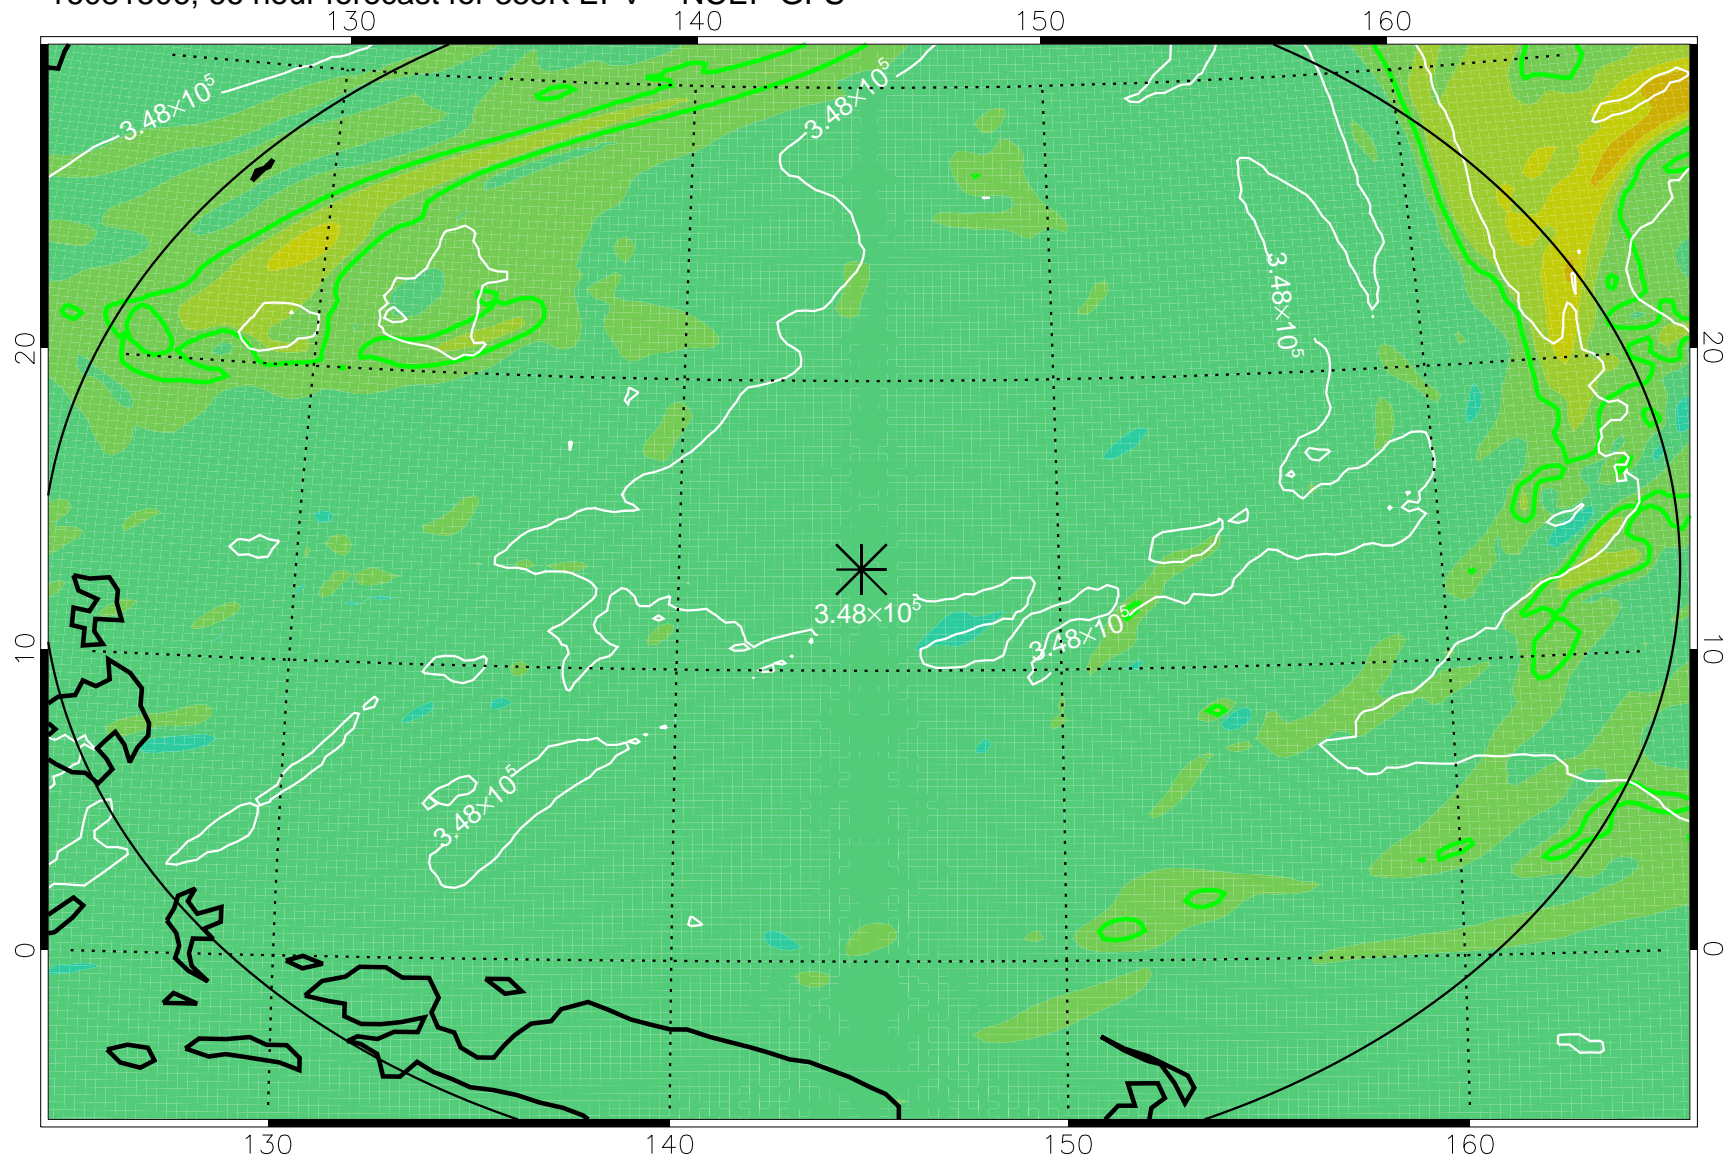

16081418, 54 hour forecast for 355K EPV -- NCEP GFS

355K Montgomery Streamfunction, white  
EPV Tropopause (2 PVU) Position  
Range ring of 2304 km

16081500, 60 hour forecast for 355K EPV -- NCEP GFS

355K Montgomery Streamfunction, white  
EPV Tropopause (2 PVU) Position  
Range ring of 2304 km

16081506, 66 hour forecast for 355K EPV -- NCEP GFS

355K Montgomery Streamfunction, white  
EPV Tropopause (2 PVU) Position  
Range ring of 2304 km

16081512, 72 hour forecast for 355K EPV -- NCEP GFS

355K Montgomery Streamfunction, white  
EPV Tropopause (2 PVU) Position  
Range ring of 2304 km

16081518, 78 hour forecast for 355K EPV -- NCEP GFS

355K Montgomery Streamfunction, white  
EPV Tropopause (2 PVU) Position  
Range ring of 2304 km

16081600, 84 hour forecast for 355K EPV -- NCEP GFS

355K Montgomery Streamfunction, white  
EPV Tropopause (2 PVU) Position  
Range ring of 2304 km

16081606, 90 hour forecast for 355K EPV -- NCEP GFS

355K Montgomery Streamfunction, white  
EPV Tropopause (2 PVU) Position  
Range ring of 2304 km

16081612, 96 hour forecast for 355K EPV -- NCEP GFS

355K Montgomery Streamfunction, white  
EPV Tropopause (2 PVU) Position  
Range ring of 2304 km