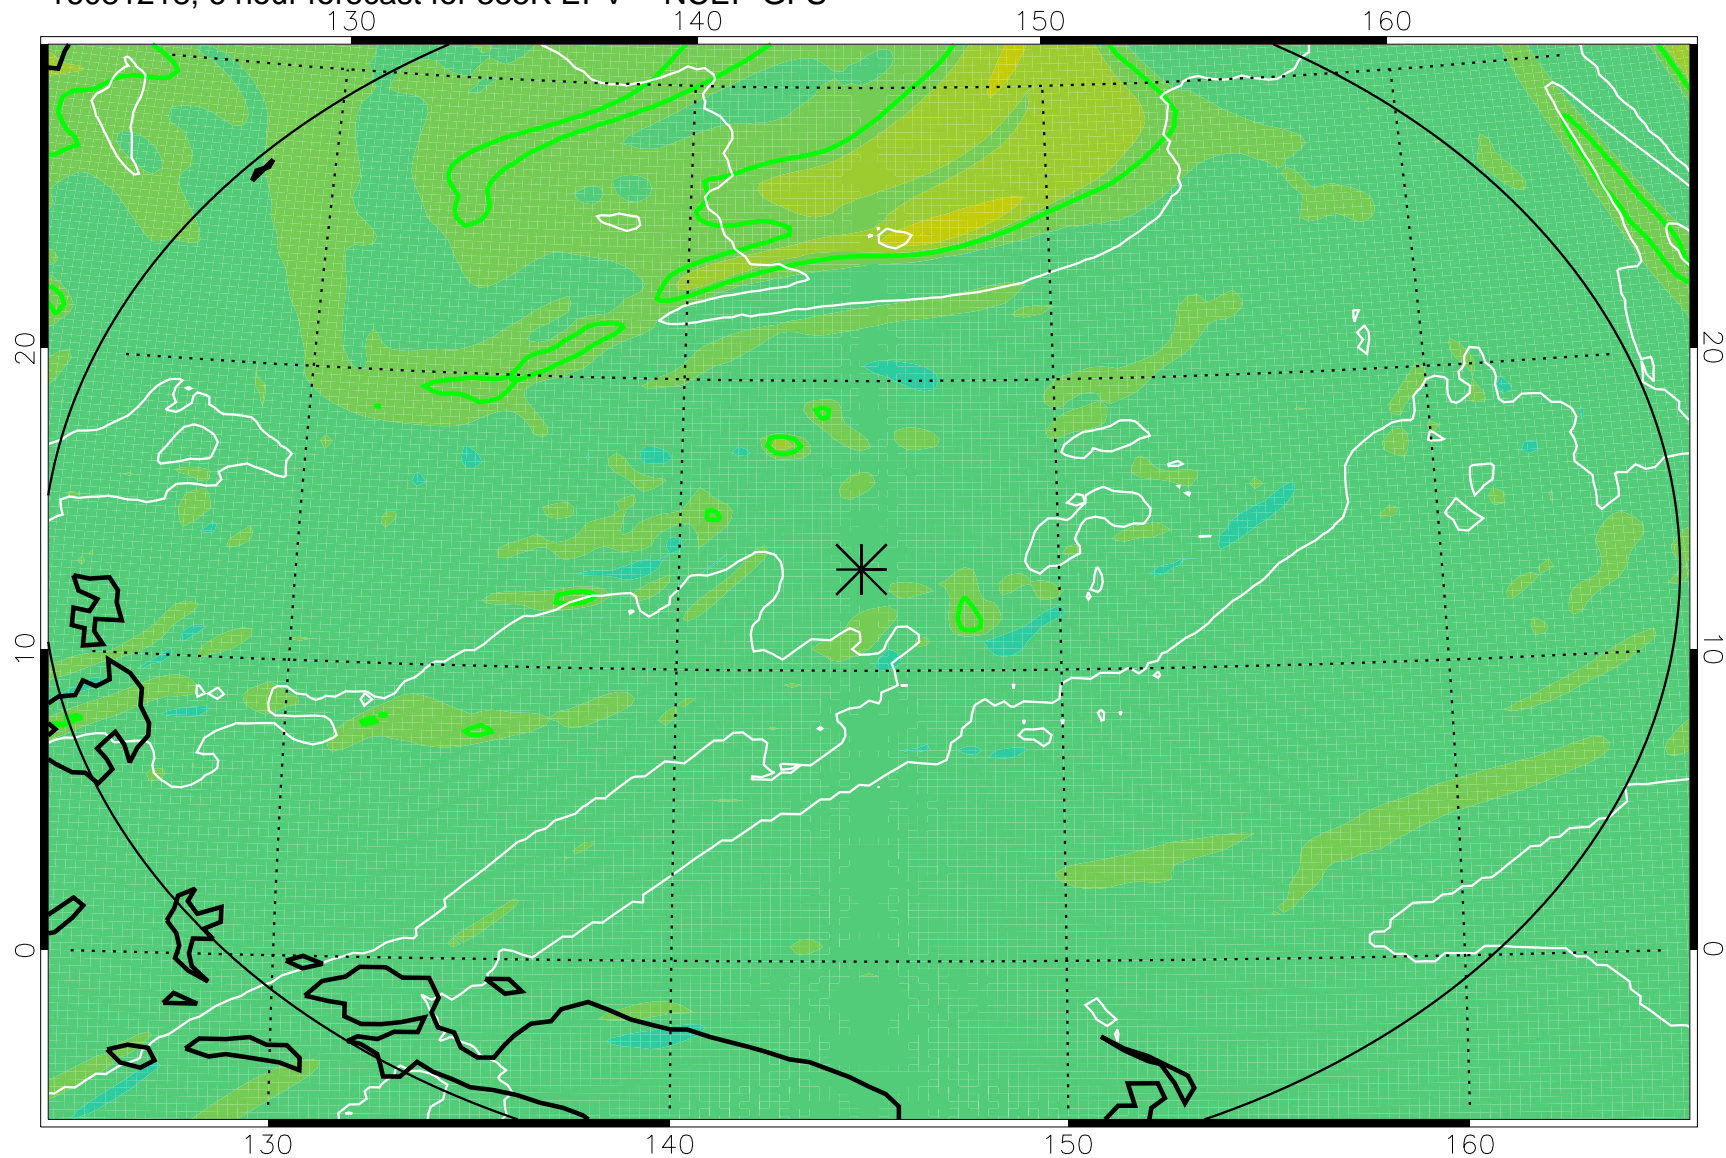

16081218, 6 hour forecast for 355K EPV -- NCEP GFS

355K Montgomery Streamfunction, white  
EPV Tropopause (2 PVU) Position  
Range ring of 2304 km

16081300, 12 hour forecast for 355K EPV -- NCEP GFS

355K Montgomery Streamfunction, white  
EPV Tropopause (2 PVU) Position  
Range ring of 2304 km

16081306, 18 hour forecast for 355K EPV -- NCEP GFS

355K Montgomery Streamfunction, white  
EPV Tropopause (2 PVU) Position  
Range ring of 2304 km

16081312, 24 hour forecast for 355K EPV -- NCEP GFS

355K Montgomery Streamfunction, white  
EPV Tropopause (2 PVU) Position  
Range ring of 2304 km

16081318, 30 hour forecast for 355K EPV -- NCEP GFS

355K Montgomery Streamfunction, white  
EPV Tropopause (2 PVU) Position  
Range ring of 2304 km

16081400, 36 hour forecast for 355K EPV -- NCEP GFS

355K Montgomery Streamfunction, white  
EPV Tropopause (2 PVU) Position  
Range ring of 2304 km

16081406, 42 hour forecast for 355K EPV -- NCEP GFS

355K Montgomery Streamfunction, white  
EPV Tropopause (2 PVU) Position  
Range ring of 2304 km

16081412, 48 hour forecast for 355K EPV -- NCEP GFS

355K Montgomery Streamfunction, white  
EPV Tropopause (2 PVU) Position  
Range ring of 2304 km