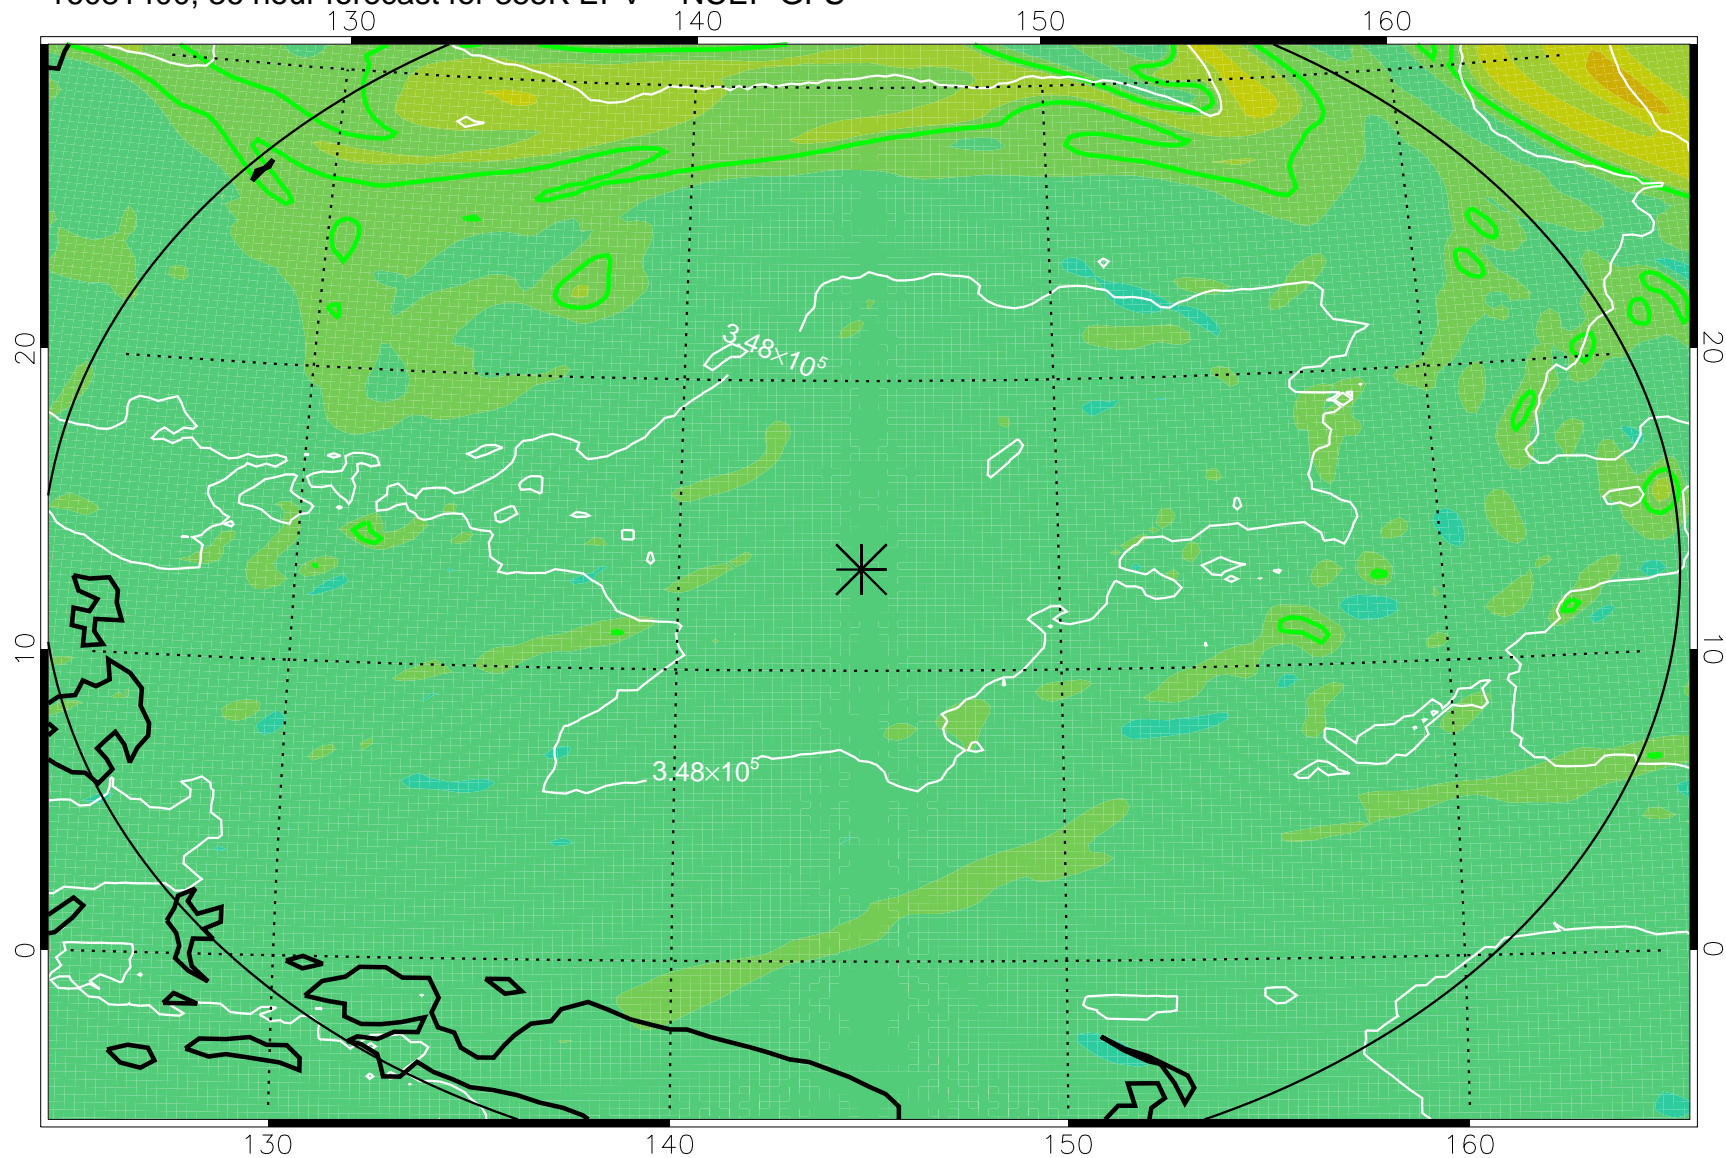

16081306, 18 hour forecast for 355K EPV -- NCEP GFS

355K Montgomery Streamfunction, white  
EPV Tropopause (2 PVU) Position  
Range ring of 2304 km

16081312, 24 hour forecast for 355K EPV -- NCEP GFS

355K Montgomery Streamfunction, white  
EPV Tropopause (2 PVU) Position  
Range ring of 2304 km

16081318, 30 hour forecast for 355K EPV -- NCEP GFS

355K Montgomery Streamfunction, white  
EPV Tropopause (2 PVU) Position  
Range ring of 2304 km

16081400, 36 hour forecast for 355K EPV -- NCEP GFS

355K Montgomery Streamfunction, white  
EPV Tropopause (2 PVU) Position  
Range ring of 2304 km

16081406, 42 hour forecast for 355K EPV -- NCEP GFS

355K Montgomery Streamfunction, white  
EPV Tropopause (2 PVU) Position  
Range ring of 2304 km

16081412, 48 hour forecast for 355K EPV -- NCEP GFS

355K Montgomery Streamfunction, white  
EPV Tropopause (2 PVU) Position  
Range ring of 2304 km

16081418, 54 hour forecast for 355K EPV -- NCEP GFS

355K Montgomery Streamfunction, white  
EPV Tropopause (2 PVU) Position  
Range ring of 2304 km

16081500, 60 hour forecast for 355K EPV -- NCEP GFS

355K Montgomery Streamfunction, white  
EPV Tropopause (2 PVU) Position  
Range ring of 2304 km