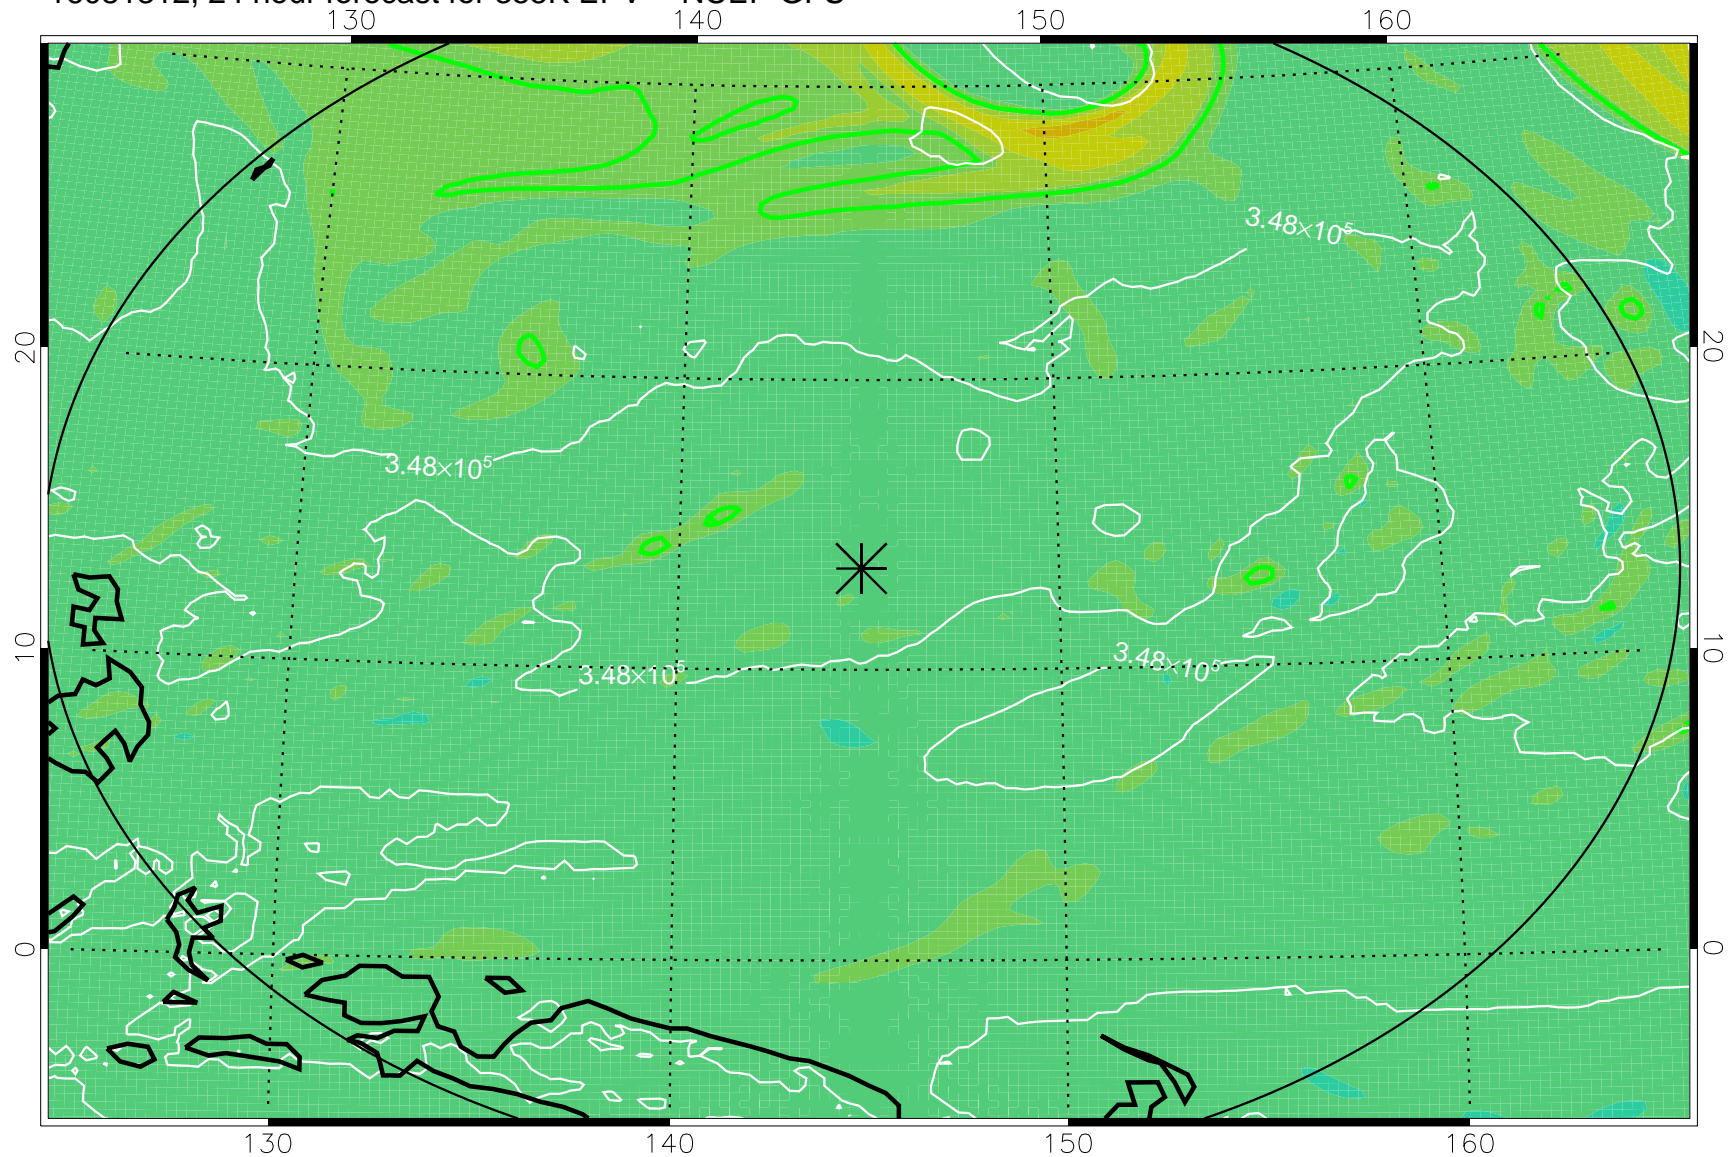

16081218, 6 hour forecast for 355K EPV -- NCEP GFS

355K Montgomery Streamfunction, white  
EPV Tropopause (2 PVU) Position  
Range ring of 2304 km

16081300, 12 hour forecast for 355K EPV -- NCEP GFS

355K Montgomery Streamfunction, white  
EPV Tropopause (2 PVU) Position  
Range ring of 2304 km

16081306, 18 hour forecast for 355K EPV -- NCEP GFS

355K Montgomery Streamfunction, white  
EPV Tropopause (2 PVU) Position  
Range ring of 2304 km

16081312, 24 hour forecast for 355K EPV -- NCEP GFS

355K Montgomery Streamfunction, white  
EPV Tropopause (2 PVU) Position  
Range ring of 2304 km

16081318, 30 hour forecast for 355K EPV -- NCEP GFS

355K Montgomery Streamfunction, white  
EPV Tropopause (2 PVU) Position  
Range ring of 2304 km

16081400, 36 hour forecast for 355K EPV -- NCEP GFS

355K Montgomery Streamfunction, white  
EPV Tropopause (2 PVU) Position  
Range ring of 2304 km

16081406, 42 hour forecast for 355K EPV -- NCEP GFS

355K Montgomery Streamfunction, white  
EPV Tropopause (2 PVU) Position  
Range ring of 2304 km

16081412, 48 hour forecast for 355K EPV -- NCEP GFS

355K Montgomery Streamfunction, white  
EPV Tropopause (2 PVU) Position  
Range ring of 2304 km