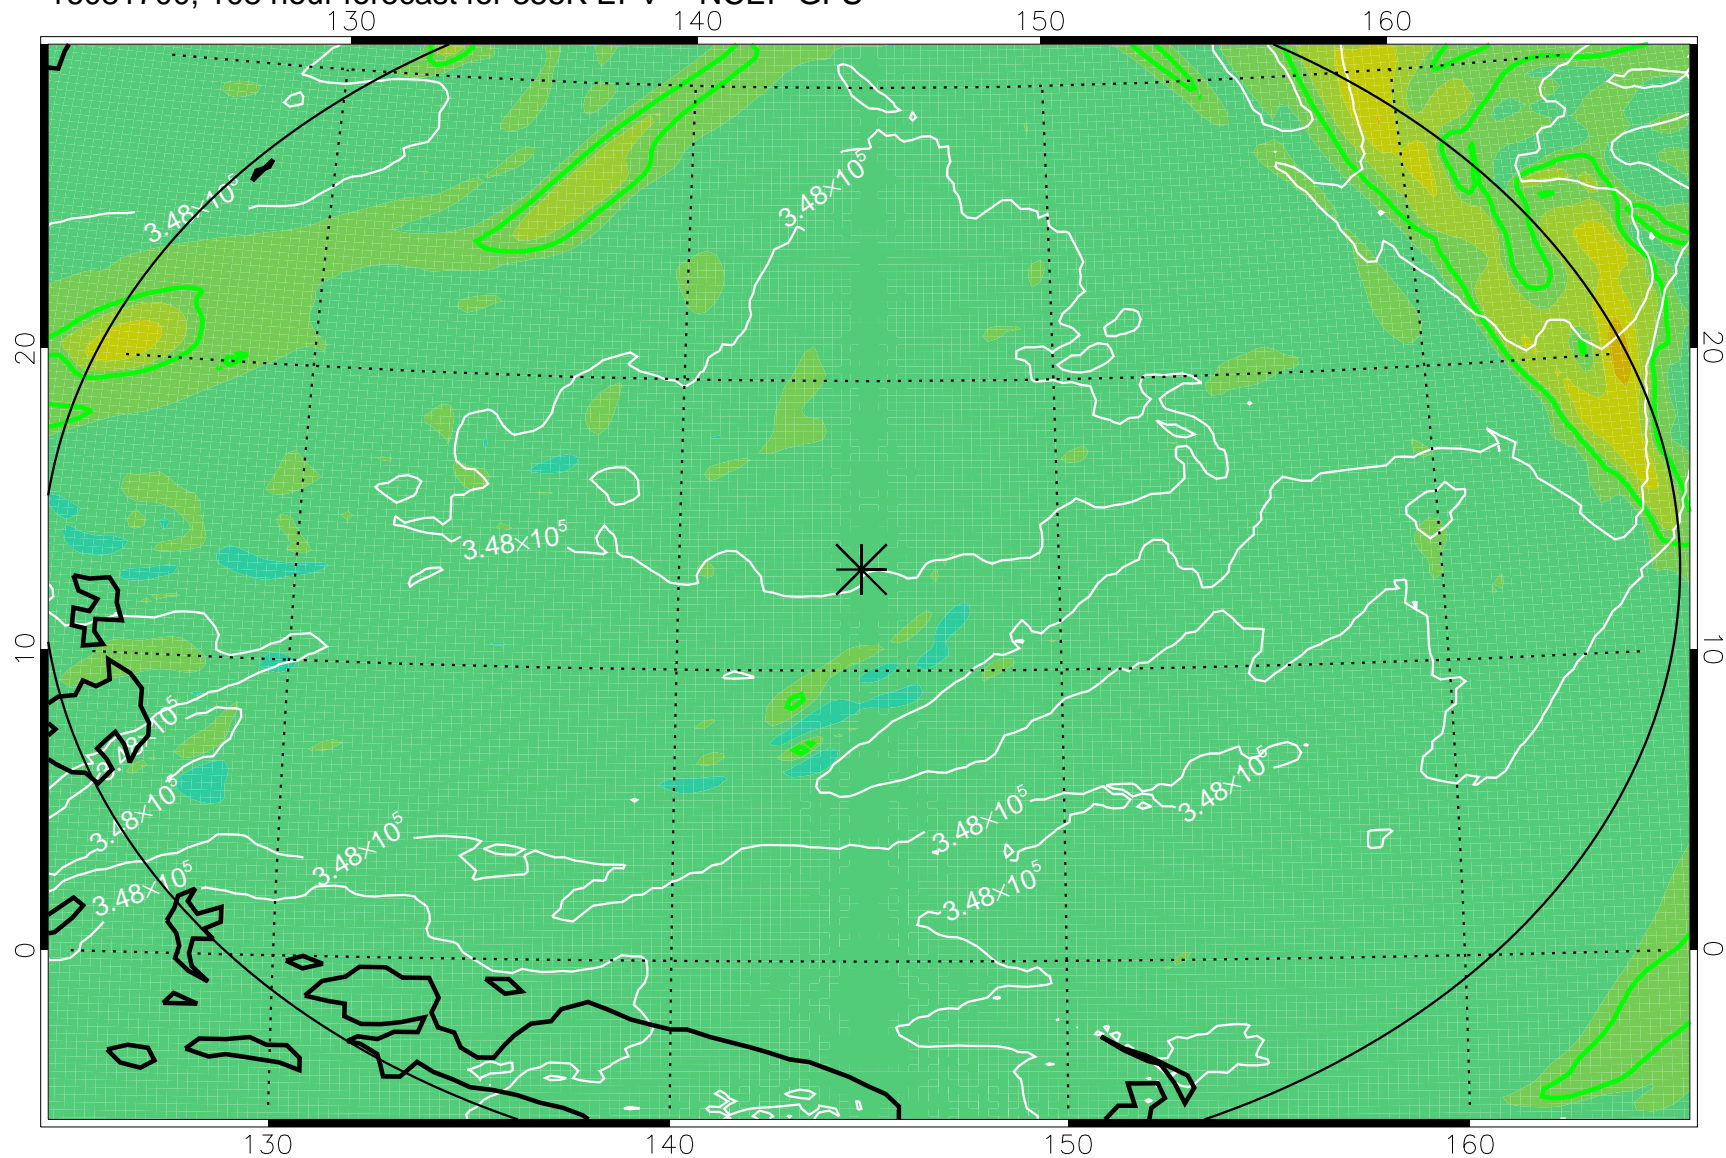

16081518, 78 hour forecast for 355K EPV -- NCEP GFS

355K Montgomery Streamfunction, white  
EPV Tropopause (2 PVU) Position  
Range ring of 2304 km

16081600, 84 hour forecast for 355K EPV -- NCEP GFS

355K Montgomery Streamfunction, white  
EPV Tropopause (2 PVU) Position  
Range ring of 2304 km

16081606, 90 hour forecast for 355K EPV -- NCEP GFS

355K Montgomery Streamfunction, white  
EPV Tropopause (2 PVU) Position  
Range ring of 2304 km

16081612, 96 hour forecast for 355K EPV -- NCEP GFS

355K Montgomery Streamfunction, white  
EPV Tropopause (2 PVU) Position  
Range ring of 2304 km

16081618, 102 hour forecast for 355K EPV -- NCEP GFS

355K Montgomery Streamfunction, white  
EPV Tropopause (2 PVU) Position  
Range ring of 2304 km

16081700, 108 hour forecast for 355K EPV -- NCEP GFS

355K Montgomery Streamfunction, white  
EPV Tropopause (2 PVU) Position  
Range ring of 2304 km

16081706, 114 hour forecast for 355K EPV -- NCEP GFS

355K Montgomery Streamfunction, white  
EPV Tropopause (2 PVU) Position  
Range ring of 2304 km

16081712, 120 hour forecast for 355K EPV -- NCEP GFS

355K Montgomery Streamfunction, white  
EPV Tropopause (2 PVU) Position  
Range ring of 2304 km