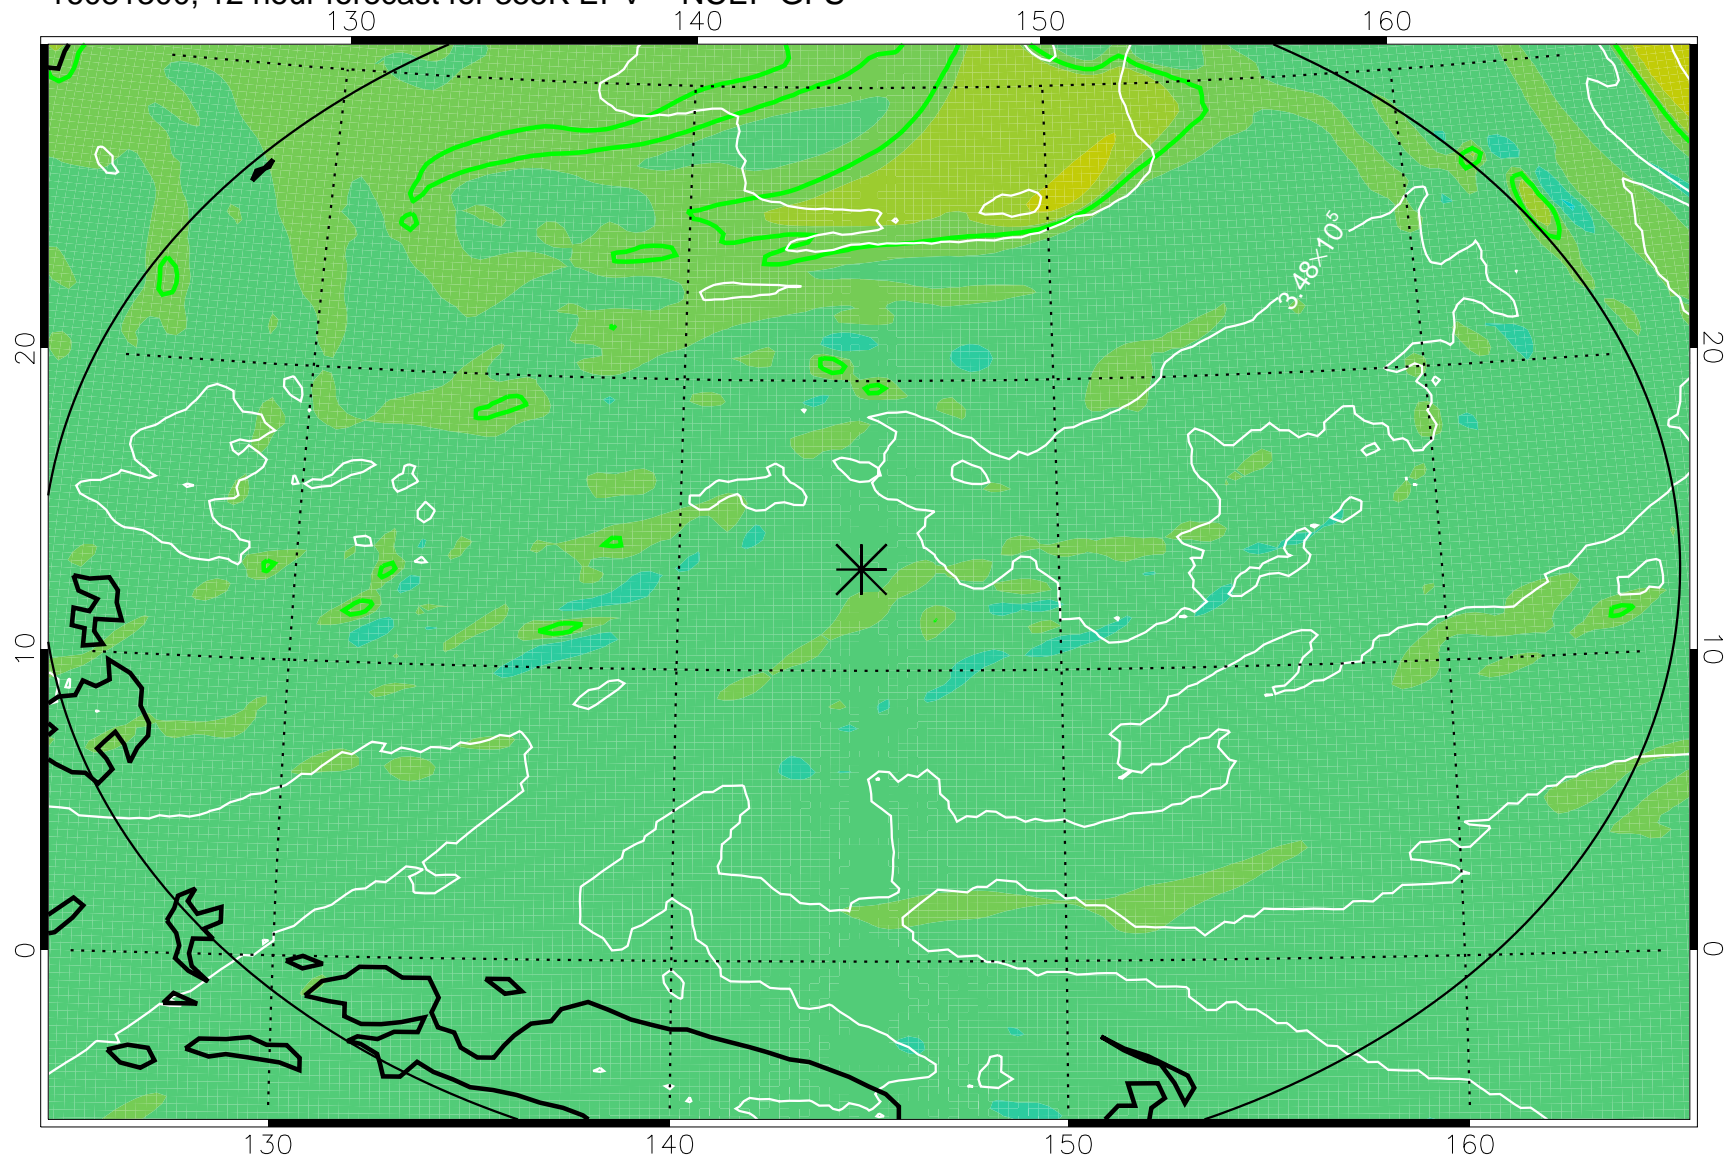

16081218, 6 hour forecast for 355K EPV -- NCEP GFS

355K Montgomery Streamfunction, white  
EPV Tropopause (2 PVU) Position  
Range ring of 2304 km

16081300, 12 hour forecast for 355K EPV -- NCEP GFS

355K Montgomery Streamfunction, white  
EPV Tropopause (2 PVU) Position  
Range ring of 2304 km

16081306, 18 hour forecast for 355K EPV -- NCEP GFS

355K Montgomery Streamfunction, white  
EPV Tropopause (2 PVU) Position  
Range ring of 2304 km

16081312, 24 hour forecast for 355K EPV -- NCEP GFS

355K Montgomery Streamfunction, white  
EPV Tropopause (2 PVU) Position  
Range ring of 2304 km

16081318, 30 hour forecast for 355K EPV -- NCEP GFS

355K Montgomery Streamfunction, white  
EPV Tropopause (2 PVU) Position  
Range ring of 2304 km

16081400, 36 hour forecast for 355K EPV -- NCEP GFS

355K Montgomery Streamfunction, white  
EPV Tropopause (2 PVU) Position  
Range ring of 2304 km

16081406, 42 hour forecast for 355K EPV -- NCEP GFS

355K Montgomery Streamfunction, white  
EPV Tropopause (2 PVU) Position  
Range ring of 2304 km

16081412, 48 hour forecast for 355K EPV -- NCEP GFS

355K Montgomery Streamfunction, white  
EPV Tropopause (2 PVU) Position  
Range ring of 2304 km