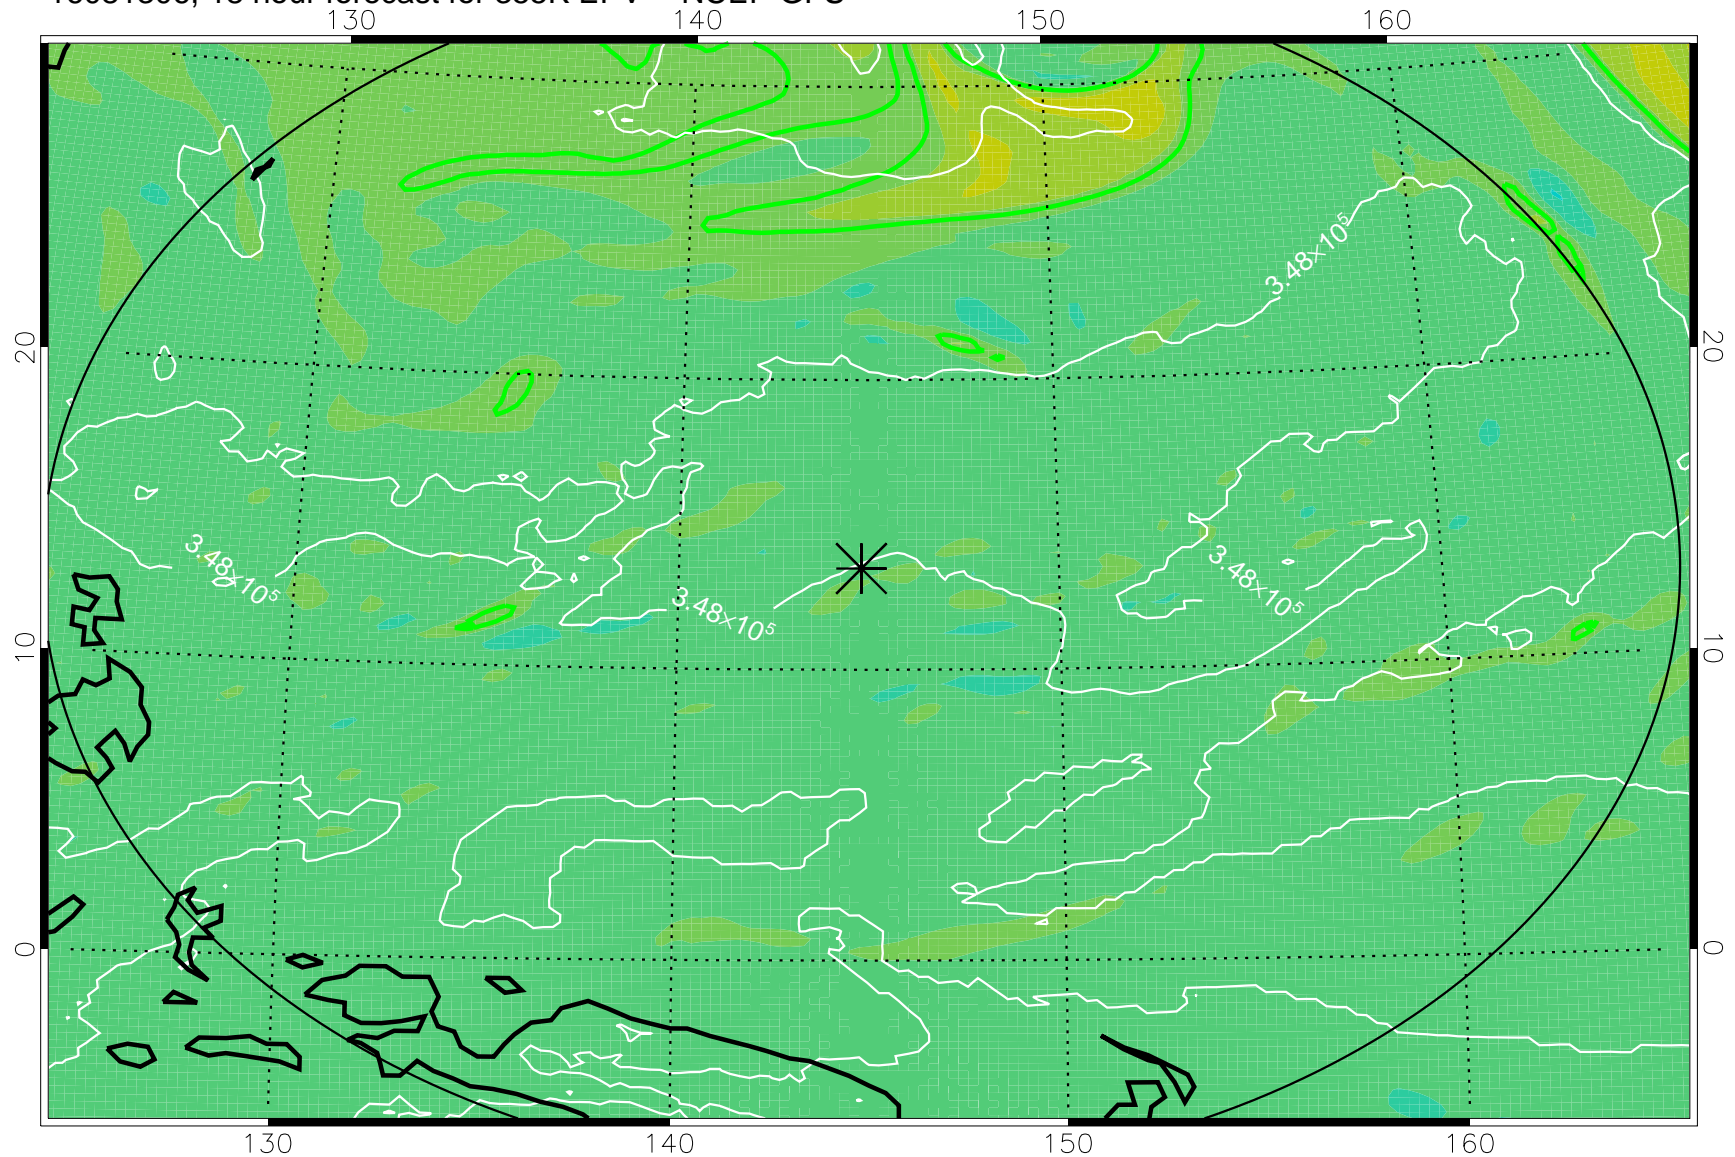

16081218, 6 hour forecast for 355K EPV -- NCEP GFS

355K Montgomery Streamfunction, white  
EPV Tropopause (2 PVU) Position  
Range ring of 2304 km

16081300, 12 hour forecast for 355K EPV -- NCEP GFS

355K Montgomery Streamfunction, white  
EPV Tropopause (2 PVU) Position  
Range ring of 2304 km

16081306, 18 hour forecast for 355K EPV -- NCEP GFS

355K Montgomery Streamfunction, white  
EPV Tropopause (2 PVU) Position  
Range ring of 2304 km

16081312, 24 hour forecast for 355K EPV -- NCEP GFS

355K Montgomery Streamfunction, white  
EPV Tropopause (2 PVU) Position  
Range ring of 2304 km

16081318, 30 hour forecast for 355K EPV -- NCEP GFS

355K Montgomery Streamfunction, white  
EPV Tropopause (2 PVU) Position  
Range ring of 2304 km

16081400, 36 hour forecast for 355K EPV -- NCEP GFS

355K Montgomery Streamfunction, white  
EPV Tropopause (2 PVU) Position  
Range ring of 2304 km

16081406, 42 hour forecast for 355K EPV -- NCEP GFS

355K Montgomery Streamfunction, white  
EPV Tropopause (2 PVU) Position  
Range ring of 2304 km

16081412, 48 hour forecast for 355K EPV -- NCEP GFS

355K Montgomery Streamfunction, white  
EPV Tropopause (2 PVU) Position  
Range ring of 2304 km