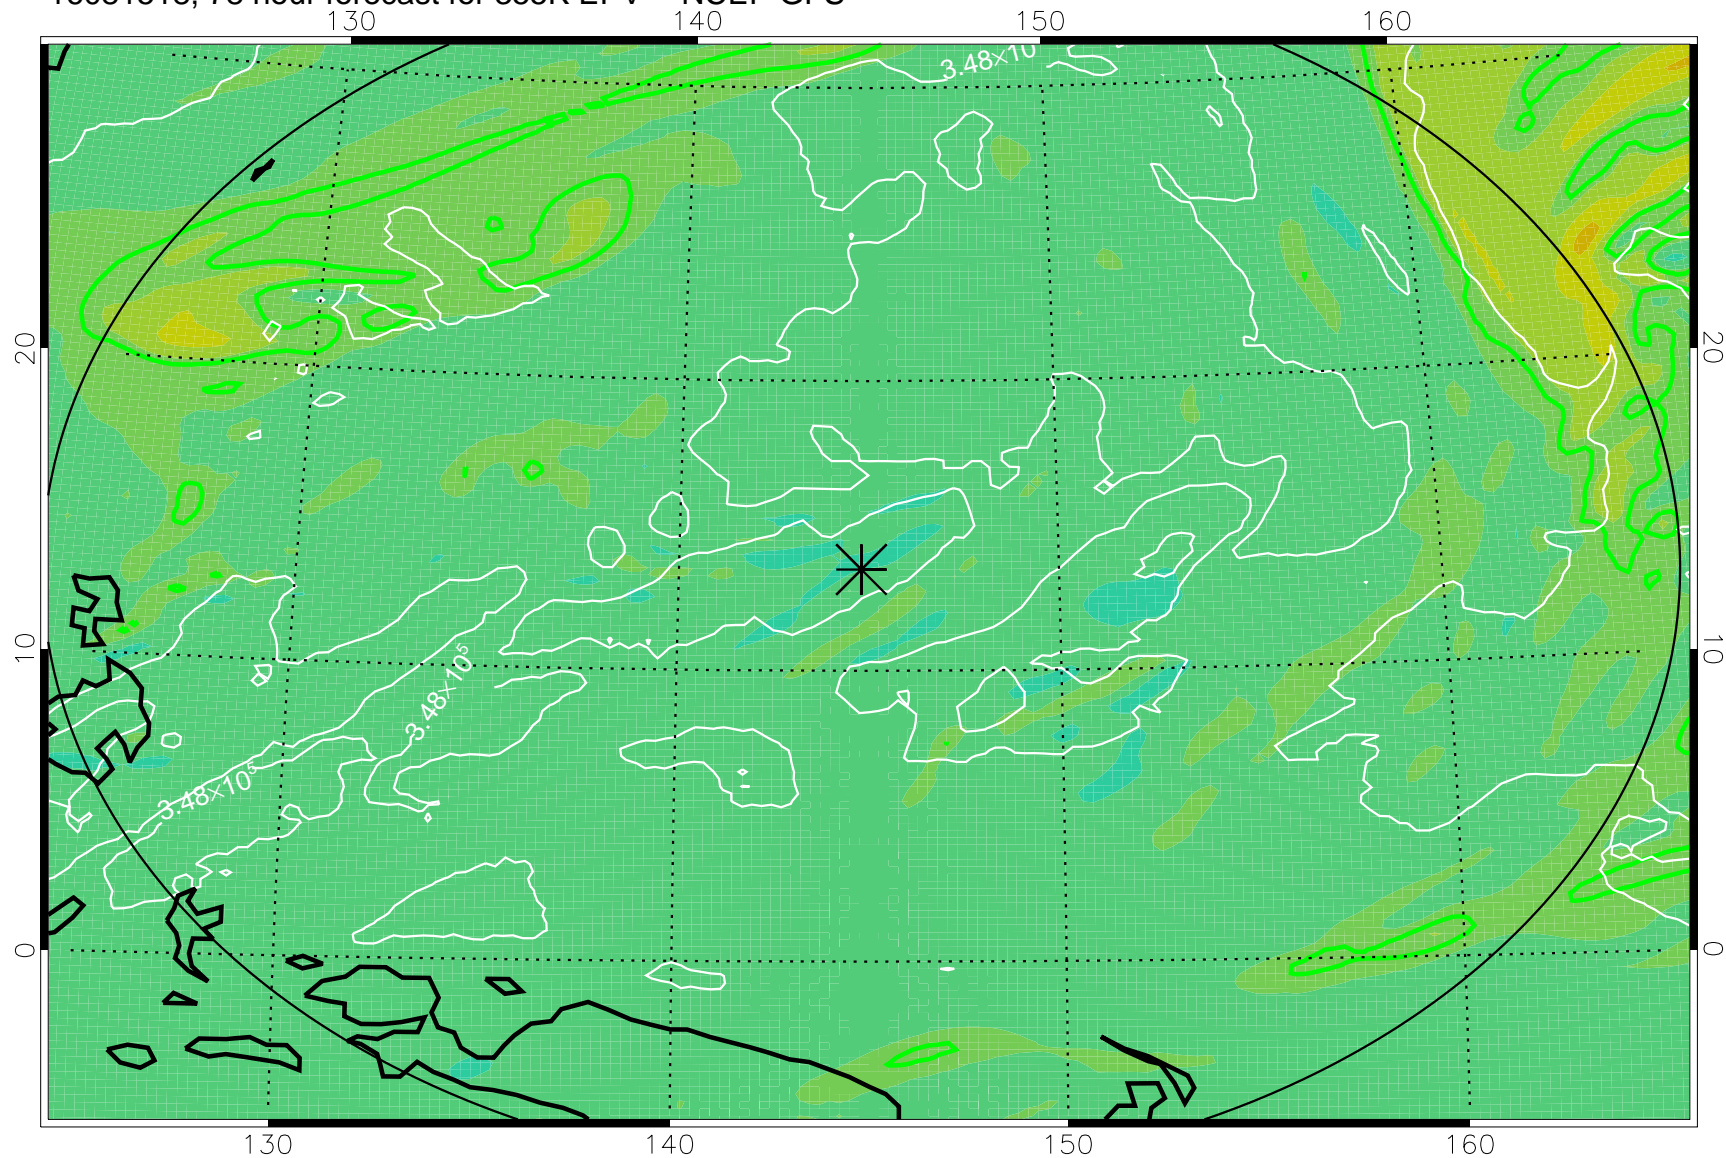

16081506, 66 hour forecast for 355K EPV -- NCEP GFS

355K Montgomery Streamfunction, white  
EPV Tropopause (2 PVU) Position  
Range ring of 2304 km

16081512, 72 hour forecast for 355K EPV -- NCEP GFS

355K Montgomery Streamfunction, white  
EPV Tropopause (2 PVU) Position  
Range ring of 2304 km

16081518, 78 hour forecast for 355K EPV -- NCEP GFS

355K Montgomery Streamfunction, white  
EPV Tropopause (2 PVU) Position  
Range ring of 2304 km

16081600, 84 hour forecast for 355K EPV -- NCEP GFS

355K Montgomery Streamfunction, white  
EPV Tropopause (2 PVU) Position  
Range ring of 2304 km

16081606, 90 hour forecast for 355K EPV -- NCEP GFS

355K Montgomery Streamfunction, white  
EPV Tropopause (2 PVU) Position  
Range ring of 2304 km

16081612, 96 hour forecast for 355K EPV -- NCEP GFS

355K Montgomery Streamfunction, white  
EPV Tropopause (2 PVU) Position  
Range ring of 2304 km

16081618, 102 hour forecast for 355K EPV -- NCEP GFS

355K Montgomery Streamfunction, white  
EPV Tropopause (2 PVU) Position  
Range ring of 2304 km

16081700, 108 hour forecast for 355K EPV -- NCEP GFS

355K Montgomery Streamfunction, white  
EPV Tropopause (2 PVU) Position  
Range ring of 2304 km