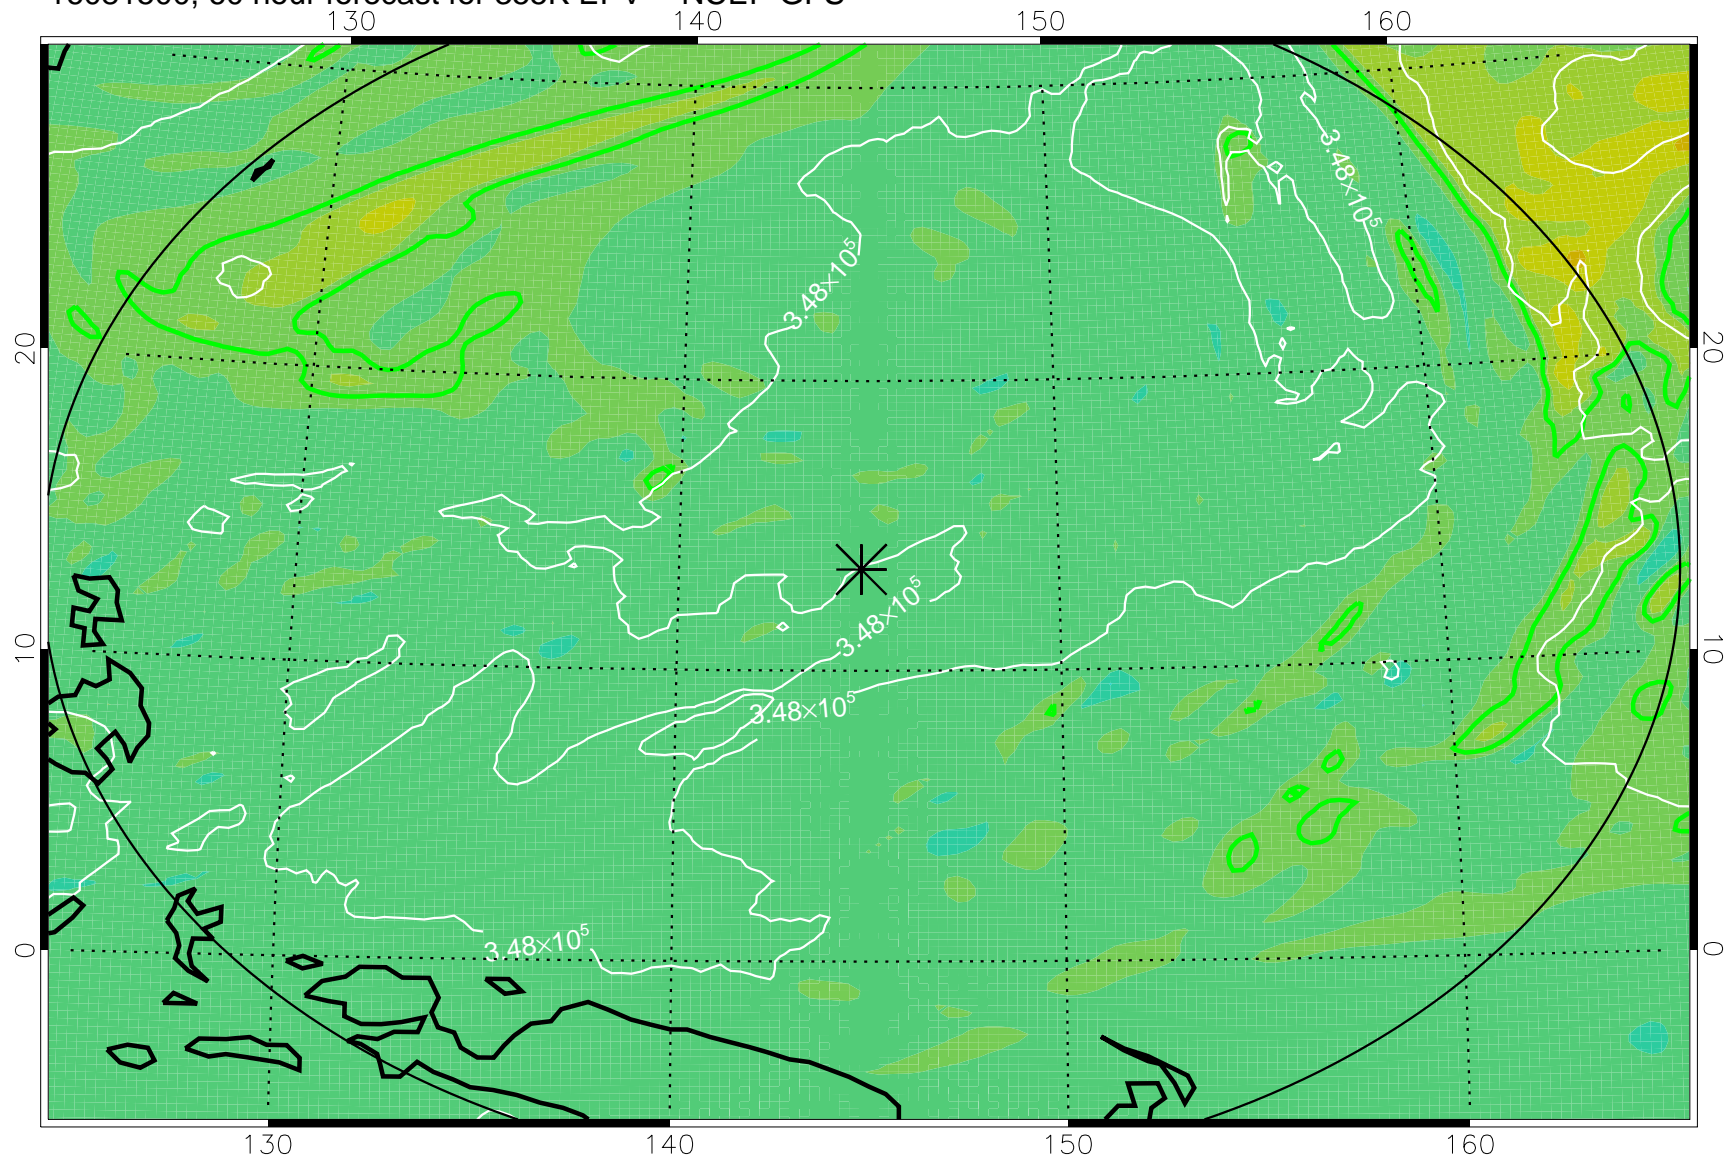

16081406, 42 hour forecast for 355K EPV -- NCEP GFS

355K Montgomery Streamfunction, white  
EPV Tropopause (2 PVU) Position  
Range ring of 2304 km

16081412, 48 hour forecast for 355K EPV -- NCEP GFS

355K Montgomery Streamfunction, white  
EPV Tropopause (2 PVU) Position  
Range ring of 2304 km

16081418, 54 hour forecast for 355K EPV -- NCEP GFS

355K Montgomery Streamfunction, white  
EPV Tropopause (2 PVU) Position  
Range ring of 2304 km

16081500, 60 hour forecast for 355K EPV -- NCEP GFS

355K Montgomery Streamfunction, white  
EPV Tropopause (2 PVU) Position  
Range ring of 2304 km

16081506, 66 hour forecast for 355K EPV -- NCEP GFS

355K Montgomery Streamfunction, white  
EPV Tropopause (2 PVU) Position  
Range ring of 2304 km

16081512, 72 hour forecast for 355K EPV -- NCEP GFS

355K Montgomery Streamfunction, white  
EPV Tropopause (2 PVU) Position  
Range ring of 2304 km

16081518, 78 hour forecast for 355K EPV -- NCEP GFS

355K Montgomery Streamfunction, white  
EPV Tropopause (2 PVU) Position  
Range ring of 2304 km

16081600, 84 hour forecast for 355K EPV -- NCEP GFS

355K Montgomery Streamfunction, white  
EPV Tropopause (2 PVU) Position  
Range ring of 2304 km