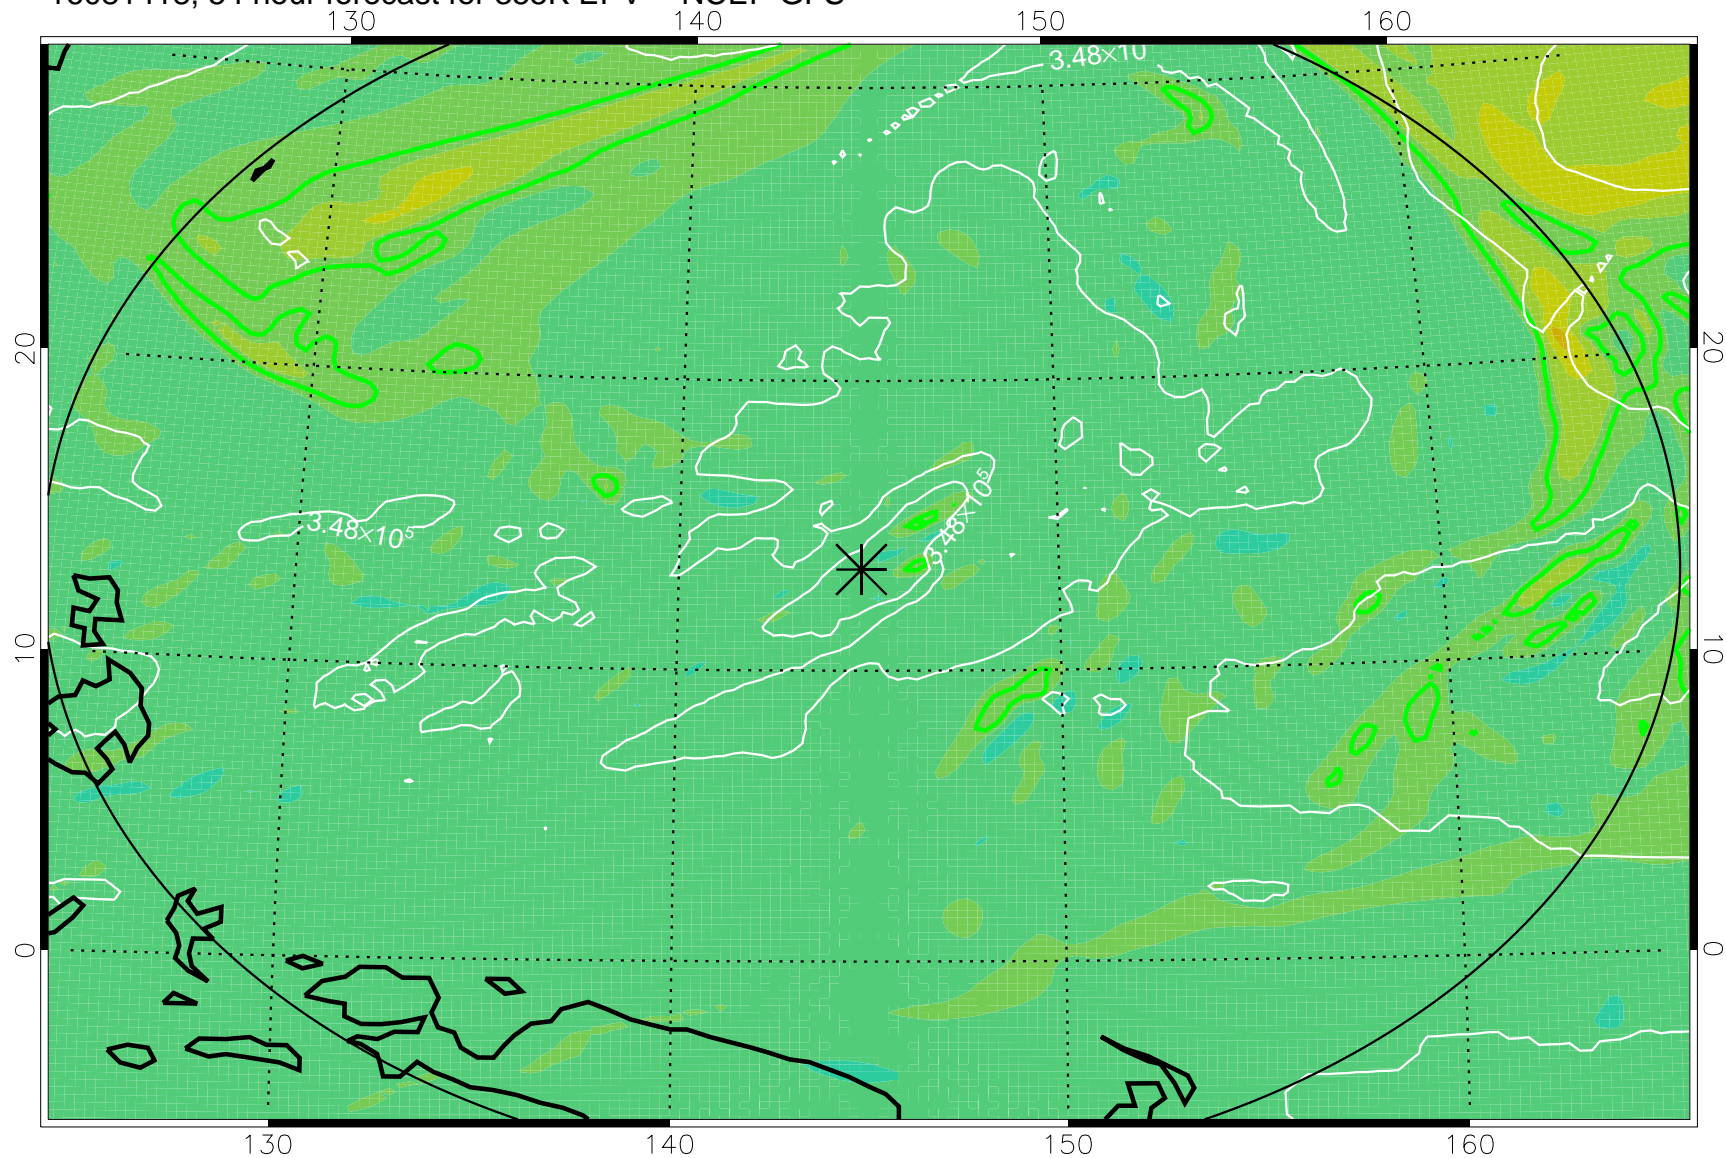

16081406, 42 hour forecast for 355K EPV -- NCEP GFS

355K Montgomery Streamfunction, white  
EPV Tropopause (2 PVU) Position  
Range ring of 2304 km

16081412, 48 hour forecast for 355K EPV -- NCEP GFS

355K Montgomery Streamfunction, white  
EPV Tropopause (2 PVU) Position  
Range ring of 2304 km

16081418, 54 hour forecast for 355K EPV -- NCEP GFS

355K Montgomery Streamfunction, white  
EPV Tropopause (2 PVU) Position  
Range ring of 2304 km

16081500, 60 hour forecast for 355K EPV -- NCEP GFS

355K Montgomery Streamfunction, white  
EPV Tropopause (2 PVU) Position  
Range ring of 2304 km

16081506, 66 hour forecast for 355K EPV -- NCEP GFS

355K Montgomery Streamfunction, white  
EPV Tropopause (2 PVU) Position  
Range ring of 2304 km

16081512, 72 hour forecast for 355K EPV -- NCEP GFS

355K Montgomery Streamfunction, white  
EPV Tropopause (2 PVU) Position  
Range ring of 2304 km

16081518, 78 hour forecast for 355K EPV -- NCEP GFS

355K Montgomery Streamfunction, white  
EPV Tropopause (2 PVU) Position  
Range ring of 2304 km

16081600, 84 hour forecast for 355K EPV -- NCEP GFS

355K Montgomery Streamfunction, white  
EPV Tropopause (2 PVU) Position  
Range ring of 2304 km