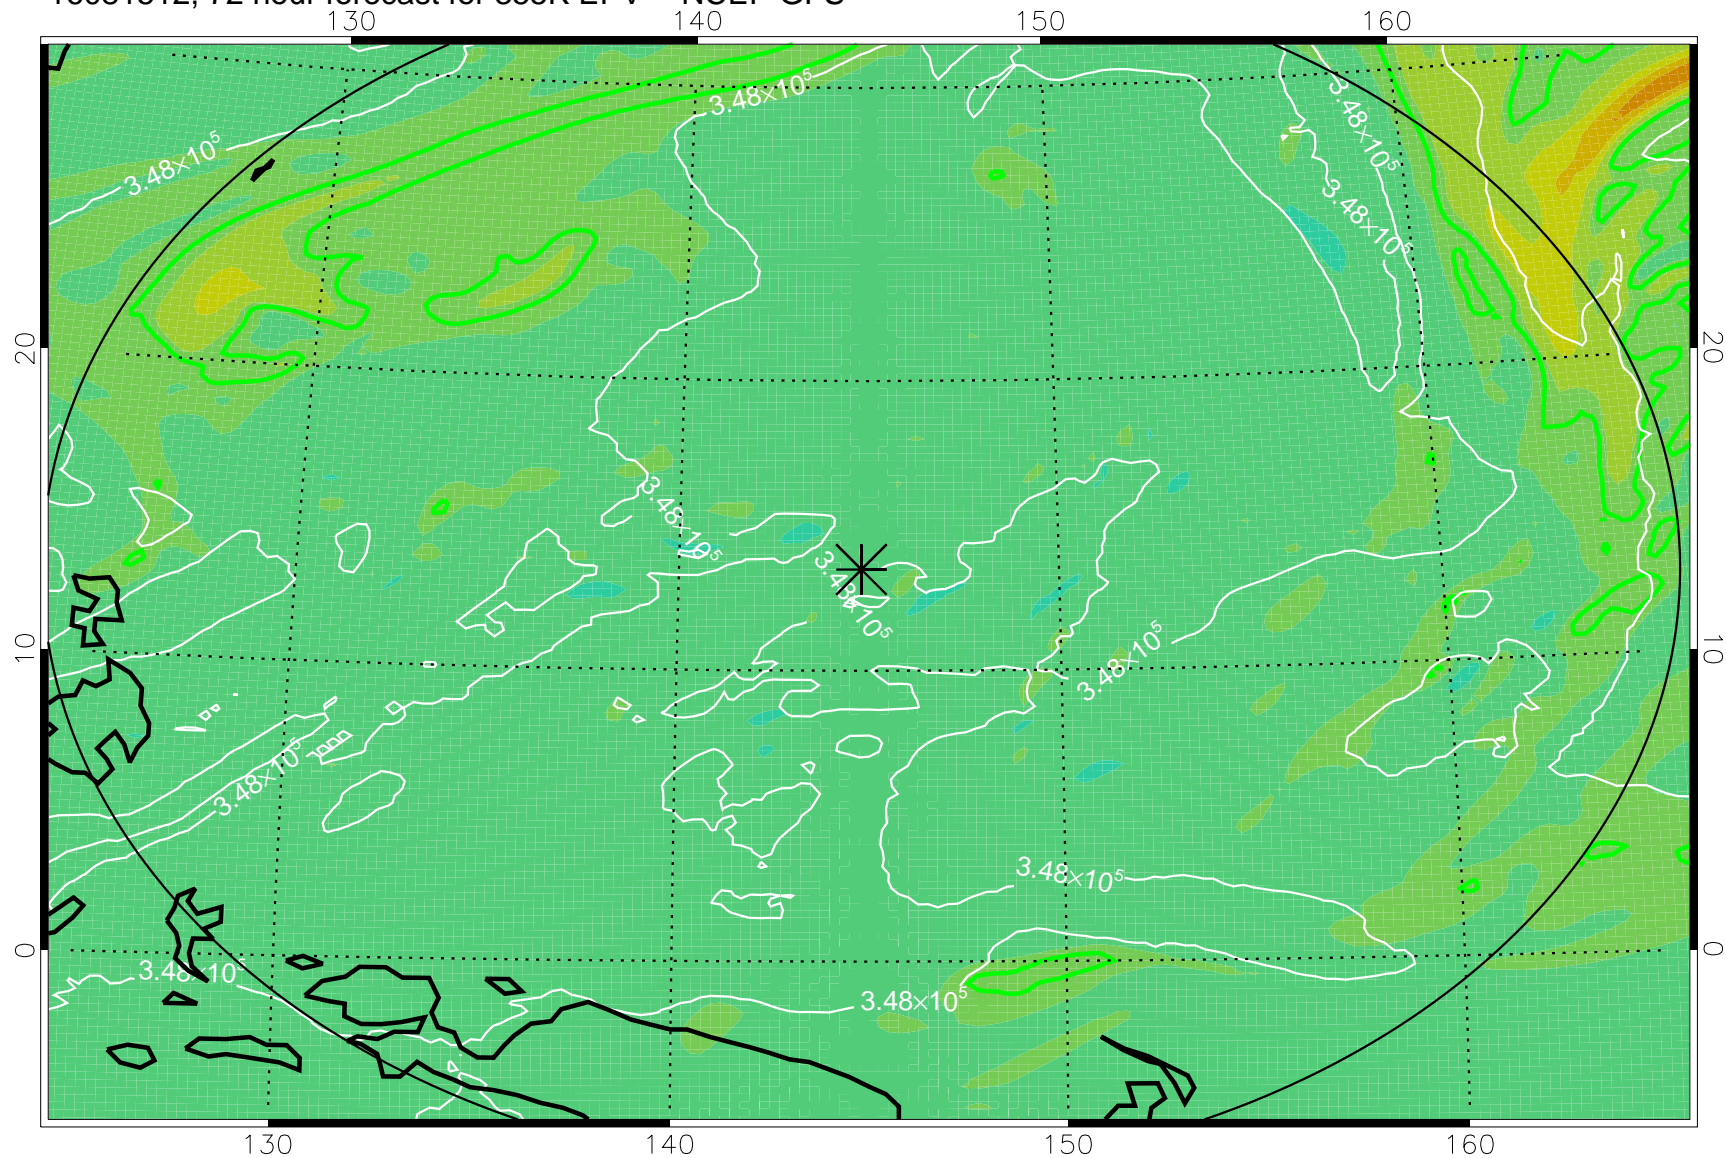

16081418, 54 hour forecast for 355K EPV -- NCEP GFS

355K Montgomery Streamfunction, white  
EPV Tropopause (2 PVU) Position  
Range ring of 2304 km

16081500, 60 hour forecast for 355K EPV -- NCEP GFS

355K Montgomery Streamfunction, white  
EPV Tropopause (2 PVU) Position  
Range ring of 2304 km

16081506, 66 hour forecast for 355K EPV -- NCEP GFS

355K Montgomery Streamfunction, white  
EPV Tropopause (2 PVU) Position  
Range ring of 2304 km

16081512, 72 hour forecast for 355K EPV -- NCEP GFS

355K Montgomery Streamfunction, white  
EPV Tropopause (2 PVU) Position  
Range ring of 2304 km

16081518, 78 hour forecast for 355K EPV -- NCEP GFS

355K Montgomery Streamfunction, white  
EPV Tropopause (2 PVU) Position  
Range ring of 2304 km

16081600, 84 hour forecast for 355K EPV -- NCEP GFS

355K Montgomery Streamfunction, white  
EPV Tropopause (2 PVU) Position  
Range ring of 2304 km

16081606, 90 hour forecast for 355K EPV -- NCEP GFS

355K Montgomery Streamfunction, white  
EPV Tropopause (2 PVU) Position  
Range ring of 2304 km

16081612, 96 hour forecast for 355K EPV -- NCEP GFS

355K Montgomery Streamfunction, white  
EPV Tropopause (2 PVU) Position  
Range ring of 2304 km