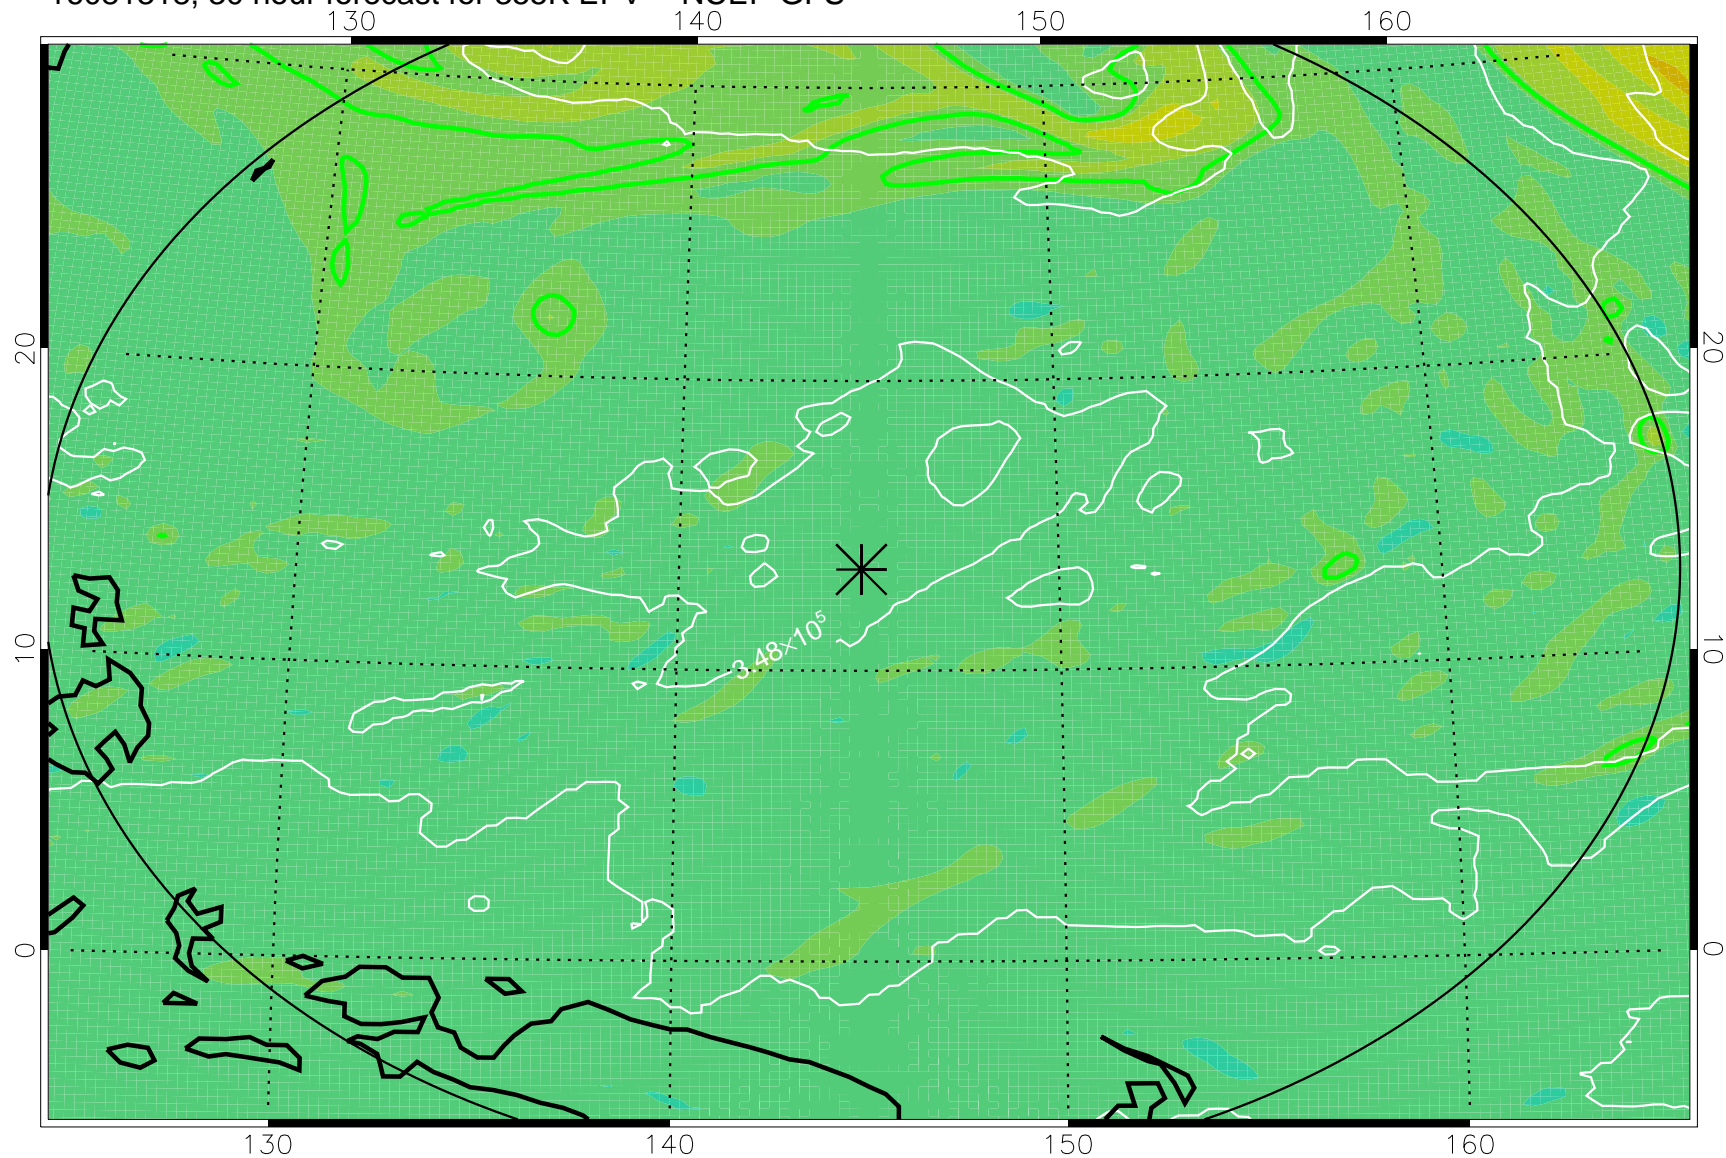

16081306, 18 hour forecast for 355K EPV -- NCEP GFS

355K Montgomery Streamfunction, white  
EPV Tropopause (2 PVU) Position  
Range ring of 2304 km

16081312, 24 hour forecast for 355K EPV -- NCEP GFS

355K Montgomery Streamfunction, white  
EPV Tropopause (2 PVU) Position  
Range ring of 2304 km

16081318, 30 hour forecast for 355K EPV -- NCEP GFS

355K Montgomery Streamfunction, white  
EPV Tropopause (2 PVU) Position  
Range ring of 2304 km

16081400, 36 hour forecast for 355K EPV -- NCEP GFS

355K Montgomery Streamfunction, white  
EPV Tropopause (2 PVU) Position  
Range ring of 2304 km

16081406, 42 hour forecast for 355K EPV -- NCEP GFS

355K Montgomery Streamfunction, white  
EPV Tropopause (2 PVU) Position  
Range ring of 2304 km

16081412, 48 hour forecast for 355K EPV -- NCEP GFS

355K Montgomery Streamfunction, white  
EPV Tropopause (2 PVU) Position  
Range ring of 2304 km

16081418, 54 hour forecast for 355K EPV -- NCEP GFS

355K Montgomery Streamfunction, white  
EPV Tropopause (2 PVU) Position  
Range ring of 2304 km

16081500, 60 hour forecast for 355K EPV -- NCEP GFS

355K Montgomery Streamfunction, white  
EPV Tropopause (2 PVU) Position  
Range ring of 2304 km