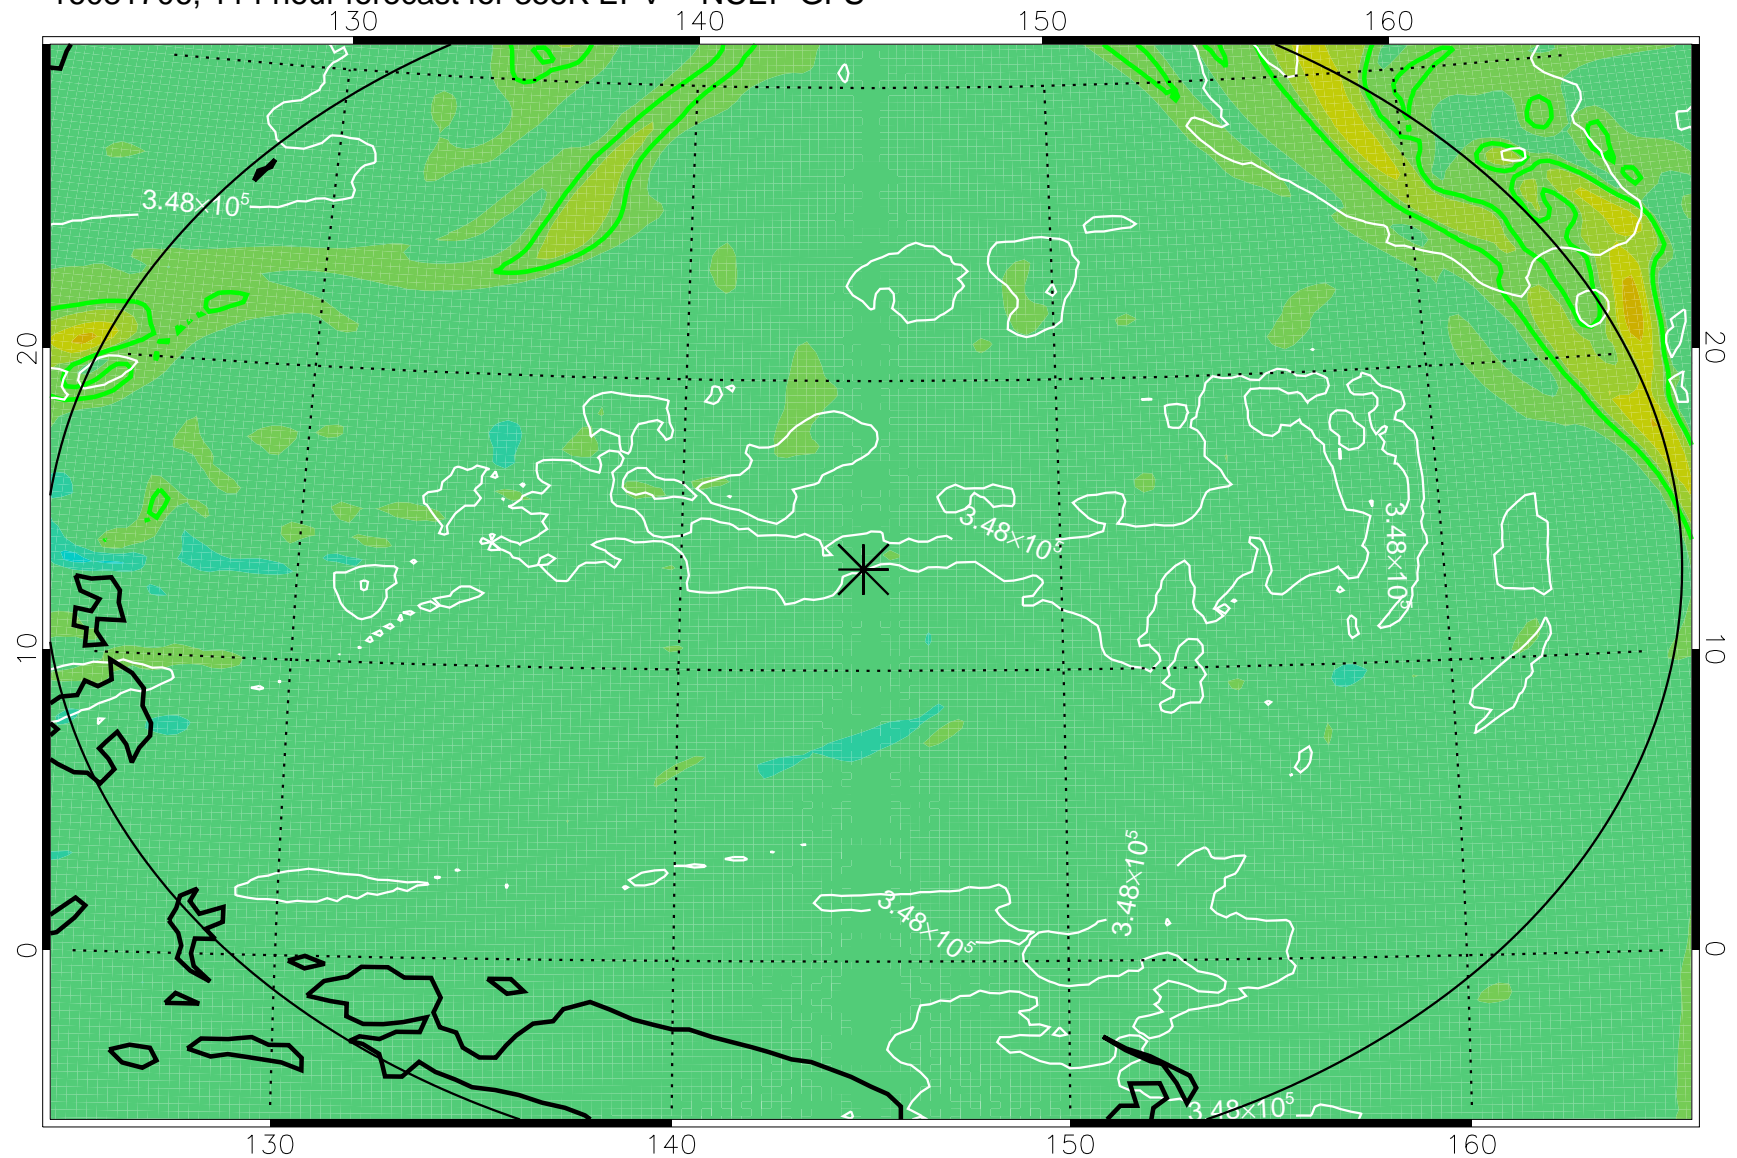

16081518, 78 hour forecast for 355K EPV -- NCEP GFS

355K Montgomery Streamfunction, white  
EPV Tropopause (2 PVU) Position  
Range ring of 2304 km

16081600, 84 hour forecast for 355K EPV -- NCEP GFS

355K Montgomery Streamfunction, white  
EPV Tropopause (2 PVU) Position  
Range ring of 2304 km

16081606, 90 hour forecast for 355K EPV -- NCEP GFS

355K Montgomery Streamfunction, white  
EPV Tropopause (2 PVU) Position  
Range ring of 2304 km

16081612, 96 hour forecast for 355K EPV -- NCEP GFS

355K Montgomery Streamfunction, white  
EPV Tropopause (2 PVU) Position  
Range ring of 2304 km

16081618, 102 hour forecast for 355K EPV -- NCEP GFS

355K Montgomery Streamfunction, white  
EPV Tropopause (2 PVU) Position  
Range ring of 2304 km

16081700, 108 hour forecast for 355K EPV -- NCEP GFS

355K Montgomery Streamfunction, white  
EPV Tropopause (2 PVU) Position  
Range ring of 2304 km

16081706, 114 hour forecast for 355K EPV -- NCEP GFS

355K Montgomery Streamfunction, white  
EPV Tropopause (2 PVU) Position  
Range ring of 2304 km

16081712, 120 hour forecast for 355K EPV -- NCEP GFS

355K Montgomery Streamfunction, white  
EPV Tropopause (2 PVU) Position  
Range ring of 2304 km