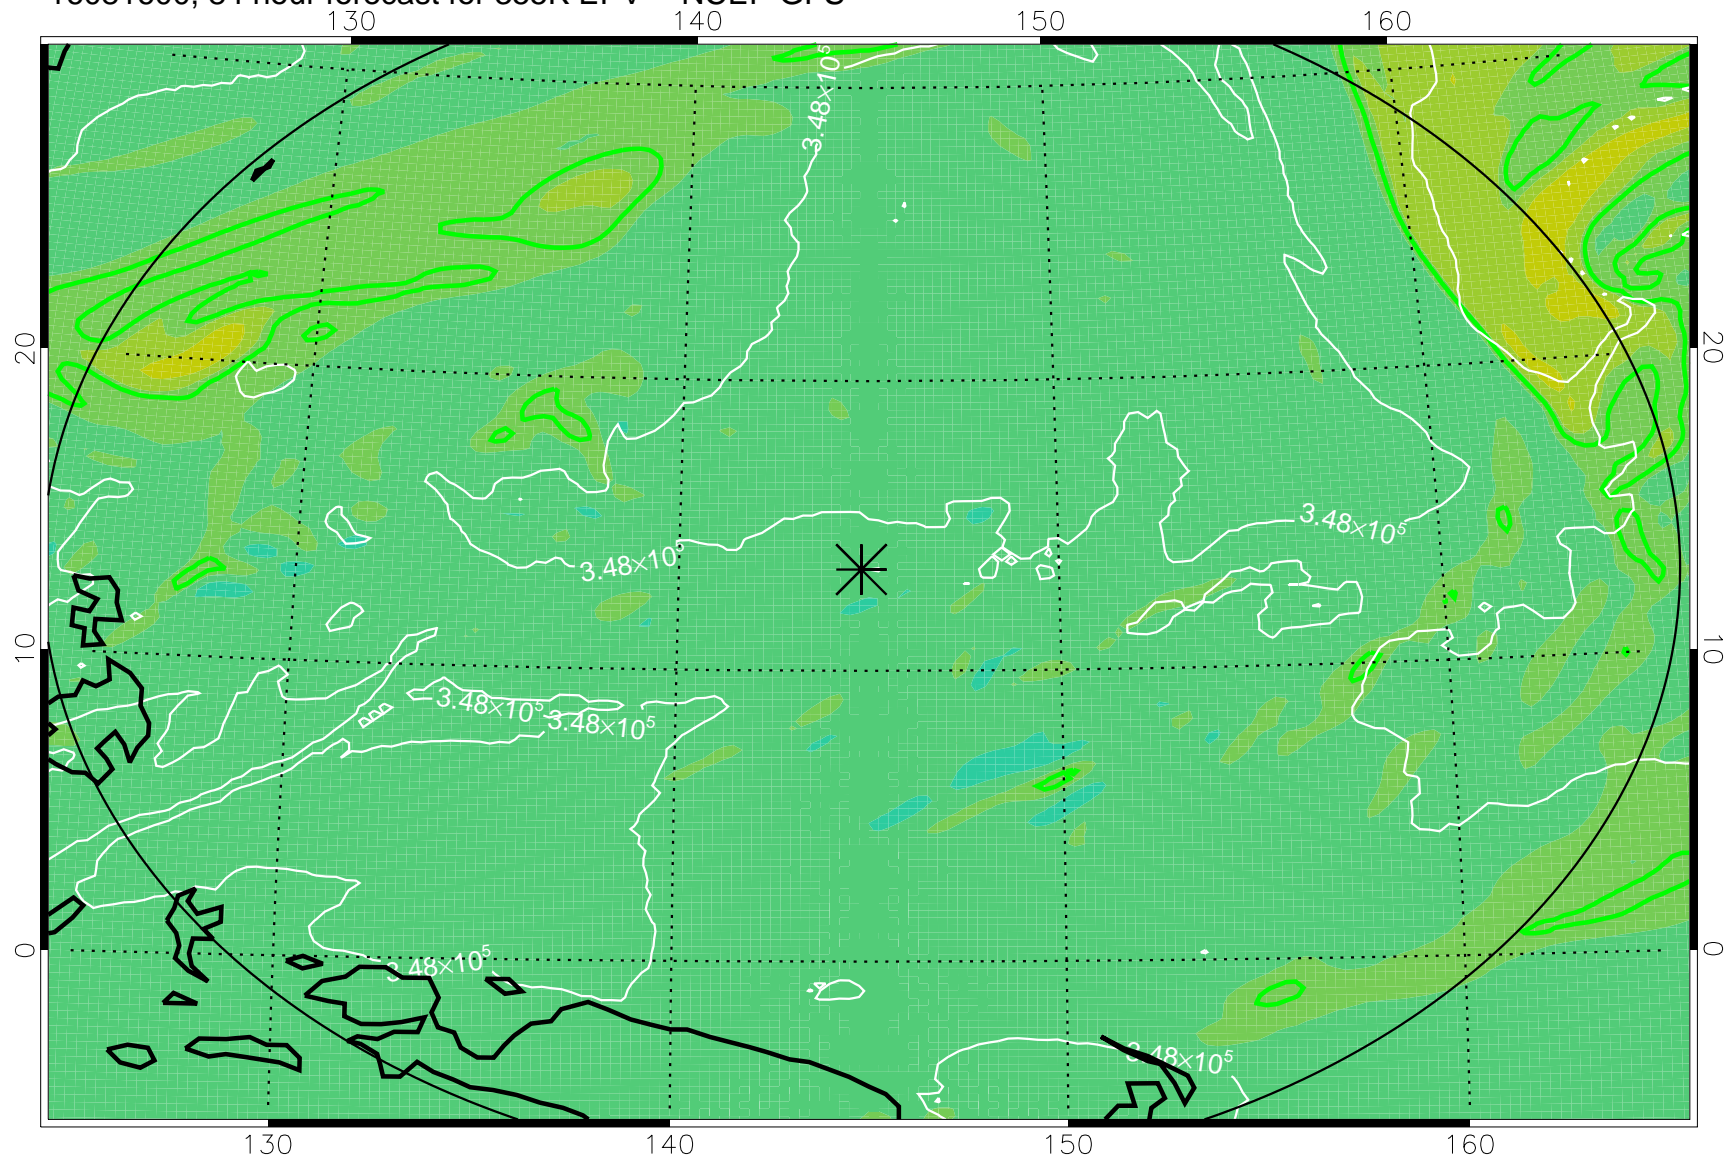

16081506, 66 hour forecast for 355K EPV -- NCEP GFS

355K Montgomery Streamfunction, white  
EPV Tropopause (2 PVU) Position  
Range ring of 2304 km

16081512, 72 hour forecast for 355K EPV -- NCEP GFS

355K Montgomery Streamfunction, white  
EPV Tropopause (2 PVU) Position  
Range ring of 2304 km

16081518, 78 hour forecast for 355K EPV -- NCEP GFS

355K Montgomery Streamfunction, white  
EPV Tropopause (2 PVU) Position  
Range ring of 2304 km

16081600, 84 hour forecast for 355K EPV -- NCEP GFS

355K Montgomery Streamfunction, white  
EPV Tropopause (2 PVU) Position  
Range ring of 2304 km

16081606, 90 hour forecast for 355K EPV -- NCEP GFS

355K Montgomery Streamfunction, white  
EPV Tropopause (2 PVU) Position  
Range ring of 2304 km

16081612, 96 hour forecast for 355K EPV -- NCEP GFS

355K Montgomery Streamfunction, white  
EPV Tropopause (2 PVU) Position  
Range ring of 2304 km

16081618, 102 hour forecast for 355K EPV -- NCEP GFS

355K Montgomery Streamfunction, white  
EPV Tropopause (2 PVU) Position  
Range ring of 2304 km

16081700, 108 hour forecast for 355K EPV -- NCEP GFS

355K Montgomery Streamfunction, white  
EPV Tropopause (2 PVU) Position  
Range ring of 2304 km