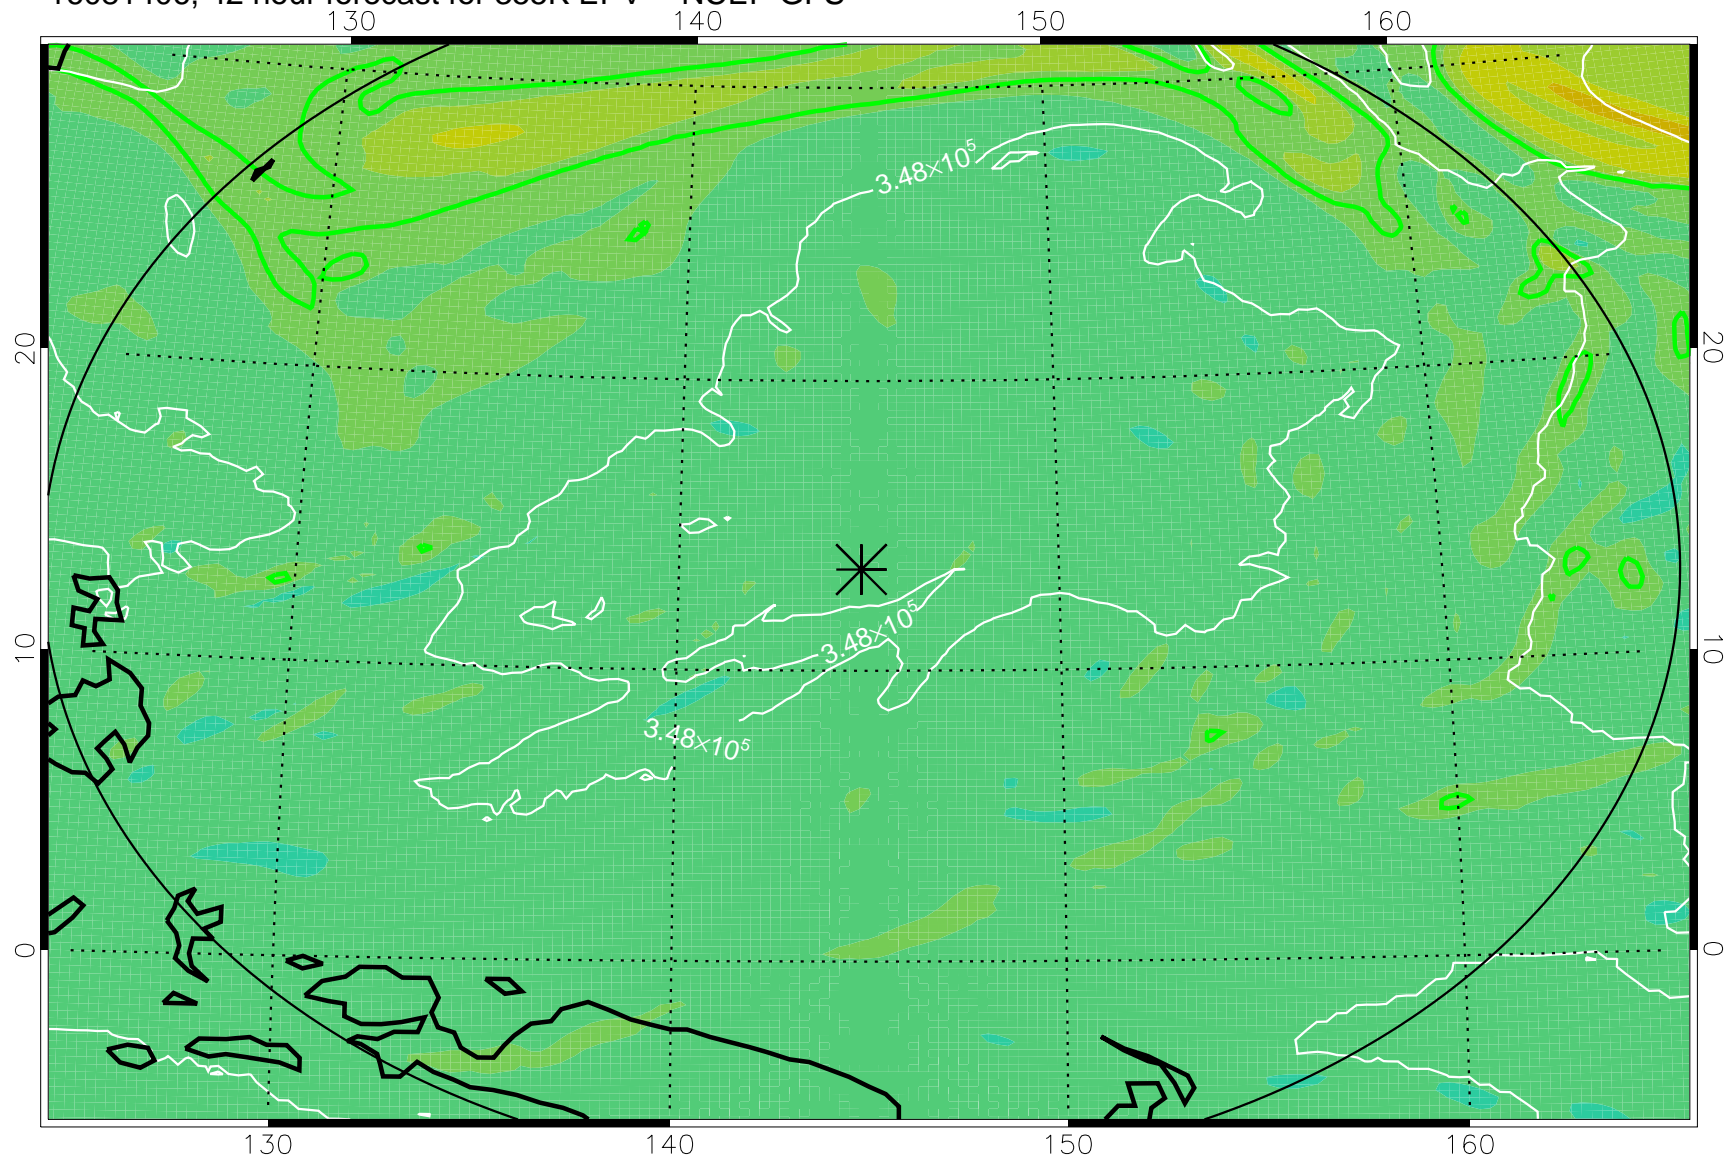

16081318, 30 hour forecast for 355K EPV -- NCEP GFS

355K Montgomery Streamfunction, white  
EPV Tropopause (2 PVU) Position  
Range ring of 2304 km

16081400, 36 hour forecast for 355K EPV -- NCEP GFS

355K Montgomery Streamfunction, white  
EPV Tropopause (2 PVU) Position  
Range ring of 2304 km

16081406, 42 hour forecast for 355K EPV -- NCEP GFS

355K Montgomery Streamfunction, white  
EPV Tropopause (2 PVU) Position  
Range ring of 2304 km

16081412, 48 hour forecast for 355K EPV -- NCEP GFS

355K Montgomery Streamfunction, white  
EPV Tropopause (2 PVU) Position  
Range ring of 2304 km

16081418, 54 hour forecast for 355K EPV -- NCEP GFS

355K Montgomery Streamfunction, white  
EPV Tropopause (2 PVU) Position  
Range ring of 2304 km

16081500, 60 hour forecast for 355K EPV -- NCEP GFS

355K Montgomery Streamfunction, white  
EPV Tropopause (2 PVU) Position  
Range ring of 2304 km

16081506, 66 hour forecast for 355K EPV -- NCEP GFS

355K Montgomery Streamfunction, white  
EPV Tropopause (2 PVU) Position  
Range ring of 2304 km

16081512, 72 hour forecast for 355K EPV -- NCEP GFS

355K Montgomery Streamfunction, white  
EPV Tropopause (2 PVU) Position  
Range ring of 2304 km