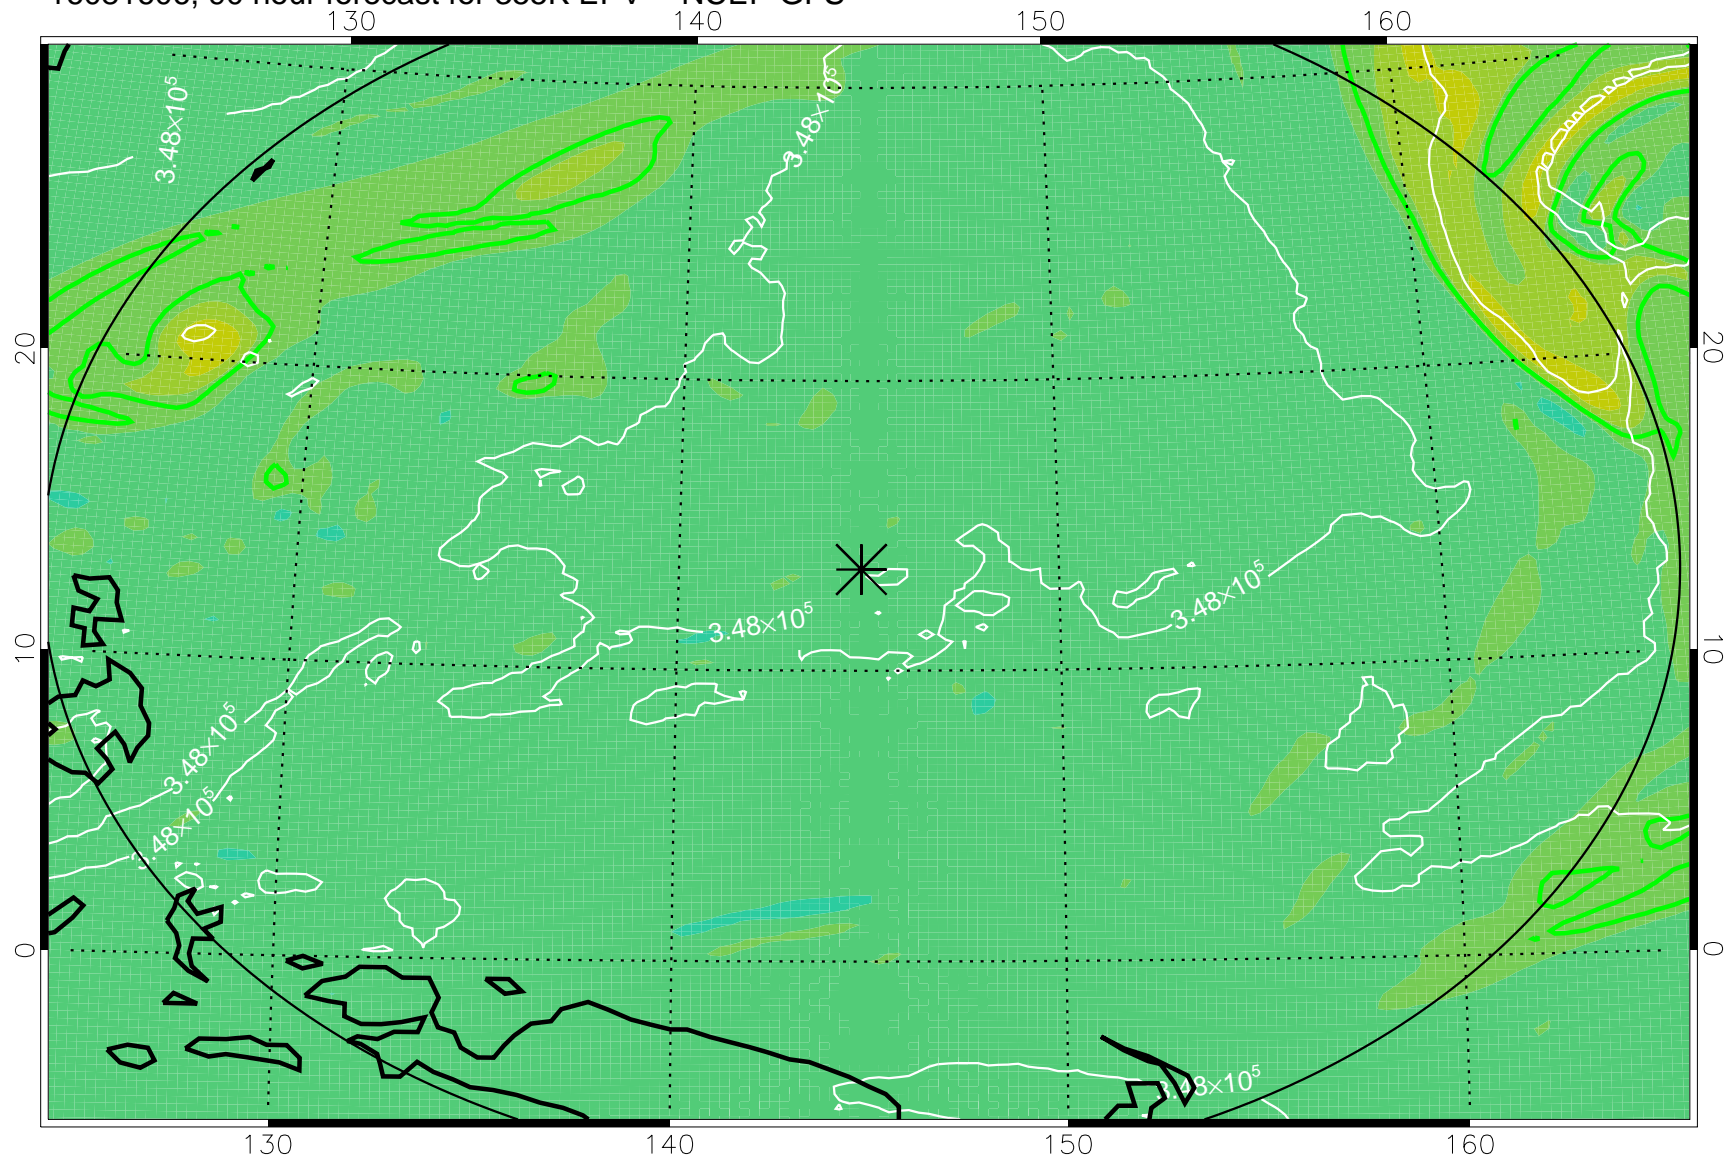

16081506, 66 hour forecast for 355K EPV -- NCEP GFS

355K Montgomery Streamfunction, white  
EPV Tropopause (2 PVU) Position  
Range ring of 2304 km

16081512, 72 hour forecast for 355K EPV -- NCEP GFS

355K Montgomery Streamfunction, white  
EPV Tropopause (2 PVU) Position  
Range ring of 2304 km

16081518, 78 hour forecast for 355K EPV -- NCEP GFS

355K Montgomery Streamfunction, white  
EPV Tropopause (2 PVU) Position  
Range ring of 2304 km

16081600, 84 hour forecast for 355K EPV -- NCEP GFS

355K Montgomery Streamfunction, white  
EPV Tropopause (2 PVU) Position  
Range ring of 2304 km

16081606, 90 hour forecast for 355K EPV -- NCEP GFS

355K Montgomery Streamfunction, white  
EPV Tropopause (2 PVU) Position  
Range ring of 2304 km

16081612, 96 hour forecast for 355K EPV -- NCEP GFS

355K Montgomery Streamfunction, white  
EPV Tropopause (2 PVU) Position  
Range ring of 2304 km

16081618, 102 hour forecast for 355K EPV -- NCEP GFS

355K Montgomery Streamfunction, white  
EPV Tropopause (2 PVU) Position  
Range ring of 2304 km

16081700, 108 hour forecast for 355K EPV -- NCEP GFS

355K Montgomery Streamfunction, white  
EPV Tropopause (2 PVU) Position  
Range ring of 2304 km