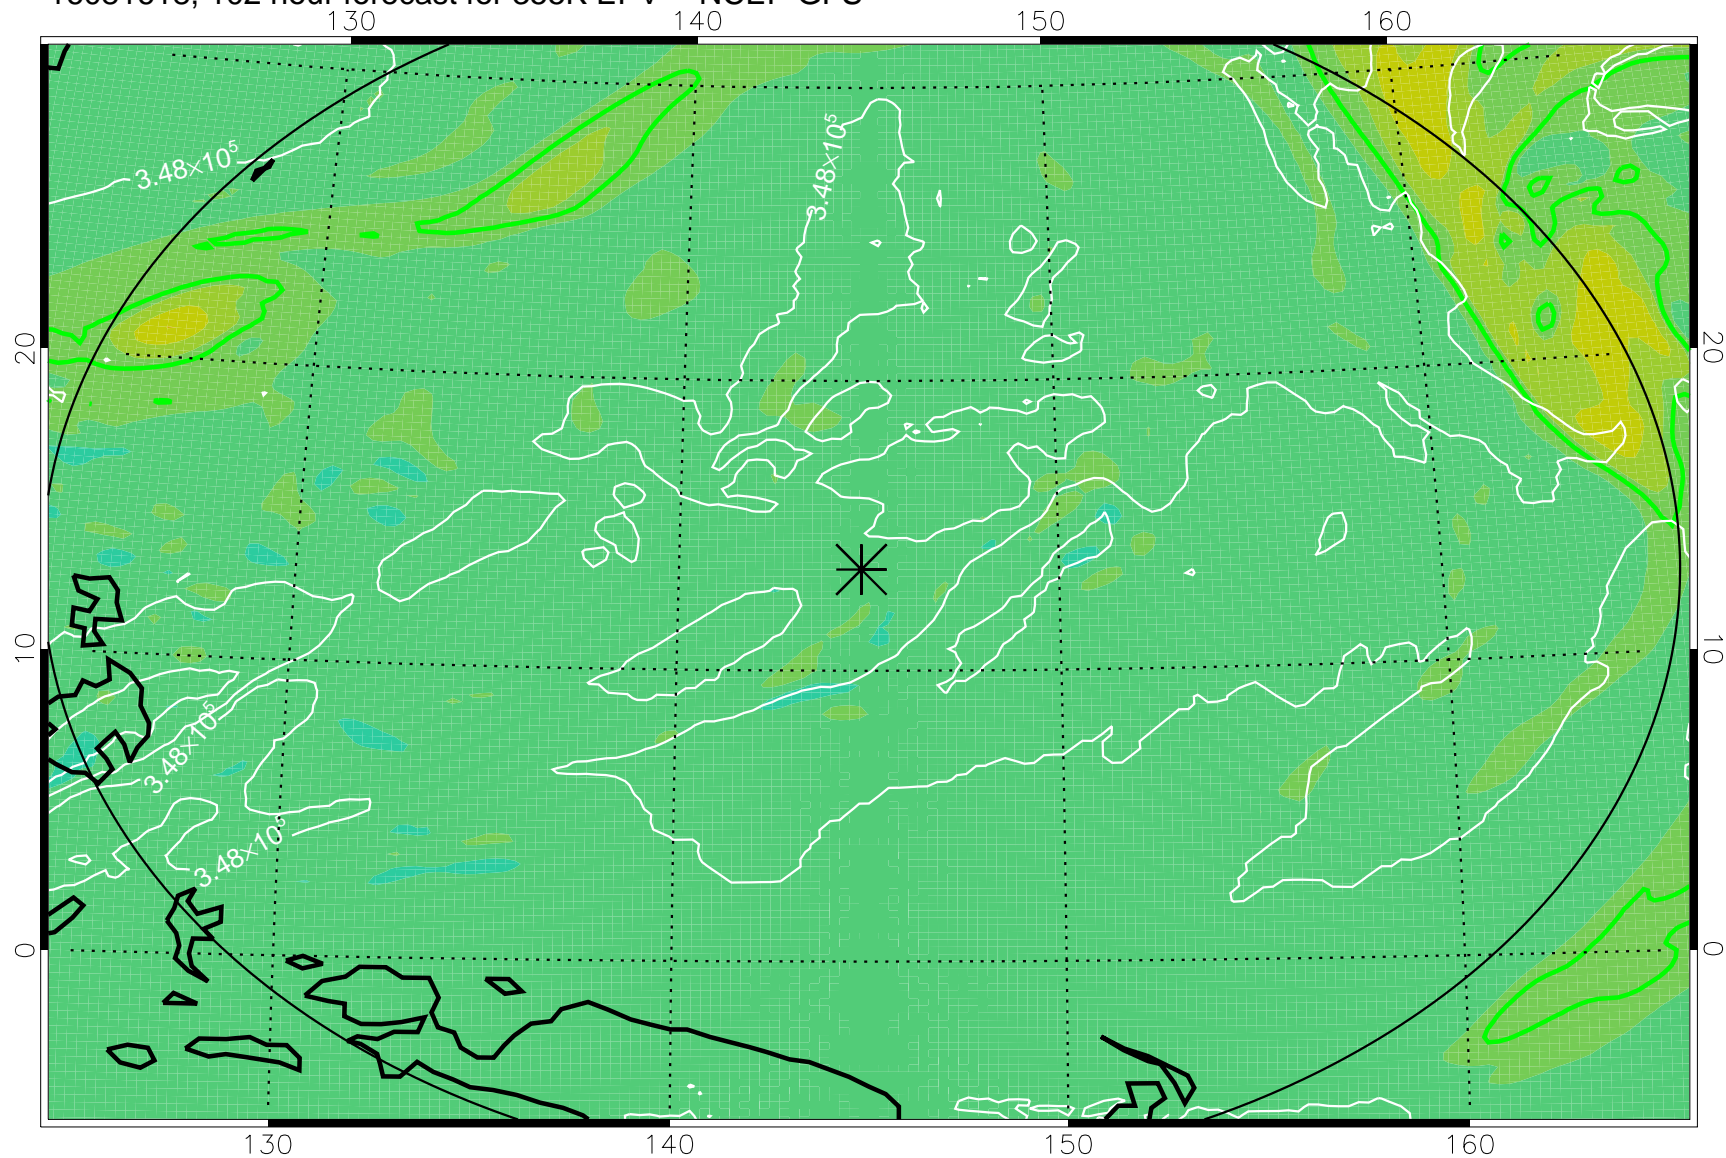

16081518, 78 hour forecast for 355K EPV -- NCEP GFS

355K Montgomery Streamfunction, white  
EPV Tropopause (2 PVU) Position  
Range ring of 2304 km

16081600, 84 hour forecast for 355K EPV -- NCEP GFS

355K Montgomery Streamfunction, white  
EPV Tropopause (2 PVU) Position  
Range ring of 2304 km

16081606, 90 hour forecast for 355K EPV -- NCEP GFS

355K Montgomery Streamfunction, white  
EPV Tropopause (2 PVU) Position  
Range ring of 2304 km

16081612, 96 hour forecast for 355K EPV -- NCEP GFS

355K Montgomery Streamfunction, white  
EPV Tropopause (2 PVU) Position  
Range ring of 2304 km

16081618, 102 hour forecast for 355K EPV -- NCEP GFS

355K Montgomery Streamfunction, white  
EPV Tropopause (2 PVU) Position  
Range ring of 2304 km

16081700, 108 hour forecast for 355K EPV -- NCEP GFS

355K Montgomery Streamfunction, white  
EPV Tropopause (2 PVU) Position  
Range ring of 2304 km

16081706, 114 hour forecast for 355K EPV -- NCEP GFS

355K Montgomery Streamfunction, white  
EPV Tropopause (2 PVU) Position  
Range ring of 2304 km

16081712, 120 hour forecast for 355K EPV -- NCEP GFS

355K Montgomery Streamfunction, white  
EPV Tropopause (2 PVU) Position  
Range ring of 2304 km