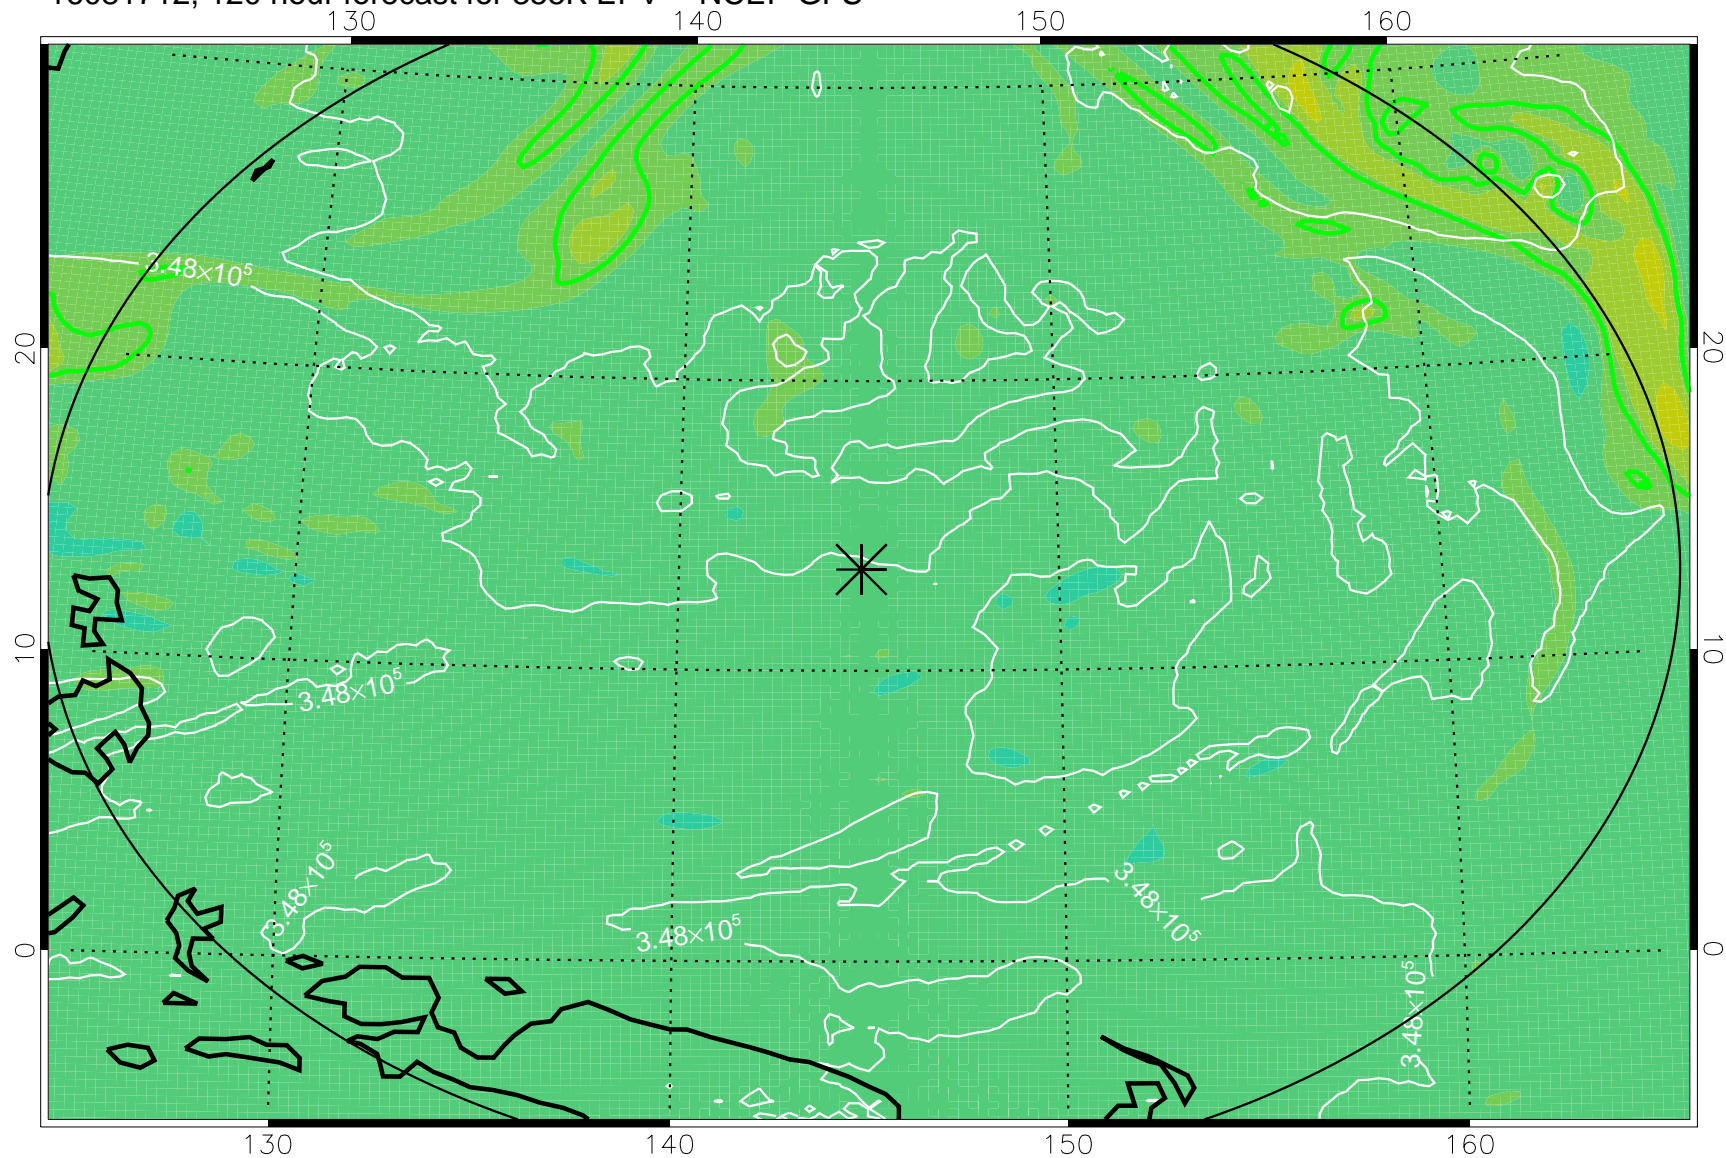

16081518, 78 hour forecast for 355K EPV -- NCEP GFS

355K Montgomery Streamfunction, white  
EPV Tropopause (2 PVU) Position  
Range ring of 2304 km

16081600, 84 hour forecast for 355K EPV -- NCEP GFS

355K Montgomery Streamfunction, white  
EPV Tropopause (2 PVU) Position  
Range ring of 2304 km

16081606, 90 hour forecast for 355K EPV -- NCEP GFS

355K Montgomery Streamfunction, white  
EPV Tropopause (2 PVU) Position  
Range ring of 2304 km

16081612, 96 hour forecast for 355K EPV -- NCEP GFS

355K Montgomery Streamfunction, white  
EPV Tropopause (2 PVU) Position  
Range ring of 2304 km

16081618, 102 hour forecast for 355K EPV -- NCEP GFS

355K Montgomery Streamfunction, white  
EPV Tropopause (2 PVU) Position  
Range ring of 2304 km

16081700, 108 hour forecast for 355K EPV -- NCEP GFS

355K Montgomery Streamfunction, white  
EPV Tropopause (2 PVU) Position  
Range ring of 2304 km

16081706, 114 hour forecast for 355K EPV -- NCEP GFS

355K Montgomery Streamfunction, white  
EPV Tropopause (2 PVU) Position  
Range ring of 2304 km

16081712, 120 hour forecast for 355K EPV -- NCEP GFS

355K Montgomery Streamfunction, white  
EPV Tropopause (2 PVU) Position  
Range ring of 2304 km