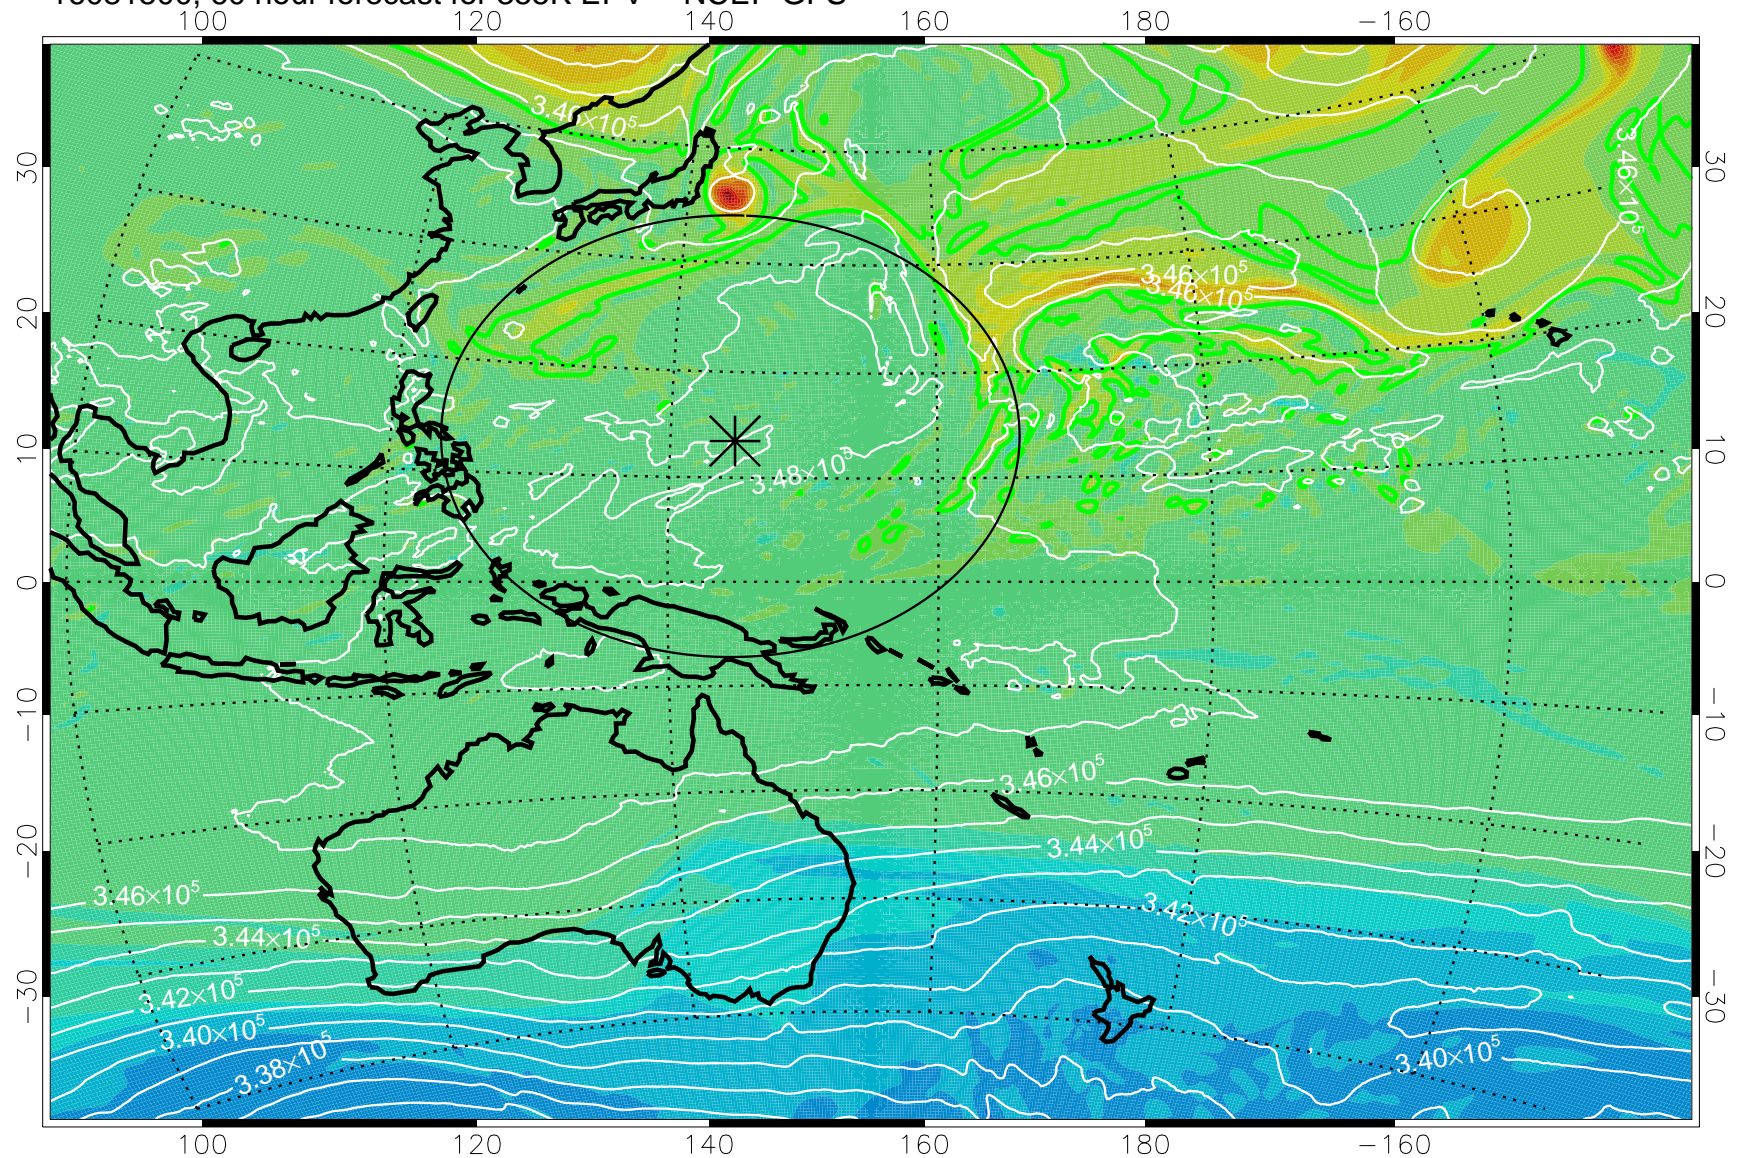

16081318, 30 hour forecast for 355K EPV -- NCEP GFS

355K Montgomery Streamfunction, white
EPV Tropopause (2 PVU) Position
Range ring of 2304 km

16081400, 36 hour forecast for 355K EPV -- NCEP GFS

355K Montgomery Streamfunction, white
EPV Tropopause (2 PVU) Position
Range ring of 2304 km

16081406, 42 hour forecast for 355K EPV -- NCEP GFS

355K Montgomery Streamfunction, white
EPV Tropopause (2 PVU) Position
Range ring of 2304 km

16081412, 48 hour forecast for 355K EPV -- NCEP GFS

355K Montgomery Streamfunction, white
EPV Tropopause (2 PVU) Position
Range ring of 2304 km

16081418, 54 hour forecast for 355K EPV -- NCEP GFS

355K Montgomery Streamfunction, white
EPV Tropopause (2 PVU) Position
Range ring of 2304 km

16081500, 60 hour forecast for 355K EPV -- NCEP GFS

355K Montgomery Streamfunction, white
EPV Tropopause (2 PVU) Position
Range ring of 2304 km

16081506, 66 hour forecast for 355K EPV -- NCEP GFS

355K Montgomery Streamfunction, white
EPV Tropopause (2 PVU) Position
Range ring of 2304 km

16081512, 72 hour forecast for 355K EPV -- NCEP GFS

355K Montgomery Streamfunction, white
EPV Tropopause (2 PVU) Position
Range ring of 2304 km