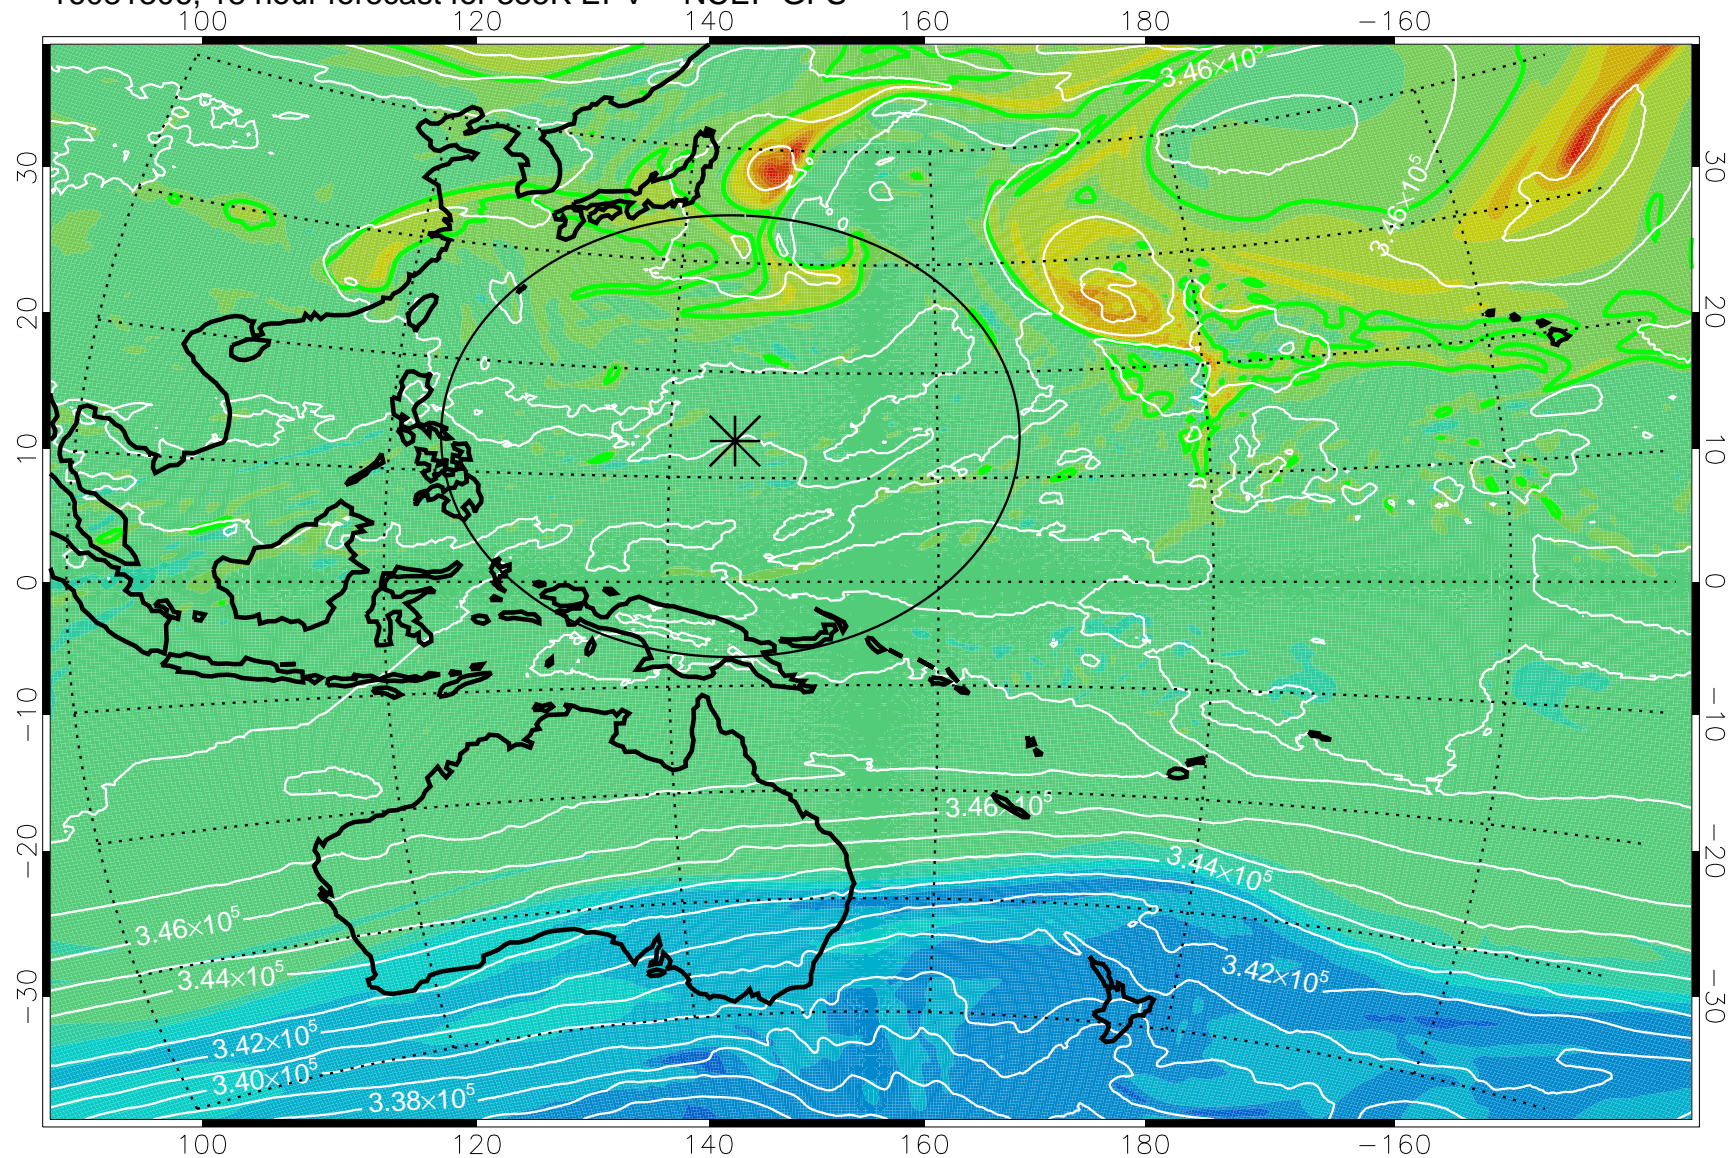

16081218, 6 hour forecast for 355K EPV -- NCEP GFS

355K Montgomery Streamfunction, white
EPV Tropopause (2 PVU) Position
Range ring of 2304 km

16081300, 12 hour forecast for 355K EPV -- NCEP GFS

355K Montgomery Streamfunction, white
EPV Tropopause (2 PVU) Position
Range ring of 2304 km

16081306, 18 hour forecast for 355K EPV -- NCEP GFS

355K Montgomery Streamfunction, white
EPV Tropopause (2 PVU) Position
Range ring of 2304 km

16081312, 24 hour forecast for 355K EPV -- NCEP GFS

355K Montgomery Streamfunction, white
EPV Tropopause (2 PVU) Position
Range ring of 2304 km

16081318, 30 hour forecast for 355K EPV -- NCEP GFS

355K Montgomery Streamfunction, white
EPV Tropopause (2 PVU) Position
Range ring of 2304 km

16081400, 36 hour forecast for 355K EPV -- NCEP GFS

355K Montgomery Streamfunction, white
EPV Tropopause (2 PVU) Position
Range ring of 2304 km

16081406, 42 hour forecast for 355K EPV -- NCEP GFS

355K Montgomery Streamfunction, white
EPV Tropopause (2 PVU) Position
Range ring of 2304 km

16081412, 48 hour forecast for 355K EPV -- NCEP GFS

355K Montgomery Streamfunction, white
EPV Tropopause (2 PVU) Position
Range ring of 2304 km