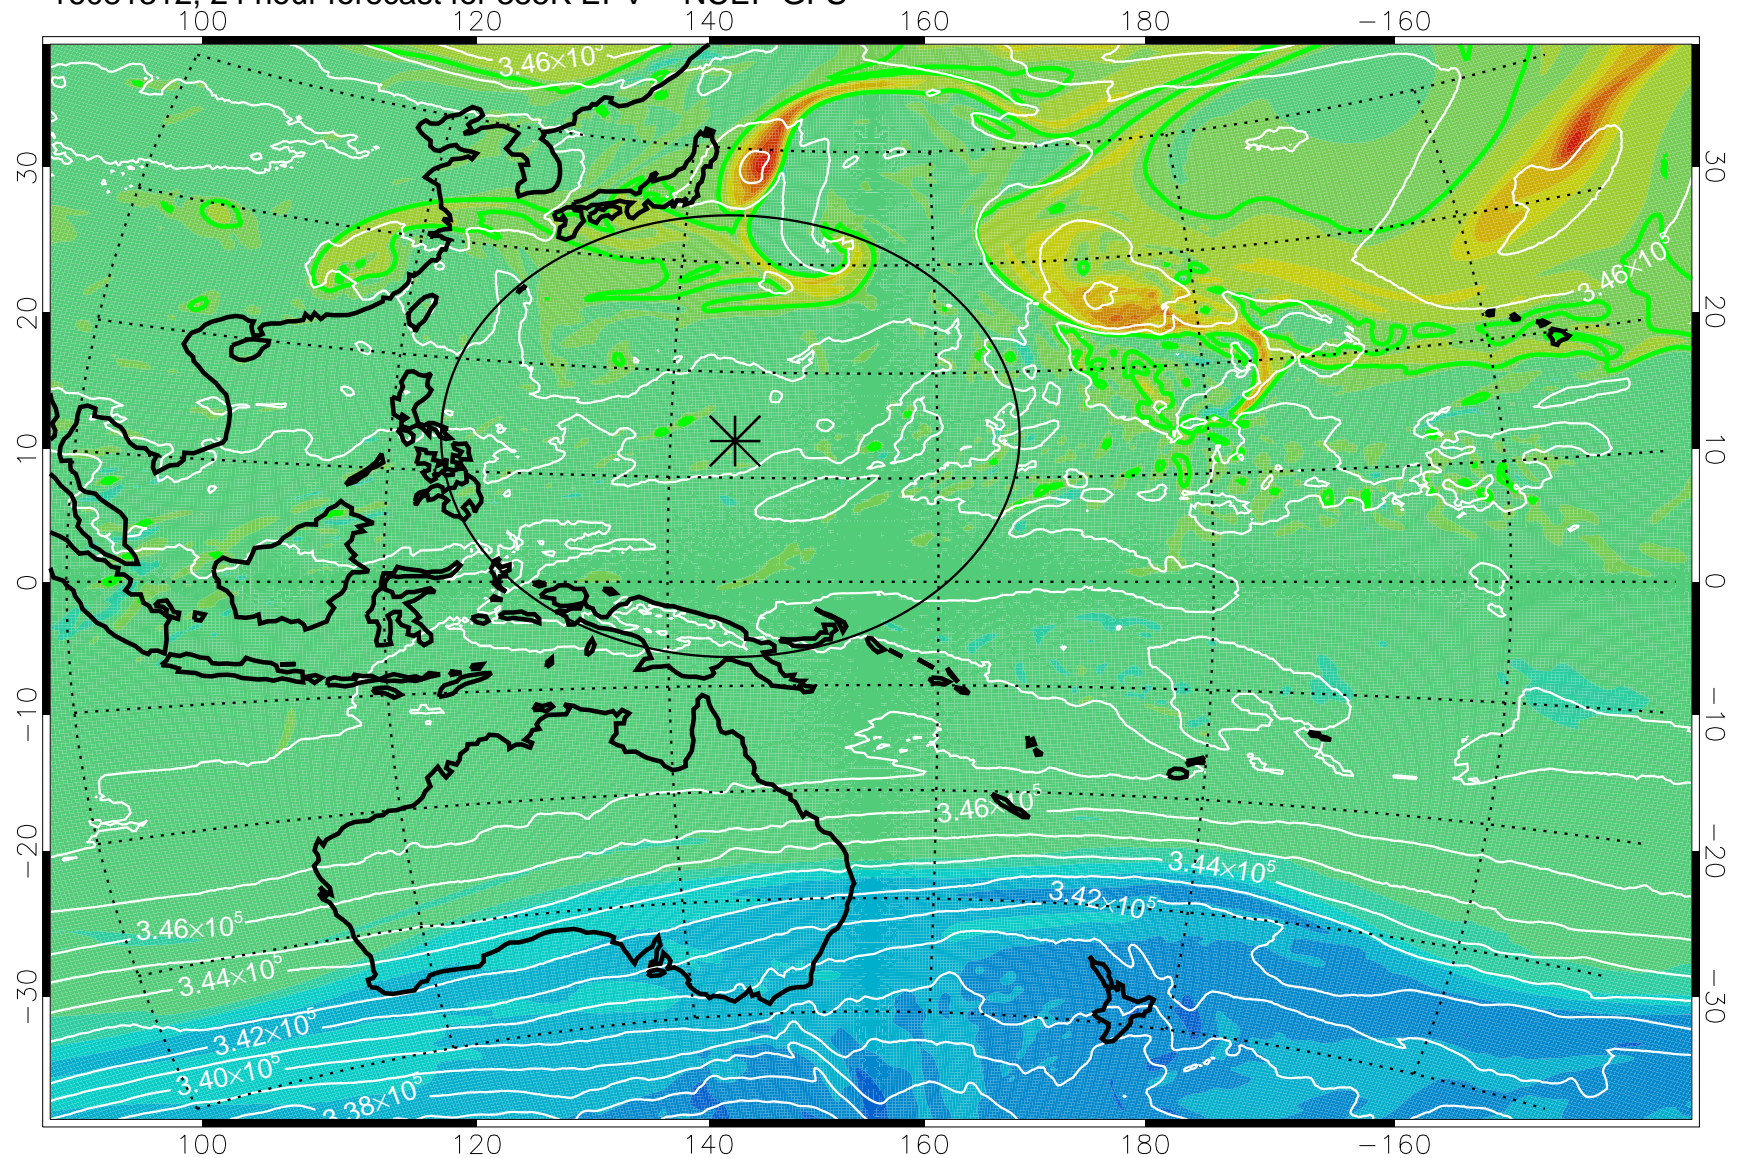

16081218, 6 hour forecast for 355K EPV -- NCEP GFS

355K Montgomery Streamfunction, white
EPV Tropopause (2 PVU) Position
Range ring of 2304 km

16081300, 12 hour forecast for 355K EPV -- NCEP GFS

355K Montgomery Streamfunction, white
EPV Tropopause (2 PVU) Position
Range ring of 2304 km

16081306, 18 hour forecast for 355K EPV -- NCEP GFS

355K Montgomery Streamfunction, white
EPV Tropopause (2 PVU) Position
Range ring of 2304 km

16081312, 24 hour forecast for 355K EPV -- NCEP GFS

355K Montgomery Streamfunction, white
EPV Tropopause (2 PVU) Position
Range ring of 2304 km

16081318, 30 hour forecast for 355K EPV -- NCEP GFS

355K Montgomery Streamfunction, white
EPV Tropopause (2 PVU) Position
Range ring of 2304 km

16081400, 36 hour forecast for 355K EPV -- NCEP GFS

355K Montgomery Streamfunction, white
EPV Tropopause (2 PVU) Position
Range ring of 2304 km

16081406, 42 hour forecast for 355K EPV -- NCEP GFS

355K Montgomery Streamfunction, white
EPV Tropopause (2 PVU) Position
Range ring of 2304 km

16081412, 48 hour forecast for 355K EPV -- NCEP GFS

355K Montgomery Streamfunction, white
EPV Tropopause (2 PVU) Position
Range ring of 2304 km