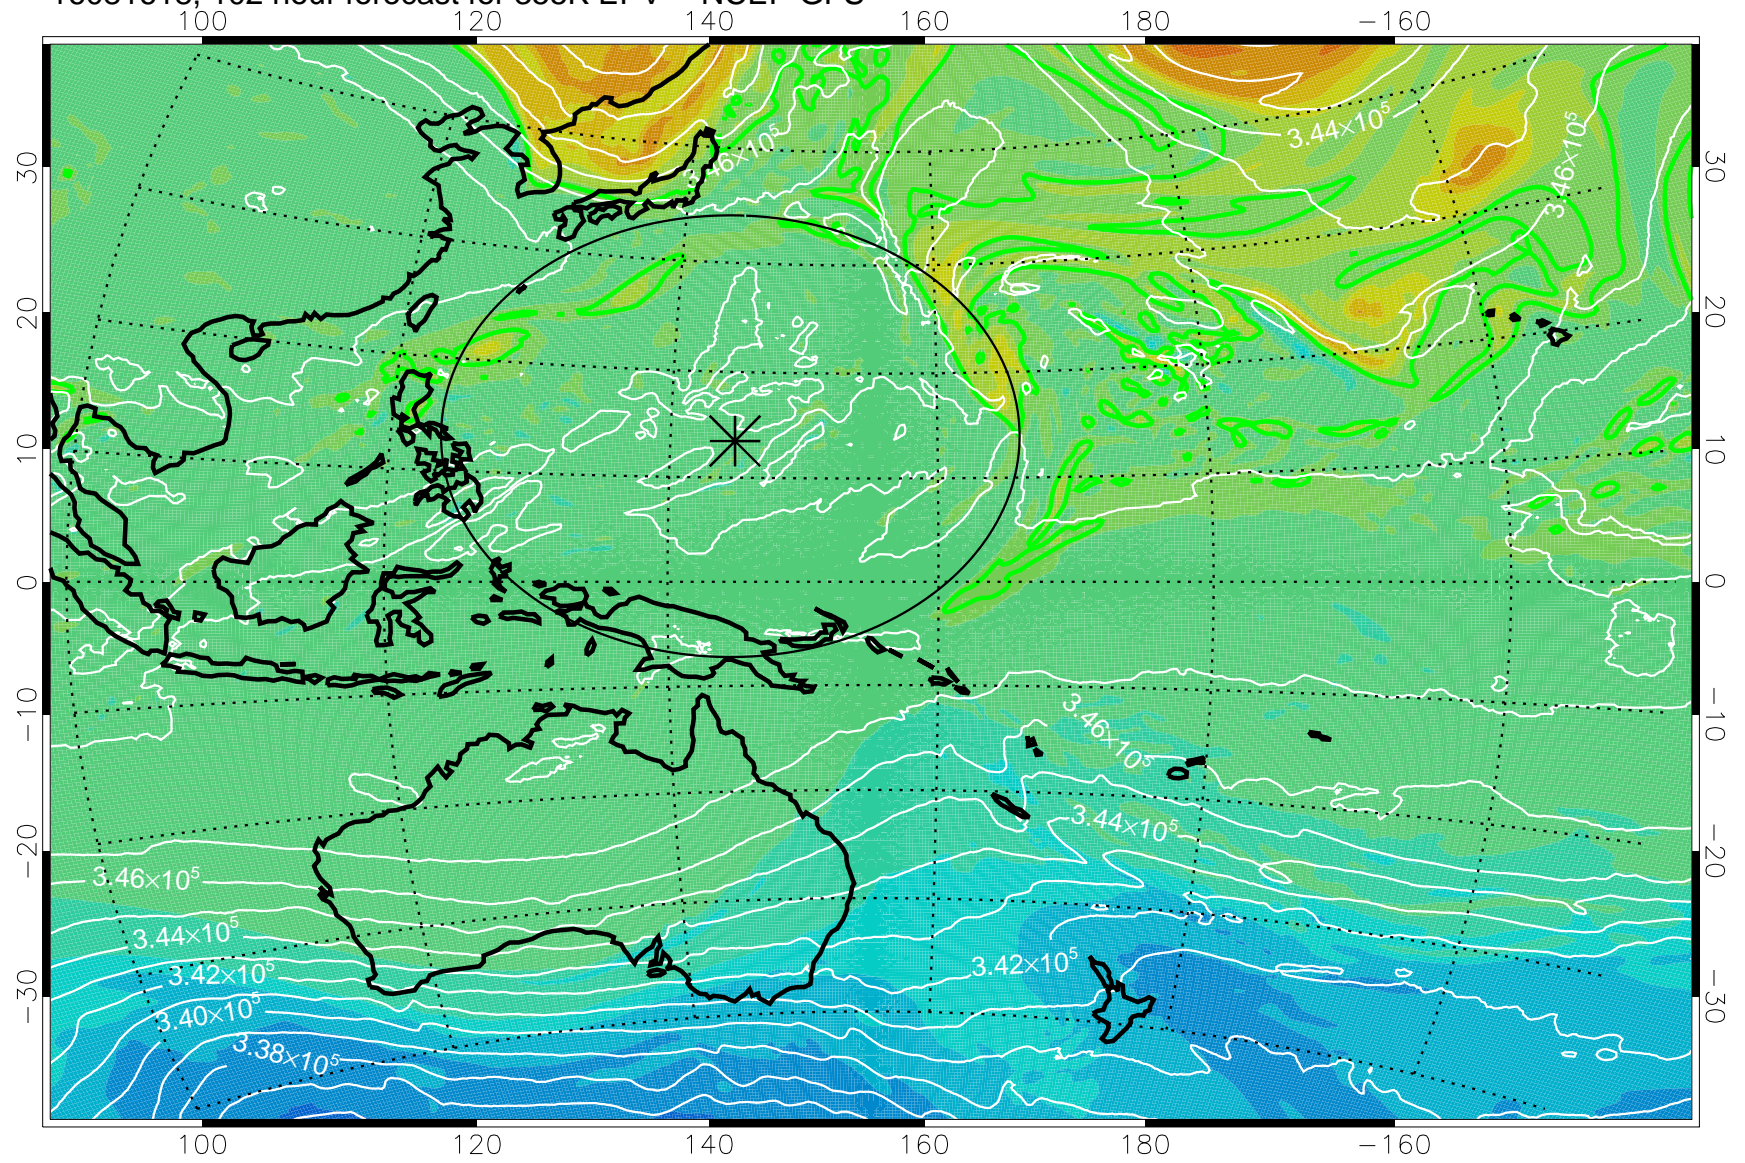

16081518, 78 hour forecast for 355K EPV -- NCEP GFS

355K Montgomery Streamfunction, white
EPV Tropopause (2 PVU) Position
Range ring of 2304 km

16081600, 84 hour forecast for 355K EPV -- NCEP GFS

355K Montgomery Streamfunction, white
EPV Tropopause (2 PVU) Position
Range ring of 2304 km

16081606, 90 hour forecast for 355K EPV -- NCEP GFS

355K Montgomery Streamfunction, white
EPV Tropopause (2 PVU) Position
Range ring of 2304 km

16081612, 96 hour forecast for 355K EPV -- NCEP GFS

355K Montgomery Streamfunction, white
EPV Tropopause (2 PVU) Position
Range ring of 2304 km

16081618, 102 hour forecast for 355K EPV -- NCEP GFS

16081700, 108 hour forecast for 355K EPV -- NCEP GFS

355K Montgomery Streamfunction, white
EPV Tropopause (2 PVU) Position
Range ring of 2304 km

16081706, 114 hour forecast for 355K EPV -- NCEP GFS

355K Montgomery Streamfunction, white
EPV Tropopause (2 PVU) Position
Range ring of 2304 km

16081712, 120 hour forecast for 355K EPV -- NCEP GFS

355K Montgomery Streamfunction, white
EPV Tropopause (2 PVU) Position
Range ring of 2304 km