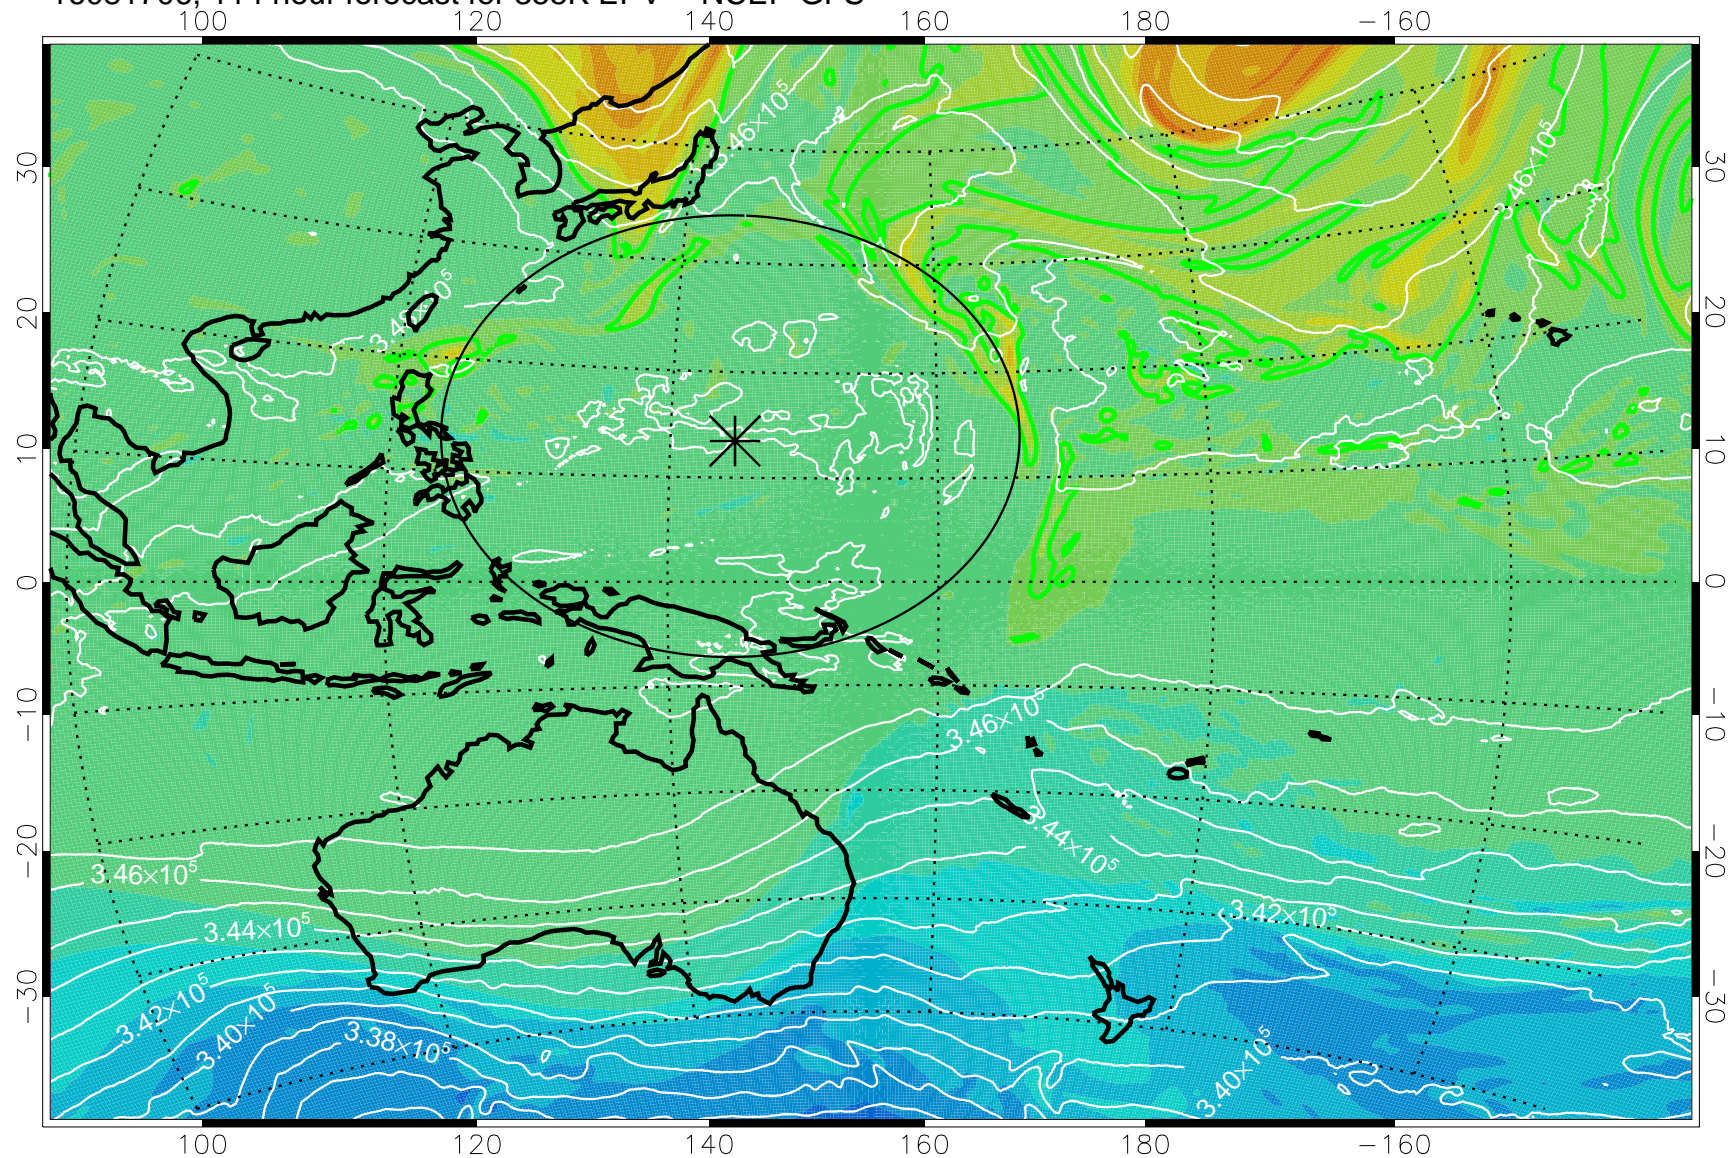

16081518, 78 hour forecast for 355K EPV -- NCEP GFS

355K Montgomery Streamfunction, white
EPV Tropopause (2 PVU) Position
Range ring of 2304 km

16081600, 84 hour forecast for 355K EPV -- NCEP GFS

355K Montgomery Streamfunction, white
EPV Tropopause (2 PVU) Position
Range ring of 2304 km

16081606, 90 hour forecast for 355K EPV -- NCEP GFS

355K Montgomery Streamfunction, white
EPV Tropopause (2 PVU) Position
Range ring of 2304 km

16081612, 96 hour forecast for 355K EPV -- NCEP GFS

355K Montgomery Streamfunction, white
EPV Tropopause (2 PVU) Position
Range ring of 2304 km

16081618, 102 hour forecast for 355K EPV -- NCEP GFS

16081700, 108 hour forecast for 355K EPV -- NCEP GFS

355K Montgomery Streamfunction, white
EPV Tropopause (2 PVU) Position
Range ring of 2304 km

16081706, 114 hour forecast for 355K EPV -- NCEP GFS

355K Montgomery Streamfunction, white
EPV Tropopause (2 PVU) Position
Range ring of 2304 km

16081712, 120 hour forecast for 355K EPV -- NCEP GFS

355K Montgomery Streamfunction, white
EPV Tropopause (2 PVU) Position
Range ring of 2304 km