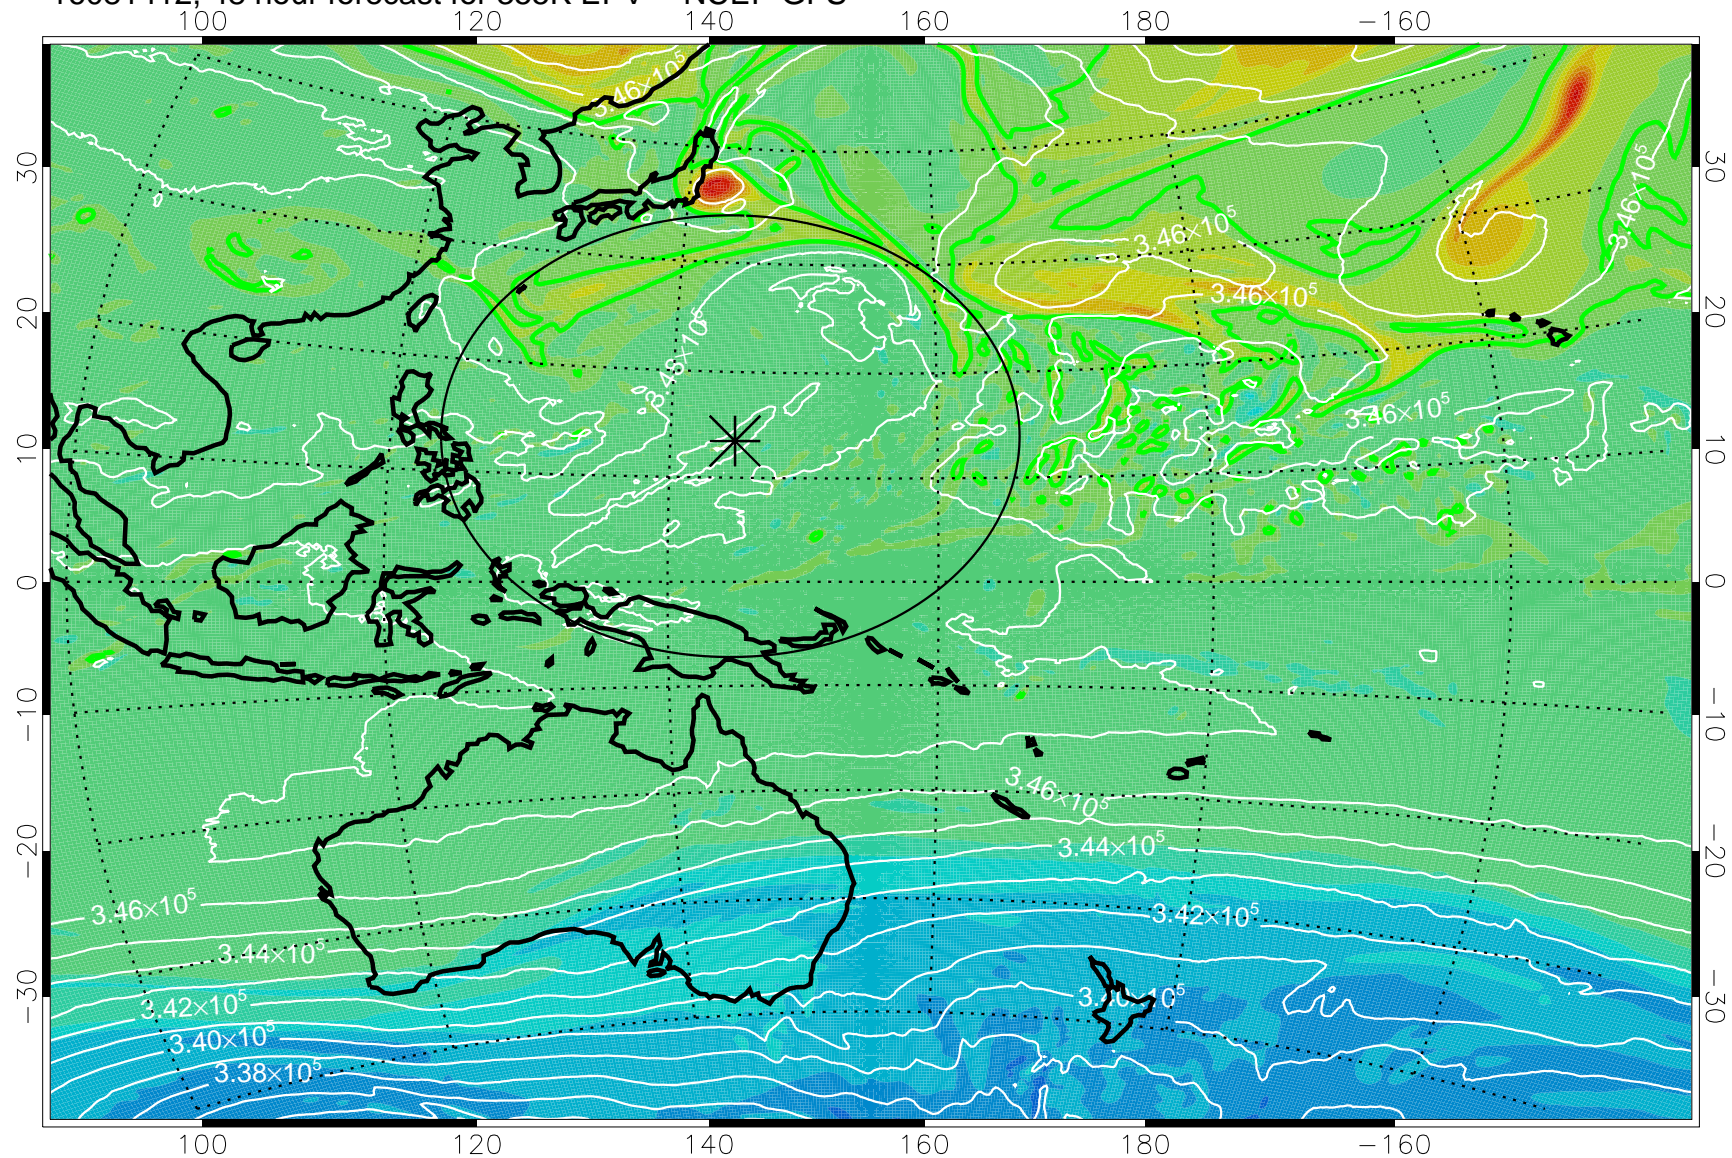

16081318, 30 hour forecast for 355K EPV -- NCEP GFS

355K Montgomery Streamfunction, white
EPV Tropopause (2 PVU) Position
Range ring of 2304 km

16081400, 36 hour forecast for 355K EPV -- NCEP GFS

355K Montgomery Streamfunction, white
EPV Tropopause (2 PVU) Position
Range ring of 2304 km

16081406, 42 hour forecast for 355K EPV -- NCEP GFS

355K Montgomery Streamfunction, white
EPV Tropopause (2 PVU) Position
Range ring of 2304 km

16081412, 48 hour forecast for 355K EPV -- NCEP GFS

355K Montgomery Streamfunction, white
EPV Tropopause (2 PVU) Position
Range ring of 2304 km

16081418, 54 hour forecast for 355K EPV -- NCEP GFS

355K Montgomery Streamfunction, white
EPV Tropopause (2 PVU) Position
Range ring of 2304 km

16081500, 60 hour forecast for 355K EPV -- NCEP GFS

355K Montgomery Streamfunction, white
EPV Tropopause (2 PVU) Position
Range ring of 2304 km

16081506, 66 hour forecast for 355K EPV -- NCEP GFS

355K Montgomery Streamfunction, white
EPV Tropopause (2 PVU) Position
Range ring of 2304 km

16081512, 72 hour forecast for 355K EPV -- NCEP GFS

355K Montgomery Streamfunction, white
EPV Tropopause (2 PVU) Position
Range ring of 2304 km