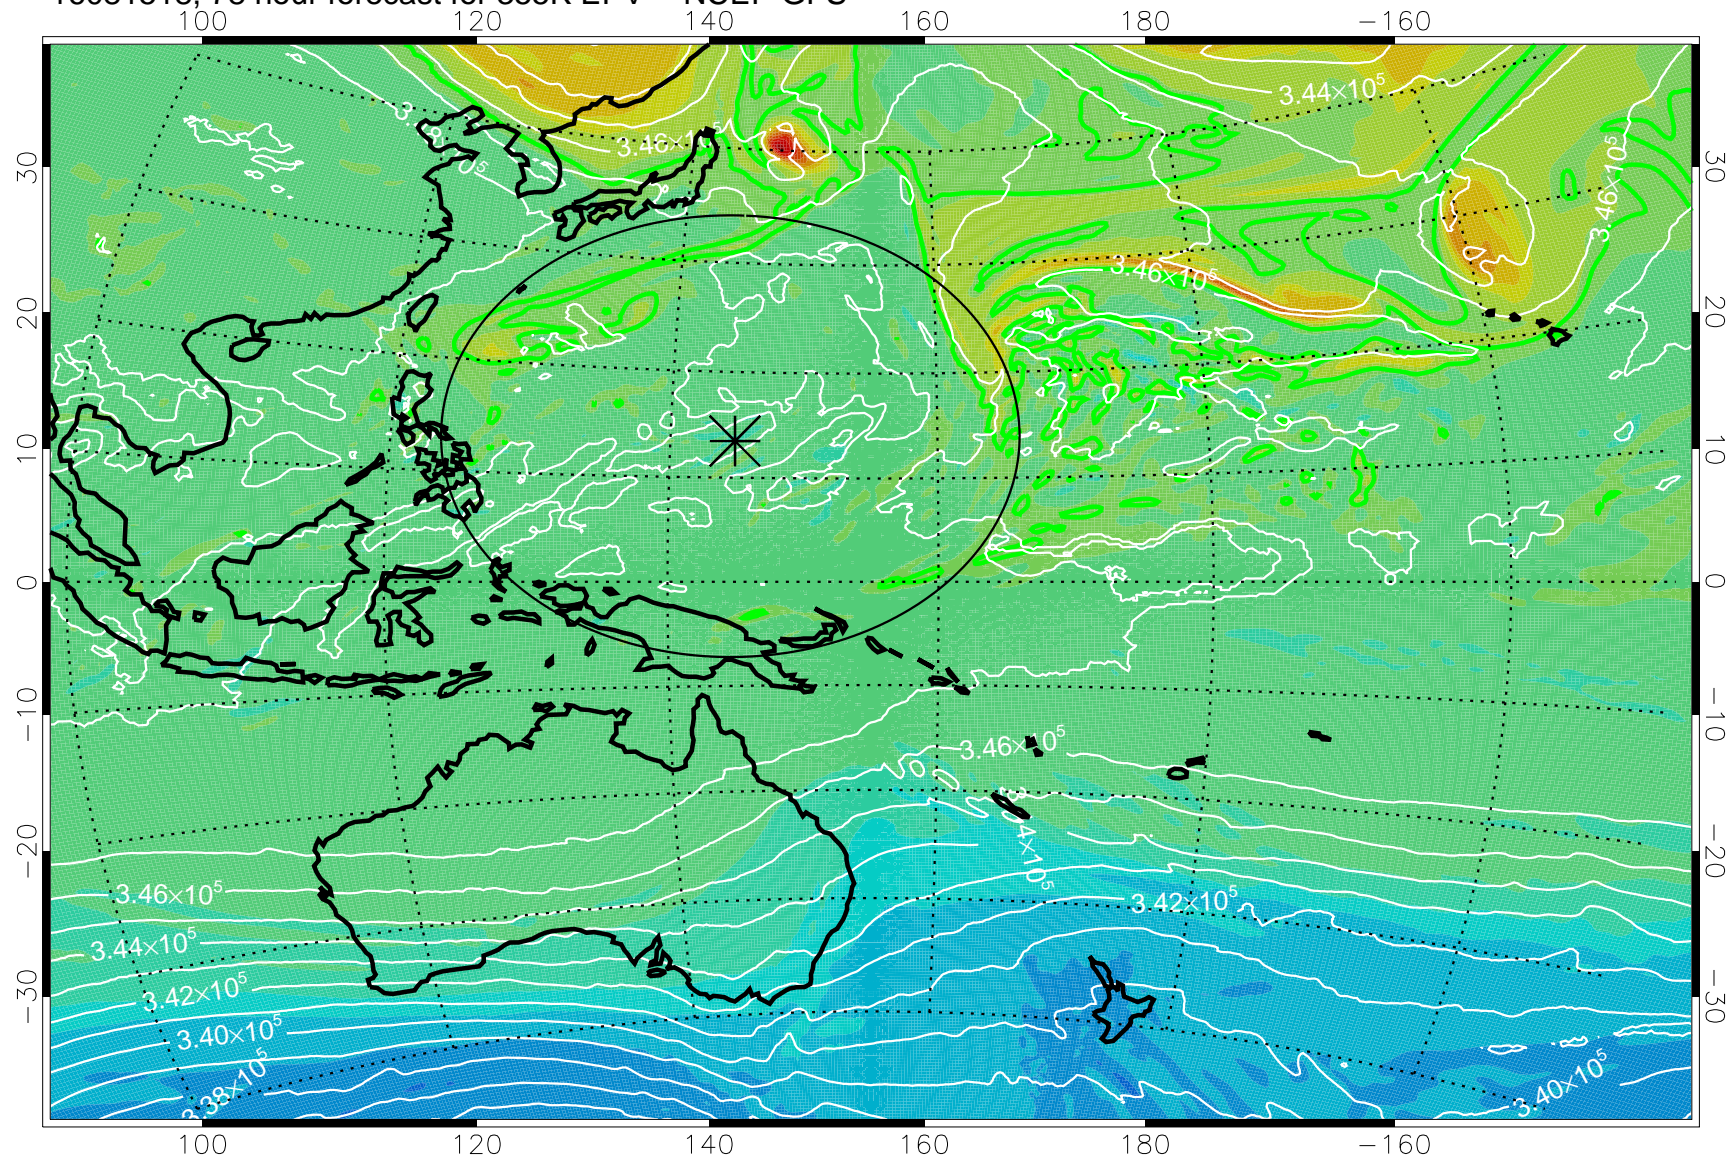

16081418, 54 hour forecast for 355K EPV -- NCEP GFS

355K Montgomery Streamfunction, white
EPV Tropopause (2 PVU) Position
Range ring of 2304 km

16081500, 60 hour forecast for 355K EPV -- NCEP GFS

355K Montgomery Streamfunction, white
EPV Tropopause (2 PVU) Position
Range ring of 2304 km

16081506, 66 hour forecast for 355K EPV -- NCEP GFS

355K Montgomery Streamfunction, white
EPV Tropopause (2 PVU) Position
Range ring of 2304 km

16081512, 72 hour forecast for 355K EPV -- NCEP GFS

355K Montgomery Streamfunction, white
EPV Tropopause (2 PVU) Position
Range ring of 2304 km

16081518, 78 hour forecast for 355K EPV -- NCEP GFS

355K Montgomery Streamfunction, white
EPV Tropopause (2 PVU) Position
Range ring of 2304 km

16081600, 84 hour forecast for 355K EPV -- NCEP GFS

355K Montgomery Streamfunction, white
EPV Tropopause (2 PVU) Position
Range ring of 2304 km

16081606, 90 hour forecast for 355K EPV -- NCEP GFS

355K Montgomery Streamfunction, white
EPV Tropopause (2 PVU) Position
Range ring of 2304 km

16081612, 96 hour forecast for 355K EPV -- NCEP GFS

355K Montgomery Streamfunction, white
EPV Tropopause (2 PVU) Position
Range ring of 2304 km