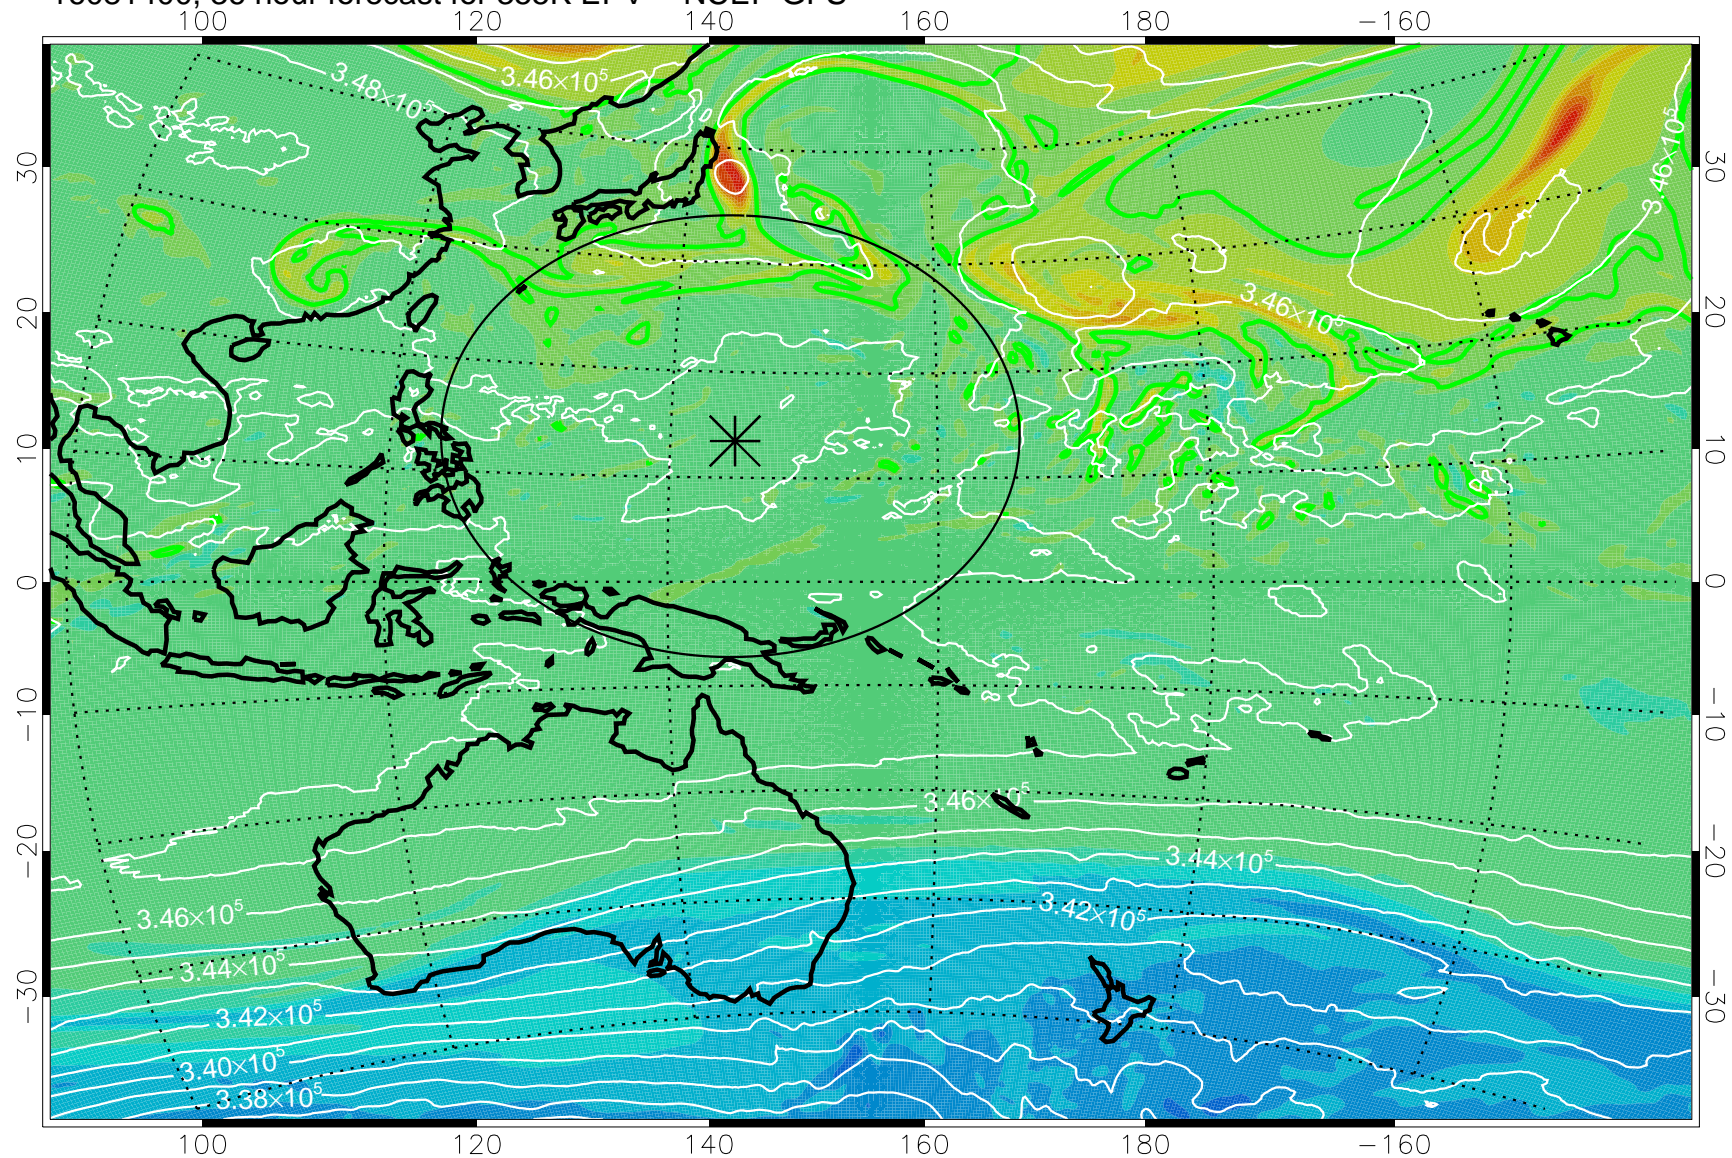

16081306, 18 hour forecast for 355K EPV -- NCEP GFS

355K Montgomery Streamfunction, white
EPV Tropopause (2 PVU) Position
Range ring of 2304 km

16081312, 24 hour forecast for 355K EPV -- NCEP GFS

355K Montgomery Streamfunction, white
EPV Tropopause (2 PVU) Position
Range ring of 2304 km

16081318, 30 hour forecast for 355K EPV -- NCEP GFS

355K Montgomery Streamfunction, white
EPV Tropopause (2 PVU) Position
Range ring of 2304 km

16081400, 36 hour forecast for 355K EPV -- NCEP GFS

355K Montgomery Streamfunction, white
EPV Tropopause (2 PVU) Position
Range ring of 2304 km

16081406, 42 hour forecast for 355K EPV -- NCEP GFS

355K Montgomery Streamfunction, white
EPV Tropopause (2 PVU) Position
Range ring of 2304 km

16081412, 48 hour forecast for 355K EPV -- NCEP GFS

355K Montgomery Streamfunction, white
EPV Tropopause (2 PVU) Position
Range ring of 2304 km

16081418, 54 hour forecast for 355K EPV -- NCEP GFS

355K Montgomery Streamfunction, white
EPV Tropopause (2 PVU) Position
Range ring of 2304 km

16081500, 60 hour forecast for 355K EPV -- NCEP GFS

355K Montgomery Streamfunction, white
EPV Tropopause (2 PVU) Position
Range ring of 2304 km