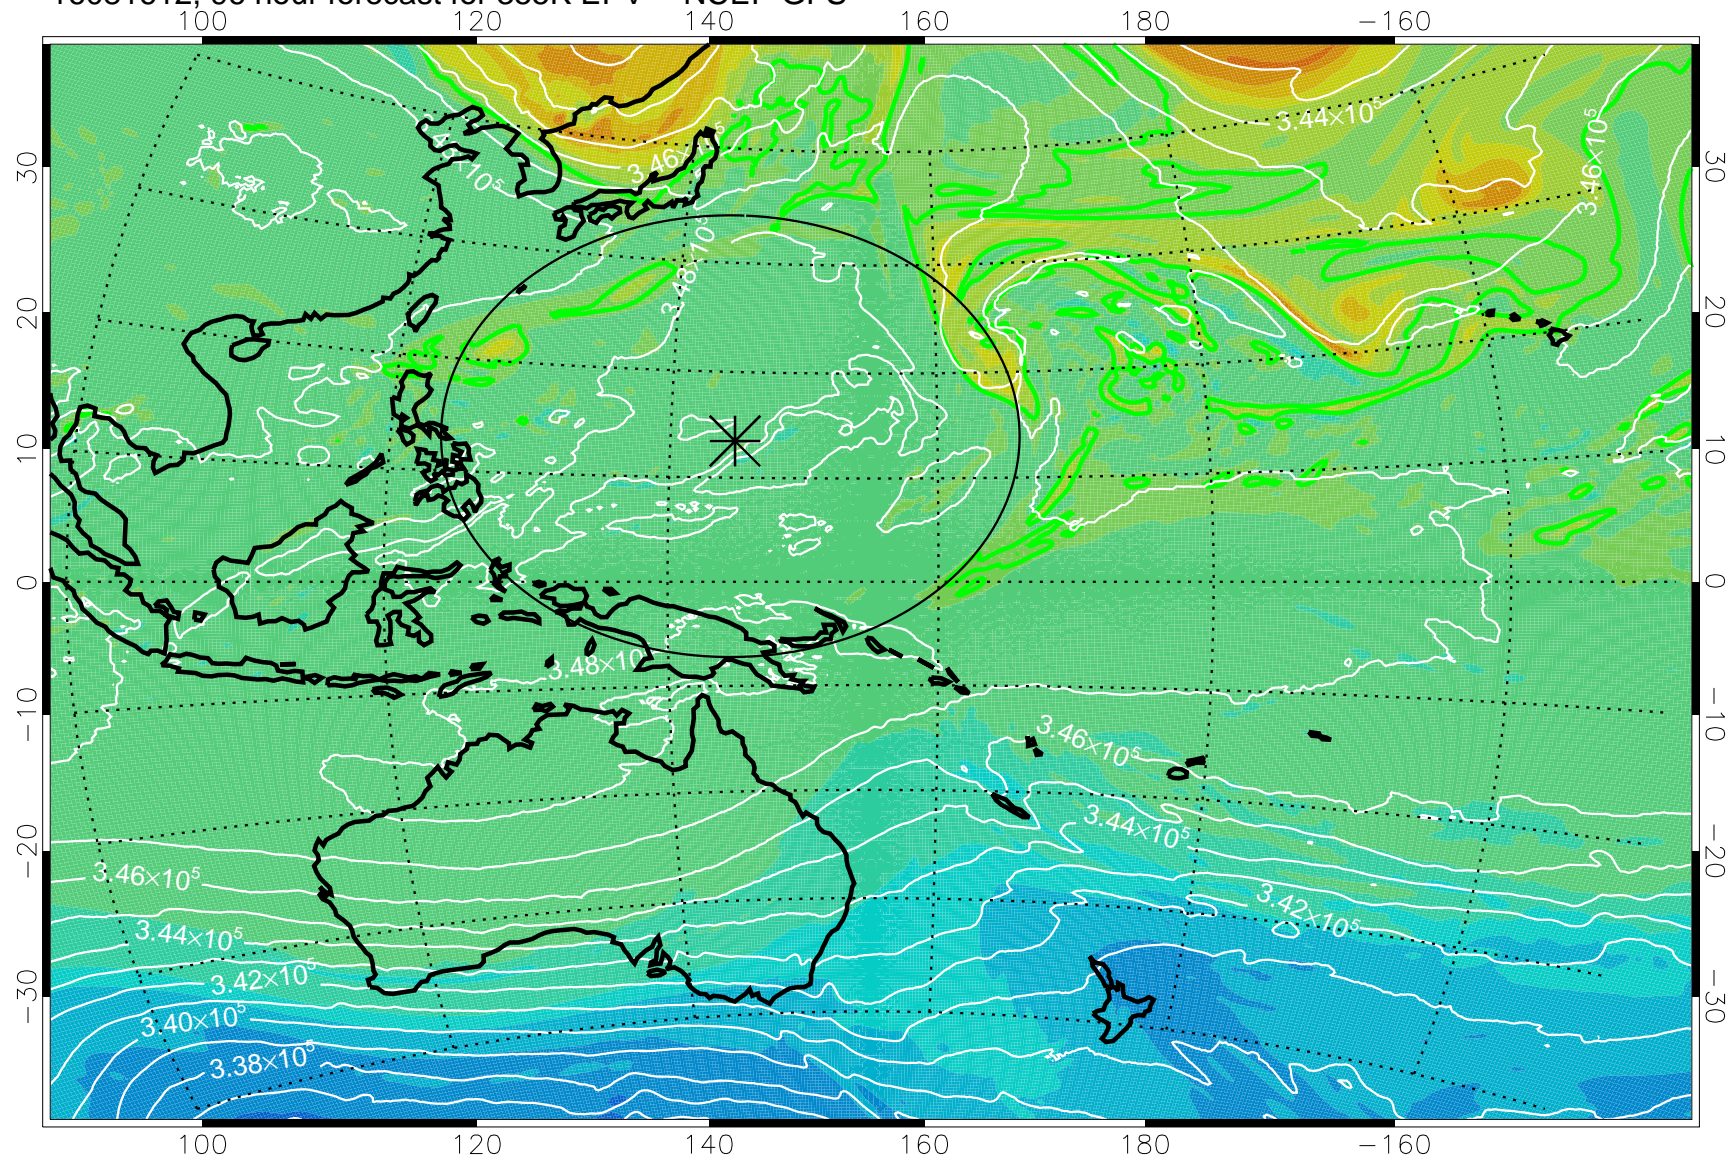

16081506, 66 hour forecast for 355K EPV -- NCEP GFS

355K Montgomery Streamfunction, white
EPV Tropopause (2 PVU) Position
Range ring of 2304 km

16081512, 72 hour forecast for 355K EPV -- NCEP GFS

355K Montgomery Streamfunction, white
EPV Tropopause (2 PVU) Position
Range ring of 2304 km

16081518, 78 hour forecast for 355K EPV -- NCEP GFS

355K Montgomery Streamfunction, white
EPV Tropopause (2 PVU) Position
Range ring of 2304 km

16081600, 84 hour forecast for 355K EPV -- NCEP GFS

355K Montgomery Streamfunction, white
EPV Tropopause (2 PVU) Position
Range ring of 2304 km

16081606, 90 hour forecast for 355K EPV -- NCEP GFS

355K Montgomery Streamfunction, white
EPV Tropopause (2 PVU) Position
Range ring of 2304 km

16081612, 96 hour forecast for 355K EPV -- NCEP GFS

355K Montgomery Streamfunction, white
EPV Tropopause (2 PVU) Position
Range ring of 2304 km

16081618, 102 hour forecast for 355K EPV -- NCEP GFS

16081700, 108 hour forecast for 355K EPV -- NCEP GFS

355K Montgomery Streamfunction, white
EPV Tropopause (2 PVU) Position
Range ring of 2304 km

16081706, 114 hour forecast for 355K EPV -- NCEP GFS