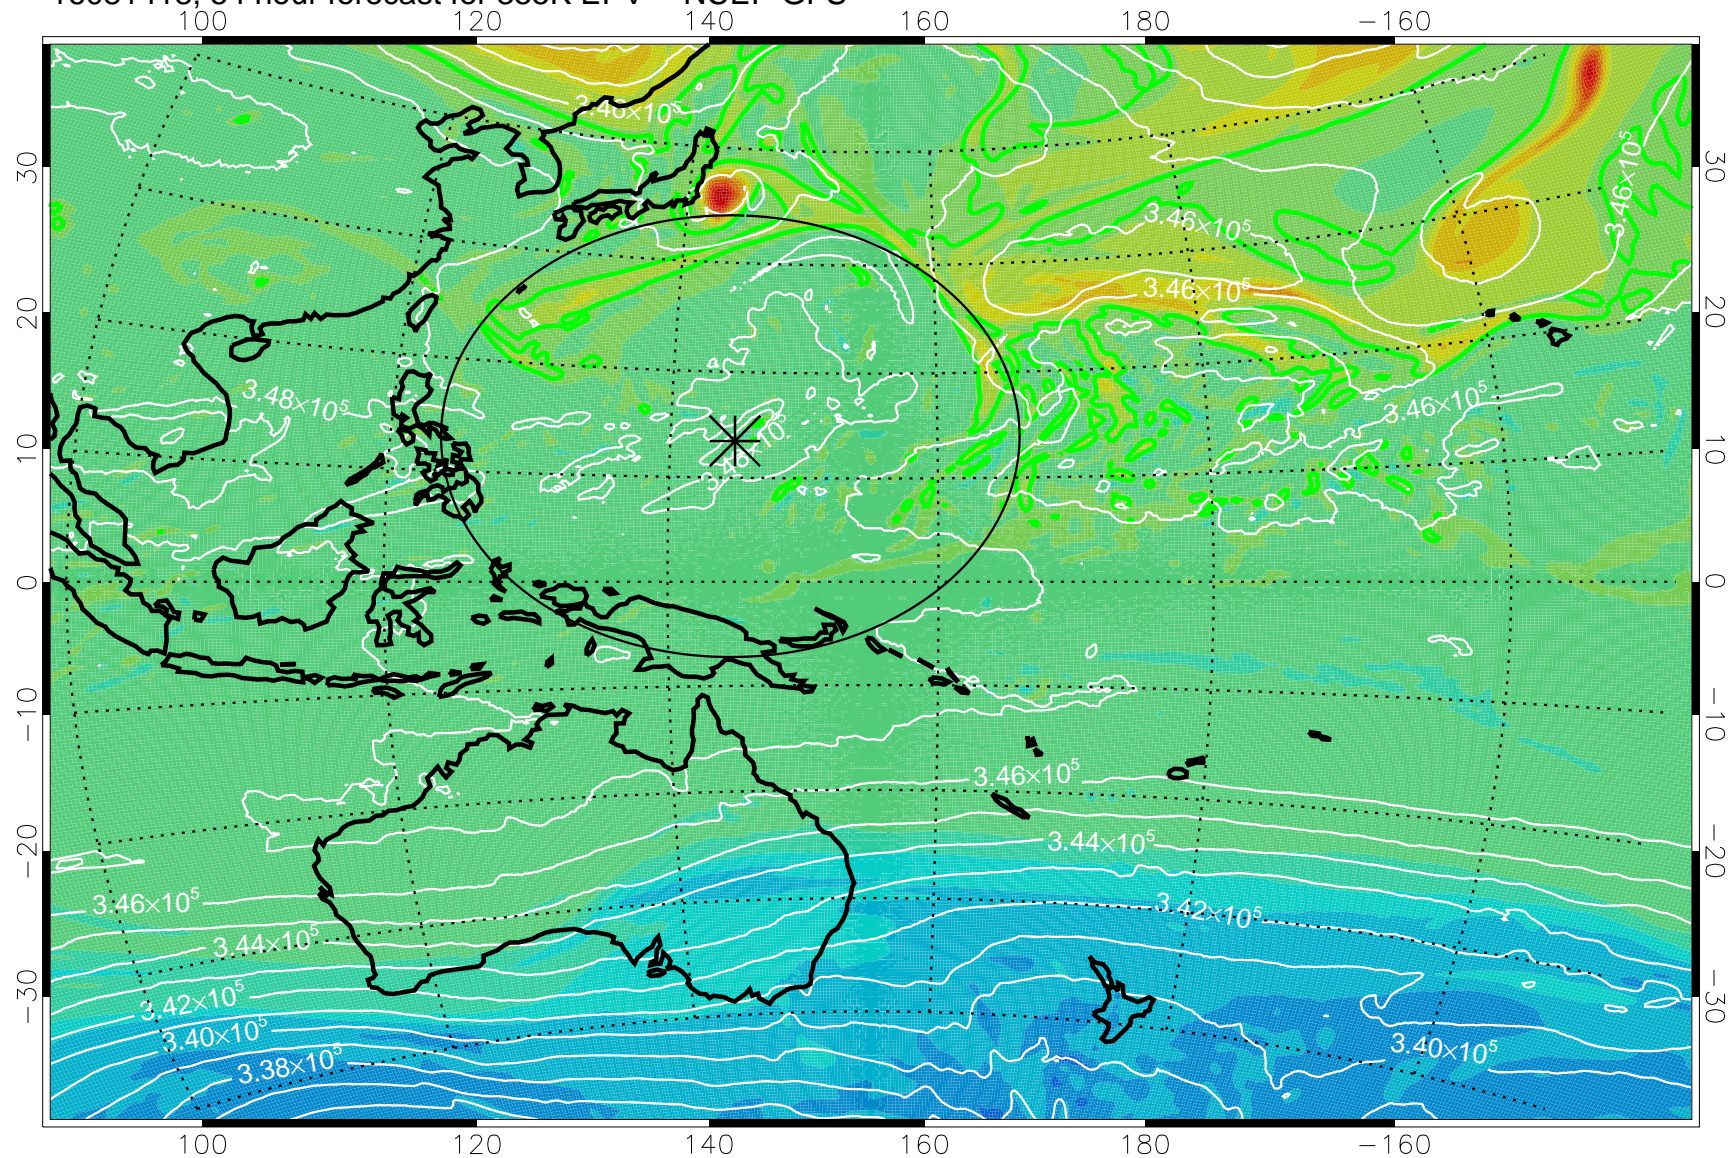

16081318, 30 hour forecast for 355K EPV -- NCEP GFS

355K Montgomery Streamfunction, white
EPV Tropopause (2 PVU) Position
Range ring of 2304 km

16081400, 36 hour forecast for 355K EPV -- NCEP GFS

355K Montgomery Streamfunction, white
EPV Tropopause (2 PVU) Position
Range ring of 2304 km

16081406, 42 hour forecast for 355K EPV -- NCEP GFS

355K Montgomery Streamfunction, white
EPV Tropopause (2 PVU) Position
Range ring of 2304 km

16081412, 48 hour forecast for 355K EPV -- NCEP GFS

355K Montgomery Streamfunction, white
EPV Tropopause (2 PVU) Position
Range ring of 2304 km

16081418, 54 hour forecast for 355K EPV -- NCEP GFS

355K Montgomery Streamfunction, white
EPV Tropopause (2 PVU) Position
Range ring of 2304 km

16081500, 60 hour forecast for 355K EPV -- NCEP GFS

355K Montgomery Streamfunction, white
EPV Tropopause (2 PVU) Position
Range ring of 2304 km

16081506, 66 hour forecast for 355K EPV -- NCEP GFS

355K Montgomery Streamfunction, white
EPV Tropopause (2 PVU) Position
Range ring of 2304 km

16081512, 72 hour forecast for 355K EPV -- NCEP GFS

355K Montgomery Streamfunction, white
EPV Tropopause (2 PVU) Position
Range ring of 2304 km