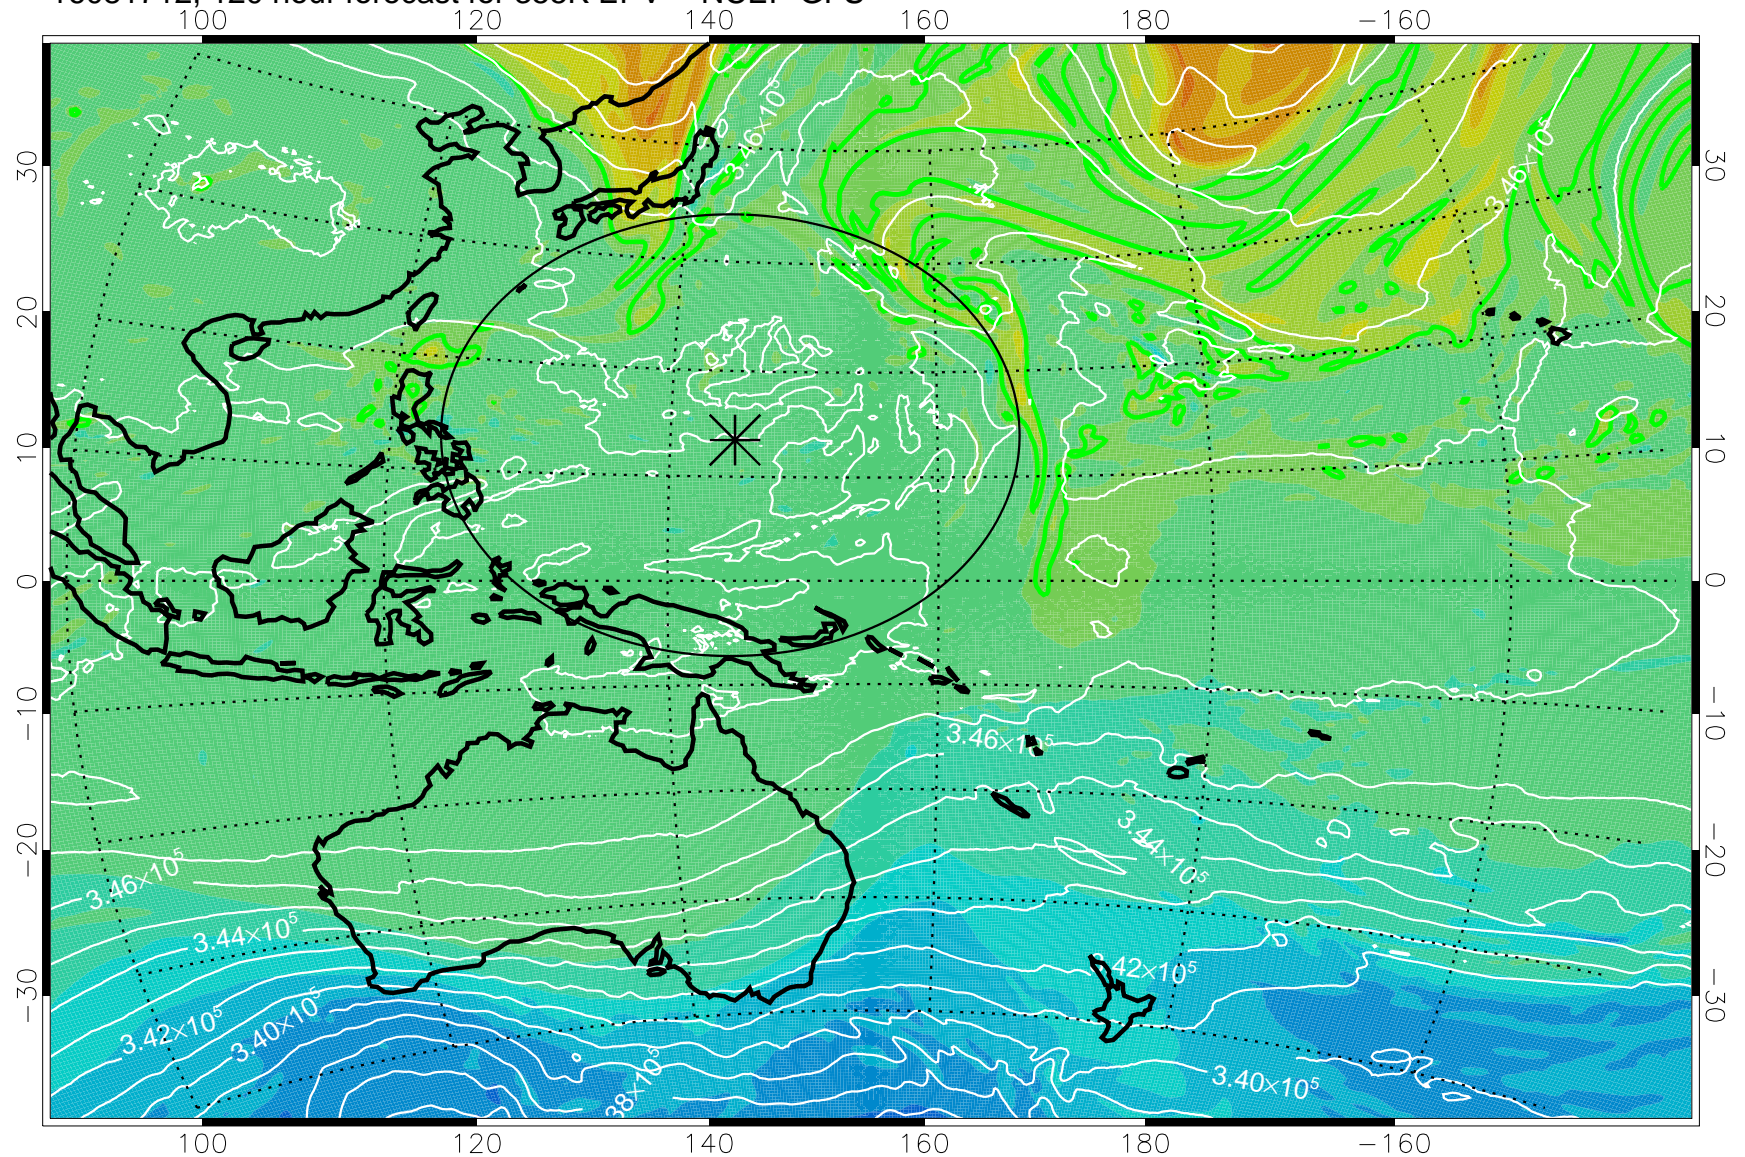

16081518, 78 hour forecast for 355K EPV -- NCEP GFS

355K Montgomery Streamfunction, white
EPV Tropopause (2 PVU) Position
Range ring of 2304 km

16081600, 84 hour forecast for 355K EPV -- NCEP GFS

355K Montgomery Streamfunction, white
EPV Tropopause (2 PVU) Position
Range ring of 2304 km

16081606, 90 hour forecast for 355K EPV -- NCEP GFS

355K Montgomery Streamfunction, white
EPV Tropopause (2 PVU) Position
Range ring of 2304 km

16081612, 96 hour forecast for 355K EPV -- NCEP GFS

355K Montgomery Streamfunction, white
EPV Tropopause (2 PVU) Position
Range ring of 2304 km

16081618, 102 hour forecast for 355K EPV -- NCEP GFS

16081700, 108 hour forecast for 355K EPV -- NCEP GFS

355K Montgomery Streamfunction, white
EPV Tropopause (2 PVU) Position
Range ring of 2304 km

16081706, 114 hour forecast for 355K EPV -- NCEP GFS

355K Montgomery Streamfunction, white
EPV Tropopause (2 PVU) Position
Range ring of 2304 km

16081712, 120 hour forecast for 355K EPV -- NCEP GFS

355K Montgomery Streamfunction, white
EPV Tropopause (2 PVU) Position
Range ring of 2304 km