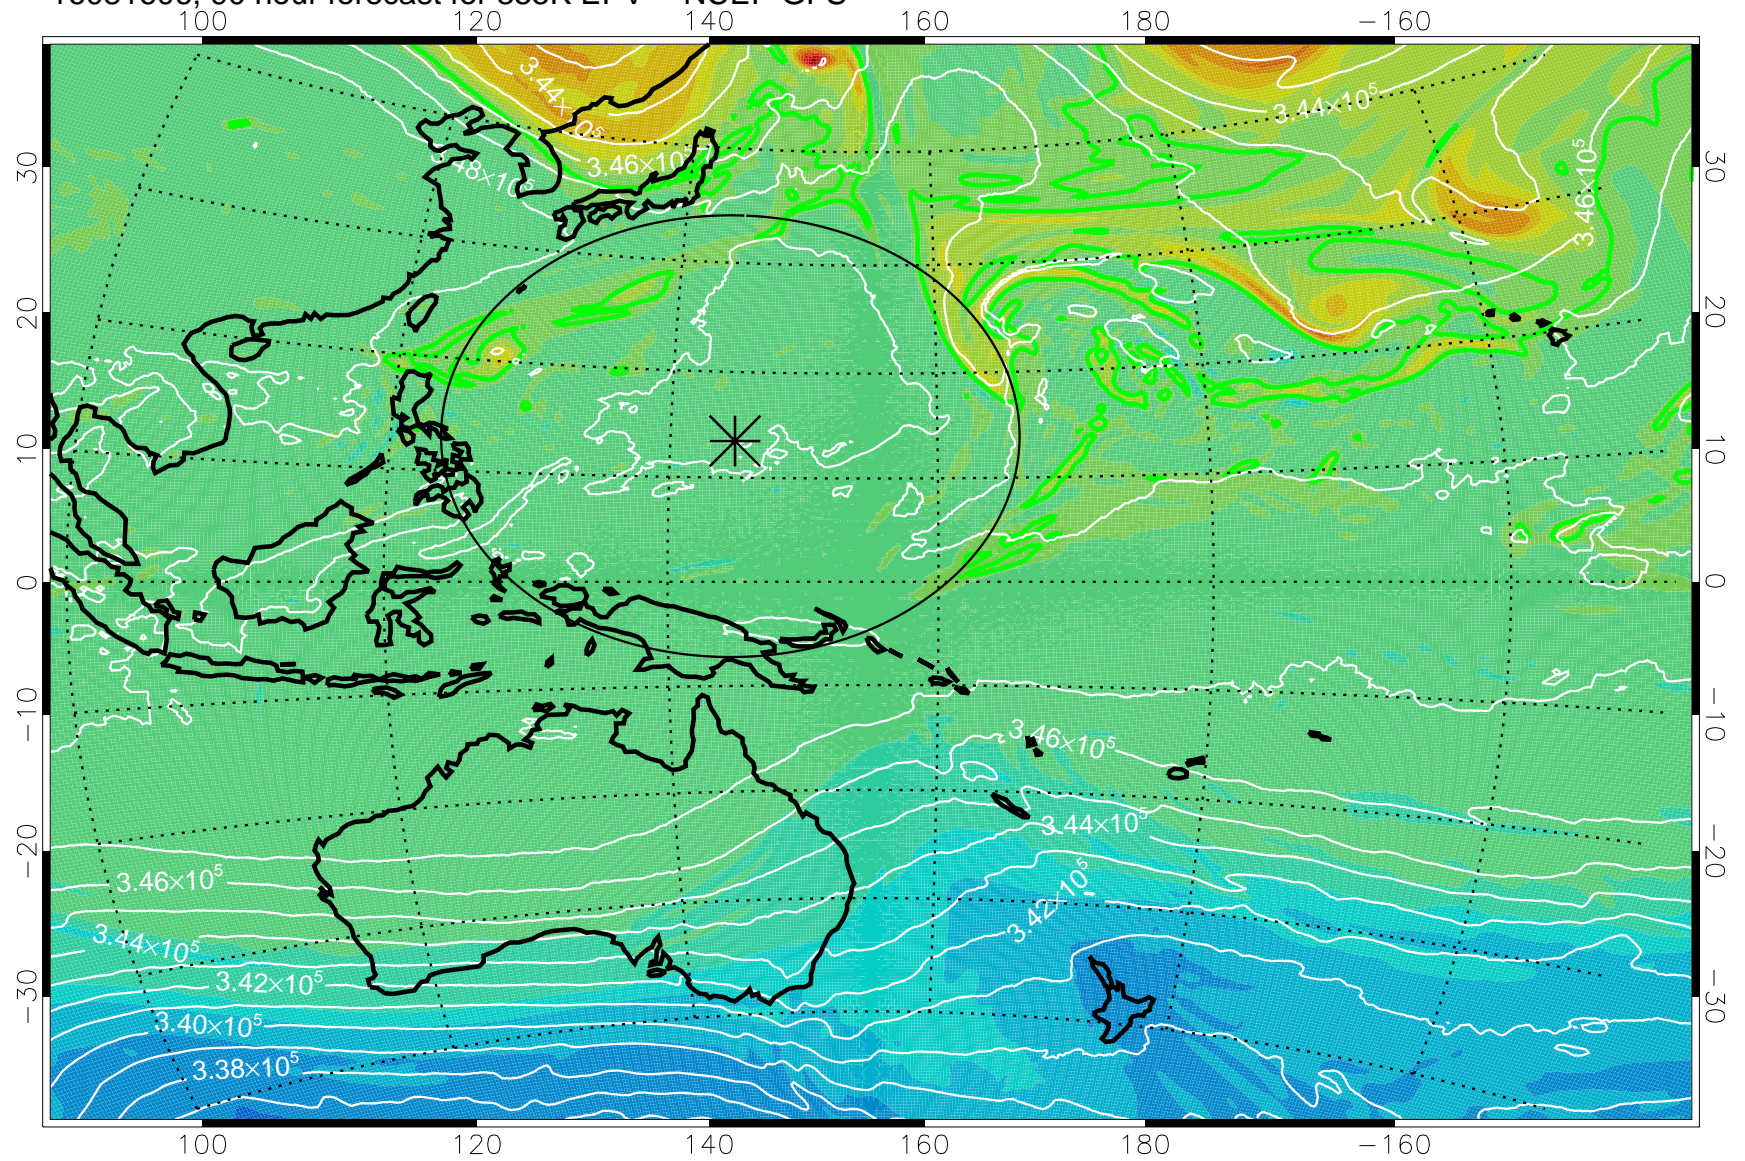

16081506, 66 hour forecast for 355K EPV -- NCEP GFS

355K Montgomery Streamfunction, white
EPV Tropopause (2 PVU) Position
Range ring of 2304 km

16081512, 72 hour forecast for 355K EPV -- NCEP GFS

355K Montgomery Streamfunction, white
EPV Tropopause (2 PVU) Position
Range ring of 2304 km

16081518, 78 hour forecast for 355K EPV -- NCEP GFS

355K Montgomery Streamfunction, white
EPV Tropopause (2 PVU) Position
Range ring of 2304 km

16081600, 84 hour forecast for 355K EPV -- NCEP GFS

355K Montgomery Streamfunction, white
EPV Tropopause (2 PVU) Position
Range ring of 2304 km

16081606, 90 hour forecast for 355K EPV -- NCEP GFS

355K Montgomery Streamfunction, white
EPV Tropopause (2 PVU) Position
Range ring of 2304 km

16081612, 96 hour forecast for 355K EPV -- NCEP GFS

355K Montgomery Streamfunction, white
EPV Tropopause (2 PVU) Position
Range ring of 2304 km

16081618, 102 hour forecast for 355K EPV -- NCEP GFS

16081700, 108 hour forecast for 355K EPV -- NCEP GFS

355K Montgomery Streamfunction, white
EPV Tropopause (2 PVU) Position
Range ring of 2304 km

16081706, 114 hour forecast for 355K EPV -- NCEP GFS