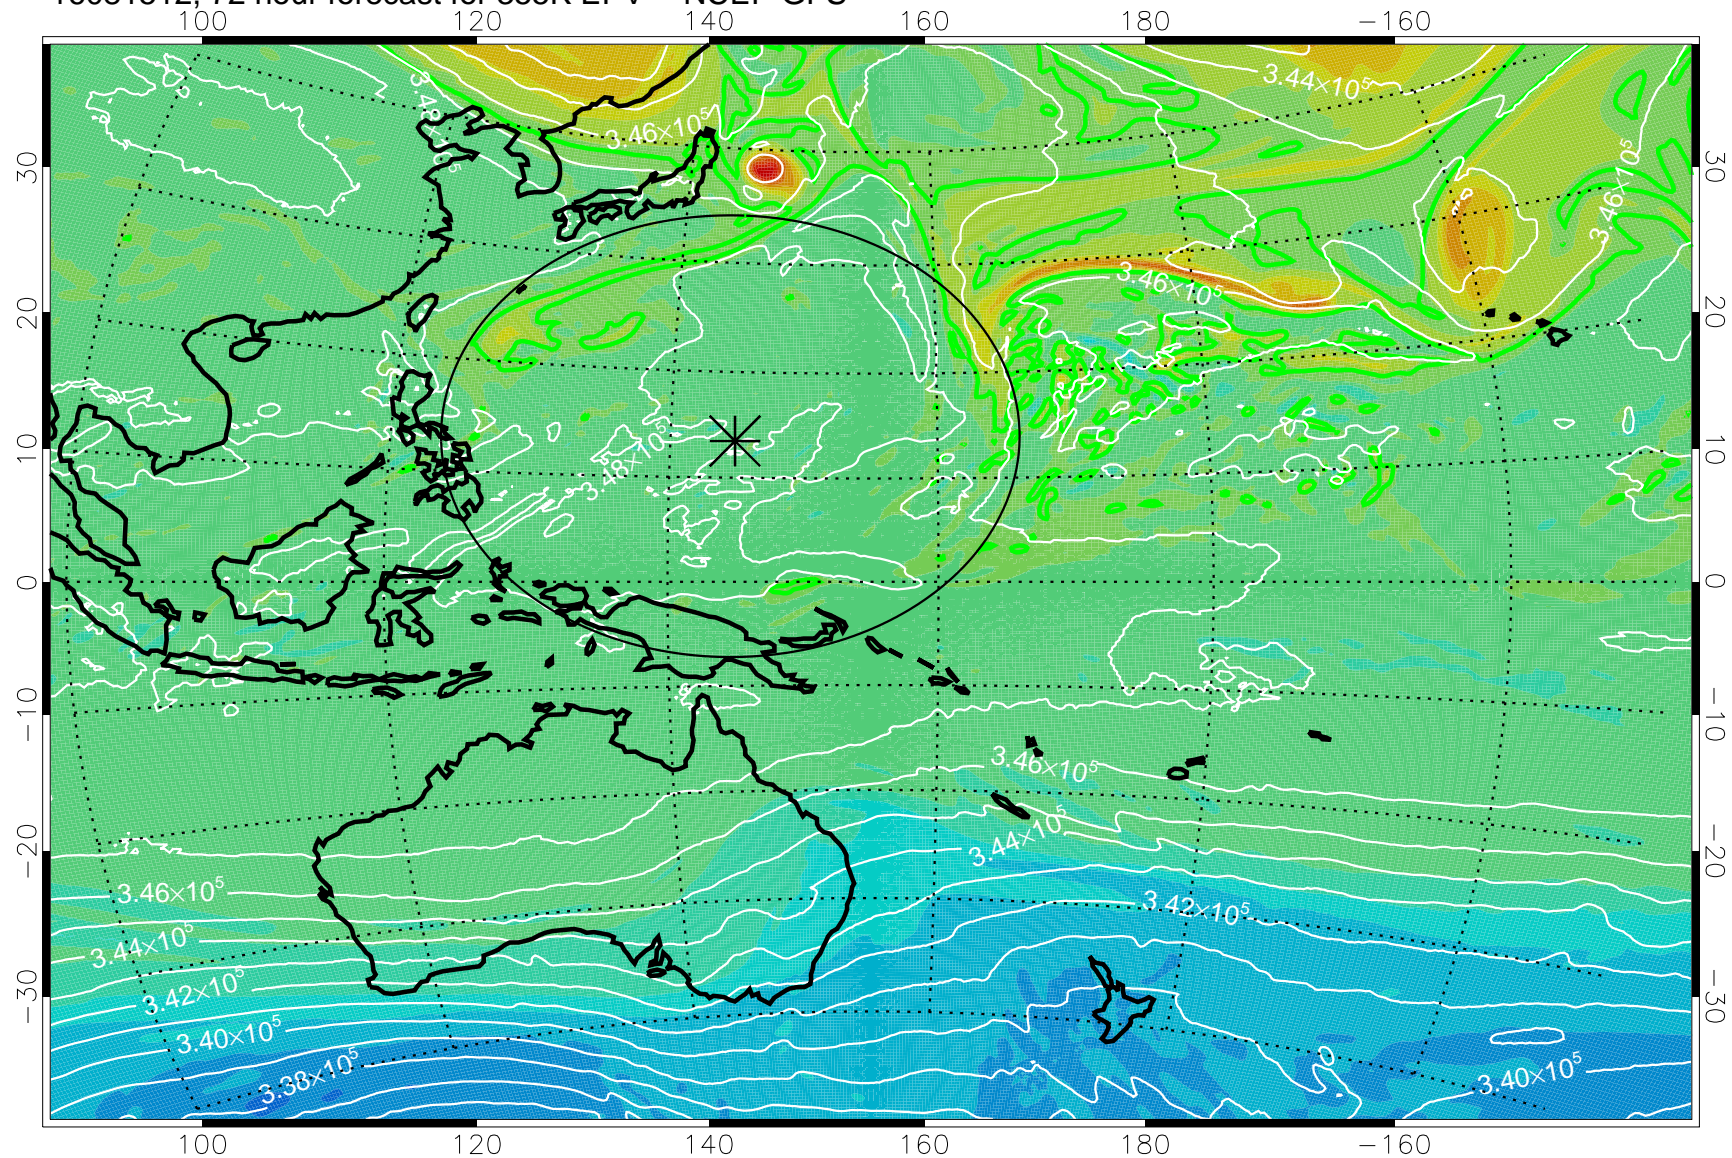

16081406, 42 hour forecast for 355K EPV -- NCEP GFS

355K Montgomery Streamfunction, white
EPV Tropopause (2 PVU) Position
Range ring of 2304 km

16081412, 48 hour forecast for 355K EPV -- NCEP GFS

355K Montgomery Streamfunction, white
EPV Tropopause (2 PVU) Position
Range ring of 2304 km

16081418, 54 hour forecast for 355K EPV -- NCEP GFS

355K Montgomery Streamfunction, white
EPV Tropopause (2 PVU) Position
Range ring of 2304 km

16081500, 60 hour forecast for 355K EPV -- NCEP GFS

355K Montgomery Streamfunction, white
EPV Tropopause (2 PVU) Position
Range ring of 2304 km

16081506, 66 hour forecast for 355K EPV -- NCEP GFS

355K Montgomery Streamfunction, white
EPV Tropopause (2 PVU) Position
Range ring of 2304 km

16081512, 72 hour forecast for 355K EPV -- NCEP GFS

355K Montgomery Streamfunction, white
EPV Tropopause (2 PVU) Position
Range ring of 2304 km

16081518, 78 hour forecast for 355K EPV -- NCEP GFS

355K Montgomery Streamfunction, white
EPV Tropopause (2 PVU) Position
Range ring of 2304 km

16081600, 84 hour forecast for 355K EPV -- NCEP GFS

355K Montgomery Streamfunction, white
EPV Tropopause (2 PVU) Position
Range ring of 2304 km