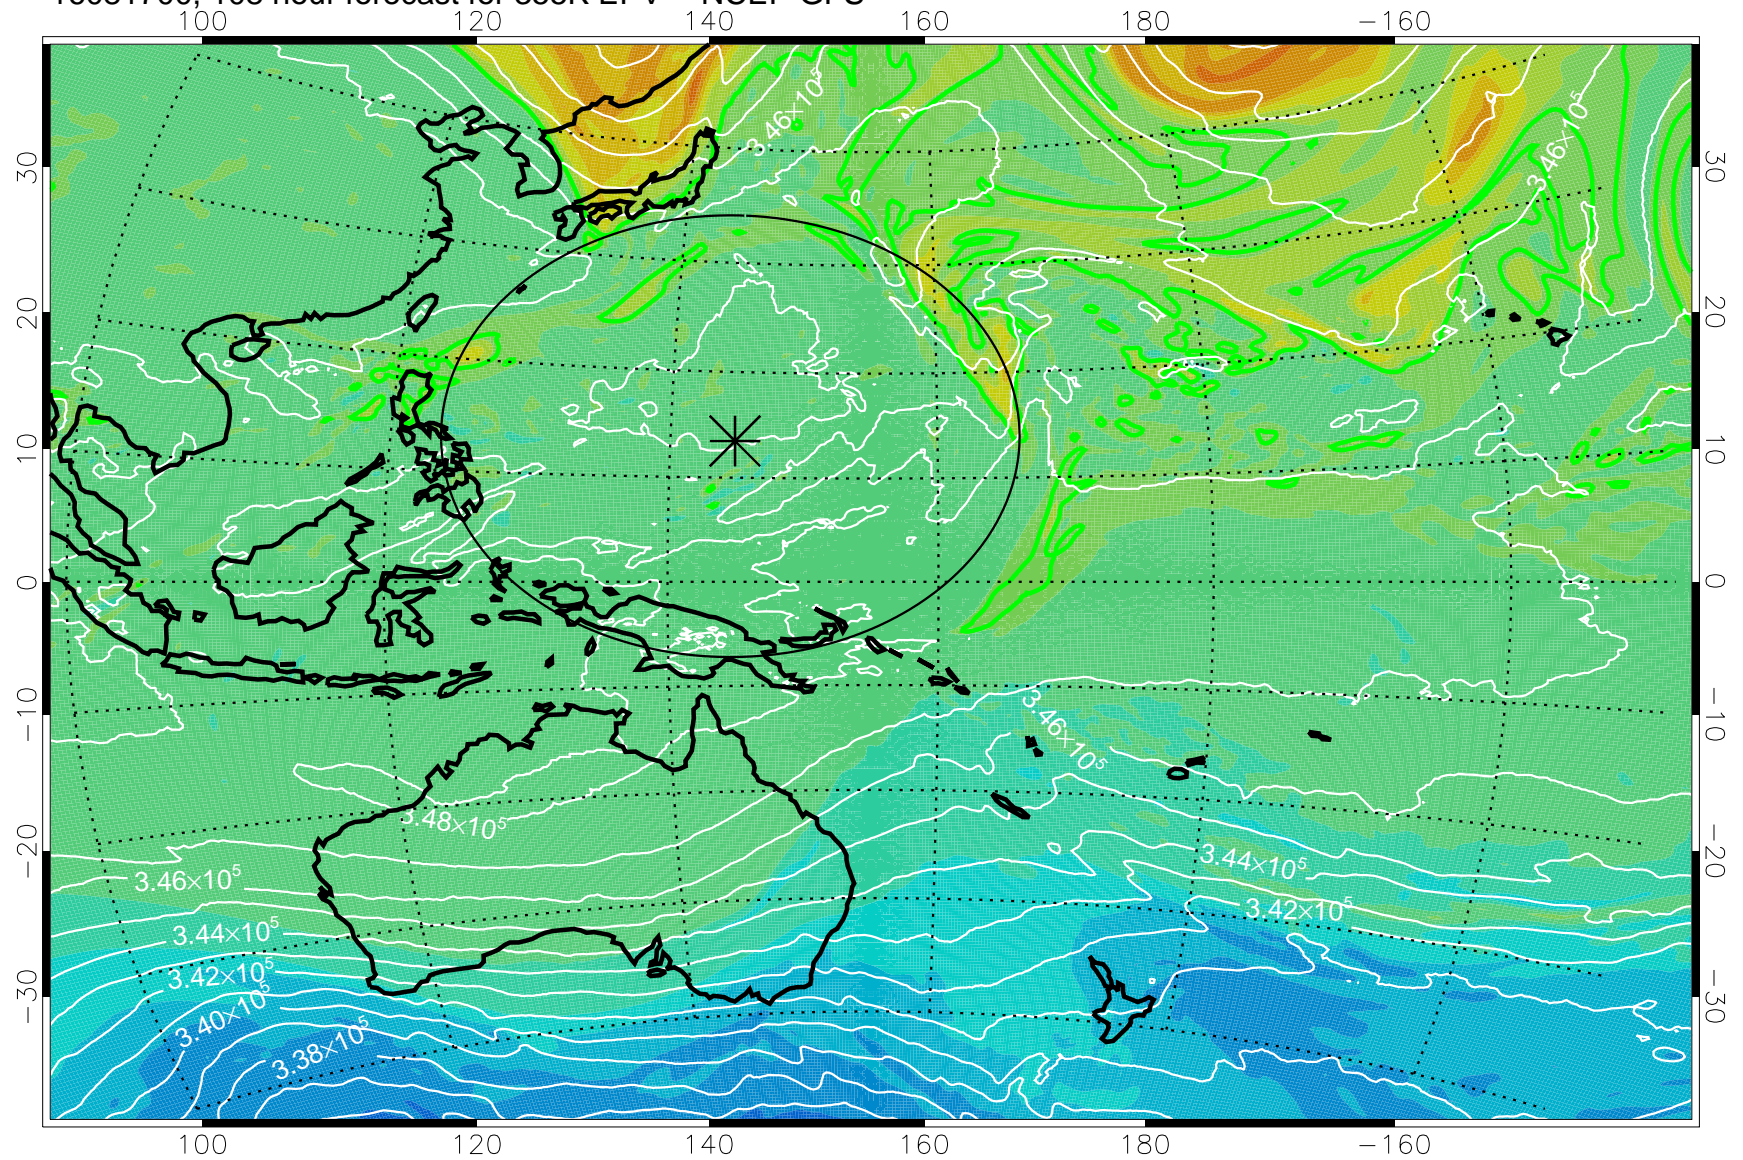

16081518, 78 hour forecast for 355K EPV -- NCEP GFS

355K Montgomery Streamfunction, white
EPV Tropopause (2 PVU) Position
Range ring of 2304 km

16081600, 84 hour forecast for 355K EPV -- NCEP GFS

355K Montgomery Streamfunction, white
EPV Tropopause (2 PVU) Position
Range ring of 2304 km

16081606, 90 hour forecast for 355K EPV -- NCEP GFS

355K Montgomery Streamfunction, white
EPV Tropopause (2 PVU) Position
Range ring of 2304 km

16081612, 96 hour forecast for 355K EPV -- NCEP GFS

355K Montgomery Streamfunction, white
EPV Tropopause (2 PVU) Position
Range ring of 2304 km

16081618, 102 hour forecast for 355K EPV -- NCEP GFS

16081700, 108 hour forecast for 355K EPV -- NCEP GFS

355K Montgomery Streamfunction, white
EPV Tropopause (2 PVU) Position
Range ring of 2304 km

16081706, 114 hour forecast for 355K EPV -- NCEP GFS

355K Montgomery Streamfunction, white
EPV Tropopause (2 PVU) Position
Range ring of 2304 km

16081712, 120 hour forecast for 355K EPV -- NCEP GFS

355K Montgomery Streamfunction, white
EPV Tropopause (2 PVU) Position
Range ring of 2304 km