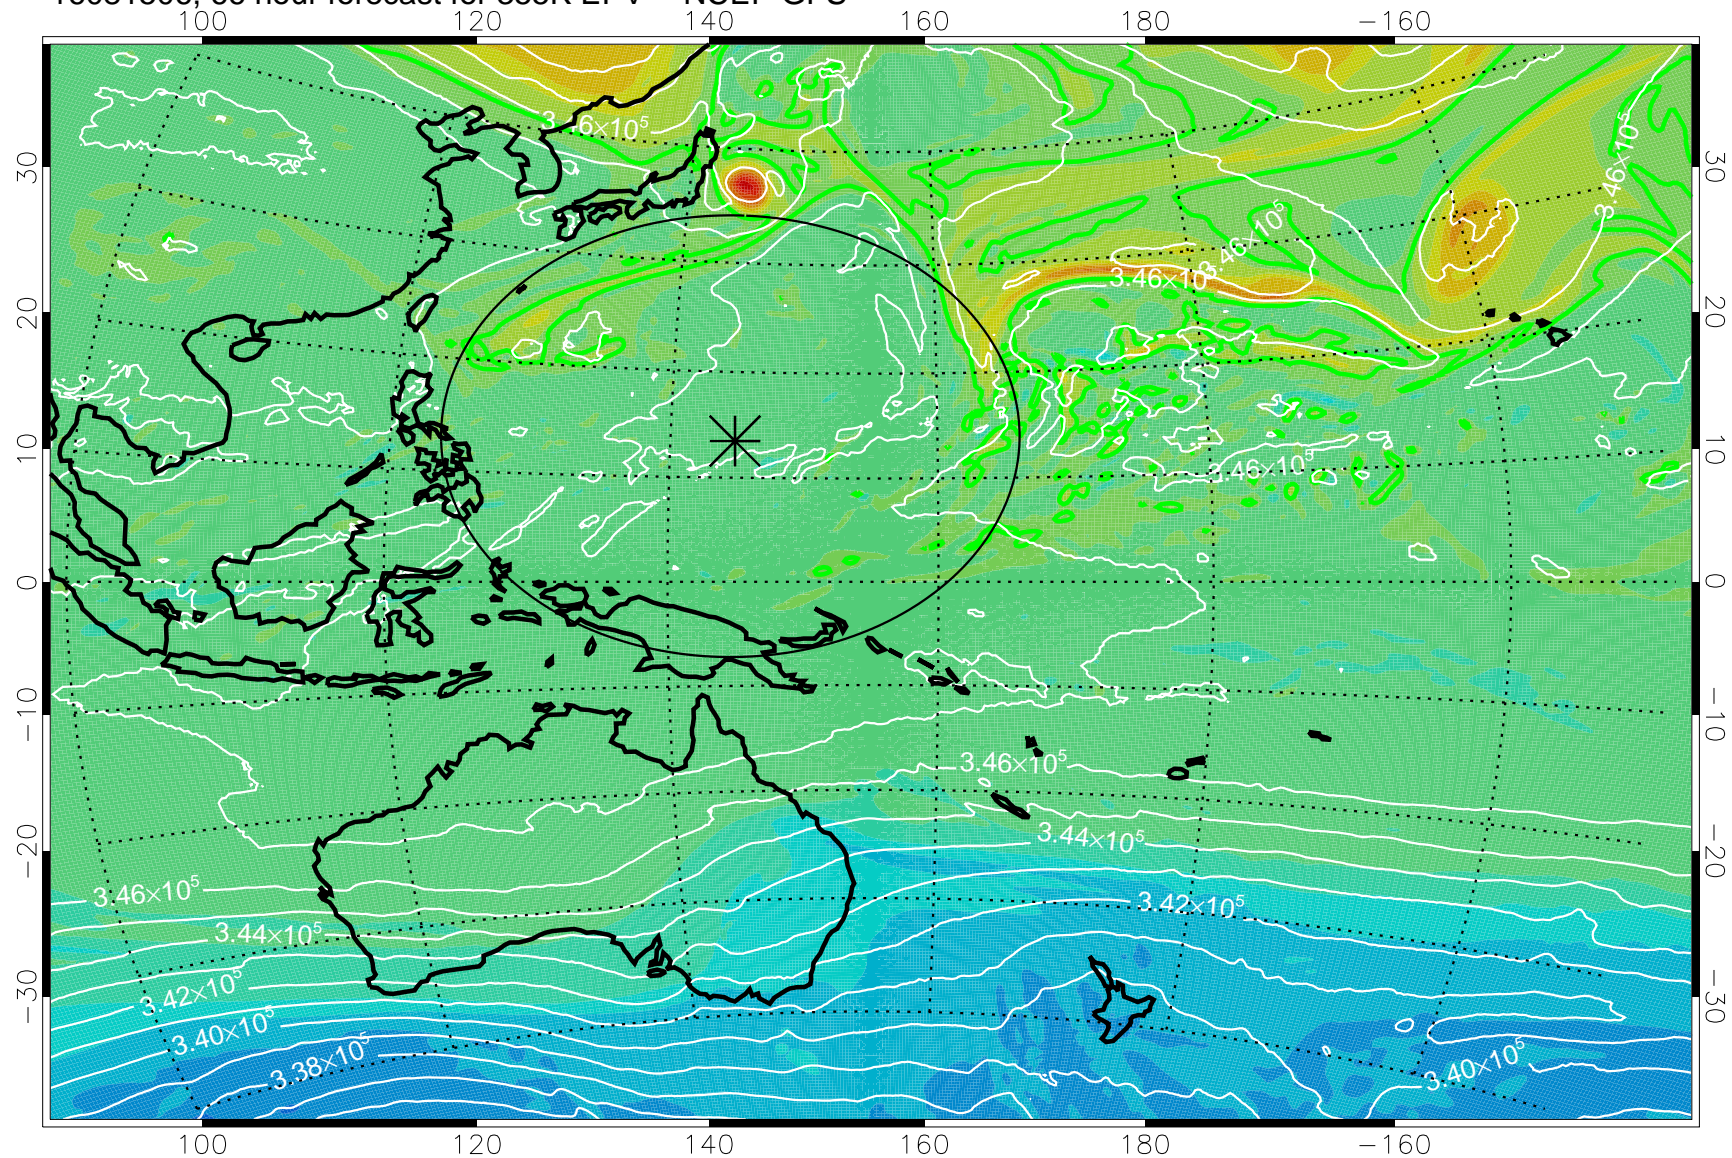

16081406, 42 hour forecast for 355K EPV -- NCEP GFS

355K Montgomery Streamfunction, white
EPV Tropopause (2 PVU) Position
Range ring of 2304 km

16081412, 48 hour forecast for 355K EPV -- NCEP GFS

355K Montgomery Streamfunction, white
EPV Tropopause (2 PVU) Position
Range ring of 2304 km

16081418, 54 hour forecast for 355K EPV -- NCEP GFS

355K Montgomery Streamfunction, white
EPV Tropopause (2 PVU) Position
Range ring of 2304 km

16081500, 60 hour forecast for 355K EPV -- NCEP GFS

355K Montgomery Streamfunction, white
EPV Tropopause (2 PVU) Position
Range ring of 2304 km

16081506, 66 hour forecast for 355K EPV -- NCEP GFS

355K Montgomery Streamfunction, white
EPV Tropopause (2 PVU) Position
Range ring of 2304 km

16081512, 72 hour forecast for 355K EPV -- NCEP GFS

355K Montgomery Streamfunction, white
EPV Tropopause (2 PVU) Position
Range ring of 2304 km

16081518, 78 hour forecast for 355K EPV -- NCEP GFS

355K Montgomery Streamfunction, white
EPV Tropopause (2 PVU) Position
Range ring of 2304 km

16081600, 84 hour forecast for 355K EPV -- NCEP GFS

355K Montgomery Streamfunction, white
EPV Tropopause (2 PVU) Position
Range ring of 2304 km