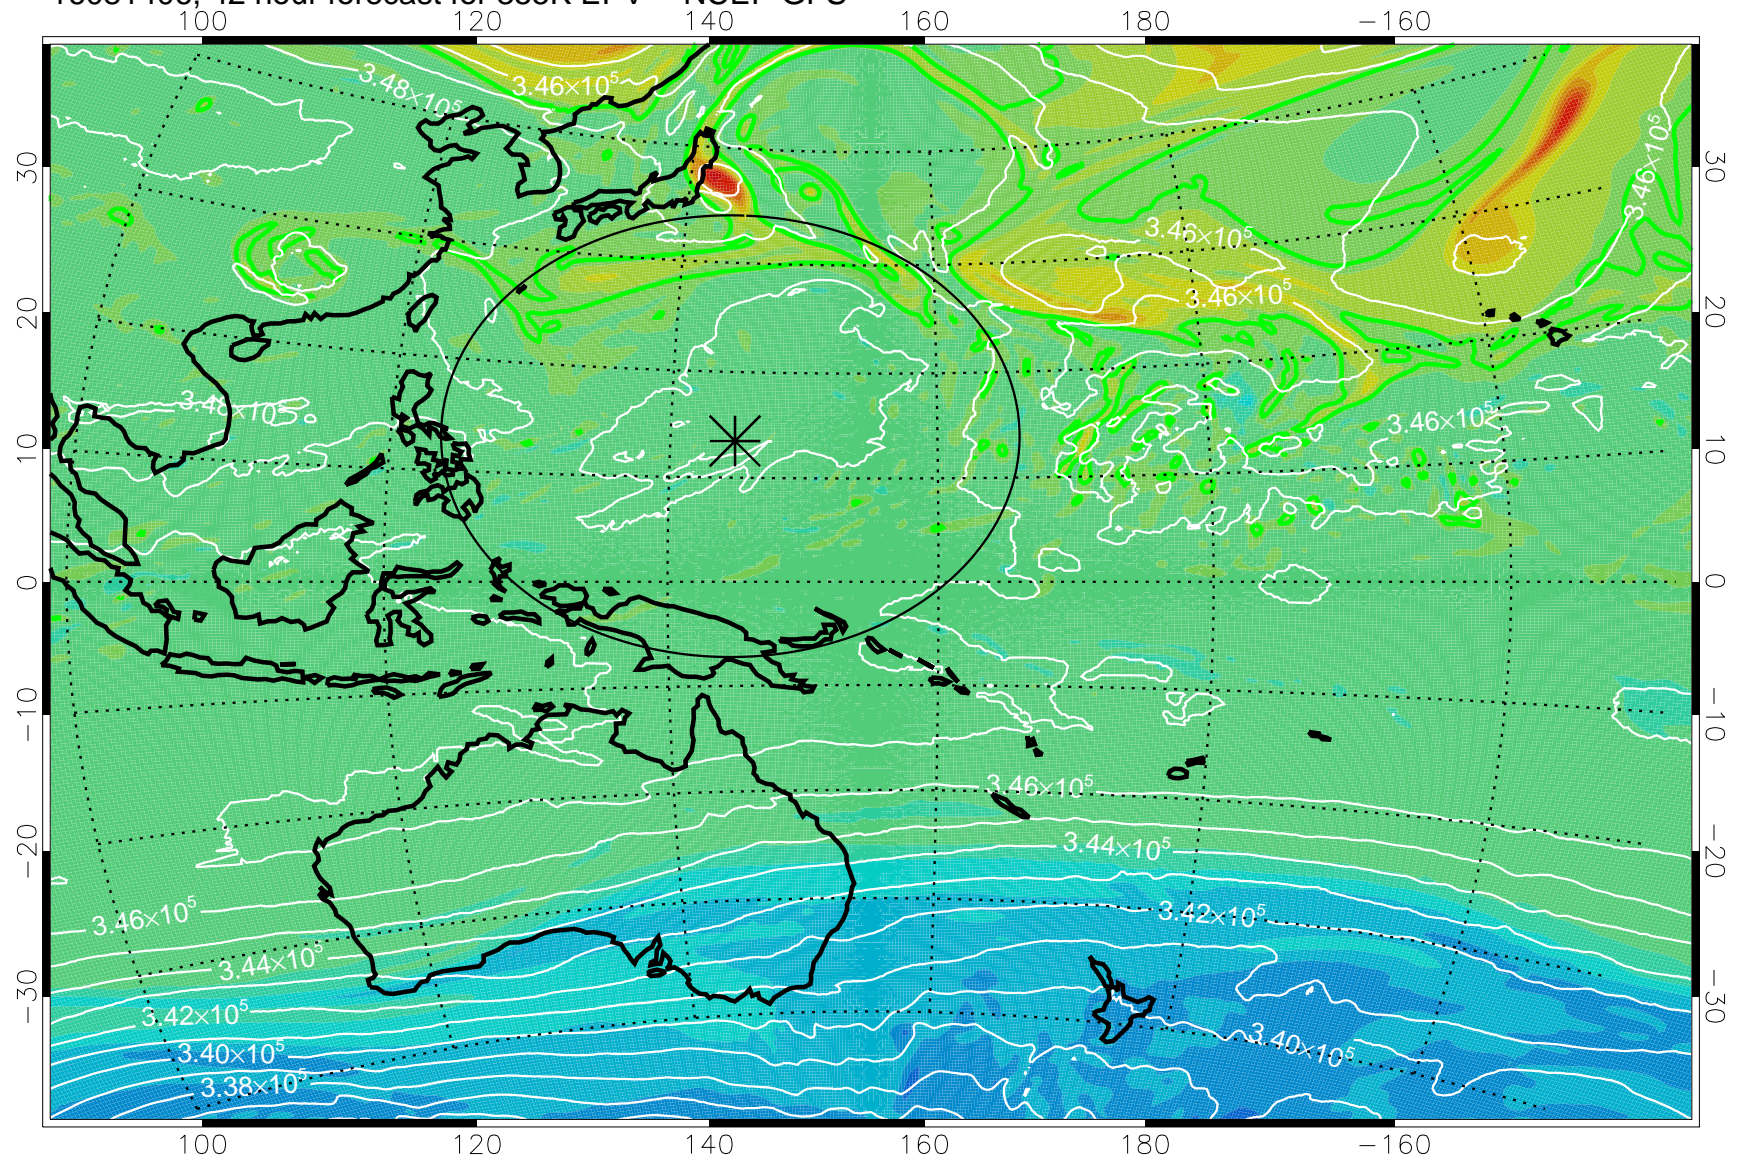

16081318, 30 hour forecast for 355K EPV -- NCEP GFS

355K Montgomery Streamfunction, white
EPV Tropopause (2 PVU) Position
Range ring of 2304 km

16081400, 36 hour forecast for 355K EPV -- NCEP GFS

355K Montgomery Streamfunction, white
EPV Tropopause (2 PVU) Position
Range ring of 2304 km

16081406, 42 hour forecast for 355K EPV -- NCEP GFS

355K Montgomery Streamfunction, white
EPV Tropopause (2 PVU) Position
Range ring of 2304 km

16081412, 48 hour forecast for 355K EPV -- NCEP GFS

355K Montgomery Streamfunction, white
EPV Tropopause (2 PVU) Position
Range ring of 2304 km

16081418, 54 hour forecast for 355K EPV -- NCEP GFS

355K Montgomery Streamfunction, white
EPV Tropopause (2 PVU) Position
Range ring of 2304 km

16081500, 60 hour forecast for 355K EPV -- NCEP GFS

355K Montgomery Streamfunction, white
EPV Tropopause (2 PVU) Position
Range ring of 2304 km

16081506, 66 hour forecast for 355K EPV -- NCEP GFS

355K Montgomery Streamfunction, white
EPV Tropopause (2 PVU) Position
Range ring of 2304 km

16081512, 72 hour forecast for 355K EPV -- NCEP GFS

355K Montgomery Streamfunction, white
EPV Tropopause (2 PVU) Position
Range ring of 2304 km