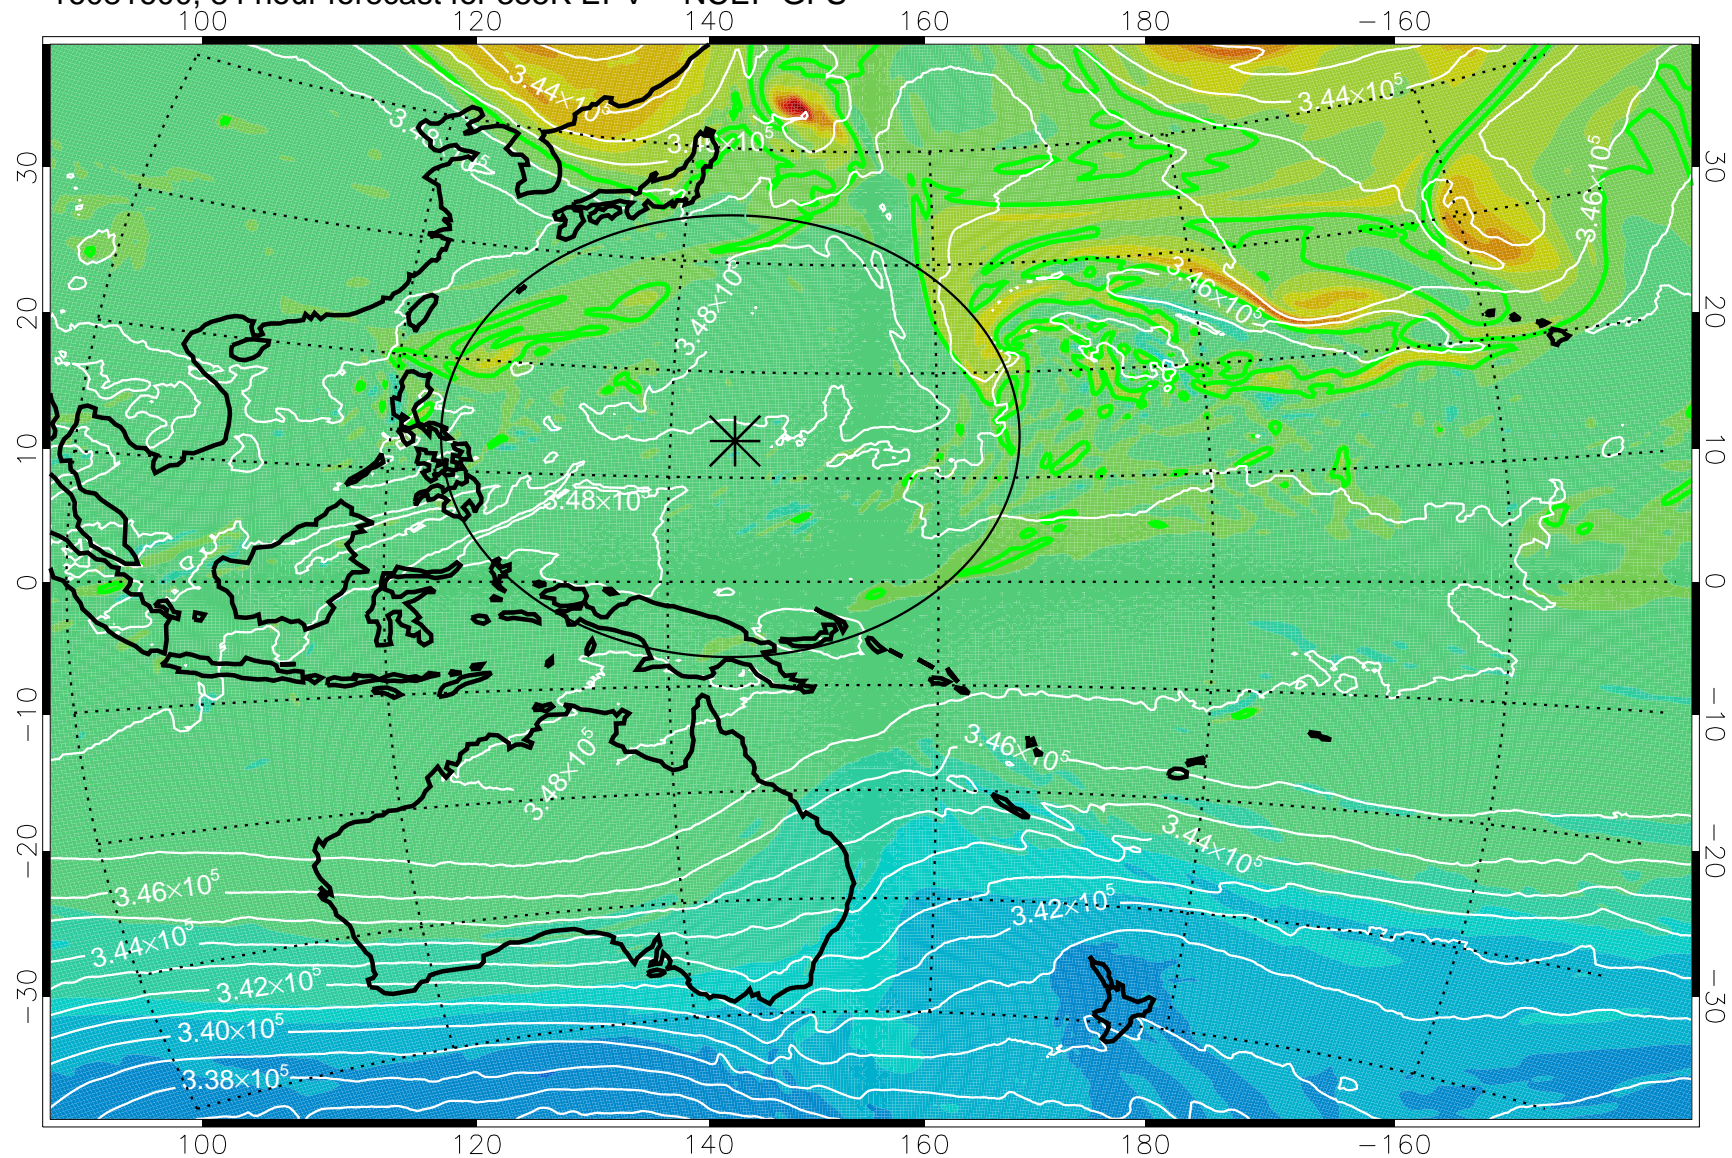

16081418, 54 hour forecast for 355K EPV -- NCEP GFS

355K Montgomery Streamfunction, white
EPV Tropopause (2 PVU) Position
Range ring of 2304 km

16081500, 60 hour forecast for 355K EPV -- NCEP GFS

355K Montgomery Streamfunction, white
EPV Tropopause (2 PVU) Position
Range ring of 2304 km

16081506, 66 hour forecast for 355K EPV -- NCEP GFS

355K Montgomery Streamfunction, white
EPV Tropopause (2 PVU) Position
Range ring of 2304 km

16081512, 72 hour forecast for 355K EPV -- NCEP GFS

355K Montgomery Streamfunction, white
EPV Tropopause (2 PVU) Position
Range ring of 2304 km

16081518, 78 hour forecast for 355K EPV -- NCEP GFS

355K Montgomery Streamfunction, white
EPV Tropopause (2 PVU) Position
Range ring of 2304 km

16081600, 84 hour forecast for 355K EPV -- NCEP GFS

355K Montgomery Streamfunction, white
EPV Tropopause (2 PVU) Position
Range ring of 2304 km

16081606, 90 hour forecast for 355K EPV -- NCEP GFS

355K Montgomery Streamfunction, white
EPV Tropopause (2 PVU) Position
Range ring of 2304 km

16081612, 96 hour forecast for 355K EPV -- NCEP GFS

355K Montgomery Streamfunction, white
EPV Tropopause (2 PVU) Position
Range ring of 2304 km