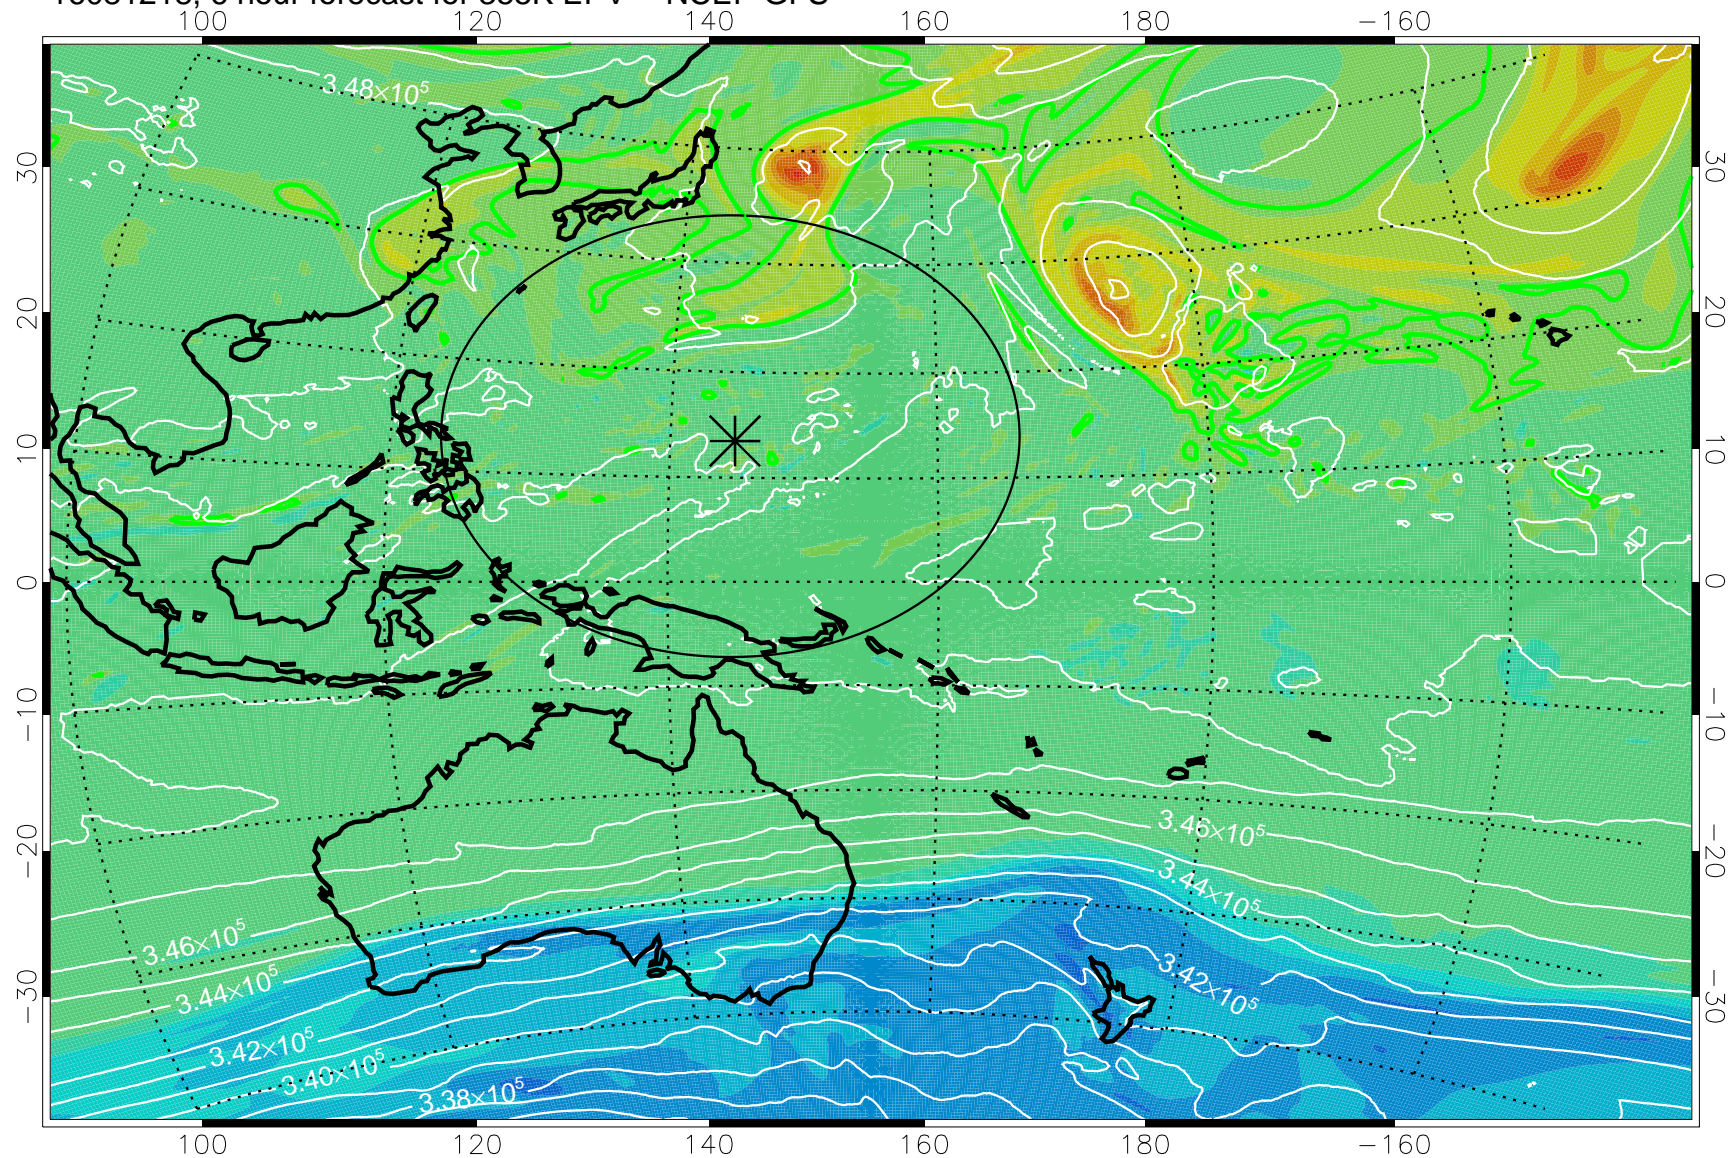

16081218, 6 hour forecast for 355K EPV -- NCEP GFS

355K Montgomery Streamfunction, white
EPV Tropopause (2 PVU) Position
Range ring of 2304 km

16081300, 12 hour forecast for 355K EPV -- NCEP GFS

355K Montgomery Streamfunction, white
EPV Tropopause (2 PVU) Position
Range ring of 2304 km

16081306, 18 hour forecast for 355K EPV -- NCEP GFS

355K Montgomery Streamfunction, white
EPV Tropopause (2 PVU) Position
Range ring of 2304 km

16081312, 24 hour forecast for 355K EPV -- NCEP GFS

355K Montgomery Streamfunction, white
EPV Tropopause (2 PVU) Position
Range ring of 2304 km

16081318, 30 hour forecast for 355K EPV -- NCEP GFS

355K Montgomery Streamfunction, white
EPV Tropopause (2 PVU) Position
Range ring of 2304 km

16081400, 36 hour forecast for 355K EPV -- NCEP GFS

355K Montgomery Streamfunction, white
EPV Tropopause (2 PVU) Position
Range ring of 2304 km

16081406, 42 hour forecast for 355K EPV -- NCEP GFS

355K Montgomery Streamfunction, white
EPV Tropopause (2 PVU) Position
Range ring of 2304 km

16081412, 48 hour forecast for 355K EPV -- NCEP GFS

355K Montgomery Streamfunction, white
EPV Tropopause (2 PVU) Position
Range ring of 2304 km