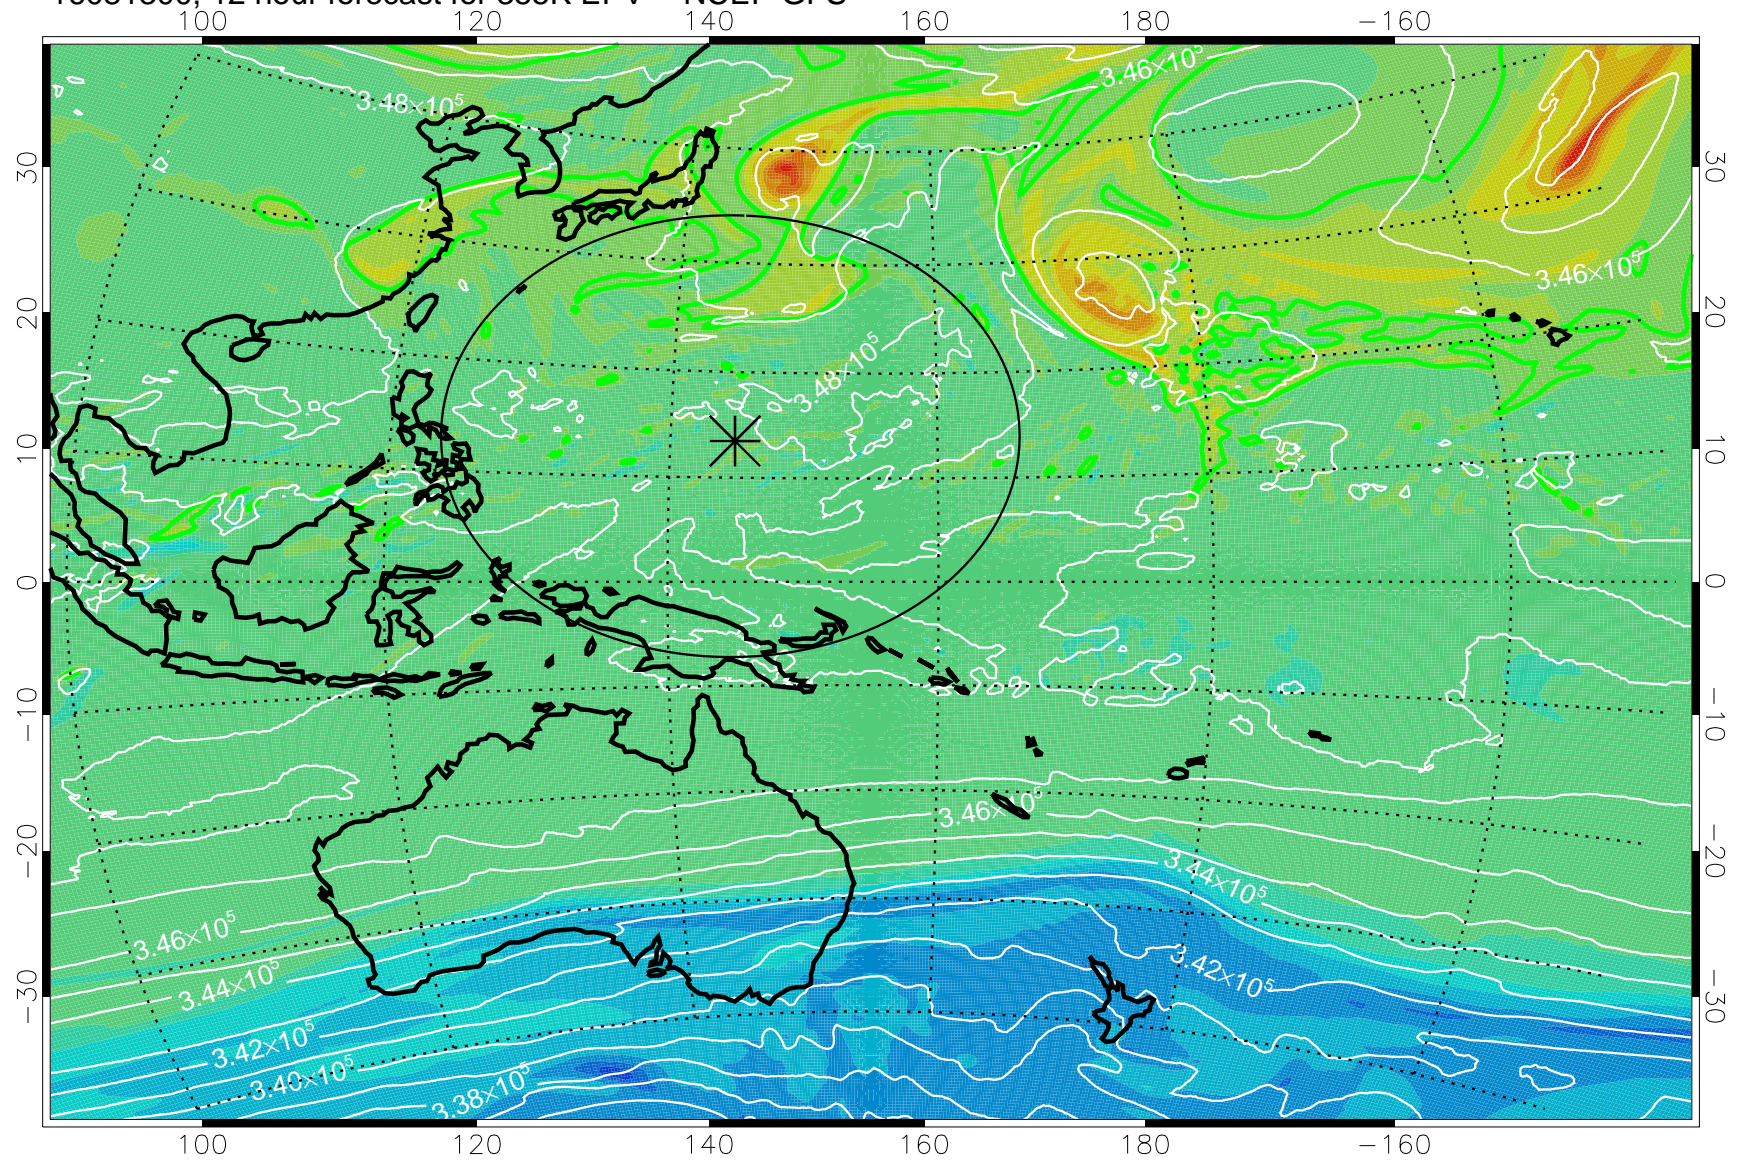

16081218, 6 hour forecast for 355K EPV -- NCEP GFS

355K Montgomery Streamfunction, white
EPV Tropopause (2 PVU) Position
Range ring of 2304 km

16081300, 12 hour forecast for 355K EPV -- NCEP GFS

355K Montgomery Streamfunction, white
EPV Tropopause (2 PVU) Position
Range ring of 2304 km

16081306, 18 hour forecast for 355K EPV -- NCEP GFS

355K Montgomery Streamfunction, white
EPV Tropopause (2 PVU) Position
Range ring of 2304 km

16081312, 24 hour forecast for 355K EPV -- NCEP GFS

355K Montgomery Streamfunction, white
EPV Tropopause (2 PVU) Position
Range ring of 2304 km

16081318, 30 hour forecast for 355K EPV -- NCEP GFS

355K Montgomery Streamfunction, white
EPV Tropopause (2 PVU) Position
Range ring of 2304 km

16081400, 36 hour forecast for 355K EPV -- NCEP GFS

355K Montgomery Streamfunction, white
EPV Tropopause (2 PVU) Position
Range ring of 2304 km

16081406, 42 hour forecast for 355K EPV -- NCEP GFS

355K Montgomery Streamfunction, white
EPV Tropopause (2 PVU) Position
Range ring of 2304 km

16081412, 48 hour forecast for 355K EPV -- NCEP GFS

355K Montgomery Streamfunction, white
EPV Tropopause (2 PVU) Position
Range ring of 2304 km