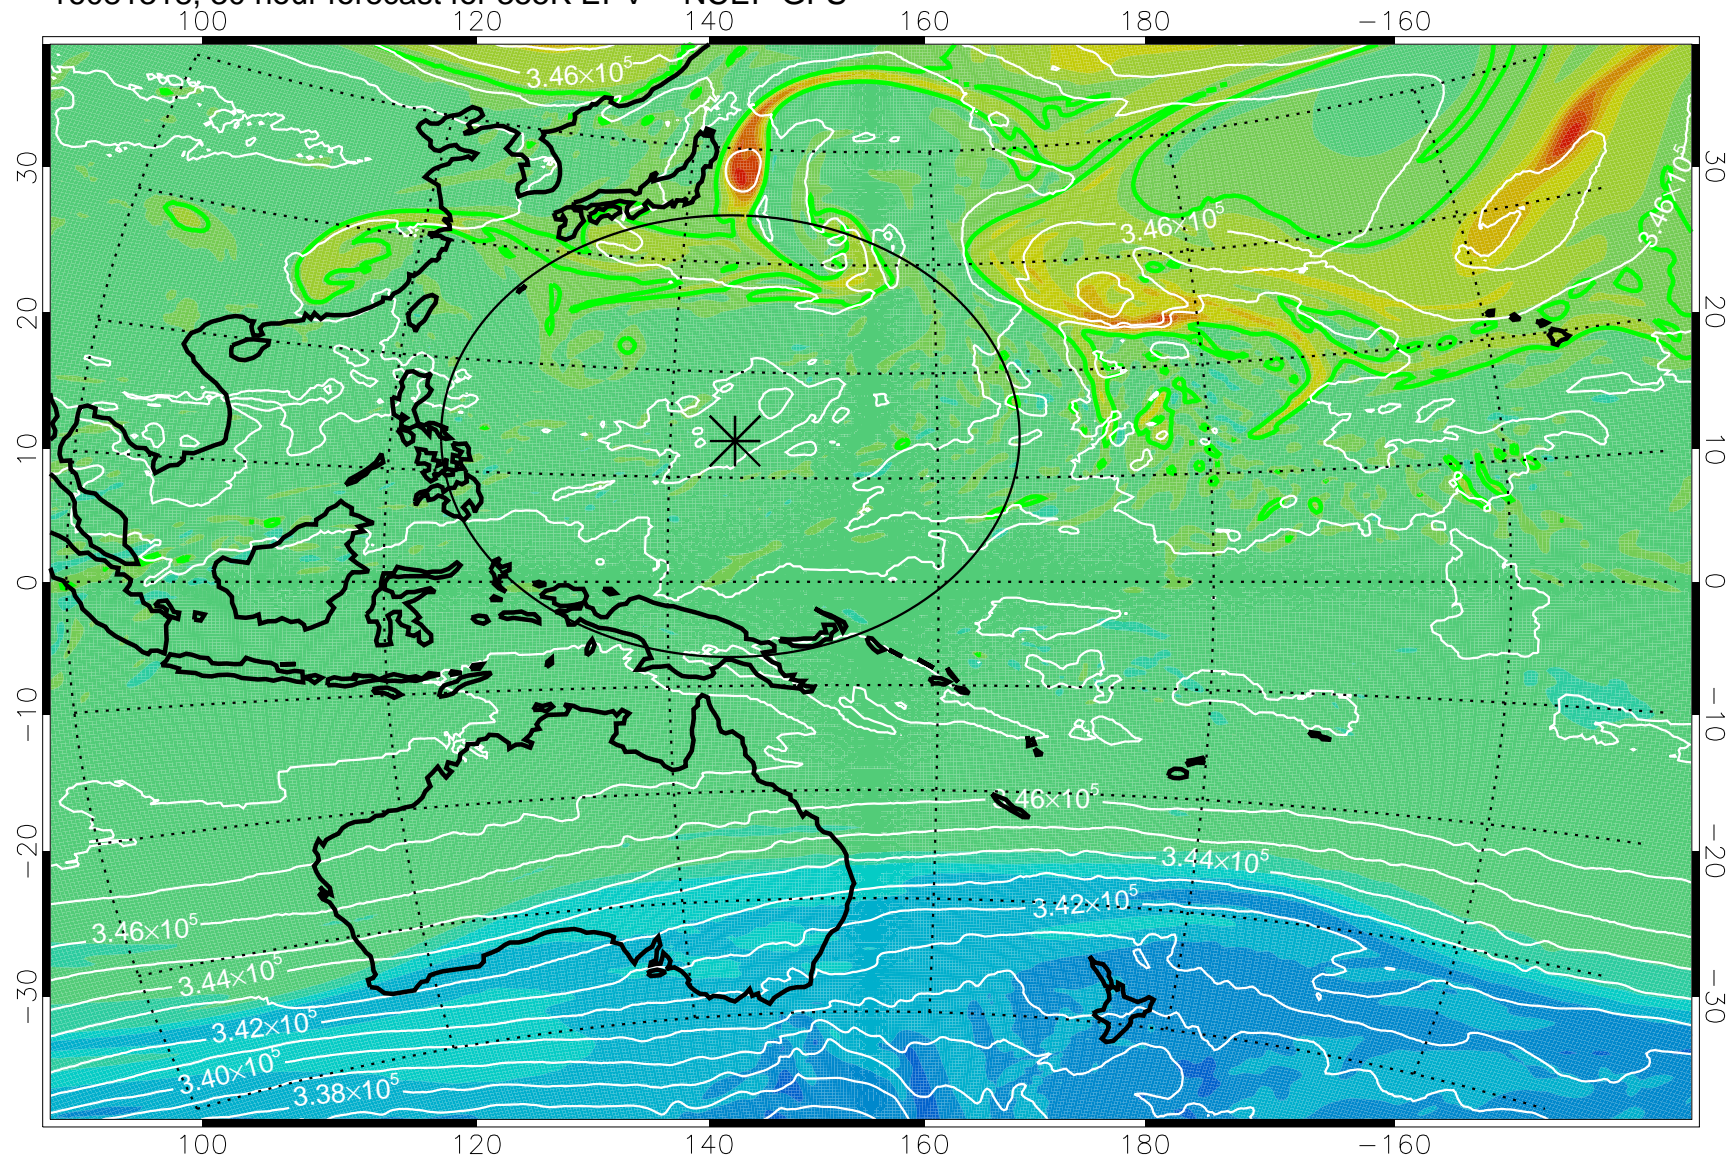

16081306, 18 hour forecast for 355K EPV -- NCEP GFS

355K Montgomery Streamfunction, white
EPV Tropopause (2 PVU) Position
Range ring of 2304 km

16081312, 24 hour forecast for 355K EPV -- NCEP GFS

355K Montgomery Streamfunction, white
EPV Tropopause (2 PVU) Position
Range ring of 2304 km

16081318, 30 hour forecast for 355K EPV -- NCEP GFS

355K Montgomery Streamfunction, white
EPV Tropopause (2 PVU) Position
Range ring of 2304 km

16081400, 36 hour forecast for 355K EPV -- NCEP GFS

355K Montgomery Streamfunction, white
EPV Tropopause (2 PVU) Position
Range ring of 2304 km

16081406, 42 hour forecast for 355K EPV -- NCEP GFS

355K Montgomery Streamfunction, white
EPV Tropopause (2 PVU) Position
Range ring of 2304 km

16081412, 48 hour forecast for 355K EPV -- NCEP GFS

355K Montgomery Streamfunction, white
EPV Tropopause (2 PVU) Position
Range ring of 2304 km

16081418, 54 hour forecast for 355K EPV -- NCEP GFS

355K Montgomery Streamfunction, white
EPV Tropopause (2 PVU) Position
Range ring of 2304 km

16081500, 60 hour forecast for 355K EPV -- NCEP GFS

355K Montgomery Streamfunction, white
EPV Tropopause (2 PVU) Position
Range ring of 2304 km