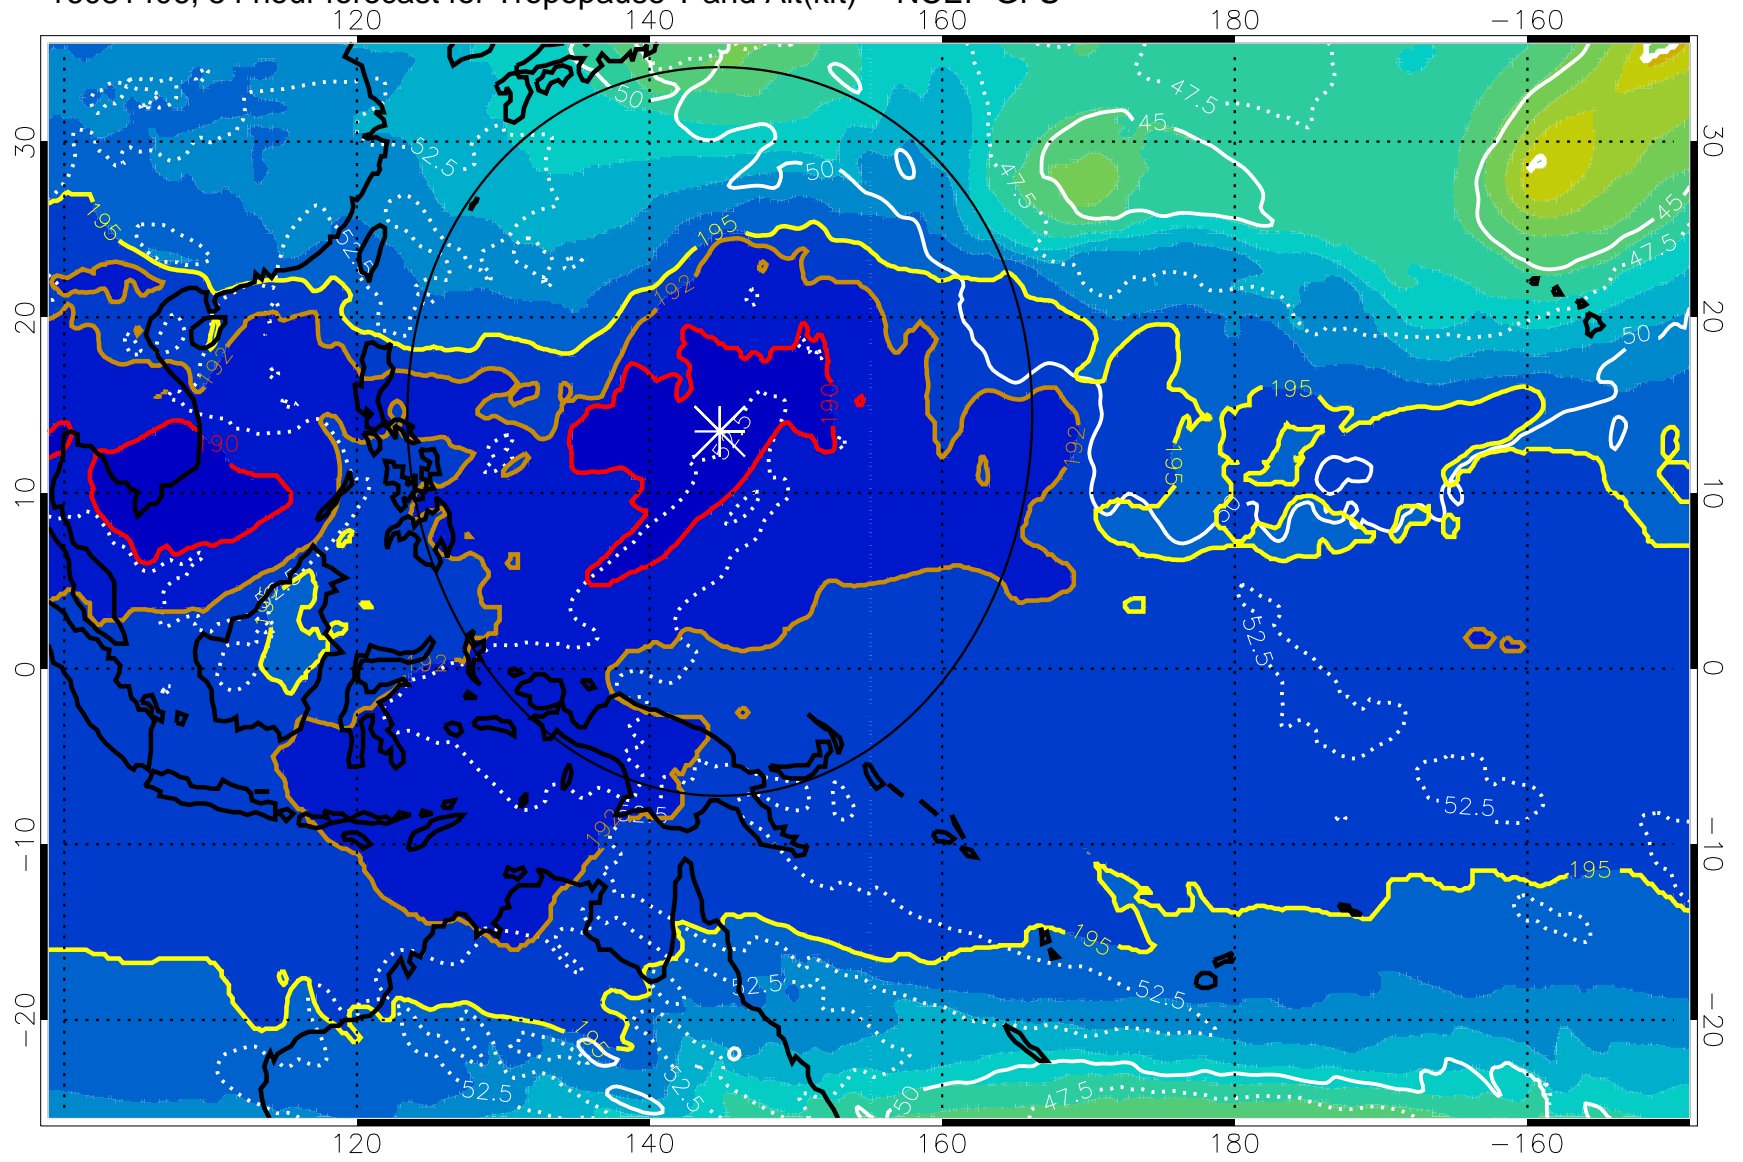

16081406, 54 hour forecast for Tropopause T and Alt(kft) -- NCEP GFS

190   200   210   220   230
Tropopause T, K

Tropopause Altitude in kft (white)

192.5K Isotherm   195K Isotherm
187.5K Isotherm   190K Isotherm

Range ring of 2304 km