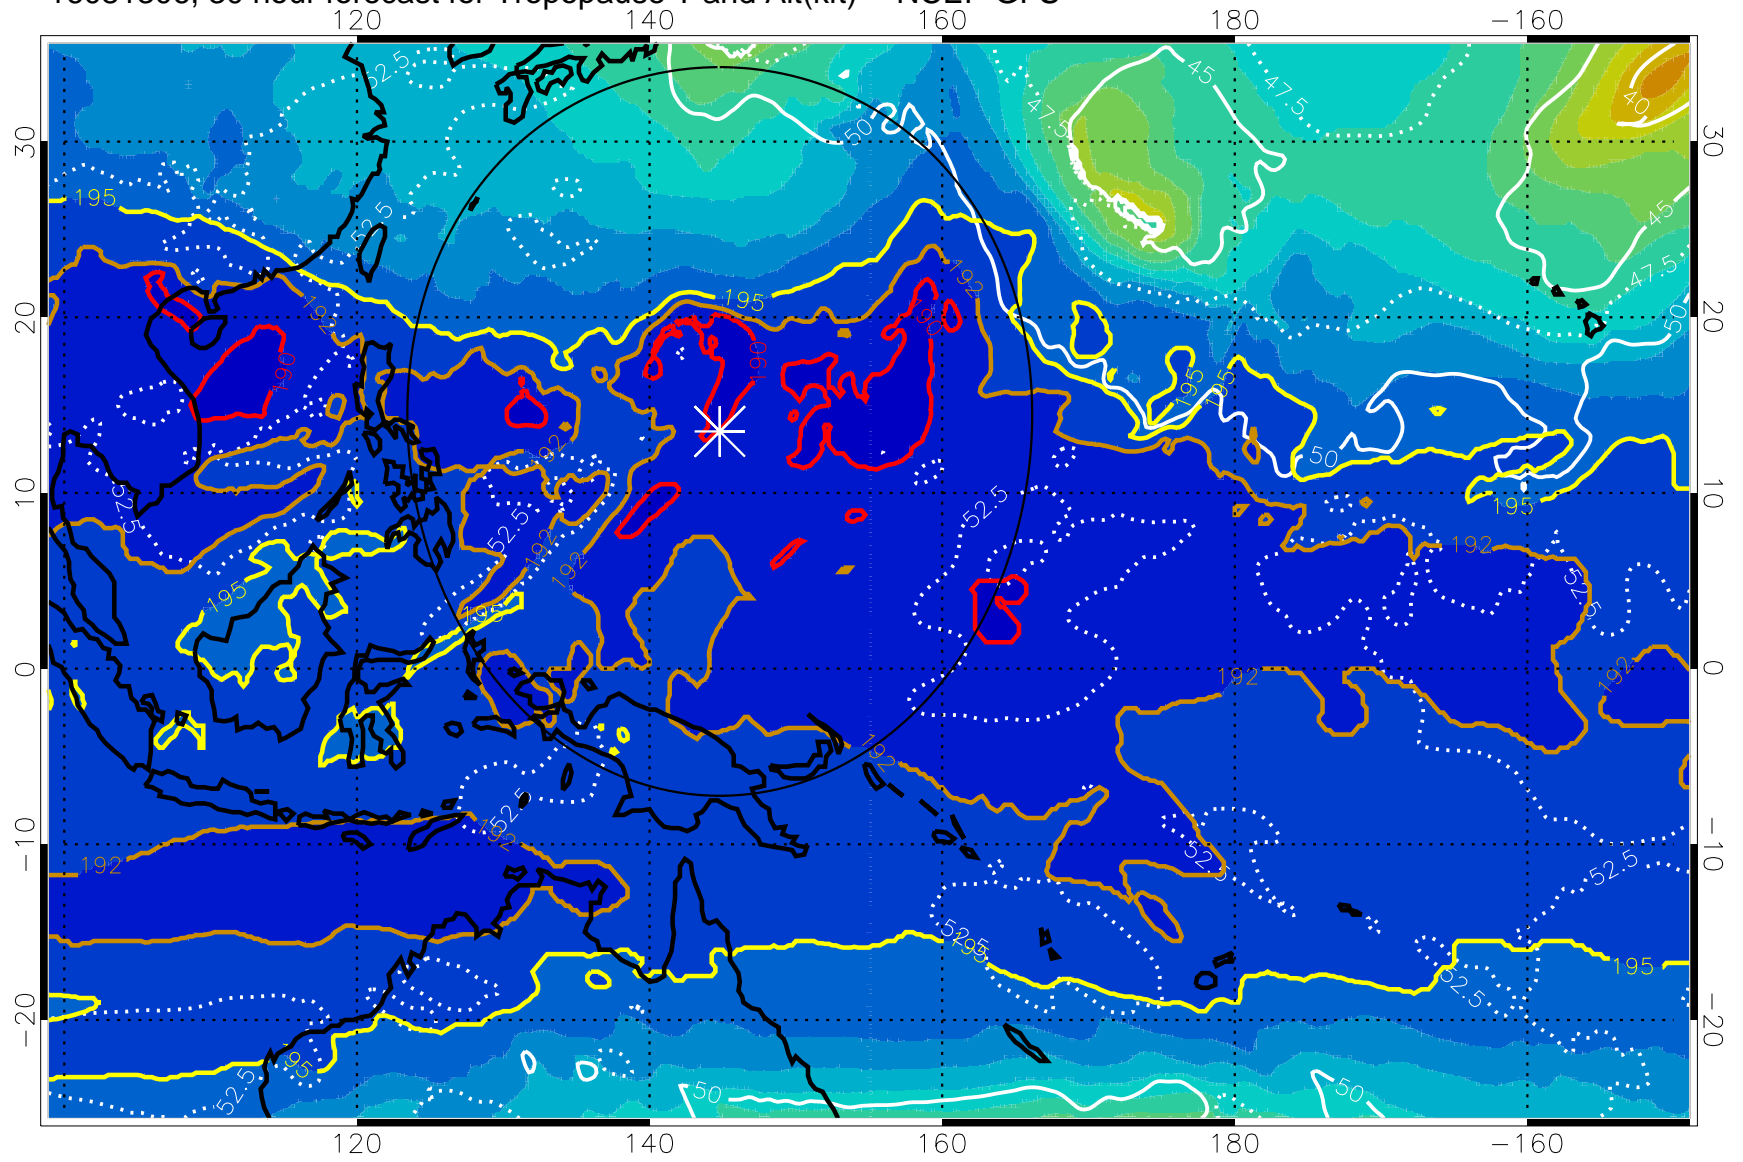

16081306, 30 hour forecast for Tropopause T and Alt(kft) -- NCEP GFS

190   200   210   220   230
Tropopause T, K

Tropopause Altitude in kft (white)

192.5K Isotherm   195K Isotherm
187.5K Isotherm   190K Isotherm

Range ring of 2304 km