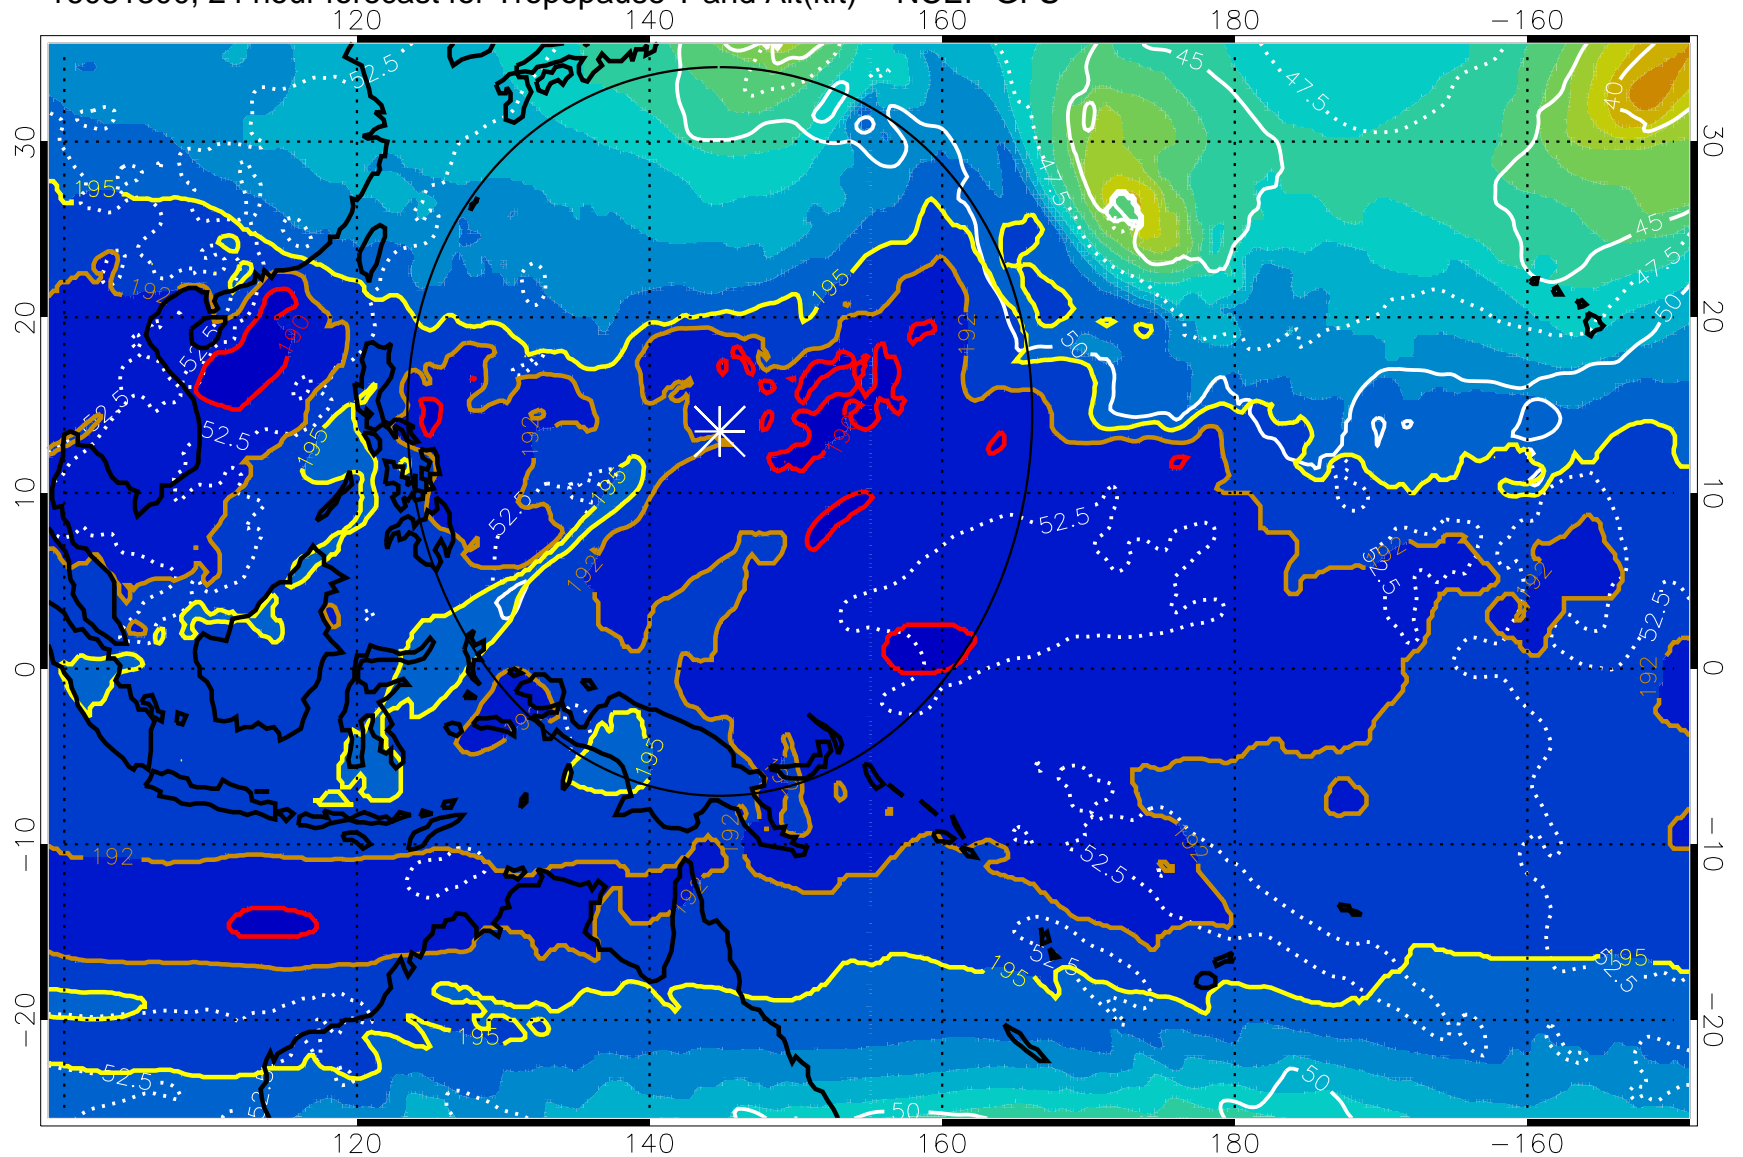

16081300, 24 hour forecast for Tropopause T and Alt(kft) -- NCEP GFS

190 200 210 220 230

Tropopause T, K

Tropopause Altitude in kft (white)

192.5K Isotherm 195K Isotherm

187.5K Isotherm 190K Isotherm

Range ring of 2304 km