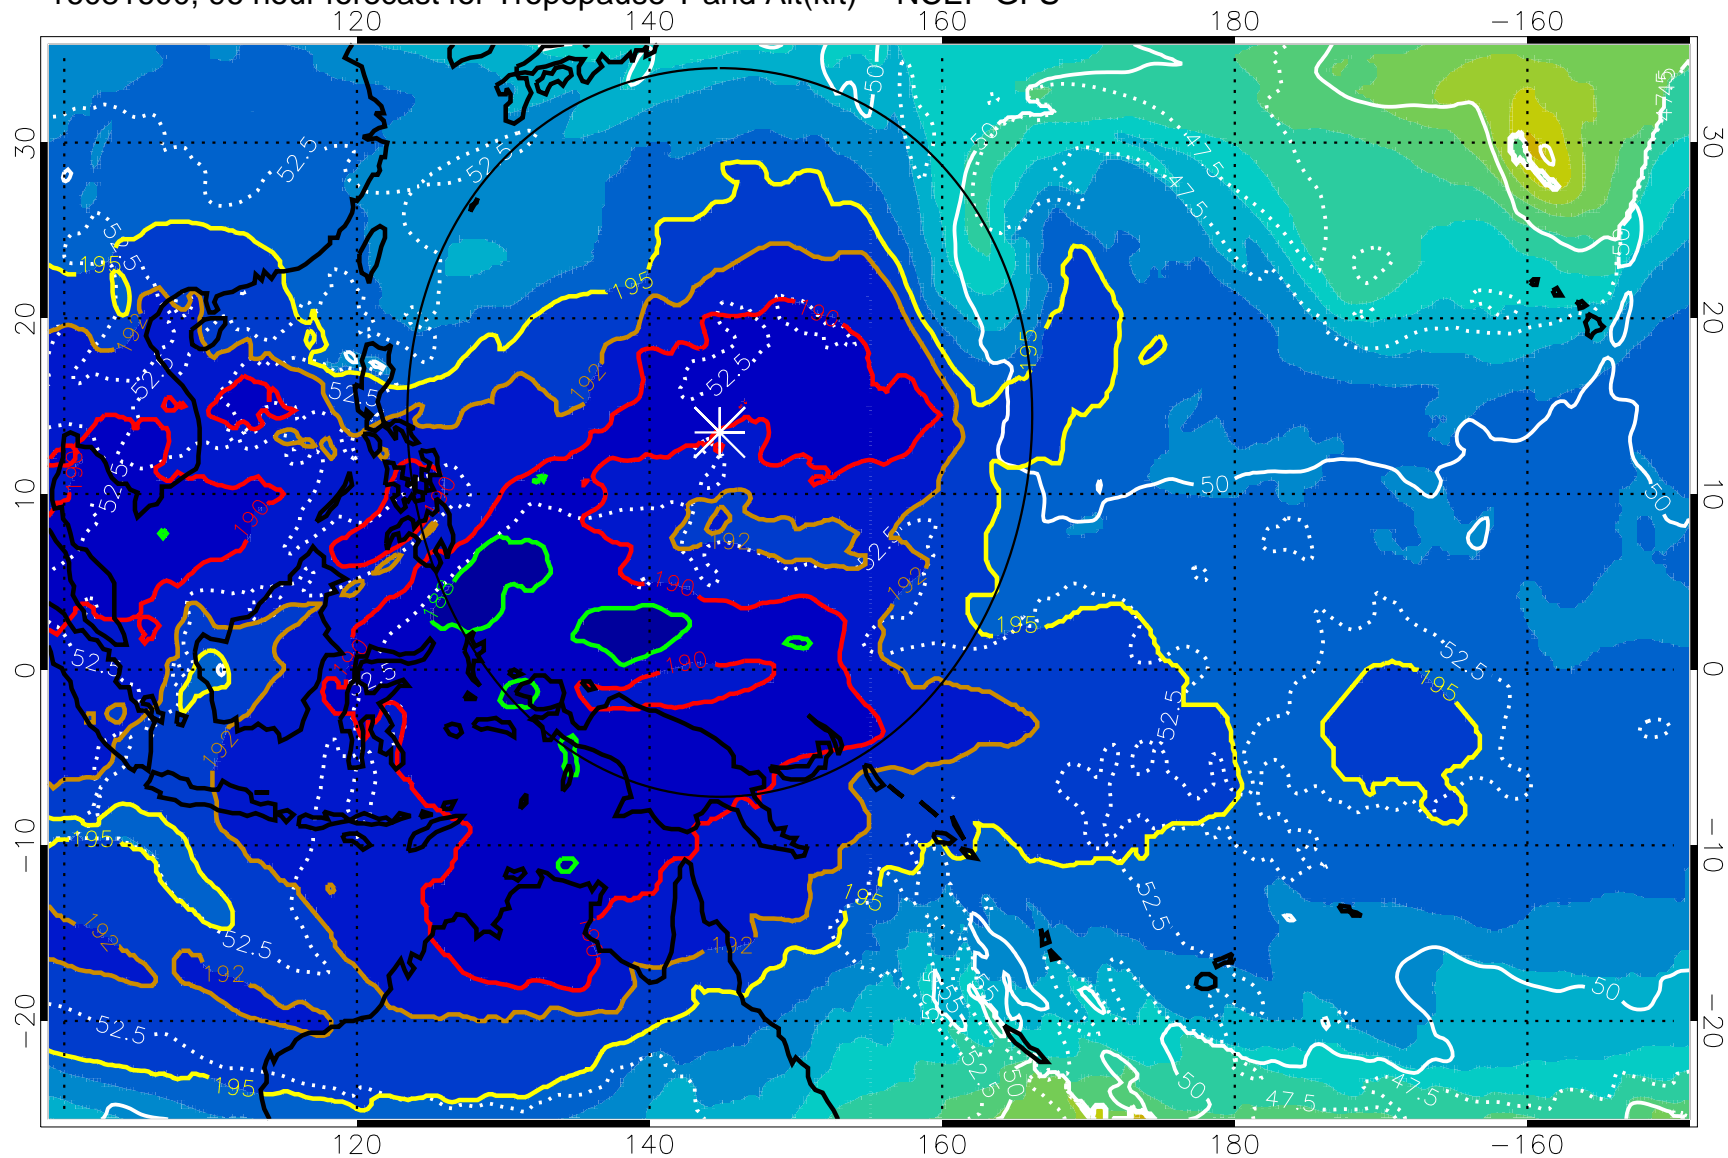

192.5K Isotherm 195K Isotherm  
187.5K Isotherm 190K Isotherm

Range ring of 2304 km

16081518, 90 hour forecast for Tropopause T and Alt(kft) -- NCEP GFS

190 200 210 220 230

Tropopause T, K

Tropopause Altitude in kft (white)

192.5K Isotherm 195K Isotherm

187.5K Isotherm 190K Isotherm

Range ring of 2304 km

16081600, 96 hour forecast for Tropopause T and Alt(kft) -- NCEP GFS

190 200 210 220 230

Tropopause T, K

Tropopause Altitude in kft (white)