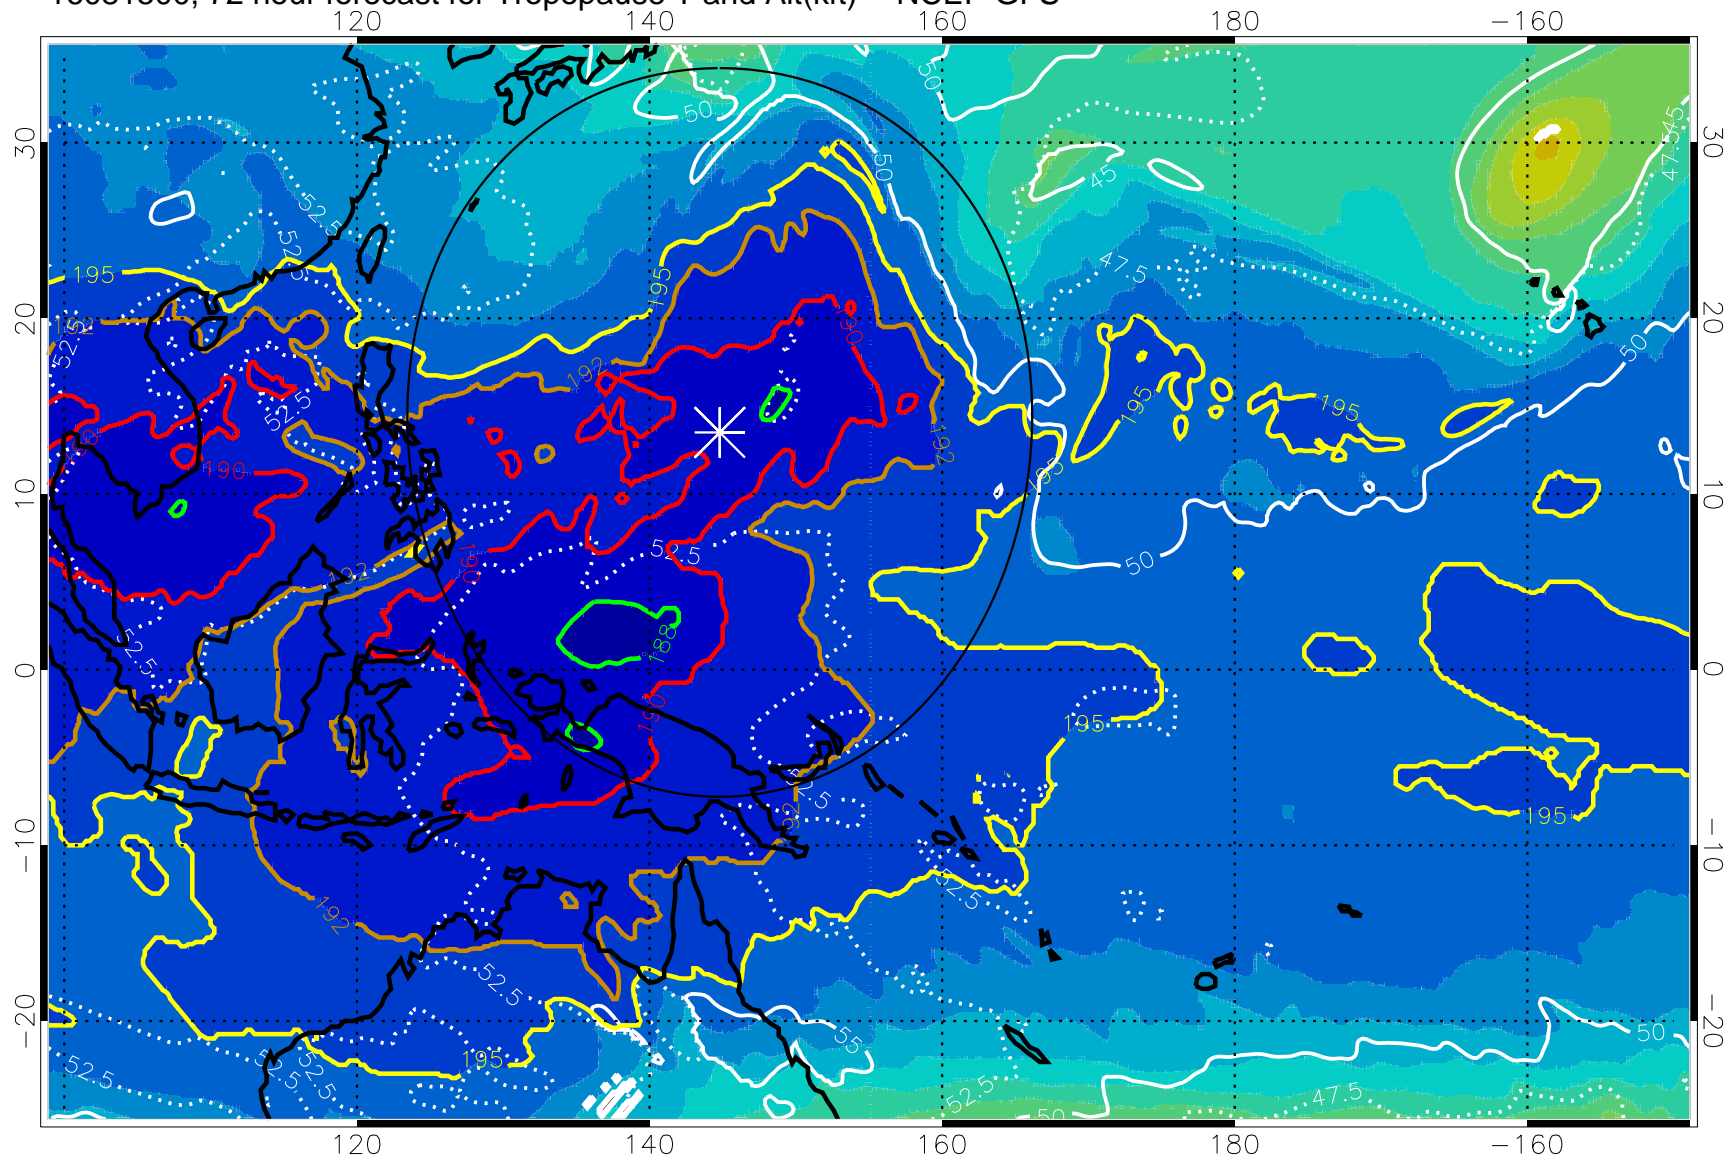

16081500, 72 hour forecast for Tropopause T and Alt(kft) -- NCEP GFS

190 200 210 220 230

Tropopause T, K

Tropopause Altitude in kft (white)

192.5K Isotherm 195K Isotherm
187.5K Isotherm 190K Isotherm

Range ring of 2304 km