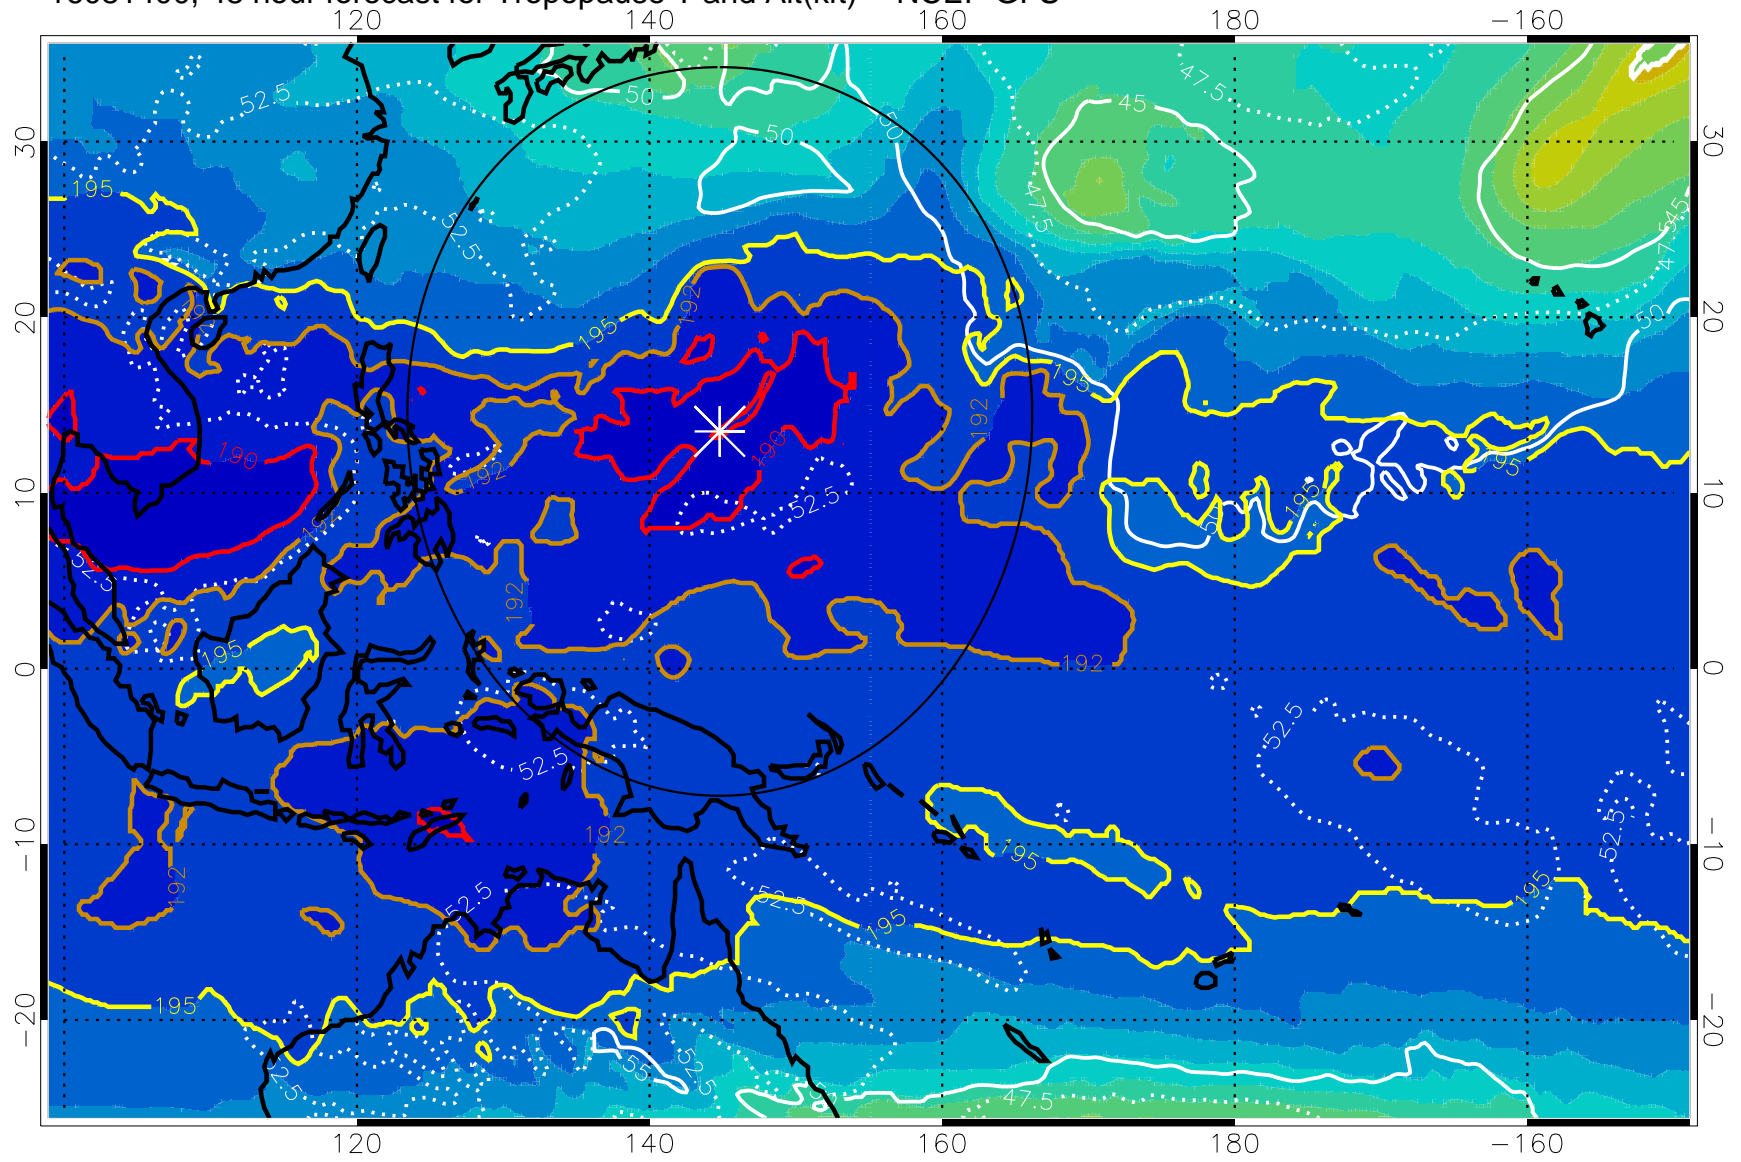

16081400, 48 hour forecast for Tropopause T and Alt(kft) -- NCEP GFS

190 200 210 220 230

Tropopause T, K

Tropopause Altitude in kft (white)

192.5K Isotherm 195K Isotherm
187.5K Isotherm 190K Isotherm

Range ring of 2304 km