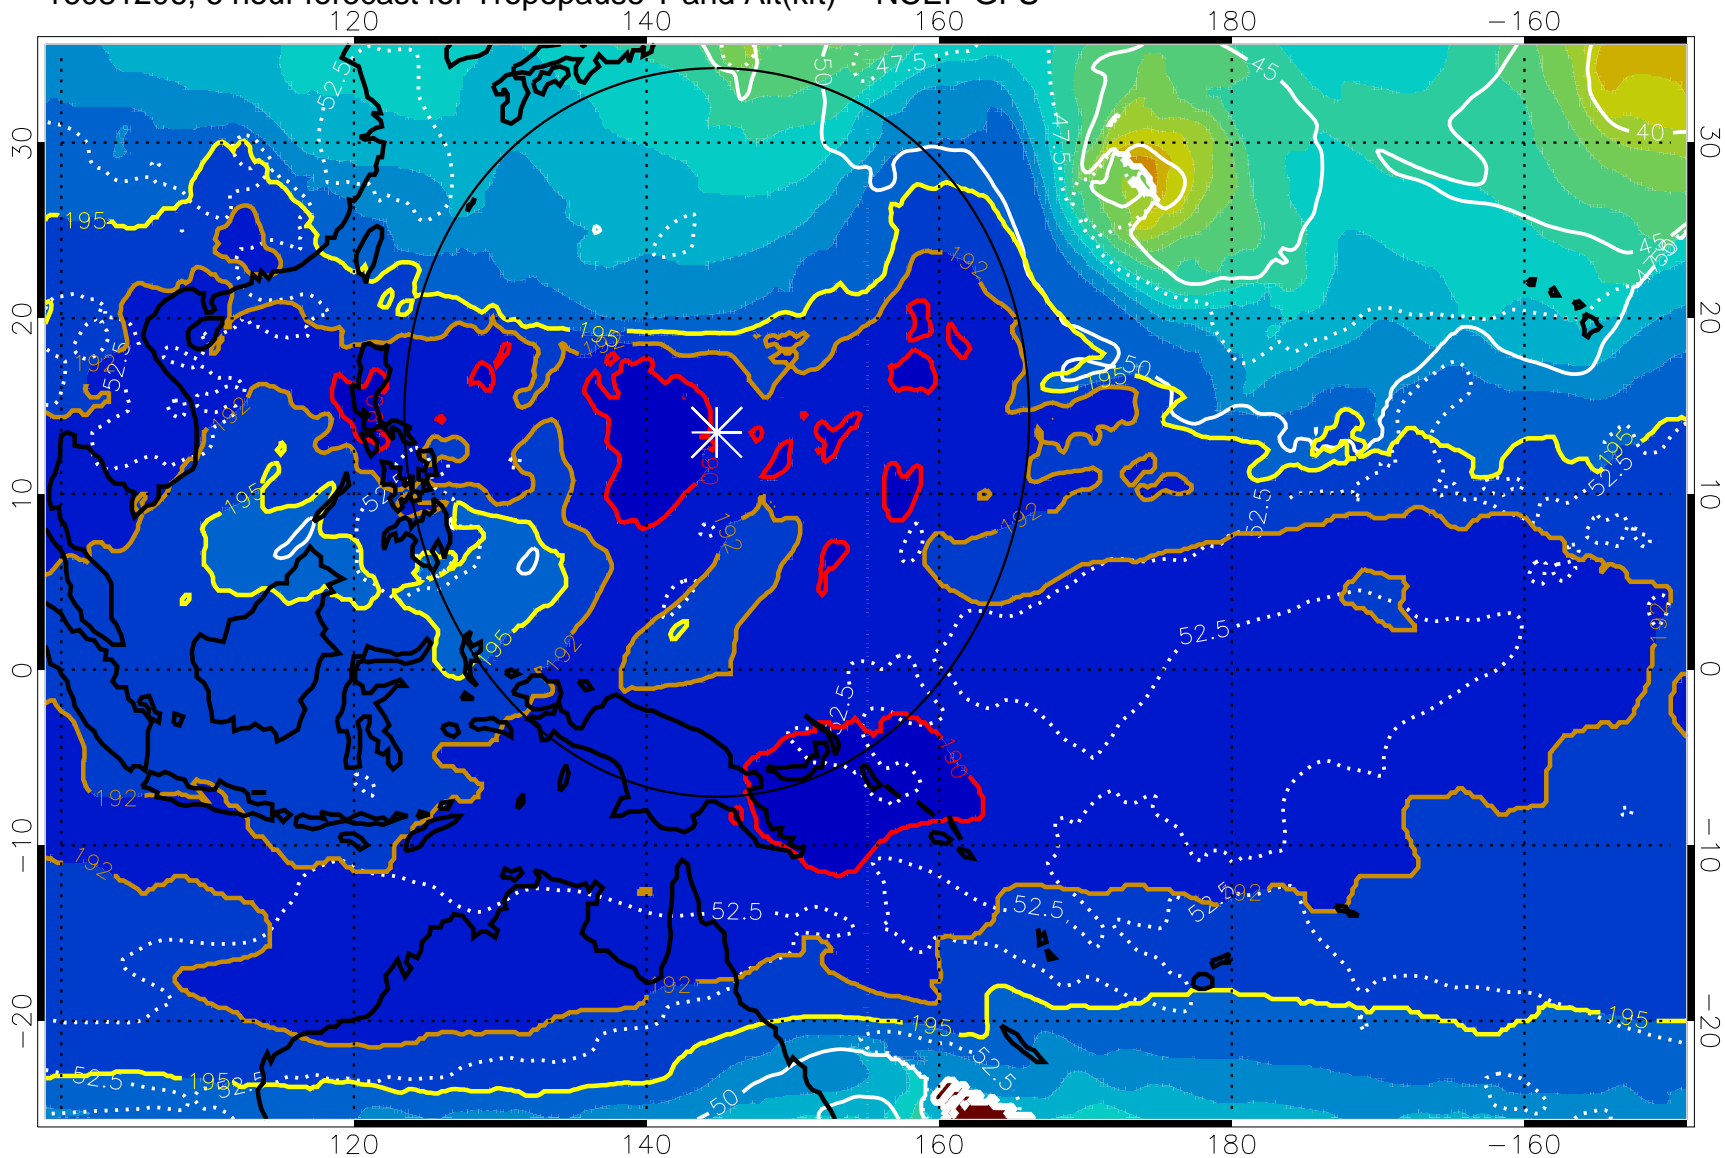

16081206, 6 hour forecast for Tropopause T and Alt(kft) -- NCEP GFS

190 200 210 220 230

Tropopause T, K

Tropopause Altitude in kft (white)

192.5K Isotherm 195K Isotherm

187.5K Isotherm 190K Isotherm

Range ring of 2304 km