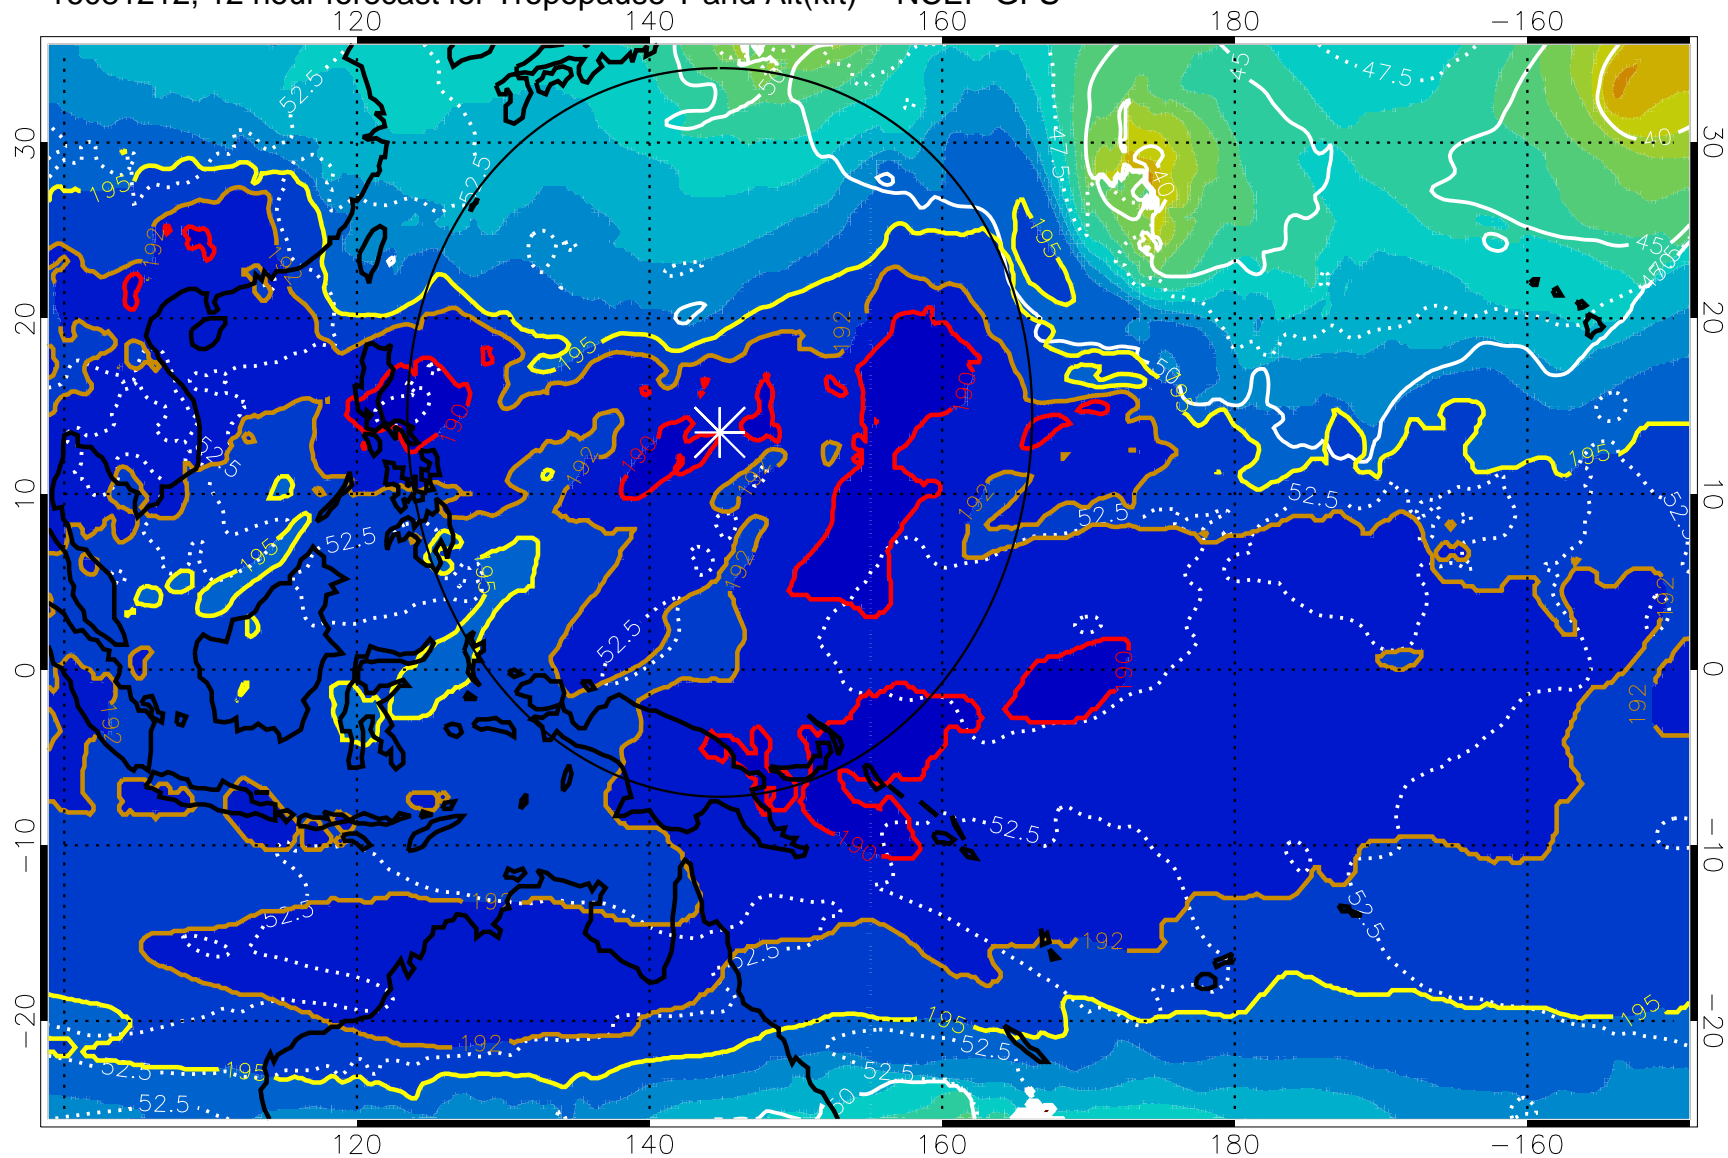

16081212, 12 hour forecast for Tropopause T and Alt(kft) -- NCEP GFS

190 200 210 220 230

Tropopause T, K

Tropopause Altitude in kft (white)

192.5K Isotherm 195K Isotherm
187.5K Isotherm 190K Isotherm

Range ring of 2304 km