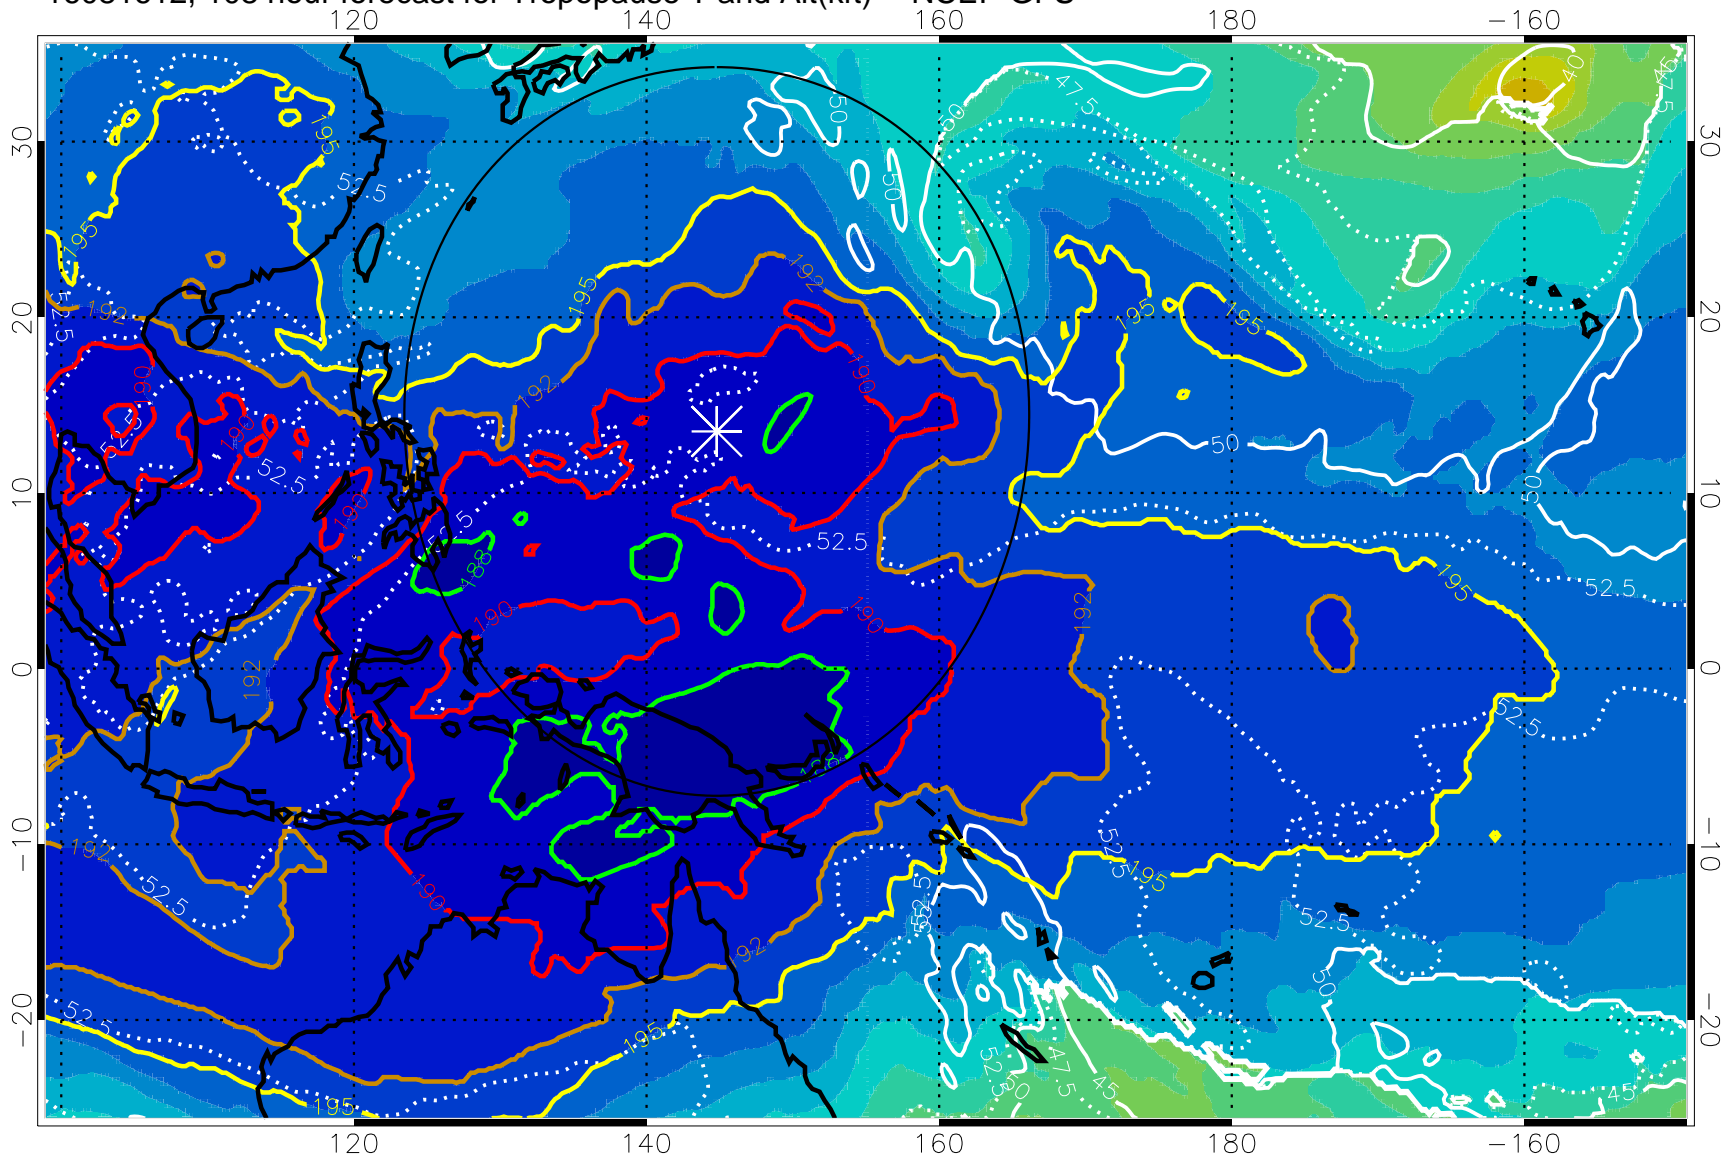

192.5K Isotherm 195K Isotherm

187.5K Isotherm 190K Isotherm

Range ring of 2304 km

16081600, 96 hour forecast for Tropopause T and Alt(kft) -- NCEP GFS

190 200 210 220 230

Tropopause T, K

Tropopause Altitude in kft (white)

192.5K Isotherm 195K Isotherm  
187.5K Isotherm 190K Isotherm

Range ring of 2304 km

16081606, 102 hour forecast for Tropopause T and Alt(kft) -- NCEP GFS

190 200 210 220 230

Tropopause T, K

Tropopause Altitude in kft (white)

192.5K Isotherm 195K Isotherm  
187.5K Isotherm 190K Isotherm

Range ring of 2304 km

16081612, 108 hour forecast for Tropopause T and Alt(kft) -- NCEP GFS

190 200 210 220 230  
Tropopause T, K

Tropopause Altitude in kft (white)