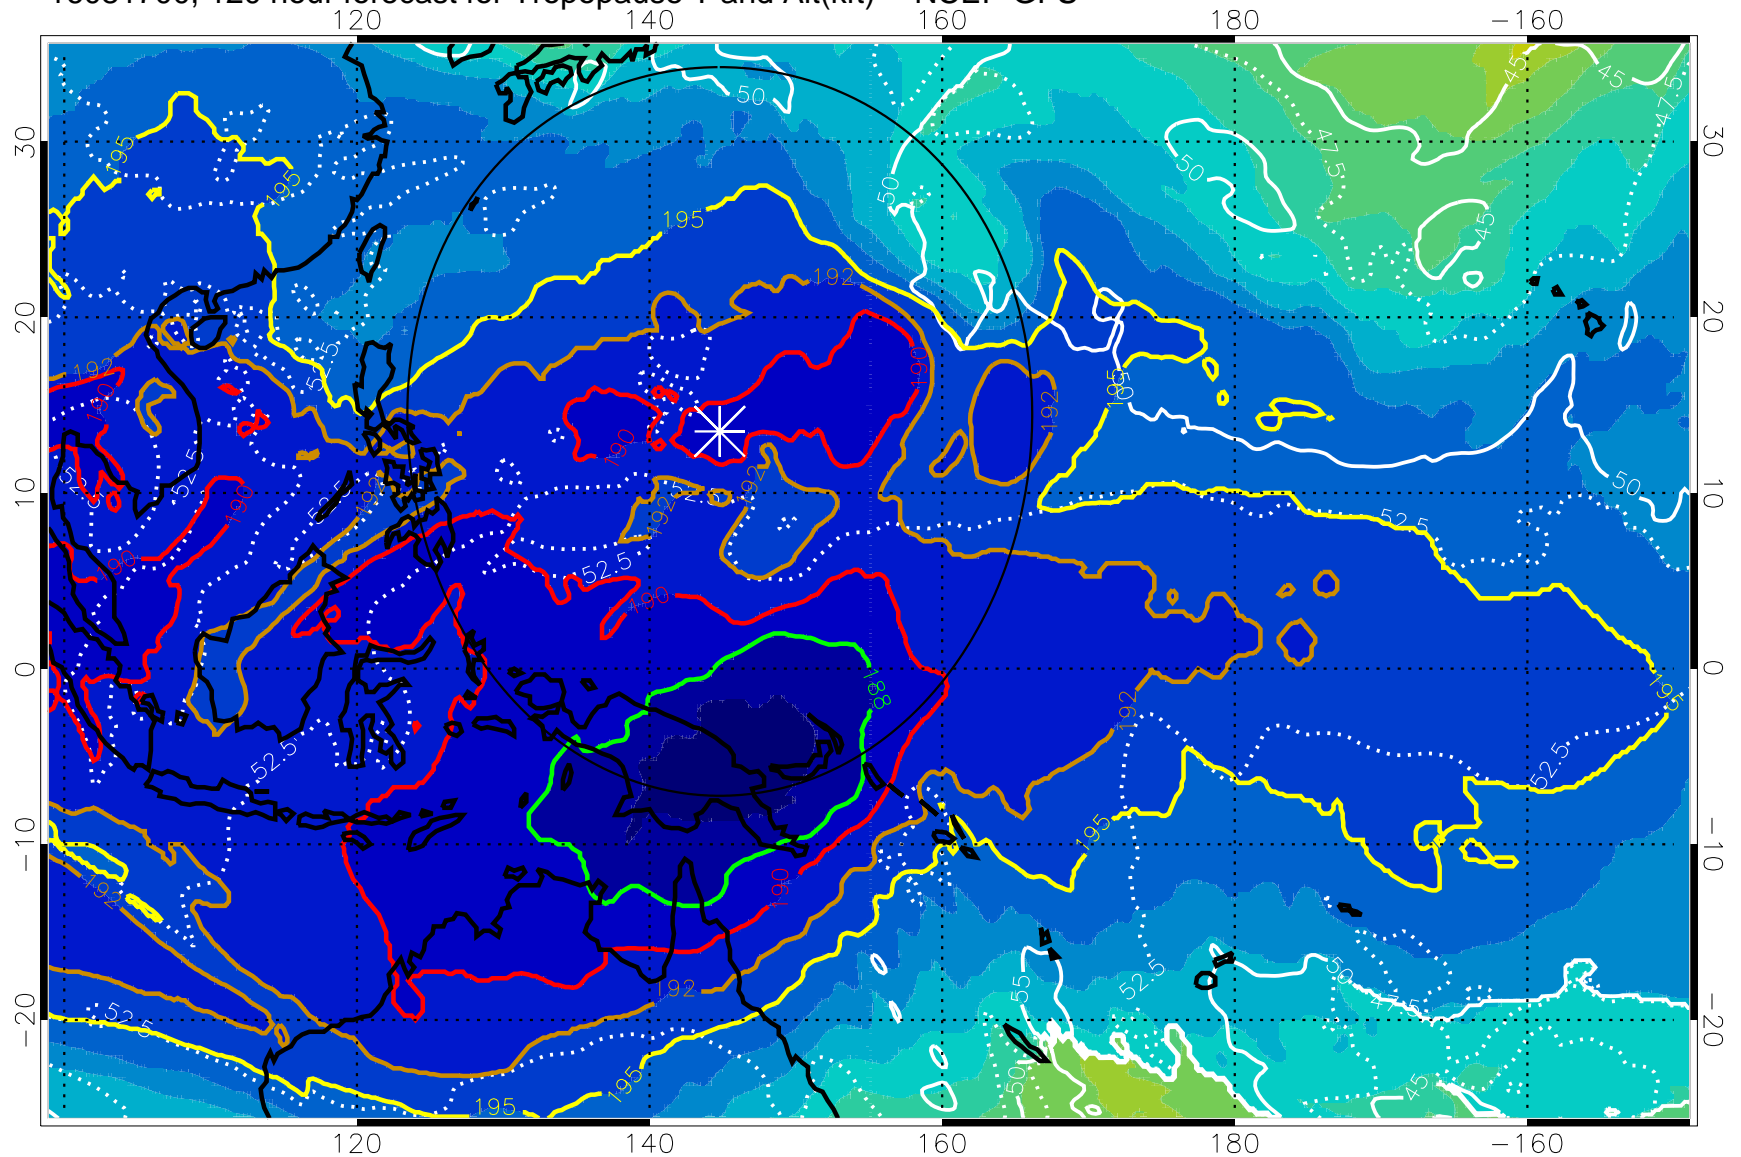

192.5K Isotherm 195K Isotherm  
187.5K Isotherm 190K Isotherm

Range ring of 2304 km

16081612, 108 hour forecast for Tropopause T and Alt(kft) -- NCEP GFS

190 200 210 220 230  
Tropopause T, K

Tropopause Altitude in kft (white)

192.5K Isotherm 195K Isotherm  
187.5K Isotherm 190K Isotherm

Range ring of 2304 km

16081618, 114 hour forecast for Tropopause T and Alt(kft) -- NCEP GFS

190 200 210 220 230  
Tropopause T, K

Tropopause Altitude in kft (white)

192.5K Isotherm 195K Isotherm  
187.5K Isotherm 190K Isotherm

Range ring of 2304 km

16081700, 120 hour forecast for Tropopause T and Alt(kft) -- NCEP GFS

190 200 210 220 230  
Tropopause T, K

Tropopause Altitude in kft (white)

192.5K Isotherm 195K Isotherm  
187.5K Isotherm 190K Isotherm

Range ring of 2304 km