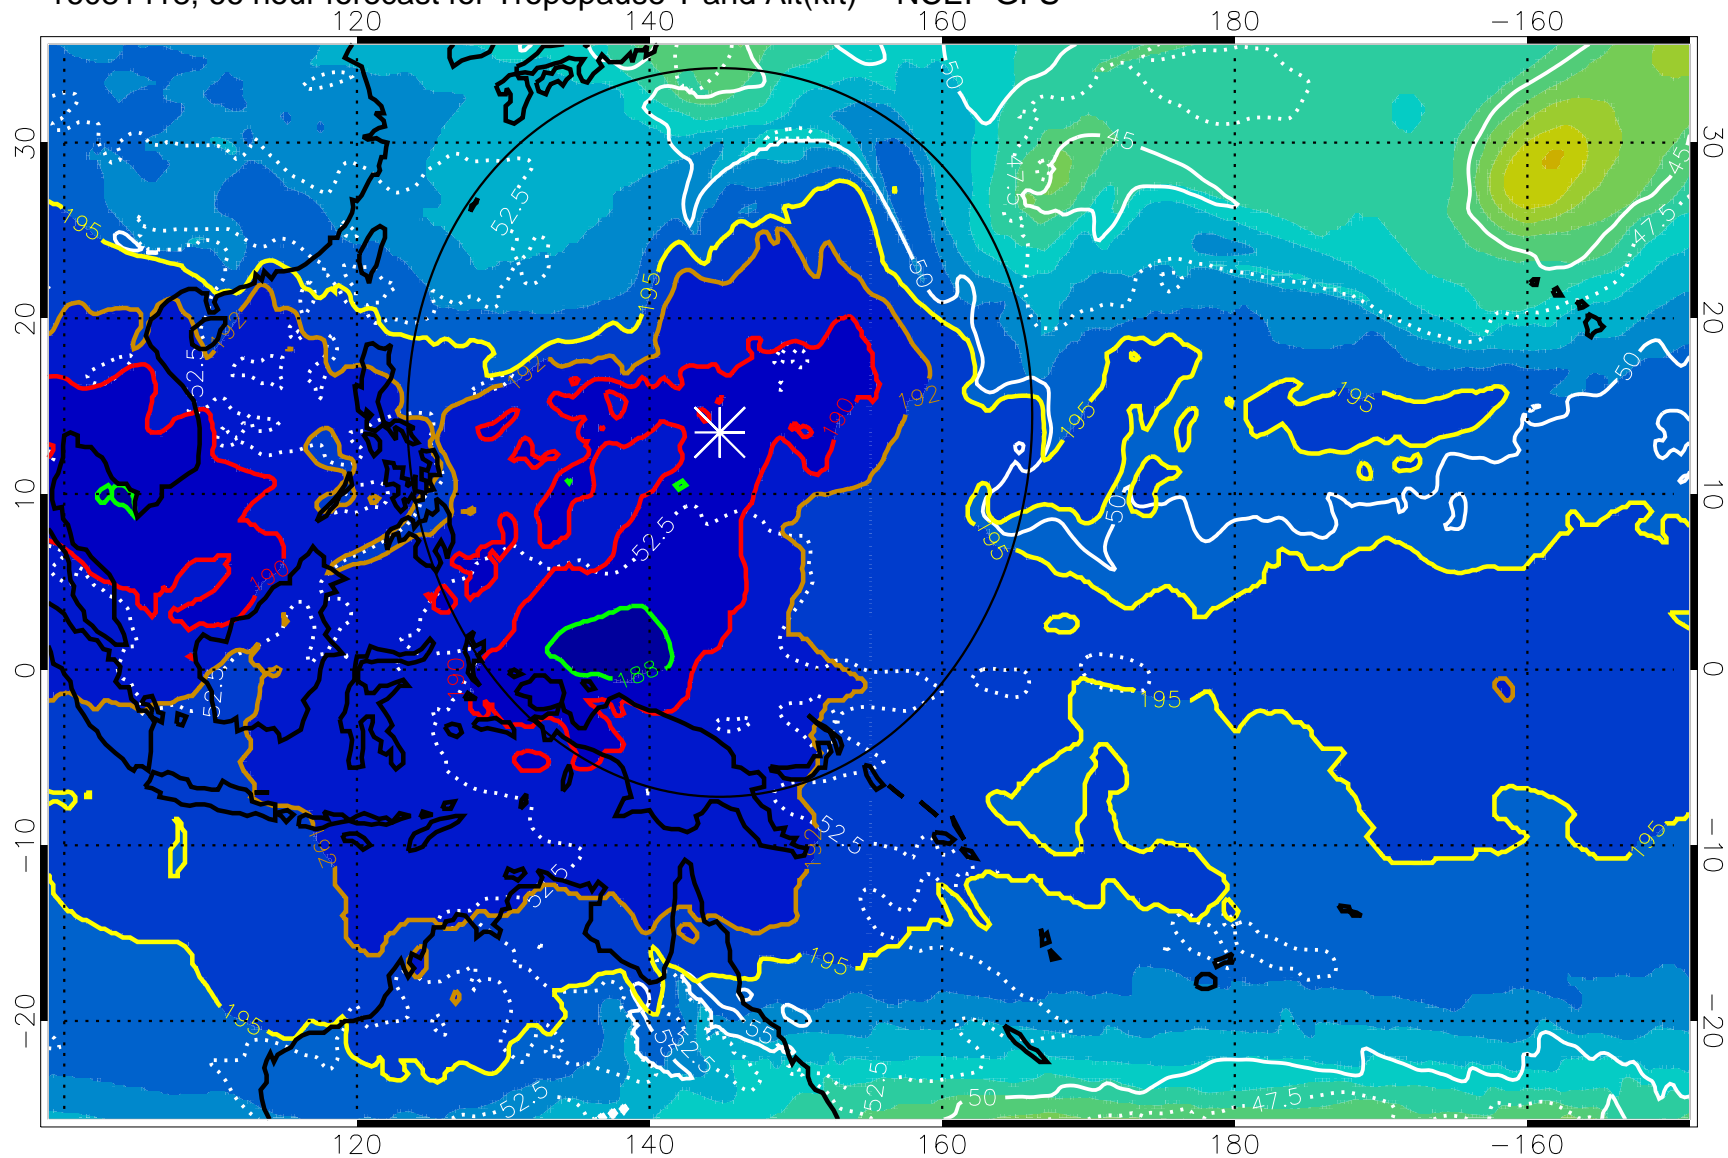

16081418, 66 hour forecast for Tropopause T and Alt(kft) -- NCEP GFS