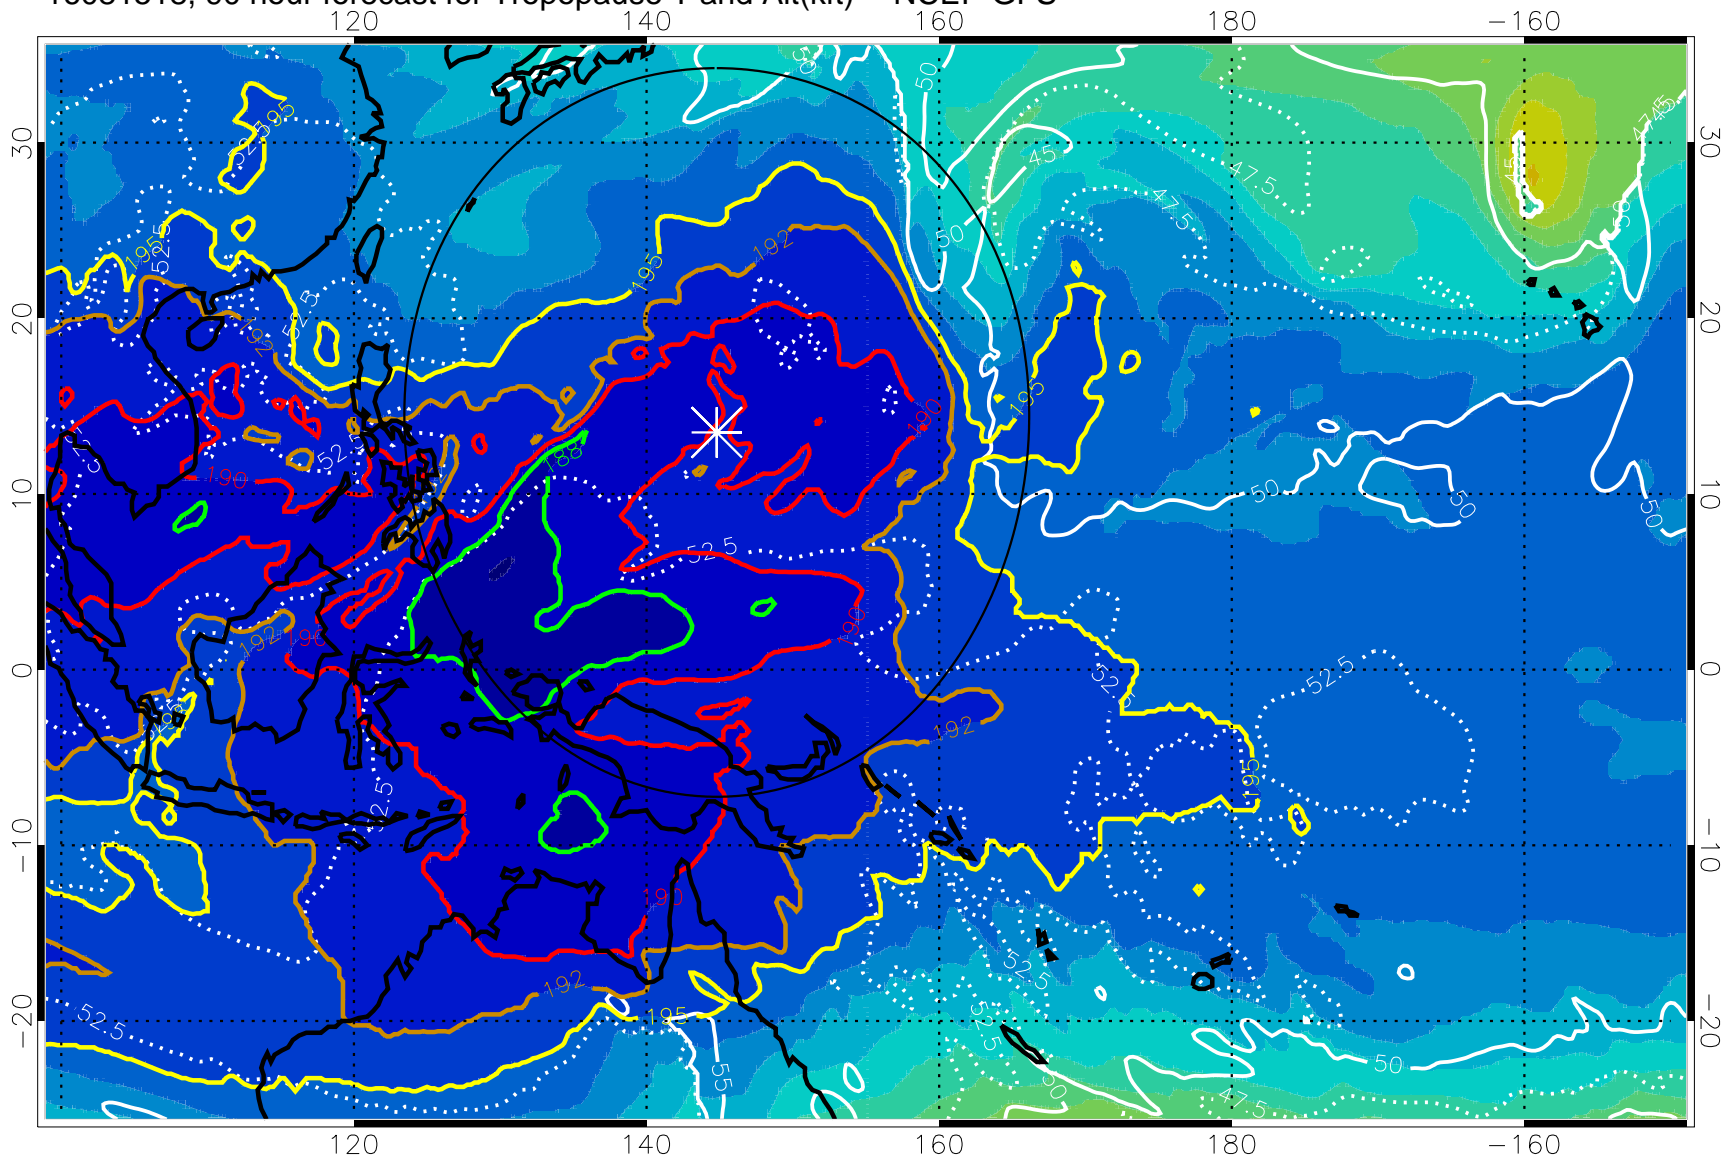

192.5K Isotherm 195K Isotherm  
187.5K Isotherm 190K Isotherm

Range ring of 2304 km

16081506, 78 hour forecast for Tropopause T and Alt(kft) -- NCEP GFS

190 200 210 220 230

Tropopause T, K

Tropopause Altitude in kft (white)

192.5K Isotherm 195K Isotherm

187.5K Isotherm 190K Isotherm

Range ring of 2304 km

16081512, 84 hour forecast for Tropopause T and Alt(kft) -- NCEP GFS

190 200 210 220 230  
Tropopause T, K

Tropopause Altitude in kft (white)

192.5K Isotherm 195K Isotherm  
187.5K Isotherm 190K Isotherm

Range ring of 2304 km

16081518, 90 hour forecast for Tropopause T and Alt(kft) -- NCEP GFS

190 200 210 220 230

Tropopause T, K

Tropopause Altitude in kft (white)

192.5K Isotherm 195K Isotherm

187.5K Isotherm 190K Isotherm

Range ring of 2304 km

16081600, 96 hour forecast for Tropopause T and Alt(kft) -- NCEP GFS

190 200 210 220 230

Tropopause T, K

Tropopause Altitude in kft (white)