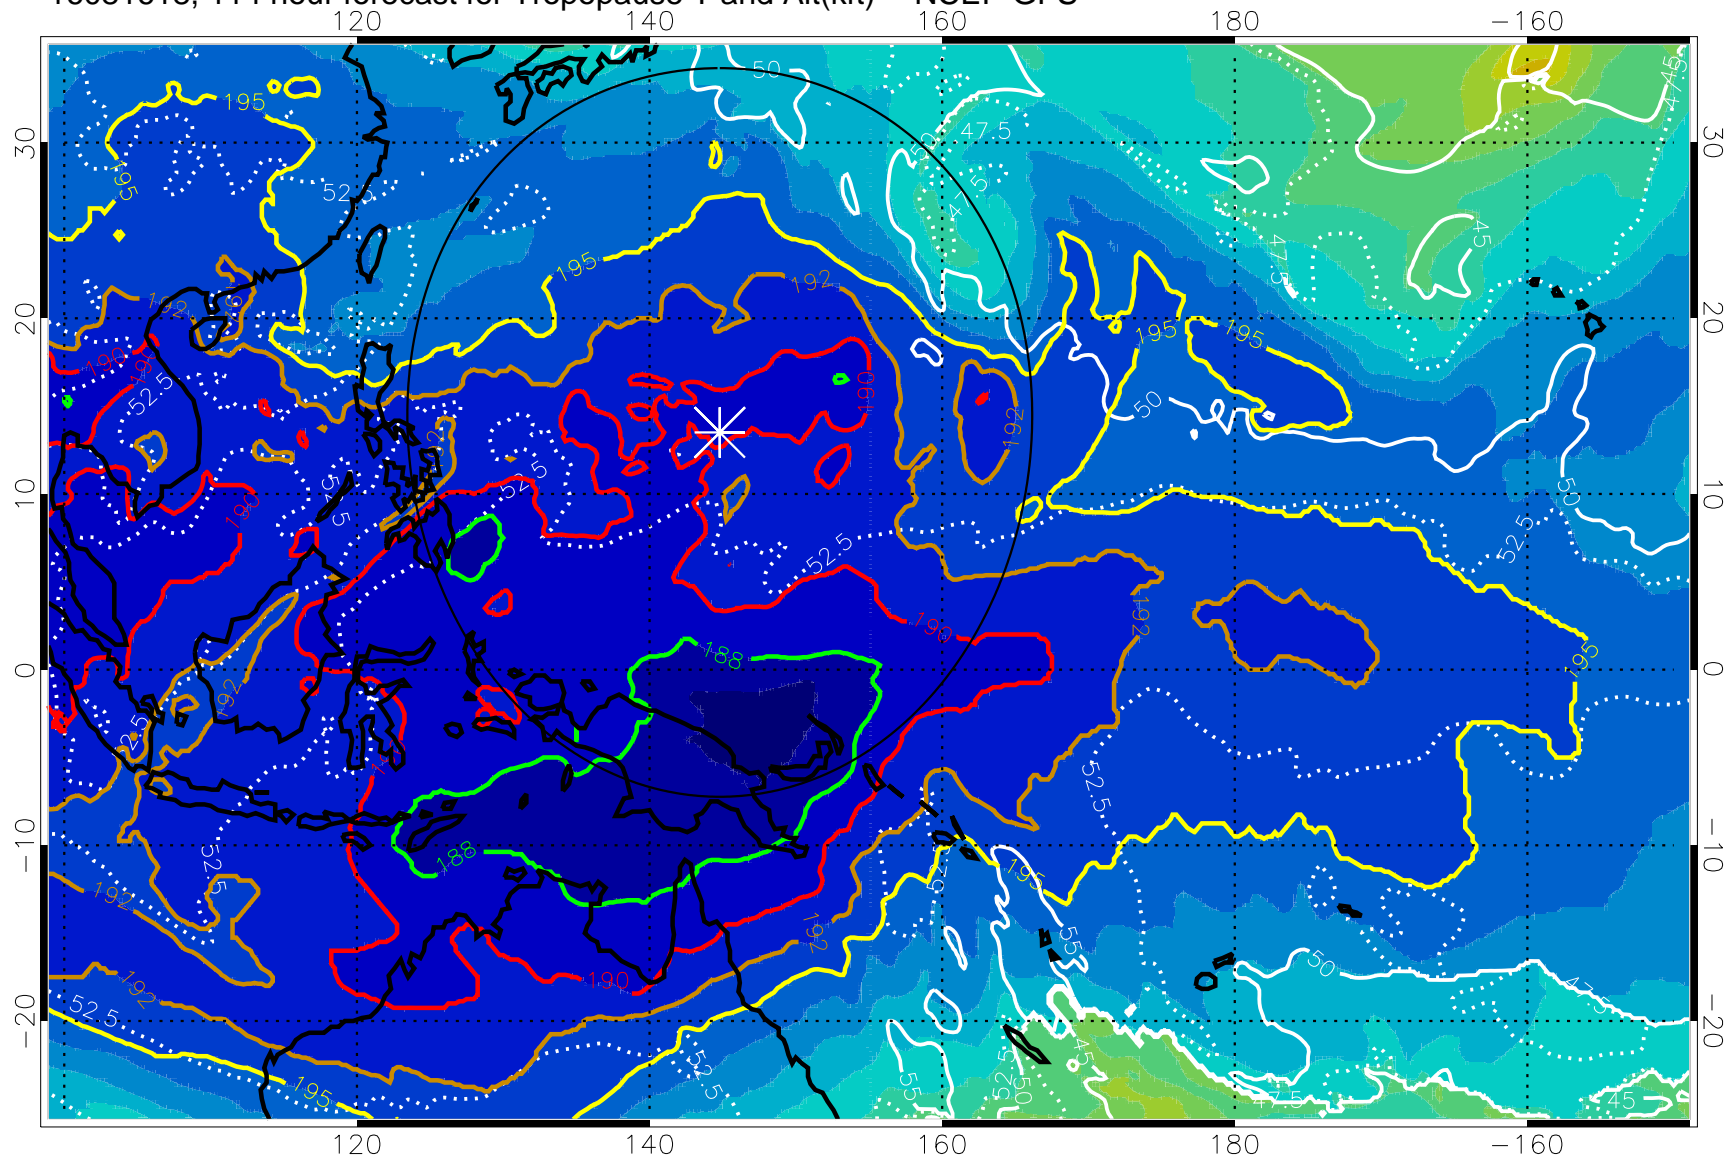

192.5K Isotherm 195K Isotherm  
187.5K Isotherm 190K Isotherm

Range ring of 2304 km

16081606, 102 hour forecast for Tropopause T and Alt(kft) -- NCEP GFS

190 200 210 220 230

Tropopause T, K

Tropopause Altitude in kft (white)

192.5K Isotherm 195K Isotherm  
187.5K Isotherm 190K Isotherm

Range ring of 2304 km

16081612, 108 hour forecast for Tropopause T and Alt(kft) -- NCEP GFS

190 200 210 220 230  
Tropopause T, K

Tropopause Altitude in kft (white)

192.5K Isotherm 195K Isotherm  
187.5K Isotherm 190K Isotherm

Range ring of 2304 km

16081618, 114 hour forecast for Tropopause T and Alt(kft) -- NCEP GFS

190 200 210 220 230  
Tropopause T, K

Tropopause Altitude in kft (white)

192.5K Isotherm 195K Isotherm  
187.5K Isotherm 190K Isotherm

Range ring of 2304 km

16081700, 120 hour forecast for Tropopause T and Alt(kft) -- NCEP GFS

190 200 210 220 230  
Tropopause T, K

Tropopause Altitude in kft (white)