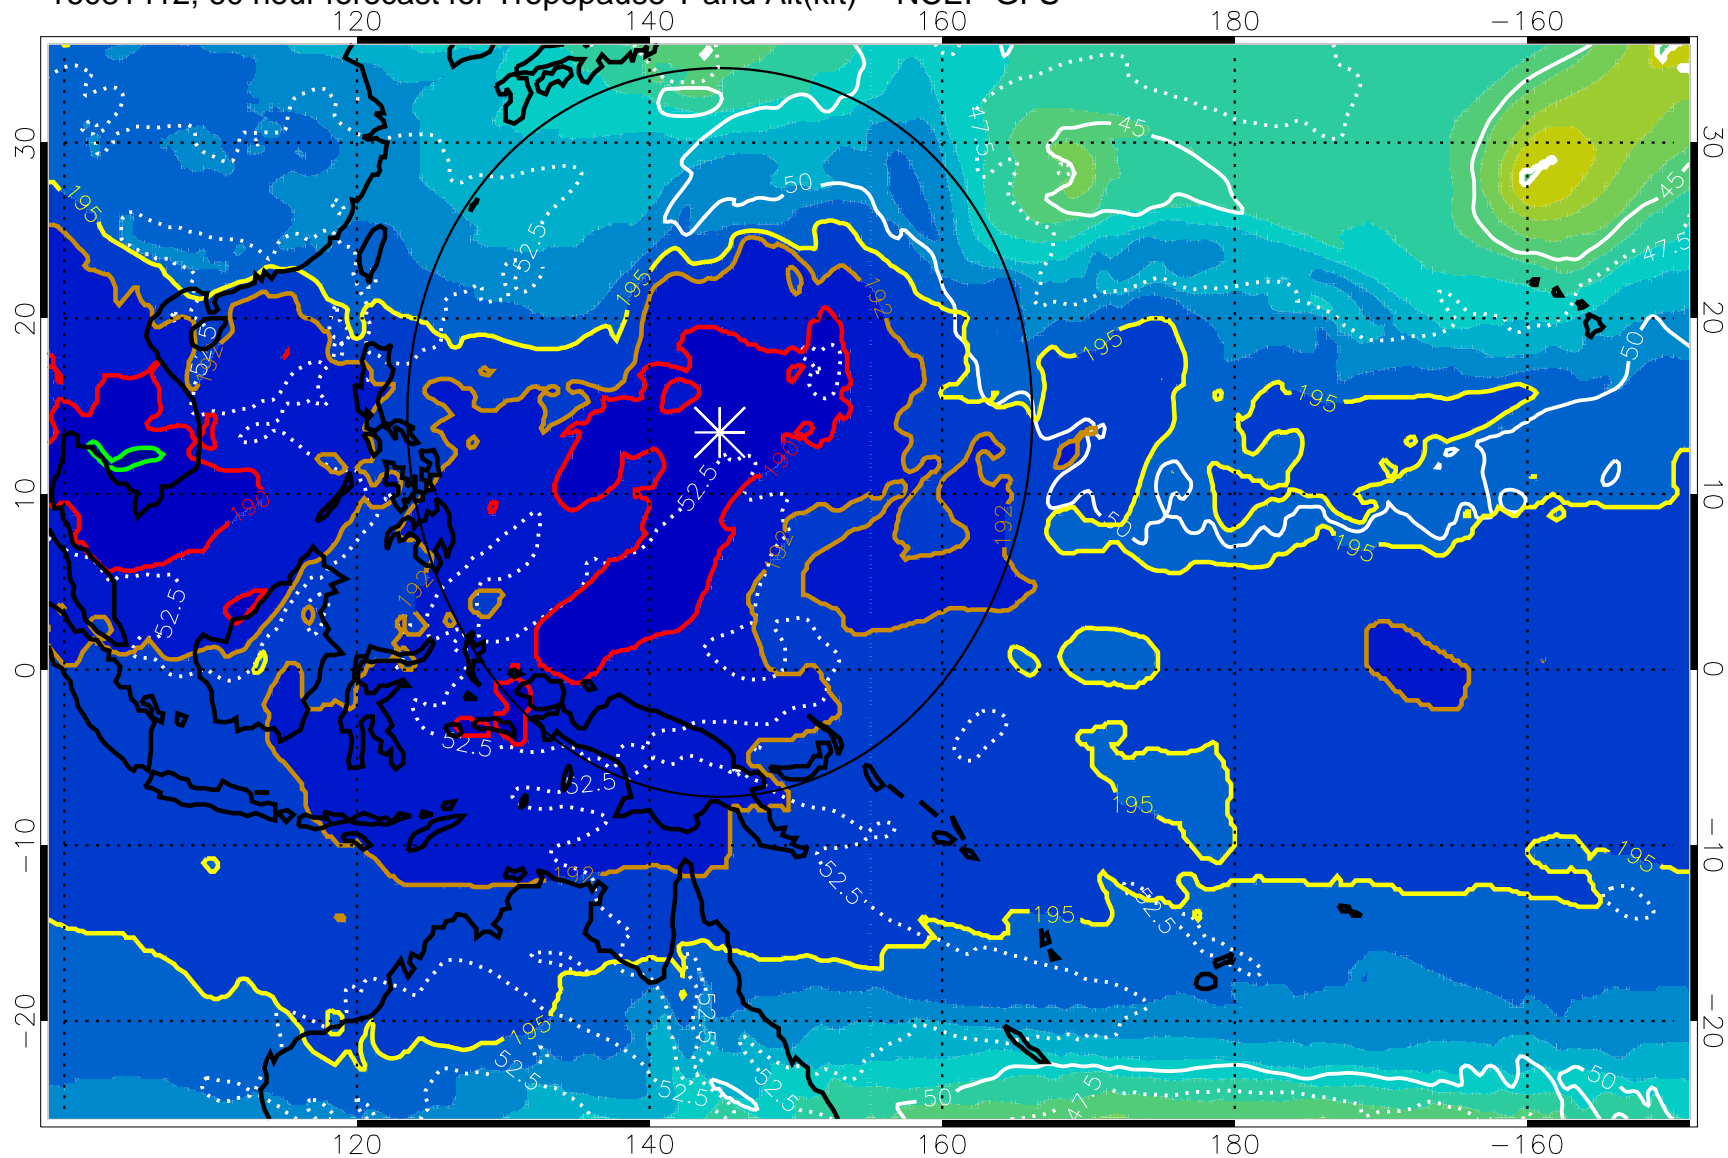

16081412, 60 hour forecast for Tropopause T and Alt(kft) -- NCEP GFS

190   200   210   220   230
Tropopause T, K

Tropopause Altitude in kft (white)

192.5K Isotherm   195K Isotherm
187.5K Isotherm   190K Isotherm

Range ring of 2304 km