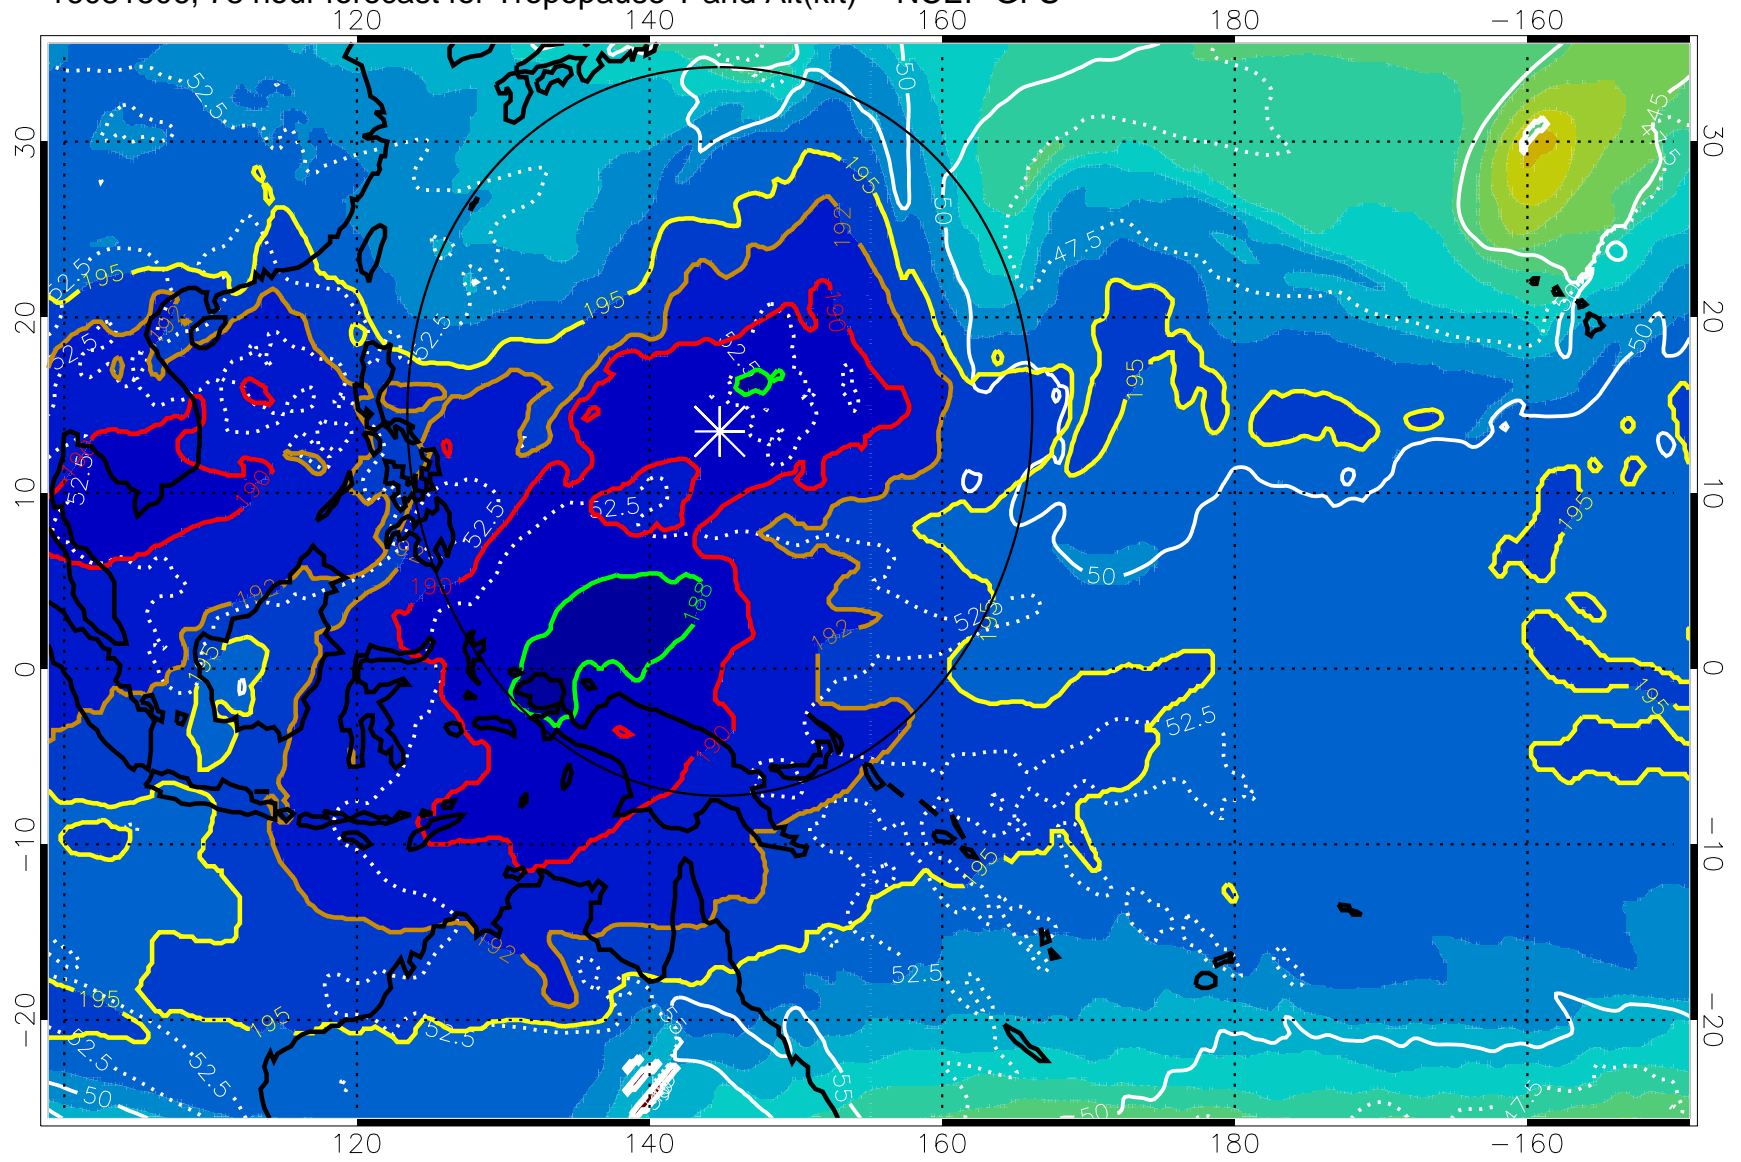

Range ring of 2304 km

16081418, 66 hour forecast for Tropopause T and Alt(kft) -- NCEP GFS

16081500, 72 hour forecast for Tropopause T and Alt(kft) -- NCEP GFS

190 200 210 220 230

Tropopause T, K

Tropopause Altitude in kft (white)

192.5K Isotherm 195K Isotherm  
187.5K Isotherm 190K Isotherm

Range ring of 2304 km

16081506, 78 hour forecast for Tropopause T and Alt(kft) -- NCEP GFS

190 200 210 220 230

Tropopause T, K

Tropopause Altitude in kft (white)