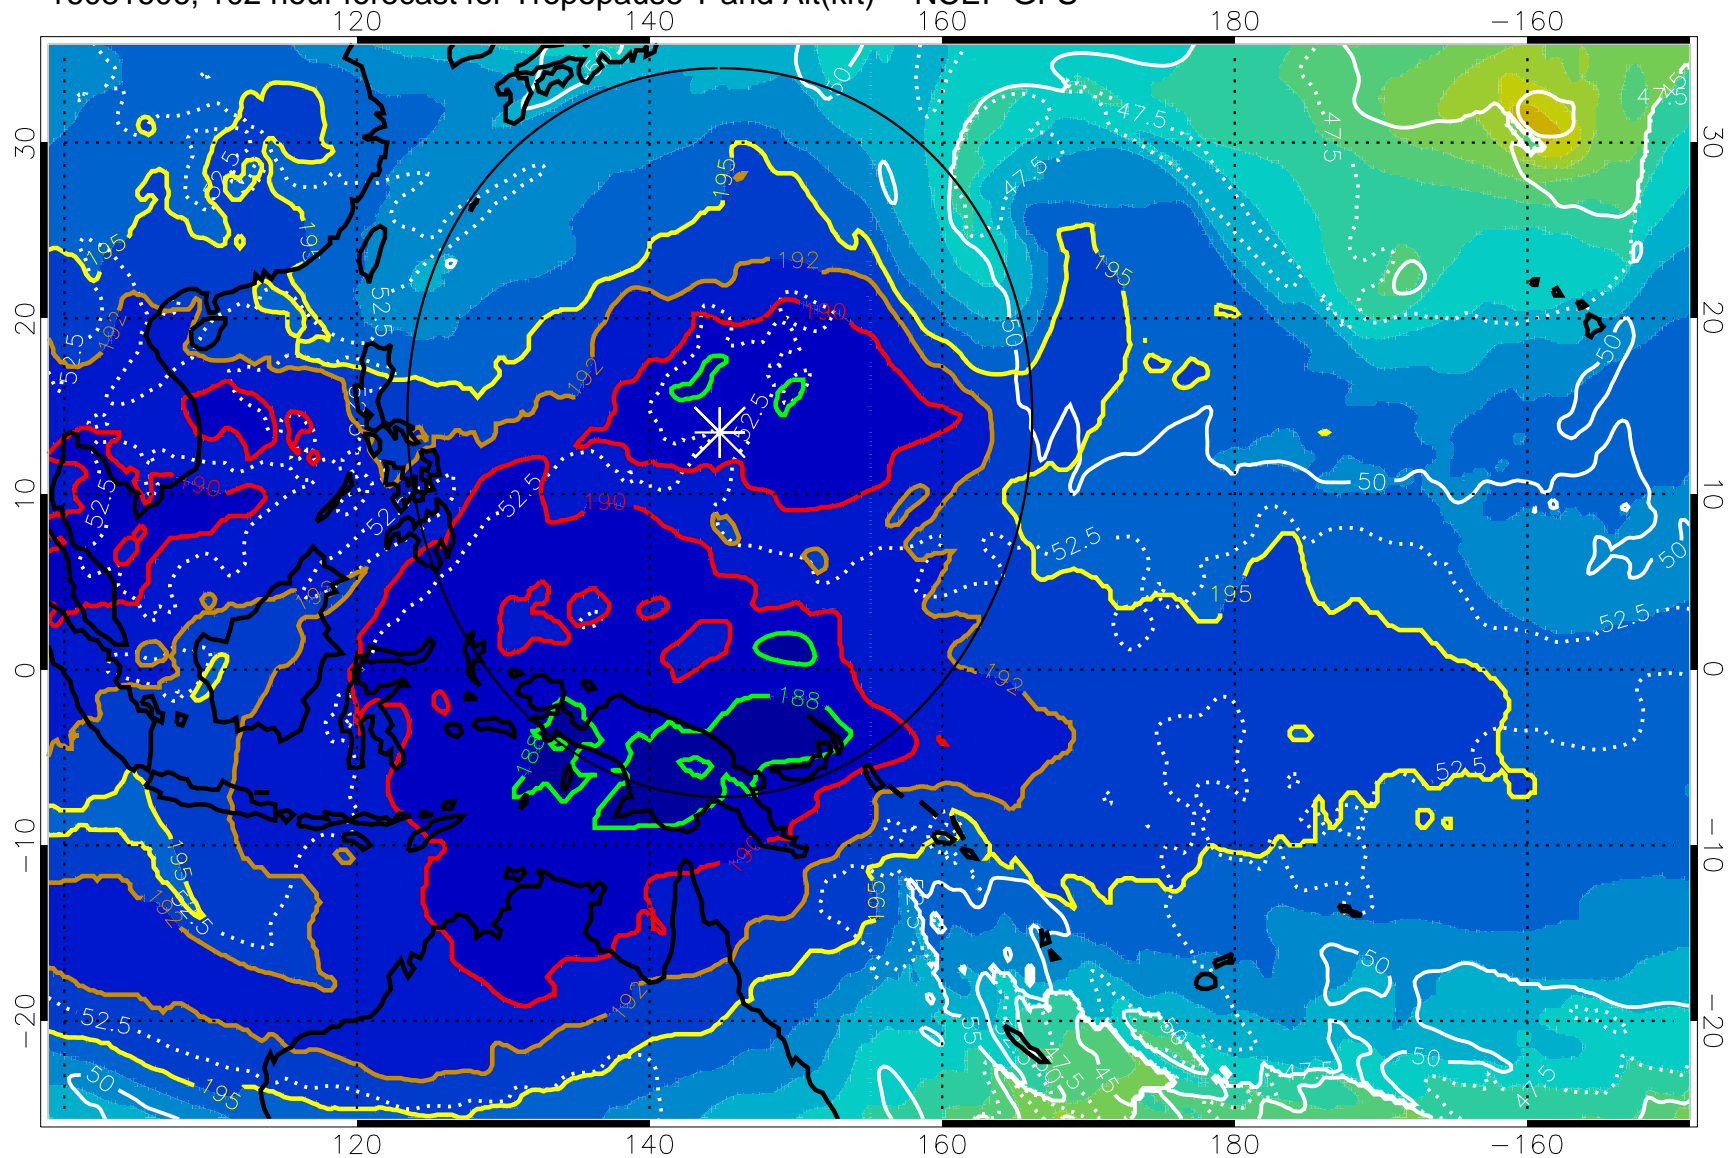

192.5K Isotherm 195K Isotherm  
187.5K Isotherm 190K Isotherm

Range ring of 2304 km

16081518, 90 hour forecast for Tropopause T and Alt(kft) -- NCEP GFS

190 200 210 220 230

Tropopause T, K

Tropopause Altitude in kft (white)

192.5K Isotherm 195K Isotherm

187.5K Isotherm 190K Isotherm

Range ring of 2304 km

16081600, 96 hour forecast for Tropopause T and Alt(kft) -- NCEP GFS

190 200 210 220 230

Tropopause T, K

Tropopause Altitude in kft (white)

192.5K Isotherm 195K Isotherm  
187.5K Isotherm 190K Isotherm

Range ring of 2304 km

16081606, 102 hour forecast for Tropopause T and Alt(kft) -- NCEP GFS

190 200 210 220 230

Tropopause T, K

Tropopause Altitude in kft (white)