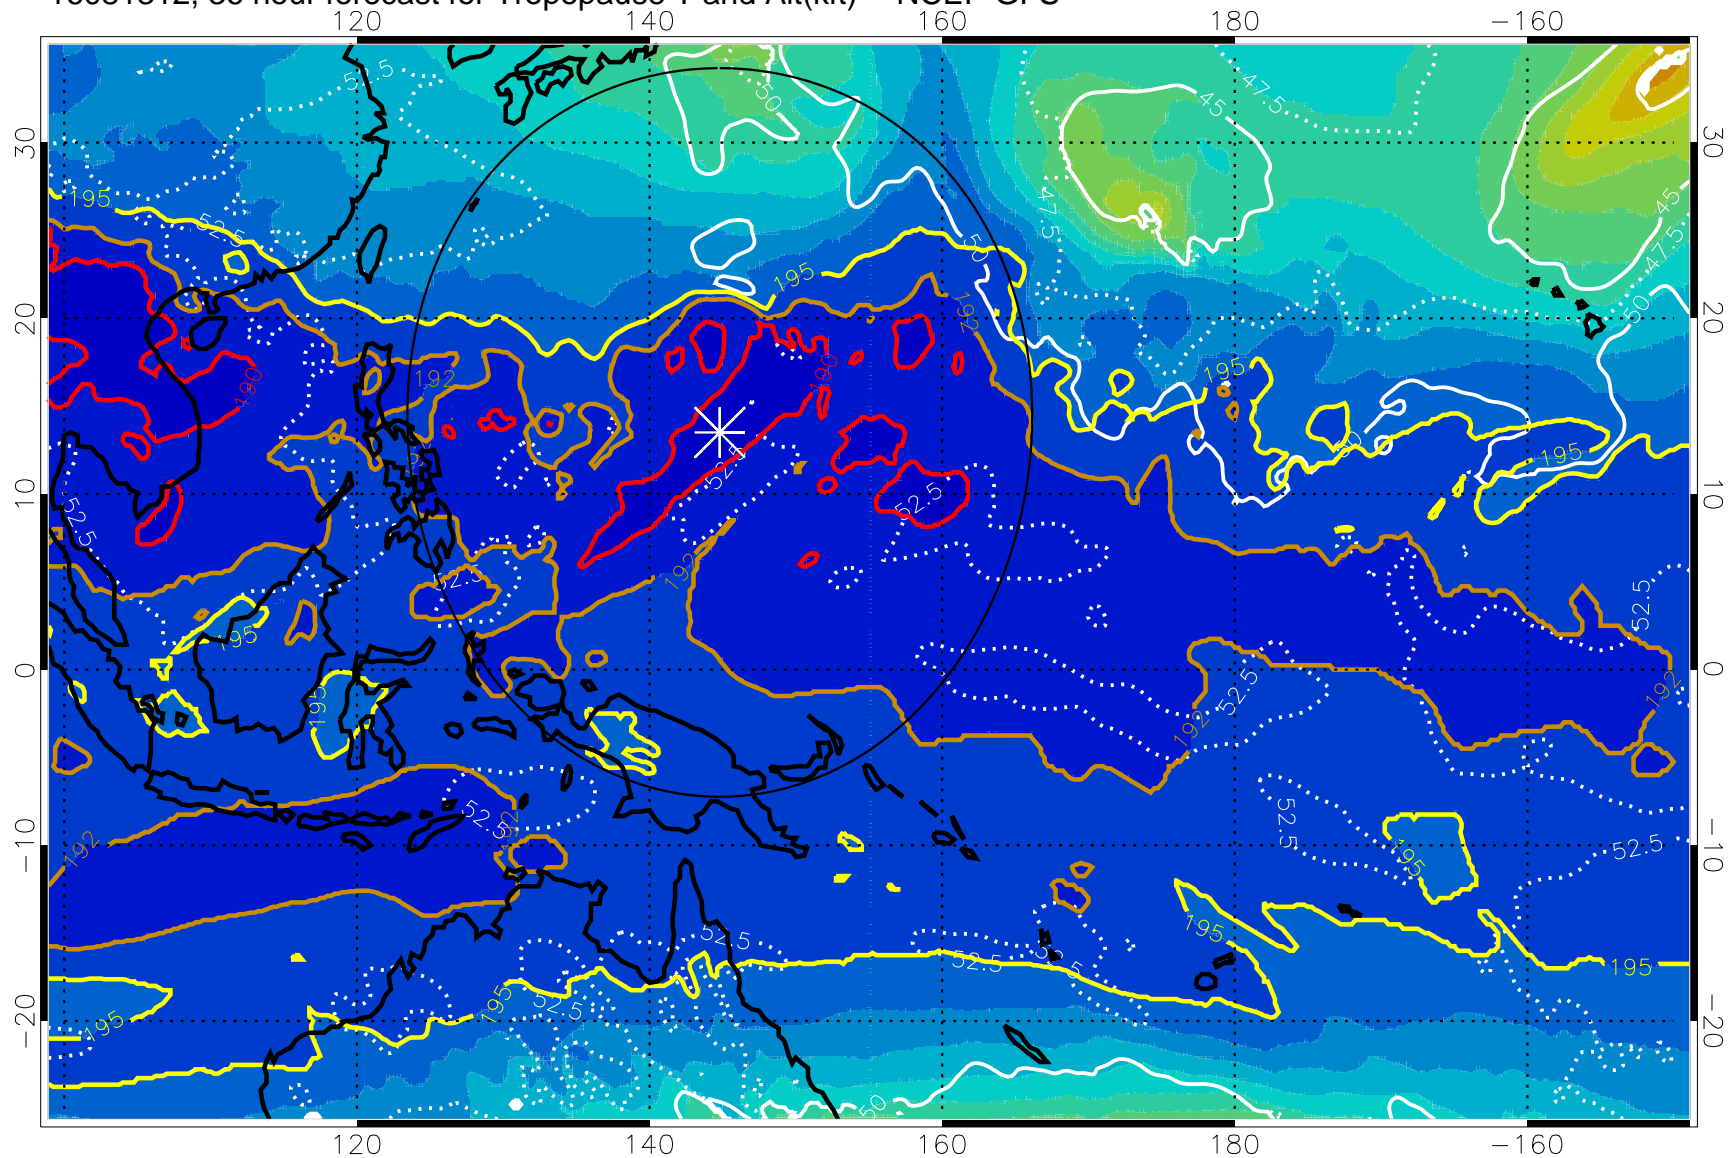

16081312, 36 hour forecast for Tropopause T and Alt(kft) -- NCEP GFS

190 200 210 220 230

Tropopause T, K

Tropopause Altitude in kft (white)

192.5K Isotherm 195K Isotherm

187.5K Isotherm 190K Isotherm

Range ring of 2304 km