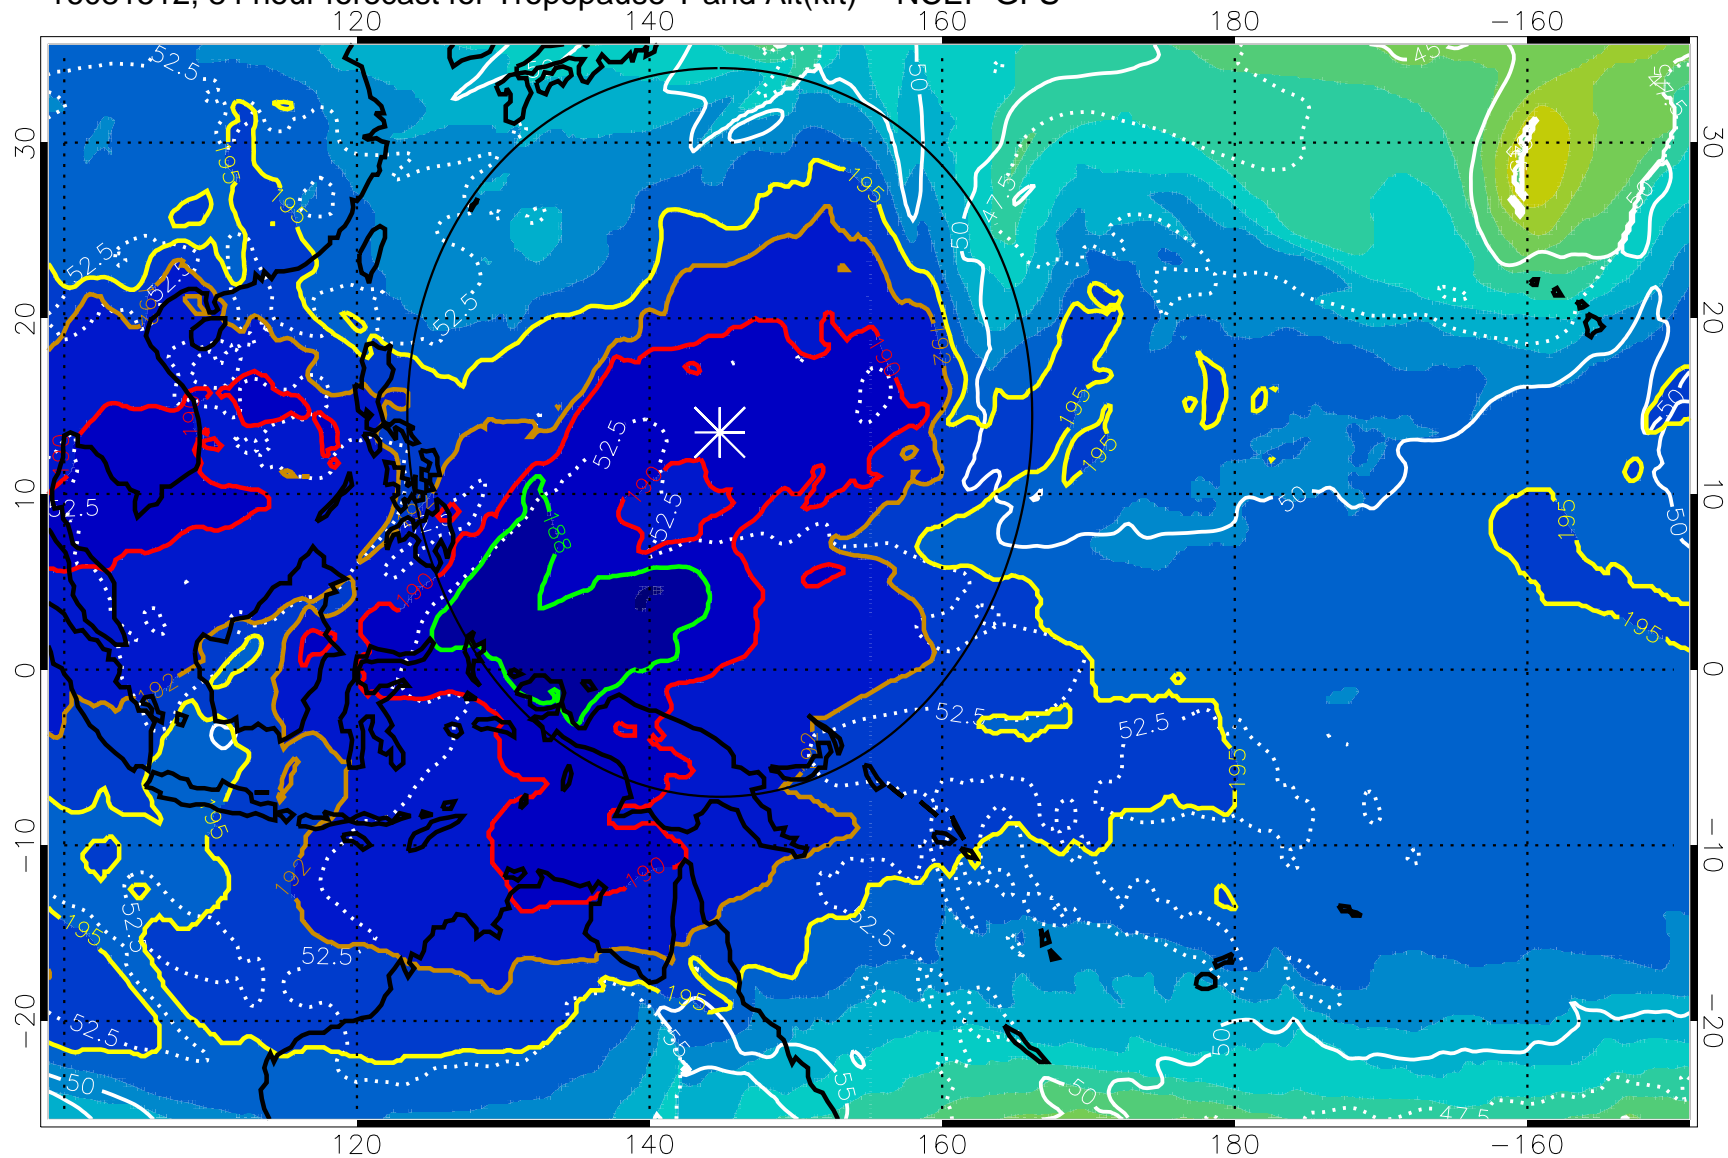

16081512, 84 hour forecast for Tropopause T and Alt(kft) -- NCEP GFS

190 200 210 220 230
Tropopause T, K

Tropopause Altitude in kft (white)

192.5K Isotherm 195K Isotherm
187.5K Isotherm 190K Isotherm

Range ring of 2304 km