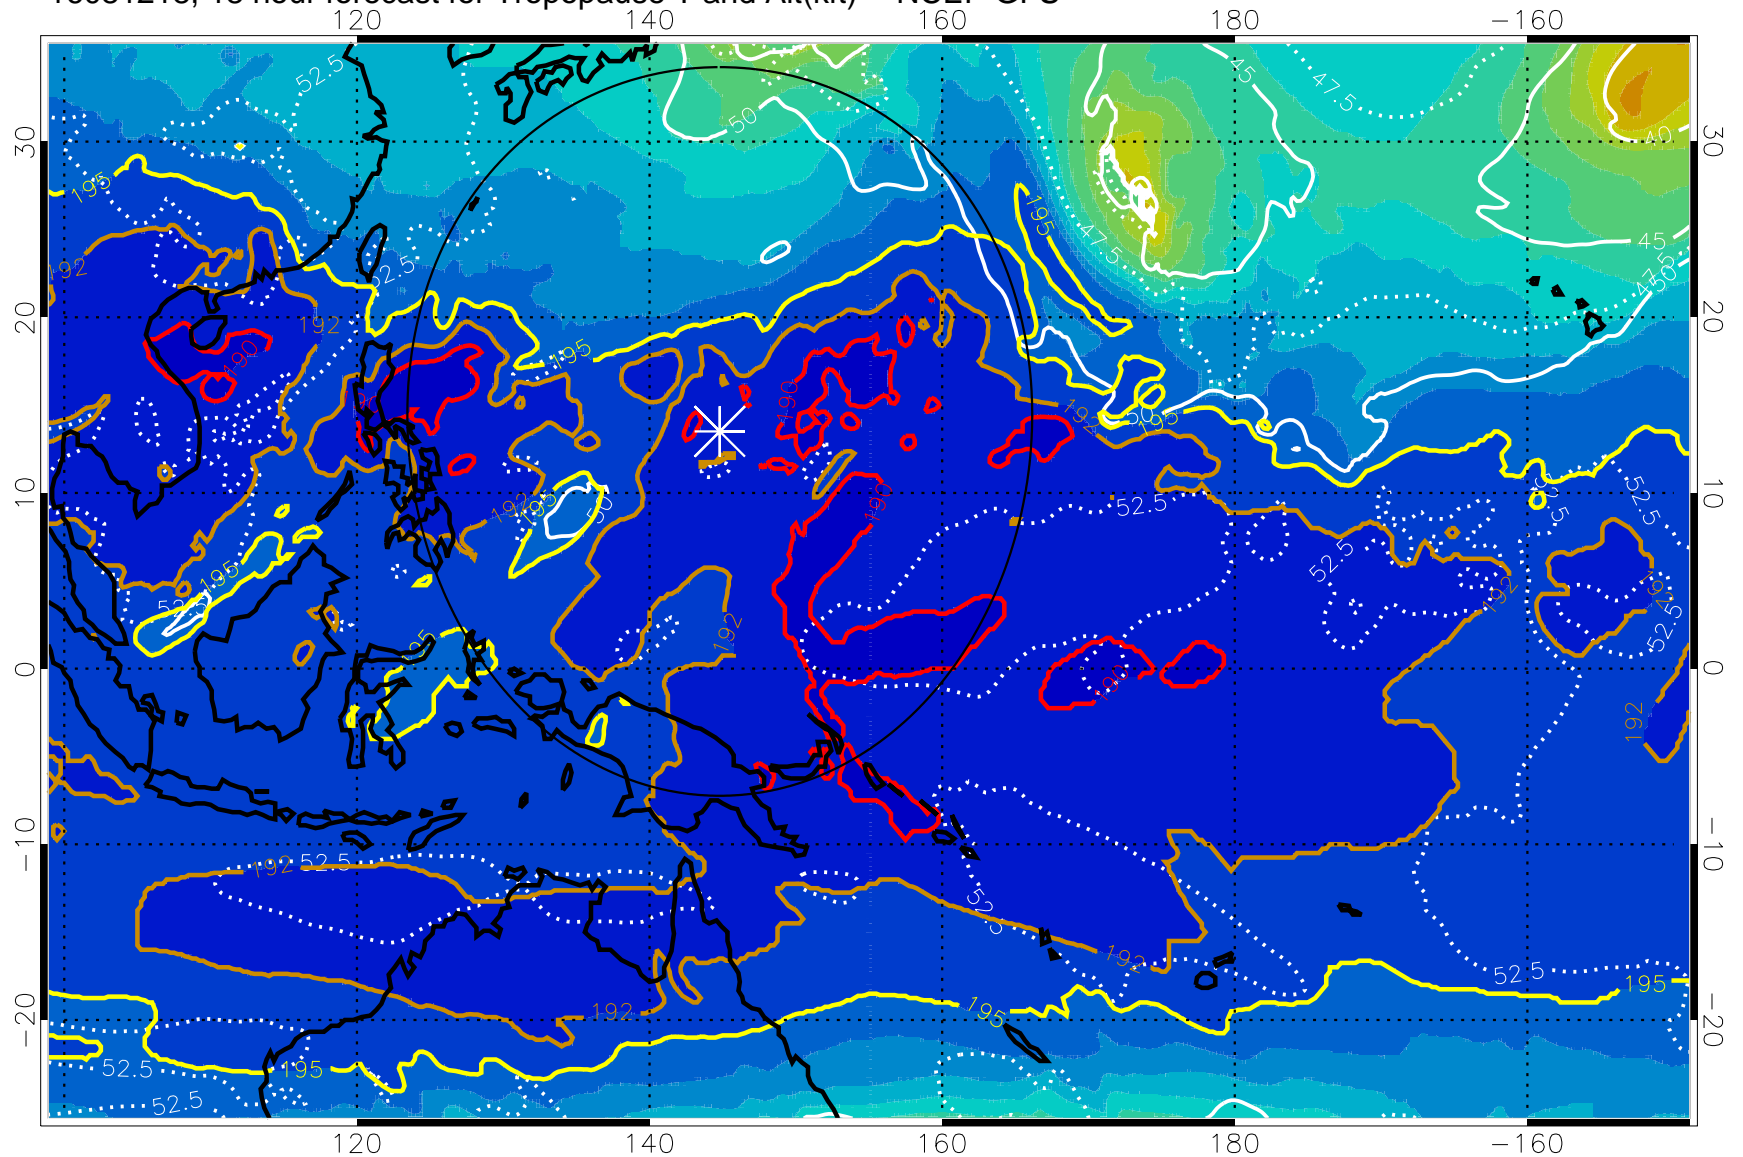

16081218, 18 hour forecast for Tropopause T and Alt(kft) -- NCEP GFS

190 200 210 220 230

Tropopause T, K

Tropopause Altitude in kft (white)

192.5K Isotherm 195K Isotherm

187.5K Isotherm 190K Isotherm

Range ring of 2304 km