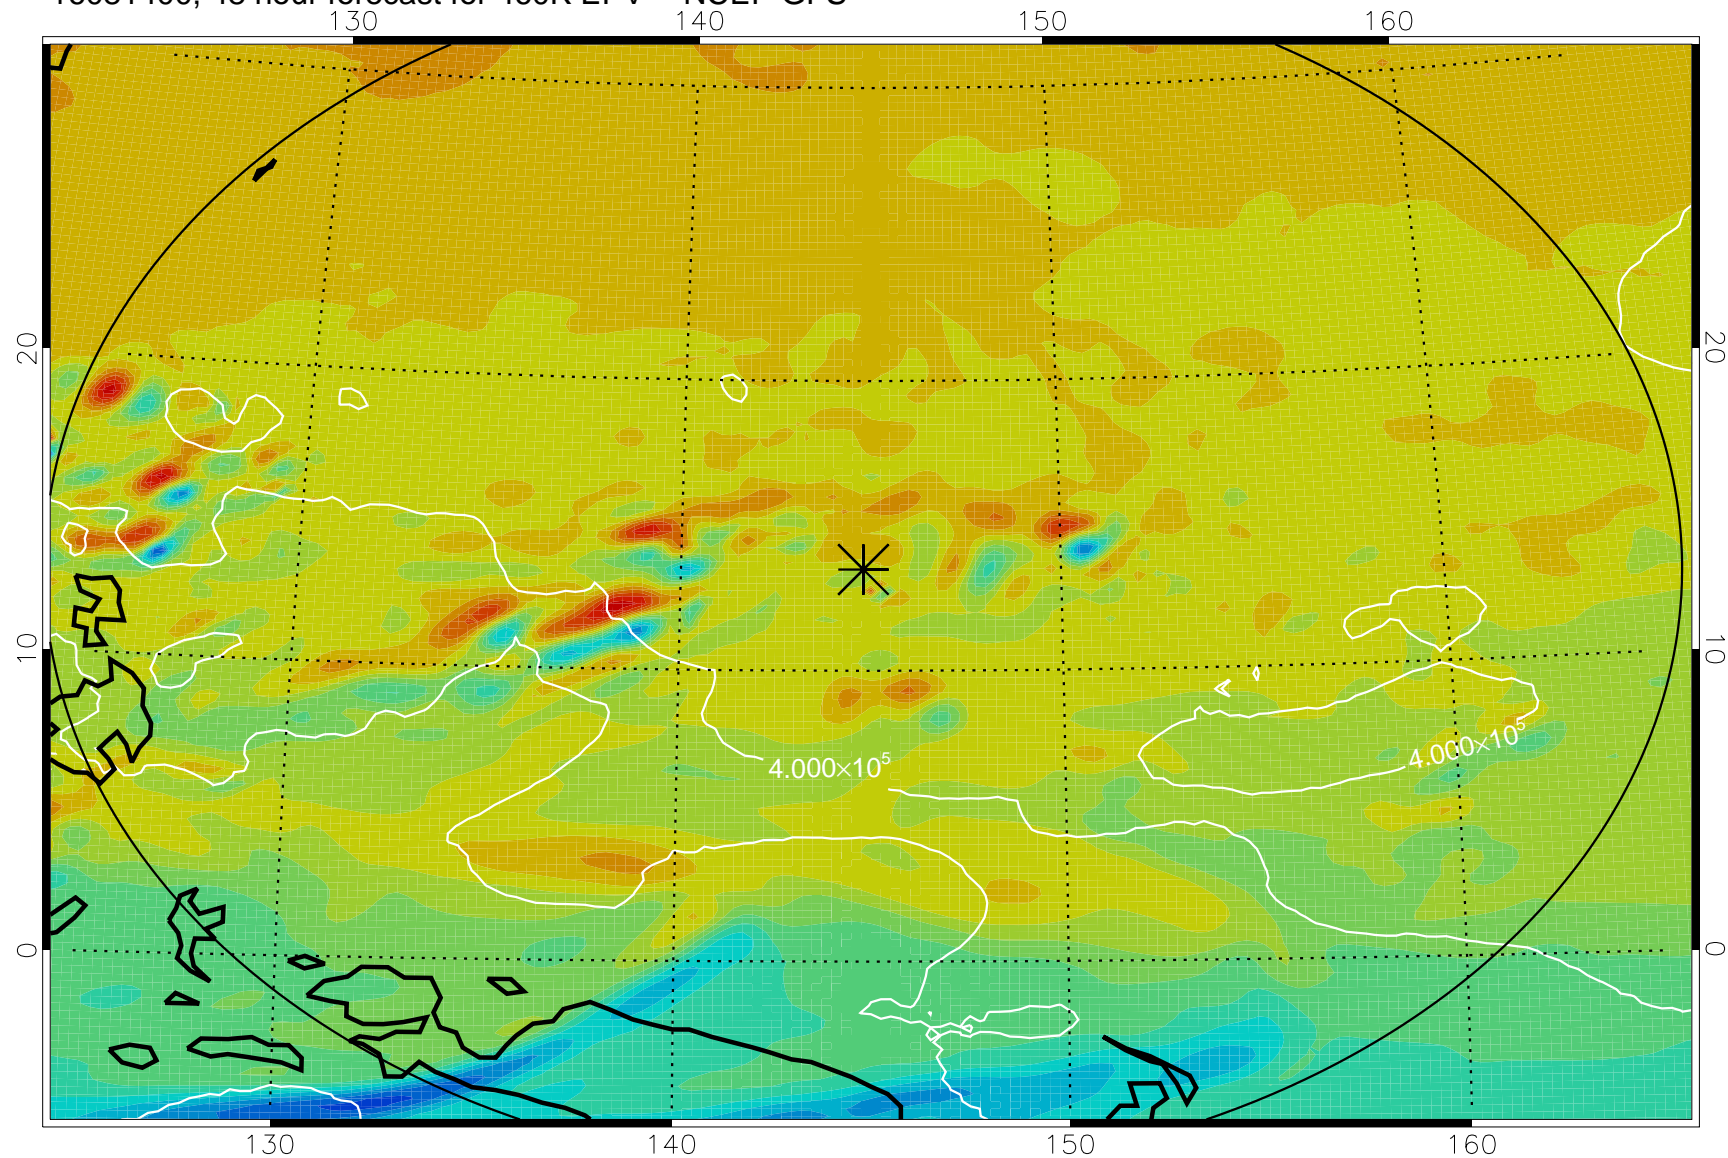

16081318, 42 hour forecast for 460K EPV -- NCEP GFS

460K Montgomery Streamfunction, white

Range ring of 2304 km

16081400, 48 hour forecast for 460K EPV -- NCEP GFS

460K Montgomery Streamfunction, white

Range ring of 2304 km

16081406, 54 hour forecast for 460K EPV -- NCEP GFS

460K Montgomery Streamfunction, white

Range ring of 2304 km

16081412, 60 hour forecast for 460K EPV -- NCEP GFS

460K Montgomery Streamfunction, white

Range ring of 2304 km

16081418, 66 hour forecast for 460K EPV -- NCEP GFS

460K Montgomery Streamfunction, white

Range ring of 2304 km

16081500, 72 hour forecast for 460K EPV -- NCEP GFS

460K Montgomery Streamfunction, white

Range ring of 2304 km

16081506, 78 hour forecast for 460K EPV -- NCEP GFS

460K Montgomery Streamfunction, white

Range ring of 2304 km

16081512, 84 hour forecast for 460K EPV -- NCEP GFS

460K Montgomery Streamfunction, white

Range ring of 2304 km