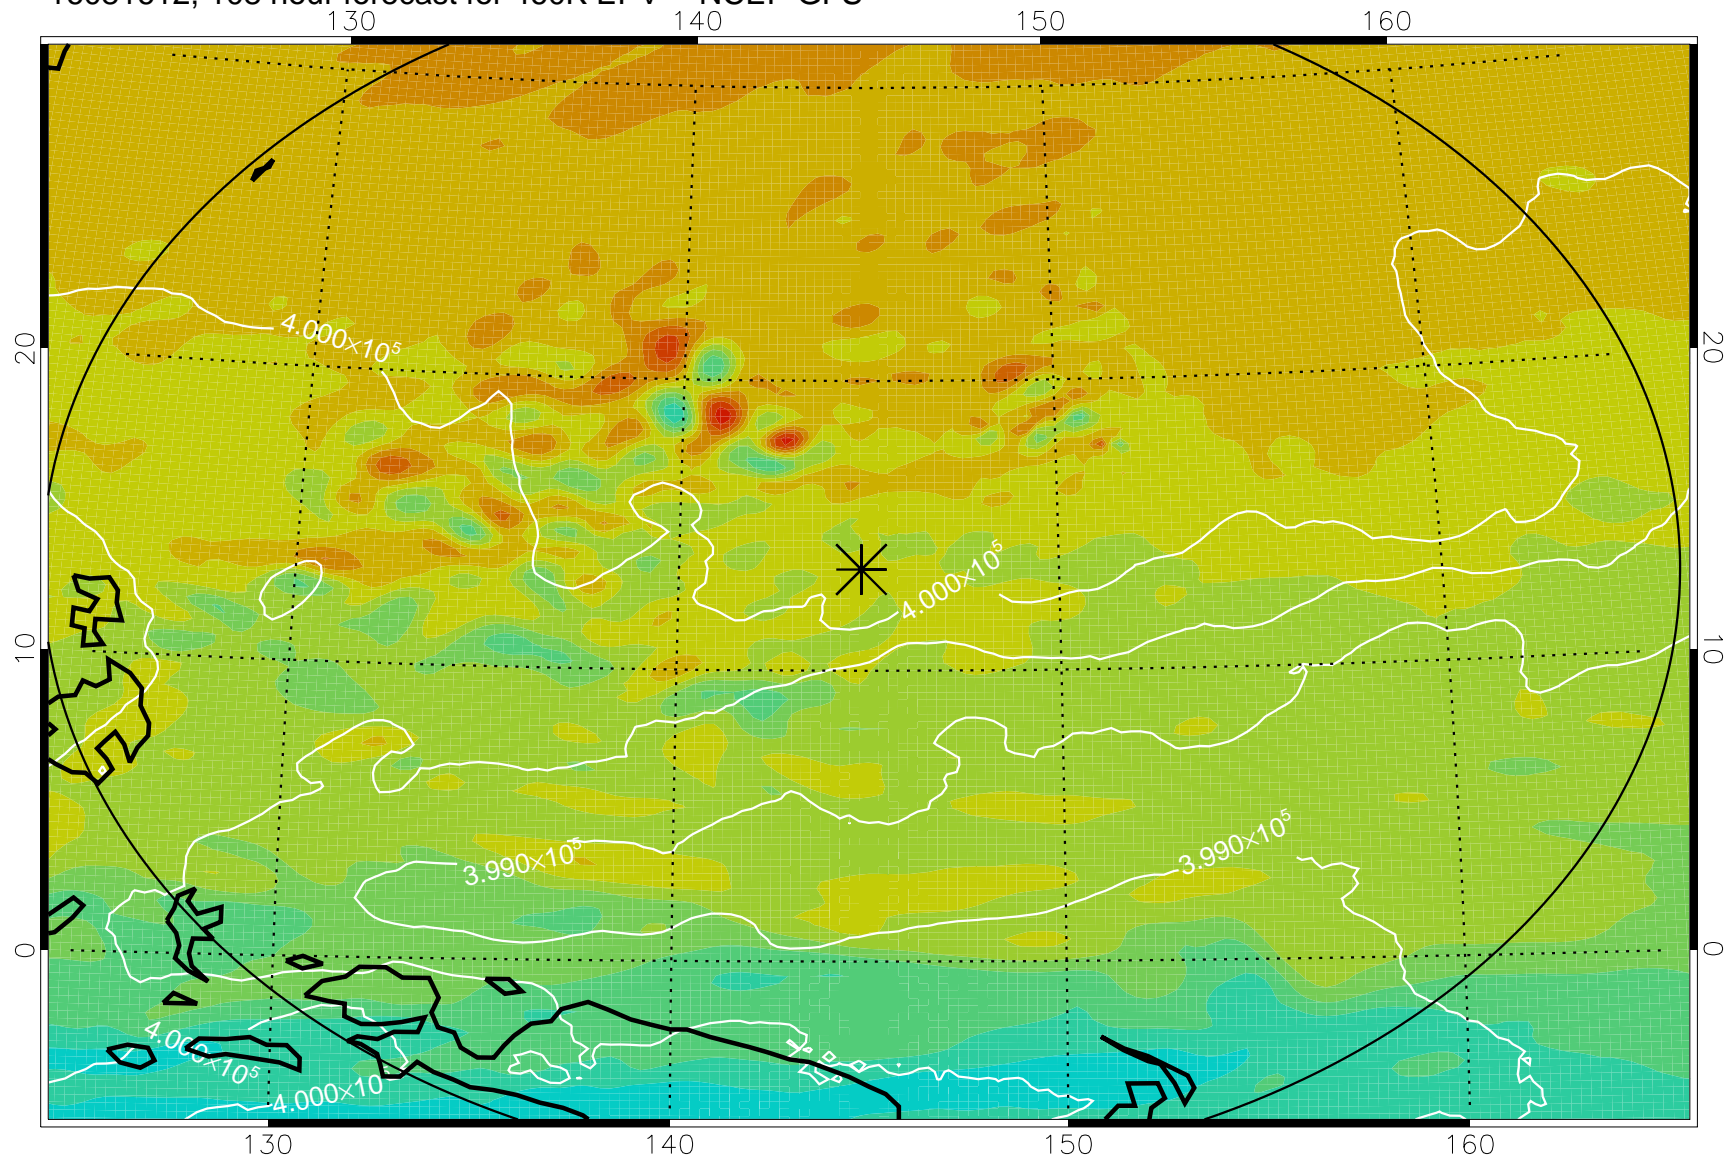

16081506, 78 hour forecast for 460K EPV -- NCEP GFS

460K Montgomery Streamfunction, white

Range ring of 2304 km

16081512, 84 hour forecast for 460K EPV -- NCEP GFS

460K Montgomery Streamfunction, white

Range ring of 2304 km

16081518, 90 hour forecast for 460K EPV -- NCEP GFS

460K Montgomery Streamfunction, white

Range ring of 2304 km

16081600, 96 hour forecast for 460K EPV -- NCEP GFS

460K Montgomery Streamfunction, white

Range ring of 2304 km

16081606, 102 hour forecast for 460K EPV -- NCEP GFS

460K Montgomery Streamfunction, white

Range ring of 2304 km

16081612, 108 hour forecast for 460K EPV -- NCEP GFS

460K Montgomery Streamfunction, white

Range ring of 2304 km

16081618, 114 hour forecast for 460K EPV -- NCEP GFS

460K Montgomery Streamfunction, white

Range ring of 2304 km

16081700, 120 hour forecast for 460K EPV -- NCEP GFS

460K Montgomery Streamfunction, white

Range ring of 2304 km