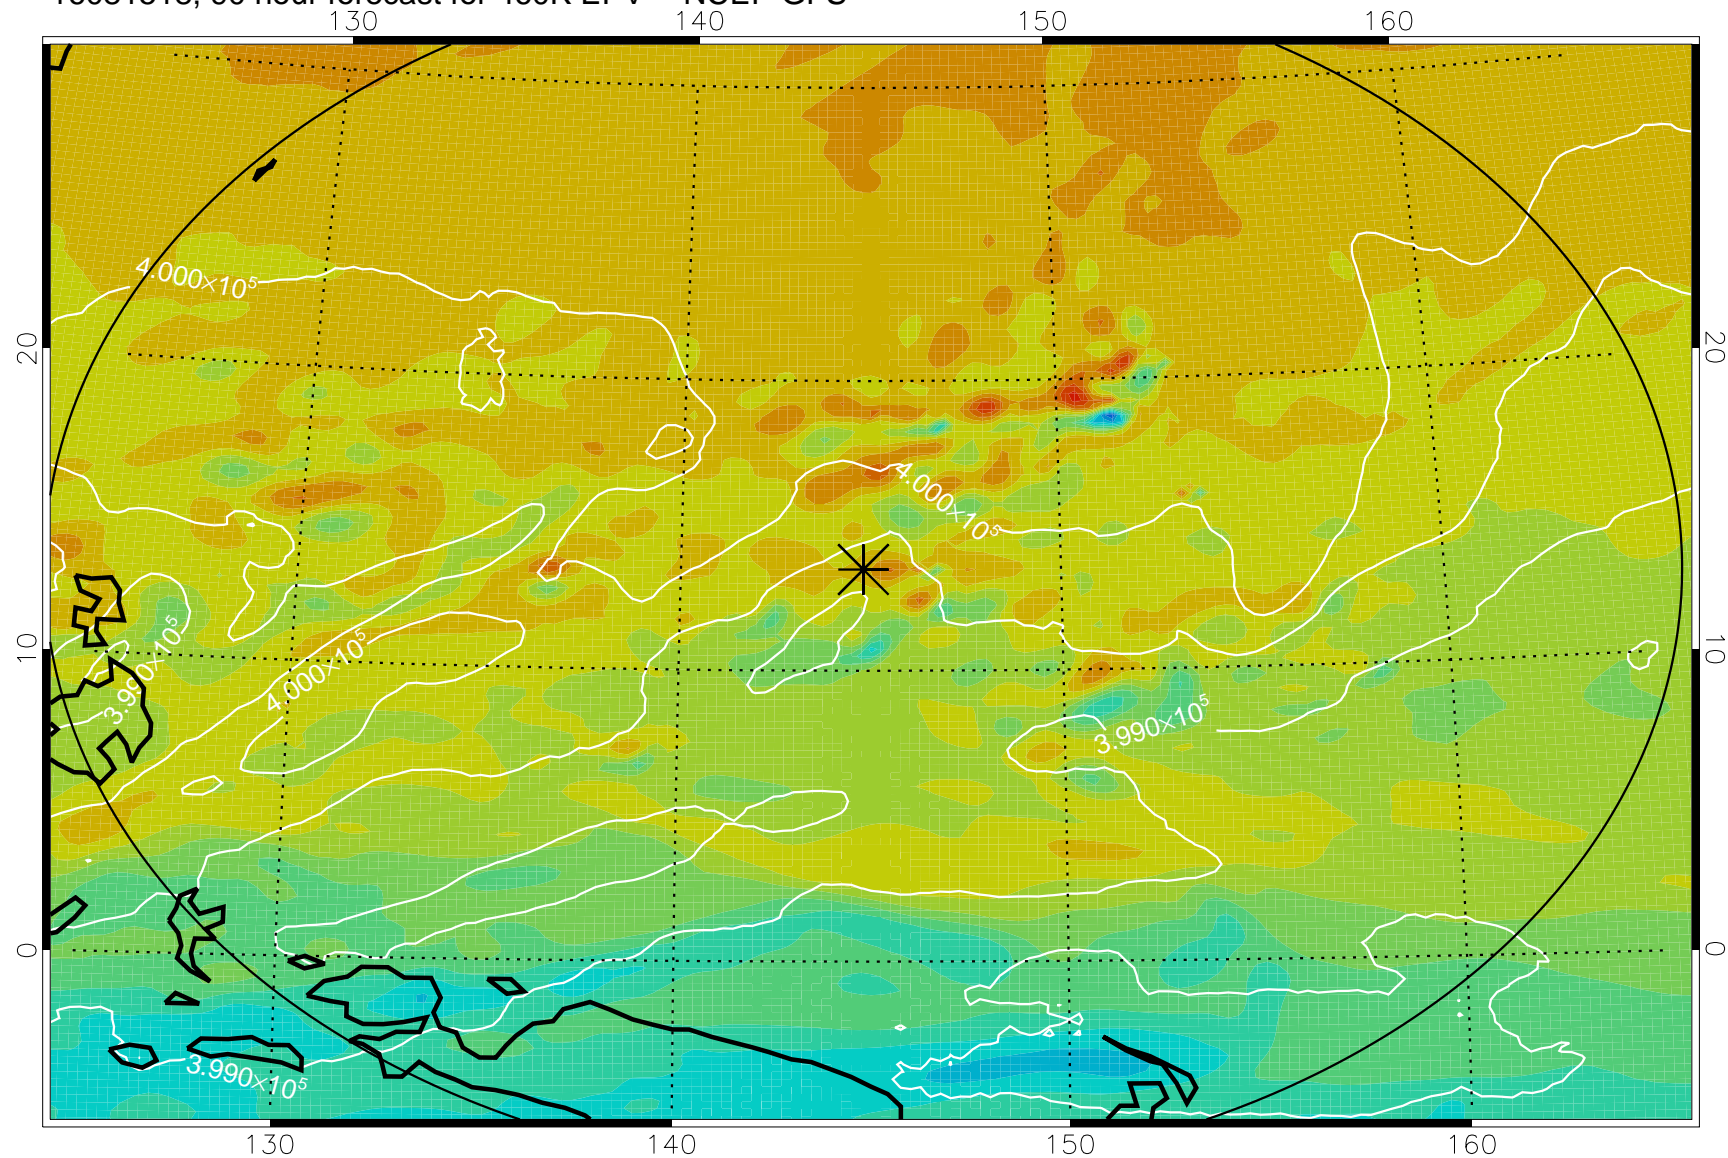

16081418, 66 hour forecast for 460K EPV -- NCEP GFS

460K Montgomery Streamfunction, white

Range ring of 2304 km

16081500, 72 hour forecast for 460K EPV -- NCEP GFS

460K Montgomery Streamfunction, white

Range ring of 2304 km

16081506, 78 hour forecast for 460K EPV -- NCEP GFS

460K Montgomery Streamfunction, white

Range ring of 2304 km

16081512, 84 hour forecast for 460K EPV -- NCEP GFS

460K Montgomery Streamfunction, white

Range ring of 2304 km

16081518, 90 hour forecast for 460K EPV -- NCEP GFS

460K Montgomery Streamfunction, white

Range ring of 2304 km

16081600, 96 hour forecast for 460K EPV -- NCEP GFS

460K Montgomery Streamfunction, white

Range ring of 2304 km

16081606, 102 hour forecast for 460K EPV -- NCEP GFS

460K Montgomery Streamfunction, white

Range ring of 2304 km

16081612, 108 hour forecast for 460K EPV -- NCEP GFS

460K Montgomery Streamfunction, white

Range ring of 2304 km