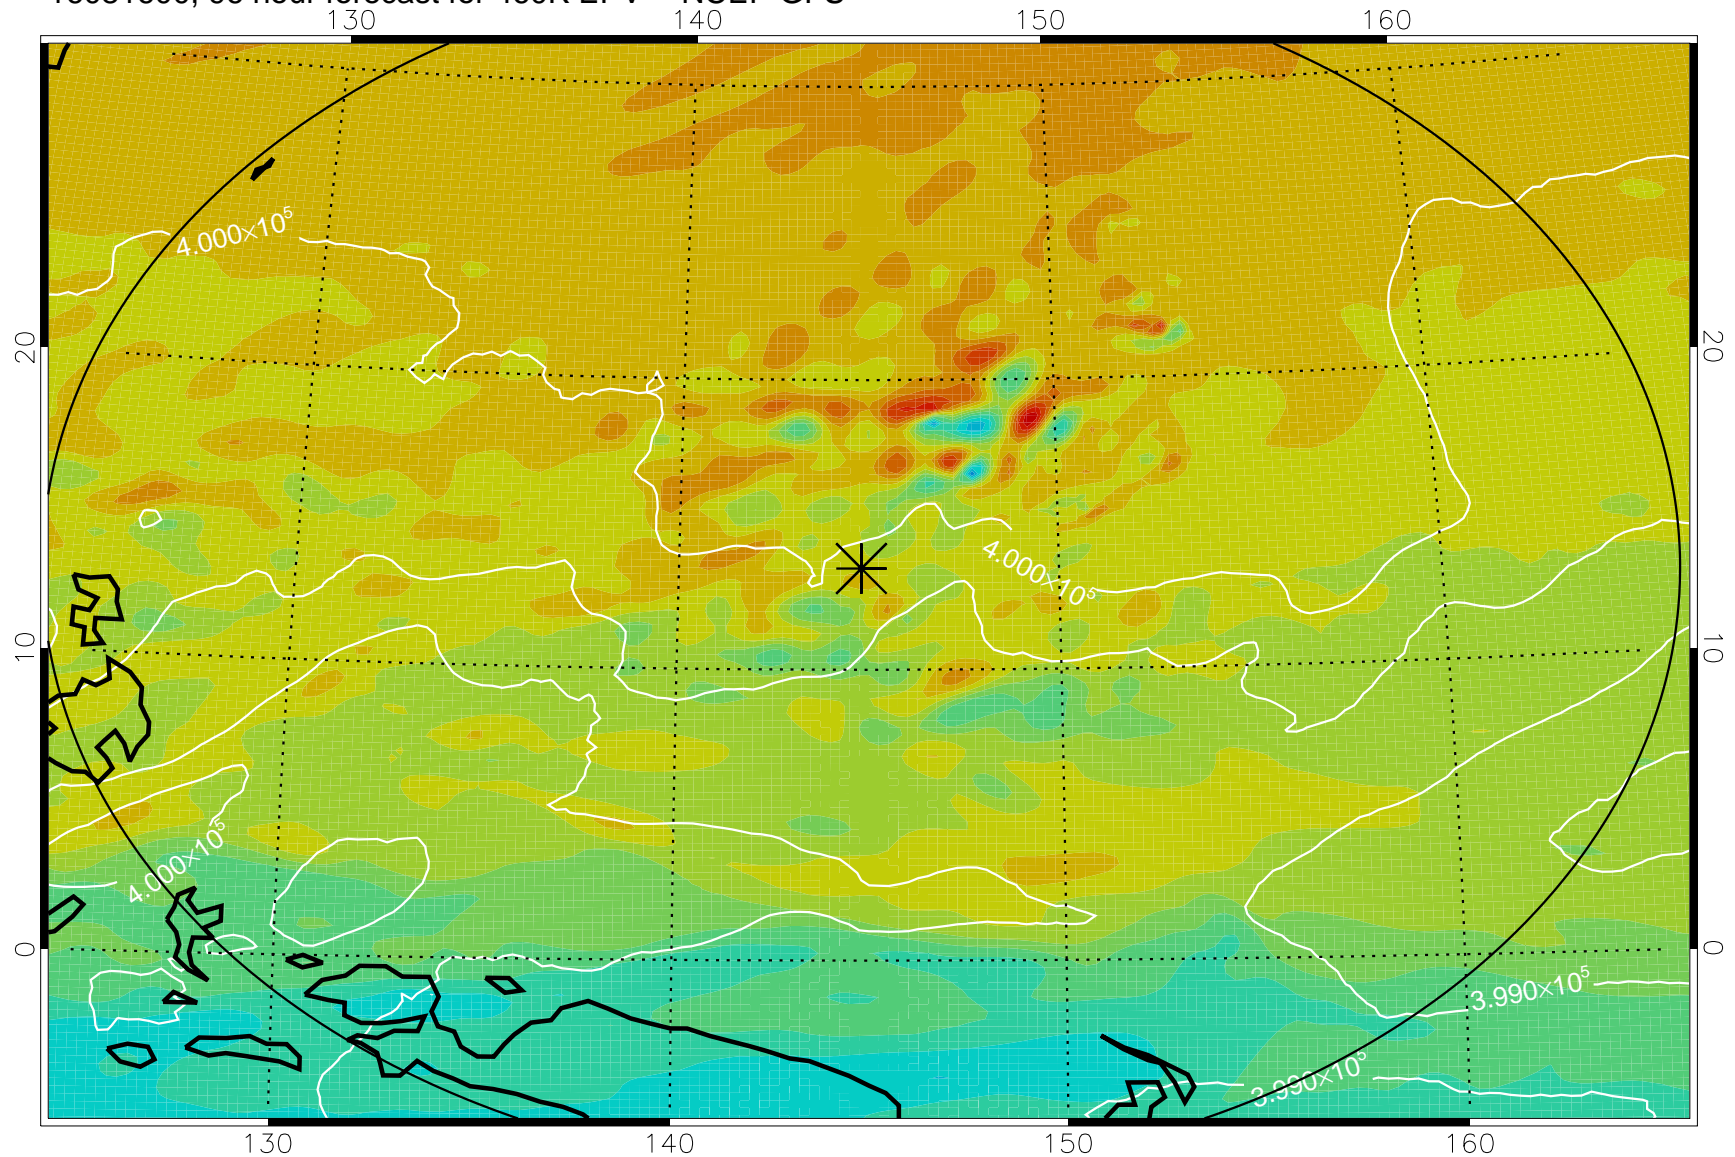

16081506, 78 hour forecast for 460K EPV -- NCEP GFS

460K Montgomery Streamfunction, white

Range ring of 2304 km

16081512, 84 hour forecast for 460K EPV -- NCEP GFS

460K Montgomery Streamfunction, white

Range ring of 2304 km

16081518, 90 hour forecast for 460K EPV -- NCEP GFS

460K Montgomery Streamfunction, white

Range ring of 2304 km

16081600, 96 hour forecast for 460K EPV -- NCEP GFS

460K Montgomery Streamfunction, white

Range ring of 2304 km

16081606, 102 hour forecast for 460K EPV -- NCEP GFS

460K Montgomery Streamfunction, white

Range ring of 2304 km

16081612, 108 hour forecast for 460K EPV -- NCEP GFS

460K Montgomery Streamfunction, white

Range ring of 2304 km

16081618, 114 hour forecast for 460K EPV -- NCEP GFS

460K Montgomery Streamfunction, white

Range ring of 2304 km

16081700, 120 hour forecast for 460K EPV -- NCEP GFS

460K Montgomery Streamfunction, white

Range ring of 2304 km