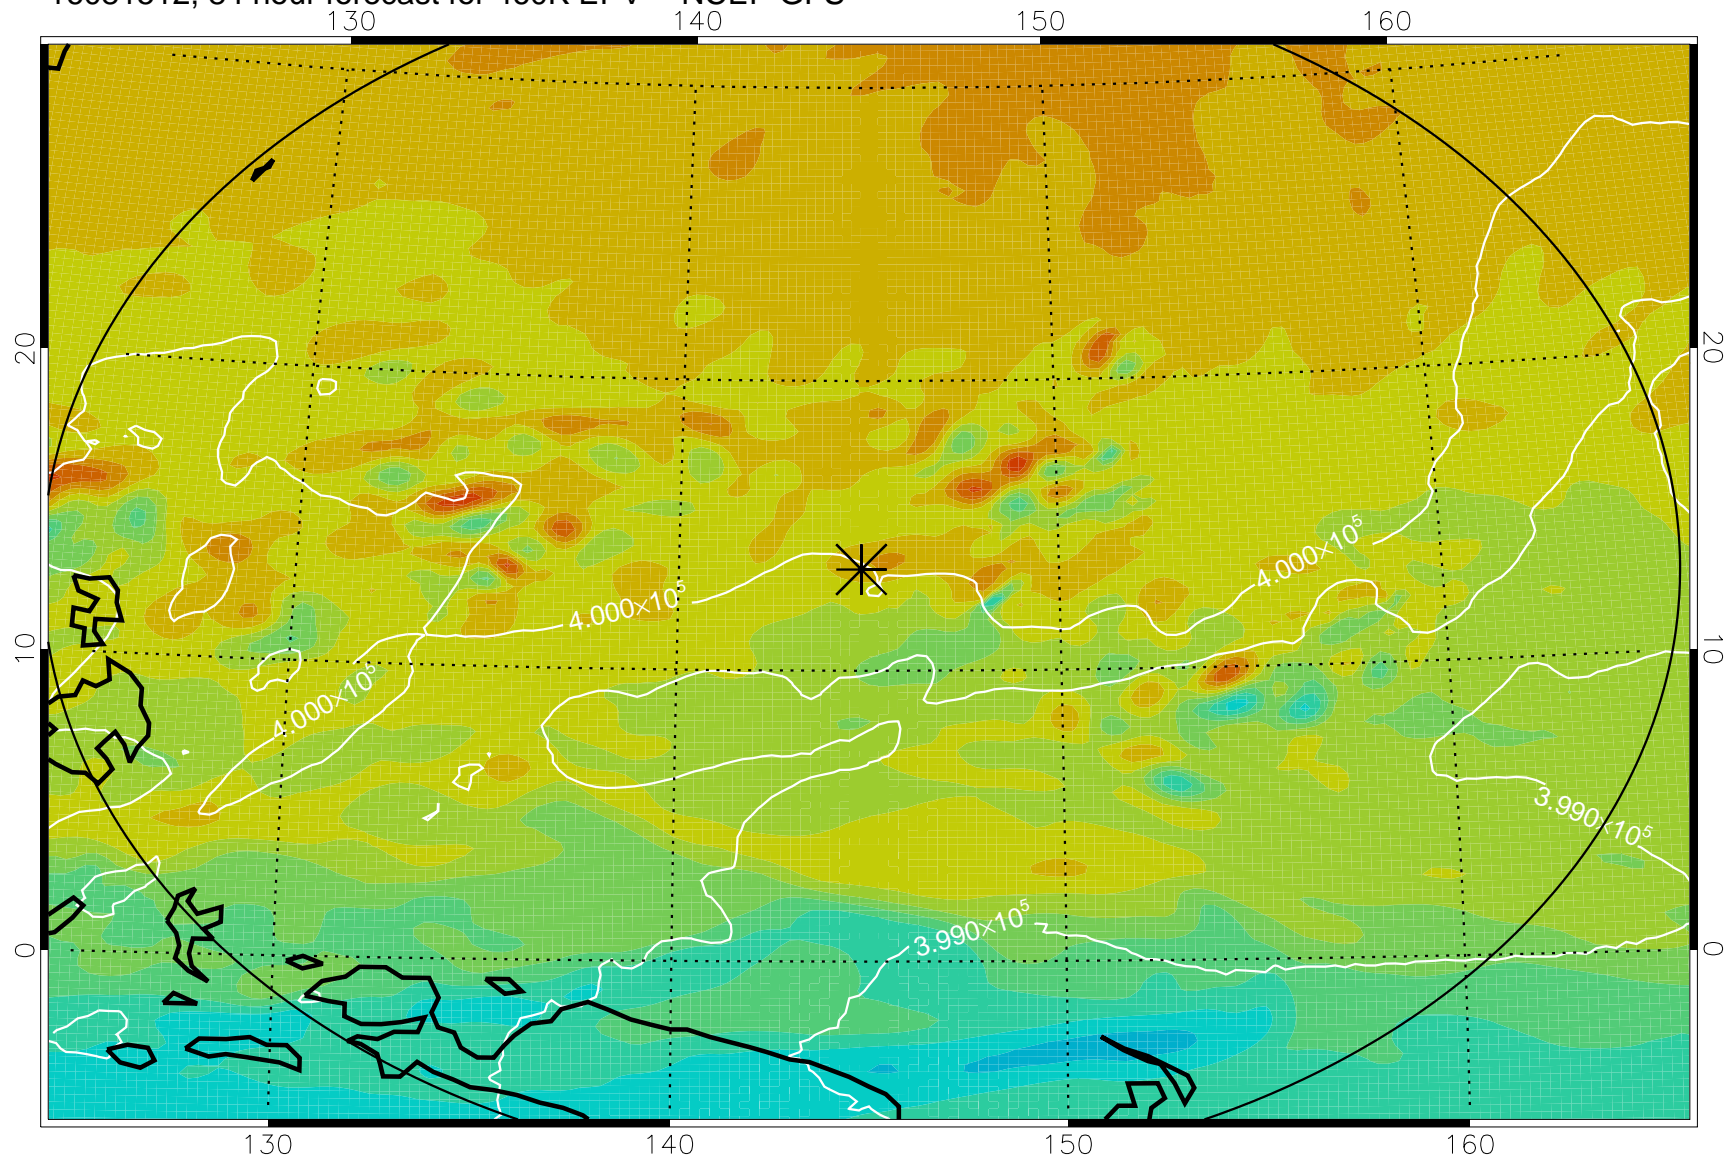

16081418, 66 hour forecast for 460K EPV -- NCEP GFS

460K Montgomery Streamfunction, white

Range ring of 2304 km

16081500, 72 hour forecast for 460K EPV -- NCEP GFS

460K Montgomery Streamfunction, white

Range ring of 2304 km

16081506, 78 hour forecast for 460K EPV -- NCEP GFS

460K Montgomery Streamfunction, white

Range ring of 2304 km

16081512, 84 hour forecast for 460K EPV -- NCEP GFS

460K Montgomery Streamfunction, white

Range ring of 2304 km

16081518, 90 hour forecast for 460K EPV -- NCEP GFS

460K Montgomery Streamfunction, white

Range ring of 2304 km

16081600, 96 hour forecast for 460K EPV -- NCEP GFS

460K Montgomery Streamfunction, white

Range ring of 2304 km

16081606, 102 hour forecast for 460K EPV -- NCEP GFS

460K Montgomery Streamfunction, white

Range ring of 2304 km

16081612, 108 hour forecast for 460K EPV -- NCEP GFS

460K Montgomery Streamfunction, white

Range ring of 2304 km