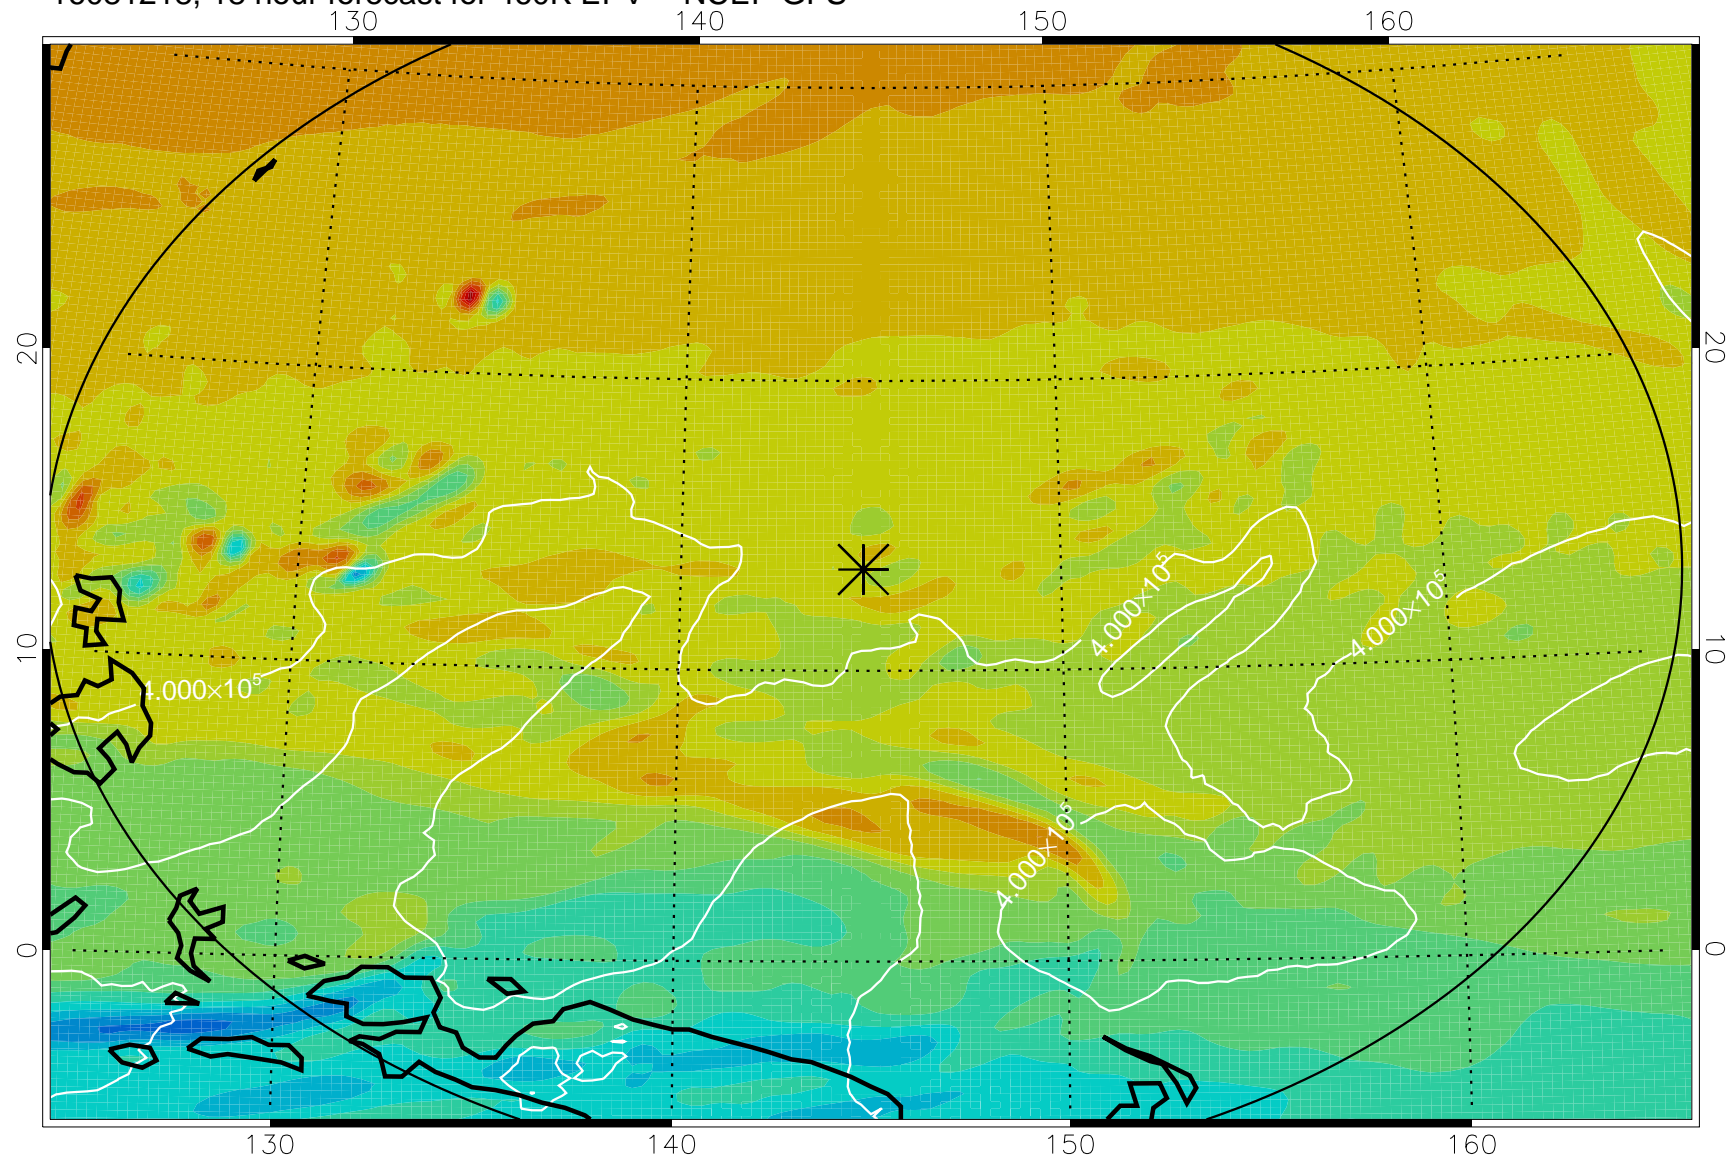

16081206, 6 hour forecast for 460K EPV -- NCEP GFS

460K Montgomery Streamfunction, white

Range ring of 2304 km

16081212, 12 hour forecast for 460K EPV -- NCEP GFS

460K Montgomery Streamfunction, white

Range ring of 2304 km

16081218, 18 hour forecast for 460K EPV -- NCEP GFS

460K Montgomery Streamfunction, white

Range ring of 2304 km

16081300, 24 hour forecast for 460K EPV -- NCEP GFS

460K Montgomery Streamfunction, white

Range ring of 2304 km

16081306, 30 hour forecast for 460K EPV -- NCEP GFS

460K Montgomery Streamfunction, white

Range ring of 2304 km

16081312, 36 hour forecast for 460K EPV -- NCEP GFS

460K Montgomery Streamfunction, white

Range ring of 2304 km

16081318, 42 hour forecast for 460K EPV -- NCEP GFS

460K Montgomery Streamfunction, white

Range ring of 2304 km

16081400, 48 hour forecast for 460K EPV -- NCEP GFS

460K Montgomery Streamfunction, white

Range ring of 2304 km