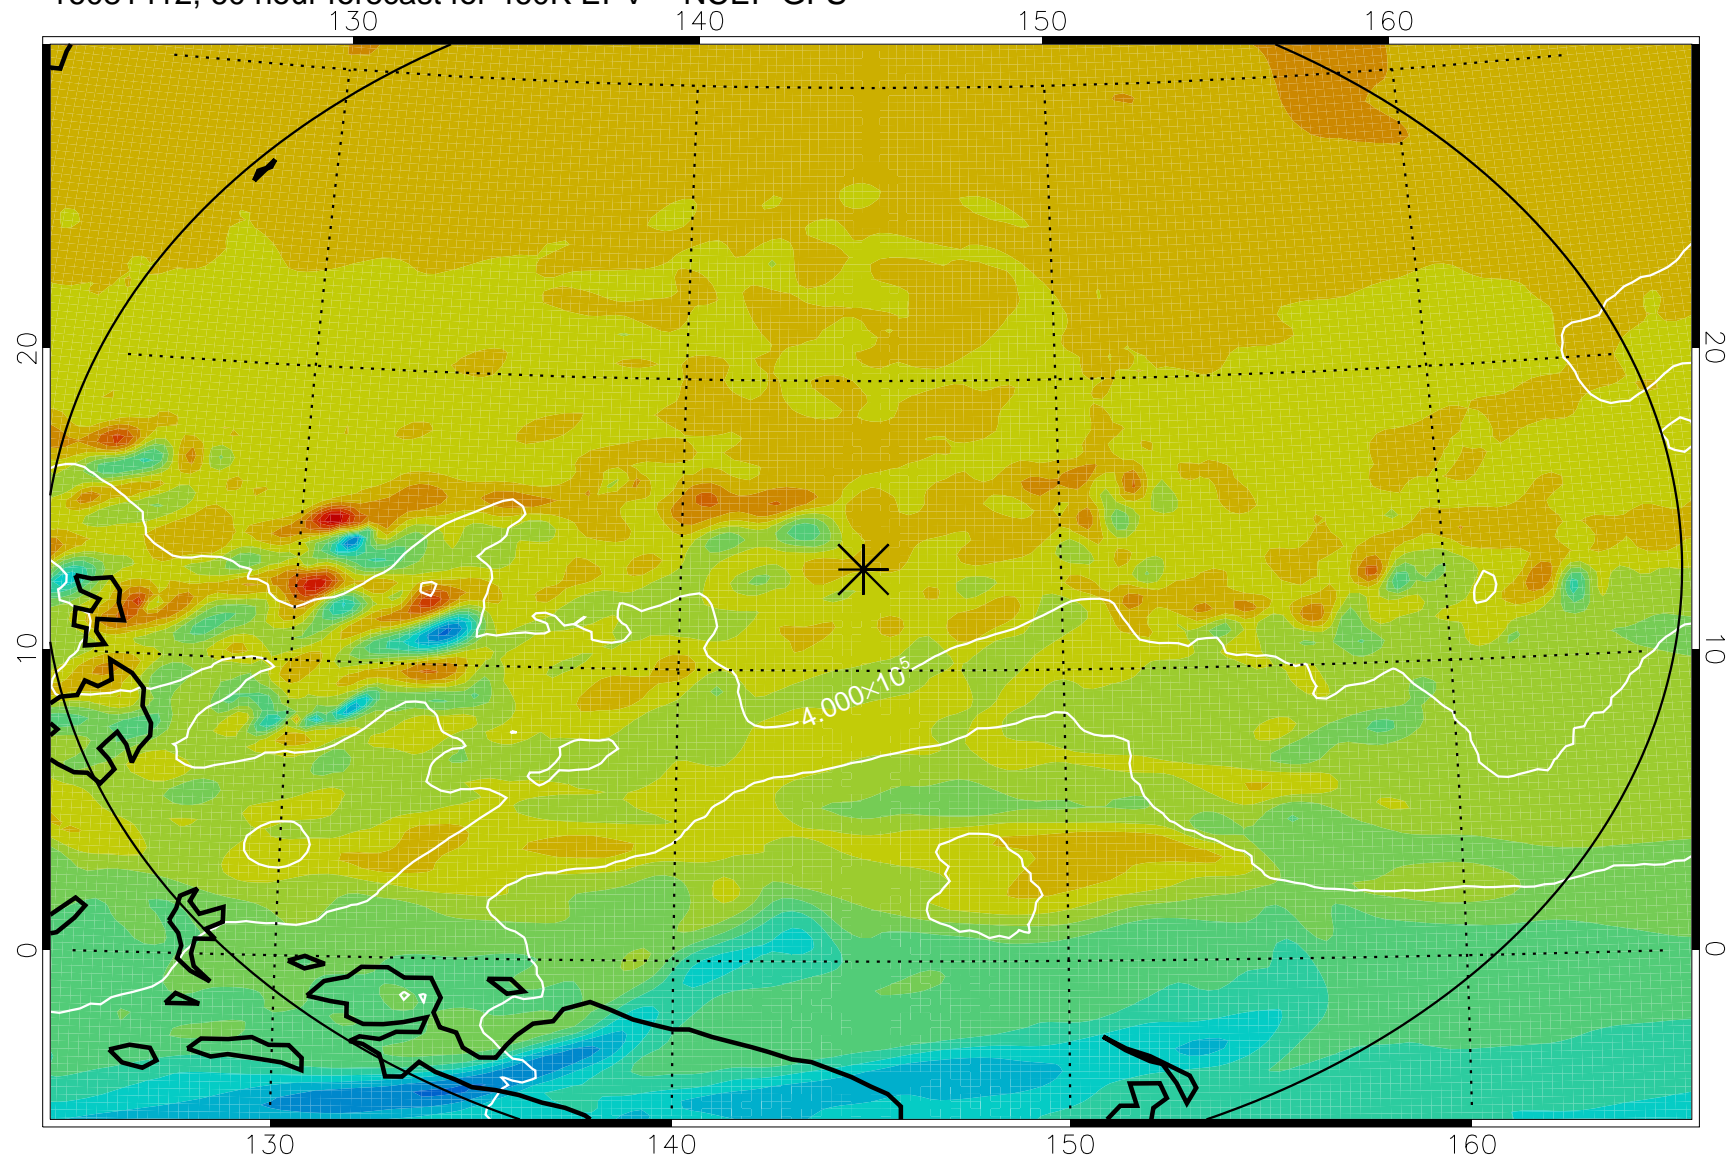

16081406, 54 hour forecast for 460K EPV -- NCEP GFS

460K Montgomery Streamfunction, white

Range ring of 2304 km

16081412, 60 hour forecast for 460K EPV -- NCEP GFS

460K Montgomery Streamfunction, white

Range ring of 2304 km

16081418, 66 hour forecast for 460K EPV -- NCEP GFS

460K Montgomery Streamfunction, white

Range ring of 2304 km

16081500, 72 hour forecast for 460K EPV -- NCEP GFS

460K Montgomery Streamfunction, white

Range ring of 2304 km

16081506, 78 hour forecast for 460K EPV -- NCEP GFS

460K Montgomery Streamfunction, white

Range ring of 2304 km

16081512, 84 hour forecast for 460K EPV -- NCEP GFS

460K Montgomery Streamfunction, white

Range ring of 2304 km

16081518, 90 hour forecast for 460K EPV -- NCEP GFS

460K Montgomery Streamfunction, white

Range ring of 2304 km

16081600, 96 hour forecast for 460K EPV -- NCEP GFS

460K Montgomery Streamfunction, white

Range ring of 2304 km