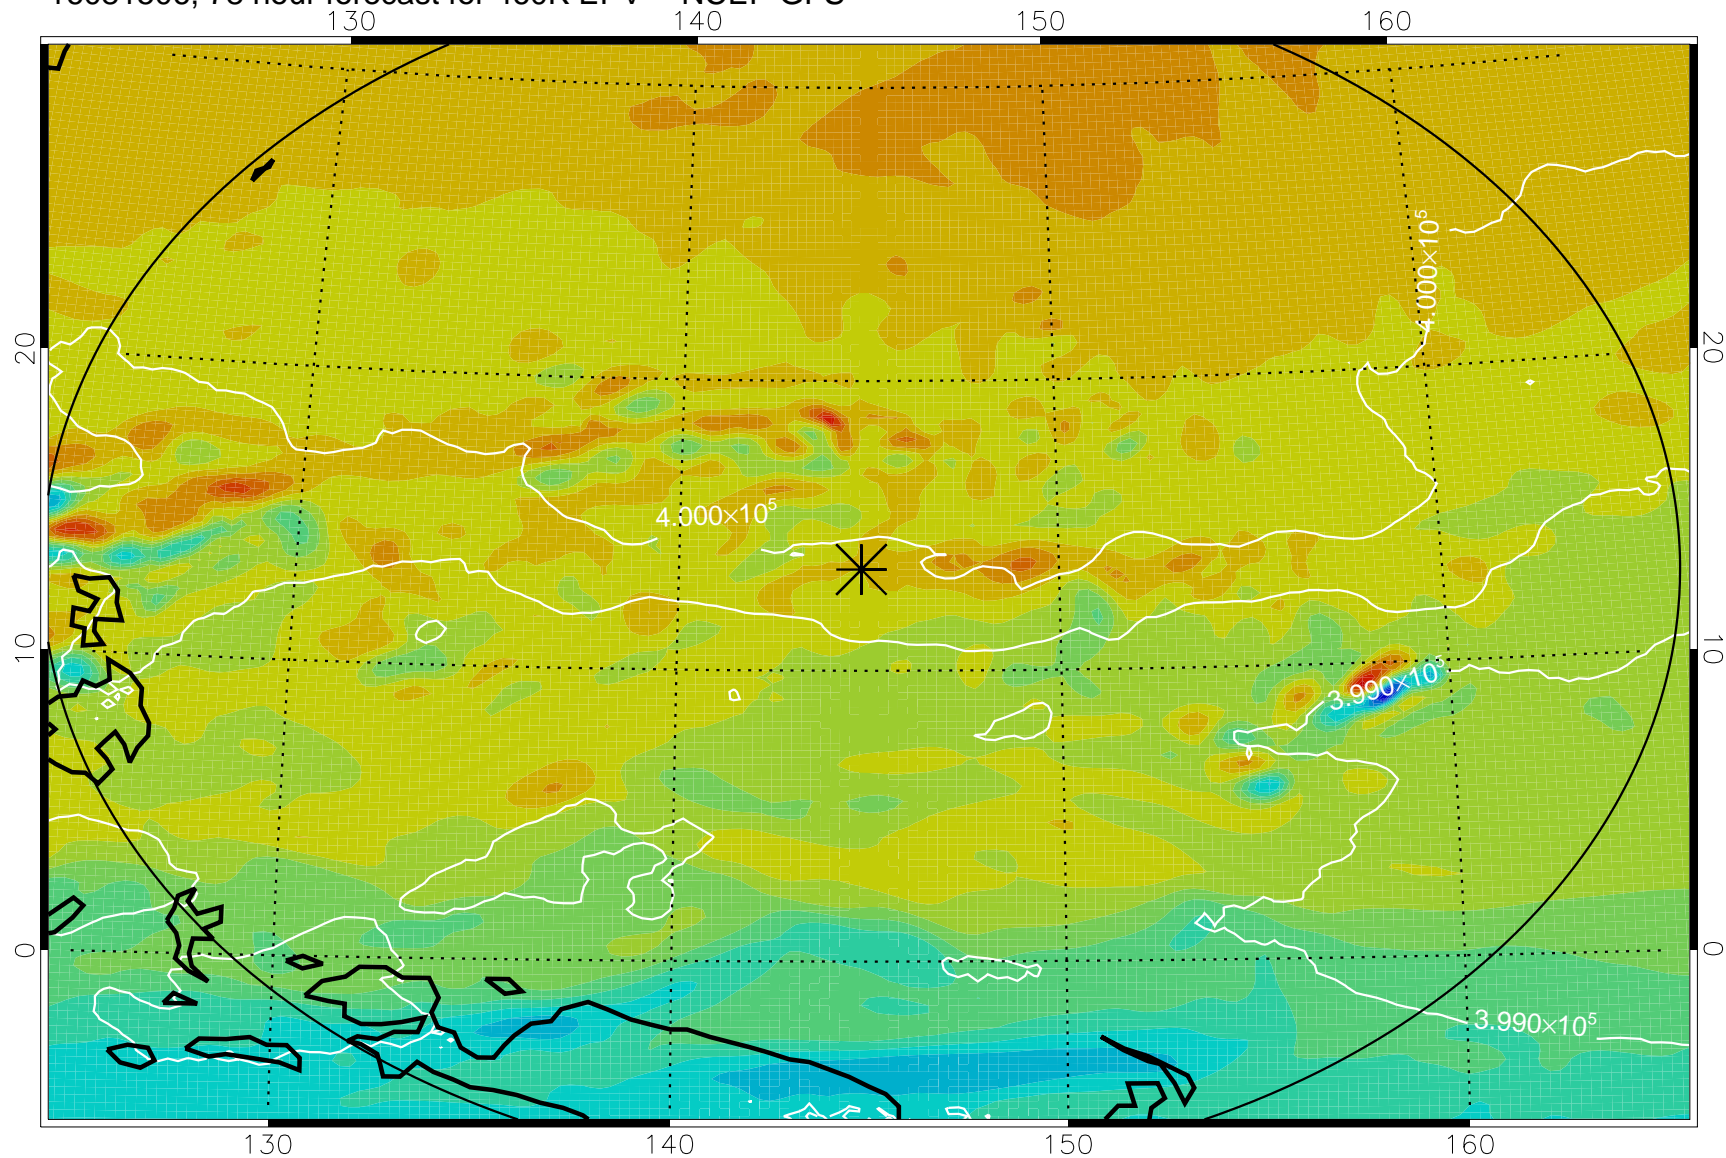

16081406, 54 hour forecast for 460K EPV -- NCEP GFS

460K Montgomery Streamfunction, white

Range ring of 2304 km

16081412, 60 hour forecast for 460K EPV -- NCEP GFS

460K Montgomery Streamfunction, white

Range ring of 2304 km

16081418, 66 hour forecast for 460K EPV -- NCEP GFS

460K Montgomery Streamfunction, white

Range ring of 2304 km

16081500, 72 hour forecast for 460K EPV -- NCEP GFS

460K Montgomery Streamfunction, white

Range ring of 2304 km

16081506, 78 hour forecast for 460K EPV -- NCEP GFS

460K Montgomery Streamfunction, white

Range ring of 2304 km

16081512, 84 hour forecast for 460K EPV -- NCEP GFS

460K Montgomery Streamfunction, white

Range ring of 2304 km

16081518, 90 hour forecast for 460K EPV -- NCEP GFS

460K Montgomery Streamfunction, white

Range ring of 2304 km

16081600, 96 hour forecast for 460K EPV -- NCEP GFS

460K Montgomery Streamfunction, white

Range ring of 2304 km