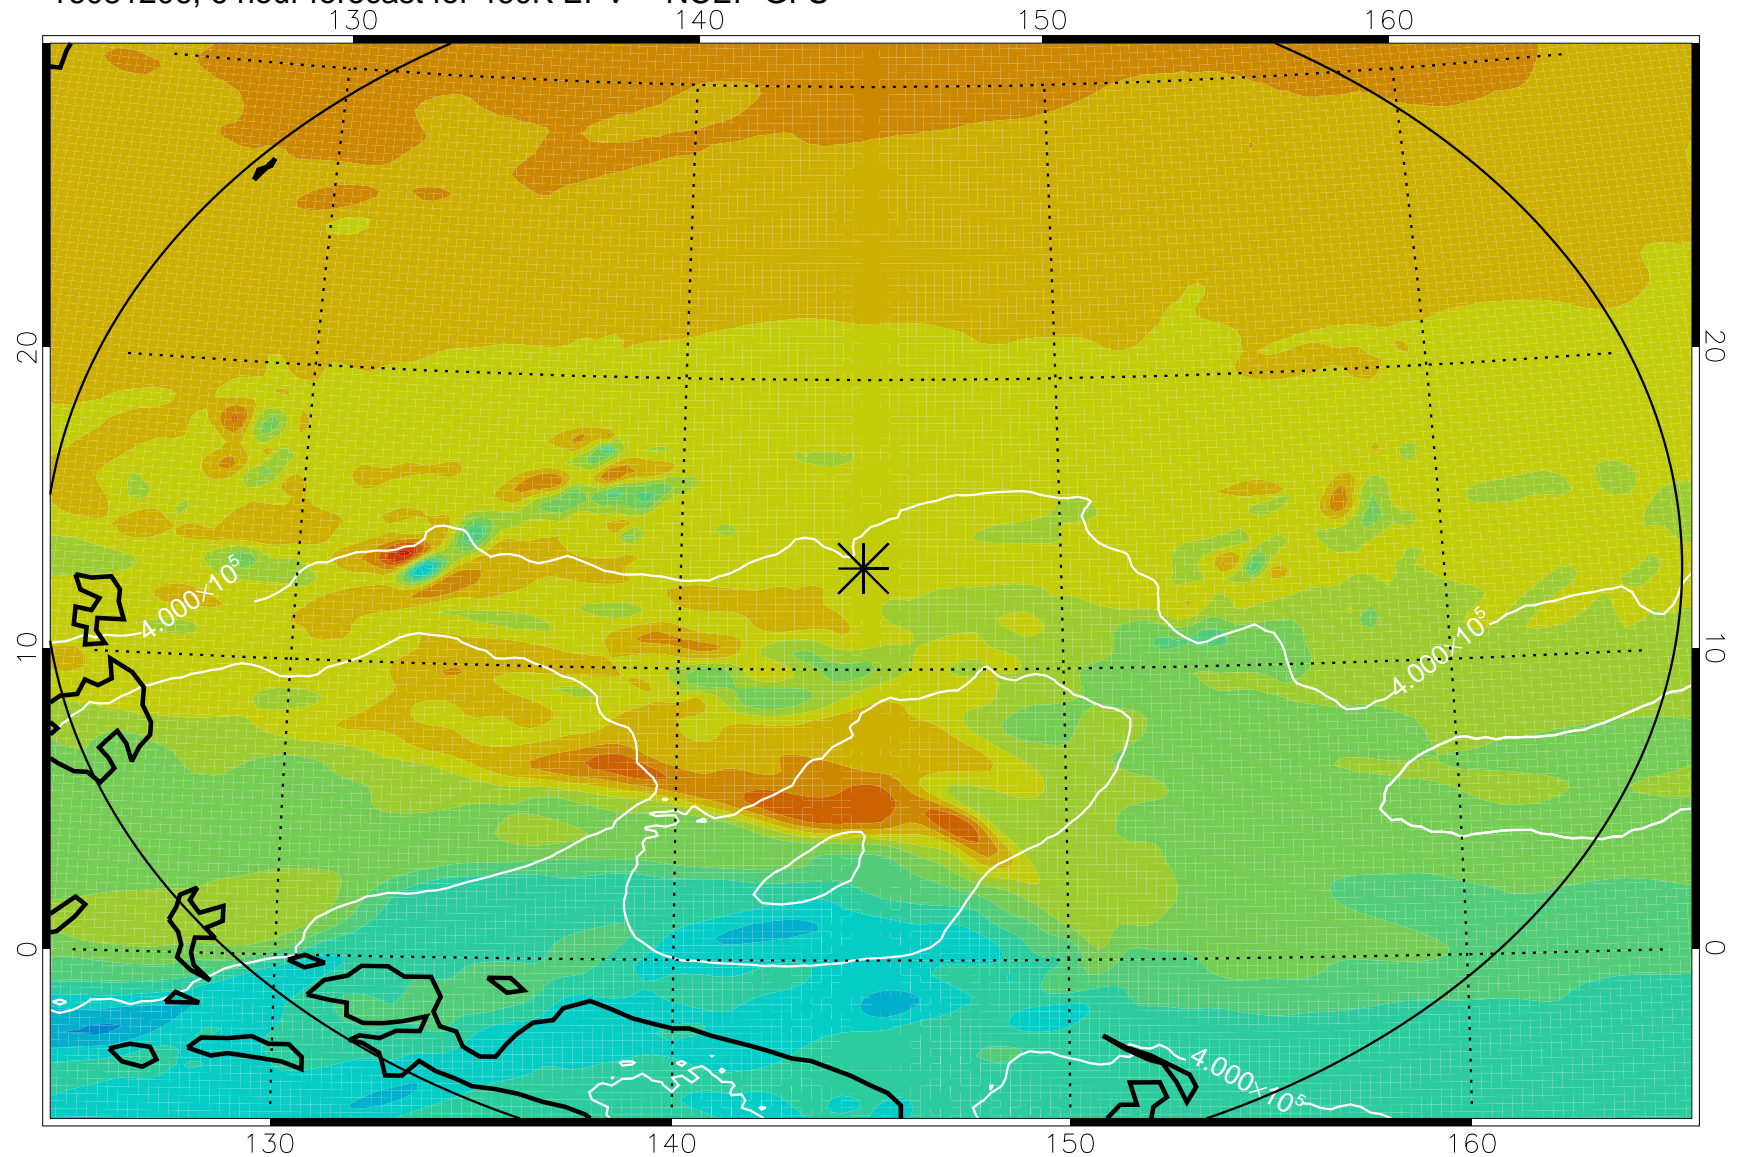

16081206, 6 hour forecast for 460K EPV -- NCEP GFS

460K Montgomery Streamfunction, white

Range ring of 2304 km

16081212, 12 hour forecast for 460K EPV -- NCEP GFS

460K Montgomery Streamfunction, white

Range ring of 2304 km

16081218, 18 hour forecast for 460K EPV -- NCEP GFS

460K Montgomery Streamfunction, white

Range ring of 2304 km

16081300, 24 hour forecast for 460K EPV -- NCEP GFS

460K Montgomery Streamfunction, white

Range ring of 2304 km

16081306, 30 hour forecast for 460K EPV -- NCEP GFS

460K Montgomery Streamfunction, white

Range ring of 2304 km

16081312, 36 hour forecast for 460K EPV -- NCEP GFS

460K Montgomery Streamfunction, white

Range ring of 2304 km

16081318, 42 hour forecast for 460K EPV -- NCEP GFS

460K Montgomery Streamfunction, white

Range ring of 2304 km

16081400, 48 hour forecast for 460K EPV -- NCEP GFS

460K Montgomery Streamfunction, white

Range ring of 2304 km