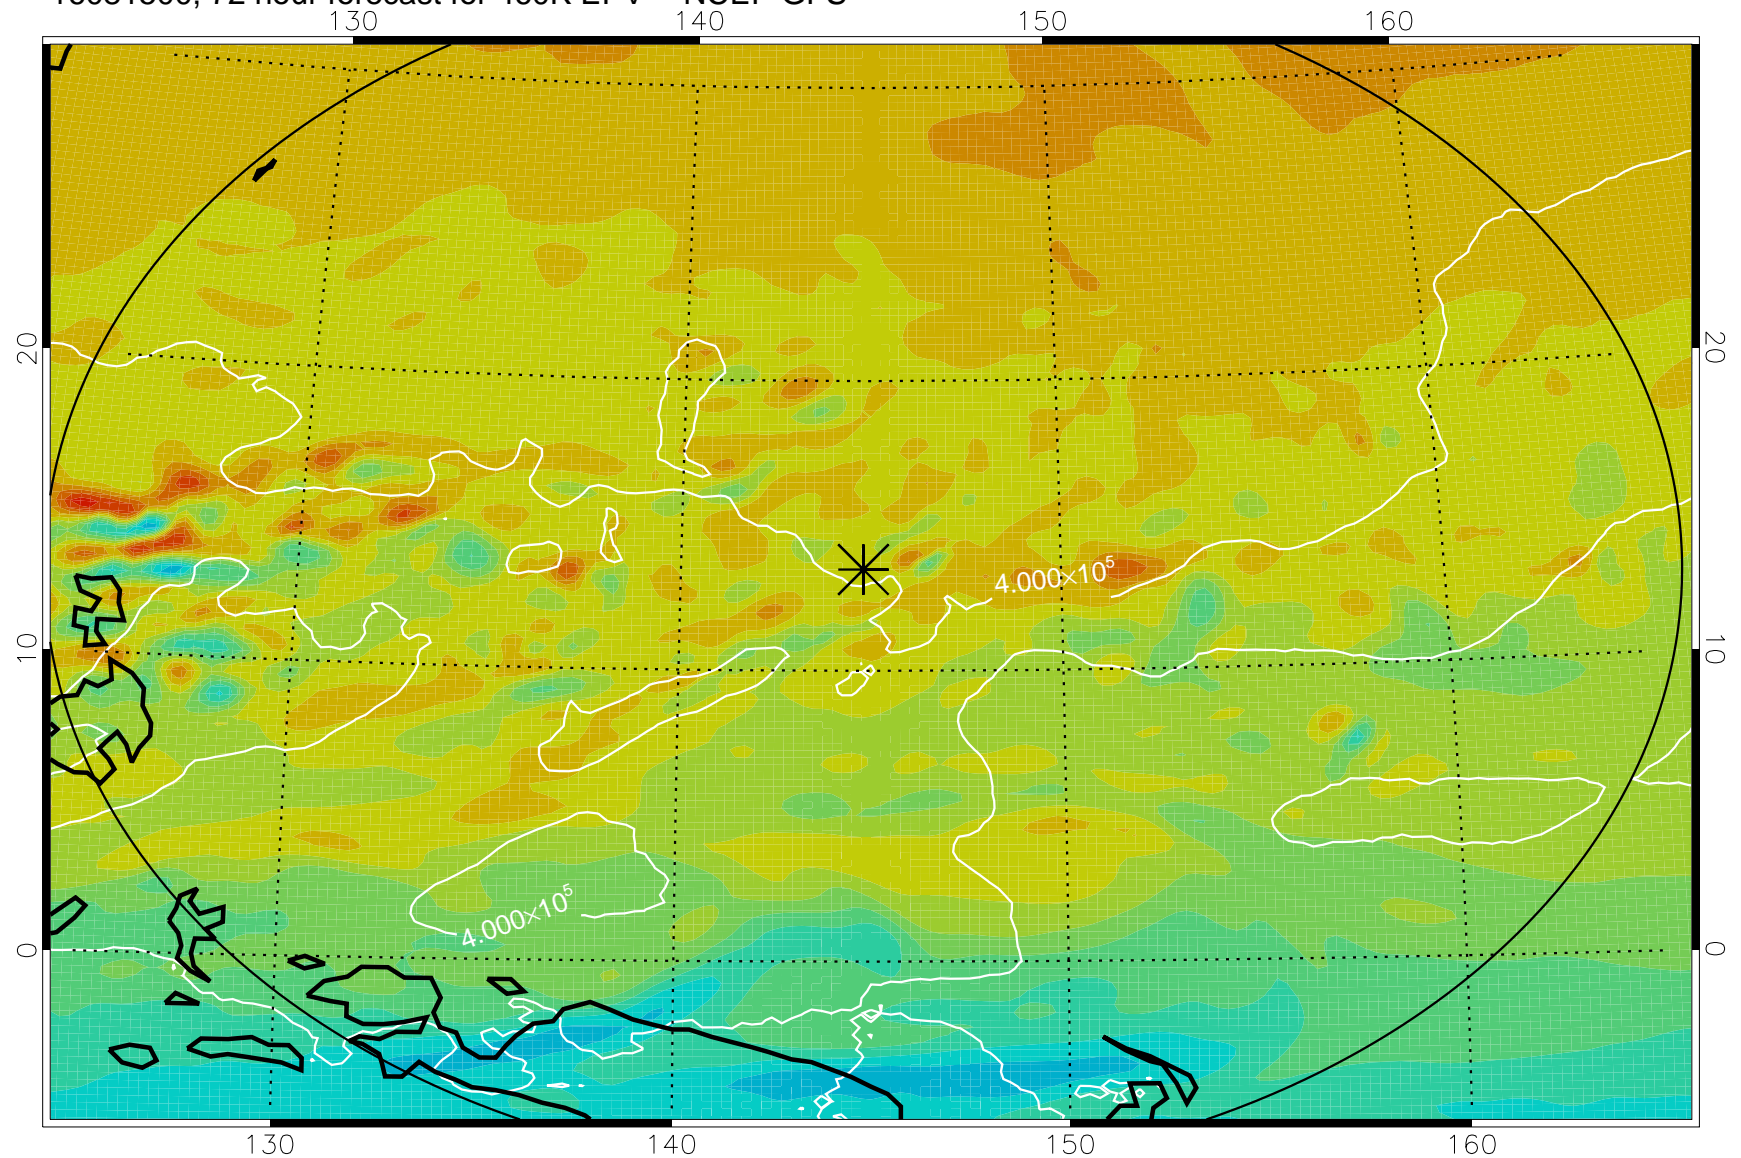

16081406, 54 hour forecast for 460K EPV -- NCEP GFS

460K Montgomery Streamfunction, white

Range ring of 2304 km

16081412, 60 hour forecast for 460K EPV -- NCEP GFS

460K Montgomery Streamfunction, white

Range ring of 2304 km

16081418, 66 hour forecast for 460K EPV -- NCEP GFS

460K Montgomery Streamfunction, white

Range ring of 2304 km

16081500, 72 hour forecast for 460K EPV -- NCEP GFS

460K Montgomery Streamfunction, white

Range ring of 2304 km

16081506, 78 hour forecast for 460K EPV -- NCEP GFS

460K Montgomery Streamfunction, white

Range ring of 2304 km

16081512, 84 hour forecast for 460K EPV -- NCEP GFS

460K Montgomery Streamfunction, white

Range ring of 2304 km

16081518, 90 hour forecast for 460K EPV -- NCEP GFS

460K Montgomery Streamfunction, white

Range ring of 2304 km

16081600, 96 hour forecast for 460K EPV -- NCEP GFS

460K Montgomery Streamfunction, white

Range ring of 2304 km