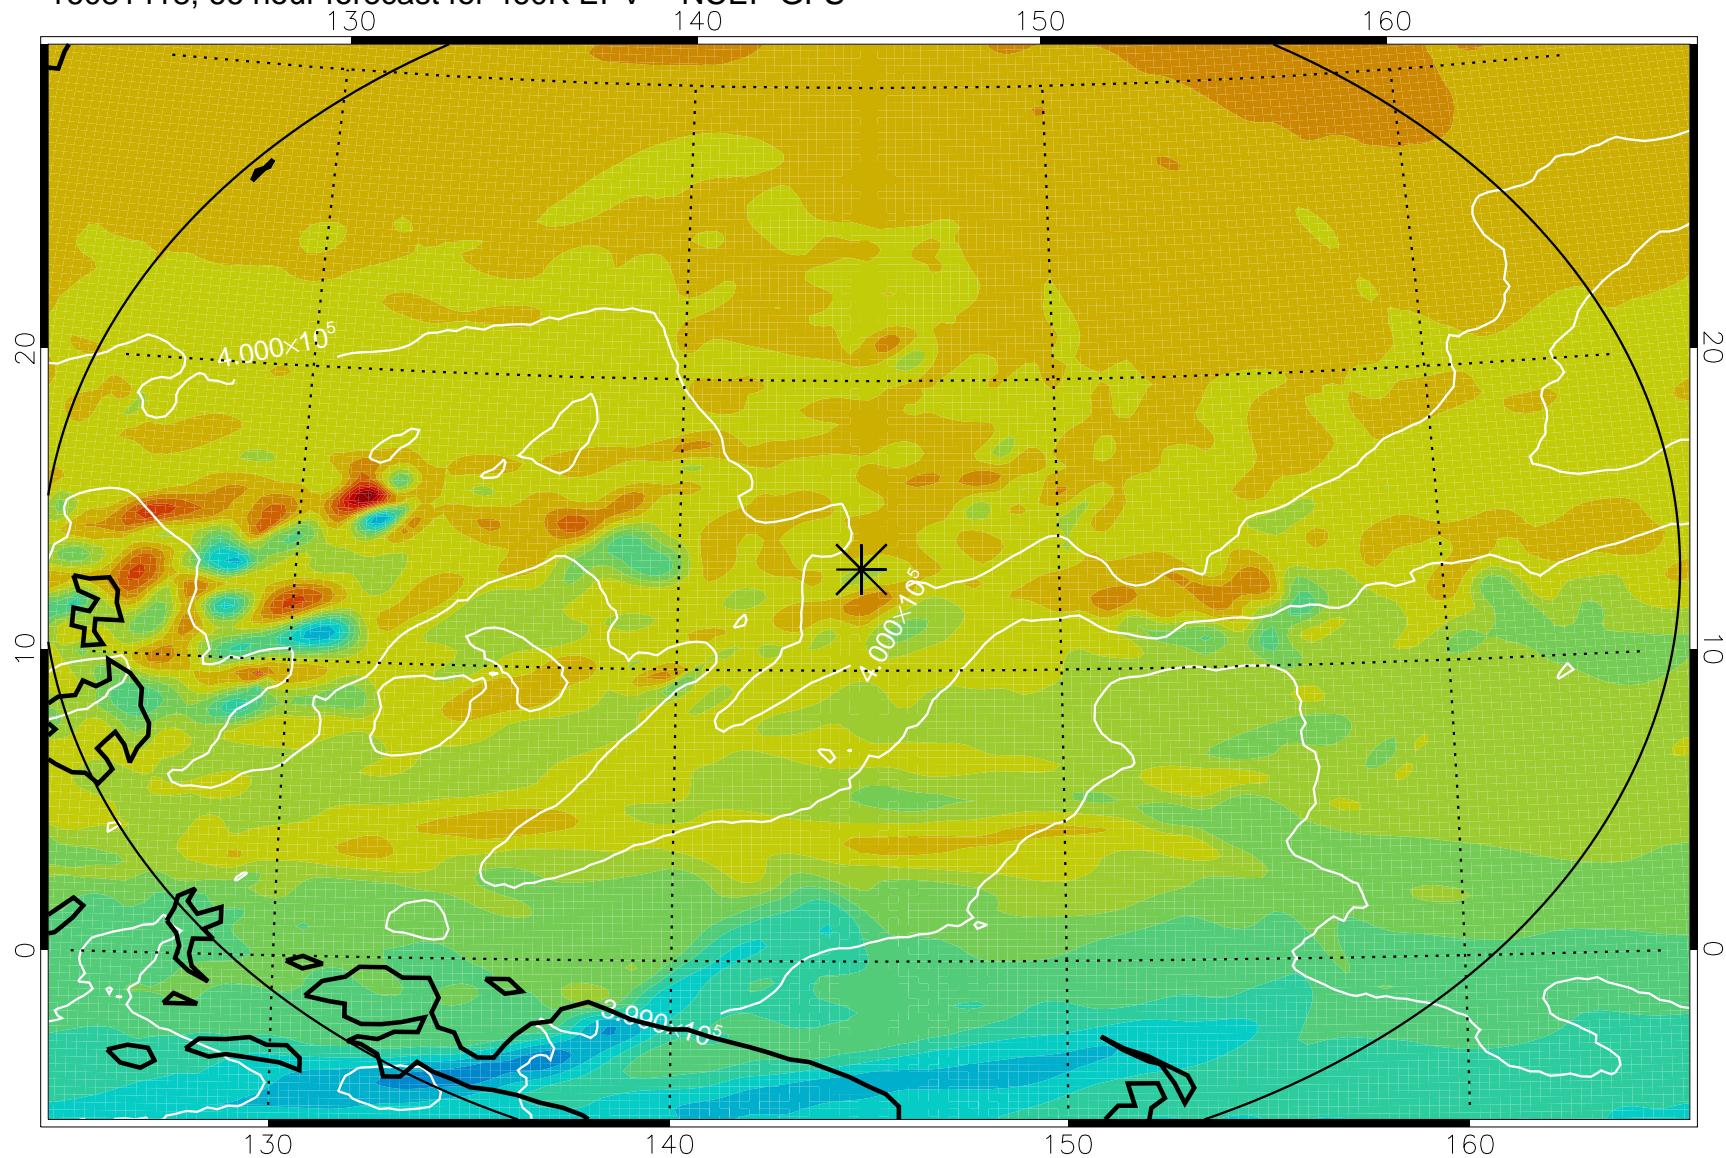

16081406, 54 hour forecast for 460K EPV -- NCEP GFS

460K Montgomery Streamfunction, white

Range ring of 2304 km

16081412, 60 hour forecast for 460K EPV -- NCEP GFS

460K Montgomery Streamfunction, white

Range ring of 2304 km

16081418, 66 hour forecast for 460K EPV -- NCEP GFS

460K Montgomery Streamfunction, white

Range ring of 2304 km

16081500, 72 hour forecast for 460K EPV -- NCEP GFS

460K Montgomery Streamfunction, white

Range ring of 2304 km

16081506, 78 hour forecast for 460K EPV -- NCEP GFS

460K Montgomery Streamfunction, white

Range ring of 2304 km

16081512, 84 hour forecast for 460K EPV -- NCEP GFS

460K Montgomery Streamfunction, white

Range ring of 2304 km

16081518, 90 hour forecast for 460K EPV -- NCEP GFS

460K Montgomery Streamfunction, white

Range ring of 2304 km

16081600, 96 hour forecast for 460K EPV -- NCEP GFS

460K Montgomery Streamfunction, white

Range ring of 2304 km