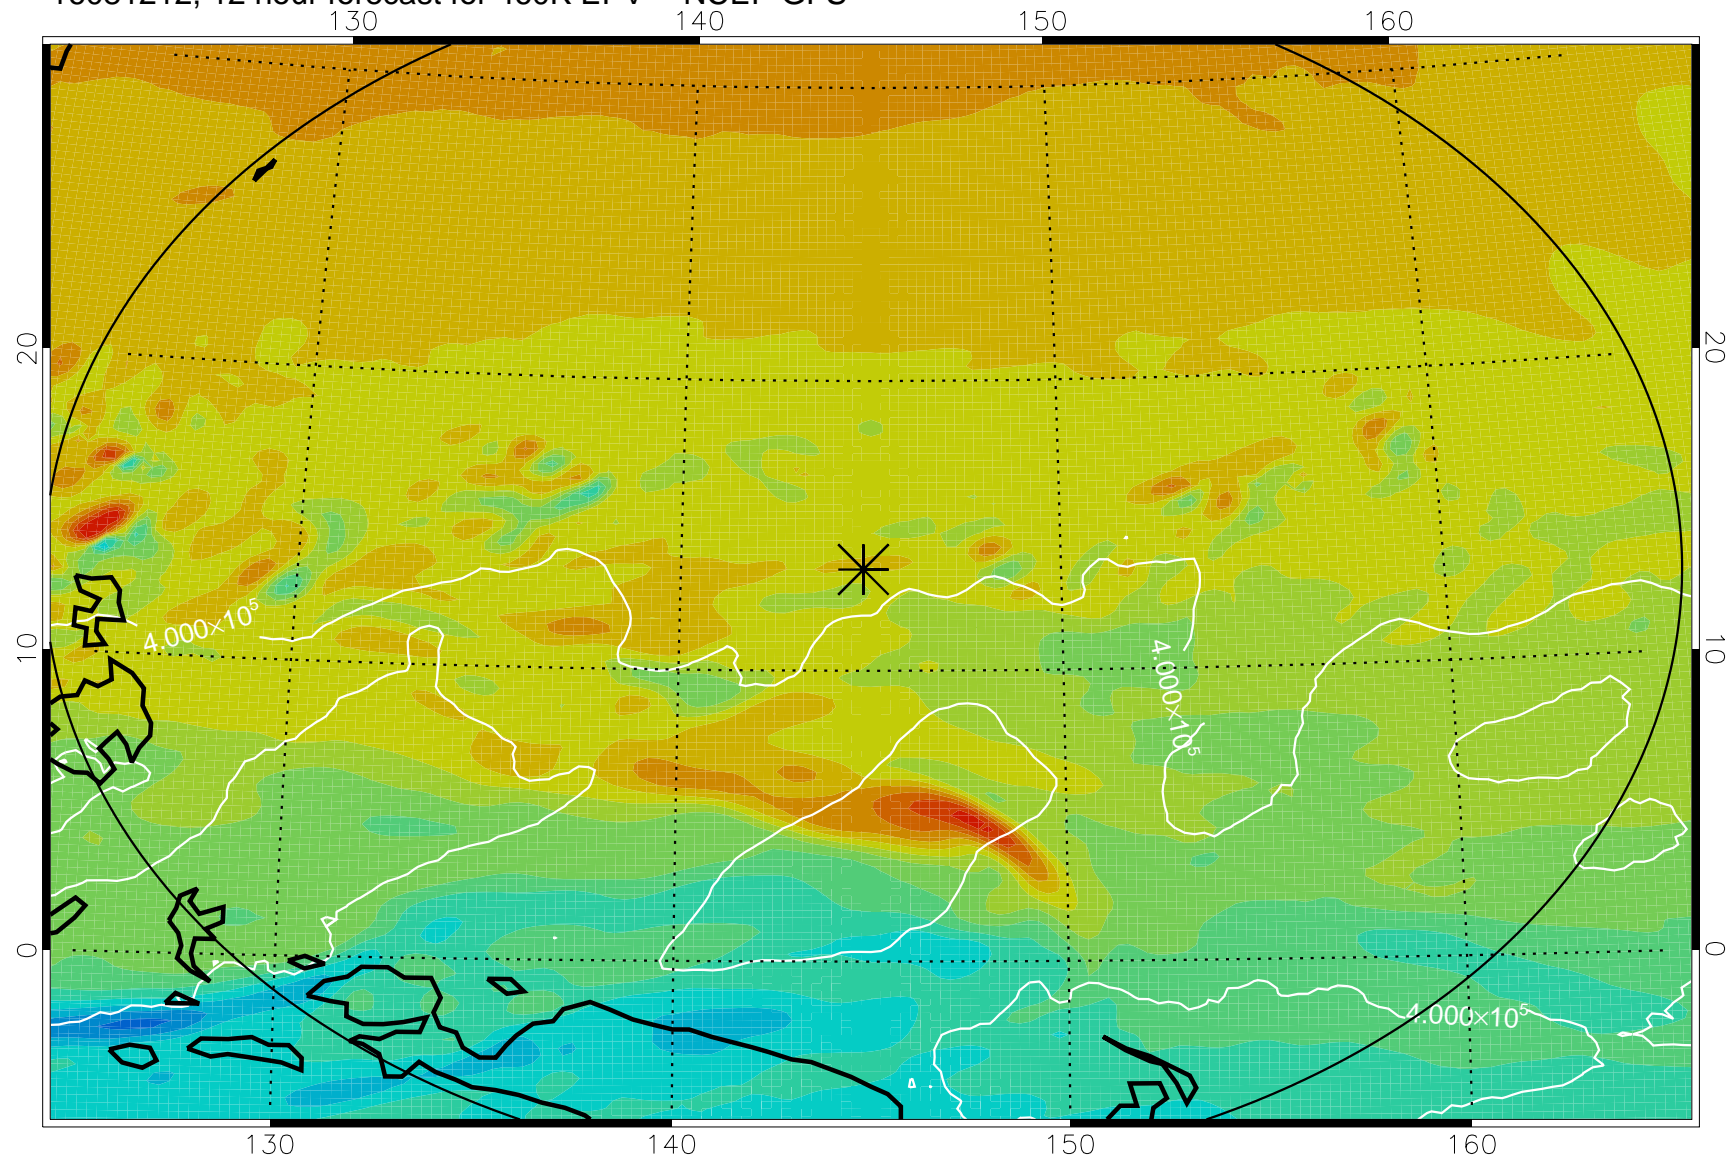

16081206, 6 hour forecast for 460K EPV -- NCEP GFS

460K Montgomery Streamfunction, white

Range ring of 2304 km

16081212, 12 hour forecast for 460K EPV -- NCEP GFS

460K Montgomery Streamfunction, white

Range ring of 2304 km

16081218, 18 hour forecast for 460K EPV -- NCEP GFS

460K Montgomery Streamfunction, white

Range ring of 2304 km

16081300, 24 hour forecast for 460K EPV -- NCEP GFS

460K Montgomery Streamfunction, white

Range ring of 2304 km

16081306, 30 hour forecast for 460K EPV -- NCEP GFS

460K Montgomery Streamfunction, white

Range ring of 2304 km

16081312, 36 hour forecast for 460K EPV -- NCEP GFS

460K Montgomery Streamfunction, white

Range ring of 2304 km

16081318, 42 hour forecast for 460K EPV -- NCEP GFS

460K Montgomery Streamfunction, white

Range ring of 2304 km

16081400, 48 hour forecast for 460K EPV -- NCEP GFS

460K Montgomery Streamfunction, white

Range ring of 2304 km