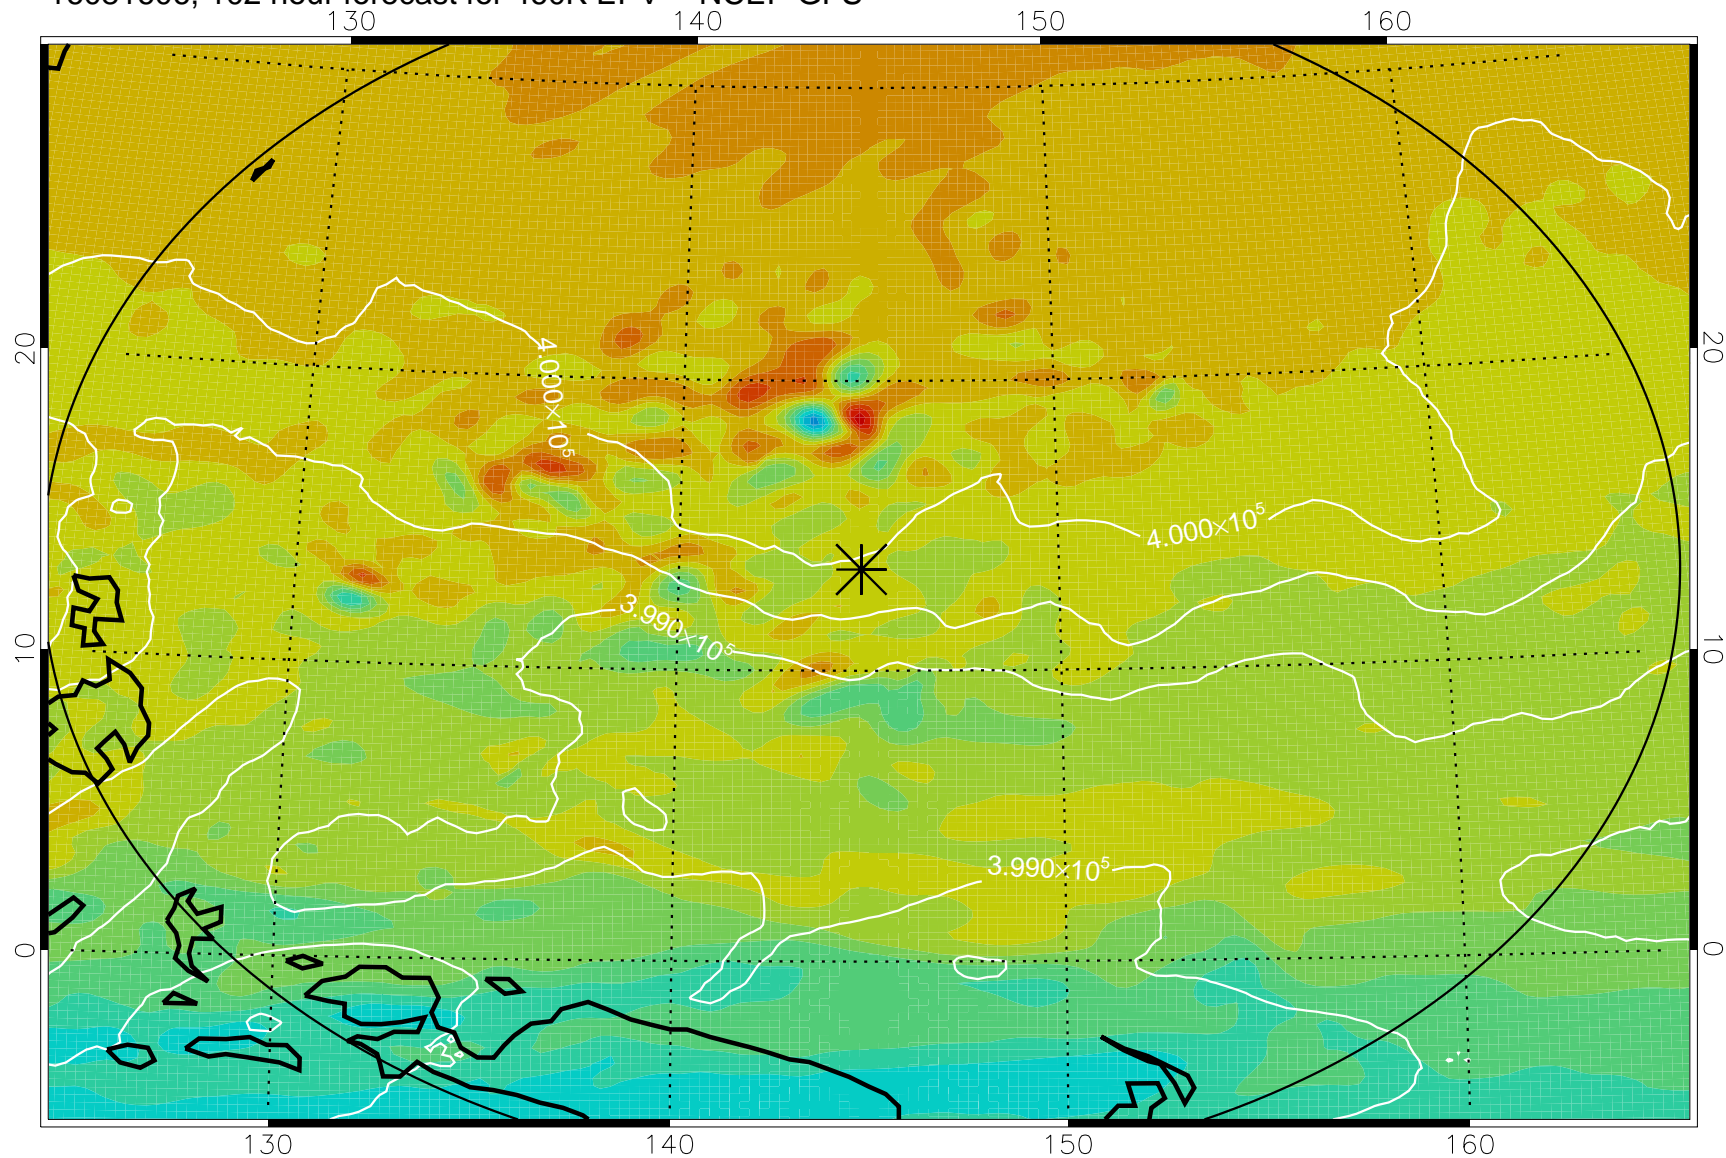

16081506, 78 hour forecast for 460K EPV -- NCEP GFS

460K Montgomery Streamfunction, white

Range ring of 2304 km

16081512, 84 hour forecast for 460K EPV -- NCEP GFS

460K Montgomery Streamfunction, white

Range ring of 2304 km

16081518, 90 hour forecast for 460K EPV -- NCEP GFS

460K Montgomery Streamfunction, white

Range ring of 2304 km

16081600, 96 hour forecast for 460K EPV -- NCEP GFS

460K Montgomery Streamfunction, white

Range ring of 2304 km

16081606, 102 hour forecast for 460K EPV -- NCEP GFS

460K Montgomery Streamfunction, white

Range ring of 2304 km

16081612, 108 hour forecast for 460K EPV -- NCEP GFS

460K Montgomery Streamfunction, white

Range ring of 2304 km

16081618, 114 hour forecast for 460K EPV -- NCEP GFS

460K Montgomery Streamfunction, white

Range ring of 2304 km

16081700, 120 hour forecast for 460K EPV -- NCEP GFS

460K Montgomery Streamfunction, white

Range ring of 2304 km