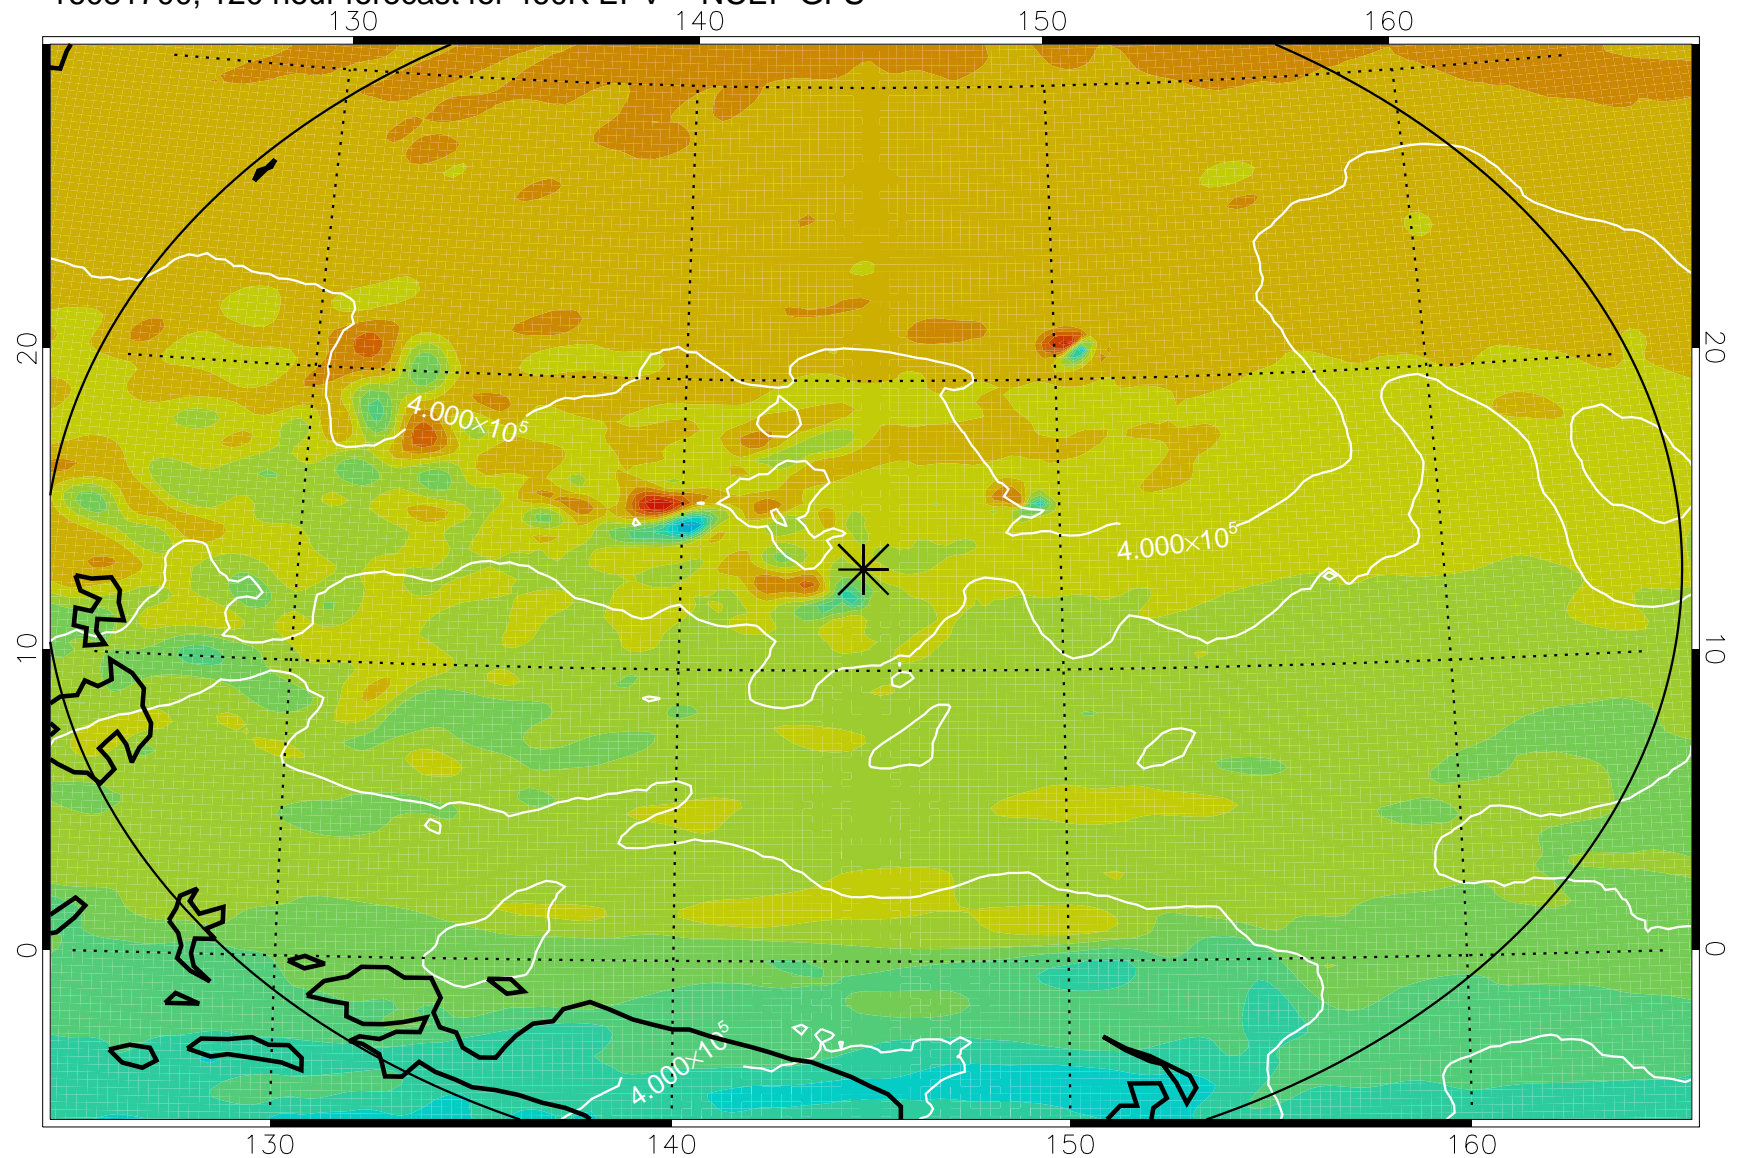

16081518, 90 hour forecast for 460K EPV -- NCEP GFS

460K Montgomery Streamfunction, white

Range ring of 2304 km

16081600, 96 hour forecast for 460K EPV -- NCEP GFS

460K Montgomery Streamfunction, white

Range ring of 2304 km

16081606, 102 hour forecast for 460K EPV -- NCEP GFS

460K Montgomery Streamfunction, white

Range ring of 2304 km

16081612, 108 hour forecast for 460K EPV -- NCEP GFS

460K Montgomery Streamfunction, white

Range ring of 2304 km

16081618, 114 hour forecast for 460K EPV -- NCEP GFS

460K Montgomery Streamfunction, white

Range ring of 2304 km

16081700, 120 hour forecast for 460K EPV -- NCEP GFS

460K Montgomery Streamfunction, white

Range ring of 2304 km