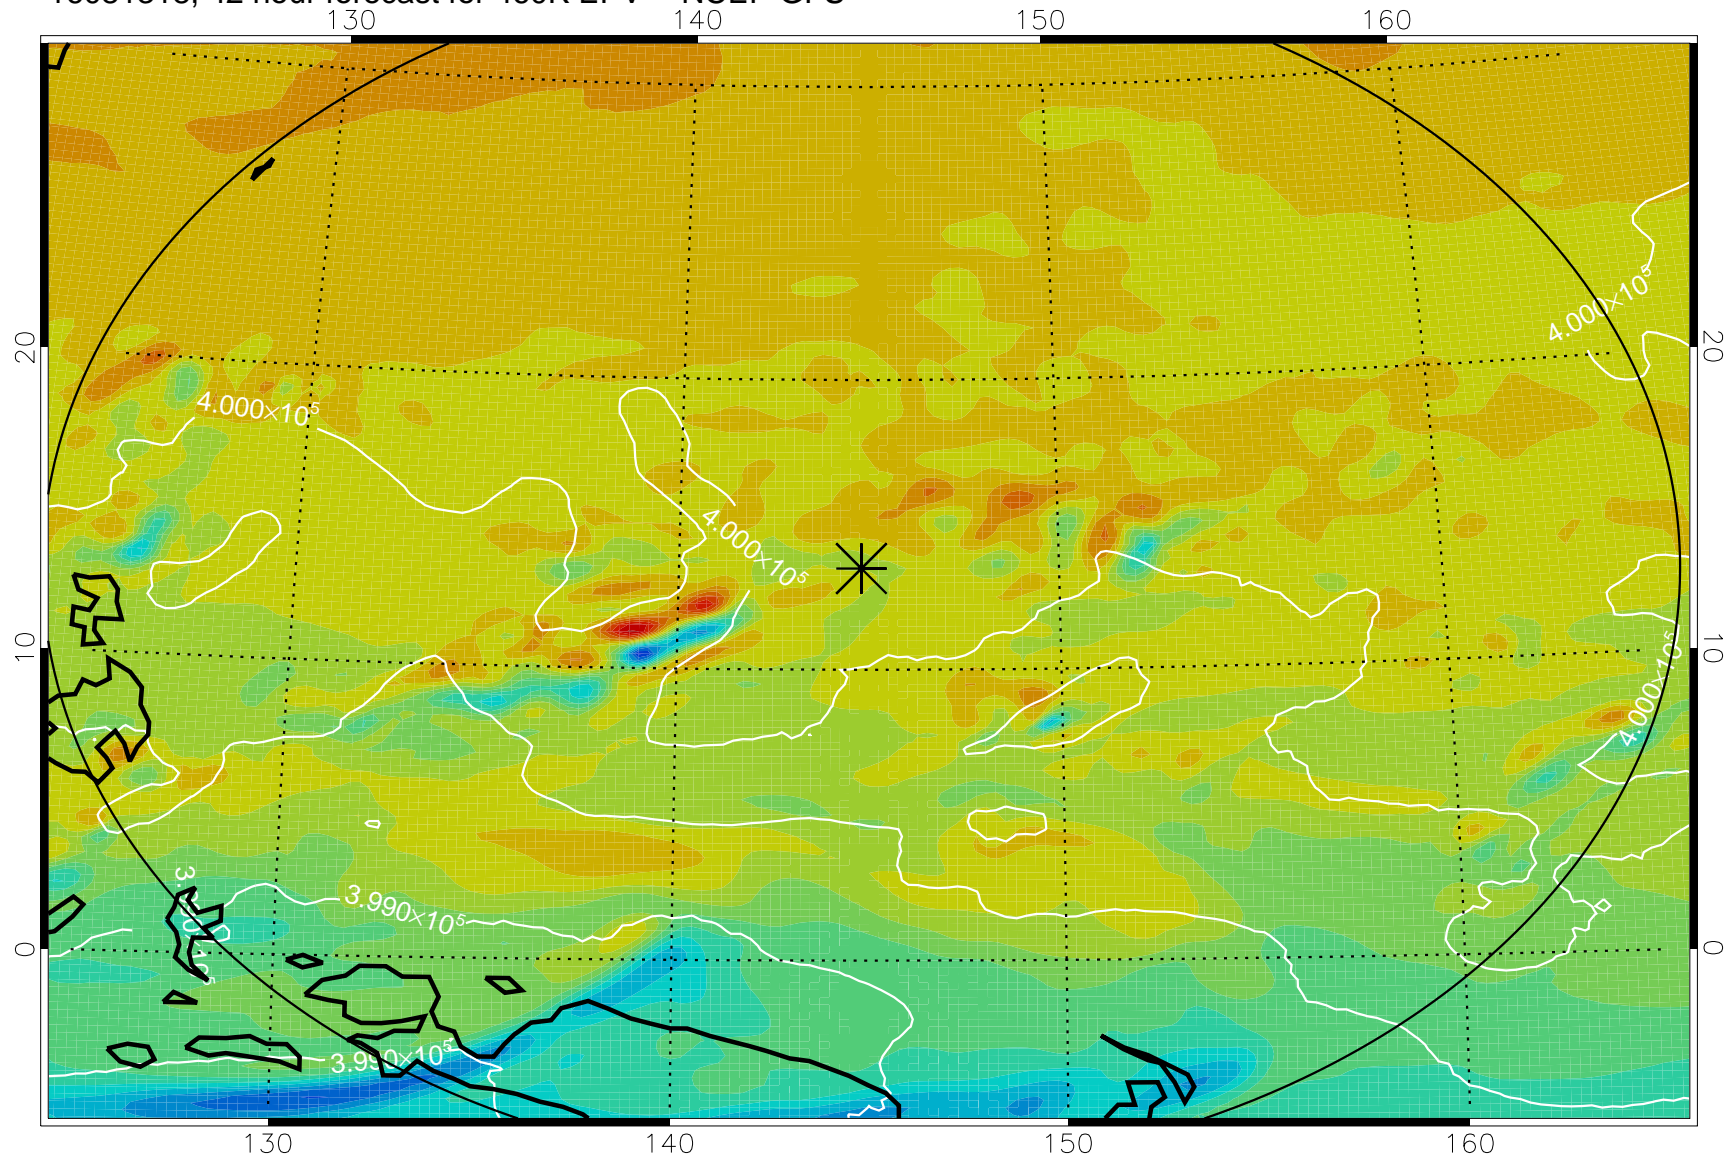

16081218, 18 hour forecast for 460K EPV -- NCEP GFS

460K Montgomery Streamfunction, white

Range ring of 2304 km

16081300, 24 hour forecast for 460K EPV -- NCEP GFS

460K Montgomery Streamfunction, white

Range ring of 2304 km

16081306, 30 hour forecast for 460K EPV -- NCEP GFS

460K Montgomery Streamfunction, white

Range ring of 2304 km

16081312, 36 hour forecast for 460K EPV -- NCEP GFS

460K Montgomery Streamfunction, white

Range ring of 2304 km

16081318, 42 hour forecast for 460K EPV -- NCEP GFS

460K Montgomery Streamfunction, white

Range ring of 2304 km

16081400, 48 hour forecast for 460K EPV -- NCEP GFS

460K Montgomery Streamfunction, white

Range ring of 2304 km

16081406, 54 hour forecast for 460K EPV -- NCEP GFS

460K Montgomery Streamfunction, white

Range ring of 2304 km

16081412, 60 hour forecast for 460K EPV -- NCEP GFS

460K Montgomery Streamfunction, white

Range ring of 2304 km