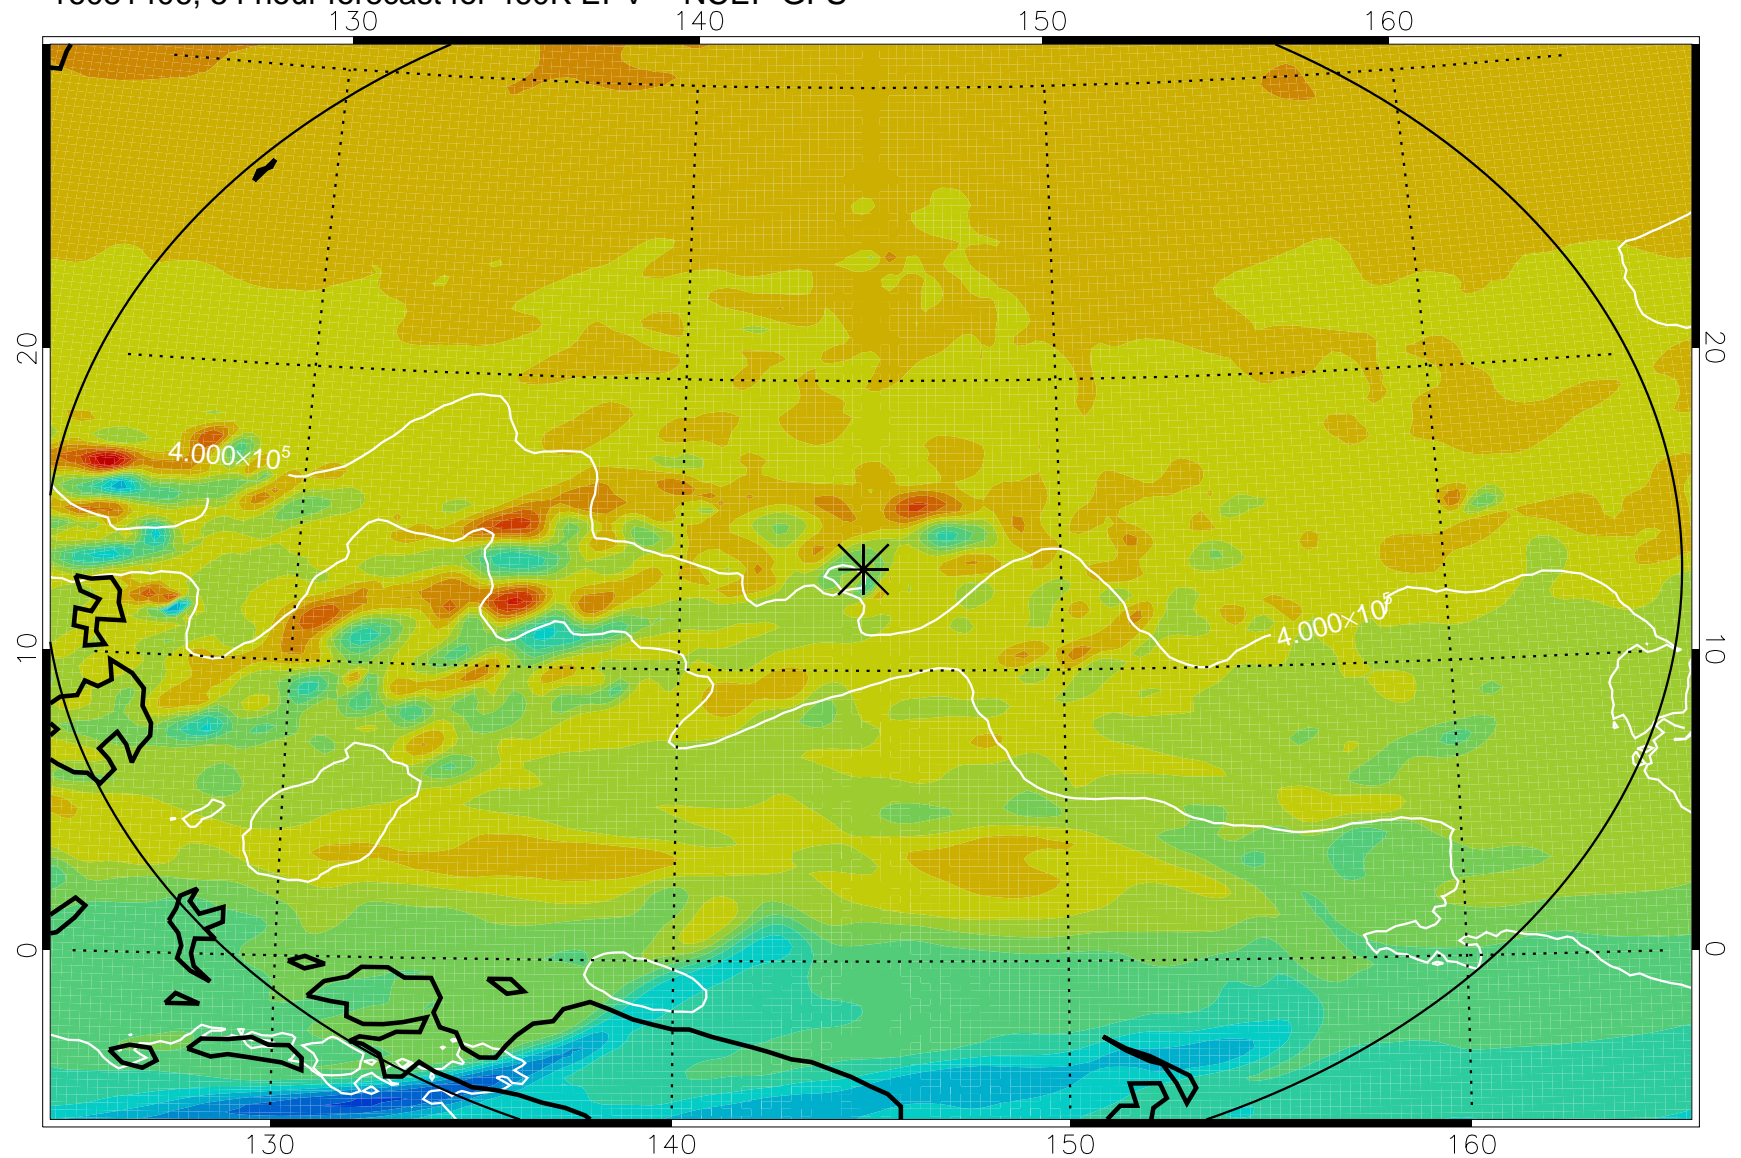

16081318, 42 hour forecast for 460K EPV -- NCEP GFS

460K Montgomery Streamfunction, white

Range ring of 2304 km

16081400, 48 hour forecast for 460K EPV -- NCEP GFS

460K Montgomery Streamfunction, white

Range ring of 2304 km

16081406, 54 hour forecast for 460K EPV -- NCEP GFS

460K Montgomery Streamfunction, white

Range ring of 2304 km

16081412, 60 hour forecast for 460K EPV -- NCEP GFS

460K Montgomery Streamfunction, white

Range ring of 2304 km

16081418, 66 hour forecast for 460K EPV -- NCEP GFS

460K Montgomery Streamfunction, white

Range ring of 2304 km

16081500, 72 hour forecast for 460K EPV -- NCEP GFS

460K Montgomery Streamfunction, white

Range ring of 2304 km

16081518, 90 hour forecast for 460K EPV -- NCEP GFS

460K Montgomery Streamfunction, white

Range ring of 2304 km

16081600, 96 hour forecast for 460K EPV -- NCEP GFS

460K Montgomery Streamfunction, white

Range ring of 2304 km