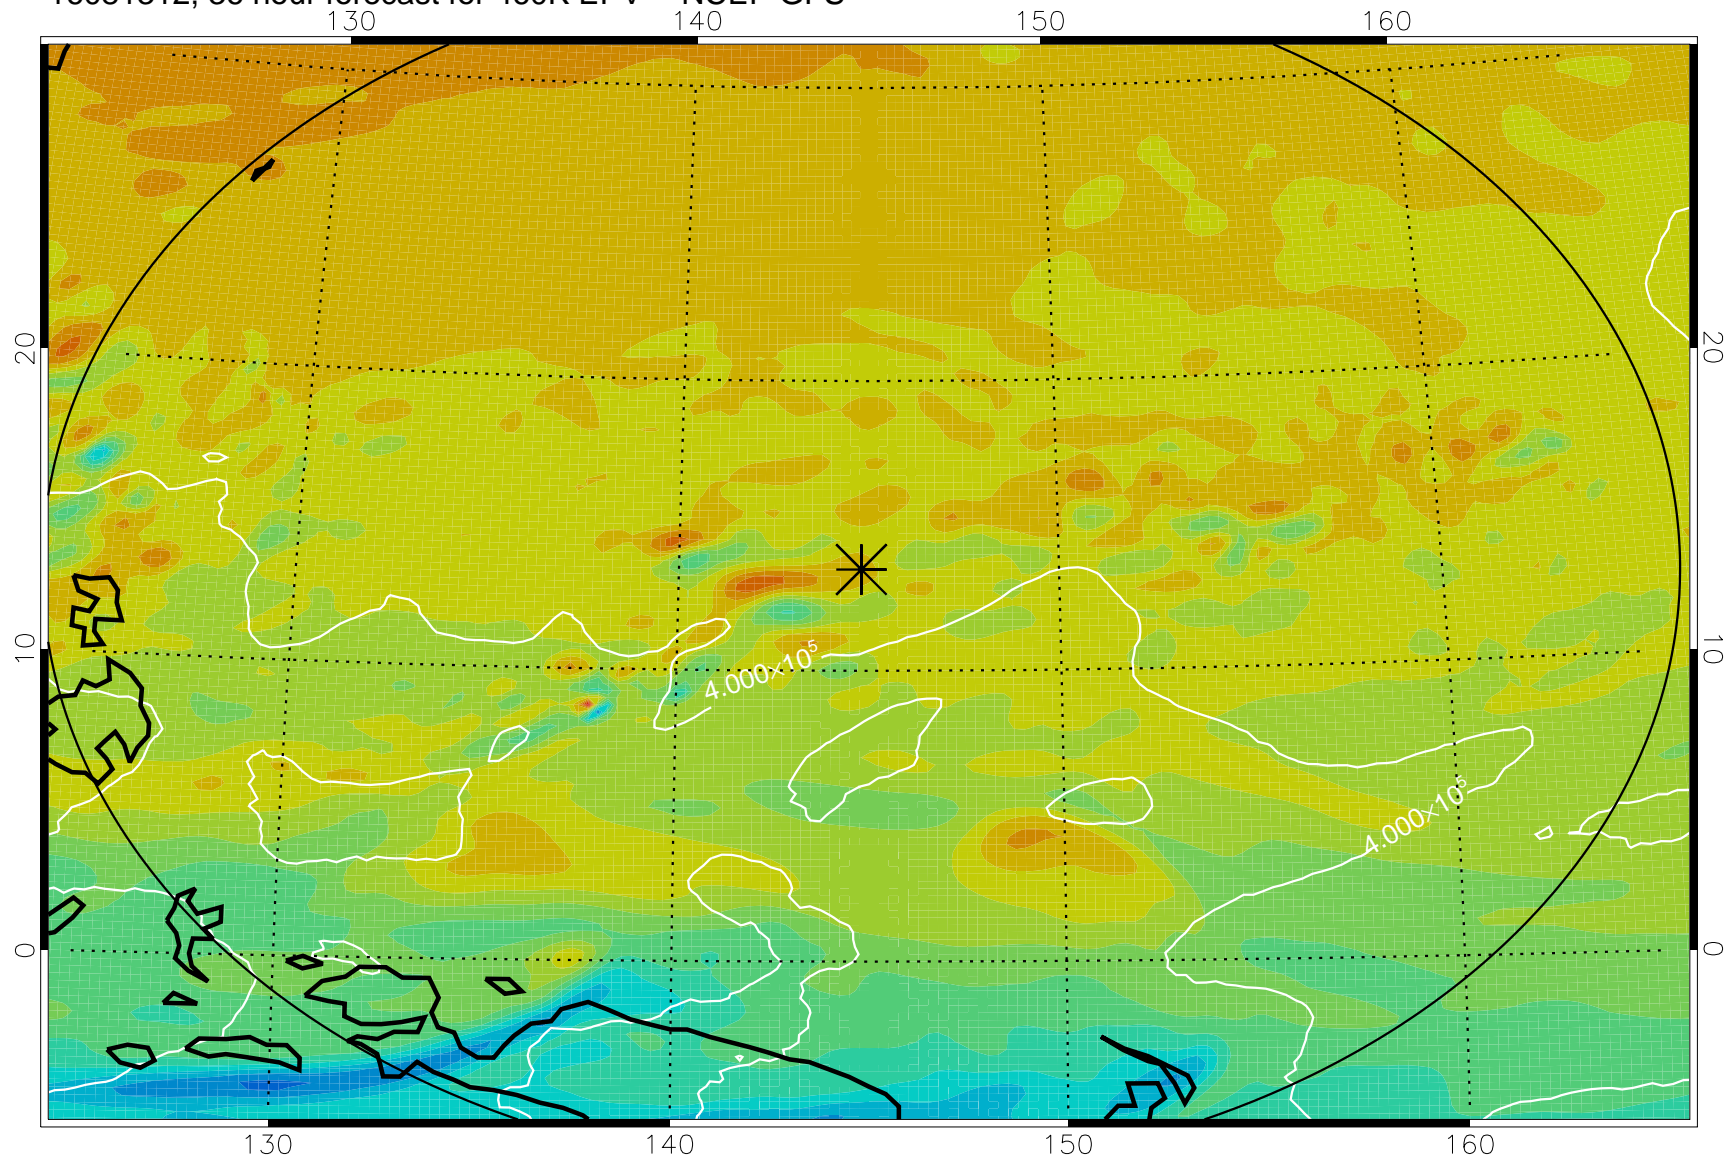

16081206, 6 hour forecast for 460K EPV -- NCEP GFS

460K Montgomery Streamfunction, white

Range ring of 2304 km

16081212, 12 hour forecast for 460K EPV -- NCEP GFS

460K Montgomery Streamfunction, white

Range ring of 2304 km

16081218, 18 hour forecast for 460K EPV -- NCEP GFS

460K Montgomery Streamfunction, white

Range ring of 2304 km

16081300, 24 hour forecast for 460K EPV -- NCEP GFS

460K Montgomery Streamfunction, white

Range ring of 2304 km

16081306, 30 hour forecast for 460K EPV -- NCEP GFS

460K Montgomery Streamfunction, white

Range ring of 2304 km

16081312, 36 hour forecast for 460K EPV -- NCEP GFS

460K Montgomery Streamfunction, white

Range ring of 2304 km

16081318, 42 hour forecast for 460K EPV -- NCEP GFS

460K Montgomery Streamfunction, white

Range ring of 2304 km

16081400, 48 hour forecast for 460K EPV -- NCEP GFS

460K Montgomery Streamfunction, white

Range ring of 2304 km