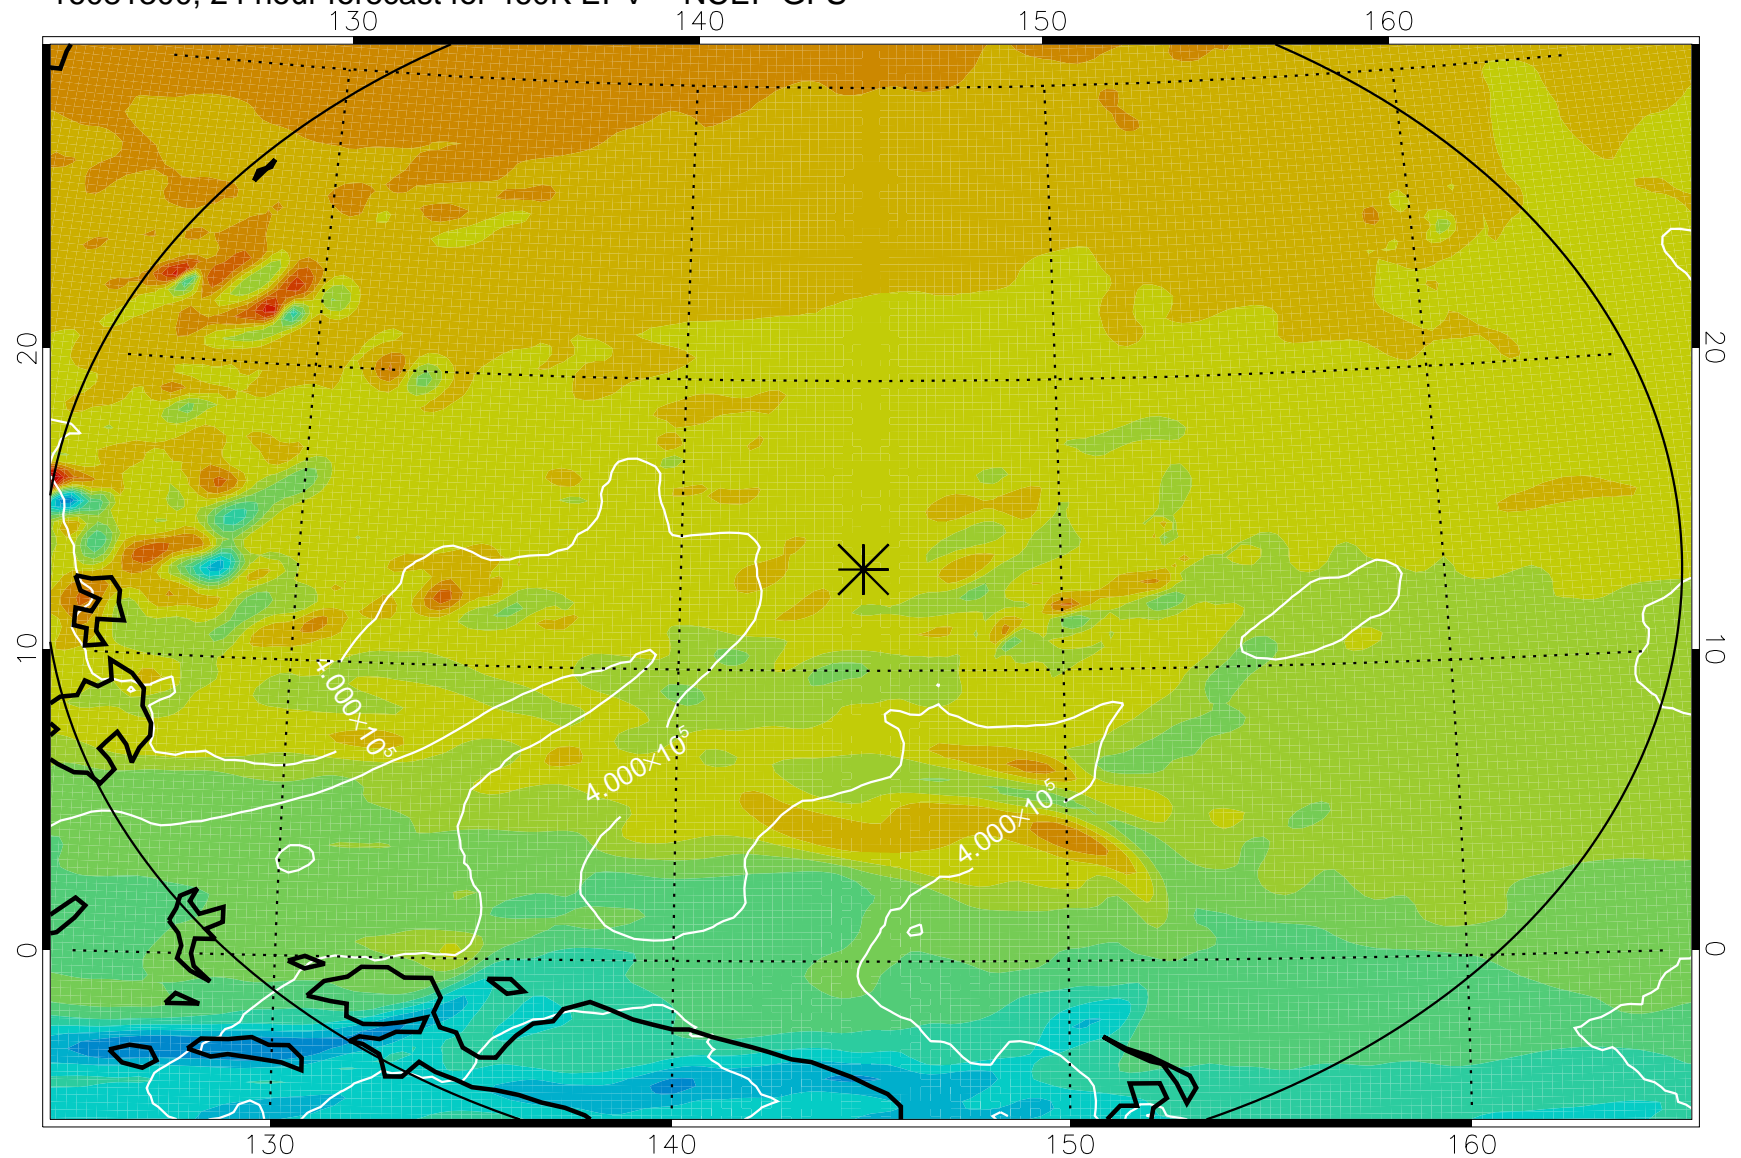

16081206, 6 hour forecast for 460K EPV -- NCEP GFS

460K Montgomery Streamfunction, white

Range ring of 2304 km

16081212, 12 hour forecast for 460K EPV -- NCEP GFS

460K Montgomery Streamfunction, white

Range ring of 2304 km

16081218, 18 hour forecast for 460K EPV -- NCEP GFS

460K Montgomery Streamfunction, white

Range ring of 2304 km

16081300, 24 hour forecast for 460K EPV -- NCEP GFS

460K Montgomery Streamfunction, white

Range ring of 2304 km

16081306, 30 hour forecast for 460K EPV -- NCEP GFS

460K Montgomery Streamfunction, white

Range ring of 2304 km

16081312, 36 hour forecast for 460K EPV -- NCEP GFS

460K Montgomery Streamfunction, white

Range ring of 2304 km

16081318, 42 hour forecast for 460K EPV -- NCEP GFS

460K Montgomery Streamfunction, white

Range ring of 2304 km

16081400, 48 hour forecast for 460K EPV -- NCEP GFS

460K Montgomery Streamfunction, white

Range ring of 2304 km