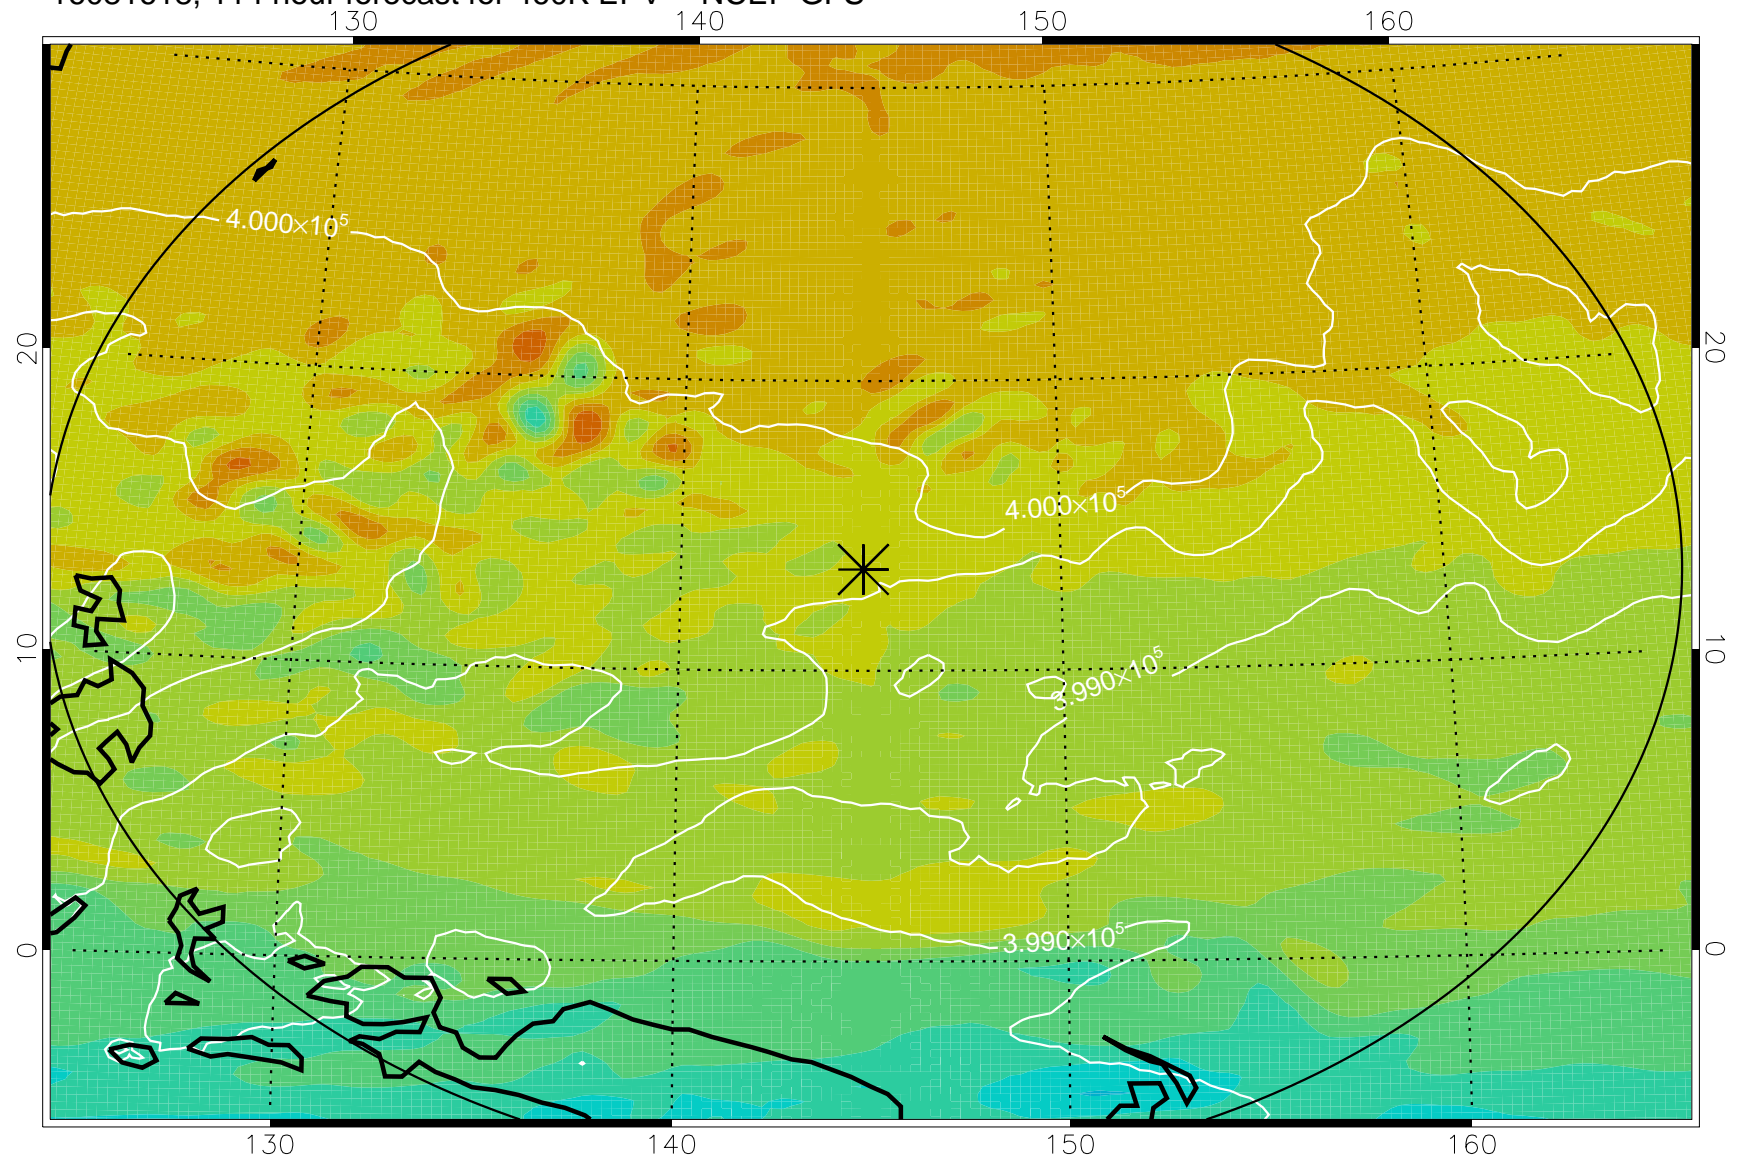

16081506, 78 hour forecast for 460K EPV -- NCEP GFS

460K Montgomery Streamfunction, white

Range ring of 2304 km

16081512, 84 hour forecast for 460K EPV -- NCEP GFS

460K Montgomery Streamfunction, white

Range ring of 2304 km

16081518, 90 hour forecast for 460K EPV -- NCEP GFS

460K Montgomery Streamfunction, white

Range ring of 2304 km

16081600, 96 hour forecast for 460K EPV -- NCEP GFS

460K Montgomery Streamfunction, white

Range ring of 2304 km

16081606, 102 hour forecast for 460K EPV -- NCEP GFS

460K Montgomery Streamfunction, white

Range ring of 2304 km

16081612, 108 hour forecast for 460K EPV -- NCEP GFS

460K Montgomery Streamfunction, white

Range ring of 2304 km

16081618, 114 hour forecast for 460K EPV -- NCEP GFS

460K Montgomery Streamfunction, white

Range ring of 2304 km

16081700, 120 hour forecast for 460K EPV -- NCEP GFS

460K Montgomery Streamfunction, white

Range ring of 2304 km