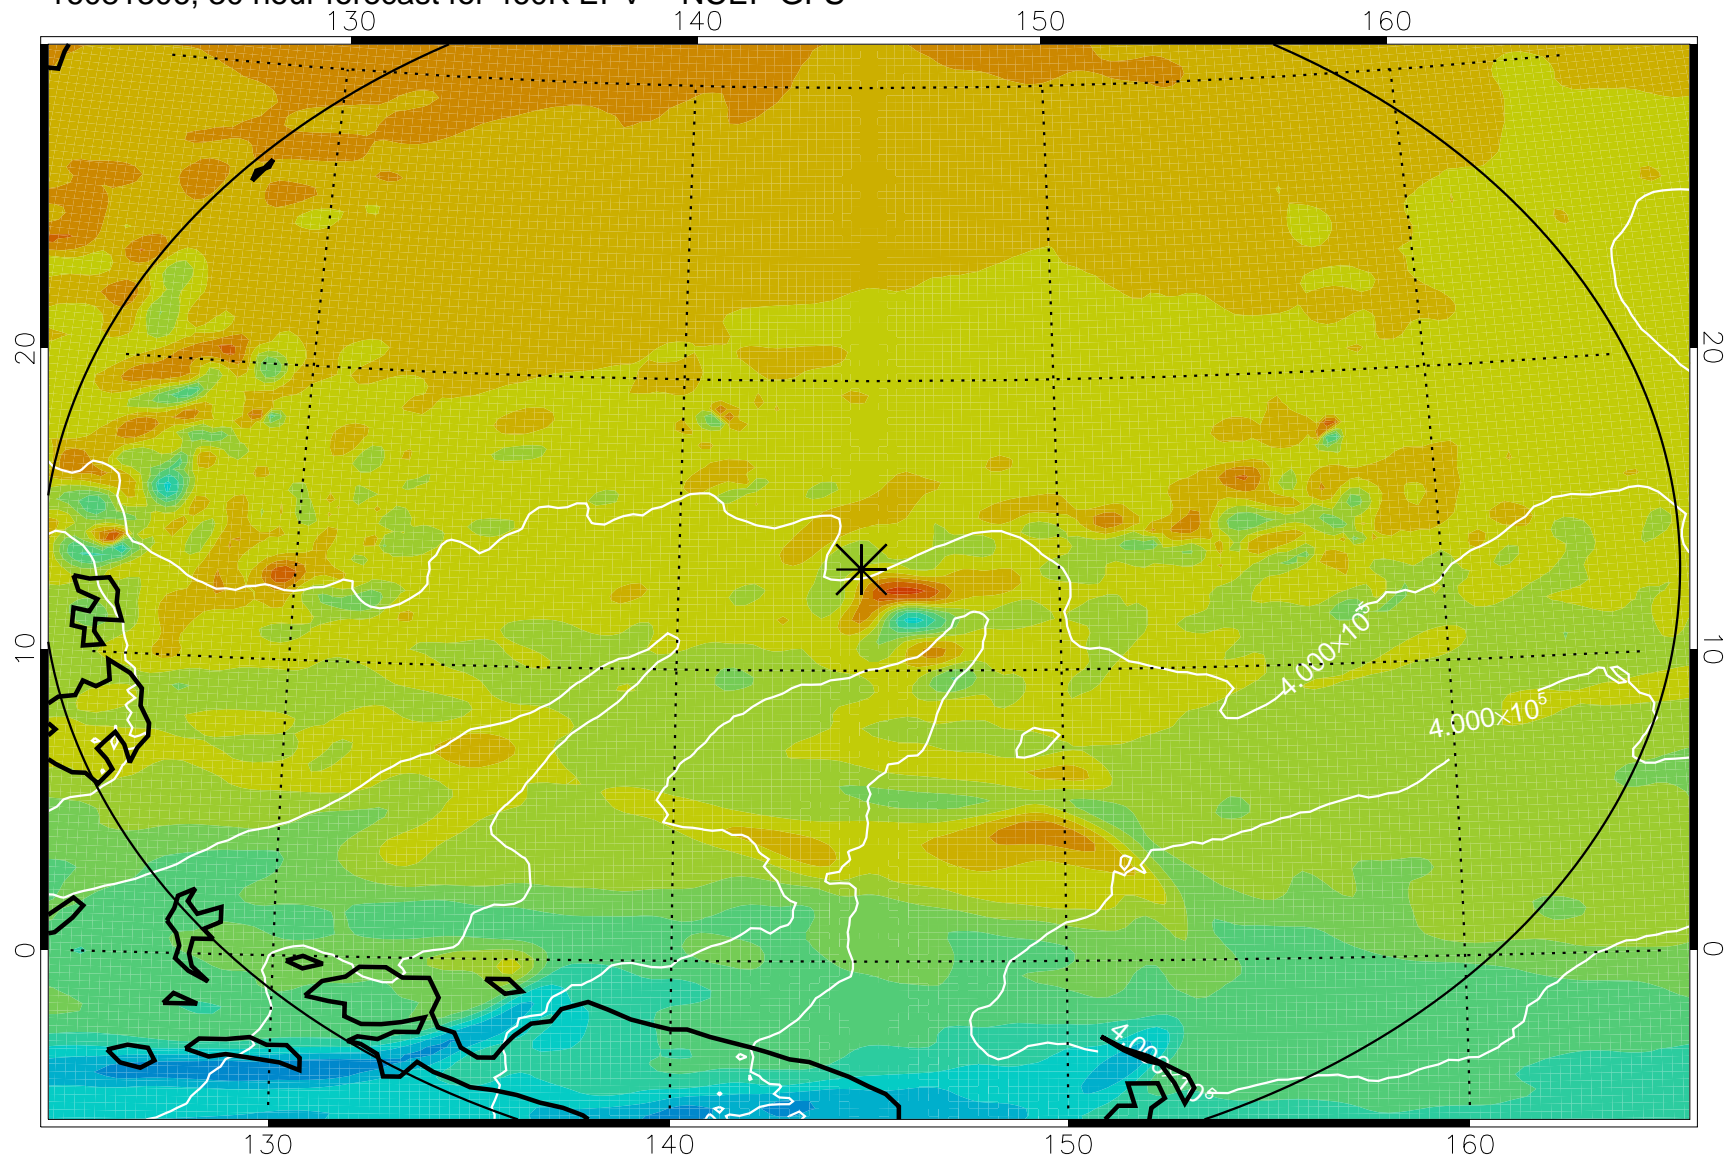

16081206, 6 hour forecast for 460K EPV -- NCEP GFS

460K Montgomery Streamfunction, white

Range ring of 2304 km

16081212, 12 hour forecast for 460K EPV -- NCEP GFS

460K Montgomery Streamfunction, white

Range ring of 2304 km

16081218, 18 hour forecast for 460K EPV -- NCEP GFS

460K Montgomery Streamfunction, white

Range ring of 2304 km

16081300, 24 hour forecast for 460K EPV -- NCEP GFS

460K Montgomery Streamfunction, white

Range ring of 2304 km

16081306, 30 hour forecast for 460K EPV -- NCEP GFS

460K Montgomery Streamfunction, white

Range ring of 2304 km

16081312, 36 hour forecast for 460K EPV -- NCEP GFS

460K Montgomery Streamfunction, white

Range ring of 2304 km

16081318, 42 hour forecast for 460K EPV -- NCEP GFS

460K Montgomery Streamfunction, white

Range ring of 2304 km

16081400, 48 hour forecast for 460K EPV -- NCEP GFS

460K Montgomery Streamfunction, white

Range ring of 2304 km