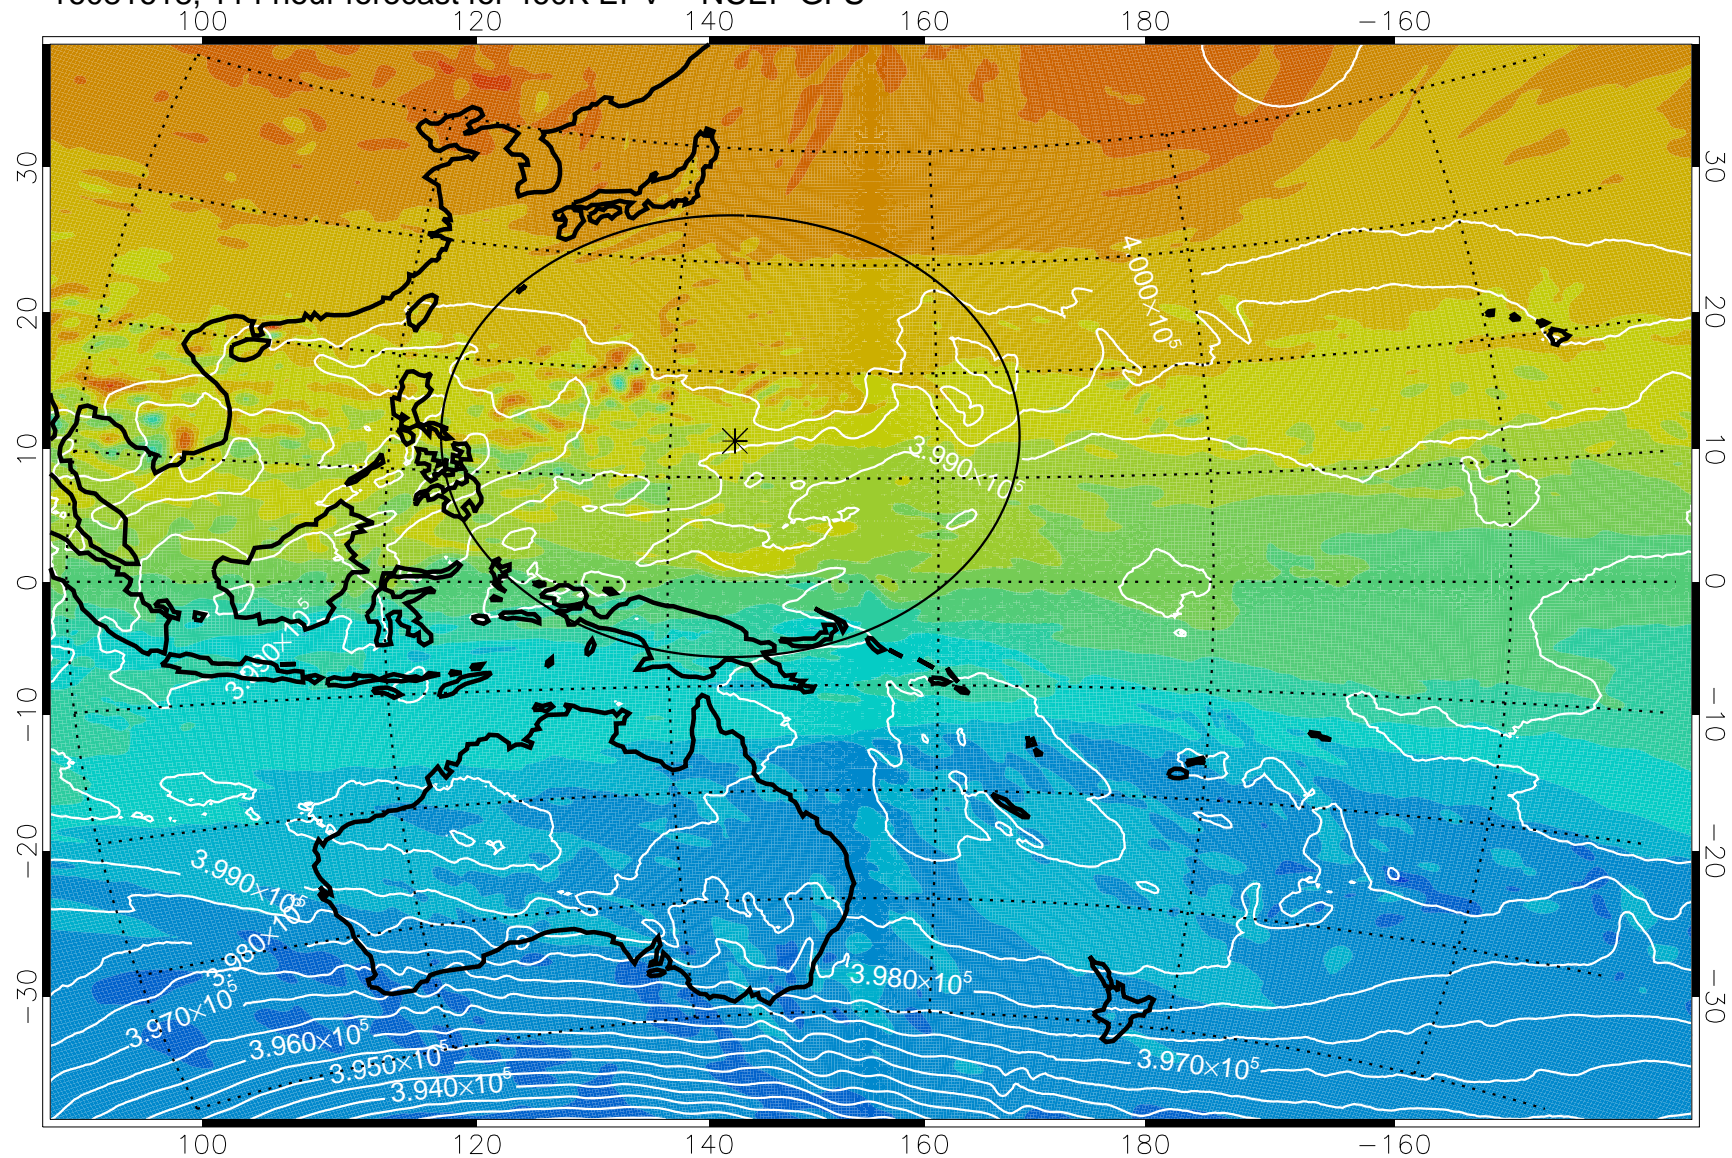

16081518, 90 hour forecast for 460K EPV -- NCEP GFS

460K Montgomery Streamfunction, white

Range ring of 2304 km

16081600, 96 hour forecast for 460K EPV -- NCEP GFS

460K Montgomery Streamfunction, white

Range ring of 2304 km

16081606, 102 hour forecast for 460K EPV -- NCEP GFS

460K Montgomery Streamfunction, white

Range ring of 2304 km

16081612, 108 hour forecast for 460K EPV -- NCEP GFS

460K Montgomery Streamfunction, white

Range ring of 2304 km

16081618, 114 hour forecast for 460K EPV -- NCEP GFS

460K Montgomery Streamfunction, white

Range ring of 2304 km

16081700, 120 hour forecast for 460K EPV -- NCEP GFS

460K Montgomery Streamfunction, white

Range ring of 2304 km