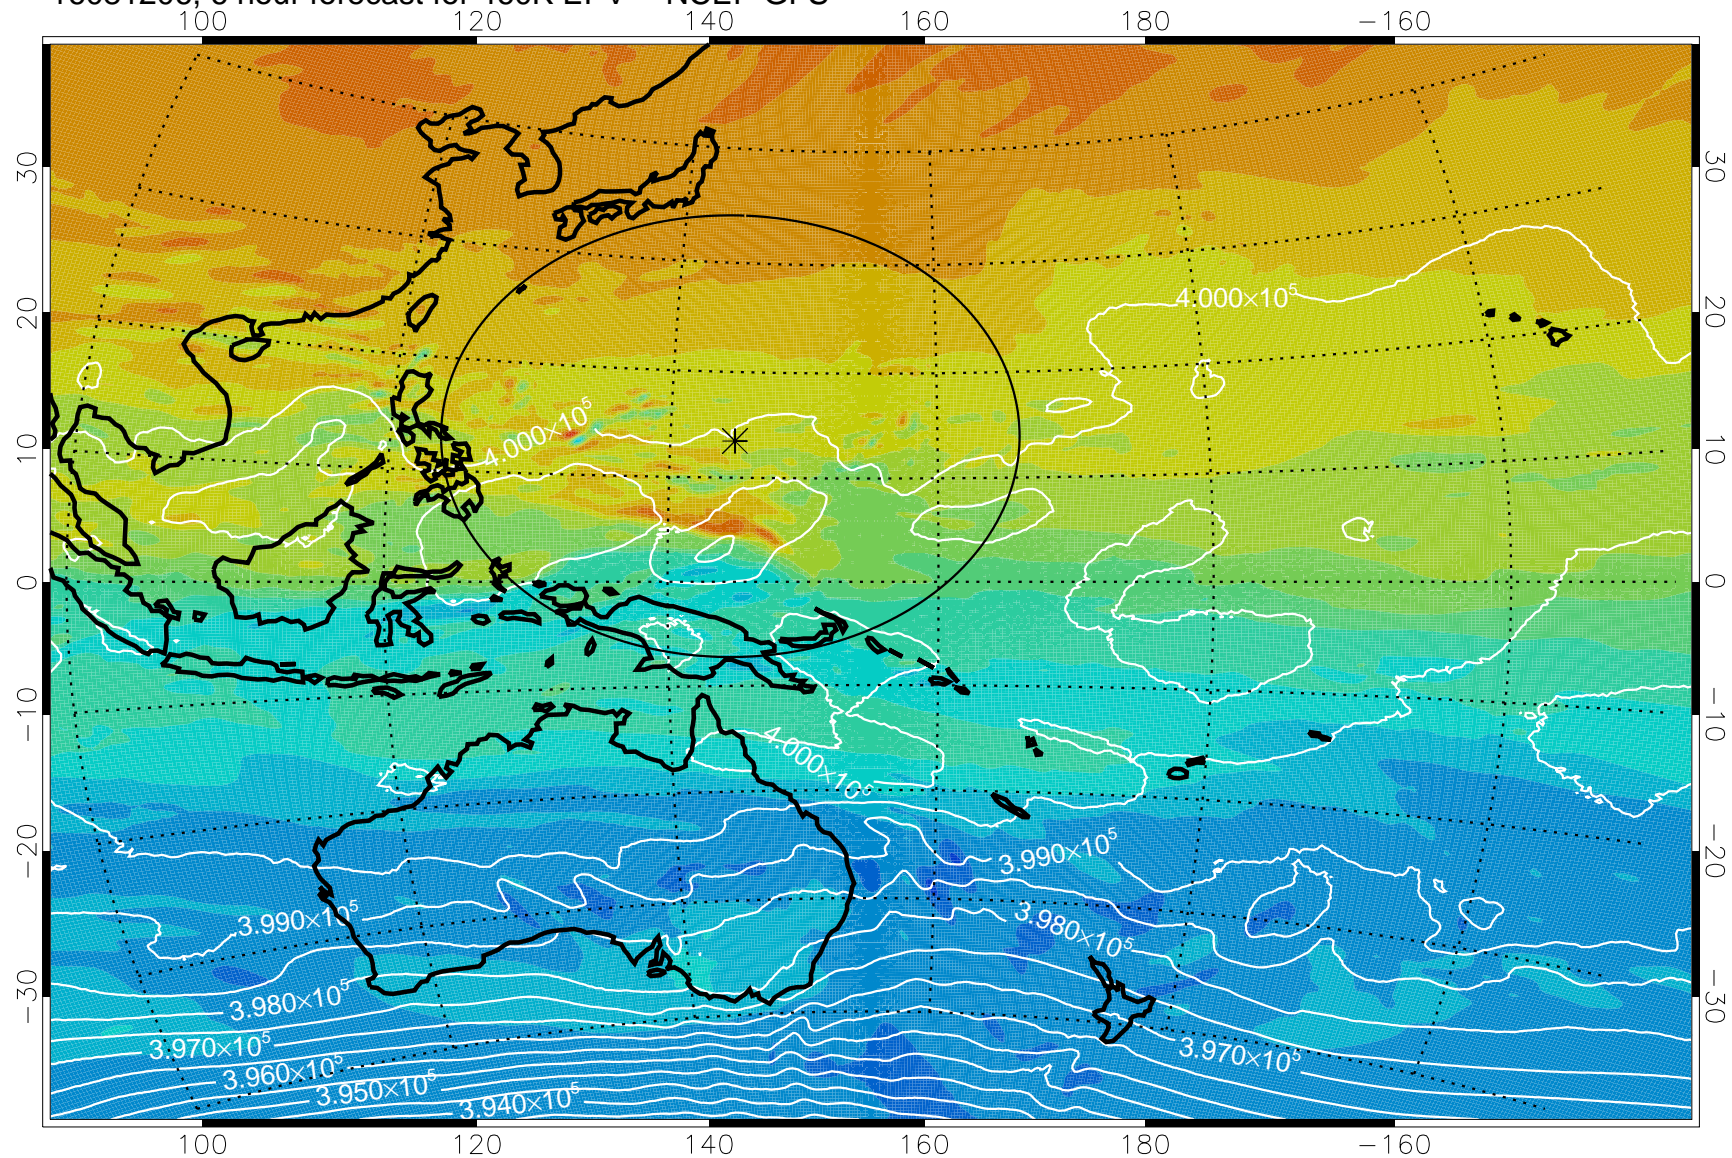

16081206, 6 hour forecast for 460K EPV -- NCEP GFS

460K Montgomery Streamfunction, white

Range ring of 2304 km

16081212, 12 hour forecast for 460K EPV -- NCEP GFS

460K Montgomery Streamfunction, white

Range ring of 2304 km

16081218, 18 hour forecast for 460K EPV -- NCEP GFS

460K Montgomery Streamfunction, white

Range ring of 2304 km

16081300, 24 hour forecast for 460K EPV -- NCEP GFS

460K Montgomery Streamfunction, white

Range ring of 2304 km

16081306, 30 hour forecast for 460K EPV -- NCEP GFS

460K Montgomery Streamfunction, white

Range ring of 2304 km

16081312, 36 hour forecast for 460K EPV -- NCEP GFS

460K Montgomery Streamfunction, white

Range ring of 2304 km

16081318, 42 hour forecast for 460K EPV -- NCEP GFS

460K Montgomery Streamfunction, white

Range ring of 2304 km

16081400, 48 hour forecast for 460K EPV -- NCEP GFS

460K Montgomery Streamfunction, white

Range ring of 2304 km