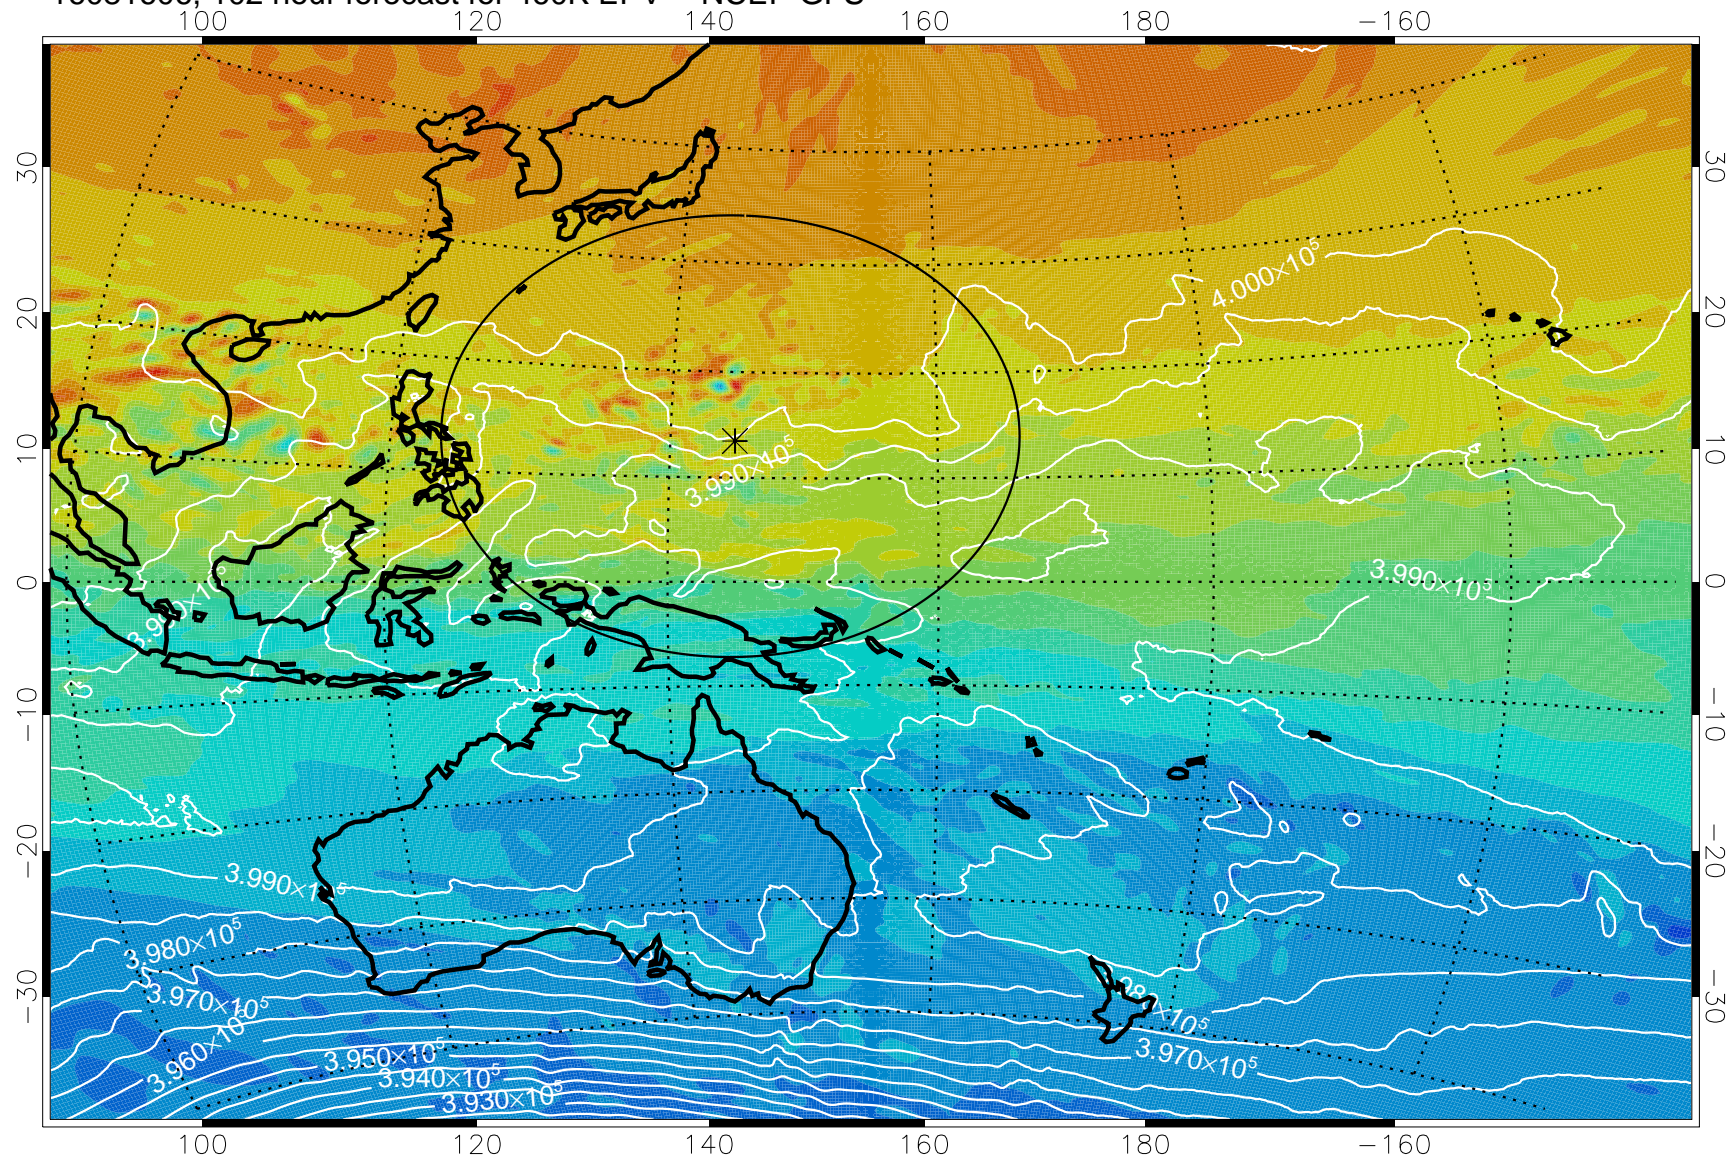

16081506, 78 hour forecast for 460K EPV -- NCEP GFS

460K Montgomery Streamfunction, white

Range ring of 2304 km

16081512, 84 hour forecast for 460K EPV -- NCEP GFS

460K Montgomery Streamfunction, white

Range ring of 2304 km

16081518, 90 hour forecast for 460K EPV -- NCEP GFS

460K Montgomery Streamfunction, white

Range ring of 2304 km

16081600, 96 hour forecast for 460K EPV -- NCEP GFS

460K Montgomery Streamfunction, white

Range ring of 2304 km

16081606, 102 hour forecast for 460K EPV -- NCEP GFS

460K Montgomery Streamfunction, white

Range ring of 2304 km

16081612, 108 hour forecast for 460K EPV -- NCEP GFS

460K Montgomery Streamfunction, white

Range ring of 2304 km

16081618, 114 hour forecast for 460K EPV -- NCEP GFS

460K Montgomery Streamfunction, white

Range ring of 2304 km

16081700, 120 hour forecast for 460K EPV -- NCEP GFS

460K Montgomery Streamfunction, white

Range ring of 2304 km