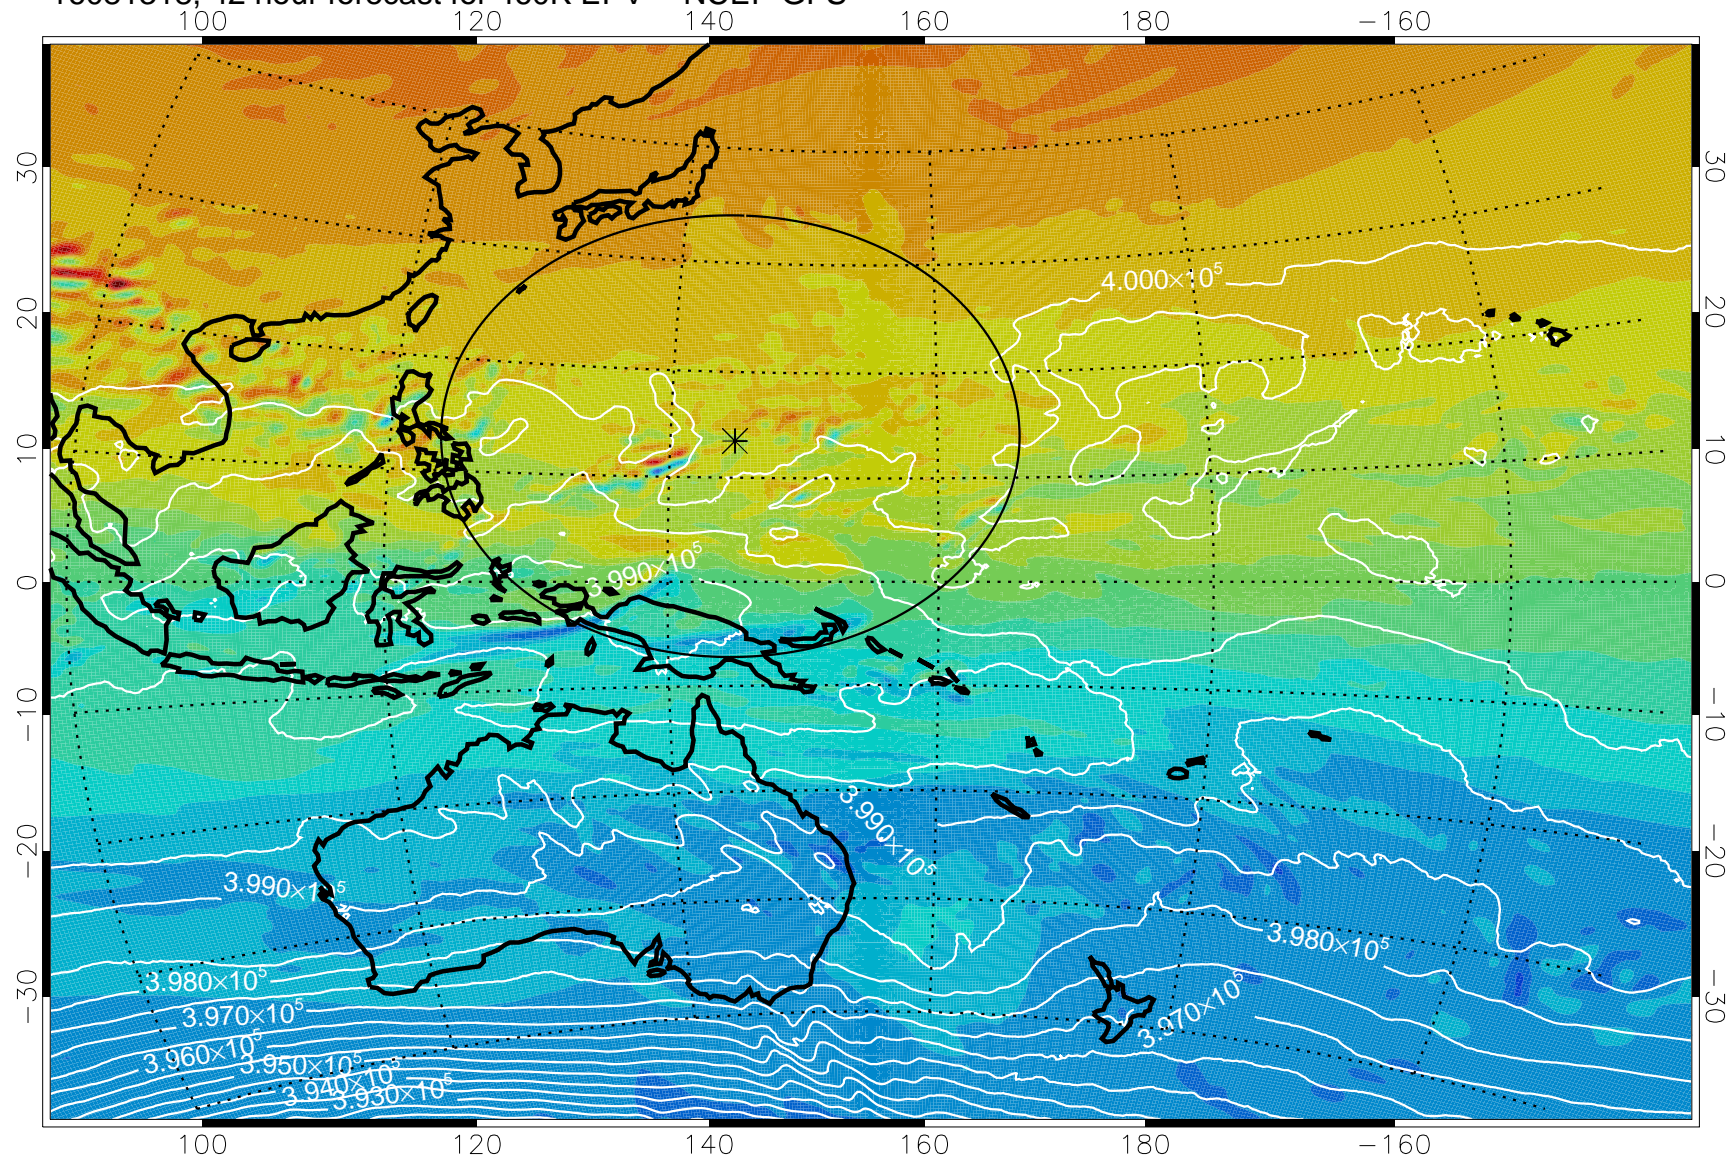

16081306, 30 hour forecast for 460K EPV -- NCEP GFS

460K Montgomery Streamfunction, white

Range ring of 2304 km

16081312, 36 hour forecast for 460K EPV -- NCEP GFS

460K Montgomery Streamfunction, white

Range ring of 2304 km

16081318, 42 hour forecast for 460K EPV -- NCEP GFS

460K Montgomery Streamfunction, white

Range ring of 2304 km

16081400, 48 hour forecast for 460K EPV -- NCEP GFS

460K Montgomery Streamfunction, white

Range ring of 2304 km

16081406, 54 hour forecast for 460K EPV -- NCEP GFS

460K Montgomery Streamfunction, white

Range ring of 2304 km

16081412, 60 hour forecast for 460K EPV -- NCEP GFS

460K Montgomery Streamfunction, white

Range ring of 2304 km

16081418, 66 hour forecast for 460K EPV -- NCEP GFS

460K Montgomery Streamfunction, white

Range ring of 2304 km

16081500, 72 hour forecast for 460K EPV -- NCEP GFS

460K Montgomery Streamfunction, white

Range ring of 2304 km