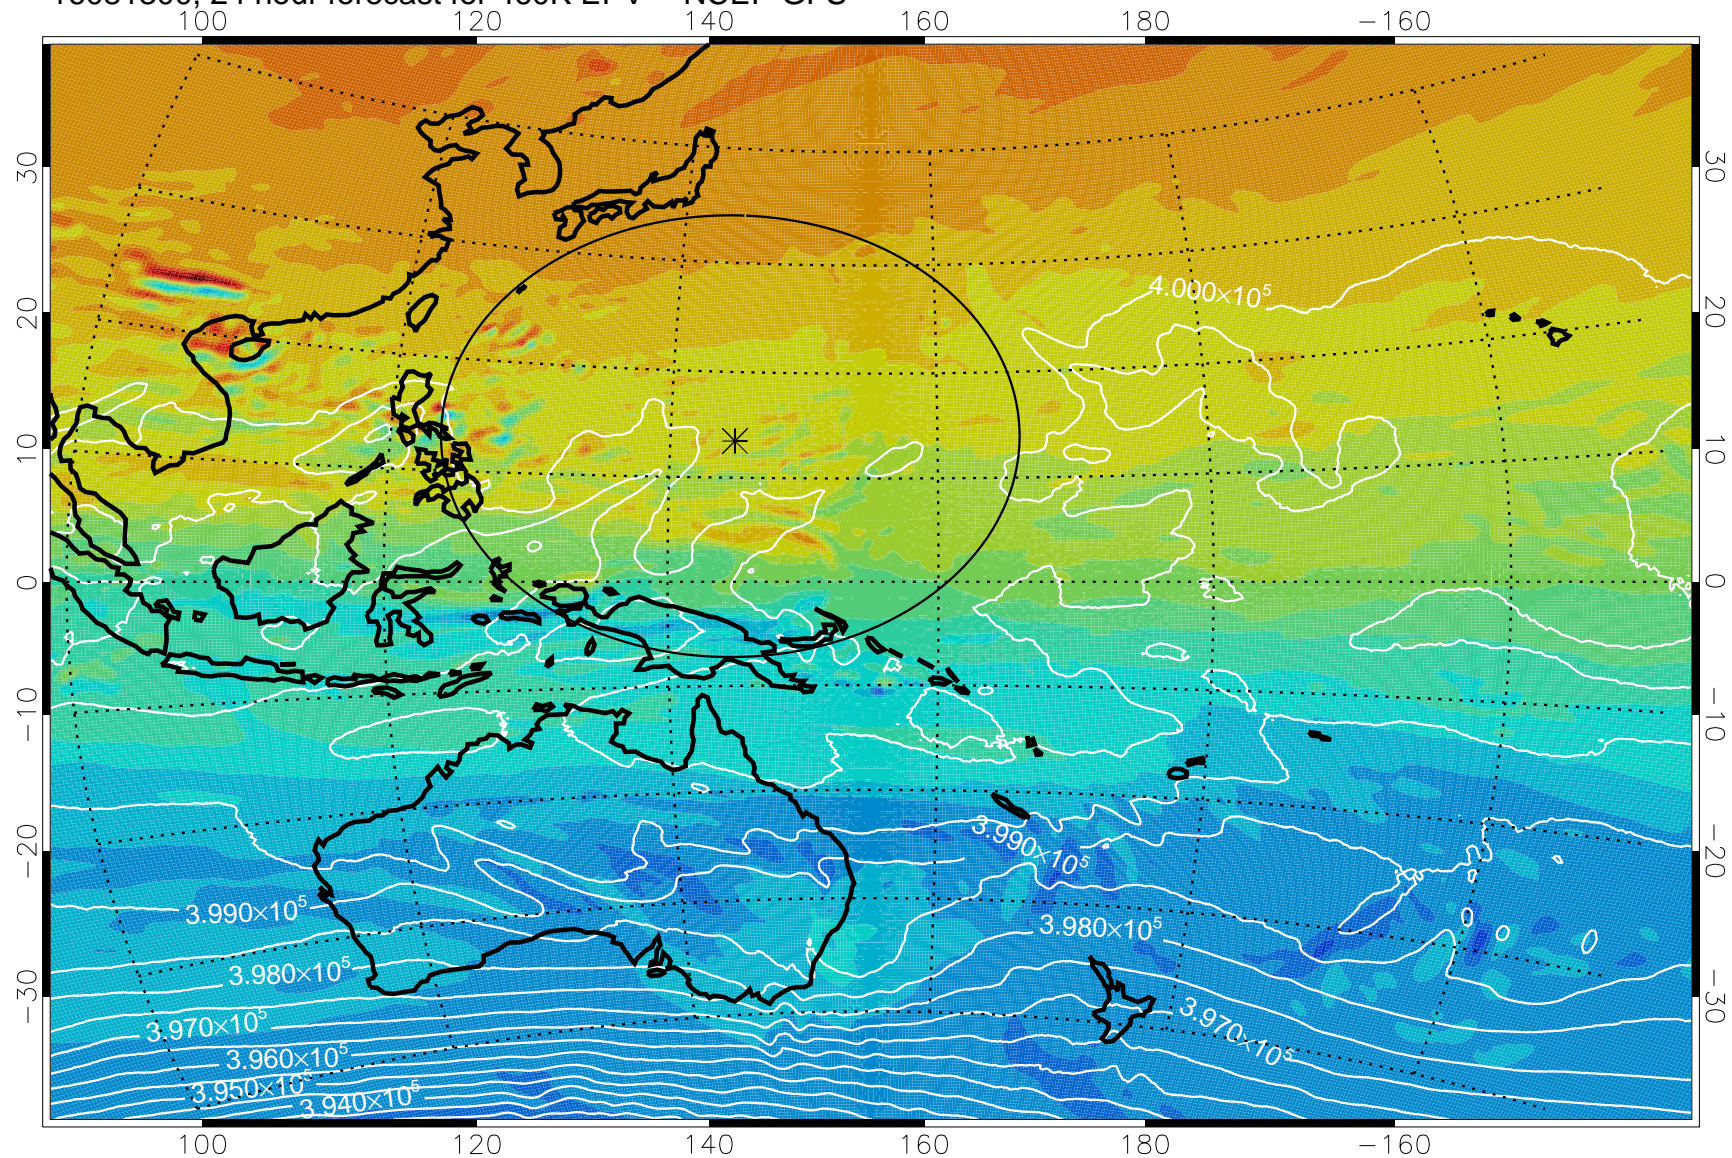

16081218, 18 hour forecast for 460K EPV -- NCEP GFS

460K Montgomery Streamfunction, white

Range ring of 2304 km

16081300, 24 hour forecast for 460K EPV -- NCEP GFS

460K Montgomery Streamfunction, white

Range ring of 2304 km

16081306, 30 hour forecast for 460K EPV -- NCEP GFS

460K Montgomery Streamfunction, white

Range ring of 2304 km

16081312, 36 hour forecast for 460K EPV -- NCEP GFS

460K Montgomery Streamfunction, white

Range ring of 2304 km

16081318, 42 hour forecast for 460K EPV -- NCEP GFS

460K Montgomery Streamfunction, white

Range ring of 2304 km

16081400, 48 hour forecast for 460K EPV -- NCEP GFS

460K Montgomery Streamfunction, white

Range ring of 2304 km

16081406, 54 hour forecast for 460K EPV -- NCEP GFS

460K Montgomery Streamfunction, white

Range ring of 2304 km

16081412, 60 hour forecast for 460K EPV -- NCEP GFS

460K Montgomery Streamfunction, white

Range ring of 2304 km