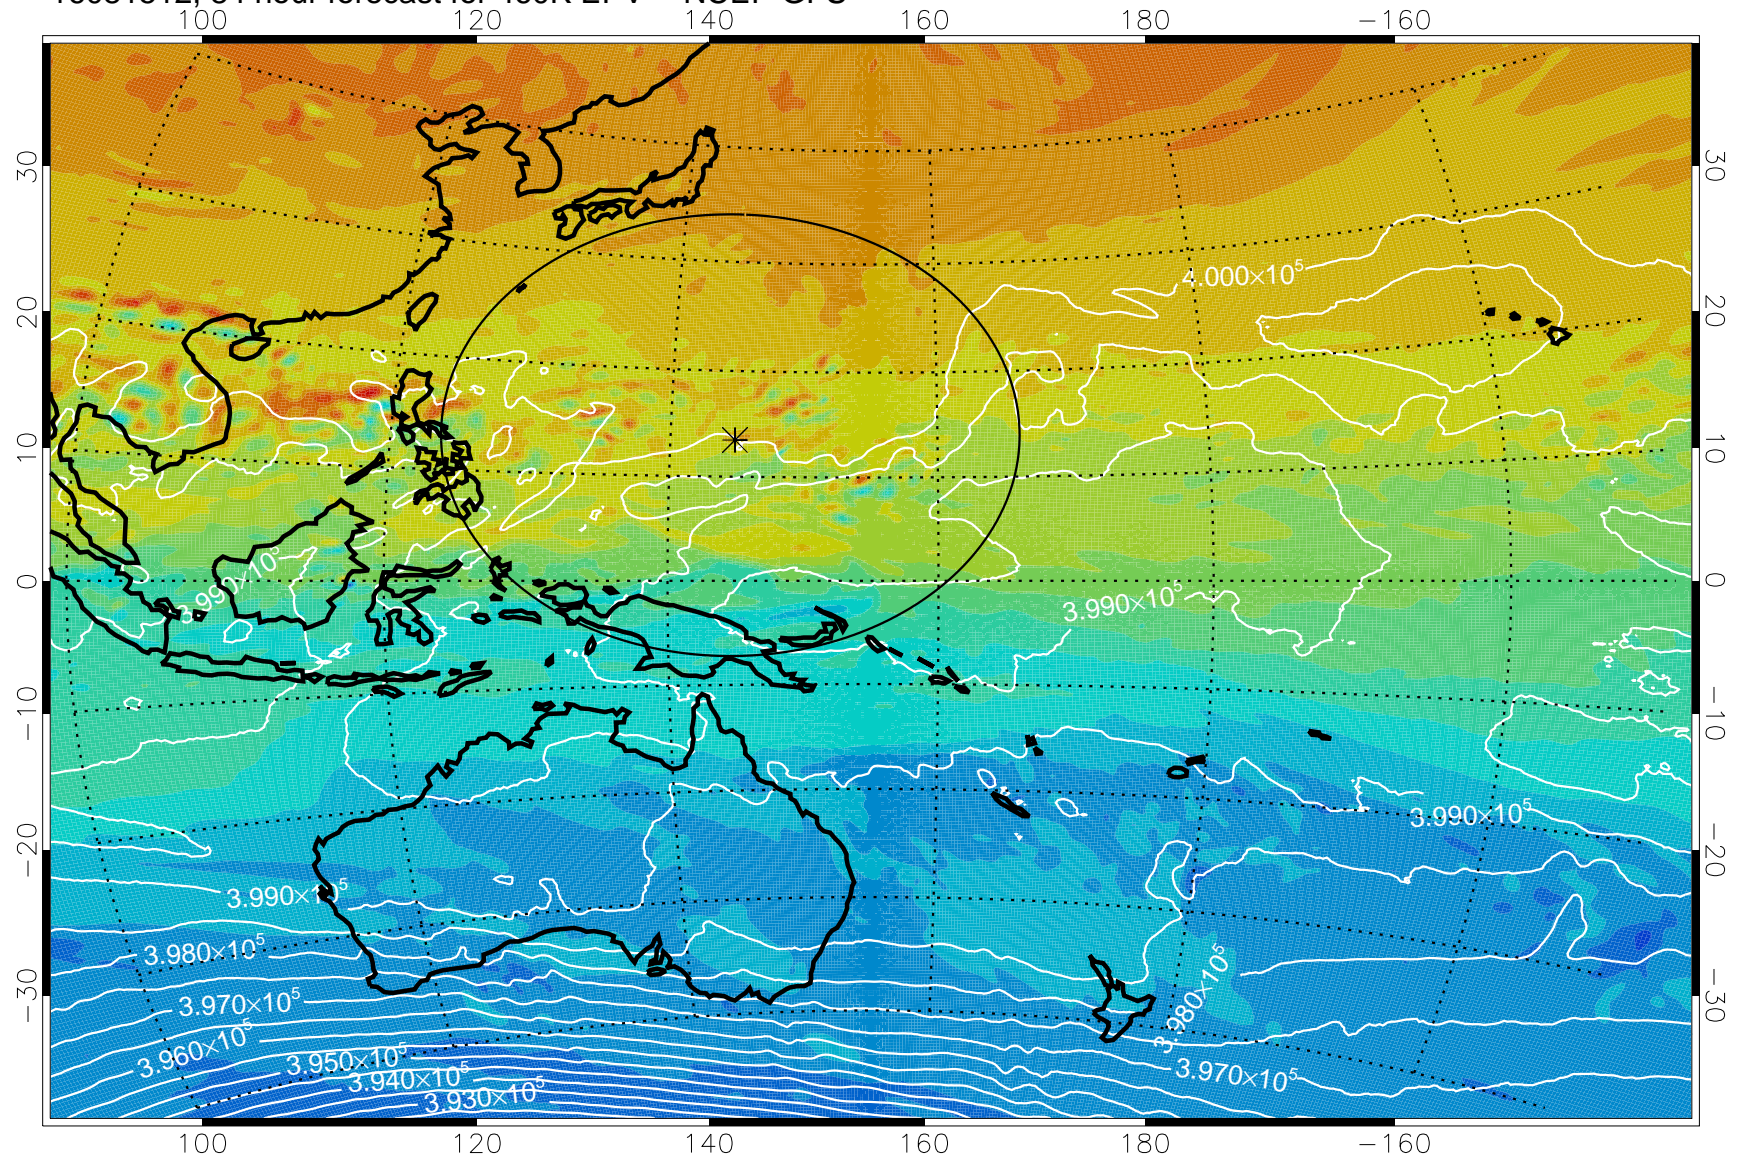

16081418, 66 hour forecast for 460K EPV -- NCEP GFS

460K Montgomery Streamfunction, white

Range ring of 2304 km

16081500, 72 hour forecast for 460K EPV -- NCEP GFS

460K Montgomery Streamfunction, white

Range ring of 2304 km

16081506, 78 hour forecast for 460K EPV -- NCEP GFS

460K Montgomery Streamfunction, white

Range ring of 2304 km

16081512, 84 hour forecast for 460K EPV -- NCEP GFS

460K Montgomery Streamfunction, white

Range ring of 2304 km

16081518, 90 hour forecast for 460K EPV -- NCEP GFS

460K Montgomery Streamfunction, white

Range ring of 2304 km

16081600, 96 hour forecast for 460K EPV -- NCEP GFS

460K Montgomery Streamfunction, white

Range ring of 2304 km

16081606, 102 hour forecast for 460K EPV -- NCEP GFS

460K Montgomery Streamfunction, white

Range ring of 2304 km

16081612, 108 hour forecast for 460K EPV -- NCEP GFS

460K Montgomery Streamfunction, white

Range ring of 2304 km