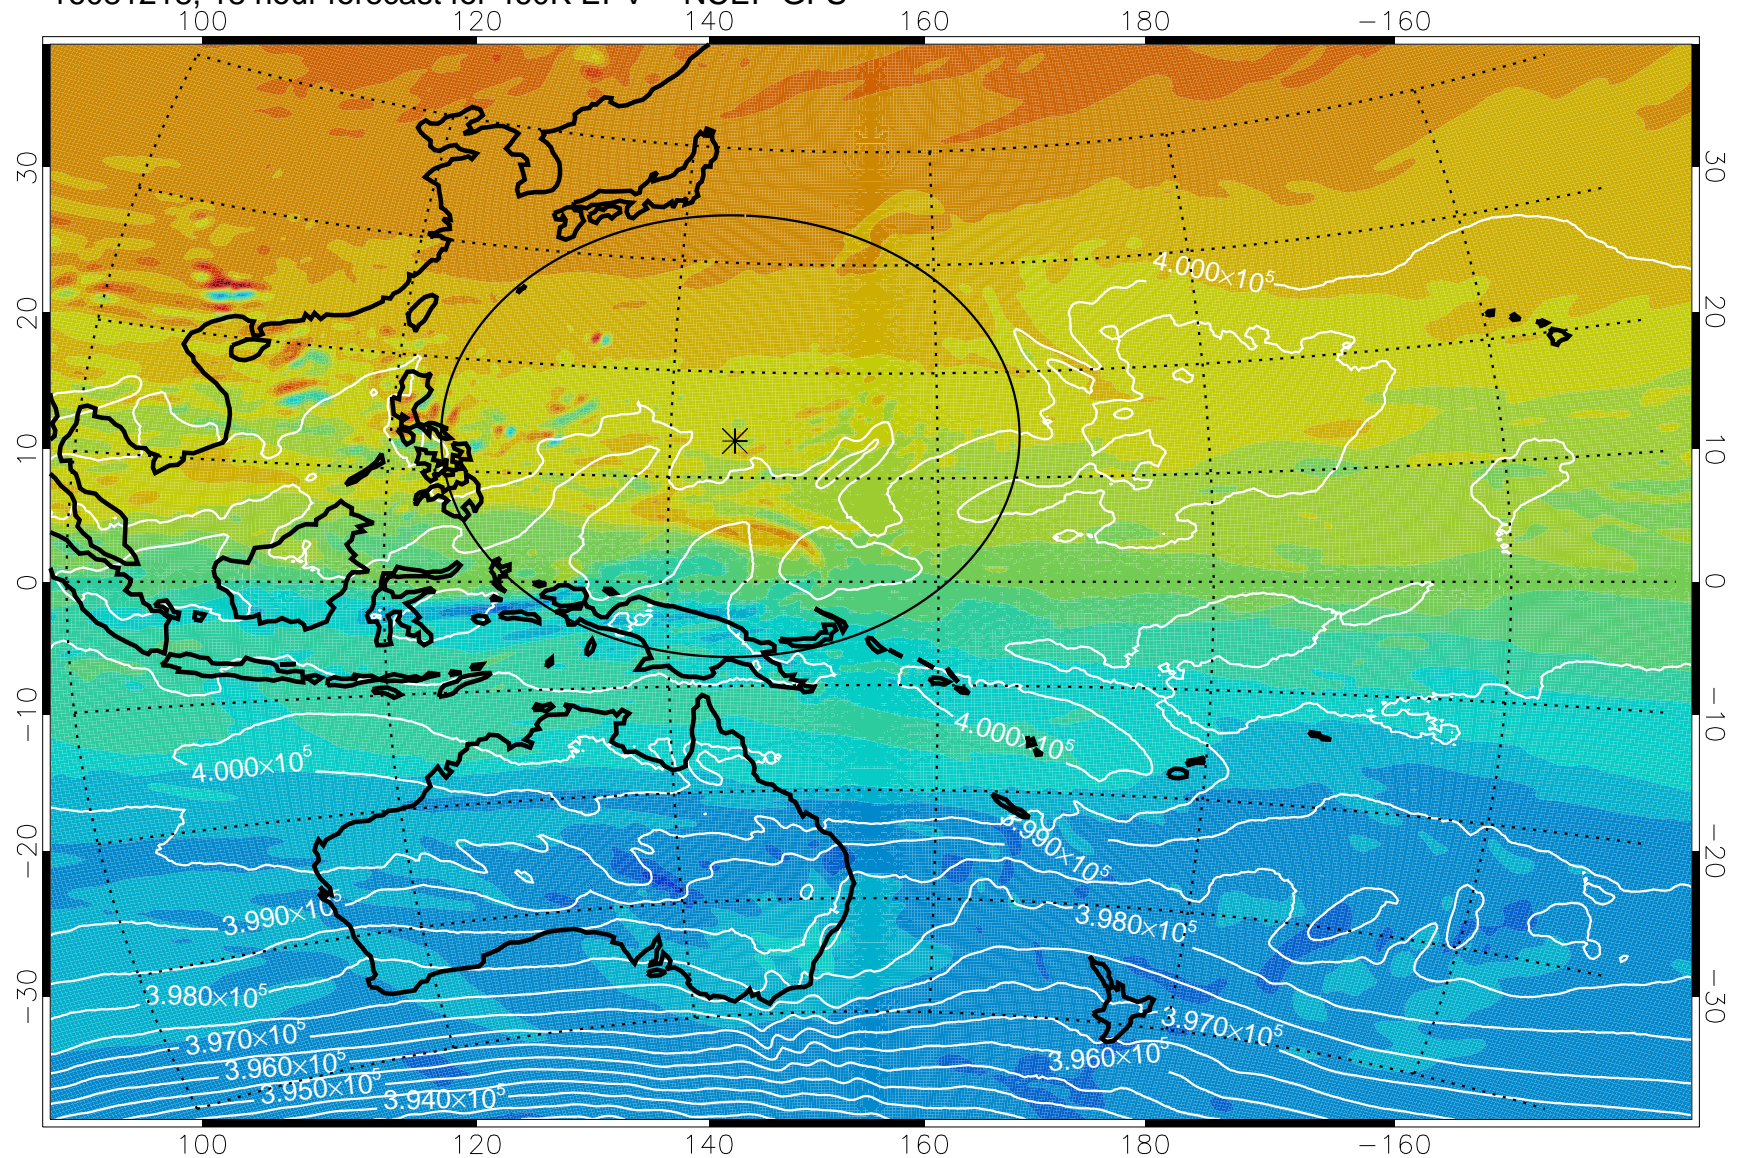

16081206, 6 hour forecast for 460K EPV -- NCEP GFS

460K Montgomery Streamfunction, white

Range ring of 2304 km

16081212, 12 hour forecast for 460K EPV -- NCEP GFS

460K Montgomery Streamfunction, white

Range ring of 2304 km

16081218, 18 hour forecast for 460K EPV -- NCEP GFS

460K Montgomery Streamfunction, white

Range ring of 2304 km

16081300, 24 hour forecast for 460K EPV -- NCEP GFS

460K Montgomery Streamfunction, white

Range ring of 2304 km

16081306, 30 hour forecast for 460K EPV -- NCEP GFS

460K Montgomery Streamfunction, white

Range ring of 2304 km

16081312, 36 hour forecast for 460K EPV -- NCEP GFS

460K Montgomery Streamfunction, white

Range ring of 2304 km

16081318, 42 hour forecast for 460K EPV -- NCEP GFS

460K Montgomery Streamfunction, white

Range ring of 2304 km

16081400, 48 hour forecast for 460K EPV -- NCEP GFS

460K Montgomery Streamfunction, white

Range ring of 2304 km