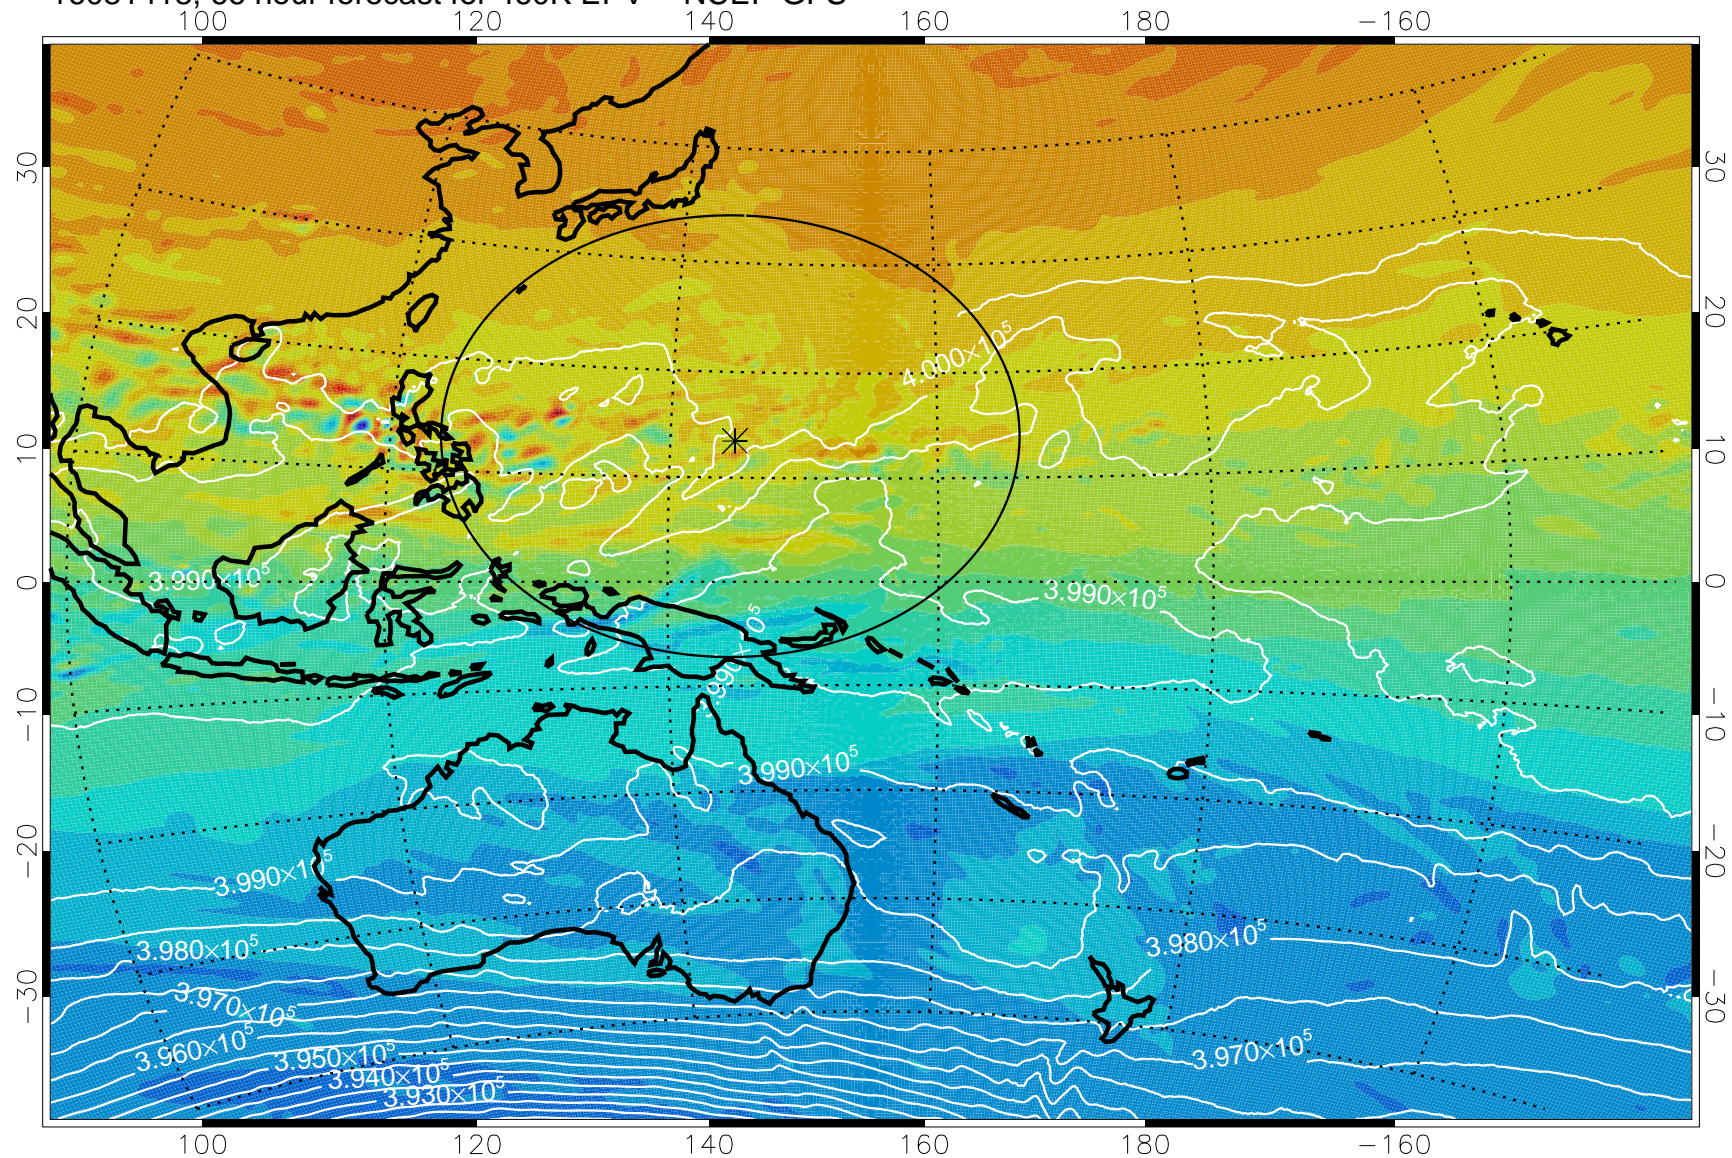

16081318, 42 hour forecast for 460K EPV -- NCEP GFS

460K Montgomery Streamfunction, white

Range ring of 2304 km

16081400, 48 hour forecast for 460K EPV -- NCEP GFS

460K Montgomery Streamfunction, white

Range ring of 2304 km

16081406, 54 hour forecast for 460K EPV -- NCEP GFS

460K Montgomery Streamfunction, white

Range ring of 2304 km

16081412, 60 hour forecast for 460K EPV -- NCEP GFS

460K Montgomery Streamfunction, white

Range ring of 2304 km

16081418, 66 hour forecast for 460K EPV -- NCEP GFS

460K Montgomery Streamfunction, white

Range ring of 2304 km

16081500, 72 hour forecast for 460K EPV -- NCEP GFS

460K Montgomery Streamfunction, white

Range ring of 2304 km

16081506, 78 hour forecast for 460K EPV -- NCEP GFS

460K Montgomery Streamfunction, white

Range ring of 2304 km

16081512, 84 hour forecast for 460K EPV -- NCEP GFS

460K Montgomery Streamfunction, white

Range ring of 2304 km