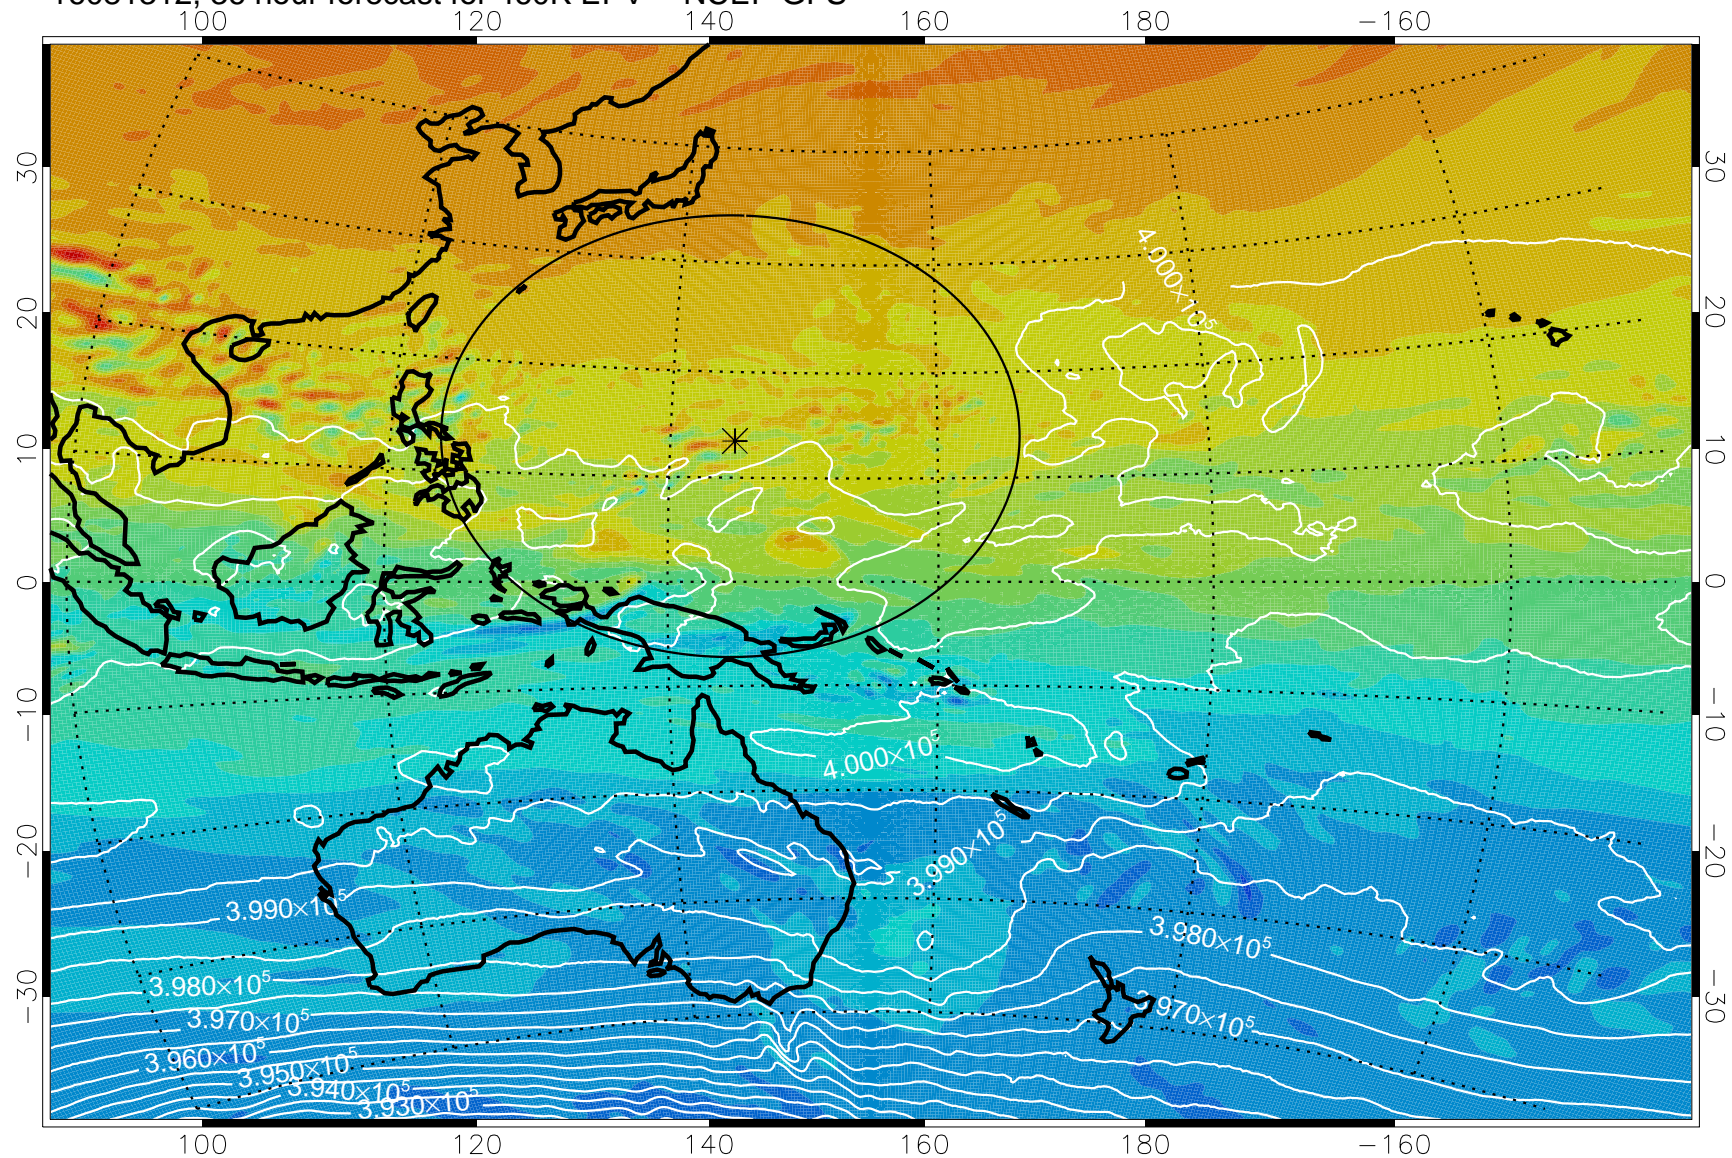

16081306, 30 hour forecast for 460K EPV -- NCEP GFS

460K Montgomery Streamfunction, white

Range ring of 2304 km

16081312, 36 hour forecast for 460K EPV -- NCEP GFS

460K Montgomery Streamfunction, white

Range ring of 2304 km

16081318, 42 hour forecast for 460K EPV -- NCEP GFS

460K Montgomery Streamfunction, white

Range ring of 2304 km

16081400, 48 hour forecast for 460K EPV -- NCEP GFS

460K Montgomery Streamfunction, white

Range ring of 2304 km

16081406, 54 hour forecast for 460K EPV -- NCEP GFS

460K Montgomery Streamfunction, white

Range ring of 2304 km

16081412, 60 hour forecast for 460K EPV -- NCEP GFS

460K Montgomery Streamfunction, white

Range ring of 2304 km

16081418, 66 hour forecast for 460K EPV -- NCEP GFS

460K Montgomery Streamfunction, white

Range ring of 2304 km

16081500, 72 hour forecast for 460K EPV -- NCEP GFS

460K Montgomery Streamfunction, white

Range ring of 2304 km