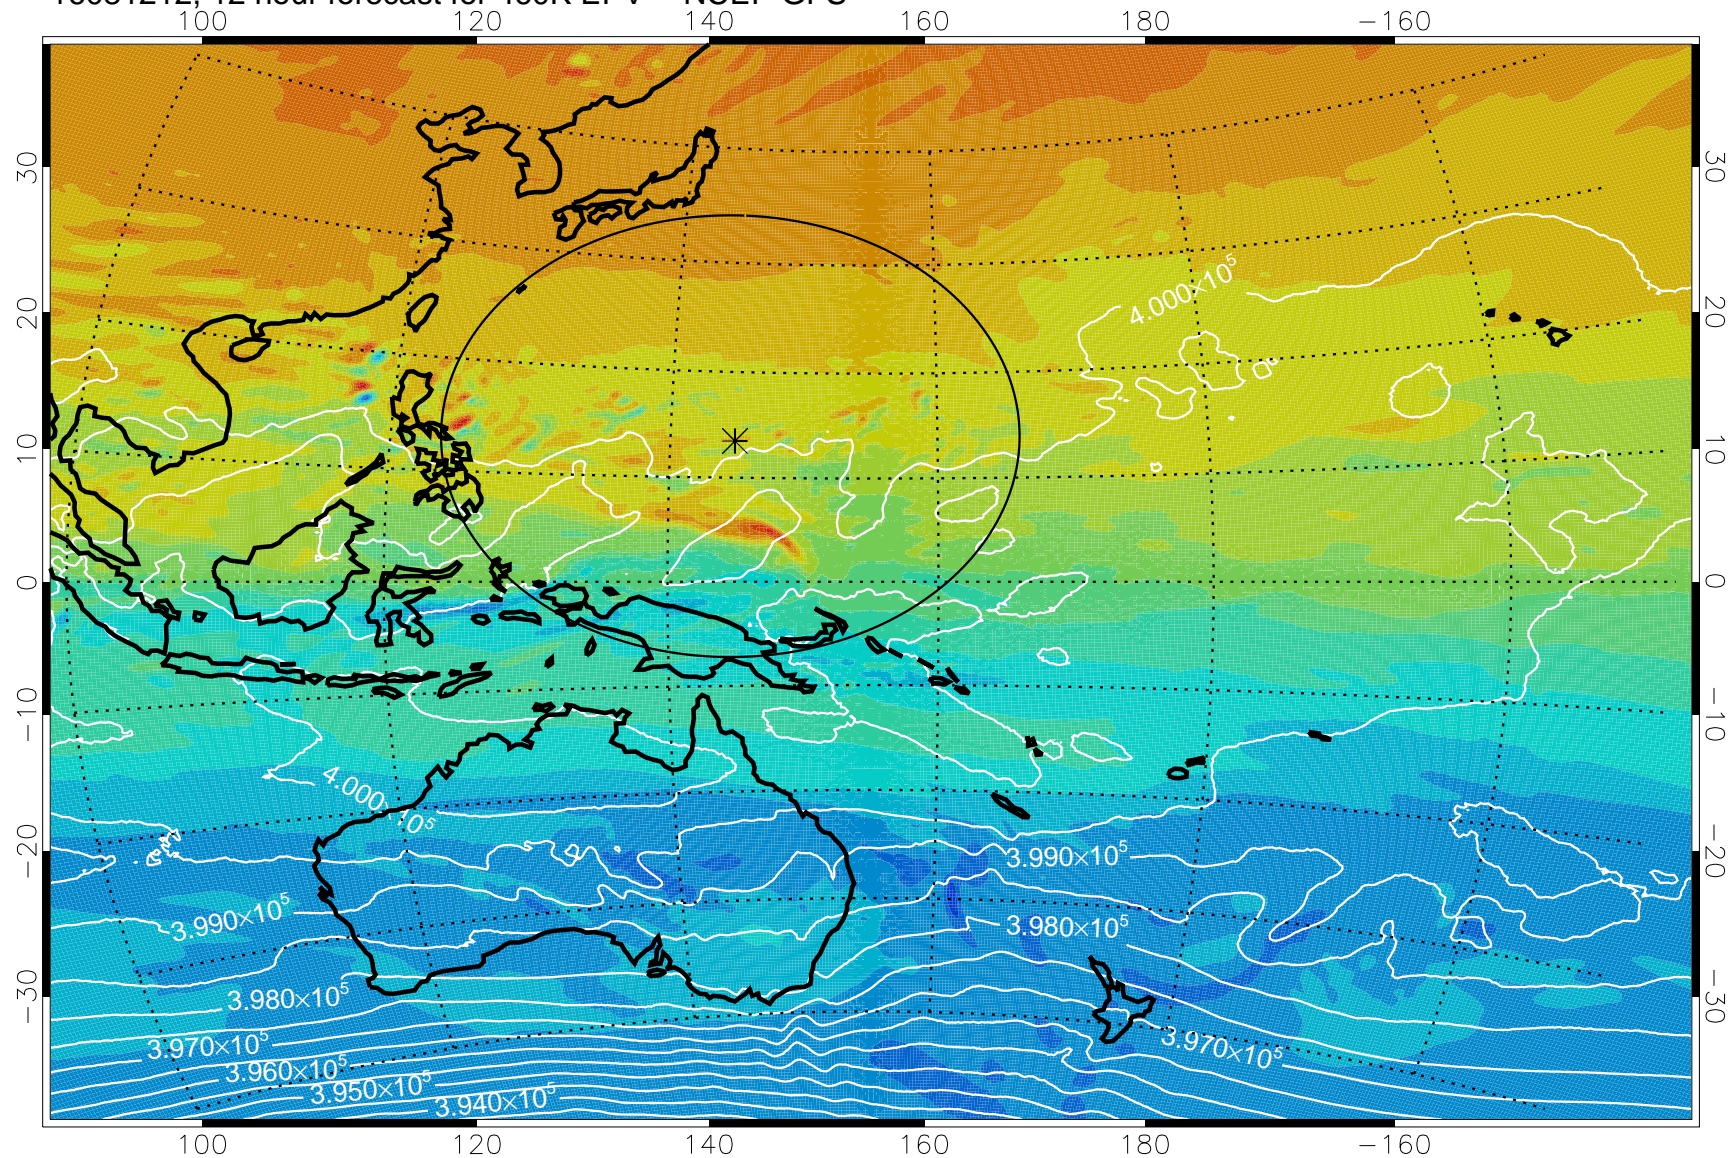

16081206, 6 hour forecast for 460K EPV -- NCEP GFS

460K Montgomery Streamfunction, white

Range ring of 2304 km

16081212, 12 hour forecast for 460K EPV -- NCEP GFS

460K Montgomery Streamfunction, white

Range ring of 2304 km

16081218, 18 hour forecast for 460K EPV -- NCEP GFS

460K Montgomery Streamfunction, white

Range ring of 2304 km

16081300, 24 hour forecast for 460K EPV -- NCEP GFS

460K Montgomery Streamfunction, white

Range ring of 2304 km

16081306, 30 hour forecast for 460K EPV -- NCEP GFS

460K Montgomery Streamfunction, white

Range ring of 2304 km

16081312, 36 hour forecast for 460K EPV -- NCEP GFS

460K Montgomery Streamfunction, white

Range ring of 2304 km

16081318, 42 hour forecast for 460K EPV -- NCEP GFS

460K Montgomery Streamfunction, white

Range ring of 2304 km

16081400, 48 hour forecast for 460K EPV -- NCEP GFS

460K Montgomery Streamfunction, white

Range ring of 2304 km