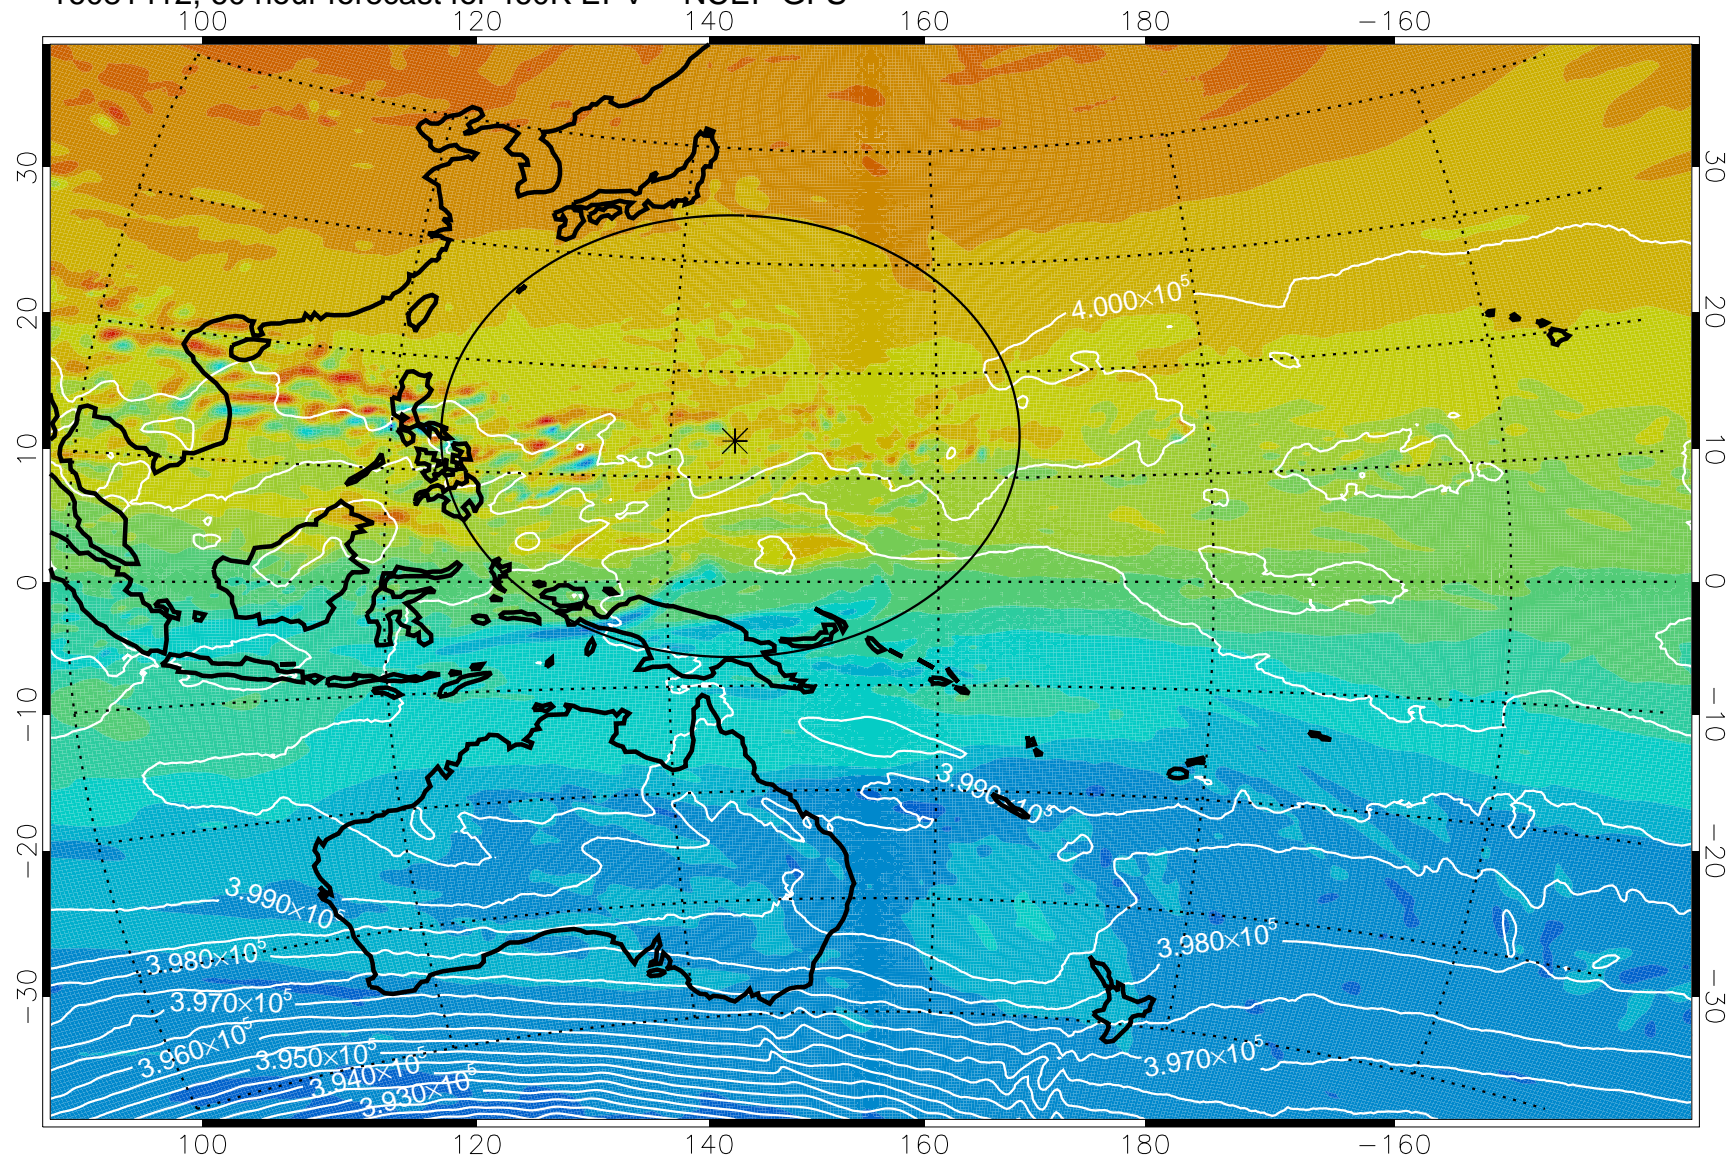

16081406, 54 hour forecast for 460K EPV -- NCEP GFS

460K Montgomery Streamfunction, white

Range ring of 2304 km

16081412, 60 hour forecast for 460K EPV -- NCEP GFS

460K Montgomery Streamfunction, white

Range ring of 2304 km

16081418, 66 hour forecast for 460K EPV -- NCEP GFS

460K Montgomery Streamfunction, white

Range ring of 2304 km

16081500, 72 hour forecast for 460K EPV -- NCEP GFS

460K Montgomery Streamfunction, white

Range ring of 2304 km

16081506, 78 hour forecast for 460K EPV -- NCEP GFS

460K Montgomery Streamfunction, white

Range ring of 2304 km

16081512, 84 hour forecast for 460K EPV -- NCEP GFS

460K Montgomery Streamfunction, white

Range ring of 2304 km

16081518, 90 hour forecast for 460K EPV -- NCEP GFS

460K Montgomery Streamfunction, white

Range ring of 2304 km

16081600, 96 hour forecast for 460K EPV -- NCEP GFS

460K Montgomery Streamfunction, white

Range ring of 2304 km