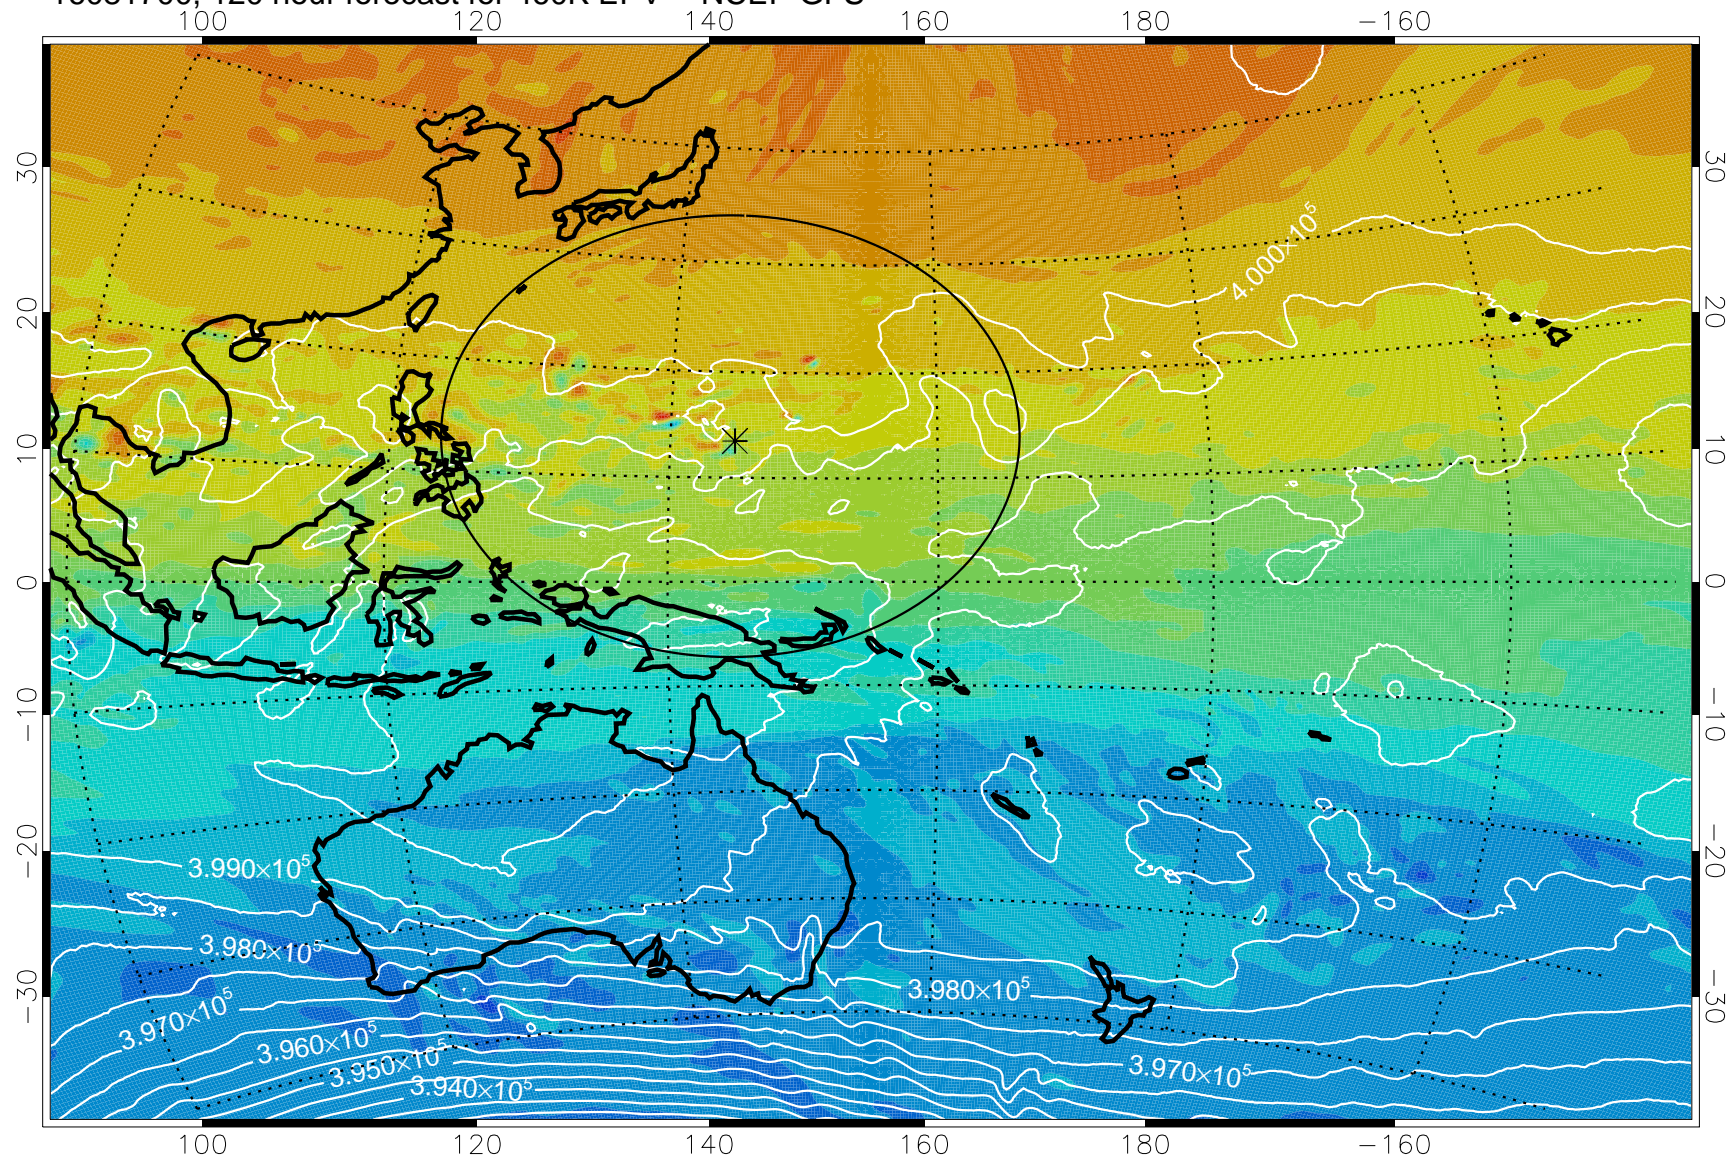

16081518, 90 hour forecast for 460K EPV -- NCEP GFS

460K Montgomery Streamfunction, white

Range ring of 2304 km

16081600, 96 hour forecast for 460K EPV -- NCEP GFS

460K Montgomery Streamfunction, white

Range ring of 2304 km

16081606, 102 hour forecast for 460K EPV -- NCEP GFS

460K Montgomery Streamfunction, white

Range ring of 2304 km

16081612, 108 hour forecast for 460K EPV -- NCEP GFS

460K Montgomery Streamfunction, white

Range ring of 2304 km

16081618, 114 hour forecast for 460K EPV -- NCEP GFS

460K Montgomery Streamfunction, white

Range ring of 2304 km

16081700, 120 hour forecast for 460K EPV -- NCEP GFS

460K Montgomery Streamfunction, white

Range ring of 2304 km