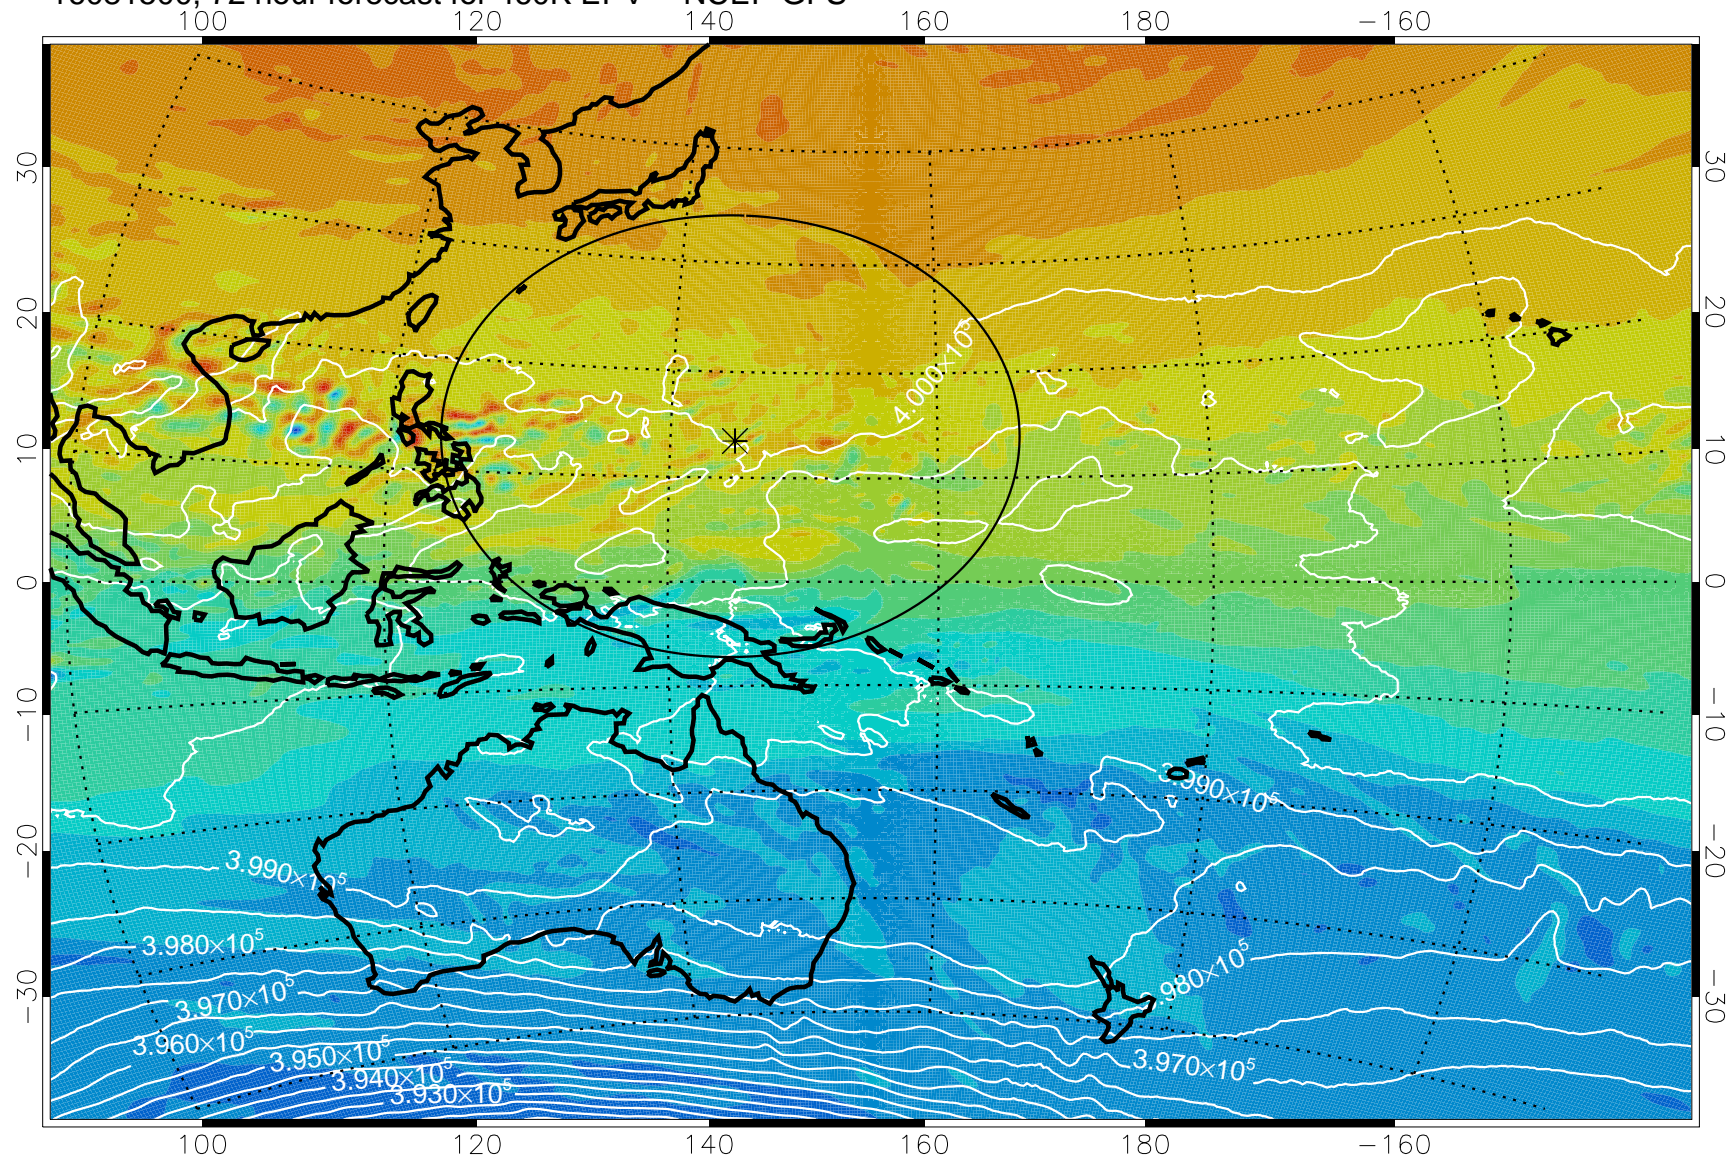

16081406, 54 hour forecast for 460K EPV -- NCEP GFS

460K Montgomery Streamfunction, white

Range ring of 2304 km

16081412, 60 hour forecast for 460K EPV -- NCEP GFS

460K Montgomery Streamfunction, white

Range ring of 2304 km

16081418, 66 hour forecast for 460K EPV -- NCEP GFS

460K Montgomery Streamfunction, white

Range ring of 2304 km

16081500, 72 hour forecast for 460K EPV -- NCEP GFS

460K Montgomery Streamfunction, white

Range ring of 2304 km

16081506, 78 hour forecast for 460K EPV -- NCEP GFS

460K Montgomery Streamfunction, white

Range ring of 2304 km

16081512, 84 hour forecast for 460K EPV -- NCEP GFS

460K Montgomery Streamfunction, white

Range ring of 2304 km

16081518, 90 hour forecast for 460K EPV -- NCEP GFS

460K Montgomery Streamfunction, white

Range ring of 2304 km

16081600, 96 hour forecast for 460K EPV -- NCEP GFS

460K Montgomery Streamfunction, white

Range ring of 2304 km