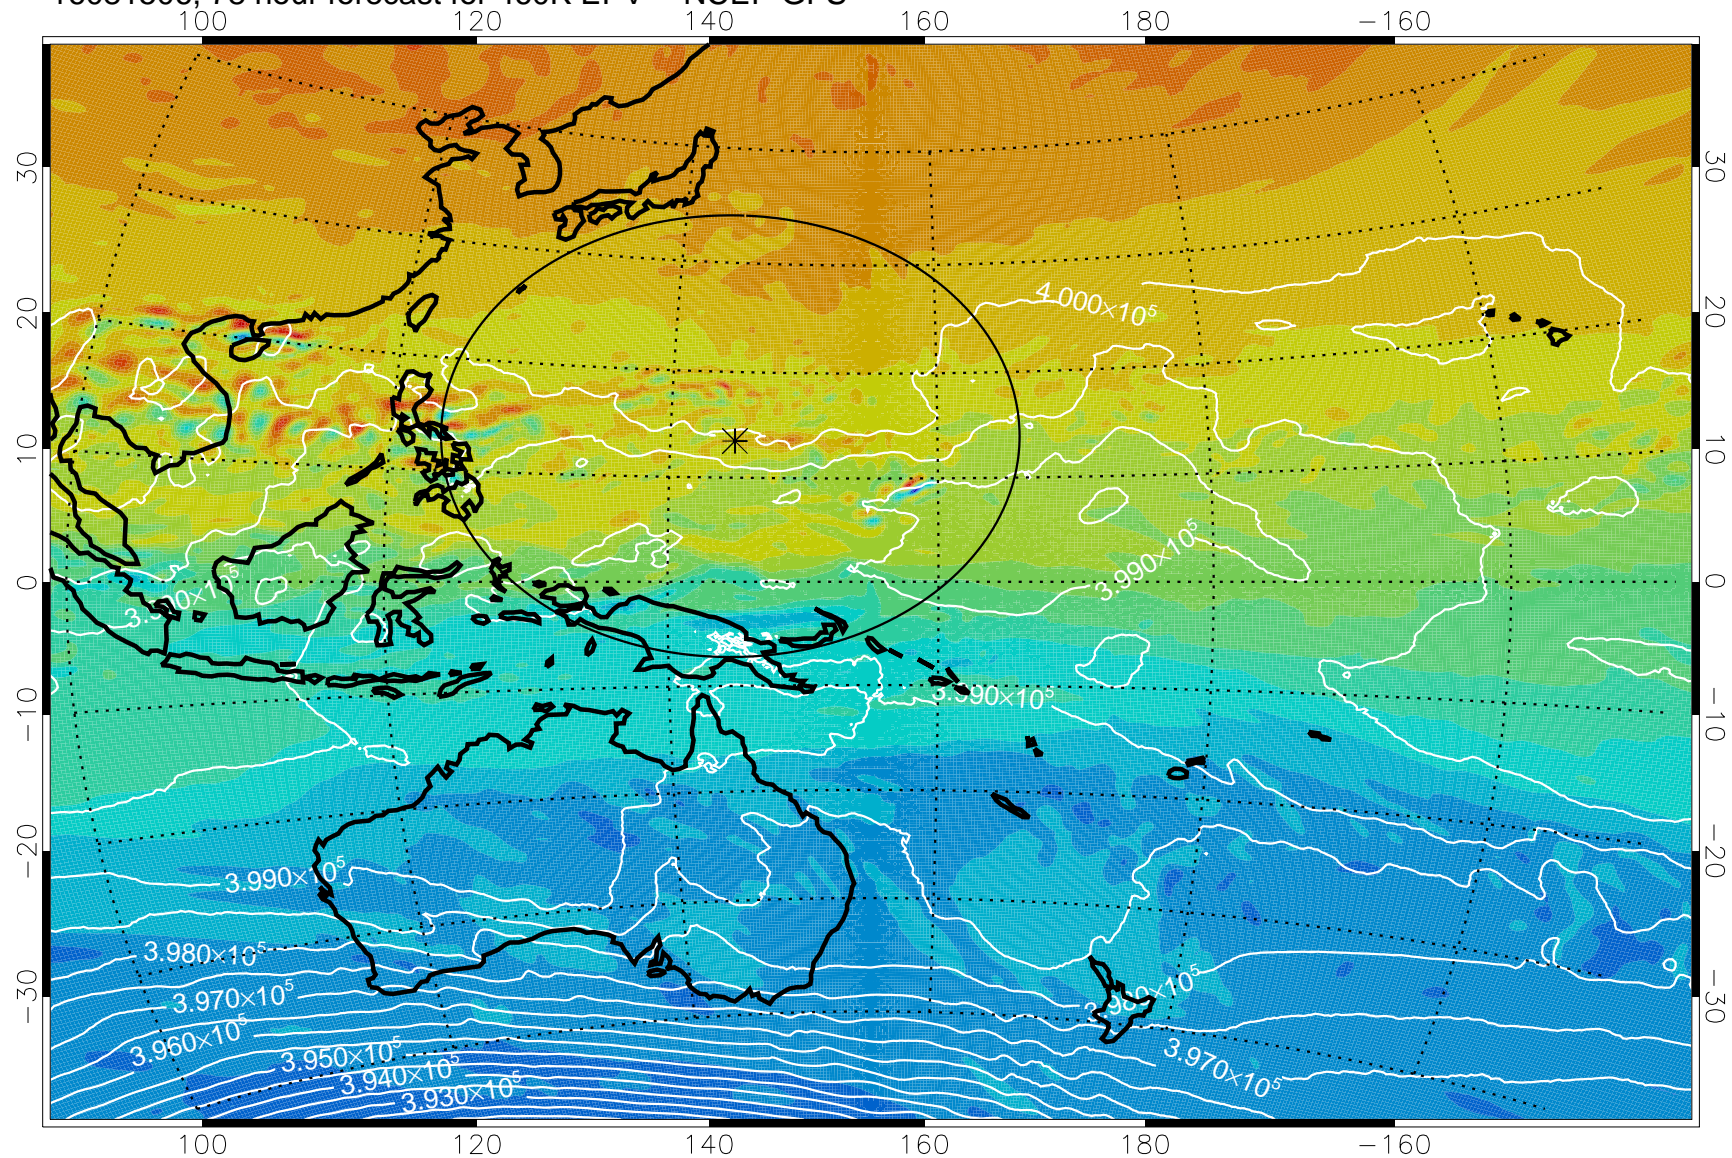

16081406, 54 hour forecast for 460K EPV -- NCEP GFS

460K Montgomery Streamfunction, white

Range ring of 2304 km

16081412, 60 hour forecast for 460K EPV -- NCEP GFS

460K Montgomery Streamfunction, white

Range ring of 2304 km

16081418, 66 hour forecast for 460K EPV -- NCEP GFS

460K Montgomery Streamfunction, white

Range ring of 2304 km

16081500, 72 hour forecast for 460K EPV -- NCEP GFS

460K Montgomery Streamfunction, white

Range ring of 2304 km

16081506, 78 hour forecast for 460K EPV -- NCEP GFS

460K Montgomery Streamfunction, white

Range ring of 2304 km

16081512, 84 hour forecast for 460K EPV -- NCEP GFS

460K Montgomery Streamfunction, white

Range ring of 2304 km

16081518, 90 hour forecast for 460K EPV -- NCEP GFS

460K Montgomery Streamfunction, white

Range ring of 2304 km

16081600, 96 hour forecast for 460K EPV -- NCEP GFS

460K Montgomery Streamfunction, white

Range ring of 2304 km