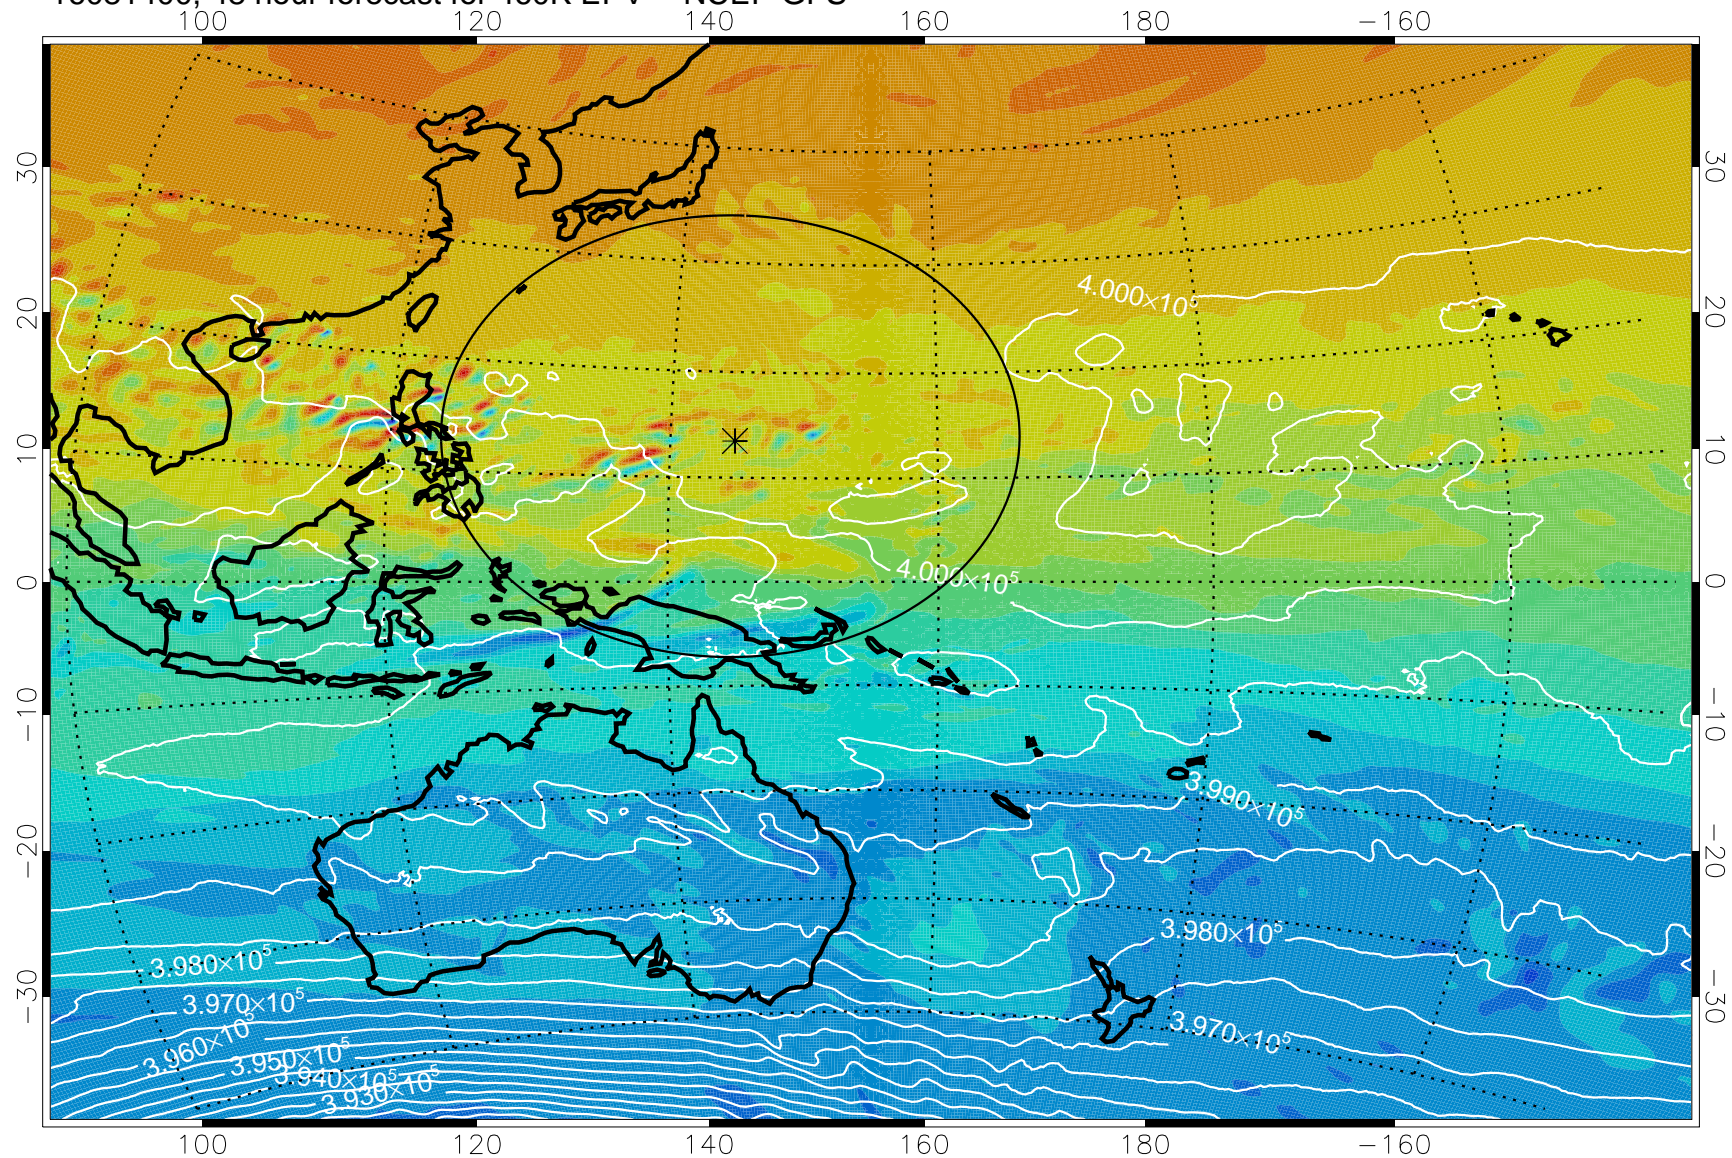

16081318, 42 hour forecast for 460K EPV -- NCEP GFS

460K Montgomery Streamfunction, white

Range ring of 2304 km

16081400, 48 hour forecast for 460K EPV -- NCEP GFS

460K Montgomery Streamfunction, white

Range ring of 2304 km

16081406, 54 hour forecast for 460K EPV -- NCEP GFS

460K Montgomery Streamfunction, white

Range ring of 2304 km

16081412, 60 hour forecast for 460K EPV -- NCEP GFS

460K Montgomery Streamfunction, white

Range ring of 2304 km

16081418, 66 hour forecast for 460K EPV -- NCEP GFS

460K Montgomery Streamfunction, white

Range ring of 2304 km

16081500, 72 hour forecast for 460K EPV -- NCEP GFS

460K Montgomery Streamfunction, white

Range ring of 2304 km

16081506, 78 hour forecast for 460K EPV -- NCEP GFS

460K Montgomery Streamfunction, white

Range ring of 2304 km

16081512, 84 hour forecast for 460K EPV -- NCEP GFS

460K Montgomery Streamfunction, white

Range ring of 2304 km