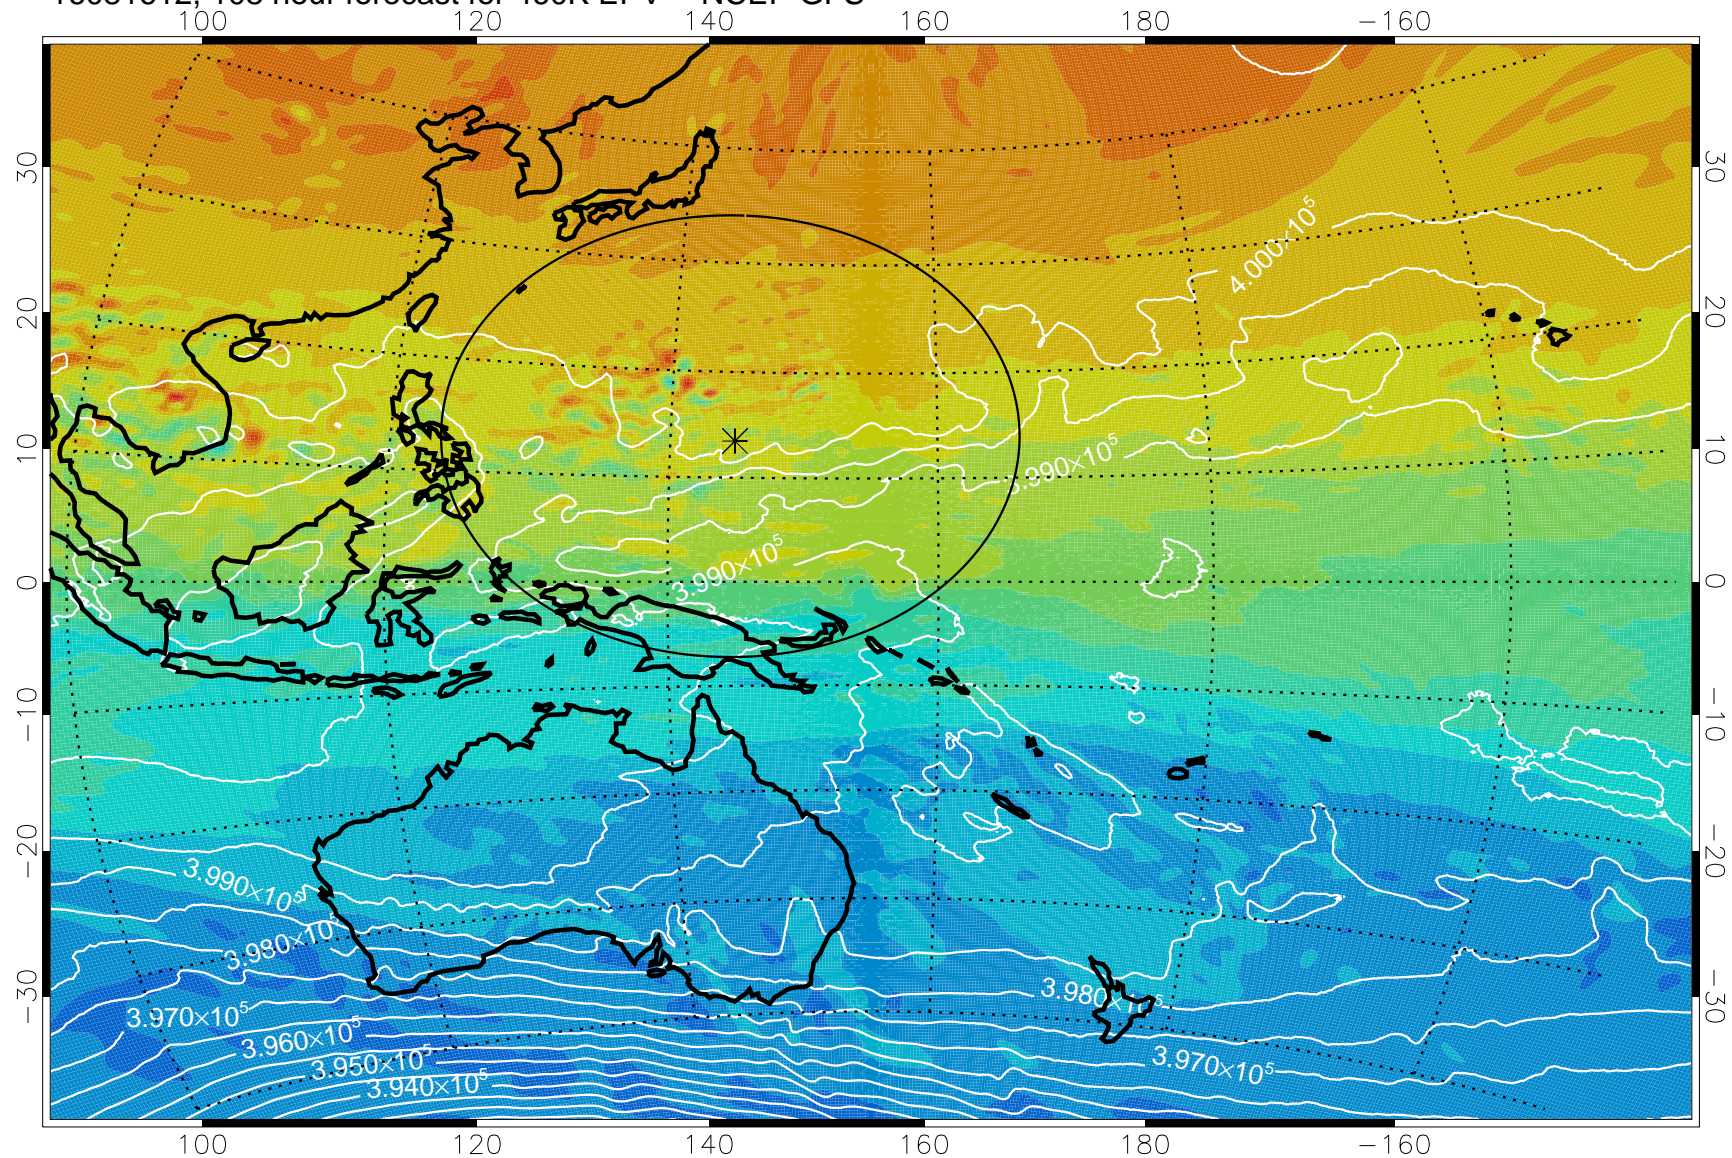

16081518, 90 hour forecast for 460K EPV -- NCEP GFS

460K Montgomery Streamfunction, white

Range ring of 2304 km

16081600, 96 hour forecast for 460K EPV -- NCEP GFS

460K Montgomery Streamfunction, white

Range ring of 2304 km

16081606, 102 hour forecast for 460K EPV -- NCEP GFS

460K Montgomery Streamfunction, white

Range ring of 2304 km

16081612, 108 hour forecast for 460K EPV -- NCEP GFS

460K Montgomery Streamfunction, white

Range ring of 2304 km

16081618, 114 hour forecast for 460K EPV -- NCEP GFS

460K Montgomery Streamfunction, white

Range ring of 2304 km

16081700, 120 hour forecast for 460K EPV -- NCEP GFS

460K Montgomery Streamfunction, white

Range ring of 2304 km