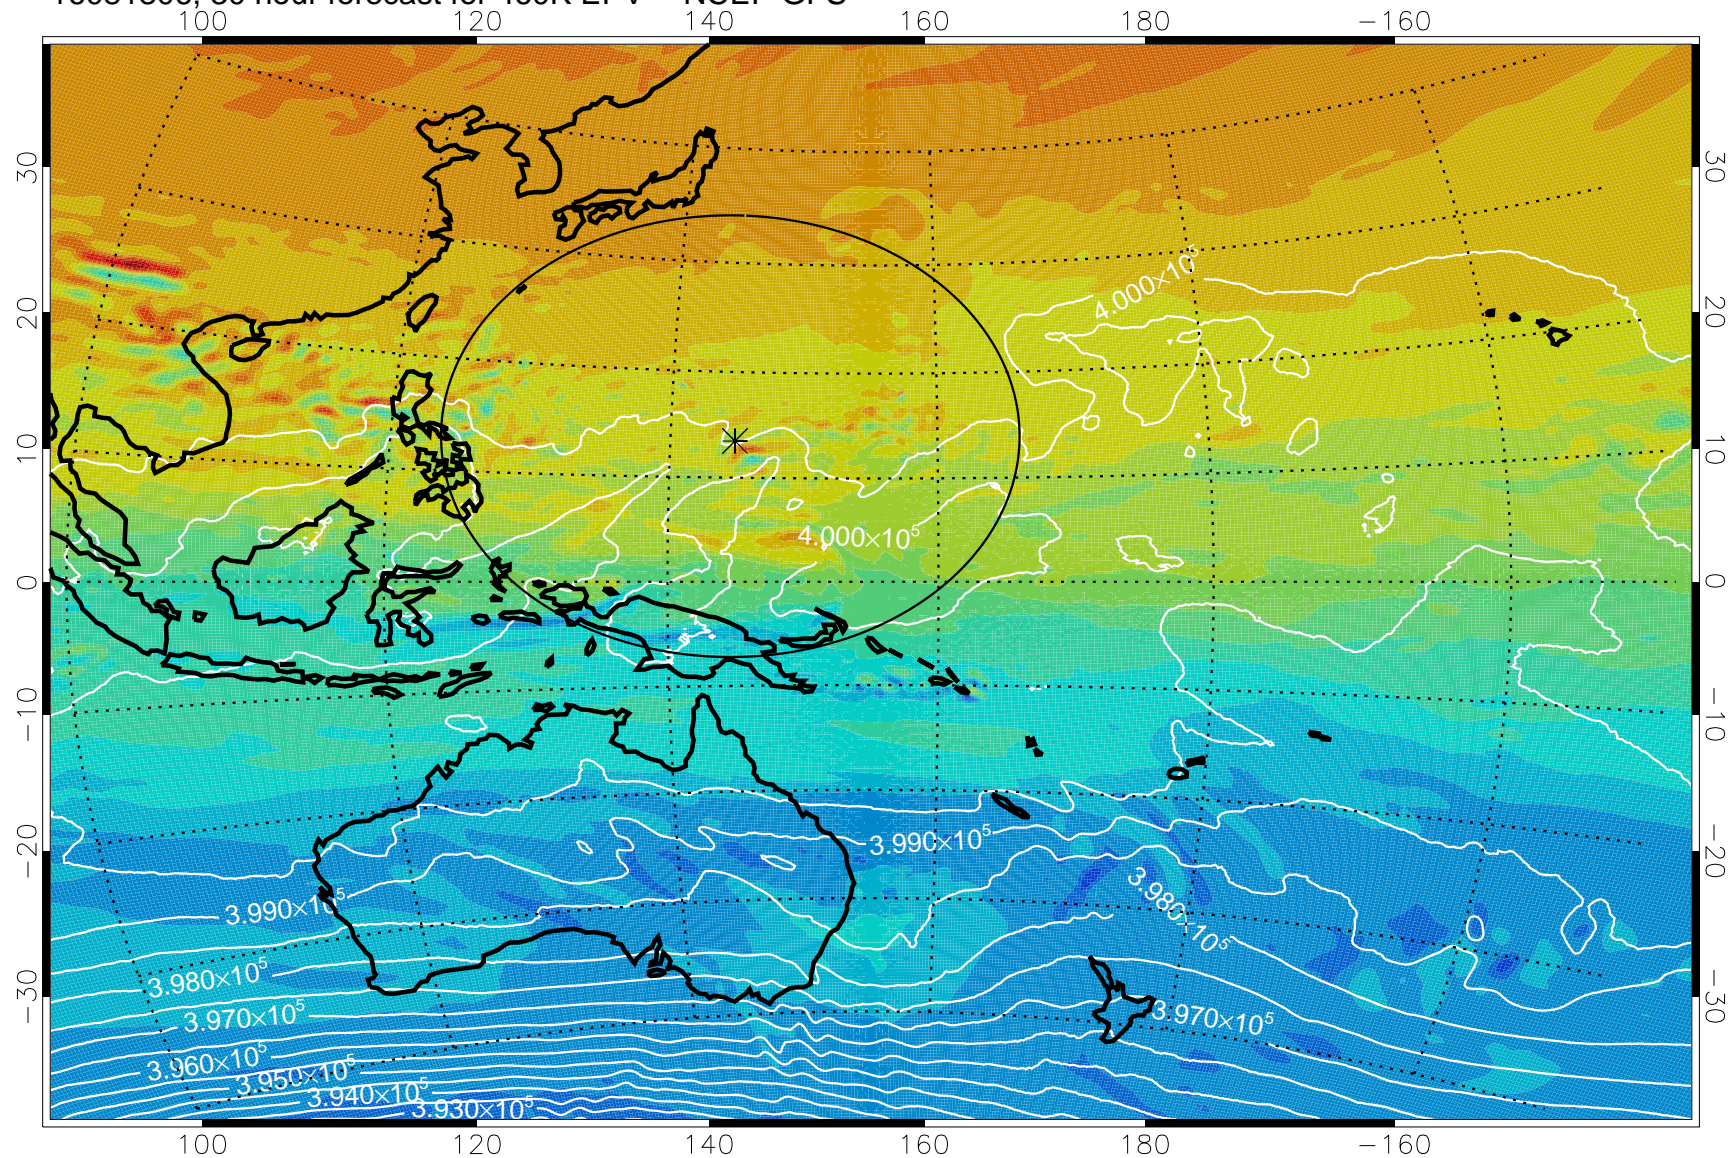

16081218, 18 hour forecast for 460K EPV -- NCEP GFS

460K Montgomery Streamfunction, white

Range ring of 2304 km

16081300, 24 hour forecast for 460K EPV -- NCEP GFS

460K Montgomery Streamfunction, white

Range ring of 2304 km

16081306, 30 hour forecast for 460K EPV -- NCEP GFS

460K Montgomery Streamfunction, white

Range ring of 2304 km

16081312, 36 hour forecast for 460K EPV -- NCEP GFS

460K Montgomery Streamfunction, white

Range ring of 2304 km

16081318, 42 hour forecast for 460K EPV -- NCEP GFS

460K Montgomery Streamfunction, white

Range ring of 2304 km

16081400, 48 hour forecast for 460K EPV -- NCEP GFS

460K Montgomery Streamfunction, white

Range ring of 2304 km

16081406, 54 hour forecast for 460K EPV -- NCEP GFS

460K Montgomery Streamfunction, white

Range ring of 2304 km

16081412, 60 hour forecast for 460K EPV -- NCEP GFS

460K Montgomery Streamfunction, white

Range ring of 2304 km