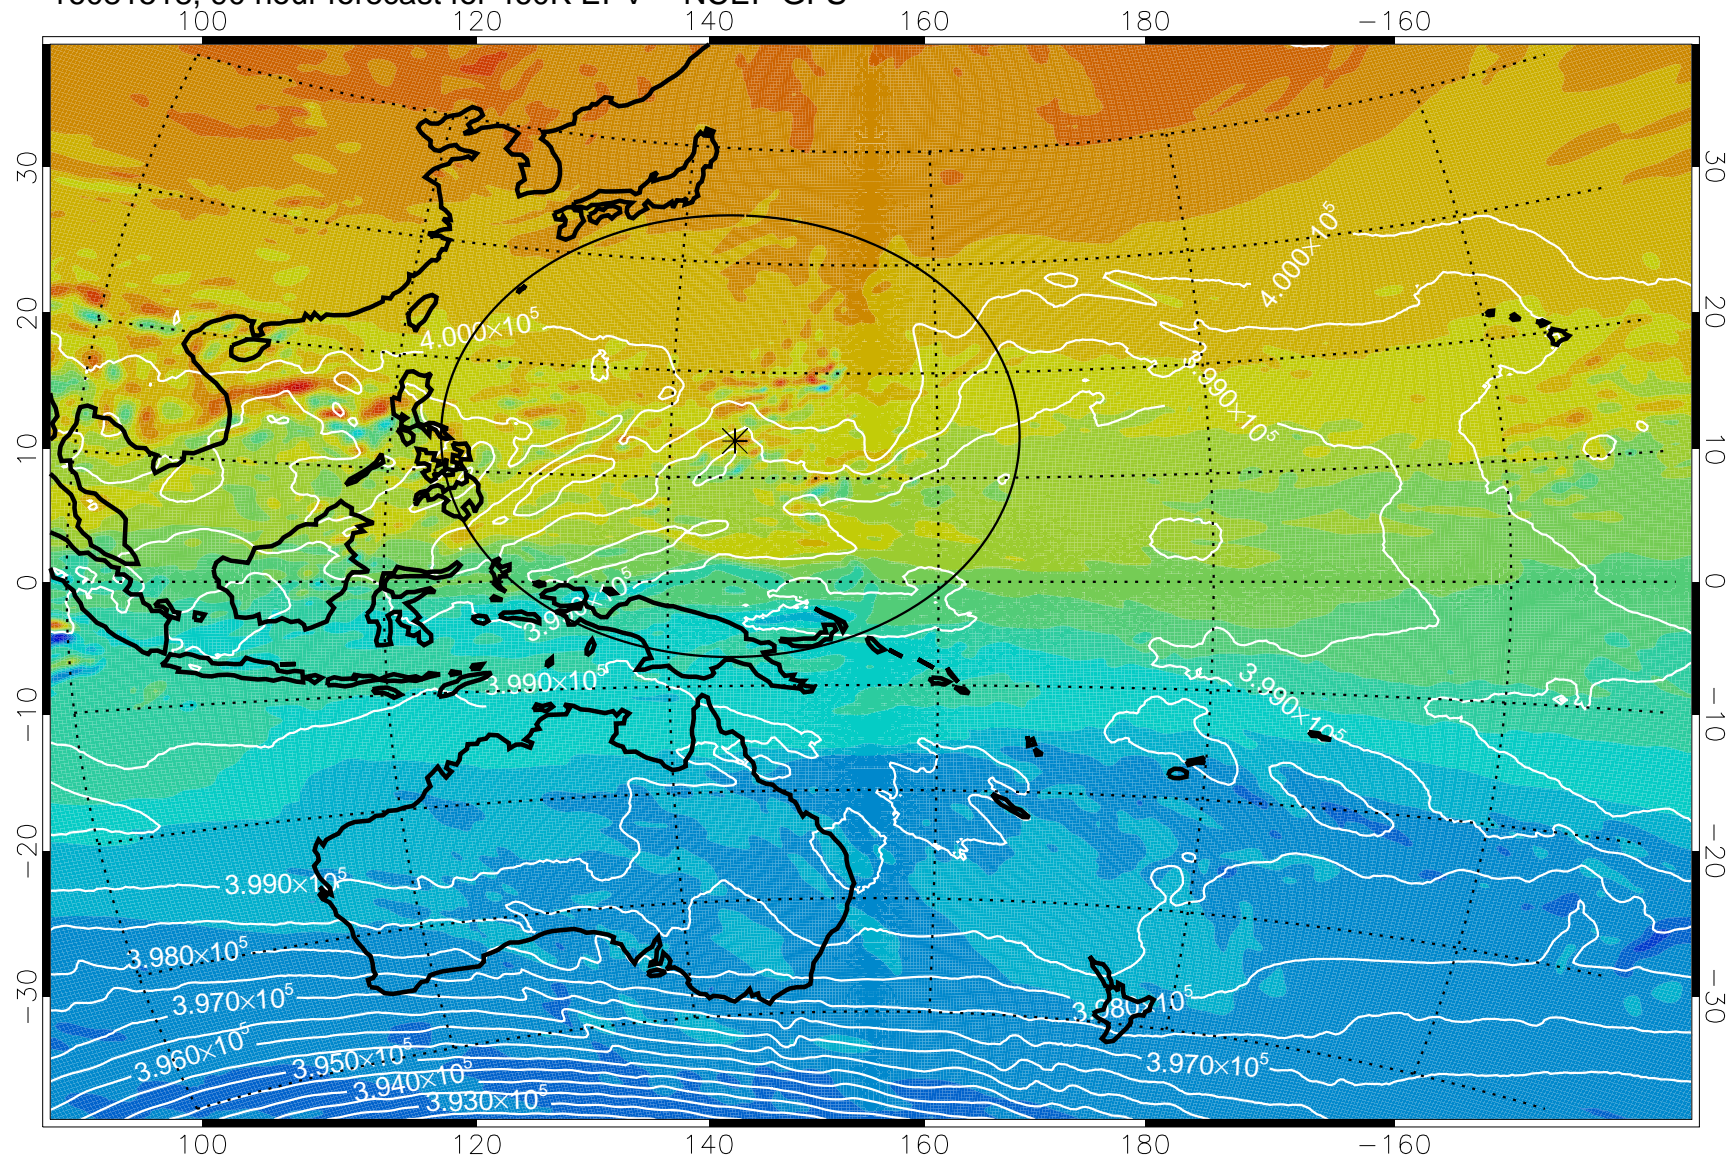

16081418, 66 hour forecast for 460K EPV -- NCEP GFS

460K Montgomery Streamfunction, white

Range ring of 2304 km

16081500, 72 hour forecast for 460K EPV -- NCEP GFS

460K Montgomery Streamfunction, white

Range ring of 2304 km

16081506, 78 hour forecast for 460K EPV -- NCEP GFS

460K Montgomery Streamfunction, white

Range ring of 2304 km

16081512, 84 hour forecast for 460K EPV -- NCEP GFS

460K Montgomery Streamfunction, white

Range ring of 2304 km

16081518, 90 hour forecast for 460K EPV -- NCEP GFS

460K Montgomery Streamfunction, white

Range ring of 2304 km

16081600, 96 hour forecast for 460K EPV -- NCEP GFS

460K Montgomery Streamfunction, white

Range ring of 2304 km

16081606, 102 hour forecast for 460K EPV -- NCEP GFS

460K Montgomery Streamfunction, white

Range ring of 2304 km

16081612, 108 hour forecast for 460K EPV -- NCEP GFS

460K Montgomery Streamfunction, white

Range ring of 2304 km