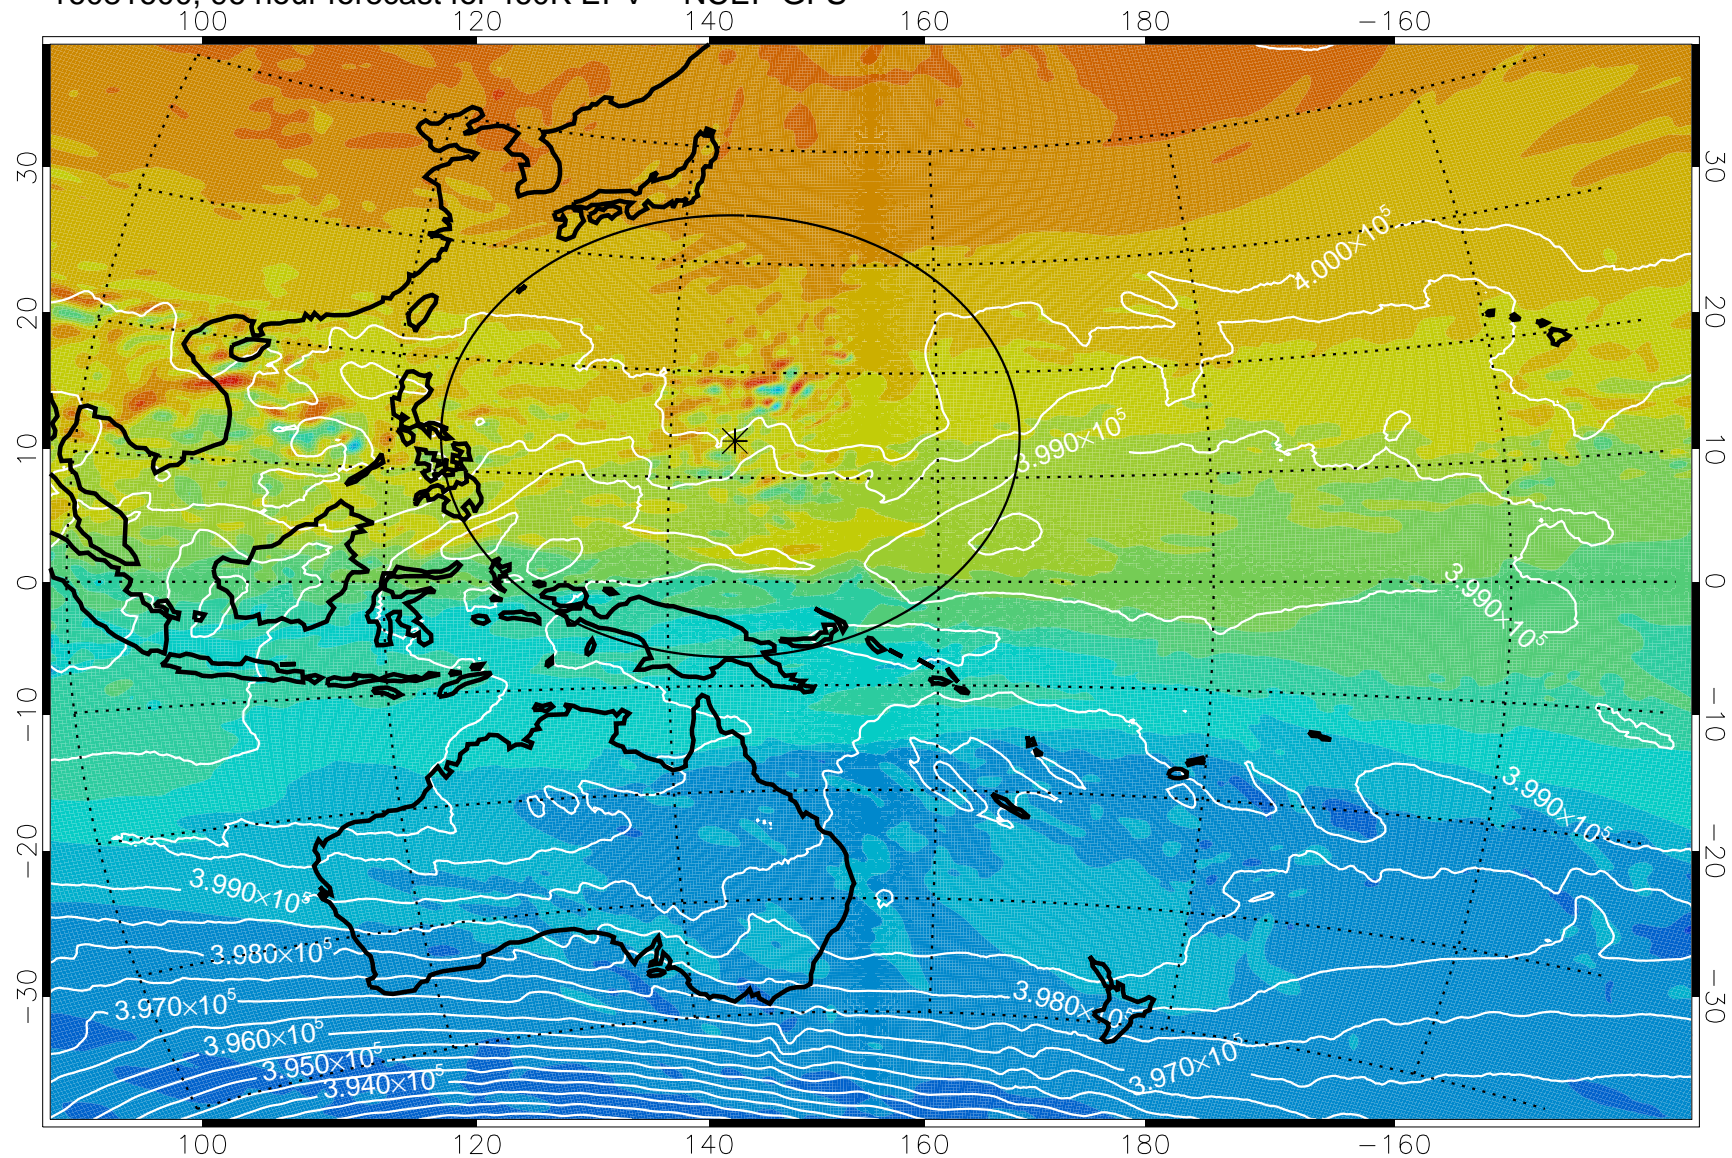

16081506, 78 hour forecast for 460K EPV -- NCEP GFS

460K Montgomery Streamfunction, white

Range ring of 2304 km

16081512, 84 hour forecast for 460K EPV -- NCEP GFS

460K Montgomery Streamfunction, white

Range ring of 2304 km

16081518, 90 hour forecast for 460K EPV -- NCEP GFS

460K Montgomery Streamfunction, white

Range ring of 2304 km

16081600, 96 hour forecast for 460K EPV -- NCEP GFS

460K Montgomery Streamfunction, white

Range ring of 2304 km

16081606, 102 hour forecast for 460K EPV -- NCEP GFS

460K Montgomery Streamfunction, white

Range ring of 2304 km

16081612, 108 hour forecast for 460K EPV -- NCEP GFS

460K Montgomery Streamfunction, white

Range ring of 2304 km

16081618, 114 hour forecast for 460K EPV -- NCEP GFS

460K Montgomery Streamfunction, white

Range ring of 2304 km

16081700, 120 hour forecast for 460K EPV -- NCEP GFS

460K Montgomery Streamfunction, white

Range ring of 2304 km