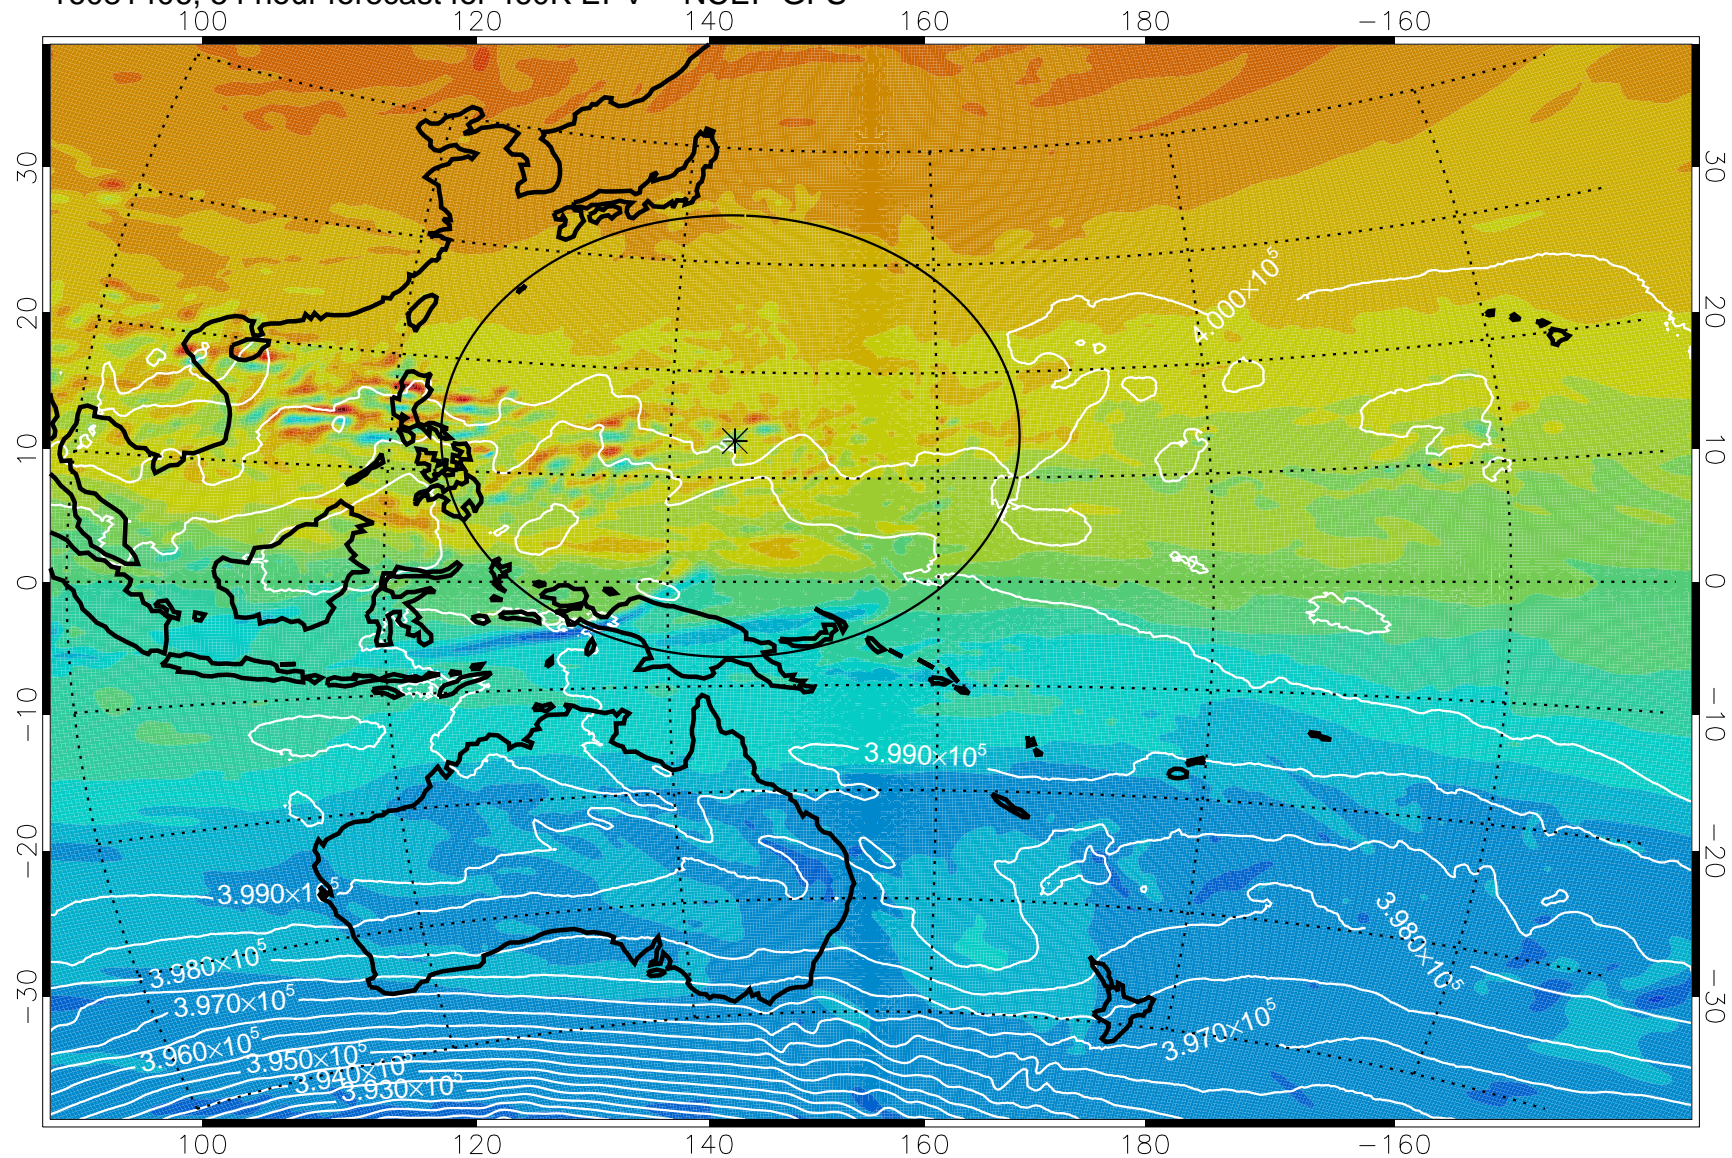

16081318, 42 hour forecast for 460K EPV -- NCEP GFS

460K Montgomery Streamfunction, white

Range ring of 2304 km

16081400, 48 hour forecast for 460K EPV -- NCEP GFS

460K Montgomery Streamfunction, white

Range ring of 2304 km

16081406, 54 hour forecast for 460K EPV -- NCEP GFS

460K Montgomery Streamfunction, white

Range ring of 2304 km

16081412, 60 hour forecast for 460K EPV -- NCEP GFS

460K Montgomery Streamfunction, white

Range ring of 2304 km

16081418, 66 hour forecast for 460K EPV -- NCEP GFS

460K Montgomery Streamfunction, white

Range ring of 2304 km

16081500, 72 hour forecast for 460K EPV -- NCEP GFS

460K Montgomery Streamfunction, white

Range ring of 2304 km

16081506, 78 hour forecast for 460K EPV -- NCEP GFS

460K Montgomery Streamfunction, white

Range ring of 2304 km

16081512, 84 hour forecast for 460K EPV -- NCEP GFS

460K Montgomery Streamfunction, white

Range ring of 2304 km